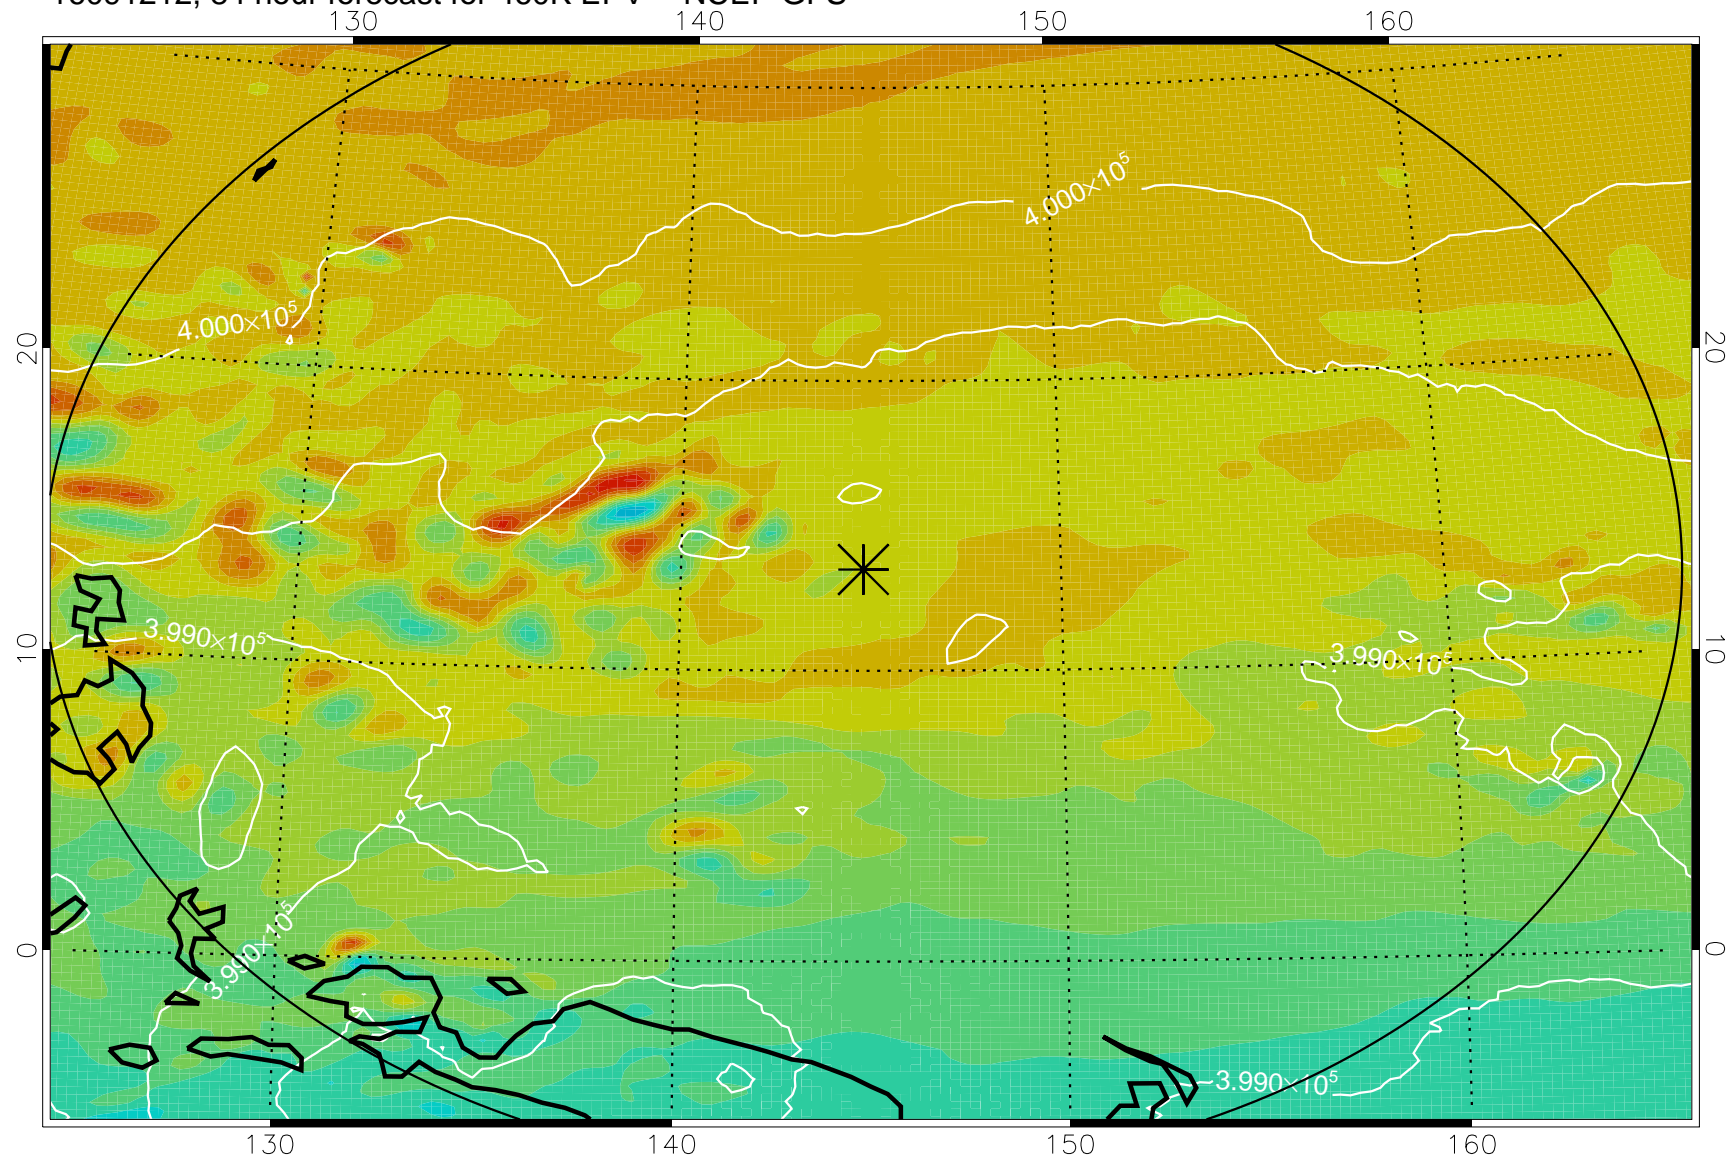

16091106, 54 hour forecast for 460K EPV -- NCEP GFS

460K Montgomery Streamfunction, white

Range ring of 2304 km

16091112, 60 hour forecast for 460K EPV -- NCEP GFS

460K Montgomery Streamfunction, white

Range ring of 2304 km

16091118, 66 hour forecast for 460K EPV -- NCEP GFS

460K Montgomery Streamfunction, white

Range ring of 2304 km

16091200, 72 hour forecast for 460K EPV -- NCEP GFS

460K Montgomery Streamfunction, white

Range ring of 2304 km

16091206, 78 hour forecast for 460K EPV -- NCEP GFS

460K Montgomery Streamfunction, white

Range ring of 2304 km

16091212, 84 hour forecast for 460K EPV -- NCEP GFS

460K Montgomery Streamfunction, white

Range ring of 2304 km

16091218, 90 hour forecast for 460K EPV -- NCEP GFS

460K Montgomery Streamfunction, white

Range ring of 2304 km

16091300, 96 hour forecast for 460K EPV -- NCEP GFS

460K Montgomery Streamfunction, white

Range ring of 2304 km