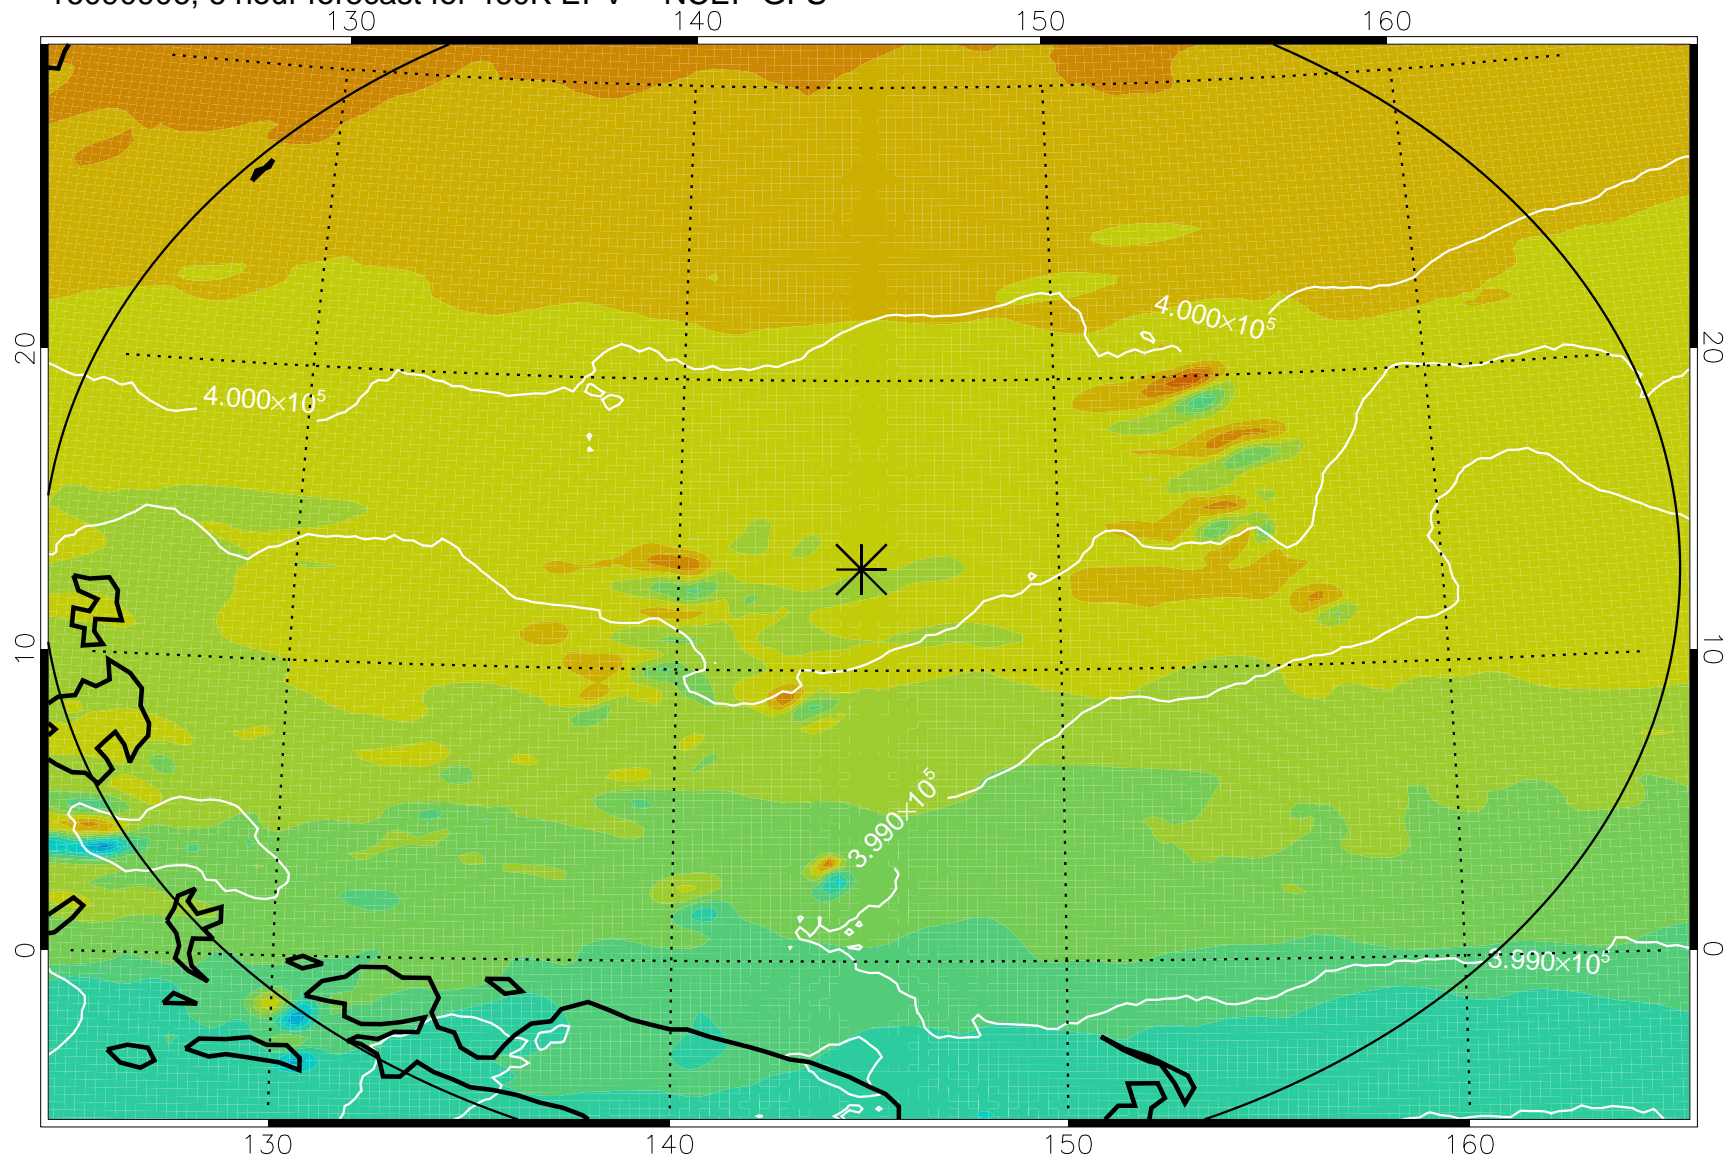

16090906, 6 hour forecast for 460K EPV -- NCEP GFS

460K Montgomery Streamfunction, white

Range ring of 2304 km

16090912, 12 hour forecast for 460K EPV -- NCEP GFS

460K Montgomery Streamfunction, white

Range ring of 2304 km

16090918, 18 hour forecast for 460K EPV -- NCEP GFS

460K Montgomery Streamfunction, white

Range ring of 2304 km

16091000, 24 hour forecast for 460K EPV -- NCEP GFS

460K Montgomery Streamfunction, white

Range ring of 2304 km

16091006, 30 hour forecast for 460K EPV -- NCEP GFS

460K Montgomery Streamfunction, white

Range ring of 2304 km

16091012, 36 hour forecast for 460K EPV -- NCEP GFS

460K Montgomery Streamfunction, white

Range ring of 2304 km

16091018, 42 hour forecast for 460K EPV -- NCEP GFS

460K Montgomery Streamfunction, white

Range ring of 2304 km

16091100, 48 hour forecast for 460K EPV -- NCEP GFS

460K Montgomery Streamfunction, white

Range ring of 2304 km