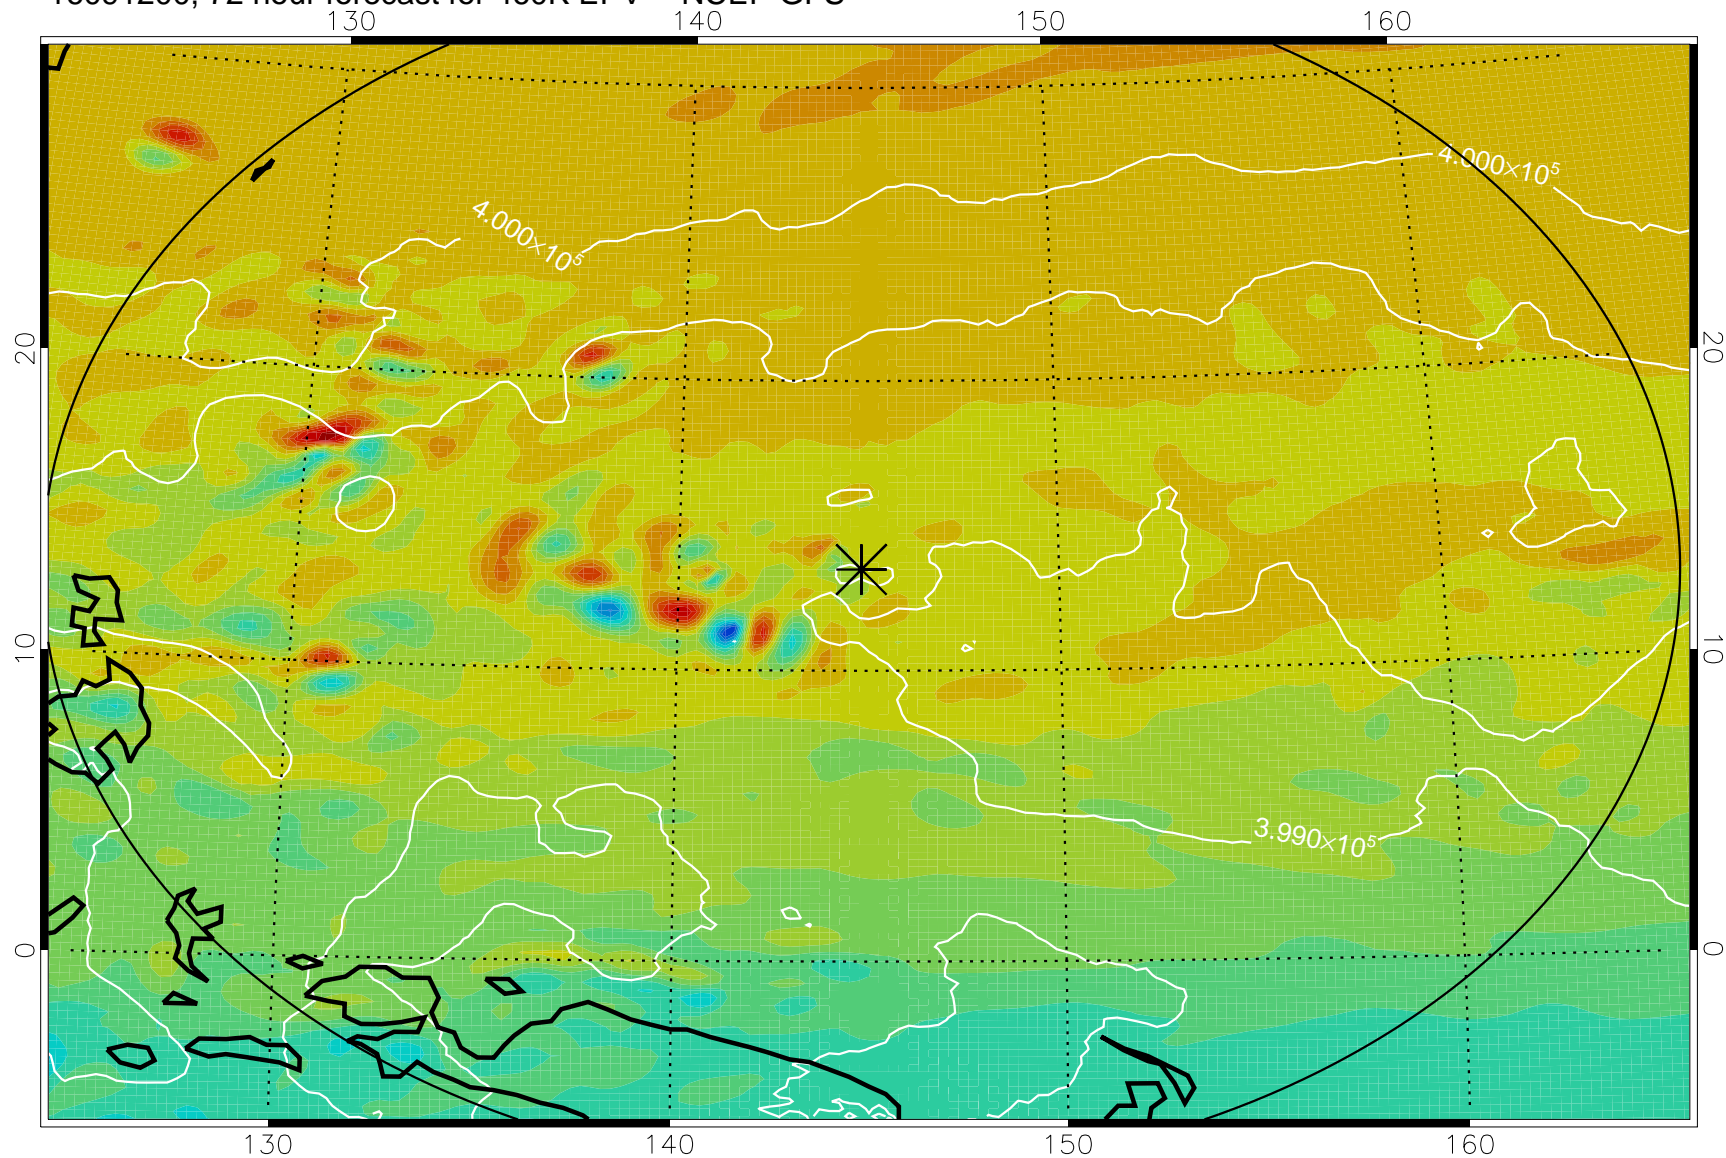

16091018, 42 hour forecast for 460K EPV -- NCEP GFS

460K Montgomery Streamfunction, white

Range ring of 2304 km

16091100, 48 hour forecast for 460K EPV -- NCEP GFS

460K Montgomery Streamfunction, white

Range ring of 2304 km

16091106, 54 hour forecast for 460K EPV -- NCEP GFS

460K Montgomery Streamfunction, white

Range ring of 2304 km

16091112, 60 hour forecast for 460K EPV -- NCEP GFS

460K Montgomery Streamfunction, white

Range ring of 2304 km

16091118, 66 hour forecast for 460K EPV -- NCEP GFS

460K Montgomery Streamfunction, white

Range ring of 2304 km

16091200, 72 hour forecast for 460K EPV -- NCEP GFS

460K Montgomery Streamfunction, white

Range ring of 2304 km

16091206, 78 hour forecast for 460K EPV -- NCEP GFS

460K Montgomery Streamfunction, white

Range ring of 2304 km

16091212, 84 hour forecast for 460K EPV -- NCEP GFS

460K Montgomery Streamfunction, white

Range ring of 2304 km