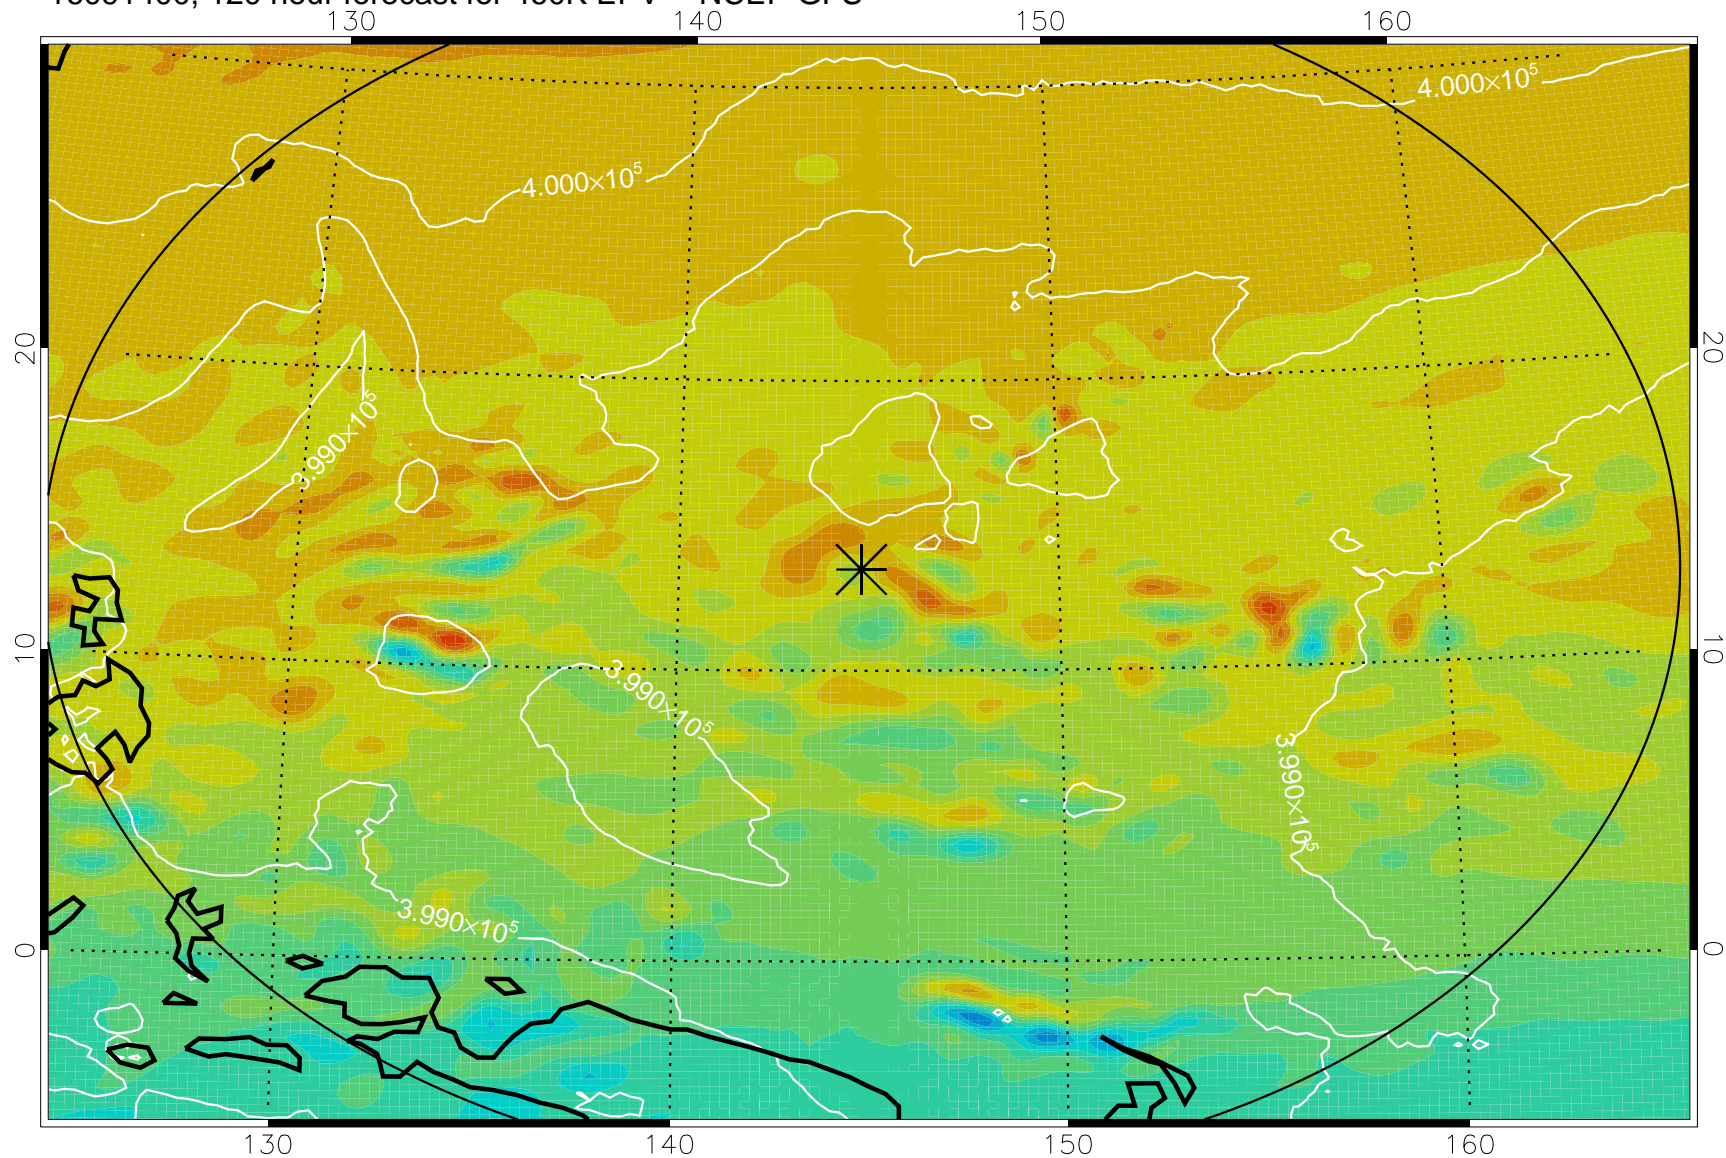

16091206, 78 hour forecast for 460K EPV -- NCEP GFS

460K Montgomery Streamfunction, white

Range ring of 2304 km

16091212, 84 hour forecast for 460K EPV -- NCEP GFS

460K Montgomery Streamfunction, white

Range ring of 2304 km

16091218, 90 hour forecast for 460K EPV -- NCEP GFS

460K Montgomery Streamfunction, white

Range ring of 2304 km

16091300, 96 hour forecast for 460K EPV -- NCEP GFS

460K Montgomery Streamfunction, white

Range ring of 2304 km

16091306, 102 hour forecast for 460K EPV -- NCEP GFS

460K Montgomery Streamfunction, white

Range ring of 2304 km

16091312, 108 hour forecast for 460K EPV -- NCEP GFS

460K Montgomery Streamfunction, white

Range ring of 2304 km

16091318, 114 hour forecast for 460K EPV -- NCEP GFS

460K Montgomery Streamfunction, white

Range ring of 2304 km

16091400, 120 hour forecast for 460K EPV -- NCEP GFS

460K Montgomery Streamfunction, white

Range ring of 2304 km