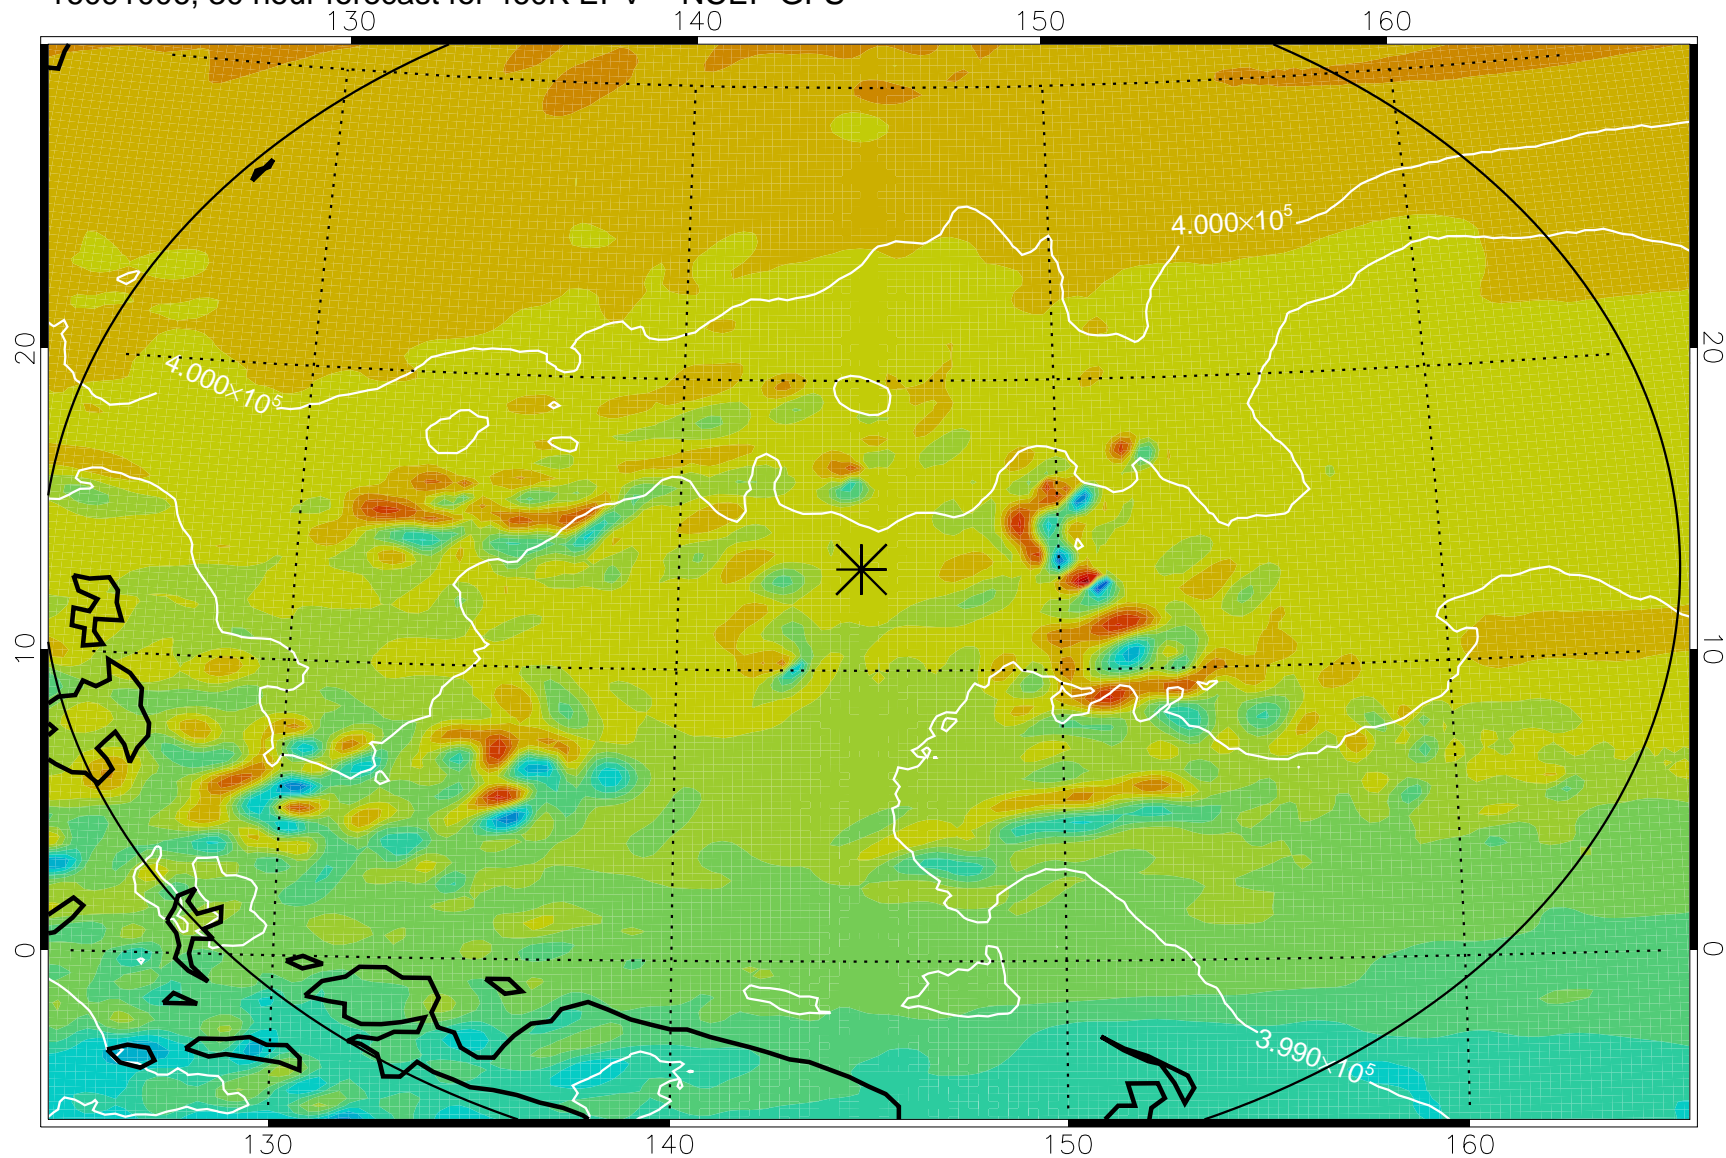

16090918, 18 hour forecast for 460K EPV -- NCEP GFS

460K Montgomery Streamfunction, white

Range ring of 2304 km

16091000, 24 hour forecast for 460K EPV -- NCEP GFS

460K Montgomery Streamfunction, white

Range ring of 2304 km

16091006, 30 hour forecast for 460K EPV -- NCEP GFS

460K Montgomery Streamfunction, white

Range ring of 2304 km

16091012, 36 hour forecast for 460K EPV -- NCEP GFS

460K Montgomery Streamfunction, white

Range ring of 2304 km

16091018, 42 hour forecast for 460K EPV -- NCEP GFS

460K Montgomery Streamfunction, white

Range ring of 2304 km

16091100, 48 hour forecast for 460K EPV -- NCEP GFS

460K Montgomery Streamfunction, white

Range ring of 2304 km

16091118, 66 hour forecast for 460K EPV -- NCEP GFS

460K Montgomery Streamfunction, white

Range ring of 2304 km

16091200, 72 hour forecast for 460K EPV -- NCEP GFS

460K Montgomery Streamfunction, white

Range ring of 2304 km