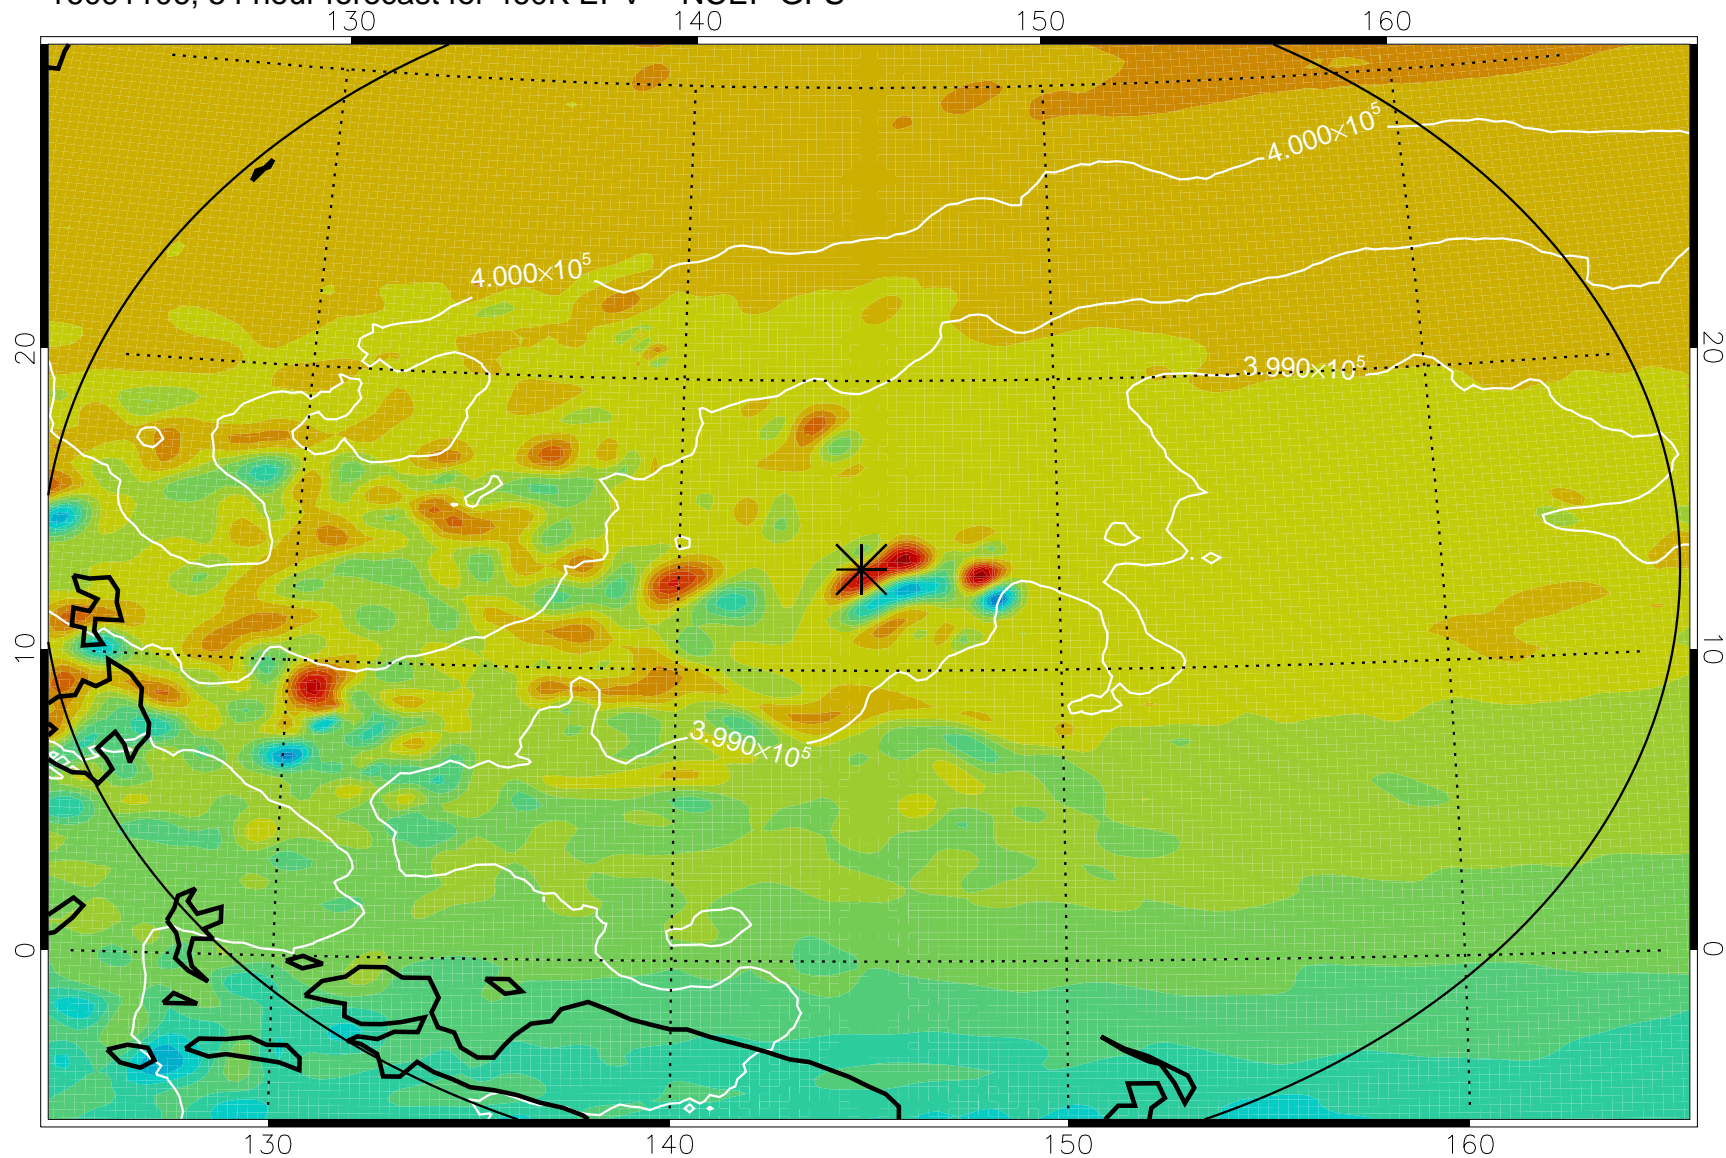

16091006, 30 hour forecast for 460K EPV -- NCEP GFS

460K Montgomery Streamfunction, white

Range ring of 2304 km

16091012, 36 hour forecast for 460K EPV -- NCEP GFS

460K Montgomery Streamfunction, white

Range ring of 2304 km

16091018, 42 hour forecast for 460K EPV -- NCEP GFS

460K Montgomery Streamfunction, white

Range ring of 2304 km

16091100, 48 hour forecast for 460K EPV -- NCEP GFS

460K Montgomery Streamfunction, white

Range ring of 2304 km

16091106, 54 hour forecast for 460K EPV -- NCEP GFS

460K Montgomery Streamfunction, white

Range ring of 2304 km

16091112, 60 hour forecast for 460K EPV -- NCEP GFS

460K Montgomery Streamfunction, white

Range ring of 2304 km

16091118, 66 hour forecast for 460K EPV -- NCEP GFS

460K Montgomery Streamfunction, white

Range ring of 2304 km

16091200, 72 hour forecast for 460K EPV -- NCEP GFS

460K Montgomery Streamfunction, white

Range ring of 2304 km