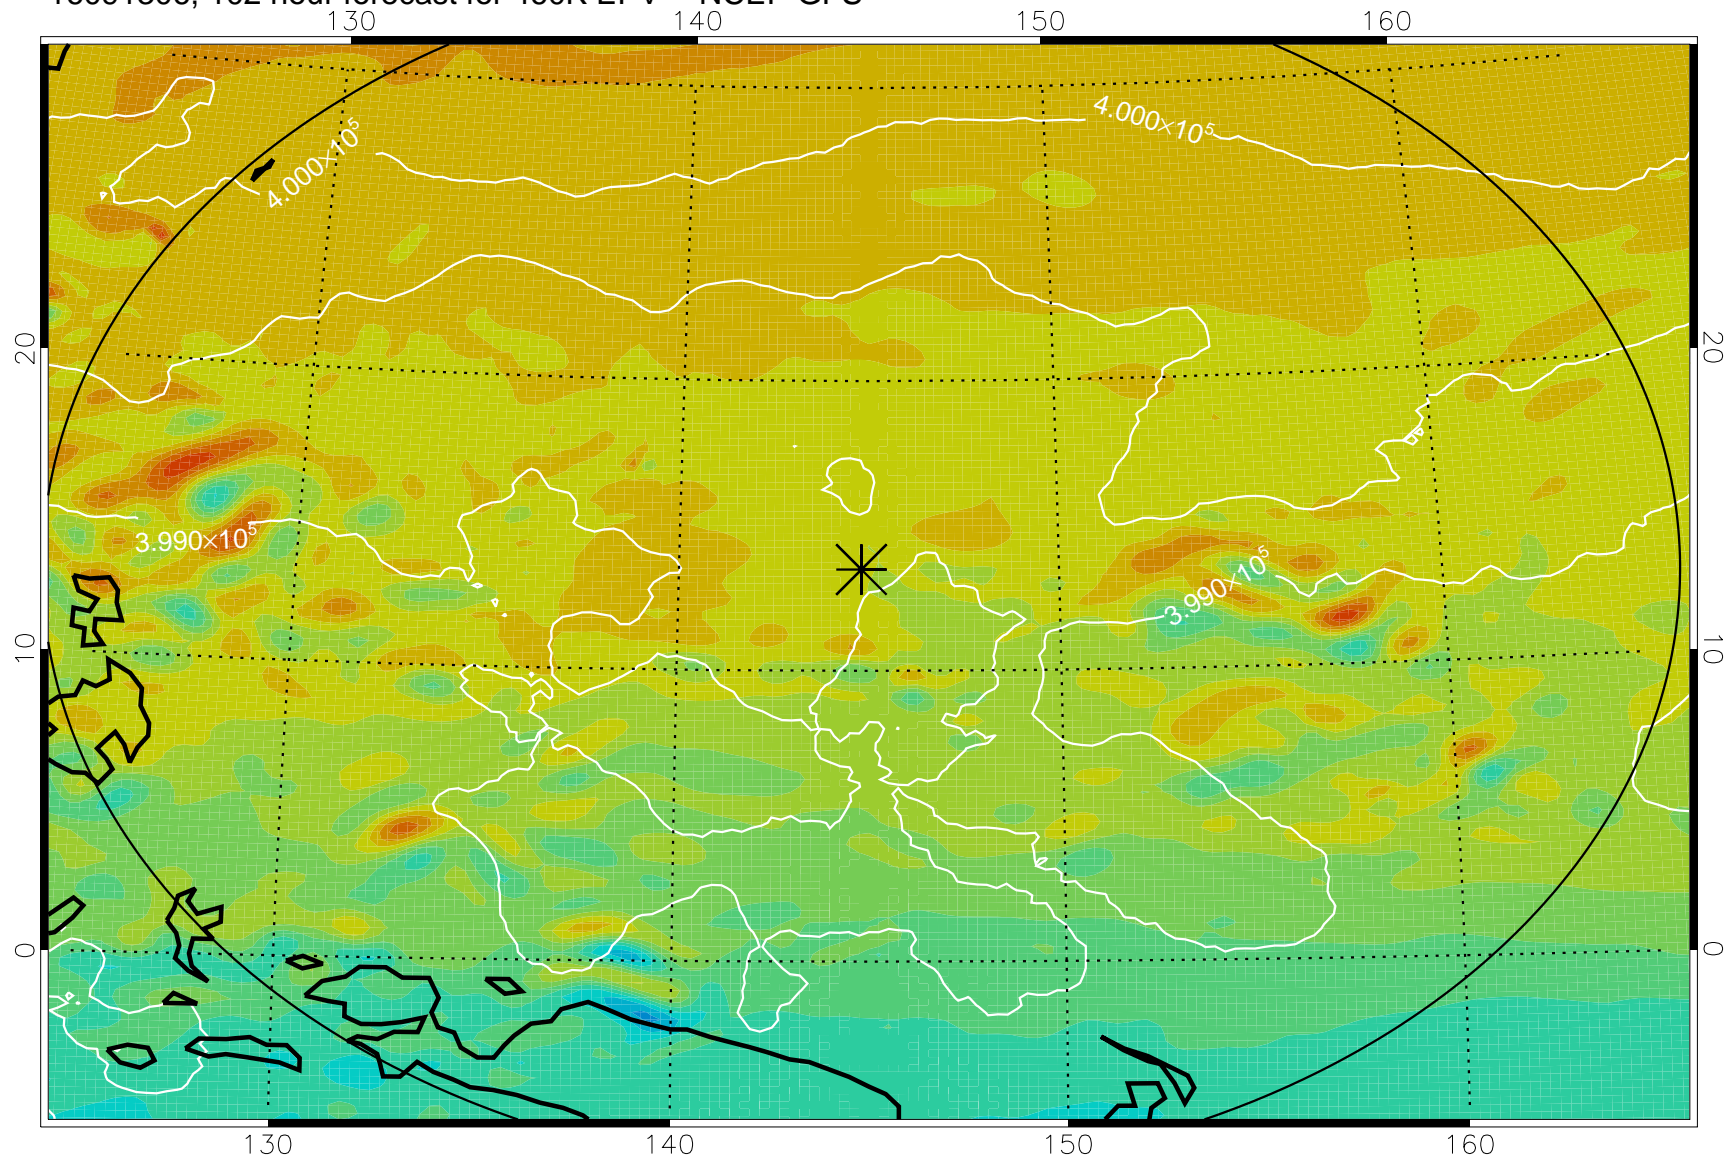

16091206, 78 hour forecast for 460K EPV -- NCEP GFS

460K Montgomery Streamfunction, white

Range ring of 2304 km

16091212, 84 hour forecast for 460K EPV -- NCEP GFS

460K Montgomery Streamfunction, white

Range ring of 2304 km

16091218, 90 hour forecast for 460K EPV -- NCEP GFS

460K Montgomery Streamfunction, white

Range ring of 2304 km

16091300, 96 hour forecast for 460K EPV -- NCEP GFS

460K Montgomery Streamfunction, white

Range ring of 2304 km

16091306, 102 hour forecast for 460K EPV -- NCEP GFS

460K Montgomery Streamfunction, white

Range ring of 2304 km

16091312, 108 hour forecast for 460K EPV -- NCEP GFS

460K Montgomery Streamfunction, white

Range ring of 2304 km

16091318, 114 hour forecast for 460K EPV -- NCEP GFS

460K Montgomery Streamfunction, white

Range ring of 2304 km

16091400, 120 hour forecast for 460K EPV -- NCEP GFS

460K Montgomery Streamfunction, white

Range ring of 2304 km