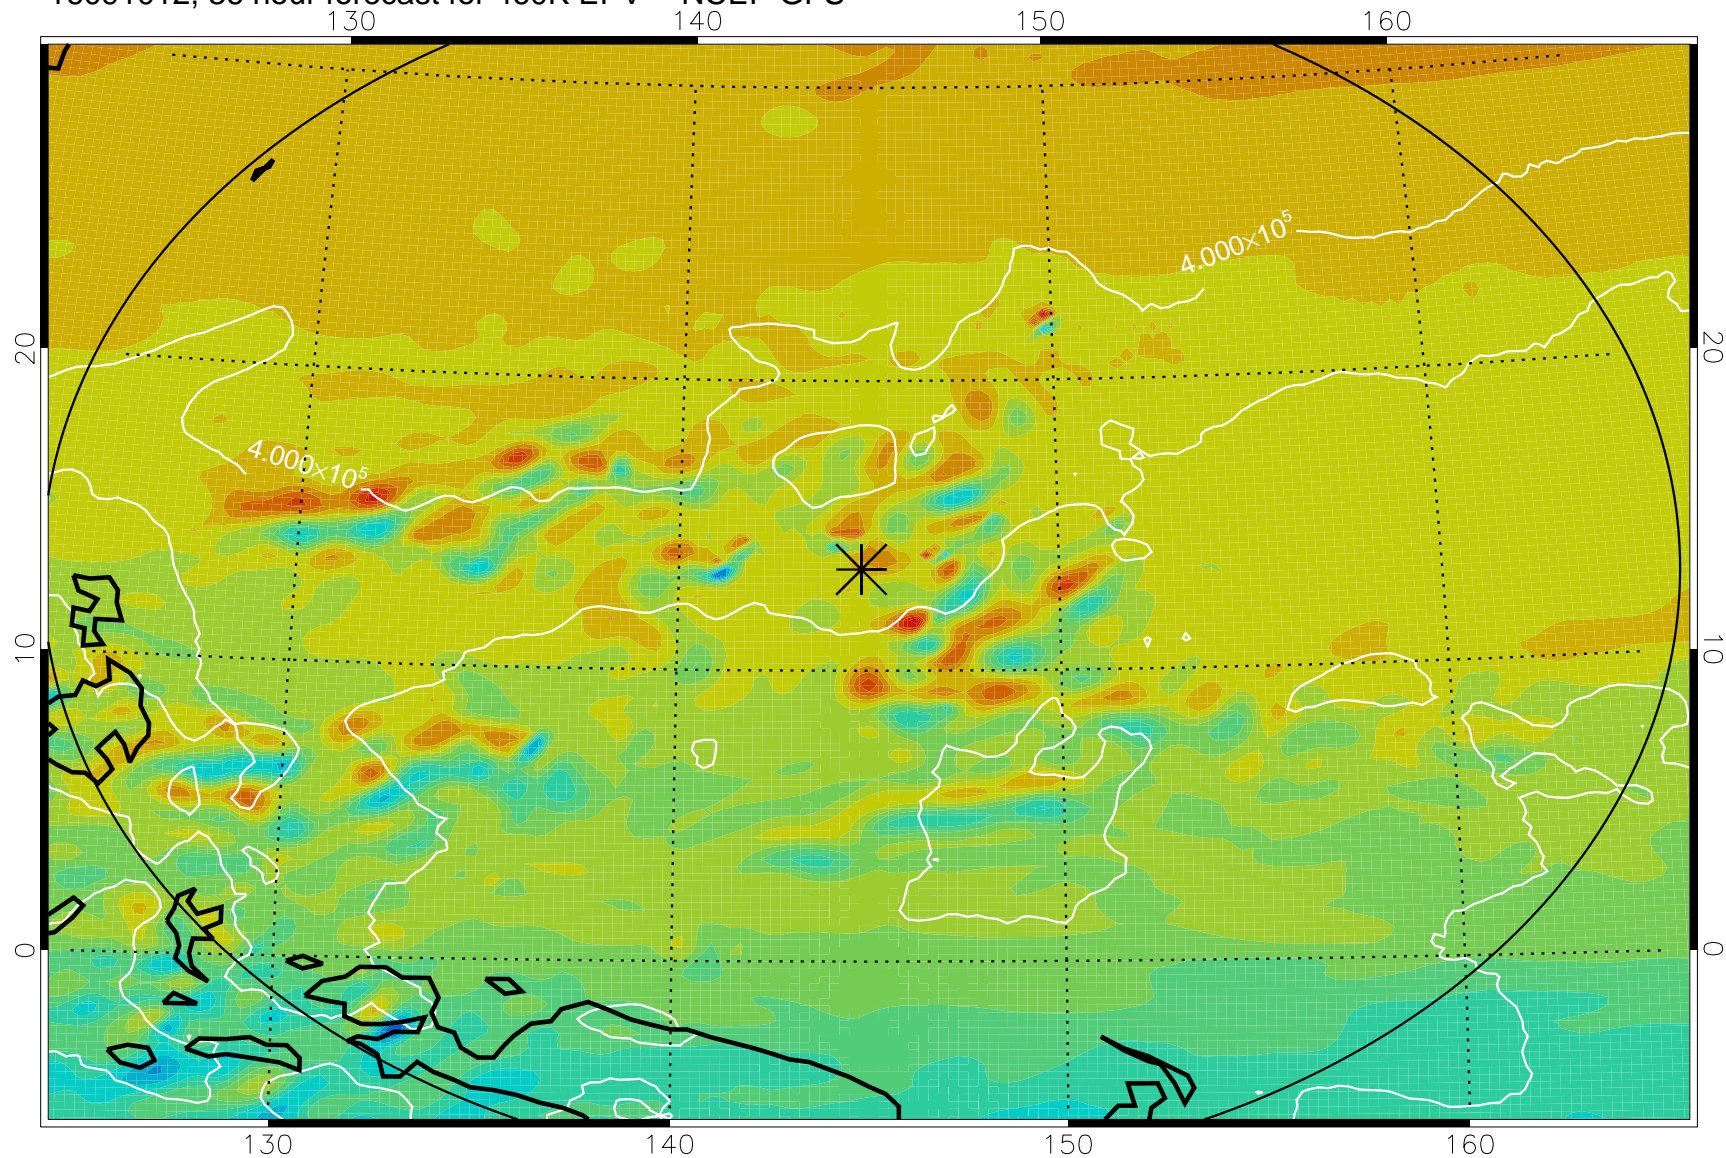

16090918, 18 hour forecast for 460K EPV -- NCEP GFS

460K Montgomery Streamfunction, white

Range ring of 2304 km

16091000, 24 hour forecast for 460K EPV -- NCEP GFS

460K Montgomery Streamfunction, white

Range ring of 2304 km

16091006, 30 hour forecast for 460K EPV -- NCEP GFS

460K Montgomery Streamfunction, white

Range ring of 2304 km

16091012, 36 hour forecast for 460K EPV -- NCEP GFS

460K Montgomery Streamfunction, white

Range ring of 2304 km

16091018, 42 hour forecast for 460K EPV -- NCEP GFS

460K Montgomery Streamfunction, white

Range ring of 2304 km

16091100, 48 hour forecast for 460K EPV -- NCEP GFS

460K Montgomery Streamfunction, white

Range ring of 2304 km

16091118, 66 hour forecast for 460K EPV -- NCEP GFS

460K Montgomery Streamfunction, white

Range ring of 2304 km

16091200, 72 hour forecast for 460K EPV -- NCEP GFS

460K Montgomery Streamfunction, white

Range ring of 2304 km