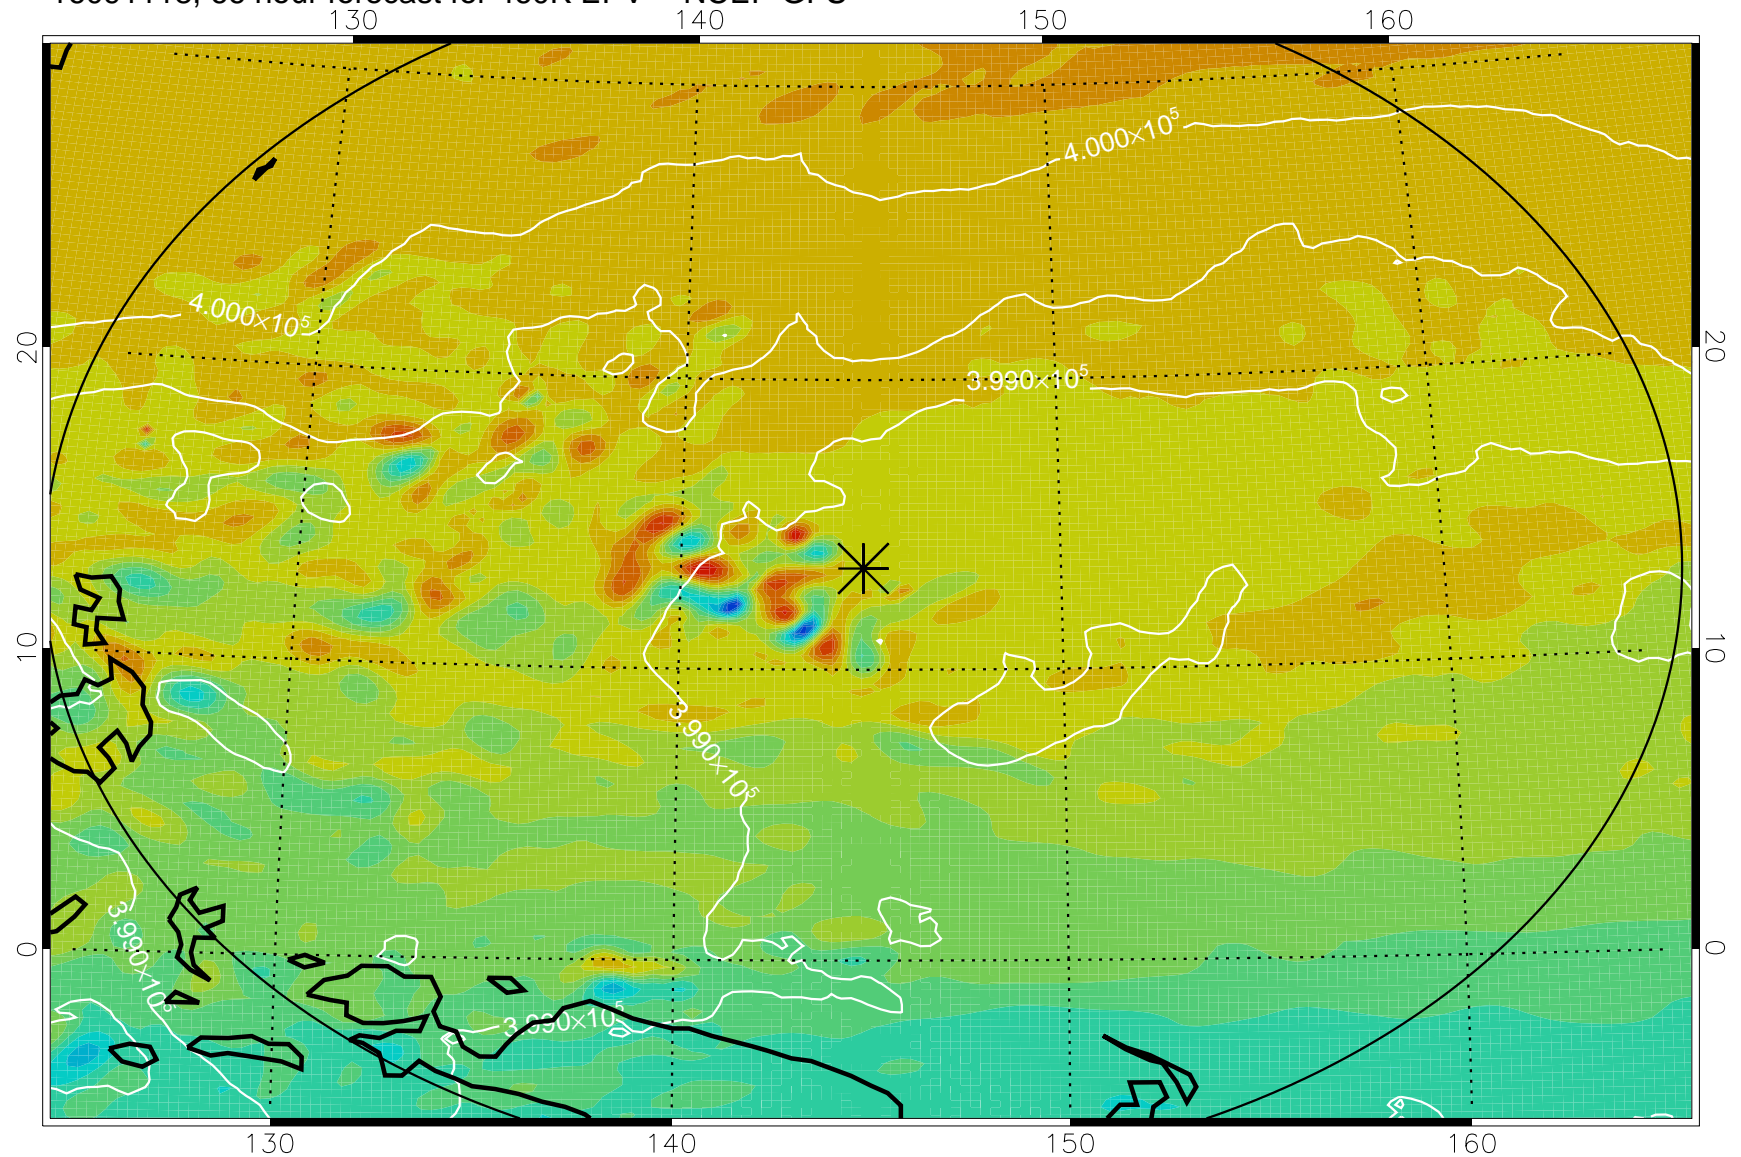

16091018, 42 hour forecast for 460K EPV -- NCEP GFS

460K Montgomery Streamfunction, white

Range ring of 2304 km

16091100, 48 hour forecast for 460K EPV -- NCEP GFS

460K Montgomery Streamfunction, white

Range ring of 2304 km

16091106, 54 hour forecast for 460K EPV -- NCEP GFS

460K Montgomery Streamfunction, white

Range ring of 2304 km

16091112, 60 hour forecast for 460K EPV -- NCEP GFS

460K Montgomery Streamfunction, white

Range ring of 2304 km

16091118, 66 hour forecast for 460K EPV -- NCEP GFS

460K Montgomery Streamfunction, white

Range ring of 2304 km

16091200, 72 hour forecast for 460K EPV -- NCEP GFS

460K Montgomery Streamfunction, white

Range ring of 2304 km

16091206, 78 hour forecast for 460K EPV -- NCEP GFS

460K Montgomery Streamfunction, white

Range ring of 2304 km

16091212, 84 hour forecast for 460K EPV -- NCEP GFS

460K Montgomery Streamfunction, white

Range ring of 2304 km