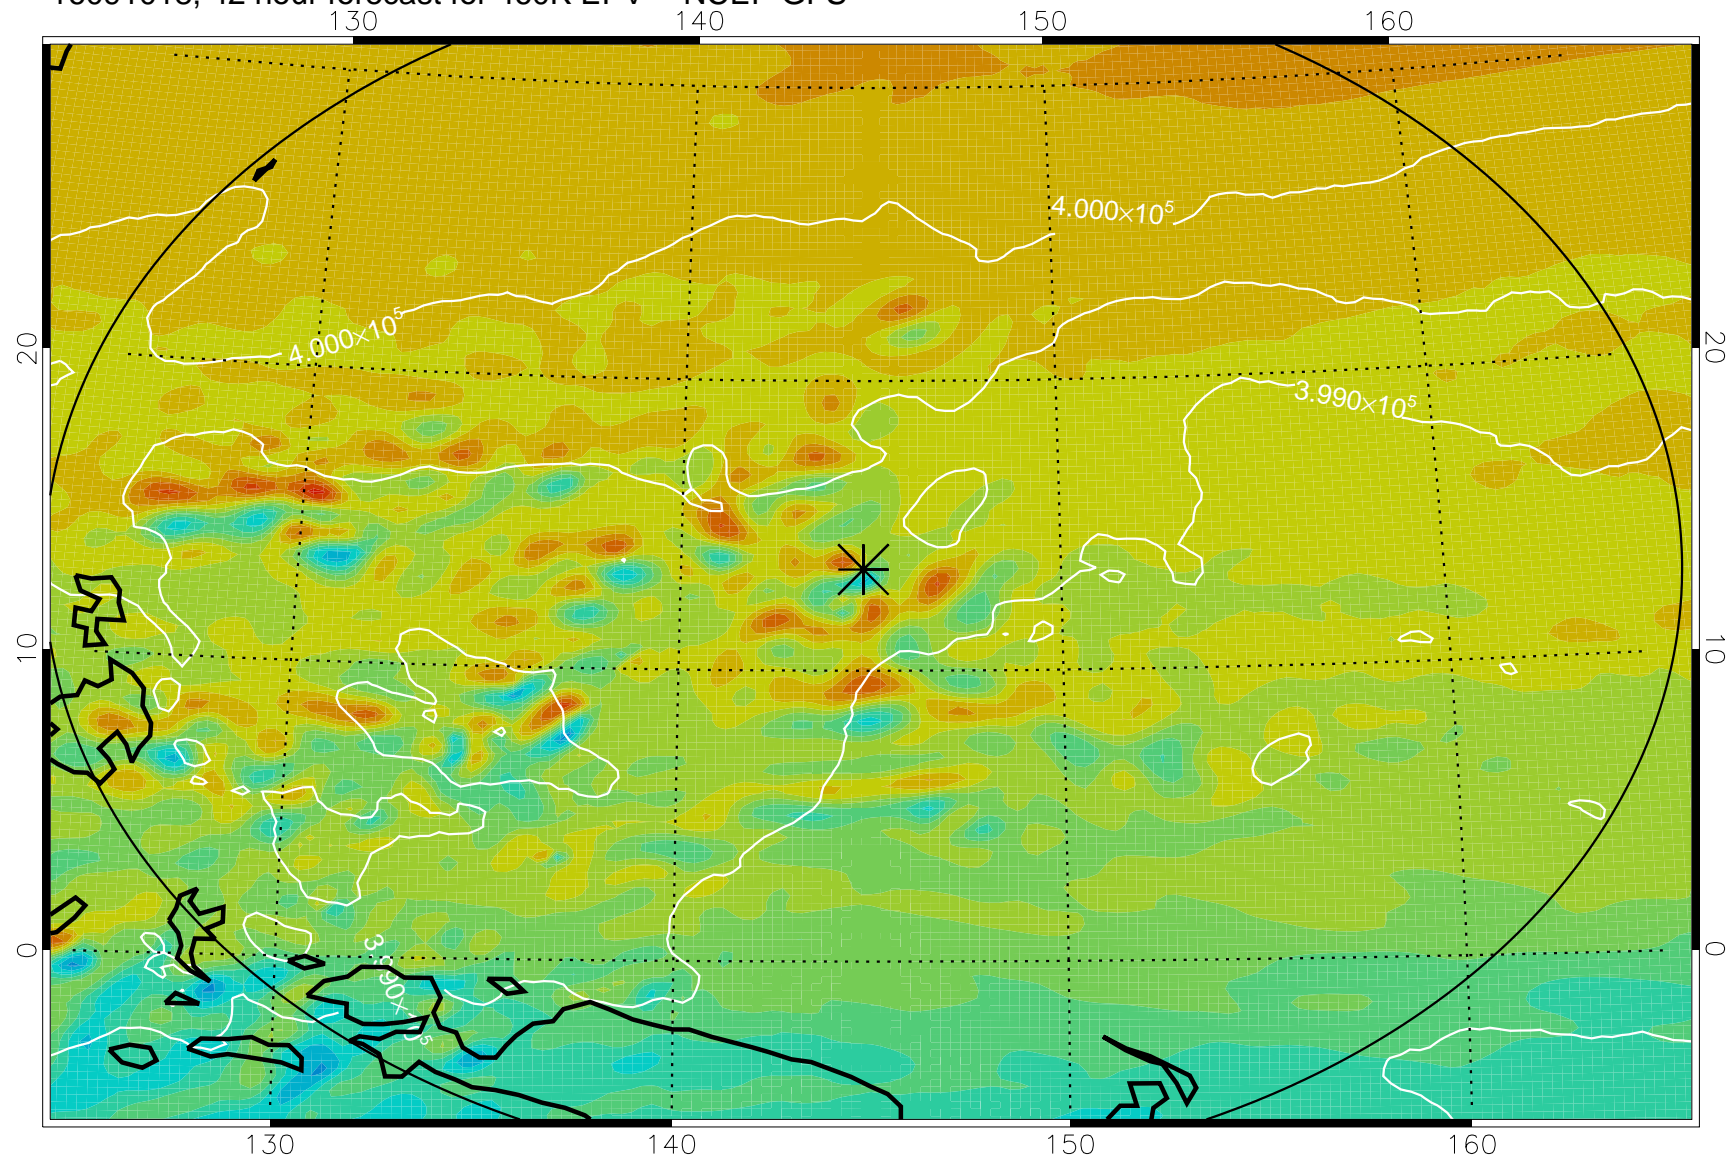

16091006, 30 hour forecast for 460K EPV -- NCEP GFS

460K Montgomery Streamfunction, white

Range ring of 2304 km

16091012, 36 hour forecast for 460K EPV -- NCEP GFS

460K Montgomery Streamfunction, white

Range ring of 2304 km

16091018, 42 hour forecast for 460K EPV -- NCEP GFS

460K Montgomery Streamfunction, white

Range ring of 2304 km

16091100, 48 hour forecast for 460K EPV -- NCEP GFS

460K Montgomery Streamfunction, white

Range ring of 2304 km

16091106, 54 hour forecast for 460K EPV -- NCEP GFS

460K Montgomery Streamfunction, white

Range ring of 2304 km

16091112, 60 hour forecast for 460K EPV -- NCEP GFS

460K Montgomery Streamfunction, white

Range ring of 2304 km

16091118, 66 hour forecast for 460K EPV -- NCEP GFS

460K Montgomery Streamfunction, white

Range ring of 2304 km

16091200, 72 hour forecast for 460K EPV -- NCEP GFS

460K Montgomery Streamfunction, white

Range ring of 2304 km