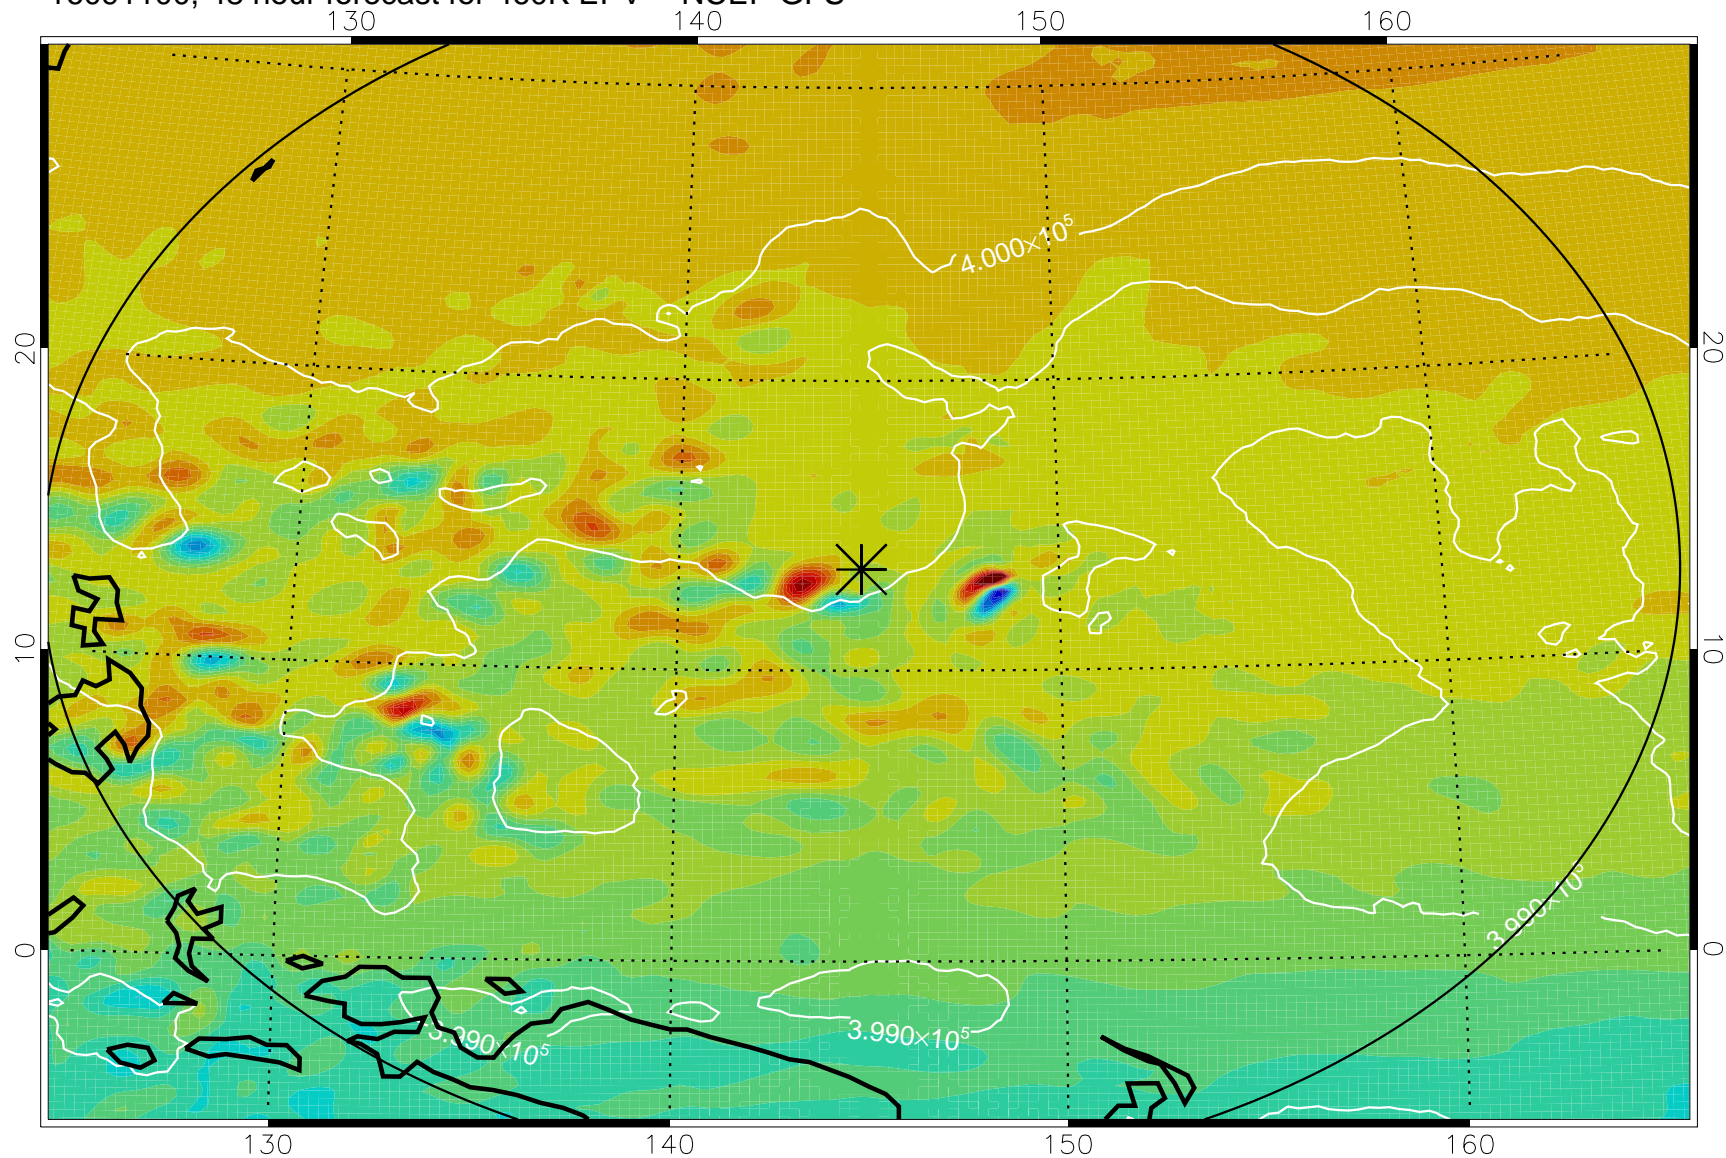

16091006, 30 hour forecast for 460K EPV -- NCEP GFS

460K Montgomery Streamfunction, white

Range ring of 2304 km

16091012, 36 hour forecast for 460K EPV -- NCEP GFS

460K Montgomery Streamfunction, white

Range ring of 2304 km

16091018, 42 hour forecast for 460K EPV -- NCEP GFS

460K Montgomery Streamfunction, white

Range ring of 2304 km

16091100, 48 hour forecast for 460K EPV -- NCEP GFS

460K Montgomery Streamfunction, white

Range ring of 2304 km

16091106, 54 hour forecast for 460K EPV -- NCEP GFS

460K Montgomery Streamfunction, white

Range ring of 2304 km

16091112, 60 hour forecast for 460K EPV -- NCEP GFS

460K Montgomery Streamfunction, white

Range ring of 2304 km

16091118, 66 hour forecast for 460K EPV -- NCEP GFS

460K Montgomery Streamfunction, white

Range ring of 2304 km

16091200, 72 hour forecast for 460K EPV -- NCEP GFS

460K Montgomery Streamfunction, white

Range ring of 2304 km