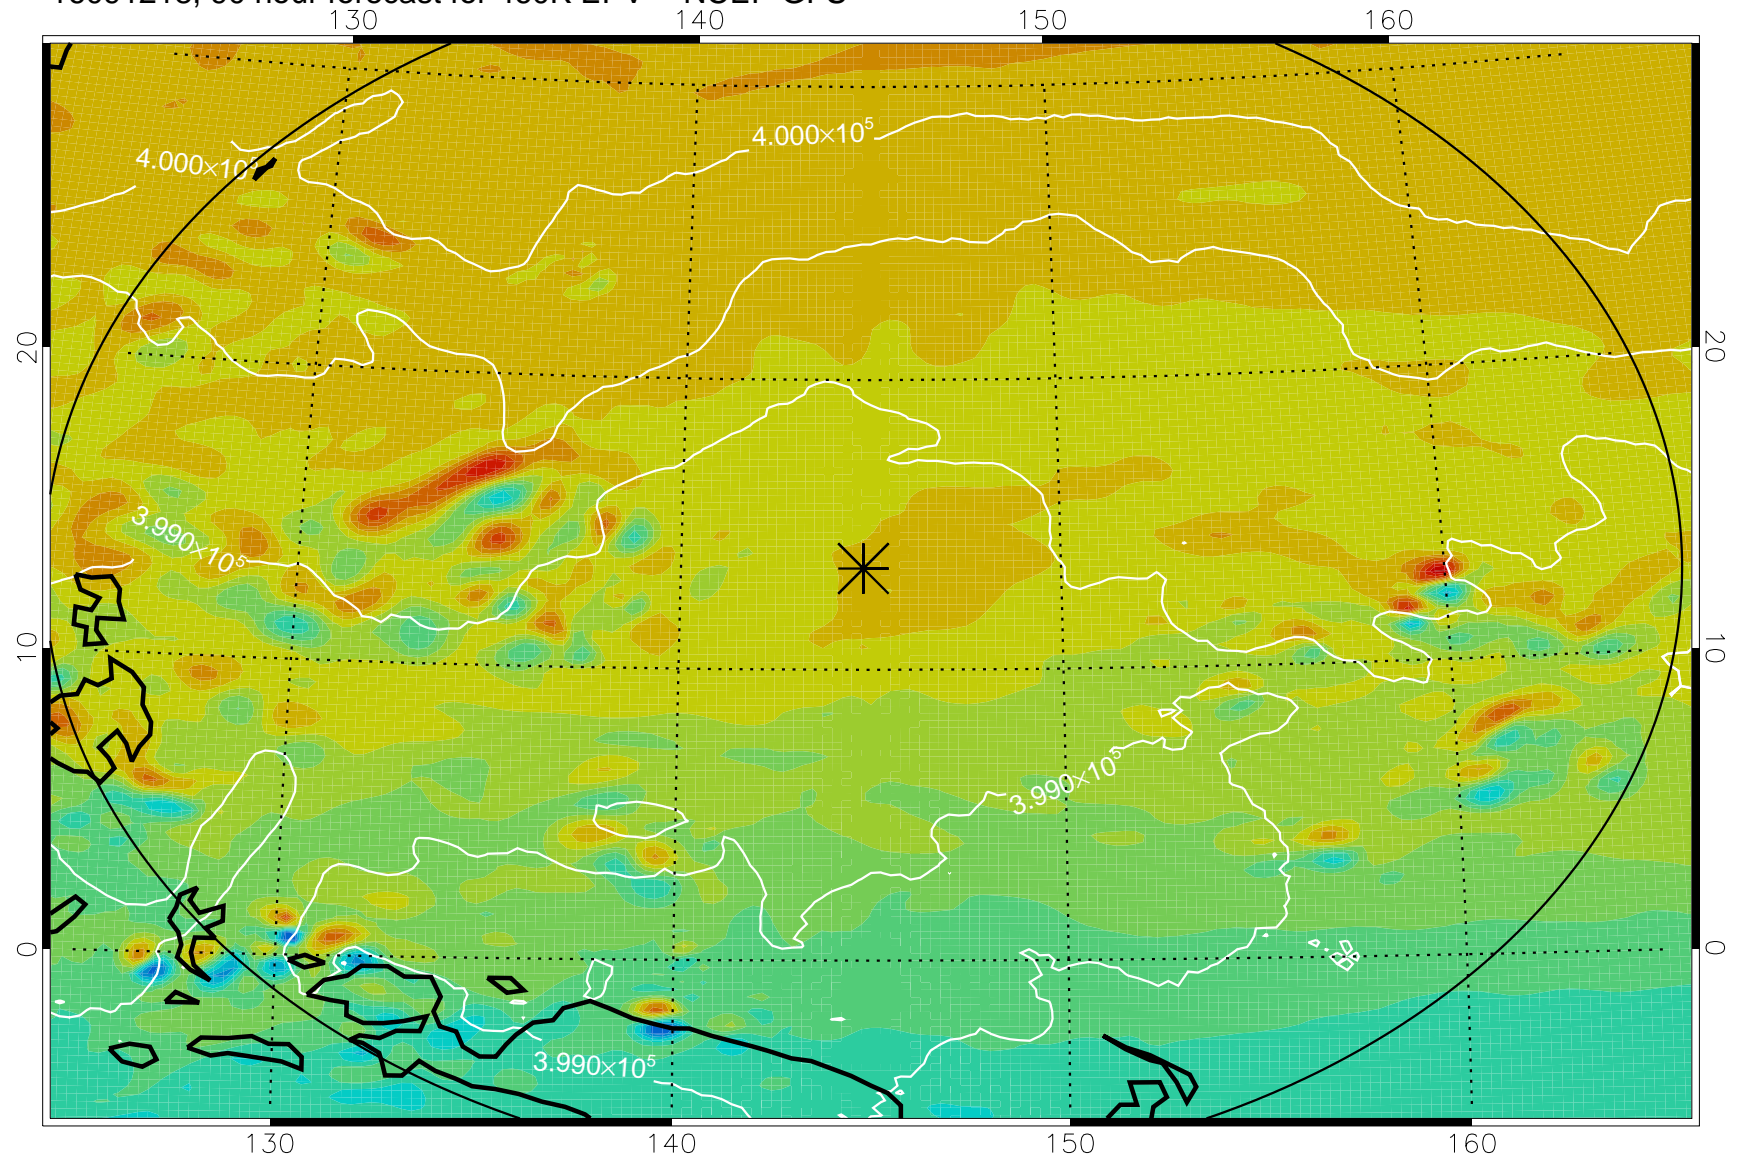

16091118, 66 hour forecast for 460K EPV -- NCEP GFS

460K Montgomery Streamfunction, white

Range ring of 2304 km

16091200, 72 hour forecast for 460K EPV -- NCEP GFS

460K Montgomery Streamfunction, white

Range ring of 2304 km

16091206, 78 hour forecast for 460K EPV -- NCEP GFS

460K Montgomery Streamfunction, white

Range ring of 2304 km

16091212, 84 hour forecast for 460K EPV -- NCEP GFS

460K Montgomery Streamfunction, white

Range ring of 2304 km

16091218, 90 hour forecast for 460K EPV -- NCEP GFS

460K Montgomery Streamfunction, white

Range ring of 2304 km

16091300, 96 hour forecast for 460K EPV -- NCEP GFS

460K Montgomery Streamfunction, white

Range ring of 2304 km

16091306, 102 hour forecast for 460K EPV -- NCEP GFS

460K Montgomery Streamfunction, white

Range ring of 2304 km

16091312, 108 hour forecast for 460K EPV -- NCEP GFS

460K Montgomery Streamfunction, white

Range ring of 2304 km