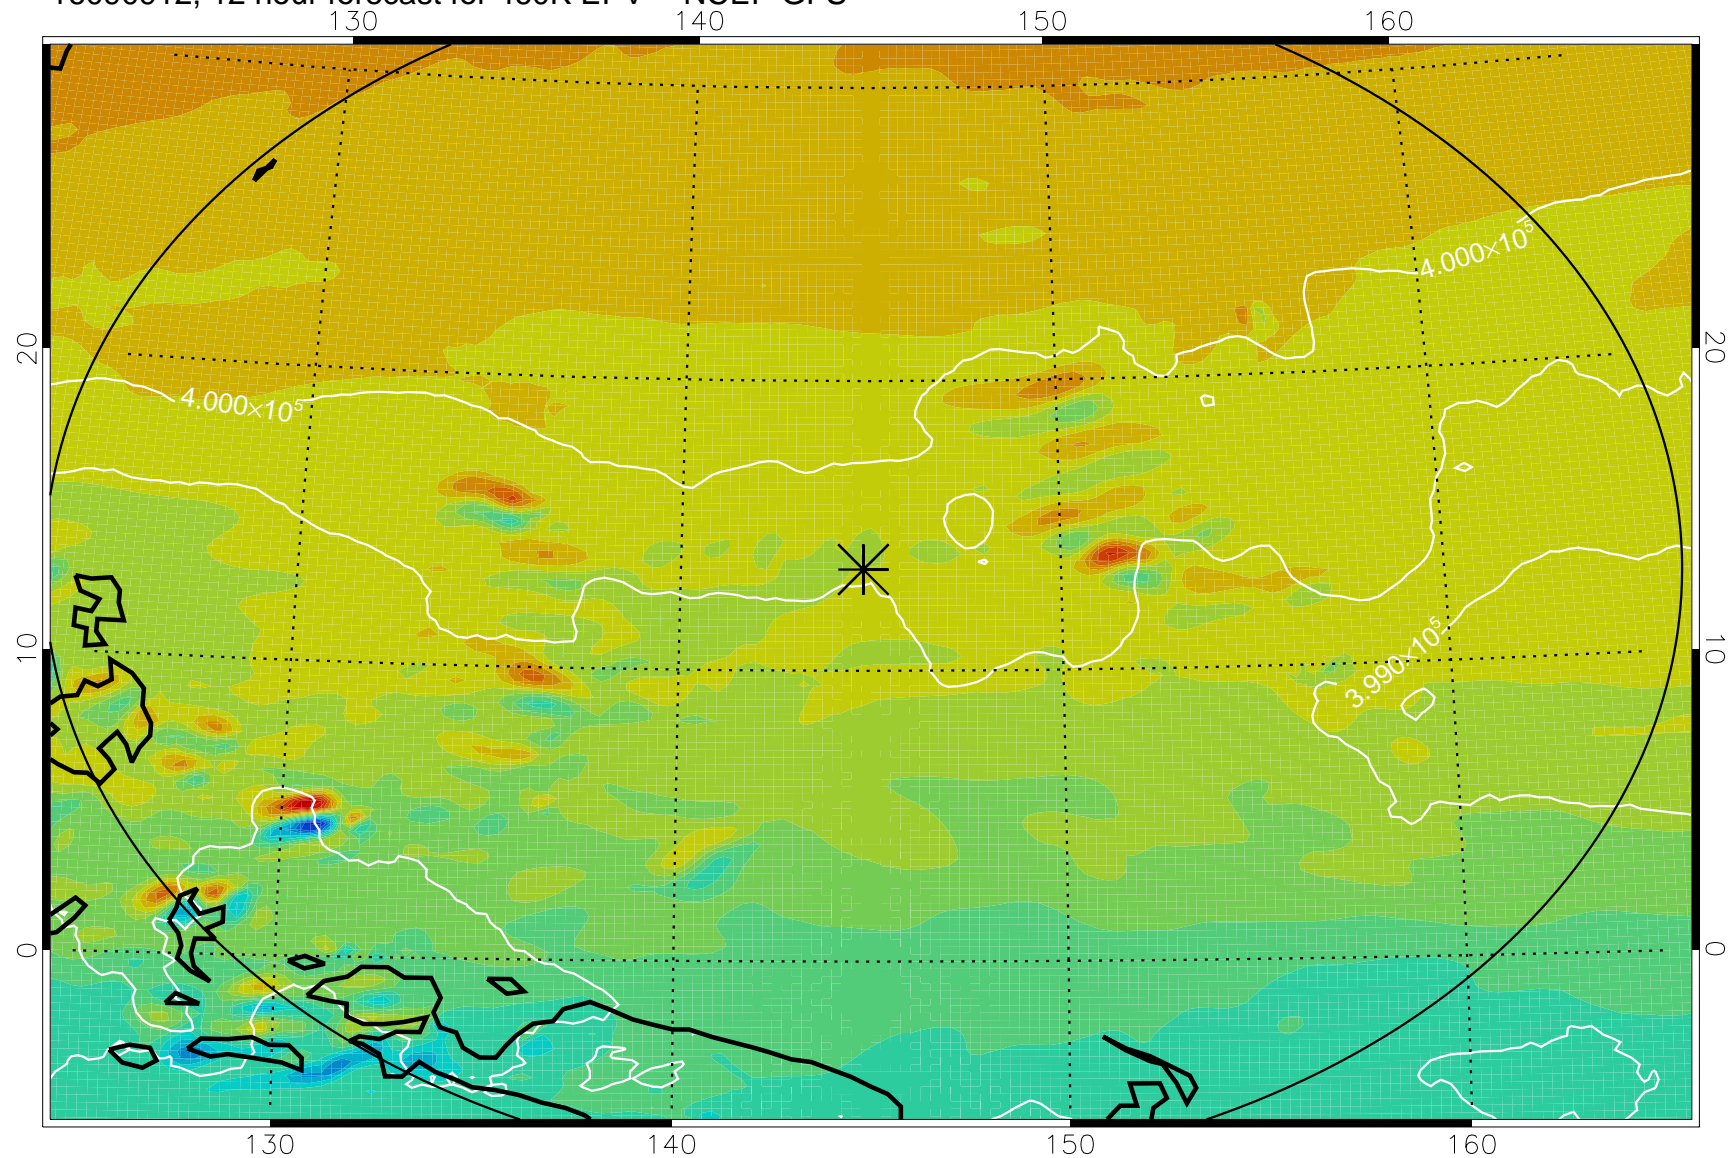

16090906, 6 hour forecast for 460K EPV -- NCEP GFS

460K Montgomery Streamfunction, white

Range ring of 2304 km

16090912, 12 hour forecast for 460K EPV -- NCEP GFS

460K Montgomery Streamfunction, white

Range ring of 2304 km

16090918, 18 hour forecast for 460K EPV -- NCEP GFS

460K Montgomery Streamfunction, white

Range ring of 2304 km

16091000, 24 hour forecast for 460K EPV -- NCEP GFS

460K Montgomery Streamfunction, white

Range ring of 2304 km

16091006, 30 hour forecast for 460K EPV -- NCEP GFS

460K Montgomery Streamfunction, white

Range ring of 2304 km

16091012, 36 hour forecast for 460K EPV -- NCEP GFS

460K Montgomery Streamfunction, white

Range ring of 2304 km

16091018, 42 hour forecast for 460K EPV -- NCEP GFS

460K Montgomery Streamfunction, white

Range ring of 2304 km

16091100, 48 hour forecast for 460K EPV -- NCEP GFS

460K Montgomery Streamfunction, white

Range ring of 2304 km