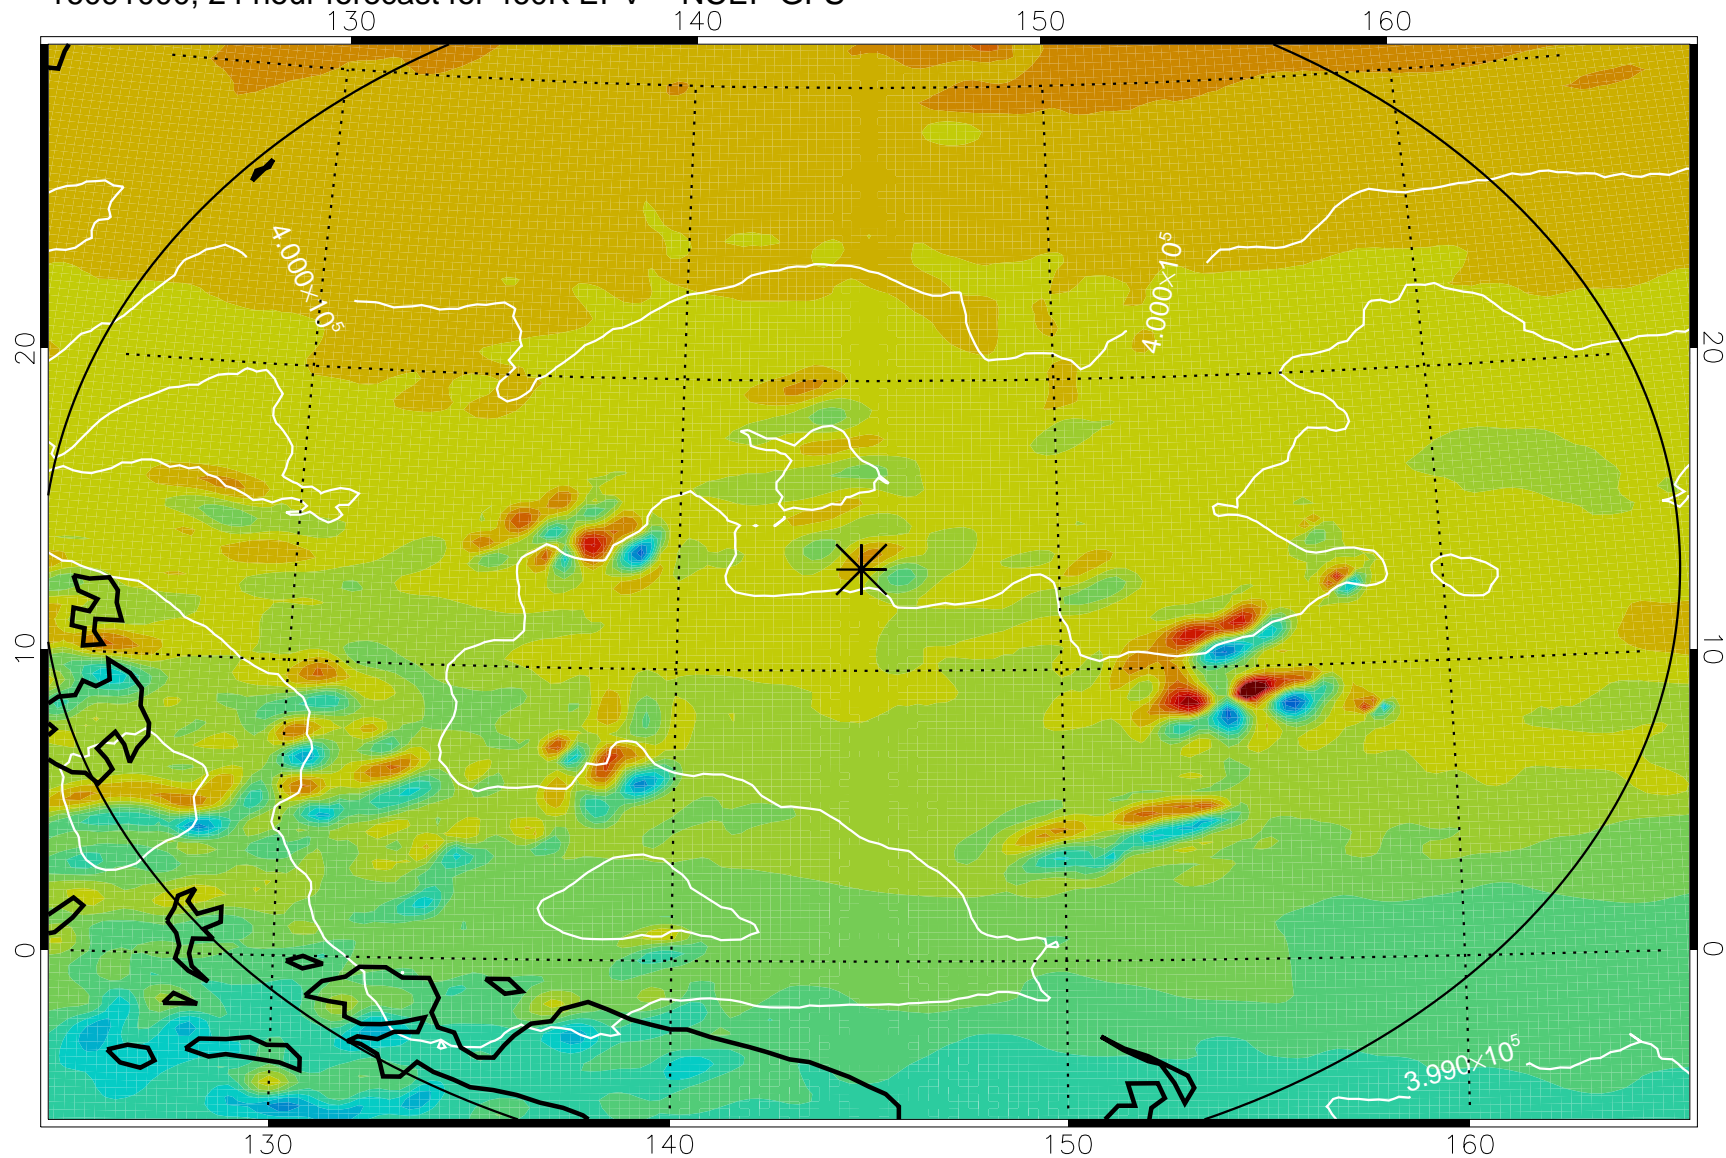

16090918, 18 hour forecast for 460K EPV -- NCEP GFS

460K Montgomery Streamfunction, white

Range ring of 2304 km

16091000, 24 hour forecast for 460K EPV -- NCEP GFS

460K Montgomery Streamfunction, white

Range ring of 2304 km

16091006, 30 hour forecast for 460K EPV -- NCEP GFS

460K Montgomery Streamfunction, white

Range ring of 2304 km

16091012, 36 hour forecast for 460K EPV -- NCEP GFS

460K Montgomery Streamfunction, white

Range ring of 2304 km

16091018, 42 hour forecast for 460K EPV -- NCEP GFS

460K Montgomery Streamfunction, white

Range ring of 2304 km

16091100, 48 hour forecast for 460K EPV -- NCEP GFS

460K Montgomery Streamfunction, white

Range ring of 2304 km

16091118, 66 hour forecast for 460K EPV -- NCEP GFS

460K Montgomery Streamfunction, white

Range ring of 2304 km

16091200, 72 hour forecast for 460K EPV -- NCEP GFS

460K Montgomery Streamfunction, white

Range ring of 2304 km