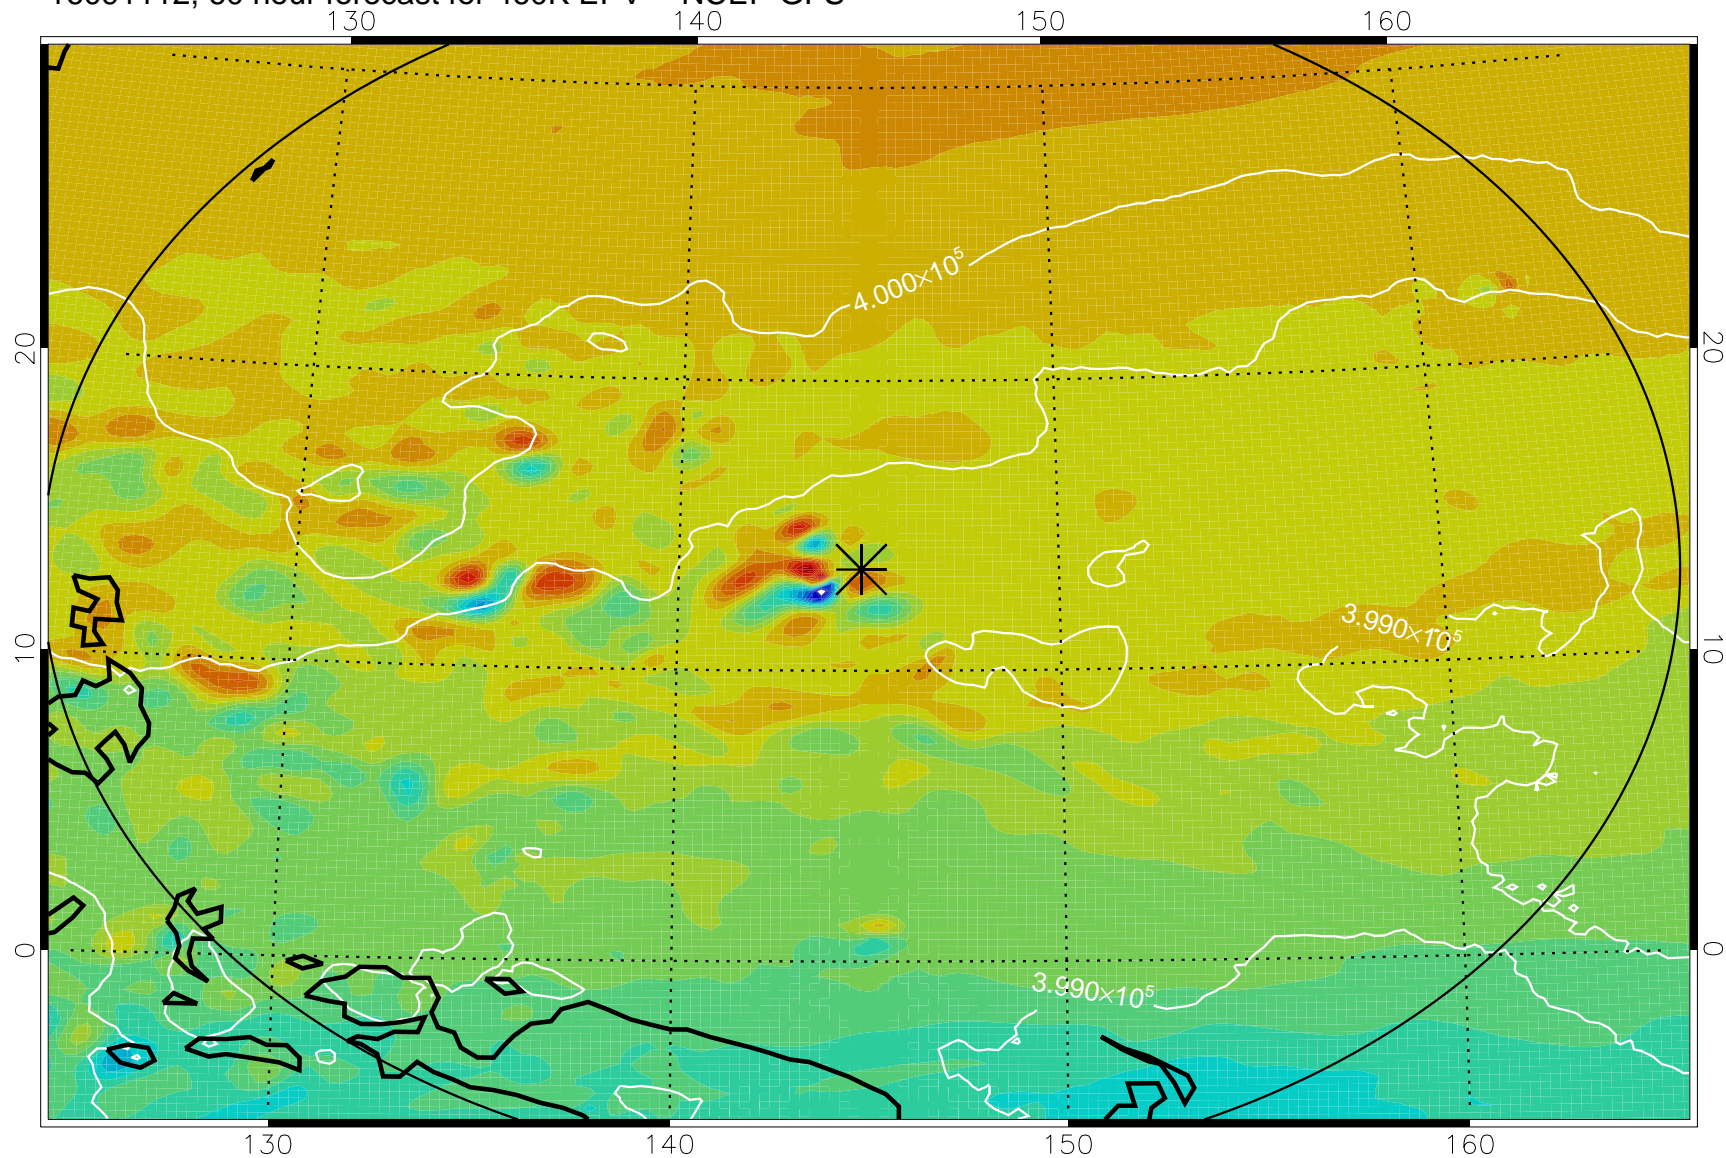

16091006, 30 hour forecast for 460K EPV -- NCEP GFS

460K Montgomery Streamfunction, white

Range ring of 2304 km

16091012, 36 hour forecast for 460K EPV -- NCEP GFS

460K Montgomery Streamfunction, white

Range ring of 2304 km

16091018, 42 hour forecast for 460K EPV -- NCEP GFS

460K Montgomery Streamfunction, white

Range ring of 2304 km

16091100, 48 hour forecast for 460K EPV -- NCEP GFS

460K Montgomery Streamfunction, white

Range ring of 2304 km

16091106, 54 hour forecast for 460K EPV -- NCEP GFS

460K Montgomery Streamfunction, white

Range ring of 2304 km

16091112, 60 hour forecast for 460K EPV -- NCEP GFS

460K Montgomery Streamfunction, white

Range ring of 2304 km

16091118, 66 hour forecast for 460K EPV -- NCEP GFS

460K Montgomery Streamfunction, white

Range ring of 2304 km

16091200, 72 hour forecast for 460K EPV -- NCEP GFS

460K Montgomery Streamfunction, white

Range ring of 2304 km