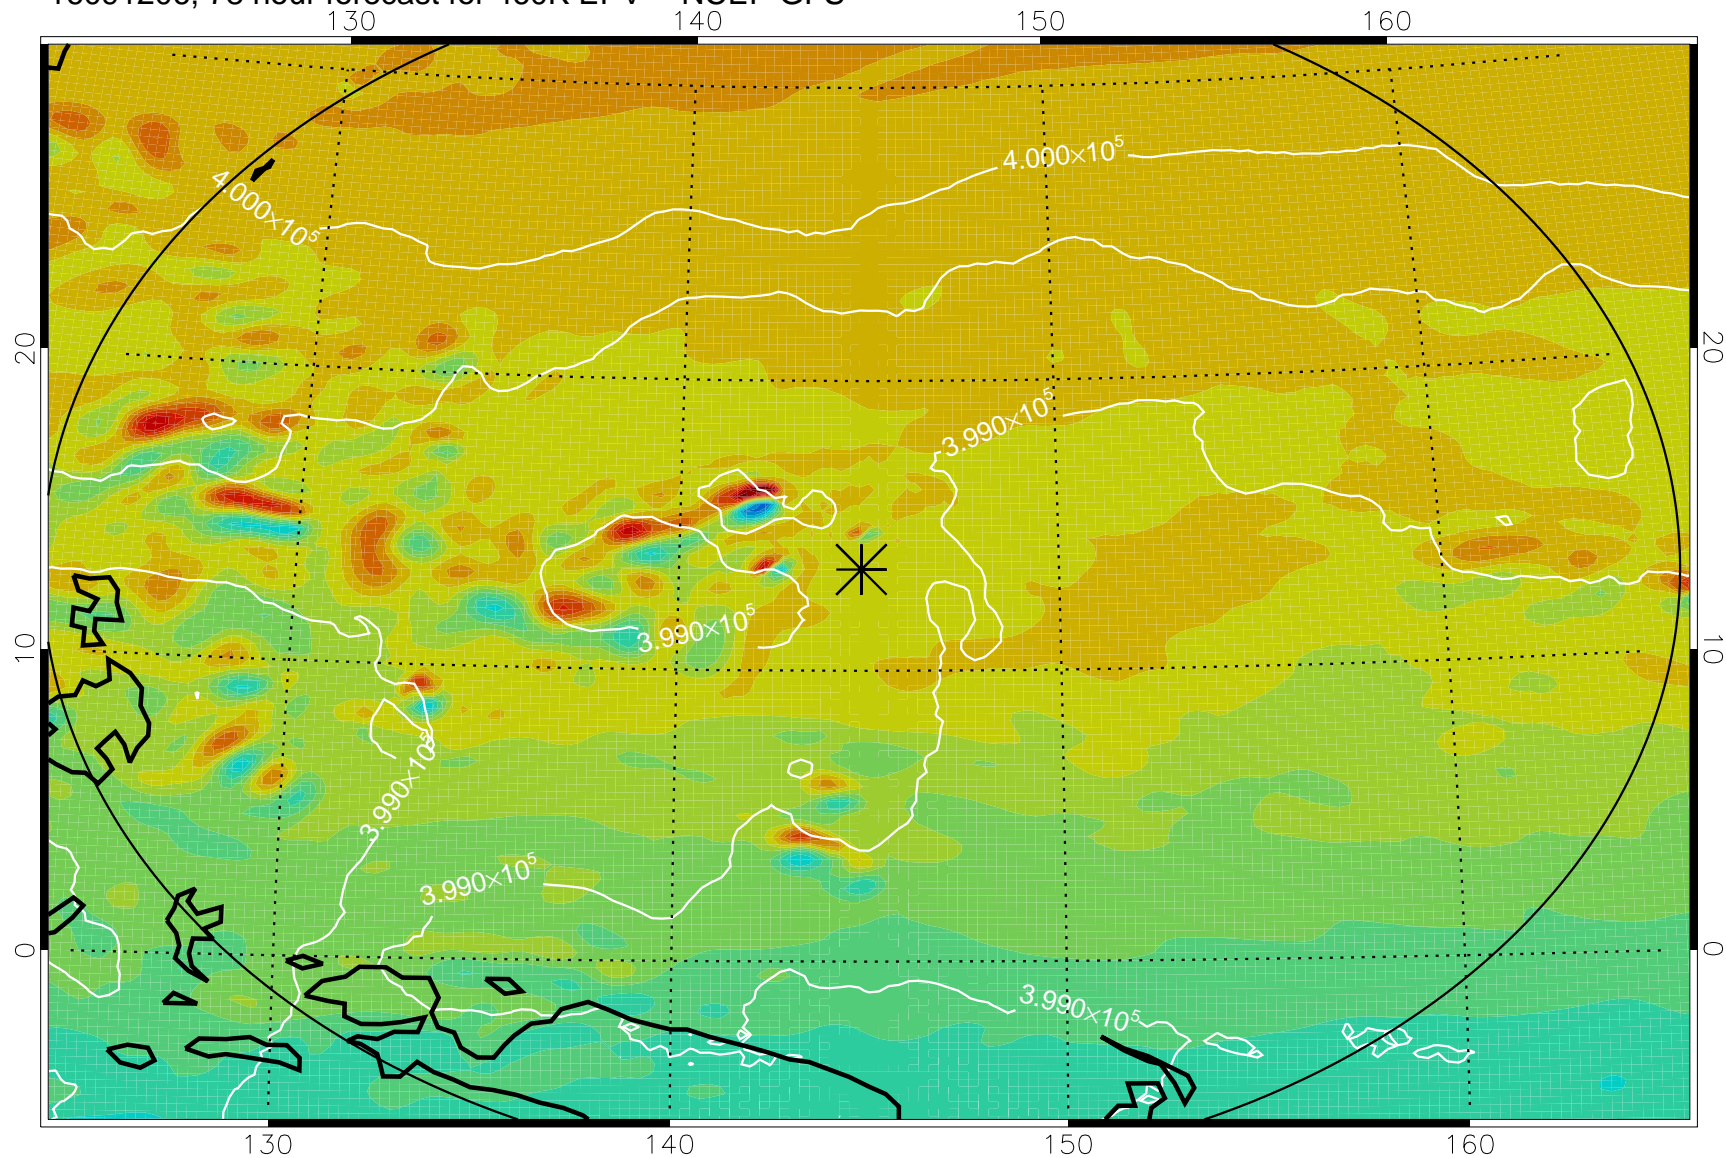

16091106, 54 hour forecast for 460K EPV -- NCEP GFS

460K Montgomery Streamfunction, white

Range ring of 2304 km

16091112, 60 hour forecast for 460K EPV -- NCEP GFS

460K Montgomery Streamfunction, white

Range ring of 2304 km

16091118, 66 hour forecast for 460K EPV -- NCEP GFS

460K Montgomery Streamfunction, white

Range ring of 2304 km

16091200, 72 hour forecast for 460K EPV -- NCEP GFS

460K Montgomery Streamfunction, white

Range ring of 2304 km

16091206, 78 hour forecast for 460K EPV -- NCEP GFS

460K Montgomery Streamfunction, white

Range ring of 2304 km

16091212, 84 hour forecast for 460K EPV -- NCEP GFS

460K Montgomery Streamfunction, white

Range ring of 2304 km

16091218, 90 hour forecast for 460K EPV -- NCEP GFS

460K Montgomery Streamfunction, white

Range ring of 2304 km

16091300, 96 hour forecast for 460K EPV -- NCEP GFS

460K Montgomery Streamfunction, white

Range ring of 2304 km