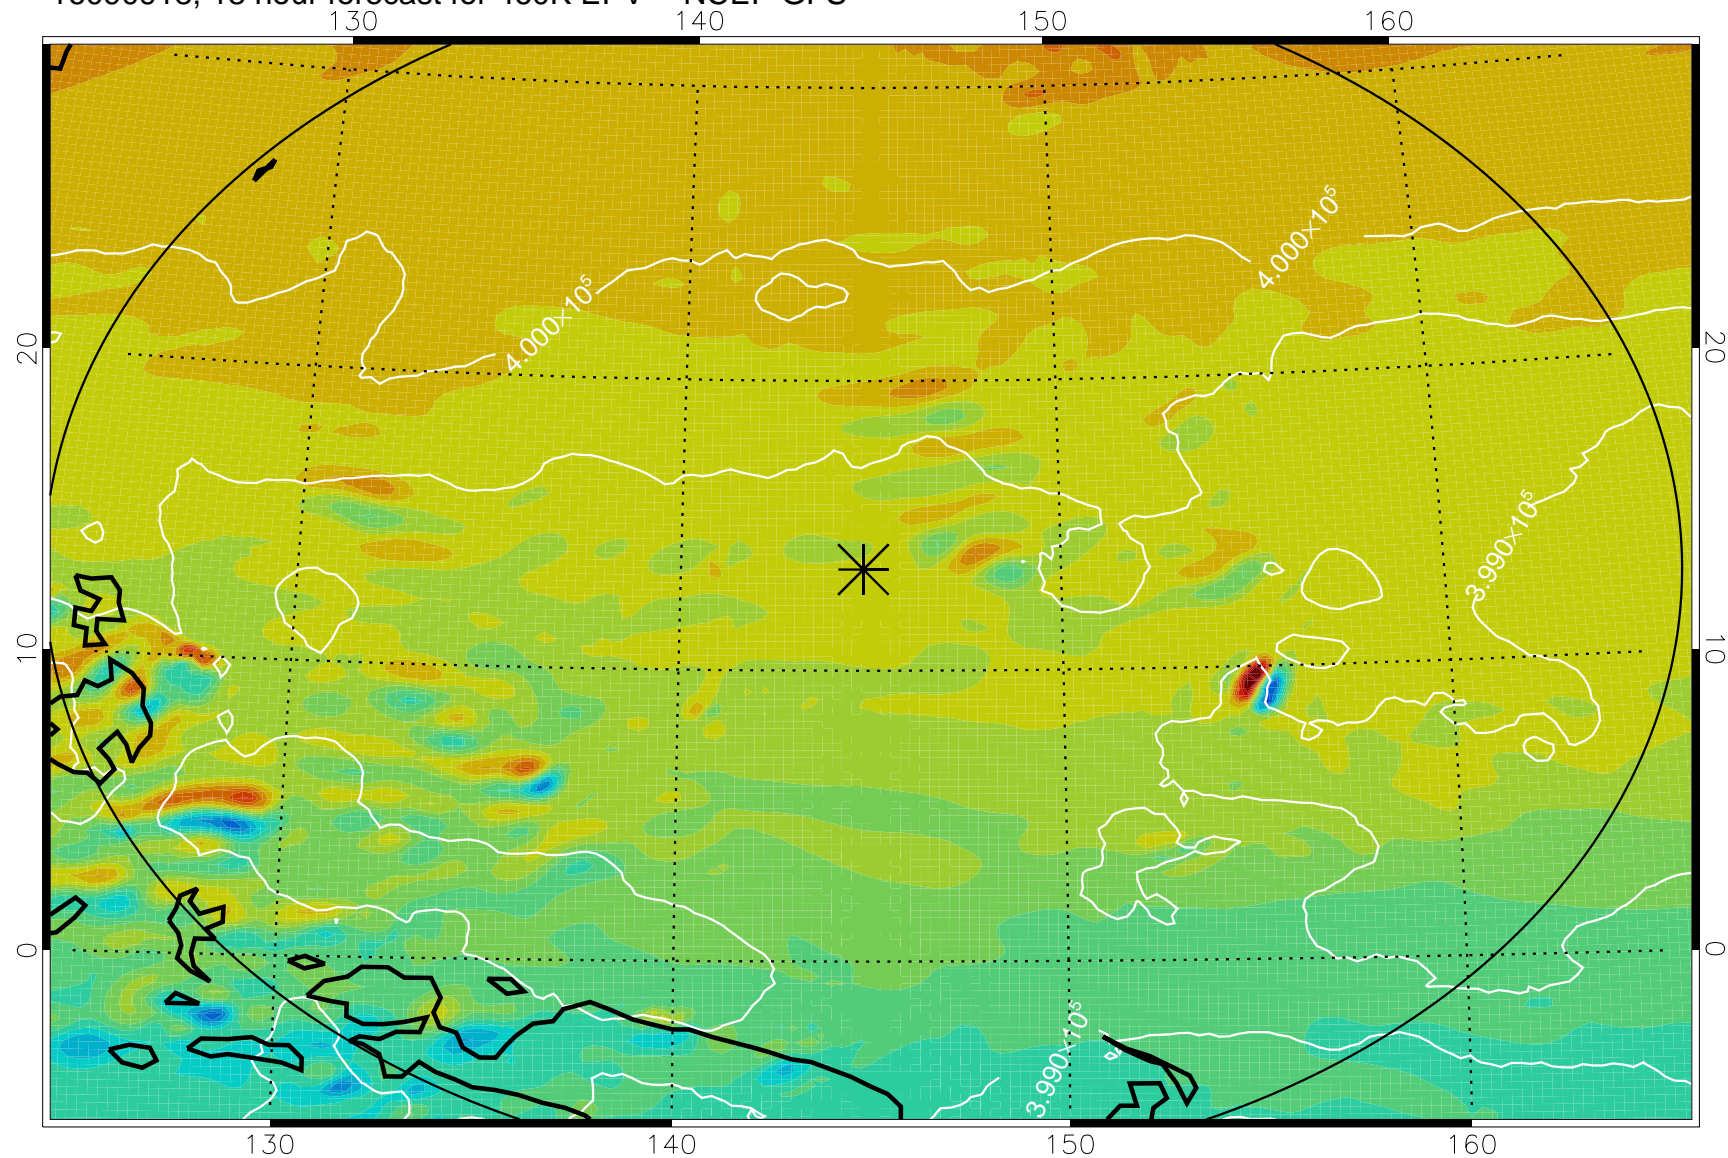

16090906, 6 hour forecast for 460K EPV -- NCEP GFS

460K Montgomery Streamfunction, white

Range ring of 2304 km

16090912, 12 hour forecast for 460K EPV -- NCEP GFS

460K Montgomery Streamfunction, white

Range ring of 2304 km

16090918, 18 hour forecast for 460K EPV -- NCEP GFS

460K Montgomery Streamfunction, white

Range ring of 2304 km

16091000, 24 hour forecast for 460K EPV -- NCEP GFS

460K Montgomery Streamfunction, white

Range ring of 2304 km

16091006, 30 hour forecast for 460K EPV -- NCEP GFS

460K Montgomery Streamfunction, white

Range ring of 2304 km

16091012, 36 hour forecast for 460K EPV -- NCEP GFS

460K Montgomery Streamfunction, white

Range ring of 2304 km

16091018, 42 hour forecast for 460K EPV -- NCEP GFS

460K Montgomery Streamfunction, white

Range ring of 2304 km

16091100, 48 hour forecast for 460K EPV -- NCEP GFS

460K Montgomery Streamfunction, white

Range ring of 2304 km