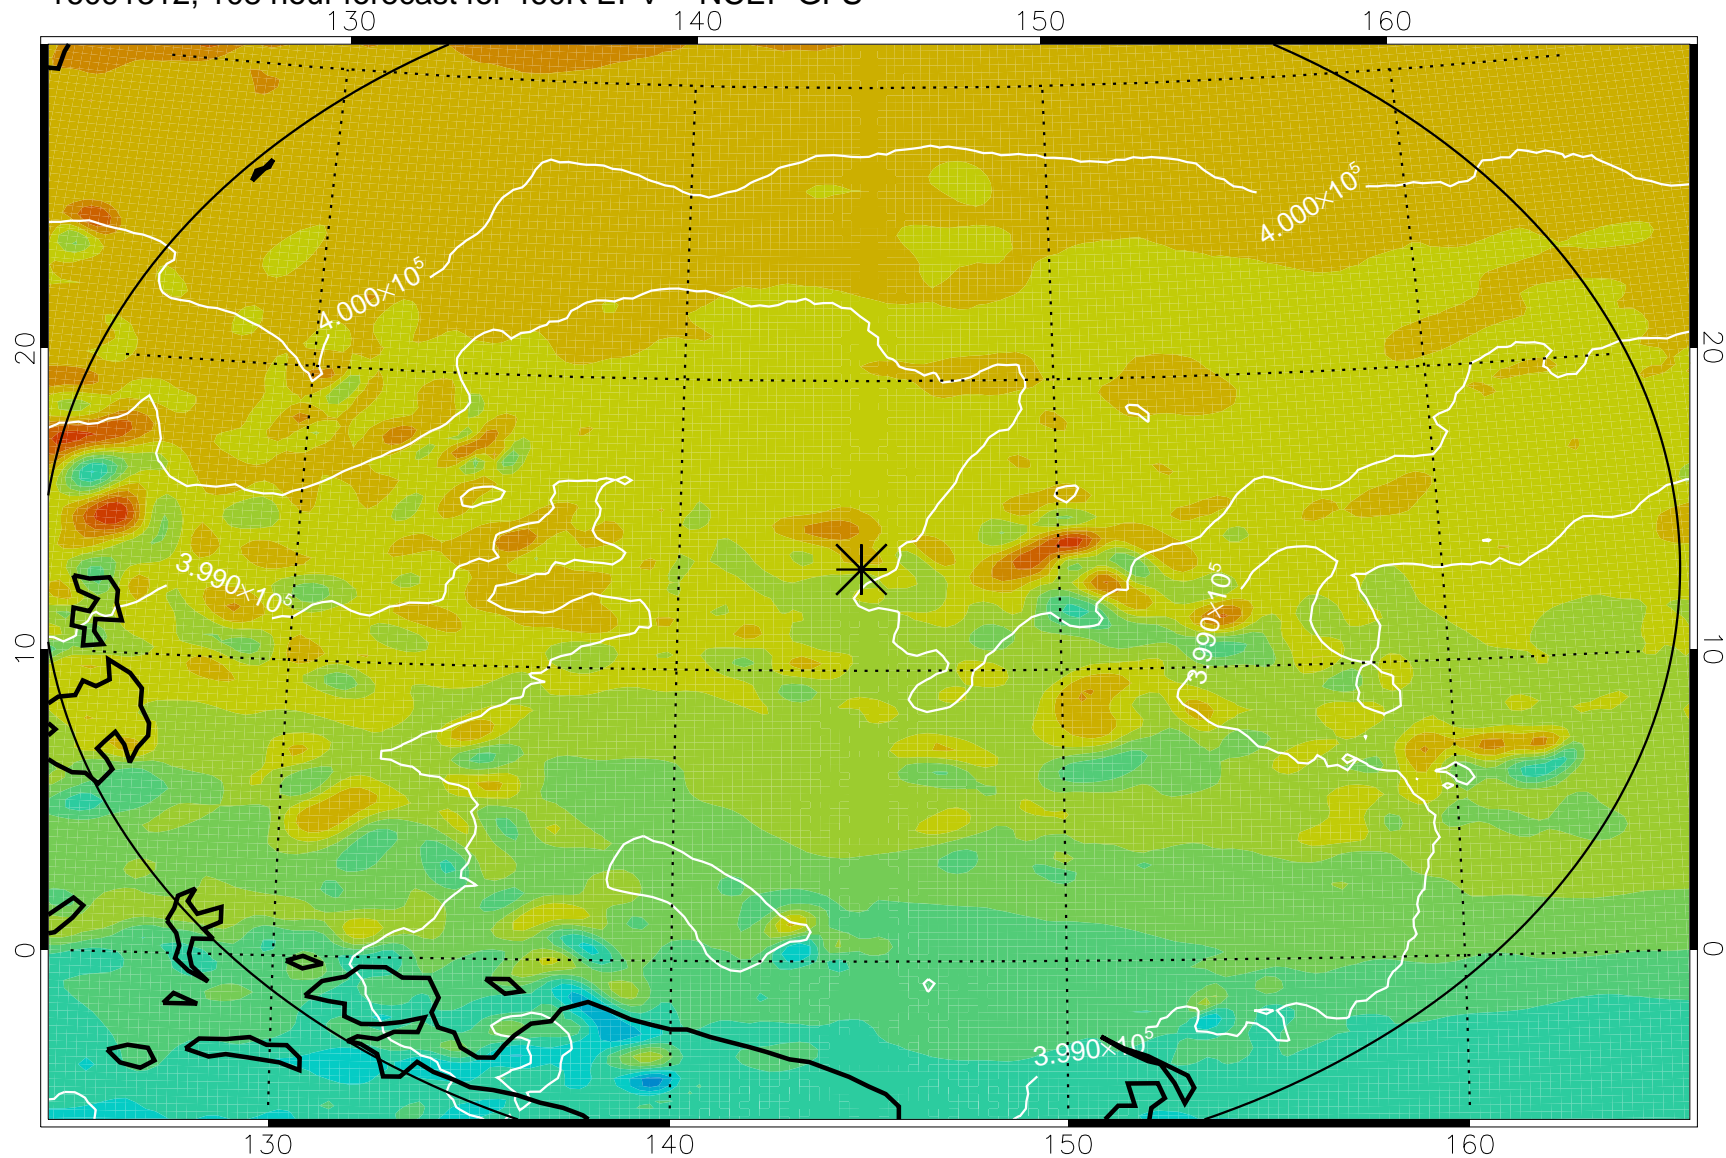

16091206, 78 hour forecast for 460K EPV -- NCEP GFS

460K Montgomery Streamfunction, white

Range ring of 2304 km

16091212, 84 hour forecast for 460K EPV -- NCEP GFS

460K Montgomery Streamfunction, white

Range ring of 2304 km

16091218, 90 hour forecast for 460K EPV -- NCEP GFS

460K Montgomery Streamfunction, white

Range ring of 2304 km

16091300, 96 hour forecast for 460K EPV -- NCEP GFS

460K Montgomery Streamfunction, white

Range ring of 2304 km

16091306, 102 hour forecast for 460K EPV -- NCEP GFS

460K Montgomery Streamfunction, white

Range ring of 2304 km

16091312, 108 hour forecast for 460K EPV -- NCEP GFS

460K Montgomery Streamfunction, white

Range ring of 2304 km

16091318, 114 hour forecast for 460K EPV -- NCEP GFS

460K Montgomery Streamfunction, white

Range ring of 2304 km

16091400, 120 hour forecast for 460K EPV -- NCEP GFS

460K Montgomery Streamfunction, white

Range ring of 2304 km