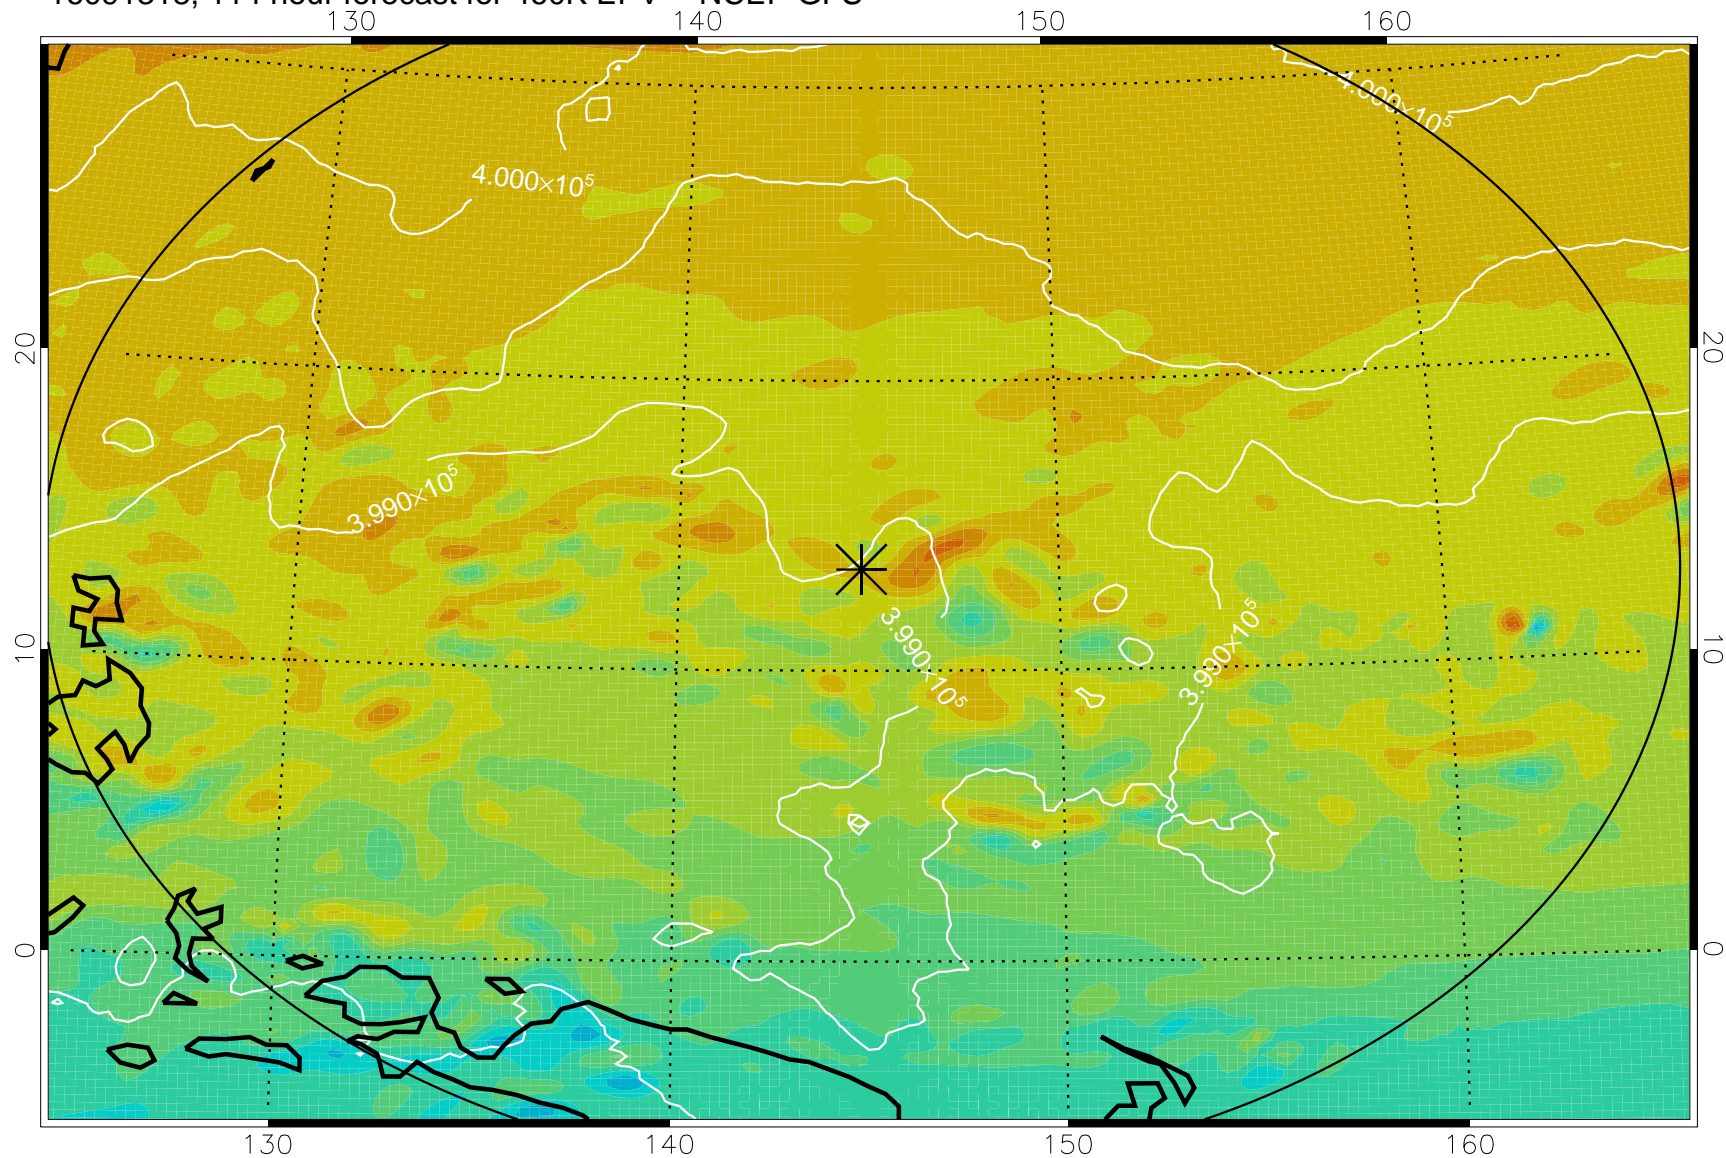

16091206, 78 hour forecast for 460K EPV -- NCEP GFS

460K Montgomery Streamfunction, white

Range ring of 2304 km

16091212, 84 hour forecast for 460K EPV -- NCEP GFS

460K Montgomery Streamfunction, white

Range ring of 2304 km

16091218, 90 hour forecast for 460K EPV -- NCEP GFS

460K Montgomery Streamfunction, white

Range ring of 2304 km

16091300, 96 hour forecast for 460K EPV -- NCEP GFS

460K Montgomery Streamfunction, white

Range ring of 2304 km

16091306, 102 hour forecast for 460K EPV -- NCEP GFS

460K Montgomery Streamfunction, white

Range ring of 2304 km

16091312, 108 hour forecast for 460K EPV -- NCEP GFS

460K Montgomery Streamfunction, white

Range ring of 2304 km

16091318, 114 hour forecast for 460K EPV -- NCEP GFS

460K Montgomery Streamfunction, white

Range ring of 2304 km

16091400, 120 hour forecast for 460K EPV -- NCEP GFS

460K Montgomery Streamfunction, white

Range ring of 2304 km