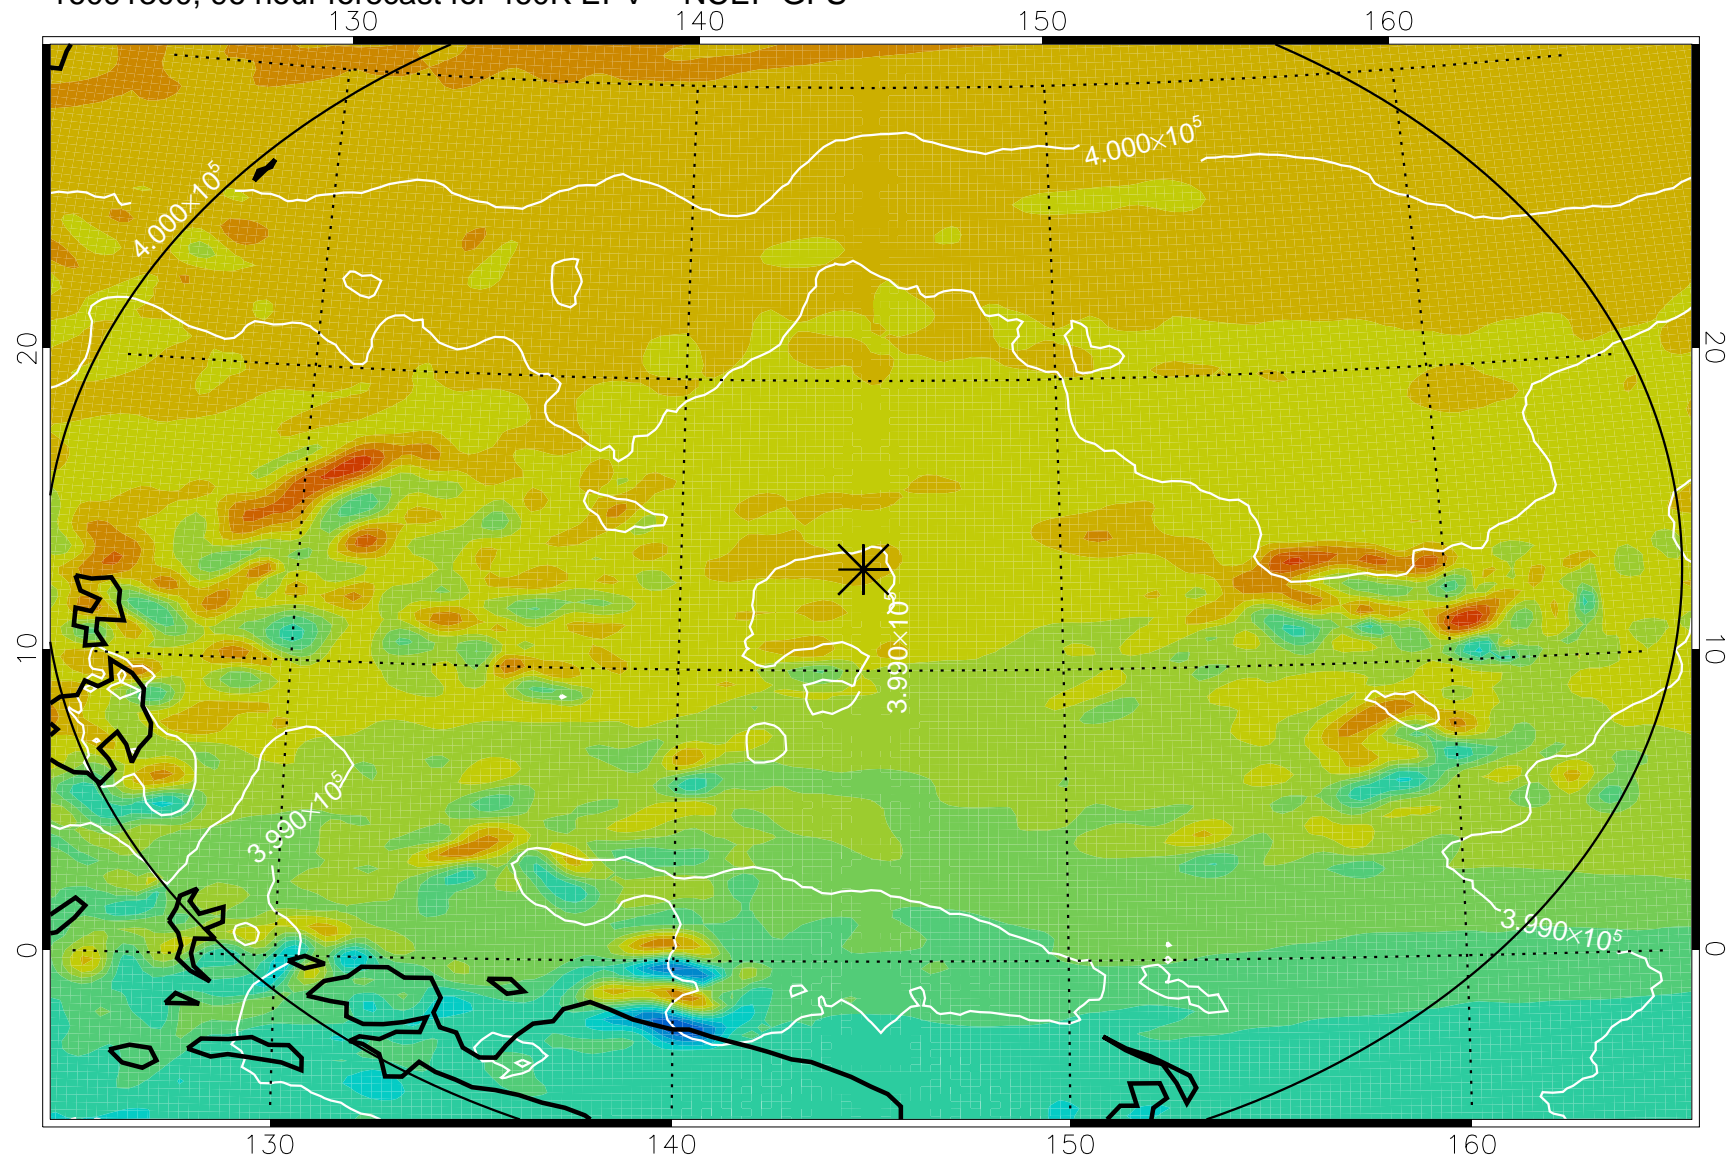

16091118, 66 hour forecast for 460K EPV -- NCEP GFS

460K Montgomery Streamfunction, white

Range ring of 2304 km

16091200, 72 hour forecast for 460K EPV -- NCEP GFS

460K Montgomery Streamfunction, white

Range ring of 2304 km

16091206, 78 hour forecast for 460K EPV -- NCEP GFS

460K Montgomery Streamfunction, white

Range ring of 2304 km

16091212, 84 hour forecast for 460K EPV -- NCEP GFS

460K Montgomery Streamfunction, white

Range ring of 2304 km

16091218, 90 hour forecast for 460K EPV -- NCEP GFS

460K Montgomery Streamfunction, white

Range ring of 2304 km

16091300, 96 hour forecast for 460K EPV -- NCEP GFS

460K Montgomery Streamfunction, white

Range ring of 2304 km

16091306, 102 hour forecast for 460K EPV -- NCEP GFS

460K Montgomery Streamfunction, white

Range ring of 2304 km

16091312, 108 hour forecast for 460K EPV -- NCEP GFS

460K Montgomery Streamfunction, white

Range ring of 2304 km