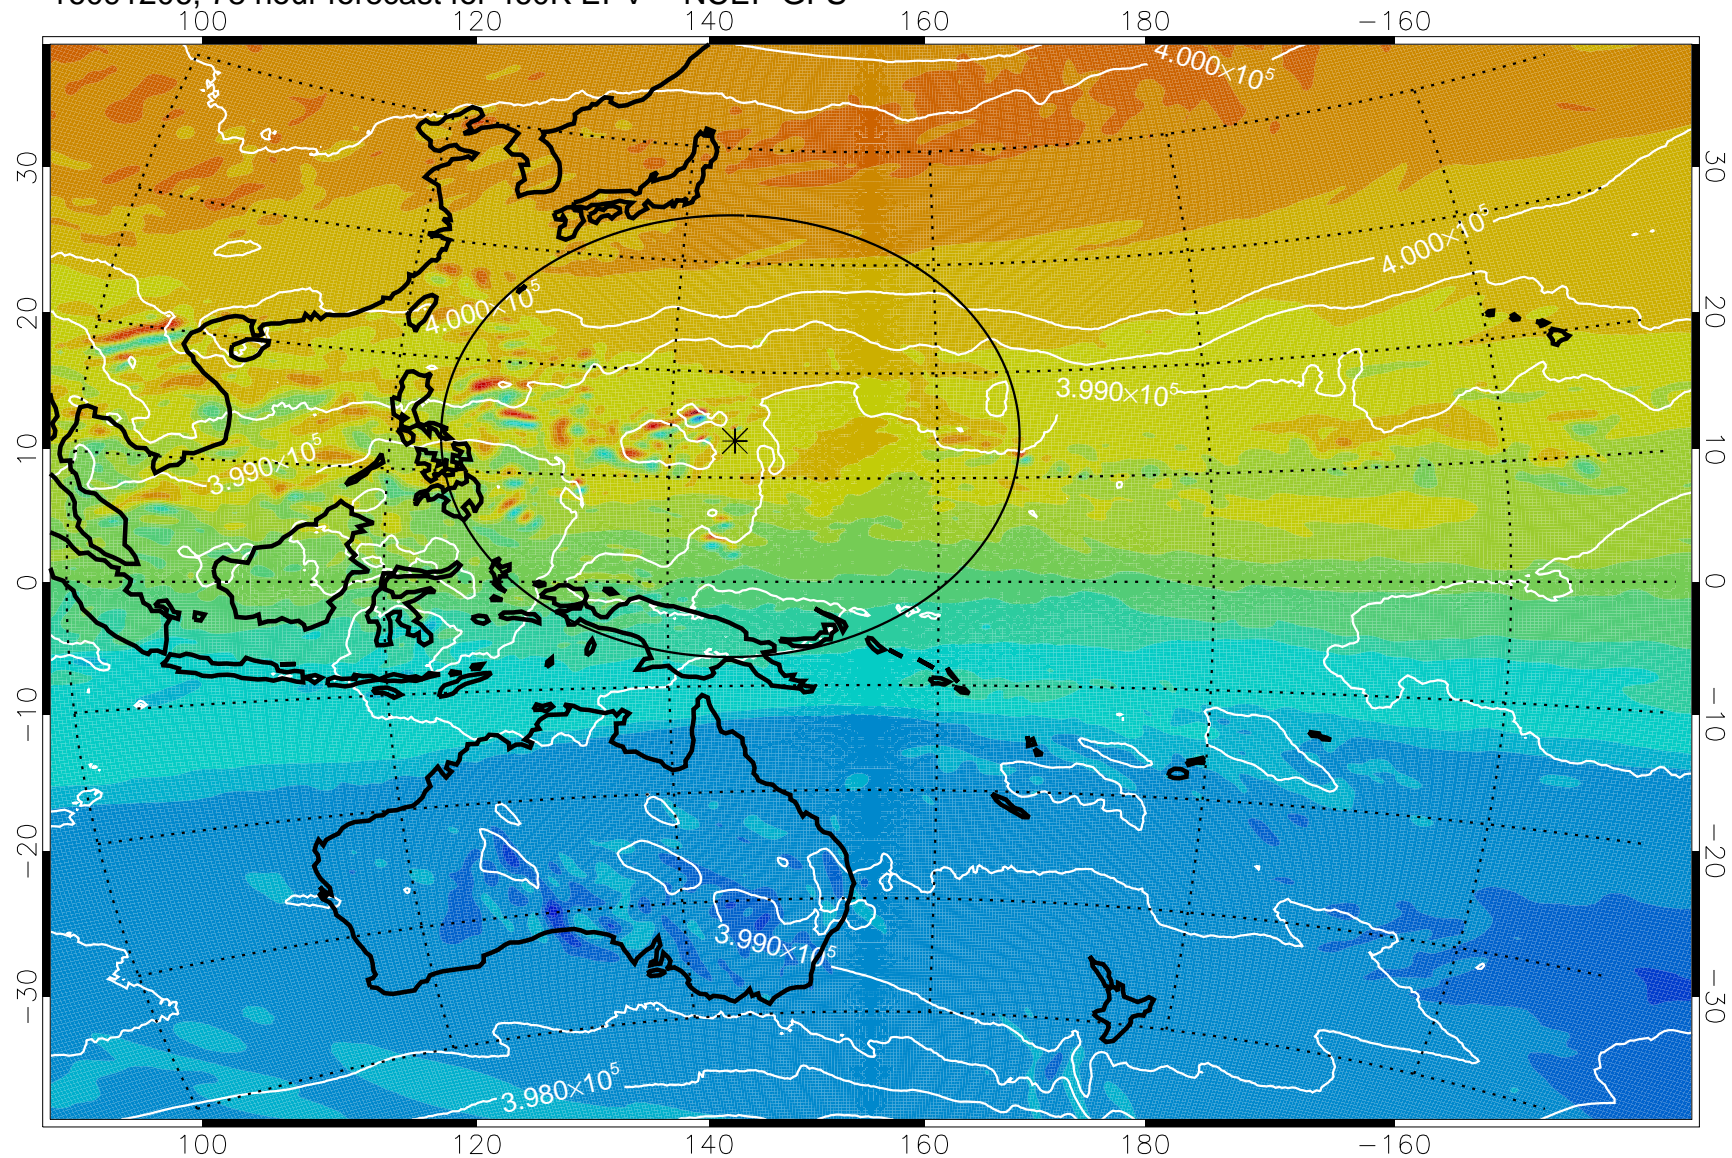

16091106, 54 hour forecast for 460K EPV -- NCEP GFS

460K Montgomery Streamfunction, white

Range ring of 2304 km

16091112, 60 hour forecast for 460K EPV -- NCEP GFS

460K Montgomery Streamfunction, white

Range ring of 2304 km

16091118, 66 hour forecast for 460K EPV -- NCEP GFS

460K Montgomery Streamfunction, white

Range ring of 2304 km

16091200, 72 hour forecast for 460K EPV -- NCEP GFS

460K Montgomery Streamfunction, white

Range ring of 2304 km

16091206, 78 hour forecast for 460K EPV -- NCEP GFS

460K Montgomery Streamfunction, white

Range ring of 2304 km

16091212, 84 hour forecast for 460K EPV -- NCEP GFS

460K Montgomery Streamfunction, white

Range ring of 2304 km

16091218, 90 hour forecast for 460K EPV -- NCEP GFS

460K Montgomery Streamfunction, white

Range ring of 2304 km

16091300, 96 hour forecast for 460K EPV -- NCEP GFS

460K Montgomery Streamfunction, white

Range ring of 2304 km