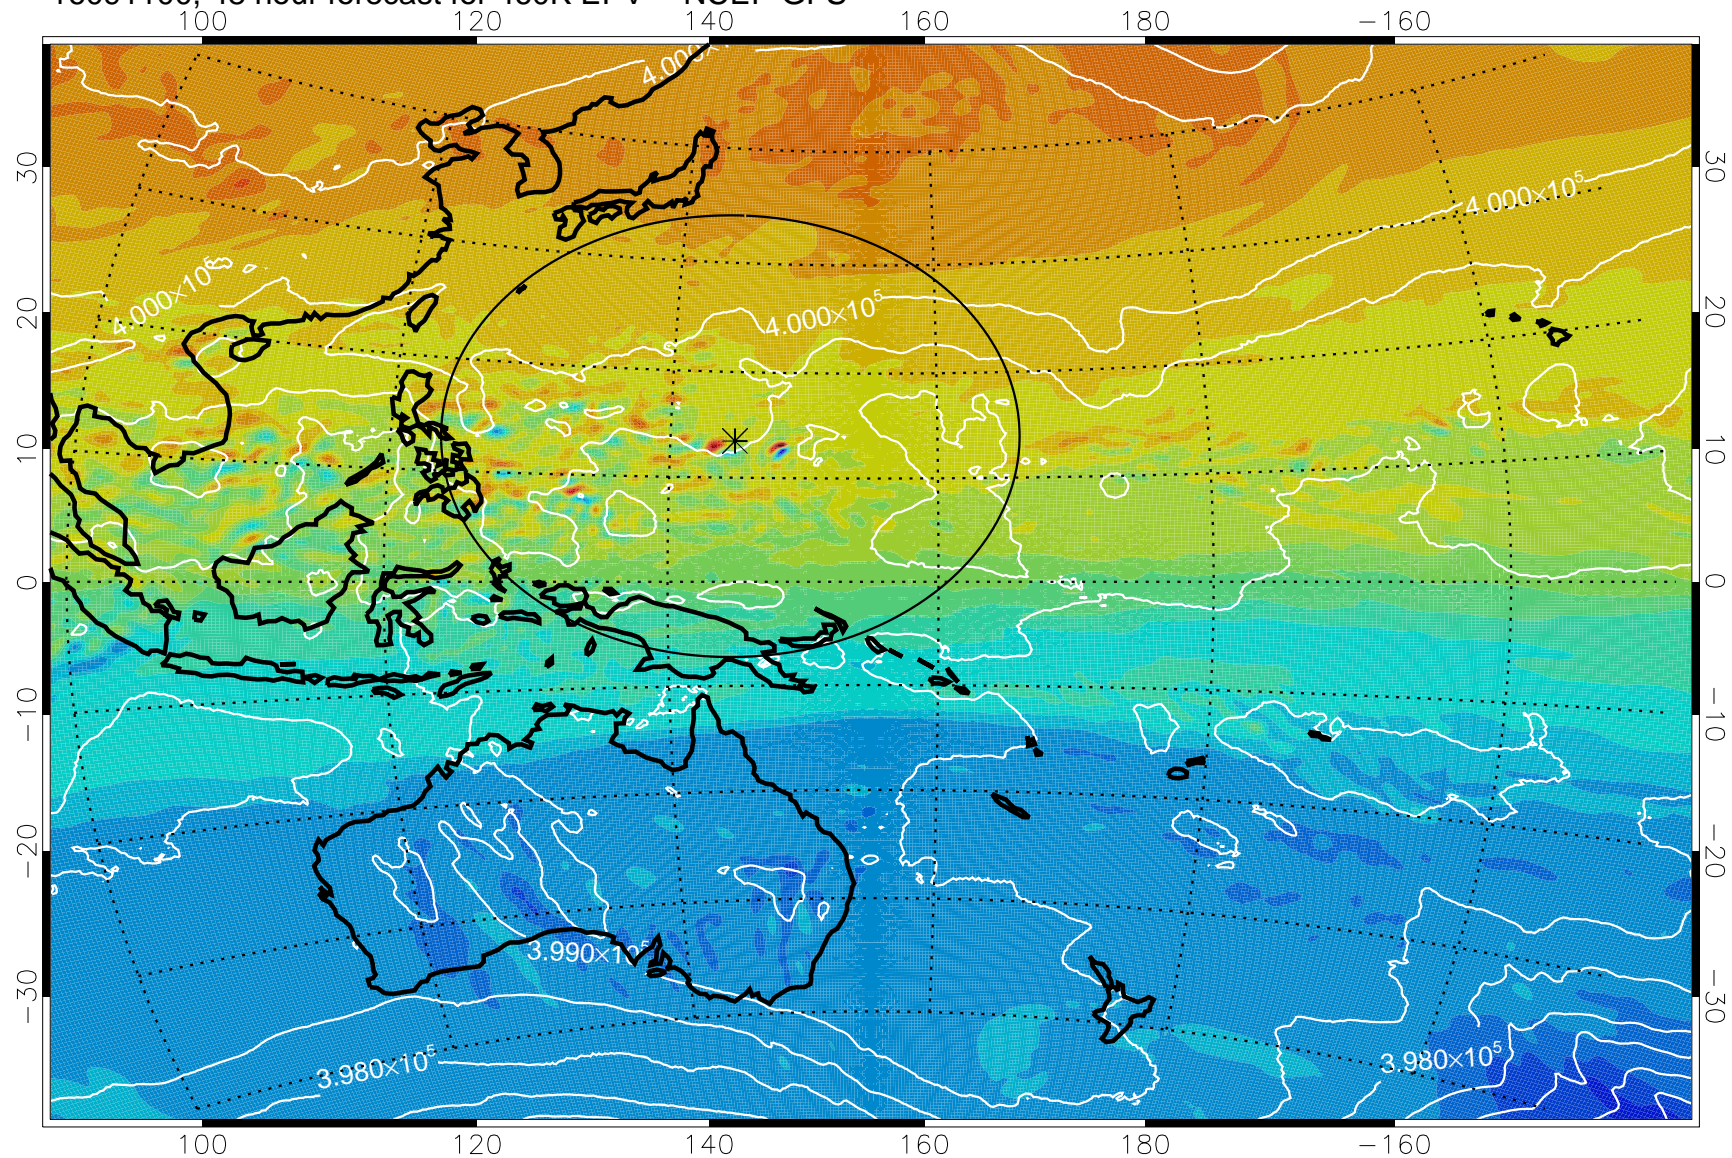

16091018, 42 hour forecast for 460K EPV -- NCEP GFS

460K Montgomery Streamfunction, white

Range ring of 2304 km

16091100, 48 hour forecast for 460K EPV -- NCEP GFS

460K Montgomery Streamfunction, white

Range ring of 2304 km

16091106, 54 hour forecast for 460K EPV -- NCEP GFS

460K Montgomery Streamfunction, white

Range ring of 2304 km

16091112, 60 hour forecast for 460K EPV -- NCEP GFS

460K Montgomery Streamfunction, white

Range ring of 2304 km

16091118, 66 hour forecast for 460K EPV -- NCEP GFS

460K Montgomery Streamfunction, white

Range ring of 2304 km

16091200, 72 hour forecast for 460K EPV -- NCEP GFS

460K Montgomery Streamfunction, white

Range ring of 2304 km

16091206, 78 hour forecast for 460K EPV -- NCEP GFS

460K Montgomery Streamfunction, white

Range ring of 2304 km

16091212, 84 hour forecast for 460K EPV -- NCEP GFS

460K Montgomery Streamfunction, white

Range ring of 2304 km