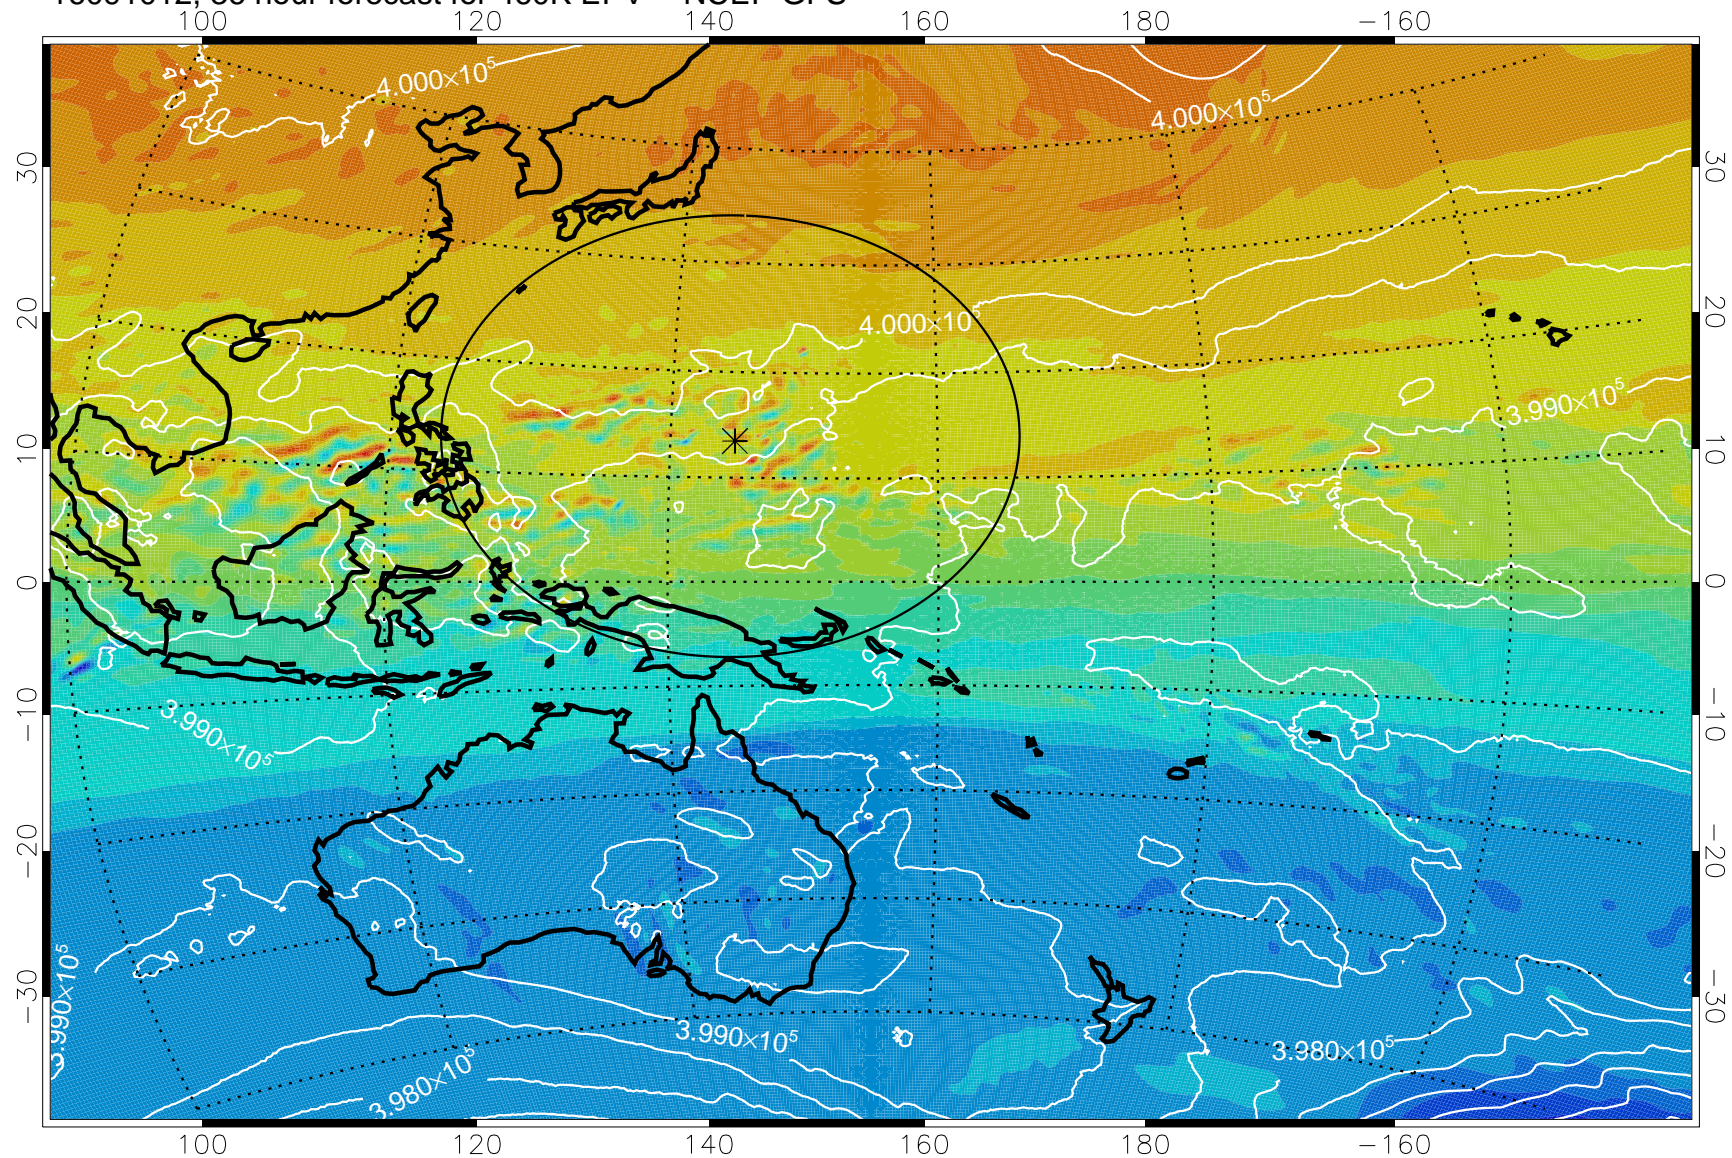

16091006, 30 hour forecast for 460K EPV -- NCEP GFS

460K Montgomery Streamfunction, white

Range ring of 2304 km

16091012, 36 hour forecast for 460K EPV -- NCEP GFS

460K Montgomery Streamfunction, white

Range ring of 2304 km

16091018, 42 hour forecast for 460K EPV -- NCEP GFS

460K Montgomery Streamfunction, white

Range ring of 2304 km

16091100, 48 hour forecast for 460K EPV -- NCEP GFS

460K Montgomery Streamfunction, white

Range ring of 2304 km

16091106, 54 hour forecast for 460K EPV -- NCEP GFS

460K Montgomery Streamfunction, white

Range ring of 2304 km

16091112, 60 hour forecast for 460K EPV -- NCEP GFS

460K Montgomery Streamfunction, white

Range ring of 2304 km

16091118, 66 hour forecast for 460K EPV -- NCEP GFS

460K Montgomery Streamfunction, white

Range ring of 2304 km

16091200, 72 hour forecast for 460K EPV -- NCEP GFS

460K Montgomery Streamfunction, white

Range ring of 2304 km