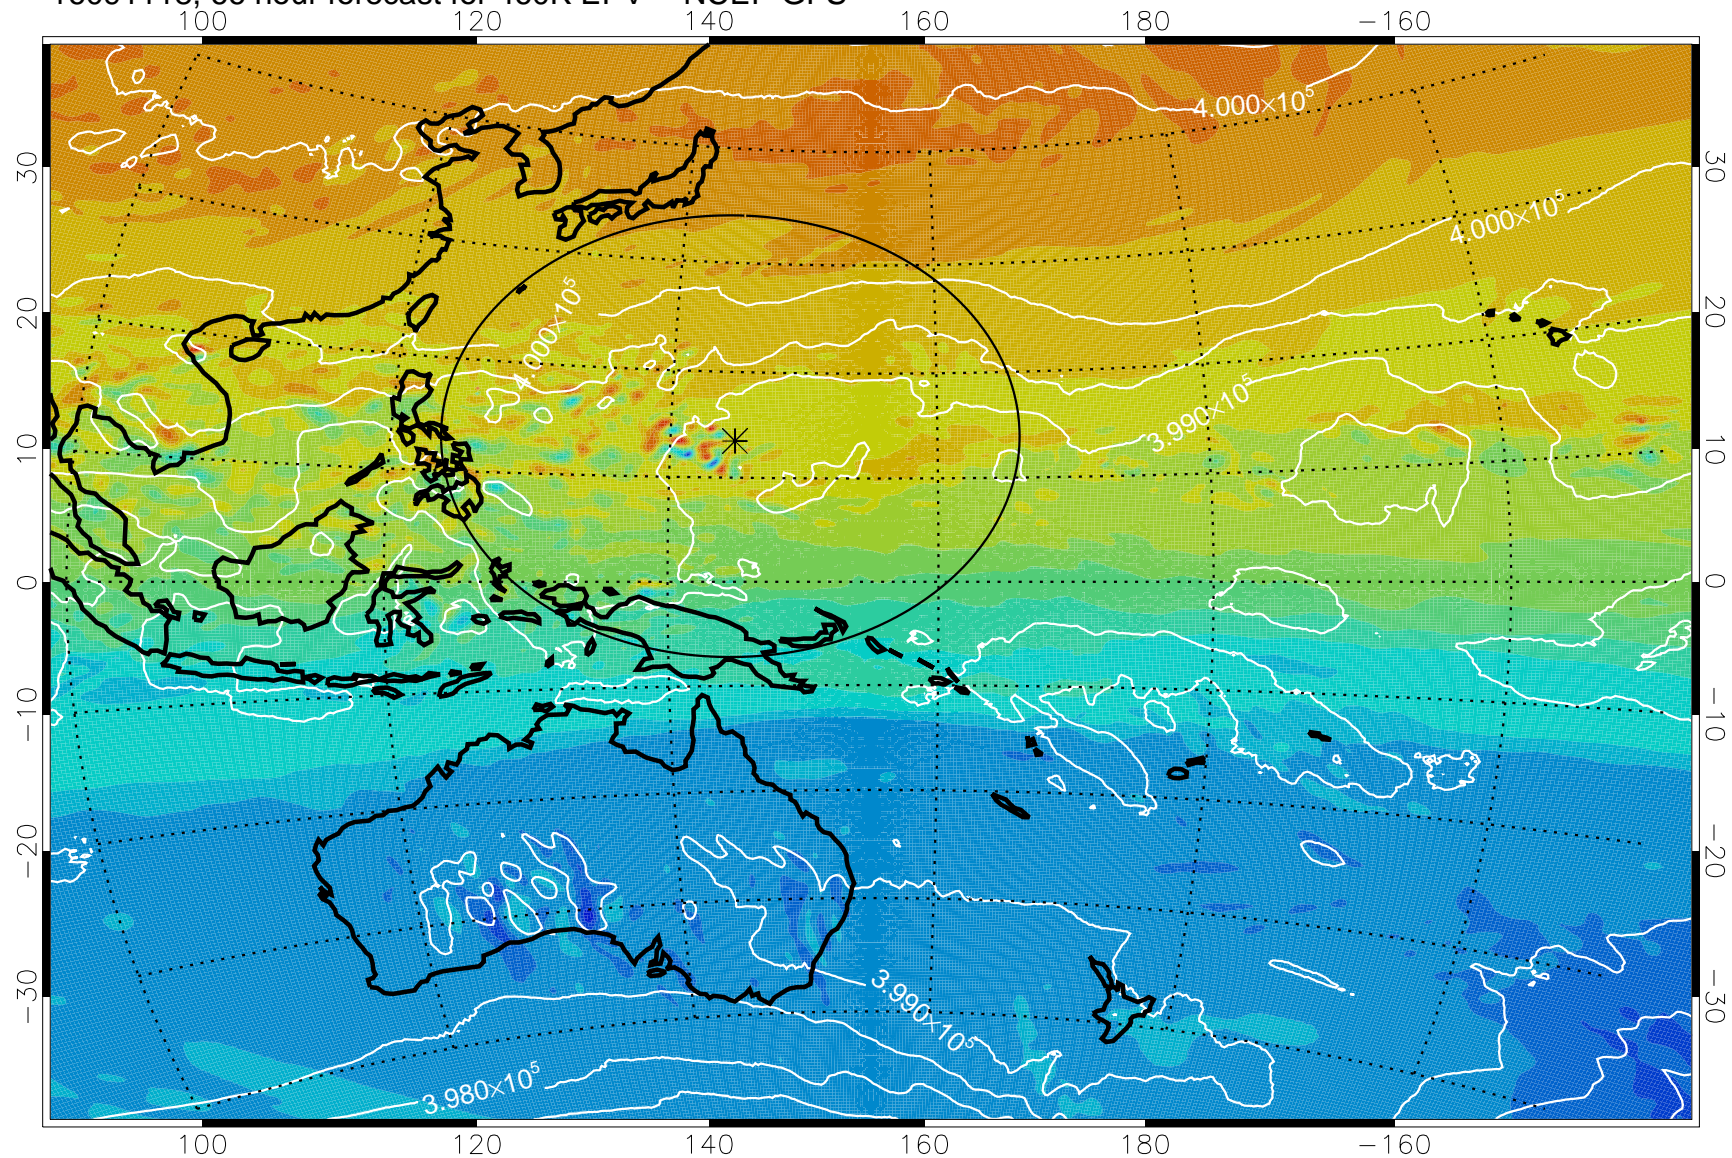

16091018, 42 hour forecast for 460K EPV -- NCEP GFS

460K Montgomery Streamfunction, white

Range ring of 2304 km

16091100, 48 hour forecast for 460K EPV -- NCEP GFS

460K Montgomery Streamfunction, white

Range ring of 2304 km

16091106, 54 hour forecast for 460K EPV -- NCEP GFS

460K Montgomery Streamfunction, white

Range ring of 2304 km

16091112, 60 hour forecast for 460K EPV -- NCEP GFS

460K Montgomery Streamfunction, white

Range ring of 2304 km

16091118, 66 hour forecast for 460K EPV -- NCEP GFS

460K Montgomery Streamfunction, white

Range ring of 2304 km

16091200, 72 hour forecast for 460K EPV -- NCEP GFS

460K Montgomery Streamfunction, white

Range ring of 2304 km

16091206, 78 hour forecast for 460K EPV -- NCEP GFS

460K Montgomery Streamfunction, white

Range ring of 2304 km

16091212, 84 hour forecast for 460K EPV -- NCEP GFS

460K Montgomery Streamfunction, white

Range ring of 2304 km