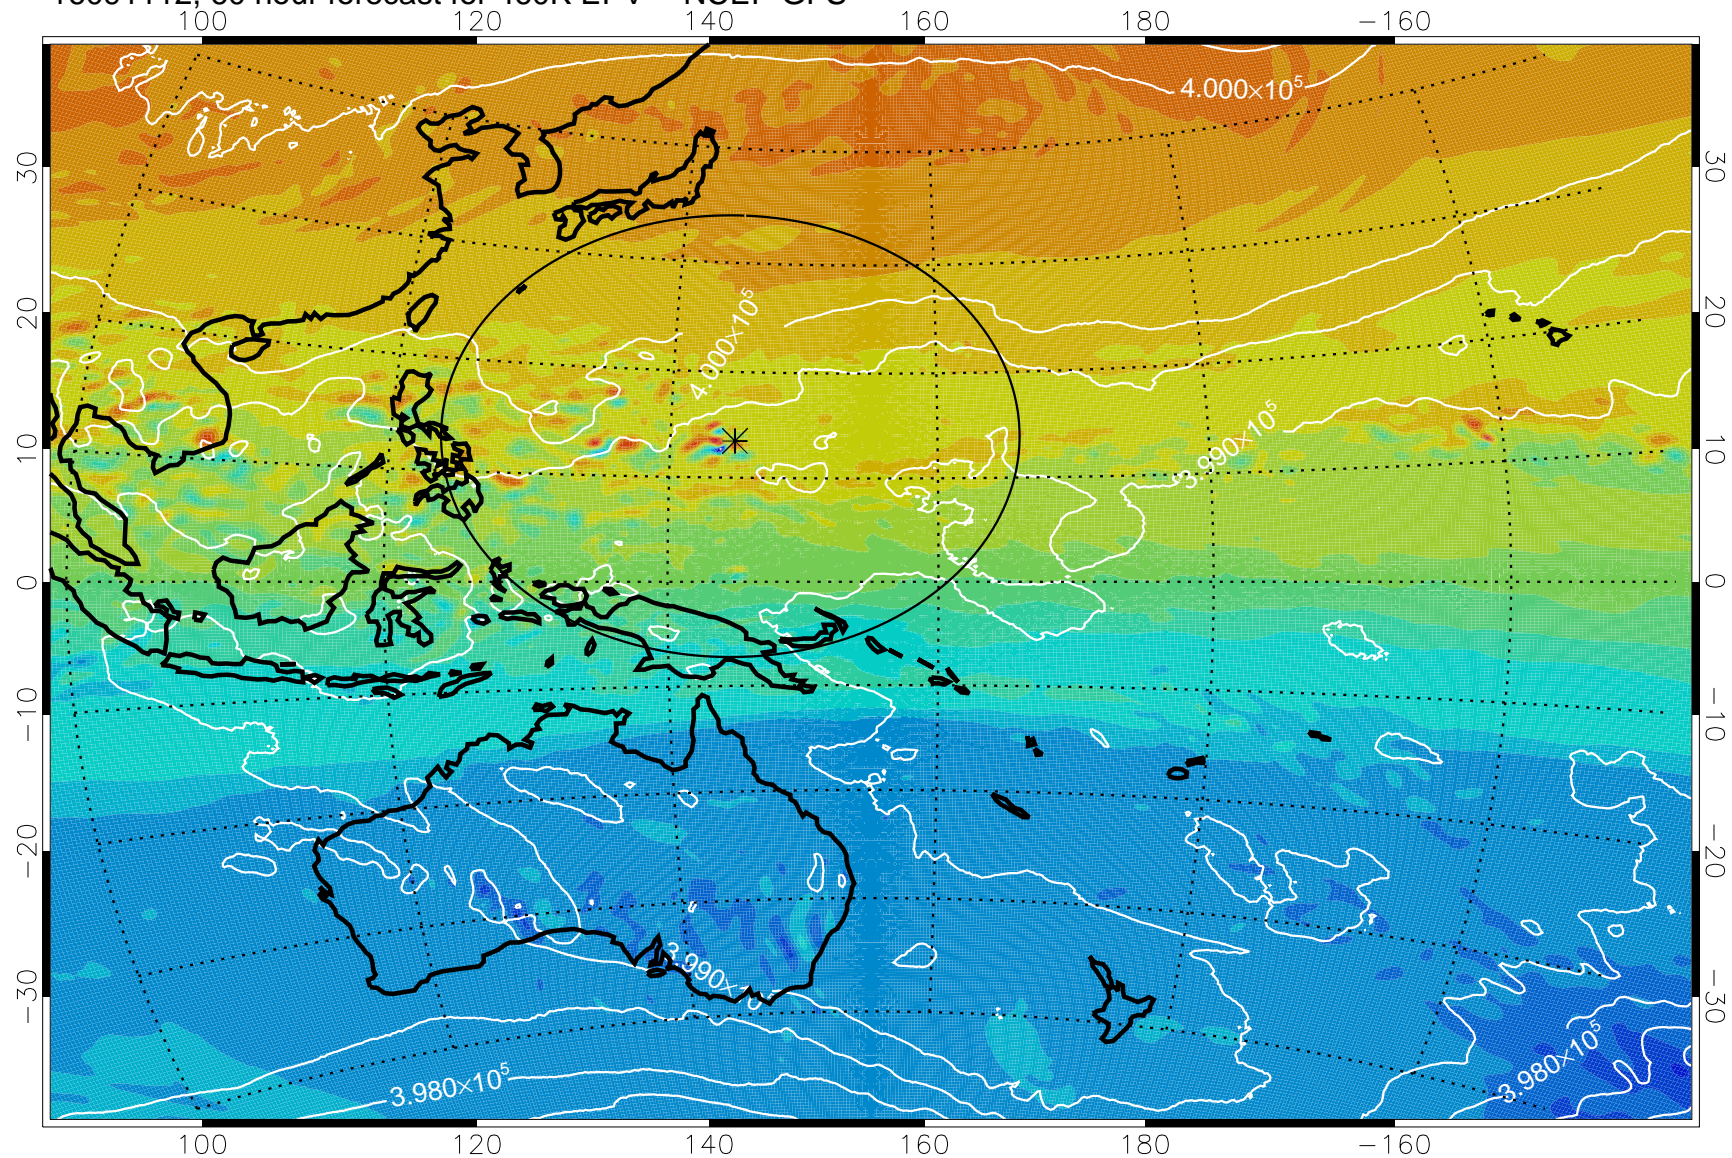

16091018, 42 hour forecast for 460K EPV -- NCEP GFS

460K Montgomery Streamfunction, white

Range ring of 2304 km

16091100, 48 hour forecast for 460K EPV -- NCEP GFS

460K Montgomery Streamfunction, white

Range ring of 2304 km

16091106, 54 hour forecast for 460K EPV -- NCEP GFS

460K Montgomery Streamfunction, white

Range ring of 2304 km

16091112, 60 hour forecast for 460K EPV -- NCEP GFS

460K Montgomery Streamfunction, white

Range ring of 2304 km

16091118, 66 hour forecast for 460K EPV -- NCEP GFS

460K Montgomery Streamfunction, white

Range ring of 2304 km

16091200, 72 hour forecast for 460K EPV -- NCEP GFS

460K Montgomery Streamfunction, white

Range ring of 2304 km

16091206, 78 hour forecast for 460K EPV -- NCEP GFS

460K Montgomery Streamfunction, white

Range ring of 2304 km

16091212, 84 hour forecast for 460K EPV -- NCEP GFS

460K Montgomery Streamfunction, white

Range ring of 2304 km