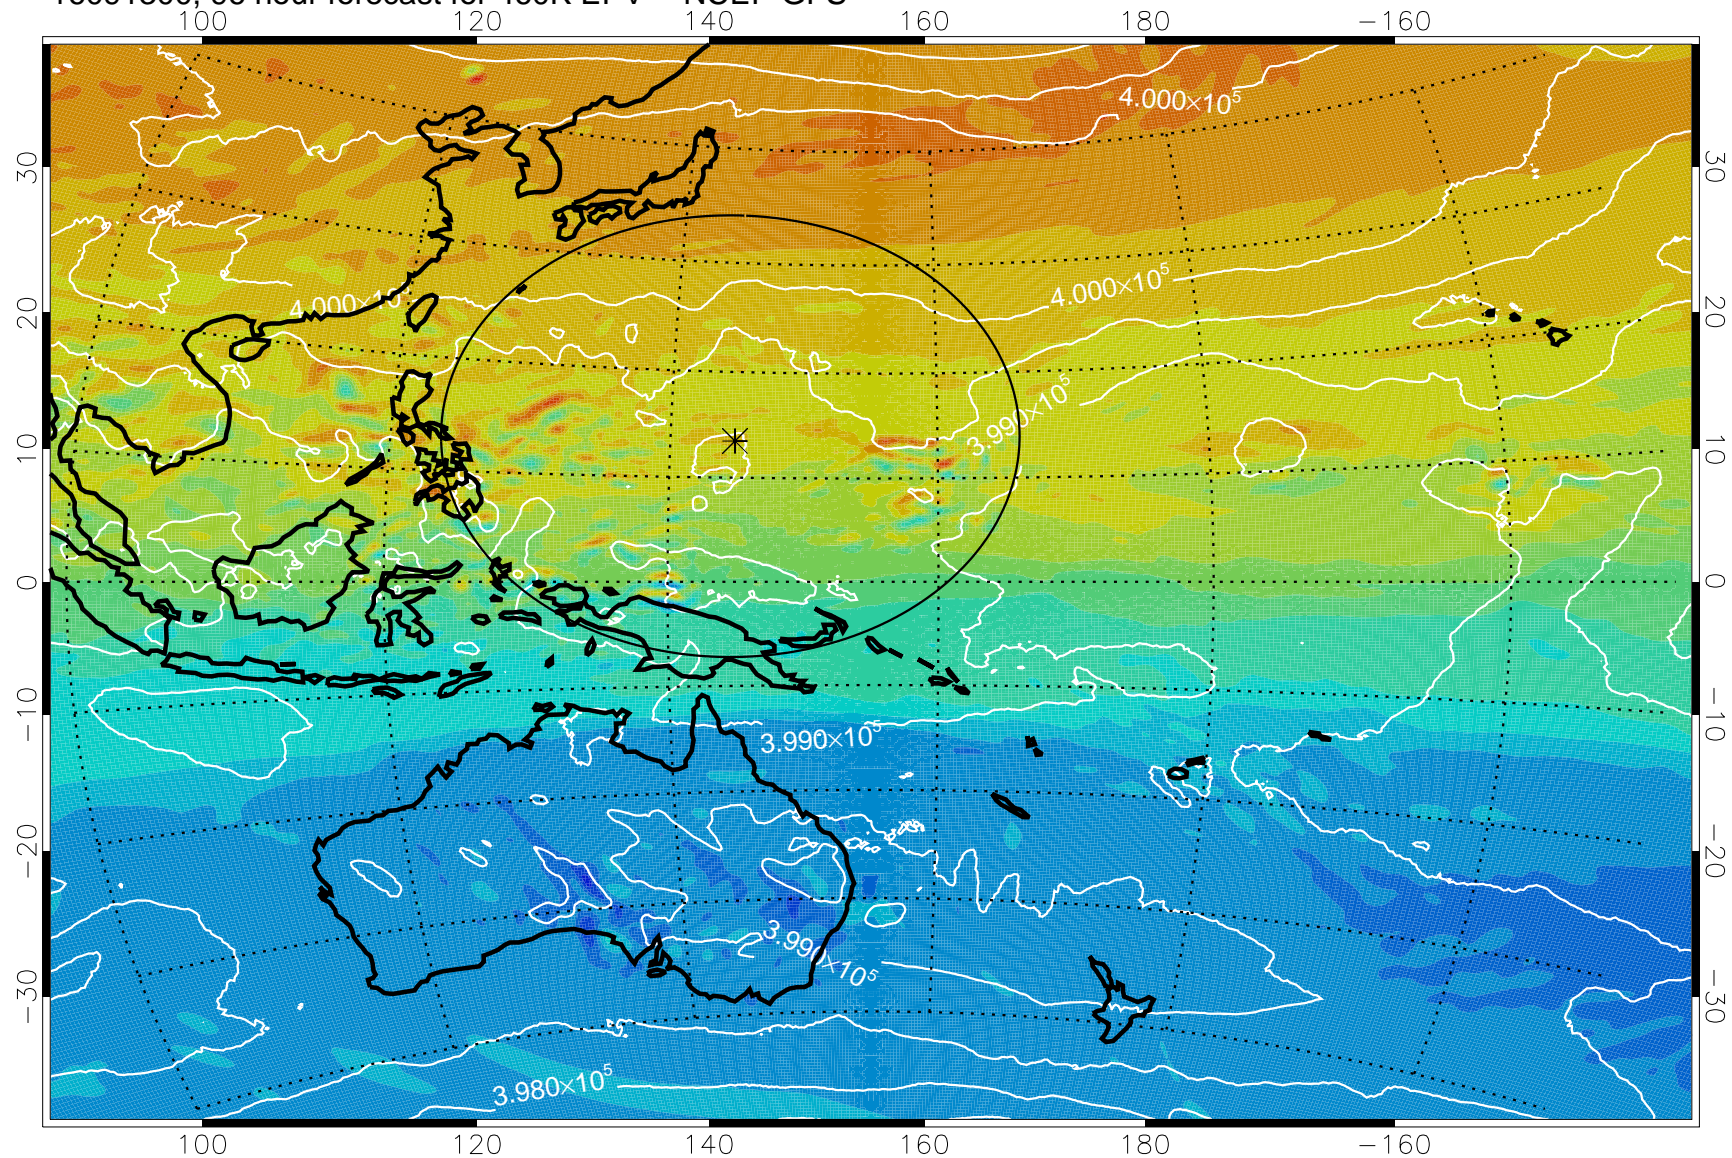

16091206, 78 hour forecast for 460K EPV -- NCEP GFS

460K Montgomery Streamfunction, white

Range ring of 2304 km

16091212, 84 hour forecast for 460K EPV -- NCEP GFS

460K Montgomery Streamfunction, white

Range ring of 2304 km

16091218, 90 hour forecast for 460K EPV -- NCEP GFS

460K Montgomery Streamfunction, white

Range ring of 2304 km

16091300, 96 hour forecast for 460K EPV -- NCEP GFS

460K Montgomery Streamfunction, white

Range ring of 2304 km

16091306, 102 hour forecast for 460K EPV -- NCEP GFS

460K Montgomery Streamfunction, white

Range ring of 2304 km

16091318, 114 hour forecast for 460K EPV -- NCEP GFS

460K Montgomery Streamfunction, white

Range ring of 2304 km

16091400, 120 hour forecast for 460K EPV -- NCEP GFS

460K Montgomery Streamfunction, white

Range ring of 2304 km