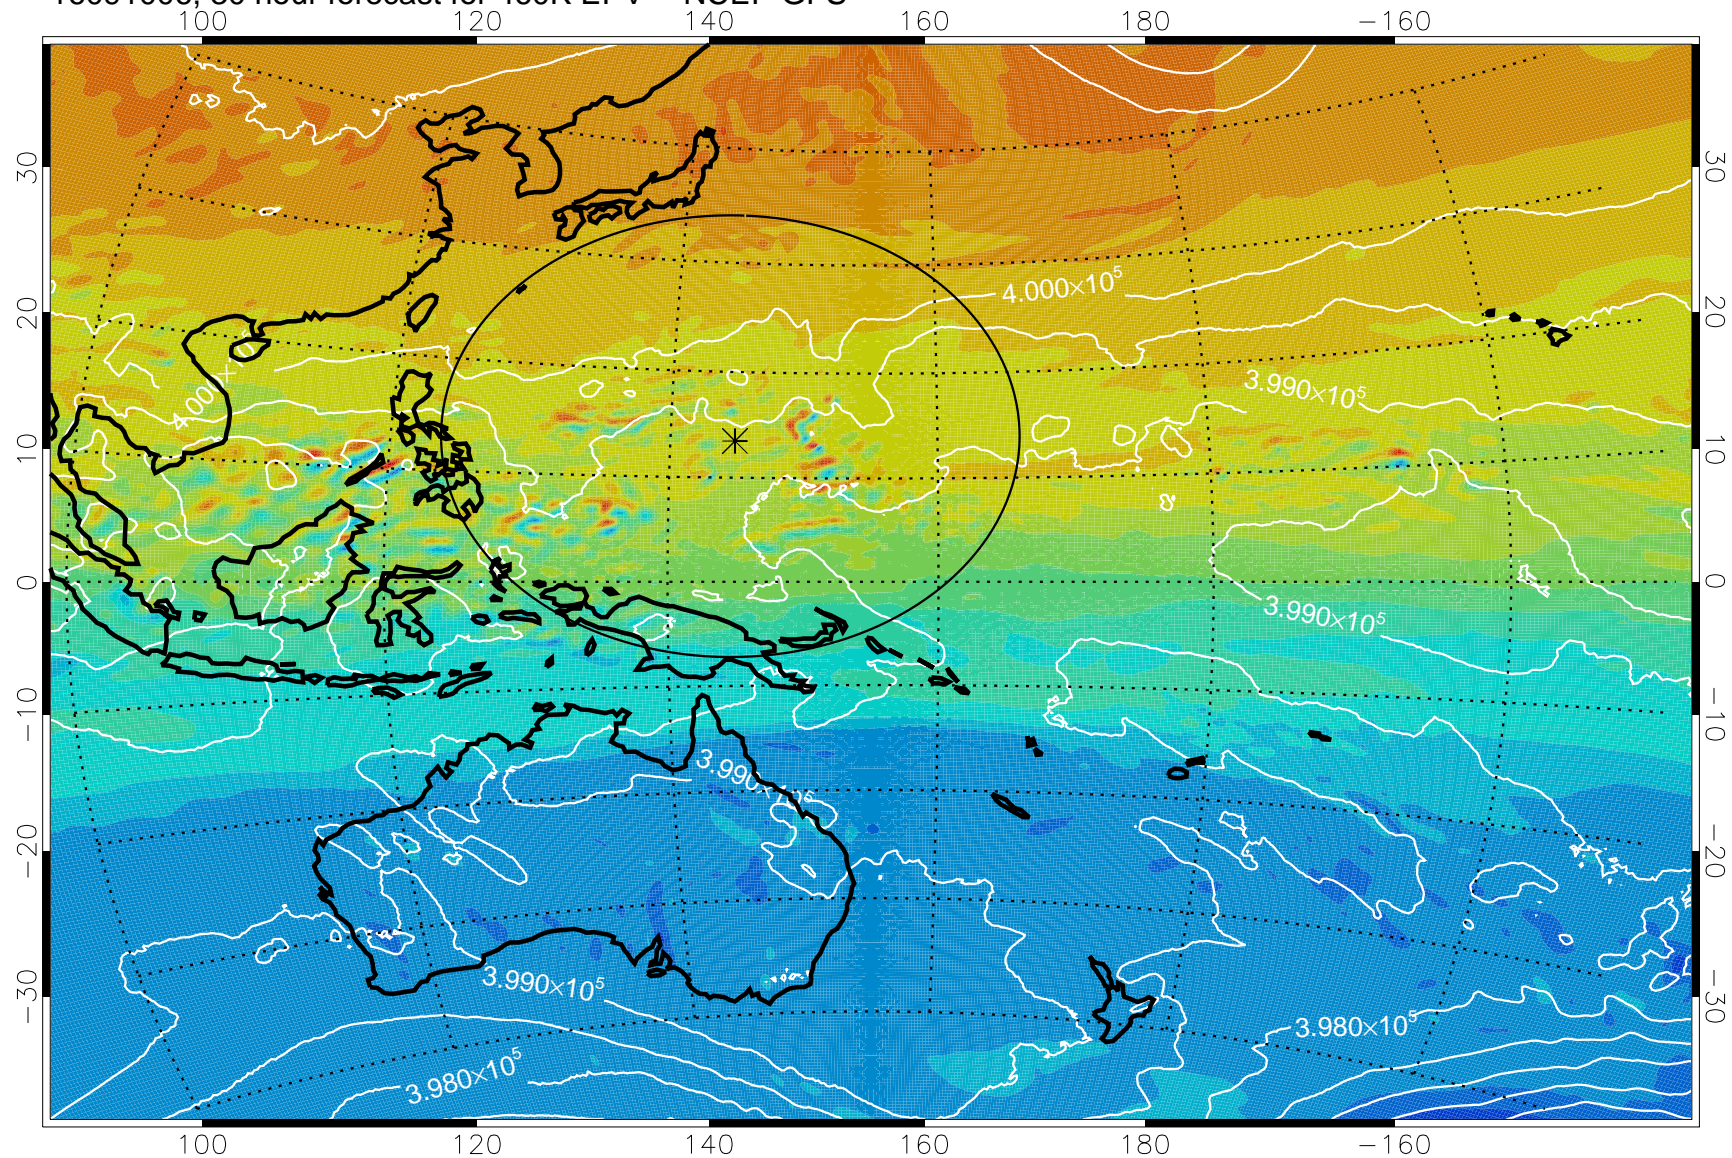

16090918, 18 hour forecast for 460K EPV -- NCEP GFS

460K Montgomery Streamfunction, white

Range ring of 2304 km

16091000, 24 hour forecast for 460K EPV -- NCEP GFS

460K Montgomery Streamfunction, white

Range ring of 2304 km

16091006, 30 hour forecast for 460K EPV -- NCEP GFS

460K Montgomery Streamfunction, white

Range ring of 2304 km

16091012, 36 hour forecast for 460K EPV -- NCEP GFS

460K Montgomery Streamfunction, white

Range ring of 2304 km

16091018, 42 hour forecast for 460K EPV -- NCEP GFS

460K Montgomery Streamfunction, white

Range ring of 2304 km

16091100, 48 hour forecast for 460K EPV -- NCEP GFS

460K Montgomery Streamfunction, white

Range ring of 2304 km

16091106, 54 hour forecast for 460K EPV -- NCEP GFS

460K Montgomery Streamfunction, white

Range ring of 2304 km

16091112, 60 hour forecast for 460K EPV -- NCEP GFS

460K Montgomery Streamfunction, white

Range ring of 2304 km