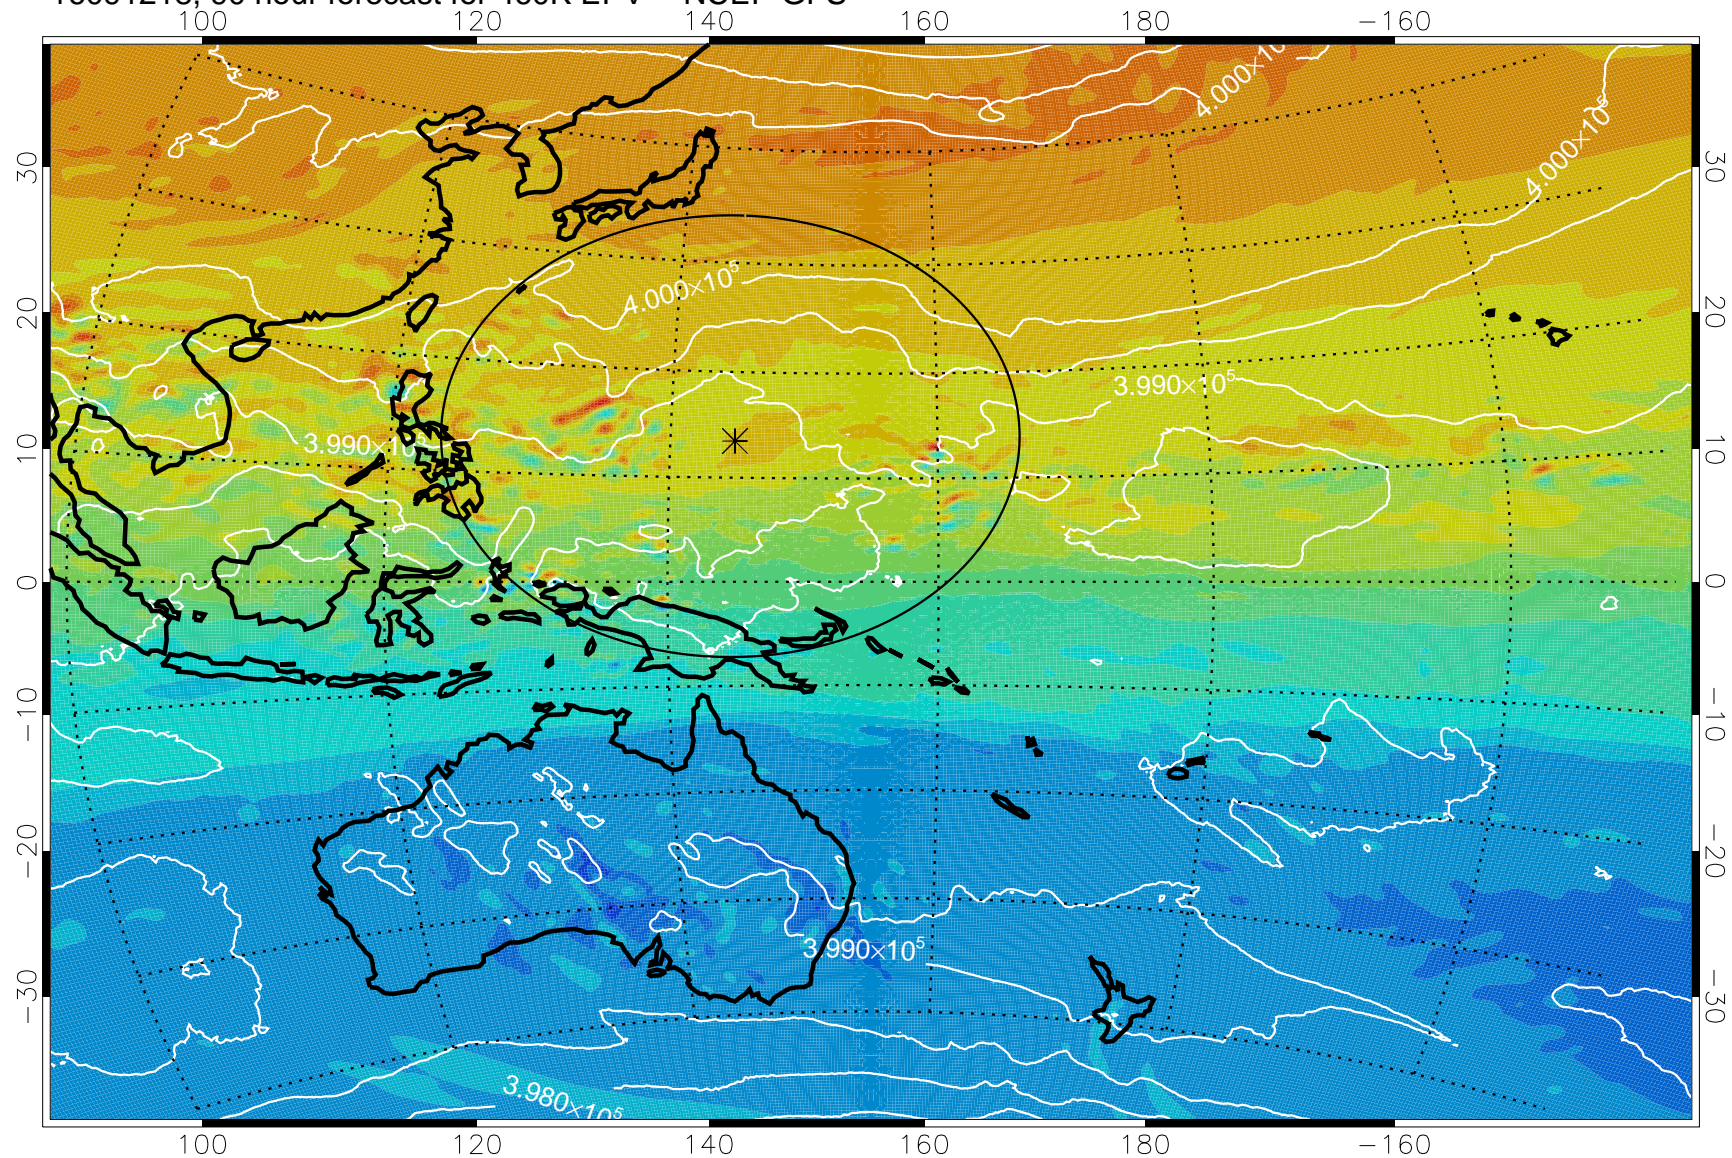

16091118, 66 hour forecast for 460K EPV -- NCEP GFS

460K Montgomery Streamfunction, white

Range ring of 2304 km

16091200, 72 hour forecast for 460K EPV -- NCEP GFS

460K Montgomery Streamfunction, white

Range ring of 2304 km

16091206, 78 hour forecast for 460K EPV -- NCEP GFS

460K Montgomery Streamfunction, white

Range ring of 2304 km

16091212, 84 hour forecast for 460K EPV -- NCEP GFS

460K Montgomery Streamfunction, white

Range ring of 2304 km

16091218, 90 hour forecast for 460K EPV -- NCEP GFS

460K Montgomery Streamfunction, white

Range ring of 2304 km

16091300, 96 hour forecast for 460K EPV -- NCEP GFS

460K Montgomery Streamfunction, white

Range ring of 2304 km

16091306, 102 hour forecast for 460K EPV -- NCEP GFS

460K Montgomery Streamfunction, white

Range ring of 2304 km

16091318, 114 hour forecast for 460K EPV -- NCEP GFS

460K Montgomery Streamfunction, white

Range ring of 2304 km