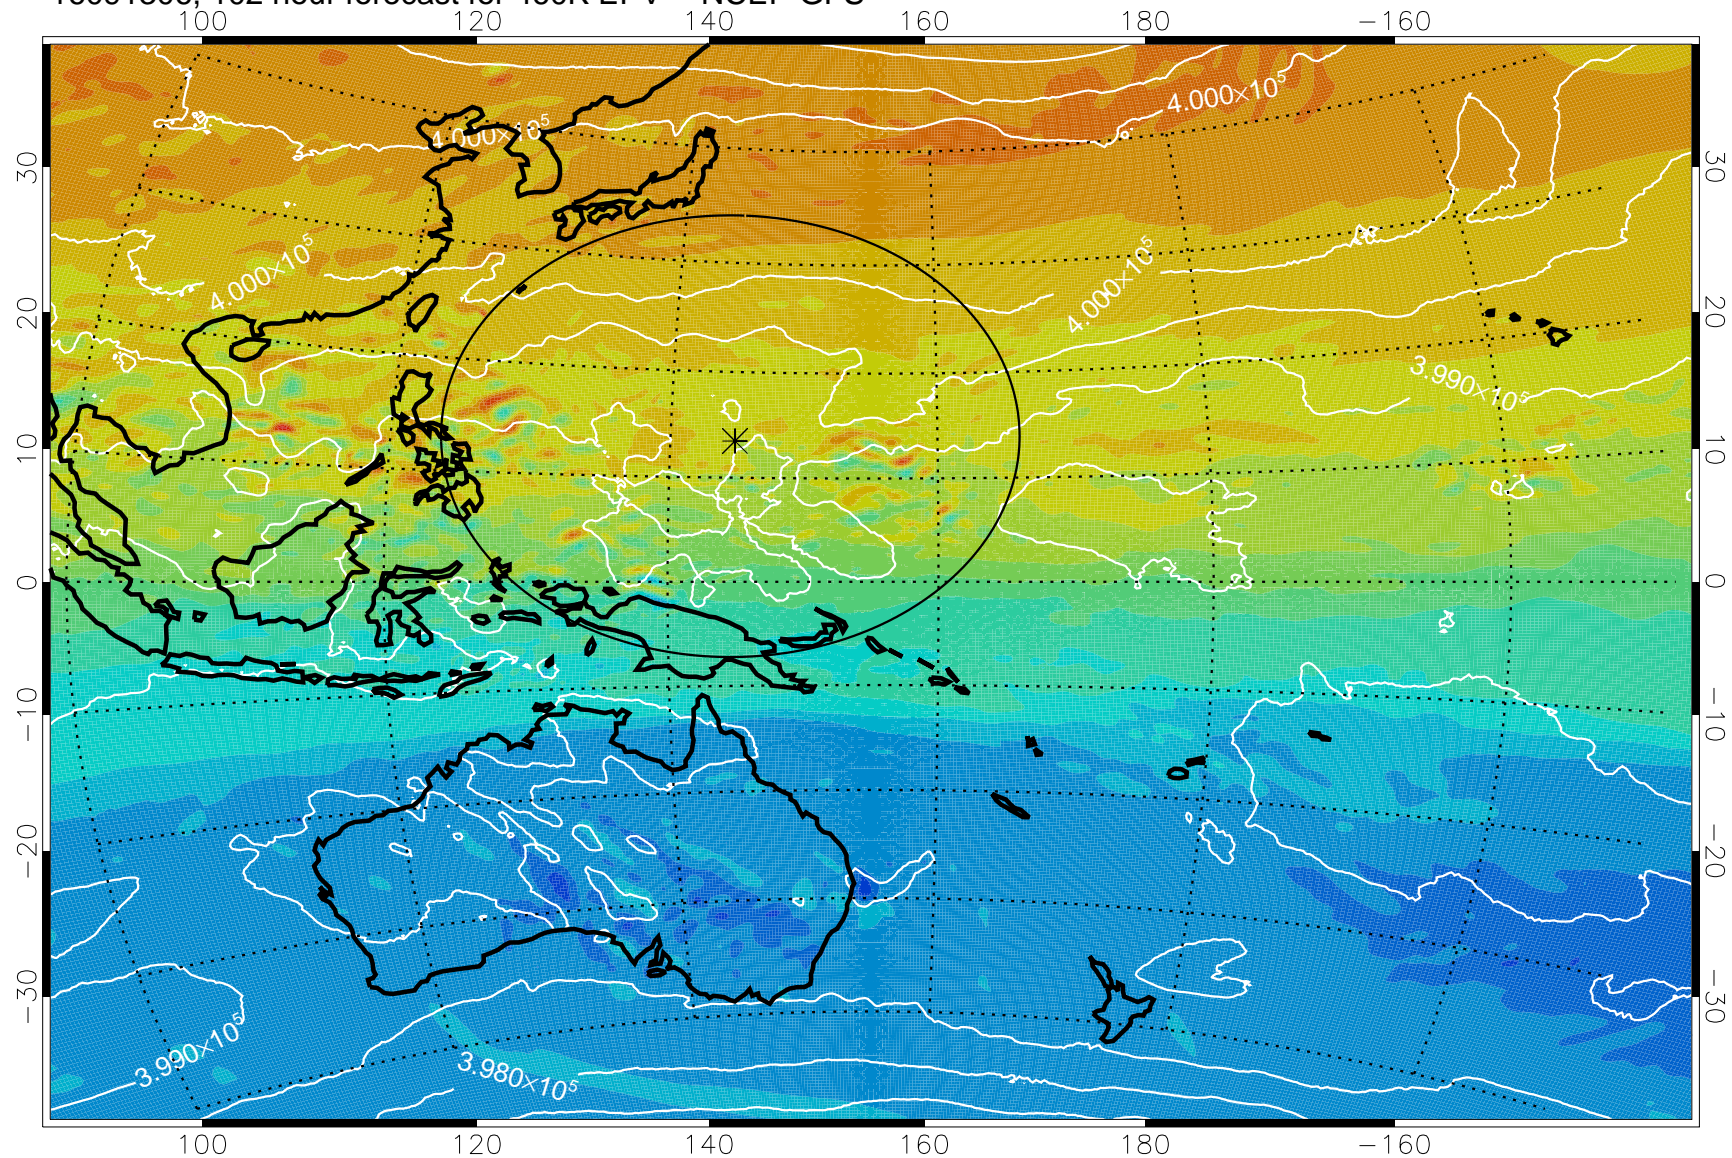

16091206, 78 hour forecast for 460K EPV -- NCEP GFS

460K Montgomery Streamfunction, white

Range ring of 2304 km

16091212, 84 hour forecast for 460K EPV -- NCEP GFS

460K Montgomery Streamfunction, white

Range ring of 2304 km

16091218, 90 hour forecast for 460K EPV -- NCEP GFS

460K Montgomery Streamfunction, white

Range ring of 2304 km

16091300, 96 hour forecast for 460K EPV -- NCEP GFS

460K Montgomery Streamfunction, white

Range ring of 2304 km

16091306, 102 hour forecast for 460K EPV -- NCEP GFS

460K Montgomery Streamfunction, white

Range ring of 2304 km

16091318, 114 hour forecast for 460K EPV -- NCEP GFS

460K Montgomery Streamfunction, white

Range ring of 2304 km

16091400, 120 hour forecast for 460K EPV -- NCEP GFS

460K Montgomery Streamfunction, white

Range ring of 2304 km