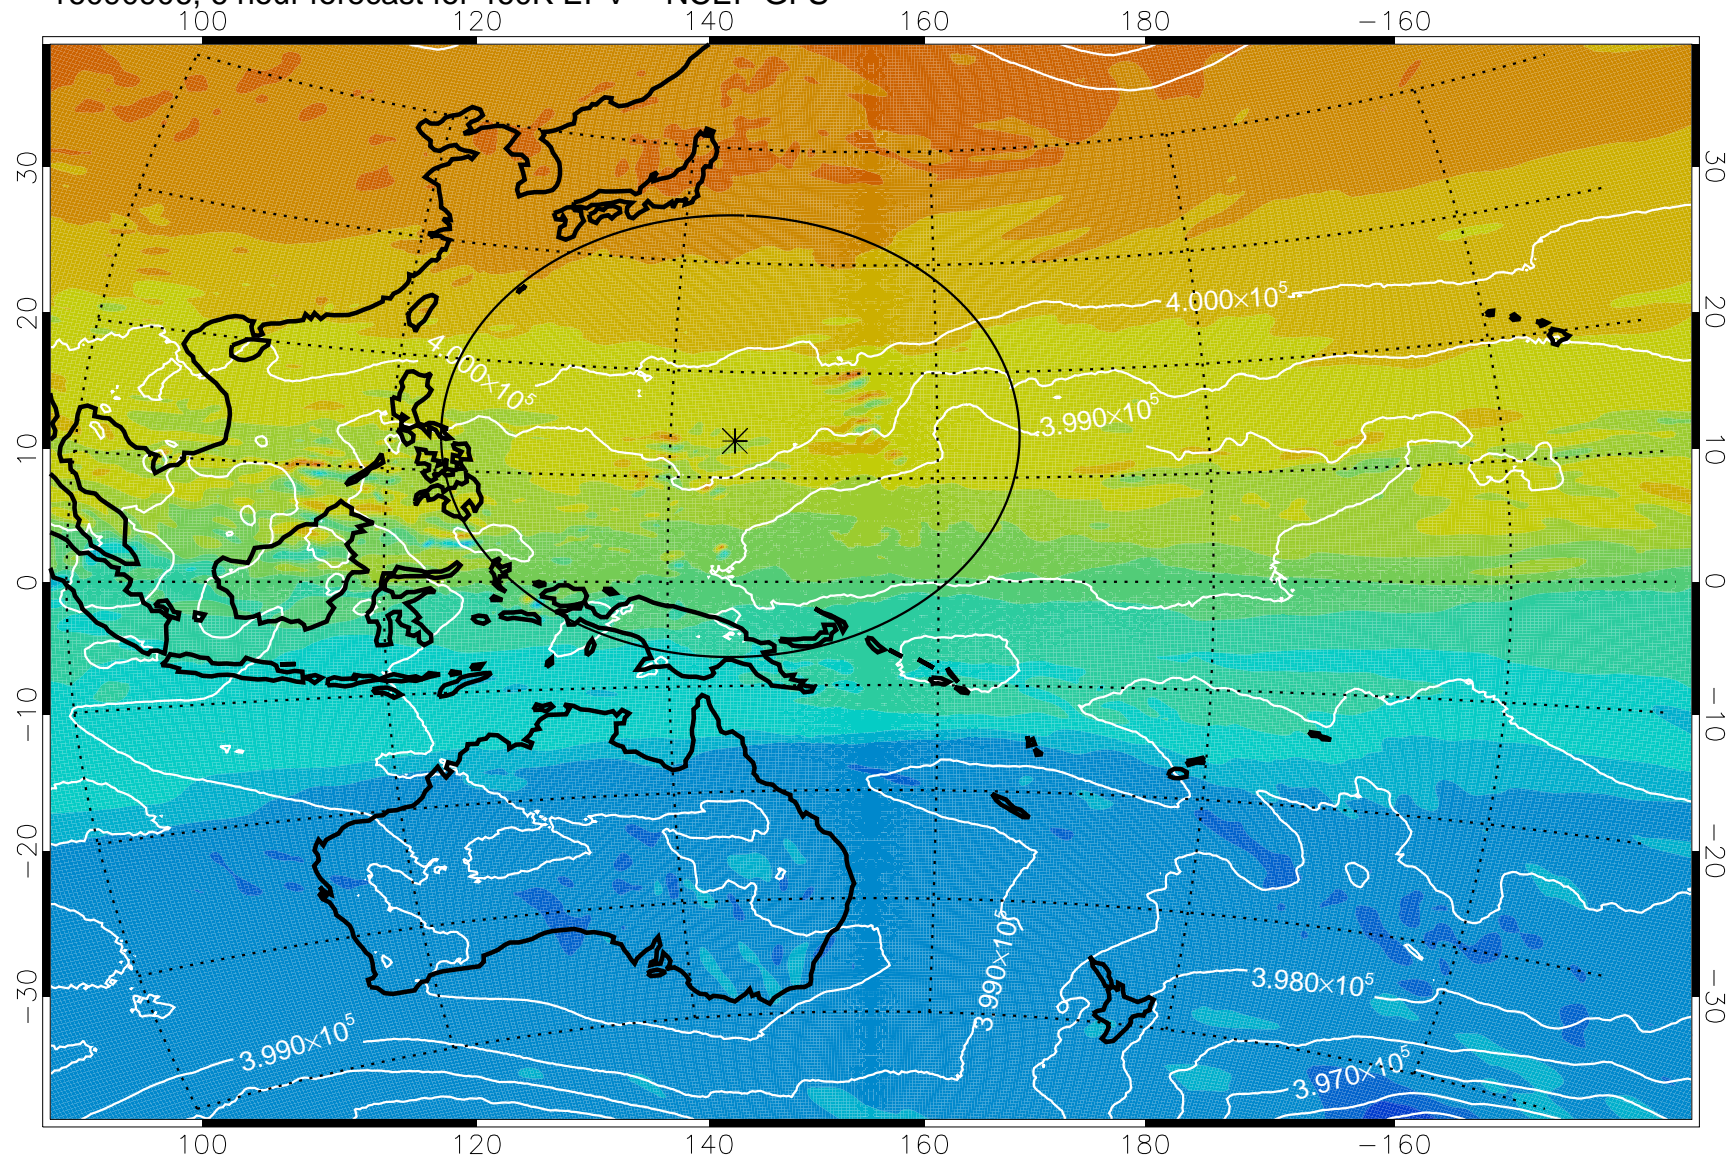

16090906, 6 hour forecast for 460K EPV -- NCEP GFS

460K Montgomery Streamfunction, white

Range ring of 2304 km

16090912, 12 hour forecast for 460K EPV -- NCEP GFS

460K Montgomery Streamfunction, white

Range ring of 2304 km

16090918, 18 hour forecast for 460K EPV -- NCEP GFS

460K Montgomery Streamfunction, white

Range ring of 2304 km

16091000, 24 hour forecast for 460K EPV -- NCEP GFS

460K Montgomery Streamfunction, white

Range ring of 2304 km

16091006, 30 hour forecast for 460K EPV -- NCEP GFS

460K Montgomery Streamfunction, white

Range ring of 2304 km

16091012, 36 hour forecast for 460K EPV -- NCEP GFS

460K Montgomery Streamfunction, white

Range ring of 2304 km

16091018, 42 hour forecast for 460K EPV -- NCEP GFS

460K Montgomery Streamfunction, white

Range ring of 2304 km

16091100, 48 hour forecast for 460K EPV -- NCEP GFS

460K Montgomery Streamfunction, white

Range ring of 2304 km