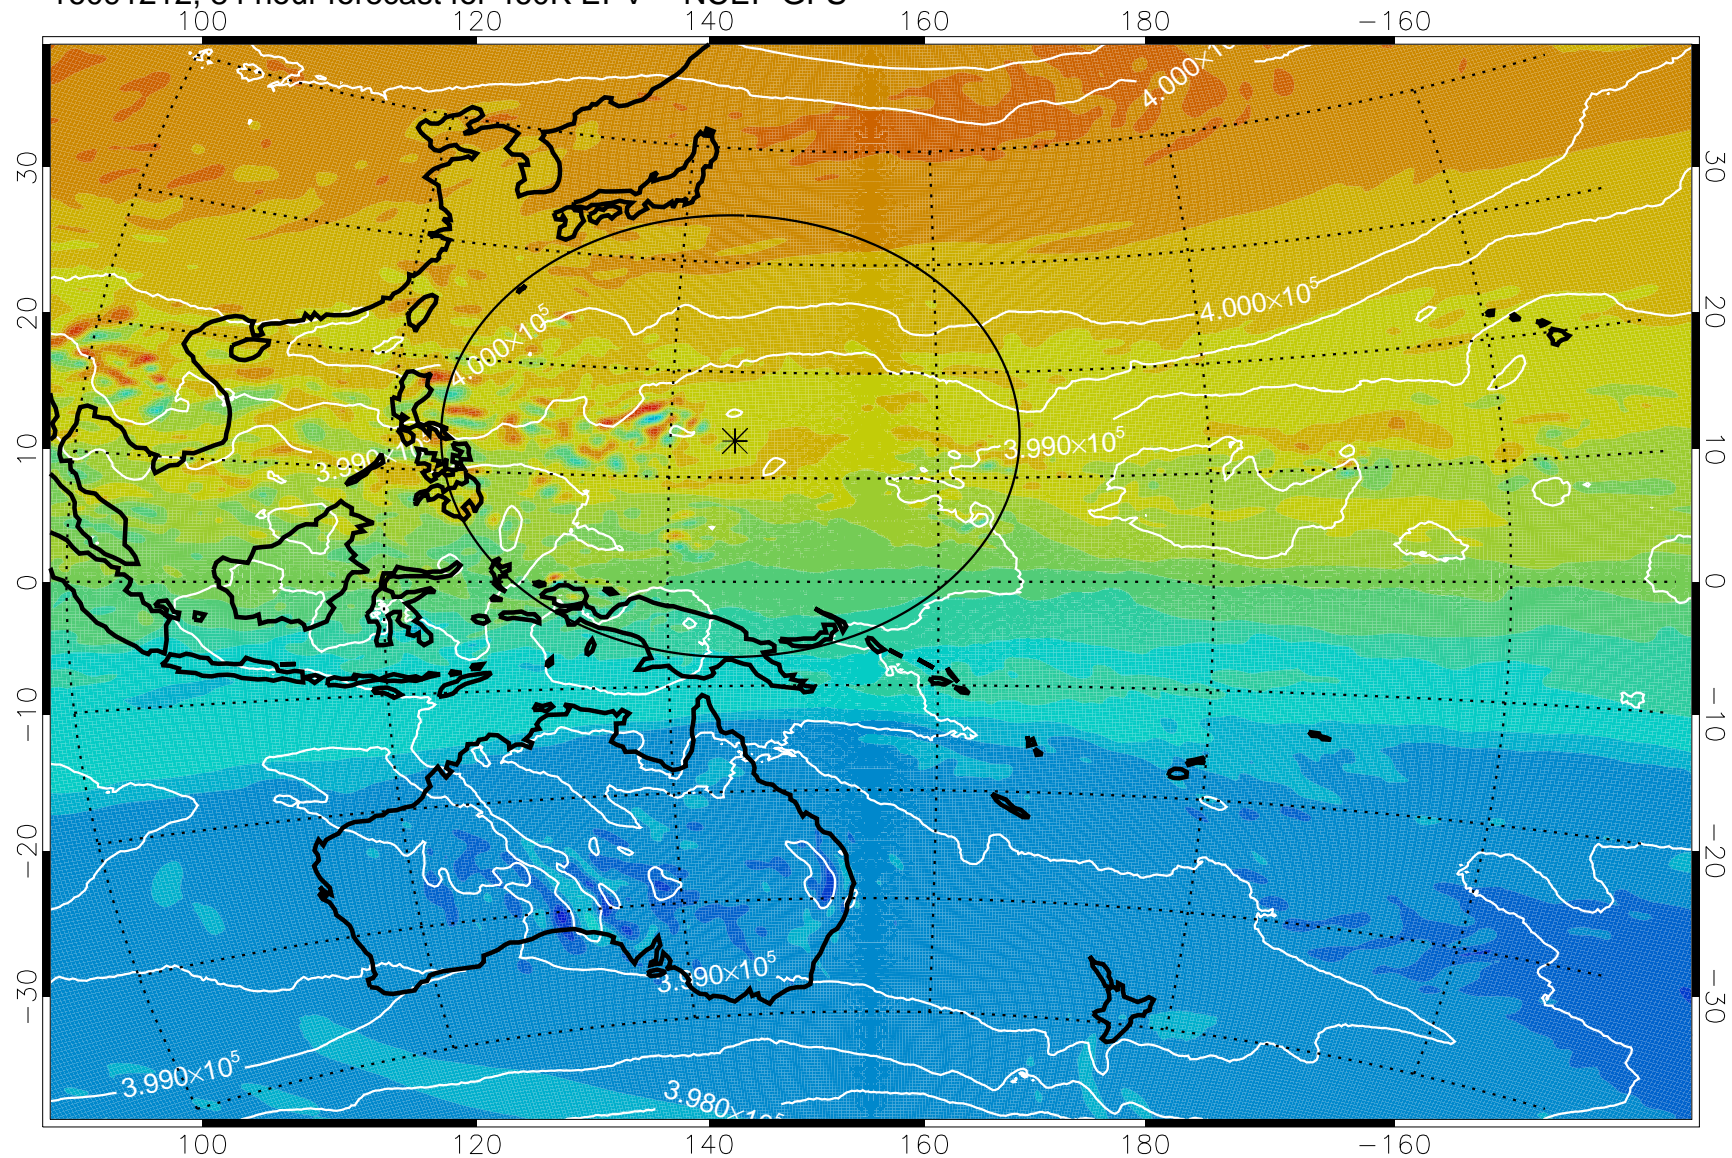

16091118, 66 hour forecast for 460K EPV -- NCEP GFS

460K Montgomery Streamfunction, white

Range ring of 2304 km

16091200, 72 hour forecast for 460K EPV -- NCEP GFS

460K Montgomery Streamfunction, white

Range ring of 2304 km

16091206, 78 hour forecast for 460K EPV -- NCEP GFS

460K Montgomery Streamfunction, white

Range ring of 2304 km

16091212, 84 hour forecast for 460K EPV -- NCEP GFS

460K Montgomery Streamfunction, white

Range ring of 2304 km

16091218, 90 hour forecast for 460K EPV -- NCEP GFS

460K Montgomery Streamfunction, white

Range ring of 2304 km

16091300, 96 hour forecast for 460K EPV -- NCEP GFS

460K Montgomery Streamfunction, white

Range ring of 2304 km

16091306, 102 hour forecast for 460K EPV -- NCEP GFS

460K Montgomery Streamfunction, white

Range ring of 2304 km

16091318, 114 hour forecast for 460K EPV -- NCEP GFS

460K Montgomery Streamfunction, white

Range ring of 2304 km