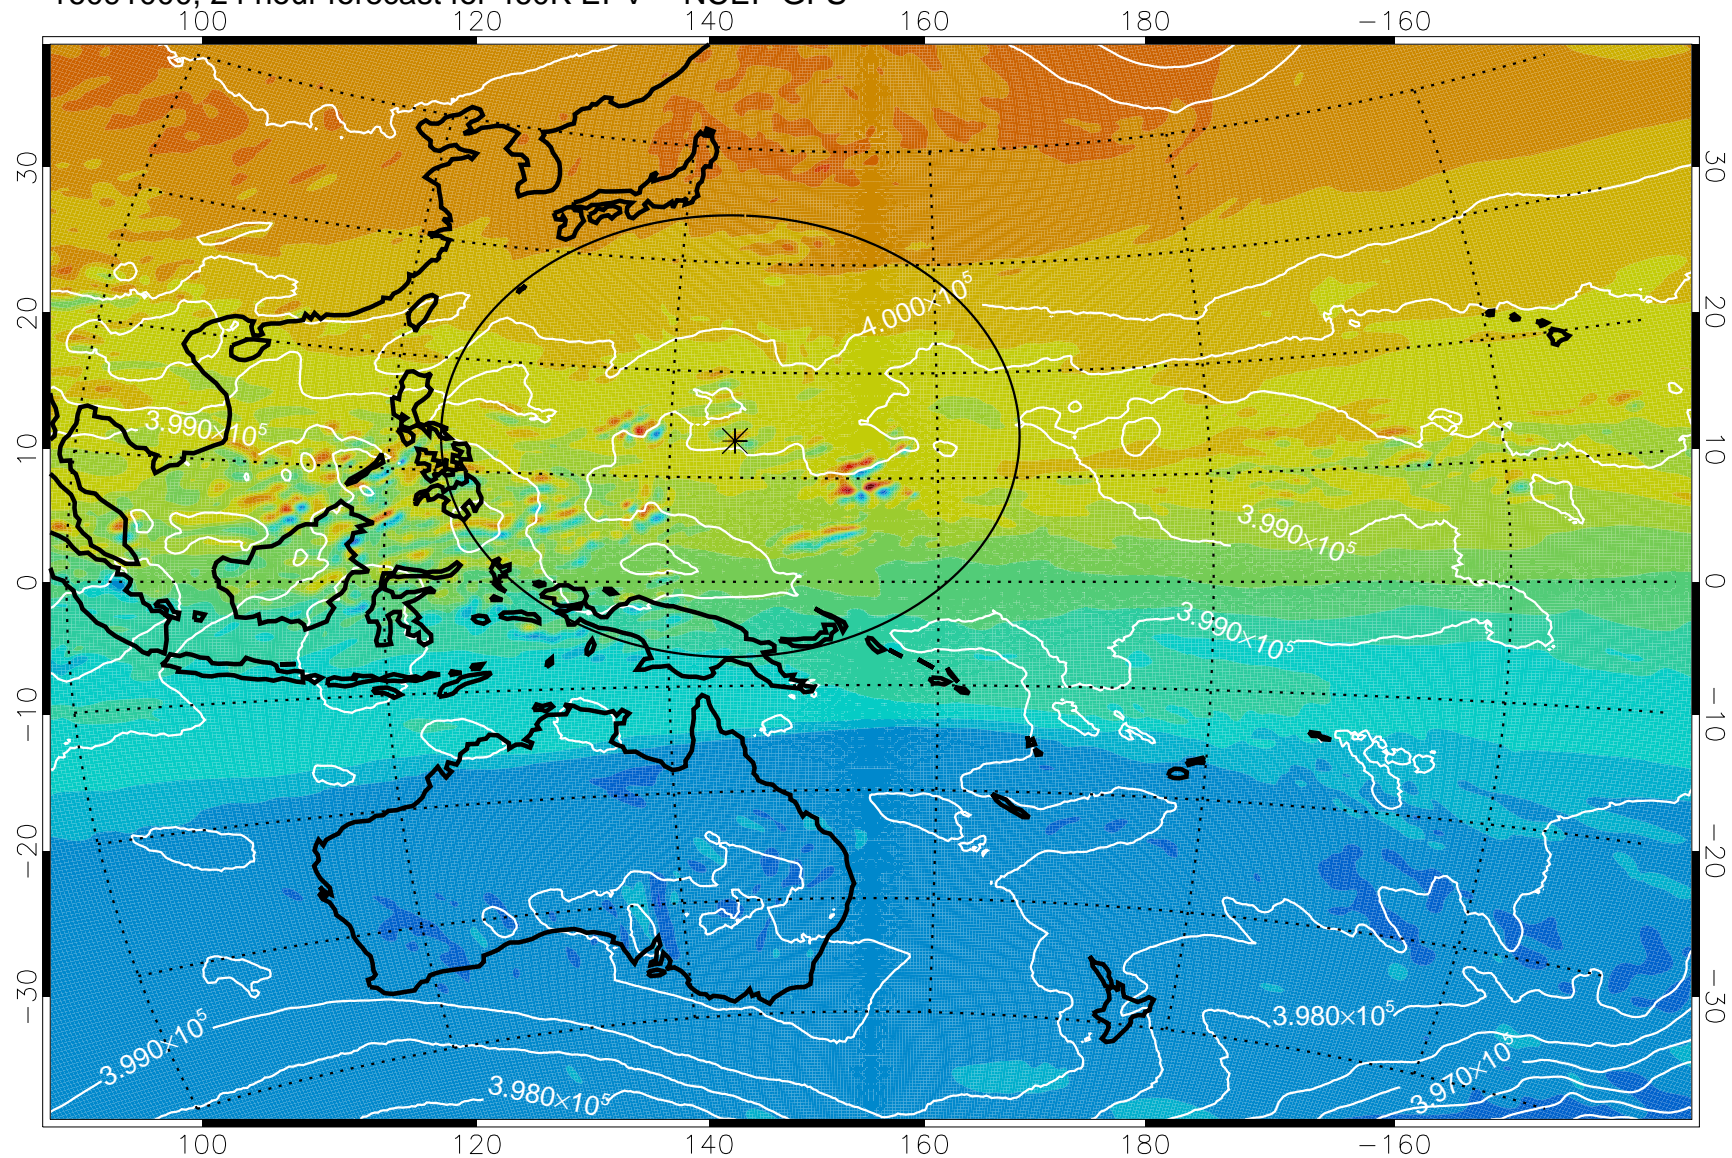

16090918, 18 hour forecast for 460K EPV -- NCEP GFS

460K Montgomery Streamfunction, white

Range ring of 2304 km

16091000, 24 hour forecast for 460K EPV -- NCEP GFS

460K Montgomery Streamfunction, white

Range ring of 2304 km

16091006, 30 hour forecast for 460K EPV -- NCEP GFS

460K Montgomery Streamfunction, white

Range ring of 2304 km

16091012, 36 hour forecast for 460K EPV -- NCEP GFS

460K Montgomery Streamfunction, white

Range ring of 2304 km

16091018, 42 hour forecast for 460K EPV -- NCEP GFS

460K Montgomery Streamfunction, white

Range ring of 2304 km

16091100, 48 hour forecast for 460K EPV -- NCEP GFS

460K Montgomery Streamfunction, white

Range ring of 2304 km

16091106, 54 hour forecast for 460K EPV -- NCEP GFS

460K Montgomery Streamfunction, white

Range ring of 2304 km

16091112, 60 hour forecast for 460K EPV -- NCEP GFS

460K Montgomery Streamfunction, white

Range ring of 2304 km