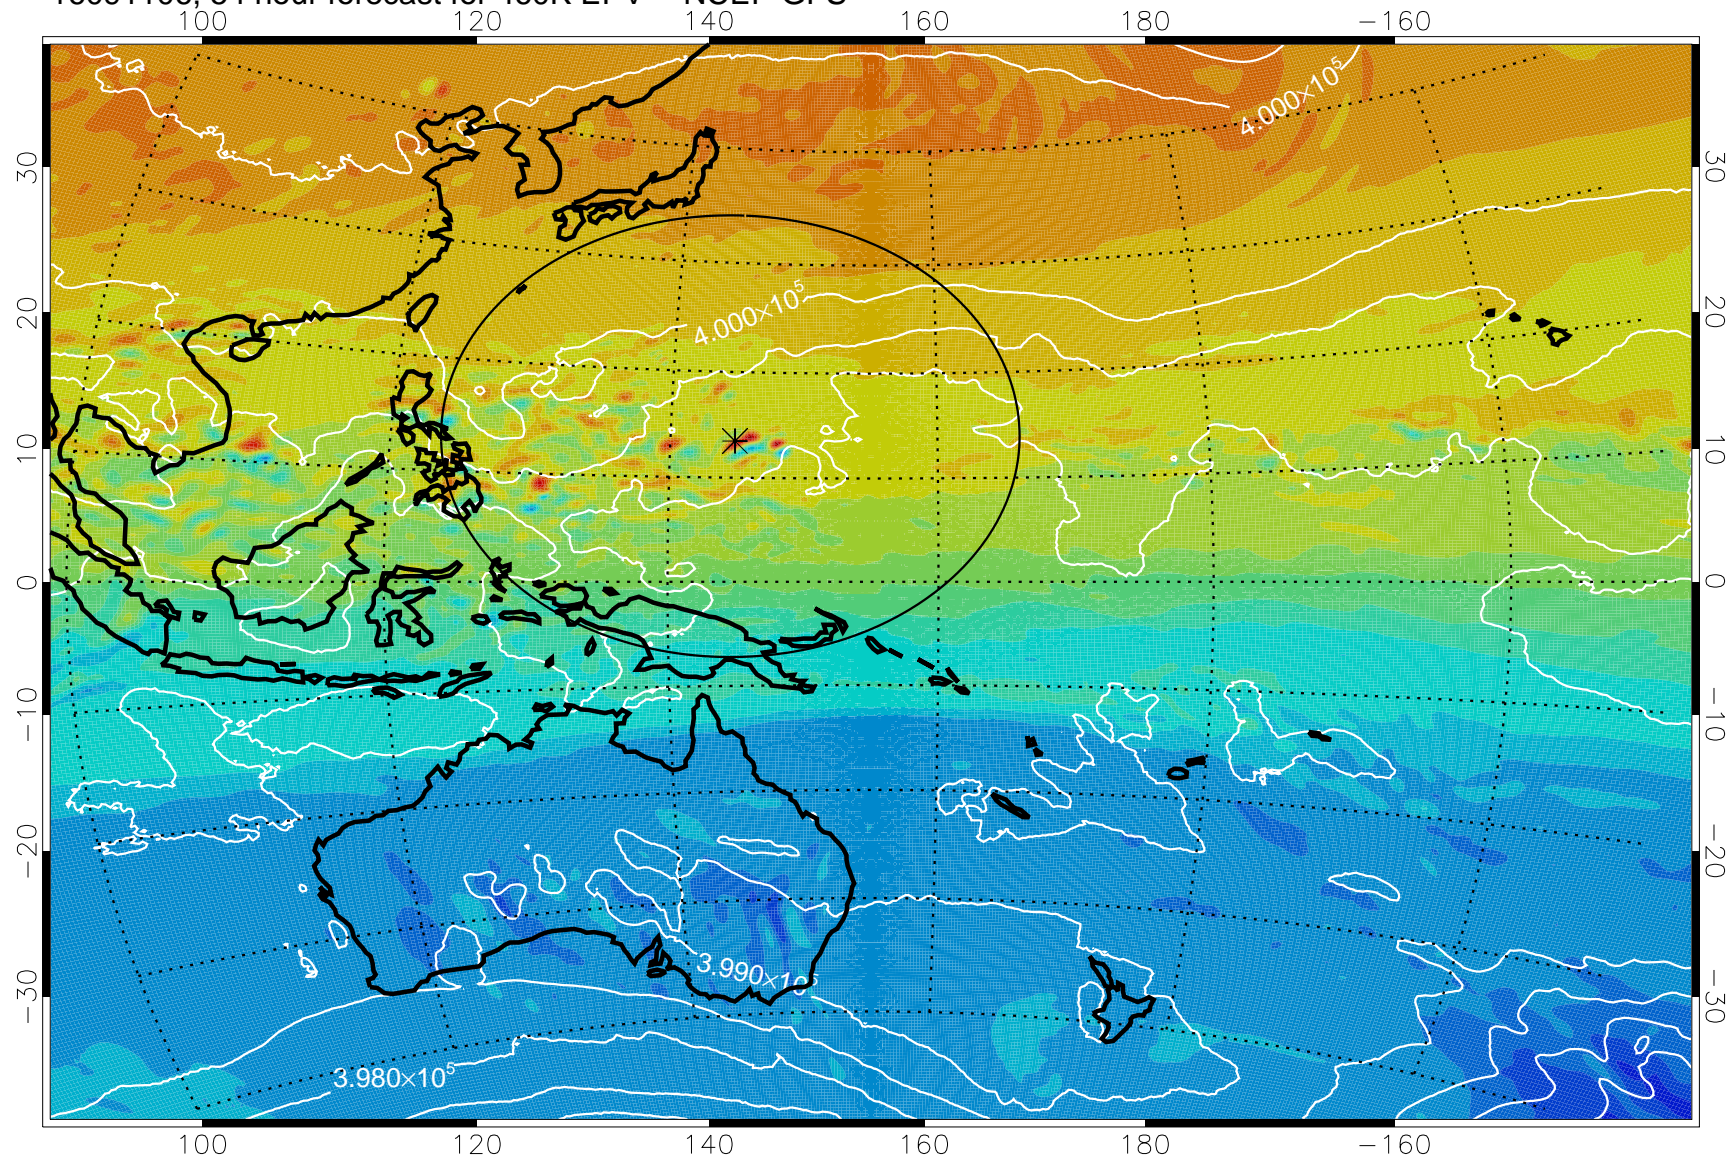

16091006, 30 hour forecast for 460K EPV -- NCEP GFS

460K Montgomery Streamfunction, white

Range ring of 2304 km

16091012, 36 hour forecast for 460K EPV -- NCEP GFS

460K Montgomery Streamfunction, white

Range ring of 2304 km

16091018, 42 hour forecast for 460K EPV -- NCEP GFS

460K Montgomery Streamfunction, white

Range ring of 2304 km

16091100, 48 hour forecast for 460K EPV -- NCEP GFS

460K Montgomery Streamfunction, white

Range ring of 2304 km

16091106, 54 hour forecast for 460K EPV -- NCEP GFS

460K Montgomery Streamfunction, white

Range ring of 2304 km

16091112, 60 hour forecast for 460K EPV -- NCEP GFS

460K Montgomery Streamfunction, white

Range ring of 2304 km

16091118, 66 hour forecast for 460K EPV -- NCEP GFS

460K Montgomery Streamfunction, white

Range ring of 2304 km

16091200, 72 hour forecast for 460K EPV -- NCEP GFS

460K Montgomery Streamfunction, white

Range ring of 2304 km