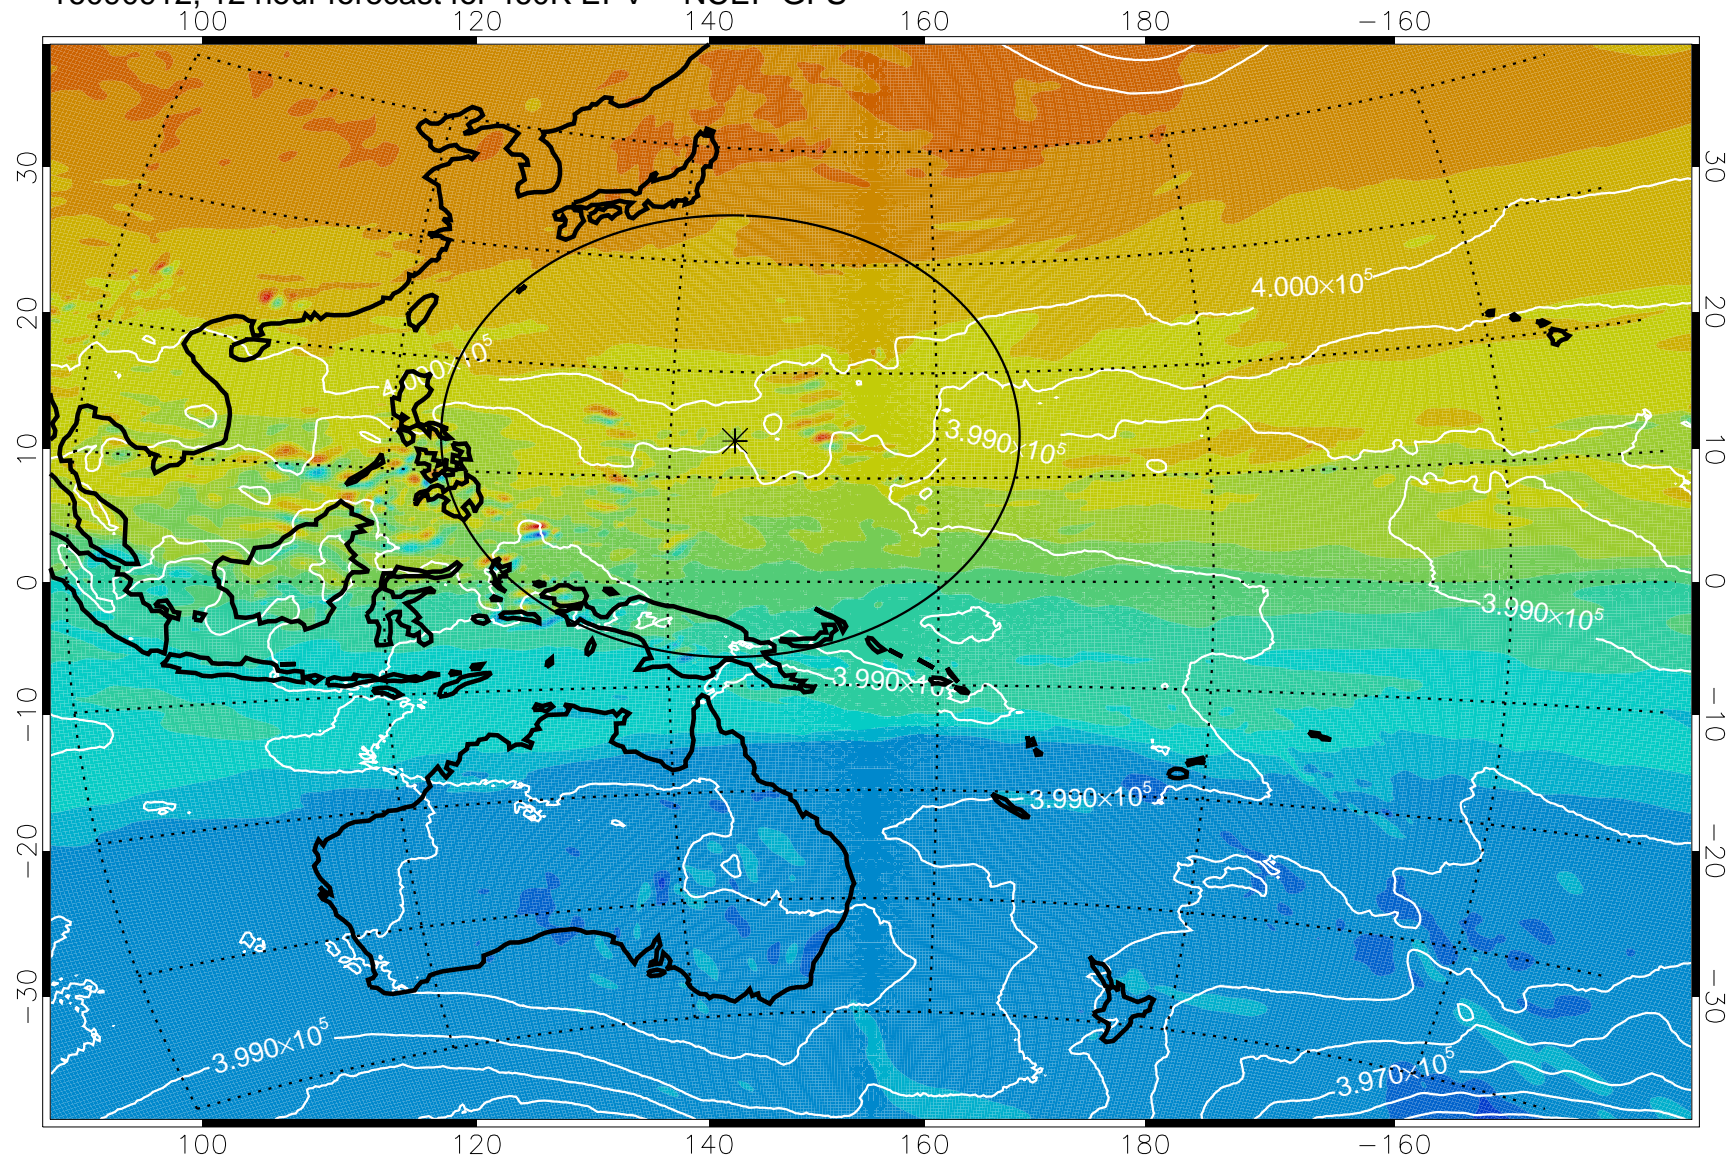

16090906, 6 hour forecast for 460K EPV -- NCEP GFS

460K Montgomery Streamfunction, white

Range ring of 2304 km

16090912, 12 hour forecast for 460K EPV -- NCEP GFS

460K Montgomery Streamfunction, white

Range ring of 2304 km

16090918, 18 hour forecast for 460K EPV -- NCEP GFS

460K Montgomery Streamfunction, white

Range ring of 2304 km

16091000, 24 hour forecast for 460K EPV -- NCEP GFS

460K Montgomery Streamfunction, white

Range ring of 2304 km

16091006, 30 hour forecast for 460K EPV -- NCEP GFS

460K Montgomery Streamfunction, white

Range ring of 2304 km

16091012, 36 hour forecast for 460K EPV -- NCEP GFS

460K Montgomery Streamfunction, white

Range ring of 2304 km

16091018, 42 hour forecast for 460K EPV -- NCEP GFS

460K Montgomery Streamfunction, white

Range ring of 2304 km

16091100, 48 hour forecast for 460K EPV -- NCEP GFS

460K Montgomery Streamfunction, white

Range ring of 2304 km