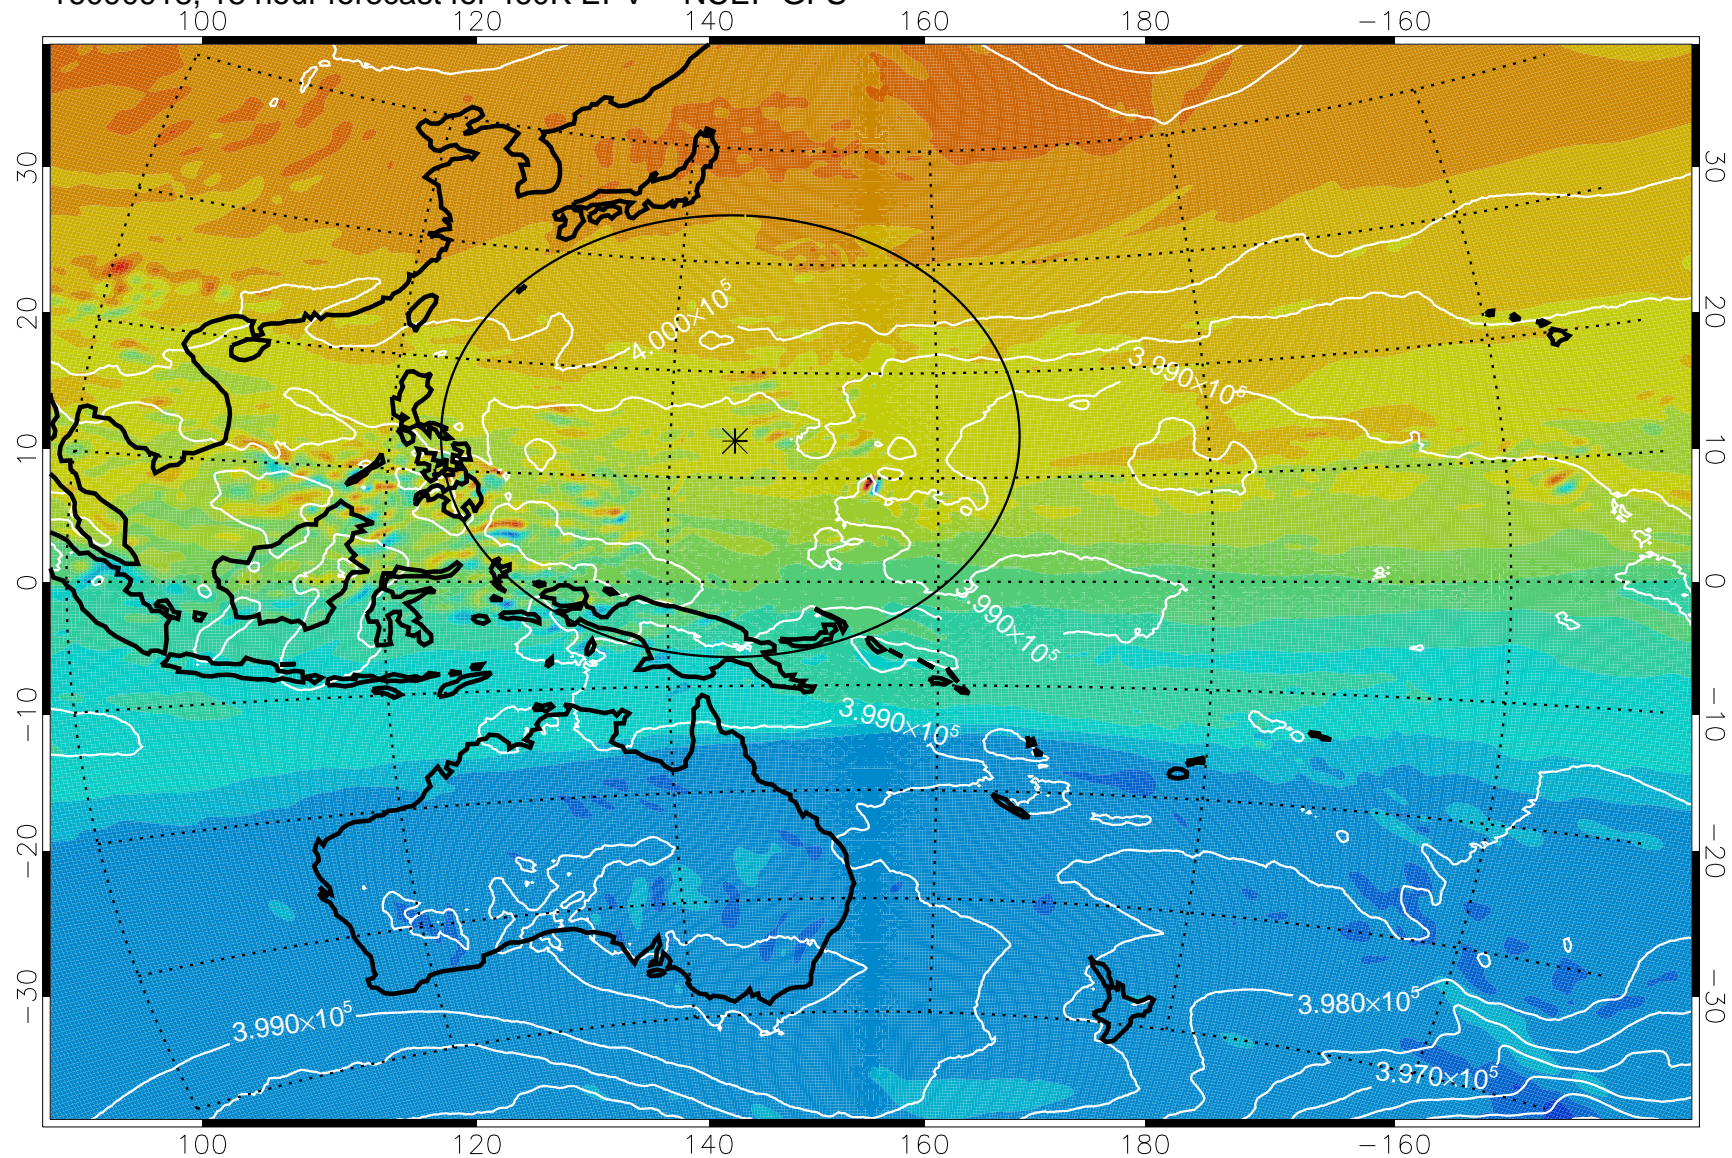

16090906, 6 hour forecast for 460K EPV -- NCEP GFS

460K Montgomery Streamfunction, white

Range ring of 2304 km

16090912, 12 hour forecast for 460K EPV -- NCEP GFS

460K Montgomery Streamfunction, white

Range ring of 2304 km

16090918, 18 hour forecast for 460K EPV -- NCEP GFS

460K Montgomery Streamfunction, white

Range ring of 2304 km

16091000, 24 hour forecast for 460K EPV -- NCEP GFS

460K Montgomery Streamfunction, white

Range ring of 2304 km

16091006, 30 hour forecast for 460K EPV -- NCEP GFS

460K Montgomery Streamfunction, white

Range ring of 2304 km

16091012, 36 hour forecast for 460K EPV -- NCEP GFS

460K Montgomery Streamfunction, white

Range ring of 2304 km

16091018, 42 hour forecast for 460K EPV -- NCEP GFS

460K Montgomery Streamfunction, white

Range ring of 2304 km

16091100, 48 hour forecast for 460K EPV -- NCEP GFS

460K Montgomery Streamfunction, white

Range ring of 2304 km