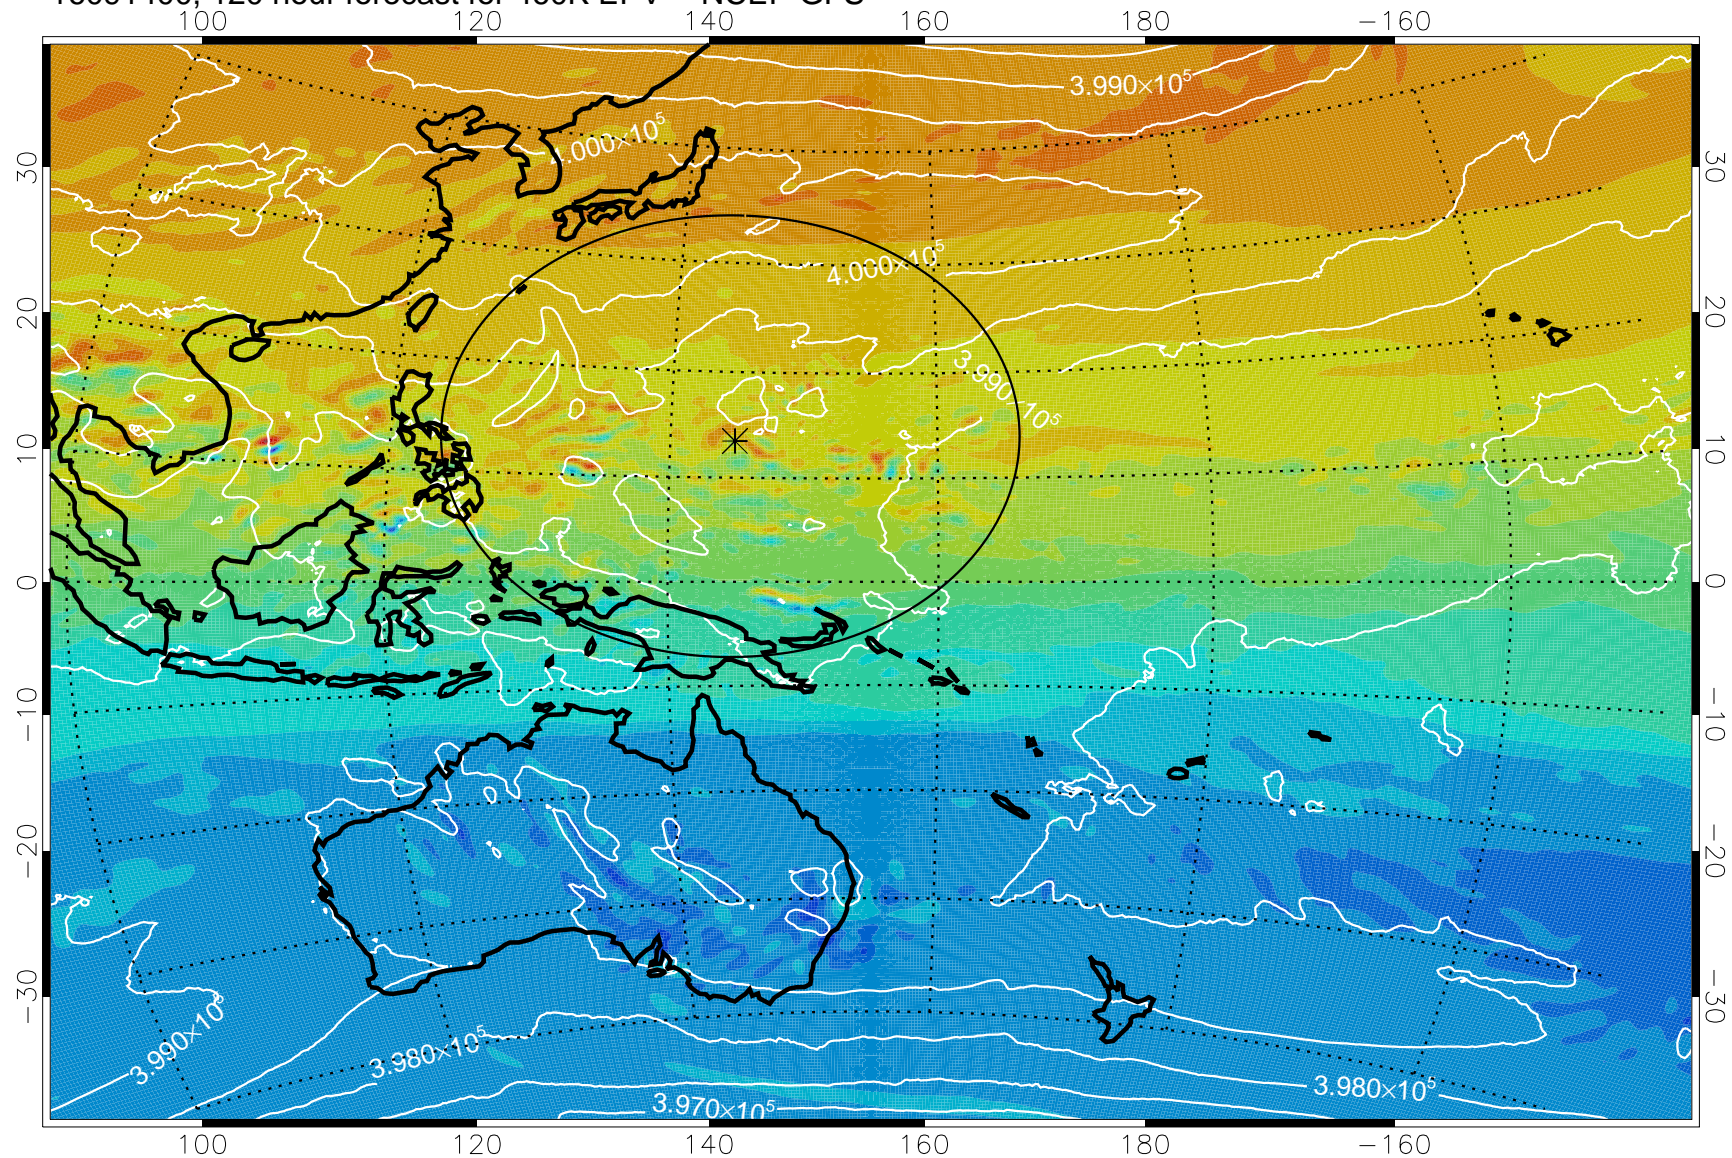

16091206, 78 hour forecast for 460K EPV -- NCEP GFS

460K Montgomery Streamfunction, white

Range ring of 2304 km

16091212, 84 hour forecast for 460K EPV -- NCEP GFS

460K Montgomery Streamfunction, white

Range ring of 2304 km

16091218, 90 hour forecast for 460K EPV -- NCEP GFS

460K Montgomery Streamfunction, white

Range ring of 2304 km

16091300, 96 hour forecast for 460K EPV -- NCEP GFS

460K Montgomery Streamfunction, white

Range ring of 2304 km

16091306, 102 hour forecast for 460K EPV -- NCEP GFS

460K Montgomery Streamfunction, white

Range ring of 2304 km

16091318, 114 hour forecast for 460K EPV -- NCEP GFS

460K Montgomery Streamfunction, white

Range ring of 2304 km

16091400, 120 hour forecast for 460K EPV -- NCEP GFS

460K Montgomery Streamfunction, white

Range ring of 2304 km