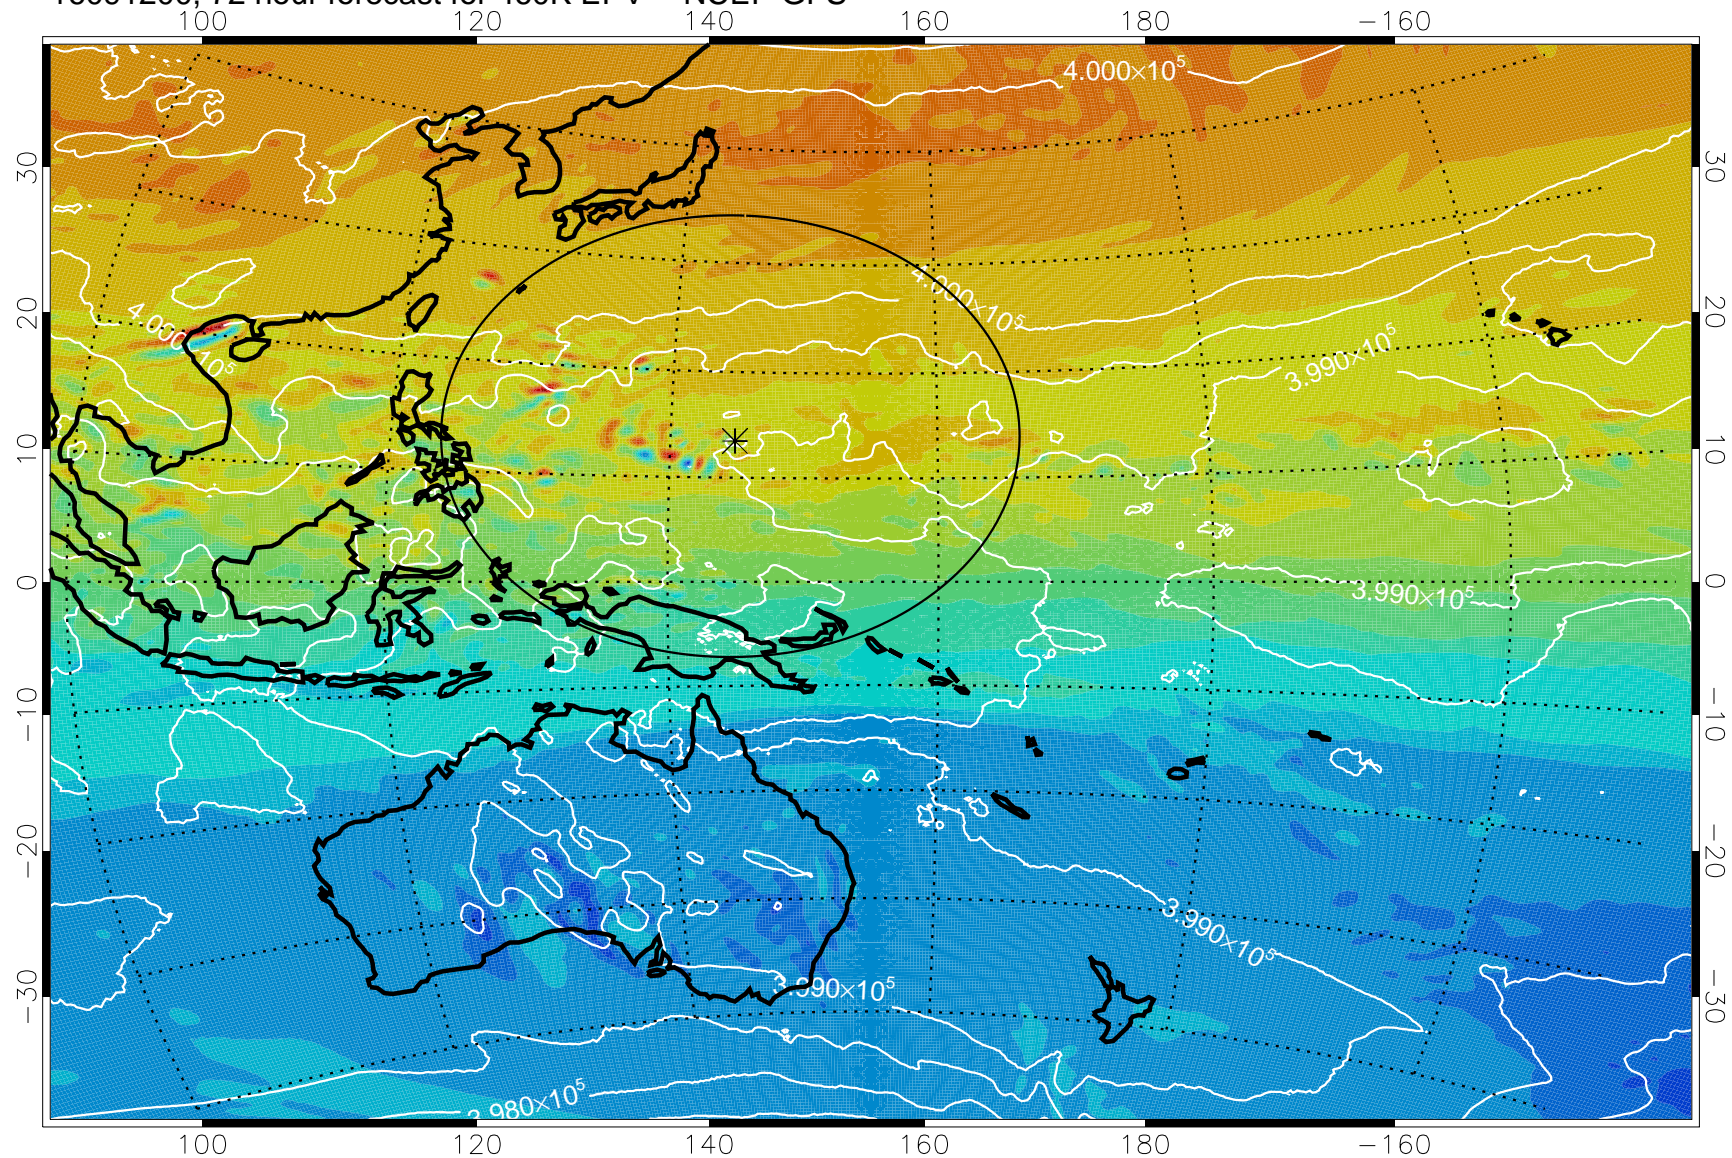

16091106, 54 hour forecast for 460K EPV -- NCEP GFS

460K Montgomery Streamfunction, white

Range ring of 2304 km

16091112, 60 hour forecast for 460K EPV -- NCEP GFS

460K Montgomery Streamfunction, white

Range ring of 2304 km

16091118, 66 hour forecast for 460K EPV -- NCEP GFS

460K Montgomery Streamfunction, white

Range ring of 2304 km

16091200, 72 hour forecast for 460K EPV -- NCEP GFS

460K Montgomery Streamfunction, white

Range ring of 2304 km

16091206, 78 hour forecast for 460K EPV -- NCEP GFS

460K Montgomery Streamfunction, white

Range ring of 2304 km

16091212, 84 hour forecast for 460K EPV -- NCEP GFS

460K Montgomery Streamfunction, white

Range ring of 2304 km

16091218, 90 hour forecast for 460K EPV -- NCEP GFS

460K Montgomery Streamfunction, white

Range ring of 2304 km

16091300, 96 hour forecast for 460K EPV -- NCEP GFS

460K Montgomery Streamfunction, white

Range ring of 2304 km