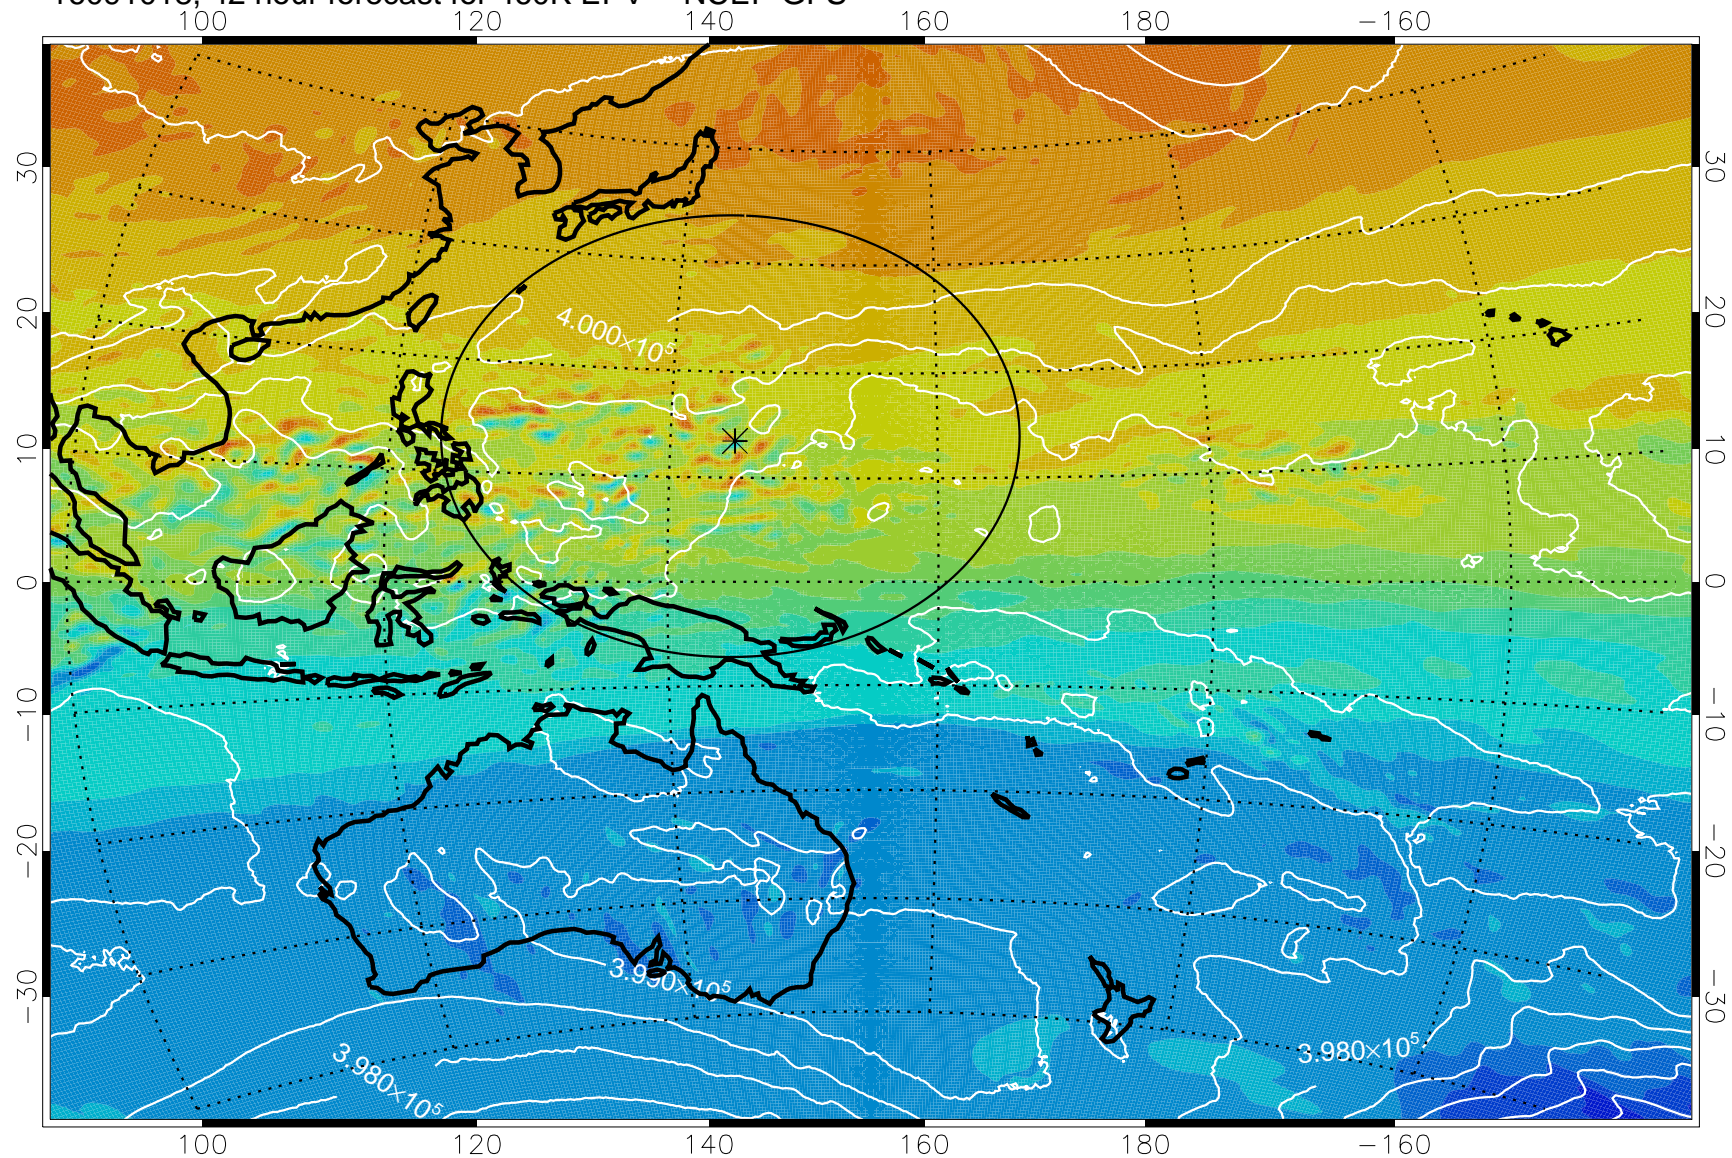

16091006, 30 hour forecast for 460K EPV -- NCEP GFS

460K Montgomery Streamfunction, white

Range ring of 2304 km

16091012, 36 hour forecast for 460K EPV -- NCEP GFS

460K Montgomery Streamfunction, white

Range ring of 2304 km

16091018, 42 hour forecast for 460K EPV -- NCEP GFS

460K Montgomery Streamfunction, white

Range ring of 2304 km

16091100, 48 hour forecast for 460K EPV -- NCEP GFS

460K Montgomery Streamfunction, white

Range ring of 2304 km

16091106, 54 hour forecast for 460K EPV -- NCEP GFS

460K Montgomery Streamfunction, white

Range ring of 2304 km

16091112, 60 hour forecast for 460K EPV -- NCEP GFS

460K Montgomery Streamfunction, white

Range ring of 2304 km

16091118, 66 hour forecast for 460K EPV -- NCEP GFS

460K Montgomery Streamfunction, white

Range ring of 2304 km

16091200, 72 hour forecast for 460K EPV -- NCEP GFS

460K Montgomery Streamfunction, white

Range ring of 2304 km