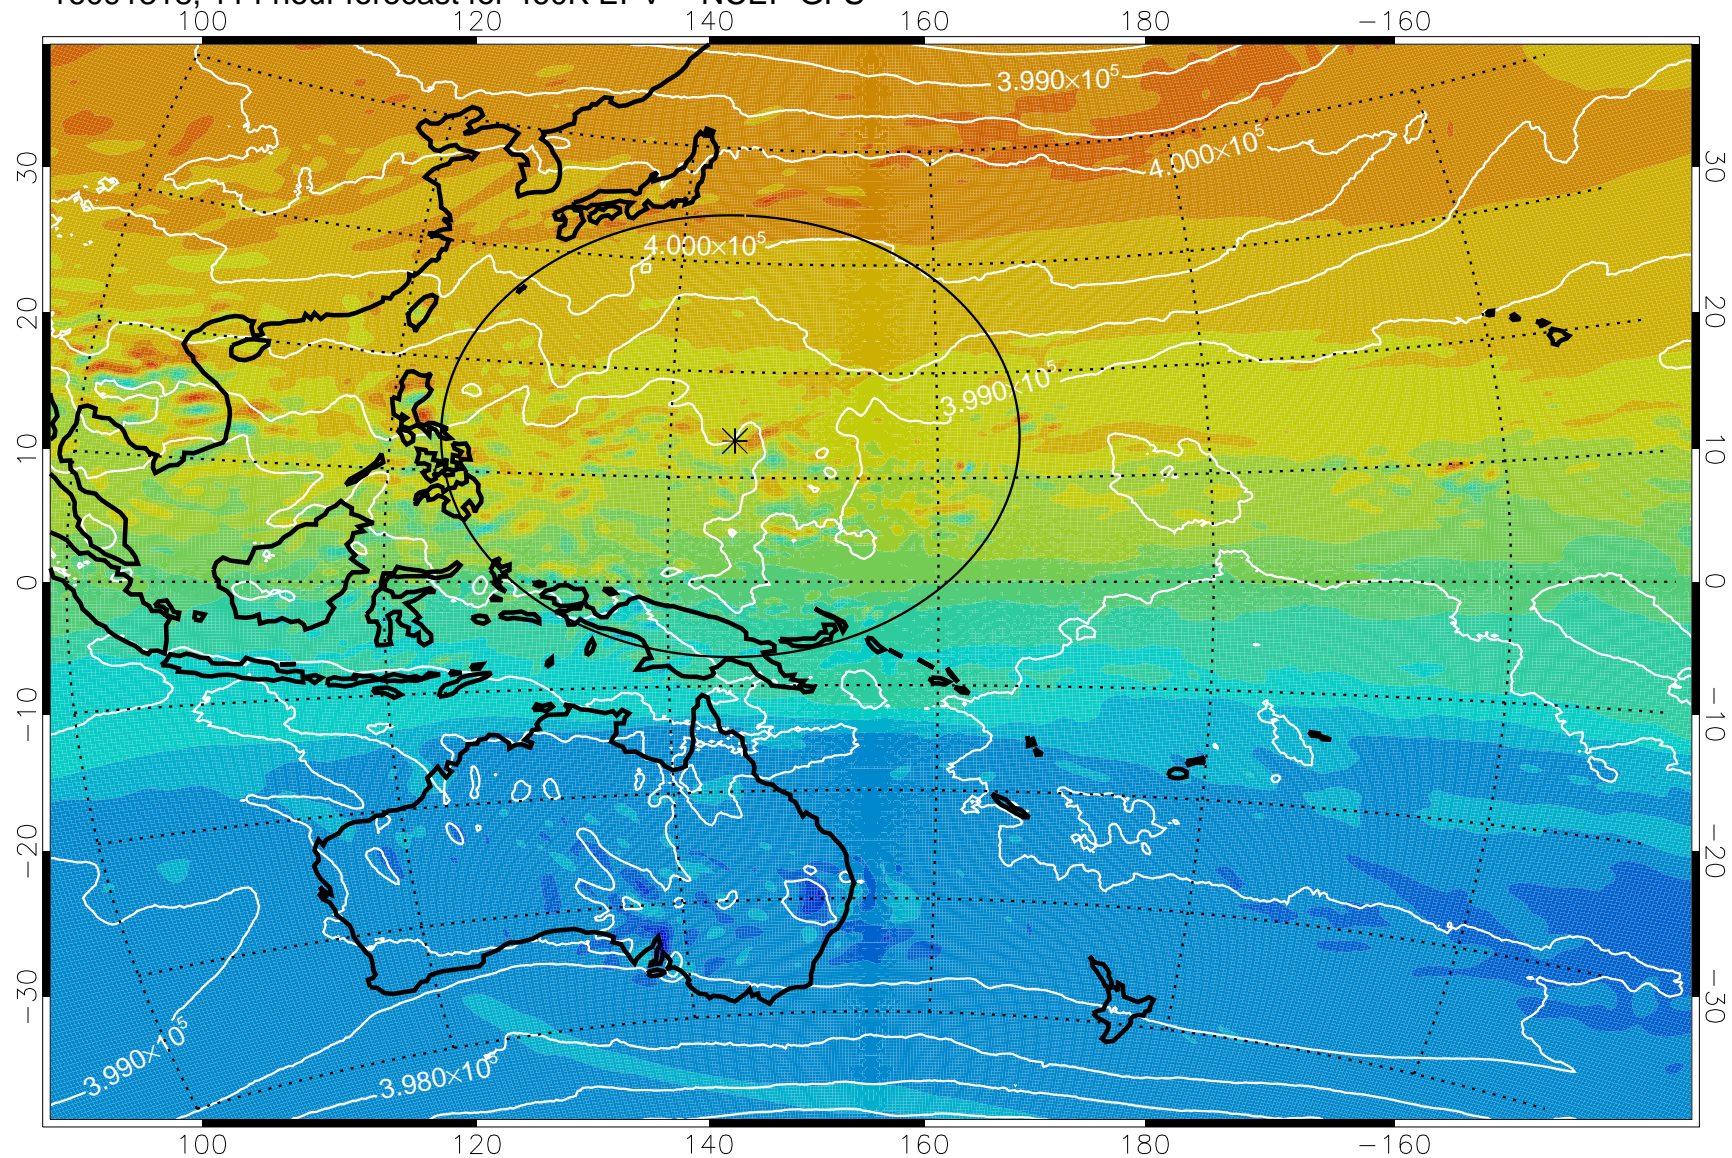

16091218, 90 hour forecast for 460K EPV -- NCEP GFS

460K Montgomery Streamfunction, white

Range ring of 2304 km

16091300, 96 hour forecast for 460K EPV -- NCEP GFS

460K Montgomery Streamfunction, white

Range ring of 2304 km

16091306, 102 hour forecast for 460K EPV -- NCEP GFS

460K Montgomery Streamfunction, white

Range ring of 2304 km

16091318, 114 hour forecast for 460K EPV -- NCEP GFS

460K Montgomery Streamfunction, white

Range ring of 2304 km

16091400, 120 hour forecast for 460K EPV -- NCEP GFS

460K Montgomery Streamfunction, white

Range ring of 2304 km