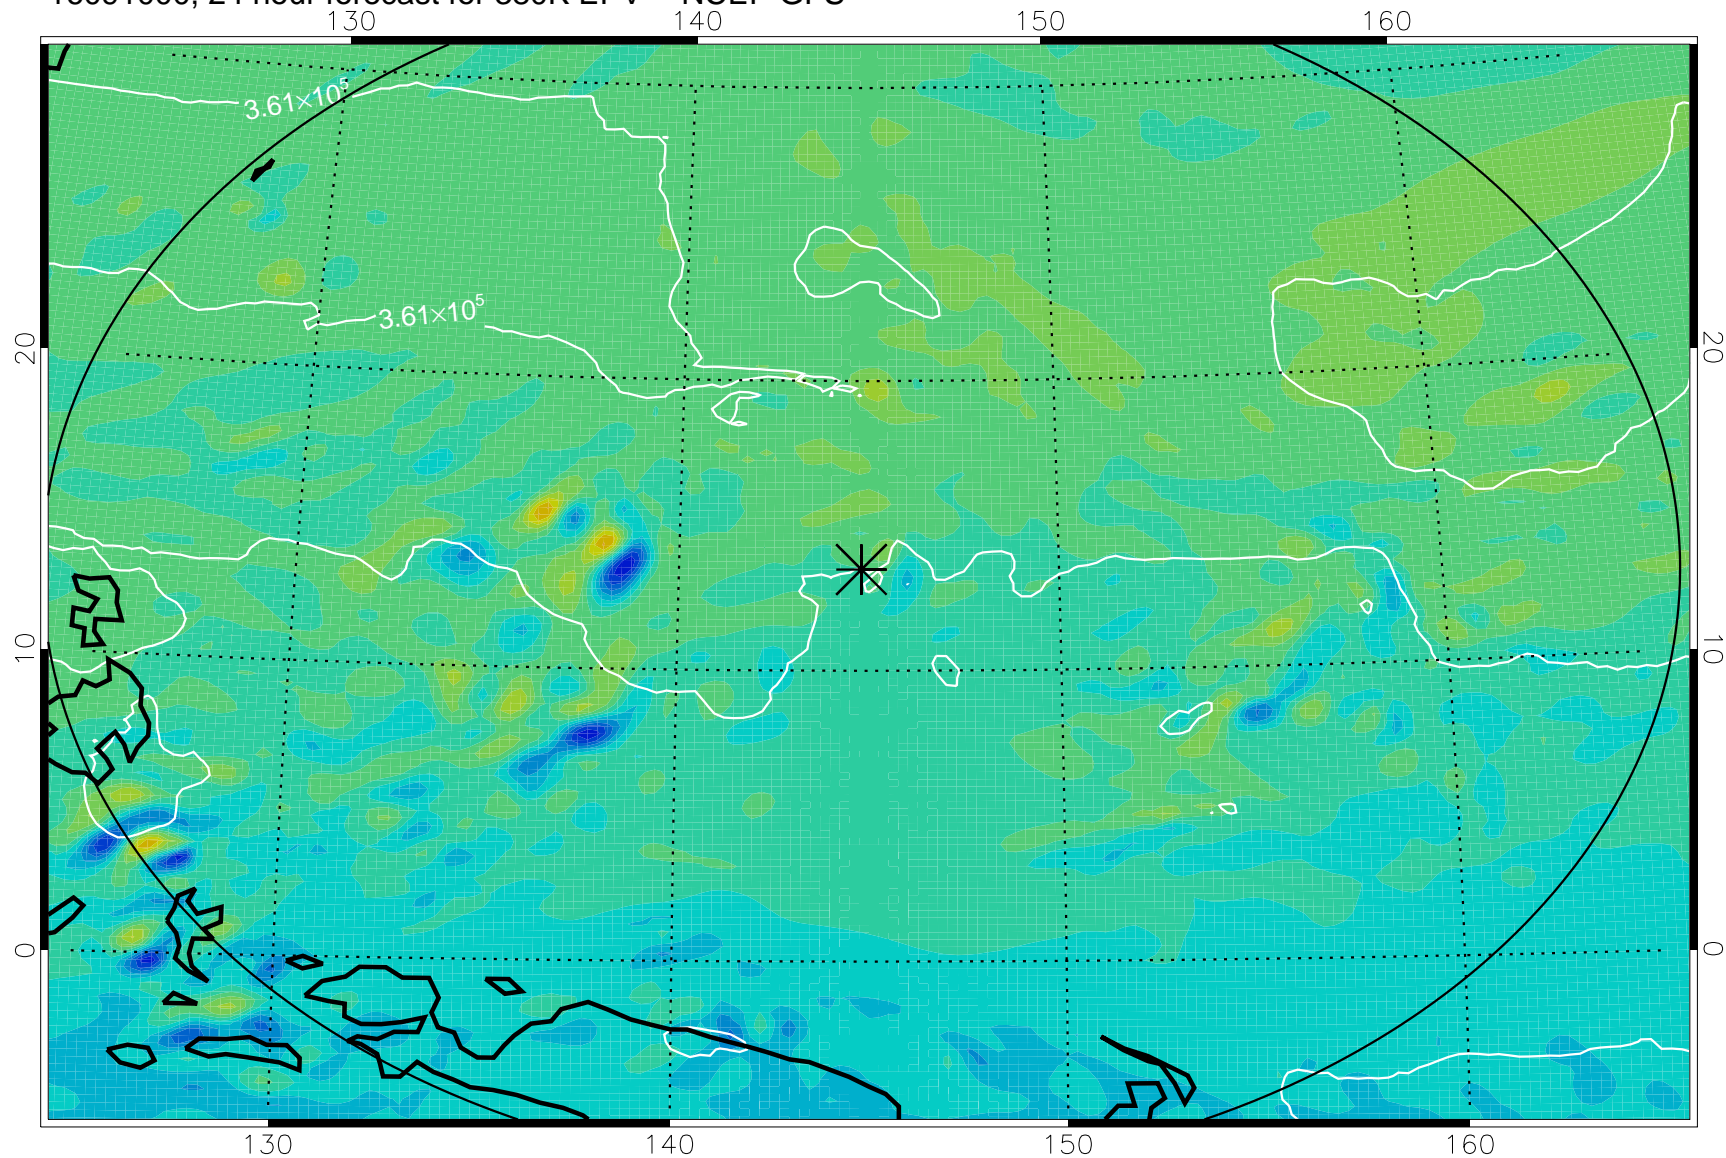

16090906, 6 hour forecast for 380K EPV -- NCEP GFS

380K Montgomery Streamfunction, white

Range ring of 2304 km

16090912, 12 hour forecast for 380K EPV -- NCEP GFS

380K Montgomery Streamfunction, white

Range ring of 2304 km

16090918, 18 hour forecast for 380K EPV -- NCEP GFS

380K Montgomery Streamfunction, white

Range ring of 2304 km

16091000, 24 hour forecast for 380K EPV -- NCEP GFS

380K Montgomery Streamfunction, white

Range ring of 2304 km

16091006, 30 hour forecast for 380K EPV -- NCEP GFS

380K Montgomery Streamfunction, white

Range ring of 2304 km

16091012, 36 hour forecast for 380K EPV -- NCEP GFS

380K Montgomery Streamfunction, white

Range ring of 2304 km

16091018, 42 hour forecast for 380K EPV -- NCEP GFS

380K Montgomery Streamfunction, white

Range ring of 2304 km

16091100, 48 hour forecast for 380K EPV -- NCEP GFS

380K Montgomery Streamfunction, white

Range ring of 2304 km