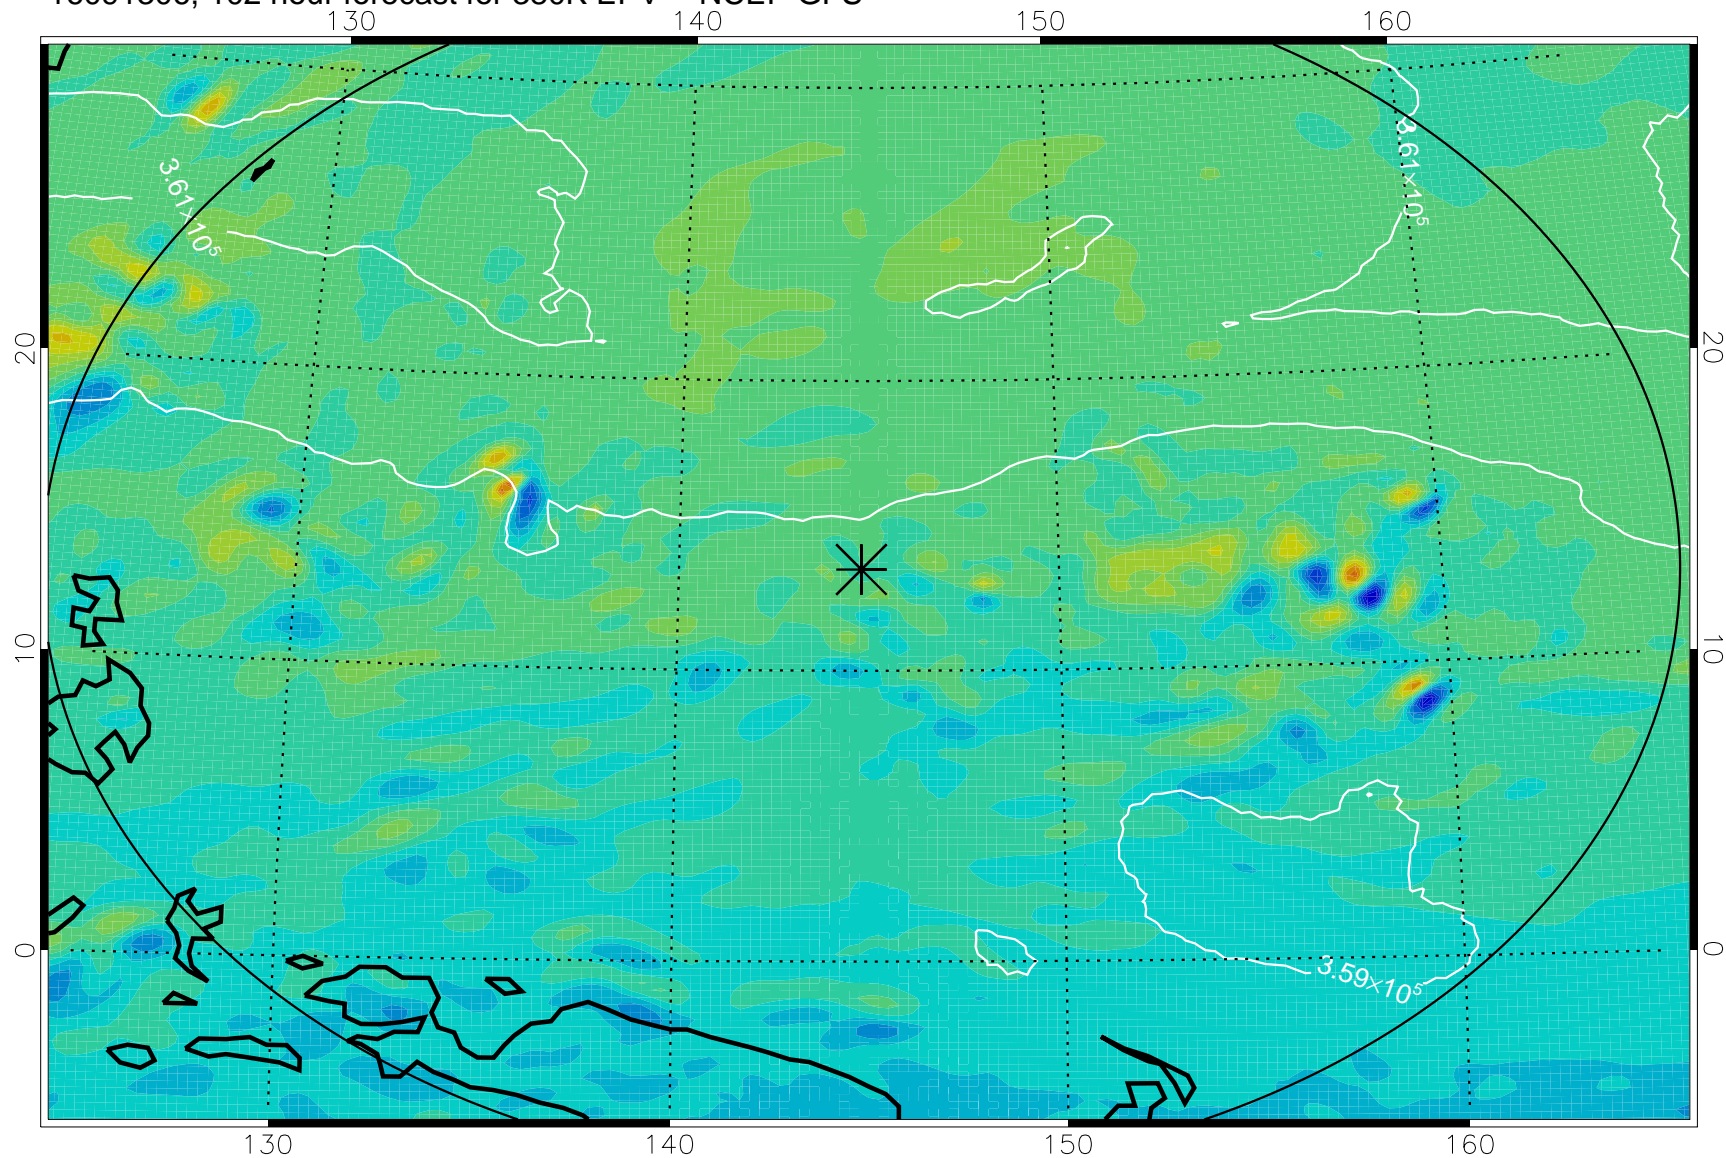

16091206, 78 hour forecast for 380K EPV -- NCEP GFS

380K Montgomery Streamfunction, white

Range ring of 2304 km

16091212, 84 hour forecast for 380K EPV -- NCEP GFS

380K Montgomery Streamfunction, white

Range ring of 2304 km

16091218, 90 hour forecast for 380K EPV -- NCEP GFS

380K Montgomery Streamfunction, white

Range ring of 2304 km

16091300, 96 hour forecast for 380K EPV -- NCEP GFS

380K Montgomery Streamfunction, white

Range ring of 2304 km

16091306, 102 hour forecast for 380K EPV -- NCEP GFS

380K Montgomery Streamfunction, white

Range ring of 2304 km

16091312, 108 hour forecast for 380K EPV -- NCEP GFS

380K Montgomery Streamfunction, white

Range ring of 2304 km

16091318, 114 hour forecast for 380K EPV -- NCEP GFS

380K Montgomery Streamfunction, white

Range ring of 2304 km

16091400, 120 hour forecast for 380K EPV -- NCEP GFS

380K Montgomery Streamfunction, white

Range ring of 2304 km