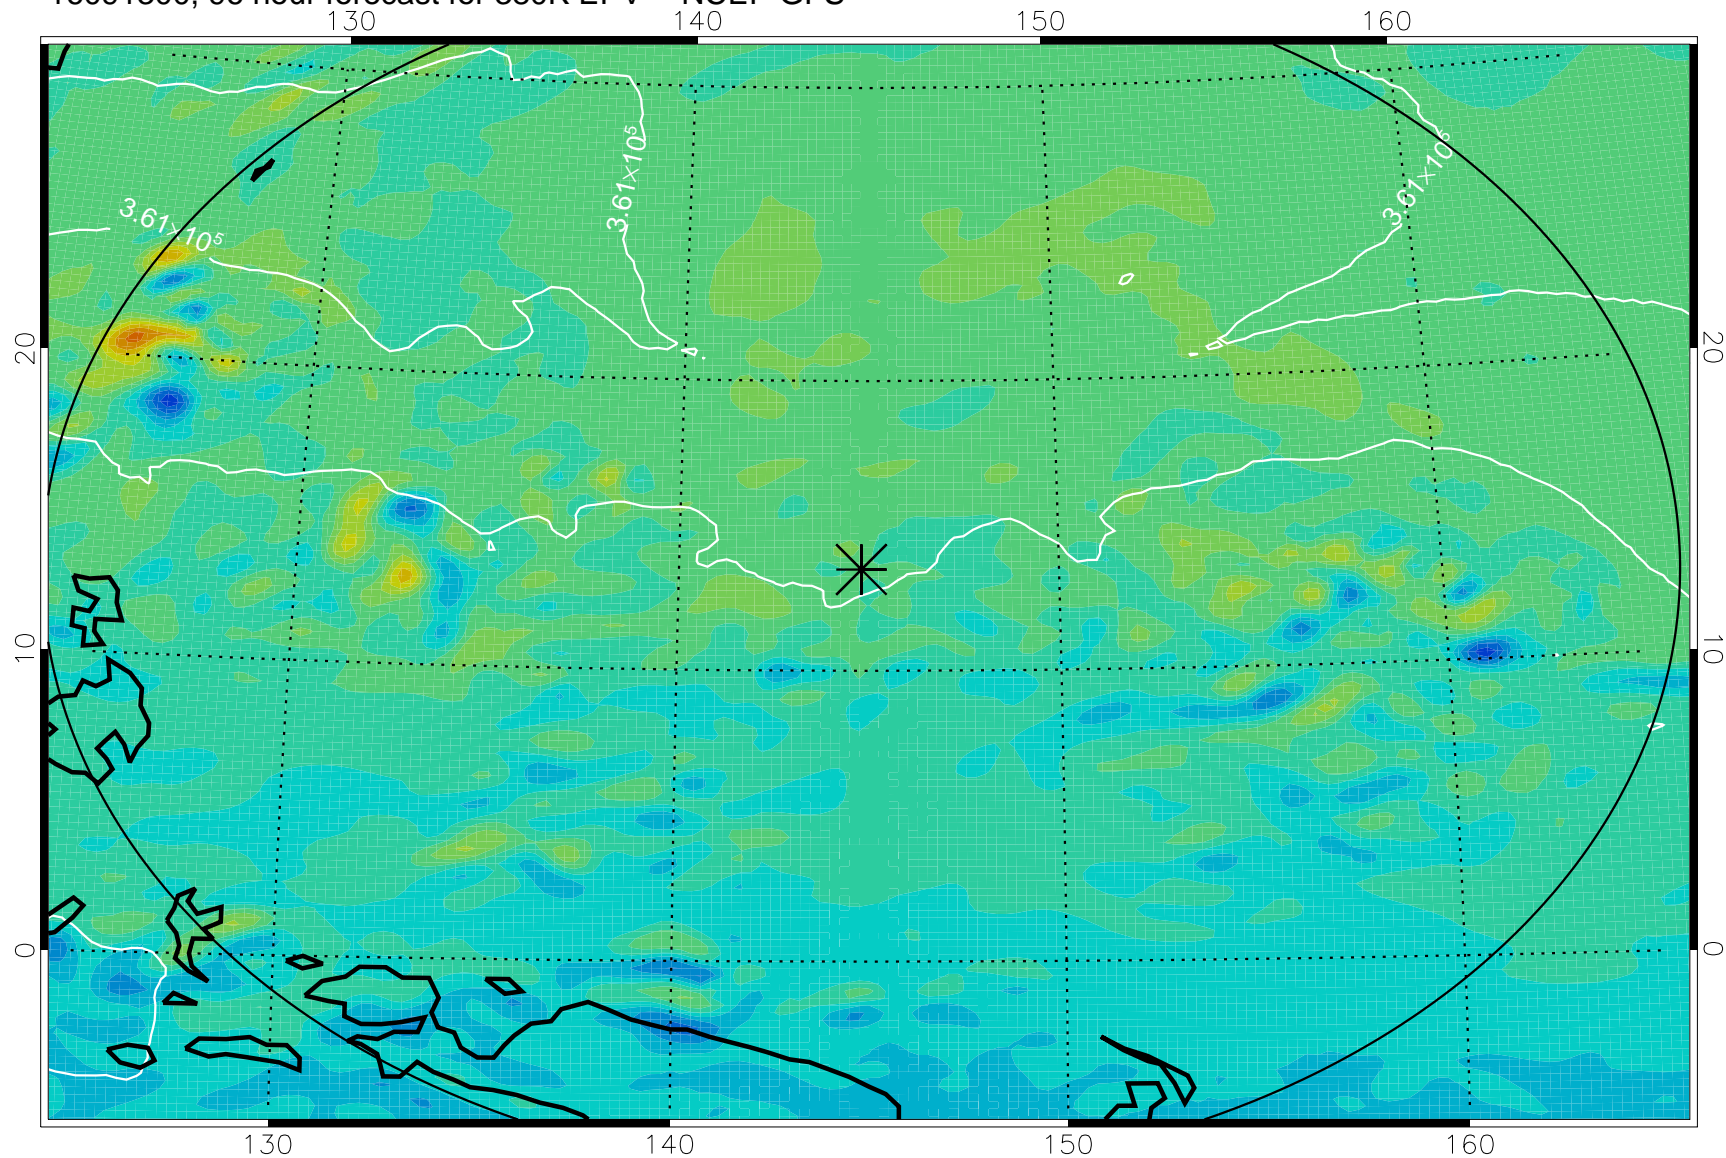

16091118, 66 hour forecast for 380K EPV -- NCEP GFS

380K Montgomery Streamfunction, white

Range ring of 2304 km

16091200, 72 hour forecast for 380K EPV -- NCEP GFS

380K Montgomery Streamfunction, white

Range ring of 2304 km

16091206, 78 hour forecast for 380K EPV -- NCEP GFS

380K Montgomery Streamfunction, white

Range ring of 2304 km

16091212, 84 hour forecast for 380K EPV -- NCEP GFS

380K Montgomery Streamfunction, white

Range ring of 2304 km

16091218, 90 hour forecast for 380K EPV -- NCEP GFS

380K Montgomery Streamfunction, white

Range ring of 2304 km

16091300, 96 hour forecast for 380K EPV -- NCEP GFS

380K Montgomery Streamfunction, white

Range ring of 2304 km

16091306, 102 hour forecast for 380K EPV -- NCEP GFS

380K Montgomery Streamfunction, white

Range ring of 2304 km

16091312, 108 hour forecast for 380K EPV -- NCEP GFS

380K Montgomery Streamfunction, white

Range ring of 2304 km