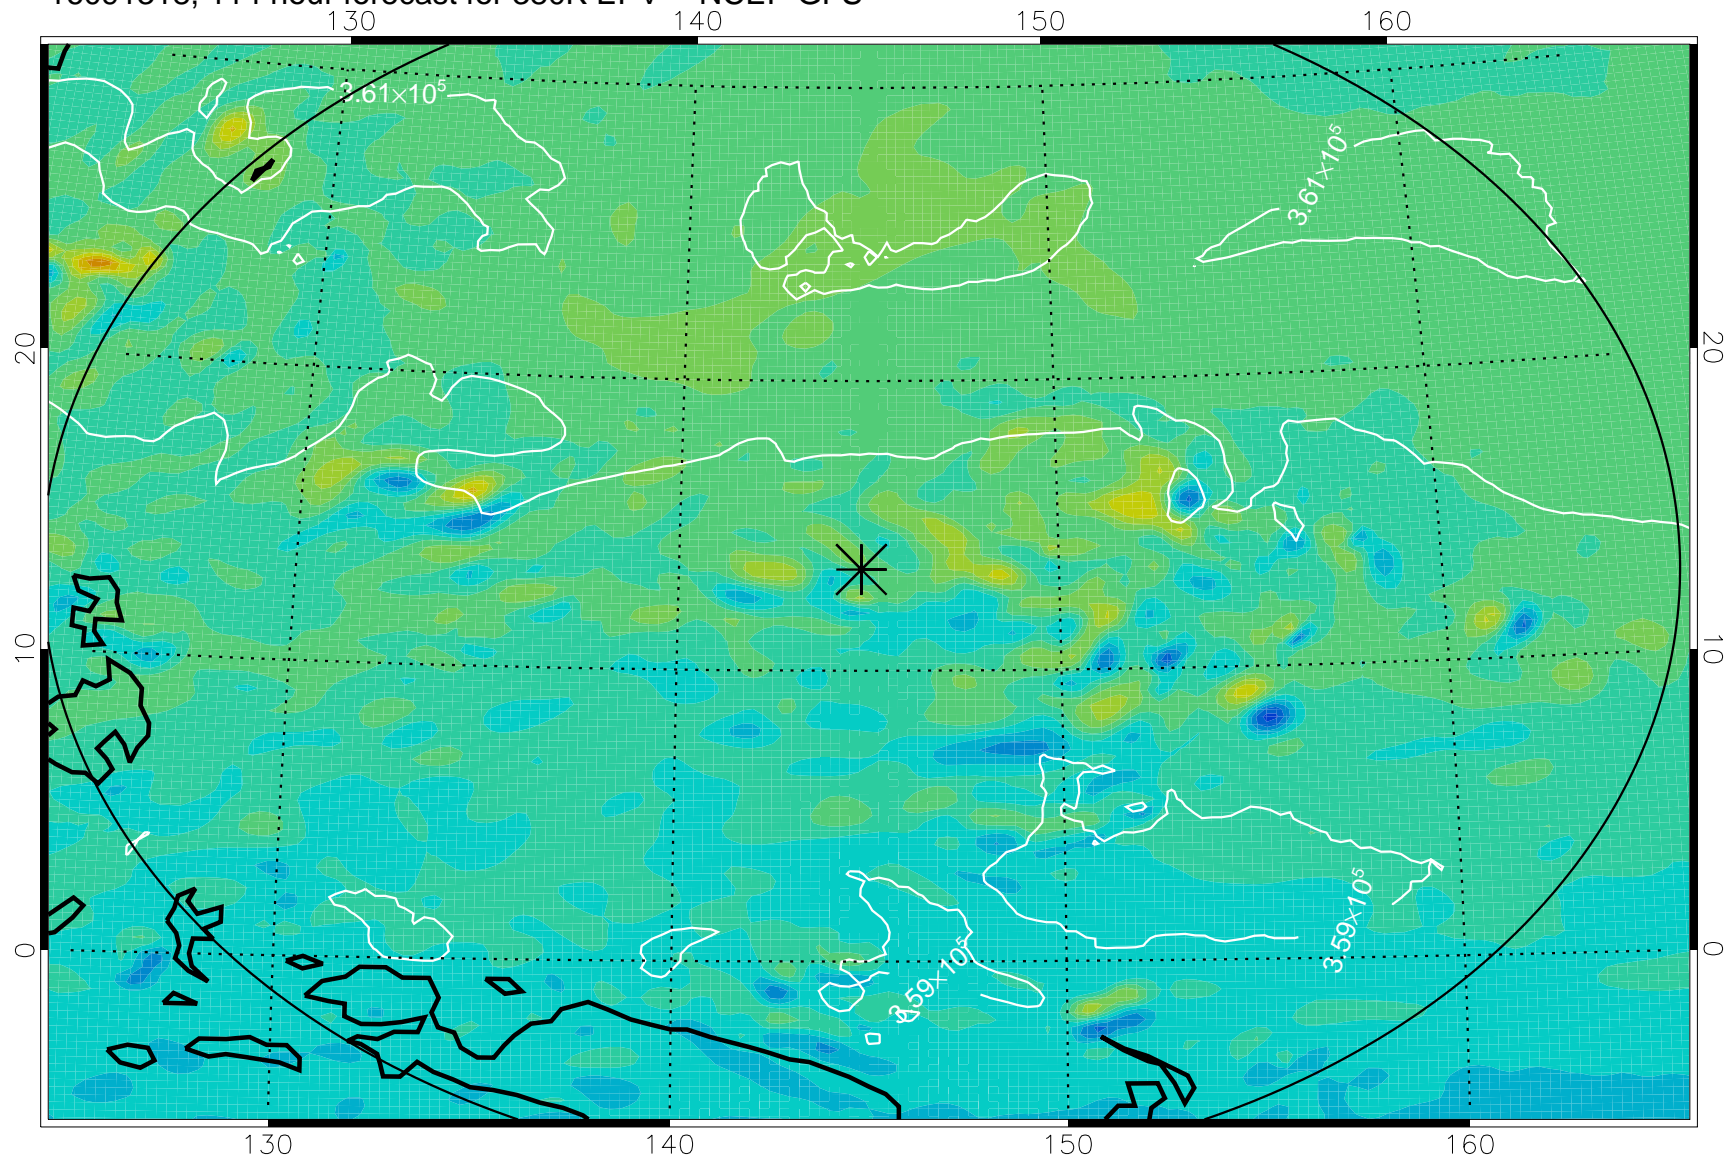

16091206, 78 hour forecast for 380K EPV -- NCEP GFS

380K Montgomery Streamfunction, white

Range ring of 2304 km

16091212, 84 hour forecast for 380K EPV -- NCEP GFS

380K Montgomery Streamfunction, white

Range ring of 2304 km

16091218, 90 hour forecast for 380K EPV -- NCEP GFS

380K Montgomery Streamfunction, white

Range ring of 2304 km

16091300, 96 hour forecast for 380K EPV -- NCEP GFS

380K Montgomery Streamfunction, white

Range ring of 2304 km

16091306, 102 hour forecast for 380K EPV -- NCEP GFS

380K Montgomery Streamfunction, white

Range ring of 2304 km

16091312, 108 hour forecast for 380K EPV -- NCEP GFS

380K Montgomery Streamfunction, white

Range ring of 2304 km

16091318, 114 hour forecast for 380K EPV -- NCEP GFS

380K Montgomery Streamfunction, white

Range ring of 2304 km

16091400, 120 hour forecast for 380K EPV -- NCEP GFS

380K Montgomery Streamfunction, white

Range ring of 2304 km