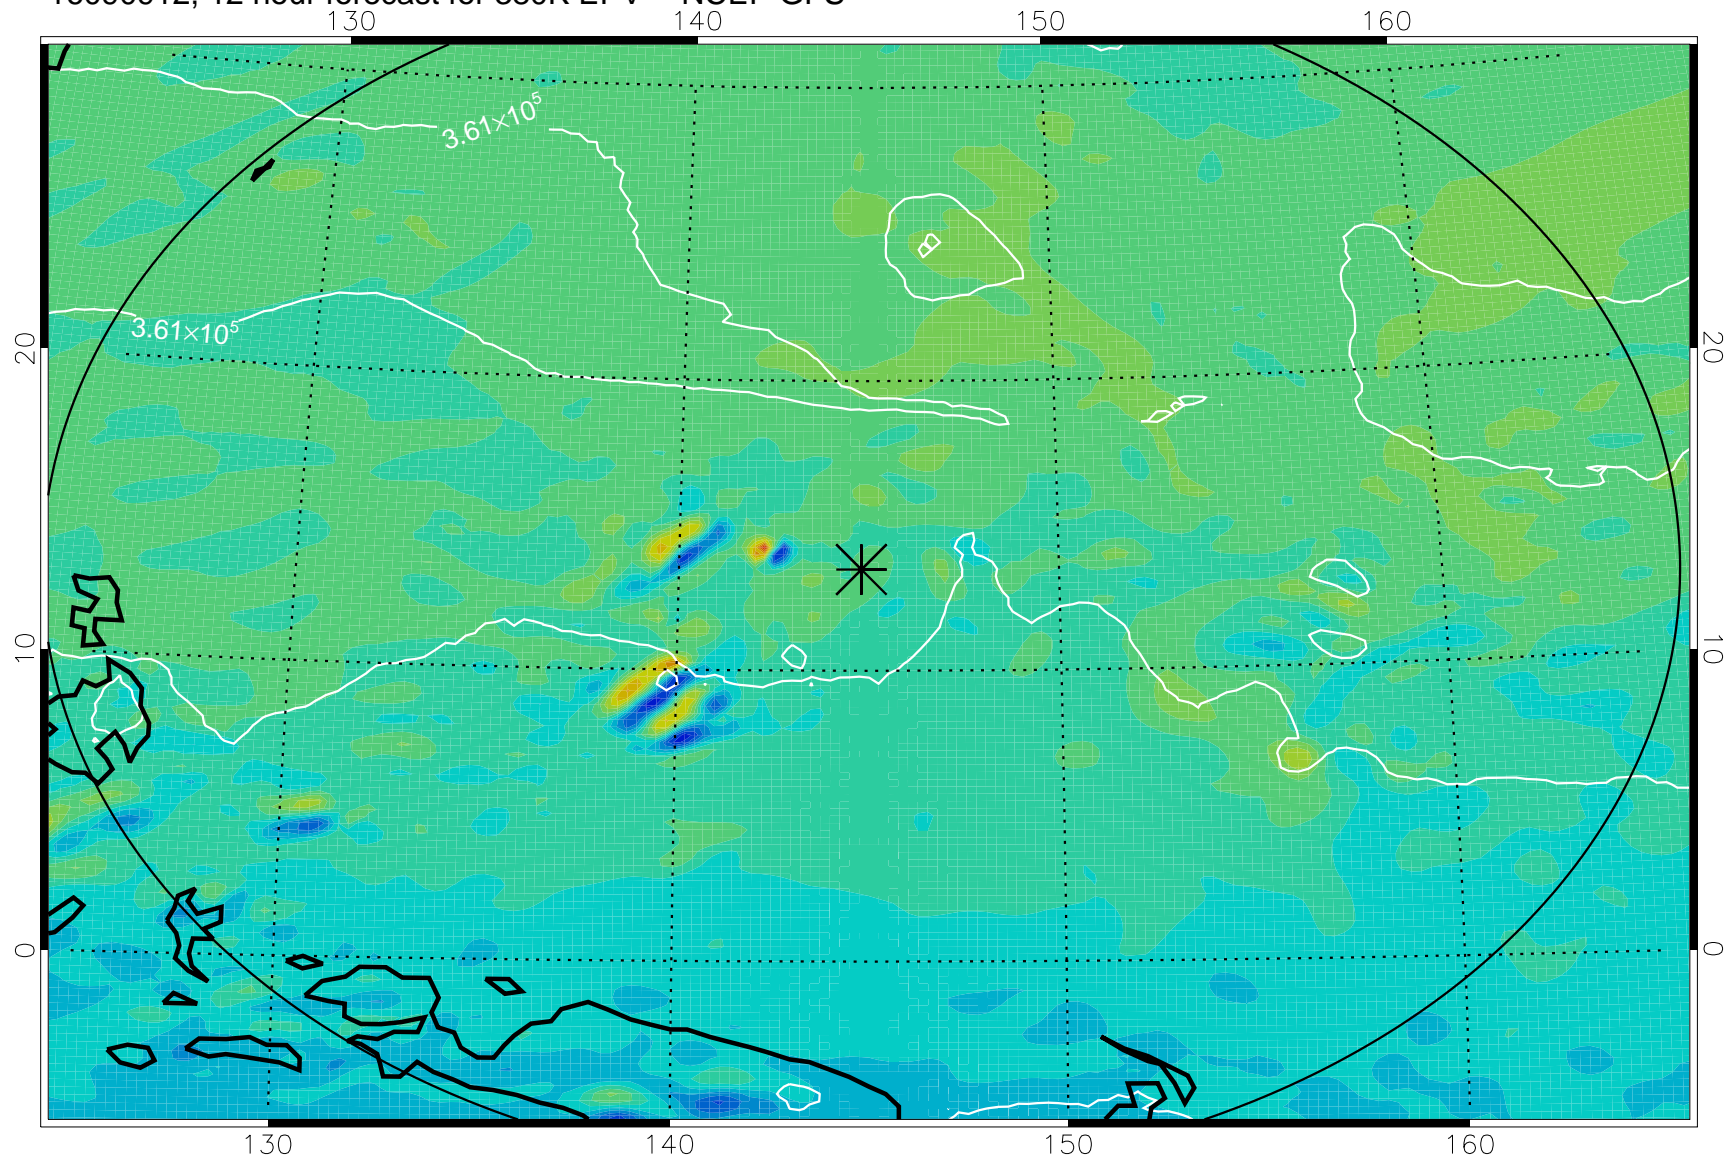

16090906, 6 hour forecast for 380K EPV -- NCEP GFS

380K Montgomery Streamfunction, white

Range ring of 2304 km

16090912, 12 hour forecast for 380K EPV -- NCEP GFS

380K Montgomery Streamfunction, white

Range ring of 2304 km

16090918, 18 hour forecast for 380K EPV -- NCEP GFS

380K Montgomery Streamfunction, white

Range ring of 2304 km

16091000, 24 hour forecast for 380K EPV -- NCEP GFS

380K Montgomery Streamfunction, white

Range ring of 2304 km

16091006, 30 hour forecast for 380K EPV -- NCEP GFS

380K Montgomery Streamfunction, white

Range ring of 2304 km

16091012, 36 hour forecast for 380K EPV -- NCEP GFS

380K Montgomery Streamfunction, white

Range ring of 2304 km

16091018, 42 hour forecast for 380K EPV -- NCEP GFS

380K Montgomery Streamfunction, white

Range ring of 2304 km

16091100, 48 hour forecast for 380K EPV -- NCEP GFS

380K Montgomery Streamfunction, white

Range ring of 2304 km