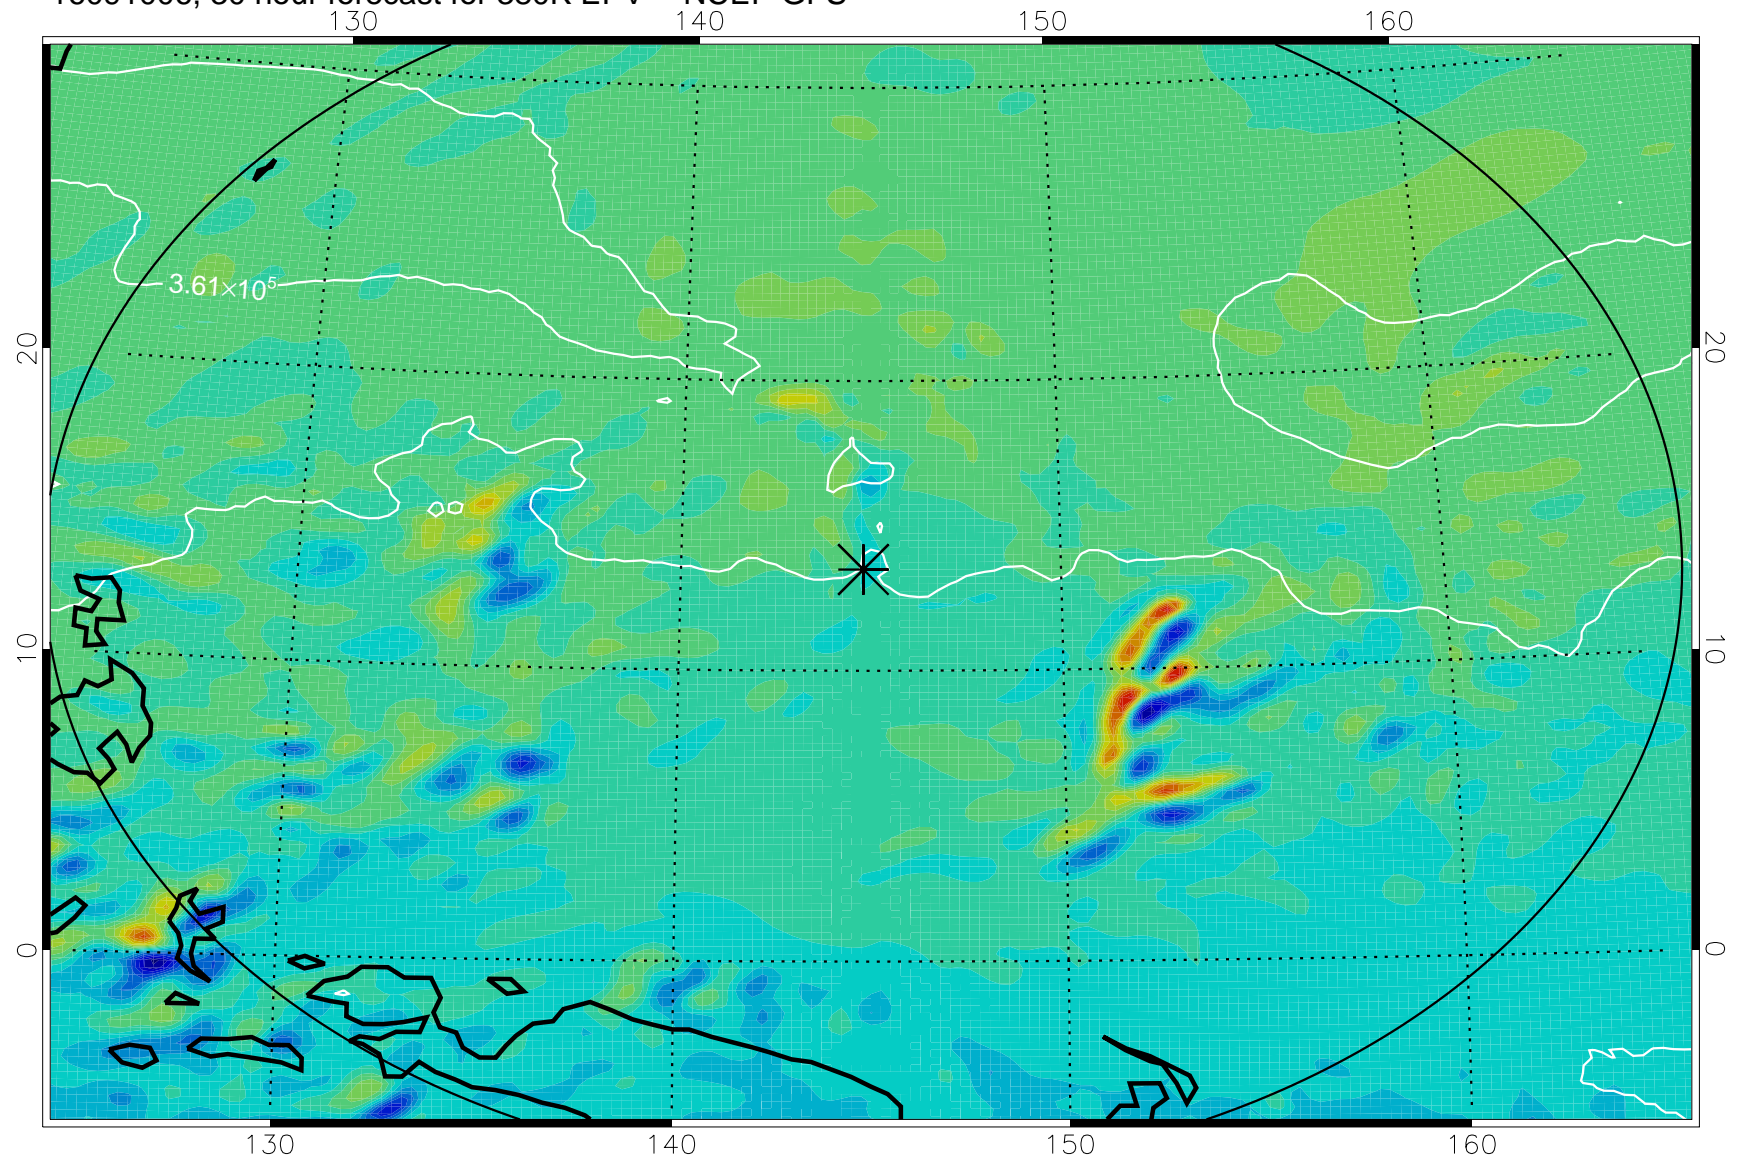

16090918, 18 hour forecast for 380K EPV -- NCEP GFS

380K Montgomery Streamfunction, white

Range ring of 2304 km

16091000, 24 hour forecast for 380K EPV -- NCEP GFS

380K Montgomery Streamfunction, white

Range ring of 2304 km

16091006, 30 hour forecast for 380K EPV -- NCEP GFS

380K Montgomery Streamfunction, white

Range ring of 2304 km

16091012, 36 hour forecast for 380K EPV -- NCEP GFS

380K Montgomery Streamfunction, white

Range ring of 2304 km

16091018, 42 hour forecast for 380K EPV -- NCEP GFS

380K Montgomery Streamfunction, white

Range ring of 2304 km

16091100, 48 hour forecast for 380K EPV -- NCEP GFS

380K Montgomery Streamfunction, white

Range ring of 2304 km

16091118, 66 hour forecast for 380K EPV -- NCEP GFS

380K Montgomery Streamfunction, white

Range ring of 2304 km

16091200, 72 hour forecast for 380K EPV -- NCEP GFS

380K Montgomery Streamfunction, white

Range ring of 2304 km