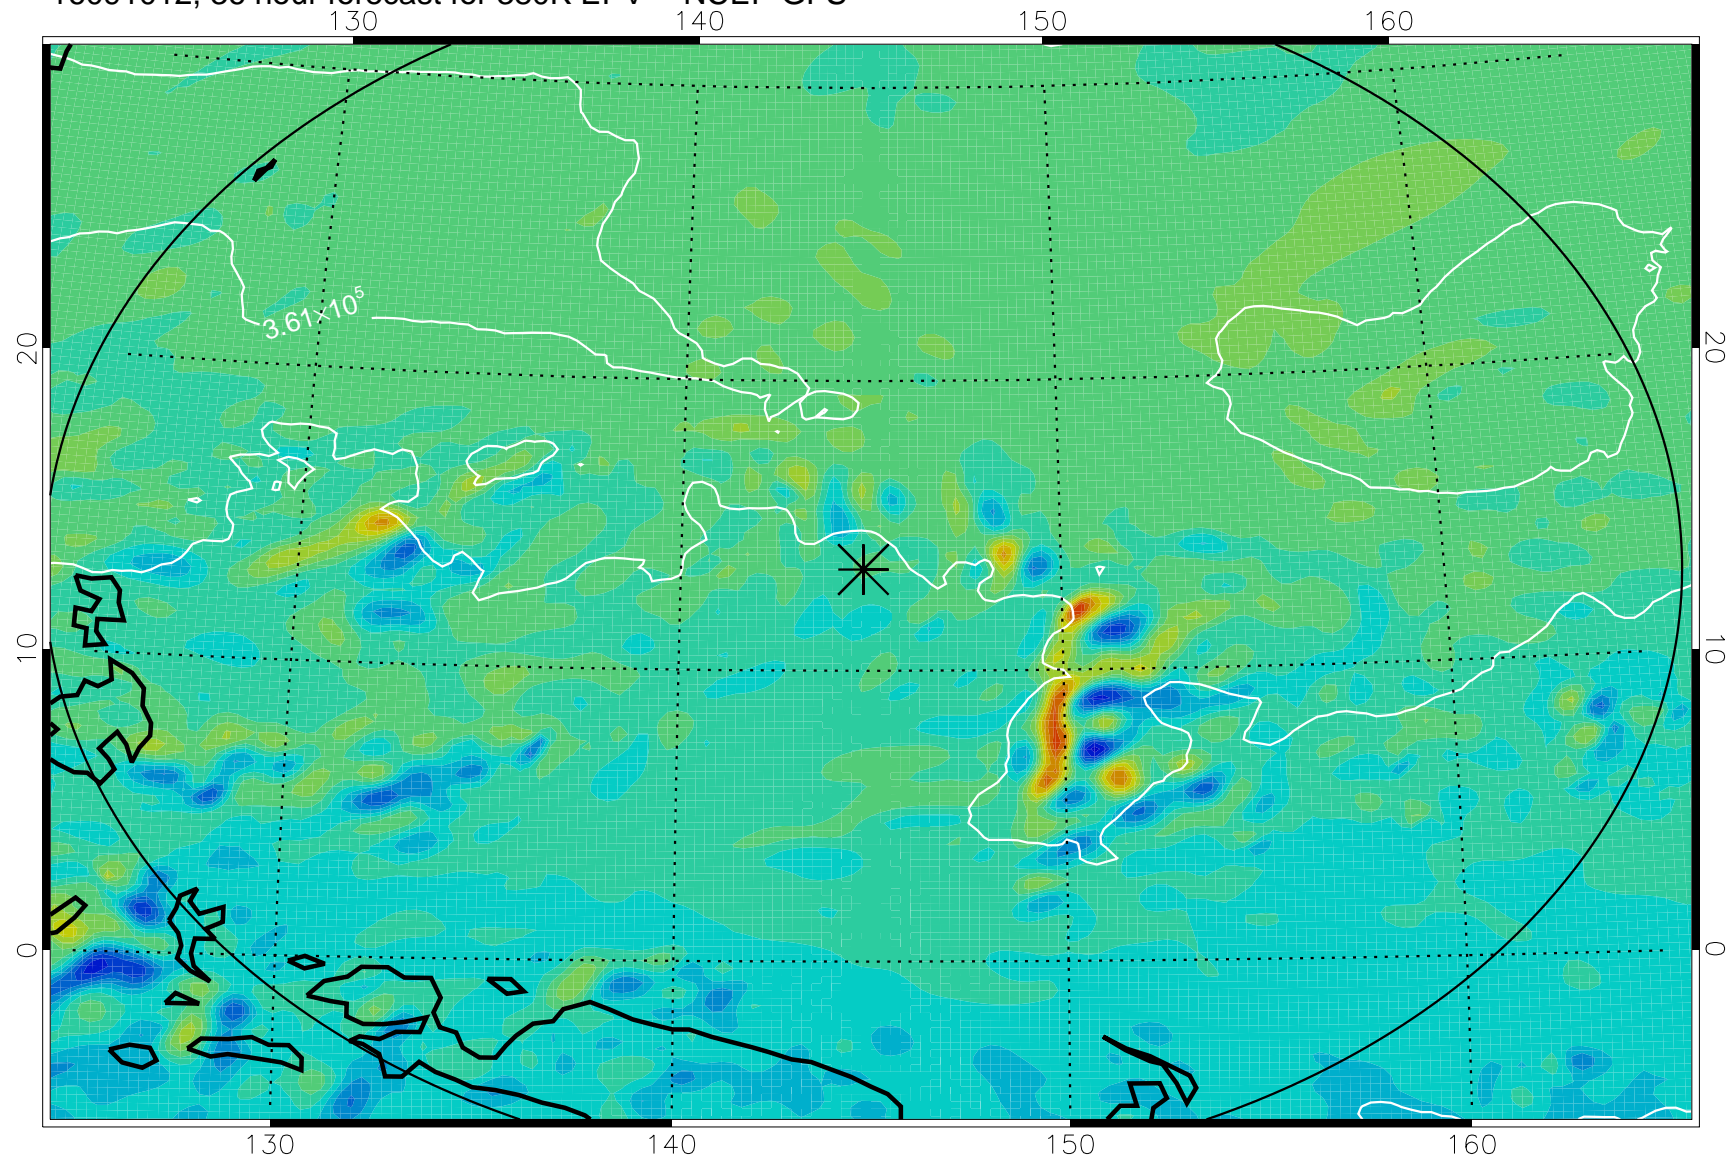

16090918, 18 hour forecast for 380K EPV -- NCEP GFS

380K Montgomery Streamfunction, white

Range ring of 2304 km

16091000, 24 hour forecast for 380K EPV -- NCEP GFS

380K Montgomery Streamfunction, white

Range ring of 2304 km

16091006, 30 hour forecast for 380K EPV -- NCEP GFS

380K Montgomery Streamfunction, white

Range ring of 2304 km

16091012, 36 hour forecast for 380K EPV -- NCEP GFS

380K Montgomery Streamfunction, white

Range ring of 2304 km

16091018, 42 hour forecast for 380K EPV -- NCEP GFS

380K Montgomery Streamfunction, white

Range ring of 2304 km

16091100, 48 hour forecast for 380K EPV -- NCEP GFS

380K Montgomery Streamfunction, white

Range ring of 2304 km

16091106, 54 hour forecast for 380K EPV -- NCEP GFS

380K Montgomery Streamfunction, white

Range ring of 2304 km

16091112, 60 hour forecast for 380K EPV -- NCEP GFS

380K Montgomery Streamfunction, white

Range ring of 2304 km