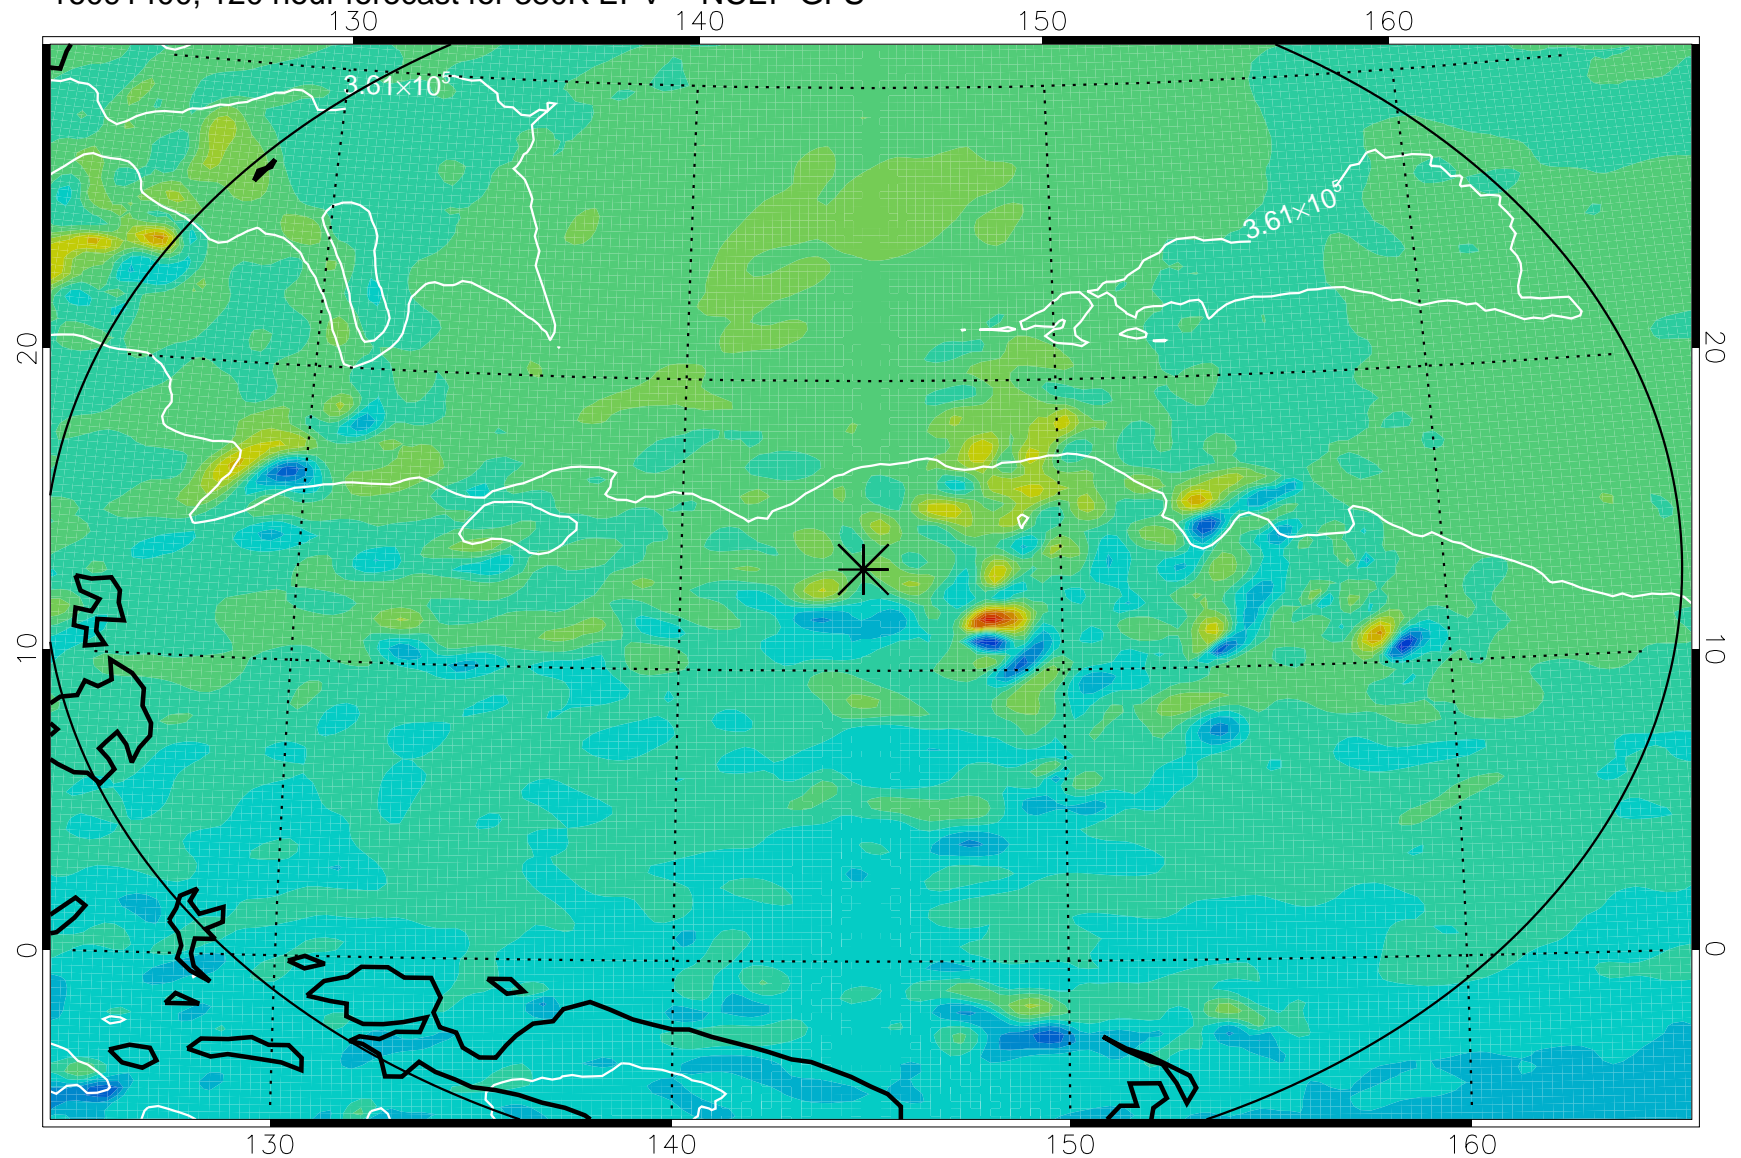

16091206, 78 hour forecast for 380K EPV -- NCEP GFS

380K Montgomery Streamfunction, white

Range ring of 2304 km

16091212, 84 hour forecast for 380K EPV -- NCEP GFS

380K Montgomery Streamfunction, white

Range ring of 2304 km

16091218, 90 hour forecast for 380K EPV -- NCEP GFS

380K Montgomery Streamfunction, white

Range ring of 2304 km

16091300, 96 hour forecast for 380K EPV -- NCEP GFS

380K Montgomery Streamfunction, white

Range ring of 2304 km

16091306, 102 hour forecast for 380K EPV -- NCEP GFS

380K Montgomery Streamfunction, white

Range ring of 2304 km

16091312, 108 hour forecast for 380K EPV -- NCEP GFS

380K Montgomery Streamfunction, white

Range ring of 2304 km

16091318, 114 hour forecast for 380K EPV -- NCEP GFS

380K Montgomery Streamfunction, white

Range ring of 2304 km

16091400, 120 hour forecast for 380K EPV -- NCEP GFS

380K Montgomery Streamfunction, white

Range ring of 2304 km