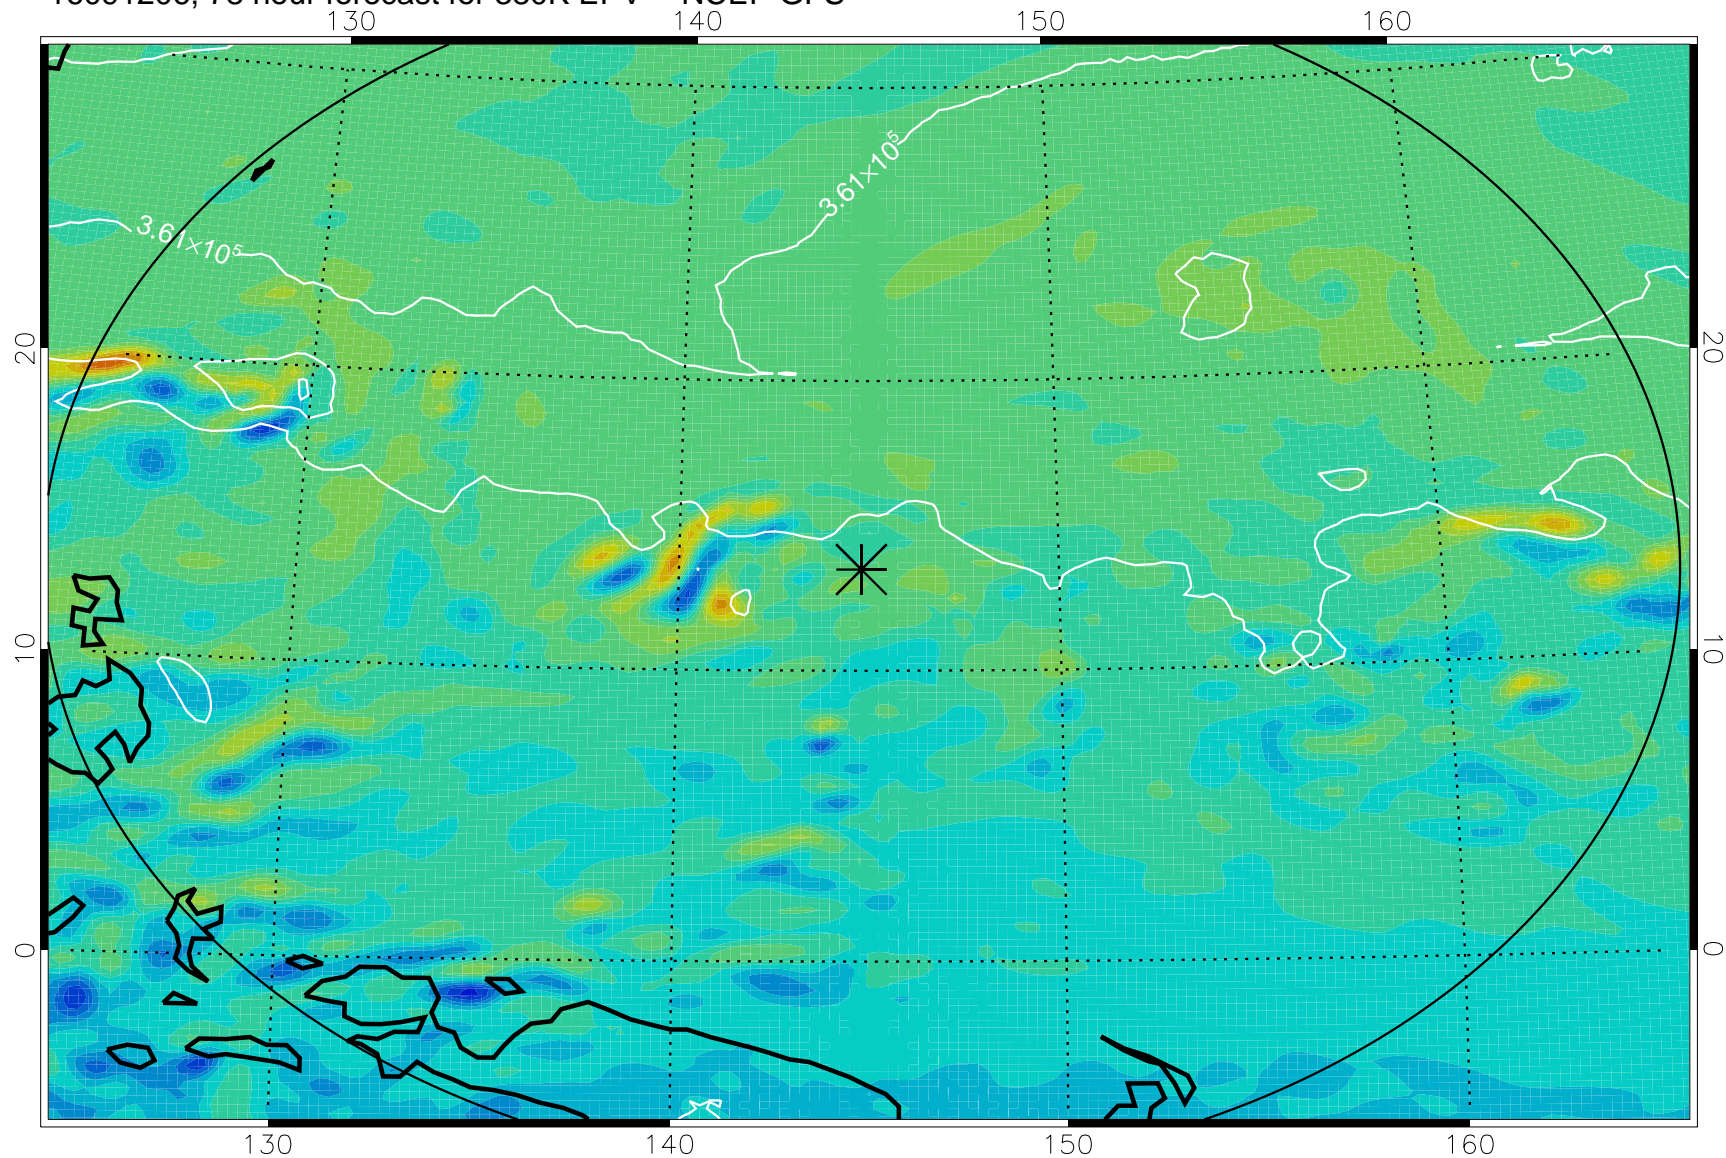

16091106, 54 hour forecast for 380K EPV -- NCEP GFS

380K Montgomery Streamfunction, white

Range ring of 2304 km

16091112, 60 hour forecast for 380K EPV -- NCEP GFS

380K Montgomery Streamfunction, white

Range ring of 2304 km

16091118, 66 hour forecast for 380K EPV -- NCEP GFS

380K Montgomery Streamfunction, white

Range ring of 2304 km

16091200, 72 hour forecast for 380K EPV -- NCEP GFS

380K Montgomery Streamfunction, white

Range ring of 2304 km

16091206, 78 hour forecast for 380K EPV -- NCEP GFS

380K Montgomery Streamfunction, white

Range ring of 2304 km

16091212, 84 hour forecast for 380K EPV -- NCEP GFS

380K Montgomery Streamfunction, white

Range ring of 2304 km

16091218, 90 hour forecast for 380K EPV -- NCEP GFS

380K Montgomery Streamfunction, white

Range ring of 2304 km

16091300, 96 hour forecast for 380K EPV -- NCEP GFS

380K Montgomery Streamfunction, white

Range ring of 2304 km