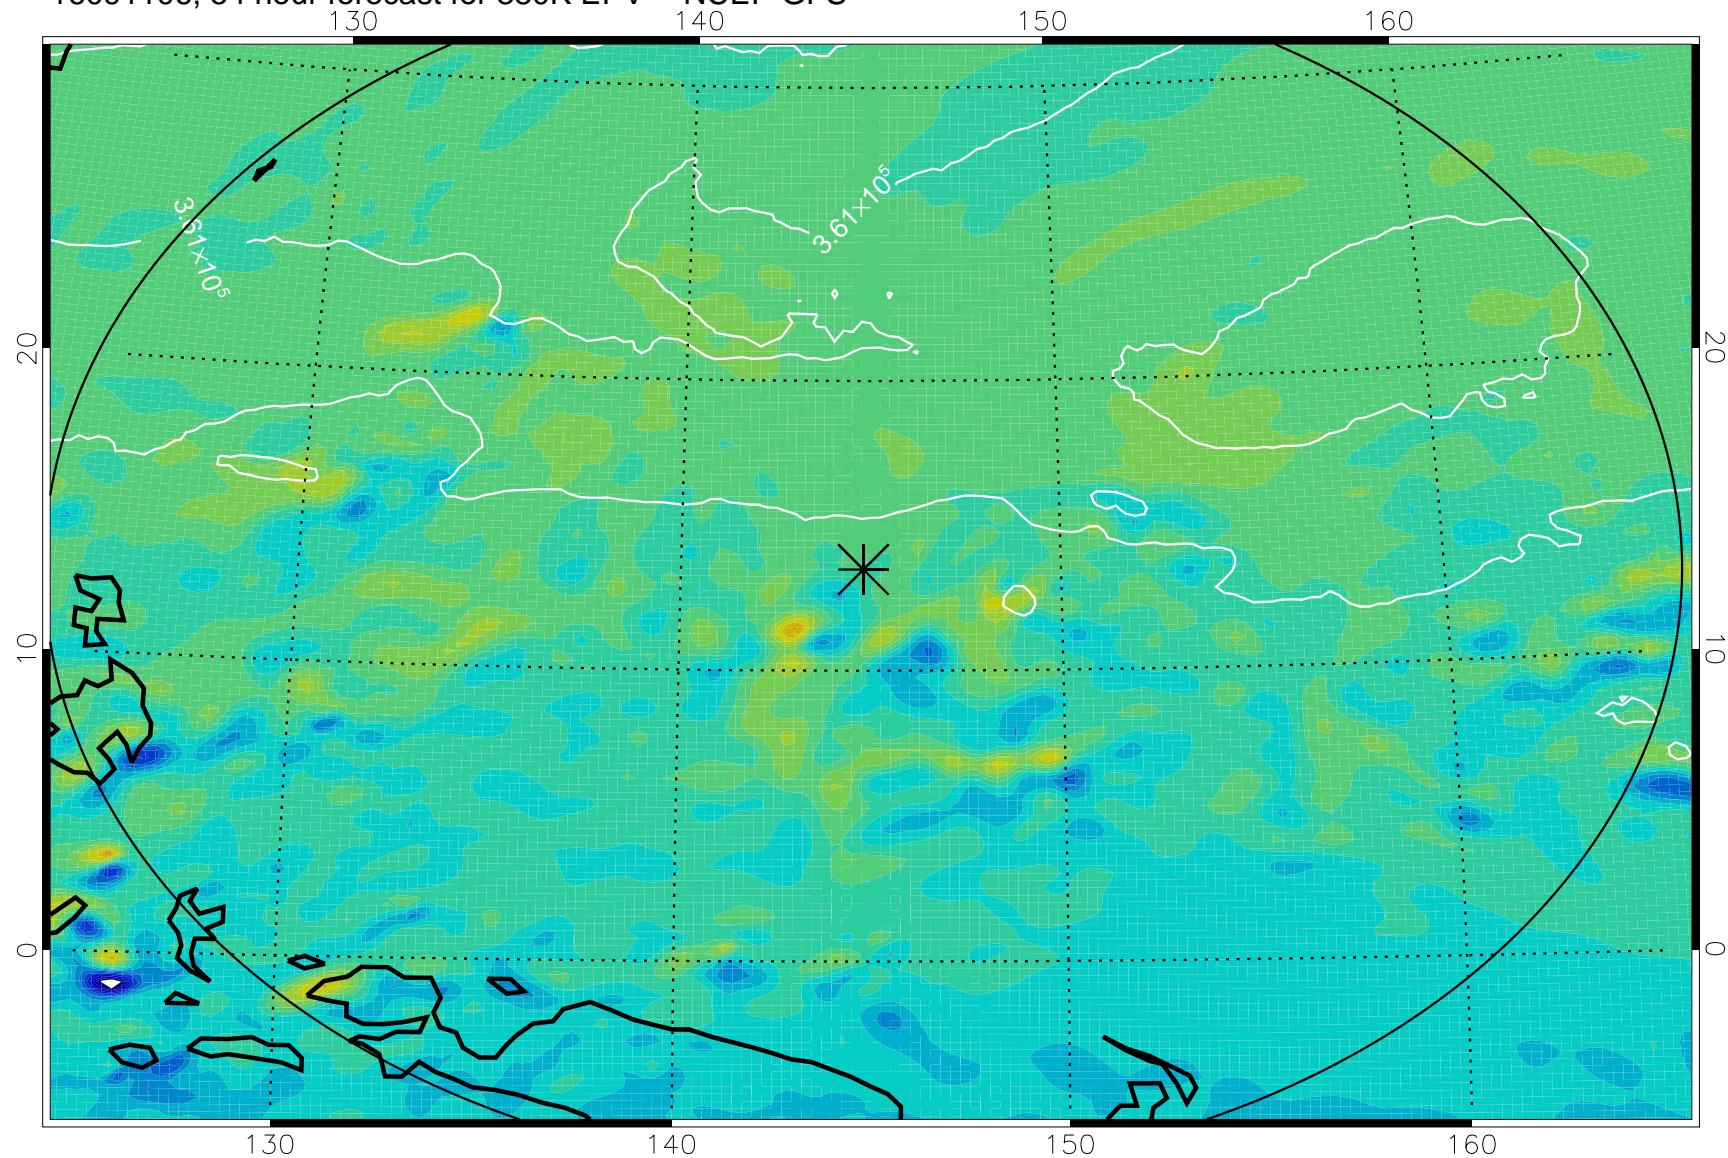

16091006, 30 hour forecast for 380K EPV -- NCEP GFS

380K Montgomery Streamfunction, white

Range ring of 2304 km

16091012, 36 hour forecast for 380K EPV -- NCEP GFS

380K Montgomery Streamfunction, white

Range ring of 2304 km

16091018, 42 hour forecast for 380K EPV -- NCEP GFS

380K Montgomery Streamfunction, white

Range ring of 2304 km

16091100, 48 hour forecast for 380K EPV -- NCEP GFS

380K Montgomery Streamfunction, white

Range ring of 2304 km

16091106, 54 hour forecast for 380K EPV -- NCEP GFS

380K Montgomery Streamfunction, white

Range ring of 2304 km

16091112, 60 hour forecast for 380K EPV -- NCEP GFS

380K Montgomery Streamfunction, white

Range ring of 2304 km

16091118, 66 hour forecast for 380K EPV -- NCEP GFS

380K Montgomery Streamfunction, white

Range ring of 2304 km

16091200, 72 hour forecast for 380K EPV -- NCEP GFS

380K Montgomery Streamfunction, white

Range ring of 2304 km