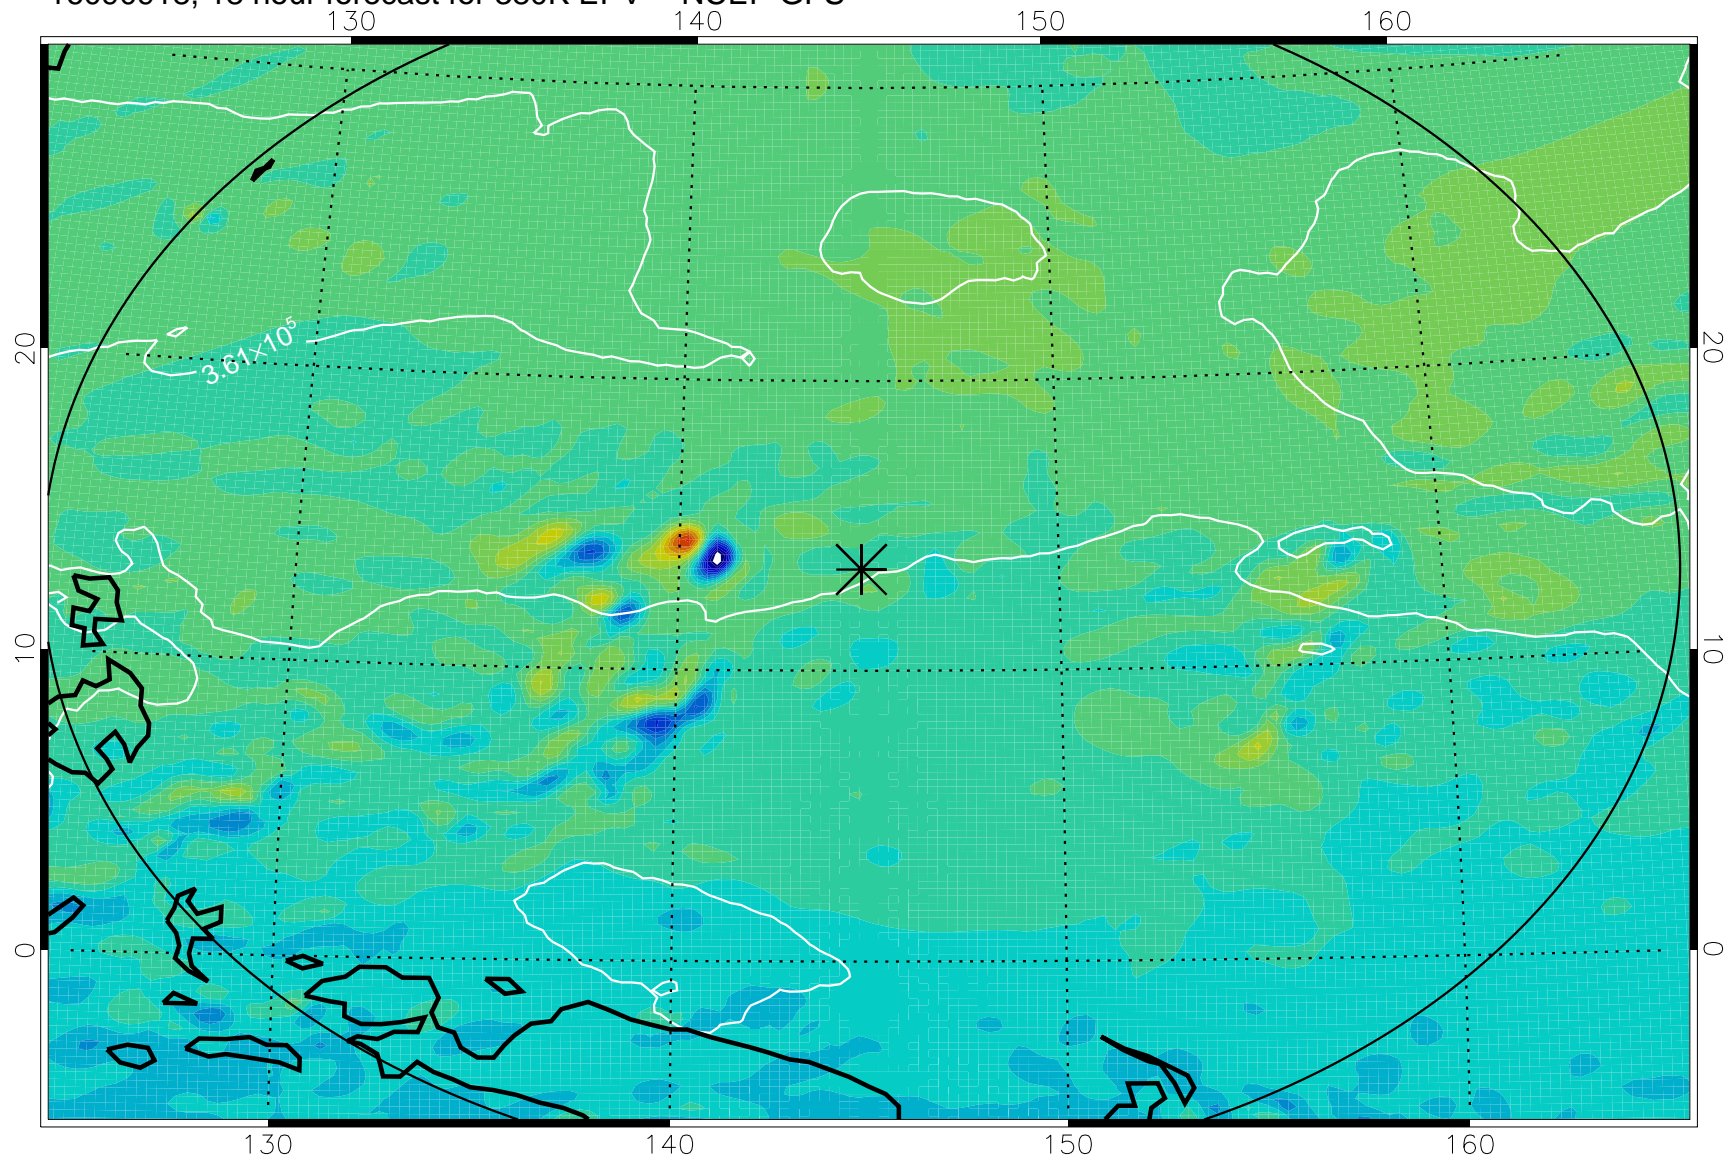

16090906, 6 hour forecast for 380K EPV -- NCEP GFS

380K Montgomery Streamfunction, white

Range ring of 2304 km

16090912, 12 hour forecast for 380K EPV -- NCEP GFS

380K Montgomery Streamfunction, white

Range ring of 2304 km

16090918, 18 hour forecast for 380K EPV -- NCEP GFS

380K Montgomery Streamfunction, white

Range ring of 2304 km

16091000, 24 hour forecast for 380K EPV -- NCEP GFS

380K Montgomery Streamfunction, white

Range ring of 2304 km

16091006, 30 hour forecast for 380K EPV -- NCEP GFS

380K Montgomery Streamfunction, white

Range ring of 2304 km

16091012, 36 hour forecast for 380K EPV -- NCEP GFS

380K Montgomery Streamfunction, white

Range ring of 2304 km

16091018, 42 hour forecast for 380K EPV -- NCEP GFS

380K Montgomery Streamfunction, white

Range ring of 2304 km

16091100, 48 hour forecast for 380K EPV -- NCEP GFS

380K Montgomery Streamfunction, white

Range ring of 2304 km