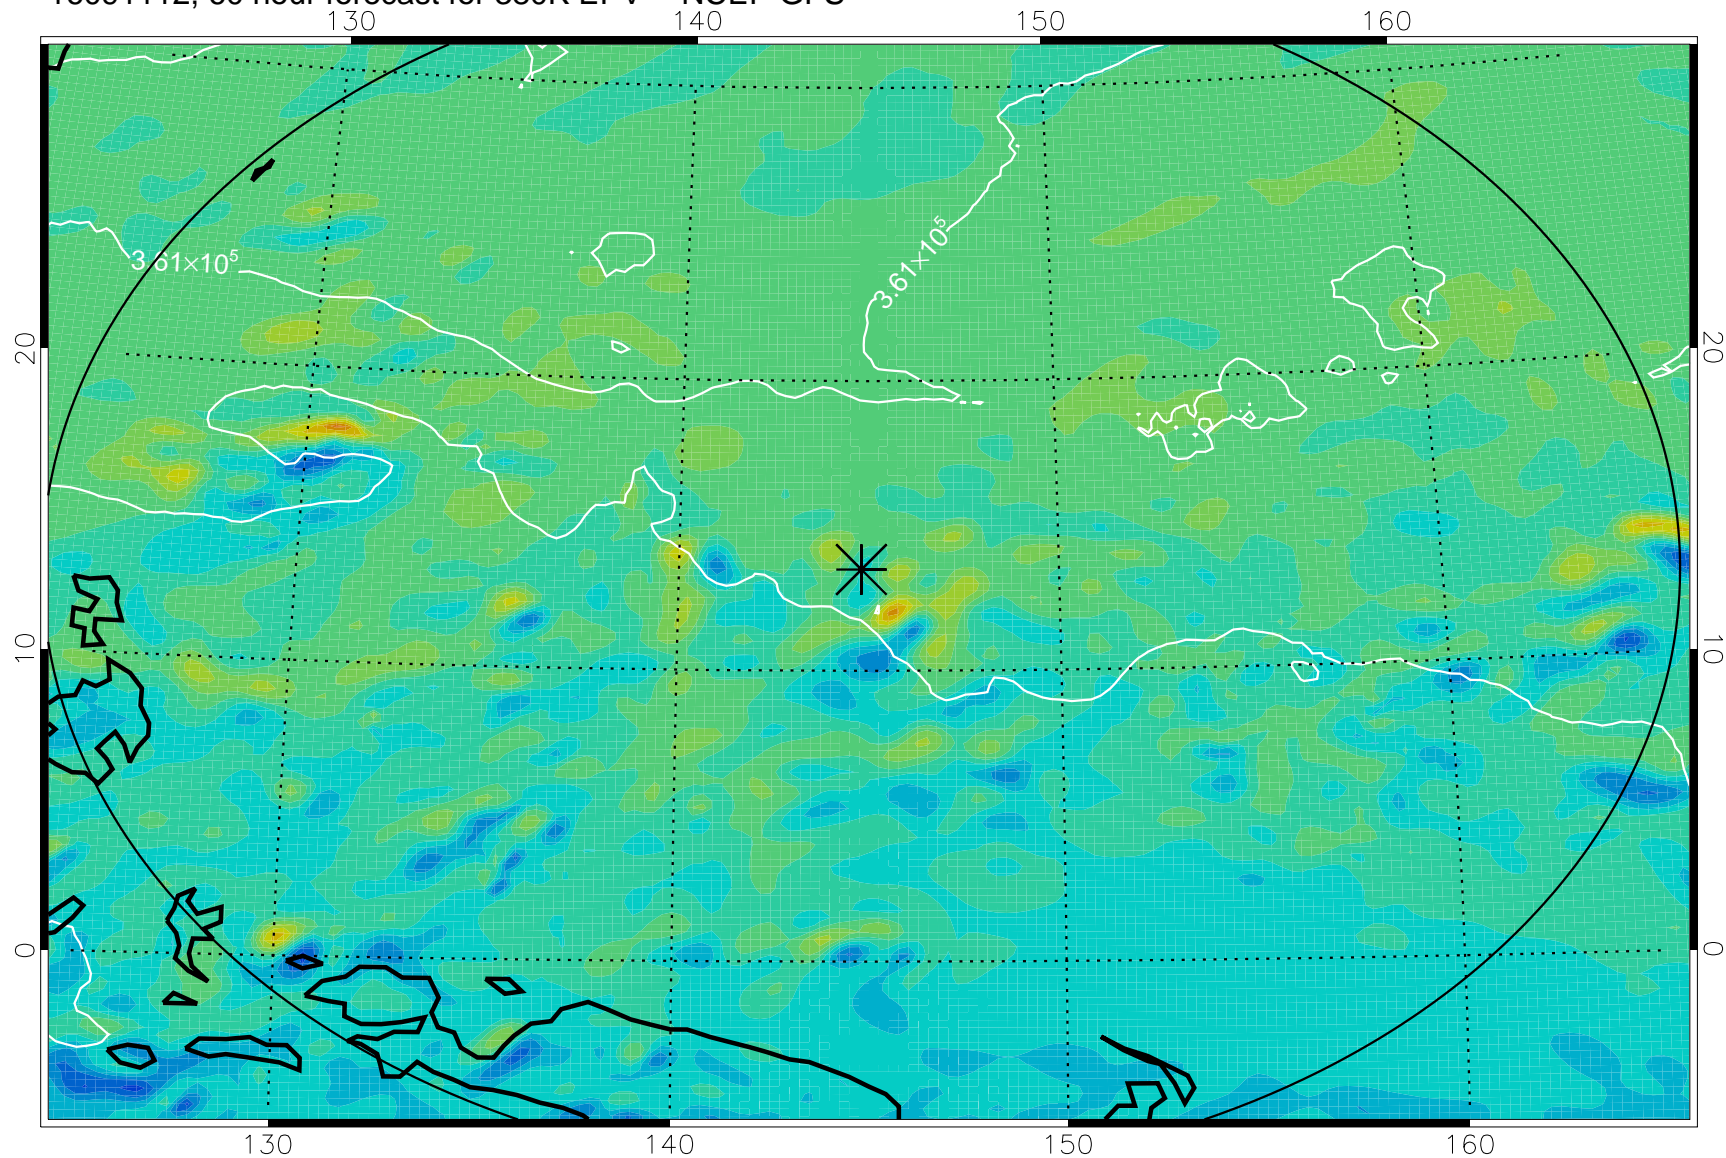

16091018, 42 hour forecast for 380K EPV -- NCEP GFS

380K Montgomery Streamfunction, white

Range ring of 2304 km

16091100, 48 hour forecast for 380K EPV -- NCEP GFS

380K Montgomery Streamfunction, white

Range ring of 2304 km

16091106, 54 hour forecast for 380K EPV -- NCEP GFS

380K Montgomery Streamfunction, white

Range ring of 2304 km

16091112, 60 hour forecast for 380K EPV -- NCEP GFS

380K Montgomery Streamfunction, white

Range ring of 2304 km

16091118, 66 hour forecast for 380K EPV -- NCEP GFS

380K Montgomery Streamfunction, white

Range ring of 2304 km

16091200, 72 hour forecast for 380K EPV -- NCEP GFS

380K Montgomery Streamfunction, white

Range ring of 2304 km

16091206, 78 hour forecast for 380K EPV -- NCEP GFS

380K Montgomery Streamfunction, white

Range ring of 2304 km

16091212, 84 hour forecast for 380K EPV -- NCEP GFS

380K Montgomery Streamfunction, white

Range ring of 2304 km