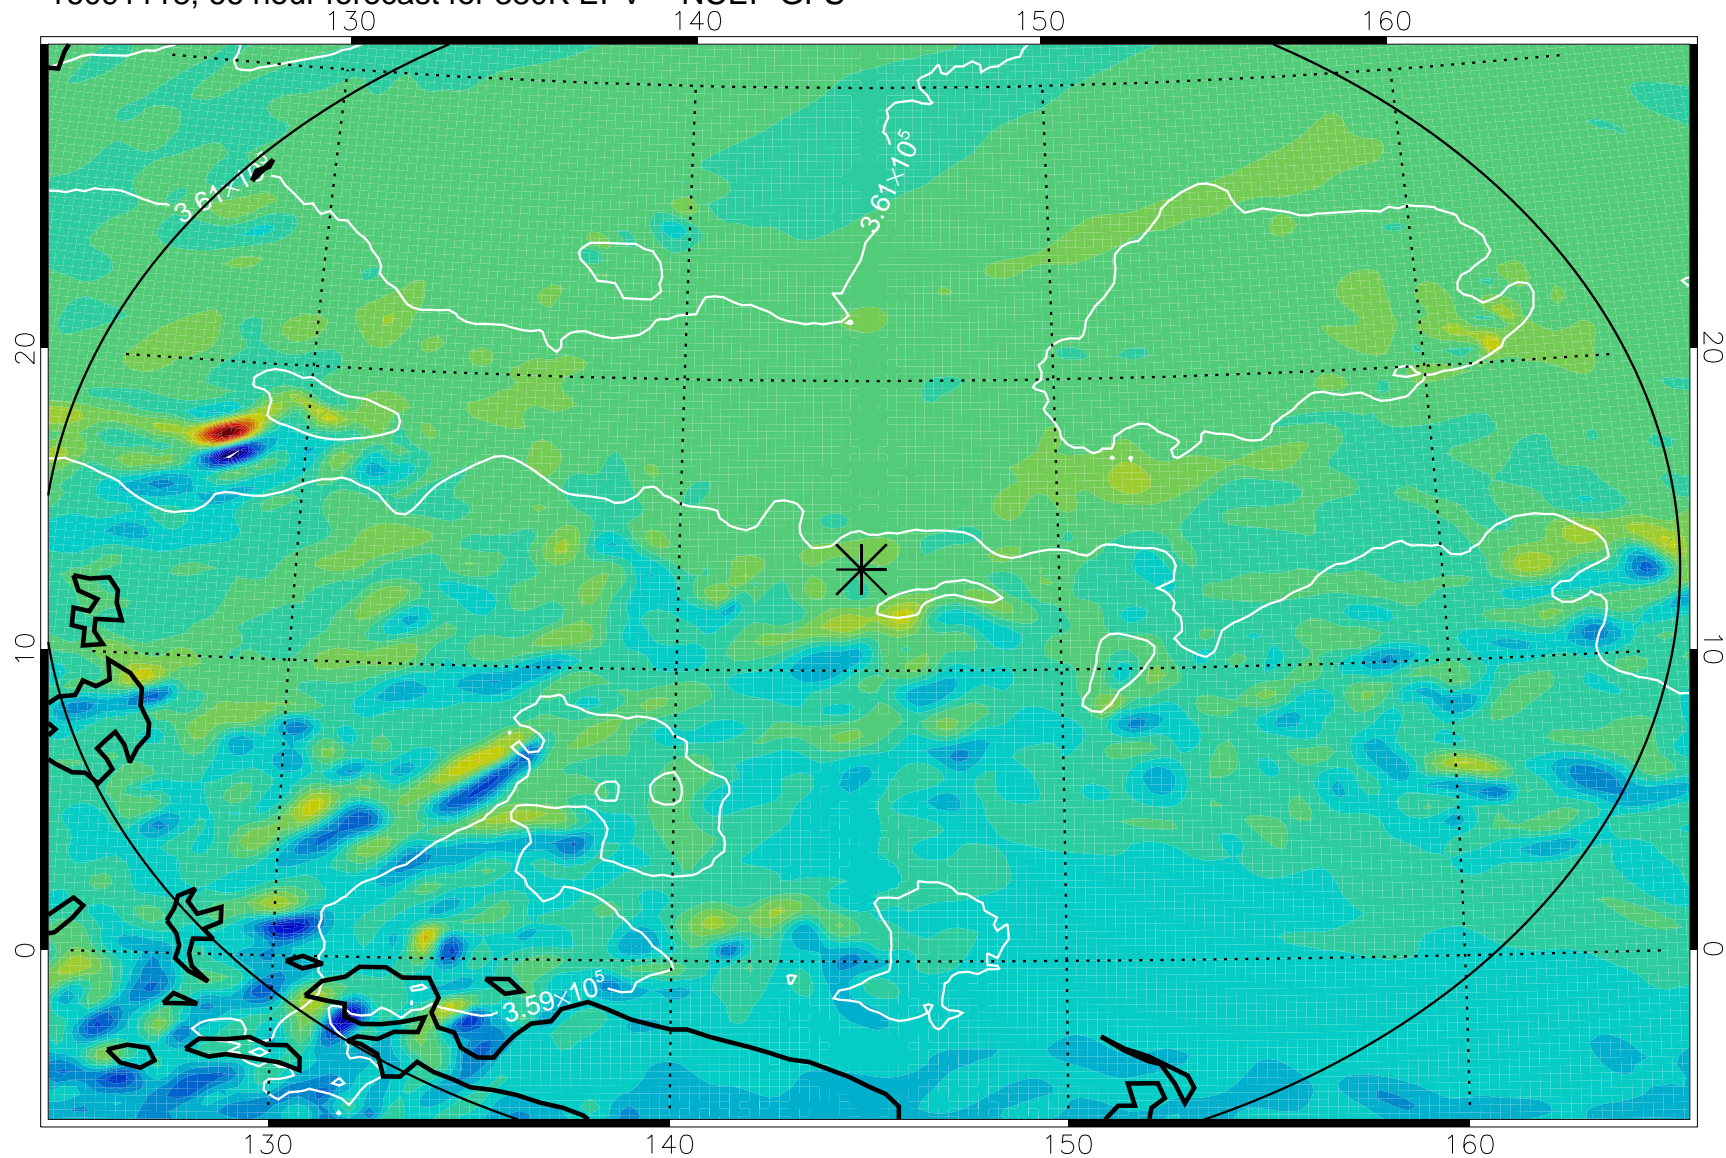

16091106, 54 hour forecast for 380K EPV -- NCEP GFS

380K Montgomery Streamfunction, white

Range ring of 2304 km

16091112, 60 hour forecast for 380K EPV -- NCEP GFS

380K Montgomery Streamfunction, white

Range ring of 2304 km

16091118, 66 hour forecast for 380K EPV -- NCEP GFS

380K Montgomery Streamfunction, white

Range ring of 2304 km

16091200, 72 hour forecast for 380K EPV -- NCEP GFS

380K Montgomery Streamfunction, white

Range ring of 2304 km

16091206, 78 hour forecast for 380K EPV -- NCEP GFS

380K Montgomery Streamfunction, white

Range ring of 2304 km

16091212, 84 hour forecast for 380K EPV -- NCEP GFS

380K Montgomery Streamfunction, white

Range ring of 2304 km

16091218, 90 hour forecast for 380K EPV -- NCEP GFS

380K Montgomery Streamfunction, white

Range ring of 2304 km

16091300, 96 hour forecast for 380K EPV -- NCEP GFS

380K Montgomery Streamfunction, white

Range ring of 2304 km