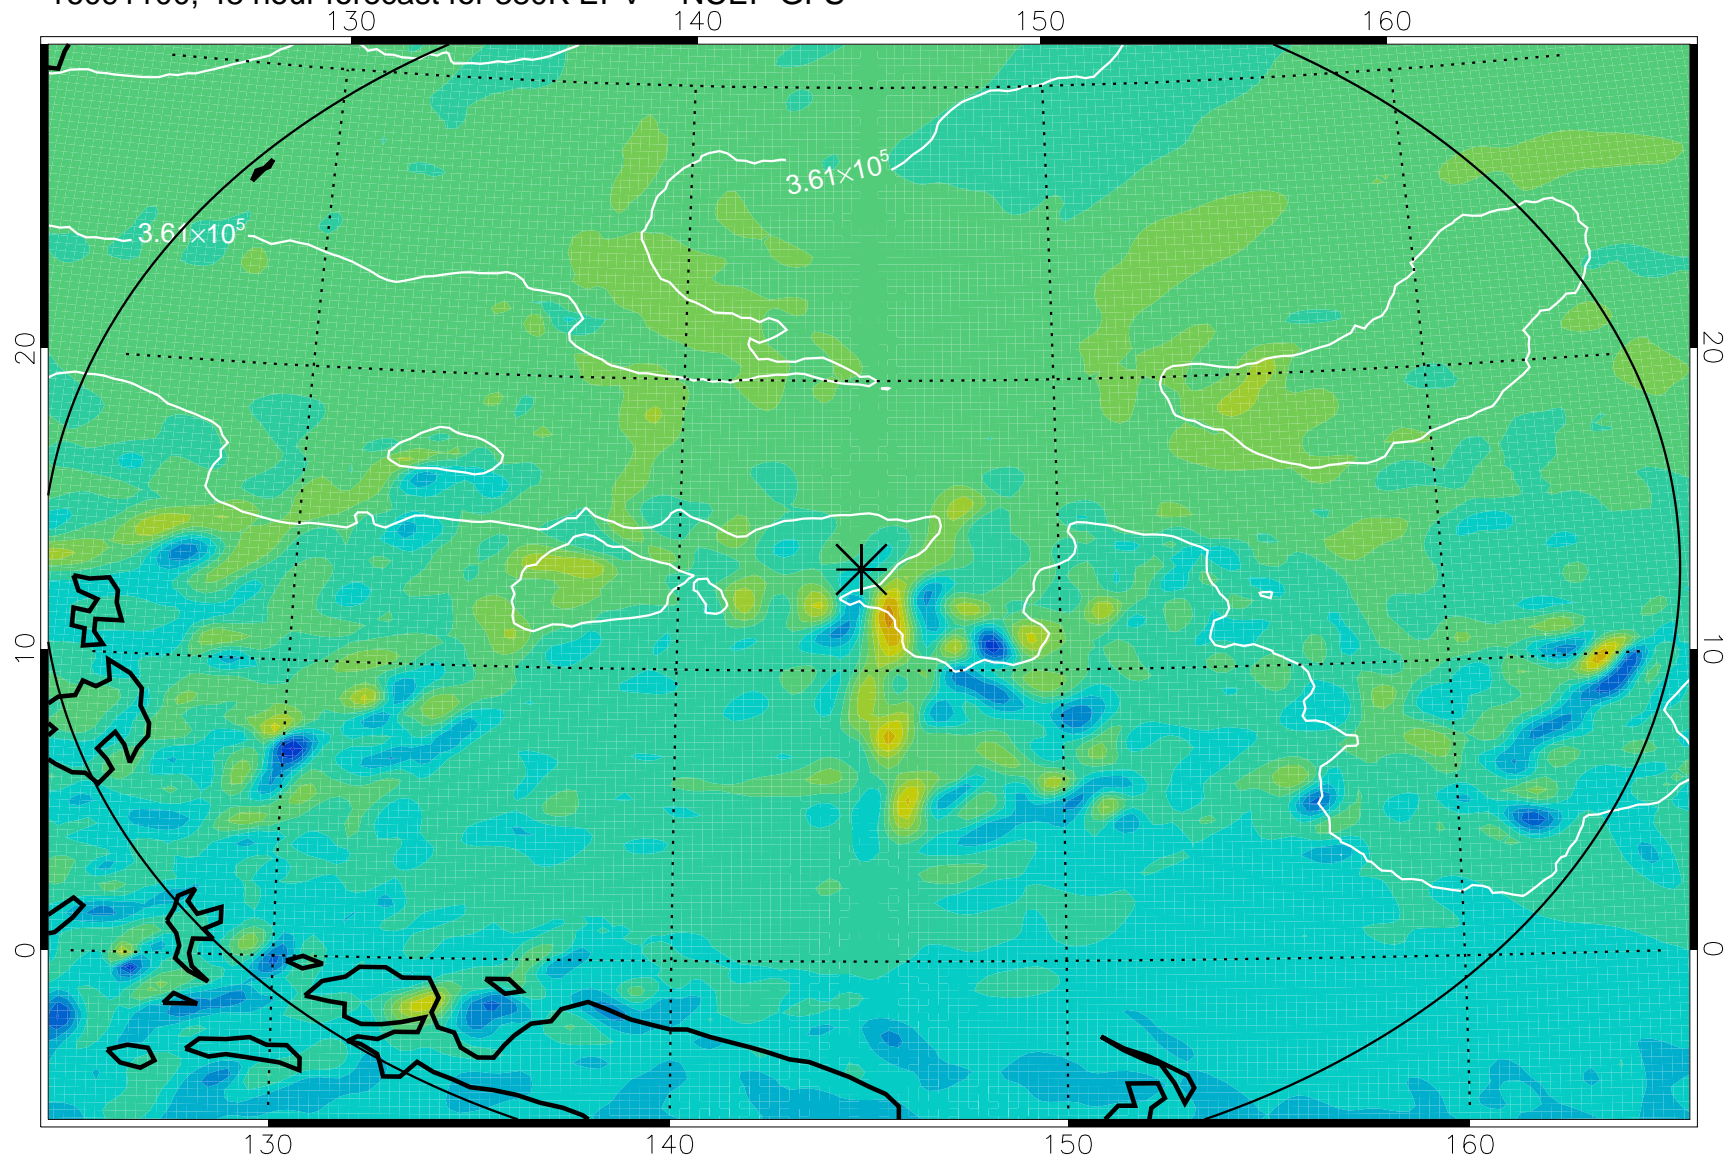

16091006, 30 hour forecast for 380K EPV -- NCEP GFS

380K Montgomery Streamfunction, white

Range ring of 2304 km

16091012, 36 hour forecast for 380K EPV -- NCEP GFS

380K Montgomery Streamfunction, white

Range ring of 2304 km

16091018, 42 hour forecast for 380K EPV -- NCEP GFS

380K Montgomery Streamfunction, white

Range ring of 2304 km

16091100, 48 hour forecast for 380K EPV -- NCEP GFS

380K Montgomery Streamfunction, white

Range ring of 2304 km

16091106, 54 hour forecast for 380K EPV -- NCEP GFS

380K Montgomery Streamfunction, white

Range ring of 2304 km

16091112, 60 hour forecast for 380K EPV -- NCEP GFS

380K Montgomery Streamfunction, white

Range ring of 2304 km

16091118, 66 hour forecast for 380K EPV -- NCEP GFS

380K Montgomery Streamfunction, white

Range ring of 2304 km

16091200, 72 hour forecast for 380K EPV -- NCEP GFS

380K Montgomery Streamfunction, white

Range ring of 2304 km