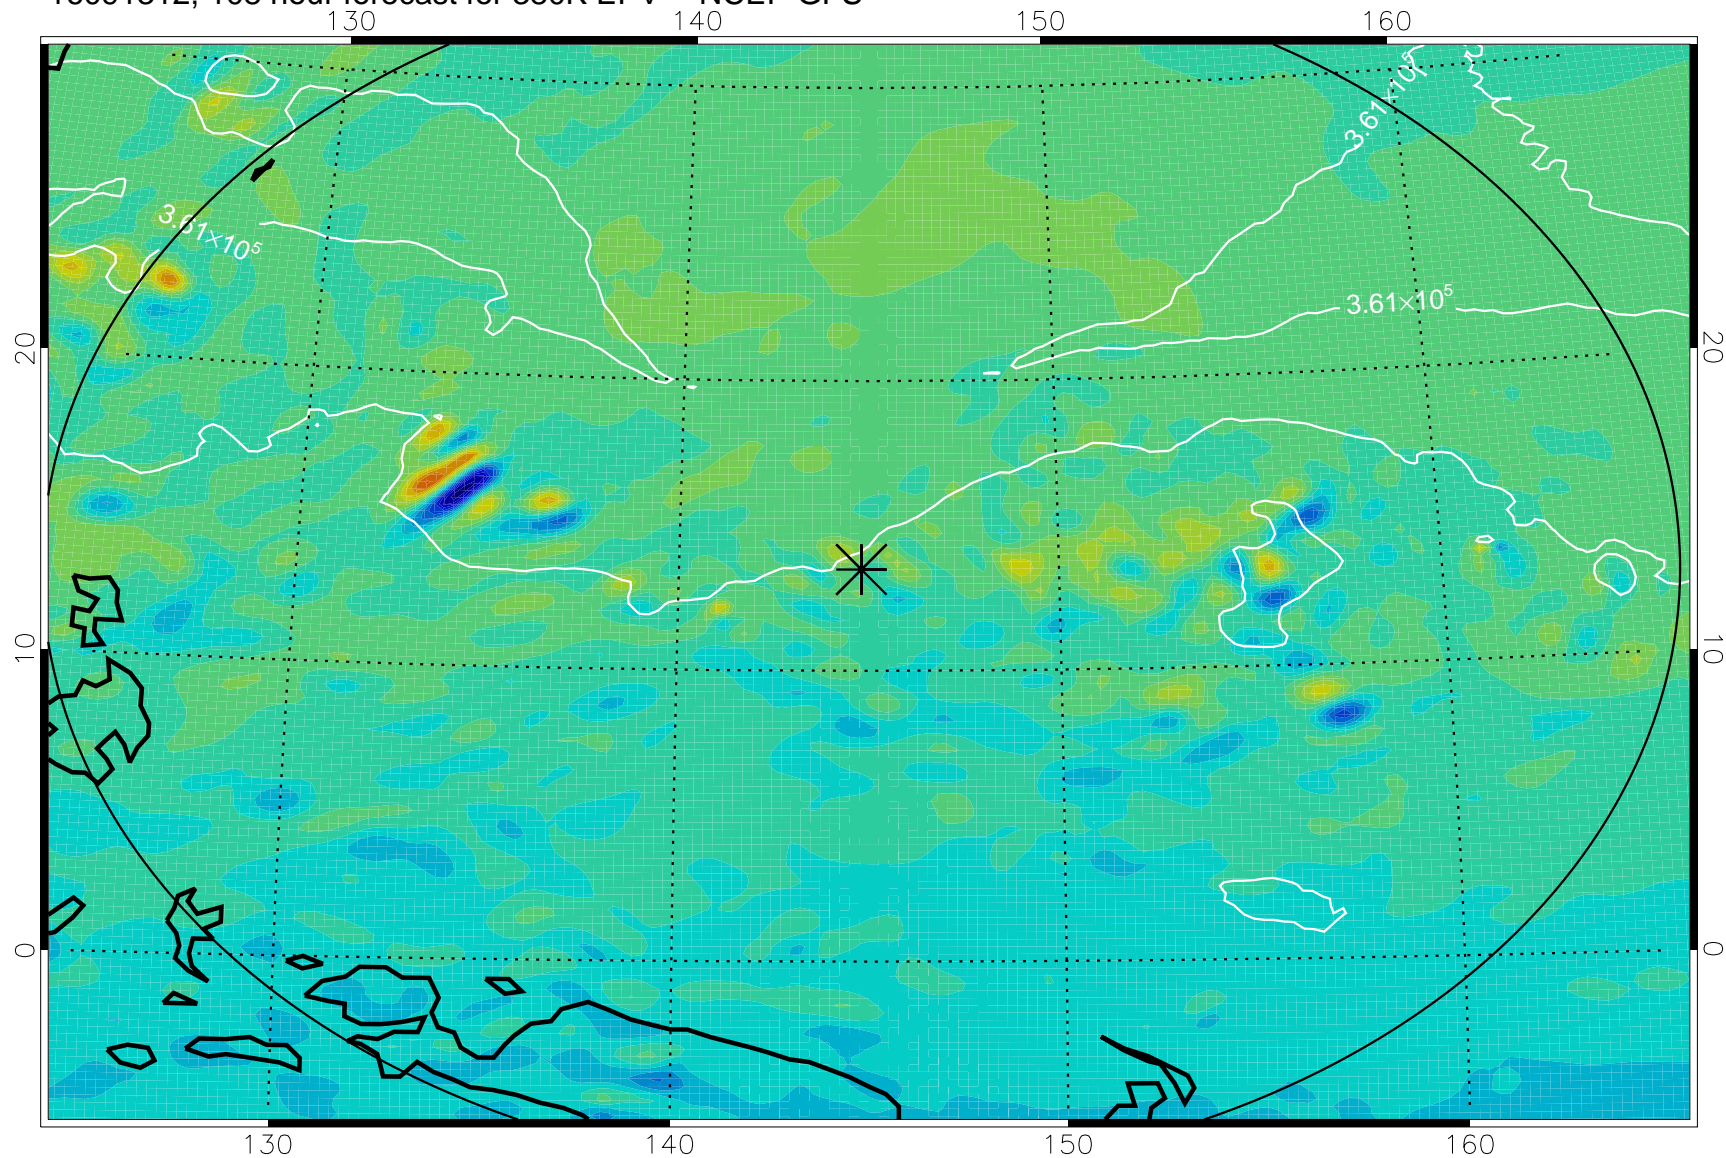

16091206, 78 hour forecast for 380K EPV -- NCEP GFS

380K Montgomery Streamfunction, white

Range ring of 2304 km

16091212, 84 hour forecast for 380K EPV -- NCEP GFS

380K Montgomery Streamfunction, white

Range ring of 2304 km

16091218, 90 hour forecast for 380K EPV -- NCEP GFS

380K Montgomery Streamfunction, white

Range ring of 2304 km

16091300, 96 hour forecast for 380K EPV -- NCEP GFS

380K Montgomery Streamfunction, white

Range ring of 2304 km

16091306, 102 hour forecast for 380K EPV -- NCEP GFS

380K Montgomery Streamfunction, white

Range ring of 2304 km

16091312, 108 hour forecast for 380K EPV -- NCEP GFS

380K Montgomery Streamfunction, white

Range ring of 2304 km

16091318, 114 hour forecast for 380K EPV -- NCEP GFS

380K Montgomery Streamfunction, white

Range ring of 2304 km

16091400, 120 hour forecast for 380K EPV -- NCEP GFS

380K Montgomery Streamfunction, white

Range ring of 2304 km