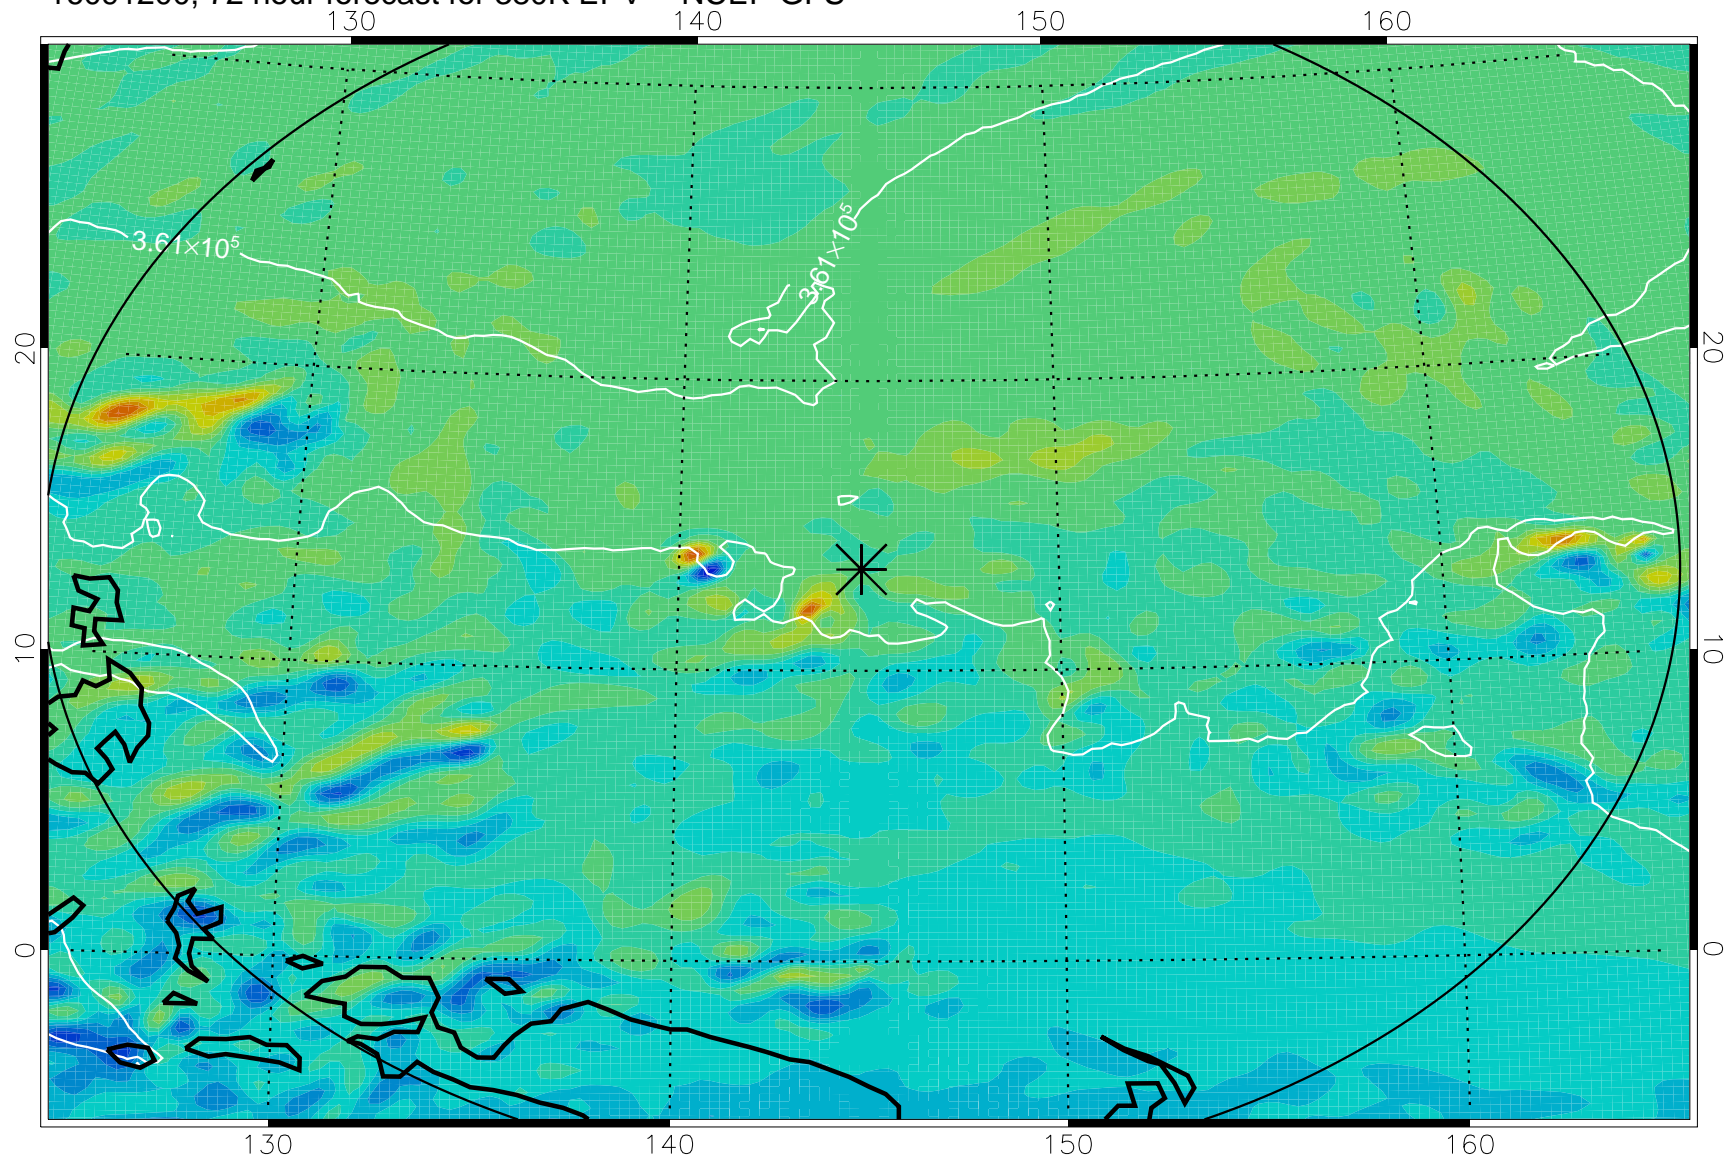

16091018, 42 hour forecast for 380K EPV -- NCEP GFS

380K Montgomery Streamfunction, white

Range ring of 2304 km

16091100, 48 hour forecast for 380K EPV -- NCEP GFS

380K Montgomery Streamfunction, white

Range ring of 2304 km

16091106, 54 hour forecast for 380K EPV -- NCEP GFS

380K Montgomery Streamfunction, white

Range ring of 2304 km

16091112, 60 hour forecast for 380K EPV -- NCEP GFS

380K Montgomery Streamfunction, white

Range ring of 2304 km

16091118, 66 hour forecast for 380K EPV -- NCEP GFS

380K Montgomery Streamfunction, white

Range ring of 2304 km

16091200, 72 hour forecast for 380K EPV -- NCEP GFS

380K Montgomery Streamfunction, white

Range ring of 2304 km

16091206, 78 hour forecast for 380K EPV -- NCEP GFS

380K Montgomery Streamfunction, white

Range ring of 2304 km

16091212, 84 hour forecast for 380K EPV -- NCEP GFS

380K Montgomery Streamfunction, white

Range ring of 2304 km