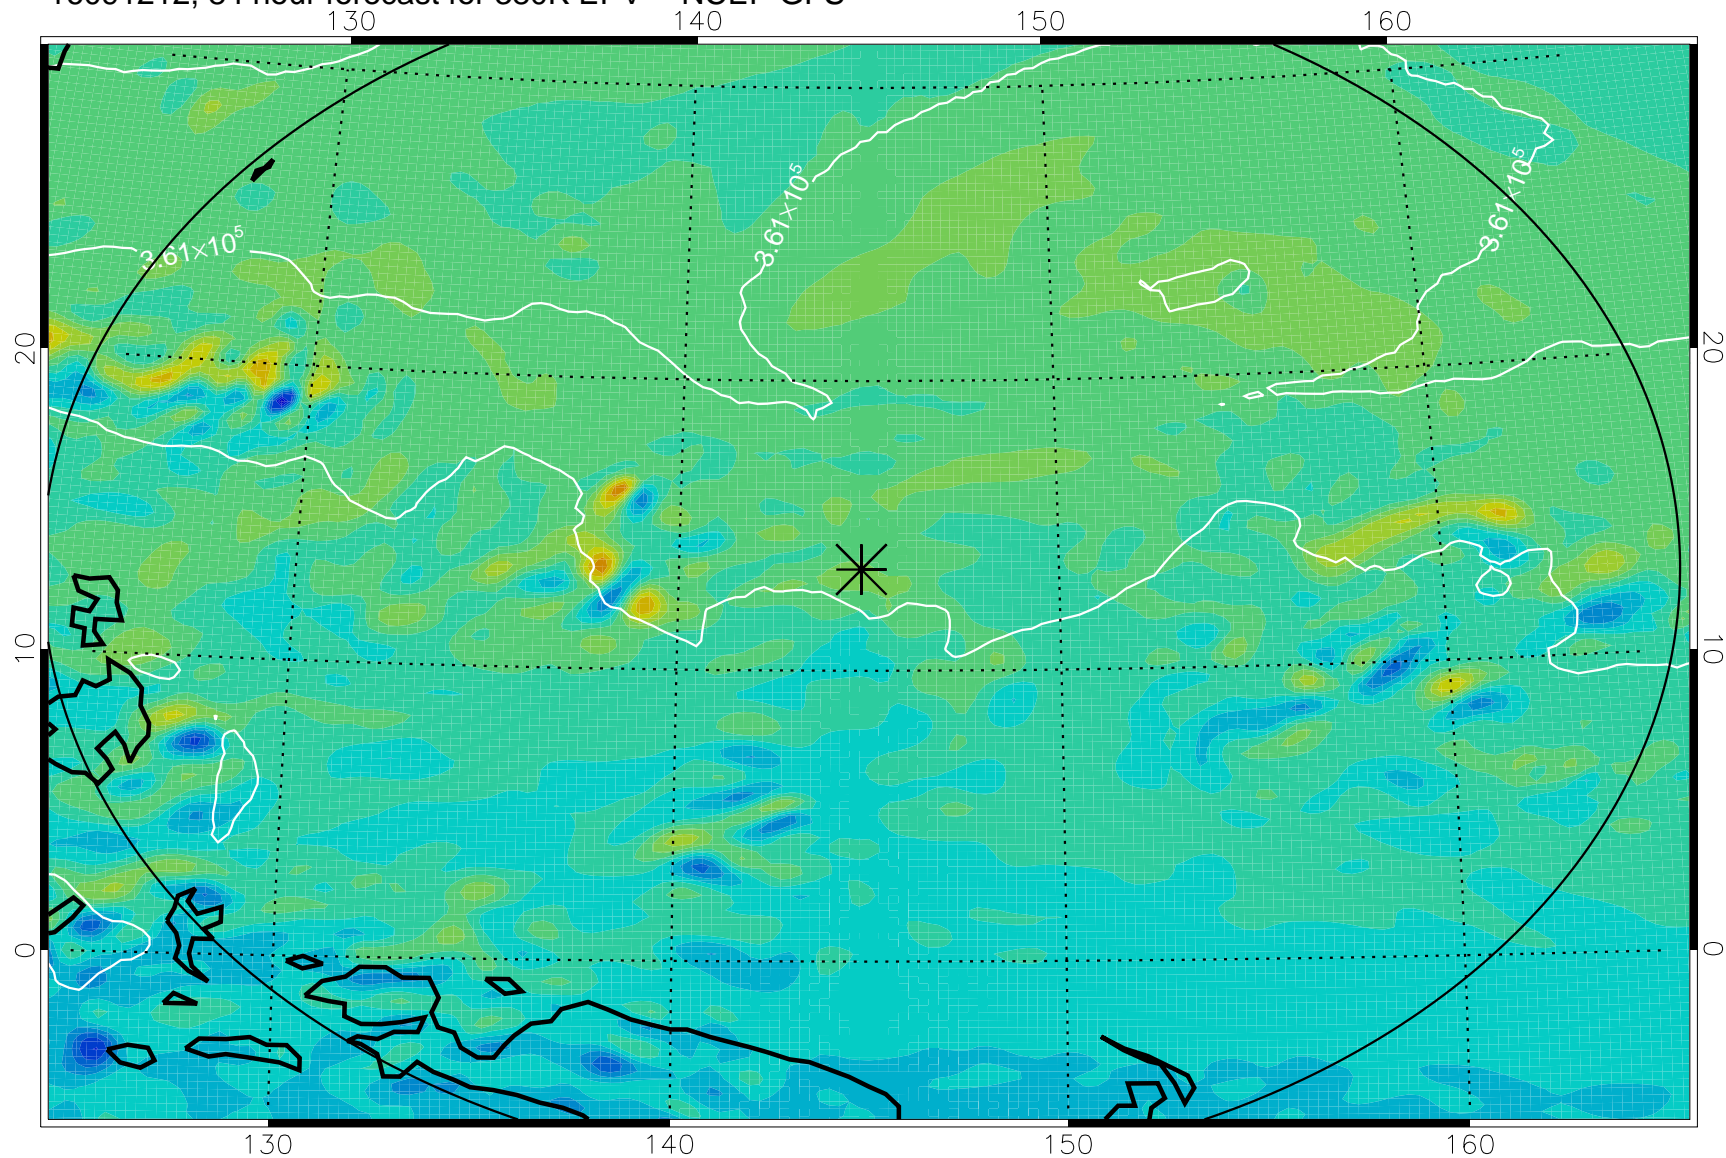

16091106, 54 hour forecast for 380K EPV -- NCEP GFS

380K Montgomery Streamfunction, white

Range ring of 2304 km

16091112, 60 hour forecast for 380K EPV -- NCEP GFS

380K Montgomery Streamfunction, white

Range ring of 2304 km

16091118, 66 hour forecast for 380K EPV -- NCEP GFS

380K Montgomery Streamfunction, white

Range ring of 2304 km

16091200, 72 hour forecast for 380K EPV -- NCEP GFS

380K Montgomery Streamfunction, white

Range ring of 2304 km

16091206, 78 hour forecast for 380K EPV -- NCEP GFS

380K Montgomery Streamfunction, white

Range ring of 2304 km

16091212, 84 hour forecast for 380K EPV -- NCEP GFS

380K Montgomery Streamfunction, white

Range ring of 2304 km

16091218, 90 hour forecast for 380K EPV -- NCEP GFS

380K Montgomery Streamfunction, white

Range ring of 2304 km

16091300, 96 hour forecast for 380K EPV -- NCEP GFS

380K Montgomery Streamfunction, white

Range ring of 2304 km