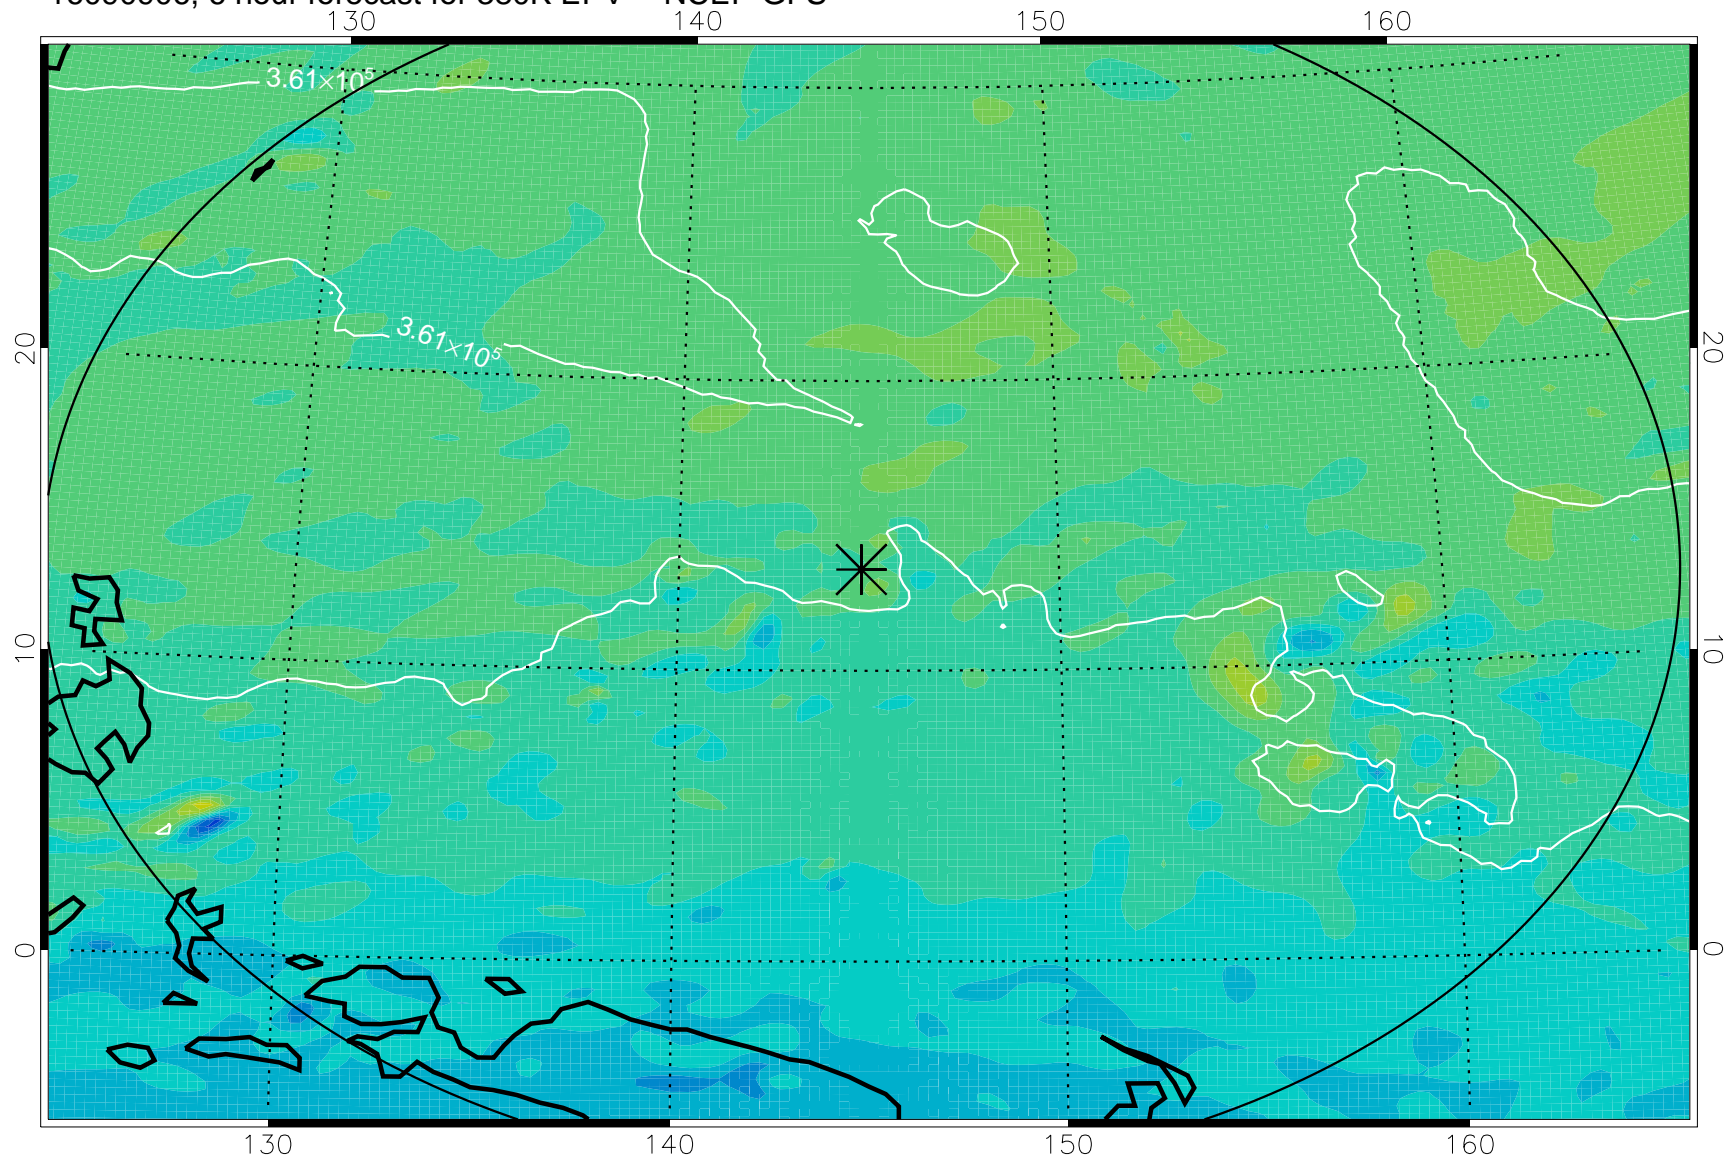

16090906, 6 hour forecast for 380K EPV -- NCEP GFS

380K Montgomery Streamfunction, white

Range ring of 2304 km

16090912, 12 hour forecast for 380K EPV -- NCEP GFS

380K Montgomery Streamfunction, white

Range ring of 2304 km

16090918, 18 hour forecast for 380K EPV -- NCEP GFS

380K Montgomery Streamfunction, white

Range ring of 2304 km

16091000, 24 hour forecast for 380K EPV -- NCEP GFS

380K Montgomery Streamfunction, white

Range ring of 2304 km

16091006, 30 hour forecast for 380K EPV -- NCEP GFS

380K Montgomery Streamfunction, white

Range ring of 2304 km

16091012, 36 hour forecast for 380K EPV -- NCEP GFS

380K Montgomery Streamfunction, white

Range ring of 2304 km

16091018, 42 hour forecast for 380K EPV -- NCEP GFS

380K Montgomery Streamfunction, white

Range ring of 2304 km

16091100, 48 hour forecast for 380K EPV -- NCEP GFS

380K Montgomery Streamfunction, white

Range ring of 2304 km