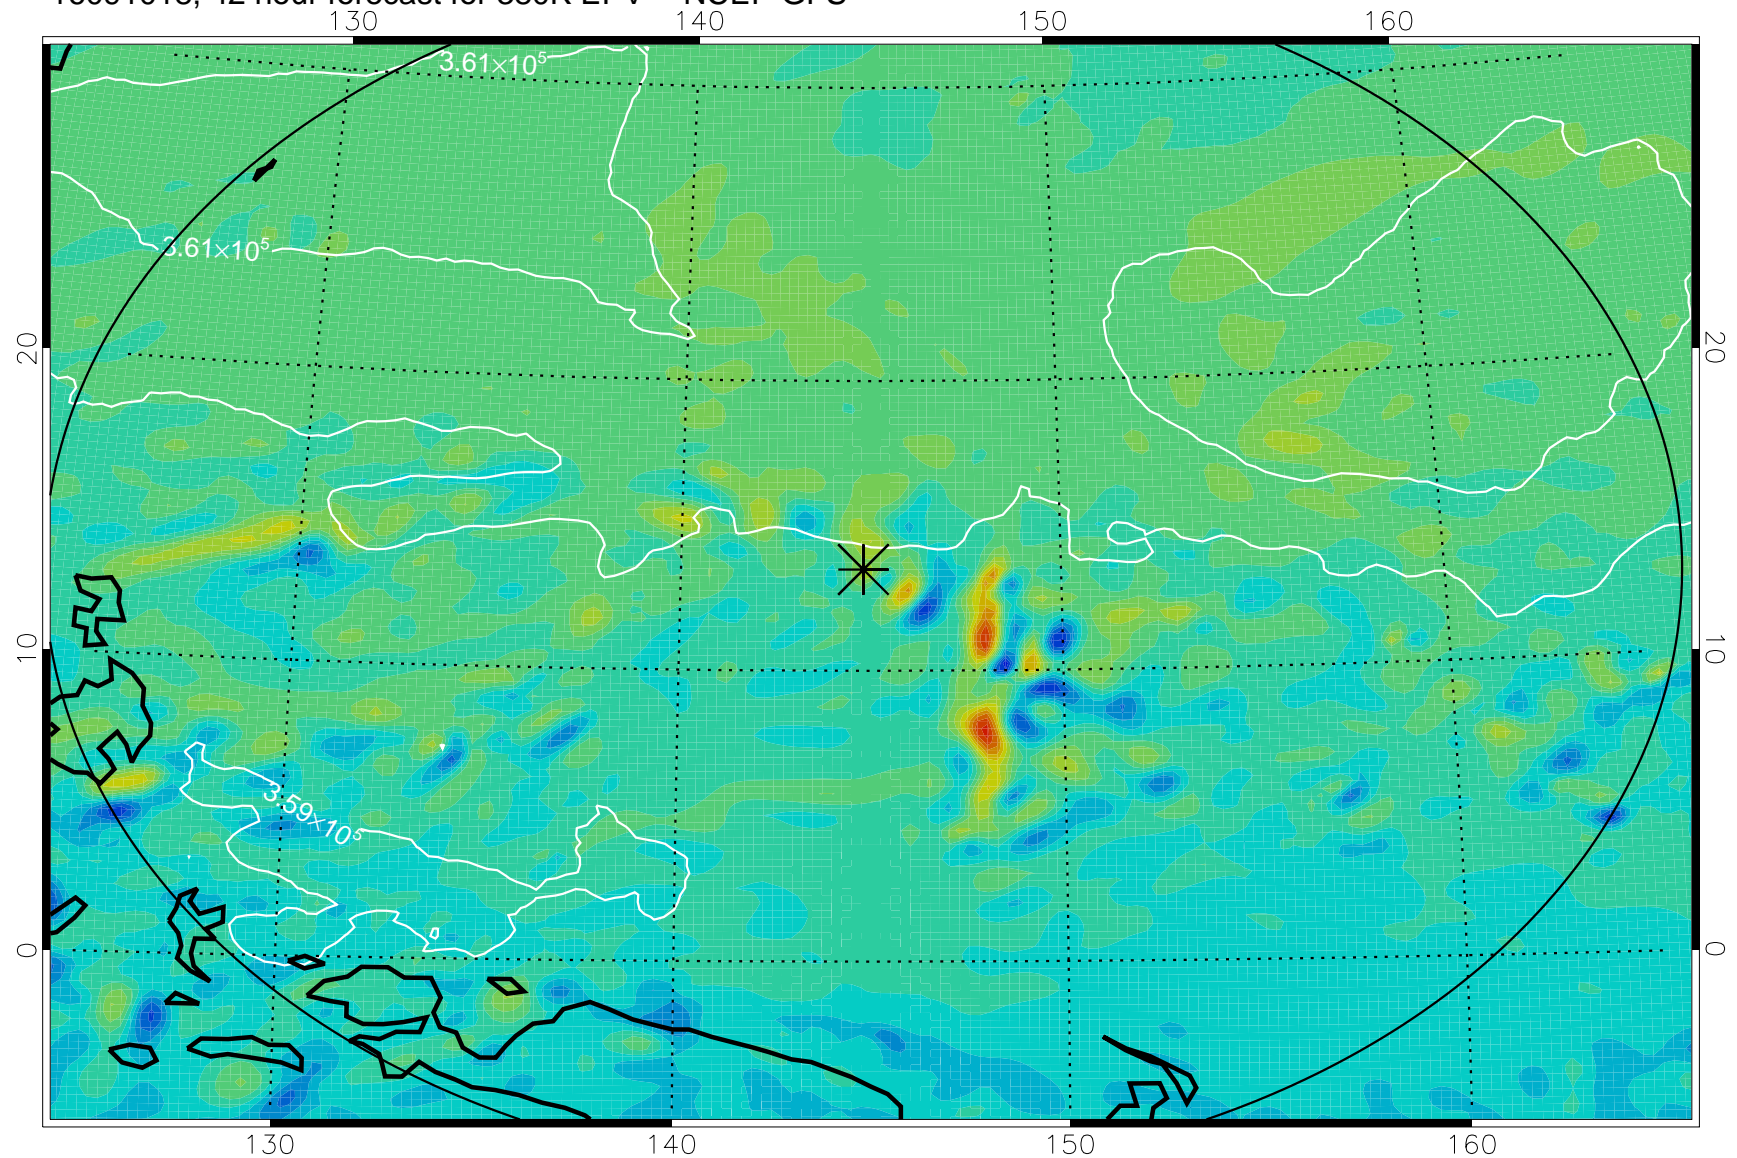

16091006, 30 hour forecast for 380K EPV -- NCEP GFS

380K Montgomery Streamfunction, white

Range ring of 2304 km

16091012, 36 hour forecast for 380K EPV -- NCEP GFS

380K Montgomery Streamfunction, white

Range ring of 2304 km

16091018, 42 hour forecast for 380K EPV -- NCEP GFS

380K Montgomery Streamfunction, white

Range ring of 2304 km

16091100, 48 hour forecast for 380K EPV -- NCEP GFS

380K Montgomery Streamfunction, white

Range ring of 2304 km

16091106, 54 hour forecast for 380K EPV -- NCEP GFS

380K Montgomery Streamfunction, white

Range ring of 2304 km

16091112, 60 hour forecast for 380K EPV -- NCEP GFS

380K Montgomery Streamfunction, white

Range ring of 2304 km

16091118, 66 hour forecast for 380K EPV -- NCEP GFS

380K Montgomery Streamfunction, white

Range ring of 2304 km

16091200, 72 hour forecast for 380K EPV -- NCEP GFS

380K Montgomery Streamfunction, white

Range ring of 2304 km