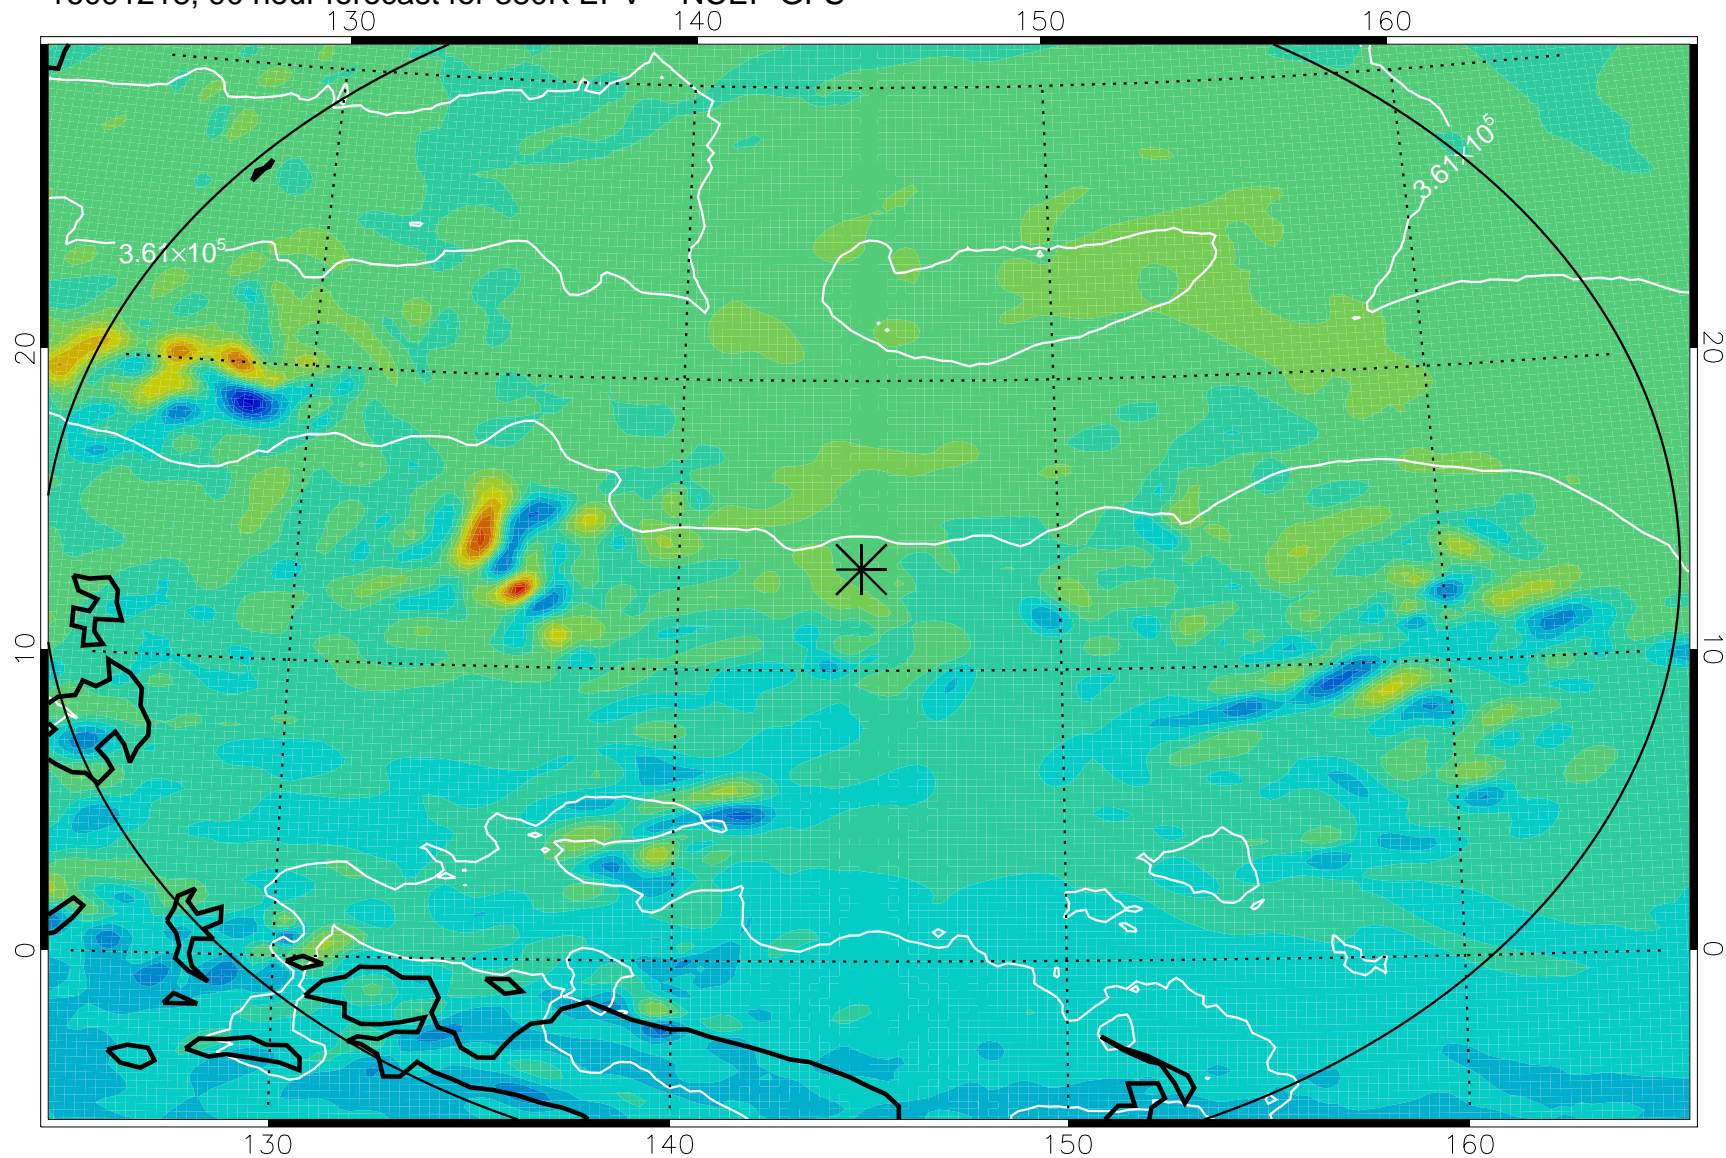

16091118, 66 hour forecast for 380K EPV -- NCEP GFS

380K Montgomery Streamfunction, white

Range ring of 2304 km

16091200, 72 hour forecast for 380K EPV -- NCEP GFS

380K Montgomery Streamfunction, white

Range ring of 2304 km

16091206, 78 hour forecast for 380K EPV -- NCEP GFS

380K Montgomery Streamfunction, white

Range ring of 2304 km

16091212, 84 hour forecast for 380K EPV -- NCEP GFS

380K Montgomery Streamfunction, white

Range ring of 2304 km

16091218, 90 hour forecast for 380K EPV -- NCEP GFS

380K Montgomery Streamfunction, white

Range ring of 2304 km

16091300, 96 hour forecast for 380K EPV -- NCEP GFS

380K Montgomery Streamfunction, white

Range ring of 2304 km

16091306, 102 hour forecast for 380K EPV -- NCEP GFS

380K Montgomery Streamfunction, white

Range ring of 2304 km

16091312, 108 hour forecast for 380K EPV -- NCEP GFS

380K Montgomery Streamfunction, white

Range ring of 2304 km