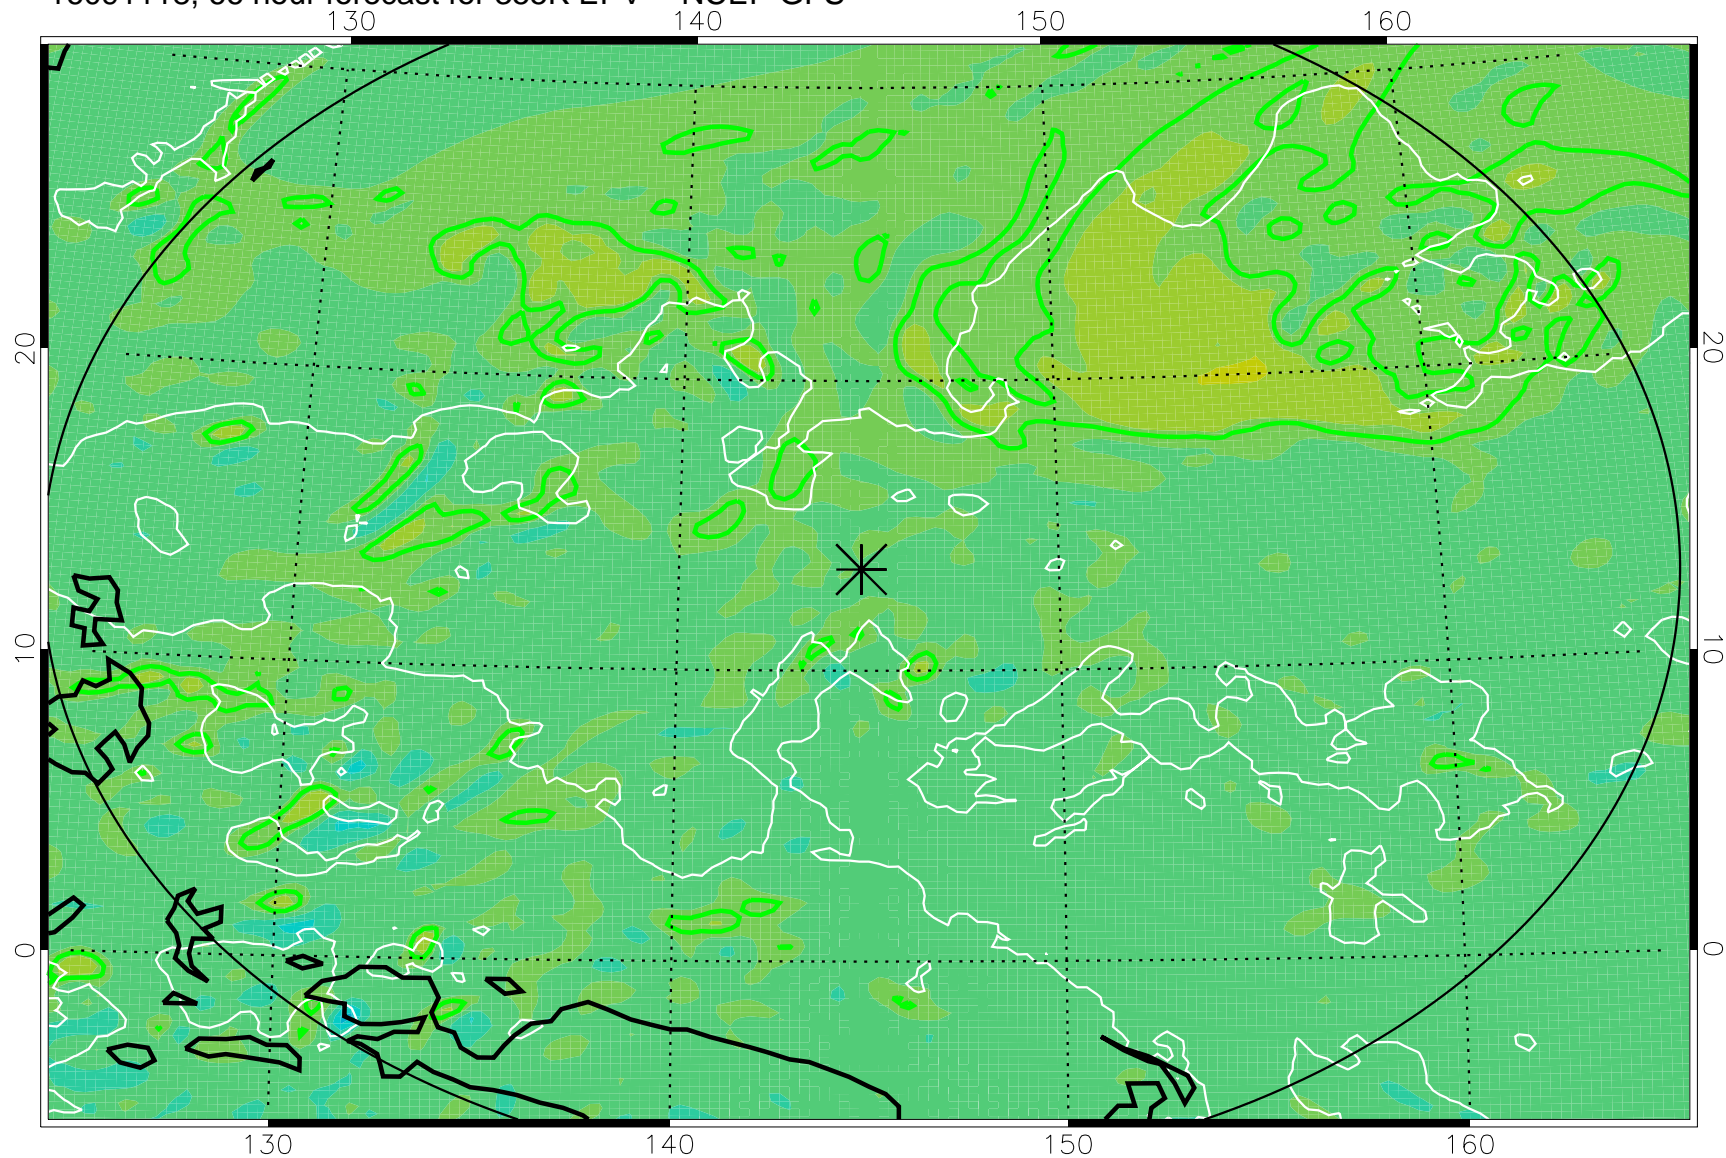

16091106, 54 hour forecast for 355K EPV -- NCEP GFS

355K Montgomery Streamfunction, white
EPV Tropopause (2 PVU) Position
Range ring of 2304 km

16091112, 60 hour forecast for 355K EPV -- NCEP GFS

355K Montgomery Streamfunction, white
EPV Tropopause (2 PVU) Position
Range ring of 2304 km

16091118, 66 hour forecast for 355K EPV -- NCEP GFS

355K Montgomery Streamfunction, white
EPV Tropopause (2 PVU) Position
Range ring of 2304 km

16091200, 72 hour forecast for 355K EPV -- NCEP GFS

355K Montgomery Streamfunction, white
EPV Tropopause (2 PVU) Position
Range ring of 2304 km

16091206, 78 hour forecast for 355K EPV -- NCEP GFS

355K Montgomery Streamfunction, white
EPV Tropopause (2 PVU) Position
Range ring of 2304 km

16091212, 84 hour forecast for 355K EPV -- NCEP GFS

355K Montgomery Streamfunction, white
EPV Tropopause (2 PVU) Position
Range ring of 2304 km

16091218, 90 hour forecast for 355K EPV -- NCEP GFS

355K Montgomery Streamfunction, white
EPV Tropopause (2 PVU) Position
Range ring of 2304 km

16091300, 96 hour forecast for 355K EPV -- NCEP GFS

355K Montgomery Streamfunction, white
EPV Tropopause (2 PVU) Position
Range ring of 2304 km