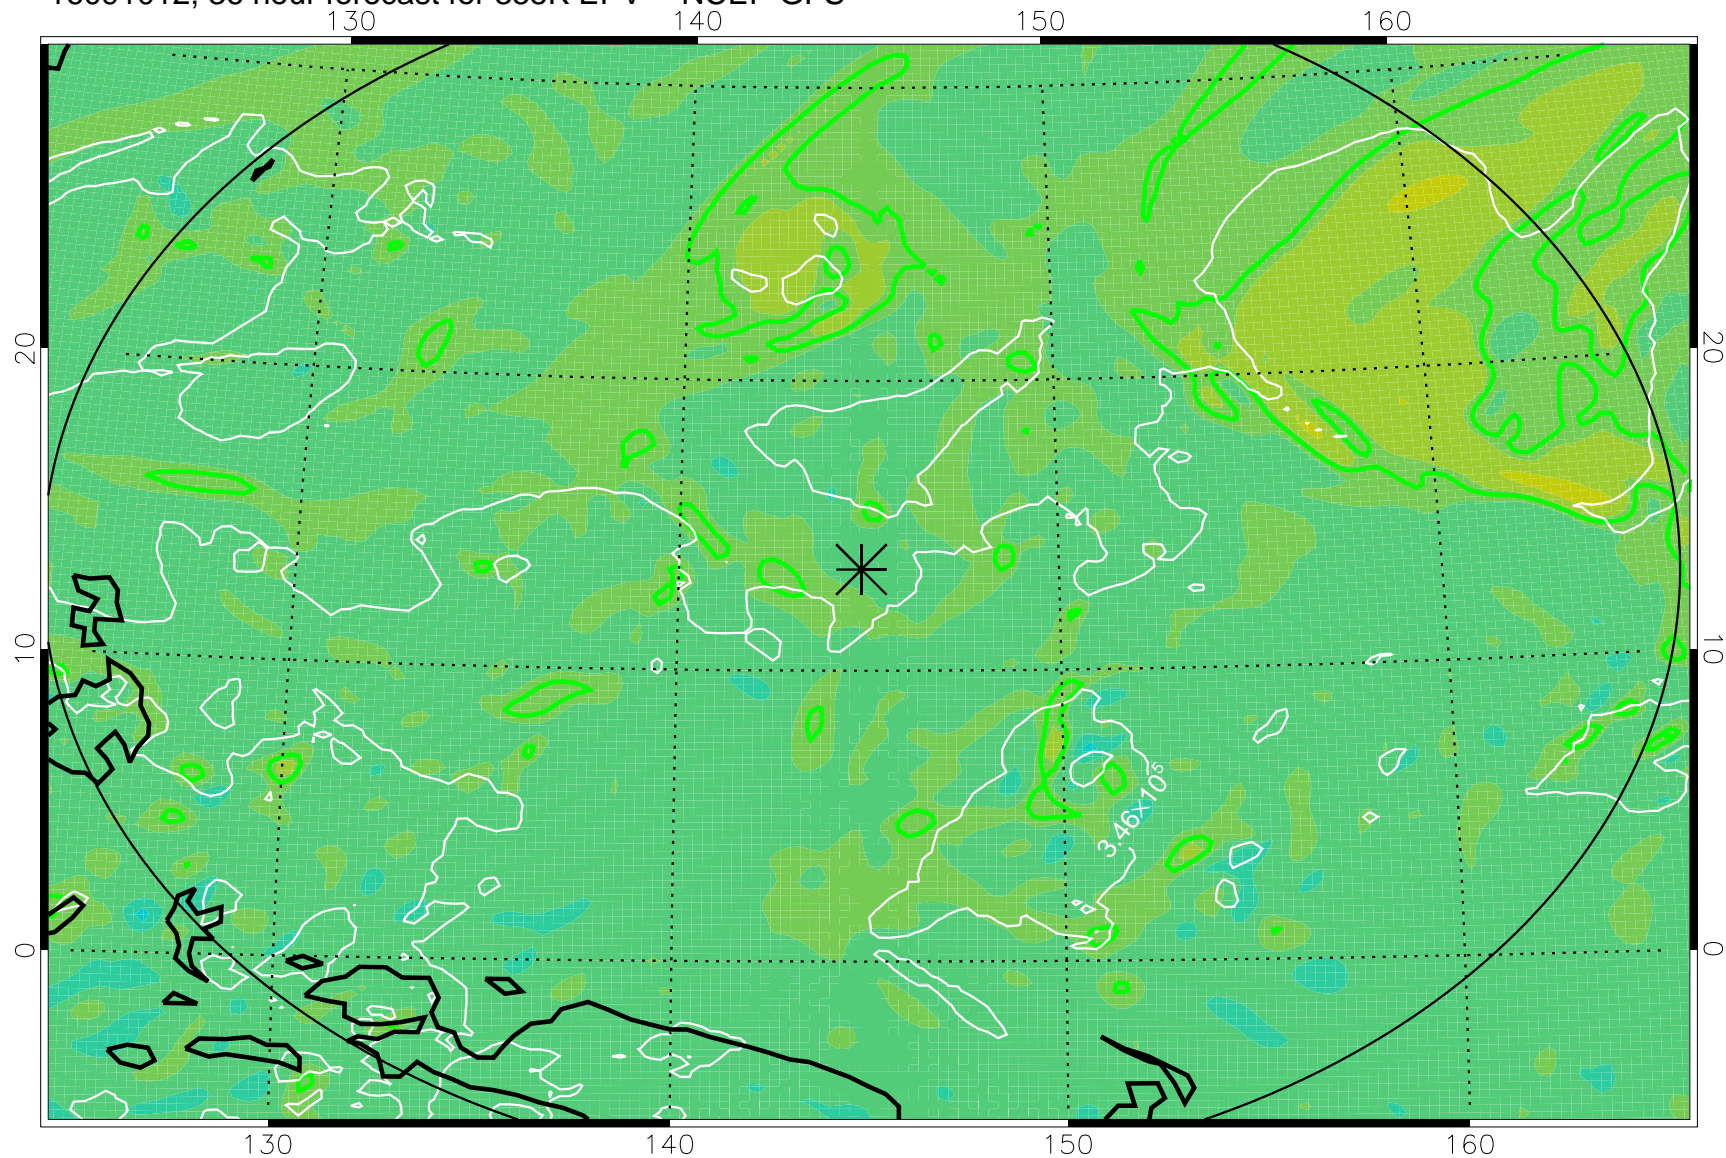

16090918, 18 hour forecast for 355K EPV -- NCEP GFS

355K Montgomery Streamfunction, white
EPV Tropopause (2 PVU) Position
Range ring of 2304 km

16091000, 24 hour forecast for 355K EPV -- NCEP GFS

355K Montgomery Streamfunction, white
EPV Tropopause (2 PVU) Position
Range ring of 2304 km

16091006, 30 hour forecast for 355K EPV -- NCEP GFS

355K Montgomery Streamfunction, white
EPV Tropopause (2 PVU) Position
Range ring of 2304 km

16091012, 36 hour forecast for 355K EPV -- NCEP GFS

355K Montgomery Streamfunction, white
EPV Tropopause (2 PVU) Position
Range ring of 2304 km

16091018, 42 hour forecast for 355K EPV -- NCEP GFS

355K Montgomery Streamfunction, white
EPV Tropopause (2 PVU) Position
Range ring of 2304 km

16091100, 48 hour forecast for 355K EPV -- NCEP GFS

355K Montgomery Streamfunction, white
EPV Tropopause (2 PVU) Position
Range ring of 2304 km

16091118, 66 hour forecast for 355K EPV -- NCEP GFS

355K Montgomery Streamfunction, white
EPV Tropopause (2 PVU) Position
Range ring of 2304 km

16091200, 72 hour forecast for 355K EPV -- NCEP GFS

355K Montgomery Streamfunction, white
EPV Tropopause (2 PVU) Position
Range ring of 2304 km