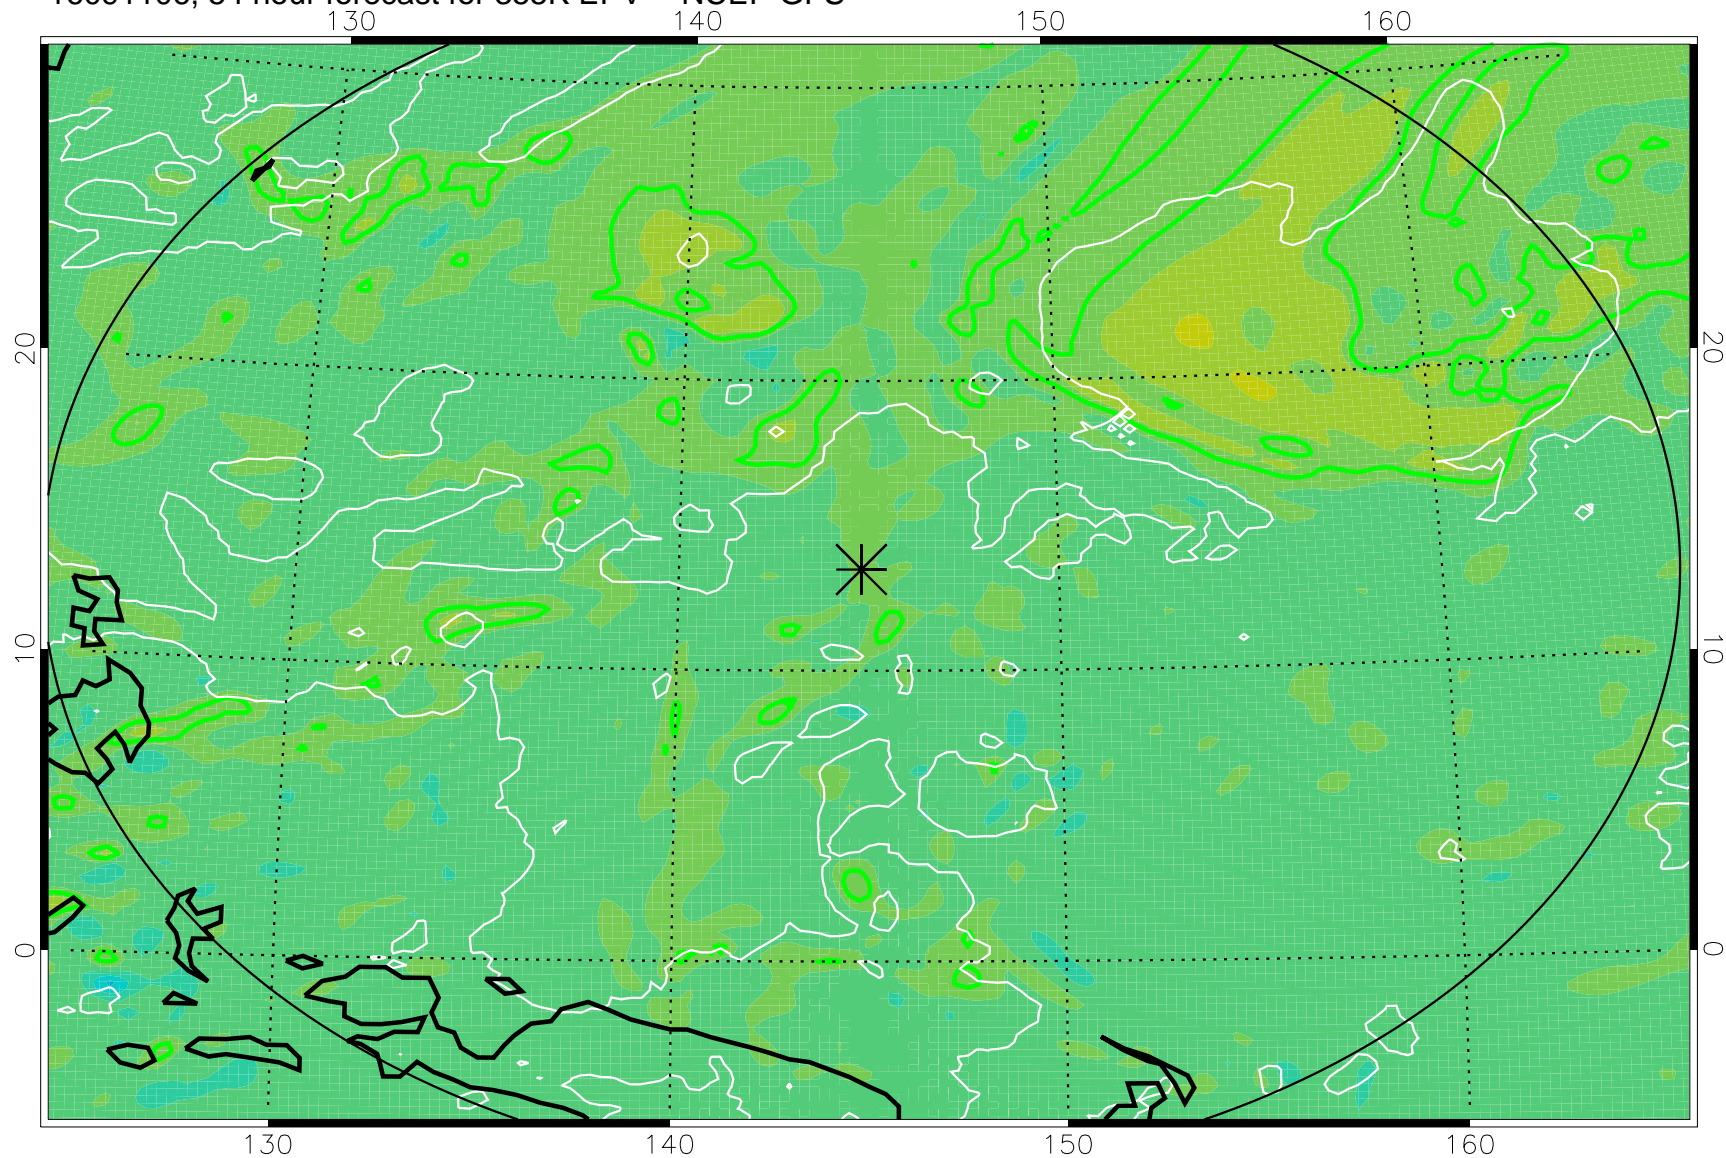

16091018, 42 hour forecast for 355K EPV -- NCEP GFS

355K Montgomery Streamfunction, white
EPV Tropopause (2 PVU) Position
Range ring of 2304 km

16091100, 48 hour forecast for 355K EPV -- NCEP GFS

355K Montgomery Streamfunction, white
EPV Tropopause (2 PVU) Position
Range ring of 2304 km

16091106, 54 hour forecast for 355K EPV -- NCEP GFS

355K Montgomery Streamfunction, white
EPV Tropopause (2 PVU) Position
Range ring of 2304 km

16091112, 60 hour forecast for 355K EPV -- NCEP GFS

355K Montgomery Streamfunction, white
EPV Tropopause (2 PVU) Position
Range ring of 2304 km

16091118, 66 hour forecast for 355K EPV -- NCEP GFS

355K Montgomery Streamfunction, white
EPV Tropopause (2 PVU) Position
Range ring of 2304 km

16091200, 72 hour forecast for 355K EPV -- NCEP GFS

355K Montgomery Streamfunction, white
EPV Tropopause (2 PVU) Position
Range ring of 2304 km

16091206, 78 hour forecast for 355K EPV -- NCEP GFS

355K Montgomery Streamfunction, white
EPV Tropopause (2 PVU) Position
Range ring of 2304 km

16091212, 84 hour forecast for 355K EPV -- NCEP GFS

355K Montgomery Streamfunction, white
EPV Tropopause (2 PVU) Position
Range ring of 2304 km