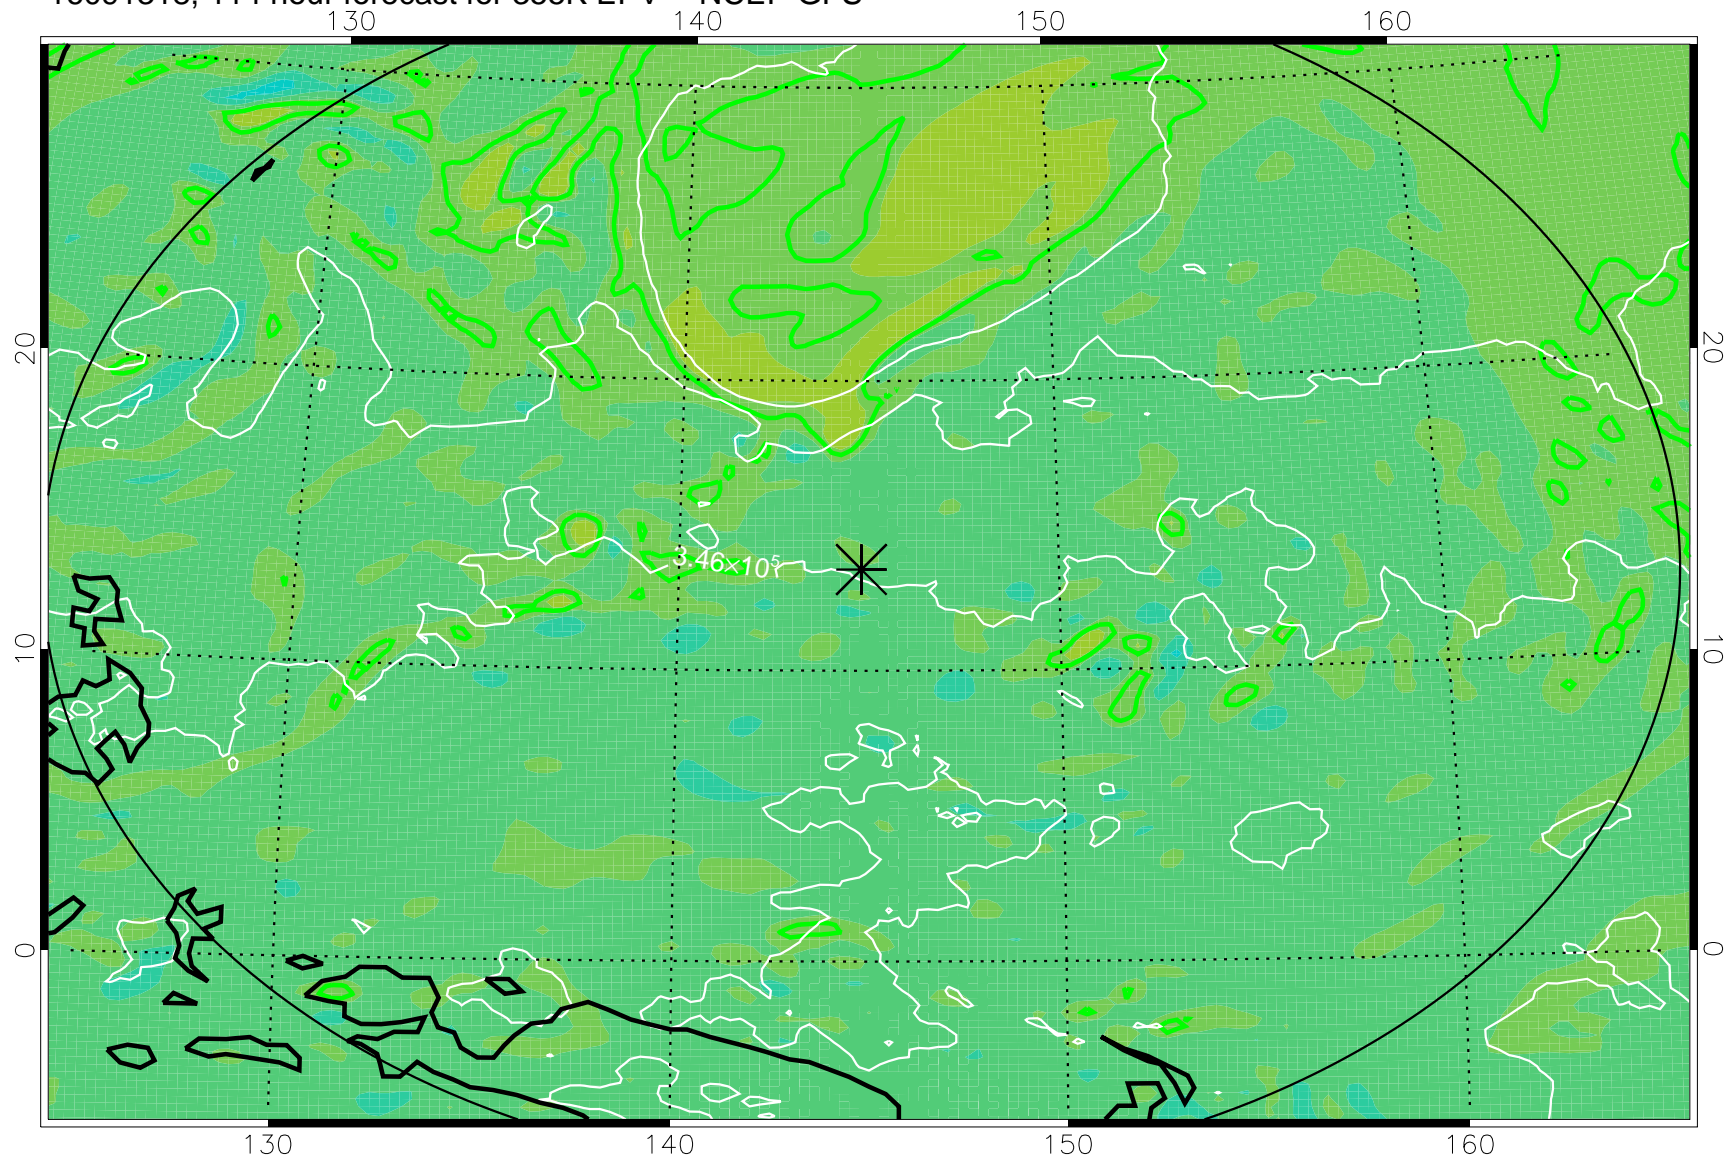

16091206, 78 hour forecast for 355K EPV -- NCEP GFS

355K Montgomery Streamfunction, white
EPV Tropopause (2 PVU) Position
Range ring of 2304 km

16091212, 84 hour forecast for 355K EPV -- NCEP GFS

355K Montgomery Streamfunction, white
EPV Tropopause (2 PVU) Position
Range ring of 2304 km

16091218, 90 hour forecast for 355K EPV -- NCEP GFS

355K Montgomery Streamfunction, white
EPV Tropopause (2 PVU) Position
Range ring of 2304 km

16091300, 96 hour forecast for 355K EPV -- NCEP GFS

355K Montgomery Streamfunction, white
EPV Tropopause (2 PVU) Position
Range ring of 2304 km

16091306, 102 hour forecast for 355K EPV -- NCEP GFS

355K Montgomery Streamfunction, white
EPV Tropopause (2 PVU) Position
Range ring of 2304 km

16091312, 108 hour forecast for 355K EPV -- NCEP GFS

355K Montgomery Streamfunction, white
EPV Tropopause (2 PVU) Position
Range ring of 2304 km

16091318, 114 hour forecast for 355K EPV -- NCEP GFS

355K Montgomery Streamfunction, white
EPV Tropopause (2 PVU) Position
Range ring of 2304 km

16091400, 120 hour forecast for 355K EPV -- NCEP GFS

355K Montgomery Streamfunction, white
EPV Tropopause (2 PVU) Position
Range ring of 2304 km