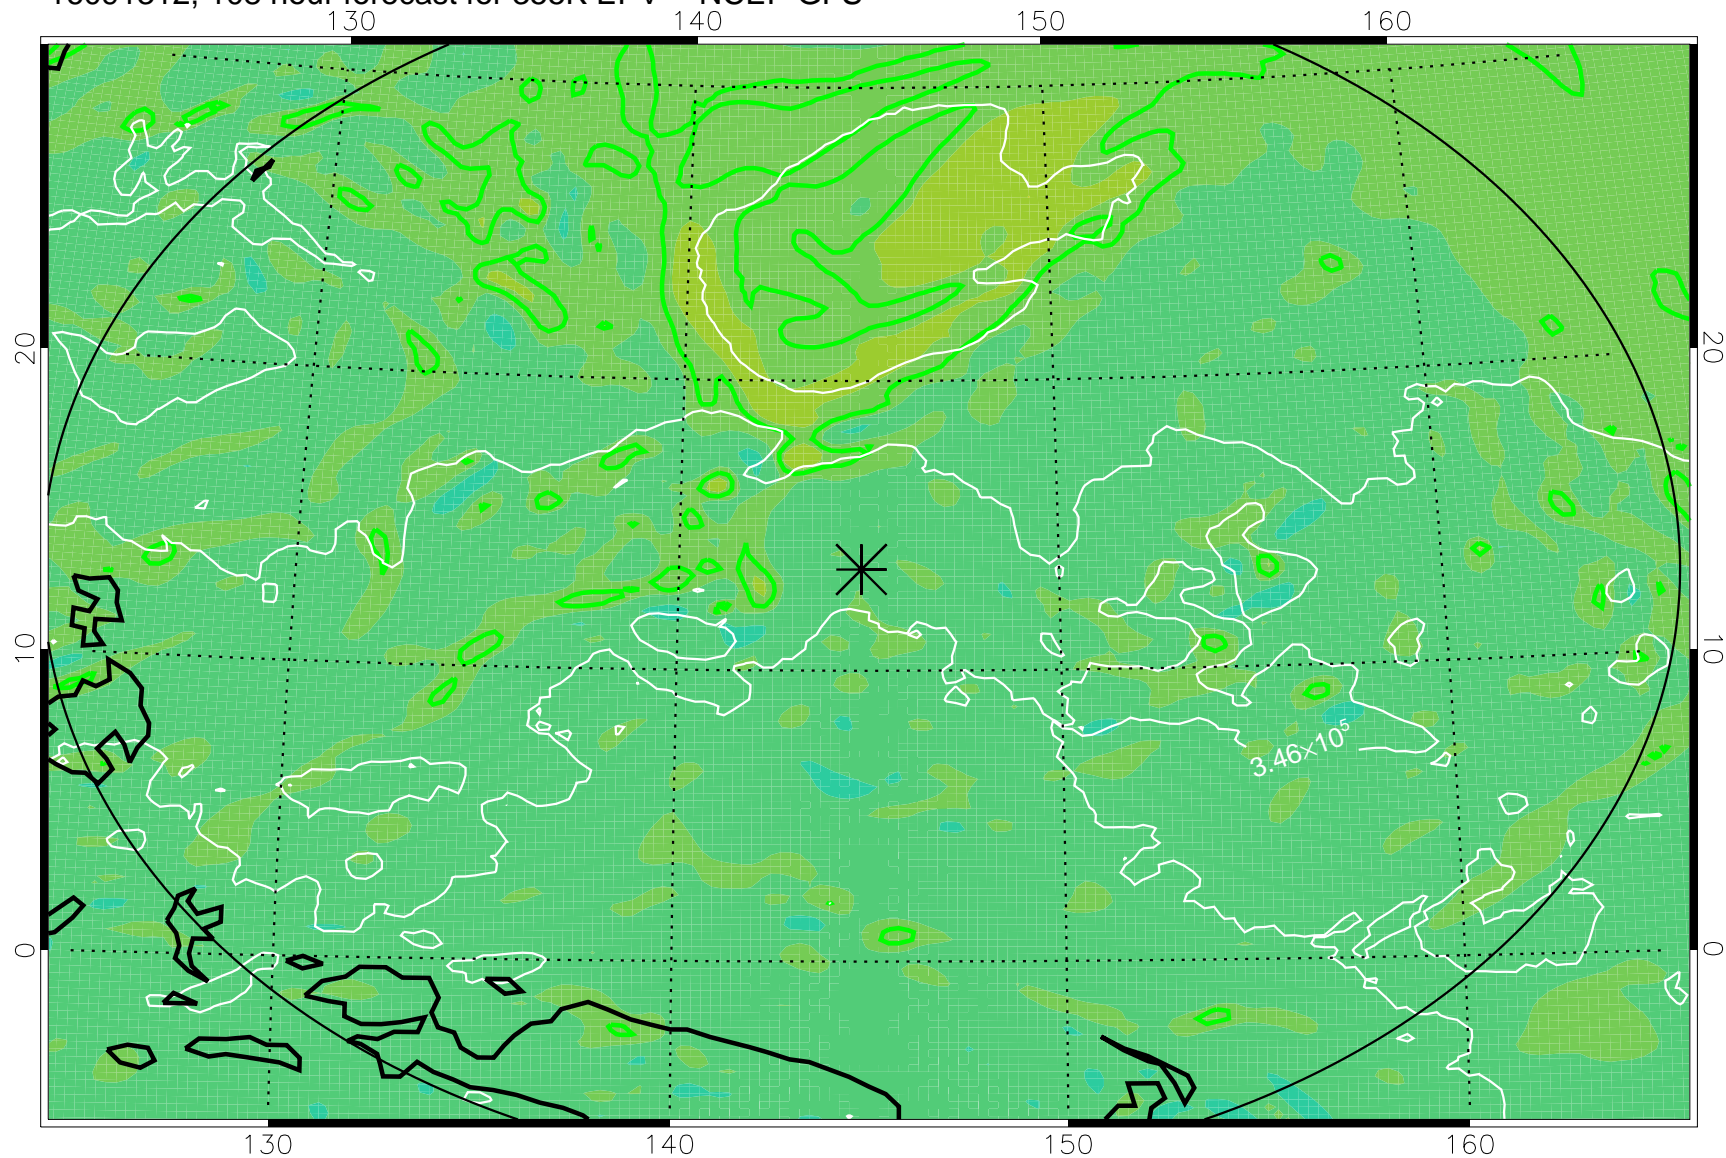

16091206, 78 hour forecast for 355K EPV -- NCEP GFS

355K Montgomery Streamfunction, white
EPV Tropopause (2 PVU) Position
Range ring of 2304 km

16091212, 84 hour forecast for 355K EPV -- NCEP GFS

355K Montgomery Streamfunction, white
EPV Tropopause (2 PVU) Position
Range ring of 2304 km

16091218, 90 hour forecast for 355K EPV -- NCEP GFS

355K Montgomery Streamfunction, white
EPV Tropopause (2 PVU) Position
Range ring of 2304 km

16091300, 96 hour forecast for 355K EPV -- NCEP GFS

355K Montgomery Streamfunction, white
EPV Tropopause (2 PVU) Position
Range ring of 2304 km

16091306, 102 hour forecast for 355K EPV -- NCEP GFS

355K Montgomery Streamfunction, white
EPV Tropopause (2 PVU) Position
Range ring of 2304 km

16091312, 108 hour forecast for 355K EPV -- NCEP GFS

355K Montgomery Streamfunction, white
EPV Tropopause (2 PVU) Position
Range ring of 2304 km

16091318, 114 hour forecast for 355K EPV -- NCEP GFS

355K Montgomery Streamfunction, white
EPV Tropopause (2 PVU) Position
Range ring of 2304 km

16091400, 120 hour forecast for 355K EPV -- NCEP GFS

355K Montgomery Streamfunction, white
EPV Tropopause (2 PVU) Position
Range ring of 2304 km