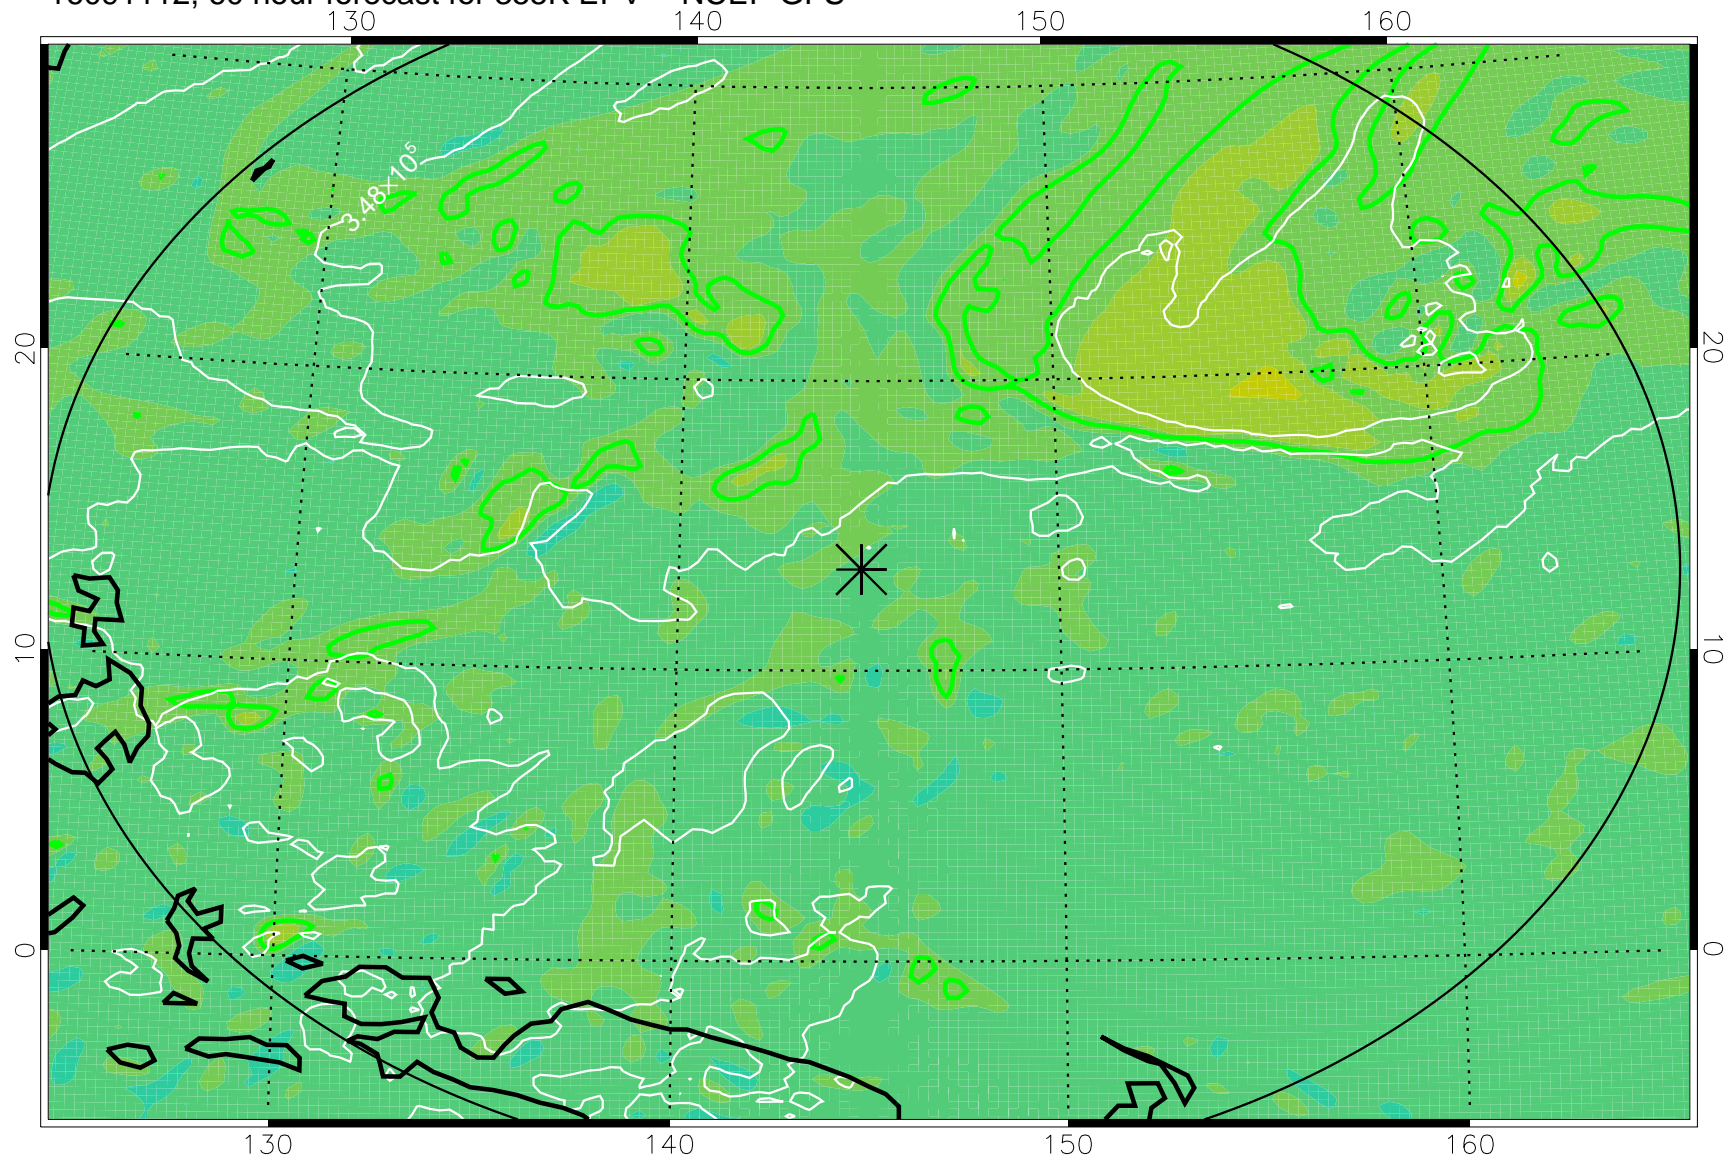

16091018, 42 hour forecast for 355K EPV -- NCEP GFS

355K Montgomery Streamfunction, white
EPV Tropopause (2 PVU) Position
Range ring of 2304 km

16091100, 48 hour forecast for 355K EPV -- NCEP GFS

355K Montgomery Streamfunction, white
EPV Tropopause (2 PVU) Position
Range ring of 2304 km

16091106, 54 hour forecast for 355K EPV -- NCEP GFS

355K Montgomery Streamfunction, white
EPV Tropopause (2 PVU) Position
Range ring of 2304 km

16091112, 60 hour forecast for 355K EPV -- NCEP GFS

355K Montgomery Streamfunction, white
EPV Tropopause (2 PVU) Position
Range ring of 2304 km

16091118, 66 hour forecast for 355K EPV -- NCEP GFS

355K Montgomery Streamfunction, white
EPV Tropopause (2 PVU) Position
Range ring of 2304 km

16091200, 72 hour forecast for 355K EPV -- NCEP GFS

355K Montgomery Streamfunction, white
EPV Tropopause (2 PVU) Position
Range ring of 2304 km

16091206, 78 hour forecast for 355K EPV -- NCEP GFS

355K Montgomery Streamfunction, white
EPV Tropopause (2 PVU) Position
Range ring of 2304 km

16091212, 84 hour forecast for 355K EPV -- NCEP GFS

355K Montgomery Streamfunction, white
EPV Tropopause (2 PVU) Position
Range ring of 2304 km