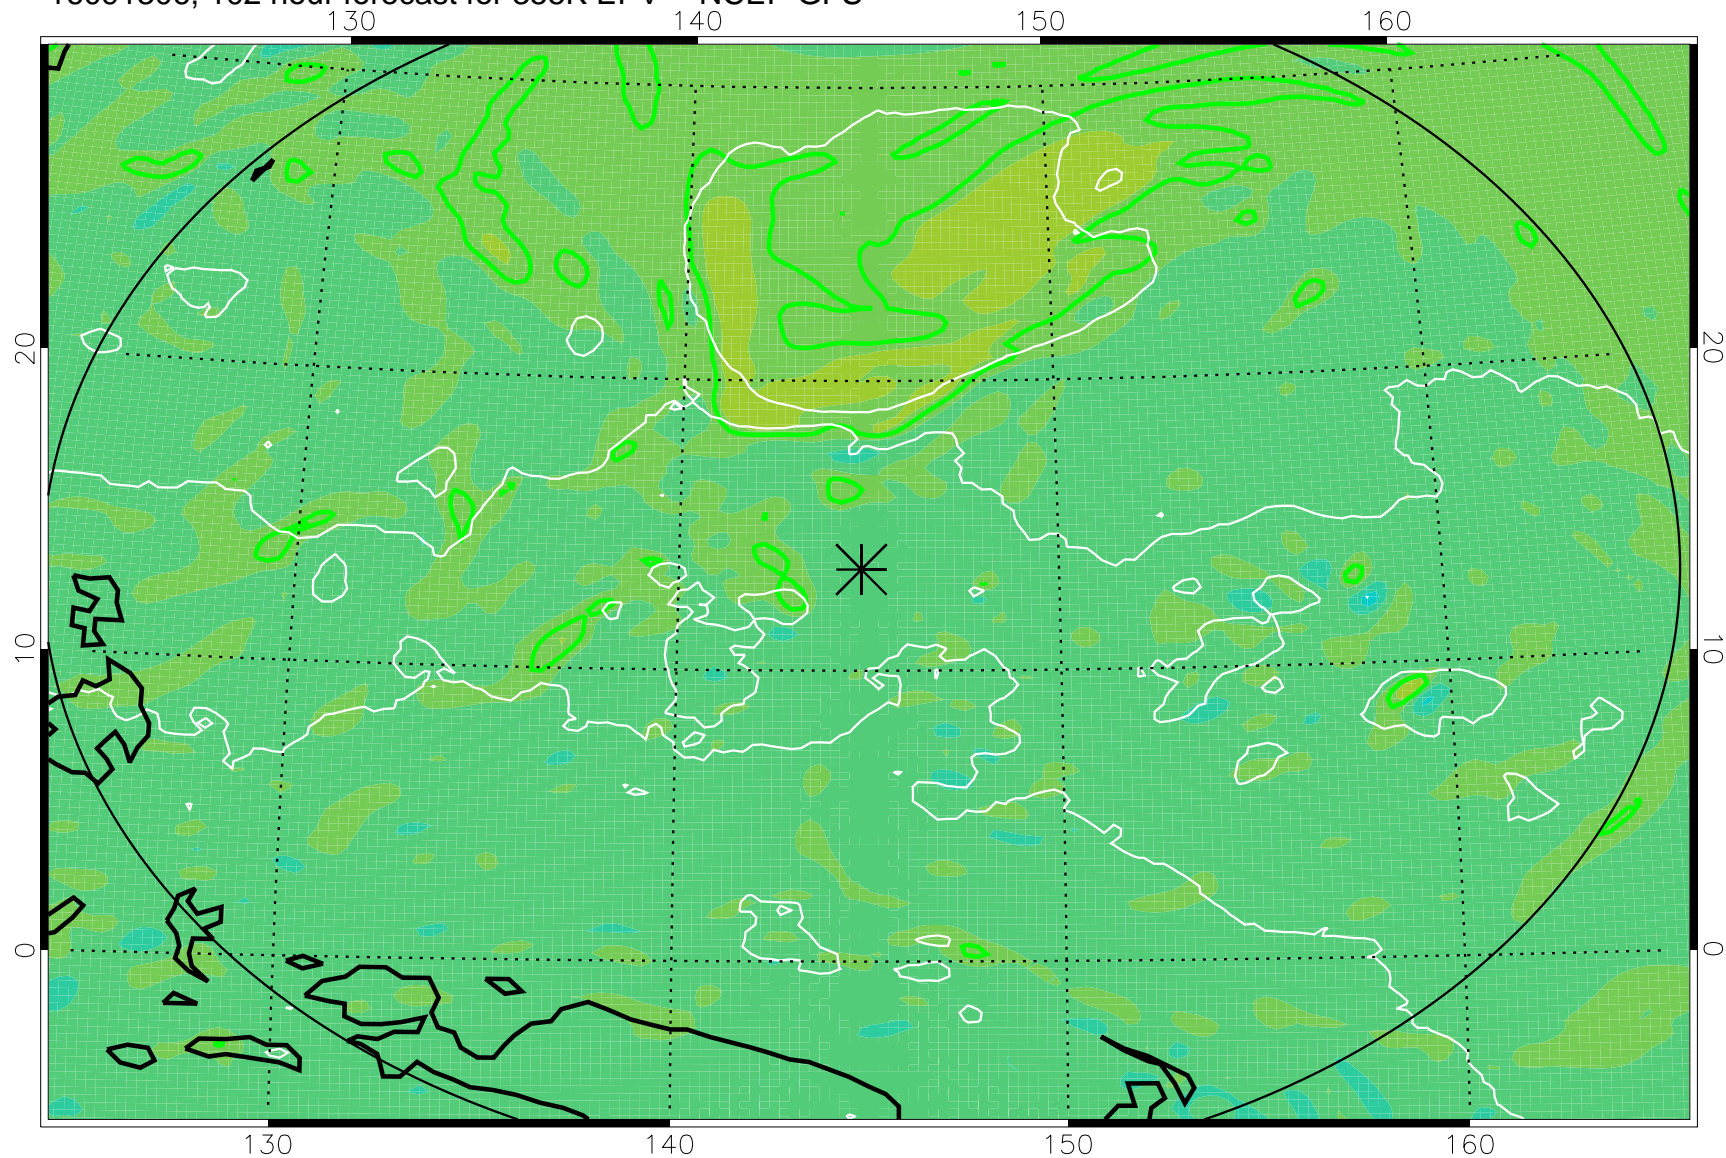

16091206, 78 hour forecast for 355K EPV -- NCEP GFS

355K Montgomery Streamfunction, white
EPV Tropopause (2 PVU) Position
Range ring of 2304 km

16091212, 84 hour forecast for 355K EPV -- NCEP GFS

355K Montgomery Streamfunction, white
EPV Tropopause (2 PVU) Position
Range ring of 2304 km

16091218, 90 hour forecast for 355K EPV -- NCEP GFS

355K Montgomery Streamfunction, white
EPV Tropopause (2 PVU) Position
Range ring of 2304 km

16091300, 96 hour forecast for 355K EPV -- NCEP GFS

355K Montgomery Streamfunction, white
EPV Tropopause (2 PVU) Position
Range ring of 2304 km

16091306, 102 hour forecast for 355K EPV -- NCEP GFS

355K Montgomery Streamfunction, white
EPV Tropopause (2 PVU) Position
Range ring of 2304 km

16091312, 108 hour forecast for 355K EPV -- NCEP GFS

355K Montgomery Streamfunction, white
EPV Tropopause (2 PVU) Position
Range ring of 2304 km

16091318, 114 hour forecast for 355K EPV -- NCEP GFS

355K Montgomery Streamfunction, white
EPV Tropopause (2 PVU) Position
Range ring of 2304 km

16091400, 120 hour forecast for 355K EPV -- NCEP GFS

355K Montgomery Streamfunction, white
EPV Tropopause (2 PVU) Position
Range ring of 2304 km