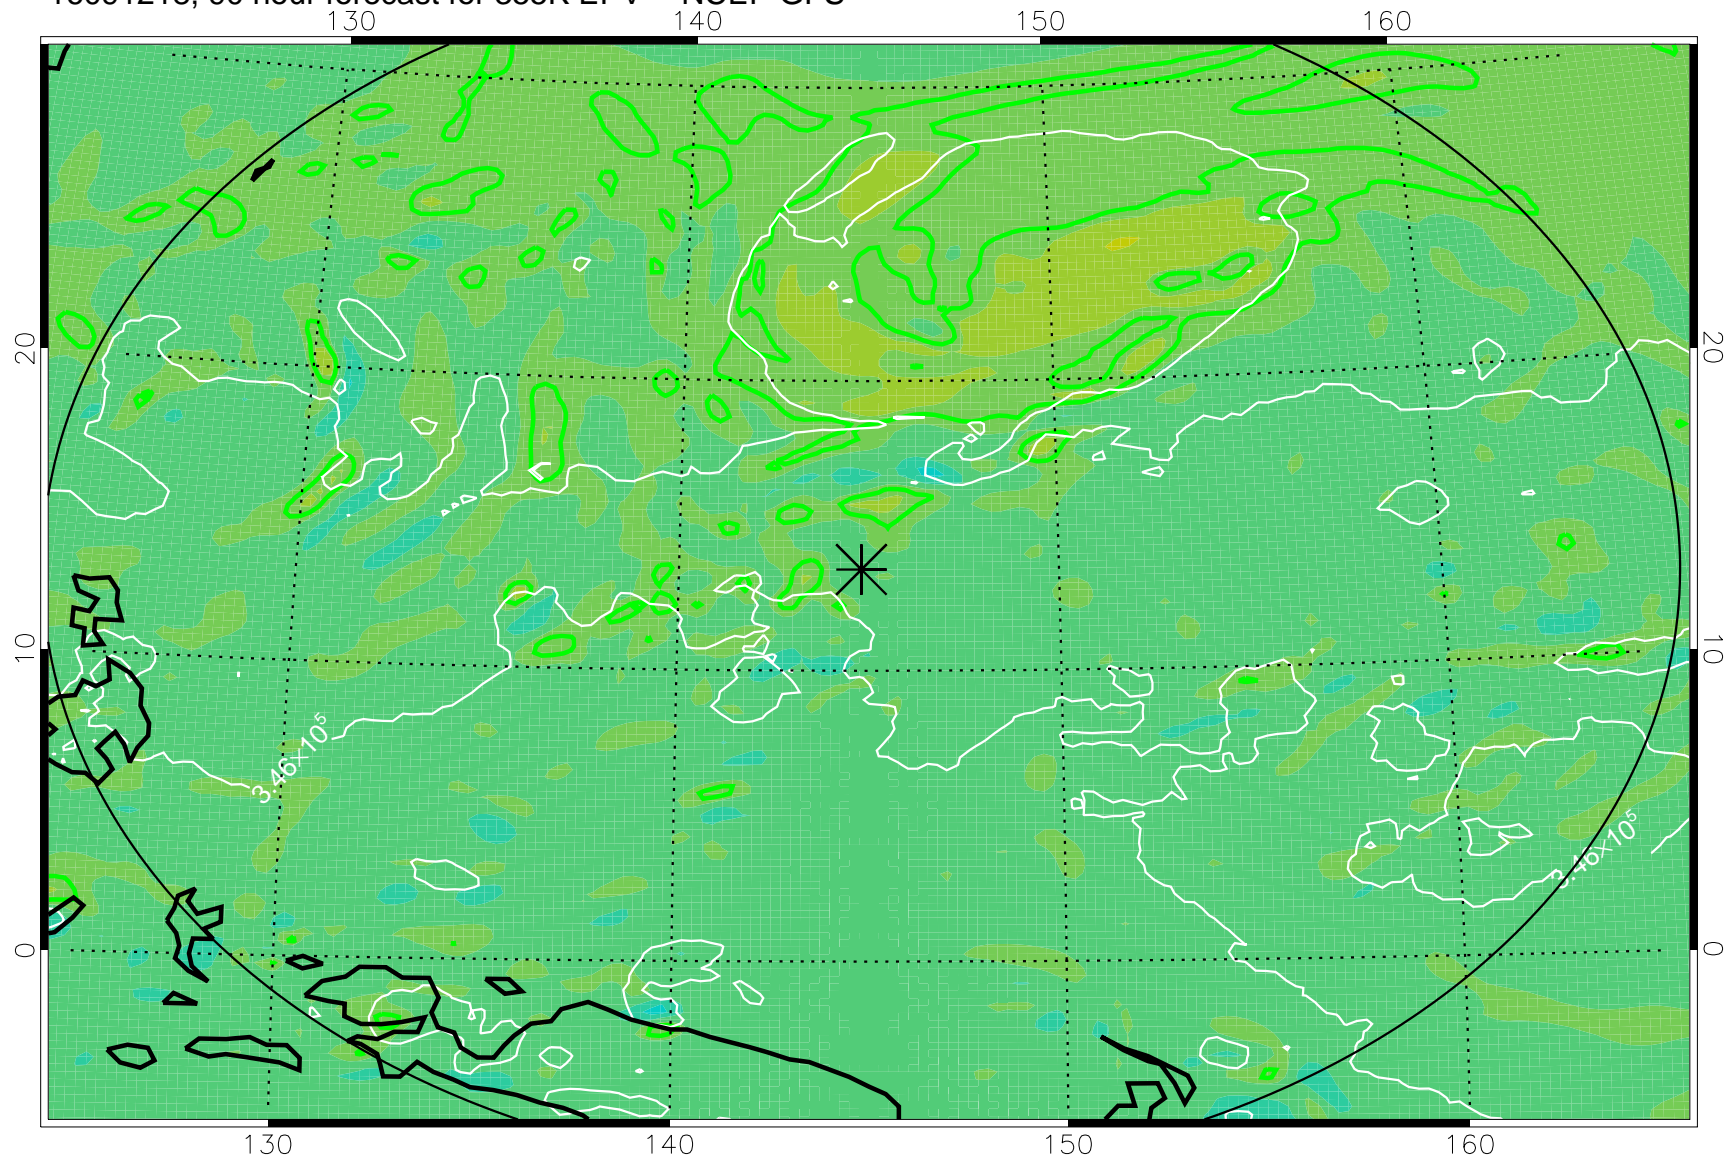

16091206, 78 hour forecast for 355K EPV -- NCEP GFS

355K Montgomery Streamfunction, white
EPV Tropopause (2 PVU) Position
Range ring of 2304 km

16091212, 84 hour forecast for 355K EPV -- NCEP GFS

355K Montgomery Streamfunction, white
EPV Tropopause (2 PVU) Position
Range ring of 2304 km

16091218, 90 hour forecast for 355K EPV -- NCEP GFS

355K Montgomery Streamfunction, white
EPV Tropopause (2 PVU) Position
Range ring of 2304 km

16091300, 96 hour forecast for 355K EPV -- NCEP GFS

355K Montgomery Streamfunction, white
EPV Tropopause (2 PVU) Position
Range ring of 2304 km

16091306, 102 hour forecast for 355K EPV -- NCEP GFS

355K Montgomery Streamfunction, white
EPV Tropopause (2 PVU) Position
Range ring of 2304 km

16091312, 108 hour forecast for 355K EPV -- NCEP GFS

355K Montgomery Streamfunction, white
EPV Tropopause (2 PVU) Position
Range ring of 2304 km

16091318, 114 hour forecast for 355K EPV -- NCEP GFS

355K Montgomery Streamfunction, white
EPV Tropopause (2 PVU) Position
Range ring of 2304 km

16091400, 120 hour forecast for 355K EPV -- NCEP GFS

355K Montgomery Streamfunction, white
EPV Tropopause (2 PVU) Position
Range ring of 2304 km