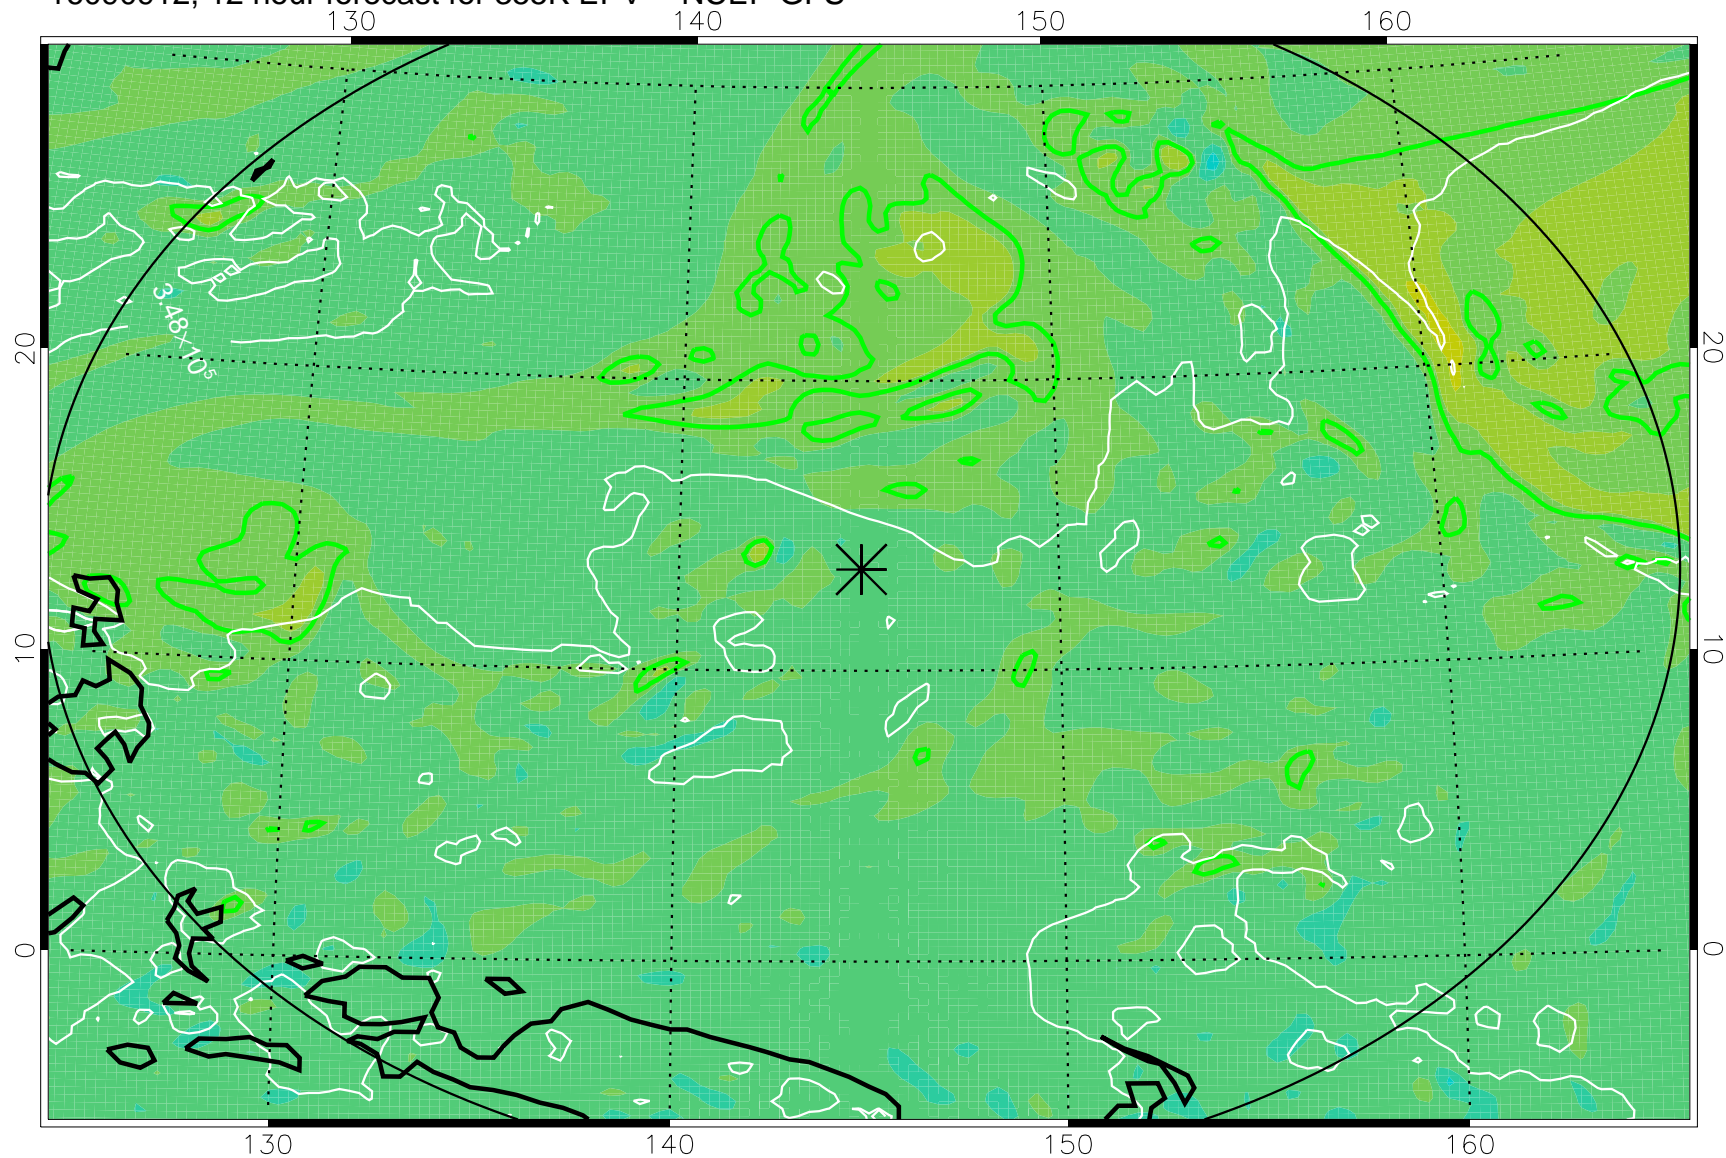

16090906, 6 hour forecast for 355K EPV -- NCEP GFS

355K Montgomery Streamfunction, white
EPV Tropopause (2 PVU) Position
Range ring of 2304 km

16090912, 12 hour forecast for 355K EPV -- NCEP GFS

355K Montgomery Streamfunction, white
EPV Tropopause (2 PVU) Position
Range ring of 2304 km

16090918, 18 hour forecast for 355K EPV -- NCEP GFS

355K Montgomery Streamfunction, white
EPV Tropopause (2 PVU) Position
Range ring of 2304 km

16091000, 24 hour forecast for 355K EPV -- NCEP GFS

355K Montgomery Streamfunction, white
EPV Tropopause (2 PVU) Position
Range ring of 2304 km

16091006, 30 hour forecast for 355K EPV -- NCEP GFS

355K Montgomery Streamfunction, white
EPV Tropopause (2 PVU) Position
Range ring of 2304 km

16091012, 36 hour forecast for 355K EPV -- NCEP GFS

355K Montgomery Streamfunction, white
EPV Tropopause (2 PVU) Position
Range ring of 2304 km

16091018, 42 hour forecast for 355K EPV -- NCEP GFS

355K Montgomery Streamfunction, white
EPV Tropopause (2 PVU) Position
Range ring of 2304 km

16091100, 48 hour forecast for 355K EPV -- NCEP GFS

355K Montgomery Streamfunction, white
EPV Tropopause (2 PVU) Position
Range ring of 2304 km