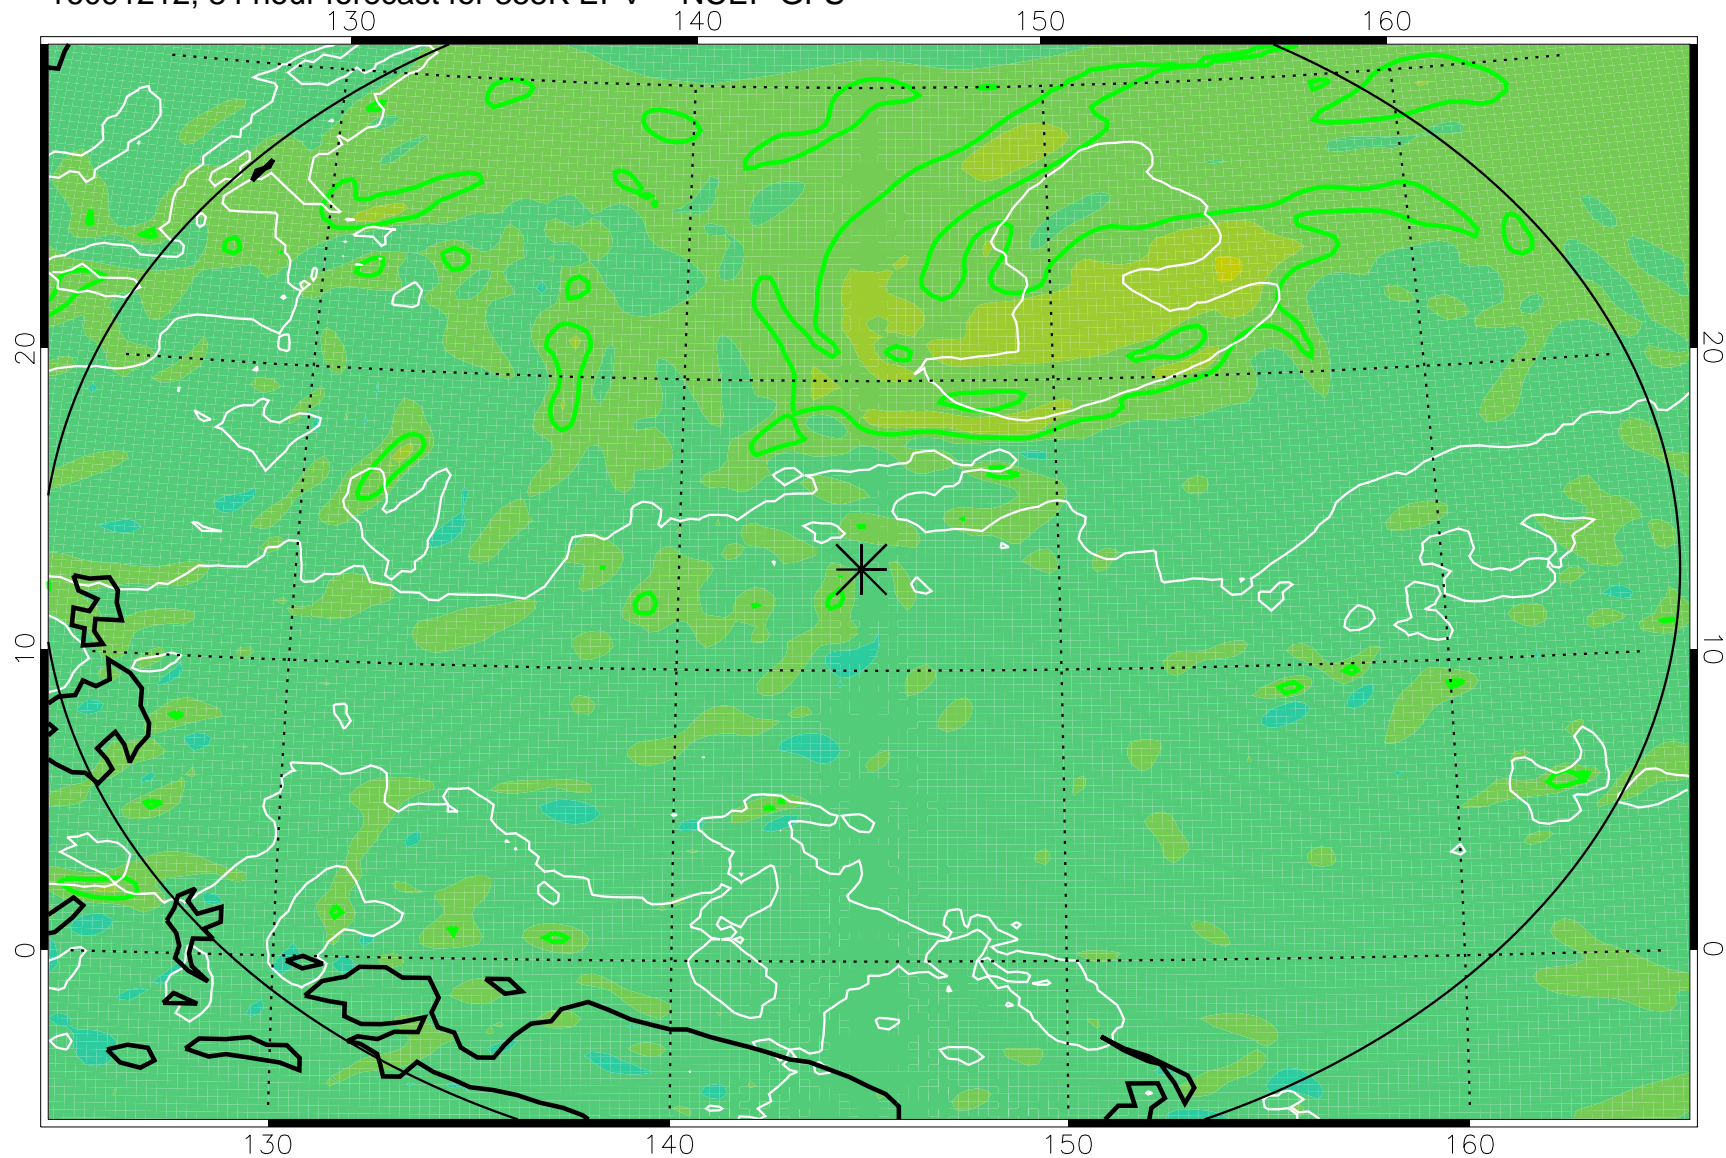

16091106, 54 hour forecast for 355K EPV -- NCEP GFS

355K Montgomery Streamfunction, white
EPV Tropopause (2 PVU) Position
Range ring of 2304 km

16091112, 60 hour forecast for 355K EPV -- NCEP GFS

355K Montgomery Streamfunction, white
EPV Tropopause (2 PVU) Position
Range ring of 2304 km

16091118, 66 hour forecast for 355K EPV -- NCEP GFS

355K Montgomery Streamfunction, white
EPV Tropopause (2 PVU) Position
Range ring of 2304 km

16091200, 72 hour forecast for 355K EPV -- NCEP GFS

355K Montgomery Streamfunction, white
EPV Tropopause (2 PVU) Position
Range ring of 2304 km

16091206, 78 hour forecast for 355K EPV -- NCEP GFS

355K Montgomery Streamfunction, white
EPV Tropopause (2 PVU) Position
Range ring of 2304 km

16091212, 84 hour forecast for 355K EPV -- NCEP GFS

355K Montgomery Streamfunction, white
EPV Tropopause (2 PVU) Position
Range ring of 2304 km

16091218, 90 hour forecast for 355K EPV -- NCEP GFS

355K Montgomery Streamfunction, white
EPV Tropopause (2 PVU) Position
Range ring of 2304 km

16091300, 96 hour forecast for 355K EPV -- NCEP GFS

355K Montgomery Streamfunction, white
EPV Tropopause (2 PVU) Position
Range ring of 2304 km