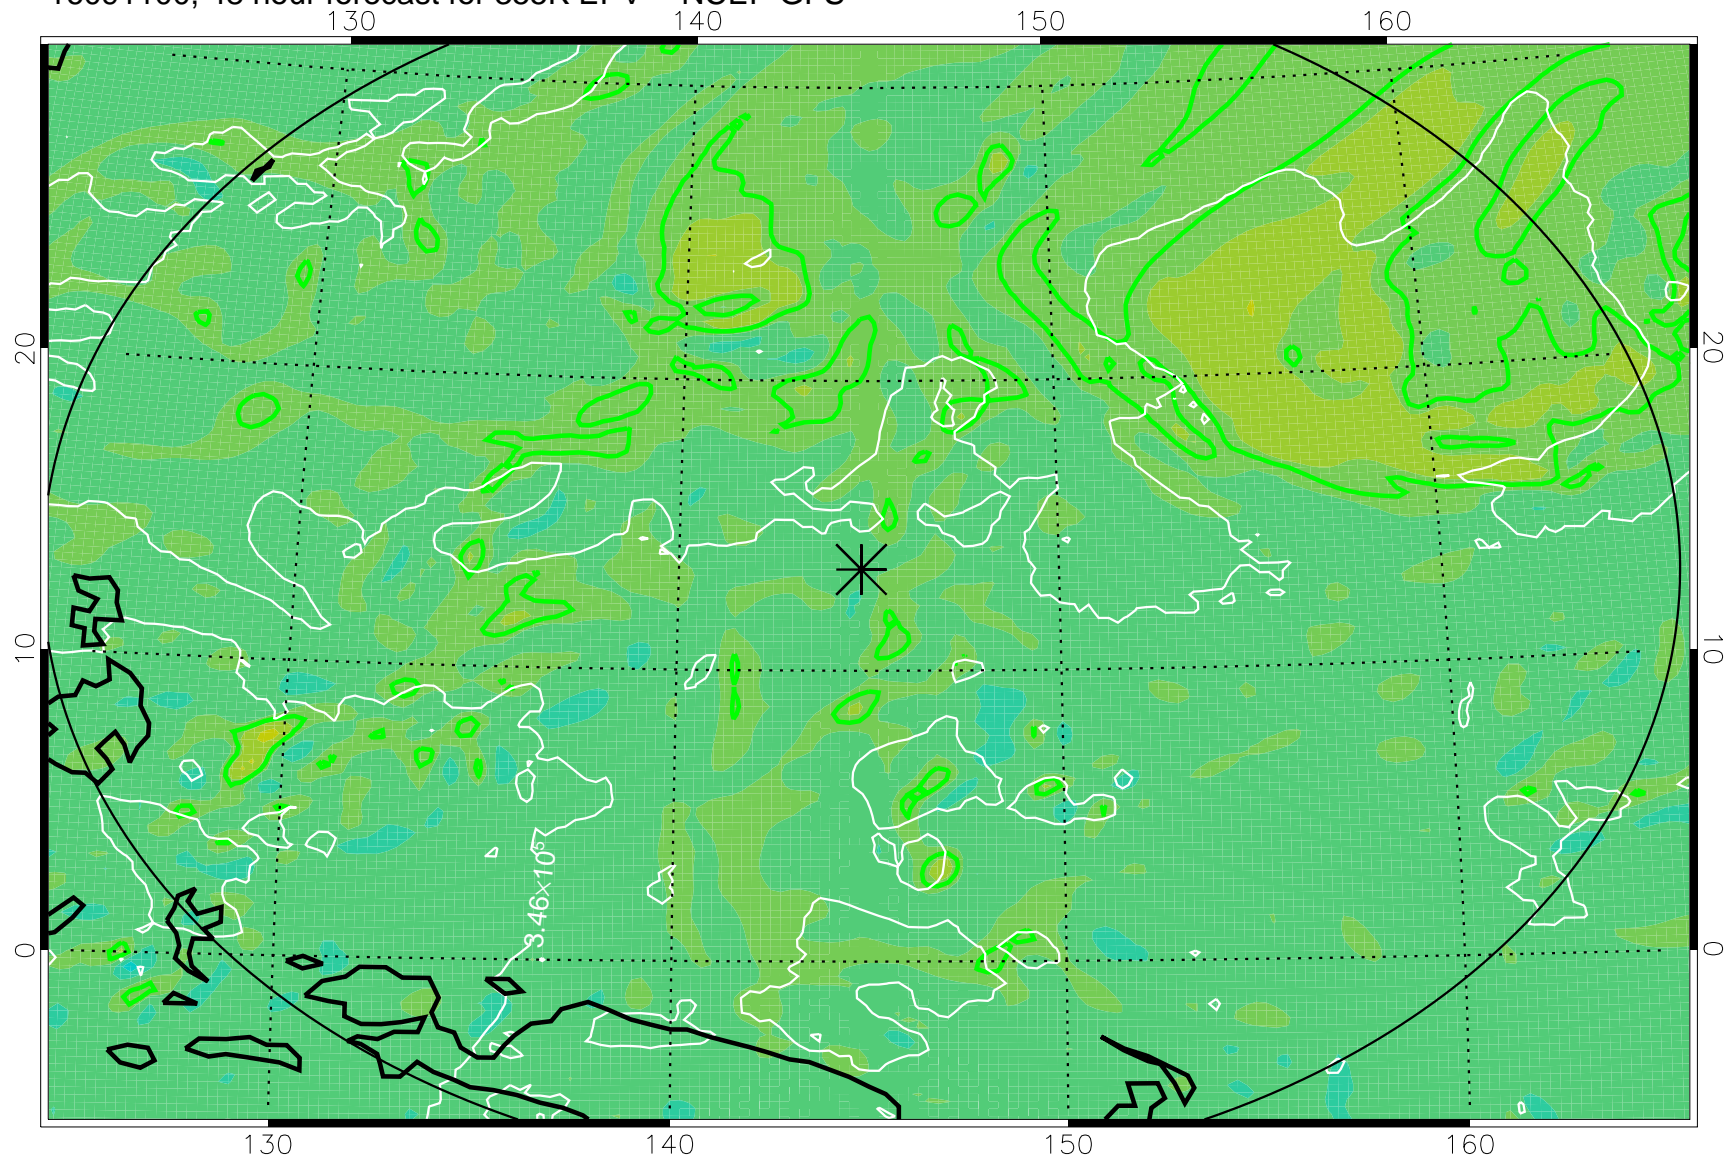

16091006, 30 hour forecast for 355K EPV -- NCEP GFS

355K Montgomery Streamfunction, white
EPV Tropopause (2 PVU) Position
Range ring of 2304 km

16091012, 36 hour forecast for 355K EPV -- NCEP GFS

355K Montgomery Streamfunction, white
EPV Tropopause (2 PVU) Position
Range ring of 2304 km

16091018, 42 hour forecast for 355K EPV -- NCEP GFS

355K Montgomery Streamfunction, white
EPV Tropopause (2 PVU) Position
Range ring of 2304 km

16091100, 48 hour forecast for 355K EPV -- NCEP GFS

355K Montgomery Streamfunction, white
EPV Tropopause (2 PVU) Position
Range ring of 2304 km

16091118, 66 hour forecast for 355K EPV -- NCEP GFS

355K Montgomery Streamfunction, white
EPV Tropopause (2 PVU) Position
Range ring of 2304 km

16091200, 72 hour forecast for 355K EPV -- NCEP GFS

355K Montgomery Streamfunction, white
EPV Tropopause (2 PVU) Position
Range ring of 2304 km

16091318, 114 hour forecast for 355K EPV -- NCEP GFS

355K Montgomery Streamfunction, white
EPV Tropopause (2 PVU) Position
Range ring of 2304 km

16091400, 120 hour forecast for 355K EPV -- NCEP GFS

355K Montgomery Streamfunction, white
EPV Tropopause (2 PVU) Position
Range ring of 2304 km