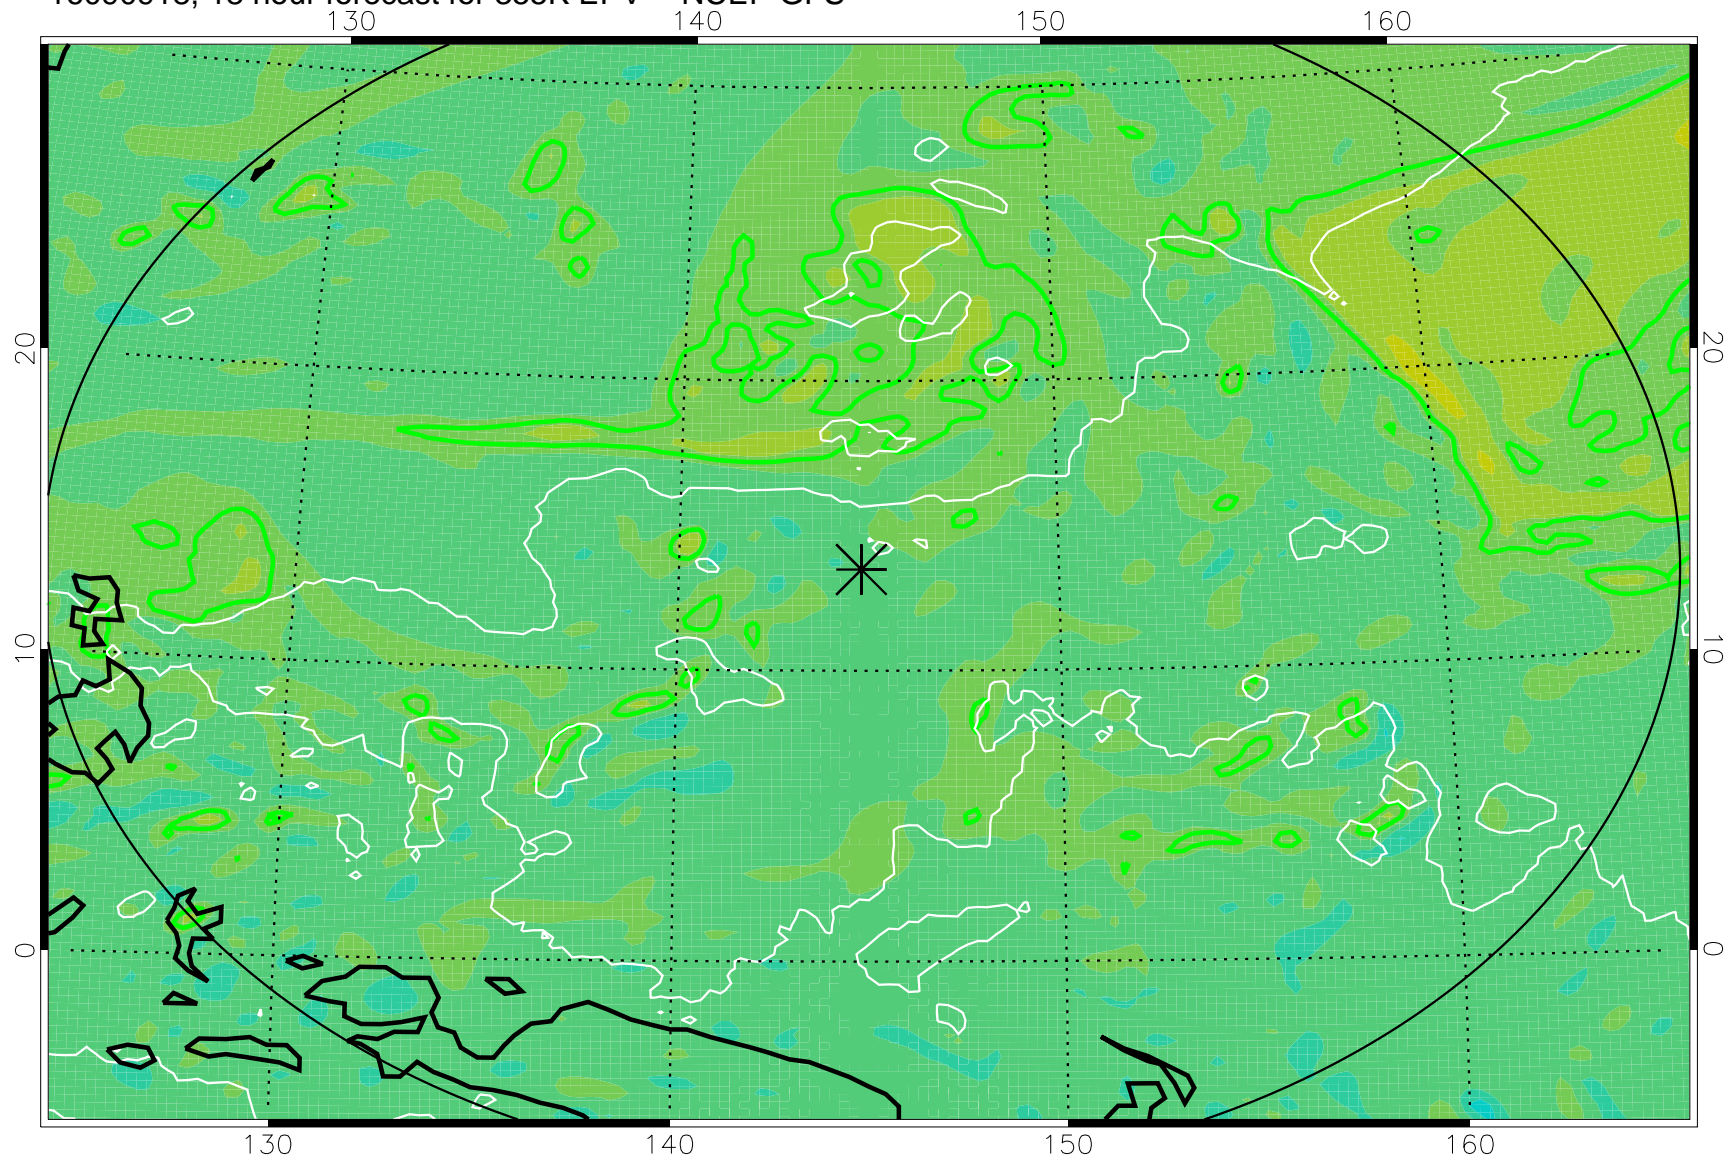

16090906, 6 hour forecast for 355K EPV -- NCEP GFS

355K Montgomery Streamfunction, white
EPV Tropopause (2 PVU) Position
Range ring of 2304 km

16090912, 12 hour forecast for 355K EPV -- NCEP GFS

355K Montgomery Streamfunction, white
EPV Tropopause (2 PVU) Position
Range ring of 2304 km

16090918, 18 hour forecast for 355K EPV -- NCEP GFS

355K Montgomery Streamfunction, white
EPV Tropopause (2 PVU) Position
Range ring of 2304 km

16091000, 24 hour forecast for 355K EPV -- NCEP GFS

355K Montgomery Streamfunction, white
EPV Tropopause (2 PVU) Position
Range ring of 2304 km

16091006, 30 hour forecast for 355K EPV -- NCEP GFS

355K Montgomery Streamfunction, white
EPV Tropopause (2 PVU) Position
Range ring of 2304 km

16091012, 36 hour forecast for 355K EPV -- NCEP GFS

355K Montgomery Streamfunction, white
EPV Tropopause (2 PVU) Position
Range ring of 2304 km

16091018, 42 hour forecast for 355K EPV -- NCEP GFS

355K Montgomery Streamfunction, white
EPV Tropopause (2 PVU) Position
Range ring of 2304 km

16091100, 48 hour forecast for 355K EPV -- NCEP GFS

355K Montgomery Streamfunction, white
EPV Tropopause (2 PVU) Position
Range ring of 2304 km