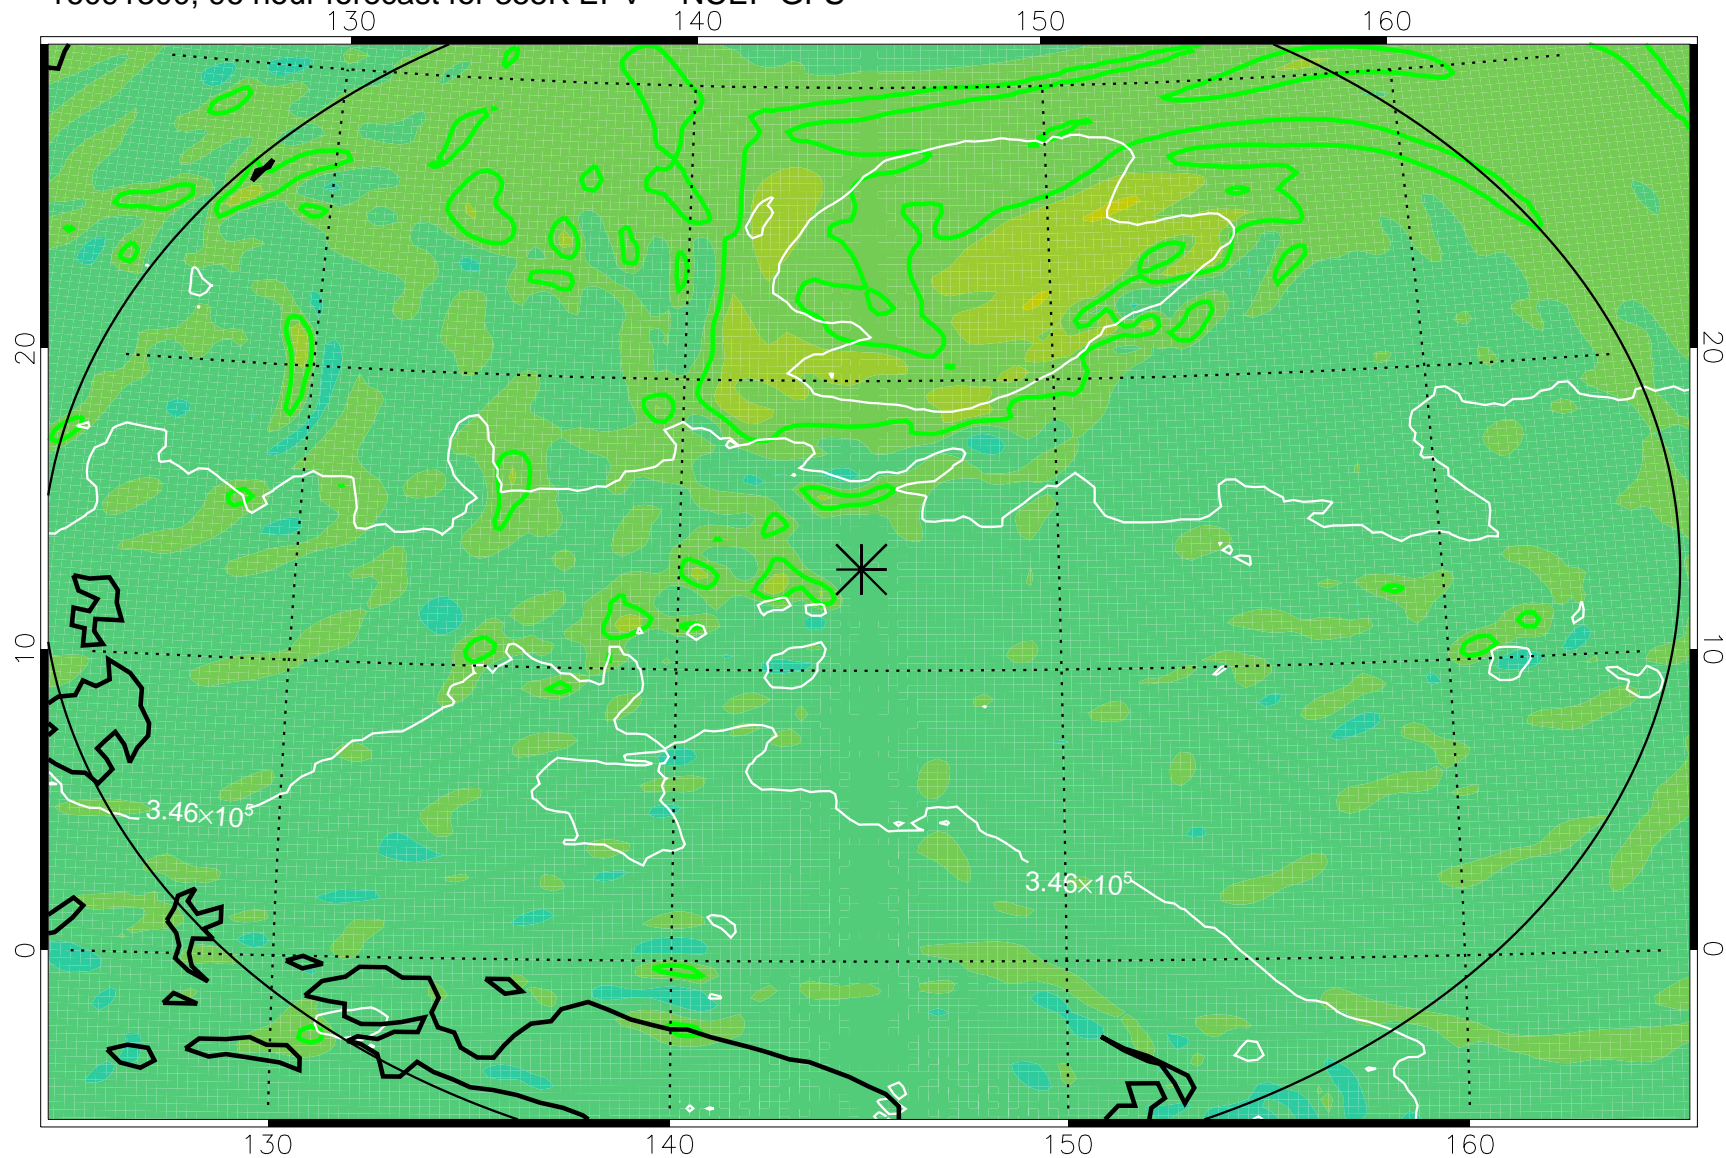

16091118, 66 hour forecast for 355K EPV -- NCEP GFS

355K Montgomery Streamfunction, white
EPV Tropopause (2 PVU) Position
Range ring of 2304 km

16091200, 72 hour forecast for 355K EPV -- NCEP GFS

355K Montgomery Streamfunction, white
EPV Tropopause (2 PVU) Position
Range ring of 2304 km

16091206, 78 hour forecast for 355K EPV -- NCEP GFS

355K Montgomery Streamfunction, white
EPV Tropopause (2 PVU) Position
Range ring of 2304 km

16091212, 84 hour forecast for 355K EPV -- NCEP GFS

355K Montgomery Streamfunction, white
EPV Tropopause (2 PVU) Position
Range ring of 2304 km

16091218, 90 hour forecast for 355K EPV -- NCEP GFS

355K Montgomery Streamfunction, white
EPV Tropopause (2 PVU) Position
Range ring of 2304 km

16091300, 96 hour forecast for 355K EPV -- NCEP GFS

355K Montgomery Streamfunction, white
EPV Tropopause (2 PVU) Position
Range ring of 2304 km

16091306, 102 hour forecast for 355K EPV -- NCEP GFS

355K Montgomery Streamfunction, white
EPV Tropopause (2 PVU) Position
Range ring of 2304 km

16091312, 108 hour forecast for 355K EPV -- NCEP GFS

355K Montgomery Streamfunction, white
EPV Tropopause (2 PVU) Position
Range ring of 2304 km