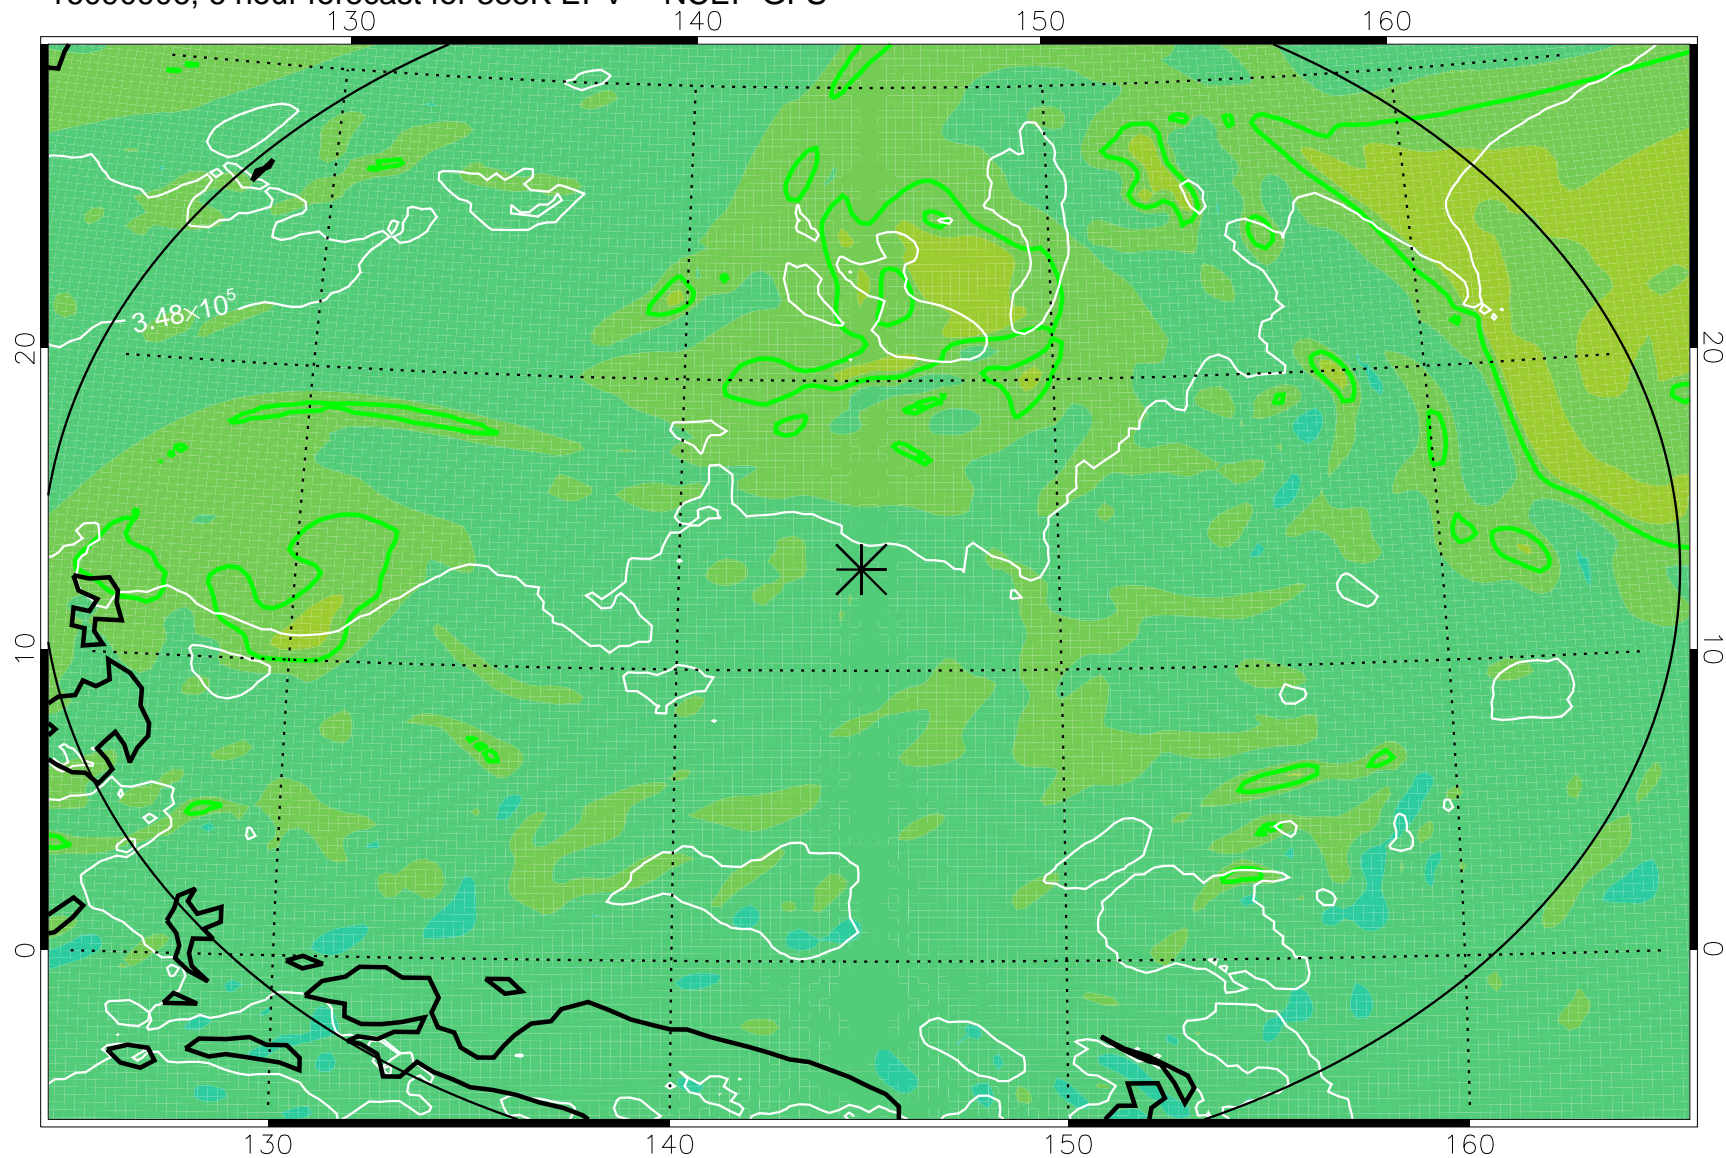

16090906, 6 hour forecast for 355K EPV -- NCEP GFS

355K Montgomery Streamfunction, white
EPV Tropopause (2 PVU) Position
Range ring of 2304 km

16090912, 12 hour forecast for 355K EPV -- NCEP GFS

355K Montgomery Streamfunction, white
EPV Tropopause (2 PVU) Position
Range ring of 2304 km

16090918, 18 hour forecast for 355K EPV -- NCEP GFS

355K Montgomery Streamfunction, white
EPV Tropopause (2 PVU) Position
Range ring of 2304 km

16091000, 24 hour forecast for 355K EPV -- NCEP GFS

355K Montgomery Streamfunction, white
EPV Tropopause (2 PVU) Position
Range ring of 2304 km

16091006, 30 hour forecast for 355K EPV -- NCEP GFS

355K Montgomery Streamfunction, white
EPV Tropopause (2 PVU) Position
Range ring of 2304 km

16091012, 36 hour forecast for 355K EPV -- NCEP GFS

355K Montgomery Streamfunction, white
EPV Tropopause (2 PVU) Position
Range ring of 2304 km

16091018, 42 hour forecast for 355K EPV -- NCEP GFS

355K Montgomery Streamfunction, white
EPV Tropopause (2 PVU) Position
Range ring of 2304 km

16091100, 48 hour forecast for 355K EPV -- NCEP GFS

355K Montgomery Streamfunction, white
EPV Tropopause (2 PVU) Position
Range ring of 2304 km