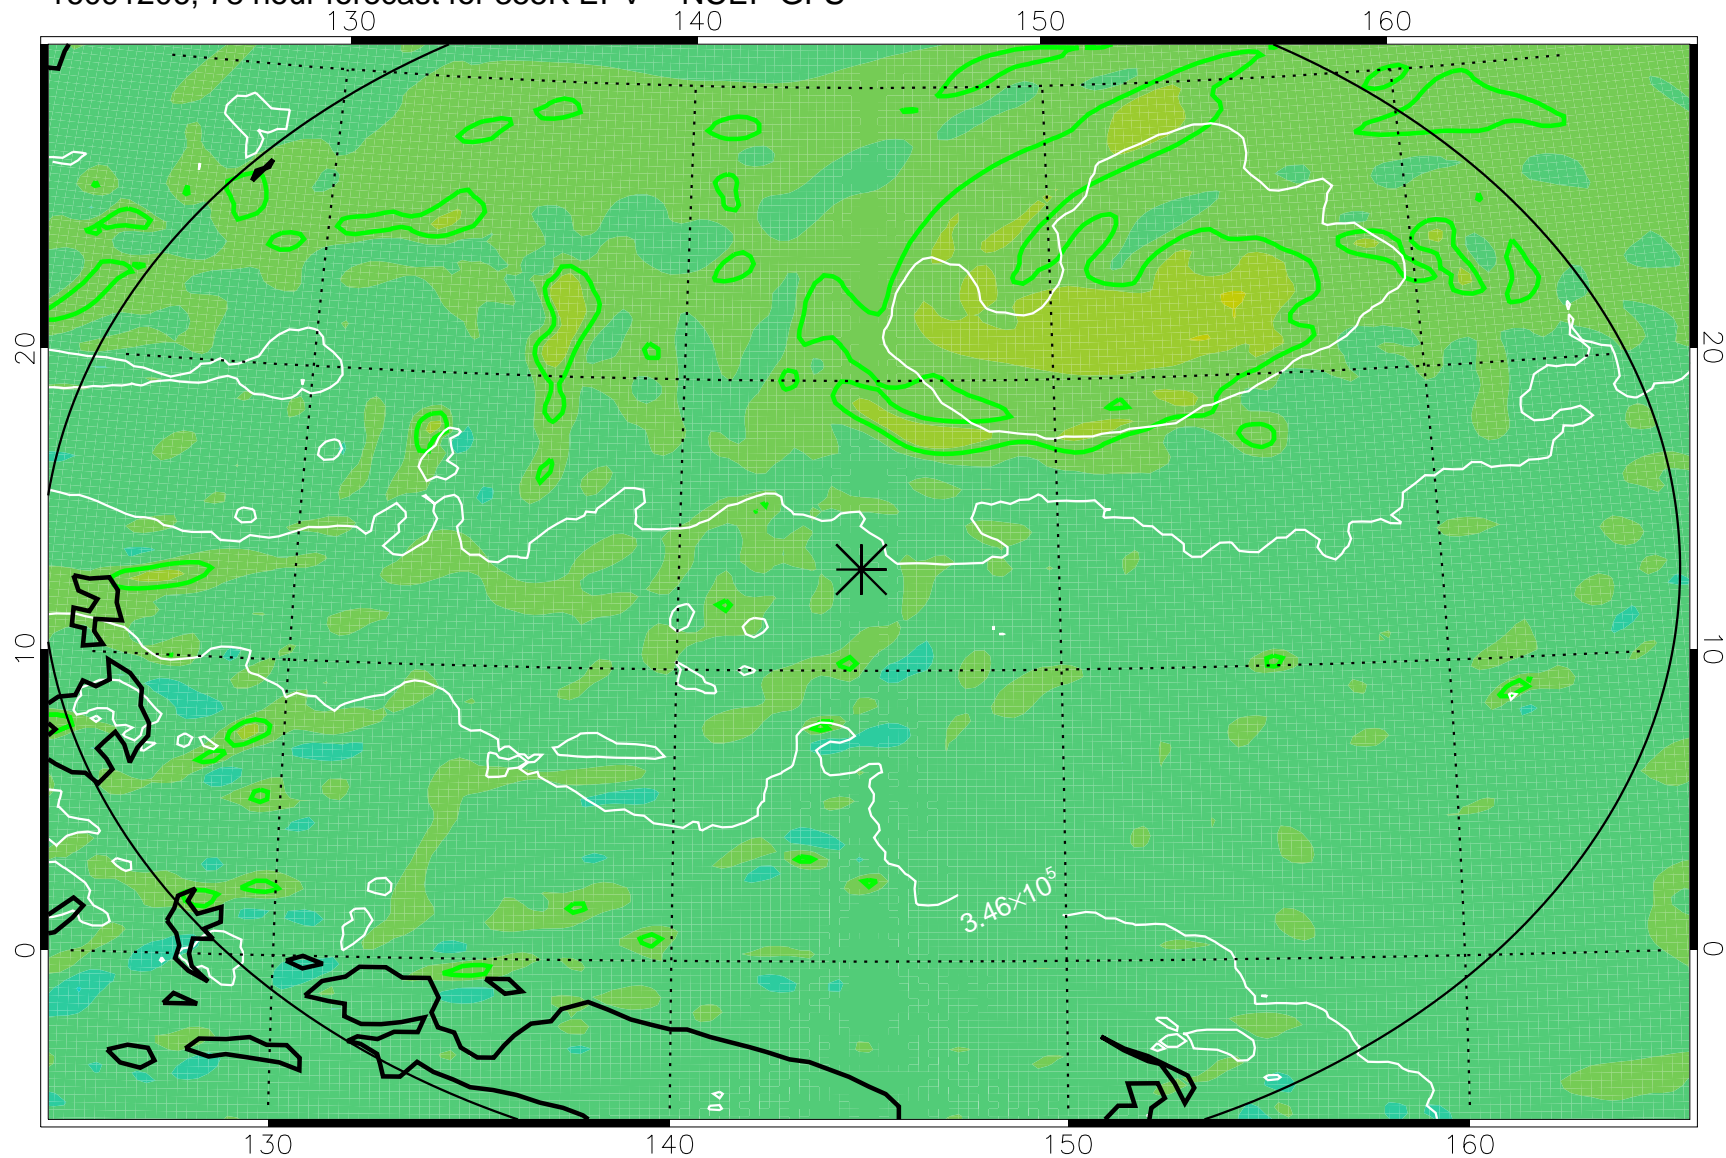

16091118, 66 hour forecast for 355K EPV -- NCEP GFS

355K Montgomery Streamfunction, white
EPV Tropopause (2 PVU) Position
Range ring of 2304 km

16091200, 72 hour forecast for 355K EPV -- NCEP GFS

355K Montgomery Streamfunction, white
EPV Tropopause (2 PVU) Position
Range ring of 2304 km

16091206, 78 hour forecast for 355K EPV -- NCEP GFS

355K Montgomery Streamfunction, white
EPV Tropopause (2 PVU) Position
Range ring of 2304 km

16091212, 84 hour forecast for 355K EPV -- NCEP GFS

355K Montgomery Streamfunction, white
EPV Tropopause (2 PVU) Position
Range ring of 2304 km

16091218, 90 hour forecast for 355K EPV -- NCEP GFS

355K Montgomery Streamfunction, white
EPV Tropopause (2 PVU) Position
Range ring of 2304 km

16091300, 96 hour forecast for 355K EPV -- NCEP GFS

355K Montgomery Streamfunction, white
EPV Tropopause (2 PVU) Position
Range ring of 2304 km

16091318, 114 hour forecast for 355K EPV -- NCEP GFS

355K Montgomery Streamfunction, white
EPV Tropopause (2 PVU) Position
Range ring of 2304 km

16091400, 120 hour forecast for 355K EPV -- NCEP GFS

355K Montgomery Streamfunction, white
EPV Tropopause (2 PVU) Position
Range ring of 2304 km