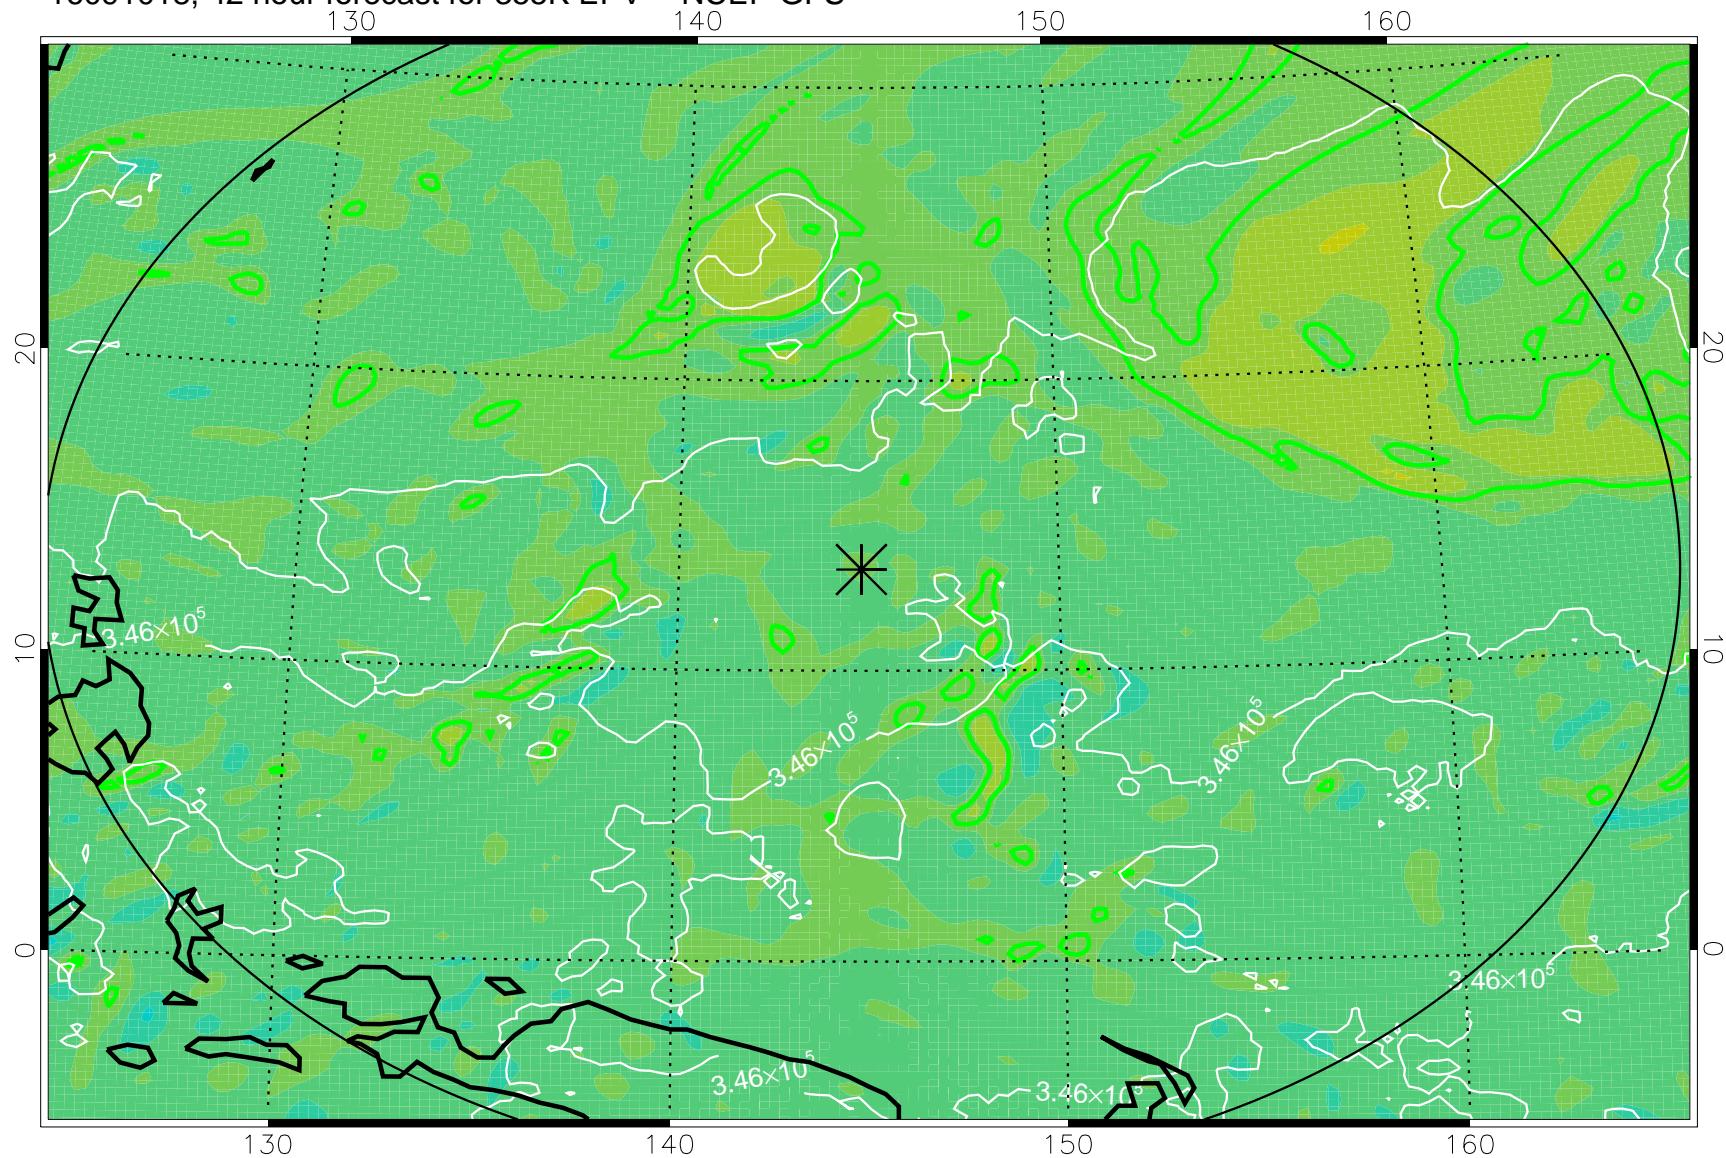

16091006, 30 hour forecast for 355K EPV -- NCEP GFS

355K Montgomery Streamfunction, white
EPV Tropopause (2 PVU) Position
Range ring of 2304 km

16091012, 36 hour forecast for 355K EPV -- NCEP GFS

355K Montgomery Streamfunction, white
EPV Tropopause (2 PVU) Position
Range ring of 2304 km

16091018, 42 hour forecast for 355K EPV -- NCEP GFS

355K Montgomery Streamfunction, white
EPV Tropopause (2 PVU) Position
Range ring of 2304 km

16091100, 48 hour forecast for 355K EPV -- NCEP GFS

355K Montgomery Streamfunction, white
EPV Tropopause (2 PVU) Position
Range ring of 2304 km

16091106, 54 hour forecast for 355K EPV -- NCEP GFS

355K Montgomery Streamfunction, white
EPV Tropopause (2 PVU) Position
Range ring of 2304 km

16091112, 60 hour forecast for 355K EPV -- NCEP GFS

355K Montgomery Streamfunction, white
EPV Tropopause (2 PVU) Position
Range ring of 2304 km

16091118, 66 hour forecast for 355K EPV -- NCEP GFS

355K Montgomery Streamfunction, white
EPV Tropopause (2 PVU) Position
Range ring of 2304 km

16091200, 72 hour forecast for 355K EPV -- NCEP GFS

355K Montgomery Streamfunction, white
EPV Tropopause (2 PVU) Position
Range ring of 2304 km