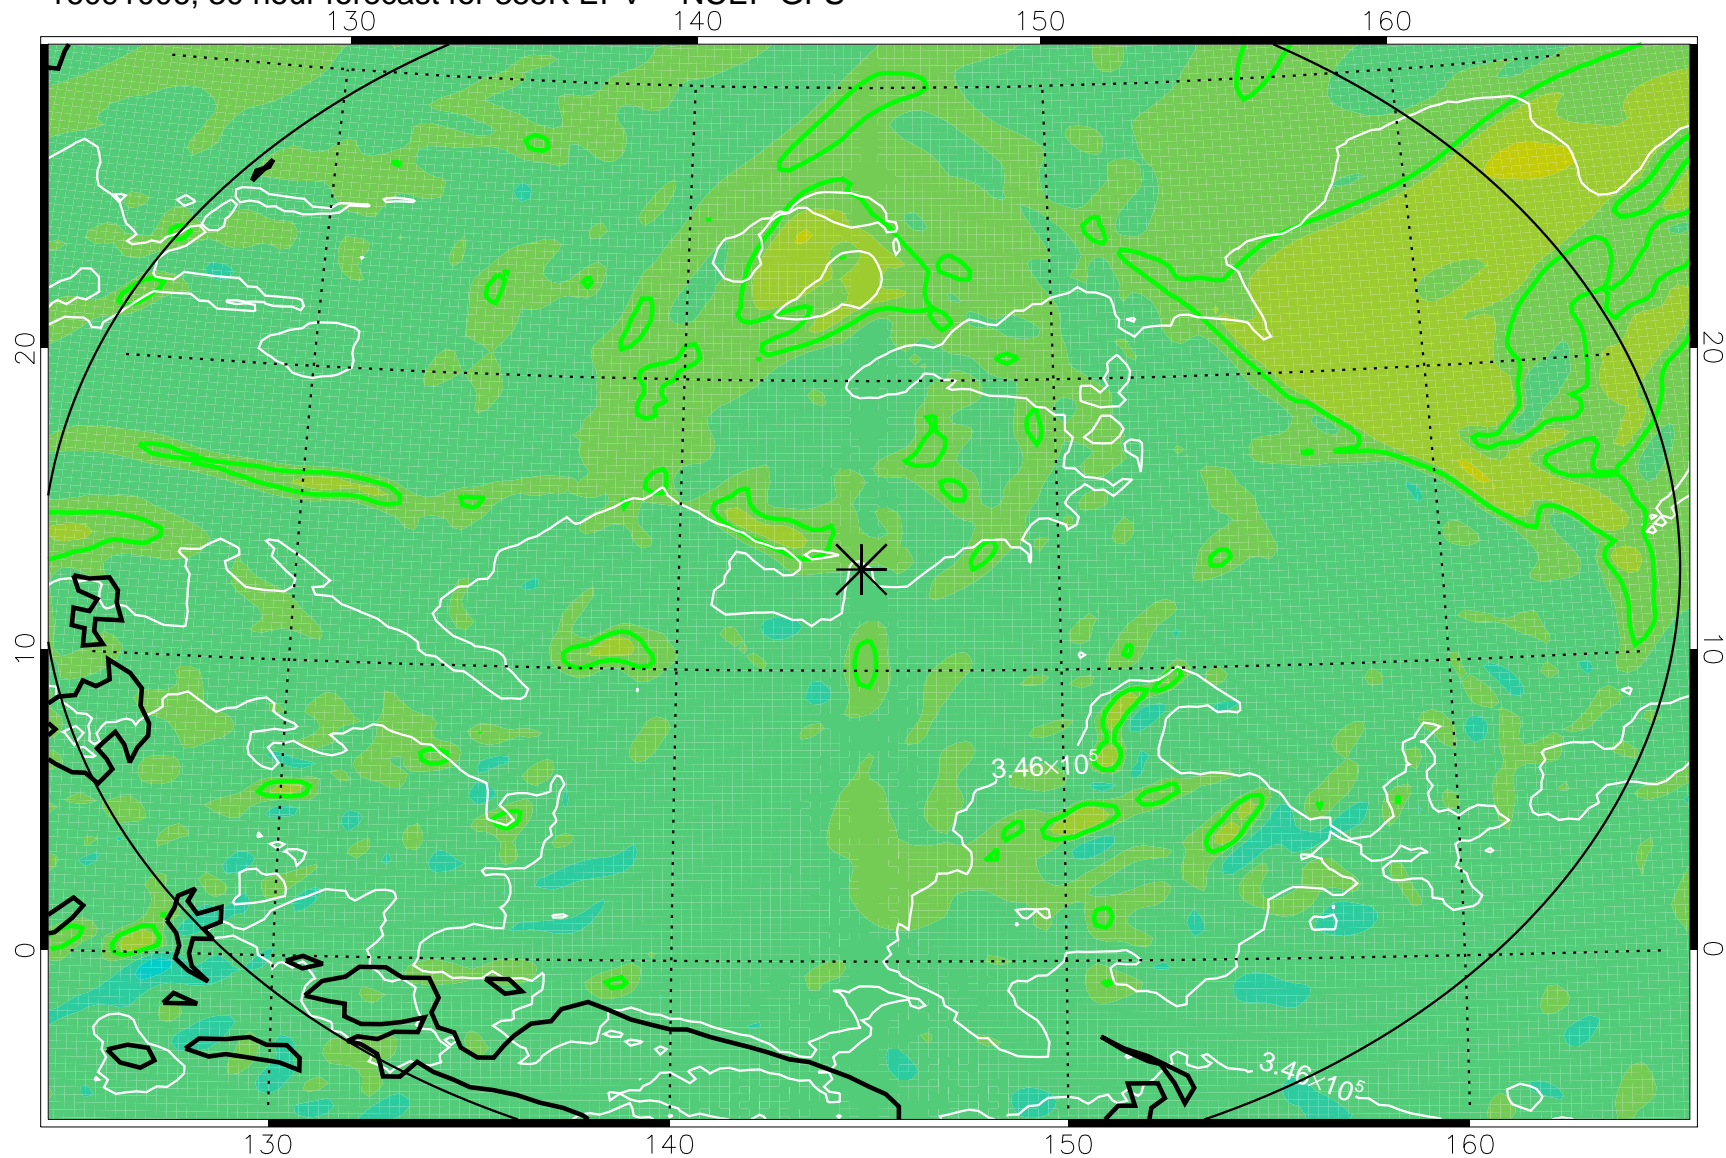

16090918, 18 hour forecast for 355K EPV -- NCEP GFS

355K Montgomery Streamfunction, white
EPV Tropopause (2 PVU) Position
Range ring of 2304 km

16091000, 24 hour forecast for 355K EPV -- NCEP GFS

355K Montgomery Streamfunction, white
EPV Tropopause (2 PVU) Position
Range ring of 2304 km

16091006, 30 hour forecast for 355K EPV -- NCEP GFS

355K Montgomery Streamfunction, white
EPV Tropopause (2 PVU) Position
Range ring of 2304 km

16091012, 36 hour forecast for 355K EPV -- NCEP GFS

355K Montgomery Streamfunction, white
EPV Tropopause (2 PVU) Position
Range ring of 2304 km

16091018, 42 hour forecast for 355K EPV -- NCEP GFS

355K Montgomery Streamfunction, white
EPV Tropopause (2 PVU) Position
Range ring of 2304 km

16091100, 48 hour forecast for 355K EPV -- NCEP GFS

355K Montgomery Streamfunction, white
EPV Tropopause (2 PVU) Position
Range ring of 2304 km

16091118, 66 hour forecast for 355K EPV -- NCEP GFS

355K Montgomery Streamfunction, white
EPV Tropopause (2 PVU) Position
Range ring of 2304 km

16091200, 72 hour forecast for 355K EPV -- NCEP GFS

355K Montgomery Streamfunction, white
EPV Tropopause (2 PVU) Position
Range ring of 2304 km