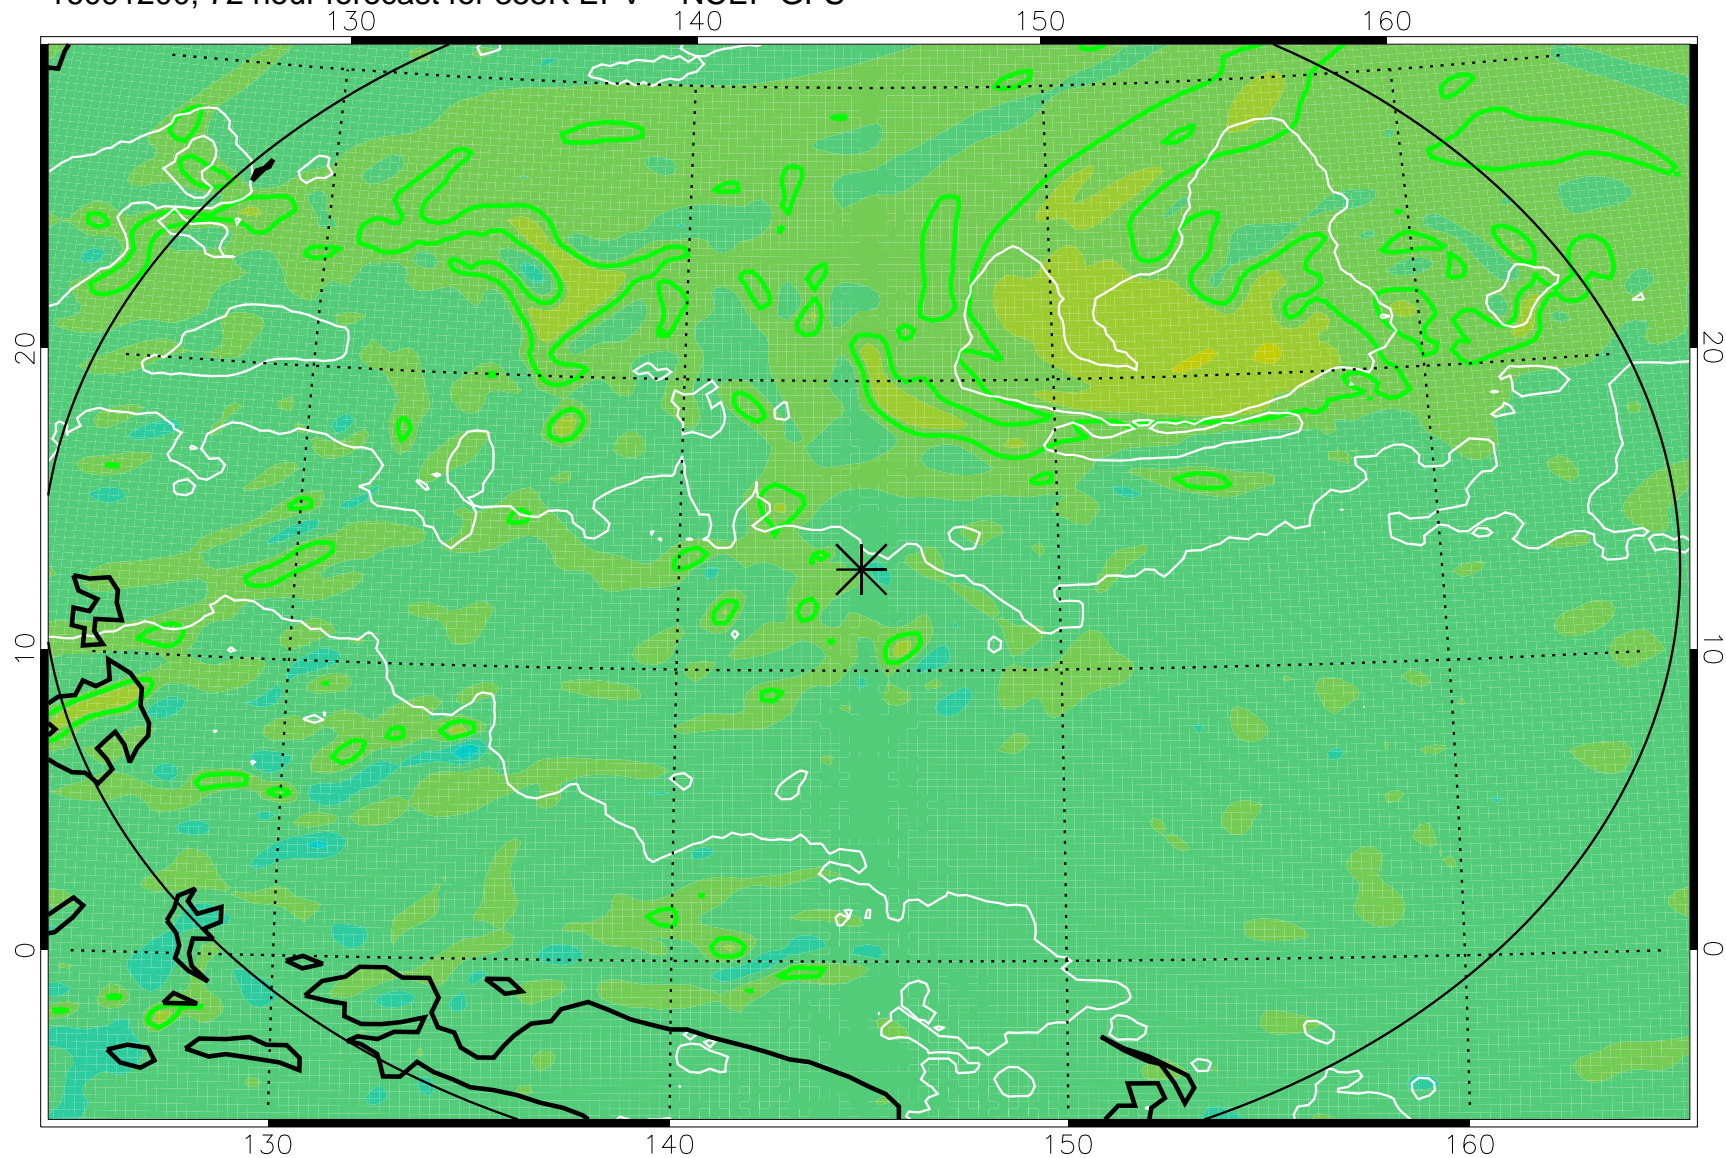

16091106, 54 hour forecast for 355K EPV -- NCEP GFS

355K Montgomery Streamfunction, white
EPV Tropopause (2 PVU) Position
Range ring of 2304 km

16091112, 60 hour forecast for 355K EPV -- NCEP GFS

355K Montgomery Streamfunction, white
EPV Tropopause (2 PVU) Position
Range ring of 2304 km

16091118, 66 hour forecast for 355K EPV -- NCEP GFS

355K Montgomery Streamfunction, white
EPV Tropopause (2 PVU) Position
Range ring of 2304 km

16091200, 72 hour forecast for 355K EPV -- NCEP GFS

355K Montgomery Streamfunction, white
EPV Tropopause (2 PVU) Position
Range ring of 2304 km

16091206, 78 hour forecast for 355K EPV -- NCEP GFS

355K Montgomery Streamfunction, white
EPV Tropopause (2 PVU) Position
Range ring of 2304 km

16091212, 84 hour forecast for 355K EPV -- NCEP GFS

355K Montgomery Streamfunction, white
EPV Tropopause (2 PVU) Position
Range ring of 2304 km

16091218, 90 hour forecast for 355K EPV -- NCEP GFS

355K Montgomery Streamfunction, white
EPV Tropopause (2 PVU) Position
Range ring of 2304 km

16091300, 96 hour forecast for 355K EPV -- NCEP GFS

355K Montgomery Streamfunction, white
EPV Tropopause (2 PVU) Position
Range ring of 2304 km