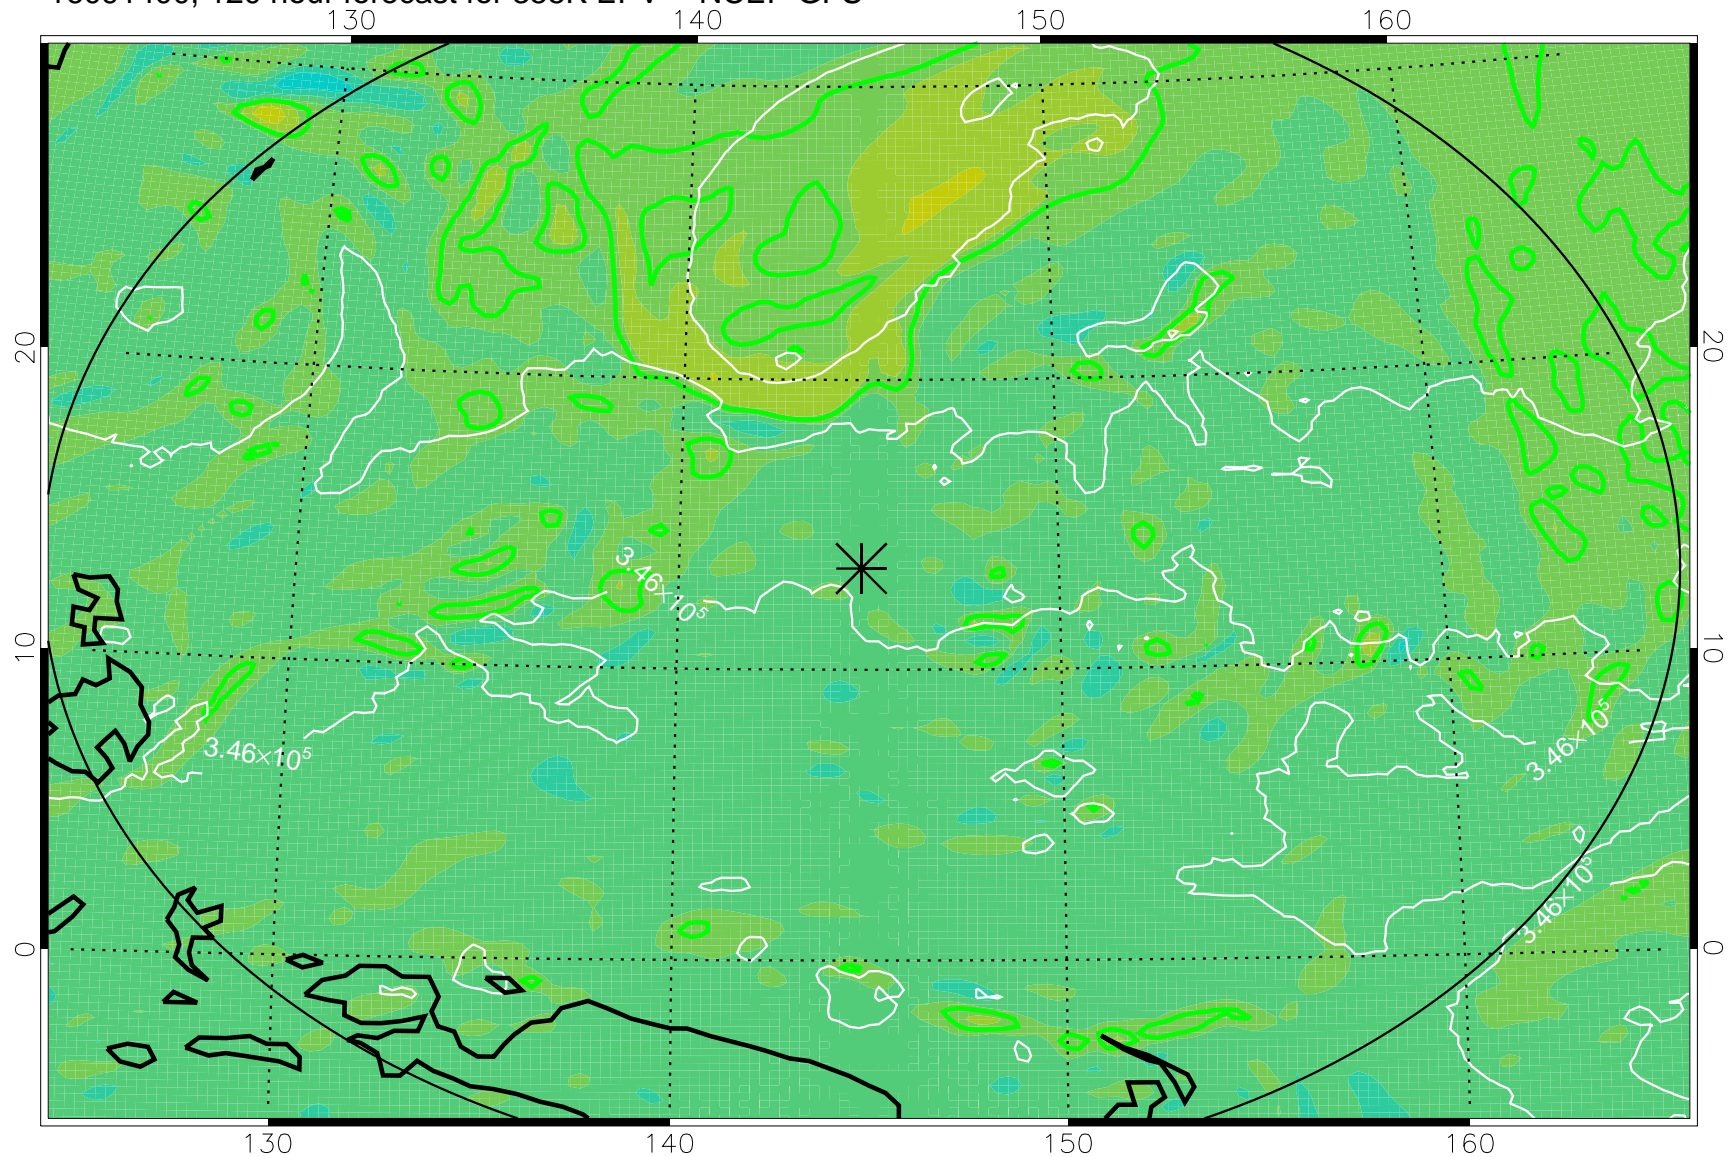

16091206, 78 hour forecast for 355K EPV -- NCEP GFS

355K Montgomery Streamfunction, white
EPV Tropopause (2 PVU) Position
Range ring of 2304 km

16091212, 84 hour forecast for 355K EPV -- NCEP GFS

355K Montgomery Streamfunction, white
EPV Tropopause (2 PVU) Position
Range ring of 2304 km

16091218, 90 hour forecast for 355K EPV -- NCEP GFS

355K Montgomery Streamfunction, white
EPV Tropopause (2 PVU) Position
Range ring of 2304 km

16091300, 96 hour forecast for 355K EPV -- NCEP GFS

355K Montgomery Streamfunction, white
EPV Tropopause (2 PVU) Position
Range ring of 2304 km

16091306, 102 hour forecast for 355K EPV -- NCEP GFS

355K Montgomery Streamfunction, white
EPV Tropopause (2 PVU) Position
Range ring of 2304 km

16091312, 108 hour forecast for 355K EPV -- NCEP GFS

355K Montgomery Streamfunction, white
EPV Tropopause (2 PVU) Position
Range ring of 2304 km

16091318, 114 hour forecast for 355K EPV -- NCEP GFS

355K Montgomery Streamfunction, white
EPV Tropopause (2 PVU) Position
Range ring of 2304 km

16091400, 120 hour forecast for 355K EPV -- NCEP GFS

355K Montgomery Streamfunction, white
EPV Tropopause (2 PVU) Position
Range ring of 2304 km