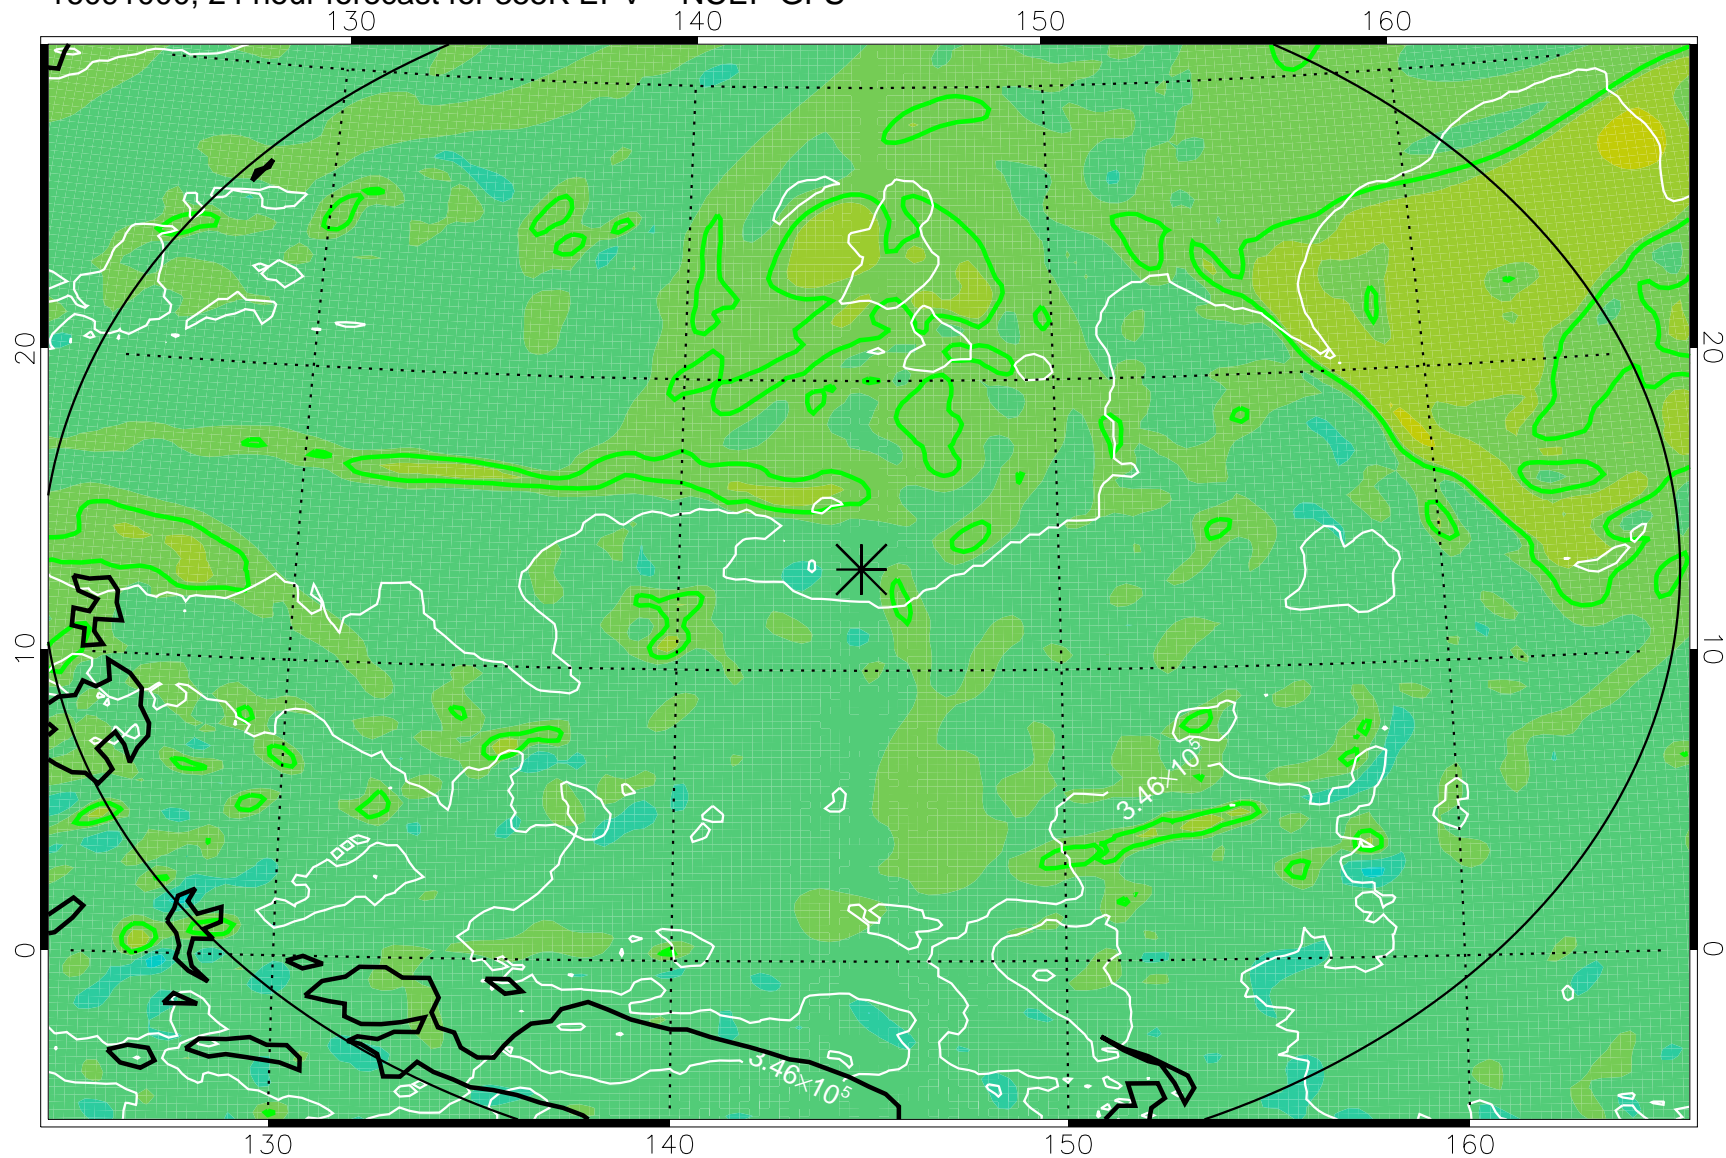

16090906, 6 hour forecast for 355K EPV -- NCEP GFS

355K Montgomery Streamfunction, white
EPV Tropopause (2 PVU) Position
Range ring of 2304 km

16090912, 12 hour forecast for 355K EPV -- NCEP GFS

355K Montgomery Streamfunction, white
EPV Tropopause (2 PVU) Position
Range ring of 2304 km

16090918, 18 hour forecast for 355K EPV -- NCEP GFS

355K Montgomery Streamfunction, white
EPV Tropopause (2 PVU) Position
Range ring of 2304 km

16091000, 24 hour forecast for 355K EPV -- NCEP GFS

355K Montgomery Streamfunction, white
EPV Tropopause (2 PVU) Position
Range ring of 2304 km

16091006, 30 hour forecast for 355K EPV -- NCEP GFS

355K Montgomery Streamfunction, white
EPV Tropopause (2 PVU) Position
Range ring of 2304 km

16091012, 36 hour forecast for 355K EPV -- NCEP GFS

355K Montgomery Streamfunction, white
EPV Tropopause (2 PVU) Position
Range ring of 2304 km

16091018, 42 hour forecast for 355K EPV -- NCEP GFS

355K Montgomery Streamfunction, white
EPV Tropopause (2 PVU) Position
Range ring of 2304 km

16091100, 48 hour forecast for 355K EPV -- NCEP GFS

355K Montgomery Streamfunction, white
EPV Tropopause (2 PVU) Position
Range ring of 2304 km