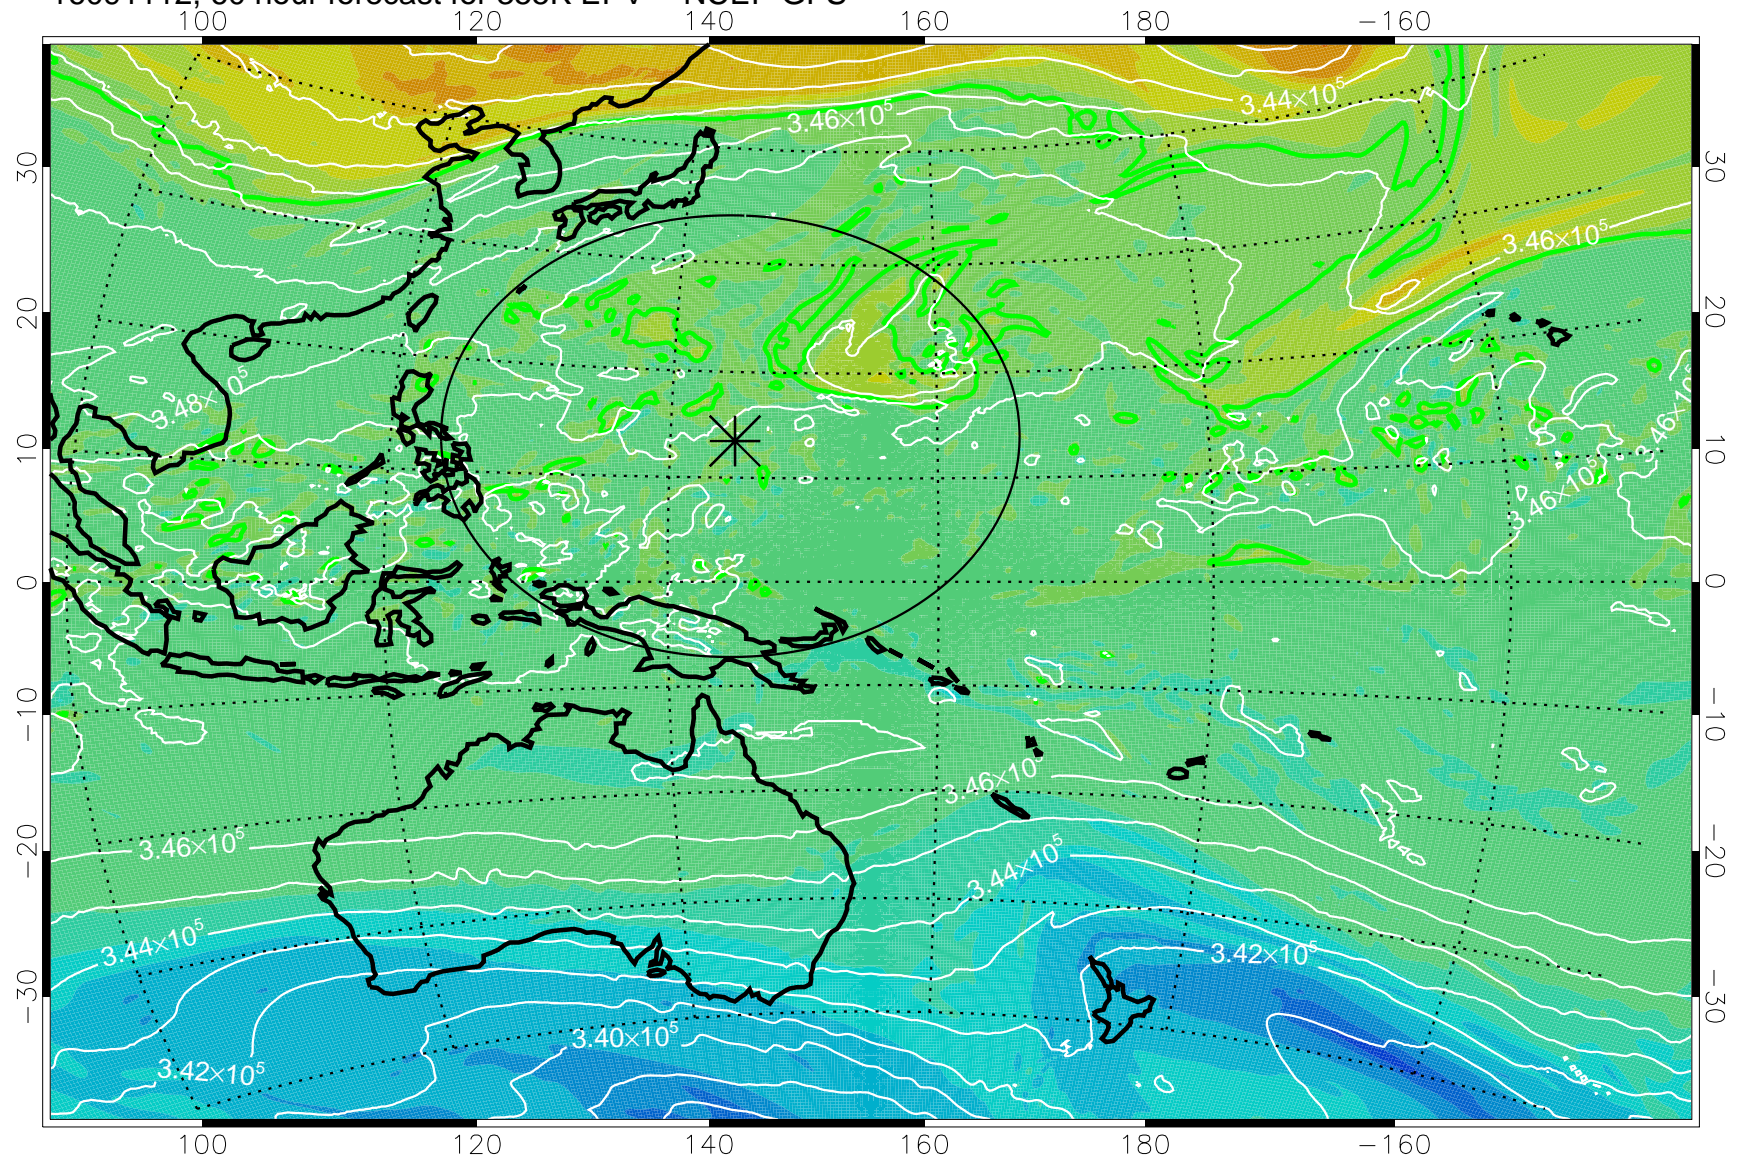

16091006, 30 hour forecast for 355K EPV -- NCEP GFS

355K Montgomery Streamfunction, white
EPV Tropopause (2 PVU) Position
Range ring of 2304 km

16091012, 36 hour forecast for 355K EPV -- NCEP GFS

355K Montgomery Streamfunction, white
EPV Tropopause (2 PVU) Position
Range ring of 2304 km

16091018, 42 hour forecast for 355K EPV -- NCEP GFS

355K Montgomery Streamfunction, white
EPV Tropopause (2 PVU) Position
Range ring of 2304 km

16091100, 48 hour forecast for 355K EPV -- NCEP GFS

355K Montgomery Streamfunction, white
EPV Tropopause (2 PVU) Position
Range ring of 2304 km

16091106, 54 hour forecast for 355K EPV -- NCEP GFS

355K Montgomery Streamfunction, white
EPV Tropopause (2 PVU) Position
Range ring of 2304 km

16091112, 60 hour forecast for 355K EPV -- NCEP GFS

355K Montgomery Streamfunction, white
EPV Tropopause (2 PVU) Position
Range ring of 2304 km

16091118, 66 hour forecast for 355K EPV -- NCEP GFS

355K Montgomery Streamfunction, white
EPV Tropopause (2 PVU) Position
Range ring of 2304 km

16091200, 72 hour forecast for 355K EPV -- NCEP GFS

355K Montgomery Streamfunction, white
EPV Tropopause (2 PVU) Position
Range ring of 2304 km