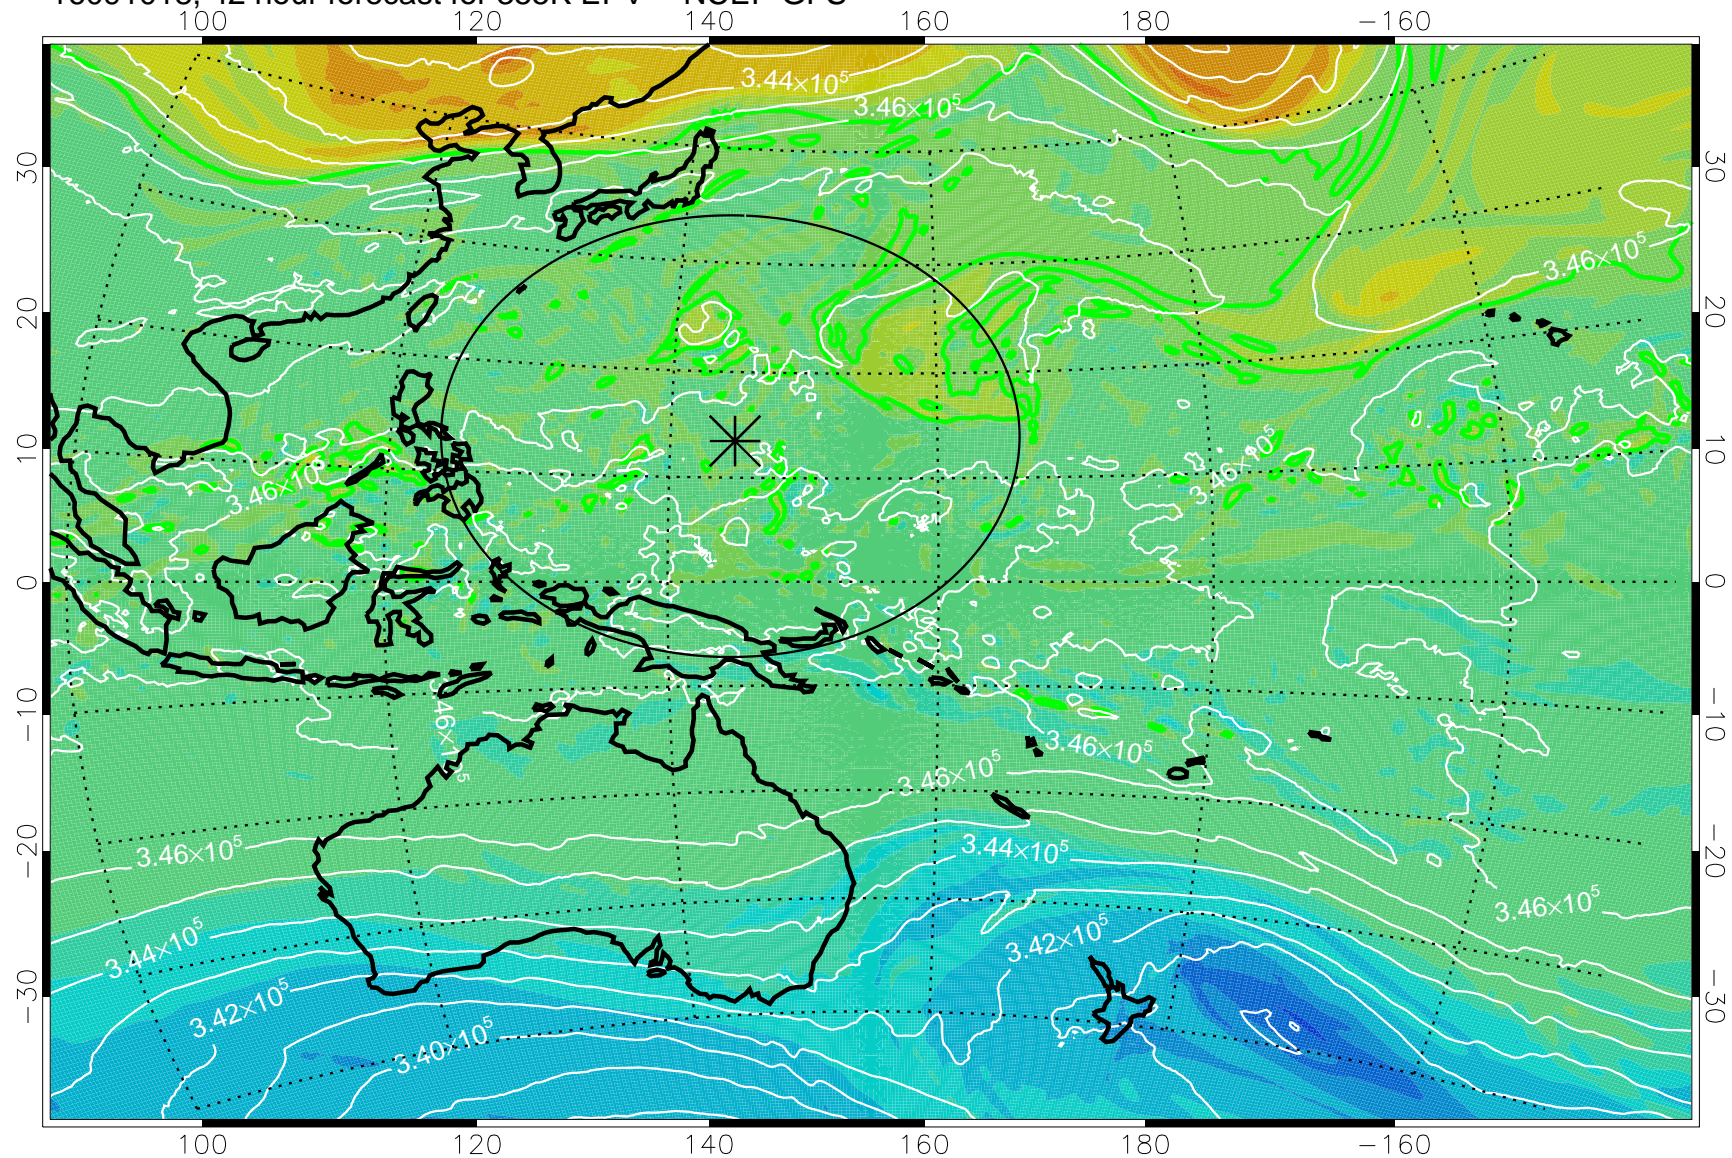

16091006, 30 hour forecast for 355K EPV -- NCEP GFS

355K Montgomery Streamfunction, white
EPV Tropopause (2 PVU) Position
Range ring of 2304 km

16091012, 36 hour forecast for 355K EPV -- NCEP GFS

355K Montgomery Streamfunction, white
EPV Tropopause (2 PVU) Position
Range ring of 2304 km

16091018, 42 hour forecast for 355K EPV -- NCEP GFS

355K Montgomery Streamfunction, white
EPV Tropopause (2 PVU) Position
Range ring of 2304 km

16091100, 48 hour forecast for 355K EPV -- NCEP GFS

355K Montgomery Streamfunction, white
EPV Tropopause (2 PVU) Position
Range ring of 2304 km

16091106, 54 hour forecast for 355K EPV -- NCEP GFS

355K Montgomery Streamfunction, white
EPV Tropopause (2 PVU) Position
Range ring of 2304 km

16091112, 60 hour forecast for 355K EPV -- NCEP GFS

355K Montgomery Streamfunction, white
EPV Tropopause (2 PVU) Position
Range ring of 2304 km

16091118, 66 hour forecast for 355K EPV -- NCEP GFS

355K Montgomery Streamfunction, white
EPV Tropopause (2 PVU) Position
Range ring of 2304 km

16091200, 72 hour forecast for 355K EPV -- NCEP GFS

355K Montgomery Streamfunction, white
EPV Tropopause (2 PVU) Position
Range ring of 2304 km