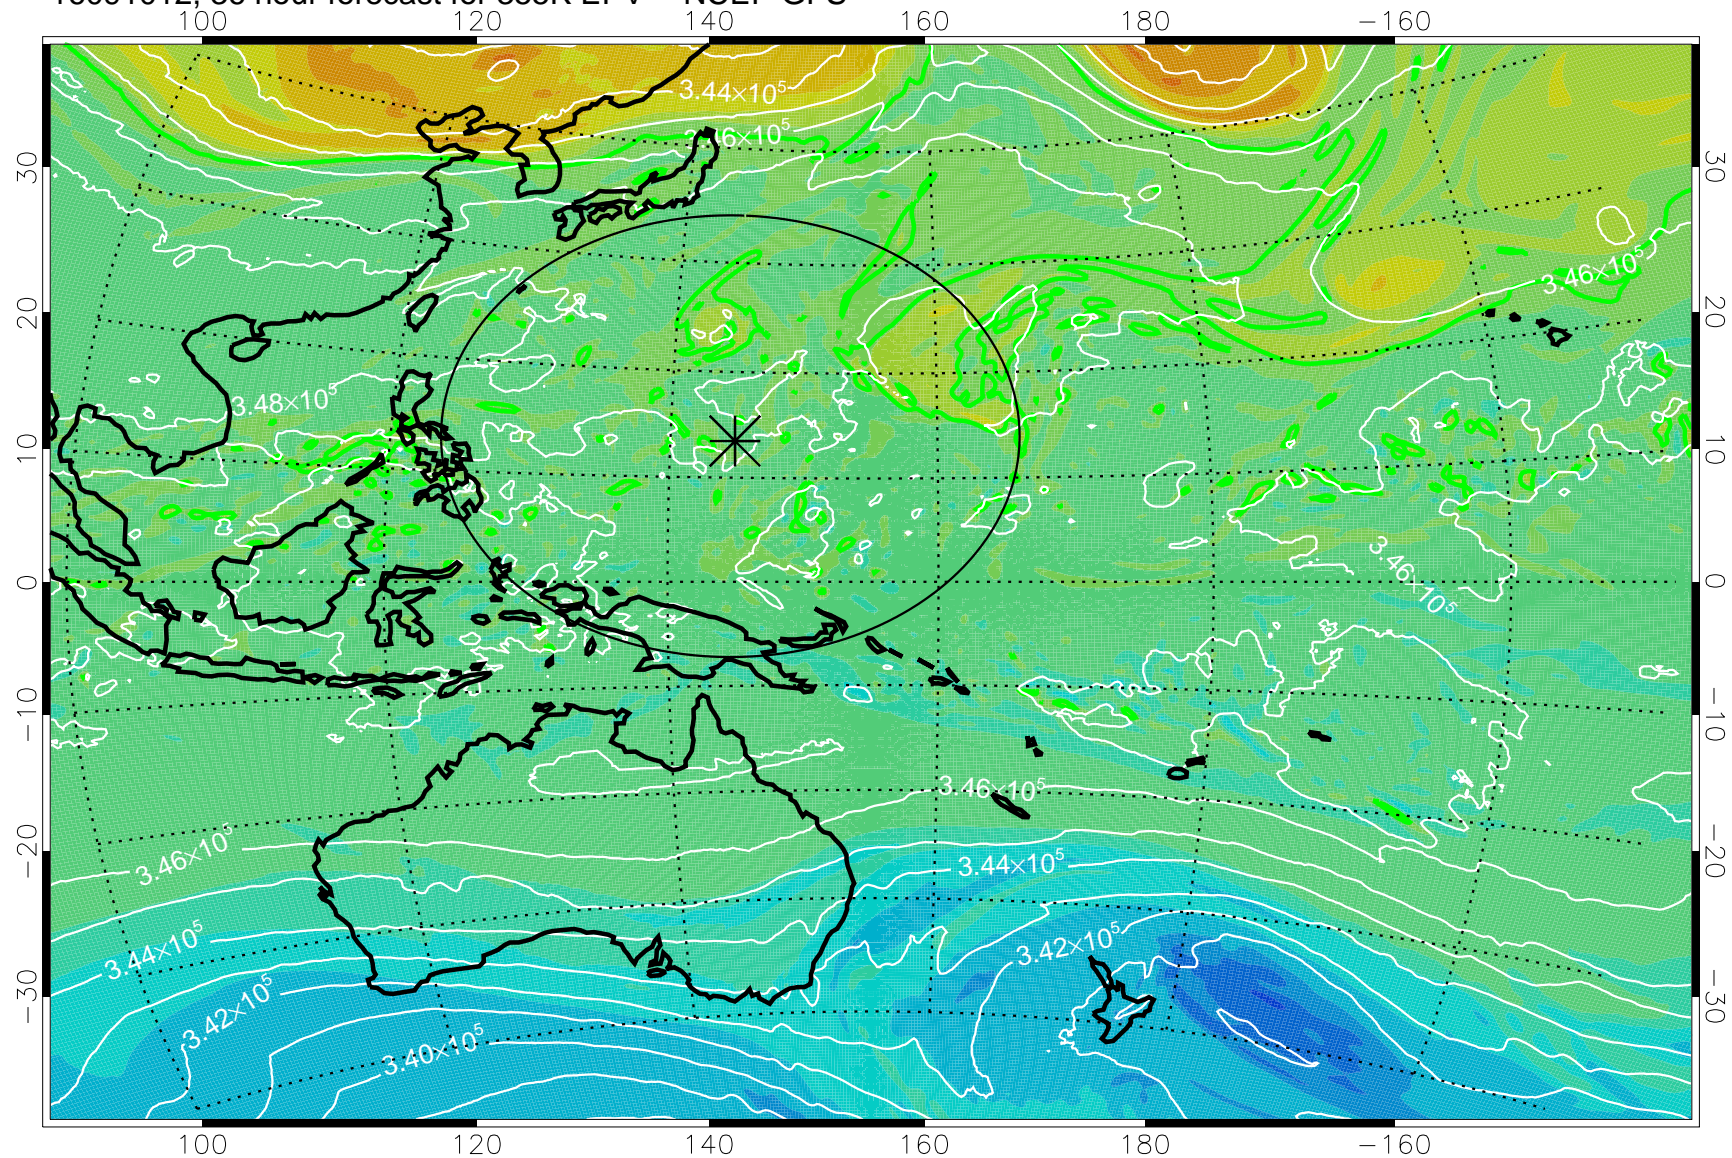

16090918, 18 hour forecast for 355K EPV -- NCEP GFS

355K Montgomery Streamfunction, white
EPV Tropopause (2 PVU) Position
Range ring of 2304 km

16091000, 24 hour forecast for 355K EPV -- NCEP GFS

355K Montgomery Streamfunction, white
EPV Tropopause (2 PVU) Position
Range ring of 2304 km

16091006, 30 hour forecast for 355K EPV -- NCEP GFS

355K Montgomery Streamfunction, white
EPV Tropopause (2 PVU) Position
Range ring of 2304 km

16091012, 36 hour forecast for 355K EPV -- NCEP GFS

355K Montgomery Streamfunction, white
EPV Tropopause (2 PVU) Position
Range ring of 2304 km

16091018, 42 hour forecast for 355K EPV -- NCEP GFS

355K Montgomery Streamfunction, white
EPV Tropopause (2 PVU) Position
Range ring of 2304 km

16091100, 48 hour forecast for 355K EPV -- NCEP GFS

355K Montgomery Streamfunction, white
EPV Tropopause (2 PVU) Position
Range ring of 2304 km

16091106, 54 hour forecast for 355K EPV -- NCEP GFS

355K Montgomery Streamfunction, white
EPV Tropopause (2 PVU) Position
Range ring of 2304 km

16091112, 60 hour forecast for 355K EPV -- NCEP GFS

355K Montgomery Streamfunction, white
EPV Tropopause (2 PVU) Position
Range ring of 2304 km