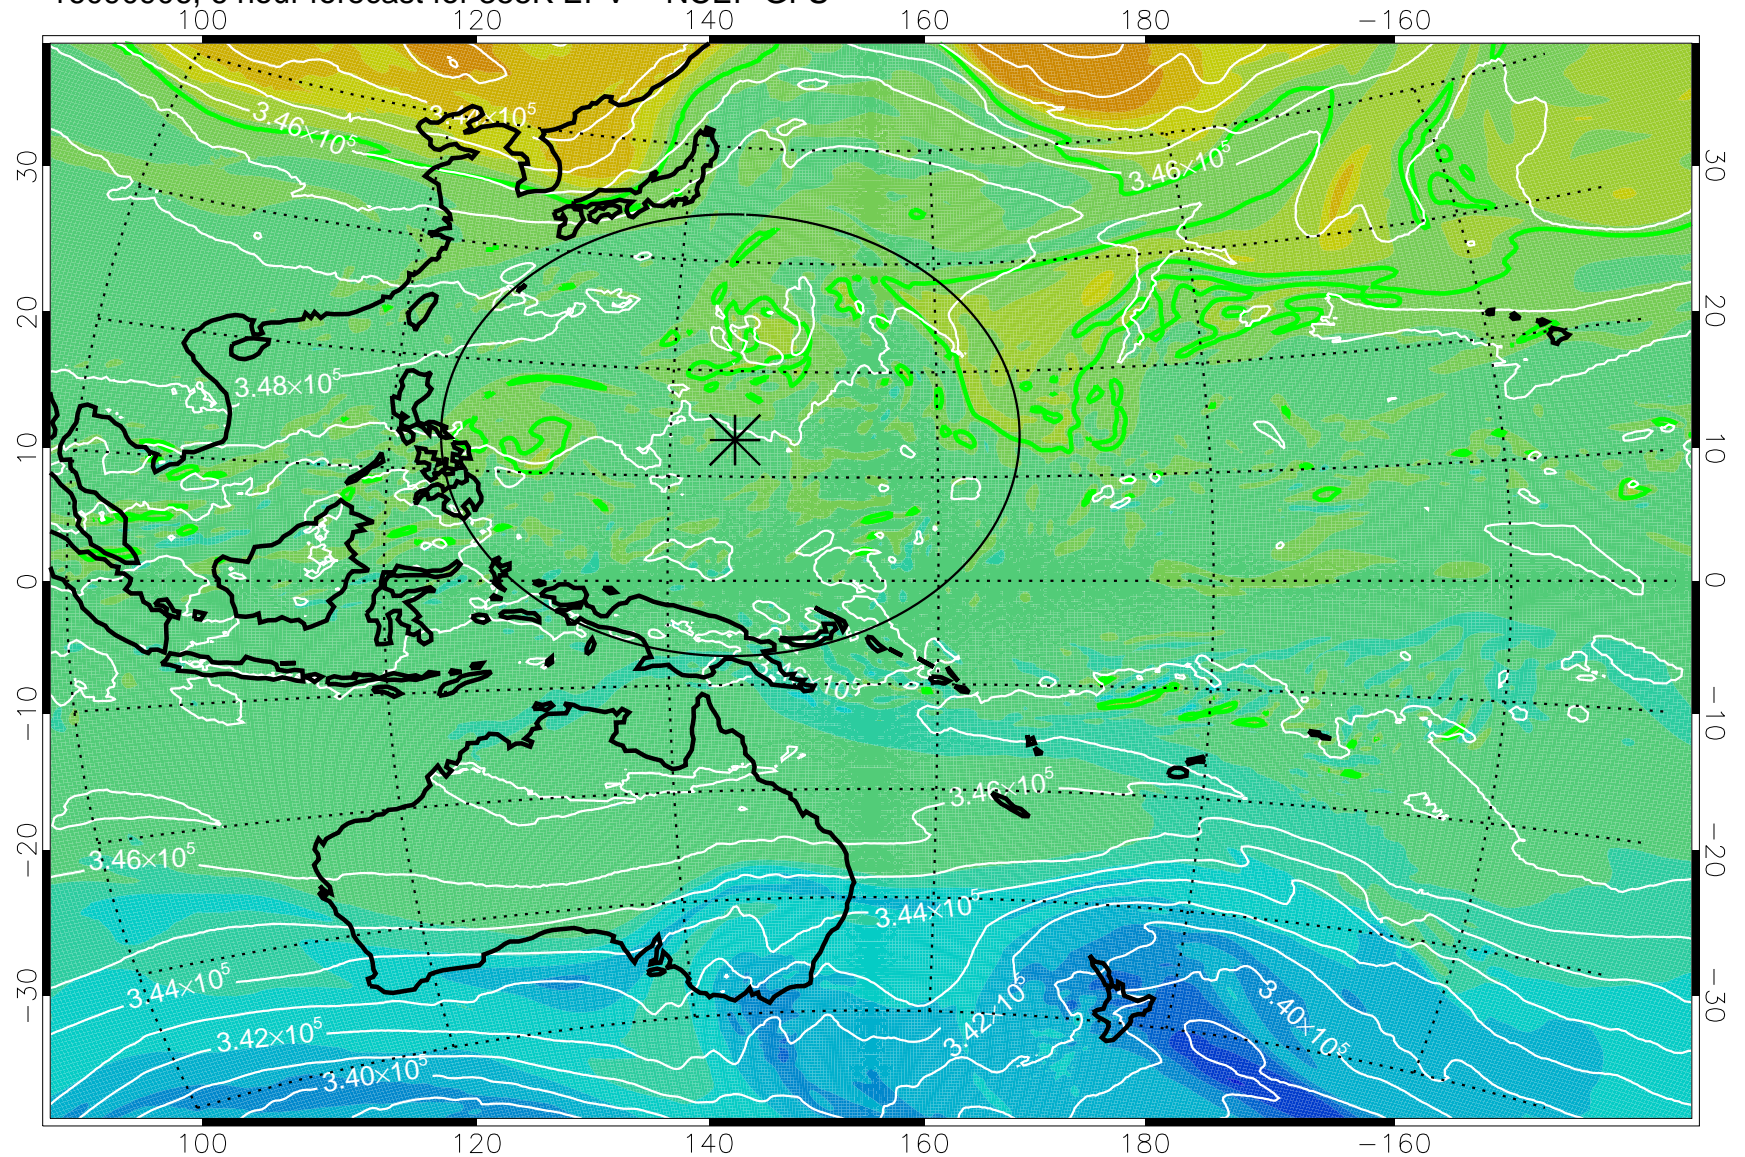

16090906, 6 hour forecast for 355K EPV -- NCEP GFS

355K Montgomery Streamfunction, white
EPV Tropopause (2 PVU) Position
Range ring of 2304 km

16090912, 12 hour forecast for 355K EPV -- NCEP GFS

355K Montgomery Streamfunction, white
EPV Tropopause (2 PVU) Position
Range ring of 2304 km

16090918, 18 hour forecast for 355K EPV -- NCEP GFS

355K Montgomery Streamfunction, white
EPV Tropopause (2 PVU) Position
Range ring of 2304 km

16091000, 24 hour forecast for 355K EPV -- NCEP GFS

355K Montgomery Streamfunction, white
EPV Tropopause (2 PVU) Position
Range ring of 2304 km

16091006, 30 hour forecast for 355K EPV -- NCEP GFS

355K Montgomery Streamfunction, white
EPV Tropopause (2 PVU) Position
Range ring of 2304 km

16091012, 36 hour forecast for 355K EPV -- NCEP GFS

355K Montgomery Streamfunction, white
EPV Tropopause (2 PVU) Position
Range ring of 2304 km

16091018, 42 hour forecast for 355K EPV -- NCEP GFS

355K Montgomery Streamfunction, white
EPV Tropopause (2 PVU) Position
Range ring of 2304 km

16091100, 48 hour forecast for 355K EPV -- NCEP GFS

355K Montgomery Streamfunction, white
EPV Tropopause (2 PVU) Position
Range ring of 2304 km