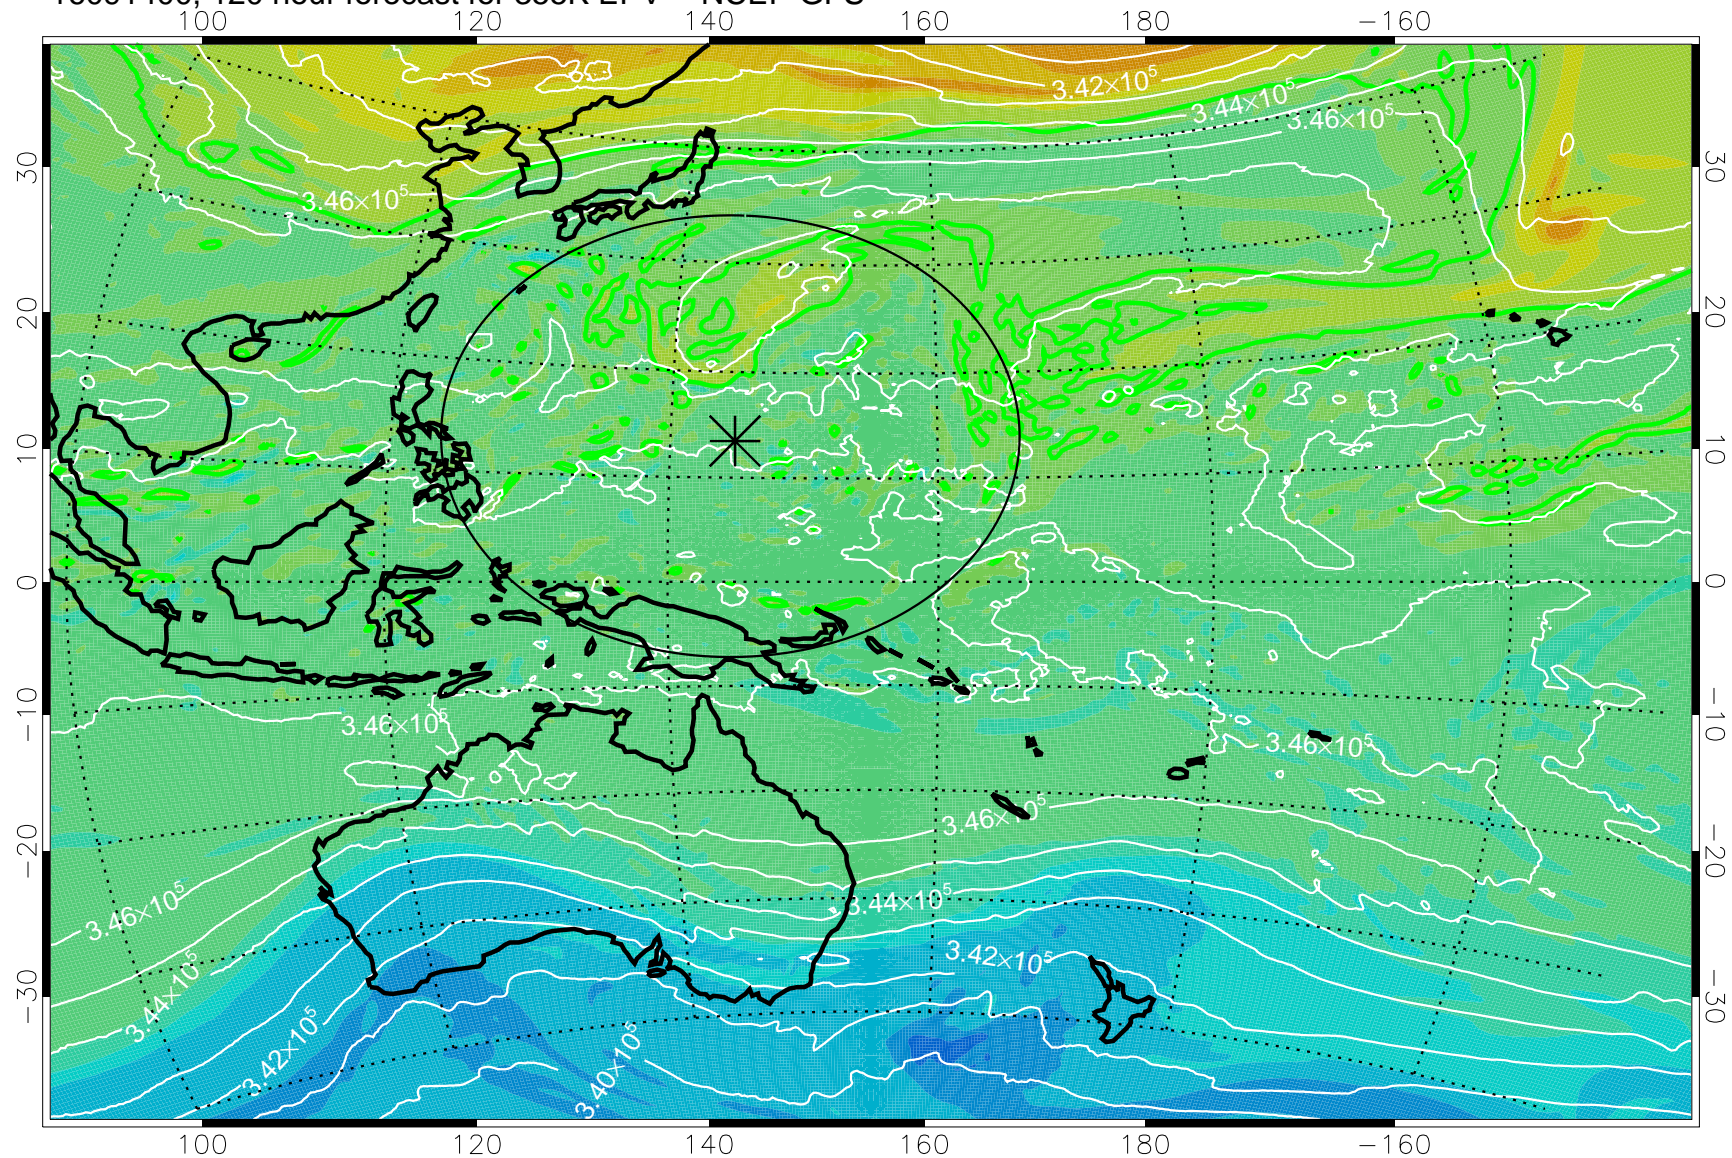

16091206, 78 hour forecast for 355K EPV -- NCEP GFS

355K Montgomery Streamfunction, white
EPV Tropopause (2 PVU) Position
Range ring of 2304 km

16091212, 84 hour forecast for 355K EPV -- NCEP GFS

355K Montgomery Streamfunction, white
EPV Tropopause (2 PVU) Position
Range ring of 2304 km

16091218, 90 hour forecast for 355K EPV -- NCEP GFS

355K Montgomery Streamfunction, white
EPV Tropopause (2 PVU) Position
Range ring of 2304 km

16091300, 96 hour forecast for 355K EPV -- NCEP GFS

355K Montgomery Streamfunction, white
EPV Tropopause (2 PVU) Position
Range ring of 2304 km

16091306, 102 hour forecast for 355K EPV -- NCEP GFS

355K Montgomery Streamfunction, white
EPV Tropopause (2 PVU) Position
Range ring of 2304 km

16091312, 108 hour forecast for 355K EPV -- NCEP GFS

355K Montgomery Streamfunction, white
EPV Tropopause (2 PVU) Position
Range ring of 2304 km

16091318, 114 hour forecast for 355K EPV -- NCEP GFS

355K Montgomery Streamfunction, white
EPV Tropopause (2 PVU) Position
Range ring of 2304 km

16091400, 120 hour forecast for 355K EPV -- NCEP GFS

355K Montgomery Streamfunction, white
EPV Tropopause (2 PVU) Position
Range ring of 2304 km