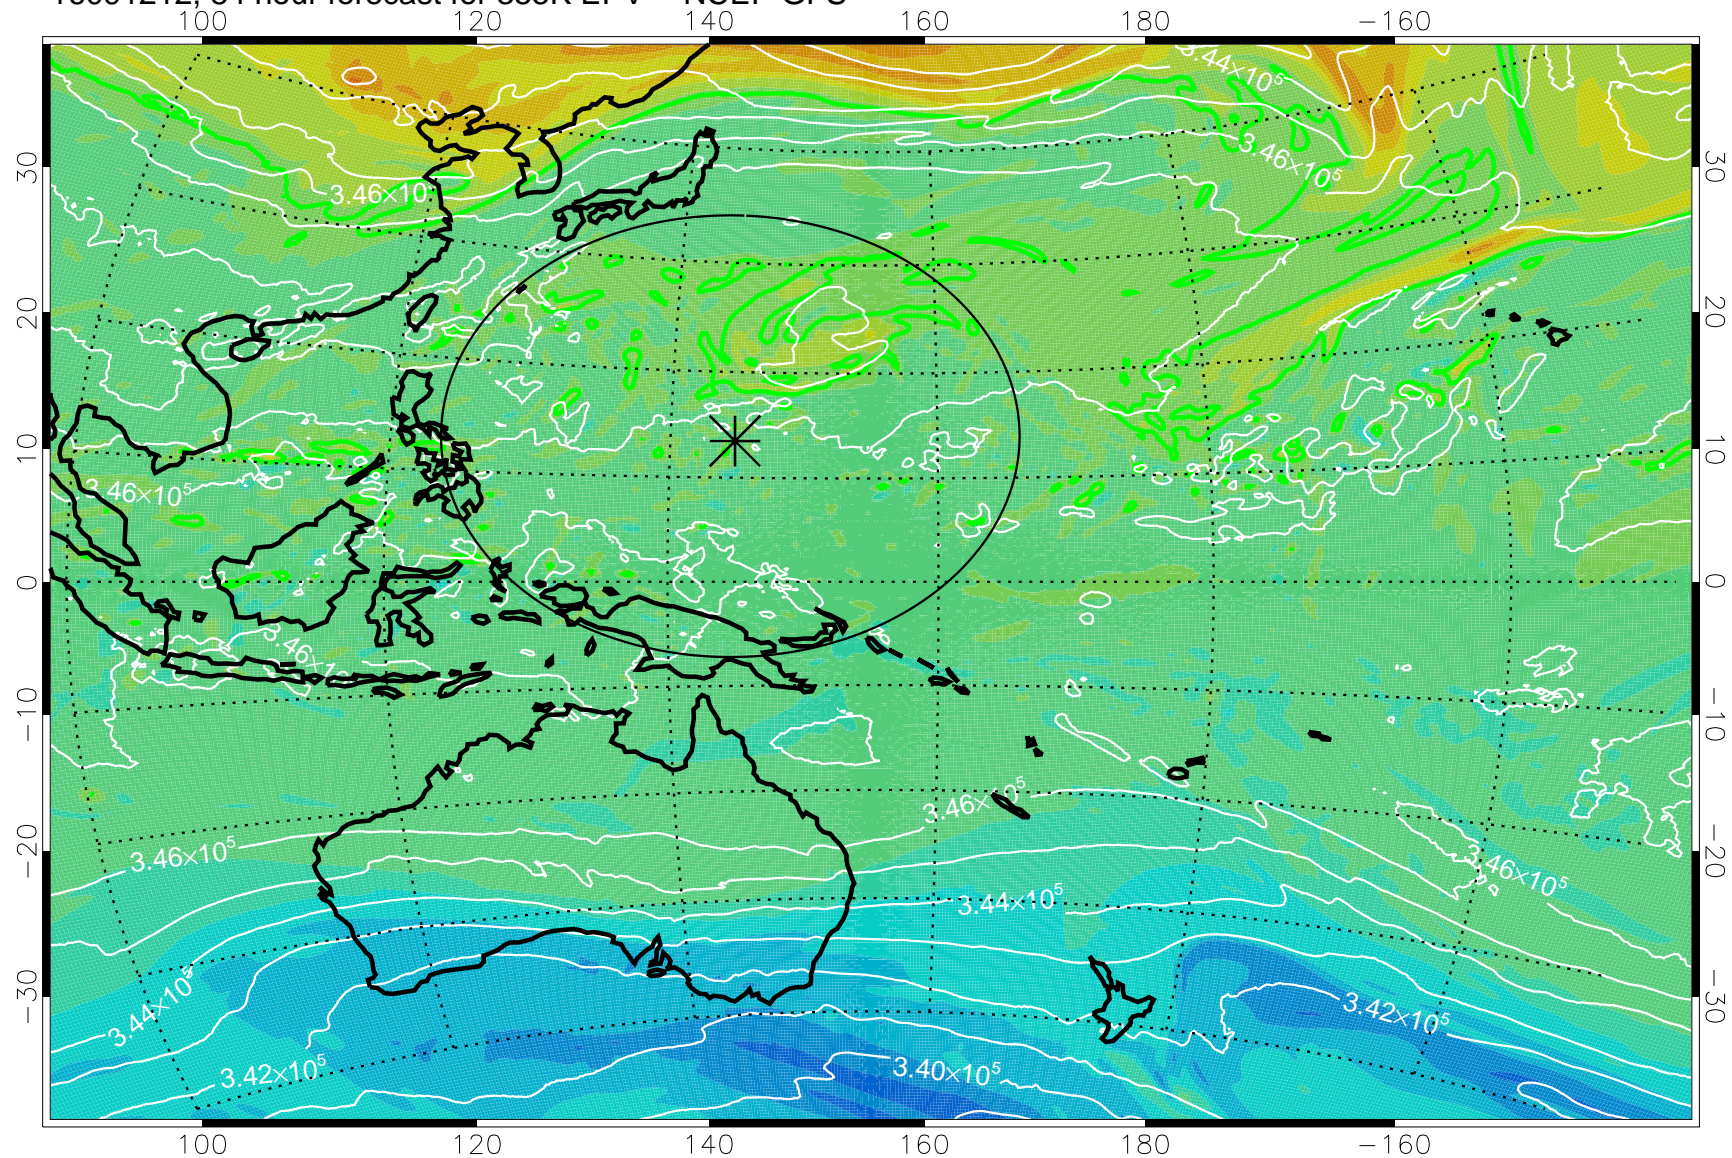

16091106, 54 hour forecast for 355K EPV -- NCEP GFS

355K Montgomery Streamfunction, white
EPV Tropopause (2 PVU) Position
Range ring of 2304 km

16091112, 60 hour forecast for 355K EPV -- NCEP GFS

355K Montgomery Streamfunction, white
EPV Tropopause (2 PVU) Position
Range ring of 2304 km

16091118, 66 hour forecast for 355K EPV -- NCEP GFS

355K Montgomery Streamfunction, white
EPV Tropopause (2 PVU) Position
Range ring of 2304 km

16091200, 72 hour forecast for 355K EPV -- NCEP GFS

355K Montgomery Streamfunction, white
EPV Tropopause (2 PVU) Position
Range ring of 2304 km

16091206, 78 hour forecast for 355K EPV -- NCEP GFS

355K Montgomery Streamfunction, white
EPV Tropopause (2 PVU) Position
Range ring of 2304 km

16091212, 84 hour forecast for 355K EPV -- NCEP GFS

355K Montgomery Streamfunction, white
EPV Tropopause (2 PVU) Position
Range ring of 2304 km

16091218, 90 hour forecast for 355K EPV -- NCEP GFS

355K Montgomery Streamfunction, white
EPV Tropopause (2 PVU) Position
Range ring of 2304 km

16091300, 96 hour forecast for 355K EPV -- NCEP GFS

355K Montgomery Streamfunction, white
EPV Tropopause (2 PVU) Position
Range ring of 2304 km