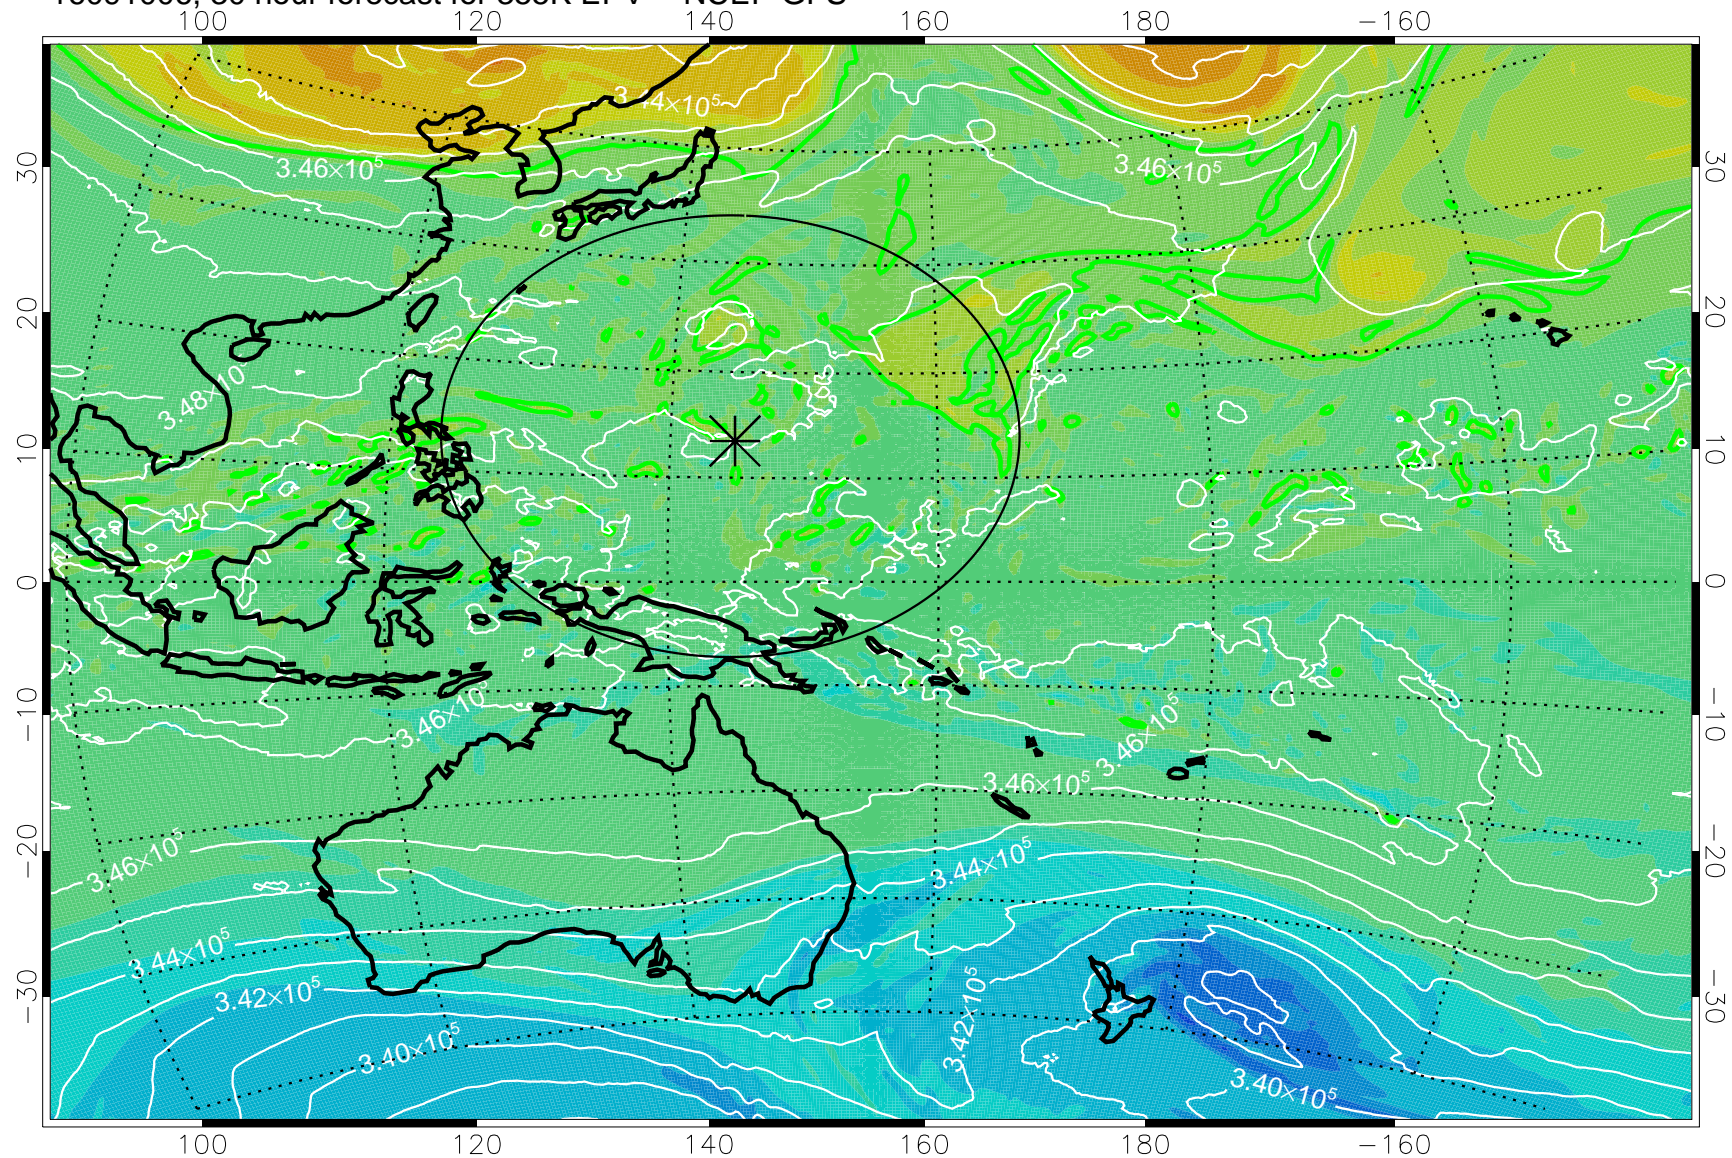

16090918, 18 hour forecast for 355K EPV -- NCEP GFS

355K Montgomery Streamfunction, white
EPV Tropopause (2 PVU) Position
Range ring of 2304 km

16091000, 24 hour forecast for 355K EPV -- NCEP GFS

355K Montgomery Streamfunction, white
EPV Tropopause (2 PVU) Position
Range ring of 2304 km

16091006, 30 hour forecast for 355K EPV -- NCEP GFS

355K Montgomery Streamfunction, white
EPV Tropopause (2 PVU) Position
Range ring of 2304 km

16091012, 36 hour forecast for 355K EPV -- NCEP GFS

355K Montgomery Streamfunction, white
EPV Tropopause (2 PVU) Position
Range ring of 2304 km

16091018, 42 hour forecast for 355K EPV -- NCEP GFS

355K Montgomery Streamfunction, white
EPV Tropopause (2 PVU) Position
Range ring of 2304 km

16091100, 48 hour forecast for 355K EPV -- NCEP GFS

355K Montgomery Streamfunction, white
EPV Tropopause (2 PVU) Position
Range ring of 2304 km

16091106, 54 hour forecast for 355K EPV -- NCEP GFS

355K Montgomery Streamfunction, white
EPV Tropopause (2 PVU) Position
Range ring of 2304 km

16091112, 60 hour forecast for 355K EPV -- NCEP GFS

355K Montgomery Streamfunction, white
EPV Tropopause (2 PVU) Position
Range ring of 2304 km