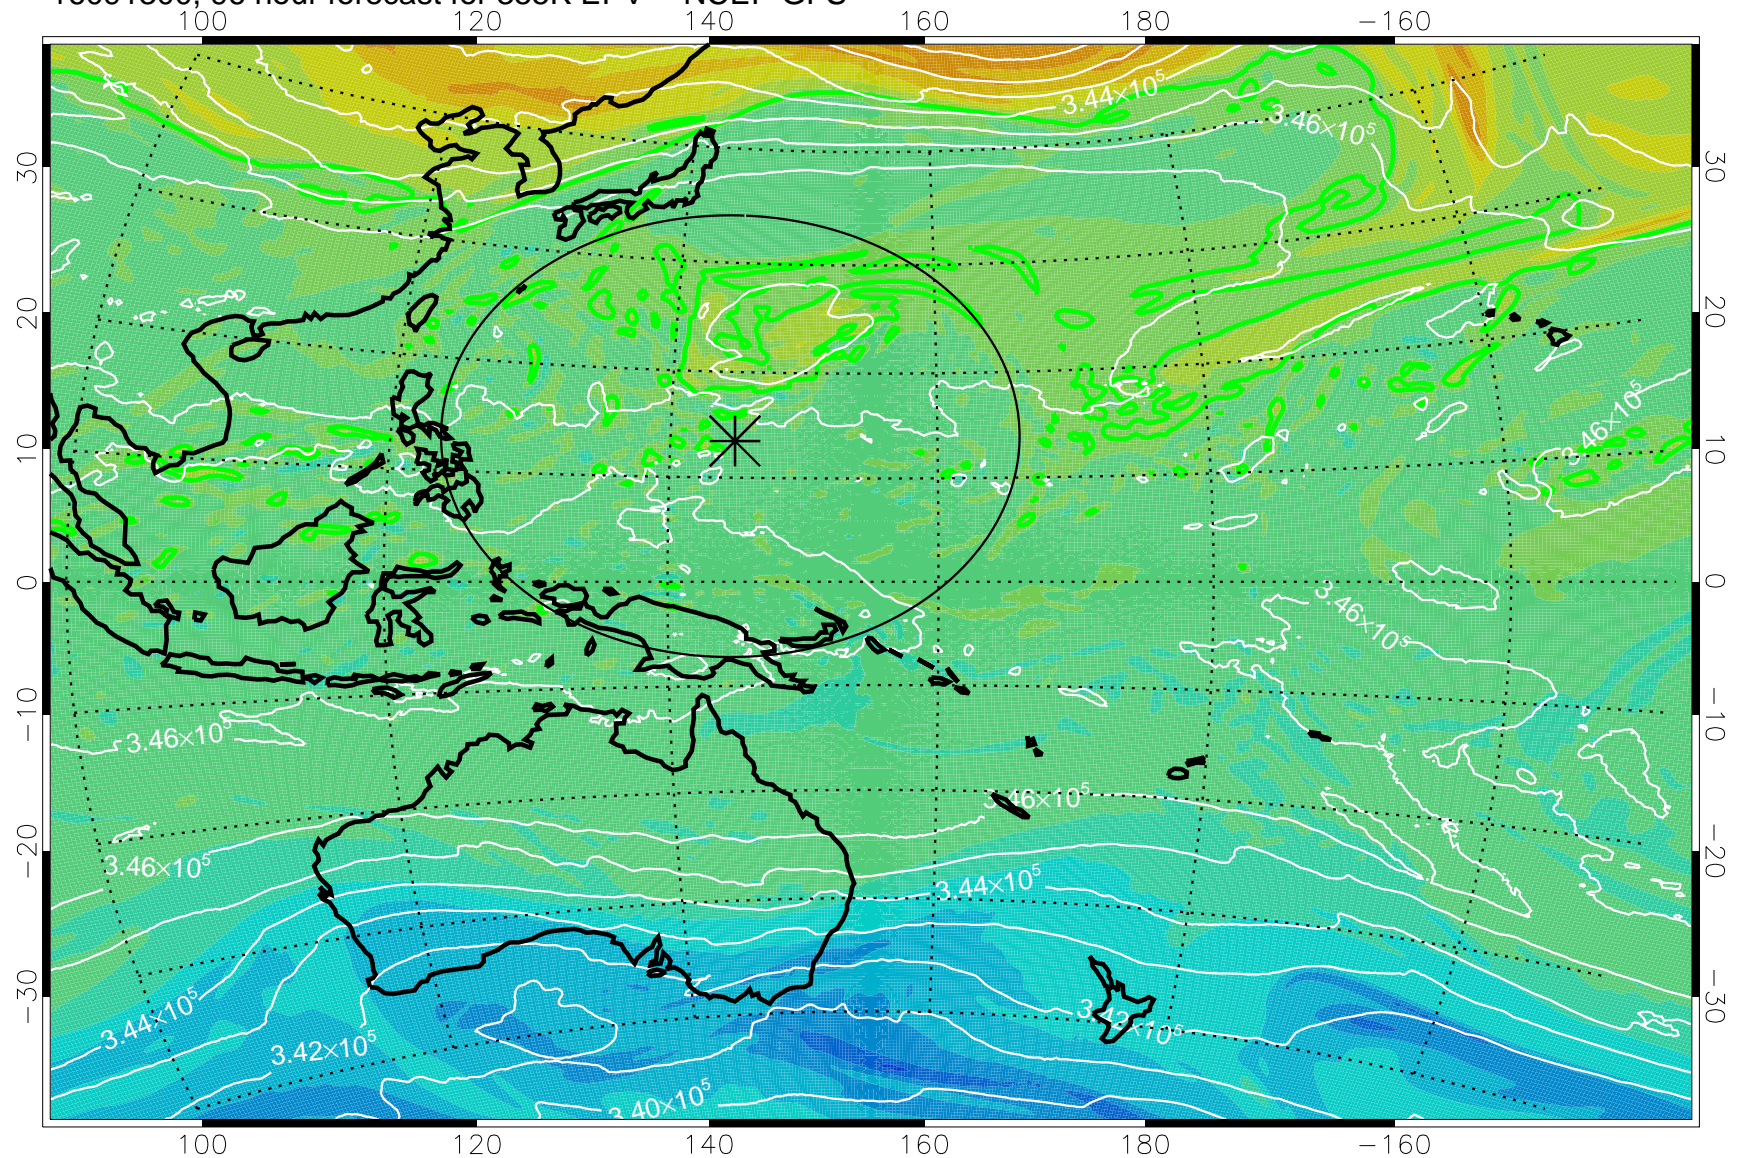

16091118, 66 hour forecast for 355K EPV -- NCEP GFS

355K Montgomery Streamfunction, white
EPV Tropopause (2 PVU) Position
Range ring of 2304 km

16091200, 72 hour forecast for 355K EPV -- NCEP GFS

355K Montgomery Streamfunction, white
EPV Tropopause (2 PVU) Position
Range ring of 2304 km

16091206, 78 hour forecast for 355K EPV -- NCEP GFS

355K Montgomery Streamfunction, white
EPV Tropopause (2 PVU) Position
Range ring of 2304 km

16091212, 84 hour forecast for 355K EPV -- NCEP GFS

355K Montgomery Streamfunction, white
EPV Tropopause (2 PVU) Position
Range ring of 2304 km

16091218, 90 hour forecast for 355K EPV -- NCEP GFS

355K Montgomery Streamfunction, white
EPV Tropopause (2 PVU) Position
Range ring of 2304 km

16091300, 96 hour forecast for 355K EPV -- NCEP GFS

355K Montgomery Streamfunction, white
EPV Tropopause (2 PVU) Position
Range ring of 2304 km

16091306, 102 hour forecast for 355K EPV -- NCEP GFS

355K Montgomery Streamfunction, white
EPV Tropopause (2 PVU) Position
Range ring of 2304 km

16091312, 108 hour forecast for 355K EPV -- NCEP GFS

355K Montgomery Streamfunction, white
EPV Tropopause (2 PVU) Position
Range ring of 2304 km