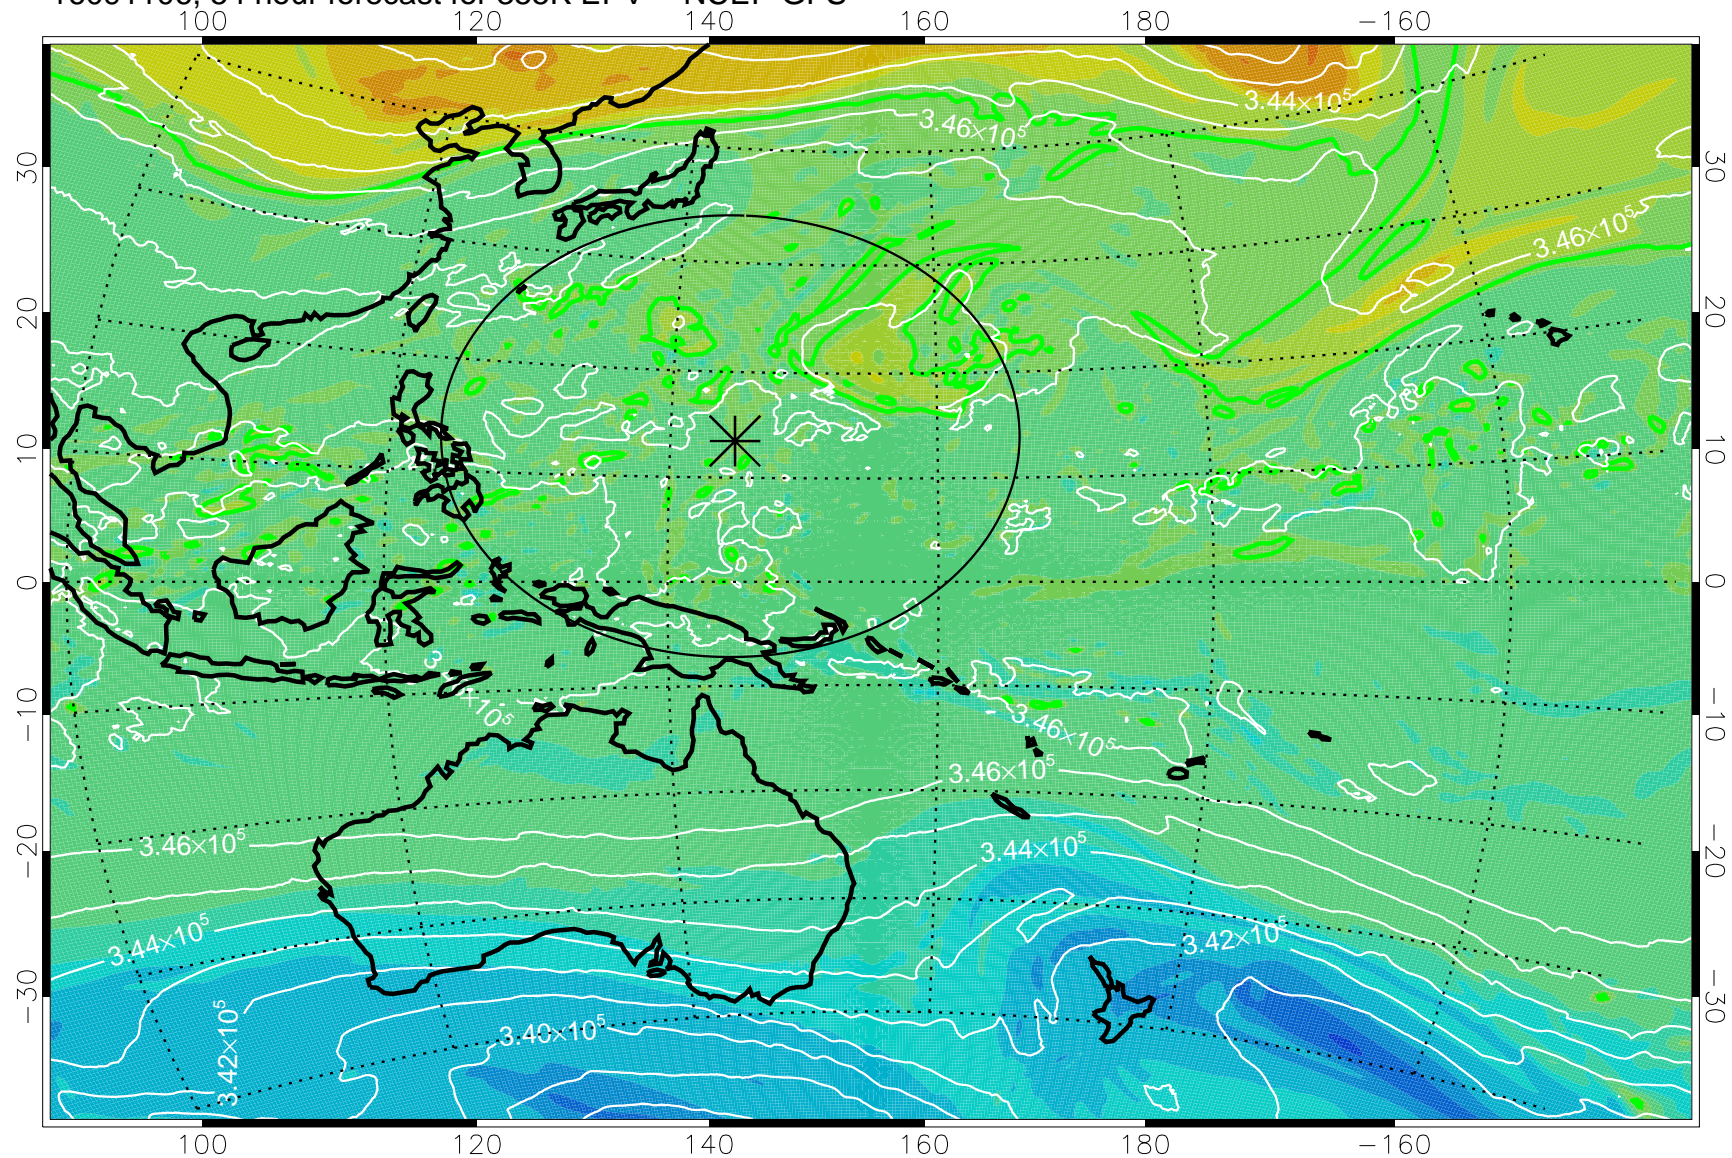

16091006, 30 hour forecast for 355K EPV -- NCEP GFS

355K Montgomery Streamfunction, white
EPV Tropopause (2 PVU) Position
Range ring of 2304 km

16091012, 36 hour forecast for 355K EPV -- NCEP GFS

355K Montgomery Streamfunction, white
EPV Tropopause (2 PVU) Position
Range ring of 2304 km

16091018, 42 hour forecast for 355K EPV -- NCEP GFS

355K Montgomery Streamfunction, white
EPV Tropopause (2 PVU) Position
Range ring of 2304 km

16091100, 48 hour forecast for 355K EPV -- NCEP GFS

355K Montgomery Streamfunction, white
EPV Tropopause (2 PVU) Position
Range ring of 2304 km

16091106, 54 hour forecast for 355K EPV -- NCEP GFS

355K Montgomery Streamfunction, white
EPV Tropopause (2 PVU) Position
Range ring of 2304 km

16091112, 60 hour forecast for 355K EPV -- NCEP GFS

355K Montgomery Streamfunction, white
EPV Tropopause (2 PVU) Position
Range ring of 2304 km

16091118, 66 hour forecast for 355K EPV -- NCEP GFS

355K Montgomery Streamfunction, white
EPV Tropopause (2 PVU) Position
Range ring of 2304 km

16091200, 72 hour forecast for 355K EPV -- NCEP GFS

355K Montgomery Streamfunction, white
EPV Tropopause (2 PVU) Position
Range ring of 2304 km