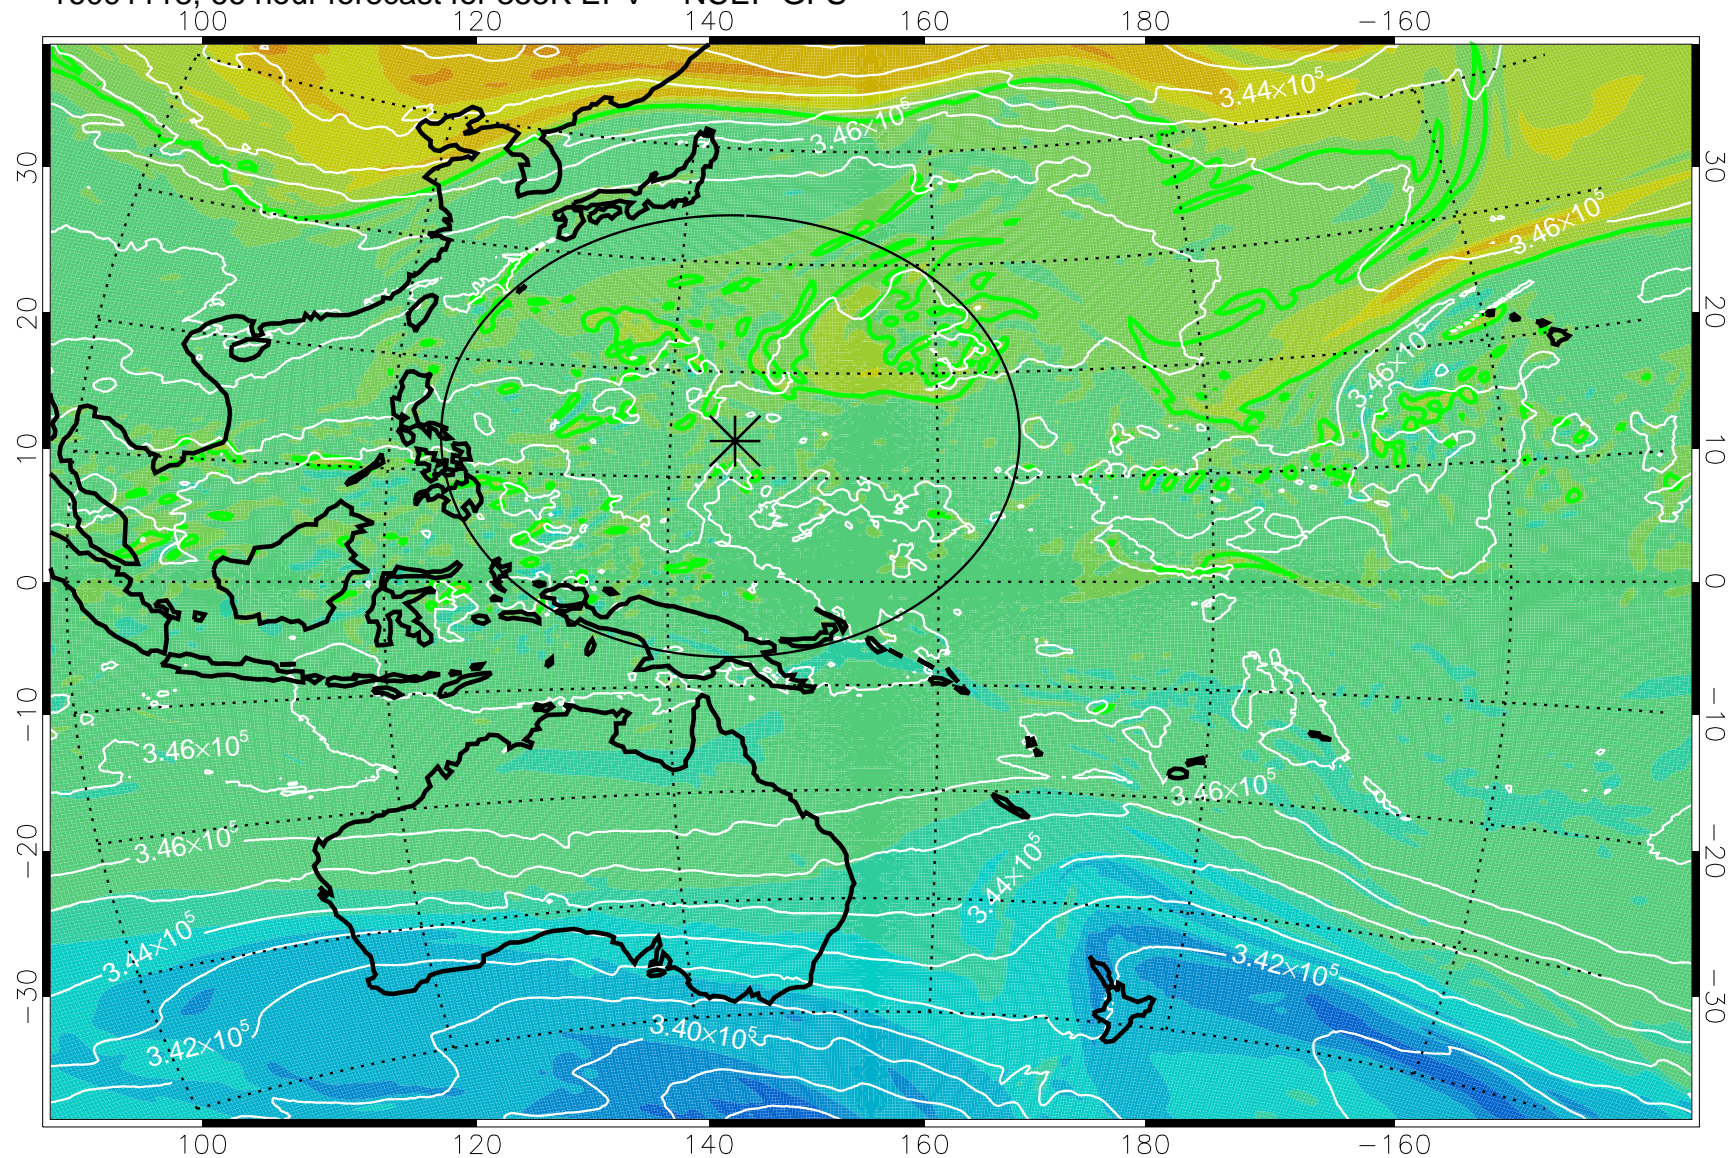

16091018, 42 hour forecast for 355K EPV -- NCEP GFS

355K Montgomery Streamfunction, white
EPV Tropopause (2 PVU) Position
Range ring of 2304 km

16091100, 48 hour forecast for 355K EPV -- NCEP GFS

355K Montgomery Streamfunction, white
EPV Tropopause (2 PVU) Position
Range ring of 2304 km

16091106, 54 hour forecast for 355K EPV -- NCEP GFS

355K Montgomery Streamfunction, white
EPV Tropopause (2 PVU) Position
Range ring of 2304 km

16091112, 60 hour forecast for 355K EPV -- NCEP GFS

355K Montgomery Streamfunction, white
EPV Tropopause (2 PVU) Position
Range ring of 2304 km

16091118, 66 hour forecast for 355K EPV -- NCEP GFS

355K Montgomery Streamfunction, white
EPV Tropopause (2 PVU) Position
Range ring of 2304 km

16091200, 72 hour forecast for 355K EPV -- NCEP GFS

355K Montgomery Streamfunction, white
EPV Tropopause (2 PVU) Position
Range ring of 2304 km

16091206, 78 hour forecast for 355K EPV -- NCEP GFS

355K Montgomery Streamfunction, white
EPV Tropopause (2 PVU) Position
Range ring of 2304 km

16091212, 84 hour forecast for 355K EPV -- NCEP GFS

355K Montgomery Streamfunction, white
EPV Tropopause (2 PVU) Position
Range ring of 2304 km