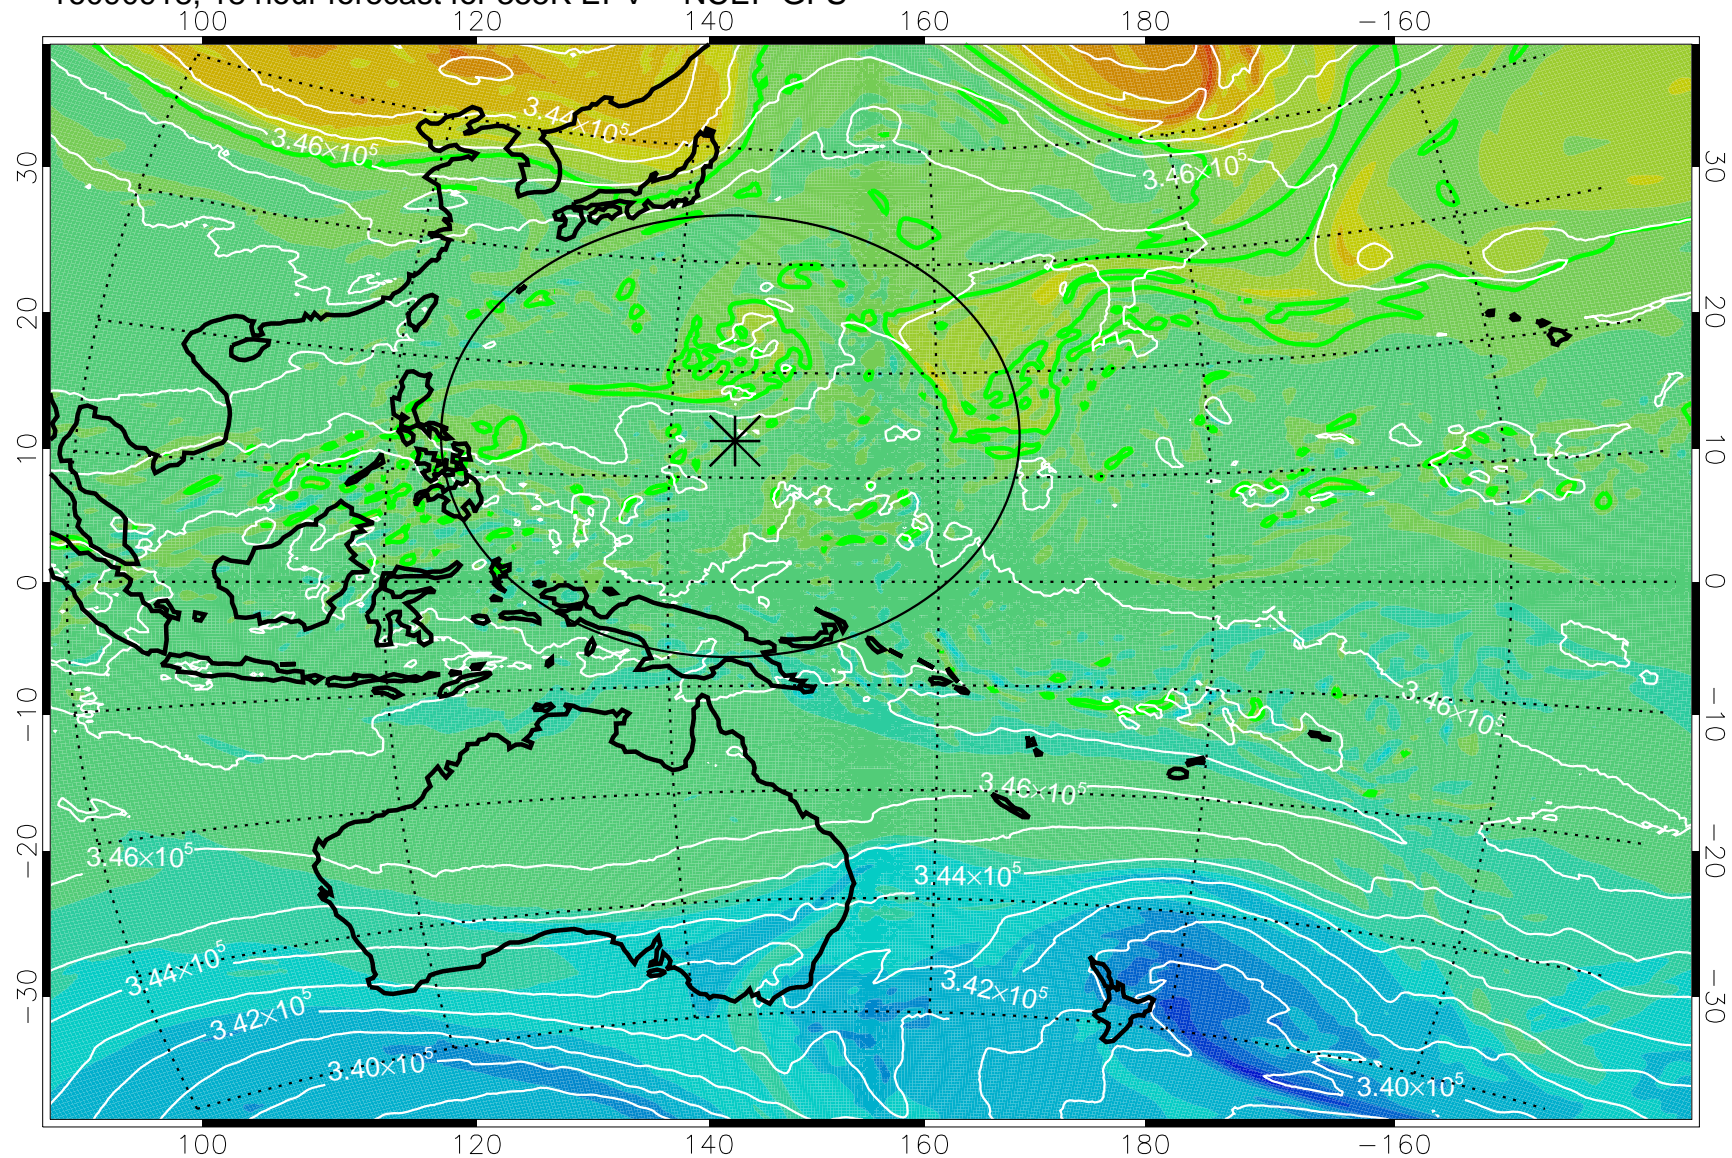

16090906, 6 hour forecast for 355K EPV -- NCEP GFS

355K Montgomery Streamfunction, white
EPV Tropopause (2 PVU) Position
Range ring of 2304 km

16090912, 12 hour forecast for 355K EPV -- NCEP GFS

355K Montgomery Streamfunction, white
EPV Tropopause (2 PVU) Position
Range ring of 2304 km

16090918, 18 hour forecast for 355K EPV -- NCEP GFS

355K Montgomery Streamfunction, white
EPV Tropopause (2 PVU) Position
Range ring of 2304 km

16091000, 24 hour forecast for 355K EPV -- NCEP GFS

355K Montgomery Streamfunction, white
EPV Tropopause (2 PVU) Position
Range ring of 2304 km

16091006, 30 hour forecast for 355K EPV -- NCEP GFS

355K Montgomery Streamfunction, white
EPV Tropopause (2 PVU) Position
Range ring of 2304 km

16091012, 36 hour forecast for 355K EPV -- NCEP GFS

355K Montgomery Streamfunction, white
EPV Tropopause (2 PVU) Position
Range ring of 2304 km

16091018, 42 hour forecast for 355K EPV -- NCEP GFS

355K Montgomery Streamfunction, white
EPV Tropopause (2 PVU) Position
Range ring of 2304 km

16091100, 48 hour forecast for 355K EPV -- NCEP GFS

355K Montgomery Streamfunction, white
EPV Tropopause (2 PVU) Position
Range ring of 2304 km