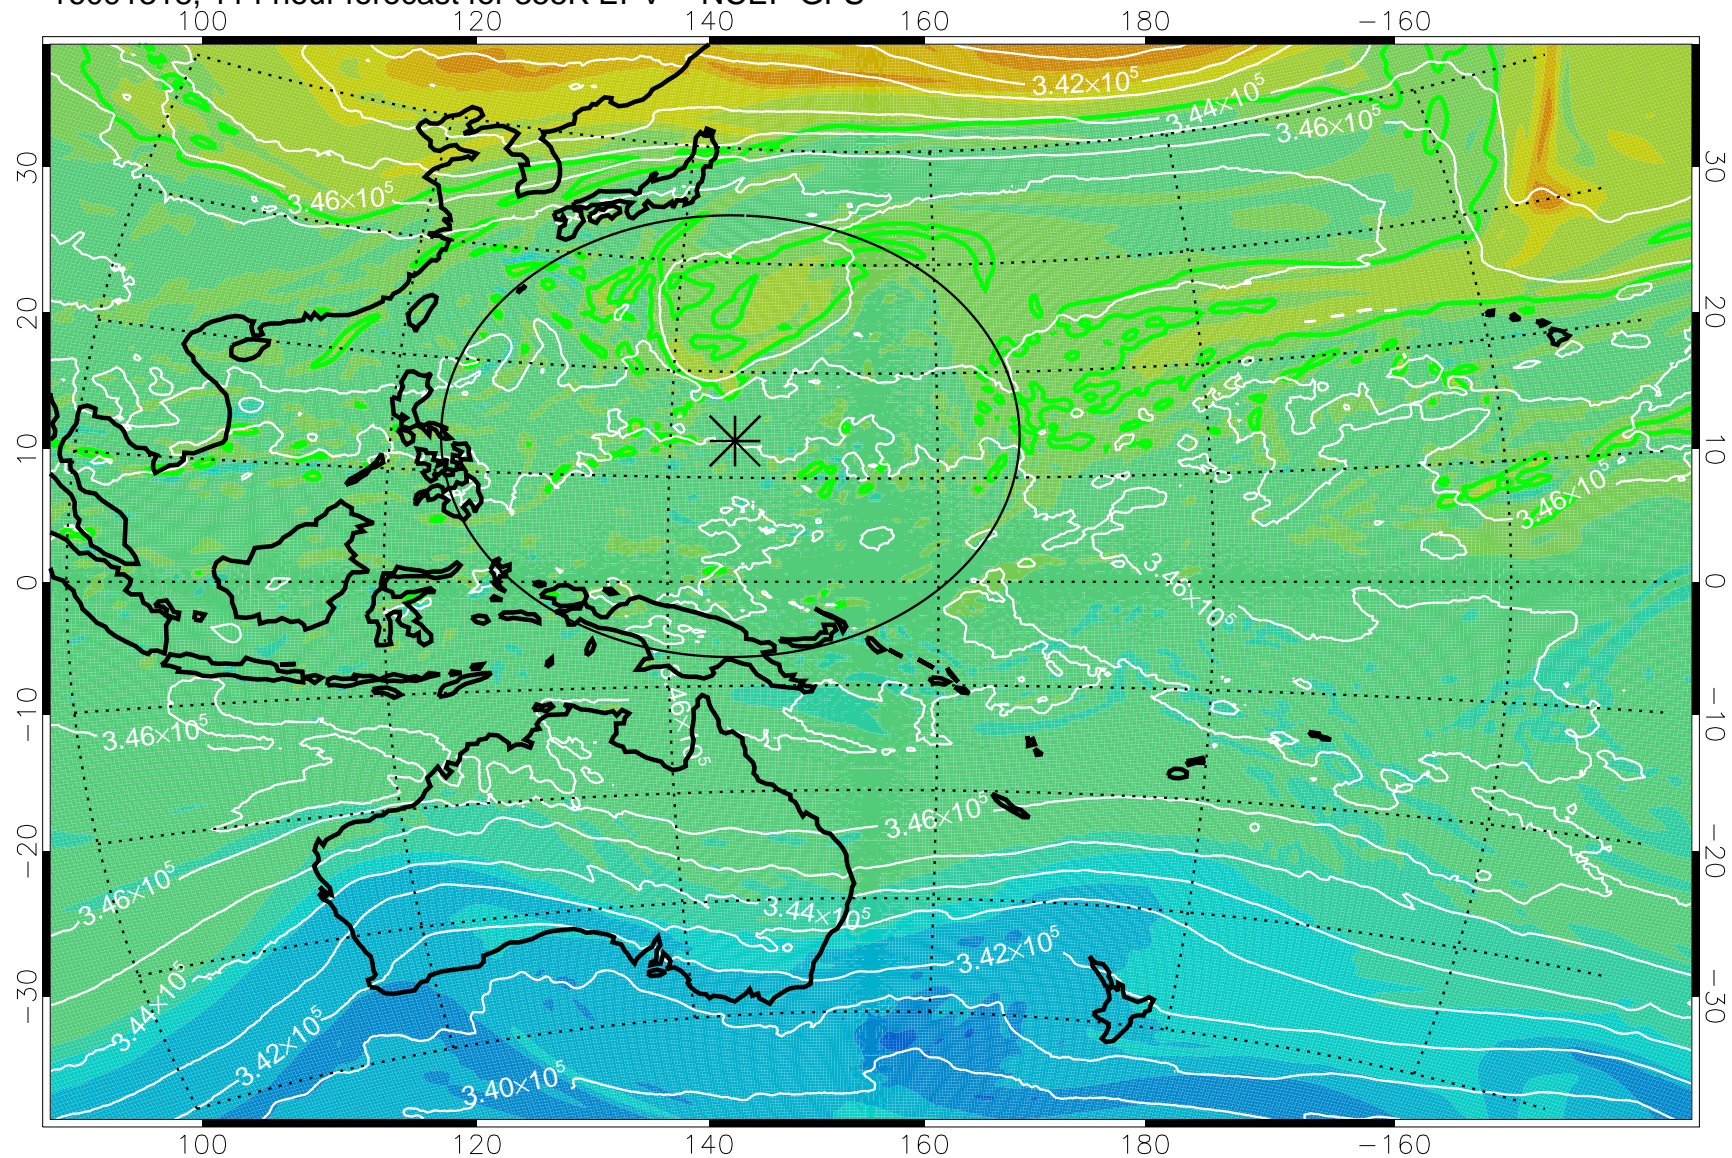

16091206, 78 hour forecast for 355K EPV -- NCEP GFS

355K Montgomery Streamfunction, white
EPV Tropopause (2 PVU) Position
Range ring of 2304 km

16091212, 84 hour forecast for 355K EPV -- NCEP GFS

355K Montgomery Streamfunction, white
EPV Tropopause (2 PVU) Position
Range ring of 2304 km

16091218, 90 hour forecast for 355K EPV -- NCEP GFS

355K Montgomery Streamfunction, white
EPV Tropopause (2 PVU) Position
Range ring of 2304 km

16091300, 96 hour forecast for 355K EPV -- NCEP GFS

355K Montgomery Streamfunction, white
EPV Tropopause (2 PVU) Position
Range ring of 2304 km

16091306, 102 hour forecast for 355K EPV -- NCEP GFS

355K Montgomery Streamfunction, white
EPV Tropopause (2 PVU) Position
Range ring of 2304 km

16091312, 108 hour forecast for 355K EPV -- NCEP GFS

355K Montgomery Streamfunction, white
EPV Tropopause (2 PVU) Position
Range ring of 2304 km

16091318, 114 hour forecast for 355K EPV -- NCEP GFS

355K Montgomery Streamfunction, white
EPV Tropopause (2 PVU) Position
Range ring of 2304 km

16091400, 120 hour forecast for 355K EPV -- NCEP GFS

355K Montgomery Streamfunction, white
EPV Tropopause (2 PVU) Position
Range ring of 2304 km