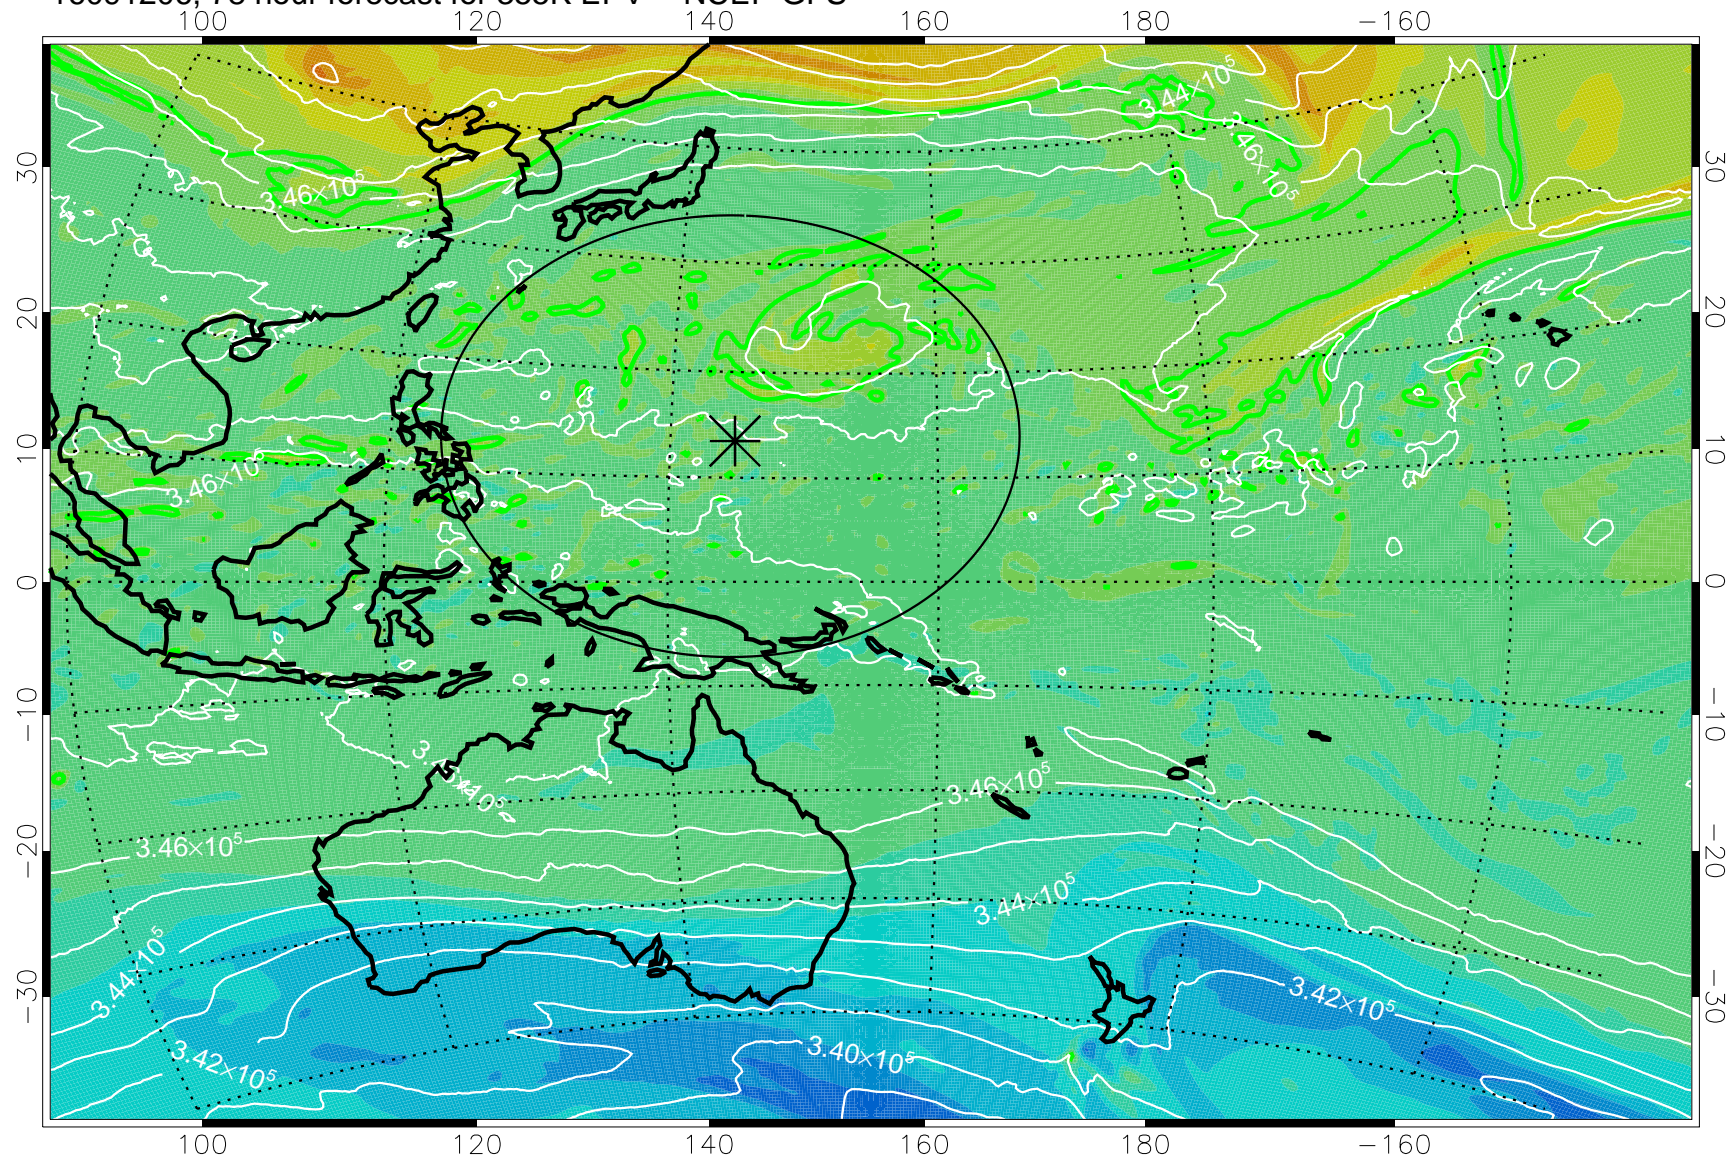

16091106, 54 hour forecast for 355K EPV -- NCEP GFS

355K Montgomery Streamfunction, white
EPV Tropopause (2 PVU) Position
Range ring of 2304 km

16091112, 60 hour forecast for 355K EPV -- NCEP GFS

355K Montgomery Streamfunction, white
EPV Tropopause (2 PVU) Position
Range ring of 2304 km

16091118, 66 hour forecast for 355K EPV -- NCEP GFS

355K Montgomery Streamfunction, white
EPV Tropopause (2 PVU) Position
Range ring of 2304 km

16091200, 72 hour forecast for 355K EPV -- NCEP GFS

355K Montgomery Streamfunction, white
EPV Tropopause (2 PVU) Position
Range ring of 2304 km

16091206, 78 hour forecast for 355K EPV -- NCEP GFS

355K Montgomery Streamfunction, white
EPV Tropopause (2 PVU) Position
Range ring of 2304 km

16091212, 84 hour forecast for 355K EPV -- NCEP GFS

355K Montgomery Streamfunction, white
EPV Tropopause (2 PVU) Position
Range ring of 2304 km

16091218, 90 hour forecast for 355K EPV -- NCEP GFS

355K Montgomery Streamfunction, white
EPV Tropopause (2 PVU) Position
Range ring of 2304 km

16091300, 96 hour forecast for 355K EPV -- NCEP GFS

355K Montgomery Streamfunction, white
EPV Tropopause (2 PVU) Position
Range ring of 2304 km