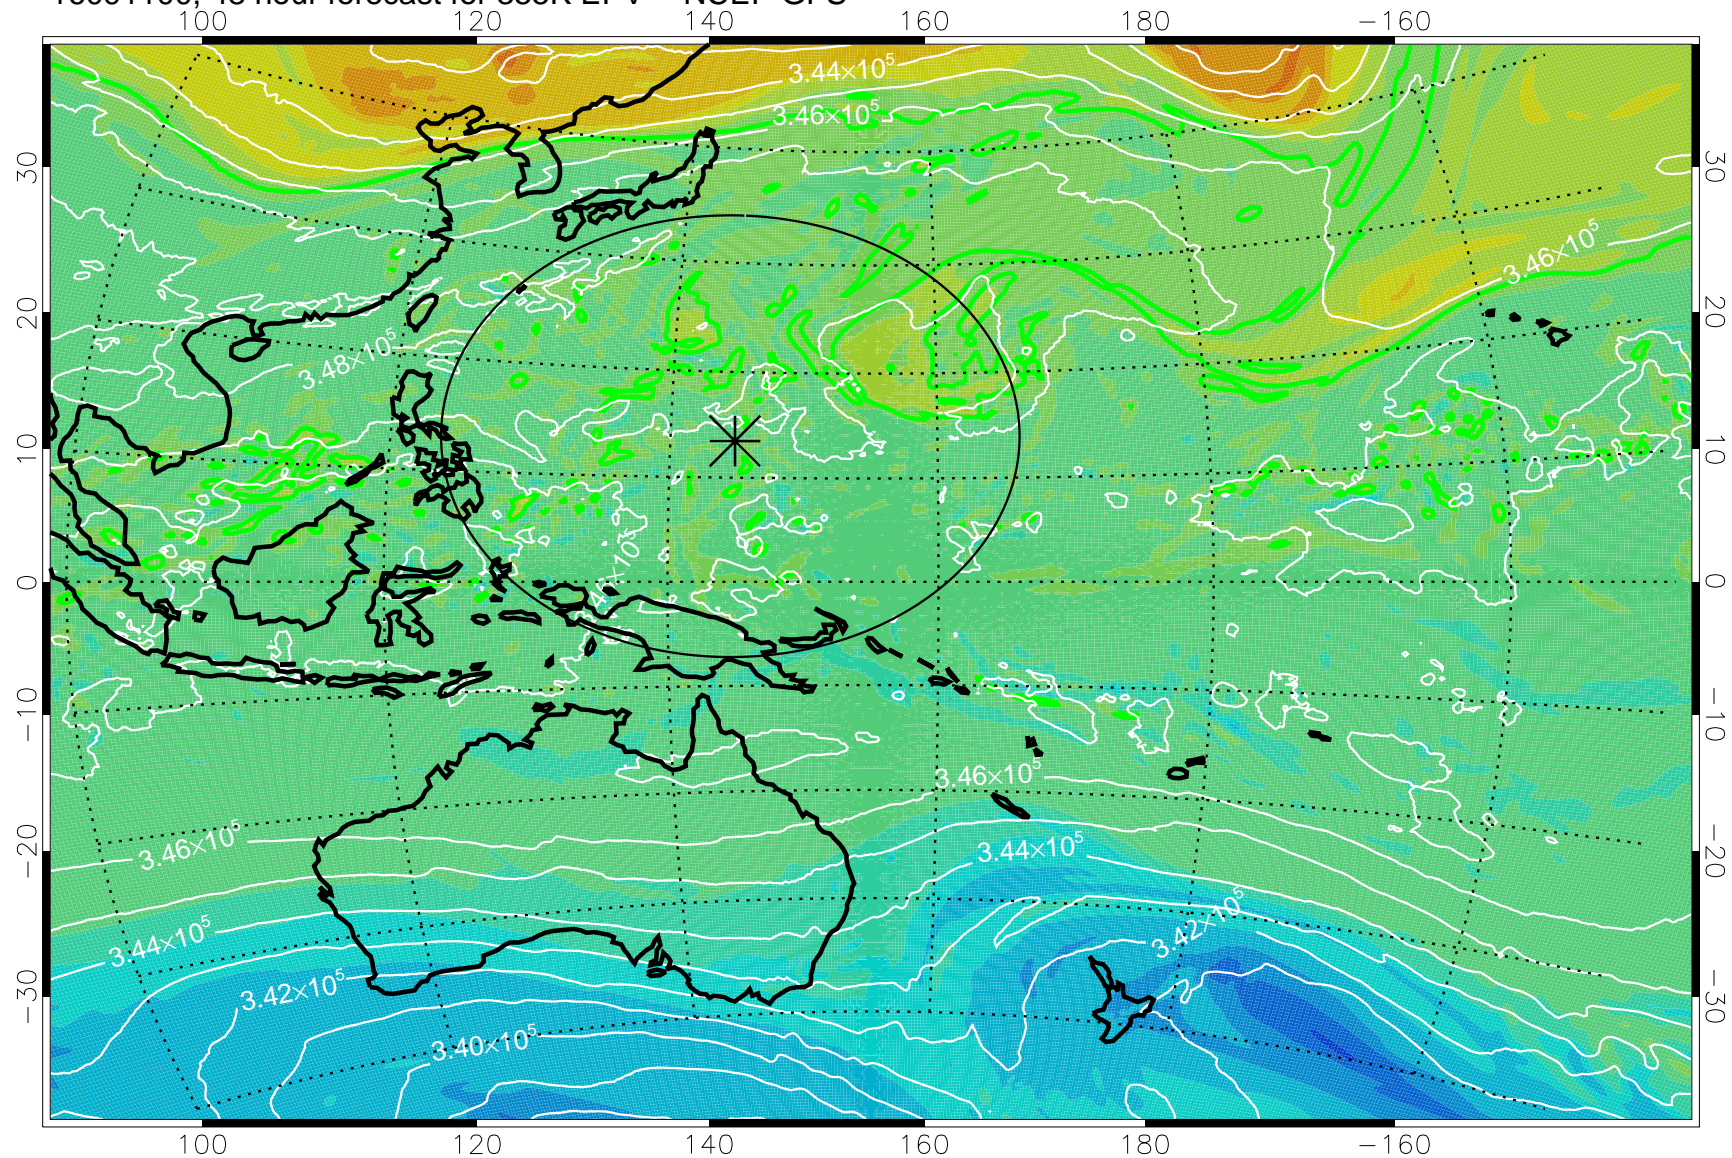

16091006, 30 hour forecast for 355K EPV -- NCEP GFS

355K Montgomery Streamfunction, white
EPV Tropopause (2 PVU) Position
Range ring of 2304 km

16091012, 36 hour forecast for 355K EPV -- NCEP GFS

355K Montgomery Streamfunction, white
EPV Tropopause (2 PVU) Position
Range ring of 2304 km

16091018, 42 hour forecast for 355K EPV -- NCEP GFS

355K Montgomery Streamfunction, white
EPV Tropopause (2 PVU) Position
Range ring of 2304 km

16091100, 48 hour forecast for 355K EPV -- NCEP GFS

355K Montgomery Streamfunction, white
EPV Tropopause (2 PVU) Position
Range ring of 2304 km

16091106, 54 hour forecast for 355K EPV -- NCEP GFS

355K Montgomery Streamfunction, white
EPV Tropopause (2 PVU) Position
Range ring of 2304 km

16091112, 60 hour forecast for 355K EPV -- NCEP GFS

355K Montgomery Streamfunction, white
EPV Tropopause (2 PVU) Position
Range ring of 2304 km

16091118, 66 hour forecast for 355K EPV -- NCEP GFS

355K Montgomery Streamfunction, white
EPV Tropopause (2 PVU) Position
Range ring of 2304 km

16091200, 72 hour forecast for 355K EPV -- NCEP GFS

355K Montgomery Streamfunction, white
EPV Tropopause (2 PVU) Position
Range ring of 2304 km