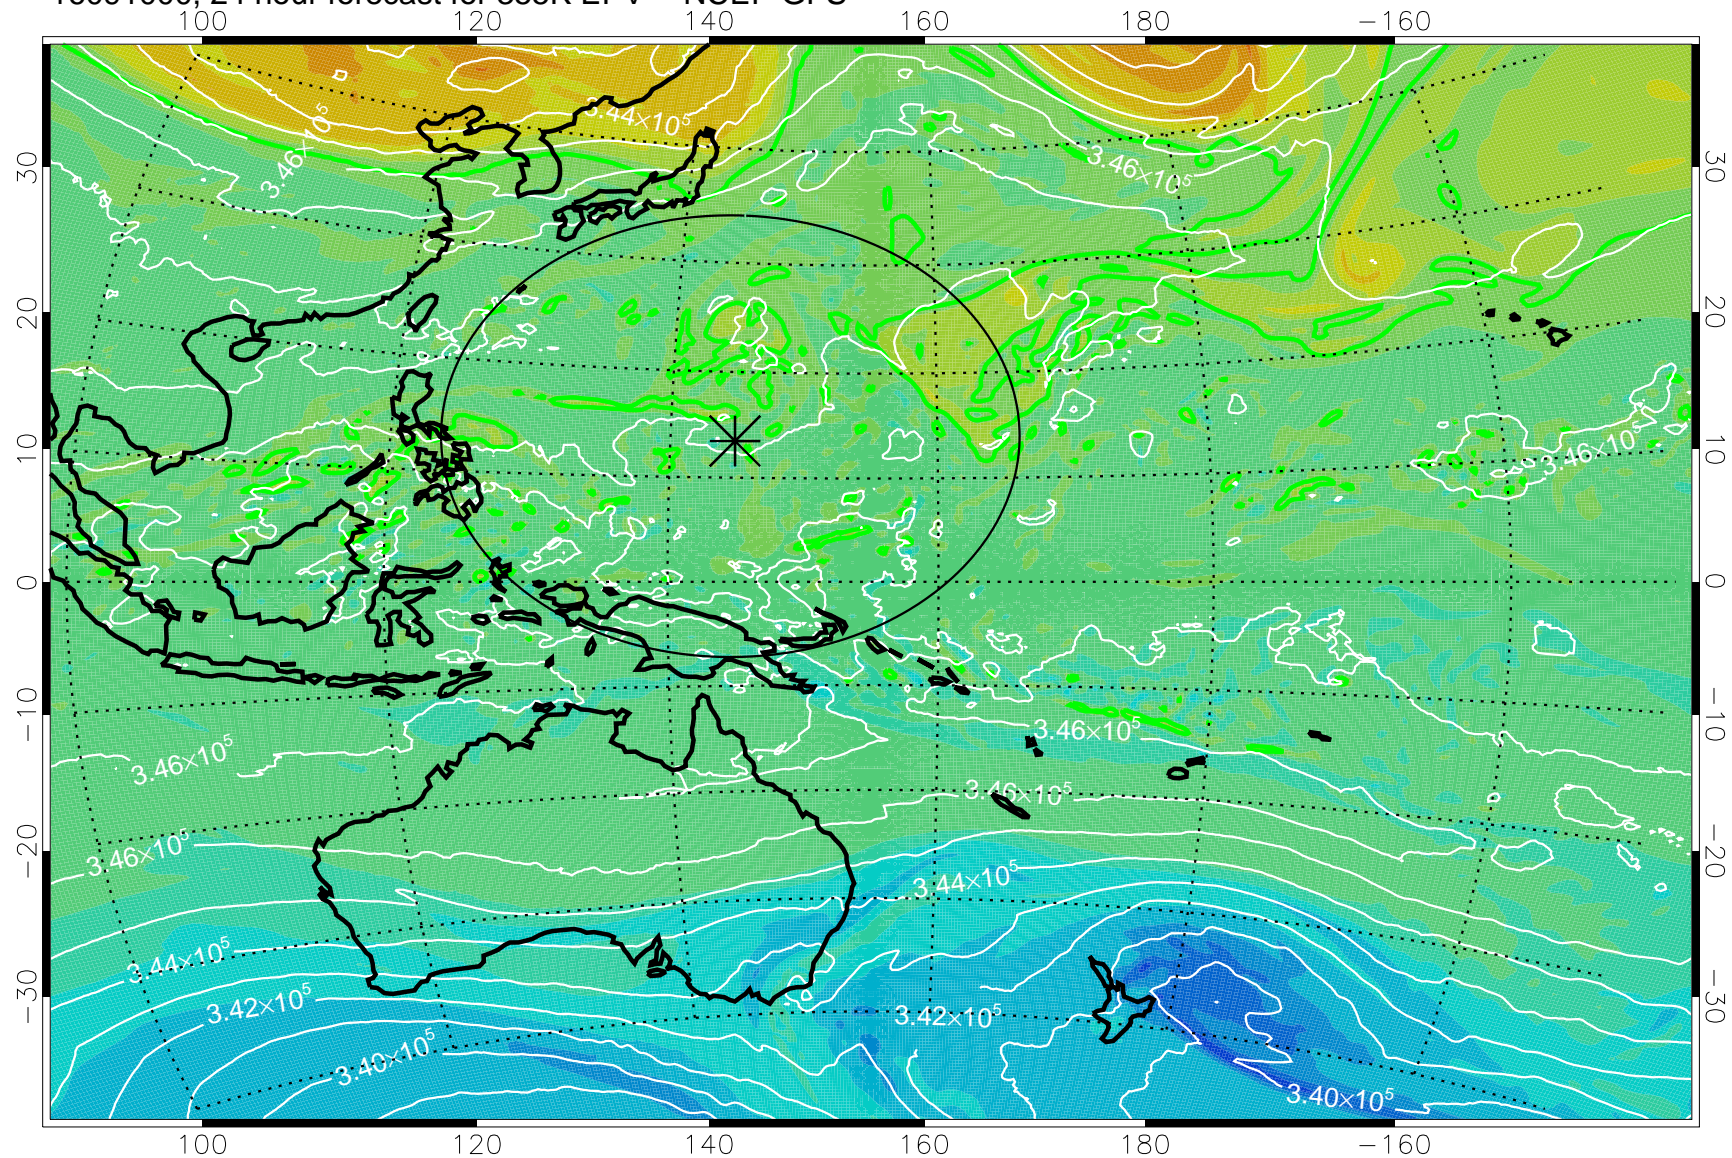

16090906, 6 hour forecast for 355K EPV -- NCEP GFS

355K Montgomery Streamfunction, white
EPV Tropopause (2 PVU) Position
Range ring of 2304 km

16090912, 12 hour forecast for 355K EPV -- NCEP GFS

355K Montgomery Streamfunction, white
EPV Tropopause (2 PVU) Position
Range ring of 2304 km

16090918, 18 hour forecast for 355K EPV -- NCEP GFS

355K Montgomery Streamfunction, white
EPV Tropopause (2 PVU) Position
Range ring of 2304 km

16091000, 24 hour forecast for 355K EPV -- NCEP GFS

355K Montgomery Streamfunction, white
EPV Tropopause (2 PVU) Position
Range ring of 2304 km

16091006, 30 hour forecast for 355K EPV -- NCEP GFS

355K Montgomery Streamfunction, white
EPV Tropopause (2 PVU) Position
Range ring of 2304 km

16091012, 36 hour forecast for 355K EPV -- NCEP GFS

355K Montgomery Streamfunction, white
EPV Tropopause (2 PVU) Position
Range ring of 2304 km

16091018, 42 hour forecast for 355K EPV -- NCEP GFS

355K Montgomery Streamfunction, white
EPV Tropopause (2 PVU) Position
Range ring of 2304 km

16091100, 48 hour forecast for 355K EPV -- NCEP GFS

355K Montgomery Streamfunction, white
EPV Tropopause (2 PVU) Position
Range ring of 2304 km