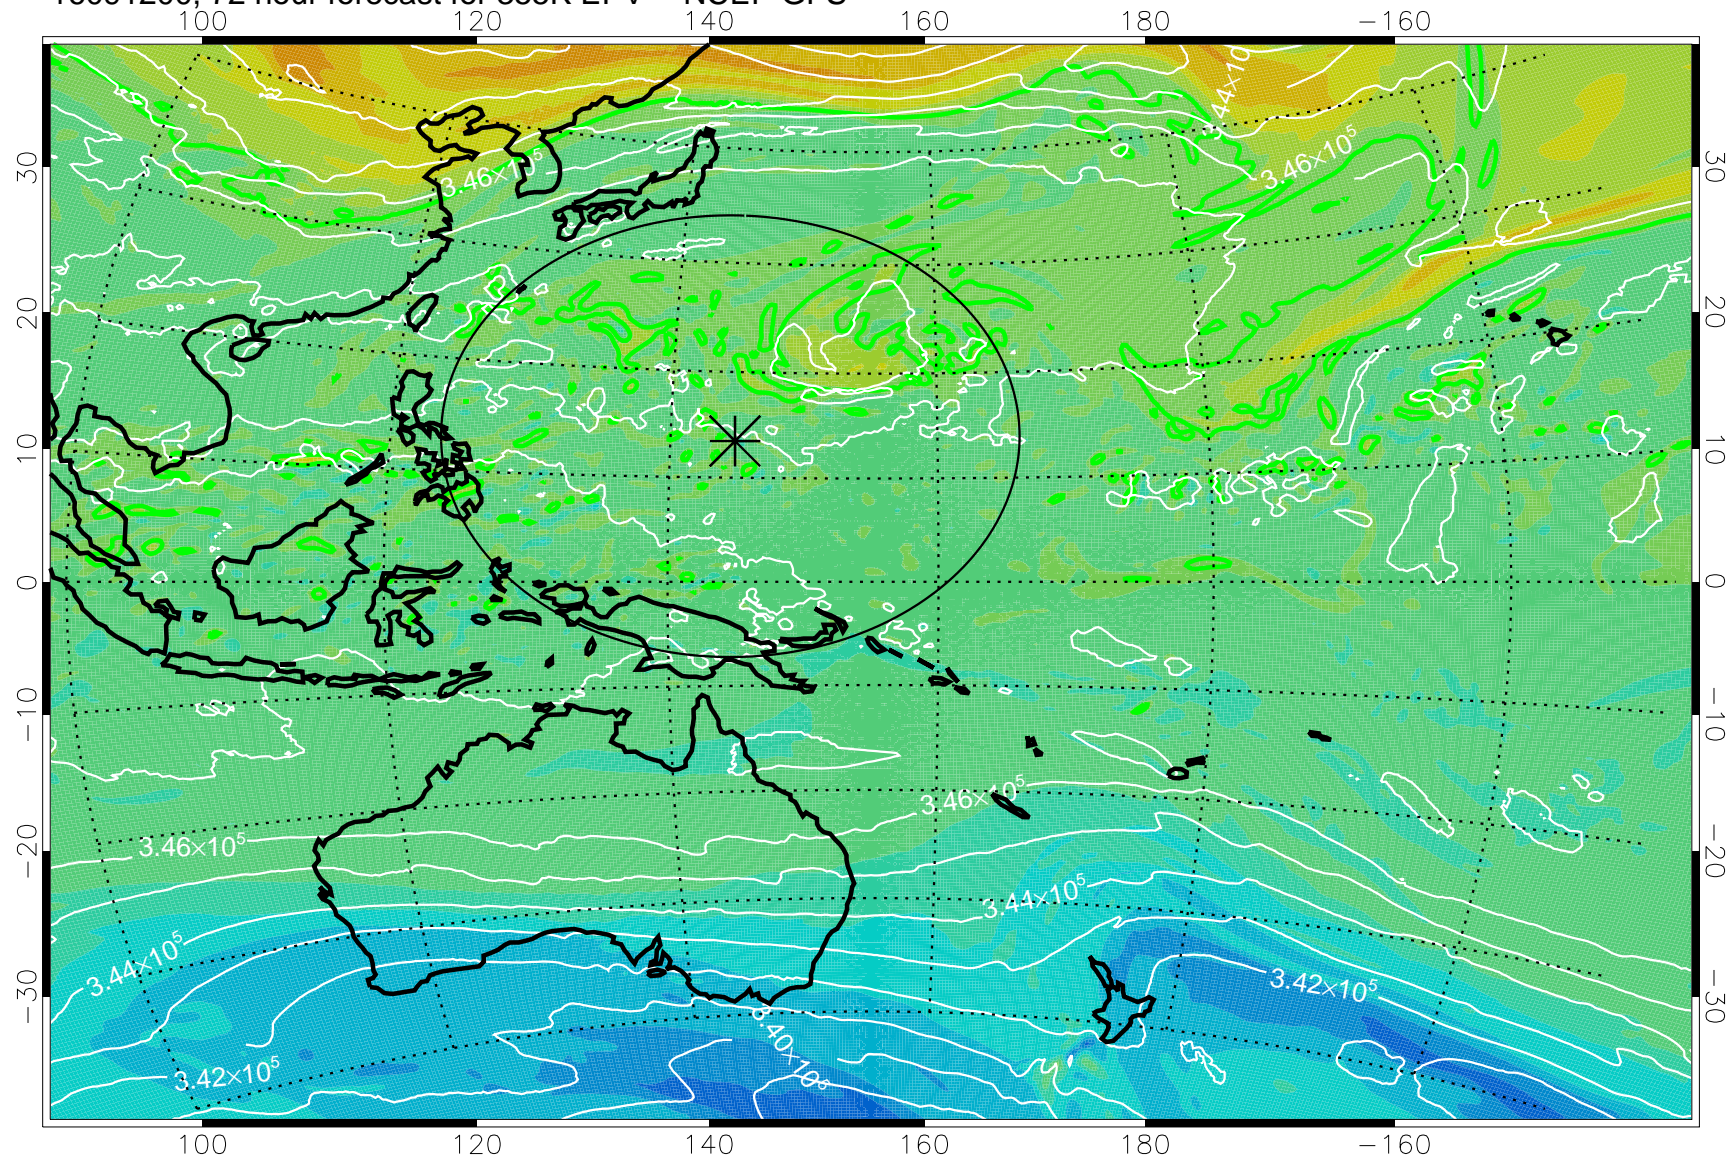

16091018, 42 hour forecast for 355K EPV -- NCEP GFS

355K Montgomery Streamfunction, white
EPV Tropopause (2 PVU) Position
Range ring of 2304 km

16091100, 48 hour forecast for 355K EPV -- NCEP GFS

355K Montgomery Streamfunction, white
EPV Tropopause (2 PVU) Position
Range ring of 2304 km

16091106, 54 hour forecast for 355K EPV -- NCEP GFS

355K Montgomery Streamfunction, white
EPV Tropopause (2 PVU) Position
Range ring of 2304 km

16091112, 60 hour forecast for 355K EPV -- NCEP GFS

355K Montgomery Streamfunction, white
EPV Tropopause (2 PVU) Position
Range ring of 2304 km

16091118, 66 hour forecast for 355K EPV -- NCEP GFS

355K Montgomery Streamfunction, white
EPV Tropopause (2 PVU) Position
Range ring of 2304 km

16091200, 72 hour forecast for 355K EPV -- NCEP GFS

355K Montgomery Streamfunction, white
EPV Tropopause (2 PVU) Position
Range ring of 2304 km

16091206, 78 hour forecast for 355K EPV -- NCEP GFS

355K Montgomery Streamfunction, white
EPV Tropopause (2 PVU) Position
Range ring of 2304 km

16091212, 84 hour forecast for 355K EPV -- NCEP GFS

355K Montgomery Streamfunction, white
EPV Tropopause (2 PVU) Position
Range ring of 2304 km