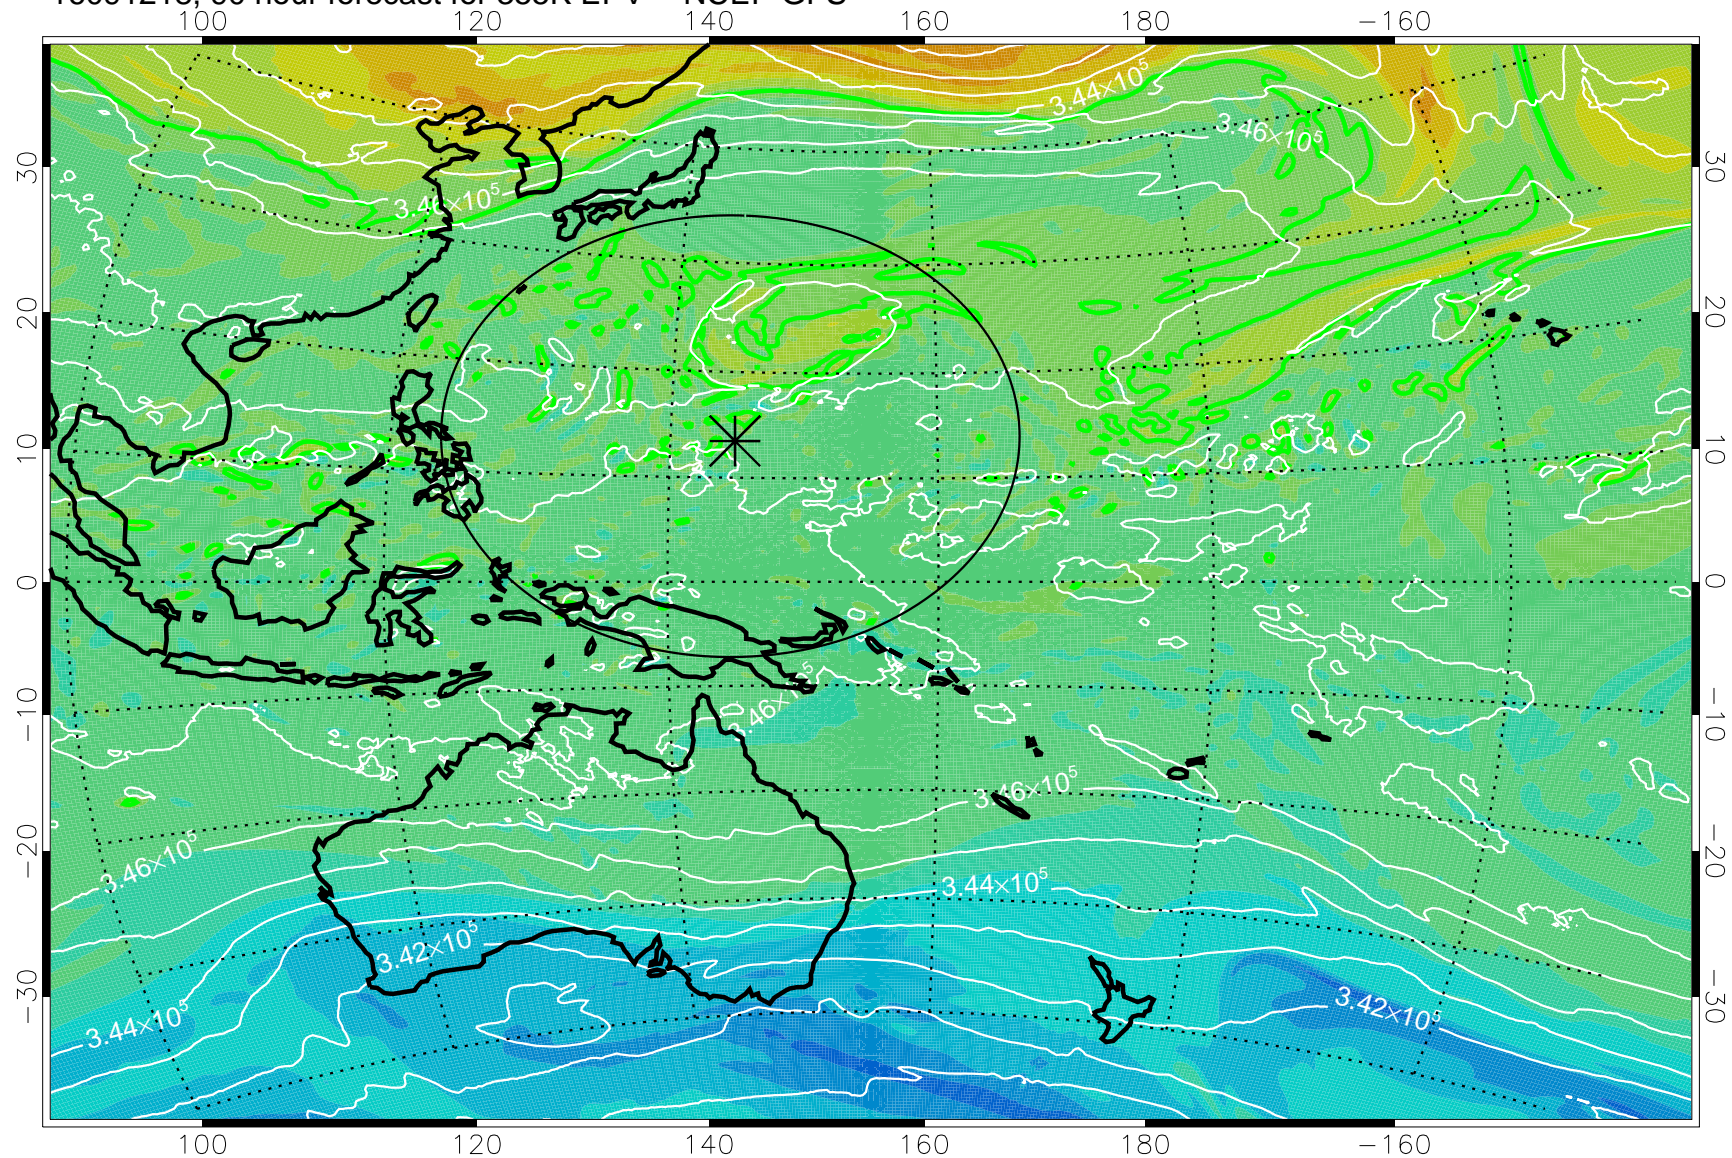

16091118, 66 hour forecast for 355K EPV -- NCEP GFS

355K Montgomery Streamfunction, white
EPV Tropopause (2 PVU) Position
Range ring of 2304 km

16091200, 72 hour forecast for 355K EPV -- NCEP GFS

355K Montgomery Streamfunction, white
EPV Tropopause (2 PVU) Position
Range ring of 2304 km

16091206, 78 hour forecast for 355K EPV -- NCEP GFS

355K Montgomery Streamfunction, white
EPV Tropopause (2 PVU) Position
Range ring of 2304 km

16091212, 84 hour forecast for 355K EPV -- NCEP GFS

355K Montgomery Streamfunction, white
EPV Tropopause (2 PVU) Position
Range ring of 2304 km

16091218, 90 hour forecast for 355K EPV -- NCEP GFS

355K Montgomery Streamfunction, white
EPV Tropopause (2 PVU) Position
Range ring of 2304 km

16091300, 96 hour forecast for 355K EPV -- NCEP GFS

355K Montgomery Streamfunction, white
EPV Tropopause (2 PVU) Position
Range ring of 2304 km

16091306, 102 hour forecast for 355K EPV -- NCEP GFS

355K Montgomery Streamfunction, white
EPV Tropopause (2 PVU) Position
Range ring of 2304 km

16091312, 108 hour forecast for 355K EPV -- NCEP GFS

355K Montgomery Streamfunction, white
EPV Tropopause (2 PVU) Position
Range ring of 2304 km