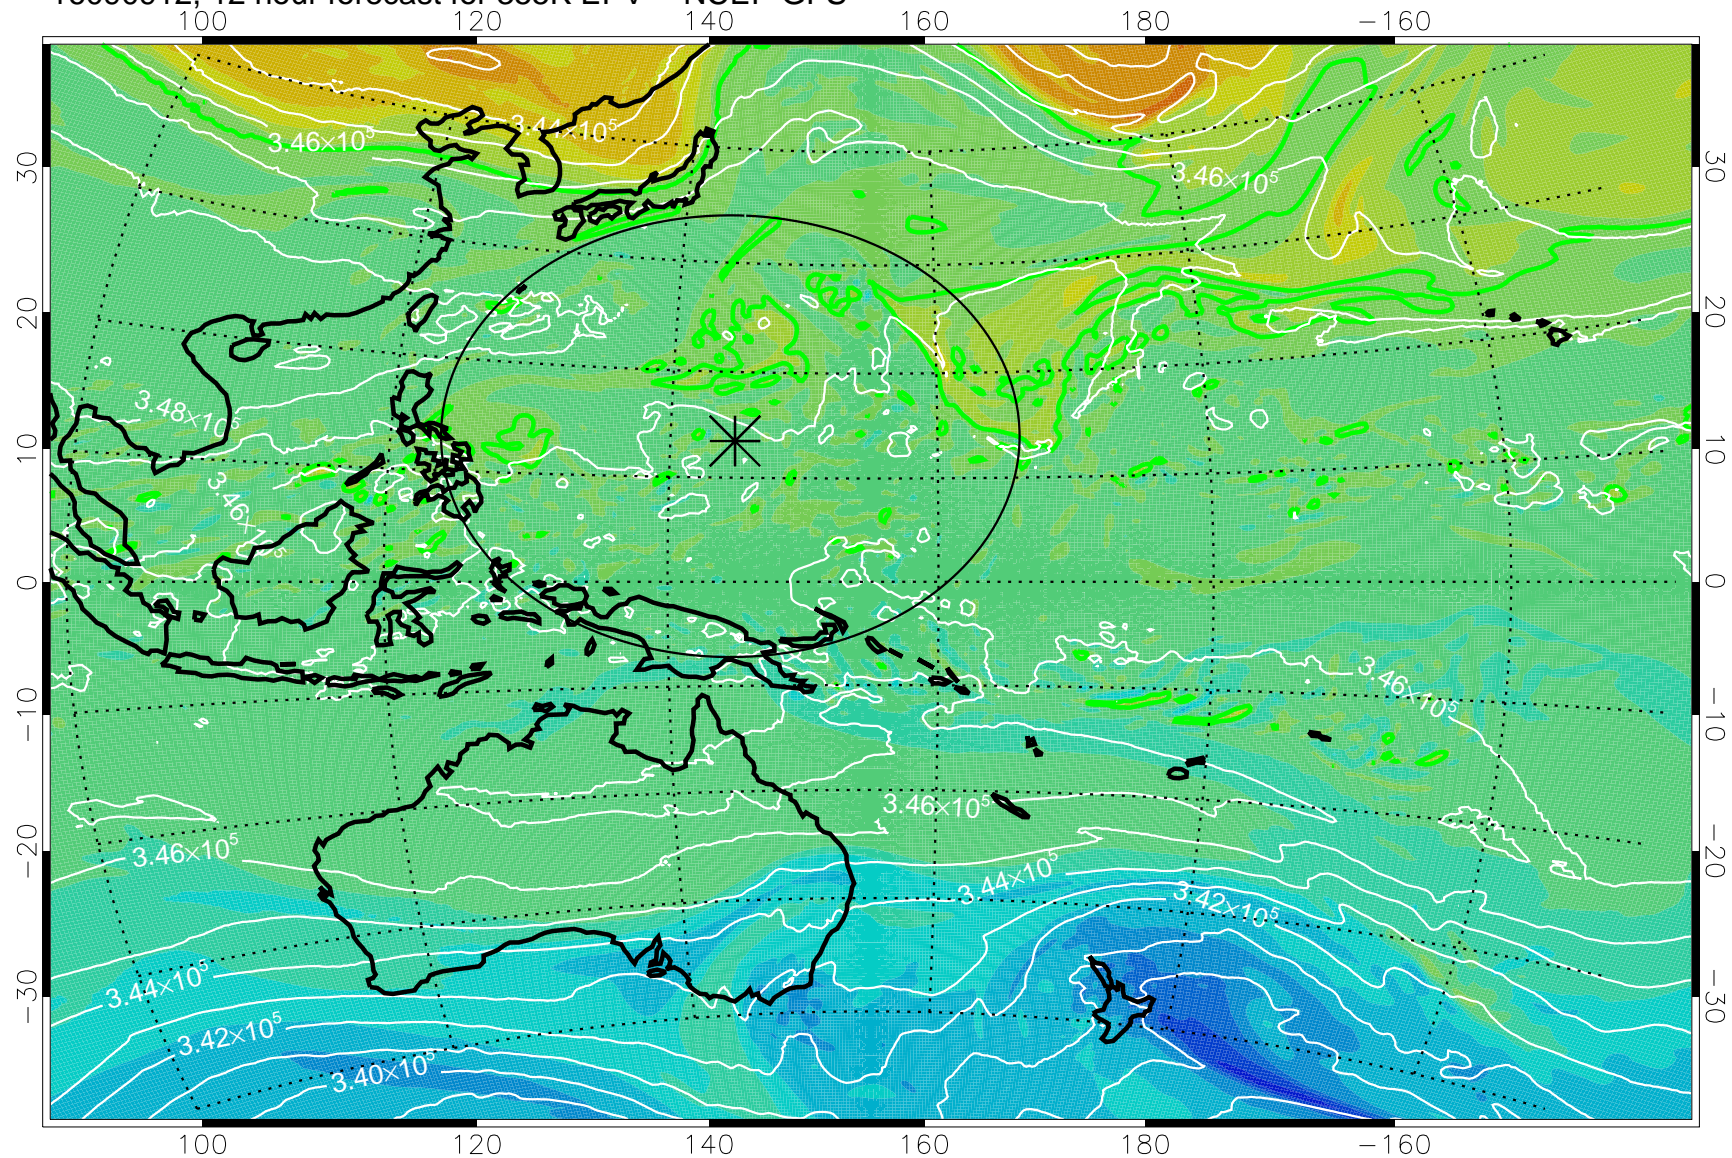

16090906, 6 hour forecast for 355K EPV -- NCEP GFS

355K Montgomery Streamfunction, white
EPV Tropopause (2 PVU) Position
Range ring of 2304 km

16090912, 12 hour forecast for 355K EPV -- NCEP GFS

355K Montgomery Streamfunction, white
EPV Tropopause (2 PVU) Position
Range ring of 2304 km

16090918, 18 hour forecast for 355K EPV -- NCEP GFS

355K Montgomery Streamfunction, white
EPV Tropopause (2 PVU) Position
Range ring of 2304 km

16091000, 24 hour forecast for 355K EPV -- NCEP GFS

355K Montgomery Streamfunction, white
EPV Tropopause (2 PVU) Position
Range ring of 2304 km

16091006, 30 hour forecast for 355K EPV -- NCEP GFS

355K Montgomery Streamfunction, white
EPV Tropopause (2 PVU) Position
Range ring of 2304 km

16091012, 36 hour forecast for 355K EPV -- NCEP GFS

355K Montgomery Streamfunction, white
EPV Tropopause (2 PVU) Position
Range ring of 2304 km

16091018, 42 hour forecast for 355K EPV -- NCEP GFS

355K Montgomery Streamfunction, white
EPV Tropopause (2 PVU) Position
Range ring of 2304 km

16091100, 48 hour forecast for 355K EPV -- NCEP GFS

355K Montgomery Streamfunction, white
EPV Tropopause (2 PVU) Position
Range ring of 2304 km