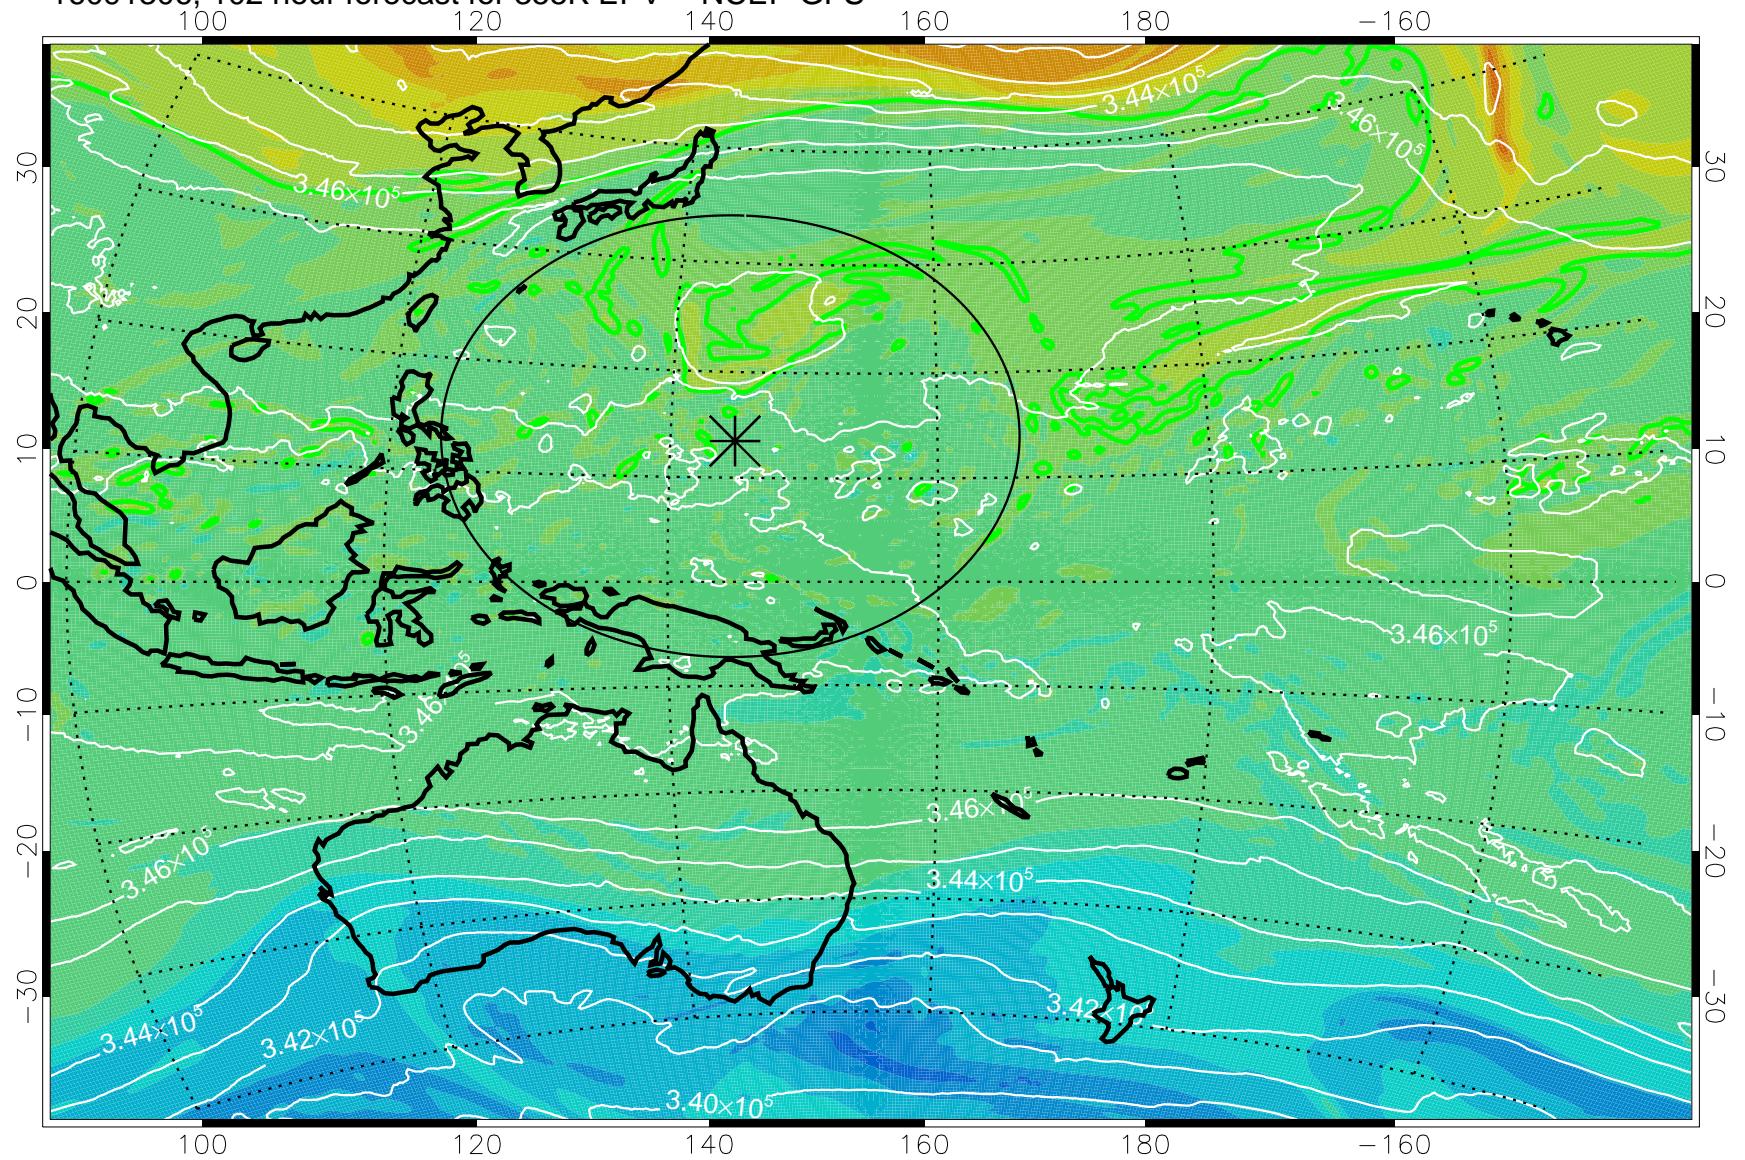

16091206, 78 hour forecast for 355K EPV -- NCEP GFS

355K Montgomery Streamfunction, white
EPV Tropopause (2 PVU) Position
Range ring of 2304 km

16091212, 84 hour forecast for 355K EPV -- NCEP GFS

355K Montgomery Streamfunction, white
EPV Tropopause (2 PVU) Position
Range ring of 2304 km

16091218, 90 hour forecast for 355K EPV -- NCEP GFS

355K Montgomery Streamfunction, white
EPV Tropopause (2 PVU) Position
Range ring of 2304 km

16091300, 96 hour forecast for 355K EPV -- NCEP GFS

355K Montgomery Streamfunction, white
EPV Tropopause (2 PVU) Position
Range ring of 2304 km

16091306, 102 hour forecast for 355K EPV -- NCEP GFS

355K Montgomery Streamfunction, white
EPV Tropopause (2 PVU) Position
Range ring of 2304 km

16091312, 108 hour forecast for 355K EPV -- NCEP GFS

355K Montgomery Streamfunction, white
EPV Tropopause (2 PVU) Position
Range ring of 2304 km

16091318, 114 hour forecast for 355K EPV -- NCEP GFS

355K Montgomery Streamfunction, white
EPV Tropopause (2 PVU) Position
Range ring of 2304 km

16091400, 120 hour forecast for 355K EPV -- NCEP GFS

355K Montgomery Streamfunction, white
EPV Tropopause (2 PVU) Position
Range ring of 2304 km