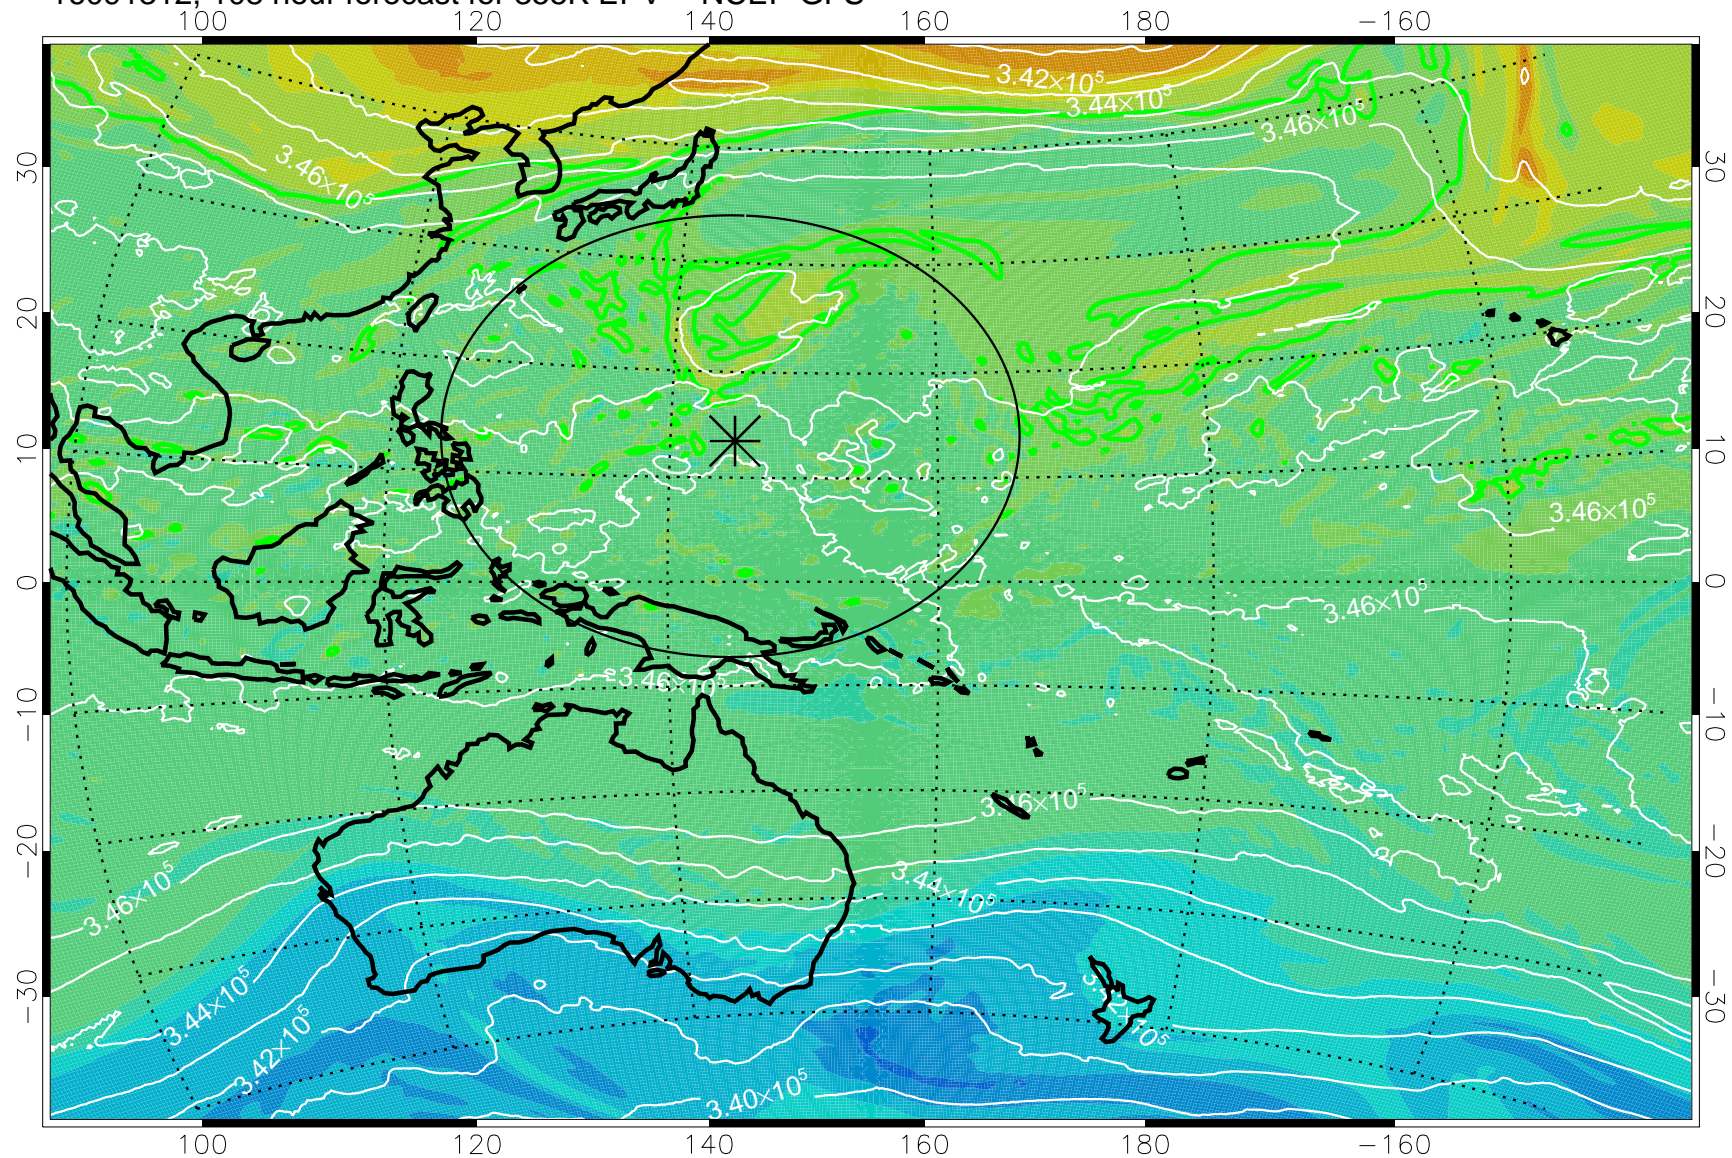

16091206, 78 hour forecast for 355K EPV -- NCEP GFS

355K Montgomery Streamfunction, white
EPV Tropopause (2 PVU) Position
Range ring of 2304 km

16091212, 84 hour forecast for 355K EPV -- NCEP GFS

355K Montgomery Streamfunction, white
EPV Tropopause (2 PVU) Position
Range ring of 2304 km

16091218, 90 hour forecast for 355K EPV -- NCEP GFS

355K Montgomery Streamfunction, white
EPV Tropopause (2 PVU) Position
Range ring of 2304 km

16091300, 96 hour forecast for 355K EPV -- NCEP GFS

355K Montgomery Streamfunction, white
EPV Tropopause (2 PVU) Position
Range ring of 2304 km

16091306, 102 hour forecast for 355K EPV -- NCEP GFS

355K Montgomery Streamfunction, white
EPV Tropopause (2 PVU) Position
Range ring of 2304 km

16091312, 108 hour forecast for 355K EPV -- NCEP GFS

355K Montgomery Streamfunction, white
EPV Tropopause (2 PVU) Position
Range ring of 2304 km

16091318, 114 hour forecast for 355K EPV -- NCEP GFS

355K Montgomery Streamfunction, white
EPV Tropopause (2 PVU) Position
Range ring of 2304 km

16091400, 120 hour forecast for 355K EPV -- NCEP GFS

355K Montgomery Streamfunction, white
EPV Tropopause (2 PVU) Position
Range ring of 2304 km