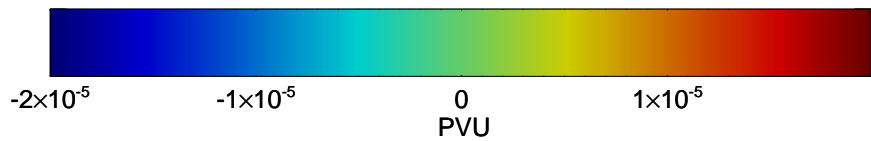

16091306, 102 hour forecast for 355K EPV -- NCEP GFS

355K Montgomery Streamfunction, white
EPV Tropopause (2 PVU) Position
Range ring of 2304 km