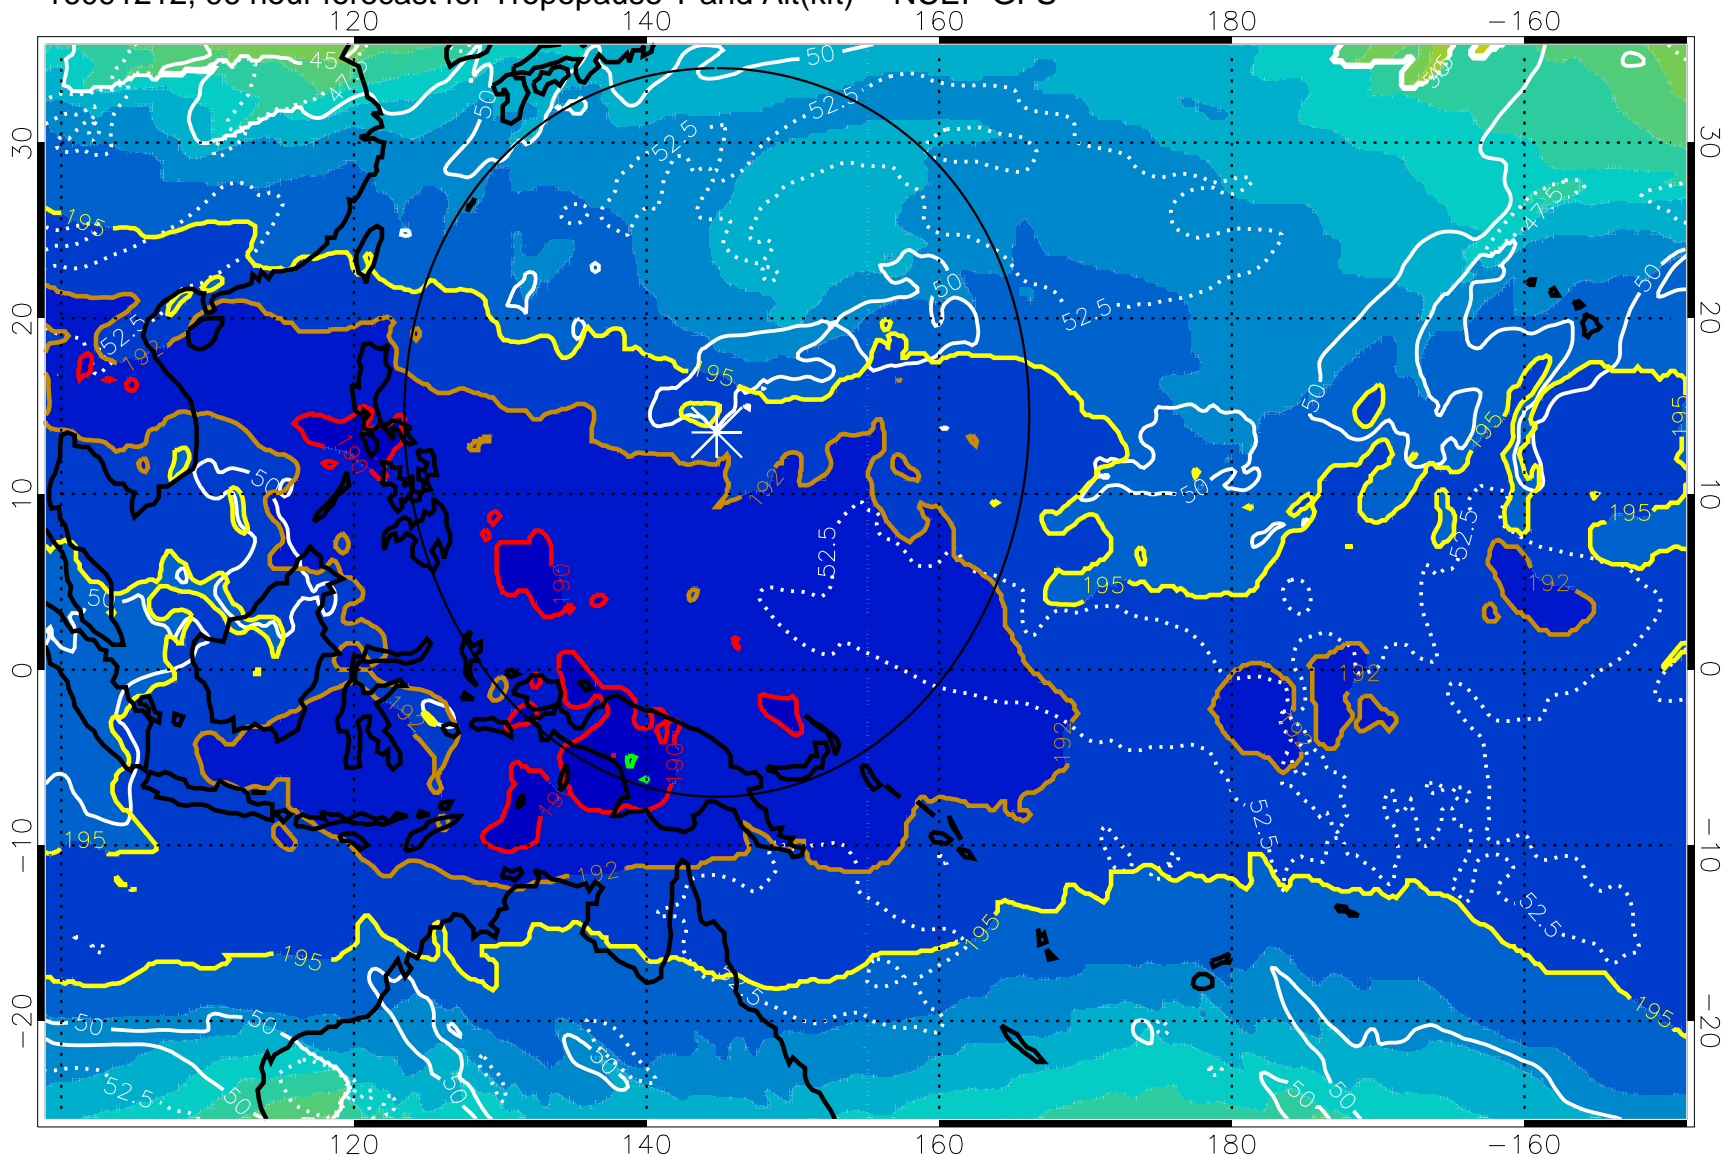

16091212, 96 hour forecast for Tropopause T and Alt(kft) -- NCEP GFS

190 200 210 220 230

Tropopause T, K

Tropopause Altitude in kft (white)

192.5K Isotherm 195K Isotherm

187.5K Isotherm 190K Isotherm

Range ring of 2304 km