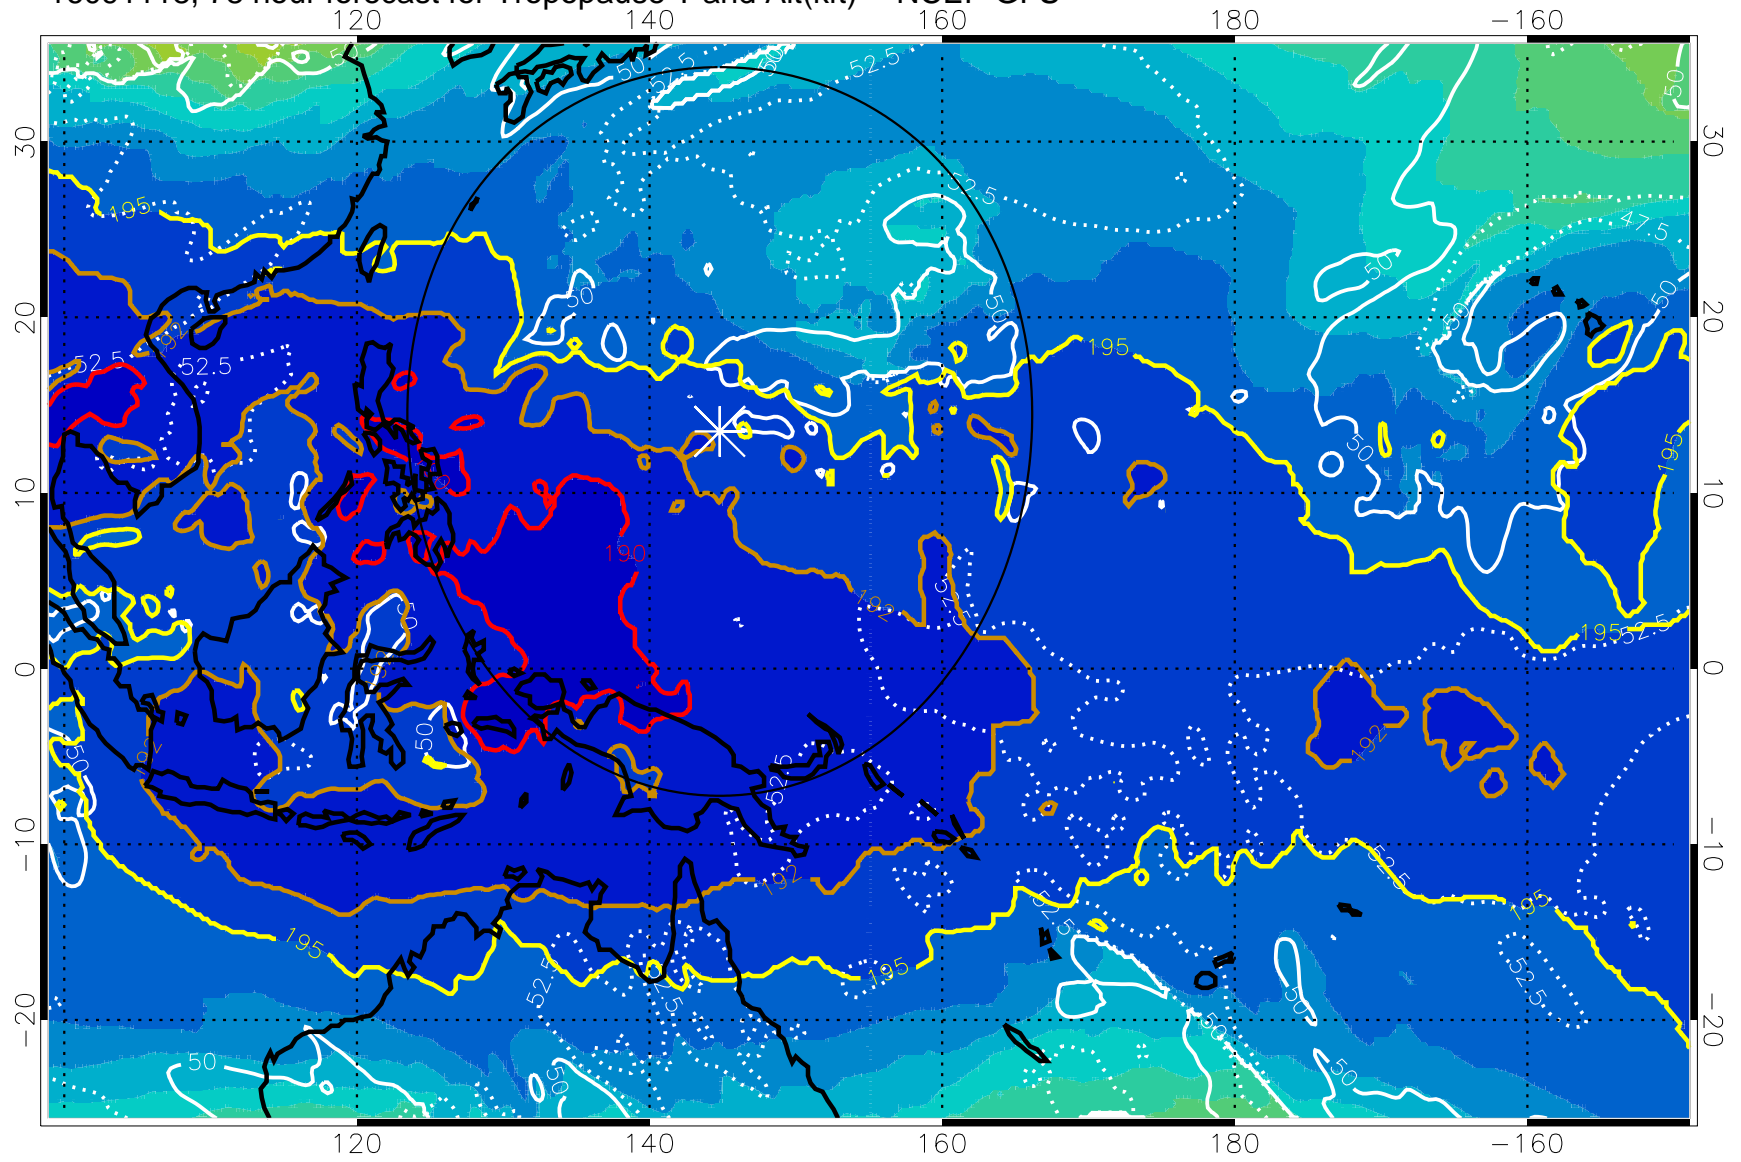

16091118, 78 hour forecast for Tropopause T and Alt(kft) -- NCEP GFS

190   200   210   220   230
Tropopause T, K

Tropopause Altitude in kft (white)

192.5K Isotherm   195K Isotherm
187.5K Isotherm   190K Isotherm

Range ring of 2304 km