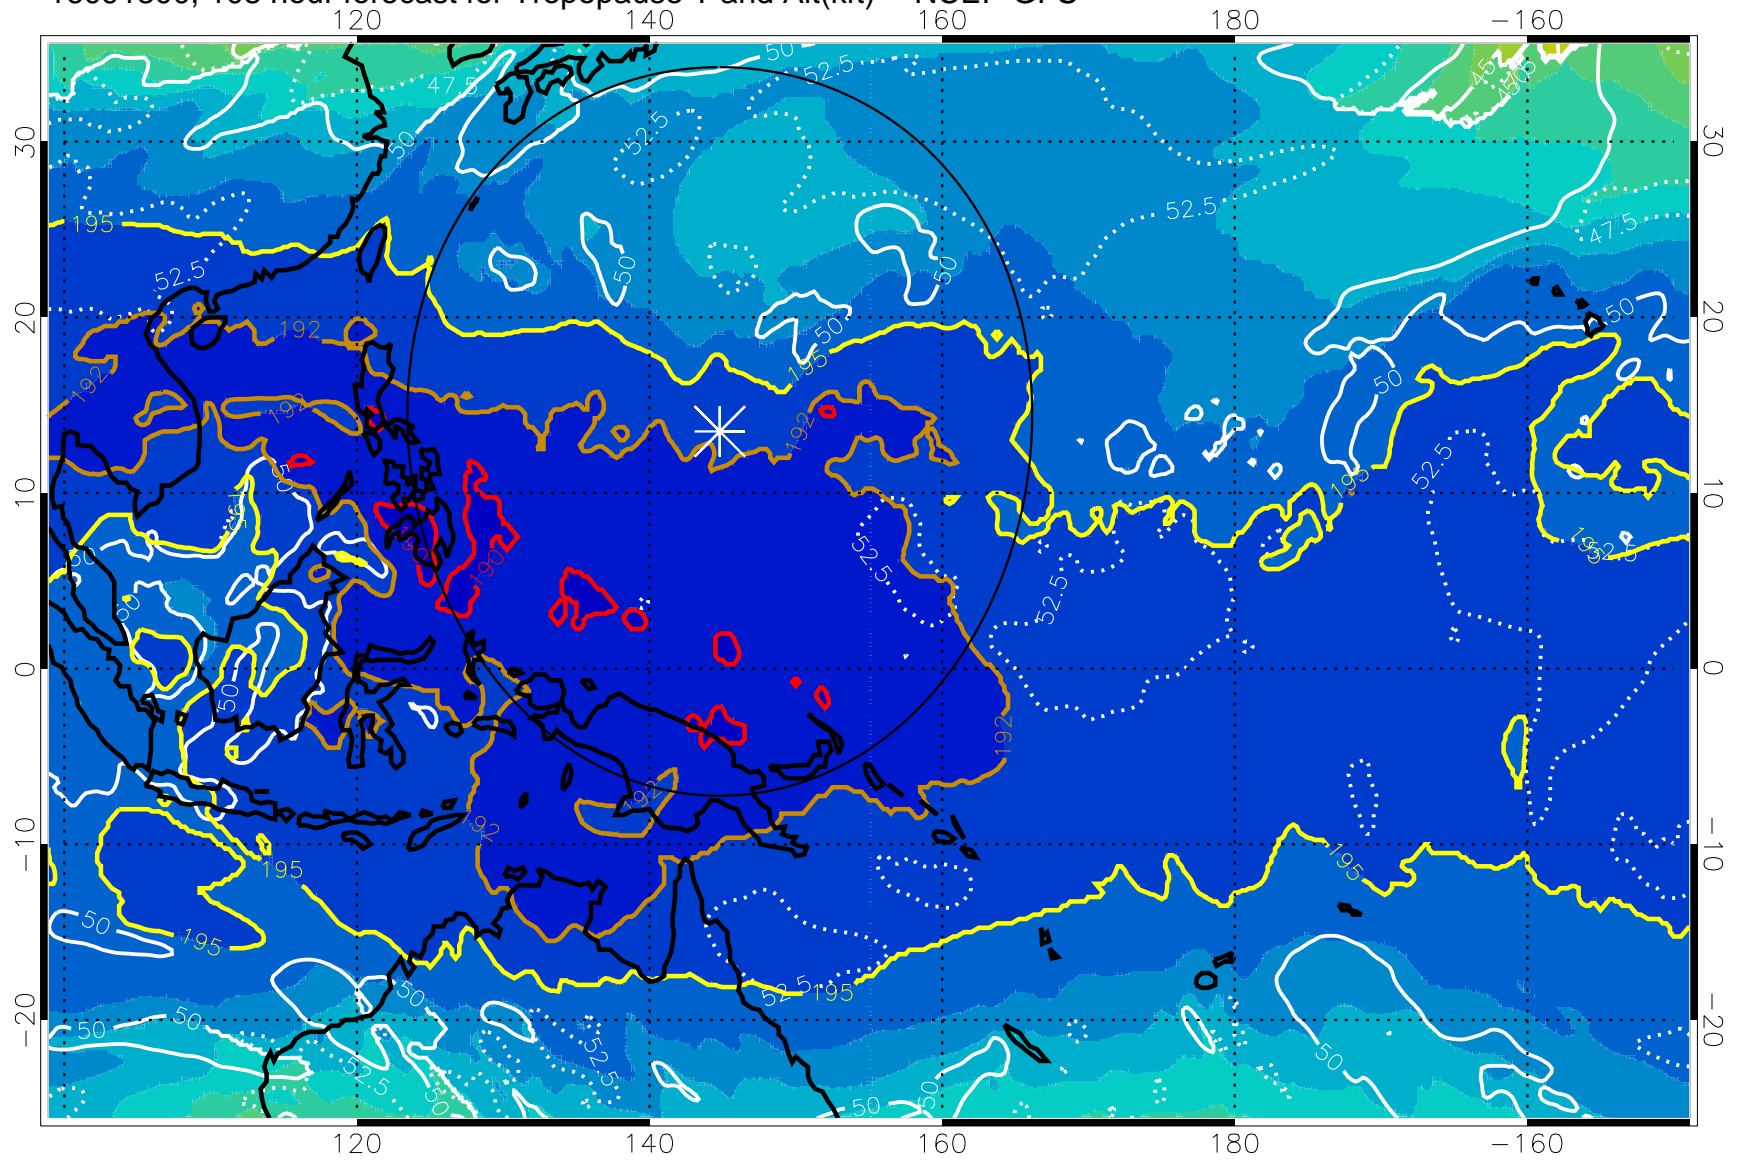

16091300, 108 hour forecast for Tropopause T and Alt(kft) -- NCEP GFS

190 200 210 220 230

Tropopause T, K

Tropopause Altitude in kft (white)

192.5K Isotherm 195K Isotherm

187.5K Isotherm 190K Isotherm

Range ring of 2304 km