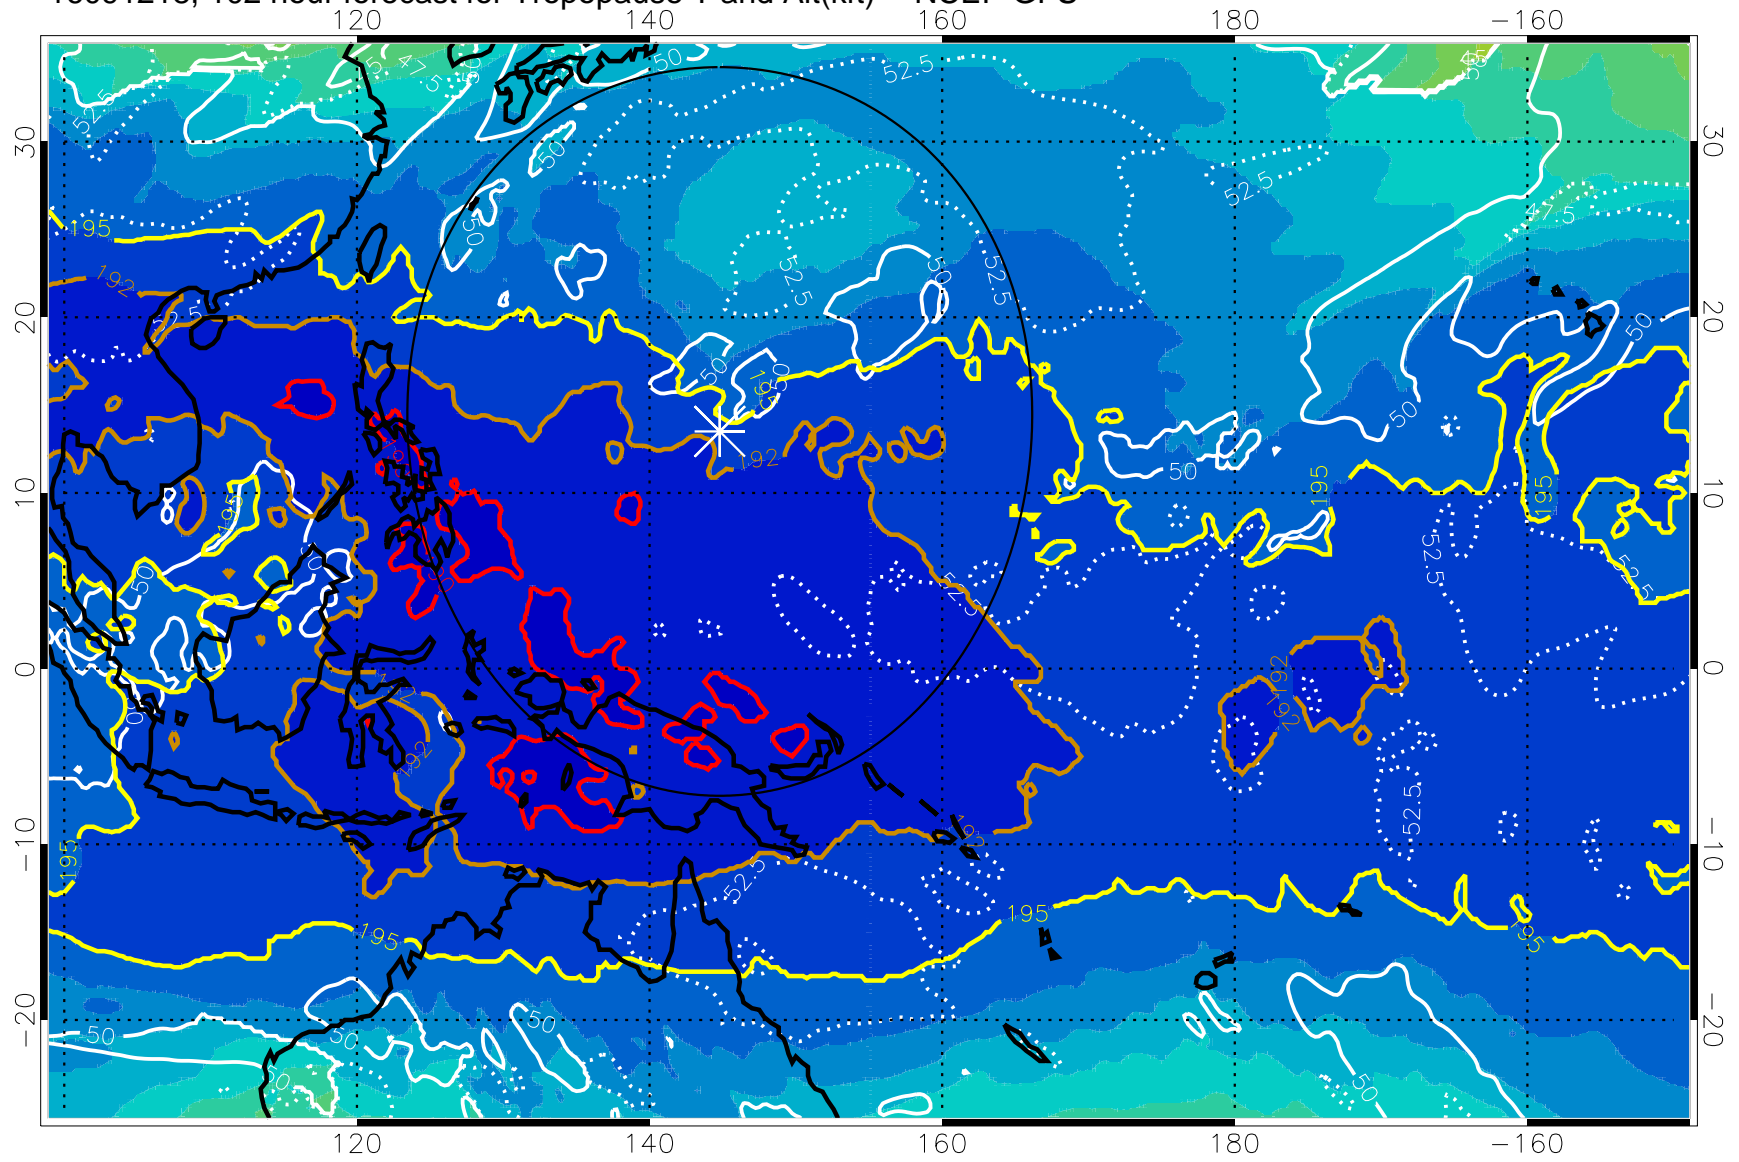

16091218, 102 hour forecast for Tropopause T and Alt(kft) -- NCEP GFS

190 200 210 220 230
Tropopause T, K

Tropopause Altitude in kft (white)

192.5K Isotherm 195K Isotherm
187.5K Isotherm 190K Isotherm

Range ring of 2304 km