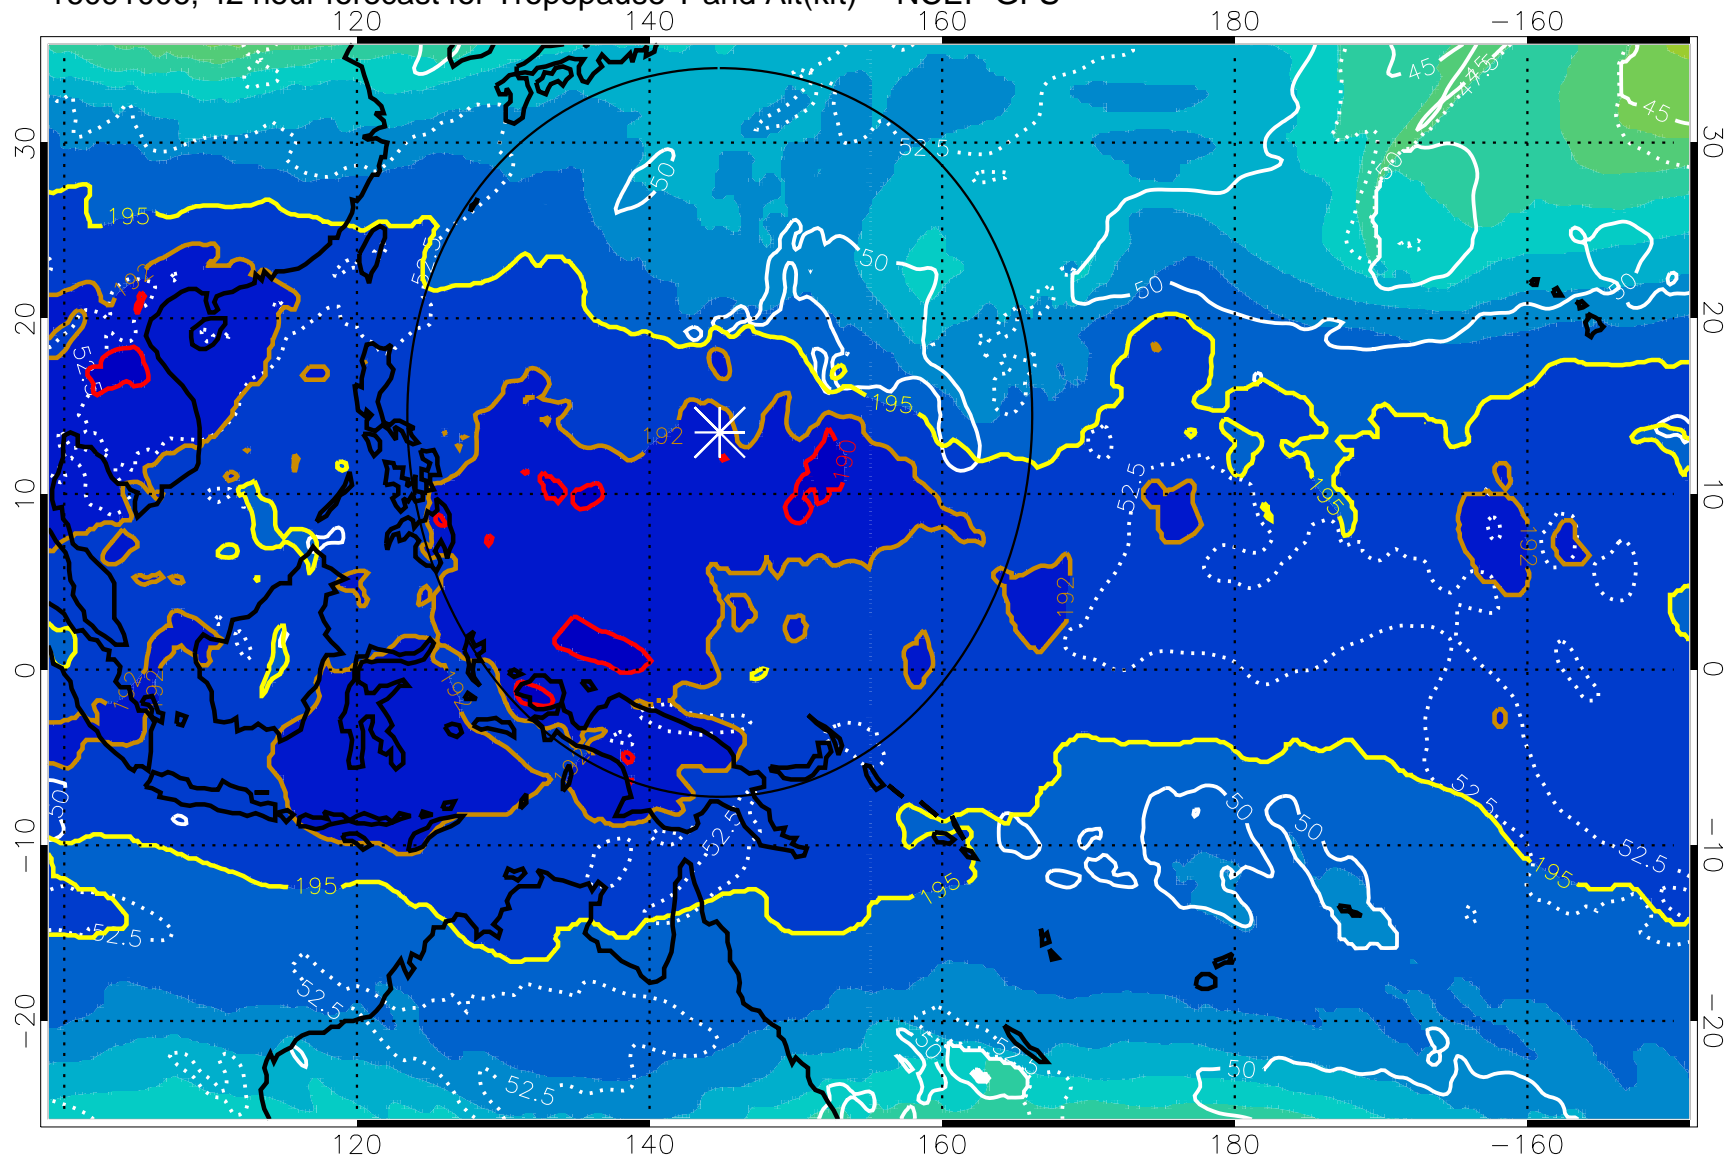

16091006, 42 hour forecast for Tropopause T and Alt(kft) -- NCEP GFS

190 200 210 220 230

Tropopause T, K

Tropopause Altitude in kft (white)

192.5K Isotherm 195K Isotherm
187.5K Isotherm 190K Isotherm

Range ring of 2304 km