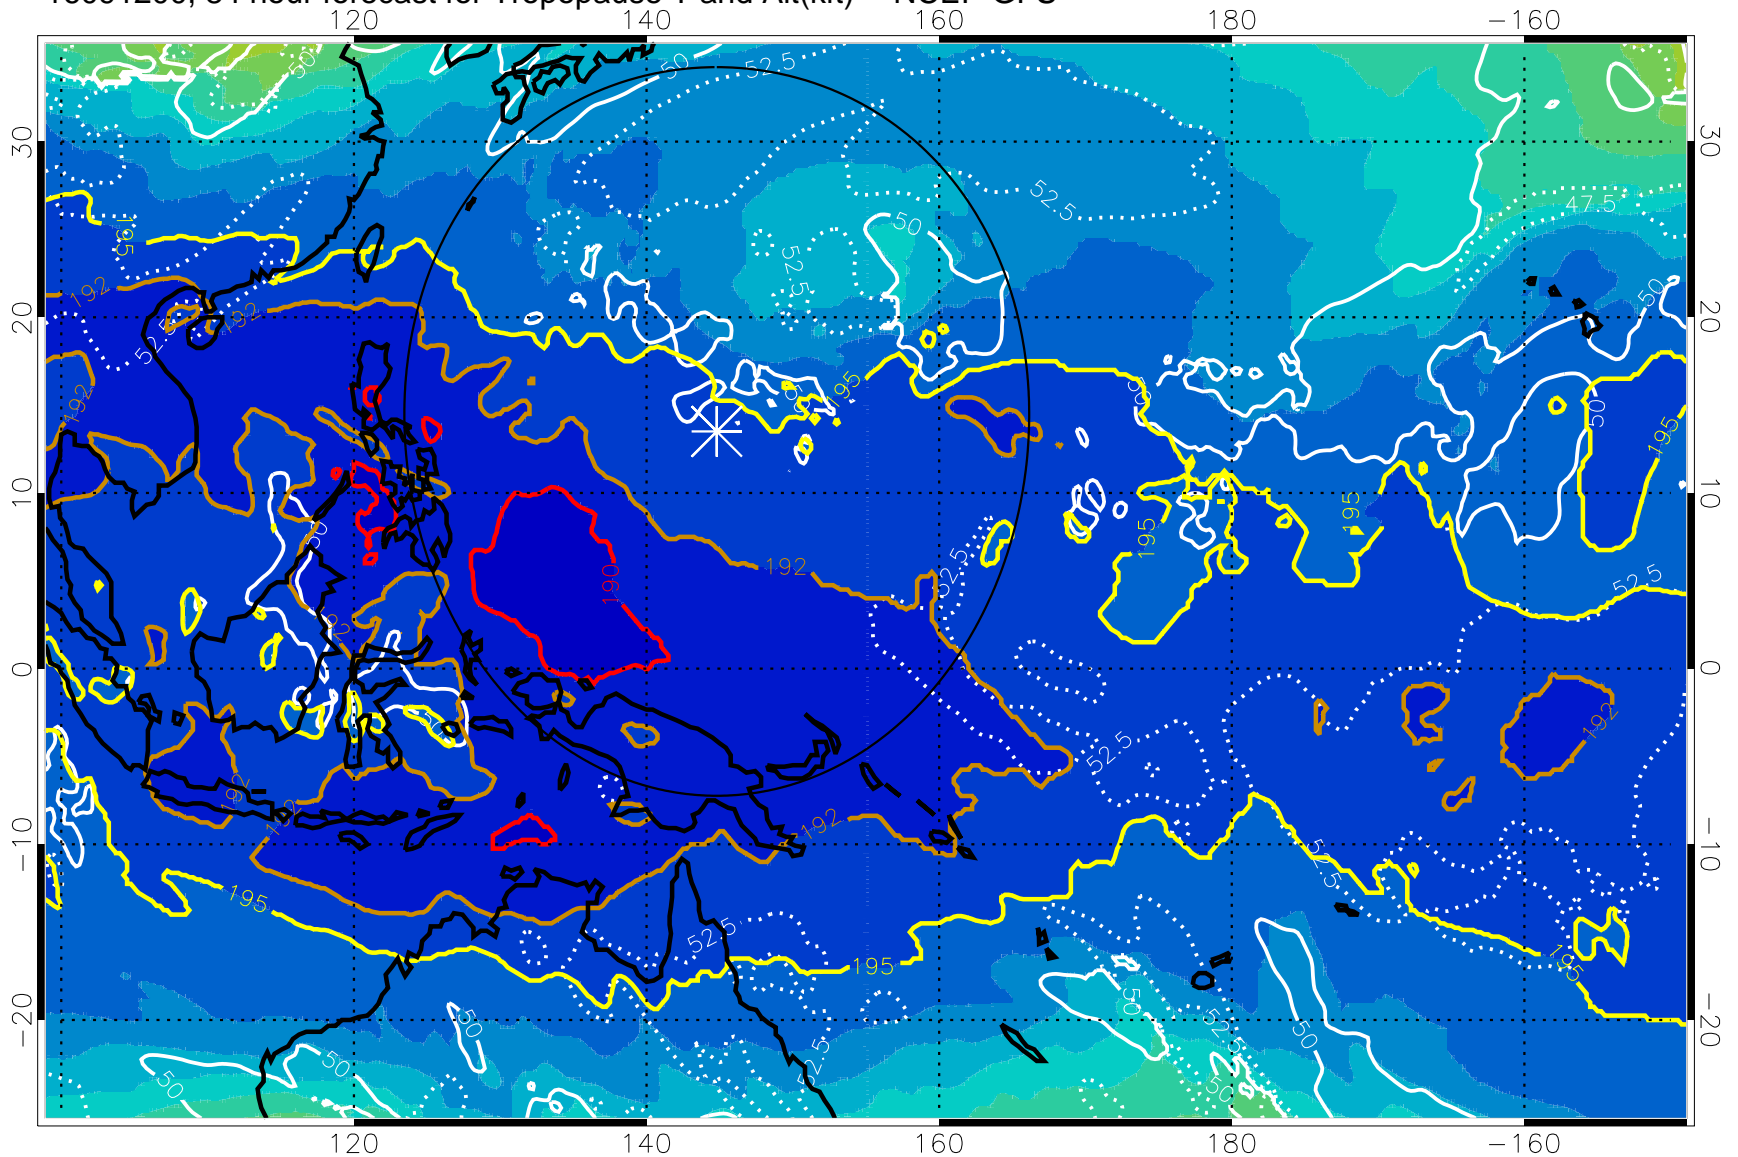

16091200, 84 hour forecast for Tropopause T and Alt(kft) -- NCEP GFS

190 200 210 220 230
Tropopause T, K

Tropopause Altitude in kft (white)

192.5K Isotherm 195K Isotherm
187.5K Isotherm 190K Isotherm

Range ring of 2304 km