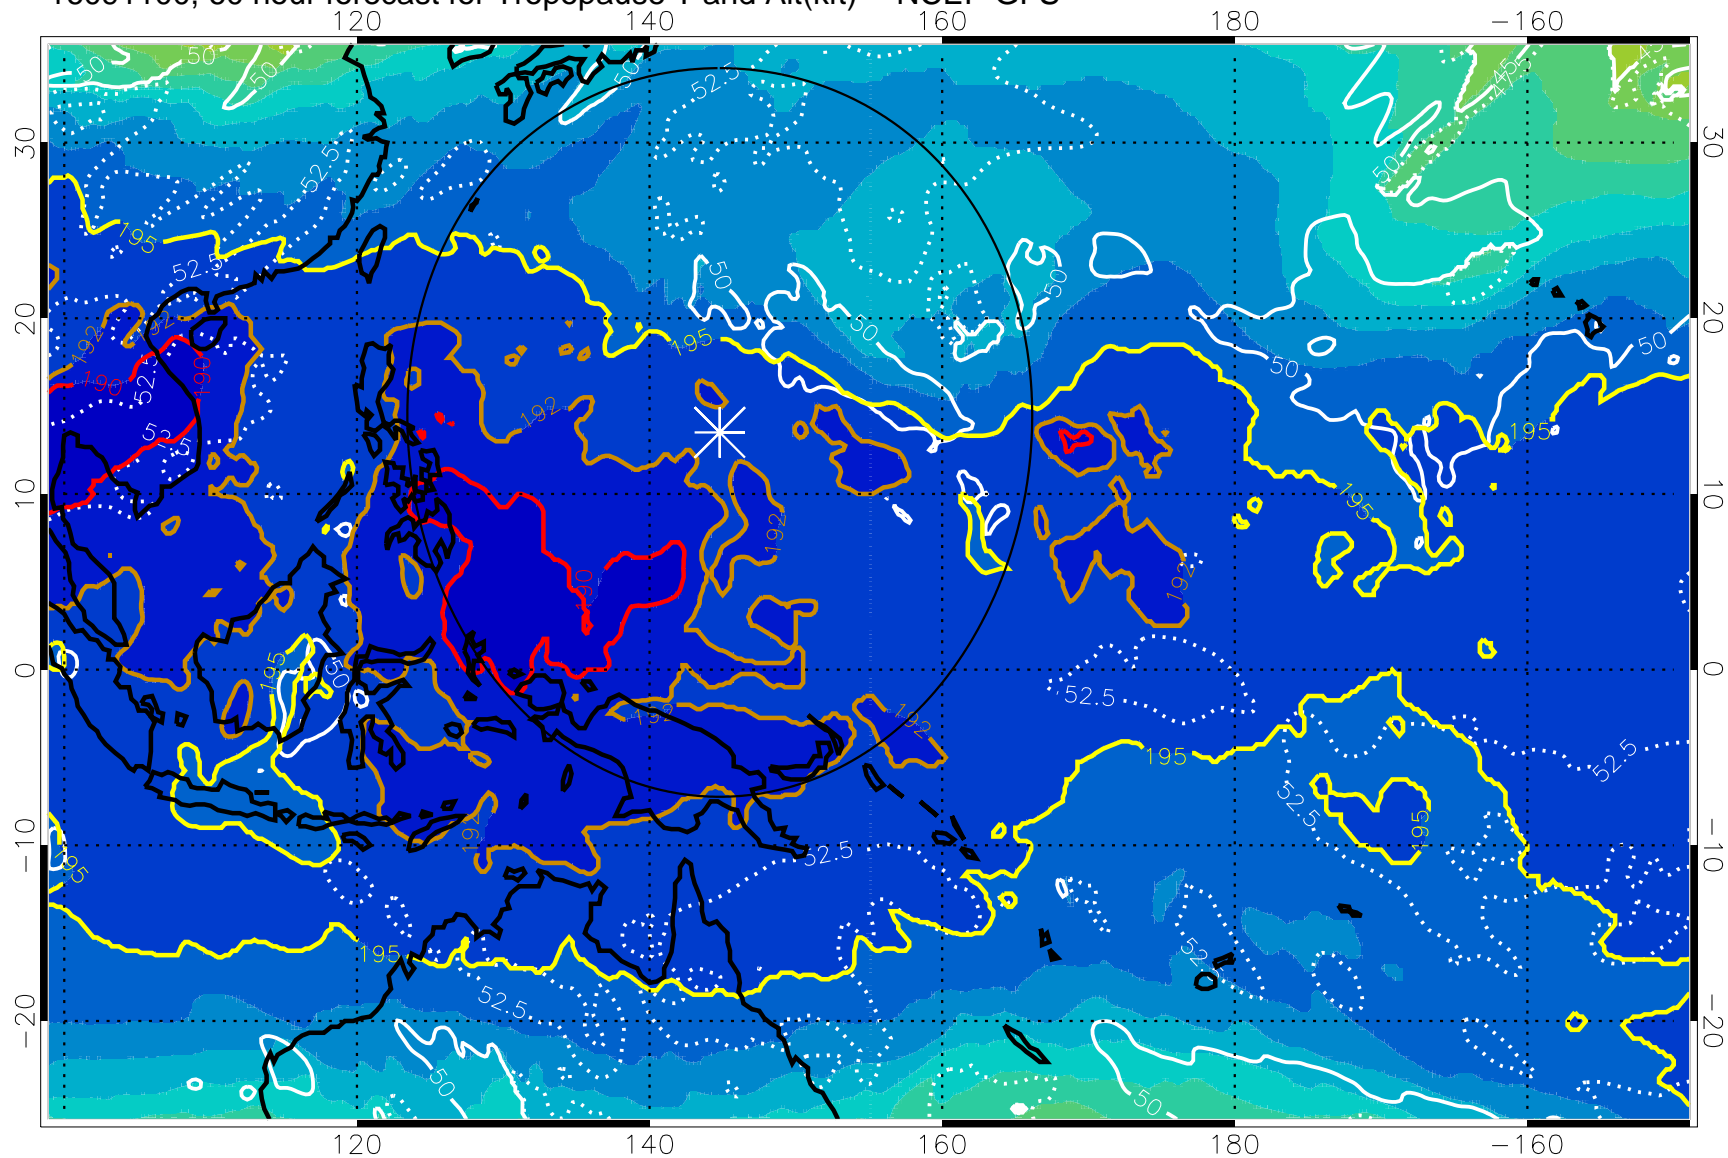

16091100, 60 hour forecast for Tropopause T and Alt(kft) -- NCEP GFS

190 200 210 220 230
Tropopause T, K

Tropopause Altitude in kft (white)

192.5K Isotherm 195K Isotherm
187.5K Isotherm 190K Isotherm

Range ring of 2304 km