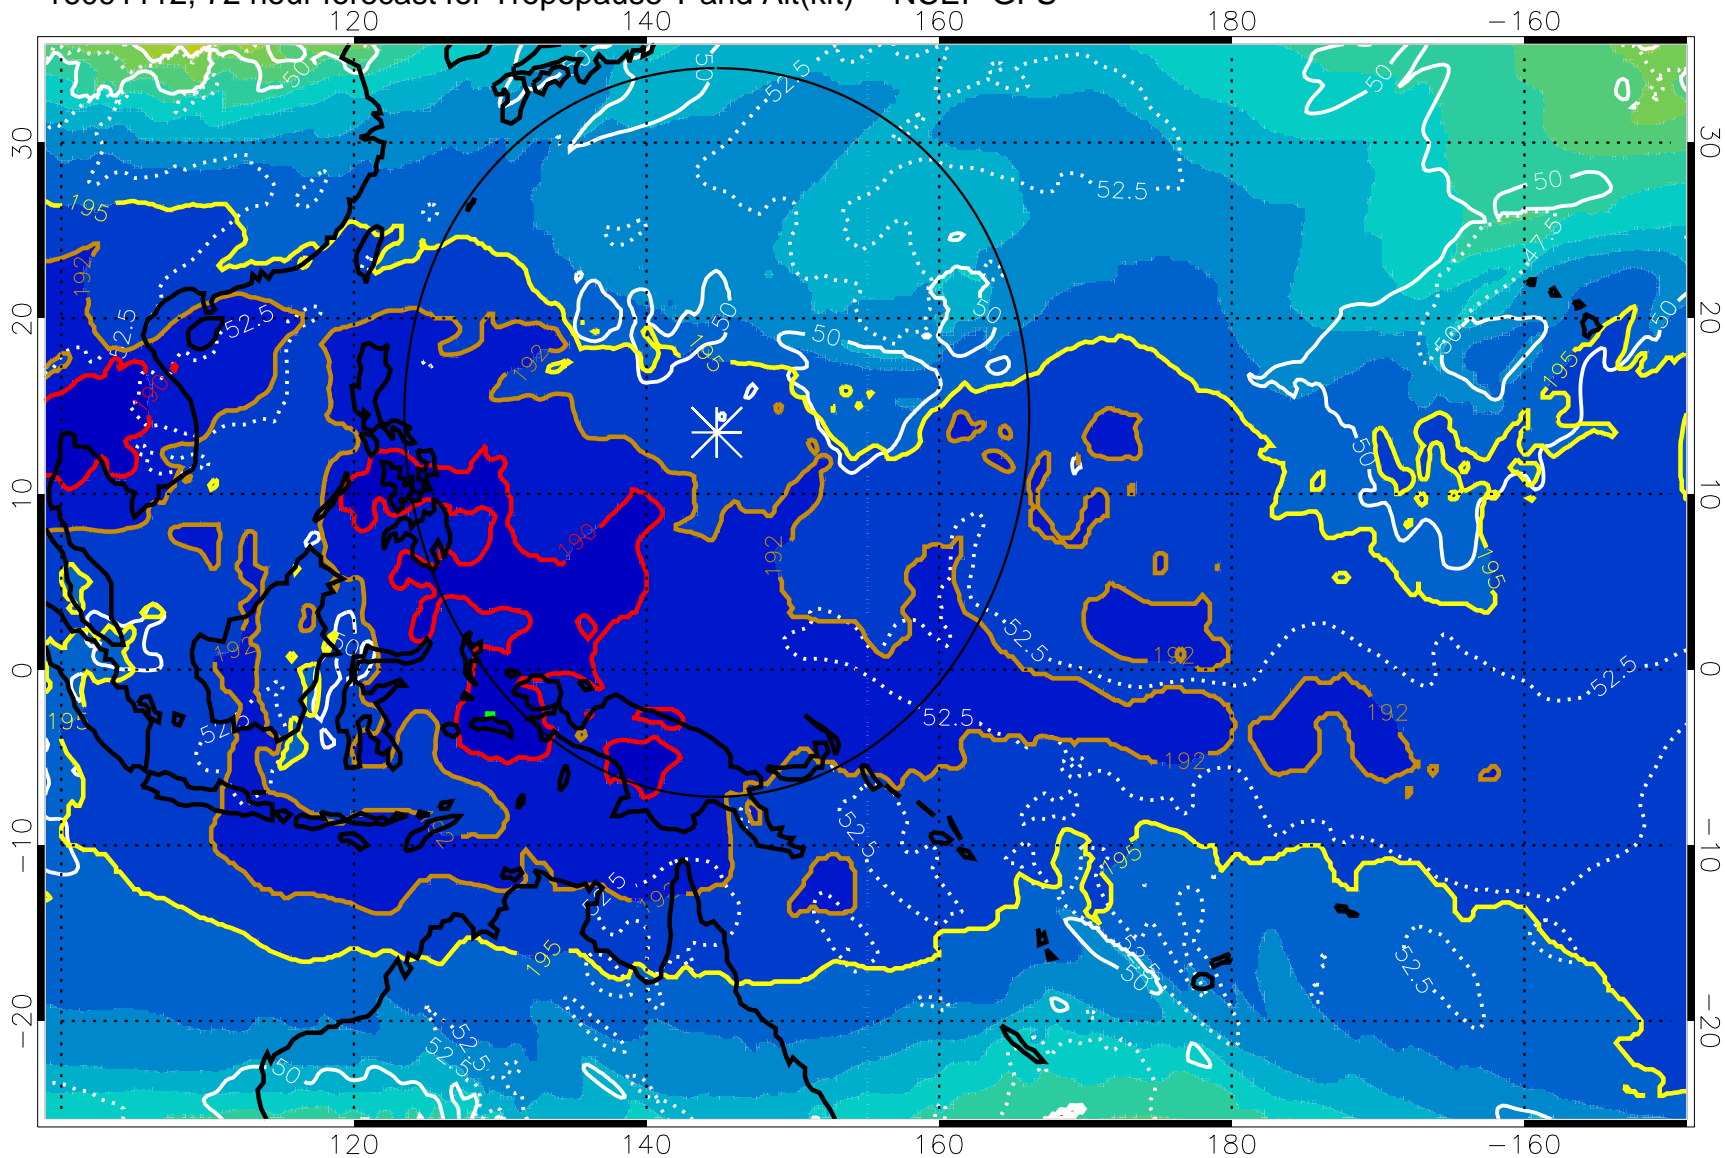

16091112, 72 hour forecast for Tropopause T and Alt(kft) -- NCEP GFS

190   200   210   220   230
Tropopause T, K

Tropopause Altitude in kft (white)

192.5K Isotherm   195K Isotherm
187.5K Isotherm   190K Isotherm

Range ring of 2304 km