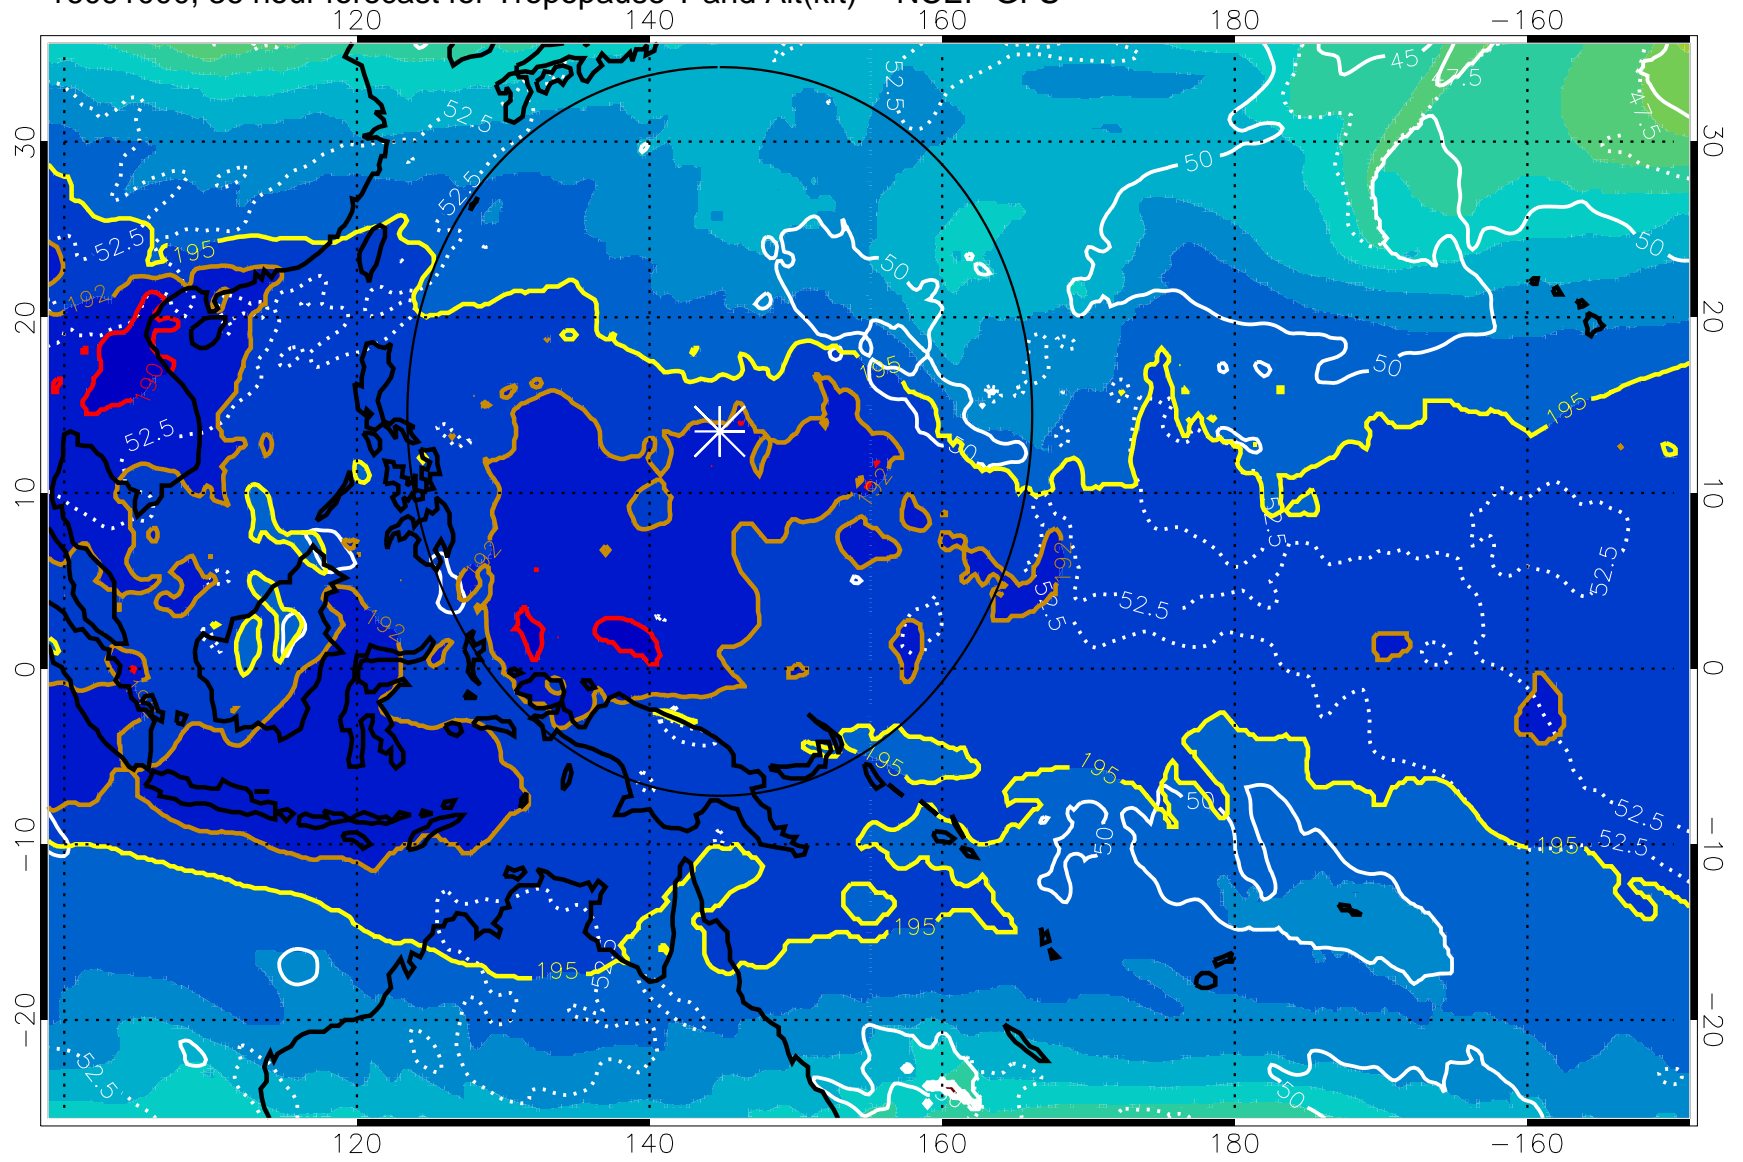

16091000, 36 hour forecast for Tropopause T and Alt(kft) -- NCEP GFS

190 200 210 220 230

Tropopause T, K

Tropopause Altitude in kft (white)

192.5K Isotherm 195K Isotherm

187.5K Isotherm 190K Isotherm

Range ring of 2304 km