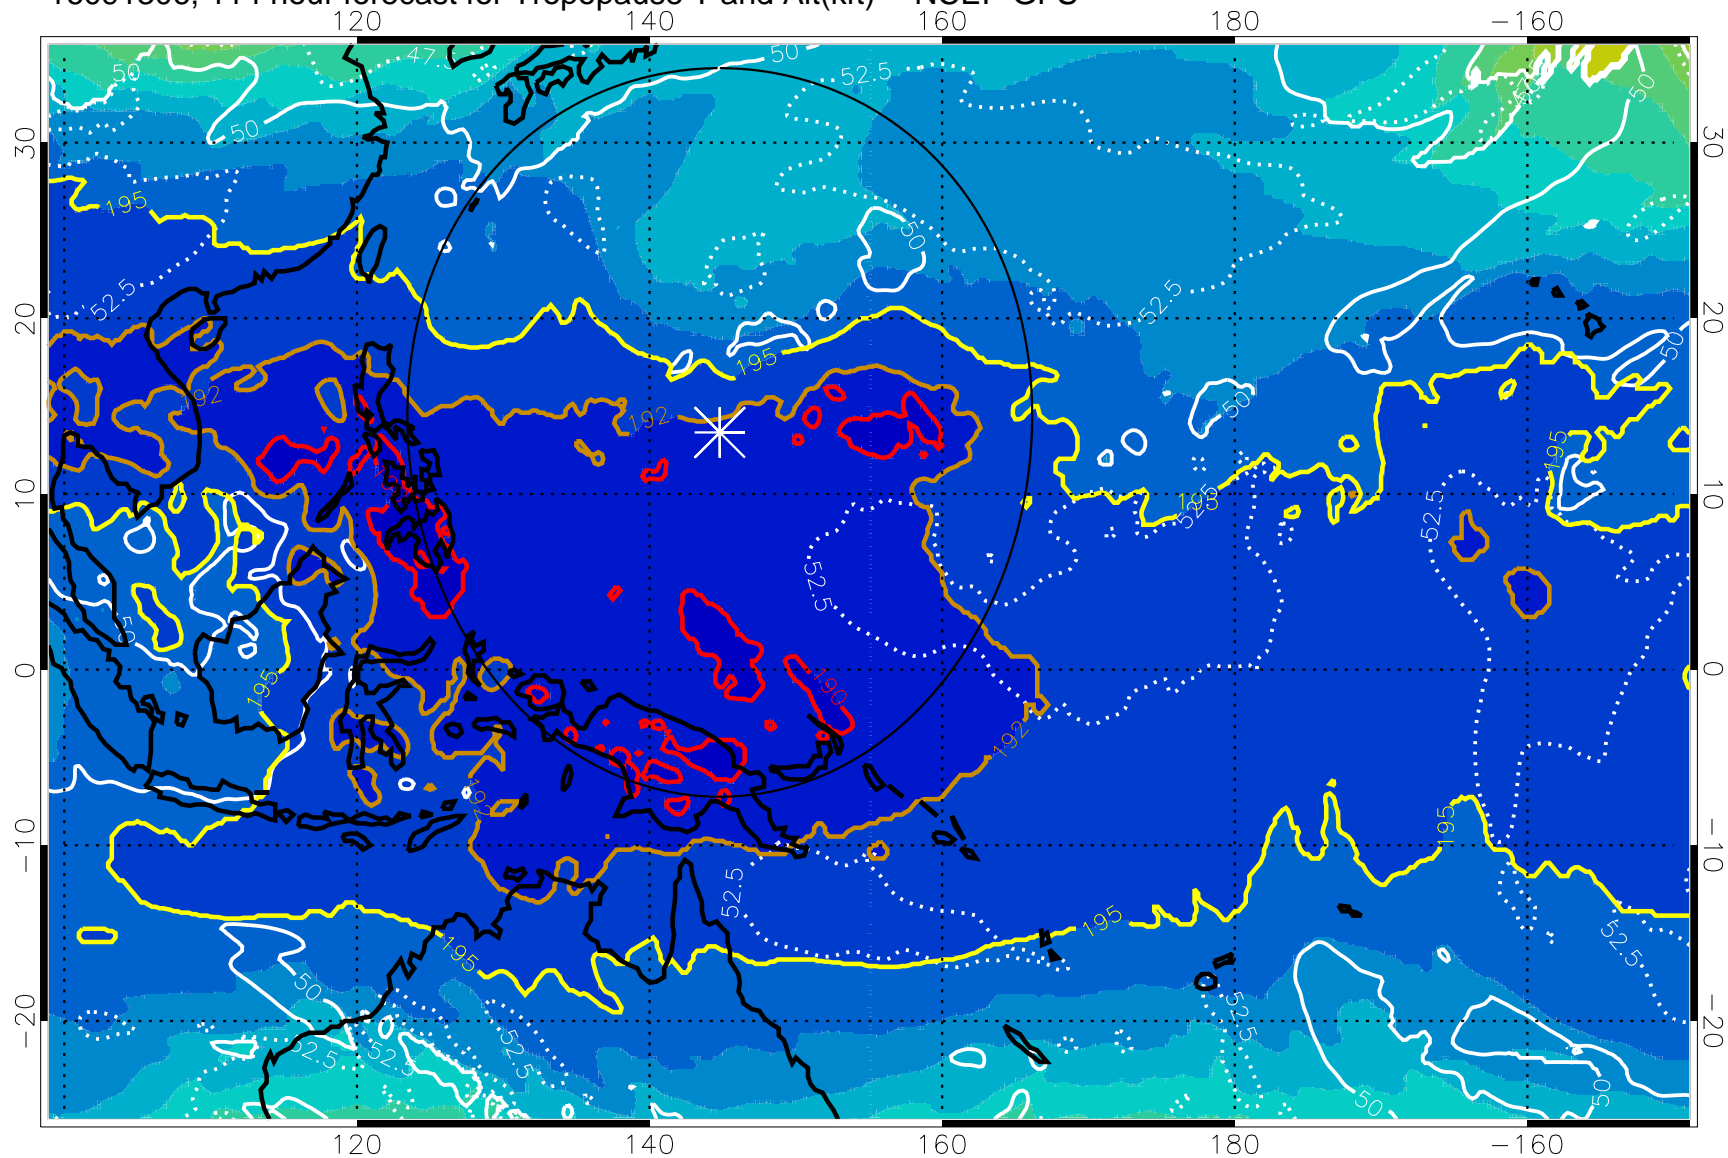

16091306, 114 hour forecast for Tropopause T and Alt(kft) -- NCEP GFS

190 200 210 220 230

Tropopause T, K

Tropopause Altitude in kft (white)

192.5K Isotherm 195K Isotherm
187.5K Isotherm 190K Isotherm

Range ring of 2304 km