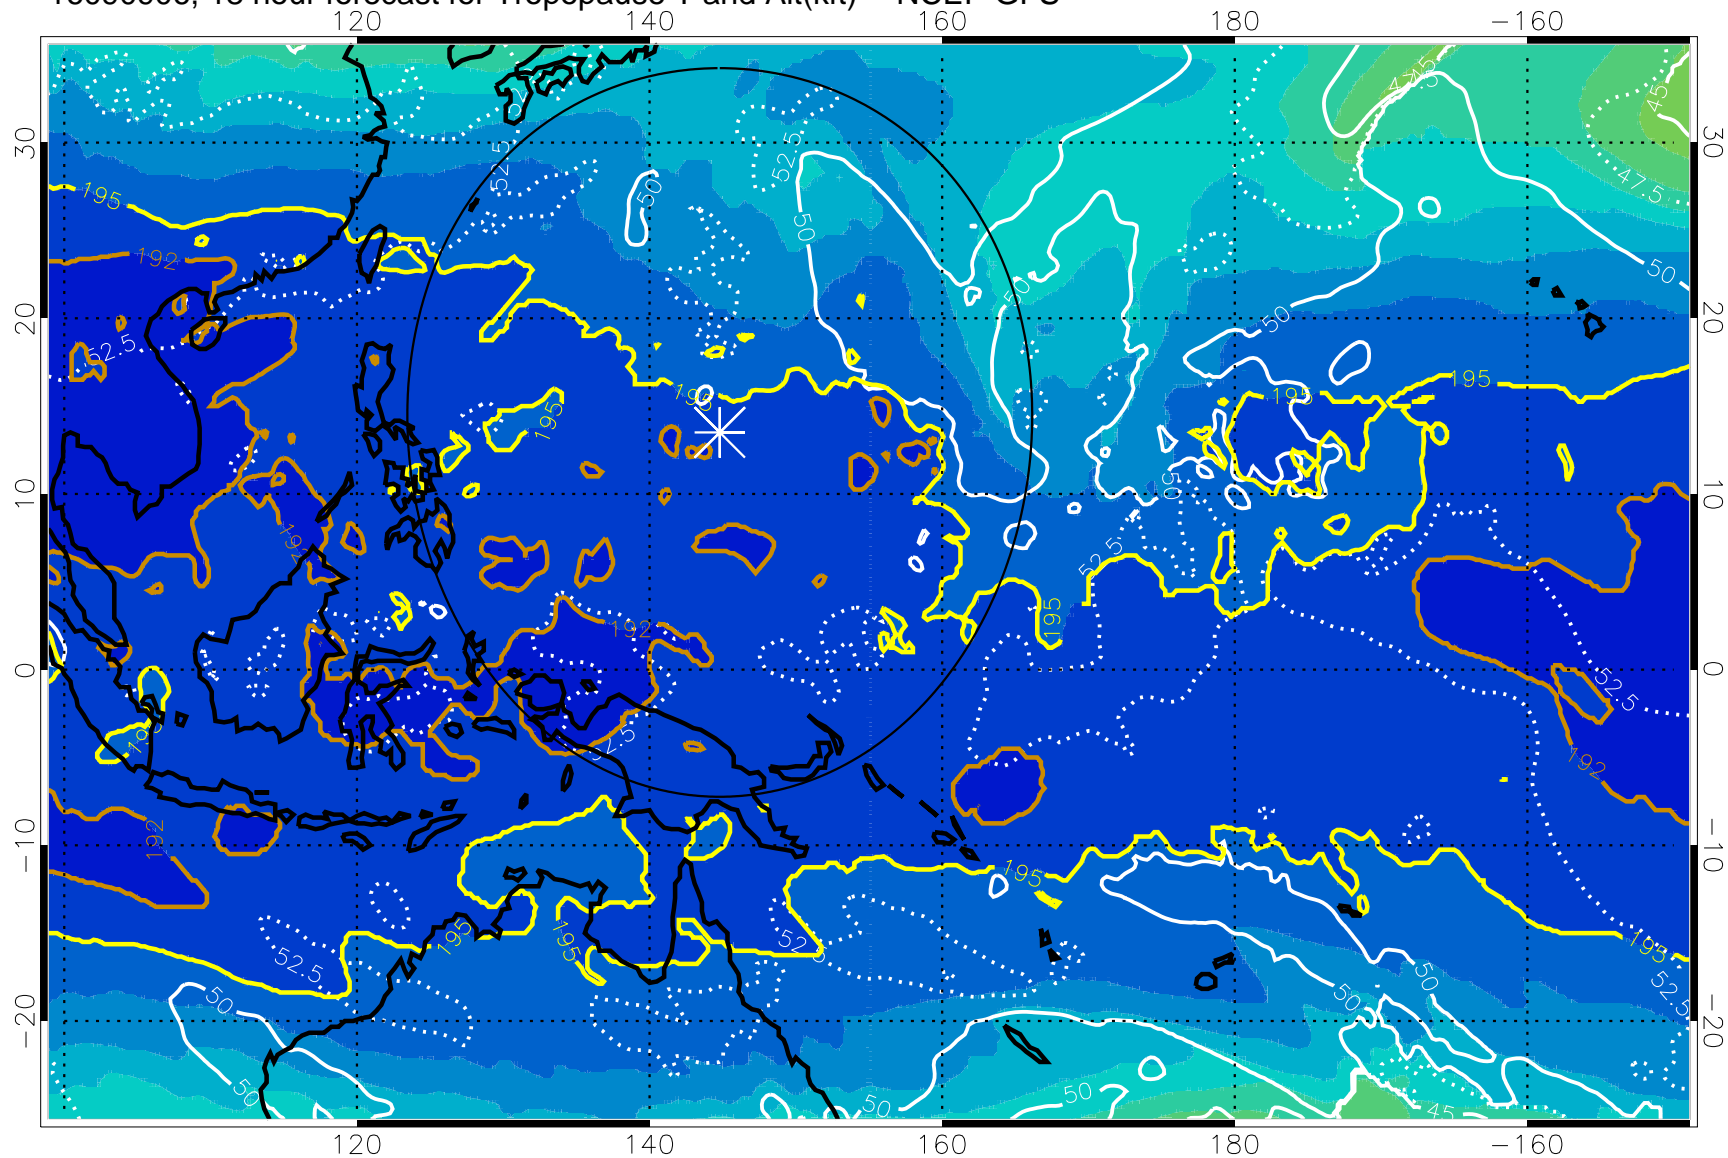

16090906, 18 hour forecast for Tropopause T and Alt(kft) -- NCEP GFS

190 200 210 220 230
Tropopause T, K

Tropopause Altitude in kft (white)

192.5K Isotherm 195K Isotherm
187.5K Isotherm 190K Isotherm

Range ring of 2304 km