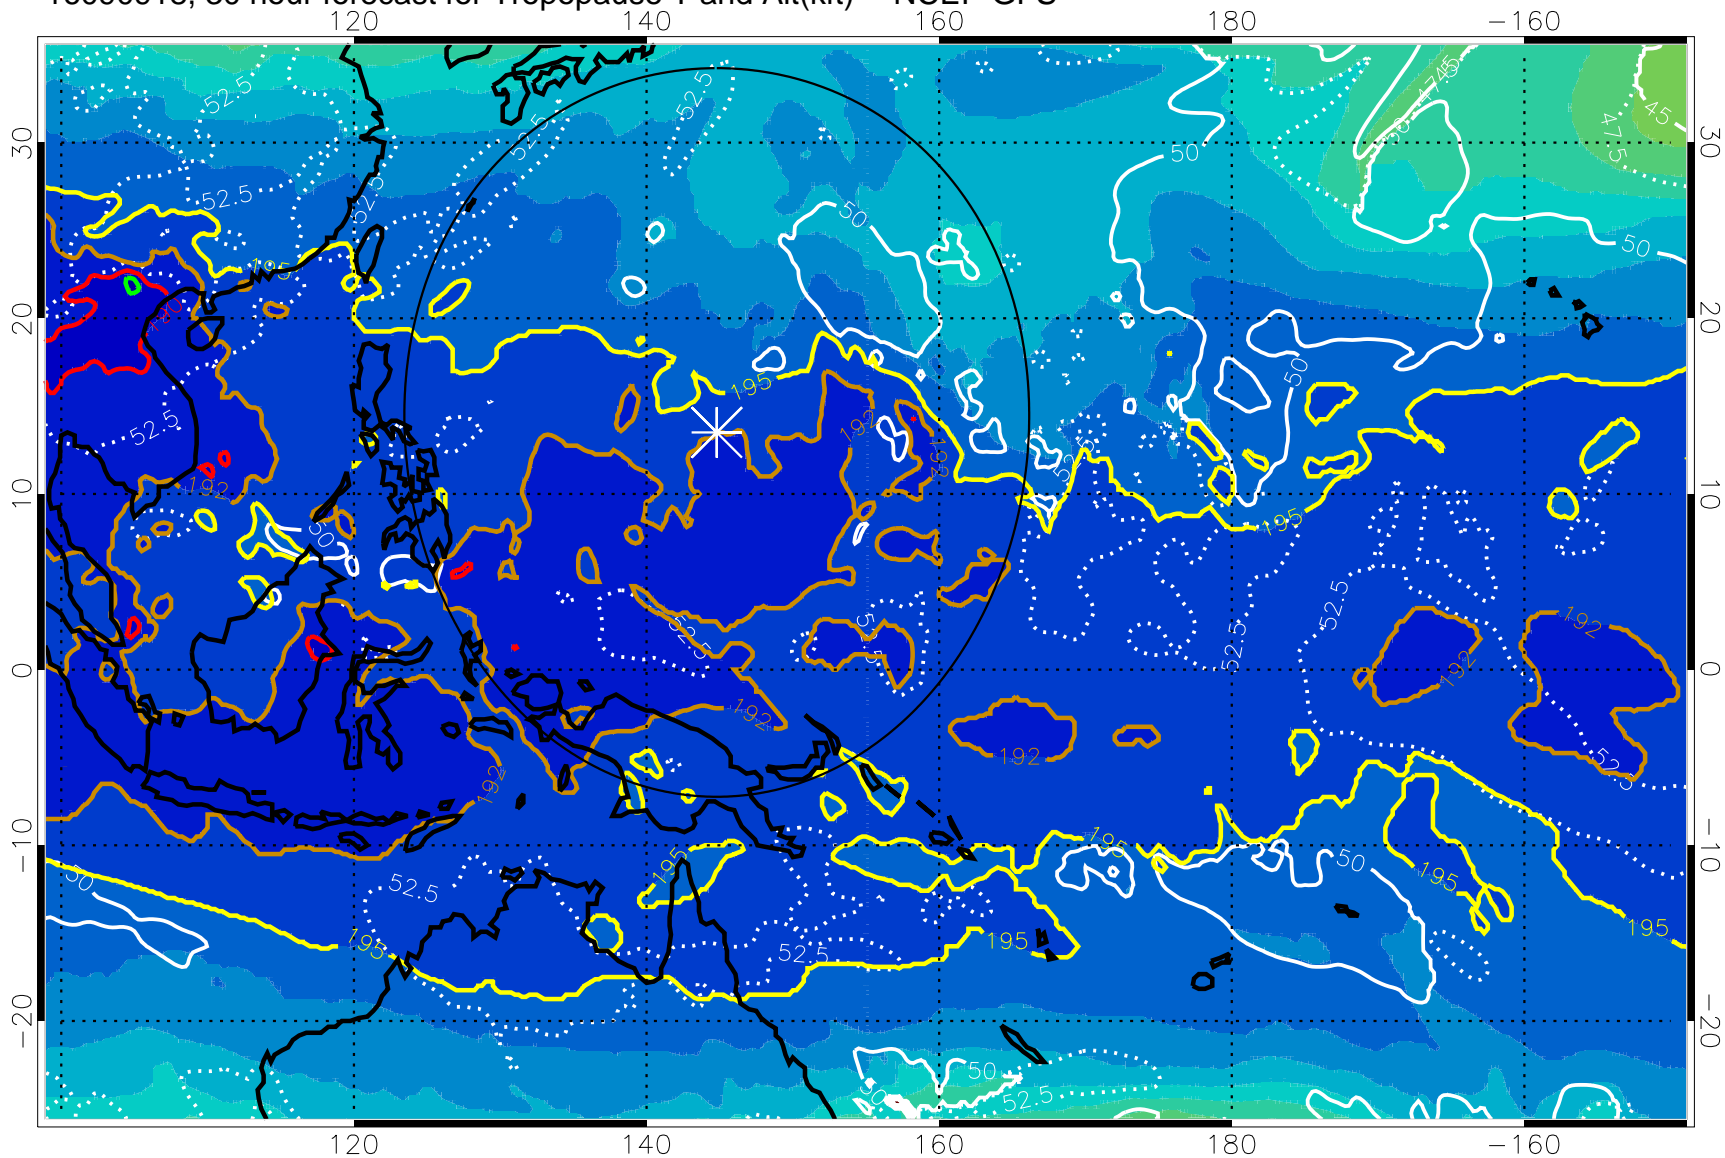

16090918, 30 hour forecast for Tropopause T and Alt(kft) -- NCEP GFS

190 200 210 220 230
Tropopause T, K

Tropopause Altitude in kft (white)

192.5K Isotherm 195K Isotherm
187.5K Isotherm 190K Isotherm

Range ring of 2304 km