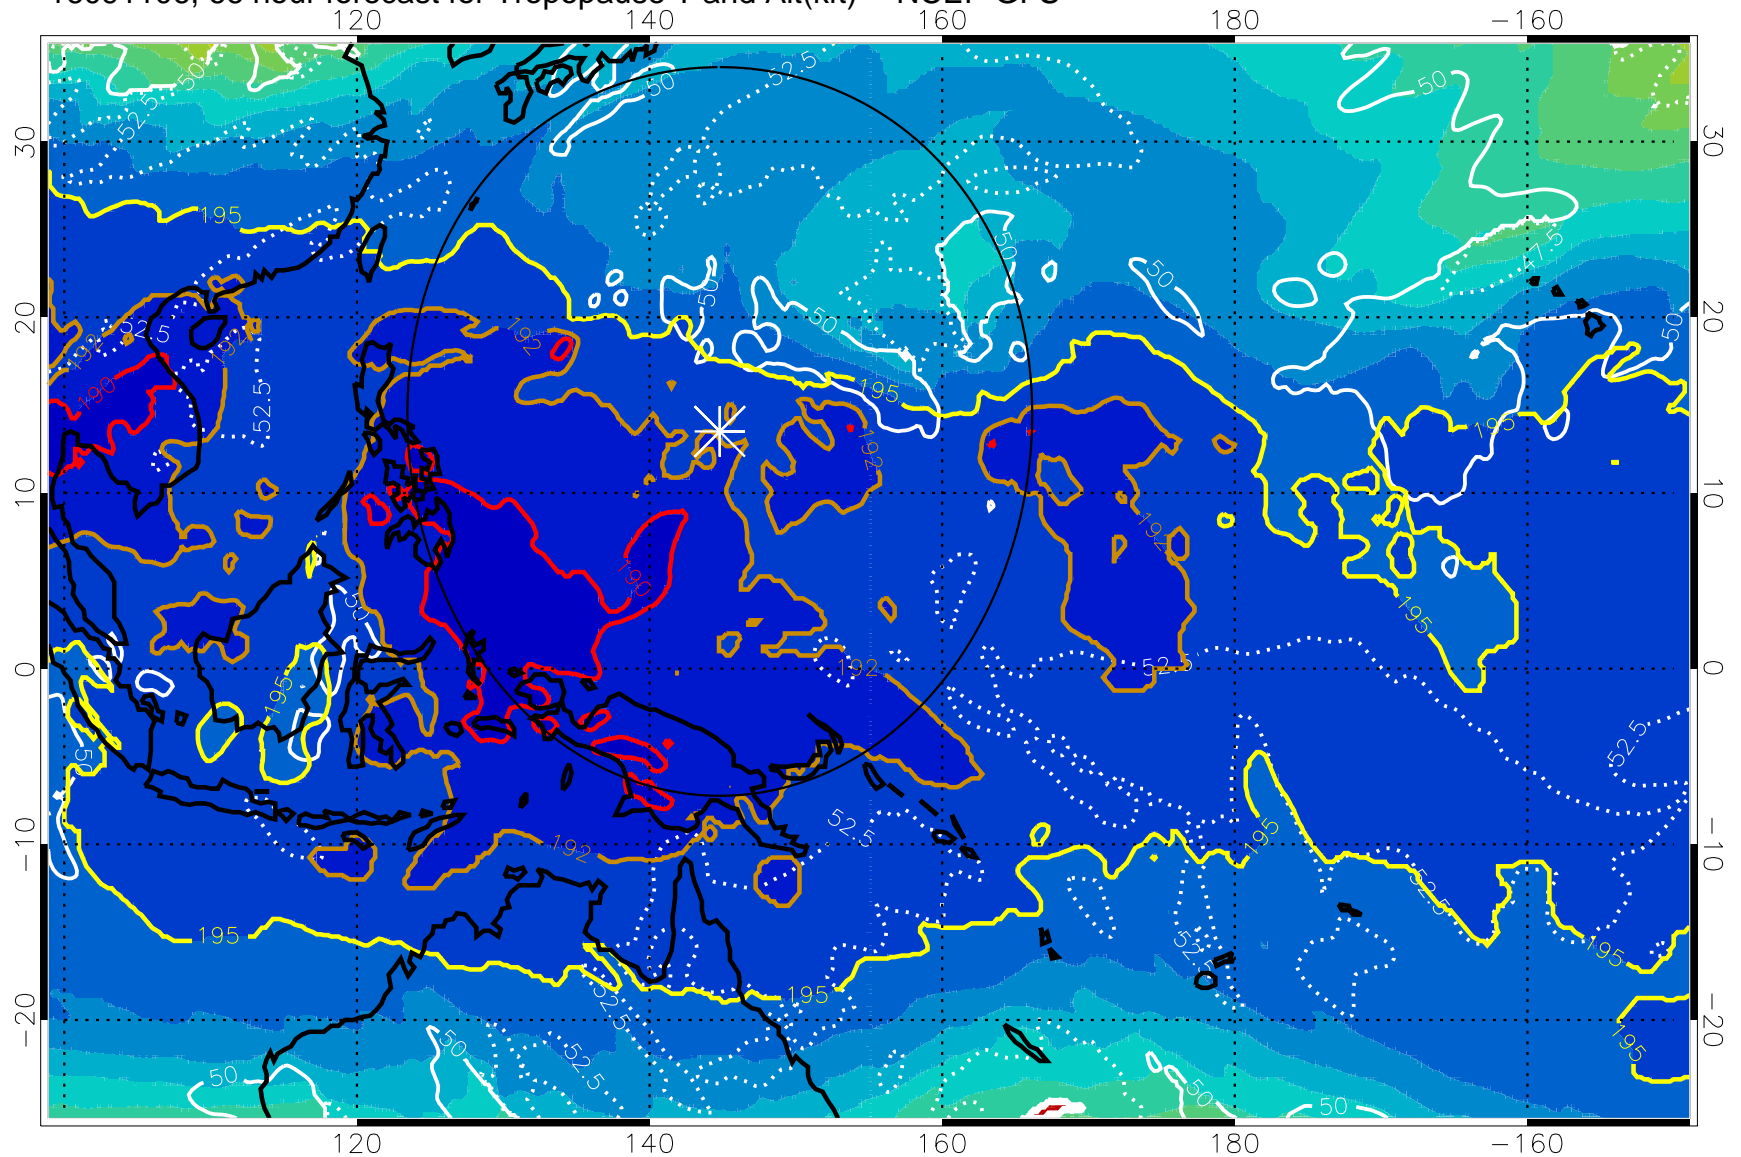

16091106, 66 hour forecast for Tropopause T and Alt(kft) -- NCEP GFS

190 200 210 220 230

Tropopause T, K

Tropopause Altitude in kft (white)

192.5K Isotherm 195K Isotherm

187.5K Isotherm 190K Isotherm

Range ring of 2304 km