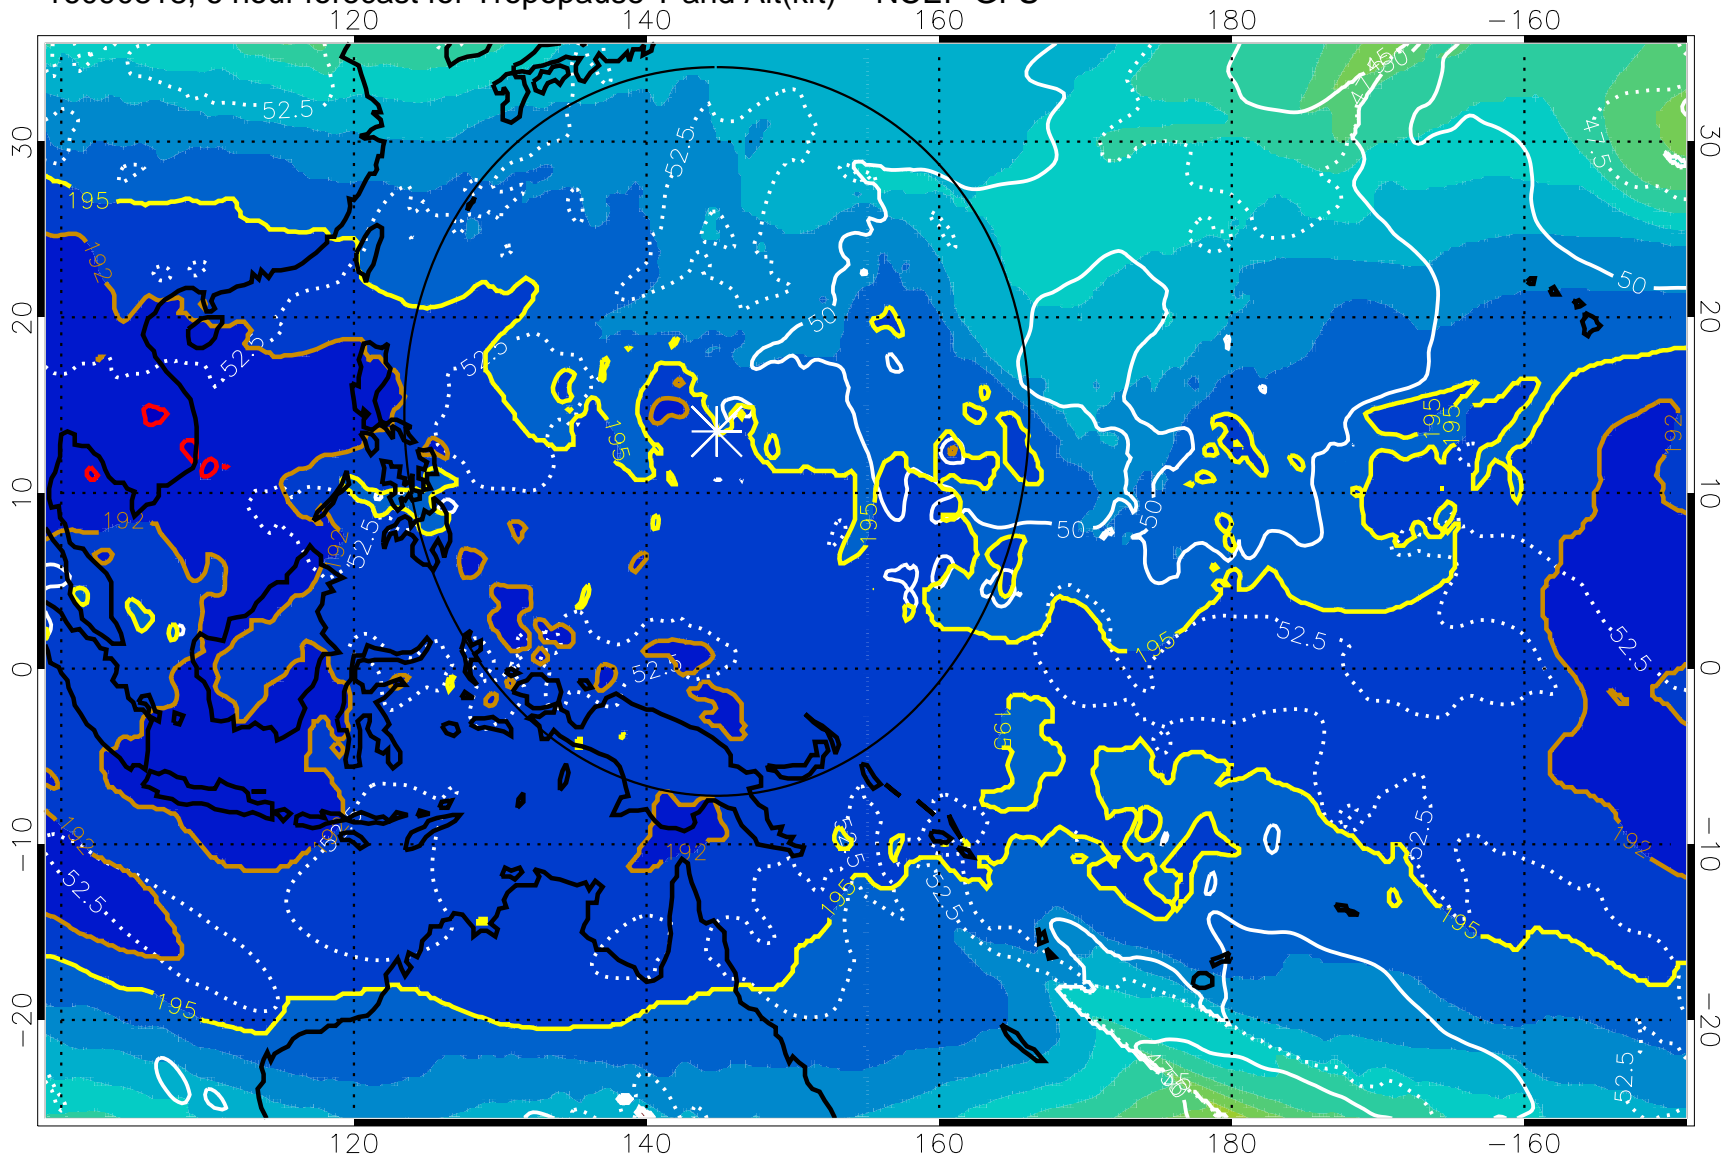

16090818, 6 hour forecast for Tropopause T and Alt(kft) -- NCEP GFS

190 200 210 220 230  
Tropopause T, K

Tropopause Altitude in kft (white)

192.5K Isotherm 195K Isotherm  
187.5K Isotherm 190K Isotherm

Range ring of 2304 km