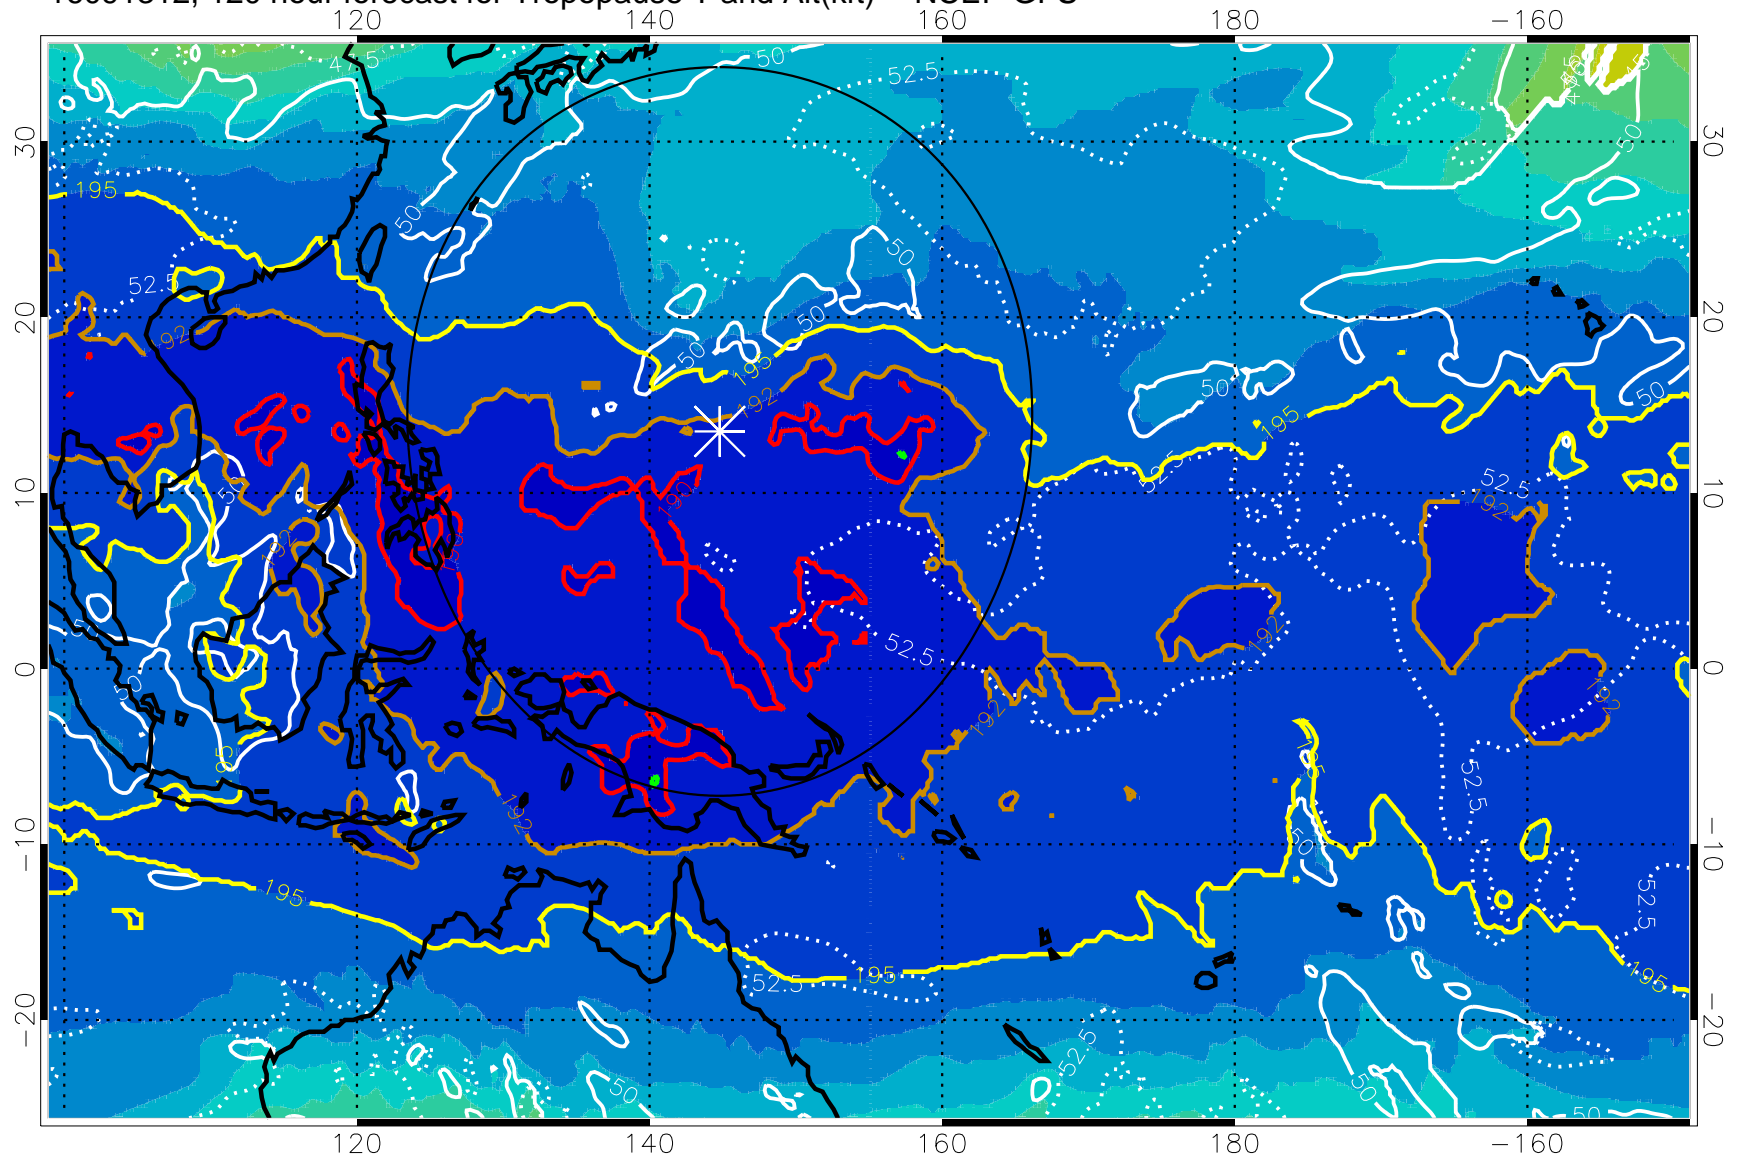

16091312, 120 hour forecast for Tropopause T and Alt(kft) -- NCEP GFS

190 200 210 220 230

Tropopause T, K

Tropopause Altitude in kft (white)

192.5K Isotherm 195K Isotherm

187.5K Isotherm 190K Isotherm

Range ring of 2304 km