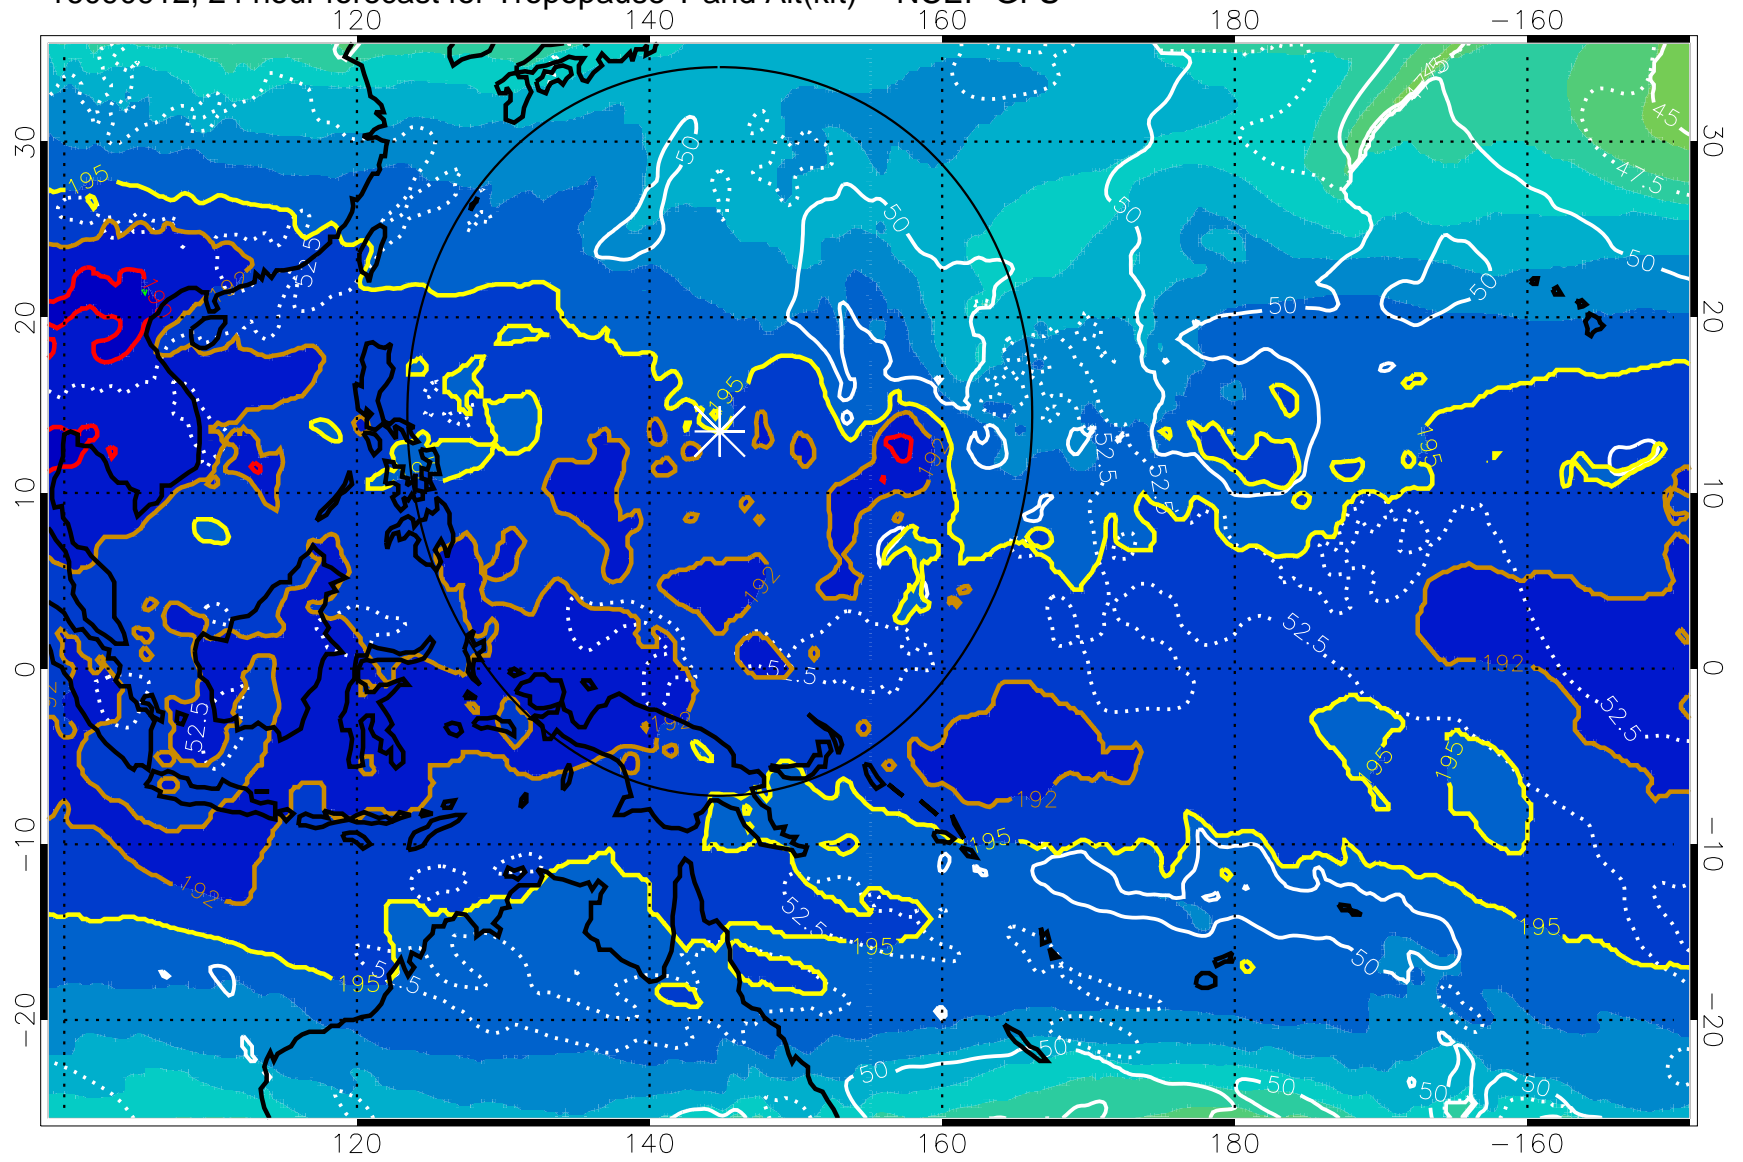

16090912, 24 hour forecast for Tropopause T and Alt(kft) -- NCEP GFS

190   200   210   220   230
Tropopause T, K

Tropopause Altitude in kft (white)

192.5K Isotherm   195K Isotherm
187.5K Isotherm   190K Isotherm

Range ring of 2304 km