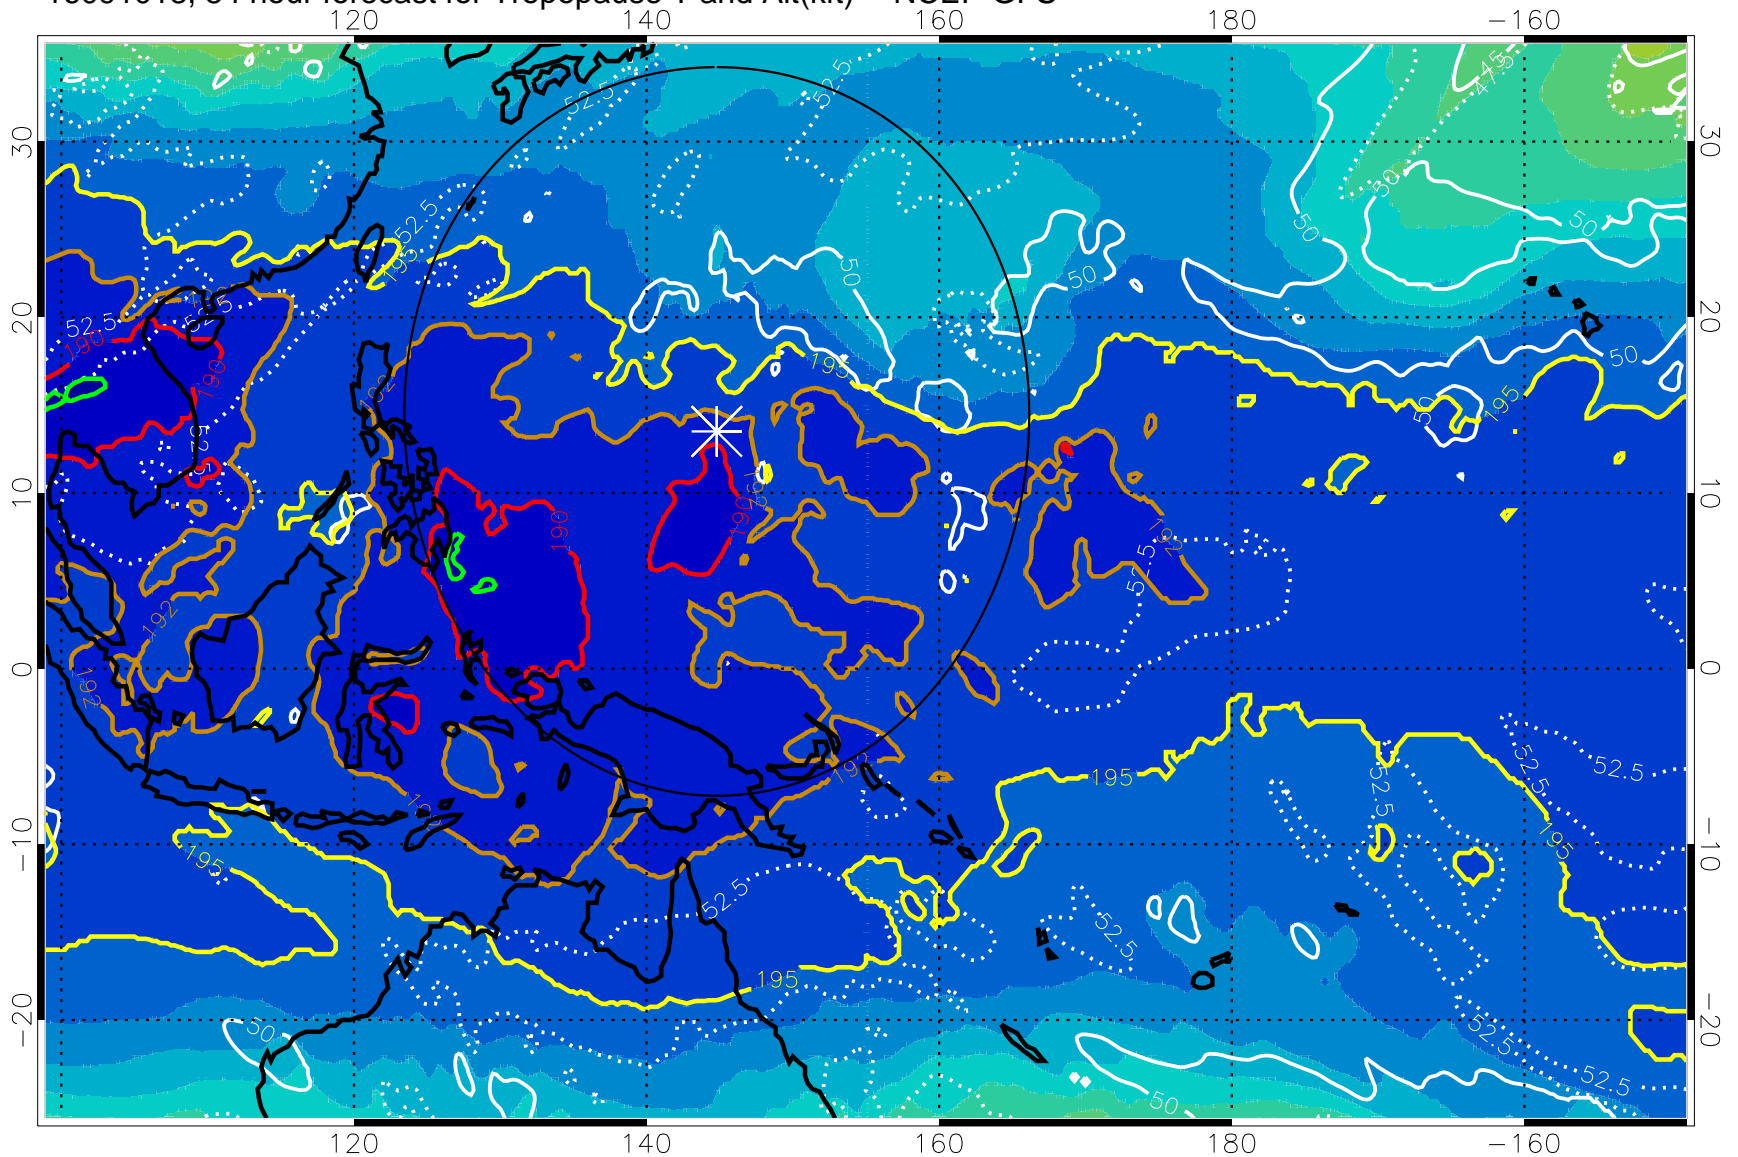

16091018, 54 hour forecast for Tropopause T and Alt(kft) -- NCEP GFS

190 200 210 220 230
Tropopause T, K

Tropopause Altitude in kft (white)

192.5K Isotherm 195K Isotherm
187.5K Isotherm 190K Isotherm

Range ring of 2304 km