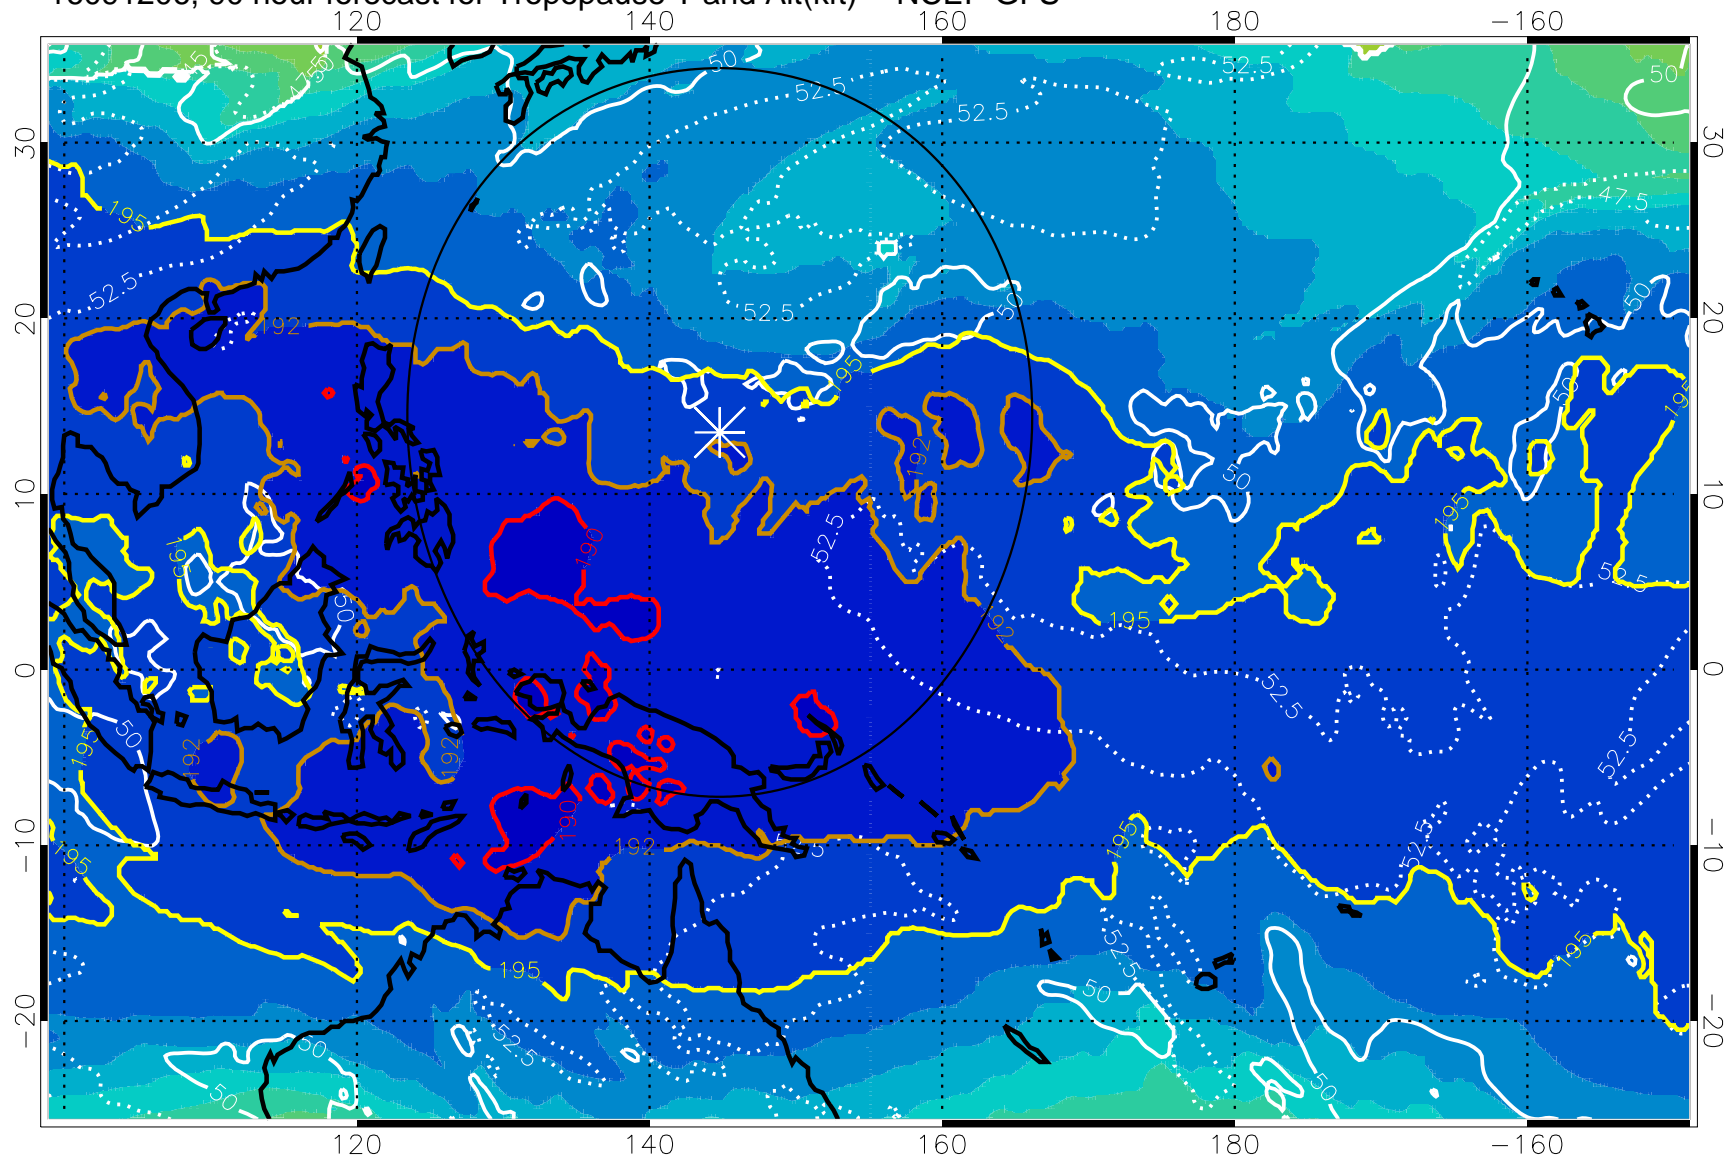

16091206, 90 hour forecast for Tropopause T and Alt(kft) -- NCEP GFS

190   200   210   220   230
Tropopause T, K

Tropopause Altitude in kft (white)

192.5K Isotherm   195K Isotherm
187.5K Isotherm   190K Isotherm

Range ring of 2304 km