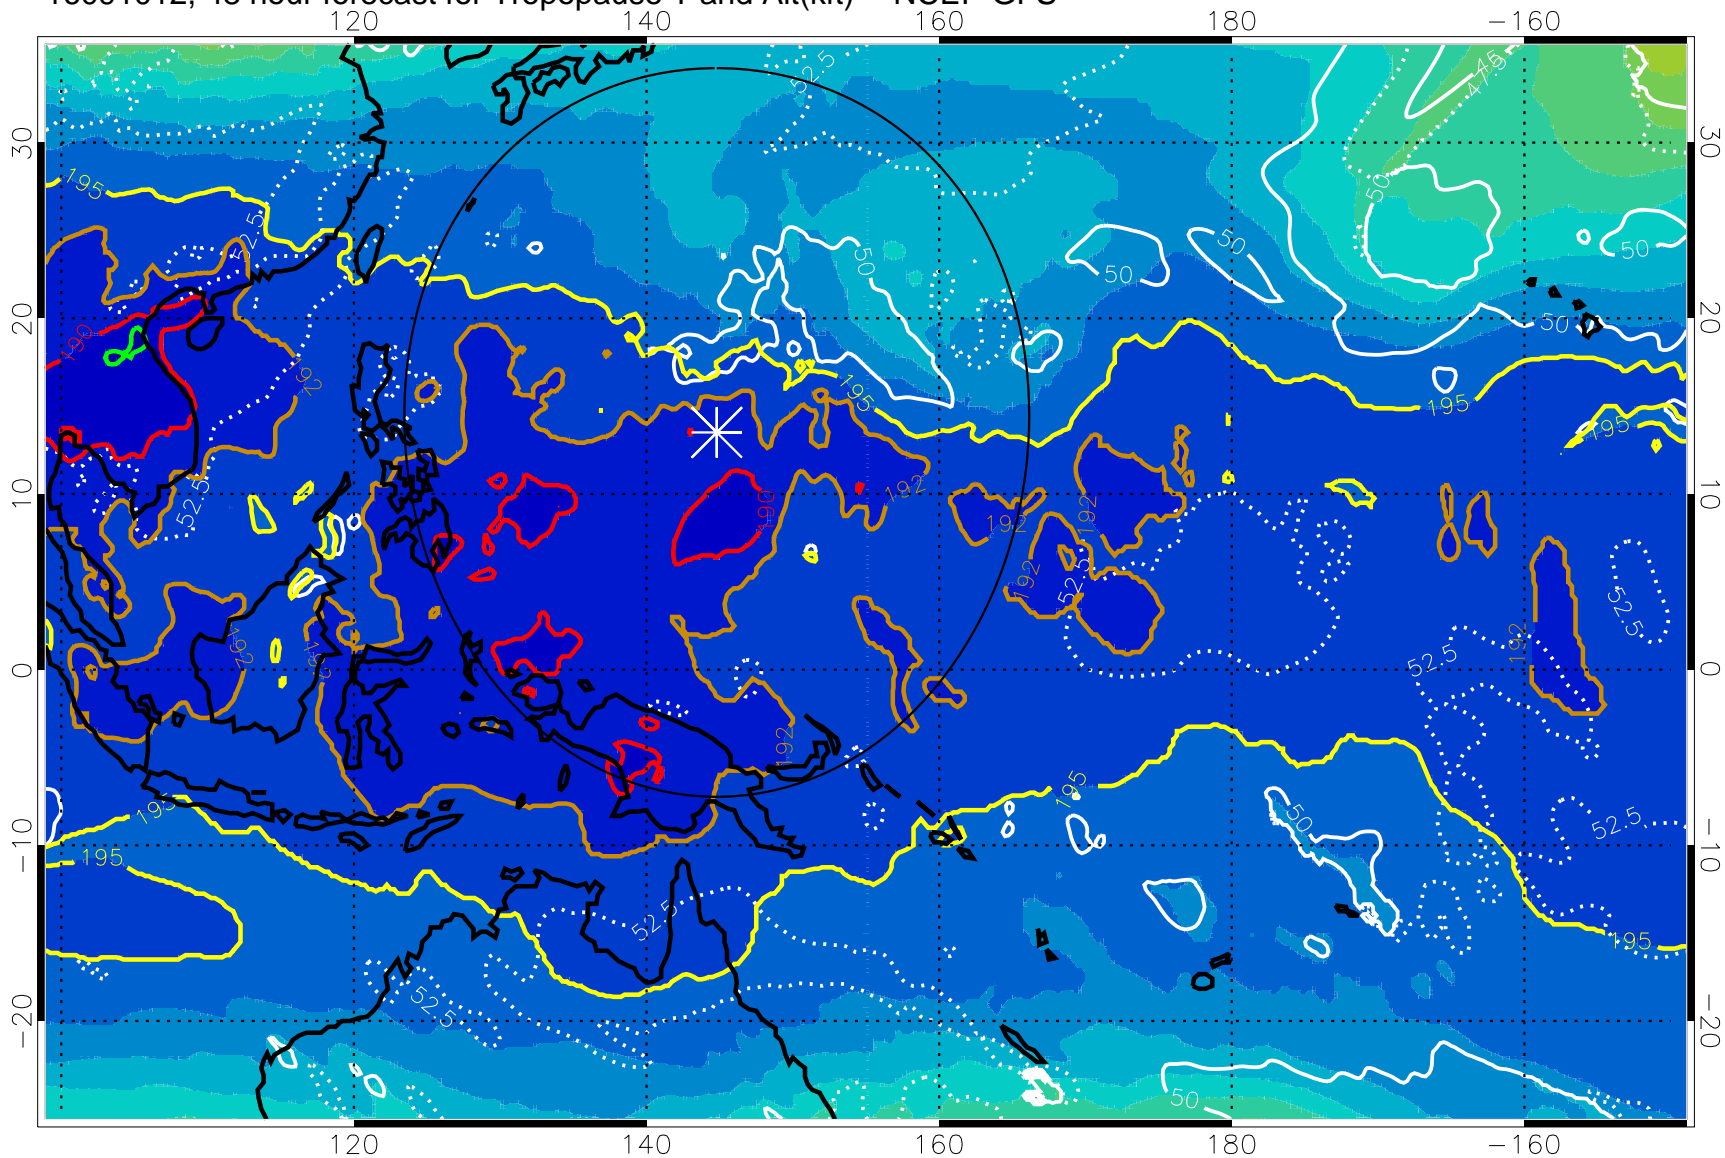

16091012, 48 hour forecast for Tropopause T and Alt(kft) -- NCEP GFS

190 200 210 220 230

Tropopause T, K

Tropopause Altitude in kft (white)

192.5K Isotherm 195K Isotherm
187.5K Isotherm 190K Isotherm

Range ring of 2304 km