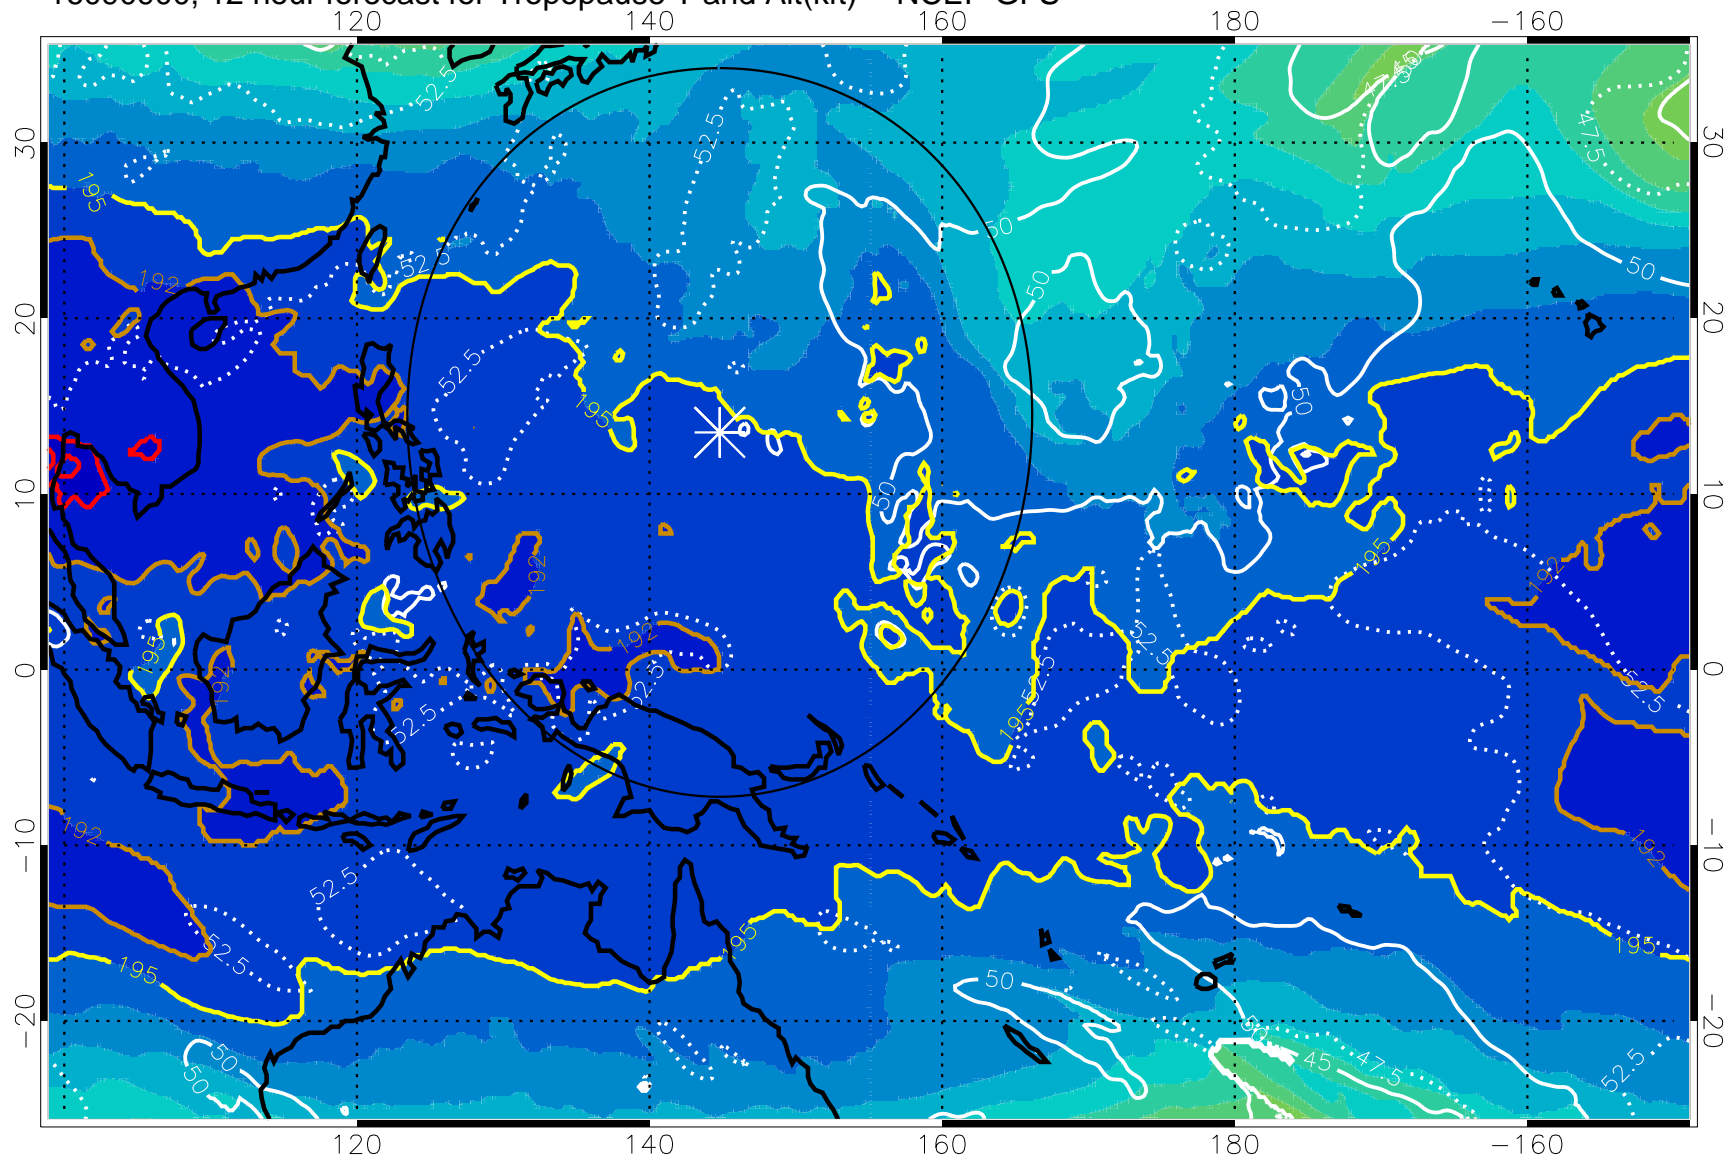

16090900, 12 hour forecast for Tropopause T and Alt(kft) -- NCEP GFS

190 200 210 220 230
Tropopause T, K

Tropopause Altitude in kft (white)

192.5K Isotherm 195K Isotherm
187.5K Isotherm 190K Isotherm

Range ring of 2304 km