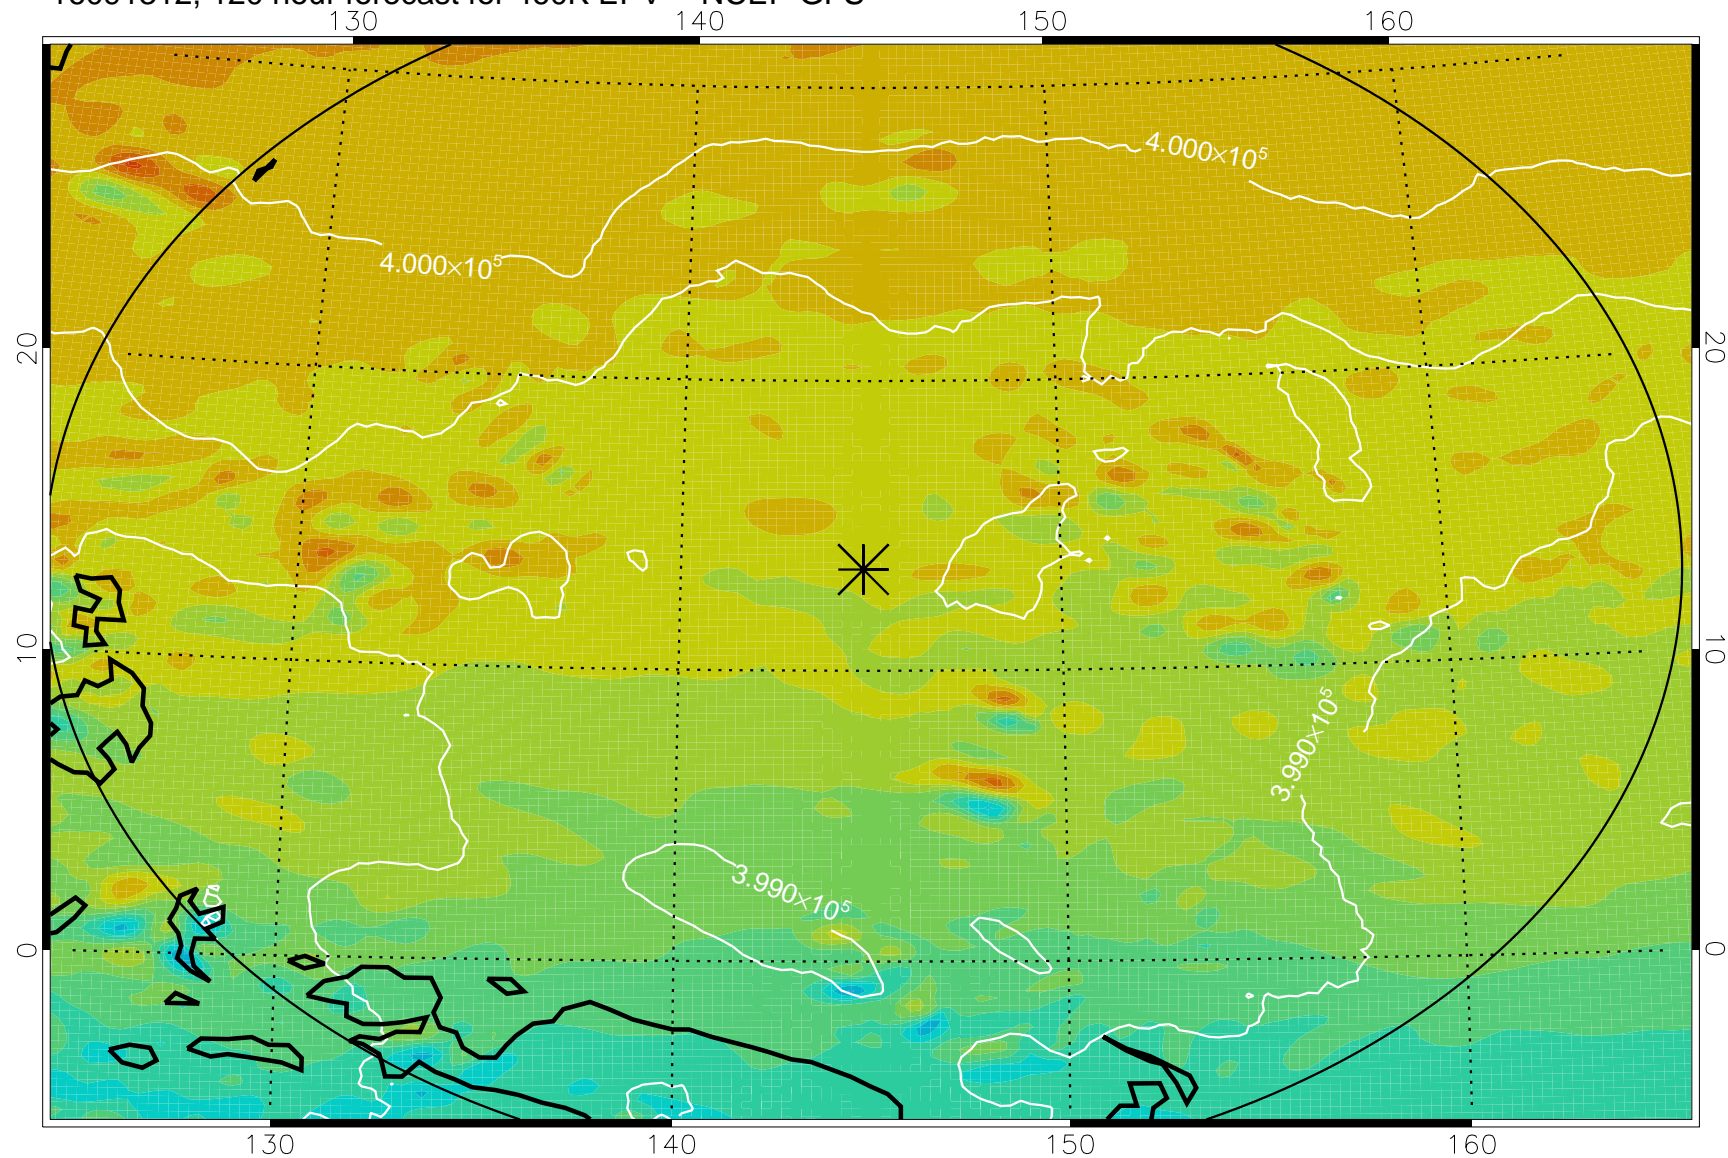

16091118, 78 hour forecast for 460K EPV -- NCEP GFS

460K Montgomery Streamfunction, white

Range ring of 2304 km

16091200, 84 hour forecast for 460K EPV -- NCEP GFS

460K Montgomery Streamfunction, white

Range ring of 2304 km

16091206, 90 hour forecast for 460K EPV -- NCEP GFS

460K Montgomery Streamfunction, white

Range ring of 2304 km

16091212, 96 hour forecast for 460K EPV -- NCEP GFS

460K Montgomery Streamfunction, white

Range ring of 2304 km

16091218, 102 hour forecast for 460K EPV -- NCEP GFS

460K Montgomery Streamfunction, white

Range ring of 2304 km

16091300, 108 hour forecast for 460K EPV -- NCEP GFS

460K Montgomery Streamfunction, white

Range ring of 2304 km

16091306, 114 hour forecast for 460K EPV -- NCEP GFS

460K Montgomery Streamfunction, white

Range ring of 2304 km

16091312, 120 hour forecast for 460K EPV -- NCEP GFS

460K Montgomery Streamfunction, white

Range ring of 2304 km