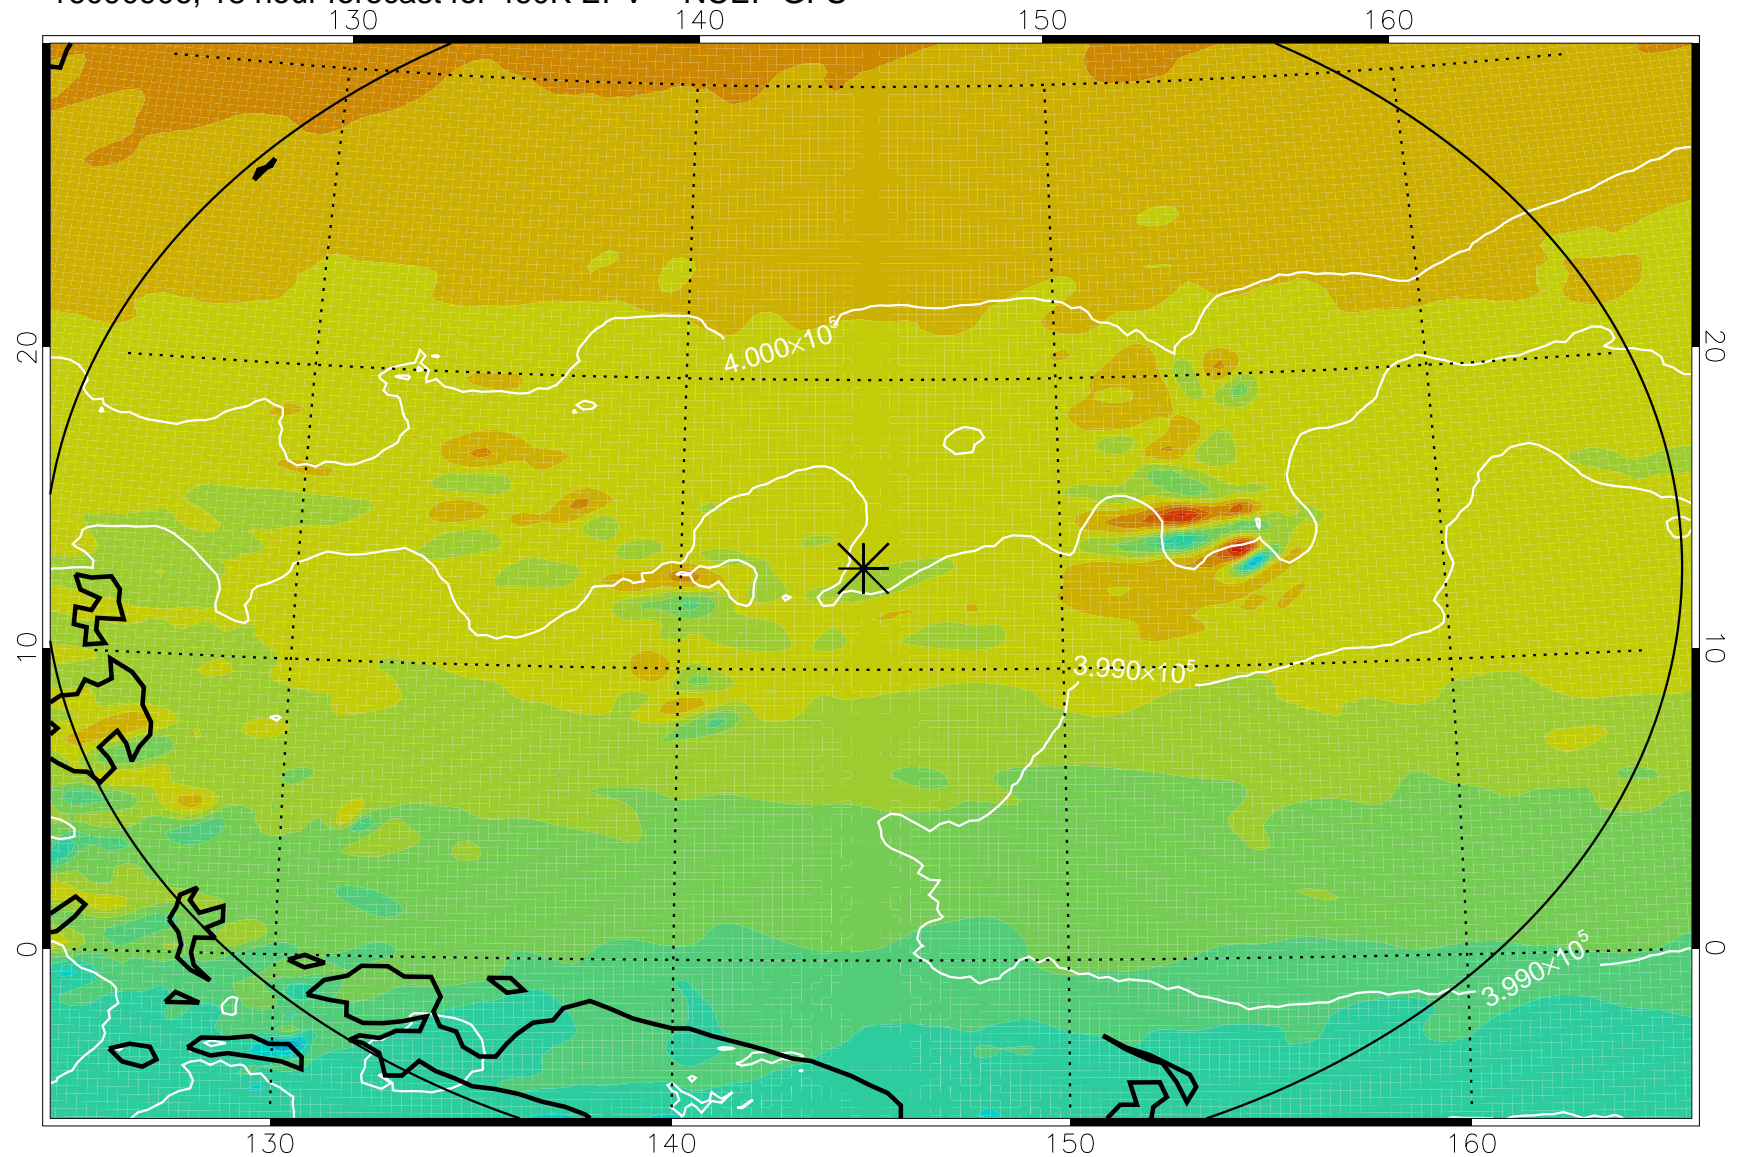

16090818, 6 hour forecast for 460K EPV -- NCEP GFS

460K Montgomery Streamfunction, white

Range ring of 2304 km

16090900, 12 hour forecast for 460K EPV -- NCEP GFS

460K Montgomery Streamfunction, white

Range ring of 2304 km

16090906, 18 hour forecast for 460K EPV -- NCEP GFS

460K Montgomery Streamfunction, white

Range ring of 2304 km

16090912, 24 hour forecast for 460K EPV -- NCEP GFS

460K Montgomery Streamfunction, white

Range ring of 2304 km

16090918, 30 hour forecast for 460K EPV -- NCEP GFS

460K Montgomery Streamfunction, white

Range ring of 2304 km

16091000, 36 hour forecast for 460K EPV -- NCEP GFS

460K Montgomery Streamfunction, white

Range ring of 2304 km

16091006, 42 hour forecast for 460K EPV -- NCEP GFS

460K Montgomery Streamfunction, white

Range ring of 2304 km

16091012, 48 hour forecast for 460K EPV -- NCEP GFS

460K Montgomery Streamfunction, white

Range ring of 2304 km