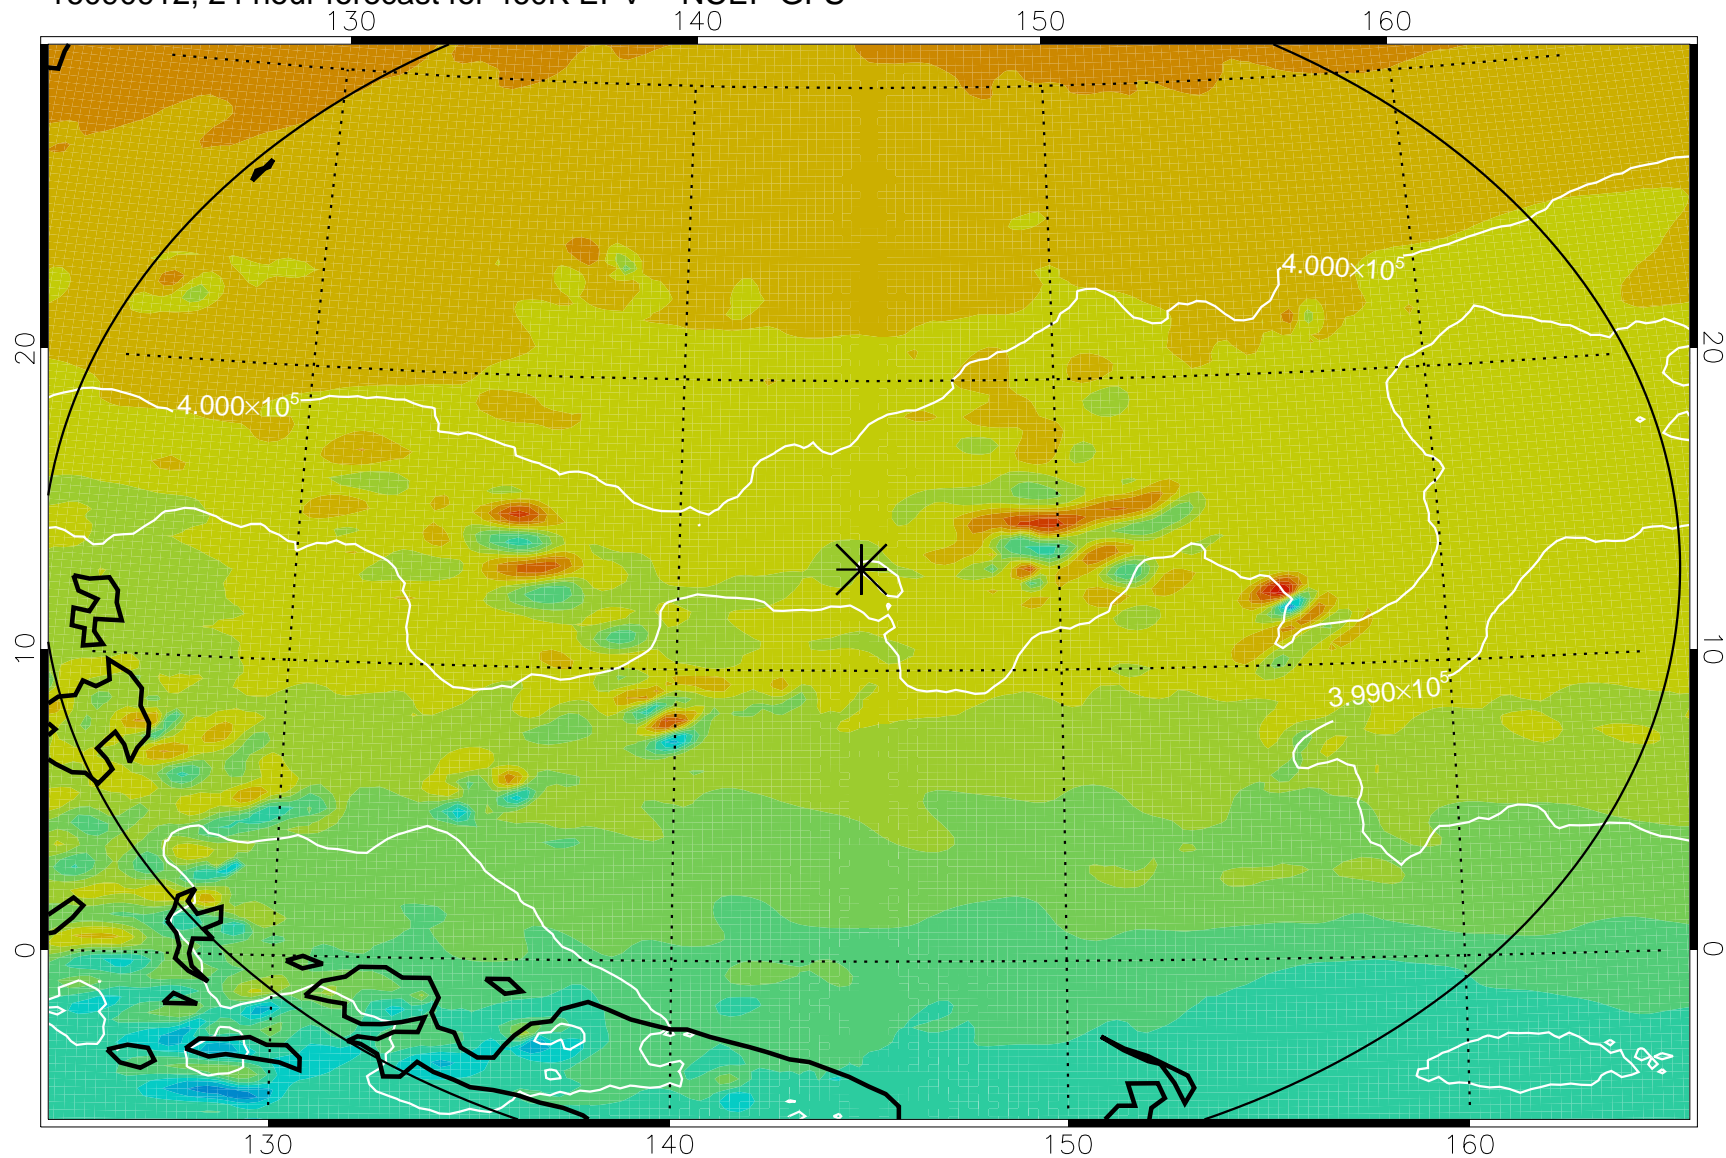

16090906, 18 hour forecast for 460K EPV -- NCEP GFS

460K Montgomery Streamfunction, white

Range ring of 2304 km

16090912, 24 hour forecast for 460K EPV -- NCEP GFS

460K Montgomery Streamfunction, white

Range ring of 2304 km

16090918, 30 hour forecast for 460K EPV -- NCEP GFS

460K Montgomery Streamfunction, white

Range ring of 2304 km

16091000, 36 hour forecast for 460K EPV -- NCEP GFS

460K Montgomery Streamfunction, white

Range ring of 2304 km

16091006, 42 hour forecast for 460K EPV -- NCEP GFS

460K Montgomery Streamfunction, white

Range ring of 2304 km

16091012, 48 hour forecast for 460K EPV -- NCEP GFS

460K Montgomery Streamfunction, white

Range ring of 2304 km

16091018, 54 hour forecast for 460K EPV -- NCEP GFS

460K Montgomery Streamfunction, white

Range ring of 2304 km

16091100, 60 hour forecast for 460K EPV -- NCEP GFS

460K Montgomery Streamfunction, white

Range ring of 2304 km