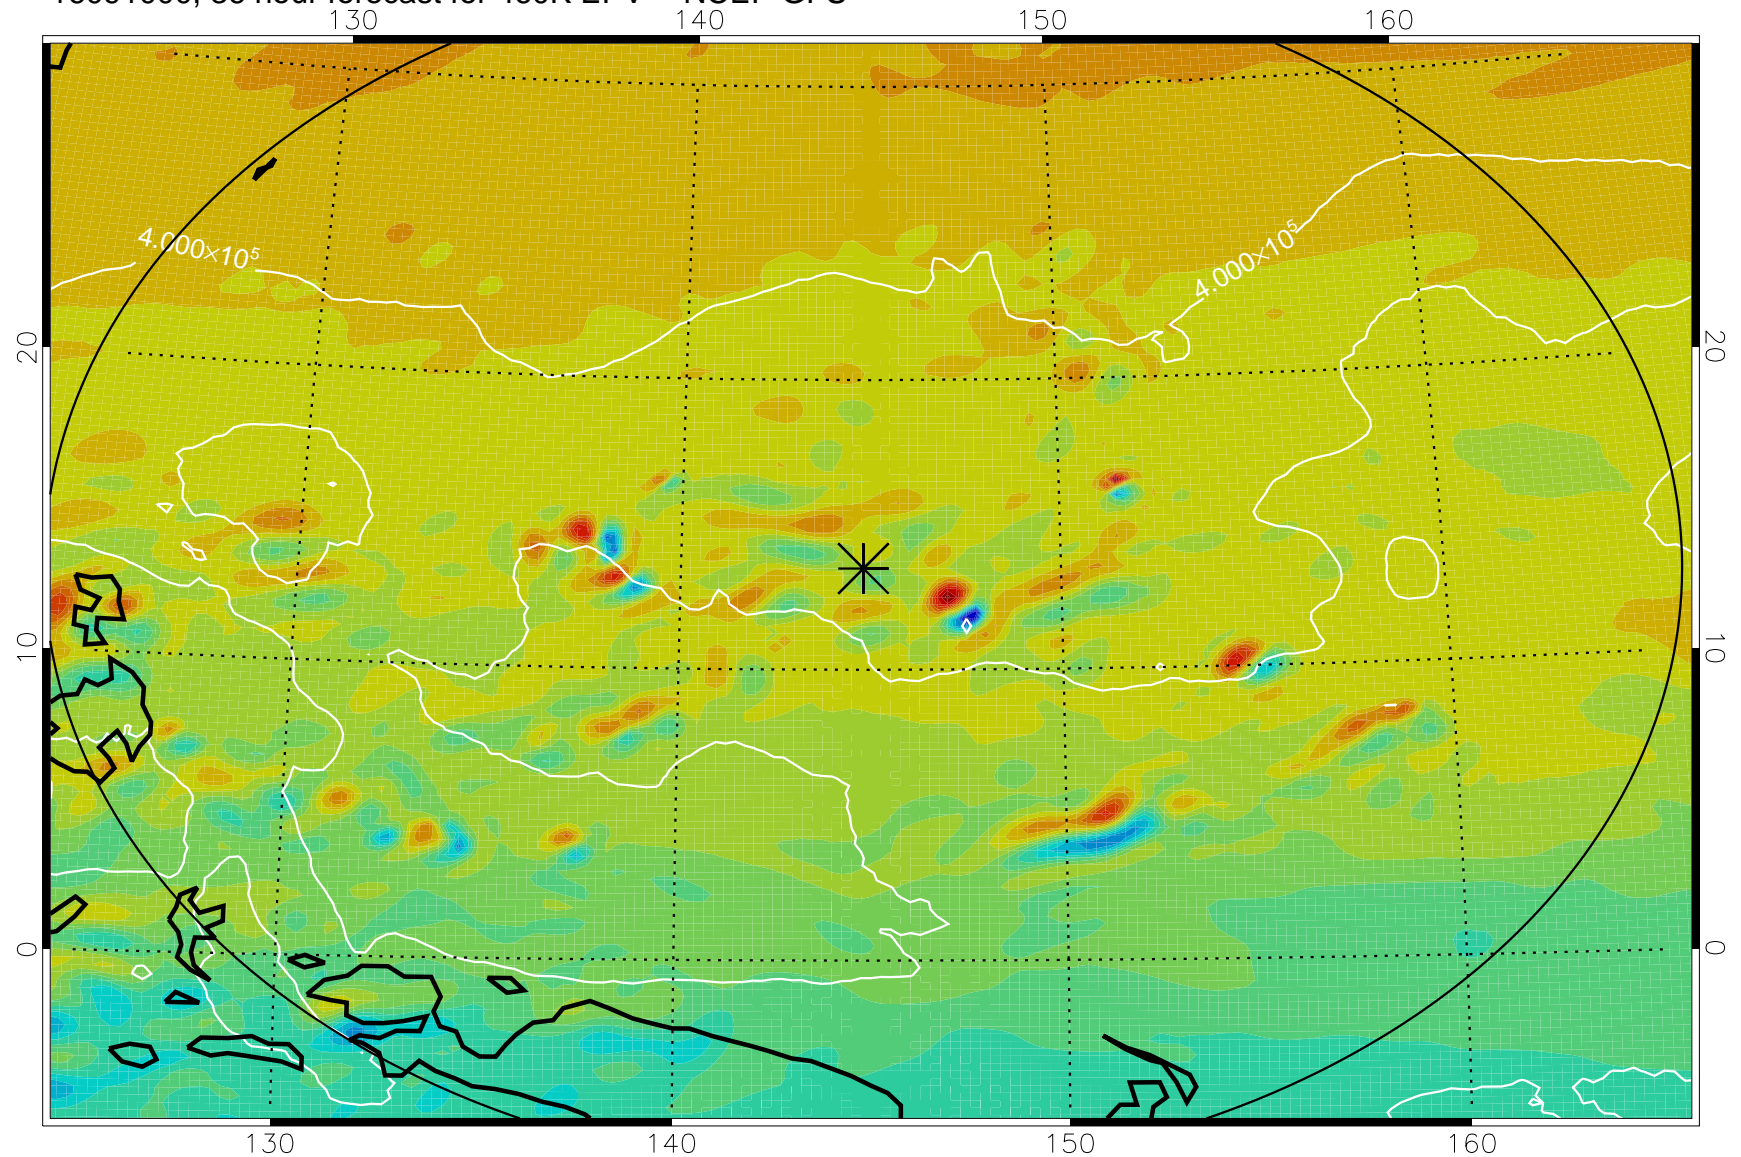

16090906, 18 hour forecast for 460K EPV -- NCEP GFS

460K Montgomery Streamfunction, white

Range ring of 2304 km

16090912, 24 hour forecast for 460K EPV -- NCEP GFS

460K Montgomery Streamfunction, white

Range ring of 2304 km

16090918, 30 hour forecast for 460K EPV -- NCEP GFS

460K Montgomery Streamfunction, white

Range ring of 2304 km

16091000, 36 hour forecast for 460K EPV -- NCEP GFS

460K Montgomery Streamfunction, white

Range ring of 2304 km

16091006, 42 hour forecast for 460K EPV -- NCEP GFS

460K Montgomery Streamfunction, white

Range ring of 2304 km

16091012, 48 hour forecast for 460K EPV -- NCEP GFS

460K Montgomery Streamfunction, white

Range ring of 2304 km

16091118, 78 hour forecast for 460K EPV -- NCEP GFS

460K Montgomery Streamfunction, white

Range ring of 2304 km

16091200, 84 hour forecast for 460K EPV -- NCEP GFS

460K Montgomery Streamfunction, white

Range ring of 2304 km