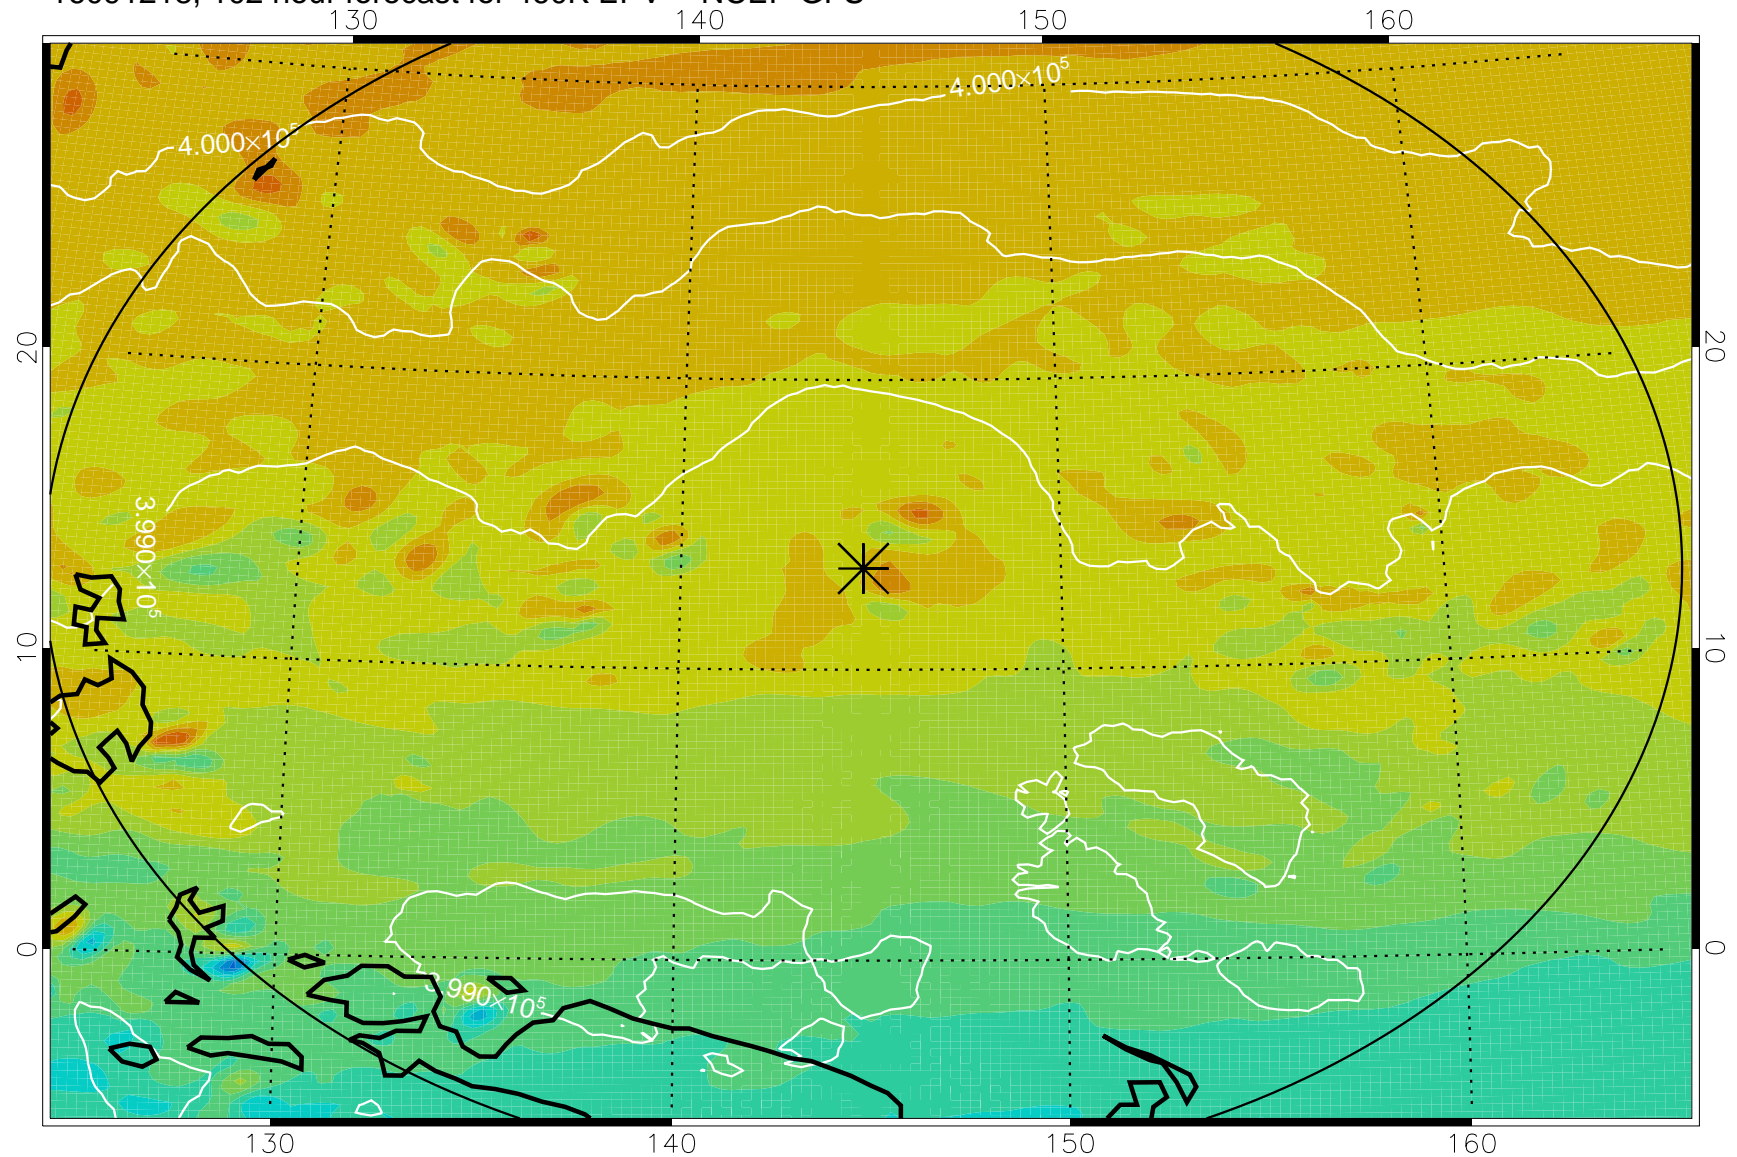

16091118, 78 hour forecast for 460K EPV -- NCEP GFS

460K Montgomery Streamfunction, white

Range ring of 2304 km

16091200, 84 hour forecast for 460K EPV -- NCEP GFS

460K Montgomery Streamfunction, white

Range ring of 2304 km

16091206, 90 hour forecast for 460K EPV -- NCEP GFS

460K Montgomery Streamfunction, white

Range ring of 2304 km

16091212, 96 hour forecast for 460K EPV -- NCEP GFS

460K Montgomery Streamfunction, white

Range ring of 2304 km

16091218, 102 hour forecast for 460K EPV -- NCEP GFS

460K Montgomery Streamfunction, white

Range ring of 2304 km

16091300, 108 hour forecast for 460K EPV -- NCEP GFS

460K Montgomery Streamfunction, white

Range ring of 2304 km

16091306, 114 hour forecast for 460K EPV -- NCEP GFS

460K Montgomery Streamfunction, white

Range ring of 2304 km

16091312, 120 hour forecast for 460K EPV -- NCEP GFS

460K Montgomery Streamfunction, white

Range ring of 2304 km