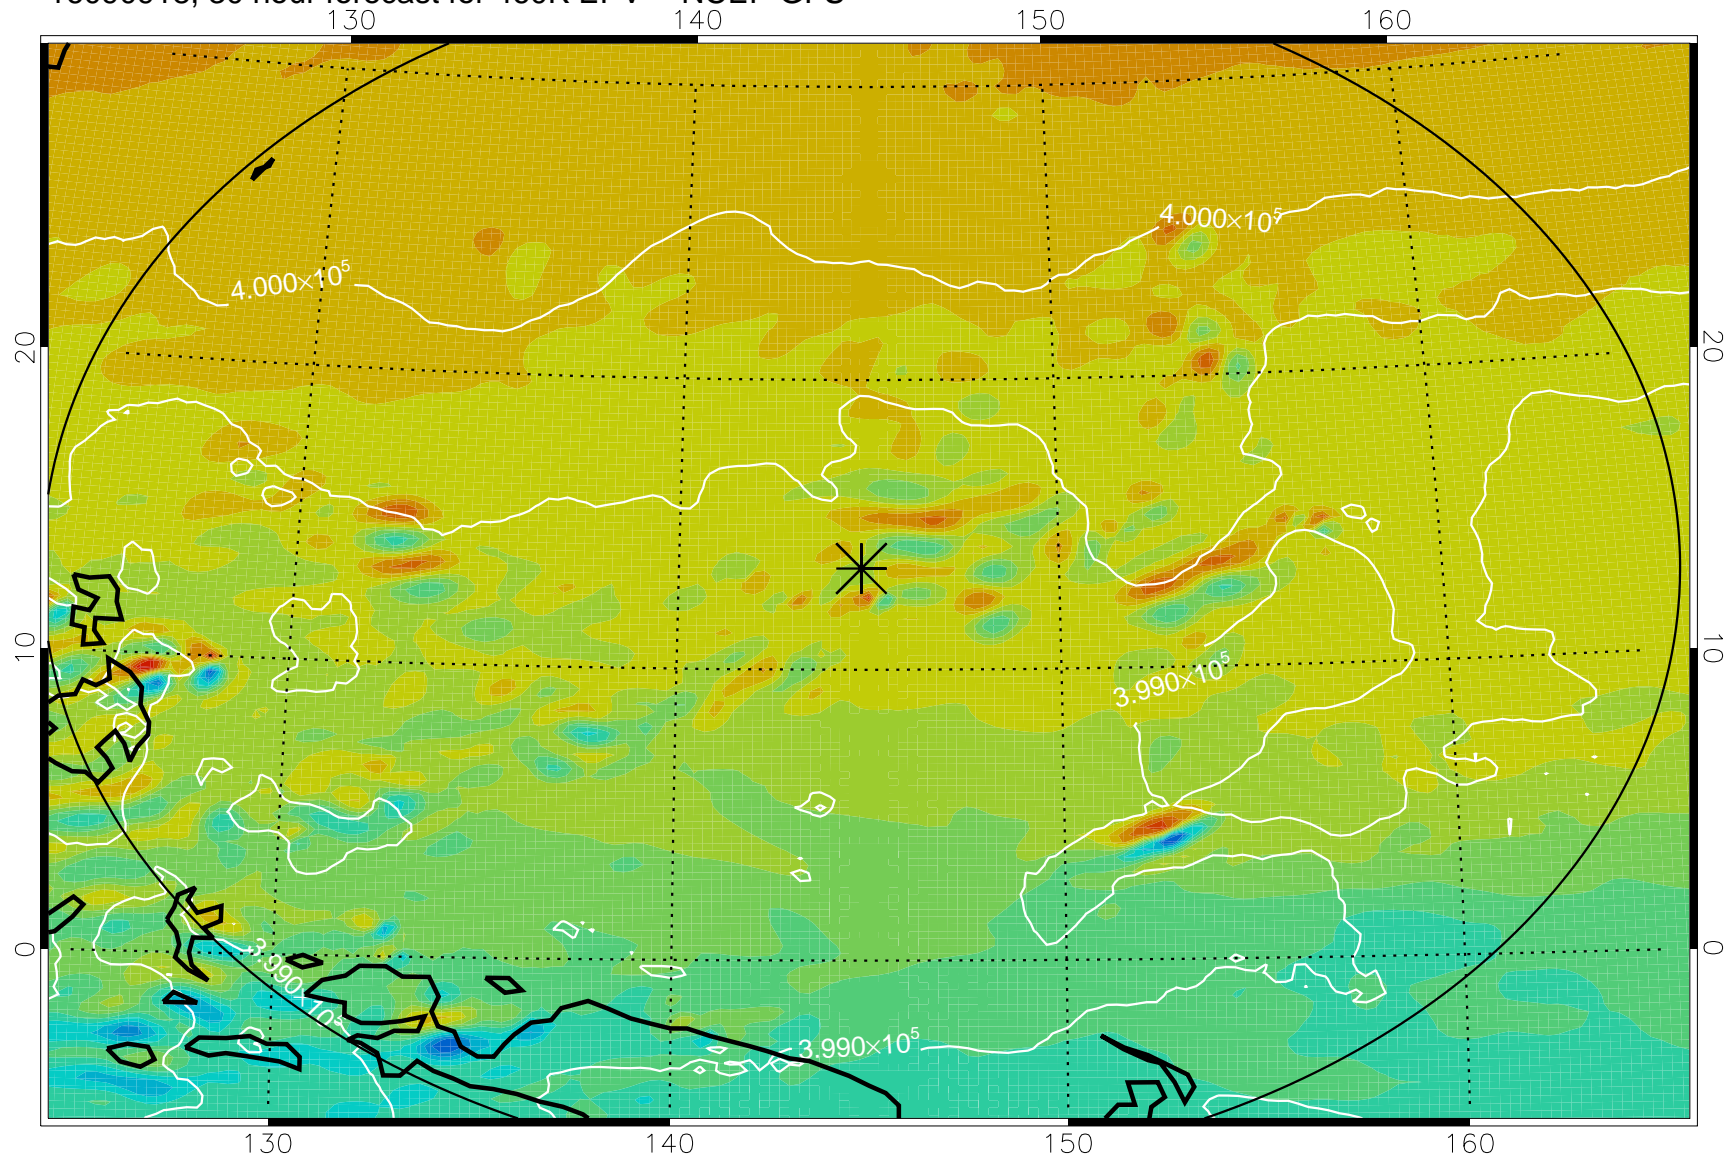

16090818, 6 hour forecast for 460K EPV -- NCEP GFS

460K Montgomery Streamfunction, white

Range ring of 2304 km

16090900, 12 hour forecast for 460K EPV -- NCEP GFS

460K Montgomery Streamfunction, white

Range ring of 2304 km

16090906, 18 hour forecast for 460K EPV -- NCEP GFS

460K Montgomery Streamfunction, white

Range ring of 2304 km

16090912, 24 hour forecast for 460K EPV -- NCEP GFS

460K Montgomery Streamfunction, white

Range ring of 2304 km

16090918, 30 hour forecast for 460K EPV -- NCEP GFS

460K Montgomery Streamfunction, white

Range ring of 2304 km

16091000, 36 hour forecast for 460K EPV -- NCEP GFS

460K Montgomery Streamfunction, white

Range ring of 2304 km

16091006, 42 hour forecast for 460K EPV -- NCEP GFS

460K Montgomery Streamfunction, white

Range ring of 2304 km

16091012, 48 hour forecast for 460K EPV -- NCEP GFS

460K Montgomery Streamfunction, white

Range ring of 2304 km