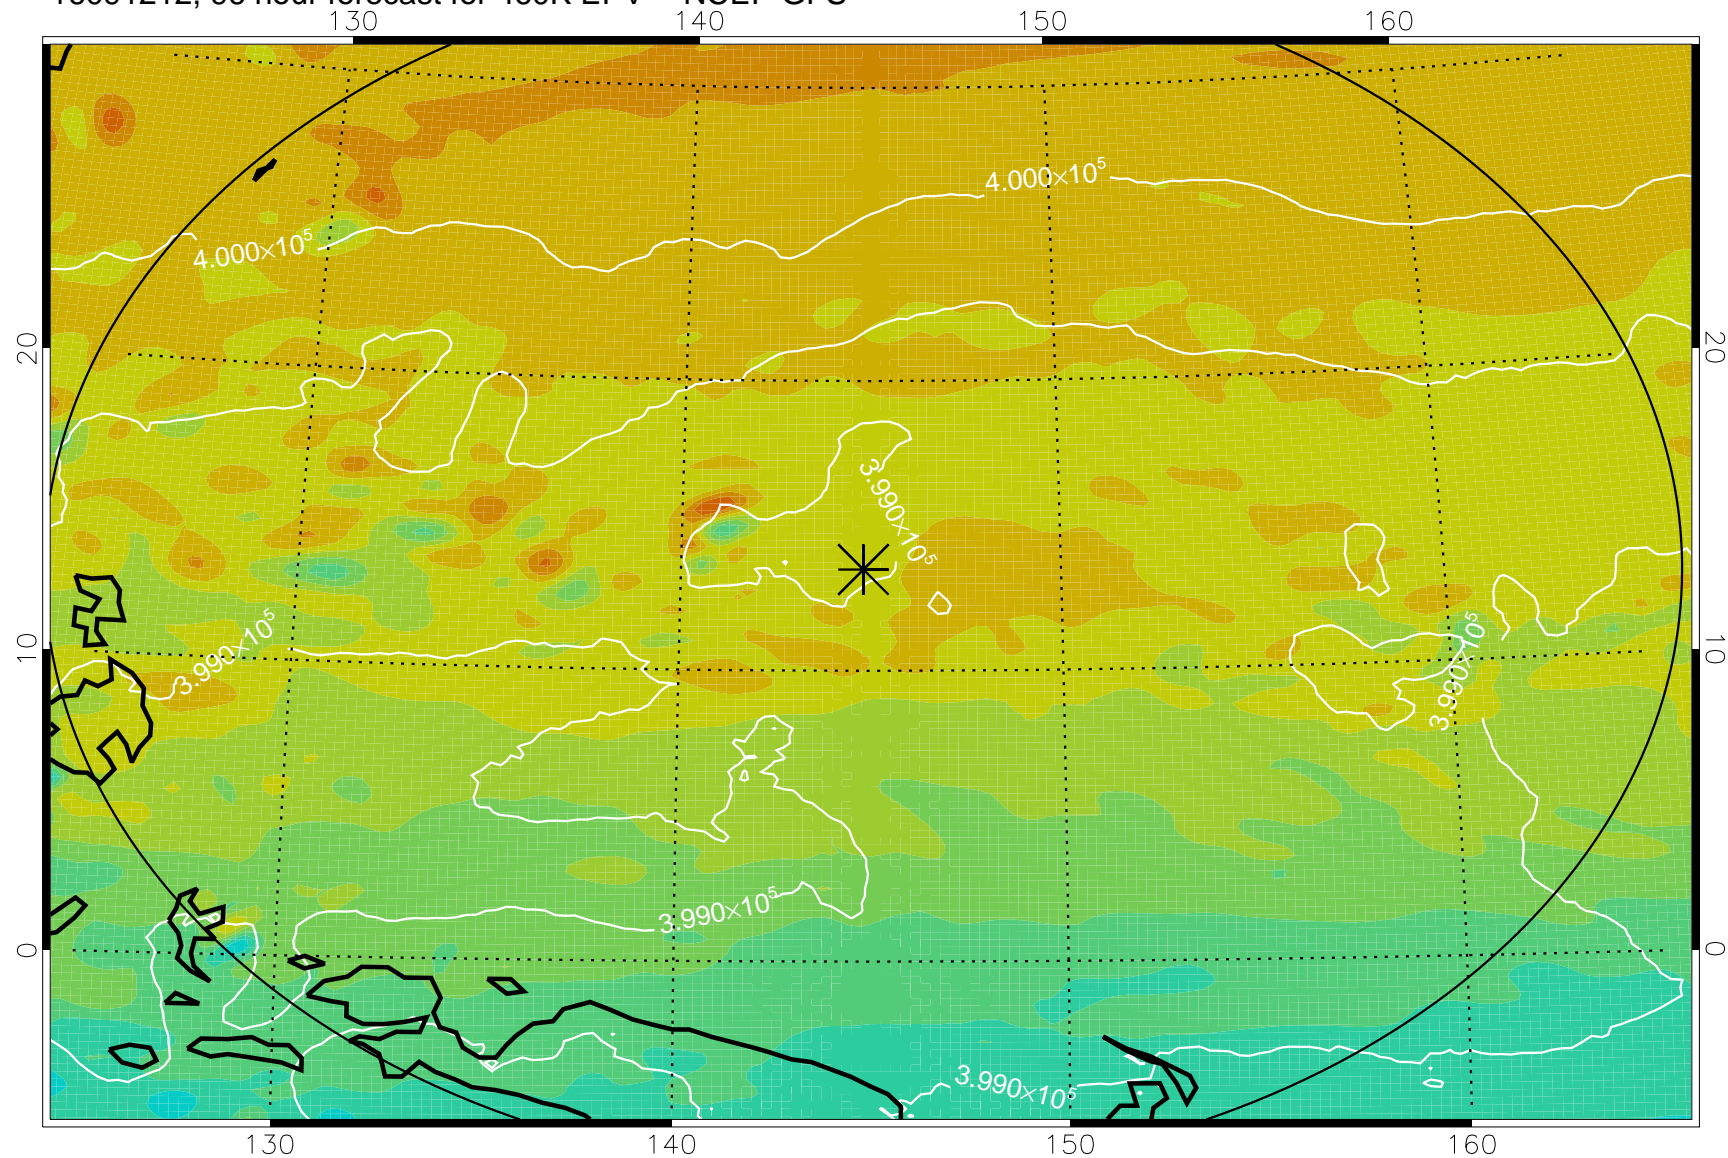

16091106, 66 hour forecast for 460K EPV -- NCEP GFS

460K Montgomery Streamfunction, white

Range ring of 2304 km

16091112, 72 hour forecast for 460K EPV -- NCEP GFS

460K Montgomery Streamfunction, white

Range ring of 2304 km

16091118, 78 hour forecast for 460K EPV -- NCEP GFS

460K Montgomery Streamfunction, white

Range ring of 2304 km

16091200, 84 hour forecast for 460K EPV -- NCEP GFS

460K Montgomery Streamfunction, white

Range ring of 2304 km

16091206, 90 hour forecast for 460K EPV -- NCEP GFS

460K Montgomery Streamfunction, white

Range ring of 2304 km

16091212, 96 hour forecast for 460K EPV -- NCEP GFS

460K Montgomery Streamfunction, white

Range ring of 2304 km

16091218, 102 hour forecast for 460K EPV -- NCEP GFS

460K Montgomery Streamfunction, white

Range ring of 2304 km

16091300, 108 hour forecast for 460K EPV -- NCEP GFS

460K Montgomery Streamfunction, white

Range ring of 2304 km