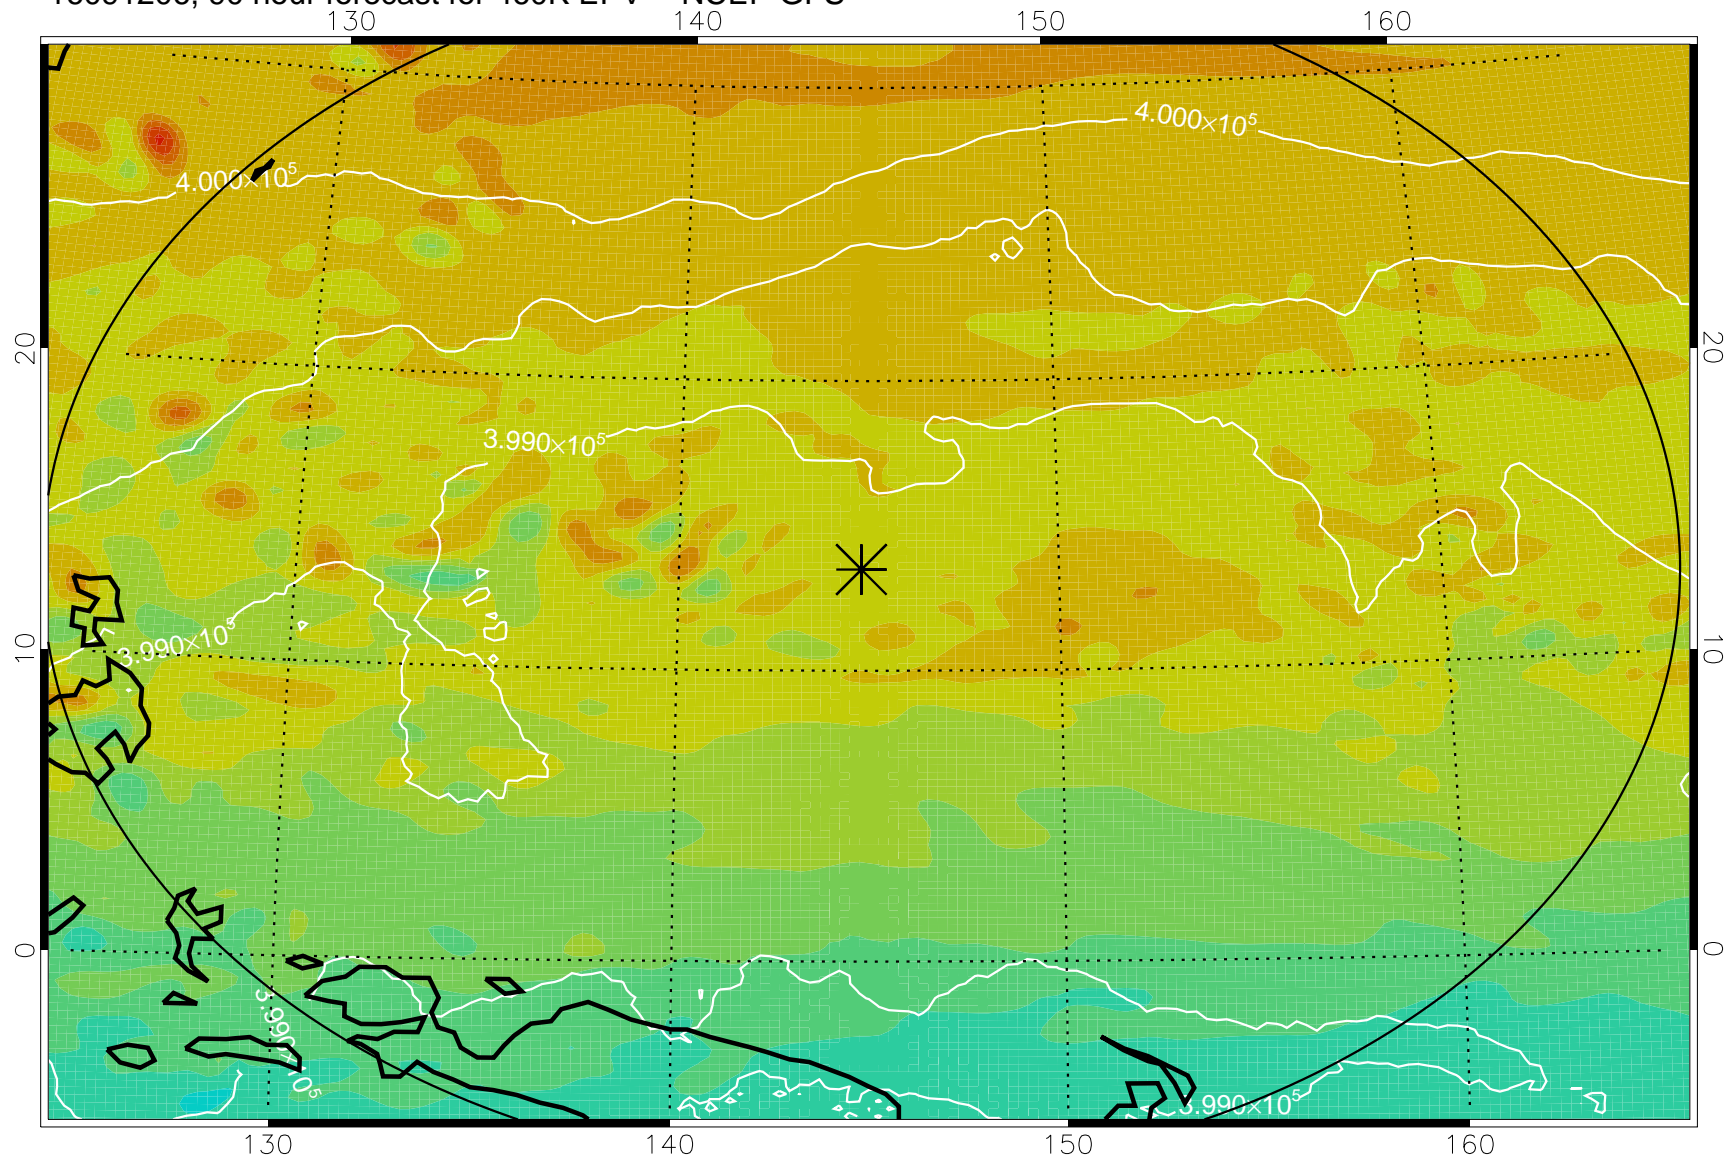

16091106, 66 hour forecast for 460K EPV -- NCEP GFS

460K Montgomery Streamfunction, white

Range ring of 2304 km

16091112, 72 hour forecast for 460K EPV -- NCEP GFS

460K Montgomery Streamfunction, white

Range ring of 2304 km

16091118, 78 hour forecast for 460K EPV -- NCEP GFS

460K Montgomery Streamfunction, white

Range ring of 2304 km

16091200, 84 hour forecast for 460K EPV -- NCEP GFS

460K Montgomery Streamfunction, white

Range ring of 2304 km

16091206, 90 hour forecast for 460K EPV -- NCEP GFS

460K Montgomery Streamfunction, white

Range ring of 2304 km

16091212, 96 hour forecast for 460K EPV -- NCEP GFS

460K Montgomery Streamfunction, white

Range ring of 2304 km

16091218, 102 hour forecast for 460K EPV -- NCEP GFS

460K Montgomery Streamfunction, white

Range ring of 2304 km

16091300, 108 hour forecast for 460K EPV -- NCEP GFS

460K Montgomery Streamfunction, white

Range ring of 2304 km