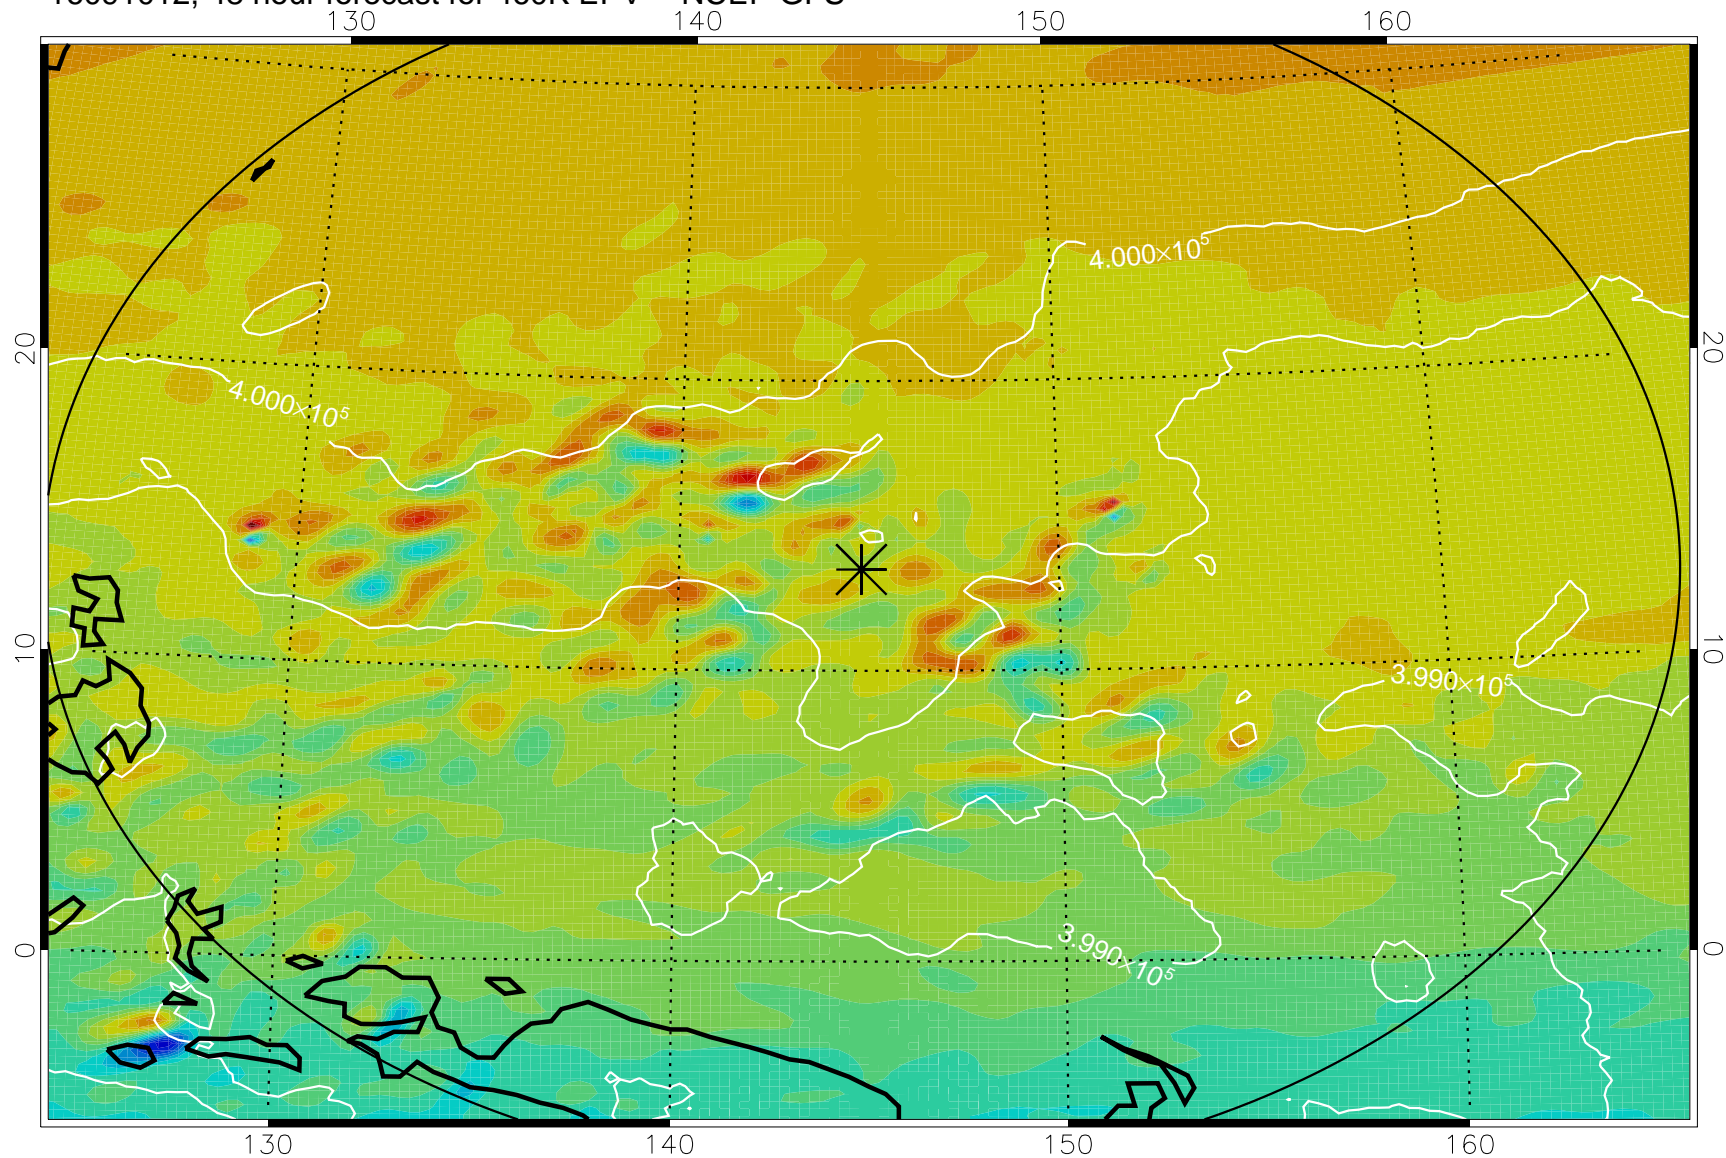

16090918, 30 hour forecast for 460K EPV -- NCEP GFS

460K Montgomery Streamfunction, white

Range ring of 2304 km

16091000, 36 hour forecast for 460K EPV -- NCEP GFS

460K Montgomery Streamfunction, white

Range ring of 2304 km

16091006, 42 hour forecast for 460K EPV -- NCEP GFS

460K Montgomery Streamfunction, white

Range ring of 2304 km

16091012, 48 hour forecast for 460K EPV -- NCEP GFS

460K Montgomery Streamfunction, white

Range ring of 2304 km

16091018, 54 hour forecast for 460K EPV -- NCEP GFS

460K Montgomery Streamfunction, white

Range ring of 2304 km

16091100, 60 hour forecast for 460K EPV -- NCEP GFS

460K Montgomery Streamfunction, white

Range ring of 2304 km

16091106, 66 hour forecast for 460K EPV -- NCEP GFS

460K Montgomery Streamfunction, white

Range ring of 2304 km

16091112, 72 hour forecast for 460K EPV -- NCEP GFS

460K Montgomery Streamfunction, white

Range ring of 2304 km