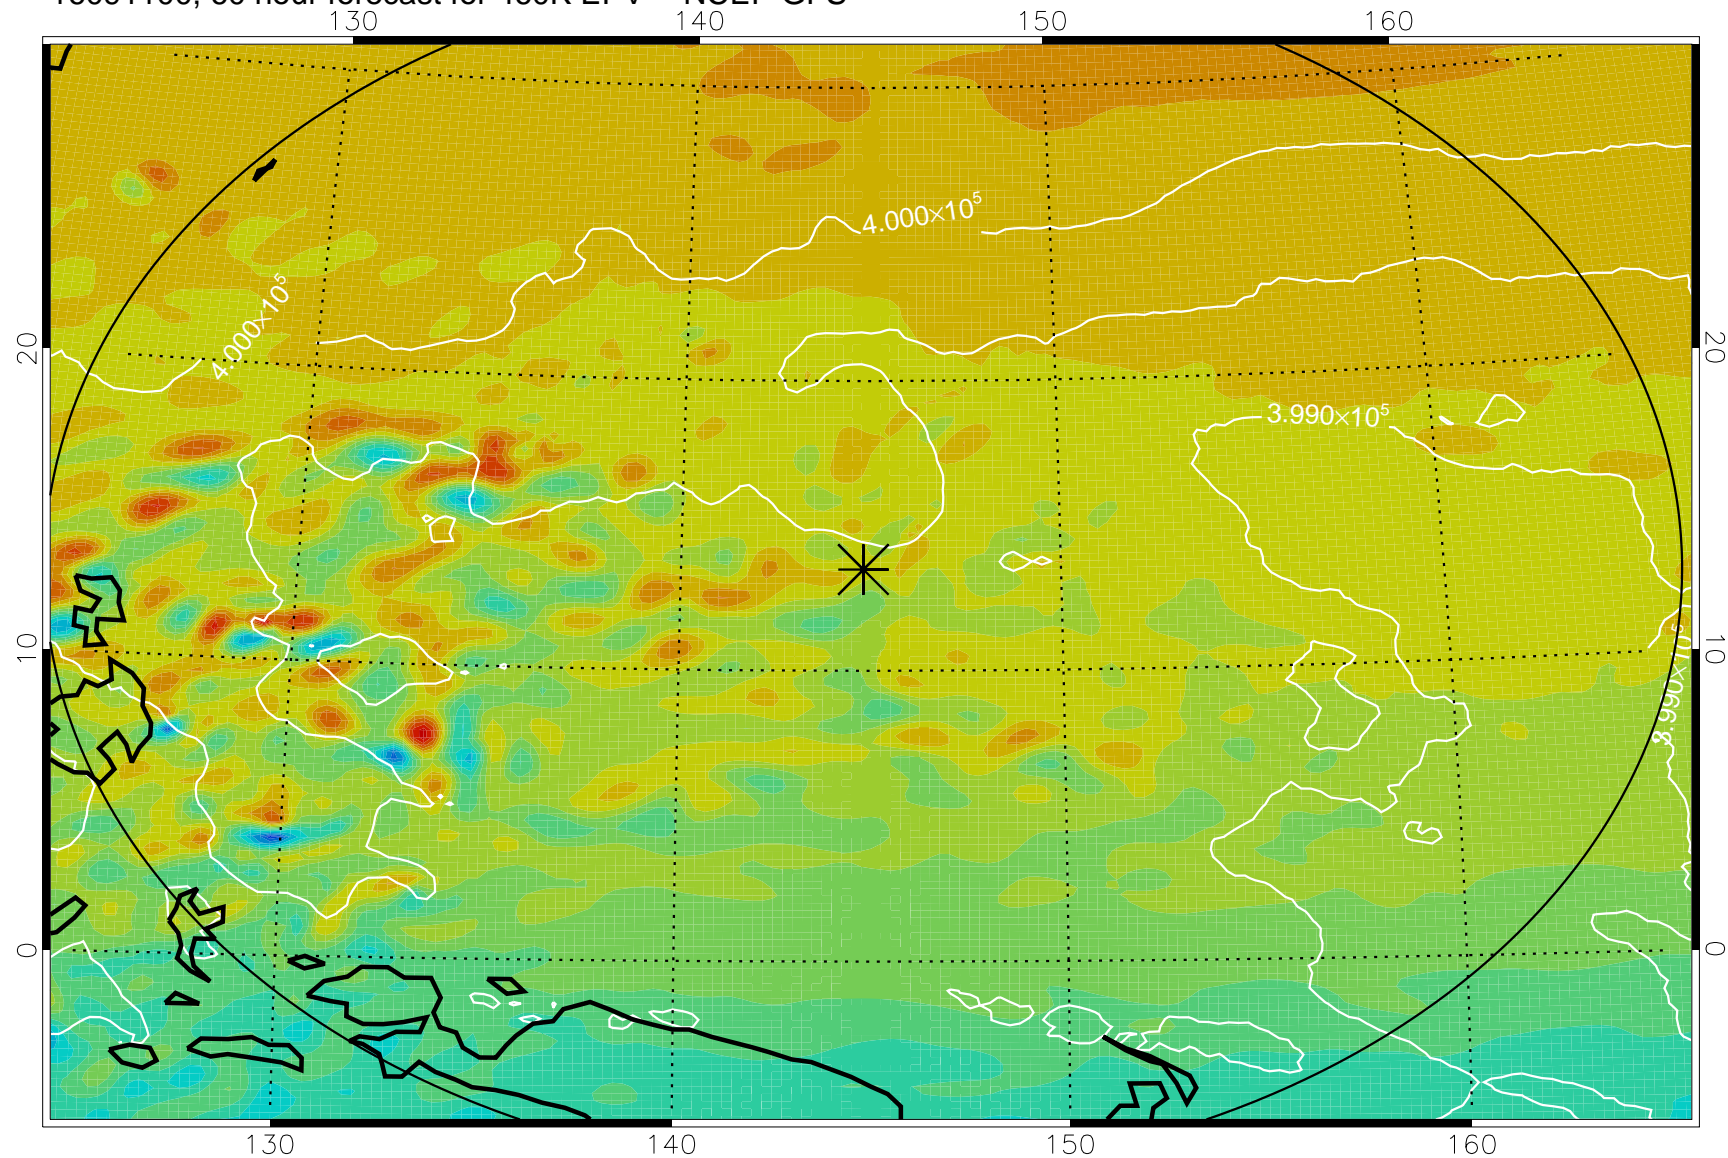

16091006, 42 hour forecast for 460K EPV -- NCEP GFS

460K Montgomery Streamfunction, white

Range ring of 2304 km

16091012, 48 hour forecast for 460K EPV -- NCEP GFS

460K Montgomery Streamfunction, white

Range ring of 2304 km

16091018, 54 hour forecast for 460K EPV -- NCEP GFS

460K Montgomery Streamfunction, white

Range ring of 2304 km

16091100, 60 hour forecast for 460K EPV -- NCEP GFS

460K Montgomery Streamfunction, white

Range ring of 2304 km

16091106, 66 hour forecast for 460K EPV -- NCEP GFS

460K Montgomery Streamfunction, white

Range ring of 2304 km

16091112, 72 hour forecast for 460K EPV -- NCEP GFS

460K Montgomery Streamfunction, white

Range ring of 2304 km

16091118, 78 hour forecast for 460K EPV -- NCEP GFS

460K Montgomery Streamfunction, white

Range ring of 2304 km

16091200, 84 hour forecast for 460K EPV -- NCEP GFS

460K Montgomery Streamfunction, white

Range ring of 2304 km