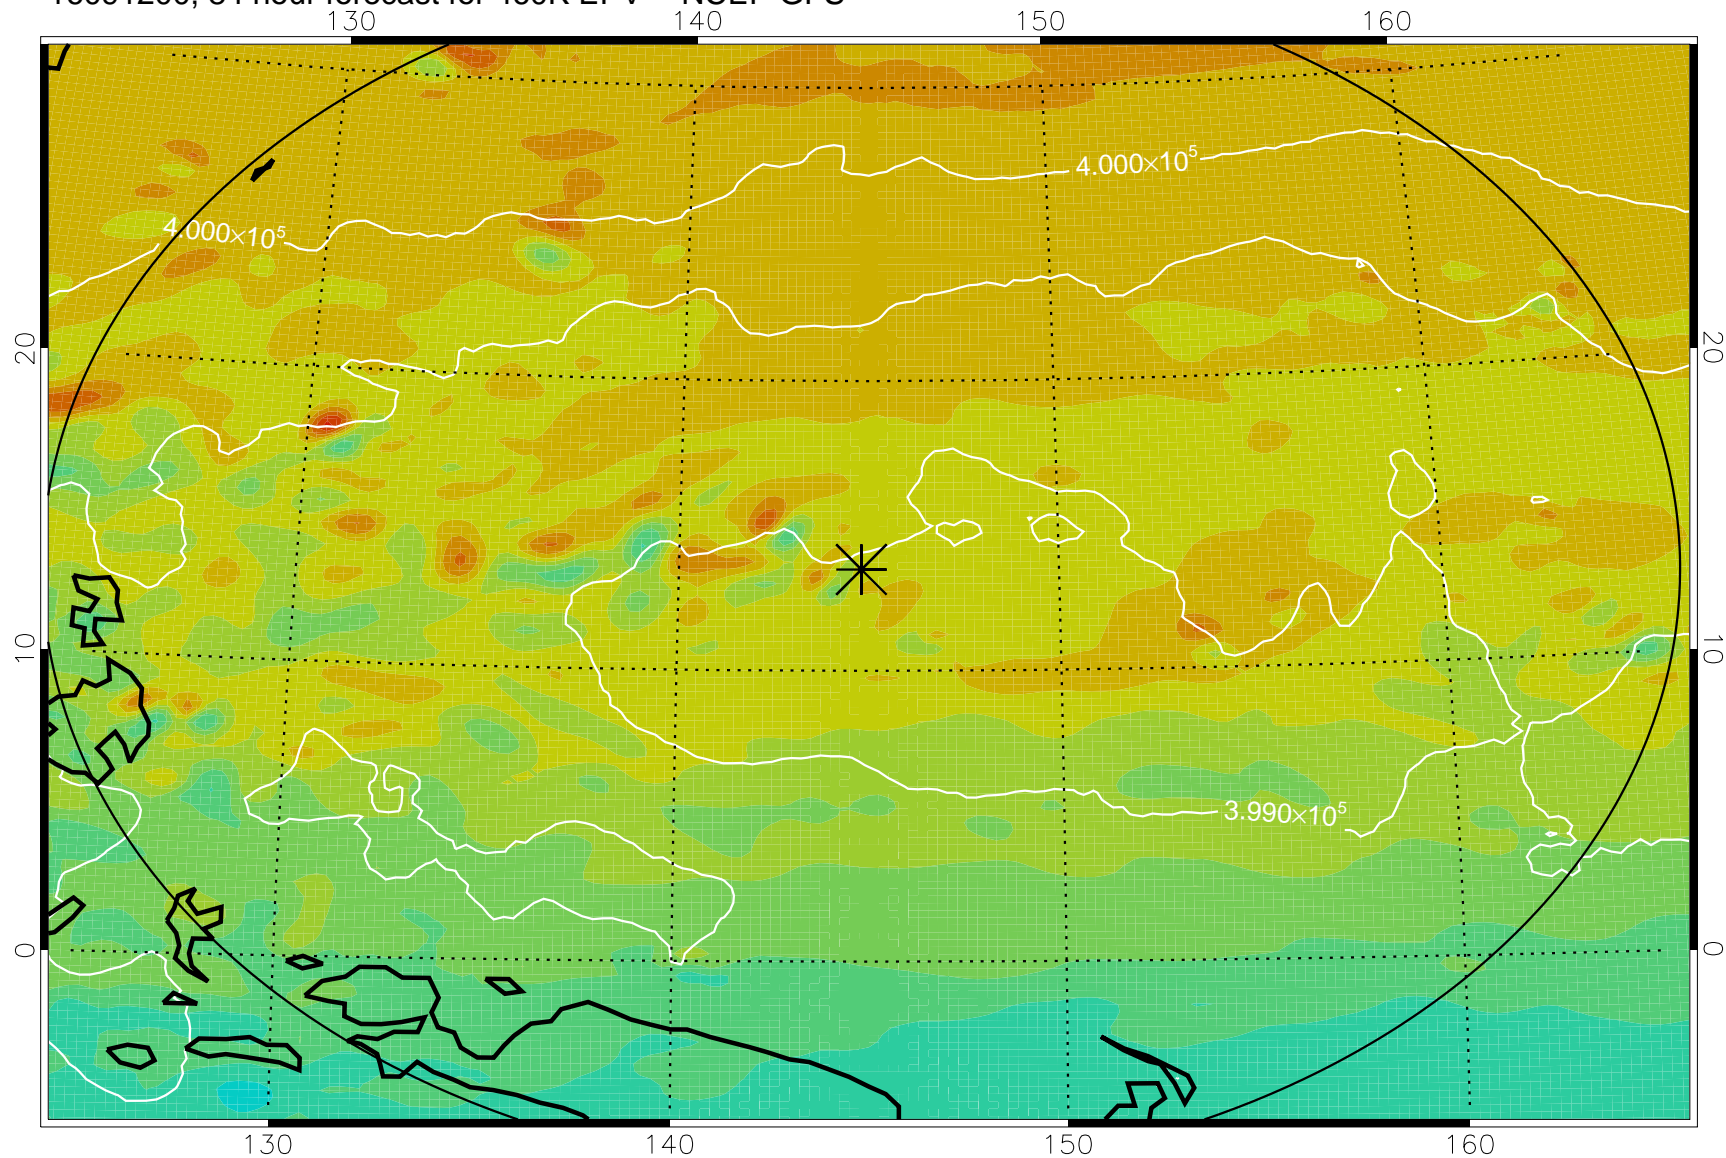

16091106, 66 hour forecast for 460K EPV -- NCEP GFS

460K Montgomery Streamfunction, white

Range ring of 2304 km

16091112, 72 hour forecast for 460K EPV -- NCEP GFS

460K Montgomery Streamfunction, white

Range ring of 2304 km

16091118, 78 hour forecast for 460K EPV -- NCEP GFS

460K Montgomery Streamfunction, white

Range ring of 2304 km

16091200, 84 hour forecast for 460K EPV -- NCEP GFS

460K Montgomery Streamfunction, white

Range ring of 2304 km

16091206, 90 hour forecast for 460K EPV -- NCEP GFS

460K Montgomery Streamfunction, white

Range ring of 2304 km

16091212, 96 hour forecast for 460K EPV -- NCEP GFS

460K Montgomery Streamfunction, white

Range ring of 2304 km

16091218, 102 hour forecast for 460K EPV -- NCEP GFS

460K Montgomery Streamfunction, white

Range ring of 2304 km

16091300, 108 hour forecast for 460K EPV -- NCEP GFS

460K Montgomery Streamfunction, white

Range ring of 2304 km