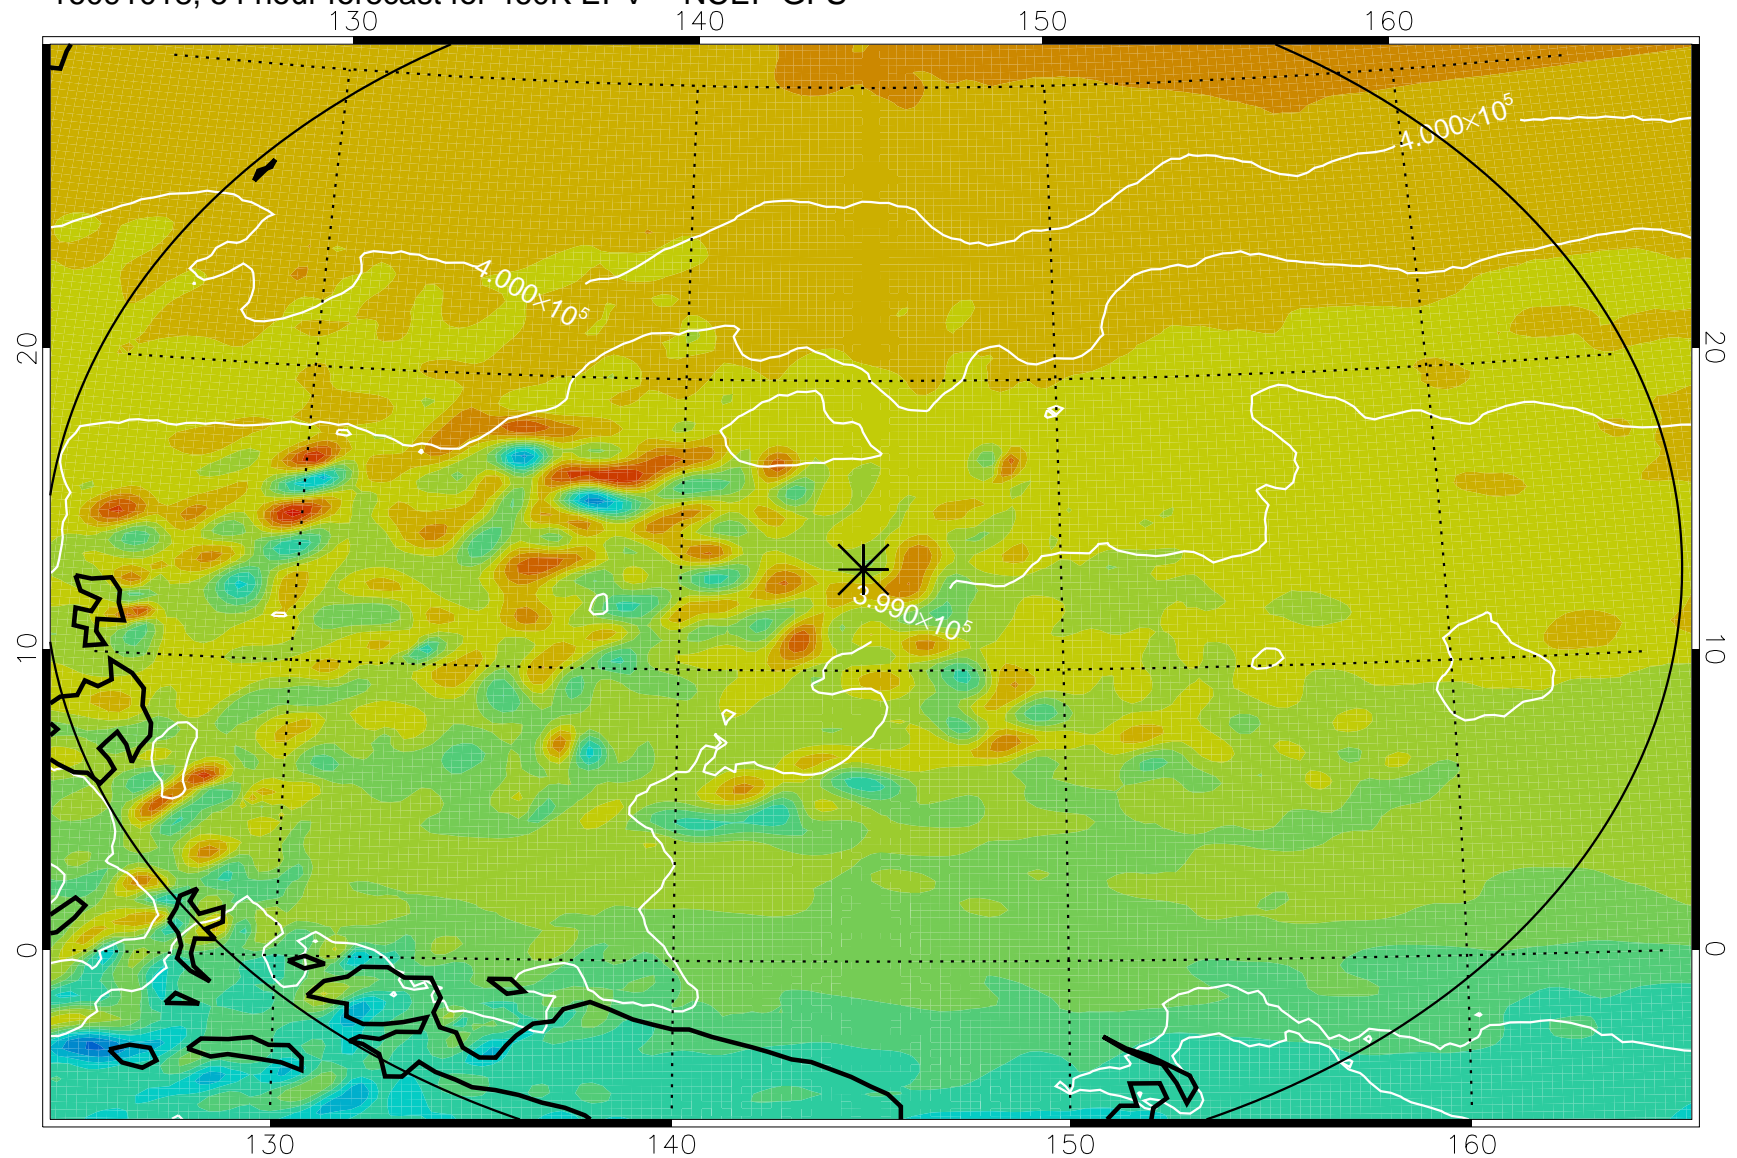

16091006, 42 hour forecast for 460K EPV -- NCEP GFS

460K Montgomery Streamfunction, white

Range ring of 2304 km

16091012, 48 hour forecast for 460K EPV -- NCEP GFS

460K Montgomery Streamfunction, white

Range ring of 2304 km

16091018, 54 hour forecast for 460K EPV -- NCEP GFS

460K Montgomery Streamfunction, white

Range ring of 2304 km

16091100, 60 hour forecast for 460K EPV -- NCEP GFS

460K Montgomery Streamfunction, white

Range ring of 2304 km

16091106, 66 hour forecast for 460K EPV -- NCEP GFS

460K Montgomery Streamfunction, white

Range ring of 2304 km

16091112, 72 hour forecast for 460K EPV -- NCEP GFS

460K Montgomery Streamfunction, white

Range ring of 2304 km

16091118, 78 hour forecast for 460K EPV -- NCEP GFS

460K Montgomery Streamfunction, white

Range ring of 2304 km

16091200, 84 hour forecast for 460K EPV -- NCEP GFS

460K Montgomery Streamfunction, white

Range ring of 2304 km