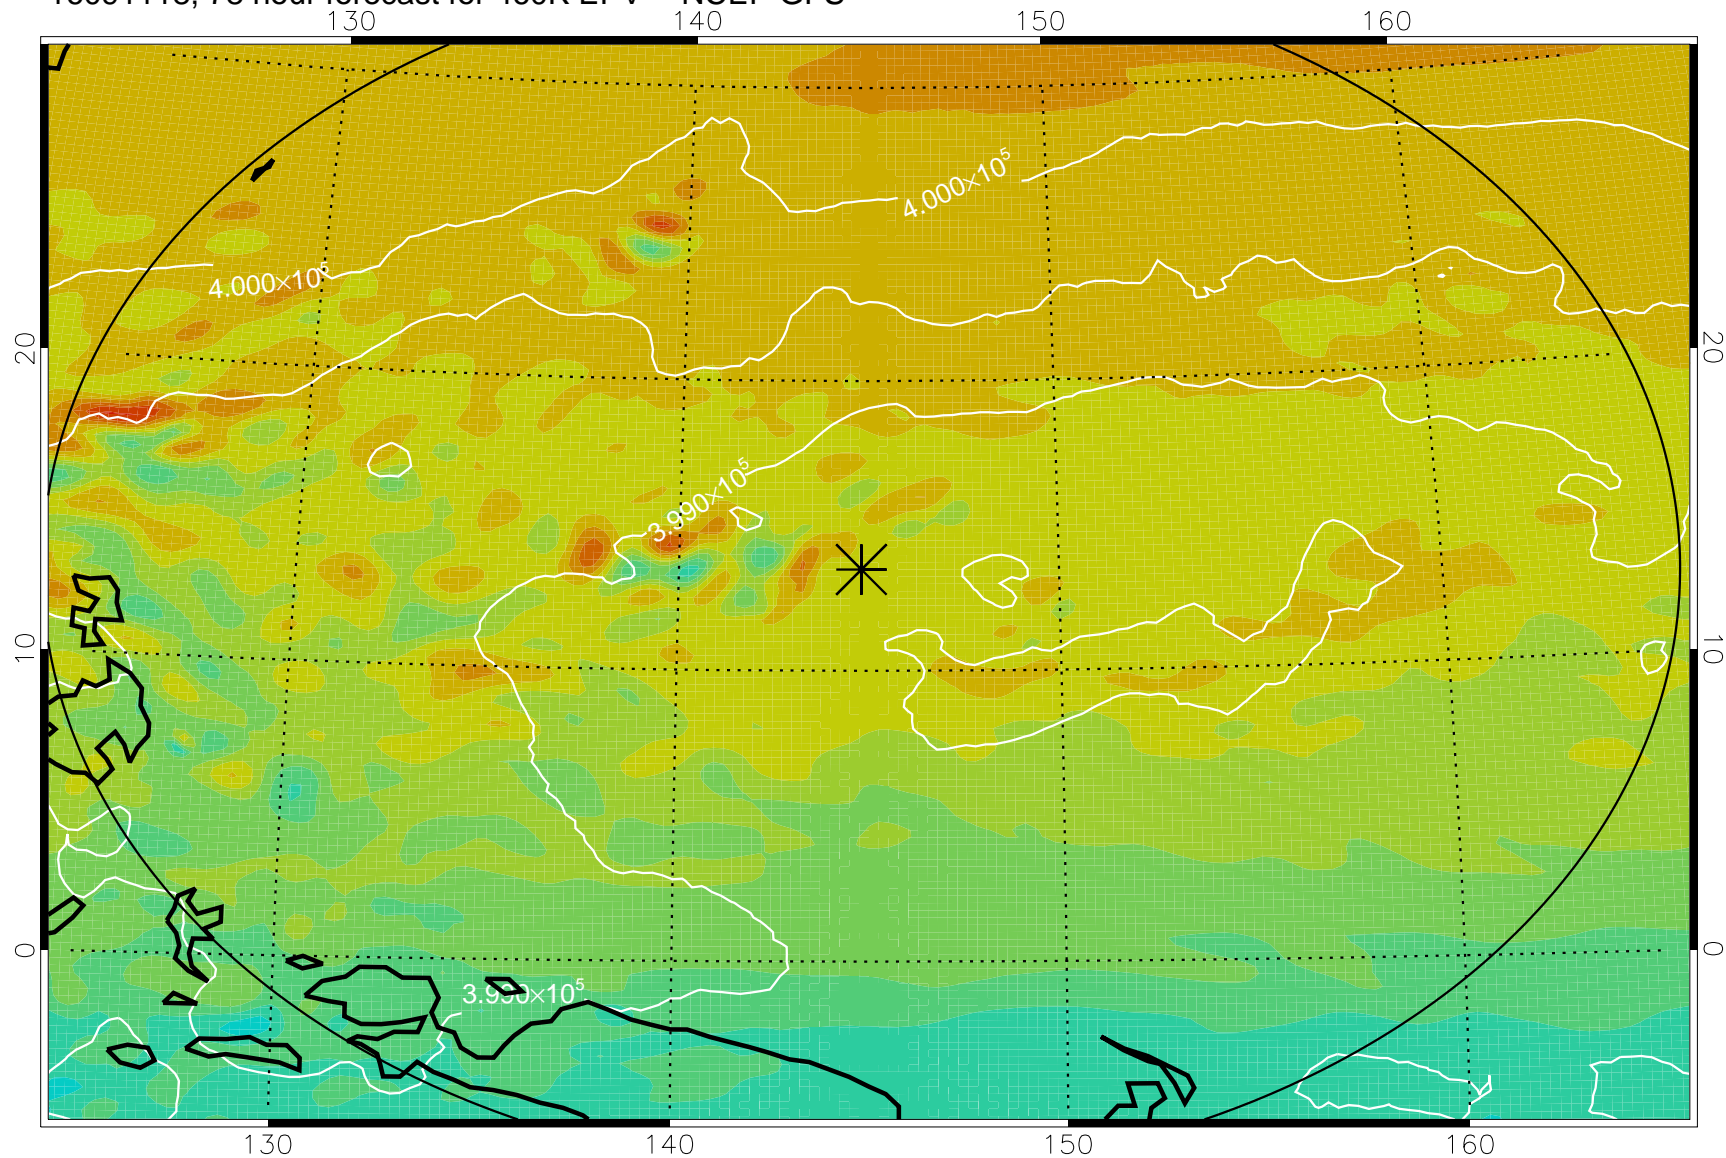

16091018, 54 hour forecast for 460K EPV -- NCEP GFS

460K Montgomery Streamfunction, white

Range ring of 2304 km

16091100, 60 hour forecast for 460K EPV -- NCEP GFS

460K Montgomery Streamfunction, white

Range ring of 2304 km

16091106, 66 hour forecast for 460K EPV -- NCEP GFS

460K Montgomery Streamfunction, white

Range ring of 2304 km

16091112, 72 hour forecast for 460K EPV -- NCEP GFS

460K Montgomery Streamfunction, white

Range ring of 2304 km

16091118, 78 hour forecast for 460K EPV -- NCEP GFS

460K Montgomery Streamfunction, white

Range ring of 2304 km

16091200, 84 hour forecast for 460K EPV -- NCEP GFS

460K Montgomery Streamfunction, white

Range ring of 2304 km

16091206, 90 hour forecast for 460K EPV -- NCEP GFS

460K Montgomery Streamfunction, white

Range ring of 2304 km

16091212, 96 hour forecast for 460K EPV -- NCEP GFS

460K Montgomery Streamfunction, white

Range ring of 2304 km