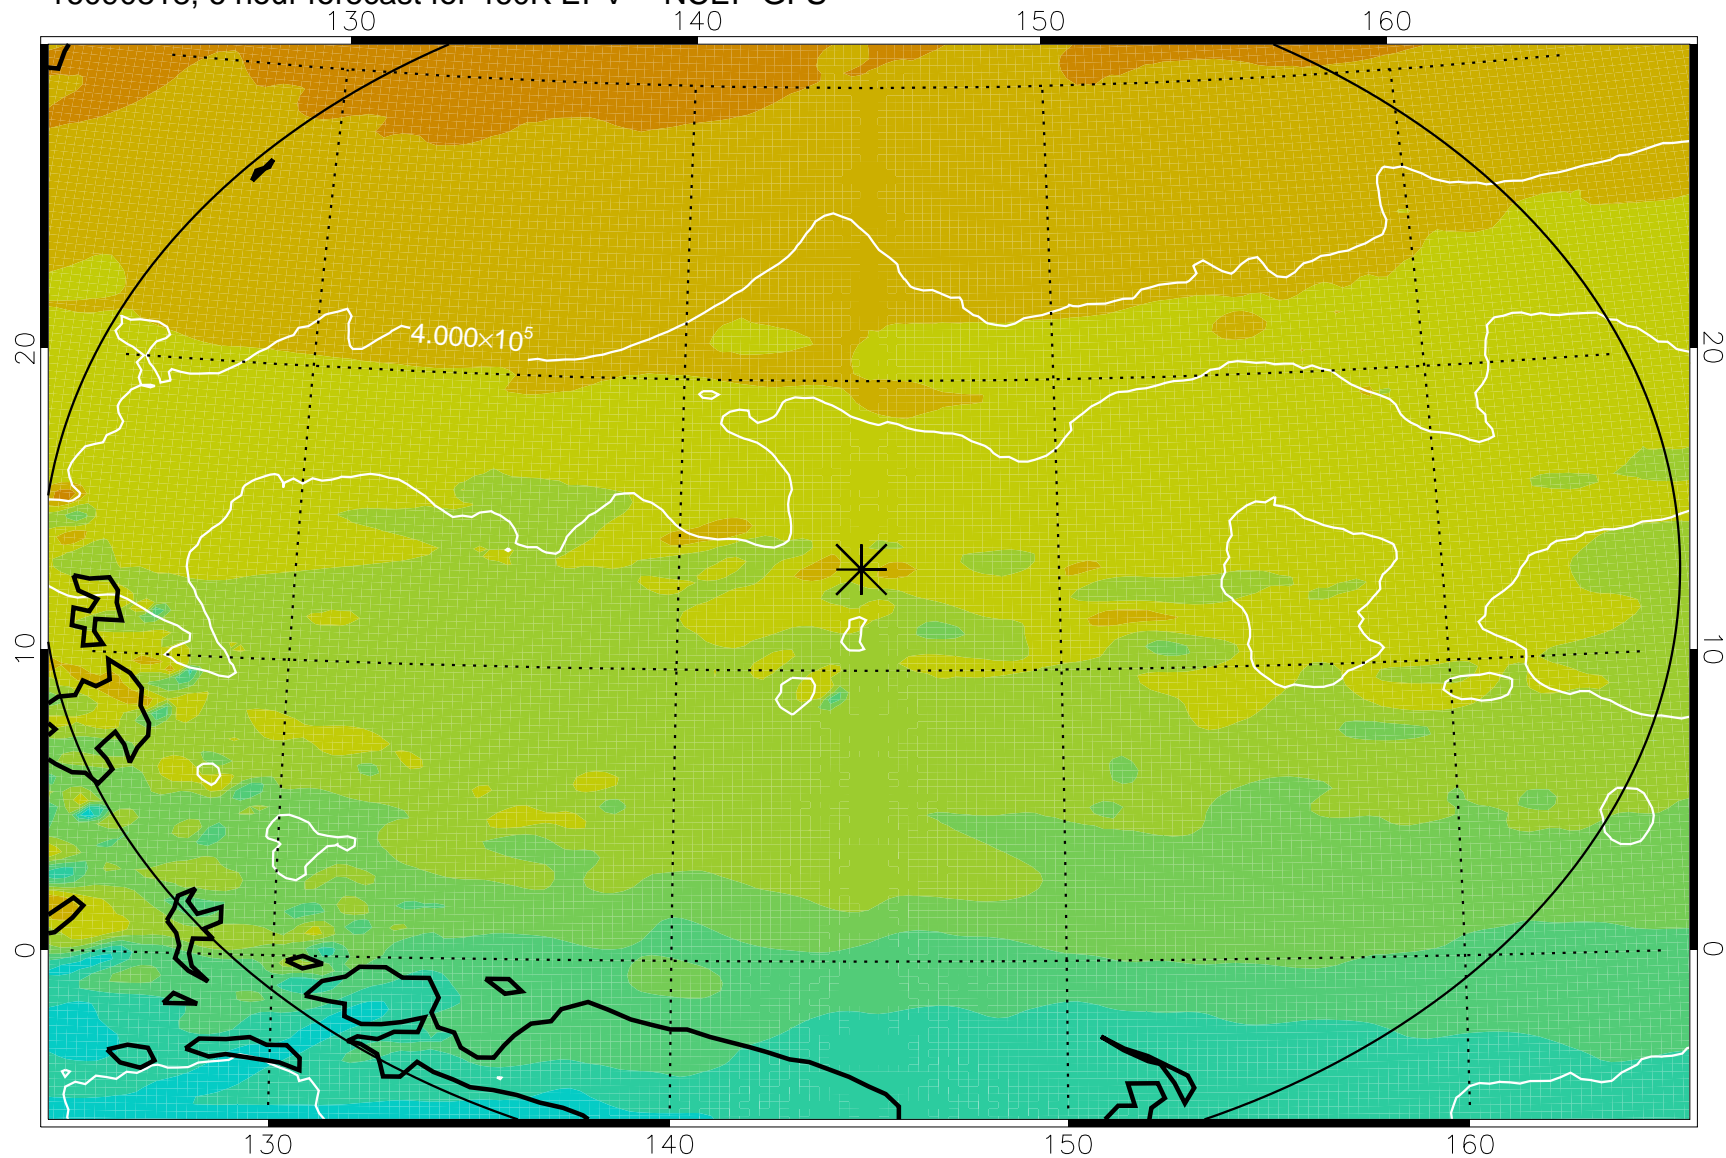

16090818, 6 hour forecast for 460K EPV -- NCEP GFS

460K Montgomery Streamfunction, white

Range ring of 2304 km

16090900, 12 hour forecast for 460K EPV -- NCEP GFS

460K Montgomery Streamfunction, white

Range ring of 2304 km

16090906, 18 hour forecast for 460K EPV -- NCEP GFS

460K Montgomery Streamfunction, white

Range ring of 2304 km

16090912, 24 hour forecast for 460K EPV -- NCEP GFS

460K Montgomery Streamfunction, white

Range ring of 2304 km

16090918, 30 hour forecast for 460K EPV -- NCEP GFS

460K Montgomery Streamfunction, white

Range ring of 2304 km

16091000, 36 hour forecast for 460K EPV -- NCEP GFS

460K Montgomery Streamfunction, white

Range ring of 2304 km

16091118, 78 hour forecast for 460K EPV -- NCEP GFS

460K Montgomery Streamfunction, white

Range ring of 2304 km

16091200, 84 hour forecast for 460K EPV -- NCEP GFS

460K Montgomery Streamfunction, white

Range ring of 2304 km