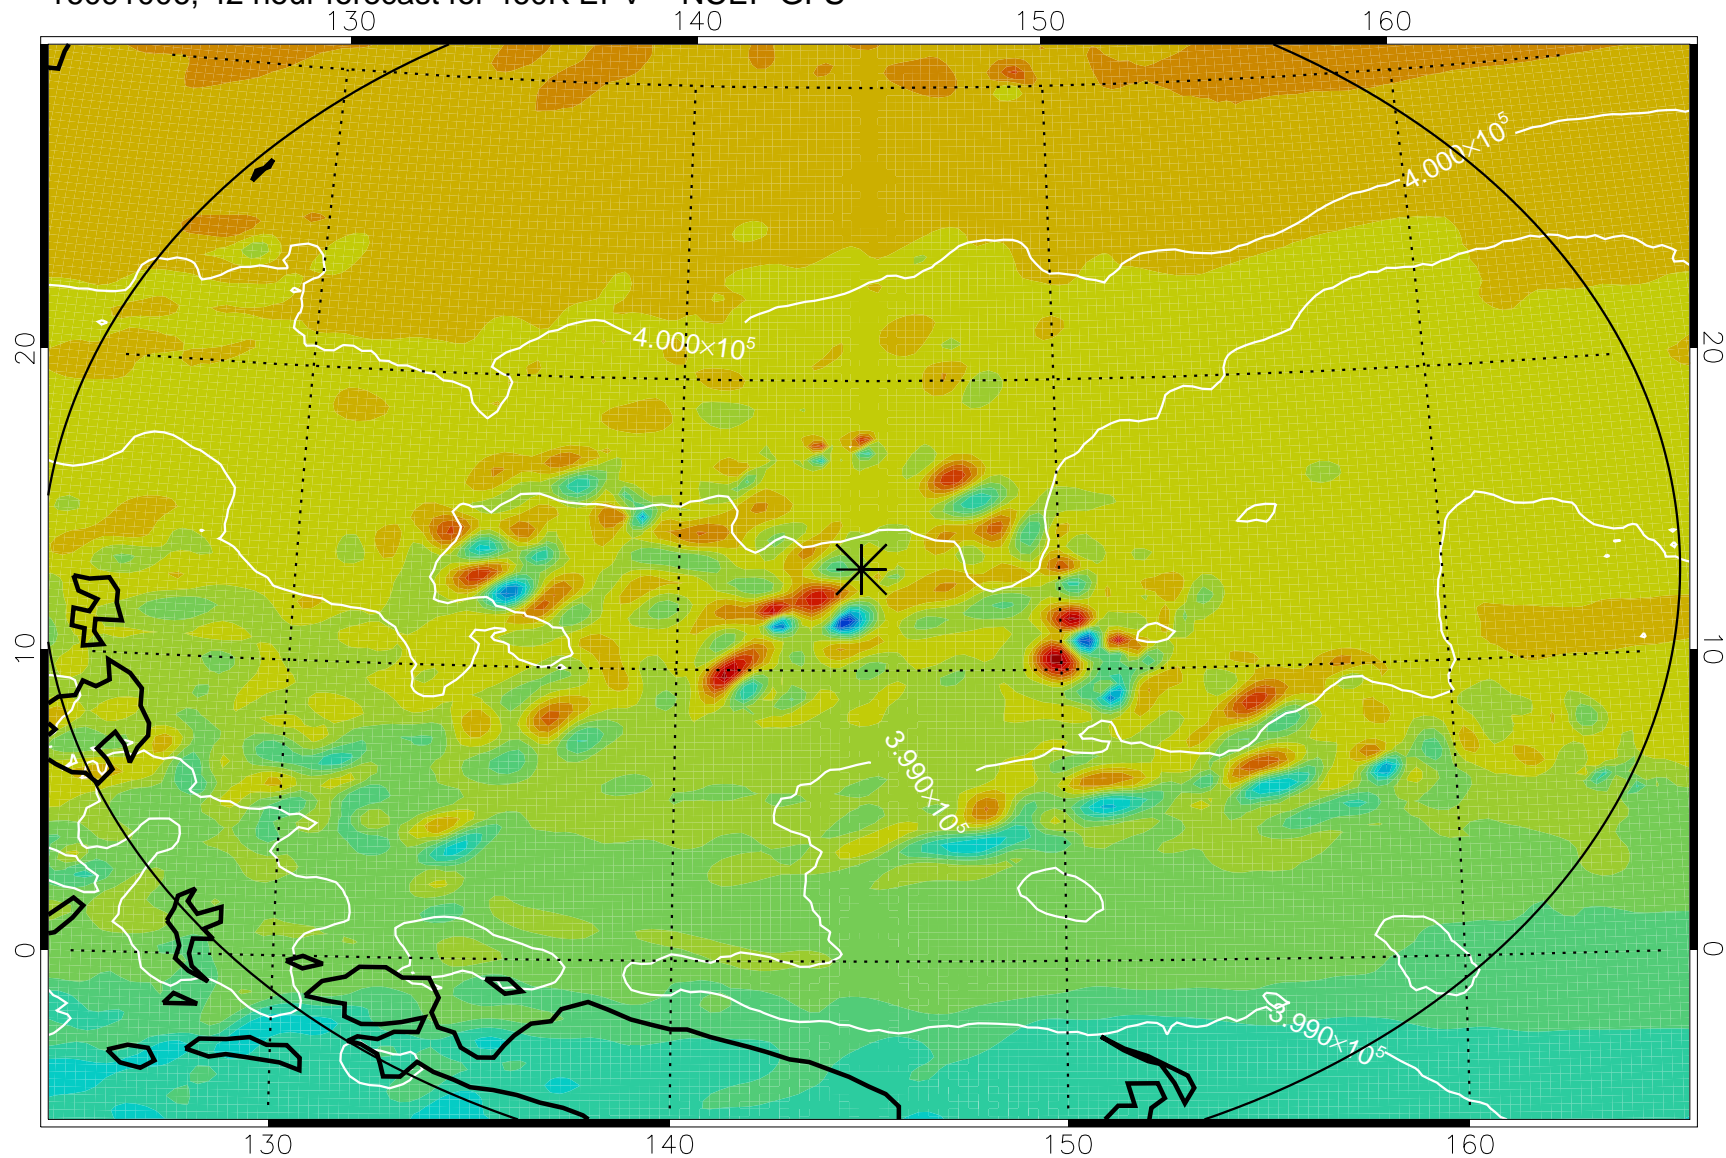

16090918, 30 hour forecast for 460K EPV -- NCEP GFS

460K Montgomery Streamfunction, white

Range ring of 2304 km

16091000, 36 hour forecast for 460K EPV -- NCEP GFS

460K Montgomery Streamfunction, white

Range ring of 2304 km

16091006, 42 hour forecast for 460K EPV -- NCEP GFS

460K Montgomery Streamfunction, white

Range ring of 2304 km

16091012, 48 hour forecast for 460K EPV -- NCEP GFS

460K Montgomery Streamfunction, white

Range ring of 2304 km

16091018, 54 hour forecast for 460K EPV -- NCEP GFS

460K Montgomery Streamfunction, white

Range ring of 2304 km

16091100, 60 hour forecast for 460K EPV -- NCEP GFS

460K Montgomery Streamfunction, white

Range ring of 2304 km

16091118, 78 hour forecast for 460K EPV -- NCEP GFS

460K Montgomery Streamfunction, white

Range ring of 2304 km

16091200, 84 hour forecast for 460K EPV -- NCEP GFS

460K Montgomery Streamfunction, white

Range ring of 2304 km