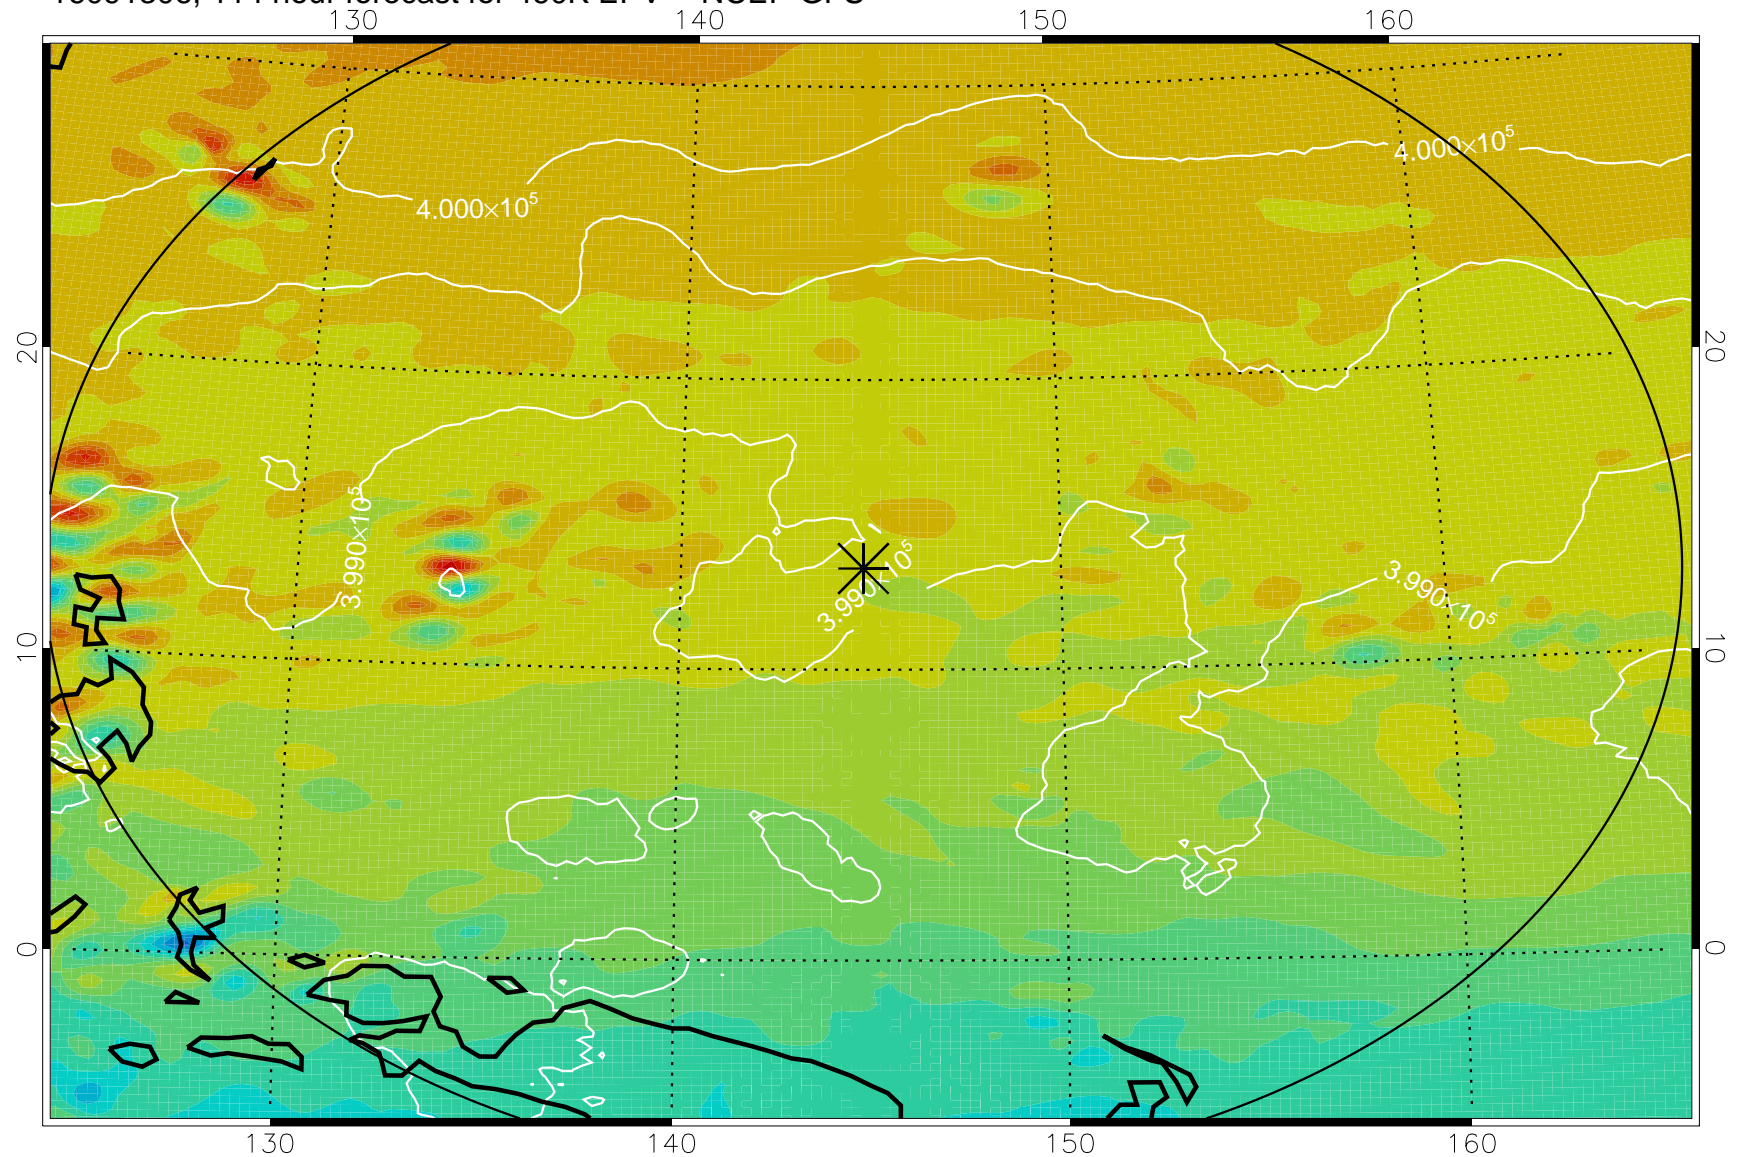

16091118, 78 hour forecast for 460K EPV -- NCEP GFS

460K Montgomery Streamfunction, white

Range ring of 2304 km

16091200, 84 hour forecast for 460K EPV -- NCEP GFS

460K Montgomery Streamfunction, white

Range ring of 2304 km

16091206, 90 hour forecast for 460K EPV -- NCEP GFS

460K Montgomery Streamfunction, white

Range ring of 2304 km

16091212, 96 hour forecast for 460K EPV -- NCEP GFS

460K Montgomery Streamfunction, white

Range ring of 2304 km

16091218, 102 hour forecast for 460K EPV -- NCEP GFS

460K Montgomery Streamfunction, white

Range ring of 2304 km

16091300, 108 hour forecast for 460K EPV -- NCEP GFS

460K Montgomery Streamfunction, white

Range ring of 2304 km

16091306, 114 hour forecast for 460K EPV -- NCEP GFS

460K Montgomery Streamfunction, white

Range ring of 2304 km

16091312, 120 hour forecast for 460K EPV -- NCEP GFS

460K Montgomery Streamfunction, white

Range ring of 2304 km