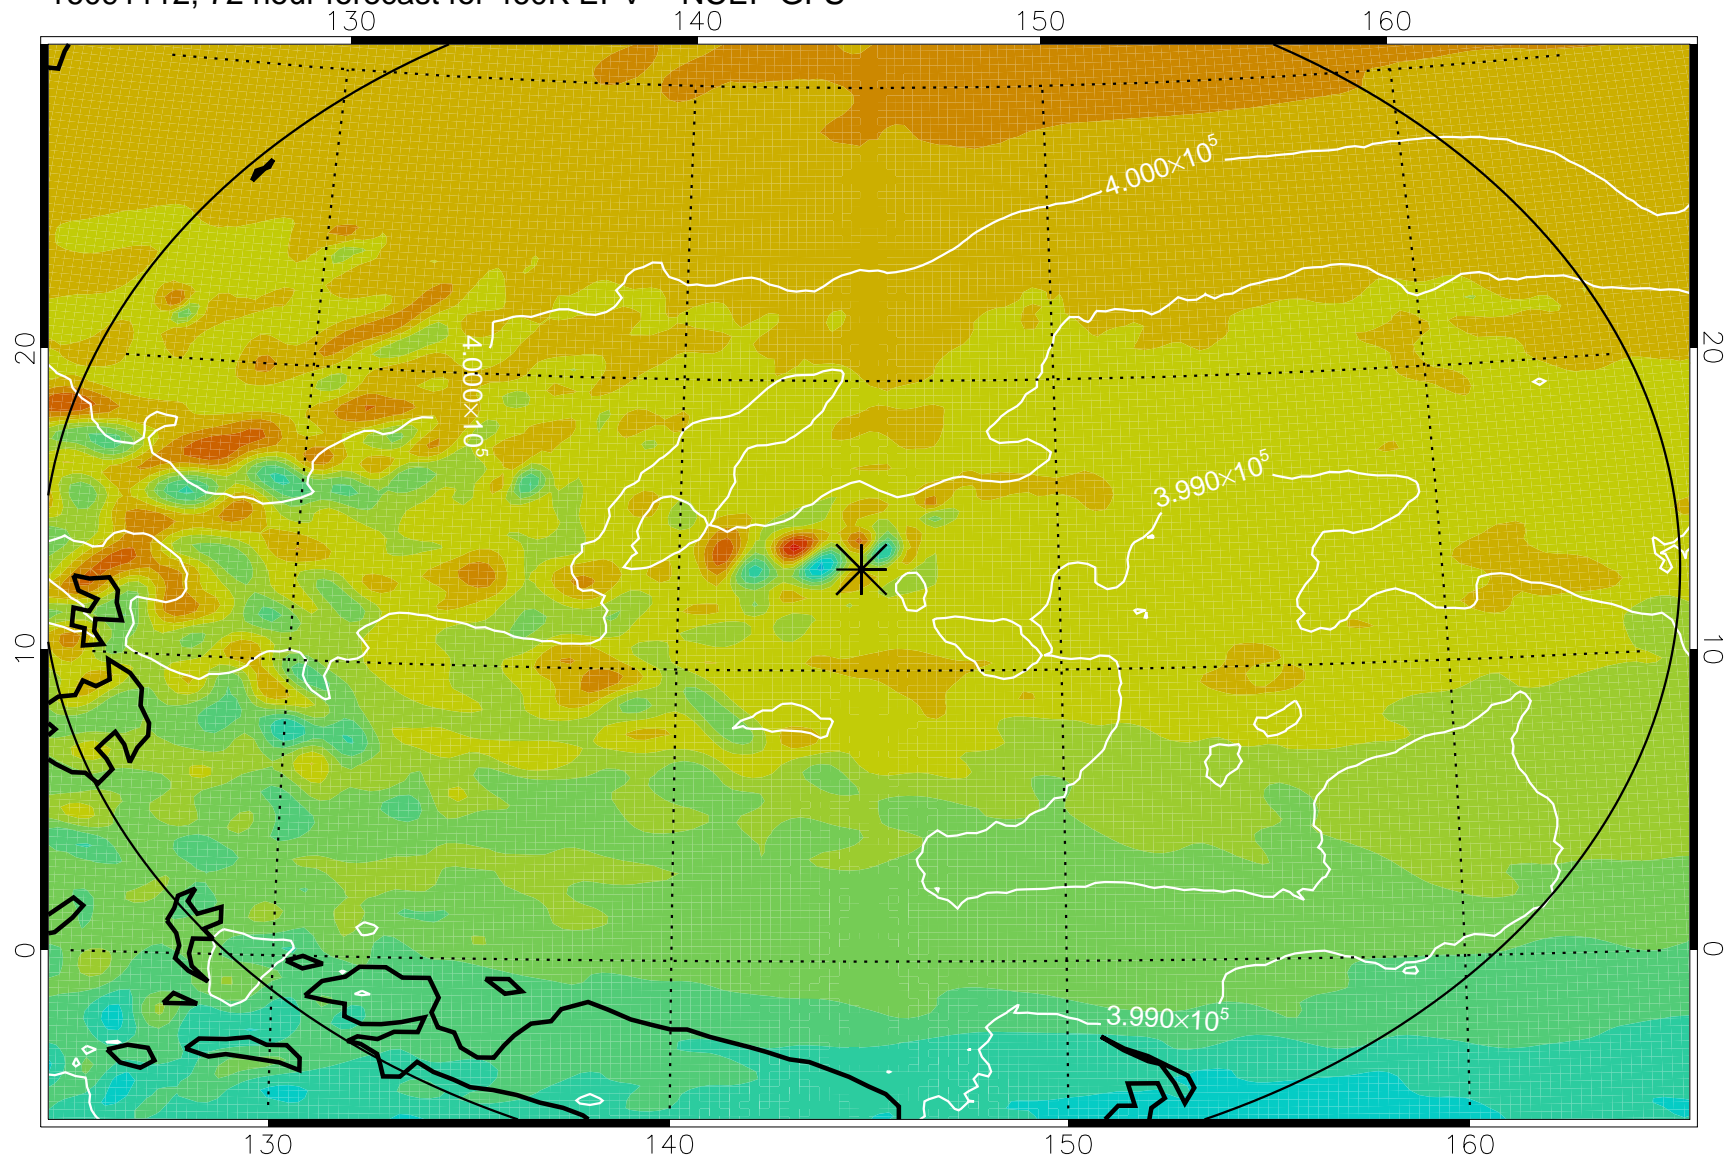

16091006, 42 hour forecast for 460K EPV -- NCEP GFS

460K Montgomery Streamfunction, white

Range ring of 2304 km

16091012, 48 hour forecast for 460K EPV -- NCEP GFS

460K Montgomery Streamfunction, white

Range ring of 2304 km

16091018, 54 hour forecast for 460K EPV -- NCEP GFS

460K Montgomery Streamfunction, white

Range ring of 2304 km

16091100, 60 hour forecast for 460K EPV -- NCEP GFS

460K Montgomery Streamfunction, white

Range ring of 2304 km

16091106, 66 hour forecast for 460K EPV -- NCEP GFS

460K Montgomery Streamfunction, white

Range ring of 2304 km

16091112, 72 hour forecast for 460K EPV -- NCEP GFS

460K Montgomery Streamfunction, white

Range ring of 2304 km

16091118, 78 hour forecast for 460K EPV -- NCEP GFS

460K Montgomery Streamfunction, white

Range ring of 2304 km

16091200, 84 hour forecast for 460K EPV -- NCEP GFS

460K Montgomery Streamfunction, white

Range ring of 2304 km