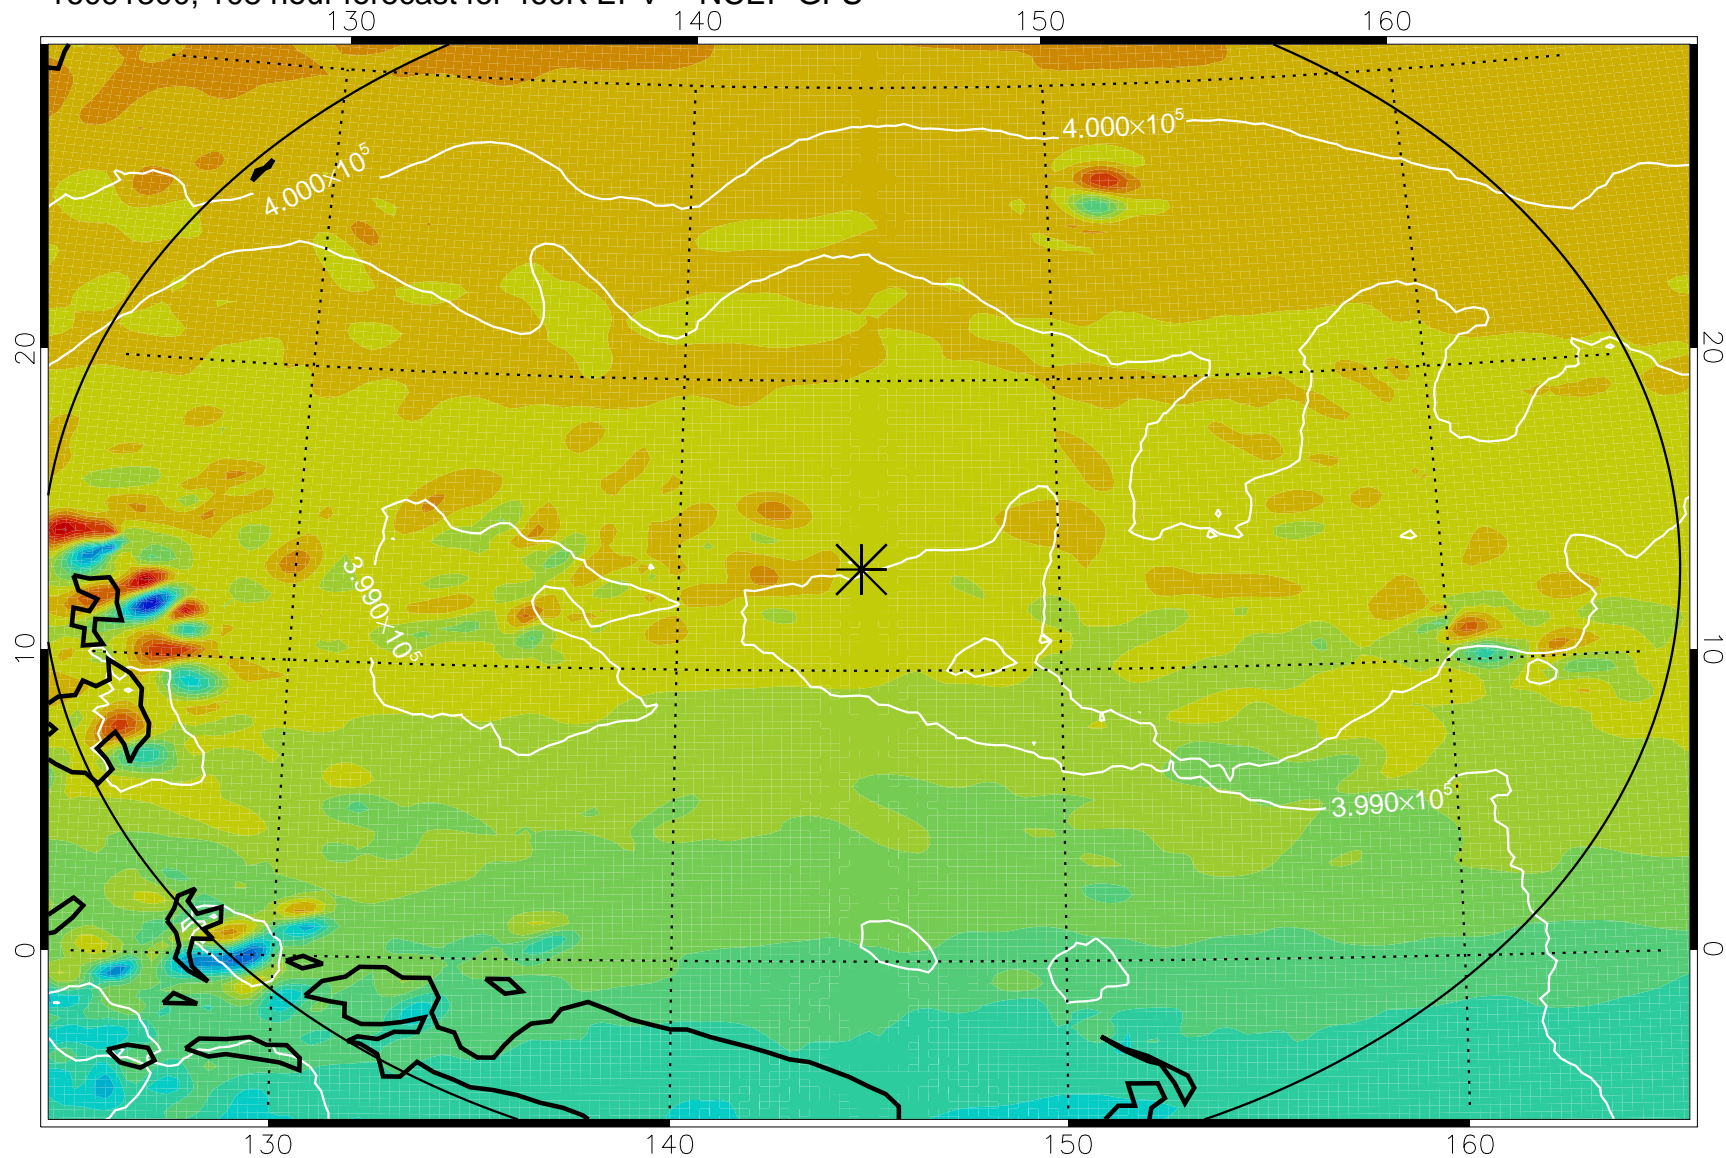

16091118, 78 hour forecast for 460K EPV -- NCEP GFS

460K Montgomery Streamfunction, white

Range ring of 2304 km

16091200, 84 hour forecast for 460K EPV -- NCEP GFS

460K Montgomery Streamfunction, white

Range ring of 2304 km

16091206, 90 hour forecast for 460K EPV -- NCEP GFS

460K Montgomery Streamfunction, white

Range ring of 2304 km

16091212, 96 hour forecast for 460K EPV -- NCEP GFS

460K Montgomery Streamfunction, white

Range ring of 2304 km

16091218, 102 hour forecast for 460K EPV -- NCEP GFS

460K Montgomery Streamfunction, white

Range ring of 2304 km

16091300, 108 hour forecast for 460K EPV -- NCEP GFS

460K Montgomery Streamfunction, white

Range ring of 2304 km

16091306, 114 hour forecast for 460K EPV -- NCEP GFS

460K Montgomery Streamfunction, white

Range ring of 2304 km

16091312, 120 hour forecast for 460K EPV -- NCEP GFS

460K Montgomery Streamfunction, white

Range ring of 2304 km