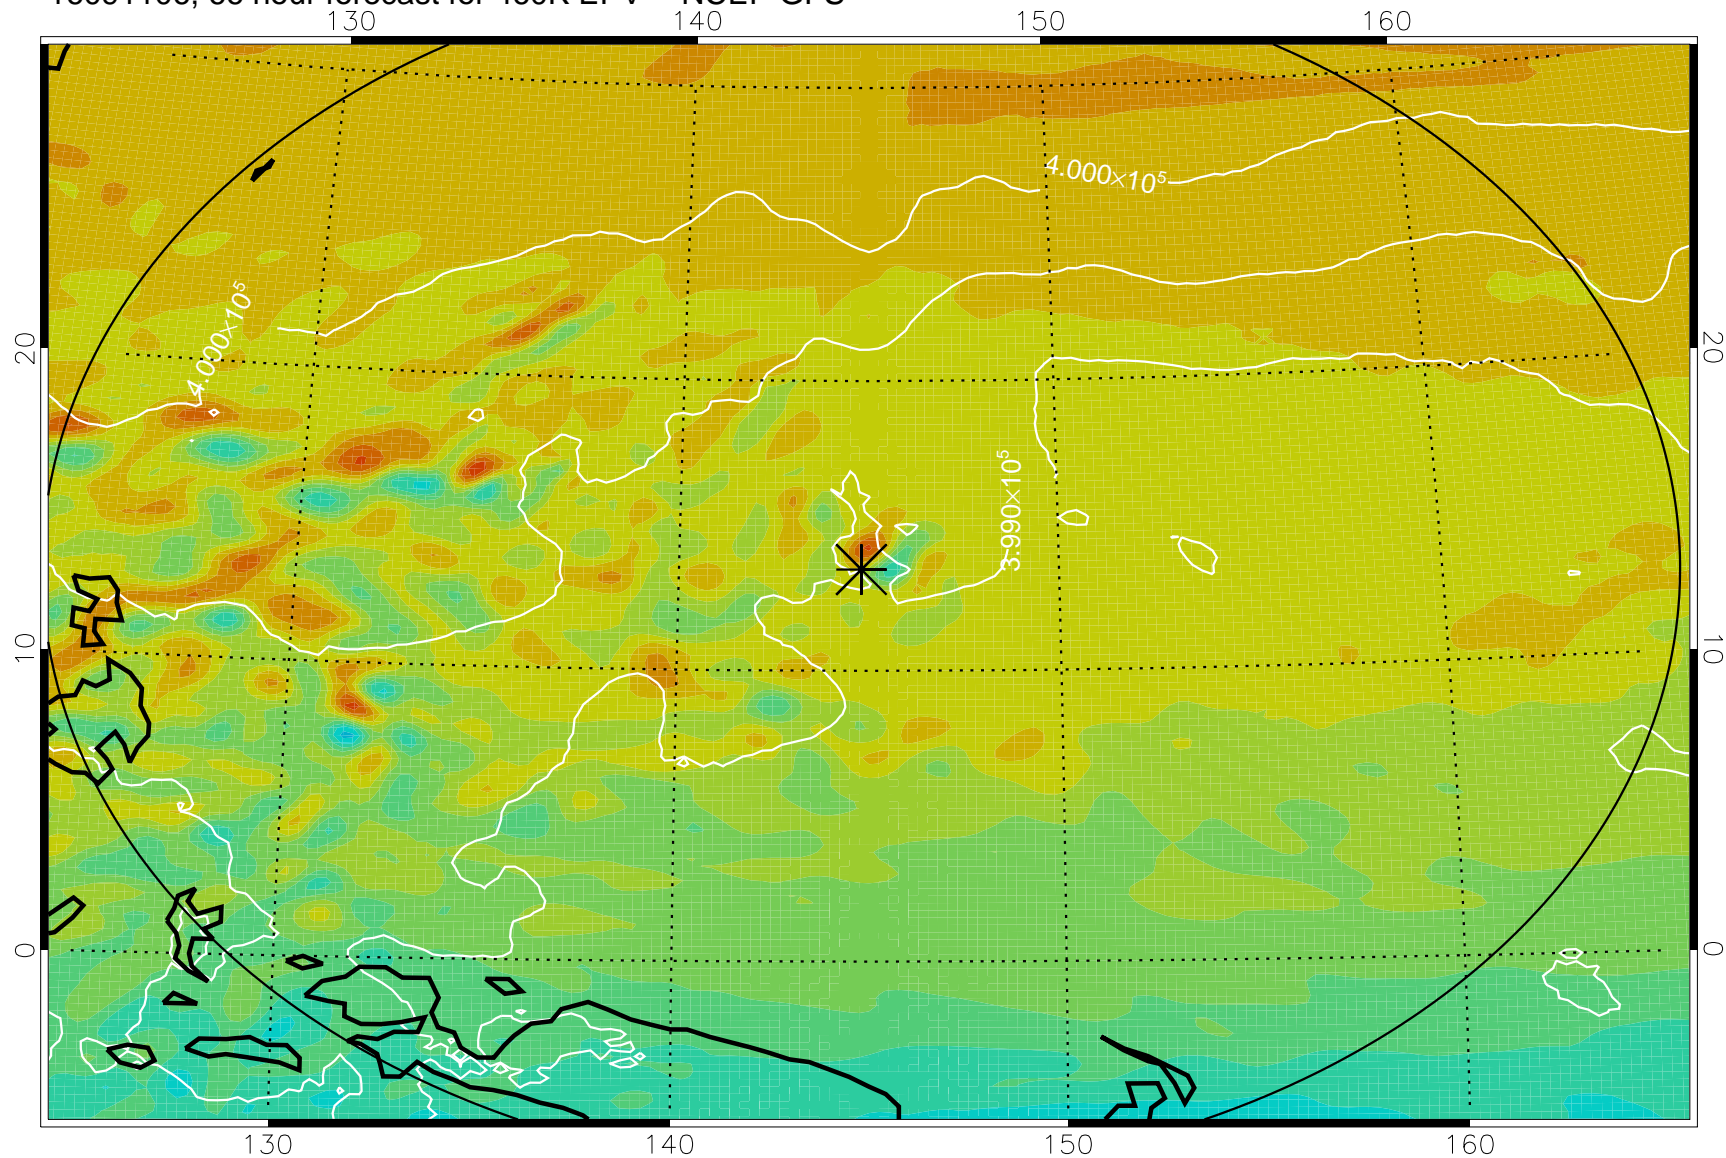

16091018, 54 hour forecast for 460K EPV -- NCEP GFS

460K Montgomery Streamfunction, white

Range ring of 2304 km

16091100, 60 hour forecast for 460K EPV -- NCEP GFS

460K Montgomery Streamfunction, white

Range ring of 2304 km

16091106, 66 hour forecast for 460K EPV -- NCEP GFS

460K Montgomery Streamfunction, white

Range ring of 2304 km

16091112, 72 hour forecast for 460K EPV -- NCEP GFS

460K Montgomery Streamfunction, white

Range ring of 2304 km

16091118, 78 hour forecast for 460K EPV -- NCEP GFS

460K Montgomery Streamfunction, white

Range ring of 2304 km

16091200, 84 hour forecast for 460K EPV -- NCEP GFS

460K Montgomery Streamfunction, white

Range ring of 2304 km

16091206, 90 hour forecast for 460K EPV -- NCEP GFS

460K Montgomery Streamfunction, white

Range ring of 2304 km

16091212, 96 hour forecast for 460K EPV -- NCEP GFS

460K Montgomery Streamfunction, white

Range ring of 2304 km