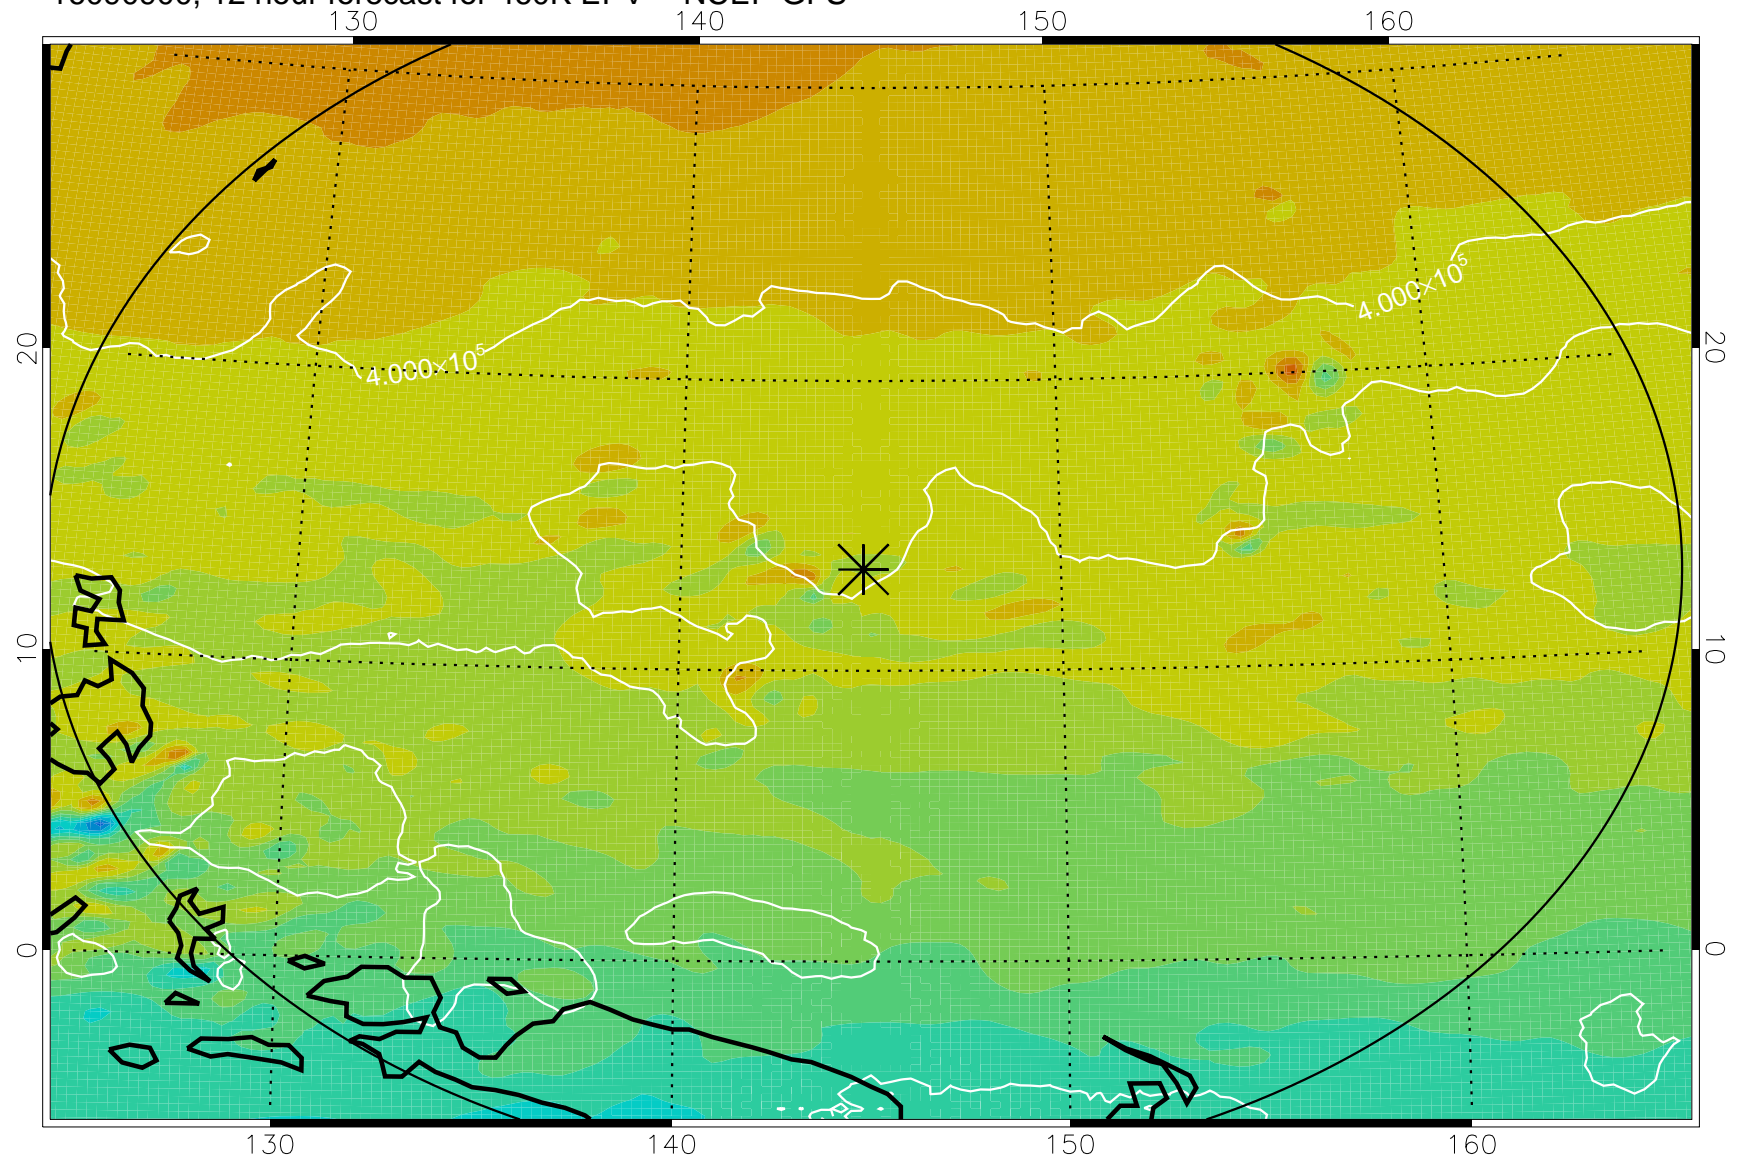

16090818, 6 hour forecast for 460K EPV -- NCEP GFS

460K Montgomery Streamfunction, white

Range ring of 2304 km

16090900, 12 hour forecast for 460K EPV -- NCEP GFS

460K Montgomery Streamfunction, white

Range ring of 2304 km

16090906, 18 hour forecast for 460K EPV -- NCEP GFS

460K Montgomery Streamfunction, white

Range ring of 2304 km

16090912, 24 hour forecast for 460K EPV -- NCEP GFS

460K Montgomery Streamfunction, white

Range ring of 2304 km

16090918, 30 hour forecast for 460K EPV -- NCEP GFS

460K Montgomery Streamfunction, white

Range ring of 2304 km

16091000, 36 hour forecast for 460K EPV -- NCEP GFS

460K Montgomery Streamfunction, white

Range ring of 2304 km

16091106, 66 hour forecast for 460K EPV -- NCEP GFS

460K Montgomery Streamfunction, white

Range ring of 2304 km

16091112, 72 hour forecast for 460K EPV -- NCEP GFS

460K Montgomery Streamfunction, white

Range ring of 2304 km