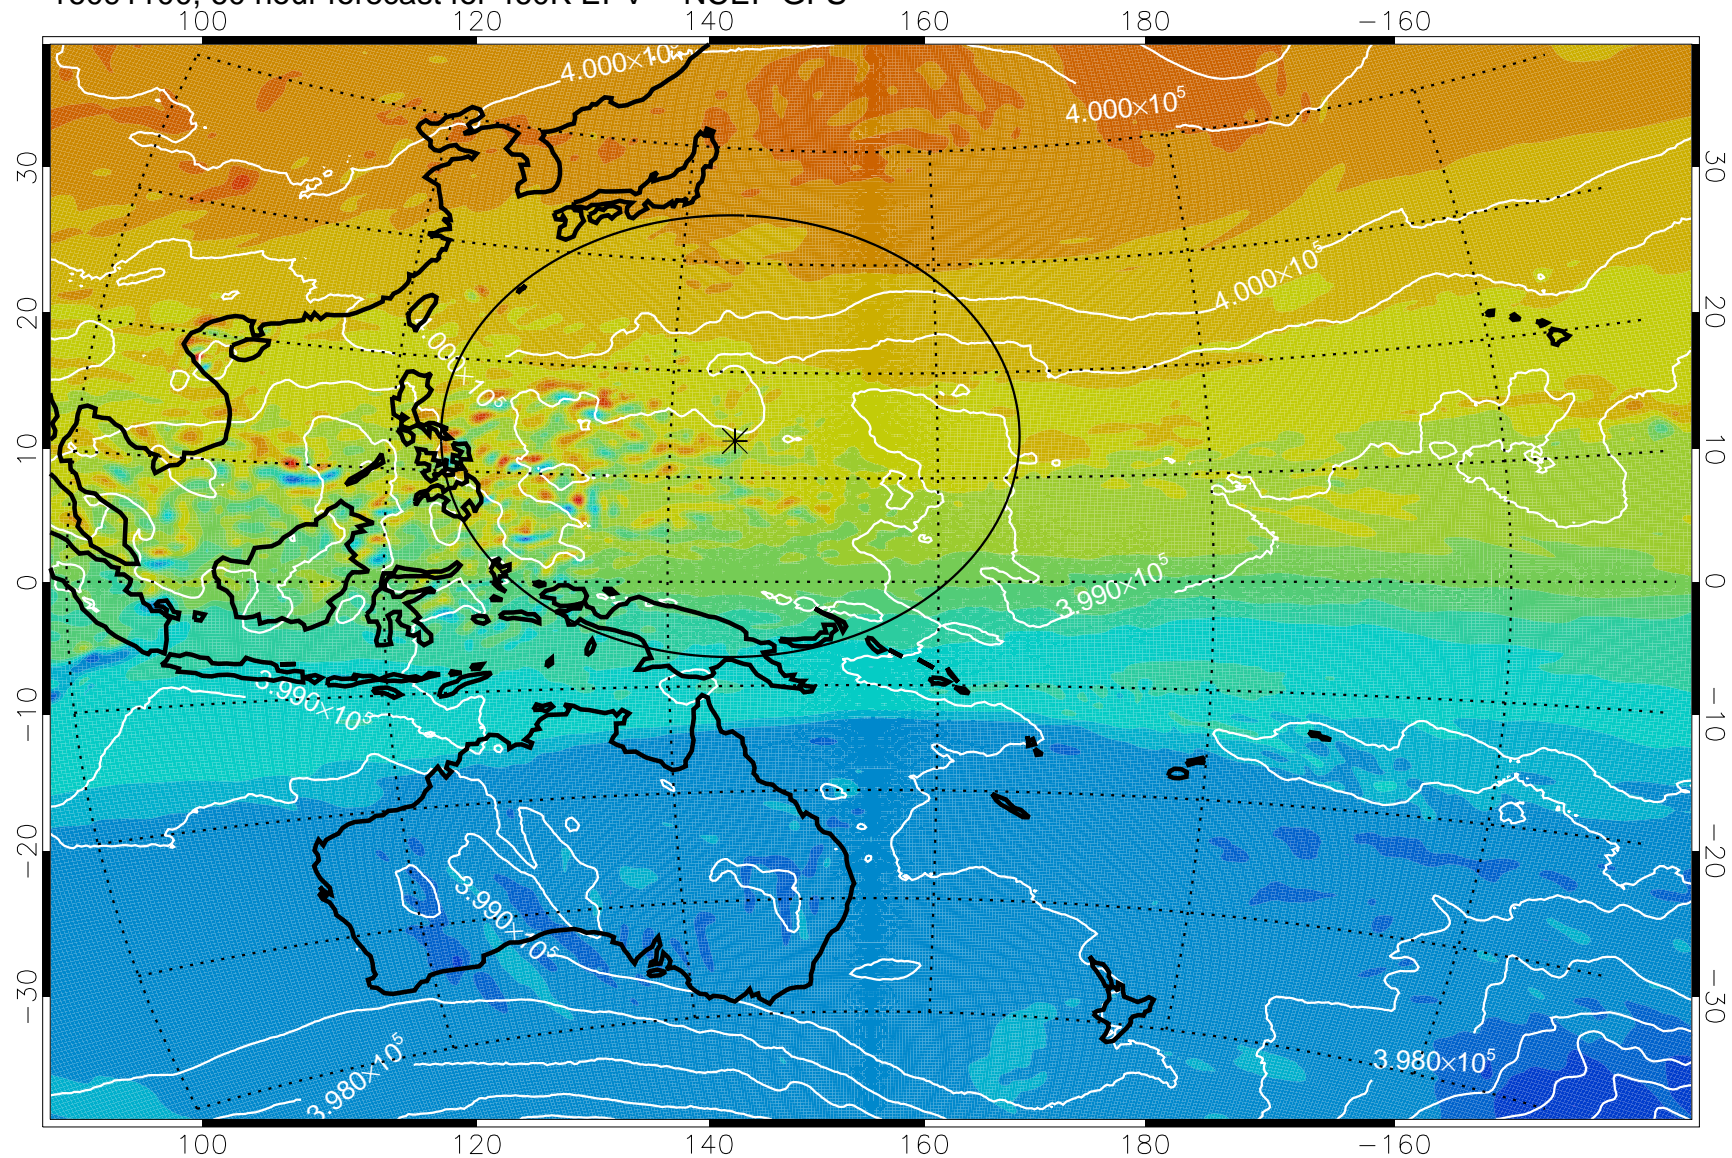

16091006, 42 hour forecast for 460K EPV -- NCEP GFS

460K Montgomery Streamfunction, white

Range ring of 2304 km

16091012, 48 hour forecast for 460K EPV -- NCEP GFS

460K Montgomery Streamfunction, white

Range ring of 2304 km

16091018, 54 hour forecast for 460K EPV -- NCEP GFS

460K Montgomery Streamfunction, white

Range ring of 2304 km

16091100, 60 hour forecast for 460K EPV -- NCEP GFS

460K Montgomery Streamfunction, white

Range ring of 2304 km

16091106, 66 hour forecast for 460K EPV -- NCEP GFS

460K Montgomery Streamfunction, white

Range ring of 2304 km

16091112, 72 hour forecast for 460K EPV -- NCEP GFS

460K Montgomery Streamfunction, white

Range ring of 2304 km

16091118, 78 hour forecast for 460K EPV -- NCEP GFS

460K Montgomery Streamfunction, white

Range ring of 2304 km

16091200, 84 hour forecast for 460K EPV -- NCEP GFS

460K Montgomery Streamfunction, white

Range ring of 2304 km