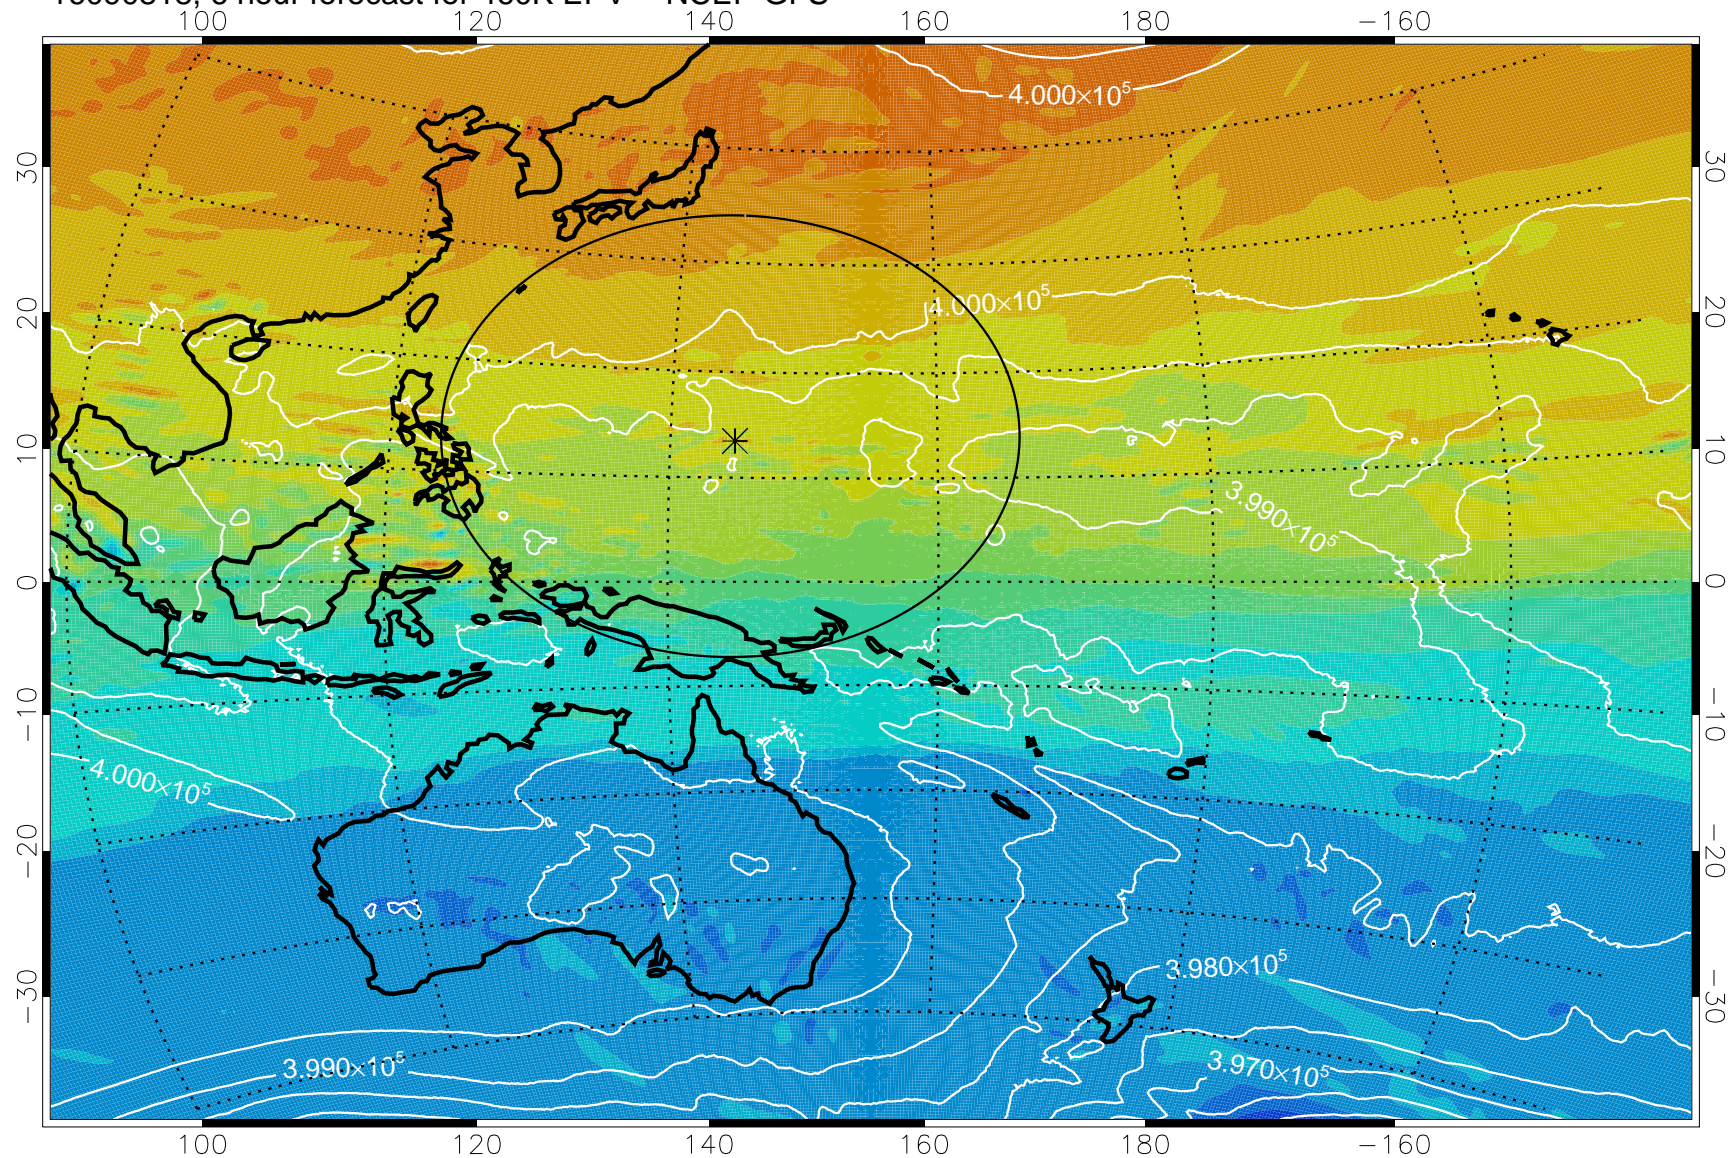

16090818, 6 hour forecast for 460K EPV -- NCEP GFS

460K Montgomery Streamfunction, white

Range ring of 2304 km

16090900, 12 hour forecast for 460K EPV -- NCEP GFS

460K Montgomery Streamfunction, white

Range ring of 2304 km

16090906, 18 hour forecast for 460K EPV -- NCEP GFS

460K Montgomery Streamfunction, white

Range ring of 2304 km

16090912, 24 hour forecast for 460K EPV -- NCEP GFS

460K Montgomery Streamfunction, white

Range ring of 2304 km

16090918, 30 hour forecast for 460K EPV -- NCEP GFS

460K Montgomery Streamfunction, white

Range ring of 2304 km

16091000, 36 hour forecast for 460K EPV -- NCEP GFS

460K Montgomery Streamfunction, white

Range ring of 2304 km

16091006, 42 hour forecast for 460K EPV -- NCEP GFS

460K Montgomery Streamfunction, white

Range ring of 2304 km

16091012, 48 hour forecast for 460K EPV -- NCEP GFS

460K Montgomery Streamfunction, white

Range ring of 2304 km