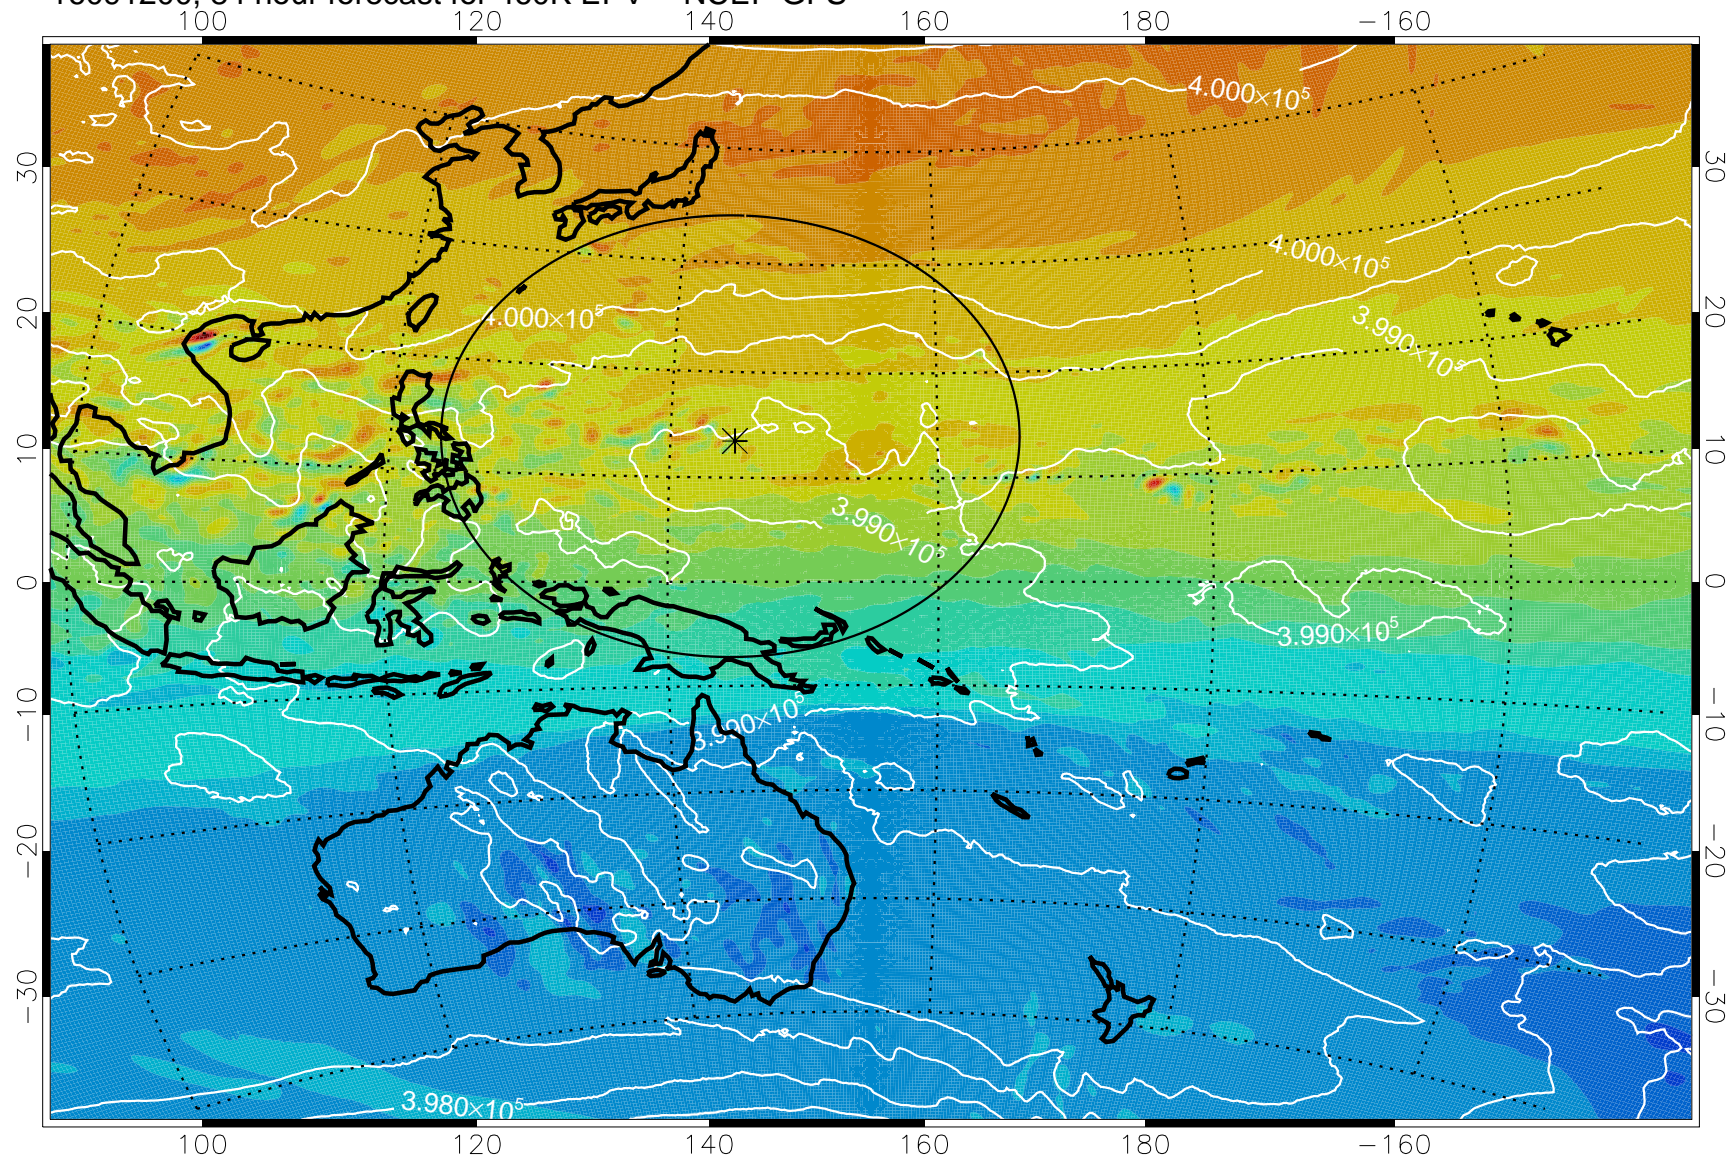

16091106, 66 hour forecast for 460K EPV -- NCEP GFS

460K Montgomery Streamfunction, white

Range ring of 2304 km

16091112, 72 hour forecast for 460K EPV -- NCEP GFS

460K Montgomery Streamfunction, white

Range ring of 2304 km

16091118, 78 hour forecast for 460K EPV -- NCEP GFS

460K Montgomery Streamfunction, white

Range ring of 2304 km

16091200, 84 hour forecast for 460K EPV -- NCEP GFS

460K Montgomery Streamfunction, white

Range ring of 2304 km

16091206, 90 hour forecast for 460K EPV -- NCEP GFS

460K Montgomery Streamfunction, white

Range ring of 2304 km

16091212, 96 hour forecast for 460K EPV -- NCEP GFS

16091218, 102 hour forecast for 460K EPV -- NCEP GFS

460K Montgomery Streamfunction, white

Range ring of 2304 km

16091300, 108 hour forecast for 460K EPV -- NCEP GFS

460K Montgomery Streamfunction, white

Range ring of 2304 km

16091306, 114 hour forecast for 460K EPV -- NCEP GFS