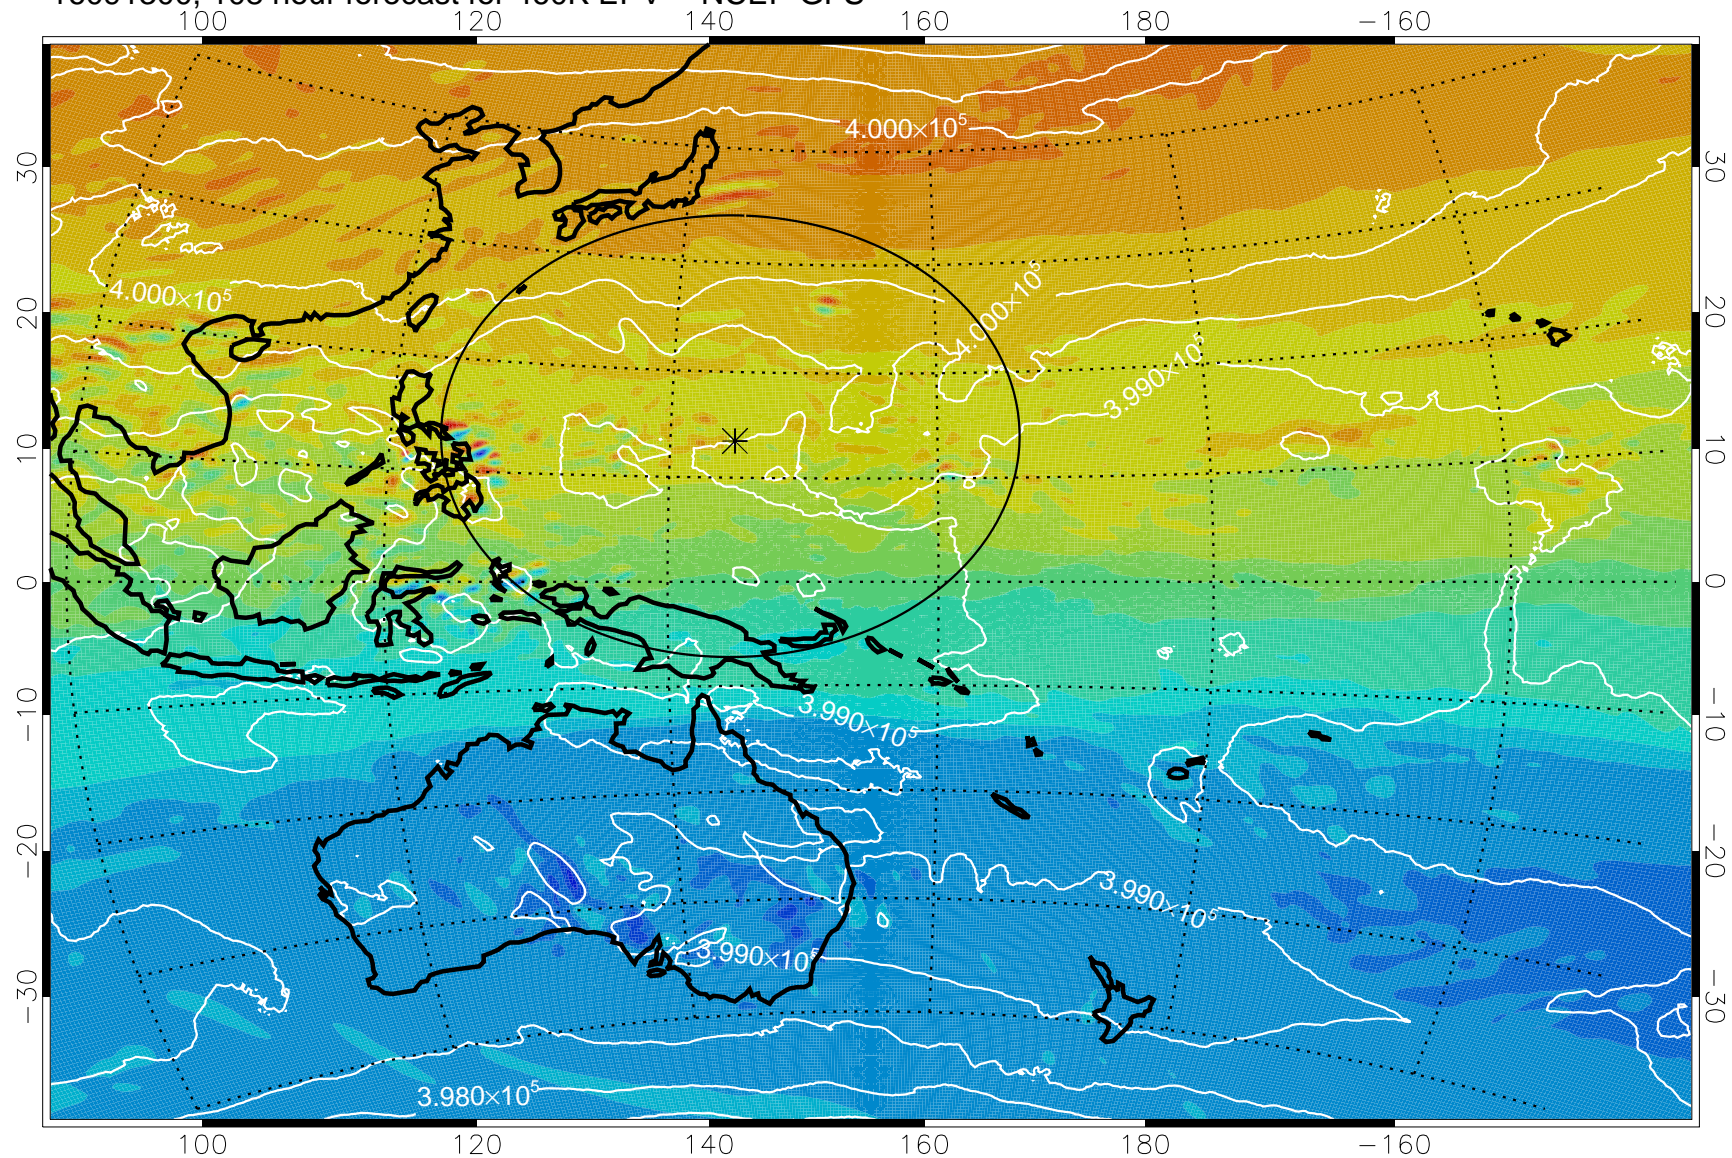

16091118, 78 hour forecast for 460K EPV -- NCEP GFS

460K Montgomery Streamfunction, white

Range ring of 2304 km

16091200, 84 hour forecast for 460K EPV -- NCEP GFS

460K Montgomery Streamfunction, white

Range ring of 2304 km

16091206, 90 hour forecast for 460K EPV -- NCEP GFS

460K Montgomery Streamfunction, white

Range ring of 2304 km

16091212, 96 hour forecast for 460K EPV -- NCEP GFS

16091218, 102 hour forecast for 460K EPV -- NCEP GFS

460K Montgomery Streamfunction, white

Range ring of 2304 km

16091300, 108 hour forecast for 460K EPV -- NCEP GFS

460K Montgomery Streamfunction, white

Range ring of 2304 km

16091306, 114 hour forecast for 460K EPV -- NCEP GFS

460K Montgomery Streamfunction, white

Range ring of 2304 km

16091312, 120 hour forecast for 460K EPV -- NCEP GFS

460K Montgomery Streamfunction, white

Range ring of 2304 km