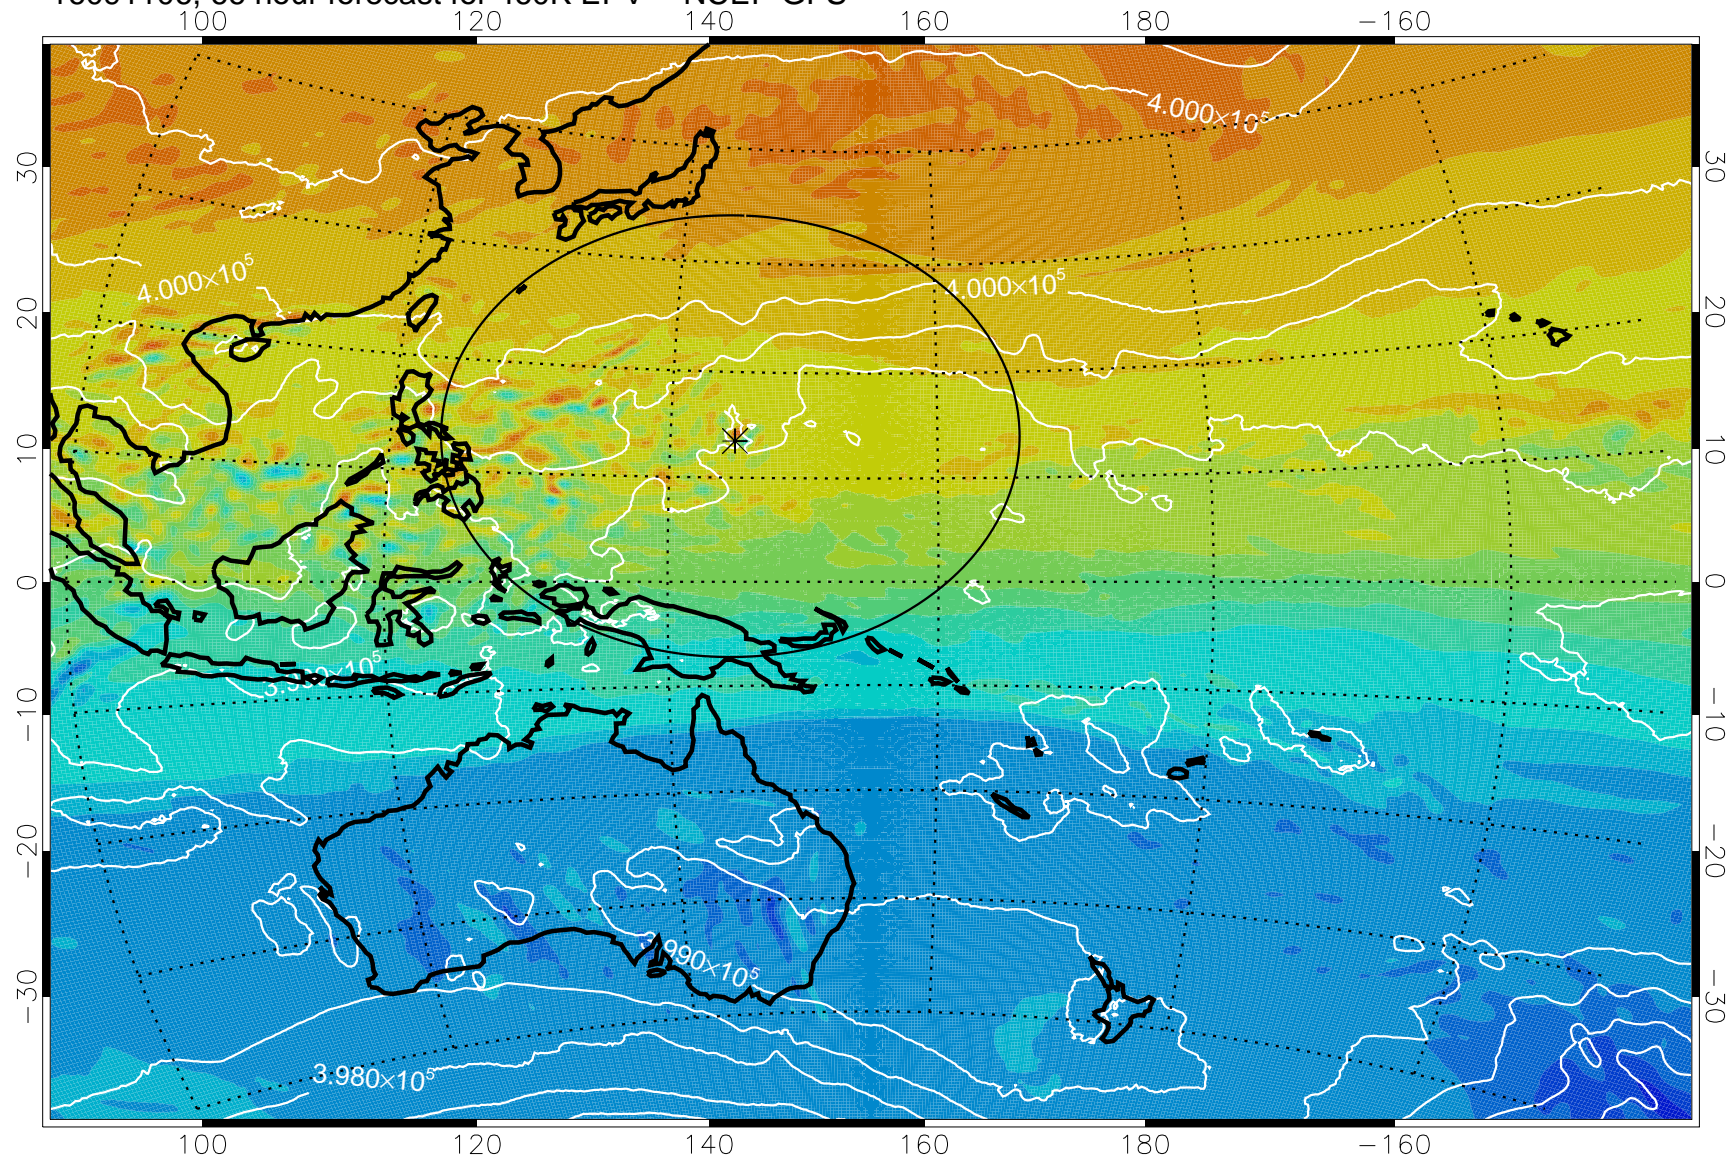

16091006, 42 hour forecast for 460K EPV -- NCEP GFS

460K Montgomery Streamfunction, white

Range ring of 2304 km

16091012, 48 hour forecast for 460K EPV -- NCEP GFS

460K Montgomery Streamfunction, white

Range ring of 2304 km

16091018, 54 hour forecast for 460K EPV -- NCEP GFS

460K Montgomery Streamfunction, white

Range ring of 2304 km

16091100, 60 hour forecast for 460K EPV -- NCEP GFS

460K Montgomery Streamfunction, white

Range ring of 2304 km

16091106, 66 hour forecast for 460K EPV -- NCEP GFS

460K Montgomery Streamfunction, white

Range ring of 2304 km

16091112, 72 hour forecast for 460K EPV -- NCEP GFS

460K Montgomery Streamfunction, white

Range ring of 2304 km

16091118, 78 hour forecast for 460K EPV -- NCEP GFS

460K Montgomery Streamfunction, white

Range ring of 2304 km

16091200, 84 hour forecast for 460K EPV -- NCEP GFS

460K Montgomery Streamfunction, white

Range ring of 2304 km