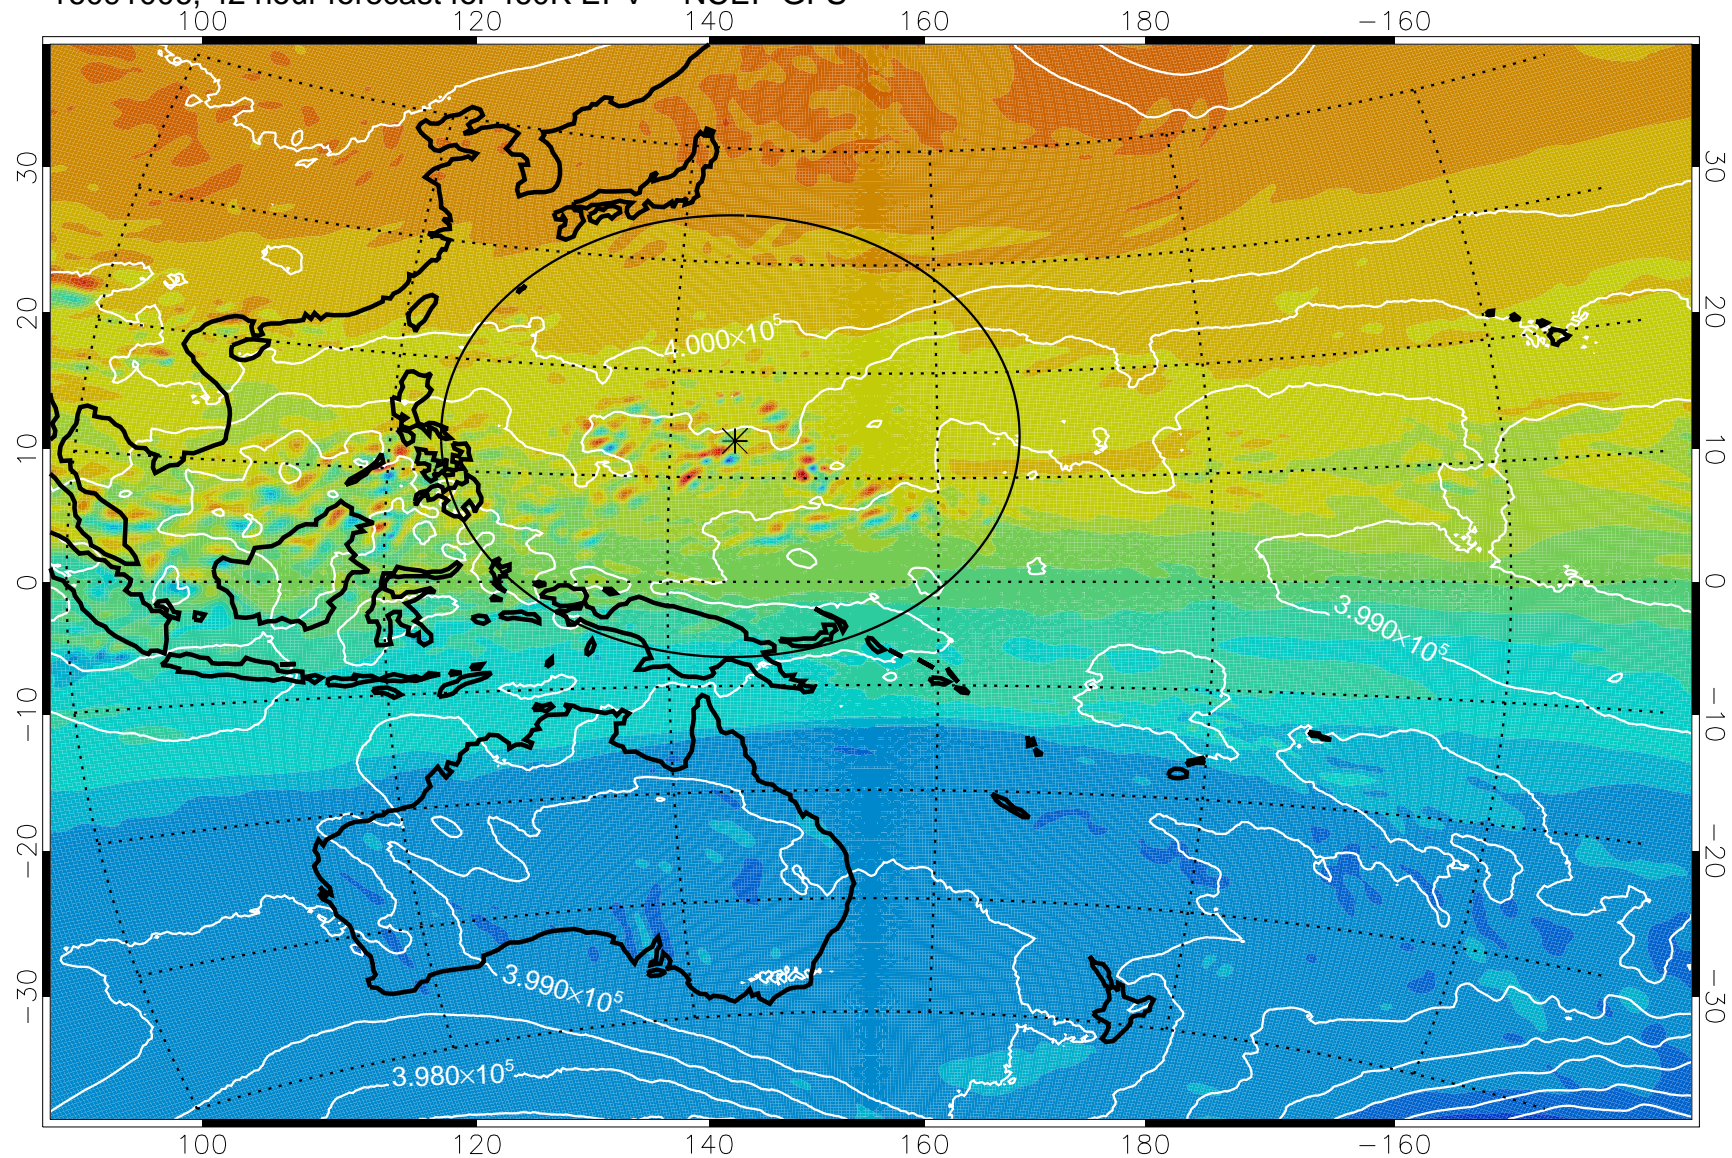

16090918, 30 hour forecast for 460K EPV -- NCEP GFS

460K Montgomery Streamfunction, white

Range ring of 2304 km

16091000, 36 hour forecast for 460K EPV -- NCEP GFS

460K Montgomery Streamfunction, white

Range ring of 2304 km

16091006, 42 hour forecast for 460K EPV -- NCEP GFS

460K Montgomery Streamfunction, white

Range ring of 2304 km

16091012, 48 hour forecast for 460K EPV -- NCEP GFS

460K Montgomery Streamfunction, white

Range ring of 2304 km

16091018, 54 hour forecast for 460K EPV -- NCEP GFS

460K Montgomery Streamfunction, white

Range ring of 2304 km

16091100, 60 hour forecast for 460K EPV -- NCEP GFS

460K Montgomery Streamfunction, white

Range ring of 2304 km

16091106, 66 hour forecast for 460K EPV -- NCEP GFS

460K Montgomery Streamfunction, white

Range ring of 2304 km

16091112, 72 hour forecast for 460K EPV -- NCEP GFS

460K Montgomery Streamfunction, white

Range ring of 2304 km