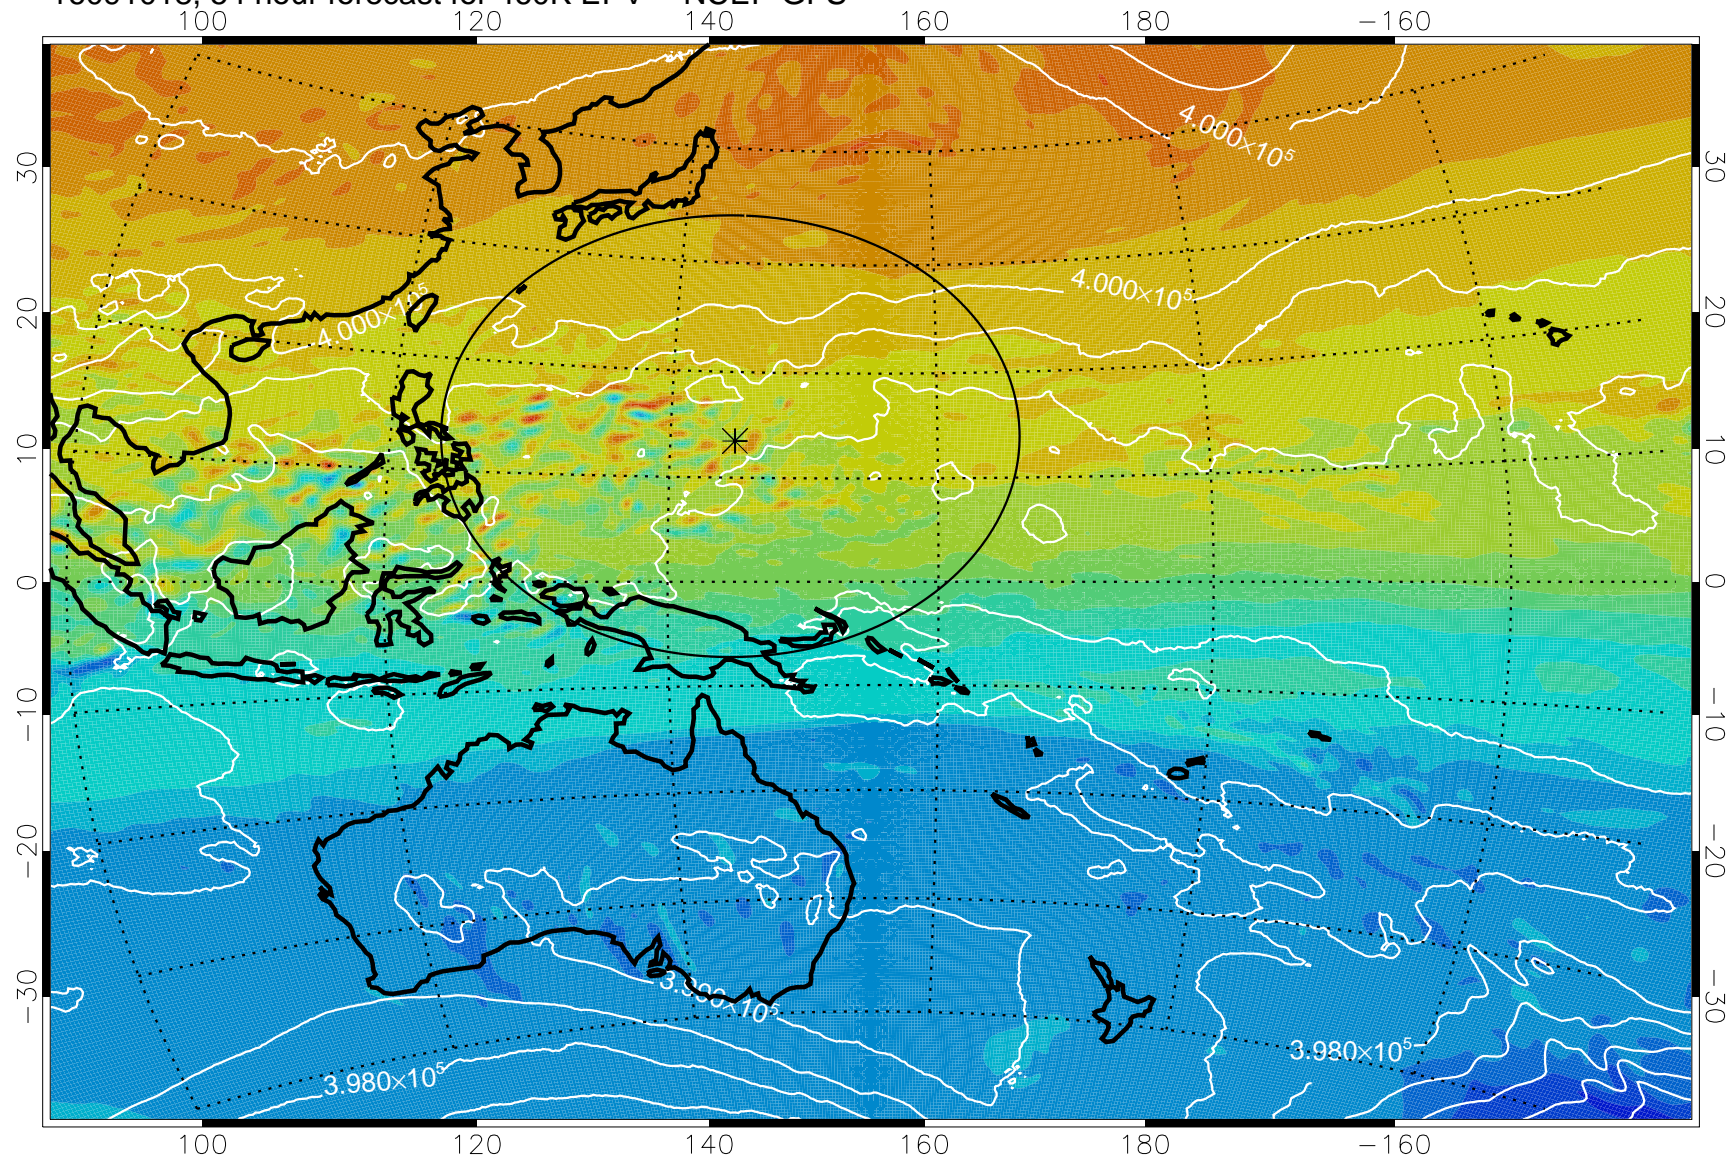

16091006, 42 hour forecast for 460K EPV -- NCEP GFS

460K Montgomery Streamfunction, white

Range ring of 2304 km

16091012, 48 hour forecast for 460K EPV -- NCEP GFS

460K Montgomery Streamfunction, white

Range ring of 2304 km

16091018, 54 hour forecast for 460K EPV -- NCEP GFS

460K Montgomery Streamfunction, white

Range ring of 2304 km

16091100, 60 hour forecast for 460K EPV -- NCEP GFS

460K Montgomery Streamfunction, white

Range ring of 2304 km

16091106, 66 hour forecast for 460K EPV -- NCEP GFS

460K Montgomery Streamfunction, white

Range ring of 2304 km

16091112, 72 hour forecast for 460K EPV -- NCEP GFS

460K Montgomery Streamfunction, white

Range ring of 2304 km

16091118, 78 hour forecast for 460K EPV -- NCEP GFS

460K Montgomery Streamfunction, white

Range ring of 2304 km

16091200, 84 hour forecast for 460K EPV -- NCEP GFS

460K Montgomery Streamfunction, white

Range ring of 2304 km