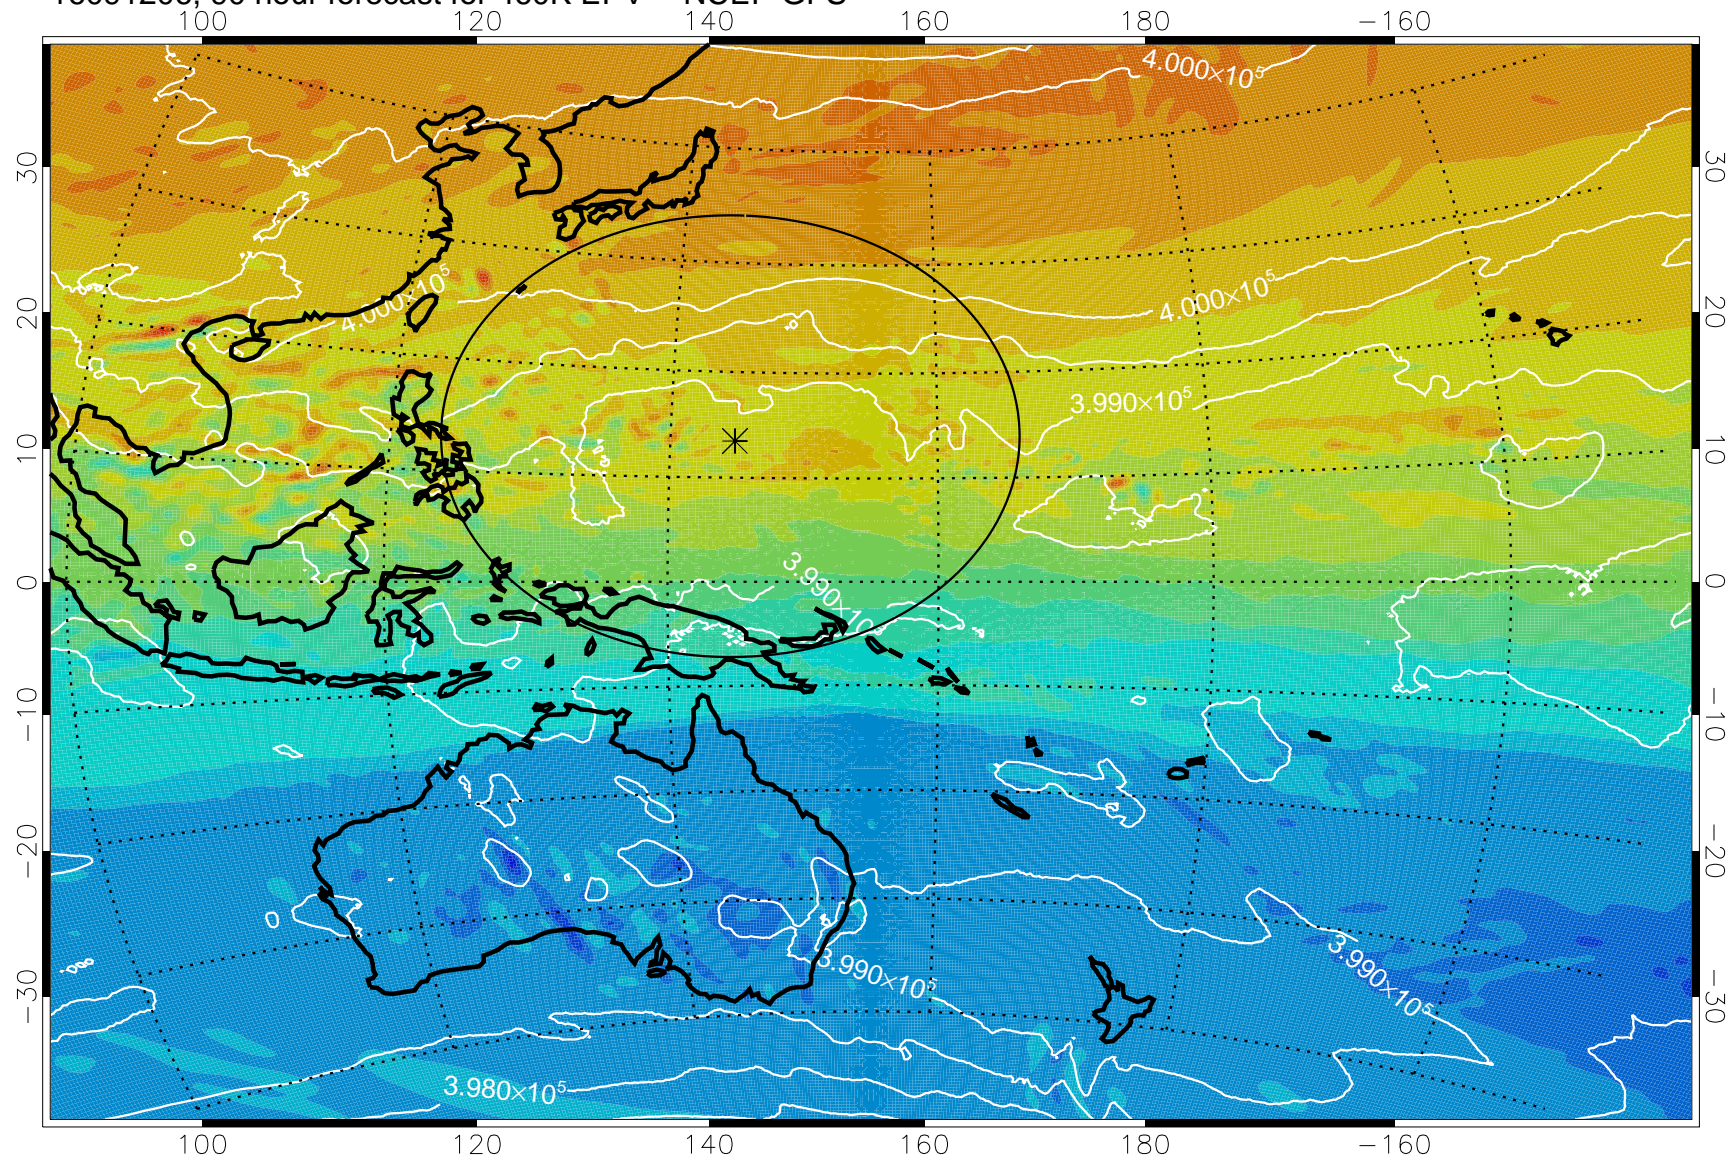

16091106, 66 hour forecast for 460K EPV -- NCEP GFS

460K Montgomery Streamfunction, white

Range ring of 2304 km

16091112, 72 hour forecast for 460K EPV -- NCEP GFS

460K Montgomery Streamfunction, white

Range ring of 2304 km

16091118, 78 hour forecast for 460K EPV -- NCEP GFS

460K Montgomery Streamfunction, white

Range ring of 2304 km

16091200, 84 hour forecast for 460K EPV -- NCEP GFS

460K Montgomery Streamfunction, white

Range ring of 2304 km

16091206, 90 hour forecast for 460K EPV -- NCEP GFS

460K Montgomery Streamfunction, white

Range ring of 2304 km

16091212, 96 hour forecast for 460K EPV -- NCEP GFS

16091218, 102 hour forecast for 460K EPV -- NCEP GFS

460K Montgomery Streamfunction, white

Range ring of 2304 km

16091300, 108 hour forecast for 460K EPV -- NCEP GFS

460K Montgomery Streamfunction, white

Range ring of 2304 km

16091306, 114 hour forecast for 460K EPV -- NCEP GFS