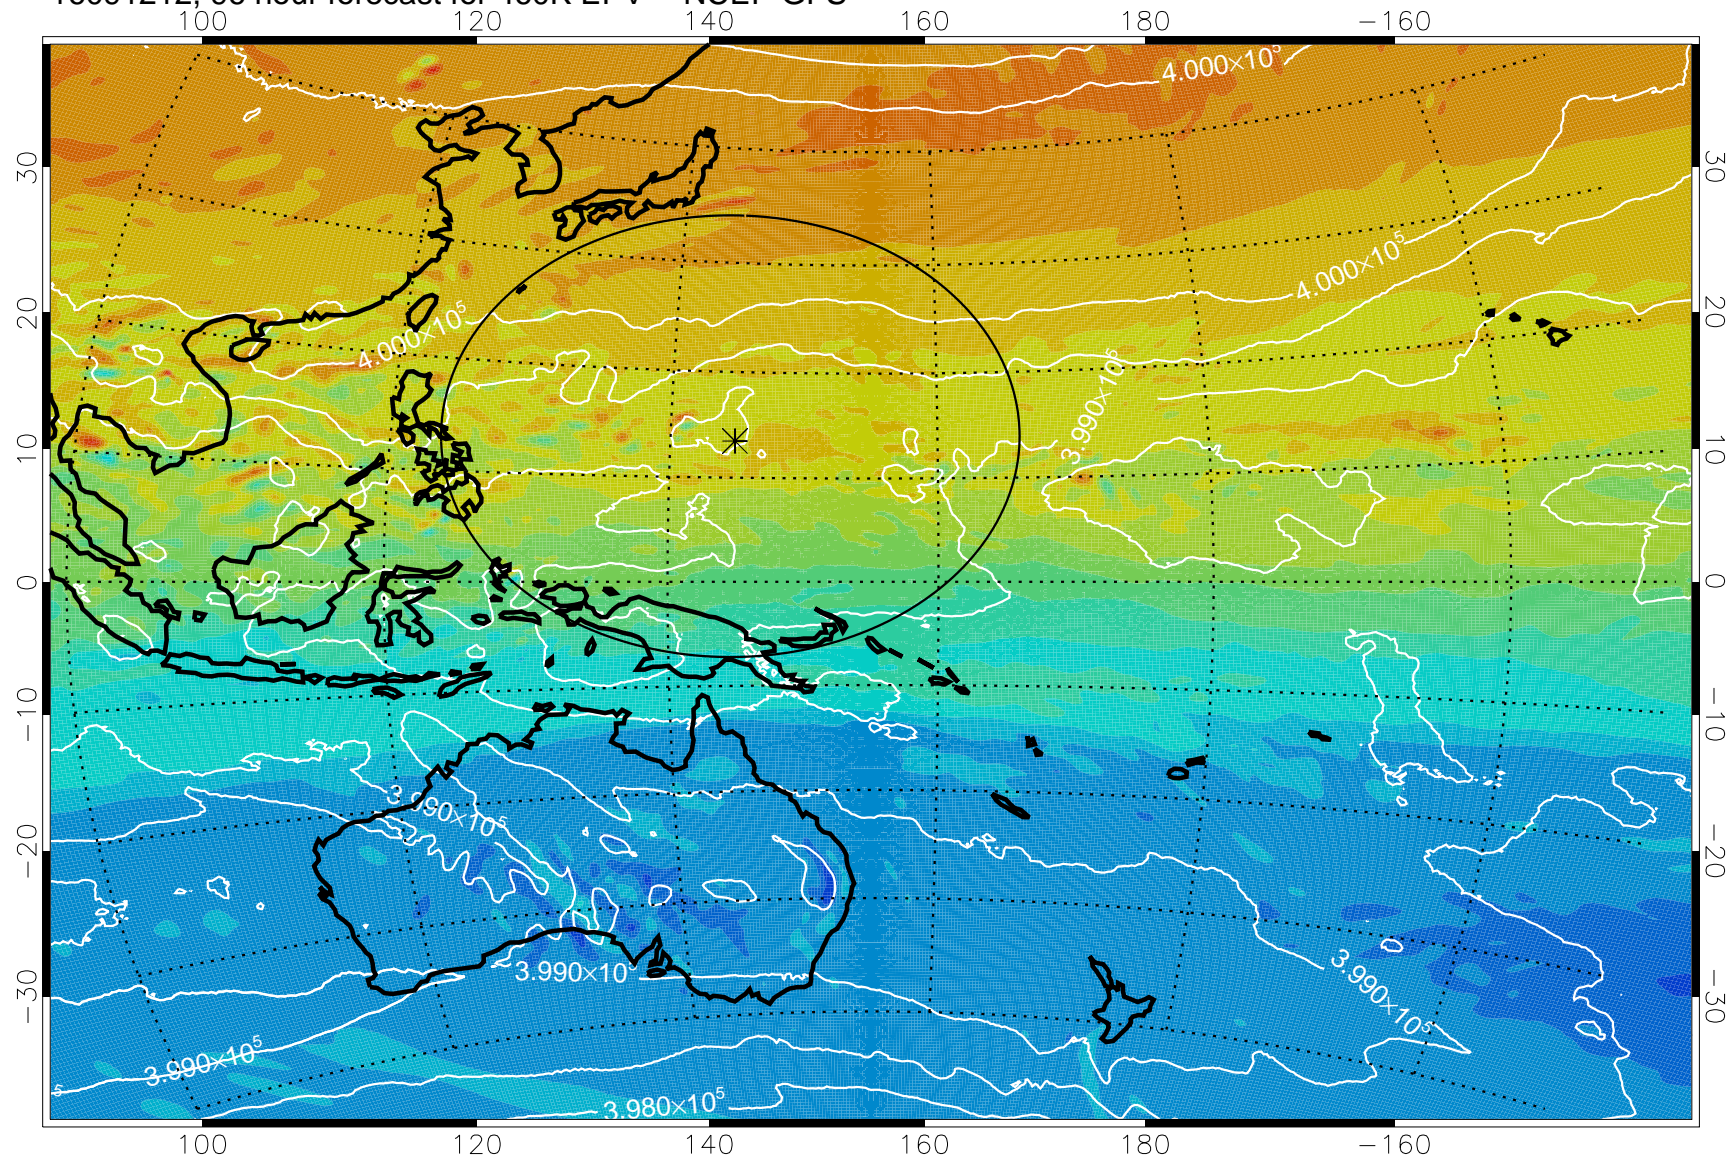

16091118, 78 hour forecast for 460K EPV -- NCEP GFS

460K Montgomery Streamfunction, white

Range ring of 2304 km

16091200, 84 hour forecast for 460K EPV -- NCEP GFS

460K Montgomery Streamfunction, white

Range ring of 2304 km

16091206, 90 hour forecast for 460K EPV -- NCEP GFS

460K Montgomery Streamfunction, white

Range ring of 2304 km

16091212, 96 hour forecast for 460K EPV -- NCEP GFS

16091218, 102 hour forecast for 460K EPV -- NCEP GFS

460K Montgomery Streamfunction, white

Range ring of 2304 km

16091300, 108 hour forecast for 460K EPV -- NCEP GFS

460K Montgomery Streamfunction, white

Range ring of 2304 km

16091306, 114 hour forecast for 460K EPV -- NCEP GFS

460K Montgomery Streamfunction, white

Range ring of 2304 km

16091312, 120 hour forecast for 460K EPV -- NCEP GFS

460K Montgomery Streamfunction, white

Range ring of 2304 km