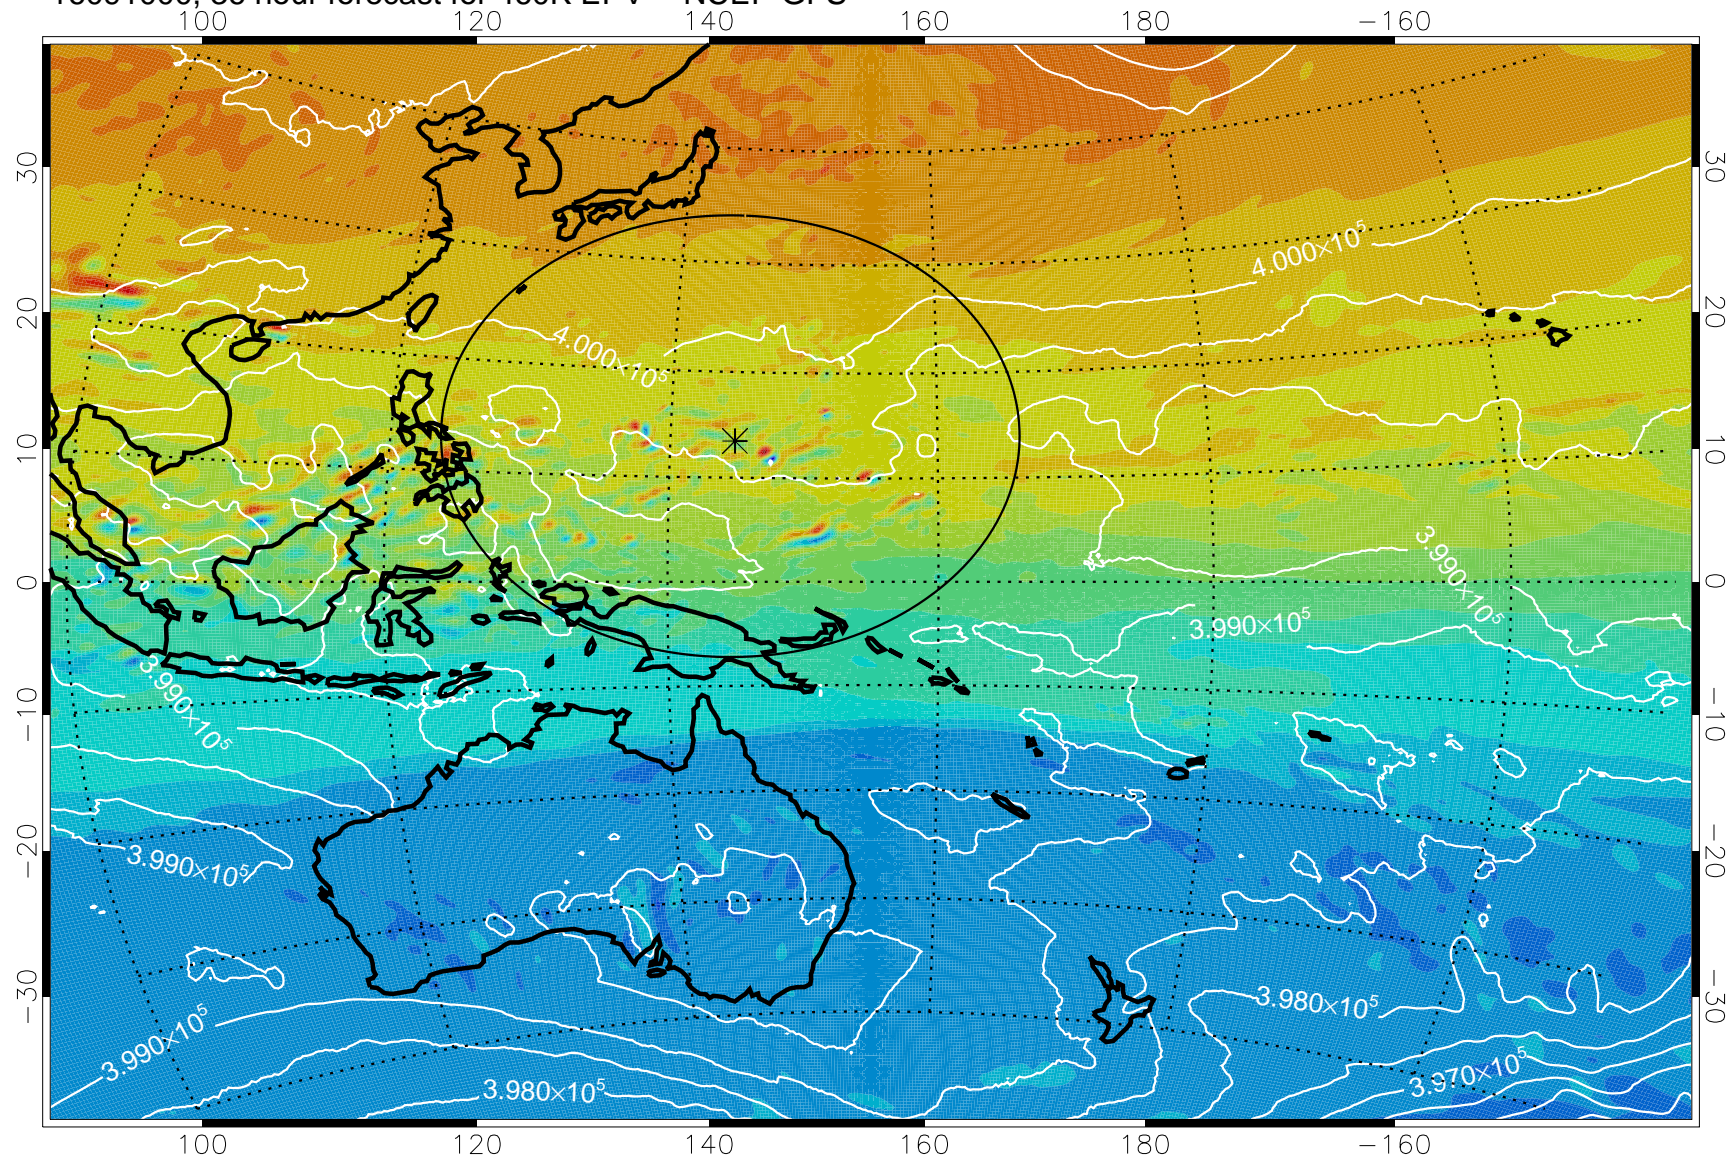

16090918, 30 hour forecast for 460K EPV -- NCEP GFS

460K Montgomery Streamfunction, white

Range ring of 2304 km

16091000, 36 hour forecast for 460K EPV -- NCEP GFS

460K Montgomery Streamfunction, white

Range ring of 2304 km

16091006, 42 hour forecast for 460K EPV -- NCEP GFS

460K Montgomery Streamfunction, white

Range ring of 2304 km

16091012, 48 hour forecast for 460K EPV -- NCEP GFS

460K Montgomery Streamfunction, white

Range ring of 2304 km

16091018, 54 hour forecast for 460K EPV -- NCEP GFS

460K Montgomery Streamfunction, white

Range ring of 2304 km

16091100, 60 hour forecast for 460K EPV -- NCEP GFS

460K Montgomery Streamfunction, white

Range ring of 2304 km

16091106, 66 hour forecast for 460K EPV -- NCEP GFS

460K Montgomery Streamfunction, white

Range ring of 2304 km

16091112, 72 hour forecast for 460K EPV -- NCEP GFS

460K Montgomery Streamfunction, white

Range ring of 2304 km