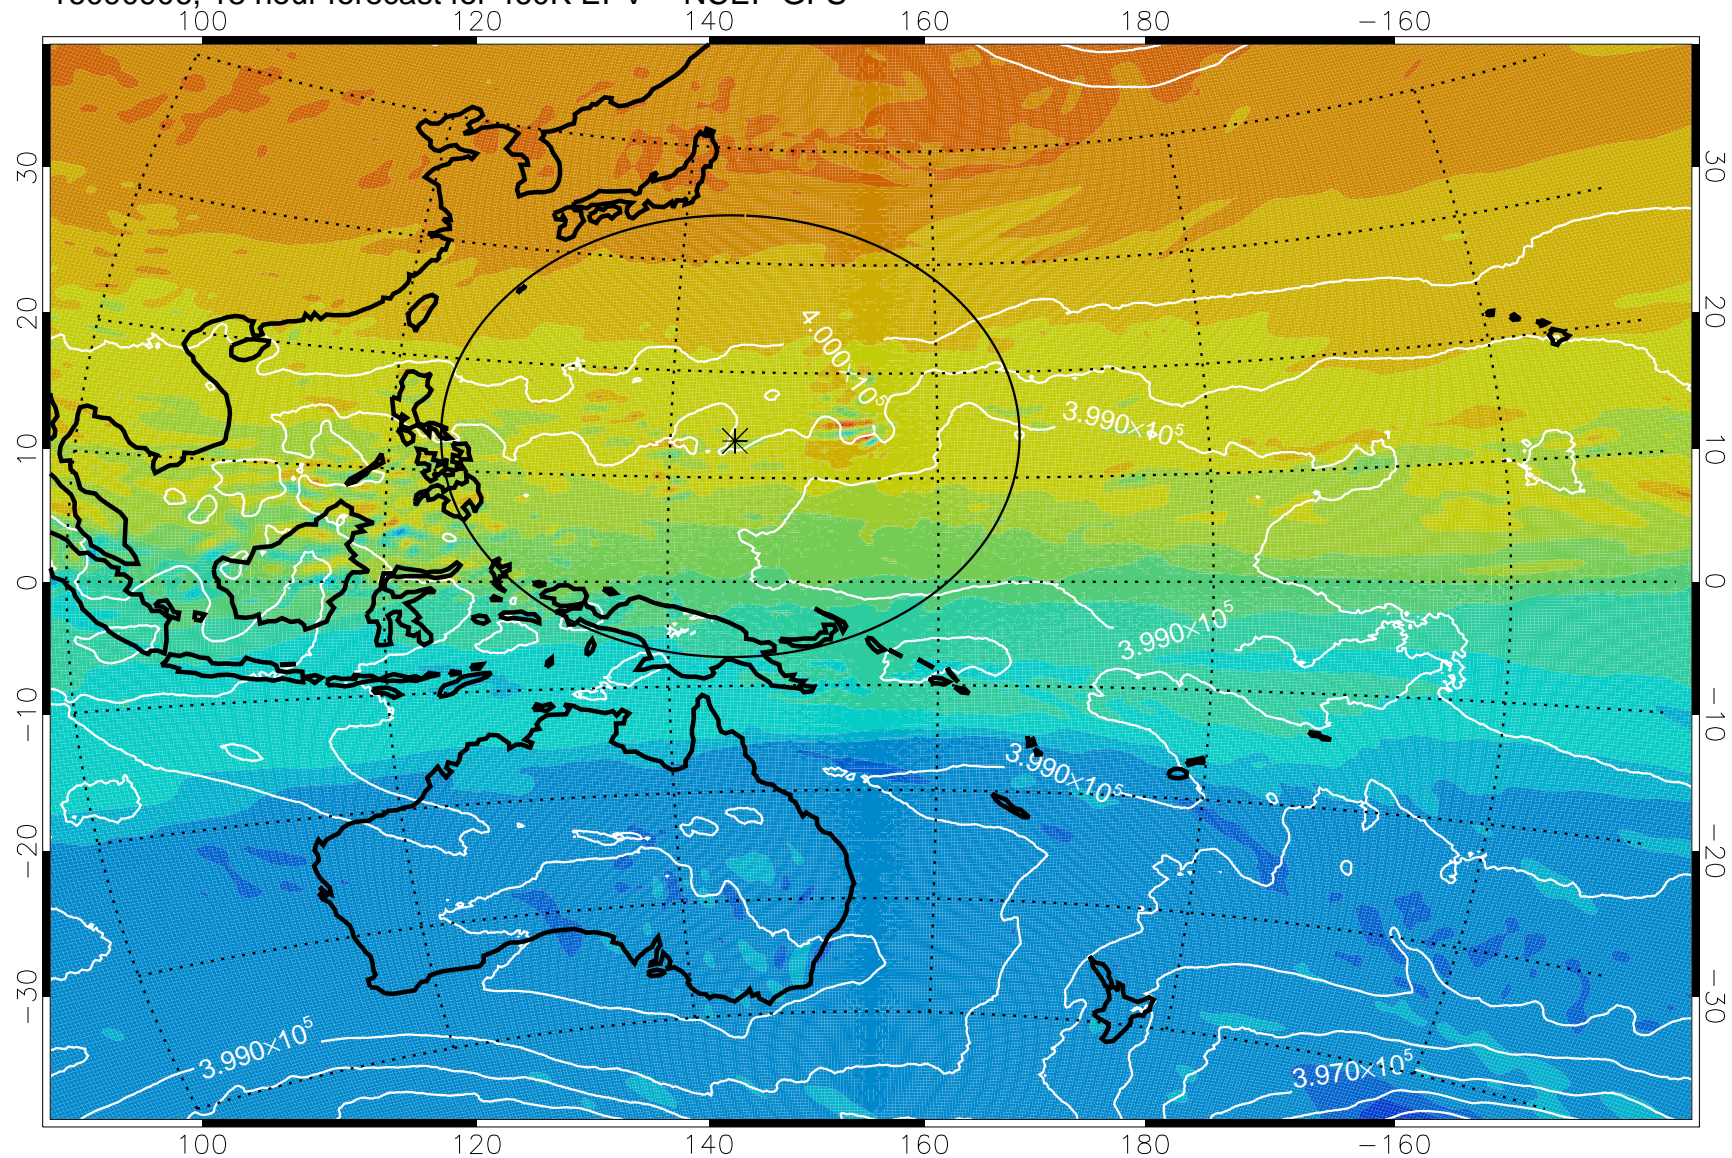

16090818, 6 hour forecast for 460K EPV -- NCEP GFS

460K Montgomery Streamfunction, white

Range ring of 2304 km

16090900, 12 hour forecast for 460K EPV -- NCEP GFS

460K Montgomery Streamfunction, white

Range ring of 2304 km

16090906, 18 hour forecast for 460K EPV -- NCEP GFS

460K Montgomery Streamfunction, white

Range ring of 2304 km

16090912, 24 hour forecast for 460K EPV -- NCEP GFS

460K Montgomery Streamfunction, white

Range ring of 2304 km

16090918, 30 hour forecast for 460K EPV -- NCEP GFS

460K Montgomery Streamfunction, white

Range ring of 2304 km

16091000, 36 hour forecast for 460K EPV -- NCEP GFS

460K Montgomery Streamfunction, white

Range ring of 2304 km

16091006, 42 hour forecast for 460K EPV -- NCEP GFS

460K Montgomery Streamfunction, white

Range ring of 2304 km

16091012, 48 hour forecast for 460K EPV -- NCEP GFS

460K Montgomery Streamfunction, white

Range ring of 2304 km