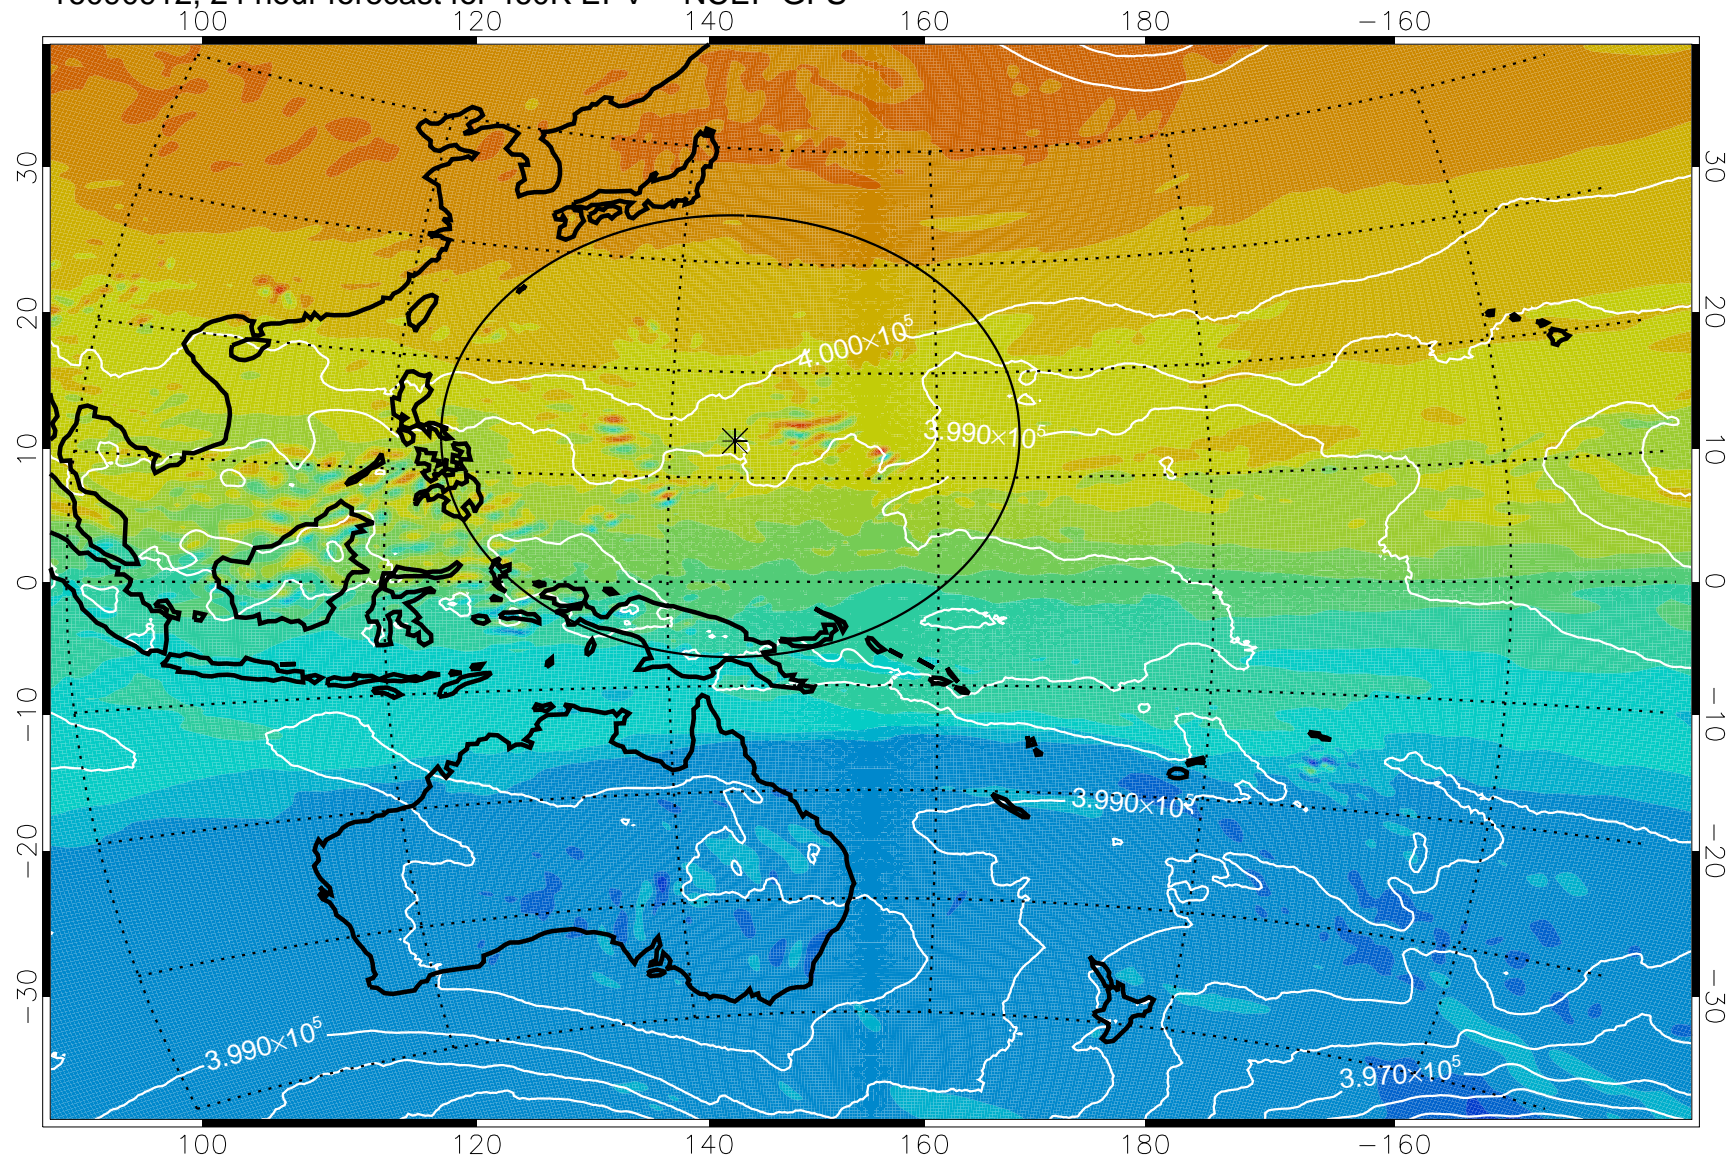

16090906, 18 hour forecast for 460K EPV -- NCEP GFS

460K Montgomery Streamfunction, white

Range ring of 2304 km

16090912, 24 hour forecast for 460K EPV -- NCEP GFS

460K Montgomery Streamfunction, white

Range ring of 2304 km

16090918, 30 hour forecast for 460K EPV -- NCEP GFS

460K Montgomery Streamfunction, white

Range ring of 2304 km

16091000, 36 hour forecast for 460K EPV -- NCEP GFS

460K Montgomery Streamfunction, white

Range ring of 2304 km

16091006, 42 hour forecast for 460K EPV -- NCEP GFS

460K Montgomery Streamfunction, white

Range ring of 2304 km

16091012, 48 hour forecast for 460K EPV -- NCEP GFS

460K Montgomery Streamfunction, white

Range ring of 2304 km

16091018, 54 hour forecast for 460K EPV -- NCEP GFS

460K Montgomery Streamfunction, white

Range ring of 2304 km

16091100, 60 hour forecast for 460K EPV -- NCEP GFS

460K Montgomery Streamfunction, white

Range ring of 2304 km