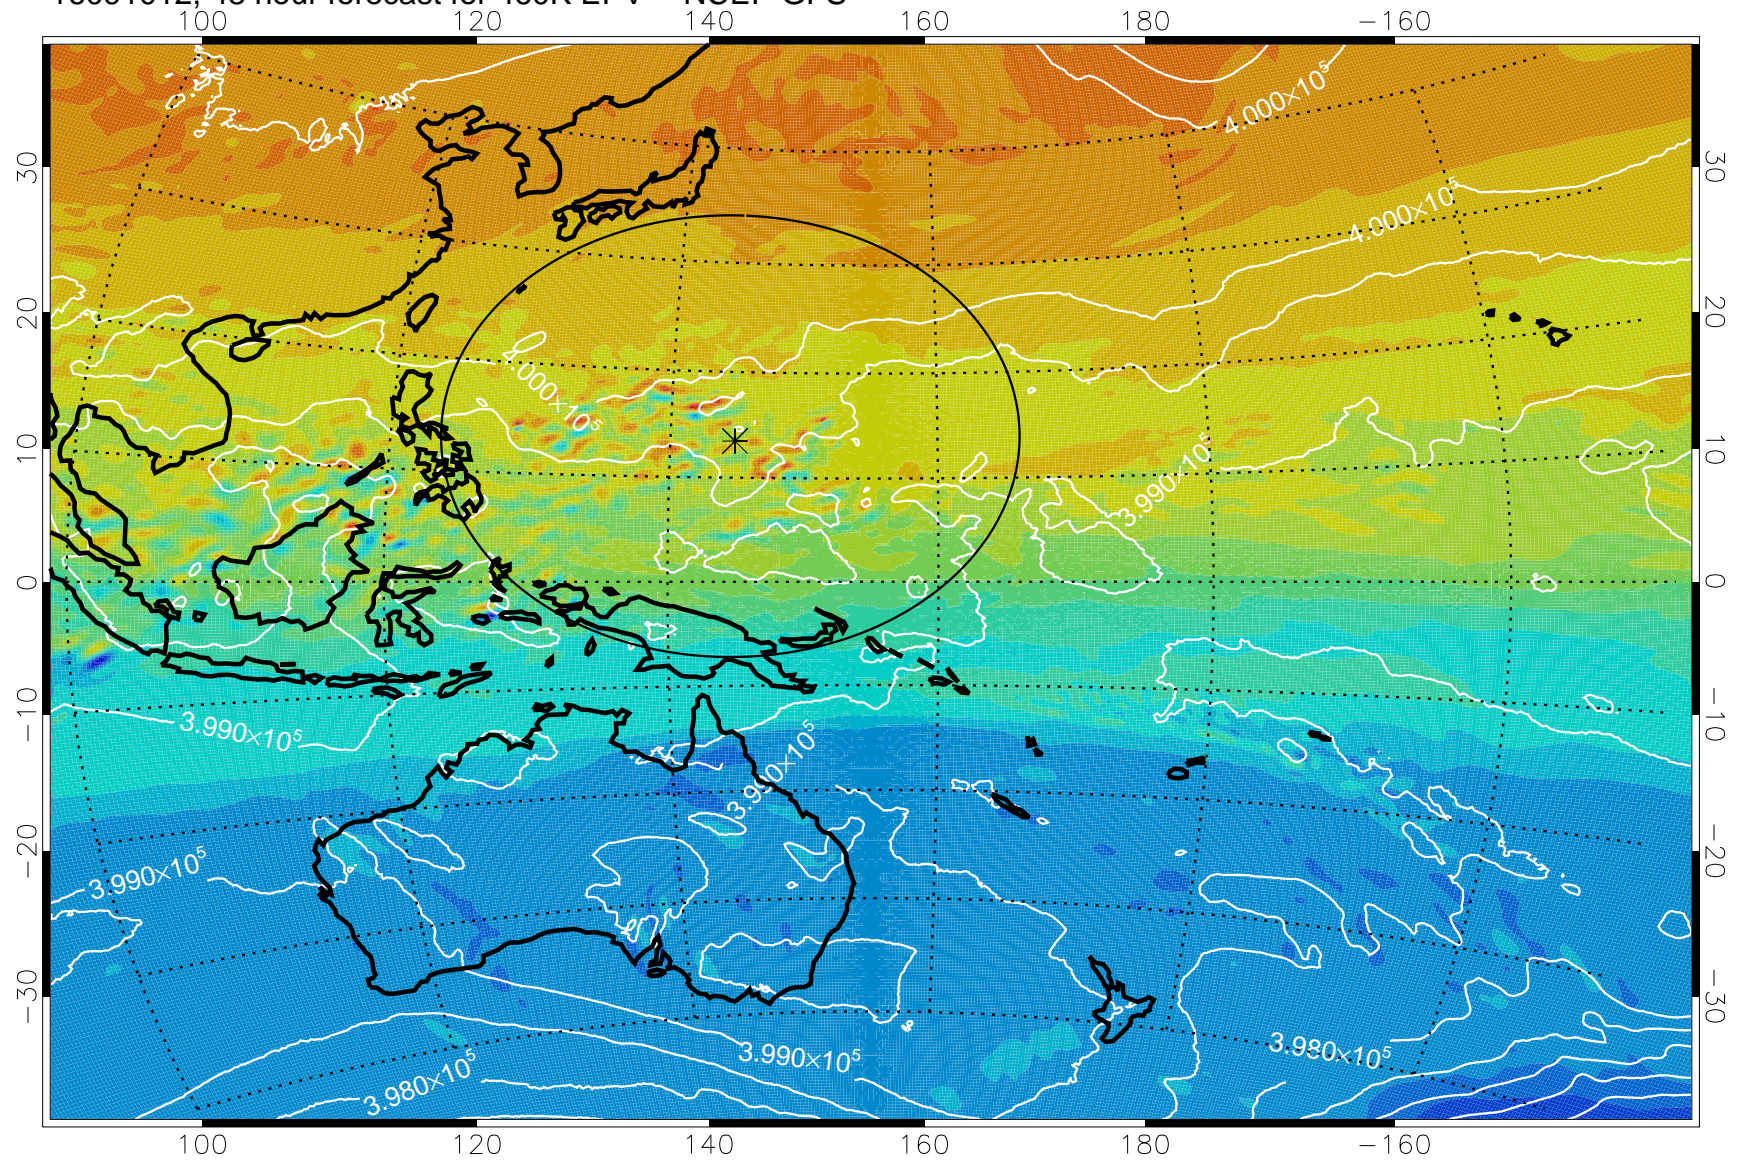

16091006, 42 hour forecast for 460K EPV -- NCEP GFS

460K Montgomery Streamfunction, white

Range ring of 2304 km

16091012, 48 hour forecast for 460K EPV -- NCEP GFS

460K Montgomery Streamfunction, white

Range ring of 2304 km

16091018, 54 hour forecast for 460K EPV -- NCEP GFS

460K Montgomery Streamfunction, white

Range ring of 2304 km

16091100, 60 hour forecast for 460K EPV -- NCEP GFS

460K Montgomery Streamfunction, white

Range ring of 2304 km

16091106, 66 hour forecast for 460K EPV -- NCEP GFS

460K Montgomery Streamfunction, white

Range ring of 2304 km

16091112, 72 hour forecast for 460K EPV -- NCEP GFS

460K Montgomery Streamfunction, white

Range ring of 2304 km

16091118, 78 hour forecast for 460K EPV -- NCEP GFS

460K Montgomery Streamfunction, white

Range ring of 2304 km

16091200, 84 hour forecast for 460K EPV -- NCEP GFS

460K Montgomery Streamfunction, white

Range ring of 2304 km