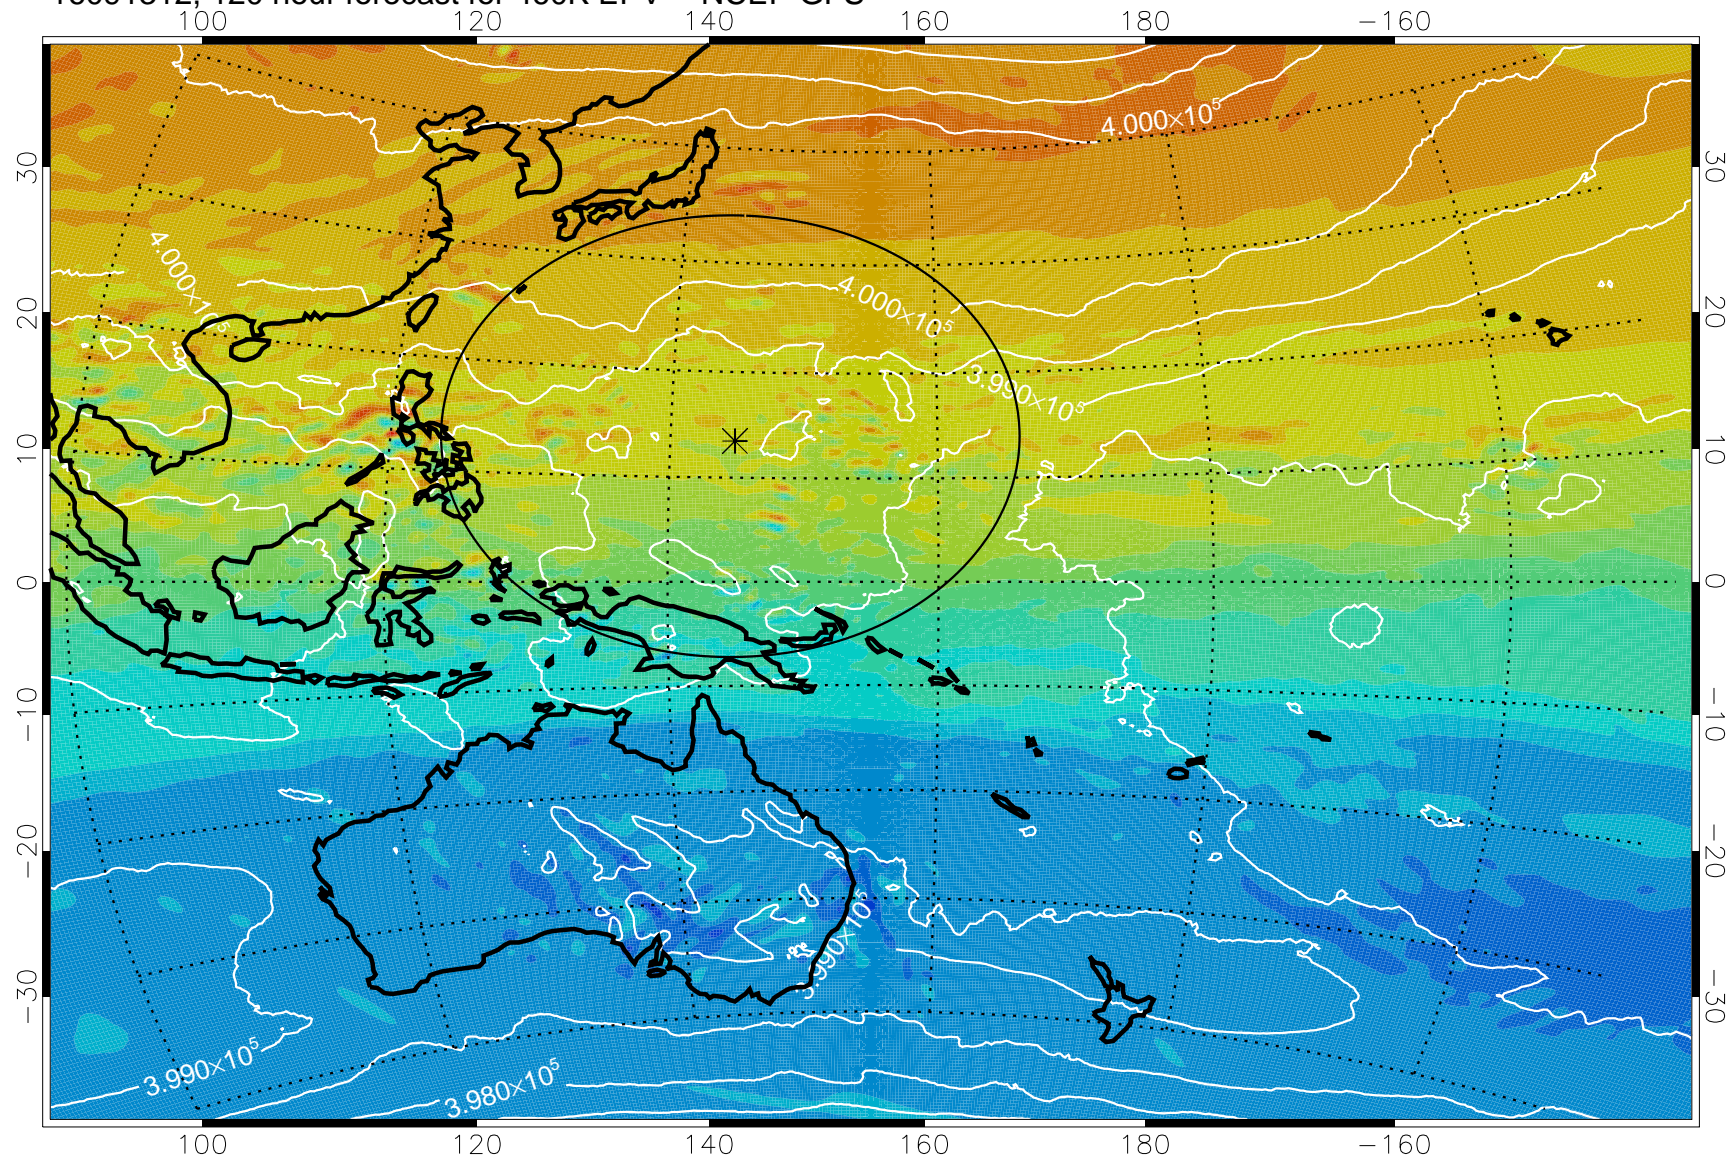

16091118, 78 hour forecast for 460K EPV -- NCEP GFS

460K Montgomery Streamfunction, white

Range ring of 2304 km

16091200, 84 hour forecast for 460K EPV -- NCEP GFS

460K Montgomery Streamfunction, white

Range ring of 2304 km

16091206, 90 hour forecast for 460K EPV -- NCEP GFS

460K Montgomery Streamfunction, white

Range ring of 2304 km

16091212, 96 hour forecast for 460K EPV -- NCEP GFS

16091218, 102 hour forecast for 460K EPV -- NCEP GFS

460K Montgomery Streamfunction, white

Range ring of 2304 km

16091300, 108 hour forecast for 460K EPV -- NCEP GFS

460K Montgomery Streamfunction, white

Range ring of 2304 km

16091306, 114 hour forecast for 460K EPV -- NCEP GFS

460K Montgomery Streamfunction, white

Range ring of 2304 km

16091312, 120 hour forecast for 460K EPV -- NCEP GFS

460K Montgomery Streamfunction, white

Range ring of 2304 km