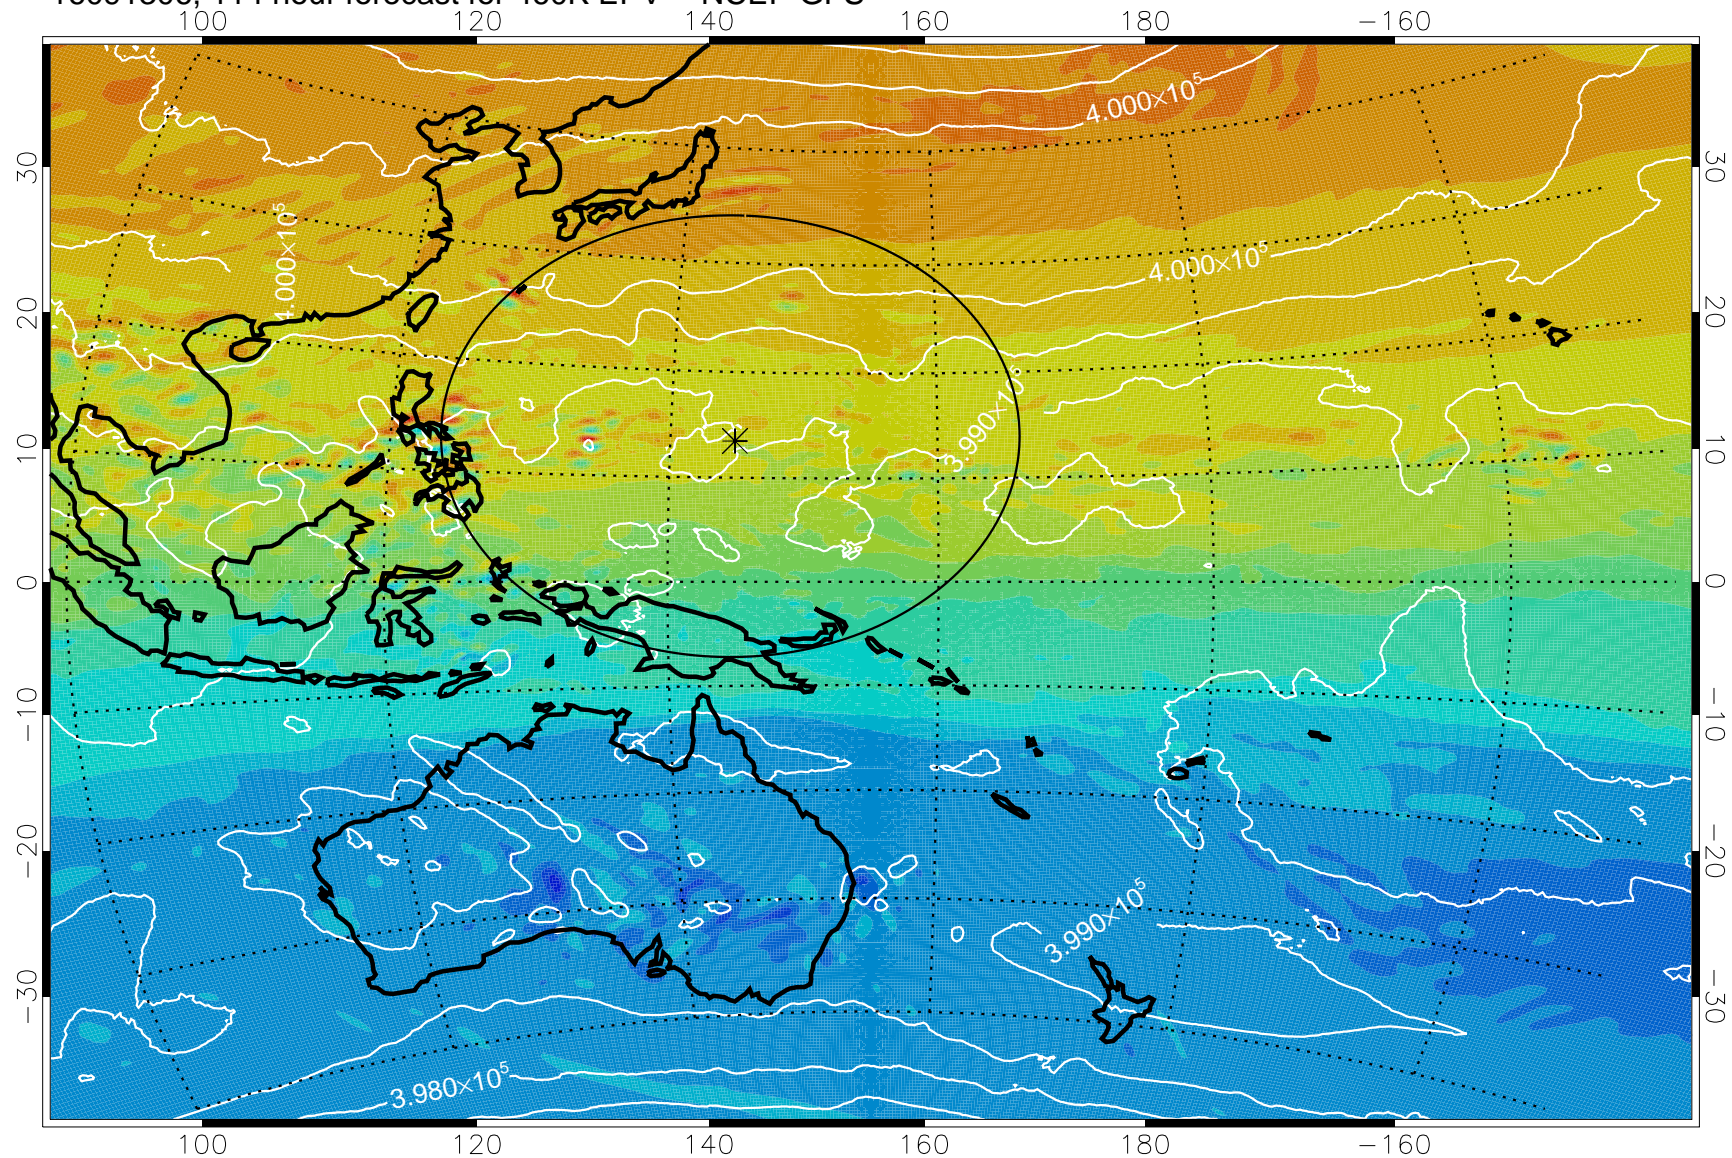

16091206, 90 hour forecast for 460K EPV -- NCEP GFS

460K Montgomery Streamfunction, white

Range ring of 2304 km

16091212, 96 hour forecast for 460K EPV -- NCEP GFS

16091218, 102 hour forecast for 460K EPV -- NCEP GFS

460K Montgomery Streamfunction, white

Range ring of 2304 km

16091300, 108 hour forecast for 460K EPV -- NCEP GFS

460K Montgomery Streamfunction, white

Range ring of 2304 km

16091306, 114 hour forecast for 460K EPV -- NCEP GFS

460K Montgomery Streamfunction, white

Range ring of 2304 km

16091312, 120 hour forecast for 460K EPV -- NCEP GFS

460K Montgomery Streamfunction, white

Range ring of 2304 km