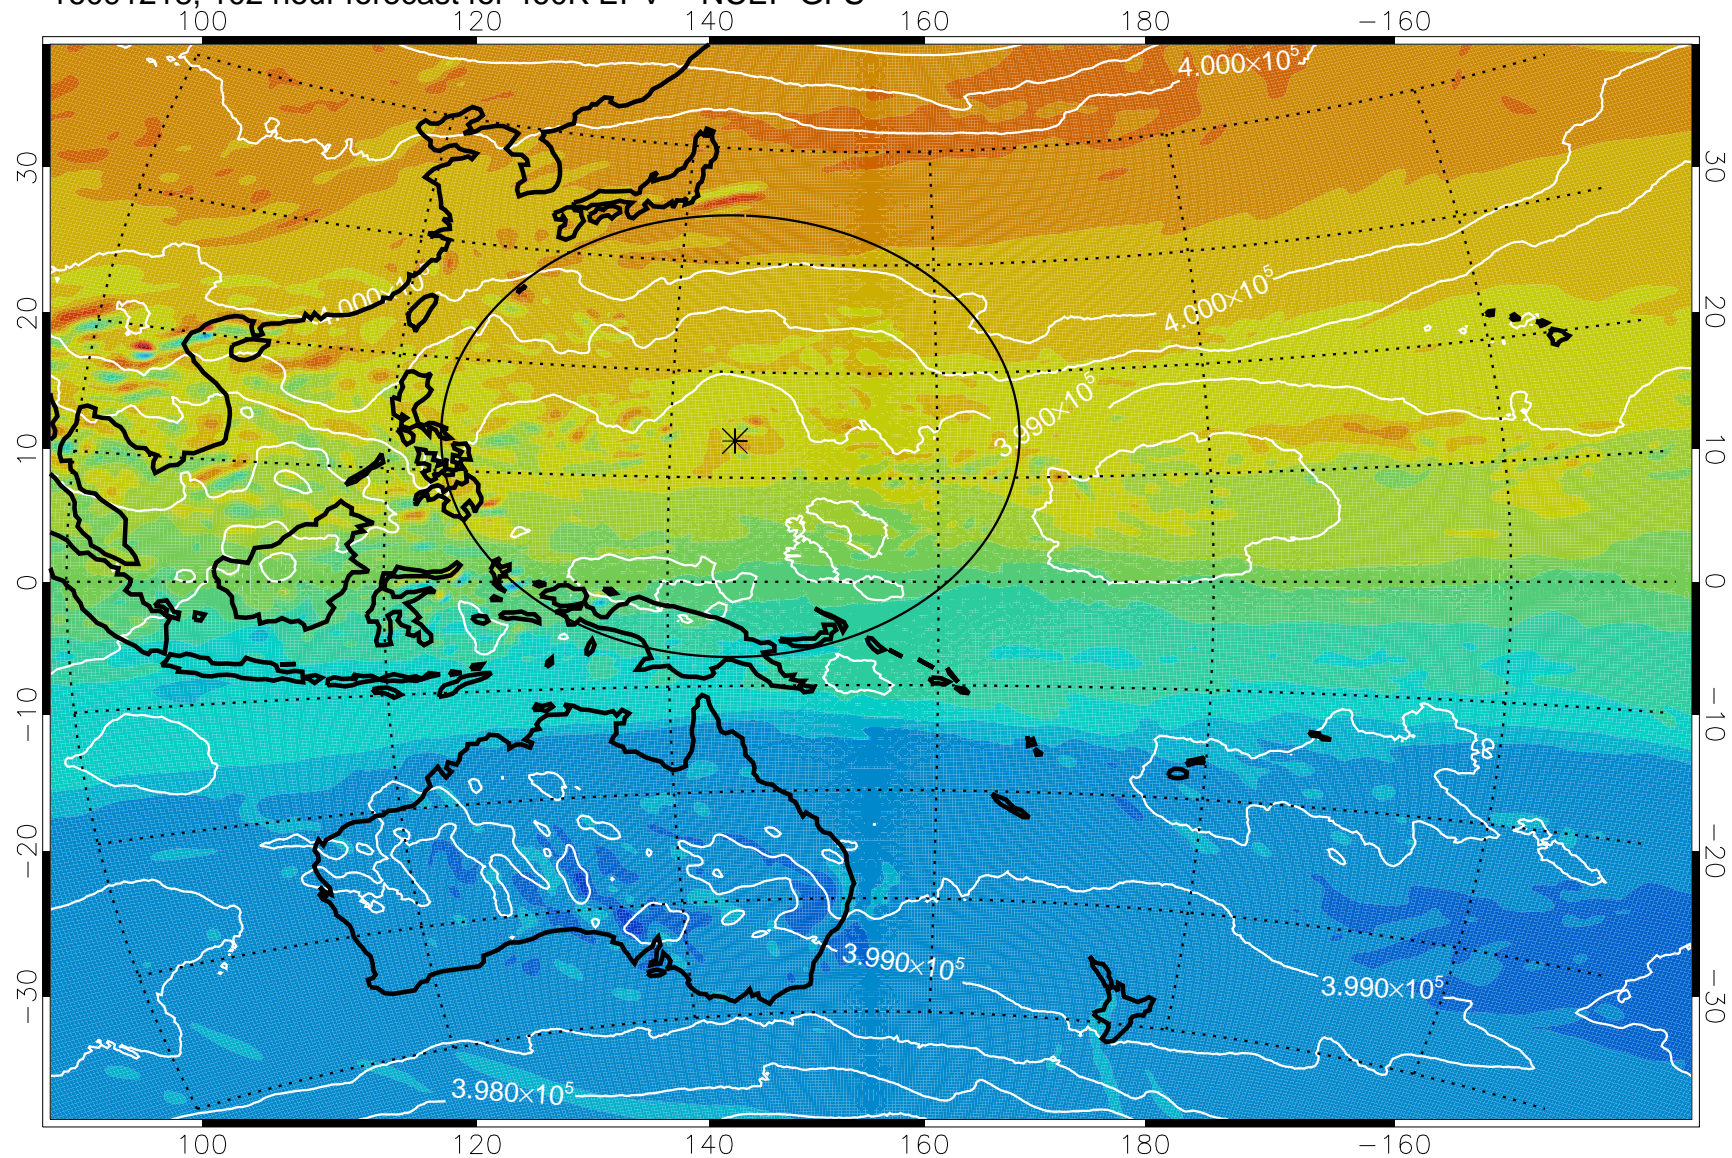

16091118, 78 hour forecast for 460K EPV -- NCEP GFS

460K Montgomery Streamfunction, white

Range ring of 2304 km

16091200, 84 hour forecast for 460K EPV -- NCEP GFS

460K Montgomery Streamfunction, white

Range ring of 2304 km

16091206, 90 hour forecast for 460K EPV -- NCEP GFS

460K Montgomery Streamfunction, white

Range ring of 2304 km

16091212, 96 hour forecast for 460K EPV -- NCEP GFS

16091218, 102 hour forecast for 460K EPV -- NCEP GFS

460K Montgomery Streamfunction, white

Range ring of 2304 km

16091300, 108 hour forecast for 460K EPV -- NCEP GFS

460K Montgomery Streamfunction, white

Range ring of 2304 km

16091306, 114 hour forecast for 460K EPV -- NCEP GFS

460K Montgomery Streamfunction, white

Range ring of 2304 km

16091312, 120 hour forecast for 460K EPV -- NCEP GFS

460K Montgomery Streamfunction, white

Range ring of 2304 km