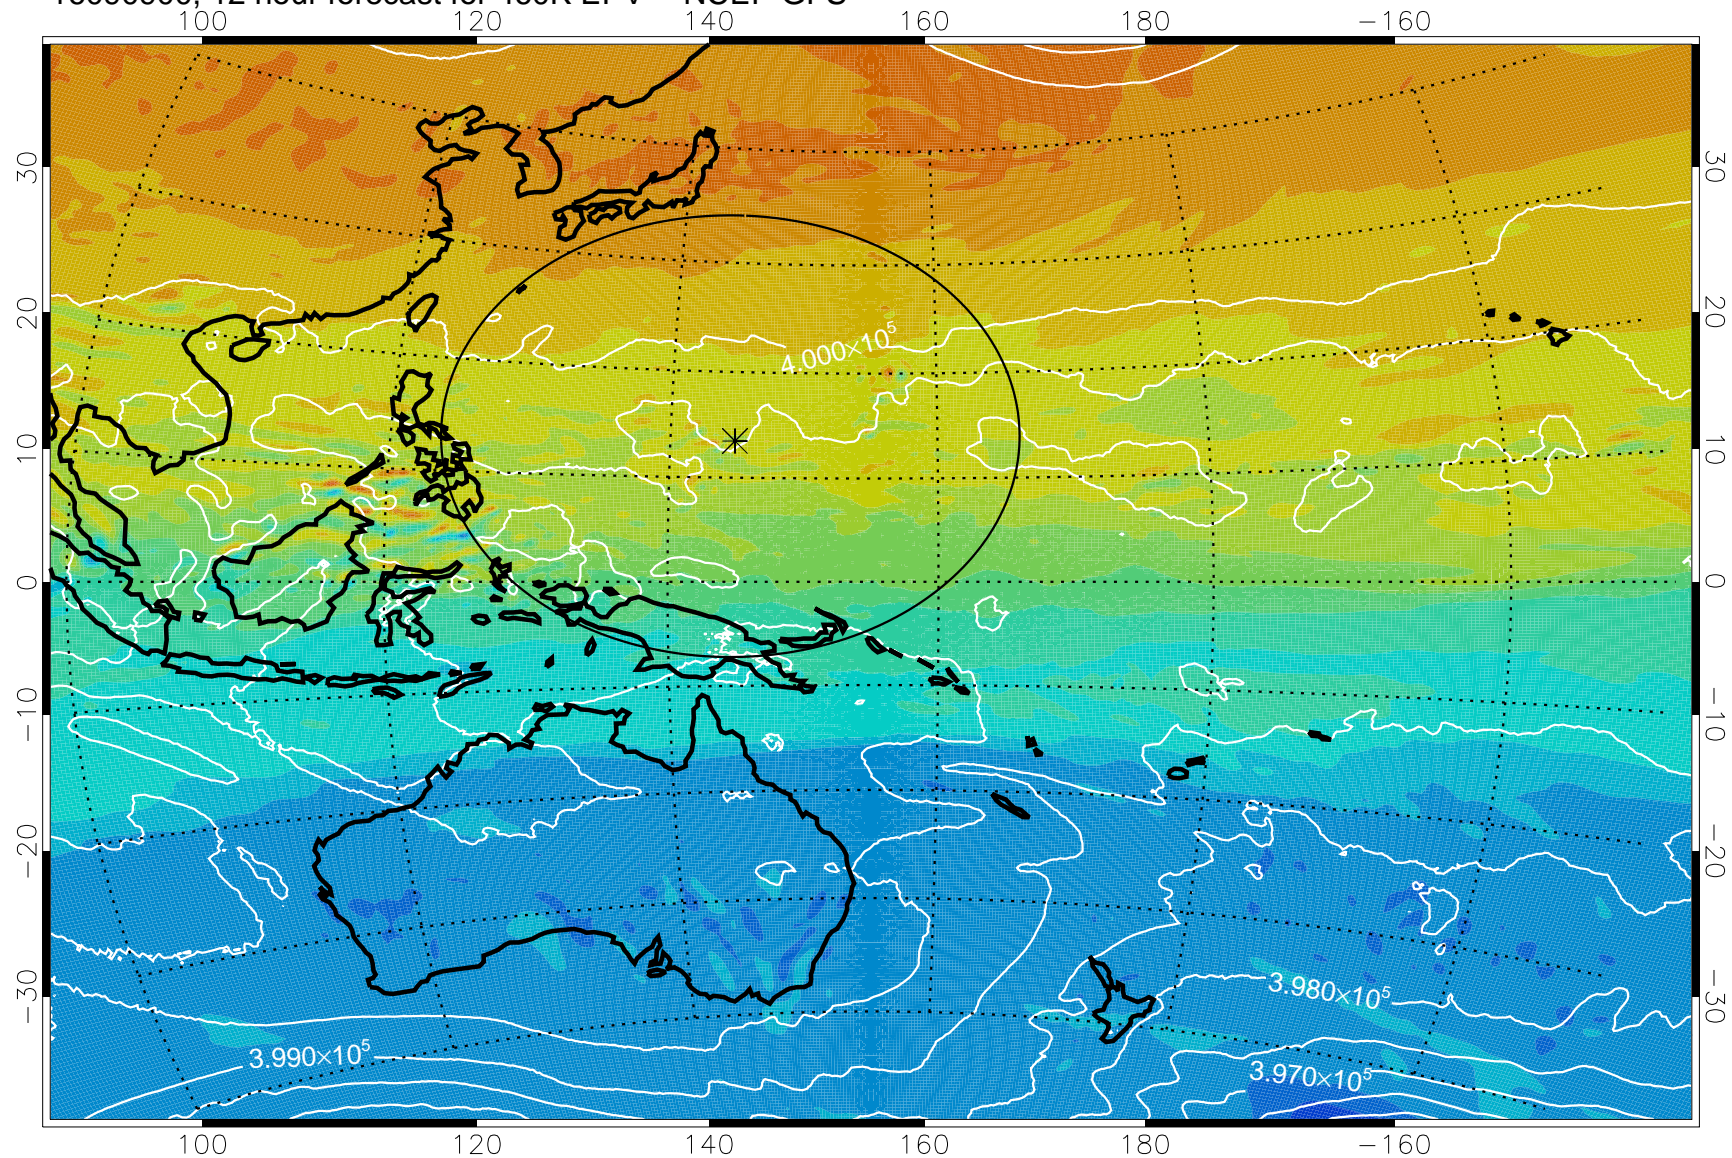

16090818, 6 hour forecast for 460K EPV -- NCEP GFS

460K Montgomery Streamfunction, white

Range ring of 2304 km

16090900, 12 hour forecast for 460K EPV -- NCEP GFS

460K Montgomery Streamfunction, white

Range ring of 2304 km

16090906, 18 hour forecast for 460K EPV -- NCEP GFS

460K Montgomery Streamfunction, white

Range ring of 2304 km

16090912, 24 hour forecast for 460K EPV -- NCEP GFS

460K Montgomery Streamfunction, white

Range ring of 2304 km

16090918, 30 hour forecast for 460K EPV -- NCEP GFS

460K Montgomery Streamfunction, white

Range ring of 2304 km

16091000, 36 hour forecast for 460K EPV -- NCEP GFS

460K Montgomery Streamfunction, white

Range ring of 2304 km

16091006, 42 hour forecast for 460K EPV -- NCEP GFS

460K Montgomery Streamfunction, white

Range ring of 2304 km

16091012, 48 hour forecast for 460K EPV -- NCEP GFS

460K Montgomery Streamfunction, white

Range ring of 2304 km