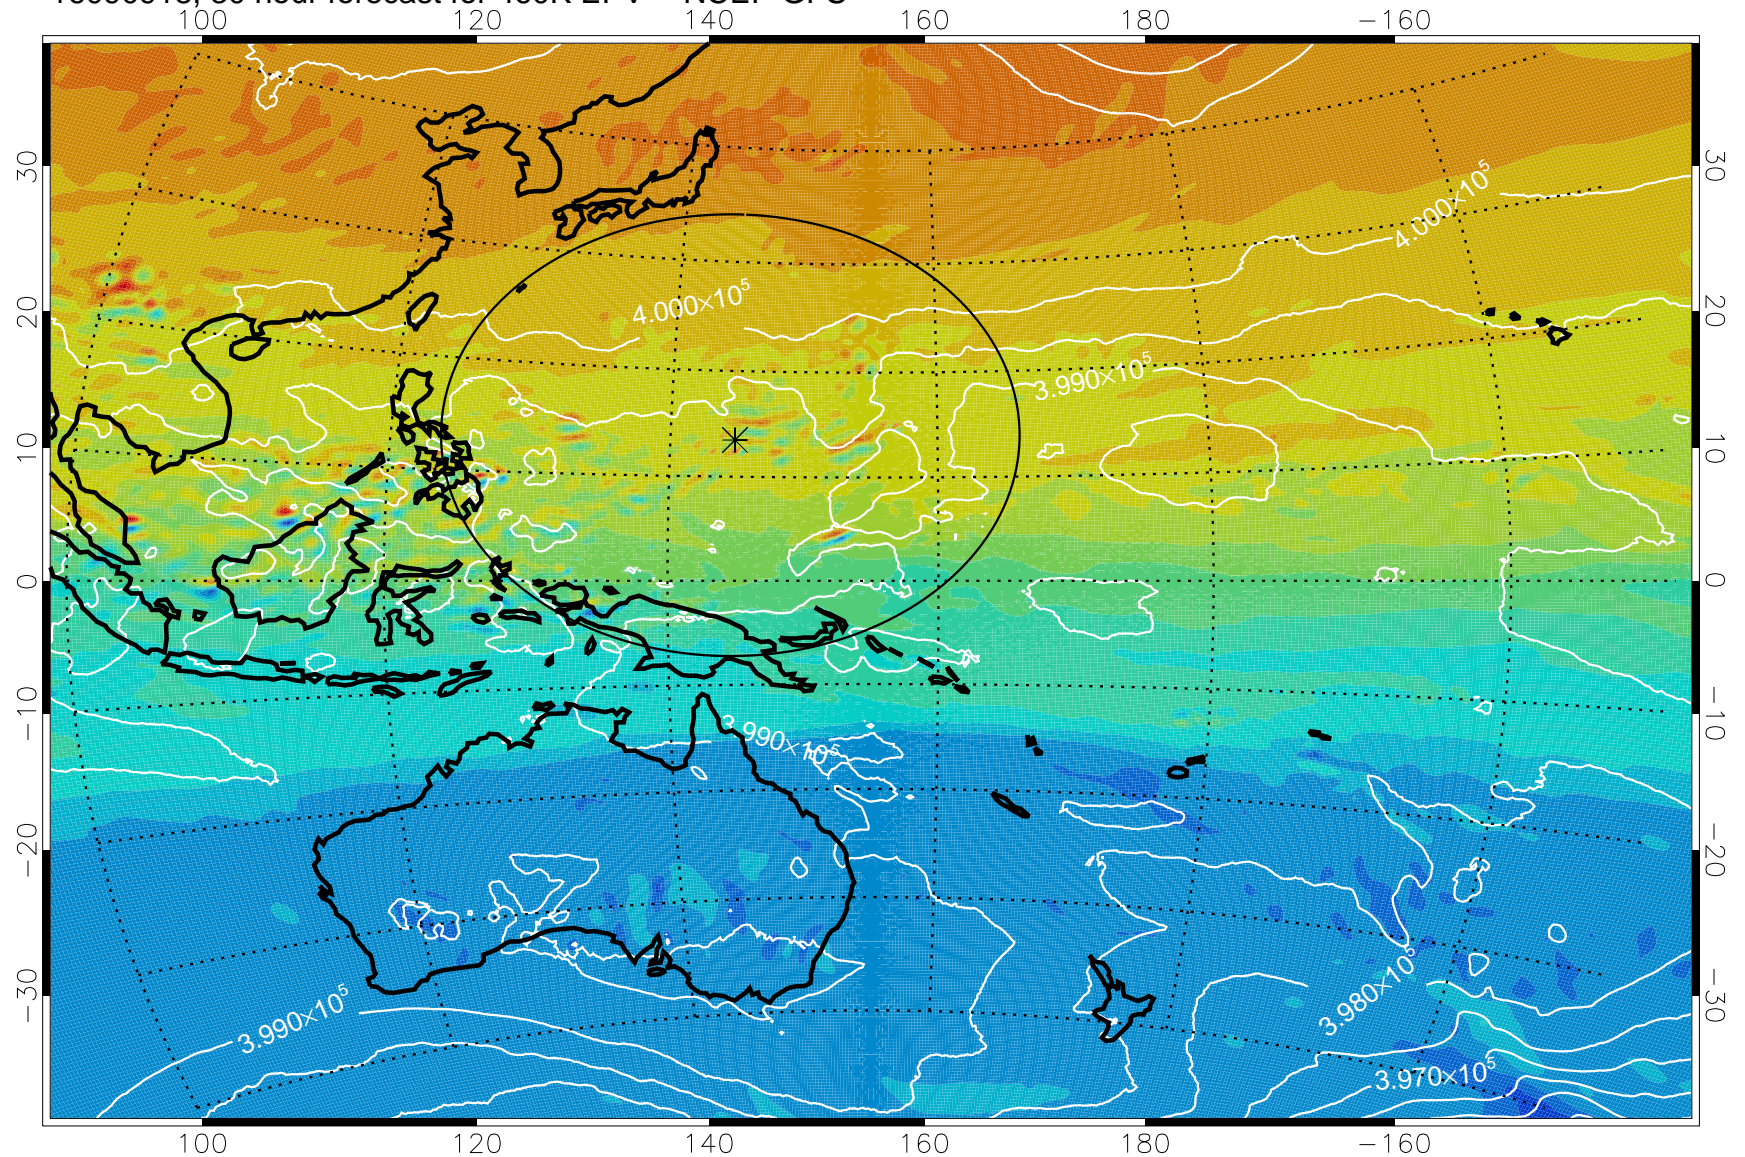

16090906, 18 hour forecast for 460K EPV -- NCEP GFS

460K Montgomery Streamfunction, white

Range ring of 2304 km

16090912, 24 hour forecast for 460K EPV -- NCEP GFS

460K Montgomery Streamfunction, white

Range ring of 2304 km

16090918, 30 hour forecast for 460K EPV -- NCEP GFS

460K Montgomery Streamfunction, white

Range ring of 2304 km

16091000, 36 hour forecast for 460K EPV -- NCEP GFS

460K Montgomery Streamfunction, white

Range ring of 2304 km

16091006, 42 hour forecast for 460K EPV -- NCEP GFS

460K Montgomery Streamfunction, white

Range ring of 2304 km

16091012, 48 hour forecast for 460K EPV -- NCEP GFS

460K Montgomery Streamfunction, white

Range ring of 2304 km

16091018, 54 hour forecast for 460K EPV -- NCEP GFS

460K Montgomery Streamfunction, white

Range ring of 2304 km

16091100, 60 hour forecast for 460K EPV -- NCEP GFS

460K Montgomery Streamfunction, white

Range ring of 2304 km