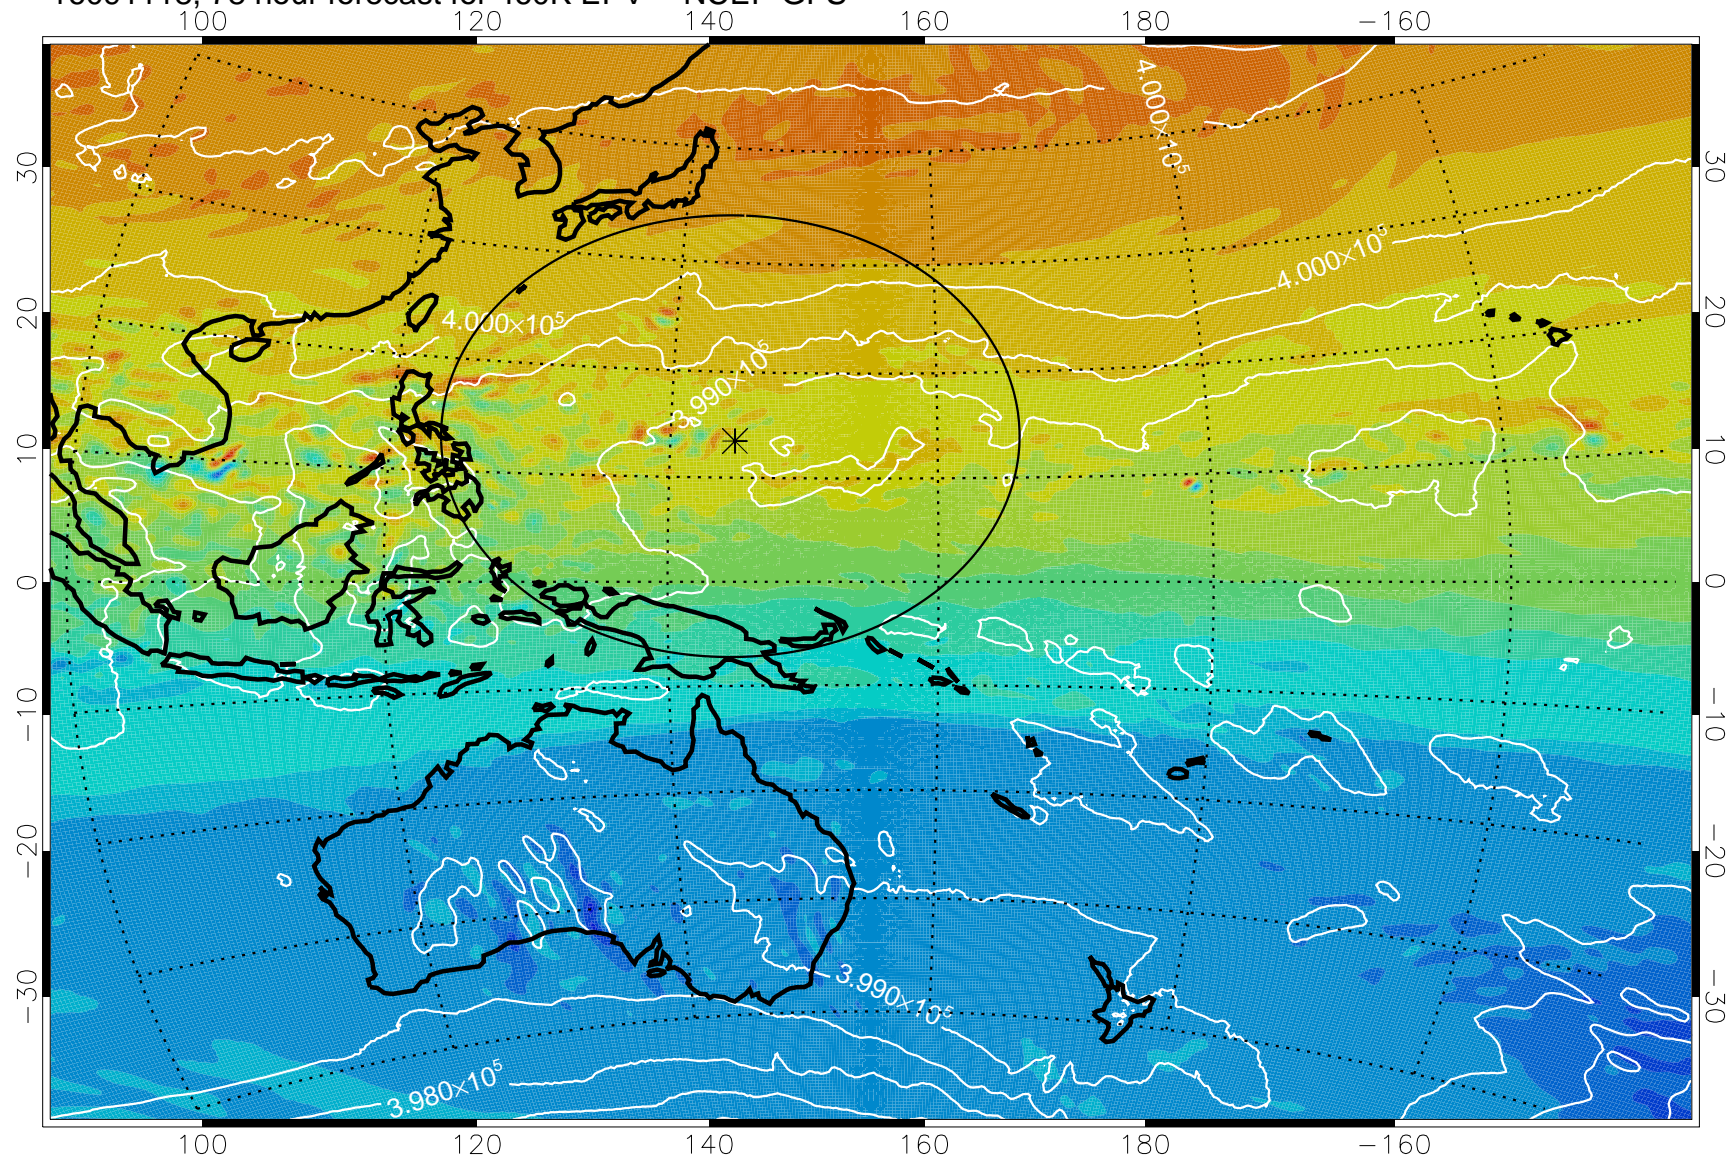

16091018, 54 hour forecast for 460K EPV -- NCEP GFS

460K Montgomery Streamfunction, white

Range ring of 2304 km

16091100, 60 hour forecast for 460K EPV -- NCEP GFS

460K Montgomery Streamfunction, white

Range ring of 2304 km

16091106, 66 hour forecast for 460K EPV -- NCEP GFS

460K Montgomery Streamfunction, white

Range ring of 2304 km

16091112, 72 hour forecast for 460K EPV -- NCEP GFS

460K Montgomery Streamfunction, white

Range ring of 2304 km

16091118, 78 hour forecast for 460K EPV -- NCEP GFS

460K Montgomery Streamfunction, white

Range ring of 2304 km

16091200, 84 hour forecast for 460K EPV -- NCEP GFS

460K Montgomery Streamfunction, white

Range ring of 2304 km

16091206, 90 hour forecast for 460K EPV -- NCEP GFS

460K Montgomery Streamfunction, white

Range ring of 2304 km

16091212, 96 hour forecast for 460K EPV -- NCEP GFS

16091218, 102 hour forecast for 460K EPV -- NCEP GFS