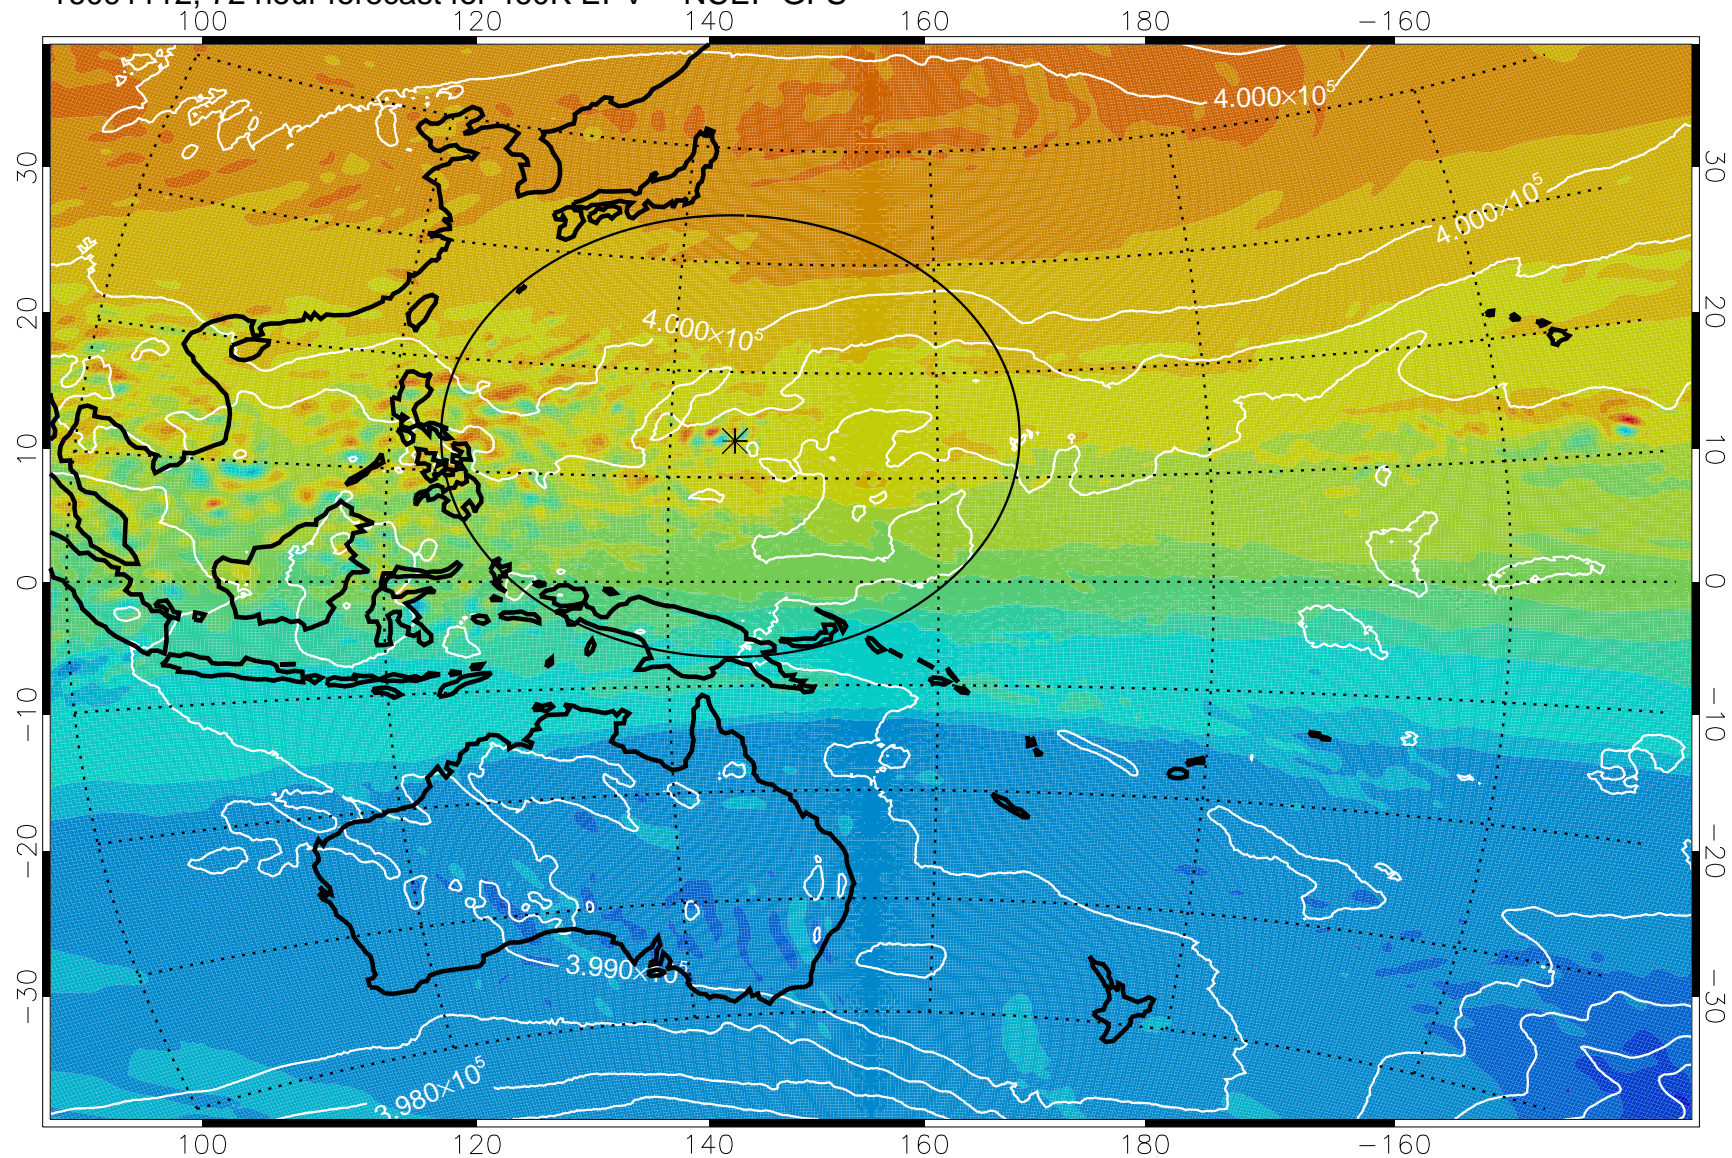

16091018, 54 hour forecast for 460K EPV -- NCEP GFS

460K Montgomery Streamfunction, white

Range ring of 2304 km

16091100, 60 hour forecast for 460K EPV -- NCEP GFS

460K Montgomery Streamfunction, white

Range ring of 2304 km

16091106, 66 hour forecast for 460K EPV -- NCEP GFS

460K Montgomery Streamfunction, white

Range ring of 2304 km

16091112, 72 hour forecast for 460K EPV -- NCEP GFS

460K Montgomery Streamfunction, white

Range ring of 2304 km

16091118, 78 hour forecast for 460K EPV -- NCEP GFS

460K Montgomery Streamfunction, white

Range ring of 2304 km

16091200, 84 hour forecast for 460K EPV -- NCEP GFS

460K Montgomery Streamfunction, white

Range ring of 2304 km

16091206, 90 hour forecast for 460K EPV -- NCEP GFS

460K Montgomery Streamfunction, white

Range ring of 2304 km

16091212, 96 hour forecast for 460K EPV -- NCEP GFS

16091218, 102 hour forecast for 460K EPV -- NCEP GFS