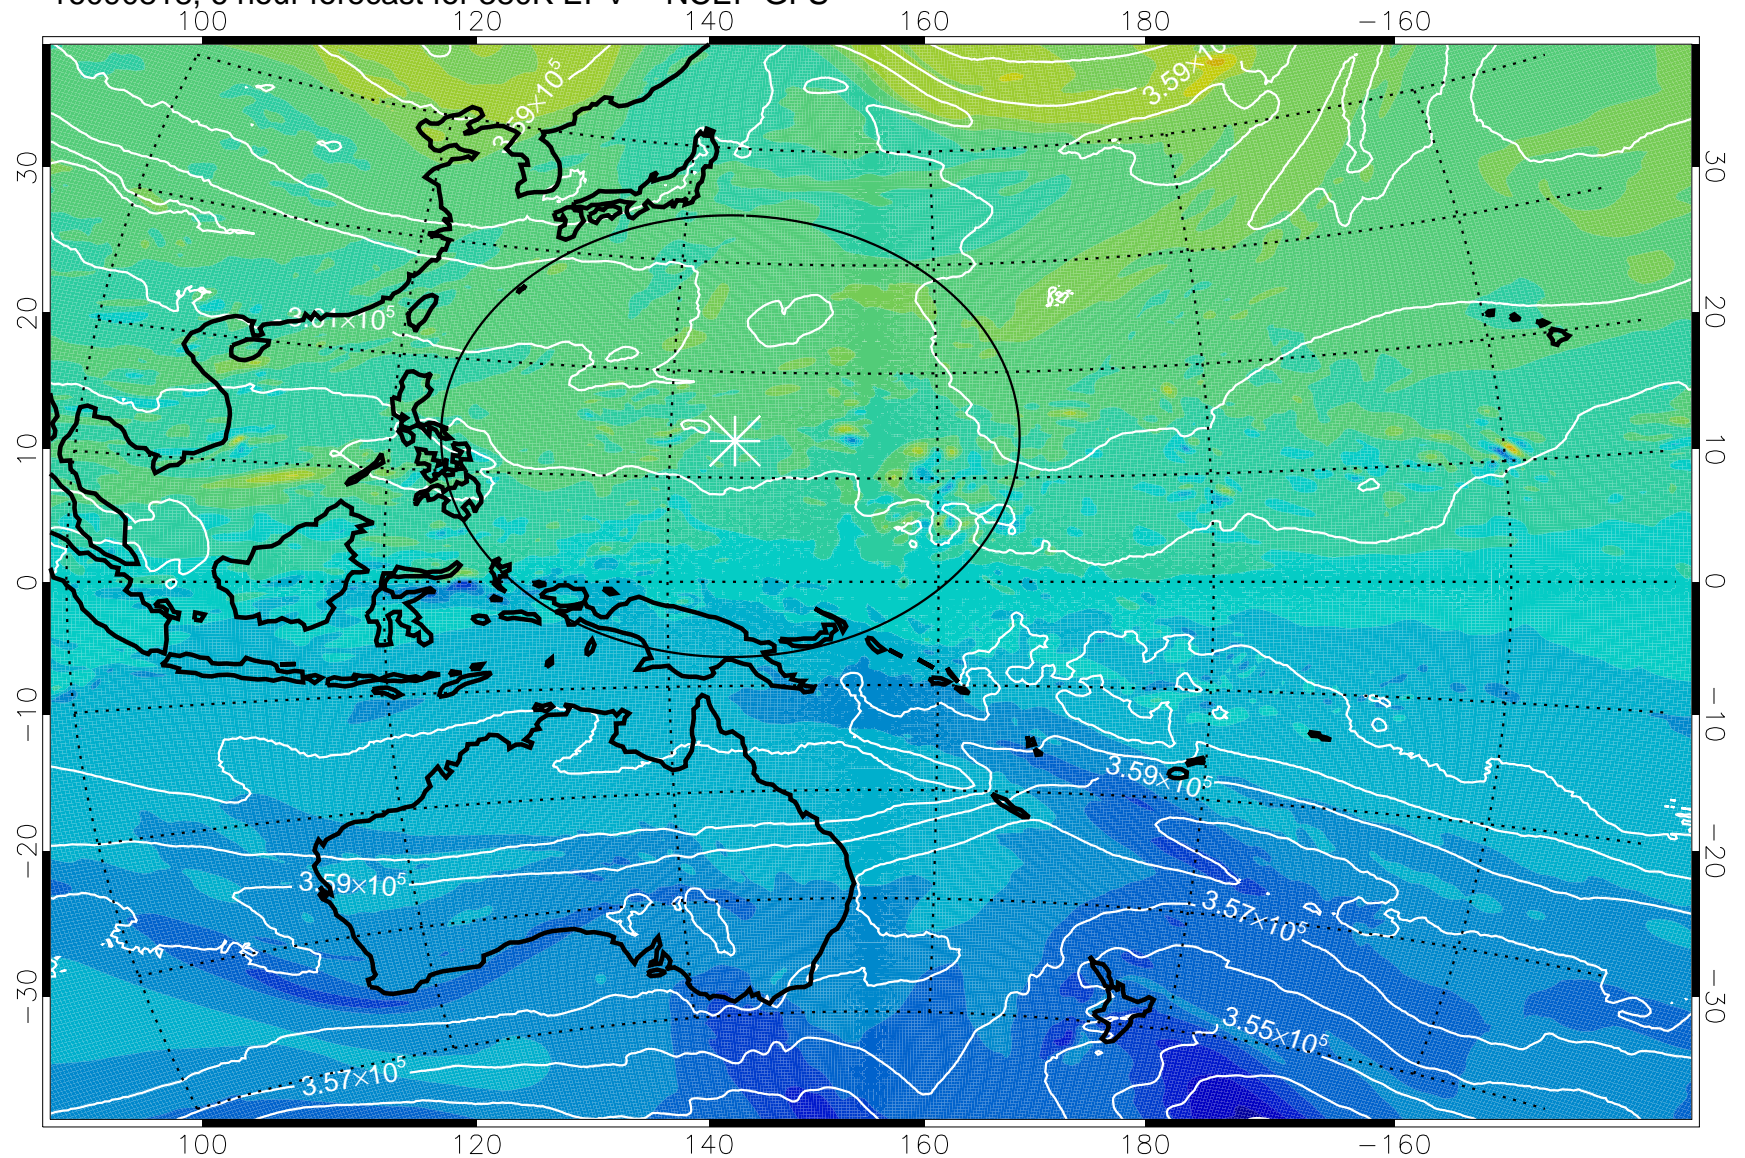

16090818, 6 hour forecast for 380K EPV -- NCEP GFS

380K Montgomery Streamfunction, white

Range ring of 2304 km

16090900, 12 hour forecast for 380K EPV -- NCEP GFS

380K Montgomery Streamfunction, white

Range ring of 2304 km

16090906, 18 hour forecast for 380K EPV -- NCEP GFS

380K Montgomery Streamfunction, white

Range ring of 2304 km

16090912, 24 hour forecast for 380K EPV -- NCEP GFS

380K Montgomery Streamfunction, white

Range ring of 2304 km

16090918, 30 hour forecast for 380K EPV -- NCEP GFS

380K Montgomery Streamfunction, white

Range ring of 2304 km

16091000, 36 hour forecast for 380K EPV -- NCEP GFS

380K Montgomery Streamfunction, white

Range ring of 2304 km

16091006, 42 hour forecast for 380K EPV -- NCEP GFS

380K Montgomery Streamfunction, white

Range ring of 2304 km

16091012, 48 hour forecast for 380K EPV -- NCEP GFS

380K Montgomery Streamfunction, white

Range ring of 2304 km