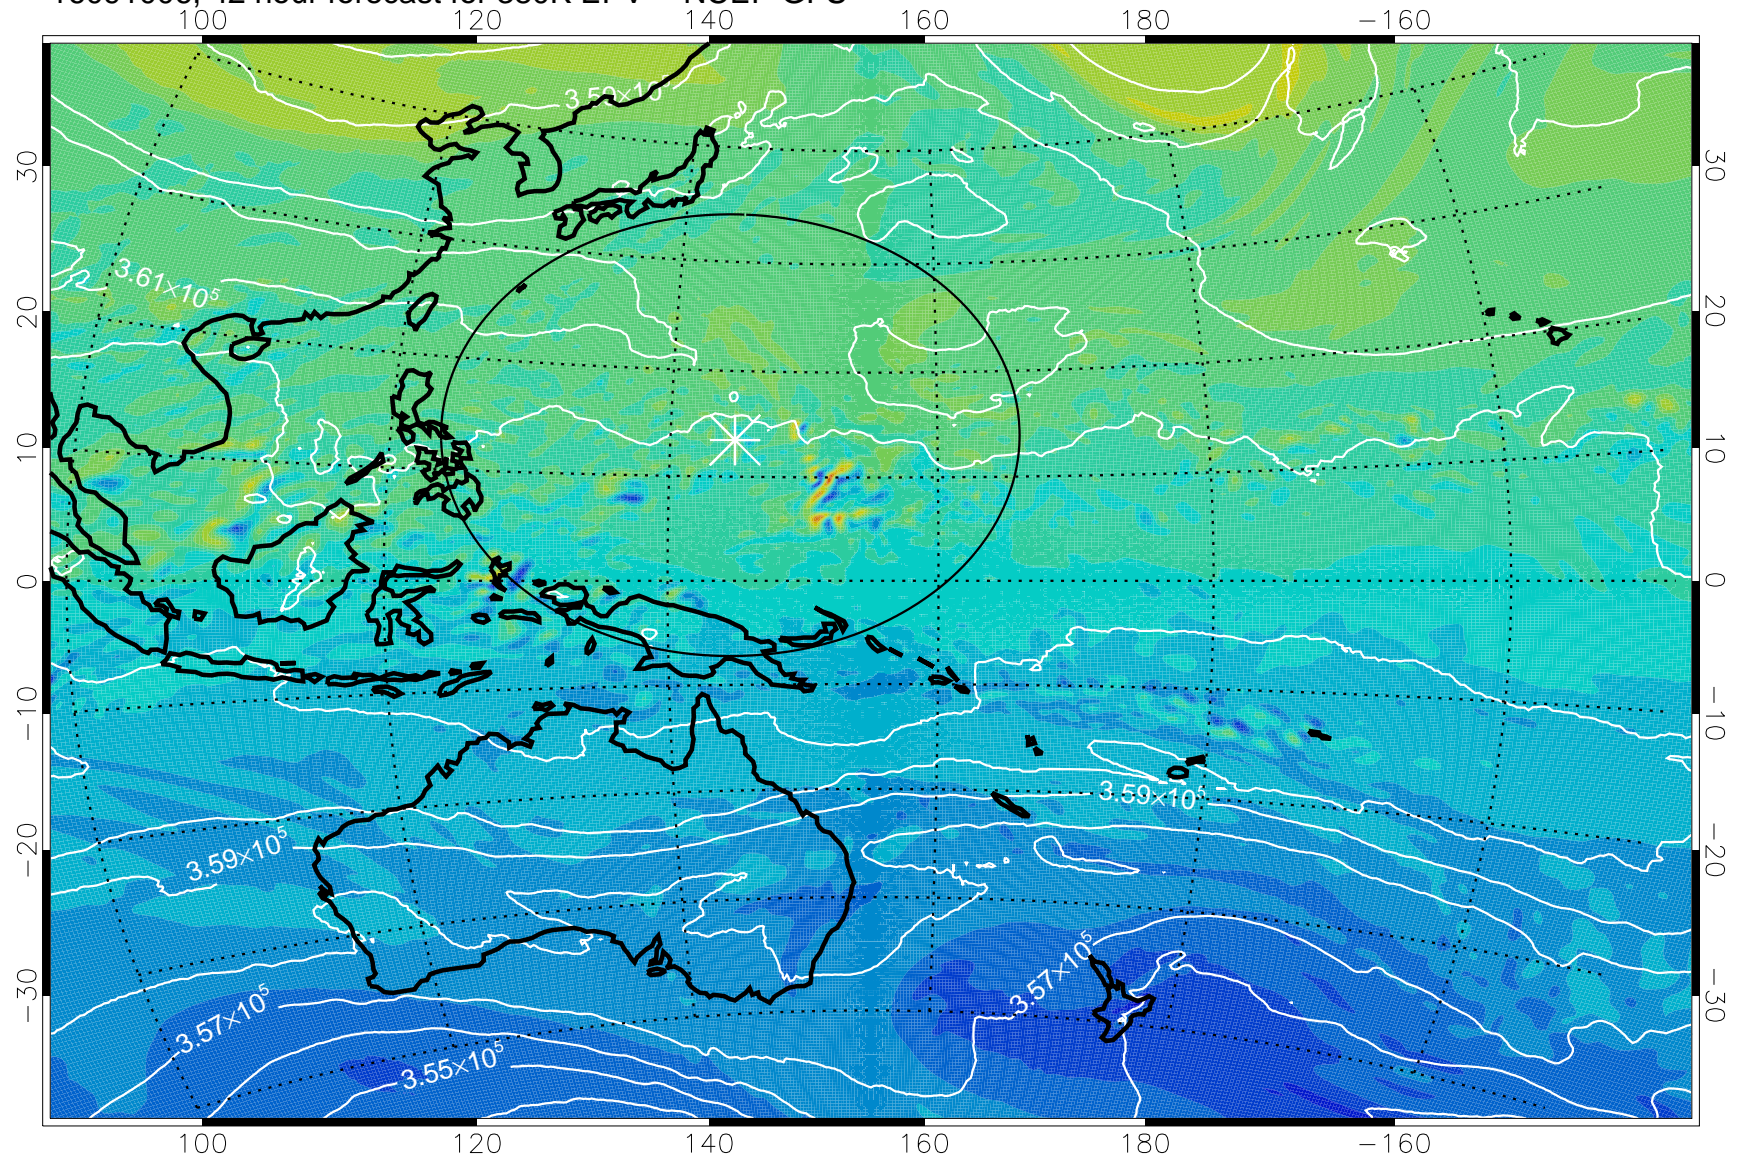

16090918, 30 hour forecast for 380K EPV -- NCEP GFS

380K Montgomery Streamfunction, white

Range ring of 2304 km

16091000, 36 hour forecast for 380K EPV -- NCEP GFS

380K Montgomery Streamfunction, white

Range ring of 2304 km

16091006, 42 hour forecast for 380K EPV -- NCEP GFS

380K Montgomery Streamfunction, white

Range ring of 2304 km

16091012, 48 hour forecast for 380K EPV -- NCEP GFS

380K Montgomery Streamfunction, white

Range ring of 2304 km

16091018, 54 hour forecast for 380K EPV -- NCEP GFS

380K Montgomery Streamfunction, white

Range ring of 2304 km

16091100, 60 hour forecast for 380K EPV -- NCEP GFS

380K Montgomery Streamfunction, white

Range ring of 2304 km

16091106, 66 hour forecast for 380K EPV -- NCEP GFS

380K Montgomery Streamfunction, white

Range ring of 2304 km

16091112, 72 hour forecast for 380K EPV -- NCEP GFS

380K Montgomery Streamfunction, white

Range ring of 2304 km