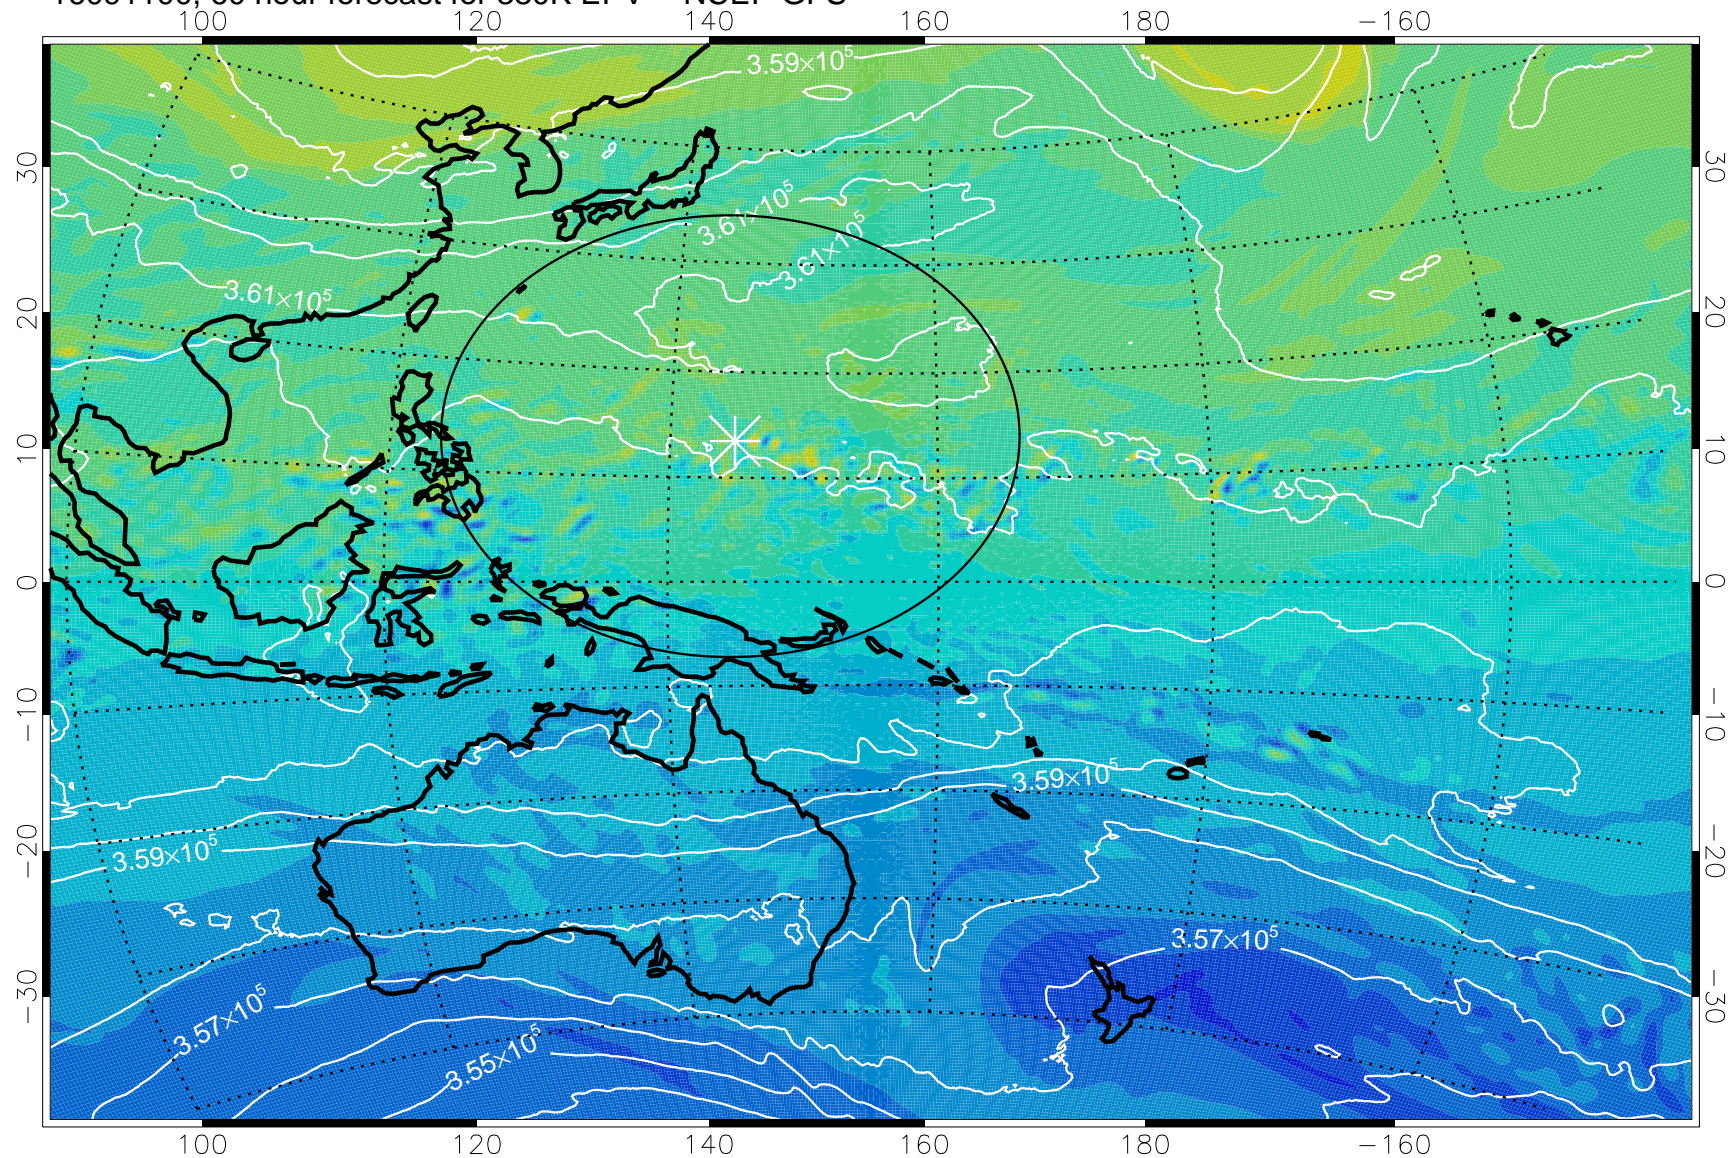

16091006, 42 hour forecast for 380K EPV -- NCEP GFS

380K Montgomery Streamfunction, white

Range ring of 2304 km

16091012, 48 hour forecast for 380K EPV -- NCEP GFS

380K Montgomery Streamfunction, white

Range ring of 2304 km

16091018, 54 hour forecast for 380K EPV -- NCEP GFS

380K Montgomery Streamfunction, white

Range ring of 2304 km

16091100, 60 hour forecast for 380K EPV -- NCEP GFS

380K Montgomery Streamfunction, white

Range ring of 2304 km

16091106, 66 hour forecast for 380K EPV -- NCEP GFS

380K Montgomery Streamfunction, white

Range ring of 2304 km

16091112, 72 hour forecast for 380K EPV -- NCEP GFS

380K Montgomery Streamfunction, white

Range ring of 2304 km

16091118, 78 hour forecast for 380K EPV -- NCEP GFS

380K Montgomery Streamfunction, white

Range ring of 2304 km

16091200, 84 hour forecast for 380K EPV -- NCEP GFS

380K Montgomery Streamfunction, white

Range ring of 2304 km