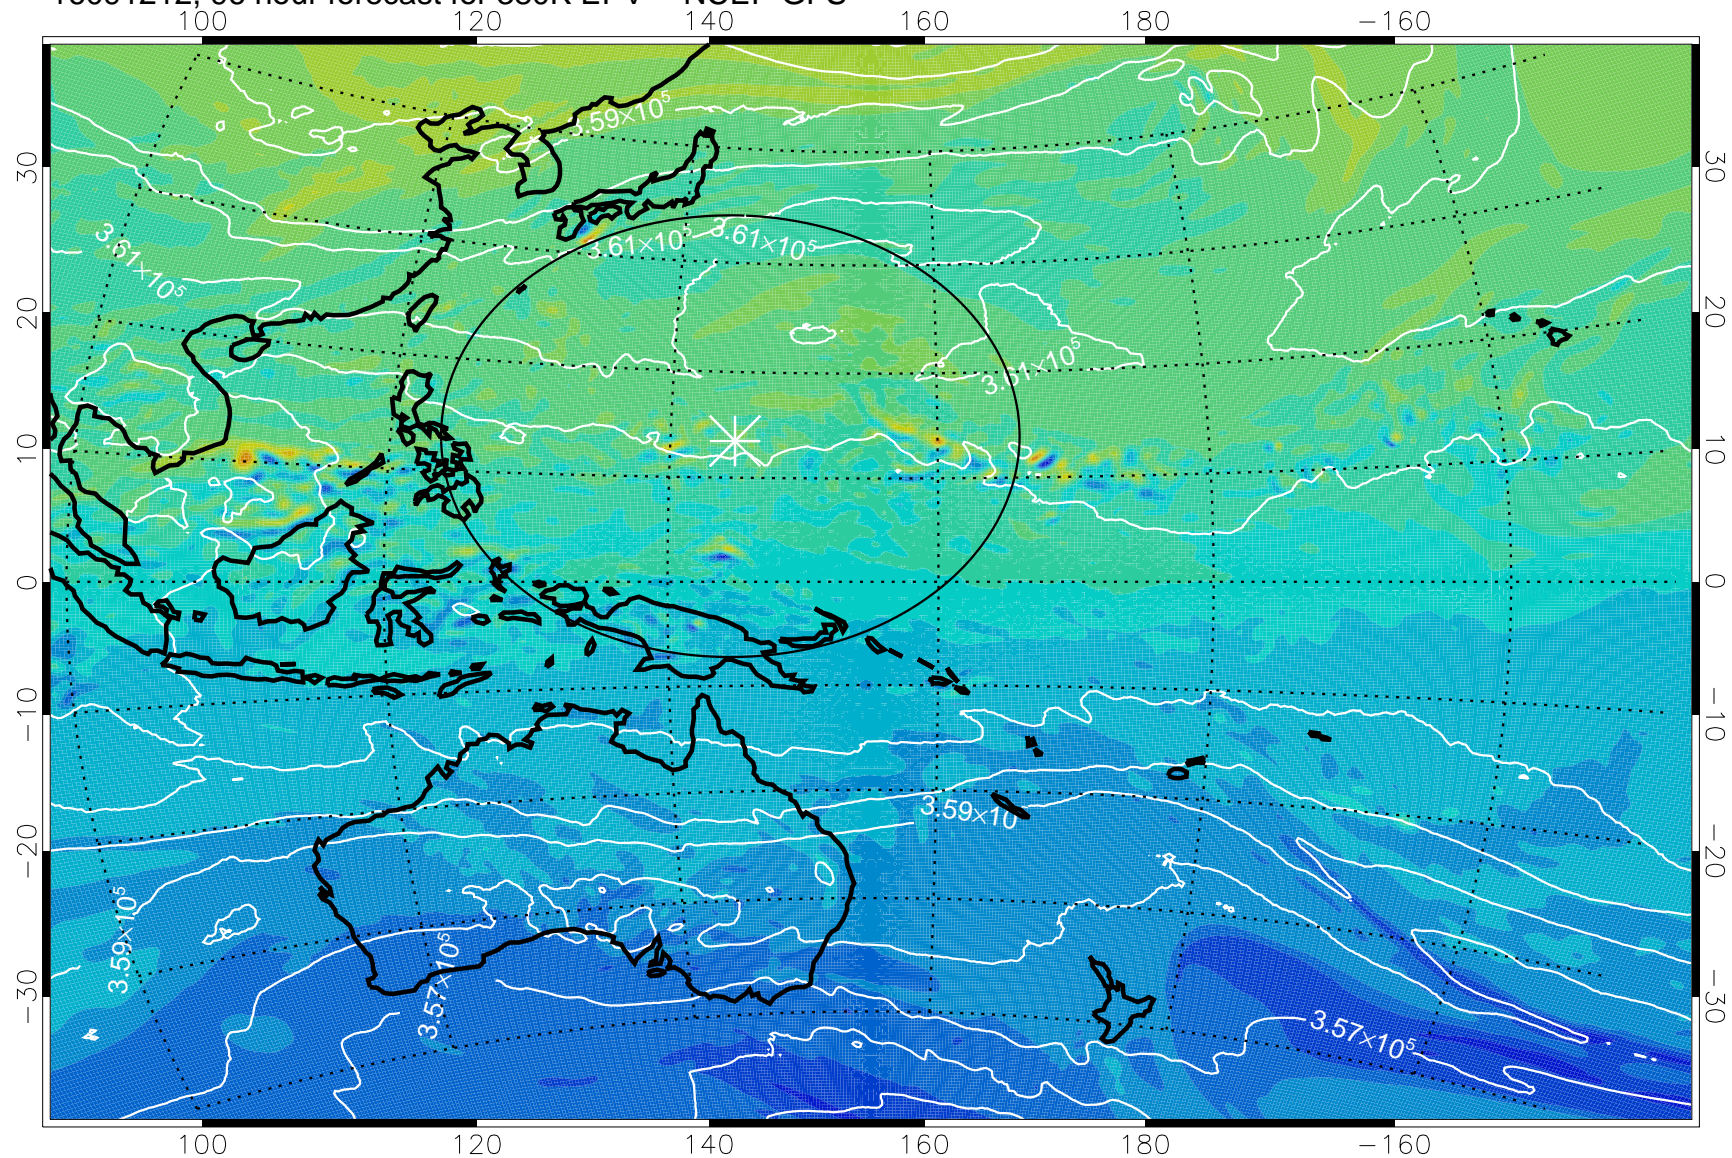

16091118, 78 hour forecast for 380K EPV -- NCEP GFS

380K Montgomery Streamfunction, white

Range ring of 2304 km

16091200, 84 hour forecast for 380K EPV -- NCEP GFS

380K Montgomery Streamfunction, white

Range ring of 2304 km

16091206, 90 hour forecast for 380K EPV -- NCEP GFS

380K Montgomery Streamfunction, white

Range ring of 2304 km

16091212, 96 hour forecast for 380K EPV -- NCEP GFS

380K Montgomery Streamfunction, white

Range ring of 2304 km

16091218, 102 hour forecast for 380K EPV -- NCEP GFS

380K Montgomery Streamfunction, white

Range ring of 2304 km

16091300, 108 hour forecast for 380K EPV -- NCEP GFS

380K Montgomery Streamfunction, white

Range ring of 2304 km

16091306, 114 hour forecast for 380K EPV -- NCEP GFS

380K Montgomery Streamfunction, white

Range ring of 2304 km

16091312, 120 hour forecast for 380K EPV -- NCEP GFS

380K Montgomery Streamfunction, white

Range ring of 2304 km