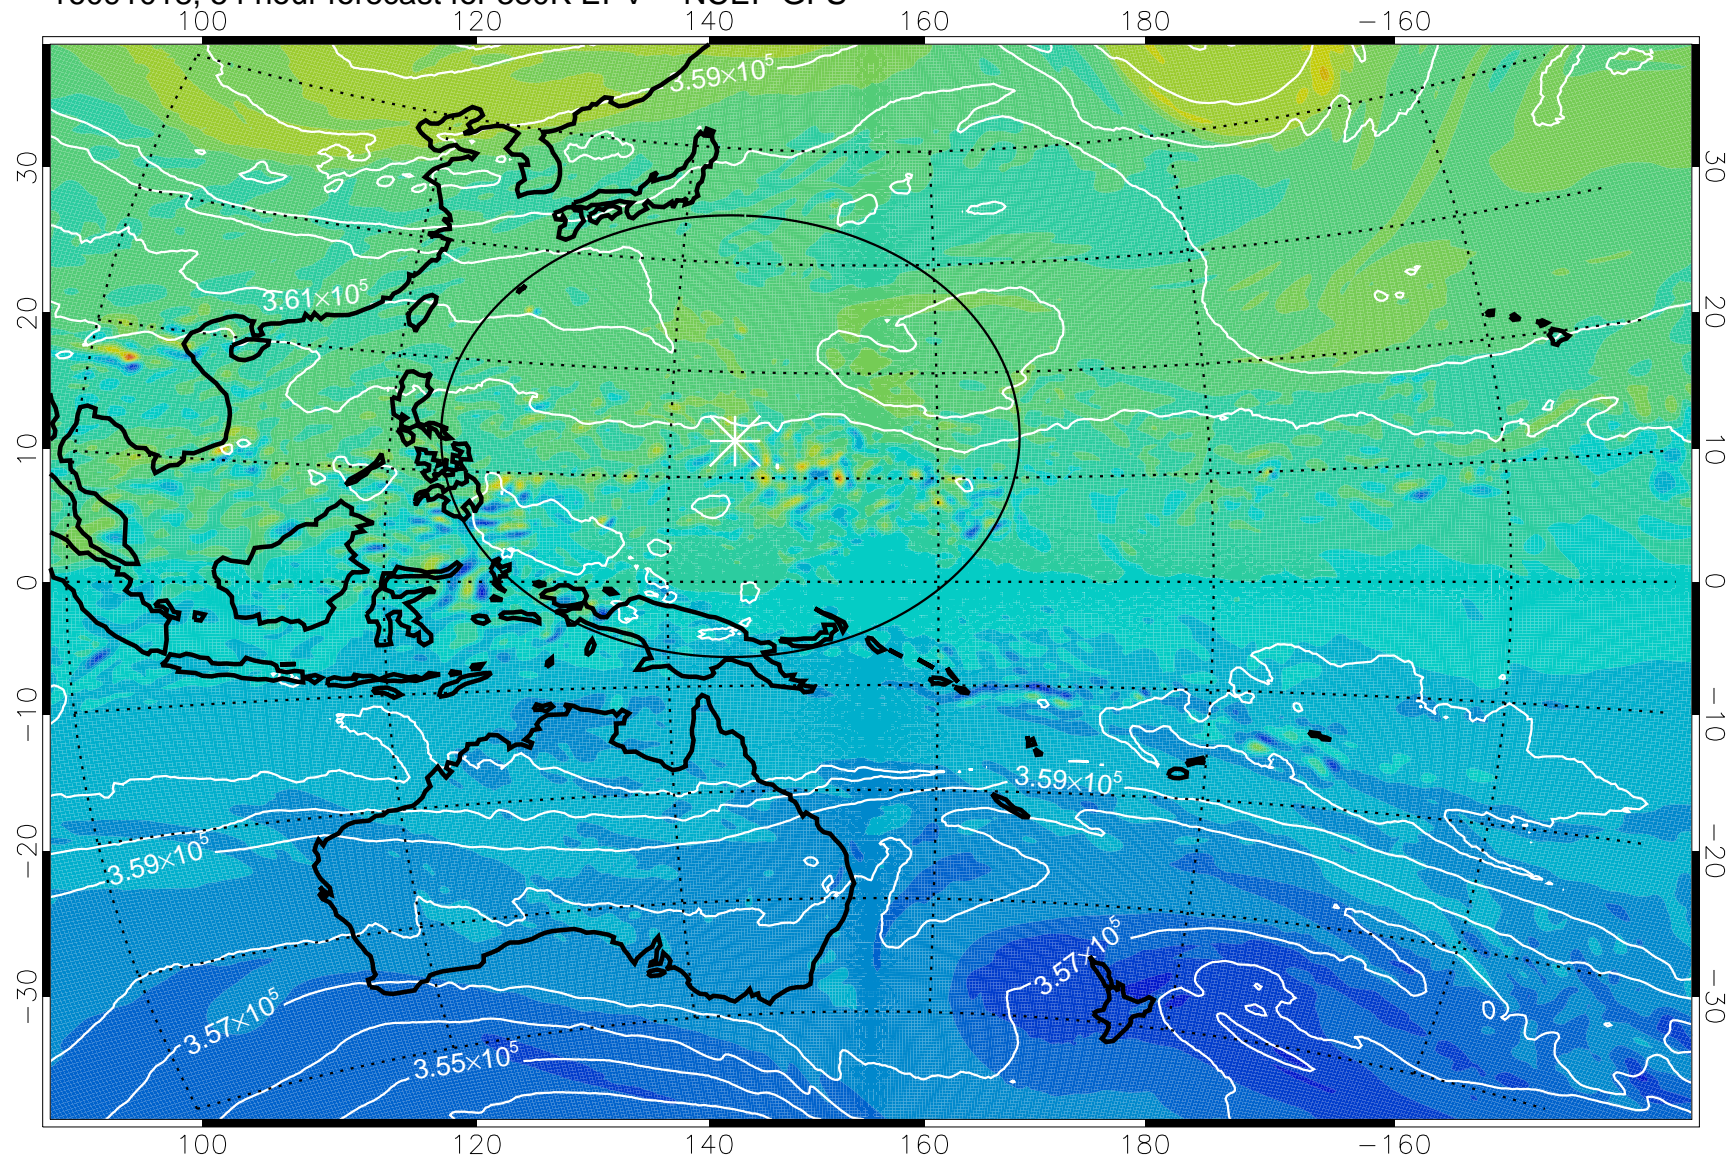

16091006, 42 hour forecast for 380K EPV -- NCEP GFS

380K Montgomery Streamfunction, white

Range ring of 2304 km

16091012, 48 hour forecast for 380K EPV -- NCEP GFS

380K Montgomery Streamfunction, white

Range ring of 2304 km

16091018, 54 hour forecast for 380K EPV -- NCEP GFS

380K Montgomery Streamfunction, white

Range ring of 2304 km

16091100, 60 hour forecast for 380K EPV -- NCEP GFS

380K Montgomery Streamfunction, white

Range ring of 2304 km

16091106, 66 hour forecast for 380K EPV -- NCEP GFS

380K Montgomery Streamfunction, white

Range ring of 2304 km

16091112, 72 hour forecast for 380K EPV -- NCEP GFS

380K Montgomery Streamfunction, white

Range ring of 2304 km

16091118, 78 hour forecast for 380K EPV -- NCEP GFS

380K Montgomery Streamfunction, white

Range ring of 2304 km

16091200, 84 hour forecast for 380K EPV -- NCEP GFS

380K Montgomery Streamfunction, white

Range ring of 2304 km