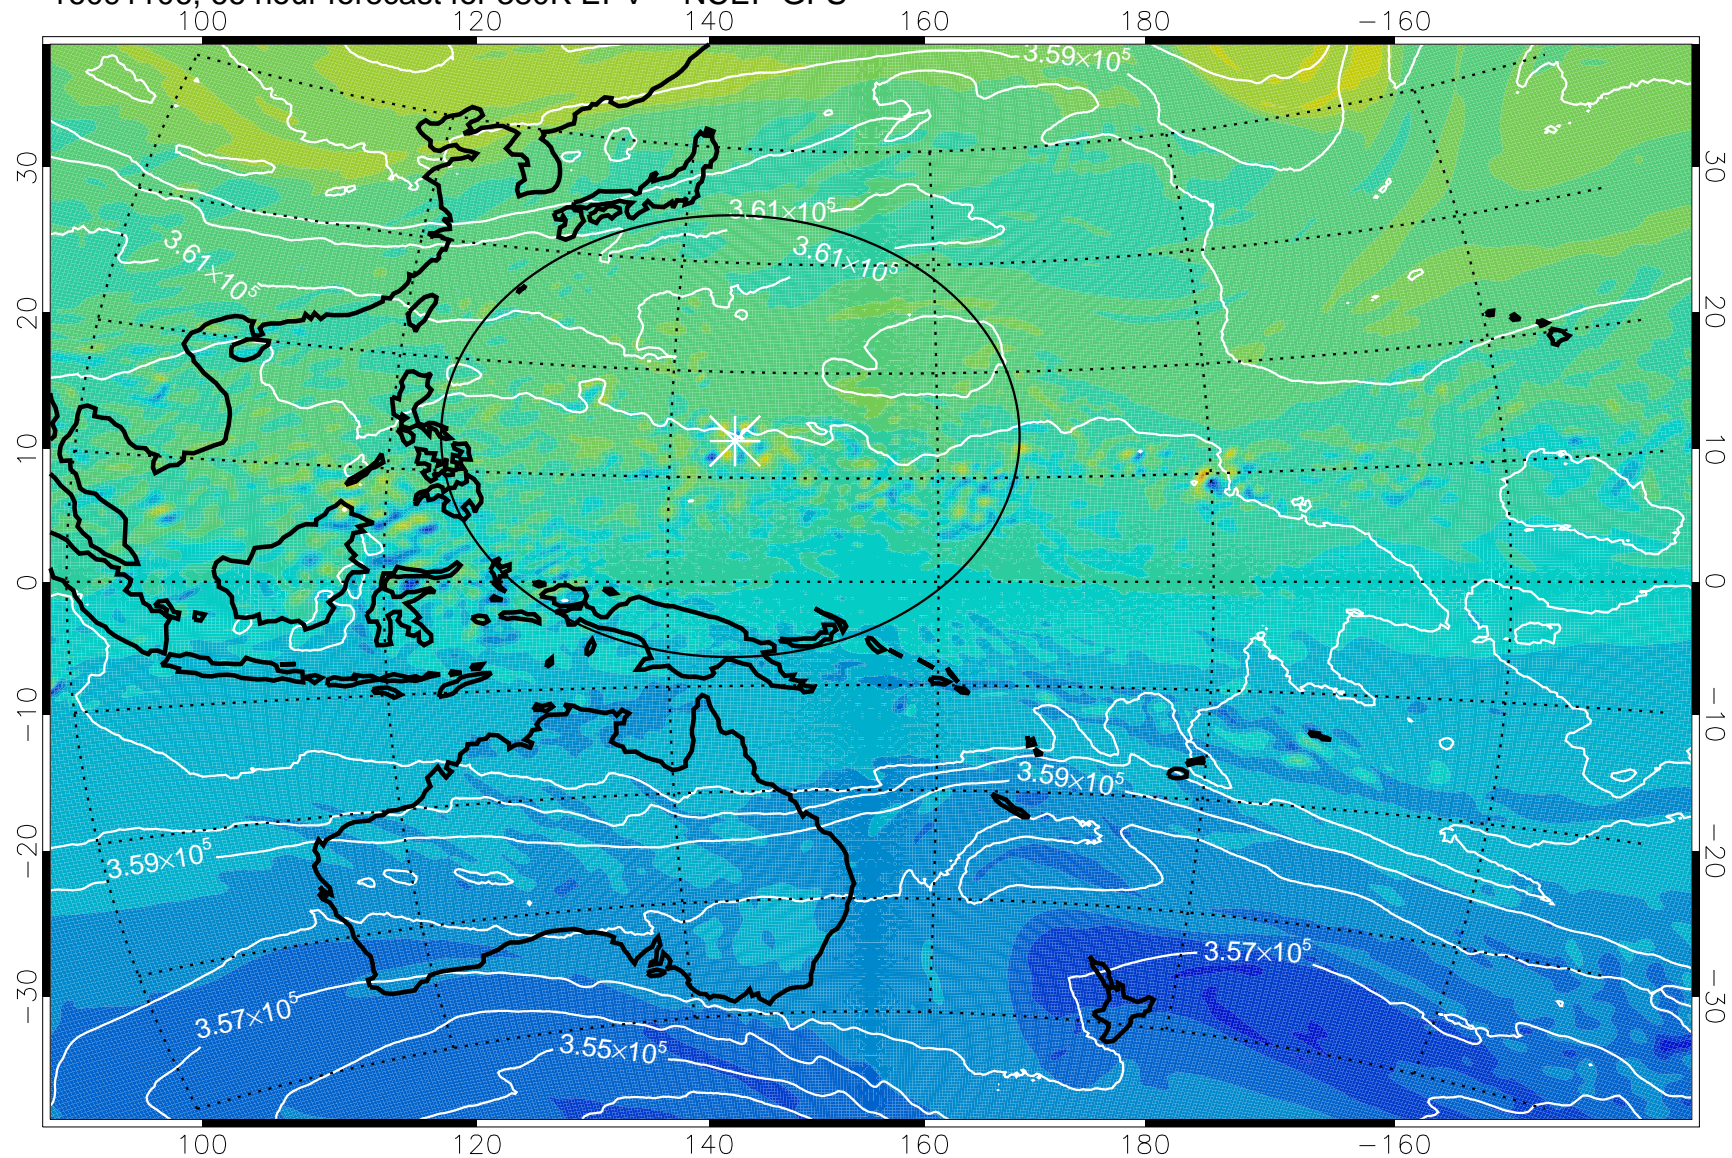

16091006, 42 hour forecast for 380K EPV -- NCEP GFS

380K Montgomery Streamfunction, white

Range ring of 2304 km

16091012, 48 hour forecast for 380K EPV -- NCEP GFS

380K Montgomery Streamfunction, white

Range ring of 2304 km

16091018, 54 hour forecast for 380K EPV -- NCEP GFS

380K Montgomery Streamfunction, white

Range ring of 2304 km

16091100, 60 hour forecast for 380K EPV -- NCEP GFS

380K Montgomery Streamfunction, white

Range ring of 2304 km

16091106, 66 hour forecast for 380K EPV -- NCEP GFS

380K Montgomery Streamfunction, white

Range ring of 2304 km

16091112, 72 hour forecast for 380K EPV -- NCEP GFS

380K Montgomery Streamfunction, white

Range ring of 2304 km

16091118, 78 hour forecast for 380K EPV -- NCEP GFS

380K Montgomery Streamfunction, white

Range ring of 2304 km

16091200, 84 hour forecast for 380K EPV -- NCEP GFS

380K Montgomery Streamfunction, white

Range ring of 2304 km