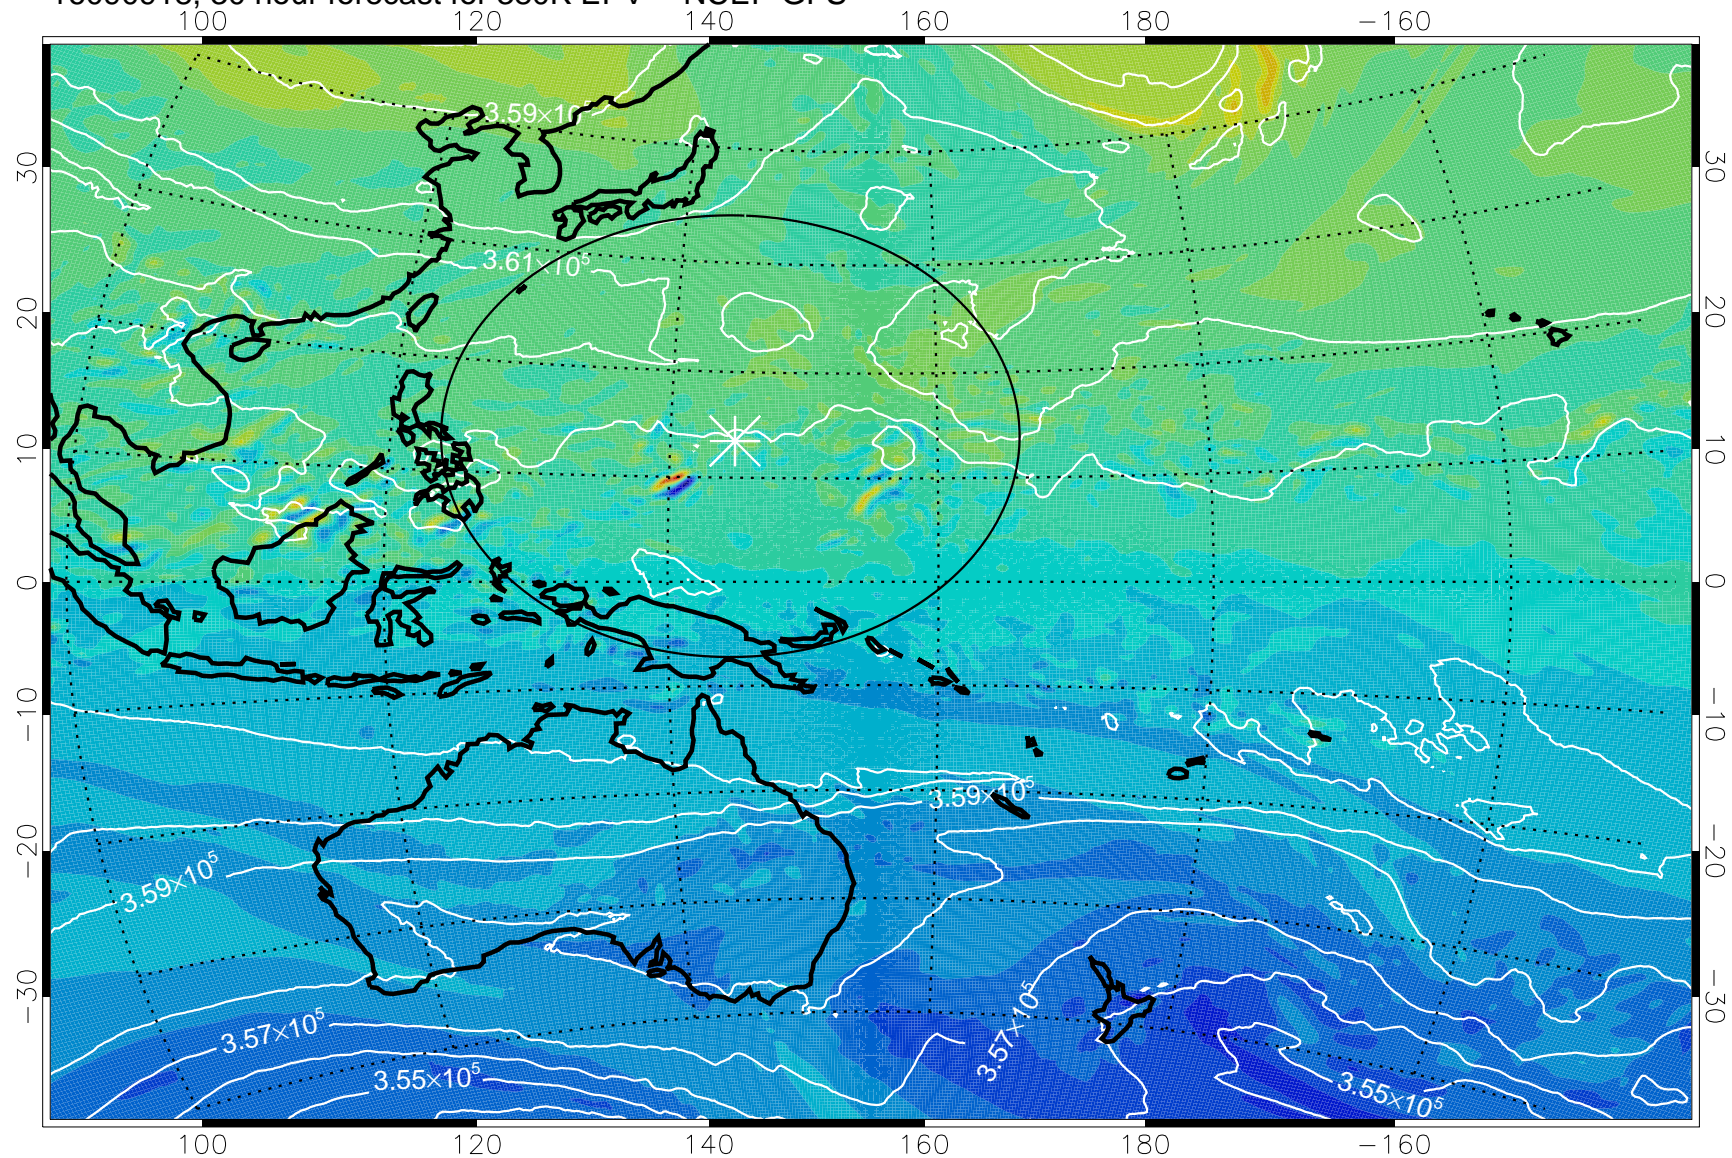

16090906, 18 hour forecast for 380K EPV -- NCEP GFS

380K Montgomery Streamfunction, white

Range ring of 2304 km

16090912, 24 hour forecast for 380K EPV -- NCEP GFS

380K Montgomery Streamfunction, white

Range ring of 2304 km

16090918, 30 hour forecast for 380K EPV -- NCEP GFS

380K Montgomery Streamfunction, white

Range ring of 2304 km

16091000, 36 hour forecast for 380K EPV -- NCEP GFS

380K Montgomery Streamfunction, white

Range ring of 2304 km

16091006, 42 hour forecast for 380K EPV -- NCEP GFS

380K Montgomery Streamfunction, white

Range ring of 2304 km

16091012, 48 hour forecast for 380K EPV -- NCEP GFS

380K Montgomery Streamfunction, white

Range ring of 2304 km

16091018, 54 hour forecast for 380K EPV -- NCEP GFS

380K Montgomery Streamfunction, white

Range ring of 2304 km

16091100, 60 hour forecast for 380K EPV -- NCEP GFS

380K Montgomery Streamfunction, white

Range ring of 2304 km