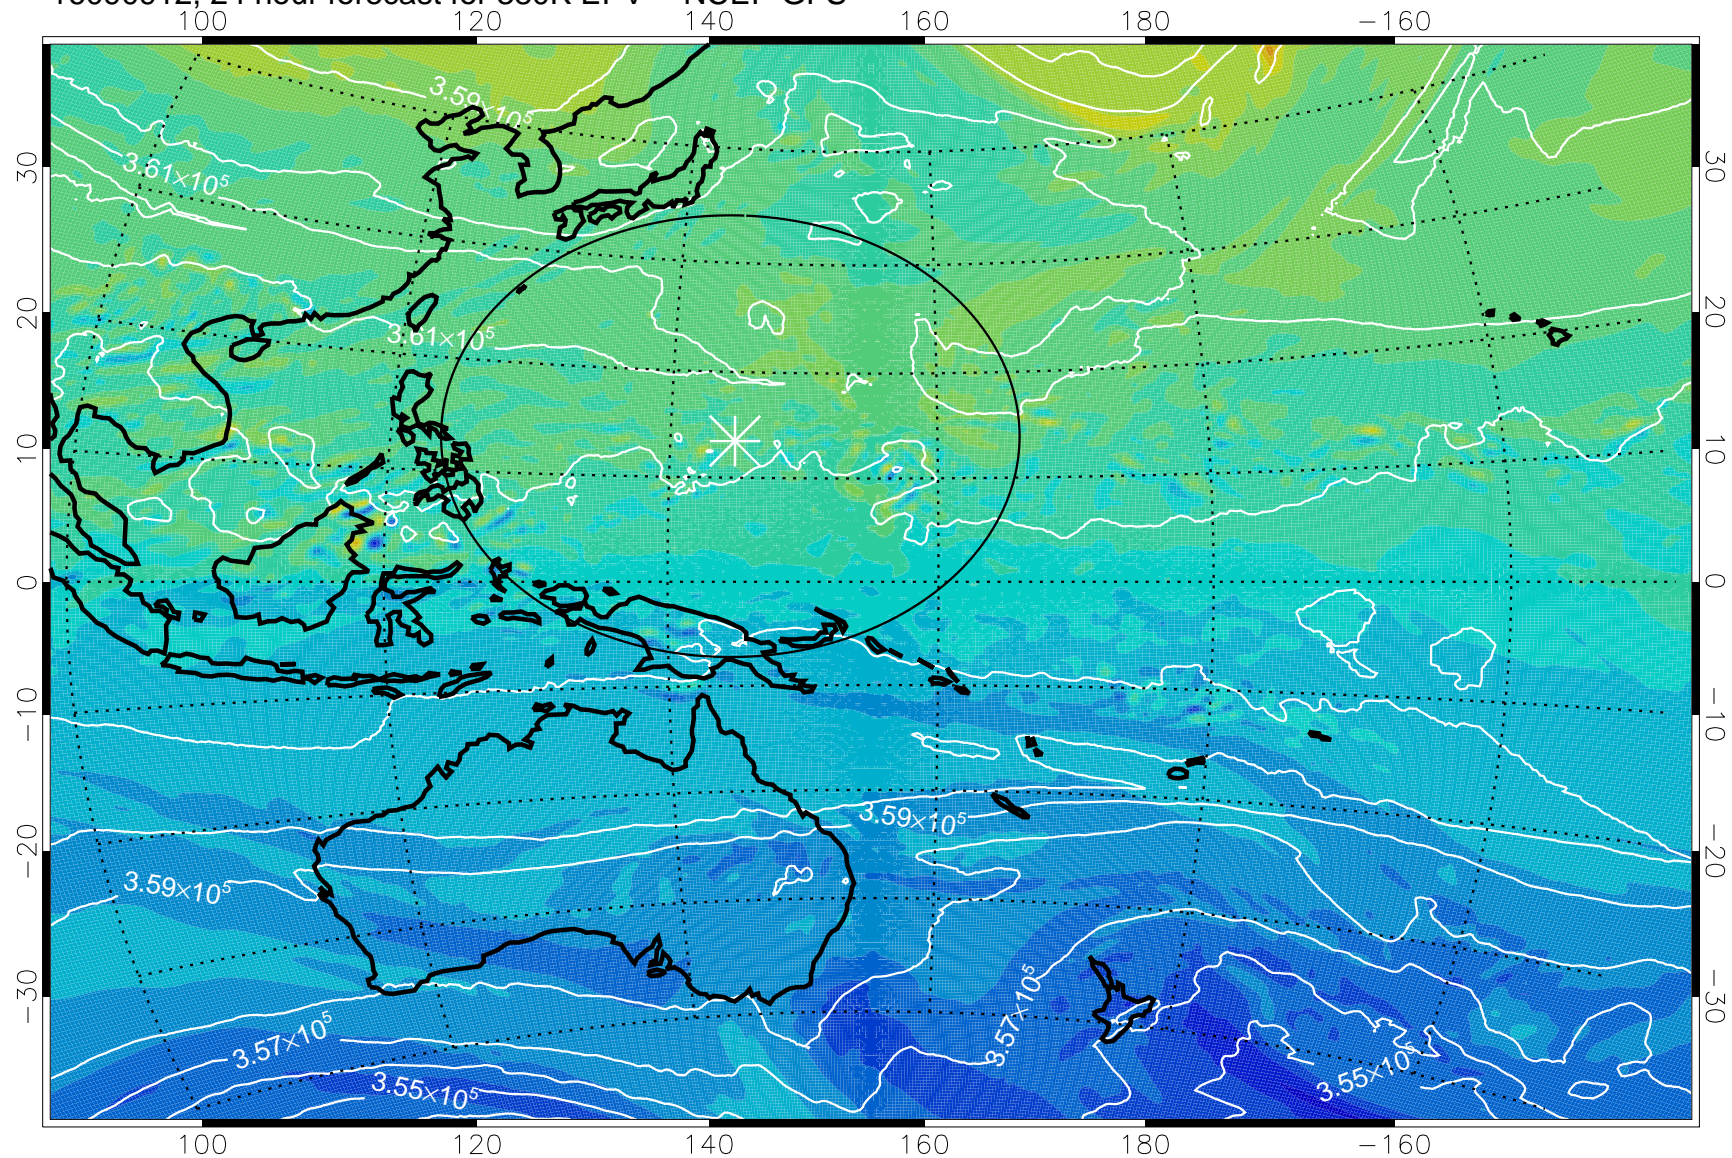

16090906, 18 hour forecast for 380K EPV -- NCEP GFS

380K Montgomery Streamfunction, white

Range ring of 2304 km

16090912, 24 hour forecast for 380K EPV -- NCEP GFS

380K Montgomery Streamfunction, white

Range ring of 2304 km

16090918, 30 hour forecast for 380K EPV -- NCEP GFS

380K Montgomery Streamfunction, white

Range ring of 2304 km

16091000, 36 hour forecast for 380K EPV -- NCEP GFS

380K Montgomery Streamfunction, white

Range ring of 2304 km

16091006, 42 hour forecast for 380K EPV -- NCEP GFS

380K Montgomery Streamfunction, white

Range ring of 2304 km

16091012, 48 hour forecast for 380K EPV -- NCEP GFS

380K Montgomery Streamfunction, white

Range ring of 2304 km

16091018, 54 hour forecast for 380K EPV -- NCEP GFS

380K Montgomery Streamfunction, white

Range ring of 2304 km

16091100, 60 hour forecast for 380K EPV -- NCEP GFS

380K Montgomery Streamfunction, white

Range ring of 2304 km