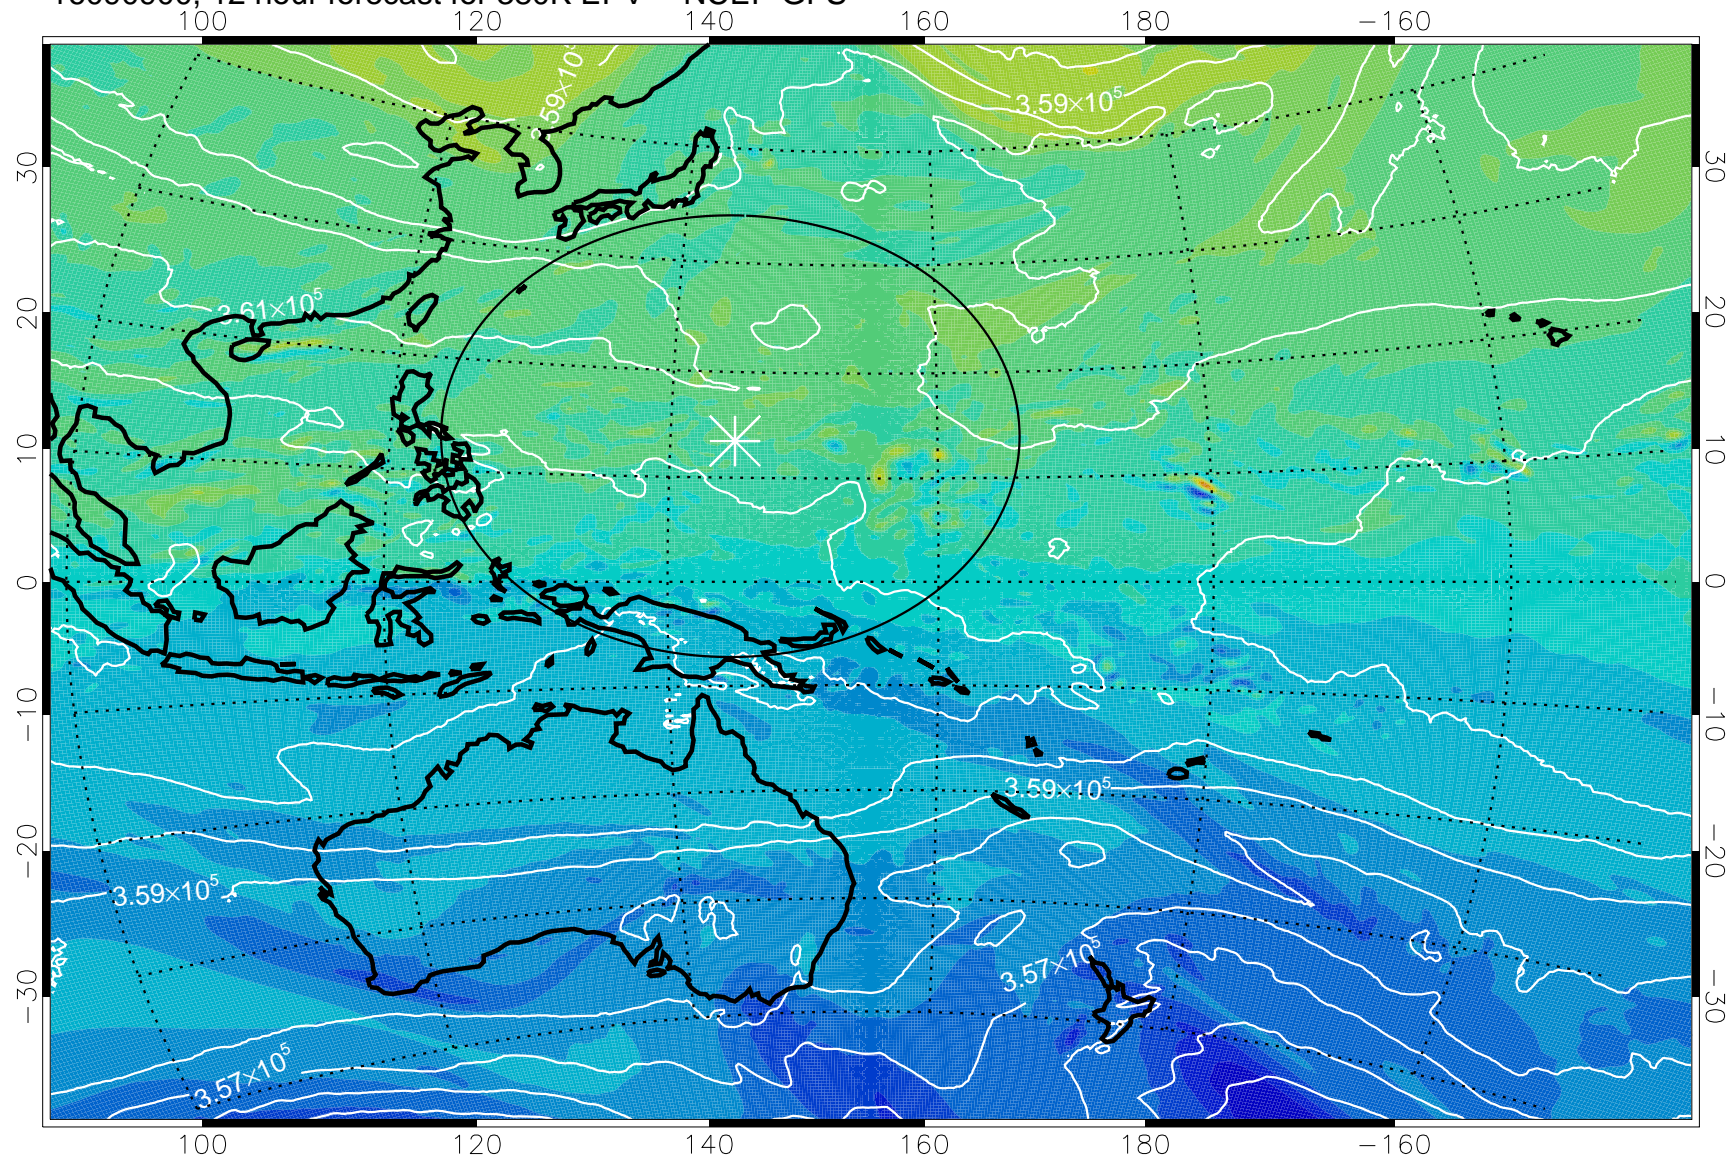

16090818, 6 hour forecast for 380K EPV -- NCEP GFS

380K Montgomery Streamfunction, white

Range ring of 2304 km

16090900, 12 hour forecast for 380K EPV -- NCEP GFS

380K Montgomery Streamfunction, white

Range ring of 2304 km

16090906, 18 hour forecast for 380K EPV -- NCEP GFS

380K Montgomery Streamfunction, white

Range ring of 2304 km

16090912, 24 hour forecast for 380K EPV -- NCEP GFS

380K Montgomery Streamfunction, white

Range ring of 2304 km

16090918, 30 hour forecast for 380K EPV -- NCEP GFS

380K Montgomery Streamfunction, white

Range ring of 2304 km

16091000, 36 hour forecast for 380K EPV -- NCEP GFS

380K Montgomery Streamfunction, white

Range ring of 2304 km

16091006, 42 hour forecast for 380K EPV -- NCEP GFS

380K Montgomery Streamfunction, white

Range ring of 2304 km

16091012, 48 hour forecast for 380K EPV -- NCEP GFS

380K Montgomery Streamfunction, white

Range ring of 2304 km