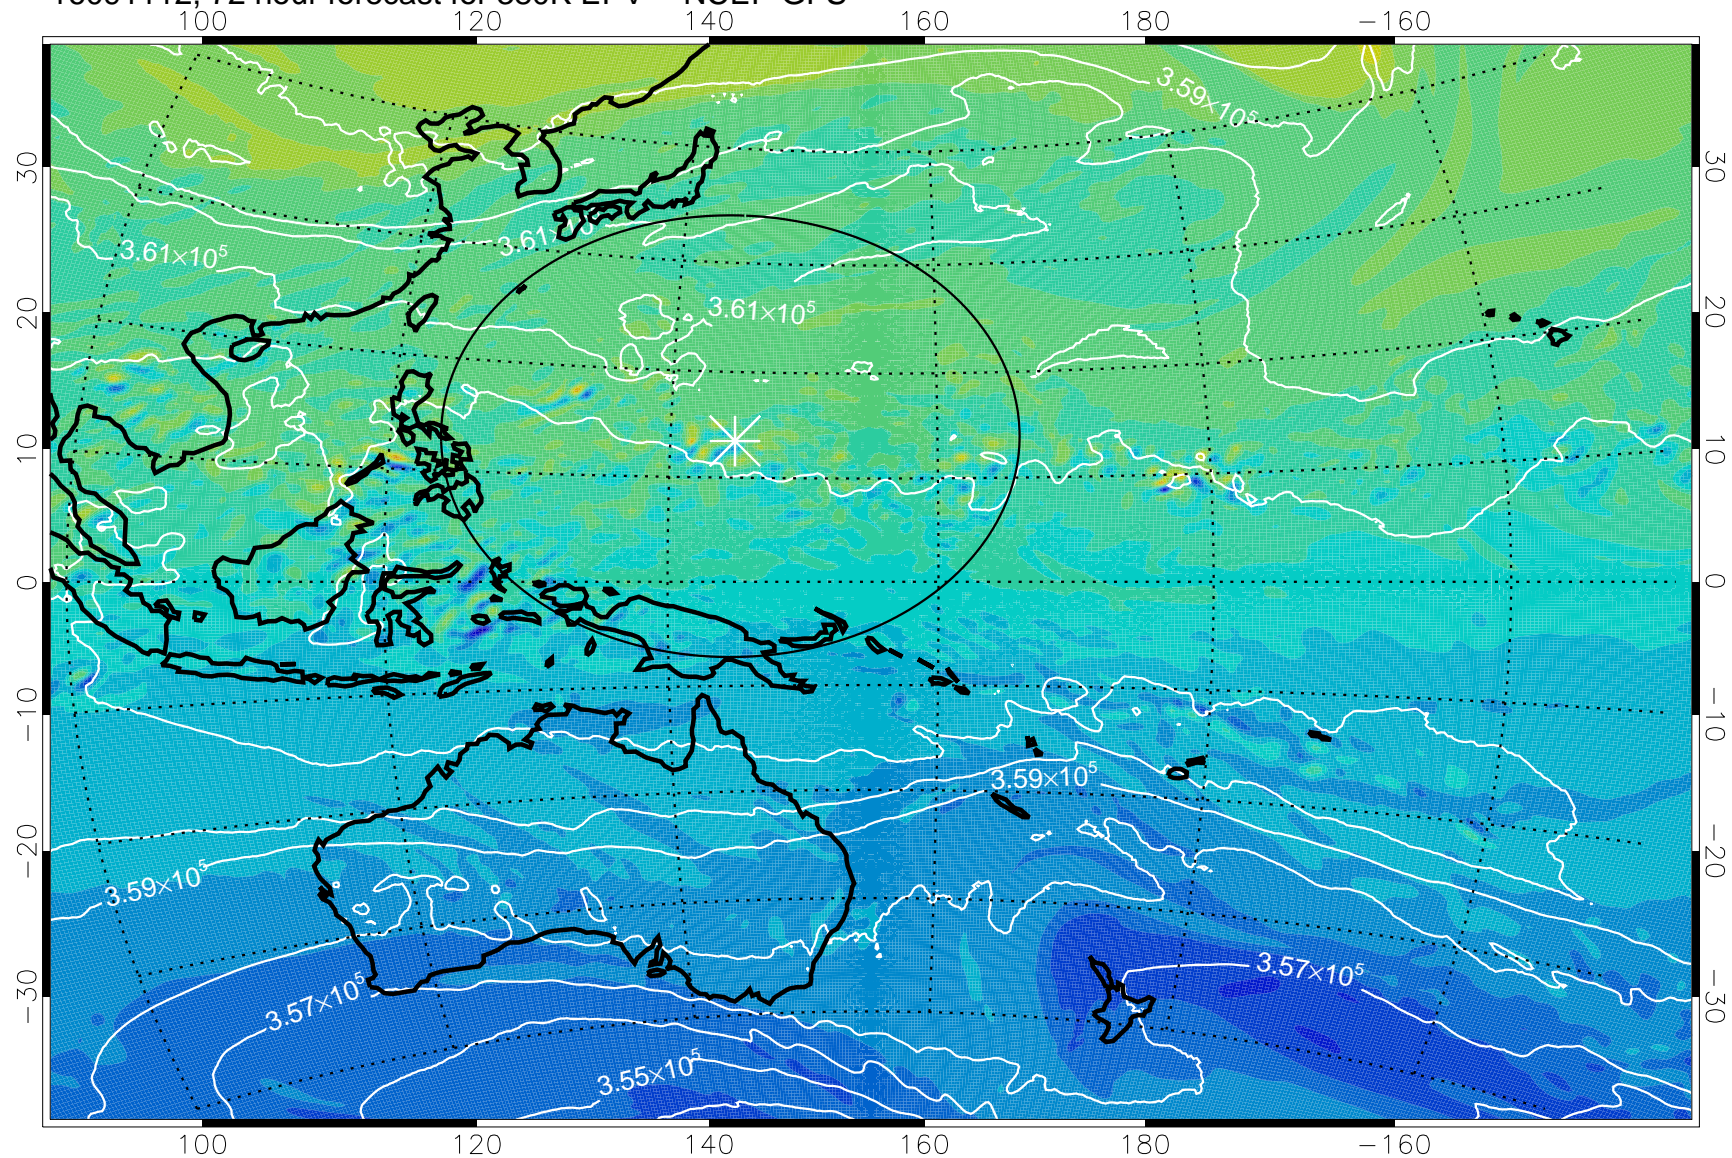

16091018, 54 hour forecast for 380K EPV -- NCEP GFS

380K Montgomery Streamfunction, white

Range ring of 2304 km

16091100, 60 hour forecast for 380K EPV -- NCEP GFS

380K Montgomery Streamfunction, white

Range ring of 2304 km

16091106, 66 hour forecast for 380K EPV -- NCEP GFS

380K Montgomery Streamfunction, white

Range ring of 2304 km

16091112, 72 hour forecast for 380K EPV -- NCEP GFS

380K Montgomery Streamfunction, white

Range ring of 2304 km

16091118, 78 hour forecast for 380K EPV -- NCEP GFS

380K Montgomery Streamfunction, white

Range ring of 2304 km

16091200, 84 hour forecast for 380K EPV -- NCEP GFS

380K Montgomery Streamfunction, white

Range ring of 2304 km

16091206, 90 hour forecast for 380K EPV -- NCEP GFS

380K Montgomery Streamfunction, white

Range ring of 2304 km

16091212, 96 hour forecast for 380K EPV -- NCEP GFS

380K Montgomery Streamfunction, white

Range ring of 2304 km