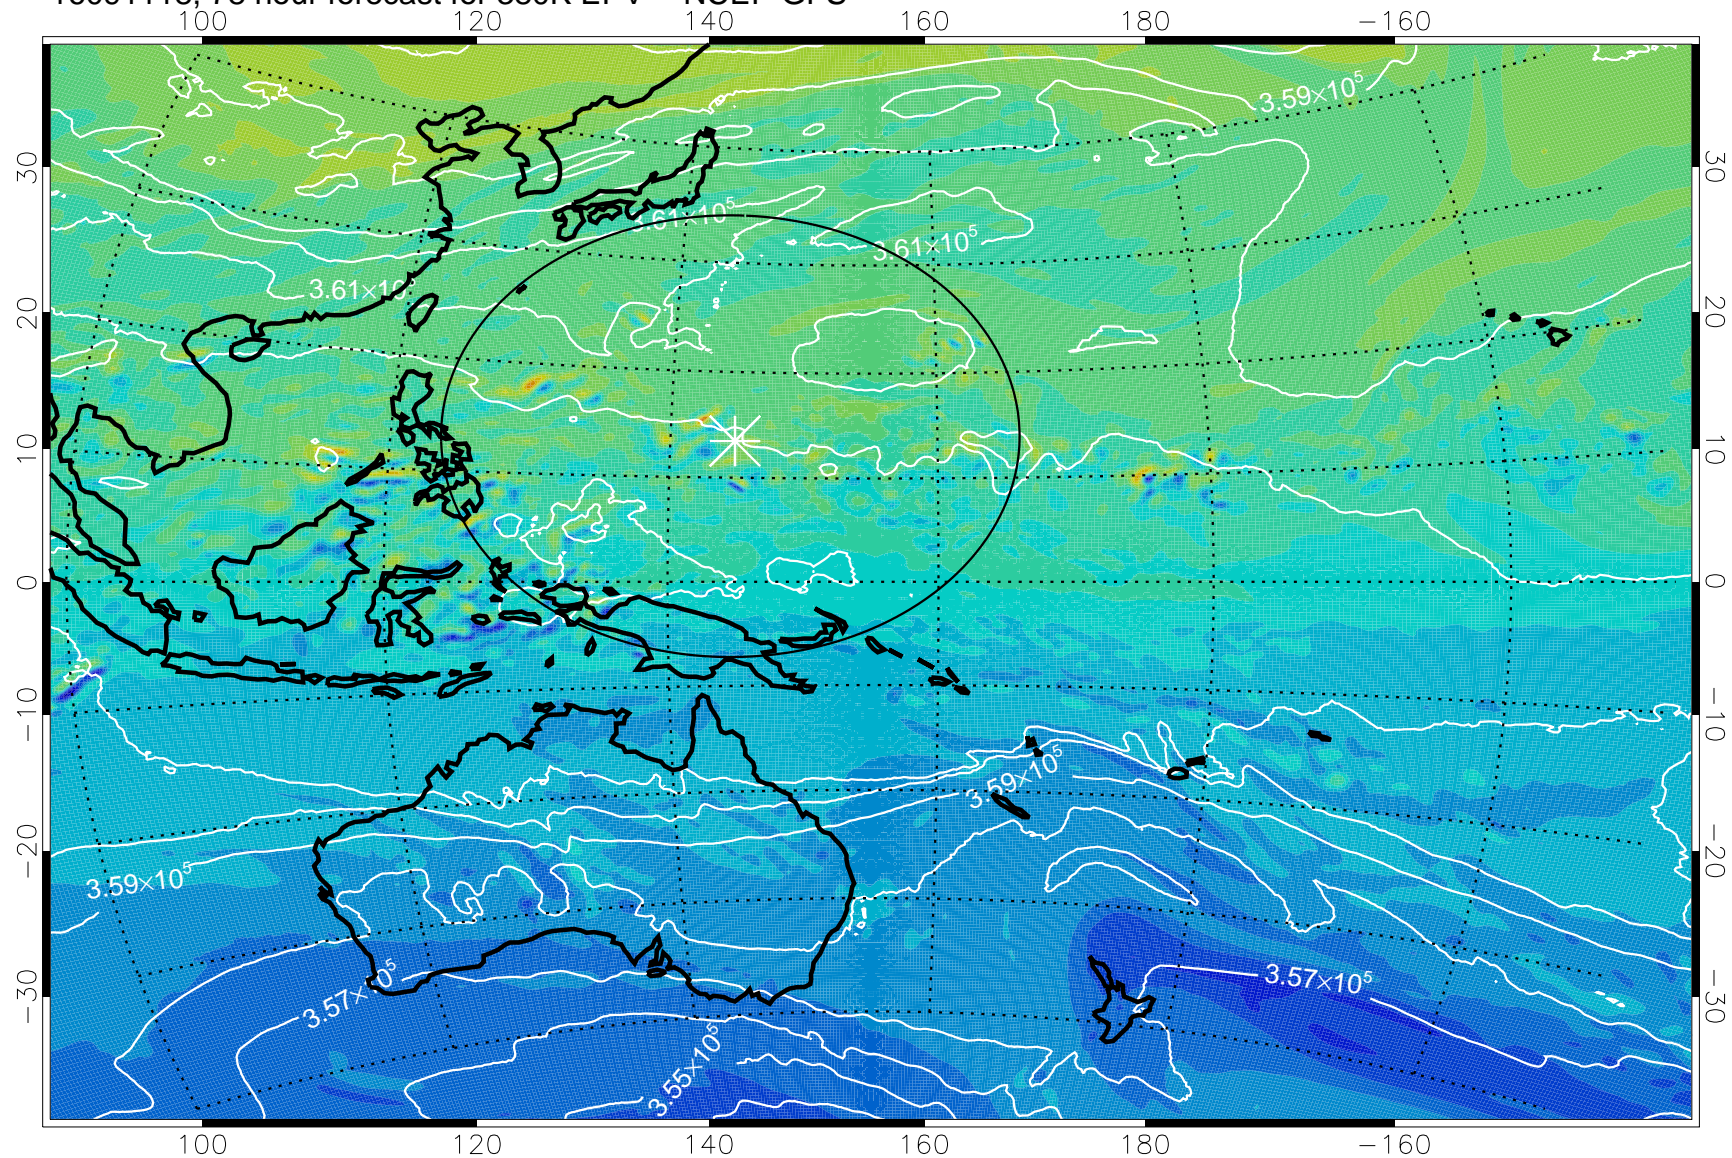

16091018, 54 hour forecast for 380K EPV -- NCEP GFS

380K Montgomery Streamfunction, white

Range ring of 2304 km

16091100, 60 hour forecast for 380K EPV -- NCEP GFS

380K Montgomery Streamfunction, white

Range ring of 2304 km

16091106, 66 hour forecast for 380K EPV -- NCEP GFS

380K Montgomery Streamfunction, white

Range ring of 2304 km

16091112, 72 hour forecast for 380K EPV -- NCEP GFS

380K Montgomery Streamfunction, white

Range ring of 2304 km

16091118, 78 hour forecast for 380K EPV -- NCEP GFS

380K Montgomery Streamfunction, white

Range ring of 2304 km

16091200, 84 hour forecast for 380K EPV -- NCEP GFS

380K Montgomery Streamfunction, white

Range ring of 2304 km

16091206, 90 hour forecast for 380K EPV -- NCEP GFS

380K Montgomery Streamfunction, white

Range ring of 2304 km

16091212, 96 hour forecast for 380K EPV -- NCEP GFS

380K Montgomery Streamfunction, white

Range ring of 2304 km