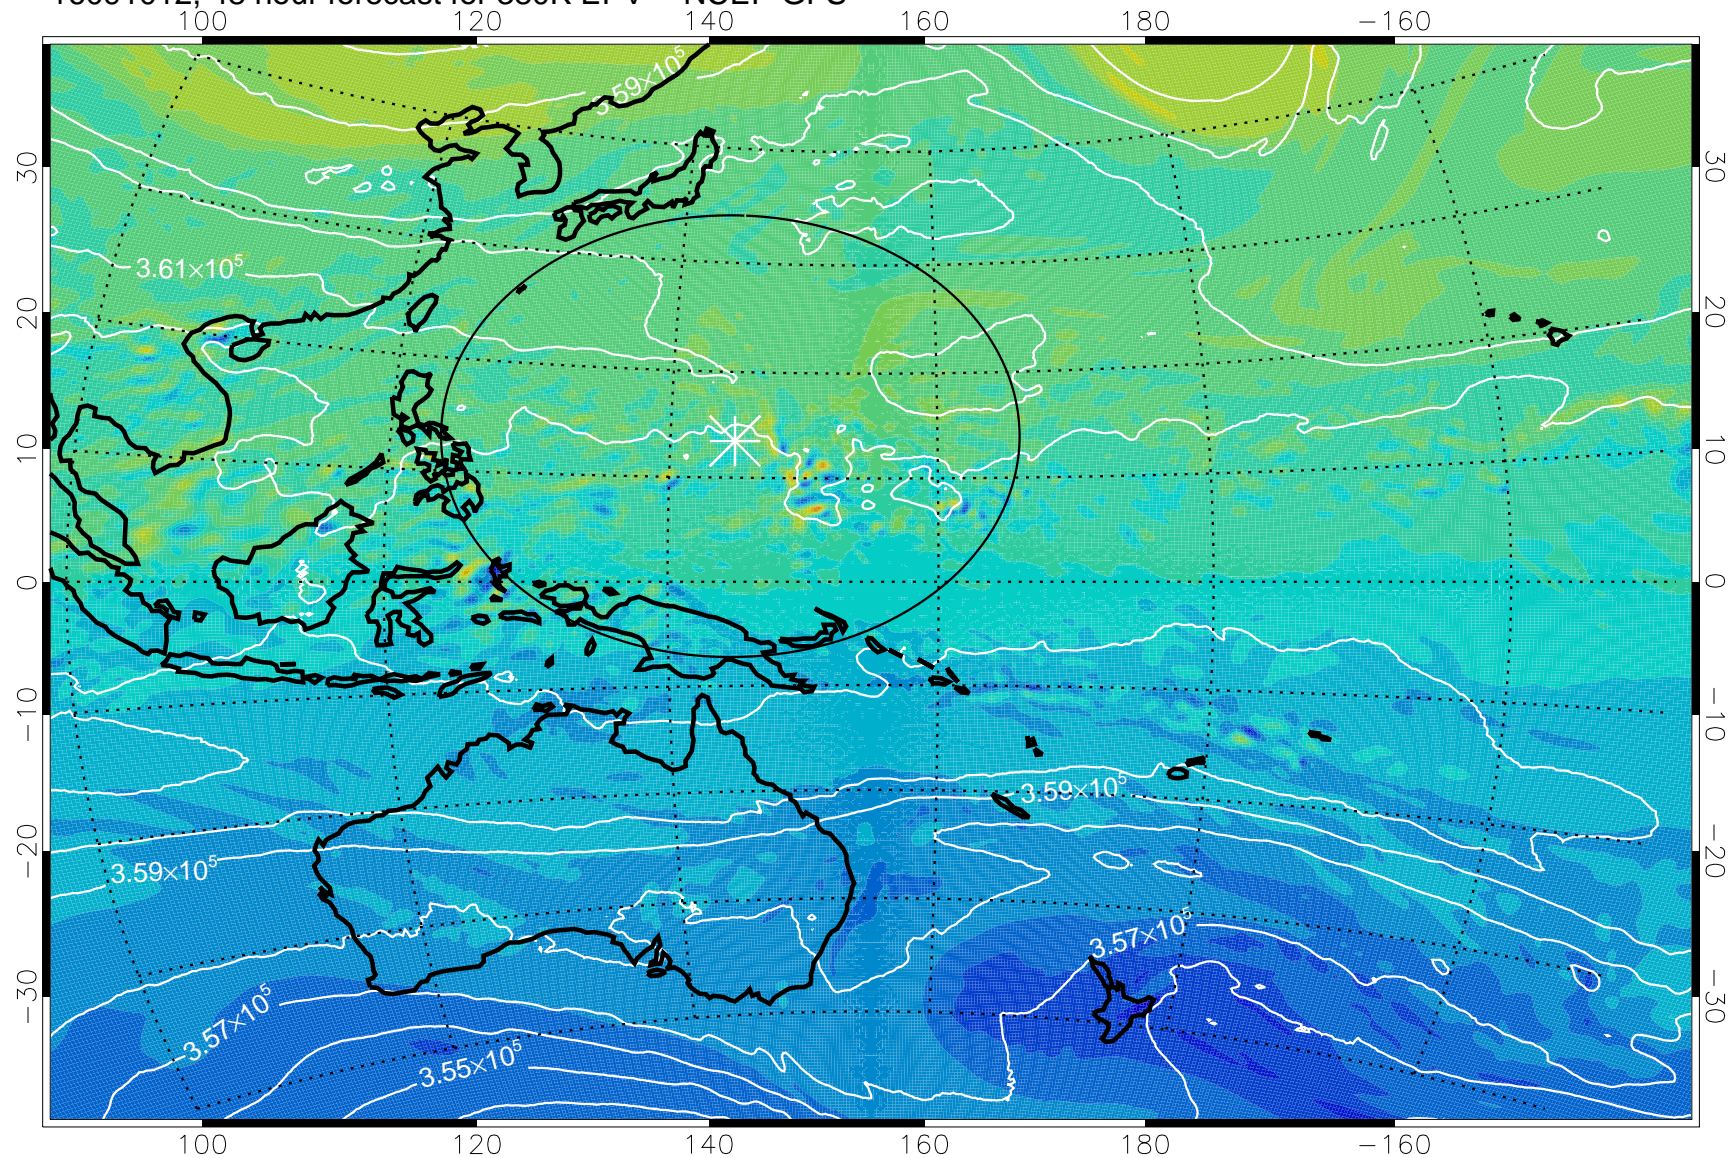

16091006, 42 hour forecast for 380K EPV -- NCEP GFS

380K Montgomery Streamfunction, white

Range ring of 2304 km

16091012, 48 hour forecast for 380K EPV -- NCEP GFS

380K Montgomery Streamfunction, white

Range ring of 2304 km

16091018, 54 hour forecast for 380K EPV -- NCEP GFS

380K Montgomery Streamfunction, white

Range ring of 2304 km

16091100, 60 hour forecast for 380K EPV -- NCEP GFS

380K Montgomery Streamfunction, white

Range ring of 2304 km

16091106, 66 hour forecast for 380K EPV -- NCEP GFS

380K Montgomery Streamfunction, white

Range ring of 2304 km

16091112, 72 hour forecast for 380K EPV -- NCEP GFS

380K Montgomery Streamfunction, white

Range ring of 2304 km

16091118, 78 hour forecast for 380K EPV -- NCEP GFS

380K Montgomery Streamfunction, white

Range ring of 2304 km

16091200, 84 hour forecast for 380K EPV -- NCEP GFS

380K Montgomery Streamfunction, white

Range ring of 2304 km