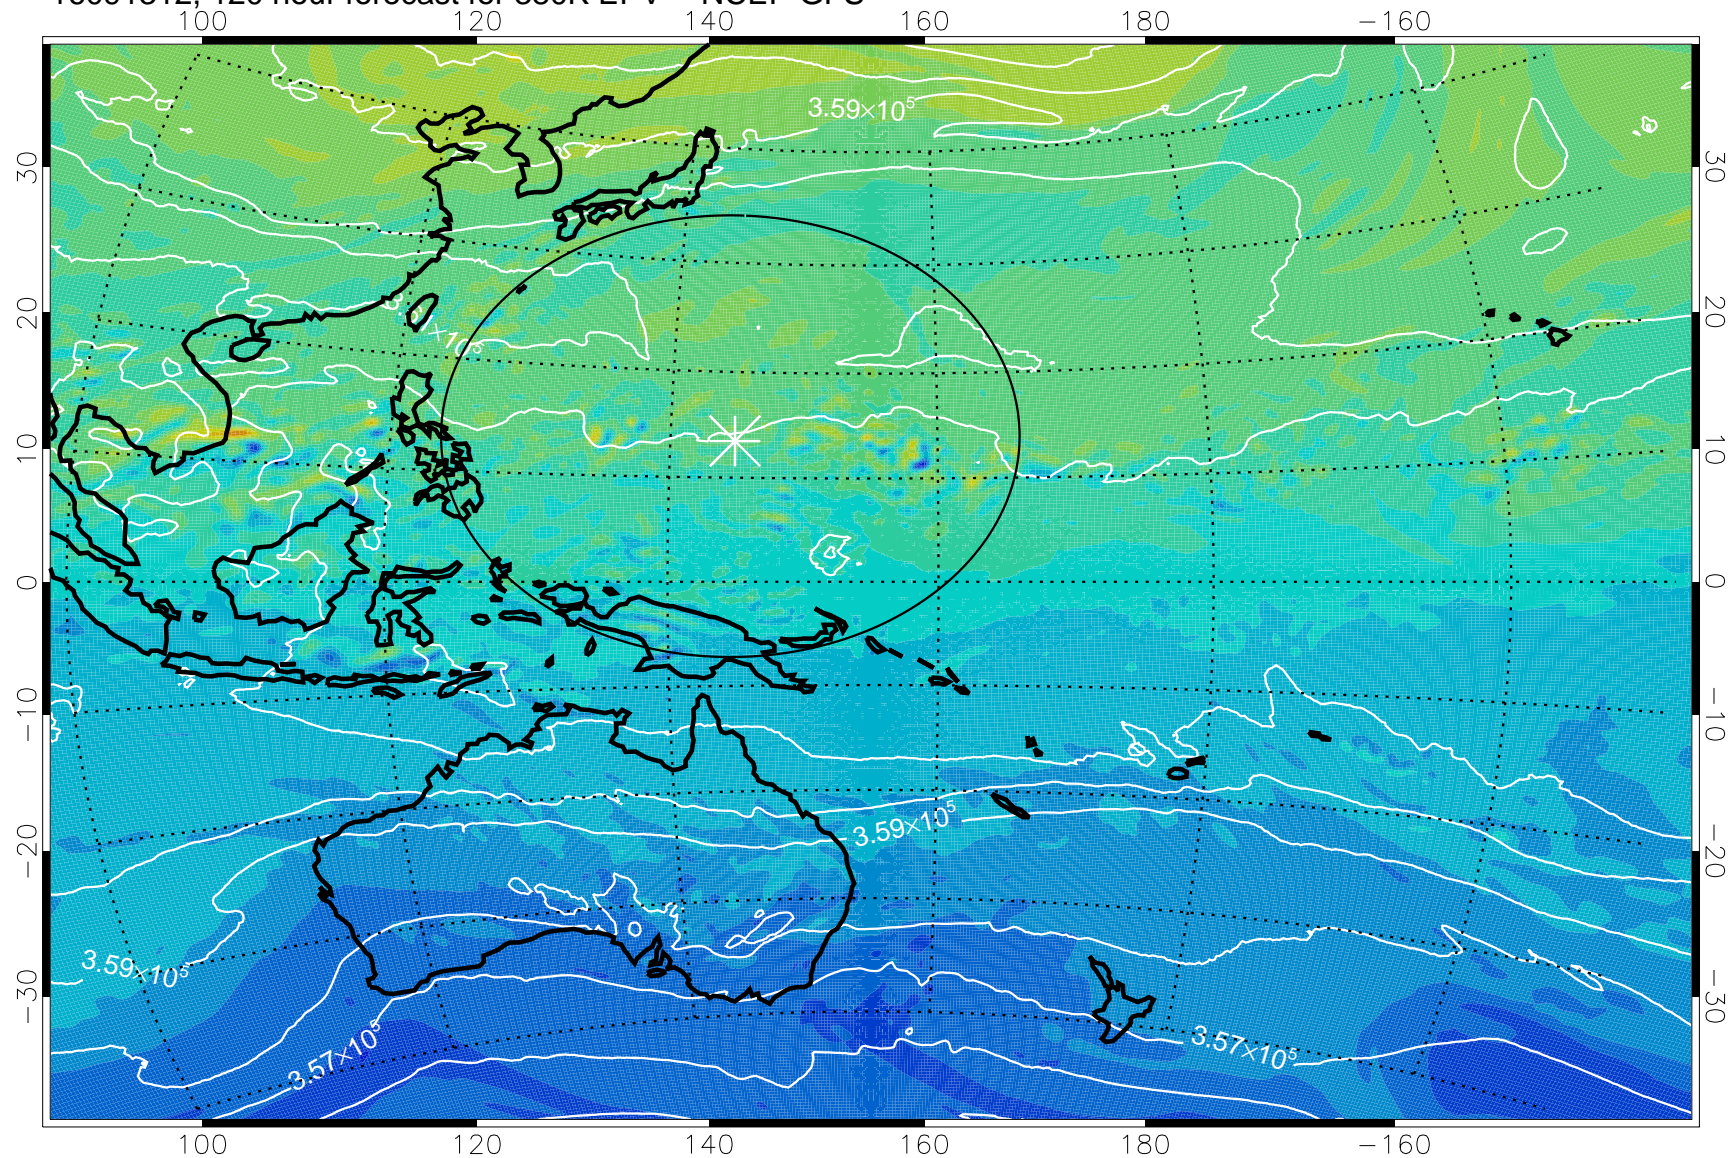

16091206, 90 hour forecast for 380K EPV -- NCEP GFS

380K Montgomery Streamfunction, white

Range ring of 2304 km

16091212, 96 hour forecast for 380K EPV -- NCEP GFS

380K Montgomery Streamfunction, white

Range ring of 2304 km

16091218, 102 hour forecast for 380K EPV -- NCEP GFS

380K Montgomery Streamfunction, white

Range ring of 2304 km

16091300, 108 hour forecast for 380K EPV -- NCEP GFS

380K Montgomery Streamfunction, white

Range ring of 2304 km

16091306, 114 hour forecast for 380K EPV -- NCEP GFS

380K Montgomery Streamfunction, white

Range ring of 2304 km

16091312, 120 hour forecast for 380K EPV -- NCEP GFS

380K Montgomery Streamfunction, white

Range ring of 2304 km