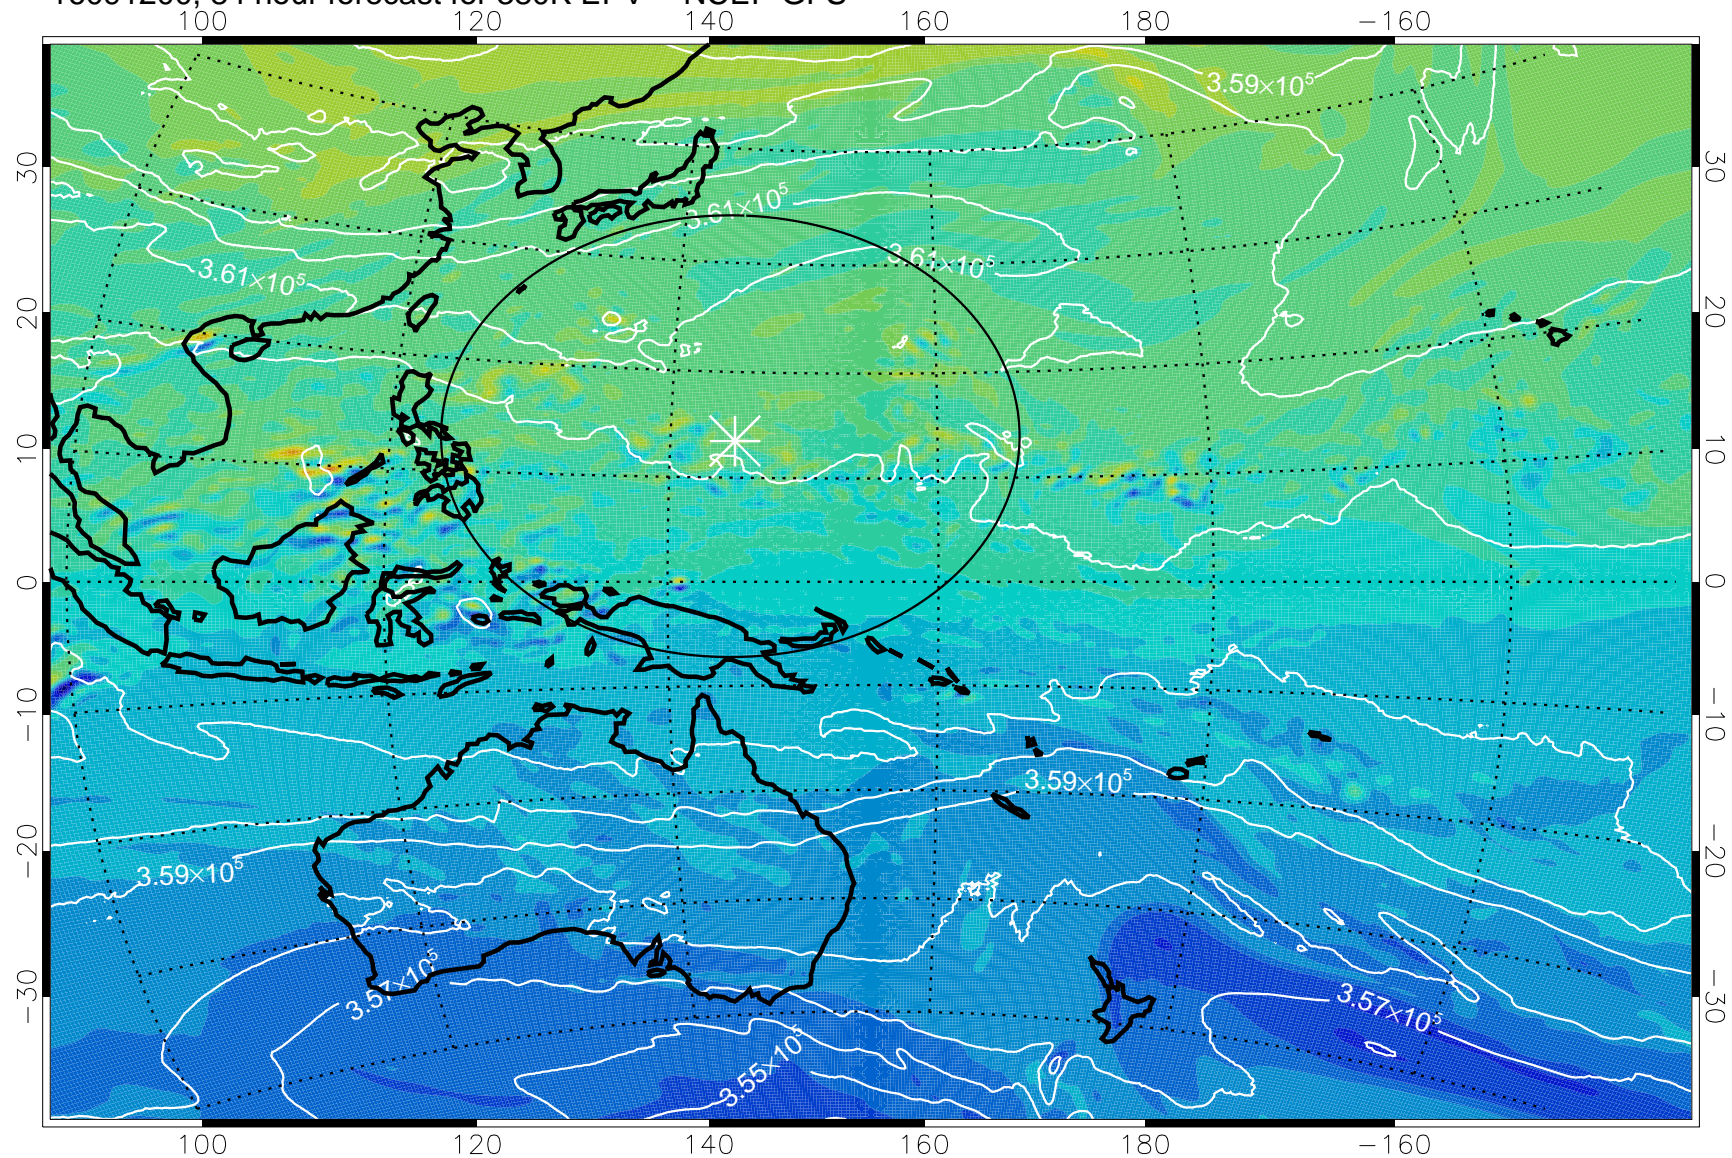

16091106, 66 hour forecast for 380K EPV -- NCEP GFS

380K Montgomery Streamfunction, white

Range ring of 2304 km

16091112, 72 hour forecast for 380K EPV -- NCEP GFS

380K Montgomery Streamfunction, white

Range ring of 2304 km

16091118, 78 hour forecast for 380K EPV -- NCEP GFS

380K Montgomery Streamfunction, white

Range ring of 2304 km

16091200, 84 hour forecast for 380K EPV -- NCEP GFS

380K Montgomery Streamfunction, white

Range ring of 2304 km

16091206, 90 hour forecast for 380K EPV -- NCEP GFS

380K Montgomery Streamfunction, white

Range ring of 2304 km

16091212, 96 hour forecast for 380K EPV -- NCEP GFS

380K Montgomery Streamfunction, white

Range ring of 2304 km

16091218, 102 hour forecast for 380K EPV -- NCEP GFS

380K Montgomery Streamfunction, white

Range ring of 2304 km

16091300, 108 hour forecast for 380K EPV -- NCEP GFS

380K Montgomery Streamfunction, white

Range ring of 2304 km