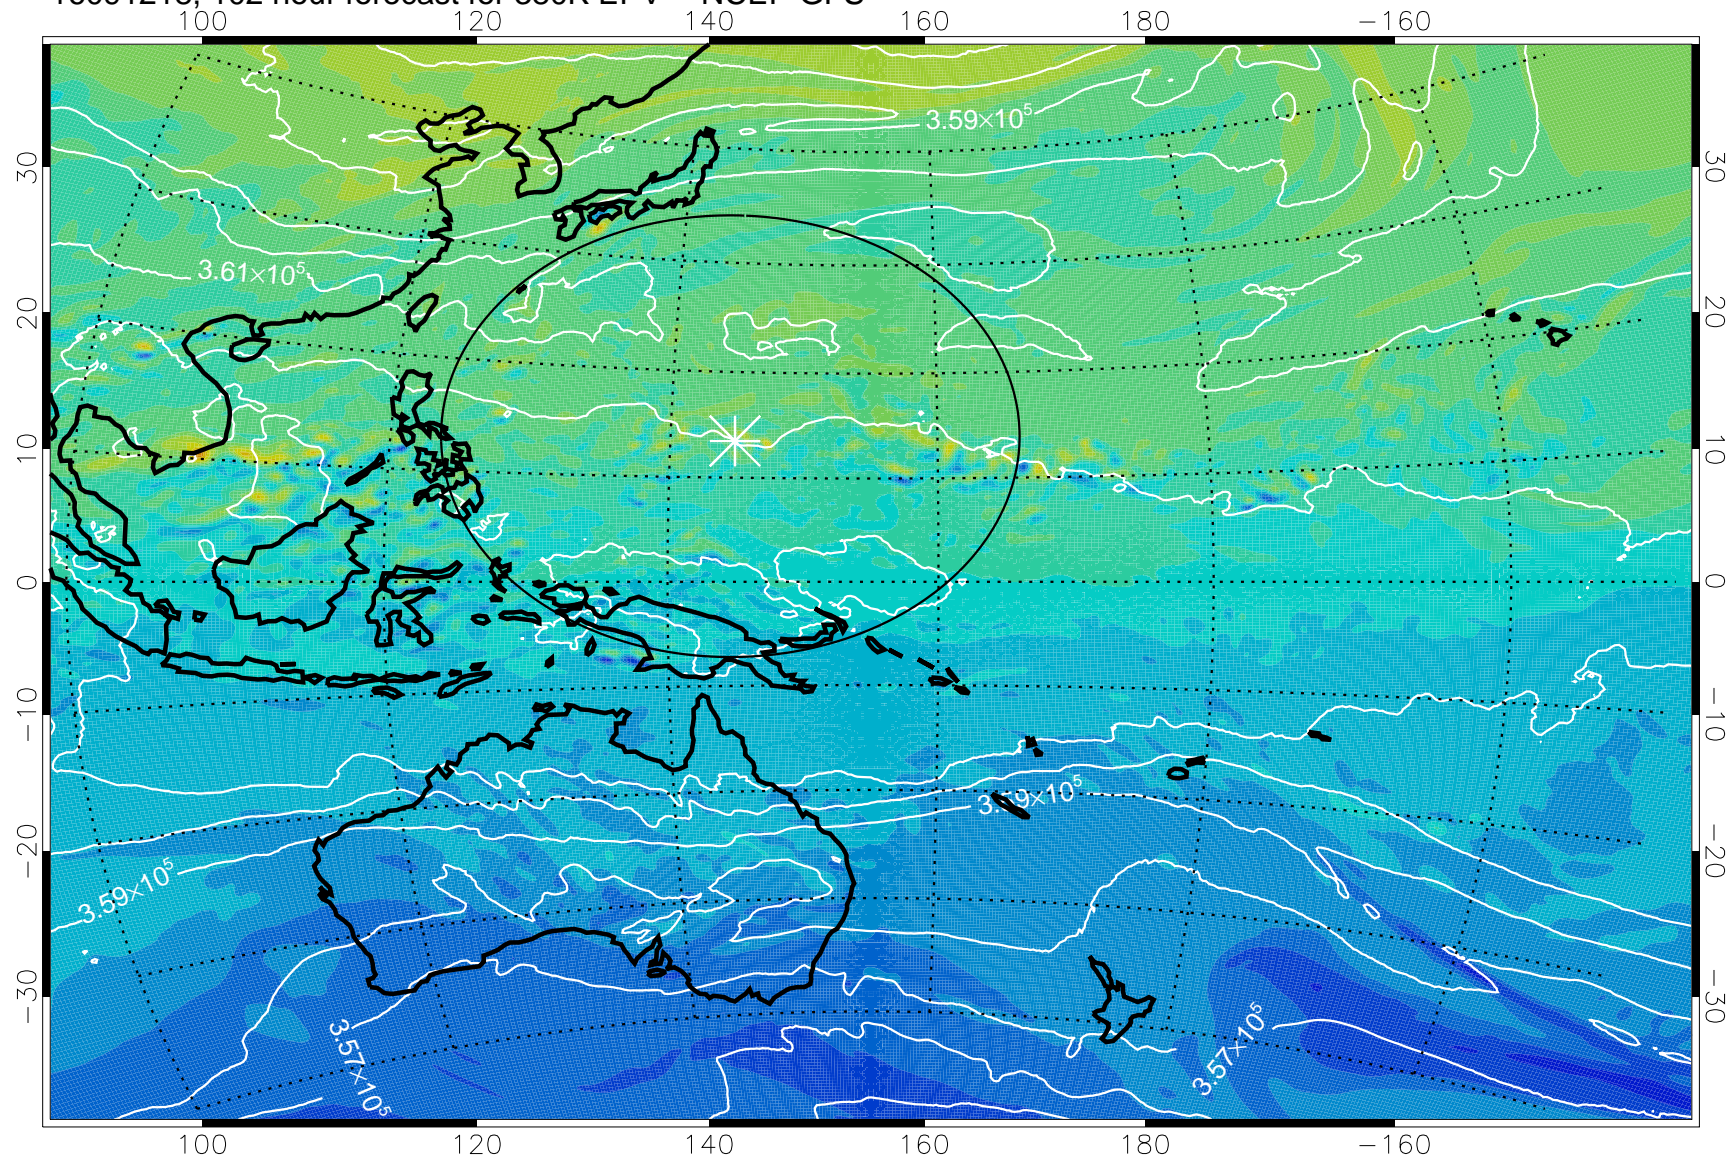

16091118, 78 hour forecast for 380K EPV -- NCEP GFS

380K Montgomery Streamfunction, white

Range ring of 2304 km

16091200, 84 hour forecast for 380K EPV -- NCEP GFS

380K Montgomery Streamfunction, white

Range ring of 2304 km

16091206, 90 hour forecast for 380K EPV -- NCEP GFS

380K Montgomery Streamfunction, white

Range ring of 2304 km

16091212, 96 hour forecast for 380K EPV -- NCEP GFS

380K Montgomery Streamfunction, white

Range ring of 2304 km

16091218, 102 hour forecast for 380K EPV -- NCEP GFS

380K Montgomery Streamfunction, white

Range ring of 2304 km

16091300, 108 hour forecast for 380K EPV -- NCEP GFS

380K Montgomery Streamfunction, white

Range ring of 2304 km

16091306, 114 hour forecast for 380K EPV -- NCEP GFS

380K Montgomery Streamfunction, white

Range ring of 2304 km

16091312, 120 hour forecast for 380K EPV -- NCEP GFS

380K Montgomery Streamfunction, white

Range ring of 2304 km