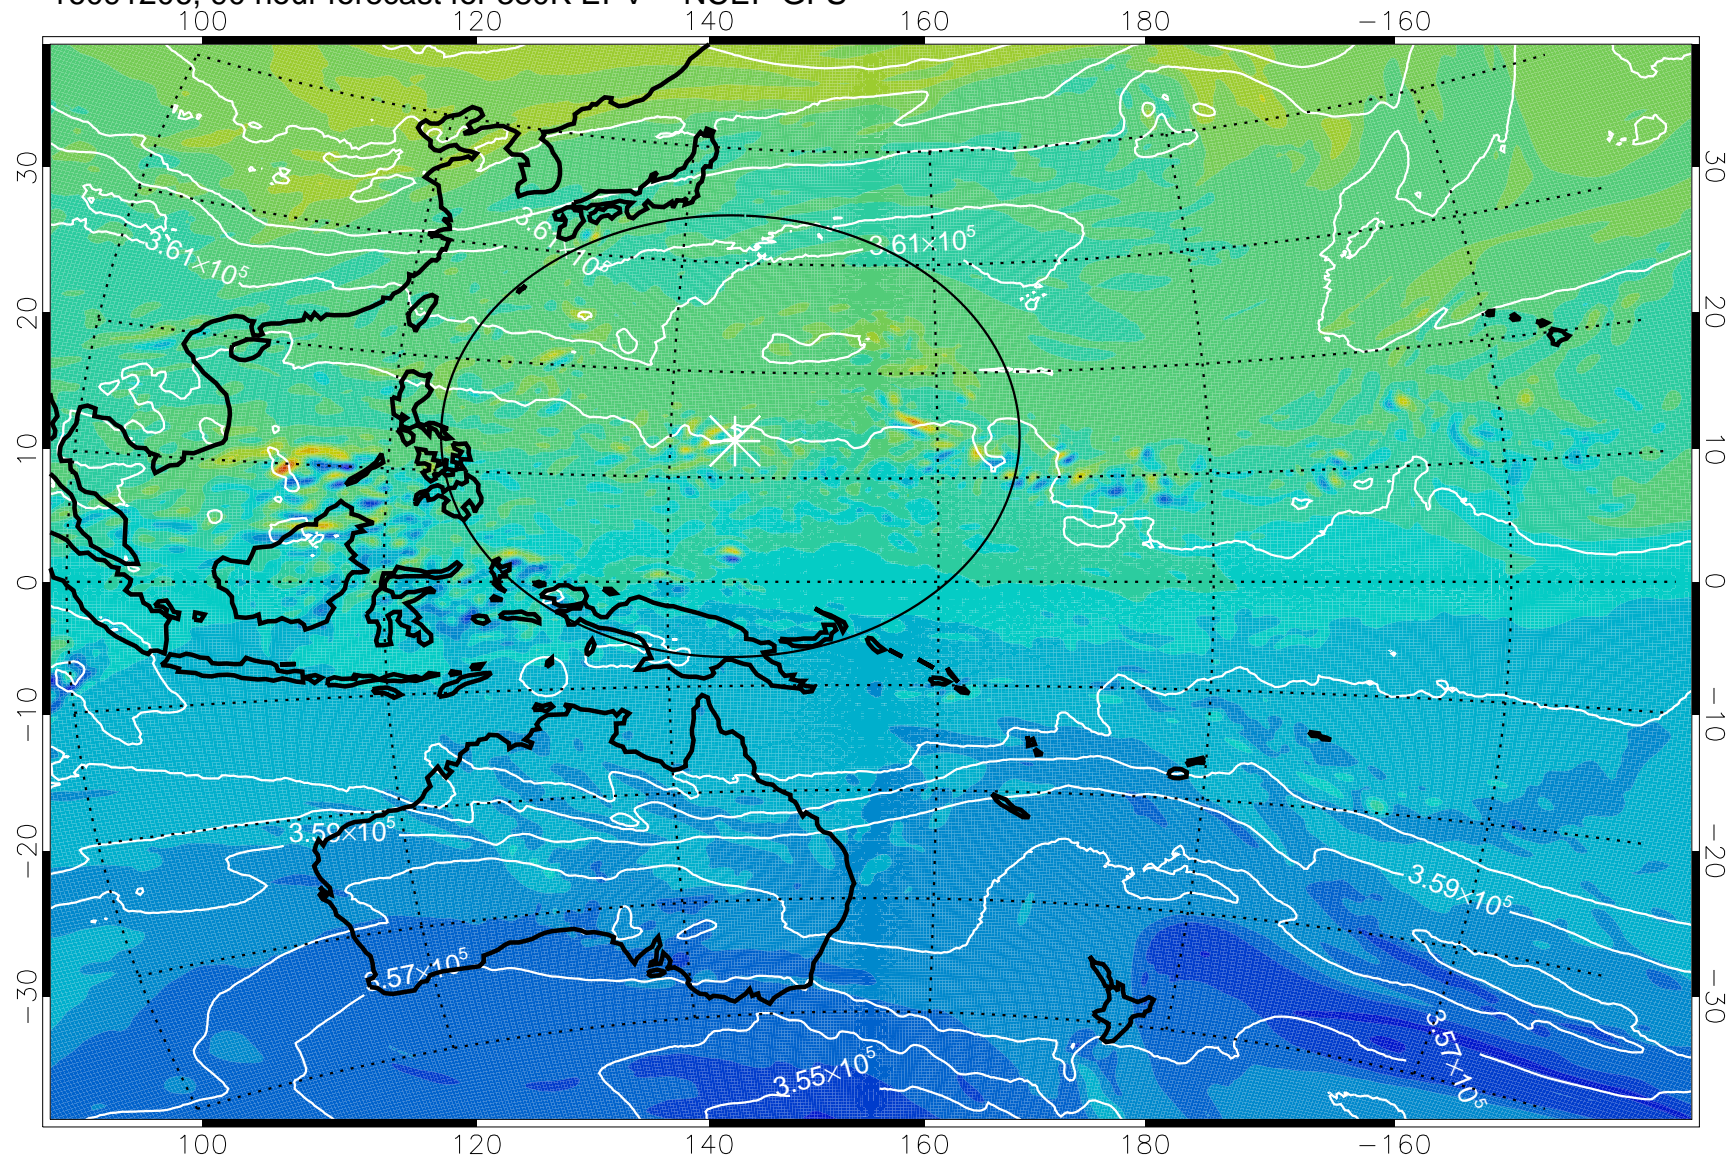

16091106, 66 hour forecast for 380K EPV -- NCEP GFS

380K Montgomery Streamfunction, white

Range ring of 2304 km

16091112, 72 hour forecast for 380K EPV -- NCEP GFS

380K Montgomery Streamfunction, white

Range ring of 2304 km

16091118, 78 hour forecast for 380K EPV -- NCEP GFS

380K Montgomery Streamfunction, white

Range ring of 2304 km

16091200, 84 hour forecast for 380K EPV -- NCEP GFS

380K Montgomery Streamfunction, white

Range ring of 2304 km

16091206, 90 hour forecast for 380K EPV -- NCEP GFS

380K Montgomery Streamfunction, white

Range ring of 2304 km

16091212, 96 hour forecast for 380K EPV -- NCEP GFS

380K Montgomery Streamfunction, white

Range ring of 2304 km

16091218, 102 hour forecast for 380K EPV -- NCEP GFS

380K Montgomery Streamfunction, white

Range ring of 2304 km

16091300, 108 hour forecast for 380K EPV -- NCEP GFS

380K Montgomery Streamfunction, white

Range ring of 2304 km