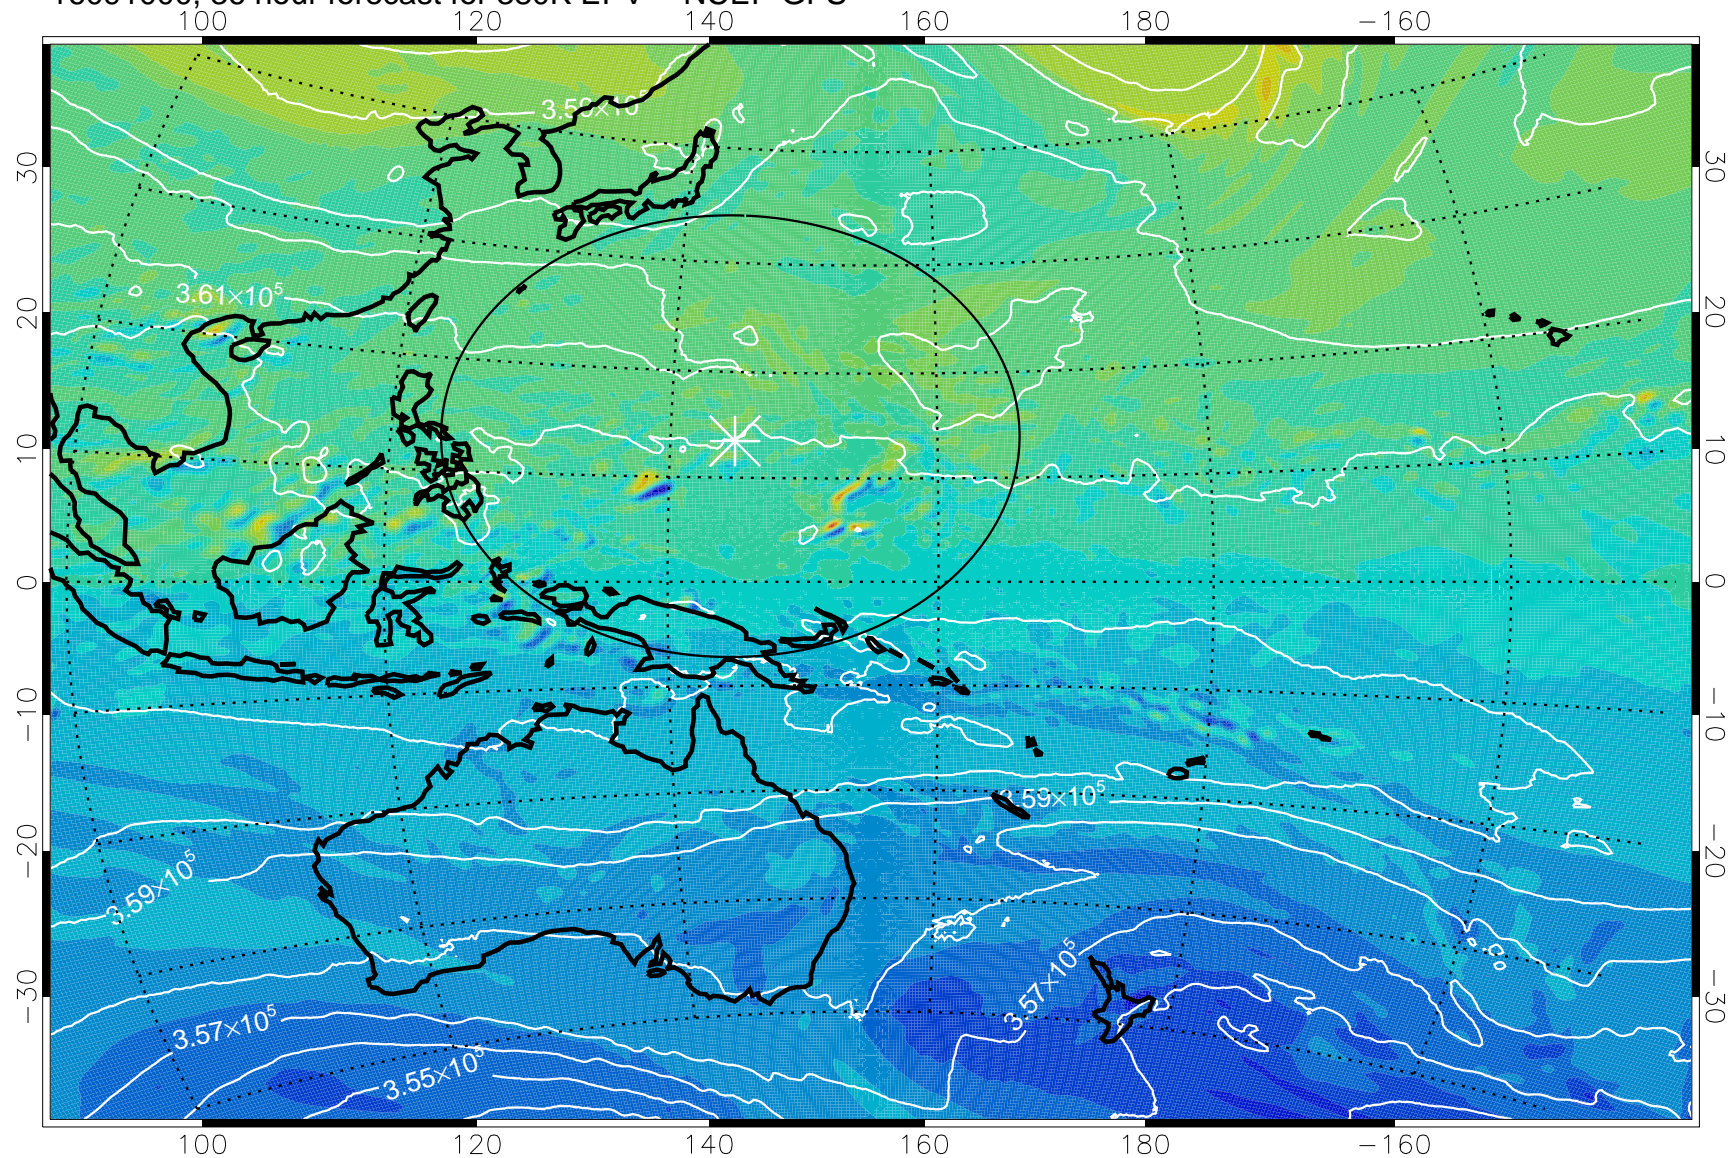

16090918, 30 hour forecast for 380K EPV -- NCEP GFS

380K Montgomery Streamfunction, white

Range ring of 2304 km

16091000, 36 hour forecast for 380K EPV -- NCEP GFS

380K Montgomery Streamfunction, white

Range ring of 2304 km

16091006, 42 hour forecast for 380K EPV -- NCEP GFS

380K Montgomery Streamfunction, white

Range ring of 2304 km

16091012, 48 hour forecast for 380K EPV -- NCEP GFS

380K Montgomery Streamfunction, white

Range ring of 2304 km

16091018, 54 hour forecast for 380K EPV -- NCEP GFS

380K Montgomery Streamfunction, white

Range ring of 2304 km

16091100, 60 hour forecast for 380K EPV -- NCEP GFS

380K Montgomery Streamfunction, white

Range ring of 2304 km

16091106, 66 hour forecast for 380K EPV -- NCEP GFS

380K Montgomery Streamfunction, white

Range ring of 2304 km

16091112, 72 hour forecast for 380K EPV -- NCEP GFS

380K Montgomery Streamfunction, white

Range ring of 2304 km