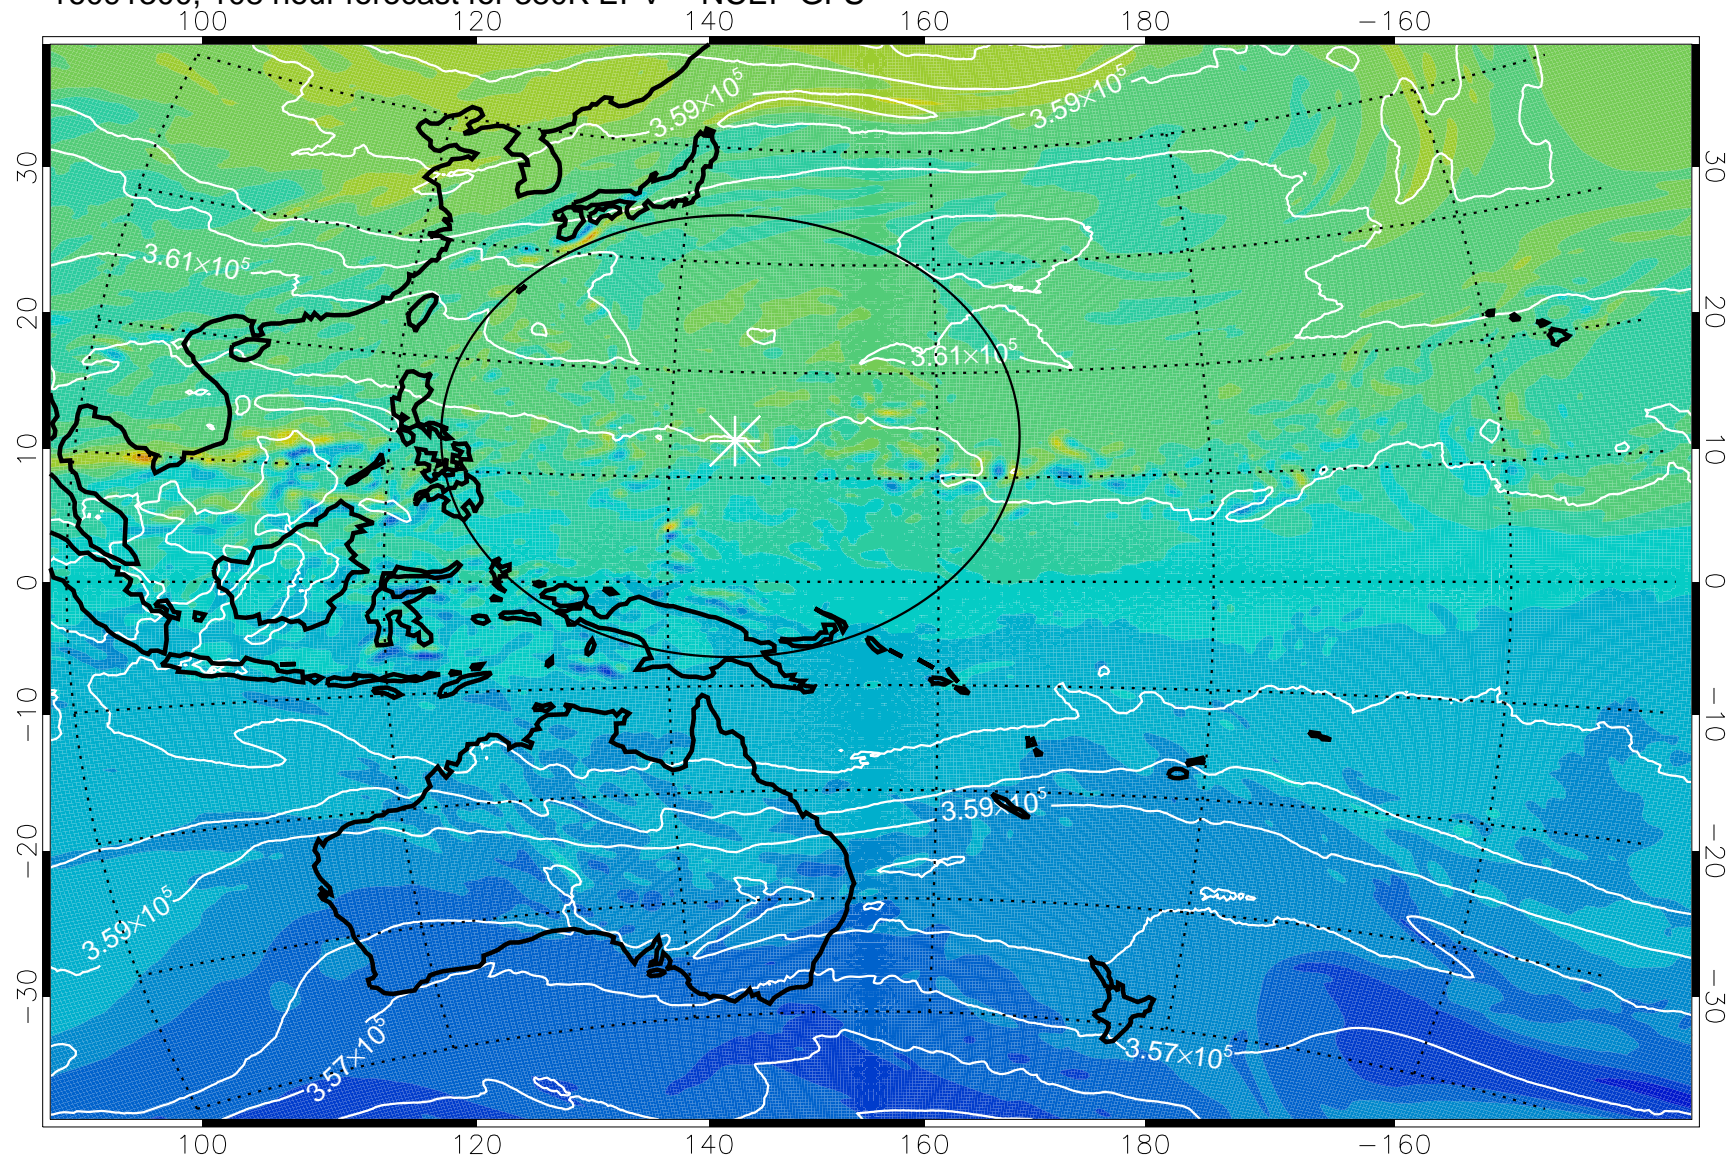

16091206, 90 hour forecast for 380K EPV -- NCEP GFS

380K Montgomery Streamfunction, white

Range ring of 2304 km

16091212, 96 hour forecast for 380K EPV -- NCEP GFS

380K Montgomery Streamfunction, white

Range ring of 2304 km

16091218, 102 hour forecast for 380K EPV -- NCEP GFS

380K Montgomery Streamfunction, white

Range ring of 2304 km

16091300, 108 hour forecast for 380K EPV -- NCEP GFS

380K Montgomery Streamfunction, white

Range ring of 2304 km

16091306, 114 hour forecast for 380K EPV -- NCEP GFS

380K Montgomery Streamfunction, white

Range ring of 2304 km

16091312, 120 hour forecast for 380K EPV -- NCEP GFS

380K Montgomery Streamfunction, white

Range ring of 2304 km