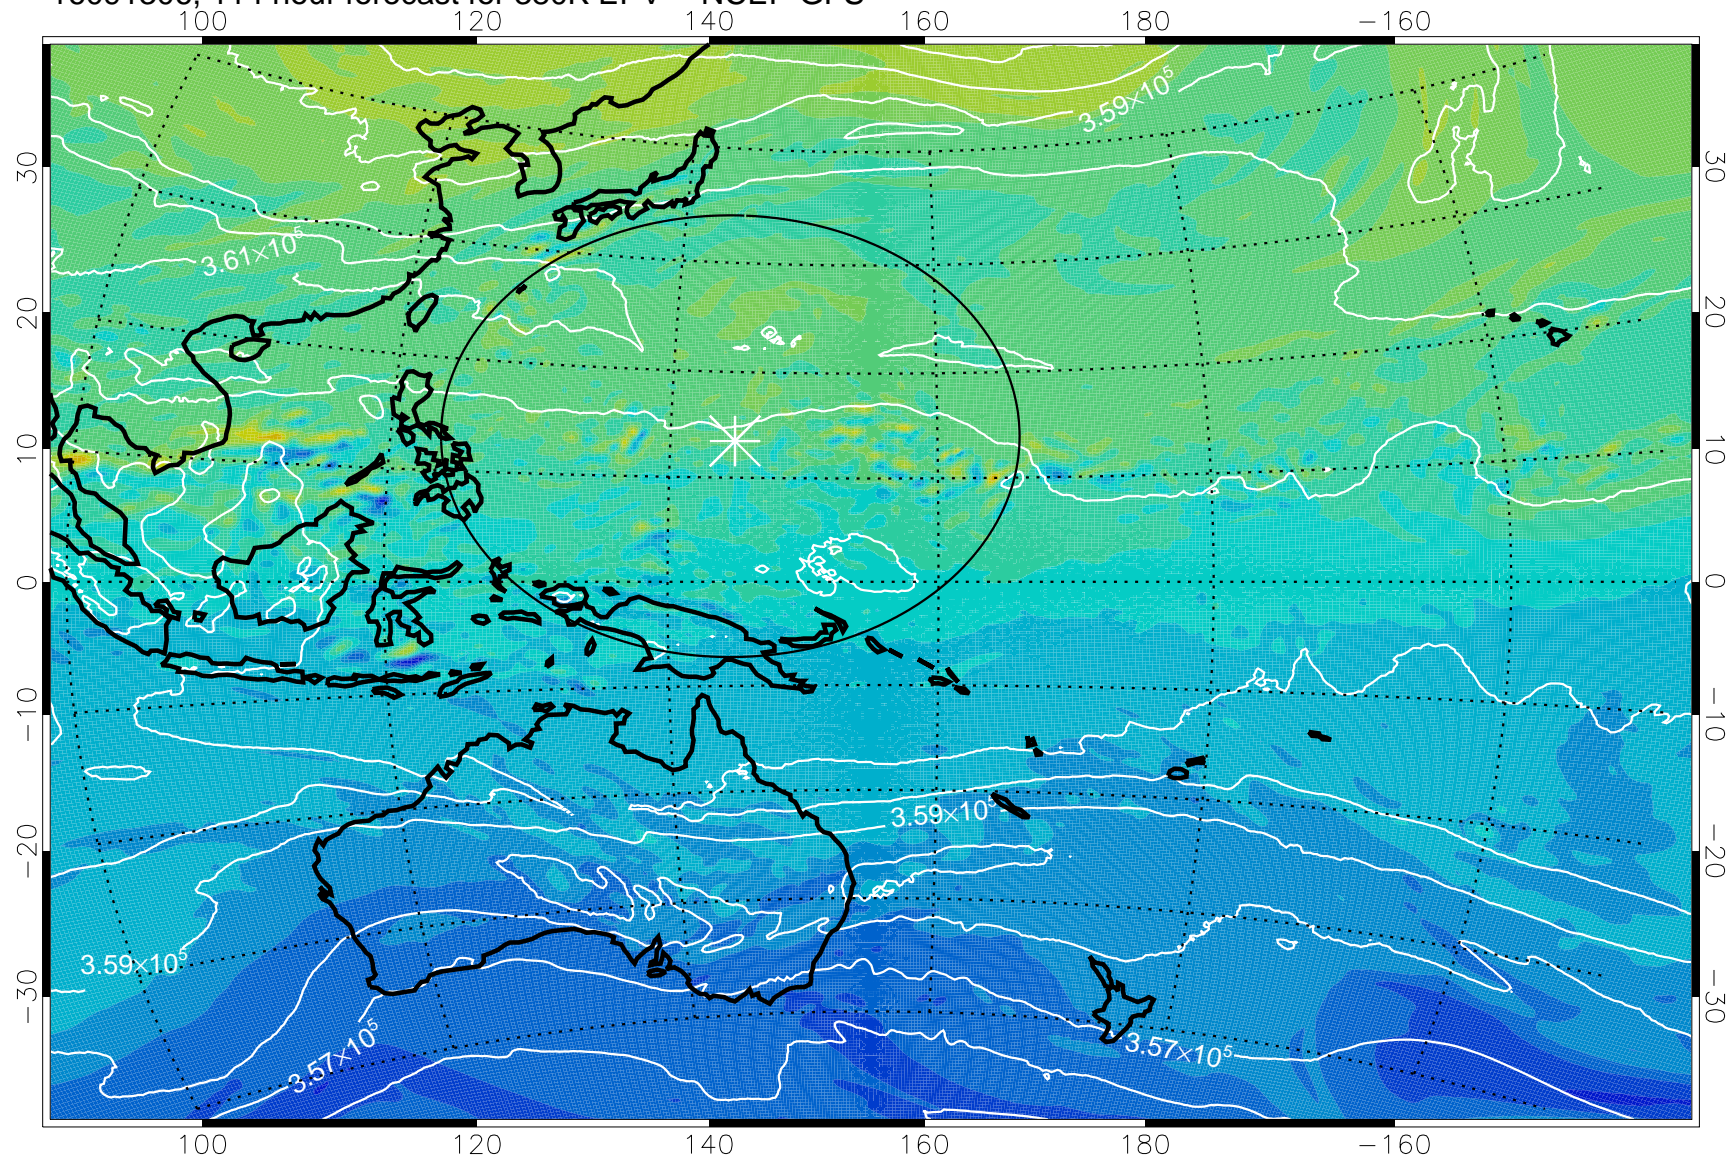

16091118, 78 hour forecast for 380K EPV -- NCEP GFS

380K Montgomery Streamfunction, white

Range ring of 2304 km

16091200, 84 hour forecast for 380K EPV -- NCEP GFS

380K Montgomery Streamfunction, white

Range ring of 2304 km

16091206, 90 hour forecast for 380K EPV -- NCEP GFS

380K Montgomery Streamfunction, white

Range ring of 2304 km

16091212, 96 hour forecast for 380K EPV -- NCEP GFS

380K Montgomery Streamfunction, white

Range ring of 2304 km

16091218, 102 hour forecast for 380K EPV -- NCEP GFS

380K Montgomery Streamfunction, white

Range ring of 2304 km

16091300, 108 hour forecast for 380K EPV -- NCEP GFS

380K Montgomery Streamfunction, white

Range ring of 2304 km

16091306, 114 hour forecast for 380K EPV -- NCEP GFS

380K Montgomery Streamfunction, white

Range ring of 2304 km

16091312, 120 hour forecast for 380K EPV -- NCEP GFS

380K Montgomery Streamfunction, white

Range ring of 2304 km