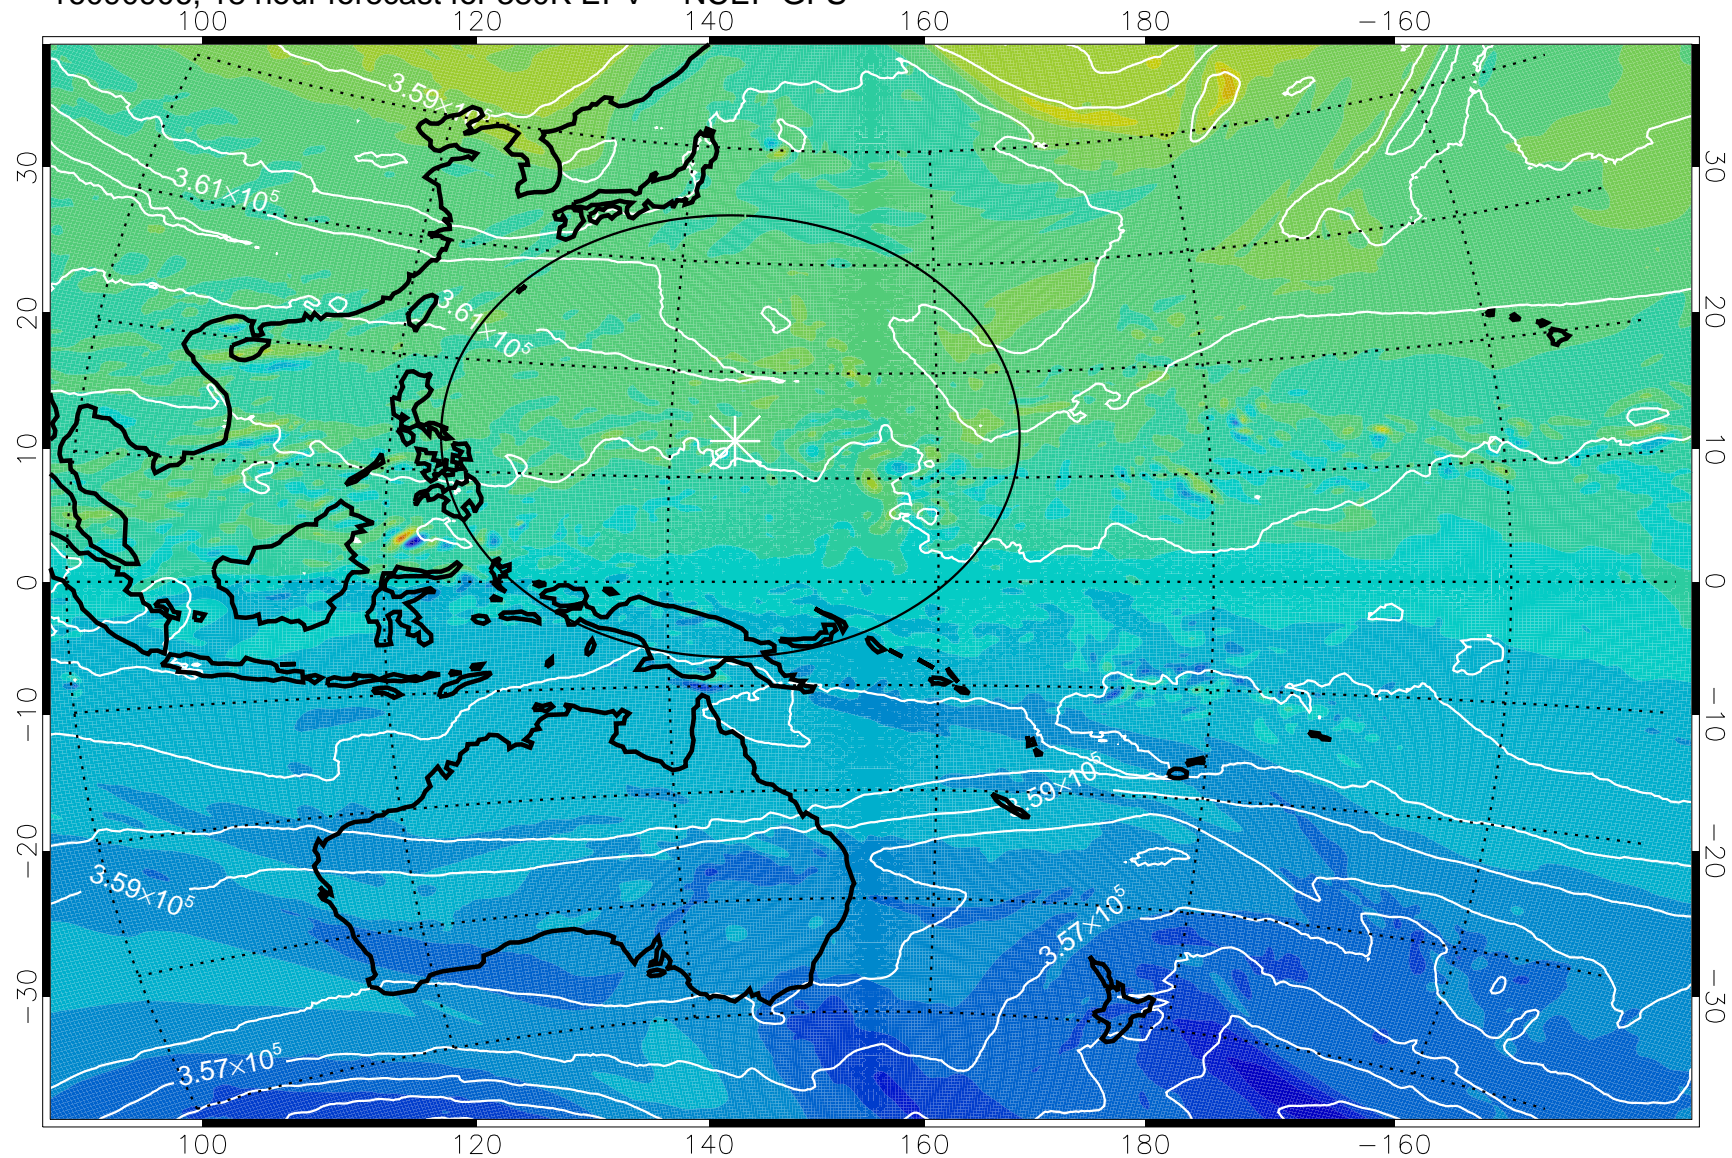

16090818, 6 hour forecast for 380K EPV -- NCEP GFS

380K Montgomery Streamfunction, white

Range ring of 2304 km

16090900, 12 hour forecast for 380K EPV -- NCEP GFS

380K Montgomery Streamfunction, white

Range ring of 2304 km

16090906, 18 hour forecast for 380K EPV -- NCEP GFS

380K Montgomery Streamfunction, white

Range ring of 2304 km

16090912, 24 hour forecast for 380K EPV -- NCEP GFS

380K Montgomery Streamfunction, white

Range ring of 2304 km

16090918, 30 hour forecast for 380K EPV -- NCEP GFS

380K Montgomery Streamfunction, white

Range ring of 2304 km

16091000, 36 hour forecast for 380K EPV -- NCEP GFS

380K Montgomery Streamfunction, white

Range ring of 2304 km

16091006, 42 hour forecast for 380K EPV -- NCEP GFS

380K Montgomery Streamfunction, white

Range ring of 2304 km

16091012, 48 hour forecast for 380K EPV -- NCEP GFS

380K Montgomery Streamfunction, white

Range ring of 2304 km