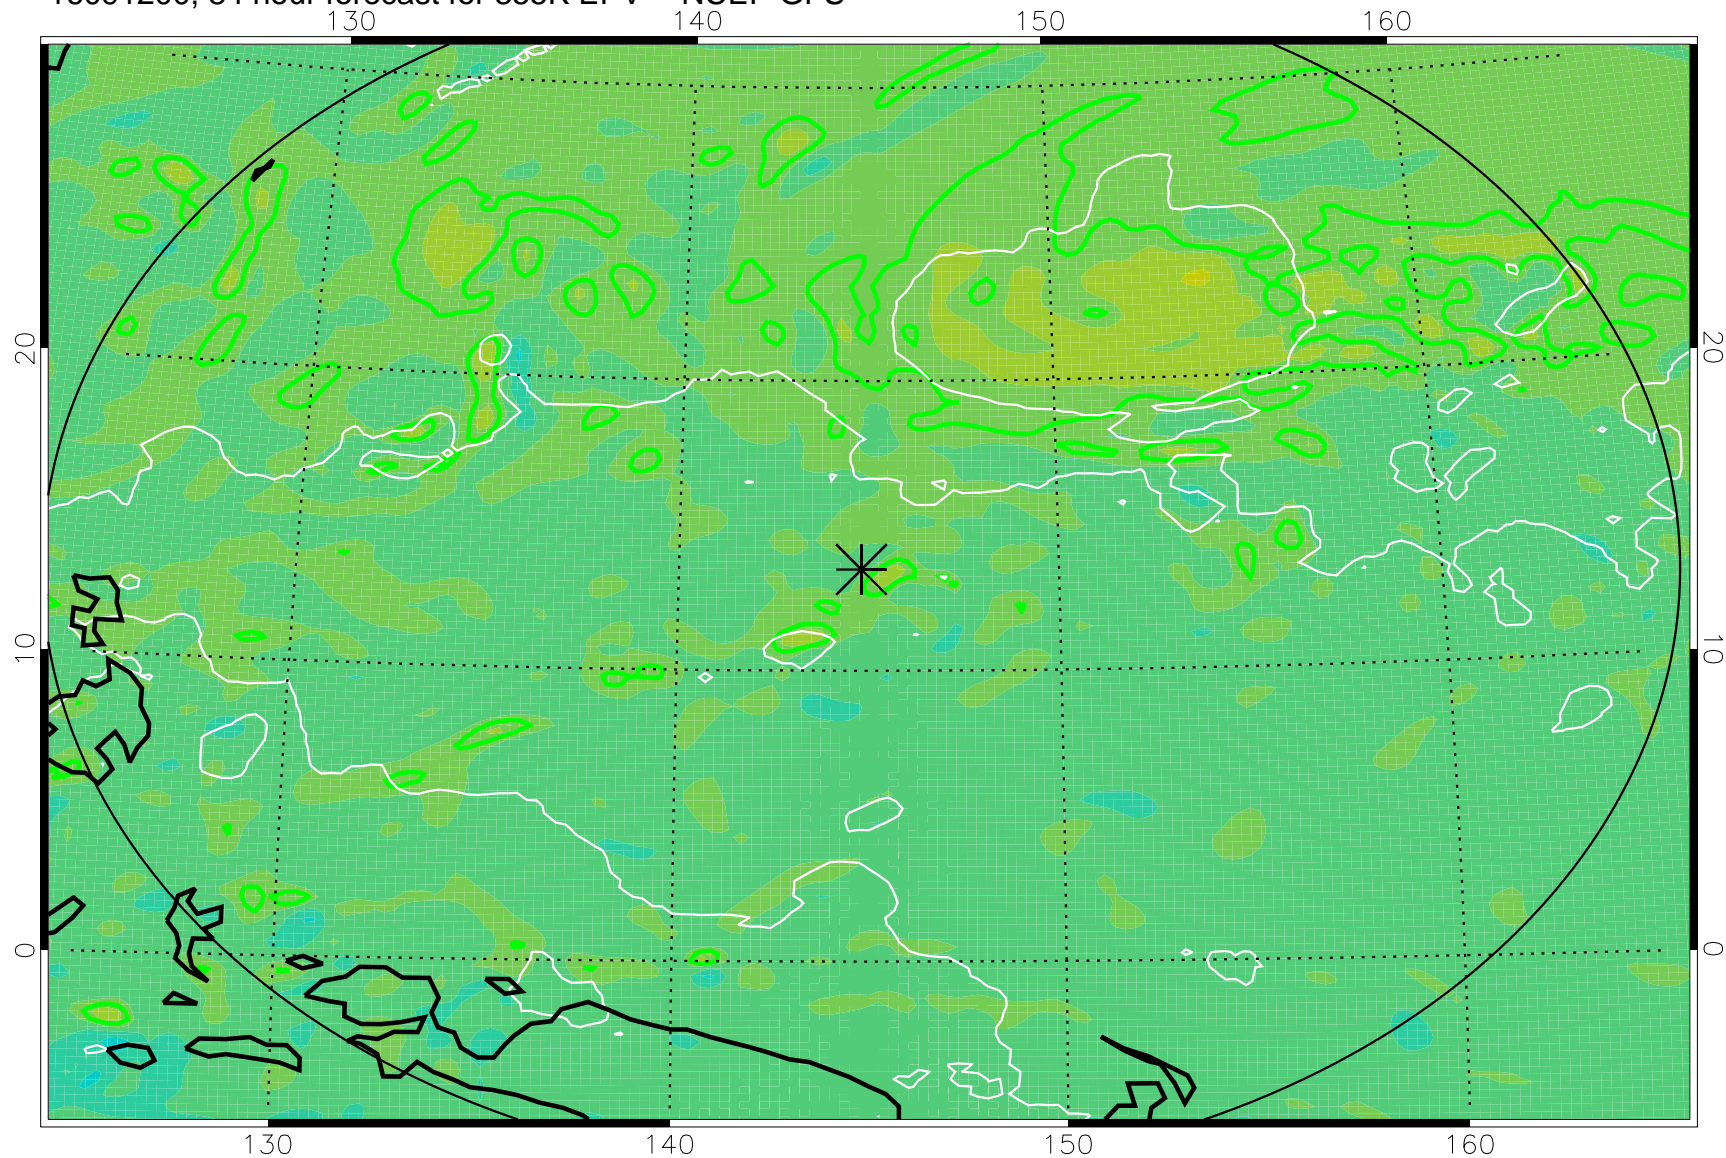

16091106, 66 hour forecast for 355K EPV -- NCEP GFS

355K Montgomery Streamfunction, white  
EPV Tropopause (2 PVU) Position  
Range ring of 2304 km

16091112, 72 hour forecast for 355K EPV -- NCEP GFS

355K Montgomery Streamfunction, white  
EPV Tropopause (2 PVU) Position  
Range ring of 2304 km

16091118, 78 hour forecast for 355K EPV -- NCEP GFS

355K Montgomery Streamfunction, white  
EPV Tropopause (2 PVU) Position  
Range ring of 2304 km

16091200, 84 hour forecast for 355K EPV -- NCEP GFS

355K Montgomery Streamfunction, white  
EPV Tropopause (2 PVU) Position  
Range ring of 2304 km

16091206, 90 hour forecast for 355K EPV -- NCEP GFS

355K Montgomery Streamfunction, white  
EPV Tropopause (2 PVU) Position  
Range ring of 2304 km

16091212, 96 hour forecast for 355K EPV -- NCEP GFS

355K Montgomery Streamfunction, white  
EPV Tropopause (2 PVU) Position  
Range ring of 2304 km

16091218, 102 hour forecast for 355K EPV -- NCEP GFS

355K Montgomery Streamfunction, white  
EPV Tropopause (2 PVU) Position  
Range ring of 2304 km

16091300, 108 hour forecast for 355K EPV -- NCEP GFS

355K Montgomery Streamfunction, white  
EPV Tropopause (2 PVU) Position  
Range ring of 2304 km