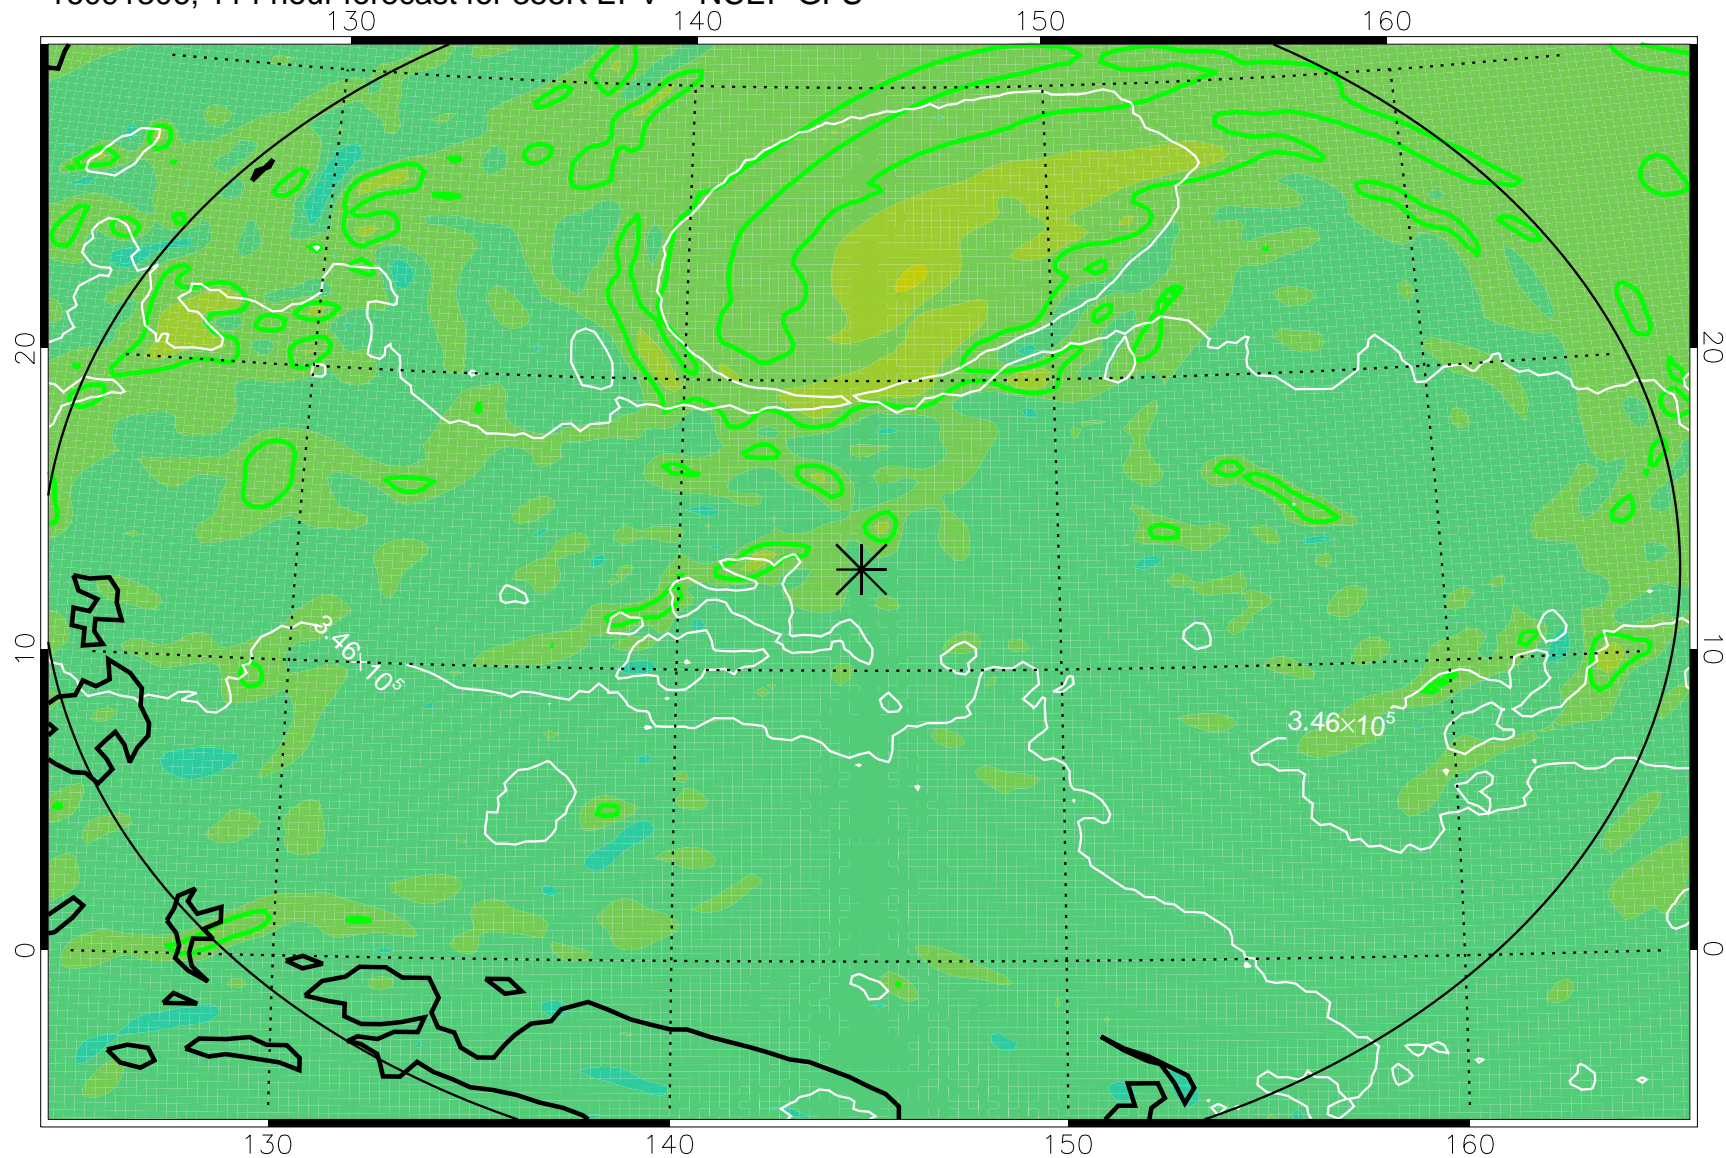

16091118, 78 hour forecast for 355K EPV -- NCEP GFS

355K Montgomery Streamfunction, white  
EPV Tropopause (2 PVU) Position  
Range ring of 2304 km

16091200, 84 hour forecast for 355K EPV -- NCEP GFS

355K Montgomery Streamfunction, white  
EPV Tropopause (2 PVU) Position  
Range ring of 2304 km

16091206, 90 hour forecast for 355K EPV -- NCEP GFS

355K Montgomery Streamfunction, white  
EPV Tropopause (2 PVU) Position  
Range ring of 2304 km

16091212, 96 hour forecast for 355K EPV -- NCEP GFS

355K Montgomery Streamfunction, white  
EPV Tropopause (2 PVU) Position  
Range ring of 2304 km

16091218, 102 hour forecast for 355K EPV -- NCEP GFS

355K Montgomery Streamfunction, white  
EPV Tropopause (2 PVU) Position  
Range ring of 2304 km

16091300, 108 hour forecast for 355K EPV -- NCEP GFS

355K Montgomery Streamfunction, white  
EPV Tropopause (2 PVU) Position  
Range ring of 2304 km

16091306, 114 hour forecast for 355K EPV -- NCEP GFS

355K Montgomery Streamfunction, white  
EPV Tropopause (2 PVU) Position  
Range ring of 2304 km

16091312, 120 hour forecast for 355K EPV -- NCEP GFS

355K Montgomery Streamfunction, white  
EPV Tropopause (2 PVU) Position  
Range ring of 2304 km