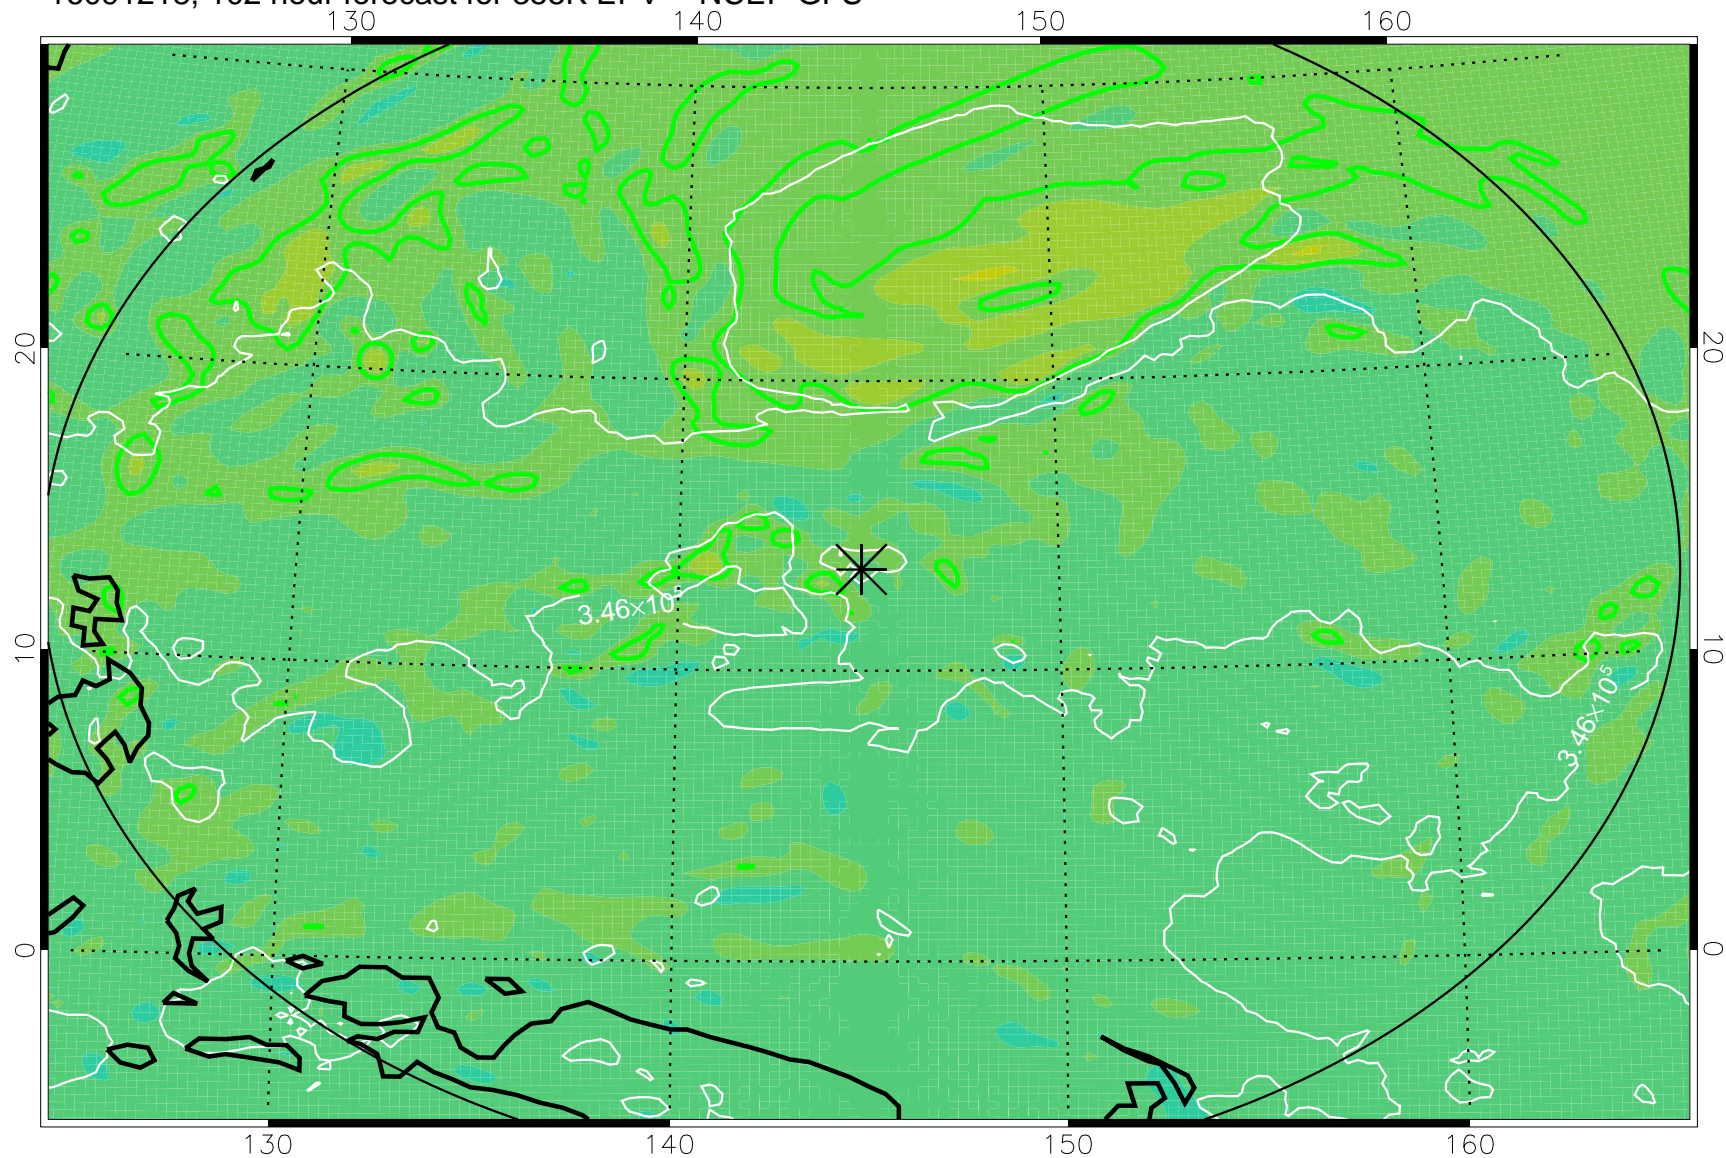

16091118, 78 hour forecast for 355K EPV -- NCEP GFS

355K Montgomery Streamfunction, white  
EPV Tropopause (2 PVU) Position  
Range ring of 2304 km

16091200, 84 hour forecast for 355K EPV -- NCEP GFS

355K Montgomery Streamfunction, white  
EPV Tropopause (2 PVU) Position  
Range ring of 2304 km

16091206, 90 hour forecast for 355K EPV -- NCEP GFS

355K Montgomery Streamfunction, white  
EPV Tropopause (2 PVU) Position  
Range ring of 2304 km

16091212, 96 hour forecast for 355K EPV -- NCEP GFS

355K Montgomery Streamfunction, white  
EPV Tropopause (2 PVU) Position  
Range ring of 2304 km

16091218, 102 hour forecast for 355K EPV -- NCEP GFS

355K Montgomery Streamfunction, white  
EPV Tropopause (2 PVU) Position  
Range ring of 2304 km

16091300, 108 hour forecast for 355K EPV -- NCEP GFS

355K Montgomery Streamfunction, white  
EPV Tropopause (2 PVU) Position  
Range ring of 2304 km

16091306, 114 hour forecast for 355K EPV -- NCEP GFS

355K Montgomery Streamfunction, white  
EPV Tropopause (2 PVU) Position  
Range ring of 2304 km

16091312, 120 hour forecast for 355K EPV -- NCEP GFS

355K Montgomery Streamfunction, white  
EPV Tropopause (2 PVU) Position  
Range ring of 2304 km