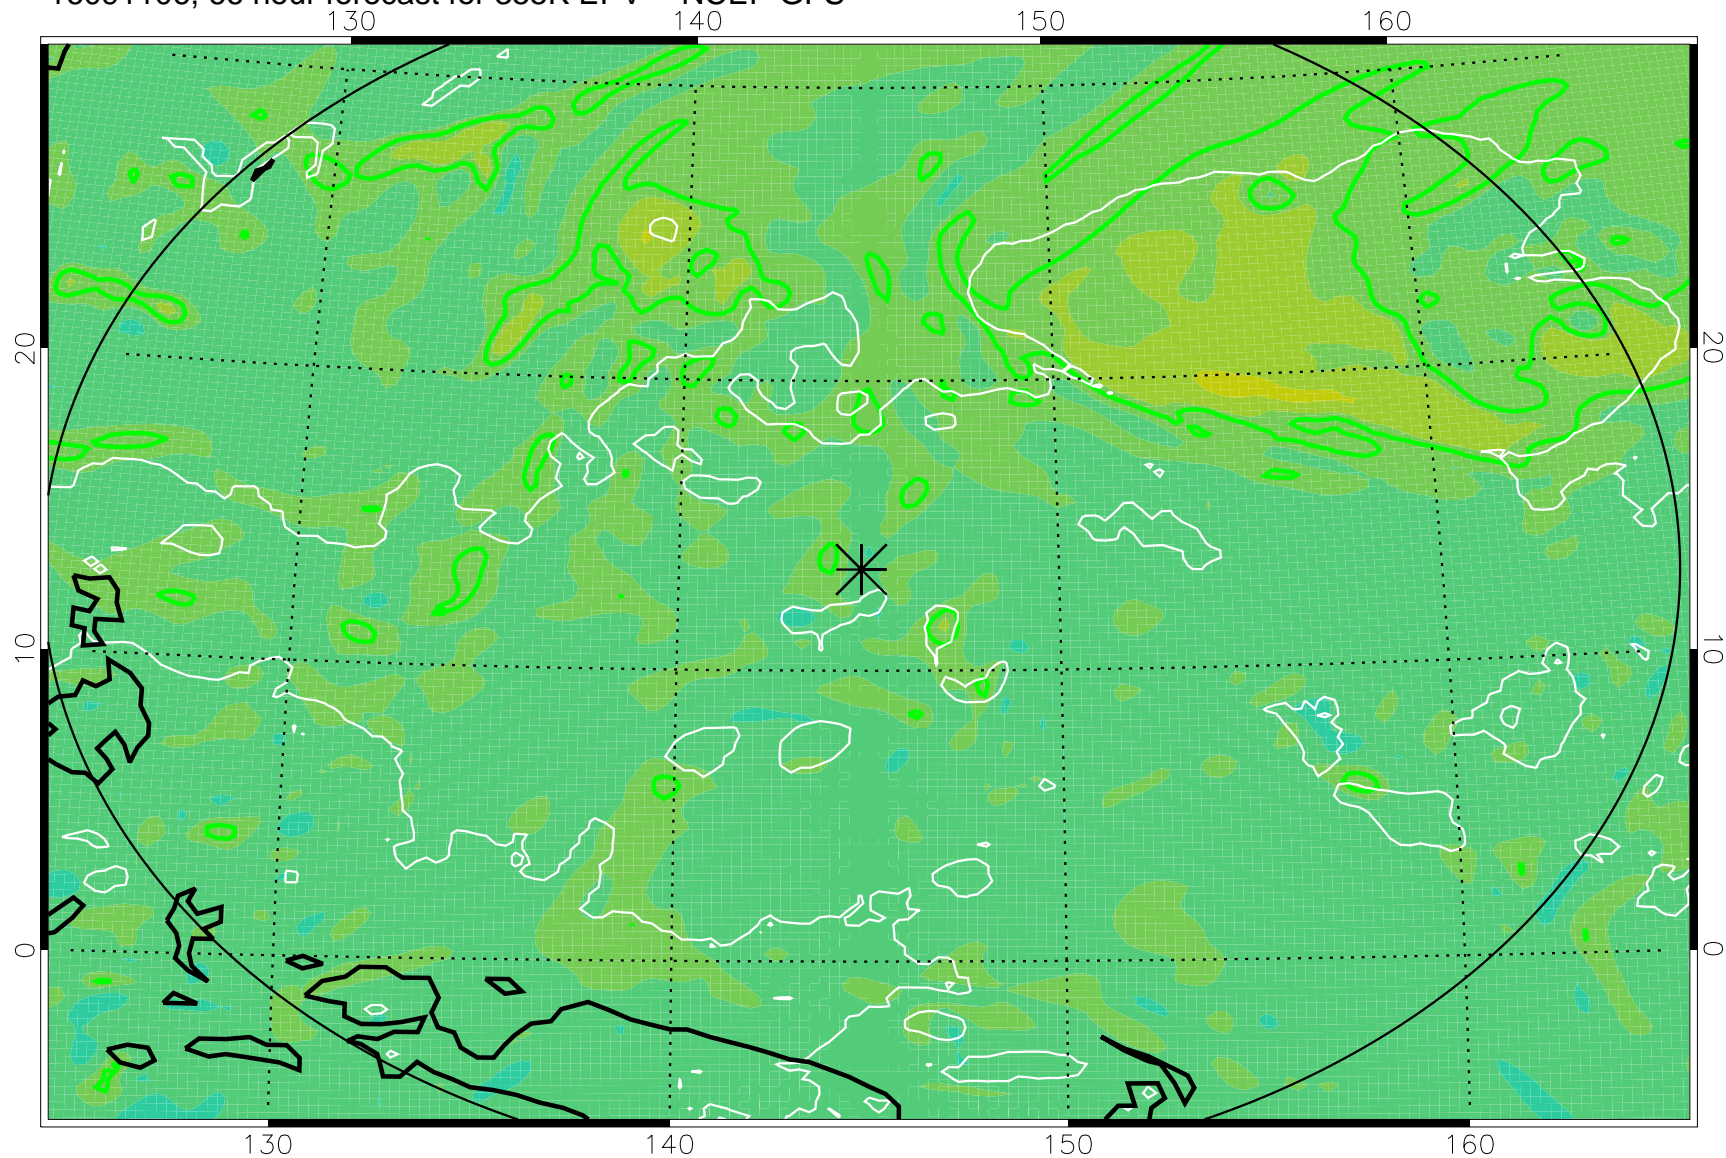

16091018, 54 hour forecast for 355K EPV -- NCEP GFS

355K Montgomery Streamfunction, white  
EPV Tropopause (2 PVU) Position  
Range ring of 2304 km

16091100, 60 hour forecast for 355K EPV -- NCEP GFS

355K Montgomery Streamfunction, white  
EPV Tropopause (2 PVU) Position  
Range ring of 2304 km

16091106, 66 hour forecast for 355K EPV -- NCEP GFS

355K Montgomery Streamfunction, white  
EPV Tropopause (2 PVU) Position  
Range ring of 2304 km

16091112, 72 hour forecast for 355K EPV -- NCEP GFS

355K Montgomery Streamfunction, white  
EPV Tropopause (2 PVU) Position  
Range ring of 2304 km

16091118, 78 hour forecast for 355K EPV -- NCEP GFS

355K Montgomery Streamfunction, white  
EPV Tropopause (2 PVU) Position  
Range ring of 2304 km

16091200, 84 hour forecast for 355K EPV -- NCEP GFS

355K Montgomery Streamfunction, white  
EPV Tropopause (2 PVU) Position  
Range ring of 2304 km

16091206, 90 hour forecast for 355K EPV -- NCEP GFS

355K Montgomery Streamfunction, white  
EPV Tropopause (2 PVU) Position  
Range ring of 2304 km

16091212, 96 hour forecast for 355K EPV -- NCEP GFS

355K Montgomery Streamfunction, white  
EPV Tropopause (2 PVU) Position  
Range ring of 2304 km