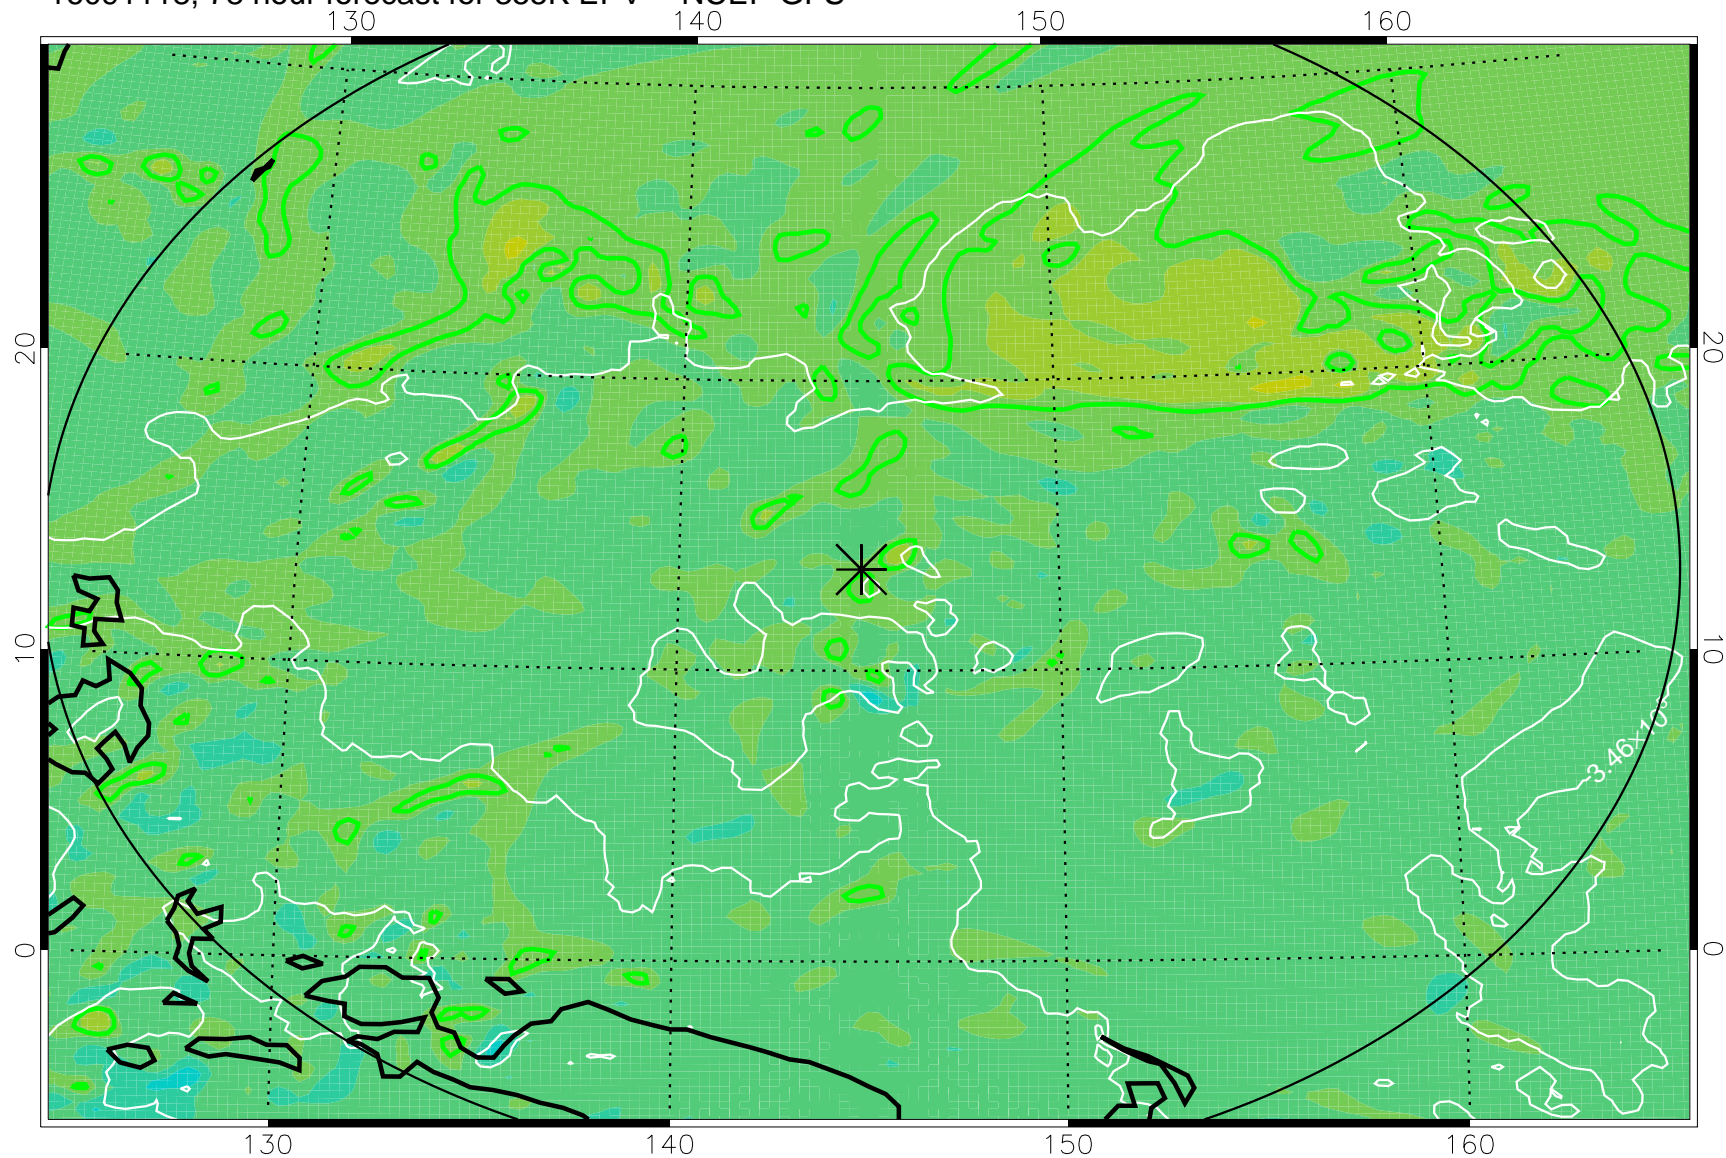

16091106, 66 hour forecast for 355K EPV -- NCEP GFS

355K Montgomery Streamfunction, white  
EPV Tropopause (2 PVU) Position  
Range ring of 2304 km

16091112, 72 hour forecast for 355K EPV -- NCEP GFS

355K Montgomery Streamfunction, white  
EPV Tropopause (2 PVU) Position  
Range ring of 2304 km

16091118, 78 hour forecast for 355K EPV -- NCEP GFS

355K Montgomery Streamfunction, white  
EPV Tropopause (2 PVU) Position  
Range ring of 2304 km

16091200, 84 hour forecast for 355K EPV -- NCEP GFS

355K Montgomery Streamfunction, white  
EPV Tropopause (2 PVU) Position  
Range ring of 2304 km

16091206, 90 hour forecast for 355K EPV -- NCEP GFS

355K Montgomery Streamfunction, white  
EPV Tropopause (2 PVU) Position  
Range ring of 2304 km

16091212, 96 hour forecast for 355K EPV -- NCEP GFS

355K Montgomery Streamfunction, white  
EPV Tropopause (2 PVU) Position  
Range ring of 2304 km

16091218, 102 hour forecast for 355K EPV -- NCEP GFS

355K Montgomery Streamfunction, white  
EPV Tropopause (2 PVU) Position  
Range ring of 2304 km

16091300, 108 hour forecast for 355K EPV -- NCEP GFS

355K Montgomery Streamfunction, white  
EPV Tropopause (2 PVU) Position  
Range ring of 2304 km