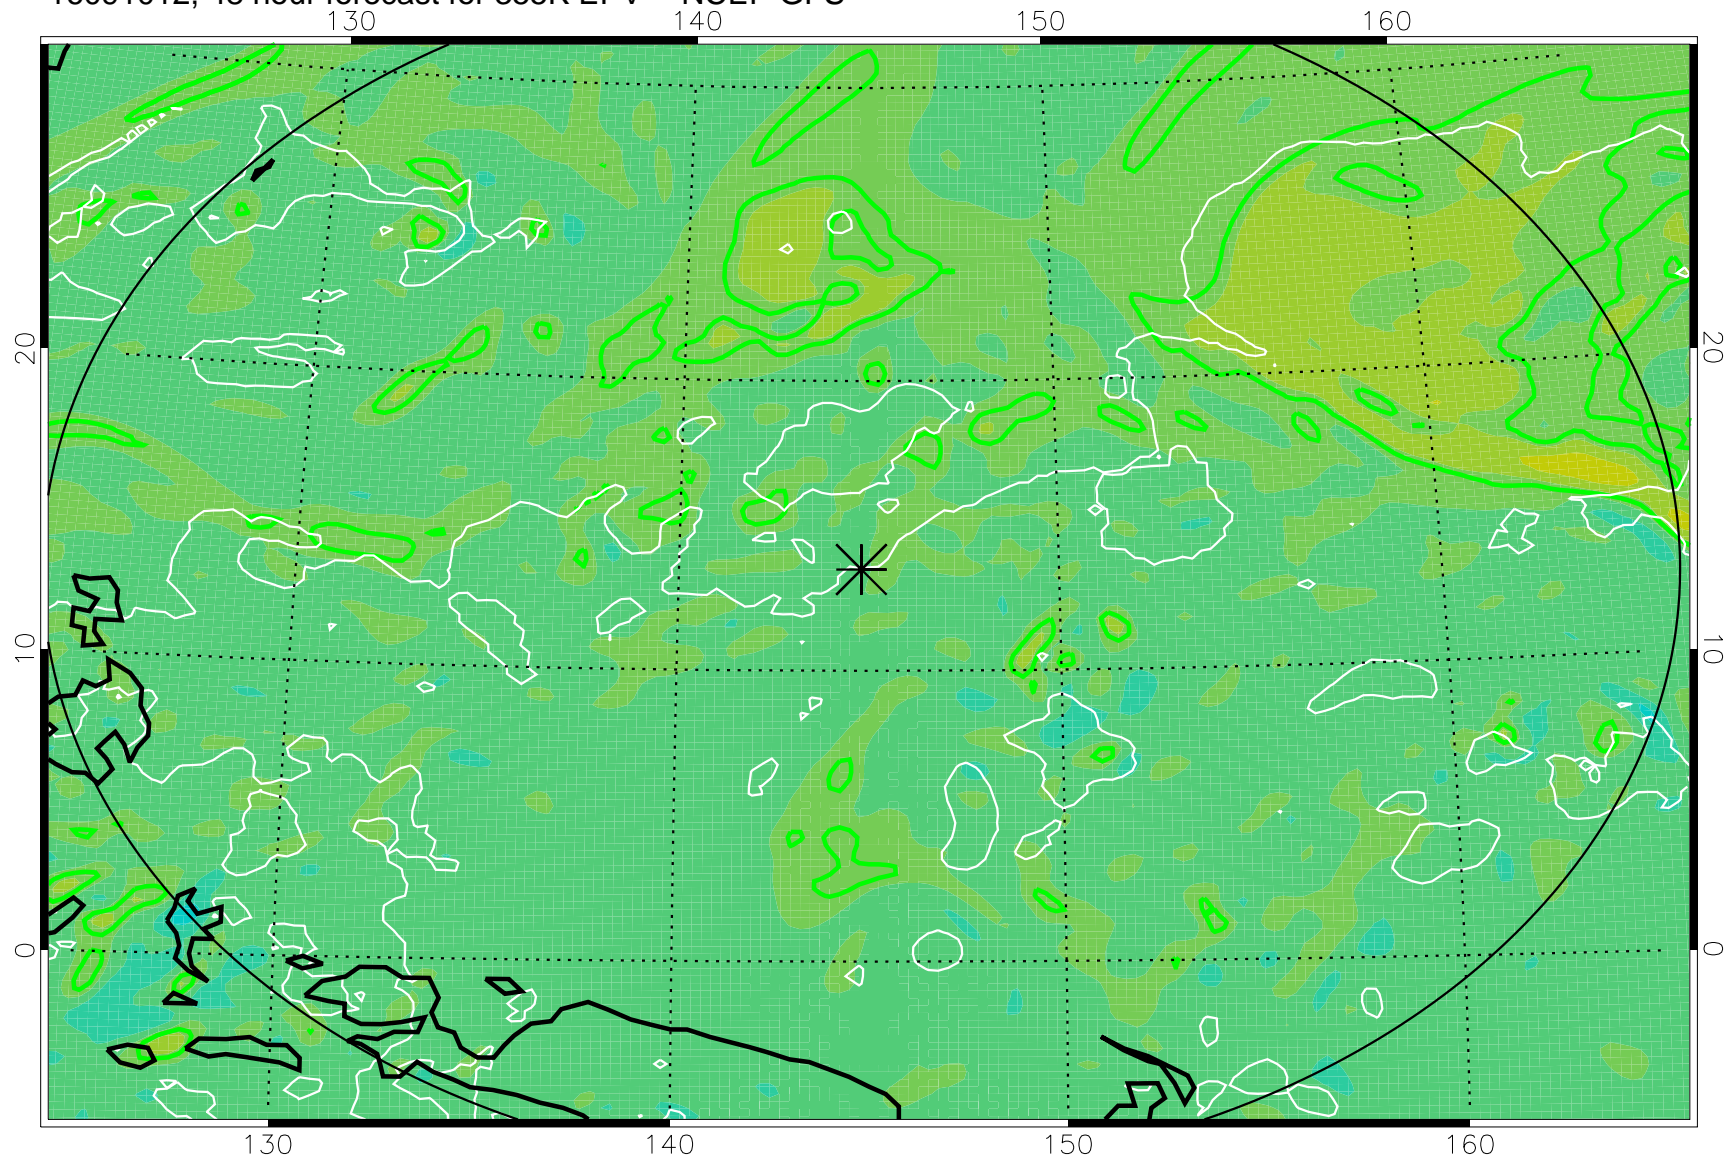

16090918, 30 hour forecast for 355K EPV -- NCEP GFS

355K Montgomery Streamfunction, white  
EPV Tropopause (2 PVU) Position  
Range ring of 2304 km

16091000, 36 hour forecast for 355K EPV -- NCEP GFS

355K Montgomery Streamfunction, white  
EPV Tropopause (2 PVU) Position  
Range ring of 2304 km

16091006, 42 hour forecast for 355K EPV -- NCEP GFS

355K Montgomery Streamfunction, white  
EPV Tropopause (2 PVU) Position  
Range ring of 2304 km

16091012, 48 hour forecast for 355K EPV -- NCEP GFS

355K Montgomery Streamfunction, white  
EPV Tropopause (2 PVU) Position  
Range ring of 2304 km

16091018, 54 hour forecast for 355K EPV -- NCEP GFS

355K Montgomery Streamfunction, white  
EPV Tropopause (2 PVU) Position  
Range ring of 2304 km

16091100, 60 hour forecast for 355K EPV -- NCEP GFS

355K Montgomery Streamfunction, white  
EPV Tropopause (2 PVU) Position  
Range ring of 2304 km

16091118, 78 hour forecast for 355K EPV -- NCEP GFS

355K Montgomery Streamfunction, white  
EPV Tropopause (2 PVU) Position  
Range ring of 2304 km

16091200, 84 hour forecast for 355K EPV -- NCEP GFS

355K Montgomery Streamfunction, white  
EPV Tropopause (2 PVU) Position  
Range ring of 2304 km