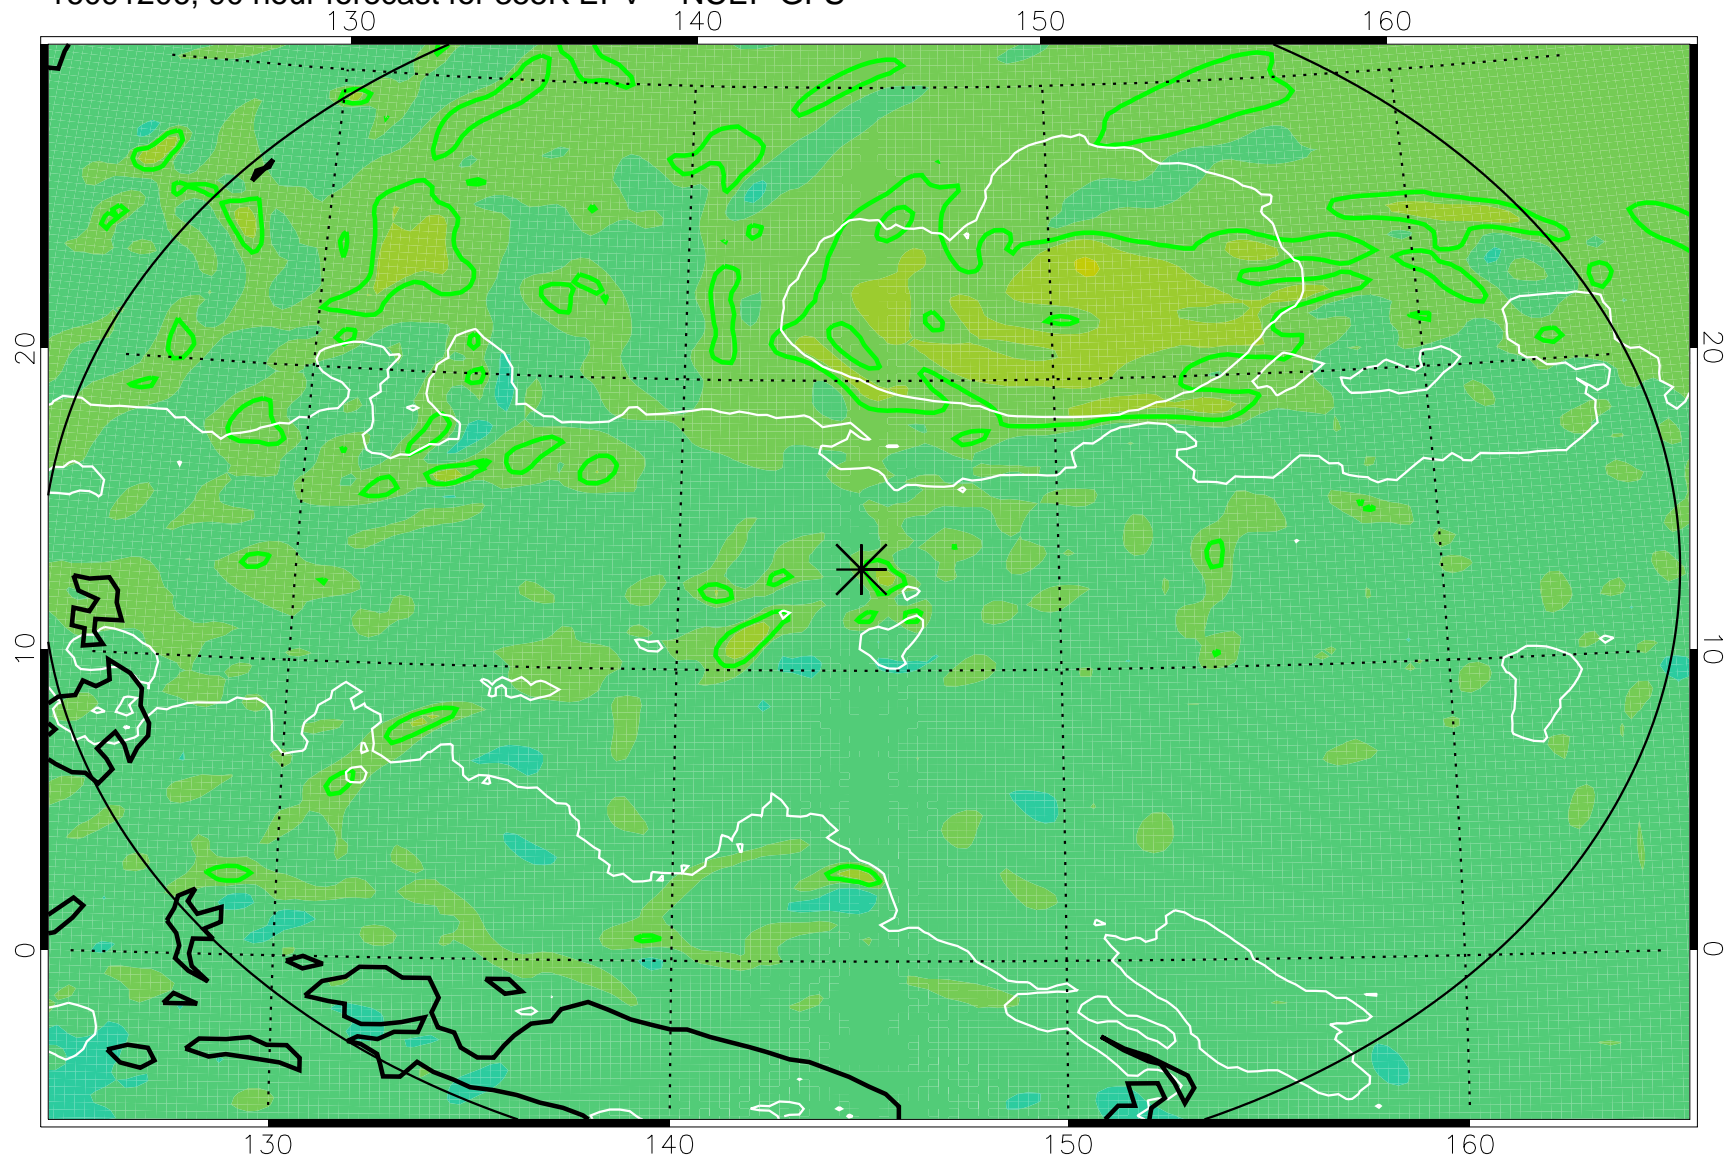

16091106, 66 hour forecast for 355K EPV -- NCEP GFS

355K Montgomery Streamfunction, white  
EPV Tropopause (2 PVU) Position  
Range ring of 2304 km

16091112, 72 hour forecast for 355K EPV -- NCEP GFS

355K Montgomery Streamfunction, white  
EPV Tropopause (2 PVU) Position  
Range ring of 2304 km

16091118, 78 hour forecast for 355K EPV -- NCEP GFS

355K Montgomery Streamfunction, white  
EPV Tropopause (2 PVU) Position  
Range ring of 2304 km

16091200, 84 hour forecast for 355K EPV -- NCEP GFS

355K Montgomery Streamfunction, white  
EPV Tropopause (2 PVU) Position  
Range ring of 2304 km

16091206, 90 hour forecast for 355K EPV -- NCEP GFS

355K Montgomery Streamfunction, white  
EPV Tropopause (2 PVU) Position  
Range ring of 2304 km

16091212, 96 hour forecast for 355K EPV -- NCEP GFS

355K Montgomery Streamfunction, white  
EPV Tropopause (2 PVU) Position  
Range ring of 2304 km

16091218, 102 hour forecast for 355K EPV -- NCEP GFS

355K Montgomery Streamfunction, white  
EPV Tropopause (2 PVU) Position  
Range ring of 2304 km

16091300, 108 hour forecast for 355K EPV -- NCEP GFS

355K Montgomery Streamfunction, white  
EPV Tropopause (2 PVU) Position  
Range ring of 2304 km