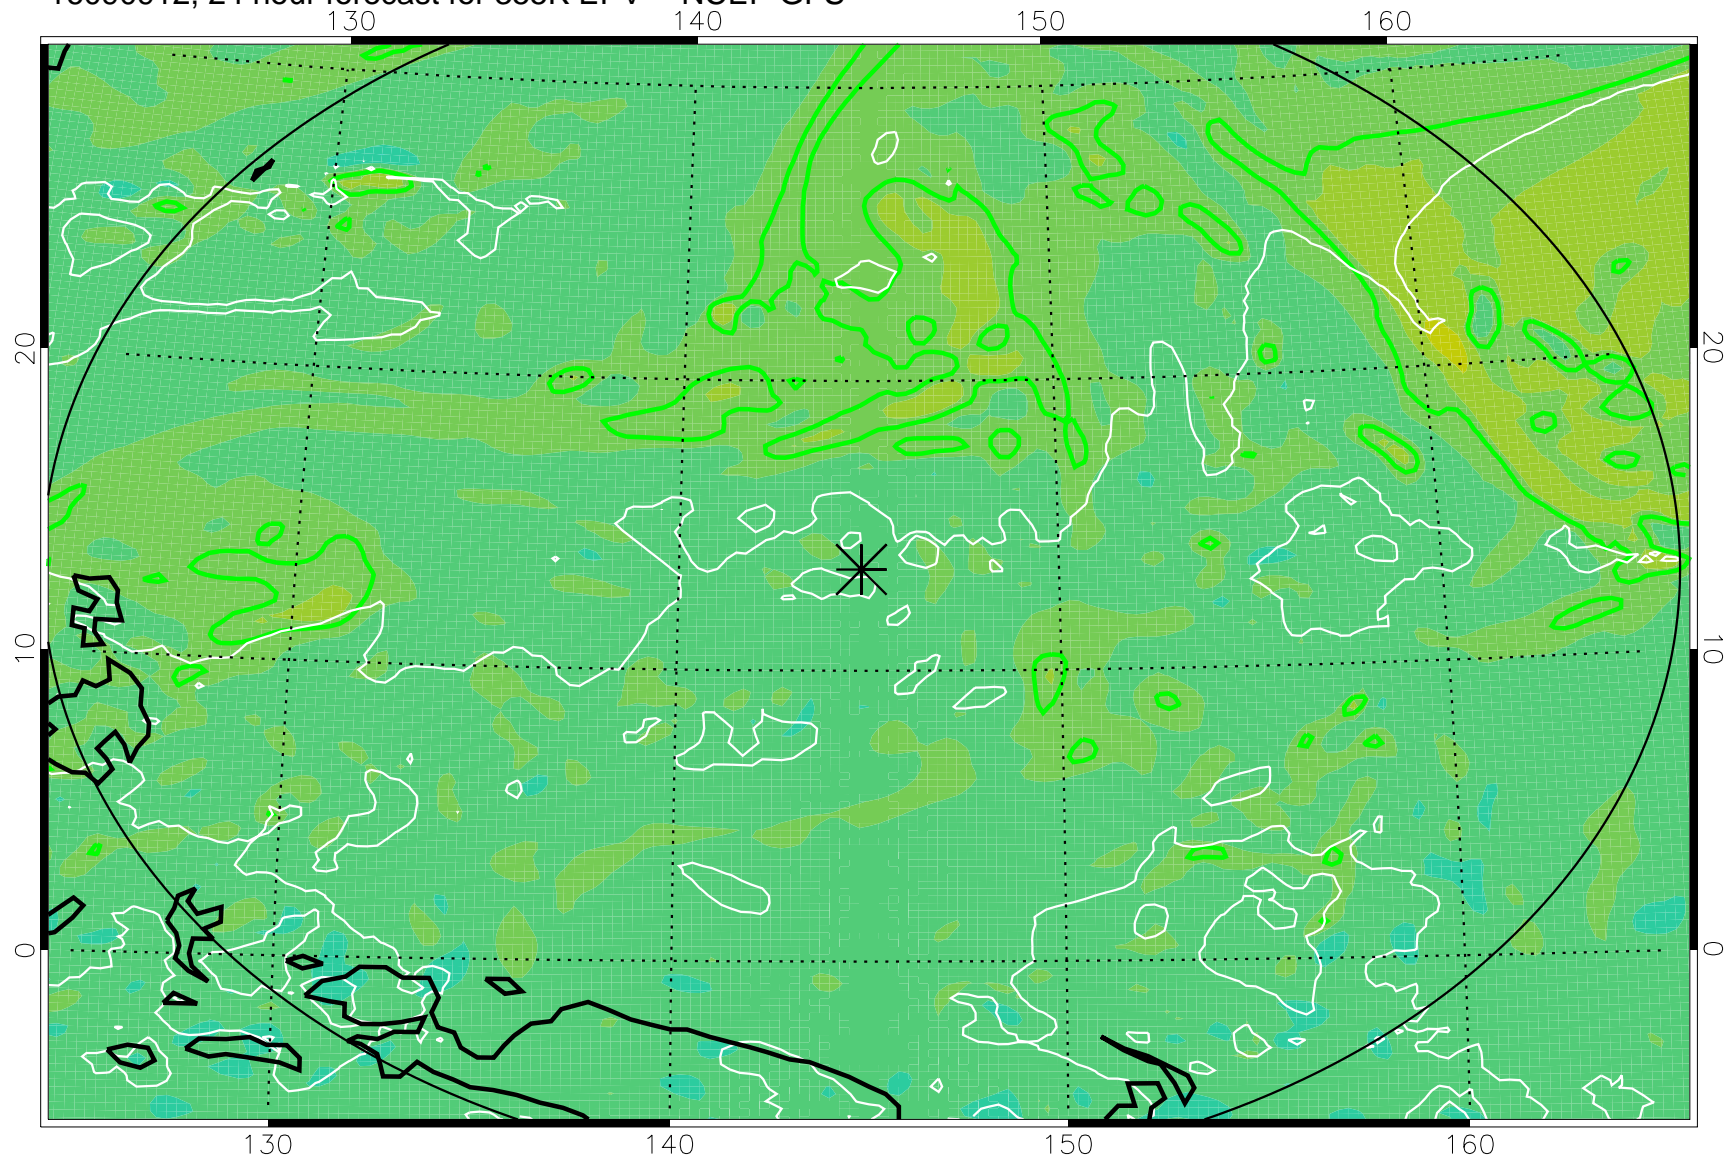

16090818, 6 hour forecast for 355K EPV -- NCEP GFS

355K Montgomery Streamfunction, white  
EPV Tropopause (2 PVU) Position  
Range ring of 2304 km

16090900, 12 hour forecast for 355K EPV -- NCEP GFS

355K Montgomery Streamfunction, white  
EPV Tropopause (2 PVU) Position  
Range ring of 2304 km

16090906, 18 hour forecast for 355K EPV -- NCEP GFS

355K Montgomery Streamfunction, white  
EPV Tropopause (2 PVU) Position  
Range ring of 2304 km

16090912, 24 hour forecast for 355K EPV -- NCEP GFS

355K Montgomery Streamfunction, white  
EPV Tropopause (2 PVU) Position  
Range ring of 2304 km

16090918, 30 hour forecast for 355K EPV -- NCEP GFS

355K Montgomery Streamfunction, white  
EPV Tropopause (2 PVU) Position  
Range ring of 2304 km

16091000, 36 hour forecast for 355K EPV -- NCEP GFS

355K Montgomery Streamfunction, white  
EPV Tropopause (2 PVU) Position  
Range ring of 2304 km

16091018, 54 hour forecast for 355K EPV -- NCEP GFS

355K Montgomery Streamfunction, white  
EPV Tropopause (2 PVU) Position  
Range ring of 2304 km

16091100, 60 hour forecast for 355K EPV -- NCEP GFS

355K Montgomery Streamfunction, white  
EPV Tropopause (2 PVU) Position  
Range ring of 2304 km