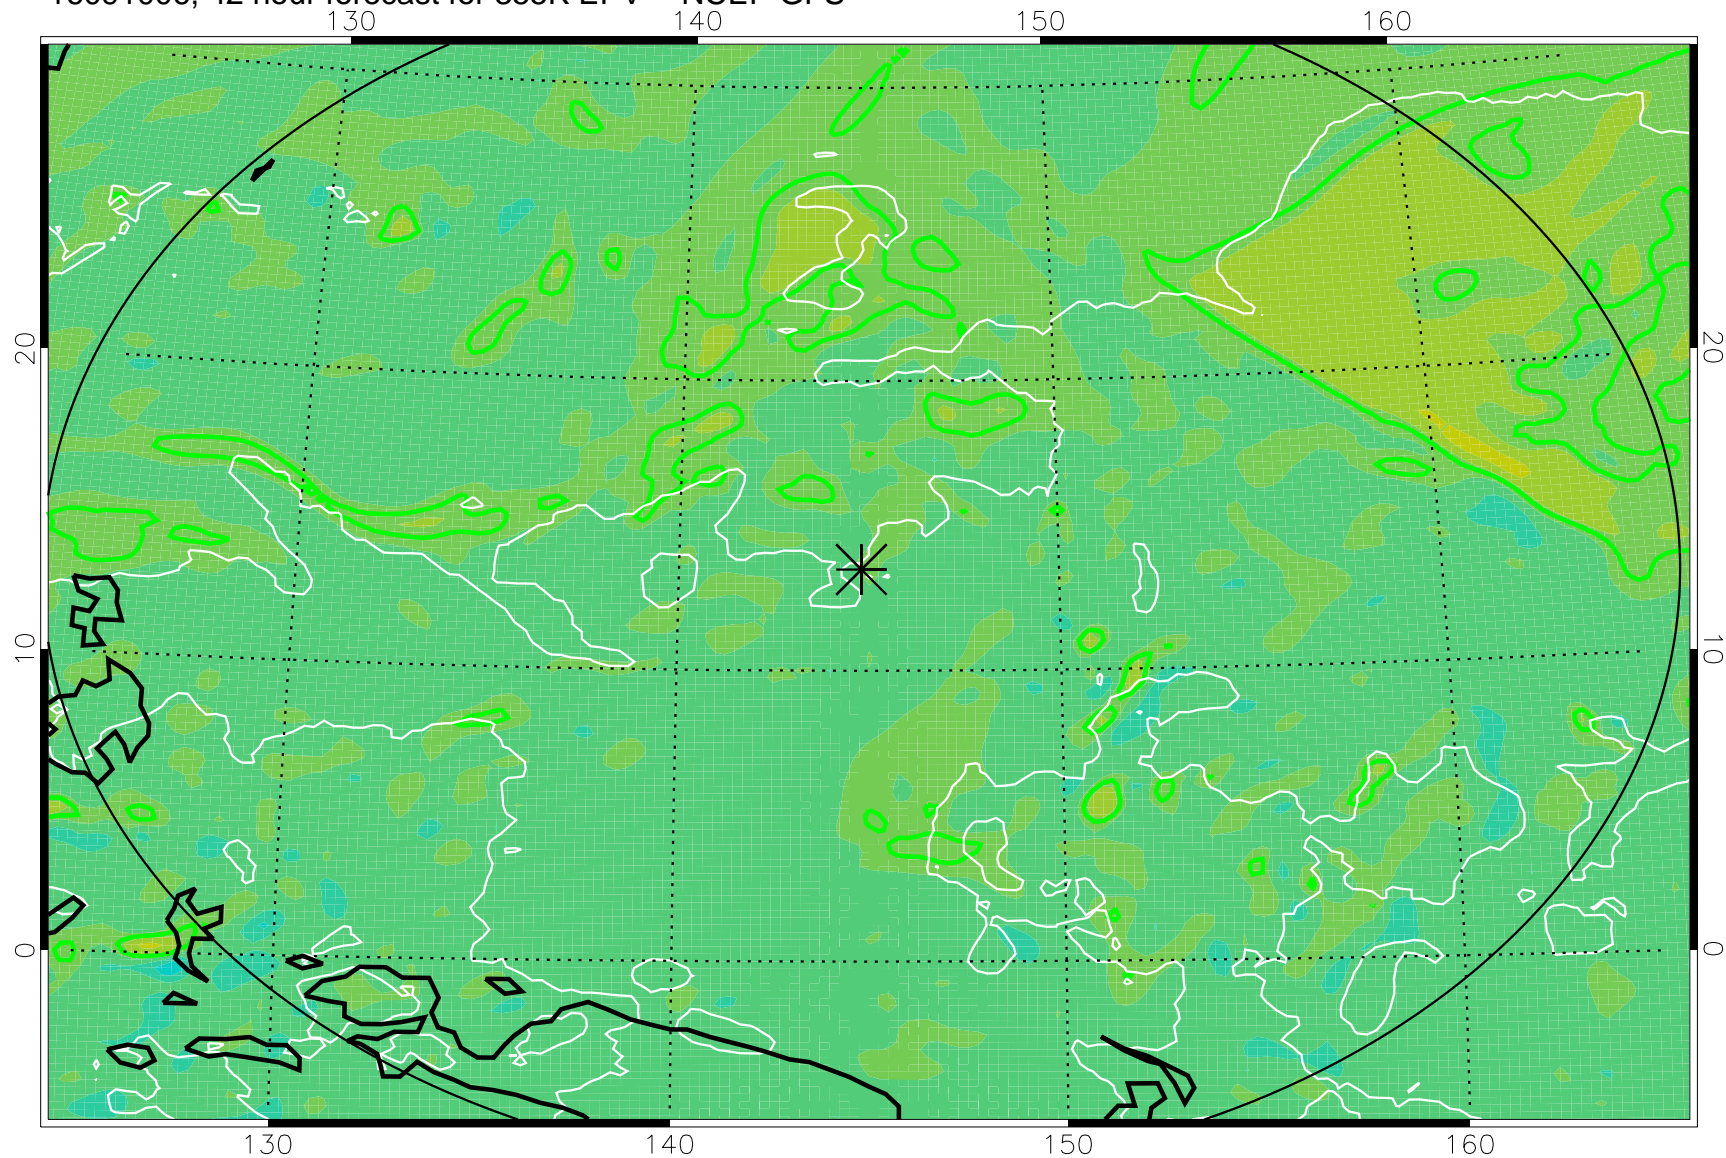

16090918, 30 hour forecast for 355K EPV -- NCEP GFS

355K Montgomery Streamfunction, white  
EPV Tropopause (2 PVU) Position  
Range ring of 2304 km

16091000, 36 hour forecast for 355K EPV -- NCEP GFS

355K Montgomery Streamfunction, white  
EPV Tropopause (2 PVU) Position  
Range ring of 2304 km

16091006, 42 hour forecast for 355K EPV -- NCEP GFS

355K Montgomery Streamfunction, white  
EPV Tropopause (2 PVU) Position  
Range ring of 2304 km

16091012, 48 hour forecast for 355K EPV -- NCEP GFS

355K Montgomery Streamfunction, white  
EPV Tropopause (2 PVU) Position  
Range ring of 2304 km

16091018, 54 hour forecast for 355K EPV -- NCEP GFS

355K Montgomery Streamfunction, white  
EPV Tropopause (2 PVU) Position  
Range ring of 2304 km

16091100, 60 hour forecast for 355K EPV -- NCEP GFS

355K Montgomery Streamfunction, white  
EPV Tropopause (2 PVU) Position  
Range ring of 2304 km

16091118, 78 hour forecast for 355K EPV -- NCEP GFS

355K Montgomery Streamfunction, white  
EPV Tropopause (2 PVU) Position  
Range ring of 2304 km

16091200, 84 hour forecast for 355K EPV -- NCEP GFS

355K Montgomery Streamfunction, white  
EPV Tropopause (2 PVU) Position  
Range ring of 2304 km