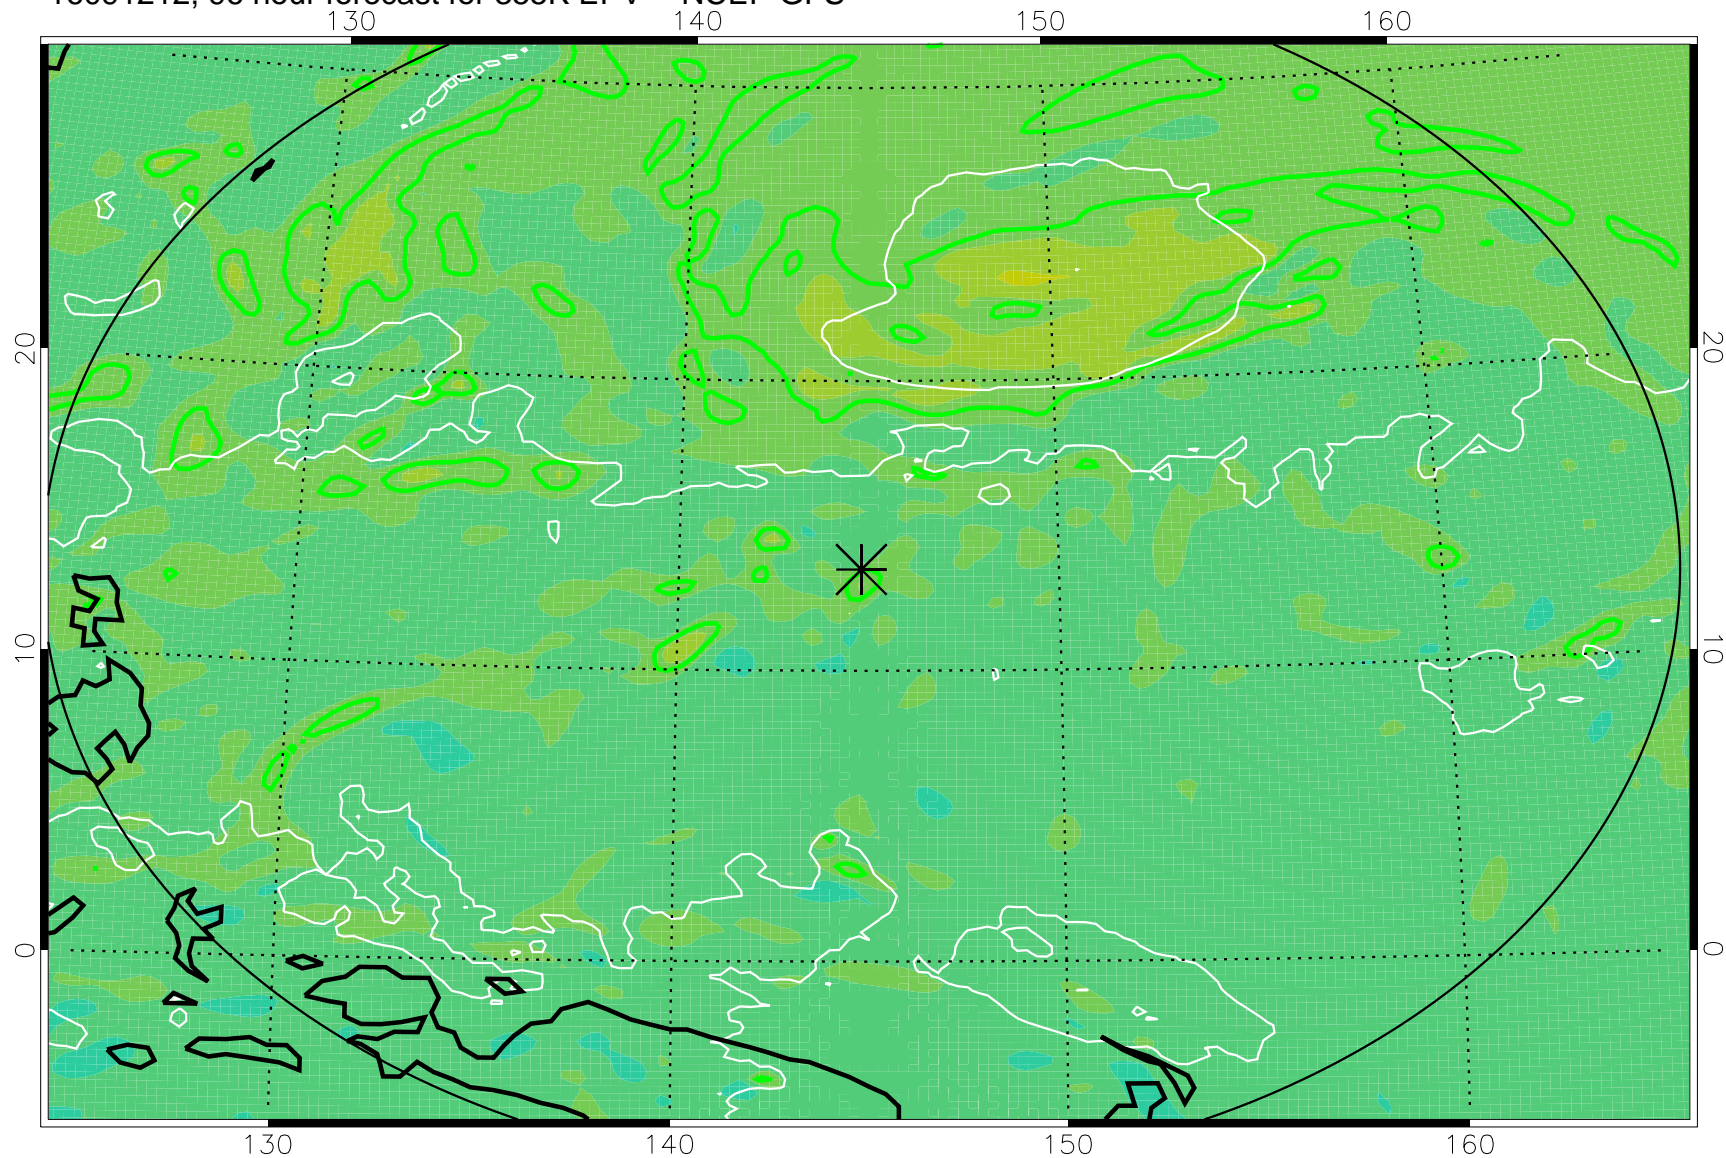

16091106, 66 hour forecast for 355K EPV -- NCEP GFS

355K Montgomery Streamfunction, white  
EPV Tropopause (2 PVU) Position  
Range ring of 2304 km

16091112, 72 hour forecast for 355K EPV -- NCEP GFS

355K Montgomery Streamfunction, white  
EPV Tropopause (2 PVU) Position  
Range ring of 2304 km

16091118, 78 hour forecast for 355K EPV -- NCEP GFS

355K Montgomery Streamfunction, white  
EPV Tropopause (2 PVU) Position  
Range ring of 2304 km

16091200, 84 hour forecast for 355K EPV -- NCEP GFS

355K Montgomery Streamfunction, white  
EPV Tropopause (2 PVU) Position  
Range ring of 2304 km

16091206, 90 hour forecast for 355K EPV -- NCEP GFS

355K Montgomery Streamfunction, white  
EPV Tropopause (2 PVU) Position  
Range ring of 2304 km

16091212, 96 hour forecast for 355K EPV -- NCEP GFS

355K Montgomery Streamfunction, white  
EPV Tropopause (2 PVU) Position  
Range ring of 2304 km

16091218, 102 hour forecast for 355K EPV -- NCEP GFS

355K Montgomery Streamfunction, white  
EPV Tropopause (2 PVU) Position  
Range ring of 2304 km

16091300, 108 hour forecast for 355K EPV -- NCEP GFS

355K Montgomery Streamfunction, white  
EPV Tropopause (2 PVU) Position  
Range ring of 2304 km