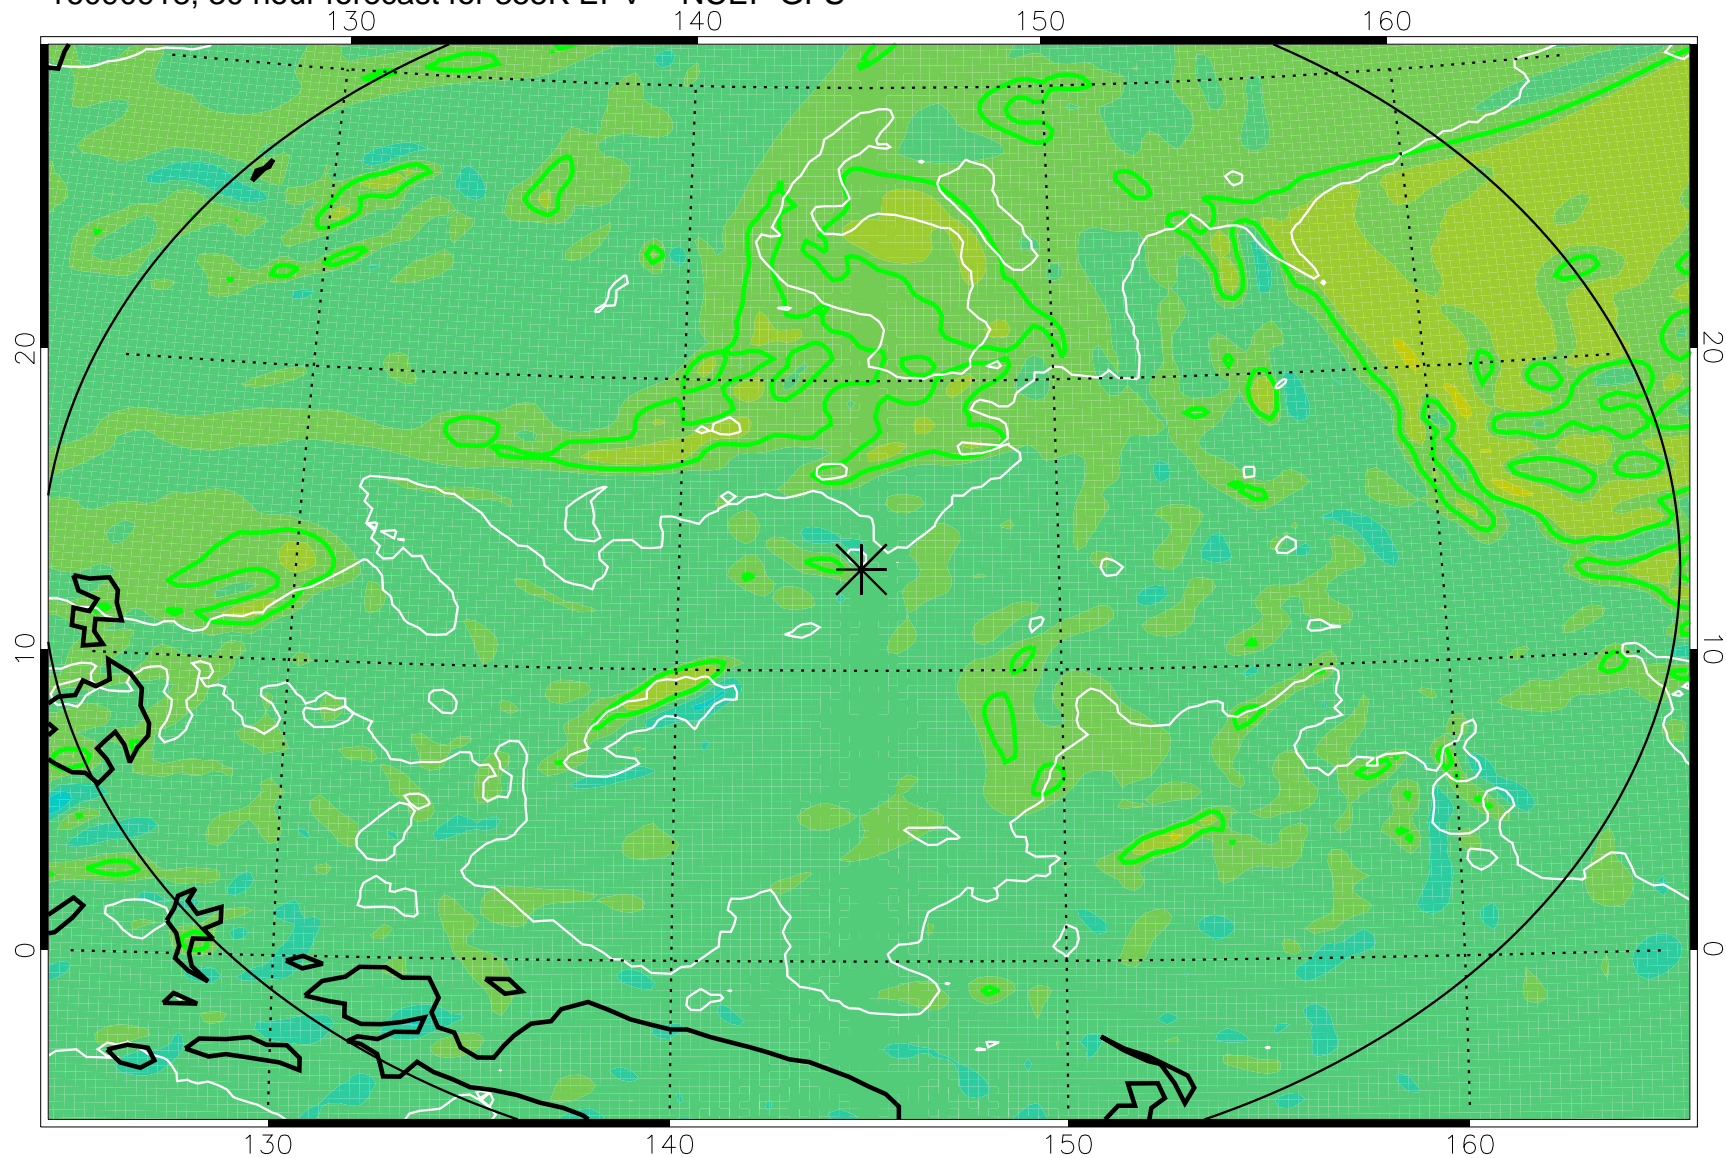

16090906, 18 hour forecast for 355K EPV -- NCEP GFS

355K Montgomery Streamfunction, white  
EPV Tropopause (2 PVU) Position  
Range ring of 2304 km

16090912, 24 hour forecast for 355K EPV -- NCEP GFS

355K Montgomery Streamfunction, white  
EPV Tropopause (2 PVU) Position  
Range ring of 2304 km

16090918, 30 hour forecast for 355K EPV -- NCEP GFS

355K Montgomery Streamfunction, white  
EPV Tropopause (2 PVU) Position  
Range ring of 2304 km

16091000, 36 hour forecast for 355K EPV -- NCEP GFS

355K Montgomery Streamfunction, white  
EPV Tropopause (2 PVU) Position  
Range ring of 2304 km

16091006, 42 hour forecast for 355K EPV -- NCEP GFS

355K Montgomery Streamfunction, white  
EPV Tropopause (2 PVU) Position  
Range ring of 2304 km

16091012, 48 hour forecast for 355K EPV -- NCEP GFS

355K Montgomery Streamfunction, white  
EPV Tropopause (2 PVU) Position  
Range ring of 2304 km

16091018, 54 hour forecast for 355K EPV -- NCEP GFS

355K Montgomery Streamfunction, white  
EPV Tropopause (2 PVU) Position  
Range ring of 2304 km

16091100, 60 hour forecast for 355K EPV -- NCEP GFS

355K Montgomery Streamfunction, white  
EPV Tropopause (2 PVU) Position  
Range ring of 2304 km