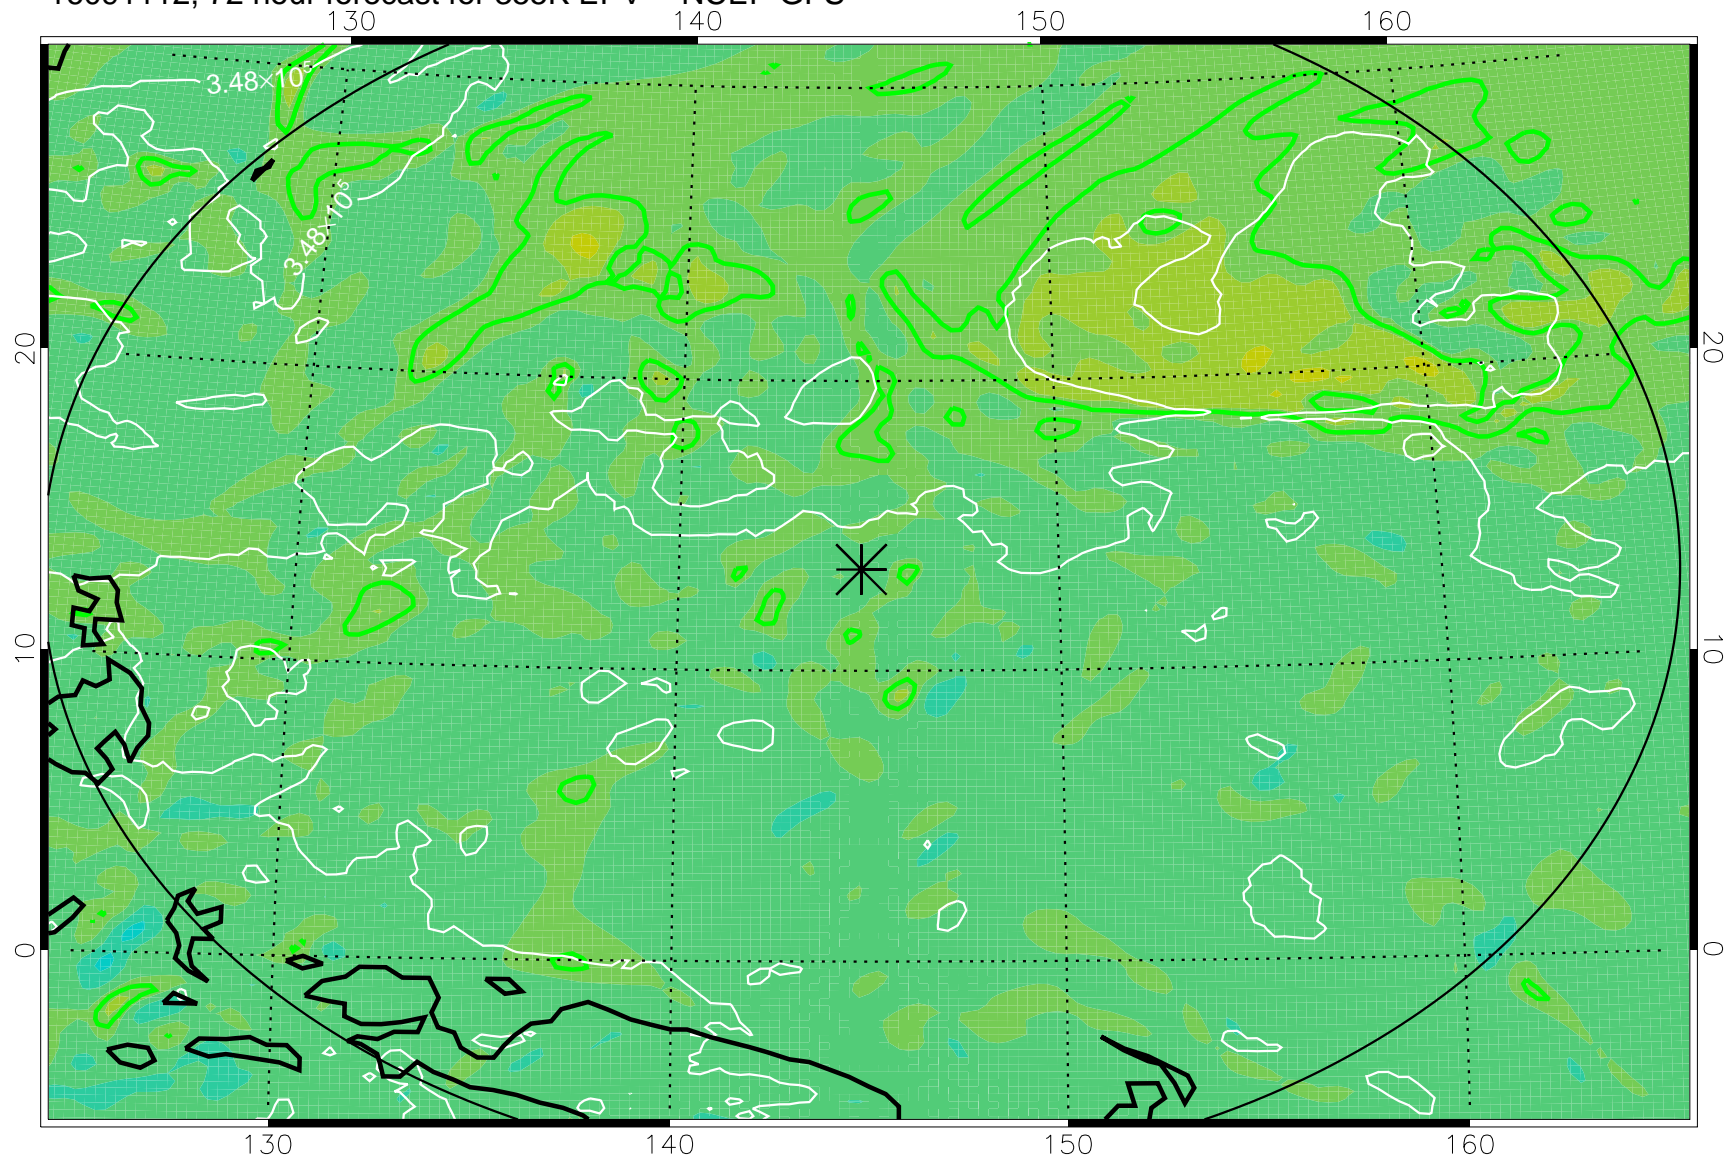

16091018, 54 hour forecast for 355K EPV -- NCEP GFS

355K Montgomery Streamfunction, white  
EPV Tropopause (2 PVU) Position  
Range ring of 2304 km

16091100, 60 hour forecast for 355K EPV -- NCEP GFS

355K Montgomery Streamfunction, white  
EPV Tropopause (2 PVU) Position  
Range ring of 2304 km

16091106, 66 hour forecast for 355K EPV -- NCEP GFS

355K Montgomery Streamfunction, white  
EPV Tropopause (2 PVU) Position  
Range ring of 2304 km

16091112, 72 hour forecast for 355K EPV -- NCEP GFS

355K Montgomery Streamfunction, white  
EPV Tropopause (2 PVU) Position  
Range ring of 2304 km

16091118, 78 hour forecast for 355K EPV -- NCEP GFS

355K Montgomery Streamfunction, white  
EPV Tropopause (2 PVU) Position  
Range ring of 2304 km

16091200, 84 hour forecast for 355K EPV -- NCEP GFS

355K Montgomery Streamfunction, white  
EPV Tropopause (2 PVU) Position  
Range ring of 2304 km

16091206, 90 hour forecast for 355K EPV -- NCEP GFS

355K Montgomery Streamfunction, white  
EPV Tropopause (2 PVU) Position  
Range ring of 2304 km

16091212, 96 hour forecast for 355K EPV -- NCEP GFS

355K Montgomery Streamfunction, white  
EPV Tropopause (2 PVU) Position  
Range ring of 2304 km