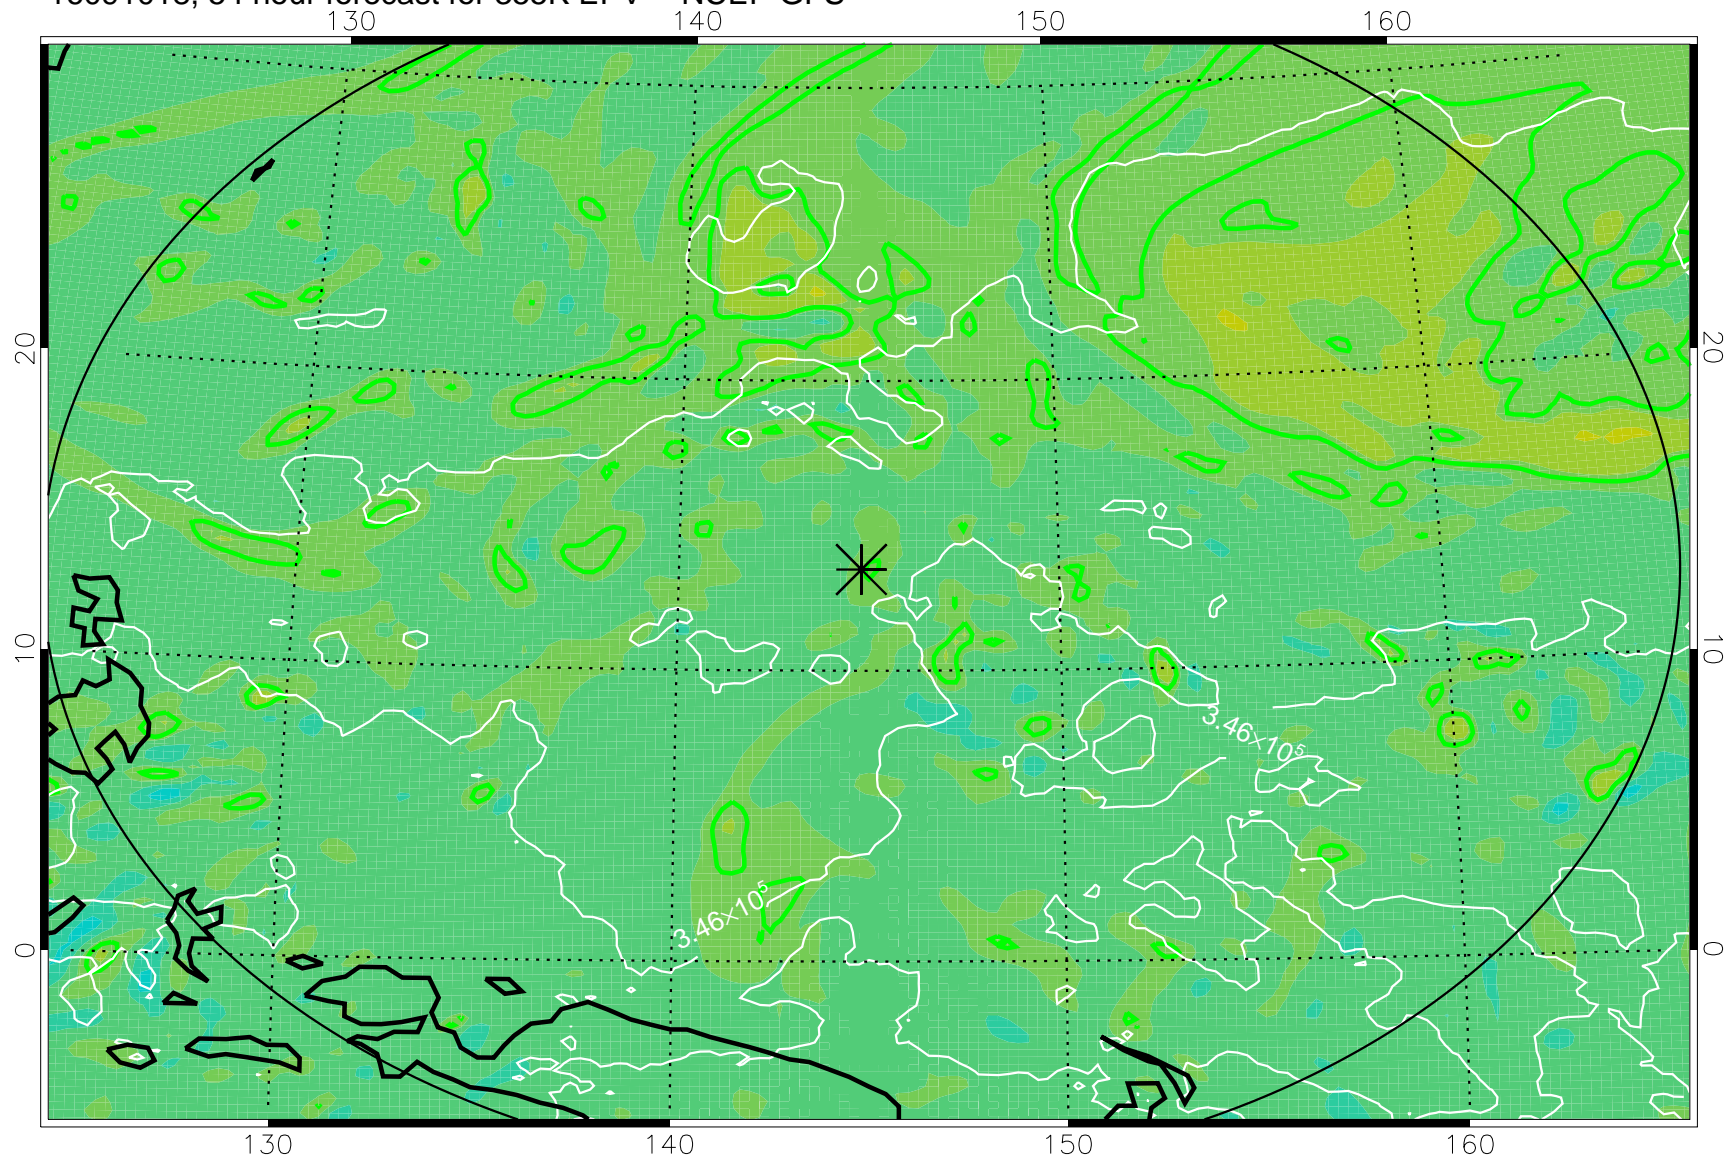

16091006, 42 hour forecast for 355K EPV -- NCEP GFS

355K Montgomery Streamfunction, white  
EPV Tropopause (2 PVU) Position  
Range ring of 2304 km

16091012, 48 hour forecast for 355K EPV -- NCEP GFS

355K Montgomery Streamfunction, white  
EPV Tropopause (2 PVU) Position  
Range ring of 2304 km

16091018, 54 hour forecast for 355K EPV -- NCEP GFS

355K Montgomery Streamfunction, white  
EPV Tropopause (2 PVU) Position  
Range ring of 2304 km

16091100, 60 hour forecast for 355K EPV -- NCEP GFS

355K Montgomery Streamfunction, white  
EPV Tropopause (2 PVU) Position  
Range ring of 2304 km

16091106, 66 hour forecast for 355K EPV -- NCEP GFS

355K Montgomery Streamfunction, white  
EPV Tropopause (2 PVU) Position  
Range ring of 2304 km

16091112, 72 hour forecast for 355K EPV -- NCEP GFS

355K Montgomery Streamfunction, white  
EPV Tropopause (2 PVU) Position  
Range ring of 2304 km

16091118, 78 hour forecast for 355K EPV -- NCEP GFS

355K Montgomery Streamfunction, white  
EPV Tropopause (2 PVU) Position  
Range ring of 2304 km

16091200, 84 hour forecast for 355K EPV -- NCEP GFS

355K Montgomery Streamfunction, white  
EPV Tropopause (2 PVU) Position  
Range ring of 2304 km