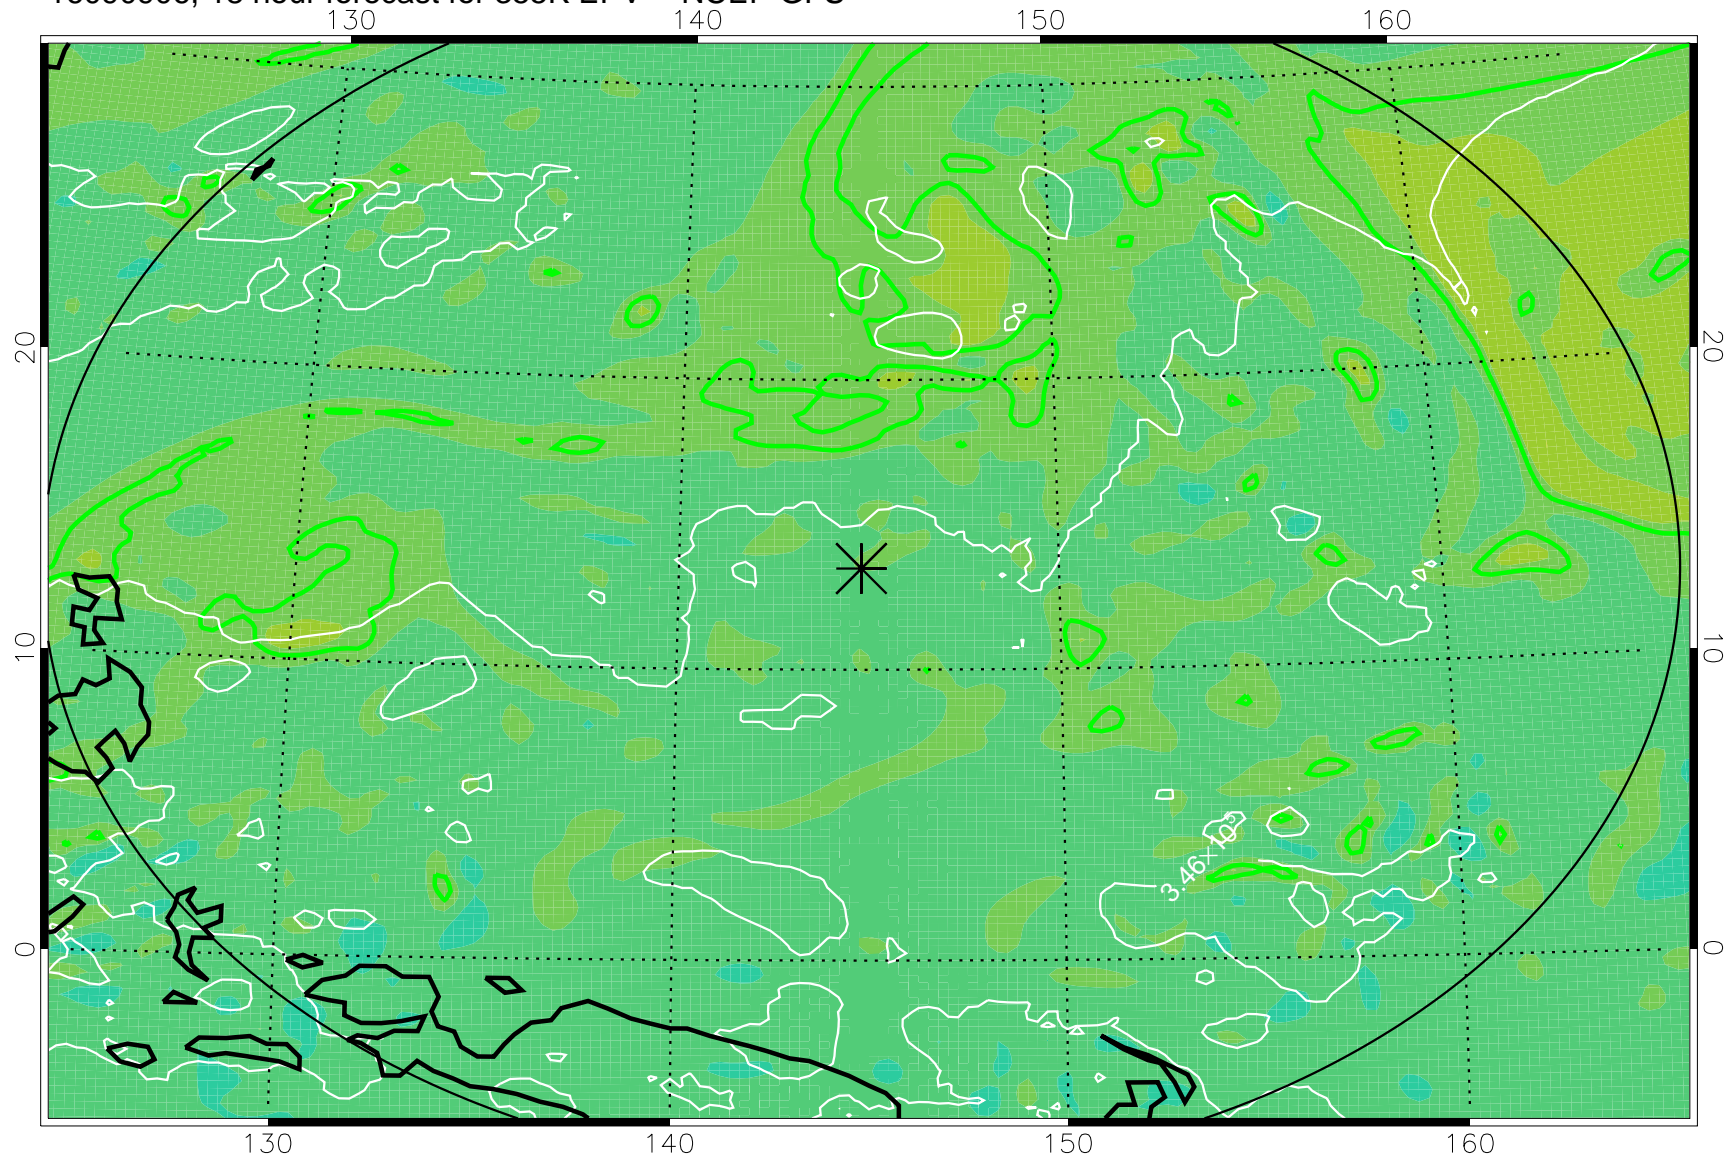

16090818, 6 hour forecast for 355K EPV -- NCEP GFS

355K Montgomery Streamfunction, white  
EPV Tropopause (2 PVU) Position  
Range ring of 2304 km

16090900, 12 hour forecast for 355K EPV -- NCEP GFS

355K Montgomery Streamfunction, white  
EPV Tropopause (2 PVU) Position  
Range ring of 2304 km

16090906, 18 hour forecast for 355K EPV -- NCEP GFS

355K Montgomery Streamfunction, white  
EPV Tropopause (2 PVU) Position  
Range ring of 2304 km

16090912, 24 hour forecast for 355K EPV -- NCEP GFS

355K Montgomery Streamfunction, white  
EPV Tropopause (2 PVU) Position  
Range ring of 2304 km

16090918, 30 hour forecast for 355K EPV -- NCEP GFS

355K Montgomery Streamfunction, white  
EPV Tropopause (2 PVU) Position  
Range ring of 2304 km

16091000, 36 hour forecast for 355K EPV -- NCEP GFS

355K Montgomery Streamfunction, white  
EPV Tropopause (2 PVU) Position  
Range ring of 2304 km

16091018, 54 hour forecast for 355K EPV -- NCEP GFS

355K Montgomery Streamfunction, white  
EPV Tropopause (2 PVU) Position  
Range ring of 2304 km

16091100, 60 hour forecast for 355K EPV -- NCEP GFS

355K Montgomery Streamfunction, white  
EPV Tropopause (2 PVU) Position  
Range ring of 2304 km