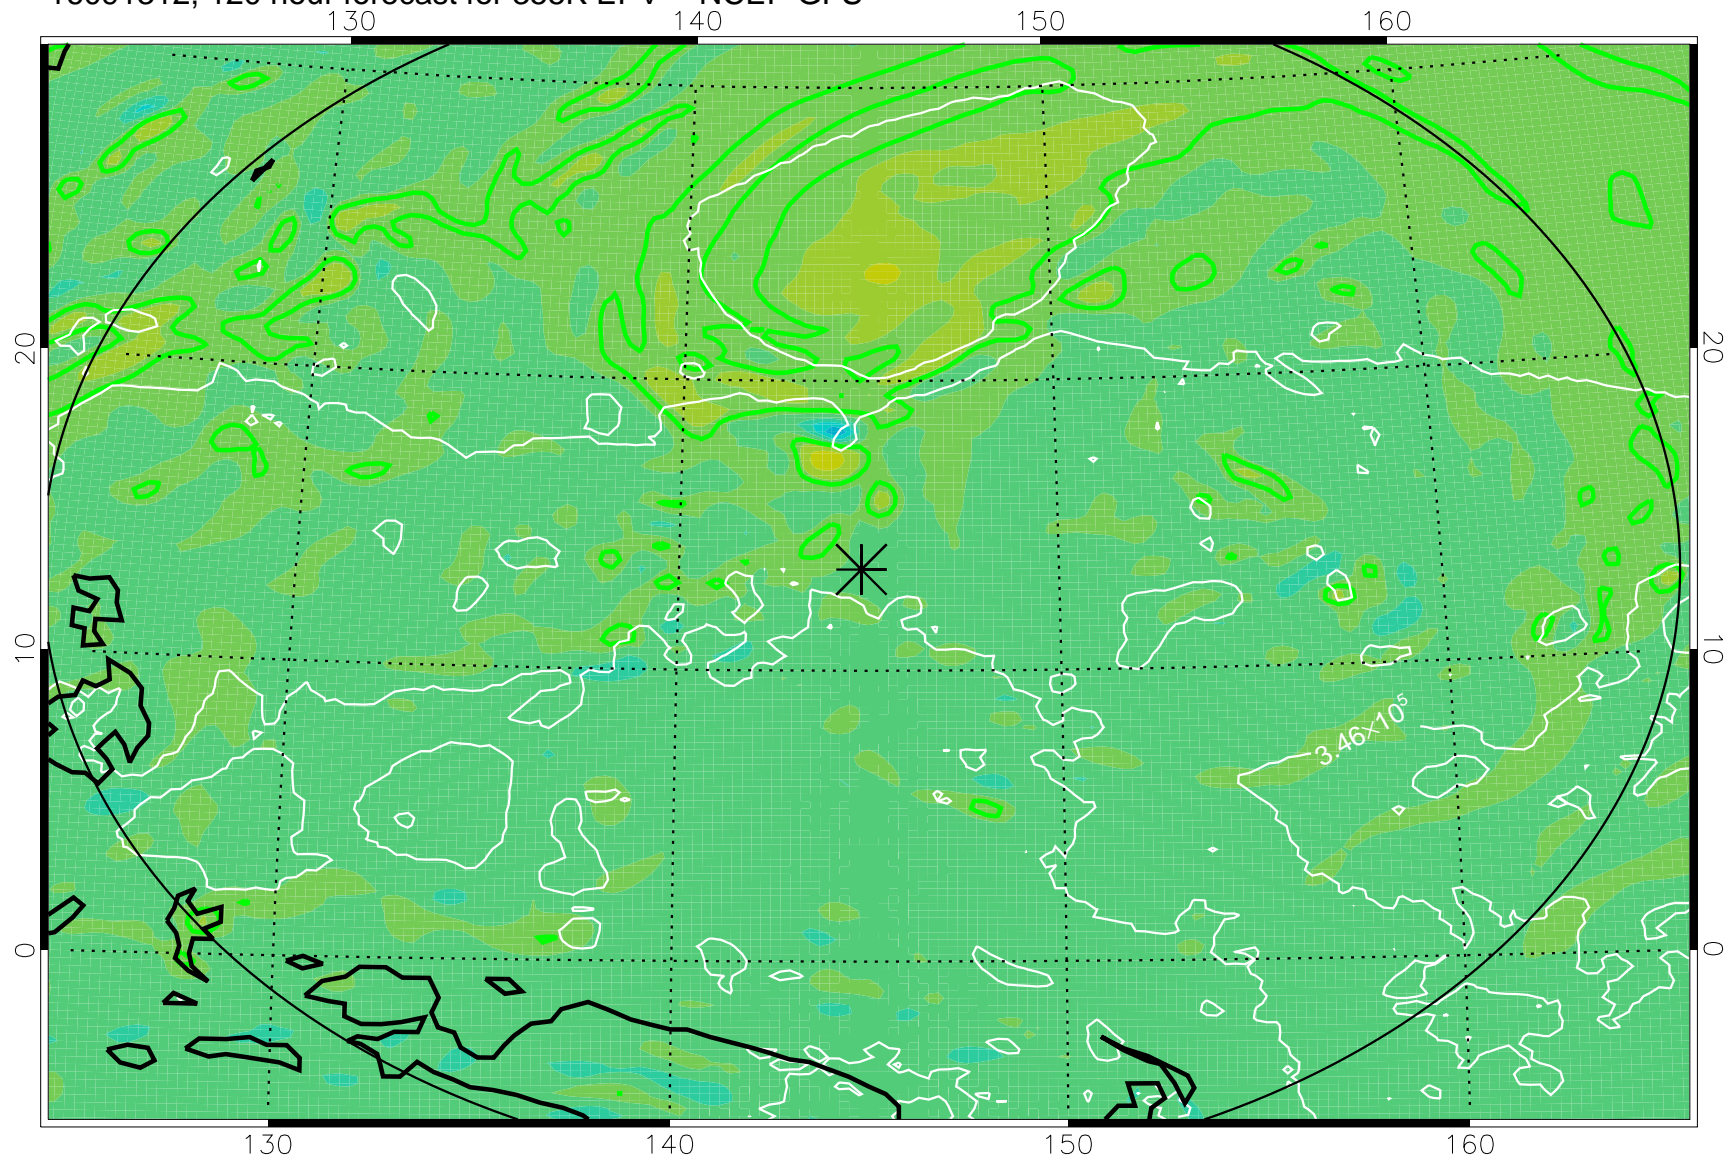

16091118, 78 hour forecast for 355K EPV -- NCEP GFS

355K Montgomery Streamfunction, white  
EPV Tropopause (2 PVU) Position  
Range ring of 2304 km

16091200, 84 hour forecast for 355K EPV -- NCEP GFS

355K Montgomery Streamfunction, white  
EPV Tropopause (2 PVU) Position  
Range ring of 2304 km

16091206, 90 hour forecast for 355K EPV -- NCEP GFS

355K Montgomery Streamfunction, white  
EPV Tropopause (2 PVU) Position  
Range ring of 2304 km

16091212, 96 hour forecast for 355K EPV -- NCEP GFS

355K Montgomery Streamfunction, white  
EPV Tropopause (2 PVU) Position  
Range ring of 2304 km

16091218, 102 hour forecast for 355K EPV -- NCEP GFS

355K Montgomery Streamfunction, white  
EPV Tropopause (2 PVU) Position  
Range ring of 2304 km

16091300, 108 hour forecast for 355K EPV -- NCEP GFS

355K Montgomery Streamfunction, white  
EPV Tropopause (2 PVU) Position  
Range ring of 2304 km

16091306, 114 hour forecast for 355K EPV -- NCEP GFS

355K Montgomery Streamfunction, white  
EPV Tropopause (2 PVU) Position  
Range ring of 2304 km

16091312, 120 hour forecast for 355K EPV -- NCEP GFS

355K Montgomery Streamfunction, white  
EPV Tropopause (2 PVU) Position  
Range ring of 2304 km