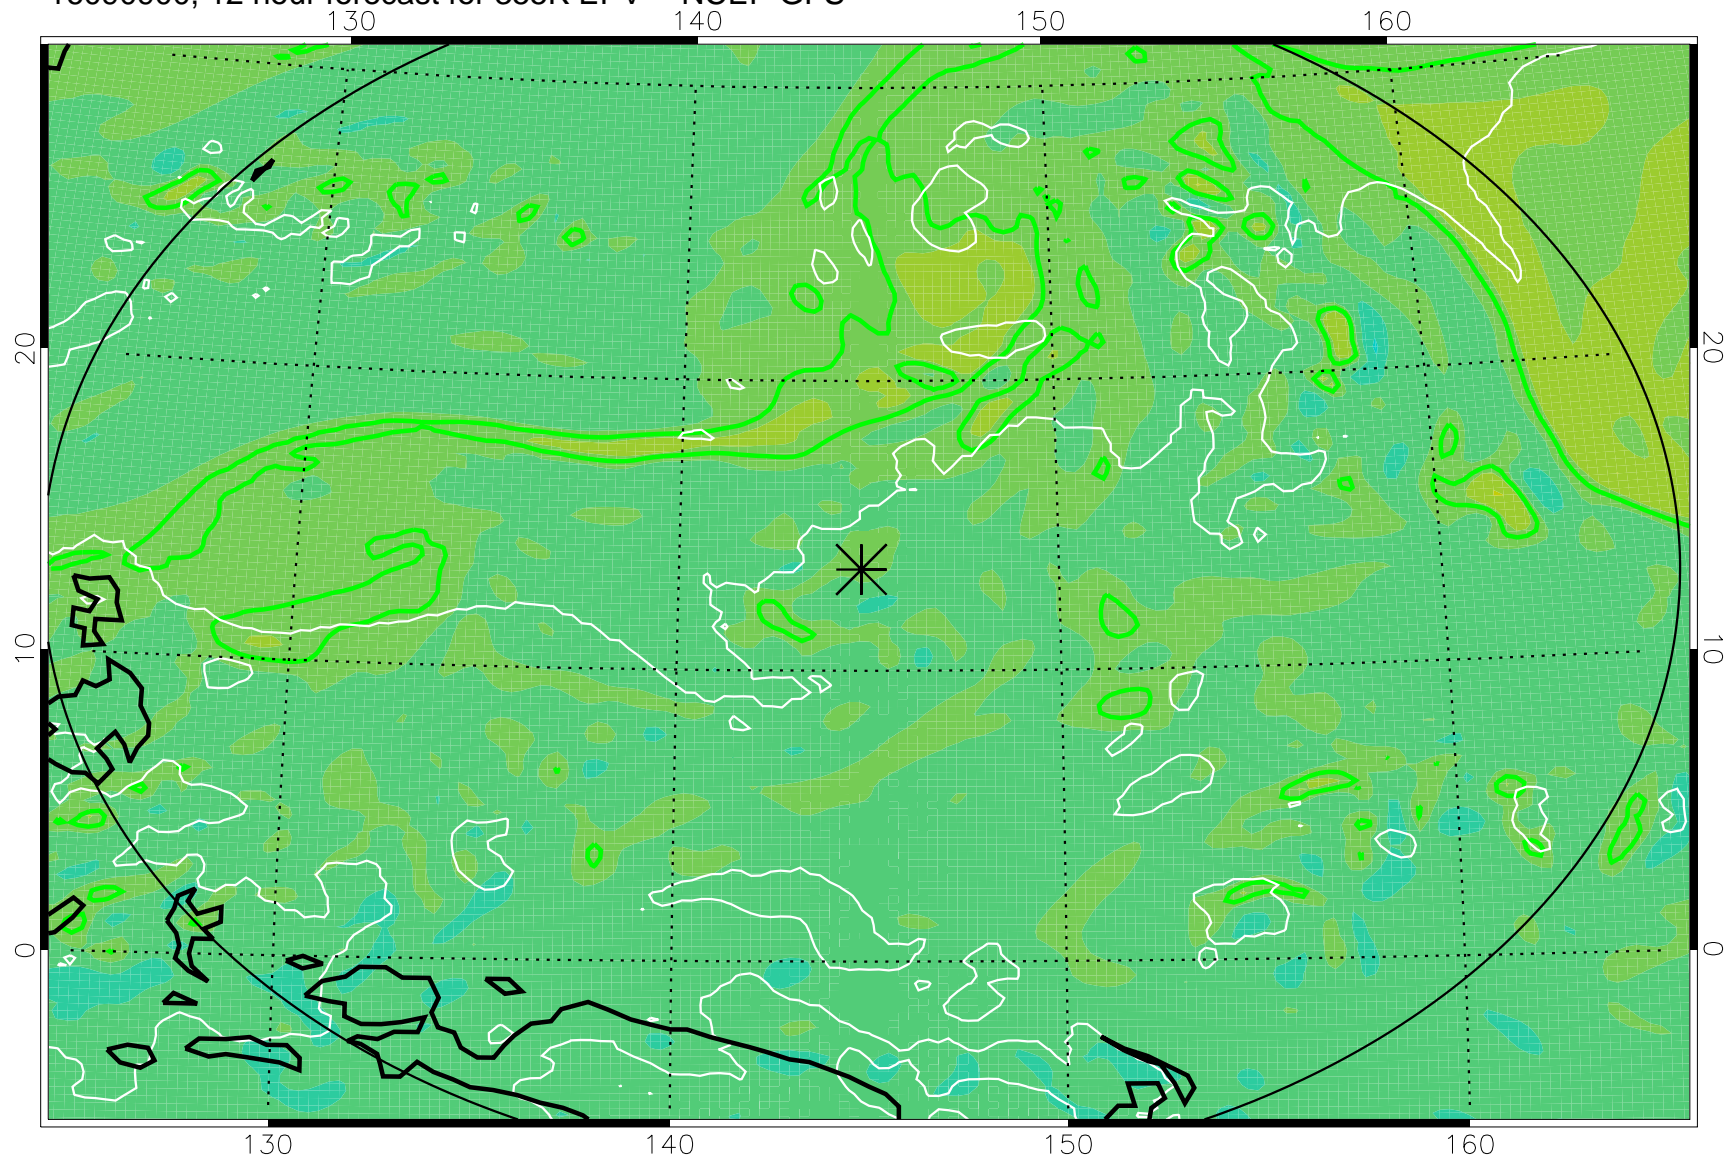

16090818, 6 hour forecast for 355K EPV -- NCEP GFS

355K Montgomery Streamfunction, white  
EPV Tropopause (2 PVU) Position  
Range ring of 2304 km

16090900, 12 hour forecast for 355K EPV -- NCEP GFS

355K Montgomery Streamfunction, white  
EPV Tropopause (2 PVU) Position  
Range ring of 2304 km

16090906, 18 hour forecast for 355K EPV -- NCEP GFS

355K Montgomery Streamfunction, white  
EPV Tropopause (2 PVU) Position  
Range ring of 2304 km

16090912, 24 hour forecast for 355K EPV -- NCEP GFS

355K Montgomery Streamfunction, white  
EPV Tropopause (2 PVU) Position  
Range ring of 2304 km

16090918, 30 hour forecast for 355K EPV -- NCEP GFS

355K Montgomery Streamfunction, white  
EPV Tropopause (2 PVU) Position  
Range ring of 2304 km

16091000, 36 hour forecast for 355K EPV -- NCEP GFS

355K Montgomery Streamfunction, white  
EPV Tropopause (2 PVU) Position  
Range ring of 2304 km

16091018, 54 hour forecast for 355K EPV -- NCEP GFS

355K Montgomery Streamfunction, white  
EPV Tropopause (2 PVU) Position  
Range ring of 2304 km

16091100, 60 hour forecast for 355K EPV -- NCEP GFS

355K Montgomery Streamfunction, white  
EPV Tropopause (2 PVU) Position  
Range ring of 2304 km