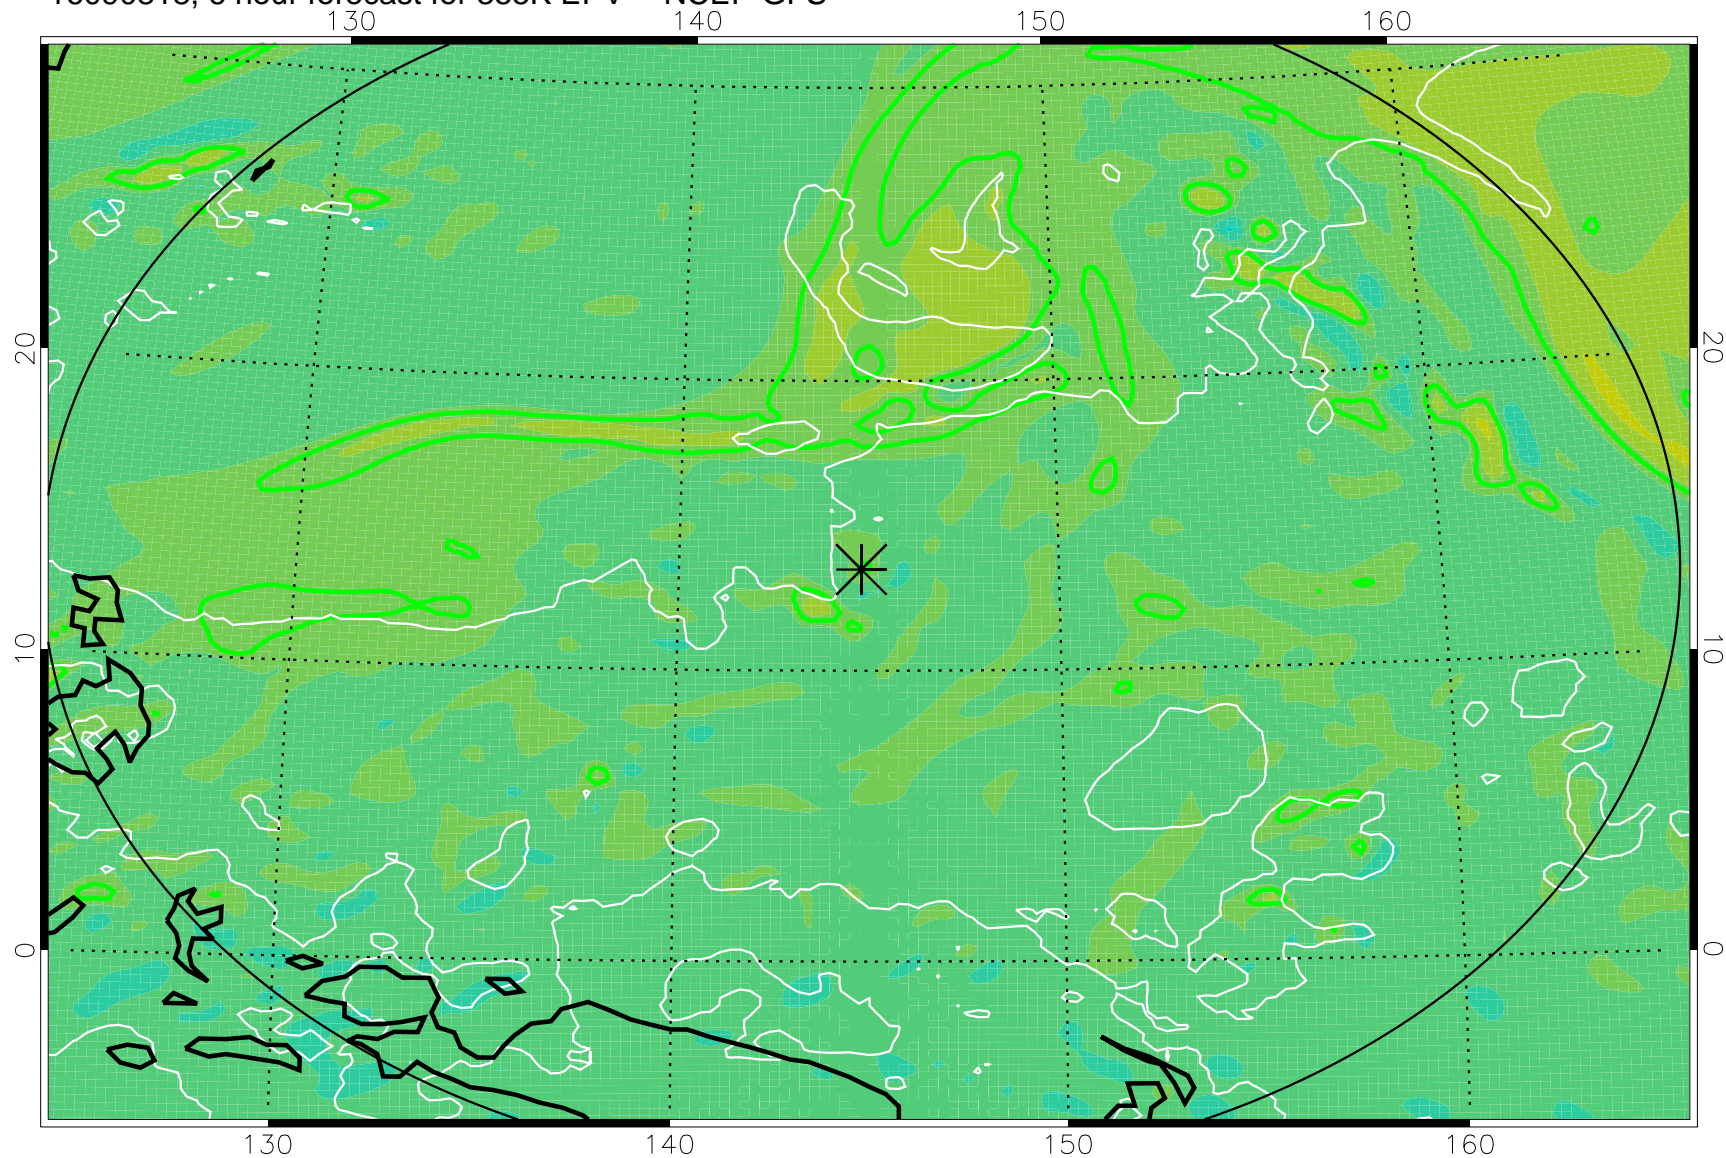

16090818, 6 hour forecast for 355K EPV -- NCEP GFS

355K Montgomery Streamfunction, white  
EPV Tropopause (2 PVU) Position  
Range ring of 2304 km

16090900, 12 hour forecast for 355K EPV -- NCEP GFS

355K Montgomery Streamfunction, white  
EPV Tropopause (2 PVU) Position  
Range ring of 2304 km

16090906, 18 hour forecast for 355K EPV -- NCEP GFS

355K Montgomery Streamfunction, white  
EPV Tropopause (2 PVU) Position  
Range ring of 2304 km

16090912, 24 hour forecast for 355K EPV -- NCEP GFS

355K Montgomery Streamfunction, white  
EPV Tropopause (2 PVU) Position  
Range ring of 2304 km

16090918, 30 hour forecast for 355K EPV -- NCEP GFS

355K Montgomery Streamfunction, white  
EPV Tropopause (2 PVU) Position  
Range ring of 2304 km

16091000, 36 hour forecast for 355K EPV -- NCEP GFS

355K Montgomery Streamfunction, white  
EPV Tropopause (2 PVU) Position  
Range ring of 2304 km

16091018, 54 hour forecast for 355K EPV -- NCEP GFS

355K Montgomery Streamfunction, white  
EPV Tropopause (2 PVU) Position  
Range ring of 2304 km

16091100, 60 hour forecast for 355K EPV -- NCEP GFS

355K Montgomery Streamfunction, white  
EPV Tropopause (2 PVU) Position  
Range ring of 2304 km