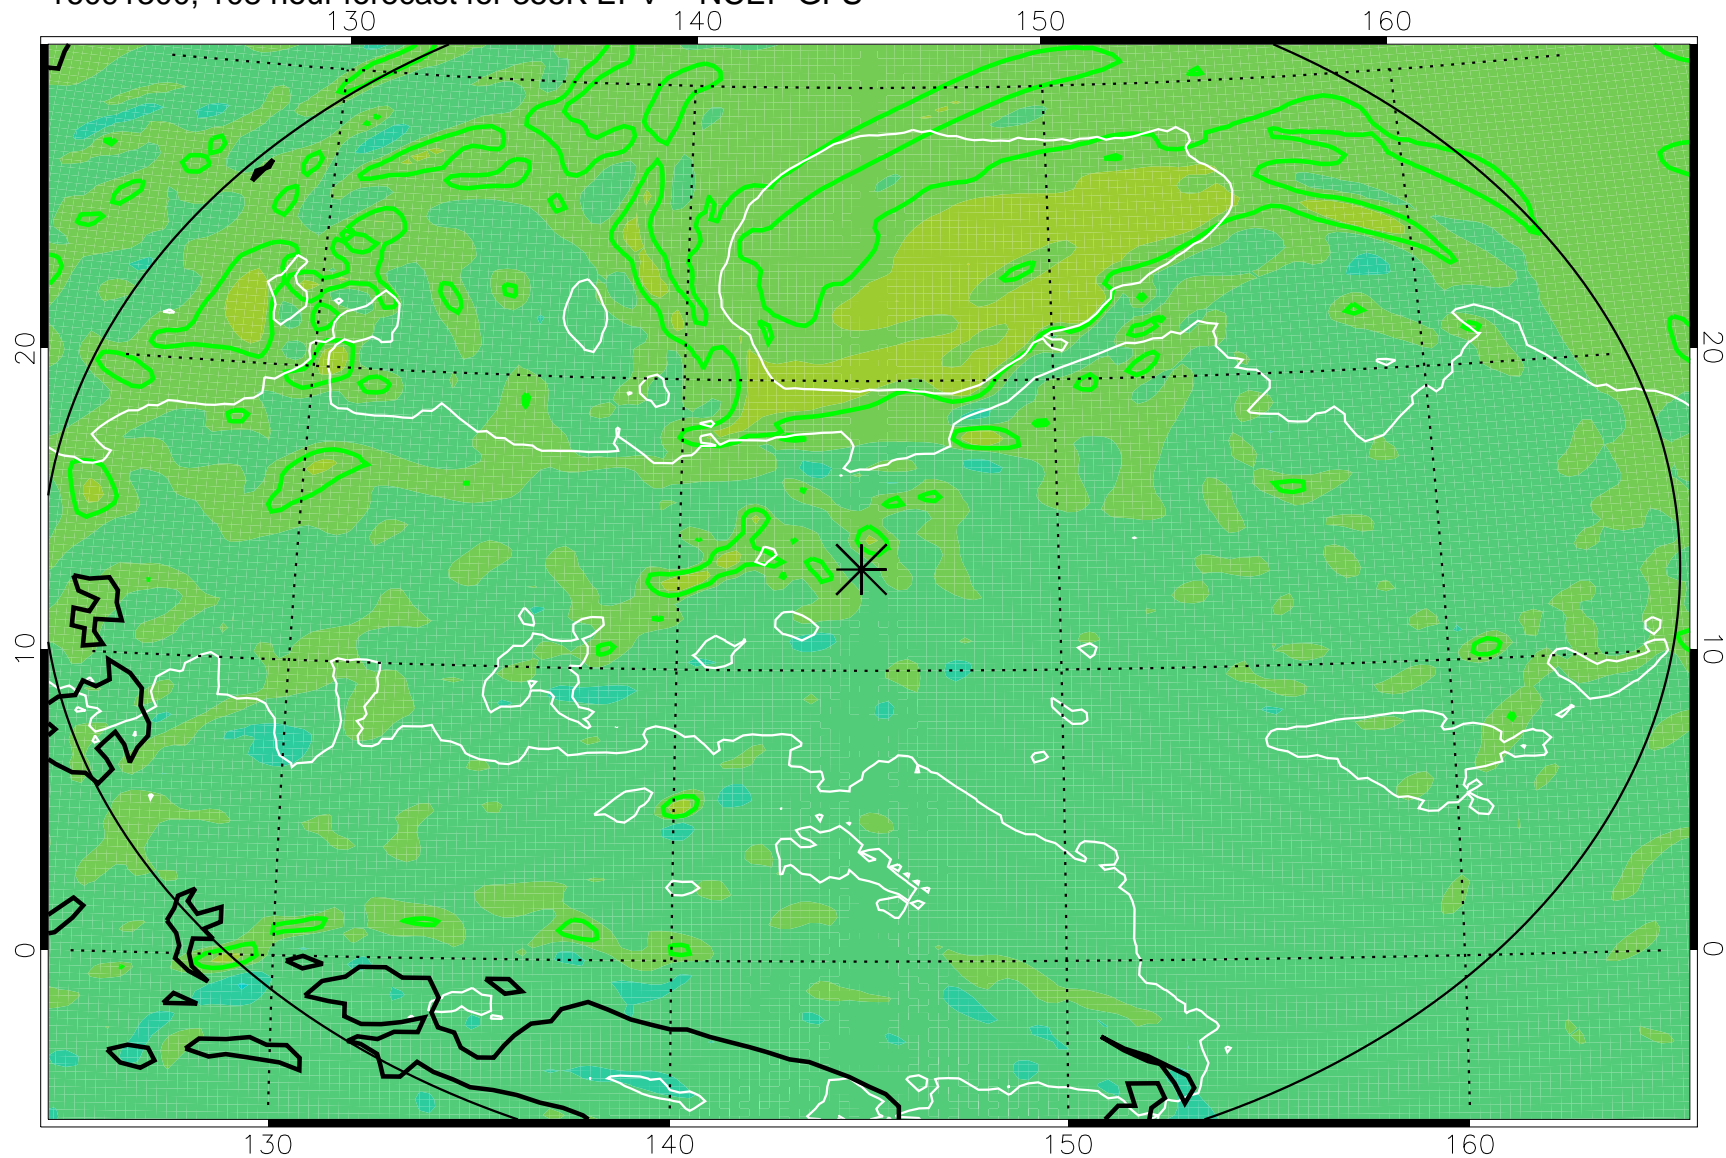

16091118, 78 hour forecast for 355K EPV -- NCEP GFS

355K Montgomery Streamfunction, white  
EPV Tropopause (2 PVU) Position  
Range ring of 2304 km

16091200, 84 hour forecast for 355K EPV -- NCEP GFS

355K Montgomery Streamfunction, white  
EPV Tropopause (2 PVU) Position  
Range ring of 2304 km

16091206, 90 hour forecast for 355K EPV -- NCEP GFS

355K Montgomery Streamfunction, white  
EPV Tropopause (2 PVU) Position  
Range ring of 2304 km

16091212, 96 hour forecast for 355K EPV -- NCEP GFS

355K Montgomery Streamfunction, white  
EPV Tropopause (2 PVU) Position  
Range ring of 2304 km

16091218, 102 hour forecast for 355K EPV -- NCEP GFS

355K Montgomery Streamfunction, white  
EPV Tropopause (2 PVU) Position  
Range ring of 2304 km

16091300, 108 hour forecast for 355K EPV -- NCEP GFS

355K Montgomery Streamfunction, white  
EPV Tropopause (2 PVU) Position  
Range ring of 2304 km

16091306, 114 hour forecast for 355K EPV -- NCEP GFS

355K Montgomery Streamfunction, white  
EPV Tropopause (2 PVU) Position  
Range ring of 2304 km

16091312, 120 hour forecast for 355K EPV -- NCEP GFS

355K Montgomery Streamfunction, white  
EPV Tropopause (2 PVU) Position  
Range ring of 2304 km