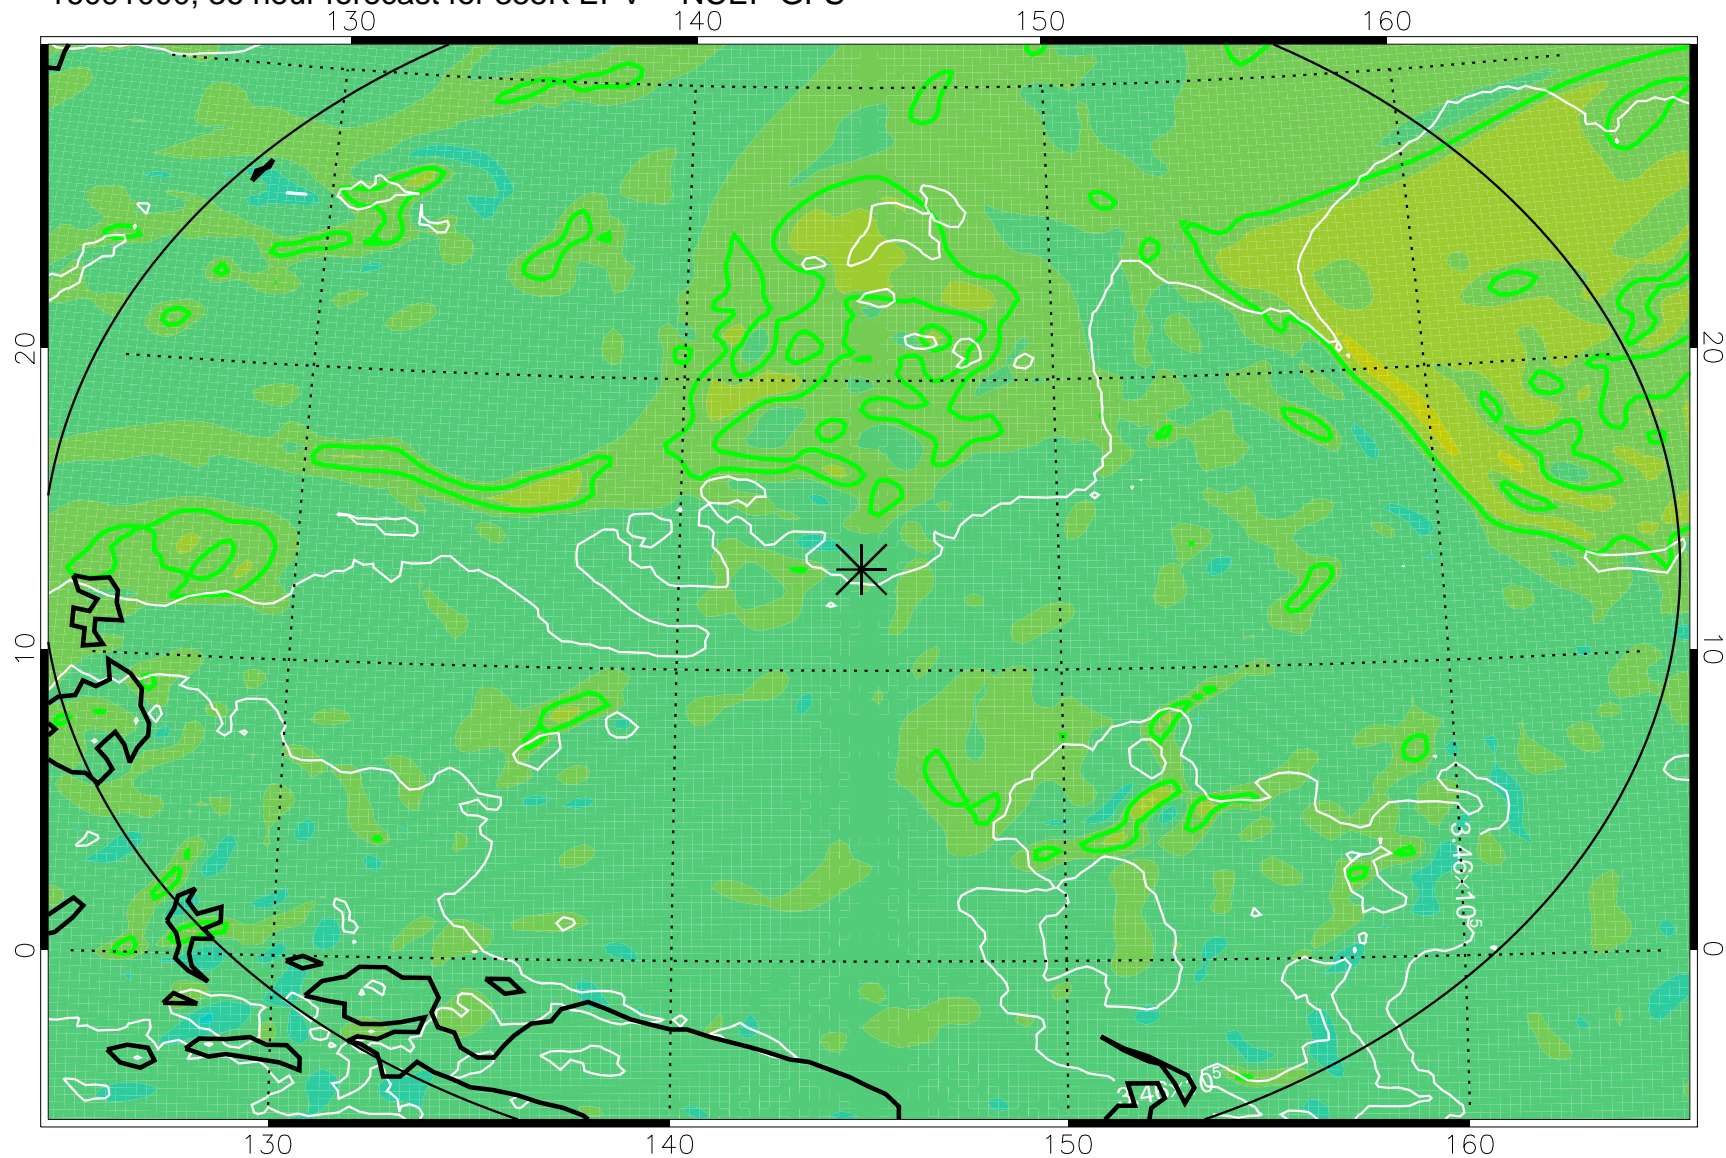

16090906, 18 hour forecast for 355K EPV -- NCEP GFS

355K Montgomery Streamfunction, white  
EPV Tropopause (2 PVU) Position  
Range ring of 2304 km

16090912, 24 hour forecast for 355K EPV -- NCEP GFS

355K Montgomery Streamfunction, white  
EPV Tropopause (2 PVU) Position  
Range ring of 2304 km

16090918, 30 hour forecast for 355K EPV -- NCEP GFS

355K Montgomery Streamfunction, white  
EPV Tropopause (2 PVU) Position  
Range ring of 2304 km

16091000, 36 hour forecast for 355K EPV -- NCEP GFS

355K Montgomery Streamfunction, white  
EPV Tropopause (2 PVU) Position  
Range ring of 2304 km

16091006, 42 hour forecast for 355K EPV -- NCEP GFS

355K Montgomery Streamfunction, white  
EPV Tropopause (2 PVU) Position  
Range ring of 2304 km

16091012, 48 hour forecast for 355K EPV -- NCEP GFS

355K Montgomery Streamfunction, white  
EPV Tropopause (2 PVU) Position  
Range ring of 2304 km

16091018, 54 hour forecast for 355K EPV -- NCEP GFS

355K Montgomery Streamfunction, white  
EPV Tropopause (2 PVU) Position  
Range ring of 2304 km

16091100, 60 hour forecast for 355K EPV -- NCEP GFS

355K Montgomery Streamfunction, white  
EPV Tropopause (2 PVU) Position  
Range ring of 2304 km