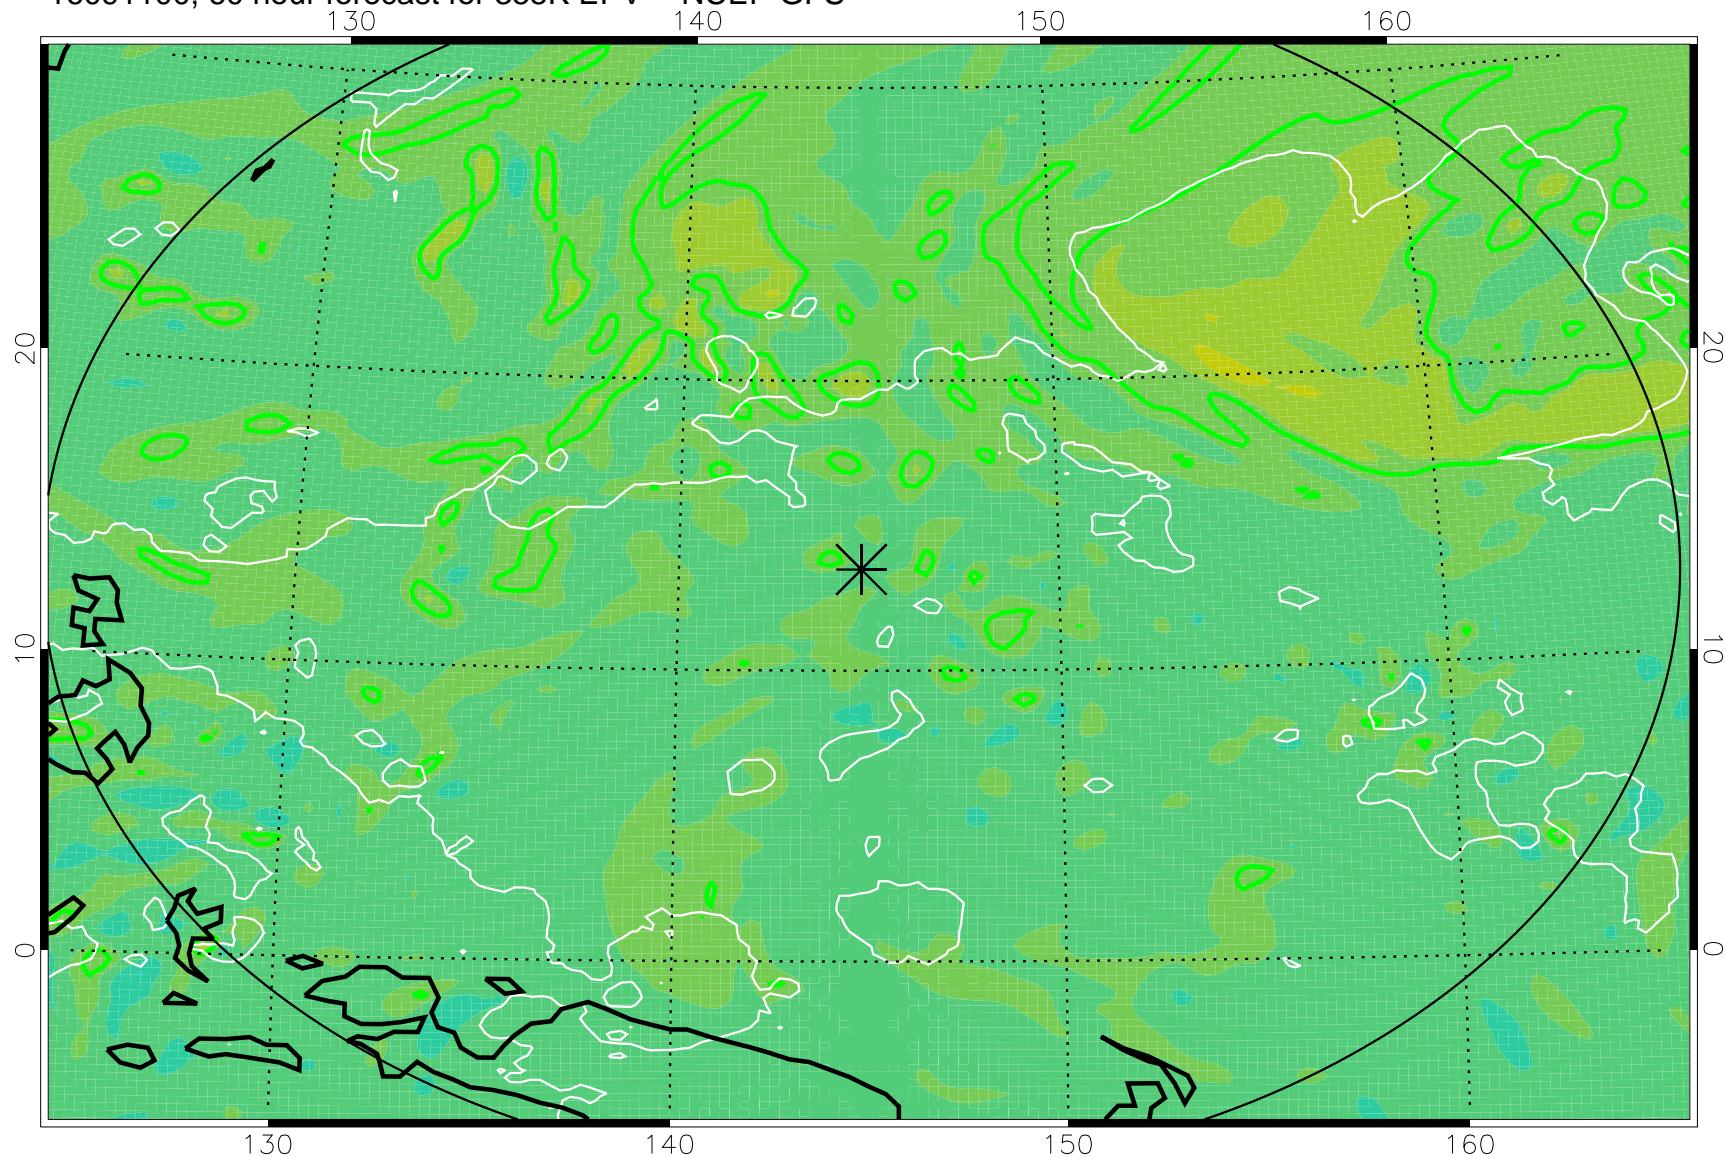

16091006, 42 hour forecast for 355K EPV -- NCEP GFS

355K Montgomery Streamfunction, white  
EPV Tropopause (2 PVU) Position  
Range ring of 2304 km

16091012, 48 hour forecast for 355K EPV -- NCEP GFS

355K Montgomery Streamfunction, white  
EPV Tropopause (2 PVU) Position  
Range ring of 2304 km

16091018, 54 hour forecast for 355K EPV -- NCEP GFS

355K Montgomery Streamfunction, white  
EPV Tropopause (2 PVU) Position  
Range ring of 2304 km

16091100, 60 hour forecast for 355K EPV -- NCEP GFS

355K Montgomery Streamfunction, white  
EPV Tropopause (2 PVU) Position  
Range ring of 2304 km

16091106, 66 hour forecast for 355K EPV -- NCEP GFS

355K Montgomery Streamfunction, white  
EPV Tropopause (2 PVU) Position  
Range ring of 2304 km

16091112, 72 hour forecast for 355K EPV -- NCEP GFS

355K Montgomery Streamfunction, white  
EPV Tropopause (2 PVU) Position  
Range ring of 2304 km

16091118, 78 hour forecast for 355K EPV -- NCEP GFS

355K Montgomery Streamfunction, white  
EPV Tropopause (2 PVU) Position  
Range ring of 2304 km

16091200, 84 hour forecast for 355K EPV -- NCEP GFS

355K Montgomery Streamfunction, white  
EPV Tropopause (2 PVU) Position  
Range ring of 2304 km