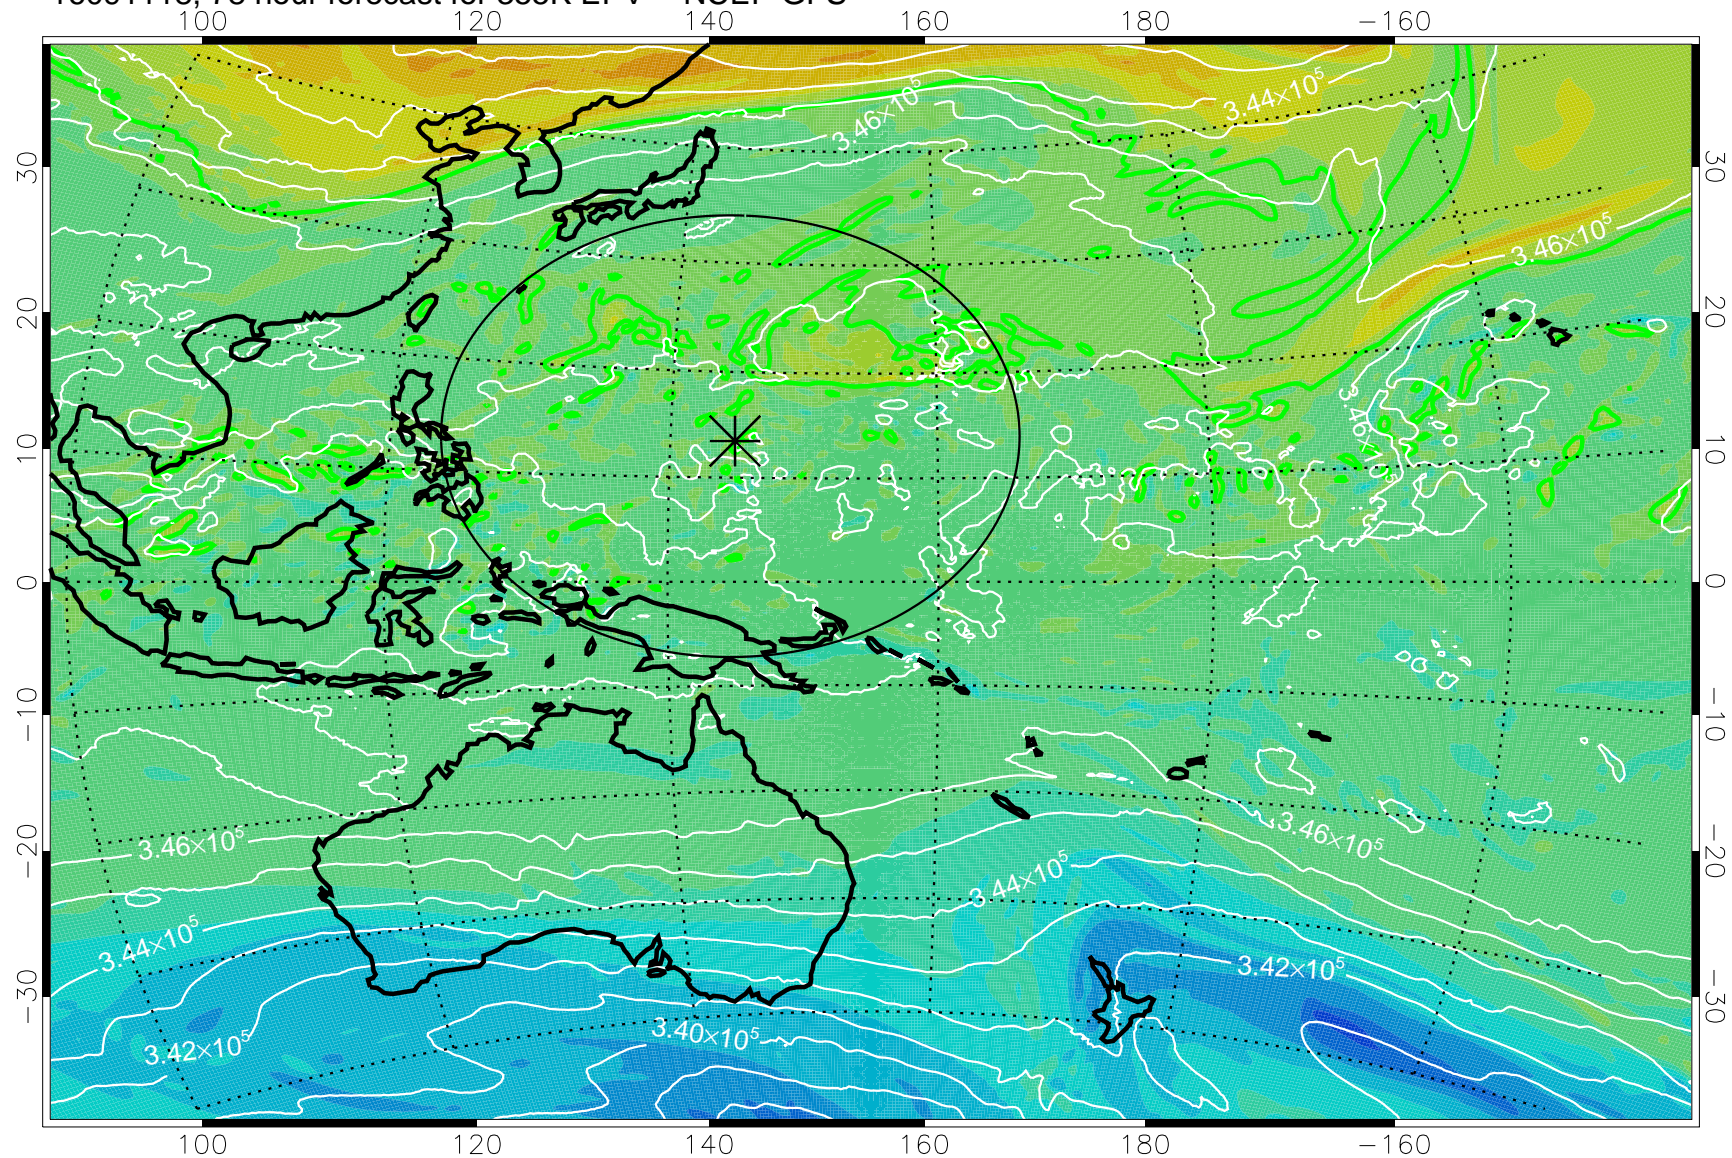

16091018, 54 hour forecast for 355K EPV -- NCEP GFS

355K Montgomery Streamfunction, white
EPV Tropopause (2 PVU) Position
Range ring of 2304 km

16091100, 60 hour forecast for 355K EPV -- NCEP GFS

355K Montgomery Streamfunction, white
EPV Tropopause (2 PVU) Position
Range ring of 2304 km

16091106, 66 hour forecast for 355K EPV -- NCEP GFS

355K Montgomery Streamfunction, white
EPV Tropopause (2 PVU) Position
Range ring of 2304 km

16091112, 72 hour forecast for 355K EPV -- NCEP GFS

355K Montgomery Streamfunction, white
EPV Tropopause (2 PVU) Position
Range ring of 2304 km

16091118, 78 hour forecast for 355K EPV -- NCEP GFS

355K Montgomery Streamfunction, white
EPV Tropopause (2 PVU) Position
Range ring of 2304 km

16091200, 84 hour forecast for 355K EPV -- NCEP GFS

355K Montgomery Streamfunction, white
EPV Tropopause (2 PVU) Position
Range ring of 2304 km

16091206, 90 hour forecast for 355K EPV -- NCEP GFS

355K Montgomery Streamfunction, white
EPV Tropopause (2 PVU) Position
Range ring of 2304 km

16091212, 96 hour forecast for 355K EPV -- NCEP GFS

355K Montgomery Streamfunction, white
EPV Tropopause (2 PVU) Position
Range ring of 2304 km