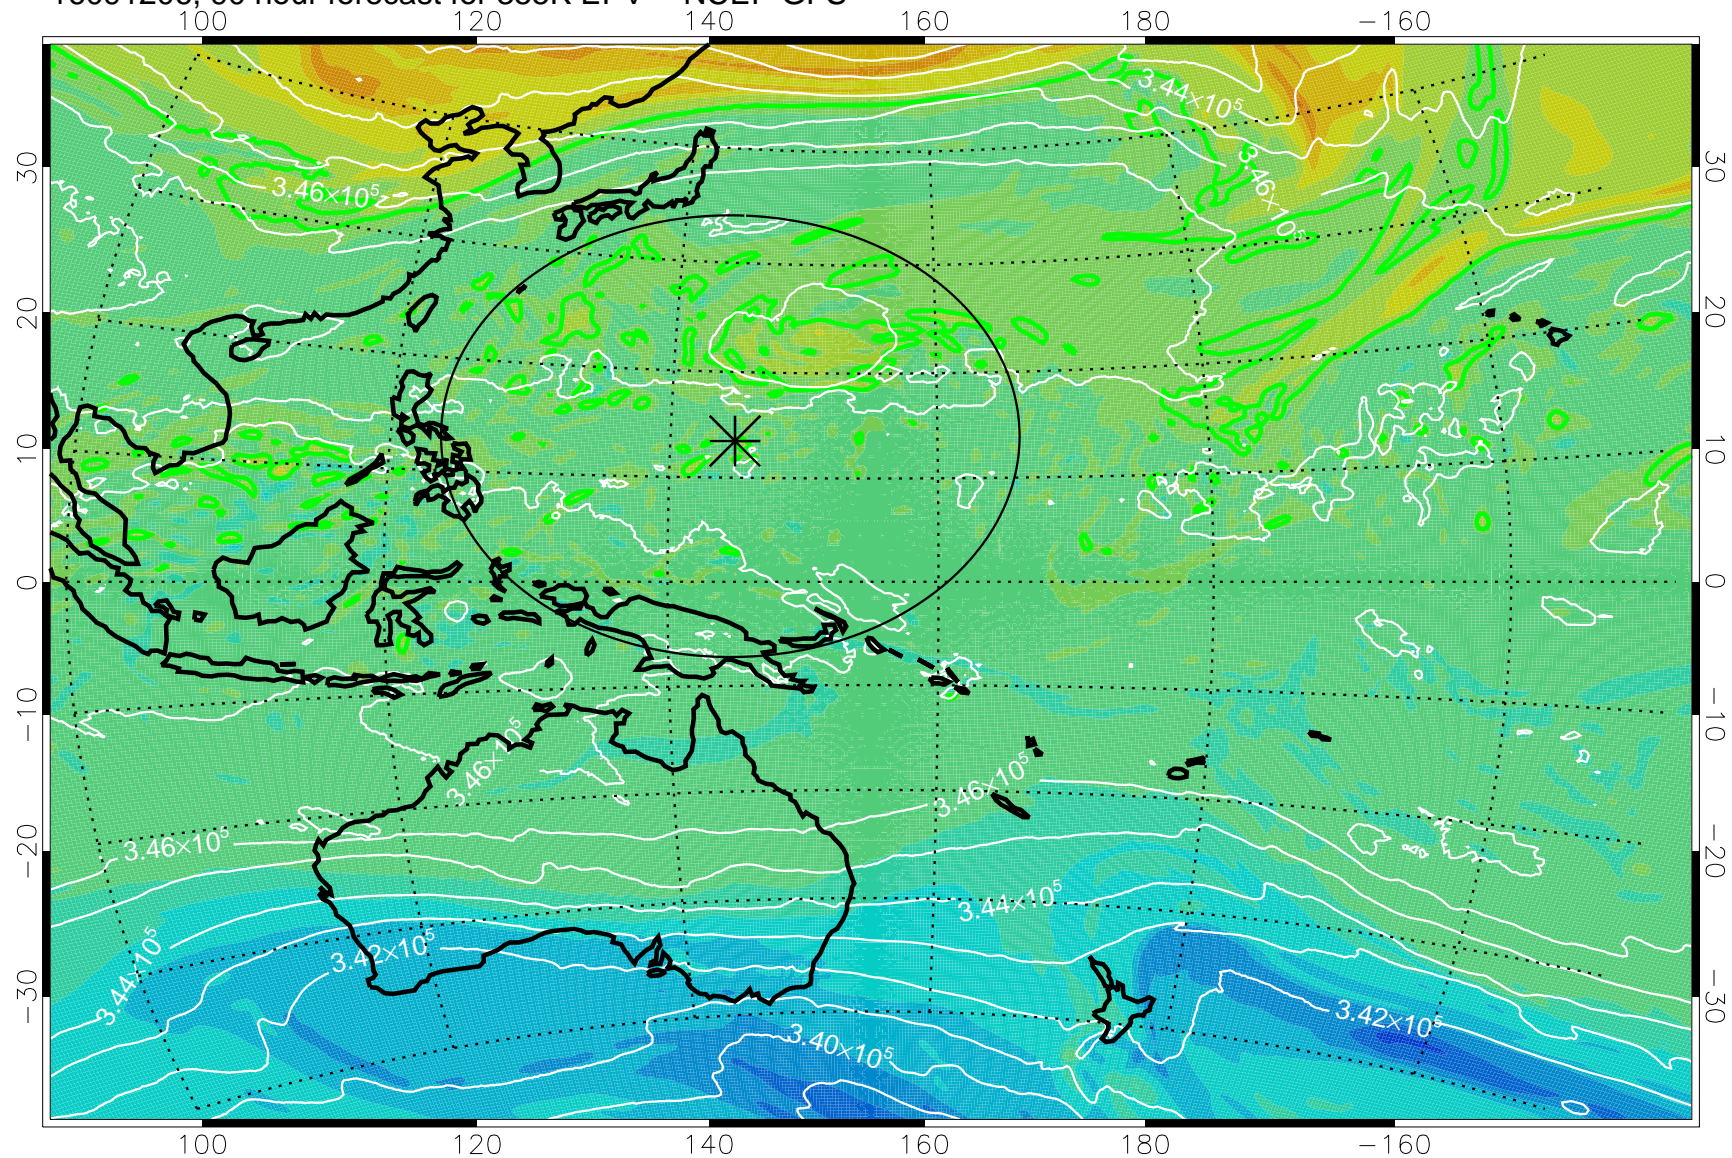

16091106, 66 hour forecast for 355K EPV -- NCEP GFS

355K Montgomery Streamfunction, white
EPV Tropopause (2 PVU) Position
Range ring of 2304 km

16091112, 72 hour forecast for 355K EPV -- NCEP GFS

355K Montgomery Streamfunction, white
EPV Tropopause (2 PVU) Position
Range ring of 2304 km

16091118, 78 hour forecast for 355K EPV -- NCEP GFS

355K Montgomery Streamfunction, white
EPV Tropopause (2 PVU) Position
Range ring of 2304 km

16091200, 84 hour forecast for 355K EPV -- NCEP GFS

355K Montgomery Streamfunction, white
EPV Tropopause (2 PVU) Position
Range ring of 2304 km

16091206, 90 hour forecast for 355K EPV -- NCEP GFS

355K Montgomery Streamfunction, white
EPV Tropopause (2 PVU) Position
Range ring of 2304 km

16091212, 96 hour forecast for 355K EPV -- NCEP GFS

355K Montgomery Streamfunction, white
EPV Tropopause (2 PVU) Position
Range ring of 2304 km

16091218, 102 hour forecast for 355K EPV -- NCEP GFS

355K Montgomery Streamfunction, white
EPV Tropopause (2 PVU) Position
Range ring of 2304 km

16091300, 108 hour forecast for 355K EPV -- NCEP GFS

355K Montgomery Streamfunction, white
EPV Tropopause (2 PVU) Position
Range ring of 2304 km