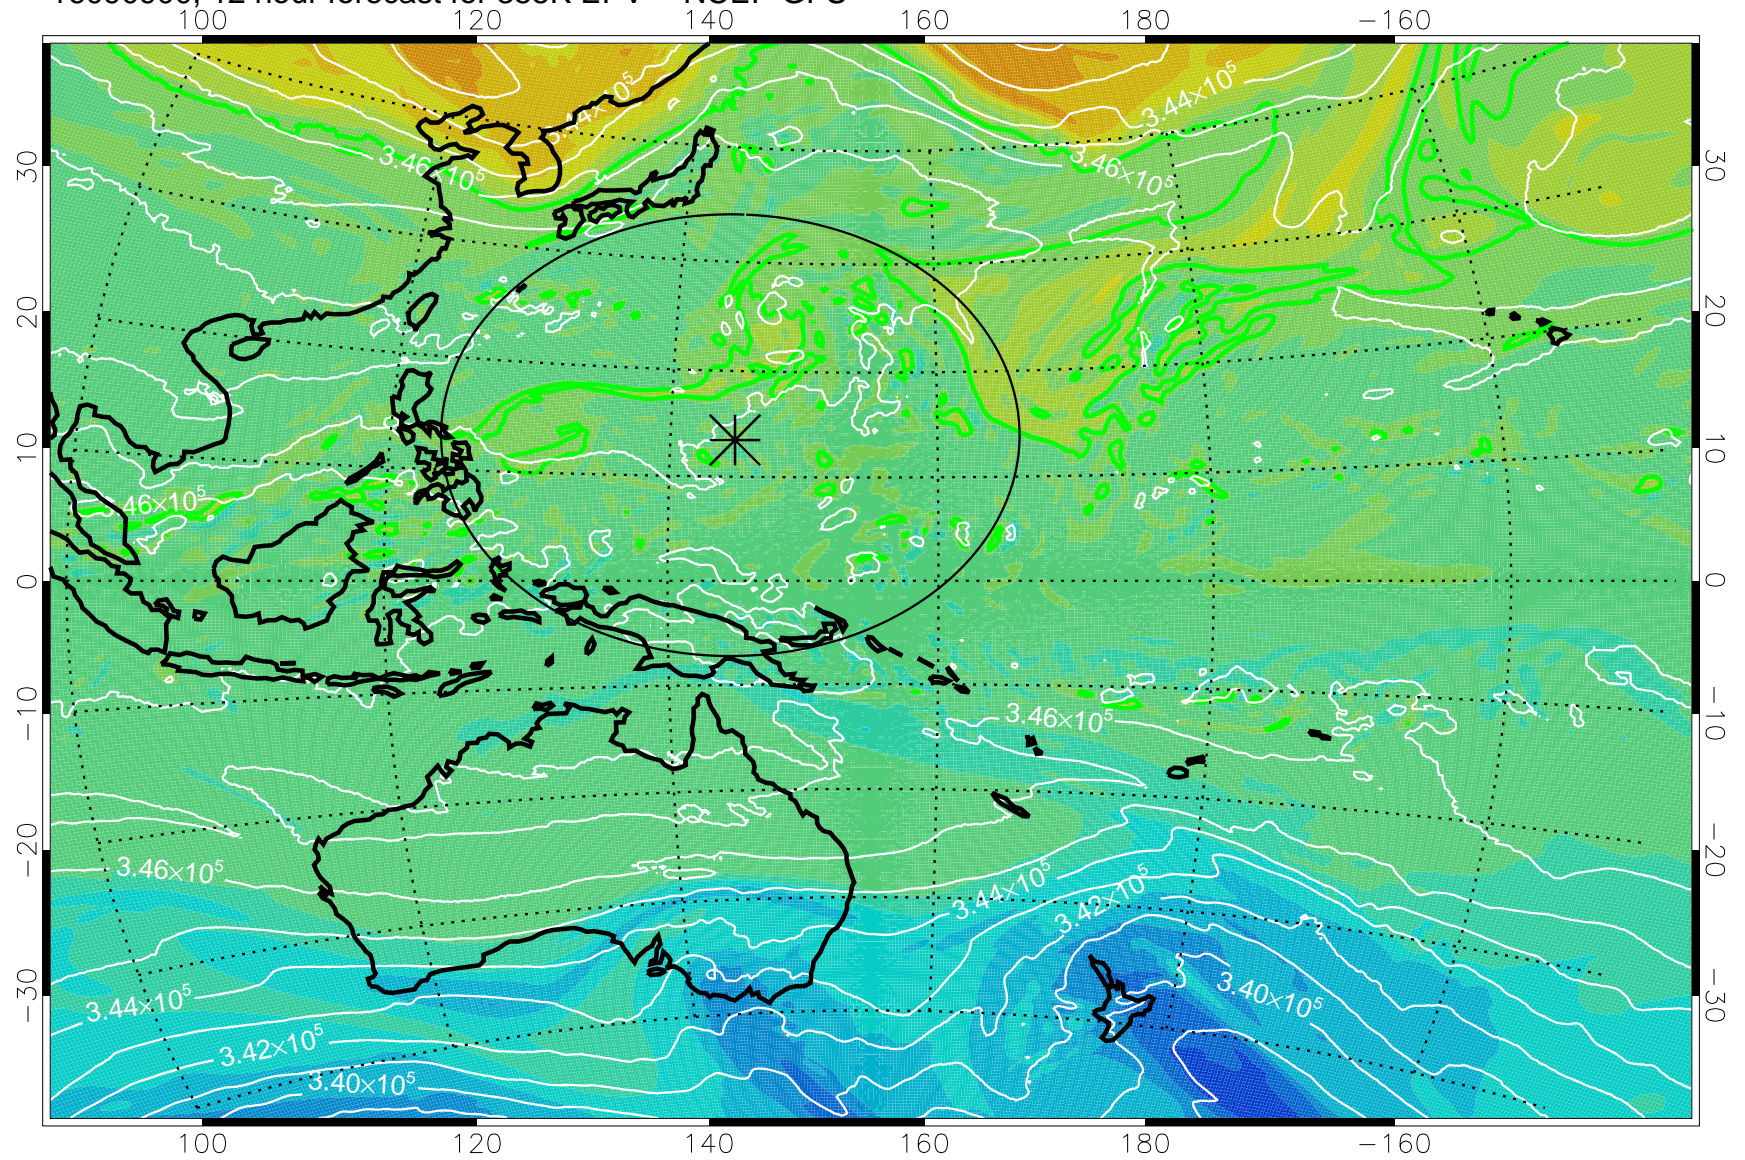

16090818, 6 hour forecast for 355K EPV -- NCEP GFS

355K Montgomery Streamfunction, white
EPV Tropopause (2 PVU) Position
Range ring of 2304 km

16090900, 12 hour forecast for 355K EPV -- NCEP GFS

355K Montgomery Streamfunction, white
EPV Tropopause (2 PVU) Position
Range ring of 2304 km

16090906, 18 hour forecast for 355K EPV -- NCEP GFS

355K Montgomery Streamfunction, white
EPV Tropopause (2 PVU) Position
Range ring of 2304 km

16090912, 24 hour forecast for 355K EPV -- NCEP GFS

355K Montgomery Streamfunction, white
EPV Tropopause (2 PVU) Position
Range ring of 2304 km

16090918, 30 hour forecast for 355K EPV -- NCEP GFS

355K Montgomery Streamfunction, white
EPV Tropopause (2 PVU) Position
Range ring of 2304 km

16091000, 36 hour forecast for 355K EPV -- NCEP GFS

355K Montgomery Streamfunction, white
EPV Tropopause (2 PVU) Position
Range ring of 2304 km

16091006, 42 hour forecast for 355K EPV -- NCEP GFS

355K Montgomery Streamfunction, white
EPV Tropopause (2 PVU) Position
Range ring of 2304 km

16091012, 48 hour forecast for 355K EPV -- NCEP GFS

355K Montgomery Streamfunction, white
EPV Tropopause (2 PVU) Position
Range ring of 2304 km