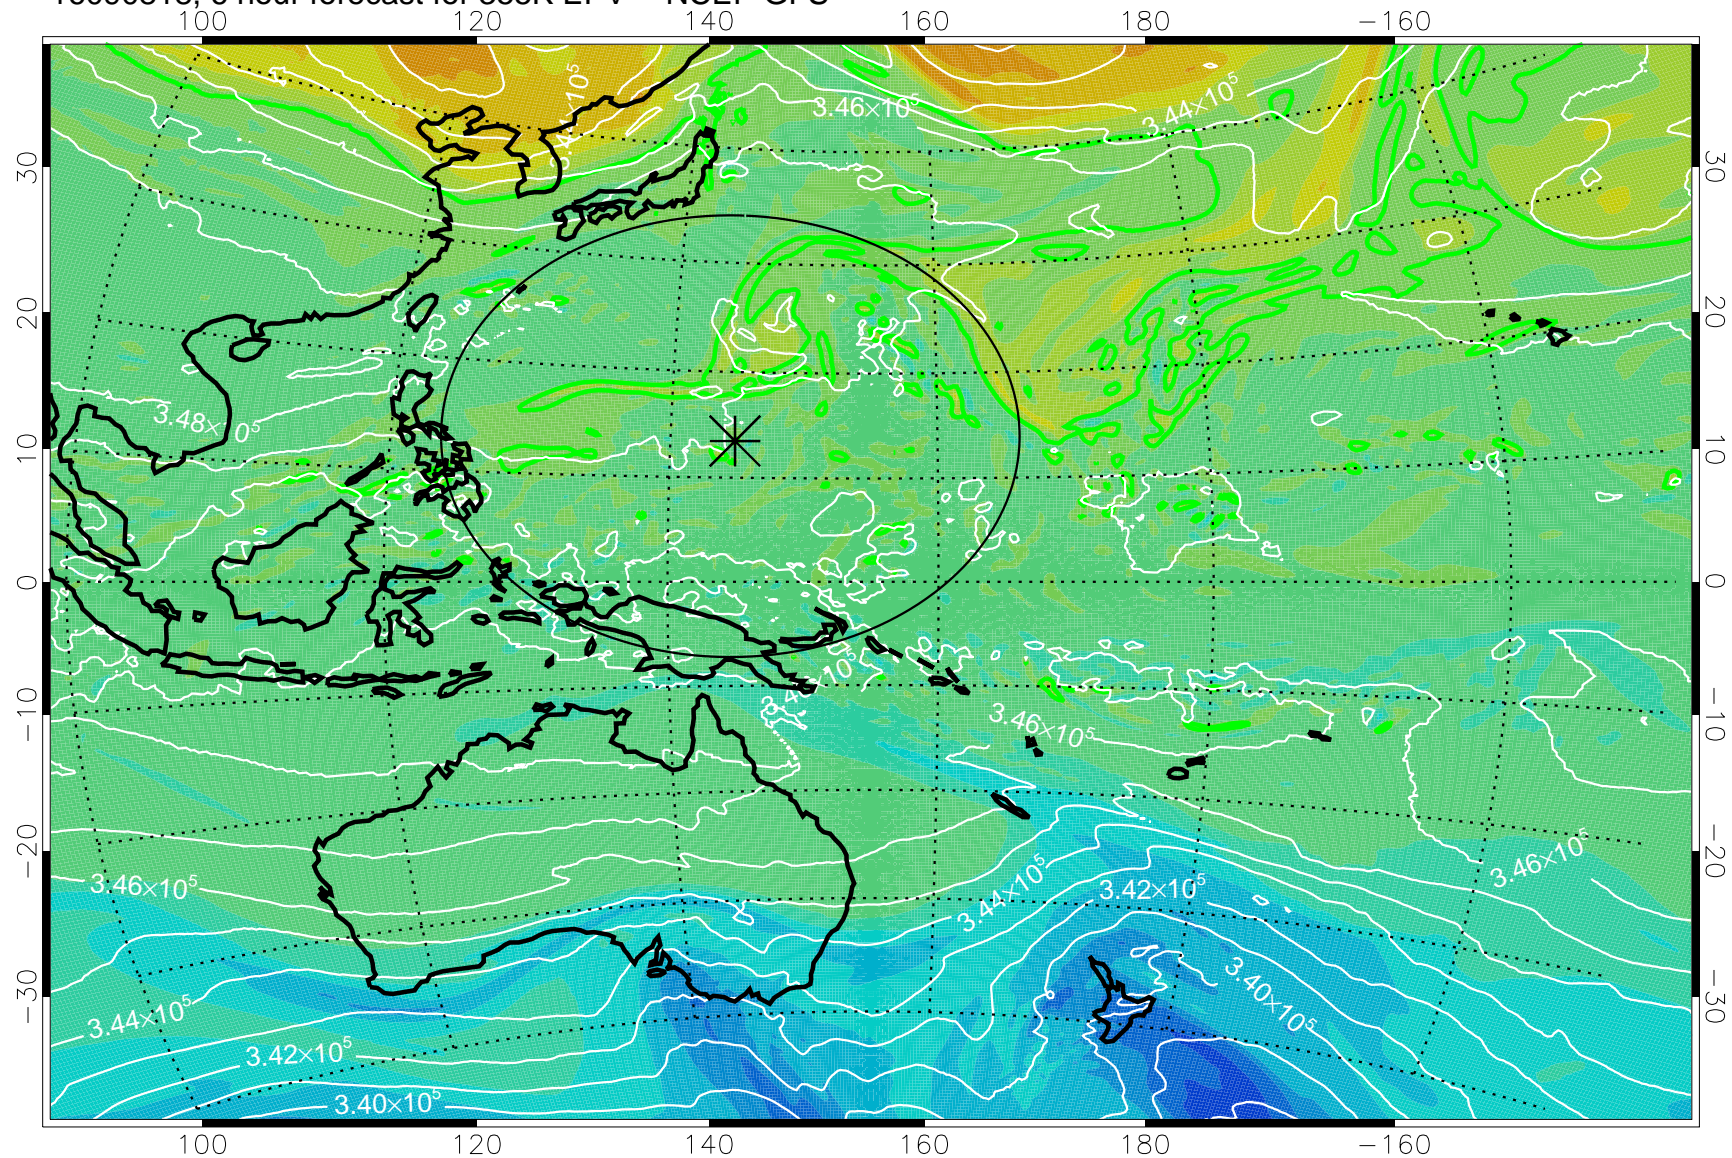

16090818, 6 hour forecast for 355K EPV -- NCEP GFS

355K Montgomery Streamfunction, white
EPV Tropopause (2 PVU) Position
Range ring of 2304 km

16090900, 12 hour forecast for 355K EPV -- NCEP GFS

355K Montgomery Streamfunction, white
EPV Tropopause (2 PVU) Position
Range ring of 2304 km

16090906, 18 hour forecast for 355K EPV -- NCEP GFS

355K Montgomery Streamfunction, white
EPV Tropopause (2 PVU) Position
Range ring of 2304 km

16090912, 24 hour forecast for 355K EPV -- NCEP GFS

355K Montgomery Streamfunction, white
EPV Tropopause (2 PVU) Position
Range ring of 2304 km

16090918, 30 hour forecast for 355K EPV -- NCEP GFS

355K Montgomery Streamfunction, white
EPV Tropopause (2 PVU) Position
Range ring of 2304 km

16091000, 36 hour forecast for 355K EPV -- NCEP GFS

355K Montgomery Streamfunction, white
EPV Tropopause (2 PVU) Position
Range ring of 2304 km

16091006, 42 hour forecast for 355K EPV -- NCEP GFS

355K Montgomery Streamfunction, white
EPV Tropopause (2 PVU) Position
Range ring of 2304 km

16091012, 48 hour forecast for 355K EPV -- NCEP GFS

355K Montgomery Streamfunction, white
EPV Tropopause (2 PVU) Position
Range ring of 2304 km