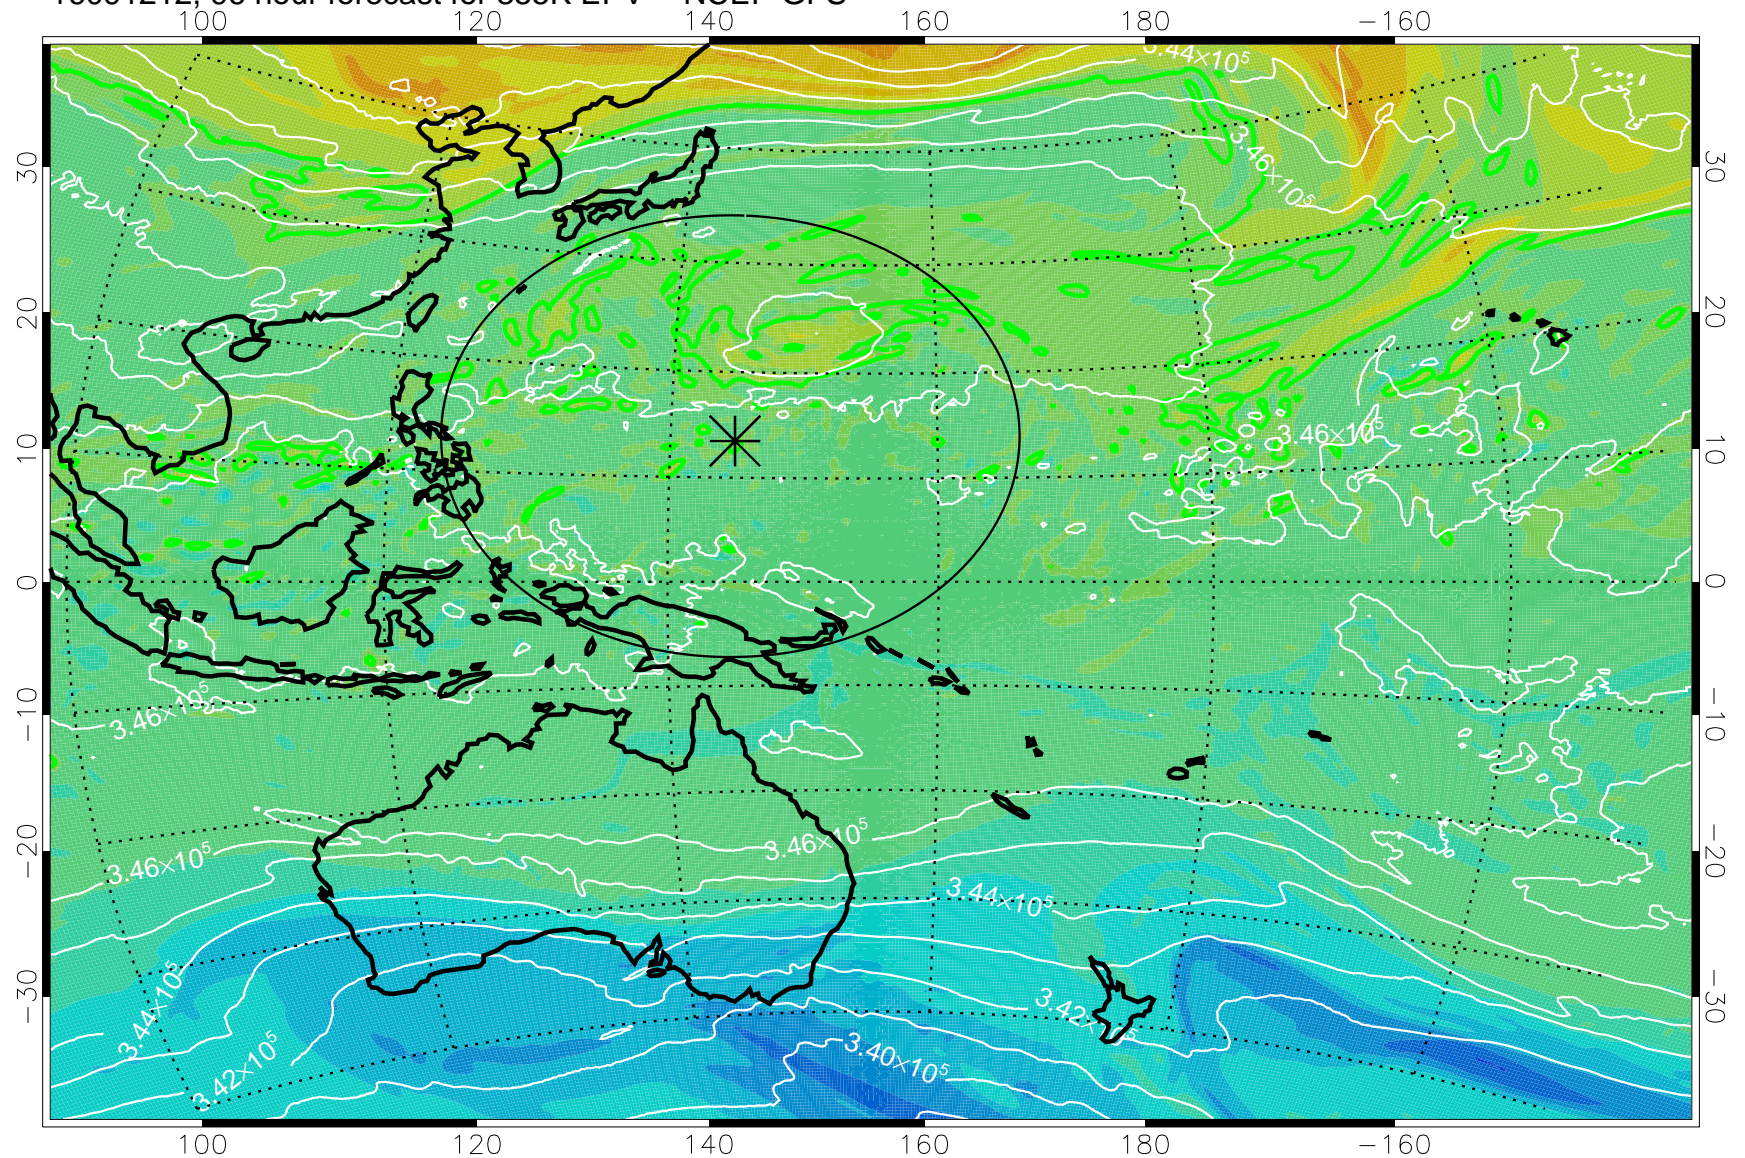

16091106, 66 hour forecast for 355K EPV -- NCEP GFS

355K Montgomery Streamfunction, white
EPV Tropopause (2 PVU) Position
Range ring of 2304 km

16091112, 72 hour forecast for 355K EPV -- NCEP GFS

355K Montgomery Streamfunction, white
EPV Tropopause (2 PVU) Position
Range ring of 2304 km

16091118, 78 hour forecast for 355K EPV -- NCEP GFS

355K Montgomery Streamfunction, white
EPV Tropopause (2 PVU) Position
Range ring of 2304 km

16091200, 84 hour forecast for 355K EPV -- NCEP GFS

355K Montgomery Streamfunction, white
EPV Tropopause (2 PVU) Position
Range ring of 2304 km

16091206, 90 hour forecast for 355K EPV -- NCEP GFS

355K Montgomery Streamfunction, white
EPV Tropopause (2 PVU) Position
Range ring of 2304 km

16091212, 96 hour forecast for 355K EPV -- NCEP GFS

355K Montgomery Streamfunction, white
EPV Tropopause (2 PVU) Position
Range ring of 2304 km

16091218, 102 hour forecast for 355K EPV -- NCEP GFS

355K Montgomery Streamfunction, white
EPV Tropopause (2 PVU) Position
Range ring of 2304 km

16091300, 108 hour forecast for 355K EPV -- NCEP GFS

355K Montgomery Streamfunction, white
EPV Tropopause (2 PVU) Position
Range ring of 2304 km