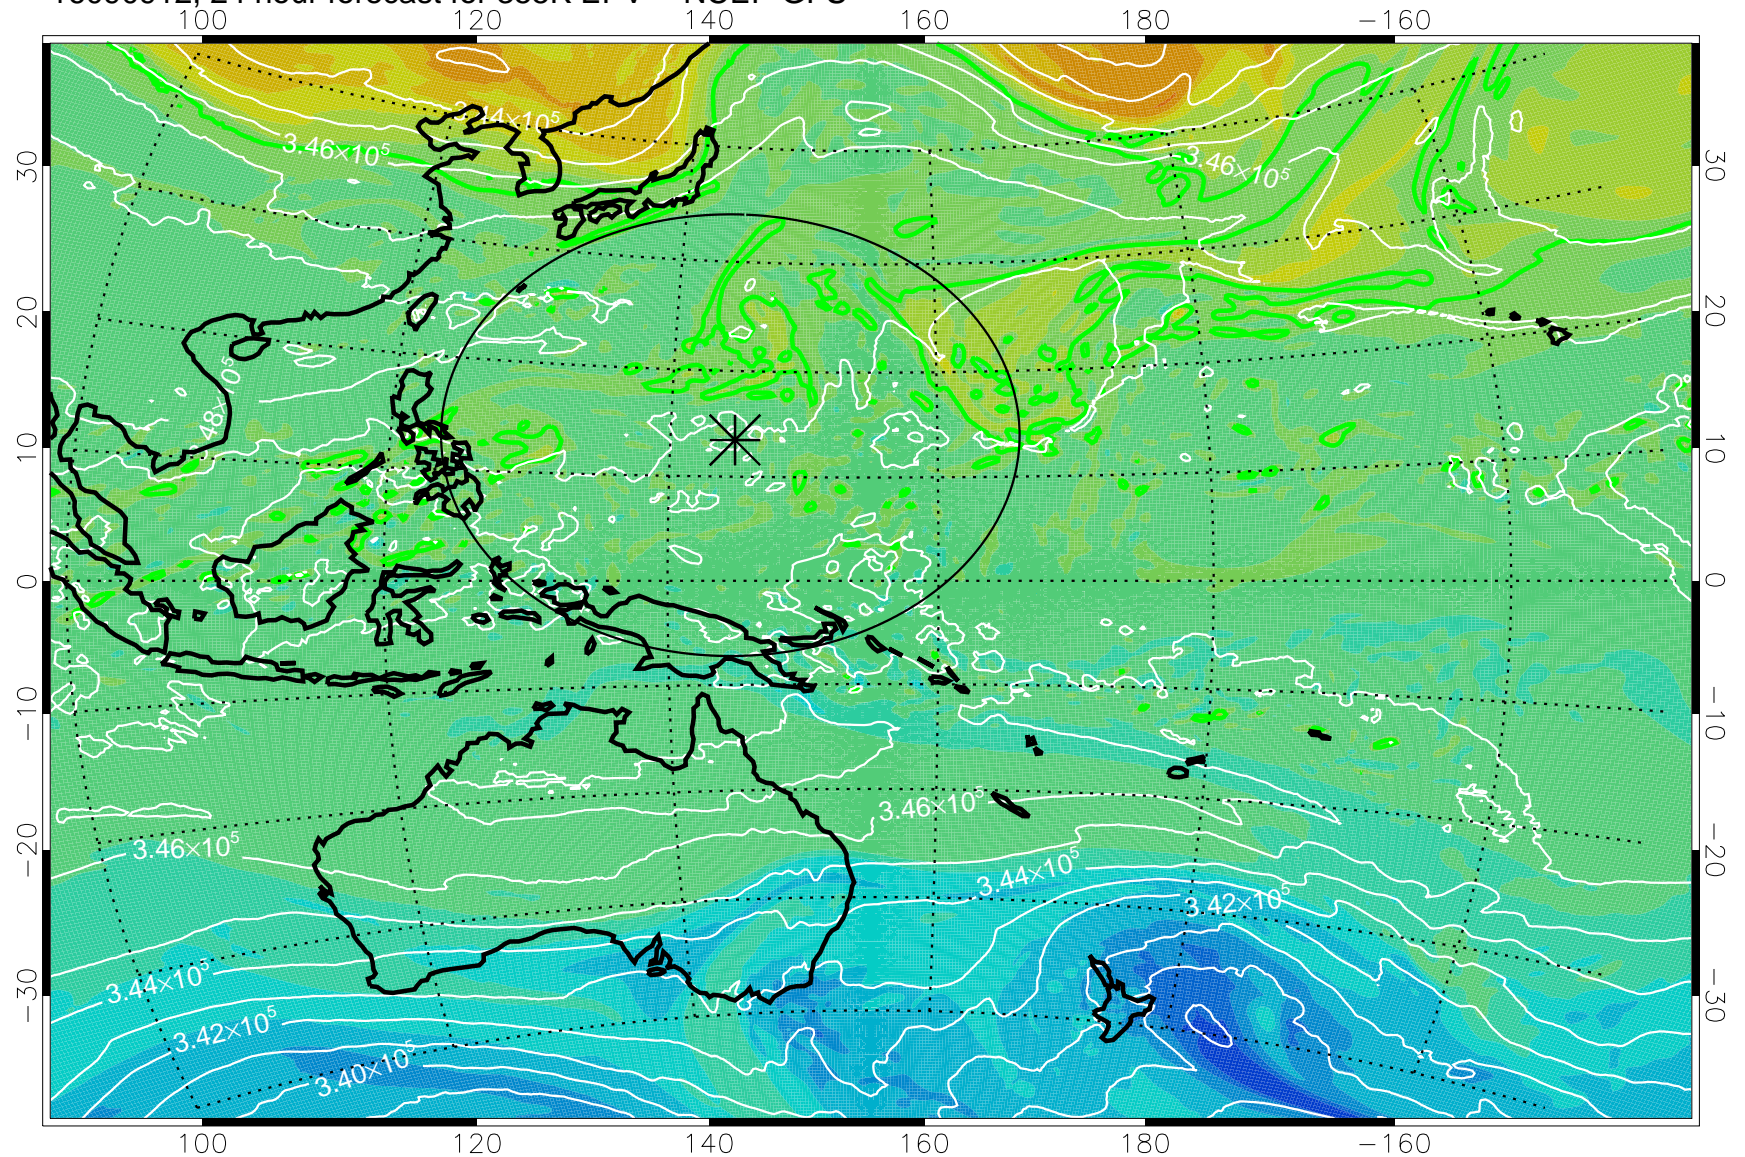

16090818, 6 hour forecast for 355K EPV -- NCEP GFS

355K Montgomery Streamfunction, white
EPV Tropopause (2 PVU) Position
Range ring of 2304 km

16090900, 12 hour forecast for 355K EPV -- NCEP GFS

355K Montgomery Streamfunction, white
EPV Tropopause (2 PVU) Position
Range ring of 2304 km

16090906, 18 hour forecast for 355K EPV -- NCEP GFS

355K Montgomery Streamfunction, white
EPV Tropopause (2 PVU) Position
Range ring of 2304 km

16090912, 24 hour forecast for 355K EPV -- NCEP GFS

355K Montgomery Streamfunction, white
EPV Tropopause (2 PVU) Position
Range ring of 2304 km

16090918, 30 hour forecast for 355K EPV -- NCEP GFS

355K Montgomery Streamfunction, white
EPV Tropopause (2 PVU) Position
Range ring of 2304 km

16091000, 36 hour forecast for 355K EPV -- NCEP GFS

355K Montgomery Streamfunction, white
EPV Tropopause (2 PVU) Position
Range ring of 2304 km

16091006, 42 hour forecast for 355K EPV -- NCEP GFS

355K Montgomery Streamfunction, white
EPV Tropopause (2 PVU) Position
Range ring of 2304 km

16091012, 48 hour forecast for 355K EPV -- NCEP GFS

355K Montgomery Streamfunction, white
EPV Tropopause (2 PVU) Position
Range ring of 2304 km