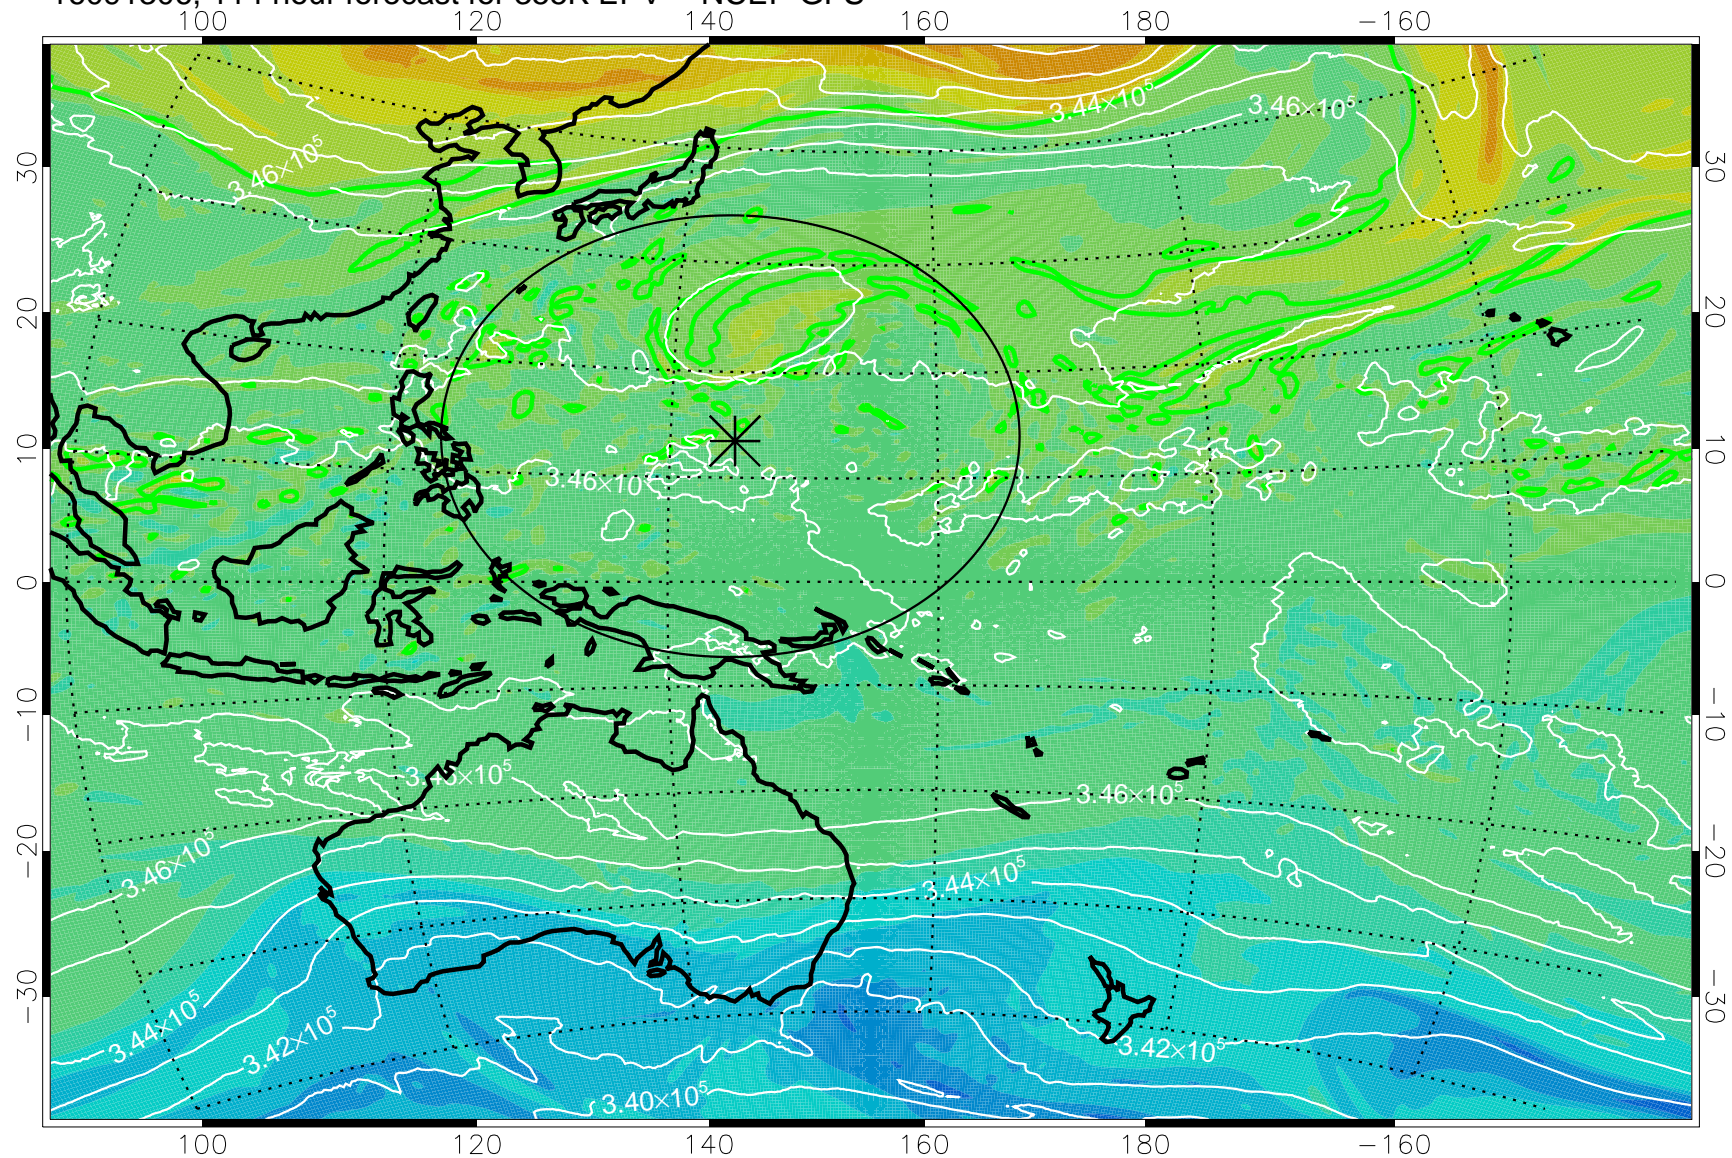

16091118, 78 hour forecast for 355K EPV -- NCEP GFS

355K Montgomery Streamfunction, white
EPV Tropopause (2 PVU) Position
Range ring of 2304 km

16091200, 84 hour forecast for 355K EPV -- NCEP GFS

355K Montgomery Streamfunction, white
EPV Tropopause (2 PVU) Position
Range ring of 2304 km

16091206, 90 hour forecast for 355K EPV -- NCEP GFS

355K Montgomery Streamfunction, white
EPV Tropopause (2 PVU) Position
Range ring of 2304 km

16091212, 96 hour forecast for 355K EPV -- NCEP GFS

355K Montgomery Streamfunction, white
EPV Tropopause (2 PVU) Position
Range ring of 2304 km

16091218, 102 hour forecast for 355K EPV -- NCEP GFS

355K Montgomery Streamfunction, white
EPV Tropopause (2 PVU) Position
Range ring of 2304 km

16091300, 108 hour forecast for 355K EPV -- NCEP GFS

355K Montgomery Streamfunction, white
EPV Tropopause (2 PVU) Position
Range ring of 2304 km

16091306, 114 hour forecast for 355K EPV -- NCEP GFS

355K Montgomery Streamfunction, white
EPV Tropopause (2 PVU) Position
Range ring of 2304 km

16091312, 120 hour forecast for 355K EPV -- NCEP GFS

355K Montgomery Streamfunction, white
EPV Tropopause (2 PVU) Position
Range ring of 2304 km