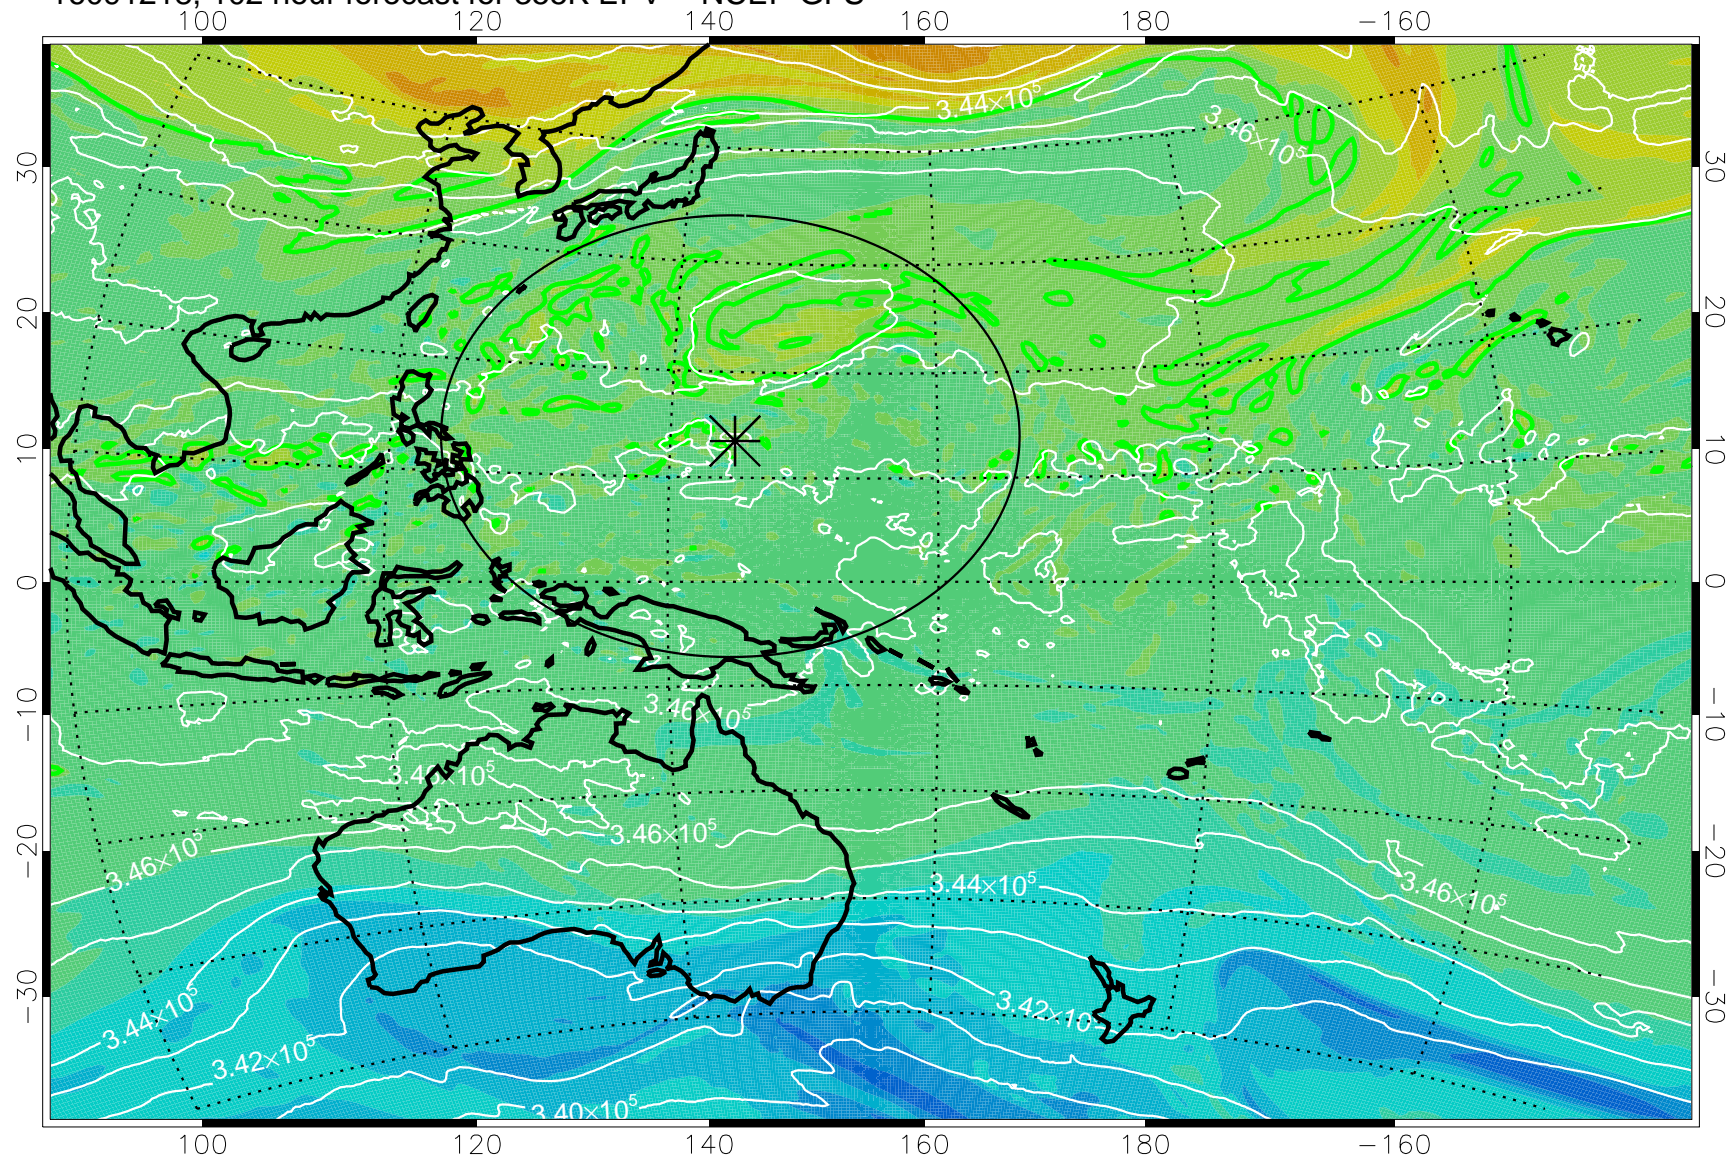

16091118, 78 hour forecast for 355K EPV -- NCEP GFS

355K Montgomery Streamfunction, white
EPV Tropopause (2 PVU) Position
Range ring of 2304 km

16091200, 84 hour forecast for 355K EPV -- NCEP GFS

355K Montgomery Streamfunction, white
EPV Tropopause (2 PVU) Position
Range ring of 2304 km

16091206, 90 hour forecast for 355K EPV -- NCEP GFS

355K Montgomery Streamfunction, white
EPV Tropopause (2 PVU) Position
Range ring of 2304 km

16091212, 96 hour forecast for 355K EPV -- NCEP GFS

355K Montgomery Streamfunction, white
EPV Tropopause (2 PVU) Position
Range ring of 2304 km

16091218, 102 hour forecast for 355K EPV -- NCEP GFS

355K Montgomery Streamfunction, white
EPV Tropopause (2 PVU) Position
Range ring of 2304 km

16091300, 108 hour forecast for 355K EPV -- NCEP GFS

355K Montgomery Streamfunction, white
EPV Tropopause (2 PVU) Position
Range ring of 2304 km

16091306, 114 hour forecast for 355K EPV -- NCEP GFS

355K Montgomery Streamfunction, white
EPV Tropopause (2 PVU) Position
Range ring of 2304 km

16091312, 120 hour forecast for 355K EPV -- NCEP GFS

355K Montgomery Streamfunction, white
EPV Tropopause (2 PVU) Position
Range ring of 2304 km