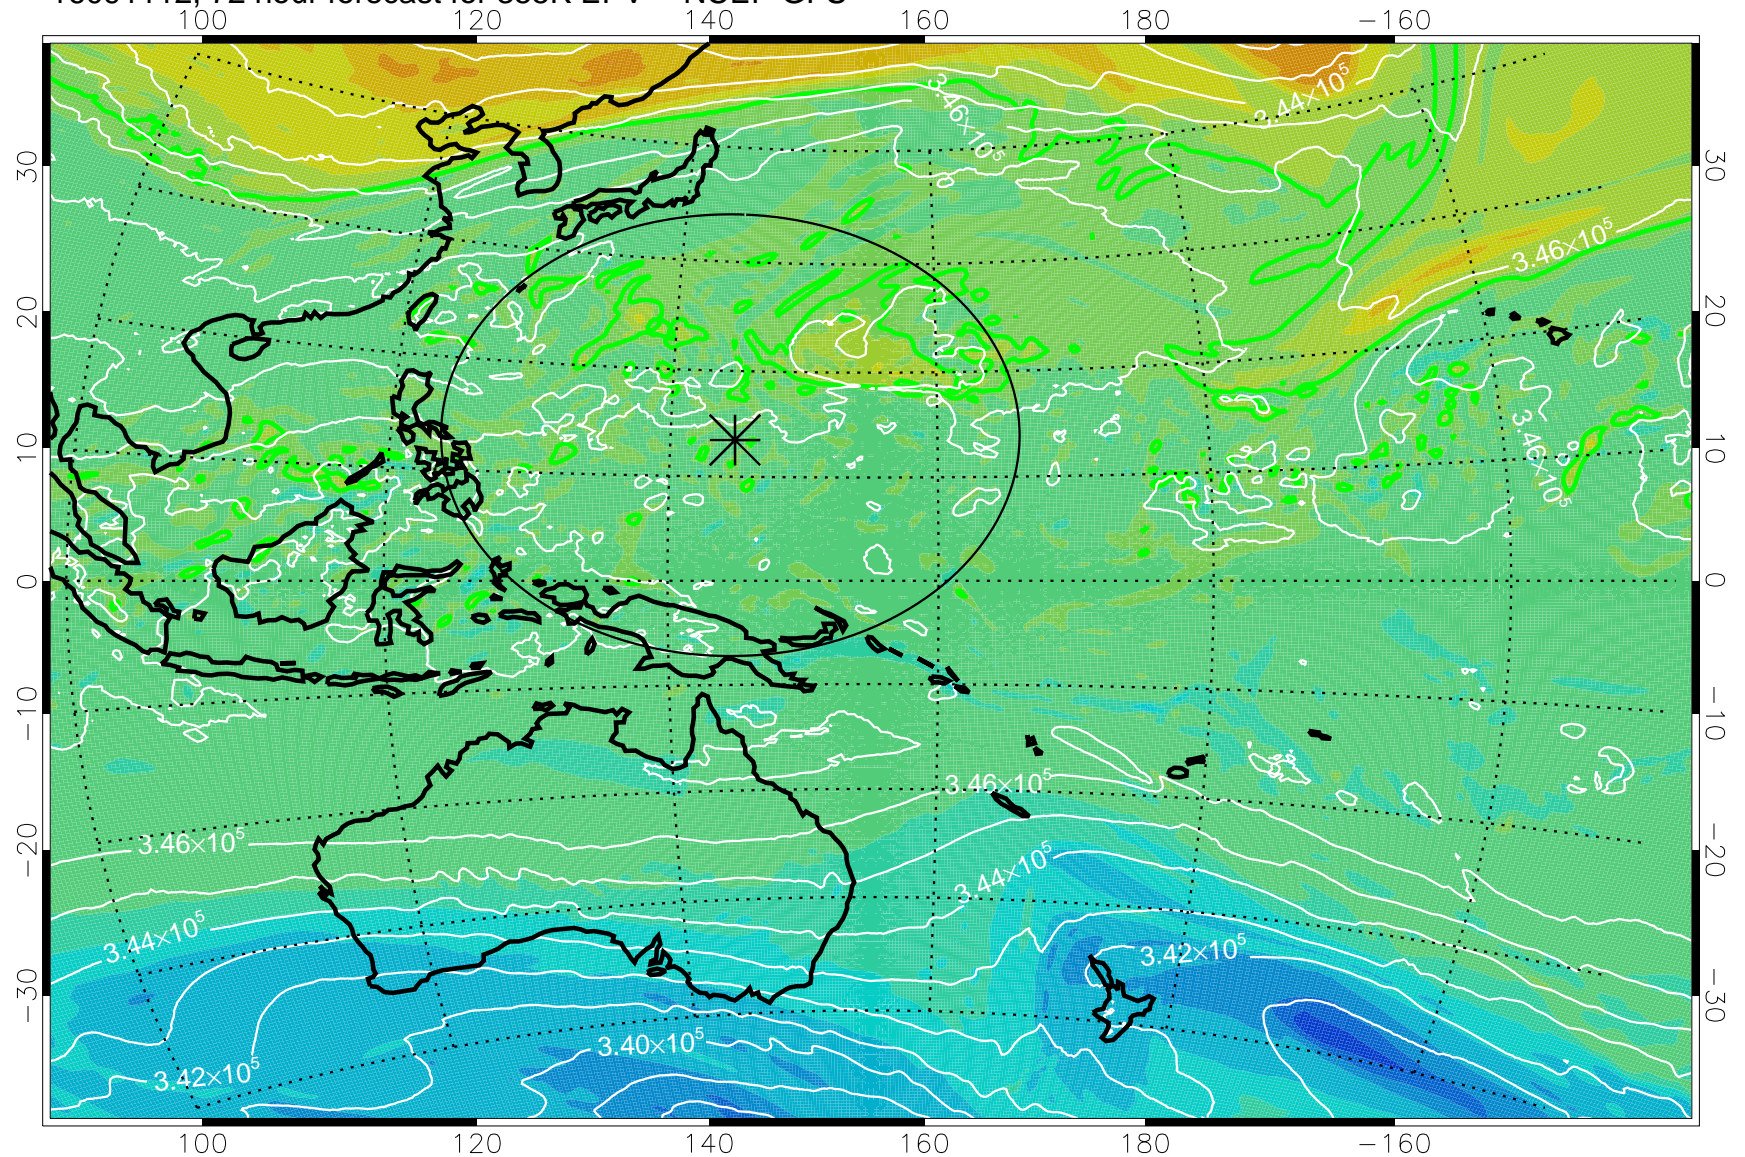

16091006, 42 hour forecast for 355K EPV -- NCEP GFS

355K Montgomery Streamfunction, white
EPV Tropopause (2 PVU) Position
Range ring of 2304 km

16091012, 48 hour forecast for 355K EPV -- NCEP GFS

355K Montgomery Streamfunction, white
EPV Tropopause (2 PVU) Position
Range ring of 2304 km

16091018, 54 hour forecast for 355K EPV -- NCEP GFS

355K Montgomery Streamfunction, white
EPV Tropopause (2 PVU) Position
Range ring of 2304 km

16091100, 60 hour forecast for 355K EPV -- NCEP GFS

355K Montgomery Streamfunction, white
EPV Tropopause (2 PVU) Position
Range ring of 2304 km

16091106, 66 hour forecast for 355K EPV -- NCEP GFS

355K Montgomery Streamfunction, white
EPV Tropopause (2 PVU) Position
Range ring of 2304 km

16091112, 72 hour forecast for 355K EPV -- NCEP GFS

355K Montgomery Streamfunction, white
EPV Tropopause (2 PVU) Position
Range ring of 2304 km

16091118, 78 hour forecast for 355K EPV -- NCEP GFS

355K Montgomery Streamfunction, white
EPV Tropopause (2 PVU) Position
Range ring of 2304 km

16091200, 84 hour forecast for 355K EPV -- NCEP GFS

355K Montgomery Streamfunction, white
EPV Tropopause (2 PVU) Position
Range ring of 2304 km