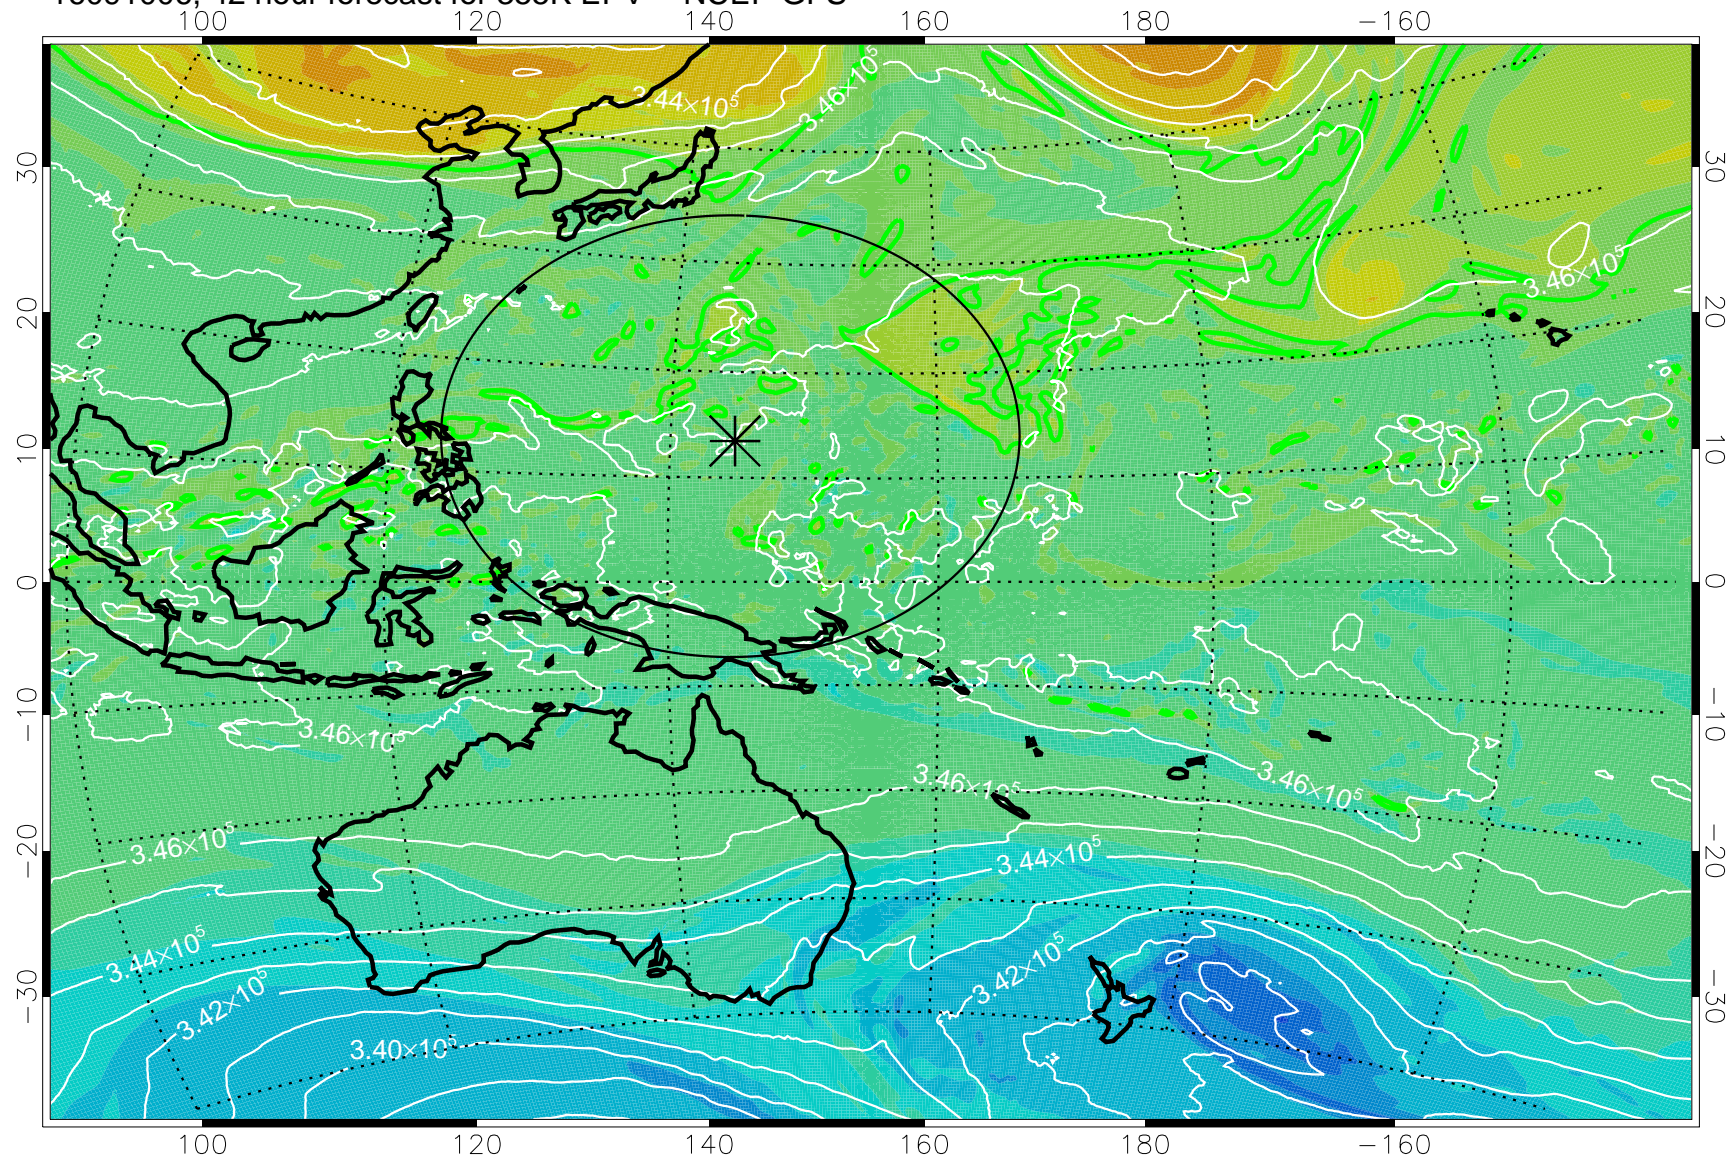

16090918, 30 hour forecast for 355K EPV -- NCEP GFS

355K Montgomery Streamfunction, white
EPV Tropopause (2 PVU) Position
Range ring of 2304 km

16091000, 36 hour forecast for 355K EPV -- NCEP GFS

355K Montgomery Streamfunction, white
EPV Tropopause (2 PVU) Position
Range ring of 2304 km

16091006, 42 hour forecast for 355K EPV -- NCEP GFS

355K Montgomery Streamfunction, white
EPV Tropopause (2 PVU) Position
Range ring of 2304 km

16091012, 48 hour forecast for 355K EPV -- NCEP GFS

355K Montgomery Streamfunction, white
EPV Tropopause (2 PVU) Position
Range ring of 2304 km

16091018, 54 hour forecast for 355K EPV -- NCEP GFS

355K Montgomery Streamfunction, white
EPV Tropopause (2 PVU) Position
Range ring of 2304 km

16091100, 60 hour forecast for 355K EPV -- NCEP GFS

355K Montgomery Streamfunction, white
EPV Tropopause (2 PVU) Position
Range ring of 2304 km

16091106, 66 hour forecast for 355K EPV -- NCEP GFS

355K Montgomery Streamfunction, white
EPV Tropopause (2 PVU) Position
Range ring of 2304 km

16091112, 72 hour forecast for 355K EPV -- NCEP GFS

355K Montgomery Streamfunction, white
EPV Tropopause (2 PVU) Position
Range ring of 2304 km