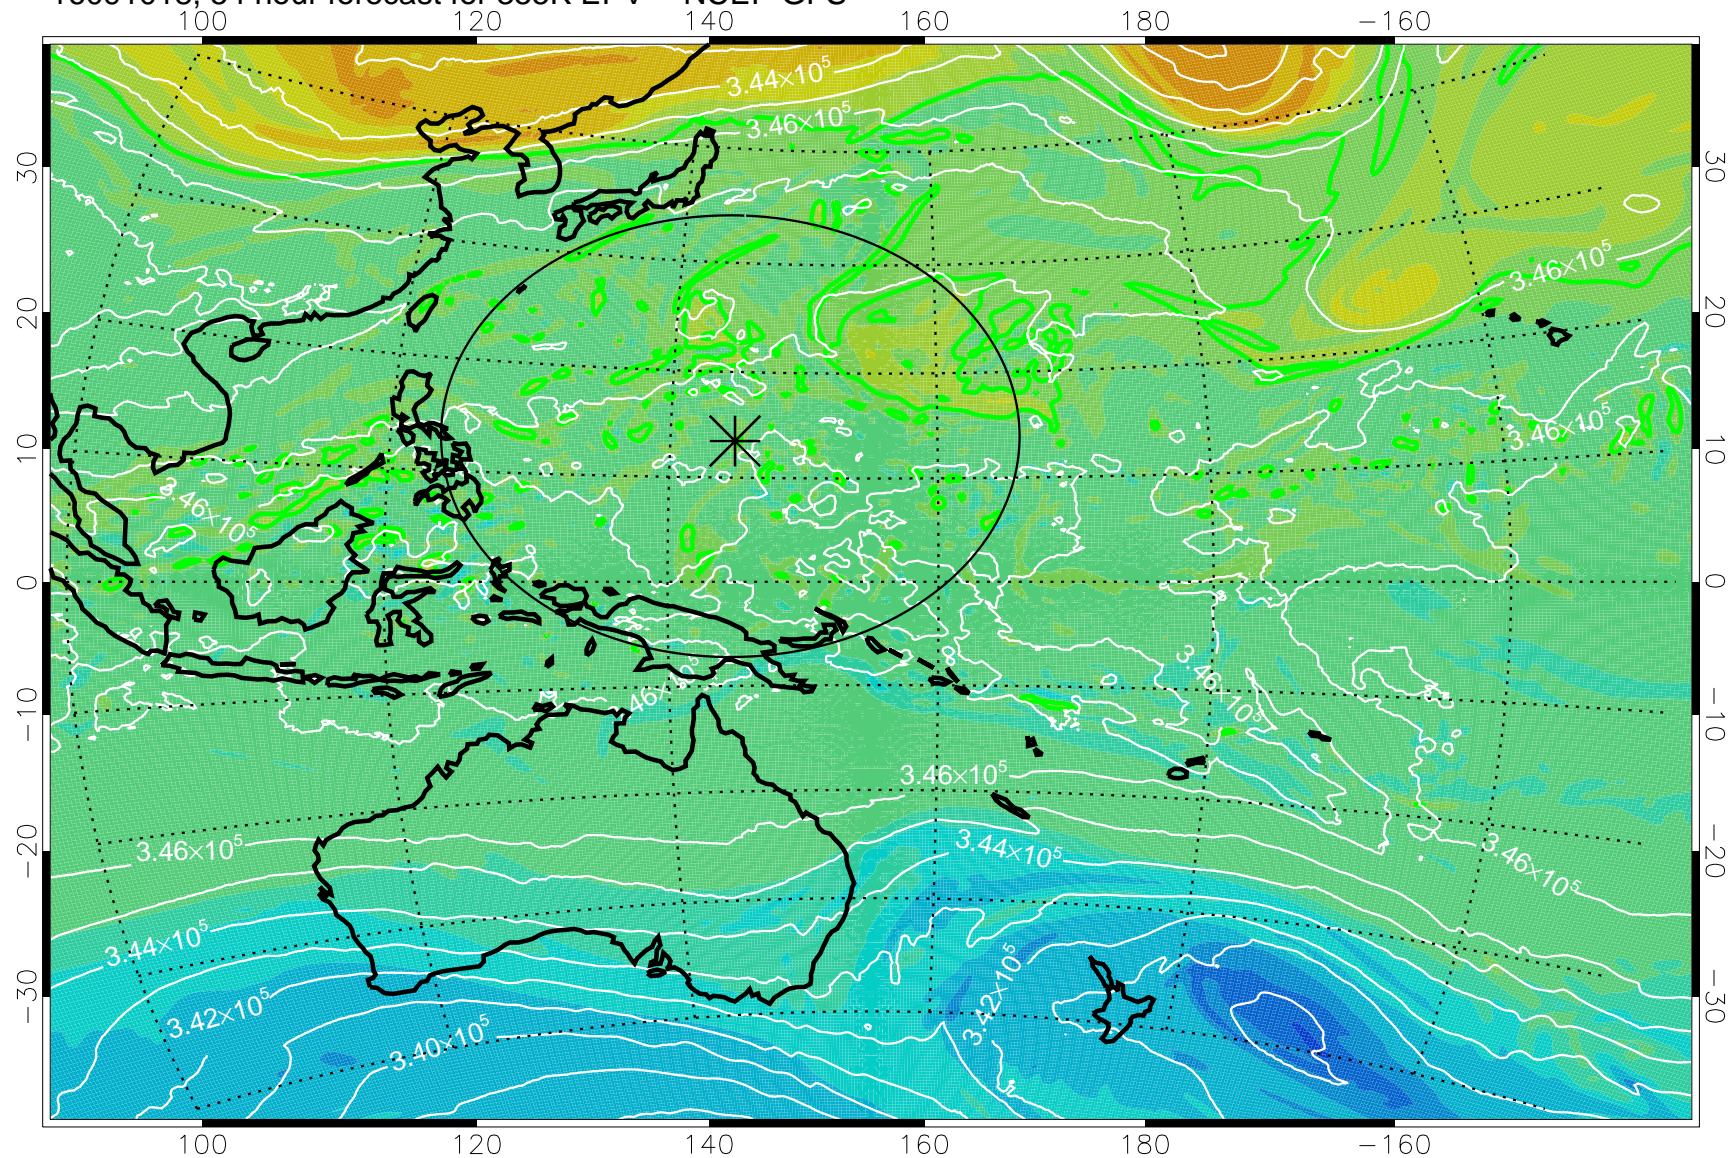

16091006, 42 hour forecast for 355K EPV -- NCEP GFS

355K Montgomery Streamfunction, white
EPV Tropopause (2 PVU) Position
Range ring of 2304 km

16091012, 48 hour forecast for 355K EPV -- NCEP GFS

355K Montgomery Streamfunction, white
EPV Tropopause (2 PVU) Position
Range ring of 2304 km

16091018, 54 hour forecast for 355K EPV -- NCEP GFS

355K Montgomery Streamfunction, white
EPV Tropopause (2 PVU) Position
Range ring of 2304 km

16091100, 60 hour forecast for 355K EPV -- NCEP GFS

355K Montgomery Streamfunction, white
EPV Tropopause (2 PVU) Position
Range ring of 2304 km

16091106, 66 hour forecast for 355K EPV -- NCEP GFS

355K Montgomery Streamfunction, white
EPV Tropopause (2 PVU) Position
Range ring of 2304 km

16091112, 72 hour forecast for 355K EPV -- NCEP GFS

355K Montgomery Streamfunction, white
EPV Tropopause (2 PVU) Position
Range ring of 2304 km

16091118, 78 hour forecast for 355K EPV -- NCEP GFS

355K Montgomery Streamfunction, white
EPV Tropopause (2 PVU) Position
Range ring of 2304 km

16091200, 84 hour forecast for 355K EPV -- NCEP GFS

355K Montgomery Streamfunction, white
EPV Tropopause (2 PVU) Position
Range ring of 2304 km