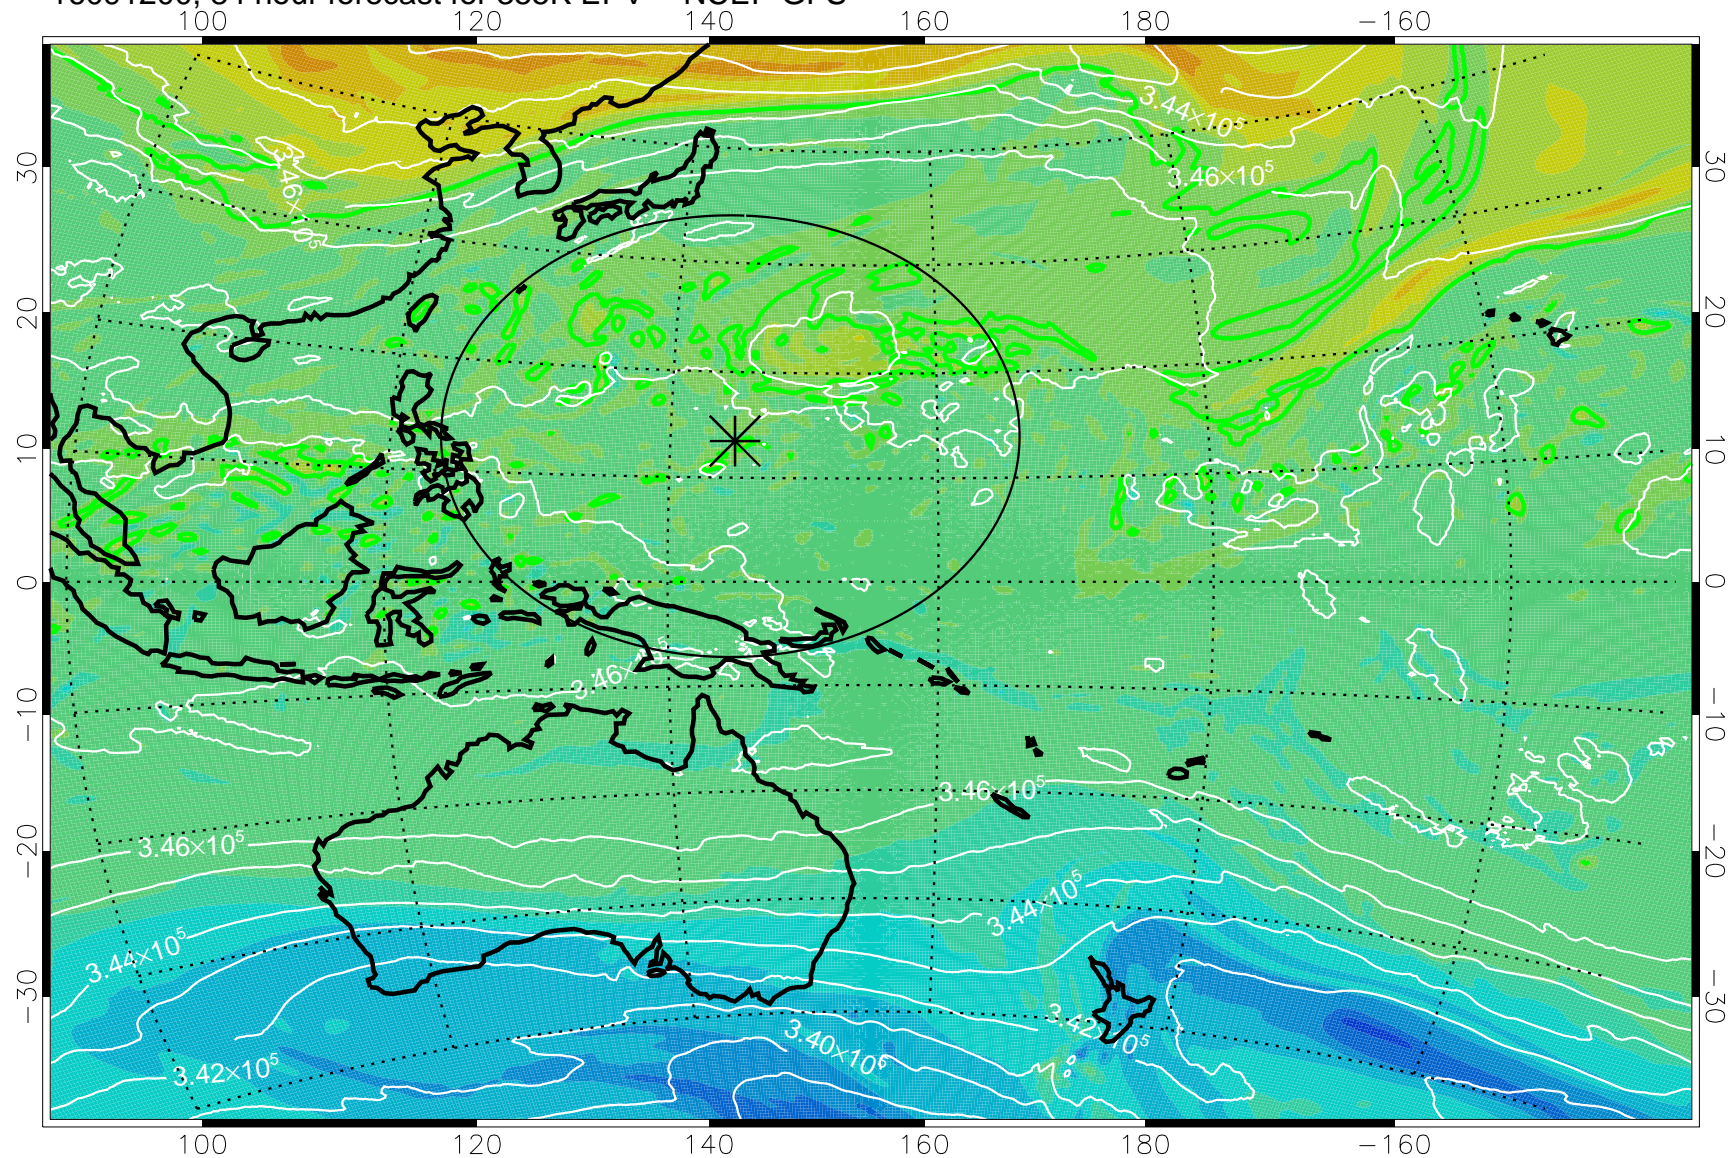

16091018, 54 hour forecast for 355K EPV -- NCEP GFS

355K Montgomery Streamfunction, white
EPV Tropopause (2 PVU) Position
Range ring of 2304 km

16091100, 60 hour forecast for 355K EPV -- NCEP GFS

355K Montgomery Streamfunction, white
EPV Tropopause (2 PVU) Position
Range ring of 2304 km

16091106, 66 hour forecast for 355K EPV -- NCEP GFS

355K Montgomery Streamfunction, white
EPV Tropopause (2 PVU) Position
Range ring of 2304 km

16091112, 72 hour forecast for 355K EPV -- NCEP GFS

355K Montgomery Streamfunction, white
EPV Tropopause (2 PVU) Position
Range ring of 2304 km

16091118, 78 hour forecast for 355K EPV -- NCEP GFS

355K Montgomery Streamfunction, white
EPV Tropopause (2 PVU) Position
Range ring of 2304 km

16091200, 84 hour forecast for 355K EPV -- NCEP GFS

355K Montgomery Streamfunction, white
EPV Tropopause (2 PVU) Position
Range ring of 2304 km

16091206, 90 hour forecast for 355K EPV -- NCEP GFS

355K Montgomery Streamfunction, white
EPV Tropopause (2 PVU) Position
Range ring of 2304 km

16091212, 96 hour forecast for 355K EPV -- NCEP GFS

355K Montgomery Streamfunction, white
EPV Tropopause (2 PVU) Position
Range ring of 2304 km