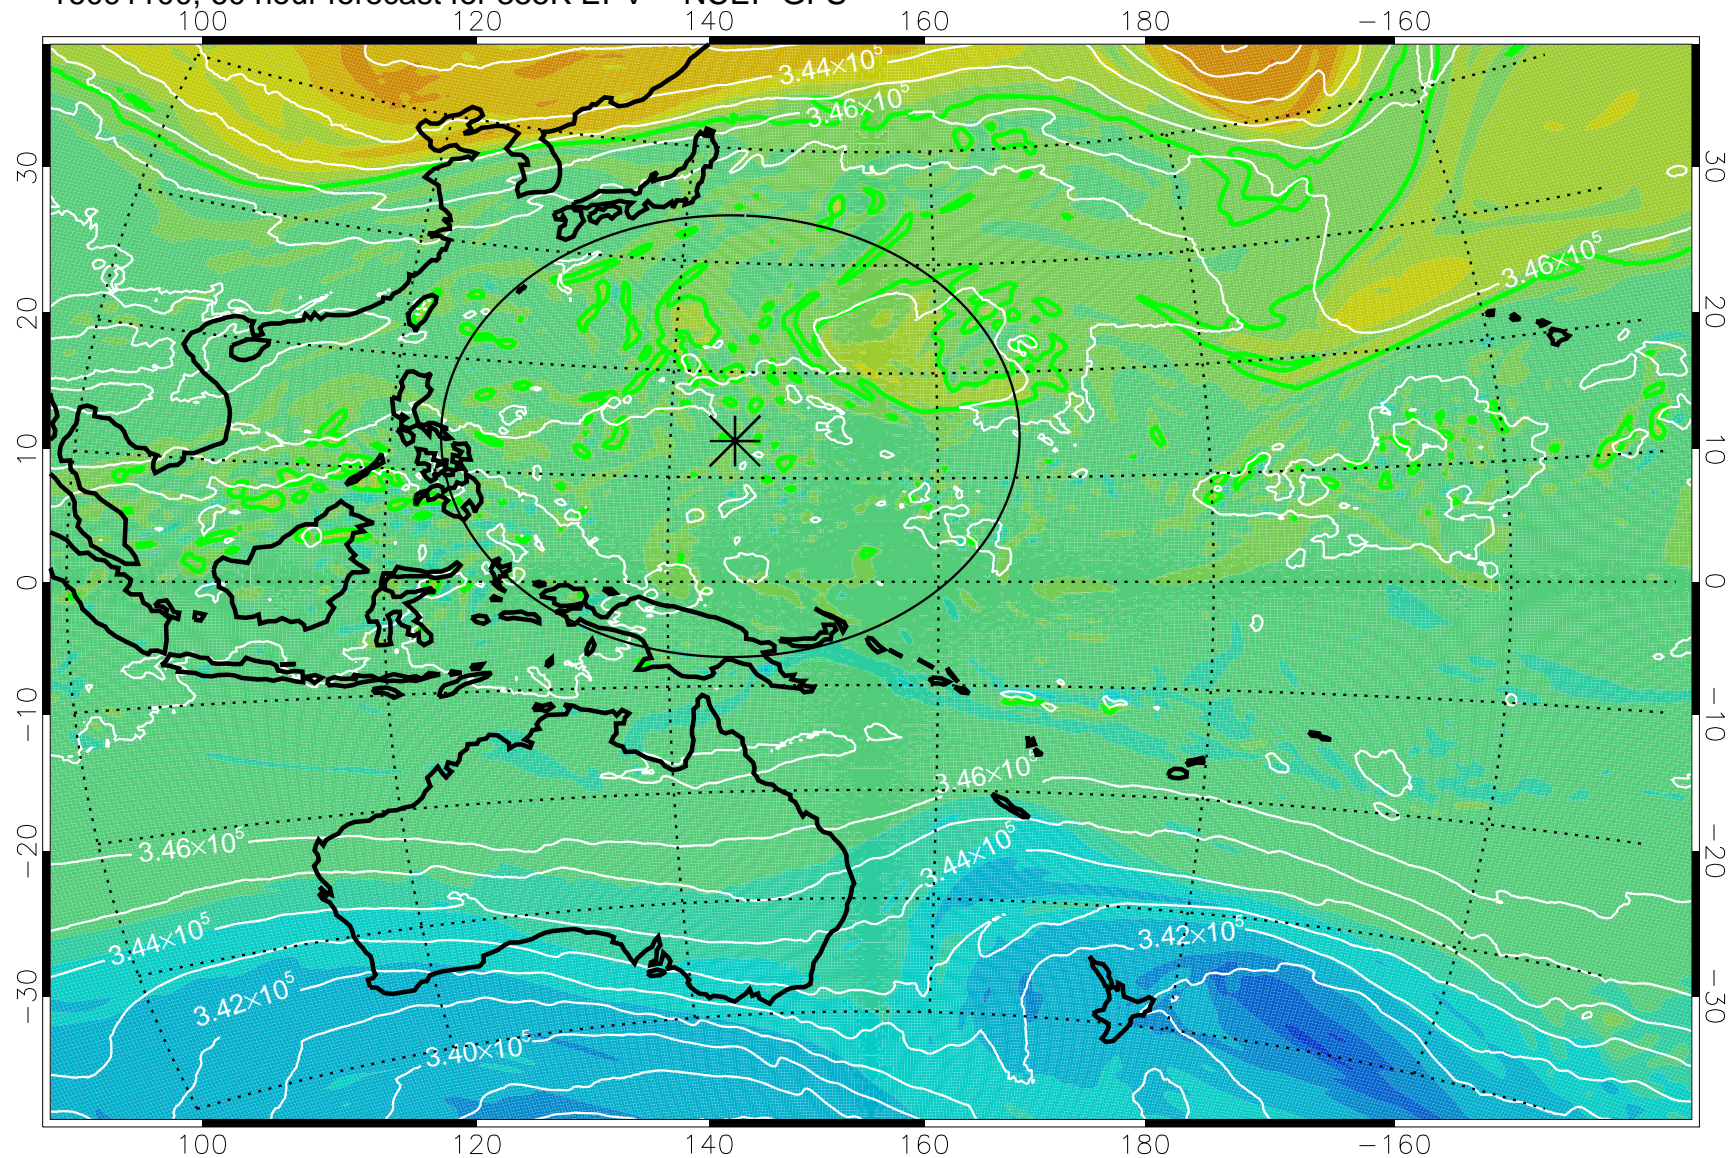

16091006, 42 hour forecast for 355K EPV -- NCEP GFS

355K Montgomery Streamfunction, white
EPV Tropopause (2 PVU) Position
Range ring of 2304 km

16091012, 48 hour forecast for 355K EPV -- NCEP GFS

355K Montgomery Streamfunction, white
EPV Tropopause (2 PVU) Position
Range ring of 2304 km

16091018, 54 hour forecast for 355K EPV -- NCEP GFS

355K Montgomery Streamfunction, white
EPV Tropopause (2 PVU) Position
Range ring of 2304 km

16091100, 60 hour forecast for 355K EPV -- NCEP GFS

355K Montgomery Streamfunction, white
EPV Tropopause (2 PVU) Position
Range ring of 2304 km

16091106, 66 hour forecast for 355K EPV -- NCEP GFS

355K Montgomery Streamfunction, white
EPV Tropopause (2 PVU) Position
Range ring of 2304 km

16091112, 72 hour forecast for 355K EPV -- NCEP GFS

355K Montgomery Streamfunction, white
EPV Tropopause (2 PVU) Position
Range ring of 2304 km

16091118, 78 hour forecast for 355K EPV -- NCEP GFS

355K Montgomery Streamfunction, white
EPV Tropopause (2 PVU) Position
Range ring of 2304 km

16091200, 84 hour forecast for 355K EPV -- NCEP GFS

355K Montgomery Streamfunction, white
EPV Tropopause (2 PVU) Position
Range ring of 2304 km