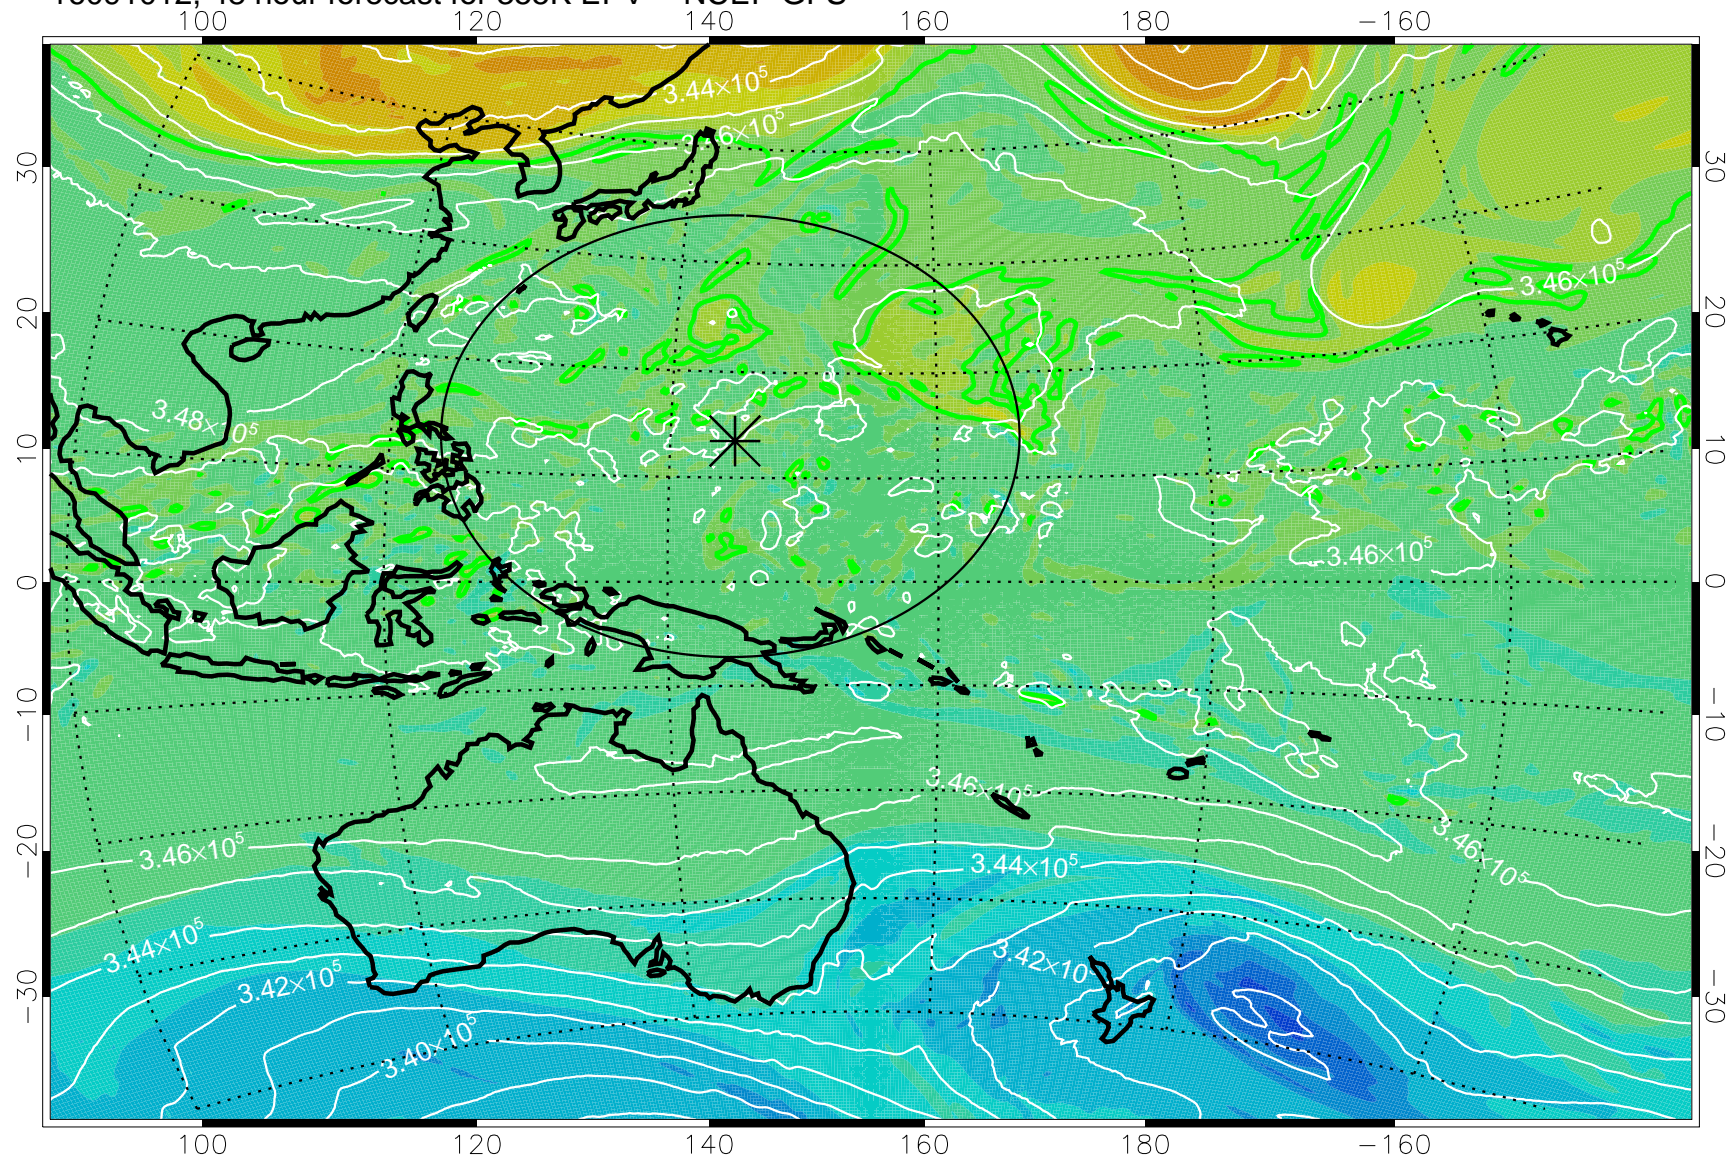

16090918, 30 hour forecast for 355K EPV -- NCEP GFS

355K Montgomery Streamfunction, white
EPV Tropopause (2 PVU) Position
Range ring of 2304 km

16091000, 36 hour forecast for 355K EPV -- NCEP GFS

355K Montgomery Streamfunction, white
EPV Tropopause (2 PVU) Position
Range ring of 2304 km

16091006, 42 hour forecast for 355K EPV -- NCEP GFS

355K Montgomery Streamfunction, white
EPV Tropopause (2 PVU) Position
Range ring of 2304 km

16091012, 48 hour forecast for 355K EPV -- NCEP GFS

355K Montgomery Streamfunction, white
EPV Tropopause (2 PVU) Position
Range ring of 2304 km

16091018, 54 hour forecast for 355K EPV -- NCEP GFS

355K Montgomery Streamfunction, white
EPV Tropopause (2 PVU) Position
Range ring of 2304 km

16091100, 60 hour forecast for 355K EPV -- NCEP GFS

355K Montgomery Streamfunction, white
EPV Tropopause (2 PVU) Position
Range ring of 2304 km

16091106, 66 hour forecast for 355K EPV -- NCEP GFS

355K Montgomery Streamfunction, white
EPV Tropopause (2 PVU) Position
Range ring of 2304 km

16091112, 72 hour forecast for 355K EPV -- NCEP GFS

355K Montgomery Streamfunction, white
EPV Tropopause (2 PVU) Position
Range ring of 2304 km