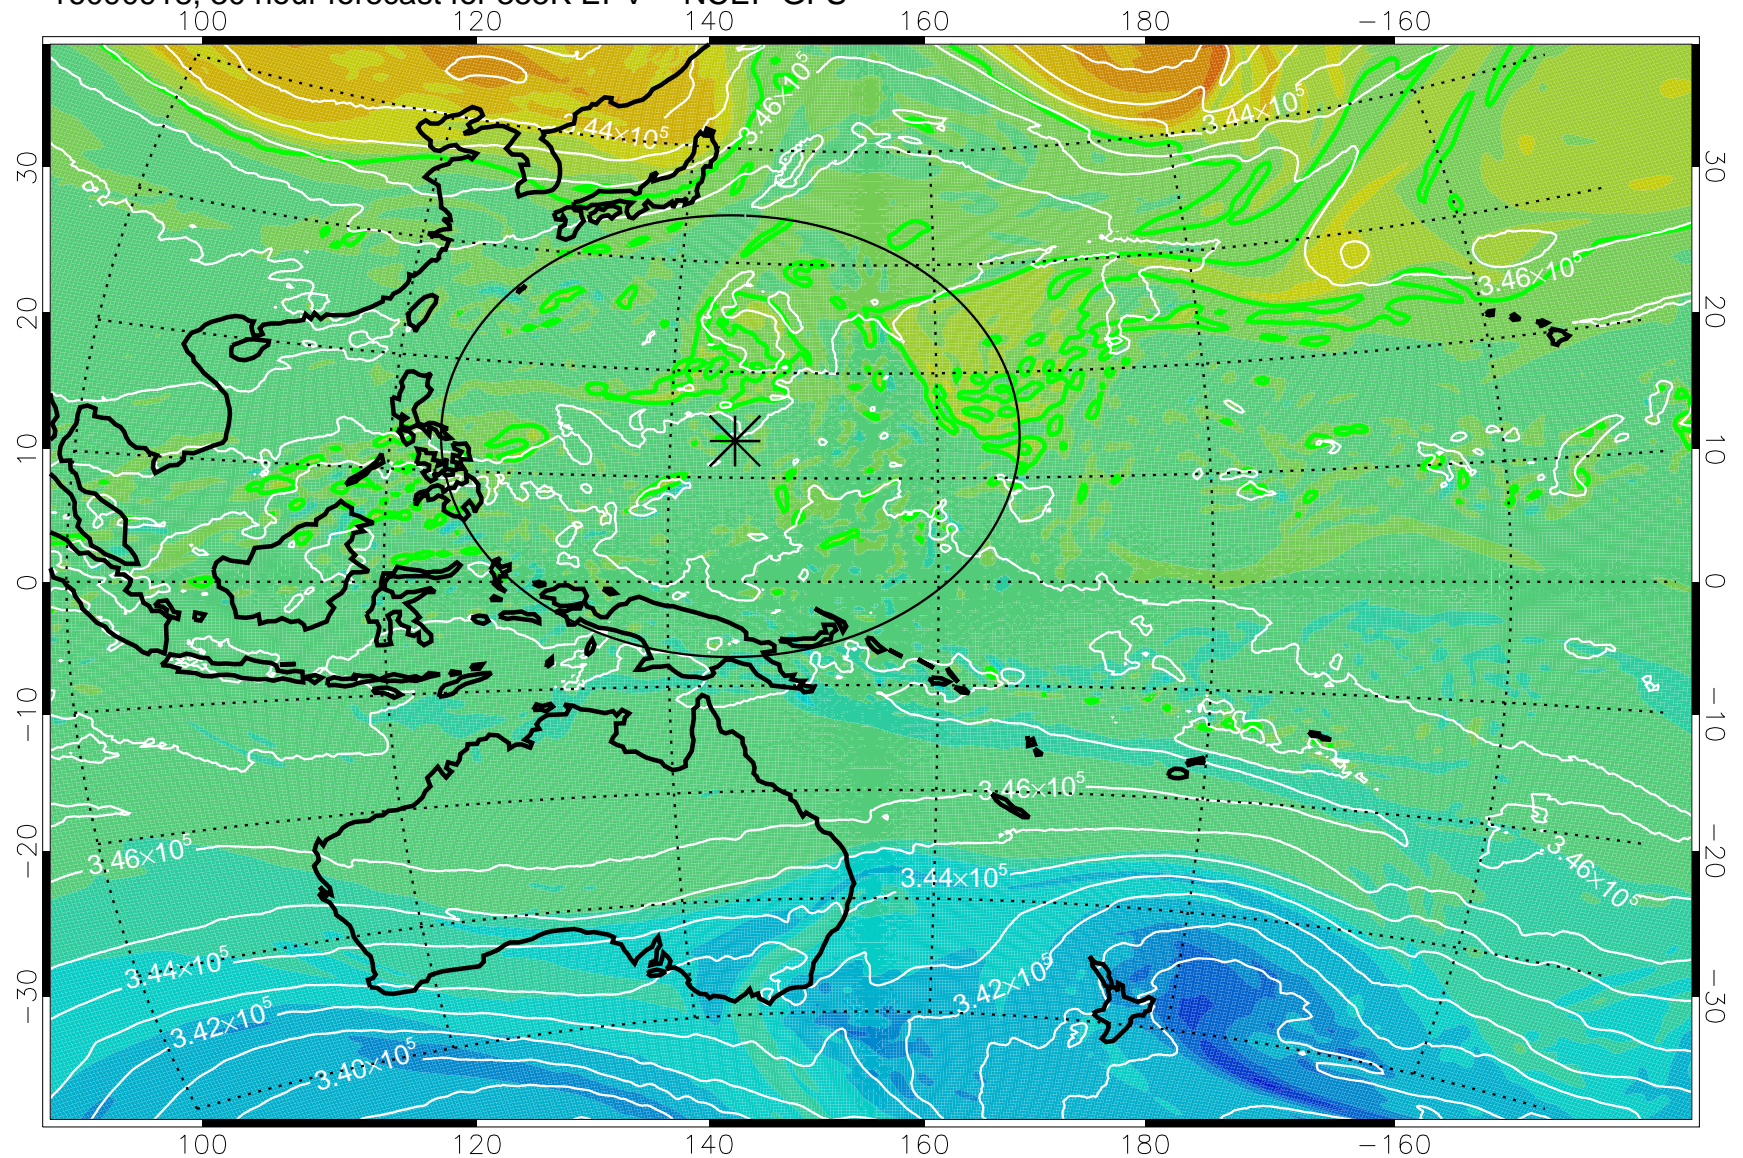

16090906, 18 hour forecast for 355K EPV -- NCEP GFS

355K Montgomery Streamfunction, white
EPV Tropopause (2 PVU) Position
Range ring of 2304 km

16090912, 24 hour forecast for 355K EPV -- NCEP GFS

355K Montgomery Streamfunction, white
EPV Tropopause (2 PVU) Position
Range ring of 2304 km

16090918, 30 hour forecast for 355K EPV -- NCEP GFS

355K Montgomery Streamfunction, white
EPV Tropopause (2 PVU) Position
Range ring of 2304 km

16091000, 36 hour forecast for 355K EPV -- NCEP GFS

355K Montgomery Streamfunction, white
EPV Tropopause (2 PVU) Position
Range ring of 2304 km

16091006, 42 hour forecast for 355K EPV -- NCEP GFS

355K Montgomery Streamfunction, white
EPV Tropopause (2 PVU) Position
Range ring of 2304 km

16091012, 48 hour forecast for 355K EPV -- NCEP GFS

355K Montgomery Streamfunction, white
EPV Tropopause (2 PVU) Position
Range ring of 2304 km

16091018, 54 hour forecast for 355K EPV -- NCEP GFS

355K Montgomery Streamfunction, white
EPV Tropopause (2 PVU) Position
Range ring of 2304 km

16091100, 60 hour forecast for 355K EPV -- NCEP GFS

355K Montgomery Streamfunction, white
EPV Tropopause (2 PVU) Position
Range ring of 2304 km