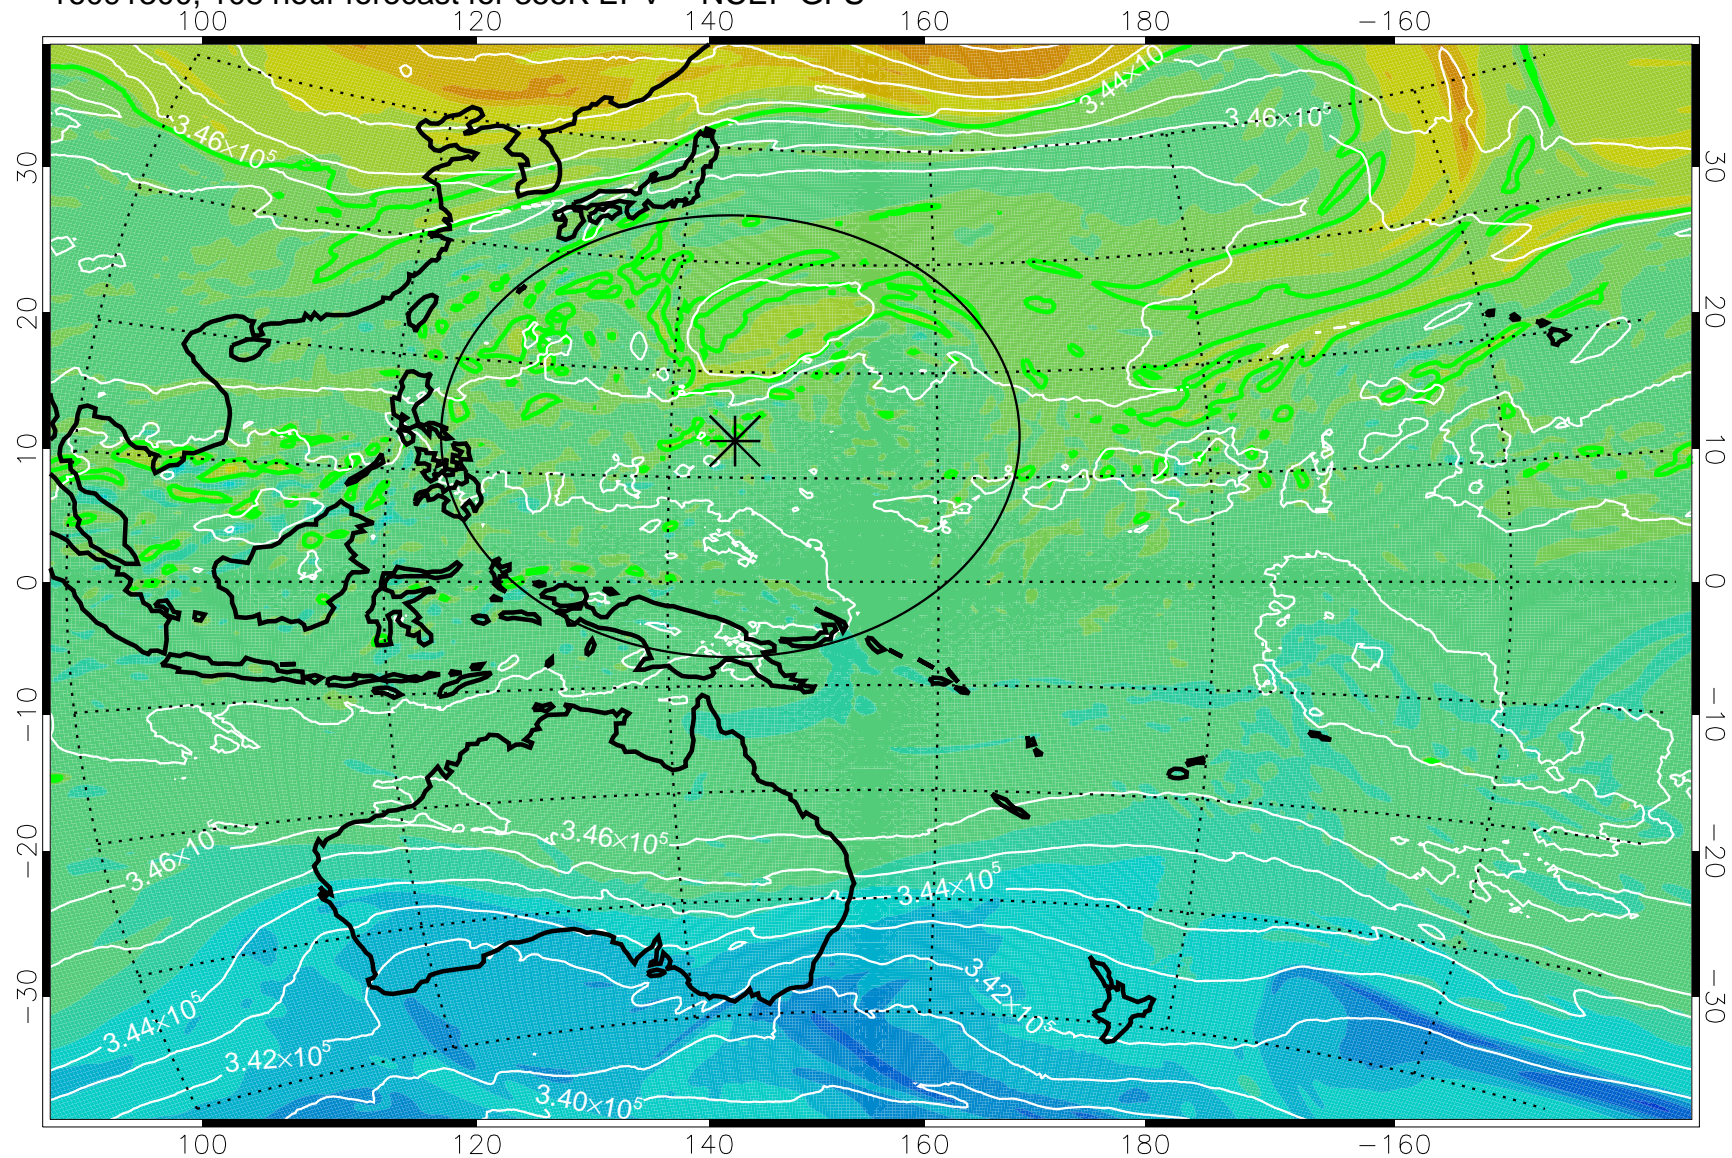

16091118, 78 hour forecast for 355K EPV -- NCEP GFS

355K Montgomery Streamfunction, white
EPV Tropopause (2 PVU) Position
Range ring of 2304 km

16091200, 84 hour forecast for 355K EPV -- NCEP GFS

355K Montgomery Streamfunction, white
EPV Tropopause (2 PVU) Position
Range ring of 2304 km

16091206, 90 hour forecast for 355K EPV -- NCEP GFS

355K Montgomery Streamfunction, white
EPV Tropopause (2 PVU) Position
Range ring of 2304 km

16091212, 96 hour forecast for 355K EPV -- NCEP GFS

355K Montgomery Streamfunction, white
EPV Tropopause (2 PVU) Position
Range ring of 2304 km

16091218, 102 hour forecast for 355K EPV -- NCEP GFS

355K Montgomery Streamfunction, white
EPV Tropopause (2 PVU) Position
Range ring of 2304 km

16091300, 108 hour forecast for 355K EPV -- NCEP GFS

355K Montgomery Streamfunction, white
EPV Tropopause (2 PVU) Position
Range ring of 2304 km

16091306, 114 hour forecast for 355K EPV -- NCEP GFS

355K Montgomery Streamfunction, white
EPV Tropopause (2 PVU) Position
Range ring of 2304 km

16091312, 120 hour forecast for 355K EPV -- NCEP GFS

355K Montgomery Streamfunction, white
EPV Tropopause (2 PVU) Position
Range ring of 2304 km