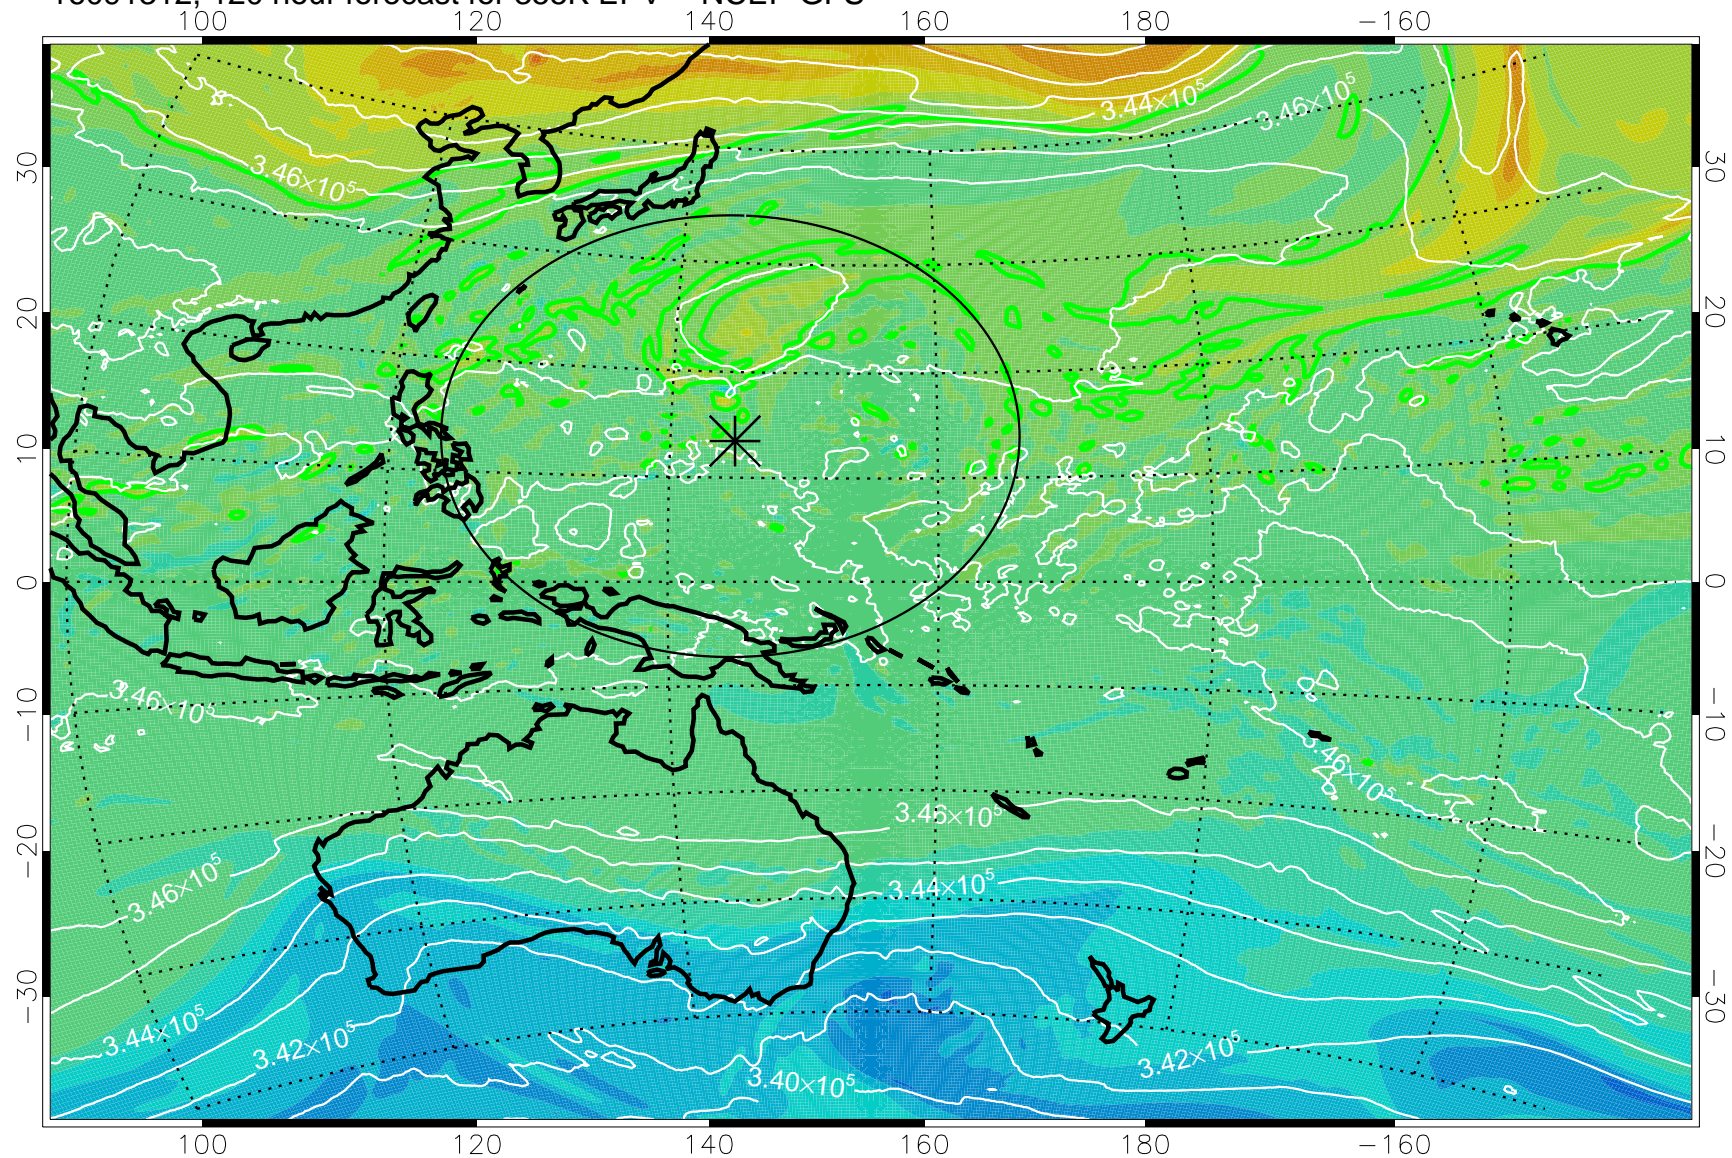

16091118, 78 hour forecast for 355K EPV -- NCEP GFS

355K Montgomery Streamfunction, white
EPV Tropopause (2 PVU) Position
Range ring of 2304 km

16091200, 84 hour forecast for 355K EPV -- NCEP GFS

355K Montgomery Streamfunction, white
EPV Tropopause (2 PVU) Position
Range ring of 2304 km

16091206, 90 hour forecast for 355K EPV -- NCEP GFS

355K Montgomery Streamfunction, white
EPV Tropopause (2 PVU) Position
Range ring of 2304 km

16091212, 96 hour forecast for 355K EPV -- NCEP GFS

355K Montgomery Streamfunction, white
EPV Tropopause (2 PVU) Position
Range ring of 2304 km

16091218, 102 hour forecast for 355K EPV -- NCEP GFS

355K Montgomery Streamfunction, white
EPV Tropopause (2 PVU) Position
Range ring of 2304 km

16091300, 108 hour forecast for 355K EPV -- NCEP GFS

355K Montgomery Streamfunction, white
EPV Tropopause (2 PVU) Position
Range ring of 2304 km

16091306, 114 hour forecast for 355K EPV -- NCEP GFS

355K Montgomery Streamfunction, white
EPV Tropopause (2 PVU) Position
Range ring of 2304 km

16091312, 120 hour forecast for 355K EPV -- NCEP GFS

355K Montgomery Streamfunction, white
EPV Tropopause (2 PVU) Position
Range ring of 2304 km