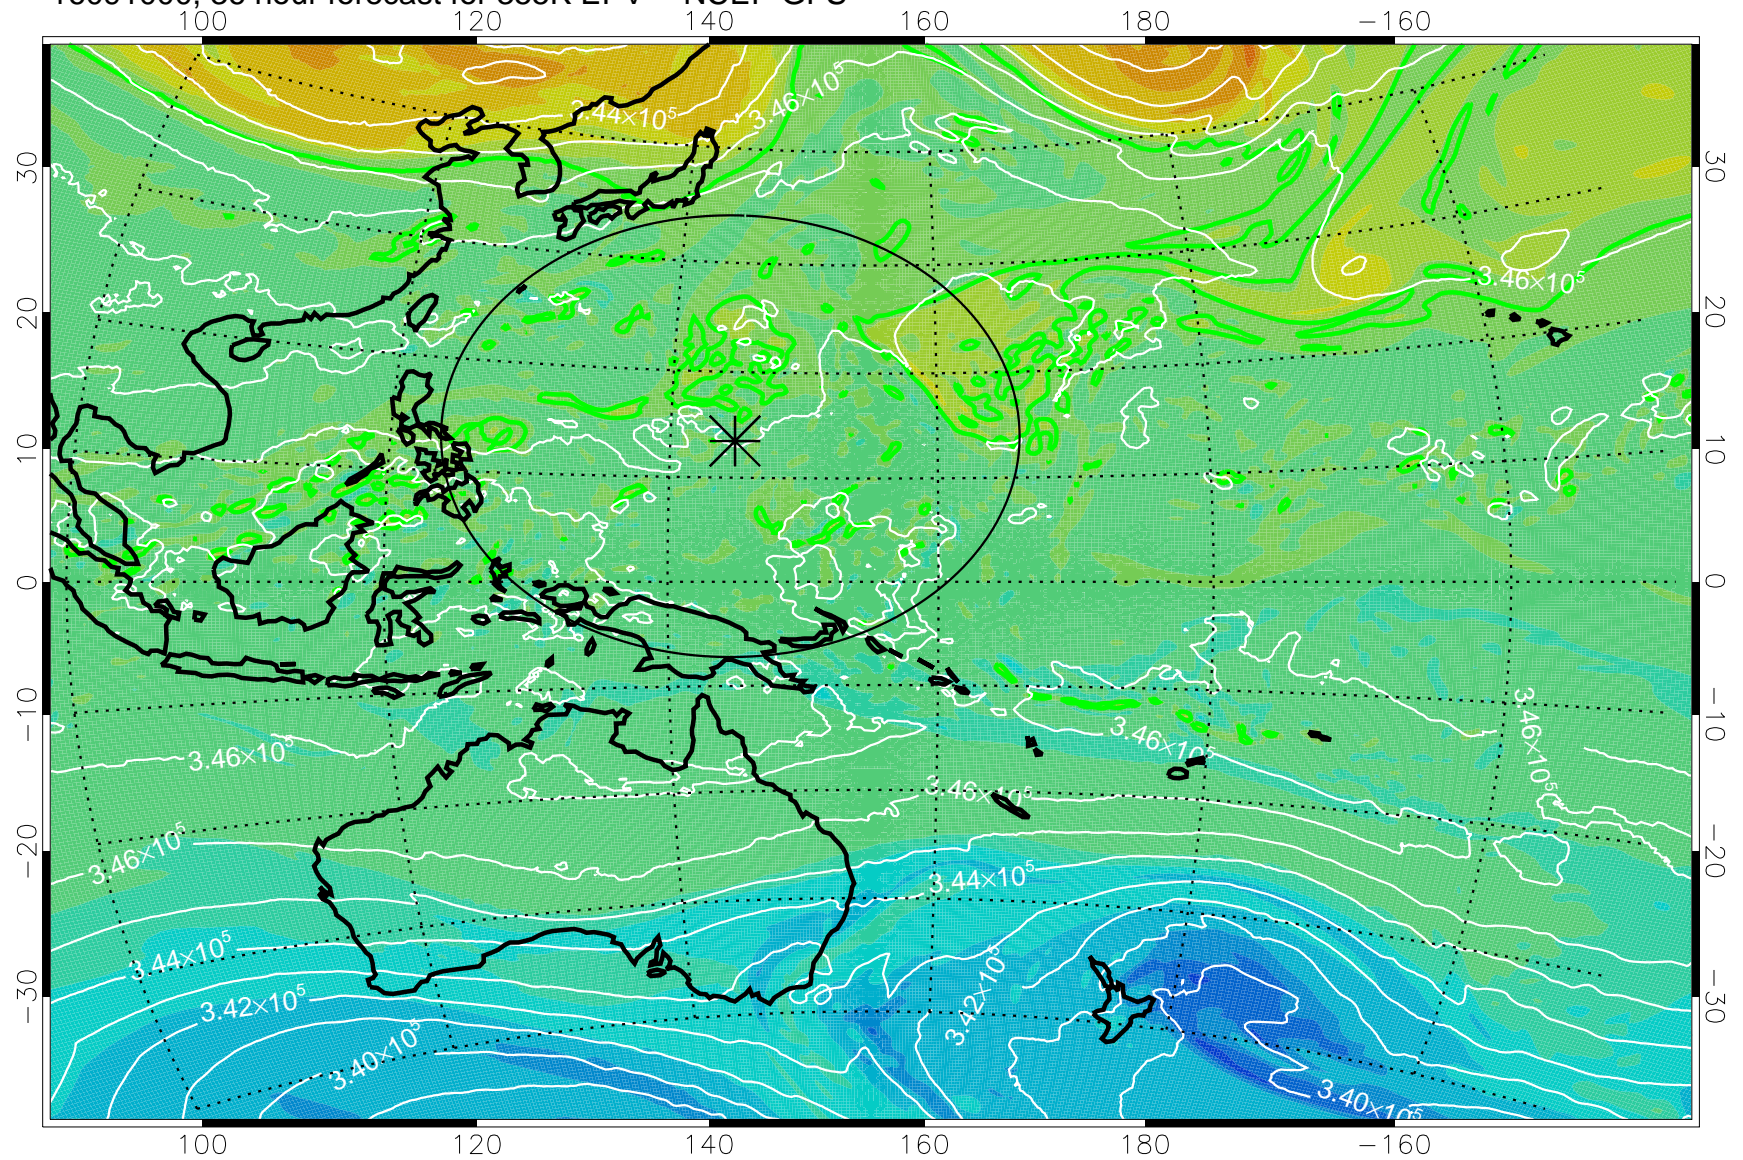

16090906, 18 hour forecast for 355K EPV -- NCEP GFS

355K Montgomery Streamfunction, white
EPV Tropopause (2 PVU) Position
Range ring of 2304 km

16090912, 24 hour forecast for 355K EPV -- NCEP GFS

355K Montgomery Streamfunction, white
EPV Tropopause (2 PVU) Position
Range ring of 2304 km

16090918, 30 hour forecast for 355K EPV -- NCEP GFS

355K Montgomery Streamfunction, white
EPV Tropopause (2 PVU) Position
Range ring of 2304 km

16091000, 36 hour forecast for 355K EPV -- NCEP GFS

355K Montgomery Streamfunction, white
EPV Tropopause (2 PVU) Position
Range ring of 2304 km

16091006, 42 hour forecast for 355K EPV -- NCEP GFS

355K Montgomery Streamfunction, white
EPV Tropopause (2 PVU) Position
Range ring of 2304 km

16091012, 48 hour forecast for 355K EPV -- NCEP GFS

355K Montgomery Streamfunction, white
EPV Tropopause (2 PVU) Position
Range ring of 2304 km

16091018, 54 hour forecast for 355K EPV -- NCEP GFS

355K Montgomery Streamfunction, white
EPV Tropopause (2 PVU) Position
Range ring of 2304 km

16091100, 60 hour forecast for 355K EPV -- NCEP GFS

355K Montgomery Streamfunction, white
EPV Tropopause (2 PVU) Position
Range ring of 2304 km