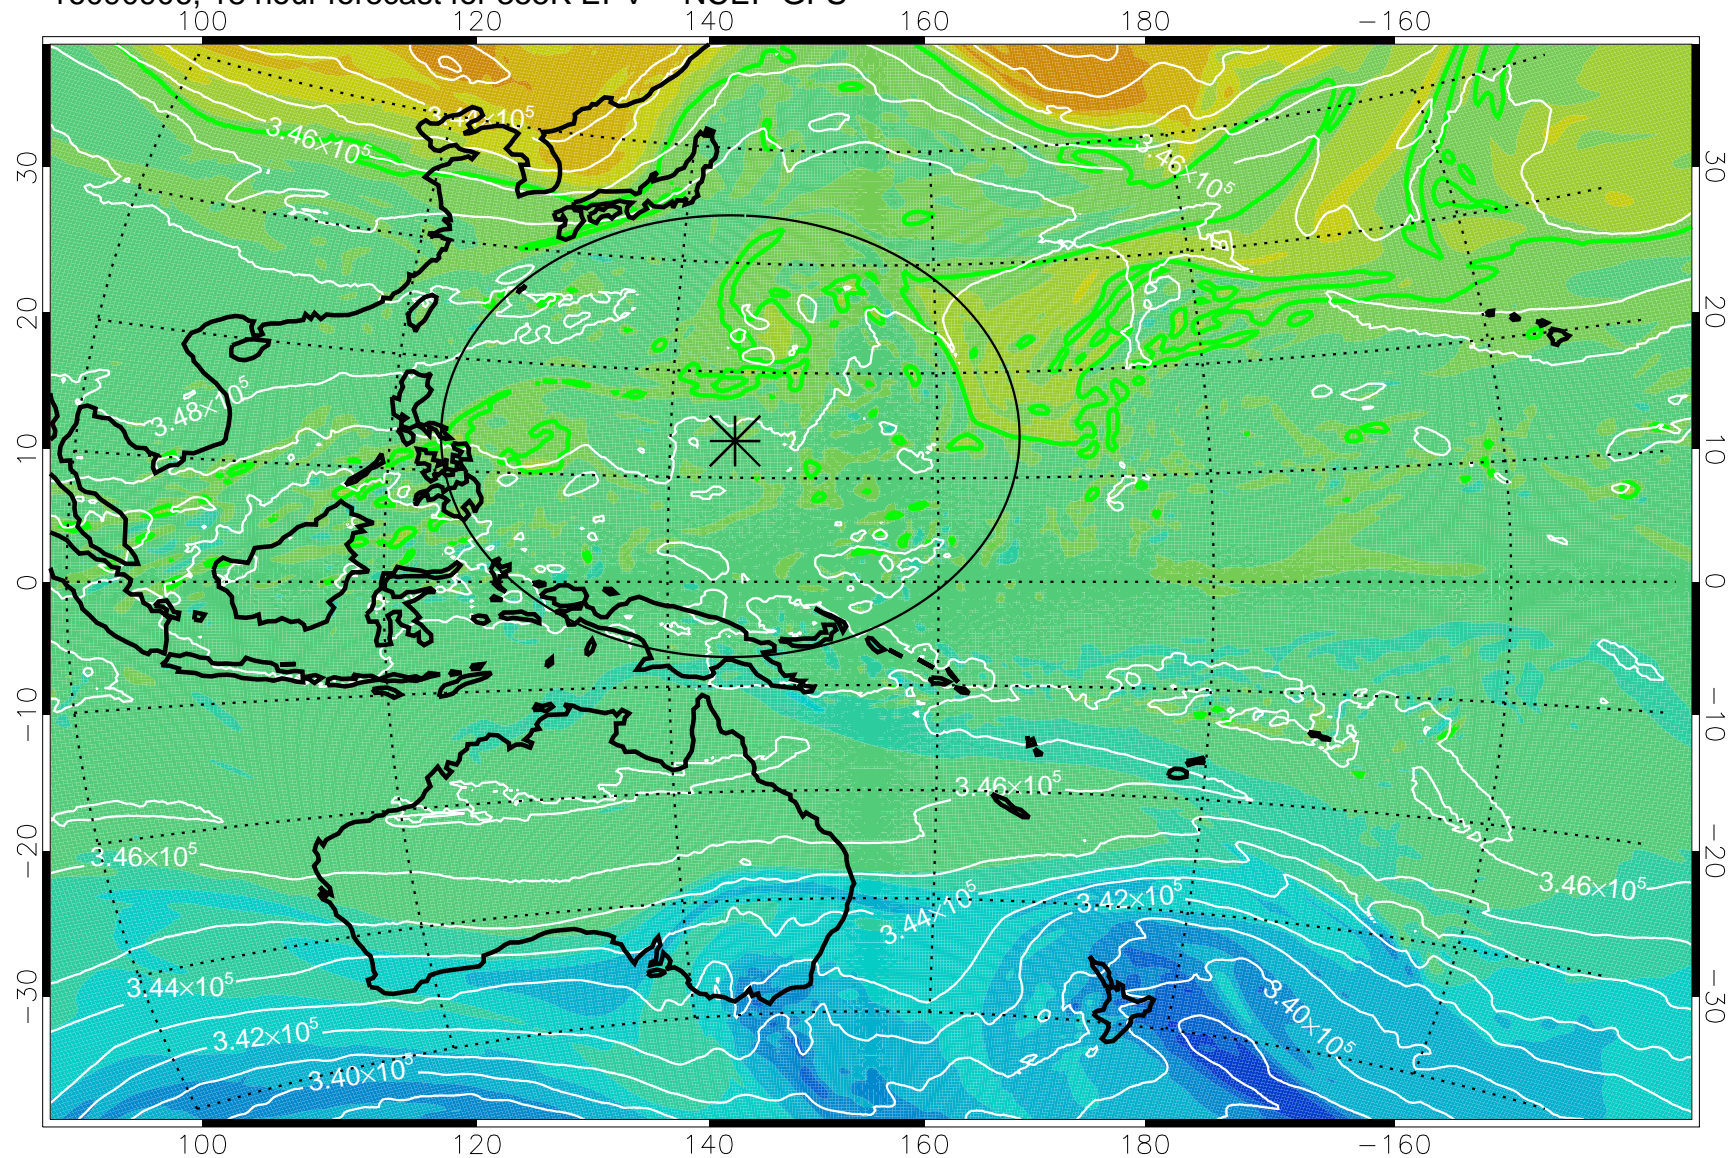

16090818, 6 hour forecast for 355K EPV -- NCEP GFS

355K Montgomery Streamfunction, white
EPV Tropopause (2 PVU) Position
Range ring of 2304 km

16090900, 12 hour forecast for 355K EPV -- NCEP GFS

355K Montgomery Streamfunction, white
EPV Tropopause (2 PVU) Position
Range ring of 2304 km

16090906, 18 hour forecast for 355K EPV -- NCEP GFS

355K Montgomery Streamfunction, white
EPV Tropopause (2 PVU) Position
Range ring of 2304 km

16090912, 24 hour forecast for 355K EPV -- NCEP GFS

355K Montgomery Streamfunction, white
EPV Tropopause (2 PVU) Position
Range ring of 2304 km

16090918, 30 hour forecast for 355K EPV -- NCEP GFS

355K Montgomery Streamfunction, white
EPV Tropopause (2 PVU) Position
Range ring of 2304 km

16091000, 36 hour forecast for 355K EPV -- NCEP GFS

355K Montgomery Streamfunction, white
EPV Tropopause (2 PVU) Position
Range ring of 2304 km

16091006, 42 hour forecast for 355K EPV -- NCEP GFS

355K Montgomery Streamfunction, white
EPV Tropopause (2 PVU) Position
Range ring of 2304 km

16091012, 48 hour forecast for 355K EPV -- NCEP GFS

355K Montgomery Streamfunction, white
EPV Tropopause (2 PVU) Position
Range ring of 2304 km