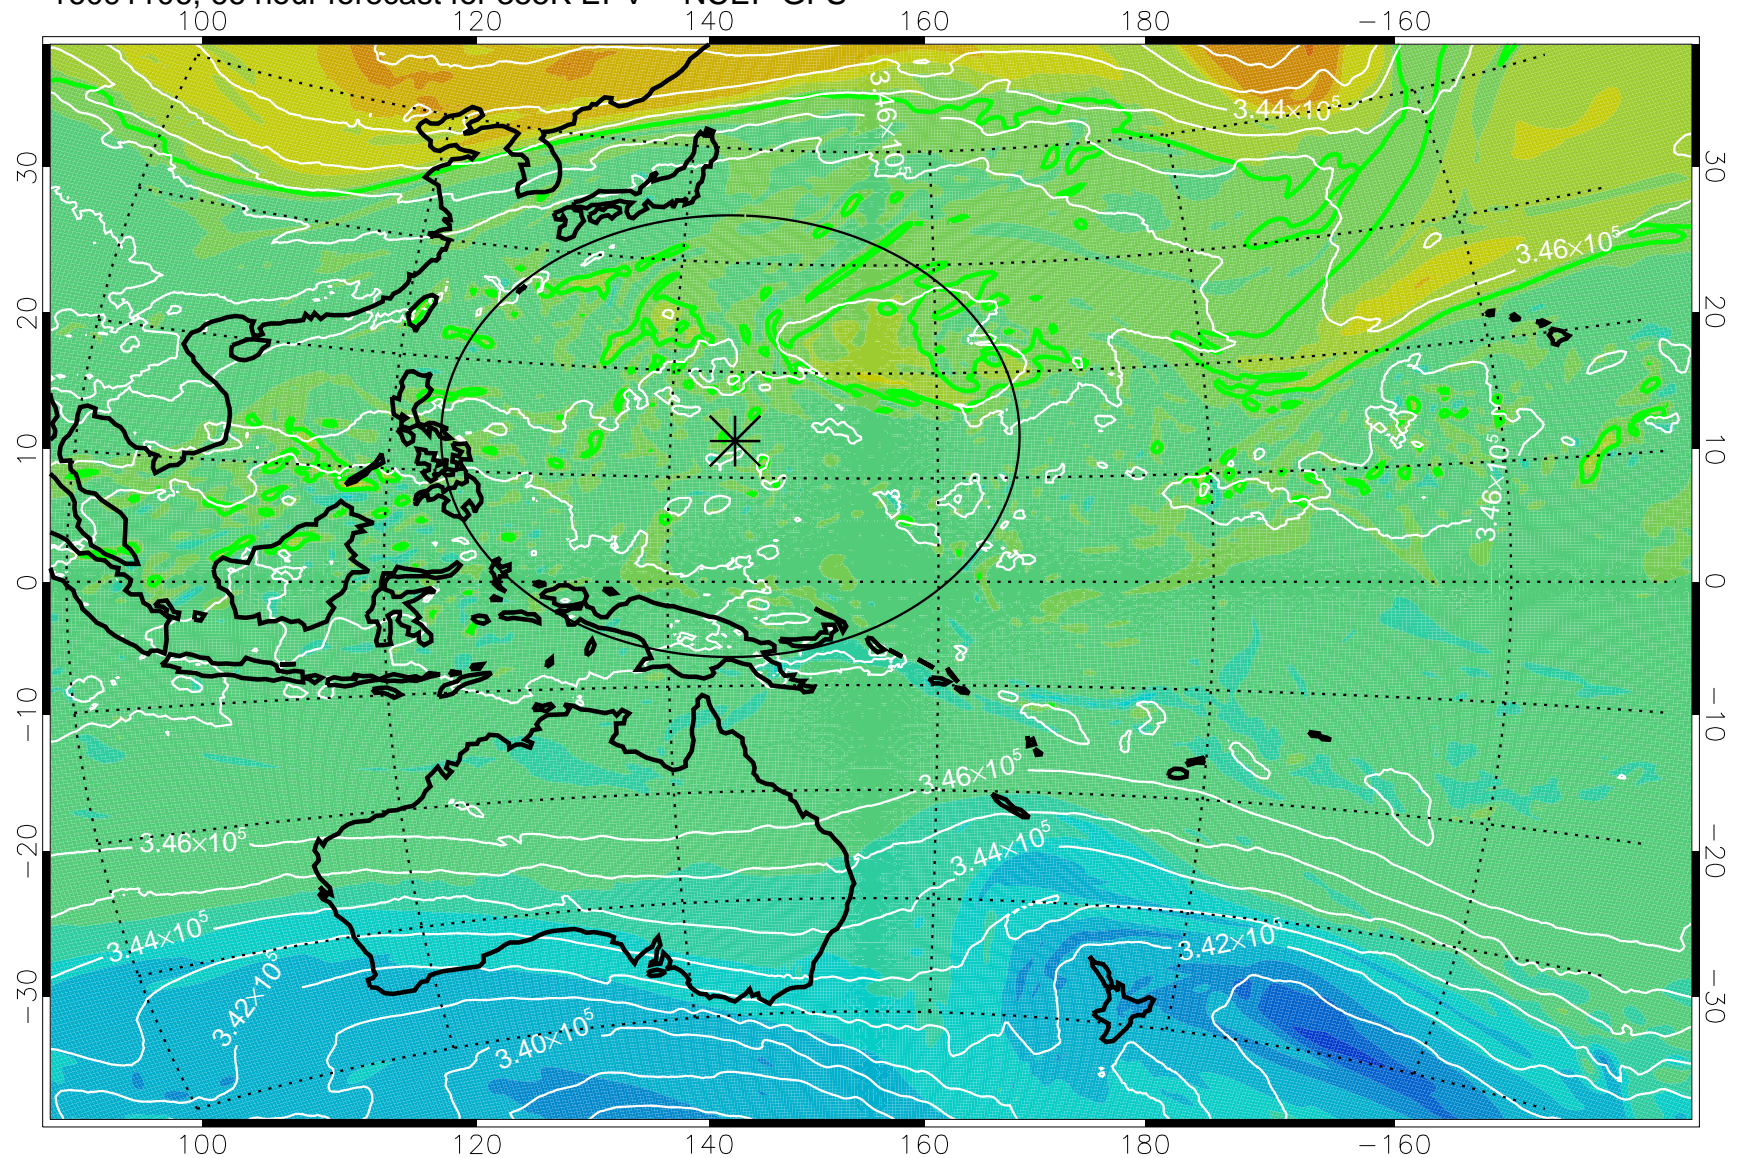

16091006, 42 hour forecast for 355K EPV -- NCEP GFS

355K Montgomery Streamfunction, white
EPV Tropopause (2 PVU) Position
Range ring of 2304 km

16091012, 48 hour forecast for 355K EPV -- NCEP GFS

355K Montgomery Streamfunction, white
EPV Tropopause (2 PVU) Position
Range ring of 2304 km

16091018, 54 hour forecast for 355K EPV -- NCEP GFS

355K Montgomery Streamfunction, white
EPV Tropopause (2 PVU) Position
Range ring of 2304 km

16091100, 60 hour forecast for 355K EPV -- NCEP GFS

355K Montgomery Streamfunction, white
EPV Tropopause (2 PVU) Position
Range ring of 2304 km

16091106, 66 hour forecast for 355K EPV -- NCEP GFS

355K Montgomery Streamfunction, white
EPV Tropopause (2 PVU) Position
Range ring of 2304 km

16091112, 72 hour forecast for 355K EPV -- NCEP GFS

355K Montgomery Streamfunction, white
EPV Tropopause (2 PVU) Position
Range ring of 2304 km

16091118, 78 hour forecast for 355K EPV -- NCEP GFS

355K Montgomery Streamfunction, white
EPV Tropopause (2 PVU) Position
Range ring of 2304 km

16091200, 84 hour forecast for 355K EPV -- NCEP GFS

355K Montgomery Streamfunction, white
EPV Tropopause (2 PVU) Position
Range ring of 2304 km