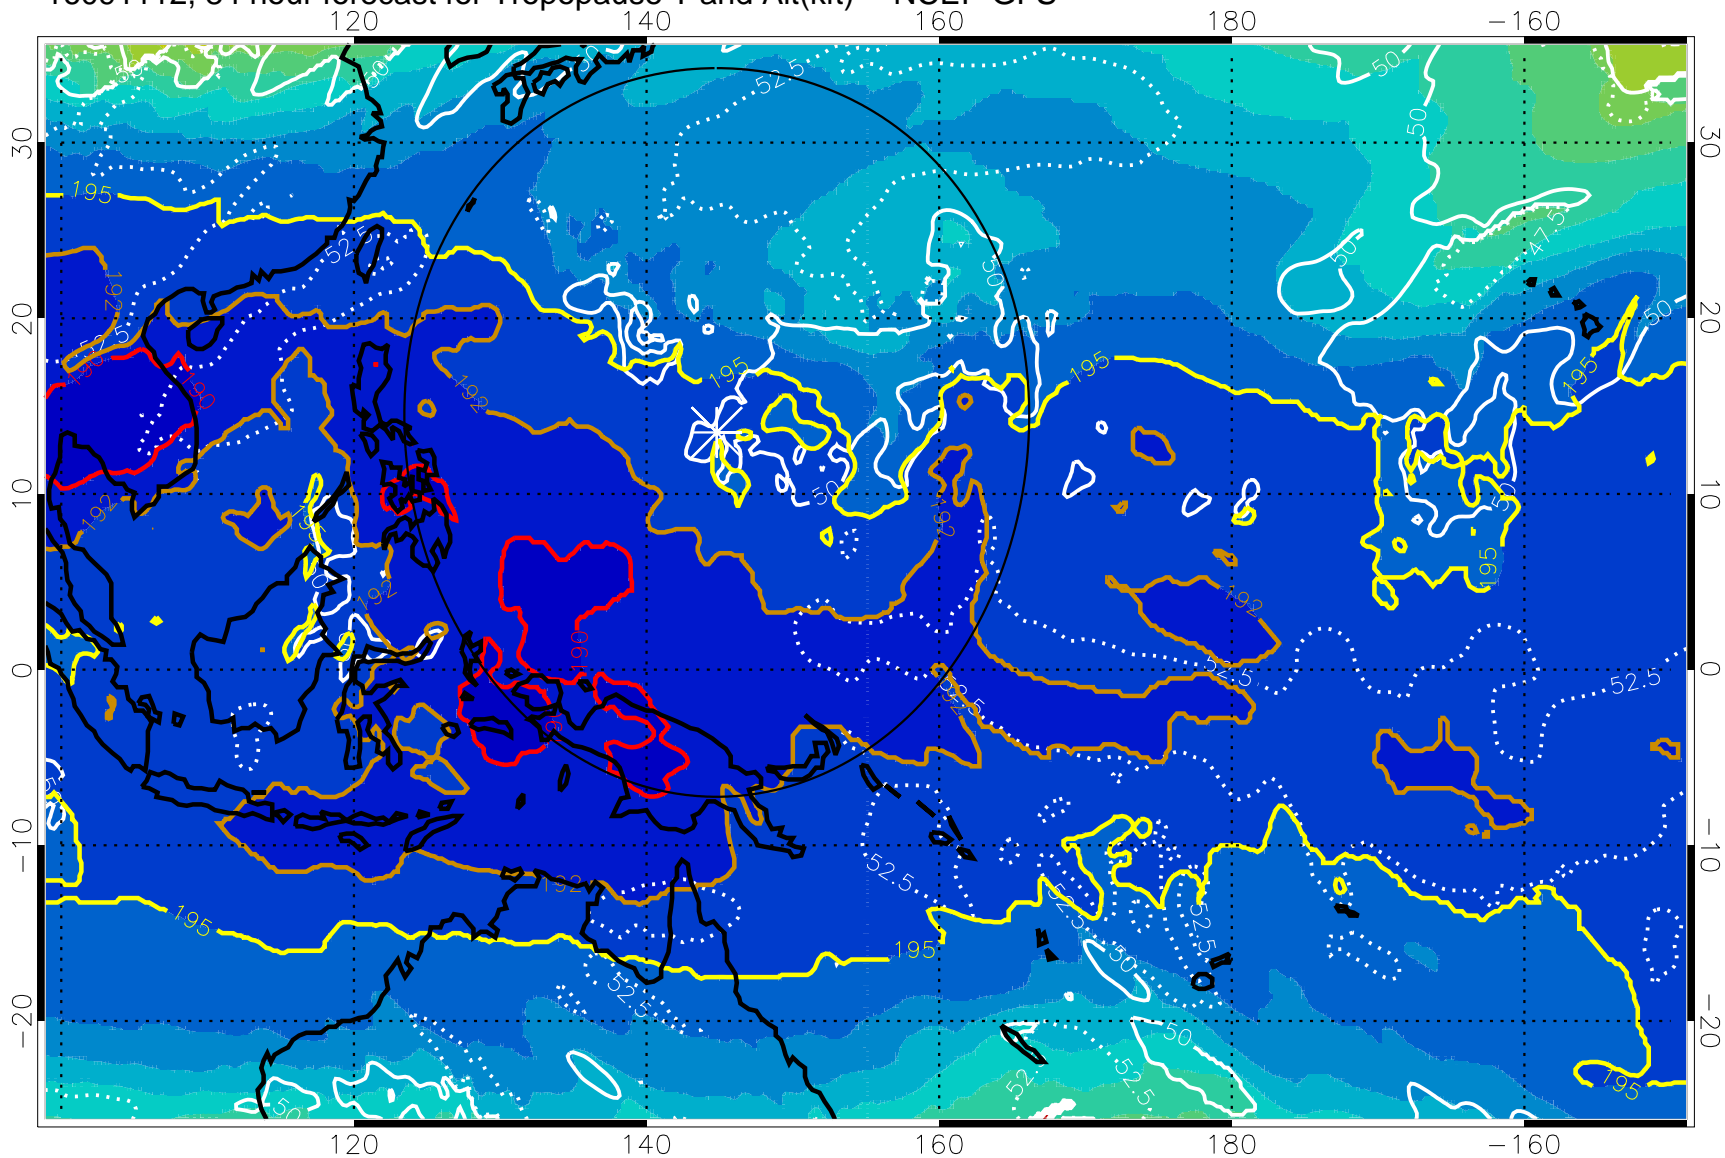

16091112, 84 hour forecast for Tropopause T and Alt(kft) -- NCEP GFS

190 200 210 220 230

Tropopause T, K

Tropopause Altitude in kft (white)

192.5K Isotherm 195K Isotherm
187.5K Isotherm 190K Isotherm

Range ring of 2304 km