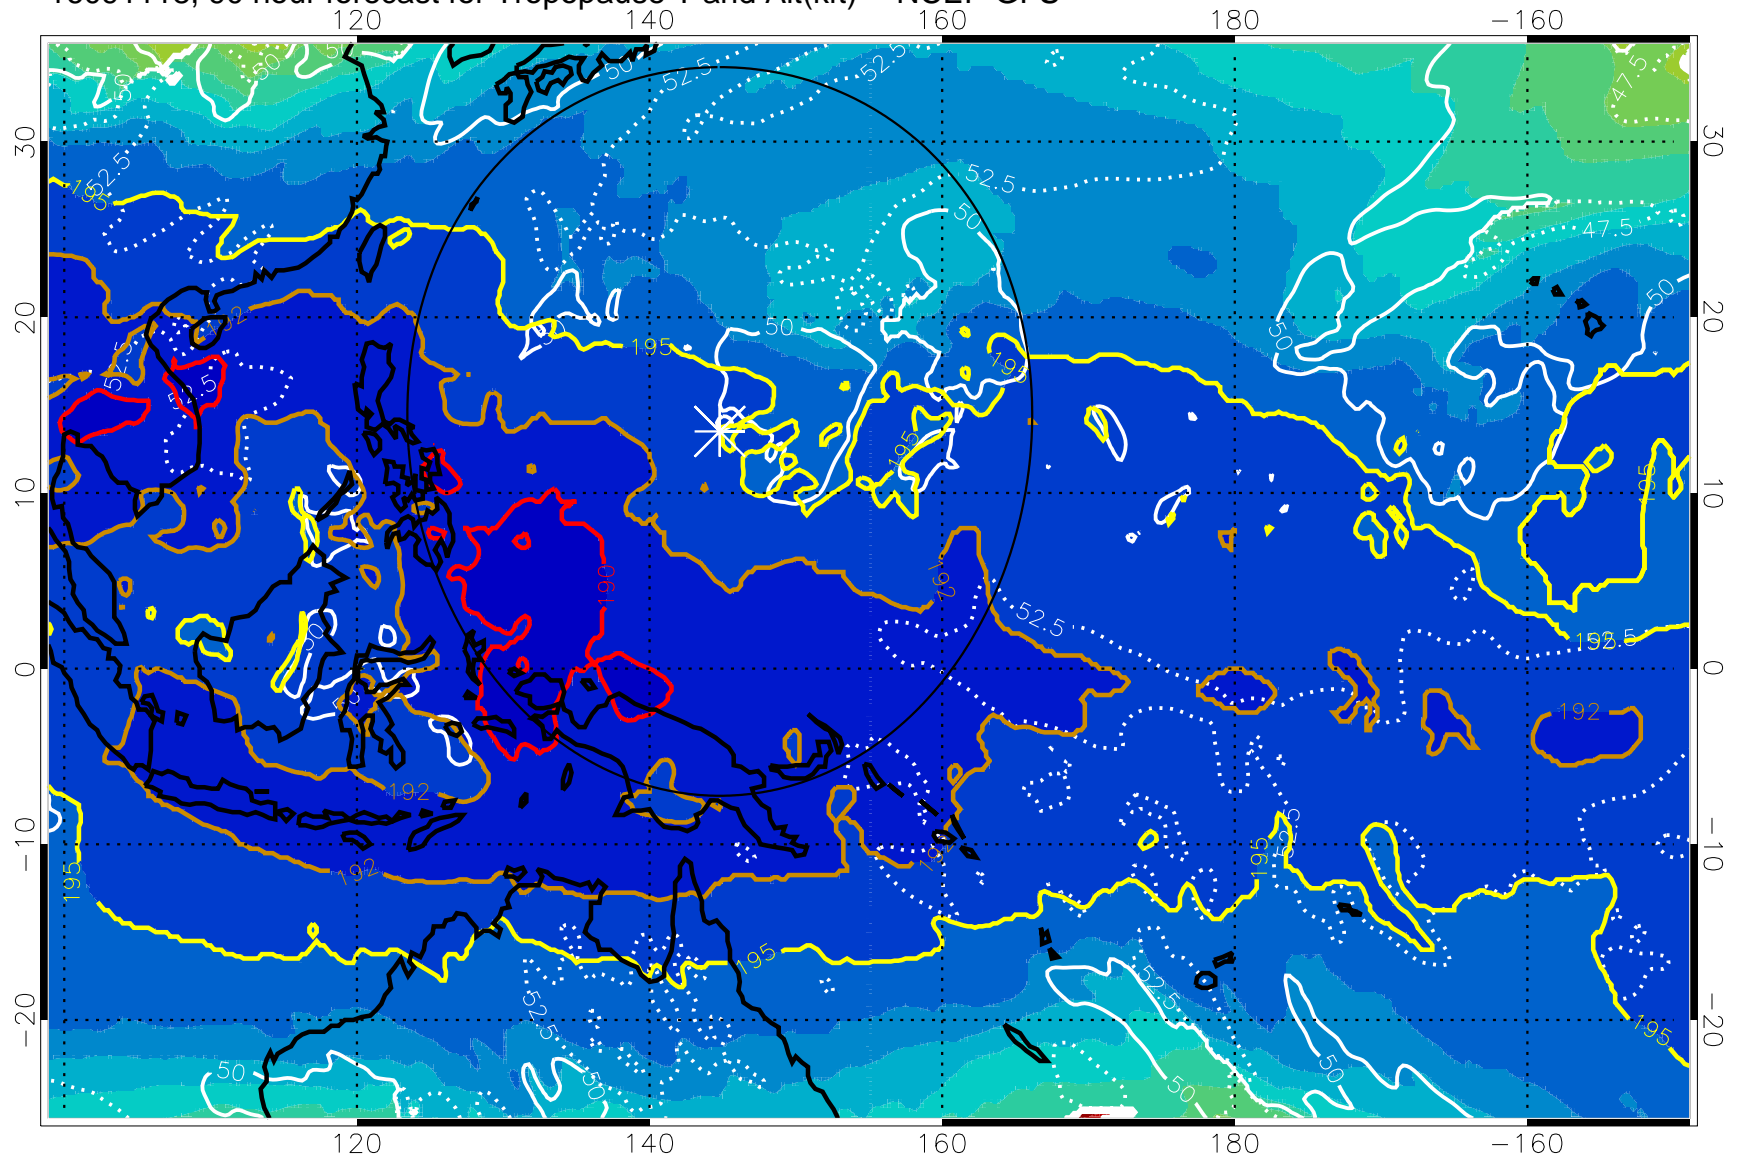

16091118, 90 hour forecast for Tropopause T and Alt(kft) -- NCEP GFS

190 200 210 220 230
Tropopause T, K

Tropopause Altitude in kft (white)

192.5K Isotherm 195K Isotherm
187.5K Isotherm 190K Isotherm

Range ring of 2304 km