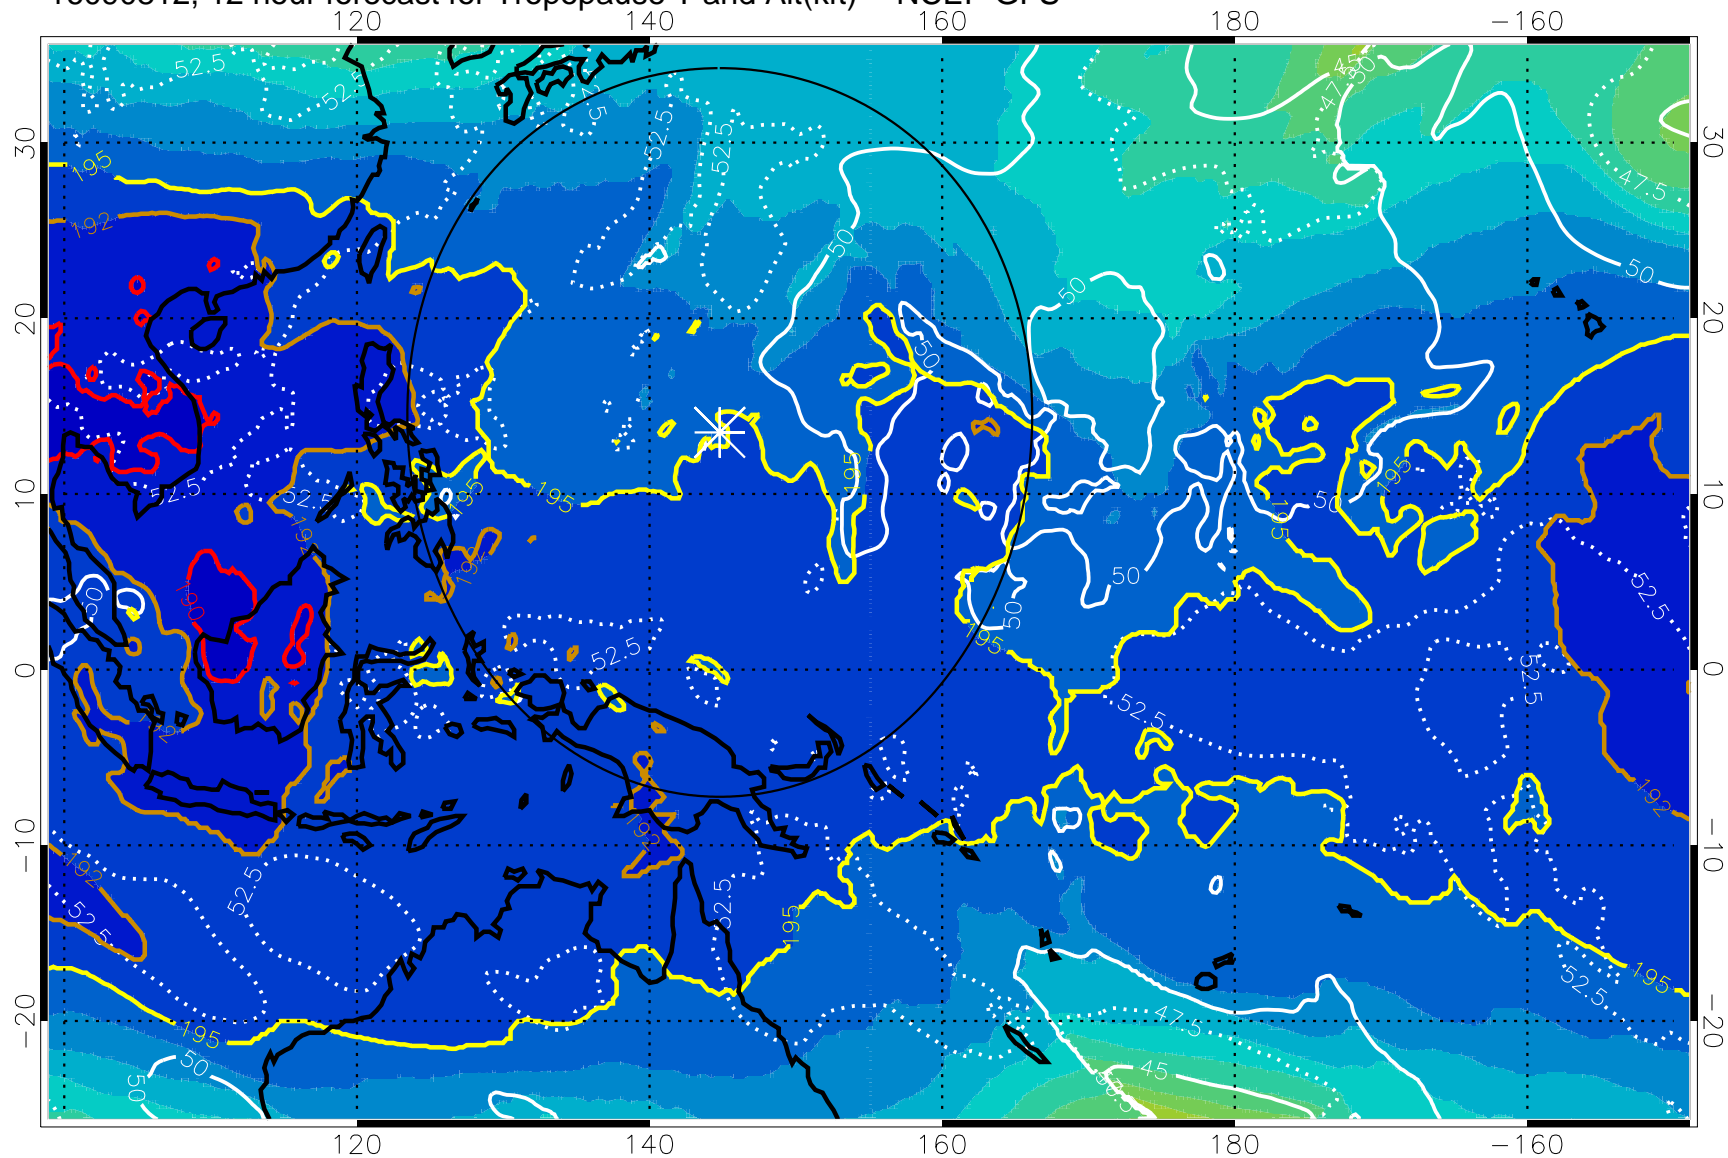

16090812, 12 hour forecast for Tropopause T and Alt(kft) -- NCEP GFS

190 200 210 220 230

Tropopause T, K

Tropopause Altitude in kft (white)

192.5K Isotherm 195K Isotherm
187.5K Isotherm 190K Isotherm

Range ring of 2304 km