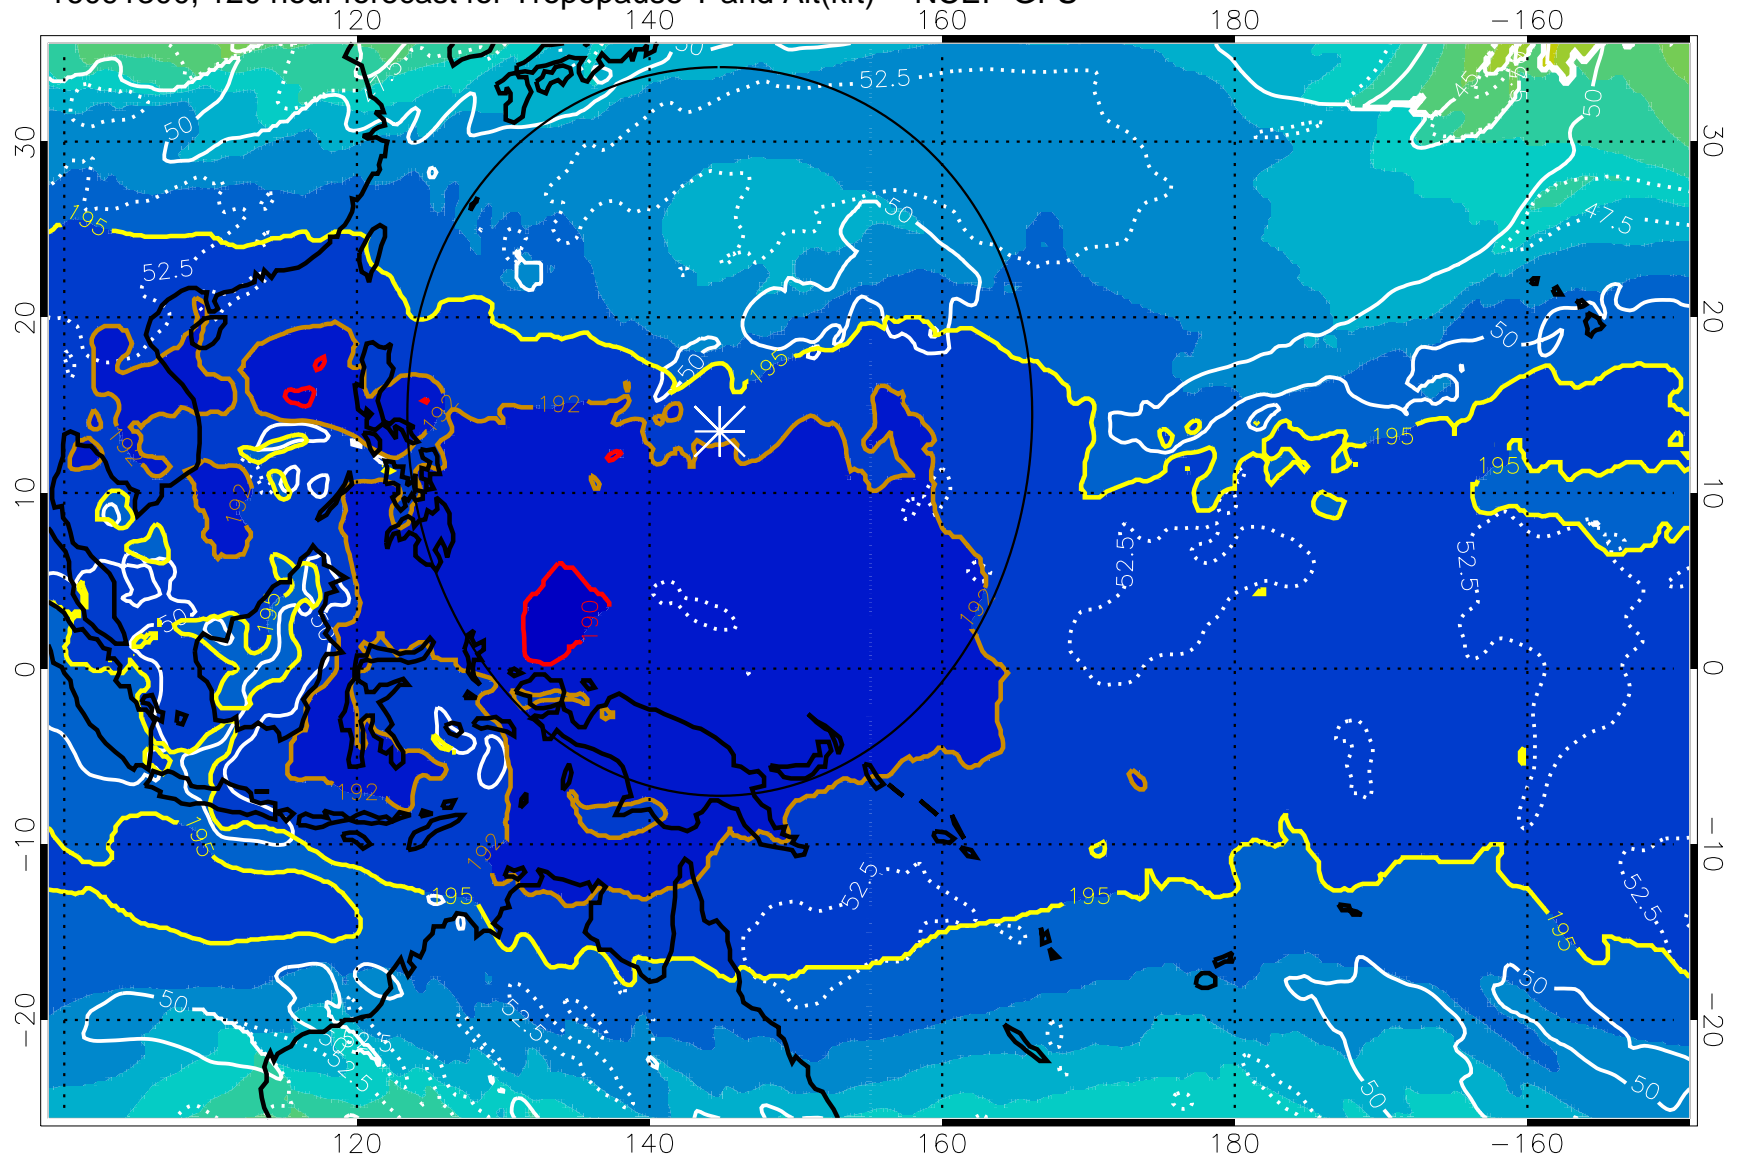

Range ring of 2304 km

16091218, 114 hour forecast for Tropopause T and Alt(kft) -- NCEP GFS

190 200 210 220 230

Tropopause T, K

Tropopause Altitude in kft (white)

192.5K Isotherm 195K Isotherm  
187.5K Isotherm 190K Isotherm

Range ring of 2304 km

16091300, 120 hour forecast for Tropopause T and Alt(kft) -- NCEP GFS

190 200 210 220 230

Tropopause T, K

Tropopause Altitude in kft (white)

192.5K Isotherm 195K Isotherm

187.5K Isotherm 190K Isotherm