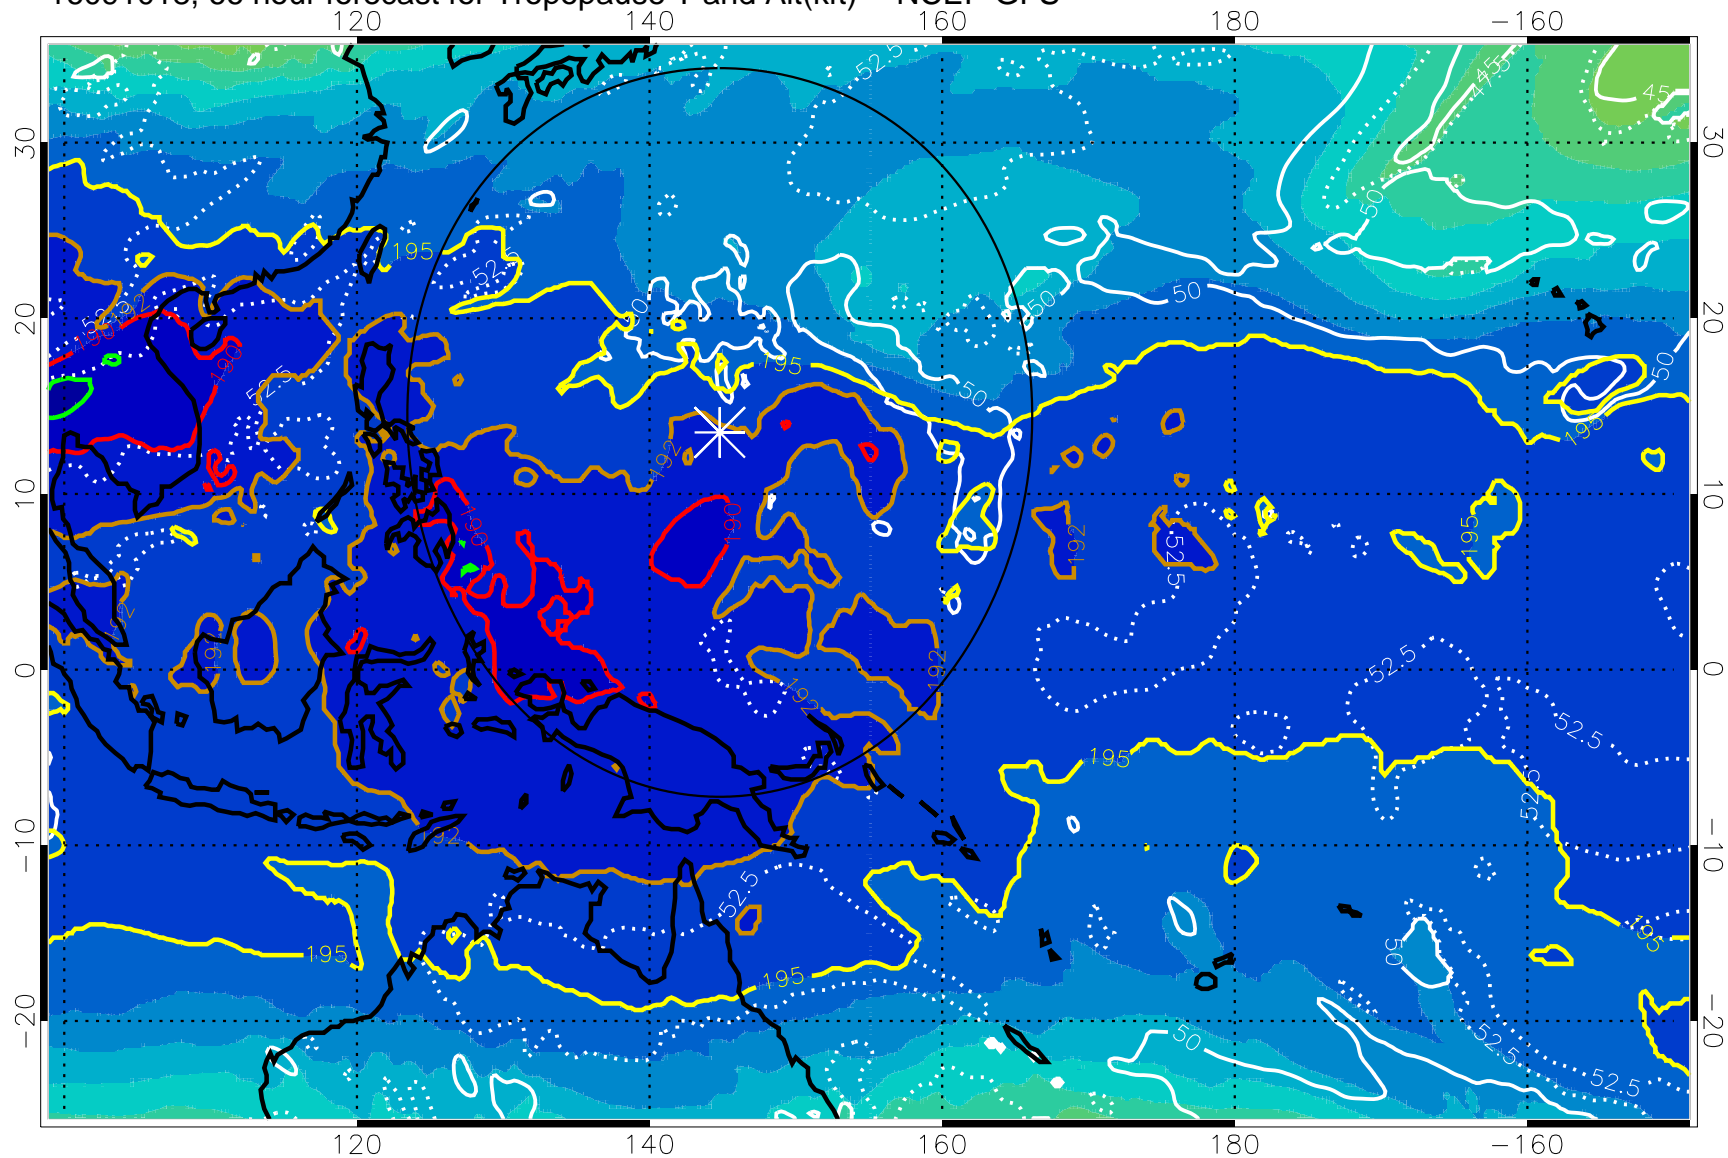

187.5K Isotherm 190K Isotherm

Range ring of 2304 km

16091012, 60 hour forecast for Tropopause T and Alt(kft) -- NCEP GFS

190 200 210 220 230

Tropopause T, K

Tropopause Altitude in kft (white)

192.5K Isotherm 195K Isotherm

187.5K Isotherm 190K Isotherm

Range ring of 2304 km

16091018, 66 hour forecast for Tropopause T and Alt(kft) -- NCEP GFS

190 200 210 220 230  
Tropopause T, K

Tropopause Altitude in kft (white)

192.5K Isotherm 195K Isotherm  
187.5K Isotherm 190K Isotherm