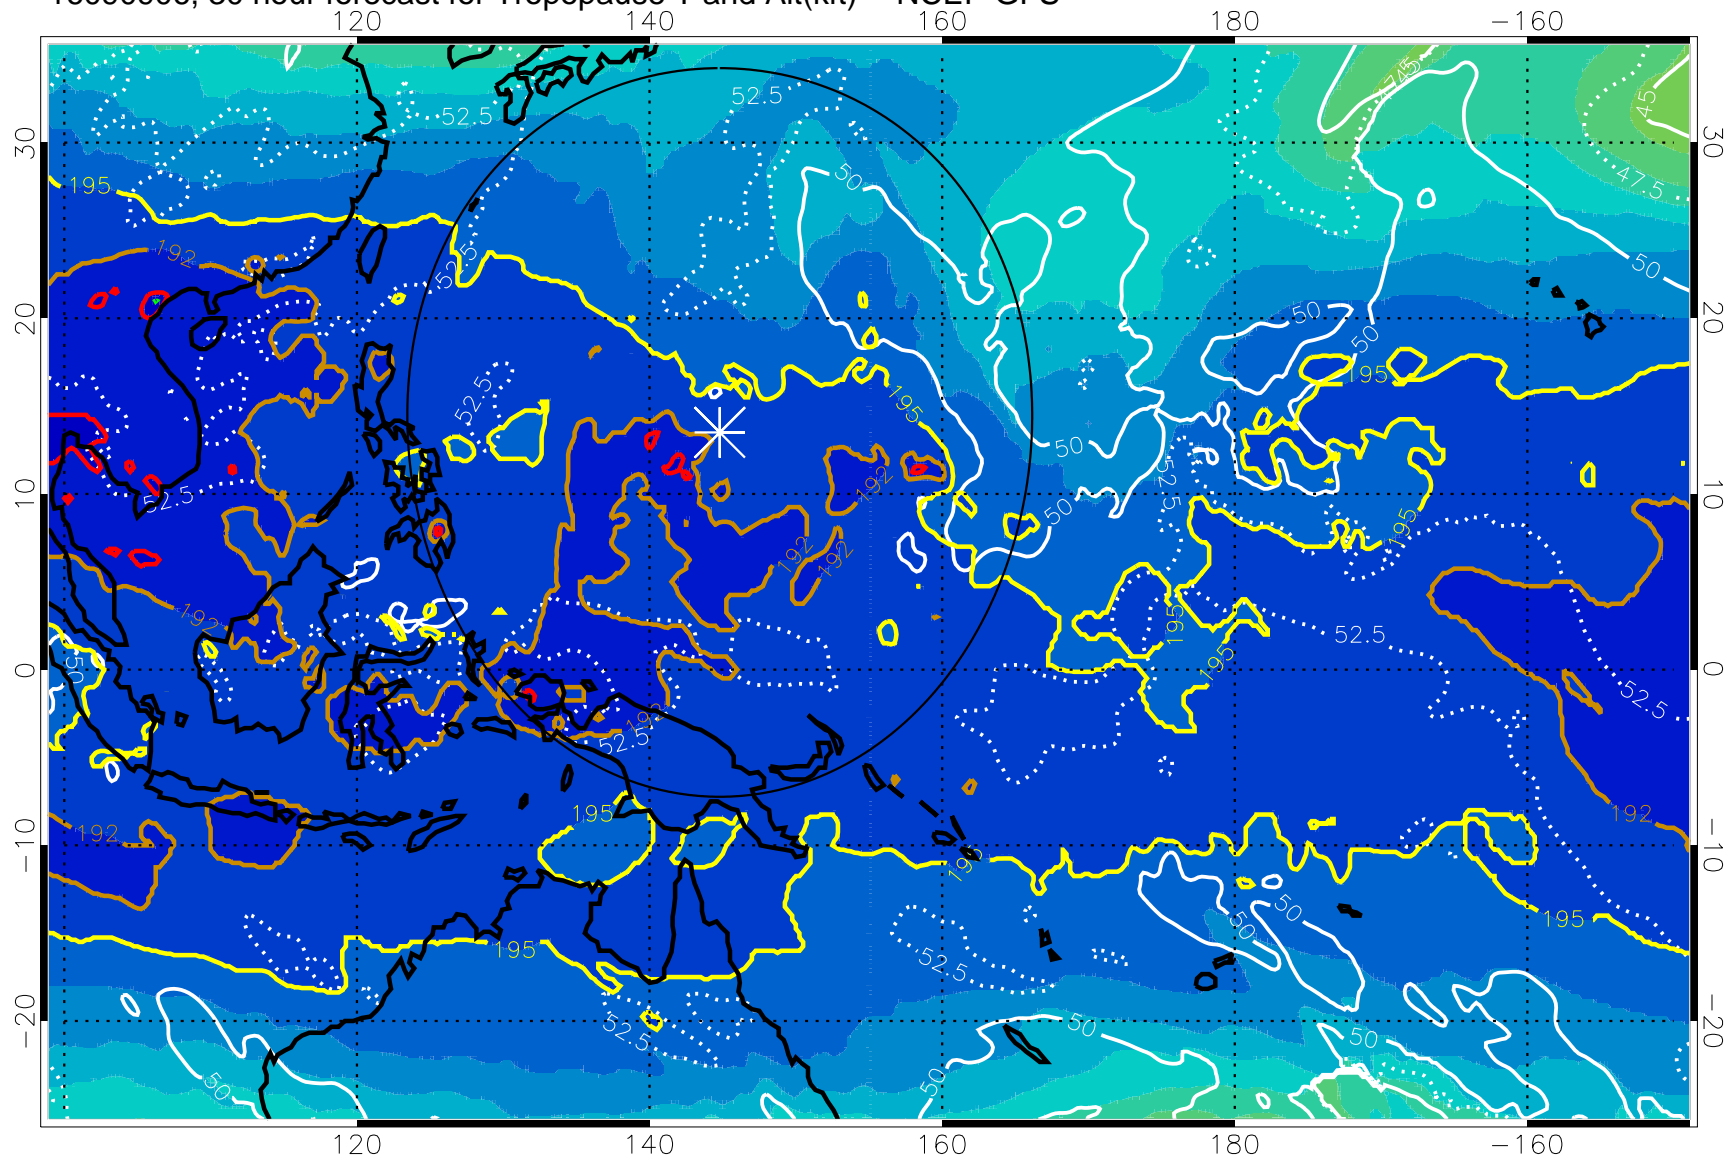

16090906, 30 hour forecast for Tropopause T and Alt(kft) -- NCEP GFS

190 200 210 220 230

Tropopause T, K

Tropopause Altitude in kft (white)

192.5K Isotherm 195K Isotherm
187.5K Isotherm 190K Isotherm

Range ring of 2304 km