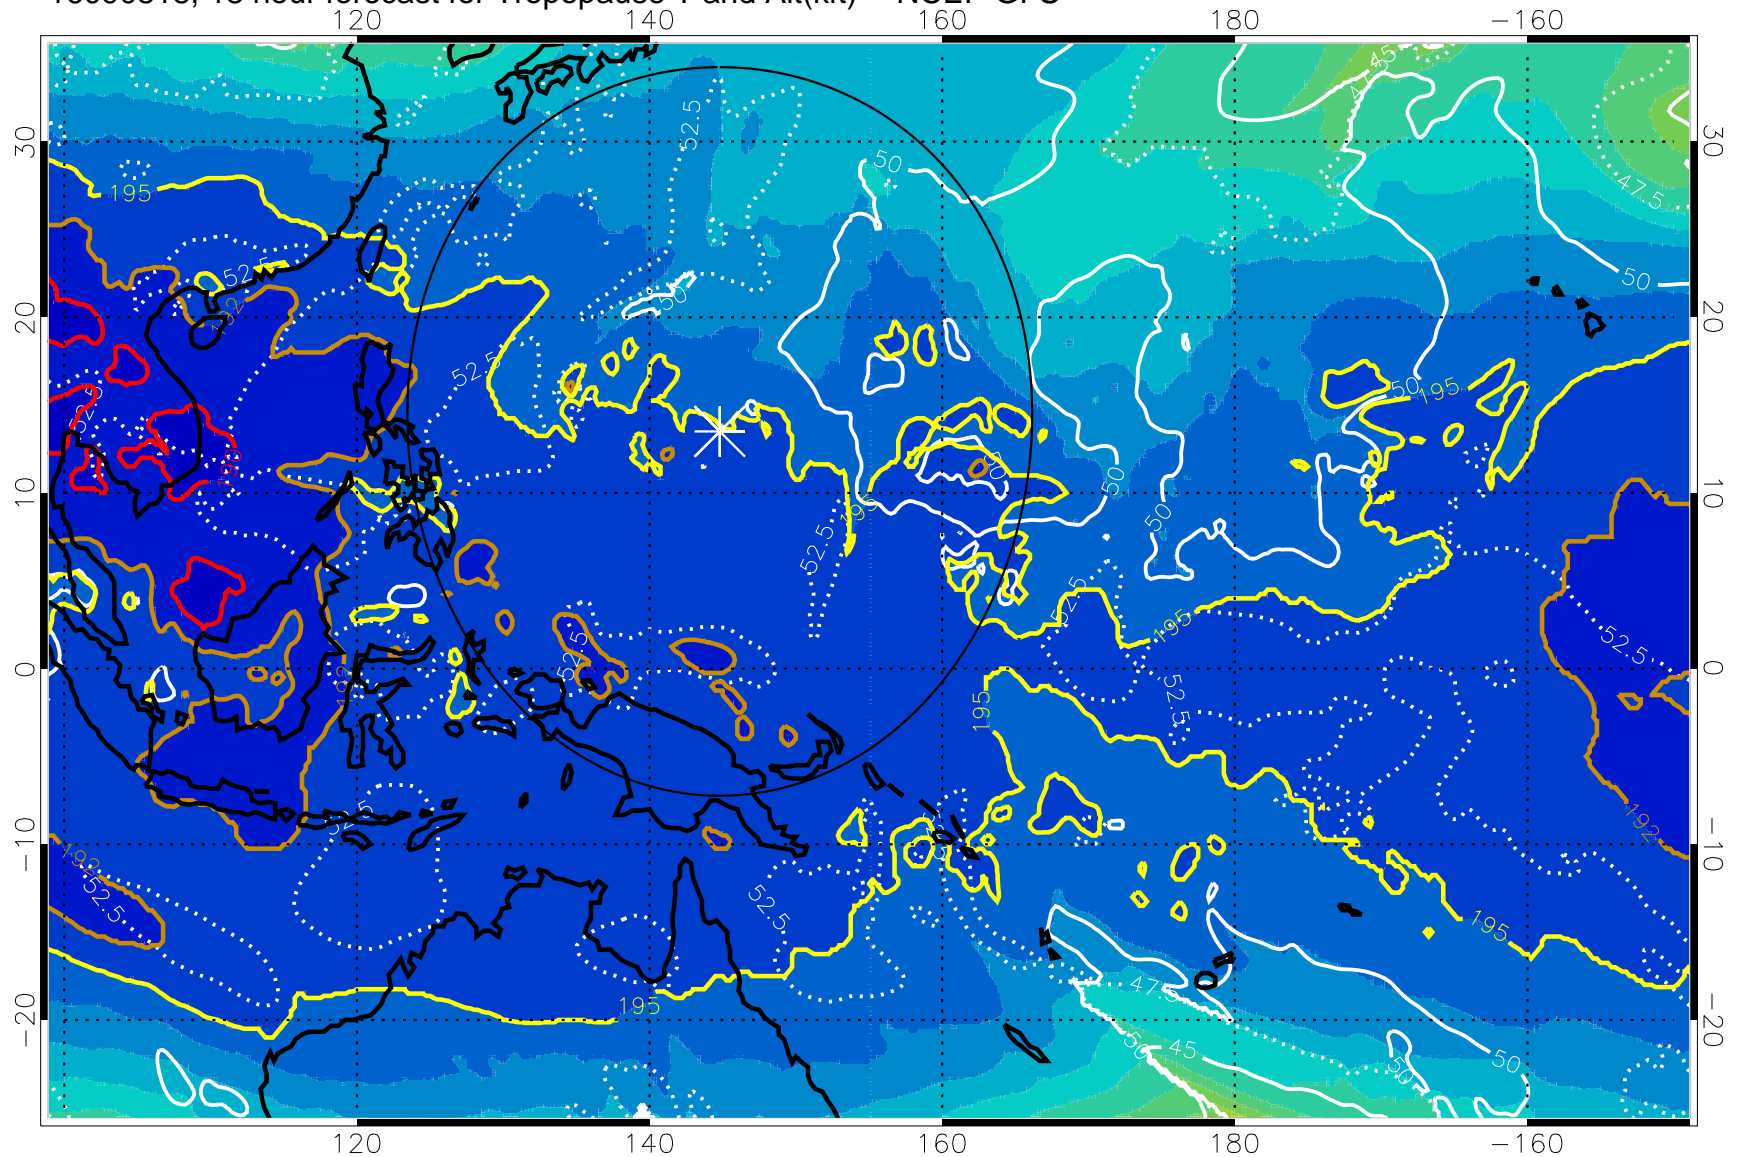

16090818, 18 hour forecast for Tropopause T and Alt(kft) -- NCEP GFS

190 200 210 220 230
Tropopause T, K

Tropopause Altitude in kft (white)

192.5K Isotherm 195K Isotherm
187.5K Isotherm 190K Isotherm

Range ring of 2304 km