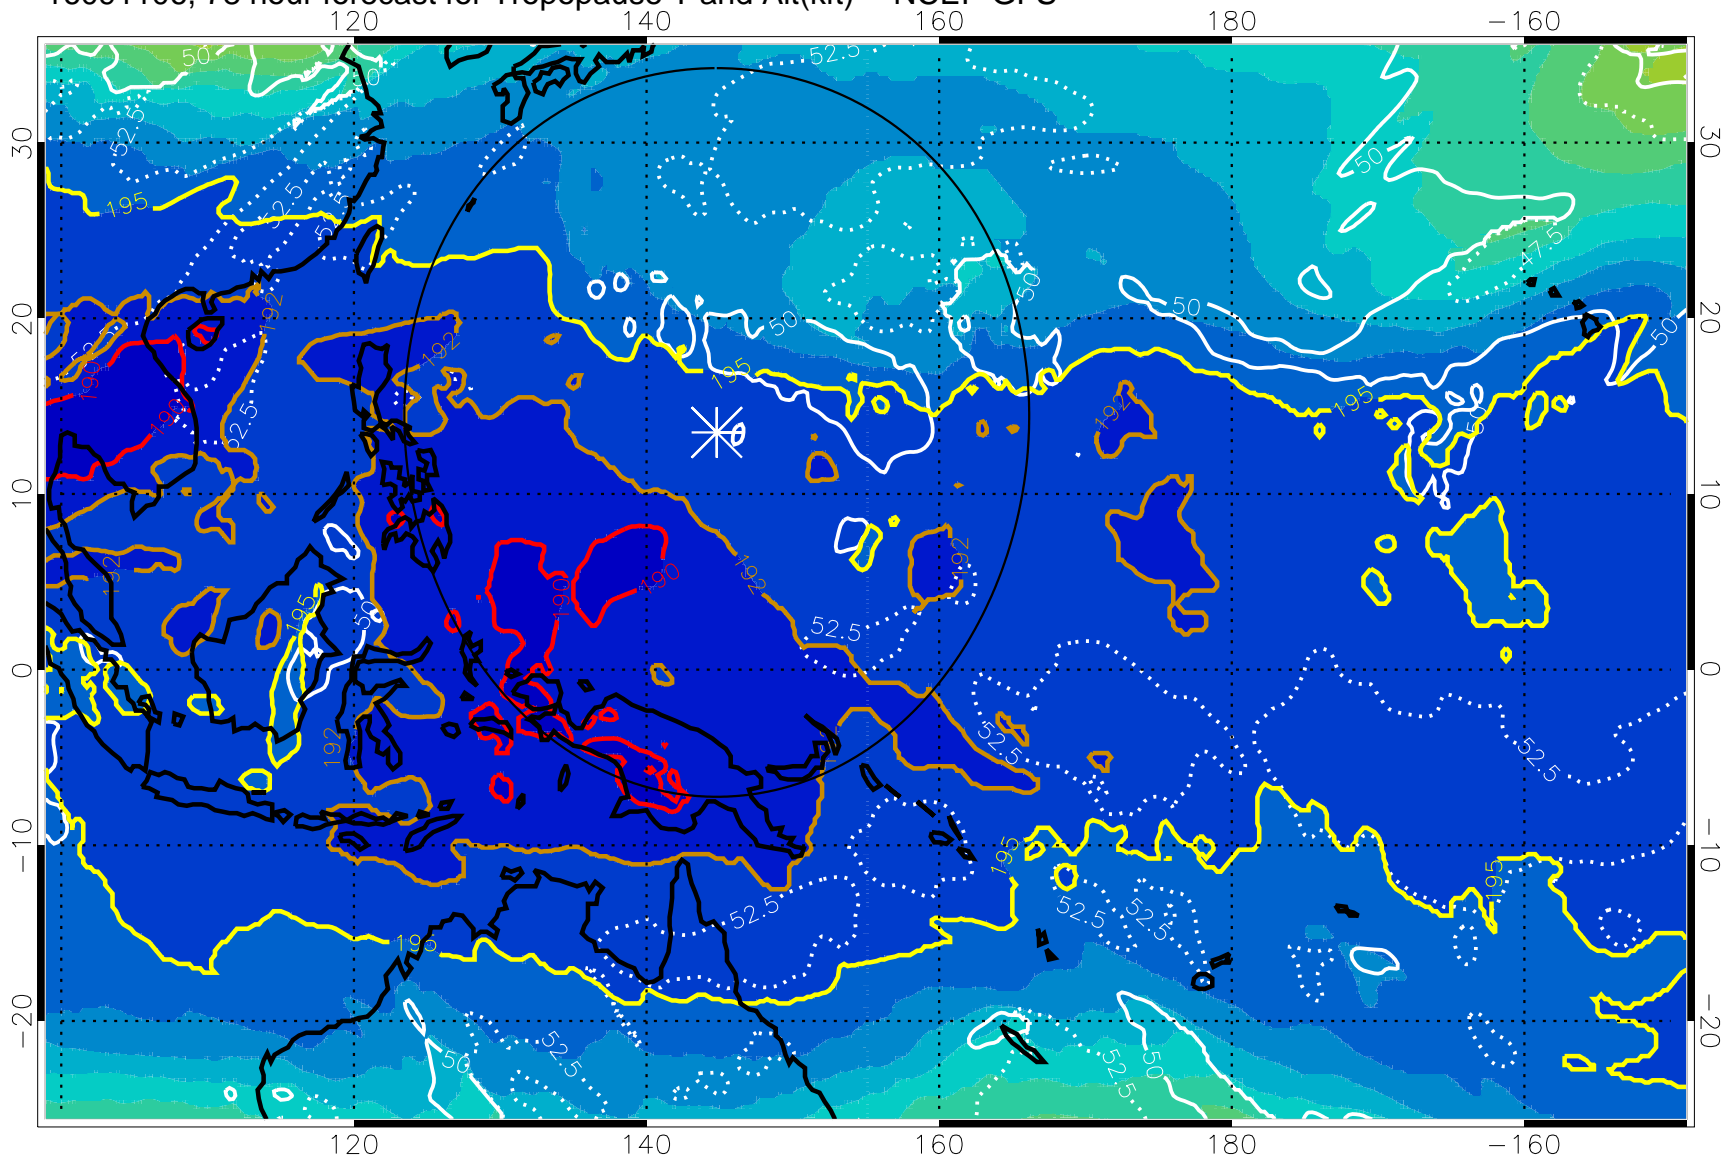

16091106, 78 hour forecast for Tropopause T and Alt(kft) -- NCEP GFS

190 200 210 220 230
Tropopause T, K

Tropopause Altitude in kft (white)

192.5K Isotherm 195K Isotherm
187.5K Isotherm 190K Isotherm

Range ring of 2304 km