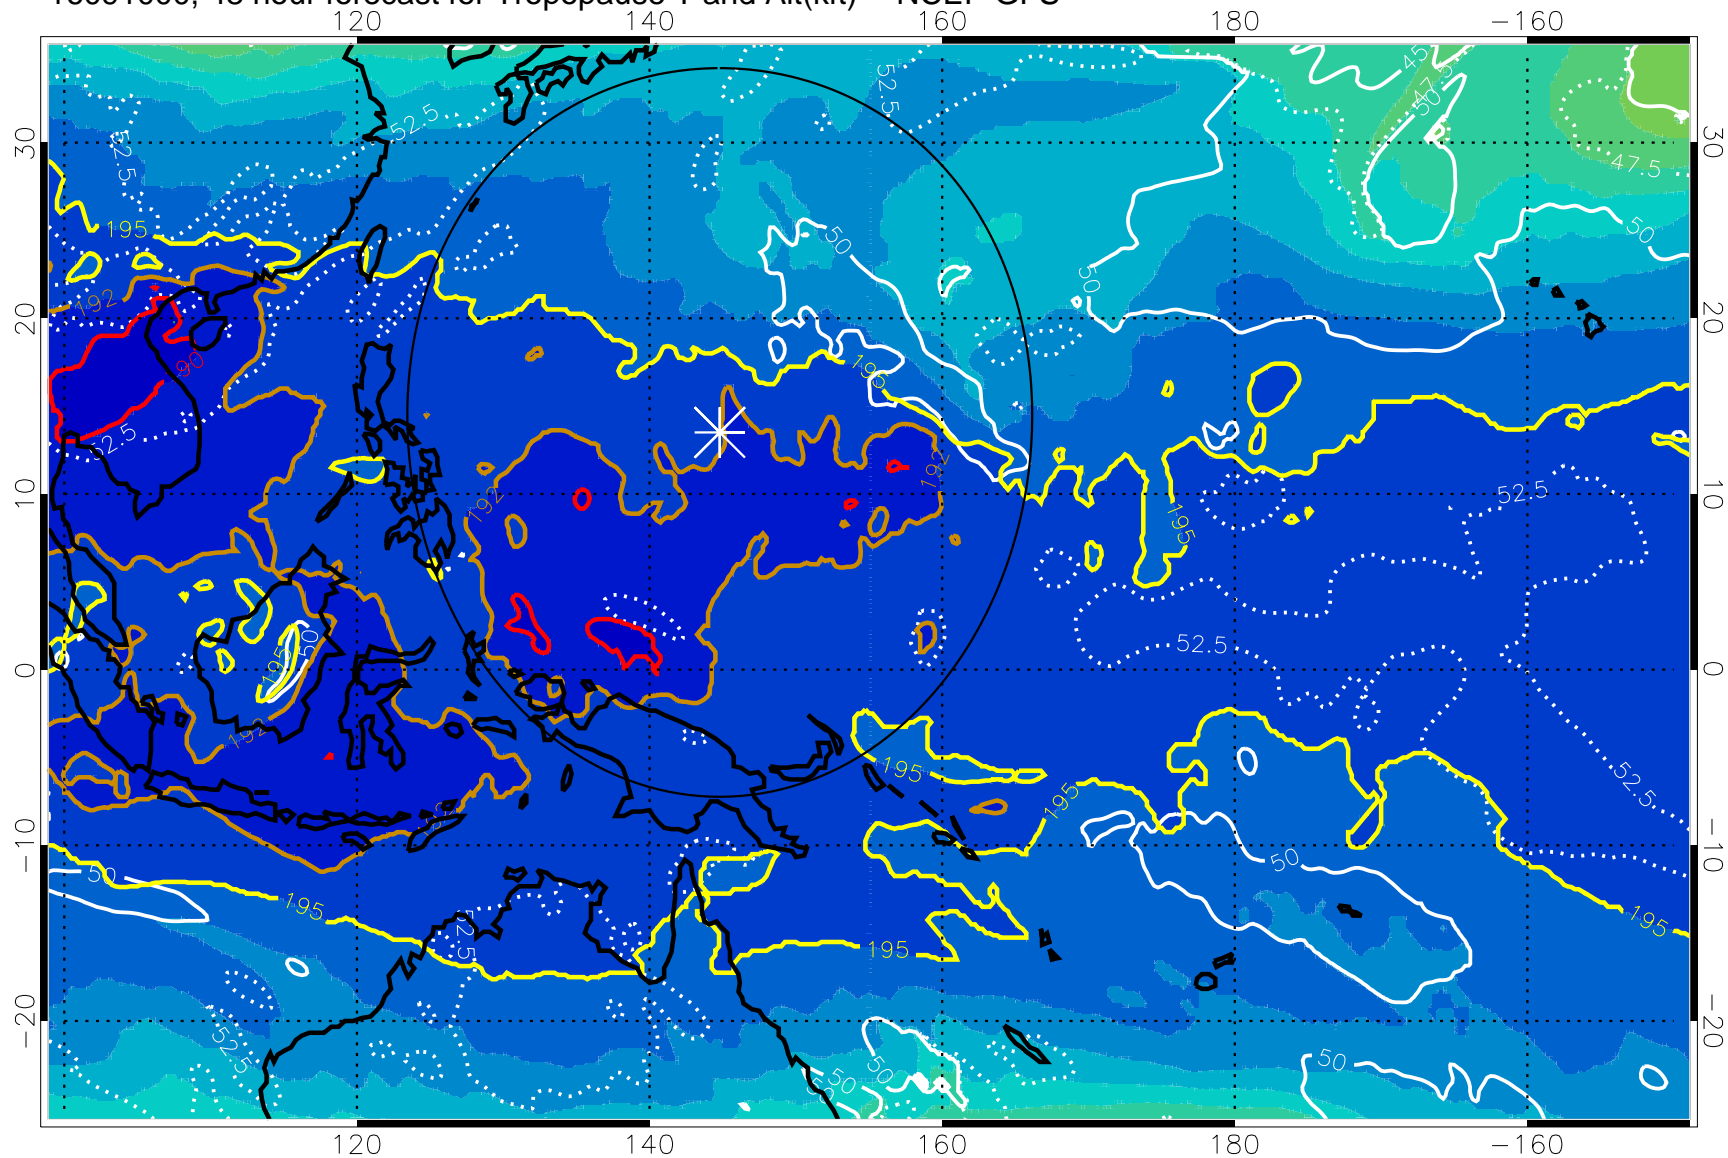

16091000, 48 hour forecast for Tropopause T and Alt(kft) -- NCEP GFS

190 200 210 220 230

Tropopause T, K

Tropopause Altitude in kft (white)

192.5K Isotherm 195K Isotherm
187.5K Isotherm 190K Isotherm

Range ring of 2304 km