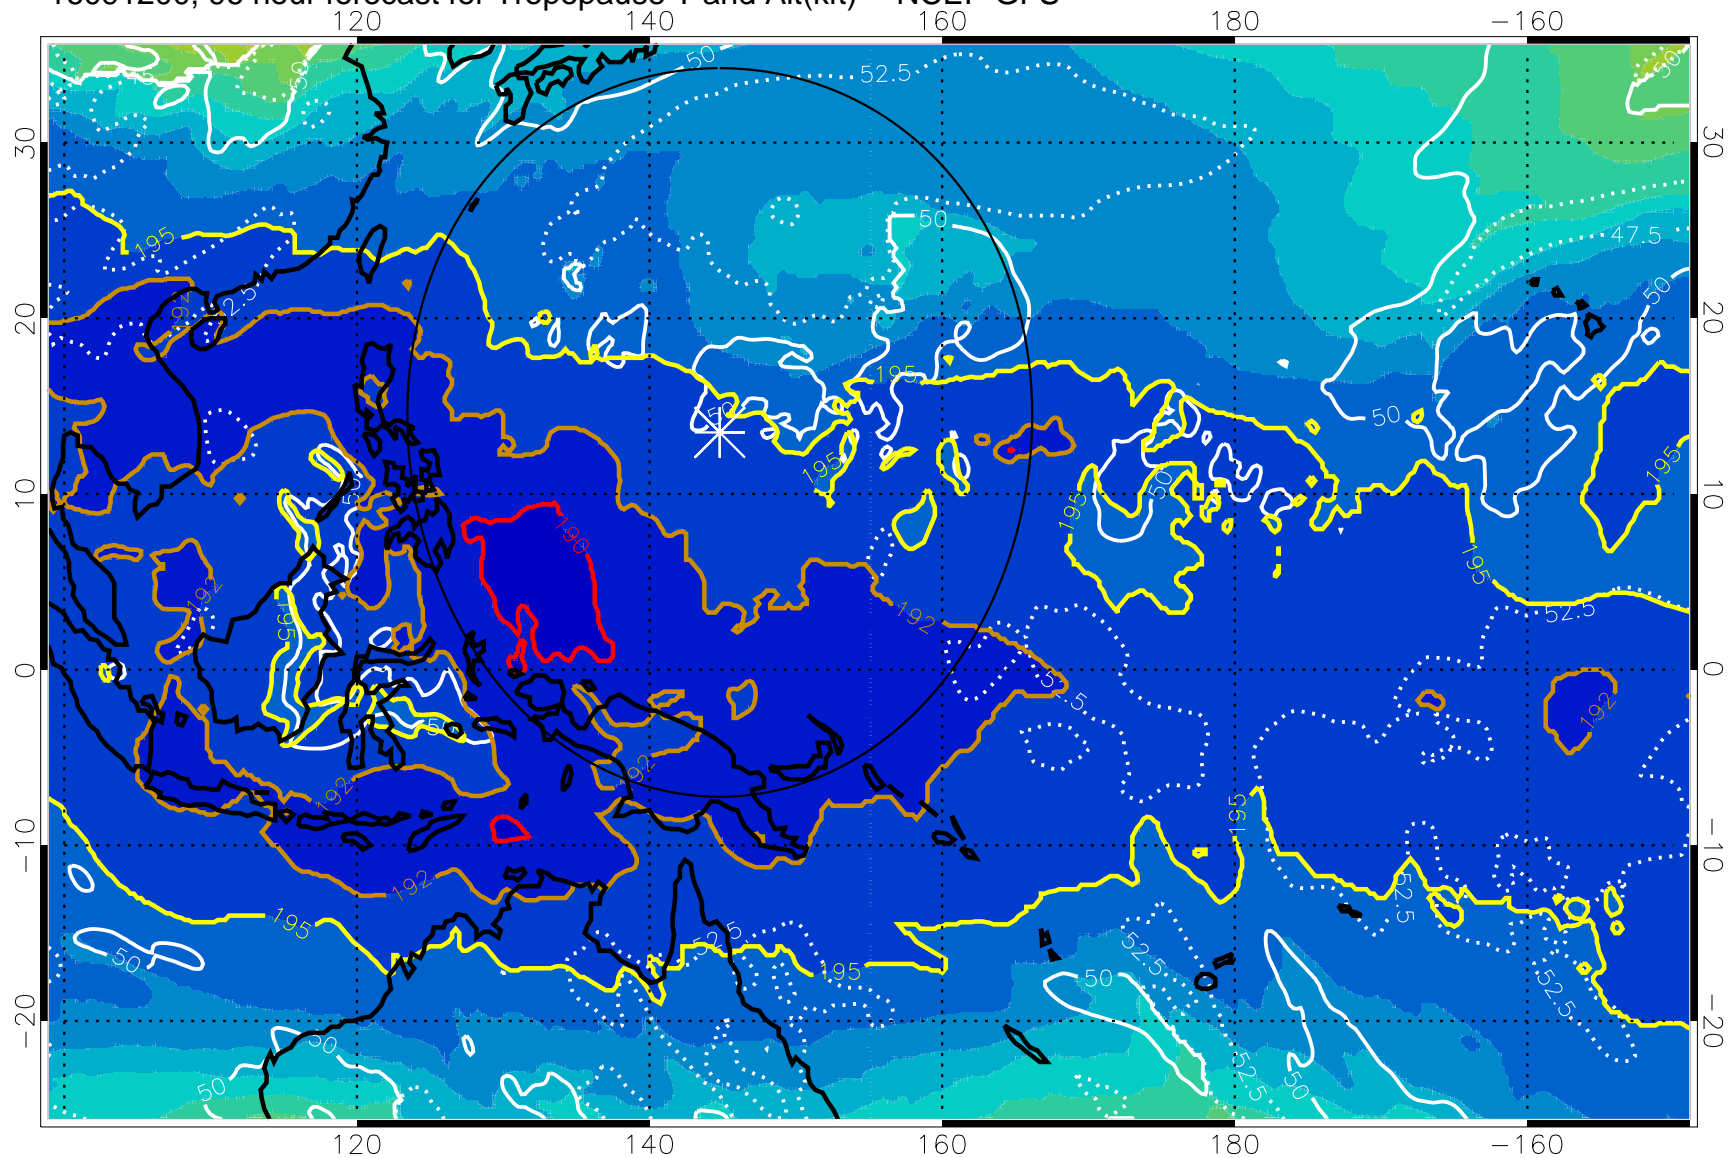

16091200, 96 hour forecast for Tropopause T and Alt(kft) -- NCEP GFS

190 200 210 220 230

Tropopause T, K

Tropopause Altitude in kft (white)

192.5K Isotherm 195K Isotherm

187.5K Isotherm 190K Isotherm

Range ring of 2304 km