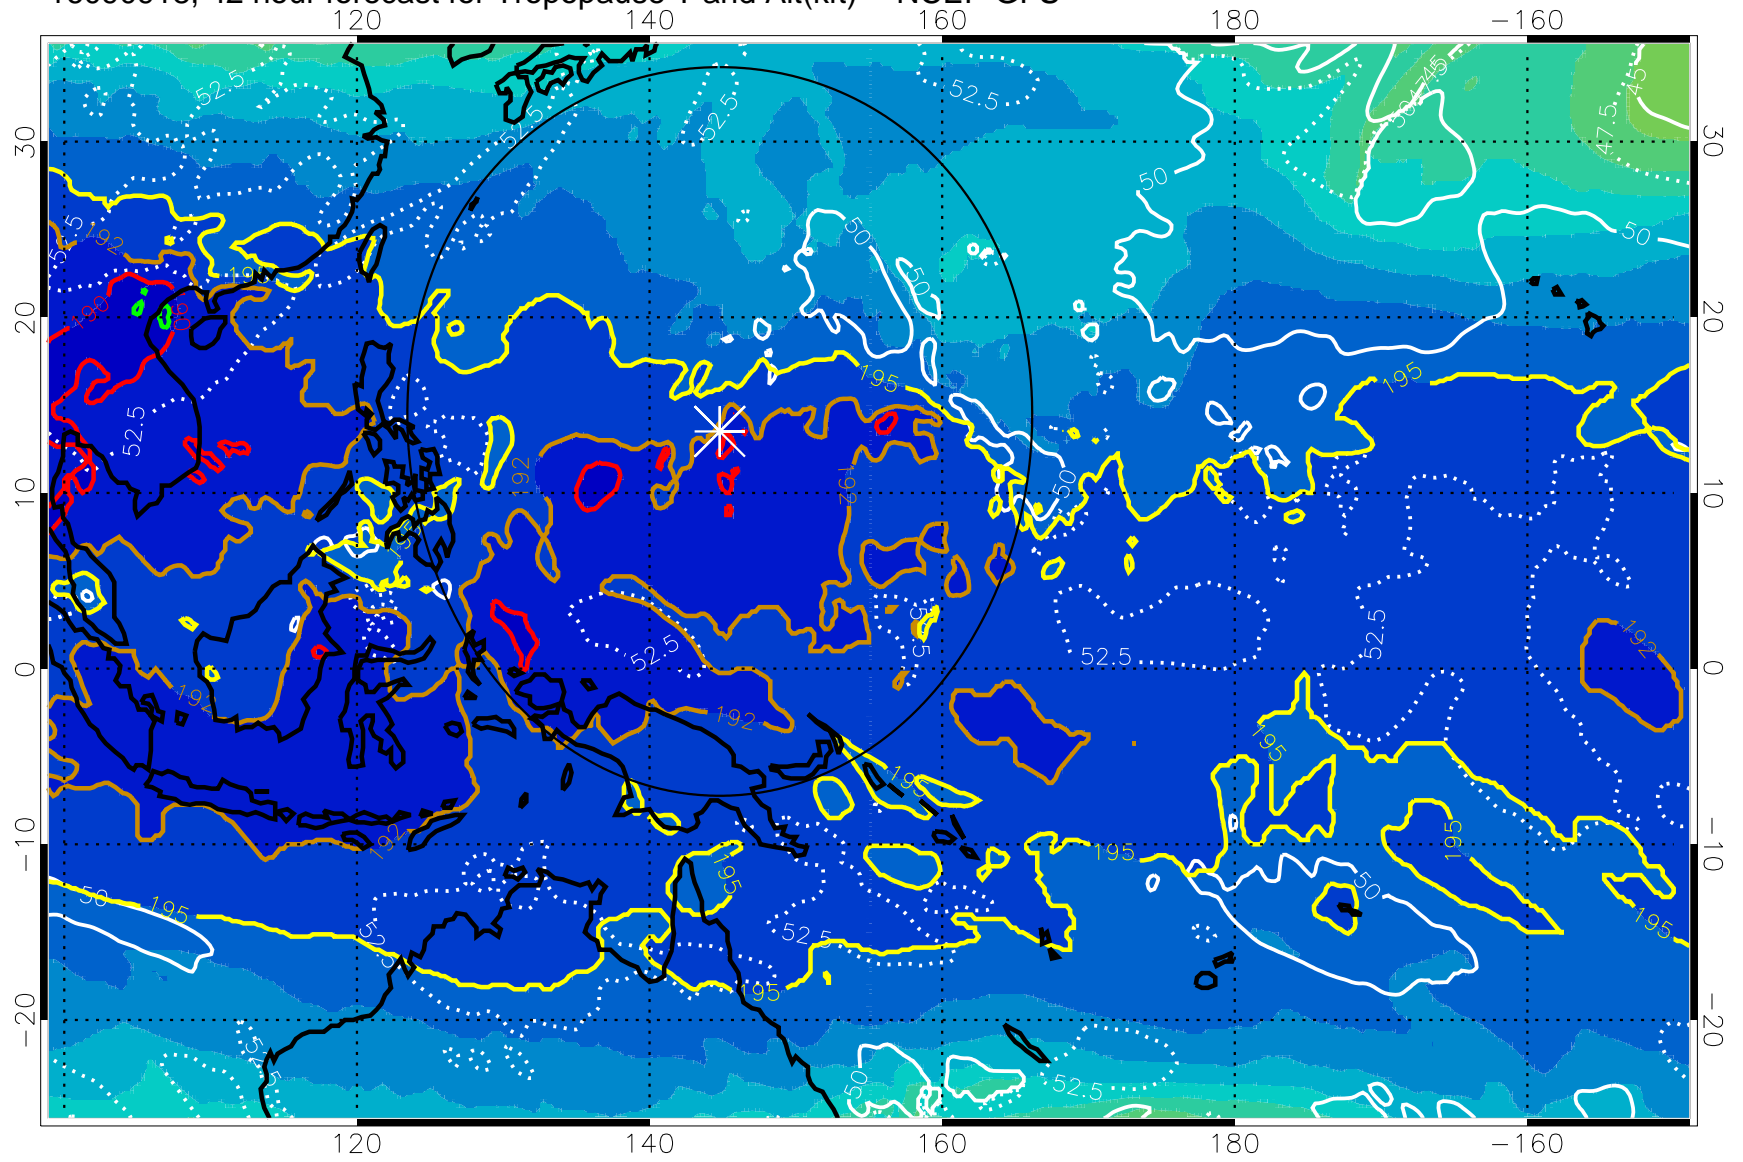

16090918, 42 hour forecast for Tropopause T and Alt(kft) -- NCEP GFS

190 200 210 220 230

Tropopause T, K

Tropopause Altitude in kft (white)

192.5K Isotherm 195K Isotherm

187.5K Isotherm 190K Isotherm

Range ring of 2304 km