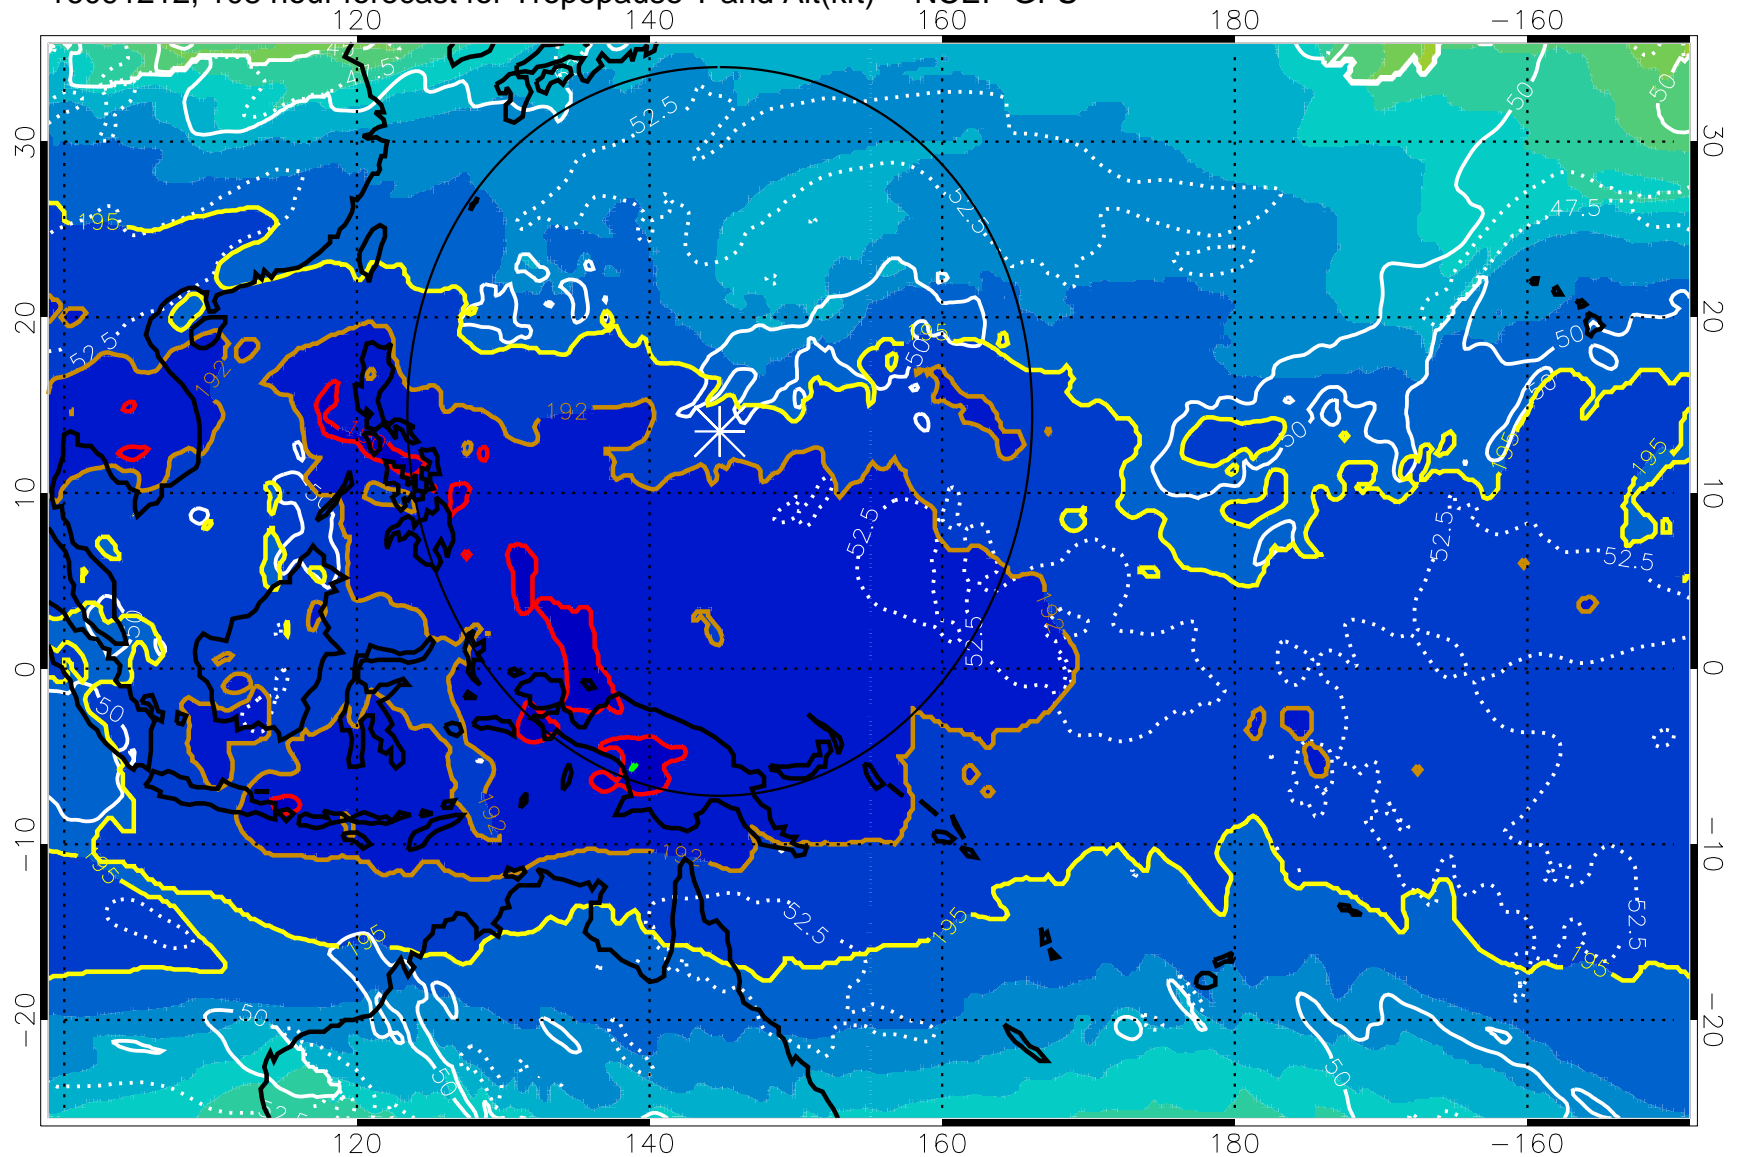

Range ring of 2304 km

16091206, 102 hour forecast for Tropopause T and Alt(kft) -- NCEP GFS

190 200 210 220 230

Tropopause T, K

Tropopause Altitude in kft (white)

192.5K Isotherm 195K Isotherm  
187.5K Isotherm 190K Isotherm

Range ring of 2304 km

16091212, 108 hour forecast for Tropopause T and Alt(kft) -- NCEP GFS

190 200 210 220 230  
Tropopause T, K

Tropopause Altitude in kft (white)

192.5K Isotherm 195K Isotherm  
187.5K Isotherm 190K Isotherm