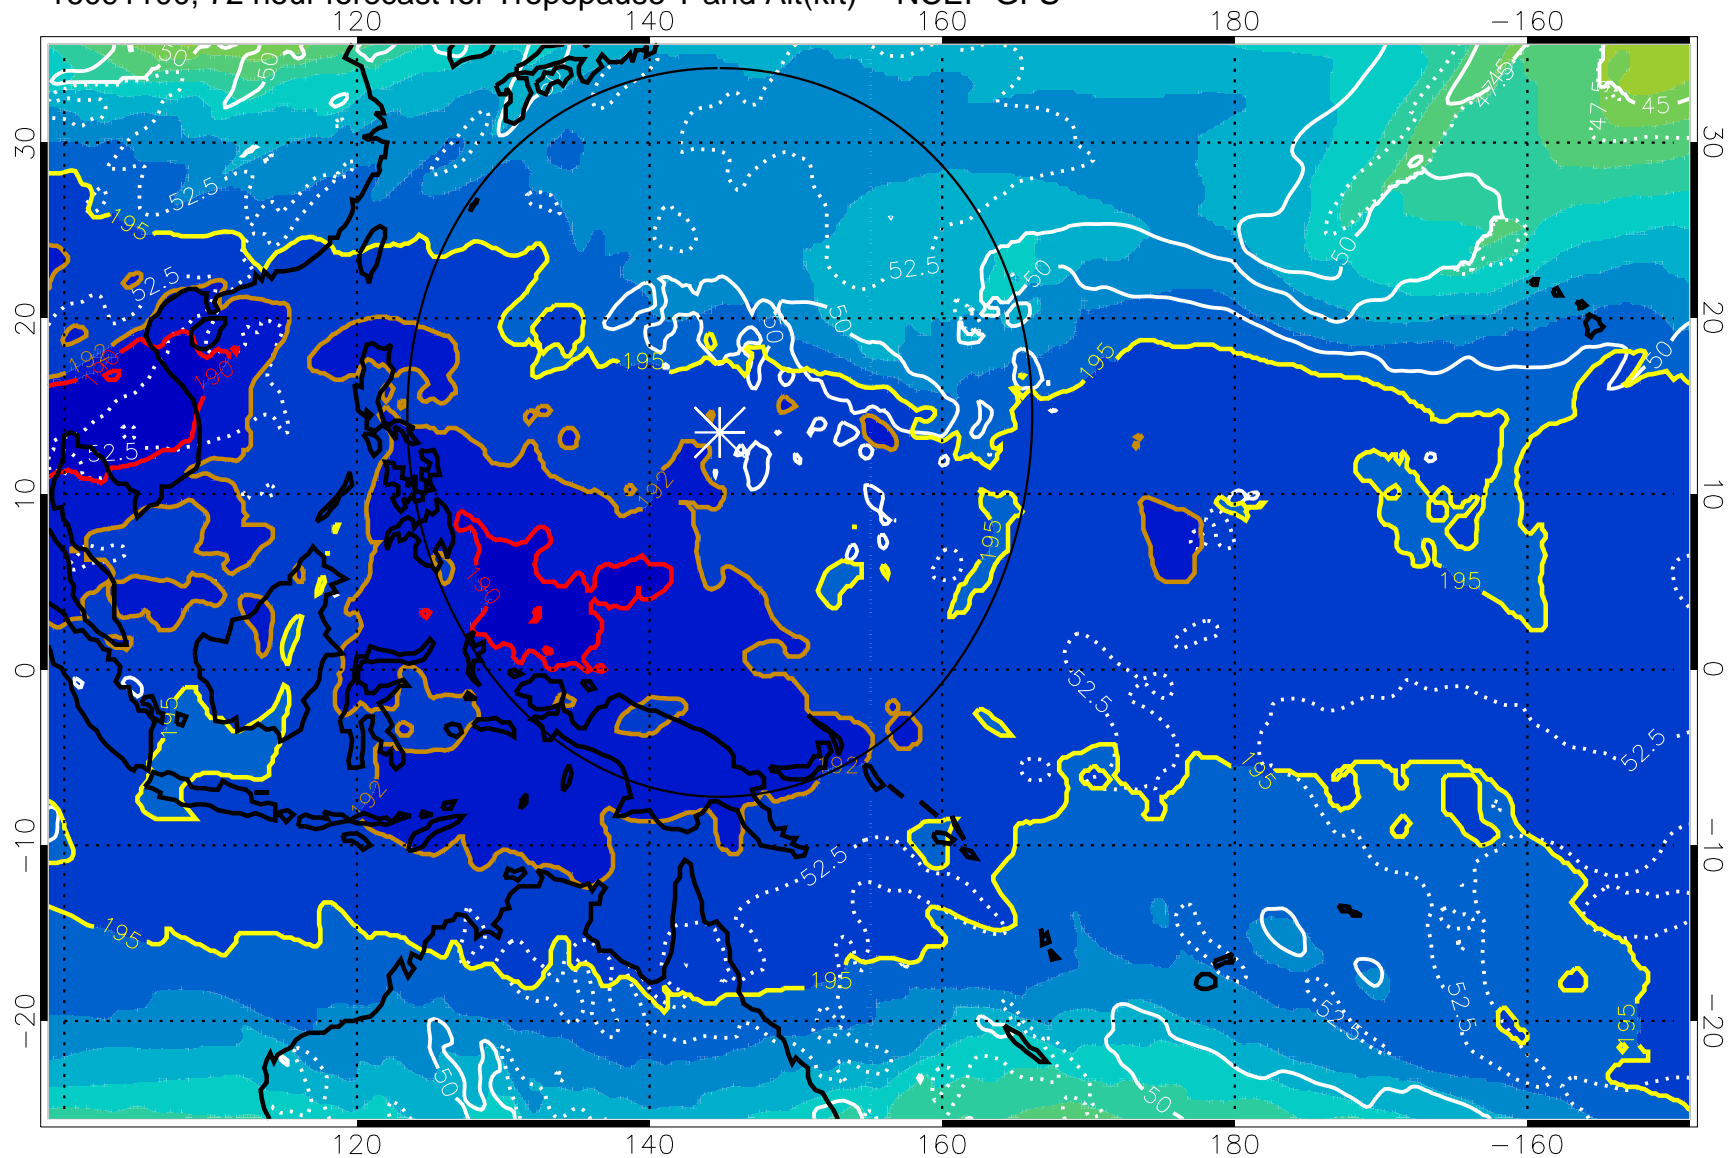

16091100, 72 hour forecast for Tropopause T and Alt(kft) -- NCEP GFS

190 200 210 220 230
Tropopause T, K

Tropopause Altitude in kft (white)

192.5K Isotherm 195K Isotherm
187.5K Isotherm 190K Isotherm

Range ring of 2304 km