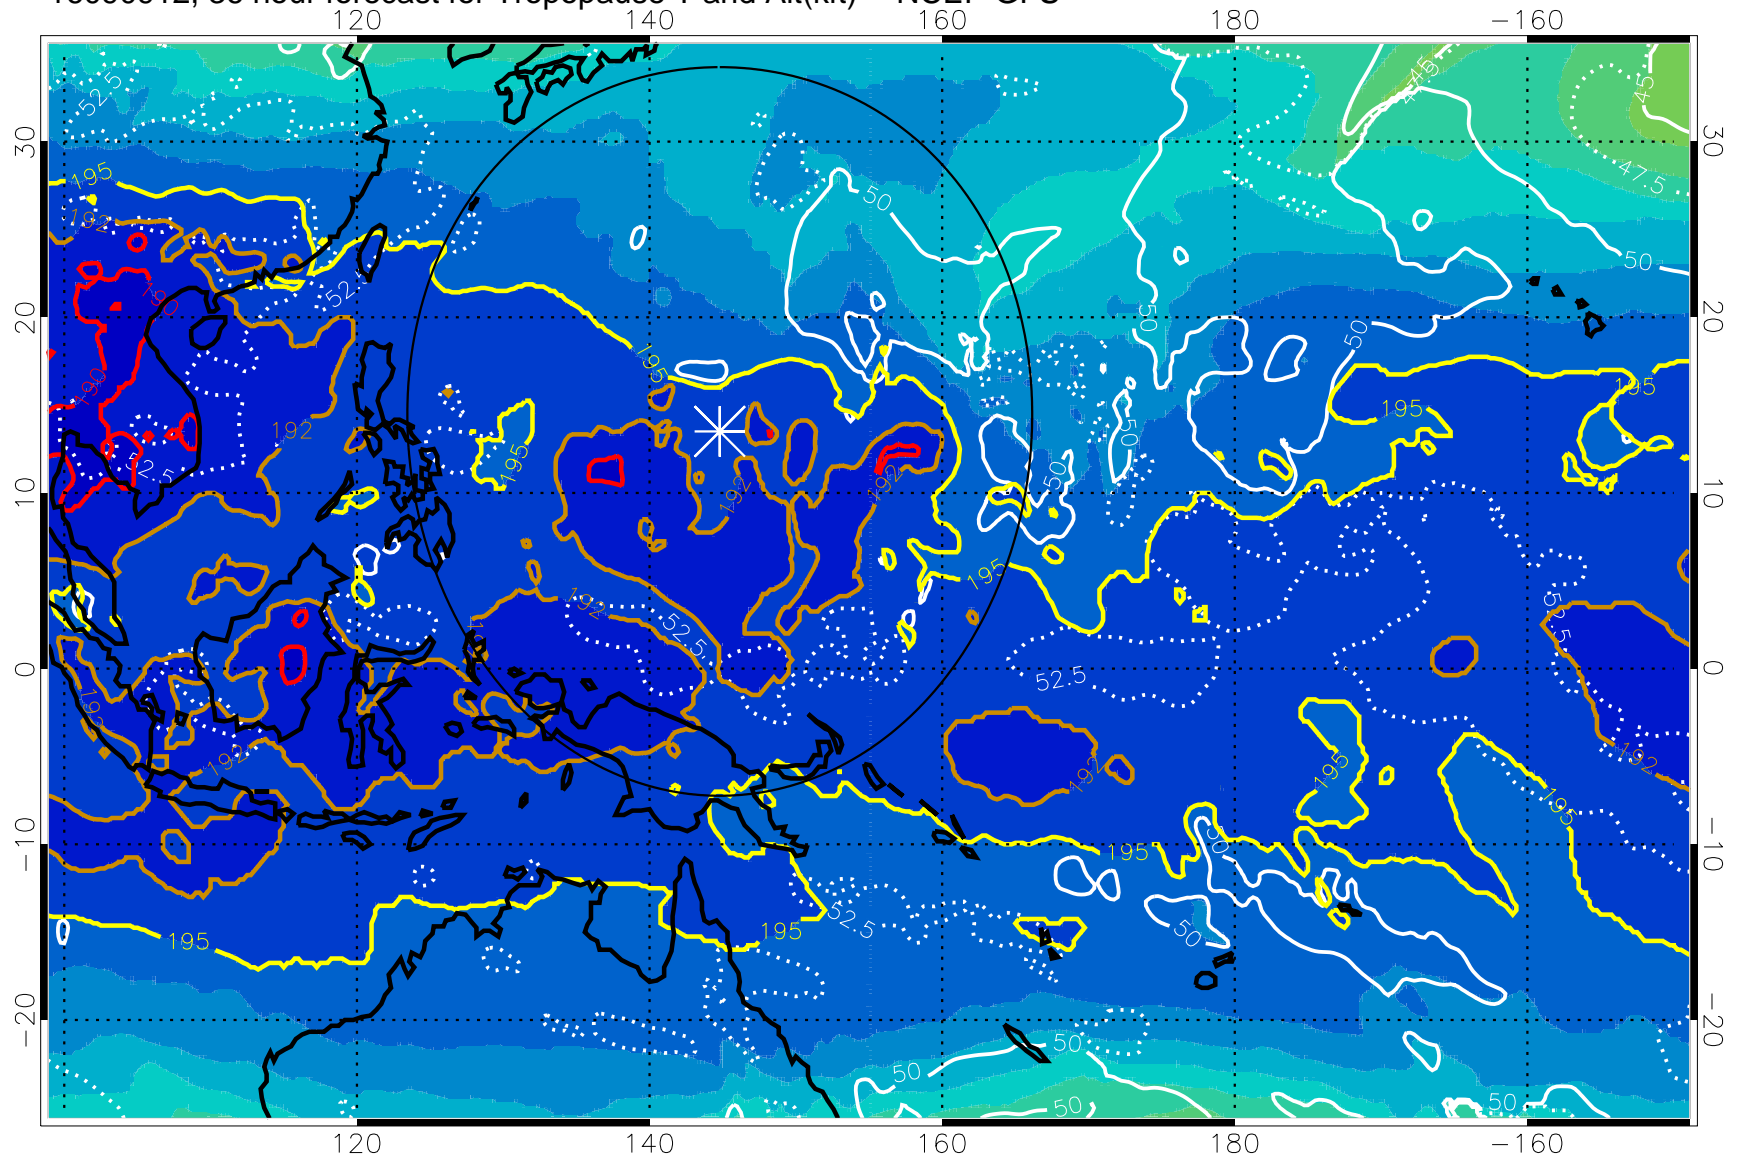

16090912, 36 hour forecast for Tropopause T and Alt(kft) -- NCEP GFS

190 200 210 220 230

Tropopause T, K

Tropopause Altitude in kft (white)

192.5K Isotherm 195K Isotherm

187.5K Isotherm 190K Isotherm

Range ring of 2304 km