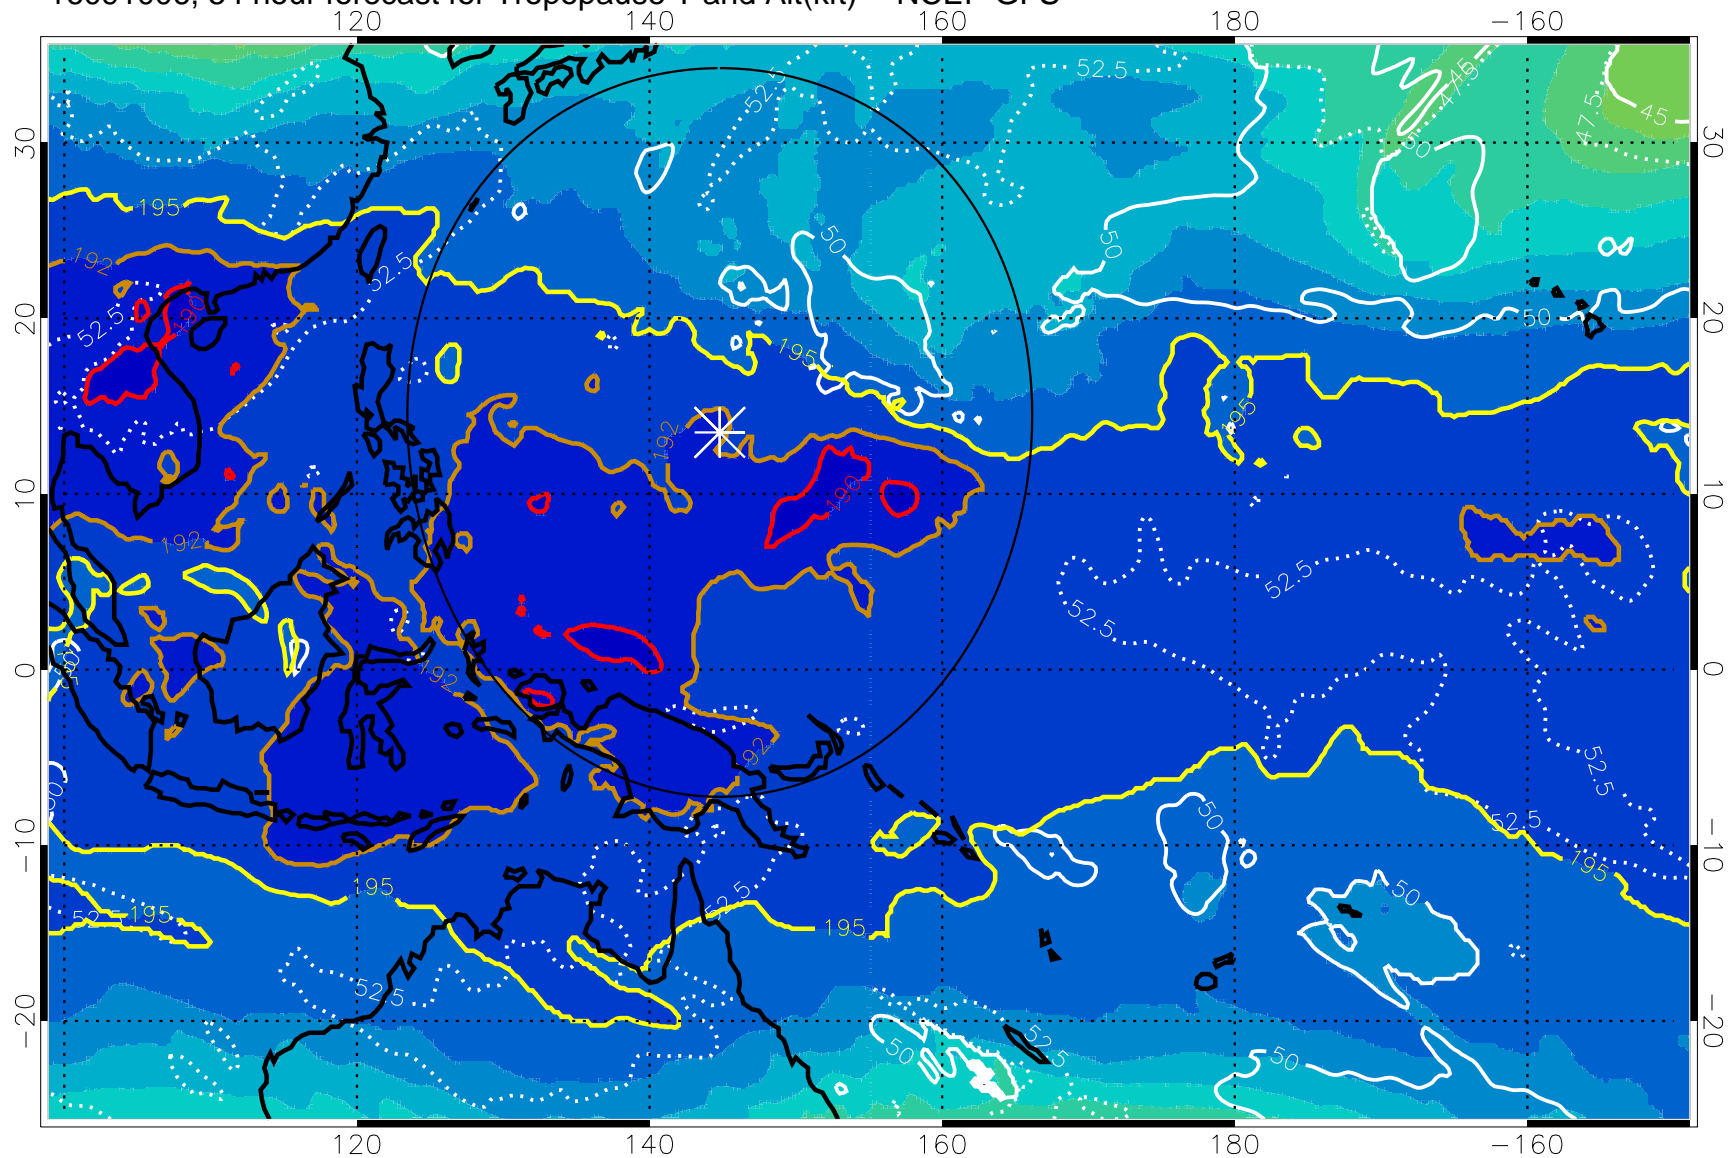

16091006, 54 hour forecast for Tropopause T and Alt(kft) -- NCEP GFS

190   200   210   220   230

Tropopause T, K

Tropopause Altitude in kft (white)

192.5K Isotherm 195K Isotherm

187.5K Isotherm 190K Isotherm

Range ring of 2304 km