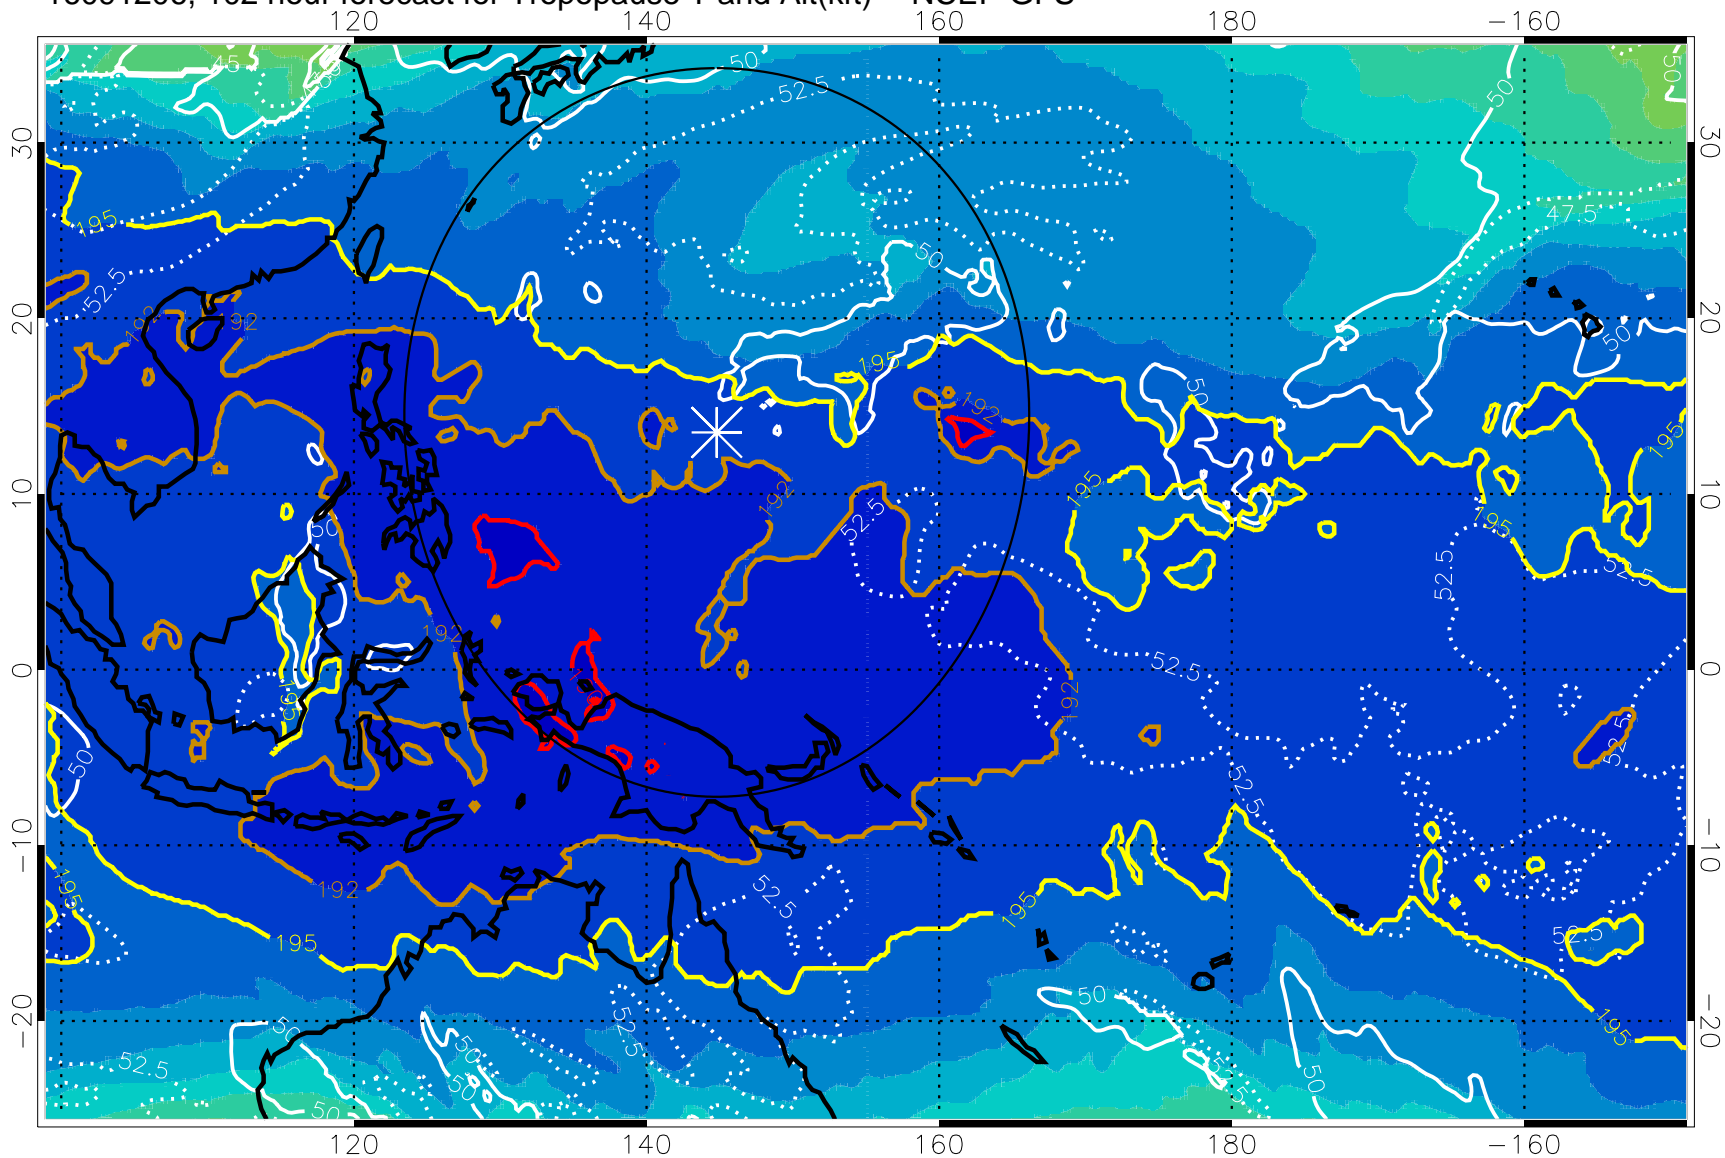

Range ring of 2304 km

16091200, 96 hour forecast for Tropopause T and Alt(kft) -- NCEP GFS

190 200 210 220 230

Tropopause T, K

Tropopause Altitude in kft (white)

192.5K Isotherm 195K Isotherm

187.5K Isotherm 190K Isotherm

Range ring of 2304 km

16091206, 102 hour forecast for Tropopause T and Alt(kft) -- NCEP GFS

190 200 210 220 230

Tropopause T, K

Tropopause Altitude in kft (white)

192.5K Isotherm 195K Isotherm  
187.5K Isotherm 190K Isotherm