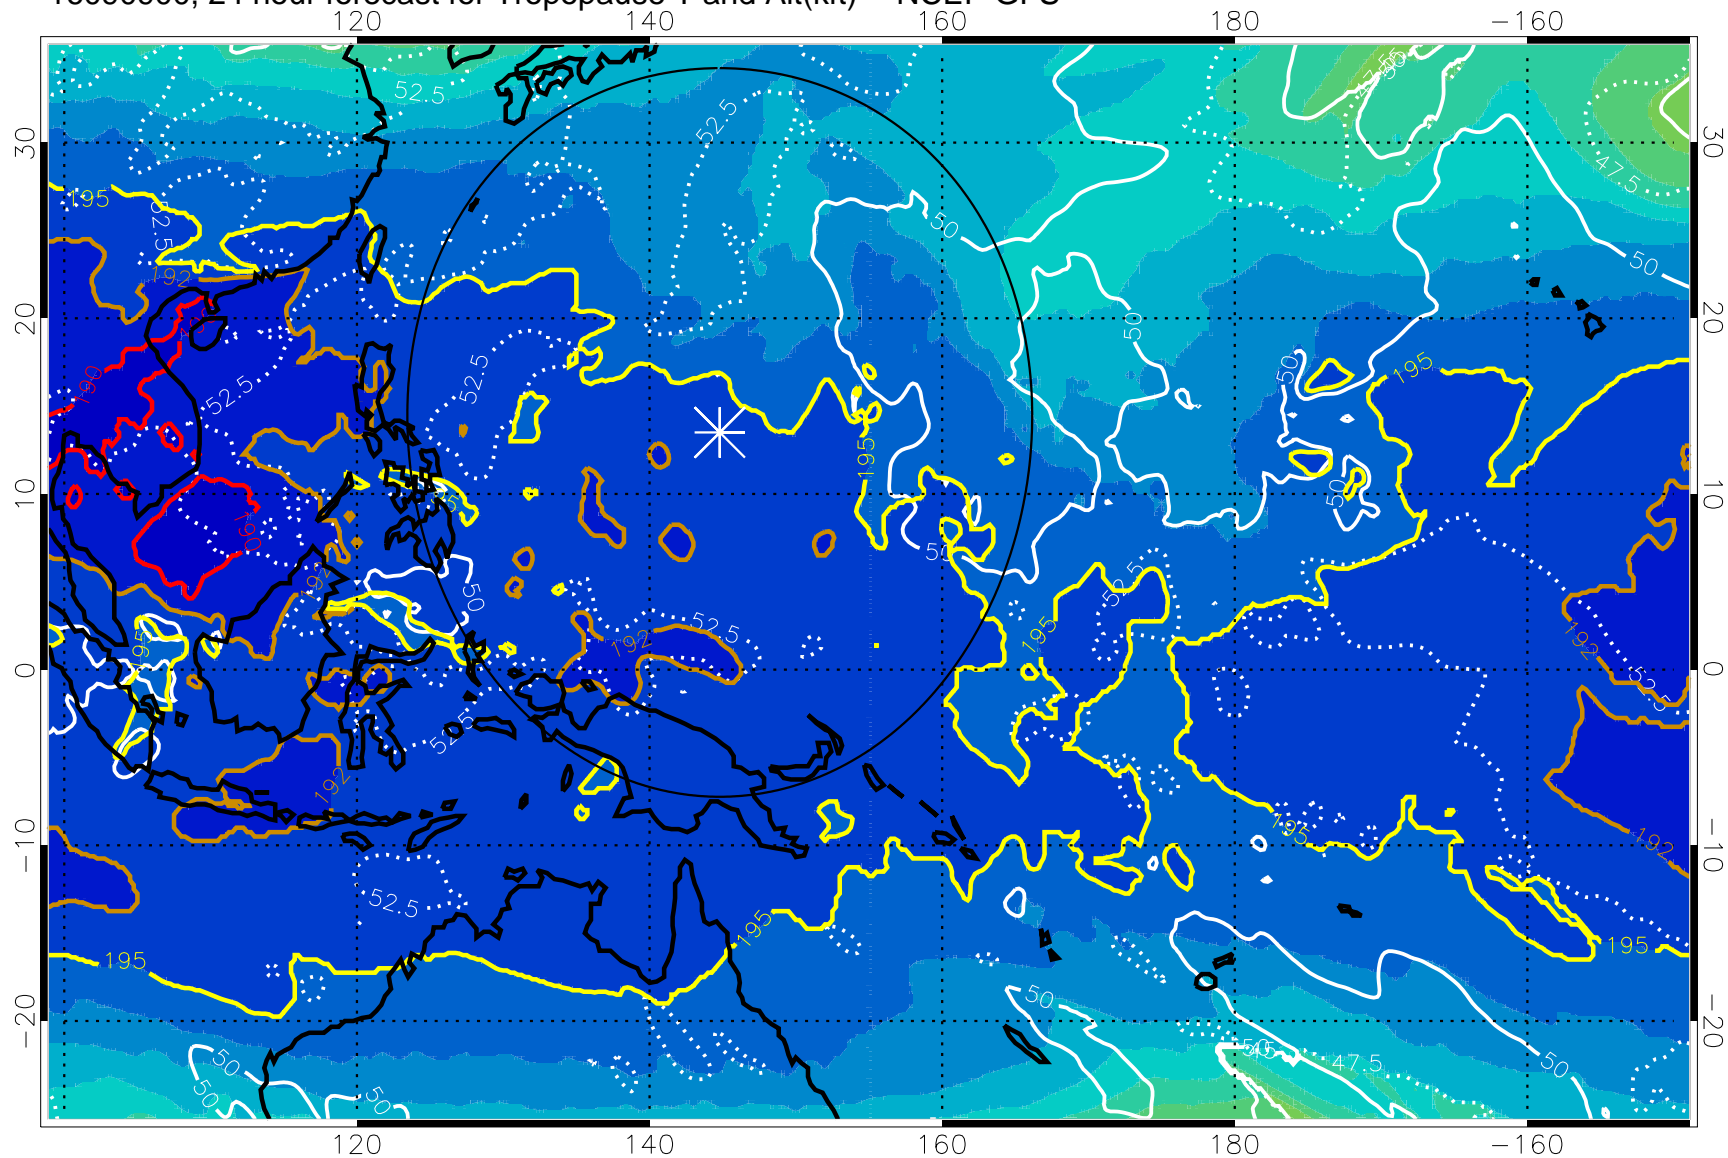

16090900, 24 hour forecast for Tropopause T and Alt(kft) -- NCEP GFS

190 200 210 220 230

Tropopause T, K

Tropopause Altitude in kft (white)

192.5K Isotherm 195K Isotherm
187.5K Isotherm 190K Isotherm

Range ring of 2304 km