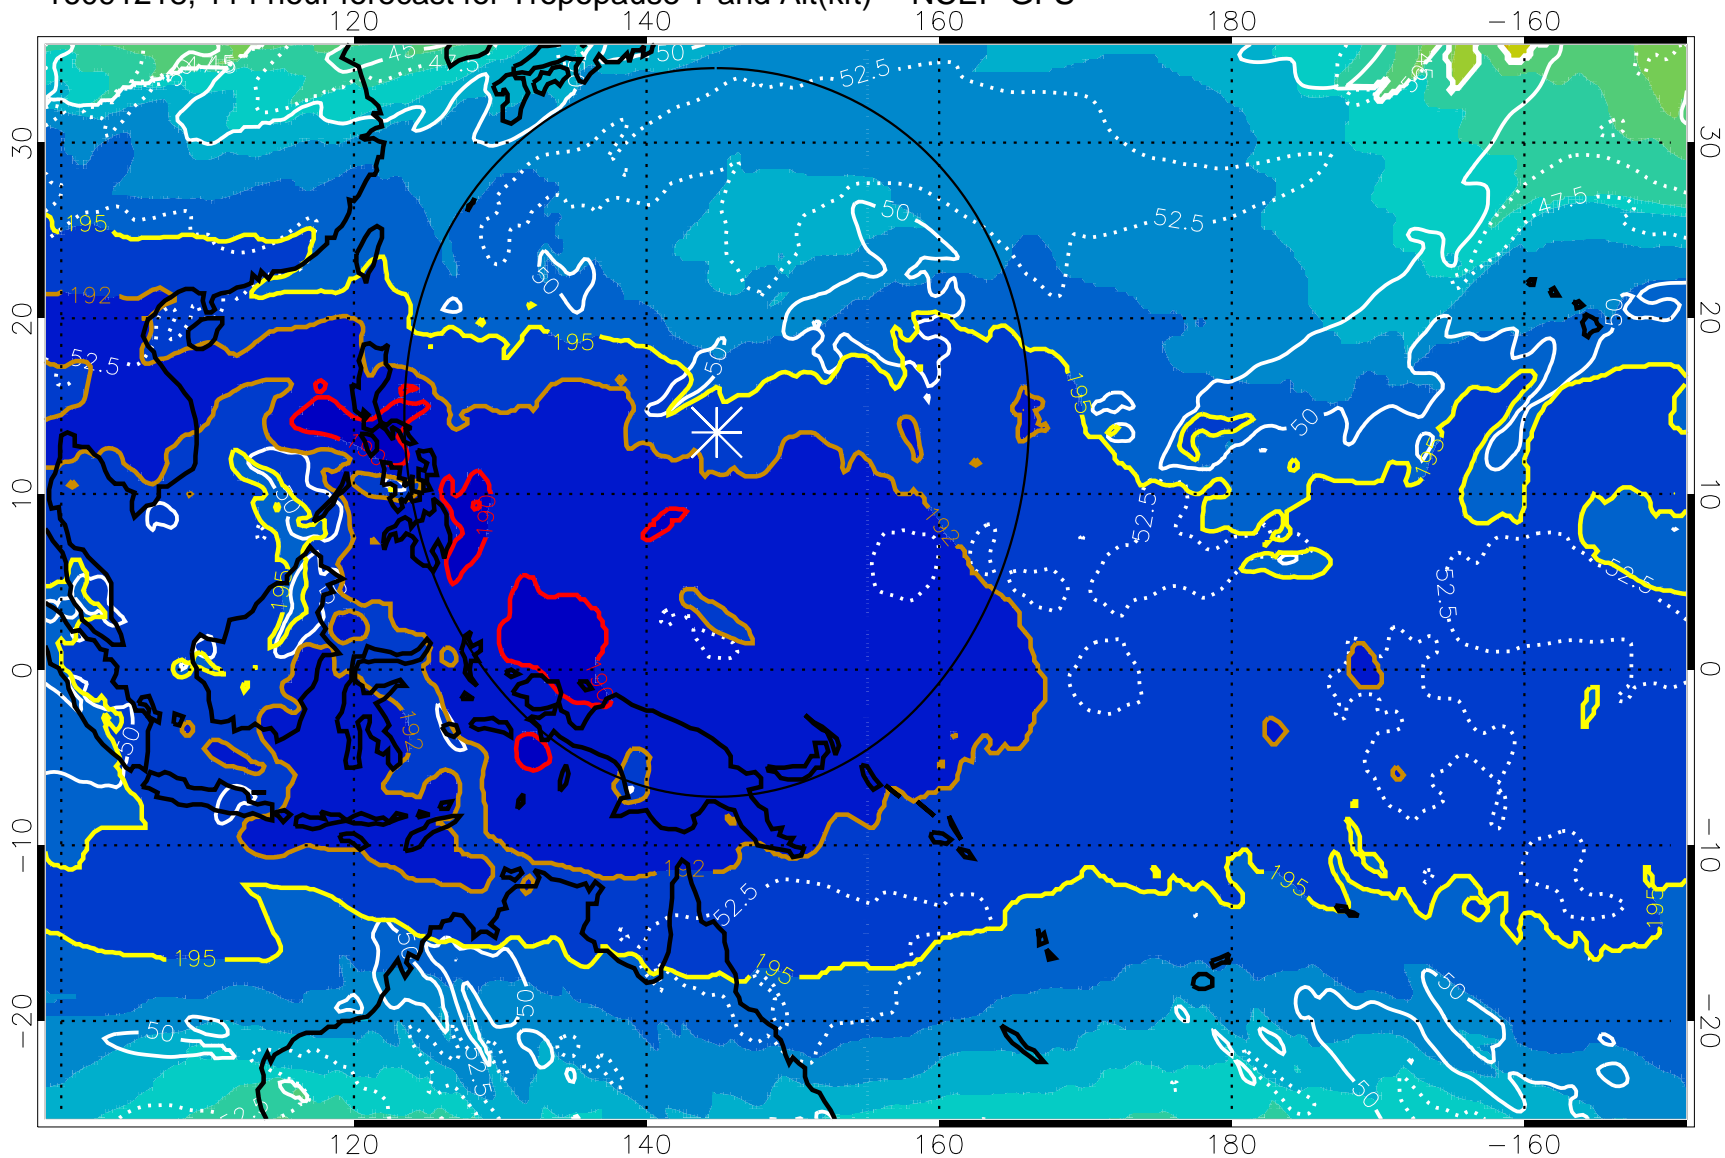

16091218, 114 hour forecast for Tropopause T and Alt(kft) -- NCEP GFS

190 200 210 220 230

Tropopause T, K

Tropopause Altitude in kft (white)

192.5K Isotherm 195K Isotherm
187.5K Isotherm 190K Isotherm

Range ring of 2304 km