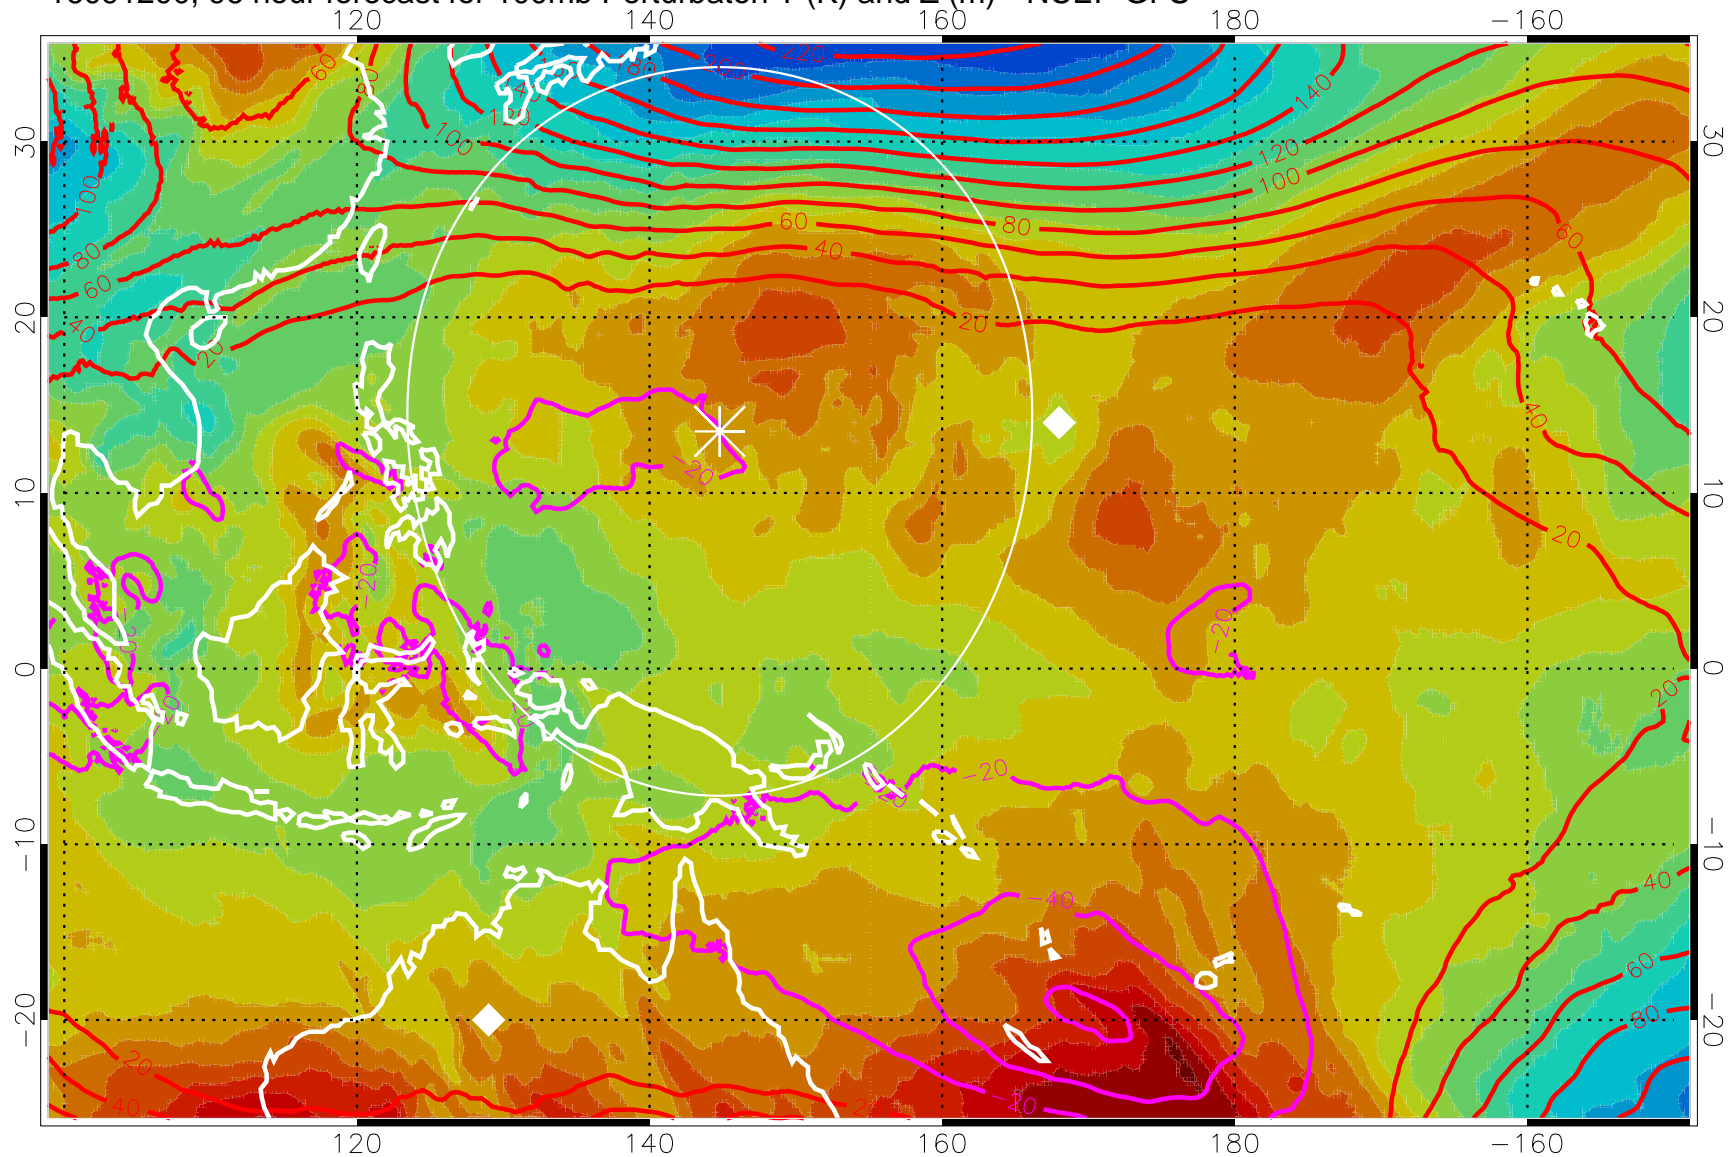

16091200, 96 hour forecast for 100mb Perturbaton T (K) and Z (m)-- NCEP GFS

Contours are 100 mbar Z perturbation (m)
Positive Z Contours
Negative Z Contours
Diamonds-mean pos. of anticyclones

Range ring of 2304 km