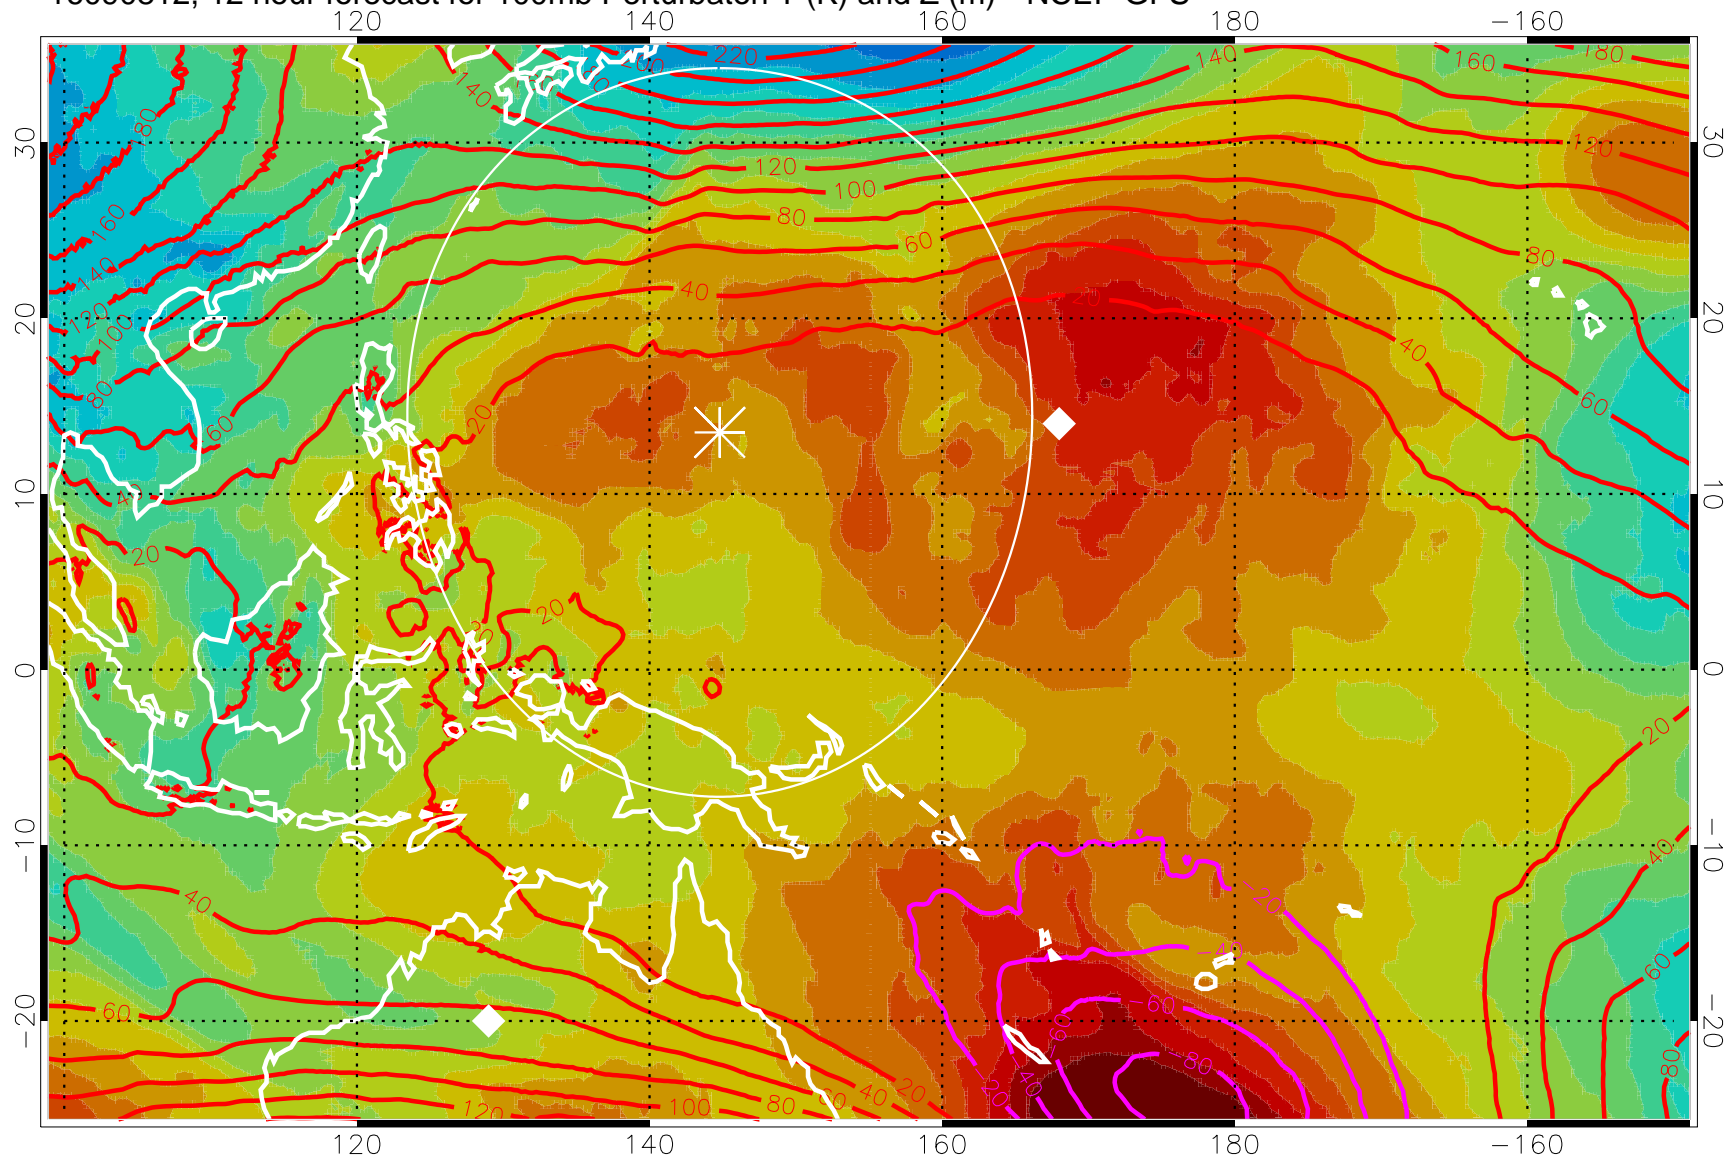

16090812, 12 hour forecast for 100mb Perturbaton T (K) and Z (m)-- NCEP GFS

Contours are 100 mbar Z perturbation (m)
Positive Z Contours
Negative Z Contours
Diamonds-mean pos. of anticyclones

Range ring of 2304 km