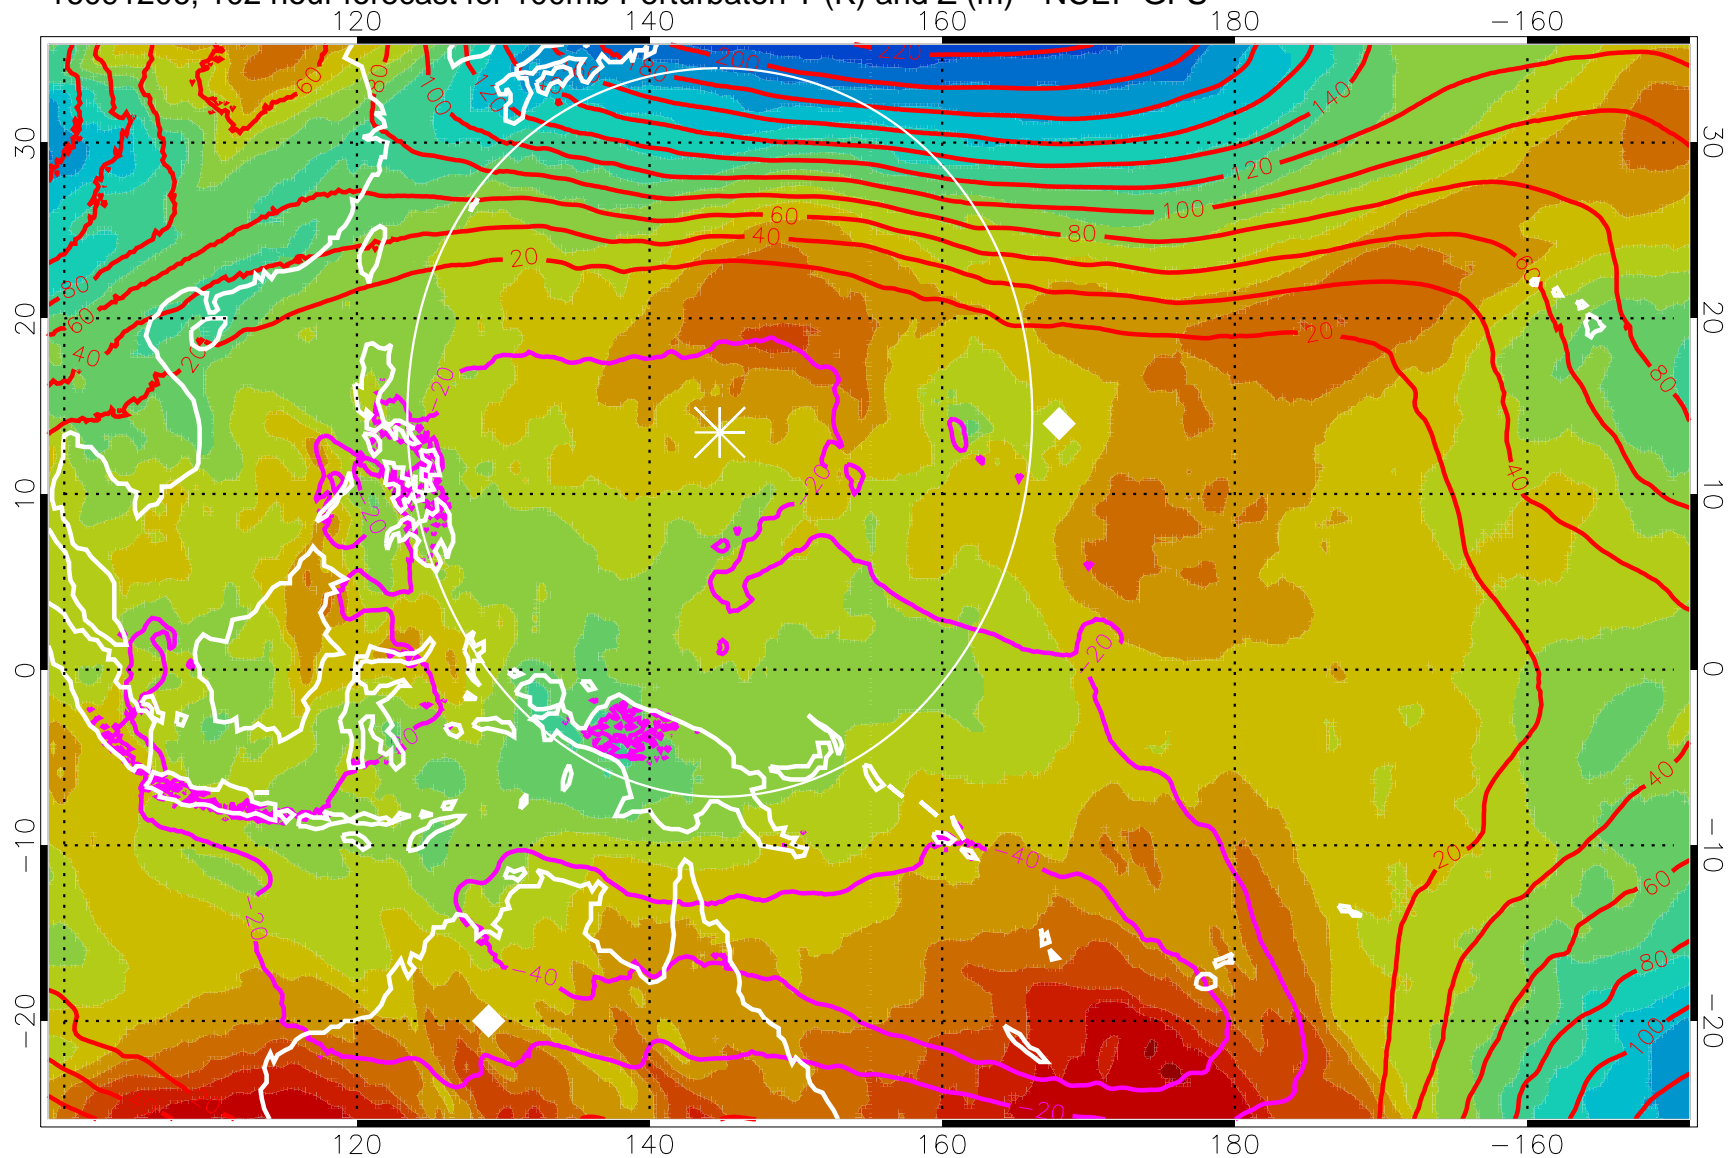

16091206, 102 hour forecast for 100mb Perturbaton T (K) and Z (m)-- NCEP GFS

Contours are 100 mbar Z perturbation (m)
Positive Z Contours
Negative Z Contours
Diamonds-mean pos. of anticyclones

Range ring of 2304 km