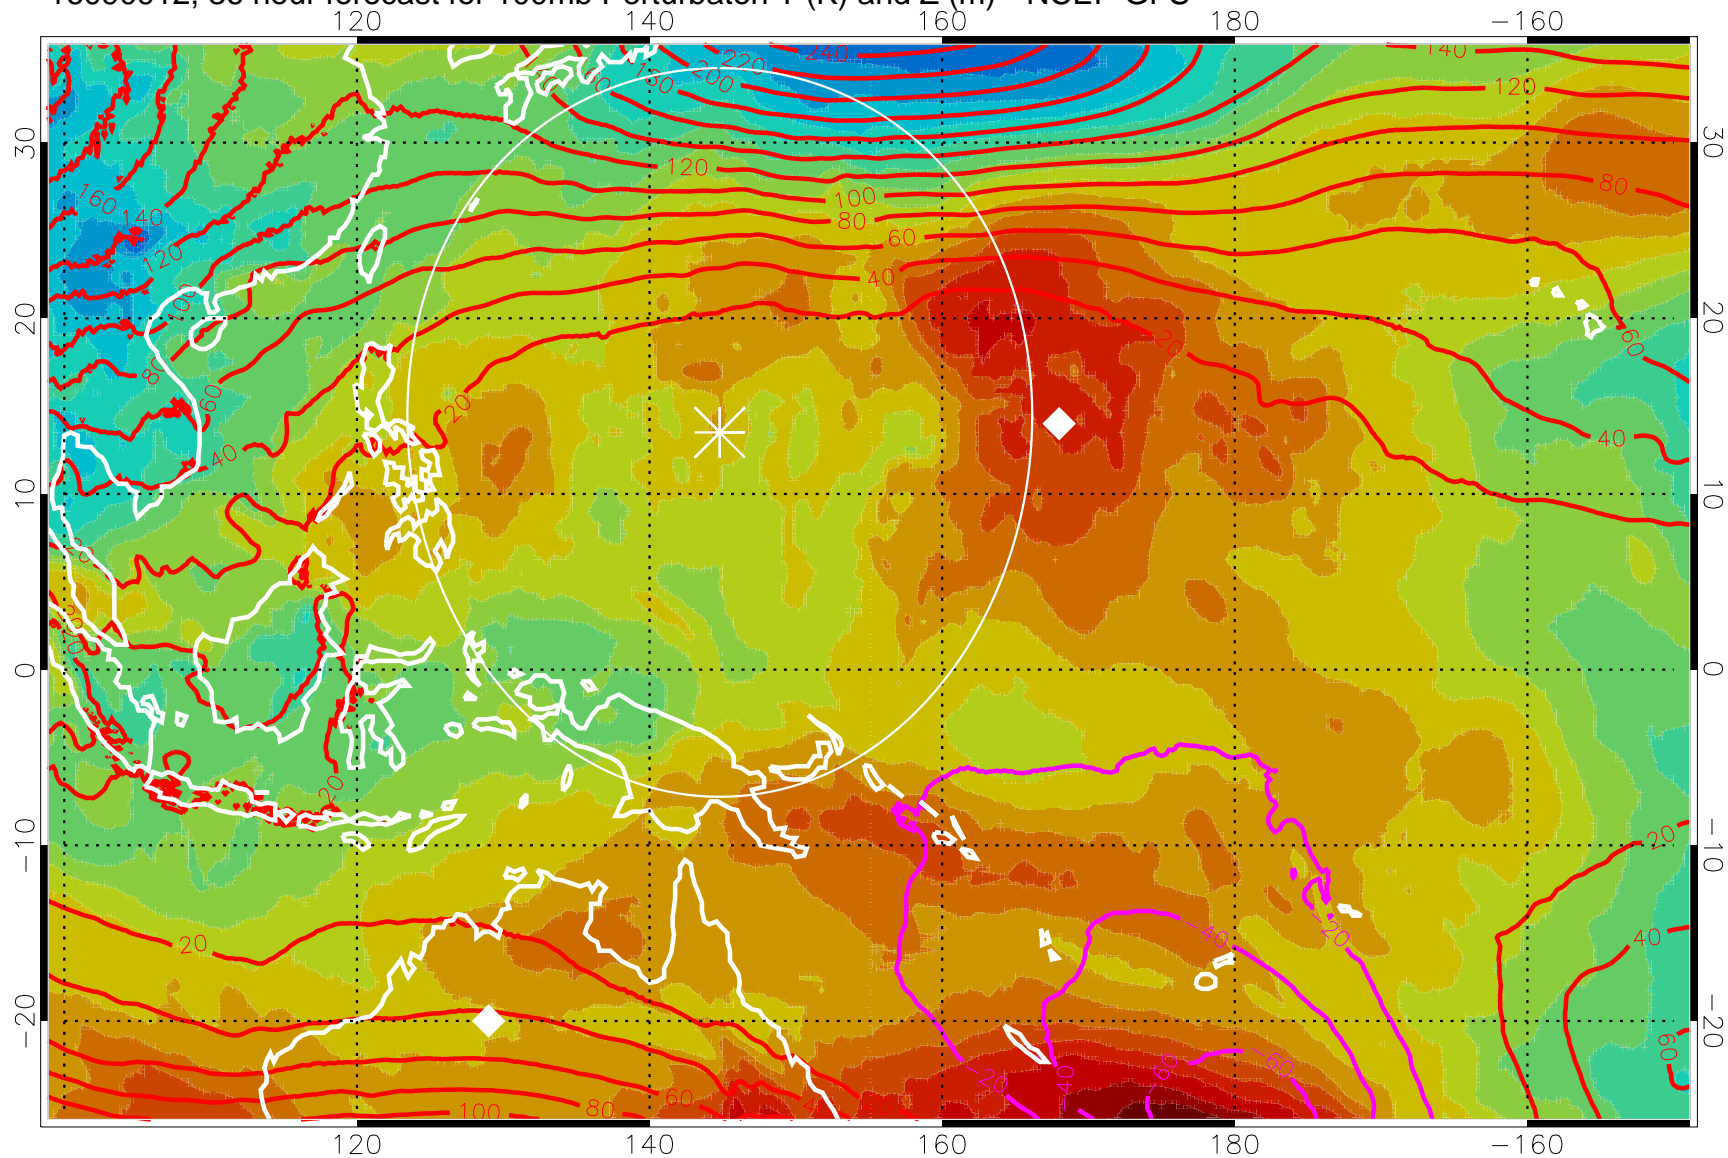

16090912, 36 hour forecast for 100mb Perturbaton T (K) and Z (m)-- NCEP GFS

Contours are 100 mbar Z perturbation (m)
Positive Z Contours
Negative Z Contours
Diamonds-mean pos. of anticyclones

Range ring of 2304 km