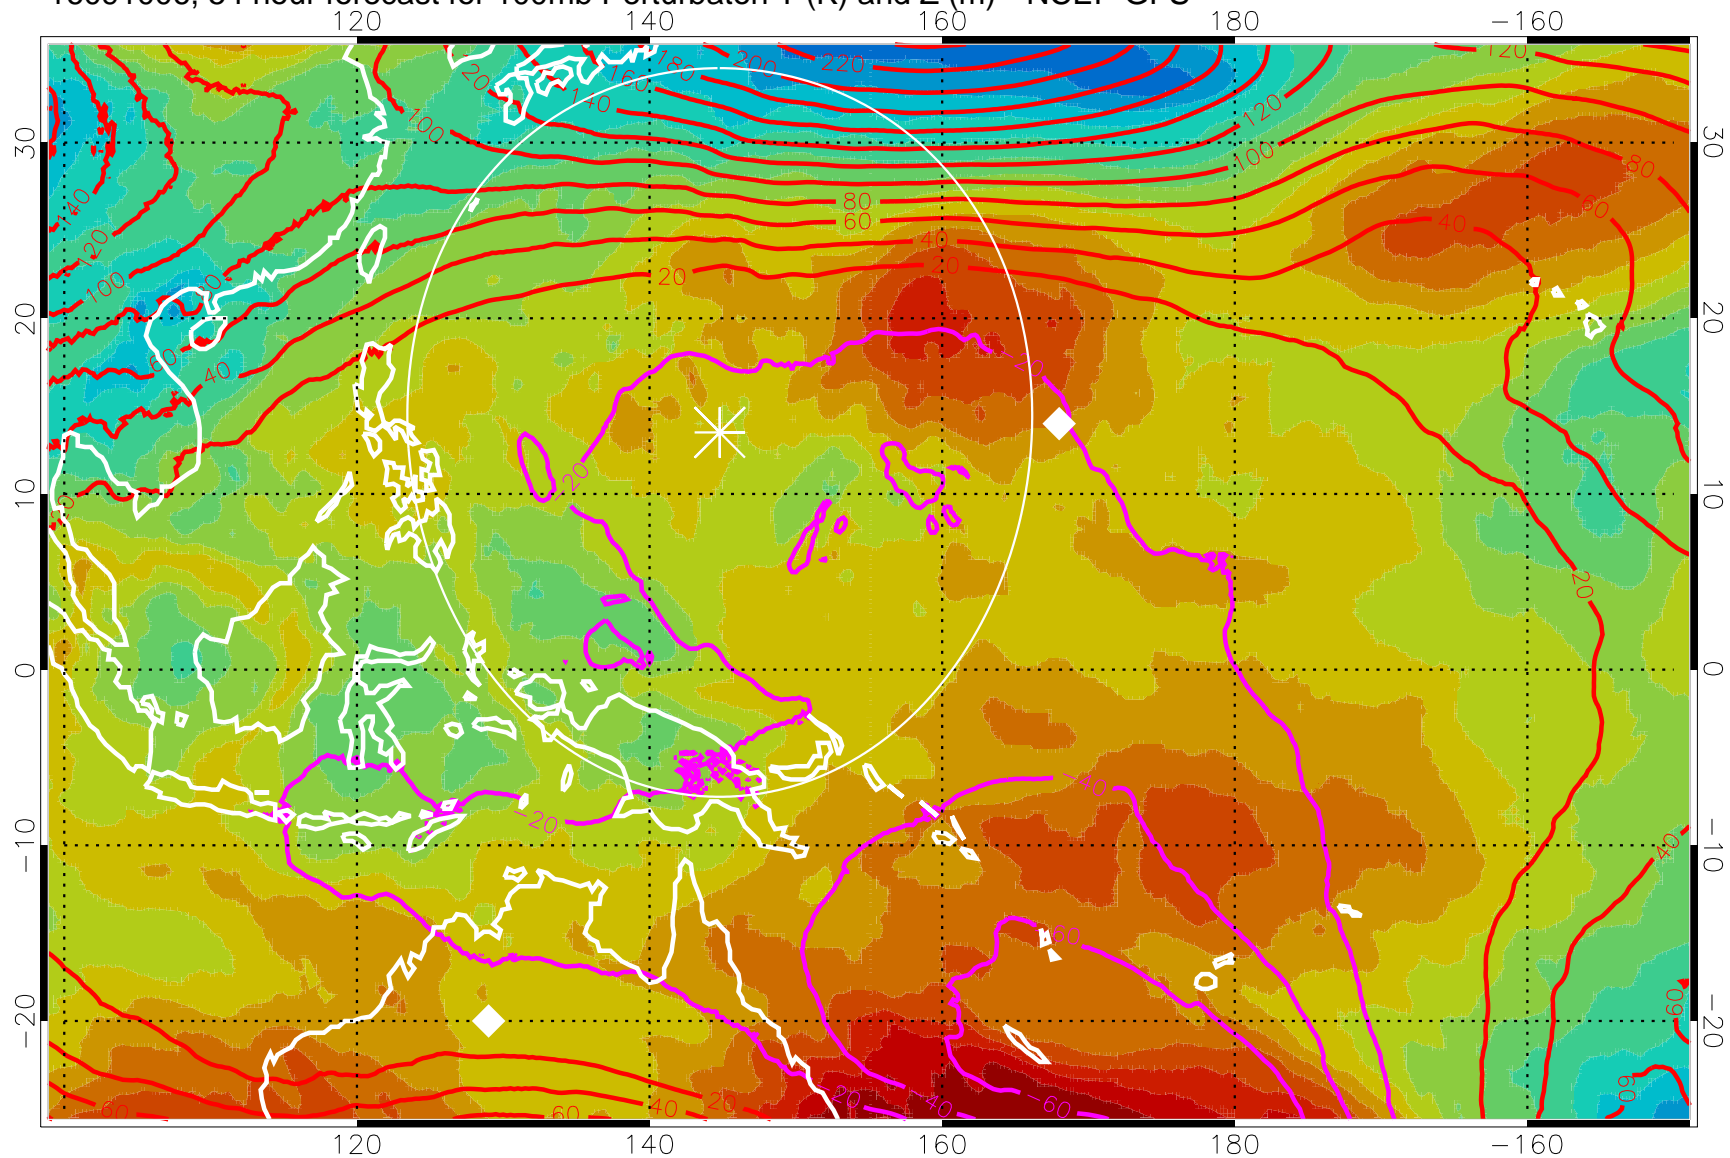

16091006, 54 hour forecast for 100mb Perturbaton T (K) and Z (m)-- NCEP GFS

Contours are 100 mbar Z perturbation (m)
Positive Z Contours
Negative Z Contours
Diamonds-mean pos. of anticyclones

Range ring of 2304 km