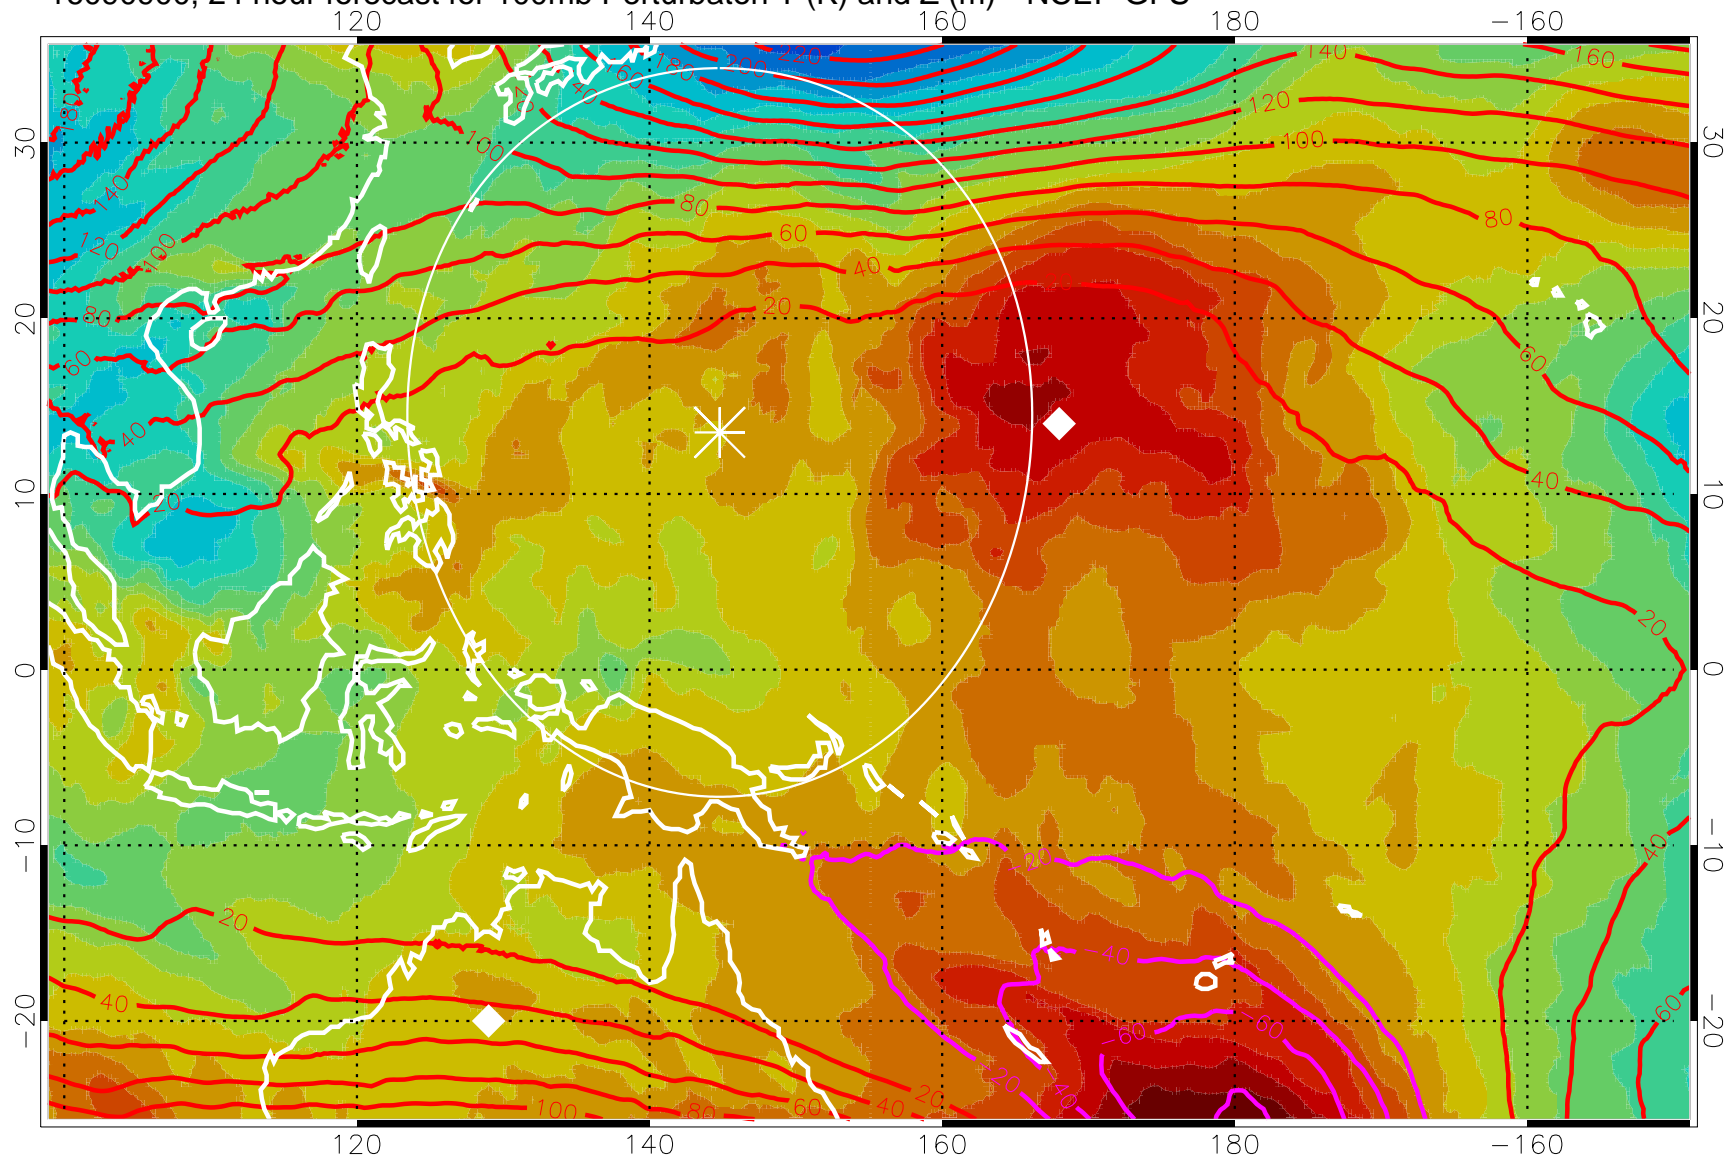

16090900, 24 hour forecast for 100mb Perturbaton T (K) and Z (m)-- NCEP GFS

Contours are 100 mbar Z perturbation (m)
Positive Z Contours
Negative Z Contours
Diamonds-mean pos. of anticyclones

Range ring of 2304 km