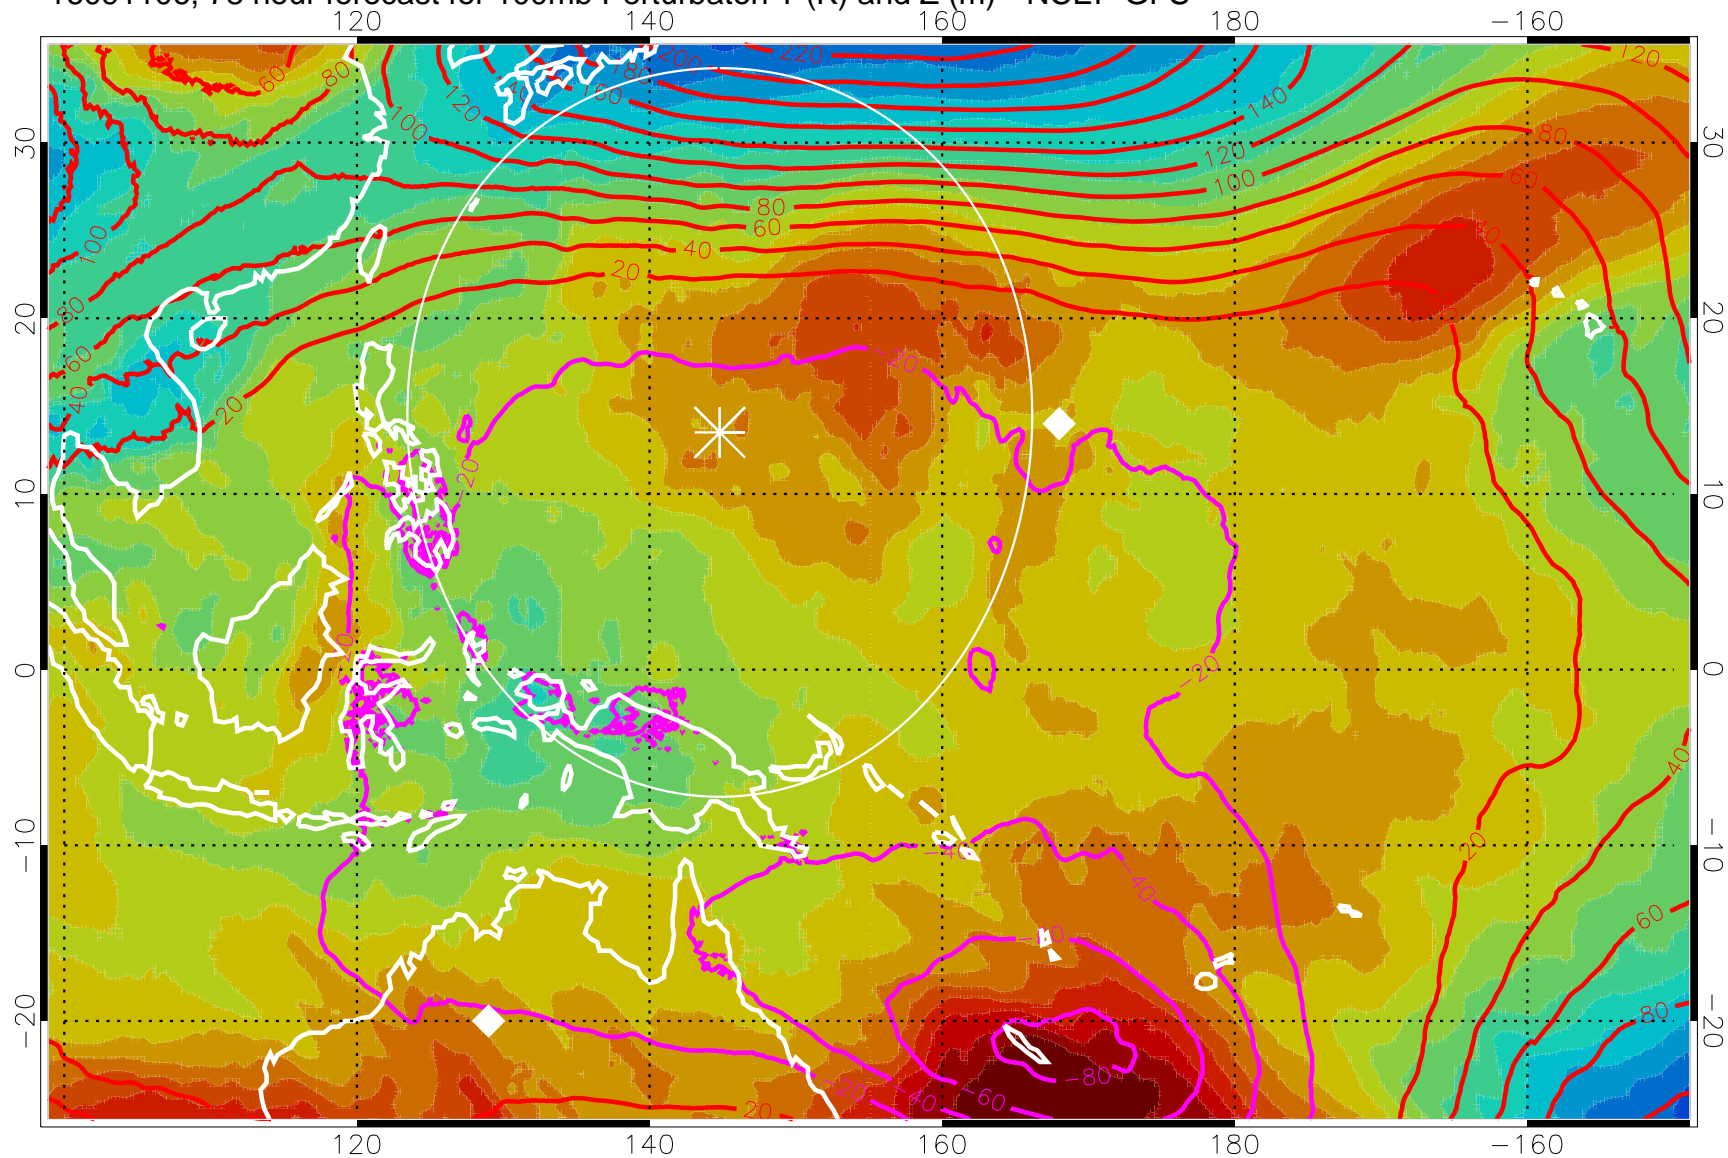

16091106, 78 hour forecast for 100mb Perturbaton T (K) and Z (m)-- NCEP GFS

Contours are 100 mbar Z perturbation (m)
Positive Z Contours
Negative Z Contours
Diamonds-mean pos. of anticyclones

Range ring of 2304 km