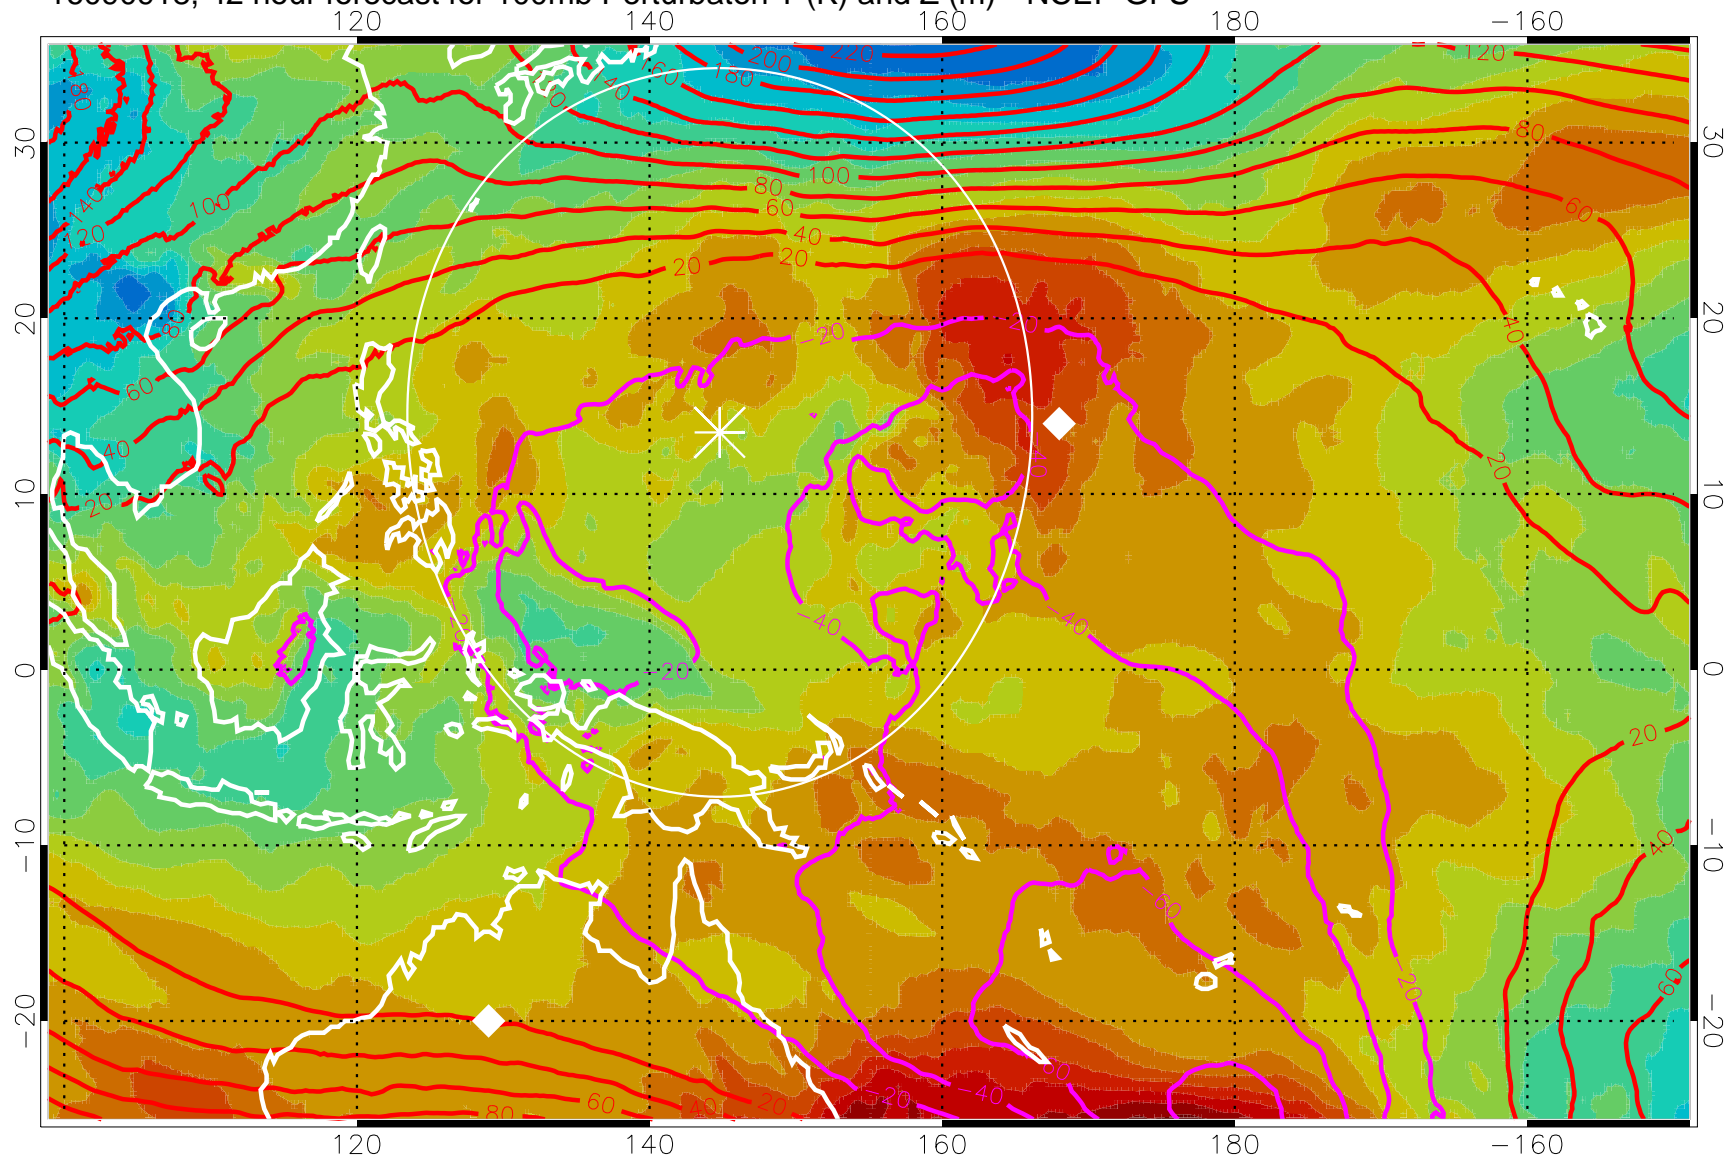

16090918, 42 hour forecast for 100mb Perturbaton T (K) and Z (m)-- NCEP GFS

Contours are 100 mbar Z perturbation (m)
Positive Z Contours
Negative Z Contours
Diamonds-mean pos. of anticyclones

Range ring of 2304 km