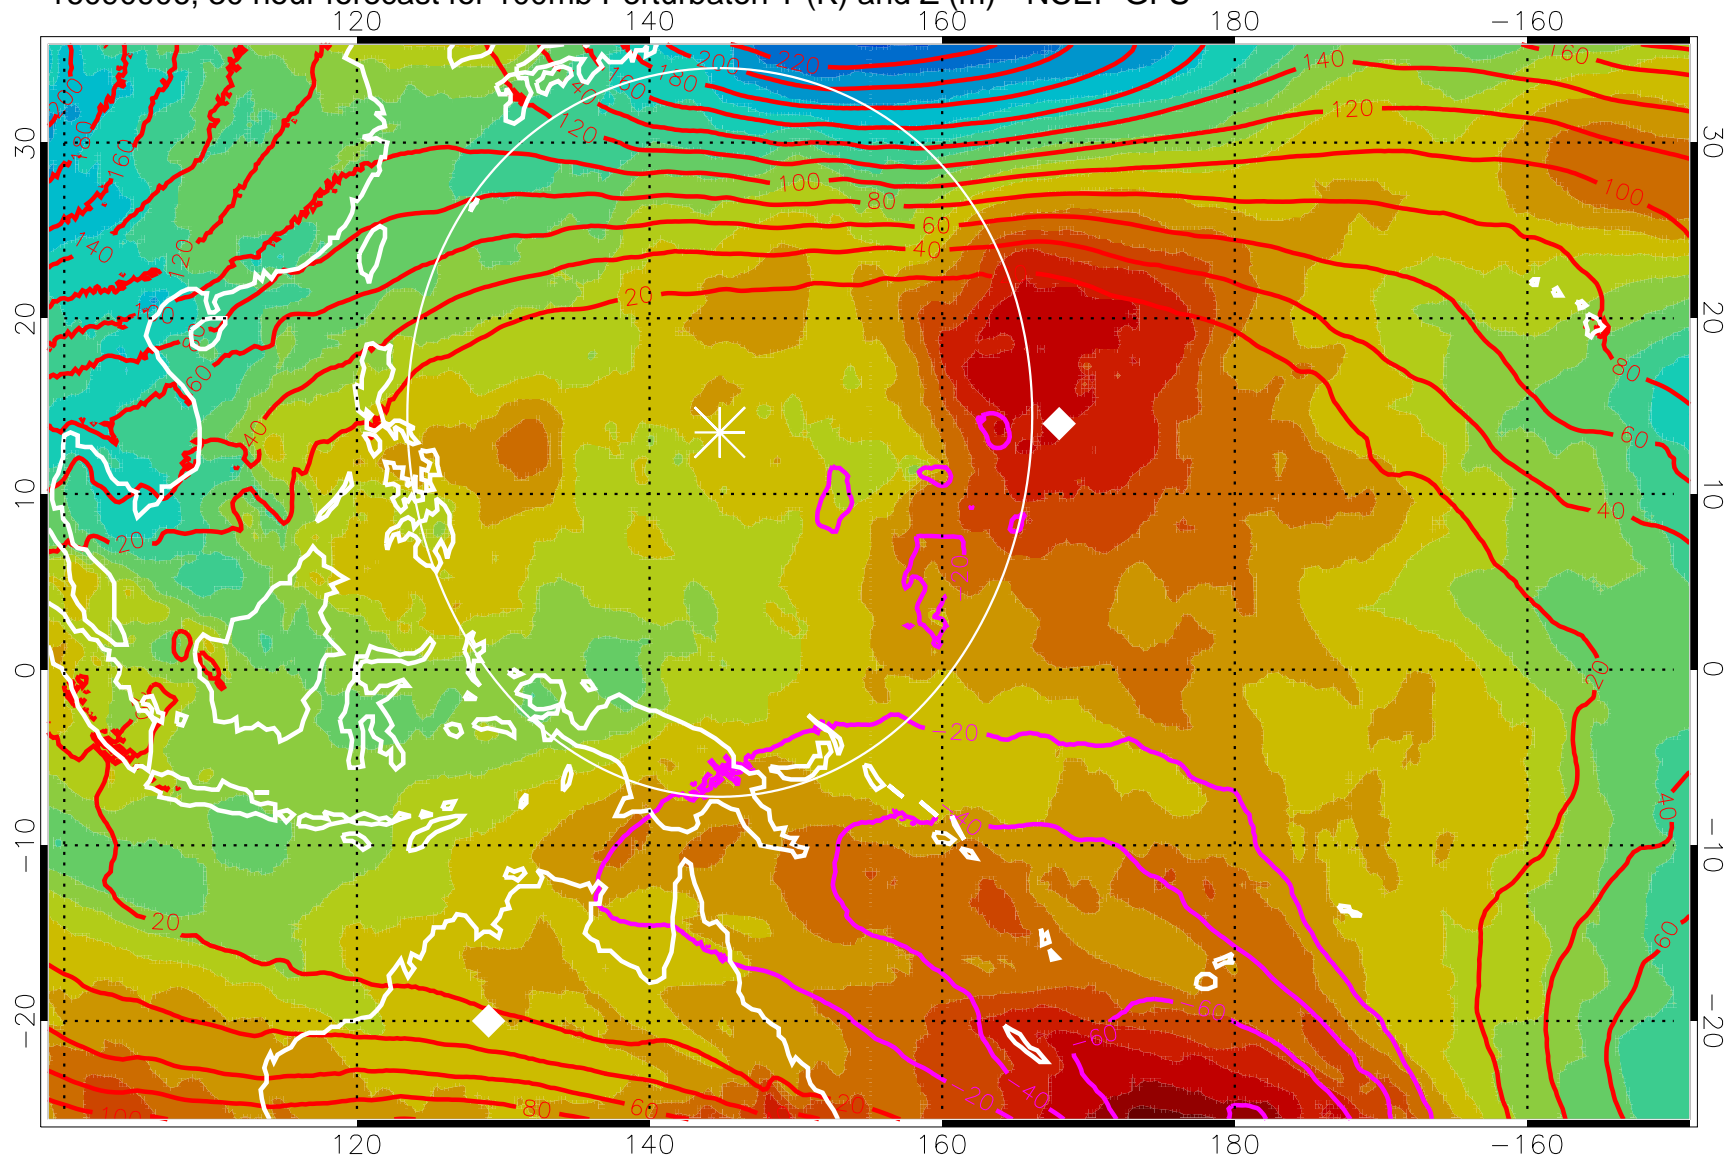

16090906, 30 hour forecast for 100mb Perturbaton T (K) and Z (m)-- NCEP GFS

Contours are 100 mbar Z perturbation (m)
Positive Z Contours
Negative Z Contours
Diamonds-mean pos. of anticyclones

Range ring of 2304 km