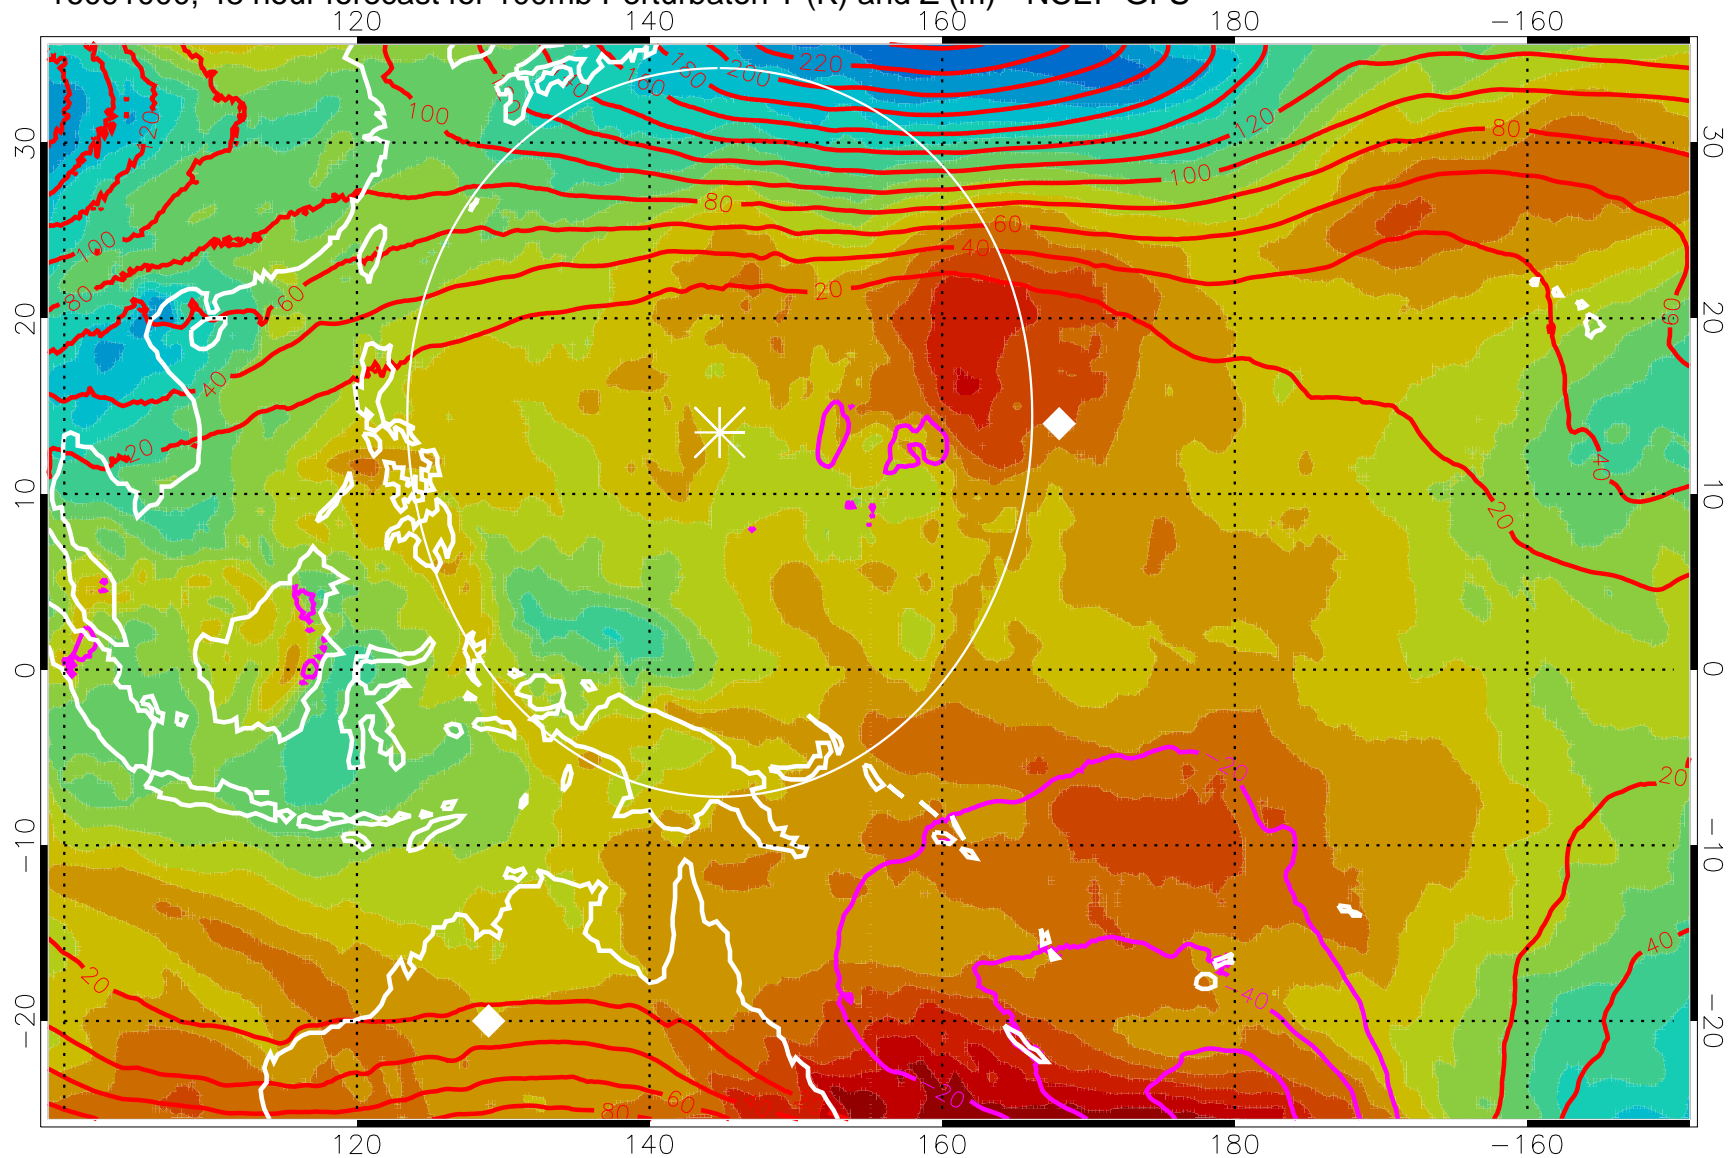

16091000, 48 hour forecast for 100mb Perturbaton T (K) and Z (m)-- NCEP GFS

Contours are 100 mbar Z perturbation (m)
Positive Z Contours
Negative Z Contours
Diamonds-mean pos. of anticyclones

Range ring of 2304 km