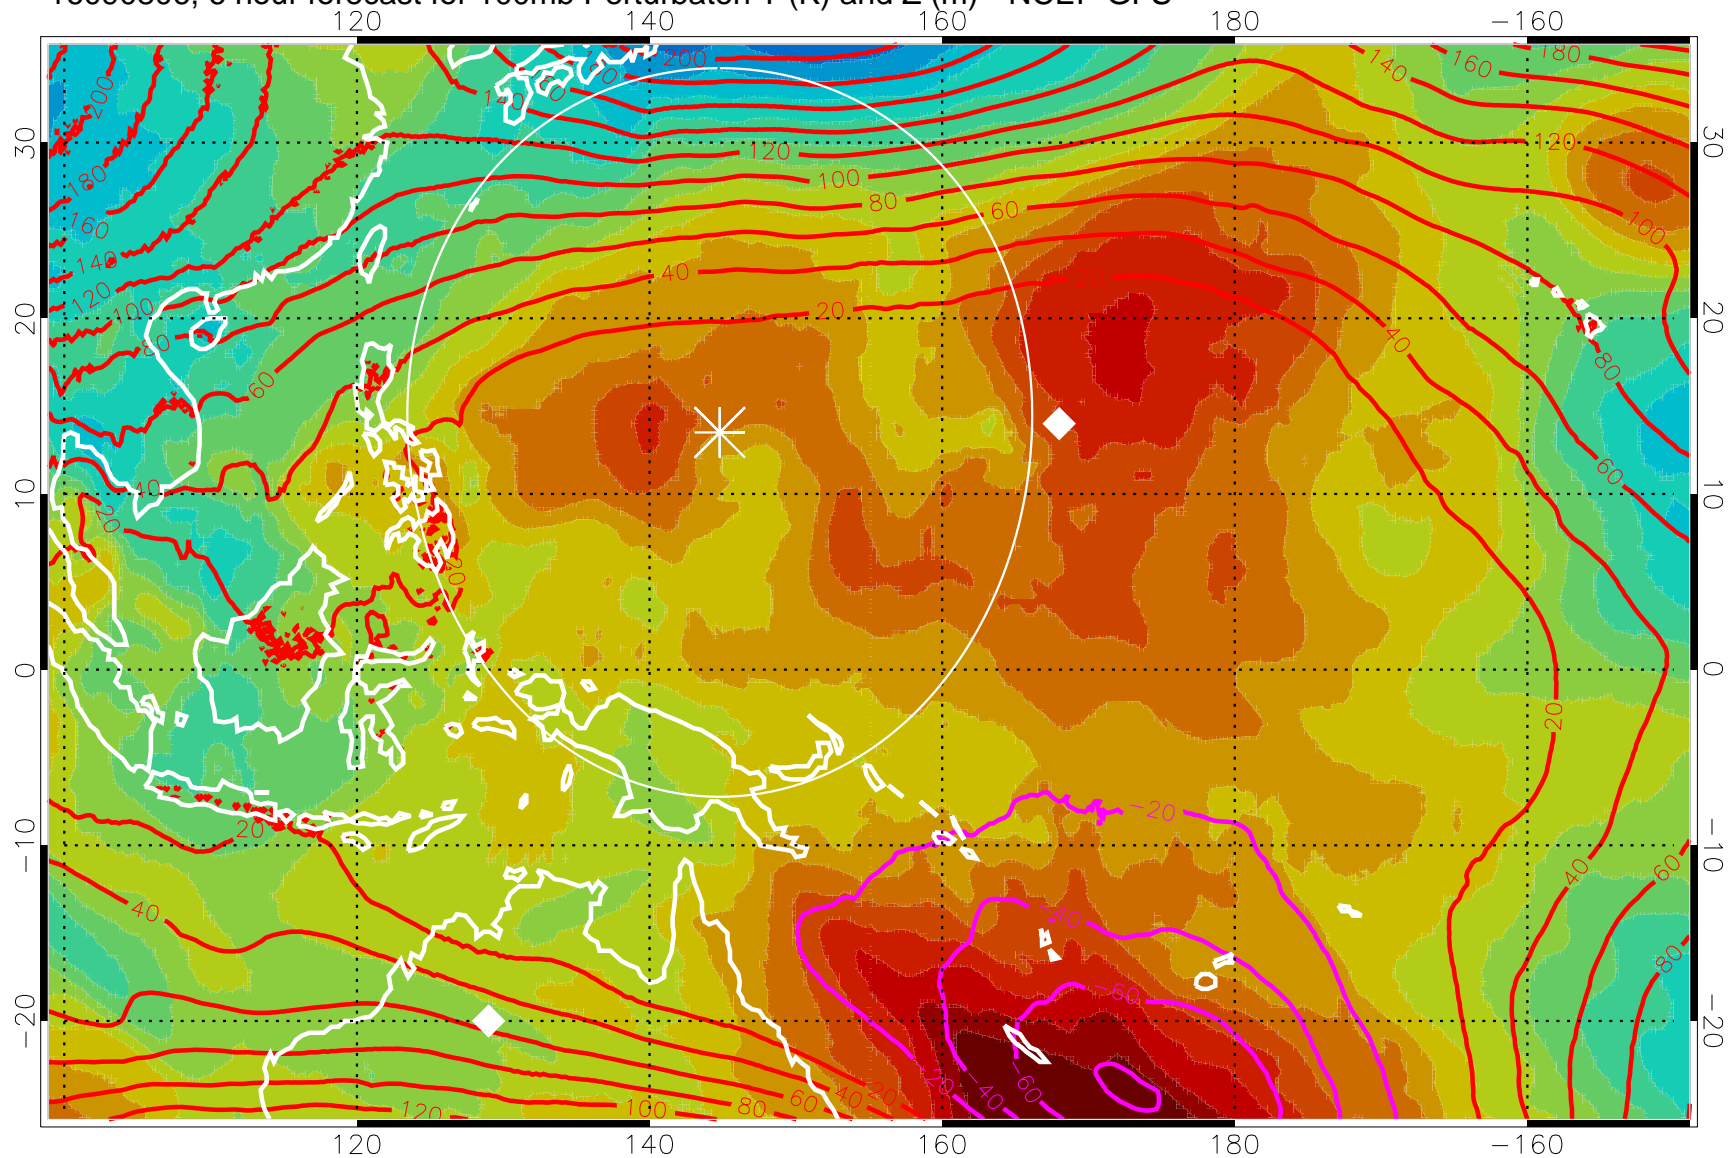

16090806, 6 hour forecast for 100mb Perturbaton T (K) and Z (m)-- NCEP GFS

Contours are 100 mbar Z perturbation (m)
Positive Z Contours
Negative Z Contours
Diamonds-mean pos. of anticyclones

Range ring of 2304 km