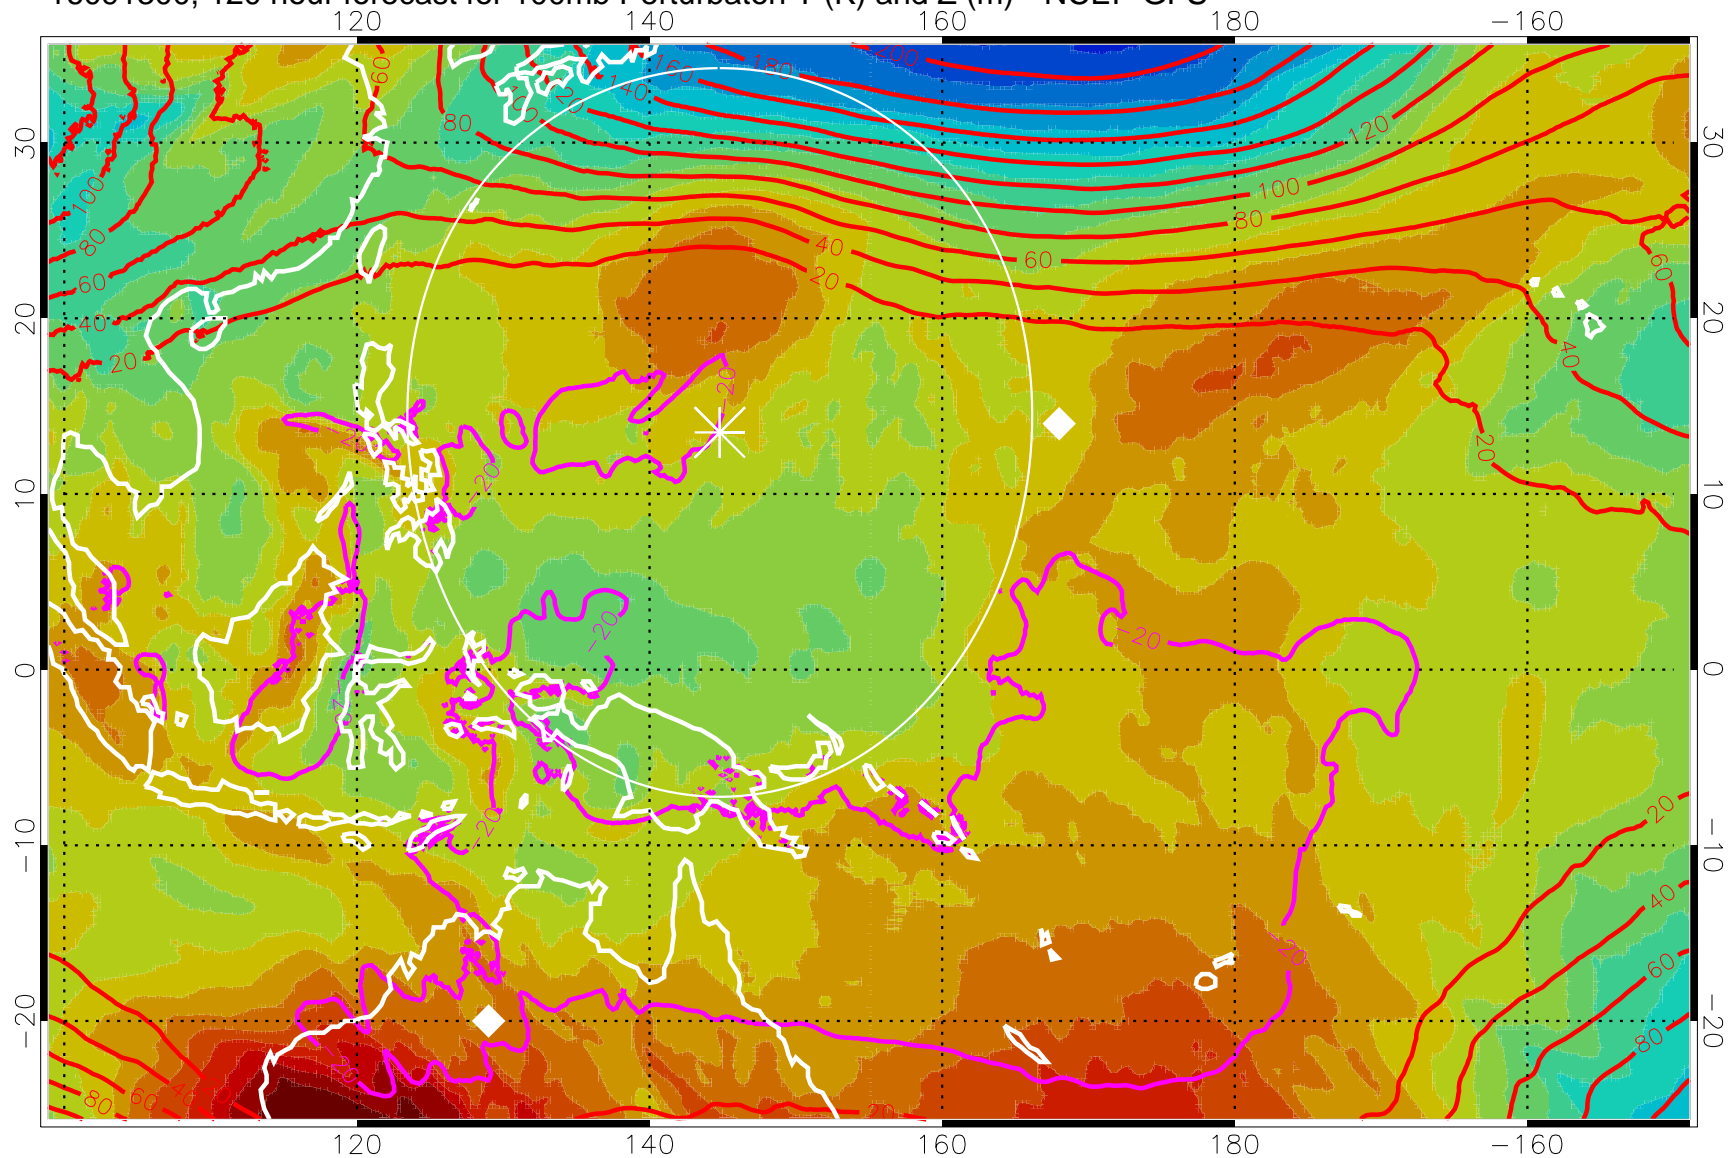

16091300, 120 hour forecast for 100mb Perturbaton T (K) and Z (m)-- NCEP GFS

Contours are 100 mbar Z perturbation (m)
Positive Z Contours
Negative Z Contours
Diamonds-mean pos. of anticyclones

Range ring of 2304 km