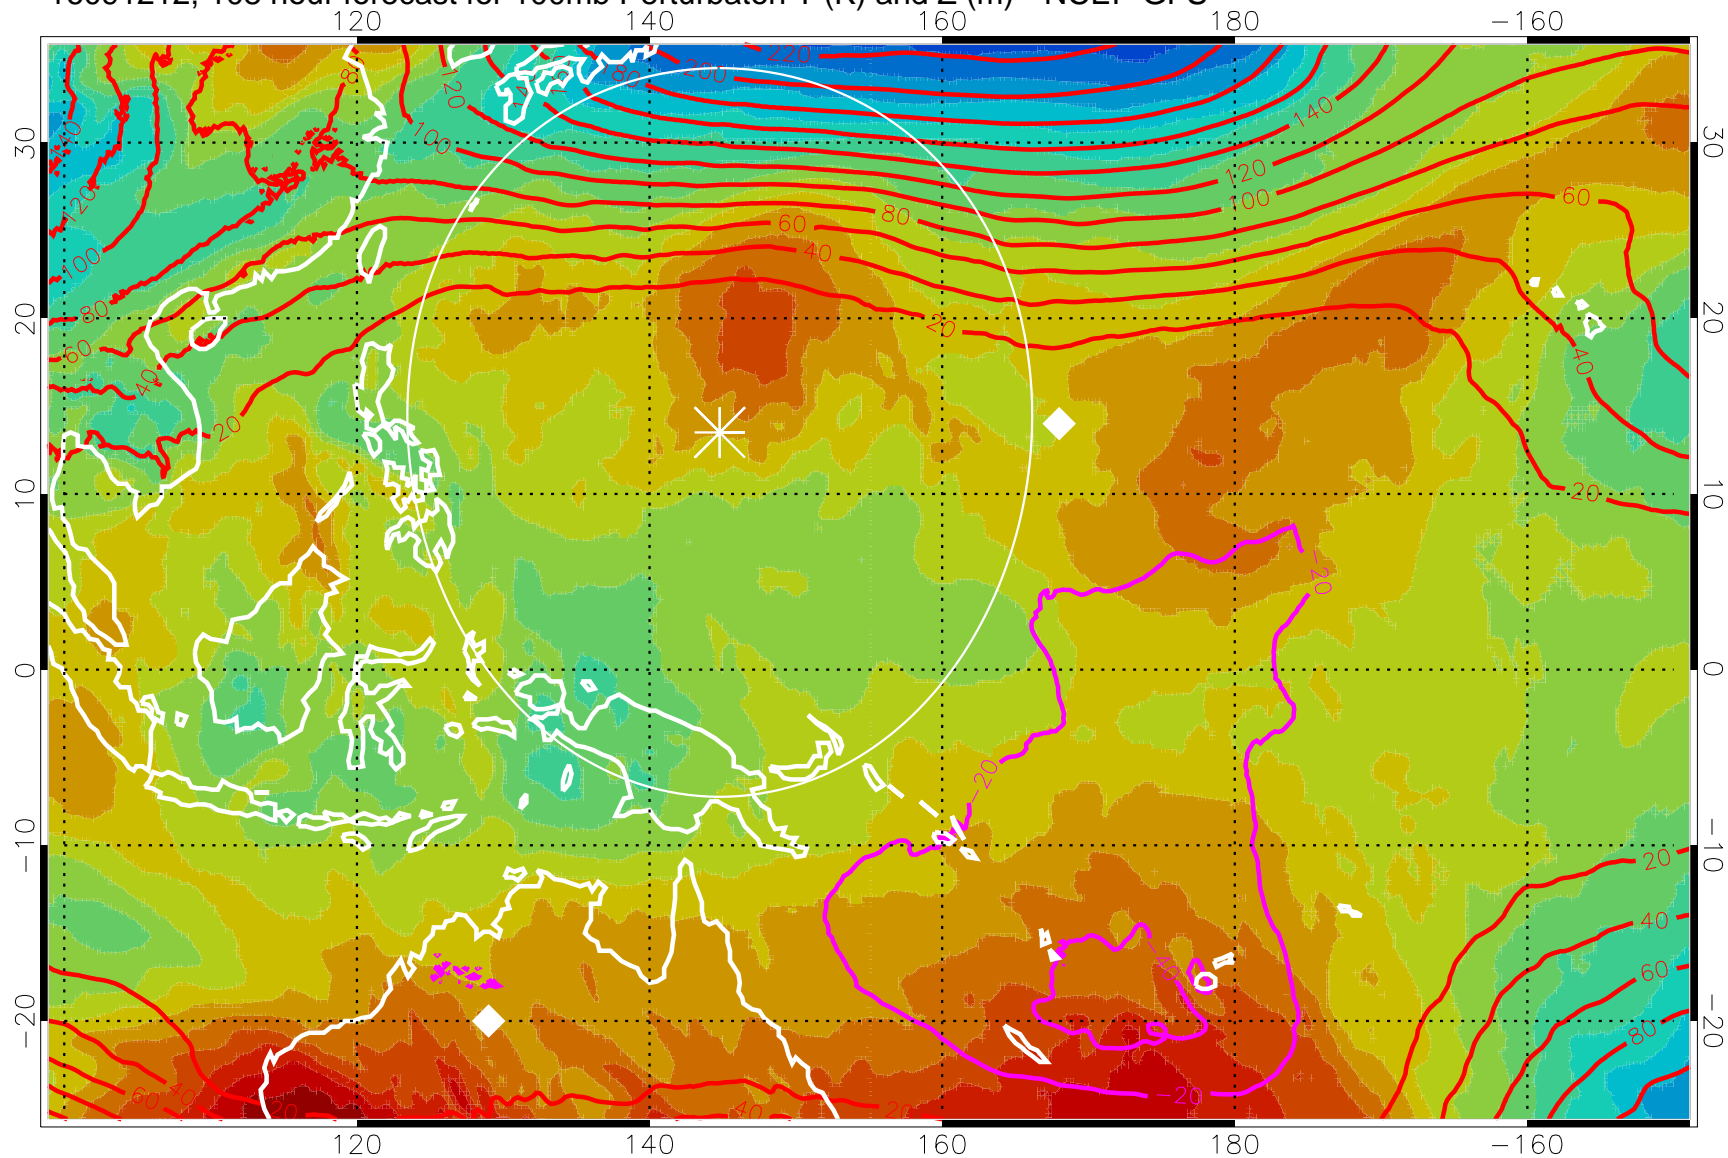

16091212, 108 hour forecast for 100mb Perturbaton T (K) and Z (m)-- NCEP GFS

Contours are 100 mbar Z perturbation (m)
Positive Z Contours
Negative Z Contours
Diamonds-mean pos. of anticyclones

Range ring of 2304 km