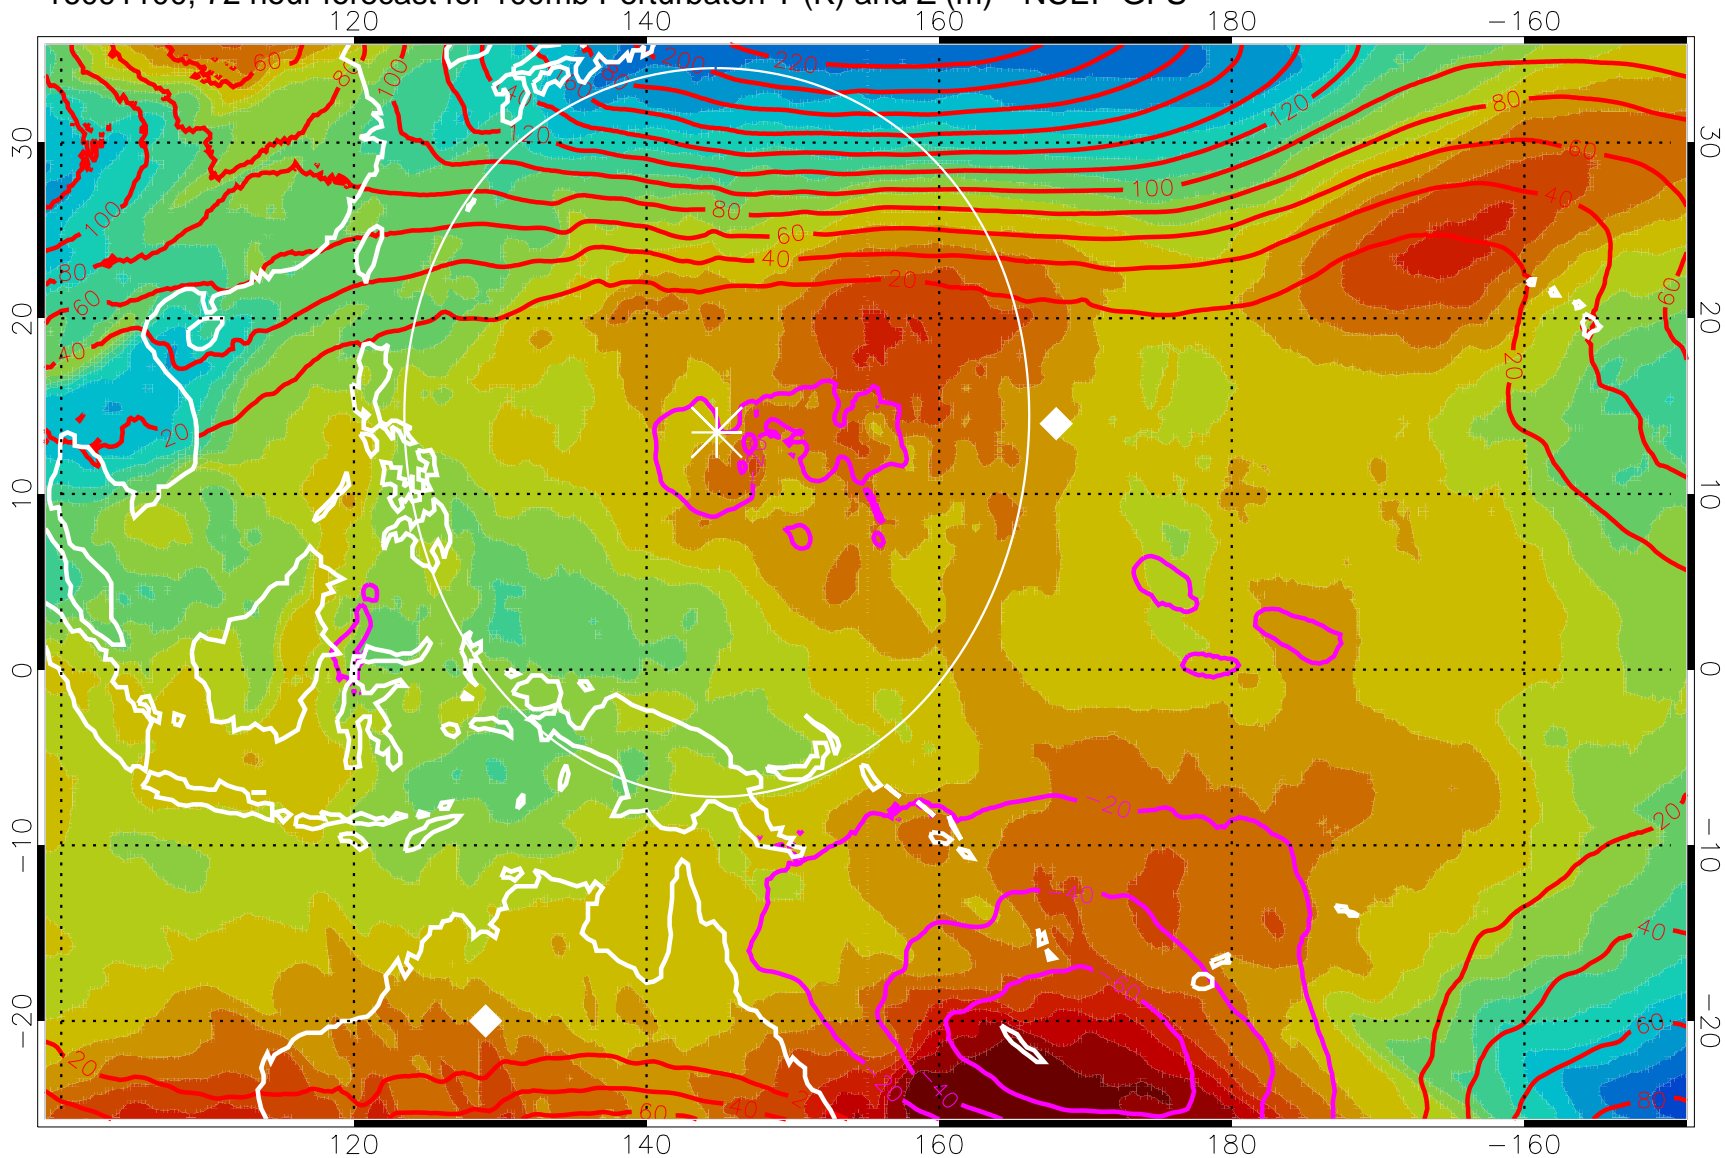

16091100, 72 hour forecast for 100mb Perturbaton T (K) and Z (m)-- NCEP GFS

Contours are 100 mbar Z perturbation (m)
Positive Z Contours
Negative Z Contours
Diamonds-mean pos. of anticyclones

Range ring of 2304 km