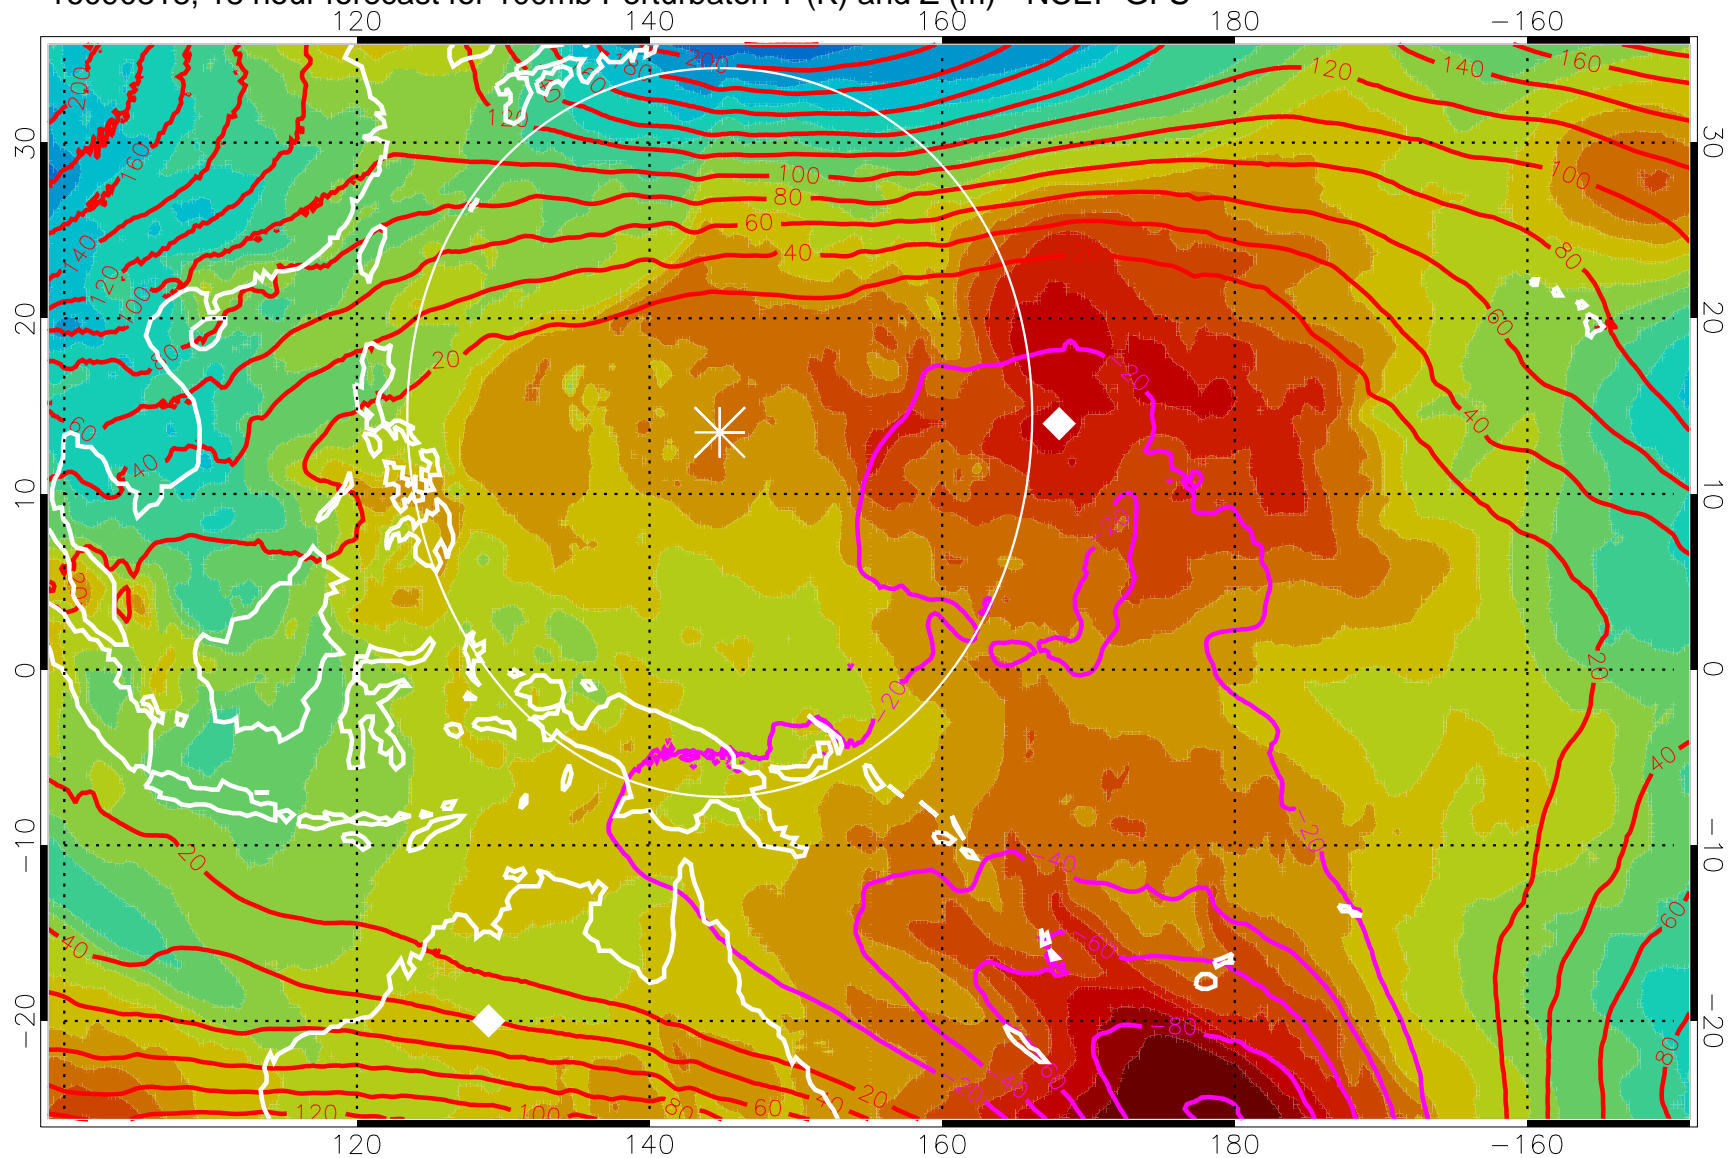

16090818, 18 hour forecast for 100mb Perturbaton T (K) and Z (m)-- NCEP GFS

Contours are 100 mbar Z perturbation (m)
Positive Z Contours
Negative Z Contours
Diamonds-mean pos. of anticyclones

Range ring of 2304 km