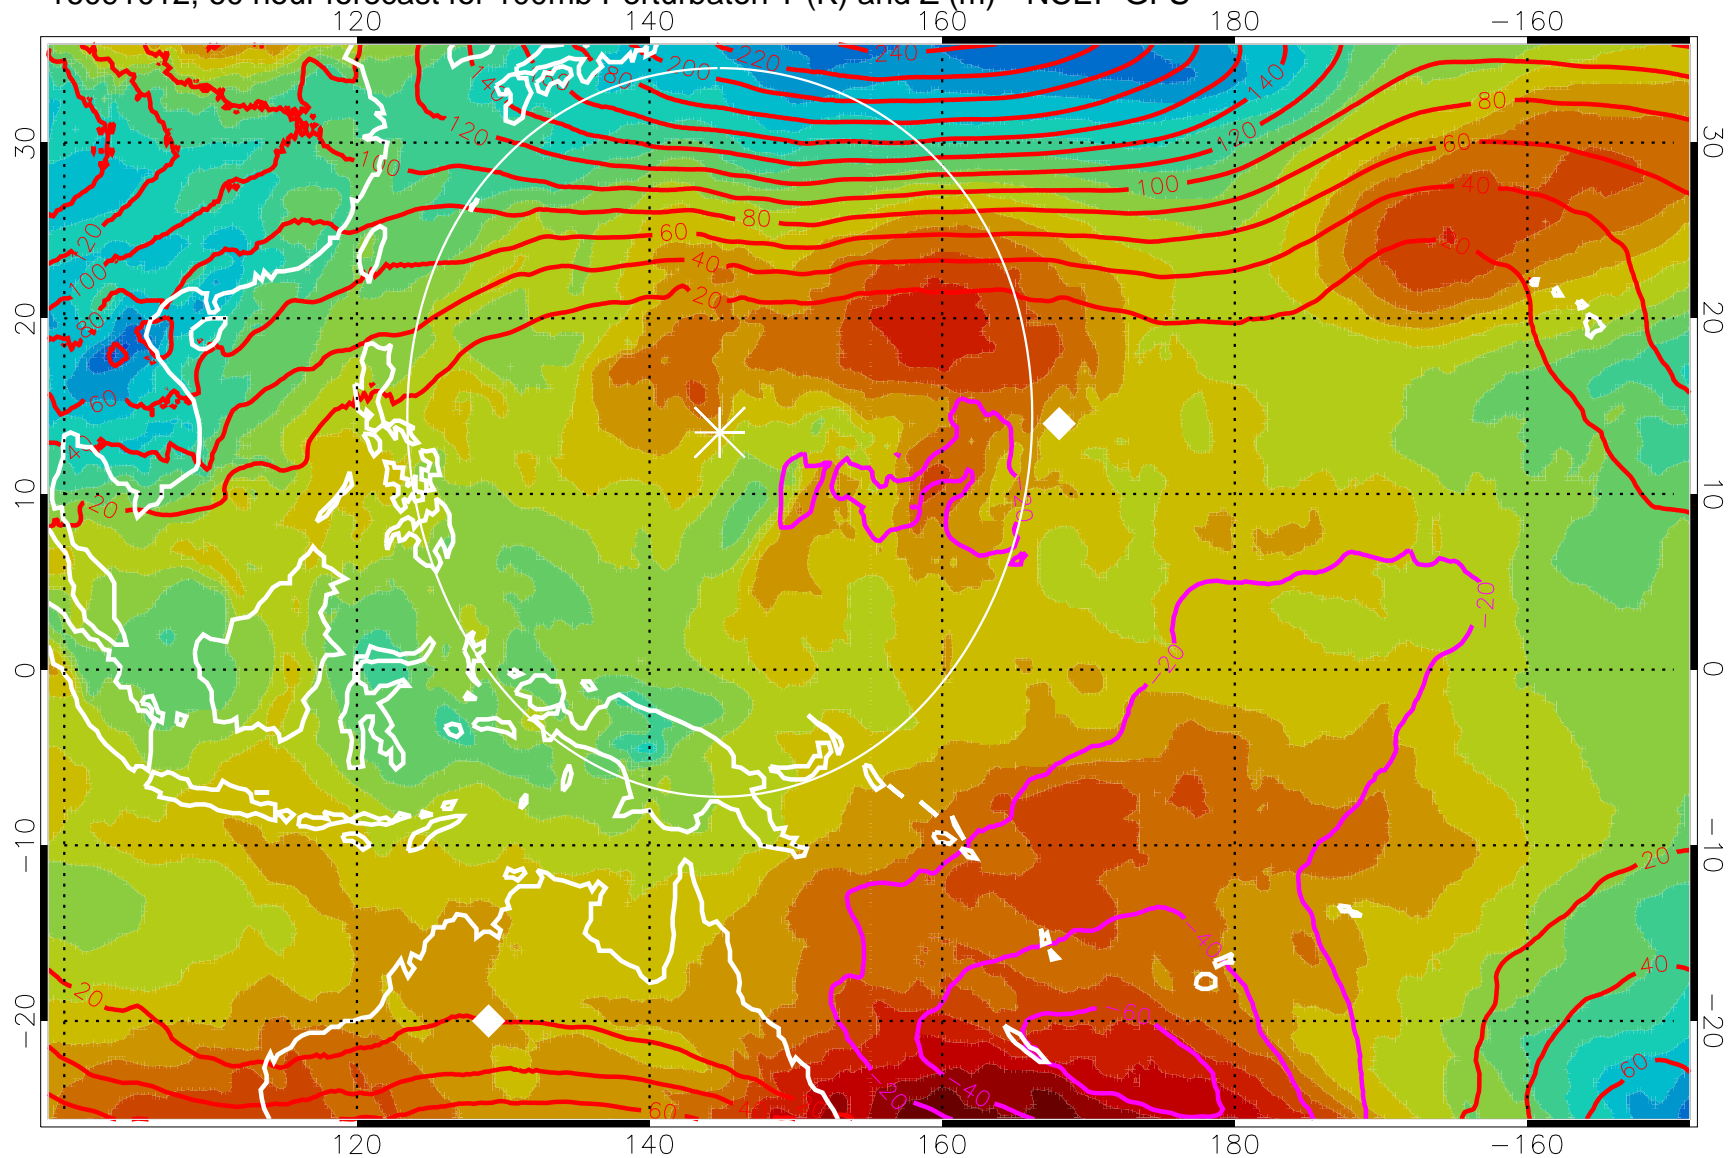

16091012, 60 hour forecast for 100mb Perturbaton T (K) and Z (m)-- NCEP GFS

Contours are 100 mbar Z perturbation (m)
Positive Z Contours
Negative Z Contours
Diamonds-mean pos. of anticyclones

Range ring of 2304 km