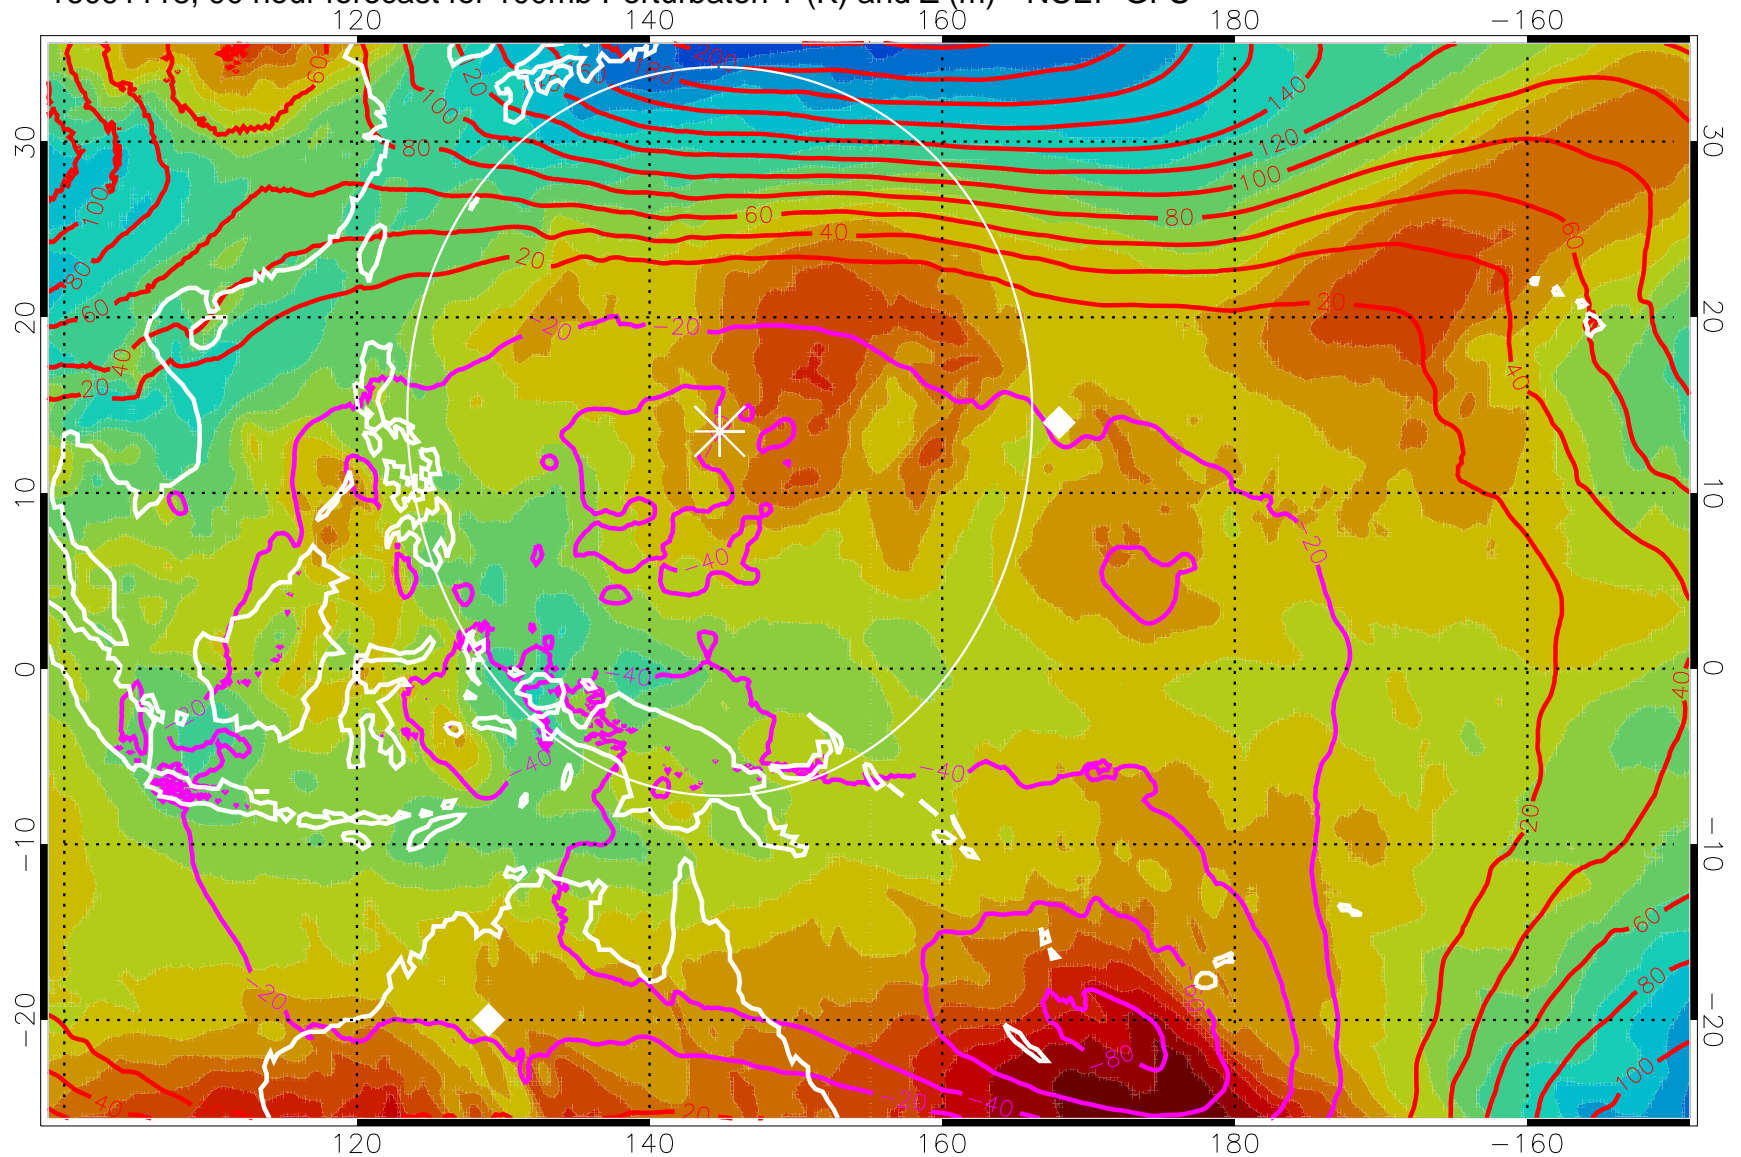

16091118, 90 hour forecast for 100mb Perturbaton T (K) and Z (m)-- NCEP GFS

Contours are 100 mbar Z perturbation (m)
Positive Z Contours
Negative Z Contours
Diamonds-mean pos. of anticyclones

Range ring of 2304 km