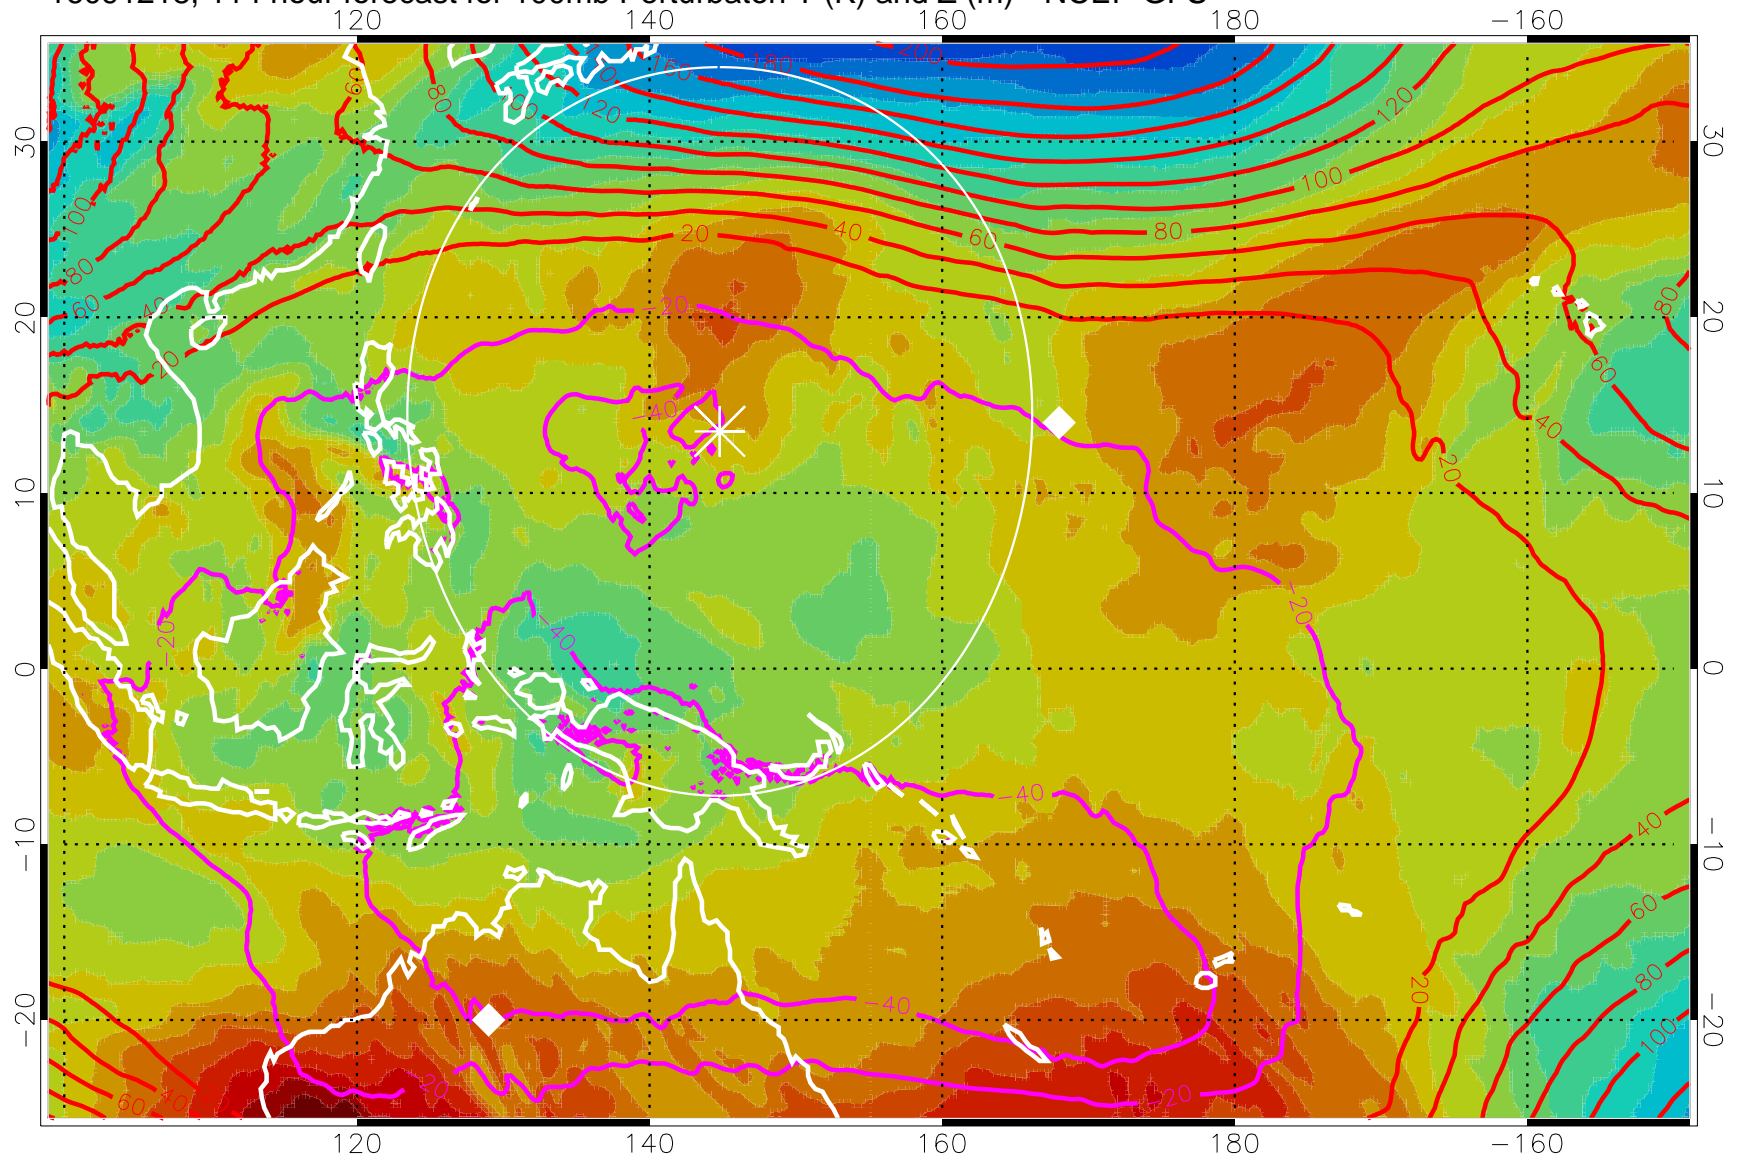

16091218, 114 hour forecast for 100mb Perturbaton T (K) and Z (m)-- NCEP GFS

Contours are 100 mbar Z perturbation (m)
Positive Z Contours
Negative Z Contours
Diamonds-mean pos. of anticyclones

Range ring of 2304 km