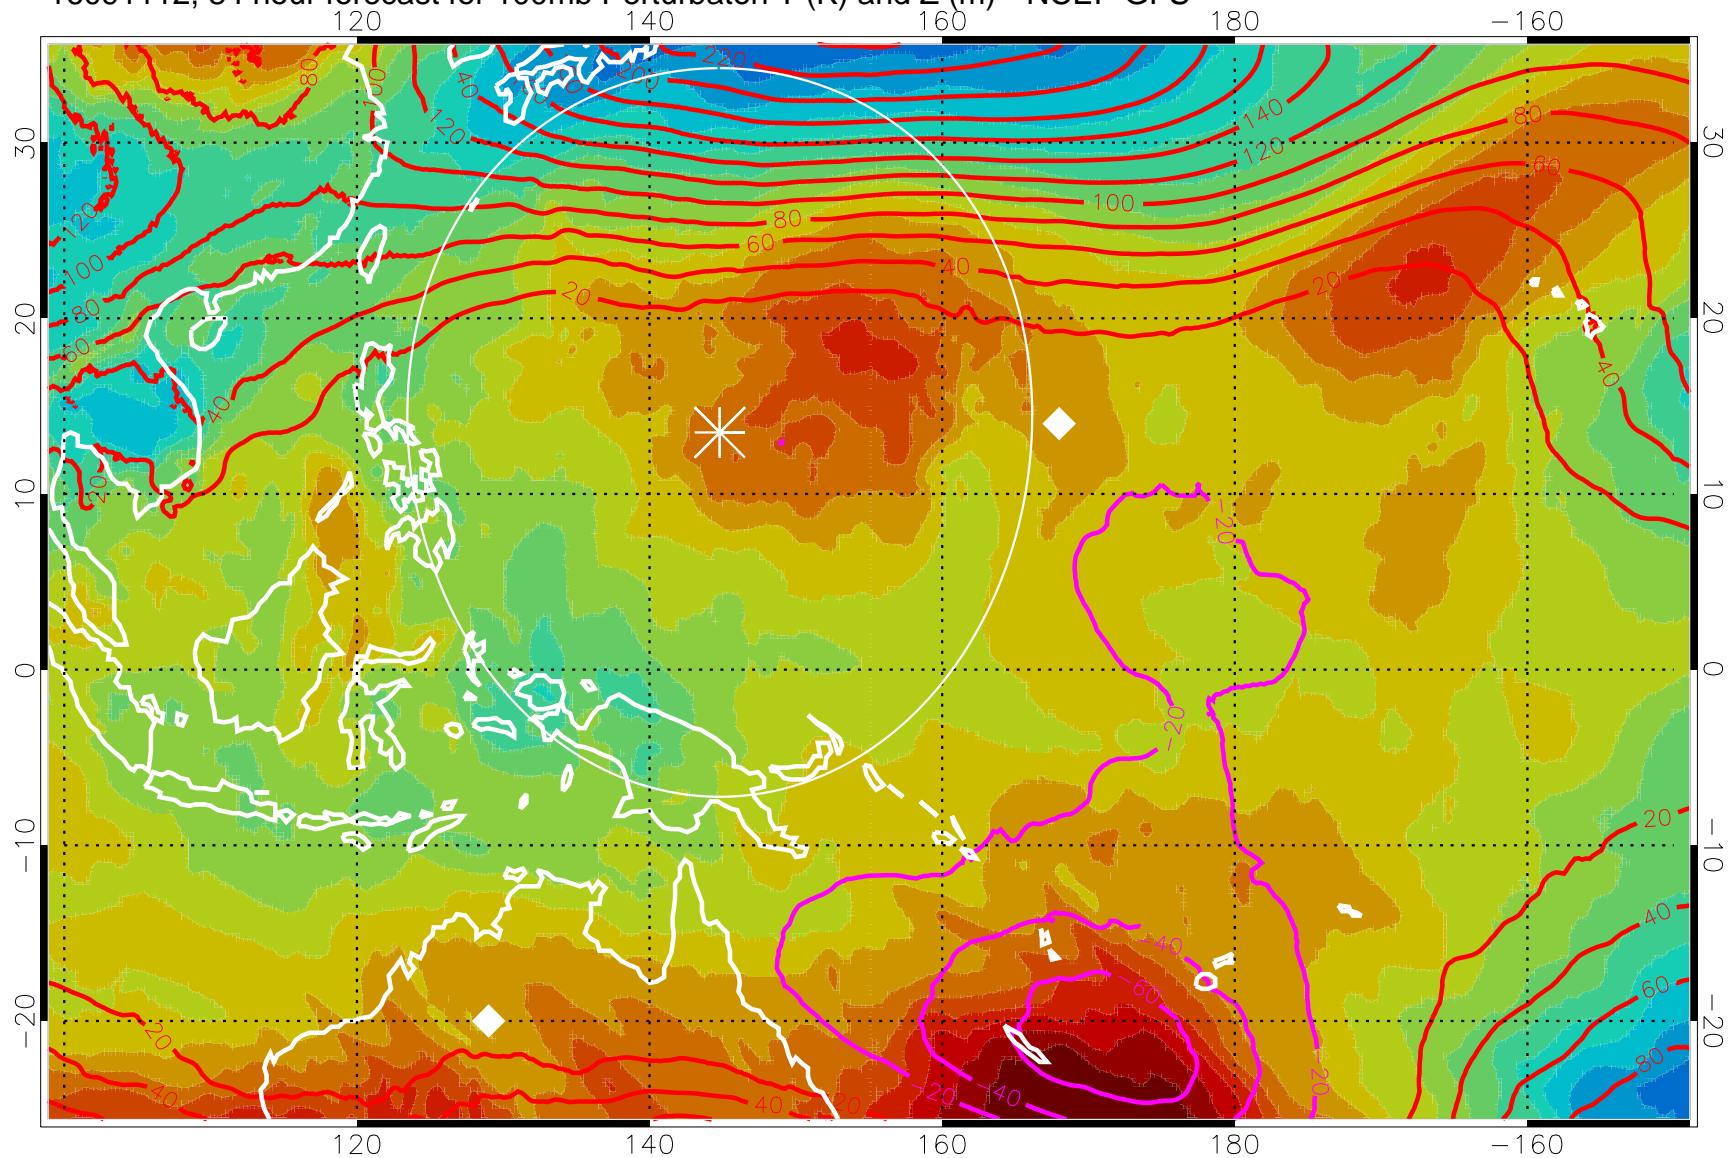

16091112, 84 hour forecast for 100mb Perturbaton T (K) and Z (m)-- NCEP GFS

Contours are 100 mbar Z perturbation (m)
Positive Z Contours
Negative Z Contours
Diamonds-mean pos. of anticyclones

Range ring of 2304 km