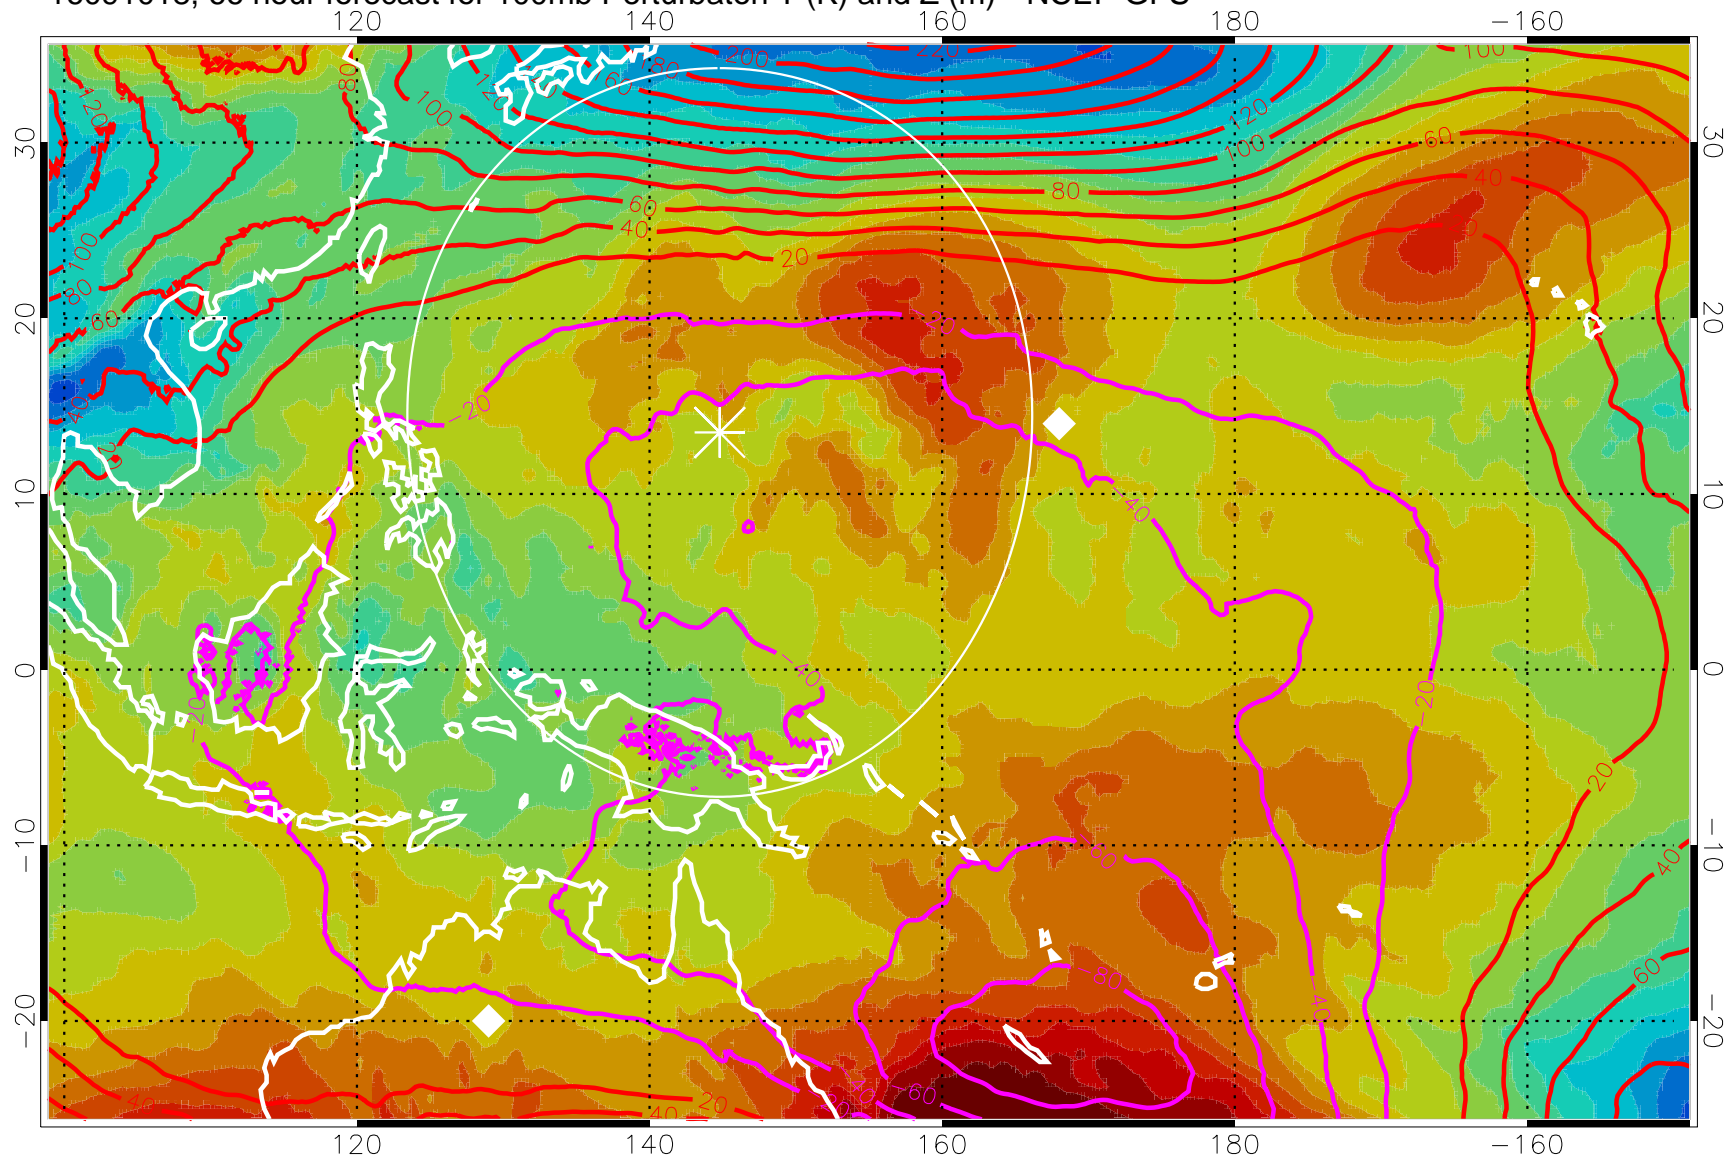

16091018, 66 hour forecast for 100mb Perturbaton T (K) and Z (m)-- NCEP GFS

Contours are 100 mbar Z perturbation (m)
Positive Z Contours
Negative Z Contours
Diamonds-mean pos. of anticyclones

Range ring of 2304 km