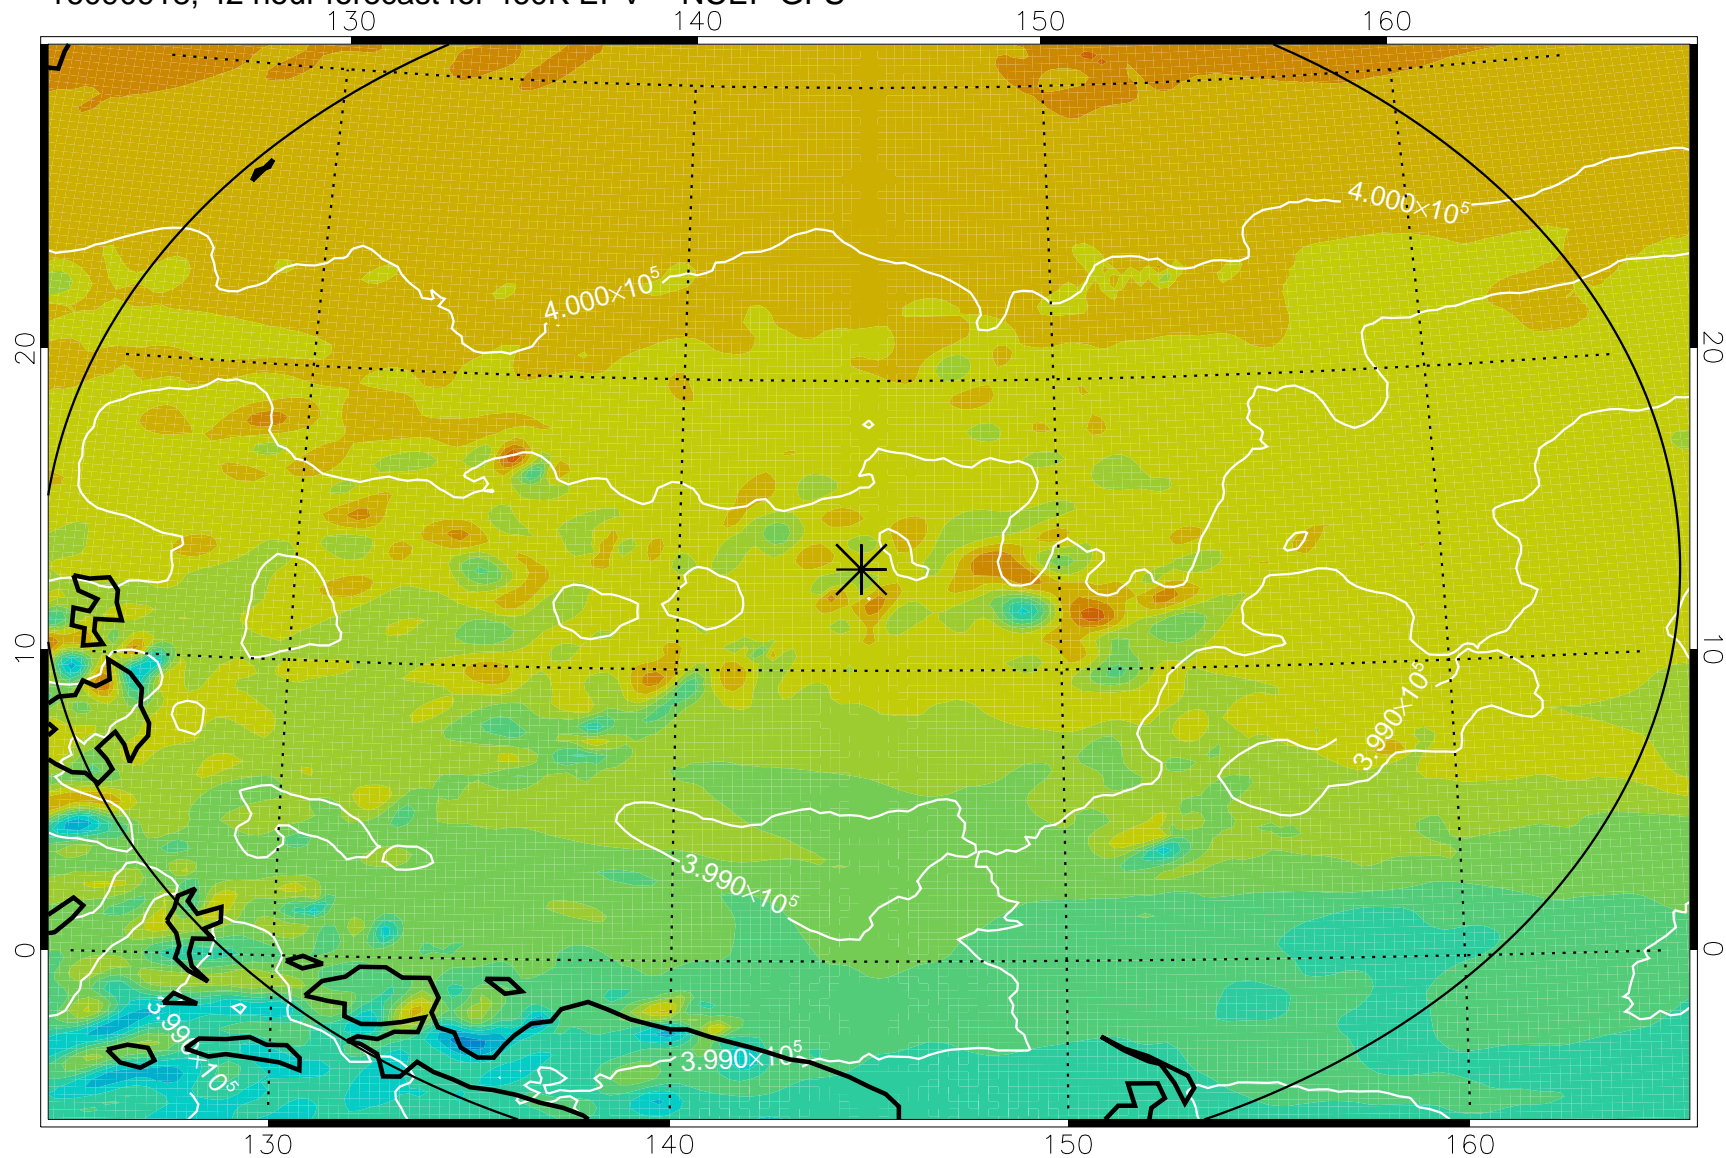

16090906, 30 hour forecast for 460K EPV -- NCEP GFS

460K Montgomery Streamfunction, white

Range ring of 2304 km

16090912, 36 hour forecast for 460K EPV -- NCEP GFS

460K Montgomery Streamfunction, white

Range ring of 2304 km

16090918, 42 hour forecast for 460K EPV -- NCEP GFS

460K Montgomery Streamfunction, white

Range ring of 2304 km

16091000, 48 hour forecast for 460K EPV -- NCEP GFS

460K Montgomery Streamfunction, white

Range ring of 2304 km

16091006, 54 hour forecast for 460K EPV -- NCEP GFS

460K Montgomery Streamfunction, white

Range ring of 2304 km

16091012, 60 hour forecast for 460K EPV -- NCEP GFS

460K Montgomery Streamfunction, white

Range ring of 2304 km

16091018, 66 hour forecast for 460K EPV -- NCEP GFS

460K Montgomery Streamfunction, white

Range ring of 2304 km

16091100, 72 hour forecast for 460K EPV -- NCEP GFS

460K Montgomery Streamfunction, white

Range ring of 2304 km