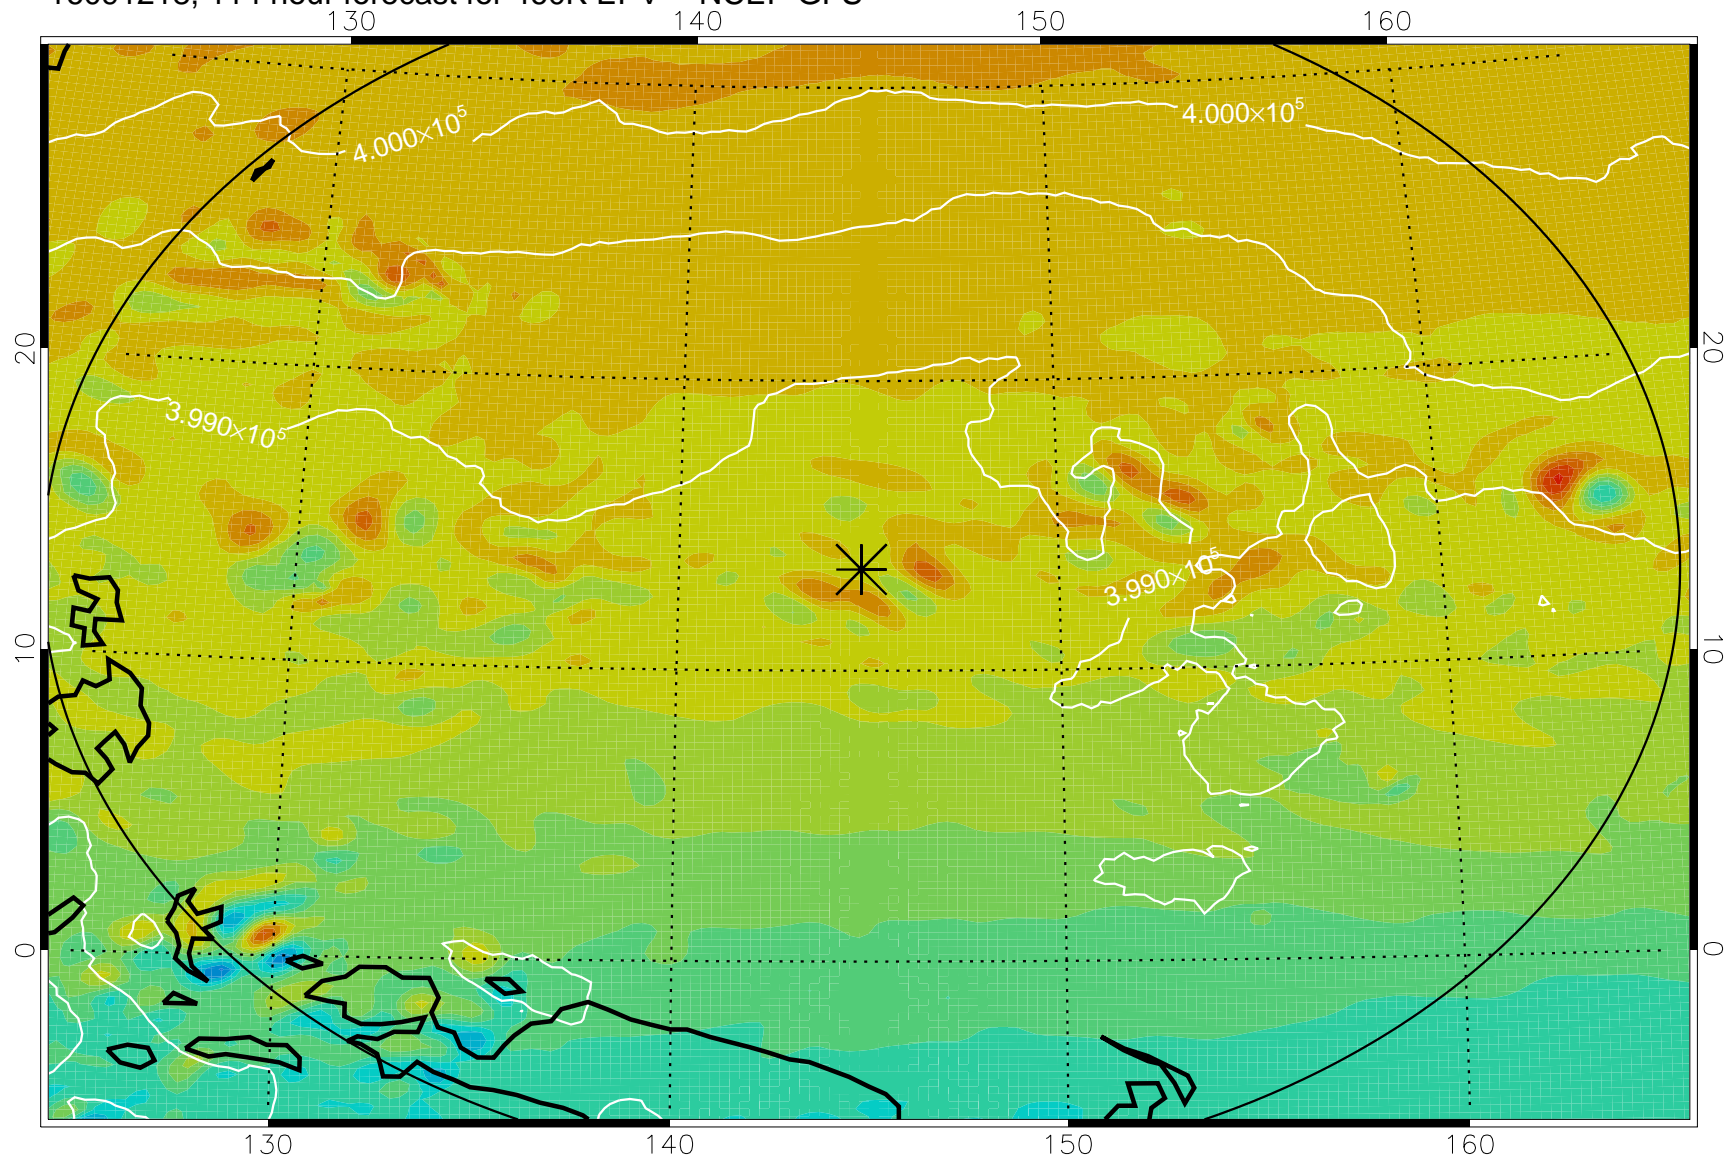

16091106, 78 hour forecast for 460K EPV -- NCEP GFS

460K Montgomery Streamfunction, white

Range ring of 2304 km

16091112, 84 hour forecast for 460K EPV -- NCEP GFS

460K Montgomery Streamfunction, white

Range ring of 2304 km

16091118, 90 hour forecast for 460K EPV -- NCEP GFS

460K Montgomery Streamfunction, white

Range ring of 2304 km

16091200, 96 hour forecast for 460K EPV -- NCEP GFS

460K Montgomery Streamfunction, white

Range ring of 2304 km

16091206, 102 hour forecast for 460K EPV -- NCEP GFS

460K Montgomery Streamfunction, white

Range ring of 2304 km

16091212, 108 hour forecast for 460K EPV -- NCEP GFS

460K Montgomery Streamfunction, white

Range ring of 2304 km

16091218, 114 hour forecast for 460K EPV -- NCEP GFS

460K Montgomery Streamfunction, white

Range ring of 2304 km

16091300, 120 hour forecast for 460K EPV -- NCEP GFS

460K Montgomery Streamfunction, white

Range ring of 2304 km