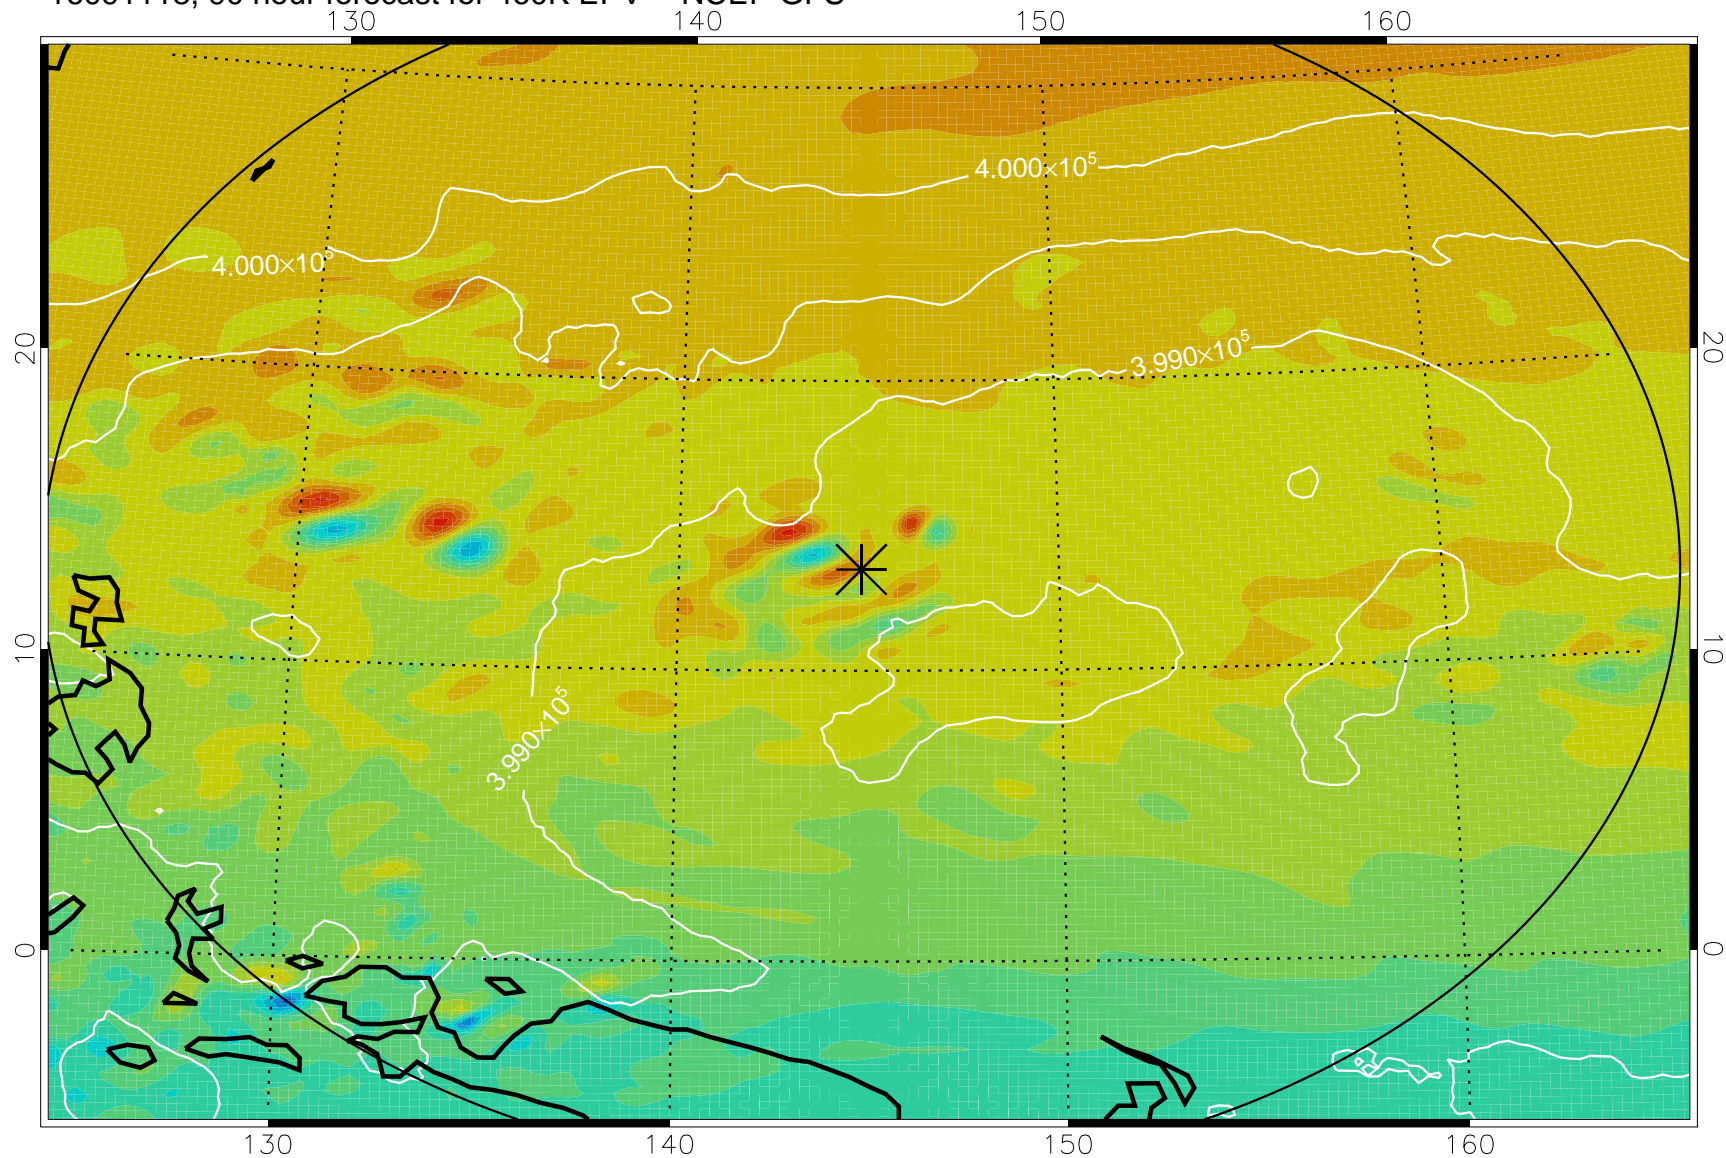

16091018, 66 hour forecast for 460K EPV -- NCEP GFS

460K Montgomery Streamfunction, white

Range ring of 2304 km

16091100, 72 hour forecast for 460K EPV -- NCEP GFS

460K Montgomery Streamfunction, white

Range ring of 2304 km

16091106, 78 hour forecast for 460K EPV -- NCEP GFS

460K Montgomery Streamfunction, white

Range ring of 2304 km

16091112, 84 hour forecast for 460K EPV -- NCEP GFS

460K Montgomery Streamfunction, white

Range ring of 2304 km

16091118, 90 hour forecast for 460K EPV -- NCEP GFS

460K Montgomery Streamfunction, white

Range ring of 2304 km

16091200, 96 hour forecast for 460K EPV -- NCEP GFS

460K Montgomery Streamfunction, white

Range ring of 2304 km

16091206, 102 hour forecast for 460K EPV -- NCEP GFS

460K Montgomery Streamfunction, white

Range ring of 2304 km

16091212, 108 hour forecast for 460K EPV -- NCEP GFS

460K Montgomery Streamfunction, white

Range ring of 2304 km