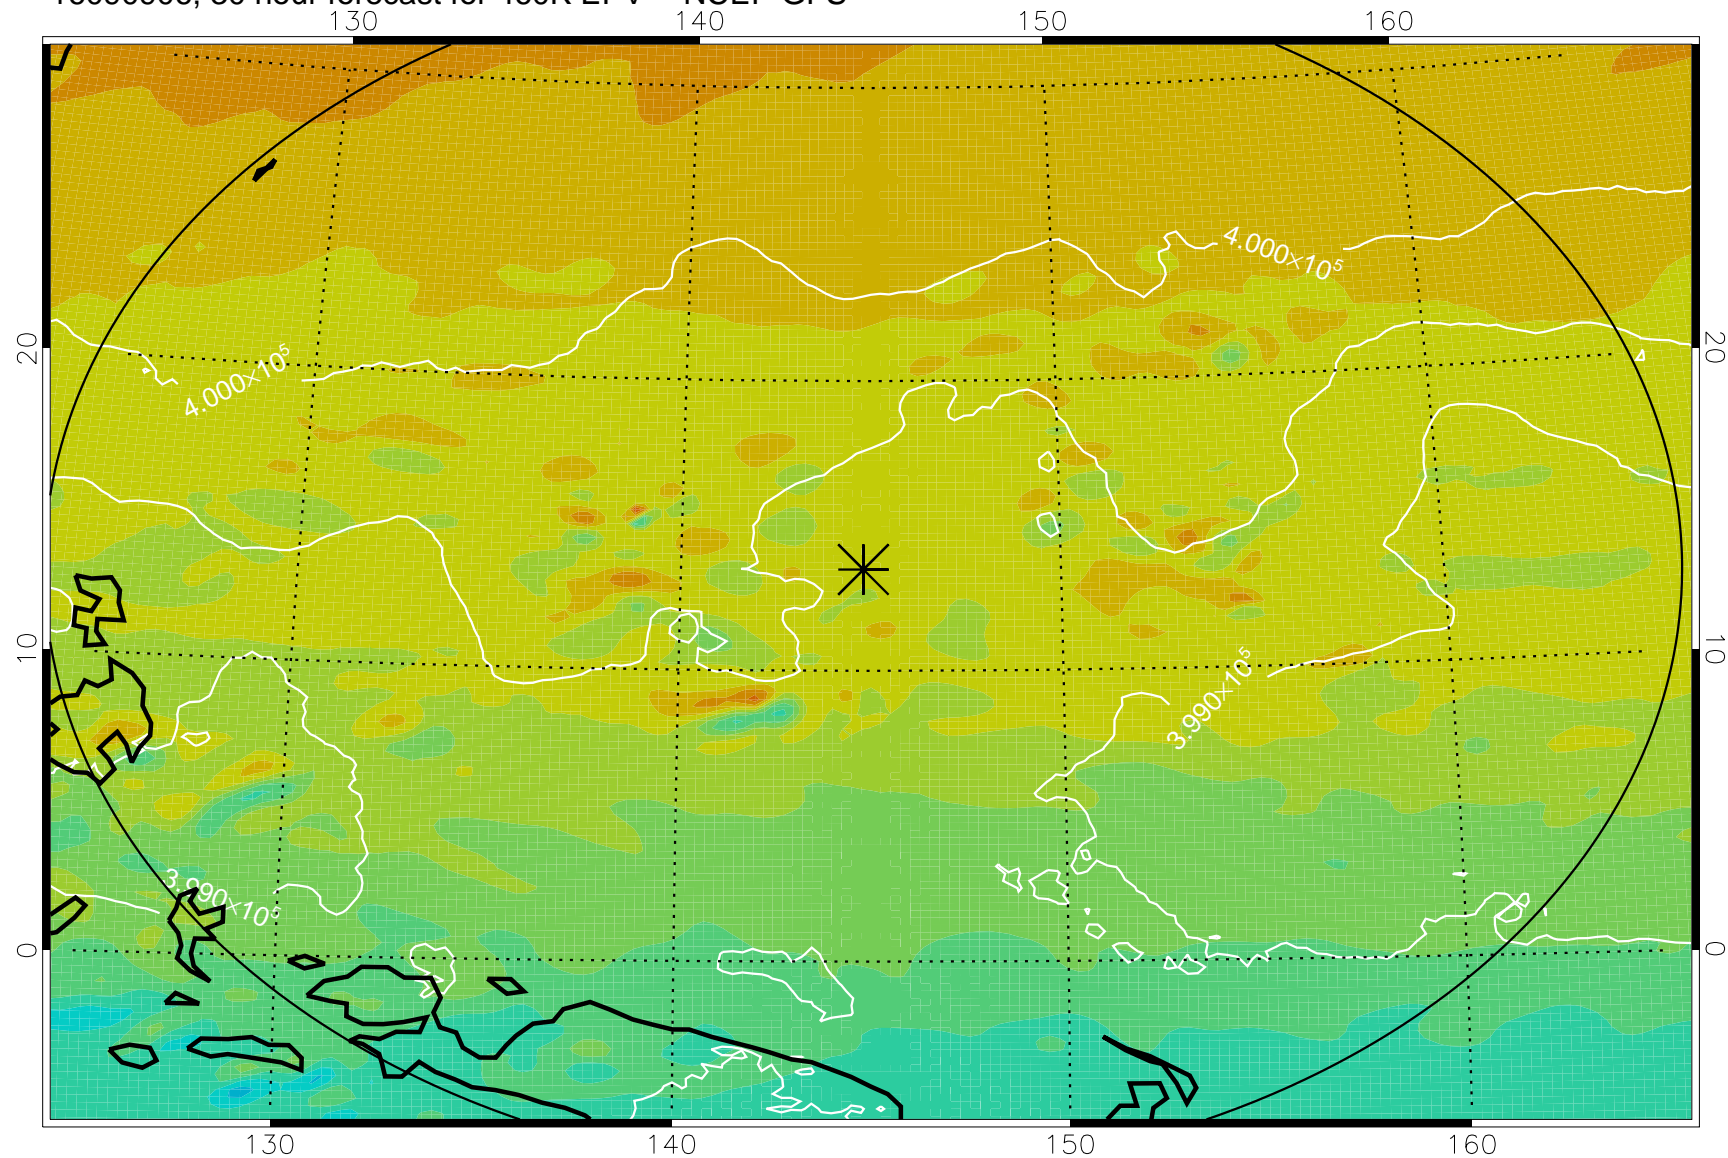

16090818, 18 hour forecast for 460K EPV -- NCEP GFS

460K Montgomery Streamfunction, white

Range ring of 2304 km

16090900, 24 hour forecast for 460K EPV -- NCEP GFS

460K Montgomery Streamfunction, white

Range ring of 2304 km

16090906, 30 hour forecast for 460K EPV -- NCEP GFS

460K Montgomery Streamfunction, white

Range ring of 2304 km

16090912, 36 hour forecast for 460K EPV -- NCEP GFS

460K Montgomery Streamfunction, white

Range ring of 2304 km

16090918, 42 hour forecast for 460K EPV -- NCEP GFS

460K Montgomery Streamfunction, white

Range ring of 2304 km

16091000, 48 hour forecast for 460K EPV -- NCEP GFS

460K Montgomery Streamfunction, white

Range ring of 2304 km

16091018, 66 hour forecast for 460K EPV -- NCEP GFS

460K Montgomery Streamfunction, white

Range ring of 2304 km

16091100, 72 hour forecast for 460K EPV -- NCEP GFS

460K Montgomery Streamfunction, white

Range ring of 2304 km