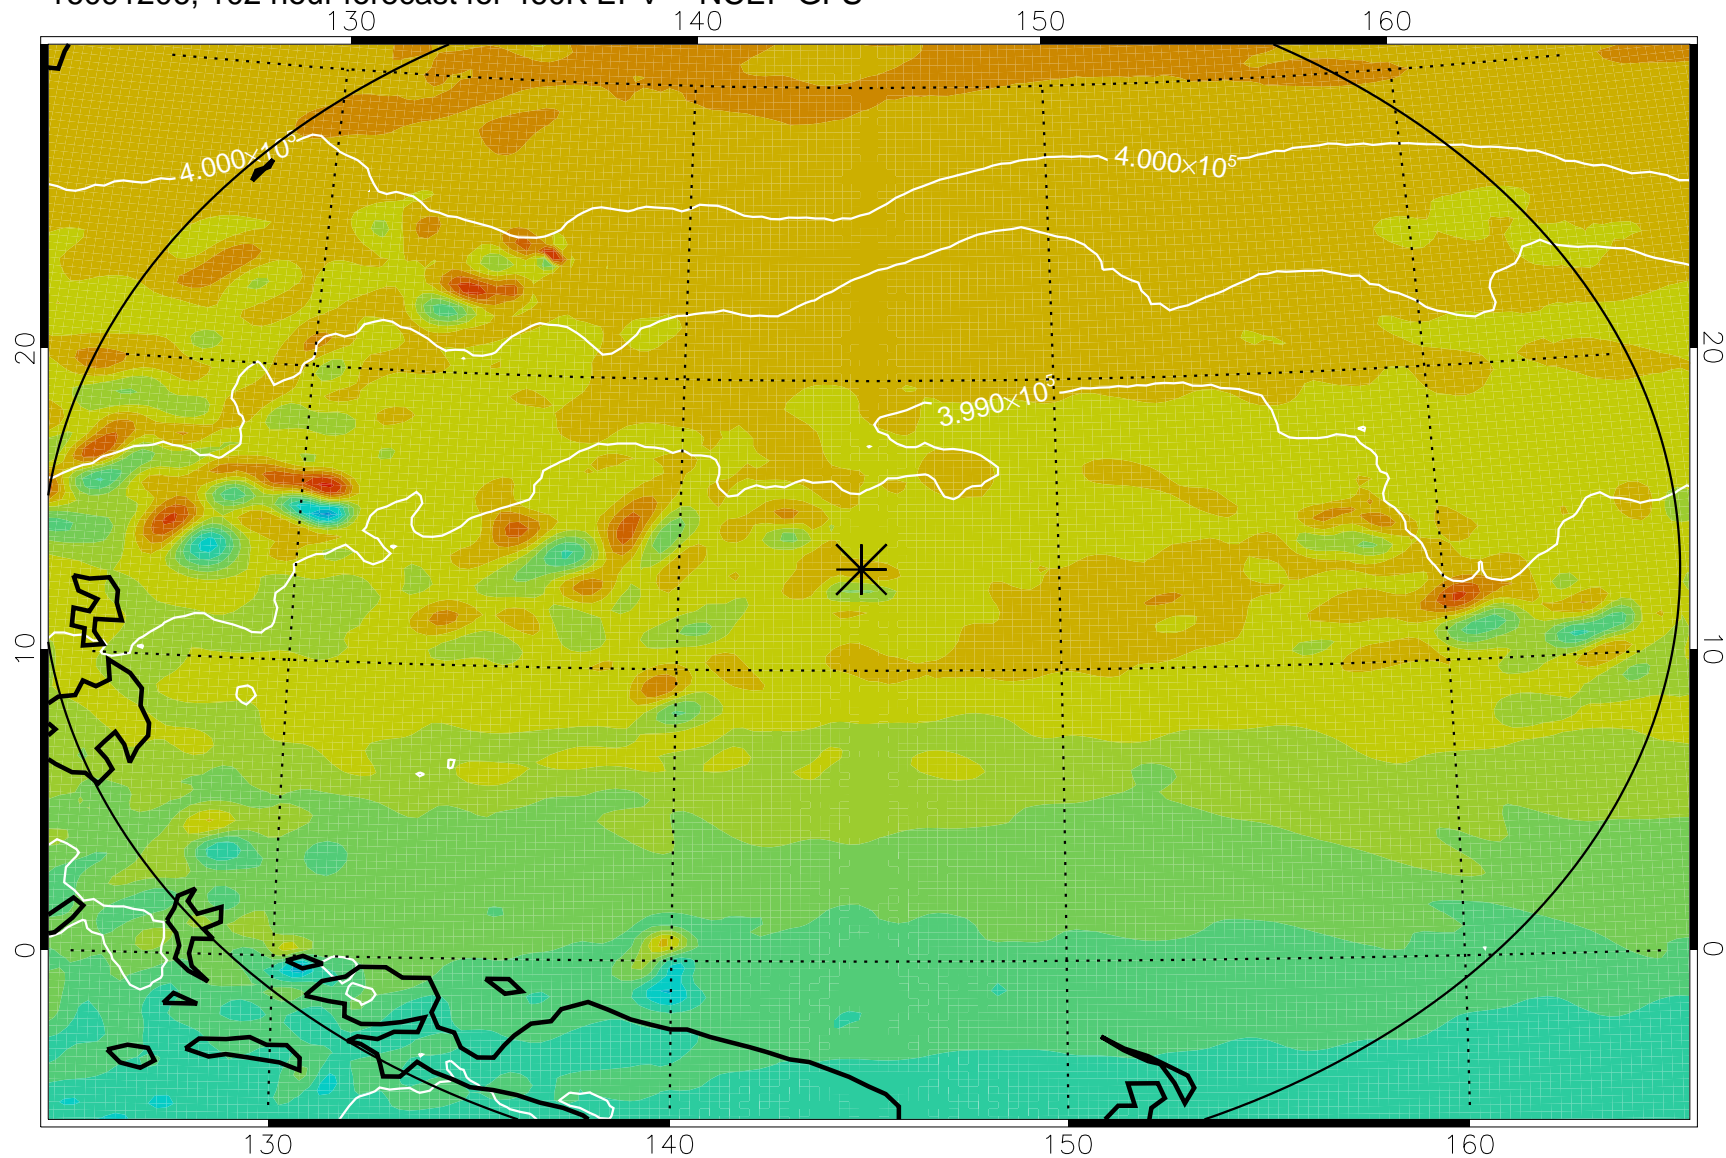

16091106, 78 hour forecast for 460K EPV -- NCEP GFS

460K Montgomery Streamfunction, white

Range ring of 2304 km

16091112, 84 hour forecast for 460K EPV -- NCEP GFS

460K Montgomery Streamfunction, white

Range ring of 2304 km

16091118, 90 hour forecast for 460K EPV -- NCEP GFS

460K Montgomery Streamfunction, white

Range ring of 2304 km

16091200, 96 hour forecast for 460K EPV -- NCEP GFS

460K Montgomery Streamfunction, white

Range ring of 2304 km

16091206, 102 hour forecast for 460K EPV -- NCEP GFS

460K Montgomery Streamfunction, white

Range ring of 2304 km

16091212, 108 hour forecast for 460K EPV -- NCEP GFS

460K Montgomery Streamfunction, white

Range ring of 2304 km

16091218, 114 hour forecast for 460K EPV -- NCEP GFS

460K Montgomery Streamfunction, white

Range ring of 2304 km

16091300, 120 hour forecast for 460K EPV -- NCEP GFS

460K Montgomery Streamfunction, white

Range ring of 2304 km