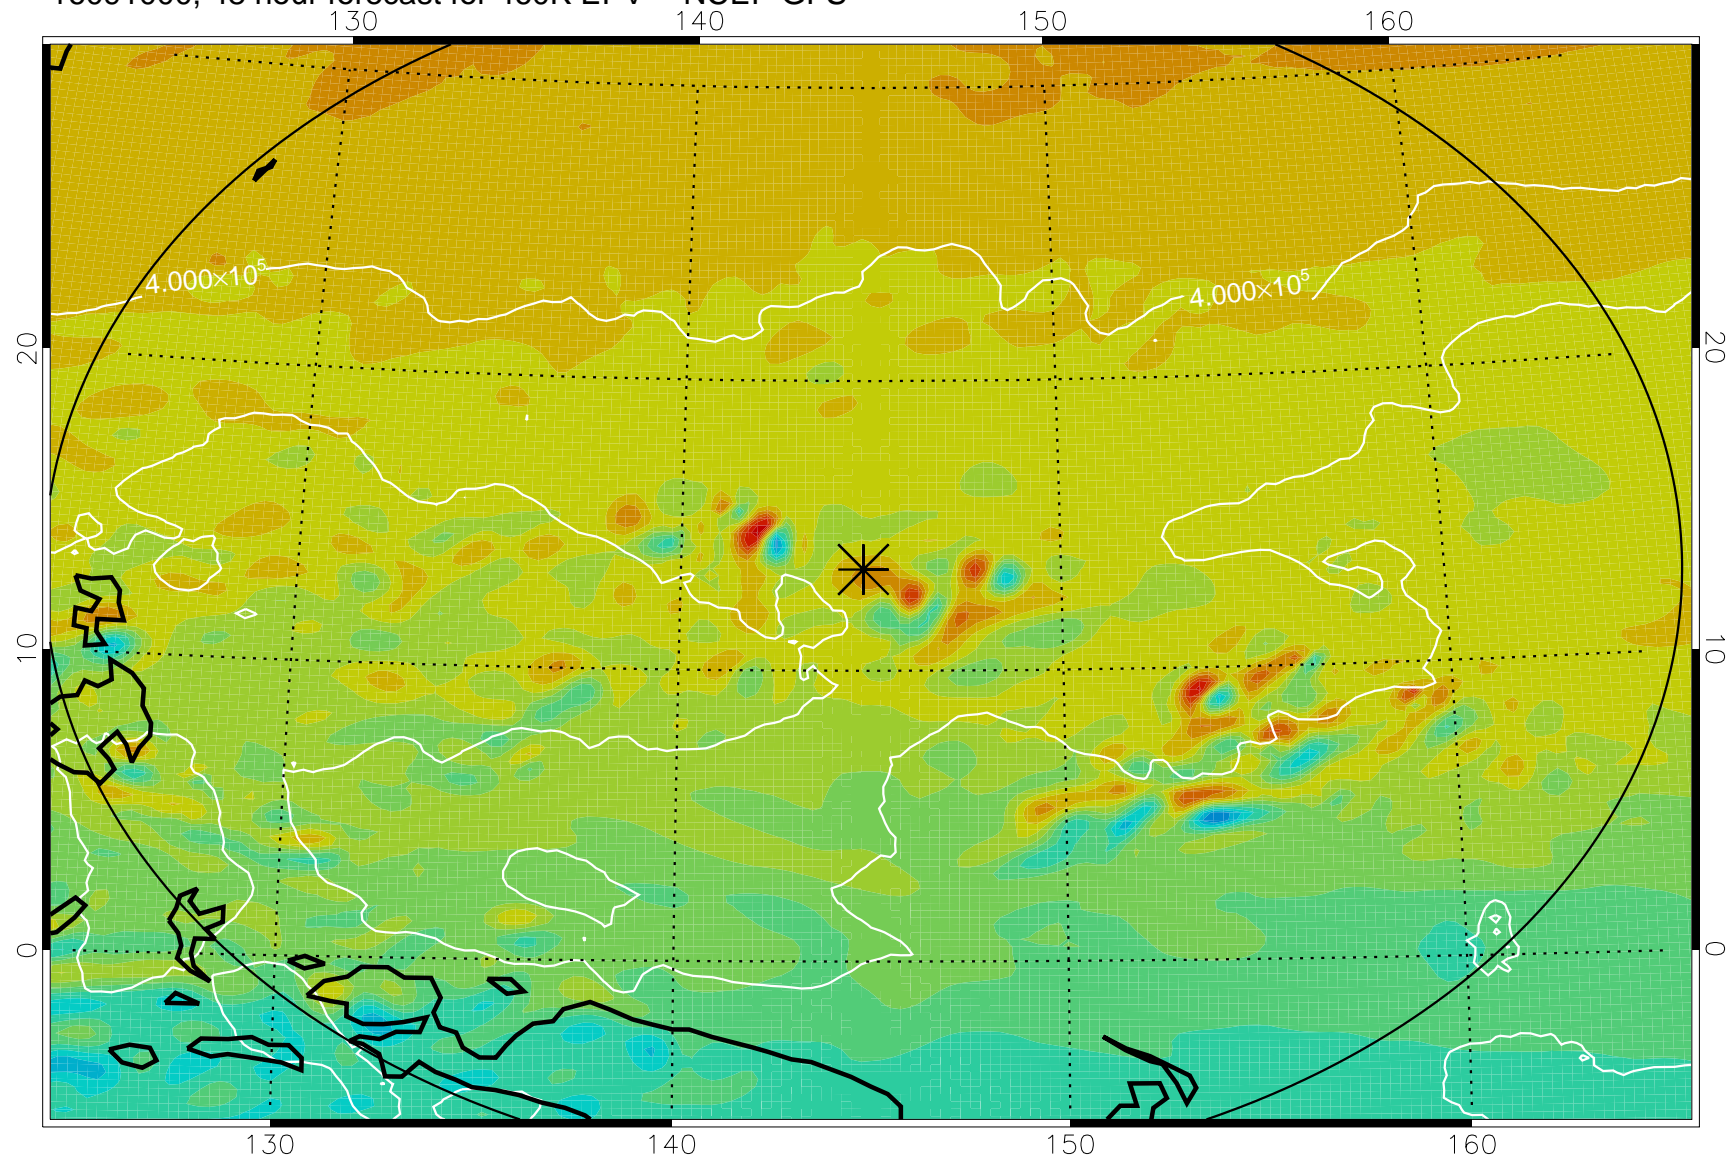

16090918, 42 hour forecast for 460K EPV -- NCEP GFS

460K Montgomery Streamfunction, white

Range ring of 2304 km

16091000, 48 hour forecast for 460K EPV -- NCEP GFS

460K Montgomery Streamfunction, white

Range ring of 2304 km

16091006, 54 hour forecast for 460K EPV -- NCEP GFS

460K Montgomery Streamfunction, white

Range ring of 2304 km

16091012, 60 hour forecast for 460K EPV -- NCEP GFS

460K Montgomery Streamfunction, white

Range ring of 2304 km

16091018, 66 hour forecast for 460K EPV -- NCEP GFS

460K Montgomery Streamfunction, white

Range ring of 2304 km

16091100, 72 hour forecast for 460K EPV -- NCEP GFS

460K Montgomery Streamfunction, white

Range ring of 2304 km

16091106, 78 hour forecast for 460K EPV -- NCEP GFS

460K Montgomery Streamfunction, white

Range ring of 2304 km

16091112, 84 hour forecast for 460K EPV -- NCEP GFS

460K Montgomery Streamfunction, white

Range ring of 2304 km