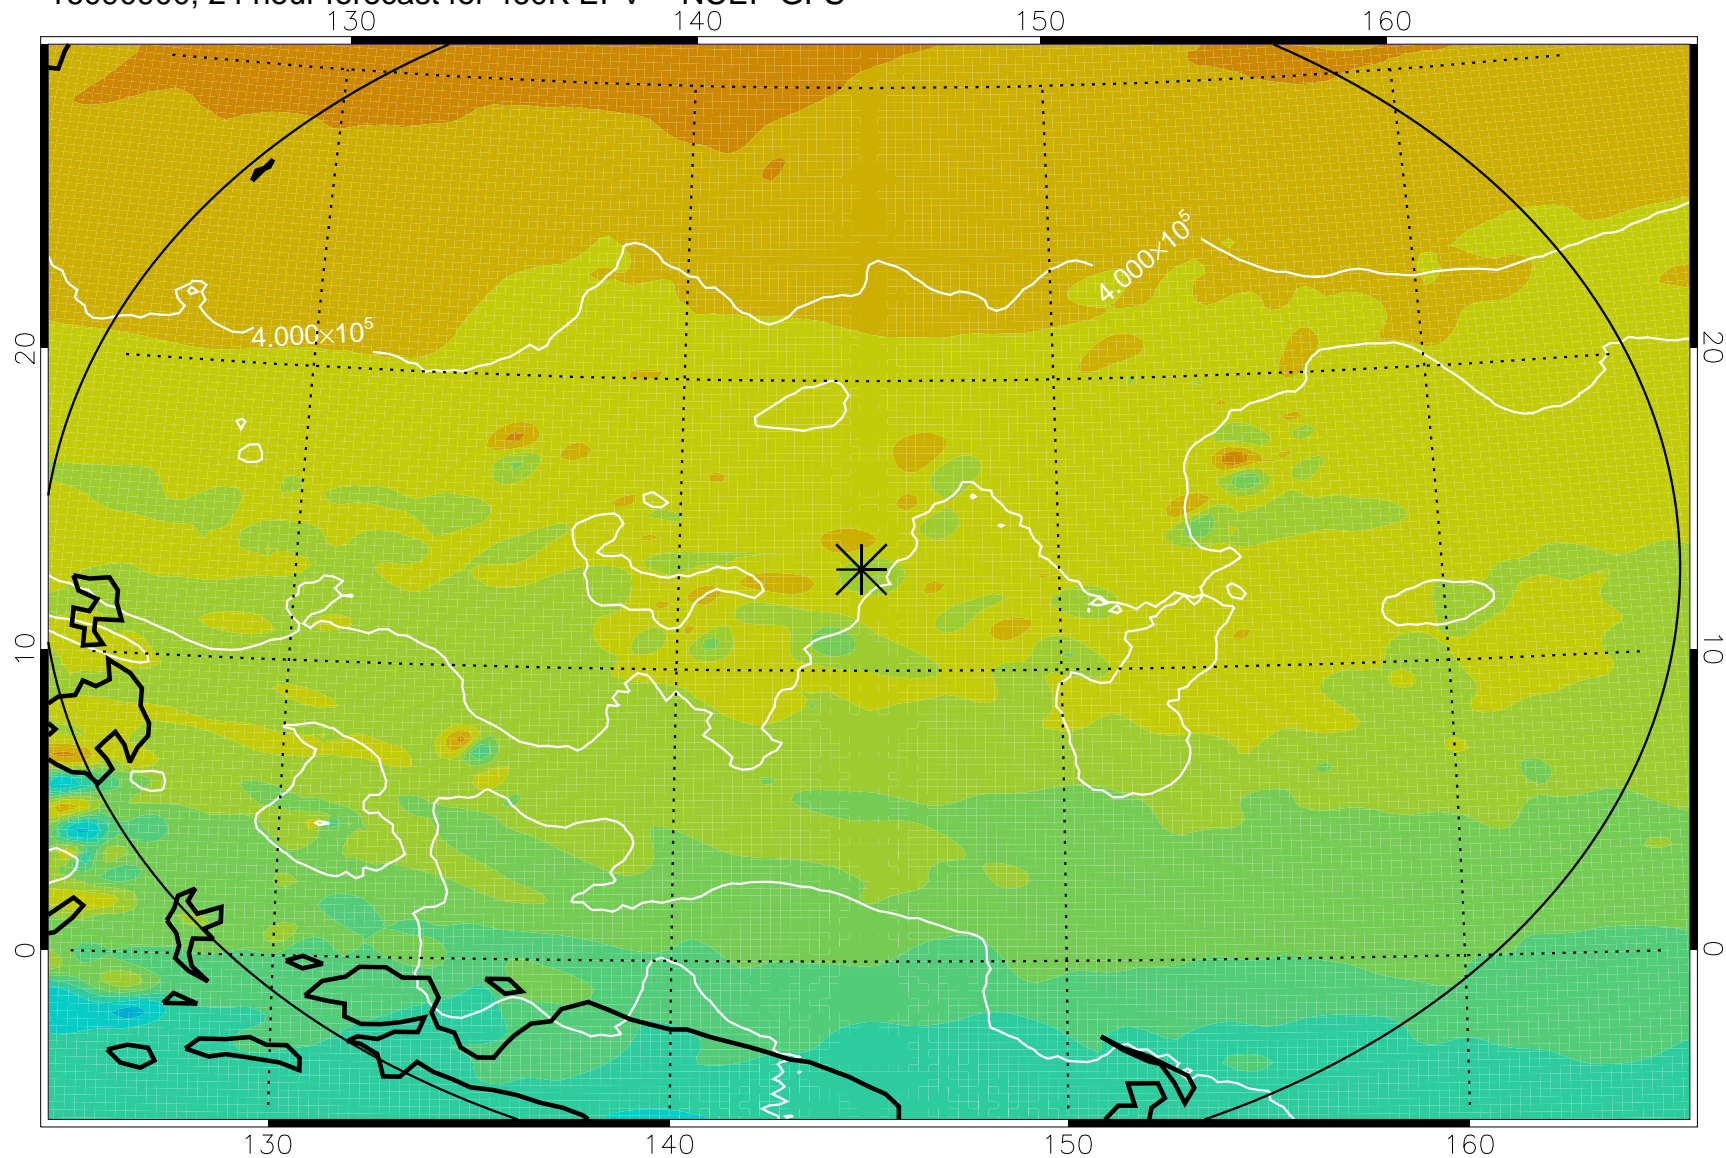

16090818, 18 hour forecast for 460K EPV -- NCEP GFS

460K Montgomery Streamfunction, white

Range ring of 2304 km

16090900, 24 hour forecast for 460K EPV -- NCEP GFS

460K Montgomery Streamfunction, white

Range ring of 2304 km

16090906, 30 hour forecast for 460K EPV -- NCEP GFS

460K Montgomery Streamfunction, white

Range ring of 2304 km

16090912, 36 hour forecast for 460K EPV -- NCEP GFS

460K Montgomery Streamfunction, white

Range ring of 2304 km

16090918, 42 hour forecast for 460K EPV -- NCEP GFS

460K Montgomery Streamfunction, white

Range ring of 2304 km

16091000, 48 hour forecast for 460K EPV -- NCEP GFS

460K Montgomery Streamfunction, white

Range ring of 2304 km

16091018, 66 hour forecast for 460K EPV -- NCEP GFS

460K Montgomery Streamfunction, white

Range ring of 2304 km

16091100, 72 hour forecast for 460K EPV -- NCEP GFS

460K Montgomery Streamfunction, white

Range ring of 2304 km