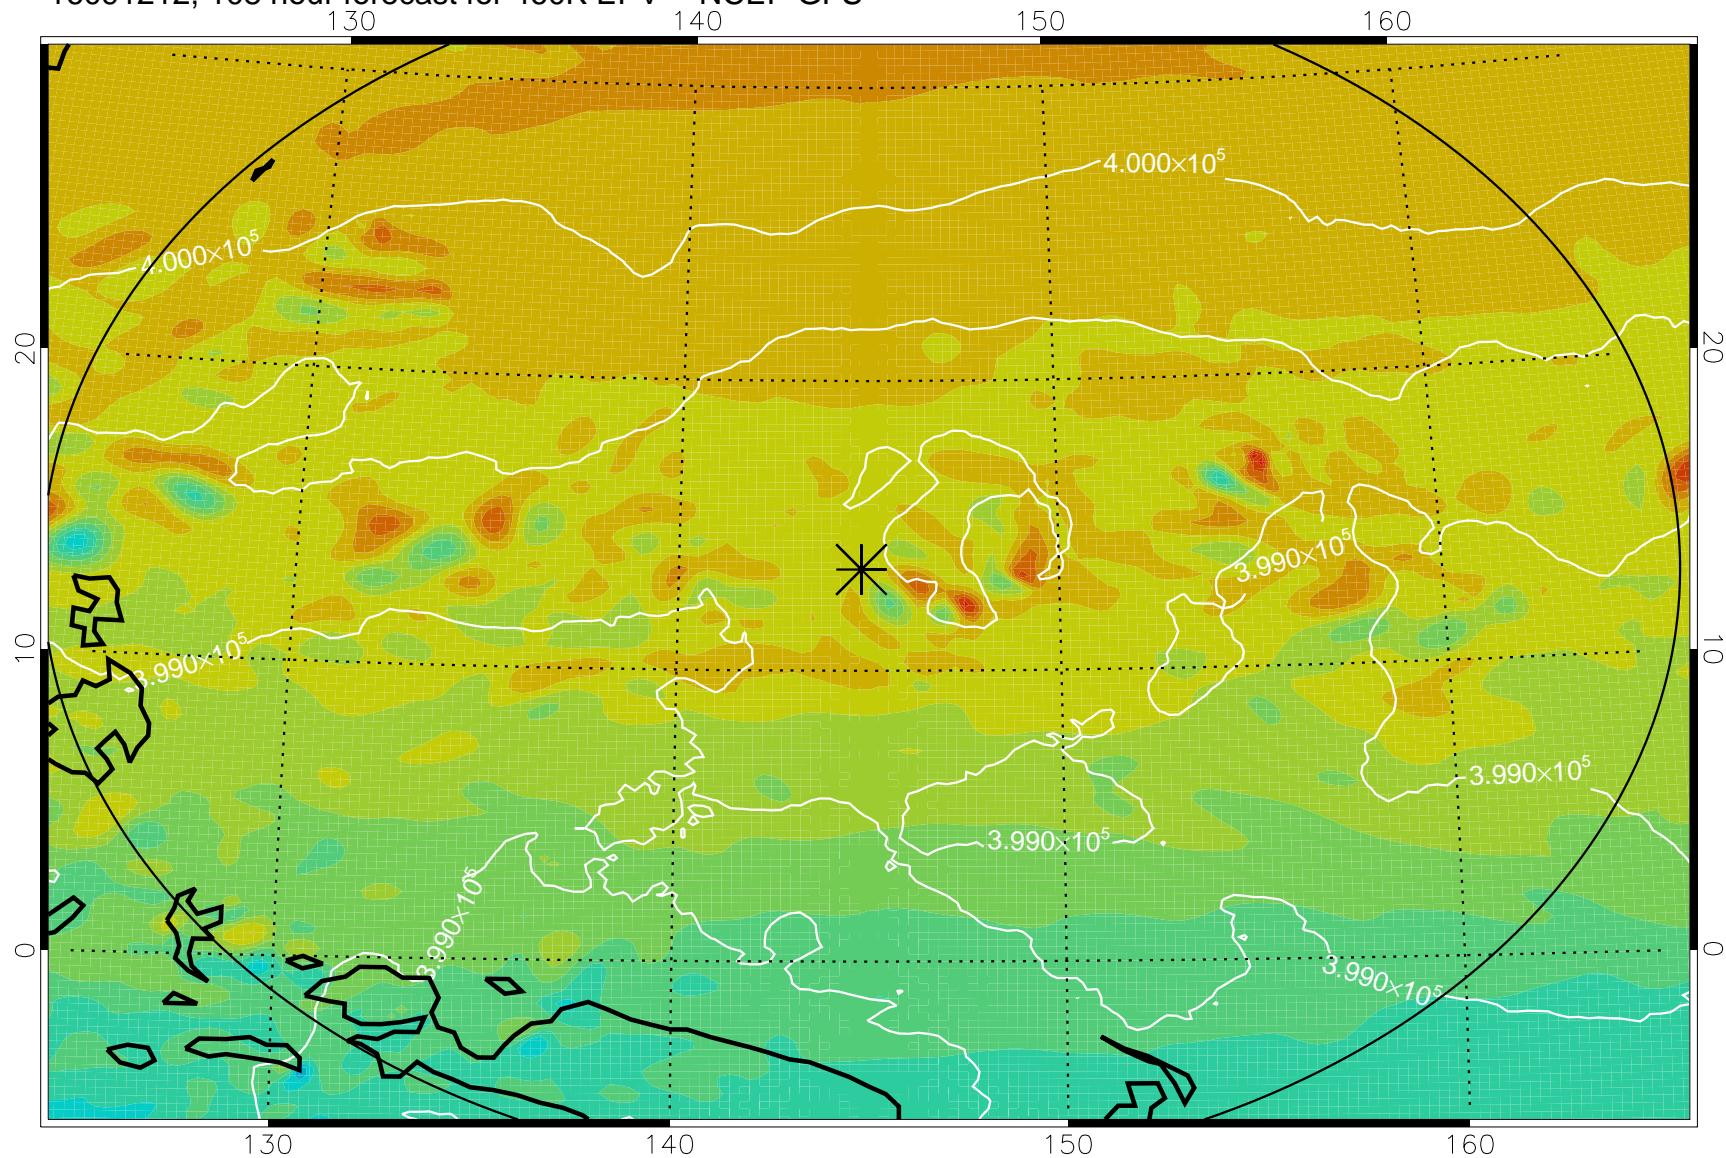

16091106, 78 hour forecast for 460K EPV -- NCEP GFS

460K Montgomery Streamfunction, white

Range ring of 2304 km

16091112, 84 hour forecast for 460K EPV -- NCEP GFS

460K Montgomery Streamfunction, white

Range ring of 2304 km

16091118, 90 hour forecast for 460K EPV -- NCEP GFS

460K Montgomery Streamfunction, white

Range ring of 2304 km

16091200, 96 hour forecast for 460K EPV -- NCEP GFS

460K Montgomery Streamfunction, white

Range ring of 2304 km

16091206, 102 hour forecast for 460K EPV -- NCEP GFS

460K Montgomery Streamfunction, white

Range ring of 2304 km

16091212, 108 hour forecast for 460K EPV -- NCEP GFS

460K Montgomery Streamfunction, white

Range ring of 2304 km

16091218, 114 hour forecast for 460K EPV -- NCEP GFS

460K Montgomery Streamfunction, white

Range ring of 2304 km

16091300, 120 hour forecast for 460K EPV -- NCEP GFS

460K Montgomery Streamfunction, white

Range ring of 2304 km