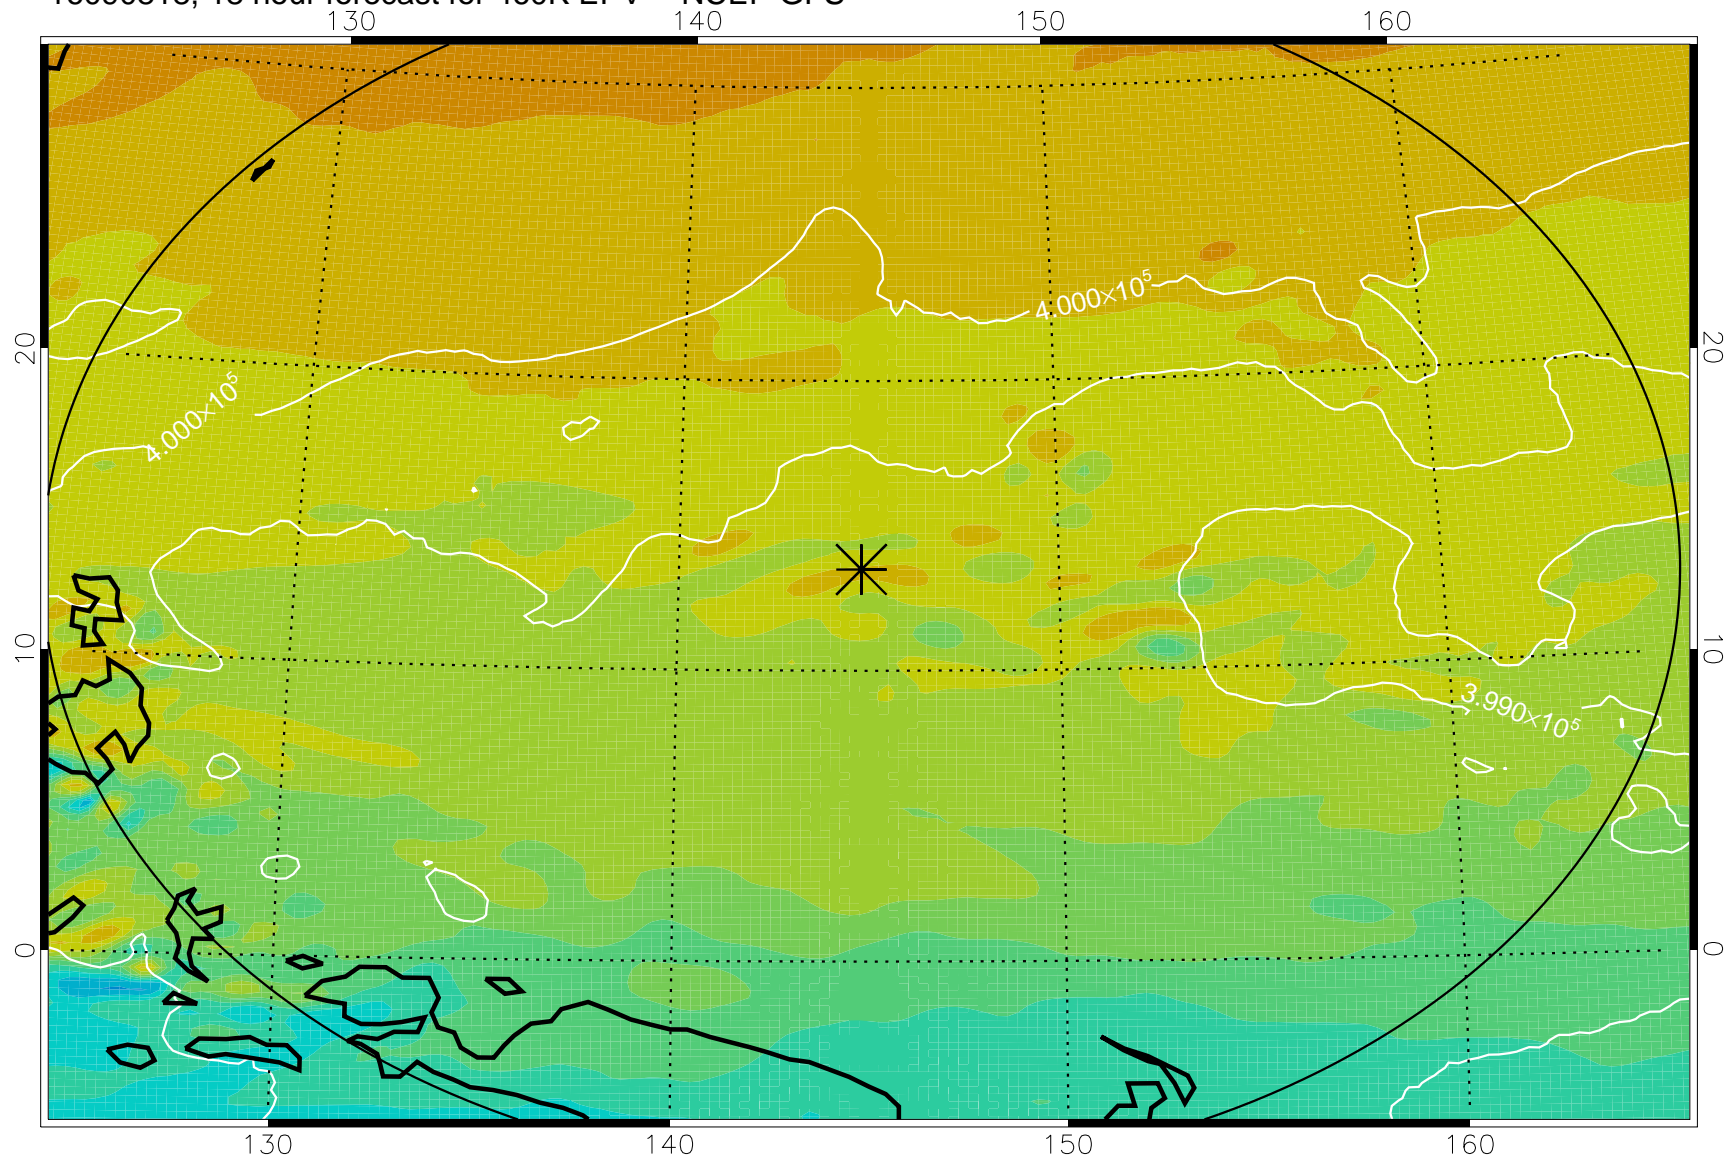

16090806, 6 hour forecast for 460K EPV -- NCEP GFS

460K Montgomery Streamfunction, white

Range ring of 2304 km

16090812, 12 hour forecast for 460K EPV -- NCEP GFS

460K Montgomery Streamfunction, white

Range ring of 2304 km

16090818, 18 hour forecast for 460K EPV -- NCEP GFS

460K Montgomery Streamfunction, white

Range ring of 2304 km

16090900, 24 hour forecast for 460K EPV -- NCEP GFS

460K Montgomery Streamfunction, white

Range ring of 2304 km

16090918, 42 hour forecast for 460K EPV -- NCEP GFS

460K Montgomery Streamfunction, white

Range ring of 2304 km

16091000, 48 hour forecast for 460K EPV -- NCEP GFS

460K Montgomery Streamfunction, white

Range ring of 2304 km

16091018, 66 hour forecast for 460K EPV -- NCEP GFS

460K Montgomery Streamfunction, white

Range ring of 2304 km

16091100, 72 hour forecast for 460K EPV -- NCEP GFS

460K Montgomery Streamfunction, white

Range ring of 2304 km