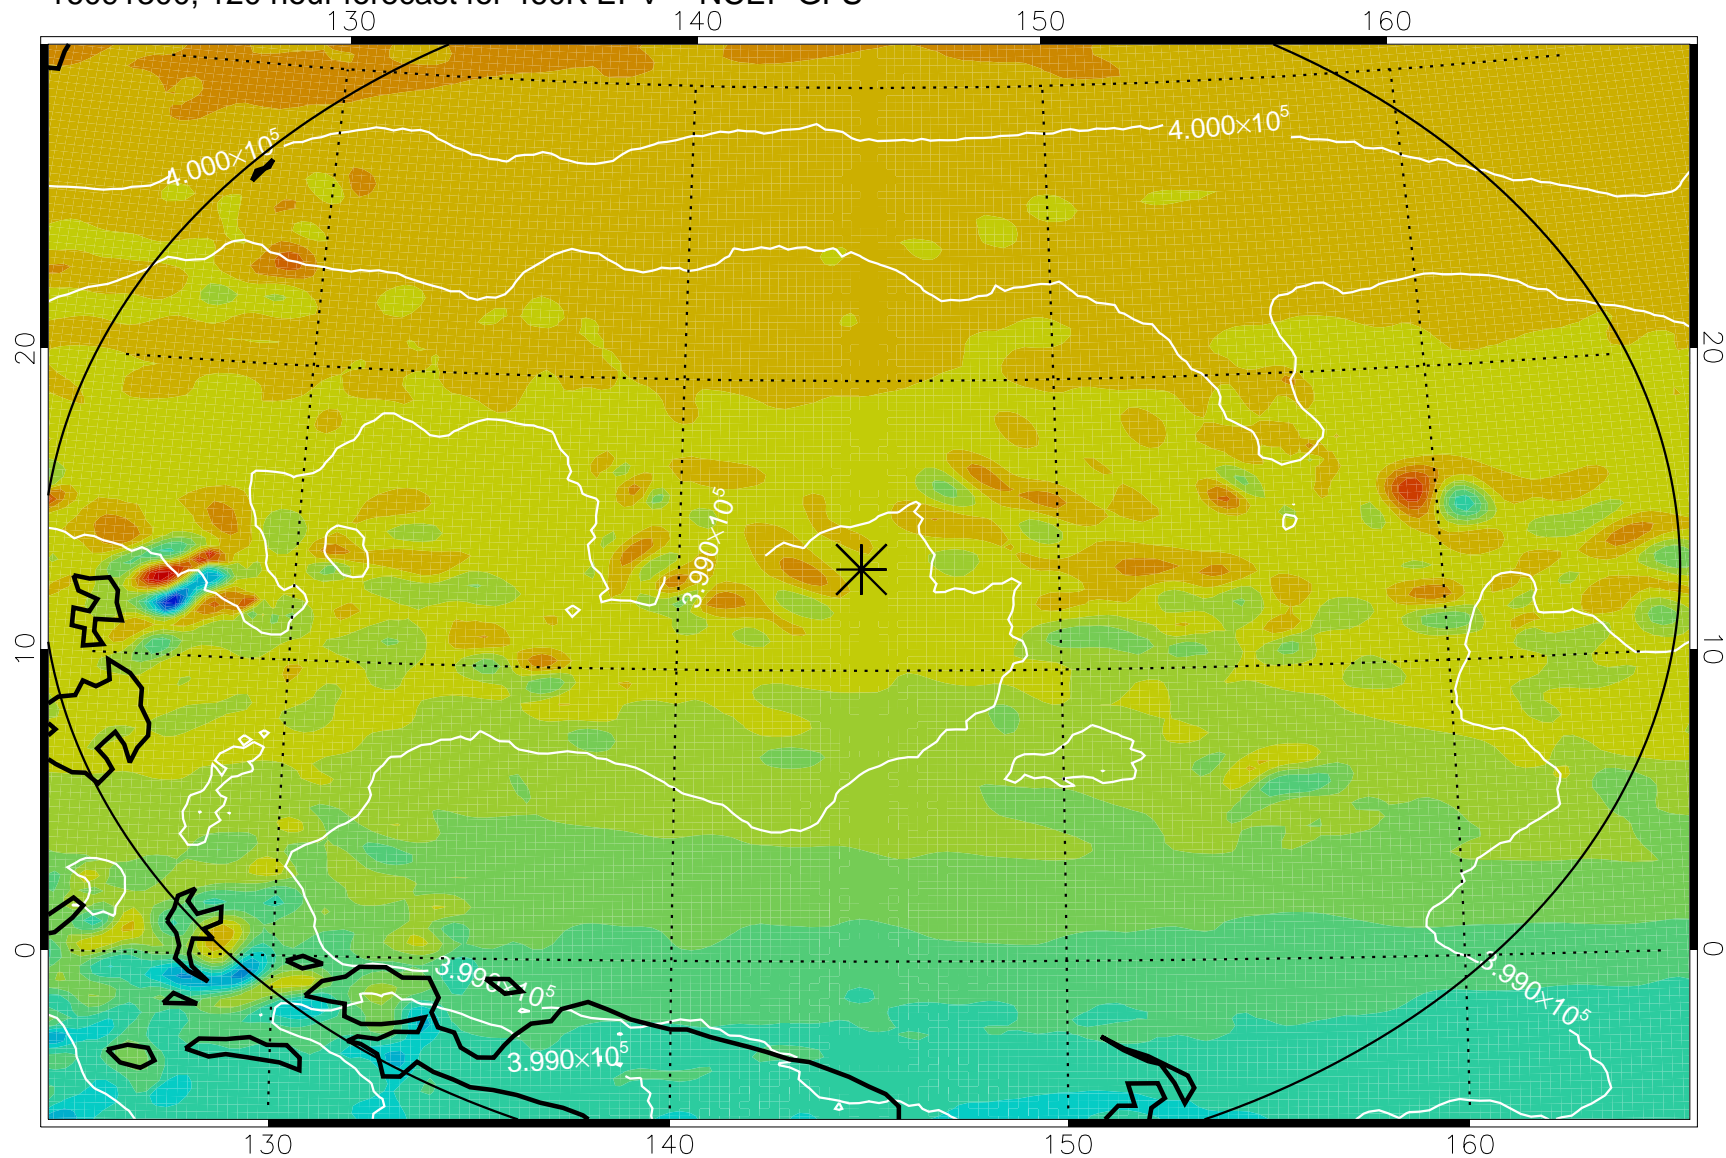

16091106, 78 hour forecast for 460K EPV -- NCEP GFS

460K Montgomery Streamfunction, white

Range ring of 2304 km

16091112, 84 hour forecast for 460K EPV -- NCEP GFS

460K Montgomery Streamfunction, white

Range ring of 2304 km

16091118, 90 hour forecast for 460K EPV -- NCEP GFS

460K Montgomery Streamfunction, white

Range ring of 2304 km

16091200, 96 hour forecast for 460K EPV -- NCEP GFS

460K Montgomery Streamfunction, white

Range ring of 2304 km

16091206, 102 hour forecast for 460K EPV -- NCEP GFS

460K Montgomery Streamfunction, white

Range ring of 2304 km

16091212, 108 hour forecast for 460K EPV -- NCEP GFS

460K Montgomery Streamfunction, white

Range ring of 2304 km

16091218, 114 hour forecast for 460K EPV -- NCEP GFS

460K Montgomery Streamfunction, white

Range ring of 2304 km

16091300, 120 hour forecast for 460K EPV -- NCEP GFS

460K Montgomery Streamfunction, white

Range ring of 2304 km