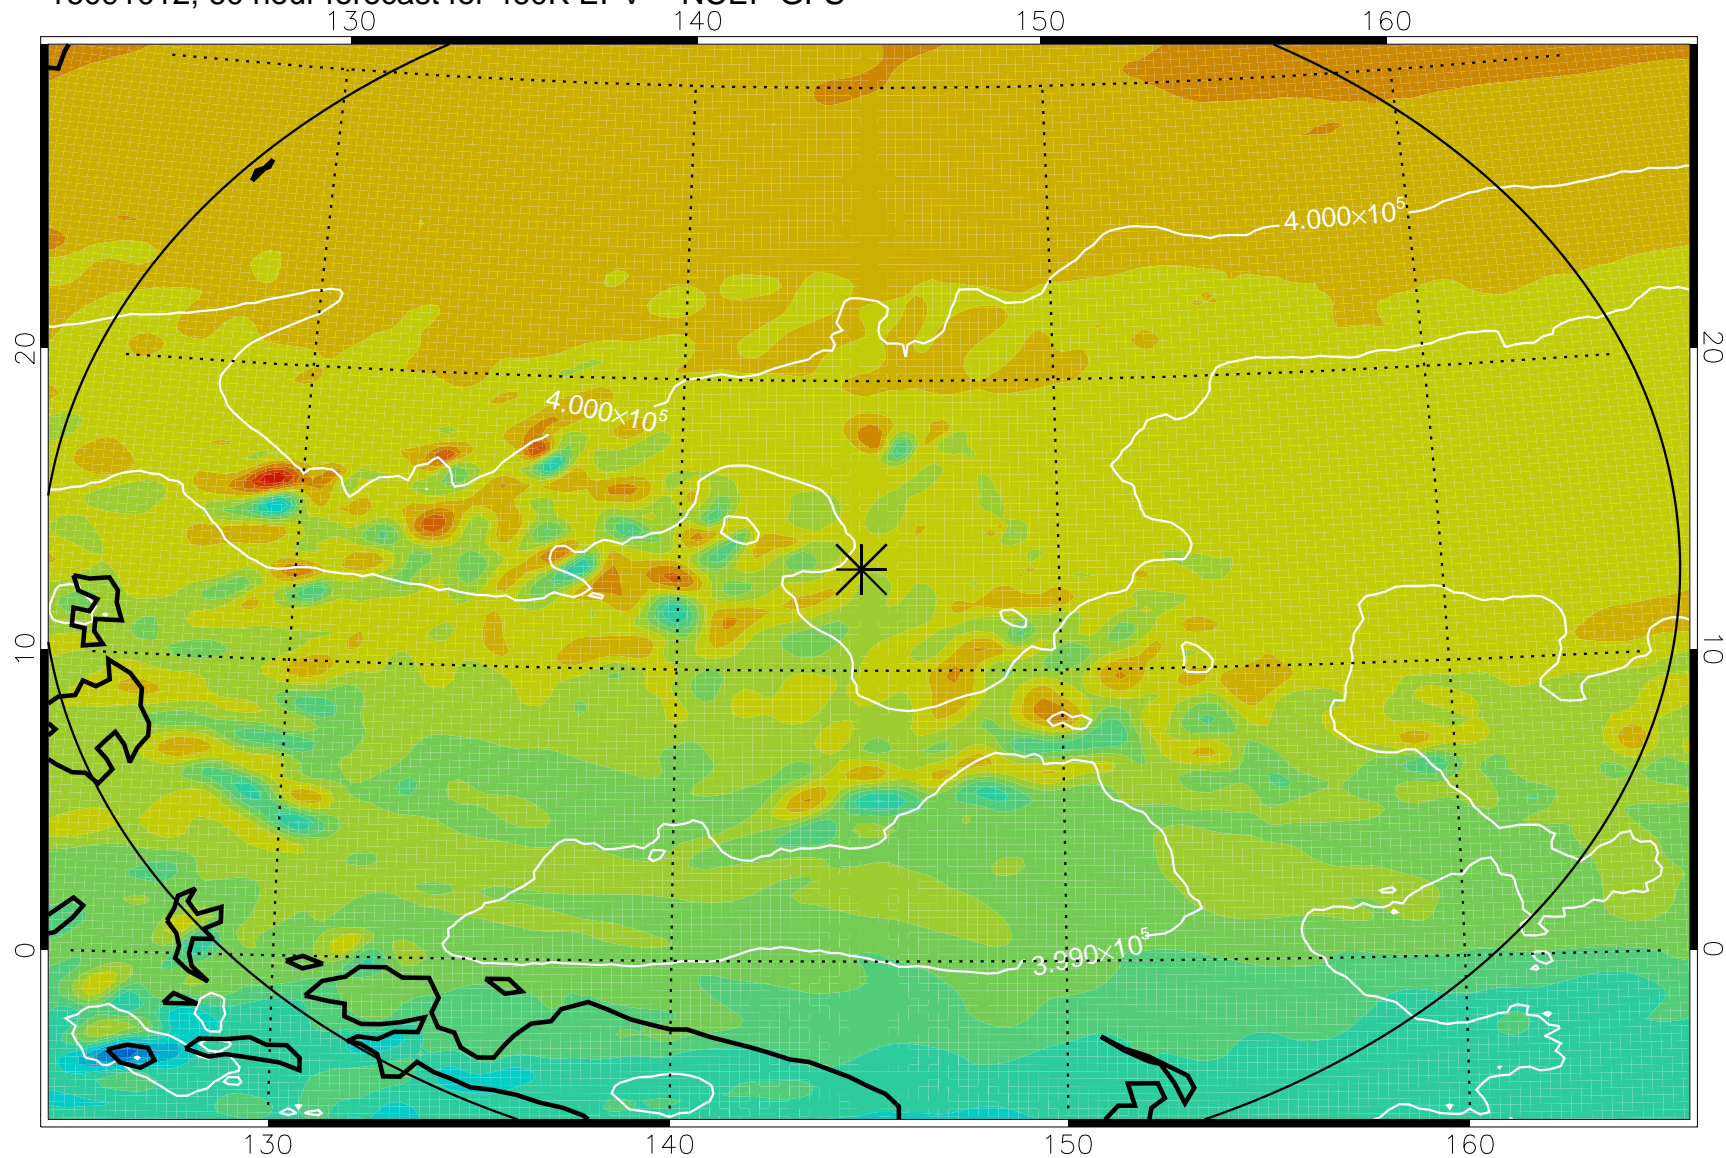

16091006, 54 hour forecast for 460K EPV -- NCEP GFS

460K Montgomery Streamfunction, white

Range ring of 2304 km

16091012, 60 hour forecast for 460K EPV -- NCEP GFS

460K Montgomery Streamfunction, white

Range ring of 2304 km

16091018, 66 hour forecast for 460K EPV -- NCEP GFS

460K Montgomery Streamfunction, white

Range ring of 2304 km

16091100, 72 hour forecast for 460K EPV -- NCEP GFS

460K Montgomery Streamfunction, white

Range ring of 2304 km

16091106, 78 hour forecast for 460K EPV -- NCEP GFS

460K Montgomery Streamfunction, white

Range ring of 2304 km

16091112, 84 hour forecast for 460K EPV -- NCEP GFS

460K Montgomery Streamfunction, white

Range ring of 2304 km

16091118, 90 hour forecast for 460K EPV -- NCEP GFS

460K Montgomery Streamfunction, white

Range ring of 2304 km

16091200, 96 hour forecast for 460K EPV -- NCEP GFS

460K Montgomery Streamfunction, white

Range ring of 2304 km