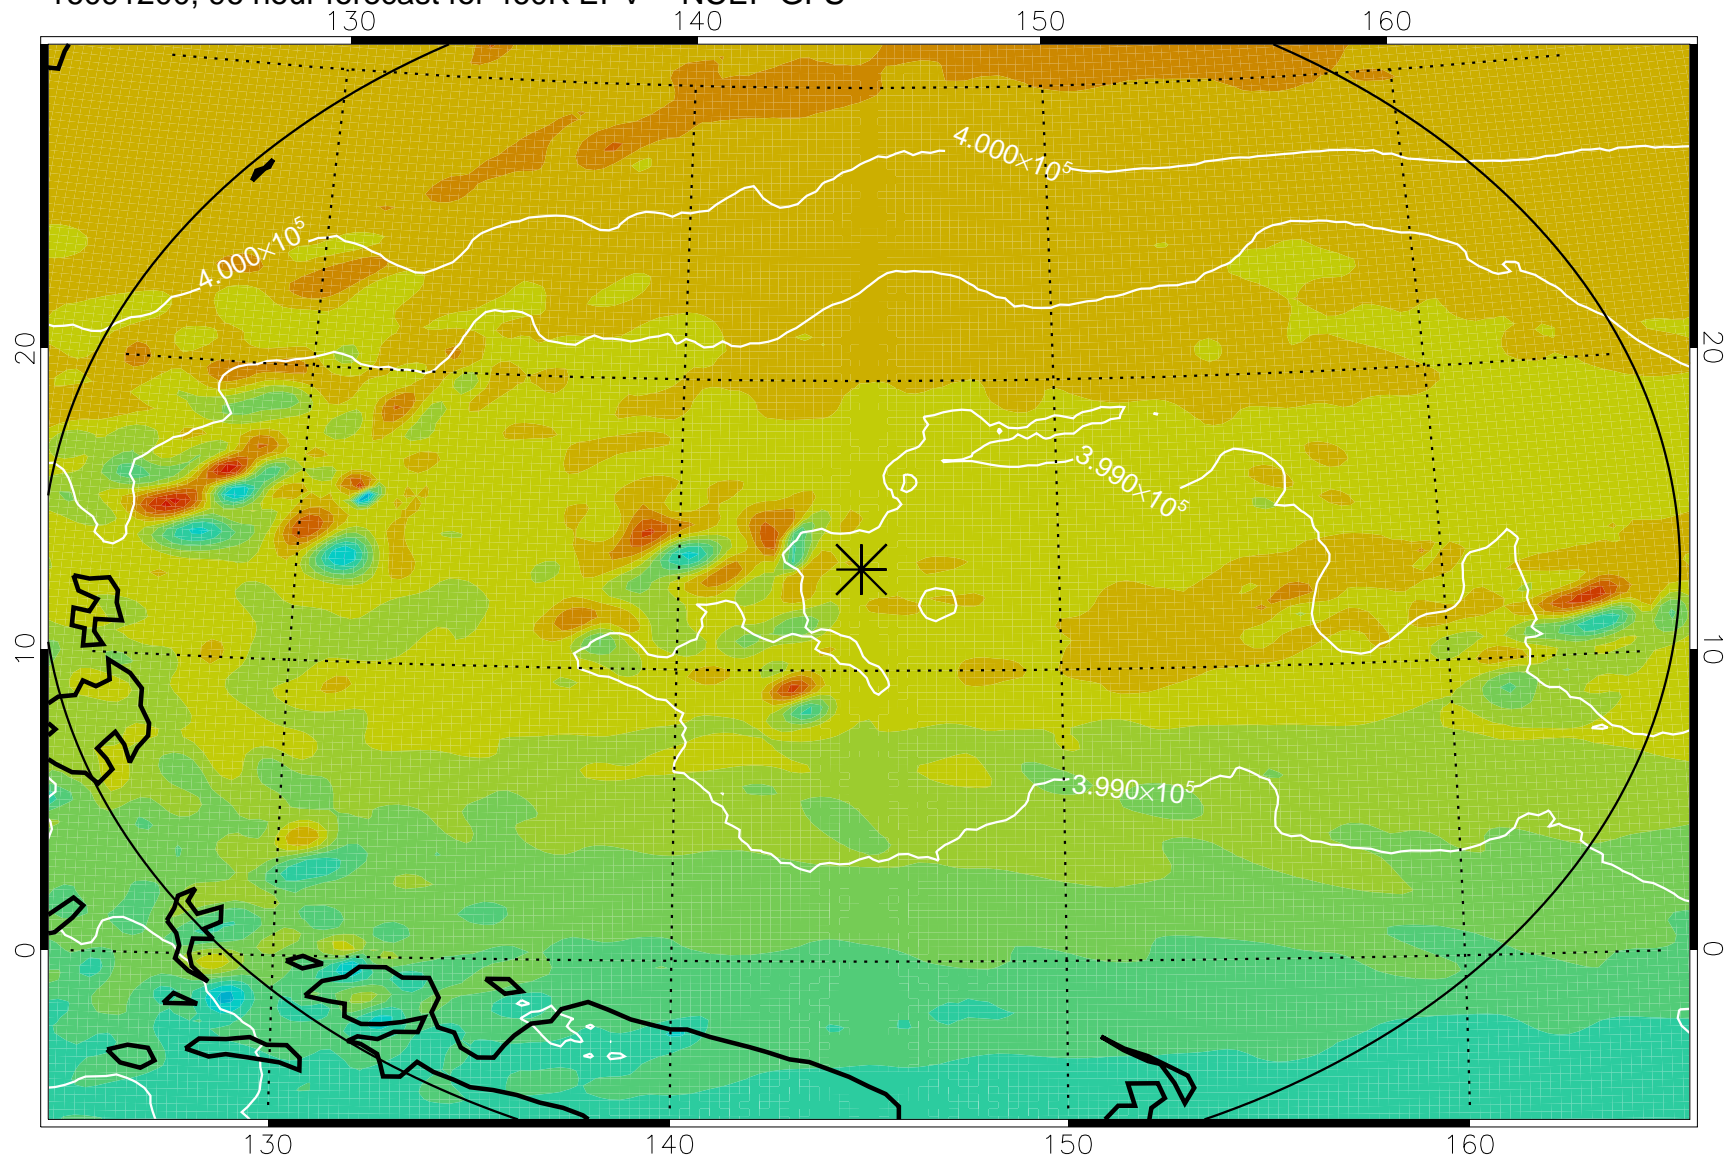

16091018, 66 hour forecast for 460K EPV -- NCEP GFS

460K Montgomery Streamfunction, white

Range ring of 2304 km

16091100, 72 hour forecast for 460K EPV -- NCEP GFS

460K Montgomery Streamfunction, white

Range ring of 2304 km

16091106, 78 hour forecast for 460K EPV -- NCEP GFS

460K Montgomery Streamfunction, white

Range ring of 2304 km

16091112, 84 hour forecast for 460K EPV -- NCEP GFS

460K Montgomery Streamfunction, white

Range ring of 2304 km

16091118, 90 hour forecast for 460K EPV -- NCEP GFS

460K Montgomery Streamfunction, white

Range ring of 2304 km

16091200, 96 hour forecast for 460K EPV -- NCEP GFS

460K Montgomery Streamfunction, white

Range ring of 2304 km

16091206, 102 hour forecast for 460K EPV -- NCEP GFS

460K Montgomery Streamfunction, white

Range ring of 2304 km

16091212, 108 hour forecast for 460K EPV -- NCEP GFS

460K Montgomery Streamfunction, white

Range ring of 2304 km