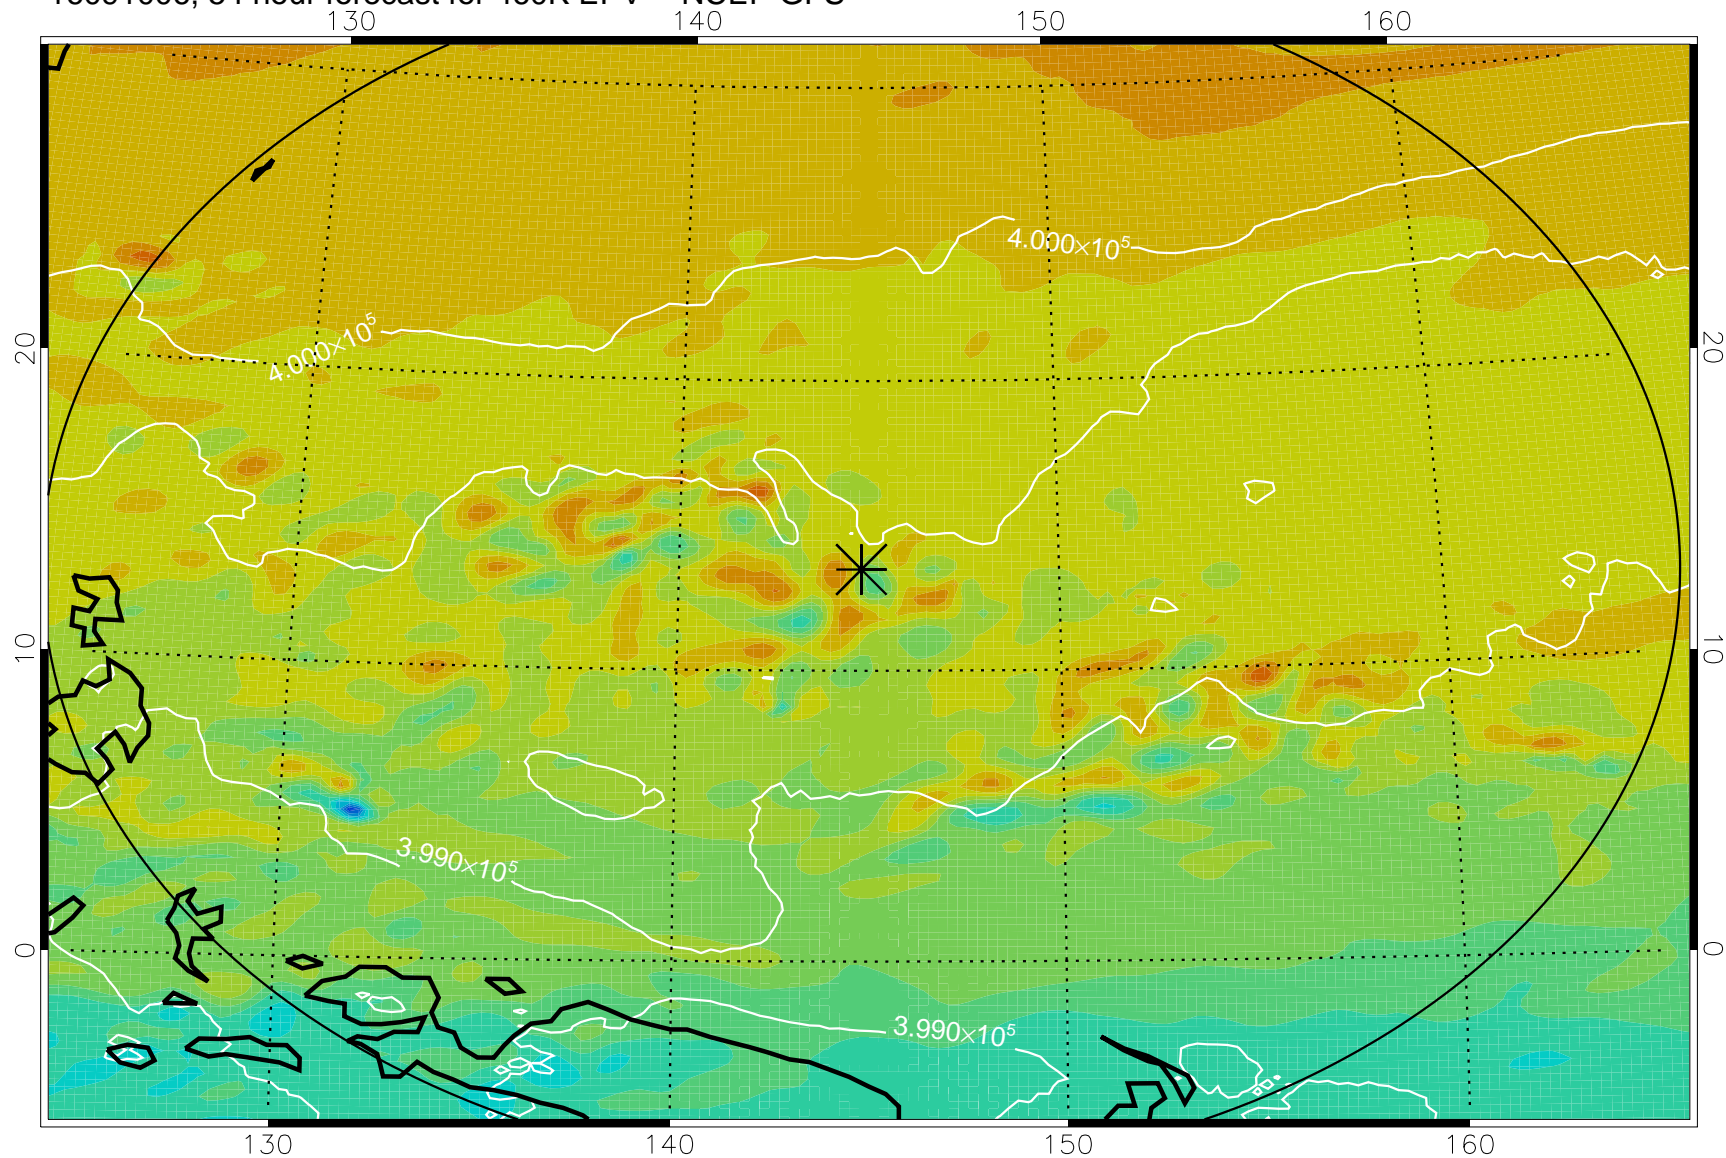

16090918, 42 hour forecast for 460K EPV -- NCEP GFS

460K Montgomery Streamfunction, white

Range ring of 2304 km

16091000, 48 hour forecast for 460K EPV -- NCEP GFS

460K Montgomery Streamfunction, white

Range ring of 2304 km

16091006, 54 hour forecast for 460K EPV -- NCEP GFS

460K Montgomery Streamfunction, white

Range ring of 2304 km

16091012, 60 hour forecast for 460K EPV -- NCEP GFS

460K Montgomery Streamfunction, white

Range ring of 2304 km

16091018, 66 hour forecast for 460K EPV -- NCEP GFS

460K Montgomery Streamfunction, white

Range ring of 2304 km

16091100, 72 hour forecast for 460K EPV -- NCEP GFS

460K Montgomery Streamfunction, white

Range ring of 2304 km

16091106, 78 hour forecast for 460K EPV -- NCEP GFS

460K Montgomery Streamfunction, white

Range ring of 2304 km

16091112, 84 hour forecast for 460K EPV -- NCEP GFS

460K Montgomery Streamfunction, white

Range ring of 2304 km