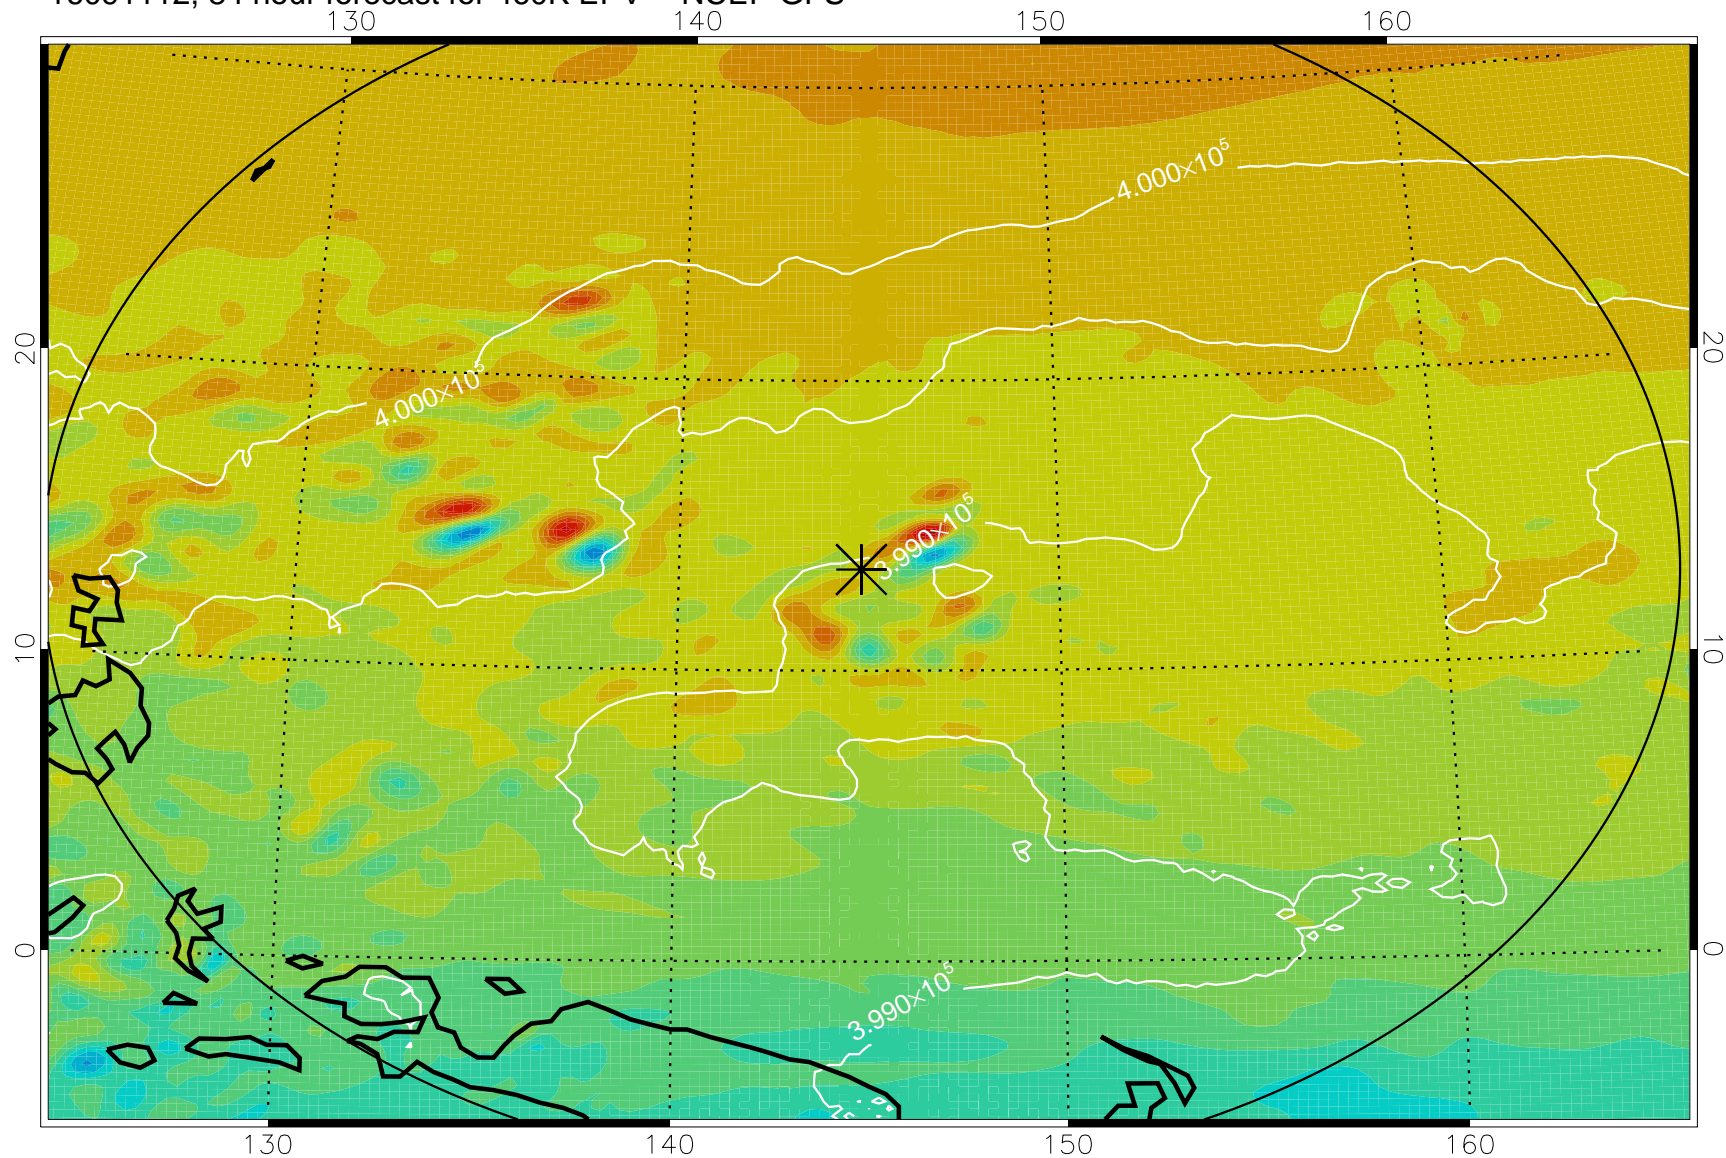

16091018, 66 hour forecast for 460K EPV -- NCEP GFS

460K Montgomery Streamfunction, white

Range ring of 2304 km

16091100, 72 hour forecast for 460K EPV -- NCEP GFS

460K Montgomery Streamfunction, white

Range ring of 2304 km

16091106, 78 hour forecast for 460K EPV -- NCEP GFS

460K Montgomery Streamfunction, white

Range ring of 2304 km

16091112, 84 hour forecast for 460K EPV -- NCEP GFS

460K Montgomery Streamfunction, white

Range ring of 2304 km

16091118, 90 hour forecast for 460K EPV -- NCEP GFS

460K Montgomery Streamfunction, white

Range ring of 2304 km

16091200, 96 hour forecast for 460K EPV -- NCEP GFS

460K Montgomery Streamfunction, white

Range ring of 2304 km

16091206, 102 hour forecast for 460K EPV -- NCEP GFS

460K Montgomery Streamfunction, white

Range ring of 2304 km

16091212, 108 hour forecast for 460K EPV -- NCEP GFS

460K Montgomery Streamfunction, white

Range ring of 2304 km