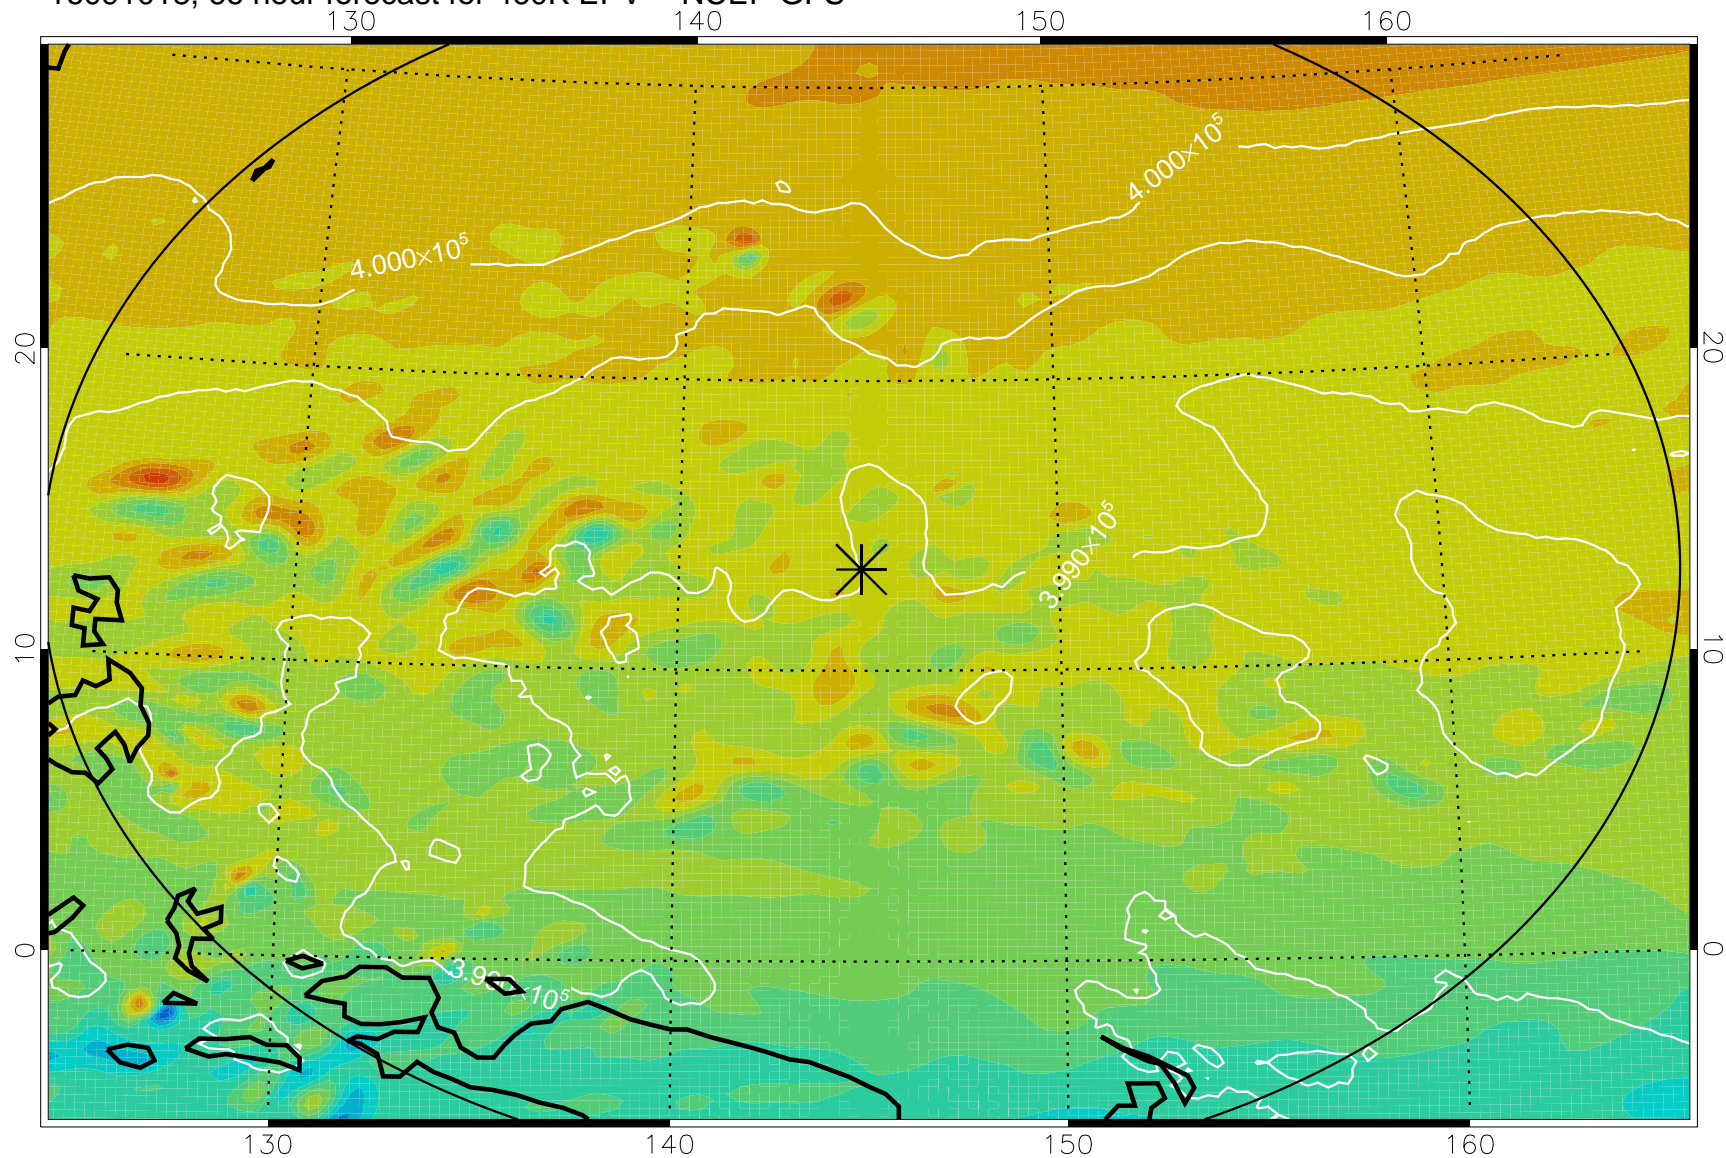

16091006, 54 hour forecast for 460K EPV -- NCEP GFS

460K Montgomery Streamfunction, white

Range ring of 2304 km

16091012, 60 hour forecast for 460K EPV -- NCEP GFS

460K Montgomery Streamfunction, white

Range ring of 2304 km

16091018, 66 hour forecast for 460K EPV -- NCEP GFS

460K Montgomery Streamfunction, white

Range ring of 2304 km

16091100, 72 hour forecast for 460K EPV -- NCEP GFS

460K Montgomery Streamfunction, white

Range ring of 2304 km

16091106, 78 hour forecast for 460K EPV -- NCEP GFS

460K Montgomery Streamfunction, white

Range ring of 2304 km

16091112, 84 hour forecast for 460K EPV -- NCEP GFS

460K Montgomery Streamfunction, white

Range ring of 2304 km

16091118, 90 hour forecast for 460K EPV -- NCEP GFS

460K Montgomery Streamfunction, white

Range ring of 2304 km

16091200, 96 hour forecast for 460K EPV -- NCEP GFS

460K Montgomery Streamfunction, white

Range ring of 2304 km