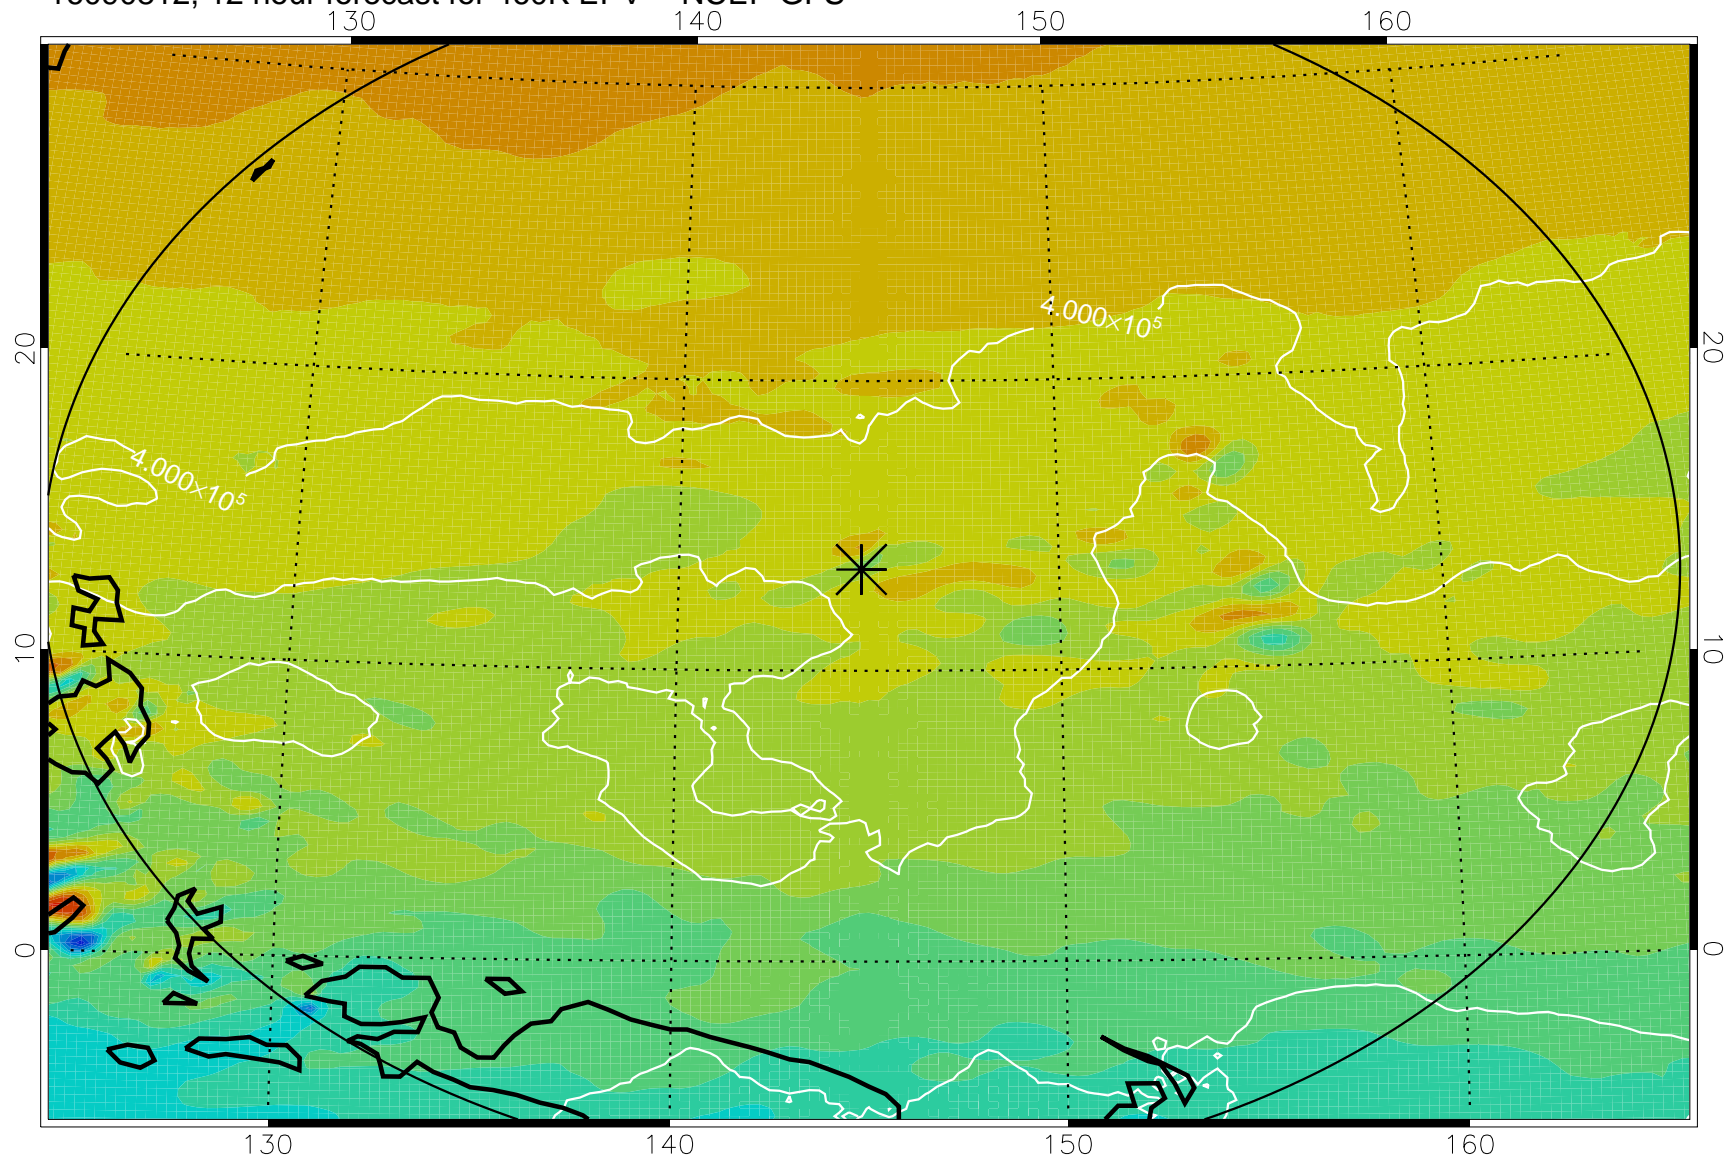

16090806, 6 hour forecast for 460K EPV -- NCEP GFS

460K Montgomery Streamfunction, white

Range ring of 2304 km

16090812, 12 hour forecast for 460K EPV -- NCEP GFS

460K Montgomery Streamfunction, white

Range ring of 2304 km

16090818, 18 hour forecast for 460K EPV -- NCEP GFS

460K Montgomery Streamfunction, white

Range ring of 2304 km

16090900, 24 hour forecast for 460K EPV -- NCEP GFS

460K Montgomery Streamfunction, white

Range ring of 2304 km

16090906, 30 hour forecast for 460K EPV -- NCEP GFS

460K Montgomery Streamfunction, white

Range ring of 2304 km

16090912, 36 hour forecast for 460K EPV -- NCEP GFS

460K Montgomery Streamfunction, white

Range ring of 2304 km

16091018, 66 hour forecast for 460K EPV -- NCEP GFS

460K Montgomery Streamfunction, white

Range ring of 2304 km

16091100, 72 hour forecast for 460K EPV -- NCEP GFS

460K Montgomery Streamfunction, white

Range ring of 2304 km