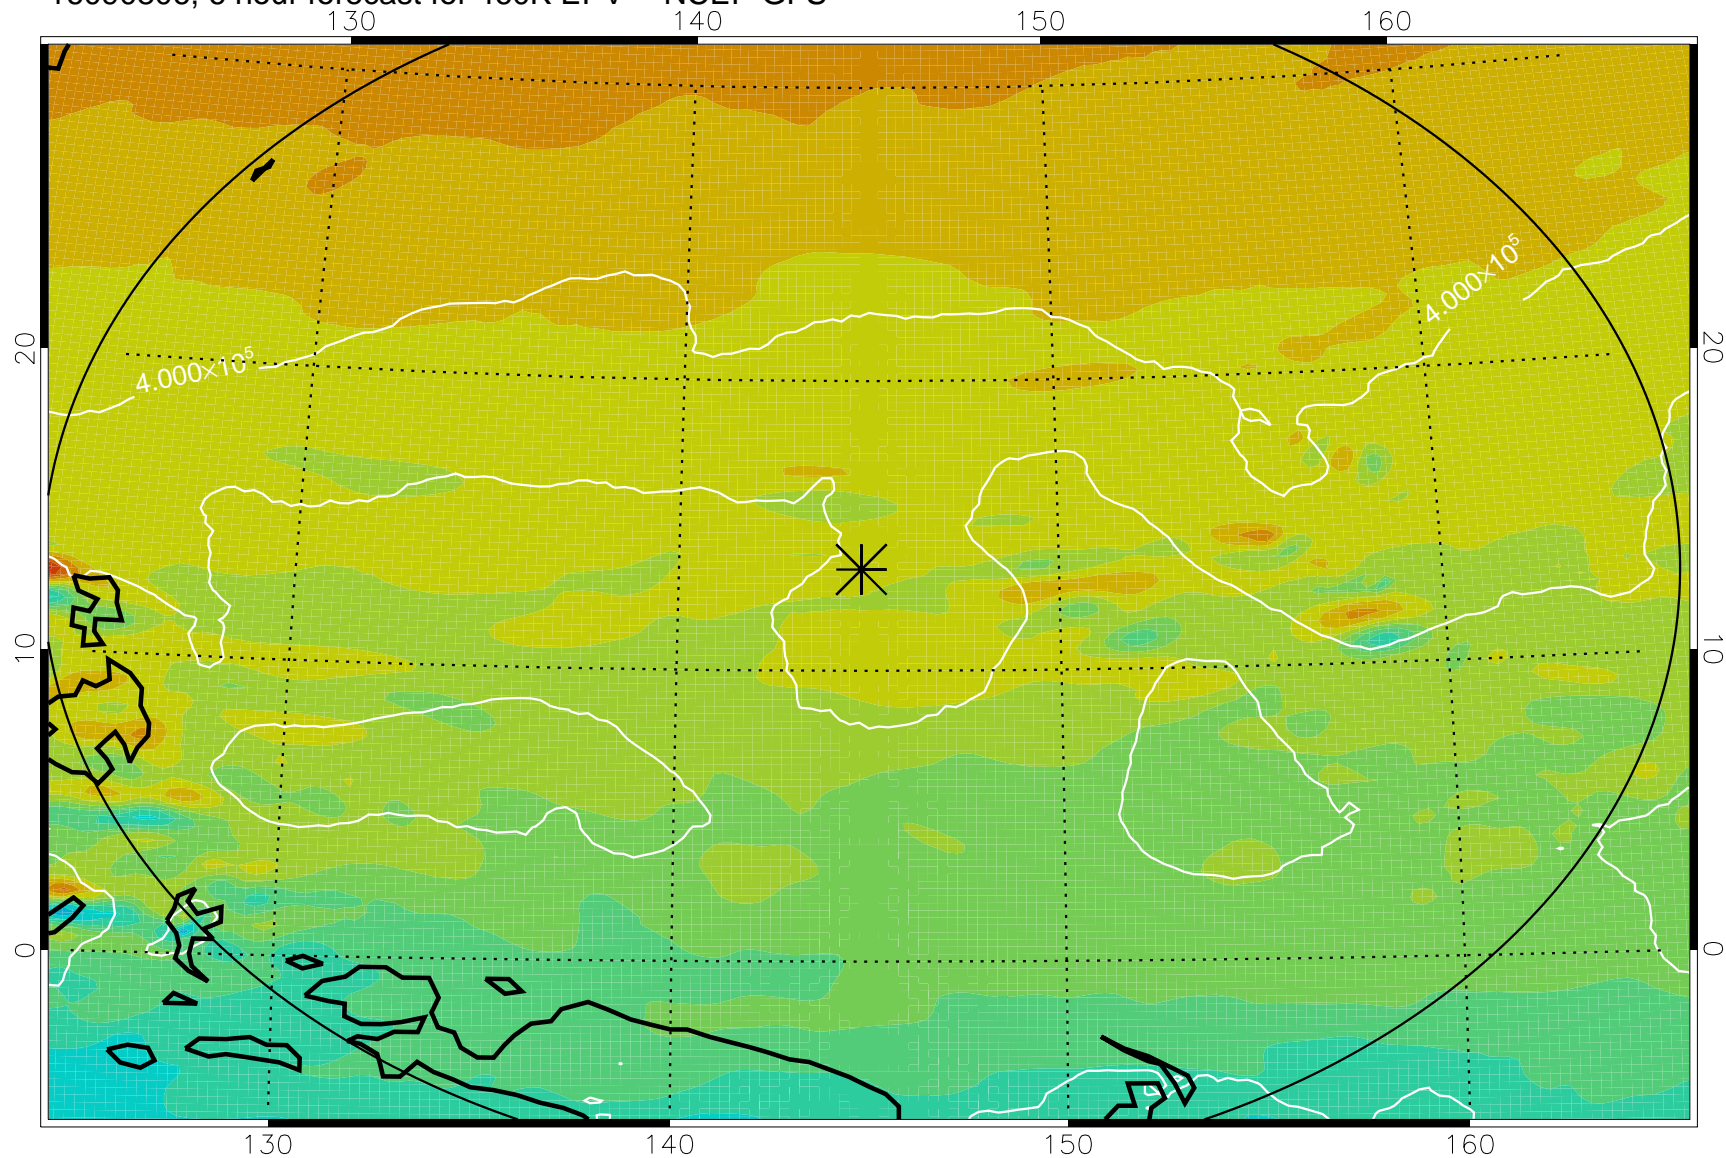

16090806, 6 hour forecast for 460K EPV -- NCEP GFS

460K Montgomery Streamfunction, white

Range ring of 2304 km

16090812, 12 hour forecast for 460K EPV -- NCEP GFS

460K Montgomery Streamfunction, white

Range ring of 2304 km

16090818, 18 hour forecast for 460K EPV -- NCEP GFS

460K Montgomery Streamfunction, white

Range ring of 2304 km

16090900, 24 hour forecast for 460K EPV -- NCEP GFS

460K Montgomery Streamfunction, white

Range ring of 2304 km

16090918, 42 hour forecast for 460K EPV -- NCEP GFS

460K Montgomery Streamfunction, white

Range ring of 2304 km

16091000, 48 hour forecast for 460K EPV -- NCEP GFS

460K Montgomery Streamfunction, white

Range ring of 2304 km

16091018, 66 hour forecast for 460K EPV -- NCEP GFS

460K Montgomery Streamfunction, white

Range ring of 2304 km

16091100, 72 hour forecast for 460K EPV -- NCEP GFS

460K Montgomery Streamfunction, white

Range ring of 2304 km