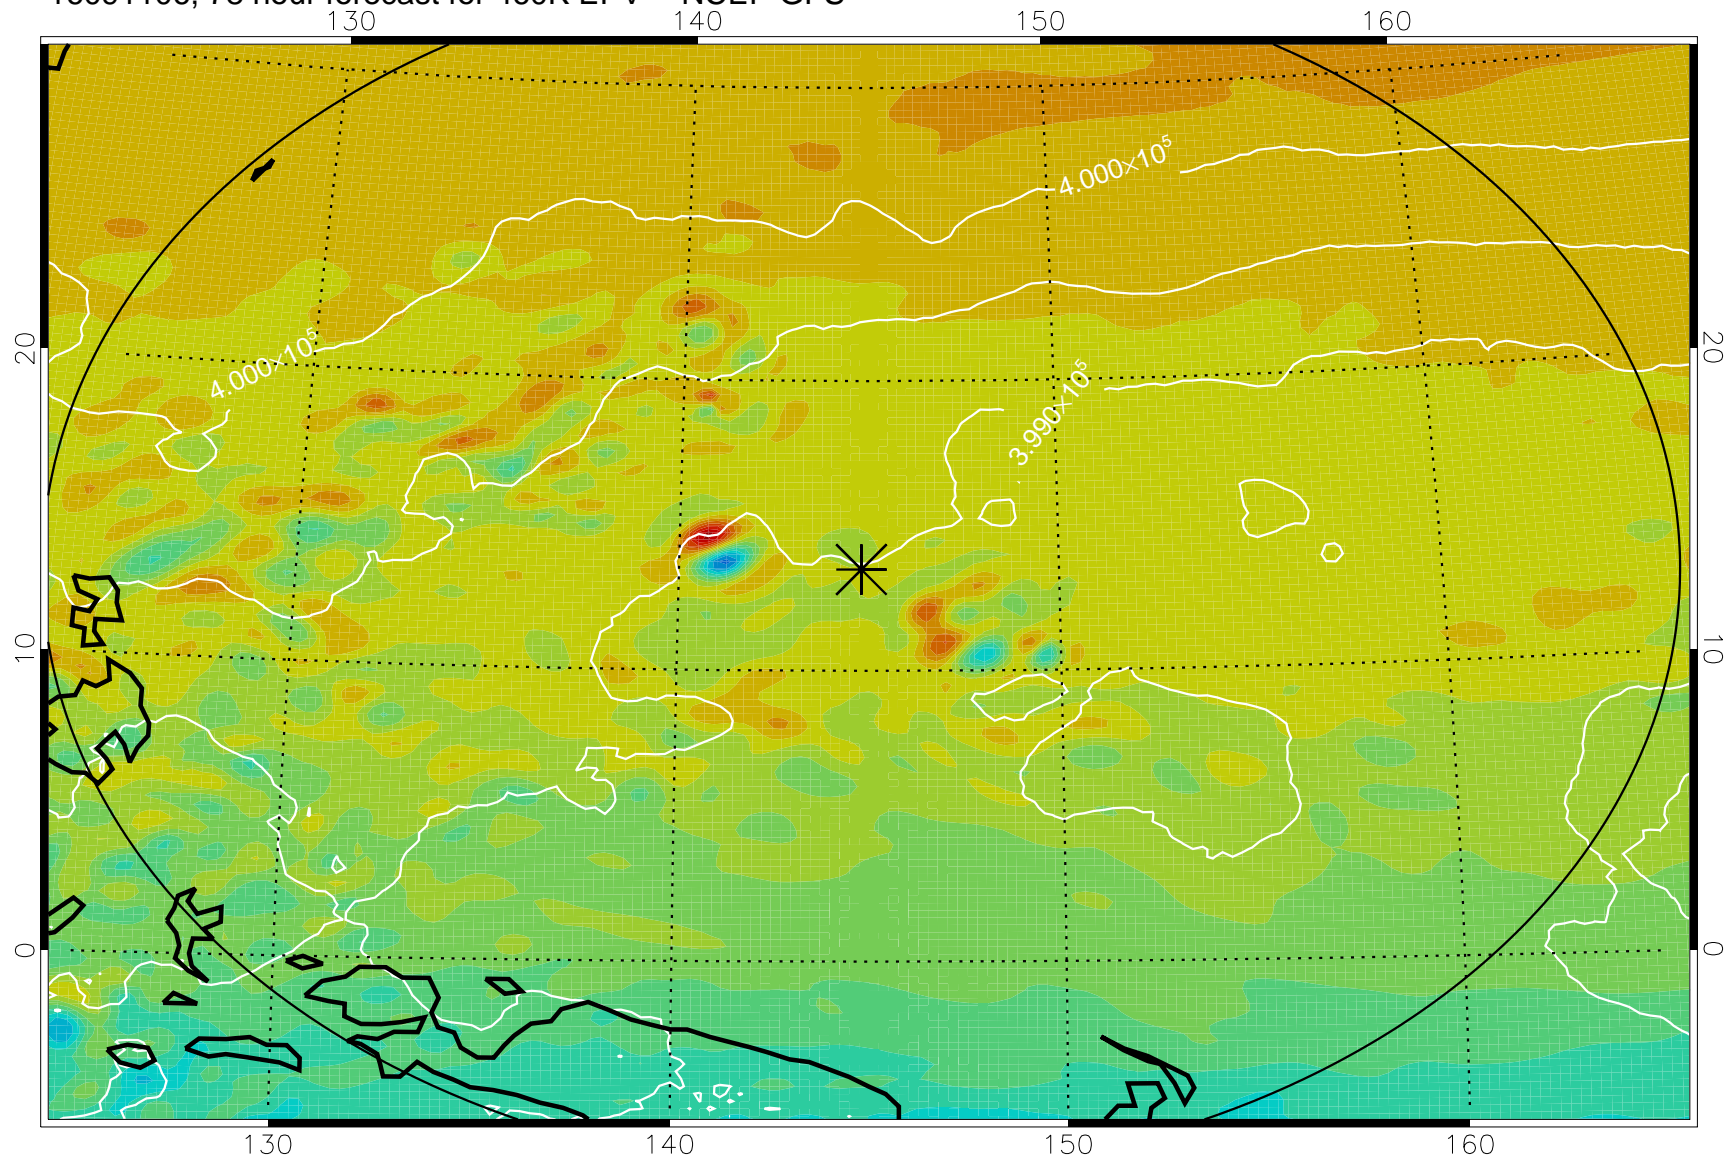

16091018, 66 hour forecast for 460K EPV -- NCEP GFS

460K Montgomery Streamfunction, white

Range ring of 2304 km

16091100, 72 hour forecast for 460K EPV -- NCEP GFS

460K Montgomery Streamfunction, white

Range ring of 2304 km

16091106, 78 hour forecast for 460K EPV -- NCEP GFS

460K Montgomery Streamfunction, white

Range ring of 2304 km

16091112, 84 hour forecast for 460K EPV -- NCEP GFS

460K Montgomery Streamfunction, white

Range ring of 2304 km

16091118, 90 hour forecast for 460K EPV -- NCEP GFS

460K Montgomery Streamfunction, white

Range ring of 2304 km

16091200, 96 hour forecast for 460K EPV -- NCEP GFS

460K Montgomery Streamfunction, white

Range ring of 2304 km

16091206, 102 hour forecast for 460K EPV -- NCEP GFS

460K Montgomery Streamfunction, white

Range ring of 2304 km

16091212, 108 hour forecast for 460K EPV -- NCEP GFS

460K Montgomery Streamfunction, white

Range ring of 2304 km