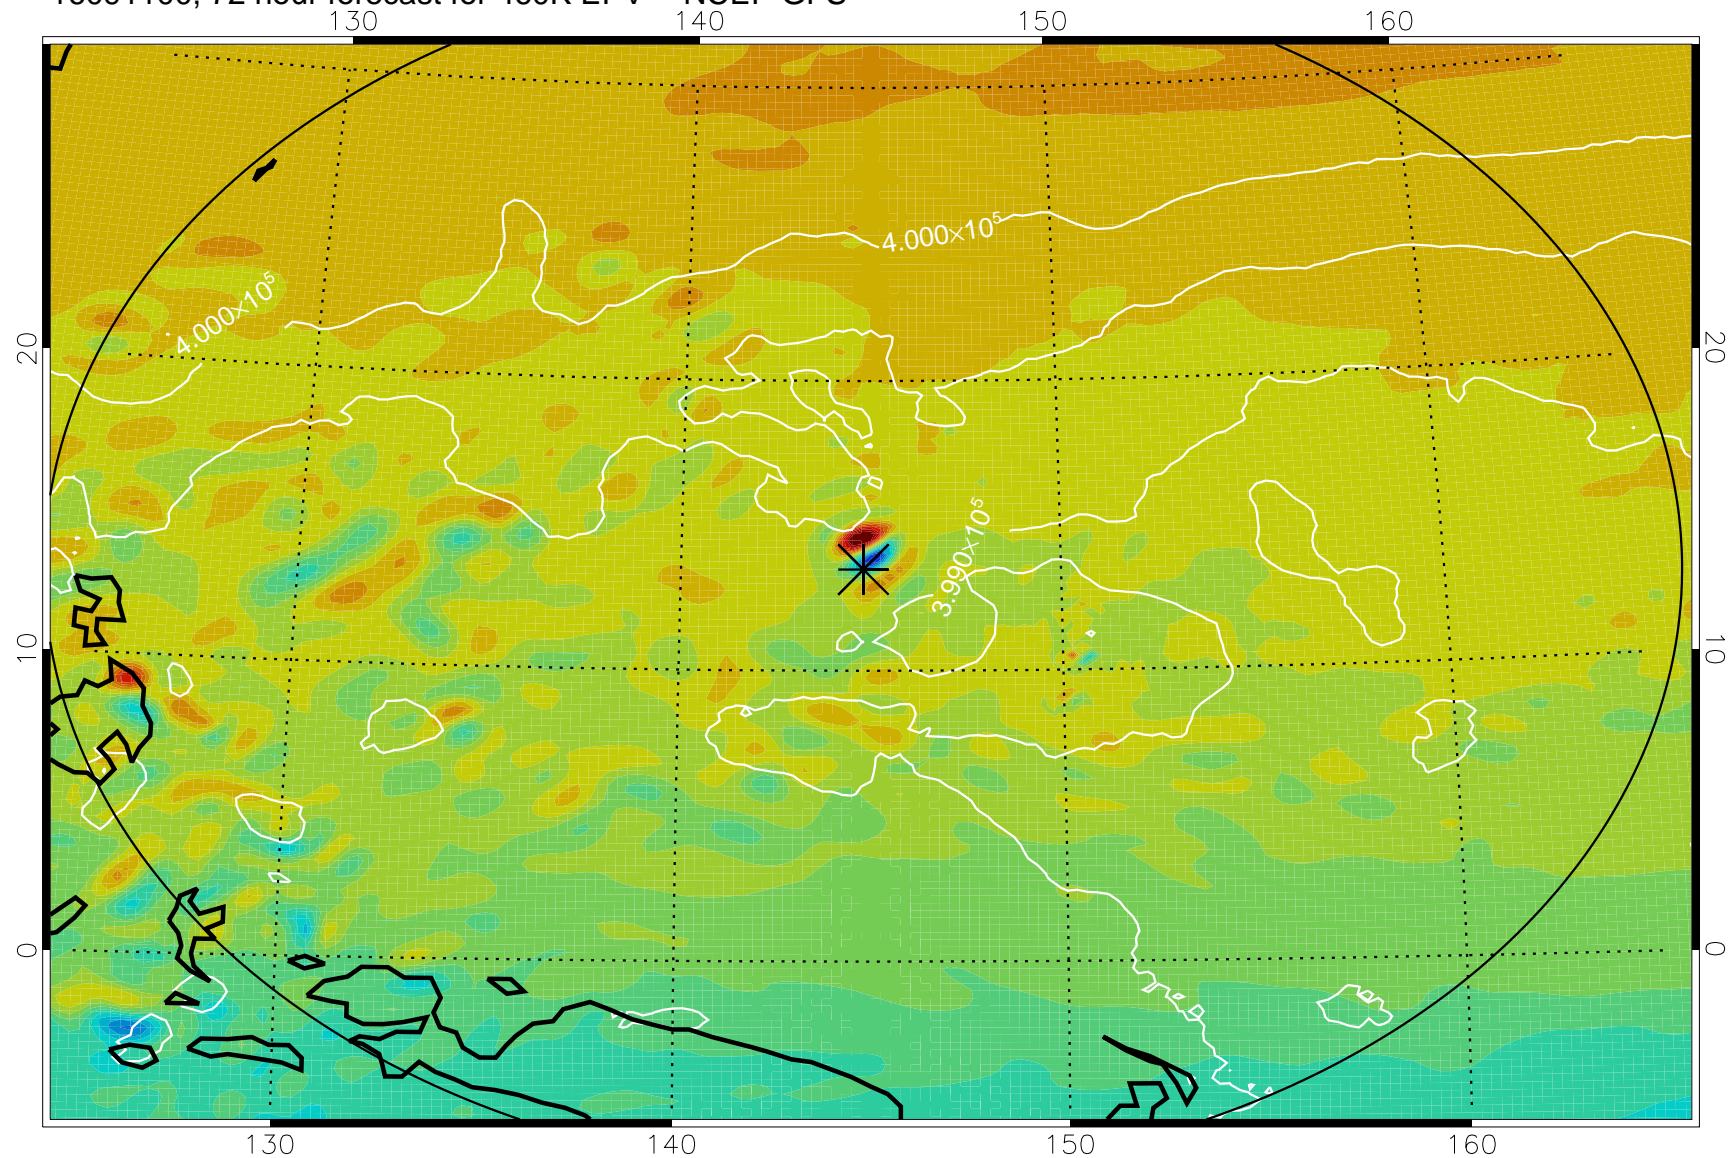

16090918, 42 hour forecast for 460K EPV -- NCEP GFS

460K Montgomery Streamfunction, white

Range ring of 2304 km

16091000, 48 hour forecast for 460K EPV -- NCEP GFS

460K Montgomery Streamfunction, white

Range ring of 2304 km

16091006, 54 hour forecast for 460K EPV -- NCEP GFS

460K Montgomery Streamfunction, white

Range ring of 2304 km

16091012, 60 hour forecast for 460K EPV -- NCEP GFS

460K Montgomery Streamfunction, white

Range ring of 2304 km

16091018, 66 hour forecast for 460K EPV -- NCEP GFS

460K Montgomery Streamfunction, white

Range ring of 2304 km

16091100, 72 hour forecast for 460K EPV -- NCEP GFS

460K Montgomery Streamfunction, white

Range ring of 2304 km

16091106, 78 hour forecast for 460K EPV -- NCEP GFS

460K Montgomery Streamfunction, white

Range ring of 2304 km

16091112, 84 hour forecast for 460K EPV -- NCEP GFS

460K Montgomery Streamfunction, white

Range ring of 2304 km