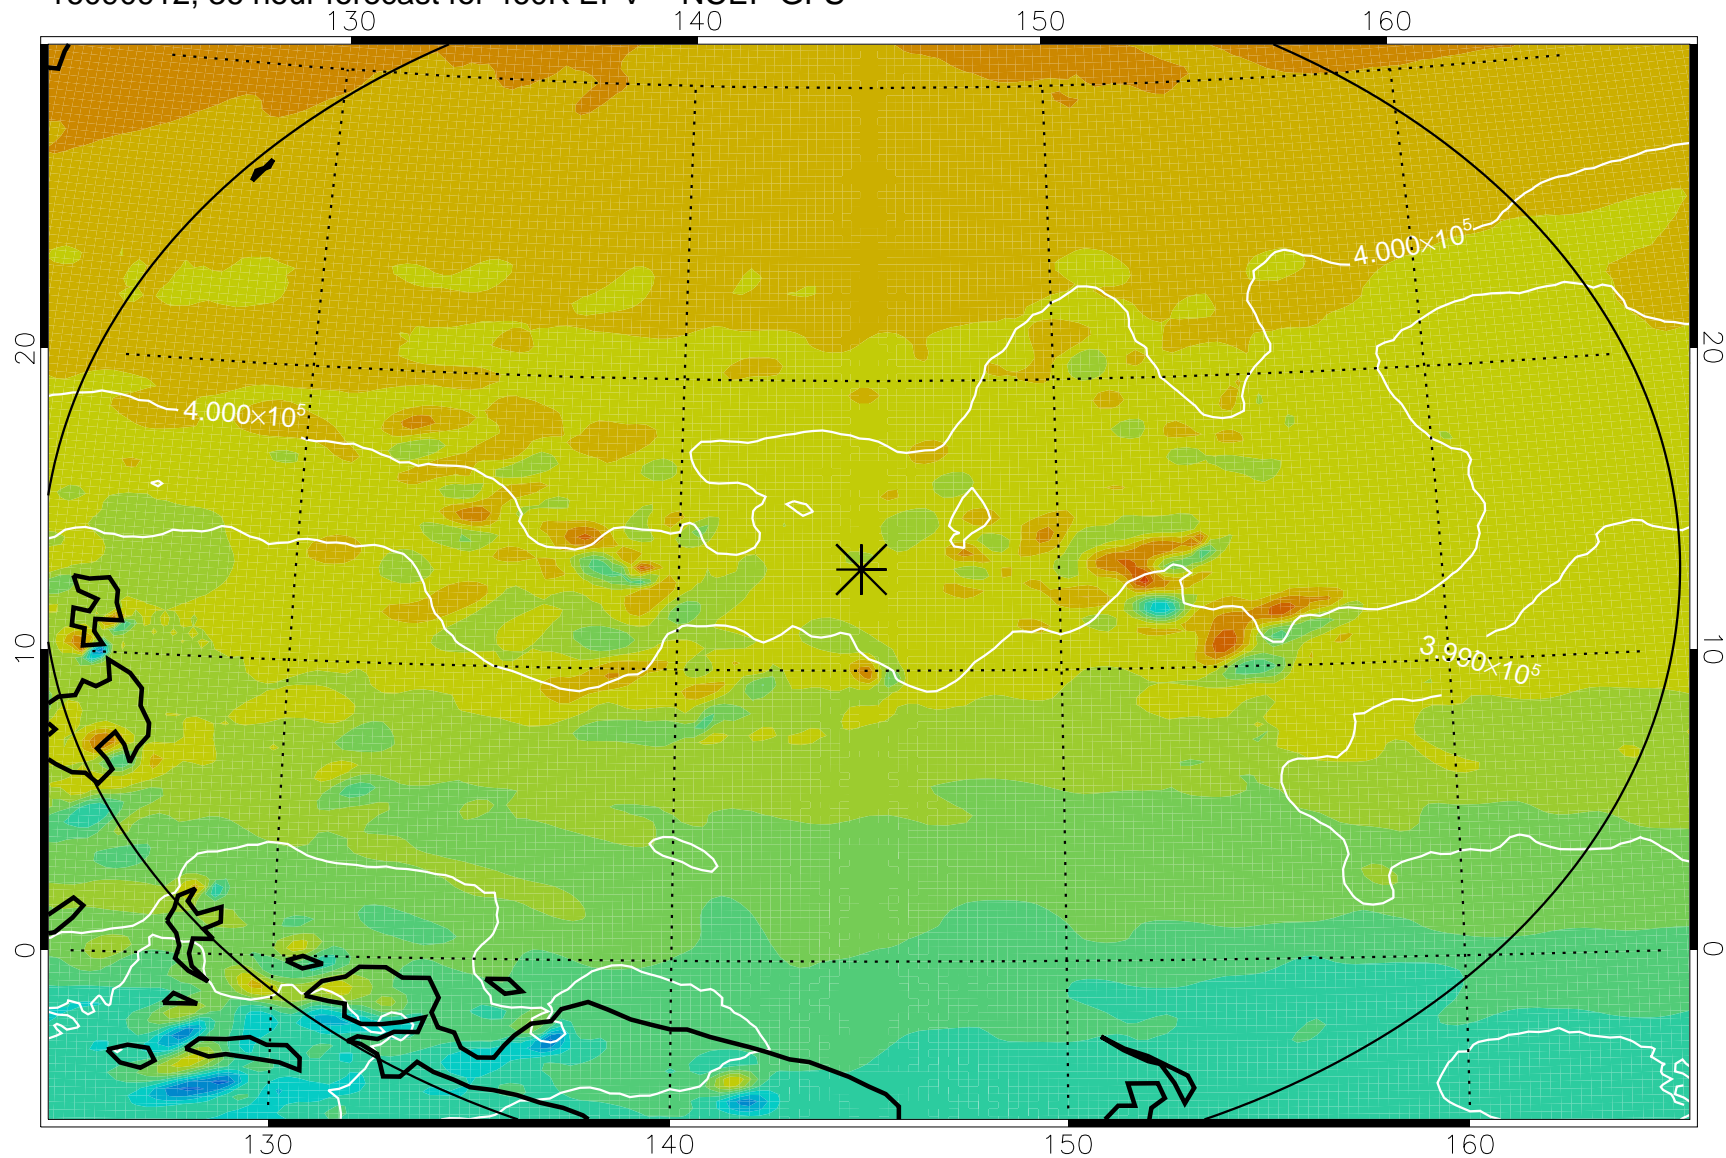

16090818, 18 hour forecast for 460K EPV -- NCEP GFS

460K Montgomery Streamfunction, white

Range ring of 2304 km

16090900, 24 hour forecast for 460K EPV -- NCEP GFS

460K Montgomery Streamfunction, white

Range ring of 2304 km

16090906, 30 hour forecast for 460K EPV -- NCEP GFS

460K Montgomery Streamfunction, white

Range ring of 2304 km

16090912, 36 hour forecast for 460K EPV -- NCEP GFS

460K Montgomery Streamfunction, white

Range ring of 2304 km

16090918, 42 hour forecast for 460K EPV -- NCEP GFS

460K Montgomery Streamfunction, white

Range ring of 2304 km

16091000, 48 hour forecast for 460K EPV -- NCEP GFS

460K Montgomery Streamfunction, white

Range ring of 2304 km

16091018, 66 hour forecast for 460K EPV -- NCEP GFS

460K Montgomery Streamfunction, white

Range ring of 2304 km

16091100, 72 hour forecast for 460K EPV -- NCEP GFS

460K Montgomery Streamfunction, white

Range ring of 2304 km