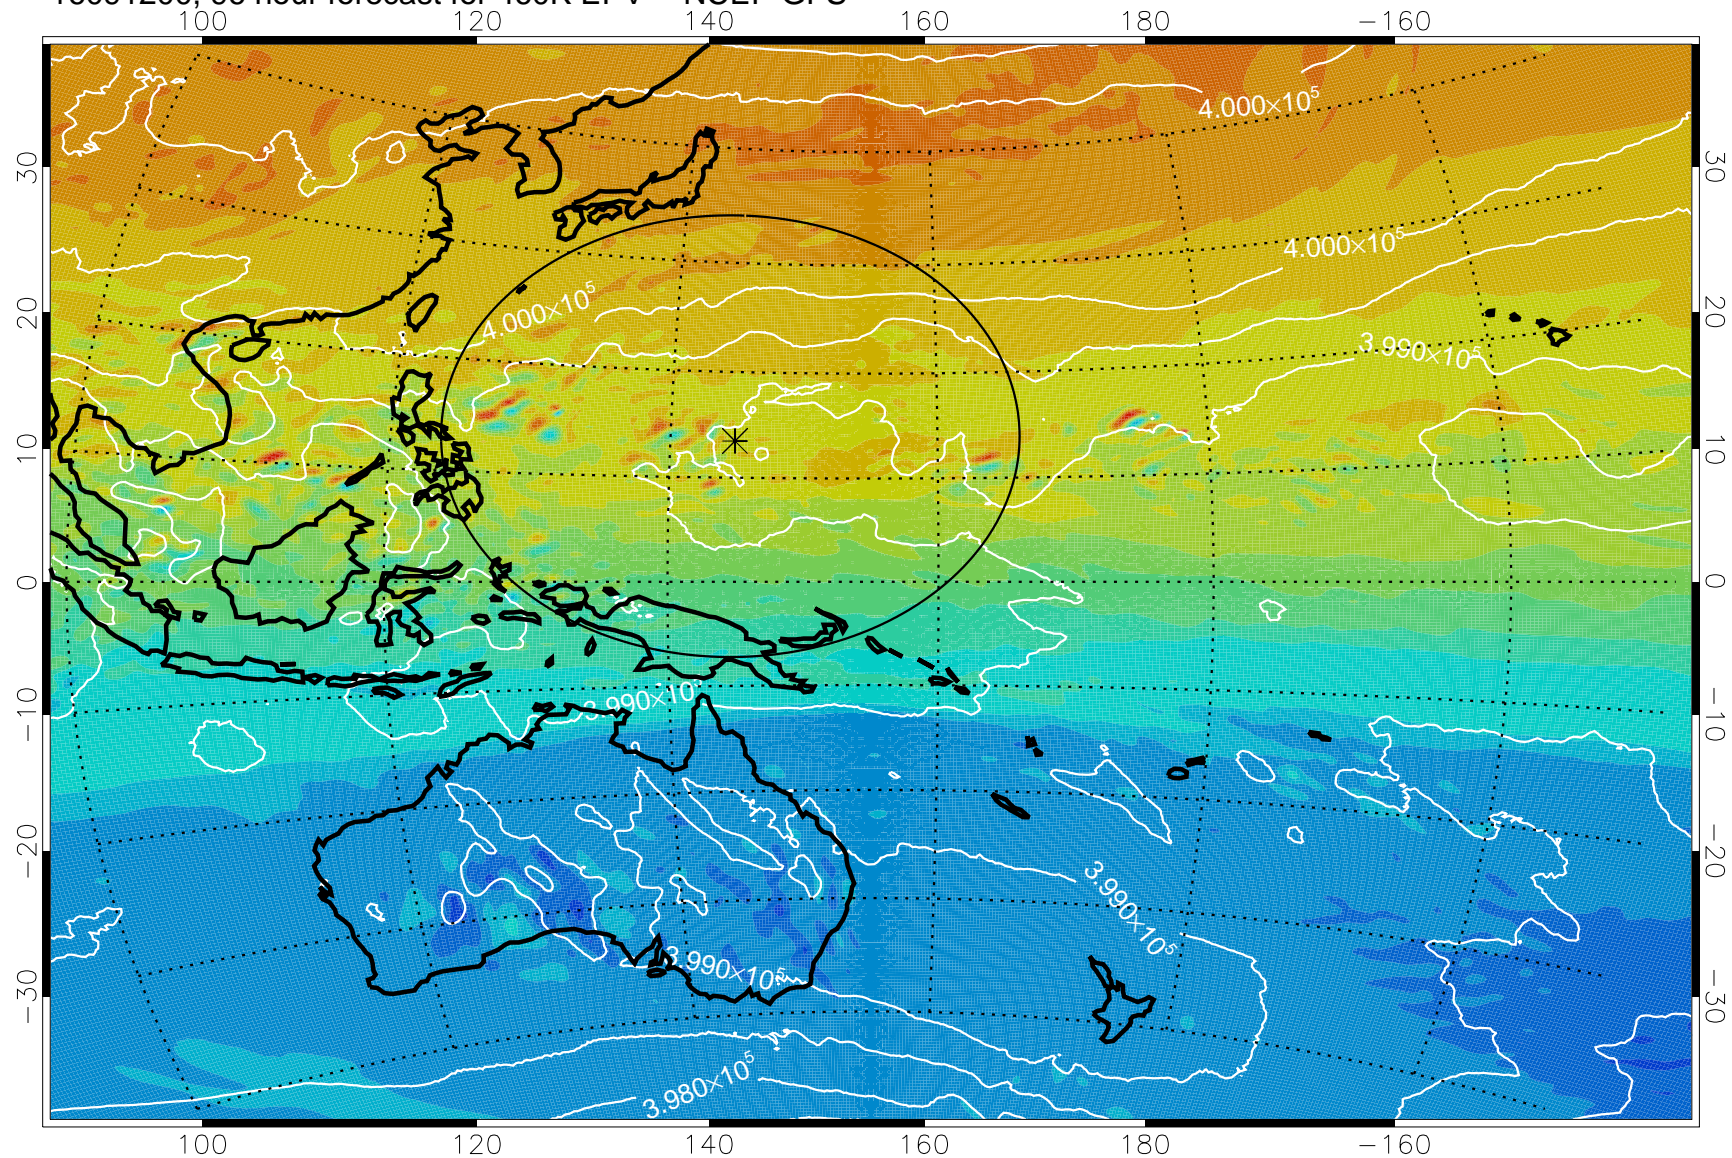

16091018, 66 hour forecast for 460K EPV -- NCEP GFS

460K Montgomery Streamfunction, white

Range ring of 2304 km

16091100, 72 hour forecast for 460K EPV -- NCEP GFS

460K Montgomery Streamfunction, white

Range ring of 2304 km

16091106, 78 hour forecast for 460K EPV -- NCEP GFS

460K Montgomery Streamfunction, white

Range ring of 2304 km

16091112, 84 hour forecast for 460K EPV -- NCEP GFS

460K Montgomery Streamfunction, white

Range ring of 2304 km

16091118, 90 hour forecast for 460K EPV -- NCEP GFS

460K Montgomery Streamfunction, white

Range ring of 2304 km

16091200, 96 hour forecast for 460K EPV -- NCEP GFS

460K Montgomery Streamfunction, white

Range ring of 2304 km

16091206, 102 hour forecast for 460K EPV -- NCEP GFS

460K Montgomery Streamfunction, white

Range ring of 2304 km

16091212, 108 hour forecast for 460K EPV -- NCEP GFS

460K Montgomery Streamfunction, white

Range ring of 2304 km