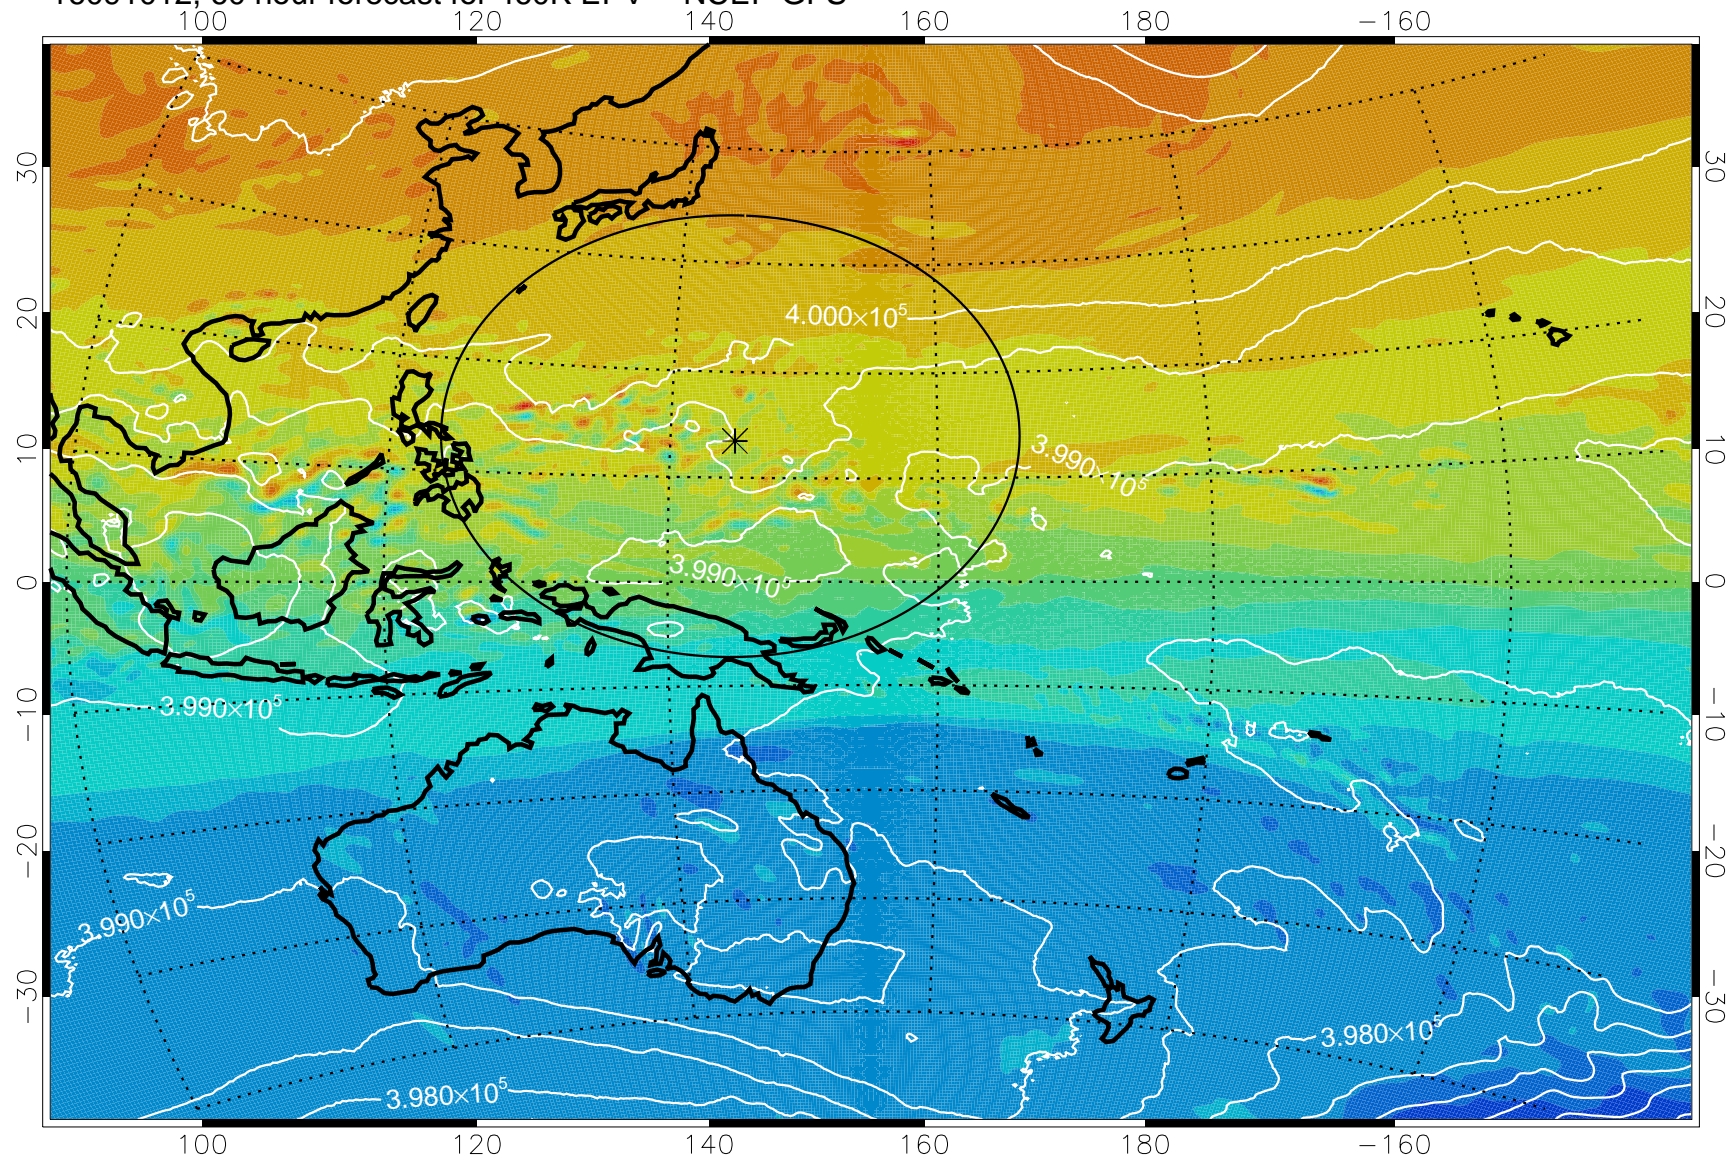

16090918, 42 hour forecast for 460K EPV -- NCEP GFS

460K Montgomery Streamfunction, white

Range ring of 2304 km

16091000, 48 hour forecast for 460K EPV -- NCEP GFS

460K Montgomery Streamfunction, white

Range ring of 2304 km

16091006, 54 hour forecast for 460K EPV -- NCEP GFS

460K Montgomery Streamfunction, white

Range ring of 2304 km

16091012, 60 hour forecast for 460K EPV -- NCEP GFS

460K Montgomery Streamfunction, white

Range ring of 2304 km

16091018, 66 hour forecast for 460K EPV -- NCEP GFS

460K Montgomery Streamfunction, white

Range ring of 2304 km

16091100, 72 hour forecast for 460K EPV -- NCEP GFS

460K Montgomery Streamfunction, white

Range ring of 2304 km

16091106, 78 hour forecast for 460K EPV -- NCEP GFS

460K Montgomery Streamfunction, white

Range ring of 2304 km

16091112, 84 hour forecast for 460K EPV -- NCEP GFS

460K Montgomery Streamfunction, white

Range ring of 2304 km