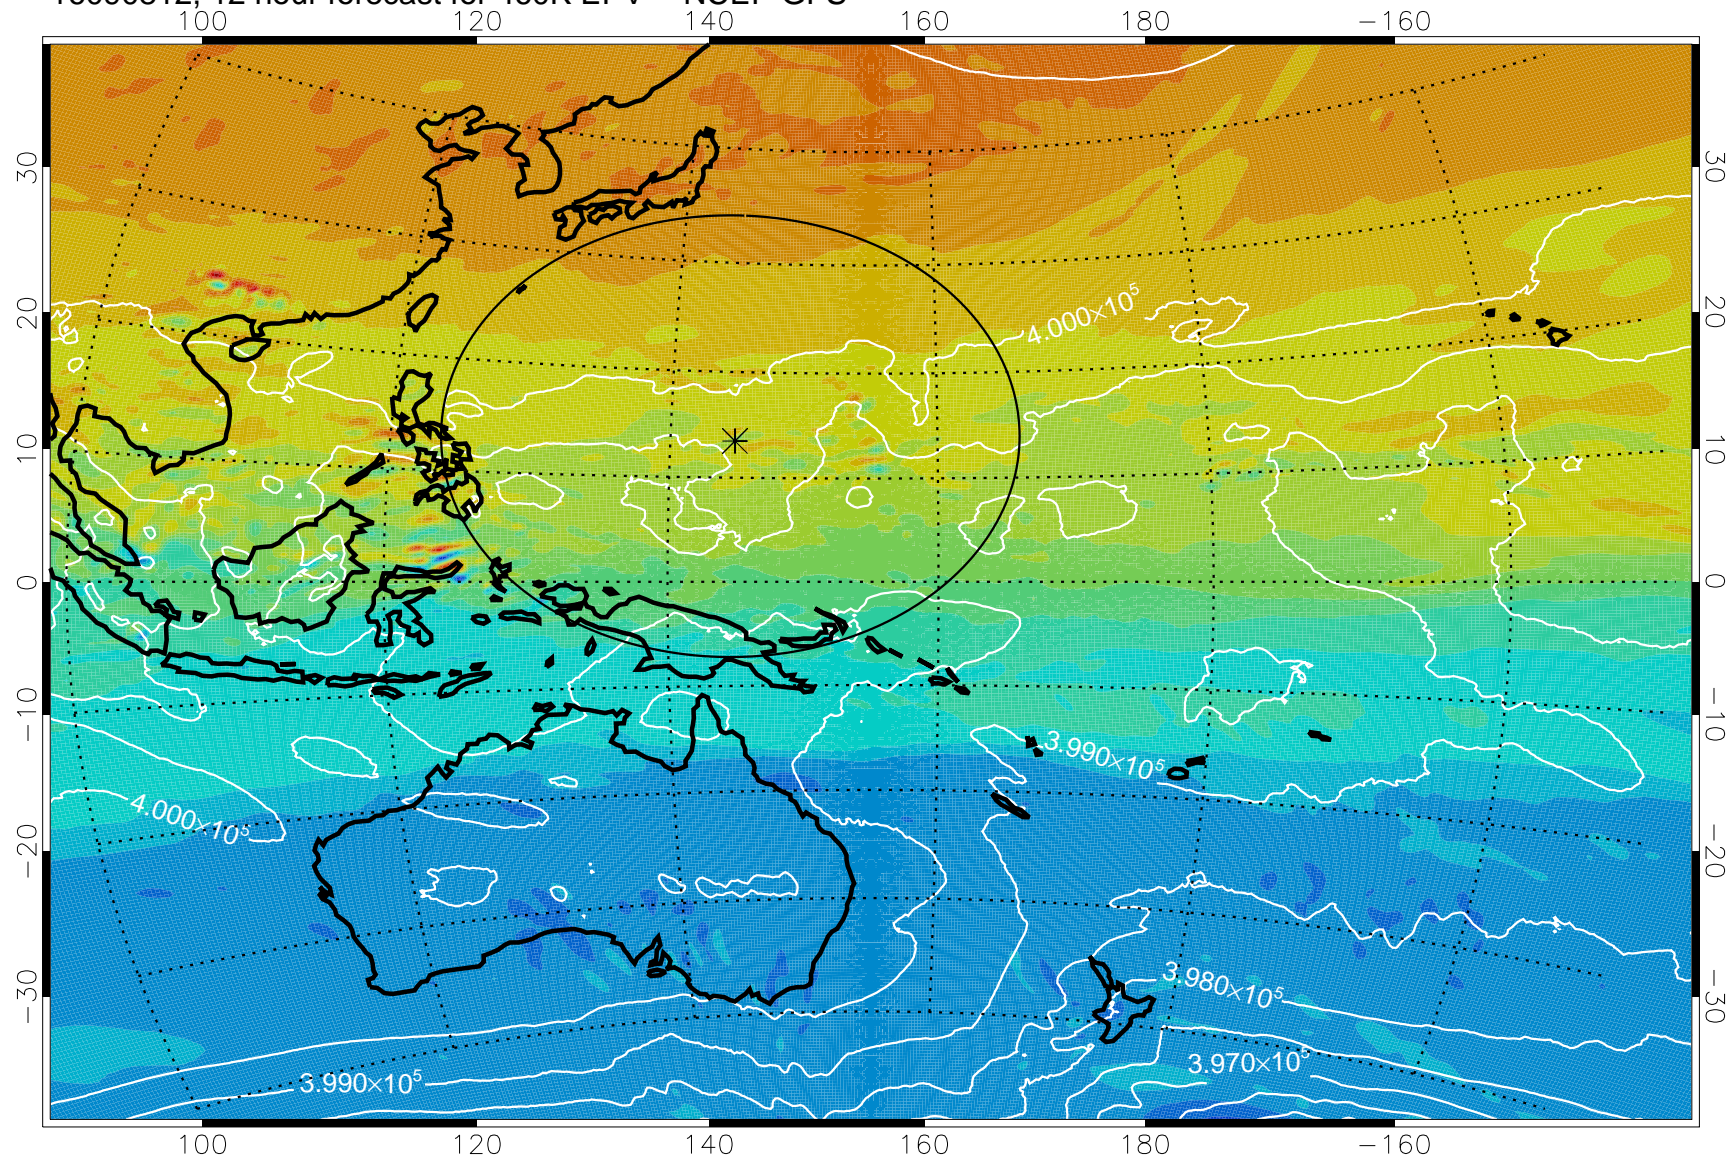

16090806, 6 hour forecast for 460K EPV -- NCEP GFS

460K Montgomery Streamfunction, white

Range ring of 2304 km

16090812, 12 hour forecast for 460K EPV -- NCEP GFS

460K Montgomery Streamfunction, white

Range ring of 2304 km

16090818, 18 hour forecast for 460K EPV -- NCEP GFS

460K Montgomery Streamfunction, white

Range ring of 2304 km

16090900, 24 hour forecast for 460K EPV -- NCEP GFS

460K Montgomery Streamfunction, white

Range ring of 2304 km

16090906, 30 hour forecast for 460K EPV -- NCEP GFS

460K Montgomery Streamfunction, white

Range ring of 2304 km

16090912, 36 hour forecast for 460K EPV -- NCEP GFS

460K Montgomery Streamfunction, white

Range ring of 2304 km

16090918, 42 hour forecast for 460K EPV -- NCEP GFS

460K Montgomery Streamfunction, white

Range ring of 2304 km

16091000, 48 hour forecast for 460K EPV -- NCEP GFS

460K Montgomery Streamfunction, white

Range ring of 2304 km