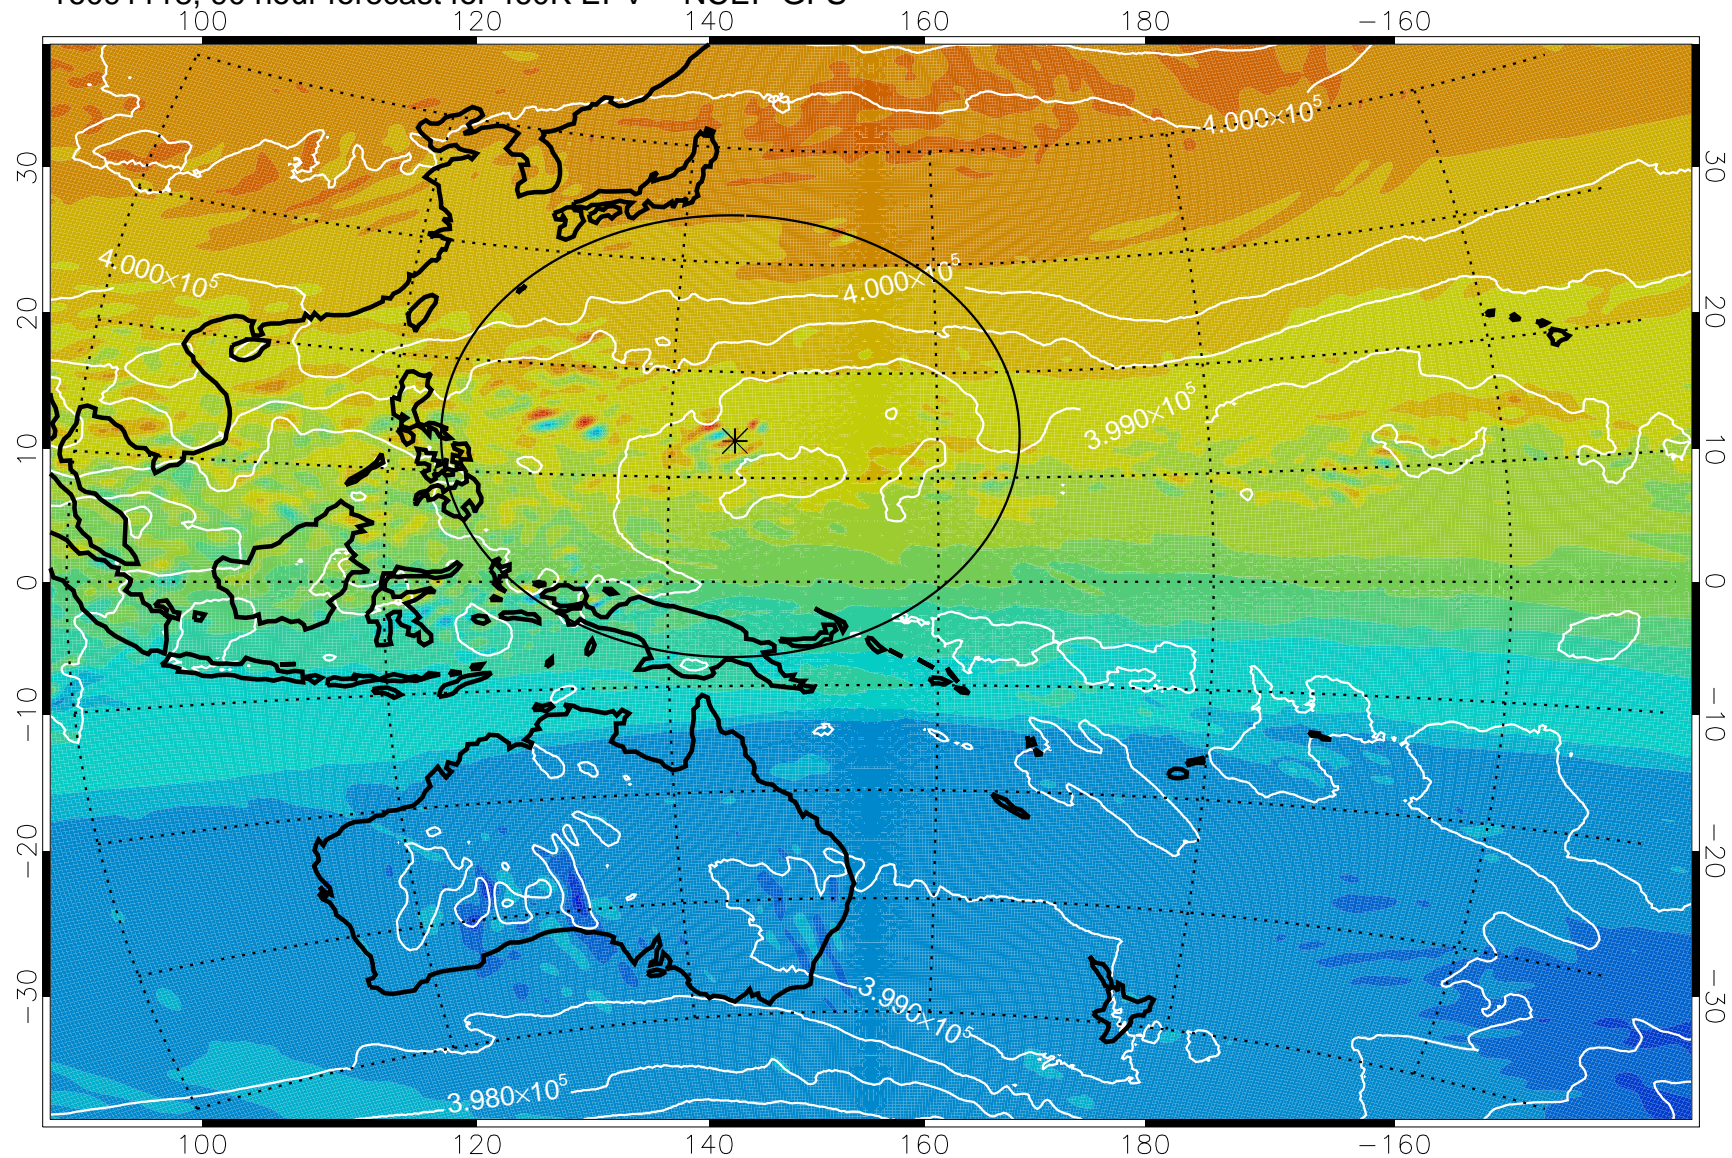

16091018, 66 hour forecast for 460K EPV -- NCEP GFS

460K Montgomery Streamfunction, white

Range ring of 2304 km

16091100, 72 hour forecast for 460K EPV -- NCEP GFS

460K Montgomery Streamfunction, white

Range ring of 2304 km

16091106, 78 hour forecast for 460K EPV -- NCEP GFS

460K Montgomery Streamfunction, white

Range ring of 2304 km

16091112, 84 hour forecast for 460K EPV -- NCEP GFS

460K Montgomery Streamfunction, white

Range ring of 2304 km

16091118, 90 hour forecast for 460K EPV -- NCEP GFS

460K Montgomery Streamfunction, white

Range ring of 2304 km

16091200, 96 hour forecast for 460K EPV -- NCEP GFS

460K Montgomery Streamfunction, white

Range ring of 2304 km

16091206, 102 hour forecast for 460K EPV -- NCEP GFS

460K Montgomery Streamfunction, white

Range ring of 2304 km

16091212, 108 hour forecast for 460K EPV -- NCEP GFS

460K Montgomery Streamfunction, white

Range ring of 2304 km