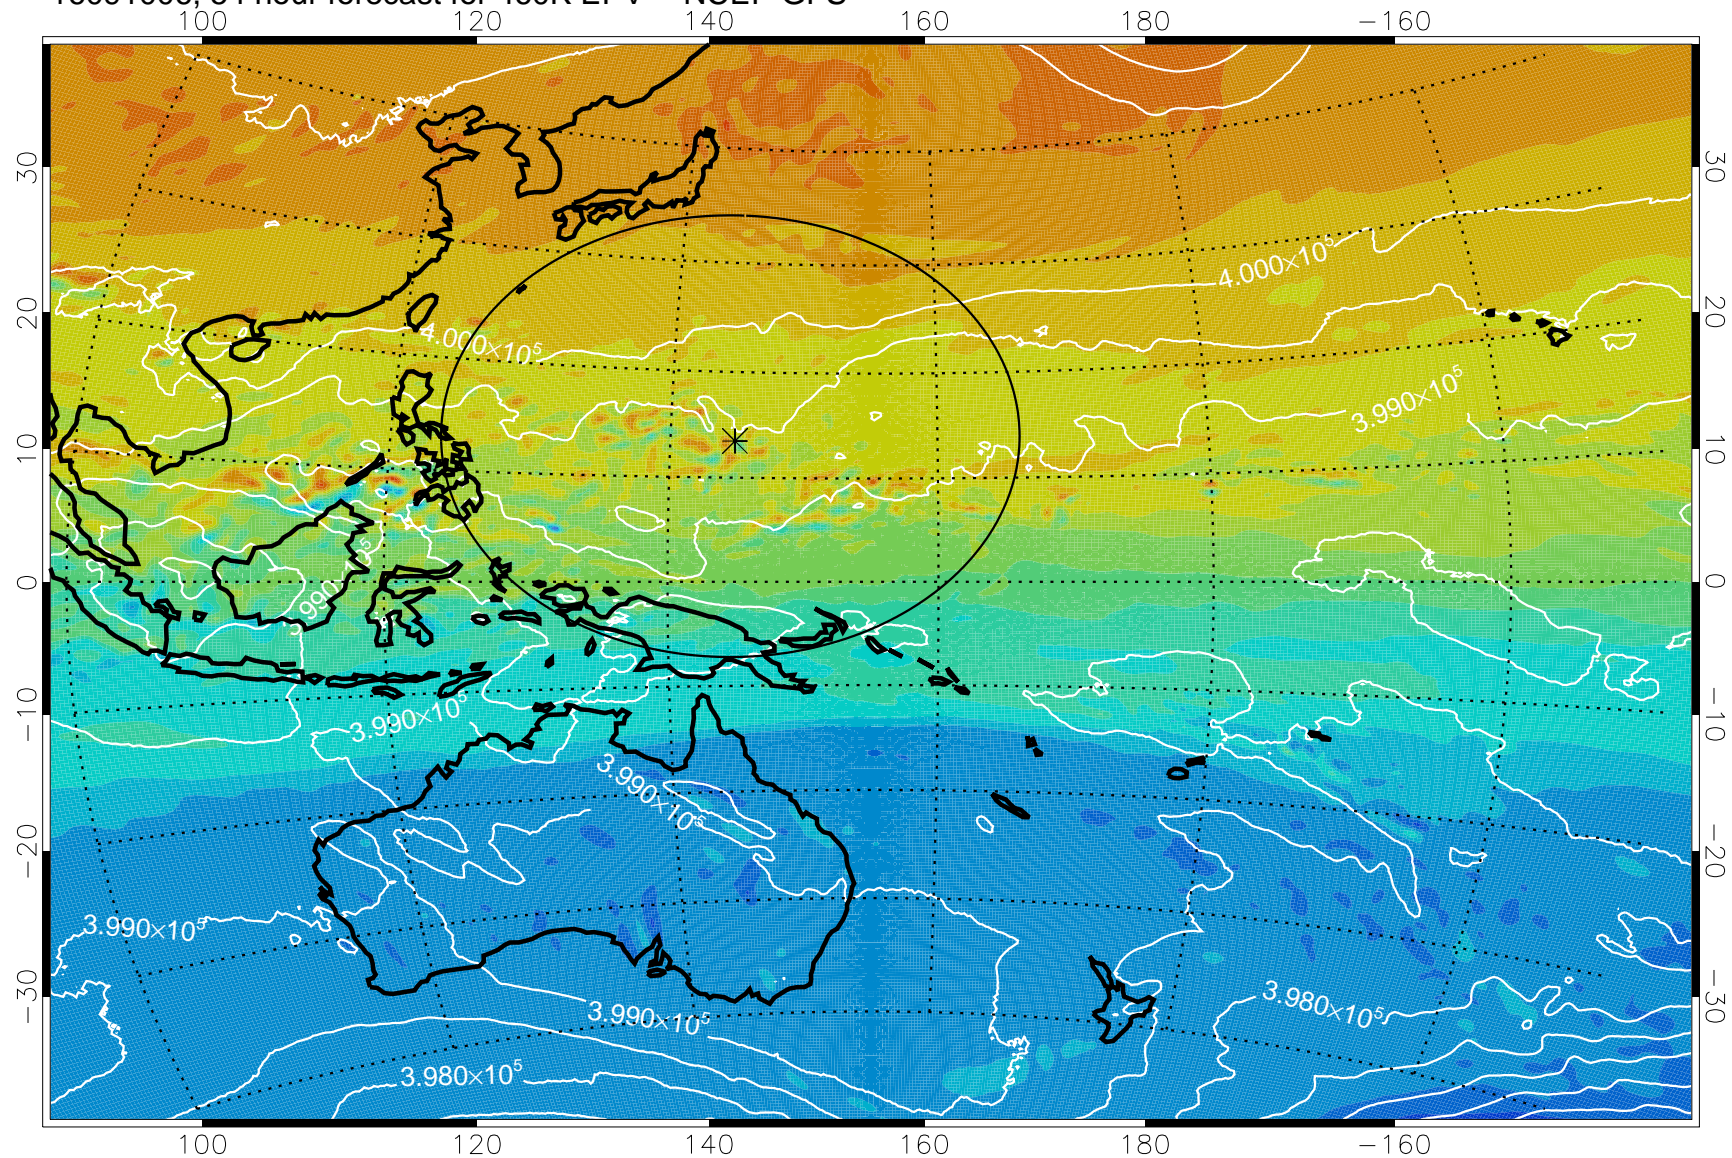

16090918, 42 hour forecast for 460K EPV -- NCEP GFS

460K Montgomery Streamfunction, white

Range ring of 2304 km

16091000, 48 hour forecast for 460K EPV -- NCEP GFS

460K Montgomery Streamfunction, white

Range ring of 2304 km

16091006, 54 hour forecast for 460K EPV -- NCEP GFS

460K Montgomery Streamfunction, white

Range ring of 2304 km

16091012, 60 hour forecast for 460K EPV -- NCEP GFS

460K Montgomery Streamfunction, white

Range ring of 2304 km

16091018, 66 hour forecast for 460K EPV -- NCEP GFS

460K Montgomery Streamfunction, white

Range ring of 2304 km

16091100, 72 hour forecast for 460K EPV -- NCEP GFS

460K Montgomery Streamfunction, white

Range ring of 2304 km

16091106, 78 hour forecast for 460K EPV -- NCEP GFS

460K Montgomery Streamfunction, white

Range ring of 2304 km

16091112, 84 hour forecast for 460K EPV -- NCEP GFS

460K Montgomery Streamfunction, white

Range ring of 2304 km