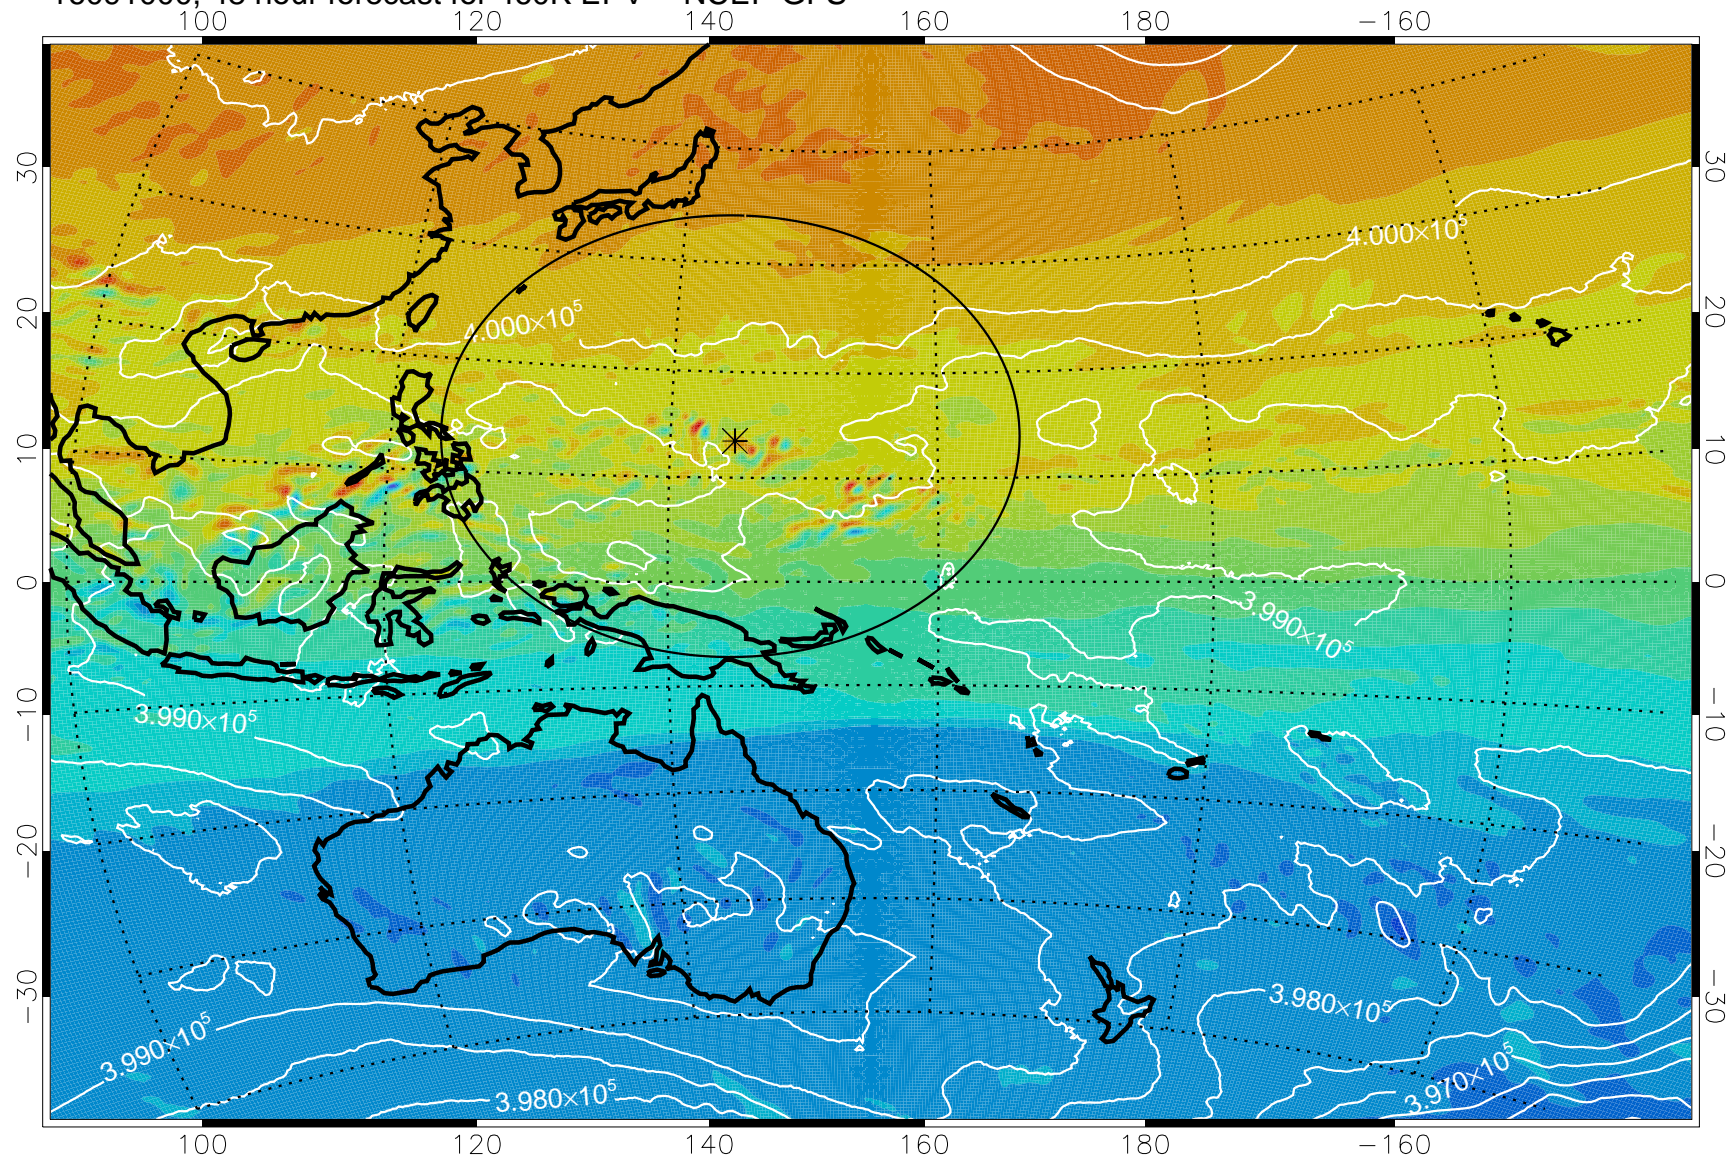

16090906, 30 hour forecast for 460K EPV -- NCEP GFS

460K Montgomery Streamfunction, white

Range ring of 2304 km

16090912, 36 hour forecast for 460K EPV -- NCEP GFS

460K Montgomery Streamfunction, white

Range ring of 2304 km

16090918, 42 hour forecast for 460K EPV -- NCEP GFS

460K Montgomery Streamfunction, white

Range ring of 2304 km

16091000, 48 hour forecast for 460K EPV -- NCEP GFS

460K Montgomery Streamfunction, white

Range ring of 2304 km

16091006, 54 hour forecast for 460K EPV -- NCEP GFS

460K Montgomery Streamfunction, white

Range ring of 2304 km

16091012, 60 hour forecast for 460K EPV -- NCEP GFS

460K Montgomery Streamfunction, white

Range ring of 2304 km

16091018, 66 hour forecast for 460K EPV -- NCEP GFS

460K Montgomery Streamfunction, white

Range ring of 2304 km

16091100, 72 hour forecast for 460K EPV -- NCEP GFS

460K Montgomery Streamfunction, white

Range ring of 2304 km