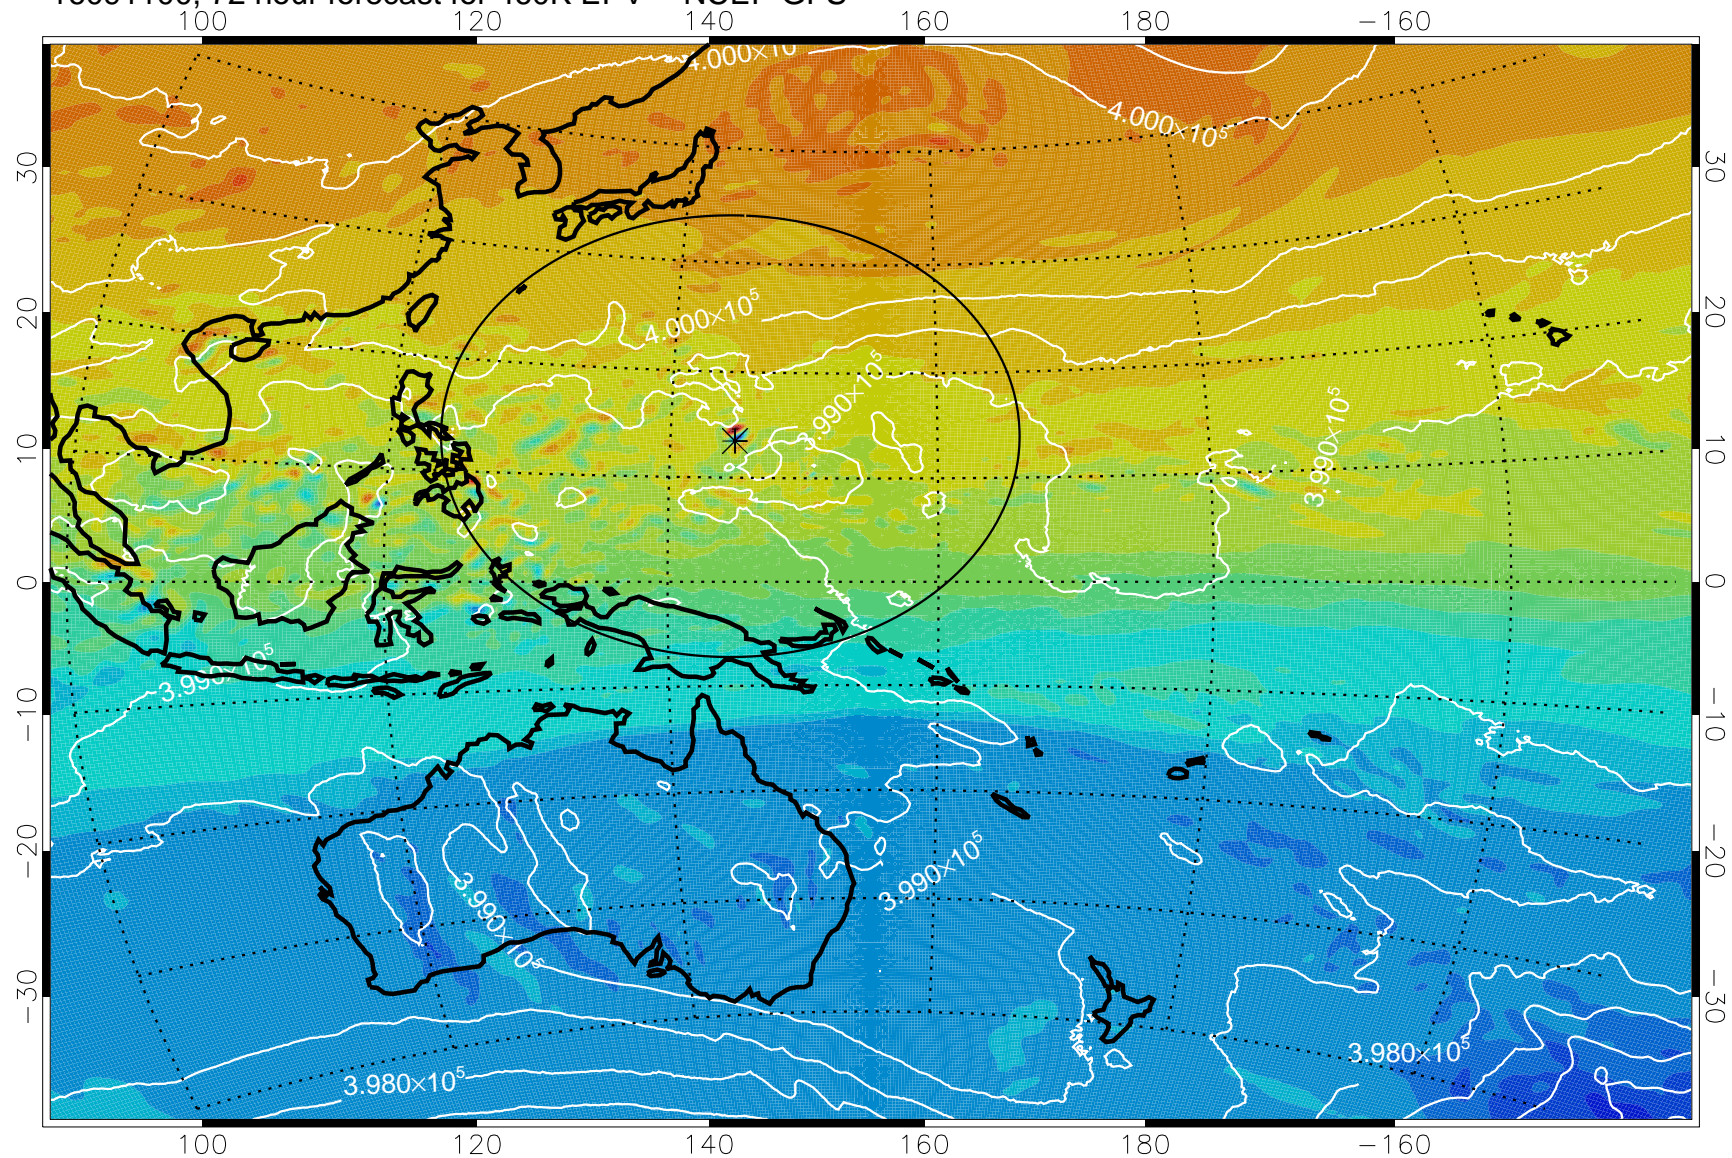

16091006, 54 hour forecast for 460K EPV -- NCEP GFS

460K Montgomery Streamfunction, white

Range ring of 2304 km

16091012, 60 hour forecast for 460K EPV -- NCEP GFS

460K Montgomery Streamfunction, white

Range ring of 2304 km

16091018, 66 hour forecast for 460K EPV -- NCEP GFS

460K Montgomery Streamfunction, white

Range ring of 2304 km

16091100, 72 hour forecast for 460K EPV -- NCEP GFS

460K Montgomery Streamfunction, white

Range ring of 2304 km

16091106, 78 hour forecast for 460K EPV -- NCEP GFS

460K Montgomery Streamfunction, white

Range ring of 2304 km

16091112, 84 hour forecast for 460K EPV -- NCEP GFS

460K Montgomery Streamfunction, white

Range ring of 2304 km

16091118, 90 hour forecast for 460K EPV -- NCEP GFS

460K Montgomery Streamfunction, white

Range ring of 2304 km

16091200, 96 hour forecast for 460K EPV -- NCEP GFS

460K Montgomery Streamfunction, white

Range ring of 2304 km