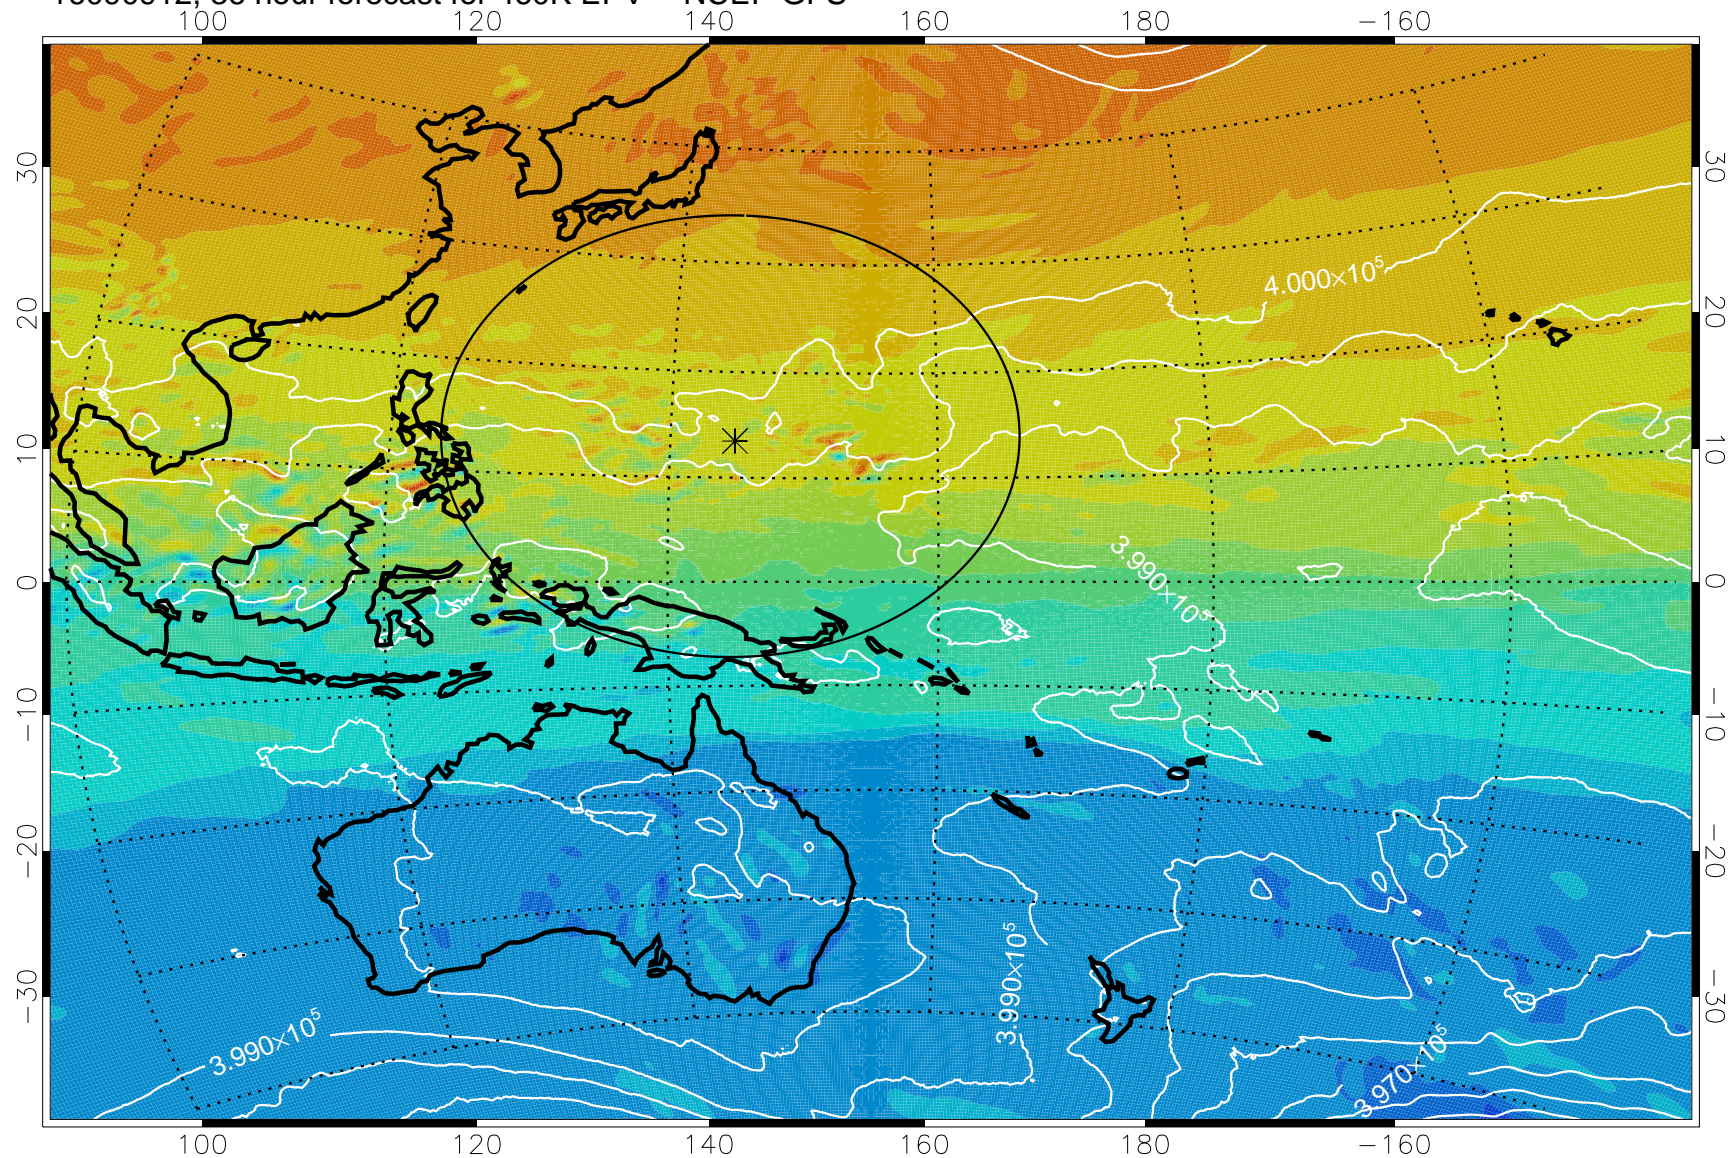

16090818, 18 hour forecast for 460K EPV -- NCEP GFS

460K Montgomery Streamfunction, white

Range ring of 2304 km

16090900, 24 hour forecast for 460K EPV -- NCEP GFS

460K Montgomery Streamfunction, white

Range ring of 2304 km

16090906, 30 hour forecast for 460K EPV -- NCEP GFS

460K Montgomery Streamfunction, white

Range ring of 2304 km

16090912, 36 hour forecast for 460K EPV -- NCEP GFS

460K Montgomery Streamfunction, white

Range ring of 2304 km

16090918, 42 hour forecast for 460K EPV -- NCEP GFS

460K Montgomery Streamfunction, white

Range ring of 2304 km

16091000, 48 hour forecast for 460K EPV -- NCEP GFS

460K Montgomery Streamfunction, white

Range ring of 2304 km

16091006, 54 hour forecast for 460K EPV -- NCEP GFS

460K Montgomery Streamfunction, white

Range ring of 2304 km

16091012, 60 hour forecast for 460K EPV -- NCEP GFS

460K Montgomery Streamfunction, white

Range ring of 2304 km