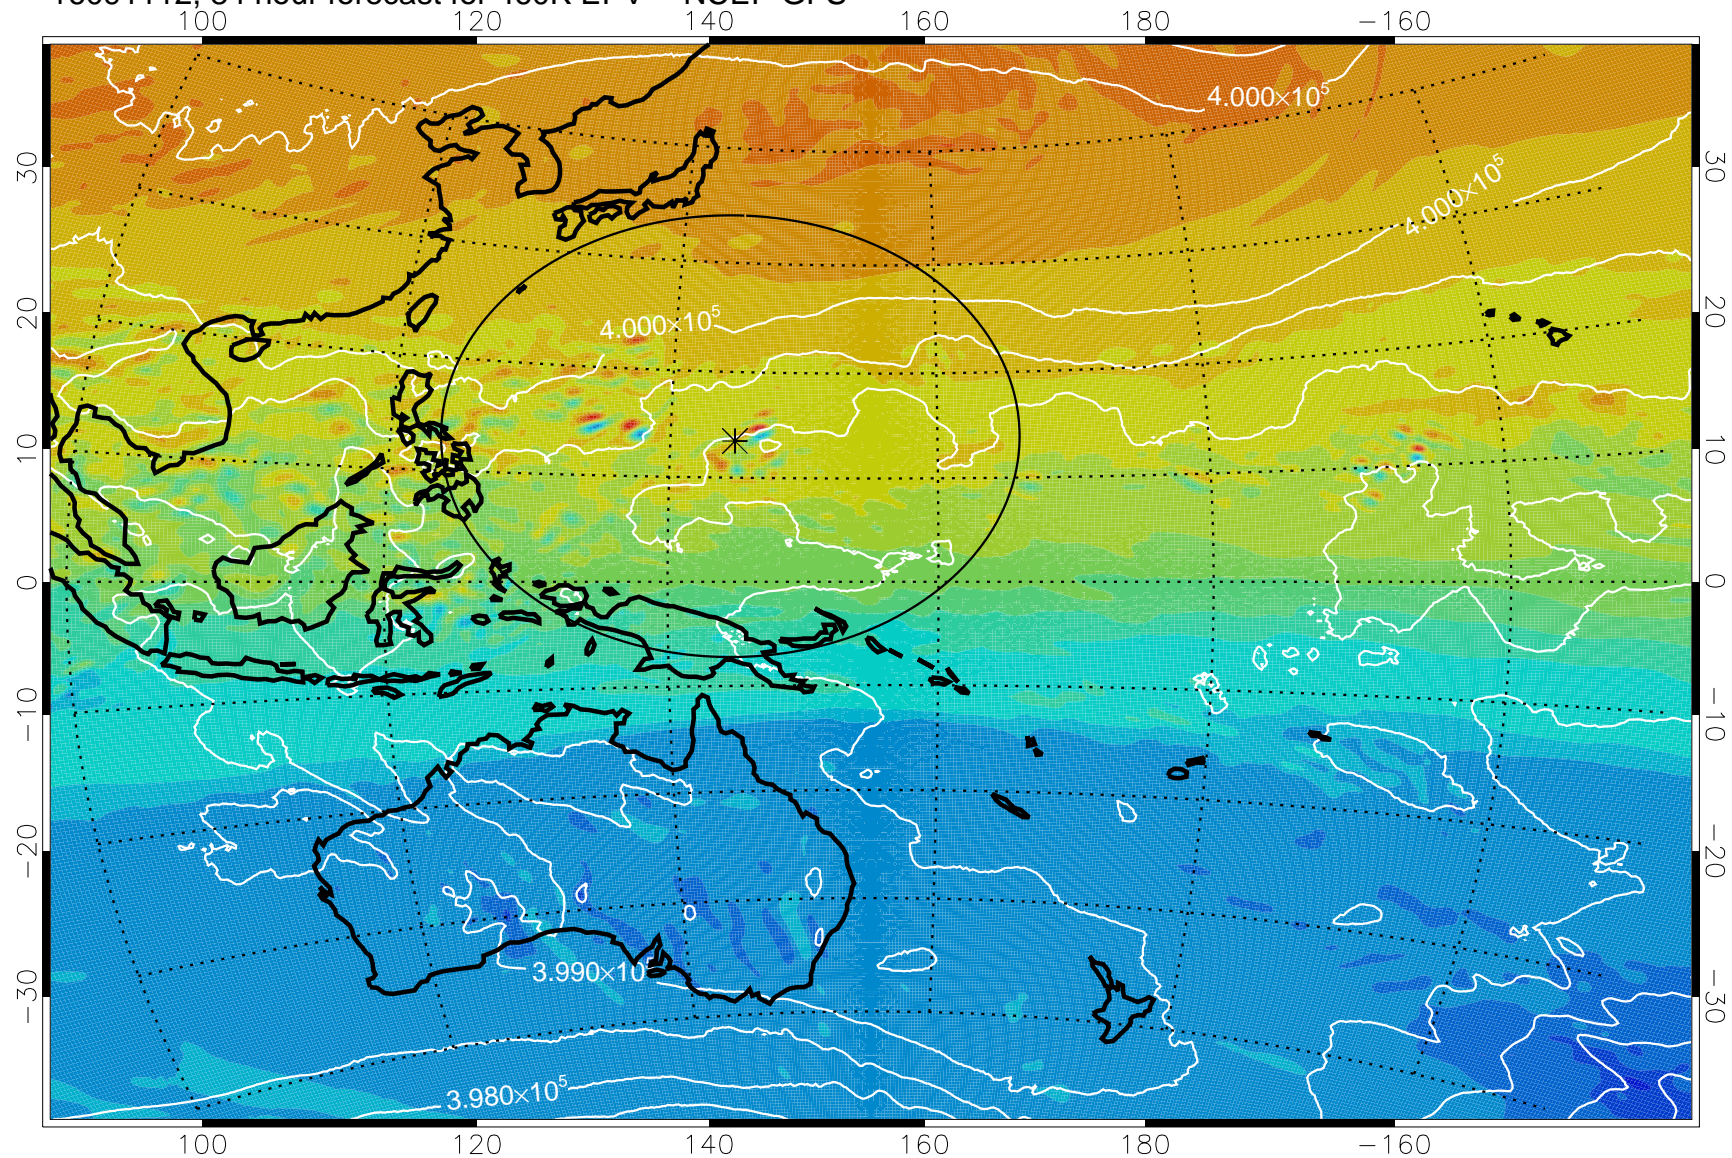

16091006, 54 hour forecast for 460K EPV -- NCEP GFS

460K Montgomery Streamfunction, white

Range ring of 2304 km

16091012, 60 hour forecast for 460K EPV -- NCEP GFS

460K Montgomery Streamfunction, white

Range ring of 2304 km

16091018, 66 hour forecast for 460K EPV -- NCEP GFS

460K Montgomery Streamfunction, white

Range ring of 2304 km

16091100, 72 hour forecast for 460K EPV -- NCEP GFS

460K Montgomery Streamfunction, white

Range ring of 2304 km

16091106, 78 hour forecast for 460K EPV -- NCEP GFS

460K Montgomery Streamfunction, white

Range ring of 2304 km

16091112, 84 hour forecast for 460K EPV -- NCEP GFS

460K Montgomery Streamfunction, white

Range ring of 2304 km

16091118, 90 hour forecast for 460K EPV -- NCEP GFS

460K Montgomery Streamfunction, white

Range ring of 2304 km

16091200, 96 hour forecast for 460K EPV -- NCEP GFS

460K Montgomery Streamfunction, white

Range ring of 2304 km