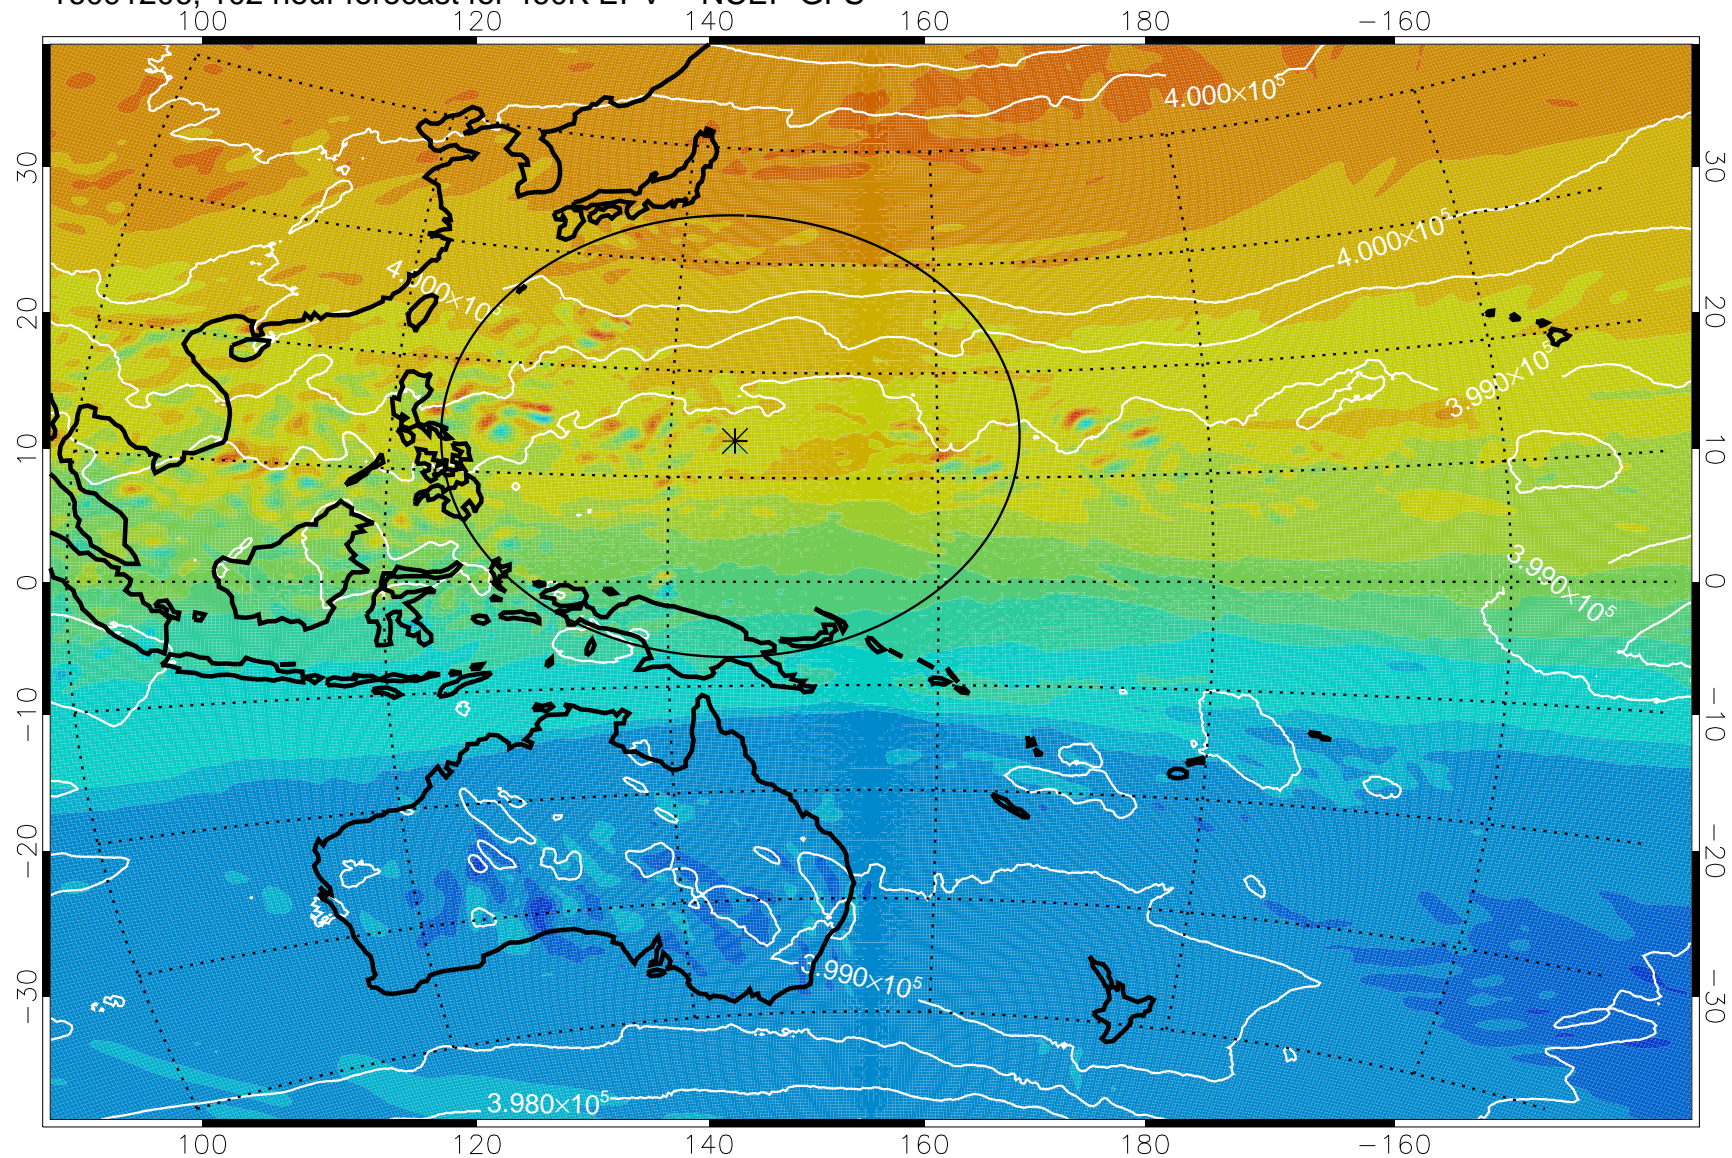

16091106, 78 hour forecast for 460K EPV -- NCEP GFS

460K Montgomery Streamfunction, white

Range ring of 2304 km

16091112, 84 hour forecast for 460K EPV -- NCEP GFS

460K Montgomery Streamfunction, white

Range ring of 2304 km

16091118, 90 hour forecast for 460K EPV -- NCEP GFS

460K Montgomery Streamfunction, white

Range ring of 2304 km

16091200, 96 hour forecast for 460K EPV -- NCEP GFS

460K Montgomery Streamfunction, white

Range ring of 2304 km

16091206, 102 hour forecast for 460K EPV -- NCEP GFS

460K Montgomery Streamfunction, white

Range ring of 2304 km

16091212, 108 hour forecast for 460K EPV -- NCEP GFS

460K Montgomery Streamfunction, white

Range ring of 2304 km

16091218, 114 hour forecast for 460K EPV -- NCEP GFS

460K Montgomery Streamfunction, white

Range ring of 2304 km

16091300, 120 hour forecast for 460K EPV -- NCEP GFS

460K Montgomery Streamfunction, white

Range ring of 2304 km