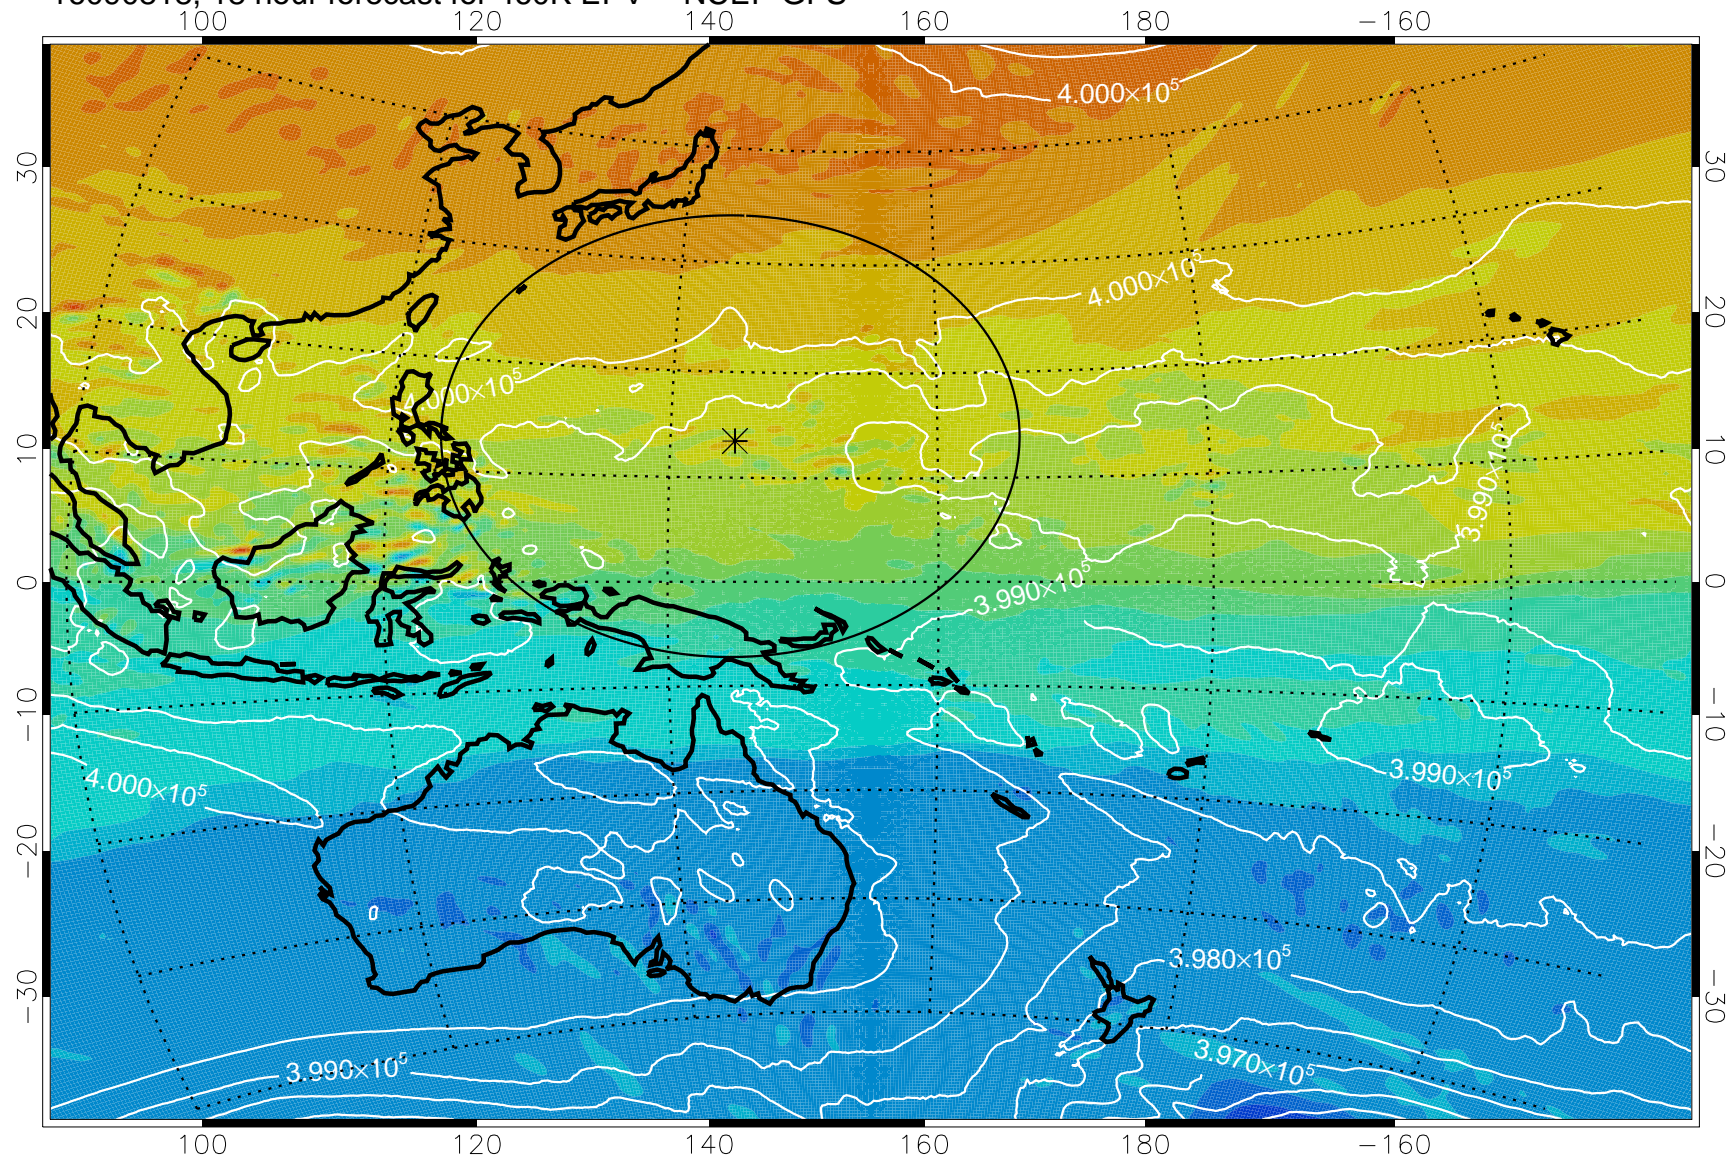

16090806, 6 hour forecast for 460K EPV -- NCEP GFS

460K Montgomery Streamfunction, white

Range ring of 2304 km

16090812, 12 hour forecast for 460K EPV -- NCEP GFS

460K Montgomery Streamfunction, white

Range ring of 2304 km

16090818, 18 hour forecast for 460K EPV -- NCEP GFS

460K Montgomery Streamfunction, white

Range ring of 2304 km

16090900, 24 hour forecast for 460K EPV -- NCEP GFS

460K Montgomery Streamfunction, white

Range ring of 2304 km

16090906, 30 hour forecast for 460K EPV -- NCEP GFS

460K Montgomery Streamfunction, white

Range ring of 2304 km

16090912, 36 hour forecast for 460K EPV -- NCEP GFS

460K Montgomery Streamfunction, white

Range ring of 2304 km

16090918, 42 hour forecast for 460K EPV -- NCEP GFS

460K Montgomery Streamfunction, white

Range ring of 2304 km

16091000, 48 hour forecast for 460K EPV -- NCEP GFS

460K Montgomery Streamfunction, white

Range ring of 2304 km