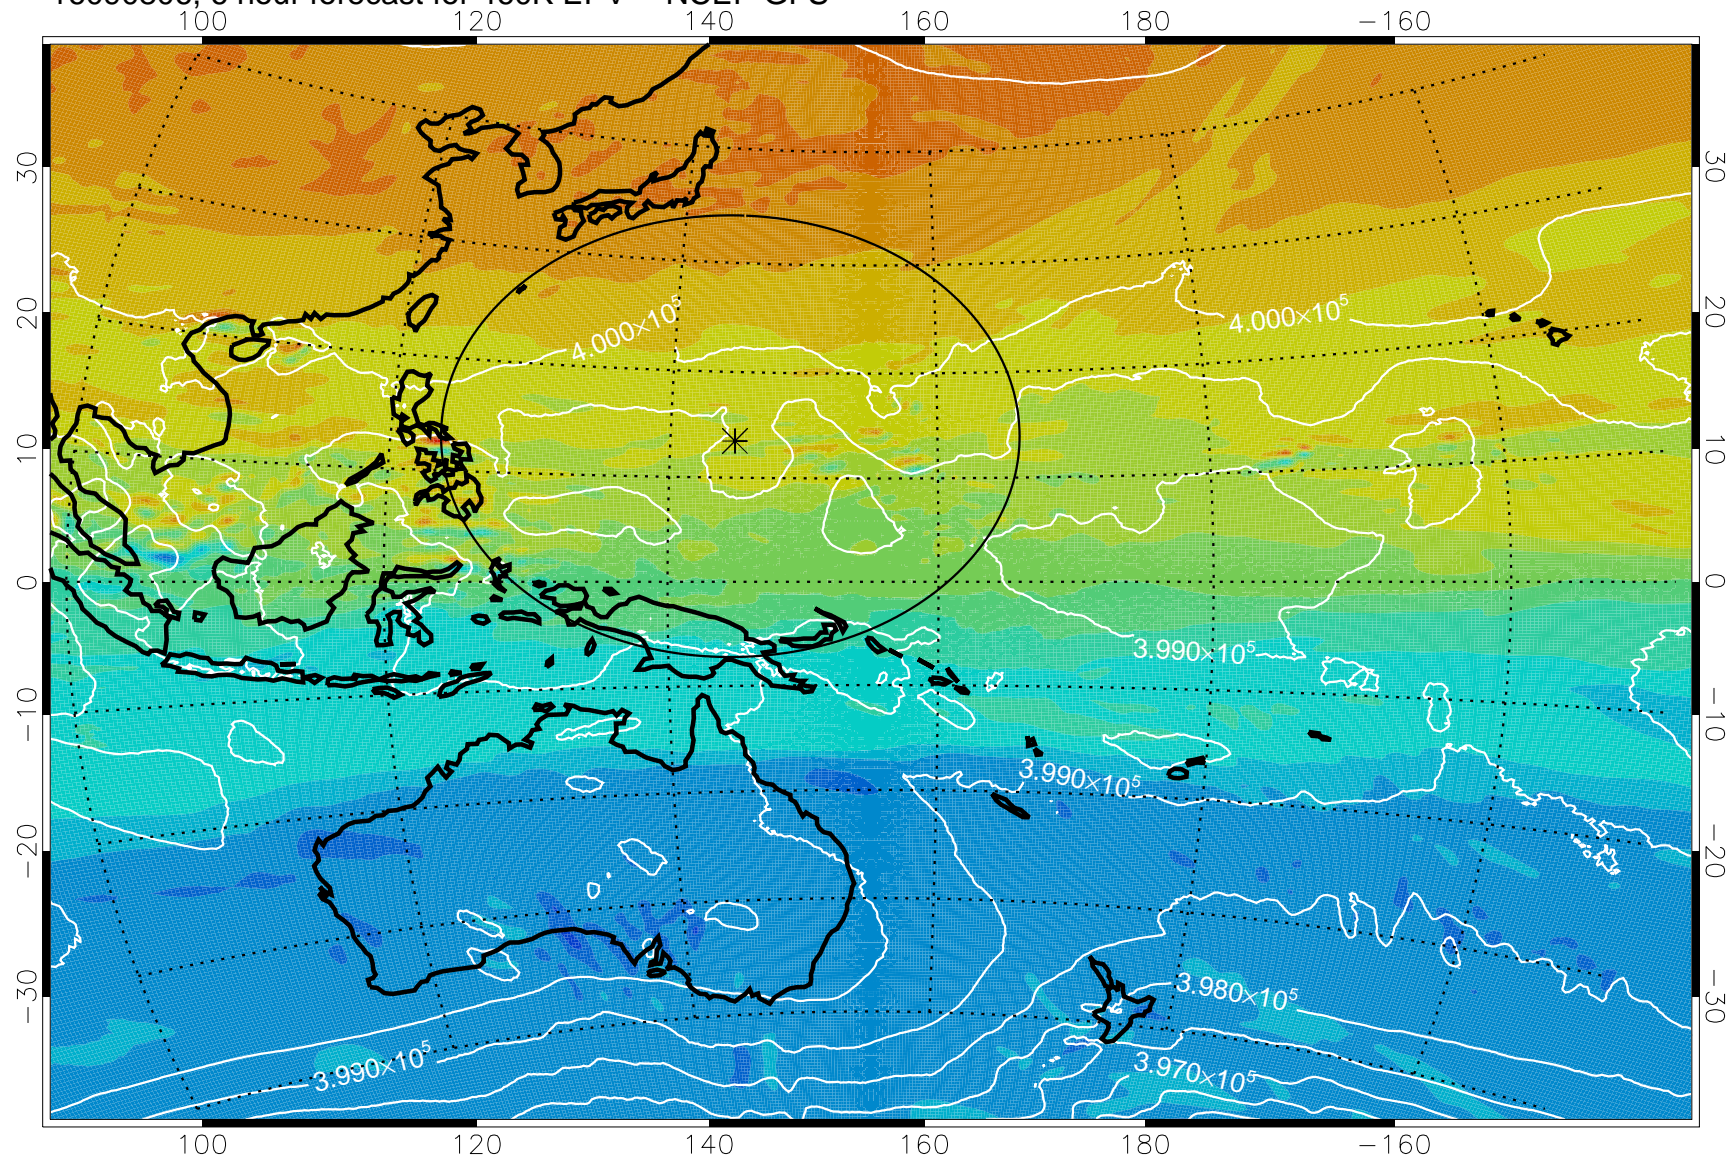

16090806, 6 hour forecast for 460K EPV -- NCEP GFS

460K Montgomery Streamfunction, white

Range ring of 2304 km

16090812, 12 hour forecast for 460K EPV -- NCEP GFS

460K Montgomery Streamfunction, white

Range ring of 2304 km

16090818, 18 hour forecast for 460K EPV -- NCEP GFS

460K Montgomery Streamfunction, white

Range ring of 2304 km

16090900, 24 hour forecast for 460K EPV -- NCEP GFS

460K Montgomery Streamfunction, white

Range ring of 2304 km

16090906, 30 hour forecast for 460K EPV -- NCEP GFS

460K Montgomery Streamfunction, white

Range ring of 2304 km

16090912, 36 hour forecast for 460K EPV -- NCEP GFS

460K Montgomery Streamfunction, white

Range ring of 2304 km

16090918, 42 hour forecast for 460K EPV -- NCEP GFS

460K Montgomery Streamfunction, white

Range ring of 2304 km

16091000, 48 hour forecast for 460K EPV -- NCEP GFS

460K Montgomery Streamfunction, white

Range ring of 2304 km