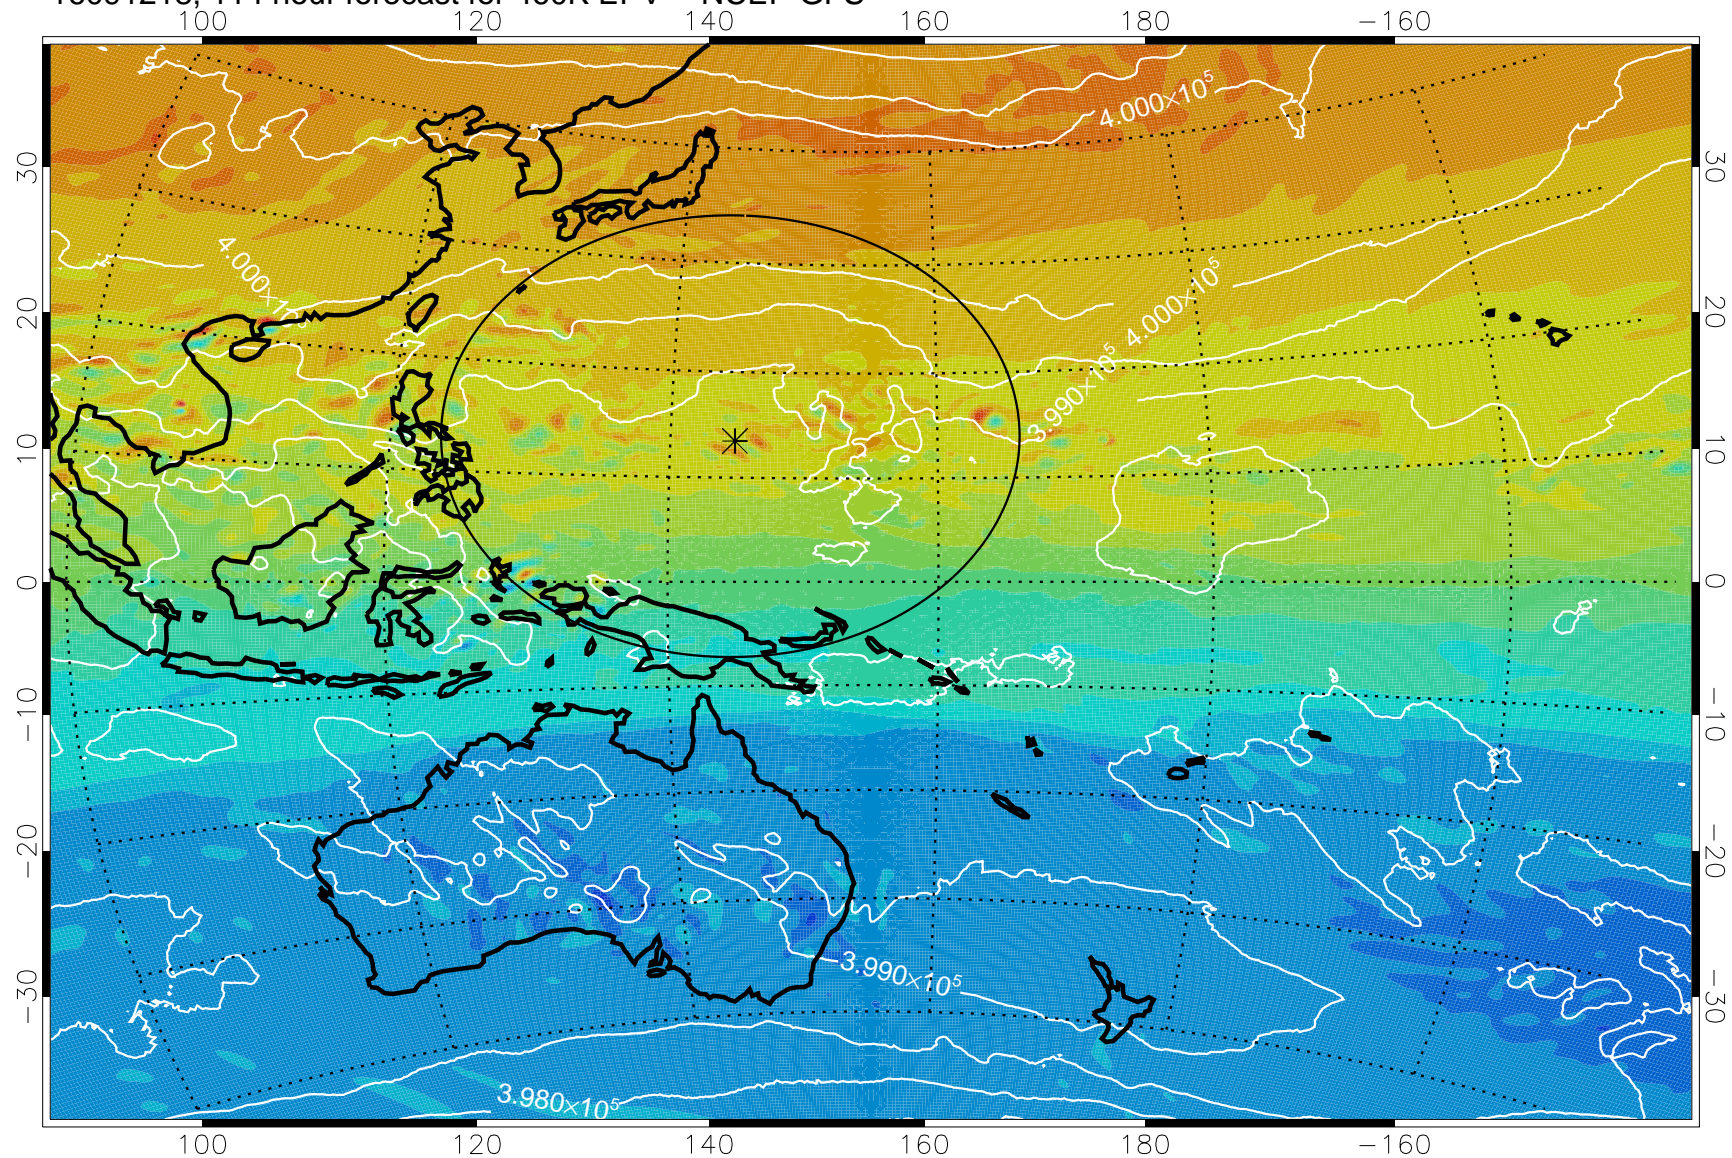

16091106, 78 hour forecast for 460K EPV -- NCEP GFS

460K Montgomery Streamfunction, white

Range ring of 2304 km

16091112, 84 hour forecast for 460K EPV -- NCEP GFS

460K Montgomery Streamfunction, white

Range ring of 2304 km

16091118, 90 hour forecast for 460K EPV -- NCEP GFS

460K Montgomery Streamfunction, white

Range ring of 2304 km

16091200, 96 hour forecast for 460K EPV -- NCEP GFS

460K Montgomery Streamfunction, white

Range ring of 2304 km

16091206, 102 hour forecast for 460K EPV -- NCEP GFS

460K Montgomery Streamfunction, white

Range ring of 2304 km

16091212, 108 hour forecast for 460K EPV -- NCEP GFS

460K Montgomery Streamfunction, white

Range ring of 2304 km

16091218, 114 hour forecast for 460K EPV -- NCEP GFS

460K Montgomery Streamfunction, white

Range ring of 2304 km

16091300, 120 hour forecast for 460K EPV -- NCEP GFS

460K Montgomery Streamfunction, white

Range ring of 2304 km