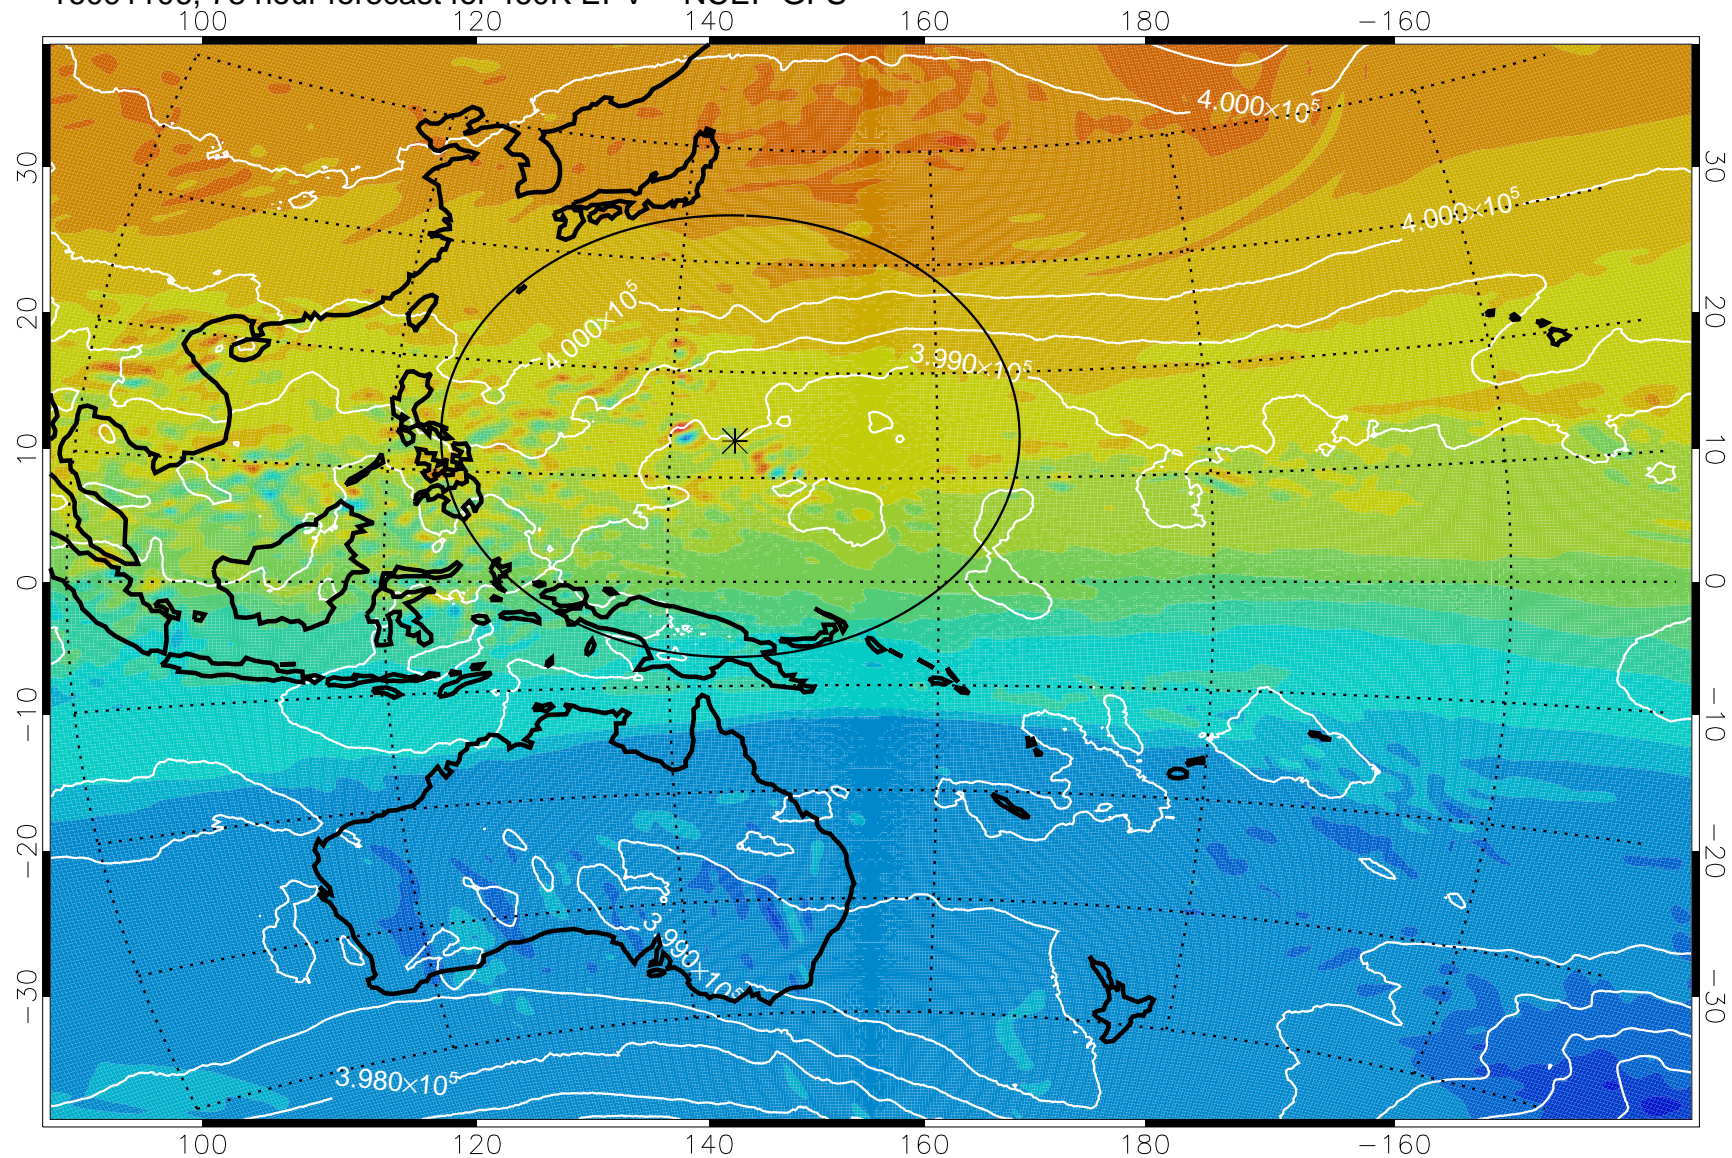

16091006, 54 hour forecast for 460K EPV -- NCEP GFS

460K Montgomery Streamfunction, white

Range ring of 2304 km

16091012, 60 hour forecast for 460K EPV -- NCEP GFS

460K Montgomery Streamfunction, white

Range ring of 2304 km

16091018, 66 hour forecast for 460K EPV -- NCEP GFS

460K Montgomery Streamfunction, white

Range ring of 2304 km

16091100, 72 hour forecast for 460K EPV -- NCEP GFS

460K Montgomery Streamfunction, white

Range ring of 2304 km

16091106, 78 hour forecast for 460K EPV -- NCEP GFS

460K Montgomery Streamfunction, white

Range ring of 2304 km

16091112, 84 hour forecast for 460K EPV -- NCEP GFS

460K Montgomery Streamfunction, white

Range ring of 2304 km

16091118, 90 hour forecast for 460K EPV -- NCEP GFS

460K Montgomery Streamfunction, white

Range ring of 2304 km

16091200, 96 hour forecast for 460K EPV -- NCEP GFS

460K Montgomery Streamfunction, white

Range ring of 2304 km