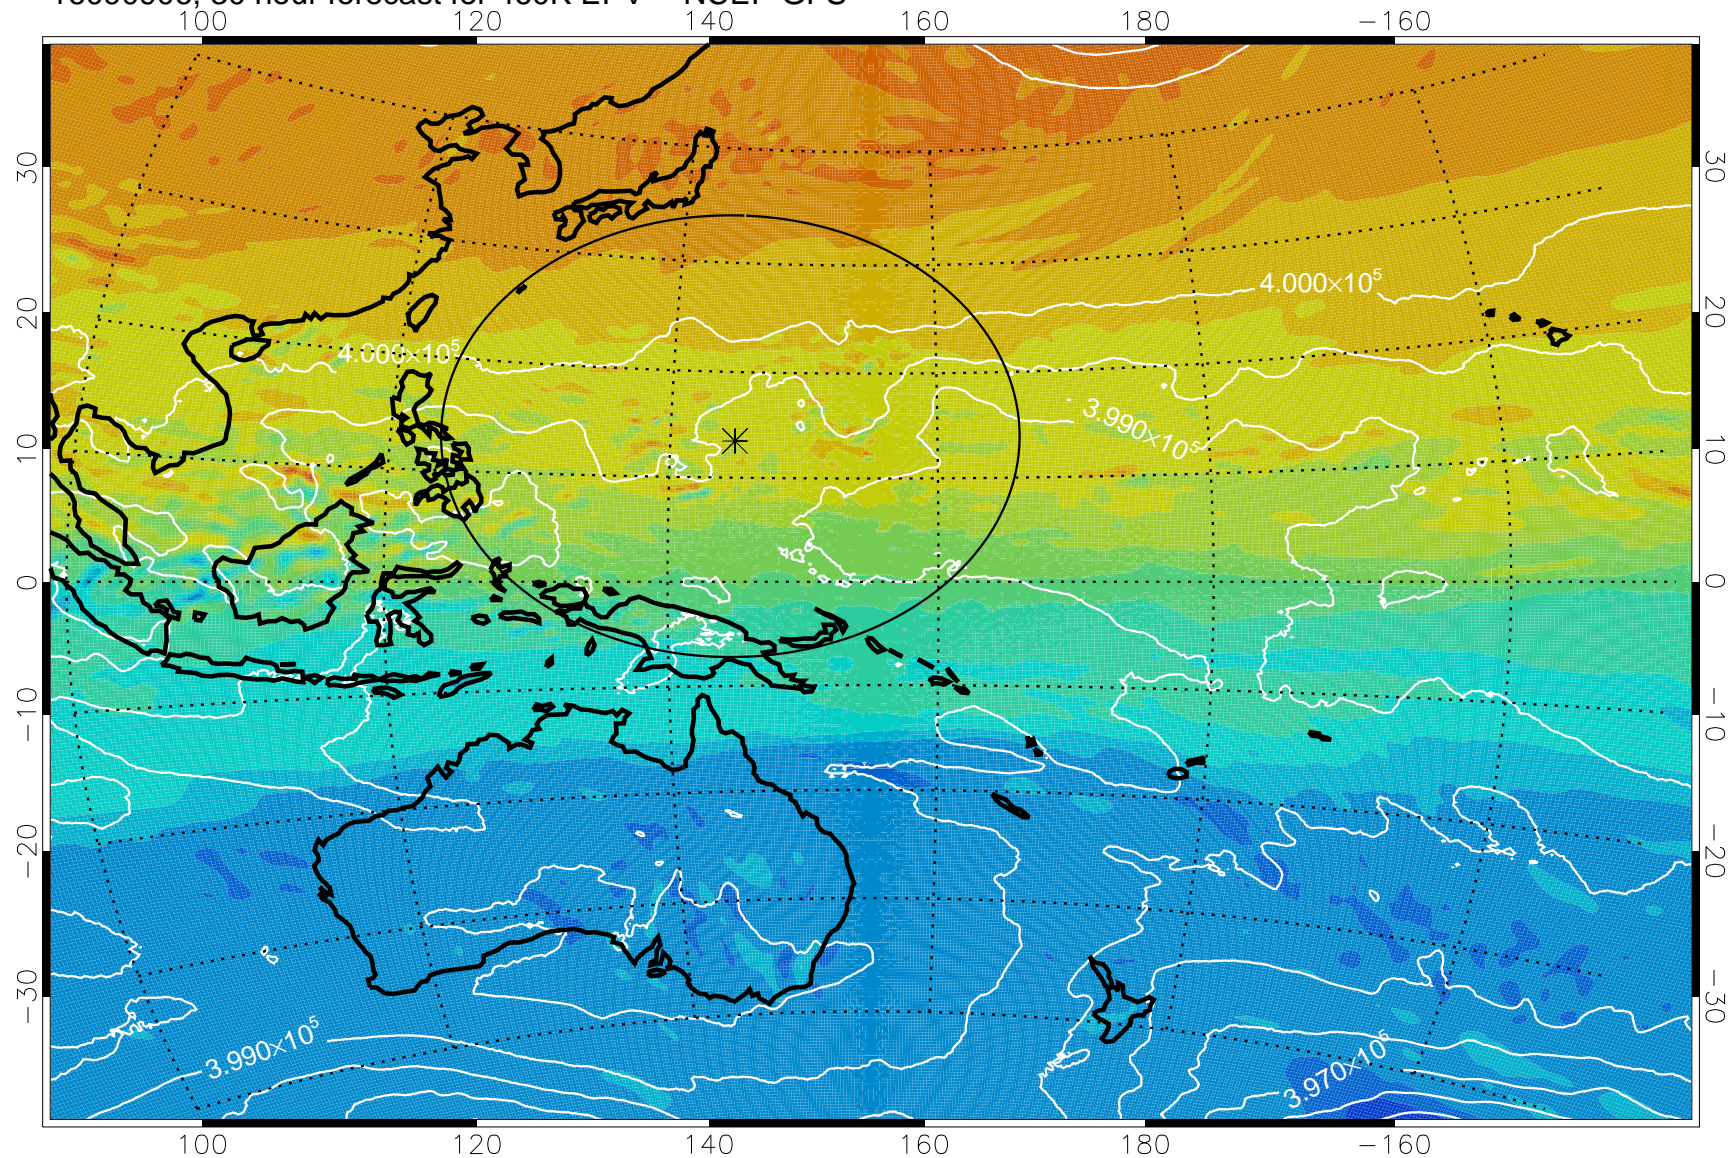

16090818, 18 hour forecast for 460K EPV -- NCEP GFS

460K Montgomery Streamfunction, white

Range ring of 2304 km

16090900, 24 hour forecast for 460K EPV -- NCEP GFS

460K Montgomery Streamfunction, white

Range ring of 2304 km

16090906, 30 hour forecast for 460K EPV -- NCEP GFS

460K Montgomery Streamfunction, white

Range ring of 2304 km

16090912, 36 hour forecast for 460K EPV -- NCEP GFS

460K Montgomery Streamfunction, white

Range ring of 2304 km

16090918, 42 hour forecast for 460K EPV -- NCEP GFS

460K Montgomery Streamfunction, white

Range ring of 2304 km

16091000, 48 hour forecast for 460K EPV -- NCEP GFS

460K Montgomery Streamfunction, white

Range ring of 2304 km

16091006, 54 hour forecast for 460K EPV -- NCEP GFS

460K Montgomery Streamfunction, white

Range ring of 2304 km

16091012, 60 hour forecast for 460K EPV -- NCEP GFS

460K Montgomery Streamfunction, white

Range ring of 2304 km