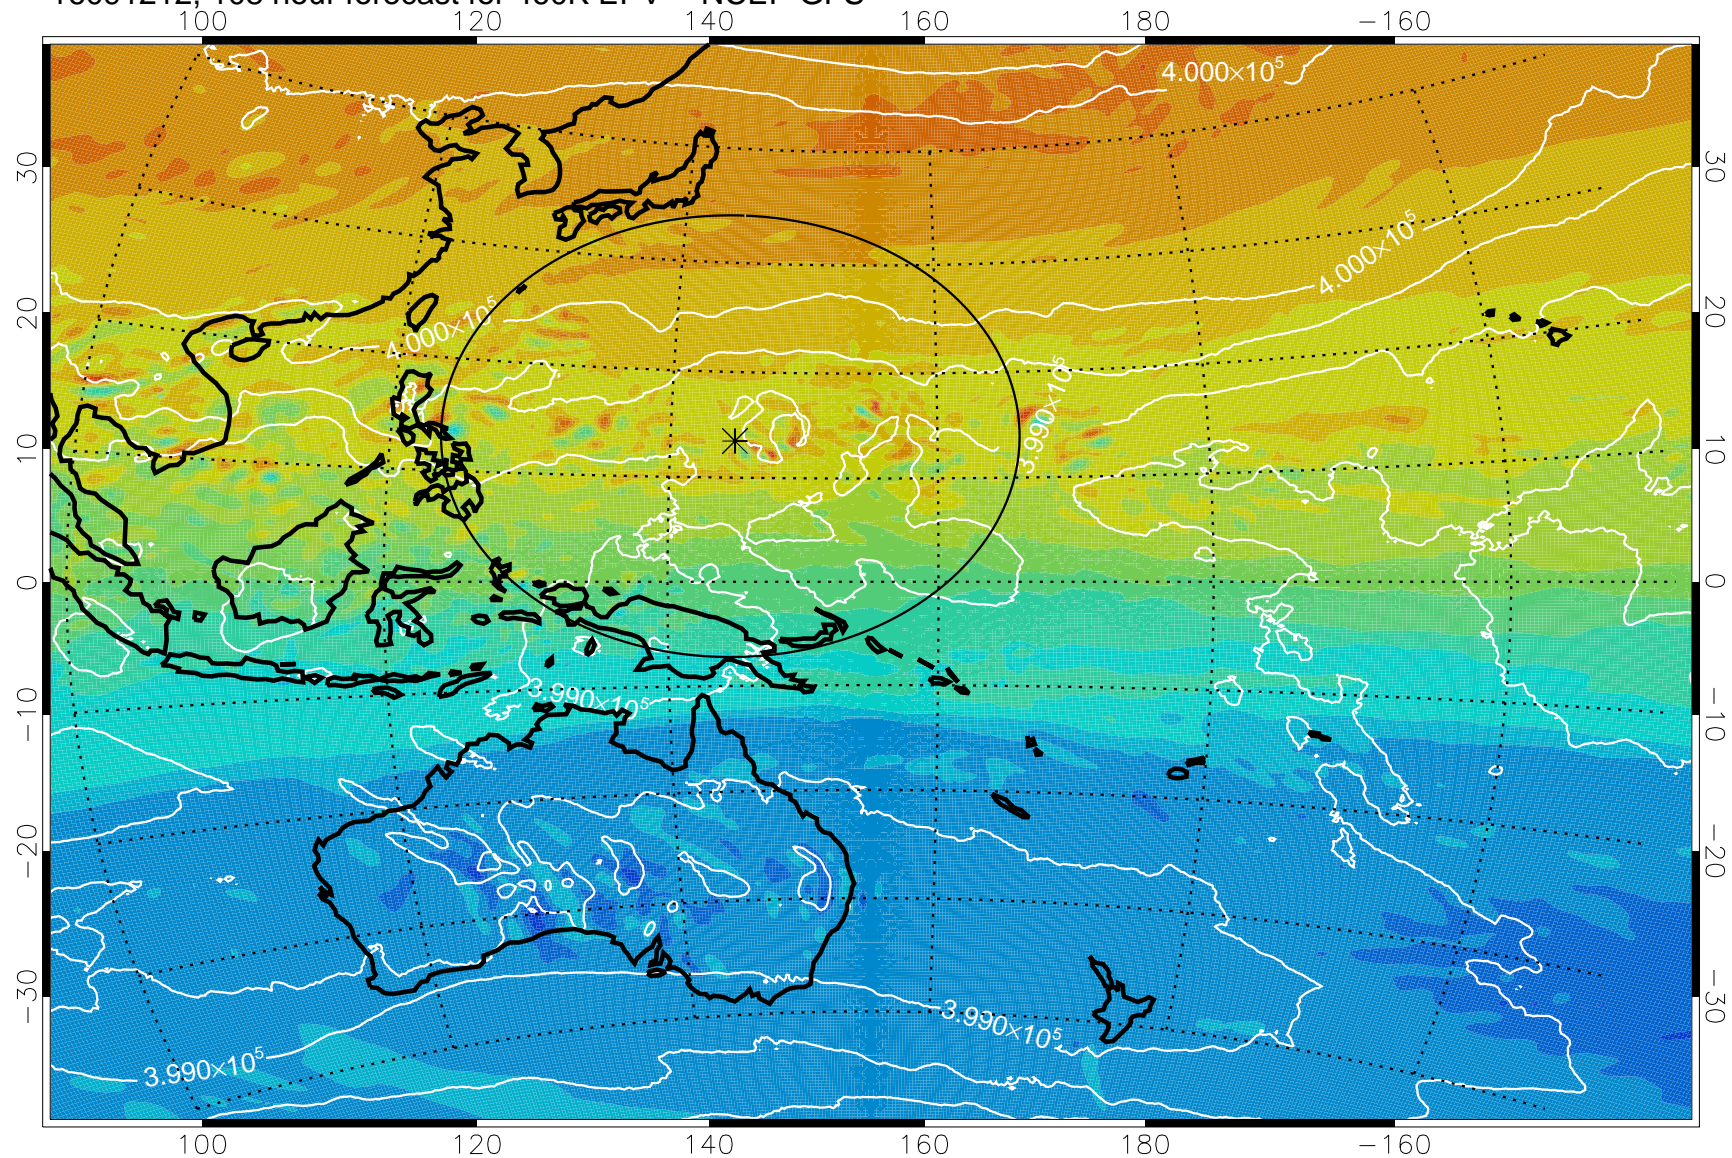

16091118, 90 hour forecast for 460K EPV -- NCEP GFS

460K Montgomery Streamfunction, white

Range ring of 2304 km

16091200, 96 hour forecast for 460K EPV -- NCEP GFS

460K Montgomery Streamfunction, white

Range ring of 2304 km

16091206, 102 hour forecast for 460K EPV -- NCEP GFS

460K Montgomery Streamfunction, white

Range ring of 2304 km

16091212, 108 hour forecast for 460K EPV -- NCEP GFS

460K Montgomery Streamfunction, white

Range ring of 2304 km

16091218, 114 hour forecast for 460K EPV -- NCEP GFS

460K Montgomery Streamfunction, white

Range ring of 2304 km

16091300, 120 hour forecast for 460K EPV -- NCEP GFS

460K Montgomery Streamfunction, white

Range ring of 2304 km