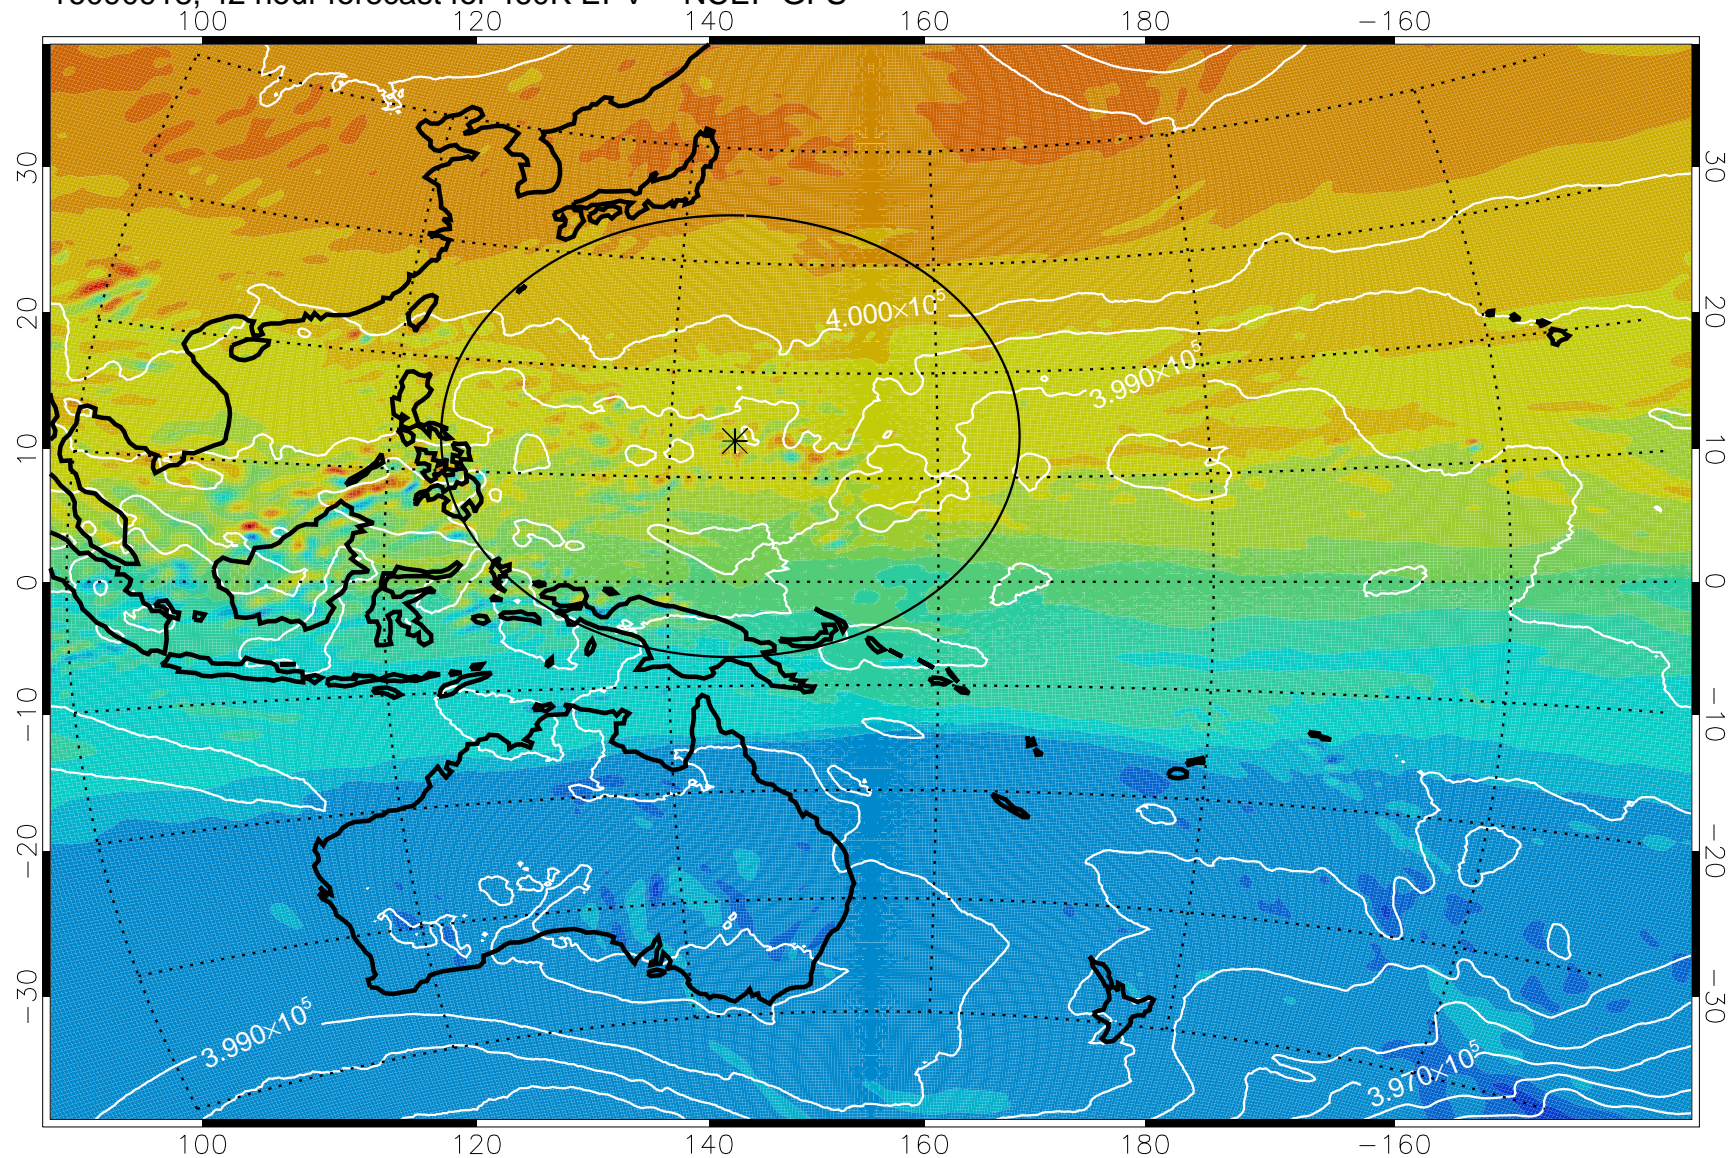

16090906, 30 hour forecast for 460K EPV -- NCEP GFS

460K Montgomery Streamfunction, white

Range ring of 2304 km

16090912, 36 hour forecast for 460K EPV -- NCEP GFS

460K Montgomery Streamfunction, white

Range ring of 2304 km

16090918, 42 hour forecast for 460K EPV -- NCEP GFS

460K Montgomery Streamfunction, white

Range ring of 2304 km

16091000, 48 hour forecast for 460K EPV -- NCEP GFS

460K Montgomery Streamfunction, white

Range ring of 2304 km

16091006, 54 hour forecast for 460K EPV -- NCEP GFS

460K Montgomery Streamfunction, white

Range ring of 2304 km

16091012, 60 hour forecast for 460K EPV -- NCEP GFS

460K Montgomery Streamfunction, white

Range ring of 2304 km

16091018, 66 hour forecast for 460K EPV -- NCEP GFS

460K Montgomery Streamfunction, white

Range ring of 2304 km

16091100, 72 hour forecast for 460K EPV -- NCEP GFS

460K Montgomery Streamfunction, white

Range ring of 2304 km