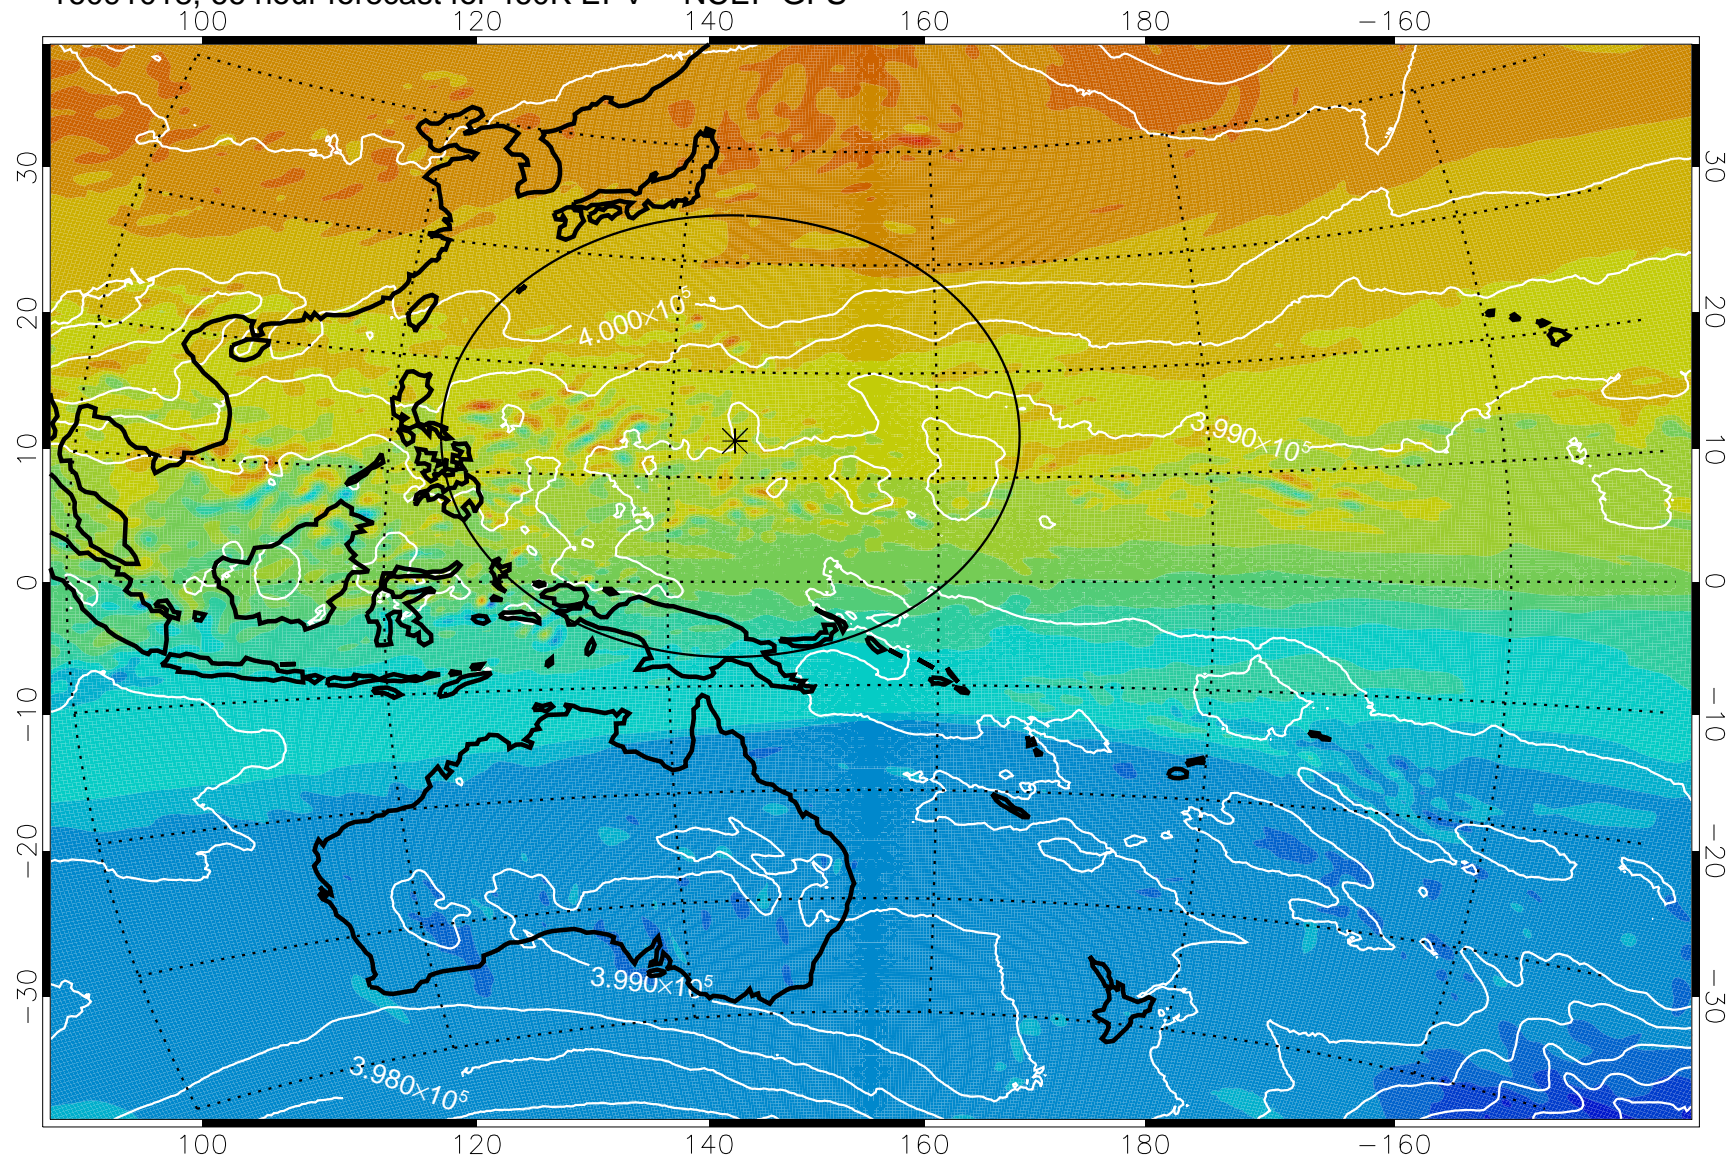

16090918, 42 hour forecast for 460K EPV -- NCEP GFS

460K Montgomery Streamfunction, white

Range ring of 2304 km

16091000, 48 hour forecast for 460K EPV -- NCEP GFS

460K Montgomery Streamfunction, white

Range ring of 2304 km

16091006, 54 hour forecast for 460K EPV -- NCEP GFS

460K Montgomery Streamfunction, white

Range ring of 2304 km

16091012, 60 hour forecast for 460K EPV -- NCEP GFS

460K Montgomery Streamfunction, white

Range ring of 2304 km

16091018, 66 hour forecast for 460K EPV -- NCEP GFS

460K Montgomery Streamfunction, white

Range ring of 2304 km

16091100, 72 hour forecast for 460K EPV -- NCEP GFS

460K Montgomery Streamfunction, white

Range ring of 2304 km

16091106, 78 hour forecast for 460K EPV -- NCEP GFS

460K Montgomery Streamfunction, white

Range ring of 2304 km

16091112, 84 hour forecast for 460K EPV -- NCEP GFS

460K Montgomery Streamfunction, white

Range ring of 2304 km