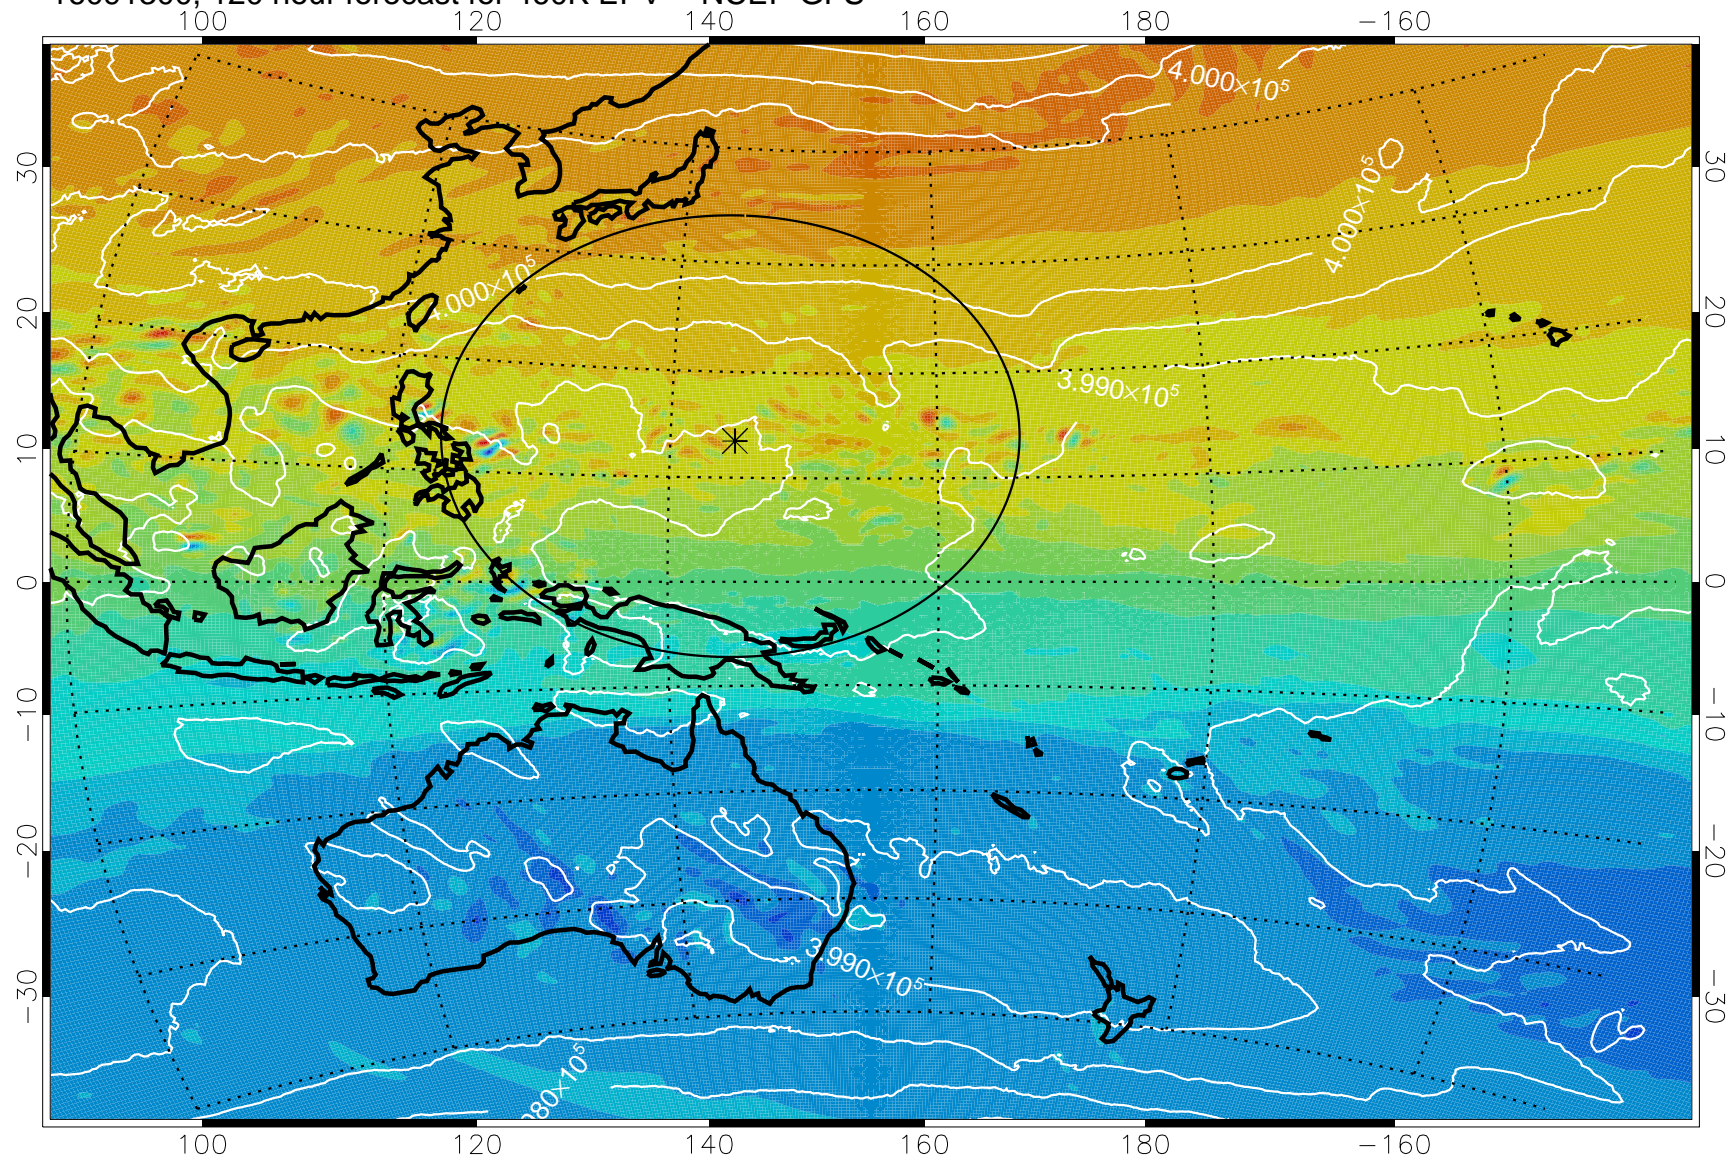

16091106, 78 hour forecast for 460K EPV -- NCEP GFS

460K Montgomery Streamfunction, white

Range ring of 2304 km

16091112, 84 hour forecast for 460K EPV -- NCEP GFS

460K Montgomery Streamfunction, white

Range ring of 2304 km

16091118, 90 hour forecast for 460K EPV -- NCEP GFS

460K Montgomery Streamfunction, white

Range ring of 2304 km

16091200, 96 hour forecast for 460K EPV -- NCEP GFS

460K Montgomery Streamfunction, white

Range ring of 2304 km

16091206, 102 hour forecast for 460K EPV -- NCEP GFS

460K Montgomery Streamfunction, white

Range ring of 2304 km

16091212, 108 hour forecast for 460K EPV -- NCEP GFS

460K Montgomery Streamfunction, white

Range ring of 2304 km

16091218, 114 hour forecast for 460K EPV -- NCEP GFS

460K Montgomery Streamfunction, white

Range ring of 2304 km

16091300, 120 hour forecast for 460K EPV -- NCEP GFS

460K Montgomery Streamfunction, white

Range ring of 2304 km