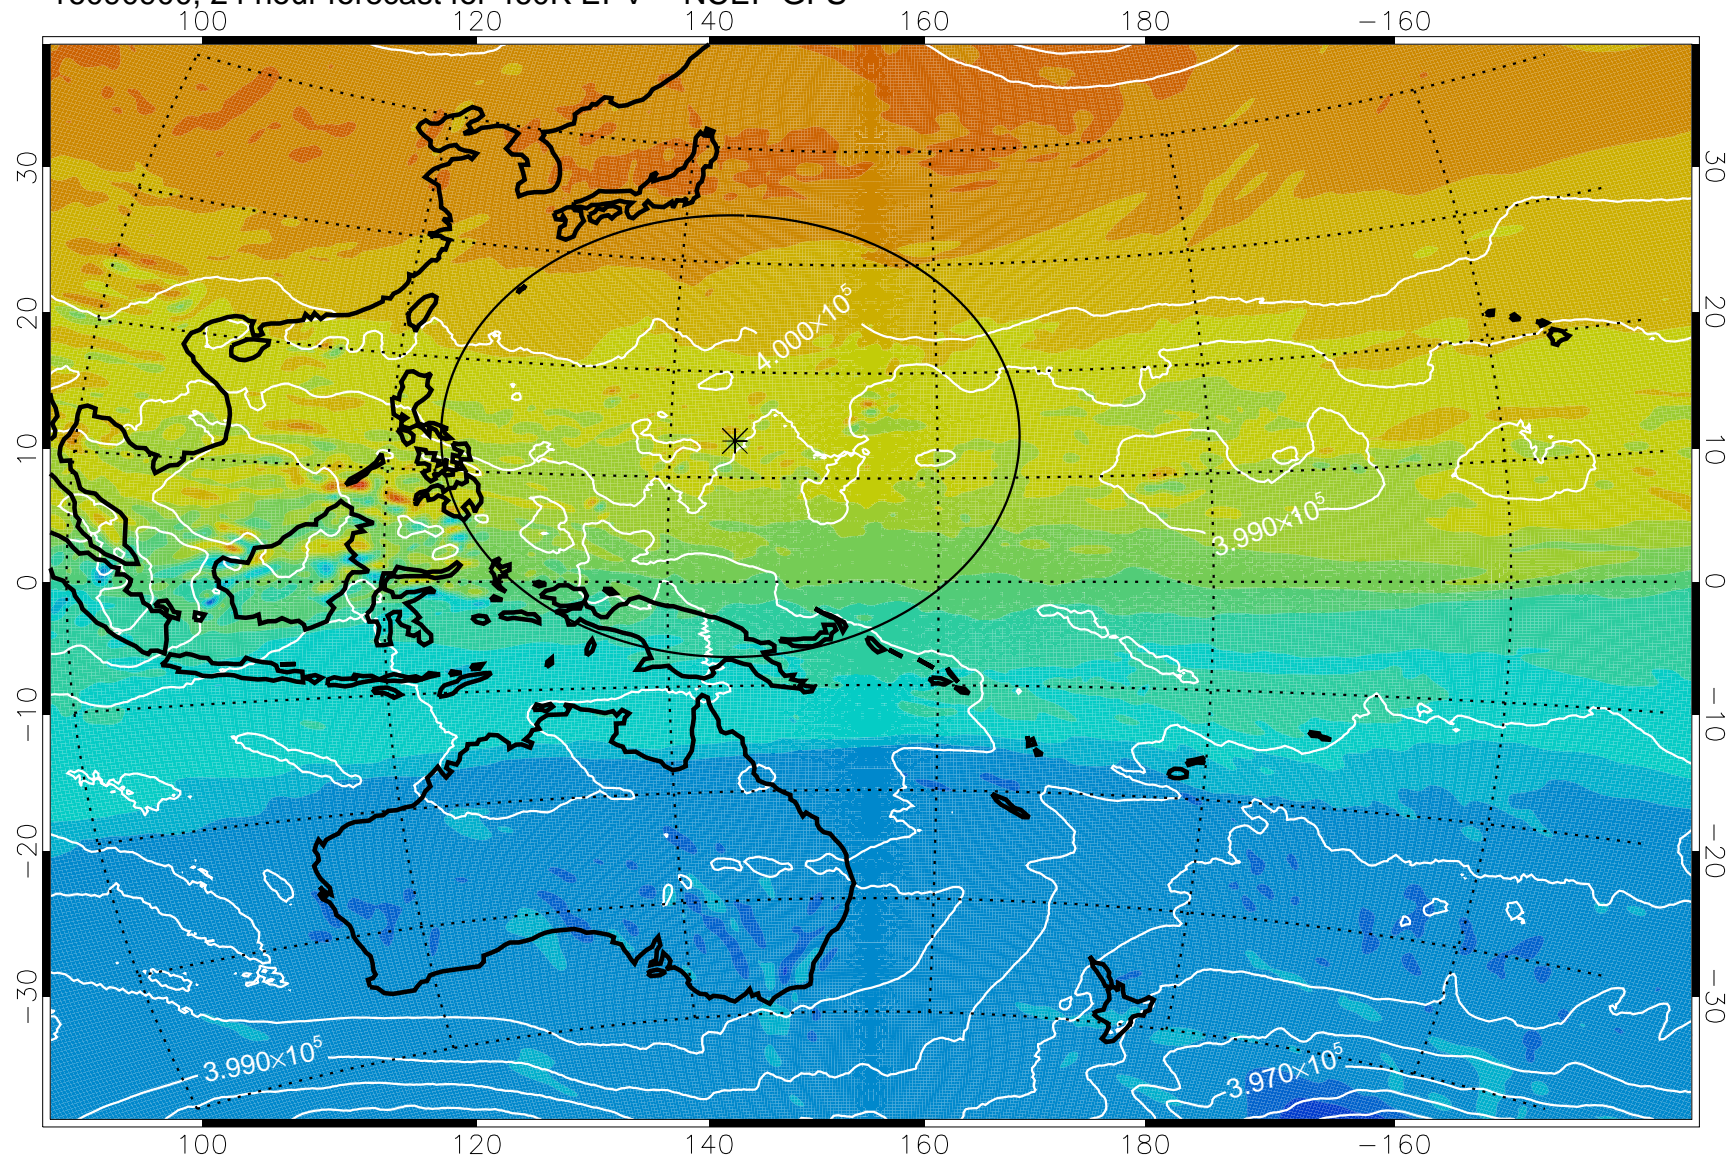

16090806, 6 hour forecast for 460K EPV -- NCEP GFS

460K Montgomery Streamfunction, white

Range ring of 2304 km

16090812, 12 hour forecast for 460K EPV -- NCEP GFS

460K Montgomery Streamfunction, white

Range ring of 2304 km

16090818, 18 hour forecast for 460K EPV -- NCEP GFS

460K Montgomery Streamfunction, white

Range ring of 2304 km

16090900, 24 hour forecast for 460K EPV -- NCEP GFS

460K Montgomery Streamfunction, white

Range ring of 2304 km

16090906, 30 hour forecast for 460K EPV -- NCEP GFS

460K Montgomery Streamfunction, white

Range ring of 2304 km

16090912, 36 hour forecast for 460K EPV -- NCEP GFS

460K Montgomery Streamfunction, white

Range ring of 2304 km

16090918, 42 hour forecast for 460K EPV -- NCEP GFS

460K Montgomery Streamfunction, white

Range ring of 2304 km

16091000, 48 hour forecast for 460K EPV -- NCEP GFS

460K Montgomery Streamfunction, white

Range ring of 2304 km