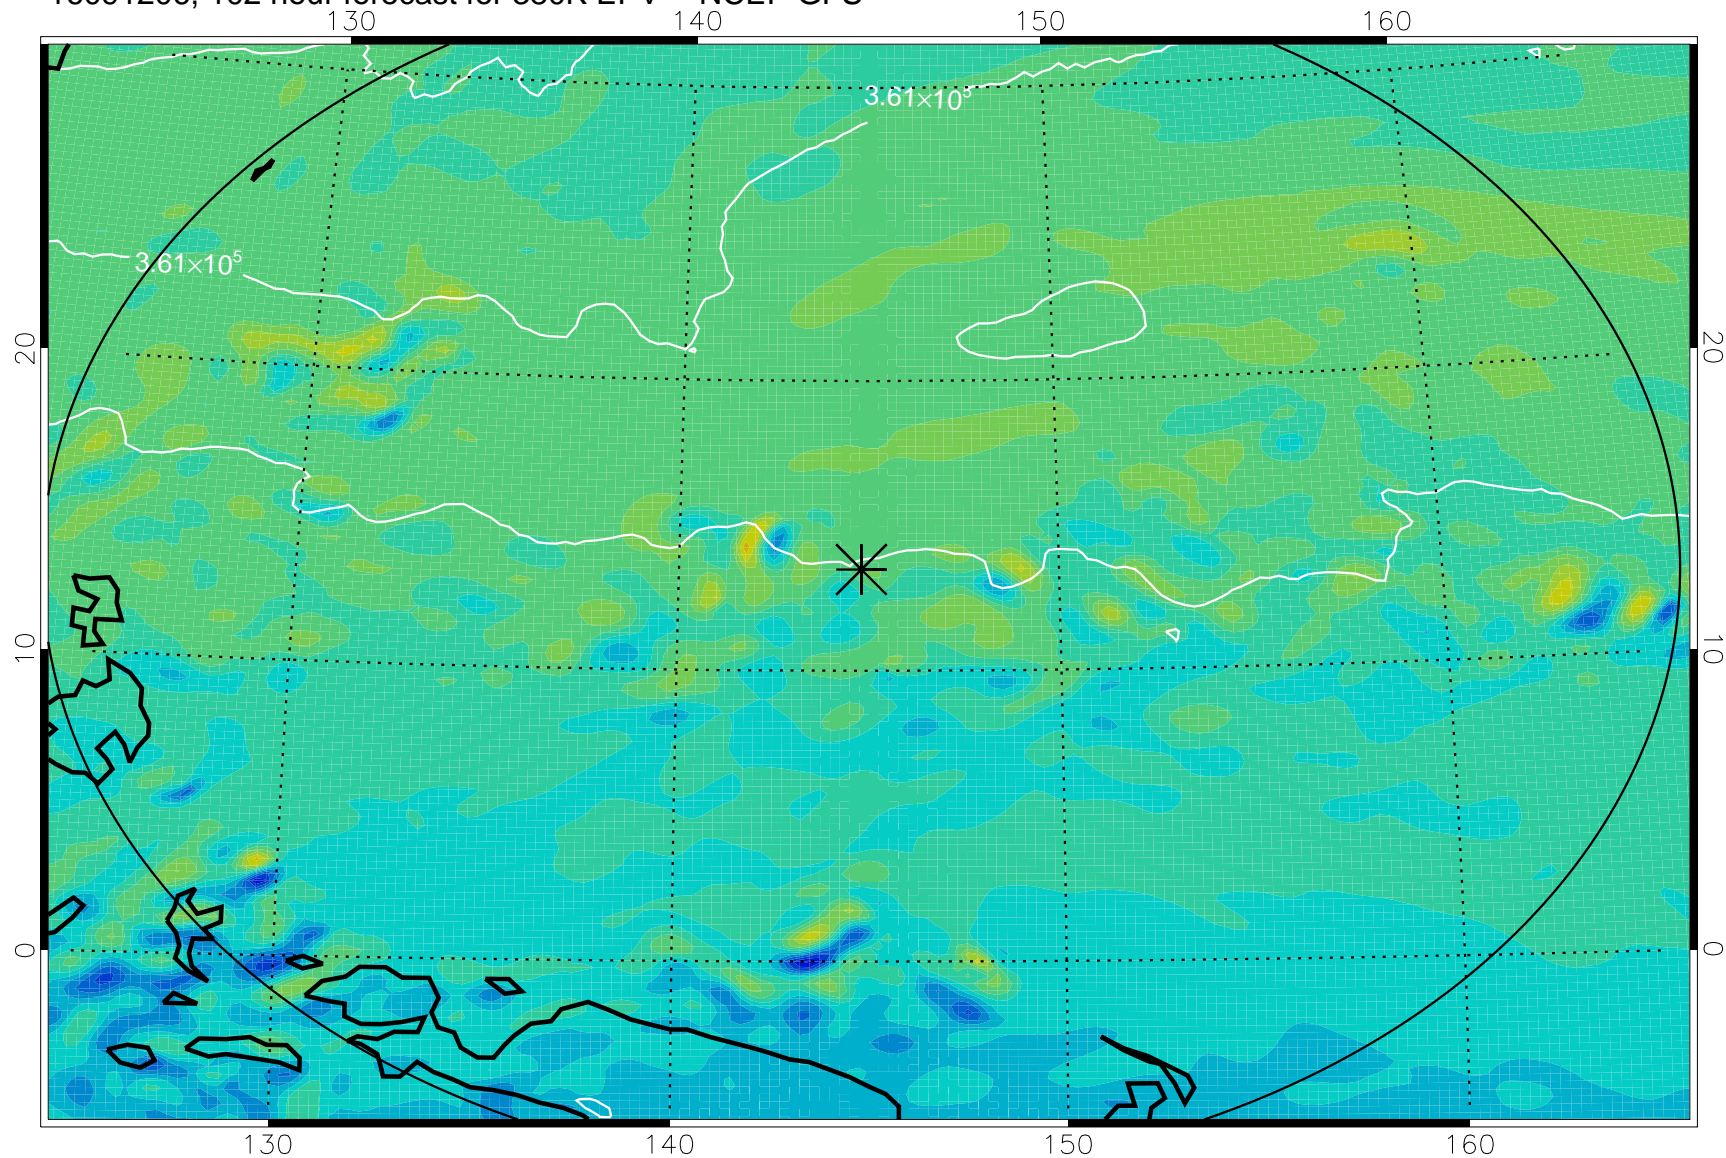

16091106, 78 hour forecast for 380K EPV -- NCEP GFS

380K Montgomery Streamfunction, white

Range ring of 2304 km

16091112, 84 hour forecast for 380K EPV -- NCEP GFS

380K Montgomery Streamfunction, white

Range ring of 2304 km

16091118, 90 hour forecast for 380K EPV -- NCEP GFS

380K Montgomery Streamfunction, white

Range ring of 2304 km

16091200, 96 hour forecast for 380K EPV -- NCEP GFS

380K Montgomery Streamfunction, white

Range ring of 2304 km

16091206, 102 hour forecast for 380K EPV -- NCEP GFS

380K Montgomery Streamfunction, white

Range ring of 2304 km

16091212, 108 hour forecast for 380K EPV -- NCEP GFS

380K Montgomery Streamfunction, white

Range ring of 2304 km

16091218, 114 hour forecast for 380K EPV -- NCEP GFS

380K Montgomery Streamfunction, white

Range ring of 2304 km

16091300, 120 hour forecast for 380K EPV -- NCEP GFS

380K Montgomery Streamfunction, white

Range ring of 2304 km