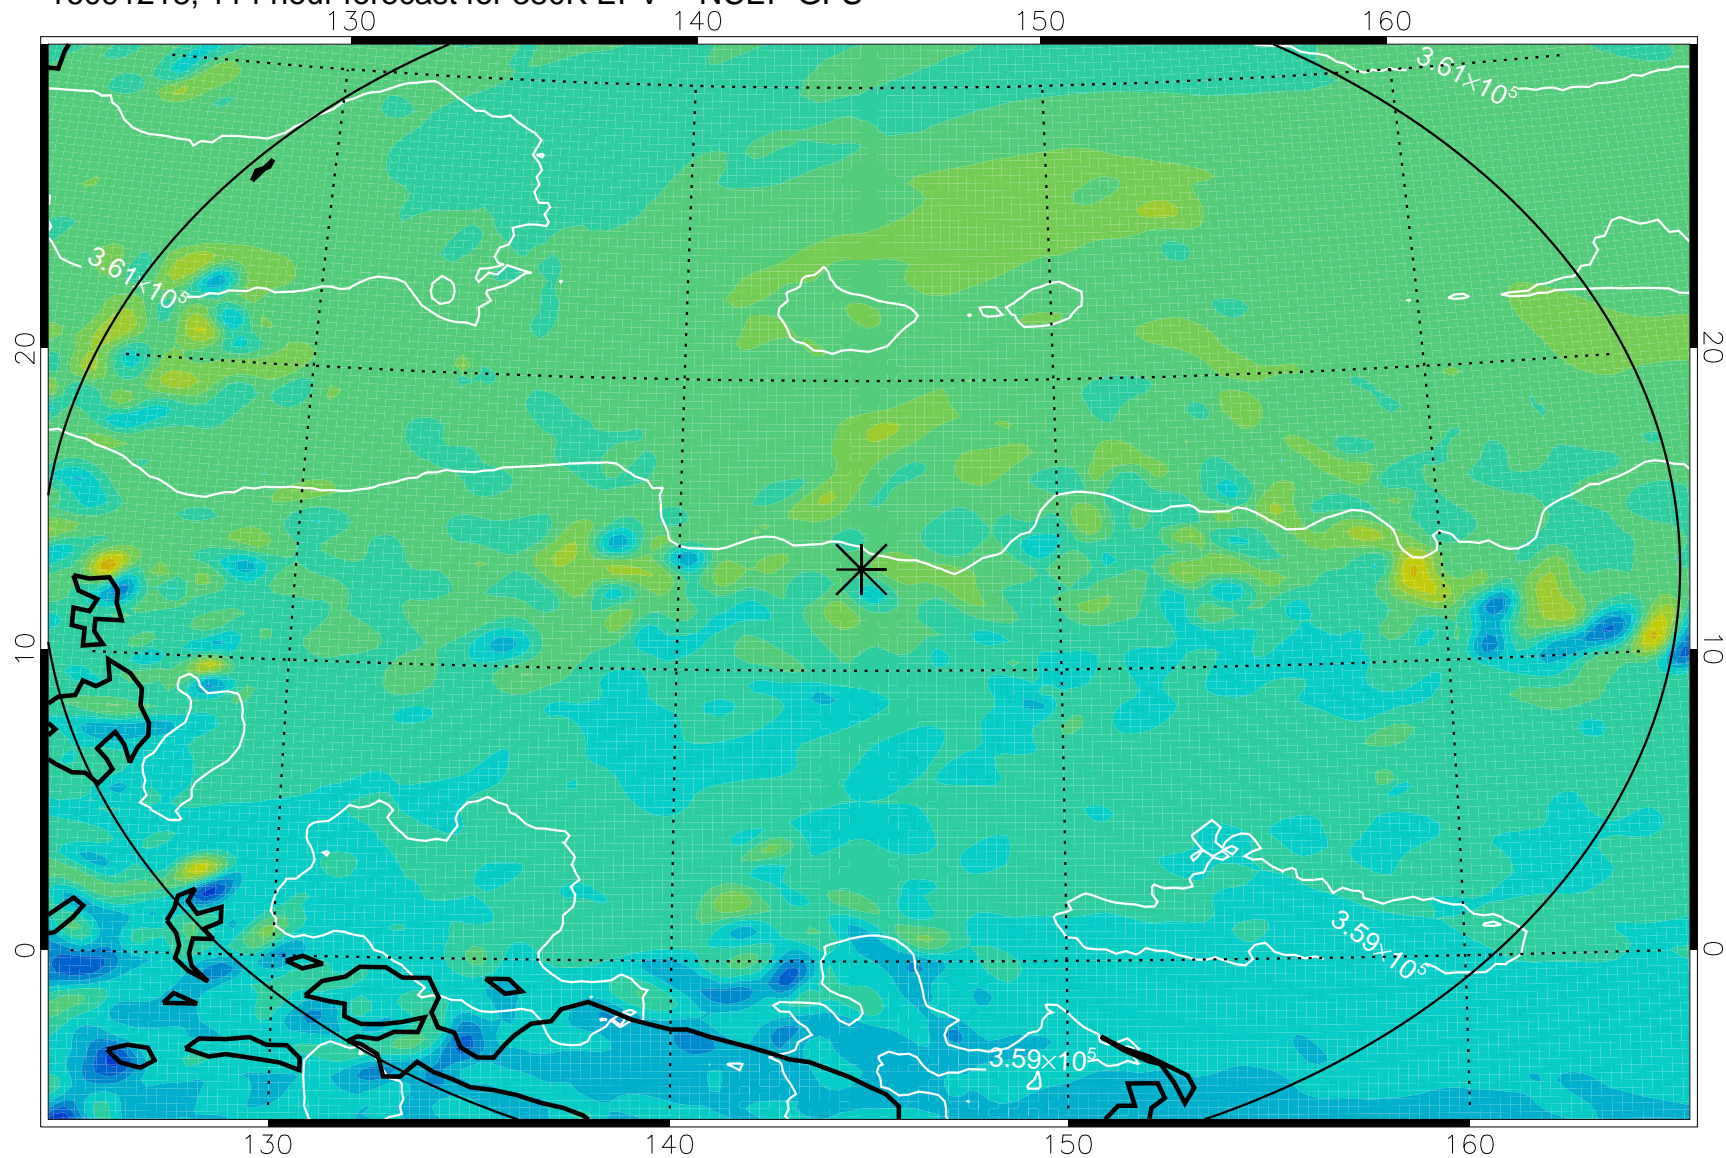

16091106, 78 hour forecast for 380K EPV -- NCEP GFS

380K Montgomery Streamfunction, white

Range ring of 2304 km

16091112, 84 hour forecast for 380K EPV -- NCEP GFS

380K Montgomery Streamfunction, white

Range ring of 2304 km

16091118, 90 hour forecast for 380K EPV -- NCEP GFS

380K Montgomery Streamfunction, white

Range ring of 2304 km

16091200, 96 hour forecast for 380K EPV -- NCEP GFS

380K Montgomery Streamfunction, white

Range ring of 2304 km

16091206, 102 hour forecast for 380K EPV -- NCEP GFS

380K Montgomery Streamfunction, white

Range ring of 2304 km

16091212, 108 hour forecast for 380K EPV -- NCEP GFS

380K Montgomery Streamfunction, white

Range ring of 2304 km

16091218, 114 hour forecast for 380K EPV -- NCEP GFS

380K Montgomery Streamfunction, white

Range ring of 2304 km

16091300, 120 hour forecast for 380K EPV -- NCEP GFS

380K Montgomery Streamfunction, white

Range ring of 2304 km