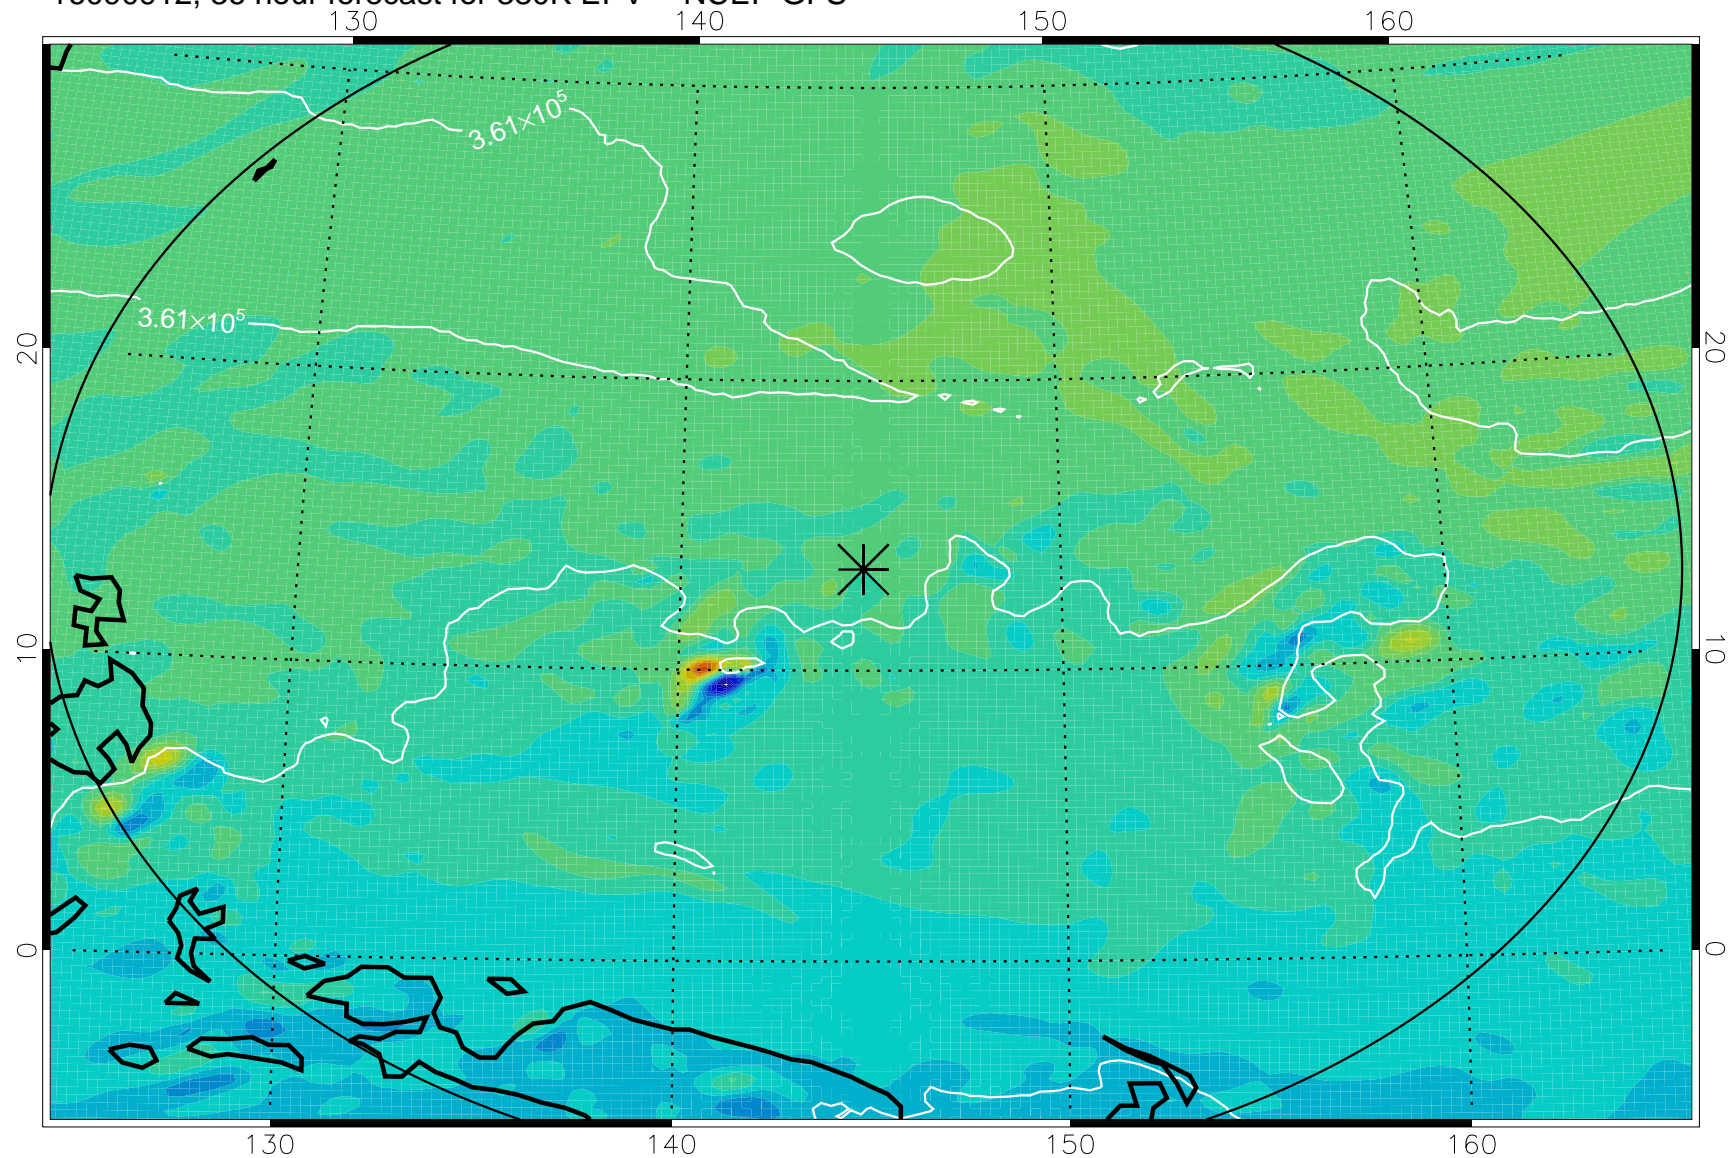

16090818, 18 hour forecast for 380K EPV -- NCEP GFS

380K Montgomery Streamfunction, white

Range ring of 2304 km

16090900, 24 hour forecast for 380K EPV -- NCEP GFS

380K Montgomery Streamfunction, white

Range ring of 2304 km

16090906, 30 hour forecast for 380K EPV -- NCEP GFS

380K Montgomery Streamfunction, white

Range ring of 2304 km

16090912, 36 hour forecast for 380K EPV -- NCEP GFS

380K Montgomery Streamfunction, white

Range ring of 2304 km

16090918, 42 hour forecast for 380K EPV -- NCEP GFS

380K Montgomery Streamfunction, white

Range ring of 2304 km

16091000, 48 hour forecast for 380K EPV -- NCEP GFS

380K Montgomery Streamfunction, white

Range ring of 2304 km

16091018, 66 hour forecast for 380K EPV -- NCEP GFS

380K Montgomery Streamfunction, white

Range ring of 2304 km

16091100, 72 hour forecast for 380K EPV -- NCEP GFS

380K Montgomery Streamfunction, white

Range ring of 2304 km