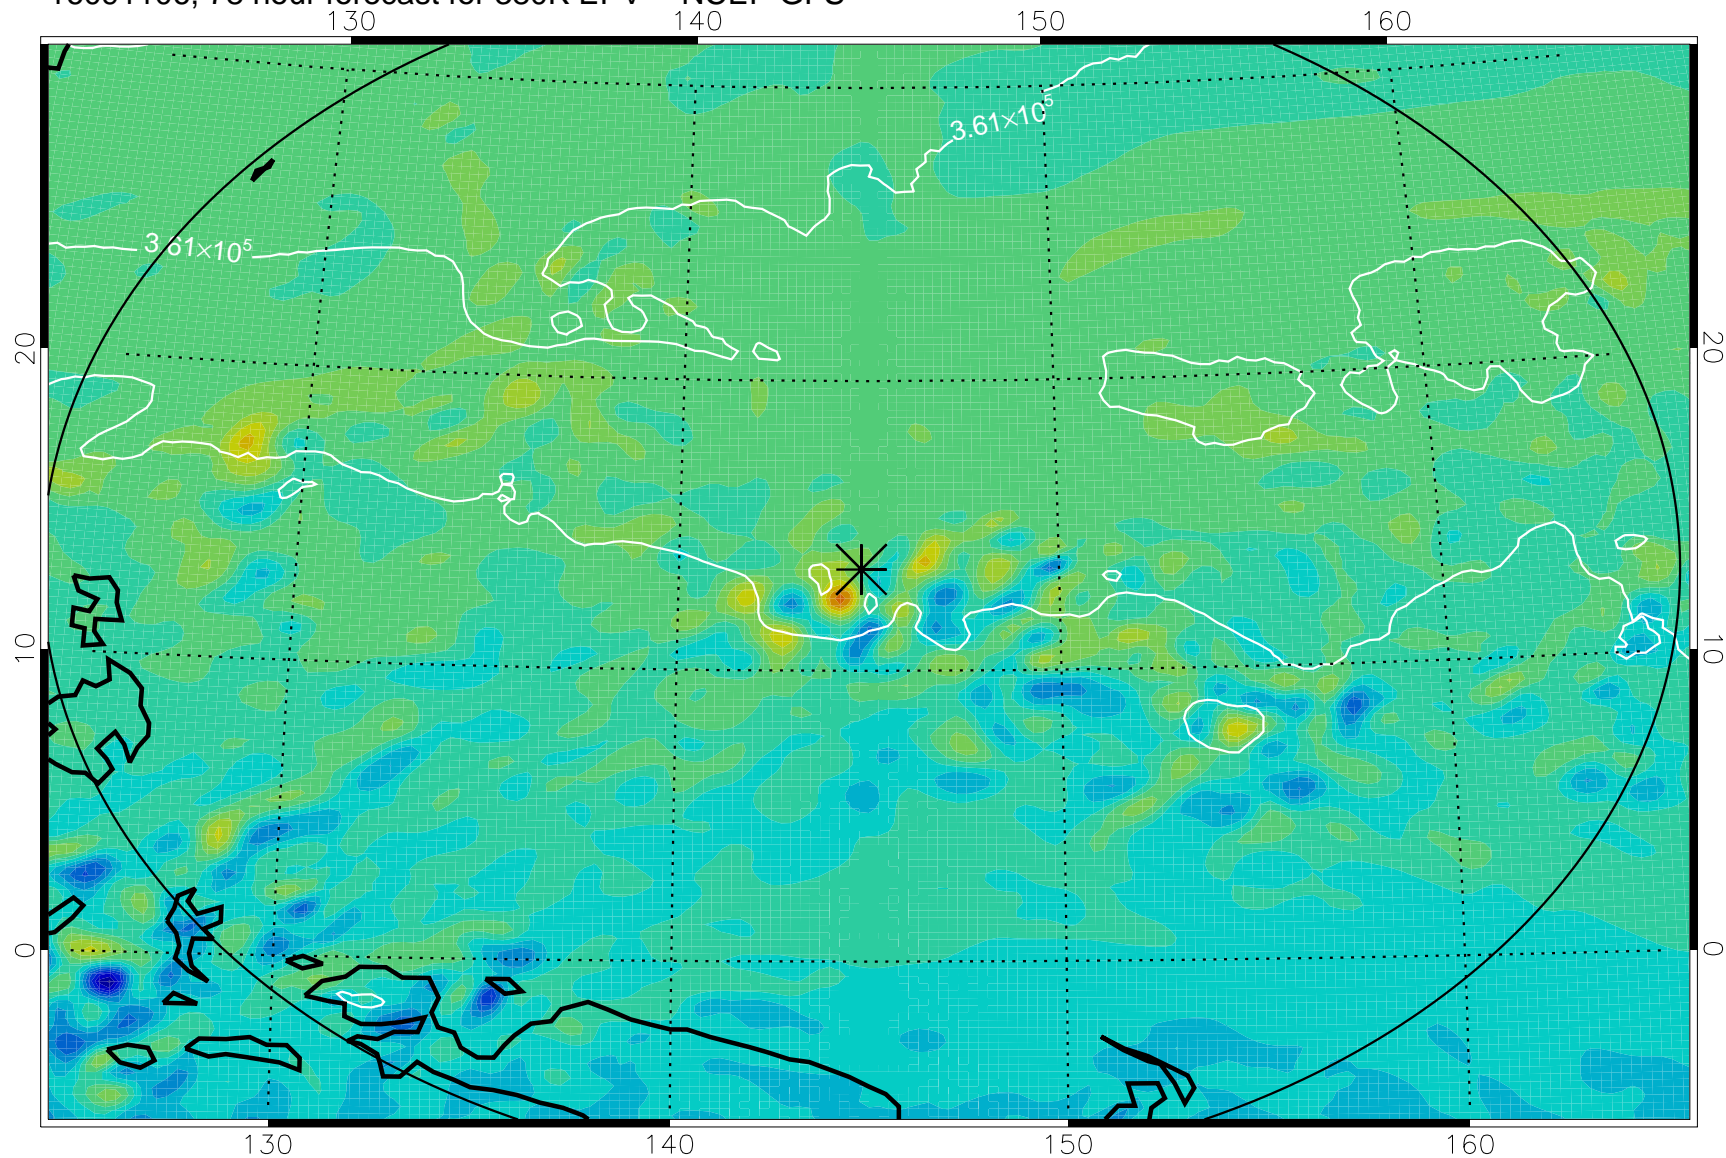

16091006, 54 hour forecast for 380K EPV -- NCEP GFS

380K Montgomery Streamfunction, white

Range ring of 2304 km

16091012, 60 hour forecast for 380K EPV -- NCEP GFS

380K Montgomery Streamfunction, white

Range ring of 2304 km

16091018, 66 hour forecast for 380K EPV -- NCEP GFS

380K Montgomery Streamfunction, white

Range ring of 2304 km

16091100, 72 hour forecast for 380K EPV -- NCEP GFS

380K Montgomery Streamfunction, white

Range ring of 2304 km

16091106, 78 hour forecast for 380K EPV -- NCEP GFS

380K Montgomery Streamfunction, white

Range ring of 2304 km

16091112, 84 hour forecast for 380K EPV -- NCEP GFS

380K Montgomery Streamfunction, white

Range ring of 2304 km

16091118, 90 hour forecast for 380K EPV -- NCEP GFS

380K Montgomery Streamfunction, white

Range ring of 2304 km

16091200, 96 hour forecast for 380K EPV -- NCEP GFS

380K Montgomery Streamfunction, white

Range ring of 2304 km