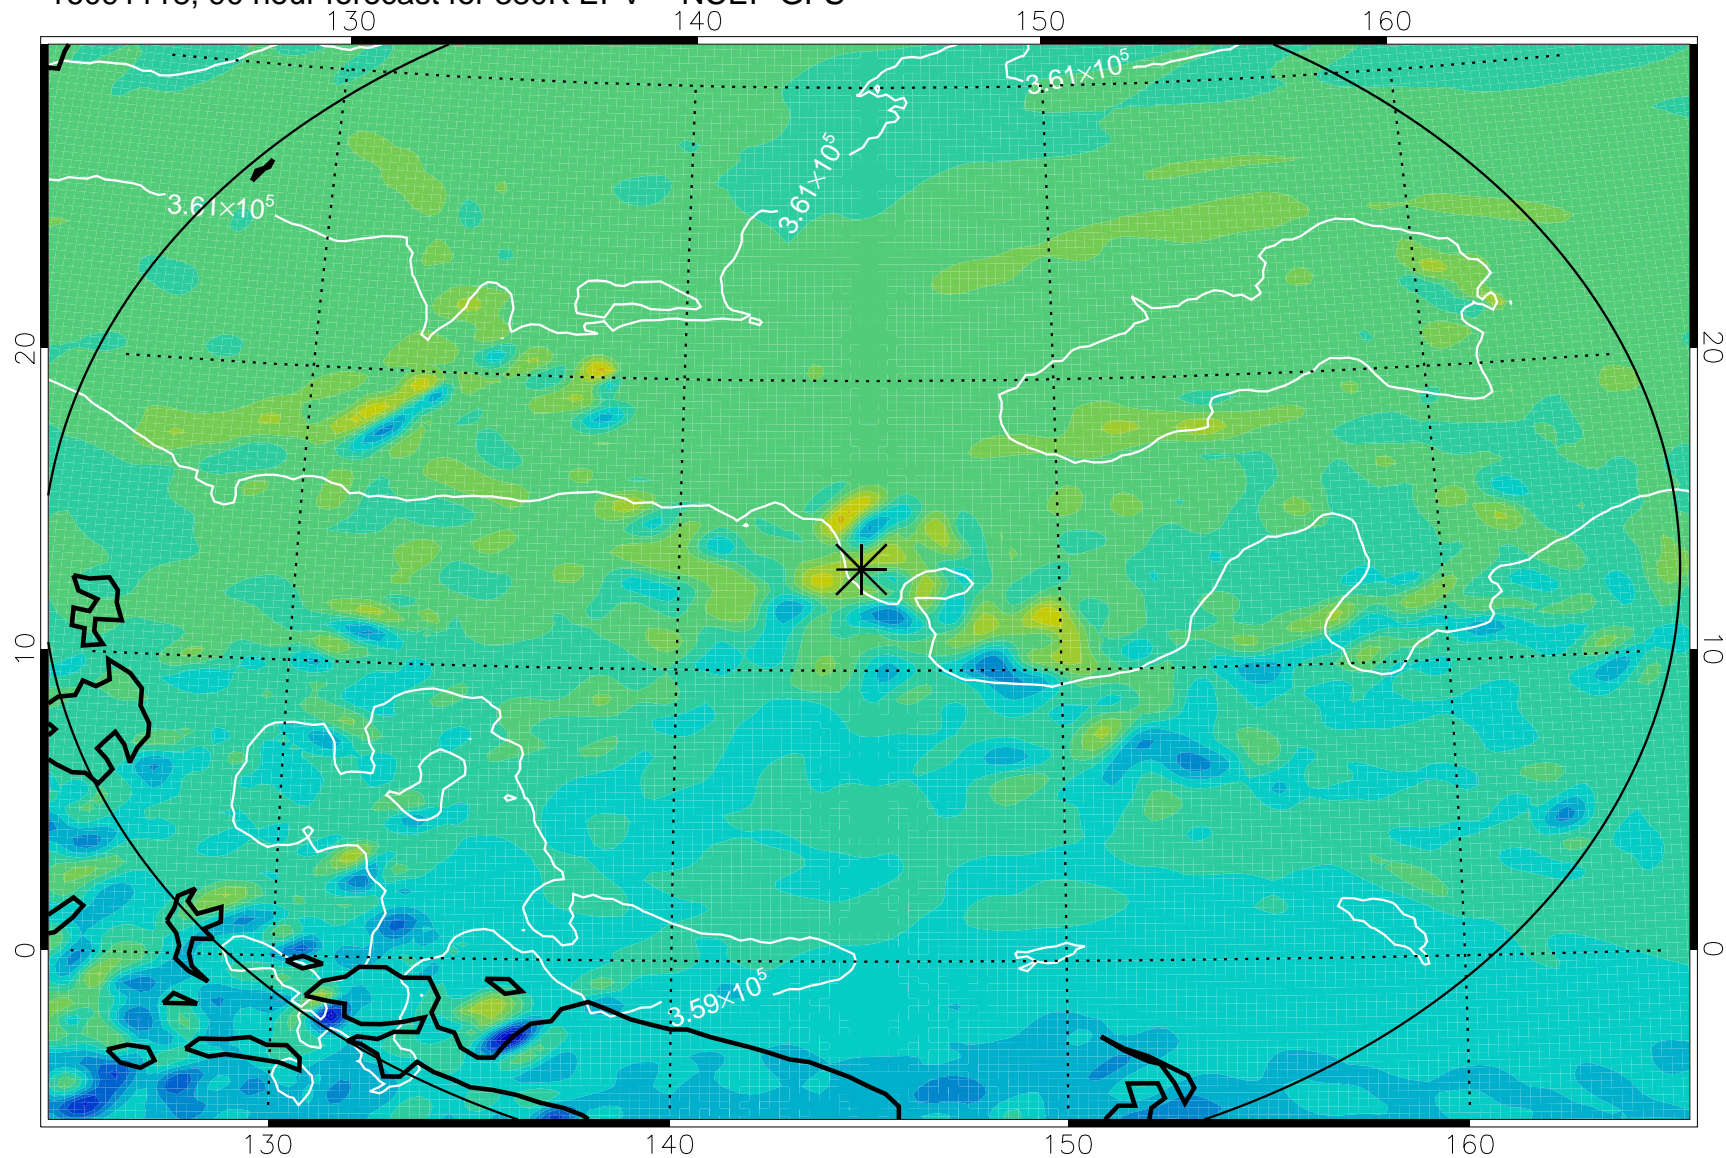

16091018, 66 hour forecast for 380K EPV -- NCEP GFS

380K Montgomery Streamfunction, white

Range ring of 2304 km

16091100, 72 hour forecast for 380K EPV -- NCEP GFS

380K Montgomery Streamfunction, white

Range ring of 2304 km

16091106, 78 hour forecast for 380K EPV -- NCEP GFS

380K Montgomery Streamfunction, white

Range ring of 2304 km

16091112, 84 hour forecast for 380K EPV -- NCEP GFS

380K Montgomery Streamfunction, white

Range ring of 2304 km

16091118, 90 hour forecast for 380K EPV -- NCEP GFS

380K Montgomery Streamfunction, white

Range ring of 2304 km

16091200, 96 hour forecast for 380K EPV -- NCEP GFS

380K Montgomery Streamfunction, white

Range ring of 2304 km

16091206, 102 hour forecast for 380K EPV -- NCEP GFS

380K Montgomery Streamfunction, white

Range ring of 2304 km

16091212, 108 hour forecast for 380K EPV -- NCEP GFS

380K Montgomery Streamfunction, white

Range ring of 2304 km