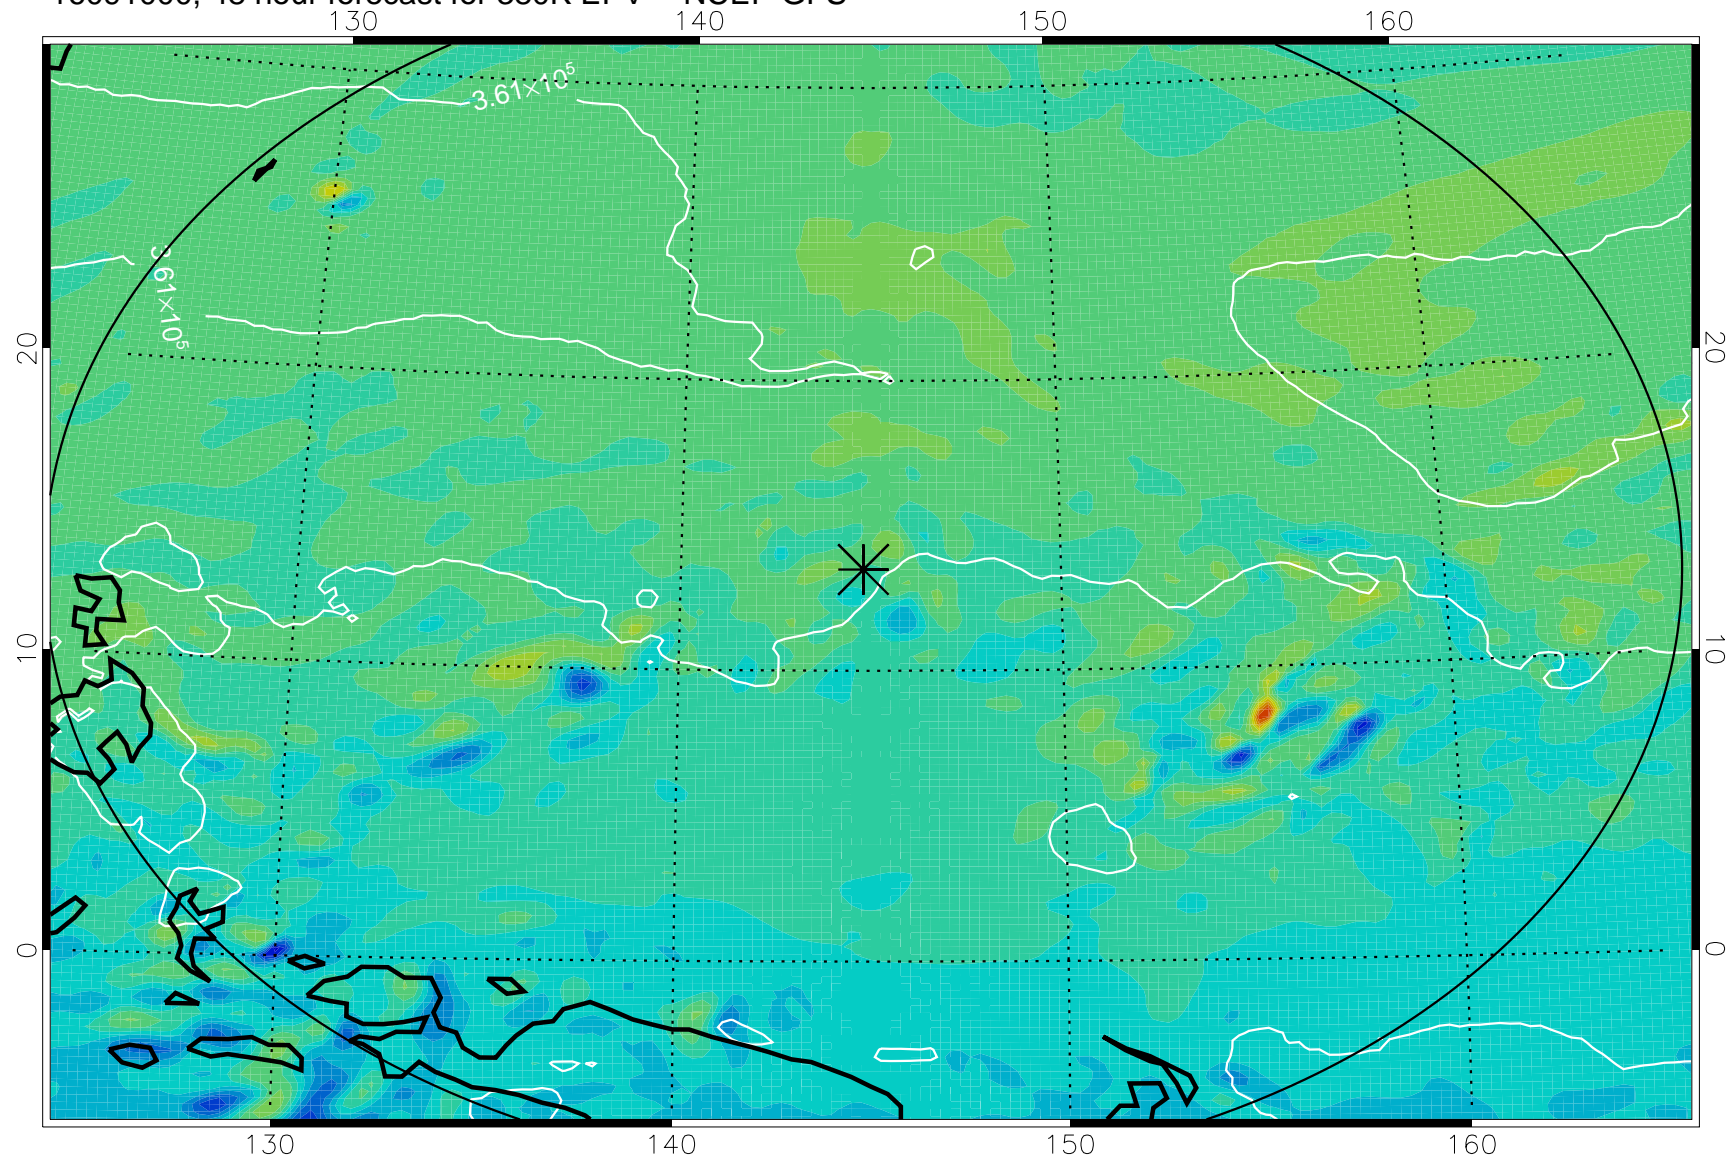

16090906, 30 hour forecast for 380K EPV -- NCEP GFS

380K Montgomery Streamfunction, white

Range ring of 2304 km

16090912, 36 hour forecast for 380K EPV -- NCEP GFS

380K Montgomery Streamfunction, white

Range ring of 2304 km

16090918, 42 hour forecast for 380K EPV -- NCEP GFS

380K Montgomery Streamfunction, white

Range ring of 2304 km

16091000, 48 hour forecast for 380K EPV -- NCEP GFS

380K Montgomery Streamfunction, white

Range ring of 2304 km

16091006, 54 hour forecast for 380K EPV -- NCEP GFS

380K Montgomery Streamfunction, white

Range ring of 2304 km

16091012, 60 hour forecast for 380K EPV -- NCEP GFS

380K Montgomery Streamfunction, white

Range ring of 2304 km

16091018, 66 hour forecast for 380K EPV -- NCEP GFS

380K Montgomery Streamfunction, white

Range ring of 2304 km

16091100, 72 hour forecast for 380K EPV -- NCEP GFS

380K Montgomery Streamfunction, white

Range ring of 2304 km