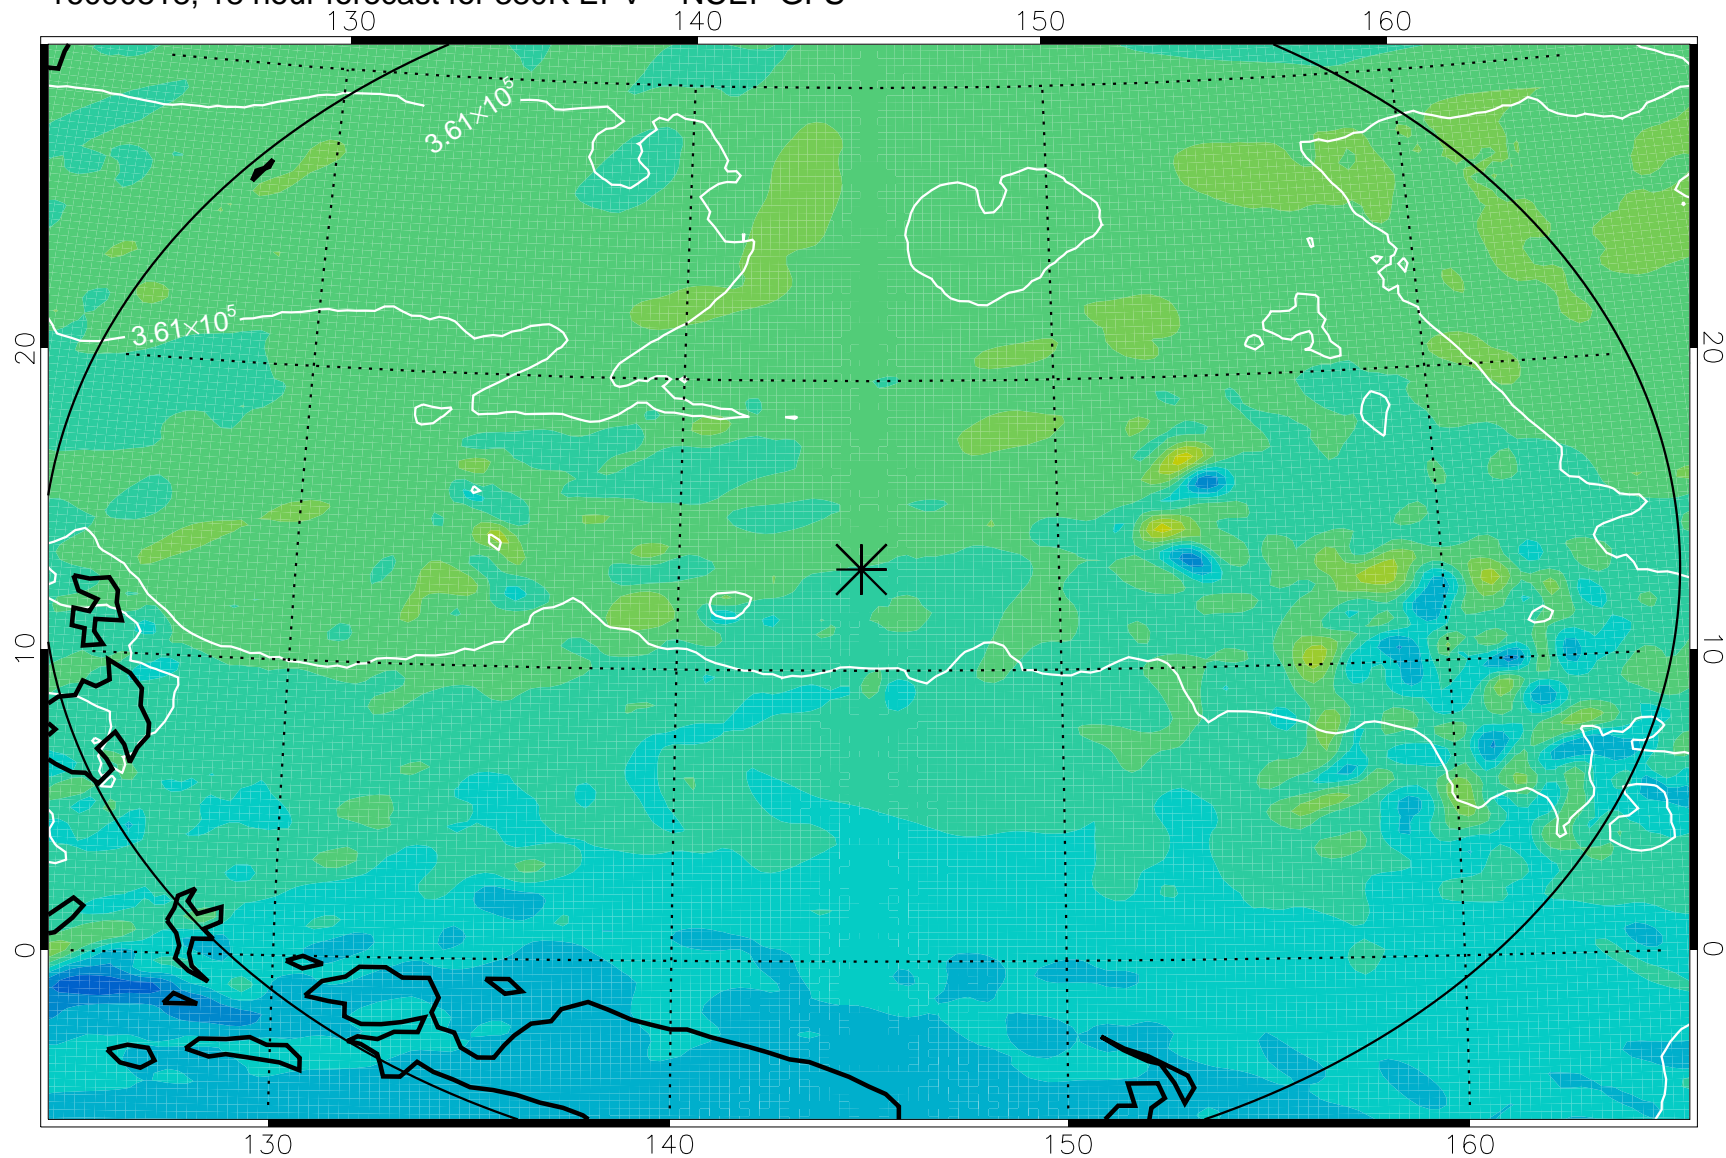

16090806, 6 hour forecast for 380K EPV -- NCEP GFS

380K Montgomery Streamfunction, white

Range ring of 2304 km

16090812, 12 hour forecast for 380K EPV -- NCEP GFS

380K Montgomery Streamfunction, white

Range ring of 2304 km

16090818, 18 hour forecast for 380K EPV -- NCEP GFS

380K Montgomery Streamfunction, white

Range ring of 2304 km

16090900, 24 hour forecast for 380K EPV -- NCEP GFS

380K Montgomery Streamfunction, white

Range ring of 2304 km

16091018, 66 hour forecast for 380K EPV -- NCEP GFS

380K Montgomery Streamfunction, white

Range ring of 2304 km

16091100, 72 hour forecast for 380K EPV -- NCEP GFS

380K Montgomery Streamfunction, white

Range ring of 2304 km

16091118, 90 hour forecast for 380K EPV -- NCEP GFS

380K Montgomery Streamfunction, white

Range ring of 2304 km

16091200, 96 hour forecast for 380K EPV -- NCEP GFS

380K Montgomery Streamfunction, white

Range ring of 2304 km