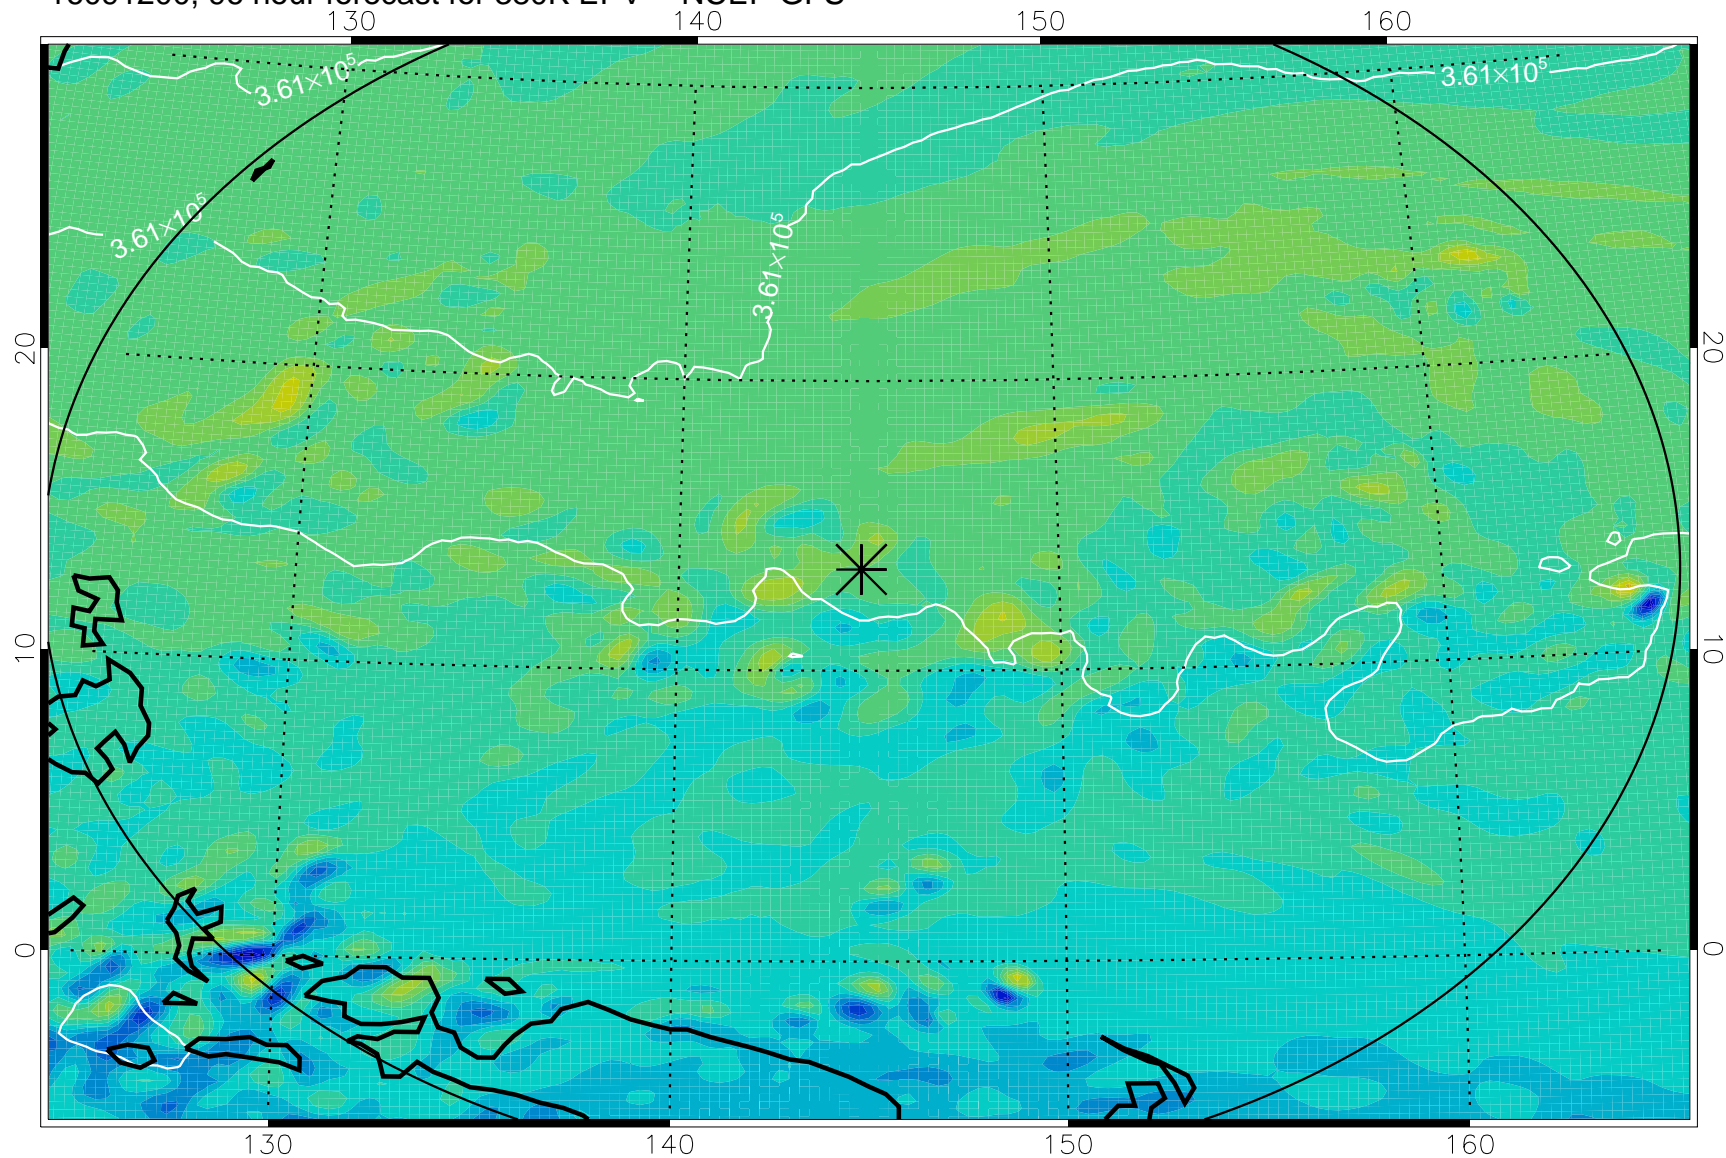

16091018, 66 hour forecast for 380K EPV -- NCEP GFS

380K Montgomery Streamfunction, white

Range ring of 2304 km

16091100, 72 hour forecast for 380K EPV -- NCEP GFS

380K Montgomery Streamfunction, white

Range ring of 2304 km

16091106, 78 hour forecast for 380K EPV -- NCEP GFS

380K Montgomery Streamfunction, white

Range ring of 2304 km

16091112, 84 hour forecast for 380K EPV -- NCEP GFS

380K Montgomery Streamfunction, white

Range ring of 2304 km

16091118, 90 hour forecast for 380K EPV -- NCEP GFS

380K Montgomery Streamfunction, white

Range ring of 2304 km

16091200, 96 hour forecast for 380K EPV -- NCEP GFS

380K Montgomery Streamfunction, white

Range ring of 2304 km

16091206, 102 hour forecast for 380K EPV -- NCEP GFS

380K Montgomery Streamfunction, white

Range ring of 2304 km

16091212, 108 hour forecast for 380K EPV -- NCEP GFS

380K Montgomery Streamfunction, white

Range ring of 2304 km