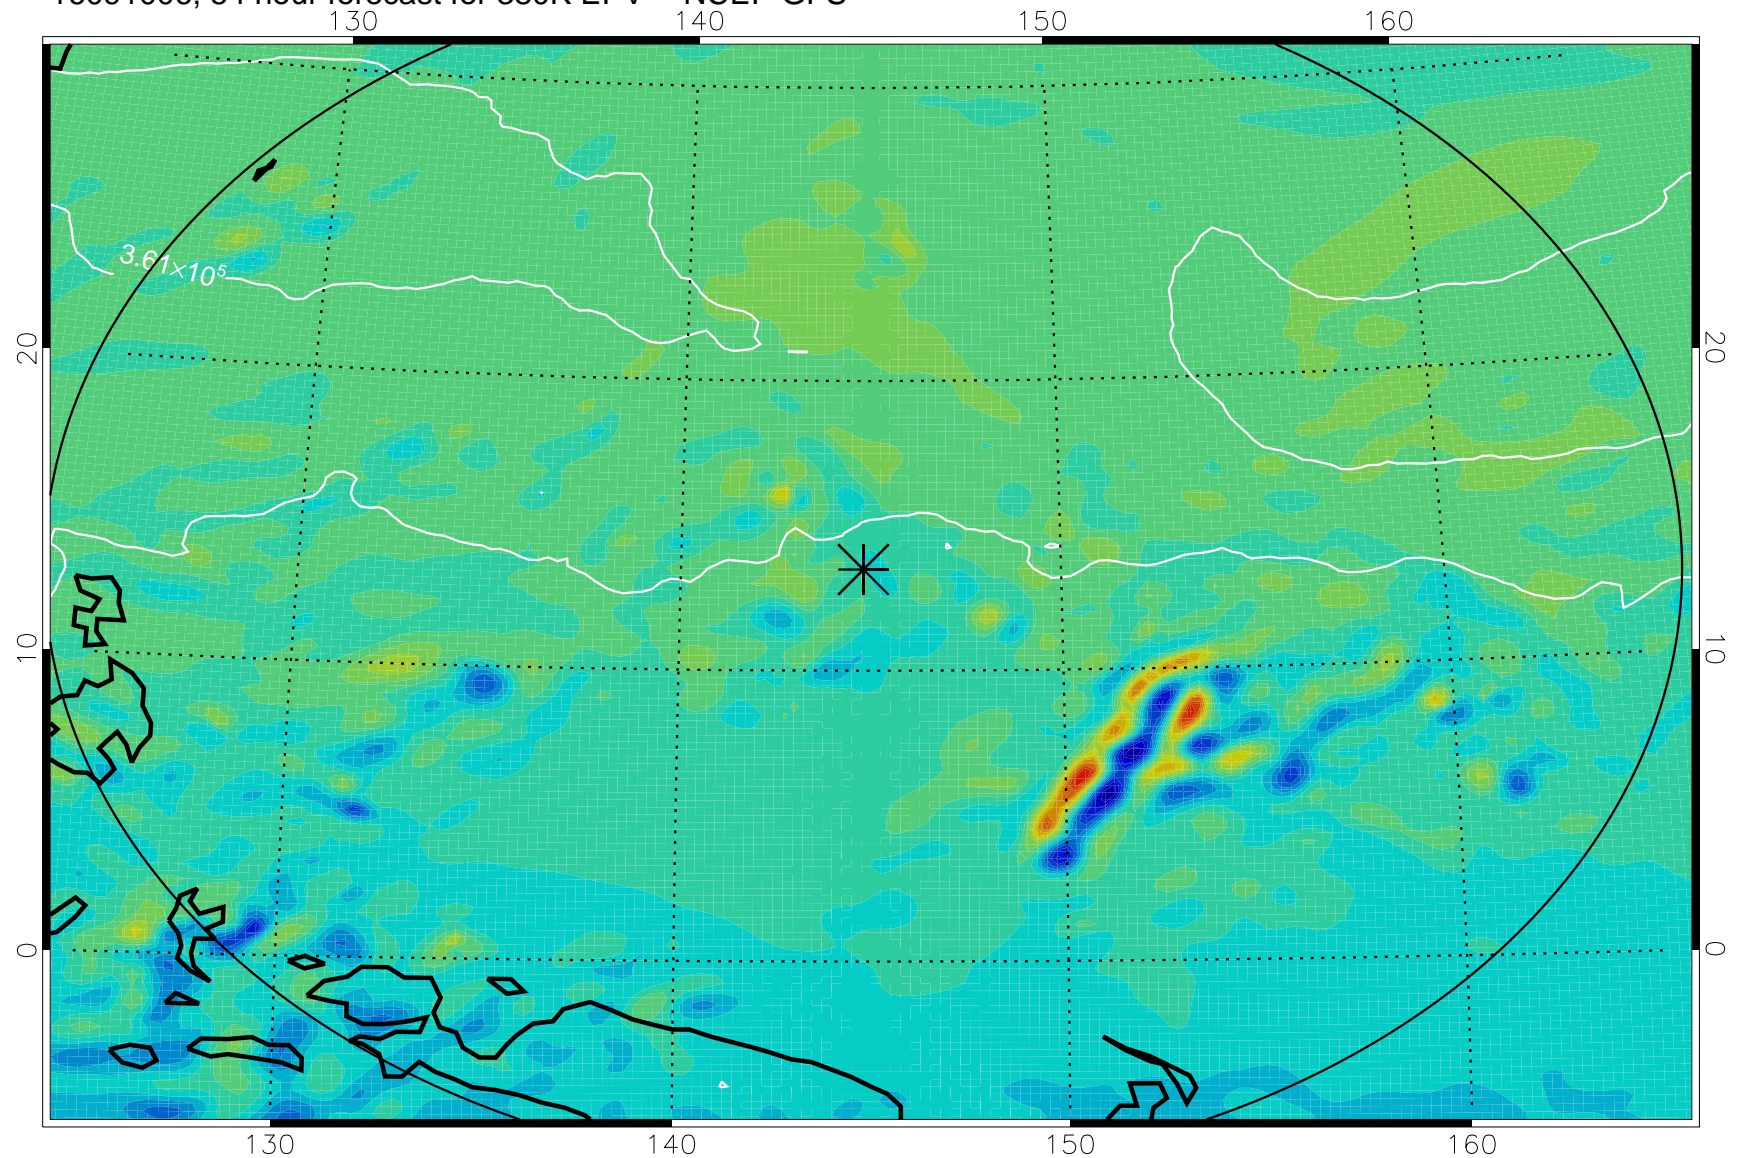

16090918, 42 hour forecast for 380K EPV -- NCEP GFS

380K Montgomery Streamfunction, white

Range ring of 2304 km

16091000, 48 hour forecast for 380K EPV -- NCEP GFS

380K Montgomery Streamfunction, white

Range ring of 2304 km

16091006, 54 hour forecast for 380K EPV -- NCEP GFS

380K Montgomery Streamfunction, white

Range ring of 2304 km

16091012, 60 hour forecast for 380K EPV -- NCEP GFS

380K Montgomery Streamfunction, white

Range ring of 2304 km

16091018, 66 hour forecast for 380K EPV -- NCEP GFS

380K Montgomery Streamfunction, white

Range ring of 2304 km

16091100, 72 hour forecast for 380K EPV -- NCEP GFS

380K Montgomery Streamfunction, white

Range ring of 2304 km

16091106, 78 hour forecast for 380K EPV -- NCEP GFS

380K Montgomery Streamfunction, white

Range ring of 2304 km

16091112, 84 hour forecast for 380K EPV -- NCEP GFS

380K Montgomery Streamfunction, white

Range ring of 2304 km