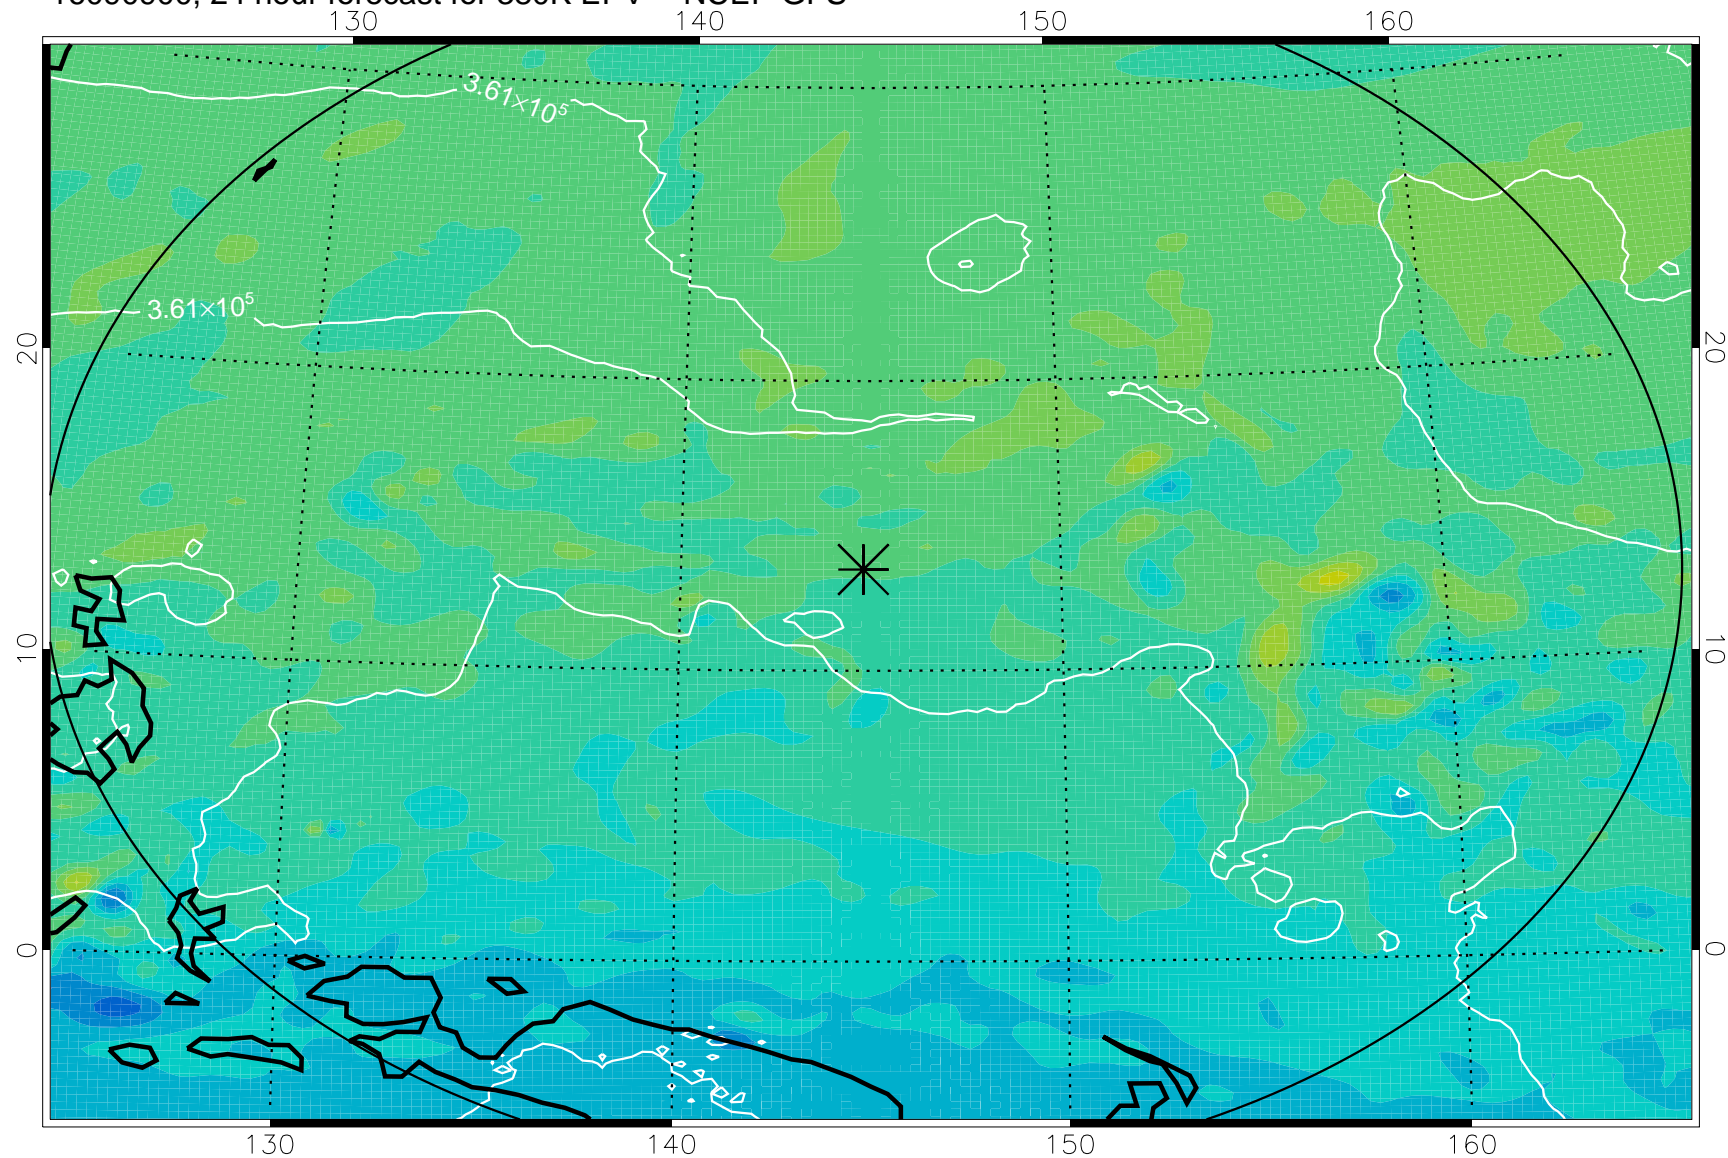

16090806, 6 hour forecast for 380K EPV -- NCEP GFS

380K Montgomery Streamfunction, white

Range ring of 2304 km

16090812, 12 hour forecast for 380K EPV -- NCEP GFS

380K Montgomery Streamfunction, white

Range ring of 2304 km

16090818, 18 hour forecast for 380K EPV -- NCEP GFS

380K Montgomery Streamfunction, white

Range ring of 2304 km

16090900, 24 hour forecast for 380K EPV -- NCEP GFS

380K Montgomery Streamfunction, white

Range ring of 2304 km

16090906, 30 hour forecast for 380K EPV -- NCEP GFS

380K Montgomery Streamfunction, white

Range ring of 2304 km

16090912, 36 hour forecast for 380K EPV -- NCEP GFS

380K Montgomery Streamfunction, white

Range ring of 2304 km

16091018, 66 hour forecast for 380K EPV -- NCEP GFS

380K Montgomery Streamfunction, white

Range ring of 2304 km

16091100, 72 hour forecast for 380K EPV -- NCEP GFS

380K Montgomery Streamfunction, white

Range ring of 2304 km