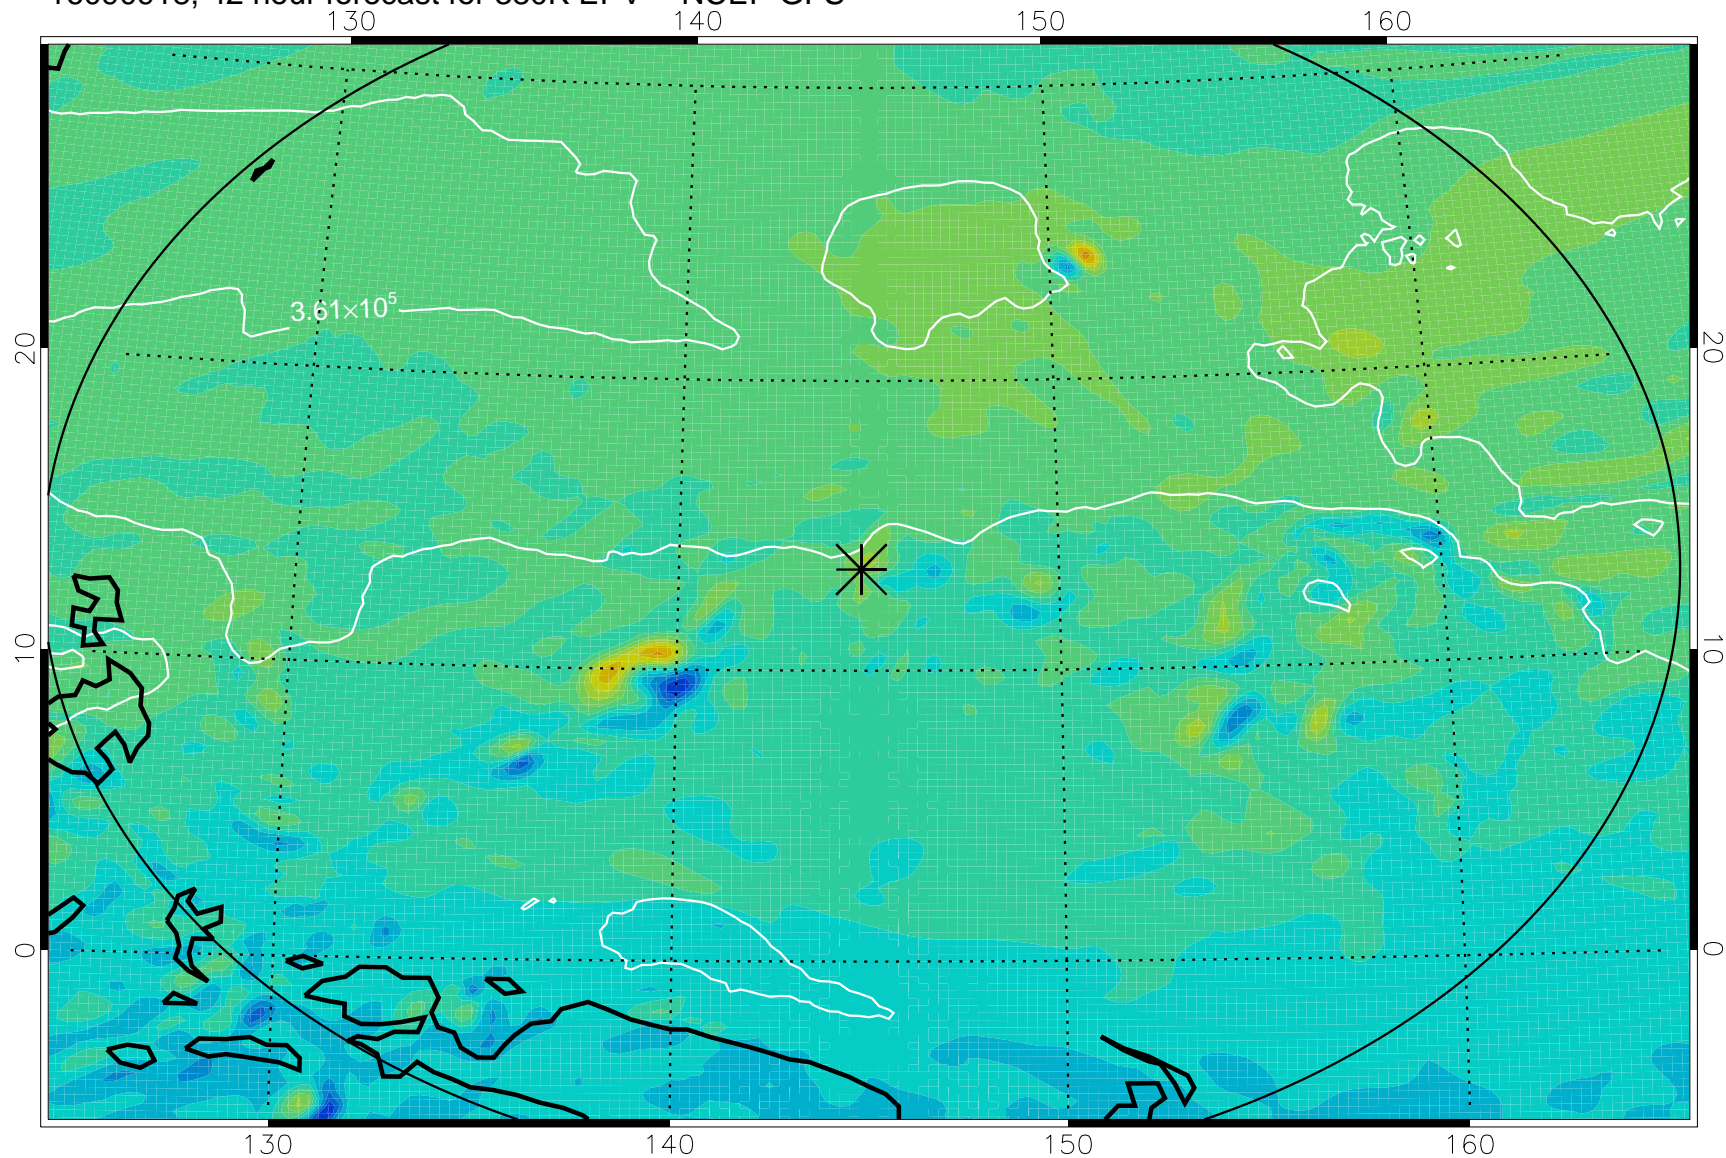

16090906, 30 hour forecast for 380K EPV -- NCEP GFS

380K Montgomery Streamfunction, white

Range ring of 2304 km

16090912, 36 hour forecast for 380K EPV -- NCEP GFS

380K Montgomery Streamfunction, white

Range ring of 2304 km

16090918, 42 hour forecast for 380K EPV -- NCEP GFS

380K Montgomery Streamfunction, white

Range ring of 2304 km

16091000, 48 hour forecast for 380K EPV -- NCEP GFS

380K Montgomery Streamfunction, white

Range ring of 2304 km

16091006, 54 hour forecast for 380K EPV -- NCEP GFS

380K Montgomery Streamfunction, white

Range ring of 2304 km

16091012, 60 hour forecast for 380K EPV -- NCEP GFS

380K Montgomery Streamfunction, white

Range ring of 2304 km

16091018, 66 hour forecast for 380K EPV -- NCEP GFS

380K Montgomery Streamfunction, white

Range ring of 2304 km

16091100, 72 hour forecast for 380K EPV -- NCEP GFS

380K Montgomery Streamfunction, white

Range ring of 2304 km