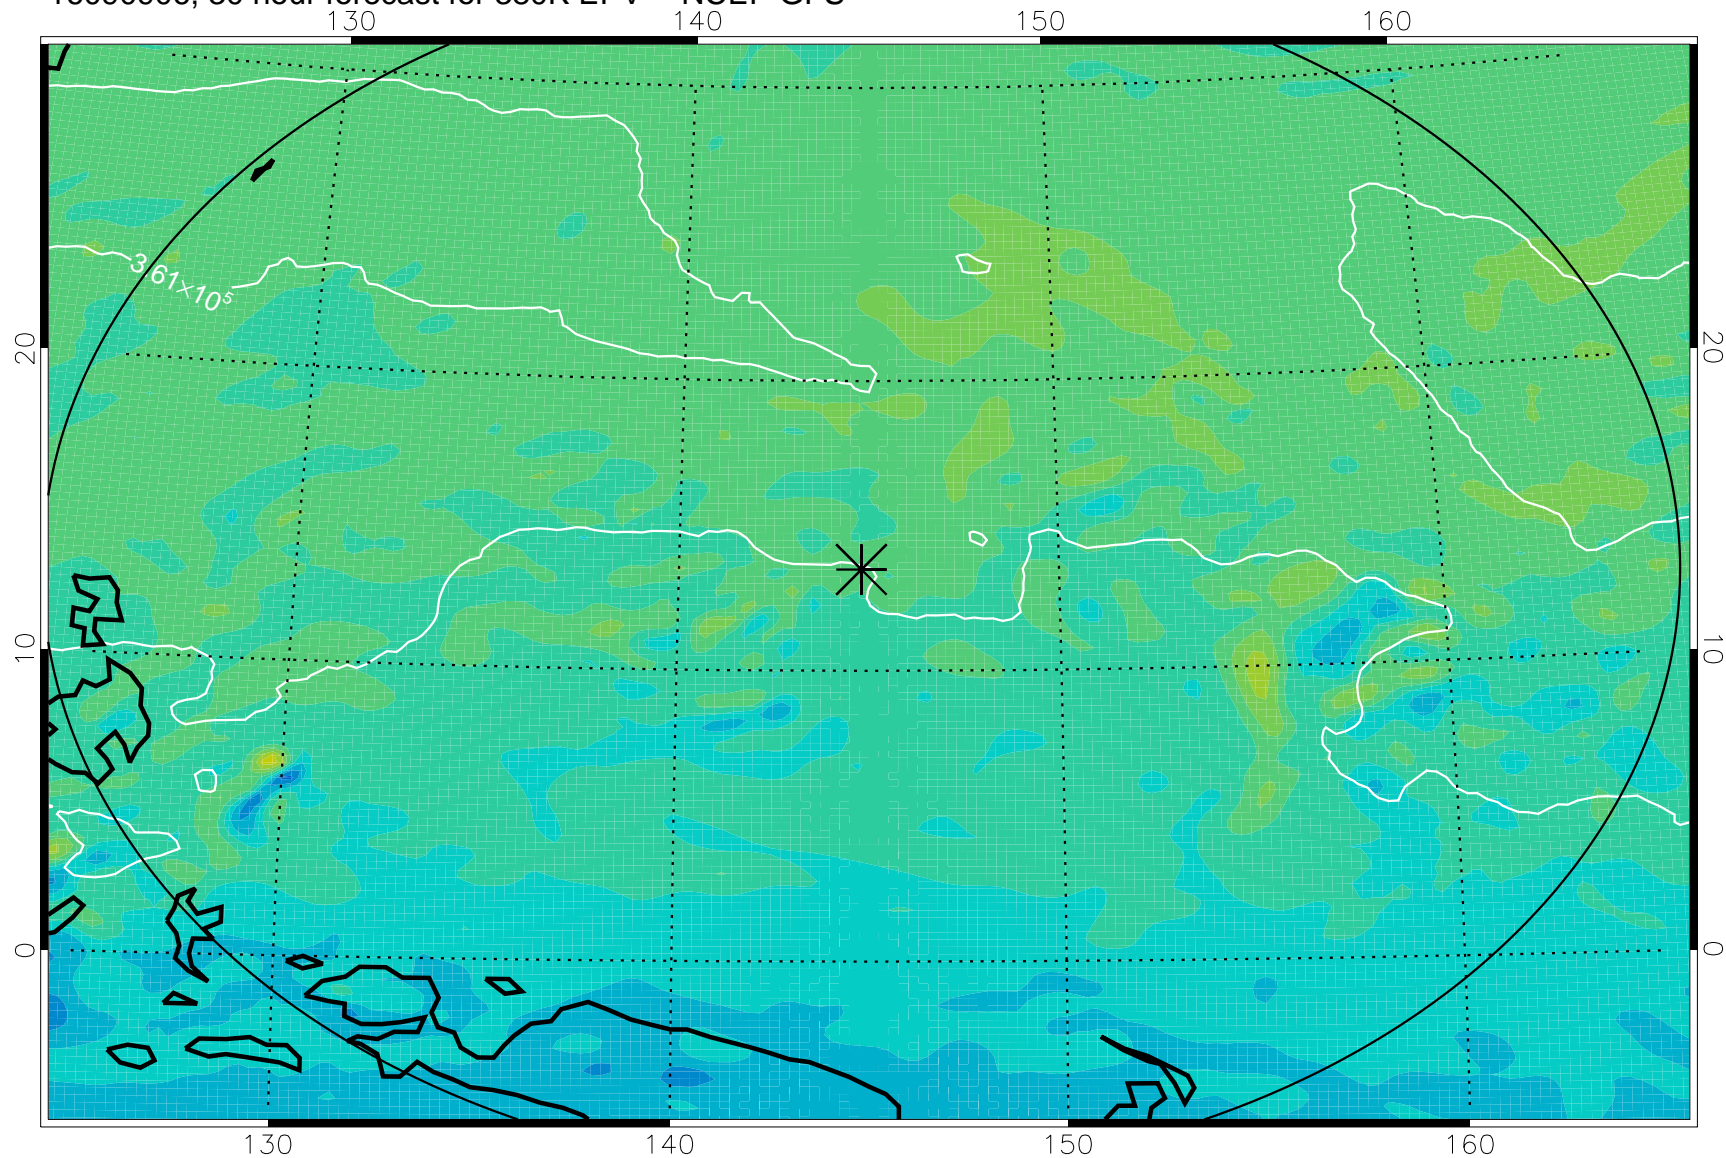

16090818, 18 hour forecast for 380K EPV -- NCEP GFS

380K Montgomery Streamfunction, white

Range ring of 2304 km

16090900, 24 hour forecast for 380K EPV -- NCEP GFS

380K Montgomery Streamfunction, white

Range ring of 2304 km

16090906, 30 hour forecast for 380K EPV -- NCEP GFS

380K Montgomery Streamfunction, white

Range ring of 2304 km

16090912, 36 hour forecast for 380K EPV -- NCEP GFS

380K Montgomery Streamfunction, white

Range ring of 2304 km

16090918, 42 hour forecast for 380K EPV -- NCEP GFS

380K Montgomery Streamfunction, white

Range ring of 2304 km

16091000, 48 hour forecast for 380K EPV -- NCEP GFS

380K Montgomery Streamfunction, white

Range ring of 2304 km

16091018, 66 hour forecast for 380K EPV -- NCEP GFS

380K Montgomery Streamfunction, white

Range ring of 2304 km

16091100, 72 hour forecast for 380K EPV -- NCEP GFS

380K Montgomery Streamfunction, white

Range ring of 2304 km