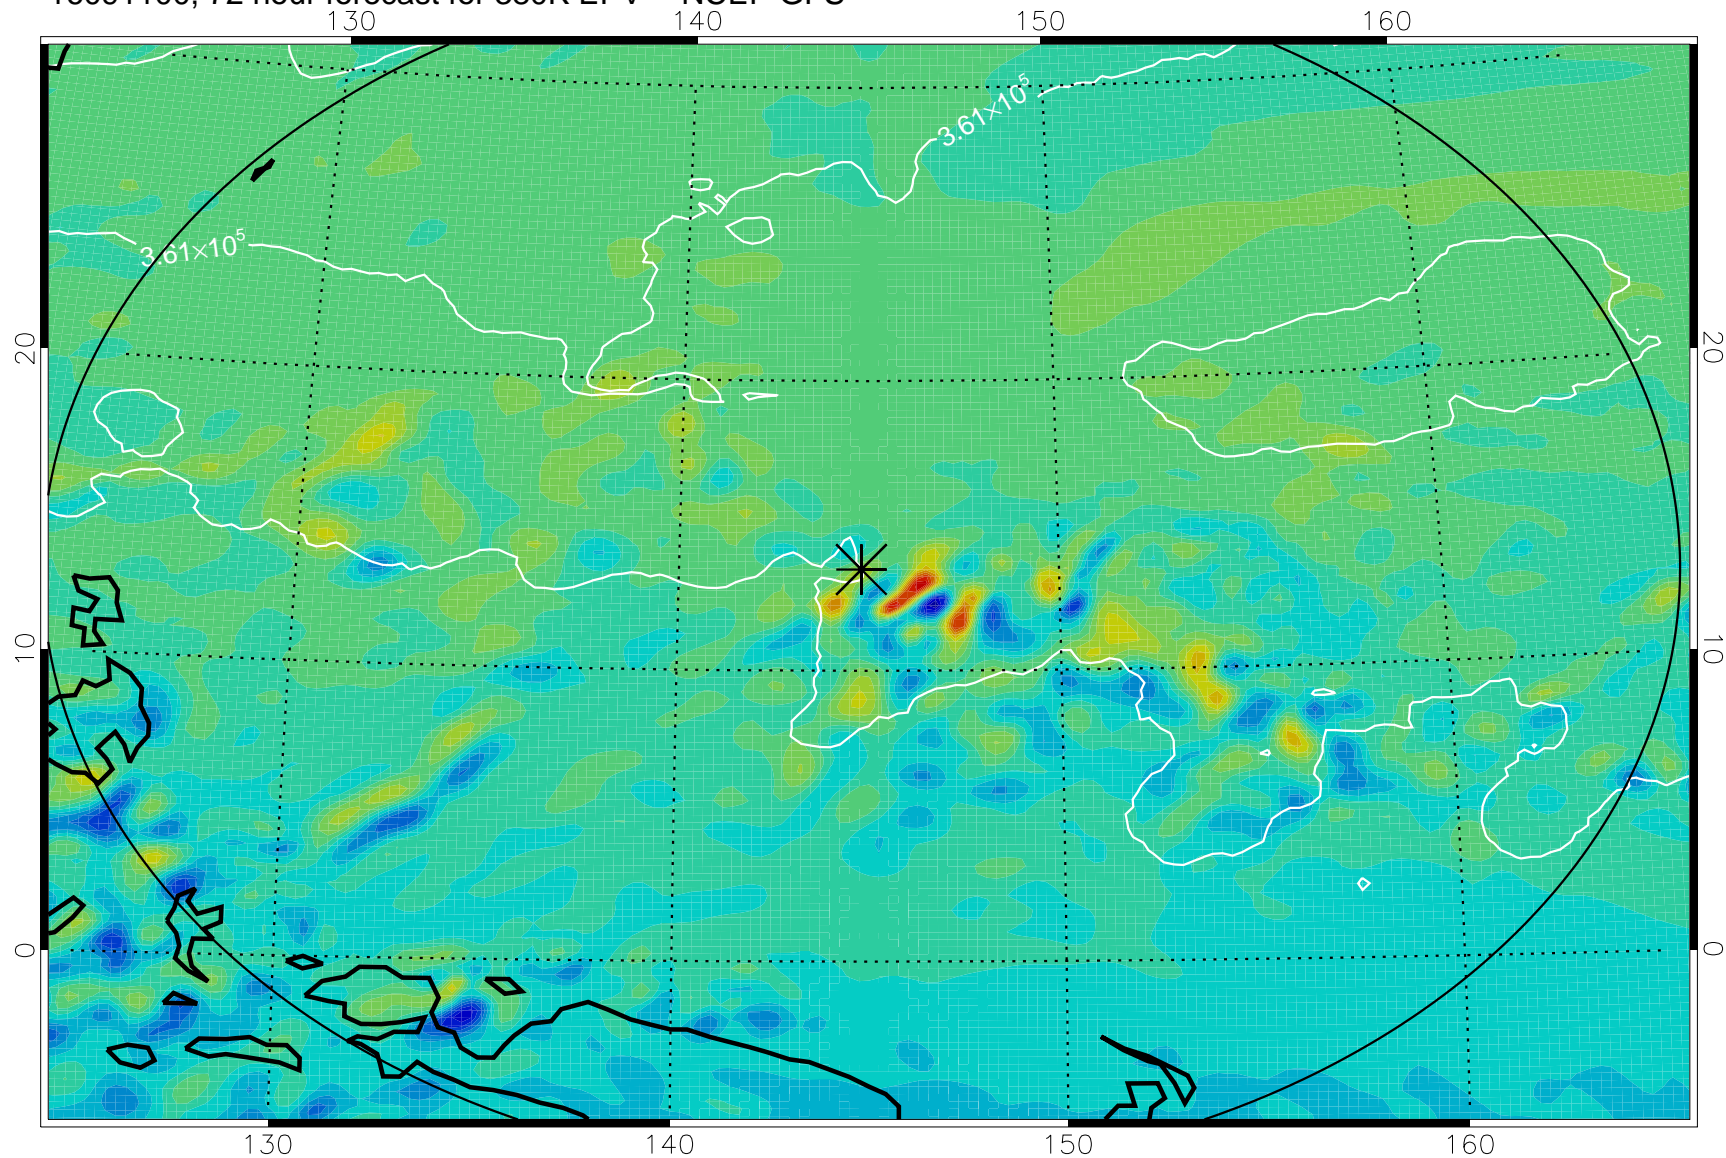

16091006, 54 hour forecast for 380K EPV -- NCEP GFS

380K Montgomery Streamfunction, white

Range ring of 2304 km

16091012, 60 hour forecast for 380K EPV -- NCEP GFS

380K Montgomery Streamfunction, white

Range ring of 2304 km

16091018, 66 hour forecast for 380K EPV -- NCEP GFS

380K Montgomery Streamfunction, white

Range ring of 2304 km

16091100, 72 hour forecast for 380K EPV -- NCEP GFS

380K Montgomery Streamfunction, white

Range ring of 2304 km

16091106, 78 hour forecast for 380K EPV -- NCEP GFS

380K Montgomery Streamfunction, white

Range ring of 2304 km

16091112, 84 hour forecast for 380K EPV -- NCEP GFS

380K Montgomery Streamfunction, white

Range ring of 2304 km

16091118, 90 hour forecast for 380K EPV -- NCEP GFS

380K Montgomery Streamfunction, white

Range ring of 2304 km

16091200, 96 hour forecast for 380K EPV -- NCEP GFS

380K Montgomery Streamfunction, white

Range ring of 2304 km