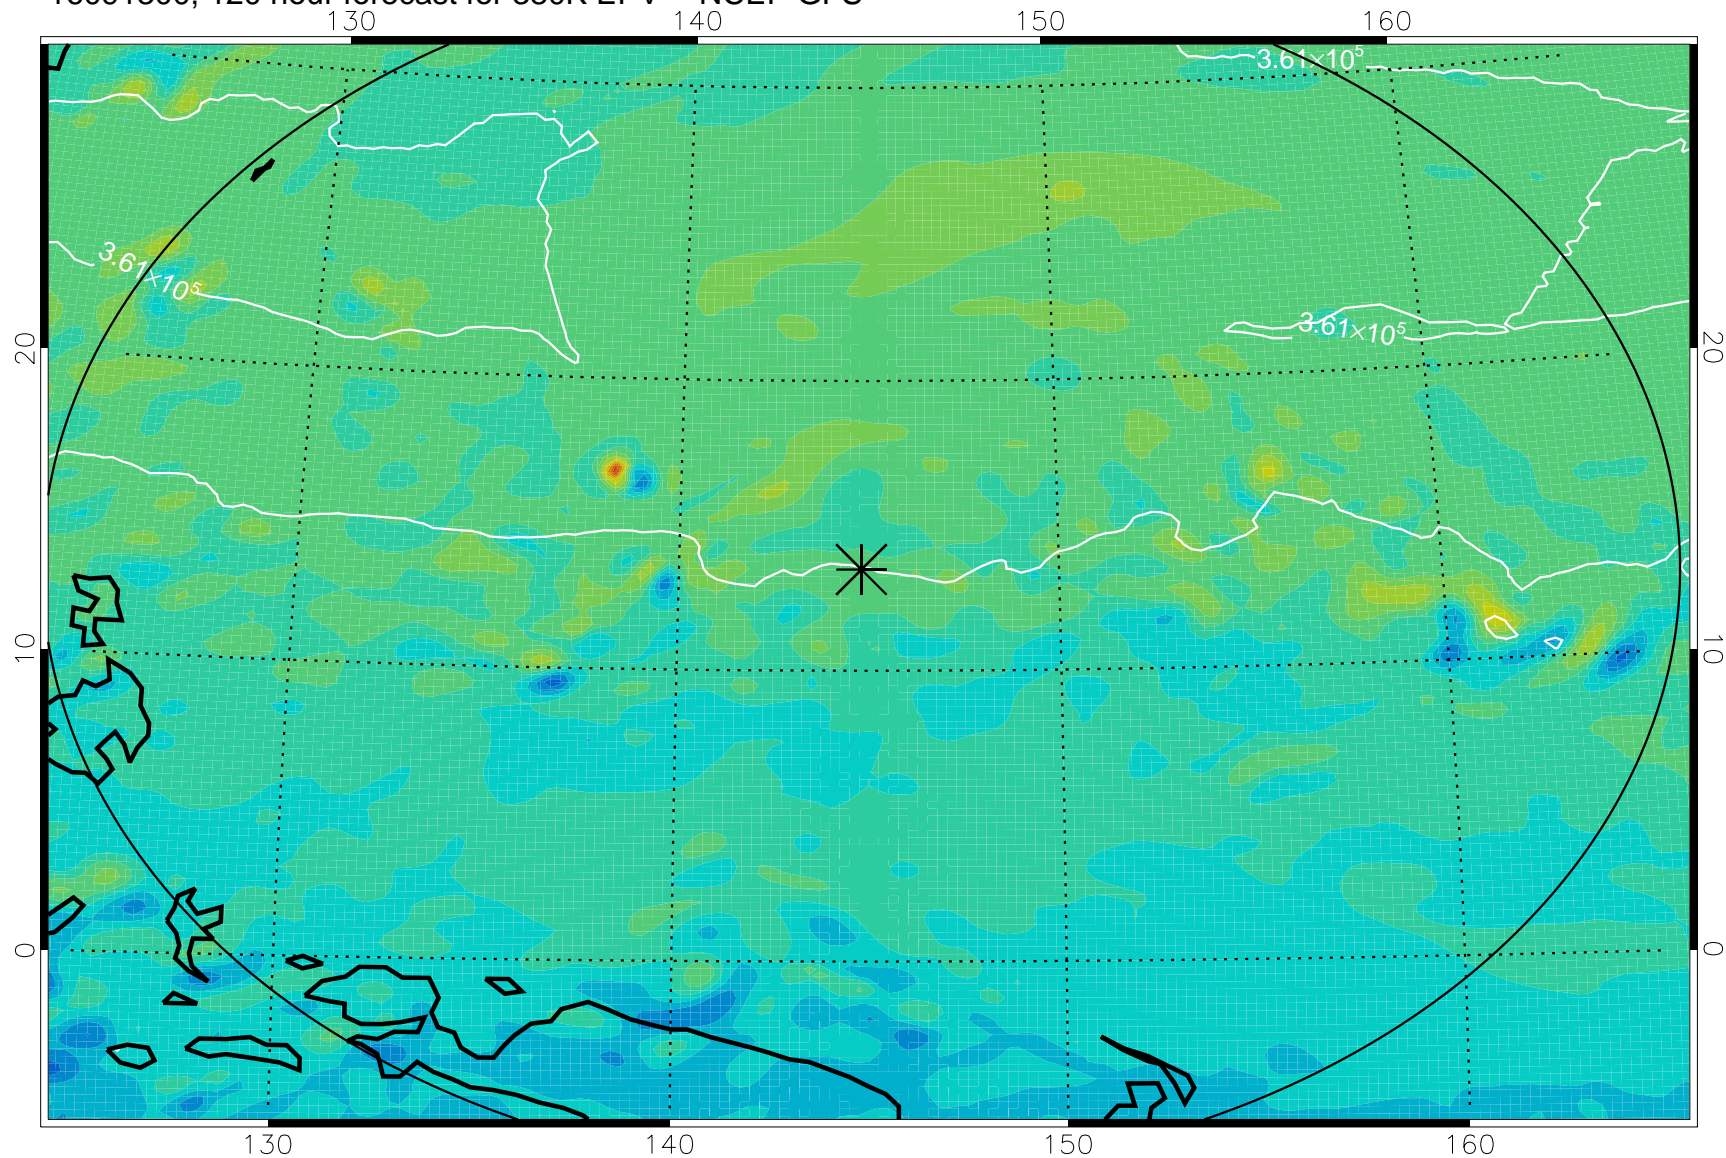

16091106, 78 hour forecast for 380K EPV -- NCEP GFS

380K Montgomery Streamfunction, white

Range ring of 2304 km

16091112, 84 hour forecast for 380K EPV -- NCEP GFS

380K Montgomery Streamfunction, white

Range ring of 2304 km

16091118, 90 hour forecast for 380K EPV -- NCEP GFS

380K Montgomery Streamfunction, white

Range ring of 2304 km

16091200, 96 hour forecast for 380K EPV -- NCEP GFS

380K Montgomery Streamfunction, white

Range ring of 2304 km

16091206, 102 hour forecast for 380K EPV -- NCEP GFS

380K Montgomery Streamfunction, white

Range ring of 2304 km

16091212, 108 hour forecast for 380K EPV -- NCEP GFS

380K Montgomery Streamfunction, white

Range ring of 2304 km

16091218, 114 hour forecast for 380K EPV -- NCEP GFS

380K Montgomery Streamfunction, white

Range ring of 2304 km

16091300, 120 hour forecast for 380K EPV -- NCEP GFS

380K Montgomery Streamfunction, white

Range ring of 2304 km