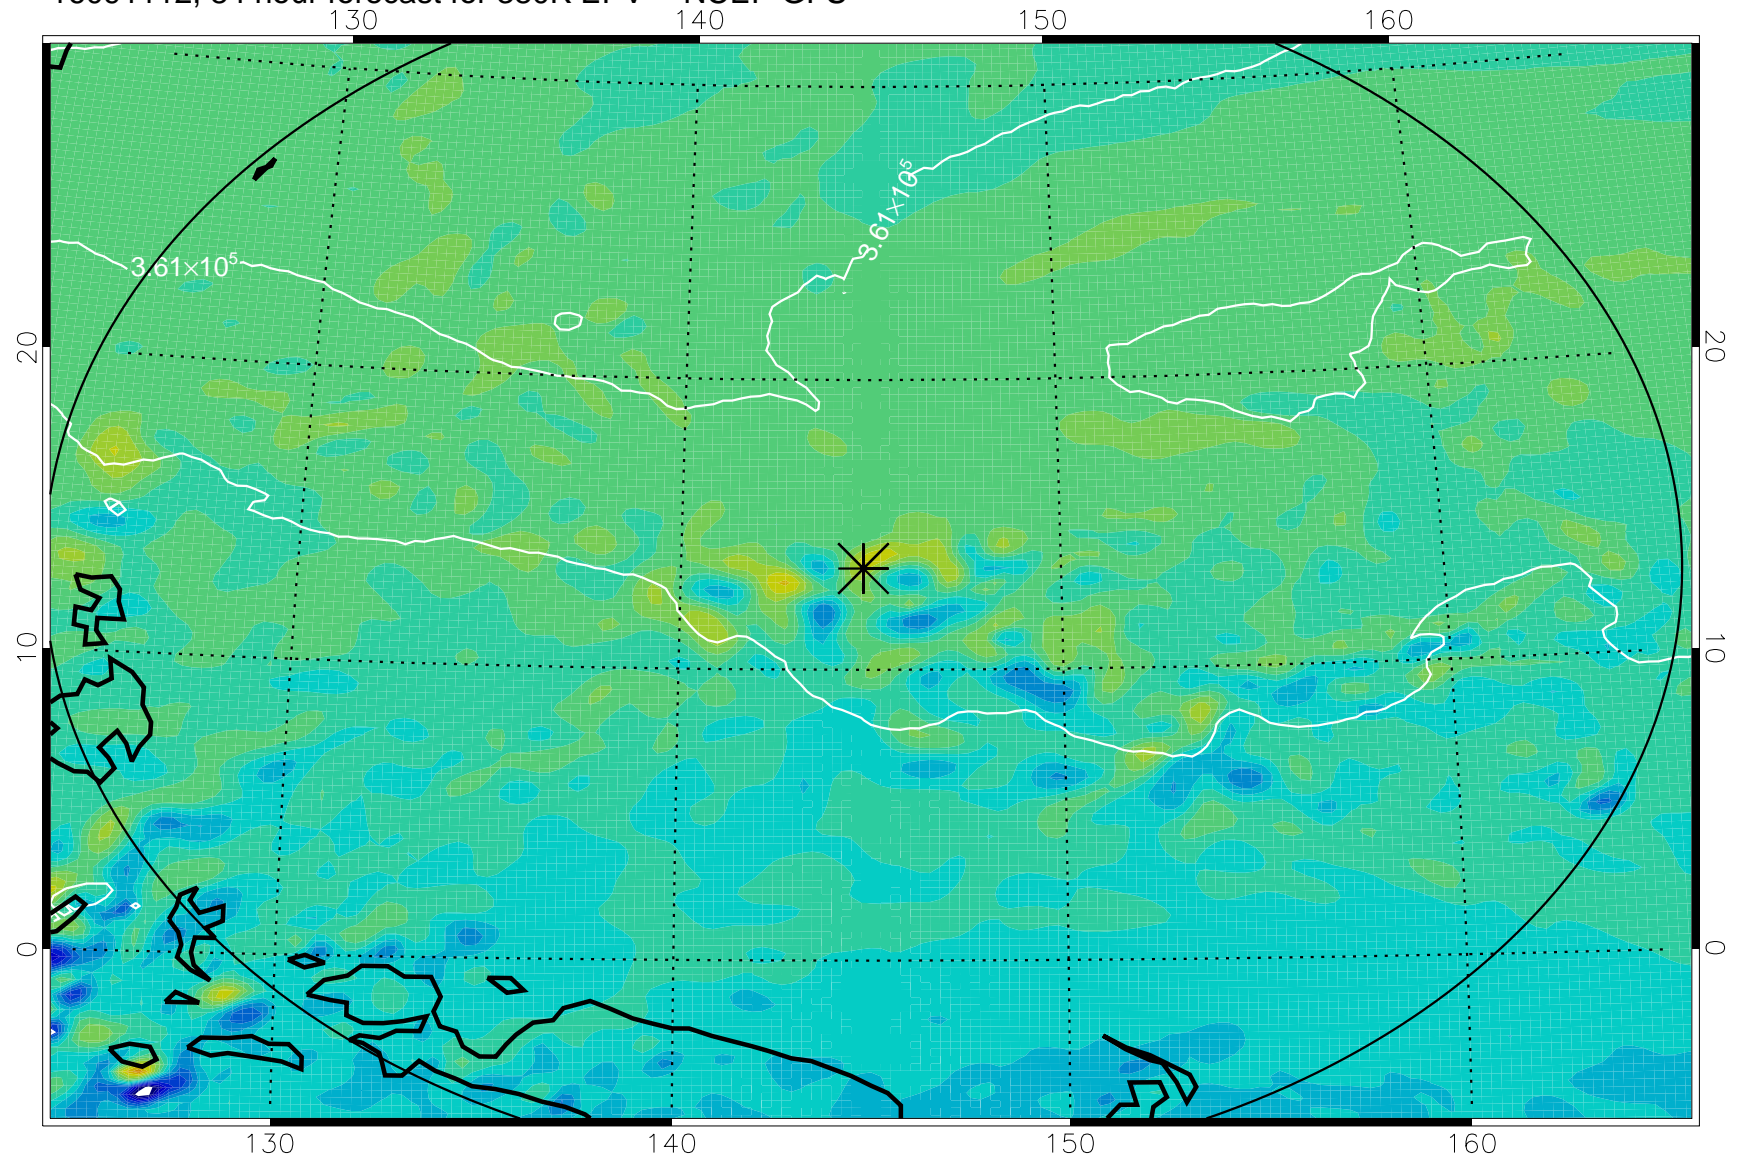

16091006, 54 hour forecast for 380K EPV -- NCEP GFS

380K Montgomery Streamfunction, white

Range ring of 2304 km

16091012, 60 hour forecast for 380K EPV -- NCEP GFS

380K Montgomery Streamfunction, white

Range ring of 2304 km

16091018, 66 hour forecast for 380K EPV -- NCEP GFS

380K Montgomery Streamfunction, white

Range ring of 2304 km

16091100, 72 hour forecast for 380K EPV -- NCEP GFS

380K Montgomery Streamfunction, white

Range ring of 2304 km

16091106, 78 hour forecast for 380K EPV -- NCEP GFS

380K Montgomery Streamfunction, white

Range ring of 2304 km

16091112, 84 hour forecast for 380K EPV -- NCEP GFS

380K Montgomery Streamfunction, white

Range ring of 2304 km

16091118, 90 hour forecast for 380K EPV -- NCEP GFS

380K Montgomery Streamfunction, white

Range ring of 2304 km

16091200, 96 hour forecast for 380K EPV -- NCEP GFS

380K Montgomery Streamfunction, white

Range ring of 2304 km