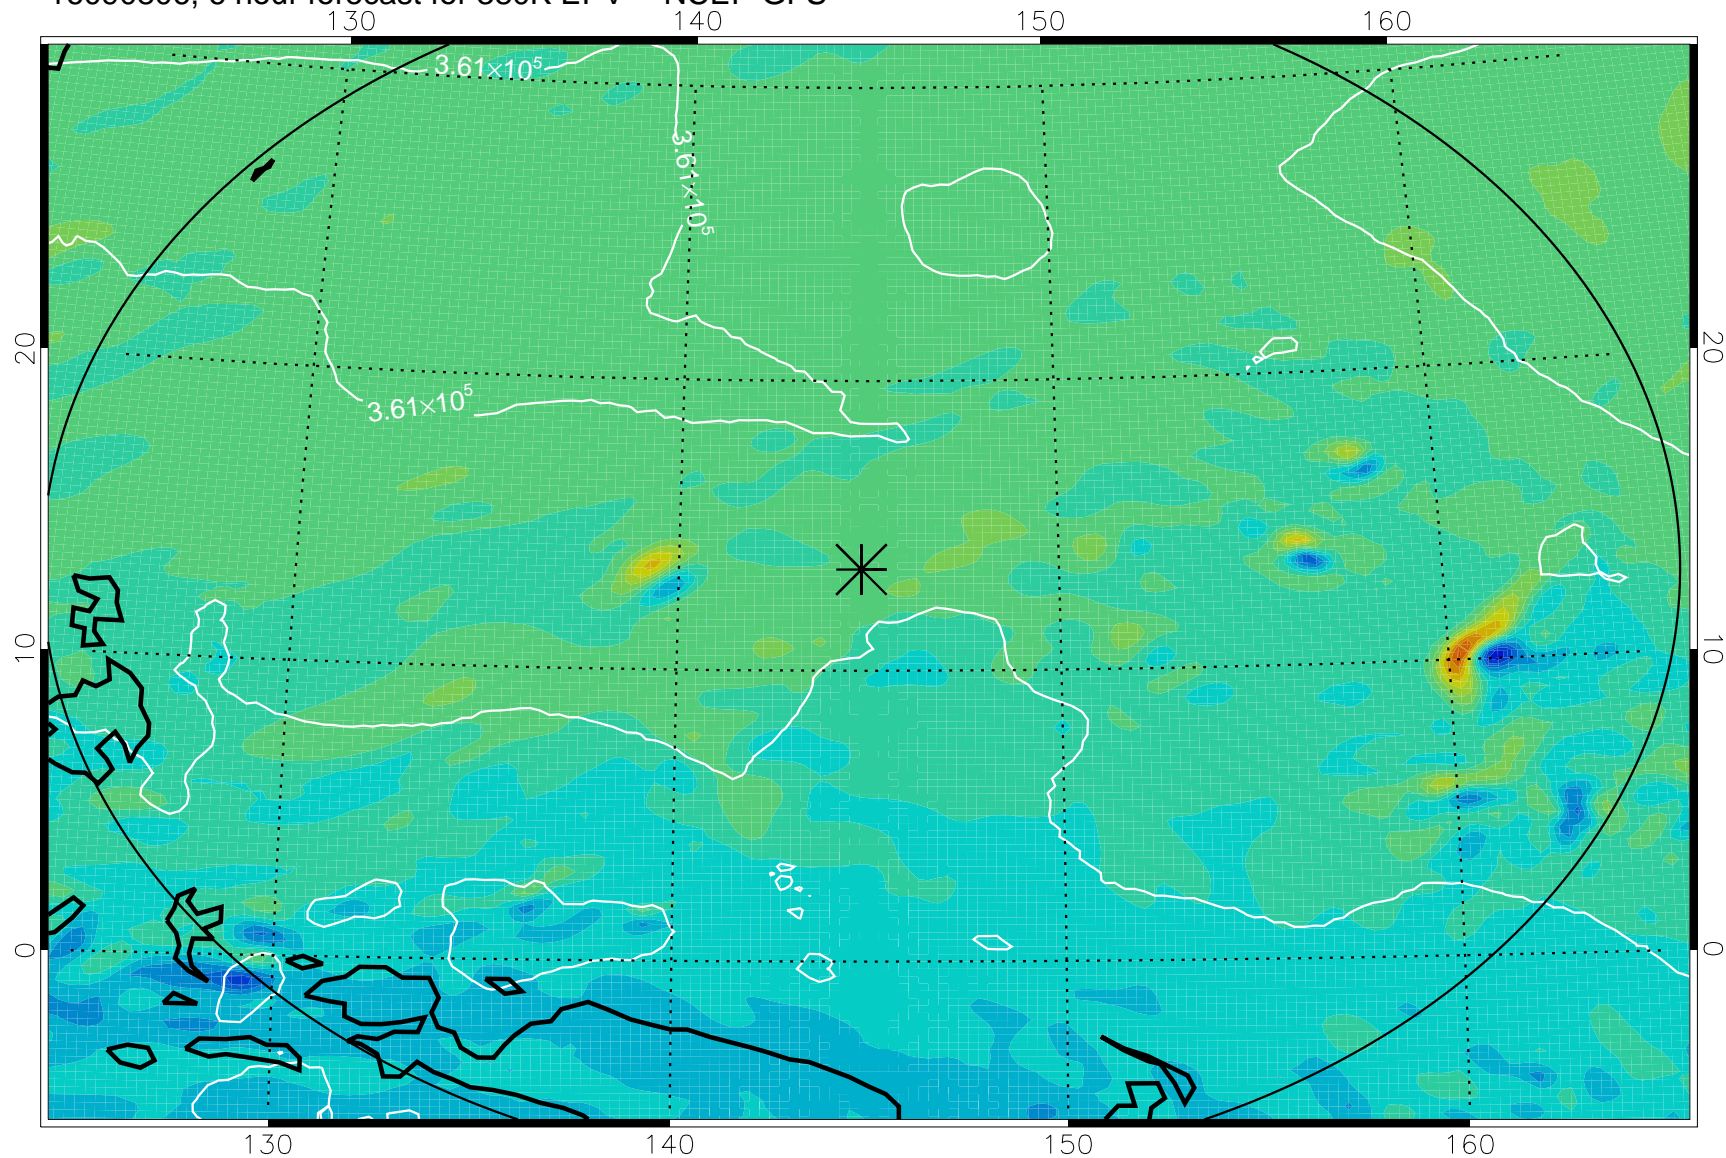

16090806, 6 hour forecast for 380K EPV -- NCEP GFS

380K Montgomery Streamfunction, white

Range ring of 2304 km

16090812, 12 hour forecast for 380K EPV -- NCEP GFS

380K Montgomery Streamfunction, white

Range ring of 2304 km

16090818, 18 hour forecast for 380K EPV -- NCEP GFS

380K Montgomery Streamfunction, white

Range ring of 2304 km

16090900, 24 hour forecast for 380K EPV -- NCEP GFS

380K Montgomery Streamfunction, white

Range ring of 2304 km

16090906, 30 hour forecast for 380K EPV -- NCEP GFS

380K Montgomery Streamfunction, white

Range ring of 2304 km

16090912, 36 hour forecast for 380K EPV -- NCEP GFS

380K Montgomery Streamfunction, white

Range ring of 2304 km

16091018, 66 hour forecast for 380K EPV -- NCEP GFS

380K Montgomery Streamfunction, white

Range ring of 2304 km

16091100, 72 hour forecast for 380K EPV -- NCEP GFS

380K Montgomery Streamfunction, white

Range ring of 2304 km