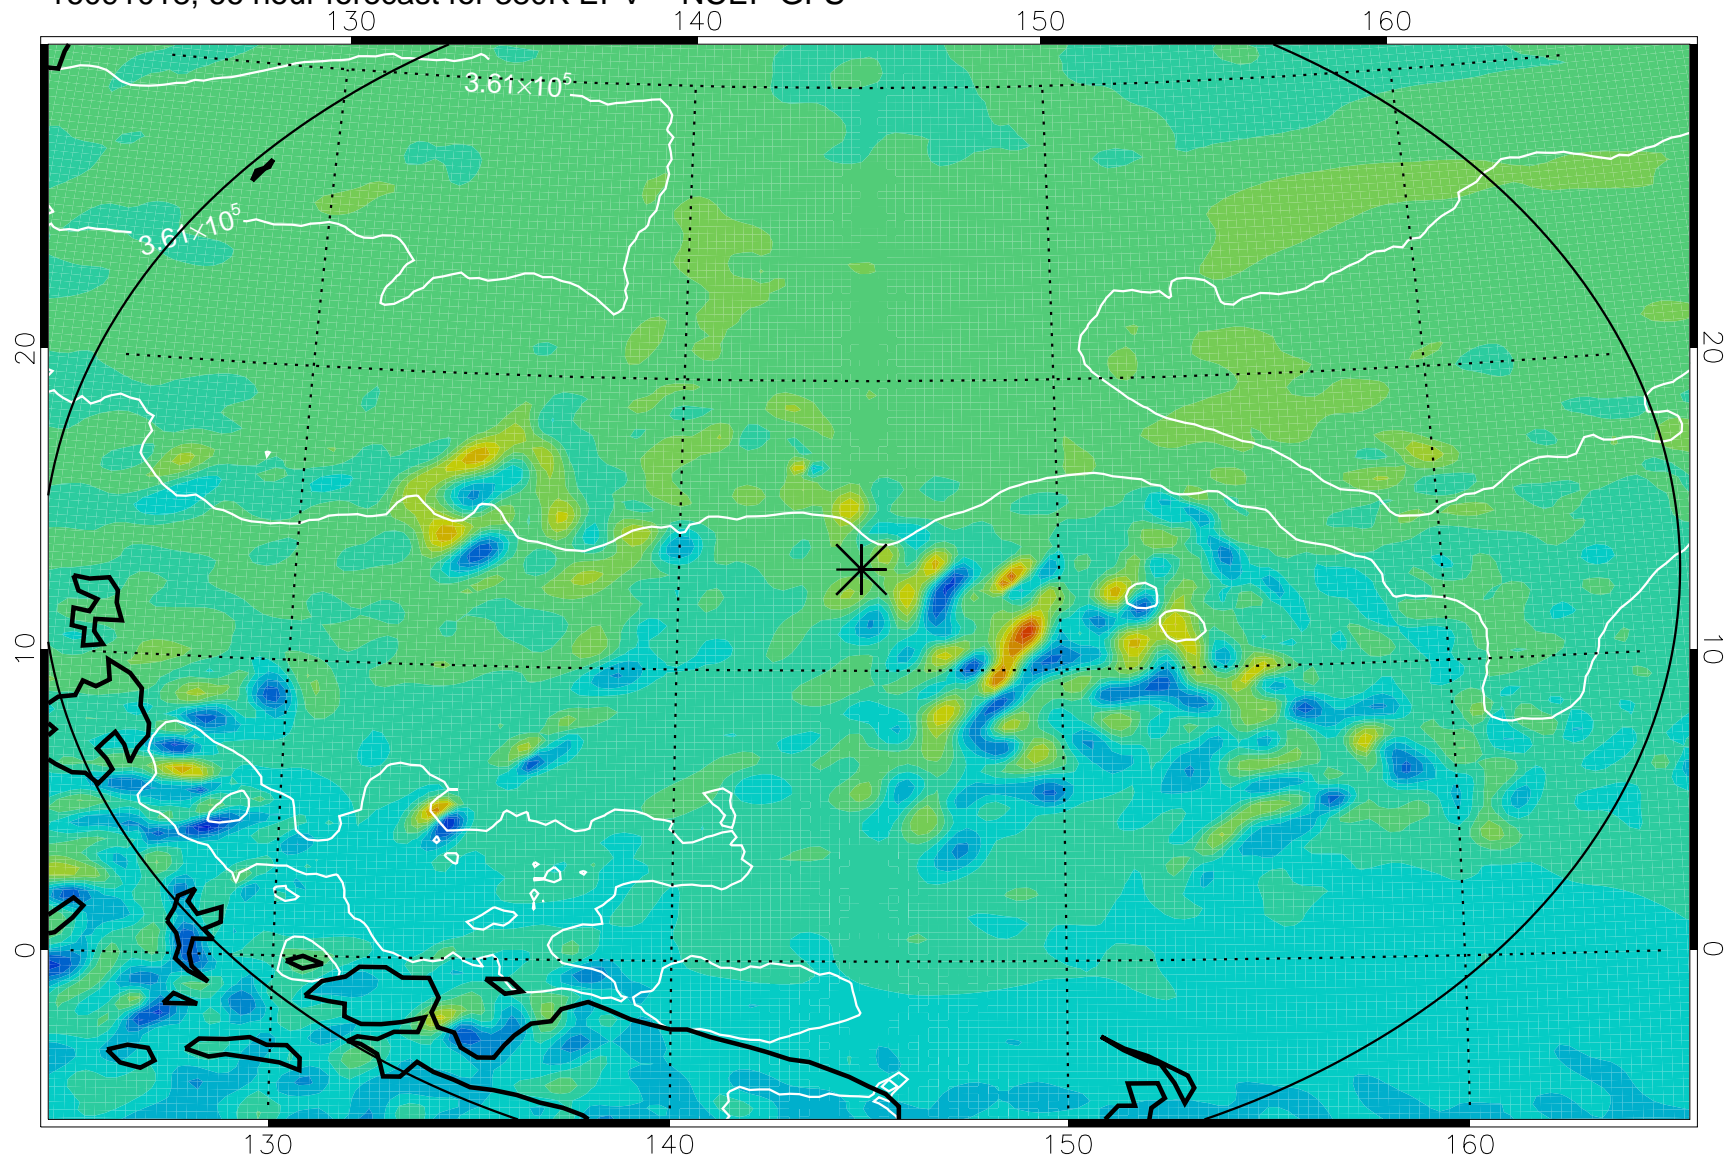

16091006, 54 hour forecast for 380K EPV -- NCEP GFS

380K Montgomery Streamfunction, white

Range ring of 2304 km

16091012, 60 hour forecast for 380K EPV -- NCEP GFS

380K Montgomery Streamfunction, white

Range ring of 2304 km

16091018, 66 hour forecast for 380K EPV -- NCEP GFS

380K Montgomery Streamfunction, white

Range ring of 2304 km

16091100, 72 hour forecast for 380K EPV -- NCEP GFS

380K Montgomery Streamfunction, white

Range ring of 2304 km

16091106, 78 hour forecast for 380K EPV -- NCEP GFS

380K Montgomery Streamfunction, white

Range ring of 2304 km

16091112, 84 hour forecast for 380K EPV -- NCEP GFS

380K Montgomery Streamfunction, white

Range ring of 2304 km

16091118, 90 hour forecast for 380K EPV -- NCEP GFS

380K Montgomery Streamfunction, white

Range ring of 2304 km

16091200, 96 hour forecast for 380K EPV -- NCEP GFS

380K Montgomery Streamfunction, white

Range ring of 2304 km