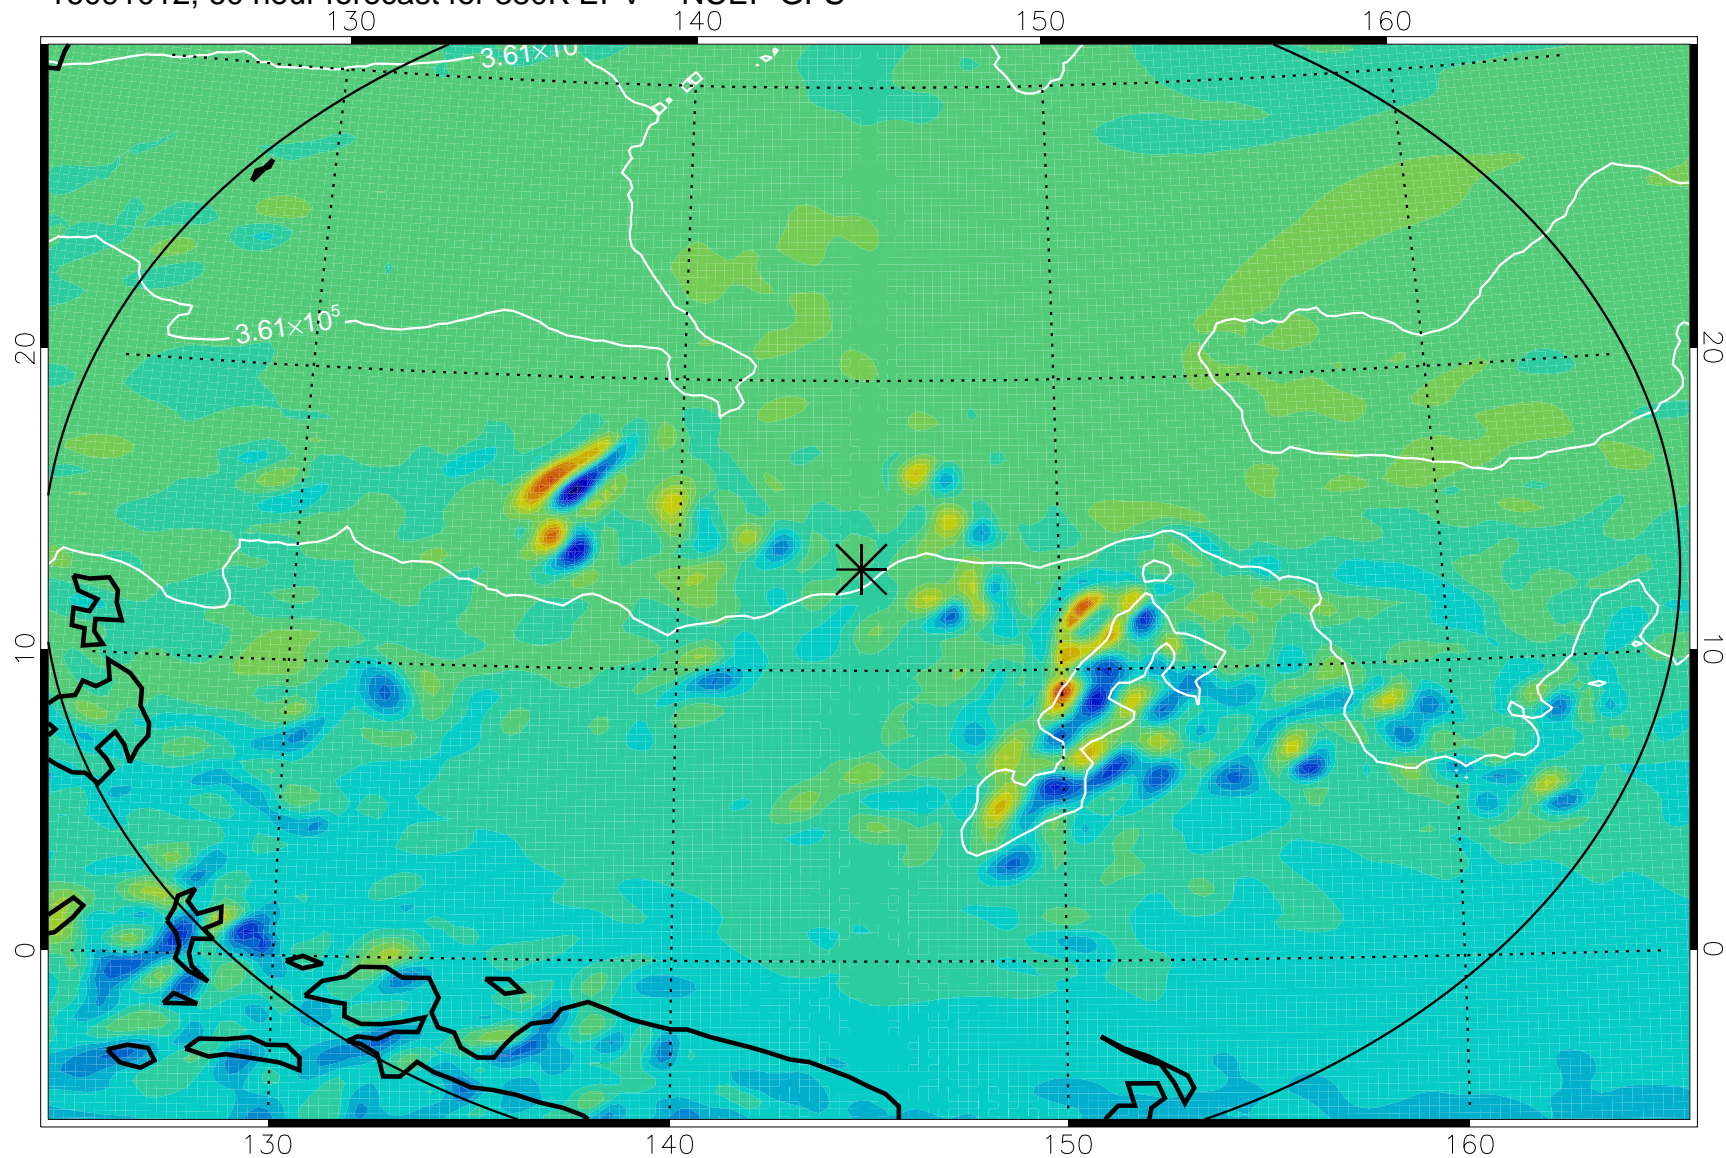

16090918, 42 hour forecast for 380K EPV -- NCEP GFS

380K Montgomery Streamfunction, white

Range ring of 2304 km

16091000, 48 hour forecast for 380K EPV -- NCEP GFS

380K Montgomery Streamfunction, white

Range ring of 2304 km

16091006, 54 hour forecast for 380K EPV -- NCEP GFS

380K Montgomery Streamfunction, white

Range ring of 2304 km

16091012, 60 hour forecast for 380K EPV -- NCEP GFS

380K Montgomery Streamfunction, white

Range ring of 2304 km

16091018, 66 hour forecast for 380K EPV -- NCEP GFS

380K Montgomery Streamfunction, white

Range ring of 2304 km

16091100, 72 hour forecast for 380K EPV -- NCEP GFS

380K Montgomery Streamfunction, white

Range ring of 2304 km

16091106, 78 hour forecast for 380K EPV -- NCEP GFS

380K Montgomery Streamfunction, white

Range ring of 2304 km

16091112, 84 hour forecast for 380K EPV -- NCEP GFS

380K Montgomery Streamfunction, white

Range ring of 2304 km