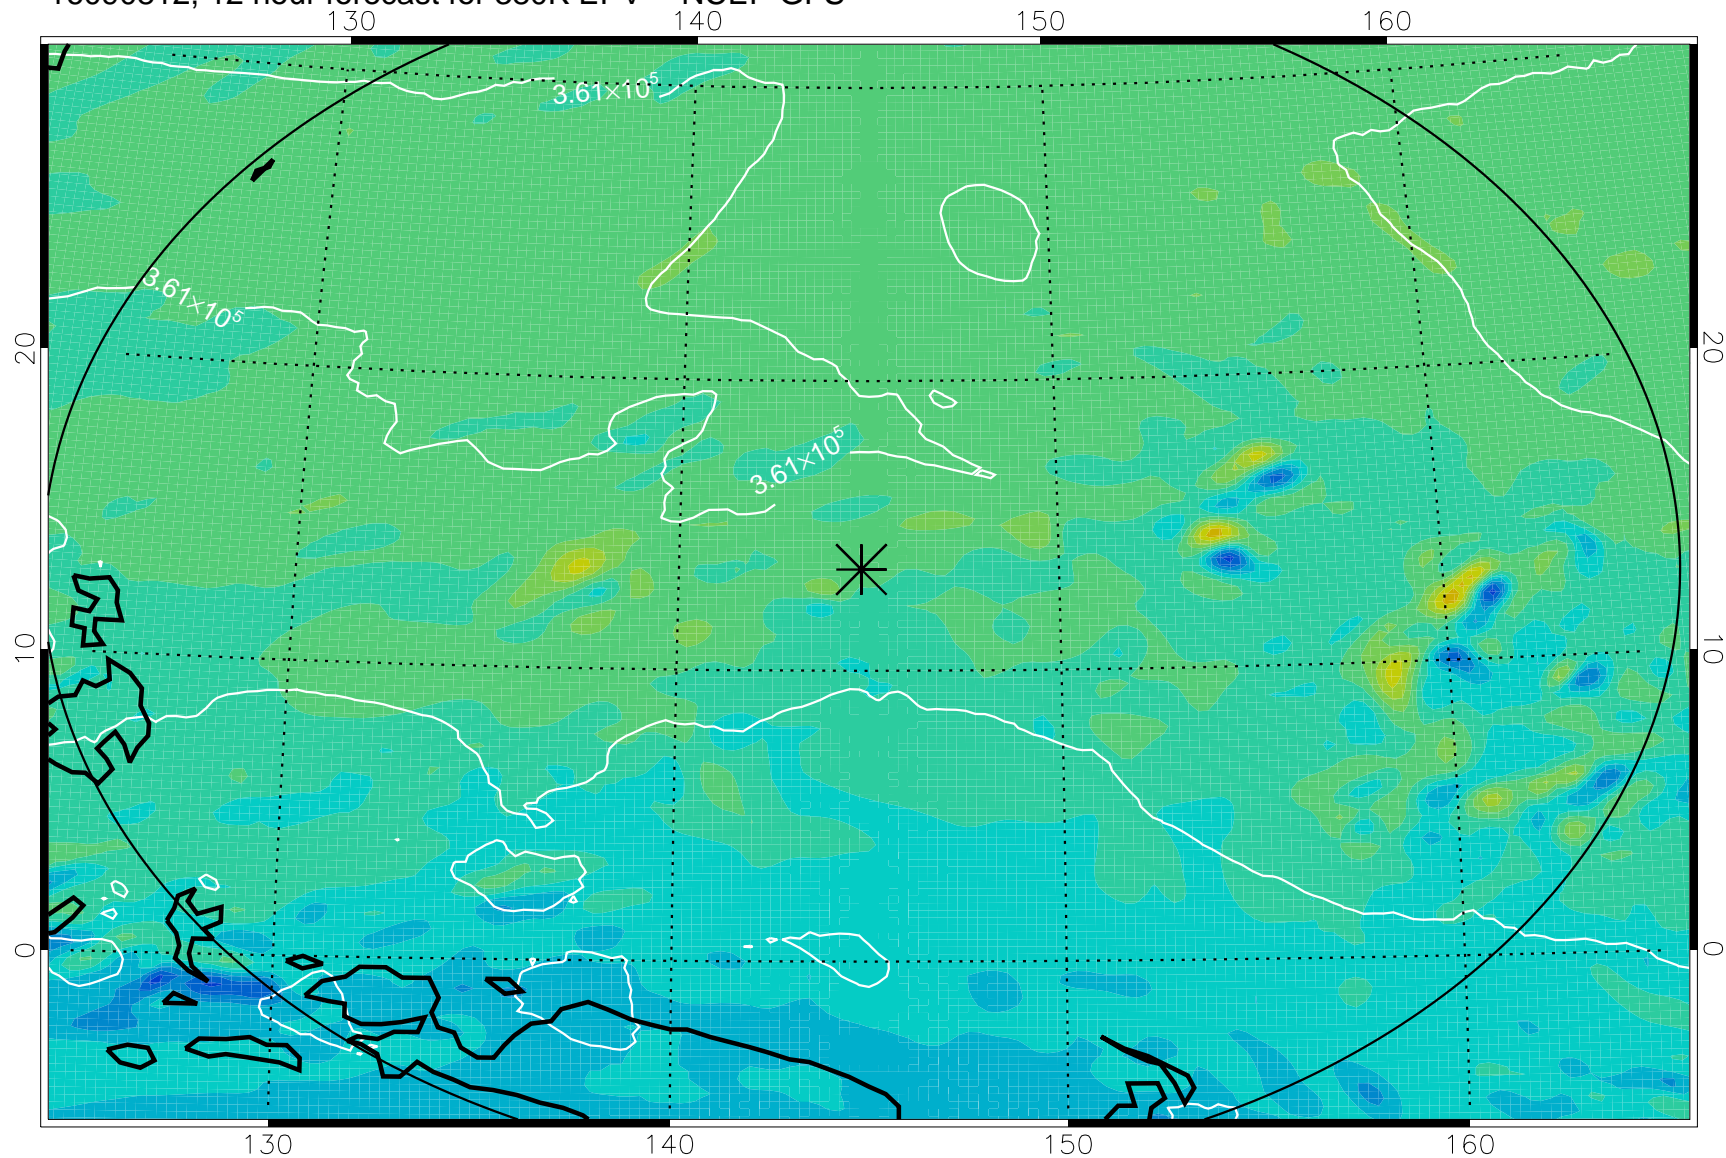

16090806, 6 hour forecast for 380K EPV -- NCEP GFS

380K Montgomery Streamfunction, white

Range ring of 2304 km

16090812, 12 hour forecast for 380K EPV -- NCEP GFS

380K Montgomery Streamfunction, white

Range ring of 2304 km

16090818, 18 hour forecast for 380K EPV -- NCEP GFS

380K Montgomery Streamfunction, white

Range ring of 2304 km

16090900, 24 hour forecast for 380K EPV -- NCEP GFS

380K Montgomery Streamfunction, white

Range ring of 2304 km

16090906, 30 hour forecast for 380K EPV -- NCEP GFS

380K Montgomery Streamfunction, white

Range ring of 2304 km

16090912, 36 hour forecast for 380K EPV -- NCEP GFS

380K Montgomery Streamfunction, white

Range ring of 2304 km

16091018, 66 hour forecast for 380K EPV -- NCEP GFS

380K Montgomery Streamfunction, white

Range ring of 2304 km

16091100, 72 hour forecast for 380K EPV -- NCEP GFS

380K Montgomery Streamfunction, white

Range ring of 2304 km