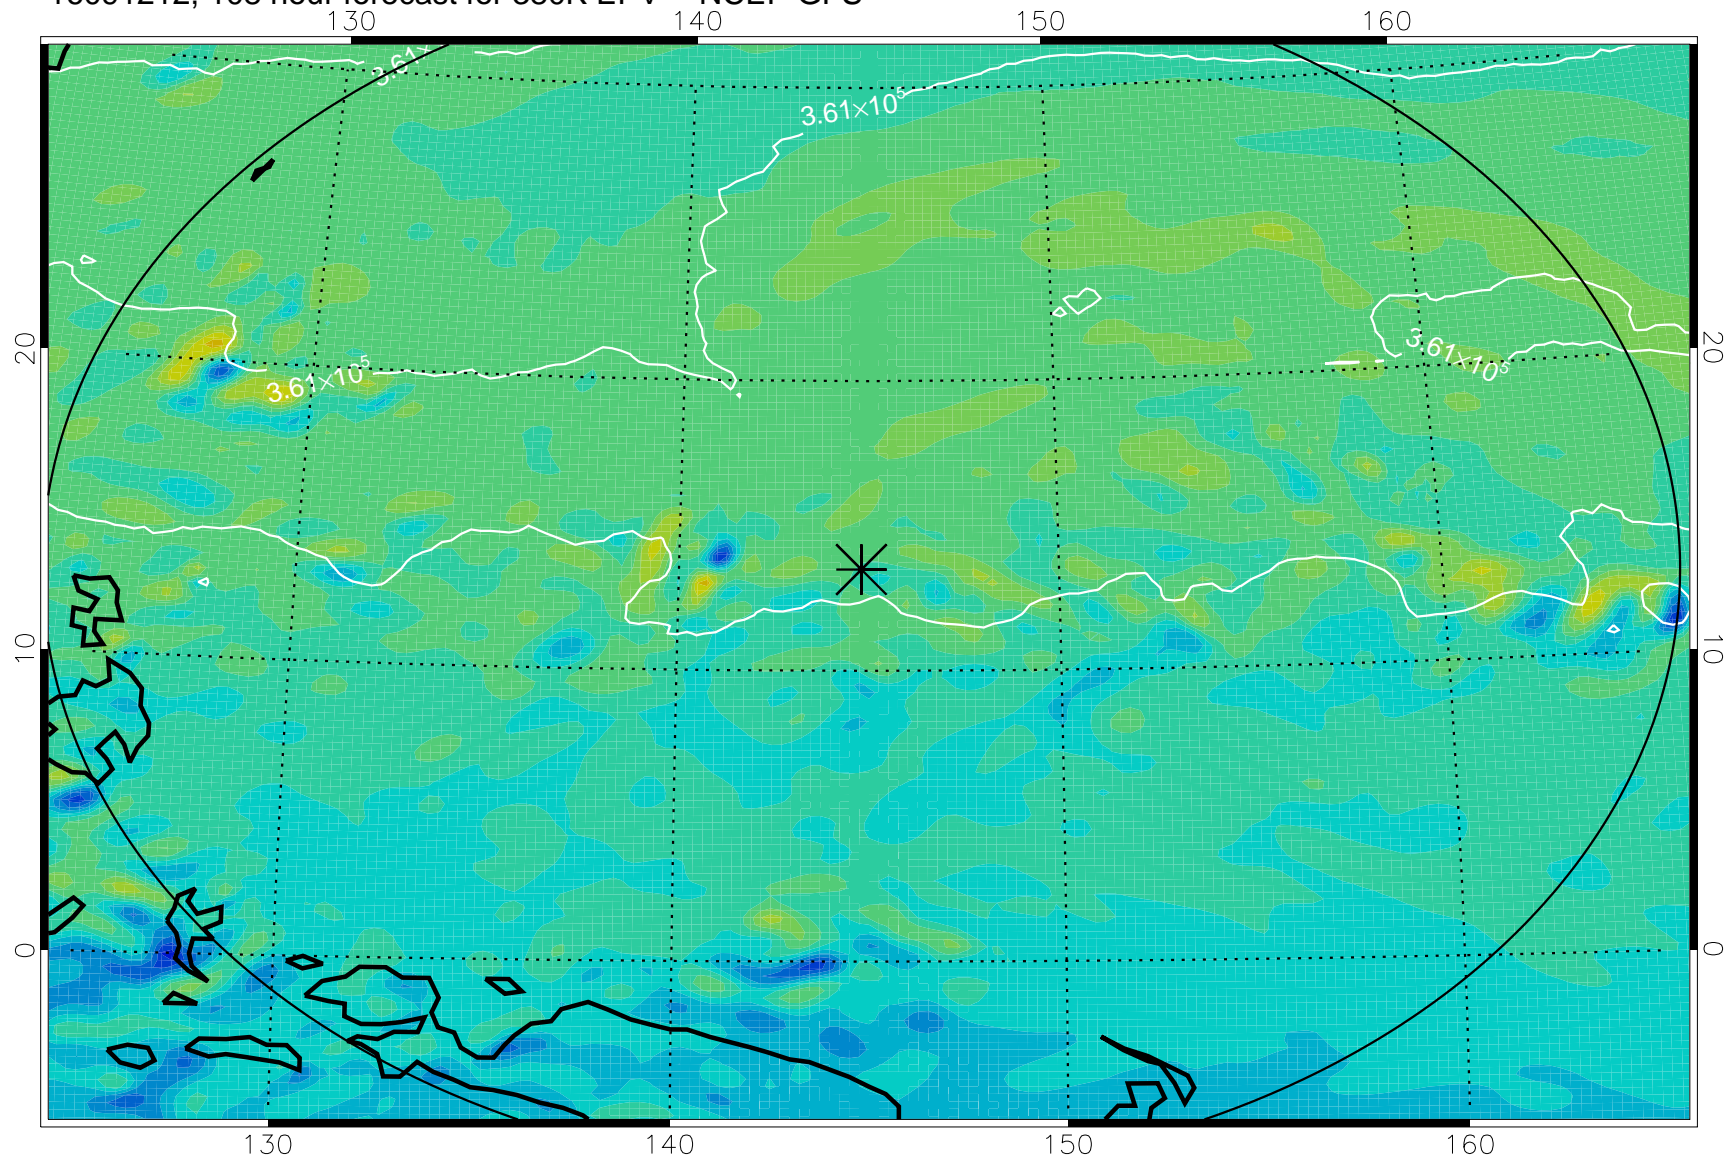

16091106, 78 hour forecast for 380K EPV -- NCEP GFS

380K Montgomery Streamfunction, white

Range ring of 2304 km

16091112, 84 hour forecast for 380K EPV -- NCEP GFS

380K Montgomery Streamfunction, white

Range ring of 2304 km

16091118, 90 hour forecast for 380K EPV -- NCEP GFS

380K Montgomery Streamfunction, white

Range ring of 2304 km

16091200, 96 hour forecast for 380K EPV -- NCEP GFS

380K Montgomery Streamfunction, white

Range ring of 2304 km

16091206, 102 hour forecast for 380K EPV -- NCEP GFS

380K Montgomery Streamfunction, white

Range ring of 2304 km

16091212, 108 hour forecast for 380K EPV -- NCEP GFS

380K Montgomery Streamfunction, white

Range ring of 2304 km

16091218, 114 hour forecast for 380K EPV -- NCEP GFS

380K Montgomery Streamfunction, white

Range ring of 2304 km

16091300, 120 hour forecast for 380K EPV -- NCEP GFS

380K Montgomery Streamfunction, white

Range ring of 2304 km