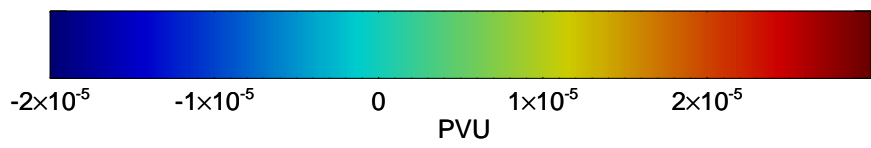

16091106, 78 hour forecast for 380K EPV -- NCEP GFS

380K Montgomery Streamfunction, white

Range ring of 2304 km

16091112, 84 hour forecast for 380K EPV -- NCEP GFS

380K Montgomery Streamfunction, white

Range ring of 2304 km