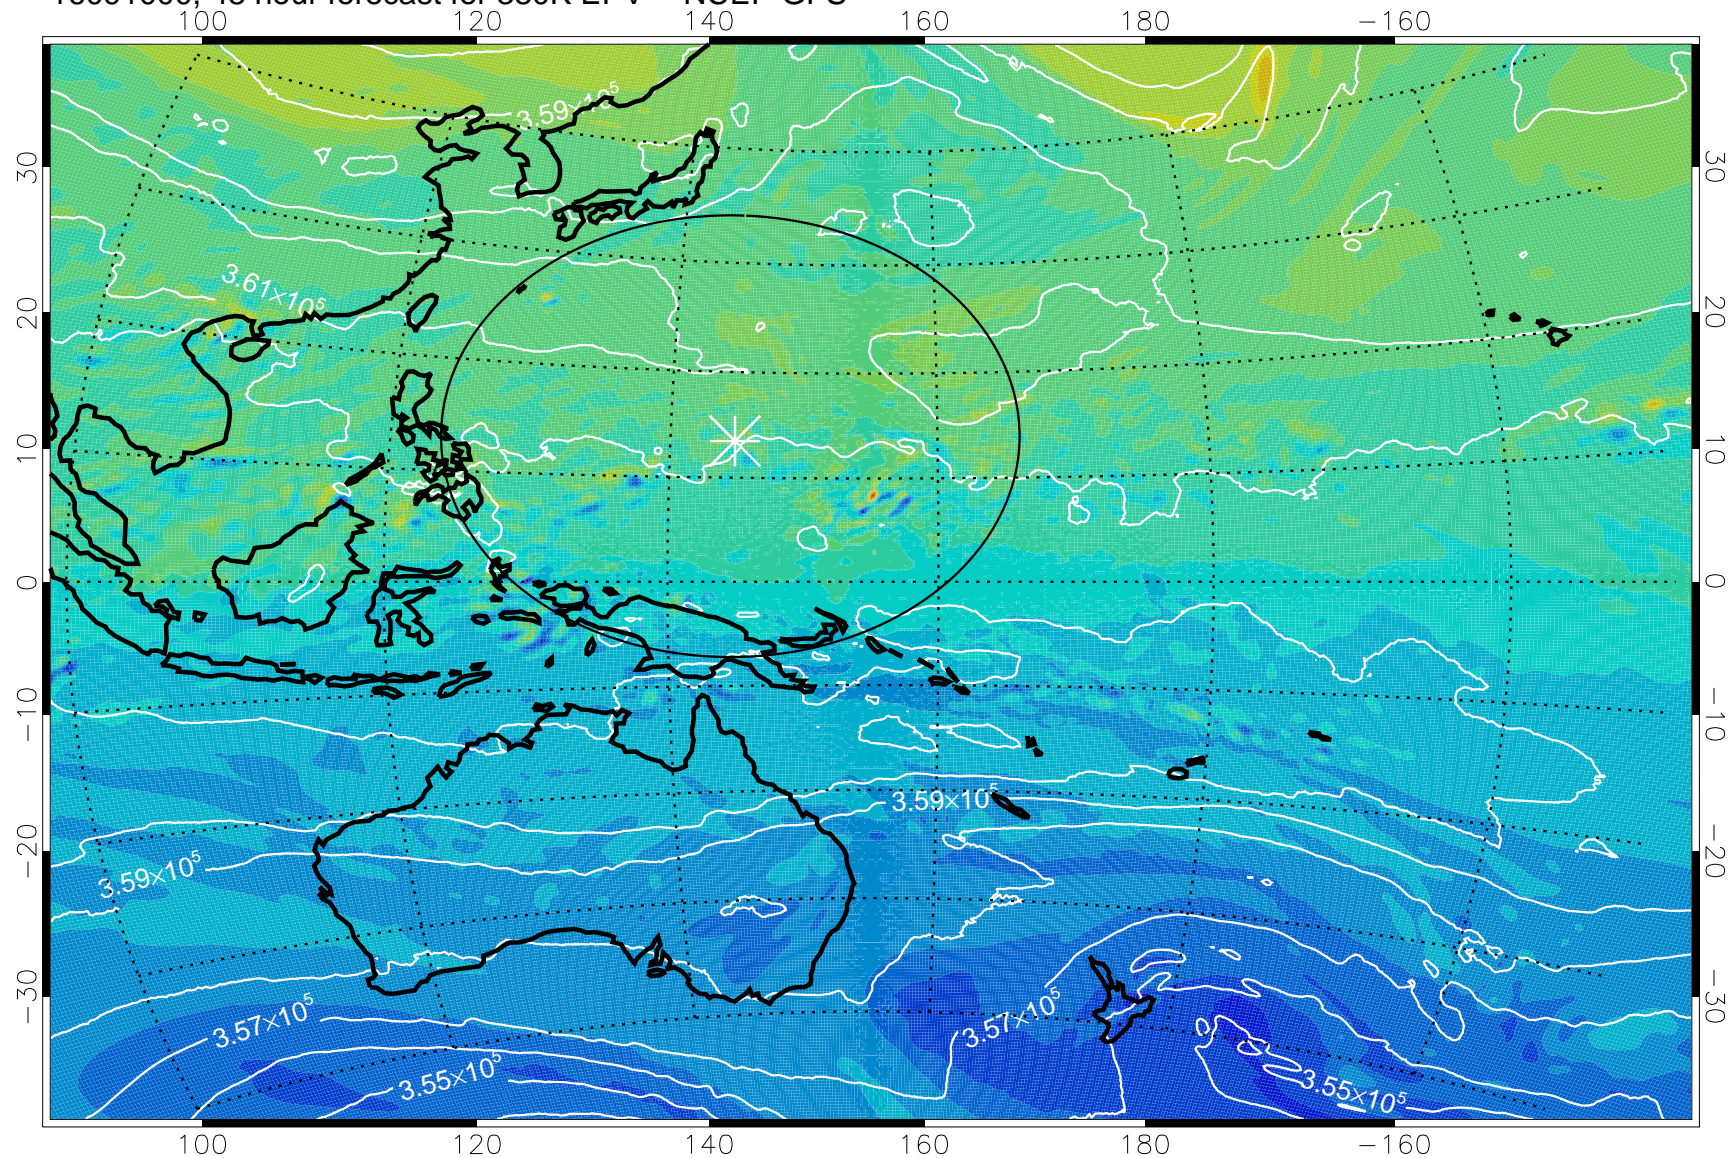

16090906, 30 hour forecast for 380K EPV -- NCEP GFS

380K Montgomery Streamfunction, white

Range ring of 2304 km

16090912, 36 hour forecast for 380K EPV -- NCEP GFS

380K Montgomery Streamfunction, white

Range ring of 2304 km

16090918, 42 hour forecast for 380K EPV -- NCEP GFS

380K Montgomery Streamfunction, white

Range ring of 2304 km

16091000, 48 hour forecast for 380K EPV -- NCEP GFS

380K Montgomery Streamfunction, white

Range ring of 2304 km

16091006, 54 hour forecast for 380K EPV -- NCEP GFS

380K Montgomery Streamfunction, white

Range ring of 2304 km

16091012, 60 hour forecast for 380K EPV -- NCEP GFS

380K Montgomery Streamfunction, white

Range ring of 2304 km

16091018, 66 hour forecast for 380K EPV -- NCEP GFS

380K Montgomery Streamfunction, white

Range ring of 2304 km

16091100, 72 hour forecast for 380K EPV -- NCEP GFS

380K Montgomery Streamfunction, white

Range ring of 2304 km