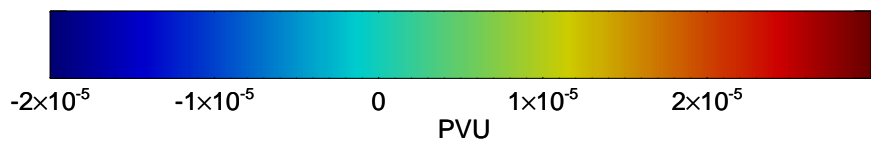

16090806, 6 hour forecast for 380K EPV -- NCEP GFS

380K Montgomery Streamfunction, white

Range ring of 2304 km

16090812, 12 hour forecast for 380K EPV -- NCEP GFS

380K Montgomery Streamfunction, white

Range ring of 2304 km