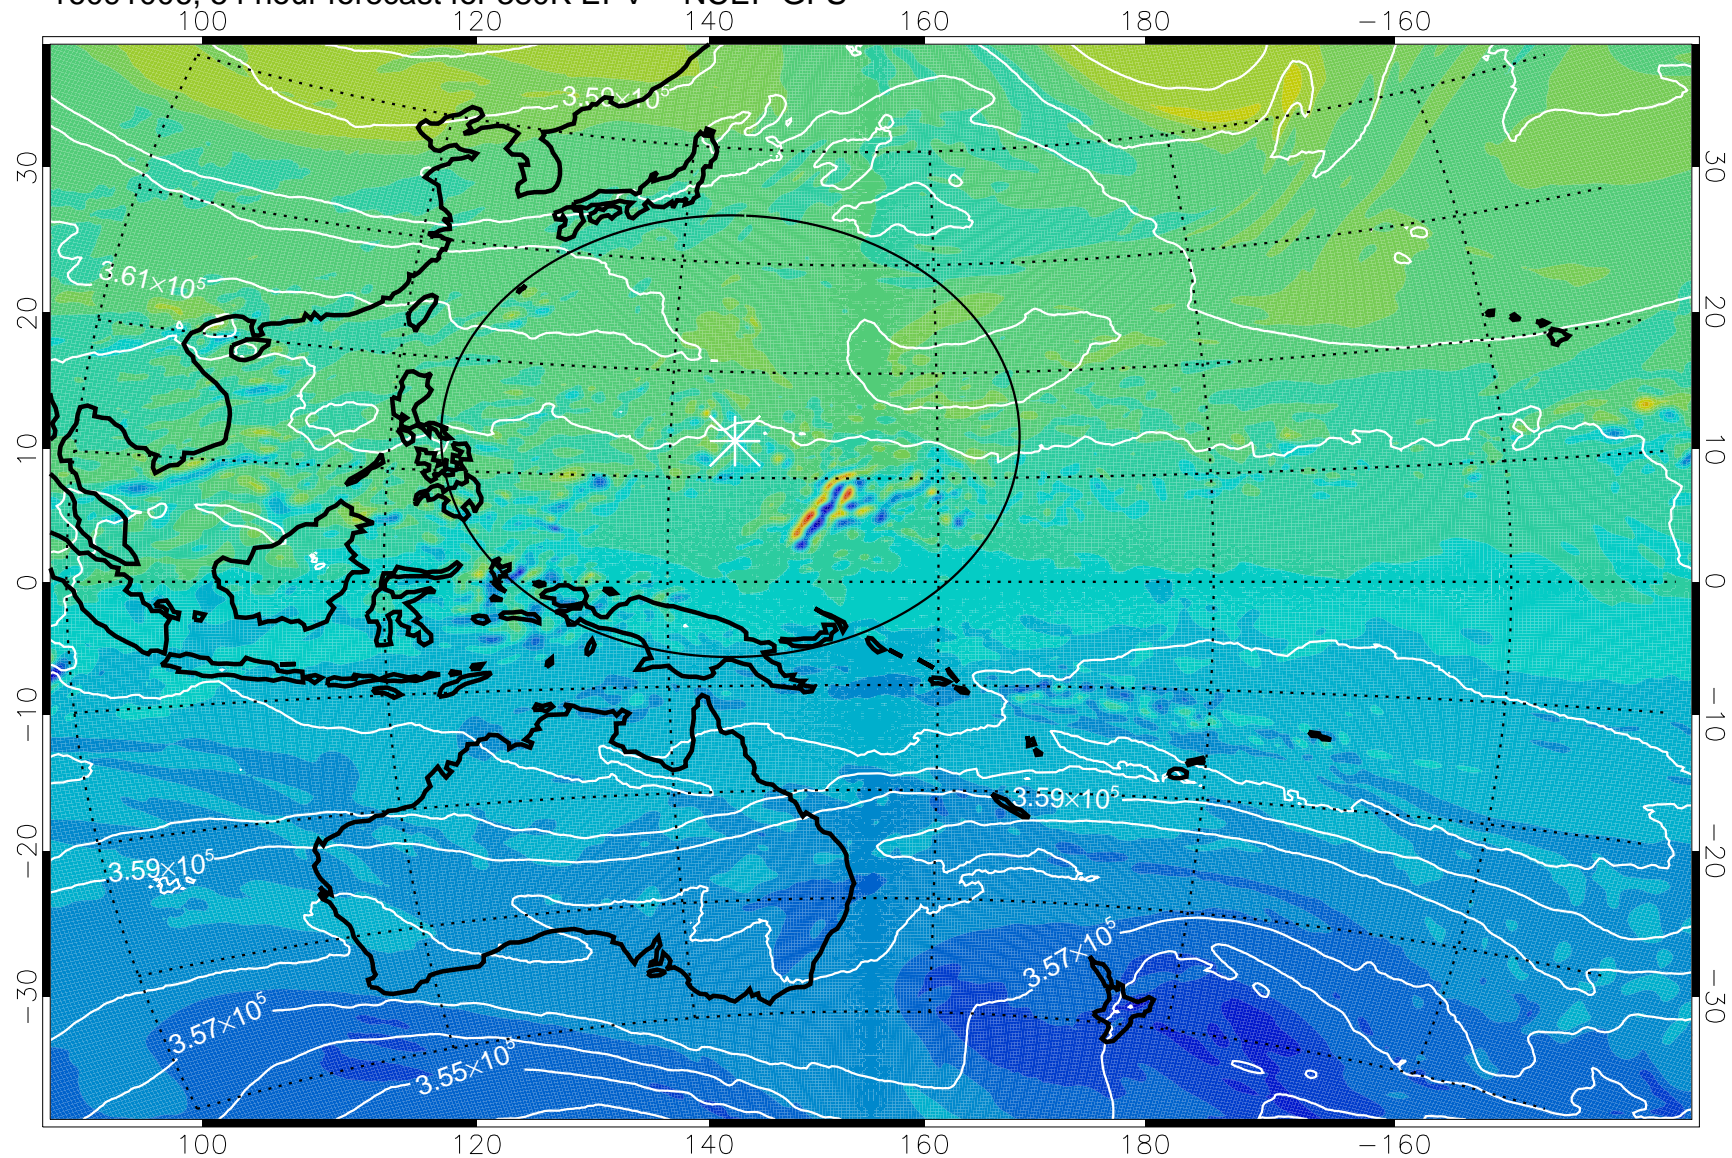

16090918, 42 hour forecast for 380K EPV -- NCEP GFS

380K Montgomery Streamfunction, white

Range ring of 2304 km

16091000, 48 hour forecast for 380K EPV -- NCEP GFS

380K Montgomery Streamfunction, white

Range ring of 2304 km

16091006, 54 hour forecast for 380K EPV -- NCEP GFS

380K Montgomery Streamfunction, white

Range ring of 2304 km

16091012, 60 hour forecast for 380K EPV -- NCEP GFS

380K Montgomery Streamfunction, white

Range ring of 2304 km

16091018, 66 hour forecast for 380K EPV -- NCEP GFS

380K Montgomery Streamfunction, white

Range ring of 2304 km

16091100, 72 hour forecast for 380K EPV -- NCEP GFS

380K Montgomery Streamfunction, white

Range ring of 2304 km

16091106, 78 hour forecast for 380K EPV -- NCEP GFS

380K Montgomery Streamfunction, white

Range ring of 2304 km

16091112, 84 hour forecast for 380K EPV -- NCEP GFS

380K Montgomery Streamfunction, white

Range ring of 2304 km