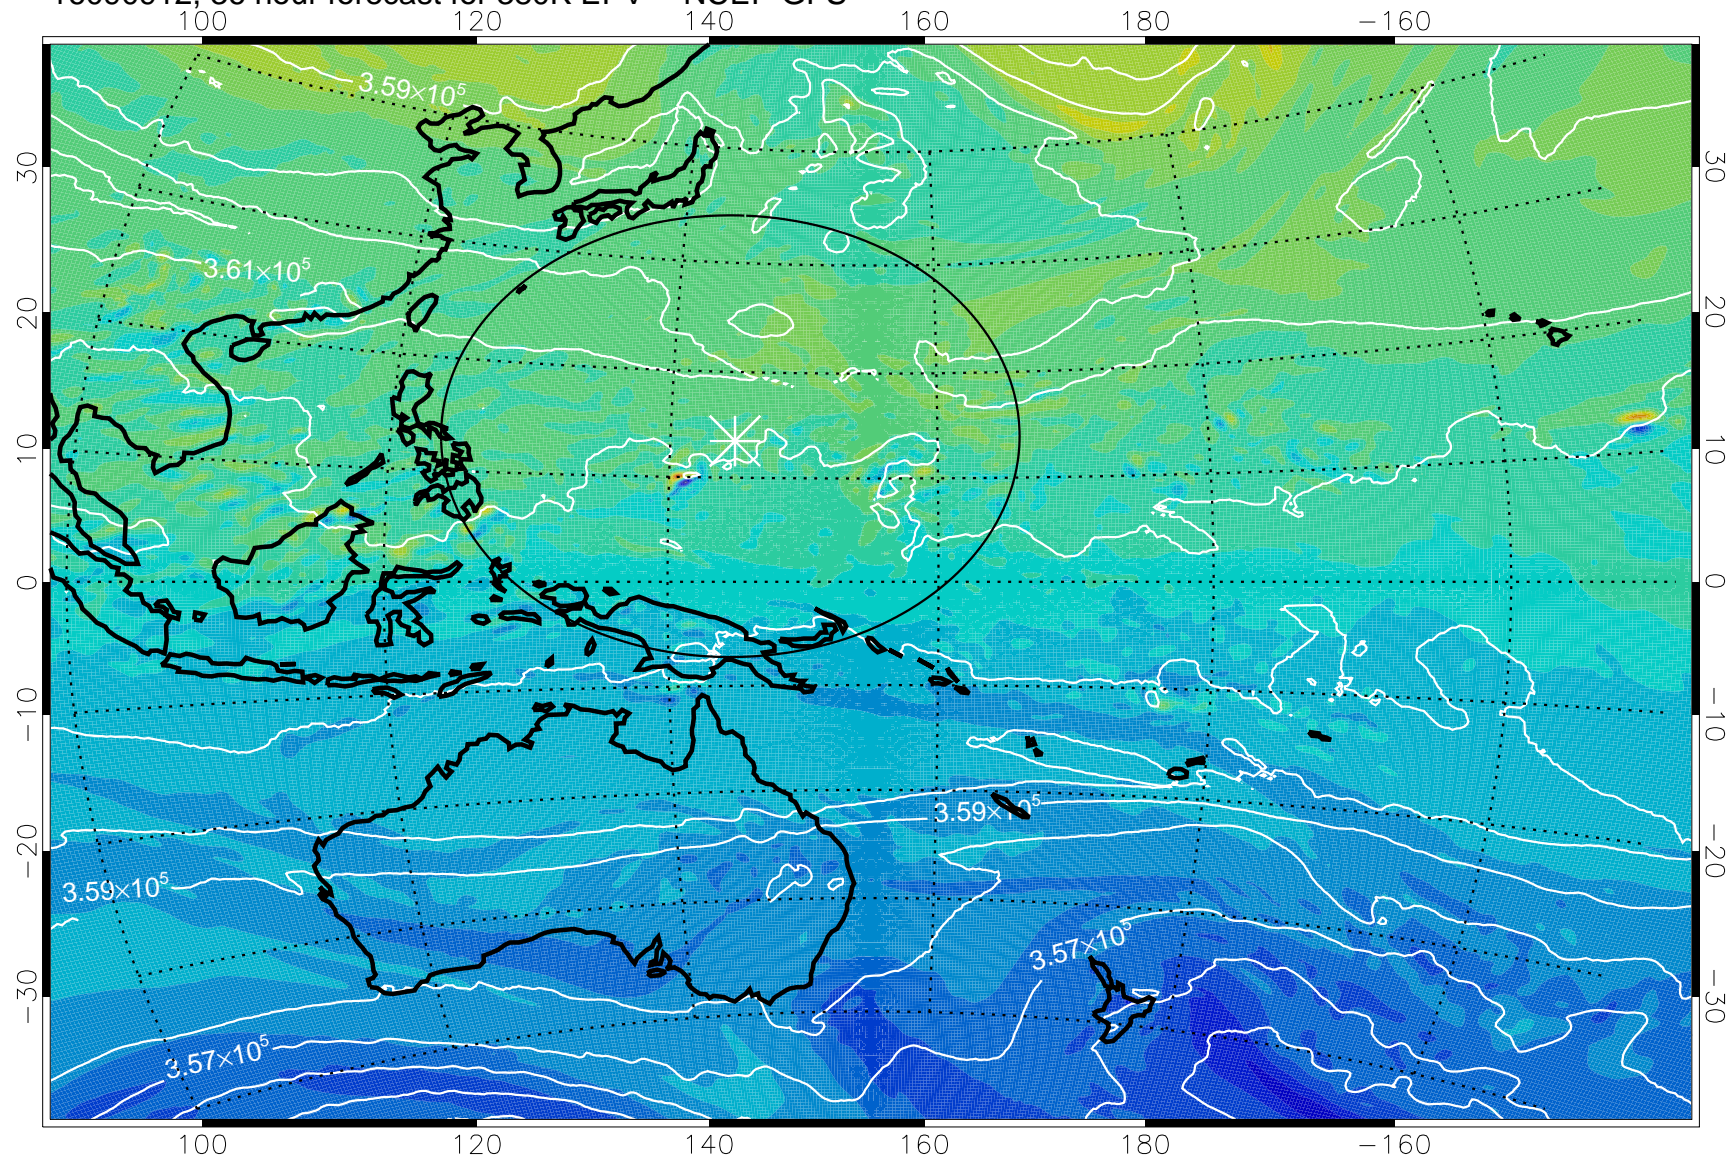

16090818, 18 hour forecast for 380K EPV -- NCEP GFS

380K Montgomery Streamfunction, white

Range ring of 2304 km

16090900, 24 hour forecast for 380K EPV -- NCEP GFS

380K Montgomery Streamfunction, white

Range ring of 2304 km

16090906, 30 hour forecast for 380K EPV -- NCEP GFS

380K Montgomery Streamfunction, white

Range ring of 2304 km

16090912, 36 hour forecast for 380K EPV -- NCEP GFS

380K Montgomery Streamfunction, white

Range ring of 2304 km

16090918, 42 hour forecast for 380K EPV -- NCEP GFS

380K Montgomery Streamfunction, white

Range ring of 2304 km

16091000, 48 hour forecast for 380K EPV -- NCEP GFS

380K Montgomery Streamfunction, white

Range ring of 2304 km

16091006, 54 hour forecast for 380K EPV -- NCEP GFS

380K Montgomery Streamfunction, white

Range ring of 2304 km

16091012, 60 hour forecast for 380K EPV -- NCEP GFS

380K Montgomery Streamfunction, white

Range ring of 2304 km