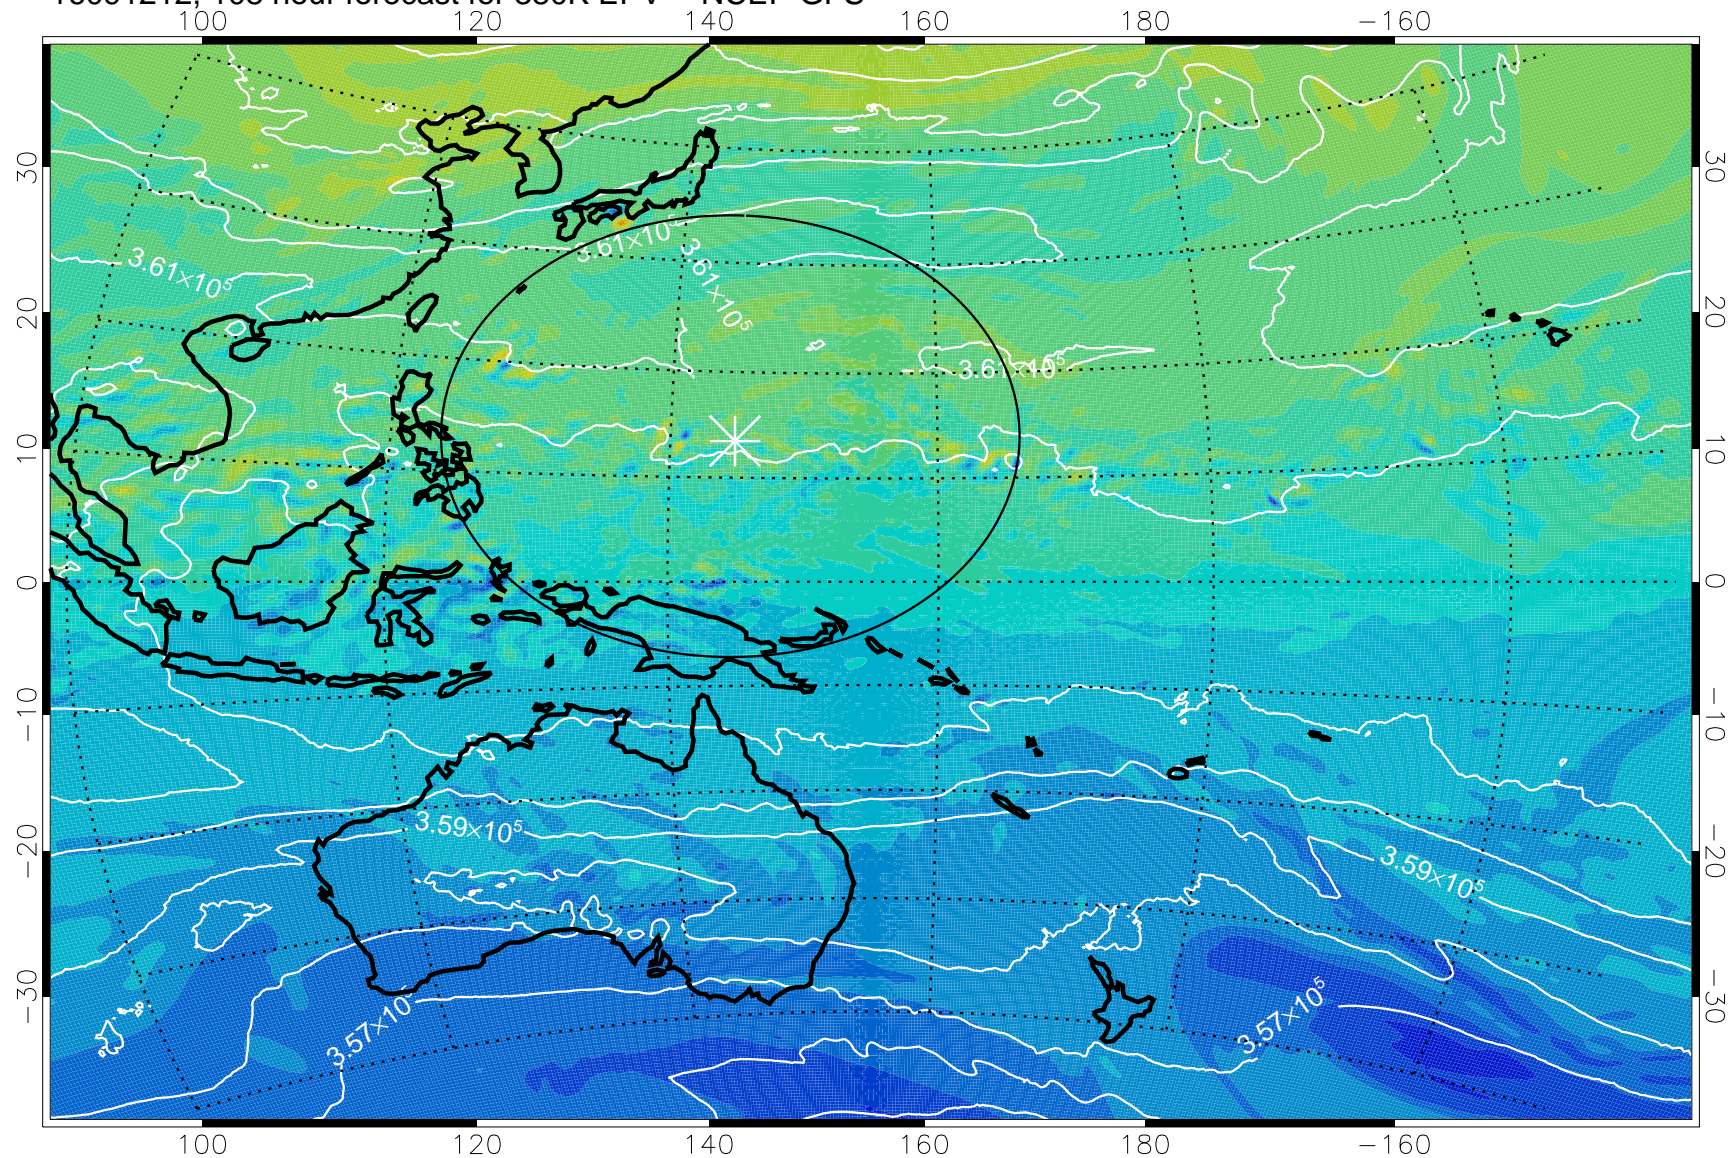

16091106, 78 hour forecast for 380K EPV -- NCEP GFS

380K Montgomery Streamfunction, white

Range ring of 2304 km

16091112, 84 hour forecast for 380K EPV -- NCEP GFS

380K Montgomery Streamfunction, white

Range ring of 2304 km

16091118, 90 hour forecast for 380K EPV -- NCEP GFS

380K Montgomery Streamfunction, white

Range ring of 2304 km

16091200, 96 hour forecast for 380K EPV -- NCEP GFS

380K Montgomery Streamfunction, white

Range ring of 2304 km

16091206, 102 hour forecast for 380K EPV -- NCEP GFS

380K Montgomery Streamfunction, white

Range ring of 2304 km

16091212, 108 hour forecast for 380K EPV -- NCEP GFS

380K Montgomery Streamfunction, white

Range ring of 2304 km

16091218, 114 hour forecast for 380K EPV -- NCEP GFS

380K Montgomery Streamfunction, white

Range ring of 2304 km

16091300, 120 hour forecast for 380K EPV -- NCEP GFS

380K Montgomery Streamfunction, white

Range ring of 2304 km