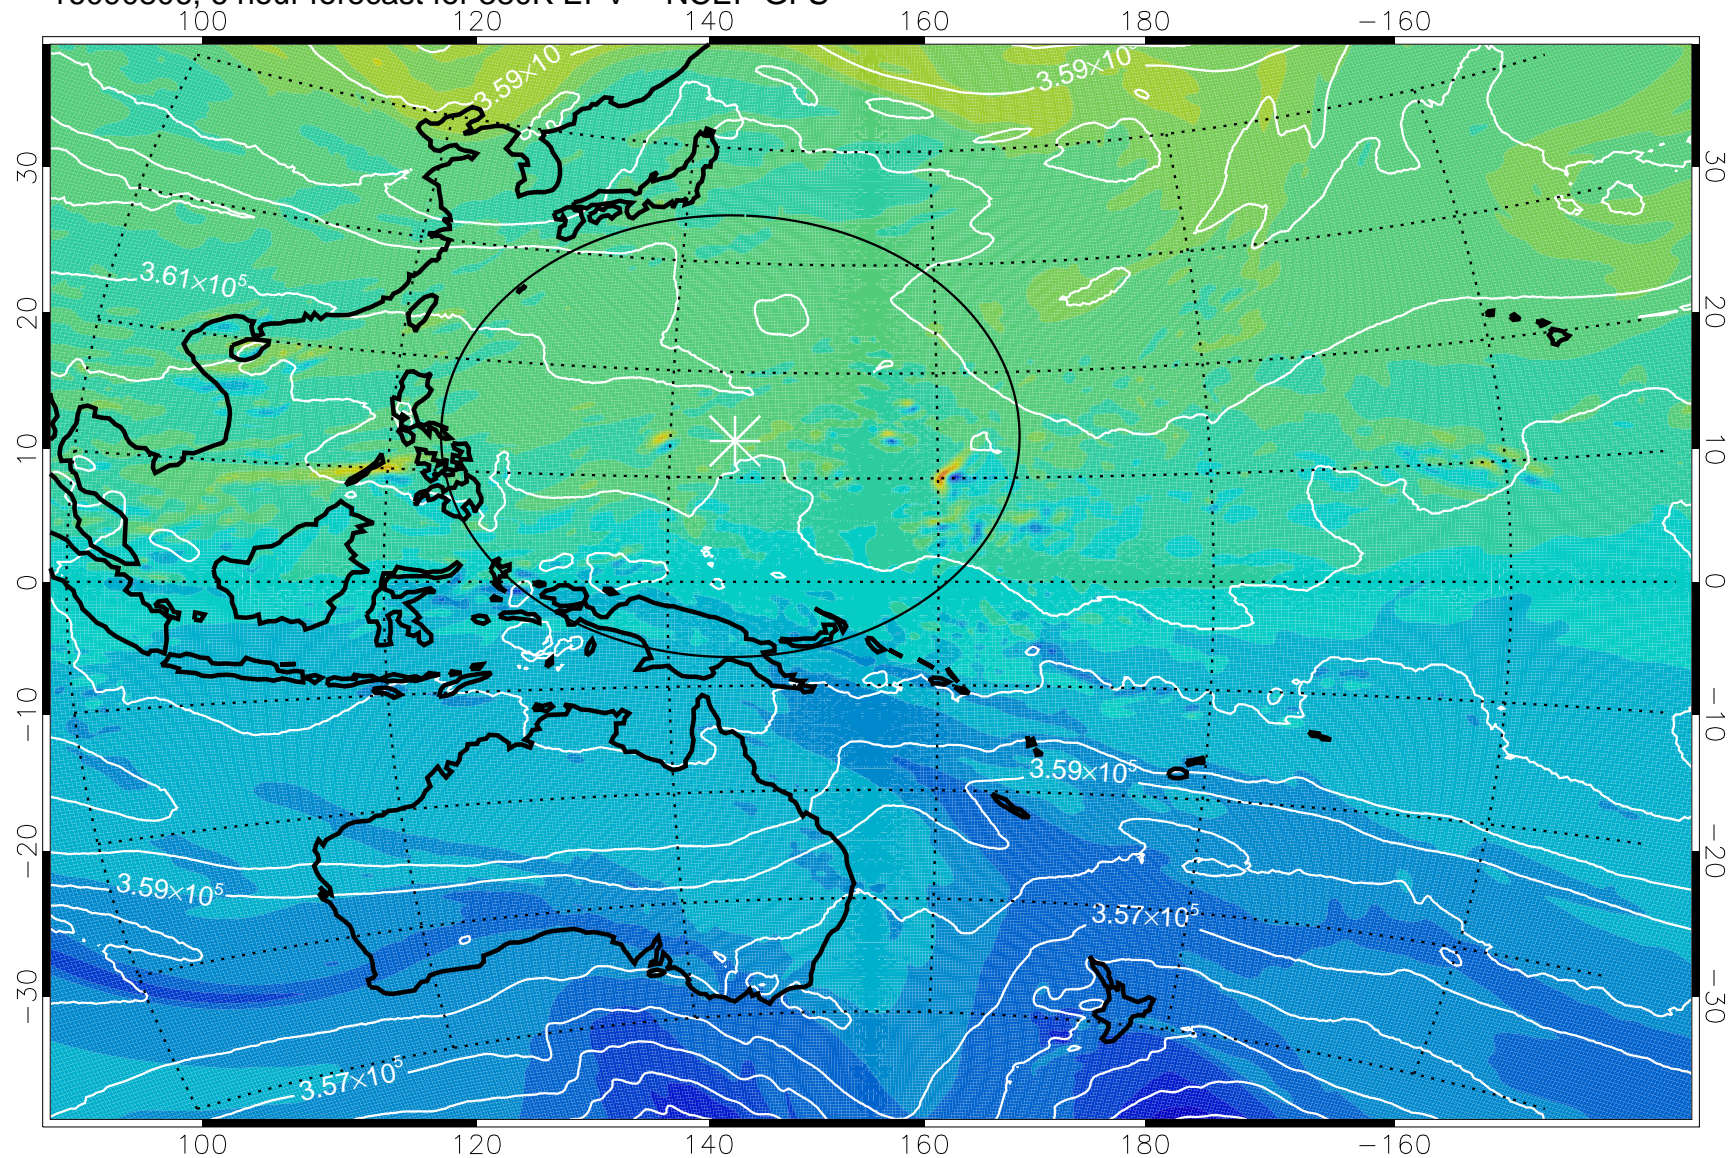

16090806, 6 hour forecast for 380K EPV -- NCEP GFS

380K Montgomery Streamfunction, white

Range ring of 2304 km

16090812, 12 hour forecast for 380K EPV -- NCEP GFS

380K Montgomery Streamfunction, white

Range ring of 2304 km

16090818, 18 hour forecast for 380K EPV -- NCEP GFS

380K Montgomery Streamfunction, white

Range ring of 2304 km

16090900, 24 hour forecast for 380K EPV -- NCEP GFS

380K Montgomery Streamfunction, white

Range ring of 2304 km

16090906, 30 hour forecast for 380K EPV -- NCEP GFS

380K Montgomery Streamfunction, white

Range ring of 2304 km

16090912, 36 hour forecast for 380K EPV -- NCEP GFS

380K Montgomery Streamfunction, white

Range ring of 2304 km

16090918, 42 hour forecast for 380K EPV -- NCEP GFS

380K Montgomery Streamfunction, white

Range ring of 2304 km

16091000, 48 hour forecast for 380K EPV -- NCEP GFS

380K Montgomery Streamfunction, white

Range ring of 2304 km