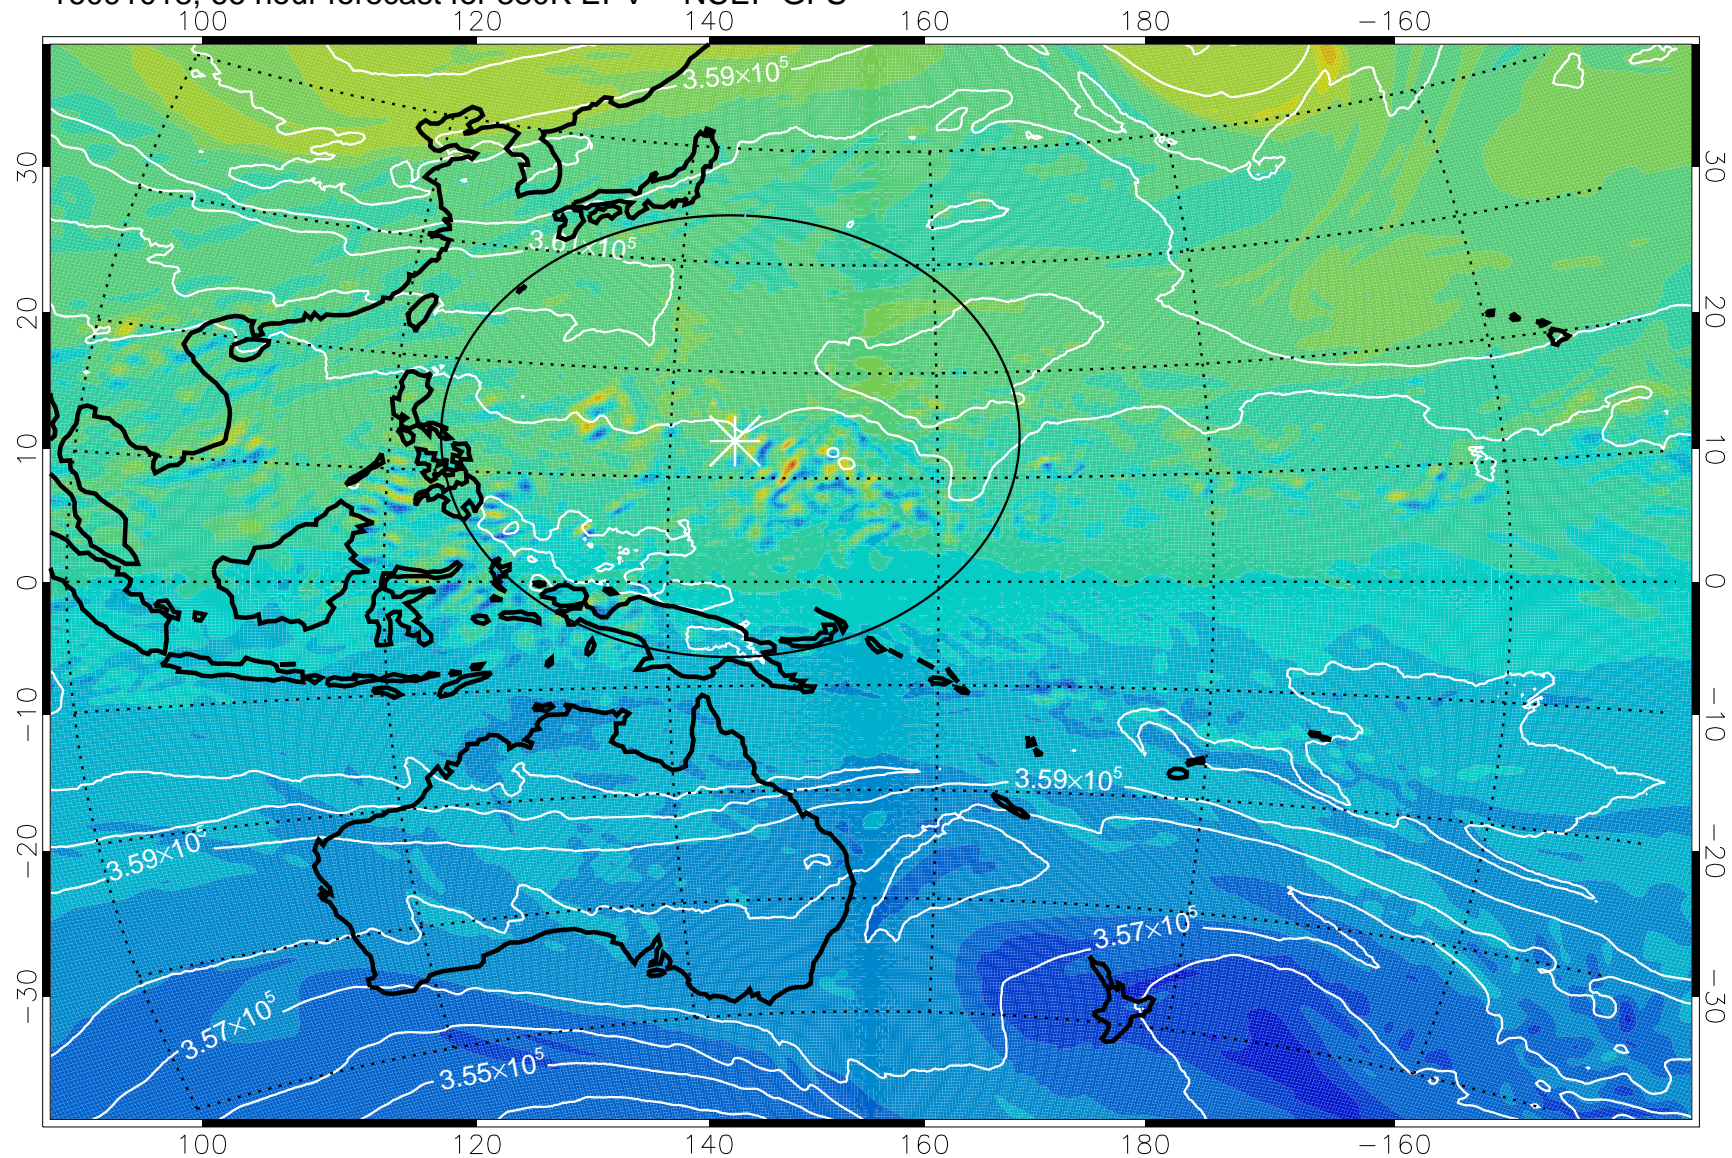

16090918, 42 hour forecast for 380K EPV -- NCEP GFS

380K Montgomery Streamfunction, white

Range ring of 2304 km

16091000, 48 hour forecast for 380K EPV -- NCEP GFS

380K Montgomery Streamfunction, white

Range ring of 2304 km

16091006, 54 hour forecast for 380K EPV -- NCEP GFS

380K Montgomery Streamfunction, white

Range ring of 2304 km

16091012, 60 hour forecast for 380K EPV -- NCEP GFS

380K Montgomery Streamfunction, white

Range ring of 2304 km

16091018, 66 hour forecast for 380K EPV -- NCEP GFS

380K Montgomery Streamfunction, white

Range ring of 2304 km

16091100, 72 hour forecast for 380K EPV -- NCEP GFS

380K Montgomery Streamfunction, white

Range ring of 2304 km

16091106, 78 hour forecast for 380K EPV -- NCEP GFS

380K Montgomery Streamfunction, white

Range ring of 2304 km

16091112, 84 hour forecast for 380K EPV -- NCEP GFS

380K Montgomery Streamfunction, white

Range ring of 2304 km