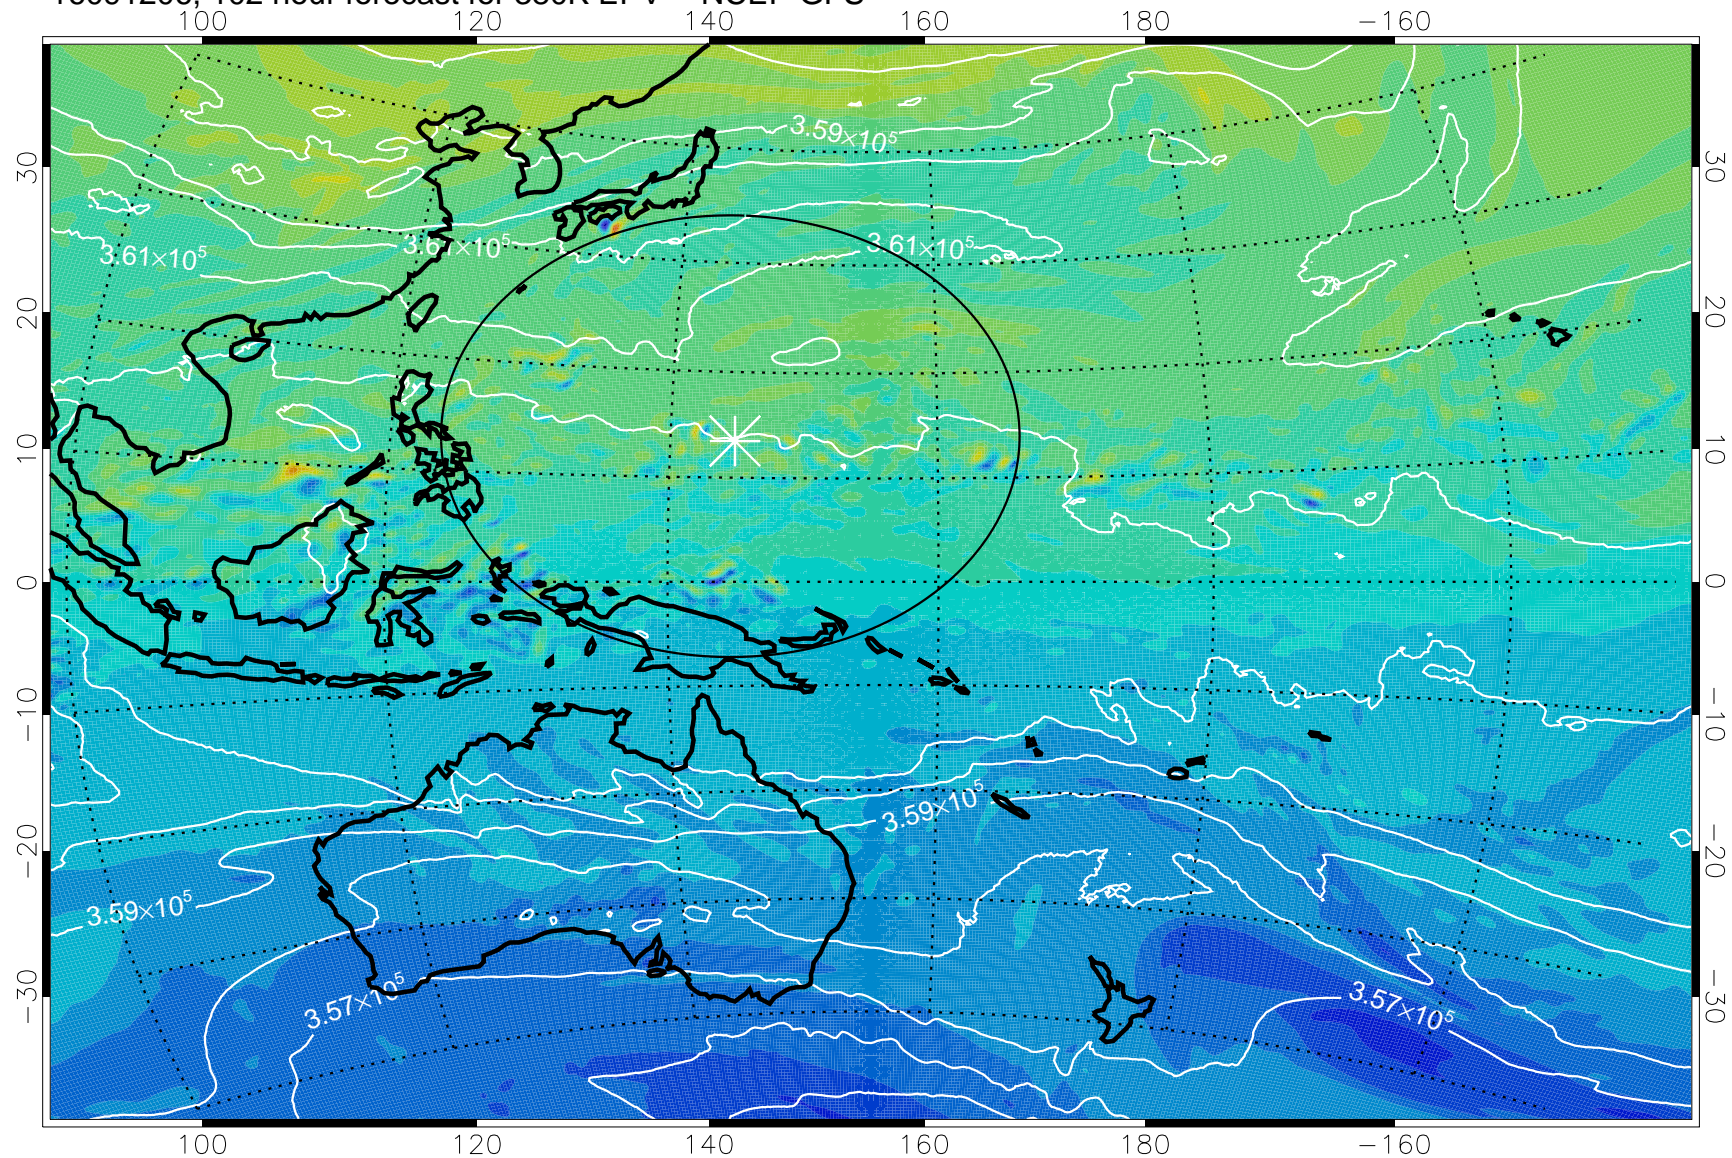

16091106, 78 hour forecast for 380K EPV -- NCEP GFS

380K Montgomery Streamfunction, white

Range ring of 2304 km

16091112, 84 hour forecast for 380K EPV -- NCEP GFS

380K Montgomery Streamfunction, white

Range ring of 2304 km

16091118, 90 hour forecast for 380K EPV -- NCEP GFS

380K Montgomery Streamfunction, white

Range ring of 2304 km

16091200, 96 hour forecast for 380K EPV -- NCEP GFS

380K Montgomery Streamfunction, white

Range ring of 2304 km

16091206, 102 hour forecast for 380K EPV -- NCEP GFS

380K Montgomery Streamfunction, white

Range ring of 2304 km

16091212, 108 hour forecast for 380K EPV -- NCEP GFS

380K Montgomery Streamfunction, white

Range ring of 2304 km

16091218, 114 hour forecast for 380K EPV -- NCEP GFS

380K Montgomery Streamfunction, white

Range ring of 2304 km

16091300, 120 hour forecast for 380K EPV -- NCEP GFS

380K Montgomery Streamfunction, white

Range ring of 2304 km