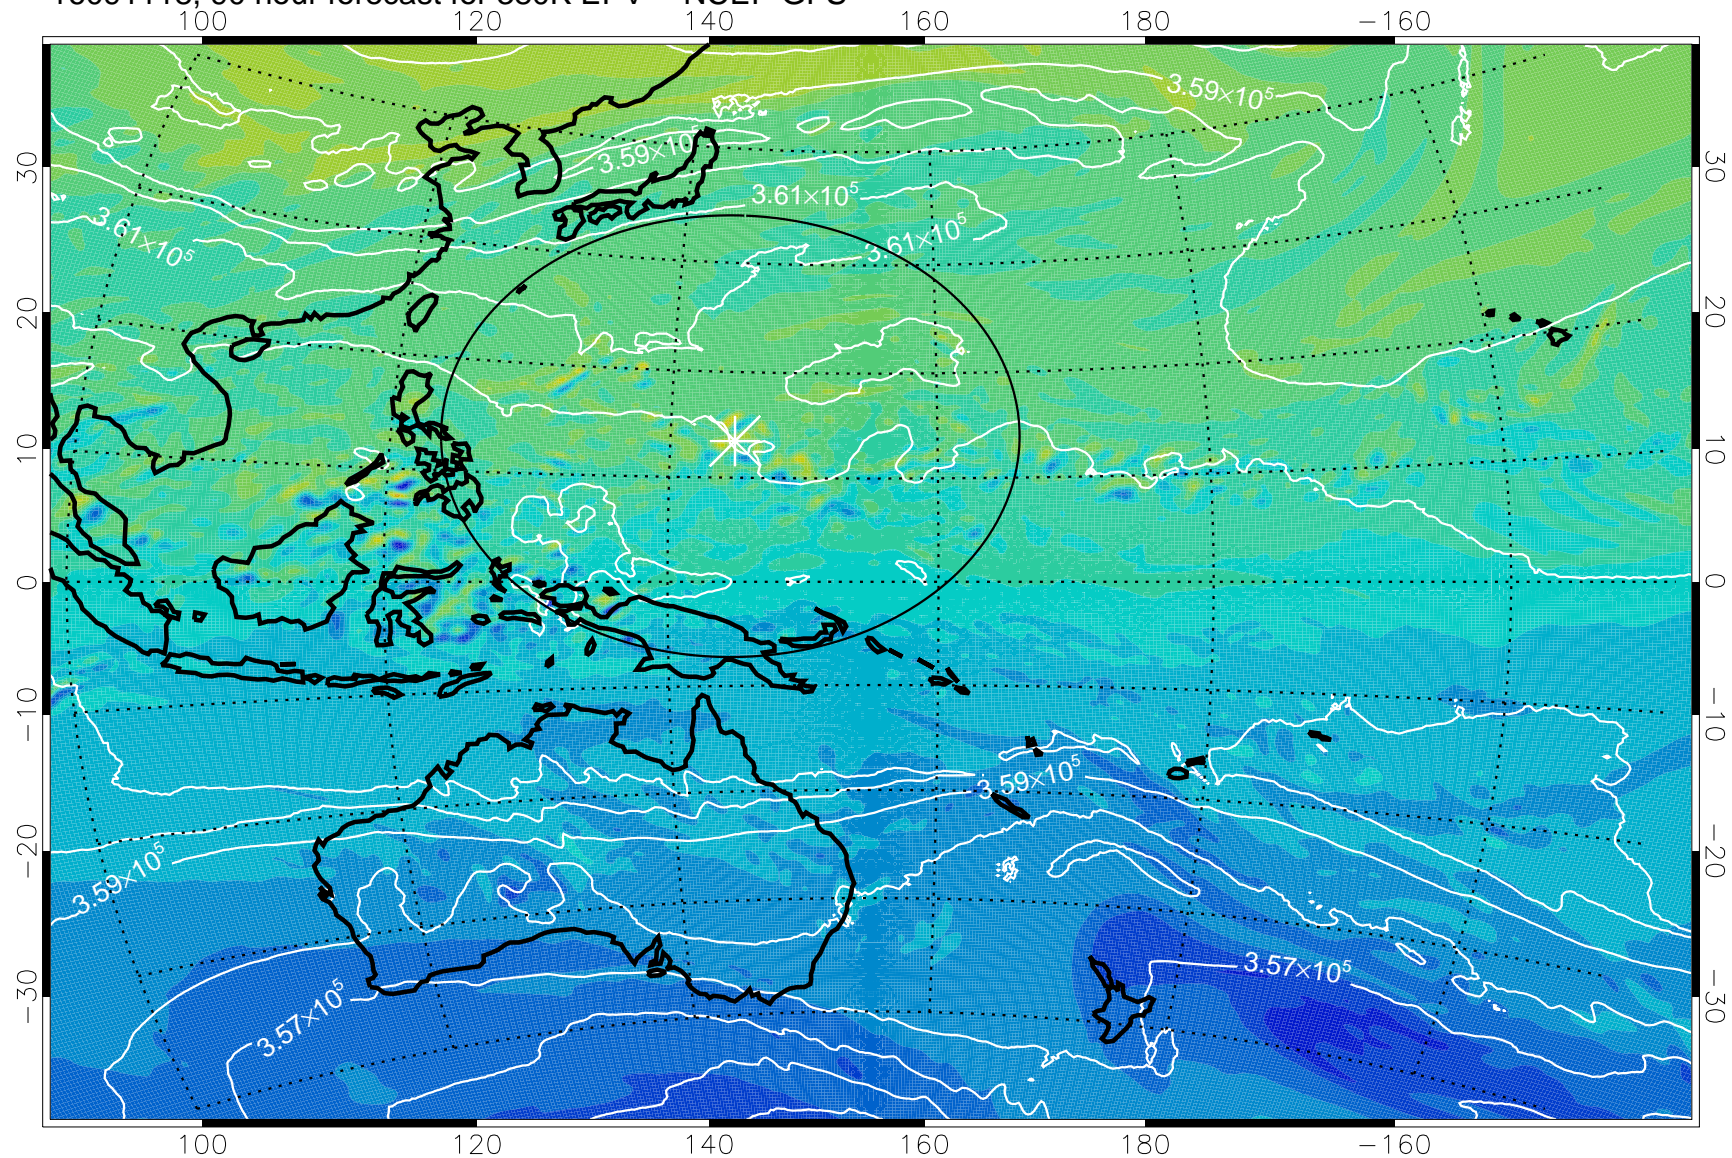

16091018, 66 hour forecast for 380K EPV -- NCEP GFS

380K Montgomery Streamfunction, white

Range ring of 2304 km

16091100, 72 hour forecast for 380K EPV -- NCEP GFS

380K Montgomery Streamfunction, white

Range ring of 2304 km

16091106, 78 hour forecast for 380K EPV -- NCEP GFS

380K Montgomery Streamfunction, white

Range ring of 2304 km

16091112, 84 hour forecast for 380K EPV -- NCEP GFS

380K Montgomery Streamfunction, white

Range ring of 2304 km

16091118, 90 hour forecast for 380K EPV -- NCEP GFS

380K Montgomery Streamfunction, white

Range ring of 2304 km

16091200, 96 hour forecast for 380K EPV -- NCEP GFS

380K Montgomery Streamfunction, white

Range ring of 2304 km

16091206, 102 hour forecast for 380K EPV -- NCEP GFS

380K Montgomery Streamfunction, white

Range ring of 2304 km

16091212, 108 hour forecast for 380K EPV -- NCEP GFS

380K Montgomery Streamfunction, white

Range ring of 2304 km