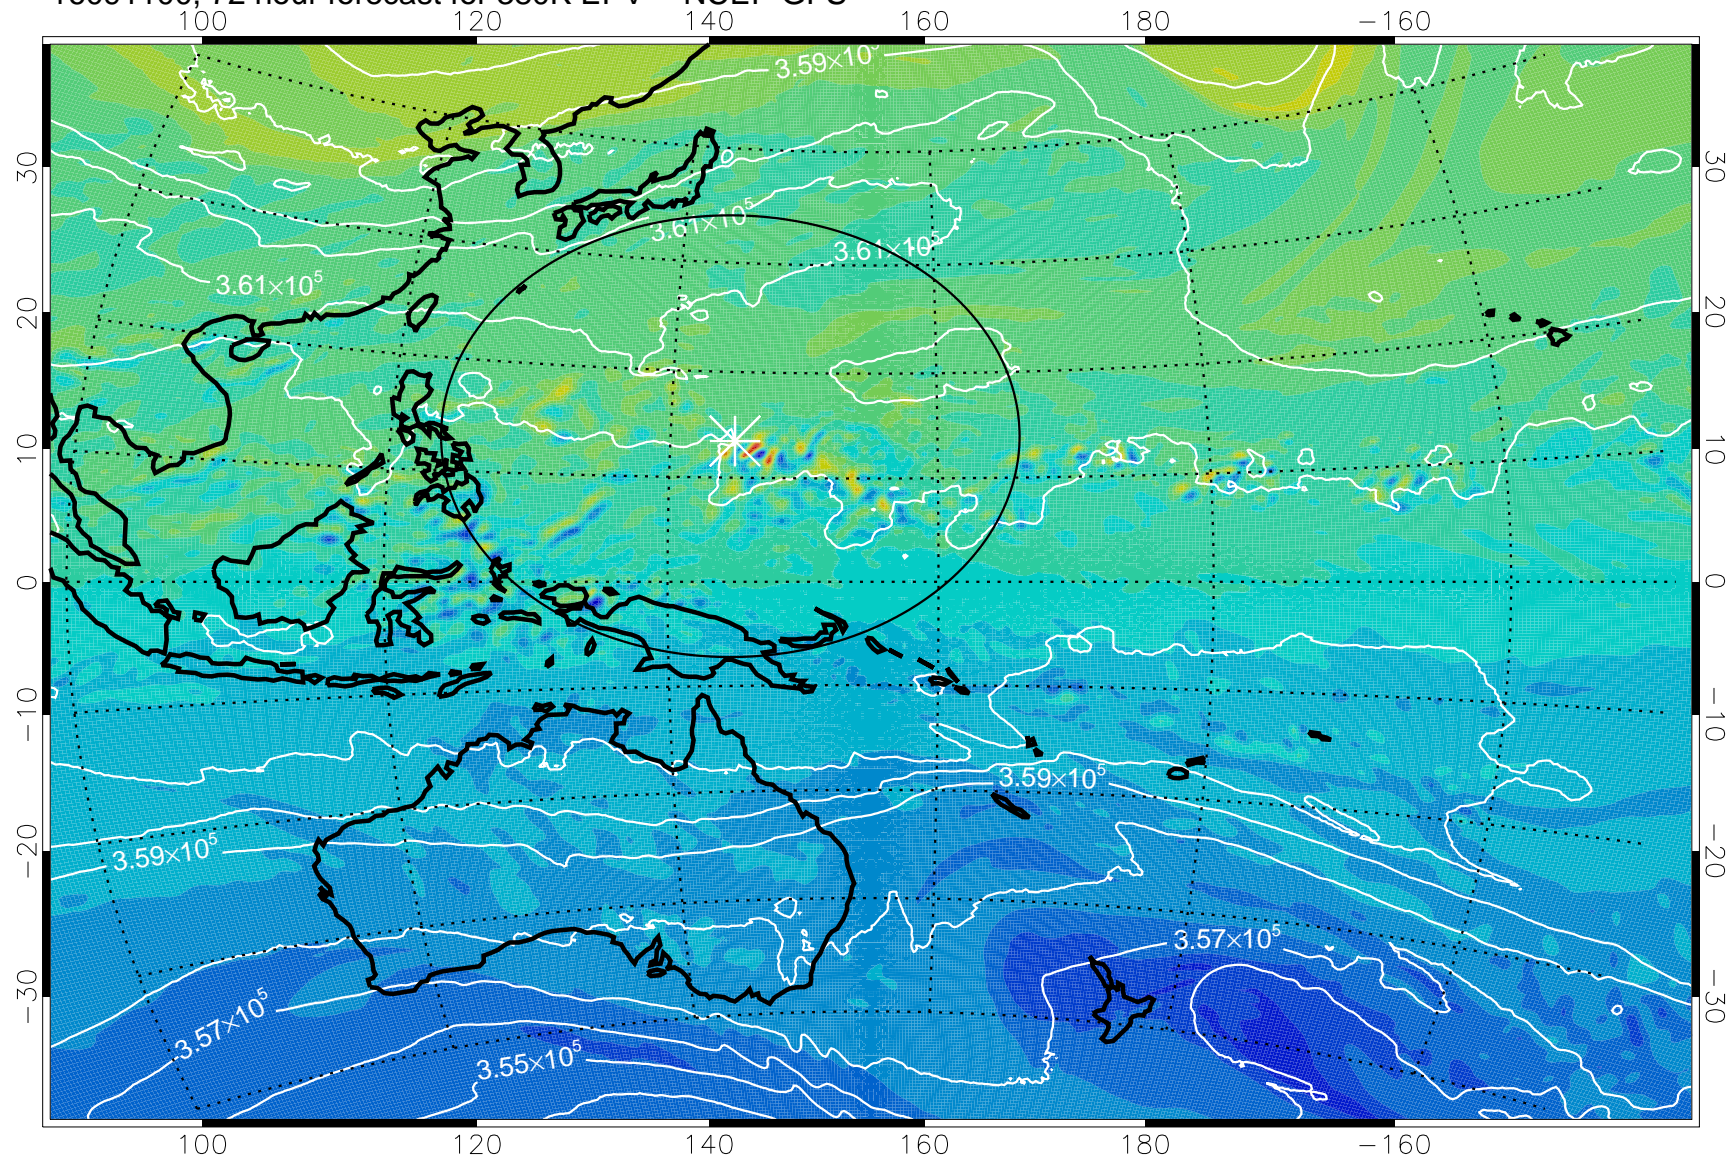

16090918, 42 hour forecast for 380K EPV -- NCEP GFS

380K Montgomery Streamfunction, white

Range ring of 2304 km

16091000, 48 hour forecast for 380K EPV -- NCEP GFS

380K Montgomery Streamfunction, white

Range ring of 2304 km

16091006, 54 hour forecast for 380K EPV -- NCEP GFS

380K Montgomery Streamfunction, white

Range ring of 2304 km

16091012, 60 hour forecast for 380K EPV -- NCEP GFS

380K Montgomery Streamfunction, white

Range ring of 2304 km

16091018, 66 hour forecast for 380K EPV -- NCEP GFS

380K Montgomery Streamfunction, white

Range ring of 2304 km

16091100, 72 hour forecast for 380K EPV -- NCEP GFS

380K Montgomery Streamfunction, white

Range ring of 2304 km

16091106, 78 hour forecast for 380K EPV -- NCEP GFS

380K Montgomery Streamfunction, white

Range ring of 2304 km

16091112, 84 hour forecast for 380K EPV -- NCEP GFS

380K Montgomery Streamfunction, white

Range ring of 2304 km