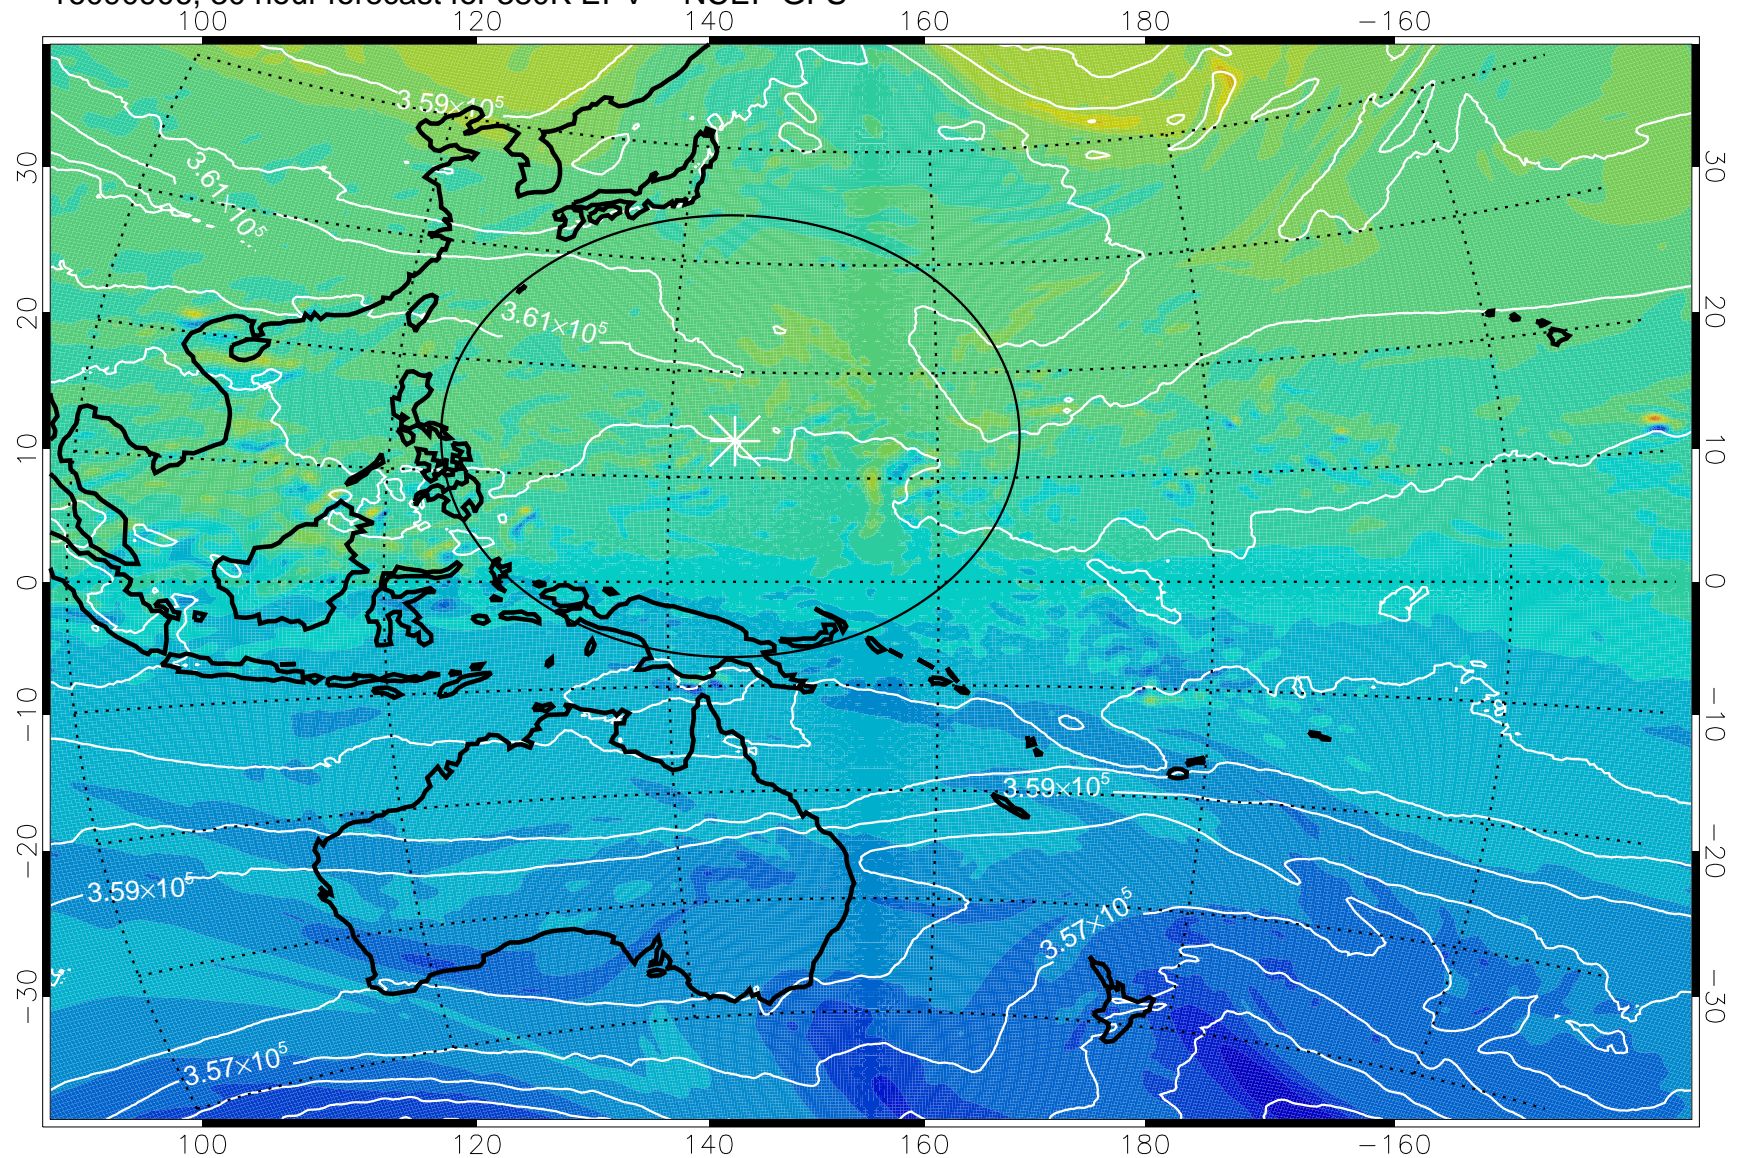

16090818, 18 hour forecast for 380K EPV -- NCEP GFS

380K Montgomery Streamfunction, white

Range ring of 2304 km

16090900, 24 hour forecast for 380K EPV -- NCEP GFS

380K Montgomery Streamfunction, white

Range ring of 2304 km

16090906, 30 hour forecast for 380K EPV -- NCEP GFS

380K Montgomery Streamfunction, white

Range ring of 2304 km

16090912, 36 hour forecast for 380K EPV -- NCEP GFS

380K Montgomery Streamfunction, white

Range ring of 2304 km

16090918, 42 hour forecast for 380K EPV -- NCEP GFS

380K Montgomery Streamfunction, white

Range ring of 2304 km

16091000, 48 hour forecast for 380K EPV -- NCEP GFS

380K Montgomery Streamfunction, white

Range ring of 2304 km

16091006, 54 hour forecast for 380K EPV -- NCEP GFS

380K Montgomery Streamfunction, white

Range ring of 2304 km

16091012, 60 hour forecast for 380K EPV -- NCEP GFS

380K Montgomery Streamfunction, white

Range ring of 2304 km