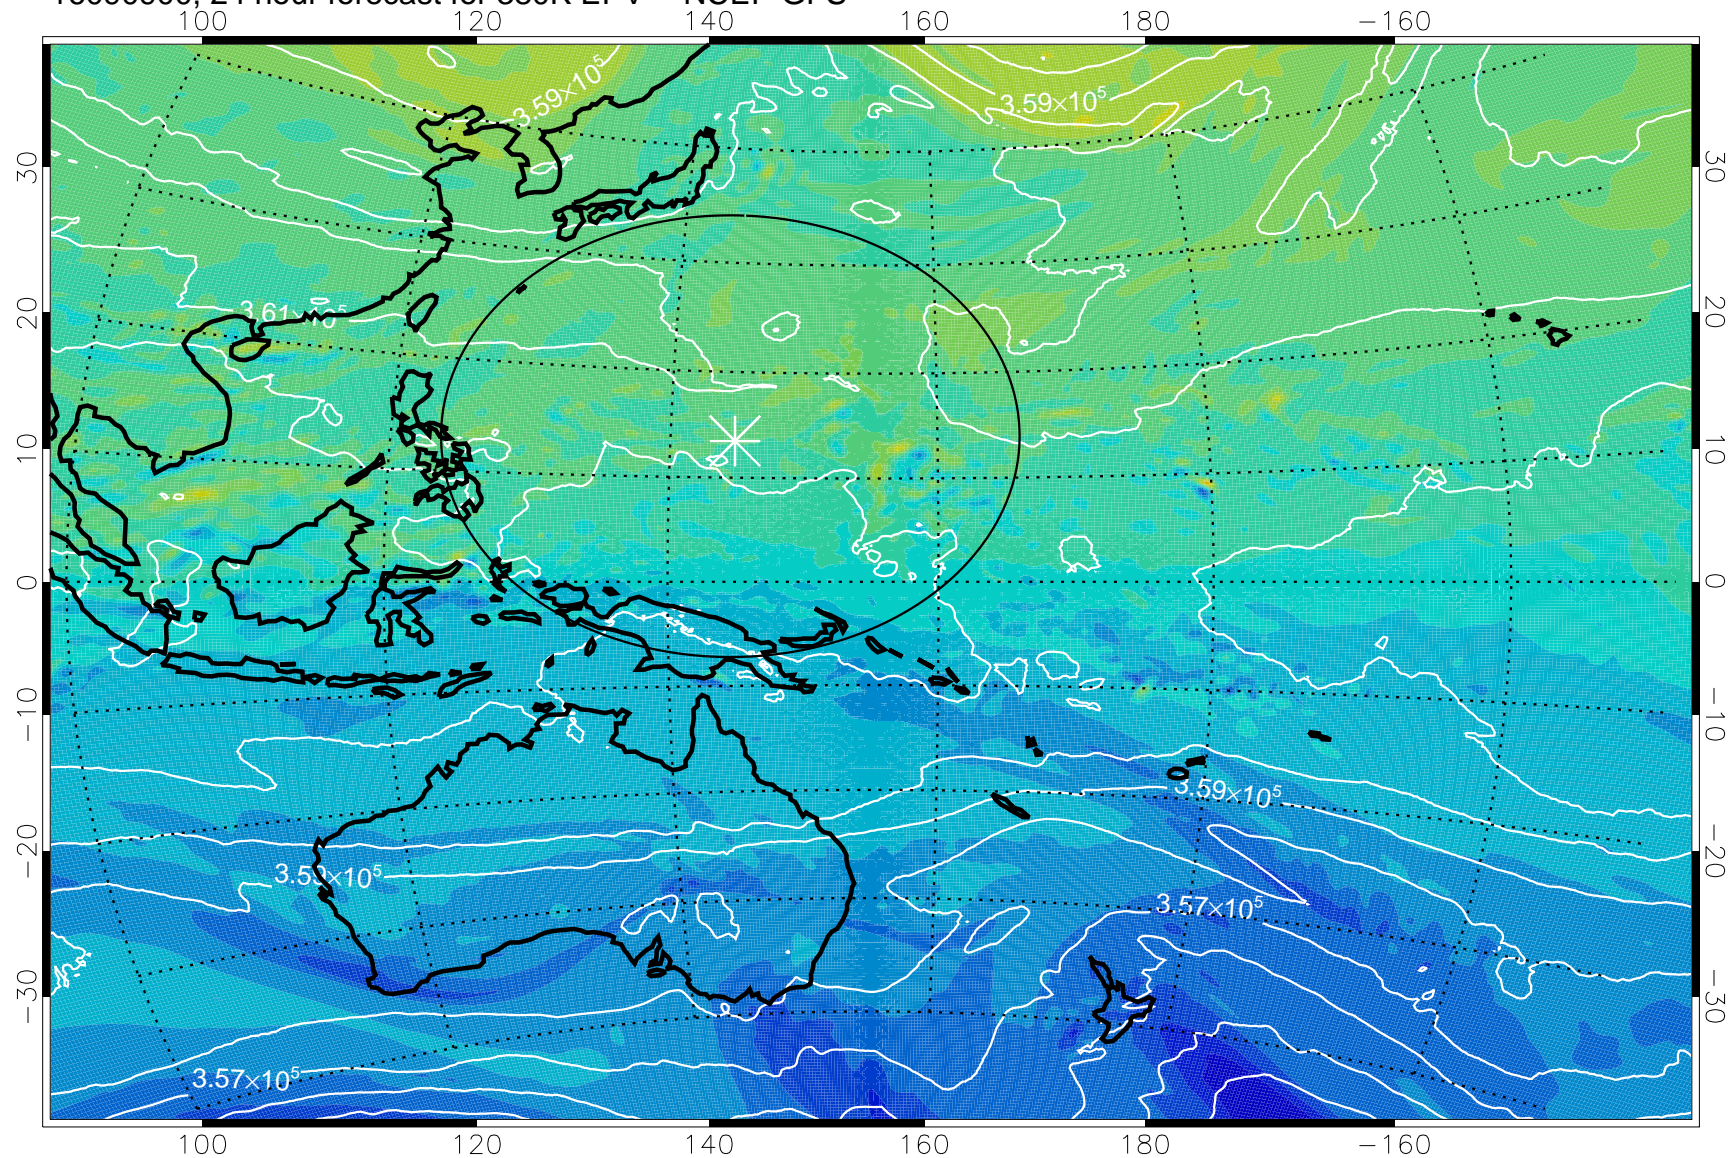

16090818, 18 hour forecast for 380K EPV -- NCEP GFS

380K Montgomery Streamfunction, white

Range ring of 2304 km

16090900, 24 hour forecast for 380K EPV -- NCEP GFS

380K Montgomery Streamfunction, white

Range ring of 2304 km

16090906, 30 hour forecast for 380K EPV -- NCEP GFS

380K Montgomery Streamfunction, white

Range ring of 2304 km

16090912, 36 hour forecast for 380K EPV -- NCEP GFS

380K Montgomery Streamfunction, white

Range ring of 2304 km

16090918, 42 hour forecast for 380K EPV -- NCEP GFS

380K Montgomery Streamfunction, white

Range ring of 2304 km

16091000, 48 hour forecast for 380K EPV -- NCEP GFS

380K Montgomery Streamfunction, white

Range ring of 2304 km

16091006, 54 hour forecast for 380K EPV -- NCEP GFS

380K Montgomery Streamfunction, white

Range ring of 2304 km

16091012, 60 hour forecast for 380K EPV -- NCEP GFS

380K Montgomery Streamfunction, white

Range ring of 2304 km