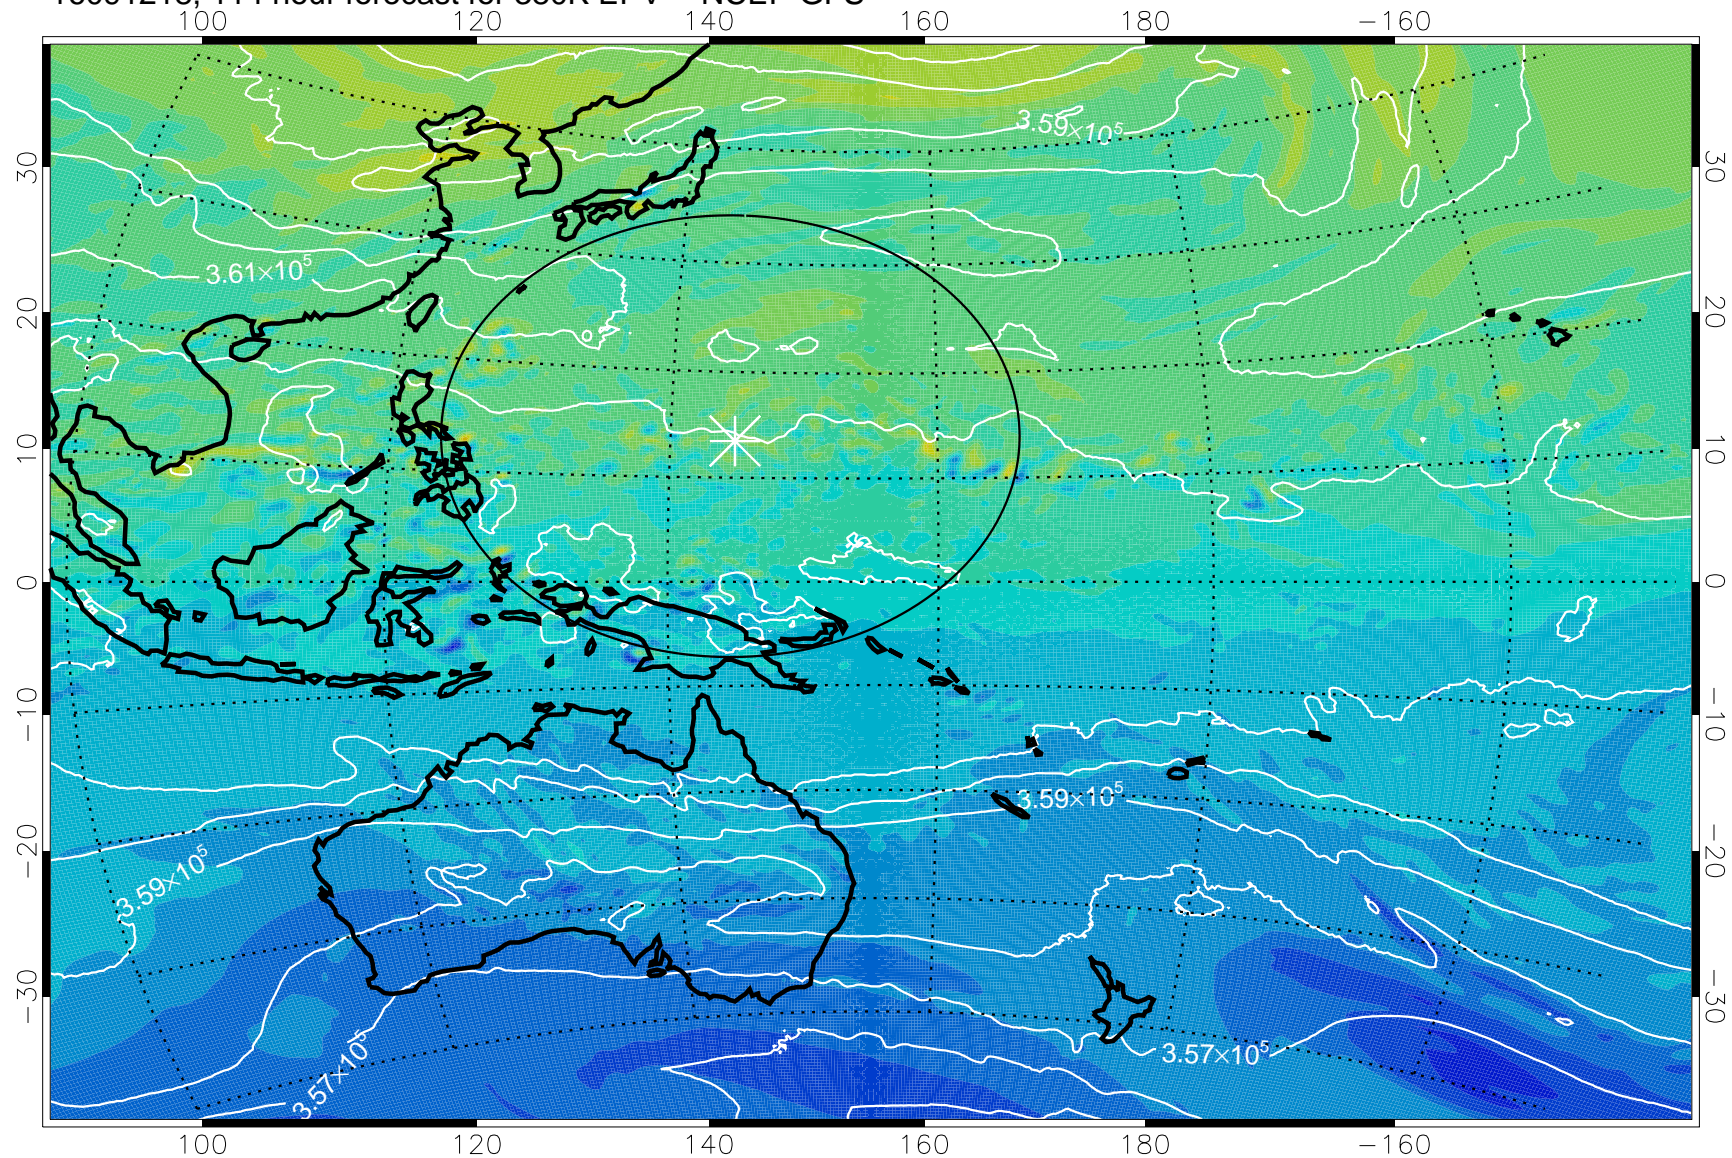

16091118, 90 hour forecast for 380K EPV -- NCEP GFS

380K Montgomery Streamfunction, white

Range ring of 2304 km

16091200, 96 hour forecast for 380K EPV -- NCEP GFS

380K Montgomery Streamfunction, white

Range ring of 2304 km

16091206, 102 hour forecast for 380K EPV -- NCEP GFS

380K Montgomery Streamfunction, white

Range ring of 2304 km

16091212, 108 hour forecast for 380K EPV -- NCEP GFS

380K Montgomery Streamfunction, white

Range ring of 2304 km

16091218, 114 hour forecast for 380K EPV -- NCEP GFS

380K Montgomery Streamfunction, white

Range ring of 2304 km

16091300, 120 hour forecast for 380K EPV -- NCEP GFS

380K Montgomery Streamfunction, white

Range ring of 2304 km