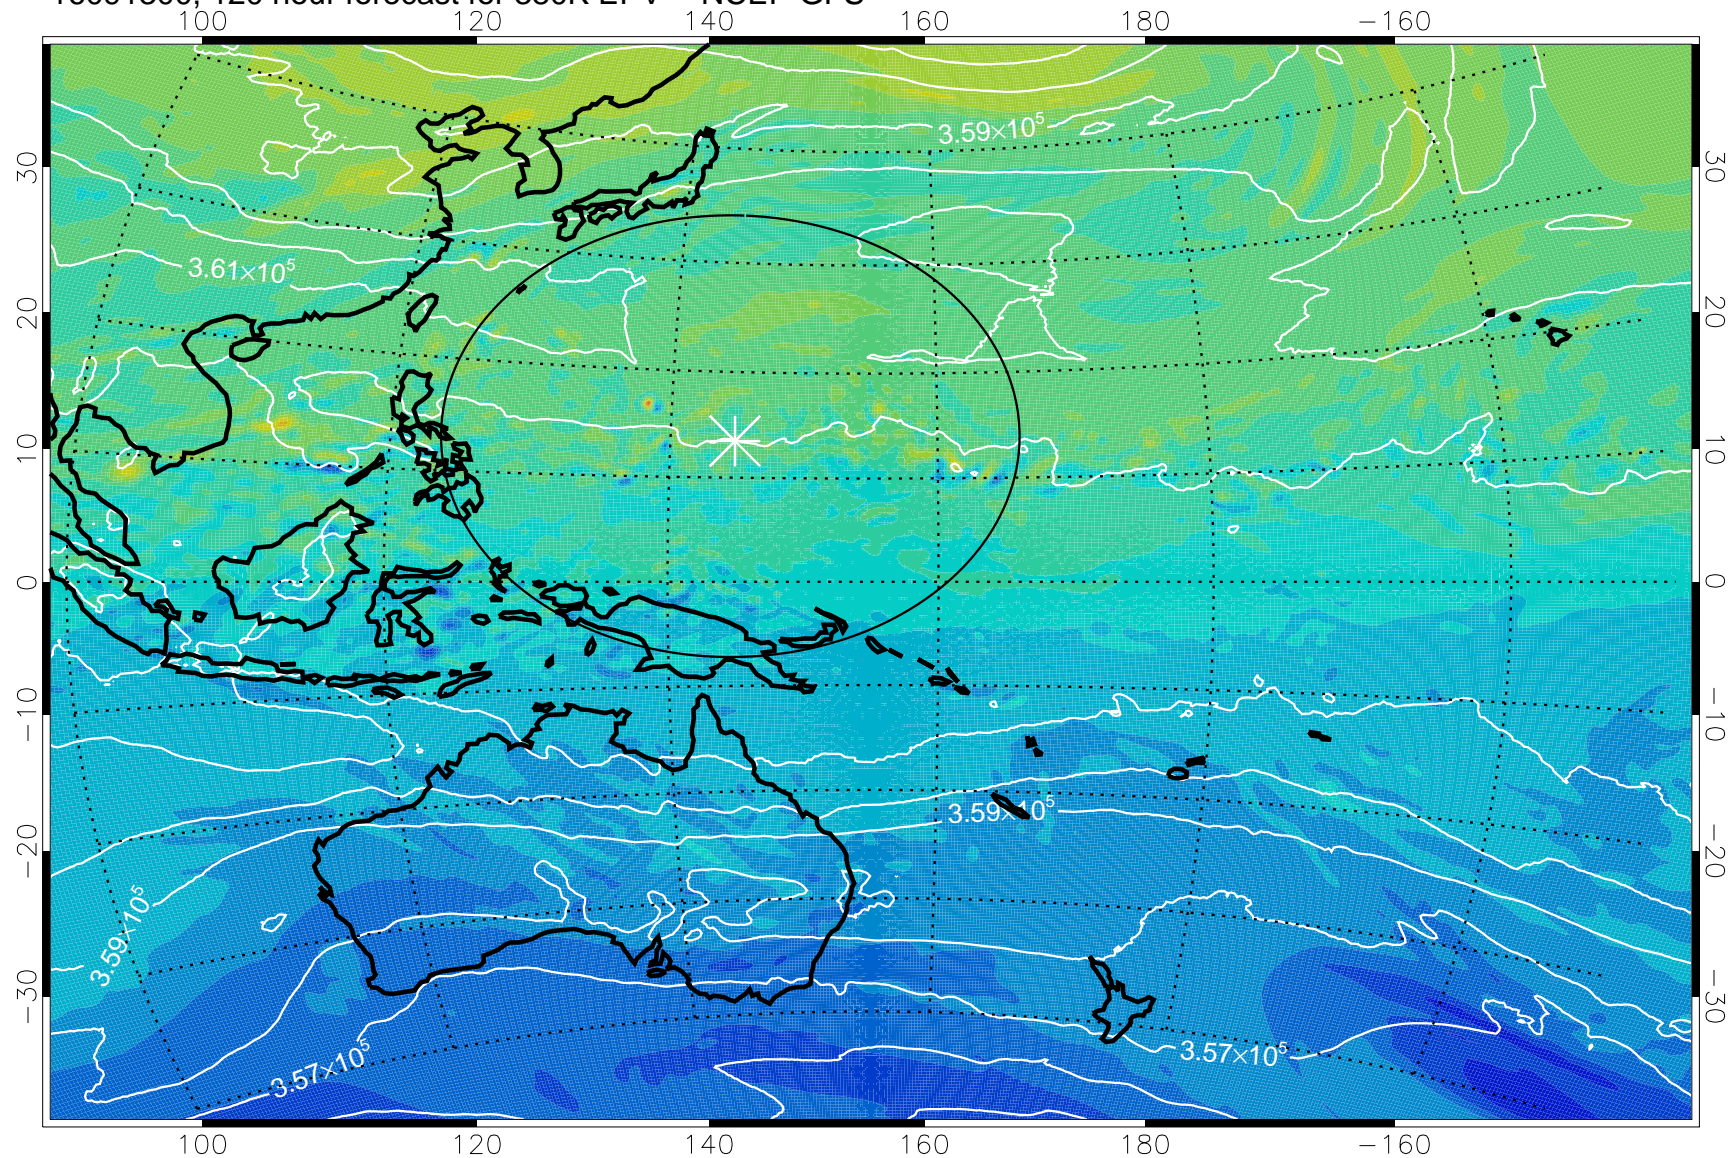

16091118, 90 hour forecast for 380K EPV -- NCEP GFS

380K Montgomery Streamfunction, white

Range ring of 2304 km

16091200, 96 hour forecast for 380K EPV -- NCEP GFS

380K Montgomery Streamfunction, white

Range ring of 2304 km

16091206, 102 hour forecast for 380K EPV -- NCEP GFS

380K Montgomery Streamfunction, white

Range ring of 2304 km

16091212, 108 hour forecast for 380K EPV -- NCEP GFS

380K Montgomery Streamfunction, white

Range ring of 2304 km

16091218, 114 hour forecast for 380K EPV -- NCEP GFS

380K Montgomery Streamfunction, white

Range ring of 2304 km

16091300, 120 hour forecast for 380K EPV -- NCEP GFS

380K Montgomery Streamfunction, white

Range ring of 2304 km