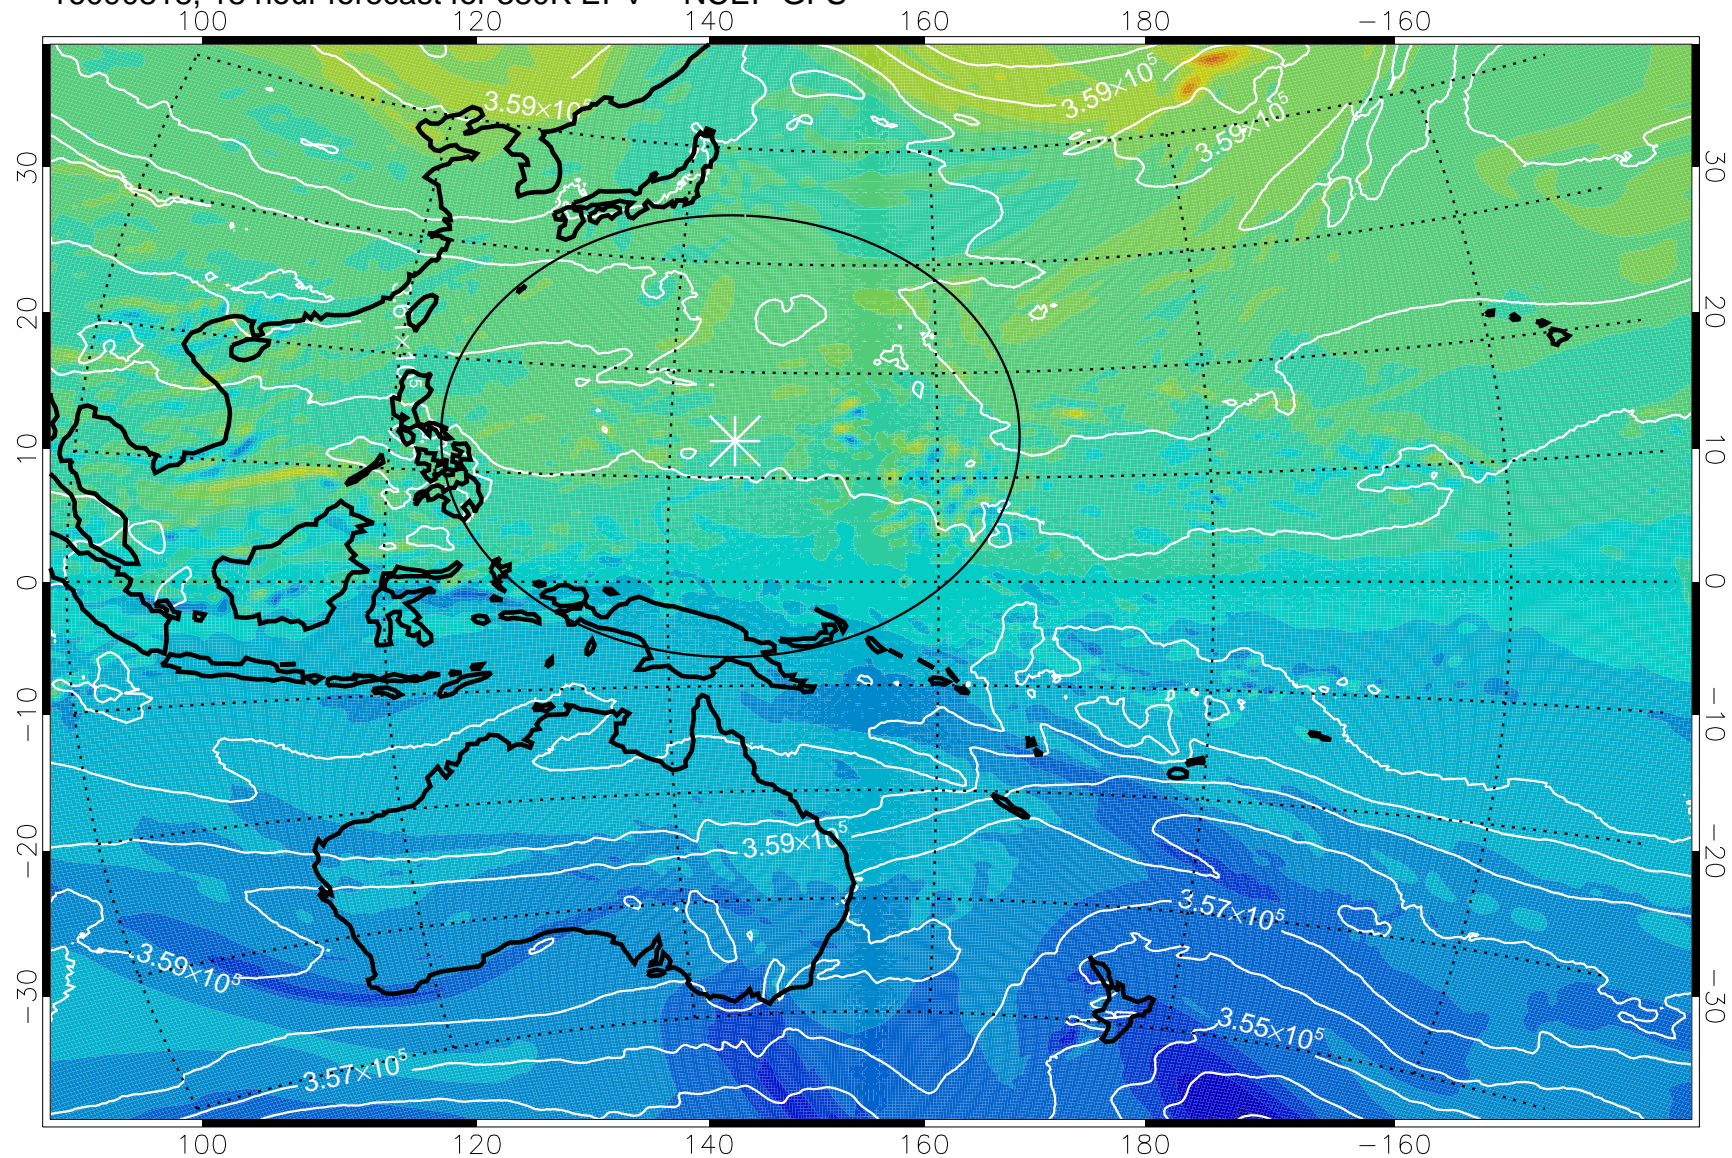

16090806, 6 hour forecast for 380K EPV -- NCEP GFS

380K Montgomery Streamfunction, white

Range ring of 2304 km

16090812, 12 hour forecast for 380K EPV -- NCEP GFS

380K Montgomery Streamfunction, white

Range ring of 2304 km

16090818, 18 hour forecast for 380K EPV -- NCEP GFS

380K Montgomery Streamfunction, white

Range ring of 2304 km

16090900, 24 hour forecast for 380K EPV -- NCEP GFS

380K Montgomery Streamfunction, white

Range ring of 2304 km

16090906, 30 hour forecast for 380K EPV -- NCEP GFS

380K Montgomery Streamfunction, white

Range ring of 2304 km

16090912, 36 hour forecast for 380K EPV -- NCEP GFS

380K Montgomery Streamfunction, white

Range ring of 2304 km

16090918, 42 hour forecast for 380K EPV -- NCEP GFS

380K Montgomery Streamfunction, white

Range ring of 2304 km

16091000, 48 hour forecast for 380K EPV -- NCEP GFS

380K Montgomery Streamfunction, white

Range ring of 2304 km