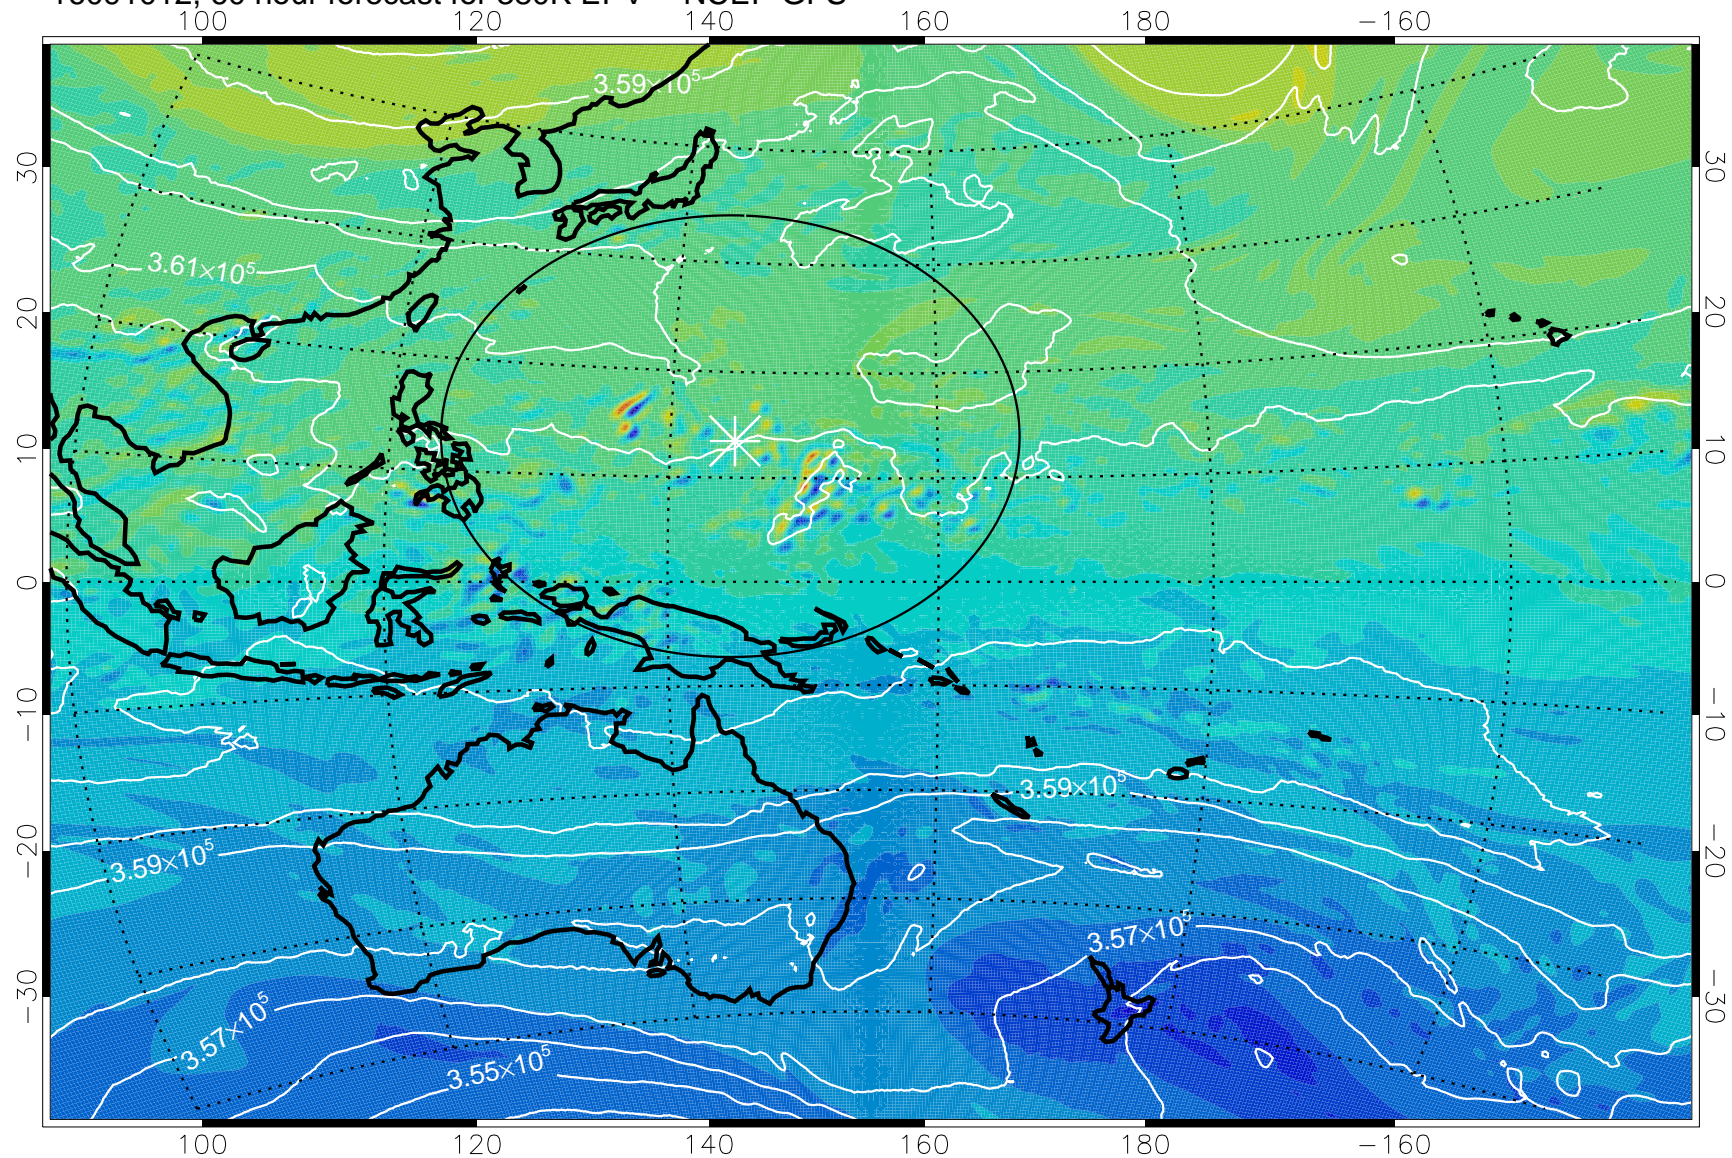

16090918, 42 hour forecast for 380K EPV -- NCEP GFS

380K Montgomery Streamfunction, white

Range ring of 2304 km

16091000, 48 hour forecast for 380K EPV -- NCEP GFS

380K Montgomery Streamfunction, white

Range ring of 2304 km

16091006, 54 hour forecast for 380K EPV -- NCEP GFS

380K Montgomery Streamfunction, white

Range ring of 2304 km

16091012, 60 hour forecast for 380K EPV -- NCEP GFS

380K Montgomery Streamfunction, white

Range ring of 2304 km

16091018, 66 hour forecast for 380K EPV -- NCEP GFS

380K Montgomery Streamfunction, white

Range ring of 2304 km

16091100, 72 hour forecast for 380K EPV -- NCEP GFS

380K Montgomery Streamfunction, white

Range ring of 2304 km

16091106, 78 hour forecast for 380K EPV -- NCEP GFS

380K Montgomery Streamfunction, white

Range ring of 2304 km

16091112, 84 hour forecast for 380K EPV -- NCEP GFS

380K Montgomery Streamfunction, white

Range ring of 2304 km