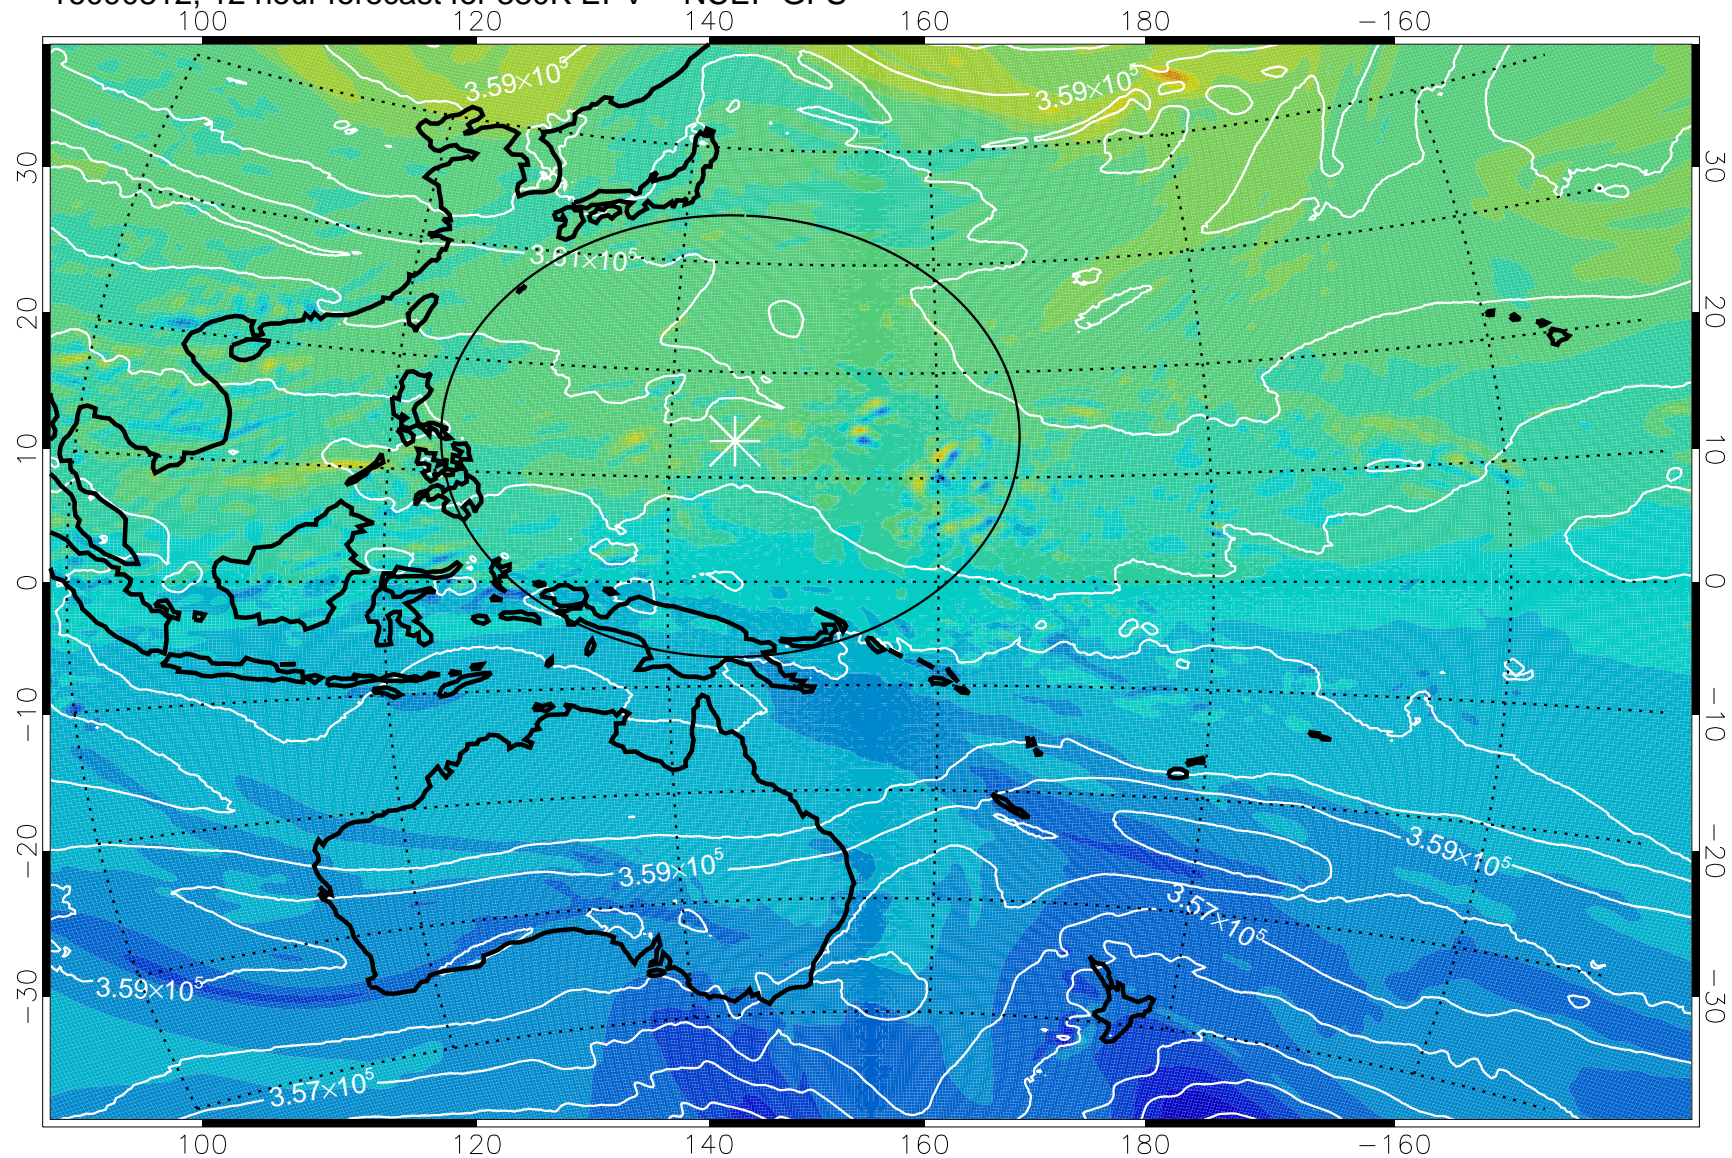

16090806, 6 hour forecast for 380K EPV -- NCEP GFS

380K Montgomery Streamfunction, white

Range ring of 2304 km

16090812, 12 hour forecast for 380K EPV -- NCEP GFS

380K Montgomery Streamfunction, white

Range ring of 2304 km

16090818, 18 hour forecast for 380K EPV -- NCEP GFS

380K Montgomery Streamfunction, white

Range ring of 2304 km

16090900, 24 hour forecast for 380K EPV -- NCEP GFS

380K Montgomery Streamfunction, white

Range ring of 2304 km

16090906, 30 hour forecast for 380K EPV -- NCEP GFS

380K Montgomery Streamfunction, white

Range ring of 2304 km

16090912, 36 hour forecast for 380K EPV -- NCEP GFS

380K Montgomery Streamfunction, white

Range ring of 2304 km

16090918, 42 hour forecast for 380K EPV -- NCEP GFS

380K Montgomery Streamfunction, white

Range ring of 2304 km

16091000, 48 hour forecast for 380K EPV -- NCEP GFS

380K Montgomery Streamfunction, white

Range ring of 2304 km