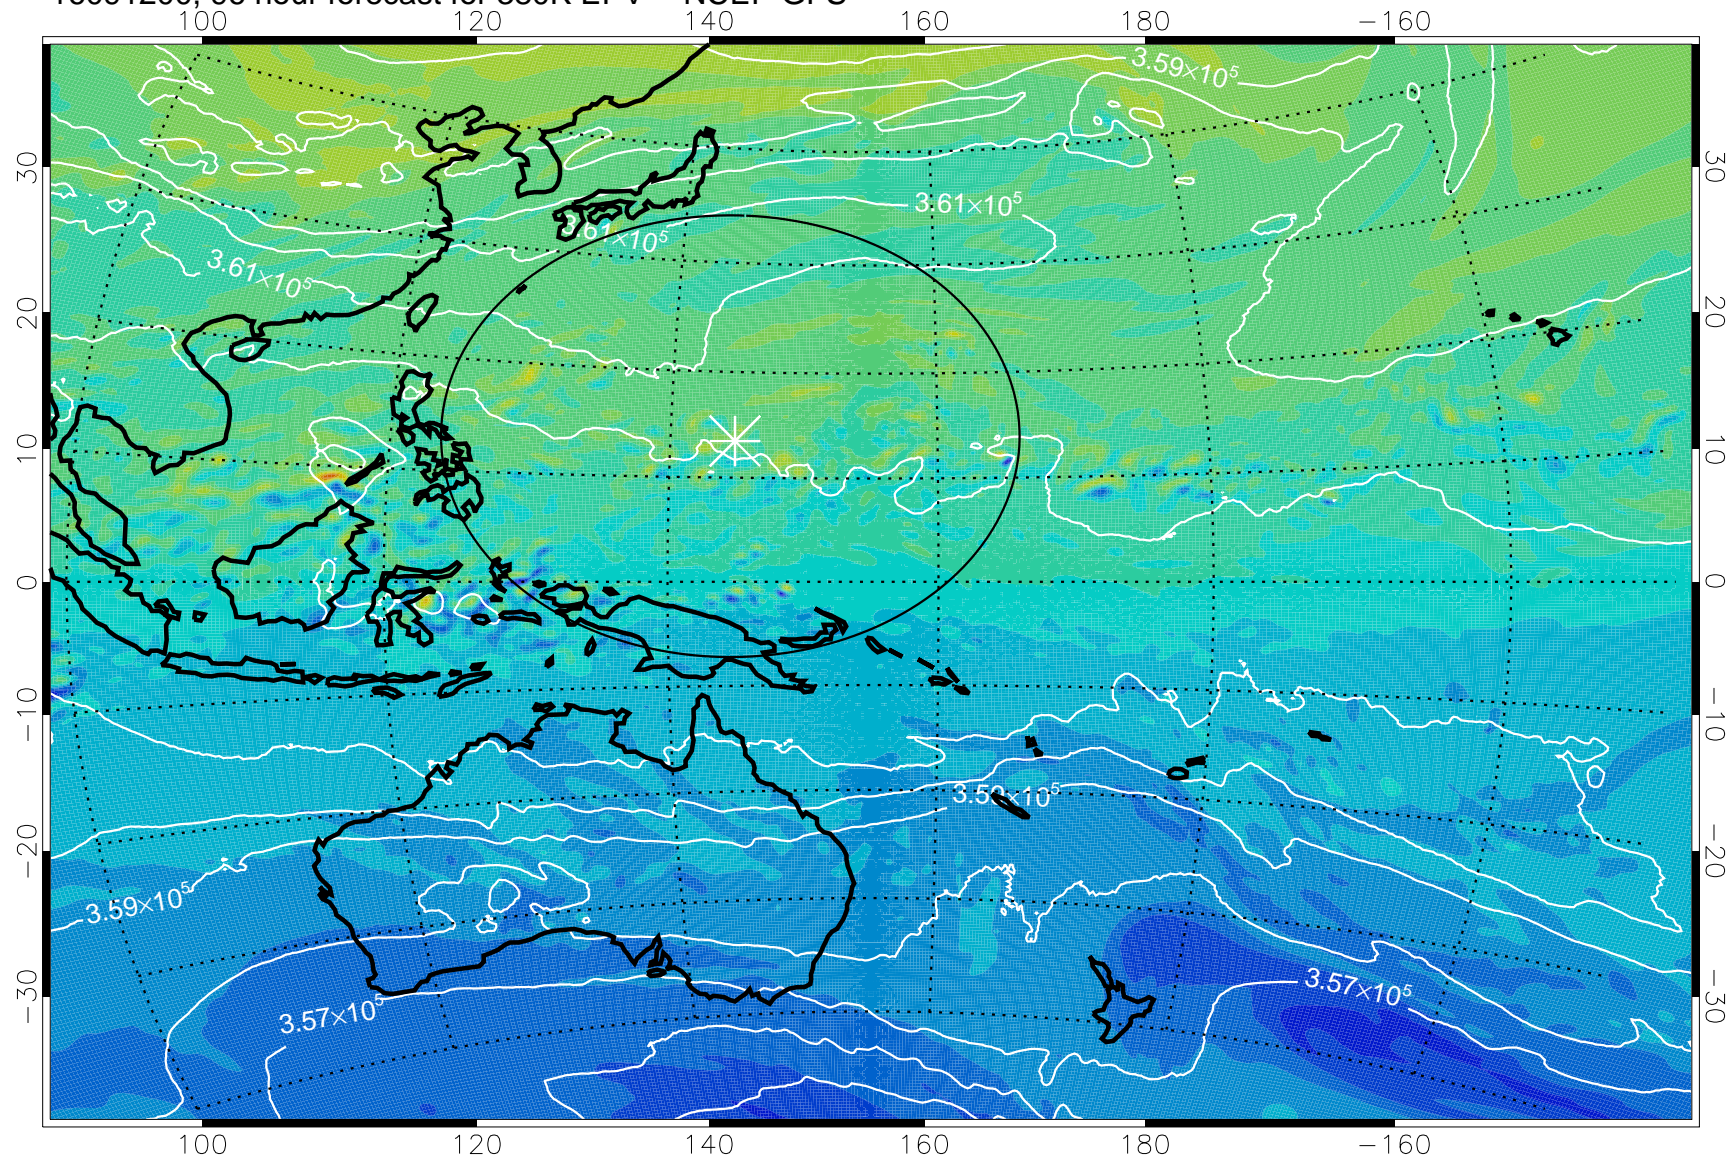

16091106, 78 hour forecast for 380K EPV -- NCEP GFS

380K Montgomery Streamfunction, white

Range ring of 2304 km

16091112, 84 hour forecast for 380K EPV -- NCEP GFS

380K Montgomery Streamfunction, white

Range ring of 2304 km

16091118, 90 hour forecast for 380K EPV -- NCEP GFS

380K Montgomery Streamfunction, white

Range ring of 2304 km

16091200, 96 hour forecast for 380K EPV -- NCEP GFS

380K Montgomery Streamfunction, white

Range ring of 2304 km

16091206, 102 hour forecast for 380K EPV -- NCEP GFS

380K Montgomery Streamfunction, white

Range ring of 2304 km

16091212, 108 hour forecast for 380K EPV -- NCEP GFS

380K Montgomery Streamfunction, white

Range ring of 2304 km

16091218, 114 hour forecast for 380K EPV -- NCEP GFS

380K Montgomery Streamfunction, white

Range ring of 2304 km

16091300, 120 hour forecast for 380K EPV -- NCEP GFS

380K Montgomery Streamfunction, white

Range ring of 2304 km