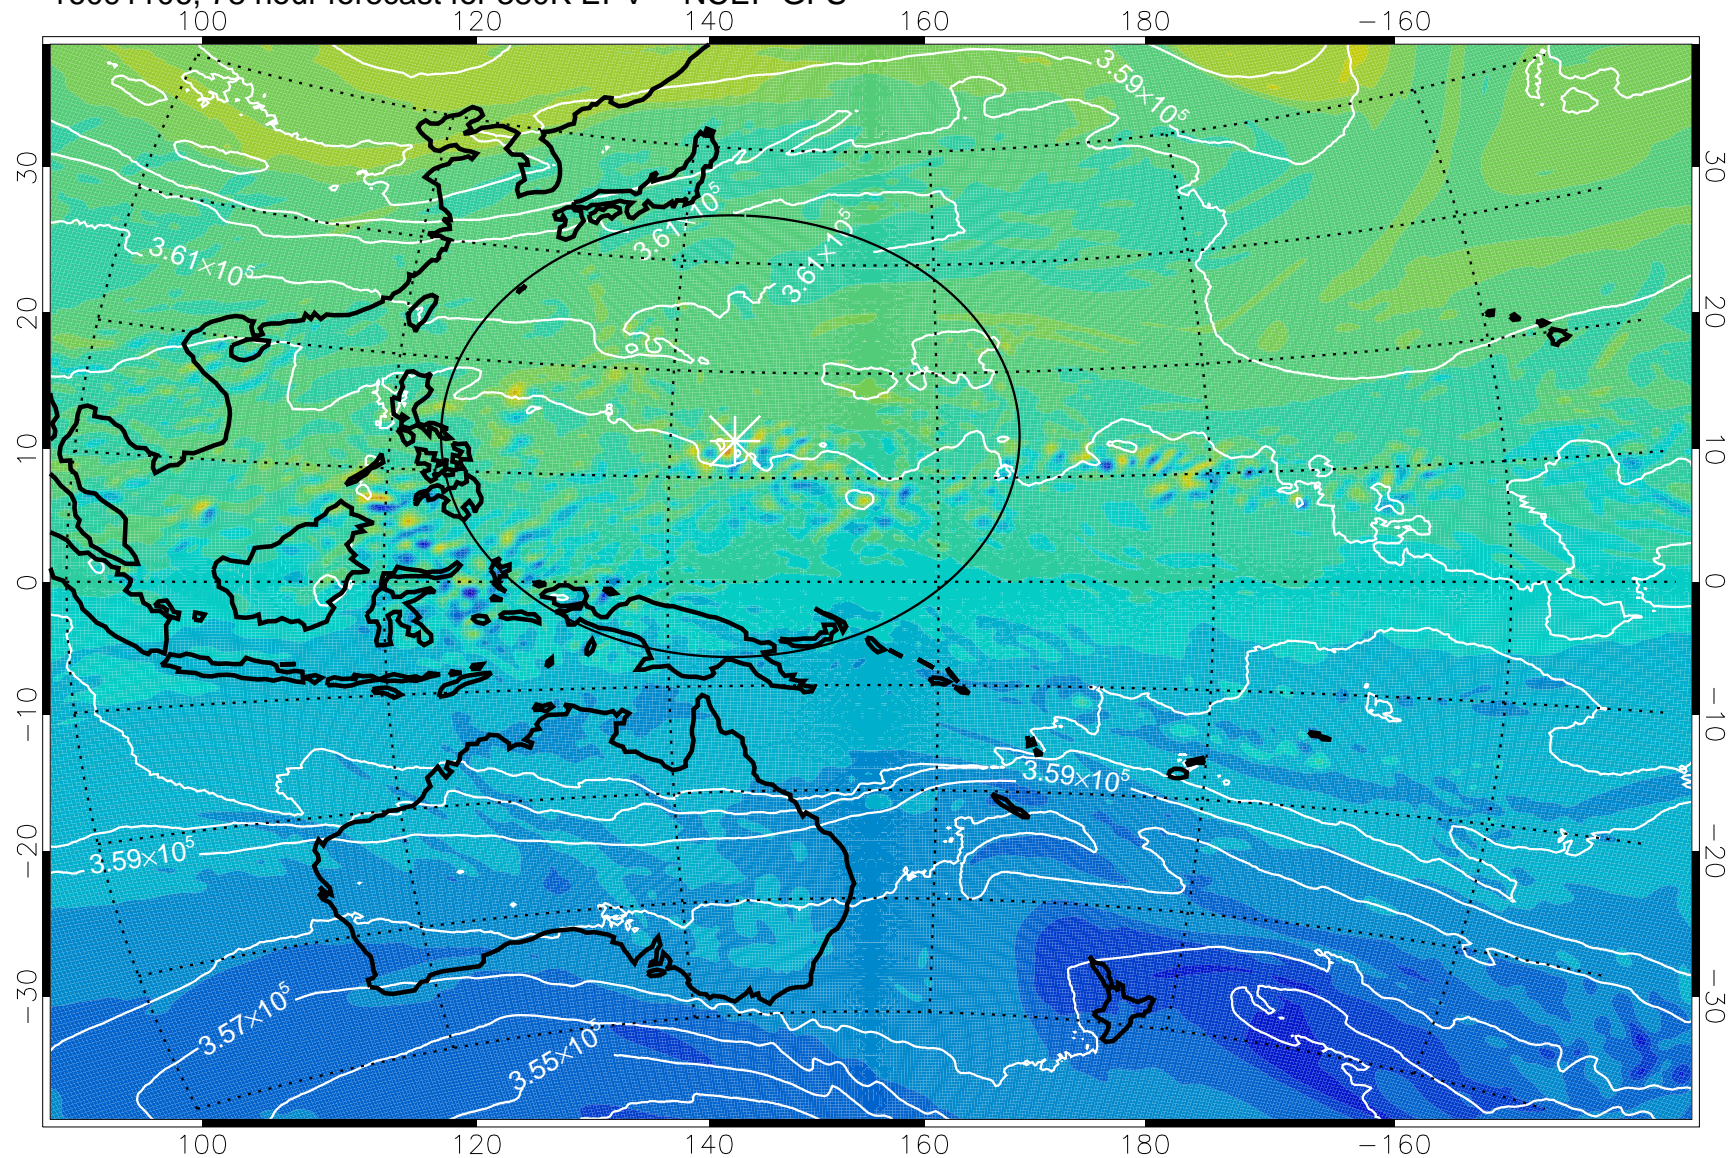

16091006, 54 hour forecast for 380K EPV -- NCEP GFS

380K Montgomery Streamfunction, white

Range ring of 2304 km

16091012, 60 hour forecast for 380K EPV -- NCEP GFS

380K Montgomery Streamfunction, white

Range ring of 2304 km

16091018, 66 hour forecast for 380K EPV -- NCEP GFS

380K Montgomery Streamfunction, white

Range ring of 2304 km

16091100, 72 hour forecast for 380K EPV -- NCEP GFS

380K Montgomery Streamfunction, white

Range ring of 2304 km

16091106, 78 hour forecast for 380K EPV -- NCEP GFS

380K Montgomery Streamfunction, white

Range ring of 2304 km

16091112, 84 hour forecast for 380K EPV -- NCEP GFS

380K Montgomery Streamfunction, white

Range ring of 2304 km

16091118, 90 hour forecast for 380K EPV -- NCEP GFS

380K Montgomery Streamfunction, white

Range ring of 2304 km

16091200, 96 hour forecast for 380K EPV -- NCEP GFS

380K Montgomery Streamfunction, white

Range ring of 2304 km