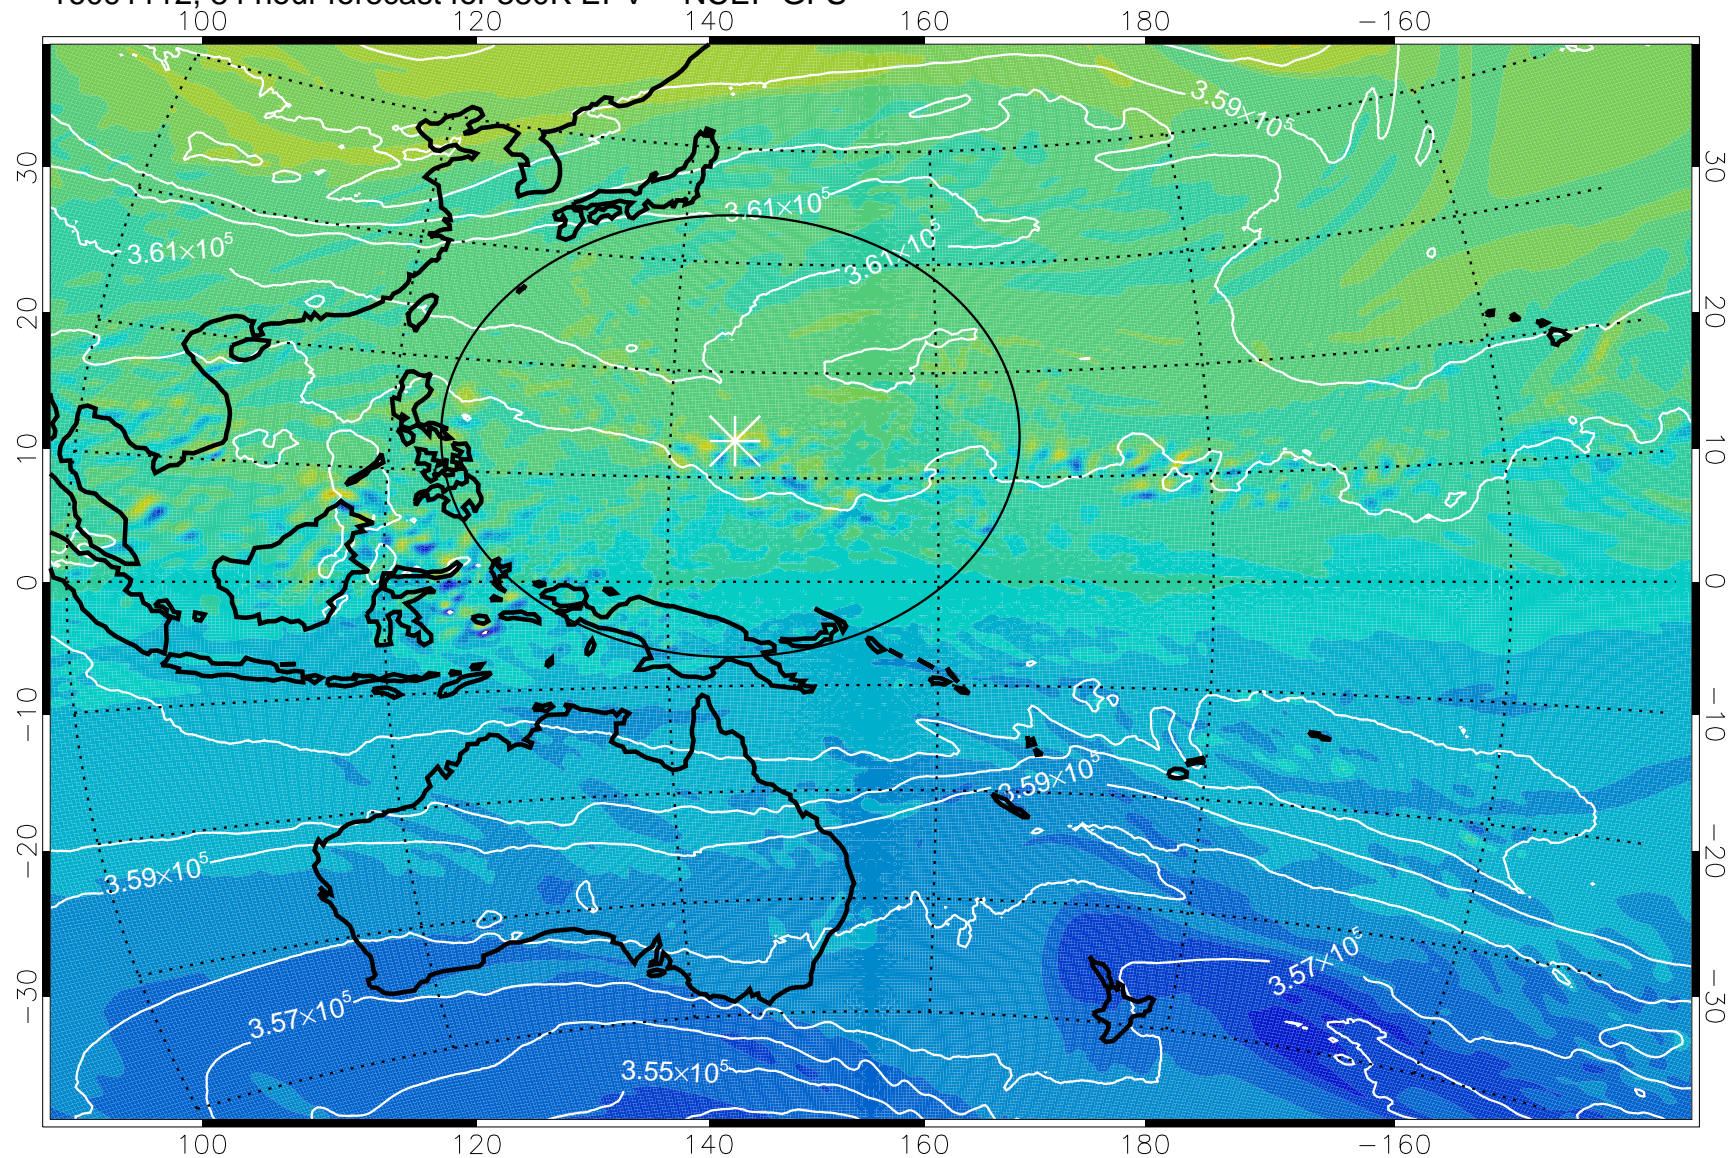

16091006, 54 hour forecast for 380K EPV -- NCEP GFS

380K Montgomery Streamfunction, white

Range ring of 2304 km

16091012, 60 hour forecast for 380K EPV -- NCEP GFS

380K Montgomery Streamfunction, white

Range ring of 2304 km

16091018, 66 hour forecast for 380K EPV -- NCEP GFS

380K Montgomery Streamfunction, white

Range ring of 2304 km

16091100, 72 hour forecast for 380K EPV -- NCEP GFS

380K Montgomery Streamfunction, white

Range ring of 2304 km

16091106, 78 hour forecast for 380K EPV -- NCEP GFS

380K Montgomery Streamfunction, white

Range ring of 2304 km

16091112, 84 hour forecast for 380K EPV -- NCEP GFS

380K Montgomery Streamfunction, white

Range ring of 2304 km

16091118, 90 hour forecast for 380K EPV -- NCEP GFS

380K Montgomery Streamfunction, white

Range ring of 2304 km

16091200, 96 hour forecast for 380K EPV -- NCEP GFS

380K Montgomery Streamfunction, white

Range ring of 2304 km