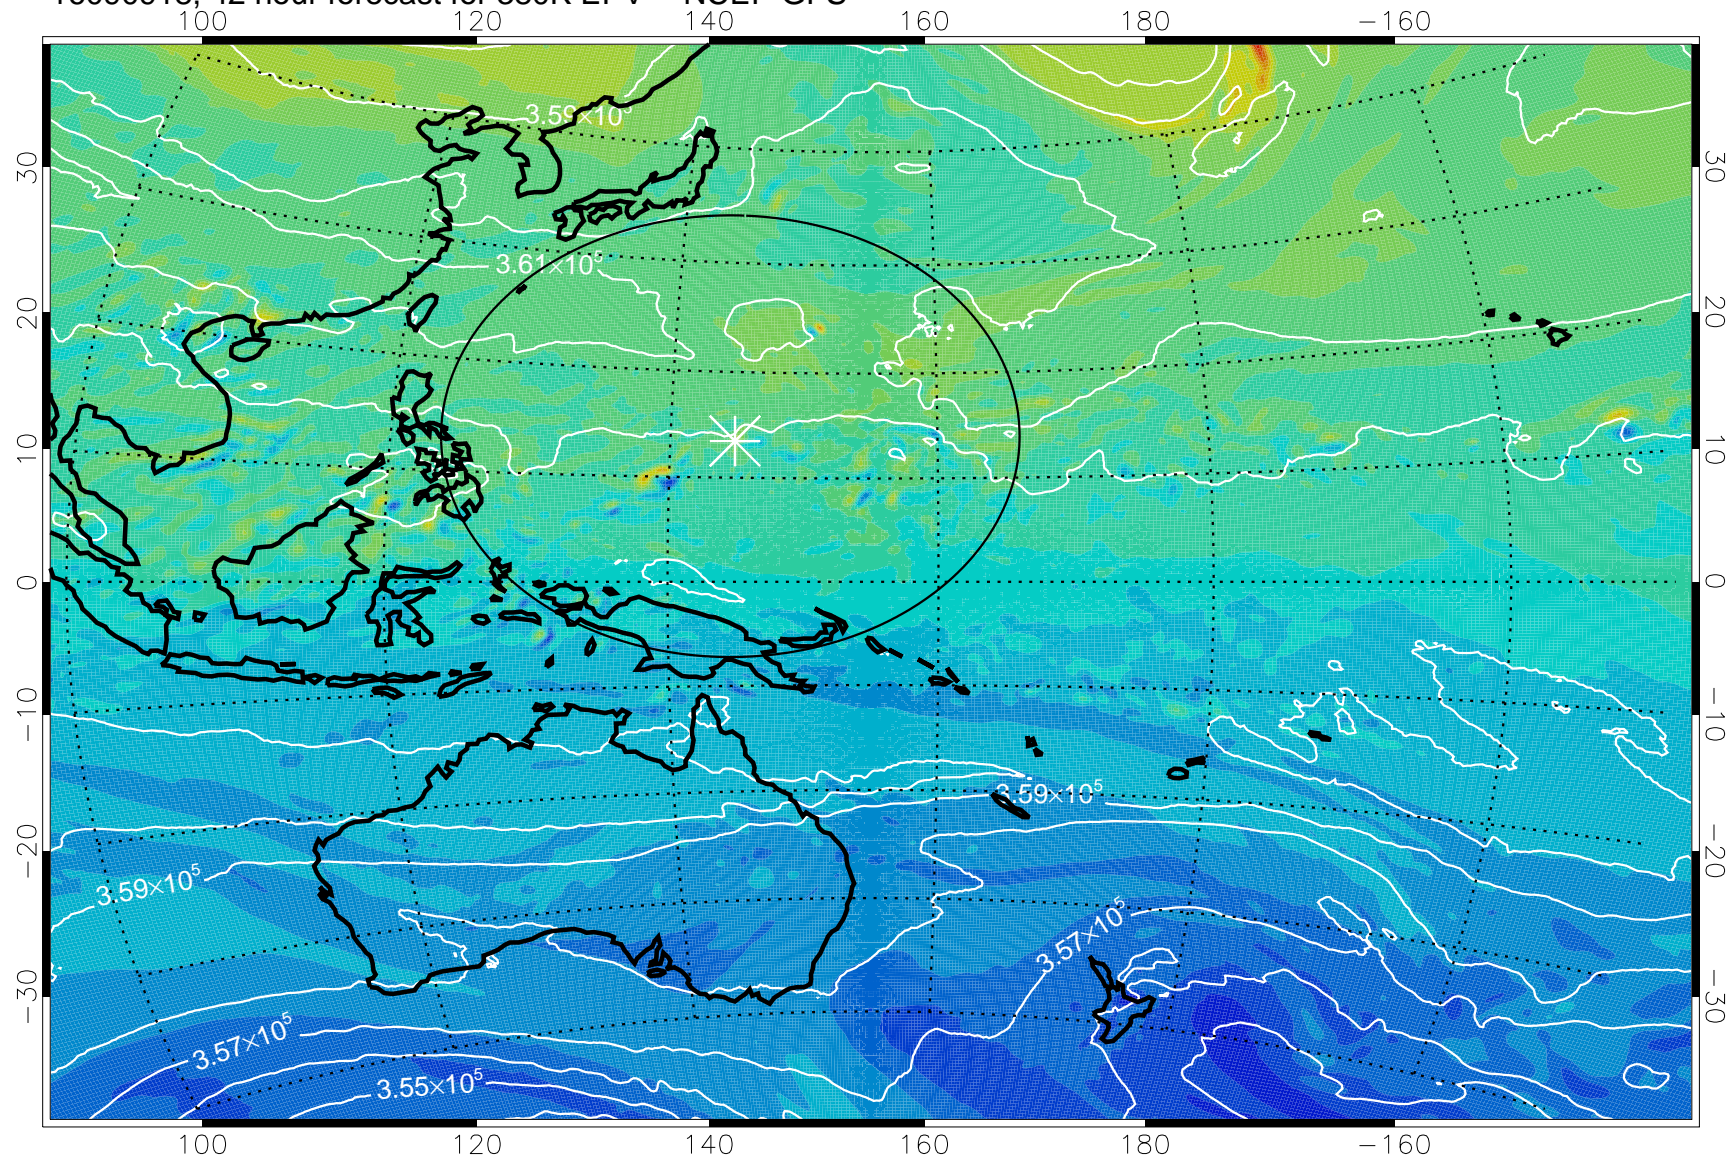

16090906, 30 hour forecast for 380K EPV -- NCEP GFS

380K Montgomery Streamfunction, white

Range ring of 2304 km

16090912, 36 hour forecast for 380K EPV -- NCEP GFS

380K Montgomery Streamfunction, white

Range ring of 2304 km

16090918, 42 hour forecast for 380K EPV -- NCEP GFS

380K Montgomery Streamfunction, white

Range ring of 2304 km

16091000, 48 hour forecast for 380K EPV -- NCEP GFS

380K Montgomery Streamfunction, white

Range ring of 2304 km

16091006, 54 hour forecast for 380K EPV -- NCEP GFS

380K Montgomery Streamfunction, white

Range ring of 2304 km

16091012, 60 hour forecast for 380K EPV -- NCEP GFS

380K Montgomery Streamfunction, white

Range ring of 2304 km

16091018, 66 hour forecast for 380K EPV -- NCEP GFS

380K Montgomery Streamfunction, white

Range ring of 2304 km

16091100, 72 hour forecast for 380K EPV -- NCEP GFS

380K Montgomery Streamfunction, white

Range ring of 2304 km