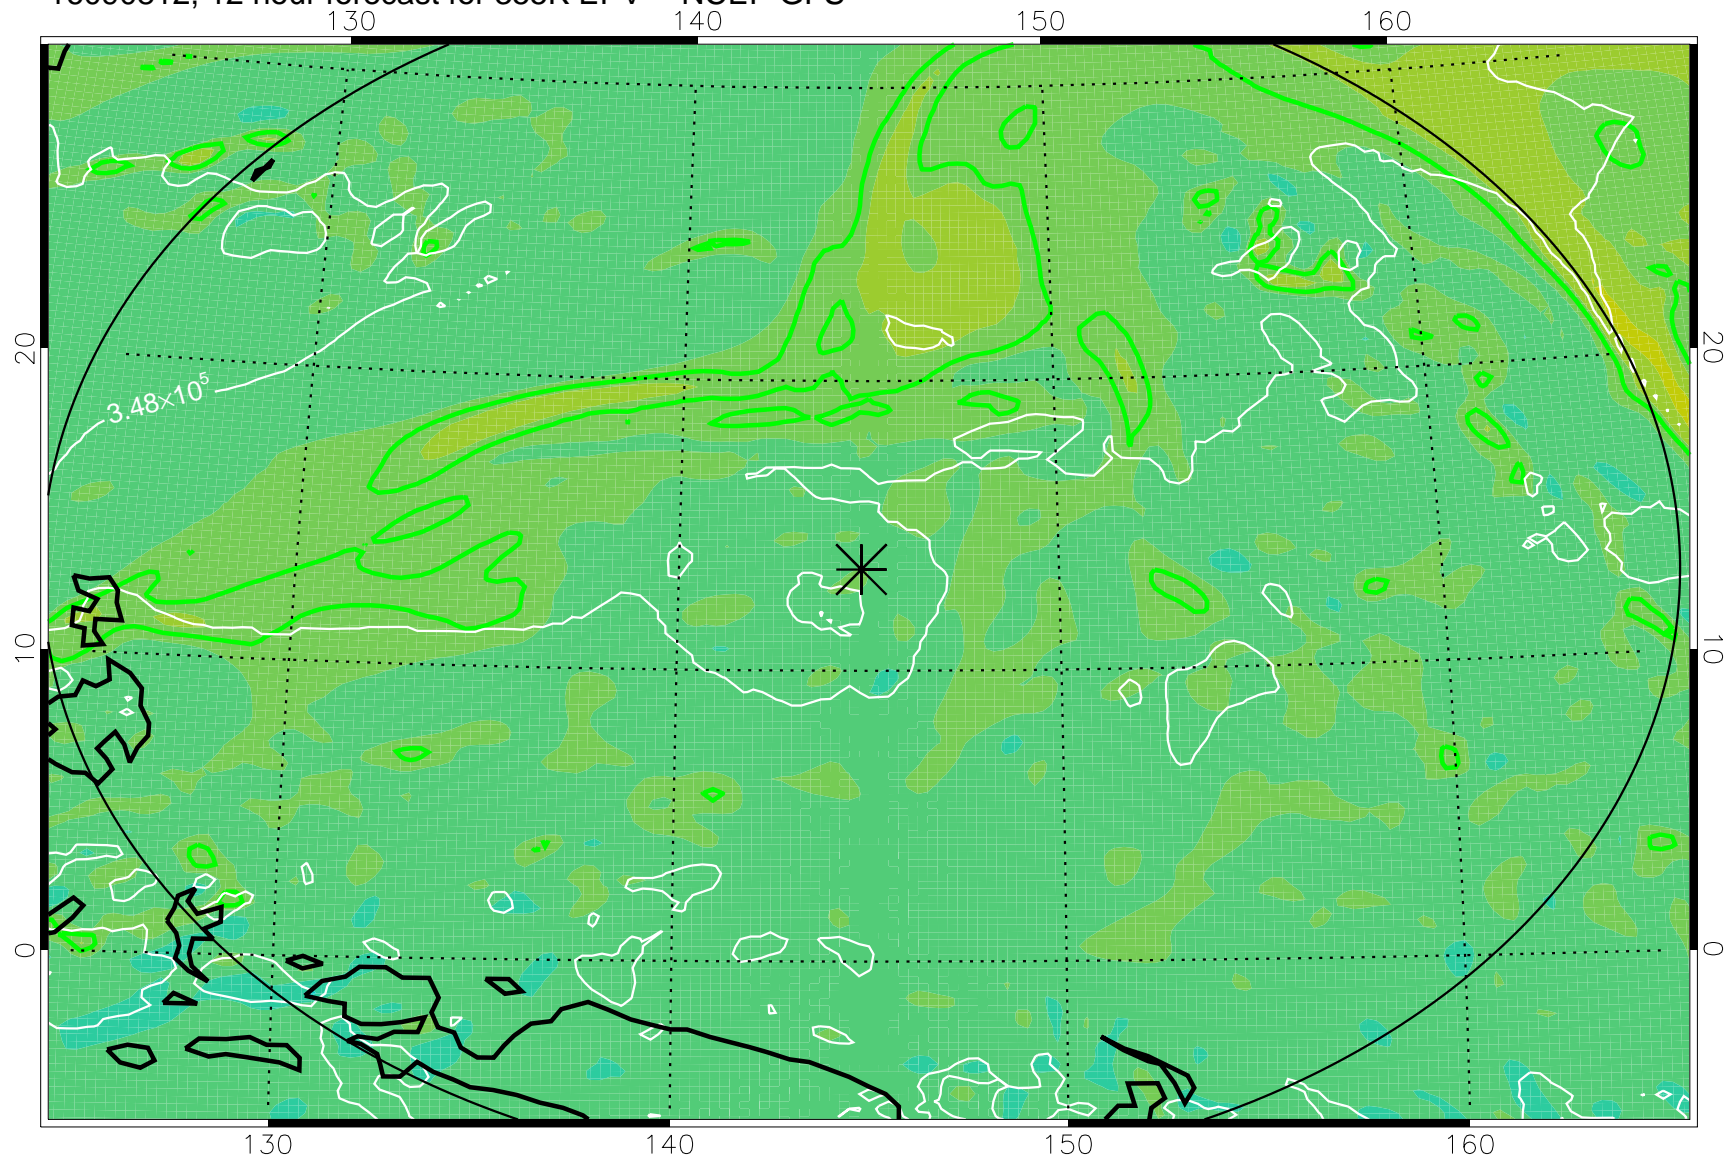

16090806, 6 hour forecast for 355K EPV -- NCEP GFS

355K Montgomery Streamfunction, white  
EPV Tropopause (2 PVU) Position  
Range ring of 2304 km

16090812, 12 hour forecast for 355K EPV -- NCEP GFS

355K Montgomery Streamfunction, white  
EPV Tropopause (2 PVU) Position  
Range ring of 2304 km

16090818, 18 hour forecast for 355K EPV -- NCEP GFS

355K Montgomery Streamfunction, white  
EPV Tropopause (2 PVU) Position  
Range ring of 2304 km

16090900, 24 hour forecast for 355K EPV -- NCEP GFS

355K Montgomery Streamfunction, white  
EPV Tropopause (2 PVU) Position  
Range ring of 2304 km

16090906, 30 hour forecast for 355K EPV -- NCEP GFS

355K Montgomery Streamfunction, white  
EPV Tropopause (2 PVU) Position  
Range ring of 2304 km

16090912, 36 hour forecast for 355K EPV -- NCEP GFS

355K Montgomery Streamfunction, white  
EPV Tropopause (2 PVU) Position  
Range ring of 2304 km

16091018, 66 hour forecast for 355K EPV -- NCEP GFS

355K Montgomery Streamfunction, white  
EPV Tropopause (2 PVU) Position  
Range ring of 2304 km

16091100, 72 hour forecast for 355K EPV -- NCEP GFS

355K Montgomery Streamfunction, white  
EPV Tropopause (2 PVU) Position  
Range ring of 2304 km