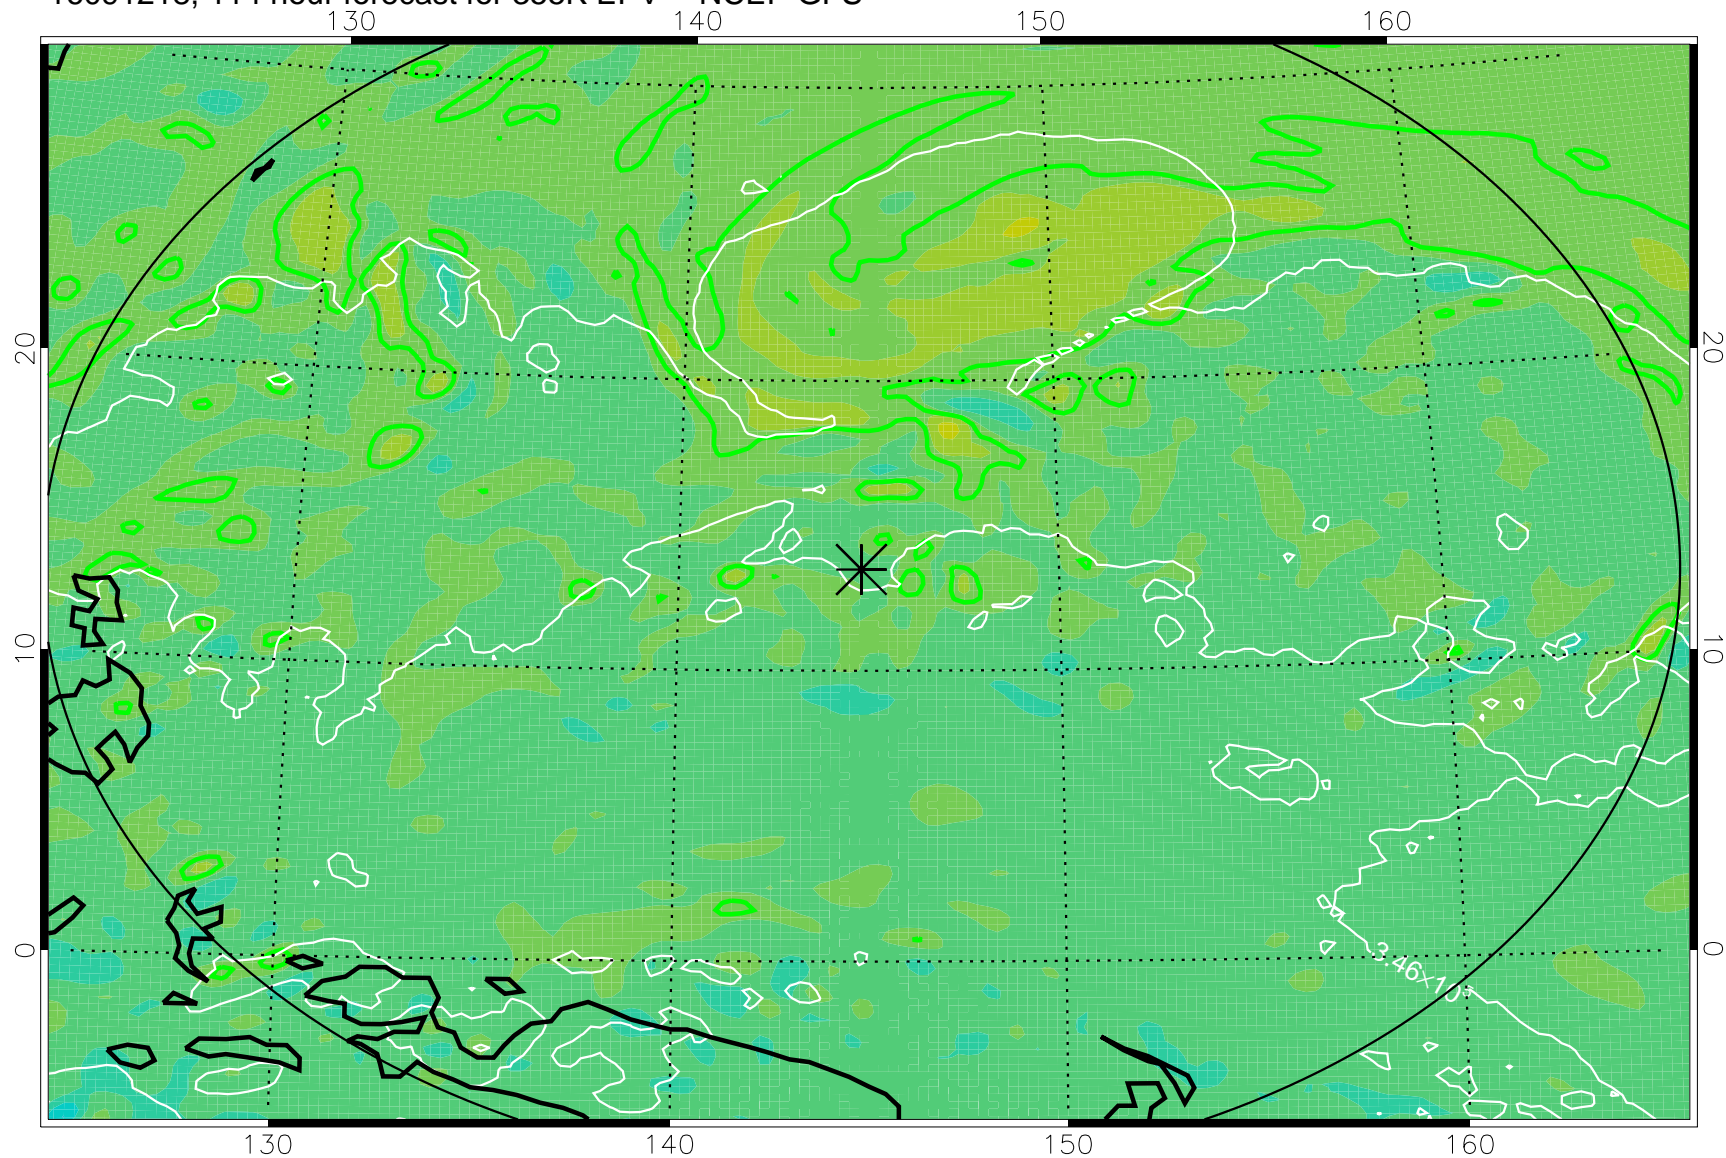

16091106, 78 hour forecast for 355K EPV -- NCEP GFS

355K Montgomery Streamfunction, white  
EPV Tropopause (2 PVU) Position  
Range ring of 2304 km

16091112, 84 hour forecast for 355K EPV -- NCEP GFS

355K Montgomery Streamfunction, white  
EPV Tropopause (2 PVU) Position  
Range ring of 2304 km

16091118, 90 hour forecast for 355K EPV -- NCEP GFS

355K Montgomery Streamfunction, white  
EPV Tropopause (2 PVU) Position  
Range ring of 2304 km

16091200, 96 hour forecast for 355K EPV -- NCEP GFS

355K Montgomery Streamfunction, white  
EPV Tropopause (2 PVU) Position  
Range ring of 2304 km

16091206, 102 hour forecast for 355K EPV -- NCEP GFS

355K Montgomery Streamfunction, white  
EPV Tropopause (2 PVU) Position  
Range ring of 2304 km

16091212, 108 hour forecast for 355K EPV -- NCEP GFS

355K Montgomery Streamfunction, white  
EPV Tropopause (2 PVU) Position  
Range ring of 2304 km

16091218, 114 hour forecast for 355K EPV -- NCEP GFS

355K Montgomery Streamfunction, white  
EPV Tropopause (2 PVU) Position  
Range ring of 2304 km

16091300, 120 hour forecast for 355K EPV -- NCEP GFS

355K Montgomery Streamfunction, white  
EPV Tropopause (2 PVU) Position  
Range ring of 2304 km