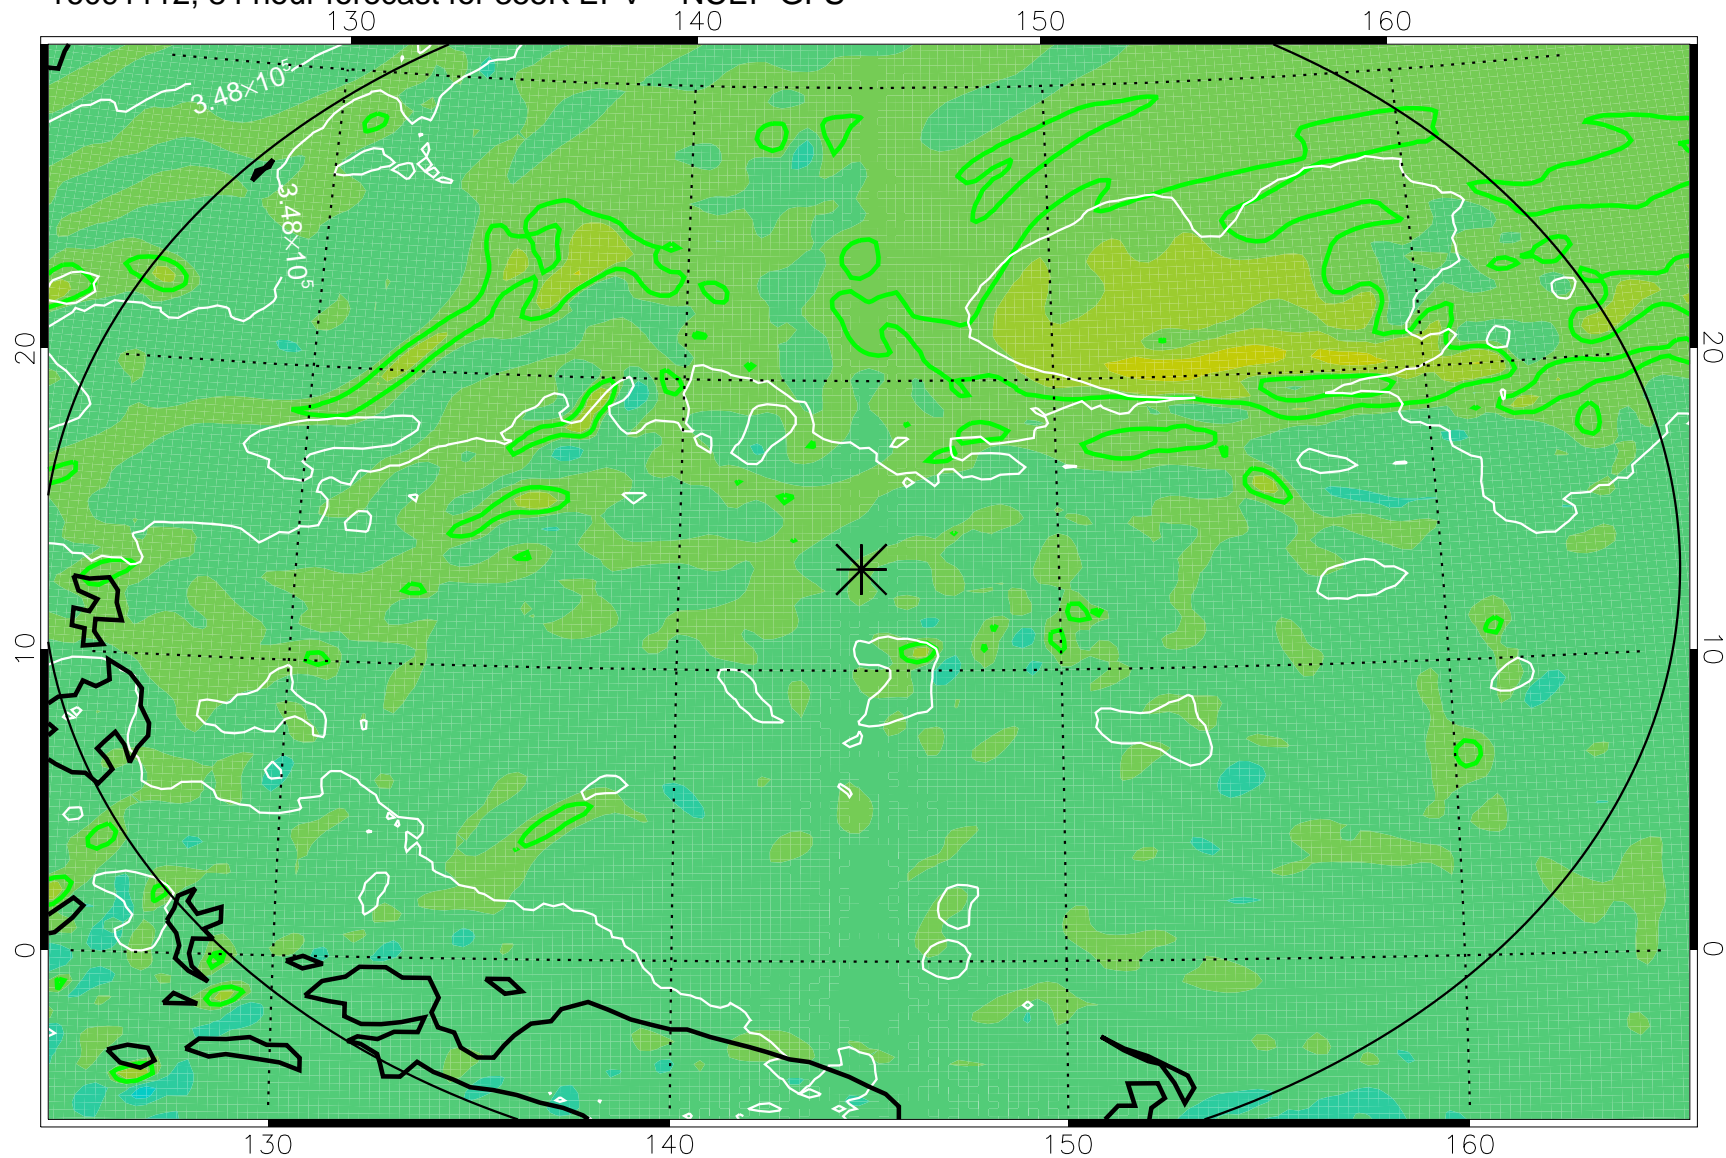

16091018, 66 hour forecast for 355K EPV -- NCEP GFS

355K Montgomery Streamfunction, white  
EPV Tropopause (2 PVU) Position  
Range ring of 2304 km

16091100, 72 hour forecast for 355K EPV -- NCEP GFS

355K Montgomery Streamfunction, white  
EPV Tropopause (2 PVU) Position  
Range ring of 2304 km

16091106, 78 hour forecast for 355K EPV -- NCEP GFS

355K Montgomery Streamfunction, white  
EPV Tropopause (2 PVU) Position  
Range ring of 2304 km

16091112, 84 hour forecast for 355K EPV -- NCEP GFS

355K Montgomery Streamfunction, white  
EPV Tropopause (2 PVU) Position  
Range ring of 2304 km

16091118, 90 hour forecast for 355K EPV -- NCEP GFS

355K Montgomery Streamfunction, white  
EPV Tropopause (2 PVU) Position  
Range ring of 2304 km

16091200, 96 hour forecast for 355K EPV -- NCEP GFS

355K Montgomery Streamfunction, white  
EPV Tropopause (2 PVU) Position  
Range ring of 2304 km

16091206, 102 hour forecast for 355K EPV -- NCEP GFS

355K Montgomery Streamfunction, white  
EPV Tropopause (2 PVU) Position  
Range ring of 2304 km

16091212, 108 hour forecast for 355K EPV -- NCEP GFS

355K Montgomery Streamfunction, white  
EPV Tropopause (2 PVU) Position  
Range ring of 2304 km