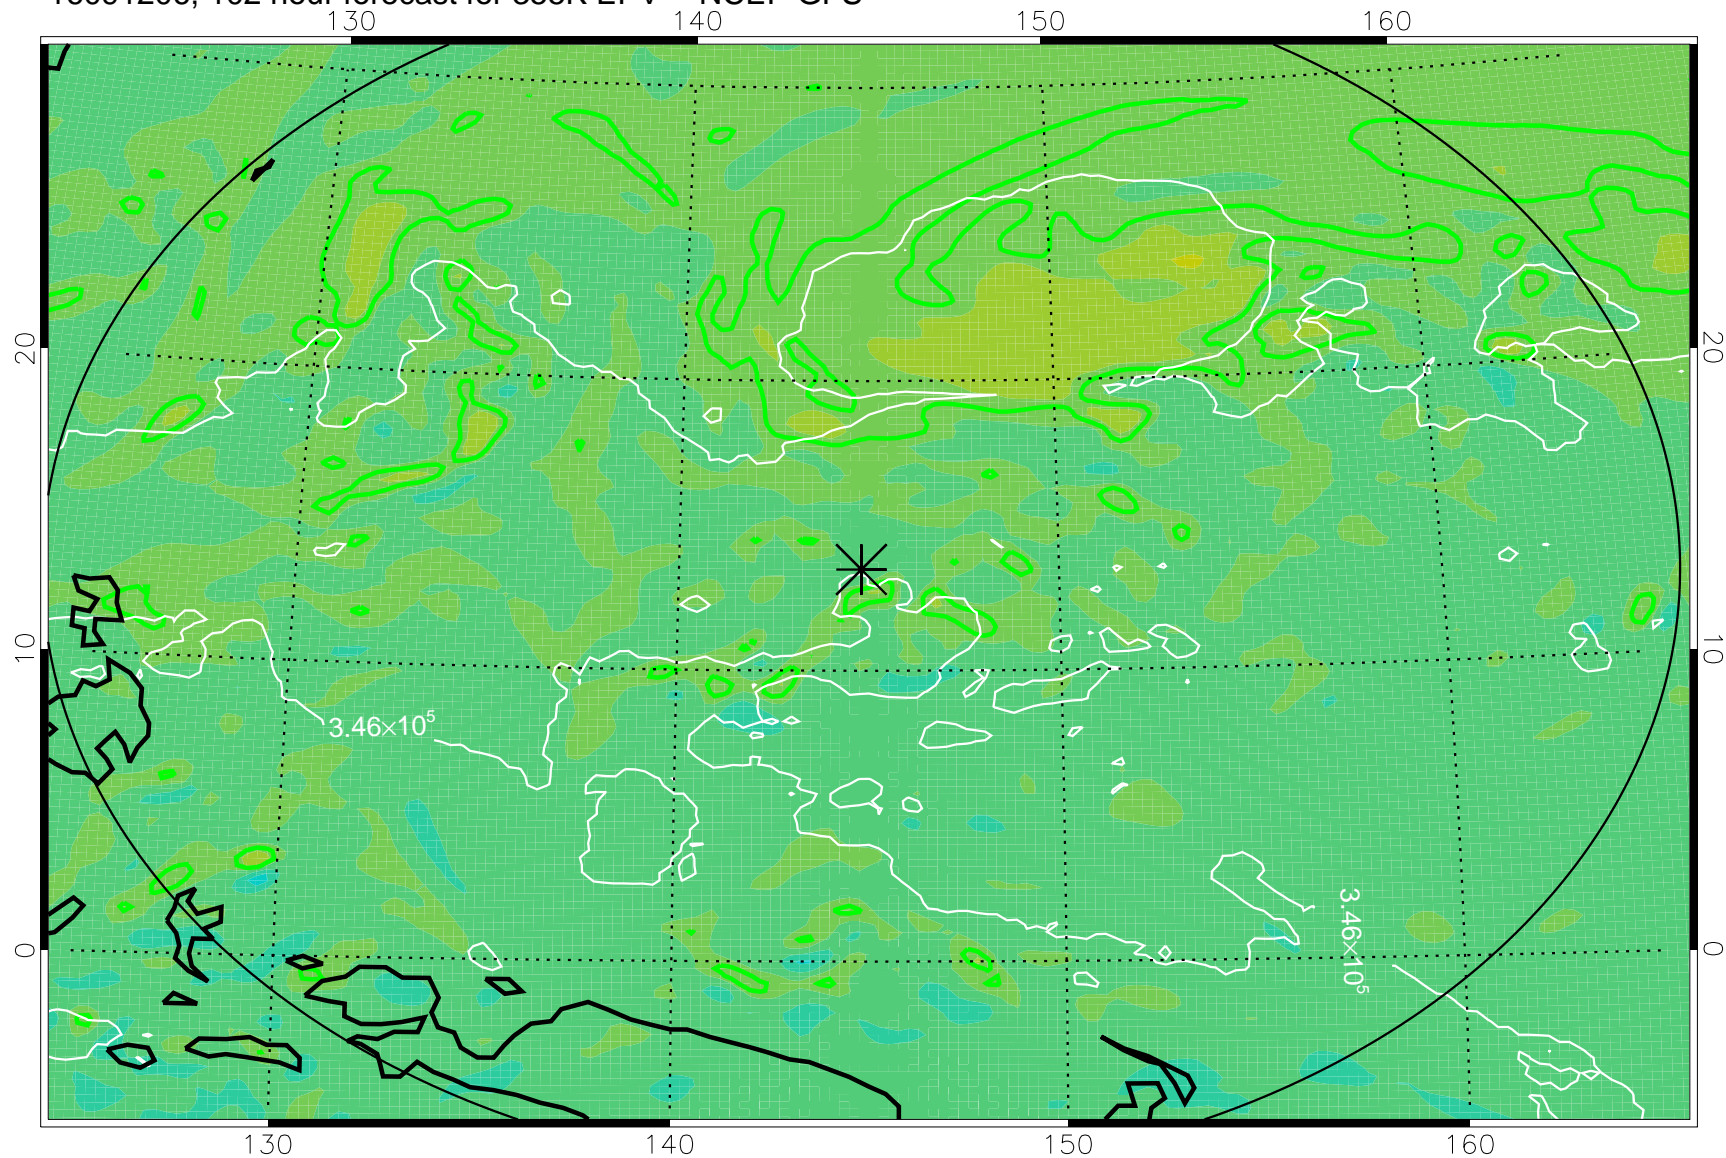

16091106, 78 hour forecast for 355K EPV -- NCEP GFS

355K Montgomery Streamfunction, white  
EPV Tropopause (2 PVU) Position  
Range ring of 2304 km

16091112, 84 hour forecast for 355K EPV -- NCEP GFS

355K Montgomery Streamfunction, white  
EPV Tropopause (2 PVU) Position  
Range ring of 2304 km

16091118, 90 hour forecast for 355K EPV -- NCEP GFS

355K Montgomery Streamfunction, white  
EPV Tropopause (2 PVU) Position  
Range ring of 2304 km

16091200, 96 hour forecast for 355K EPV -- NCEP GFS

355K Montgomery Streamfunction, white  
EPV Tropopause (2 PVU) Position  
Range ring of 2304 km

16091206, 102 hour forecast for 355K EPV -- NCEP GFS

355K Montgomery Streamfunction, white  
EPV Tropopause (2 PVU) Position  
Range ring of 2304 km

16091212, 108 hour forecast for 355K EPV -- NCEP GFS

355K Montgomery Streamfunction, white  
EPV Tropopause (2 PVU) Position  
Range ring of 2304 km

16091218, 114 hour forecast for 355K EPV -- NCEP GFS

355K Montgomery Streamfunction, white  
EPV Tropopause (2 PVU) Position  
Range ring of 2304 km

16091300, 120 hour forecast for 355K EPV -- NCEP GFS

355K Montgomery Streamfunction, white  
EPV Tropopause (2 PVU) Position  
Range ring of 2304 km