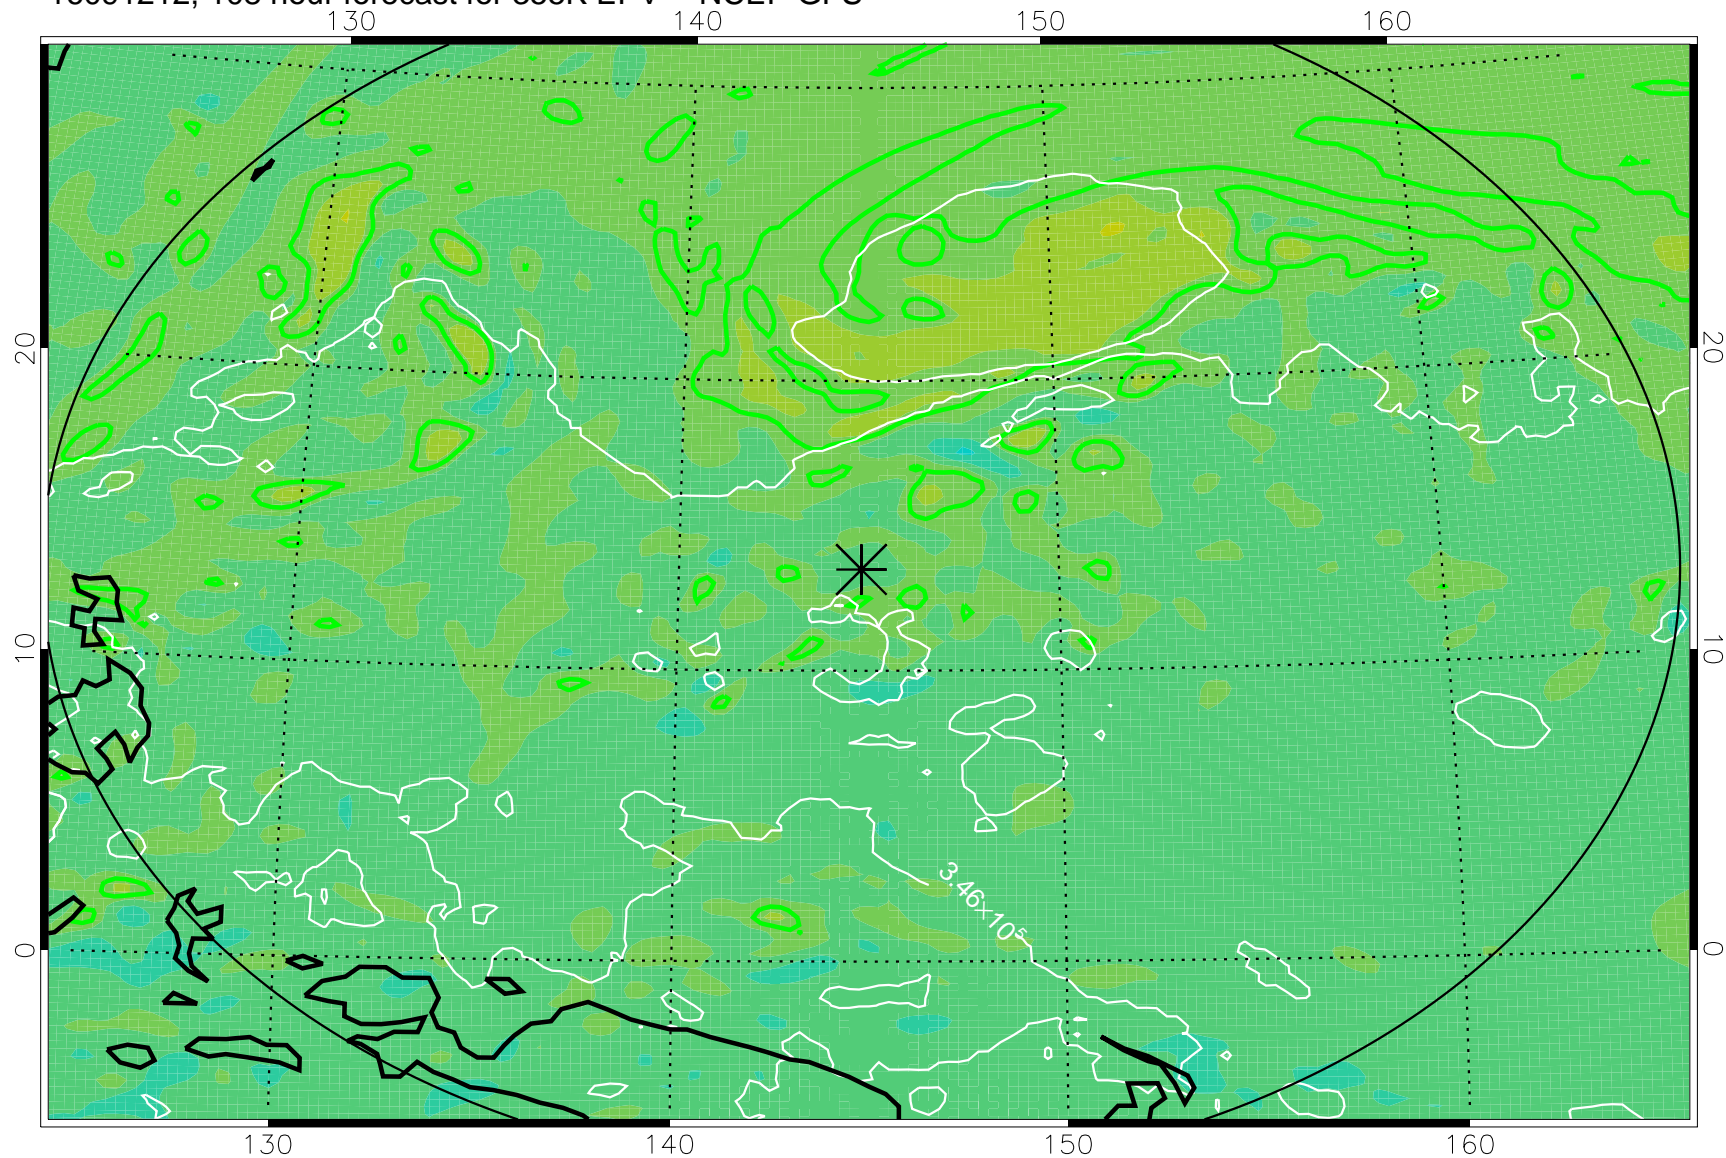

16091106, 78 hour forecast for 355K EPV -- NCEP GFS

355K Montgomery Streamfunction, white  
EPV Tropopause (2 PVU) Position  
Range ring of 2304 km

16091112, 84 hour forecast for 355K EPV -- NCEP GFS

355K Montgomery Streamfunction, white  
EPV Tropopause (2 PVU) Position  
Range ring of 2304 km

16091118, 90 hour forecast for 355K EPV -- NCEP GFS

355K Montgomery Streamfunction, white  
EPV Tropopause (2 PVU) Position  
Range ring of 2304 km

16091200, 96 hour forecast for 355K EPV -- NCEP GFS

355K Montgomery Streamfunction, white  
EPV Tropopause (2 PVU) Position  
Range ring of 2304 km

16091206, 102 hour forecast for 355K EPV -- NCEP GFS

355K Montgomery Streamfunction, white  
EPV Tropopause (2 PVU) Position  
Range ring of 2304 km

16091212, 108 hour forecast for 355K EPV -- NCEP GFS

355K Montgomery Streamfunction, white  
EPV Tropopause (2 PVU) Position  
Range ring of 2304 km

16091218, 114 hour forecast for 355K EPV -- NCEP GFS

355K Montgomery Streamfunction, white  
EPV Tropopause (2 PVU) Position  
Range ring of 2304 km

16091300, 120 hour forecast for 355K EPV -- NCEP GFS

355K Montgomery Streamfunction, white  
EPV Tropopause (2 PVU) Position  
Range ring of 2304 km