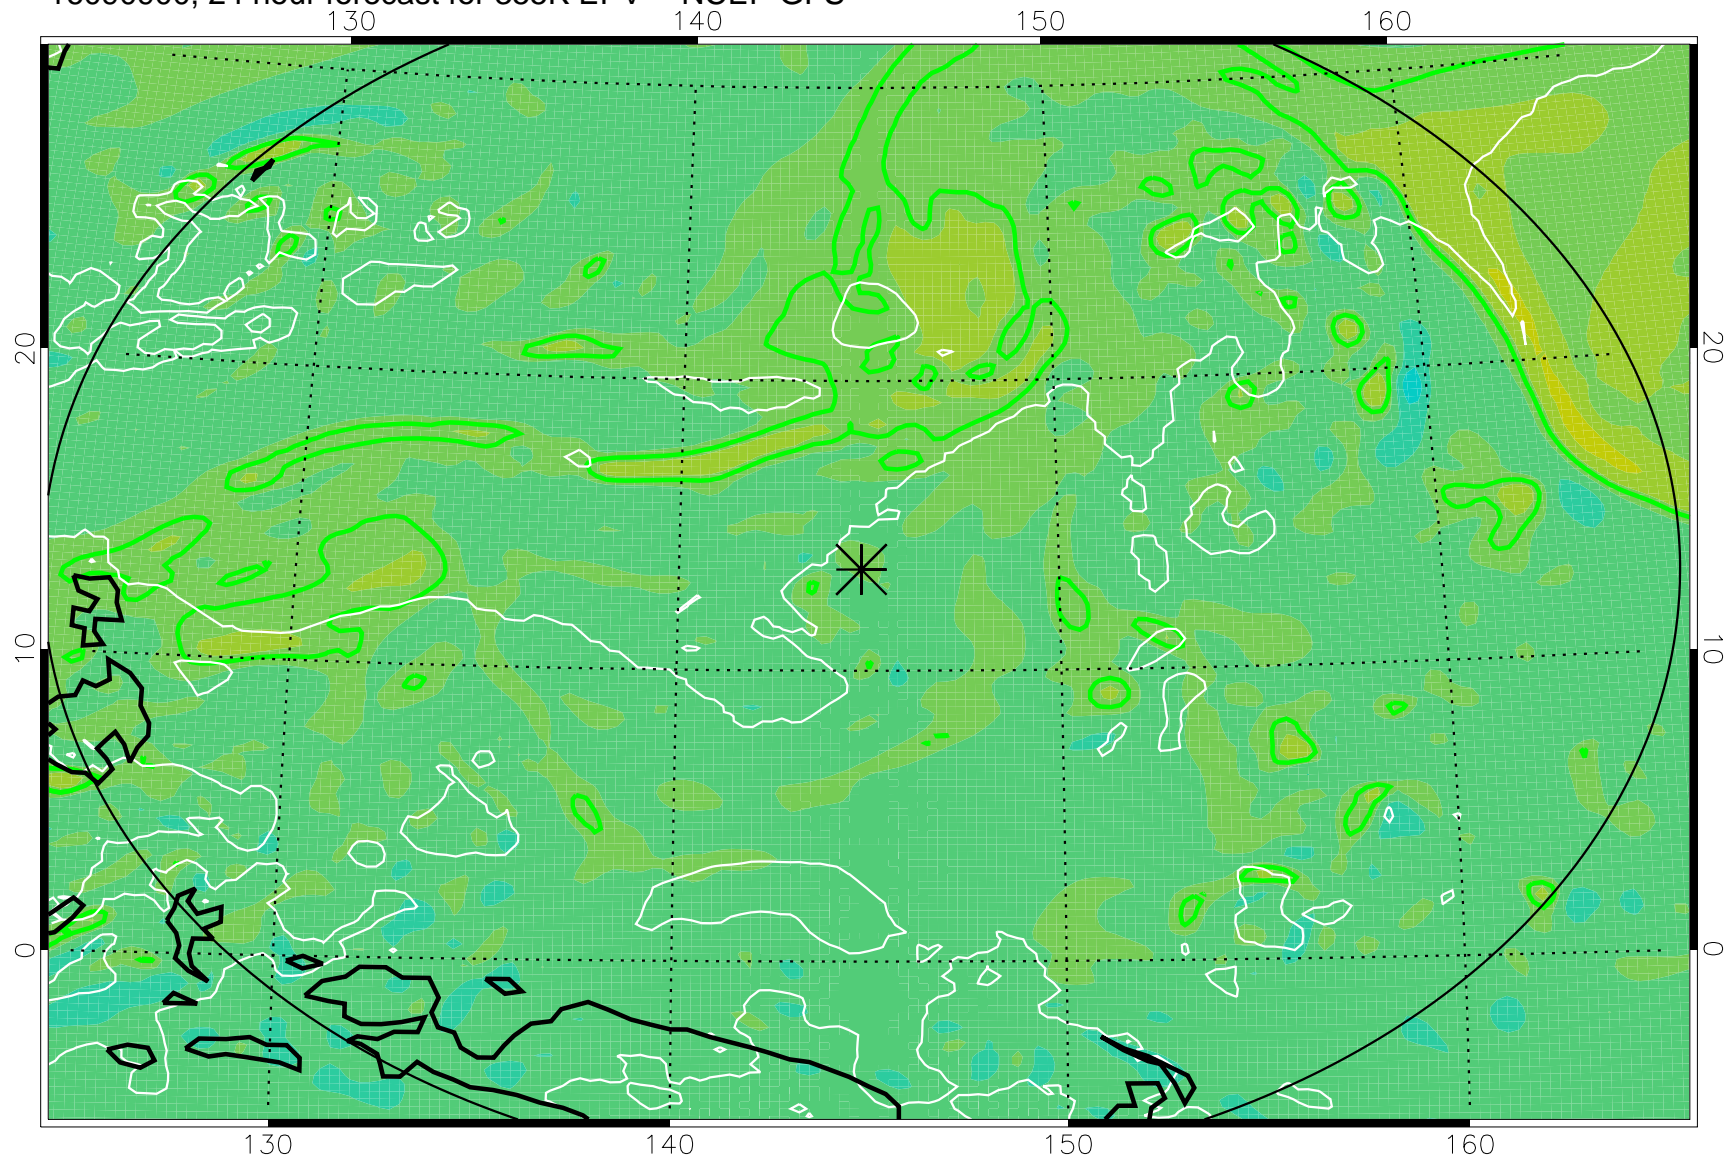

16090806, 6 hour forecast for 355K EPV -- NCEP GFS

355K Montgomery Streamfunction, white  
EPV Tropopause (2 PVU) Position  
Range ring of 2304 km

16090812, 12 hour forecast for 355K EPV -- NCEP GFS

355K Montgomery Streamfunction, white  
EPV Tropopause (2 PVU) Position  
Range ring of 2304 km

16090818, 18 hour forecast for 355K EPV -- NCEP GFS

355K Montgomery Streamfunction, white  
EPV Tropopause (2 PVU) Position  
Range ring of 2304 km

16090900, 24 hour forecast for 355K EPV -- NCEP GFS

355K Montgomery Streamfunction, white  
EPV Tropopause (2 PVU) Position  
Range ring of 2304 km

16090906, 30 hour forecast for 355K EPV -- NCEP GFS

355K Montgomery Streamfunction, white  
EPV Tropopause (2 PVU) Position  
Range ring of 2304 km

16090912, 36 hour forecast for 355K EPV -- NCEP GFS

355K Montgomery Streamfunction, white  
EPV Tropopause (2 PVU) Position  
Range ring of 2304 km

16091018, 66 hour forecast for 355K EPV -- NCEP GFS

355K Montgomery Streamfunction, white  
EPV Tropopause (2 PVU) Position  
Range ring of 2304 km

16091100, 72 hour forecast for 355K EPV -- NCEP GFS

355K Montgomery Streamfunction, white  
EPV Tropopause (2 PVU) Position  
Range ring of 2304 km