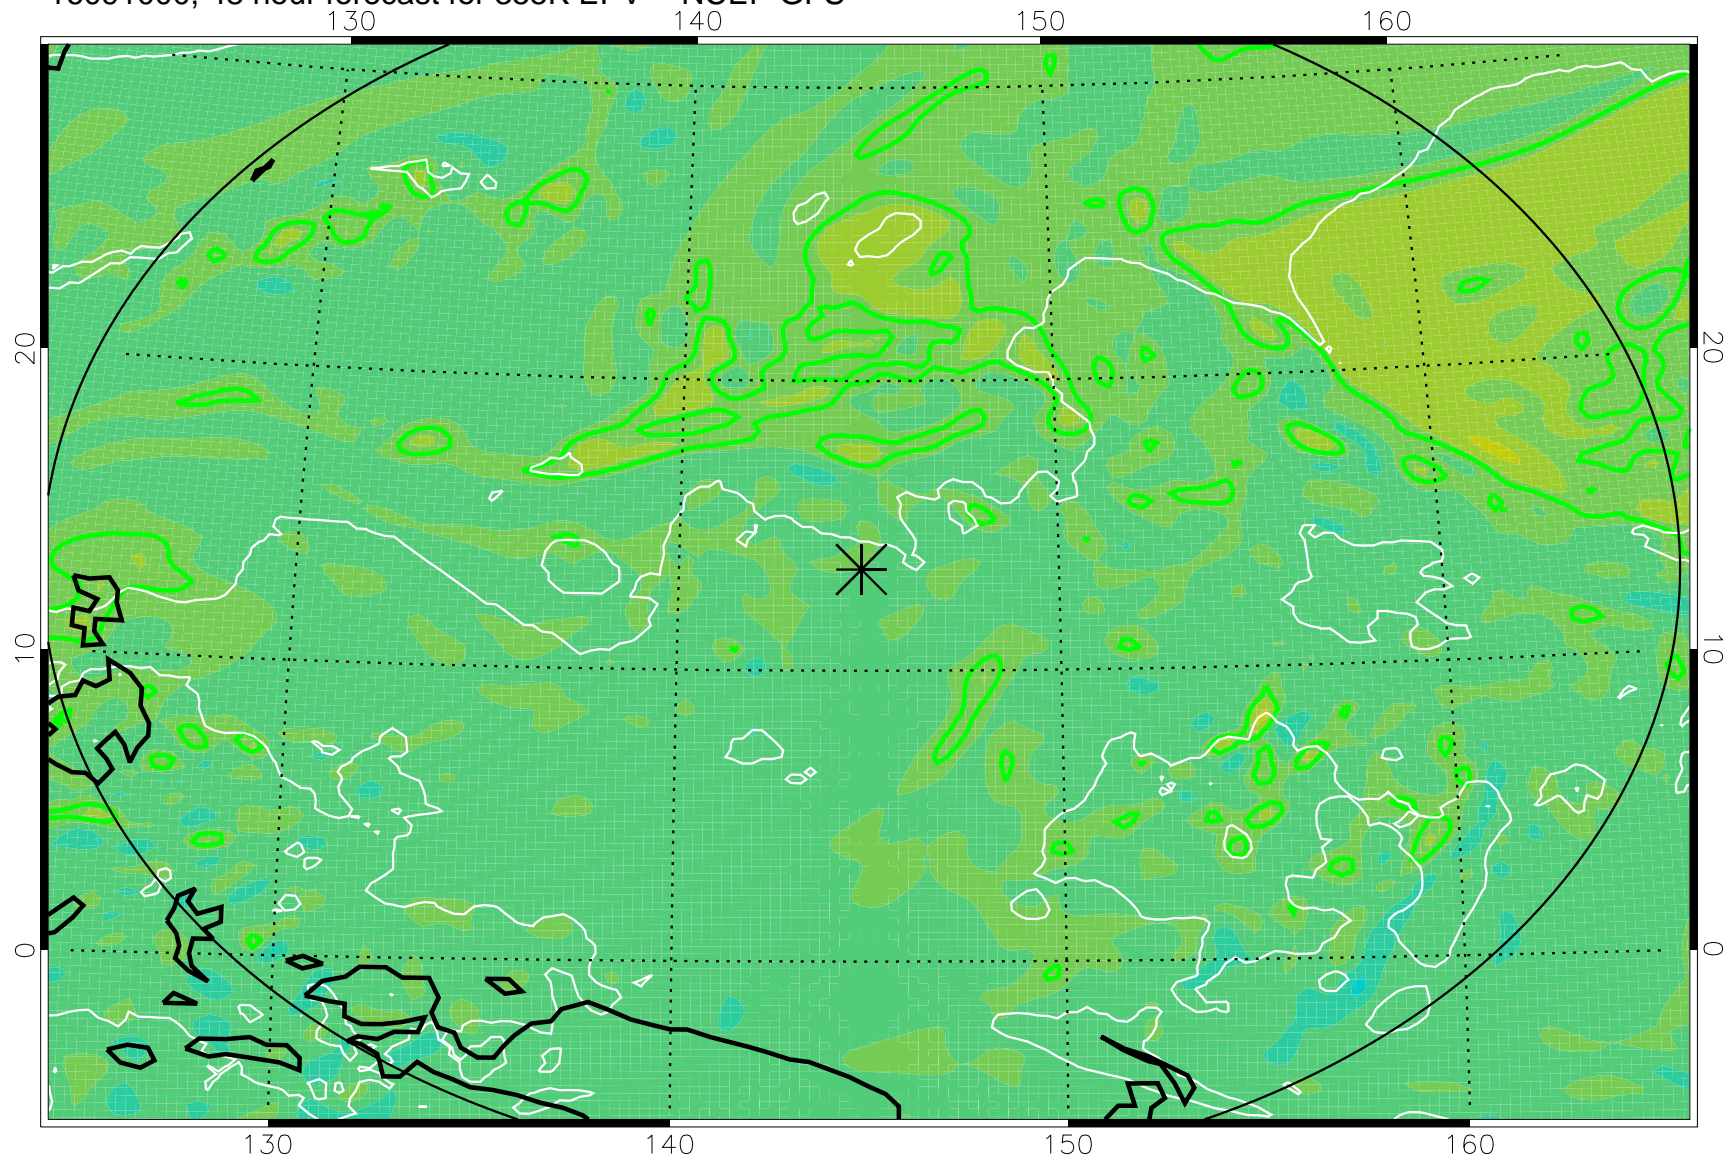

16090906, 30 hour forecast for 355K EPV -- NCEP GFS

355K Montgomery Streamfunction, white  
EPV Tropopause (2 PVU) Position  
Range ring of 2304 km

16090912, 36 hour forecast for 355K EPV -- NCEP GFS

355K Montgomery Streamfunction, white  
EPV Tropopause (2 PVU) Position  
Range ring of 2304 km

16090918, 42 hour forecast for 355K EPV -- NCEP GFS

355K Montgomery Streamfunction, white  
EPV Tropopause (2 PVU) Position  
Range ring of 2304 km

16091000, 48 hour forecast for 355K EPV -- NCEP GFS

355K Montgomery Streamfunction, white  
EPV Tropopause (2 PVU) Position  
Range ring of 2304 km

16091006, 54 hour forecast for 355K EPV -- NCEP GFS

355K Montgomery Streamfunction, white  
EPV Tropopause (2 PVU) Position  
Range ring of 2304 km

16091012, 60 hour forecast for 355K EPV -- NCEP GFS

355K Montgomery Streamfunction, white  
EPV Tropopause (2 PVU) Position  
Range ring of 2304 km

16091018, 66 hour forecast for 355K EPV -- NCEP GFS

355K Montgomery Streamfunction, white  
EPV Tropopause (2 PVU) Position  
Range ring of 2304 km

16091100, 72 hour forecast for 355K EPV -- NCEP GFS

355K Montgomery Streamfunction, white  
EPV Tropopause (2 PVU) Position  
Range ring of 2304 km