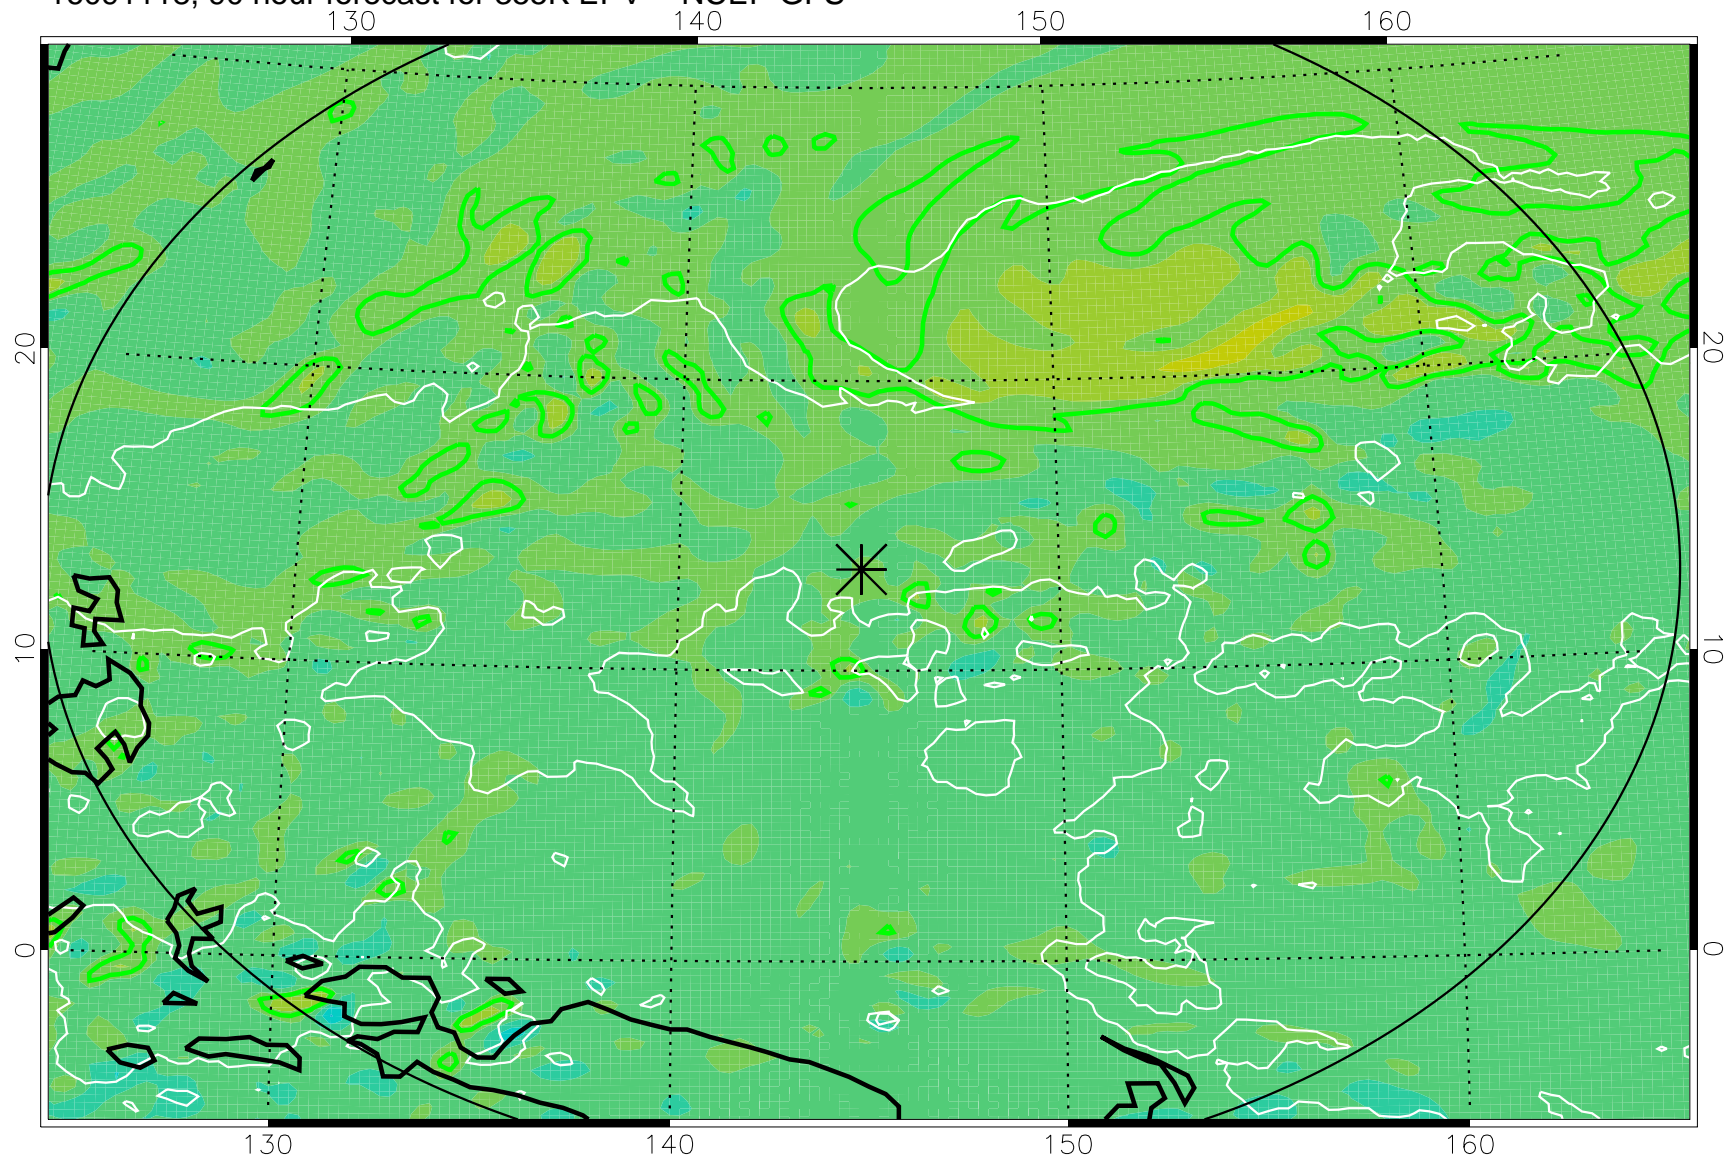

16091018, 66 hour forecast for 355K EPV -- NCEP GFS

355K Montgomery Streamfunction, white  
EPV Tropopause (2 PVU) Position  
Range ring of 2304 km

16091100, 72 hour forecast for 355K EPV -- NCEP GFS

355K Montgomery Streamfunction, white  
EPV Tropopause (2 PVU) Position  
Range ring of 2304 km

16091106, 78 hour forecast for 355K EPV -- NCEP GFS

355K Montgomery Streamfunction, white  
EPV Tropopause (2 PVU) Position  
Range ring of 2304 km

16091112, 84 hour forecast for 355K EPV -- NCEP GFS

355K Montgomery Streamfunction, white  
EPV Tropopause (2 PVU) Position  
Range ring of 2304 km

16091118, 90 hour forecast for 355K EPV -- NCEP GFS

355K Montgomery Streamfunction, white  
EPV Tropopause (2 PVU) Position  
Range ring of 2304 km

16091200, 96 hour forecast for 355K EPV -- NCEP GFS

355K Montgomery Streamfunction, white  
EPV Tropopause (2 PVU) Position  
Range ring of 2304 km

16091206, 102 hour forecast for 355K EPV -- NCEP GFS

355K Montgomery Streamfunction, white  
EPV Tropopause (2 PVU) Position  
Range ring of 2304 km

16091212, 108 hour forecast for 355K EPV -- NCEP GFS

355K Montgomery Streamfunction, white  
EPV Tropopause (2 PVU) Position  
Range ring of 2304 km