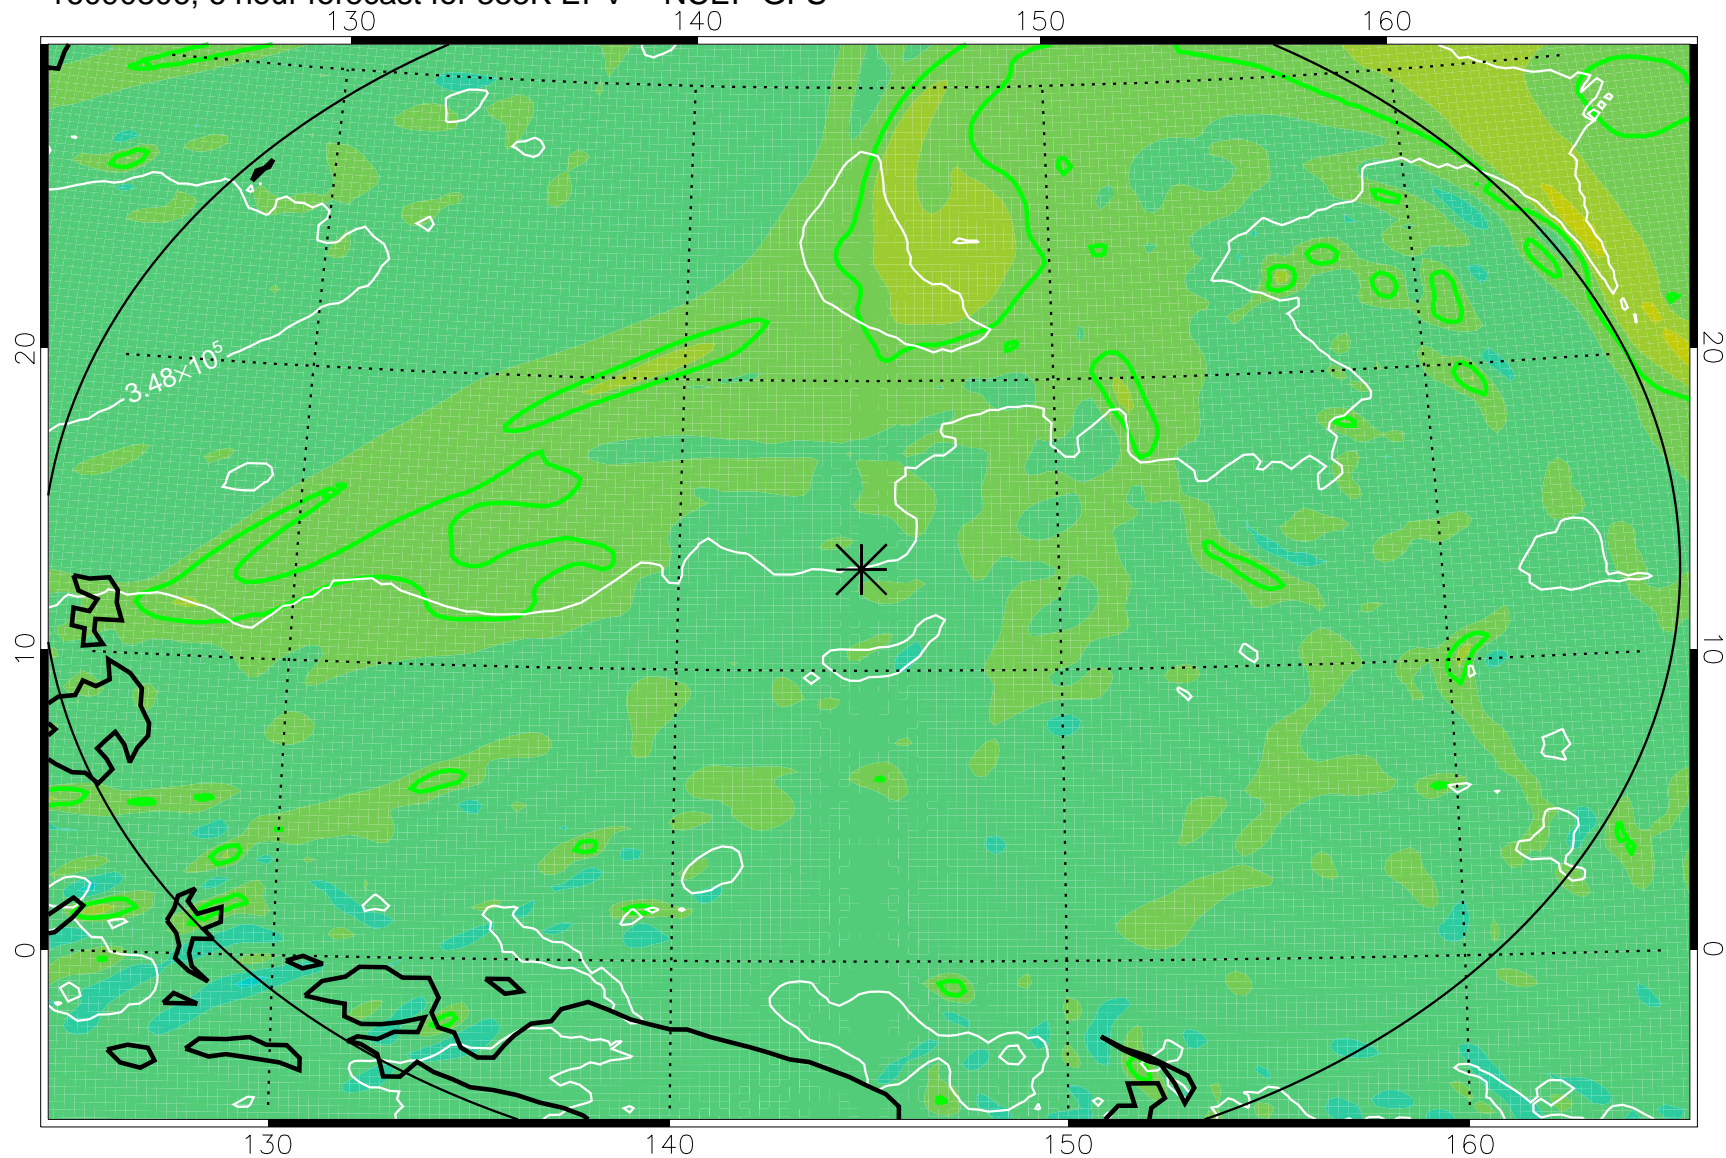

16090806, 6 hour forecast for 355K EPV -- NCEP GFS

355K Montgomery Streamfunction, white  
EPV Tropopause (2 PVU) Position  
Range ring of 2304 km

16090812, 12 hour forecast for 355K EPV -- NCEP GFS

355K Montgomery Streamfunction, white  
EPV Tropopause (2 PVU) Position  
Range ring of 2304 km

16090818, 18 hour forecast for 355K EPV -- NCEP GFS

355K Montgomery Streamfunction, white  
EPV Tropopause (2 PVU) Position  
Range ring of 2304 km

16090900, 24 hour forecast for 355K EPV -- NCEP GFS

355K Montgomery Streamfunction, white  
EPV Tropopause (2 PVU) Position  
Range ring of 2304 km

16090906, 30 hour forecast for 355K EPV -- NCEP GFS

355K Montgomery Streamfunction, white  
EPV Tropopause (2 PVU) Position  
Range ring of 2304 km

16090912, 36 hour forecast for 355K EPV -- NCEP GFS

355K Montgomery Streamfunction, white  
EPV Tropopause (2 PVU) Position  
Range ring of 2304 km

16091018, 66 hour forecast for 355K EPV -- NCEP GFS

355K Montgomery Streamfunction, white  
EPV Tropopause (2 PVU) Position  
Range ring of 2304 km

16091100, 72 hour forecast for 355K EPV -- NCEP GFS

355K Montgomery Streamfunction, white  
EPV Tropopause (2 PVU) Position  
Range ring of 2304 km