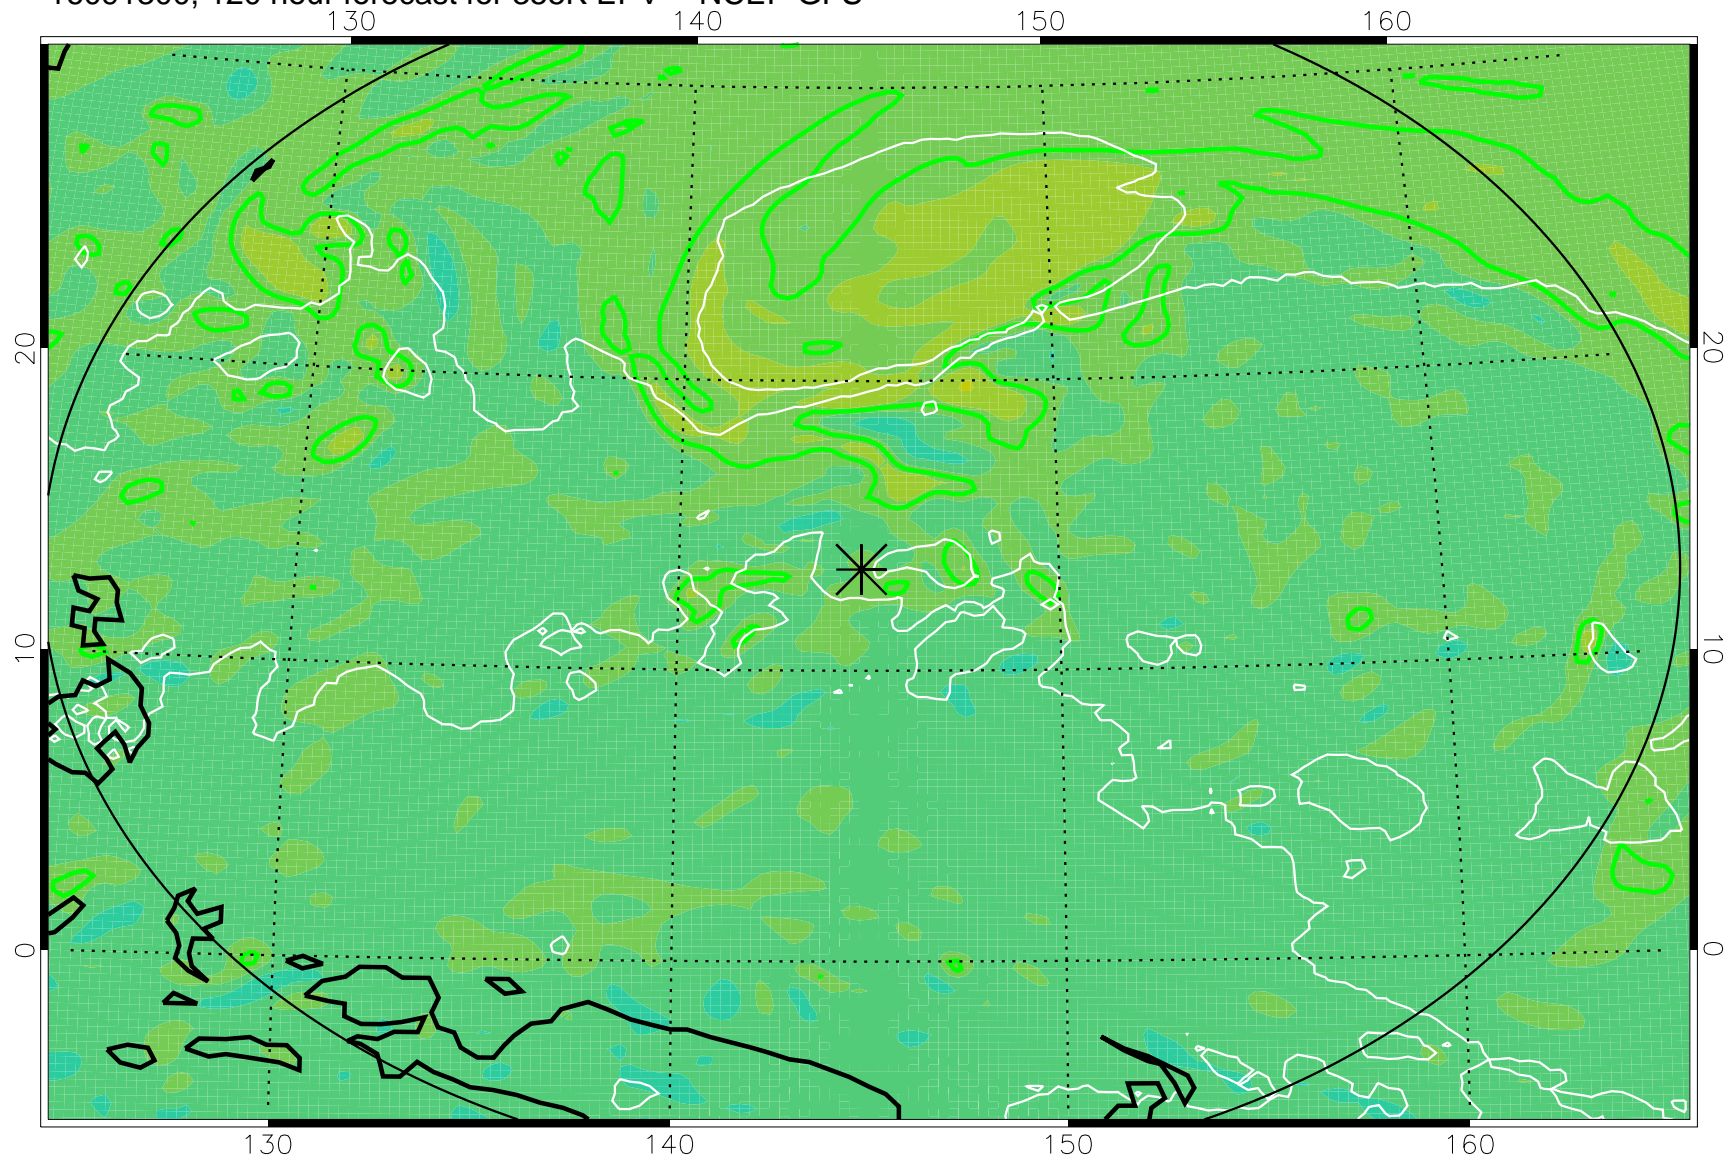

16091106, 78 hour forecast for 355K EPV -- NCEP GFS

355K Montgomery Streamfunction, white  
EPV Tropopause (2 PVU) Position  
Range ring of 2304 km

16091112, 84 hour forecast for 355K EPV -- NCEP GFS

355K Montgomery Streamfunction, white  
EPV Tropopause (2 PVU) Position  
Range ring of 2304 km

16091118, 90 hour forecast for 355K EPV -- NCEP GFS

355K Montgomery Streamfunction, white  
EPV Tropopause (2 PVU) Position  
Range ring of 2304 km

16091200, 96 hour forecast for 355K EPV -- NCEP GFS

355K Montgomery Streamfunction, white  
EPV Tropopause (2 PVU) Position  
Range ring of 2304 km

16091206, 102 hour forecast for 355K EPV -- NCEP GFS

355K Montgomery Streamfunction, white  
EPV Tropopause (2 PVU) Position  
Range ring of 2304 km

16091212, 108 hour forecast for 355K EPV -- NCEP GFS

355K Montgomery Streamfunction, white  
EPV Tropopause (2 PVU) Position  
Range ring of 2304 km

16091218, 114 hour forecast for 355K EPV -- NCEP GFS

355K Montgomery Streamfunction, white  
EPV Tropopause (2 PVU) Position  
Range ring of 2304 km

16091300, 120 hour forecast for 355K EPV -- NCEP GFS

355K Montgomery Streamfunction, white  
EPV Tropopause (2 PVU) Position  
Range ring of 2304 km