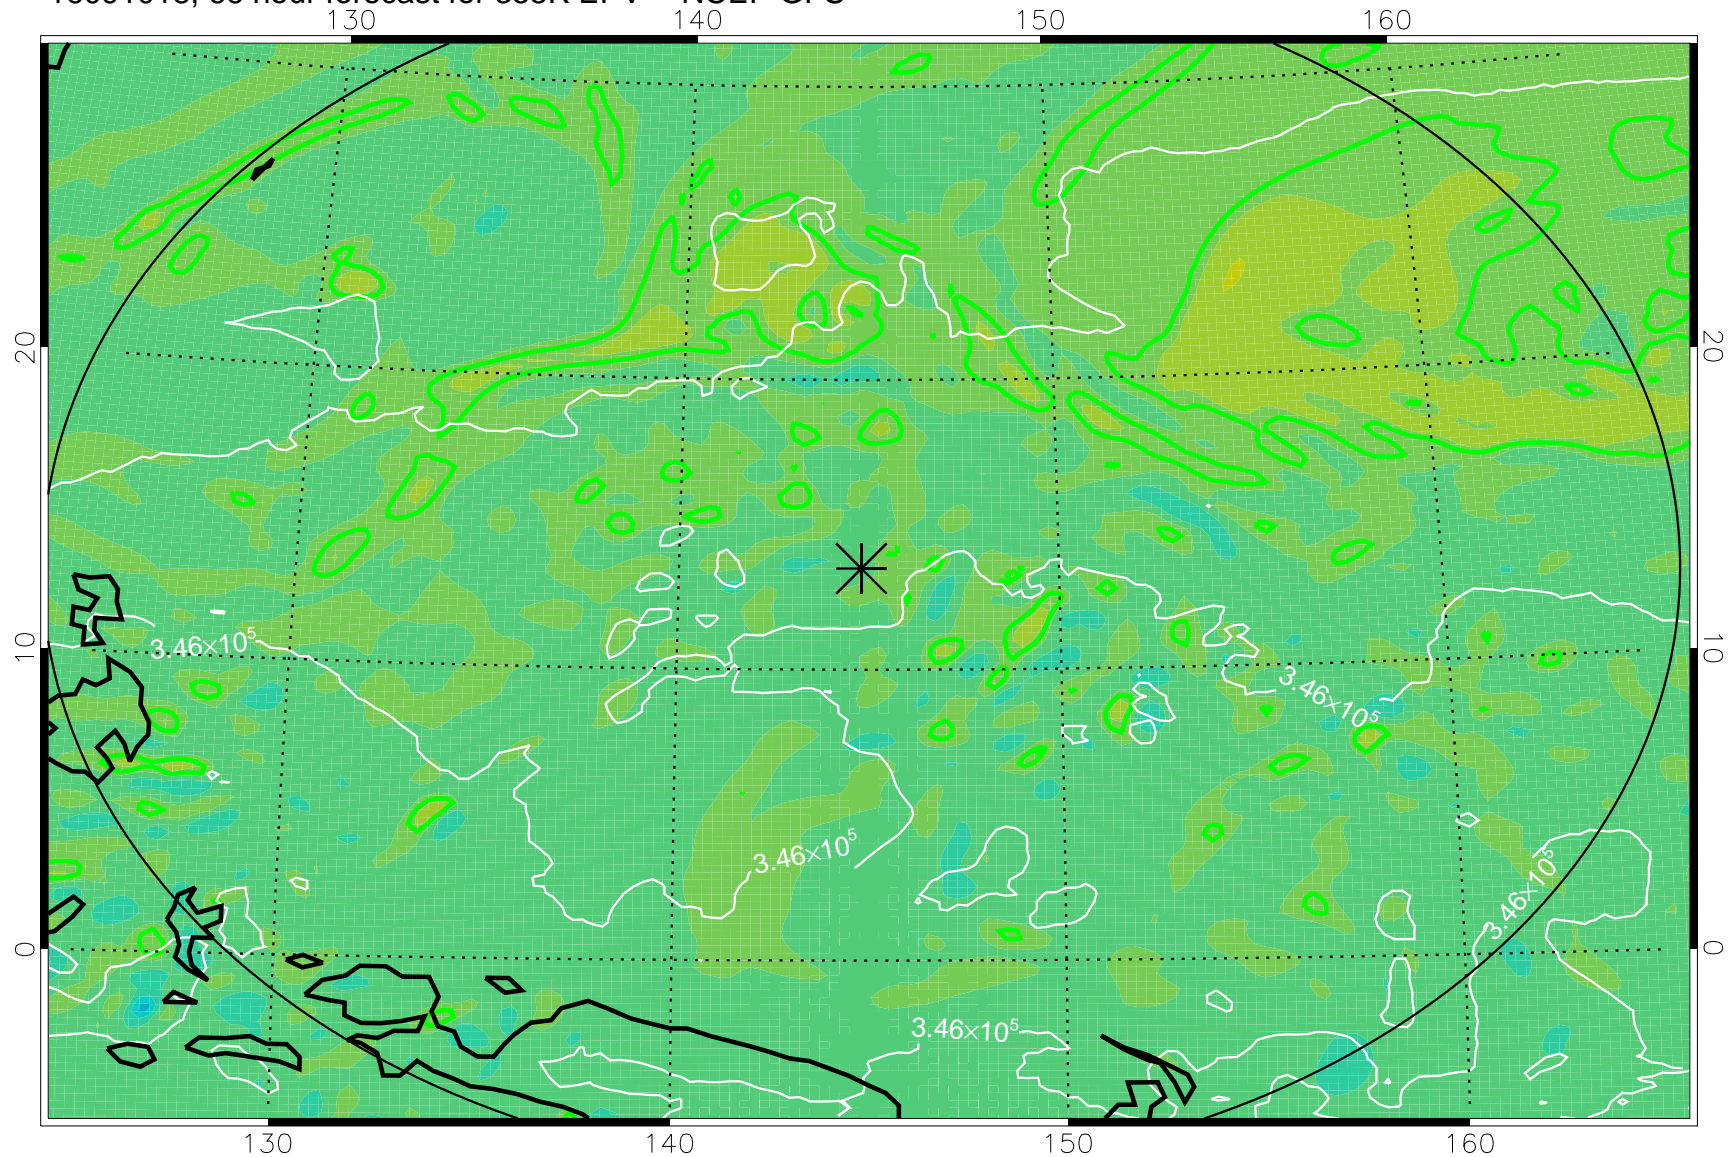

16091006, 54 hour forecast for 355K EPV -- NCEP GFS

355K Montgomery Streamfunction, white  
EPV Tropopause (2 PVU) Position  
Range ring of 2304 km

16091012, 60 hour forecast for 355K EPV -- NCEP GFS

355K Montgomery Streamfunction, white  
EPV Tropopause (2 PVU) Position  
Range ring of 2304 km

16091018, 66 hour forecast for 355K EPV -- NCEP GFS

355K Montgomery Streamfunction, white  
EPV Tropopause (2 PVU) Position  
Range ring of 2304 km

16091100, 72 hour forecast for 355K EPV -- NCEP GFS

355K Montgomery Streamfunction, white  
EPV Tropopause (2 PVU) Position  
Range ring of 2304 km

16091106, 78 hour forecast for 355K EPV -- NCEP GFS

355K Montgomery Streamfunction, white  
EPV Tropopause (2 PVU) Position  
Range ring of 2304 km

16091112, 84 hour forecast for 355K EPV -- NCEP GFS

355K Montgomery Streamfunction, white  
EPV Tropopause (2 PVU) Position  
Range ring of 2304 km

16091118, 90 hour forecast for 355K EPV -- NCEP GFS

355K Montgomery Streamfunction, white  
EPV Tropopause (2 PVU) Position  
Range ring of 2304 km

16091200, 96 hour forecast for 355K EPV -- NCEP GFS

355K Montgomery Streamfunction, white  
EPV Tropopause (2 PVU) Position  
Range ring of 2304 km