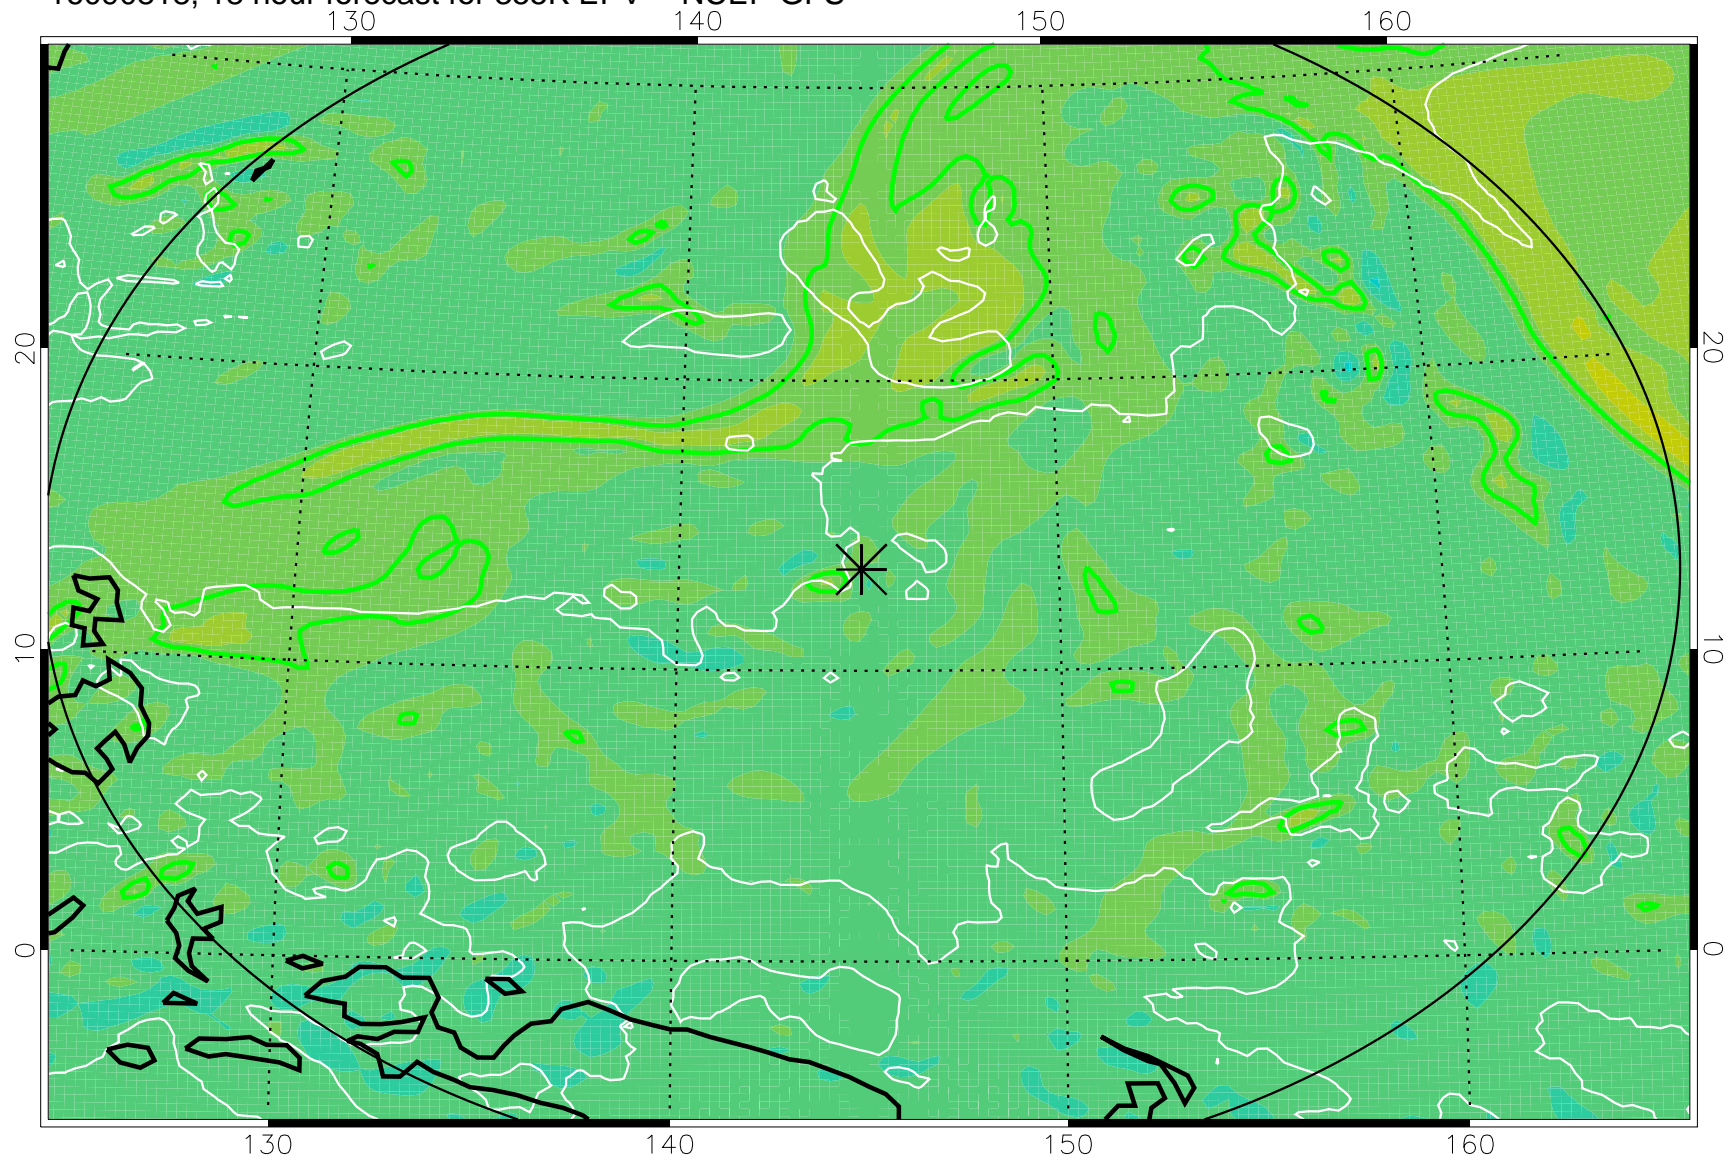

16090806, 6 hour forecast for 355K EPV -- NCEP GFS

355K Montgomery Streamfunction, white  
EPV Tropopause (2 PVU) Position  
Range ring of 2304 km

16090812, 12 hour forecast for 355K EPV -- NCEP GFS

355K Montgomery Streamfunction, white  
EPV Tropopause (2 PVU) Position  
Range ring of 2304 km

16090818, 18 hour forecast for 355K EPV -- NCEP GFS

355K Montgomery Streamfunction, white  
EPV Tropopause (2 PVU) Position  
Range ring of 2304 km

16090900, 24 hour forecast for 355K EPV -- NCEP GFS

355K Montgomery Streamfunction, white  
EPV Tropopause (2 PVU) Position  
Range ring of 2304 km

16091018, 66 hour forecast for 355K EPV -- NCEP GFS

355K Montgomery Streamfunction, white  
EPV Tropopause (2 PVU) Position  
Range ring of 2304 km

16091100, 72 hour forecast for 355K EPV -- NCEP GFS

355K Montgomery Streamfunction, white  
EPV Tropopause (2 PVU) Position  
Range ring of 2304 km

16091218, 114 hour forecast for 355K EPV -- NCEP GFS

355K Montgomery Streamfunction, white  
EPV Tropopause (2 PVU) Position  
Range ring of 2304 km

16091300, 120 hour forecast for 355K EPV -- NCEP GFS

355K Montgomery Streamfunction, white  
EPV Tropopause (2 PVU) Position  
Range ring of 2304 km