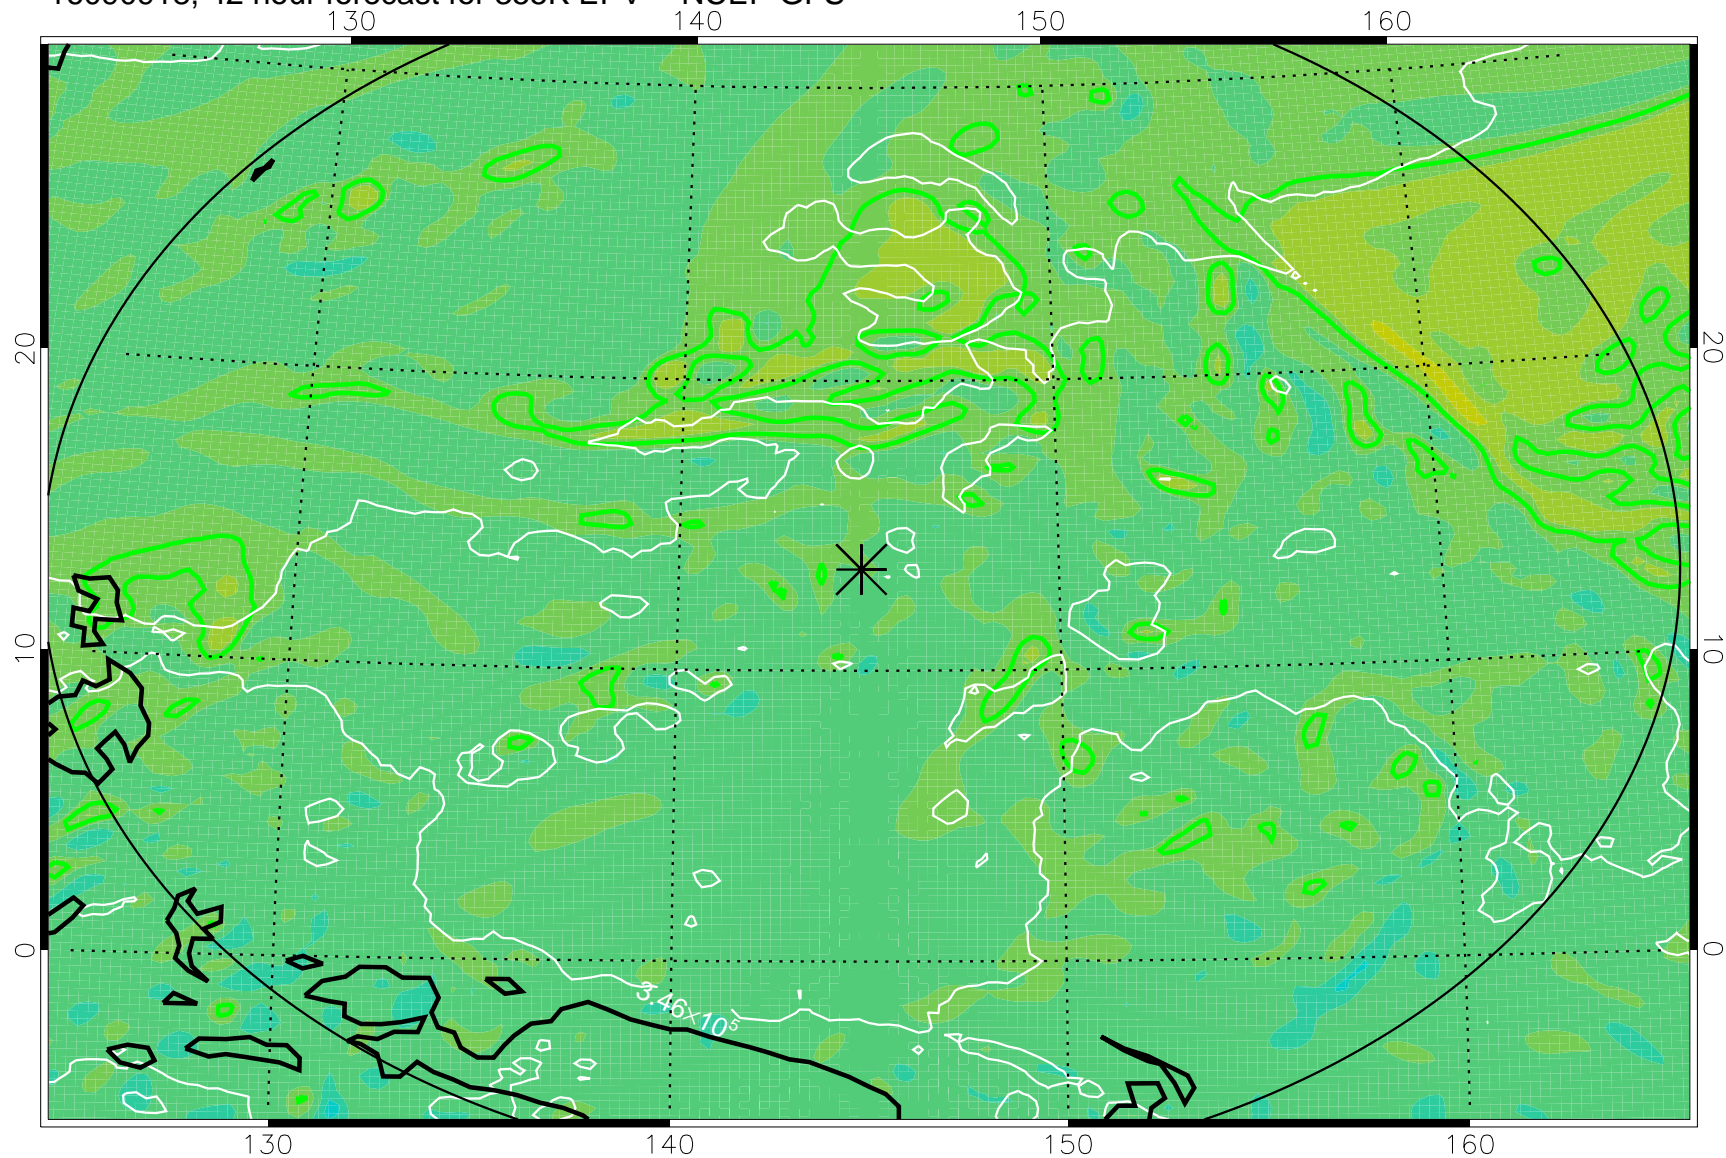

16090906, 30 hour forecast for 355K EPV -- NCEP GFS

355K Montgomery Streamfunction, white  
EPV Tropopause (2 PVU) Position  
Range ring of 2304 km

16090912, 36 hour forecast for 355K EPV -- NCEP GFS

355K Montgomery Streamfunction, white  
EPV Tropopause (2 PVU) Position  
Range ring of 2304 km

16090918, 42 hour forecast for 355K EPV -- NCEP GFS

355K Montgomery Streamfunction, white  
EPV Tropopause (2 PVU) Position  
Range ring of 2304 km

16091000, 48 hour forecast for 355K EPV -- NCEP GFS

355K Montgomery Streamfunction, white  
EPV Tropopause (2 PVU) Position  
Range ring of 2304 km

16091006, 54 hour forecast for 355K EPV -- NCEP GFS

355K Montgomery Streamfunction, white  
EPV Tropopause (2 PVU) Position  
Range ring of 2304 km

16091012, 60 hour forecast for 355K EPV -- NCEP GFS

355K Montgomery Streamfunction, white  
EPV Tropopause (2 PVU) Position  
Range ring of 2304 km

16091018, 66 hour forecast for 355K EPV -- NCEP GFS

355K Montgomery Streamfunction, white  
EPV Tropopause (2 PVU) Position  
Range ring of 2304 km

16091100, 72 hour forecast for 355K EPV -- NCEP GFS

355K Montgomery Streamfunction, white  
EPV Tropopause (2 PVU) Position  
Range ring of 2304 km