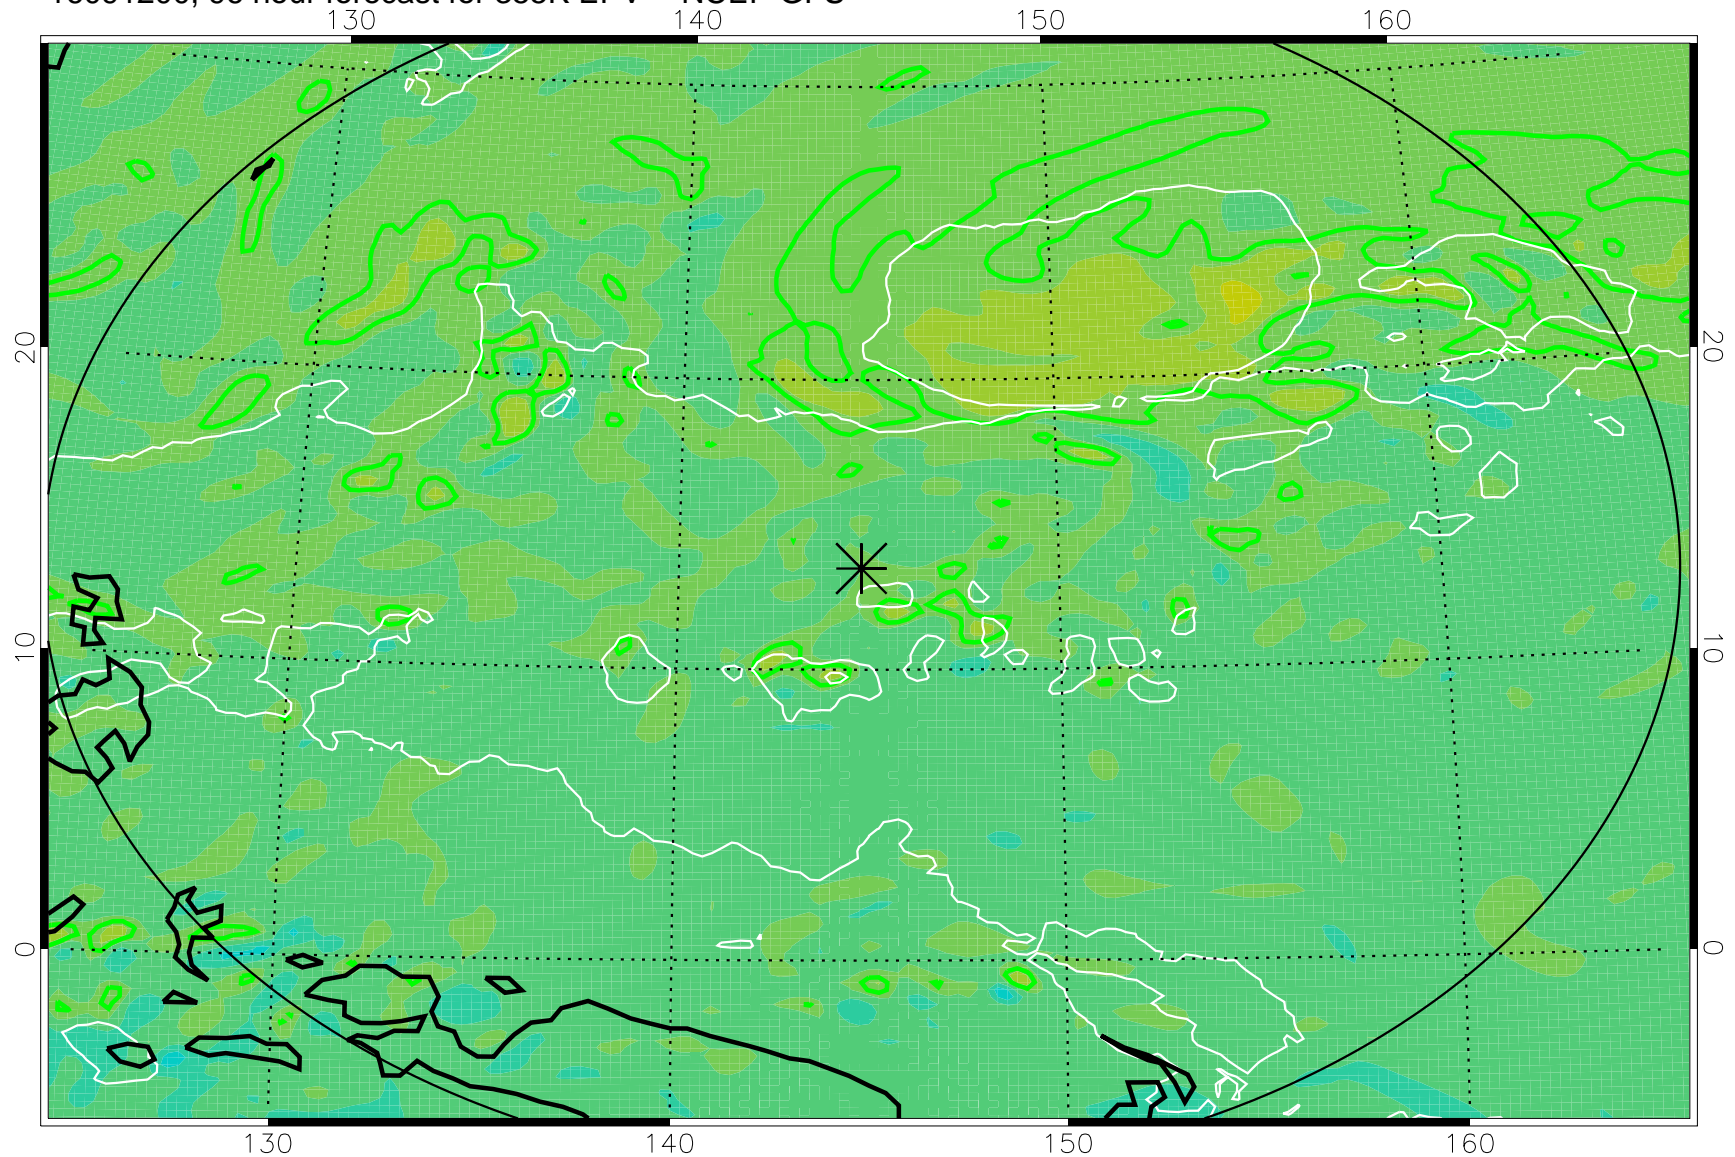

16091018, 66 hour forecast for 355K EPV -- NCEP GFS

355K Montgomery Streamfunction, white  
EPV Tropopause (2 PVU) Position  
Range ring of 2304 km

16091100, 72 hour forecast for 355K EPV -- NCEP GFS

355K Montgomery Streamfunction, white  
EPV Tropopause (2 PVU) Position  
Range ring of 2304 km

16091106, 78 hour forecast for 355K EPV -- NCEP GFS

355K Montgomery Streamfunction, white  
EPV Tropopause (2 PVU) Position  
Range ring of 2304 km

16091112, 84 hour forecast for 355K EPV -- NCEP GFS

355K Montgomery Streamfunction, white  
EPV Tropopause (2 PVU) Position  
Range ring of 2304 km

16091118, 90 hour forecast for 355K EPV -- NCEP GFS

355K Montgomery Streamfunction, white  
EPV Tropopause (2 PVU) Position  
Range ring of 2304 km

16091200, 96 hour forecast for 355K EPV -- NCEP GFS

355K Montgomery Streamfunction, white  
EPV Tropopause (2 PVU) Position  
Range ring of 2304 km

16091206, 102 hour forecast for 355K EPV -- NCEP GFS

355K Montgomery Streamfunction, white  
EPV Tropopause (2 PVU) Position  
Range ring of 2304 km

16091212, 108 hour forecast for 355K EPV -- NCEP GFS

355K Montgomery Streamfunction, white  
EPV Tropopause (2 PVU) Position  
Range ring of 2304 km