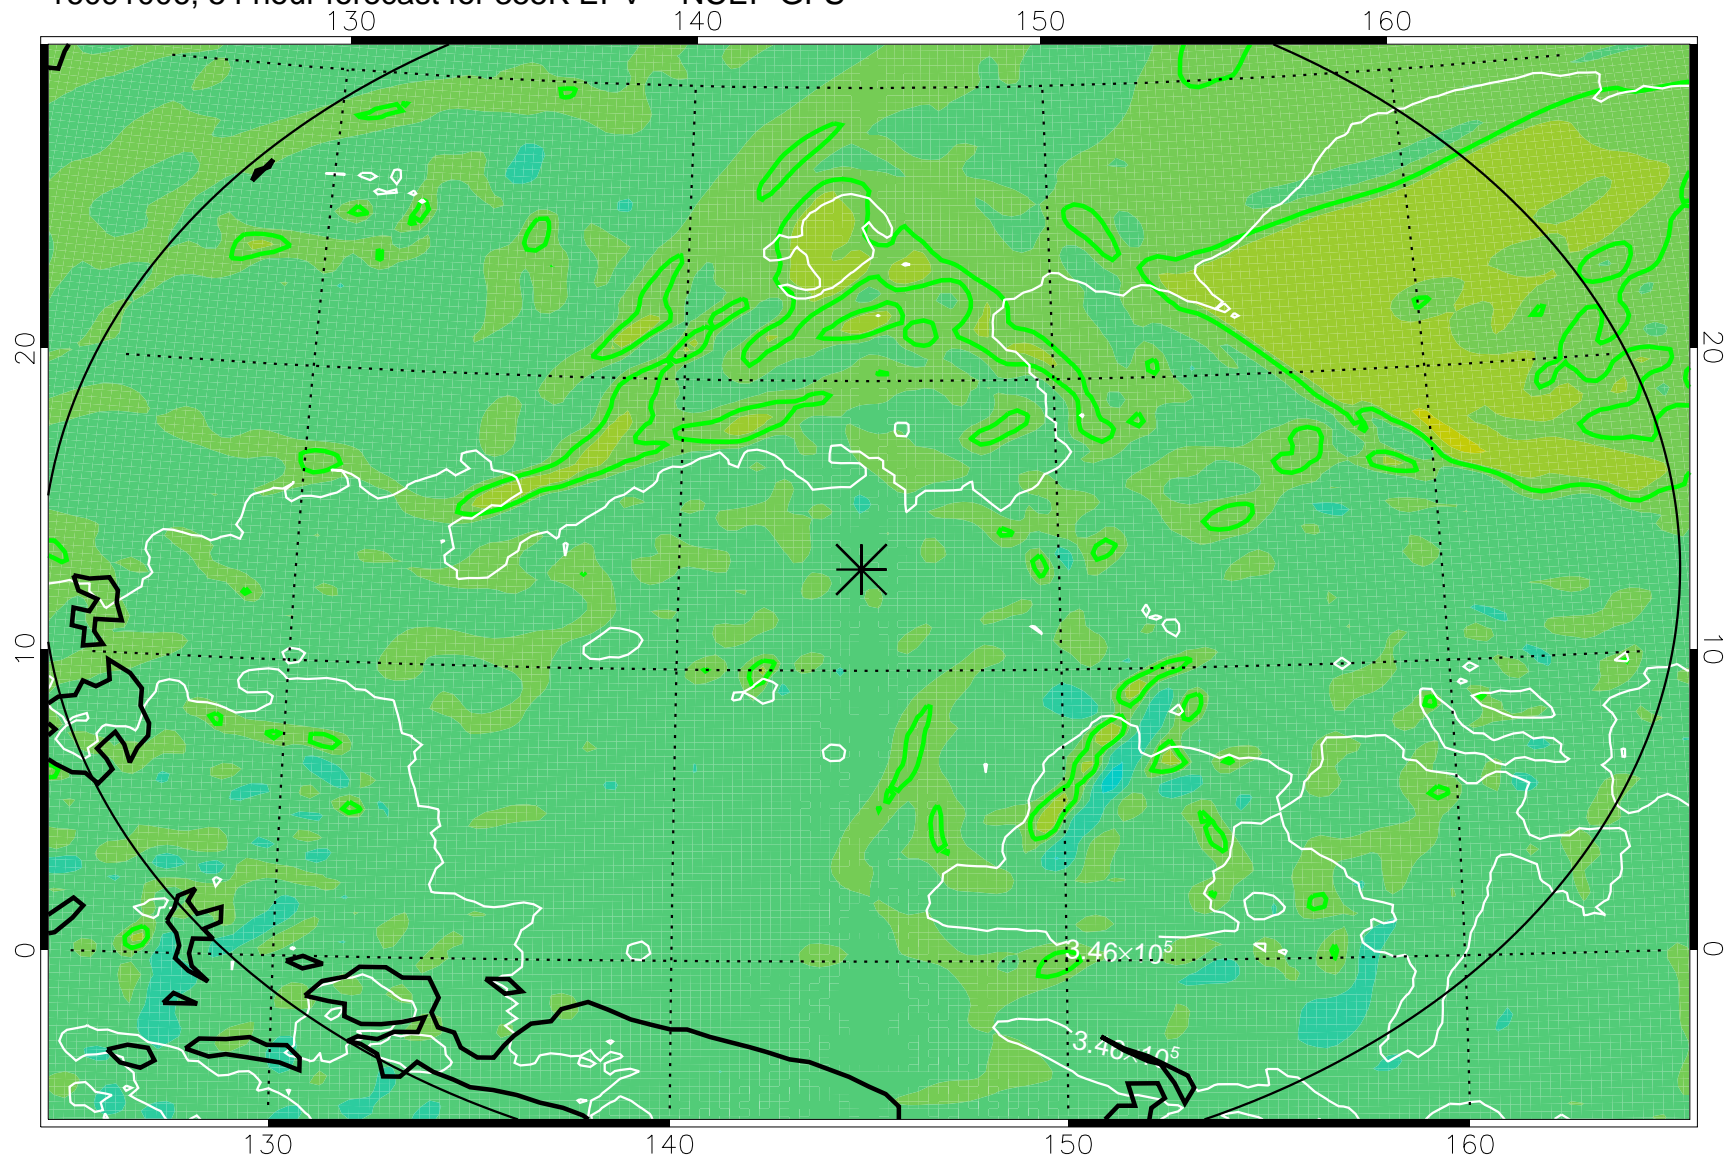

16090918, 42 hour forecast for 355K EPV -- NCEP GFS

355K Montgomery Streamfunction, white  
EPV Tropopause (2 PVU) Position  
Range ring of 2304 km

16091000, 48 hour forecast for 355K EPV -- NCEP GFS

355K Montgomery Streamfunction, white  
EPV Tropopause (2 PVU) Position  
Range ring of 2304 km

16091006, 54 hour forecast for 355K EPV -- NCEP GFS

355K Montgomery Streamfunction, white  
EPV Tropopause (2 PVU) Position  
Range ring of 2304 km

16091012, 60 hour forecast for 355K EPV -- NCEP GFS

355K Montgomery Streamfunction, white  
EPV Tropopause (2 PVU) Position  
Range ring of 2304 km

16091018, 66 hour forecast for 355K EPV -- NCEP GFS

355K Montgomery Streamfunction, white  
EPV Tropopause (2 PVU) Position  
Range ring of 2304 km

16091100, 72 hour forecast for 355K EPV -- NCEP GFS

355K Montgomery Streamfunction, white  
EPV Tropopause (2 PVU) Position  
Range ring of 2304 km

16091106, 78 hour forecast for 355K EPV -- NCEP GFS

355K Montgomery Streamfunction, white  
EPV Tropopause (2 PVU) Position  
Range ring of 2304 km

16091112, 84 hour forecast for 355K EPV -- NCEP GFS

355K Montgomery Streamfunction, white  
EPV Tropopause (2 PVU) Position  
Range ring of 2304 km