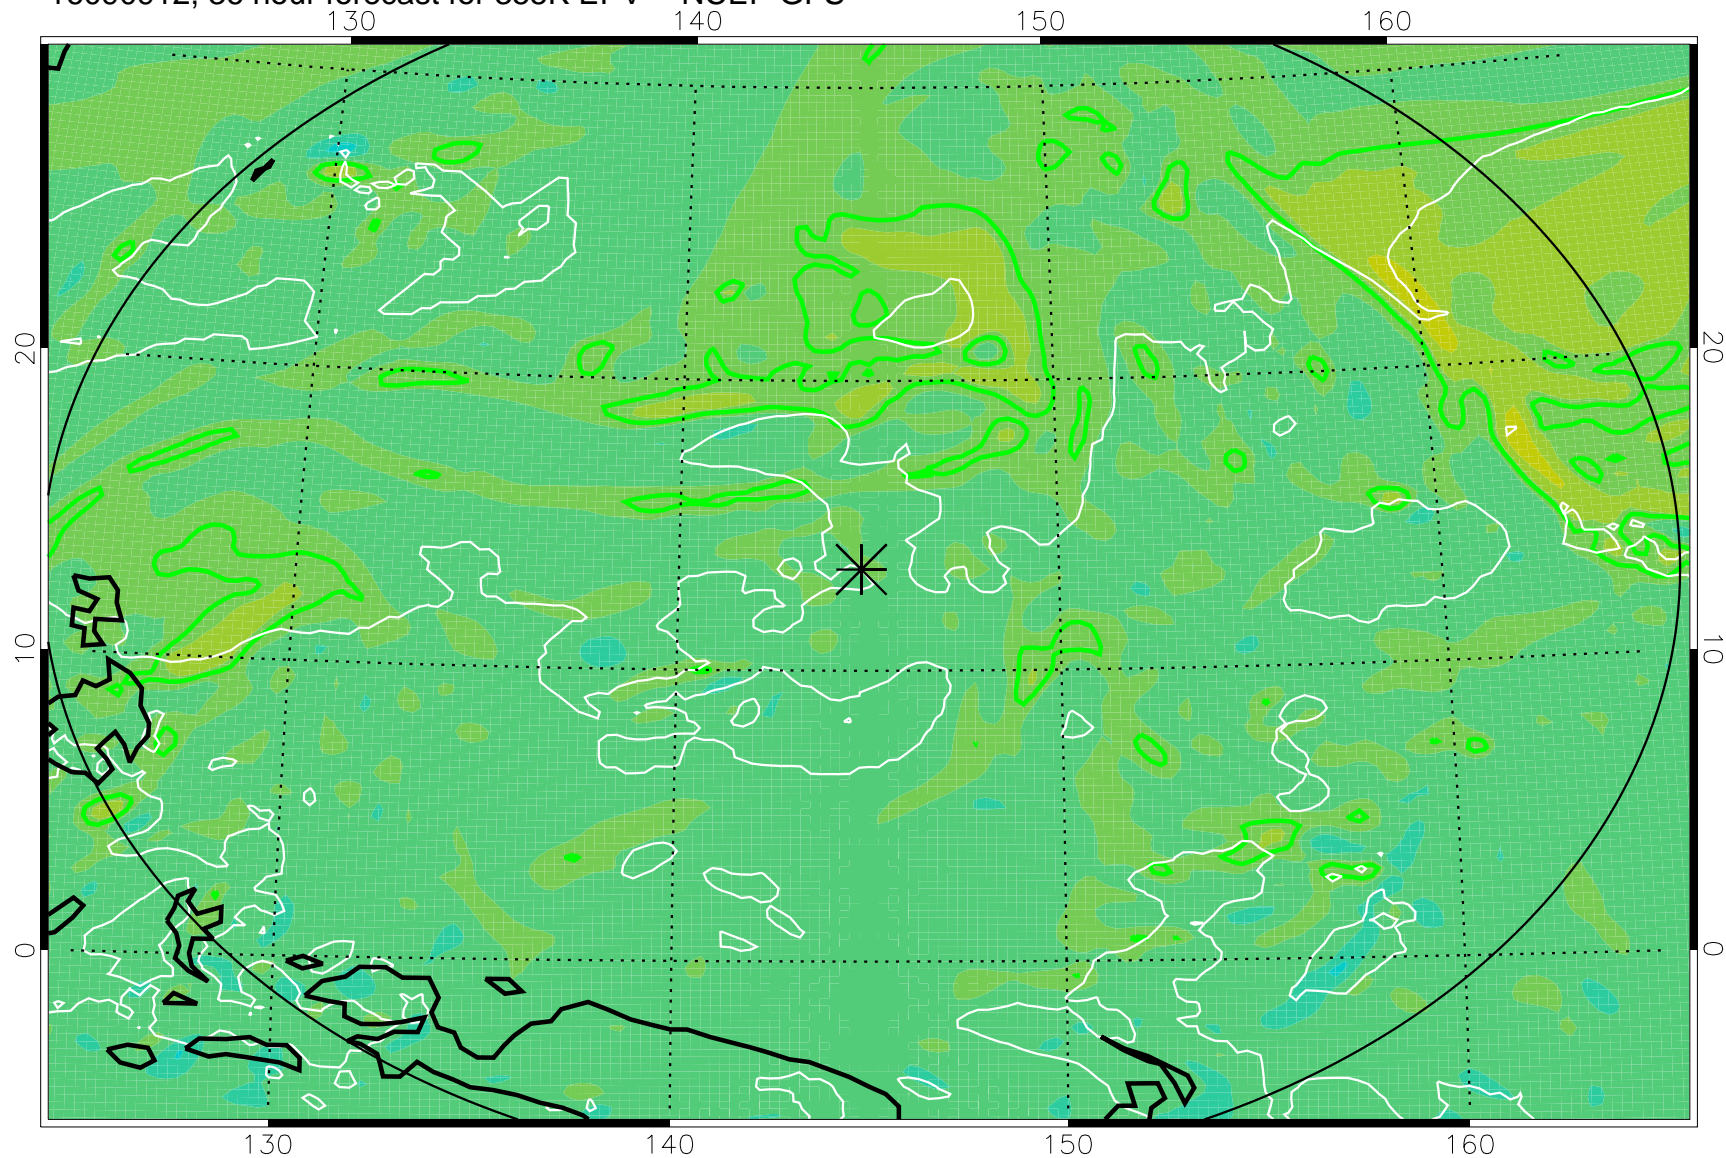

16090818, 18 hour forecast for 355K EPV -- NCEP GFS

355K Montgomery Streamfunction, white  
EPV Tropopause (2 PVU) Position  
Range ring of 2304 km

16090900, 24 hour forecast for 355K EPV -- NCEP GFS

355K Montgomery Streamfunction, white  
EPV Tropopause (2 PVU) Position  
Range ring of 2304 km

16090906, 30 hour forecast for 355K EPV -- NCEP GFS

355K Montgomery Streamfunction, white  
EPV Tropopause (2 PVU) Position  
Range ring of 2304 km

16090912, 36 hour forecast for 355K EPV -- NCEP GFS

355K Montgomery Streamfunction, white  
EPV Tropopause (2 PVU) Position  
Range ring of 2304 km

16090918, 42 hour forecast for 355K EPV -- NCEP GFS

355K Montgomery Streamfunction, white  
EPV Tropopause (2 PVU) Position  
Range ring of 2304 km

16091000, 48 hour forecast for 355K EPV -- NCEP GFS

355K Montgomery Streamfunction, white  
EPV Tropopause (2 PVU) Position  
Range ring of 2304 km

16091018, 66 hour forecast for 355K EPV -- NCEP GFS

355K Montgomery Streamfunction, white  
EPV Tropopause (2 PVU) Position  
Range ring of 2304 km

16091100, 72 hour forecast for 355K EPV -- NCEP GFS

355K Montgomery Streamfunction, white  
EPV Tropopause (2 PVU) Position  
Range ring of 2304 km