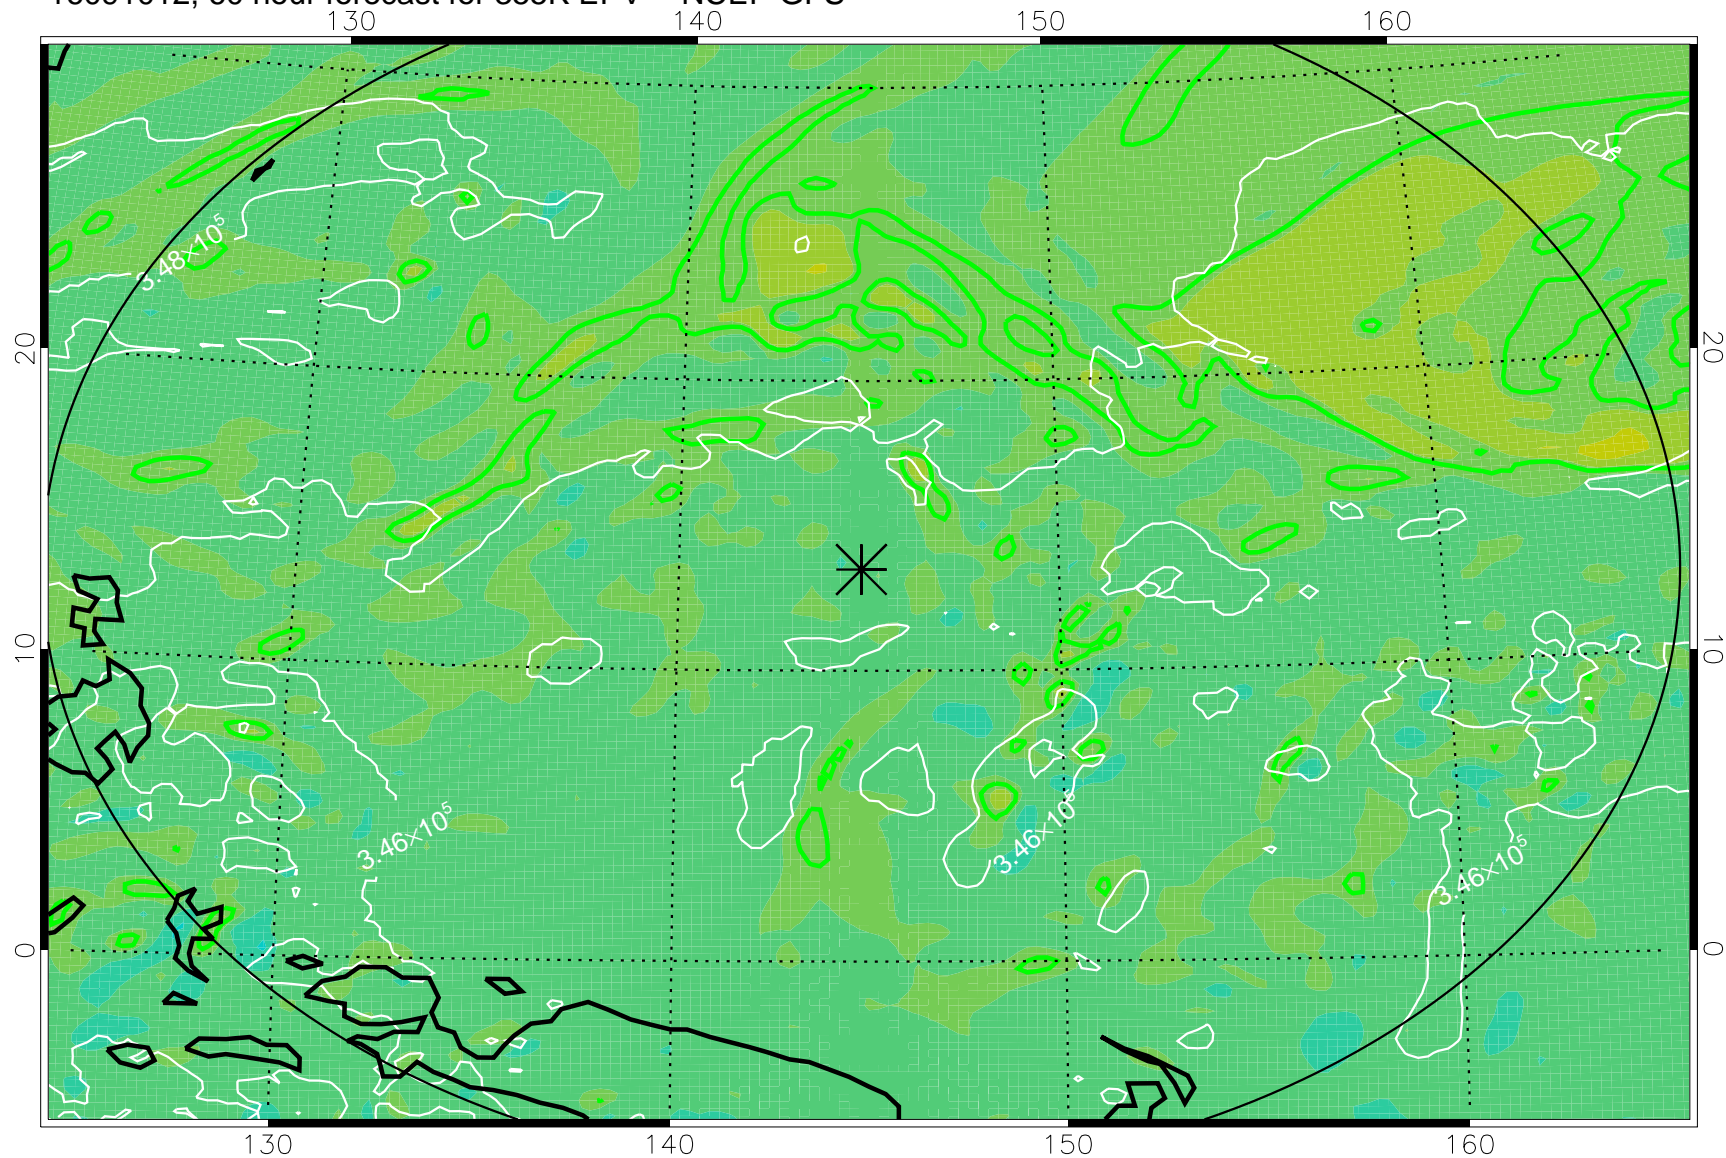

16090918, 42 hour forecast for 355K EPV -- NCEP GFS

355K Montgomery Streamfunction, white  
EPV Tropopause (2 PVU) Position  
Range ring of 2304 km

16091000, 48 hour forecast for 355K EPV -- NCEP GFS

355K Montgomery Streamfunction, white  
EPV Tropopause (2 PVU) Position  
Range ring of 2304 km

16091006, 54 hour forecast for 355K EPV -- NCEP GFS

355K Montgomery Streamfunction, white  
EPV Tropopause (2 PVU) Position  
Range ring of 2304 km

16091012, 60 hour forecast for 355K EPV -- NCEP GFS

355K Montgomery Streamfunction, white  
EPV Tropopause (2 PVU) Position  
Range ring of 2304 km

16091018, 66 hour forecast for 355K EPV -- NCEP GFS

355K Montgomery Streamfunction, white  
EPV Tropopause (2 PVU) Position  
Range ring of 2304 km

16091100, 72 hour forecast for 355K EPV -- NCEP GFS

355K Montgomery Streamfunction, white  
EPV Tropopause (2 PVU) Position  
Range ring of 2304 km

16091118, 90 hour forecast for 355K EPV -- NCEP GFS

355K Montgomery Streamfunction, white  
EPV Tropopause (2 PVU) Position  
Range ring of 2304 km

16091200, 96 hour forecast for 355K EPV -- NCEP GFS

355K Montgomery Streamfunction, white  
EPV Tropopause (2 PVU) Position  
Range ring of 2304 km