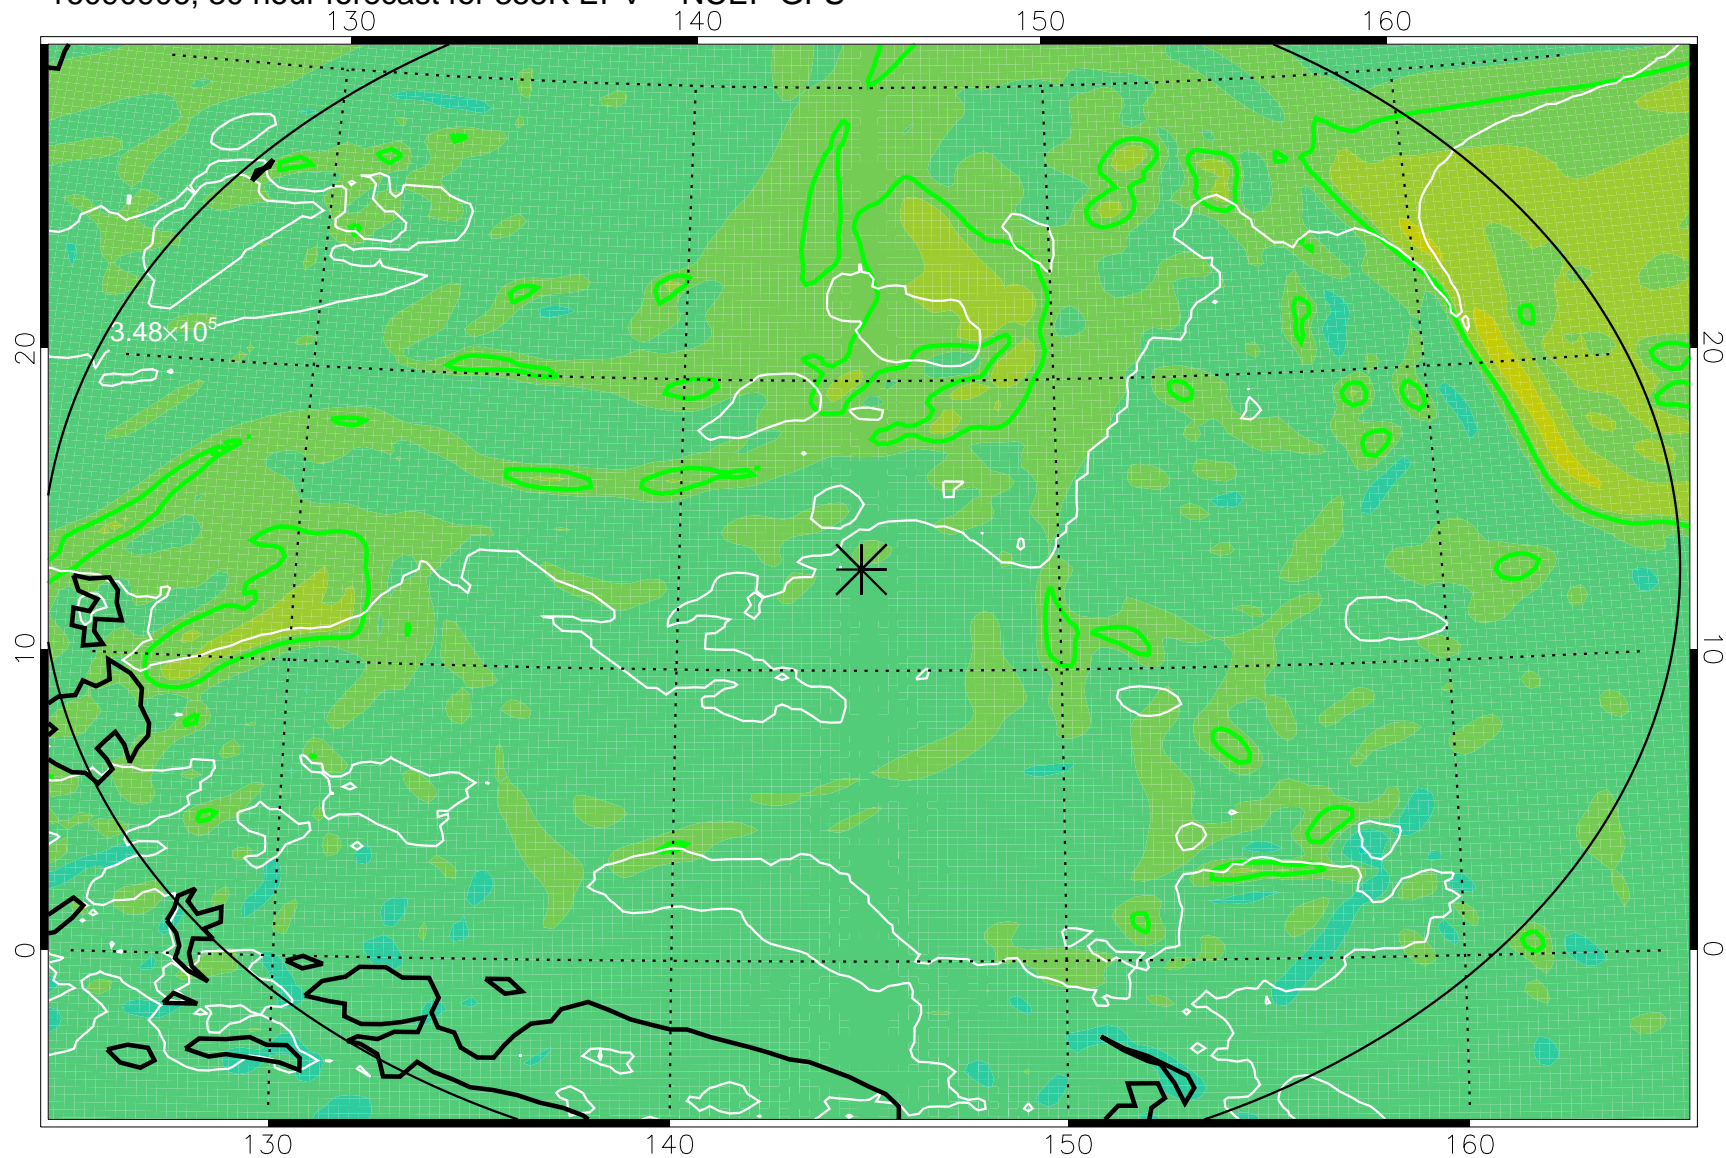

16090818, 18 hour forecast for 355K EPV -- NCEP GFS

355K Montgomery Streamfunction, white  
EPV Tropopause (2 PVU) Position  
Range ring of 2304 km

16090900, 24 hour forecast for 355K EPV -- NCEP GFS

355K Montgomery Streamfunction, white  
EPV Tropopause (2 PVU) Position  
Range ring of 2304 km

16090906, 30 hour forecast for 355K EPV -- NCEP GFS

355K Montgomery Streamfunction, white  
EPV Tropopause (2 PVU) Position  
Range ring of 2304 km

16090912, 36 hour forecast for 355K EPV -- NCEP GFS

355K Montgomery Streamfunction, white  
EPV Tropopause (2 PVU) Position  
Range ring of 2304 km

16090918, 42 hour forecast for 355K EPV -- NCEP GFS

355K Montgomery Streamfunction, white  
EPV Tropopause (2 PVU) Position  
Range ring of 2304 km

16091000, 48 hour forecast for 355K EPV -- NCEP GFS

355K Montgomery Streamfunction, white  
EPV Tropopause (2 PVU) Position  
Range ring of 2304 km

16091018, 66 hour forecast for 355K EPV -- NCEP GFS

355K Montgomery Streamfunction, white  
EPV Tropopause (2 PVU) Position  
Range ring of 2304 km

16091100, 72 hour forecast for 355K EPV -- NCEP GFS

355K Montgomery Streamfunction, white  
EPV Tropopause (2 PVU) Position  
Range ring of 2304 km