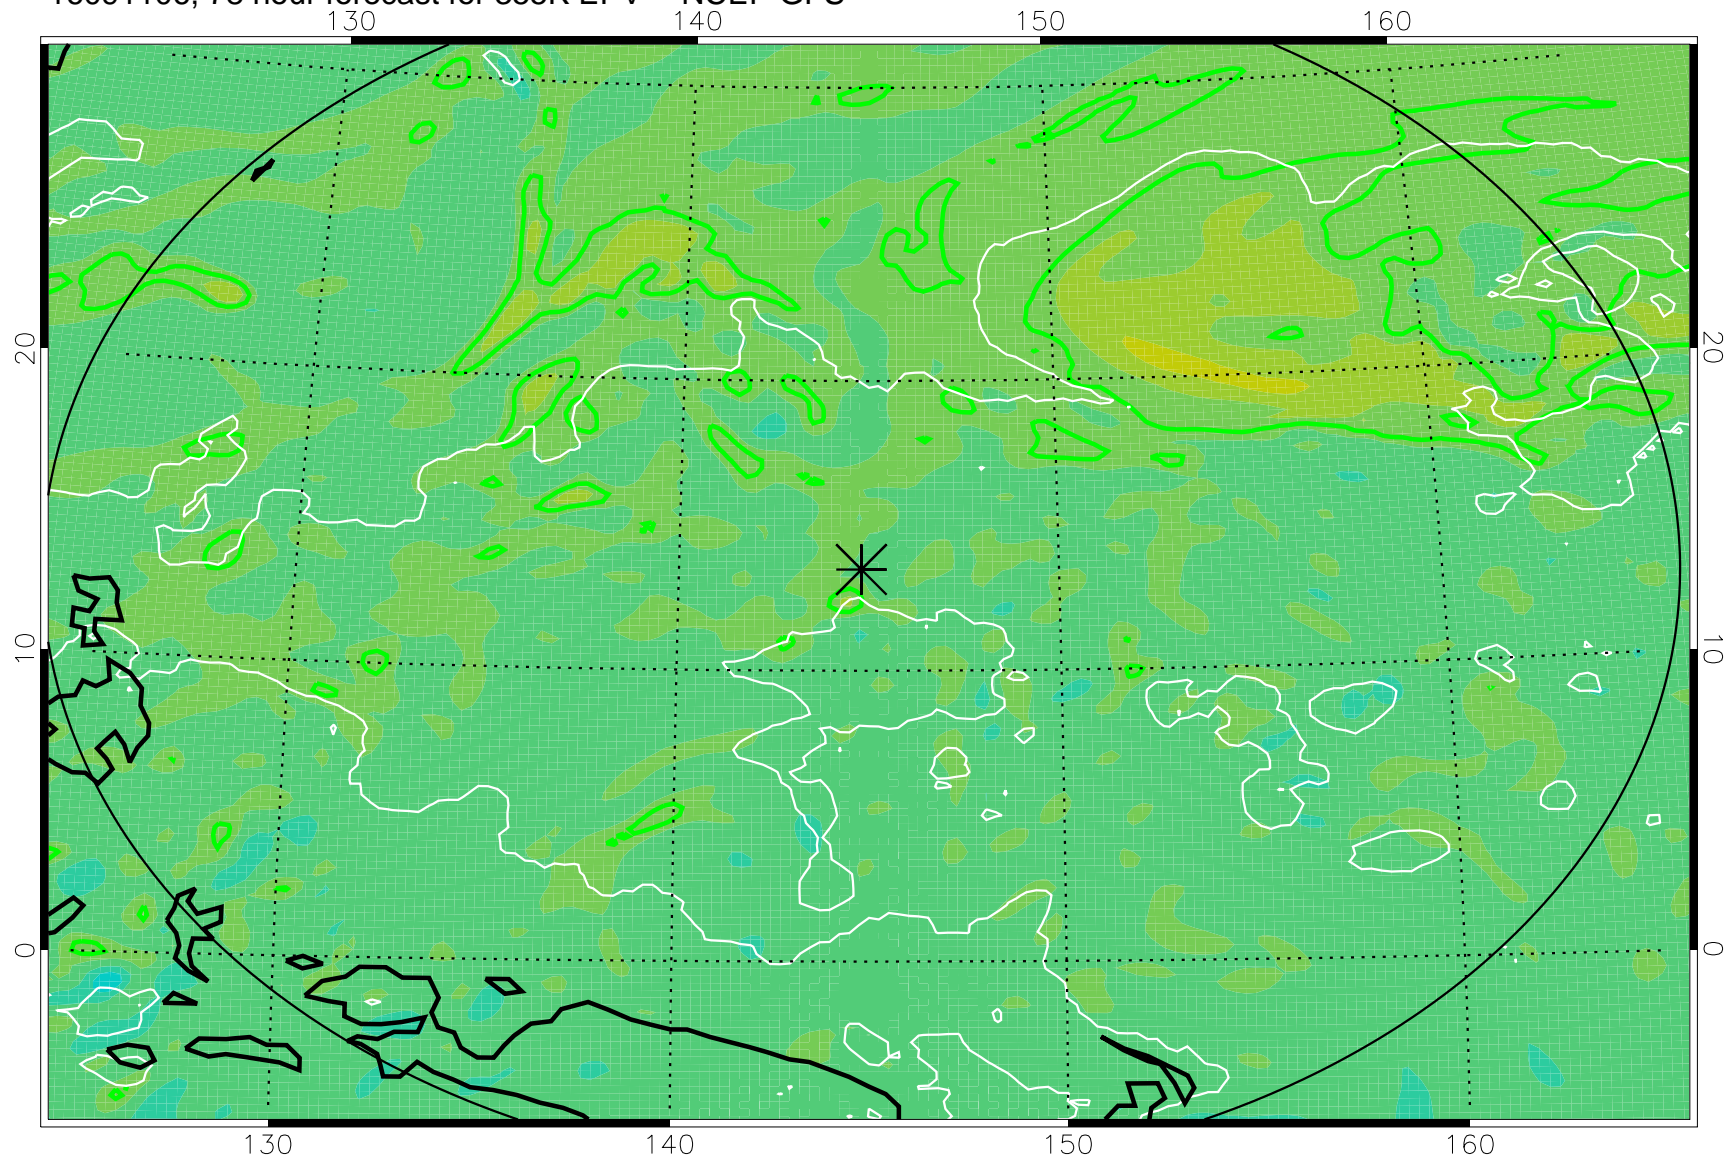

16091018, 66 hour forecast for 355K EPV -- NCEP GFS

355K Montgomery Streamfunction, white  
EPV Tropopause (2 PVU) Position  
Range ring of 2304 km

16091100, 72 hour forecast for 355K EPV -- NCEP GFS

355K Montgomery Streamfunction, white  
EPV Tropopause (2 PVU) Position  
Range ring of 2304 km

16091106, 78 hour forecast for 355K EPV -- NCEP GFS

355K Montgomery Streamfunction, white  
EPV Tropopause (2 PVU) Position  
Range ring of 2304 km

16091112, 84 hour forecast for 355K EPV -- NCEP GFS

355K Montgomery Streamfunction, white  
EPV Tropopause (2 PVU) Position  
Range ring of 2304 km

16091118, 90 hour forecast for 355K EPV -- NCEP GFS

355K Montgomery Streamfunction, white  
EPV Tropopause (2 PVU) Position  
Range ring of 2304 km

16091200, 96 hour forecast for 355K EPV -- NCEP GFS

355K Montgomery Streamfunction, white  
EPV Tropopause (2 PVU) Position  
Range ring of 2304 km

16091206, 102 hour forecast for 355K EPV -- NCEP GFS

355K Montgomery Streamfunction, white  
EPV Tropopause (2 PVU) Position  
Range ring of 2304 km

16091212, 108 hour forecast for 355K EPV -- NCEP GFS

355K Montgomery Streamfunction, white  
EPV Tropopause (2 PVU) Position  
Range ring of 2304 km