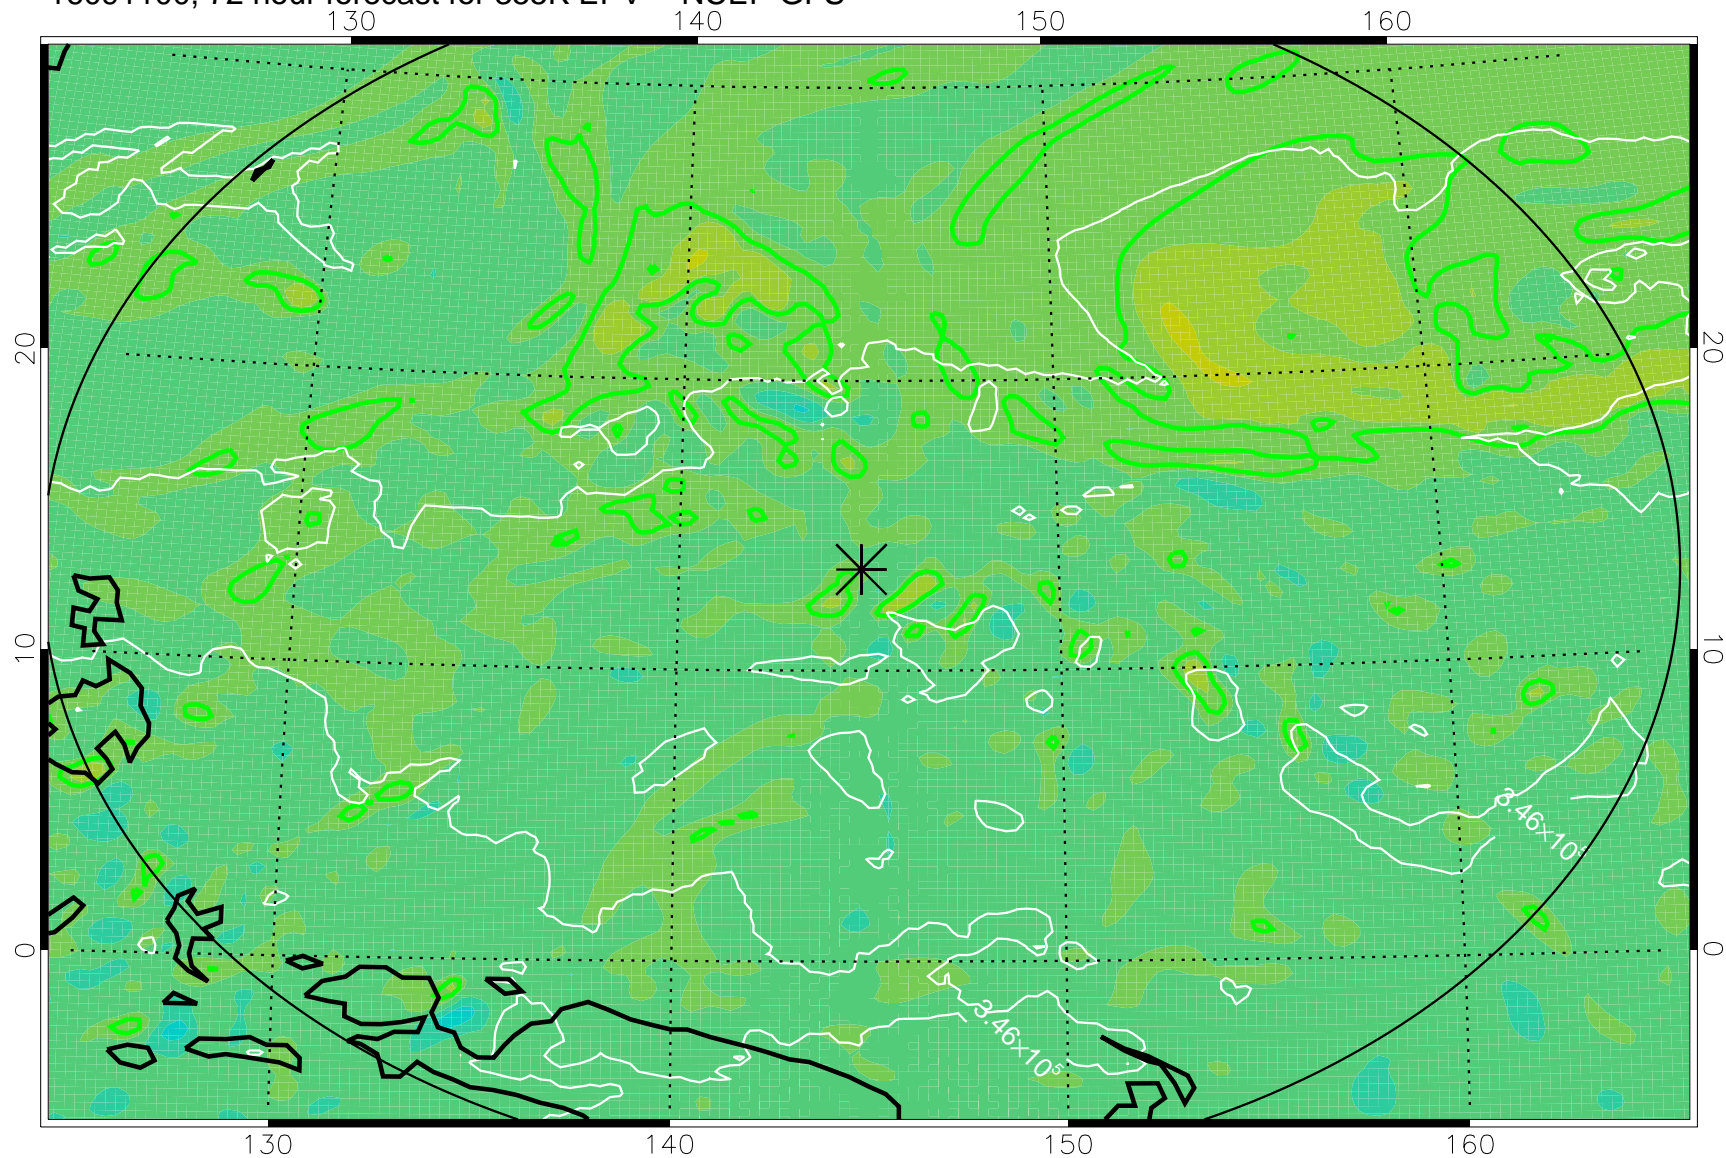

16091006, 54 hour forecast for 355K EPV -- NCEP GFS

355K Montgomery Streamfunction, white  
EPV Tropopause (2 PVU) Position  
Range ring of 2304 km

16091012, 60 hour forecast for 355K EPV -- NCEP GFS

355K Montgomery Streamfunction, white  
EPV Tropopause (2 PVU) Position  
Range ring of 2304 km

16091018, 66 hour forecast for 355K EPV -- NCEP GFS

355K Montgomery Streamfunction, white  
EPV Tropopause (2 PVU) Position  
Range ring of 2304 km

16091100, 72 hour forecast for 355K EPV -- NCEP GFS

355K Montgomery Streamfunction, white  
EPV Tropopause (2 PVU) Position  
Range ring of 2304 km

16091106, 78 hour forecast for 355K EPV -- NCEP GFS

355K Montgomery Streamfunction, white  
EPV Tropopause (2 PVU) Position  
Range ring of 2304 km

16091112, 84 hour forecast for 355K EPV -- NCEP GFS

355K Montgomery Streamfunction, white  
EPV Tropopause (2 PVU) Position  
Range ring of 2304 km

16091118, 90 hour forecast for 355K EPV -- NCEP GFS

355K Montgomery Streamfunction, white  
EPV Tropopause (2 PVU) Position  
Range ring of 2304 km

16091200, 96 hour forecast for 355K EPV -- NCEP GFS

355K Montgomery Streamfunction, white  
EPV Tropopause (2 PVU) Position  
Range ring of 2304 km