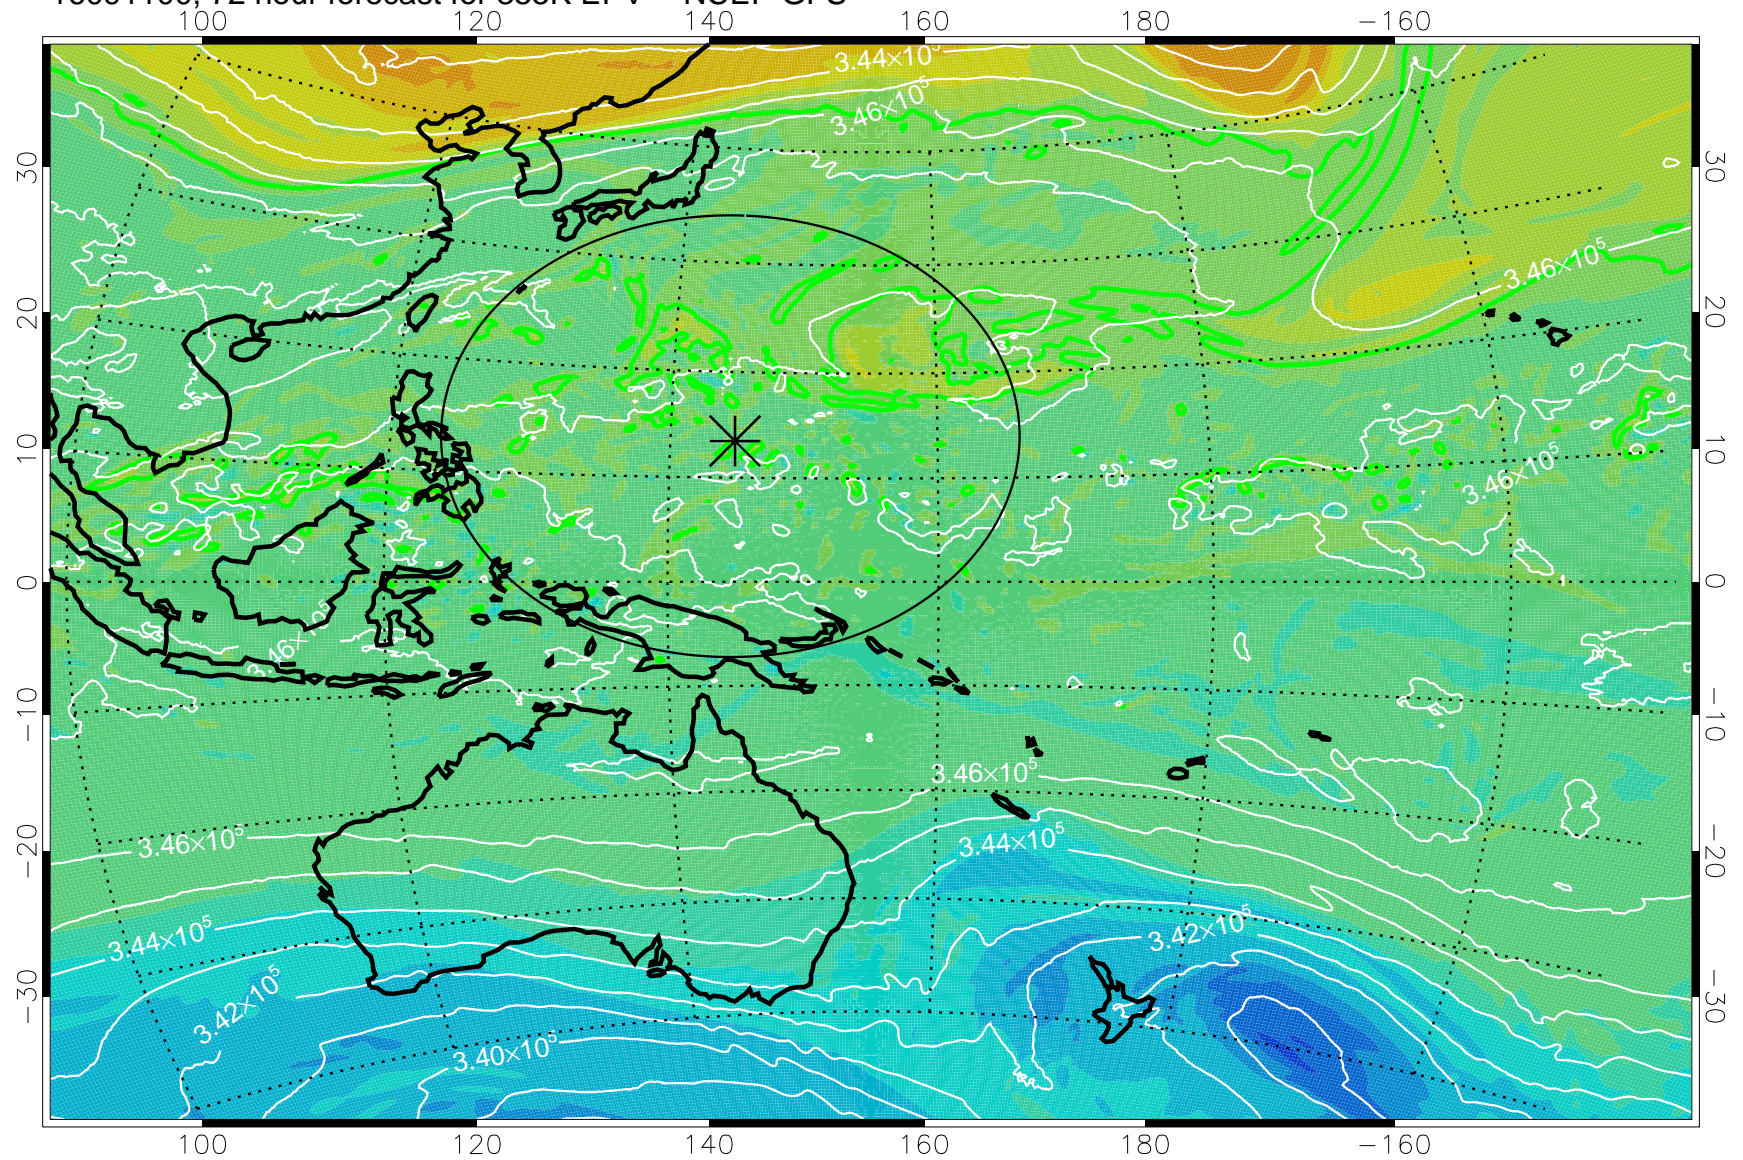

16090918, 42 hour forecast for 355K EPV -- NCEP GFS

355K Montgomery Streamfunction, white  
EPV Tropopause (2 PVU) Position  
Range ring of 2304 km

16091000, 48 hour forecast for 355K EPV -- NCEP GFS

355K Montgomery Streamfunction, white  
EPV Tropopause (2 PVU) Position  
Range ring of 2304 km

16091006, 54 hour forecast for 355K EPV -- NCEP GFS

355K Montgomery Streamfunction, white  
EPV Tropopause (2 PVU) Position  
Range ring of 2304 km

16091012, 60 hour forecast for 355K EPV -- NCEP GFS

355K Montgomery Streamfunction, white  
EPV Tropopause (2 PVU) Position  
Range ring of 2304 km

16091018, 66 hour forecast for 355K EPV -- NCEP GFS

355K Montgomery Streamfunction, white  
EPV Tropopause (2 PVU) Position  
Range ring of 2304 km

16091100, 72 hour forecast for 355K EPV -- NCEP GFS

355K Montgomery Streamfunction, white  
EPV Tropopause (2 PVU) Position  
Range ring of 2304 km

16091106, 78 hour forecast for 355K EPV -- NCEP GFS

355K Montgomery Streamfunction, white  
EPV Tropopause (2 PVU) Position  
Range ring of 2304 km

16091112, 84 hour forecast for 355K EPV -- NCEP GFS

355K Montgomery Streamfunction, white  
EPV Tropopause (2 PVU) Position  
Range ring of 2304 km