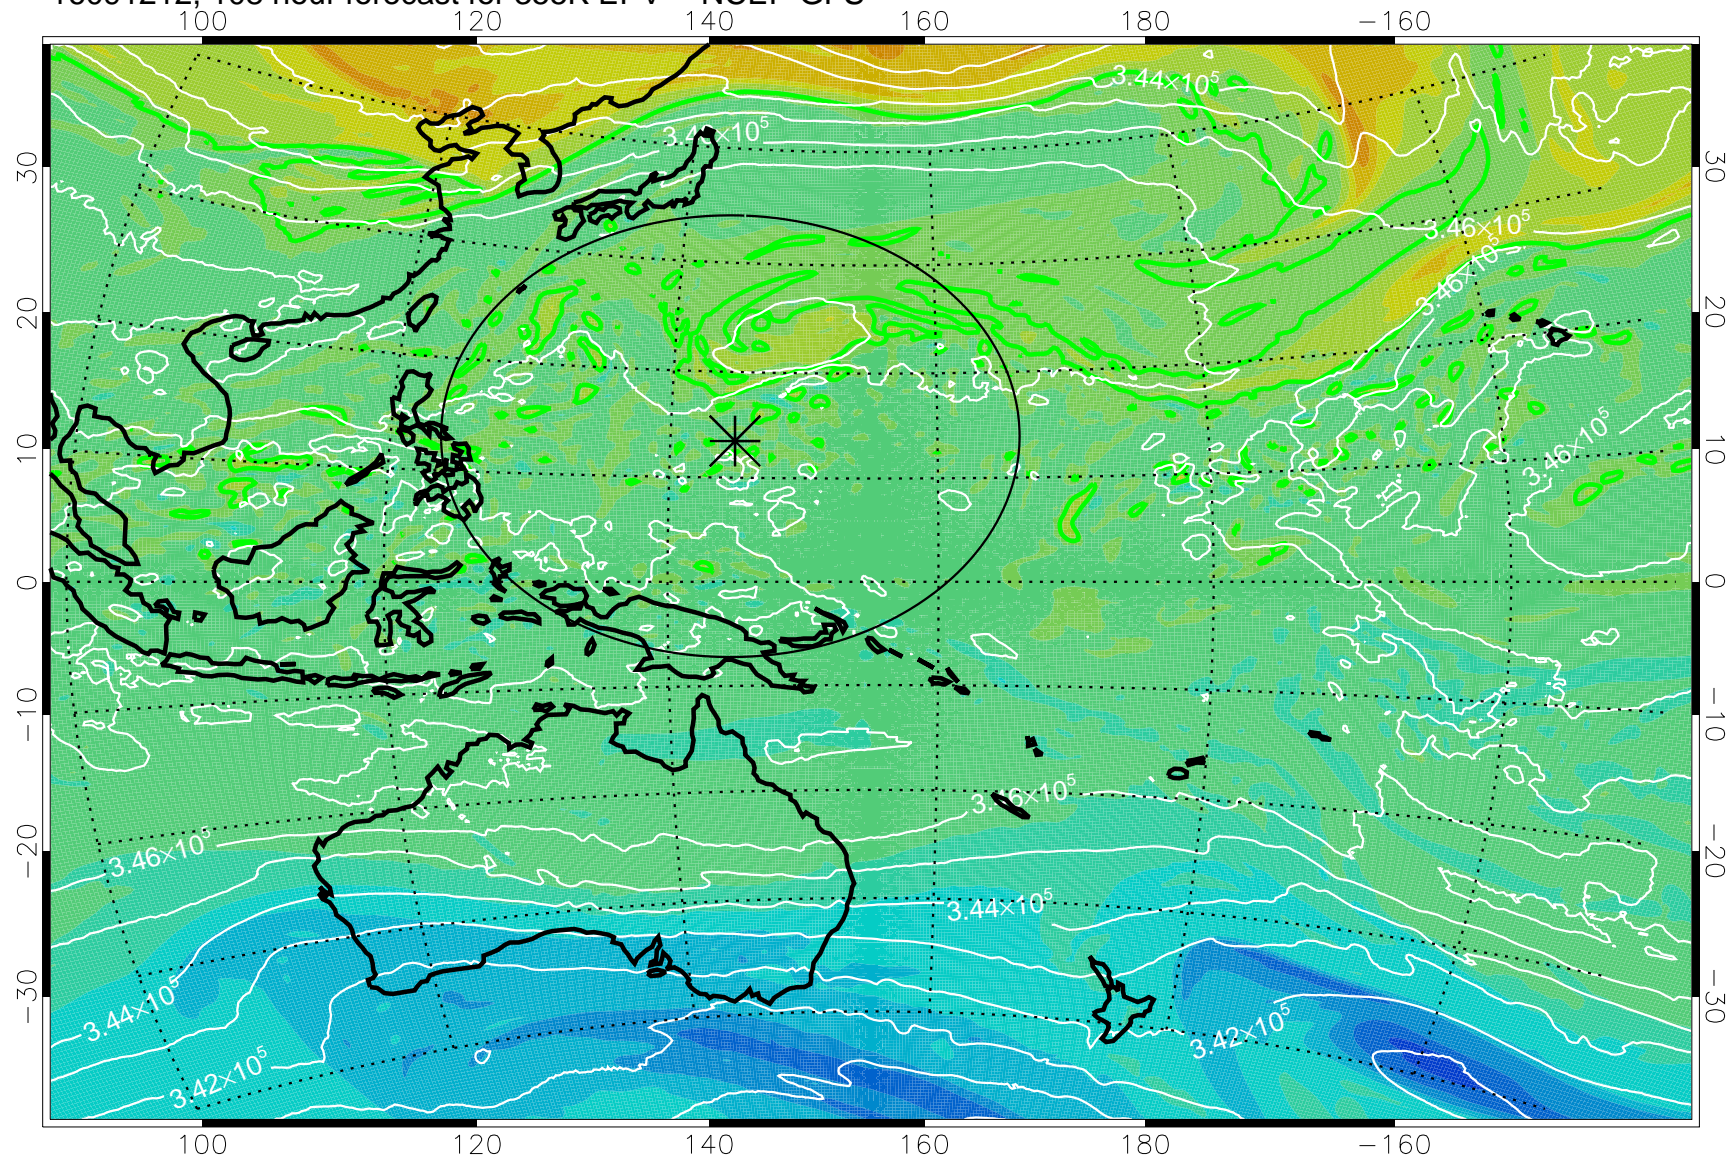

16091106, 78 hour forecast for 355K EPV -- NCEP GFS

355K Montgomery Streamfunction, white  
EPV Tropopause (2 PVU) Position  
Range ring of 2304 km

16091112, 84 hour forecast for 355K EPV -- NCEP GFS

355K Montgomery Streamfunction, white  
EPV Tropopause (2 PVU) Position  
Range ring of 2304 km

16091118, 90 hour forecast for 355K EPV -- NCEP GFS

355K Montgomery Streamfunction, white  
EPV Tropopause (2 PVU) Position  
Range ring of 2304 km

16091200, 96 hour forecast for 355K EPV -- NCEP GFS

355K Montgomery Streamfunction, white  
EPV Tropopause (2 PVU) Position  
Range ring of 2304 km

16091206, 102 hour forecast for 355K EPV -- NCEP GFS

355K Montgomery Streamfunction, white  
EPV Tropopause (2 PVU) Position  
Range ring of 2304 km

16091212, 108 hour forecast for 355K EPV -- NCEP GFS

355K Montgomery Streamfunction, white  
EPV Tropopause (2 PVU) Position  
Range ring of 2304 km

16091218, 114 hour forecast for 355K EPV -- NCEP GFS

355K Montgomery Streamfunction, white  
EPV Tropopause (2 PVU) Position  
Range ring of 2304 km

16091300, 120 hour forecast for 355K EPV -- NCEP GFS

355K Montgomery Streamfunction, white  
EPV Tropopause (2 PVU) Position  
Range ring of 2304 km