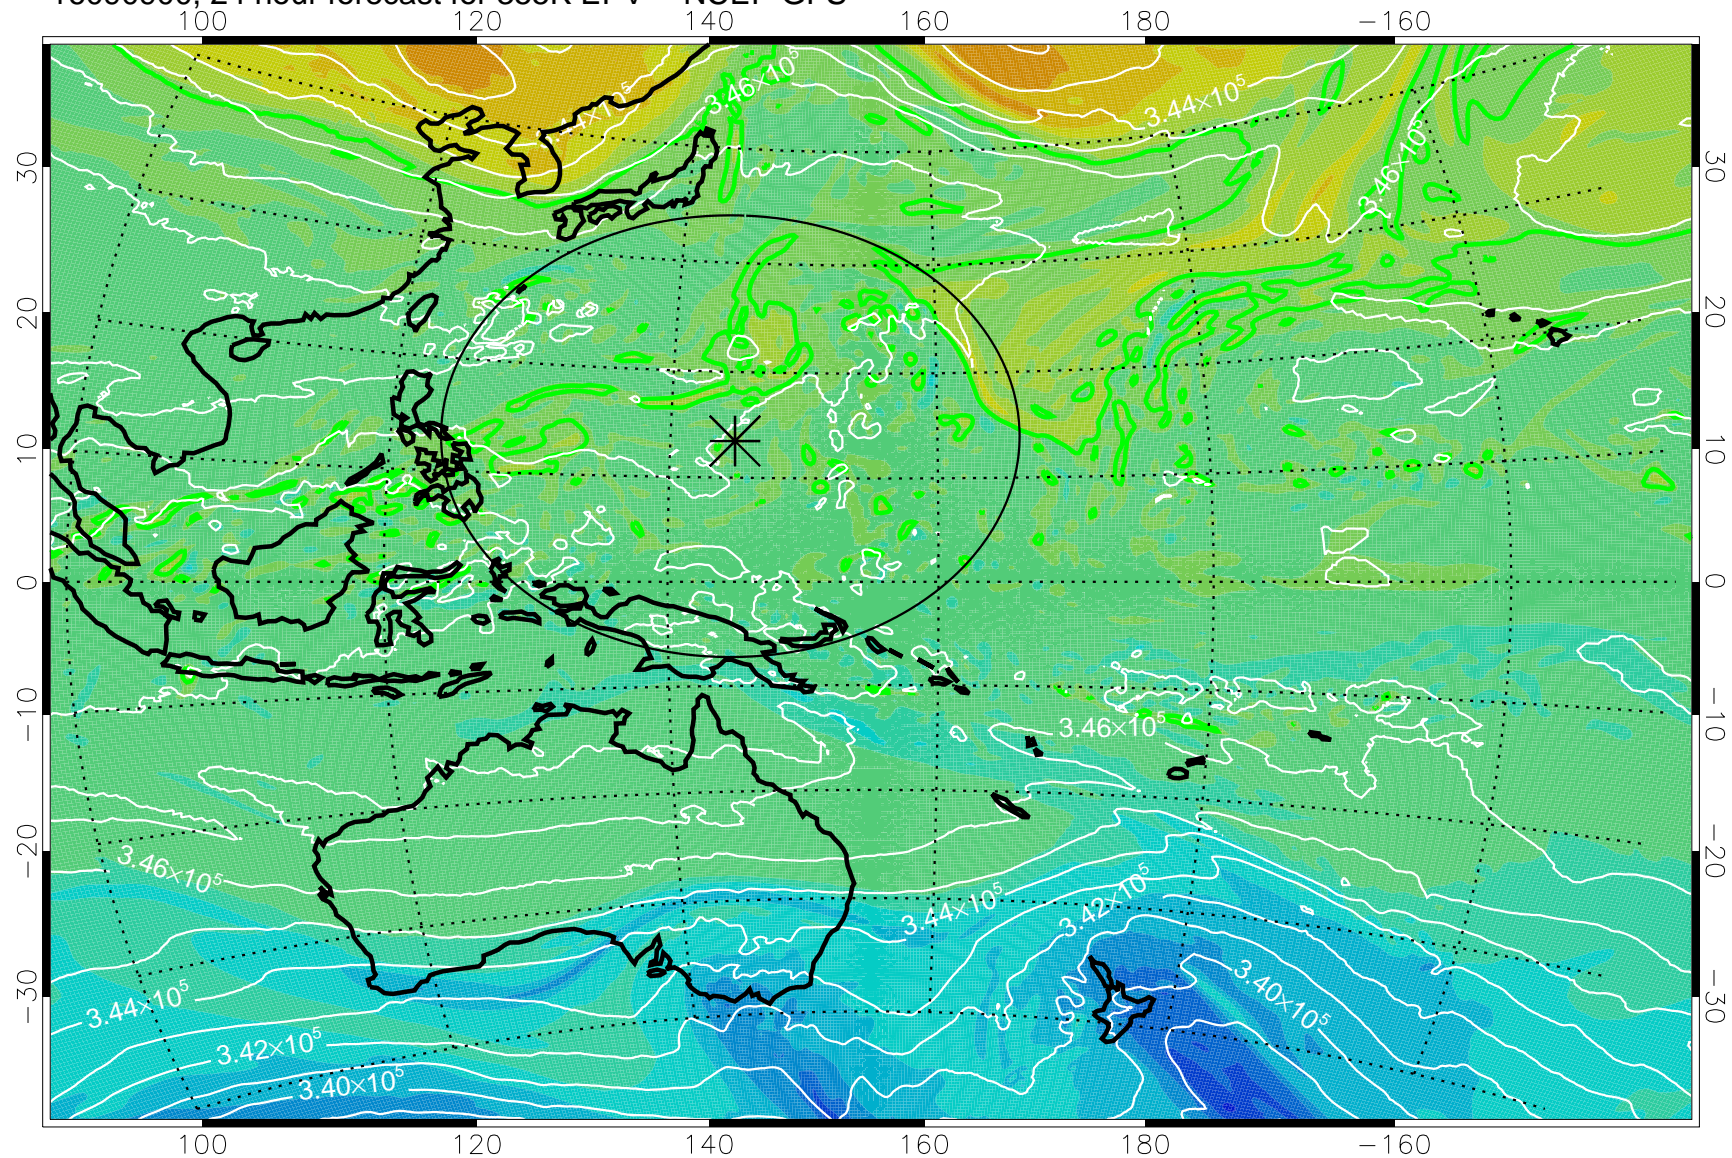

16090806, 6 hour forecast for 355K EPV -- NCEP GFS

355K Montgomery Streamfunction, white  
EPV Tropopause (2 PVU) Position  
Range ring of 2304 km

16090812, 12 hour forecast for 355K EPV -- NCEP GFS

355K Montgomery Streamfunction, white  
EPV Tropopause (2 PVU) Position  
Range ring of 2304 km

16090818, 18 hour forecast for 355K EPV -- NCEP GFS

355K Montgomery Streamfunction, white  
EPV Tropopause (2 PVU) Position  
Range ring of 2304 km

16090900, 24 hour forecast for 355K EPV -- NCEP GFS

355K Montgomery Streamfunction, white  
EPV Tropopause (2 PVU) Position  
Range ring of 2304 km

16090906, 30 hour forecast for 355K EPV -- NCEP GFS

355K Montgomery Streamfunction, white  
EPV Tropopause (2 PVU) Position  
Range ring of 2304 km

16090912, 36 hour forecast for 355K EPV -- NCEP GFS

355K Montgomery Streamfunction, white  
EPV Tropopause (2 PVU) Position  
Range ring of 2304 km

16090918, 42 hour forecast for 355K EPV -- NCEP GFS

355K Montgomery Streamfunction, white  
EPV Tropopause (2 PVU) Position  
Range ring of 2304 km

16091000, 48 hour forecast for 355K EPV -- NCEP GFS

355K Montgomery Streamfunction, white  
EPV Tropopause (2 PVU) Position  
Range ring of 2304 km