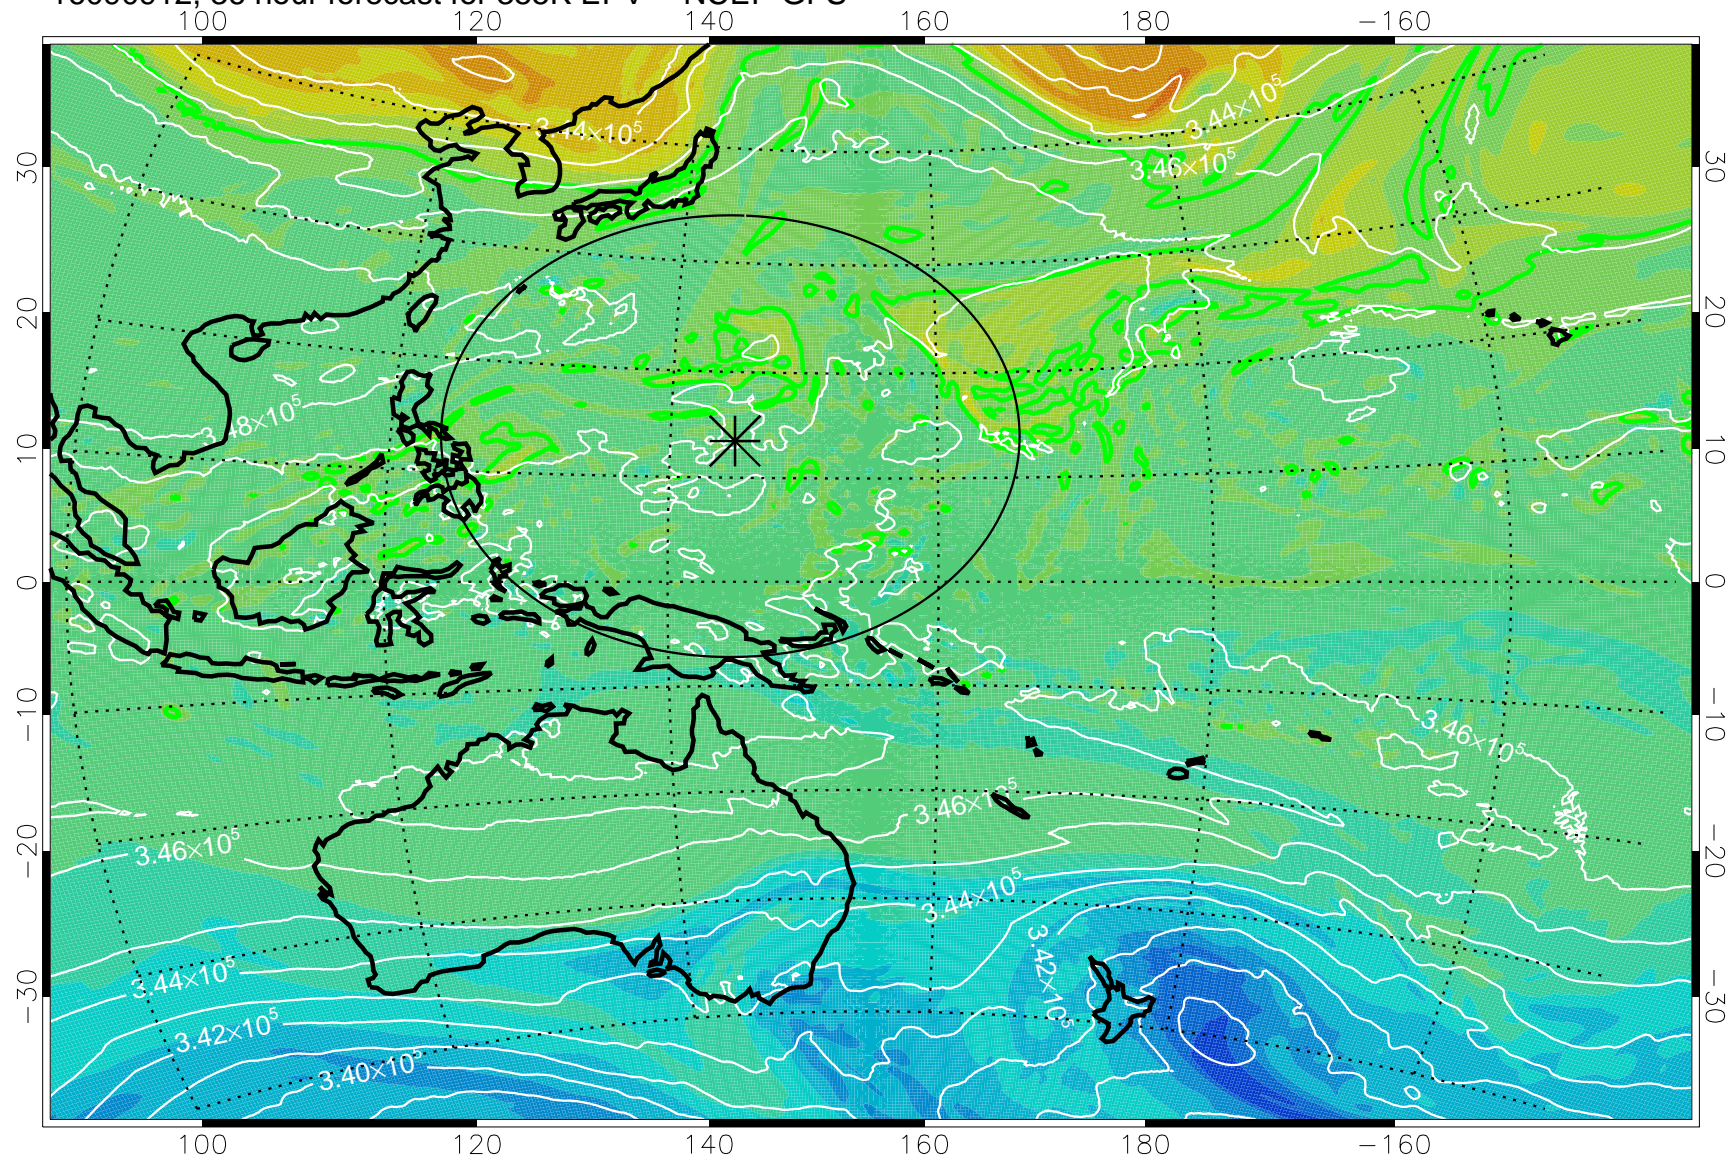

16090818, 18 hour forecast for 355K EPV -- NCEP GFS

355K Montgomery Streamfunction, white  
EPV Tropopause (2 PVU) Position  
Range ring of 2304 km

16090900, 24 hour forecast for 355K EPV -- NCEP GFS

355K Montgomery Streamfunction, white  
EPV Tropopause (2 PVU) Position  
Range ring of 2304 km

16090906, 30 hour forecast for 355K EPV -- NCEP GFS

355K Montgomery Streamfunction, white  
EPV Tropopause (2 PVU) Position  
Range ring of 2304 km

16090912, 36 hour forecast for 355K EPV -- NCEP GFS

355K Montgomery Streamfunction, white  
EPV Tropopause (2 PVU) Position  
Range ring of 2304 km

16090918, 42 hour forecast for 355K EPV -- NCEP GFS

355K Montgomery Streamfunction, white  
EPV Tropopause (2 PVU) Position  
Range ring of 2304 km

16091000, 48 hour forecast for 355K EPV -- NCEP GFS

355K Montgomery Streamfunction, white  
EPV Tropopause (2 PVU) Position  
Range ring of 2304 km

16091006, 54 hour forecast for 355K EPV -- NCEP GFS

355K Montgomery Streamfunction, white  
EPV Tropopause (2 PVU) Position  
Range ring of 2304 km

16091012, 60 hour forecast for 355K EPV -- NCEP GFS

355K Montgomery Streamfunction, white  
EPV Tropopause (2 PVU) Position  
Range ring of 2304 km