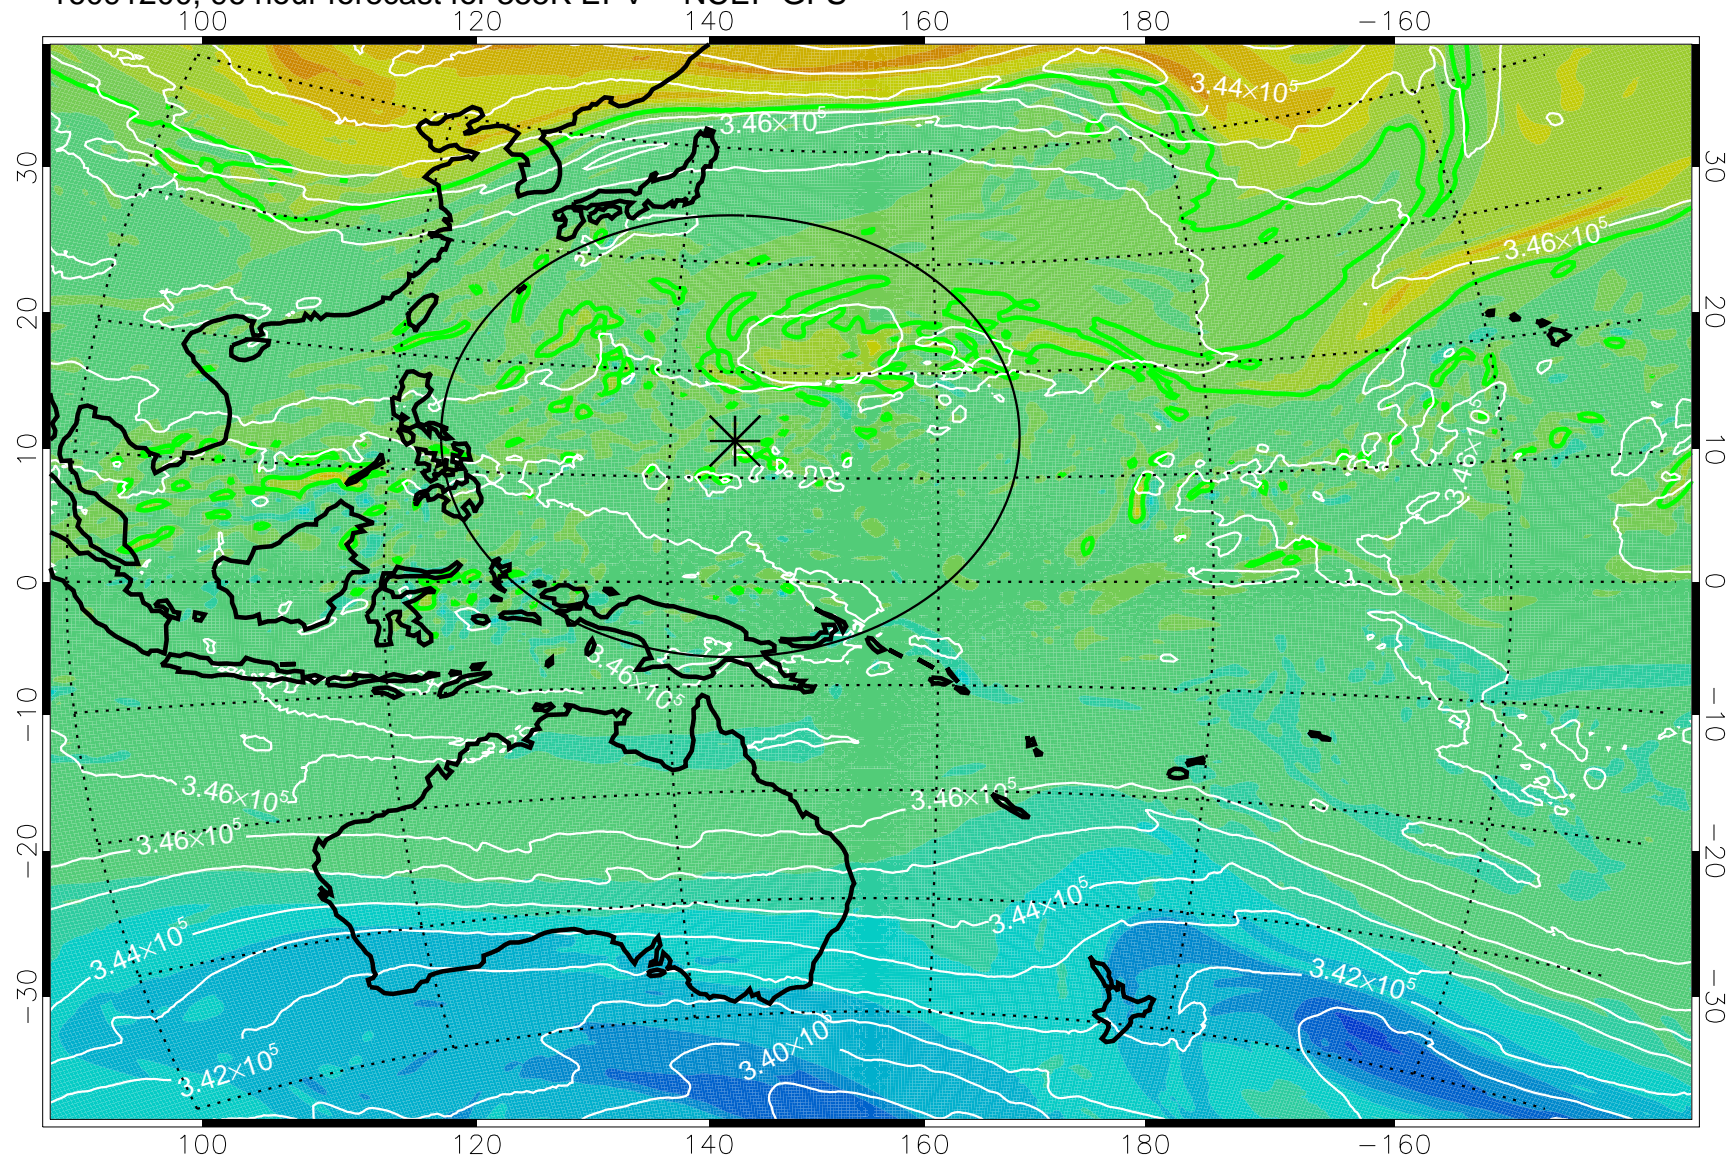

16091018, 66 hour forecast for 355K EPV -- NCEP GFS

355K Montgomery Streamfunction, white  
EPV Tropopause (2 PVU) Position  
Range ring of 2304 km

16091100, 72 hour forecast for 355K EPV -- NCEP GFS

355K Montgomery Streamfunction, white  
EPV Tropopause (2 PVU) Position  
Range ring of 2304 km

16091106, 78 hour forecast for 355K EPV -- NCEP GFS

355K Montgomery Streamfunction, white  
EPV Tropopause (2 PVU) Position  
Range ring of 2304 km

16091112, 84 hour forecast for 355K EPV -- NCEP GFS

355K Montgomery Streamfunction, white  
EPV Tropopause (2 PVU) Position  
Range ring of 2304 km

16091118, 90 hour forecast for 355K EPV -- NCEP GFS

355K Montgomery Streamfunction, white  
EPV Tropopause (2 PVU) Position  
Range ring of 2304 km

16091200, 96 hour forecast for 355K EPV -- NCEP GFS

355K Montgomery Streamfunction, white  
EPV Tropopause (2 PVU) Position  
Range ring of 2304 km

16091206, 102 hour forecast for 355K EPV -- NCEP GFS

355K Montgomery Streamfunction, white  
EPV Tropopause (2 PVU) Position  
Range ring of 2304 km

16091212, 108 hour forecast for 355K EPV -- NCEP GFS

355K Montgomery Streamfunction, white  
EPV Tropopause (2 PVU) Position  
Range ring of 2304 km