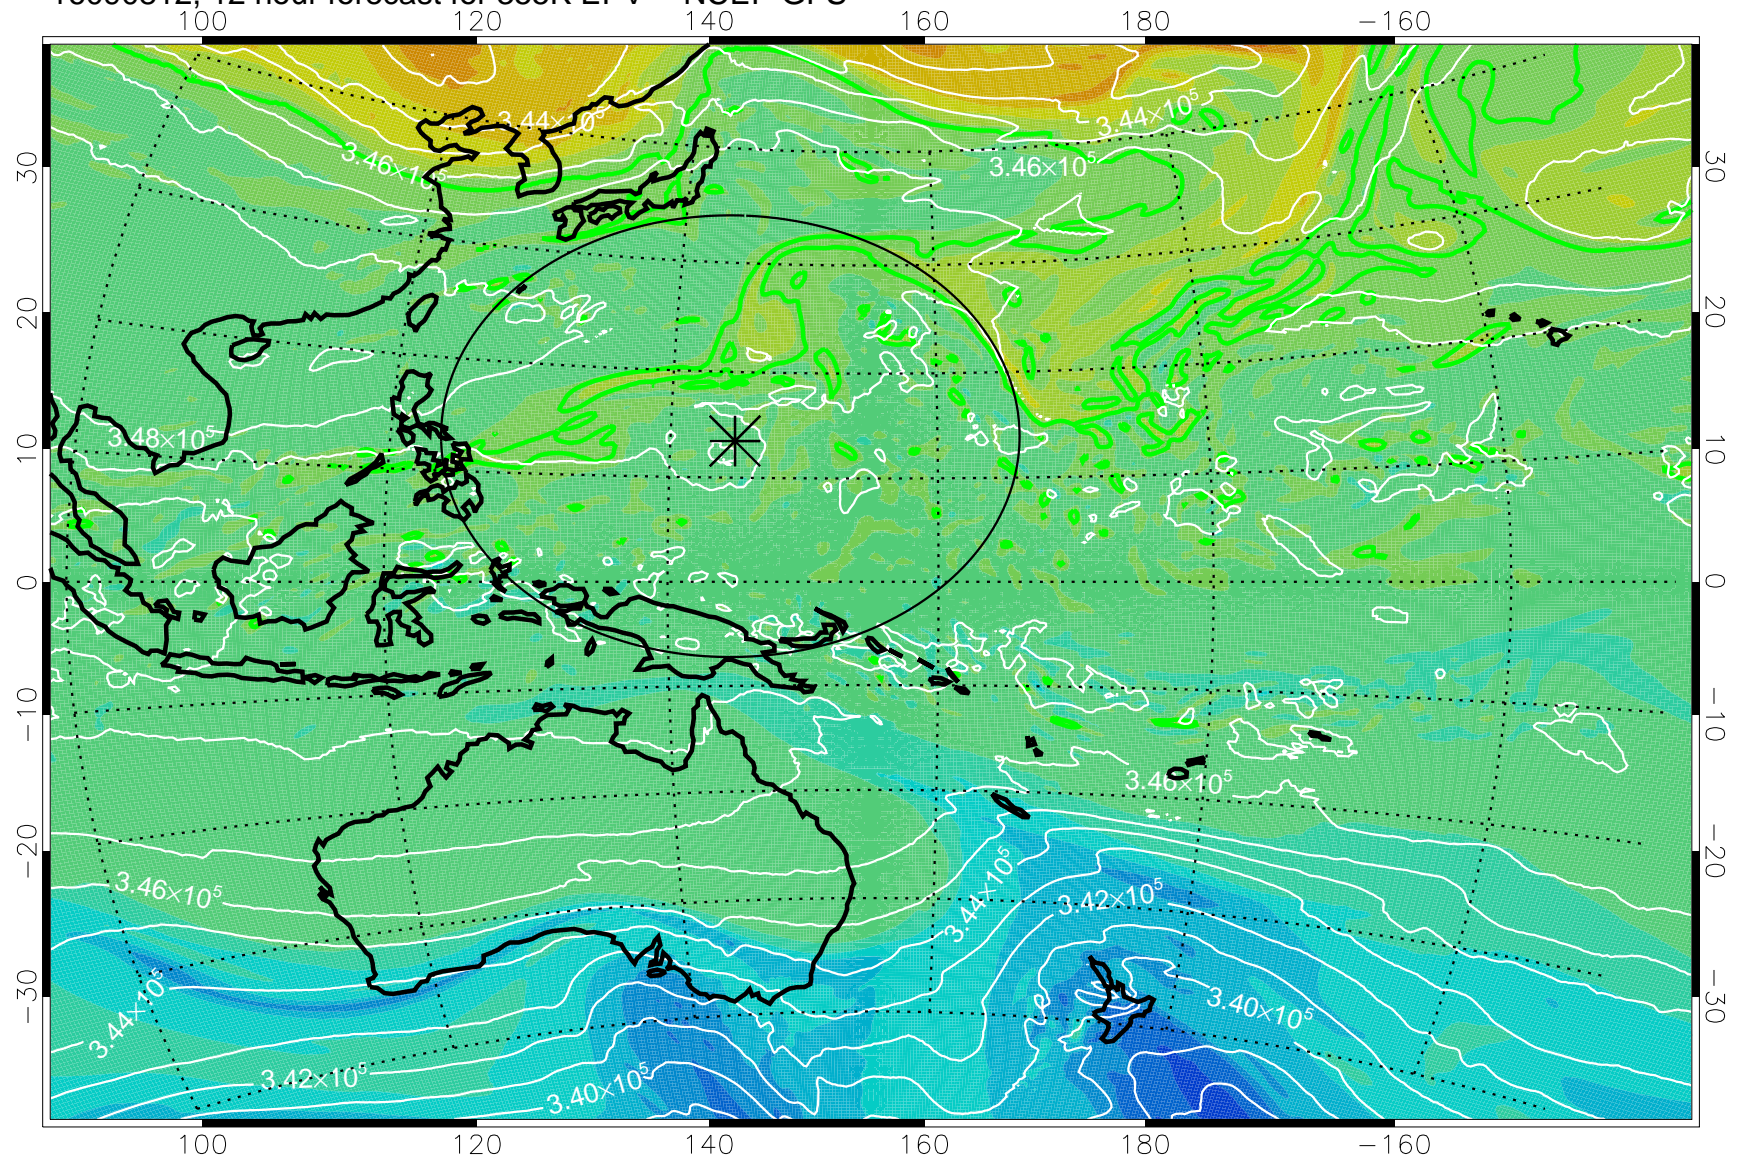

16090806, 6 hour forecast for 355K EPV -- NCEP GFS

355K Montgomery Streamfunction, white  
EPV Tropopause (2 PVU) Position  
Range ring of 2304 km

16090812, 12 hour forecast for 355K EPV -- NCEP GFS

355K Montgomery Streamfunction, white  
EPV Tropopause (2 PVU) Position  
Range ring of 2304 km

16090818, 18 hour forecast for 355K EPV -- NCEP GFS

355K Montgomery Streamfunction, white  
EPV Tropopause (2 PVU) Position  
Range ring of 2304 km

16090900, 24 hour forecast for 355K EPV -- NCEP GFS

355K Montgomery Streamfunction, white  
EPV Tropopause (2 PVU) Position  
Range ring of 2304 km

16090906, 30 hour forecast for 355K EPV -- NCEP GFS

355K Montgomery Streamfunction, white  
EPV Tropopause (2 PVU) Position  
Range ring of 2304 km

16090912, 36 hour forecast for 355K EPV -- NCEP GFS

355K Montgomery Streamfunction, white  
EPV Tropopause (2 PVU) Position  
Range ring of 2304 km

16090918, 42 hour forecast for 355K EPV -- NCEP GFS

355K Montgomery Streamfunction, white  
EPV Tropopause (2 PVU) Position  
Range ring of 2304 km

16091000, 48 hour forecast for 355K EPV -- NCEP GFS

355K Montgomery Streamfunction, white  
EPV Tropopause (2 PVU) Position  
Range ring of 2304 km