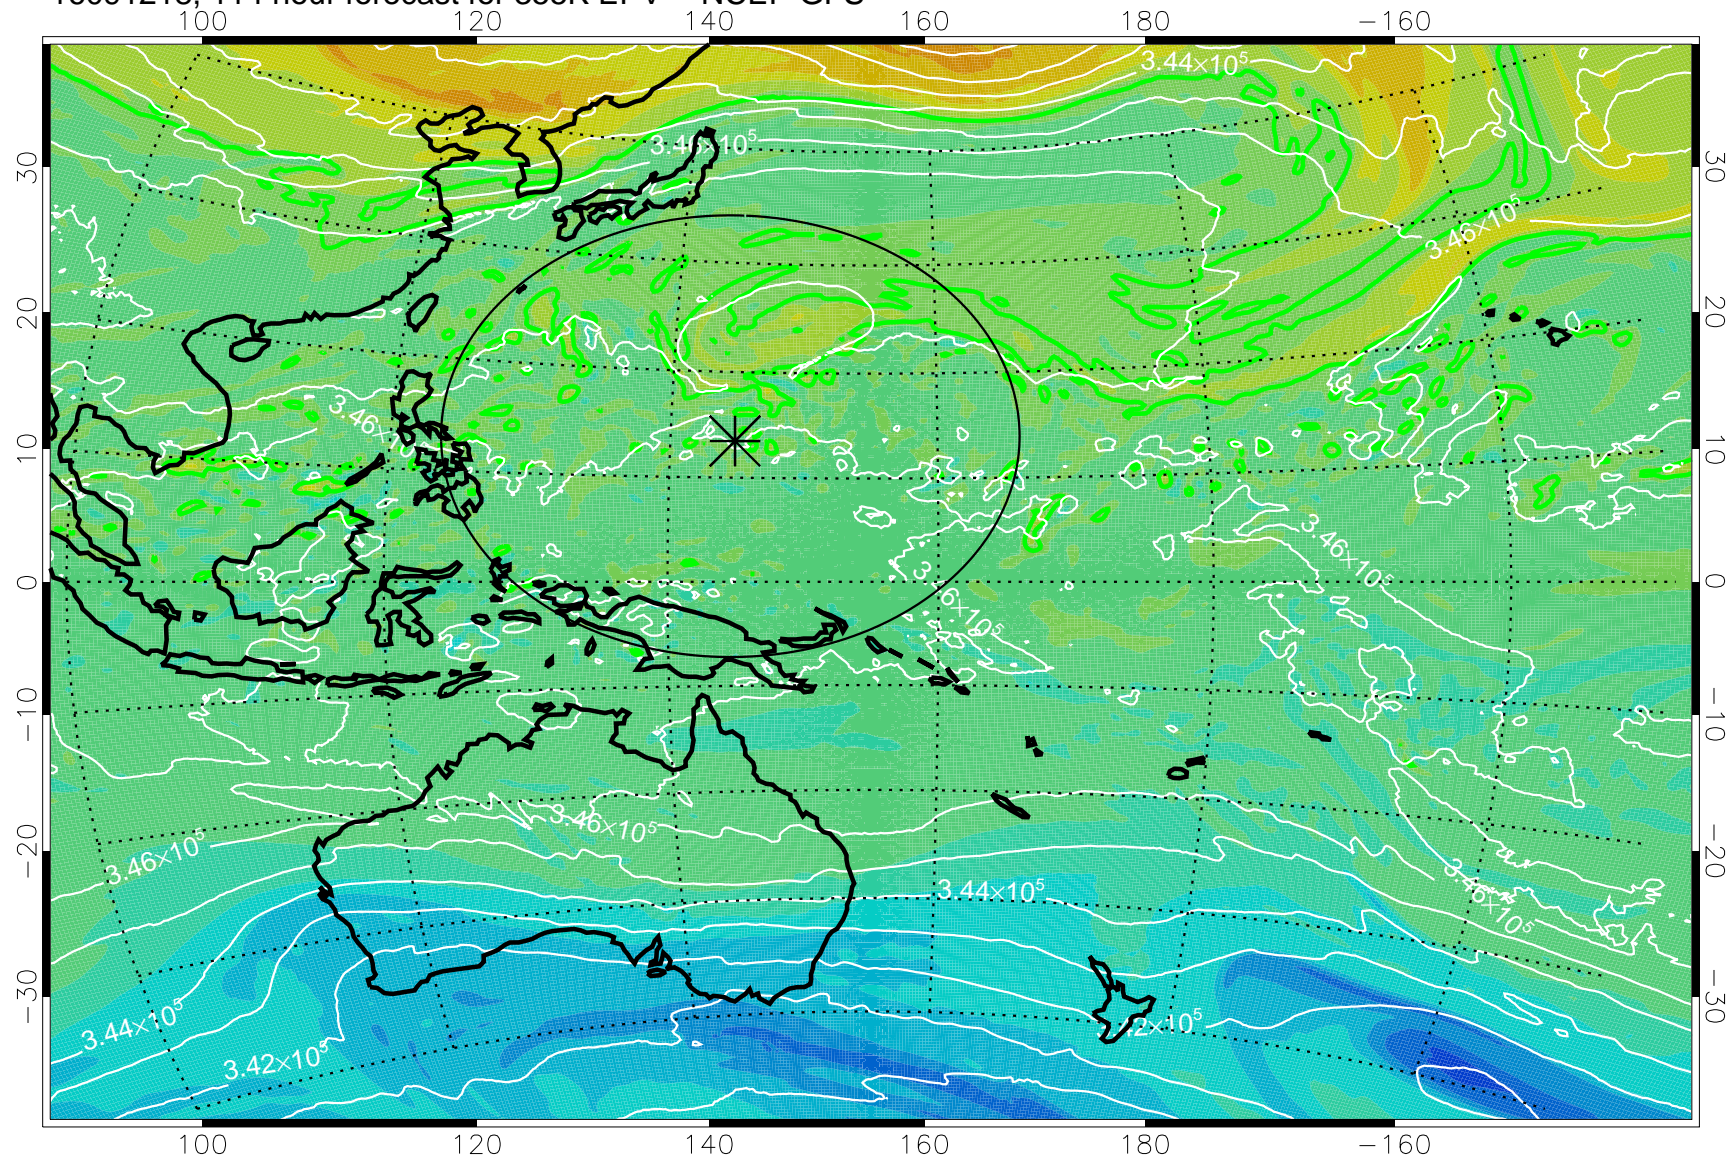

16091106, 78 hour forecast for 355K EPV -- NCEP GFS

355K Montgomery Streamfunction, white  
EPV Tropopause (2 PVU) Position  
Range ring of 2304 km

16091112, 84 hour forecast for 355K EPV -- NCEP GFS

355K Montgomery Streamfunction, white  
EPV Tropopause (2 PVU) Position  
Range ring of 2304 km

16091118, 90 hour forecast for 355K EPV -- NCEP GFS

355K Montgomery Streamfunction, white  
EPV Tropopause (2 PVU) Position  
Range ring of 2304 km

16091200, 96 hour forecast for 355K EPV -- NCEP GFS

355K Montgomery Streamfunction, white  
EPV Tropopause (2 PVU) Position  
Range ring of 2304 km

16091206, 102 hour forecast for 355K EPV -- NCEP GFS

355K Montgomery Streamfunction, white  
EPV Tropopause (2 PVU) Position  
Range ring of 2304 km

16091212, 108 hour forecast for 355K EPV -- NCEP GFS

355K Montgomery Streamfunction, white  
EPV Tropopause (2 PVU) Position  
Range ring of 2304 km

16091218, 114 hour forecast for 355K EPV -- NCEP GFS

355K Montgomery Streamfunction, white  
EPV Tropopause (2 PVU) Position  
Range ring of 2304 km

16091300, 120 hour forecast for 355K EPV -- NCEP GFS

355K Montgomery Streamfunction, white  
EPV Tropopause (2 PVU) Position  
Range ring of 2304 km