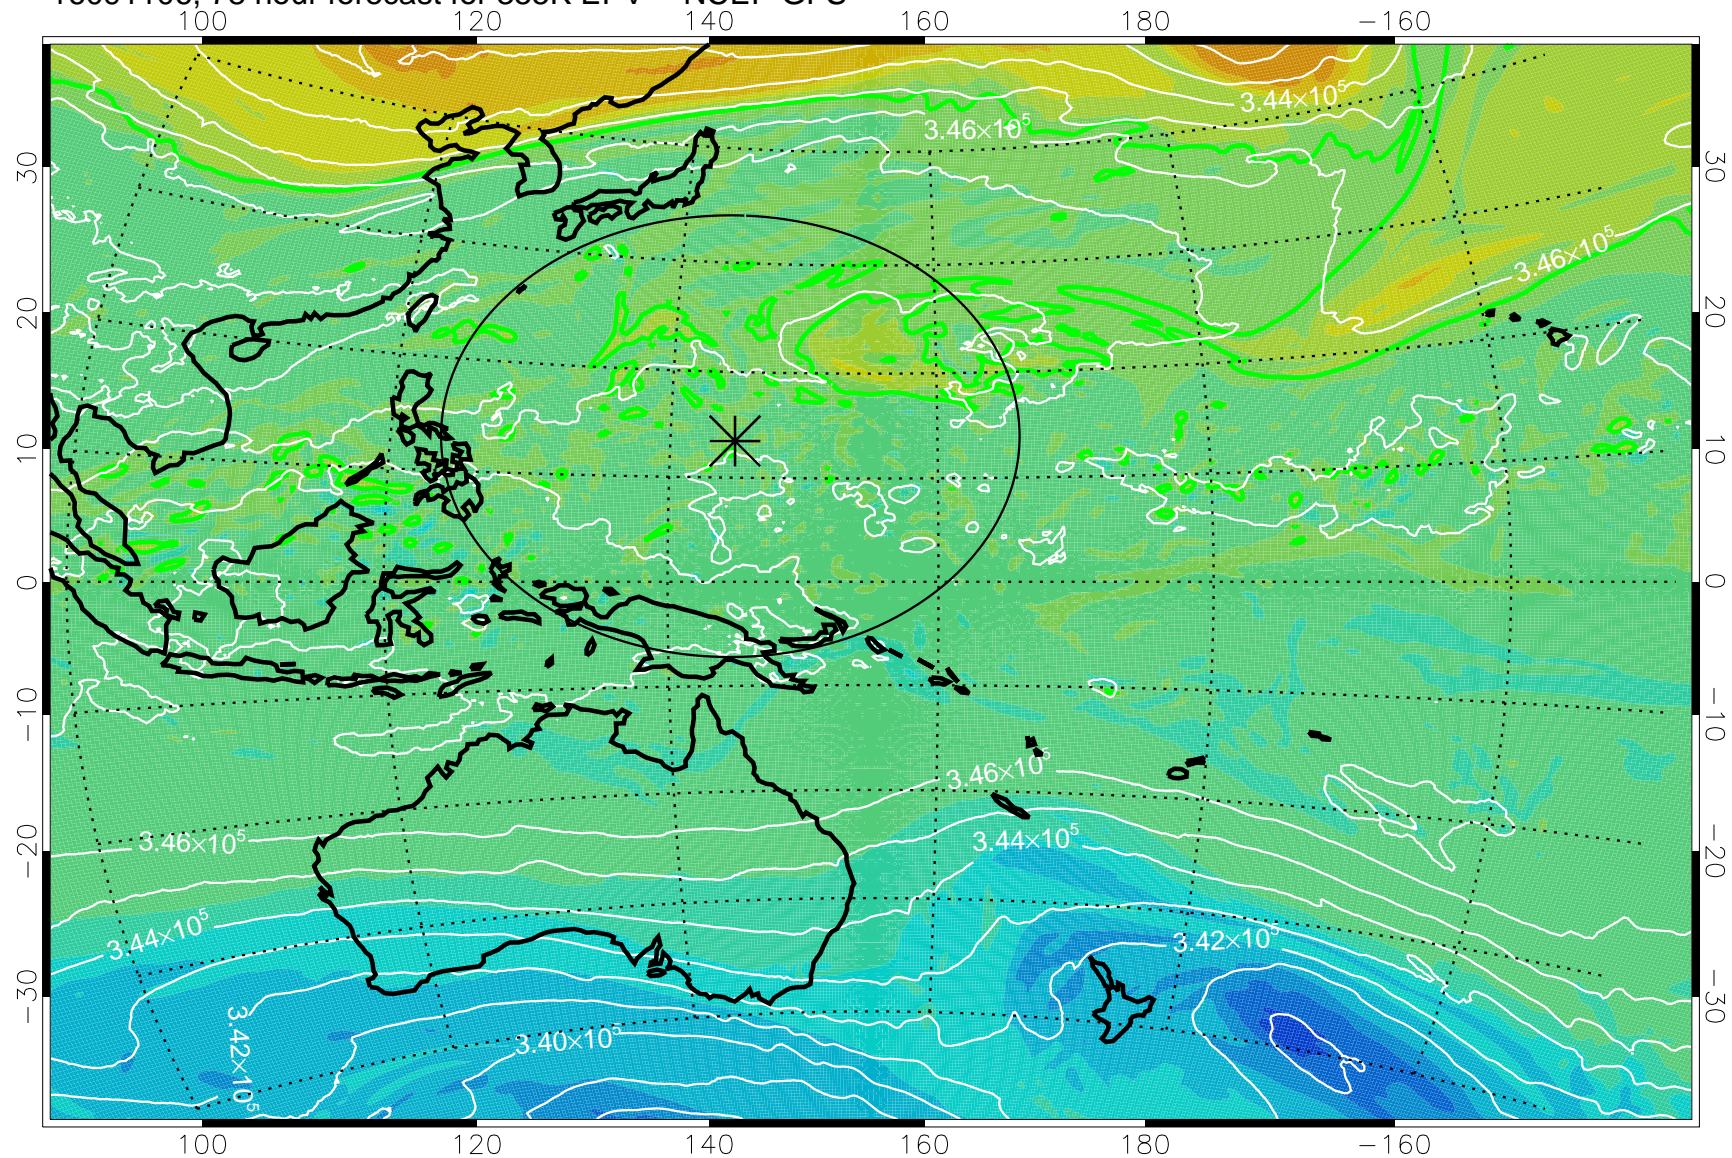

16091006, 54 hour forecast for 355K EPV -- NCEP GFS

355K Montgomery Streamfunction, white  
EPV Tropopause (2 PVU) Position  
Range ring of 2304 km

16091012, 60 hour forecast for 355K EPV -- NCEP GFS

355K Montgomery Streamfunction, white  
EPV Tropopause (2 PVU) Position  
Range ring of 2304 km

16091018, 66 hour forecast for 355K EPV -- NCEP GFS

355K Montgomery Streamfunction, white  
EPV Tropopause (2 PVU) Position  
Range ring of 2304 km

16091100, 72 hour forecast for 355K EPV -- NCEP GFS

355K Montgomery Streamfunction, white  
EPV Tropopause (2 PVU) Position  
Range ring of 2304 km

16091106, 78 hour forecast for 355K EPV -- NCEP GFS

355K Montgomery Streamfunction, white  
EPV Tropopause (2 PVU) Position  
Range ring of 2304 km

16091112, 84 hour forecast for 355K EPV -- NCEP GFS

355K Montgomery Streamfunction, white  
EPV Tropopause (2 PVU) Position  
Range ring of 2304 km

16091118, 90 hour forecast for 355K EPV -- NCEP GFS

355K Montgomery Streamfunction, white  
EPV Tropopause (2 PVU) Position  
Range ring of 2304 km

16091200, 96 hour forecast for 355K EPV -- NCEP GFS

355K Montgomery Streamfunction, white  
EPV Tropopause (2 PVU) Position  
Range ring of 2304 km