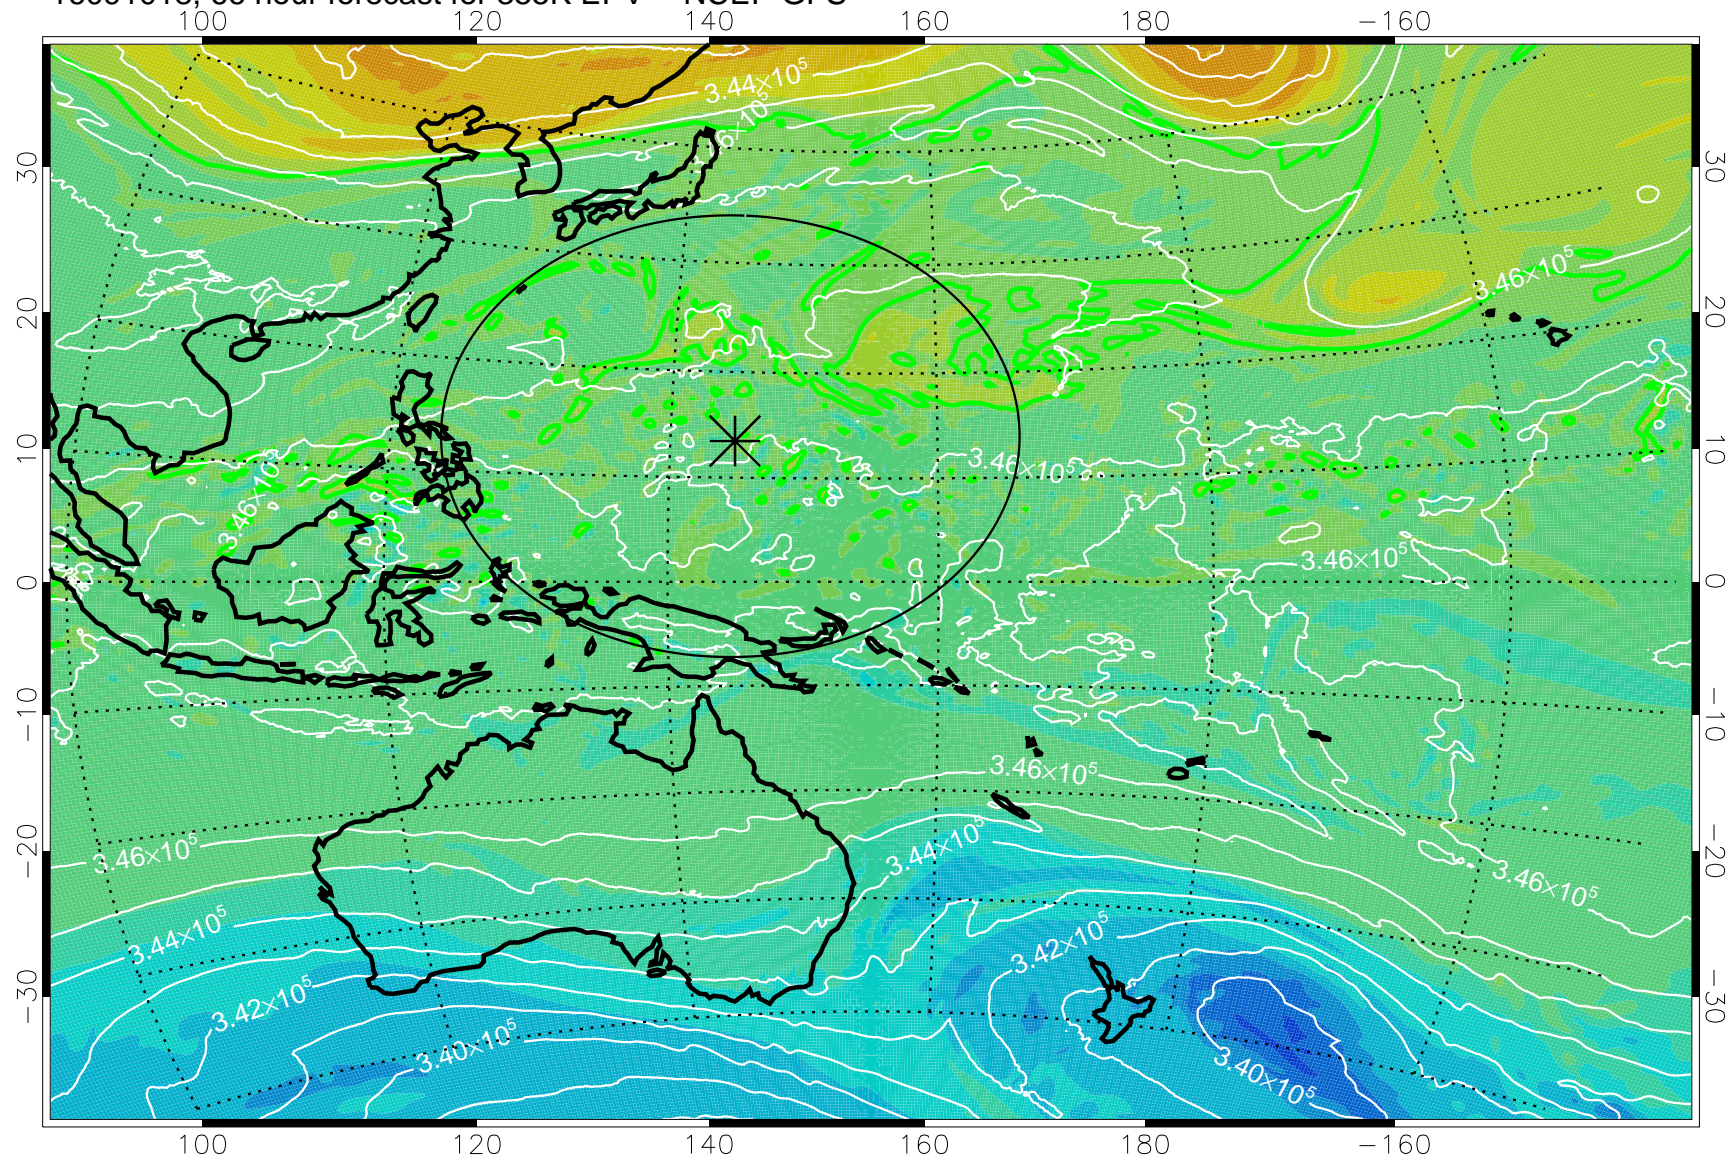

16090918, 42 hour forecast for 355K EPV -- NCEP GFS

355K Montgomery Streamfunction, white  
EPV Tropopause (2 PVU) Position  
Range ring of 2304 km

16091000, 48 hour forecast for 355K EPV -- NCEP GFS

355K Montgomery Streamfunction, white  
EPV Tropopause (2 PVU) Position  
Range ring of 2304 km

16091006, 54 hour forecast for 355K EPV -- NCEP GFS

355K Montgomery Streamfunction, white  
EPV Tropopause (2 PVU) Position  
Range ring of 2304 km

16091012, 60 hour forecast for 355K EPV -- NCEP GFS

355K Montgomery Streamfunction, white  
EPV Tropopause (2 PVU) Position  
Range ring of 2304 km

16091018, 66 hour forecast for 355K EPV -- NCEP GFS

355K Montgomery Streamfunction, white  
EPV Tropopause (2 PVU) Position  
Range ring of 2304 km

16091100, 72 hour forecast for 355K EPV -- NCEP GFS

355K Montgomery Streamfunction, white  
EPV Tropopause (2 PVU) Position  
Range ring of 2304 km

16091106, 78 hour forecast for 355K EPV -- NCEP GFS

355K Montgomery Streamfunction, white  
EPV Tropopause (2 PVU) Position  
Range ring of 2304 km

16091112, 84 hour forecast for 355K EPV -- NCEP GFS

355K Montgomery Streamfunction, white  
EPV Tropopause (2 PVU) Position  
Range ring of 2304 km