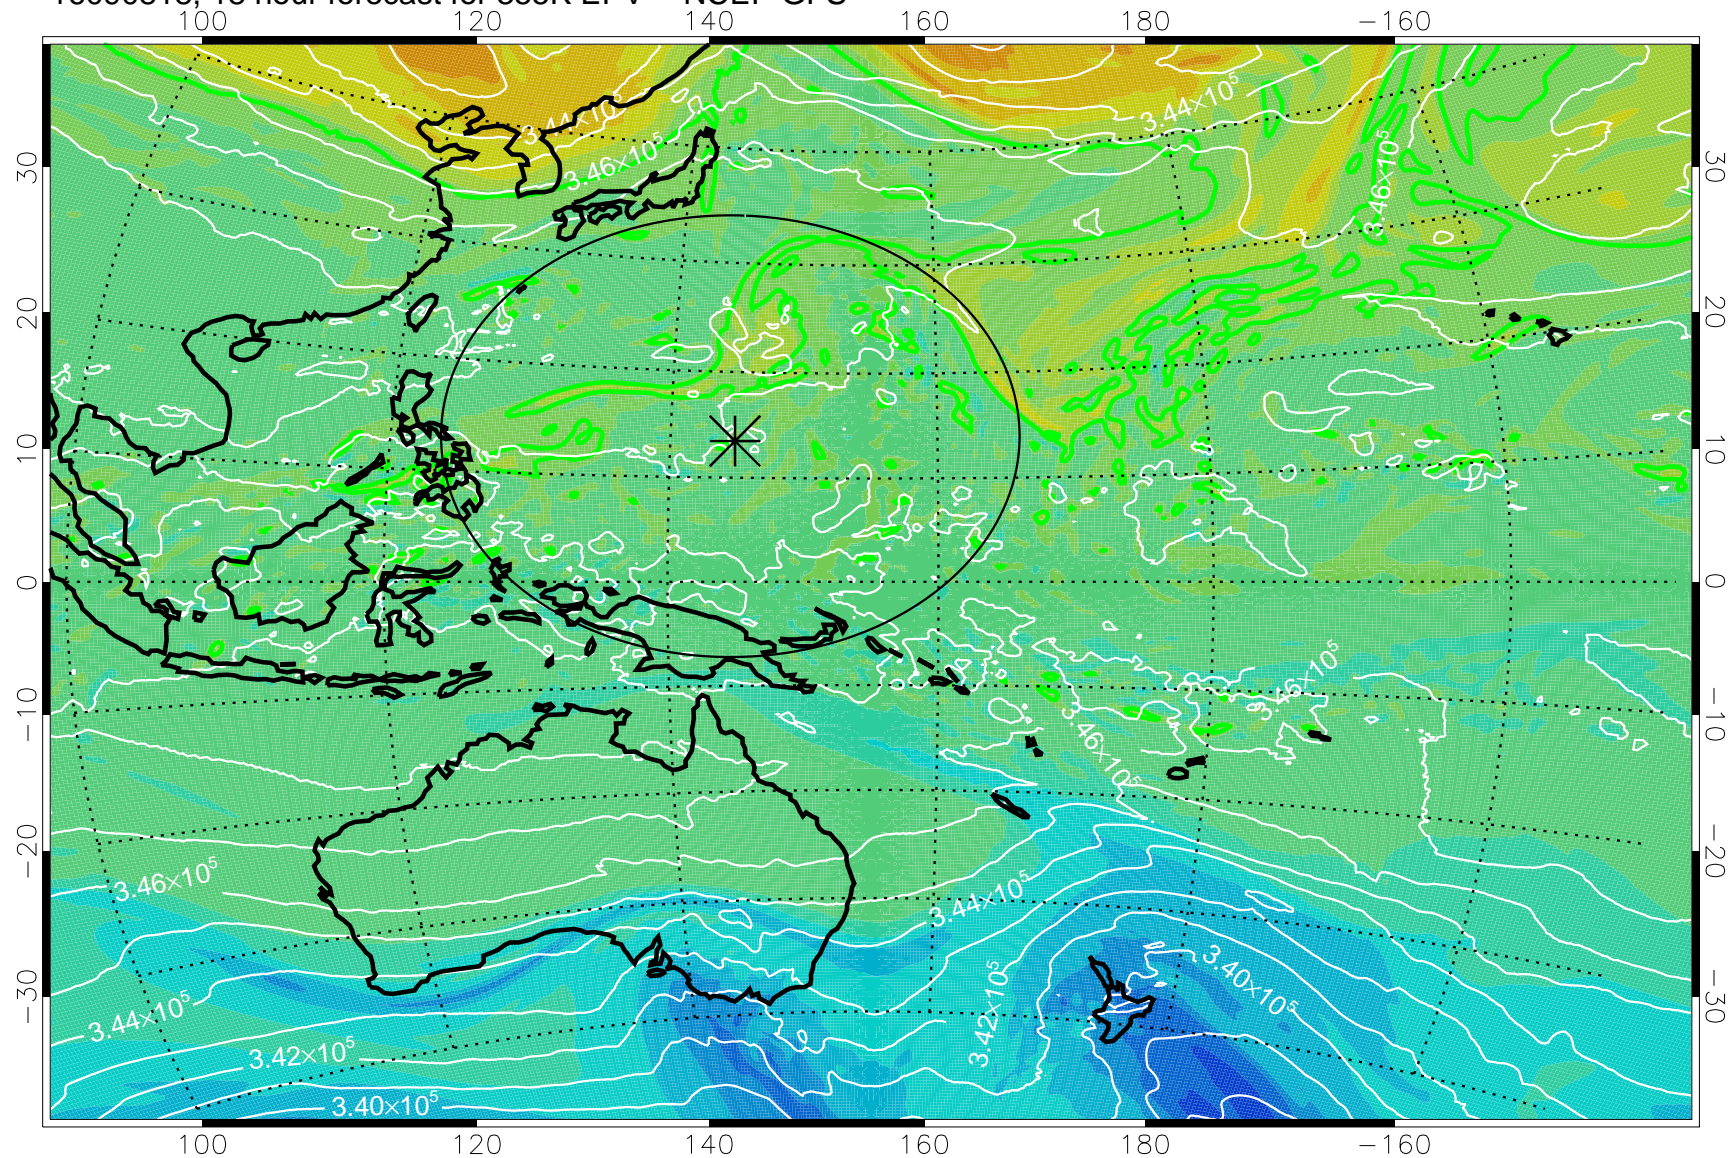

16090806, 6 hour forecast for 355K EPV -- NCEP GFS

355K Montgomery Streamfunction, white  
EPV Tropopause (2 PVU) Position  
Range ring of 2304 km

16090812, 12 hour forecast for 355K EPV -- NCEP GFS

355K Montgomery Streamfunction, white  
EPV Tropopause (2 PVU) Position  
Range ring of 2304 km

16090818, 18 hour forecast for 355K EPV -- NCEP GFS

355K Montgomery Streamfunction, white  
EPV Tropopause (2 PVU) Position  
Range ring of 2304 km

16090900, 24 hour forecast for 355K EPV -- NCEP GFS

355K Montgomery Streamfunction, white  
EPV Tropopause (2 PVU) Position  
Range ring of 2304 km

16090906, 30 hour forecast for 355K EPV -- NCEP GFS

355K Montgomery Streamfunction, white  
EPV Tropopause (2 PVU) Position  
Range ring of 2304 km

16090912, 36 hour forecast for 355K EPV -- NCEP GFS

355K Montgomery Streamfunction, white  
EPV Tropopause (2 PVU) Position  
Range ring of 2304 km

16090918, 42 hour forecast for 355K EPV -- NCEP GFS

355K Montgomery Streamfunction, white  
EPV Tropopause (2 PVU) Position  
Range ring of 2304 km

16091000, 48 hour forecast for 355K EPV -- NCEP GFS

355K Montgomery Streamfunction, white  
EPV Tropopause (2 PVU) Position  
Range ring of 2304 km