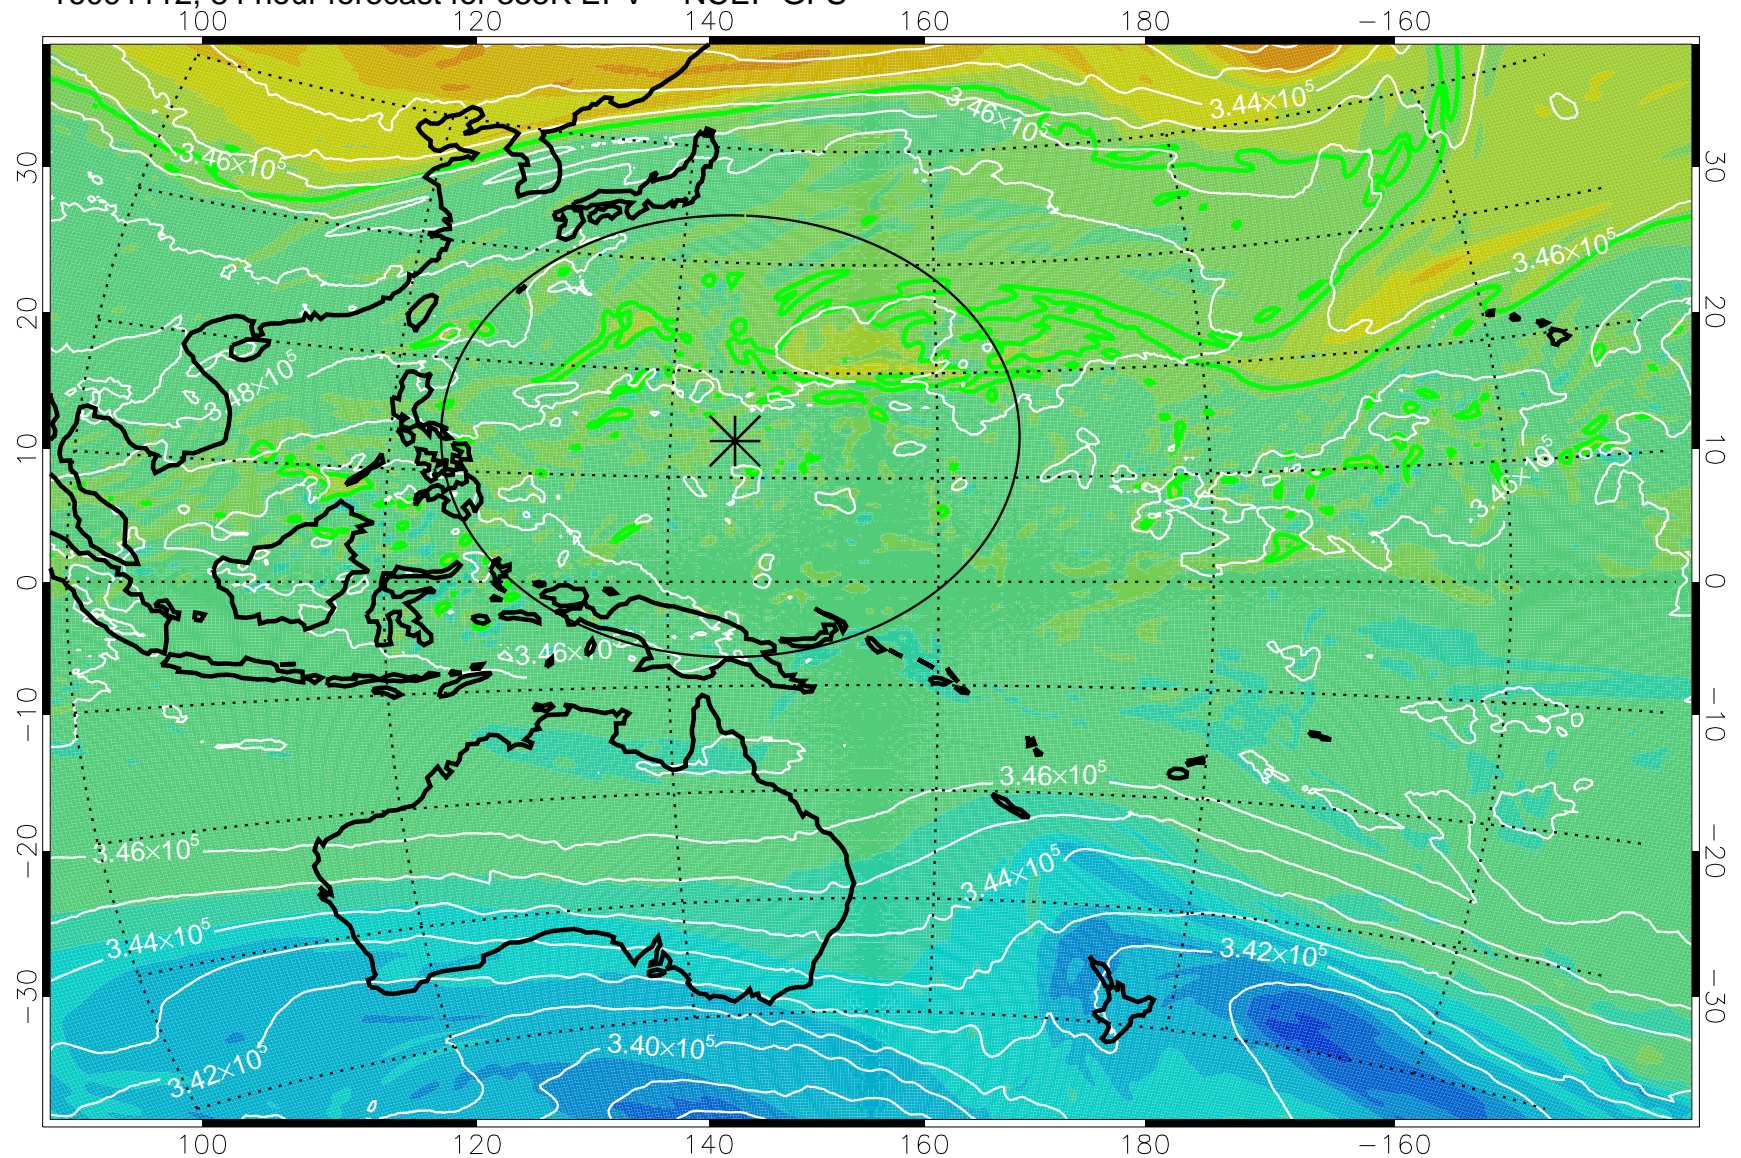

16091006, 54 hour forecast for 355K EPV -- NCEP GFS

355K Montgomery Streamfunction, white  
EPV Tropopause (2 PVU) Position  
Range ring of 2304 km

16091012, 60 hour forecast for 355K EPV -- NCEP GFS

355K Montgomery Streamfunction, white  
EPV Tropopause (2 PVU) Position  
Range ring of 2304 km

16091018, 66 hour forecast for 355K EPV -- NCEP GFS

355K Montgomery Streamfunction, white  
EPV Tropopause (2 PVU) Position  
Range ring of 2304 km

16091100, 72 hour forecast for 355K EPV -- NCEP GFS

355K Montgomery Streamfunction, white  
EPV Tropopause (2 PVU) Position  
Range ring of 2304 km

16091106, 78 hour forecast for 355K EPV -- NCEP GFS

355K Montgomery Streamfunction, white  
EPV Tropopause (2 PVU) Position  
Range ring of 2304 km

16091112, 84 hour forecast for 355K EPV -- NCEP GFS

355K Montgomery Streamfunction, white  
EPV Tropopause (2 PVU) Position  
Range ring of 2304 km

16091118, 90 hour forecast for 355K EPV -- NCEP GFS

355K Montgomery Streamfunction, white  
EPV Tropopause (2 PVU) Position  
Range ring of 2304 km

16091200, 96 hour forecast for 355K EPV -- NCEP GFS

355K Montgomery Streamfunction, white  
EPV Tropopause (2 PVU) Position  
Range ring of 2304 km