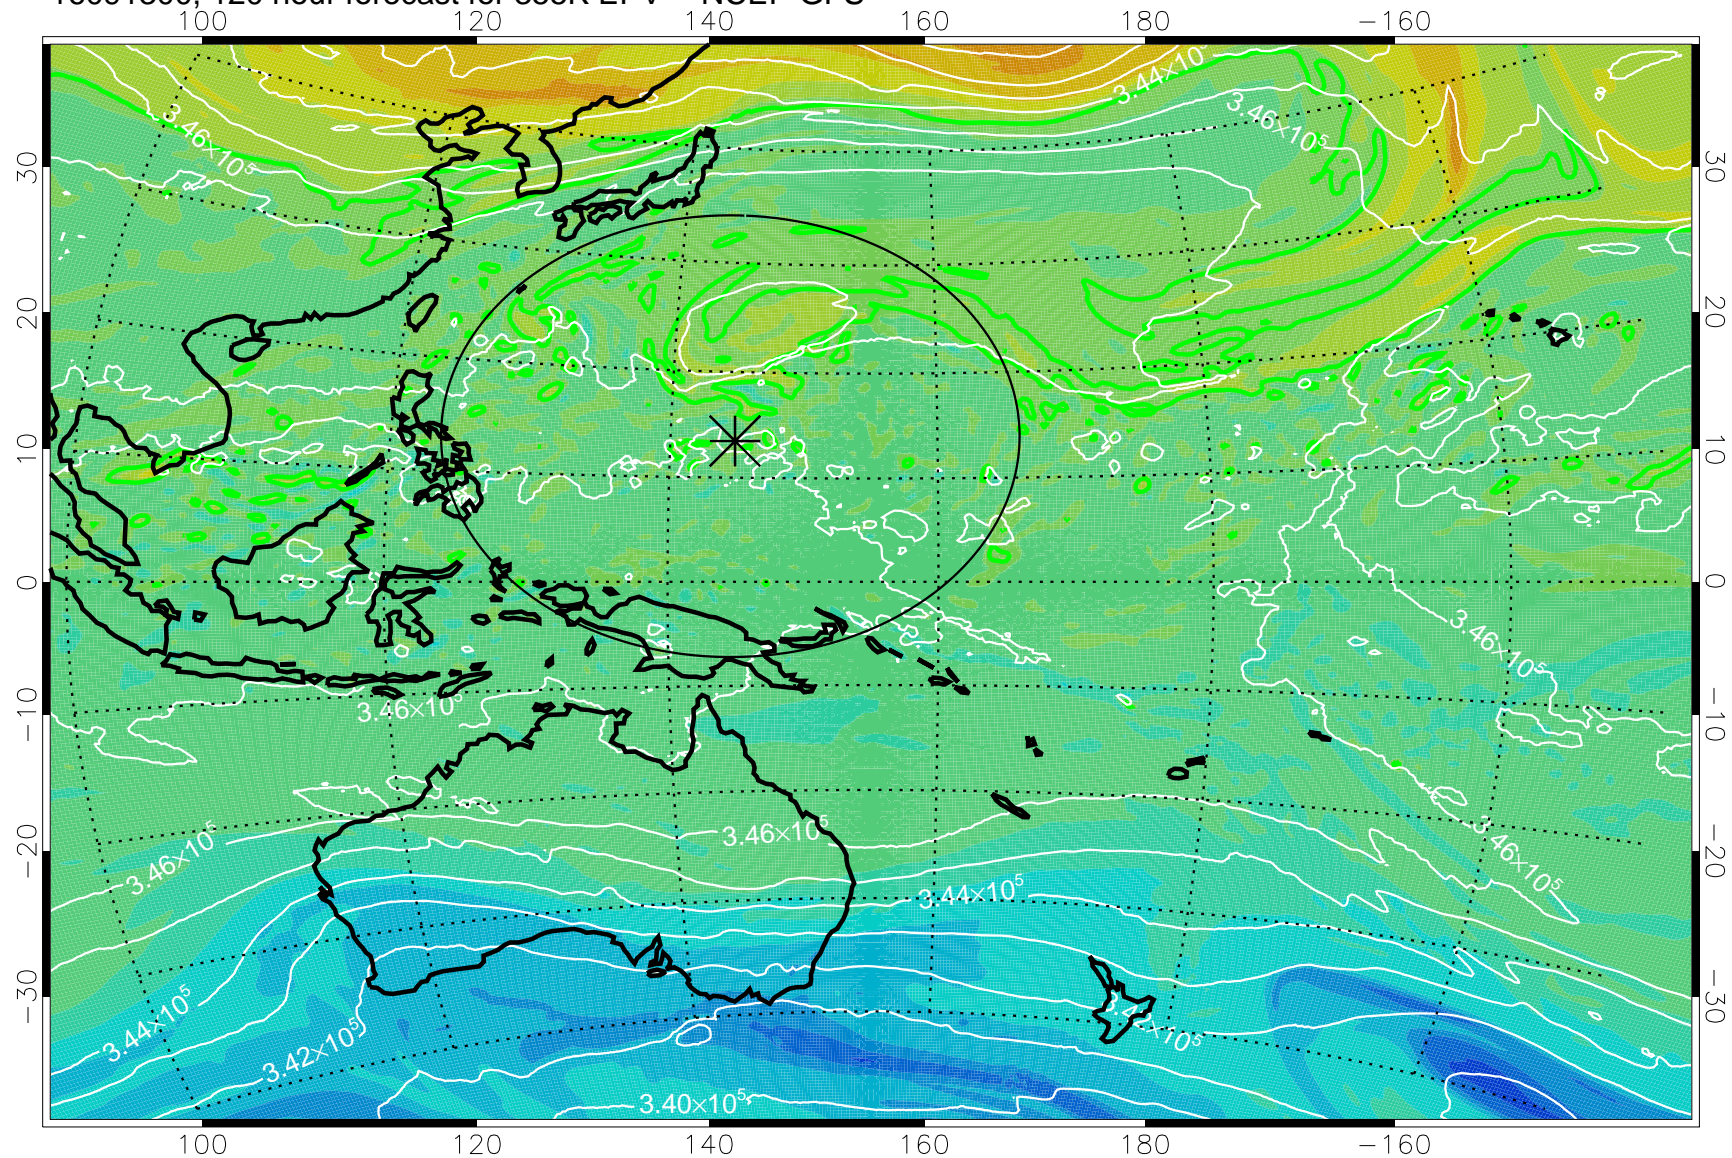

16091106, 78 hour forecast for 355K EPV -- NCEP GFS

355K Montgomery Streamfunction, white  
EPV Tropopause (2 PVU) Position  
Range ring of 2304 km

16091112, 84 hour forecast for 355K EPV -- NCEP GFS

355K Montgomery Streamfunction, white  
EPV Tropopause (2 PVU) Position  
Range ring of 2304 km

16091118, 90 hour forecast for 355K EPV -- NCEP GFS

355K Montgomery Streamfunction, white  
EPV Tropopause (2 PVU) Position  
Range ring of 2304 km

16091200, 96 hour forecast for 355K EPV -- NCEP GFS

355K Montgomery Streamfunction, white  
EPV Tropopause (2 PVU) Position  
Range ring of 2304 km

16091206, 102 hour forecast for 355K EPV -- NCEP GFS

355K Montgomery Streamfunction, white  
EPV Tropopause (2 PVU) Position  
Range ring of 2304 km

16091212, 108 hour forecast for 355K EPV -- NCEP GFS

355K Montgomery Streamfunction, white  
EPV Tropopause (2 PVU) Position  
Range ring of 2304 km

16091218, 114 hour forecast for 355K EPV -- NCEP GFS

355K Montgomery Streamfunction, white  
EPV Tropopause (2 PVU) Position  
Range ring of 2304 km

16091300, 120 hour forecast for 355K EPV -- NCEP GFS

355K Montgomery Streamfunction, white  
EPV Tropopause (2 PVU) Position  
Range ring of 2304 km