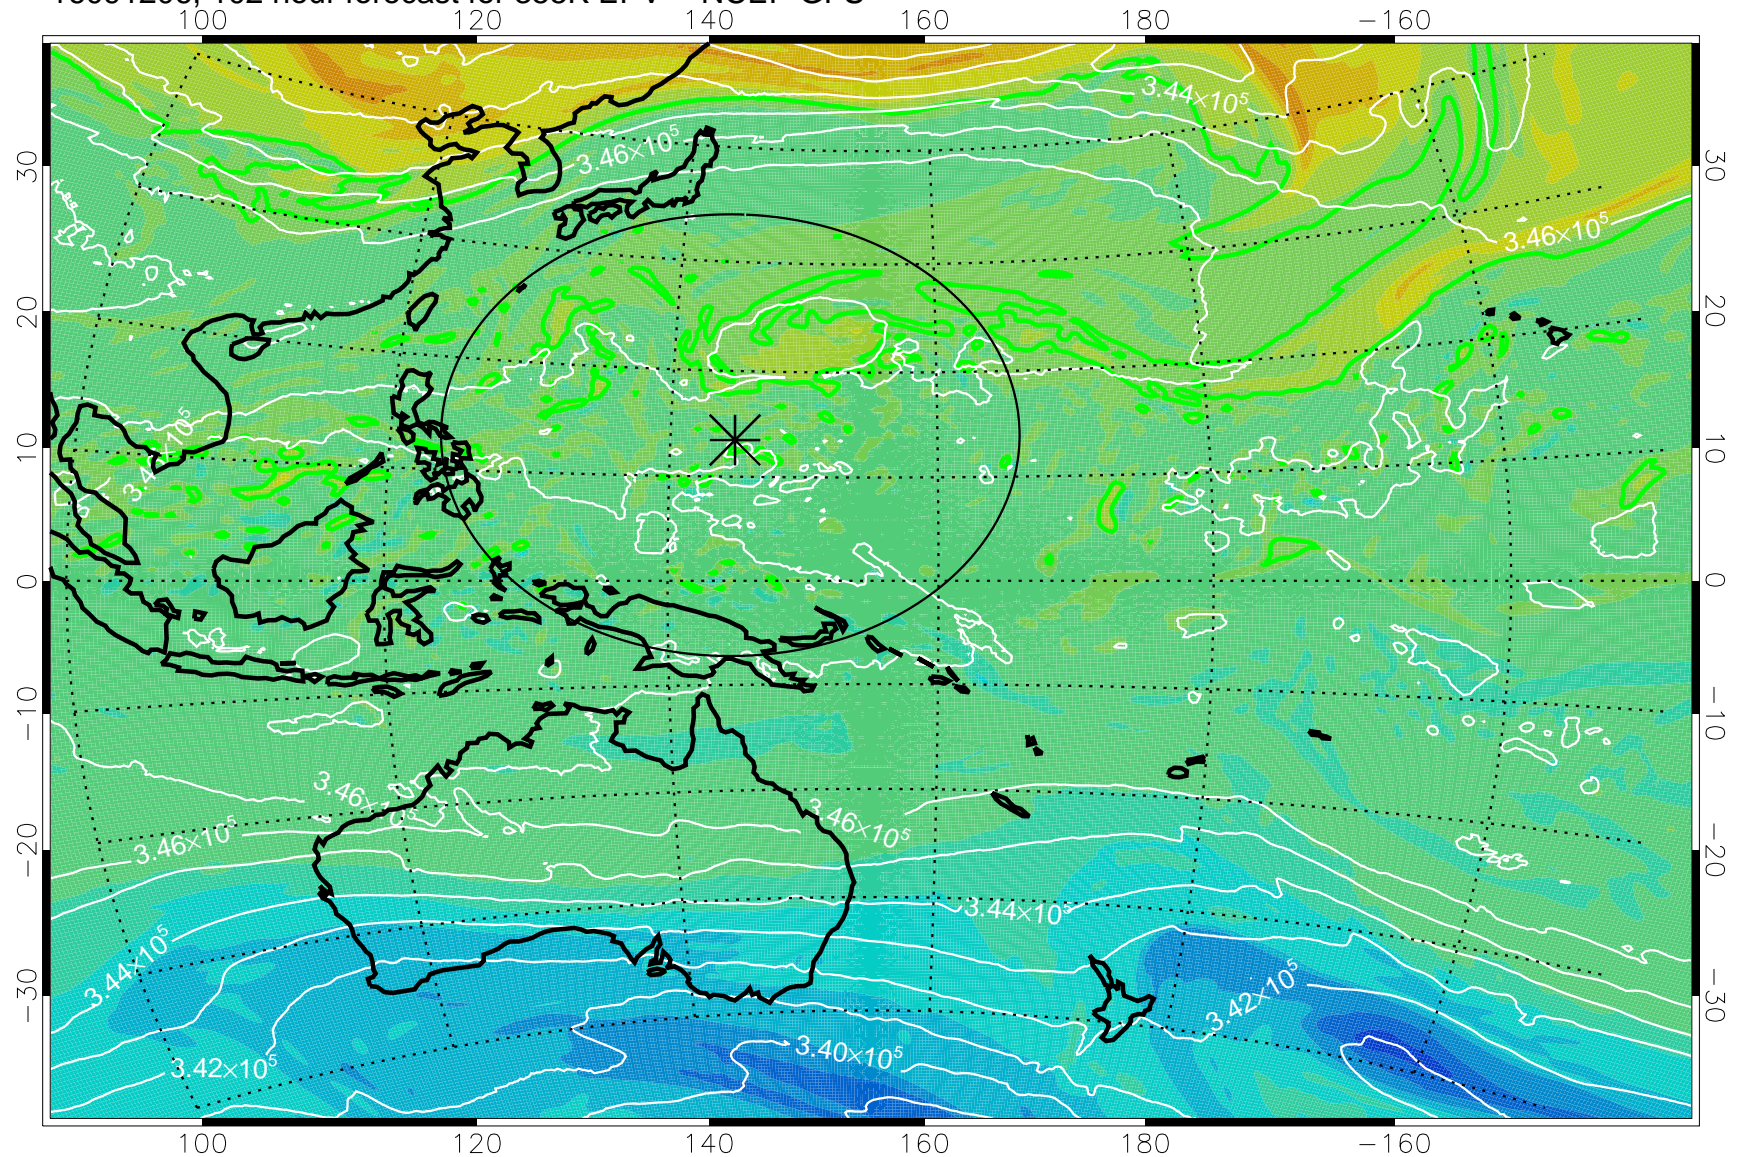

16091106, 78 hour forecast for 355K EPV -- NCEP GFS

355K Montgomery Streamfunction, white  
EPV Tropopause (2 PVU) Position  
Range ring of 2304 km

16091112, 84 hour forecast for 355K EPV -- NCEP GFS

355K Montgomery Streamfunction, white  
EPV Tropopause (2 PVU) Position  
Range ring of 2304 km

16091118, 90 hour forecast for 355K EPV -- NCEP GFS

355K Montgomery Streamfunction, white  
EPV Tropopause (2 PVU) Position  
Range ring of 2304 km

16091200, 96 hour forecast for 355K EPV -- NCEP GFS

355K Montgomery Streamfunction, white  
EPV Tropopause (2 PVU) Position  
Range ring of 2304 km

16091206, 102 hour forecast for 355K EPV -- NCEP GFS

355K Montgomery Streamfunction, white  
EPV Tropopause (2 PVU) Position  
Range ring of 2304 km

16091212, 108 hour forecast for 355K EPV -- NCEP GFS

355K Montgomery Streamfunction, white  
EPV Tropopause (2 PVU) Position  
Range ring of 2304 km

16091218, 114 hour forecast for 355K EPV -- NCEP GFS

355K Montgomery Streamfunction, white  
EPV Tropopause (2 PVU) Position  
Range ring of 2304 km

16091300, 120 hour forecast for 355K EPV -- NCEP GFS

355K Montgomery Streamfunction, white  
EPV Tropopause (2 PVU) Position  
Range ring of 2304 km