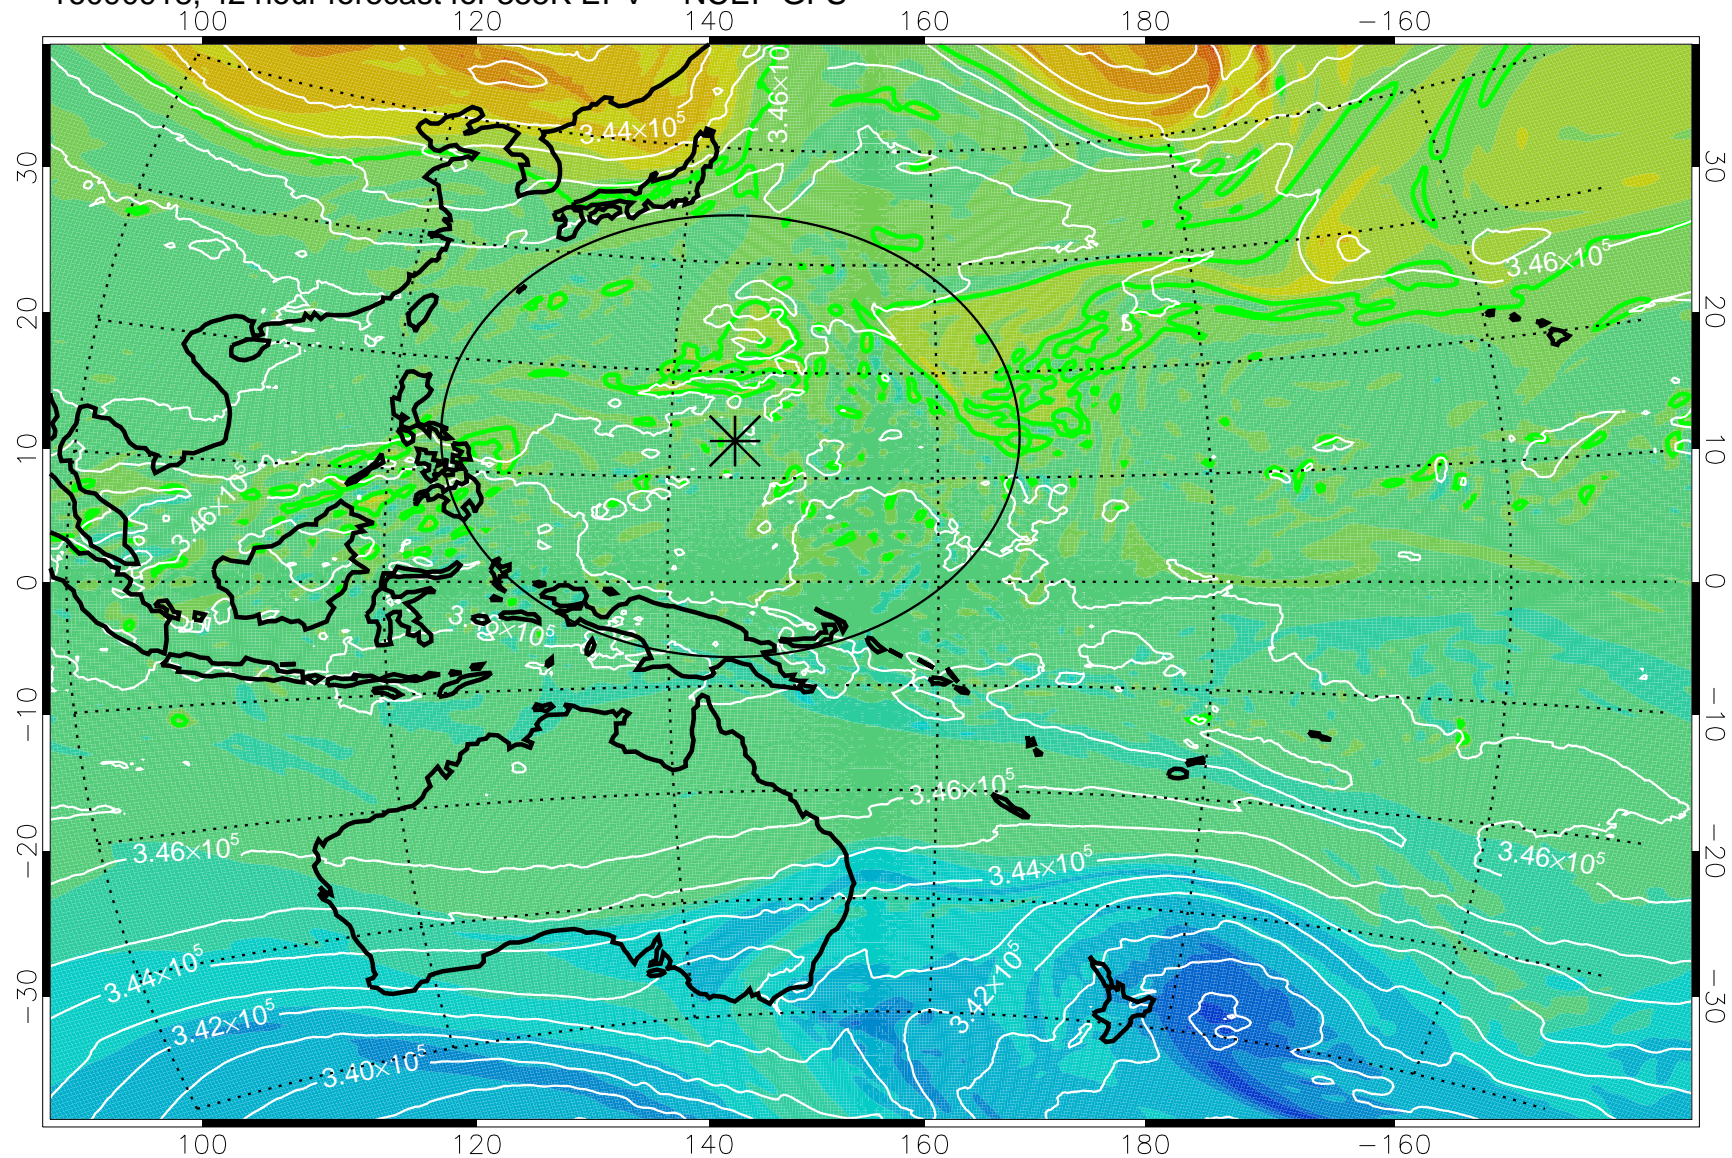

16090906, 30 hour forecast for 355K EPV -- NCEP GFS

355K Montgomery Streamfunction, white  
EPV Tropopause (2 PVU) Position  
Range ring of 2304 km

16090912, 36 hour forecast for 355K EPV -- NCEP GFS

355K Montgomery Streamfunction, white  
EPV Tropopause (2 PVU) Position  
Range ring of 2304 km

16090918, 42 hour forecast for 355K EPV -- NCEP GFS

355K Montgomery Streamfunction, white  
EPV Tropopause (2 PVU) Position  
Range ring of 2304 km

16091000, 48 hour forecast for 355K EPV -- NCEP GFS

355K Montgomery Streamfunction, white  
EPV Tropopause (2 PVU) Position  
Range ring of 2304 km

16091006, 54 hour forecast for 355K EPV -- NCEP GFS

355K Montgomery Streamfunction, white  
EPV Tropopause (2 PVU) Position  
Range ring of 2304 km

16091012, 60 hour forecast for 355K EPV -- NCEP GFS

355K Montgomery Streamfunction, white  
EPV Tropopause (2 PVU) Position  
Range ring of 2304 km

16091018, 66 hour forecast for 355K EPV -- NCEP GFS

355K Montgomery Streamfunction, white  
EPV Tropopause (2 PVU) Position  
Range ring of 2304 km

16091100, 72 hour forecast for 355K EPV -- NCEP GFS

355K Montgomery Streamfunction, white  
EPV Tropopause (2 PVU) Position  
Range ring of 2304 km