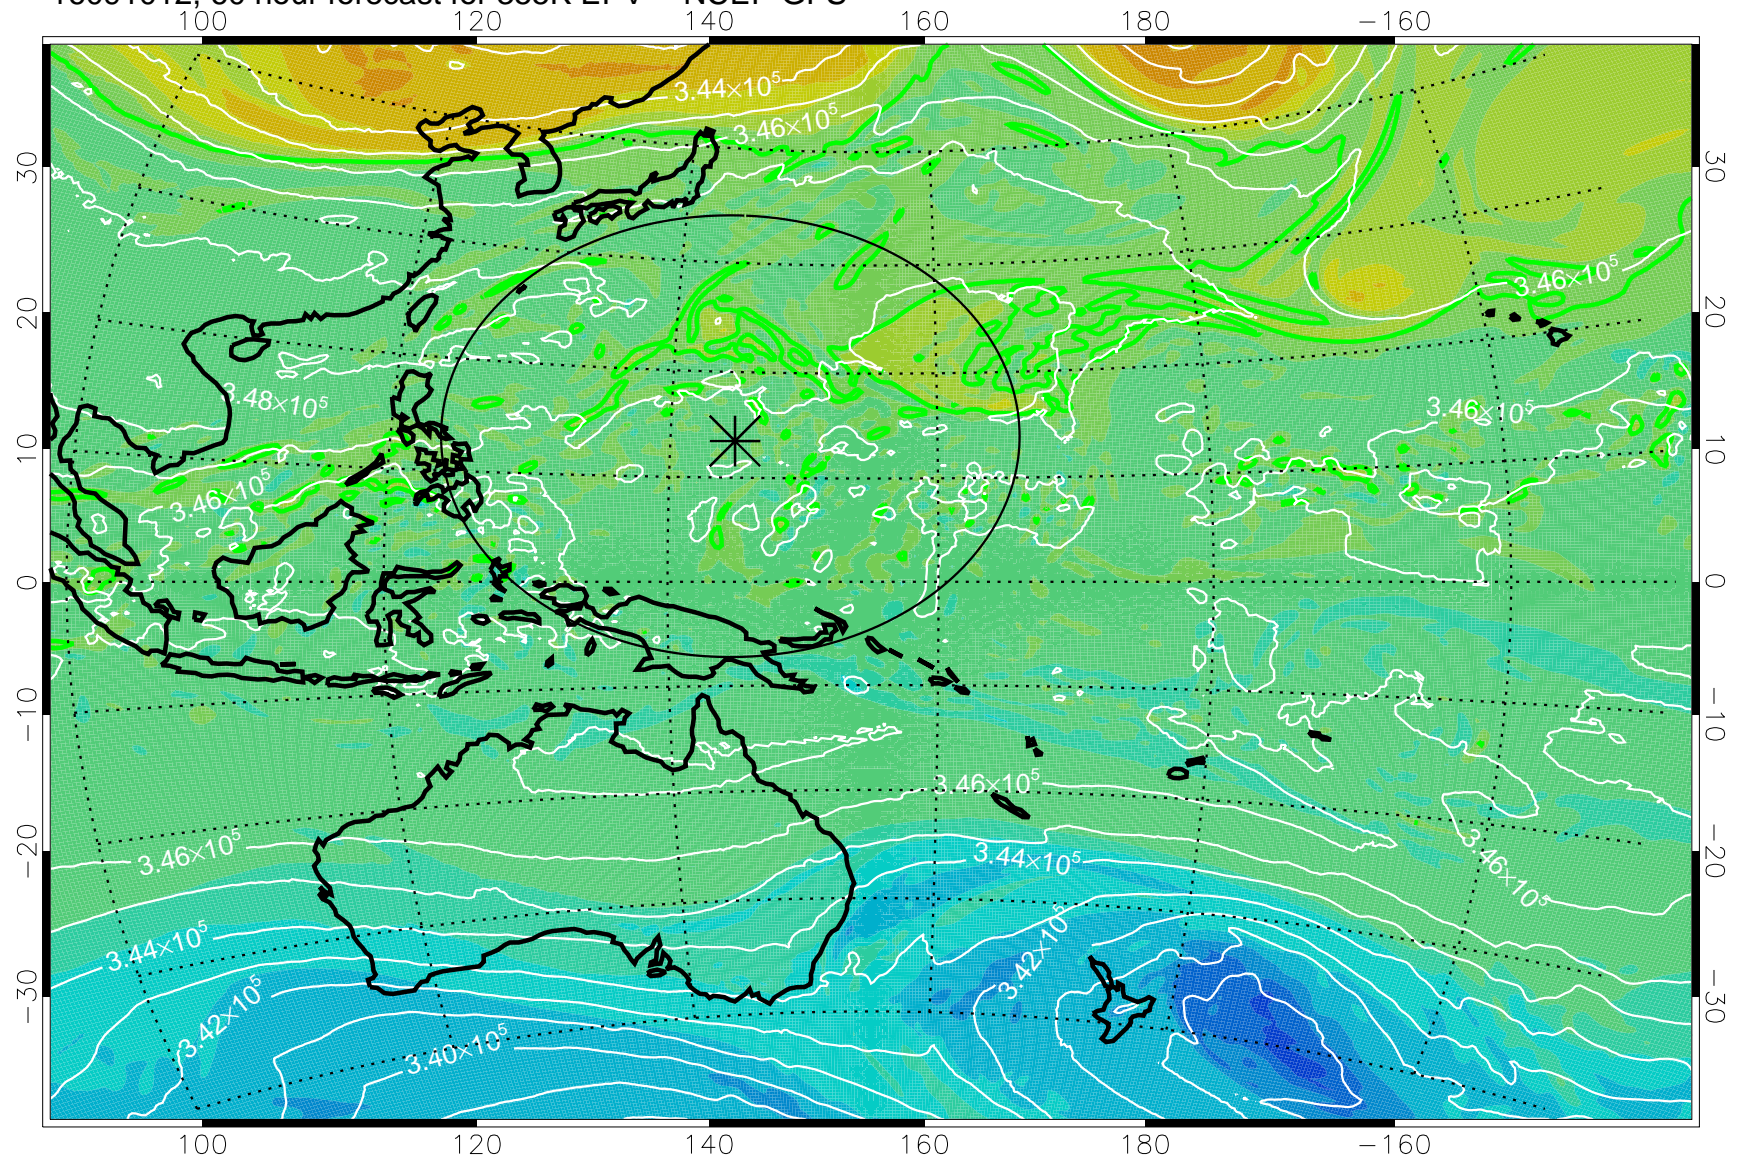

16090918, 42 hour forecast for 355K EPV -- NCEP GFS

355K Montgomery Streamfunction, white  
EPV Tropopause (2 PVU) Position  
Range ring of 2304 km

16091000, 48 hour forecast for 355K EPV -- NCEP GFS

355K Montgomery Streamfunction, white  
EPV Tropopause (2 PVU) Position  
Range ring of 2304 km

16091006, 54 hour forecast for 355K EPV -- NCEP GFS

355K Montgomery Streamfunction, white  
EPV Tropopause (2 PVU) Position  
Range ring of 2304 km

16091012, 60 hour forecast for 355K EPV -- NCEP GFS

355K Montgomery Streamfunction, white  
EPV Tropopause (2 PVU) Position  
Range ring of 2304 km

16091018, 66 hour forecast for 355K EPV -- NCEP GFS

355K Montgomery Streamfunction, white  
EPV Tropopause (2 PVU) Position  
Range ring of 2304 km

16091100, 72 hour forecast for 355K EPV -- NCEP GFS

355K Montgomery Streamfunction, white  
EPV Tropopause (2 PVU) Position  
Range ring of 2304 km

16091106, 78 hour forecast for 355K EPV -- NCEP GFS

355K Montgomery Streamfunction, white  
EPV Tropopause (2 PVU) Position  
Range ring of 2304 km

16091112, 84 hour forecast for 355K EPV -- NCEP GFS

355K Montgomery Streamfunction, white  
EPV Tropopause (2 PVU) Position  
Range ring of 2304 km