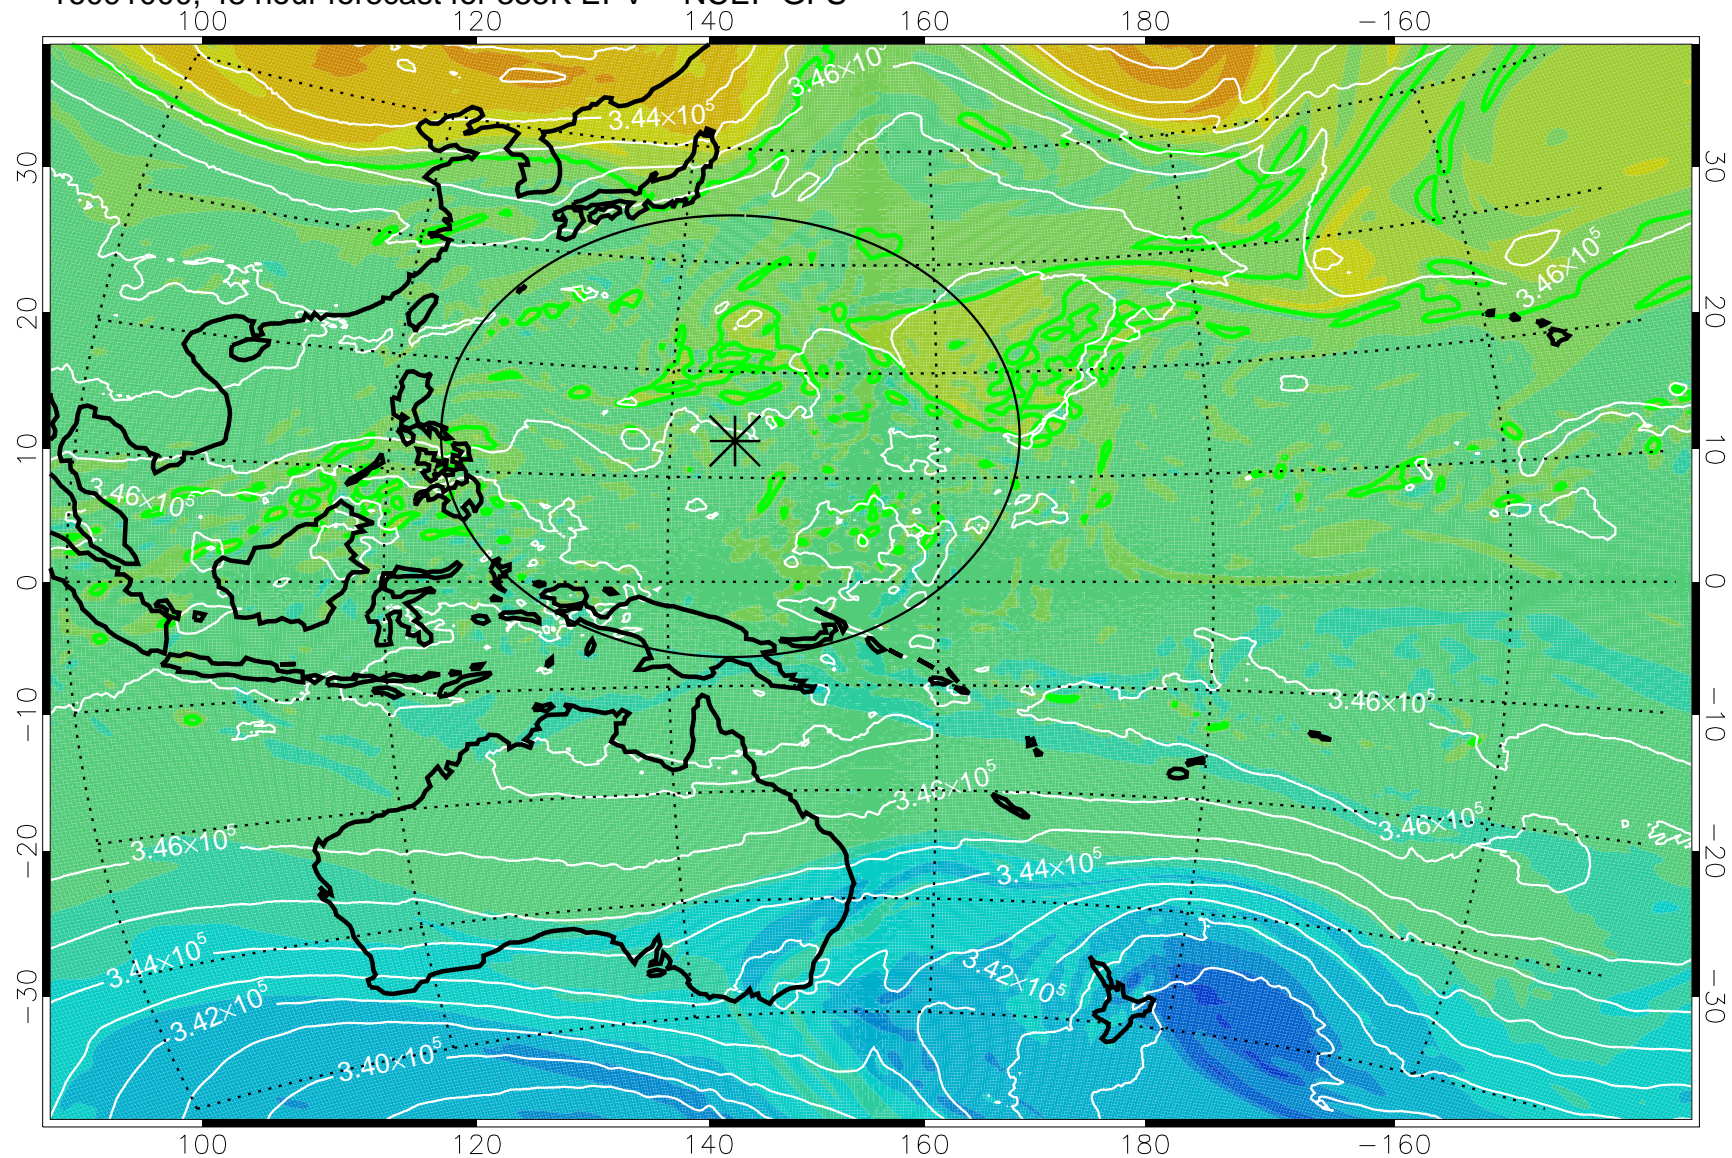

16090906, 30 hour forecast for 355K EPV -- NCEP GFS

355K Montgomery Streamfunction, white  
EPV Tropopause (2 PVU) Position  
Range ring of 2304 km

16090912, 36 hour forecast for 355K EPV -- NCEP GFS

355K Montgomery Streamfunction, white  
EPV Tropopause (2 PVU) Position  
Range ring of 2304 km

16090918, 42 hour forecast for 355K EPV -- NCEP GFS

355K Montgomery Streamfunction, white  
EPV Tropopause (2 PVU) Position  
Range ring of 2304 km

16091000, 48 hour forecast for 355K EPV -- NCEP GFS

355K Montgomery Streamfunction, white  
EPV Tropopause (2 PVU) Position  
Range ring of 2304 km

16091006, 54 hour forecast for 355K EPV -- NCEP GFS

355K Montgomery Streamfunction, white  
EPV Tropopause (2 PVU) Position  
Range ring of 2304 km

16091012, 60 hour forecast for 355K EPV -- NCEP GFS

355K Montgomery Streamfunction, white  
EPV Tropopause (2 PVU) Position  
Range ring of 2304 km

16091018, 66 hour forecast for 355K EPV -- NCEP GFS

355K Montgomery Streamfunction, white  
EPV Tropopause (2 PVU) Position  
Range ring of 2304 km

16091100, 72 hour forecast for 355K EPV -- NCEP GFS

355K Montgomery Streamfunction, white  
EPV Tropopause (2 PVU) Position  
Range ring of 2304 km