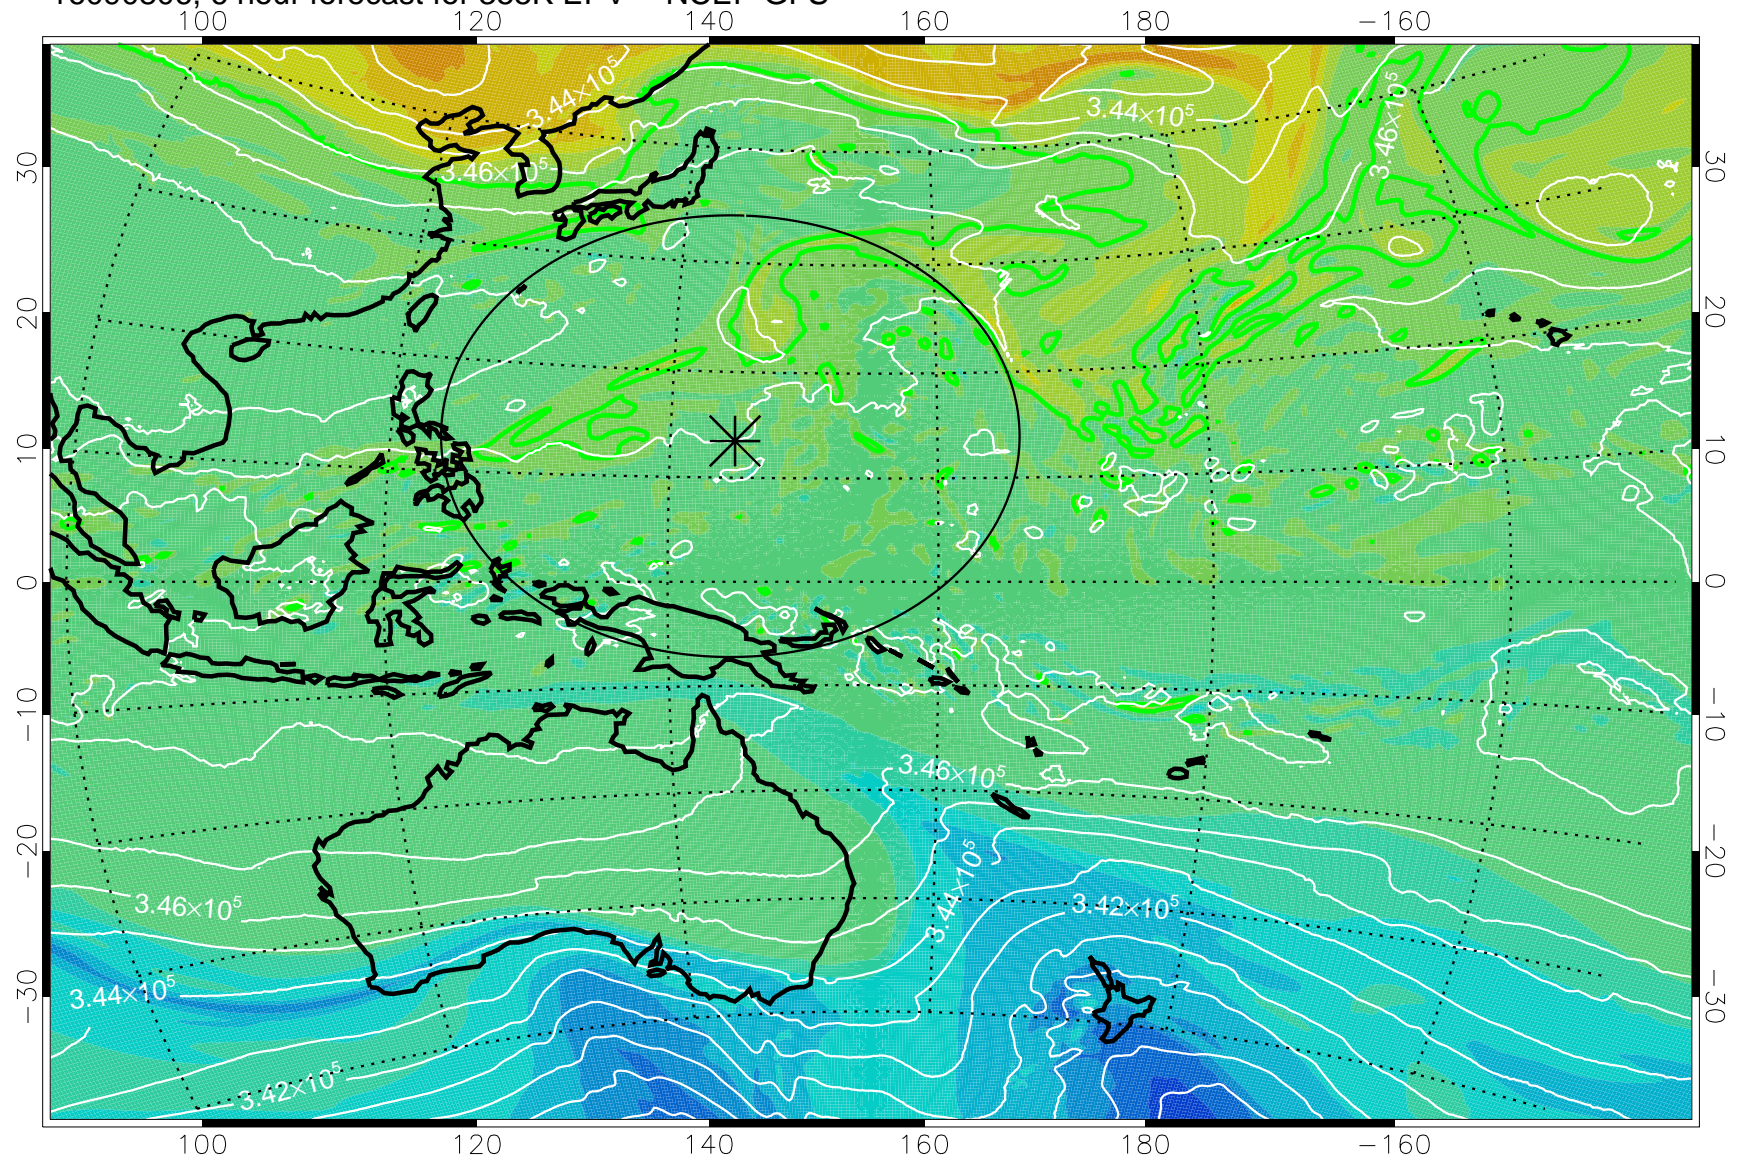

16090806, 6 hour forecast for 355K EPV -- NCEP GFS

355K Montgomery Streamfunction, white  
EPV Tropopause (2 PVU) Position  
Range ring of 2304 km

16090812, 12 hour forecast for 355K EPV -- NCEP GFS

355K Montgomery Streamfunction, white  
EPV Tropopause (2 PVU) Position  
Range ring of 2304 km

16090818, 18 hour forecast for 355K EPV -- NCEP GFS

355K Montgomery Streamfunction, white  
EPV Tropopause (2 PVU) Position  
Range ring of 2304 km

16090900, 24 hour forecast for 355K EPV -- NCEP GFS

355K Montgomery Streamfunction, white  
EPV Tropopause (2 PVU) Position  
Range ring of 2304 km

16090906, 30 hour forecast for 355K EPV -- NCEP GFS

355K Montgomery Streamfunction, white  
EPV Tropopause (2 PVU) Position  
Range ring of 2304 km

16090912, 36 hour forecast for 355K EPV -- NCEP GFS

355K Montgomery Streamfunction, white  
EPV Tropopause (2 PVU) Position  
Range ring of 2304 km

16090918, 42 hour forecast for 355K EPV -- NCEP GFS

355K Montgomery Streamfunction, white  
EPV Tropopause (2 PVU) Position  
Range ring of 2304 km

16091000, 48 hour forecast for 355K EPV -- NCEP GFS

355K Montgomery Streamfunction, white  
EPV Tropopause (2 PVU) Position  
Range ring of 2304 km