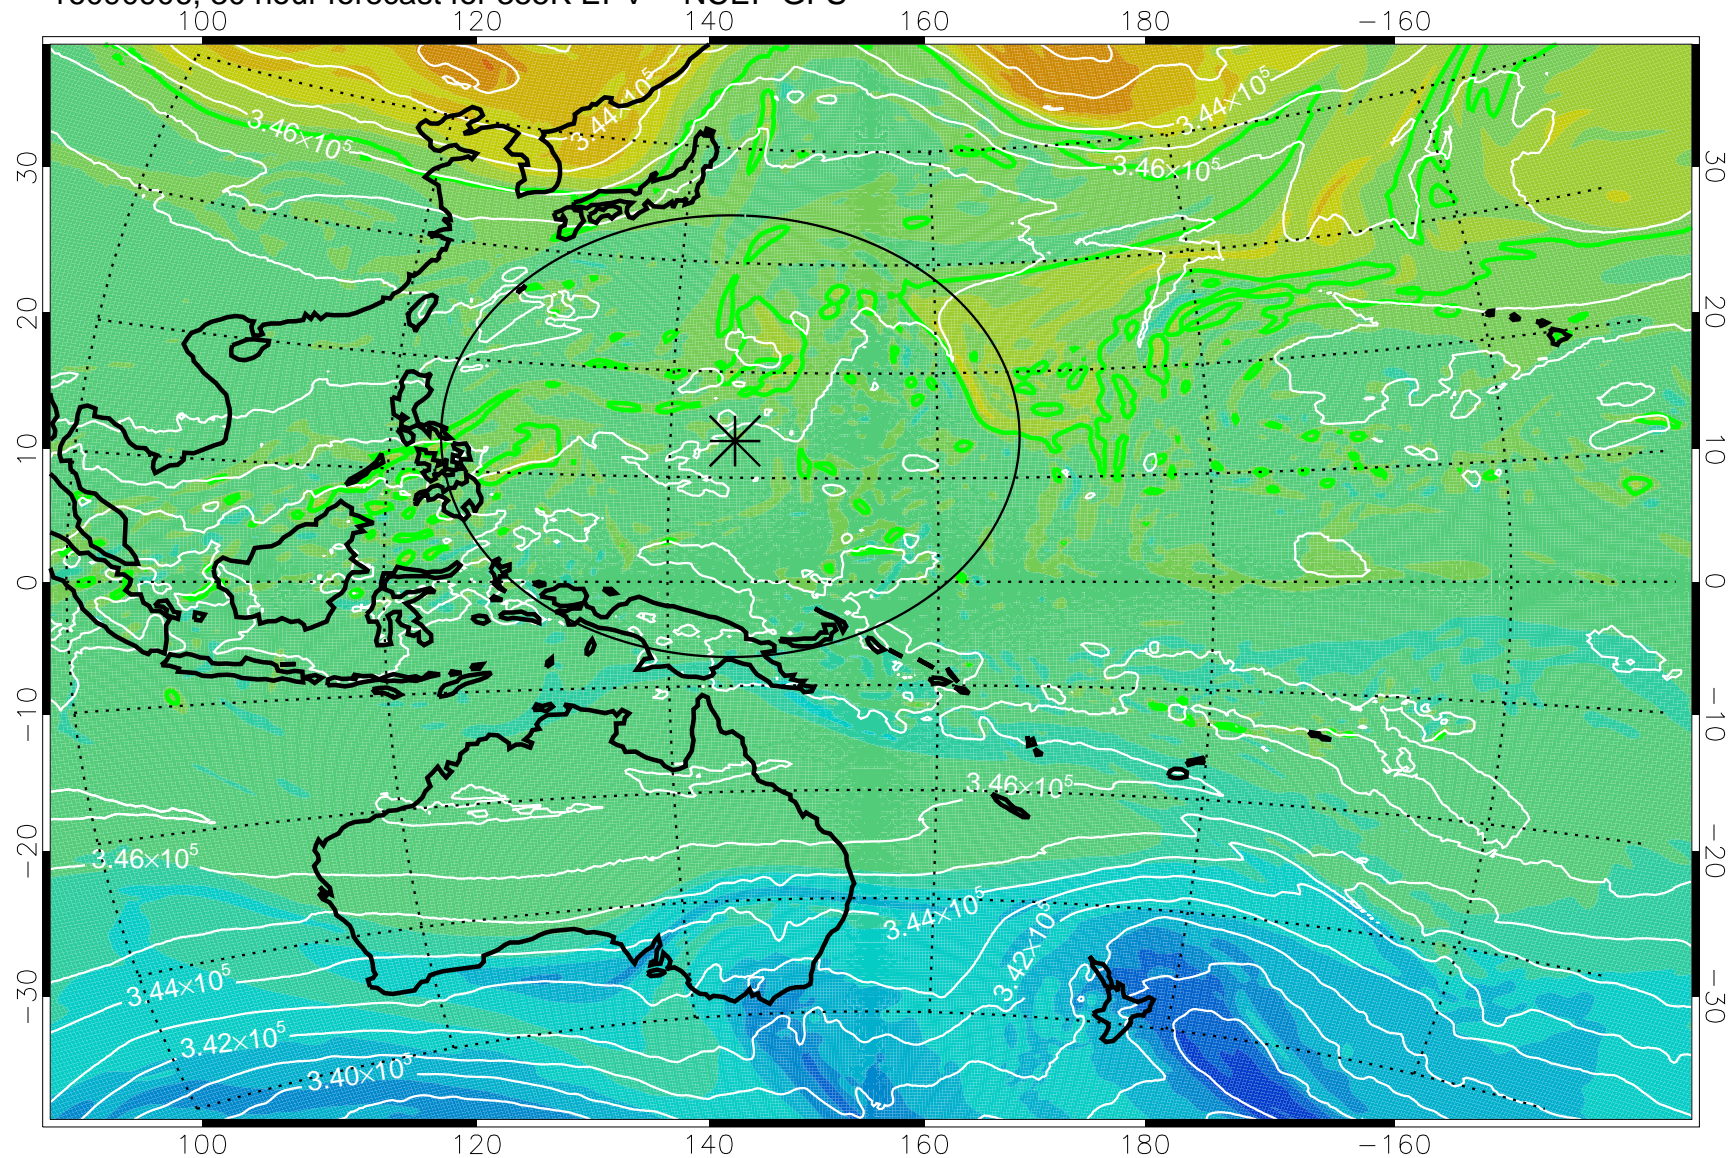

16090818, 18 hour forecast for 355K EPV -- NCEP GFS

355K Montgomery Streamfunction, white  
EPV Tropopause (2 PVU) Position  
Range ring of 2304 km

16090900, 24 hour forecast for 355K EPV -- NCEP GFS

355K Montgomery Streamfunction, white  
EPV Tropopause (2 PVU) Position  
Range ring of 2304 km

16090906, 30 hour forecast for 355K EPV -- NCEP GFS

355K Montgomery Streamfunction, white  
EPV Tropopause (2 PVU) Position  
Range ring of 2304 km

16090912, 36 hour forecast for 355K EPV -- NCEP GFS

355K Montgomery Streamfunction, white  
EPV Tropopause (2 PVU) Position  
Range ring of 2304 km

16090918, 42 hour forecast for 355K EPV -- NCEP GFS

355K Montgomery Streamfunction, white  
EPV Tropopause (2 PVU) Position  
Range ring of 2304 km

16091000, 48 hour forecast for 355K EPV -- NCEP GFS

355K Montgomery Streamfunction, white  
EPV Tropopause (2 PVU) Position  
Range ring of 2304 km

16091006, 54 hour forecast for 355K EPV -- NCEP GFS

355K Montgomery Streamfunction, white  
EPV Tropopause (2 PVU) Position  
Range ring of 2304 km

16091012, 60 hour forecast for 355K EPV -- NCEP GFS

355K Montgomery Streamfunction, white  
EPV Tropopause (2 PVU) Position  
Range ring of 2304 km