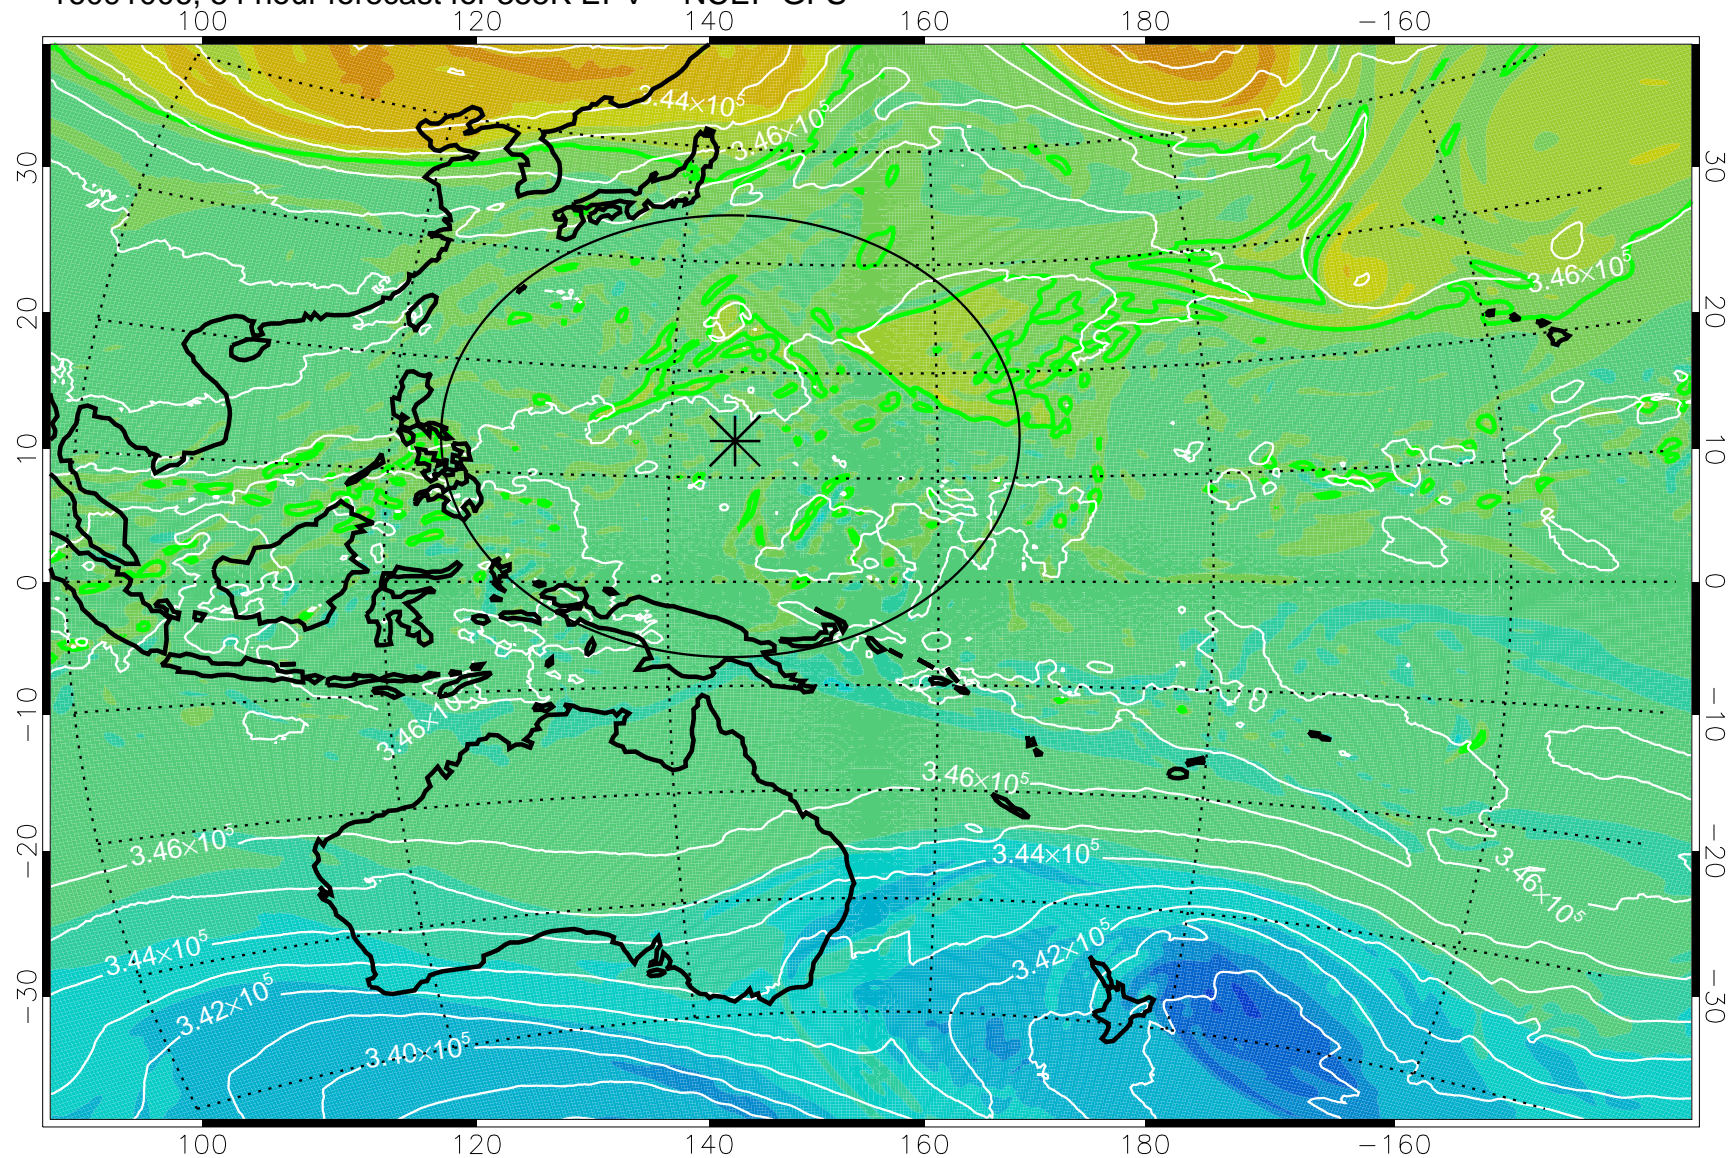

16090918, 42 hour forecast for 355K EPV -- NCEP GFS

355K Montgomery Streamfunction, white  
EPV Tropopause (2 PVU) Position  
Range ring of 2304 km

16091000, 48 hour forecast for 355K EPV -- NCEP GFS

355K Montgomery Streamfunction, white  
EPV Tropopause (2 PVU) Position  
Range ring of 2304 km

16091006, 54 hour forecast for 355K EPV -- NCEP GFS

355K Montgomery Streamfunction, white  
EPV Tropopause (2 PVU) Position  
Range ring of 2304 km

16091012, 60 hour forecast for 355K EPV -- NCEP GFS

355K Montgomery Streamfunction, white  
EPV Tropopause (2 PVU) Position  
Range ring of 2304 km

16091018, 66 hour forecast for 355K EPV -- NCEP GFS

355K Montgomery Streamfunction, white  
EPV Tropopause (2 PVU) Position  
Range ring of 2304 km

16091100, 72 hour forecast for 355K EPV -- NCEP GFS

355K Montgomery Streamfunction, white  
EPV Tropopause (2 PVU) Position  
Range ring of 2304 km

16091106, 78 hour forecast for 355K EPV -- NCEP GFS

355K Montgomery Streamfunction, white  
EPV Tropopause (2 PVU) Position  
Range ring of 2304 km

16091112, 84 hour forecast for 355K EPV -- NCEP GFS

355K Montgomery Streamfunction, white  
EPV Tropopause (2 PVU) Position  
Range ring of 2304 km