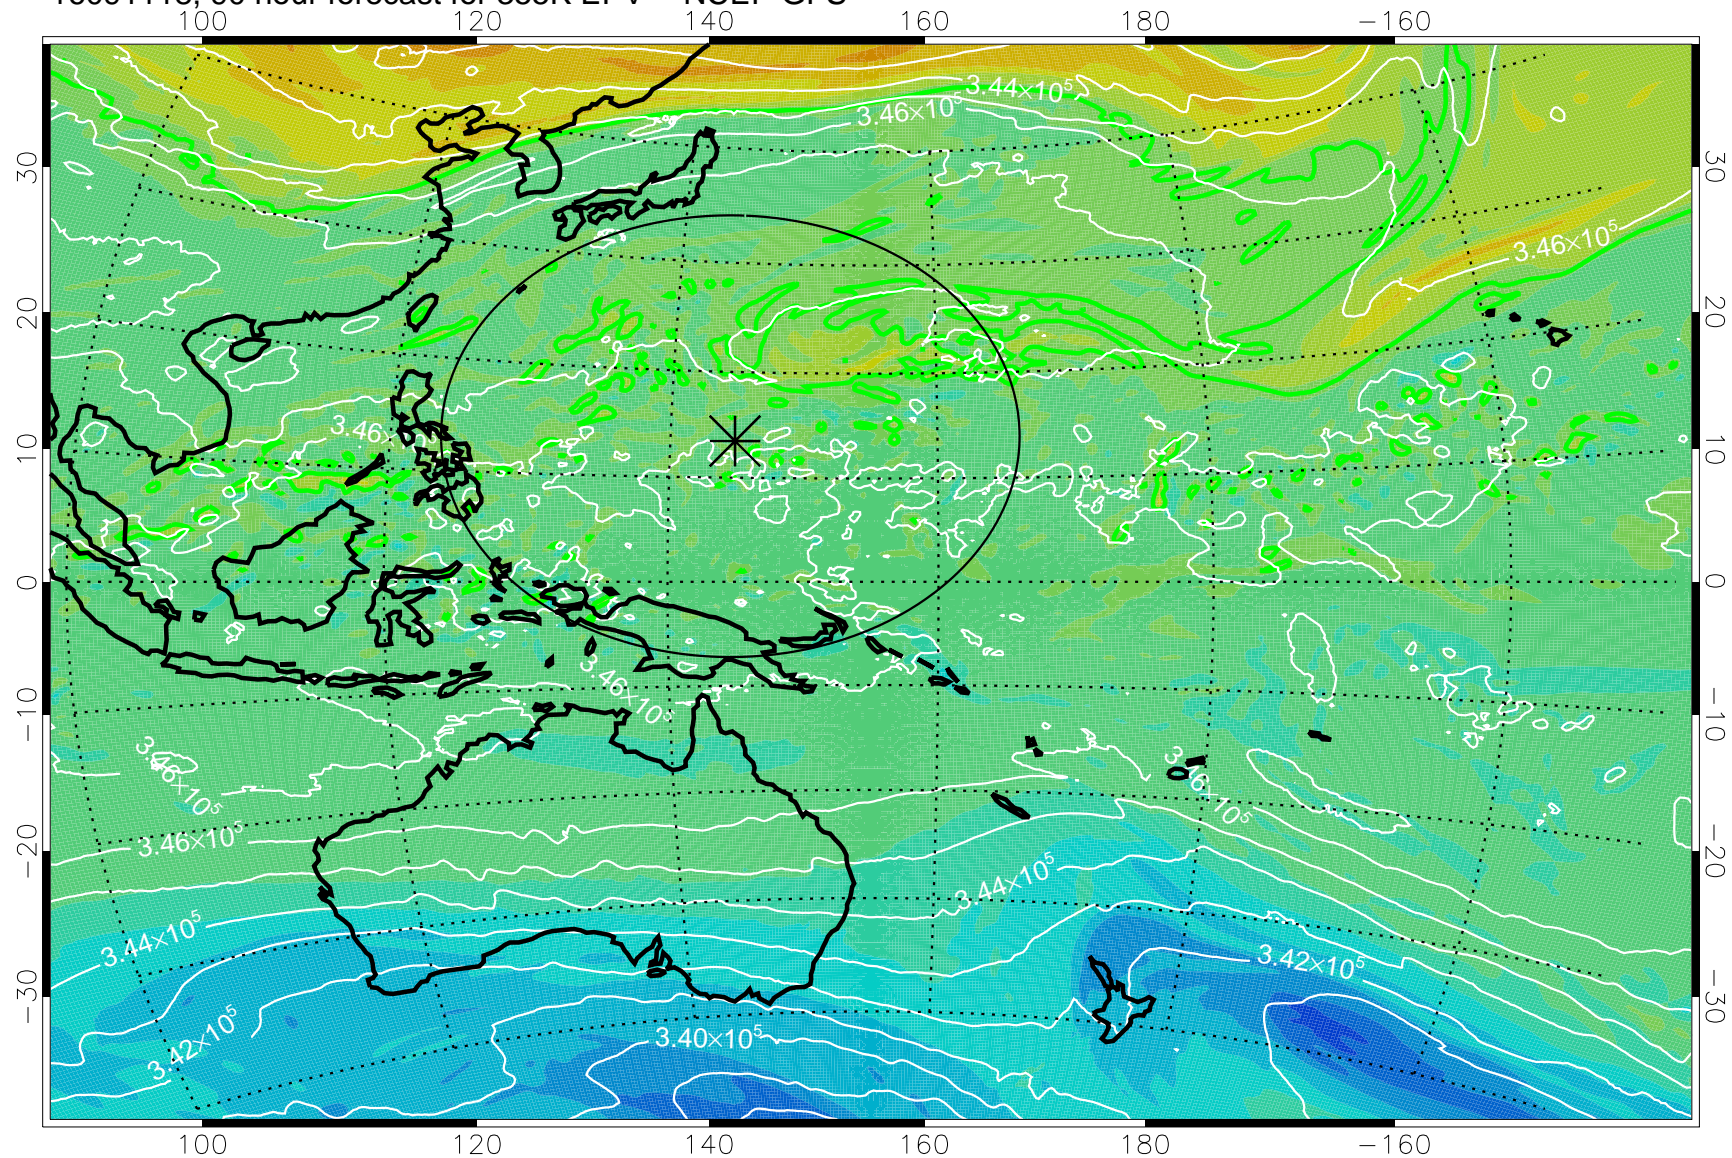

16091018, 66 hour forecast for 355K EPV -- NCEP GFS

355K Montgomery Streamfunction, white  
EPV Tropopause (2 PVU) Position  
Range ring of 2304 km

16091100, 72 hour forecast for 355K EPV -- NCEP GFS

355K Montgomery Streamfunction, white  
EPV Tropopause (2 PVU) Position  
Range ring of 2304 km

16091106, 78 hour forecast for 355K EPV -- NCEP GFS

355K Montgomery Streamfunction, white  
EPV Tropopause (2 PVU) Position  
Range ring of 2304 km

16091112, 84 hour forecast for 355K EPV -- NCEP GFS

355K Montgomery Streamfunction, white  
EPV Tropopause (2 PVU) Position  
Range ring of 2304 km

16091118, 90 hour forecast for 355K EPV -- NCEP GFS

355K Montgomery Streamfunction, white  
EPV Tropopause (2 PVU) Position  
Range ring of 2304 km

16091200, 96 hour forecast for 355K EPV -- NCEP GFS

355K Montgomery Streamfunction, white  
EPV Tropopause (2 PVU) Position  
Range ring of 2304 km

16091206, 102 hour forecast for 355K EPV -- NCEP GFS

355K Montgomery Streamfunction, white  
EPV Tropopause (2 PVU) Position  
Range ring of 2304 km

16091212, 108 hour forecast for 355K EPV -- NCEP GFS

355K Montgomery Streamfunction, white  
EPV Tropopause (2 PVU) Position  
Range ring of 2304 km