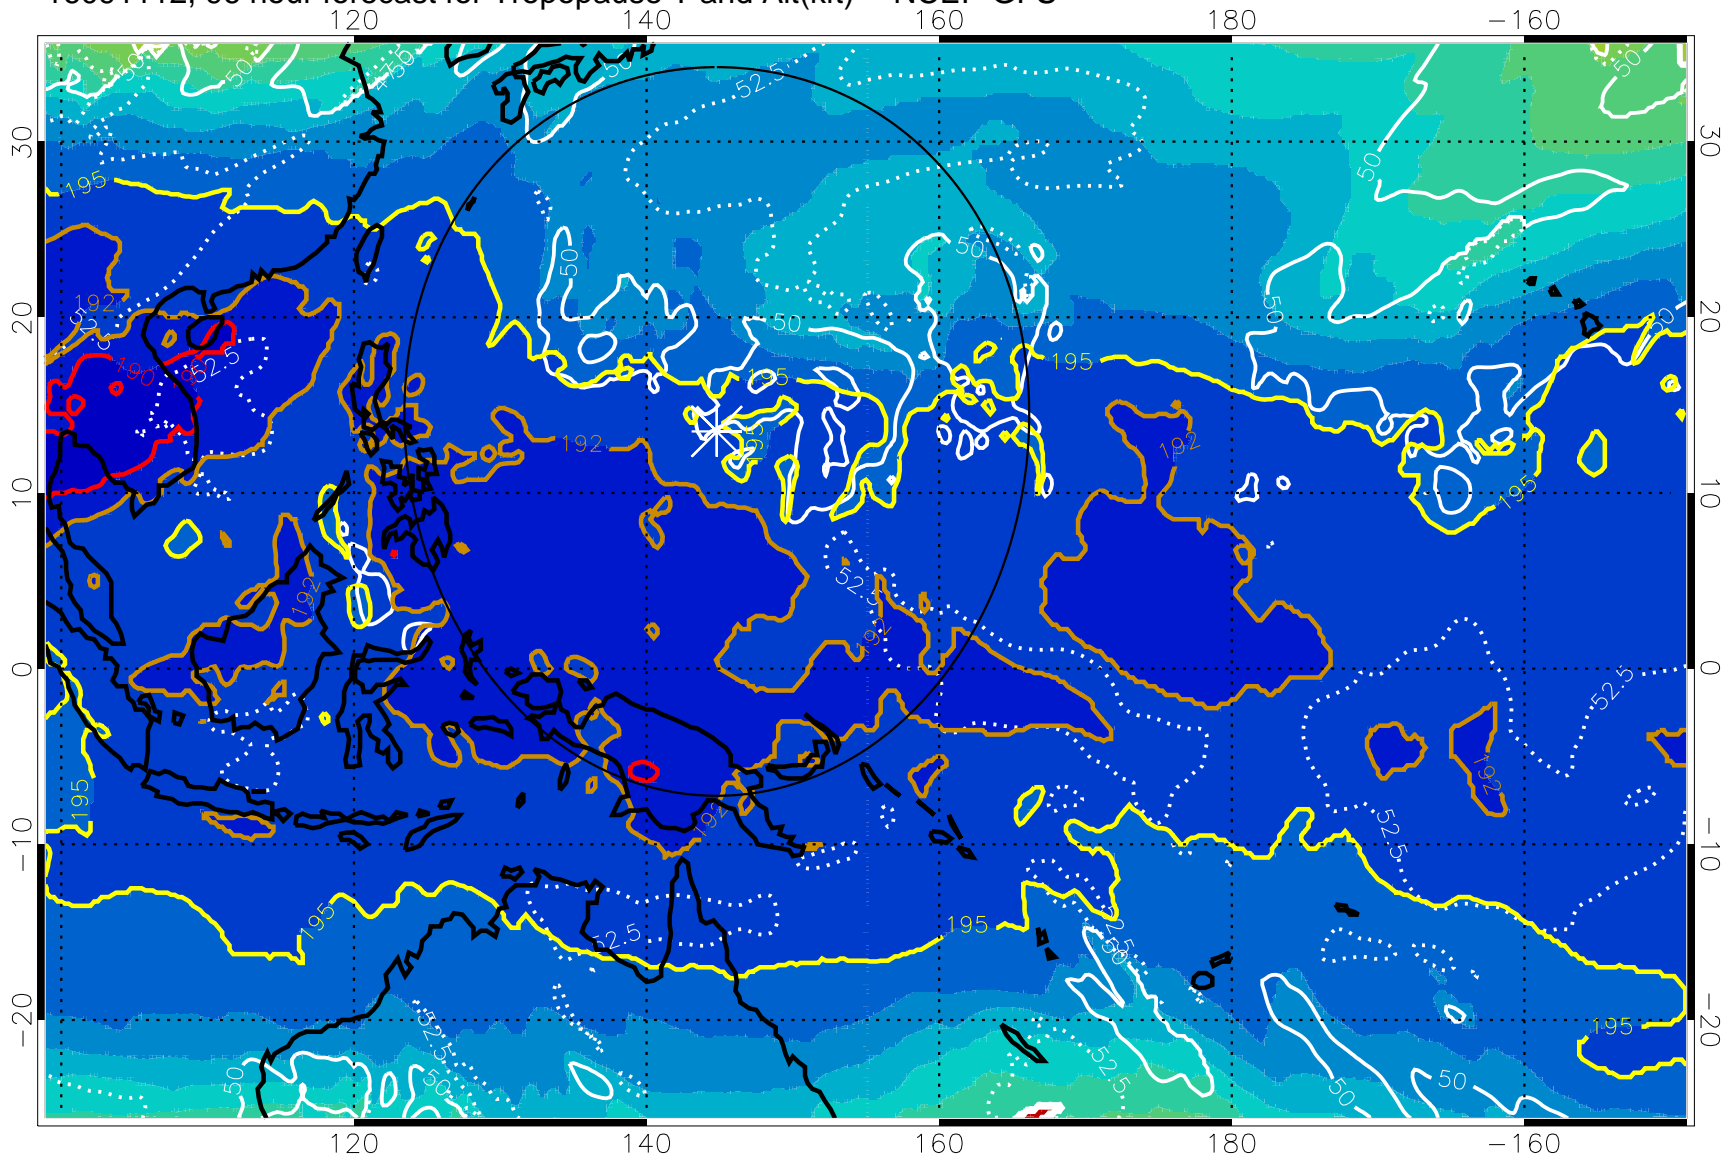

16091112, 96 hour forecast for Tropopause T and Alt(kft) -- NCEP GFS

190 200 210 220 230
Tropopause T, K

Tropopause Altitude in kft (white)

192.5K Isotherm 195K Isotherm
187.5K Isotherm 190K Isotherm

Range ring of 2304 km