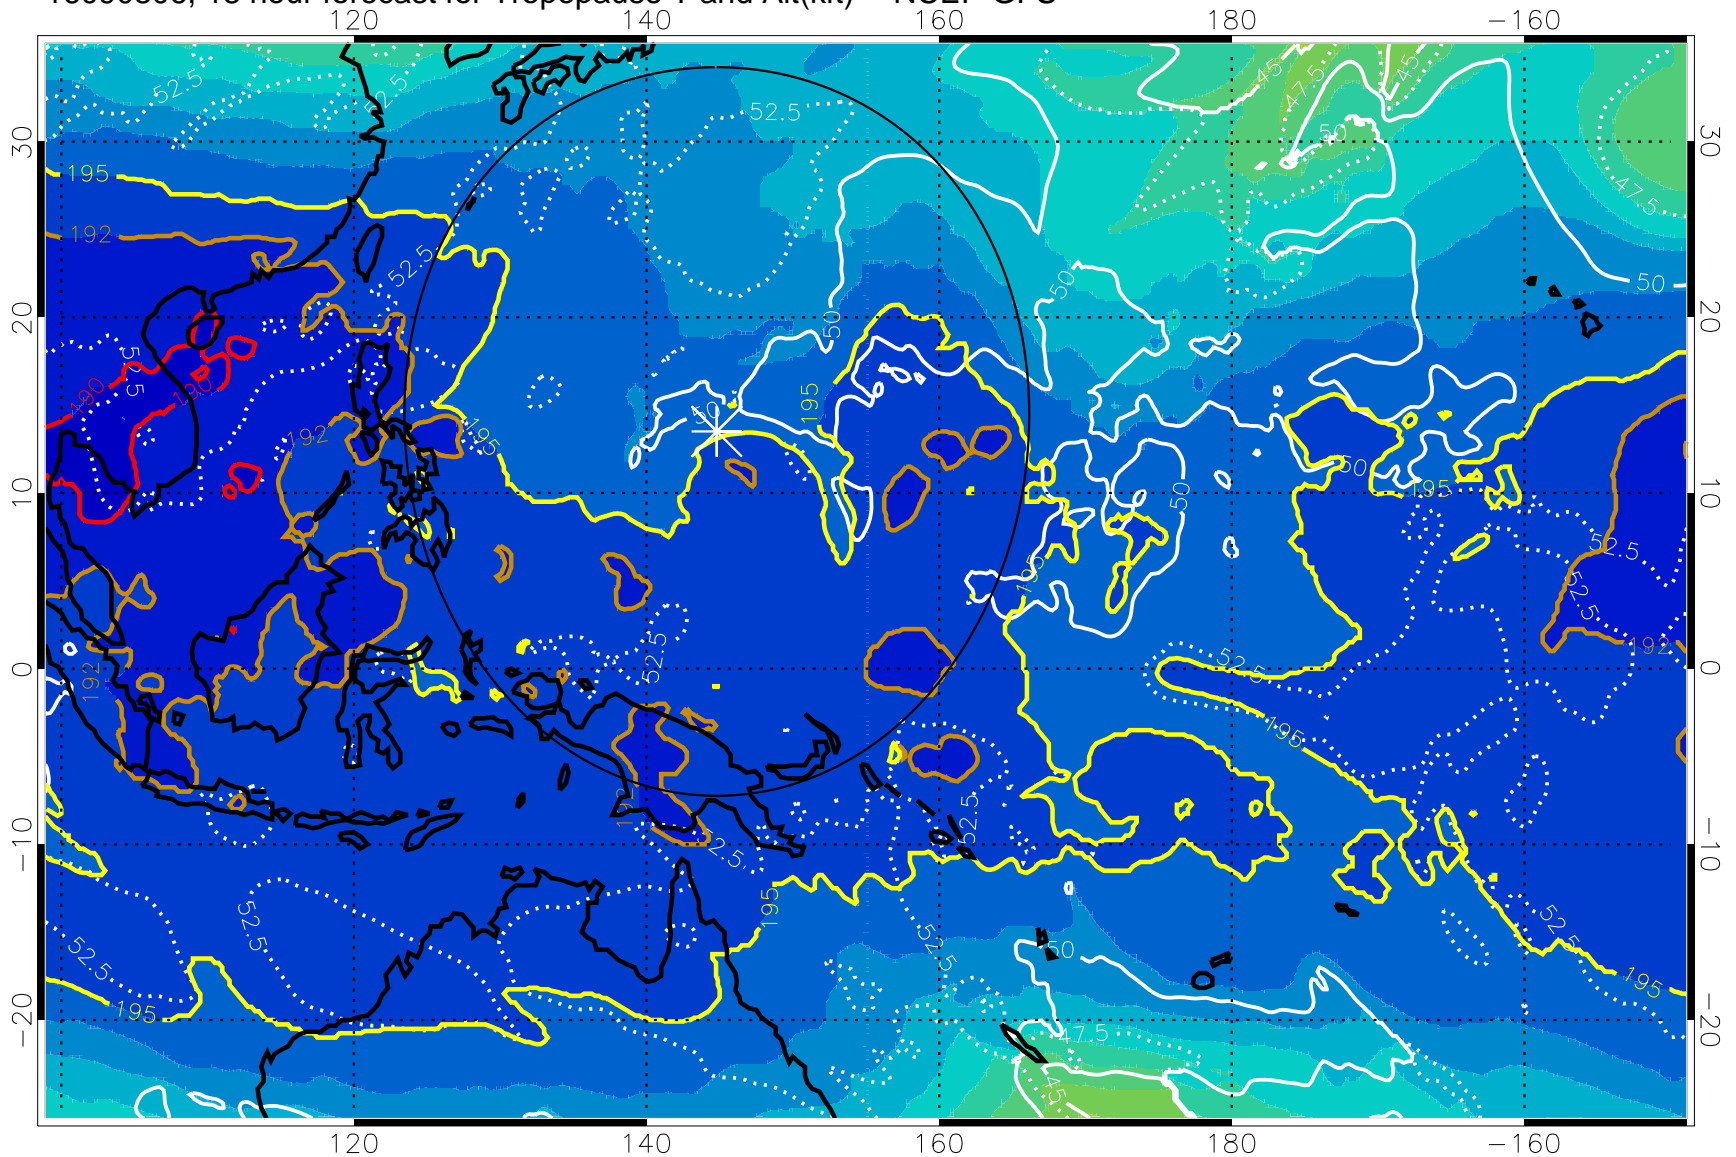

16090806, 18 hour forecast for Tropopause T and Alt(kft) -- NCEP GFS

190 200 210 220 230

Tropopause T, K

Tropopause Altitude in kft (white)

192.5K Isotherm 195K Isotherm
187.5K Isotherm 190K Isotherm

Range ring of 2304 km