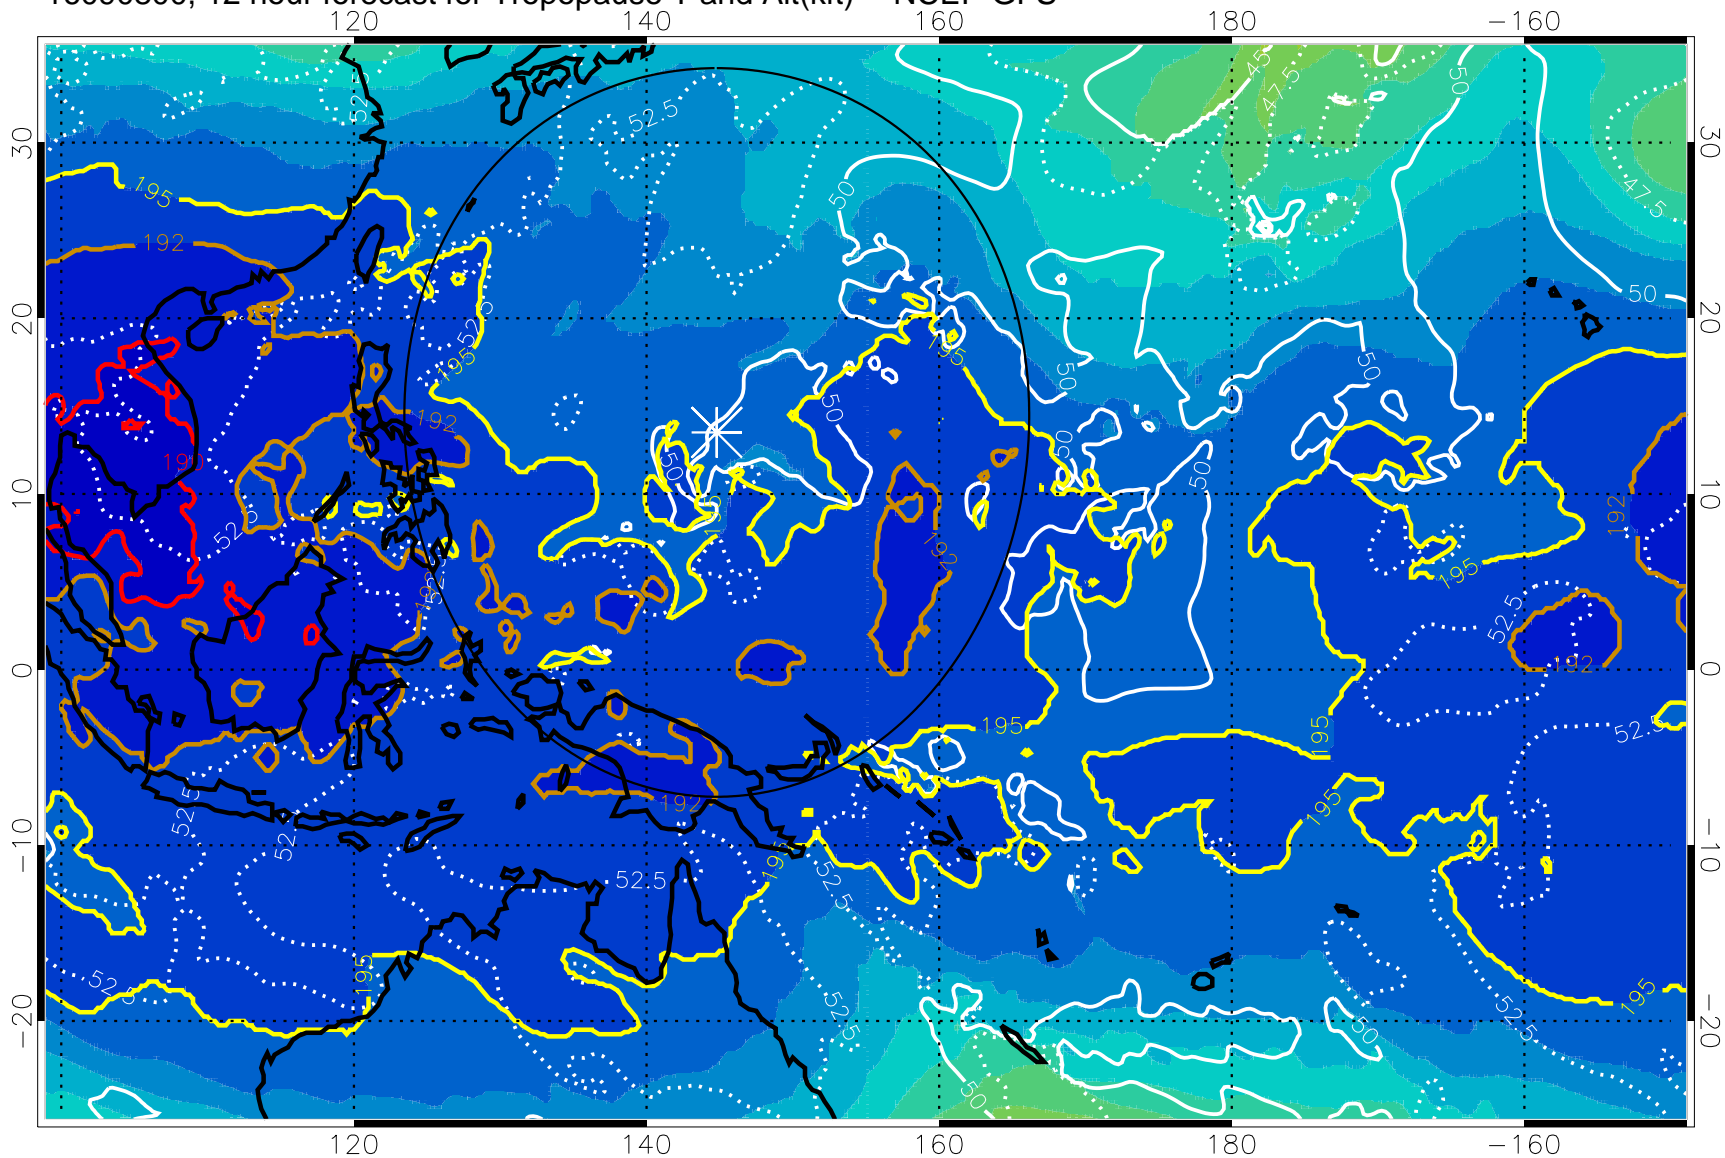

16090800, 12 hour forecast for Tropopause T and Alt(kft) -- NCEP GFS

190 200 210 220 230

Tropopause T, K

Tropopause Altitude in kft (white)

192.5K Isotherm 195K Isotherm
187.5K Isotherm 190K Isotherm

Range ring of 2304 km