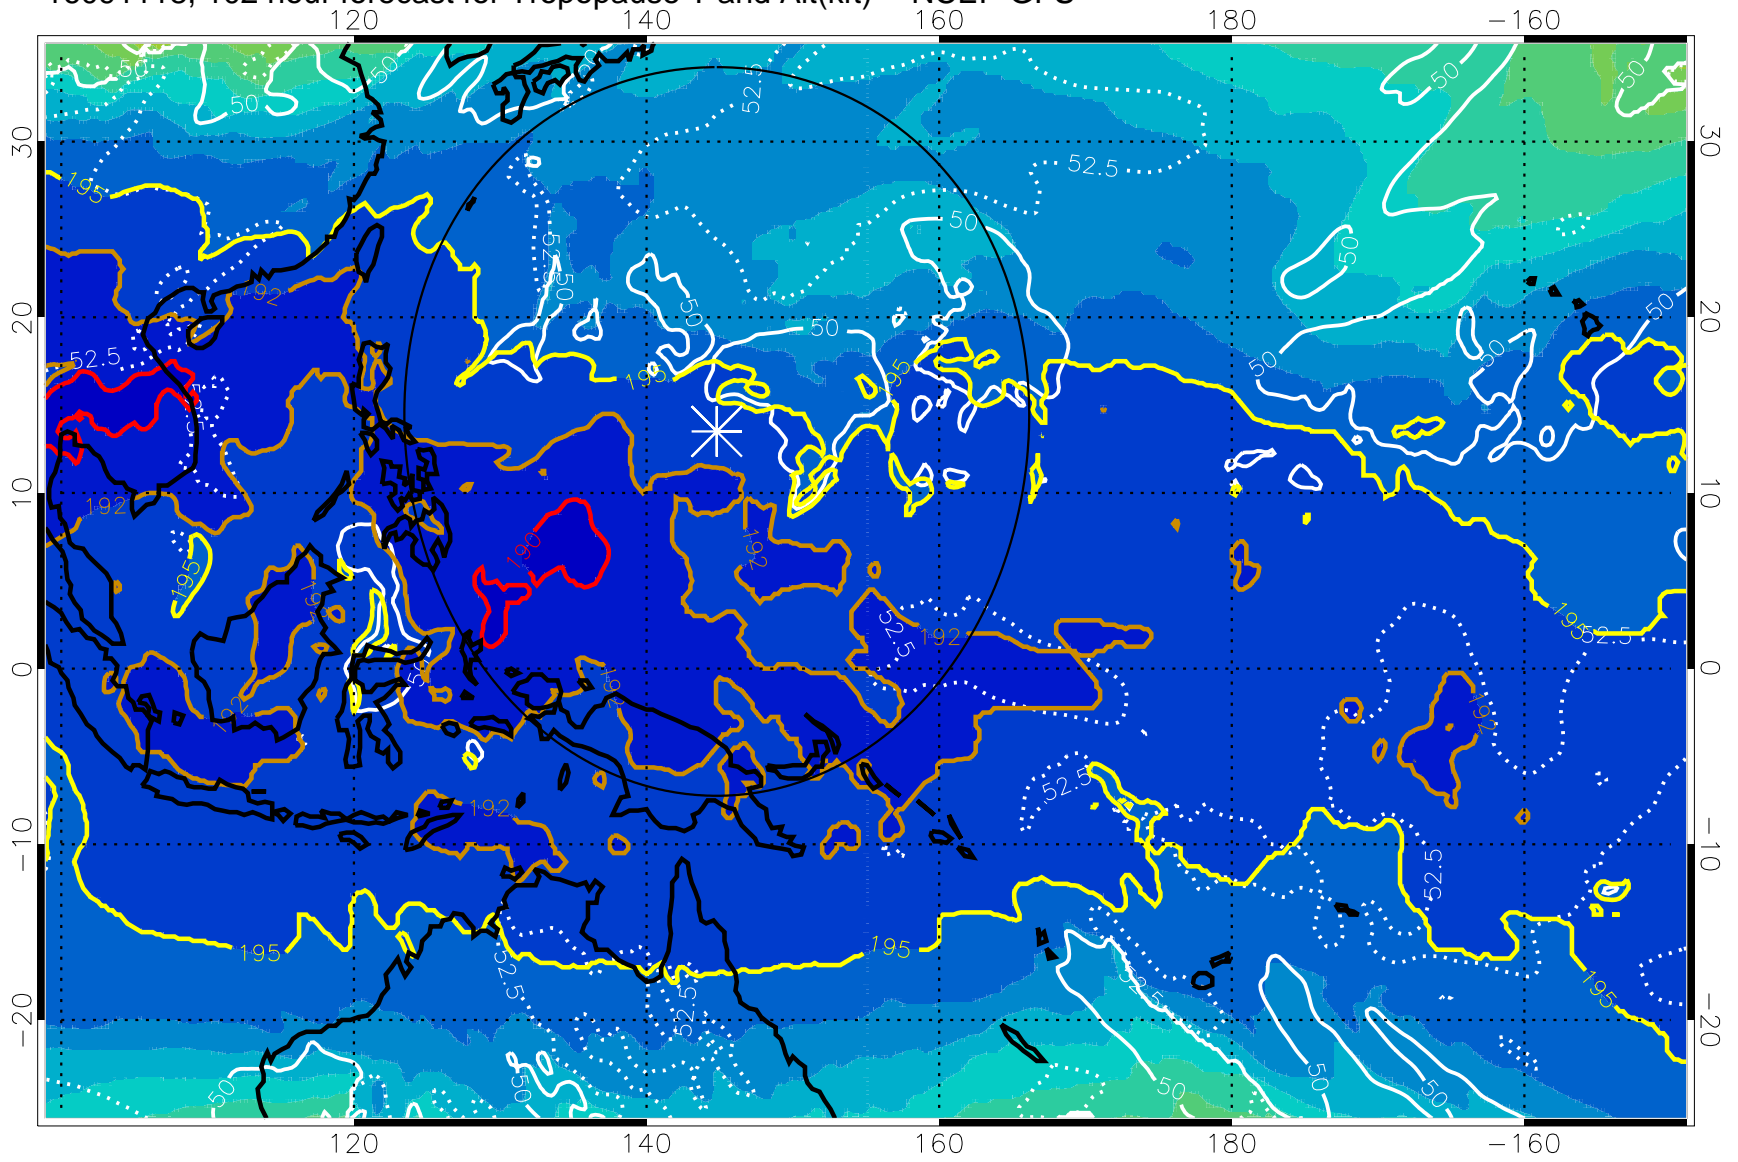

16091118, 102 hour forecast for Tropopause T and Alt(kft) -- NCEP GFS

190 200 210 220 230

Tropopause T, K

Tropopause Altitude in kft (white)

192.5K Isotherm 195K Isotherm

187.5K Isotherm 190K Isotherm

Range ring of 2304 km