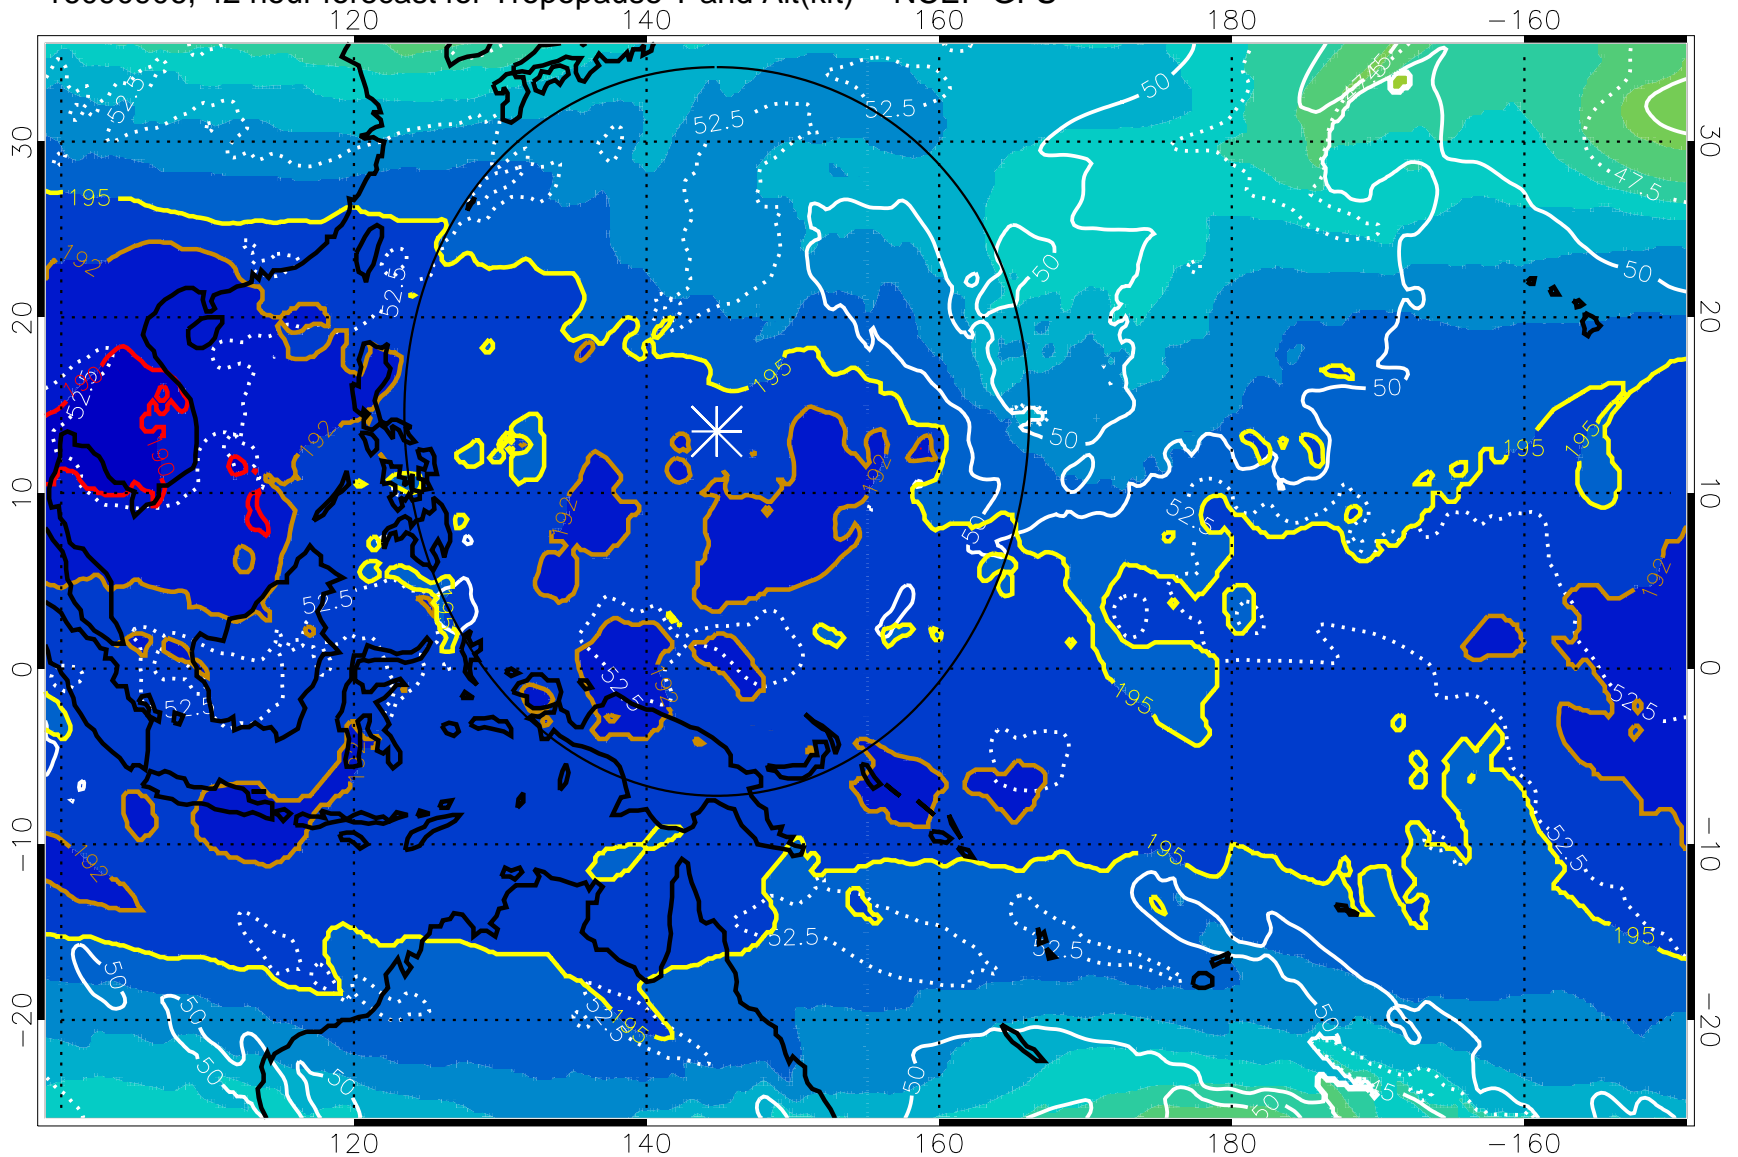

16090906, 42 hour forecast for Tropopause T and Alt(kft) -- NCEP GFS

190 200 210 220 230

Tropopause T, K

Tropopause Altitude in kft (white)

192.5K Isotherm 195K Isotherm
187.5K Isotherm 190K Isotherm

Range ring of 2304 km