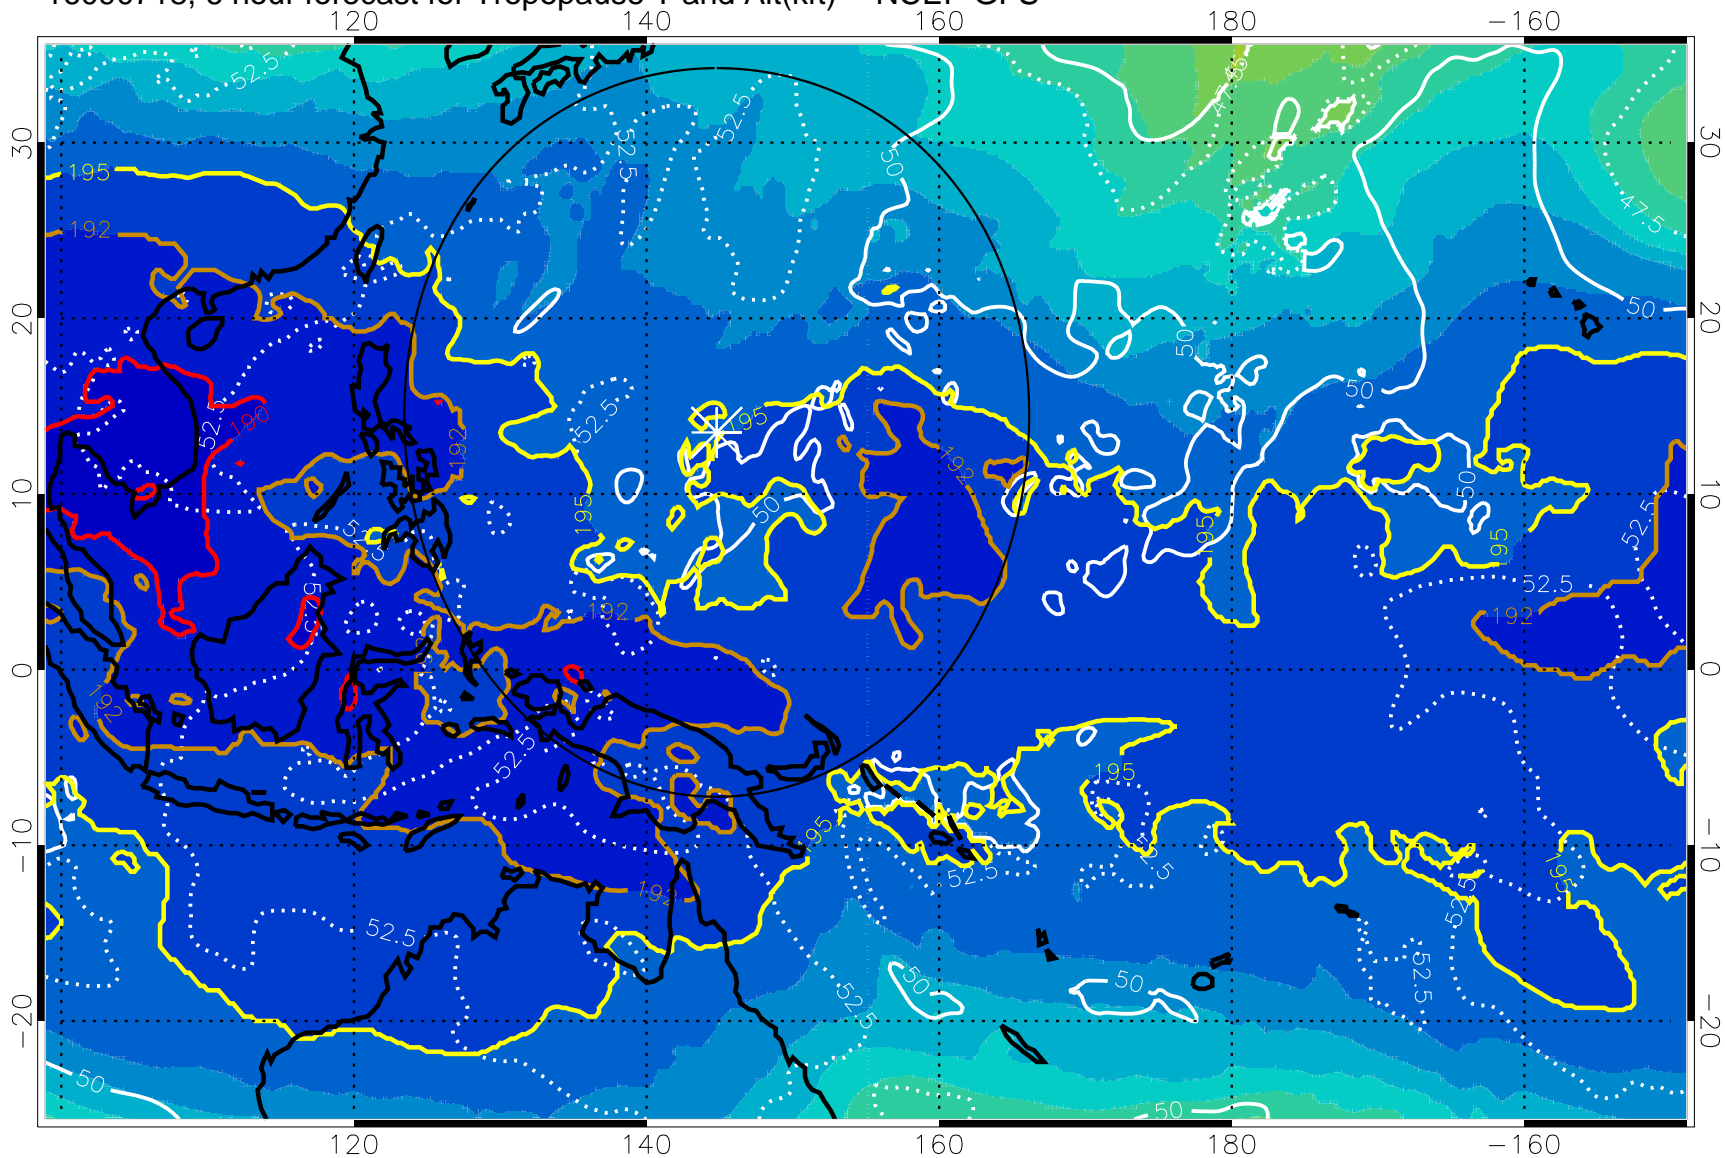

16090718, 6 hour forecast for Tropopause T and Alt(kft) -- NCEP GFS

190 200 210 220 230

Tropopause T, K

Tropopause Altitude in kft (white)

192.5K Isotherm 195K Isotherm  
187.5K Isotherm 190K Isotherm

Range ring of 2304 km