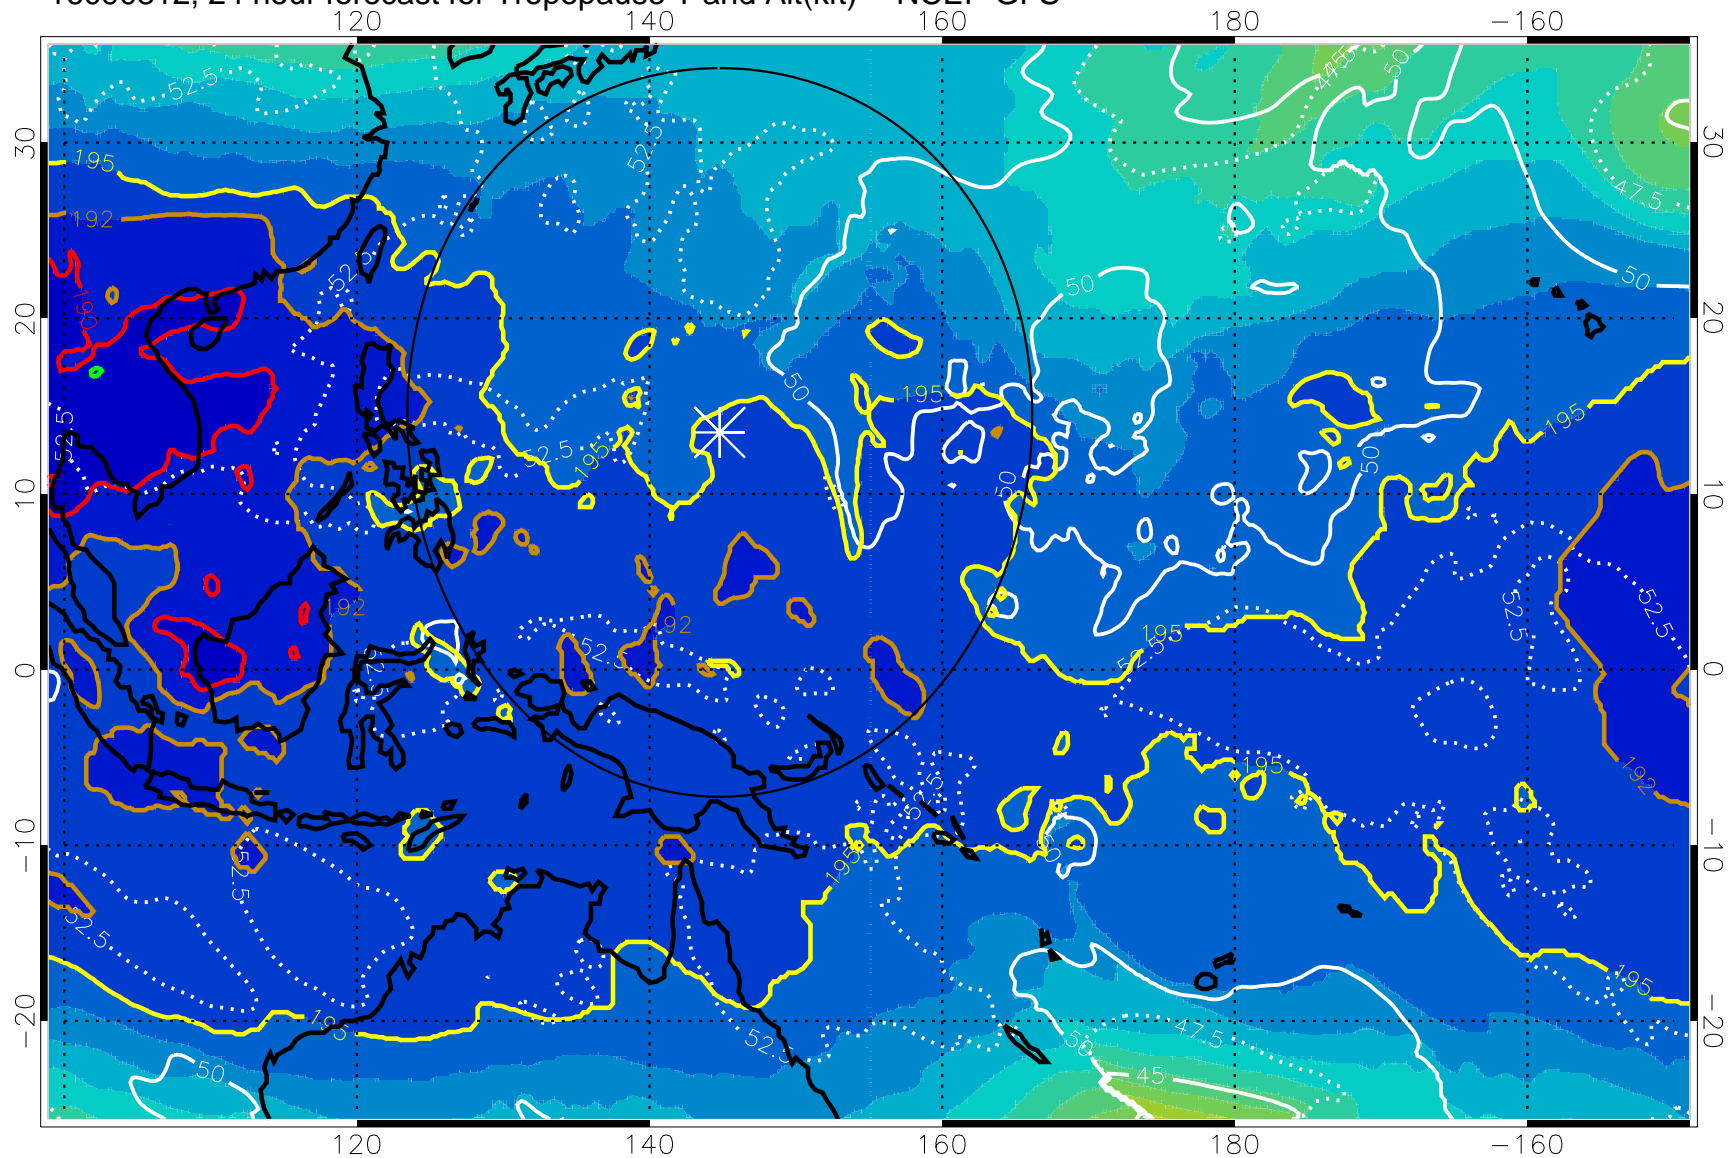

16090812, 24 hour forecast for Tropopause T and Alt(kft) -- NCEP GFS

190 200 210 220 230

Tropopause T, K

Tropopause Altitude in kft (white)

192.5K Isotherm 195K Isotherm

187.5K Isotherm 190K Isotherm

Range ring of 2304 km