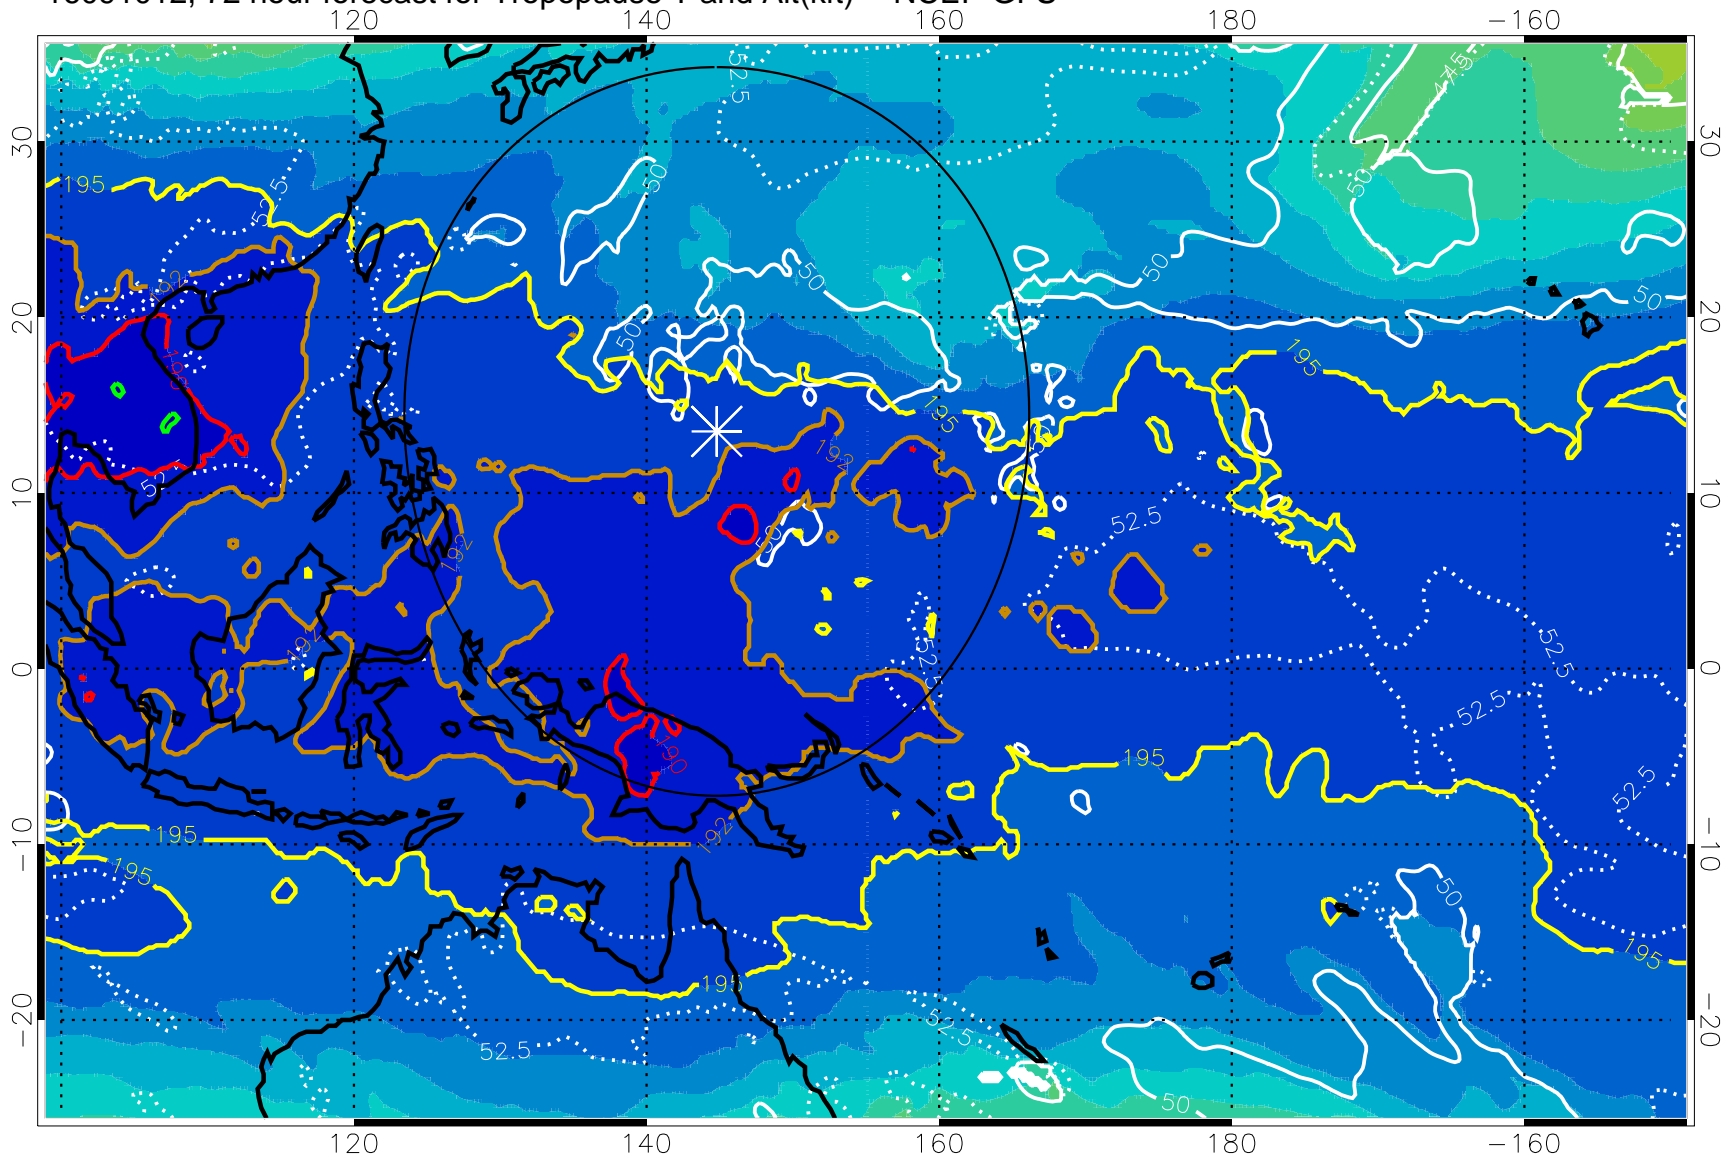

16091012, 72 hour forecast for Tropopause T and Alt(kft) -- NCEP GFS

190   200   210   220   230
Tropopause T, K

Tropopause Altitude in kft (white)

192.5K Isotherm   195K Isotherm
187.5K Isotherm   190K Isotherm

Range ring of 2304 km