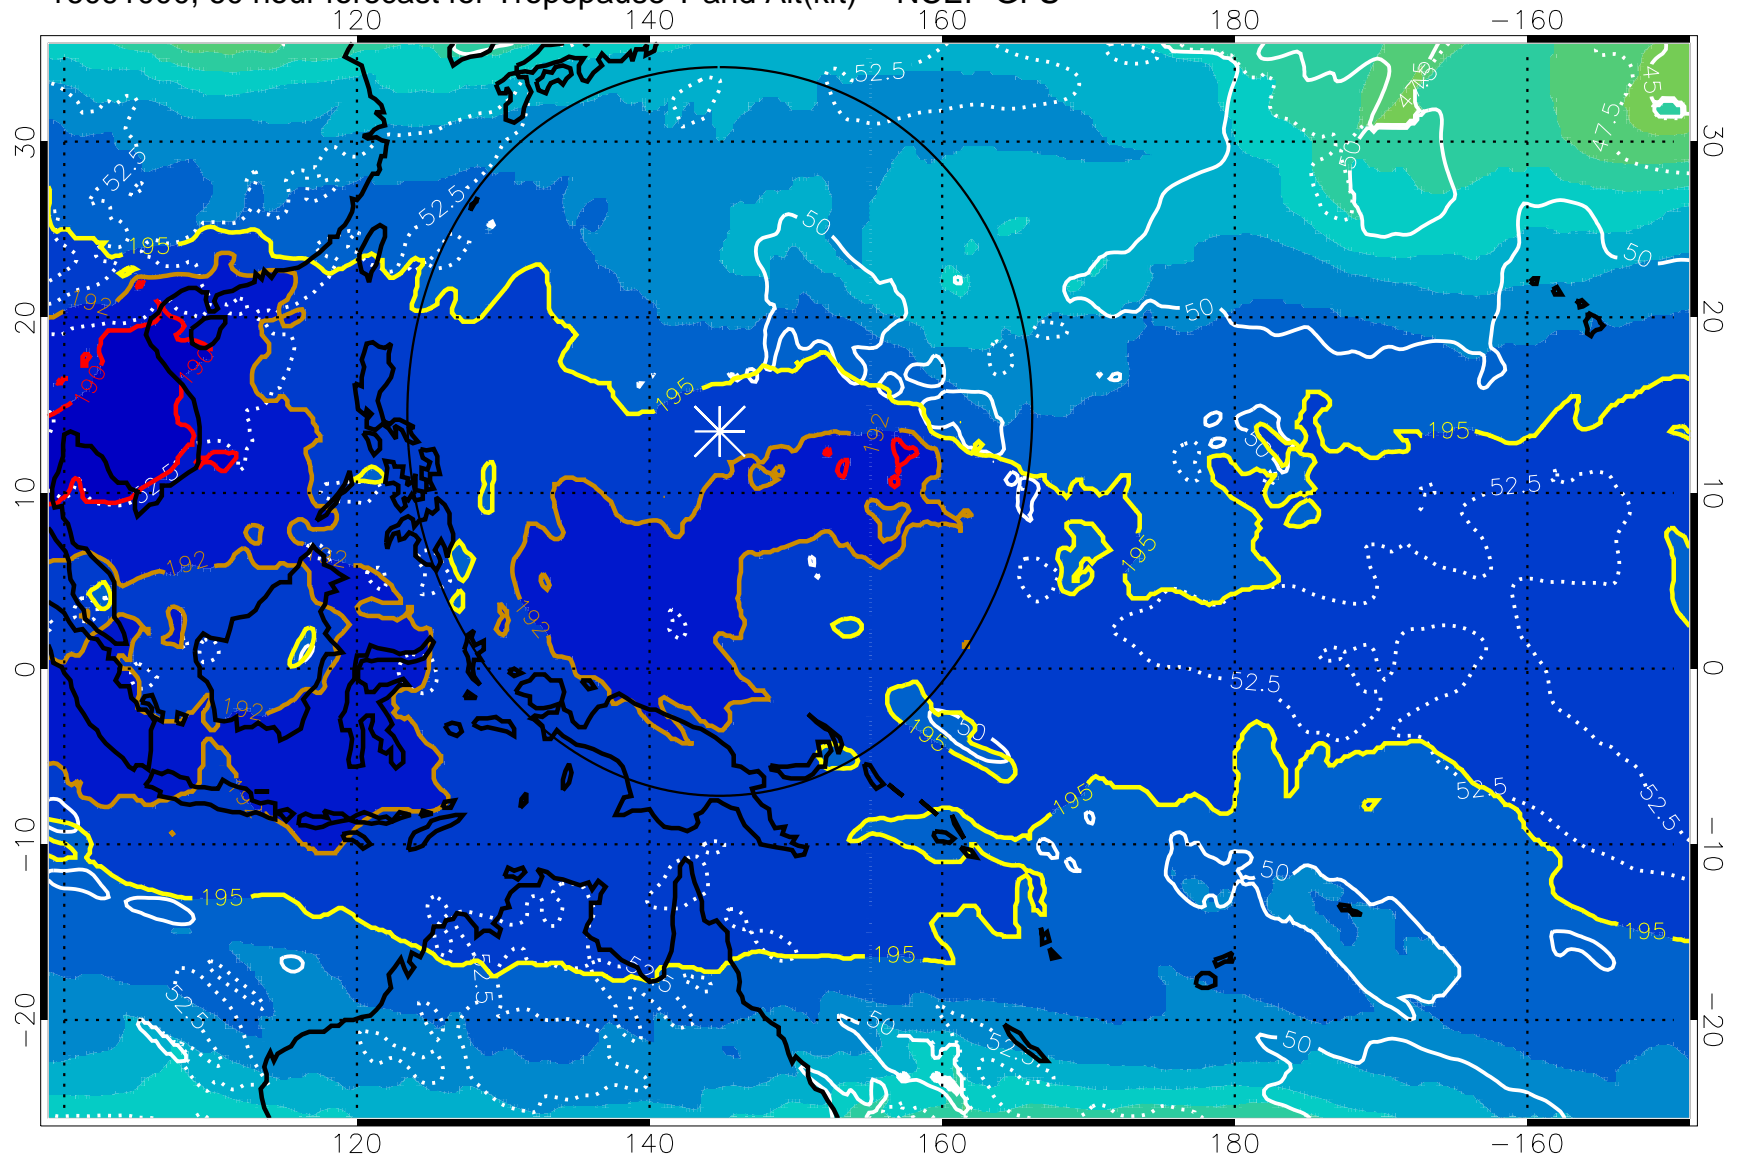

16091000, 60 hour forecast for Tropopause T and Alt(kft) -- NCEP GFS

190 200 210 220 230

Tropopause T, K

Tropopause Altitude in kft (white)

192.5K Isotherm 195K Isotherm

187.5K Isotherm 190K Isotherm

Range ring of 2304 km