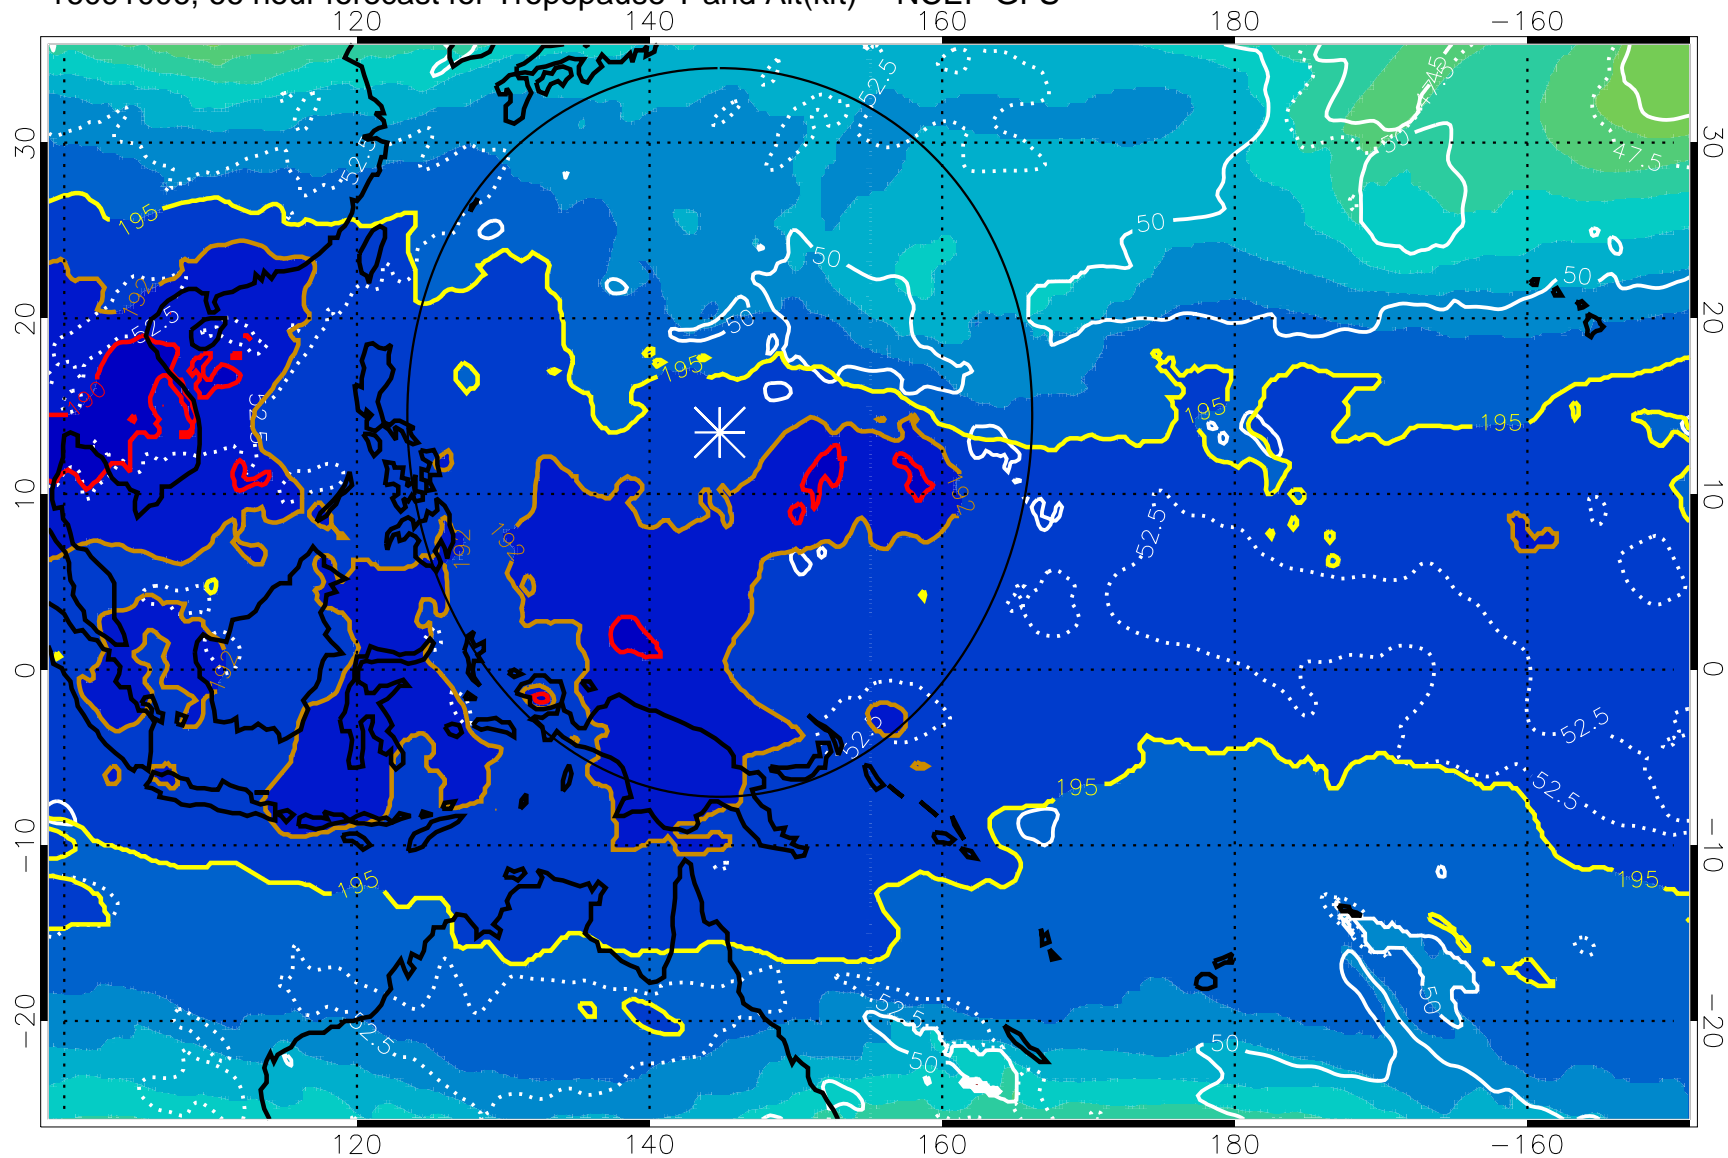

16091006, 66 hour forecast for Tropopause T and Alt(kft) -- NCEP GFS

190 200 210 220 230
Tropopause T, K

Tropopause Altitude in kft (white)

192.5K Isotherm 195K Isotherm
187.5K Isotherm 190K Isotherm

Range ring of 2304 km