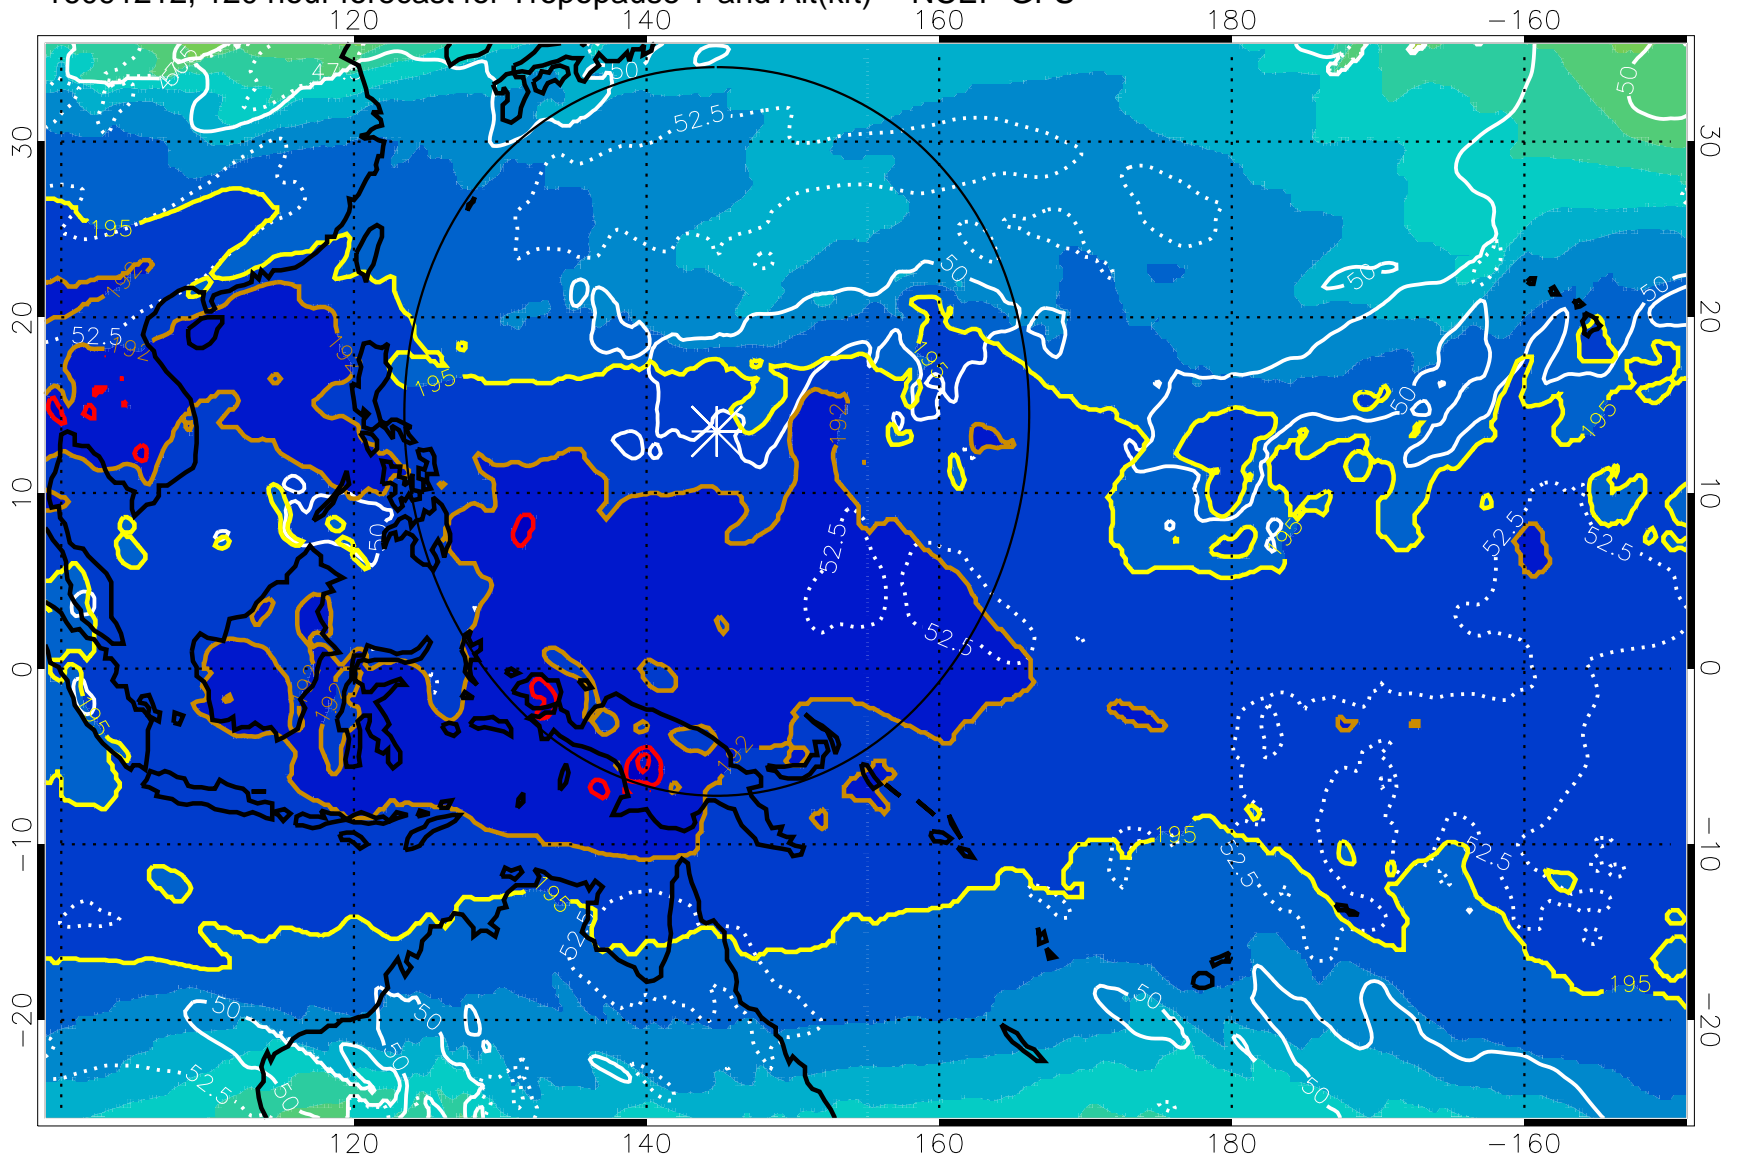

Range ring of 2304 km

16091206, 114 hour forecast for Tropopause T and Alt(kft) -- NCEP GFS

190 200 210 220 230  
Tropopause T, K

Tropopause Altitude in kft (white)

192.5K Isotherm 195K Isotherm  
187.5K Isotherm 190K Isotherm

Range ring of 2304 km

16091212, 120 hour forecast for Tropopause T and Alt(kft) -- NCEP GFS

190 200 210 220 230

Tropopause T, K

Tropopause Altitude in kft (white)

192.5K Isotherm 195K Isotherm

187.5K Isotherm 190K Isotherm