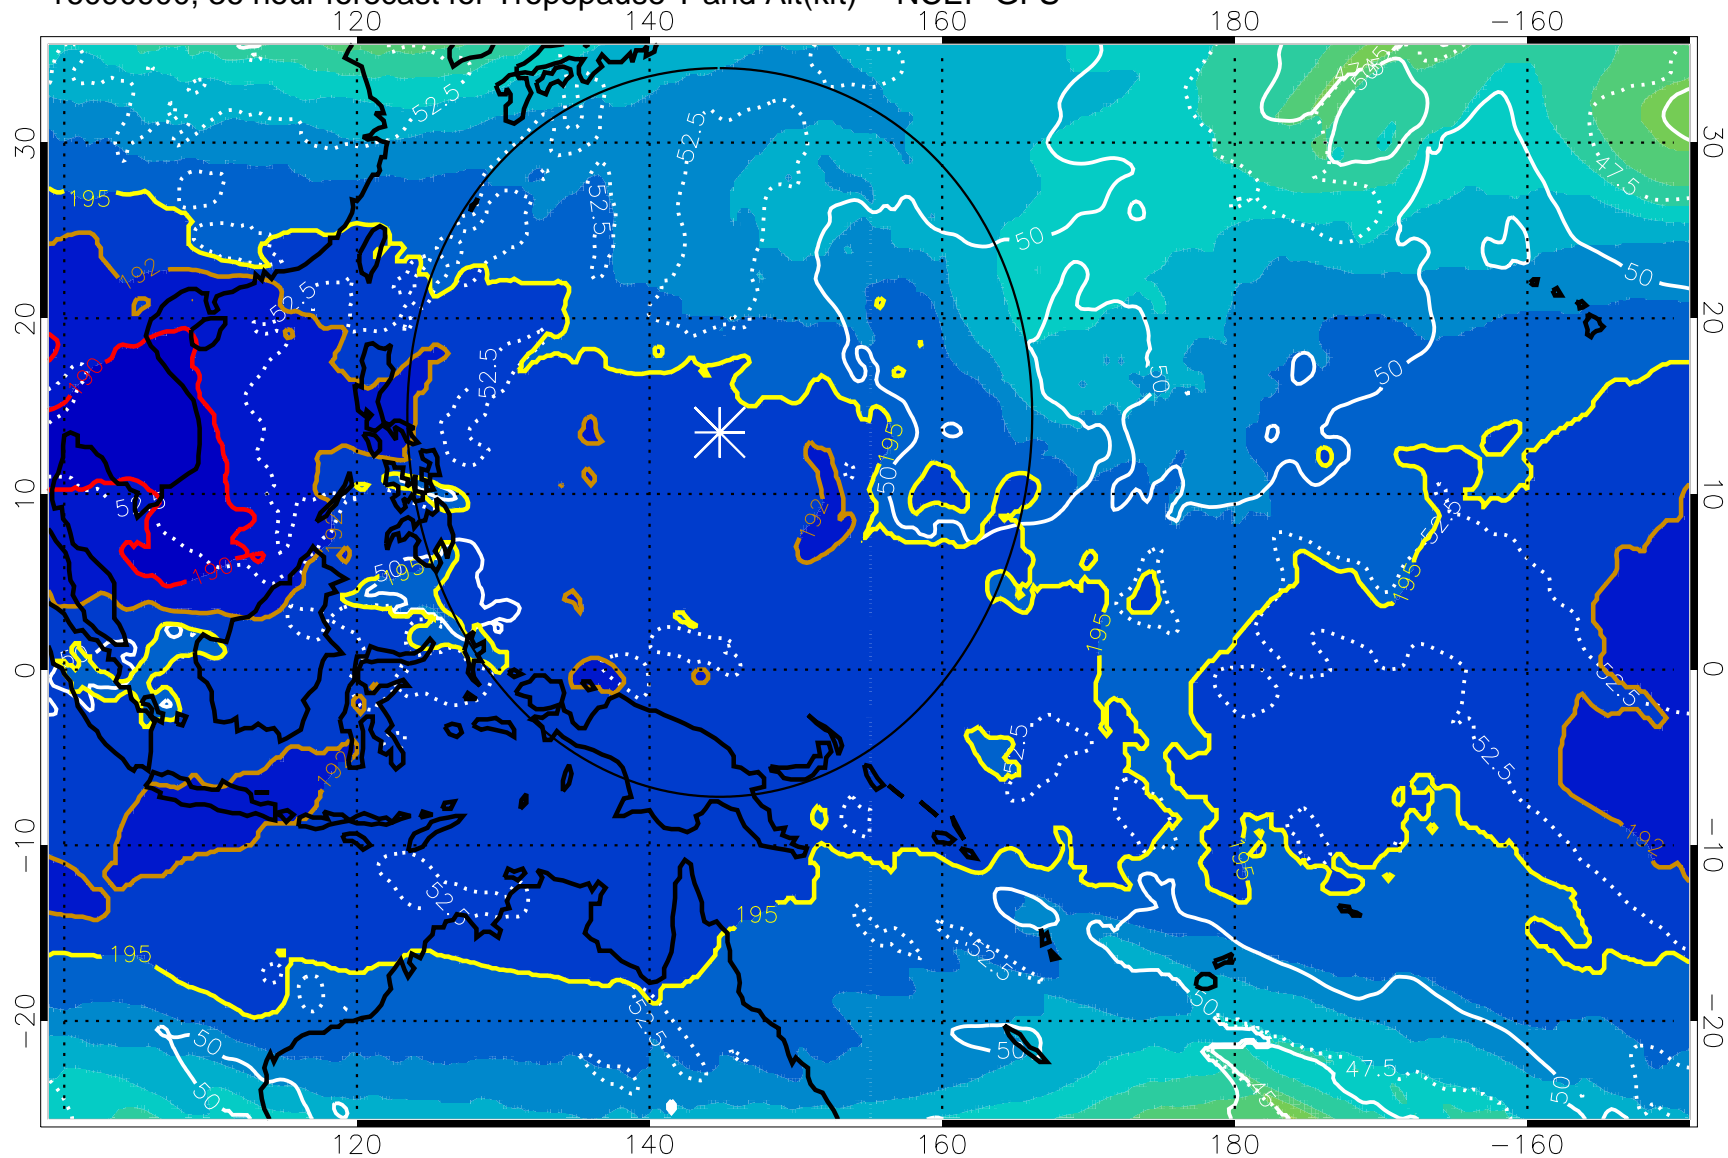

16090900, 36 hour forecast for Tropopause T and Alt(kft) -- NCEP GFS

190   200   210   220   230
Tropopause T, K

Tropopause Altitude in kft (white)

192.5K Isotherm   195K Isotherm
187.5K Isotherm   190K Isotherm

Range ring of 2304 km