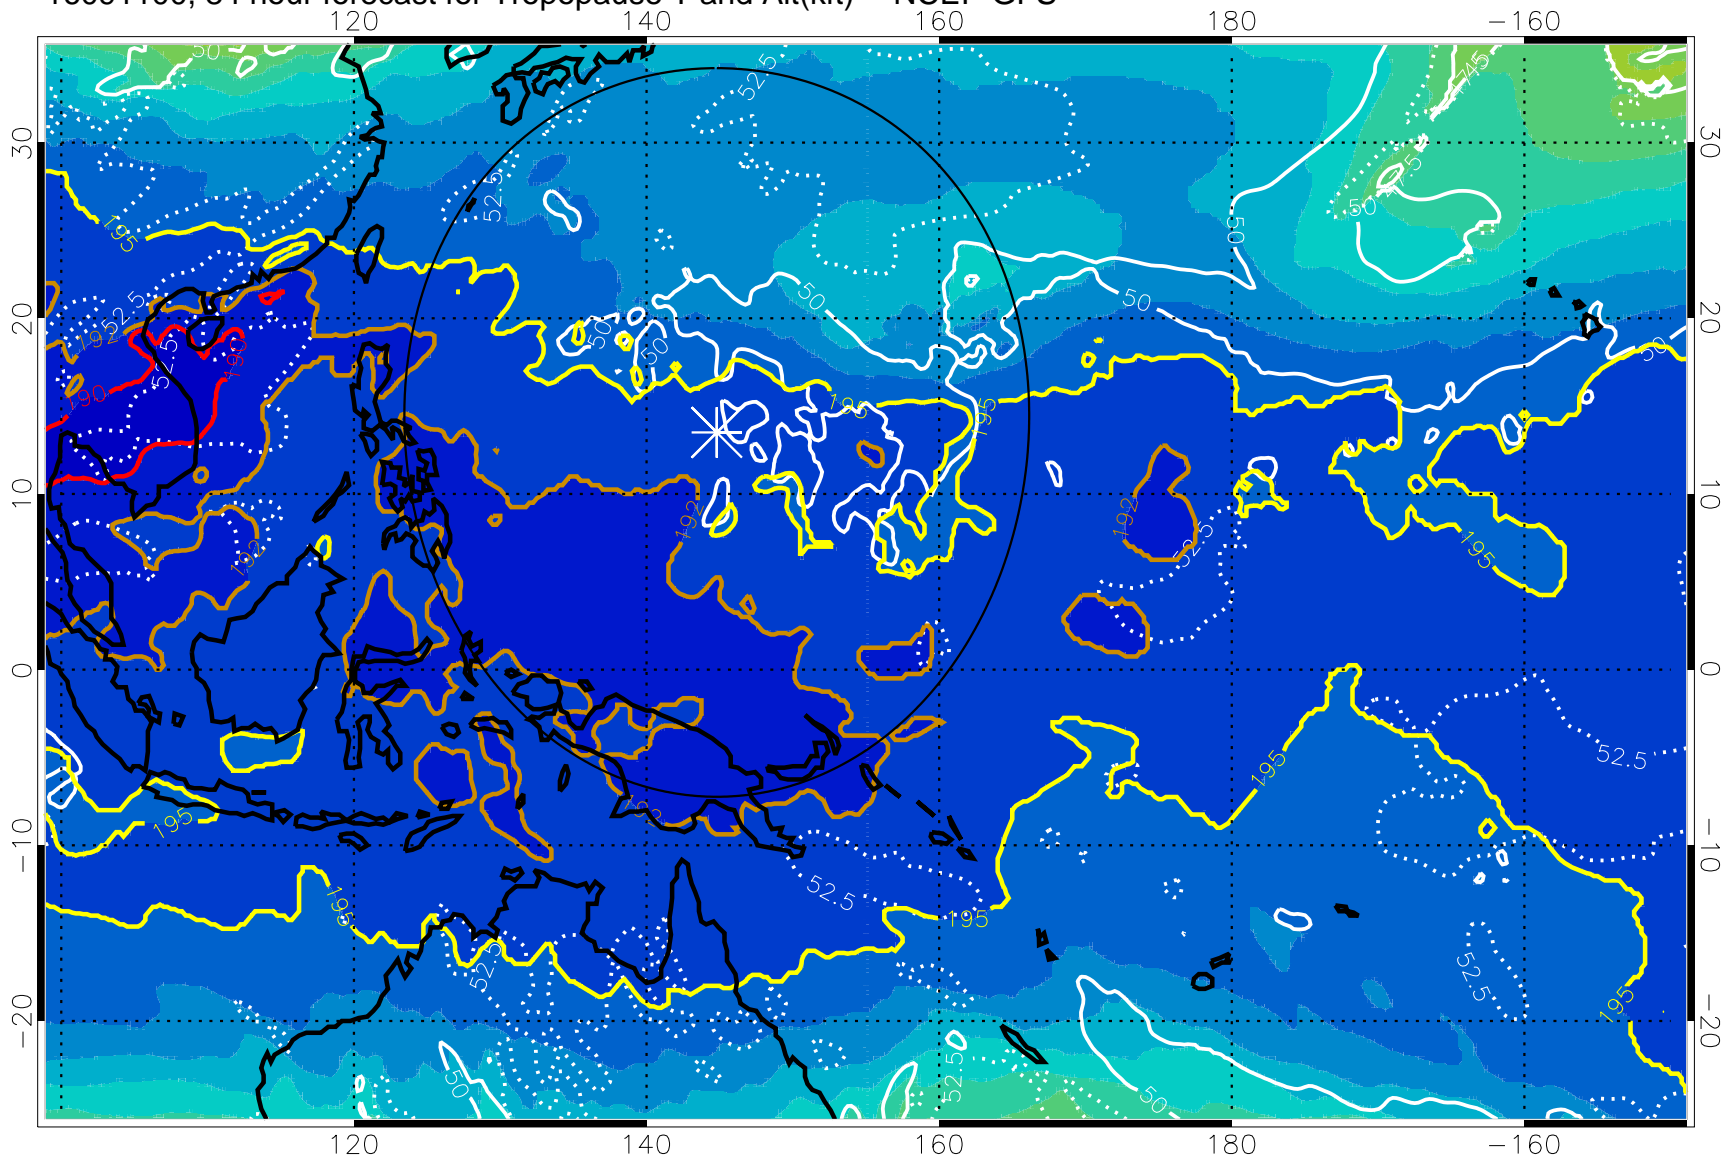

16091100, 84 hour forecast for Tropopause T and Alt(kft) -- NCEP GFS

190 200 210 220 230
Tropopause T, K

Tropopause Altitude in kft (white)

192.5K Isotherm 195K Isotherm
187.5K Isotherm 190K Isotherm

Range ring of 2304 km