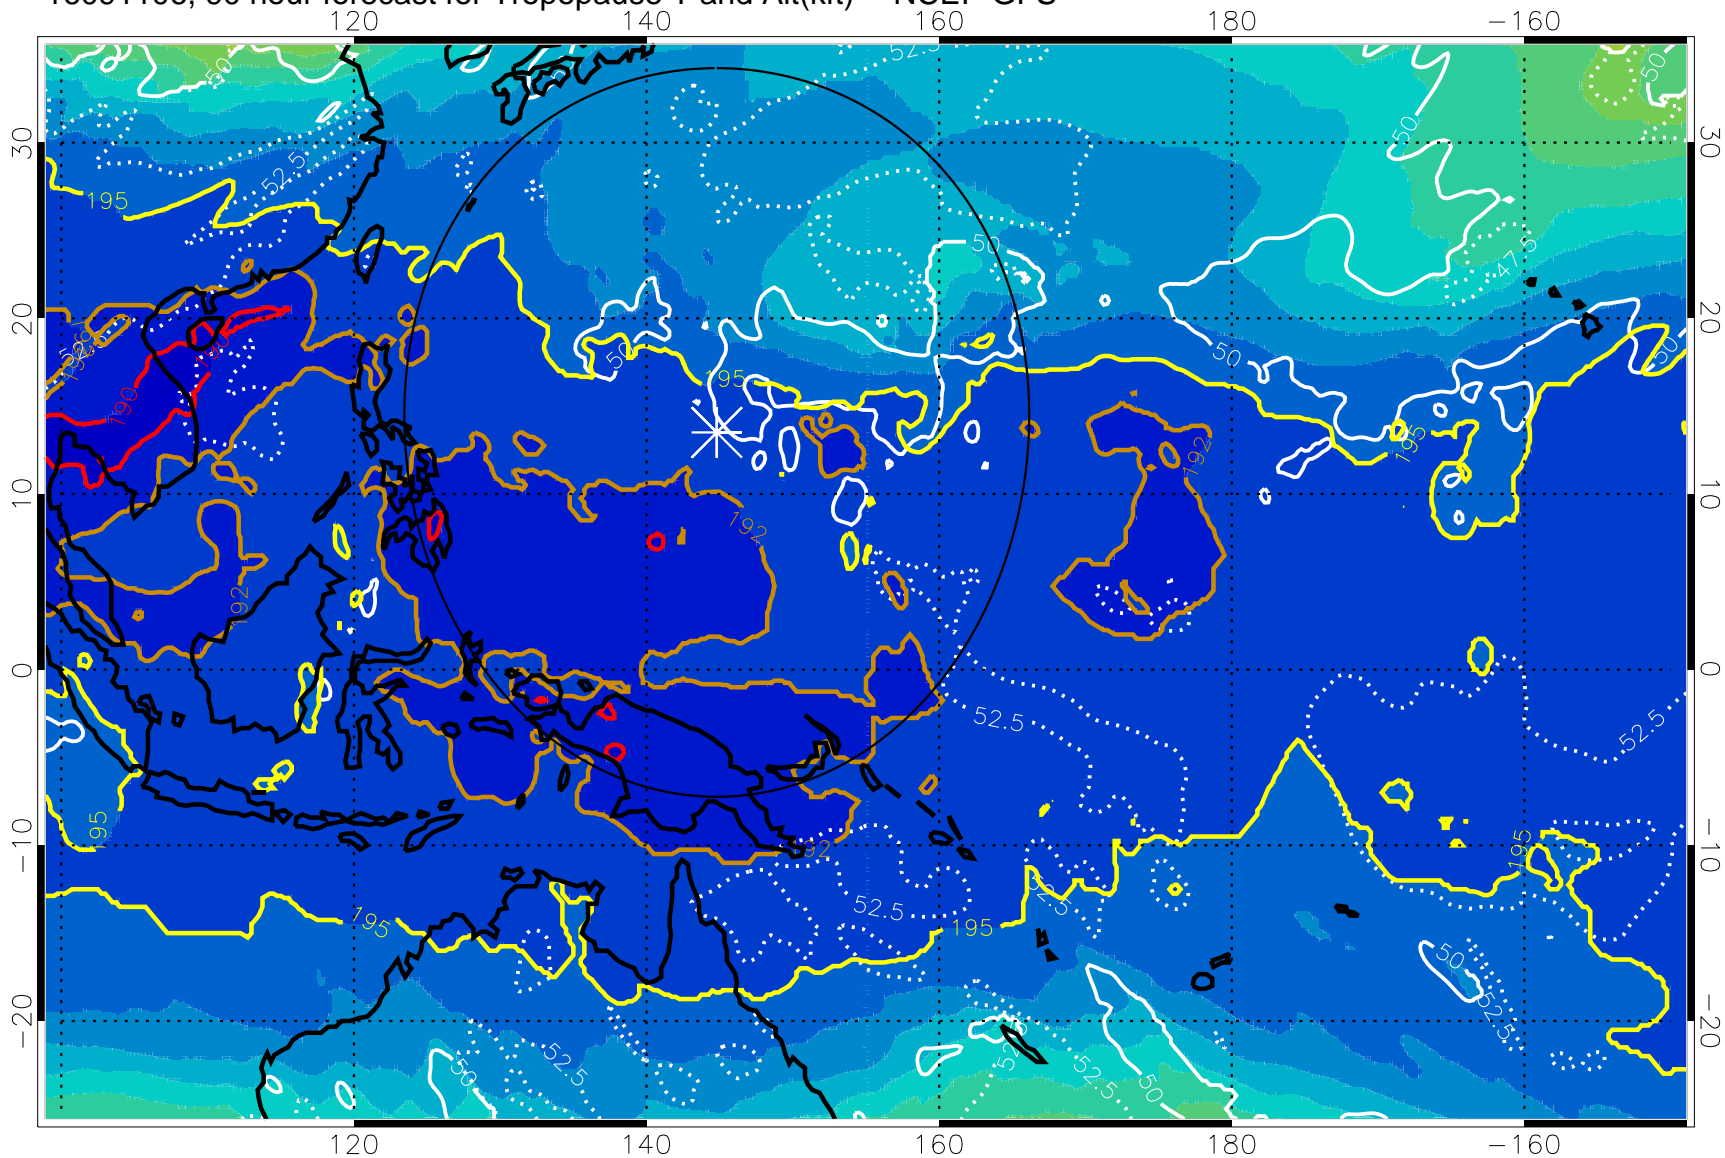

16091106, 90 hour forecast for Tropopause T and Alt(kft) -- NCEP GFS

190 200 210 220 230
Tropopause T, K

Tropopause Altitude in kft (white)

192.5K Isotherm 195K Isotherm
187.5K Isotherm 190K Isotherm

Range ring of 2304 km