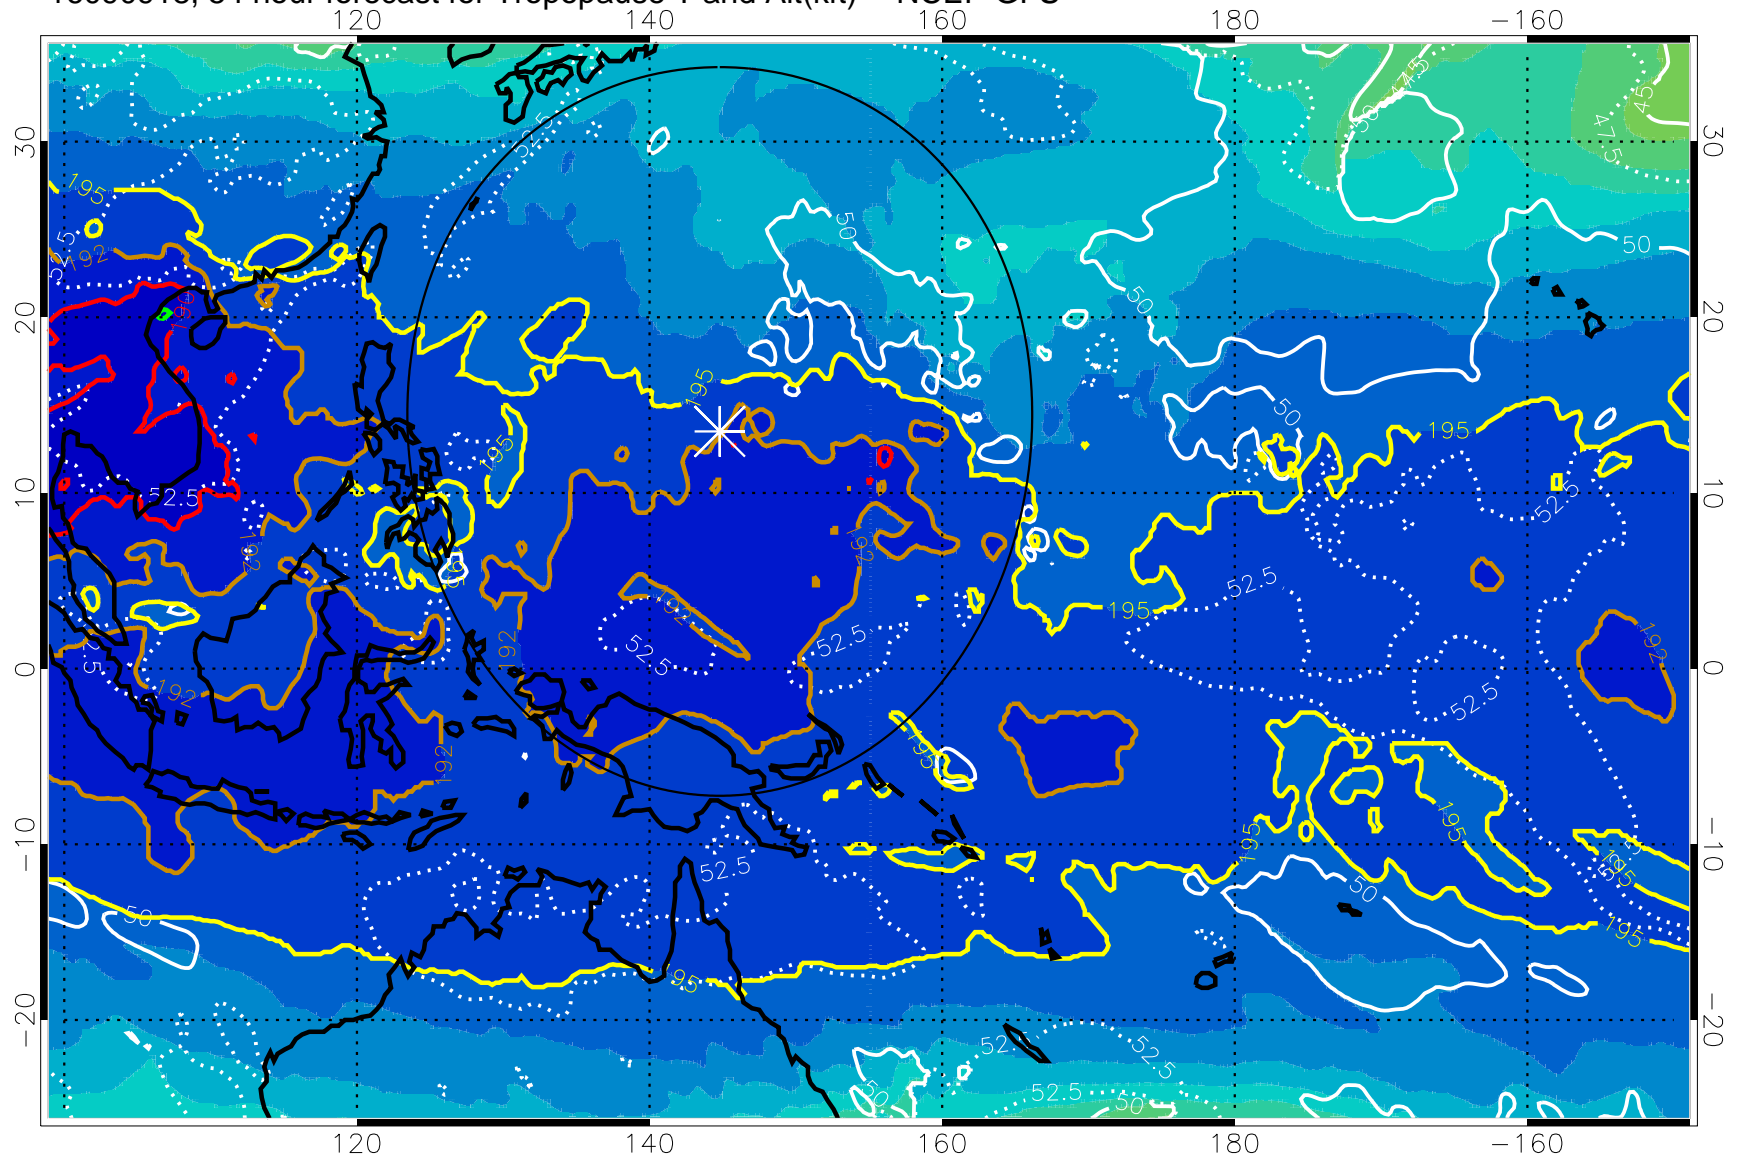

16090918, 54 hour forecast for Tropopause T and Alt(kft) -- NCEP GFS

190 200 210 220 230
Tropopause T, K

Tropopause Altitude in kft (white)

192.5K Isotherm 195K Isotherm
187.5K Isotherm 190K Isotherm

Range ring of 2304 km