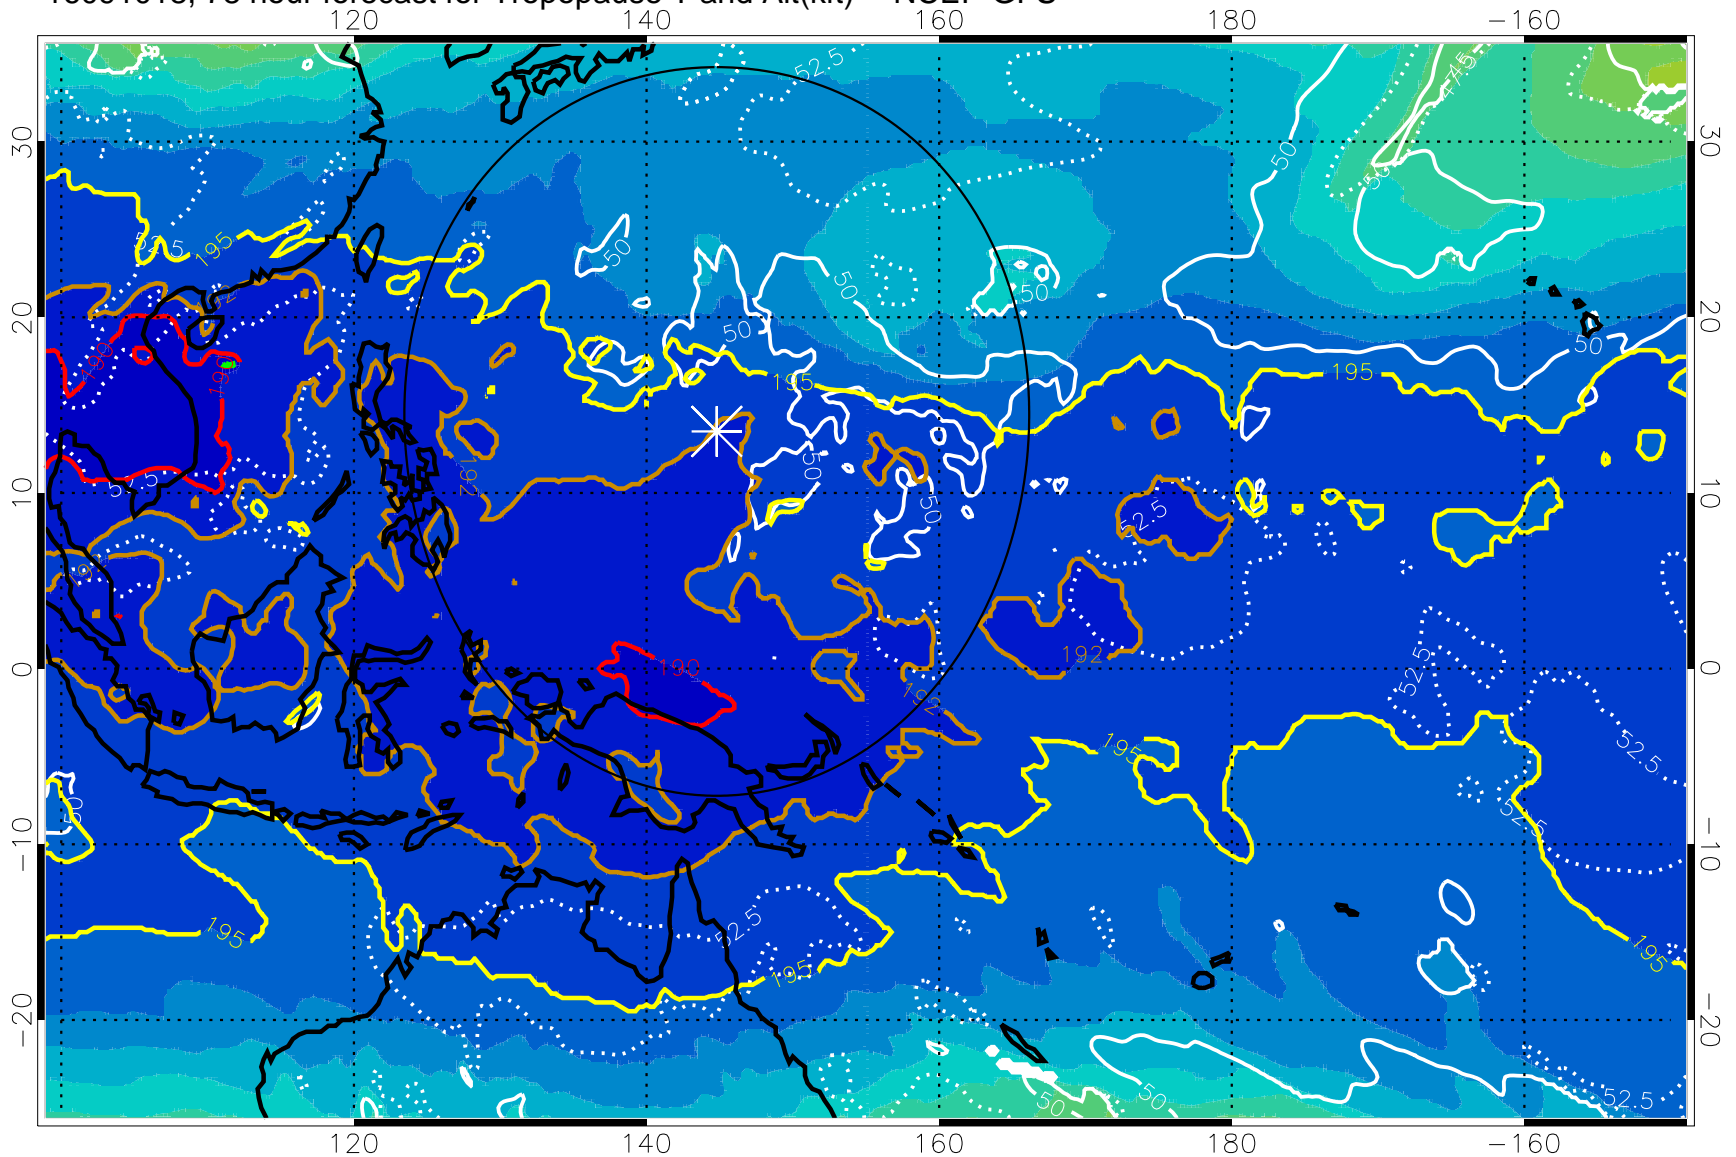

16091018, 78 hour forecast for Tropopause T and Alt(kft) -- NCEP GFS

190   200   210   220   230
Tropopause T, K

Tropopause Altitude in kft (white)

192.5K Isotherm   195K Isotherm
187.5K Isotherm   190K Isotherm

Range ring of 2304 km