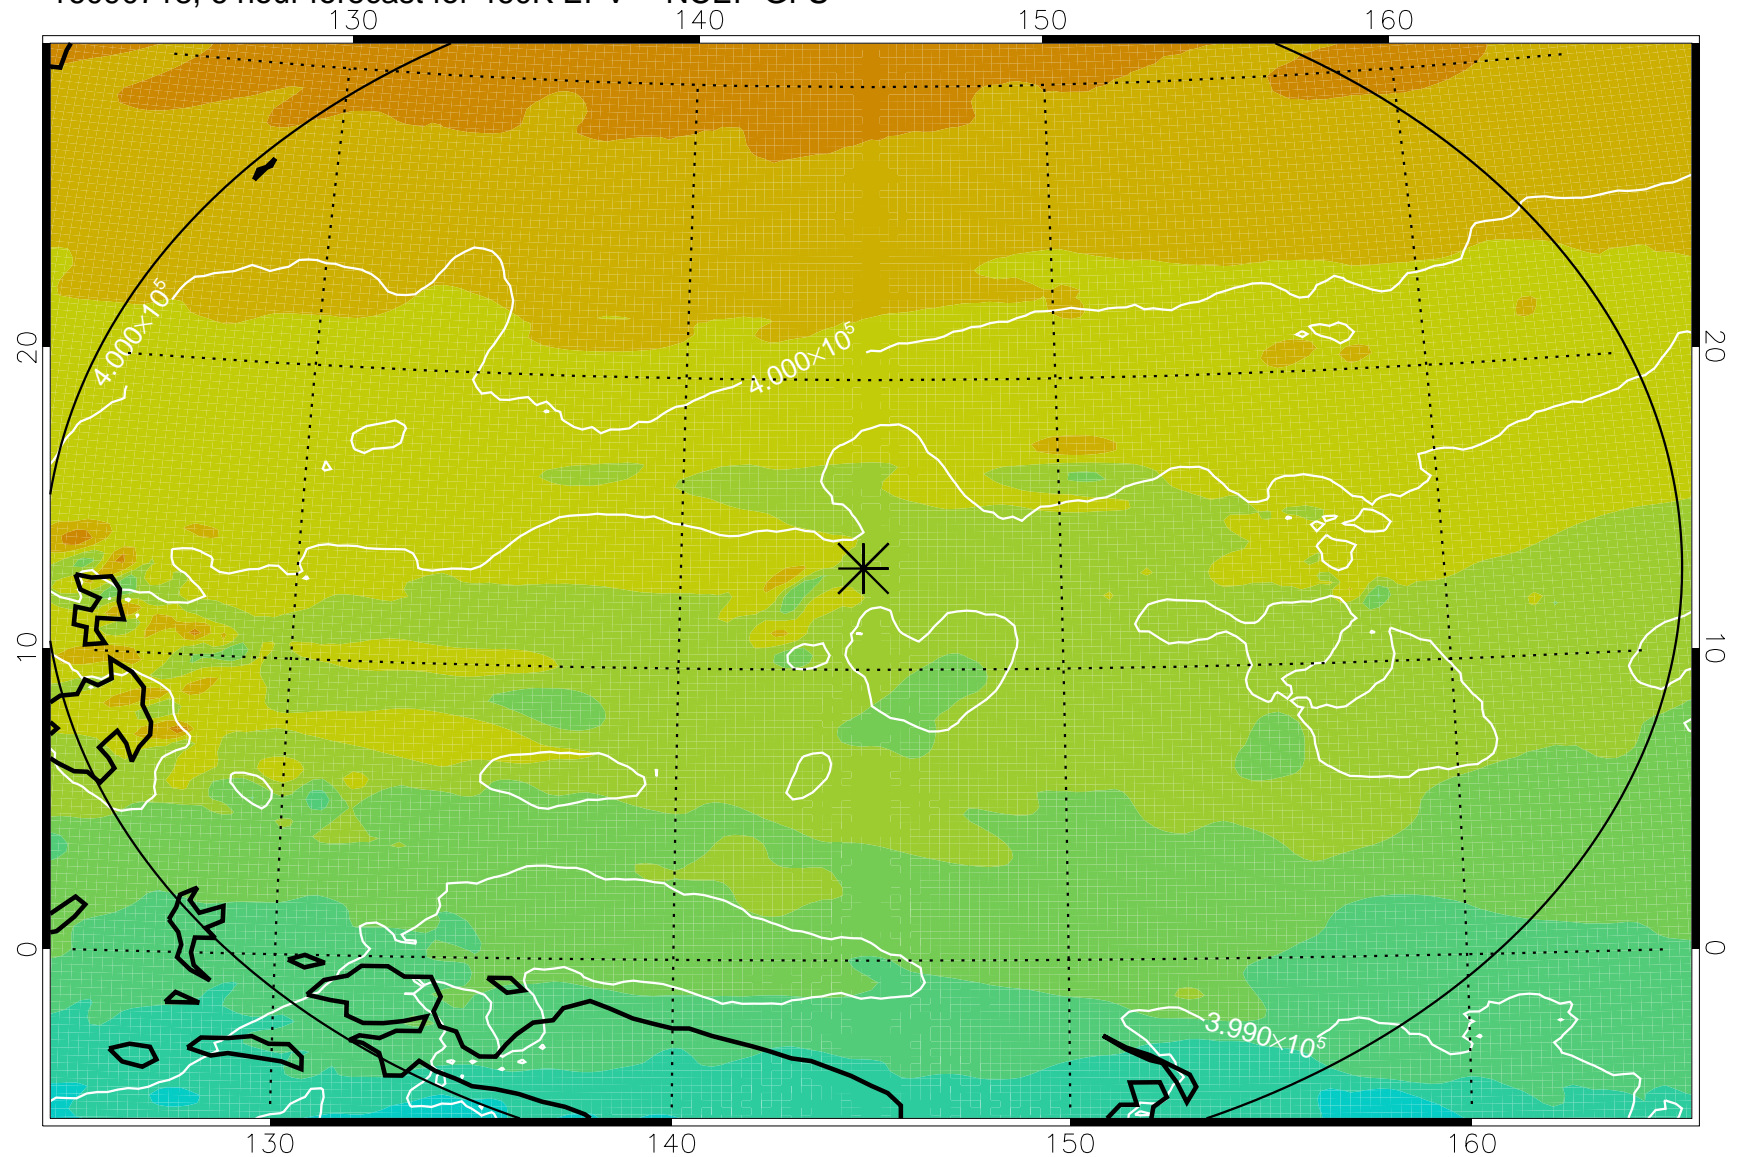

16090718, 6 hour forecast for 460K EPV -- NCEP GFS

460K Montgomery Streamfunction, white

Range ring of 2304 km

16090800, 12 hour forecast for 460K EPV -- NCEP GFS

460K Montgomery Streamfunction, white

Range ring of 2304 km

16090806, 18 hour forecast for 460K EPV -- NCEP GFS

460K Montgomery Streamfunction, white

Range ring of 2304 km

16090812, 24 hour forecast for 460K EPV -- NCEP GFS

460K Montgomery Streamfunction, white

Range ring of 2304 km

16090818, 30 hour forecast for 460K EPV -- NCEP GFS

460K Montgomery Streamfunction, white

Range ring of 2304 km

16090900, 36 hour forecast for 460K EPV -- NCEP GFS

460K Montgomery Streamfunction, white

Range ring of 2304 km

16091018, 78 hour forecast for 460K EPV -- NCEP GFS

460K Montgomery Streamfunction, white

Range ring of 2304 km

16091100, 84 hour forecast for 460K EPV -- NCEP GFS

460K Montgomery Streamfunction, white

Range ring of 2304 km