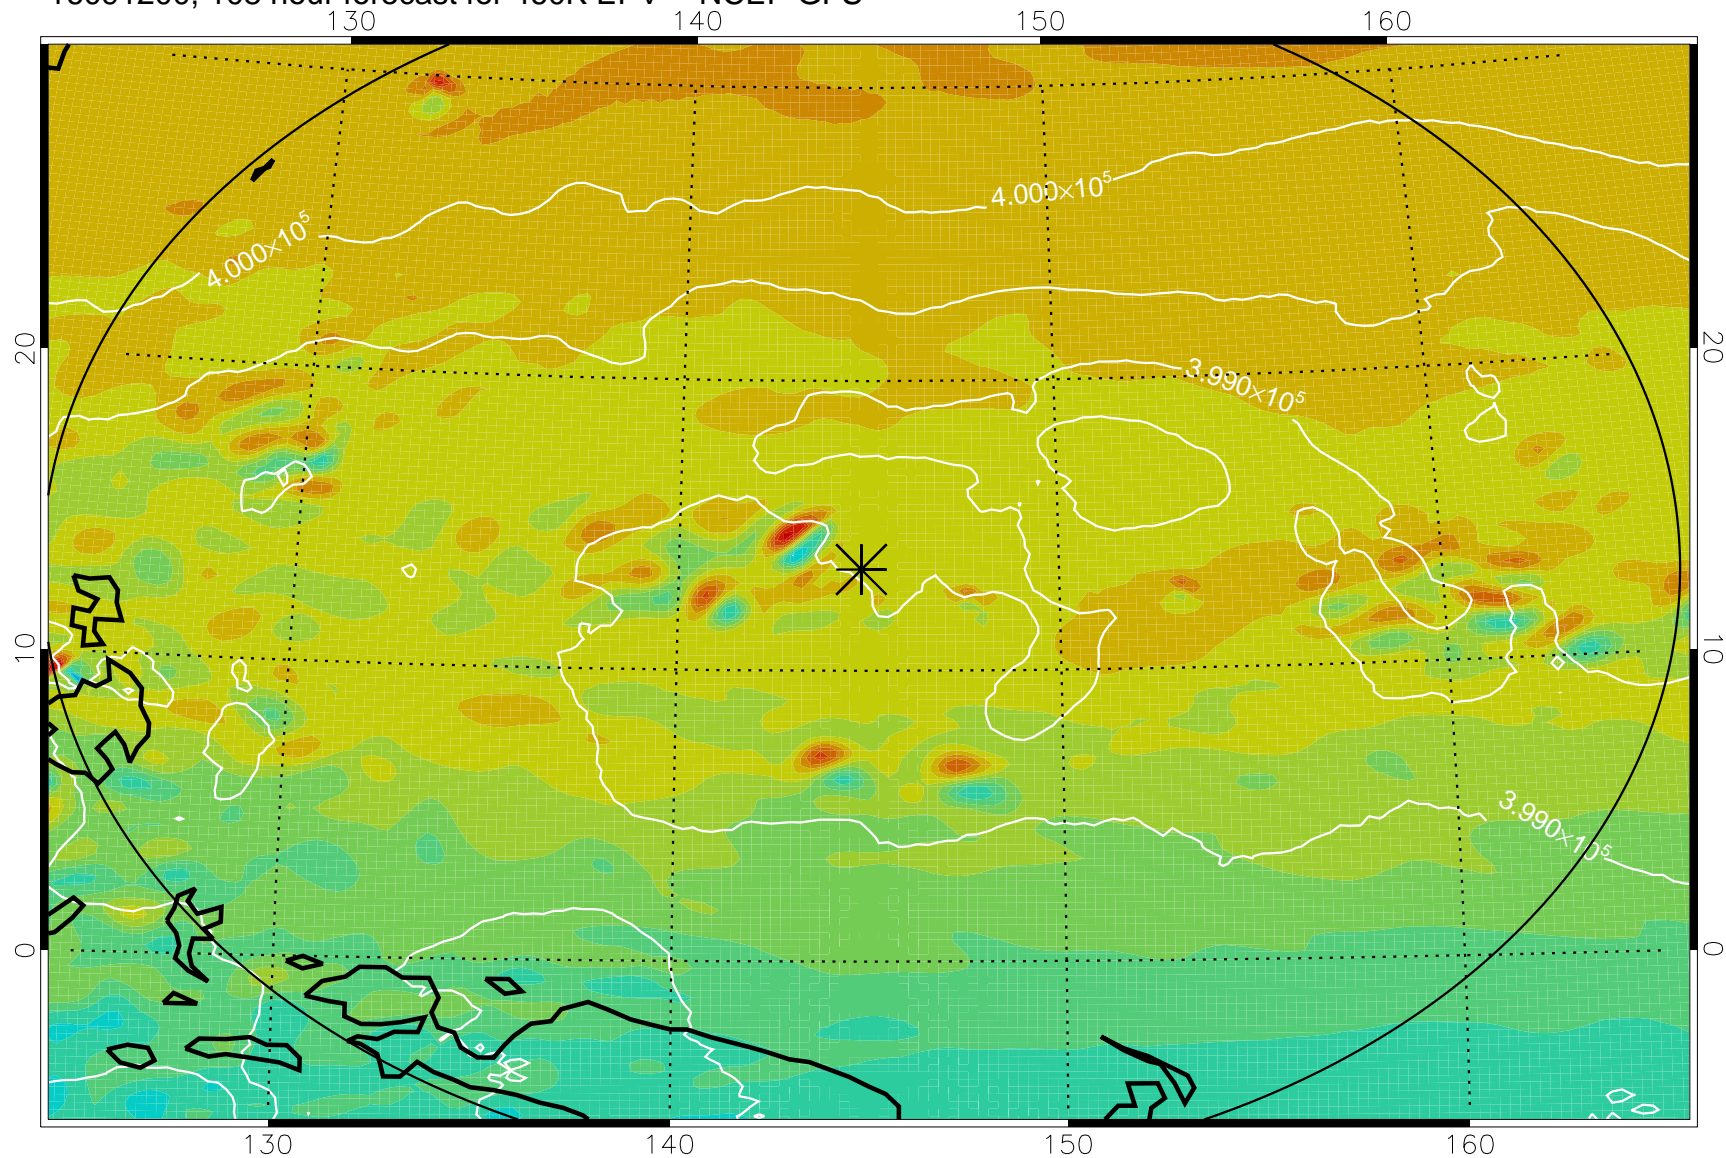

16091018, 78 hour forecast for 460K EPV -- NCEP GFS

460K Montgomery Streamfunction, white

Range ring of 2304 km

16091100, 84 hour forecast for 460K EPV -- NCEP GFS

460K Montgomery Streamfunction, white

Range ring of 2304 km

16091106, 90 hour forecast for 460K EPV -- NCEP GFS

460K Montgomery Streamfunction, white

Range ring of 2304 km

16091112, 96 hour forecast for 460K EPV -- NCEP GFS

460K Montgomery Streamfunction, white

Range ring of 2304 km

16091118, 102 hour forecast for 460K EPV -- NCEP GFS

460K Montgomery Streamfunction, white

Range ring of 2304 km

16091200, 108 hour forecast for 460K EPV -- NCEP GFS

460K Montgomery Streamfunction, white

Range ring of 2304 km

16091206, 114 hour forecast for 460K EPV -- NCEP GFS

460K Montgomery Streamfunction, white

Range ring of 2304 km

16091212, 120 hour forecast for 460K EPV -- NCEP GFS

460K Montgomery Streamfunction, white

Range ring of 2304 km