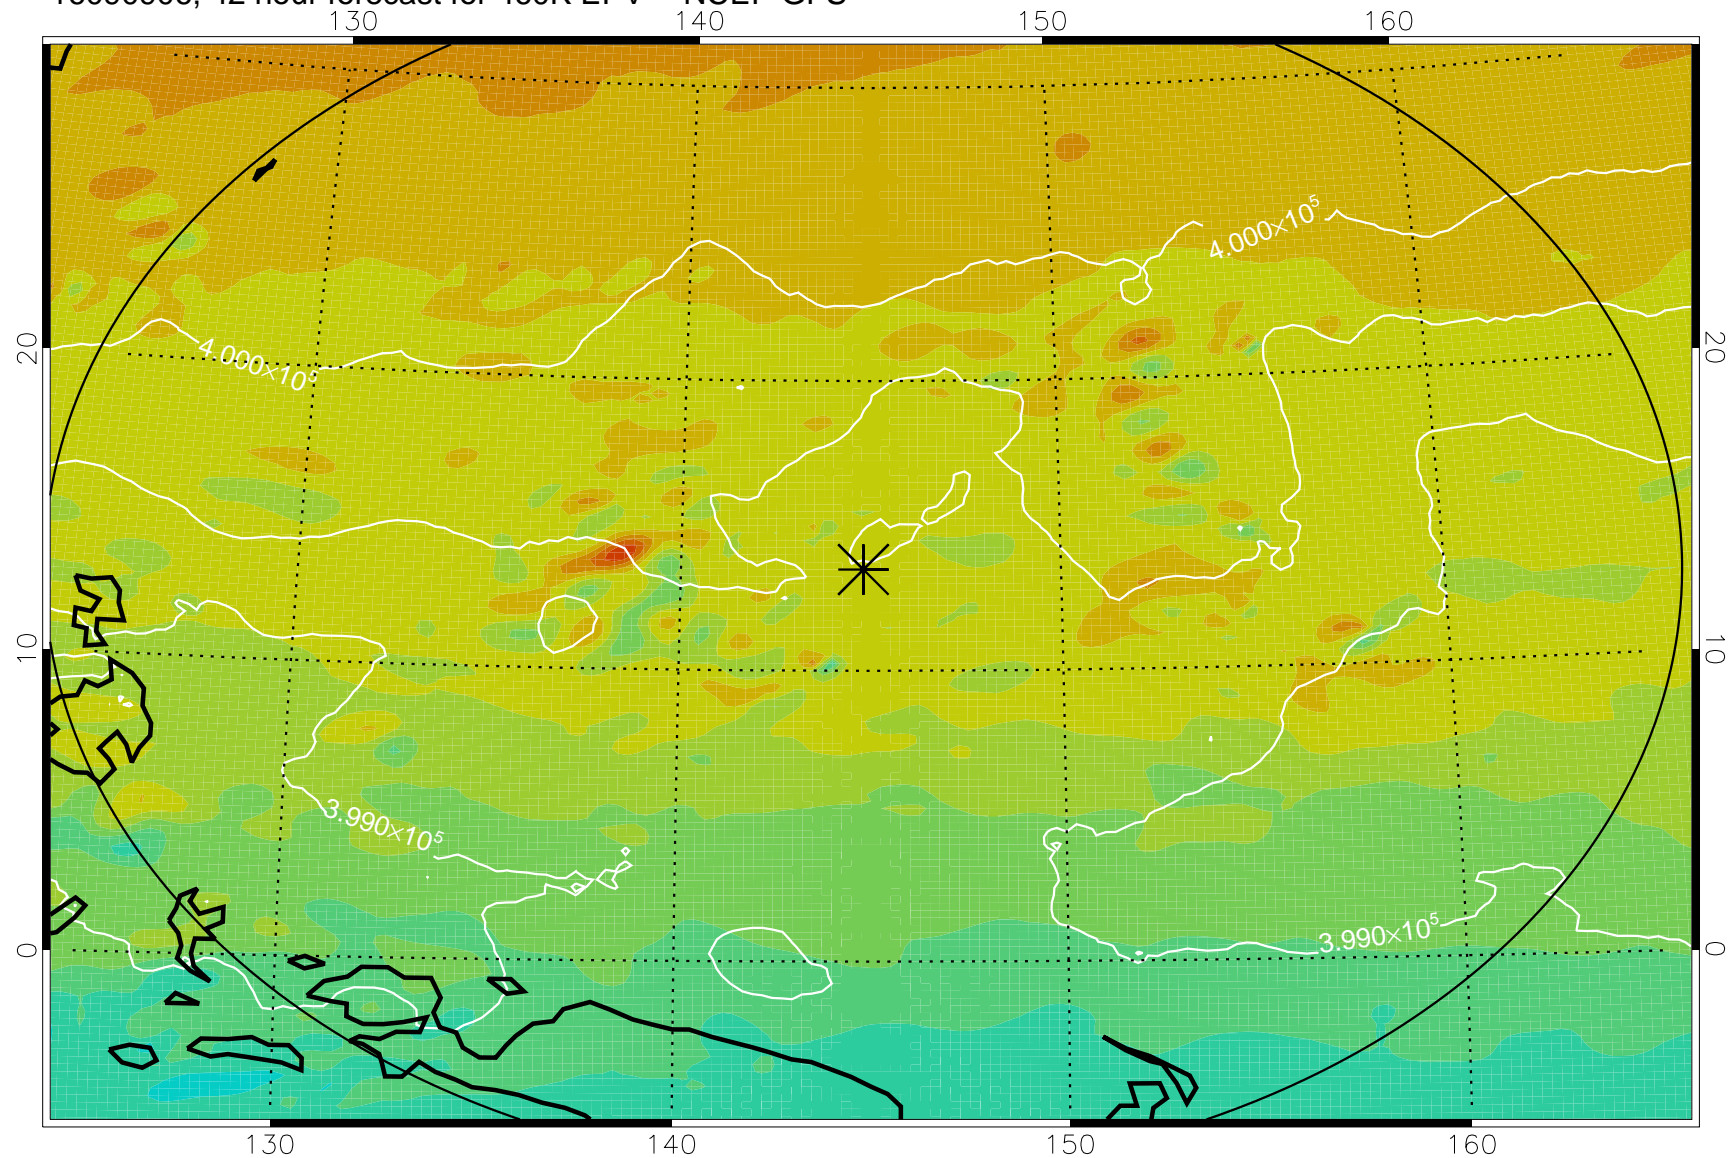

16090818, 30 hour forecast for 460K EPV -- NCEP GFS

460K Montgomery Streamfunction, white

Range ring of 2304 km

16090900, 36 hour forecast for 460K EPV -- NCEP GFS

460K Montgomery Streamfunction, white

Range ring of 2304 km

16090906, 42 hour forecast for 460K EPV -- NCEP GFS

460K Montgomery Streamfunction, white

Range ring of 2304 km

16090912, 48 hour forecast for 460K EPV -- NCEP GFS

460K Montgomery Streamfunction, white

Range ring of 2304 km

16091006, 66 hour forecast for 460K EPV -- NCEP GFS

460K Montgomery Streamfunction, white

Range ring of 2304 km

16091012, 72 hour forecast for 460K EPV -- NCEP GFS

460K Montgomery Streamfunction, white

Range ring of 2304 km

16091018, 78 hour forecast for 460K EPV -- NCEP GFS

460K Montgomery Streamfunction, white

Range ring of 2304 km

16091100, 84 hour forecast for 460K EPV -- NCEP GFS

460K Montgomery Streamfunction, white

Range ring of 2304 km