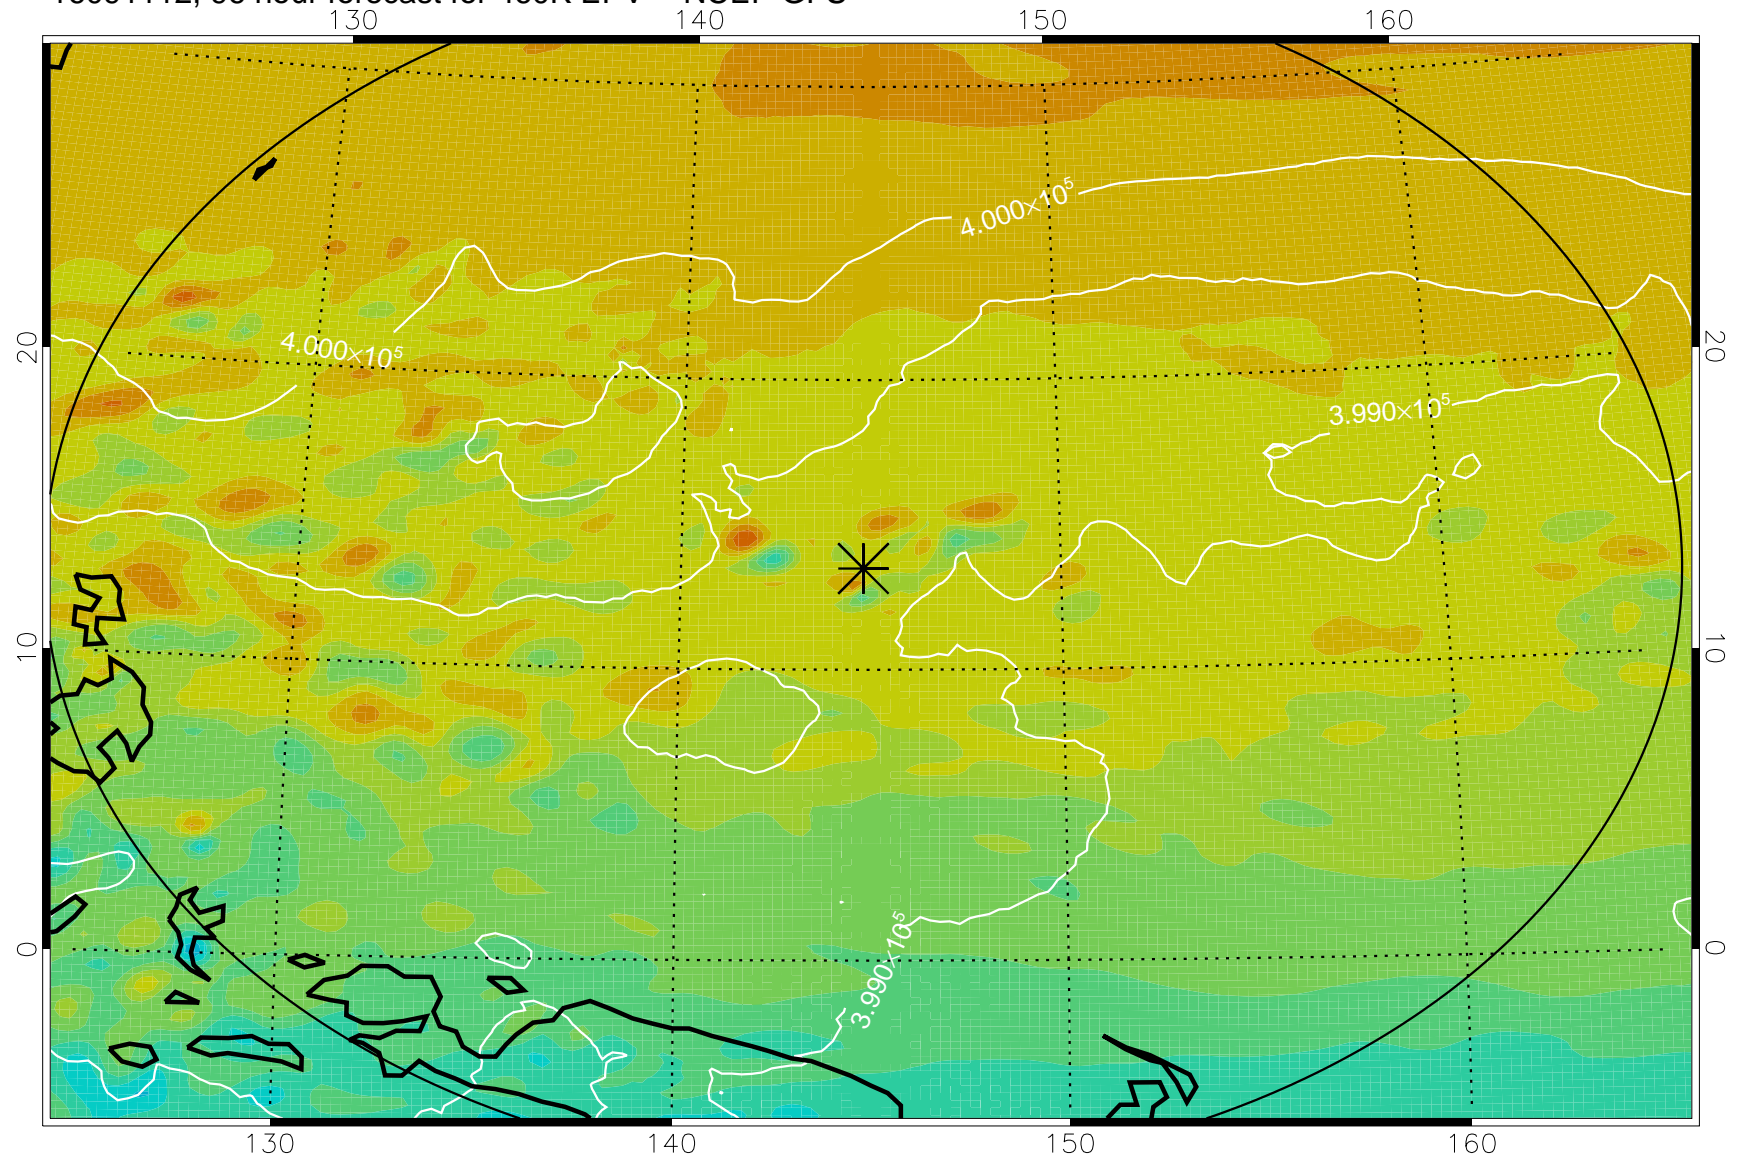

16091006, 66 hour forecast for 460K EPV -- NCEP GFS

460K Montgomery Streamfunction, white

Range ring of 2304 km

16091012, 72 hour forecast for 460K EPV -- NCEP GFS

460K Montgomery Streamfunction, white

Range ring of 2304 km

16091018, 78 hour forecast for 460K EPV -- NCEP GFS

460K Montgomery Streamfunction, white

Range ring of 2304 km

16091100, 84 hour forecast for 460K EPV -- NCEP GFS

460K Montgomery Streamfunction, white

Range ring of 2304 km

16091106, 90 hour forecast for 460K EPV -- NCEP GFS

460K Montgomery Streamfunction, white

Range ring of 2304 km

16091112, 96 hour forecast for 460K EPV -- NCEP GFS

460K Montgomery Streamfunction, white

Range ring of 2304 km

16091118, 102 hour forecast for 460K EPV -- NCEP GFS

460K Montgomery Streamfunction, white

Range ring of 2304 km

16091200, 108 hour forecast for 460K EPV -- NCEP GFS

460K Montgomery Streamfunction, white

Range ring of 2304 km