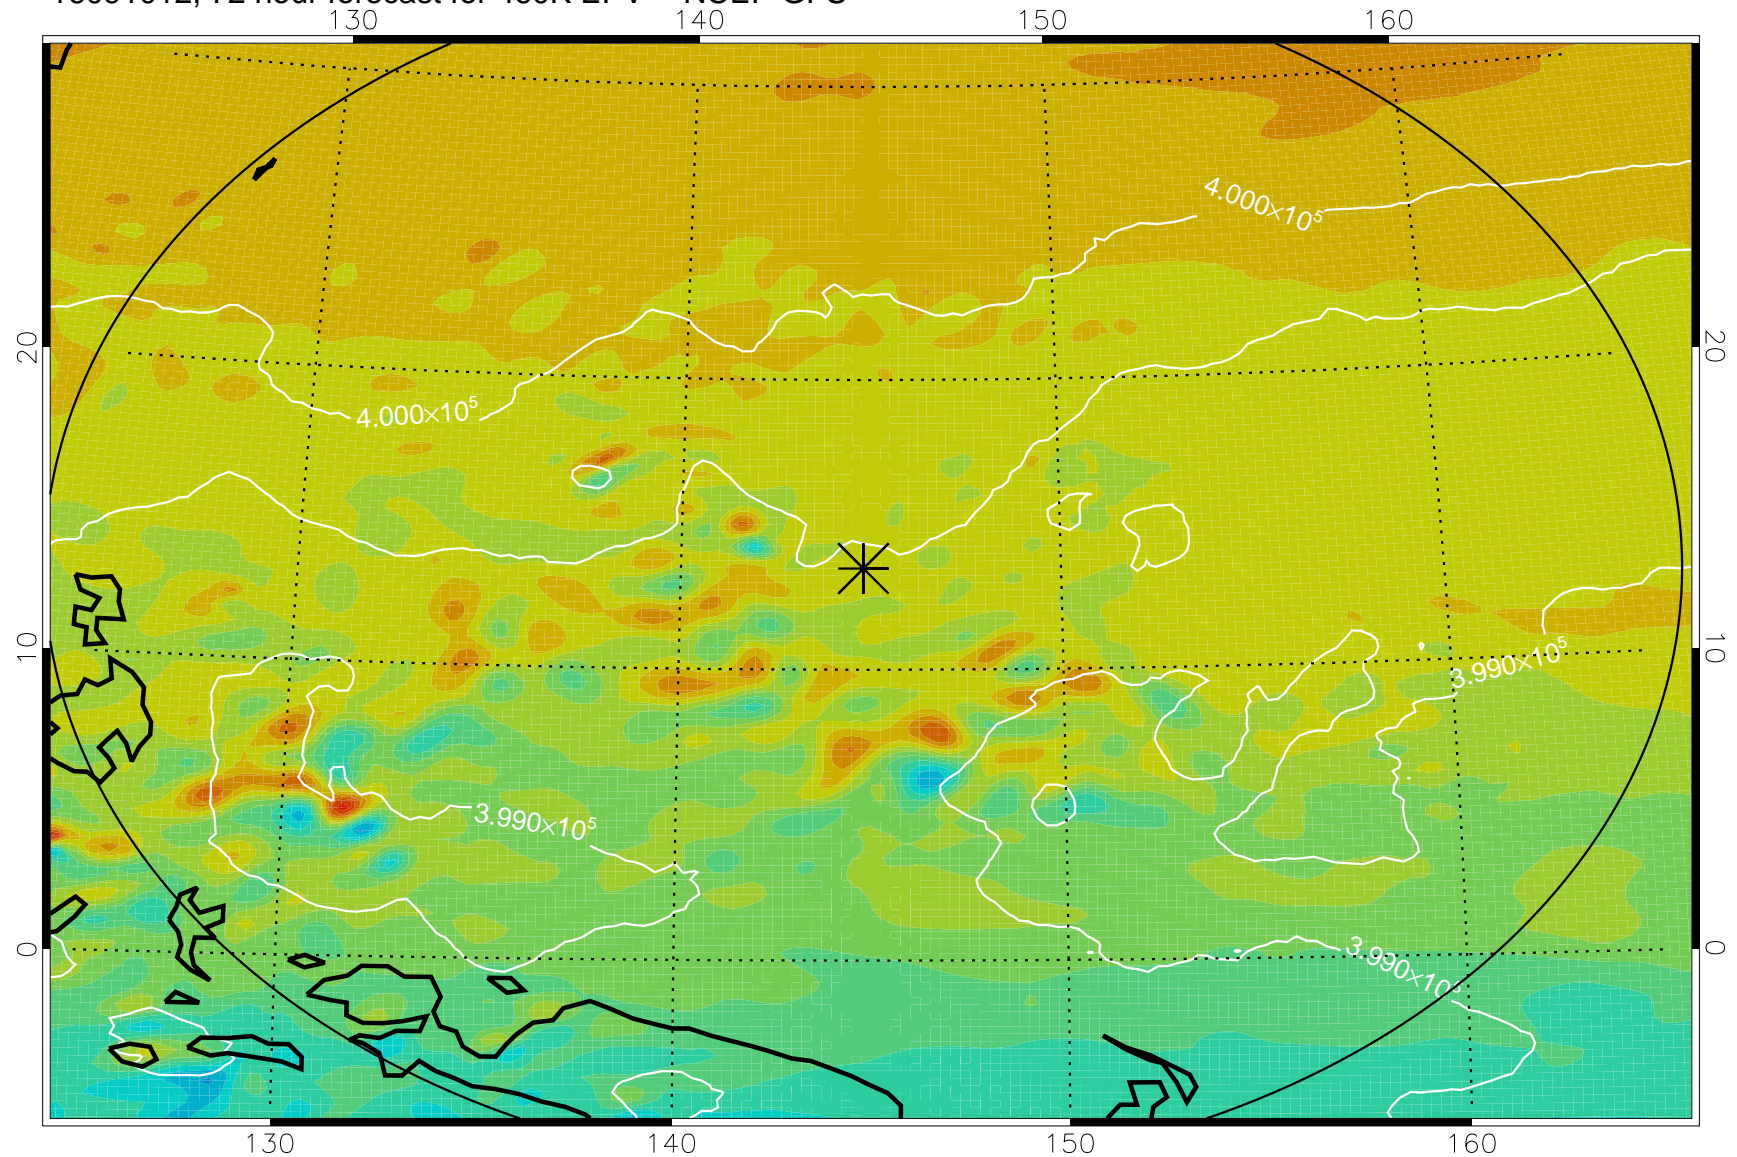

16090918, 54 hour forecast for 460K EPV -- NCEP GFS

460K Montgomery Streamfunction, white

Range ring of 2304 km

16091000, 60 hour forecast for 460K EPV -- NCEP GFS

460K Montgomery Streamfunction, white

Range ring of 2304 km

16091006, 66 hour forecast for 460K EPV -- NCEP GFS

460K Montgomery Streamfunction, white

Range ring of 2304 km

16091012, 72 hour forecast for 460K EPV -- NCEP GFS

460K Montgomery Streamfunction, white

Range ring of 2304 km

16091018, 78 hour forecast for 460K EPV -- NCEP GFS

460K Montgomery Streamfunction, white

Range ring of 2304 km

16091100, 84 hour forecast for 460K EPV -- NCEP GFS

460K Montgomery Streamfunction, white

Range ring of 2304 km

16091106, 90 hour forecast for 460K EPV -- NCEP GFS

460K Montgomery Streamfunction, white

Range ring of 2304 km

16091112, 96 hour forecast for 460K EPV -- NCEP GFS

460K Montgomery Streamfunction, white

Range ring of 2304 km