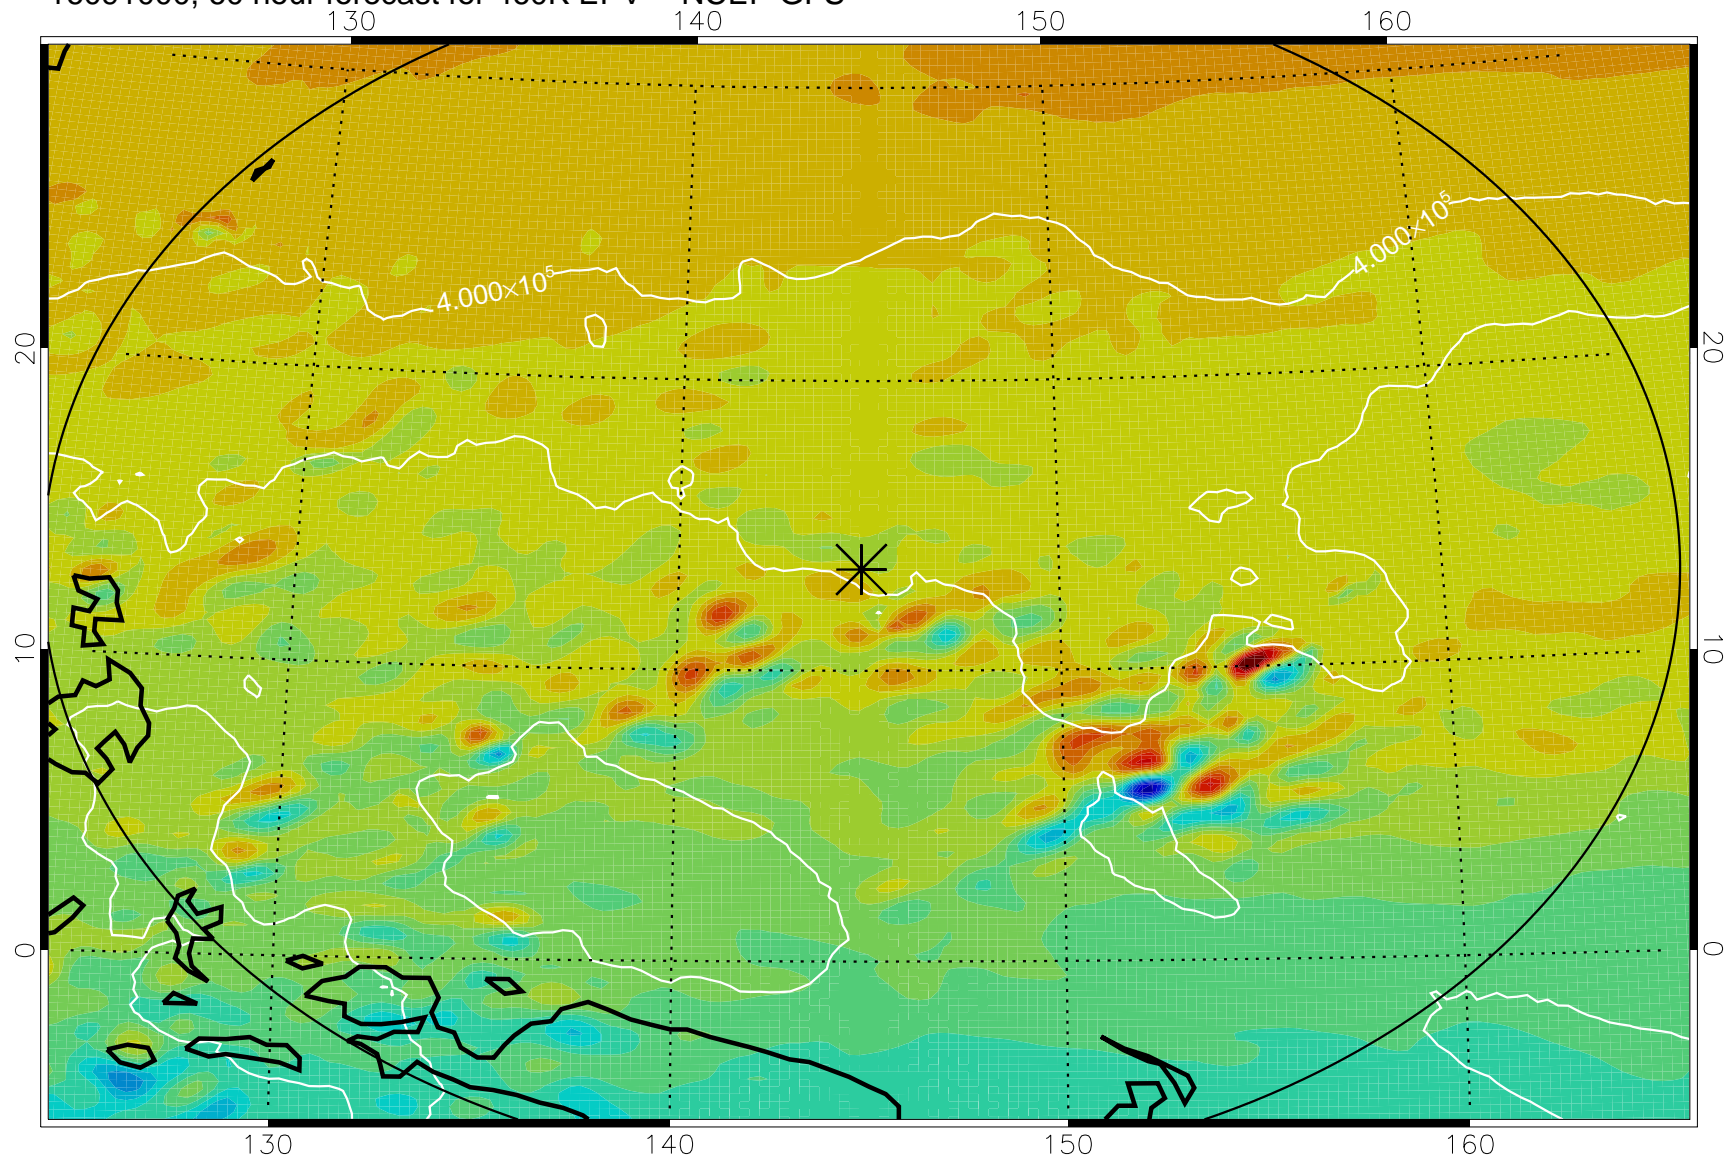

16090906, 42 hour forecast for 460K EPV -- NCEP GFS

460K Montgomery Streamfunction, white

Range ring of 2304 km

16090912, 48 hour forecast for 460K EPV -- NCEP GFS

460K Montgomery Streamfunction, white

Range ring of 2304 km

16090918, 54 hour forecast for 460K EPV -- NCEP GFS

460K Montgomery Streamfunction, white

Range ring of 2304 km

16091000, 60 hour forecast for 460K EPV -- NCEP GFS

460K Montgomery Streamfunction, white

Range ring of 2304 km

16091006, 66 hour forecast for 460K EPV -- NCEP GFS

460K Montgomery Streamfunction, white

Range ring of 2304 km

16091012, 72 hour forecast for 460K EPV -- NCEP GFS

460K Montgomery Streamfunction, white

Range ring of 2304 km

16091018, 78 hour forecast for 460K EPV -- NCEP GFS

460K Montgomery Streamfunction, white

Range ring of 2304 km

16091100, 84 hour forecast for 460K EPV -- NCEP GFS

460K Montgomery Streamfunction, white

Range ring of 2304 km