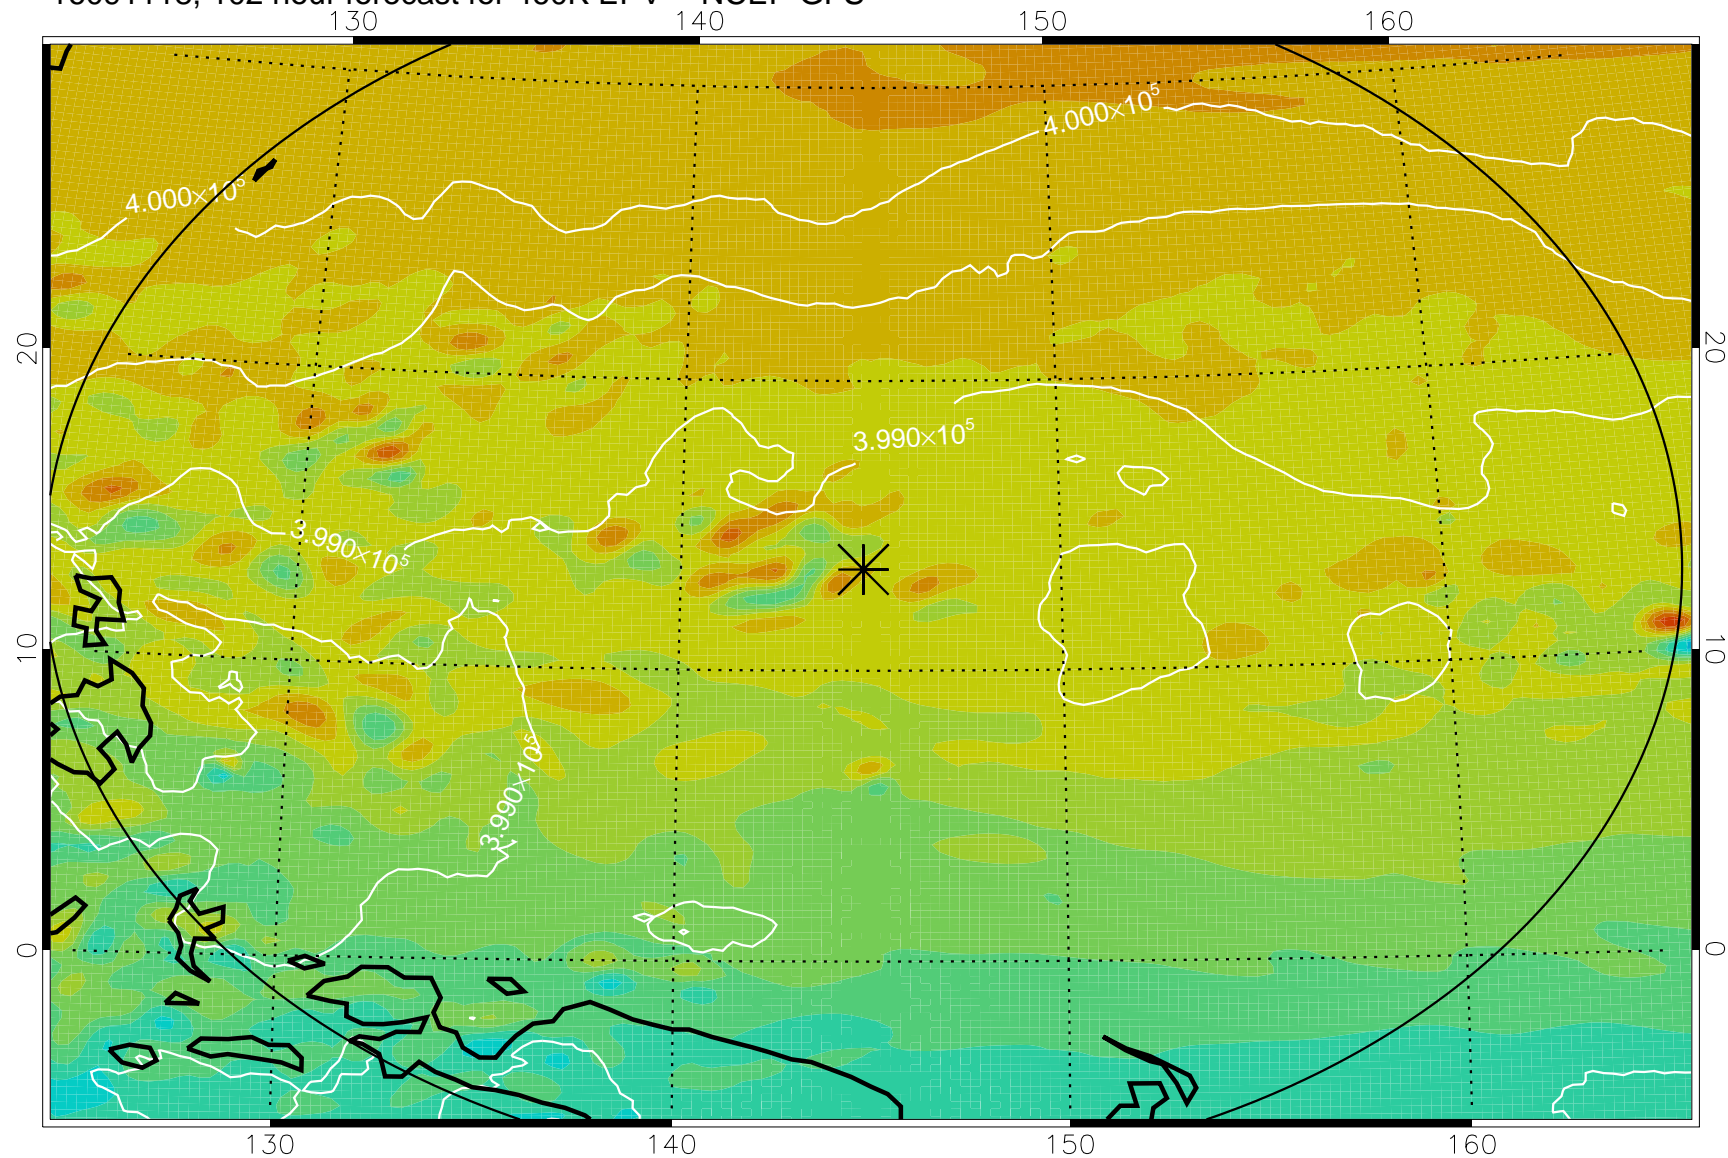

16091018, 78 hour forecast for 460K EPV -- NCEP GFS

460K Montgomery Streamfunction, white

Range ring of 2304 km

16091100, 84 hour forecast for 460K EPV -- NCEP GFS

460K Montgomery Streamfunction, white

Range ring of 2304 km

16091106, 90 hour forecast for 460K EPV -- NCEP GFS

460K Montgomery Streamfunction, white

Range ring of 2304 km

16091112, 96 hour forecast for 460K EPV -- NCEP GFS

460K Montgomery Streamfunction, white

Range ring of 2304 km

16091118, 102 hour forecast for 460K EPV -- NCEP GFS

460K Montgomery Streamfunction, white

Range ring of 2304 km

16091200, 108 hour forecast for 460K EPV -- NCEP GFS

460K Montgomery Streamfunction, white

Range ring of 2304 km

16091206, 114 hour forecast for 460K EPV -- NCEP GFS

460K Montgomery Streamfunction, white

Range ring of 2304 km

16091212, 120 hour forecast for 460K EPV -- NCEP GFS

460K Montgomery Streamfunction, white

Range ring of 2304 km