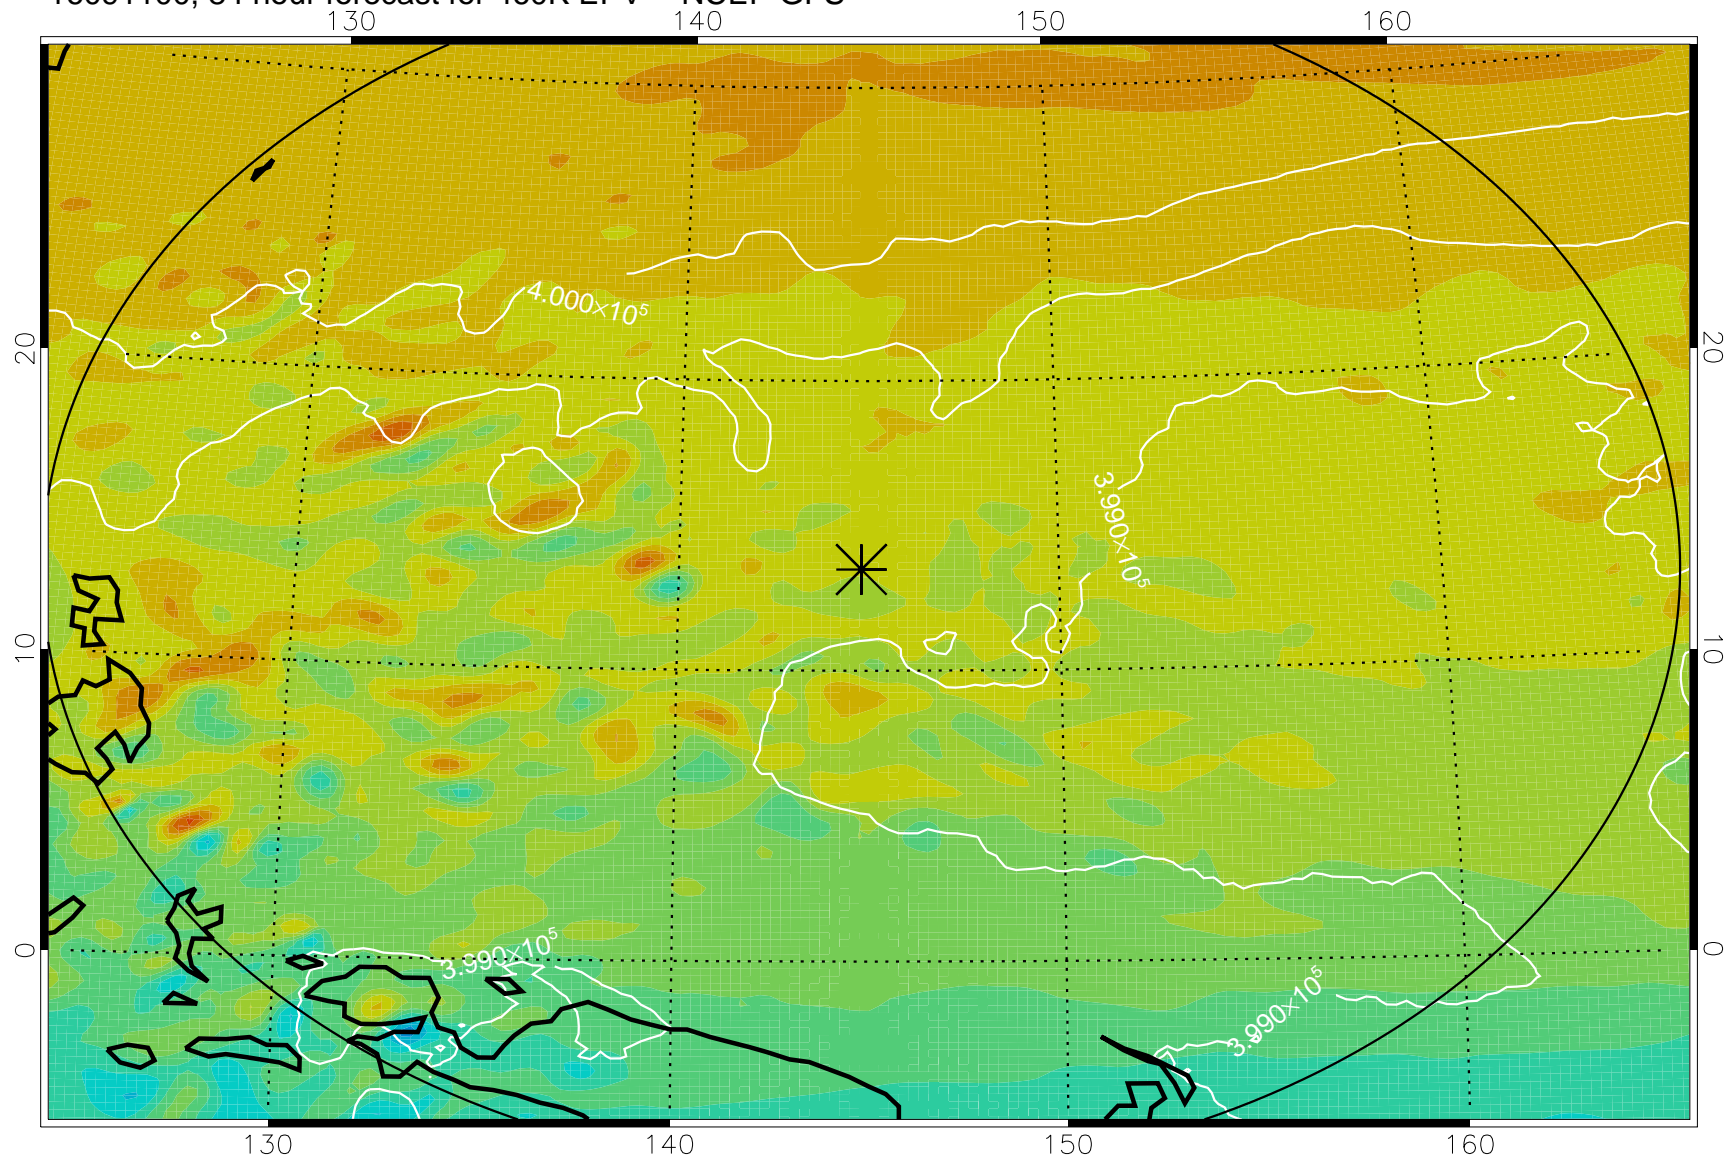

16091006, 66 hour forecast for 460K EPV -- NCEP GFS

460K Montgomery Streamfunction, white

Range ring of 2304 km

16091012, 72 hour forecast for 460K EPV -- NCEP GFS

460K Montgomery Streamfunction, white

Range ring of 2304 km

16091018, 78 hour forecast for 460K EPV -- NCEP GFS

460K Montgomery Streamfunction, white

Range ring of 2304 km

16091100, 84 hour forecast for 460K EPV -- NCEP GFS

460K Montgomery Streamfunction, white

Range ring of 2304 km

16091106, 90 hour forecast for 460K EPV -- NCEP GFS

460K Montgomery Streamfunction, white

Range ring of 2304 km

16091112, 96 hour forecast for 460K EPV -- NCEP GFS

460K Montgomery Streamfunction, white

Range ring of 2304 km

16091118, 102 hour forecast for 460K EPV -- NCEP GFS

460K Montgomery Streamfunction, white

Range ring of 2304 km

16091200, 108 hour forecast for 460K EPV -- NCEP GFS

460K Montgomery Streamfunction, white

Range ring of 2304 km