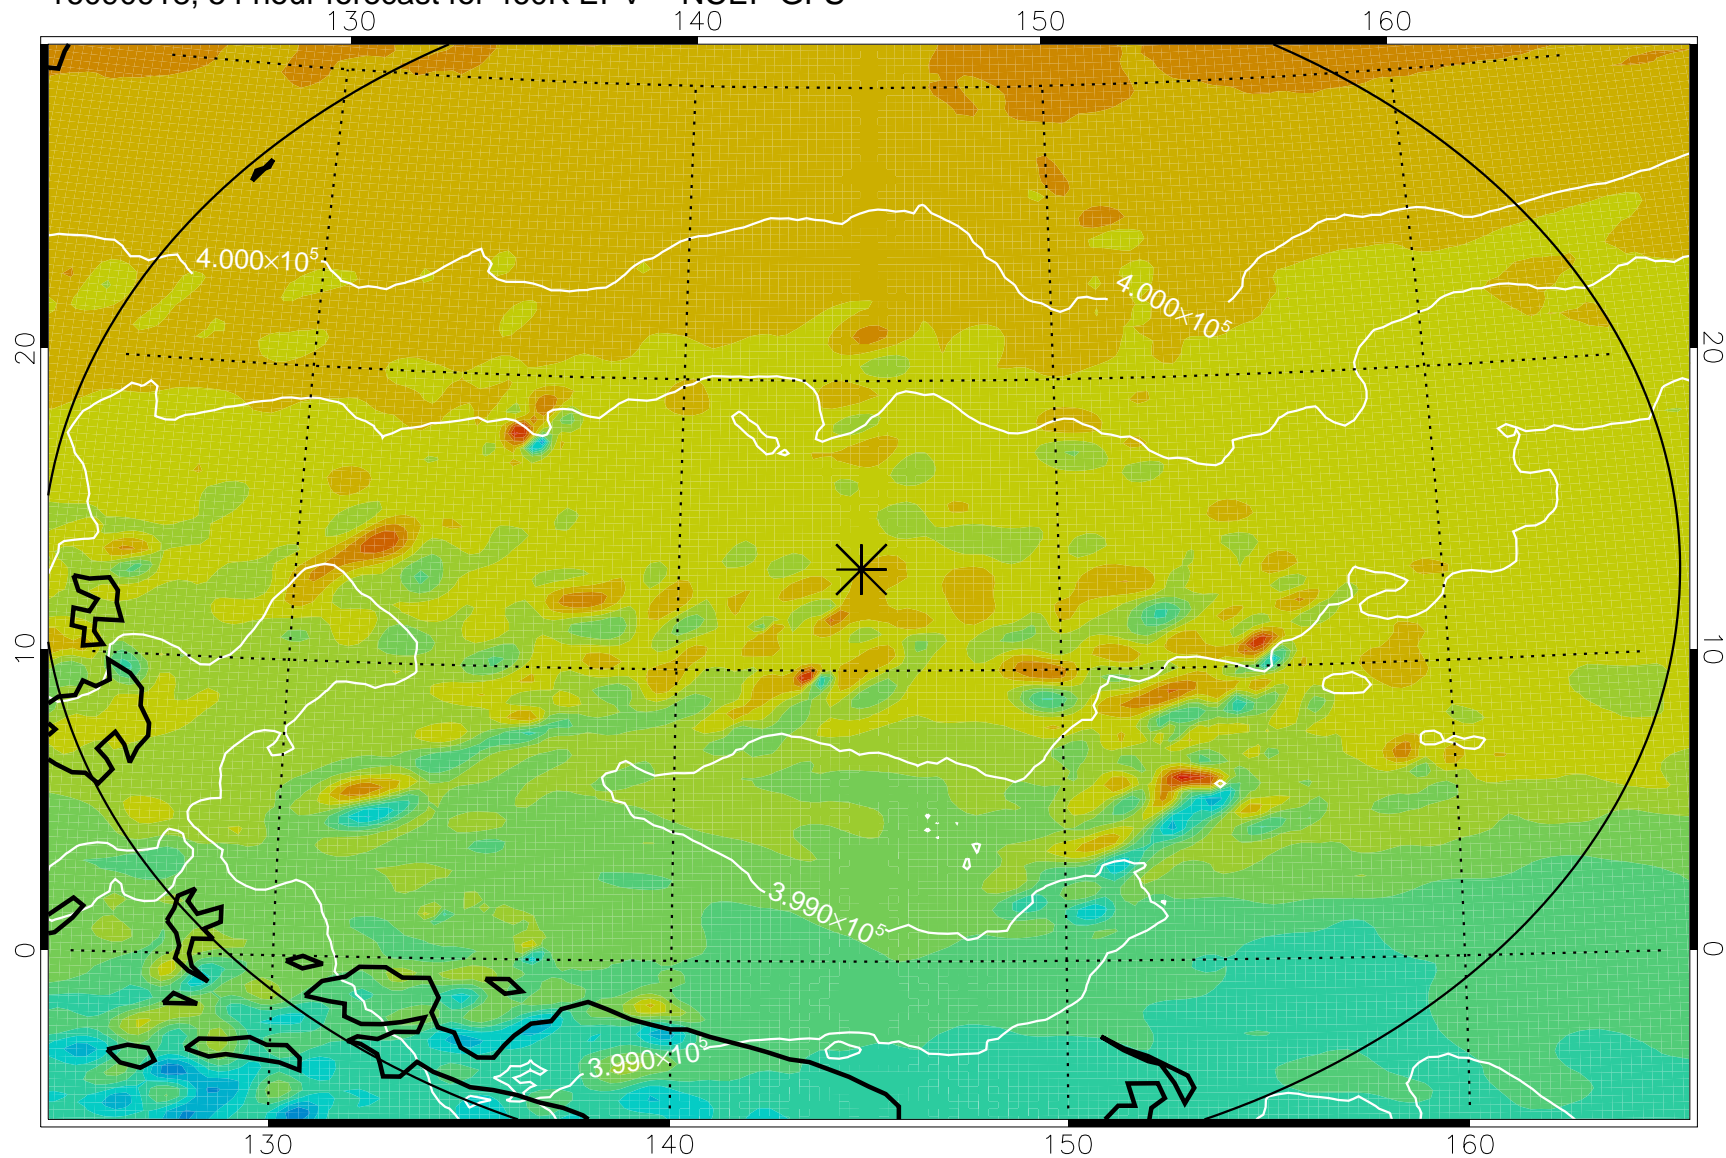

16090906, 42 hour forecast for 460K EPV -- NCEP GFS

460K Montgomery Streamfunction, white

Range ring of 2304 km

16090912, 48 hour forecast for 460K EPV -- NCEP GFS

460K Montgomery Streamfunction, white

Range ring of 2304 km

16090918, 54 hour forecast for 460K EPV -- NCEP GFS

460K Montgomery Streamfunction, white

Range ring of 2304 km

16091000, 60 hour forecast for 460K EPV -- NCEP GFS

460K Montgomery Streamfunction, white

Range ring of 2304 km

16091006, 66 hour forecast for 460K EPV -- NCEP GFS

460K Montgomery Streamfunction, white

Range ring of 2304 km

16091012, 72 hour forecast for 460K EPV -- NCEP GFS

460K Montgomery Streamfunction, white

Range ring of 2304 km

16091018, 78 hour forecast for 460K EPV -- NCEP GFS

460K Montgomery Streamfunction, white

Range ring of 2304 km

16091100, 84 hour forecast for 460K EPV -- NCEP GFS

460K Montgomery Streamfunction, white

Range ring of 2304 km