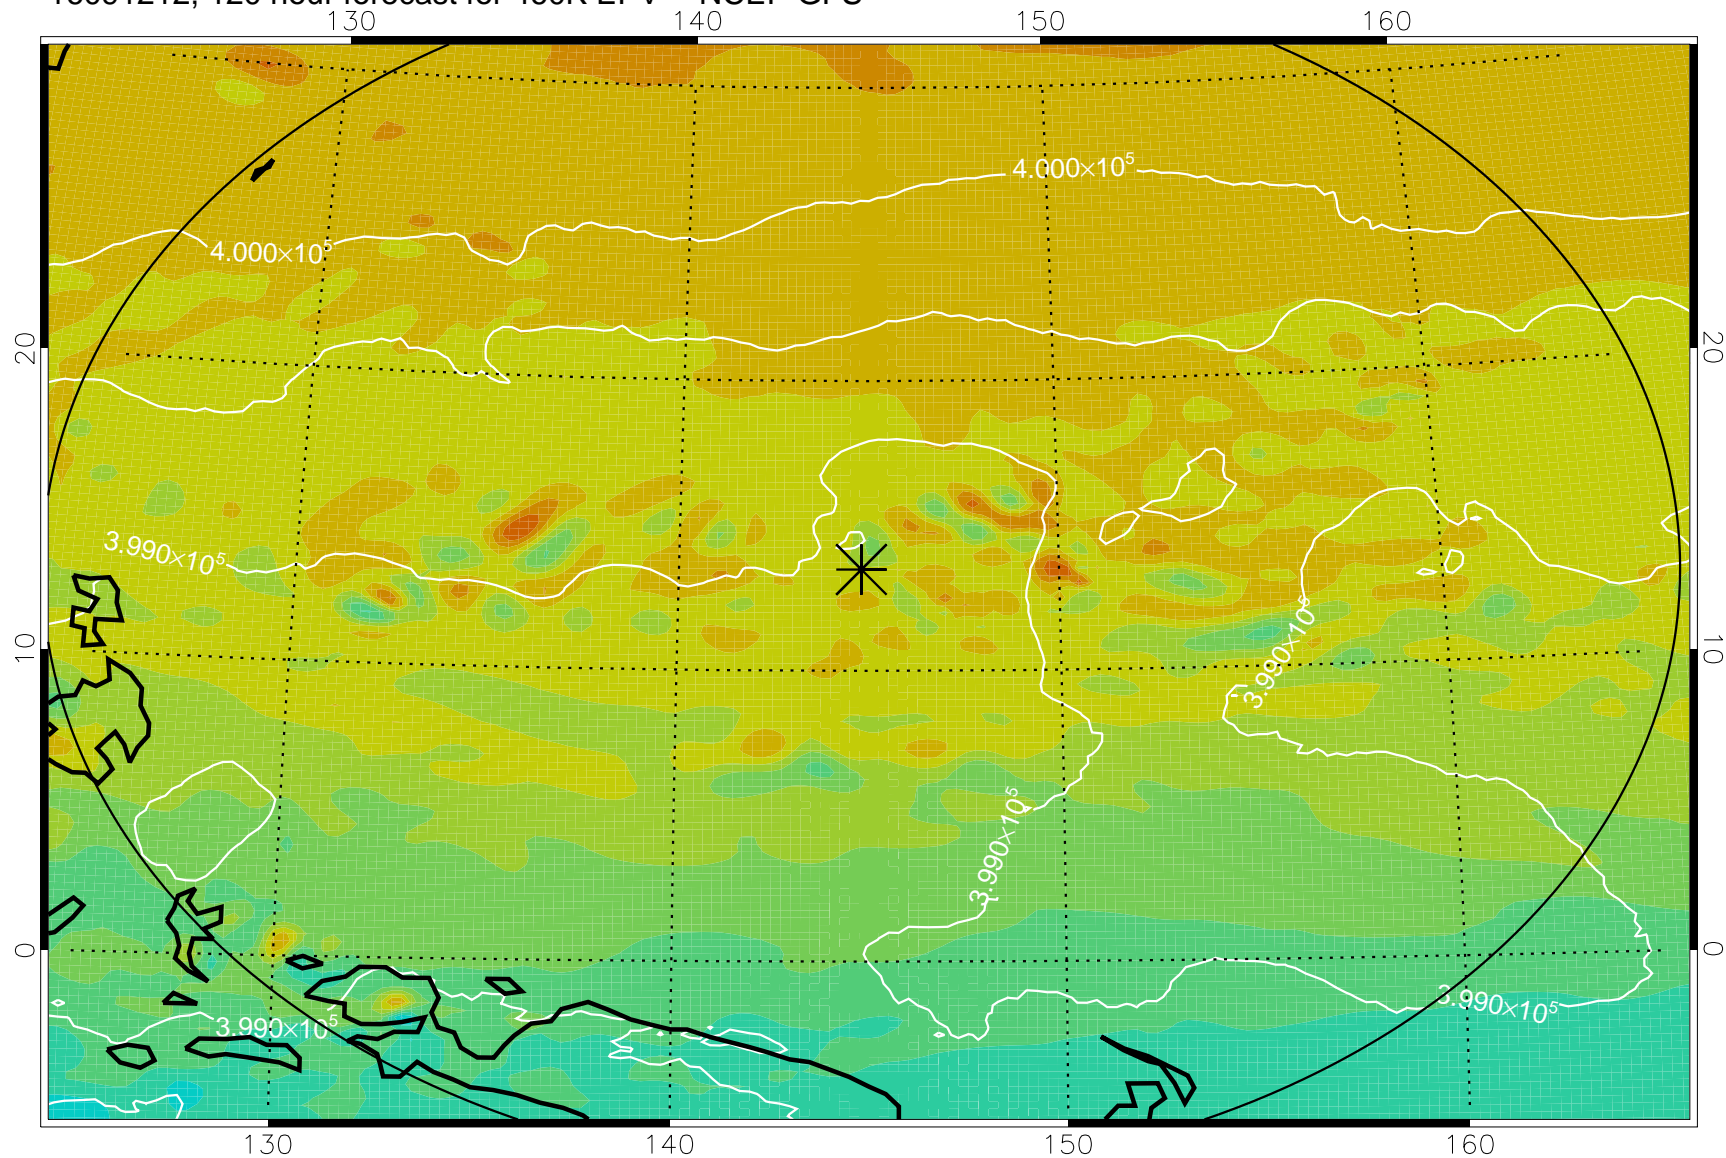

16091018, 78 hour forecast for 460K EPV -- NCEP GFS

460K Montgomery Streamfunction, white

Range ring of 2304 km

16091100, 84 hour forecast for 460K EPV -- NCEP GFS

460K Montgomery Streamfunction, white

Range ring of 2304 km

16091106, 90 hour forecast for 460K EPV -- NCEP GFS

460K Montgomery Streamfunction, white

Range ring of 2304 km

16091112, 96 hour forecast for 460K EPV -- NCEP GFS

460K Montgomery Streamfunction, white

Range ring of 2304 km

16091118, 102 hour forecast for 460K EPV -- NCEP GFS

460K Montgomery Streamfunction, white

Range ring of 2304 km

16091200, 108 hour forecast for 460K EPV -- NCEP GFS

460K Montgomery Streamfunction, white

Range ring of 2304 km

16091206, 114 hour forecast for 460K EPV -- NCEP GFS

460K Montgomery Streamfunction, white

Range ring of 2304 km

16091212, 120 hour forecast for 460K EPV -- NCEP GFS

460K Montgomery Streamfunction, white

Range ring of 2304 km