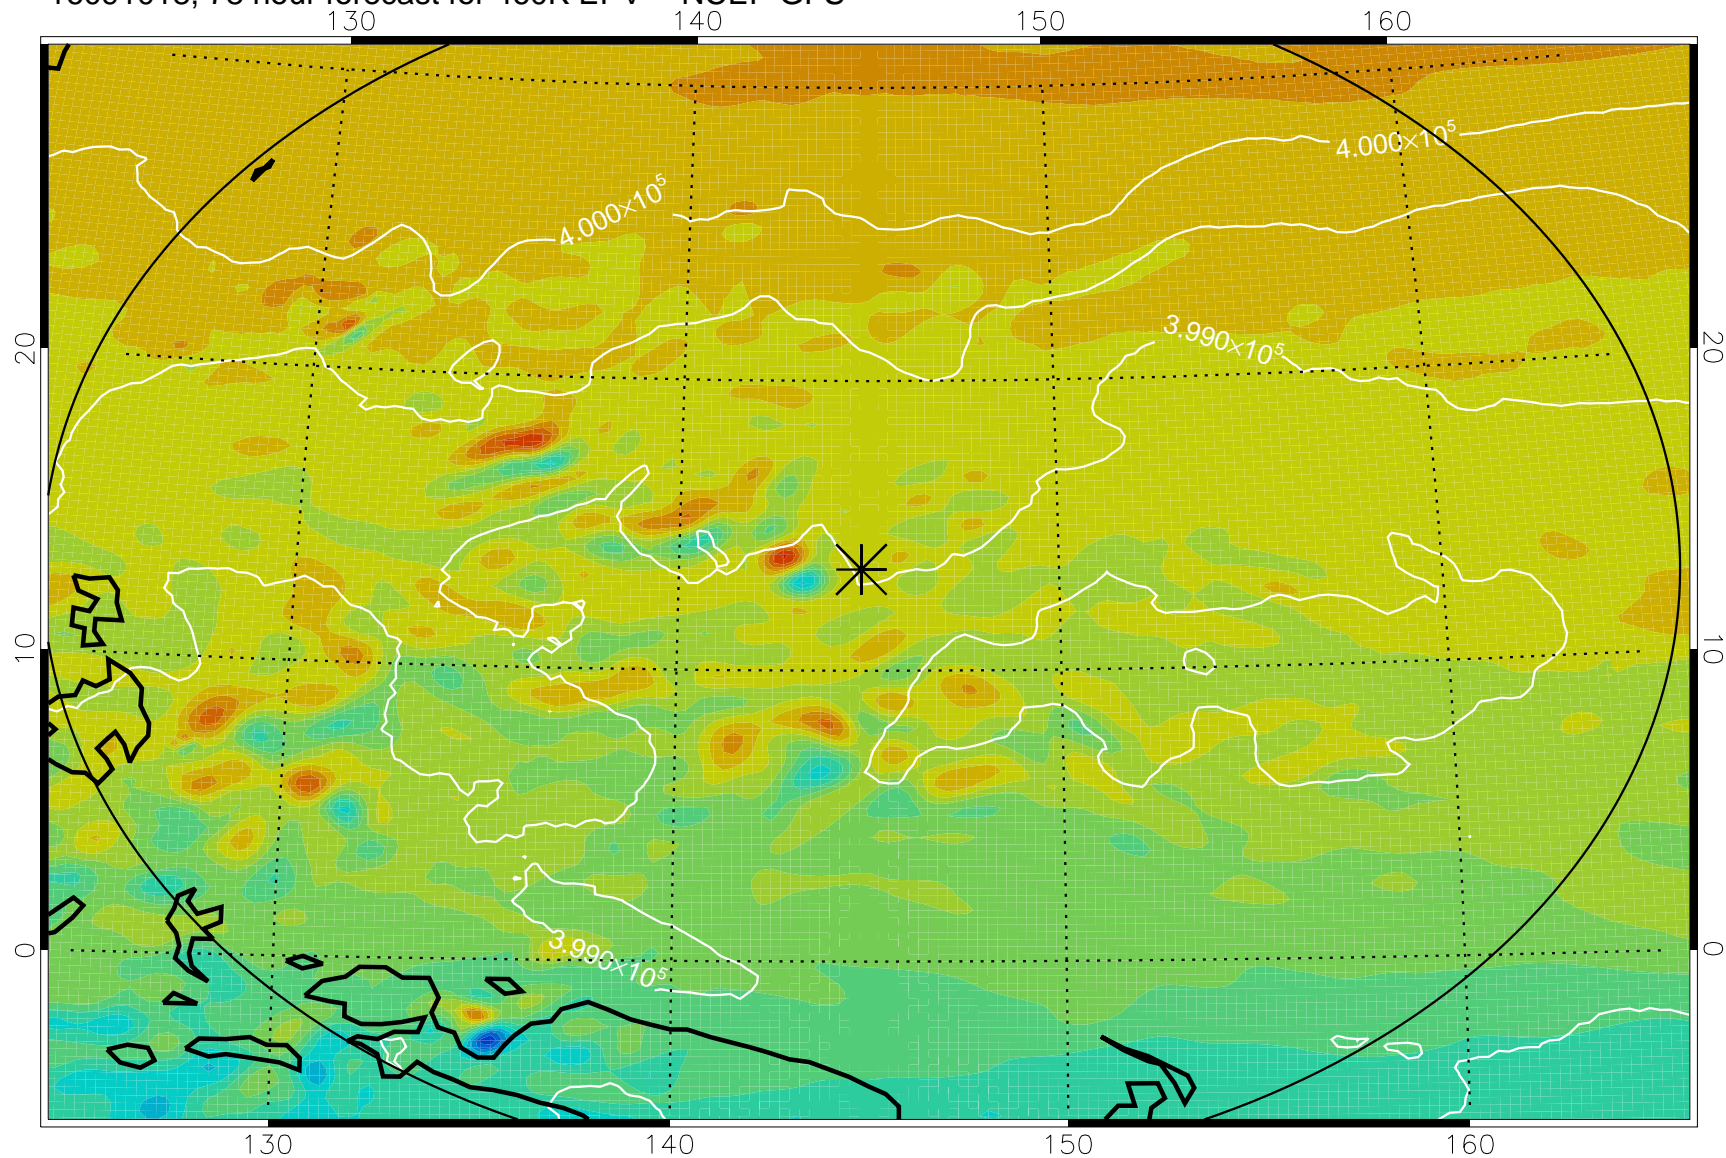

16091006, 66 hour forecast for 460K EPV -- NCEP GFS

460K Montgomery Streamfunction, white

Range ring of 2304 km

16091012, 72 hour forecast for 460K EPV -- NCEP GFS

460K Montgomery Streamfunction, white

Range ring of 2304 km

16091018, 78 hour forecast for 460K EPV -- NCEP GFS

460K Montgomery Streamfunction, white

Range ring of 2304 km

16091100, 84 hour forecast for 460K EPV -- NCEP GFS

460K Montgomery Streamfunction, white

Range ring of 2304 km

16091106, 90 hour forecast for 460K EPV -- NCEP GFS

460K Montgomery Streamfunction, white

Range ring of 2304 km

16091112, 96 hour forecast for 460K EPV -- NCEP GFS

460K Montgomery Streamfunction, white

Range ring of 2304 km

16091118, 102 hour forecast for 460K EPV -- NCEP GFS

460K Montgomery Streamfunction, white

Range ring of 2304 km

16091200, 108 hour forecast for 460K EPV -- NCEP GFS

460K Montgomery Streamfunction, white

Range ring of 2304 km