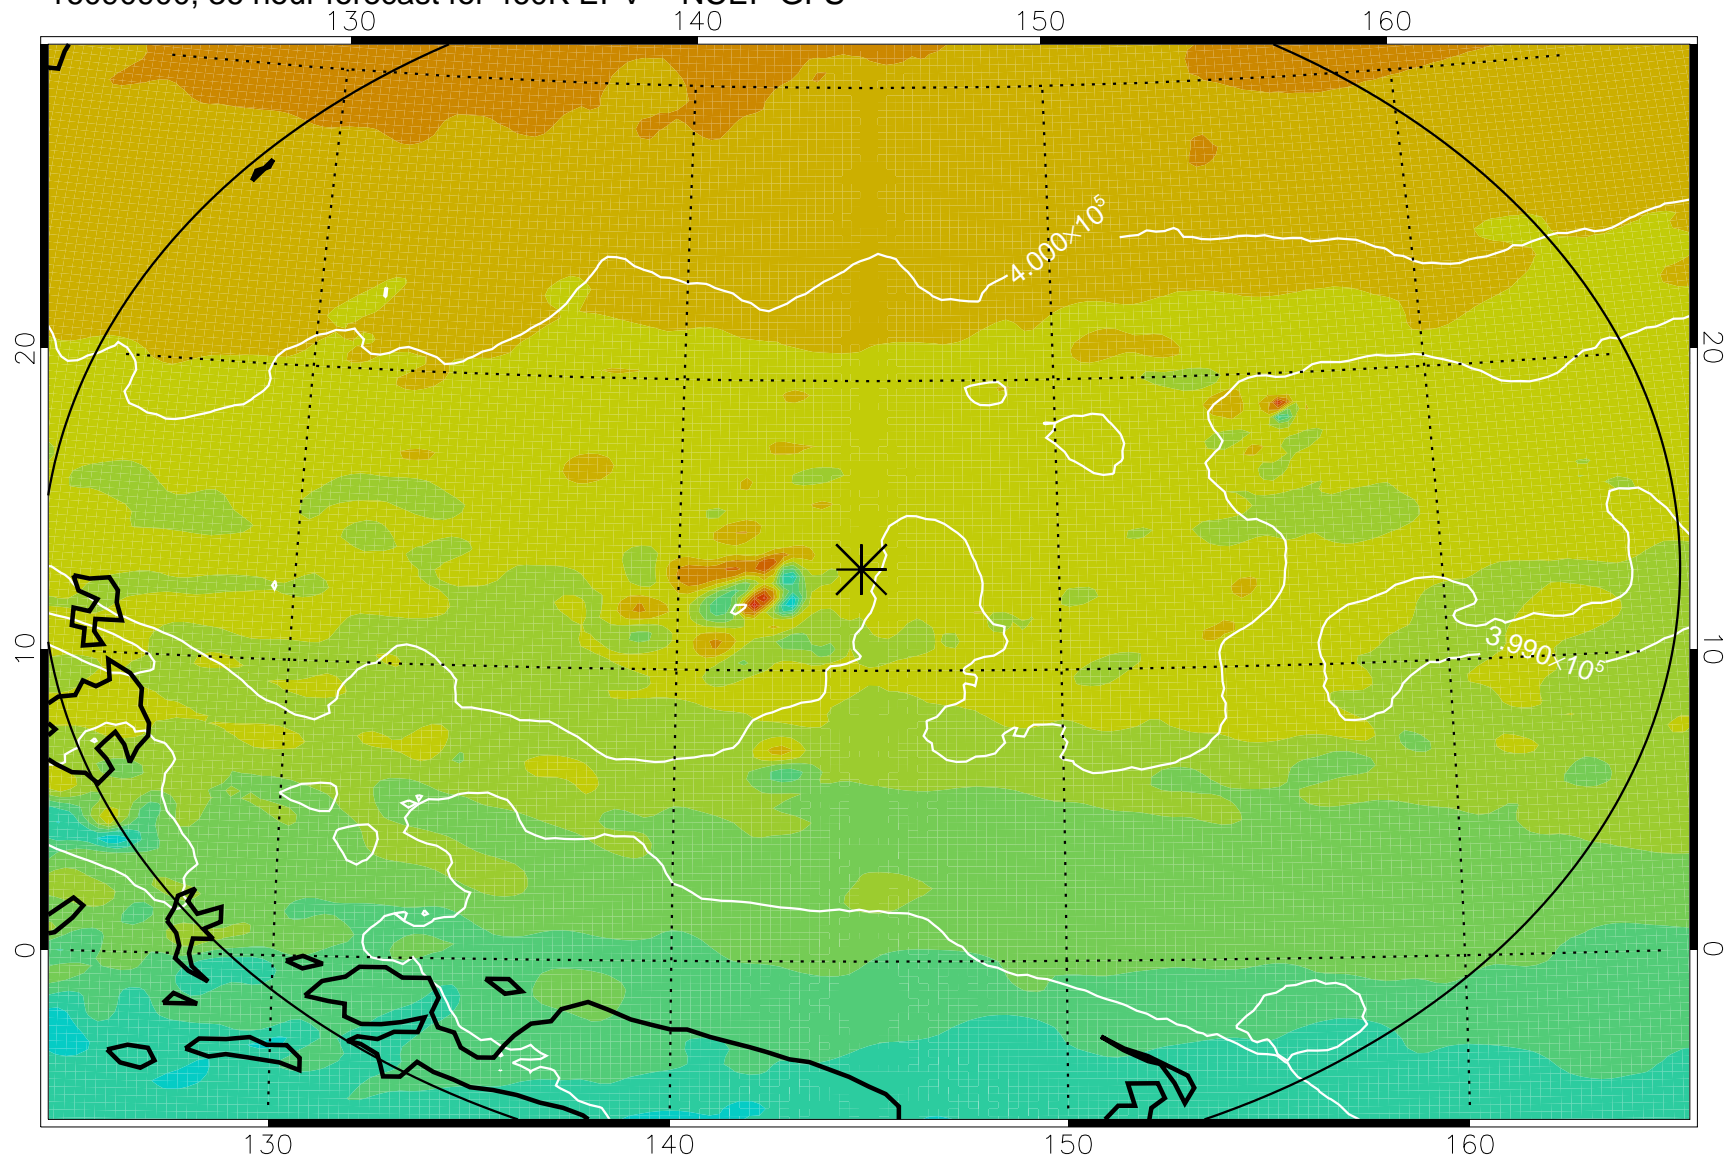

16090718, 6 hour forecast for 460K EPV -- NCEP GFS

460K Montgomery Streamfunction, white

Range ring of 2304 km

16090800, 12 hour forecast for 460K EPV -- NCEP GFS

460K Montgomery Streamfunction, white

Range ring of 2304 km

16090806, 18 hour forecast for 460K EPV -- NCEP GFS

460K Montgomery Streamfunction, white

Range ring of 2304 km

16090812, 24 hour forecast for 460K EPV -- NCEP GFS

460K Montgomery Streamfunction, white

Range ring of 2304 km

16090818, 30 hour forecast for 460K EPV -- NCEP GFS

460K Montgomery Streamfunction, white

Range ring of 2304 km

16090900, 36 hour forecast for 460K EPV -- NCEP GFS

460K Montgomery Streamfunction, white

Range ring of 2304 km

16091018, 78 hour forecast for 460K EPV -- NCEP GFS

460K Montgomery Streamfunction, white

Range ring of 2304 km

16091100, 84 hour forecast for 460K EPV -- NCEP GFS

460K Montgomery Streamfunction, white

Range ring of 2304 km