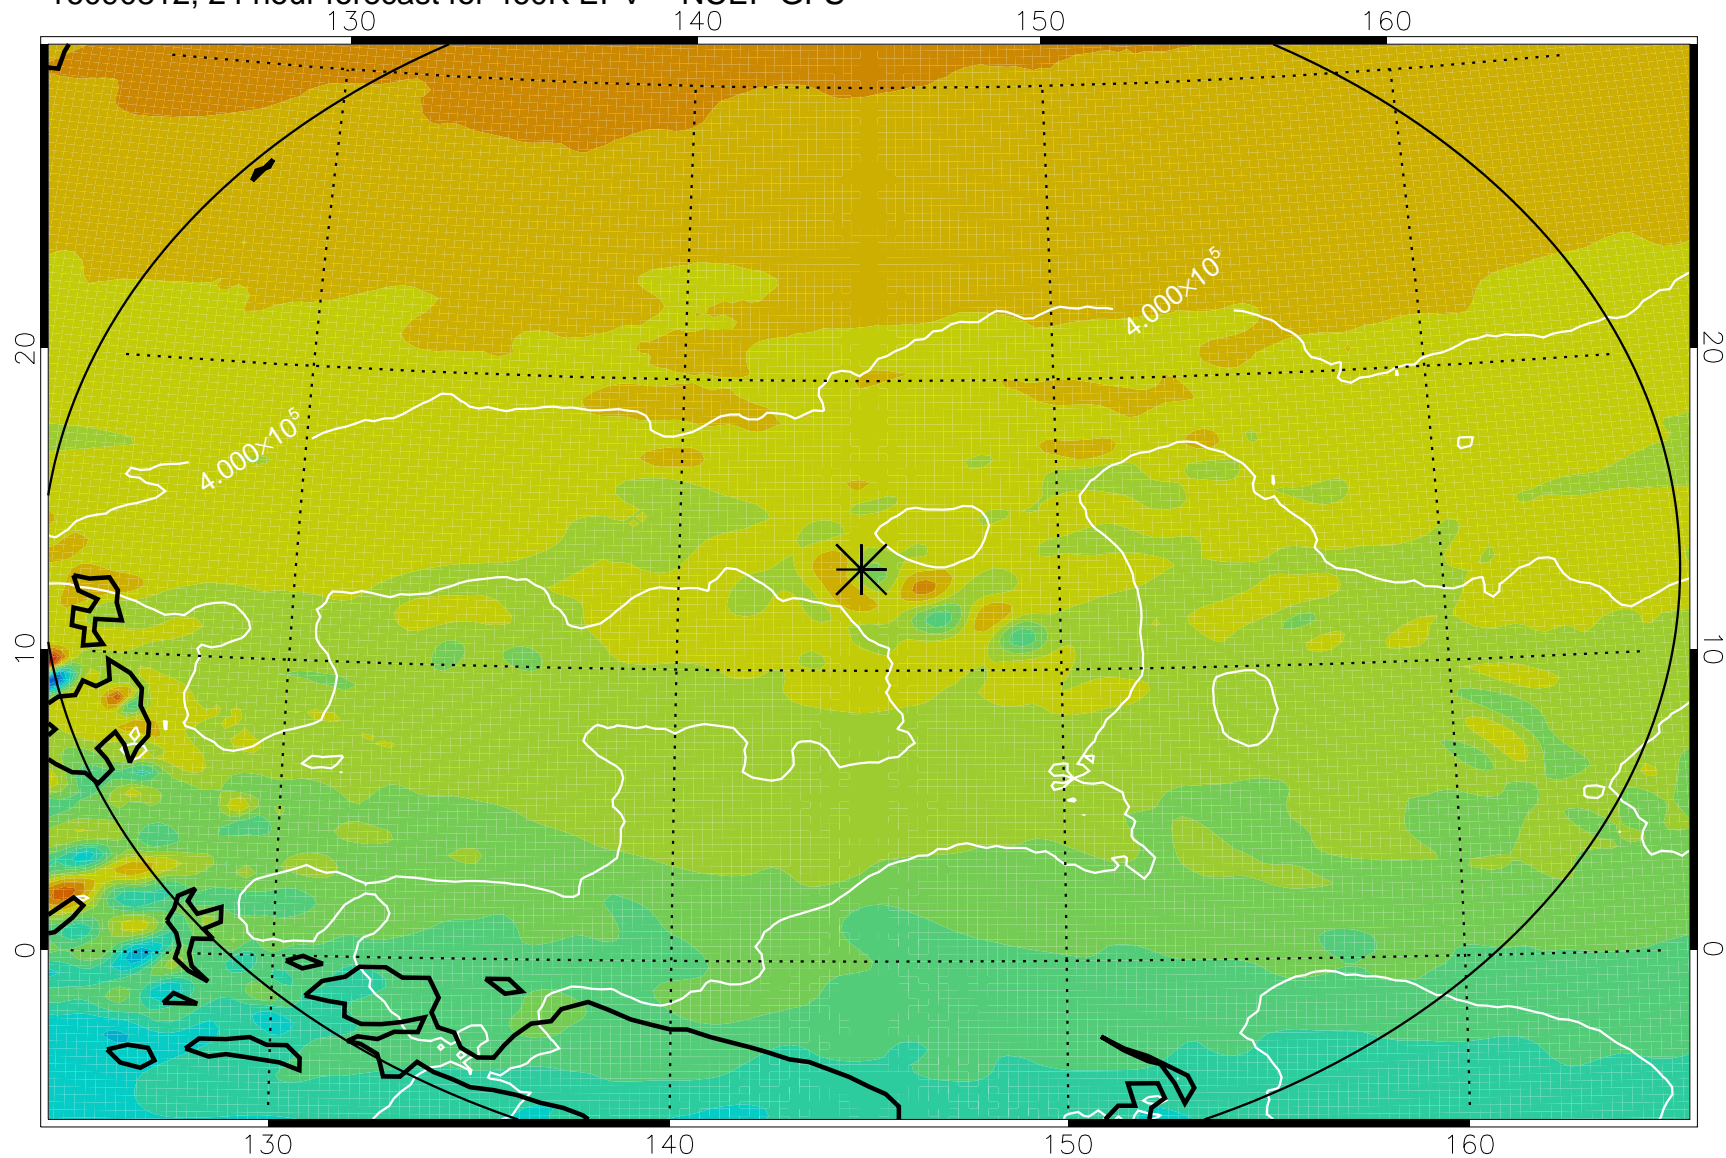

16090718, 6 hour forecast for 460K EPV -- NCEP GFS

460K Montgomery Streamfunction, white

Range ring of 2304 km

16090800, 12 hour forecast for 460K EPV -- NCEP GFS

460K Montgomery Streamfunction, white

Range ring of 2304 km

16090806, 18 hour forecast for 460K EPV -- NCEP GFS

460K Montgomery Streamfunction, white

Range ring of 2304 km

16090812, 24 hour forecast for 460K EPV -- NCEP GFS

460K Montgomery Streamfunction, white

Range ring of 2304 km

16090818, 30 hour forecast for 460K EPV -- NCEP GFS

460K Montgomery Streamfunction, white

Range ring of 2304 km

16090900, 36 hour forecast for 460K EPV -- NCEP GFS

460K Montgomery Streamfunction, white

Range ring of 2304 km

16091018, 78 hour forecast for 460K EPV -- NCEP GFS

460K Montgomery Streamfunction, white

Range ring of 2304 km

16091100, 84 hour forecast for 460K EPV -- NCEP GFS

460K Montgomery Streamfunction, white

Range ring of 2304 km