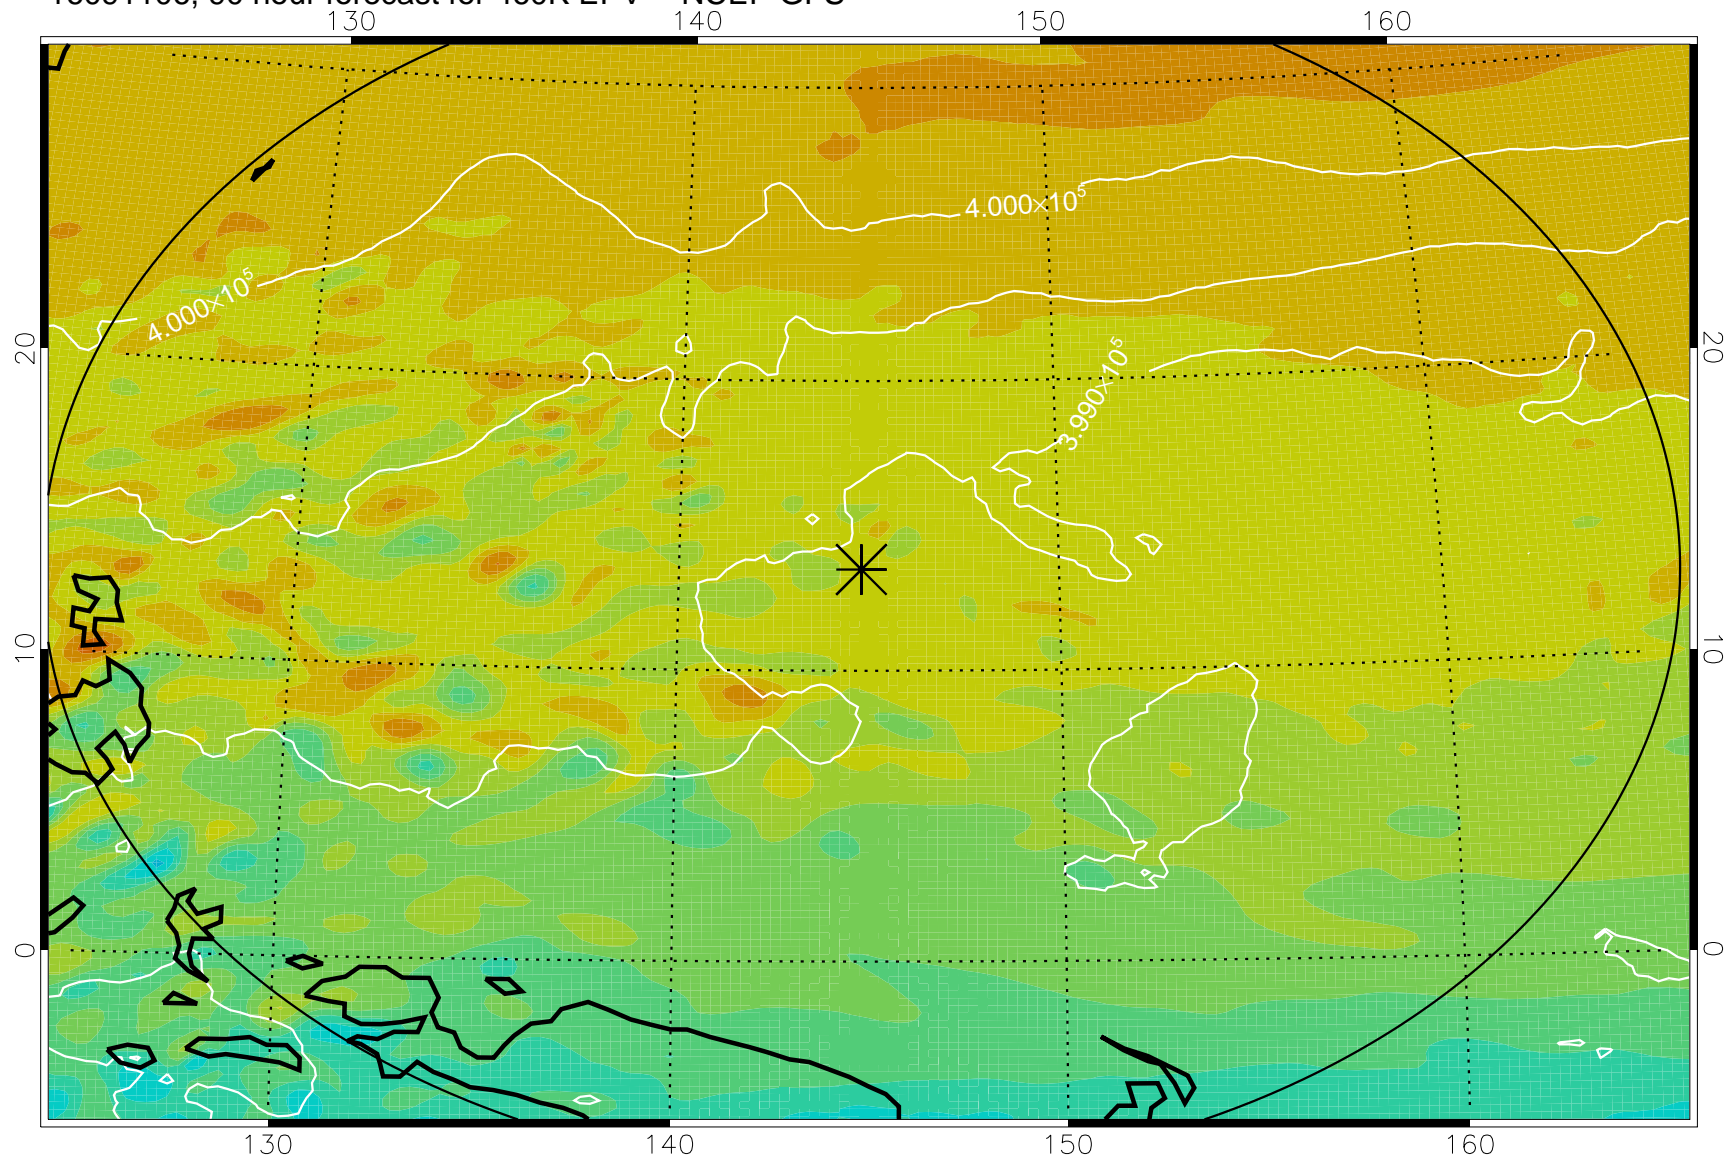

16091006, 66 hour forecast for 460K EPV -- NCEP GFS

460K Montgomery Streamfunction, white

Range ring of 2304 km

16091012, 72 hour forecast for 460K EPV -- NCEP GFS

460K Montgomery Streamfunction, white

Range ring of 2304 km

16091018, 78 hour forecast for 460K EPV -- NCEP GFS

460K Montgomery Streamfunction, white

Range ring of 2304 km

16091100, 84 hour forecast for 460K EPV -- NCEP GFS

460K Montgomery Streamfunction, white

Range ring of 2304 km

16091106, 90 hour forecast for 460K EPV -- NCEP GFS

460K Montgomery Streamfunction, white

Range ring of 2304 km

16091112, 96 hour forecast for 460K EPV -- NCEP GFS

460K Montgomery Streamfunction, white

Range ring of 2304 km

16091118, 102 hour forecast for 460K EPV -- NCEP GFS

460K Montgomery Streamfunction, white

Range ring of 2304 km

16091200, 108 hour forecast for 460K EPV -- NCEP GFS

460K Montgomery Streamfunction, white

Range ring of 2304 km