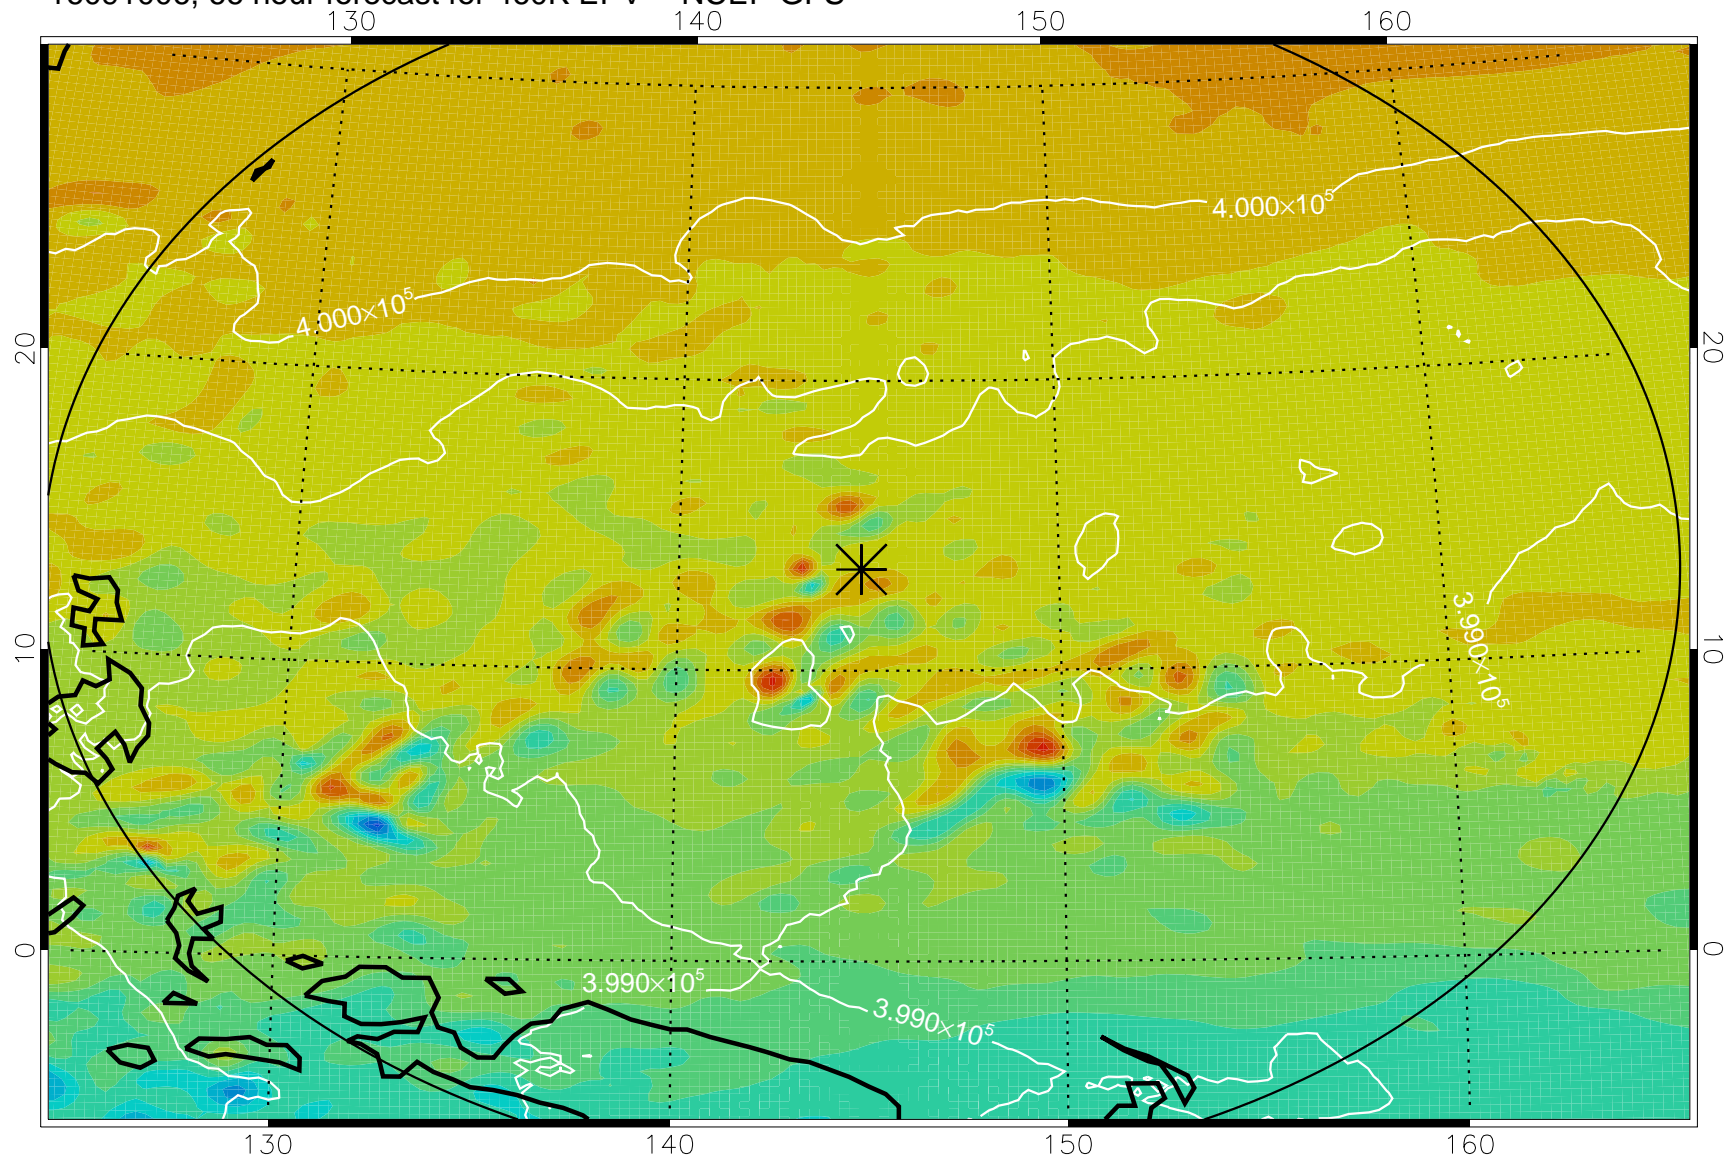

16090918, 54 hour forecast for 460K EPV -- NCEP GFS

460K Montgomery Streamfunction, white

Range ring of 2304 km

16091000, 60 hour forecast for 460K EPV -- NCEP GFS

460K Montgomery Streamfunction, white

Range ring of 2304 km

16091006, 66 hour forecast for 460K EPV -- NCEP GFS

460K Montgomery Streamfunction, white

Range ring of 2304 km

16091012, 72 hour forecast for 460K EPV -- NCEP GFS

460K Montgomery Streamfunction, white

Range ring of 2304 km

16091018, 78 hour forecast for 460K EPV -- NCEP GFS

460K Montgomery Streamfunction, white

Range ring of 2304 km

16091100, 84 hour forecast for 460K EPV -- NCEP GFS

460K Montgomery Streamfunction, white

Range ring of 2304 km

16091106, 90 hour forecast for 460K EPV -- NCEP GFS

460K Montgomery Streamfunction, white

Range ring of 2304 km

16091112, 96 hour forecast for 460K EPV -- NCEP GFS

460K Montgomery Streamfunction, white

Range ring of 2304 km