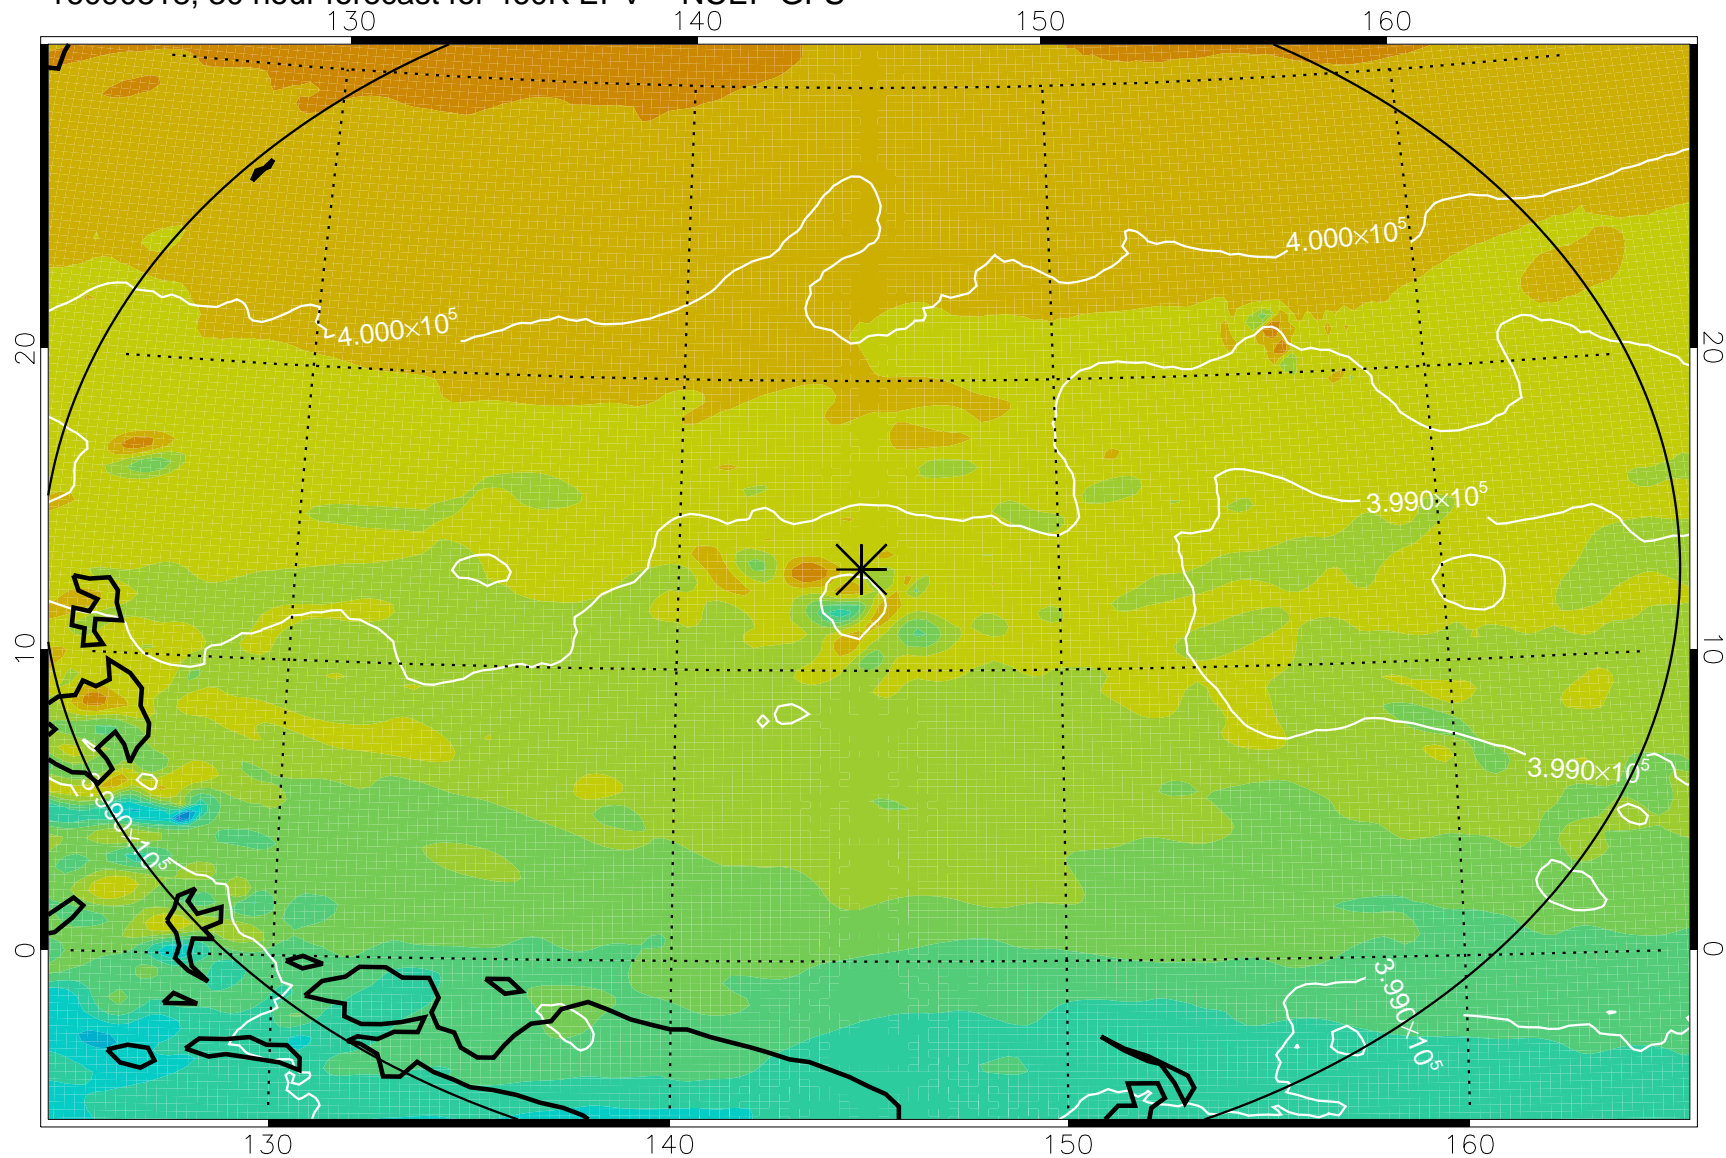

16090806, 18 hour forecast for 460K EPV -- NCEP GFS

460K Montgomery Streamfunction, white

Range ring of 2304 km

16090812, 24 hour forecast for 460K EPV -- NCEP GFS

460K Montgomery Streamfunction, white

Range ring of 2304 km

16090818, 30 hour forecast for 460K EPV -- NCEP GFS

460K Montgomery Streamfunction, white

Range ring of 2304 km

16090900, 36 hour forecast for 460K EPV -- NCEP GFS

460K Montgomery Streamfunction, white

Range ring of 2304 km

16091006, 66 hour forecast for 460K EPV -- NCEP GFS

460K Montgomery Streamfunction, white

Range ring of 2304 km

16091012, 72 hour forecast for 460K EPV -- NCEP GFS

460K Montgomery Streamfunction, white

Range ring of 2304 km

16091018, 78 hour forecast for 460K EPV -- NCEP GFS

460K Montgomery Streamfunction, white

Range ring of 2304 km

16091100, 84 hour forecast for 460K EPV -- NCEP GFS

460K Montgomery Streamfunction, white

Range ring of 2304 km