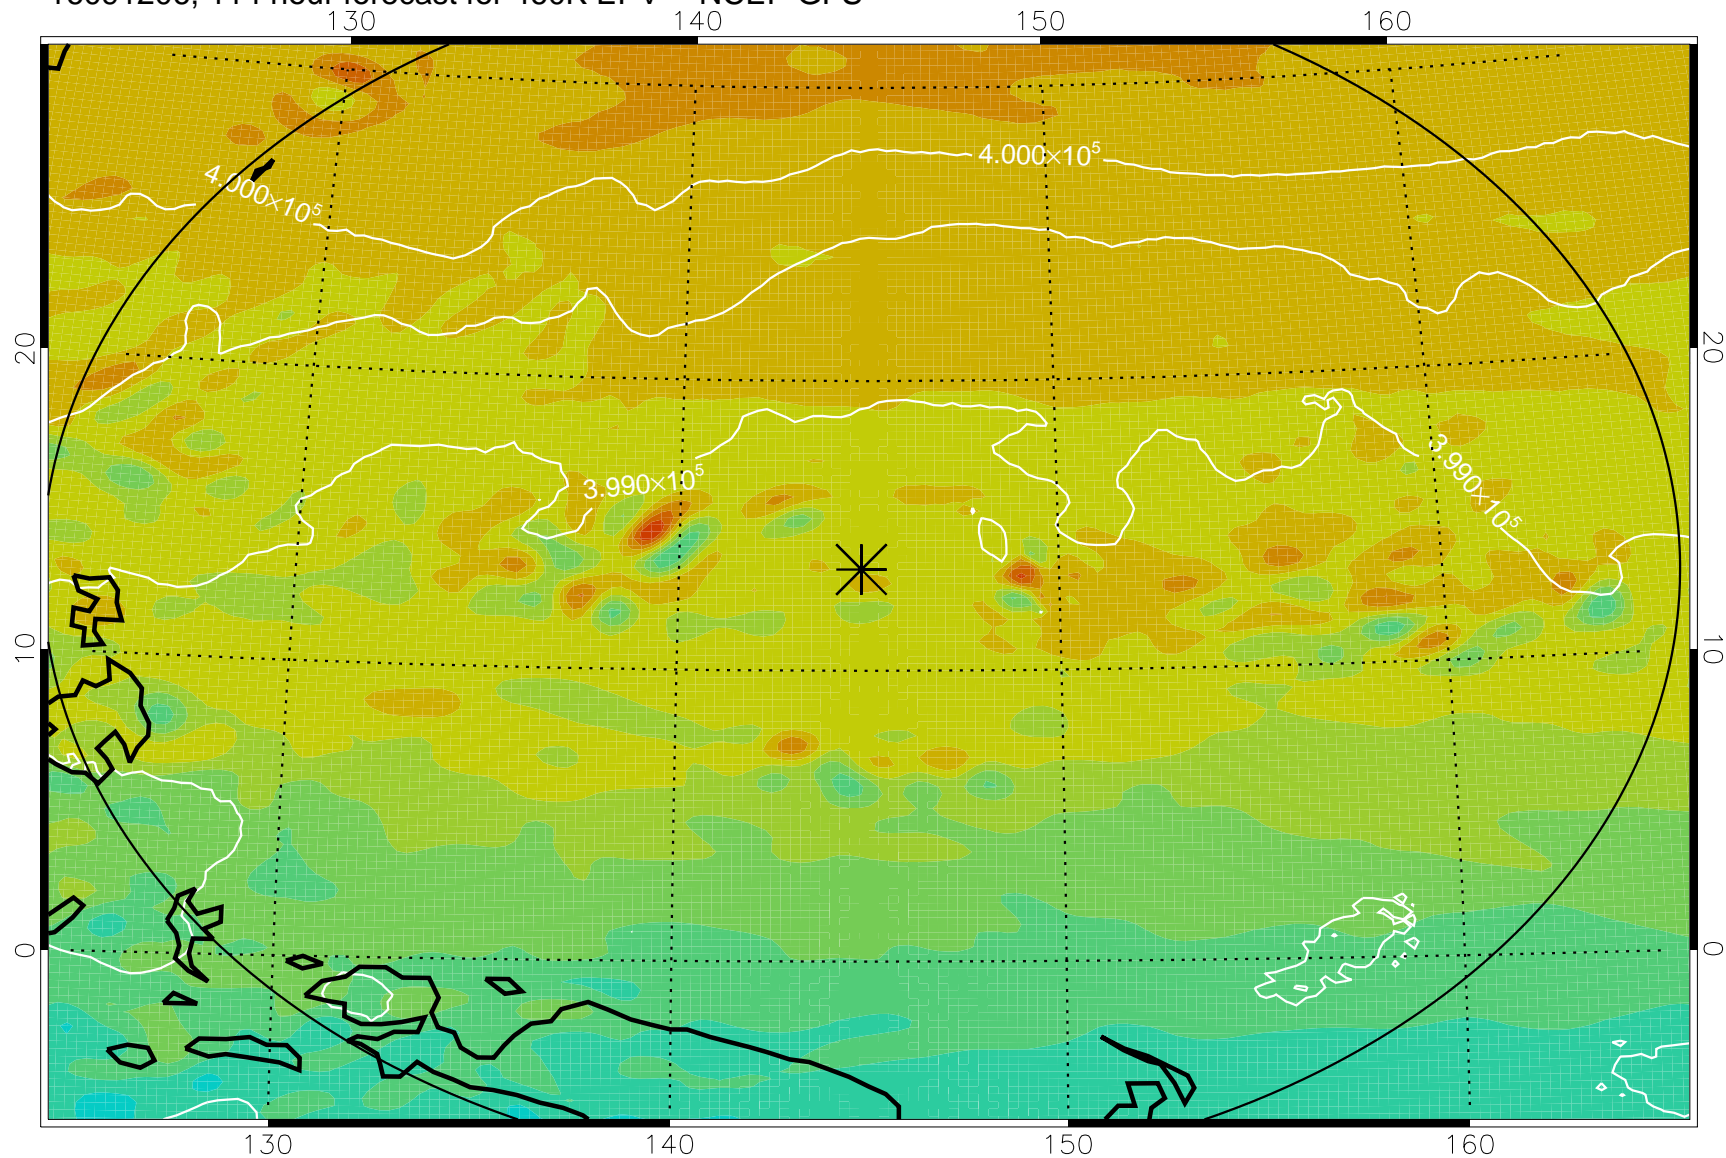

16091018, 78 hour forecast for 460K EPV -- NCEP GFS

460K Montgomery Streamfunction, white

Range ring of 2304 km

16091100, 84 hour forecast for 460K EPV -- NCEP GFS

460K Montgomery Streamfunction, white

Range ring of 2304 km

16091106, 90 hour forecast for 460K EPV -- NCEP GFS

460K Montgomery Streamfunction, white

Range ring of 2304 km

16091112, 96 hour forecast for 460K EPV -- NCEP GFS

460K Montgomery Streamfunction, white

Range ring of 2304 km

16091118, 102 hour forecast for 460K EPV -- NCEP GFS

460K Montgomery Streamfunction, white

Range ring of 2304 km

16091200, 108 hour forecast for 460K EPV -- NCEP GFS

460K Montgomery Streamfunction, white

Range ring of 2304 km

16091206, 114 hour forecast for 460K EPV -- NCEP GFS

460K Montgomery Streamfunction, white

Range ring of 2304 km

16091212, 120 hour forecast for 460K EPV -- NCEP GFS

460K Montgomery Streamfunction, white

Range ring of 2304 km