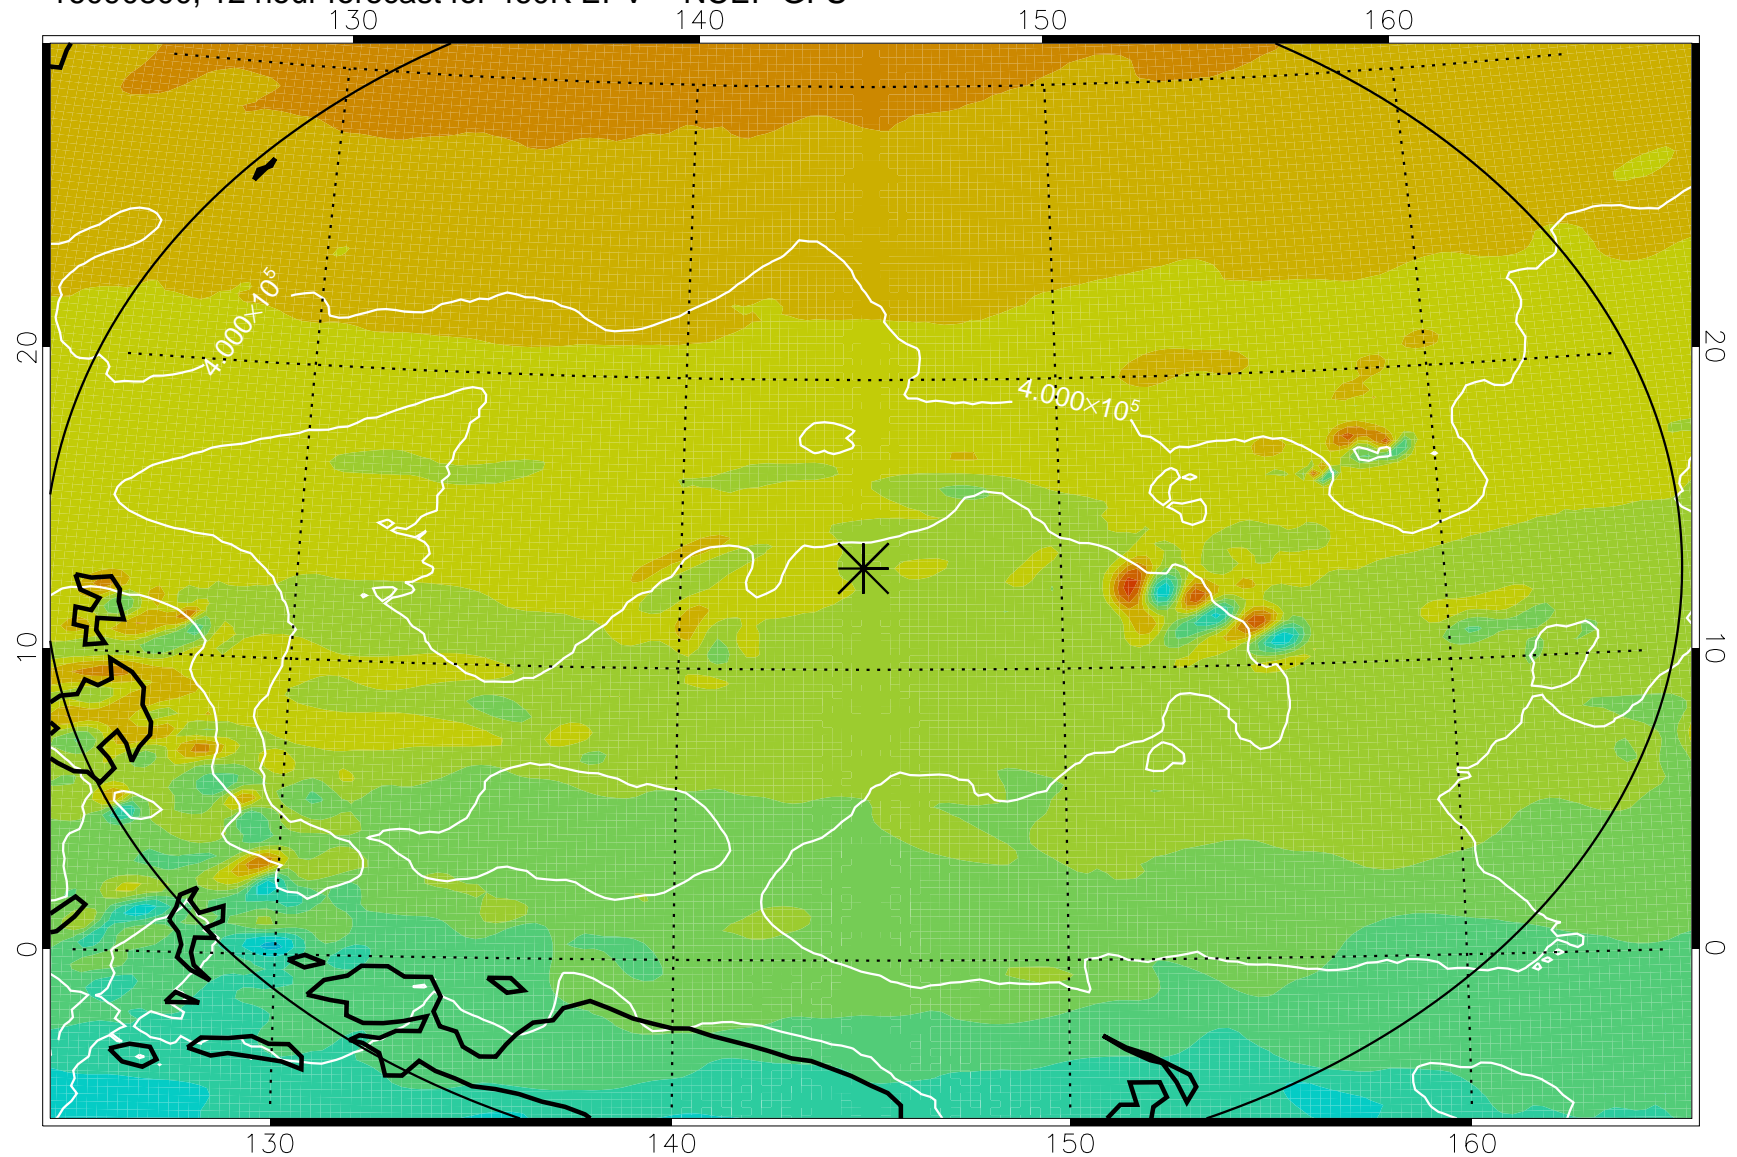

16090718, 6 hour forecast for 460K EPV -- NCEP GFS

460K Montgomery Streamfunction, white

Range ring of 2304 km

16090800, 12 hour forecast for 460K EPV -- NCEP GFS

460K Montgomery Streamfunction, white

Range ring of 2304 km

16090806, 18 hour forecast for 460K EPV -- NCEP GFS

460K Montgomery Streamfunction, white

Range ring of 2304 km

16090812, 24 hour forecast for 460K EPV -- NCEP GFS

460K Montgomery Streamfunction, white

Range ring of 2304 km

16090818, 30 hour forecast for 460K EPV -- NCEP GFS

460K Montgomery Streamfunction, white

Range ring of 2304 km

16090900, 36 hour forecast for 460K EPV -- NCEP GFS

460K Montgomery Streamfunction, white

Range ring of 2304 km

16091018, 78 hour forecast for 460K EPV -- NCEP GFS

460K Montgomery Streamfunction, white

Range ring of 2304 km

16091100, 84 hour forecast for 460K EPV -- NCEP GFS

460K Montgomery Streamfunction, white

Range ring of 2304 km