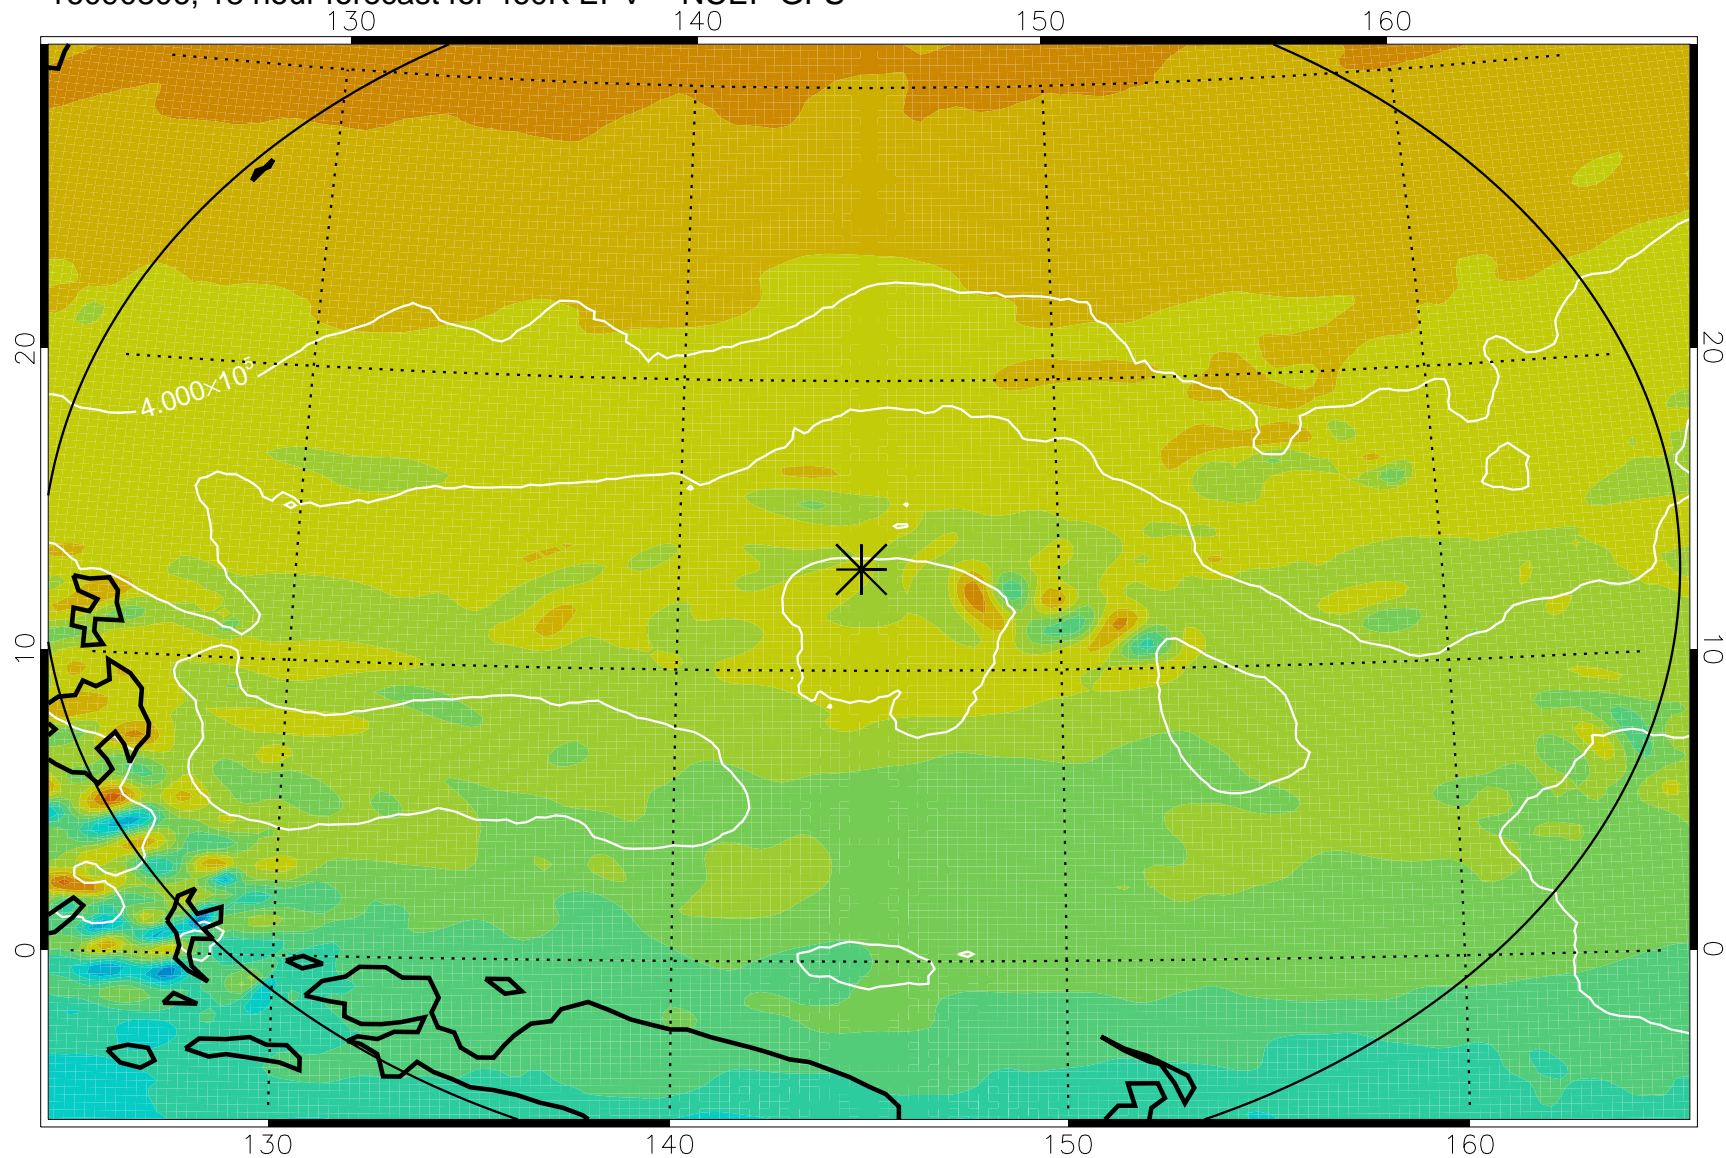

16090718, 6 hour forecast for 460K EPV -- NCEP GFS

460K Montgomery Streamfunction, white

Range ring of 2304 km

16090800, 12 hour forecast for 460K EPV -- NCEP GFS

460K Montgomery Streamfunction, white

Range ring of 2304 km

16090806, 18 hour forecast for 460K EPV -- NCEP GFS

460K Montgomery Streamfunction, white

Range ring of 2304 km

16090812, 24 hour forecast for 460K EPV -- NCEP GFS

460K Montgomery Streamfunction, white

Range ring of 2304 km

16090818, 30 hour forecast for 460K EPV -- NCEP GFS

460K Montgomery Streamfunction, white

Range ring of 2304 km

16090900, 36 hour forecast for 460K EPV -- NCEP GFS

460K Montgomery Streamfunction, white

Range ring of 2304 km

16091018, 78 hour forecast for 460K EPV -- NCEP GFS

460K Montgomery Streamfunction, white

Range ring of 2304 km

16091100, 84 hour forecast for 460K EPV -- NCEP GFS

460K Montgomery Streamfunction, white

Range ring of 2304 km