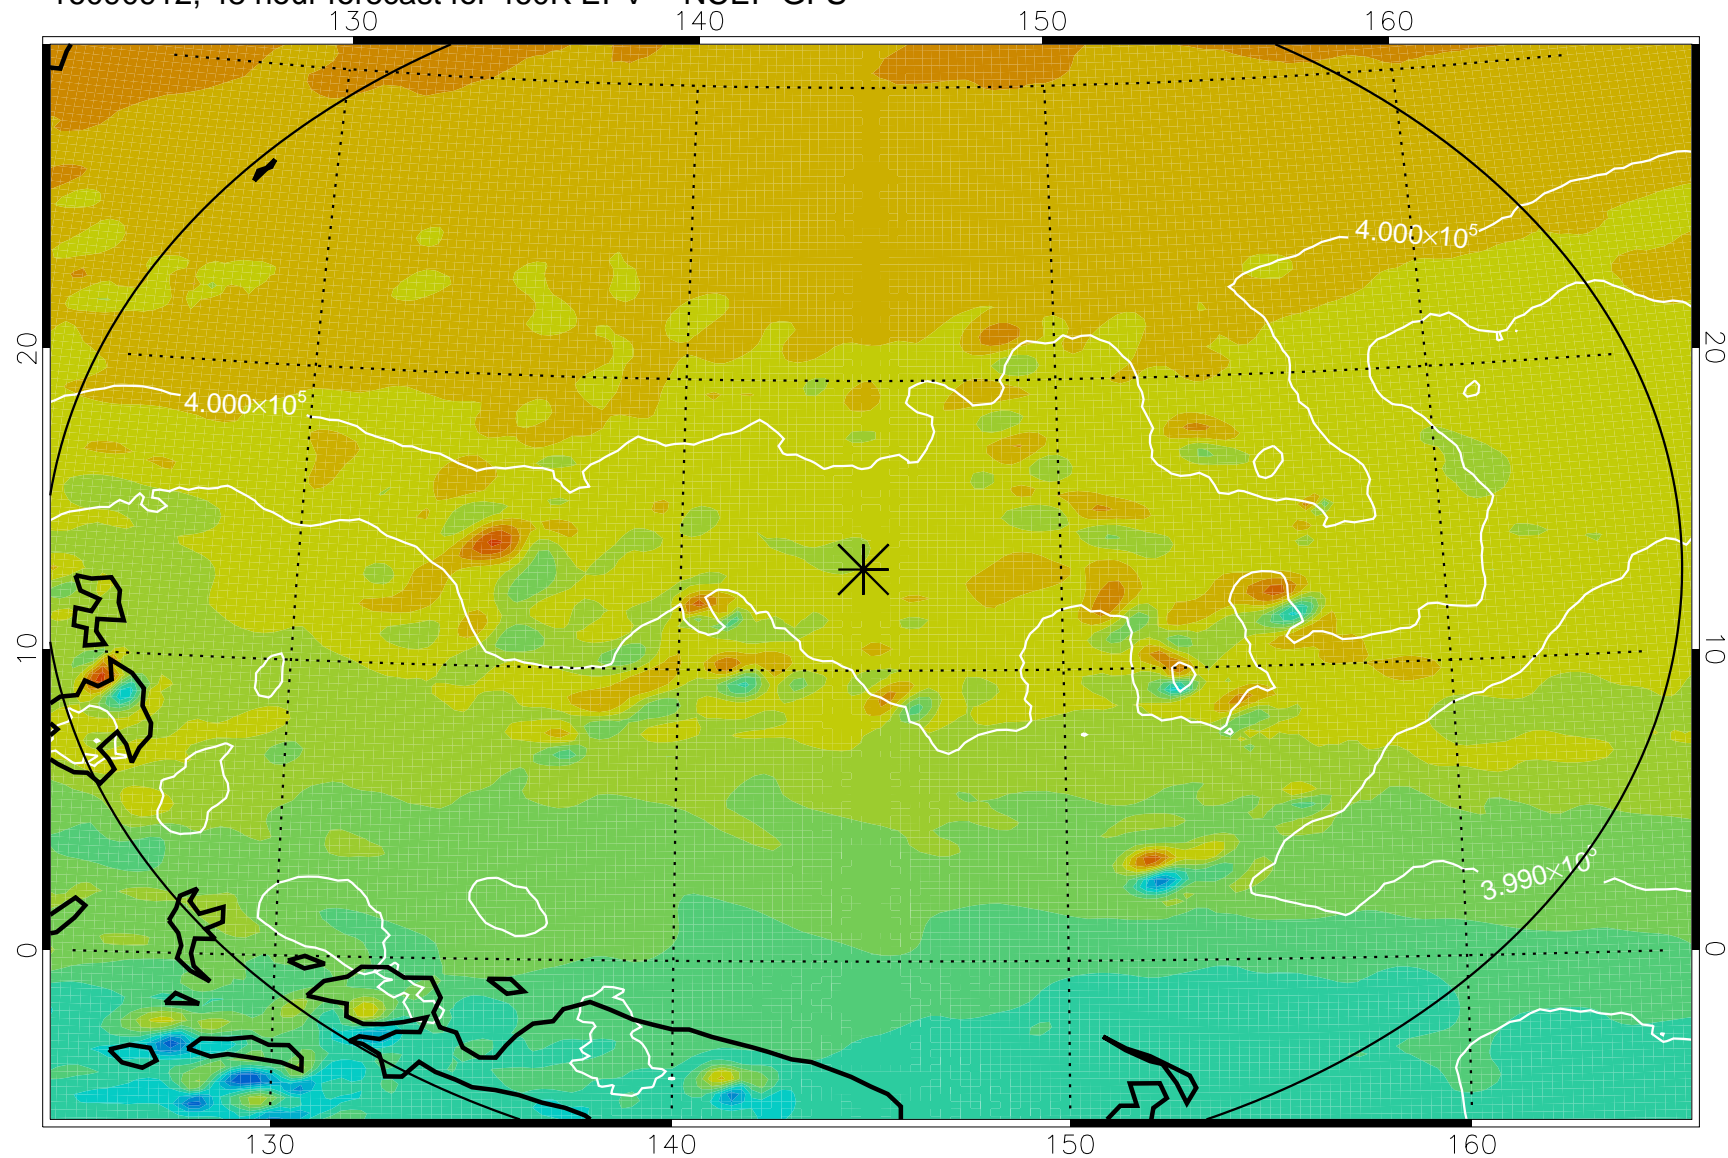

16090818, 30 hour forecast for 460K EPV -- NCEP GFS

460K Montgomery Streamfunction, white

Range ring of 2304 km

16090900, 36 hour forecast for 460K EPV -- NCEP GFS

460K Montgomery Streamfunction, white

Range ring of 2304 km

16090906, 42 hour forecast for 460K EPV -- NCEP GFS

460K Montgomery Streamfunction, white

Range ring of 2304 km

16090912, 48 hour forecast for 460K EPV -- NCEP GFS

460K Montgomery Streamfunction, white

Range ring of 2304 km

16091006, 66 hour forecast for 460K EPV -- NCEP GFS

460K Montgomery Streamfunction, white

Range ring of 2304 km

16091012, 72 hour forecast for 460K EPV -- NCEP GFS

460K Montgomery Streamfunction, white

Range ring of 2304 km

16091018, 78 hour forecast for 460K EPV -- NCEP GFS

460K Montgomery Streamfunction, white

Range ring of 2304 km

16091100, 84 hour forecast for 460K EPV -- NCEP GFS

460K Montgomery Streamfunction, white

Range ring of 2304 km