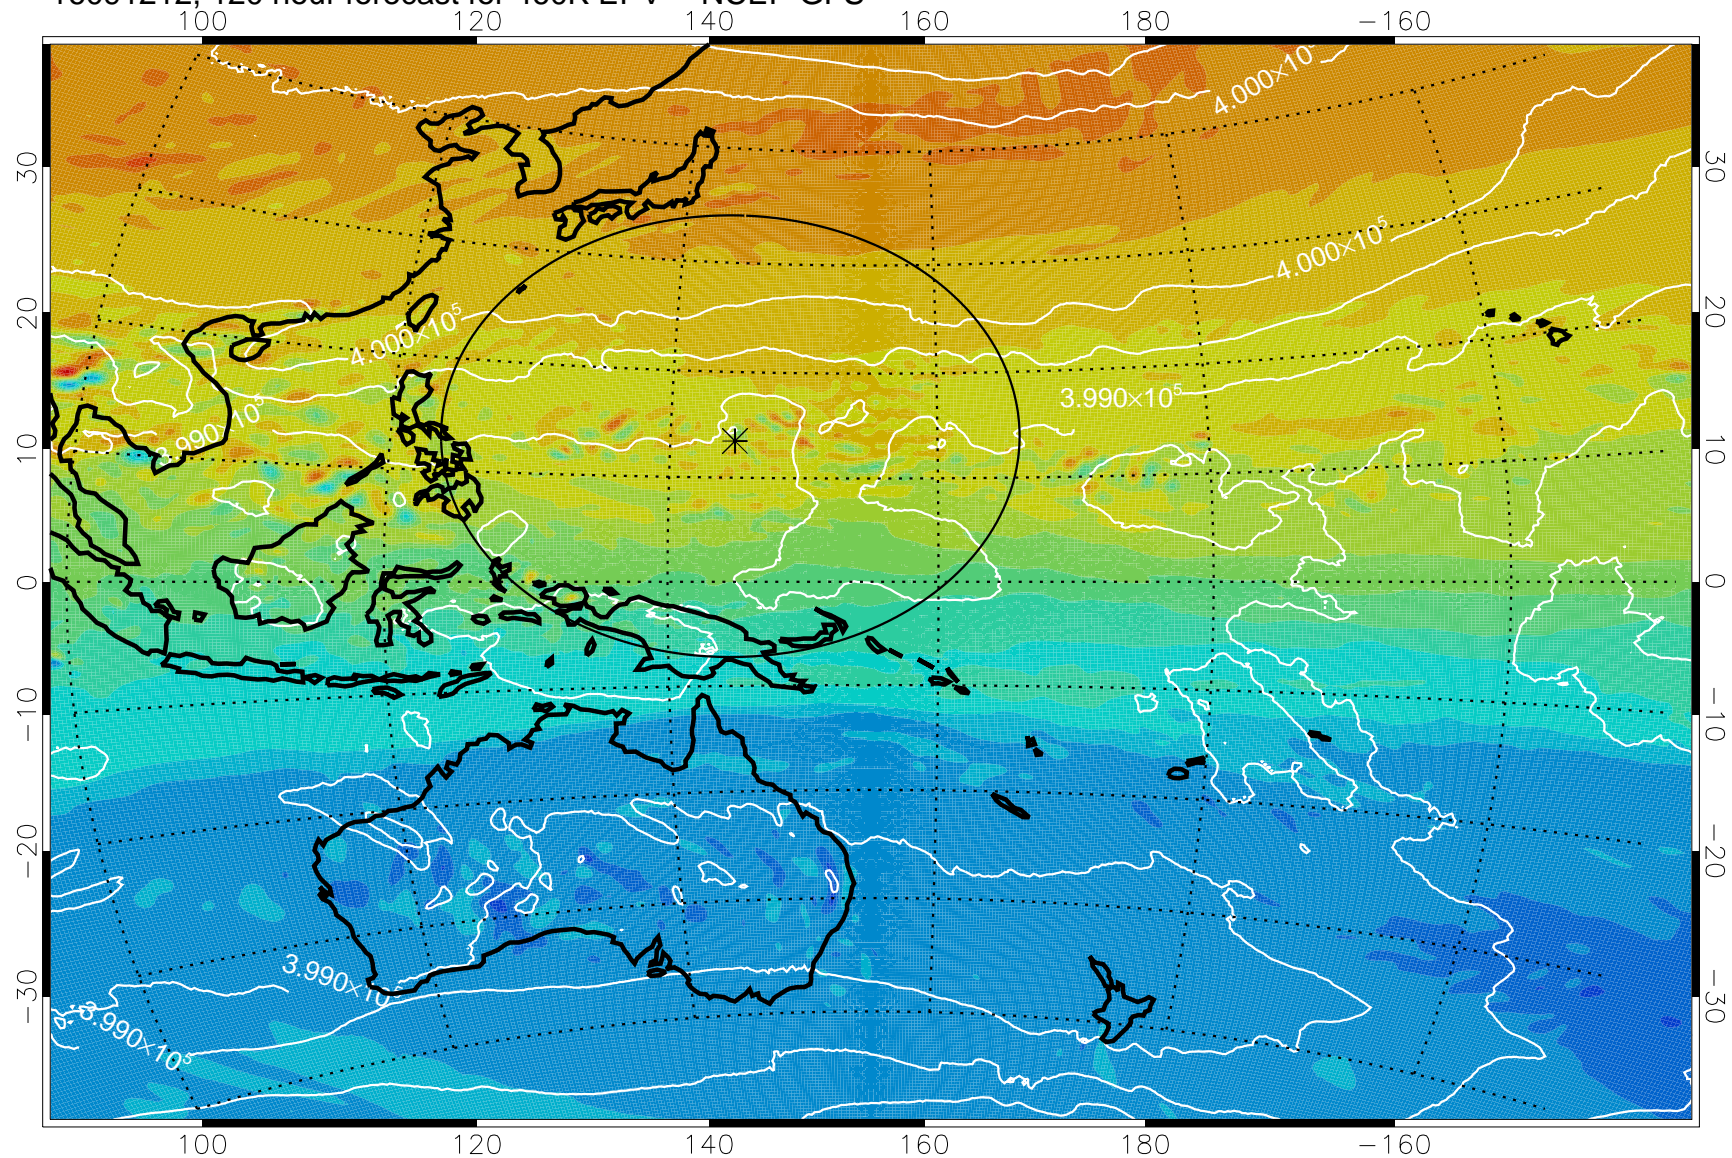

16091018, 78 hour forecast for 460K EPV -- NCEP GFS

460K Montgomery Streamfunction, white

Range ring of 2304 km

16091100, 84 hour forecast for 460K EPV -- NCEP GFS

16091106, 90 hour forecast for 460K EPV -- NCEP GFS

460K Montgomery Streamfunction, white

Range ring of 2304 km

16091112, 96 hour forecast for 460K EPV -- NCEP GFS

460K Montgomery Streamfunction, white

Range ring of 2304 km

16091118, 102 hour forecast for 460K EPV -- NCEP GFS

460K Montgomery Streamfunction, white

Range ring of 2304 km

16091200, 108 hour forecast for 460K EPV -- NCEP GFS

460K Montgomery Streamfunction, white

Range ring of 2304 km

16091206, 114 hour forecast for 460K EPV -- NCEP GFS

16091212, 120 hour forecast for 460K EPV -- NCEP GFS

460K Montgomery Streamfunction, white

Range ring of 2304 km