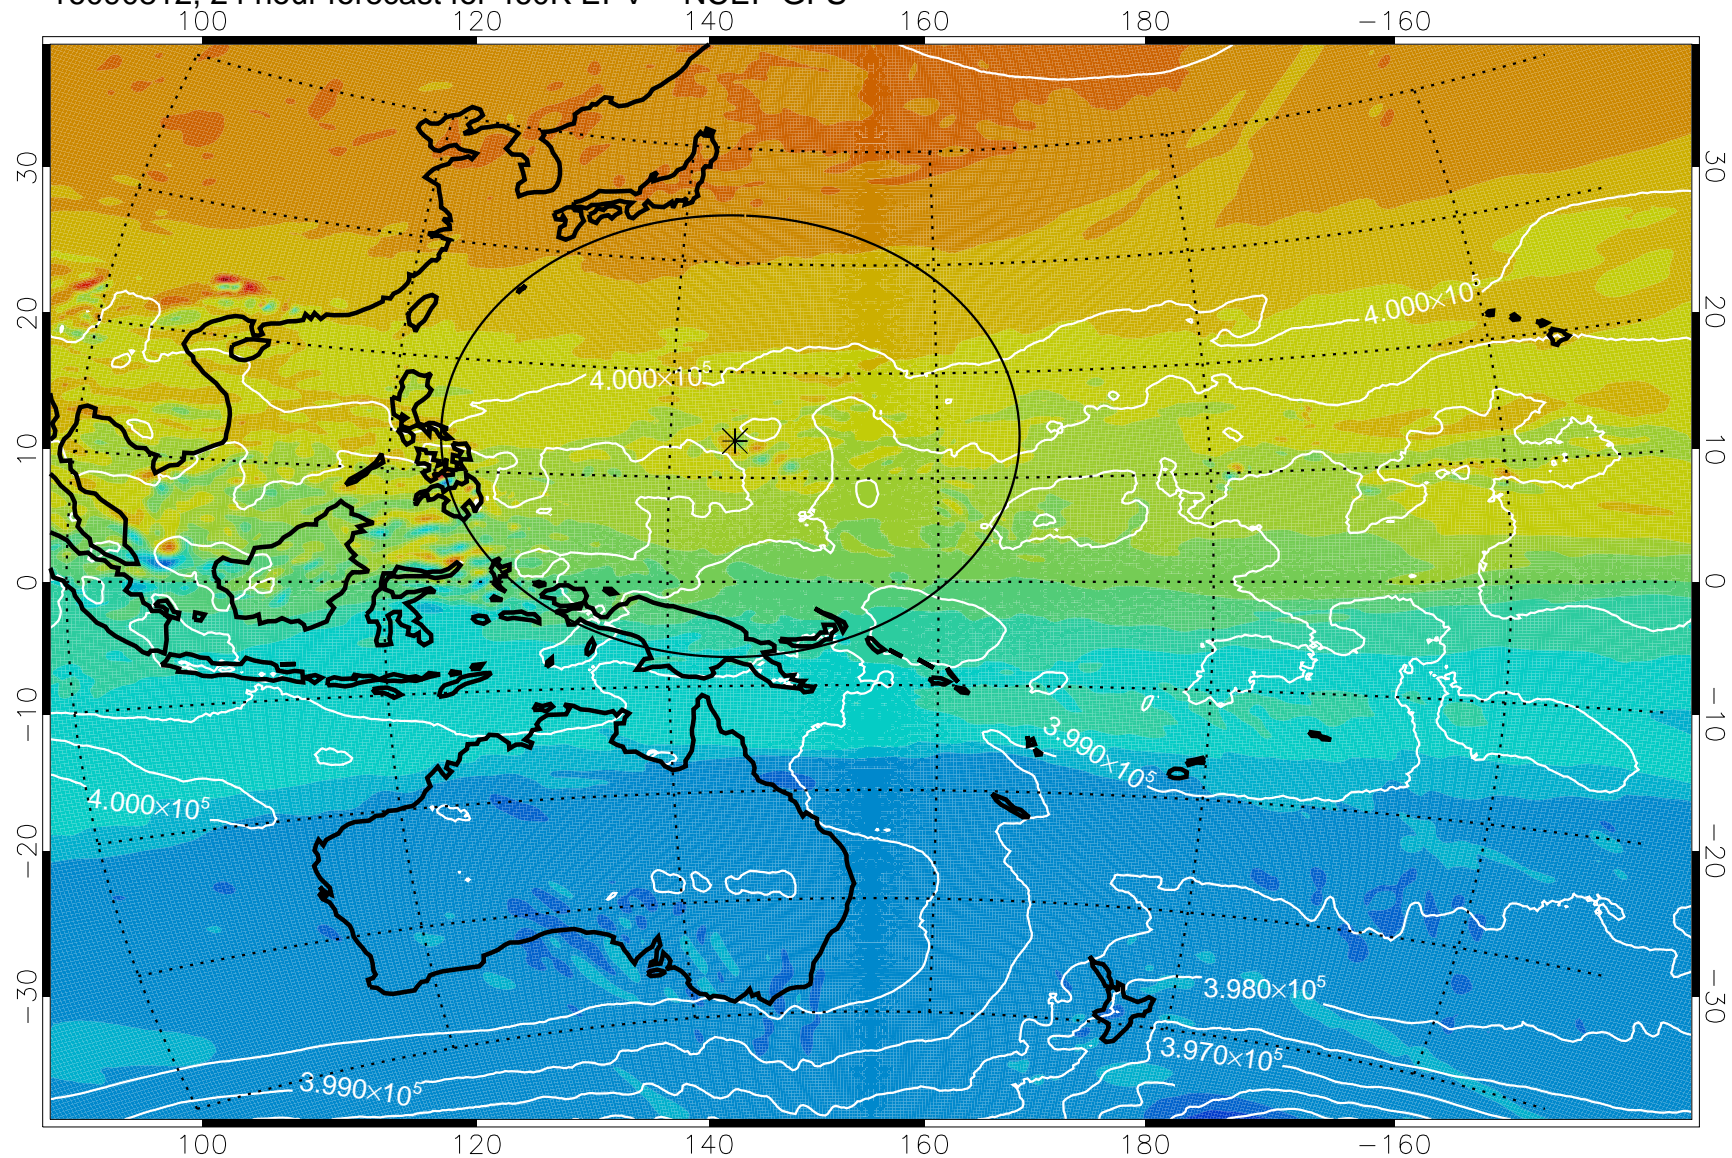

16090718, 6 hour forecast for 460K EPV -- NCEP GFS

460K Montgomery Streamfunction, white

Range ring of 2304 km

16090800, 12 hour forecast for 460K EPV -- NCEP GFS

460K Montgomery Streamfunction, white

Range ring of 2304 km

16090806, 18 hour forecast for 460K EPV -- NCEP GFS

460K Montgomery Streamfunction, white

Range ring of 2304 km

16090812, 24 hour forecast for 460K EPV -- NCEP GFS

460K Montgomery Streamfunction, white

Range ring of 2304 km

16090818, 30 hour forecast for 460K EPV -- NCEP GFS

460K Montgomery Streamfunction, white

Range ring of 2304 km

16090900, 36 hour forecast for 460K EPV -- NCEP GFS

460K Montgomery Streamfunction, white

Range ring of 2304 km

16090906, 42 hour forecast for 460K EPV -- NCEP GFS

460K Montgomery Streamfunction, white

Range ring of 2304 km

16090912, 48 hour forecast for 460K EPV -- NCEP GFS

460K Montgomery Streamfunction, white

Range ring of 2304 km