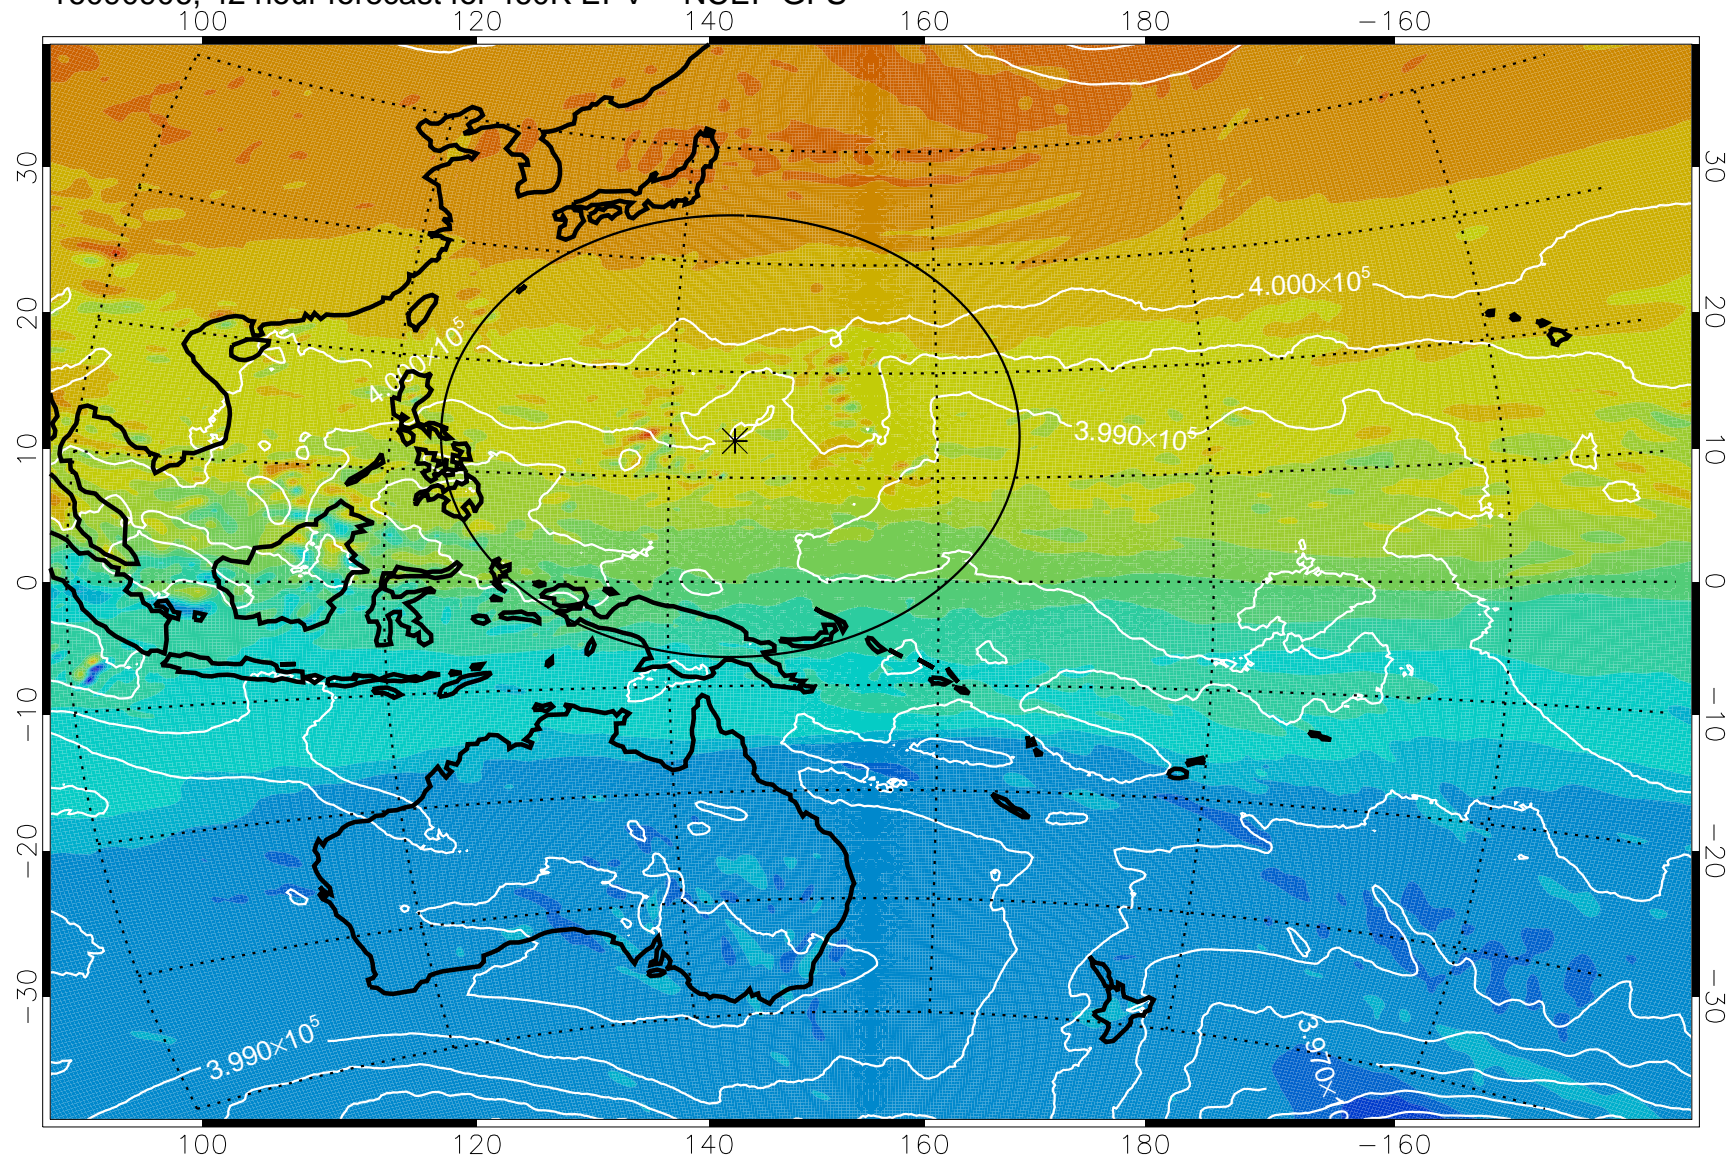

16090818, 30 hour forecast for 460K EPV -- NCEP GFS

460K Montgomery Streamfunction, white

Range ring of 2304 km

16090900, 36 hour forecast for 460K EPV -- NCEP GFS

460K Montgomery Streamfunction, white

Range ring of 2304 km

16090906, 42 hour forecast for 460K EPV -- NCEP GFS

460K Montgomery Streamfunction, white

Range ring of 2304 km

16090912, 48 hour forecast for 460K EPV -- NCEP GFS

460K Montgomery Streamfunction, white

Range ring of 2304 km

16090918, 54 hour forecast for 460K EPV -- NCEP GFS

460K Montgomery Streamfunction, white

Range ring of 2304 km

16091000, 60 hour forecast for 460K EPV -- NCEP GFS

460K Montgomery Streamfunction, white

Range ring of 2304 km

16091006, 66 hour forecast for 460K EPV -- NCEP GFS

460K Montgomery Streamfunction, white

Range ring of 2304 km

16091012, 72 hour forecast for 460K EPV -- NCEP GFS

460K Montgomery Streamfunction, white

Range ring of 2304 km