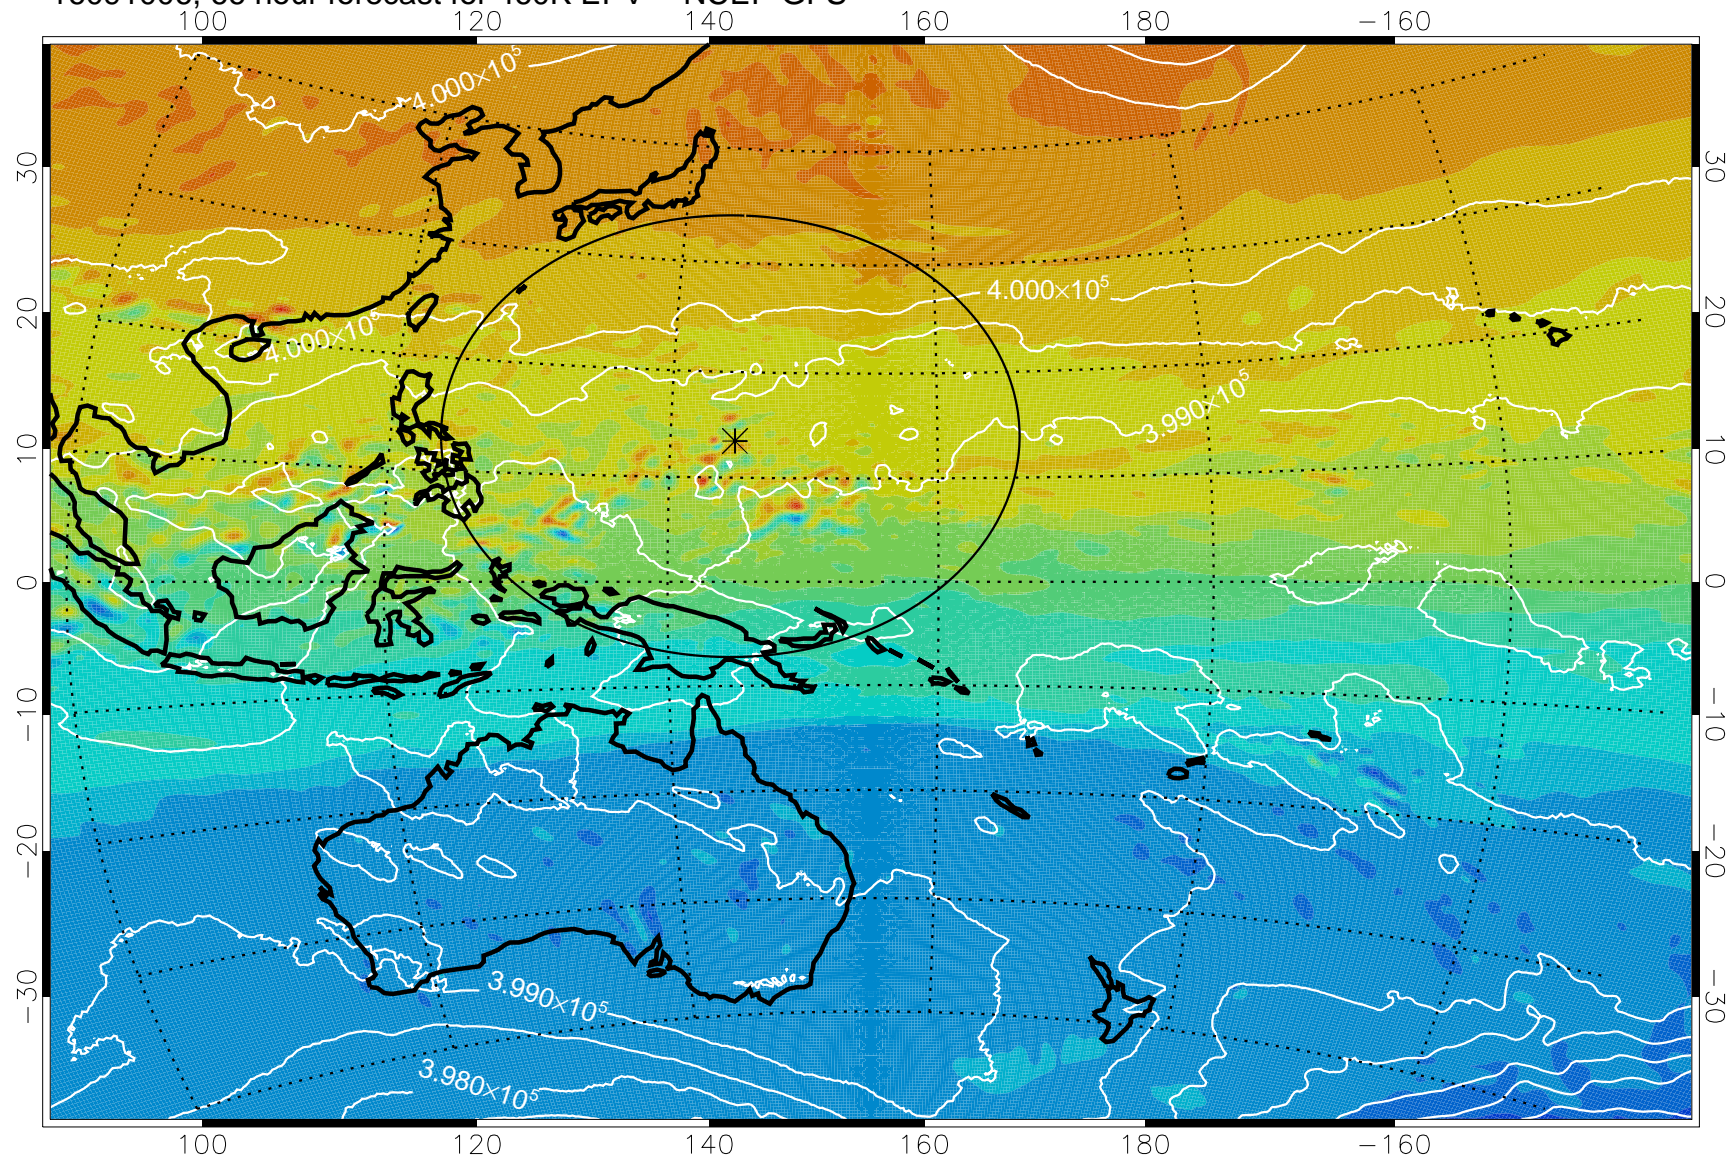

16090906, 42 hour forecast for 460K EPV -- NCEP GFS

460K Montgomery Streamfunction, white

Range ring of 2304 km

16090912, 48 hour forecast for 460K EPV -- NCEP GFS

460K Montgomery Streamfunction, white

Range ring of 2304 km

16090918, 54 hour forecast for 460K EPV -- NCEP GFS

460K Montgomery Streamfunction, white

Range ring of 2304 km

16091000, 60 hour forecast for 460K EPV -- NCEP GFS

460K Montgomery Streamfunction, white

Range ring of 2304 km

16091006, 66 hour forecast for 460K EPV -- NCEP GFS

460K Montgomery Streamfunction, white

Range ring of 2304 km

16091012, 72 hour forecast for 460K EPV -- NCEP GFS

460K Montgomery Streamfunction, white

Range ring of 2304 km

16091018, 78 hour forecast for 460K EPV -- NCEP GFS

460K Montgomery Streamfunction, white

Range ring of 2304 km

16091100, 84 hour forecast for 460K EPV -- NCEP GFS

16091106, 90 hour forecast for 460K EPV -- NCEP GFS