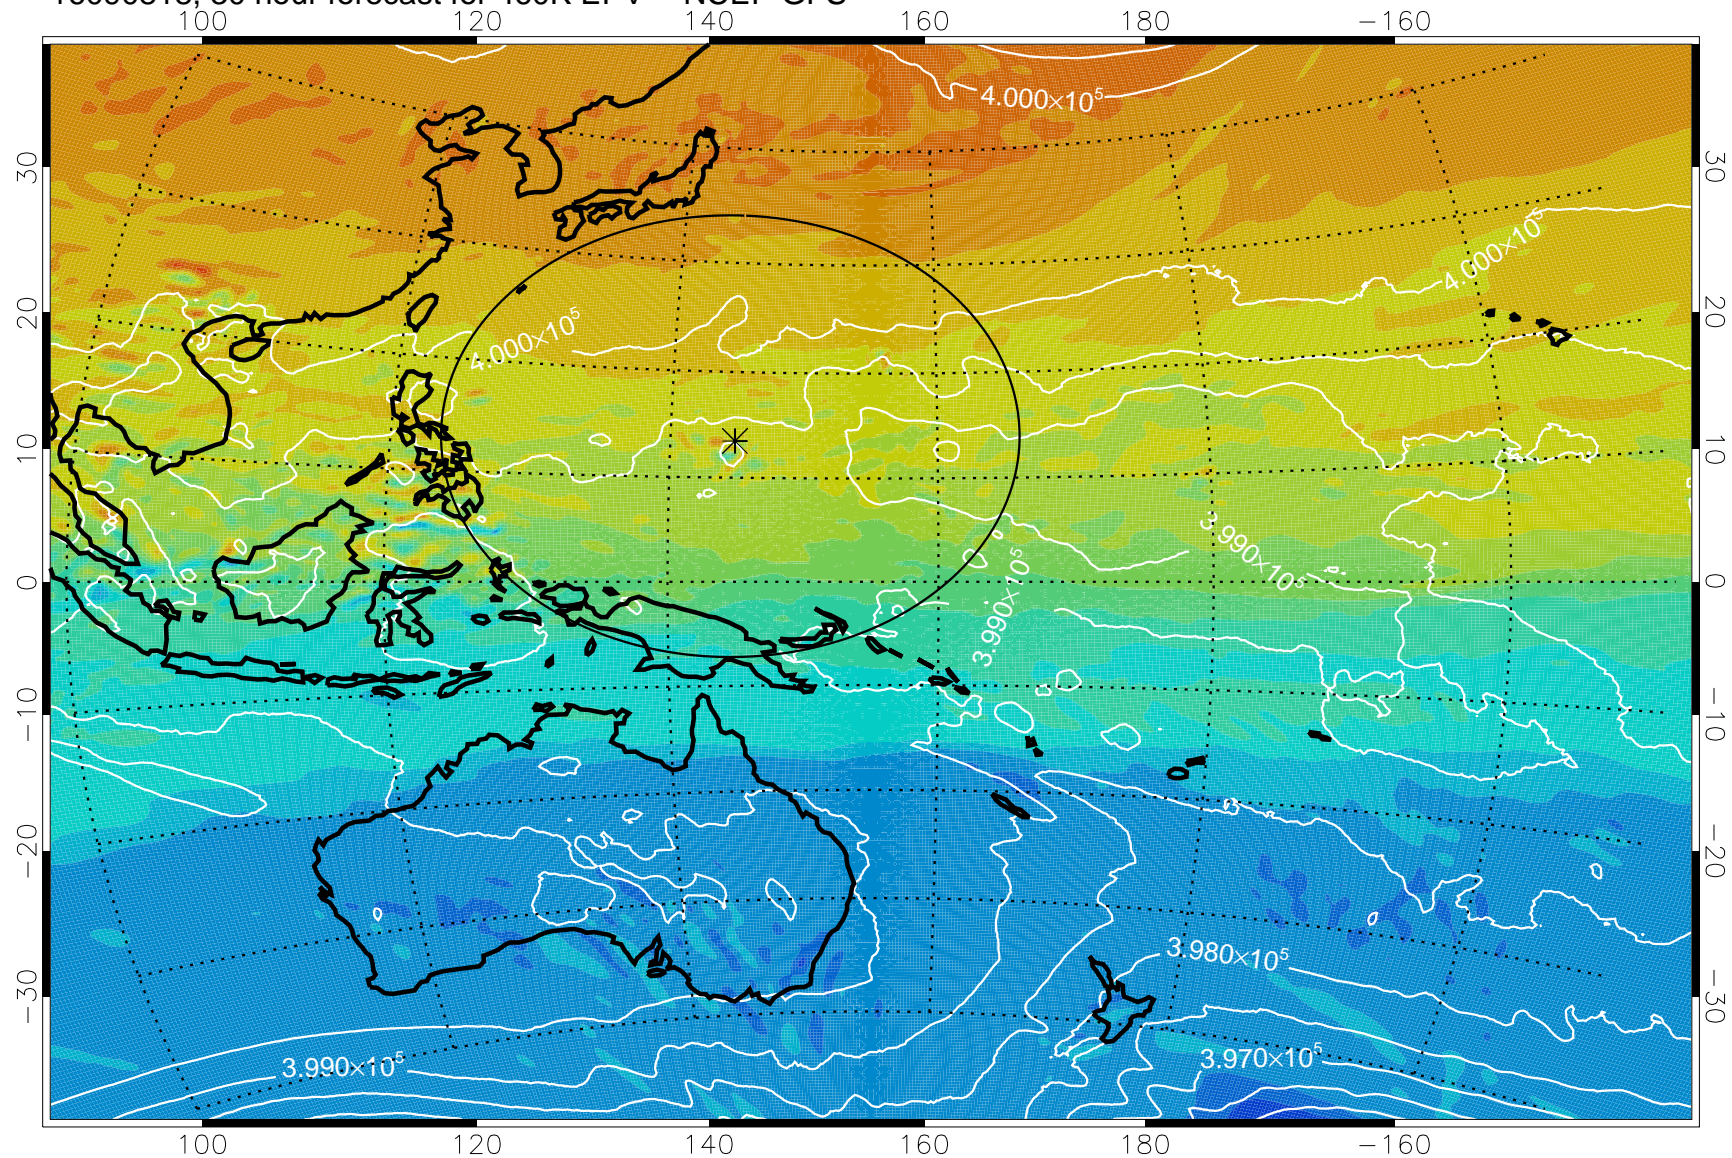

16090806, 18 hour forecast for 460K EPV -- NCEP GFS

460K Montgomery Streamfunction, white

Range ring of 2304 km

16090812, 24 hour forecast for 460K EPV -- NCEP GFS

460K Montgomery Streamfunction, white

Range ring of 2304 km

16090818, 30 hour forecast for 460K EPV -- NCEP GFS

460K Montgomery Streamfunction, white

Range ring of 2304 km

16090900, 36 hour forecast for 460K EPV -- NCEP GFS

460K Montgomery Streamfunction, white

Range ring of 2304 km

16090906, 42 hour forecast for 460K EPV -- NCEP GFS

460K Montgomery Streamfunction, white

Range ring of 2304 km

16090912, 48 hour forecast for 460K EPV -- NCEP GFS

460K Montgomery Streamfunction, white

Range ring of 2304 km

16090918, 54 hour forecast for 460K EPV -- NCEP GFS

460K Montgomery Streamfunction, white

Range ring of 2304 km

16091000, 60 hour forecast for 460K EPV -- NCEP GFS

460K Montgomery Streamfunction, white

Range ring of 2304 km