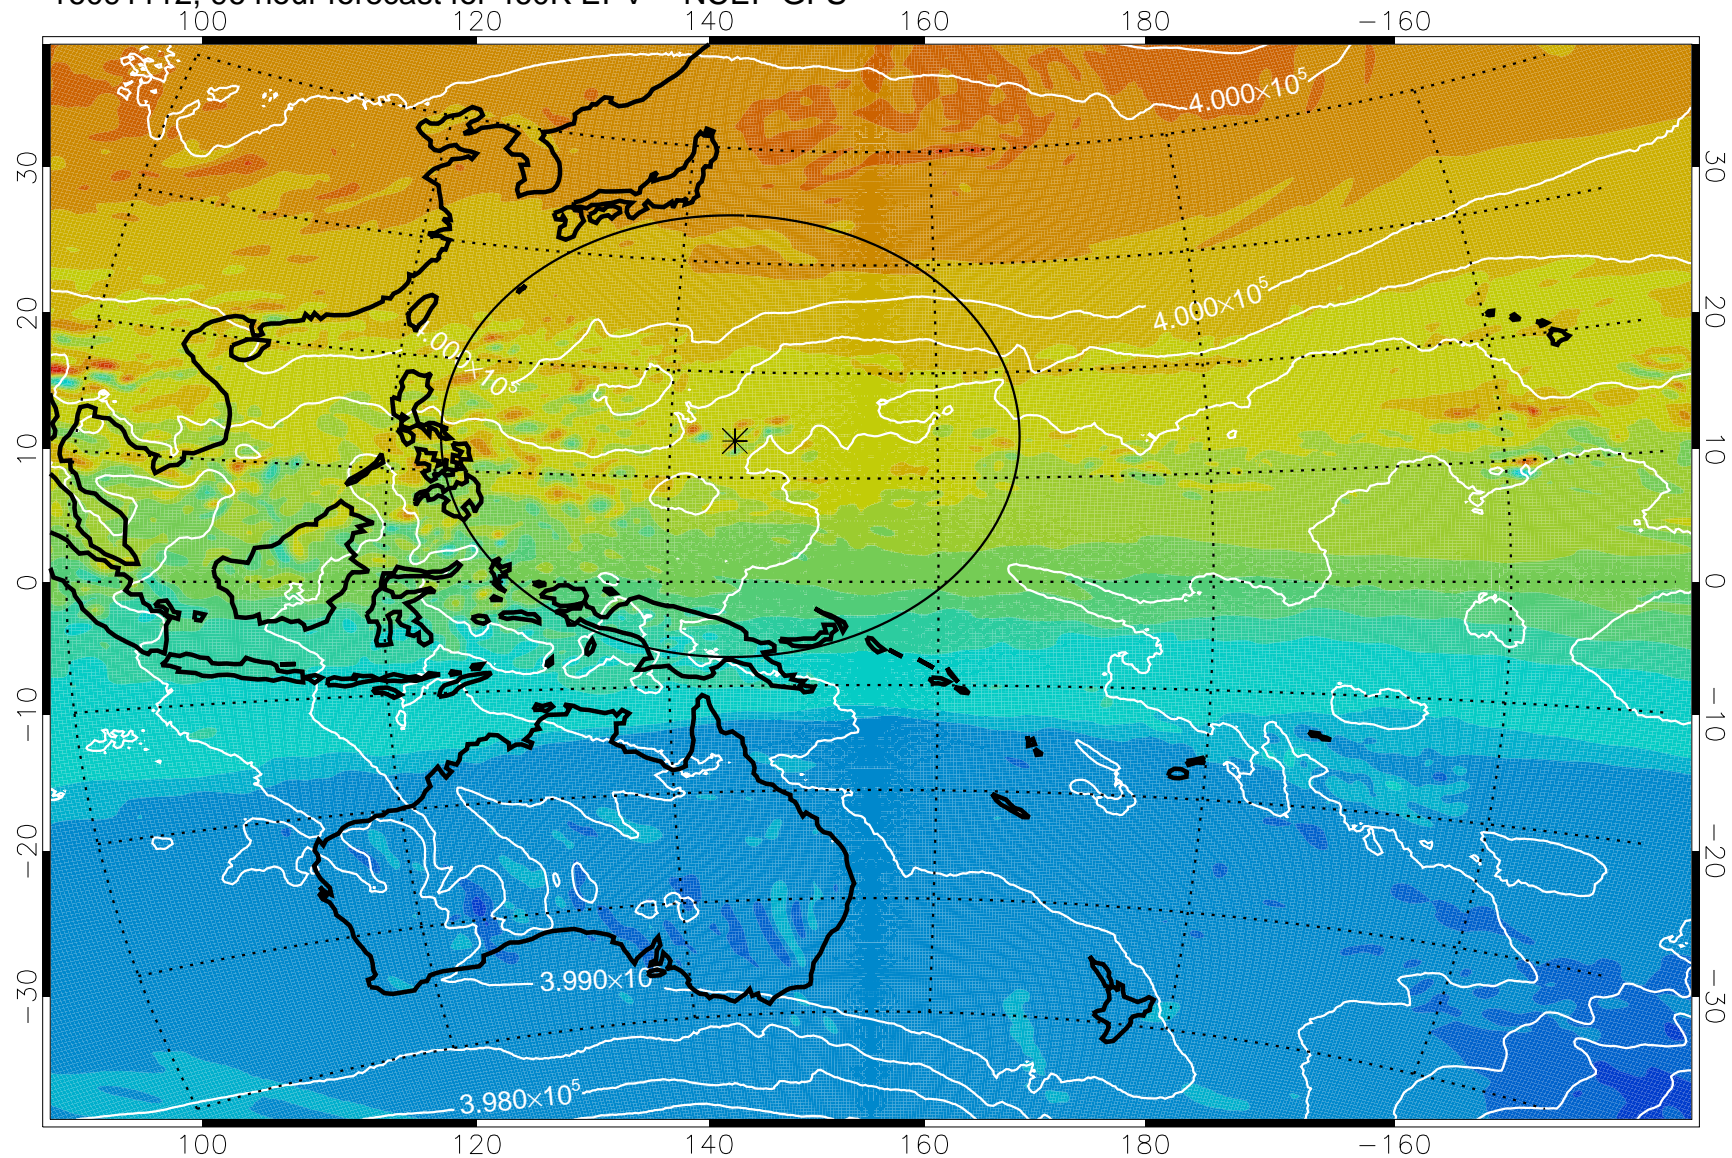

16091006, 66 hour forecast for 460K EPV -- NCEP GFS

460K Montgomery Streamfunction, white

Range ring of 2304 km

16091012, 72 hour forecast for 460K EPV -- NCEP GFS

460K Montgomery Streamfunction, white

Range ring of 2304 km

16091018, 78 hour forecast for 460K EPV -- NCEP GFS

460K Montgomery Streamfunction, white

Range ring of 2304 km

16091100, 84 hour forecast for 460K EPV -- NCEP GFS

16091106, 90 hour forecast for 460K EPV -- NCEP GFS

460K Montgomery Streamfunction, white

Range ring of 2304 km

16091112, 96 hour forecast for 460K EPV -- NCEP GFS

460K Montgomery Streamfunction, white

Range ring of 2304 km

16091118, 102 hour forecast for 460K EPV -- NCEP GFS

460K Montgomery Streamfunction, white

Range ring of 2304 km

16091200, 108 hour forecast for 460K EPV -- NCEP GFS

460K Montgomery Streamfunction, white

Range ring of 2304 km

16091206, 114 hour forecast for 460K EPV -- NCEP GFS