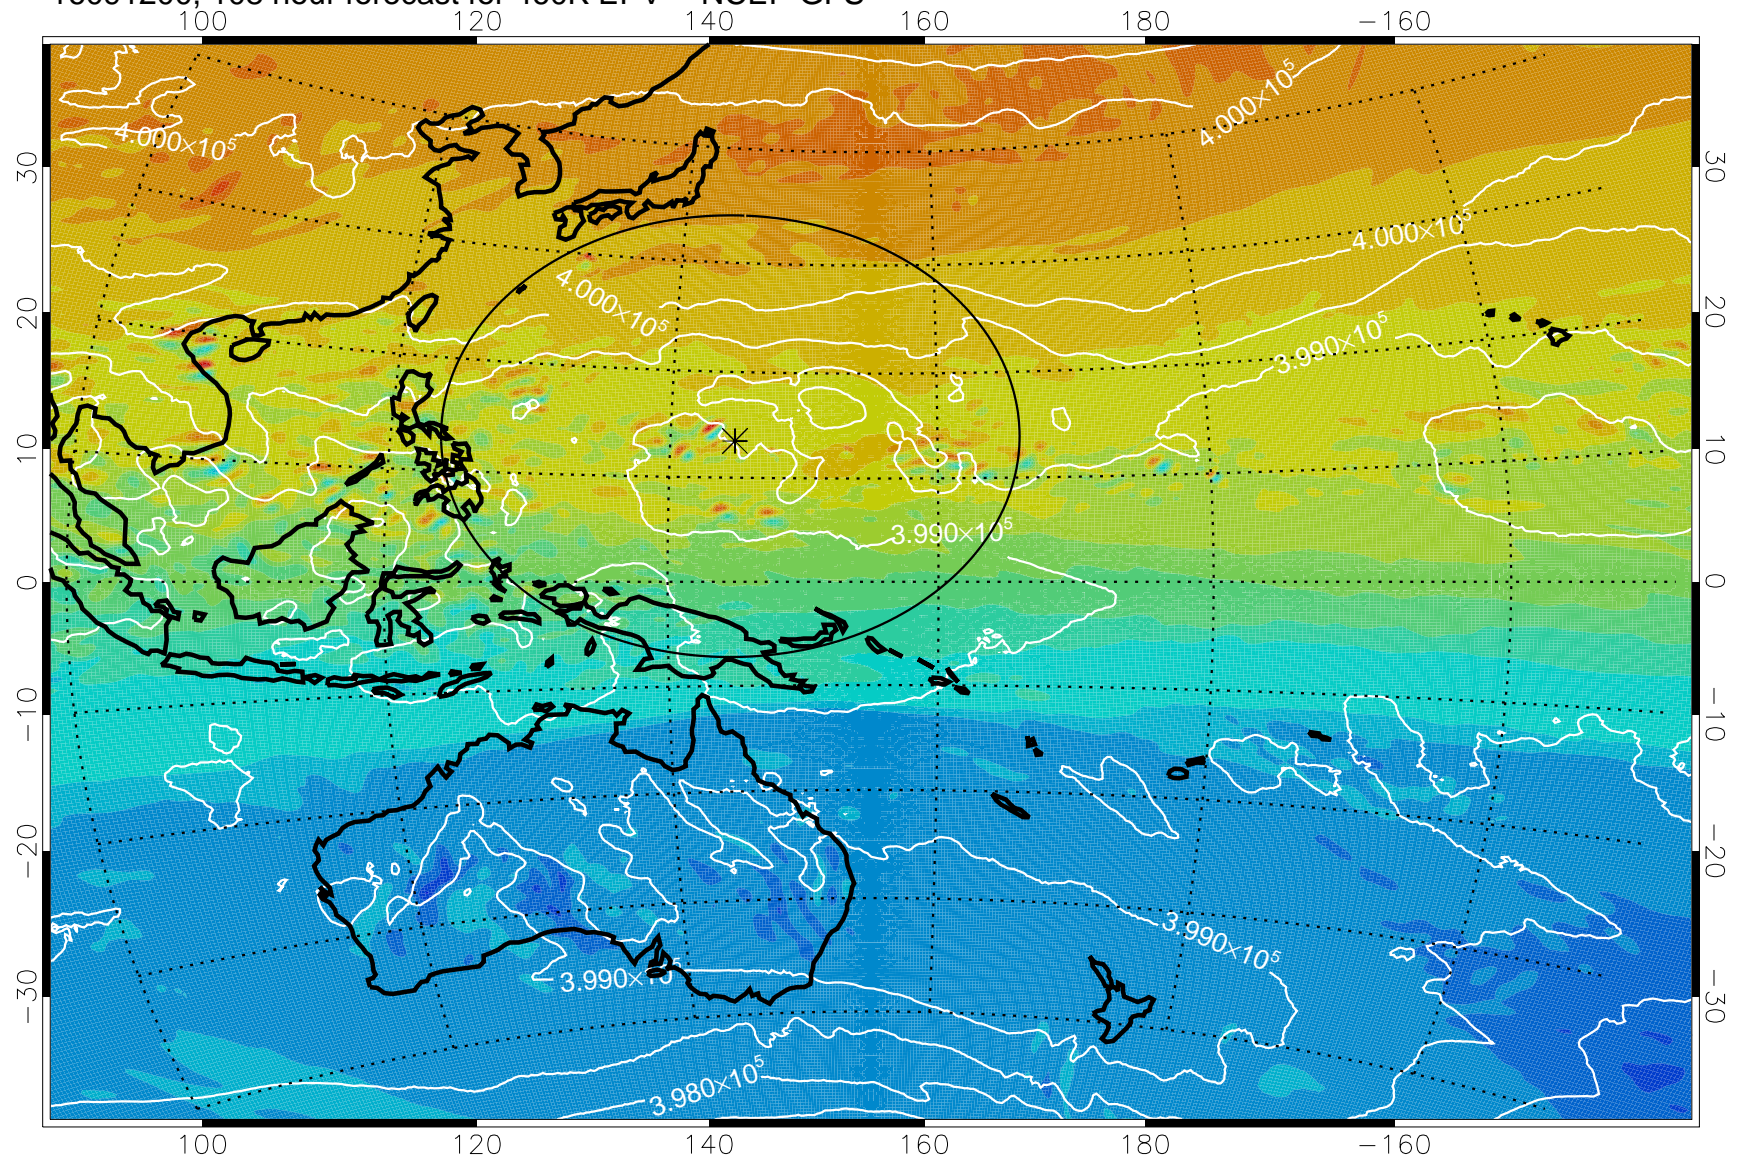

16091018, 78 hour forecast for 460K EPV -- NCEP GFS

460K Montgomery Streamfunction, white

Range ring of 2304 km

16091100, 84 hour forecast for 460K EPV -- NCEP GFS

16091106, 90 hour forecast for 460K EPV -- NCEP GFS

460K Montgomery Streamfunction, white

Range ring of 2304 km

16091112, 96 hour forecast for 460K EPV -- NCEP GFS

460K Montgomery Streamfunction, white

Range ring of 2304 km

16091118, 102 hour forecast for 460K EPV -- NCEP GFS

460K Montgomery Streamfunction, white

Range ring of 2304 km

16091200, 108 hour forecast for 460K EPV -- NCEP GFS

460K Montgomery Streamfunction, white

Range ring of 2304 km

16091206, 114 hour forecast for 460K EPV -- NCEP GFS

16091212, 120 hour forecast for 460K EPV -- NCEP GFS

460K Montgomery Streamfunction, white

Range ring of 2304 km