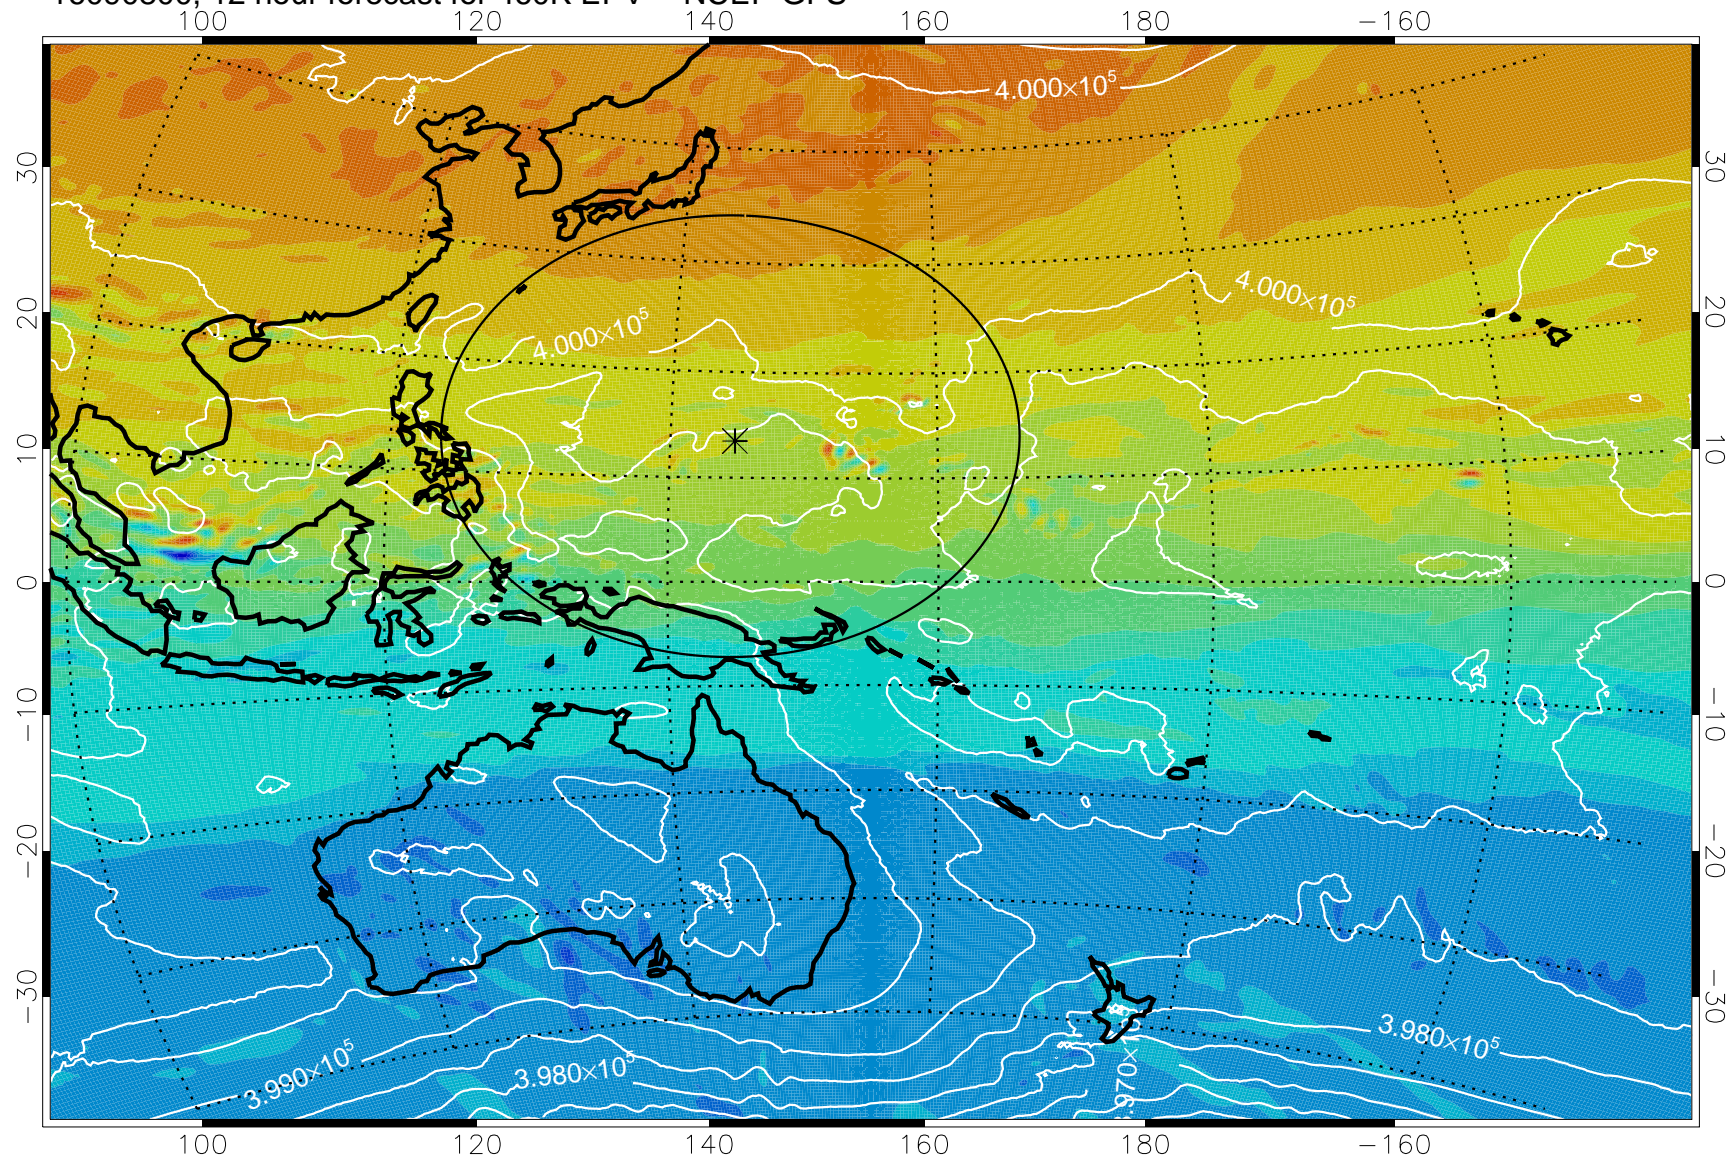

16090718, 6 hour forecast for 460K EPV -- NCEP GFS

460K Montgomery Streamfunction, white

Range ring of 2304 km

16090800, 12 hour forecast for 460K EPV -- NCEP GFS

460K Montgomery Streamfunction, white

Range ring of 2304 km

16090806, 18 hour forecast for 460K EPV -- NCEP GFS

460K Montgomery Streamfunction, white

Range ring of 2304 km

16090812, 24 hour forecast for 460K EPV -- NCEP GFS

460K Montgomery Streamfunction, white

Range ring of 2304 km

16090818, 30 hour forecast for 460K EPV -- NCEP GFS

460K Montgomery Streamfunction, white

Range ring of 2304 km

16090900, 36 hour forecast for 460K EPV -- NCEP GFS

460K Montgomery Streamfunction, white

Range ring of 2304 km

16090906, 42 hour forecast for 460K EPV -- NCEP GFS

460K Montgomery Streamfunction, white

Range ring of 2304 km

16090912, 48 hour forecast for 460K EPV -- NCEP GFS

460K Montgomery Streamfunction, white

Range ring of 2304 km