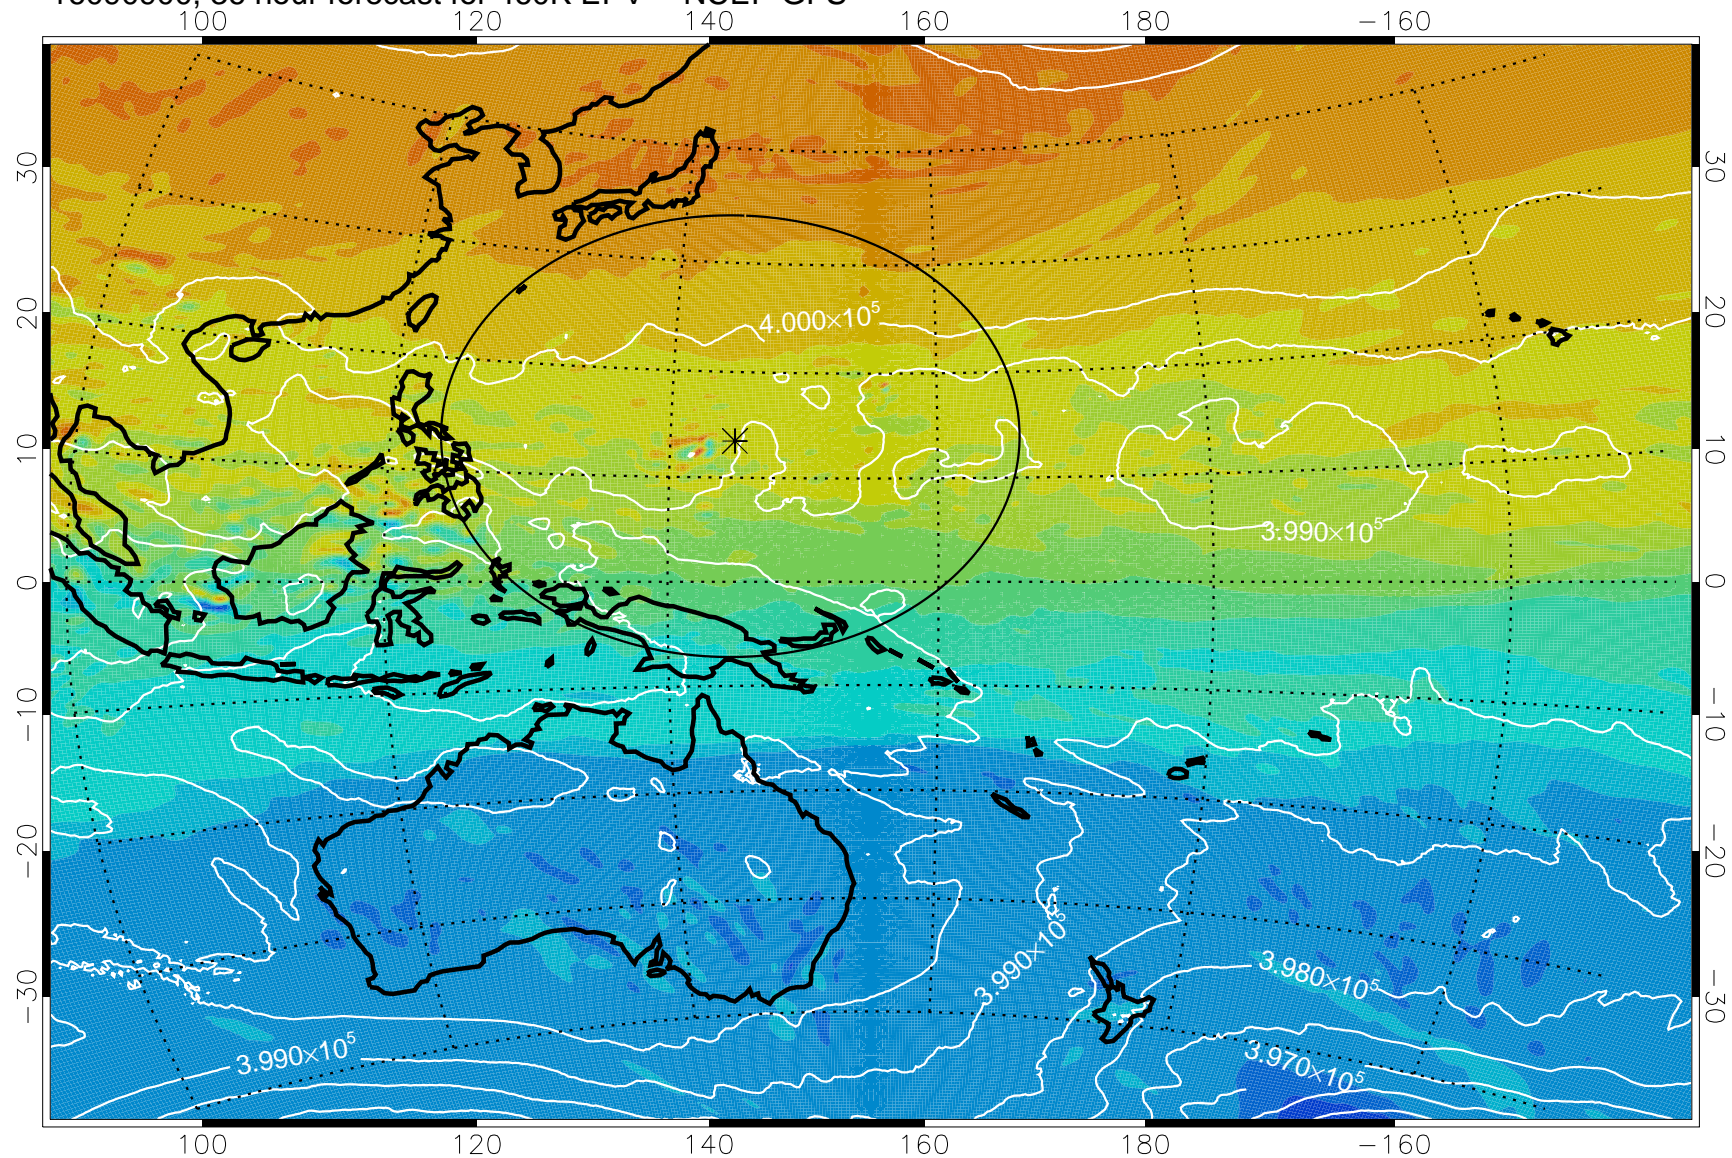

16090818, 30 hour forecast for 460K EPV -- NCEP GFS

460K Montgomery Streamfunction, white

Range ring of 2304 km

16090900, 36 hour forecast for 460K EPV -- NCEP GFS

460K Montgomery Streamfunction, white

Range ring of 2304 km

16090906, 42 hour forecast for 460K EPV -- NCEP GFS

460K Montgomery Streamfunction, white

Range ring of 2304 km

16090912, 48 hour forecast for 460K EPV -- NCEP GFS

460K Montgomery Streamfunction, white

Range ring of 2304 km

16090918, 54 hour forecast for 460K EPV -- NCEP GFS

460K Montgomery Streamfunction, white

Range ring of 2304 km

16091000, 60 hour forecast for 460K EPV -- NCEP GFS

460K Montgomery Streamfunction, white

Range ring of 2304 km

16091006, 66 hour forecast for 460K EPV -- NCEP GFS

460K Montgomery Streamfunction, white

Range ring of 2304 km

16091012, 72 hour forecast for 460K EPV -- NCEP GFS

460K Montgomery Streamfunction, white

Range ring of 2304 km