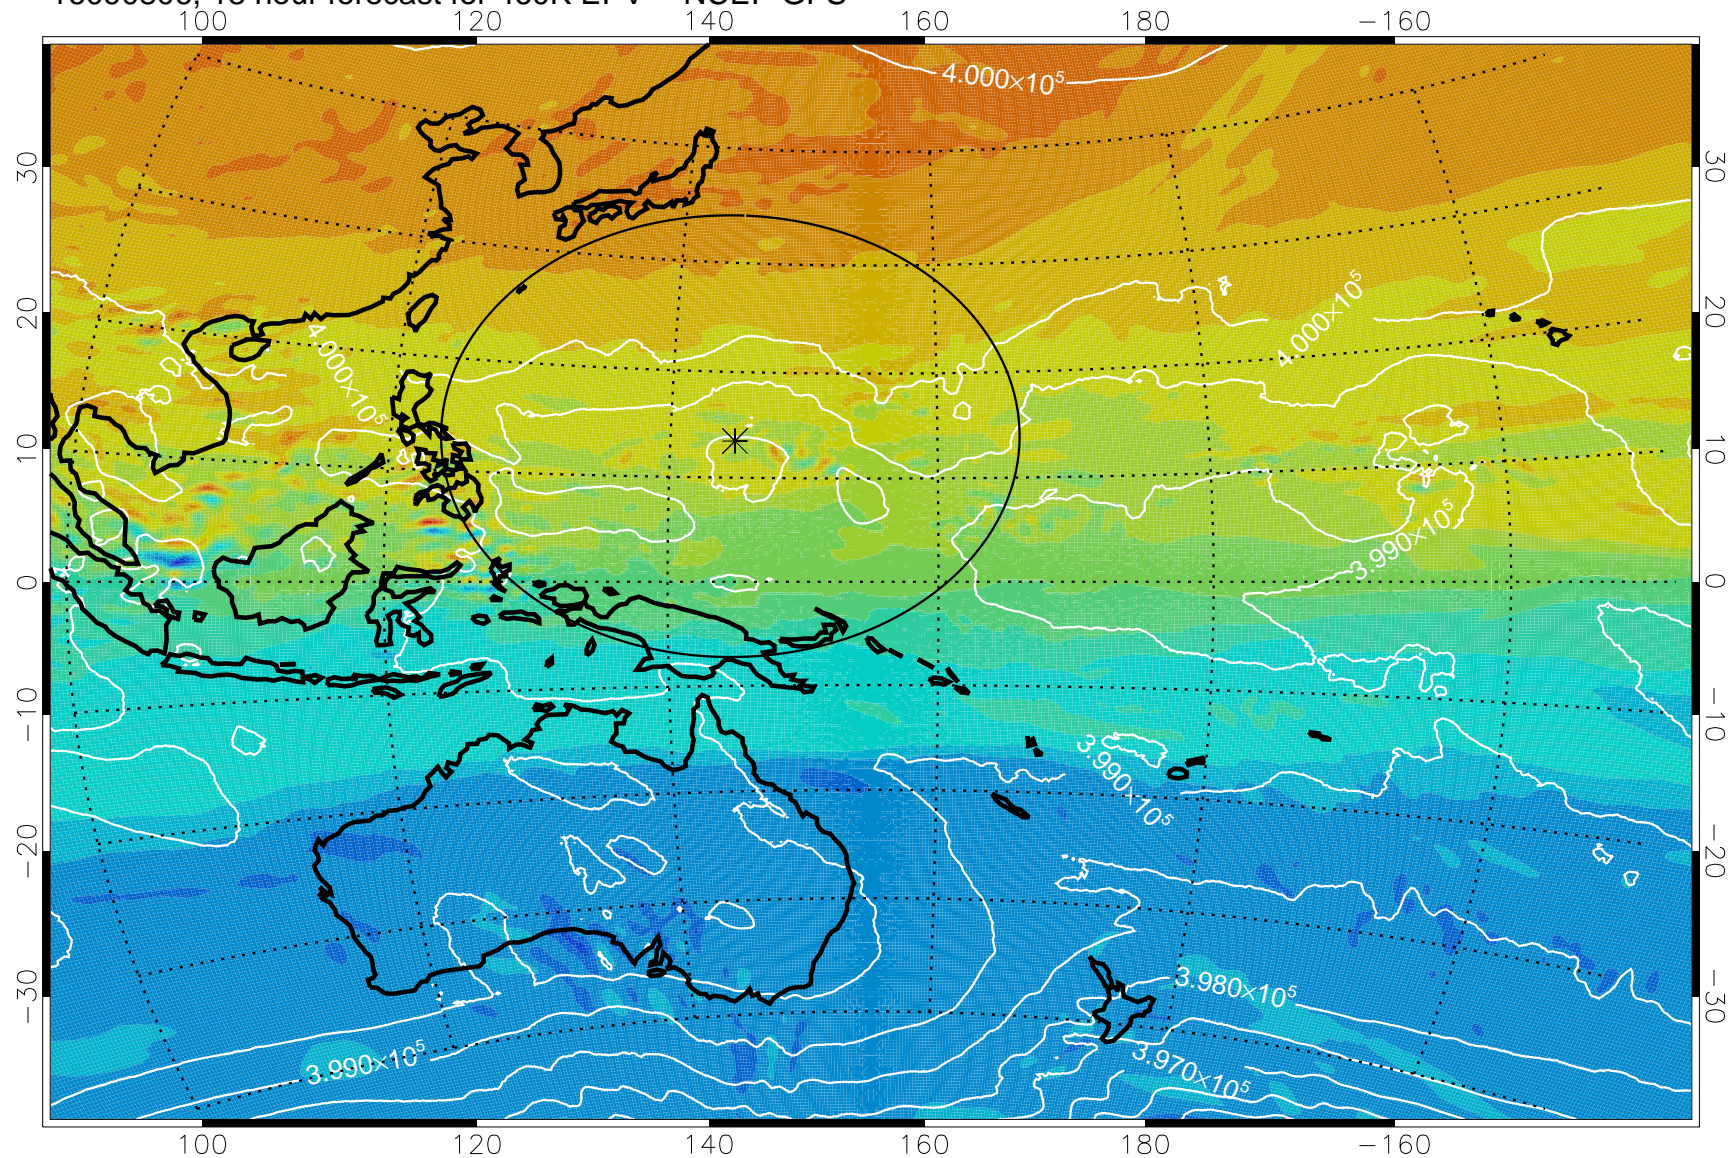

16090718, 6 hour forecast for 460K EPV -- NCEP GFS

460K Montgomery Streamfunction, white

Range ring of 2304 km

16090800, 12 hour forecast for 460K EPV -- NCEP GFS

460K Montgomery Streamfunction, white

Range ring of 2304 km

16090806, 18 hour forecast for 460K EPV -- NCEP GFS

460K Montgomery Streamfunction, white

Range ring of 2304 km

16090812, 24 hour forecast for 460K EPV -- NCEP GFS

460K Montgomery Streamfunction, white

Range ring of 2304 km

16090818, 30 hour forecast for 460K EPV -- NCEP GFS

460K Montgomery Streamfunction, white

Range ring of 2304 km

16090900, 36 hour forecast for 460K EPV -- NCEP GFS

460K Montgomery Streamfunction, white

Range ring of 2304 km

16090906, 42 hour forecast for 460K EPV -- NCEP GFS

460K Montgomery Streamfunction, white

Range ring of 2304 km

16090912, 48 hour forecast for 460K EPV -- NCEP GFS

460K Montgomery Streamfunction, white

Range ring of 2304 km