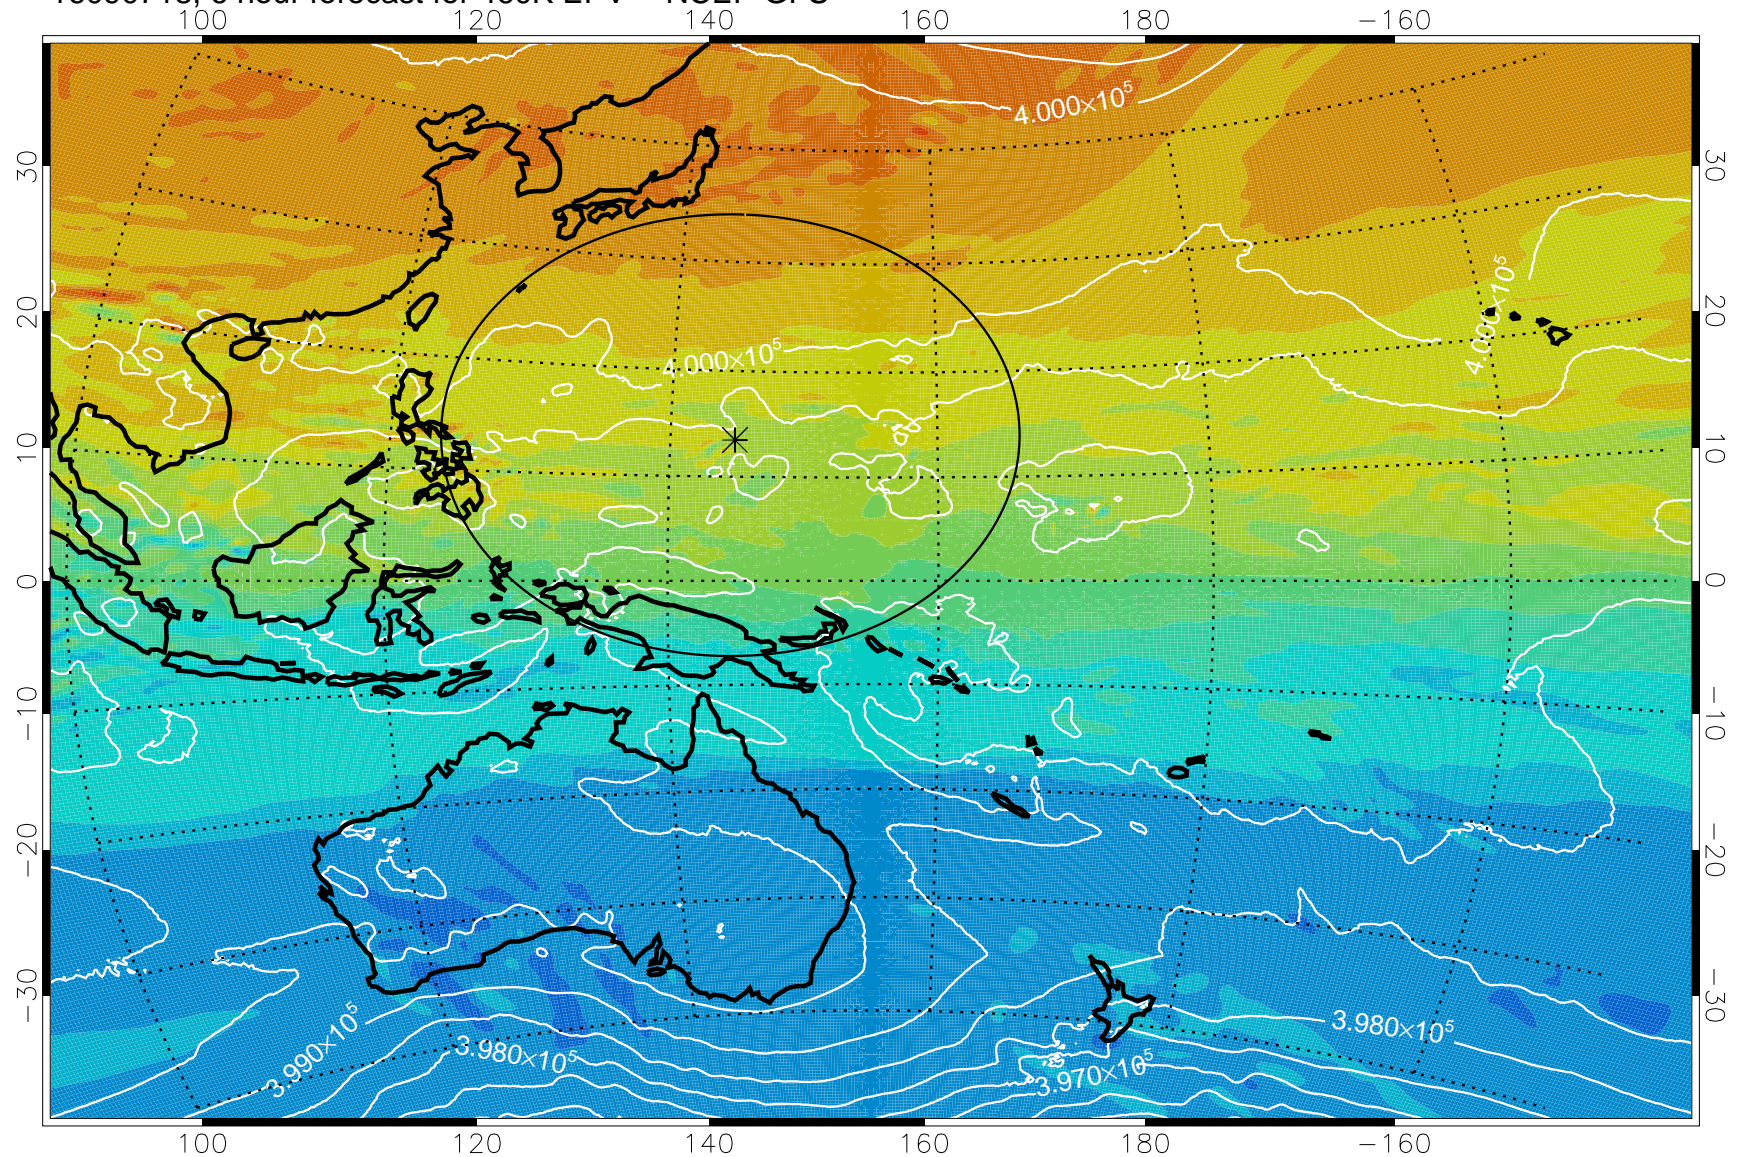

16090718, 6 hour forecast for 460K EPV -- NCEP GFS

460K Montgomery Streamfunction, white

Range ring of 2304 km

16090800, 12 hour forecast for 460K EPV -- NCEP GFS

460K Montgomery Streamfunction, white

Range ring of 2304 km

16090806, 18 hour forecast for 460K EPV -- NCEP GFS

460K Montgomery Streamfunction, white

Range ring of 2304 km

16090812, 24 hour forecast for 460K EPV -- NCEP GFS

460K Montgomery Streamfunction, white

Range ring of 2304 km

16090818, 30 hour forecast for 460K EPV -- NCEP GFS

460K Montgomery Streamfunction, white

Range ring of 2304 km

16090900, 36 hour forecast for 460K EPV -- NCEP GFS

460K Montgomery Streamfunction, white

Range ring of 2304 km

16090906, 42 hour forecast for 460K EPV -- NCEP GFS

460K Montgomery Streamfunction, white

Range ring of 2304 km

16090912, 48 hour forecast for 460K EPV -- NCEP GFS

460K Montgomery Streamfunction, white

Range ring of 2304 km