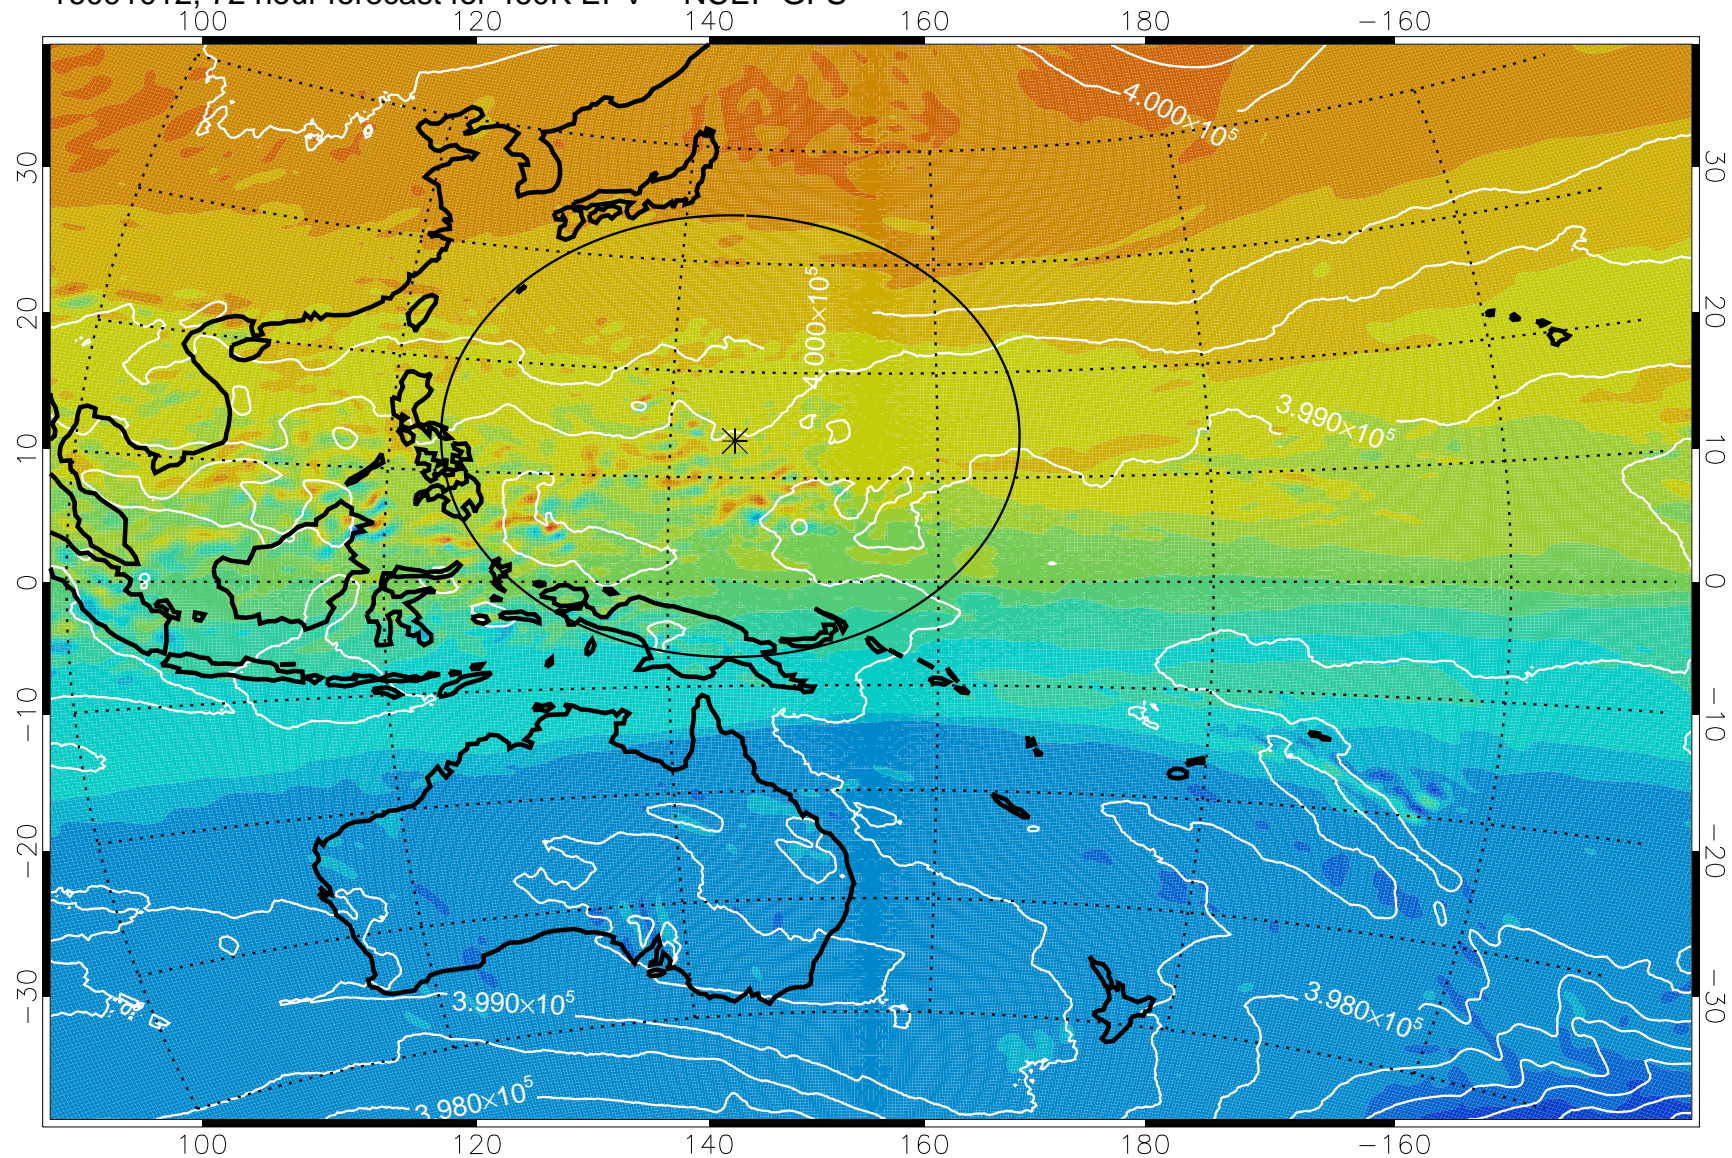

16090906, 42 hour forecast for 460K EPV -- NCEP GFS

460K Montgomery Streamfunction, white

Range ring of 2304 km

16090912, 48 hour forecast for 460K EPV -- NCEP GFS

460K Montgomery Streamfunction, white

Range ring of 2304 km

16090918, 54 hour forecast for 460K EPV -- NCEP GFS

460K Montgomery Streamfunction, white

Range ring of 2304 km

16091000, 60 hour forecast for 460K EPV -- NCEP GFS

460K Montgomery Streamfunction, white

Range ring of 2304 km

16091006, 66 hour forecast for 460K EPV -- NCEP GFS

460K Montgomery Streamfunction, white

Range ring of 2304 km

16091012, 72 hour forecast for 460K EPV -- NCEP GFS

460K Montgomery Streamfunction, white

Range ring of 2304 km

16091018, 78 hour forecast for 460K EPV -- NCEP GFS

460K Montgomery Streamfunction, white

Range ring of 2304 km

16091100, 84 hour forecast for 460K EPV -- NCEP GFS

16091106, 90 hour forecast for 460K EPV -- NCEP GFS