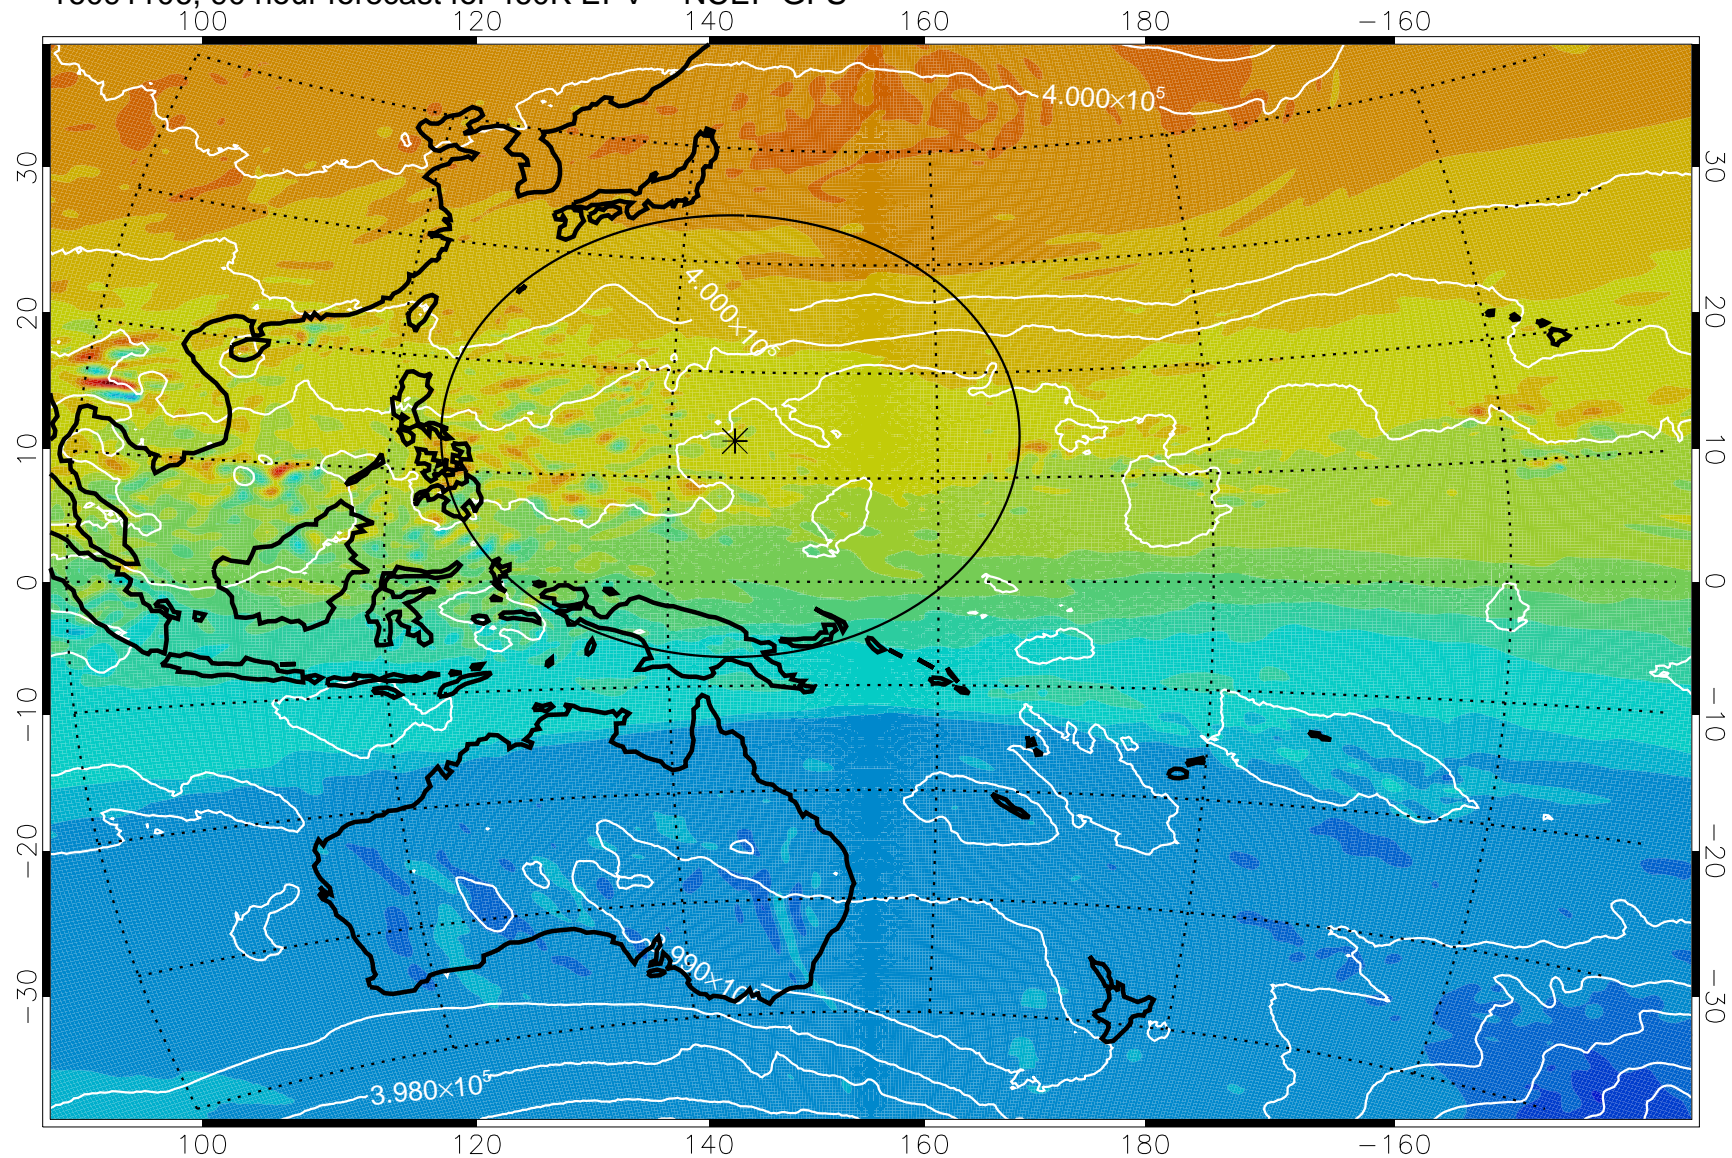

16091006, 66 hour forecast for 460K EPV -- NCEP GFS

460K Montgomery Streamfunction, white

Range ring of 2304 km

16091012, 72 hour forecast for 460K EPV -- NCEP GFS

460K Montgomery Streamfunction, white

Range ring of 2304 km

16091018, 78 hour forecast for 460K EPV -- NCEP GFS

460K Montgomery Streamfunction, white

Range ring of 2304 km

16091100, 84 hour forecast for 460K EPV -- NCEP GFS

16091106, 90 hour forecast for 460K EPV -- NCEP GFS

460K Montgomery Streamfunction, white

Range ring of 2304 km

16091112, 96 hour forecast for 460K EPV -- NCEP GFS

460K Montgomery Streamfunction, white

Range ring of 2304 km

16091118, 102 hour forecast for 460K EPV -- NCEP GFS

460K Montgomery Streamfunction, white

Range ring of 2304 km

16091200, 108 hour forecast for 460K EPV -- NCEP GFS

460K Montgomery Streamfunction, white

Range ring of 2304 km

16091206, 114 hour forecast for 460K EPV -- NCEP GFS