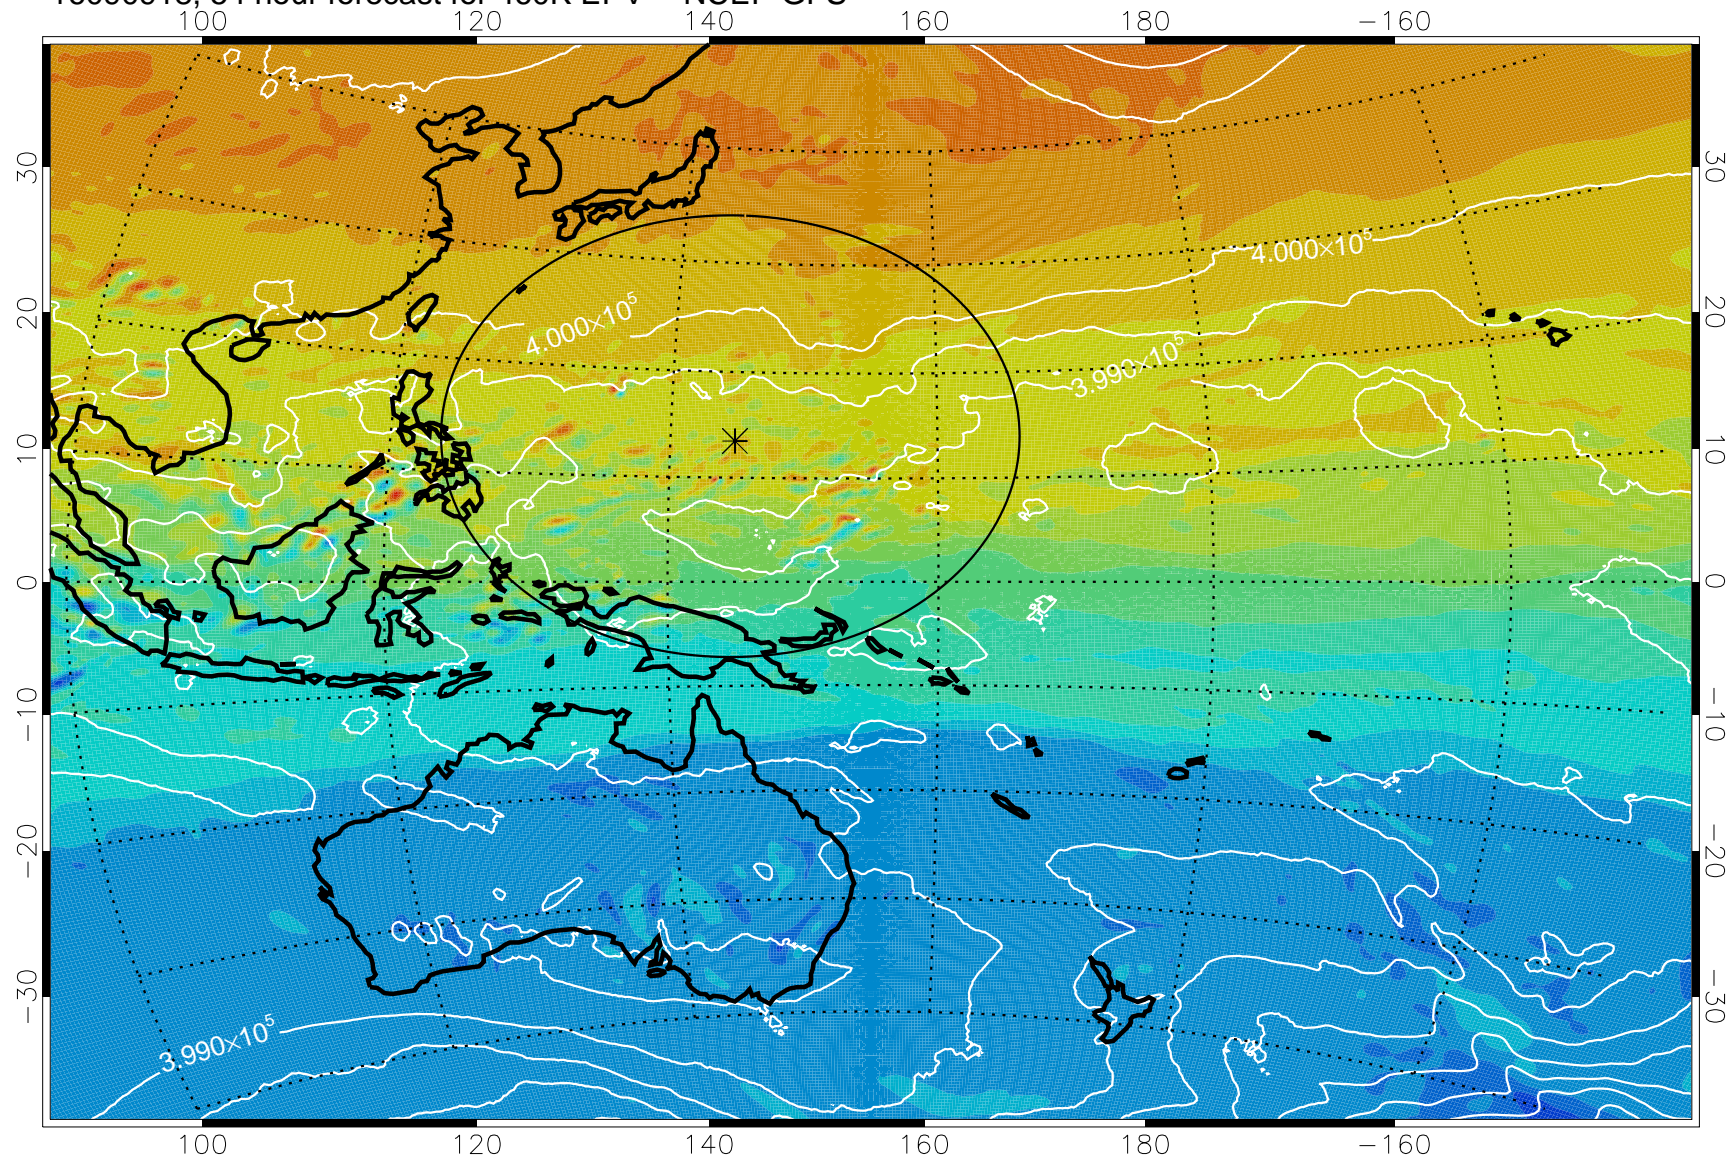

16090906, 42 hour forecast for 460K EPV -- NCEP GFS

460K Montgomery Streamfunction, white

Range ring of 2304 km

16090912, 48 hour forecast for 460K EPV -- NCEP GFS

460K Montgomery Streamfunction, white

Range ring of 2304 km

16090918, 54 hour forecast for 460K EPV -- NCEP GFS

460K Montgomery Streamfunction, white

Range ring of 2304 km

16091000, 60 hour forecast for 460K EPV -- NCEP GFS

460K Montgomery Streamfunction, white

Range ring of 2304 km

16091006, 66 hour forecast for 460K EPV -- NCEP GFS

460K Montgomery Streamfunction, white

Range ring of 2304 km

16091012, 72 hour forecast for 460K EPV -- NCEP GFS

460K Montgomery Streamfunction, white

Range ring of 2304 km

16091018, 78 hour forecast for 460K EPV -- NCEP GFS

460K Montgomery Streamfunction, white

Range ring of 2304 km

16091100, 84 hour forecast for 460K EPV -- NCEP GFS

16091106, 90 hour forecast for 460K EPV -- NCEP GFS