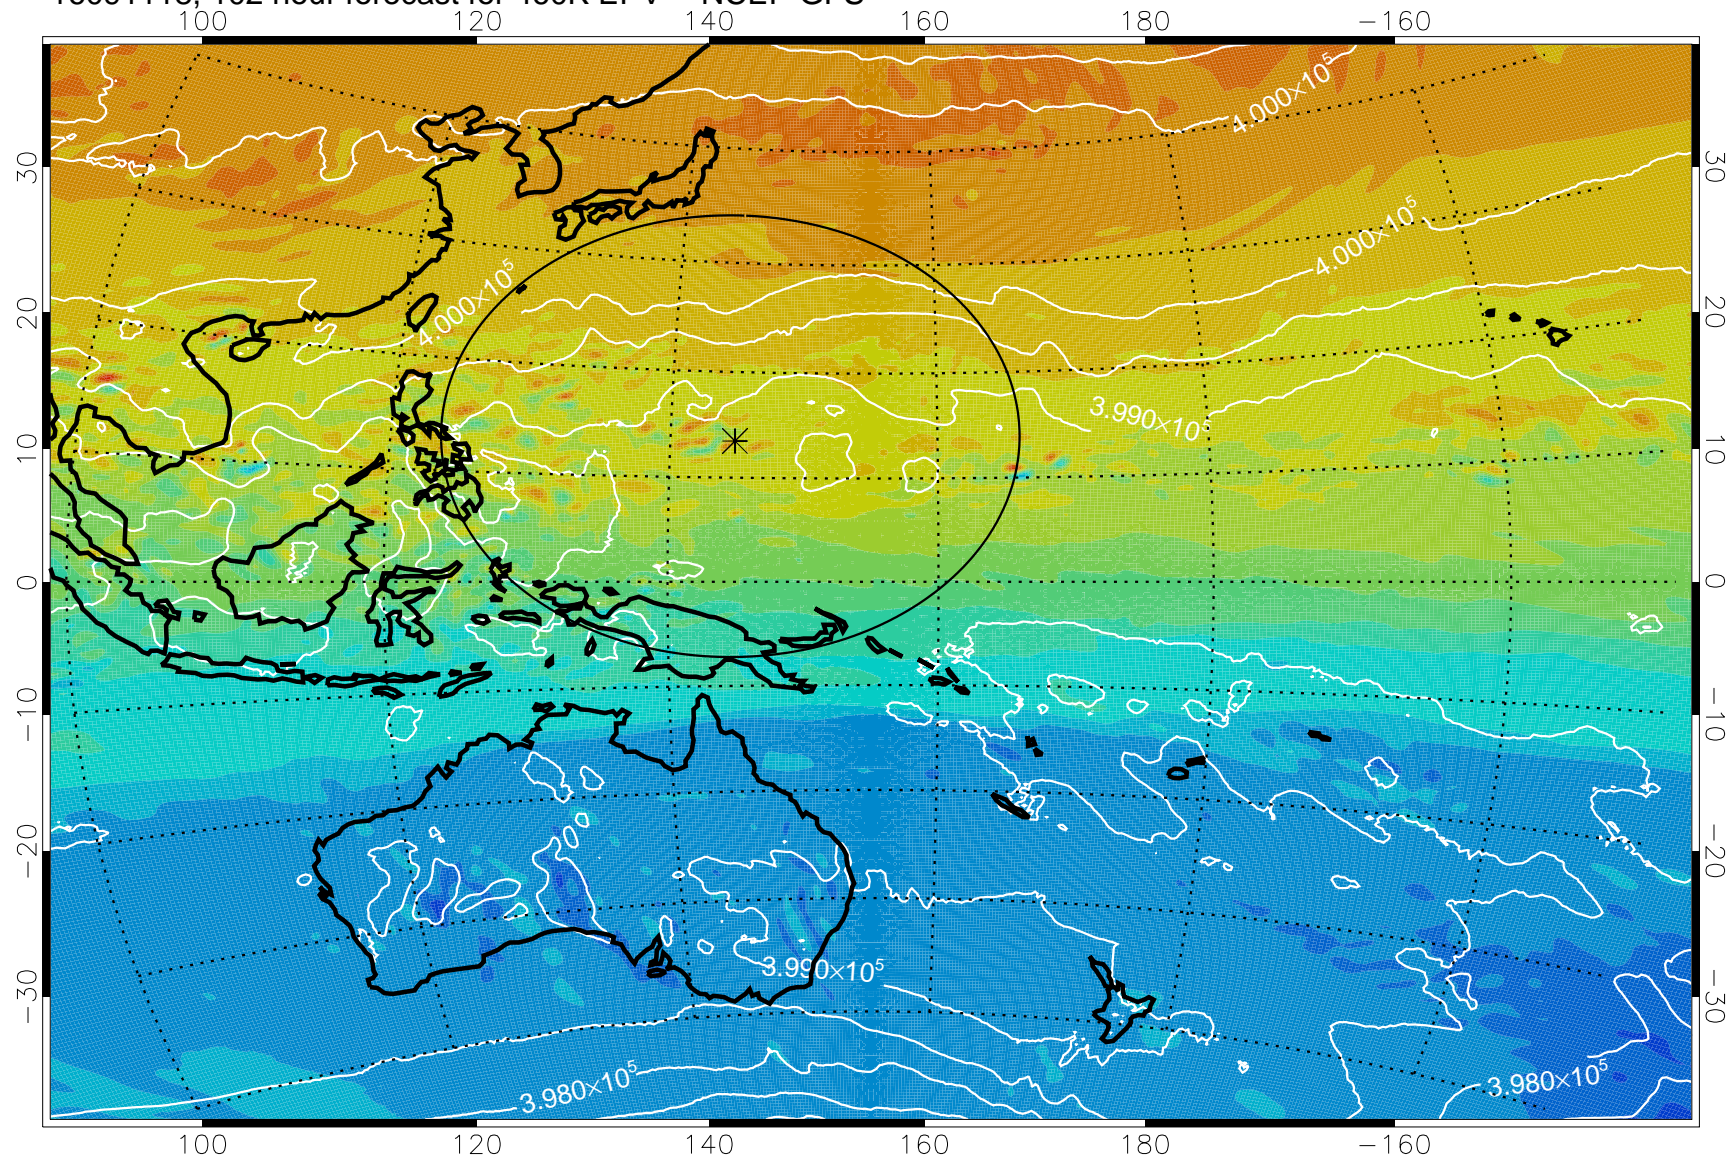

16091018, 78 hour forecast for 460K EPV -- NCEP GFS

460K Montgomery Streamfunction, white

Range ring of 2304 km

16091100, 84 hour forecast for 460K EPV -- NCEP GFS

16091106, 90 hour forecast for 460K EPV -- NCEP GFS

460K Montgomery Streamfunction, white

Range ring of 2304 km

16091112, 96 hour forecast for 460K EPV -- NCEP GFS

460K Montgomery Streamfunction, white

Range ring of 2304 km

16091118, 102 hour forecast for 460K EPV -- NCEP GFS

460K Montgomery Streamfunction, white

Range ring of 2304 km

16091200, 108 hour forecast for 460K EPV -- NCEP GFS

460K Montgomery Streamfunction, white

Range ring of 2304 km

16091206, 114 hour forecast for 460K EPV -- NCEP GFS

16091212, 120 hour forecast for 460K EPV -- NCEP GFS

460K Montgomery Streamfunction, white

Range ring of 2304 km