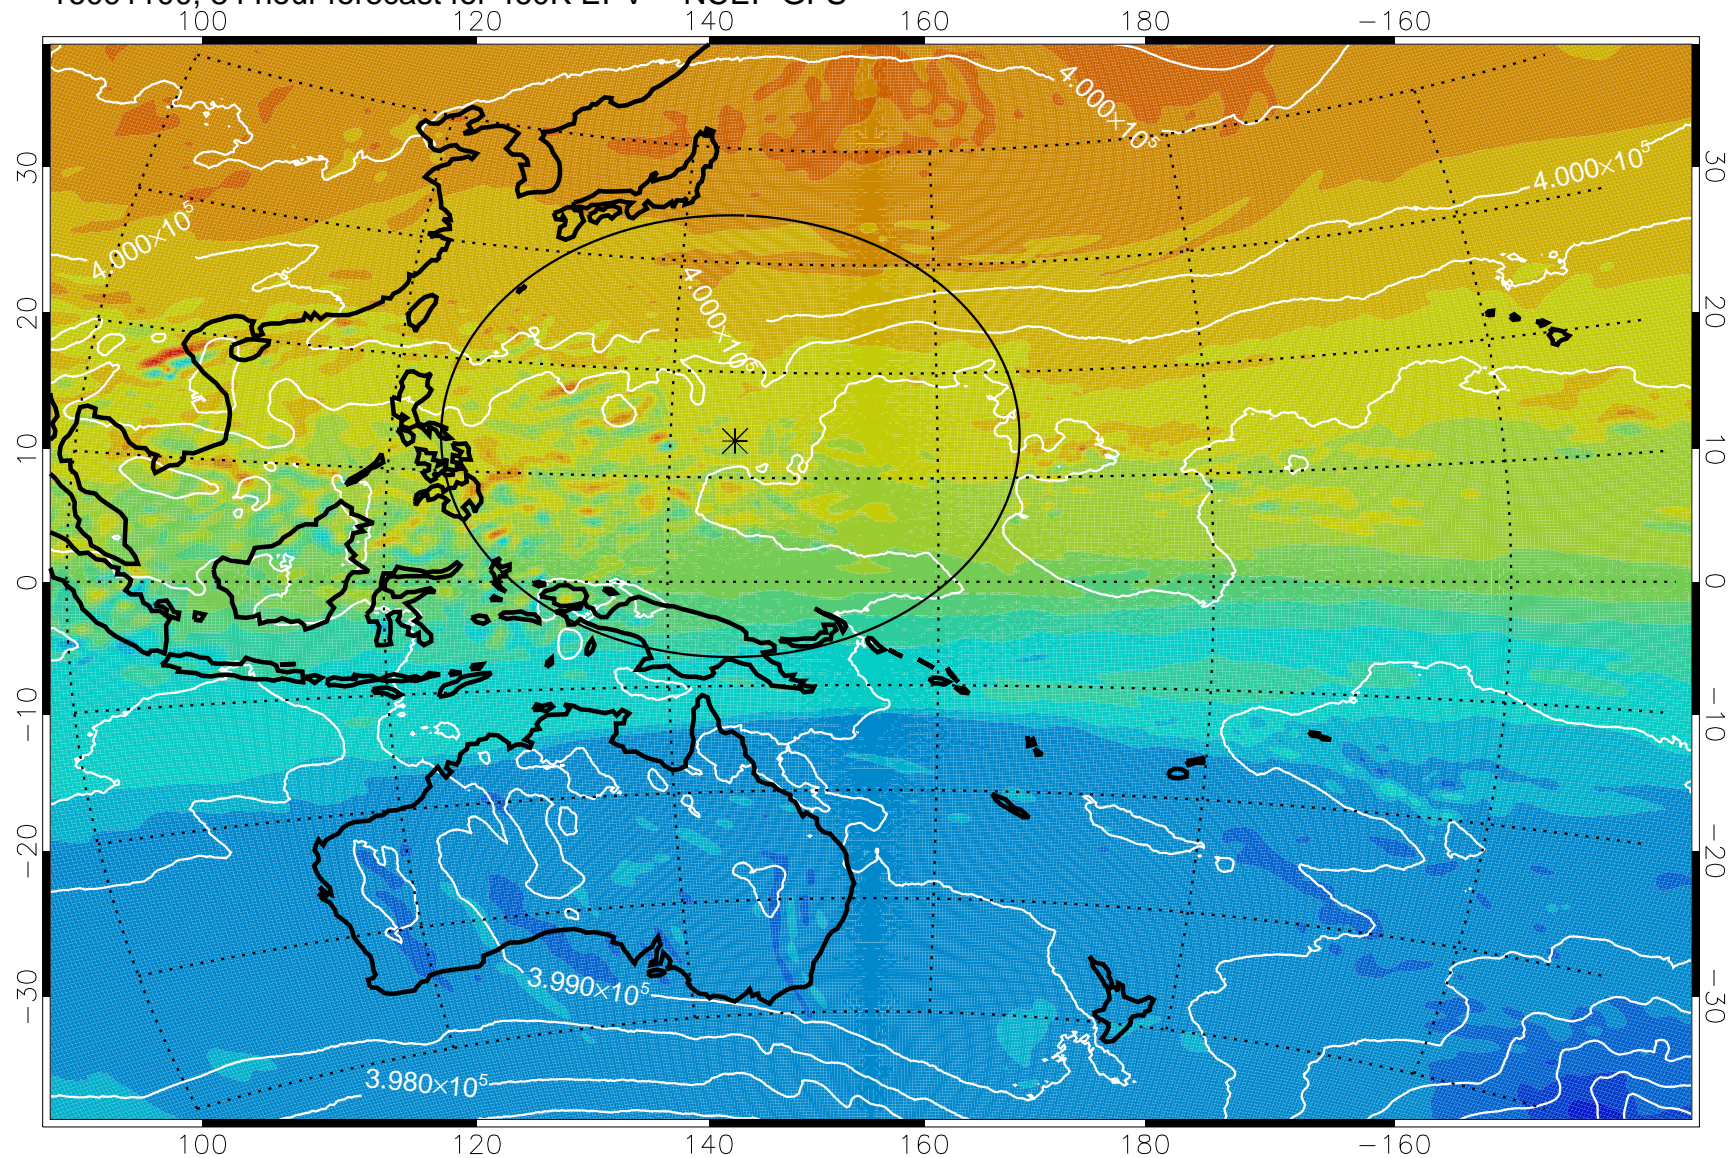

16090918, 54 hour forecast for 460K EPV -- NCEP GFS

460K Montgomery Streamfunction, white

Range ring of 2304 km

16091000, 60 hour forecast for 460K EPV -- NCEP GFS

460K Montgomery Streamfunction, white

Range ring of 2304 km

16091006, 66 hour forecast for 460K EPV -- NCEP GFS

460K Montgomery Streamfunction, white

Range ring of 2304 km

16091012, 72 hour forecast for 460K EPV -- NCEP GFS

460K Montgomery Streamfunction, white

Range ring of 2304 km

16091018, 78 hour forecast for 460K EPV -- NCEP GFS

460K Montgomery Streamfunction, white

Range ring of 2304 km

16091100, 84 hour forecast for 460K EPV -- NCEP GFS

16091106, 90 hour forecast for 460K EPV -- NCEP GFS

460K Montgomery Streamfunction, white

Range ring of 2304 km

16091112, 96 hour forecast for 460K EPV -- NCEP GFS

460K Montgomery Streamfunction, white

Range ring of 2304 km

16091118, 102 hour forecast for 460K EPV -- NCEP GFS