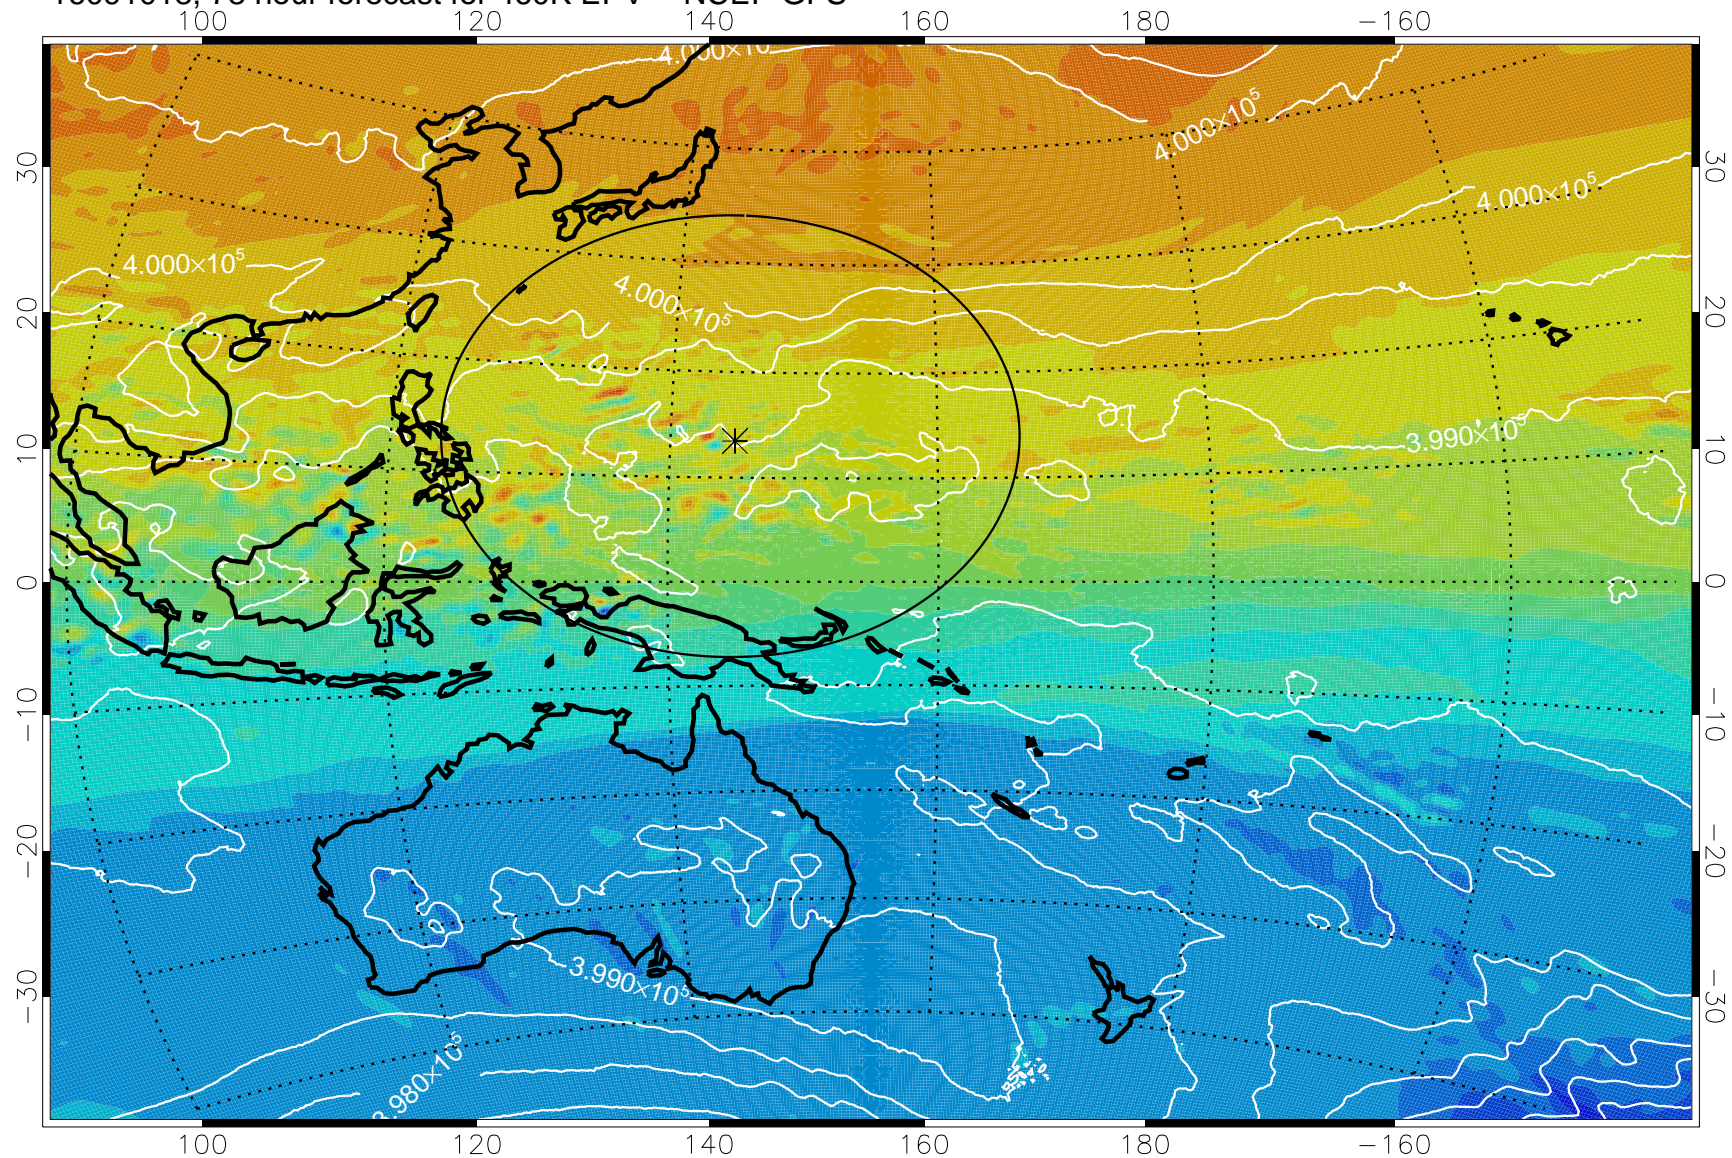

16090918, 54 hour forecast for 460K EPV -- NCEP GFS

460K Montgomery Streamfunction, white

Range ring of 2304 km

16091000, 60 hour forecast for 460K EPV -- NCEP GFS

460K Montgomery Streamfunction, white

Range ring of 2304 km

16091006, 66 hour forecast for 460K EPV -- NCEP GFS

460K Montgomery Streamfunction, white

Range ring of 2304 km

16091012, 72 hour forecast for 460K EPV -- NCEP GFS

460K Montgomery Streamfunction, white

Range ring of 2304 km

16091018, 78 hour forecast for 460K EPV -- NCEP GFS

460K Montgomery Streamfunction, white

Range ring of 2304 km

16091100, 84 hour forecast for 460K EPV -- NCEP GFS

16091106, 90 hour forecast for 460K EPV -- NCEP GFS

460K Montgomery Streamfunction, white

Range ring of 2304 km

16091112, 96 hour forecast for 460K EPV -- NCEP GFS

460K Montgomery Streamfunction, white

Range ring of 2304 km

16091118, 102 hour forecast for 460K EPV -- NCEP GFS