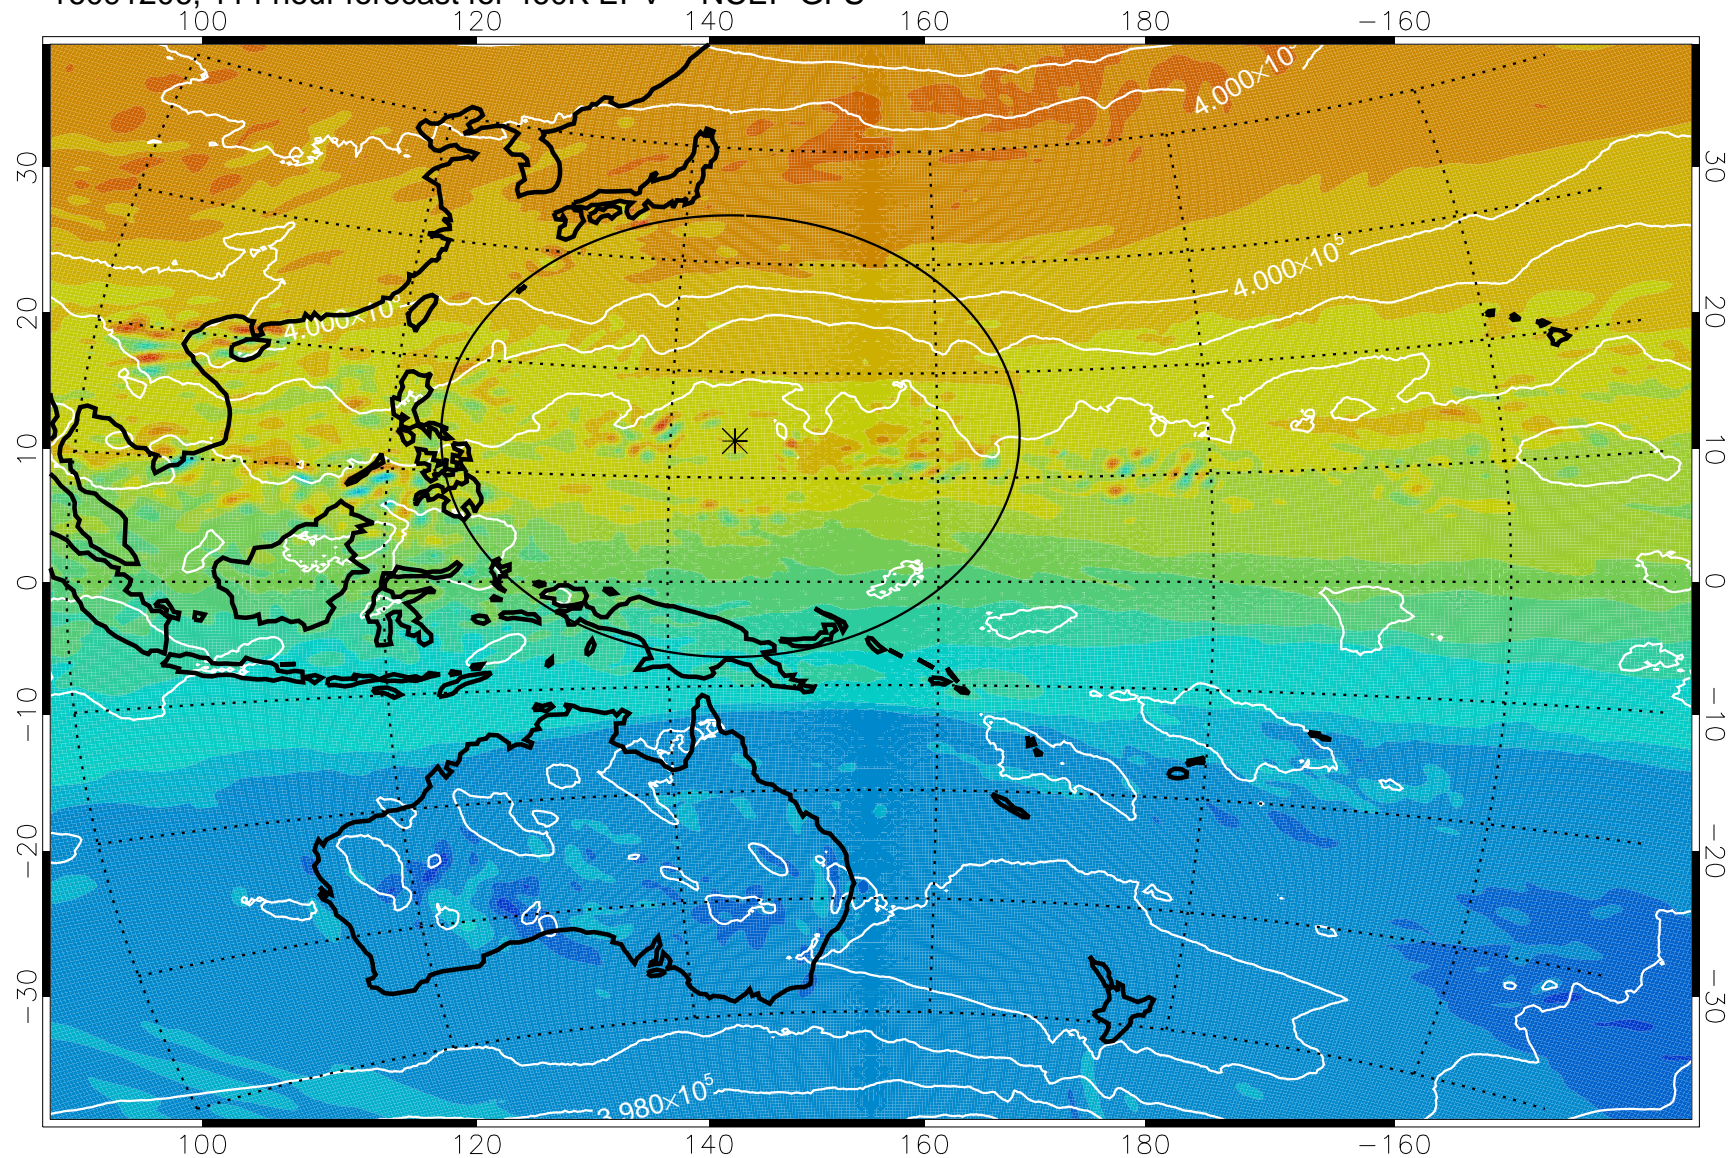

16091018, 78 hour forecast for 460K EPV -- NCEP GFS

460K Montgomery Streamfunction, white

Range ring of 2304 km

16091100, 84 hour forecast for 460K EPV -- NCEP GFS

16091106, 90 hour forecast for 460K EPV -- NCEP GFS

460K Montgomery Streamfunction, white

Range ring of 2304 km

16091112, 96 hour forecast for 460K EPV -- NCEP GFS

460K Montgomery Streamfunction, white

Range ring of 2304 km

16091118, 102 hour forecast for 460K EPV -- NCEP GFS

460K Montgomery Streamfunction, white

Range ring of 2304 km

16091200, 108 hour forecast for 460K EPV -- NCEP GFS

460K Montgomery Streamfunction, white

Range ring of 2304 km

16091206, 114 hour forecast for 460K EPV -- NCEP GFS

16091212, 120 hour forecast for 460K EPV -- NCEP GFS

460K Montgomery Streamfunction, white

Range ring of 2304 km