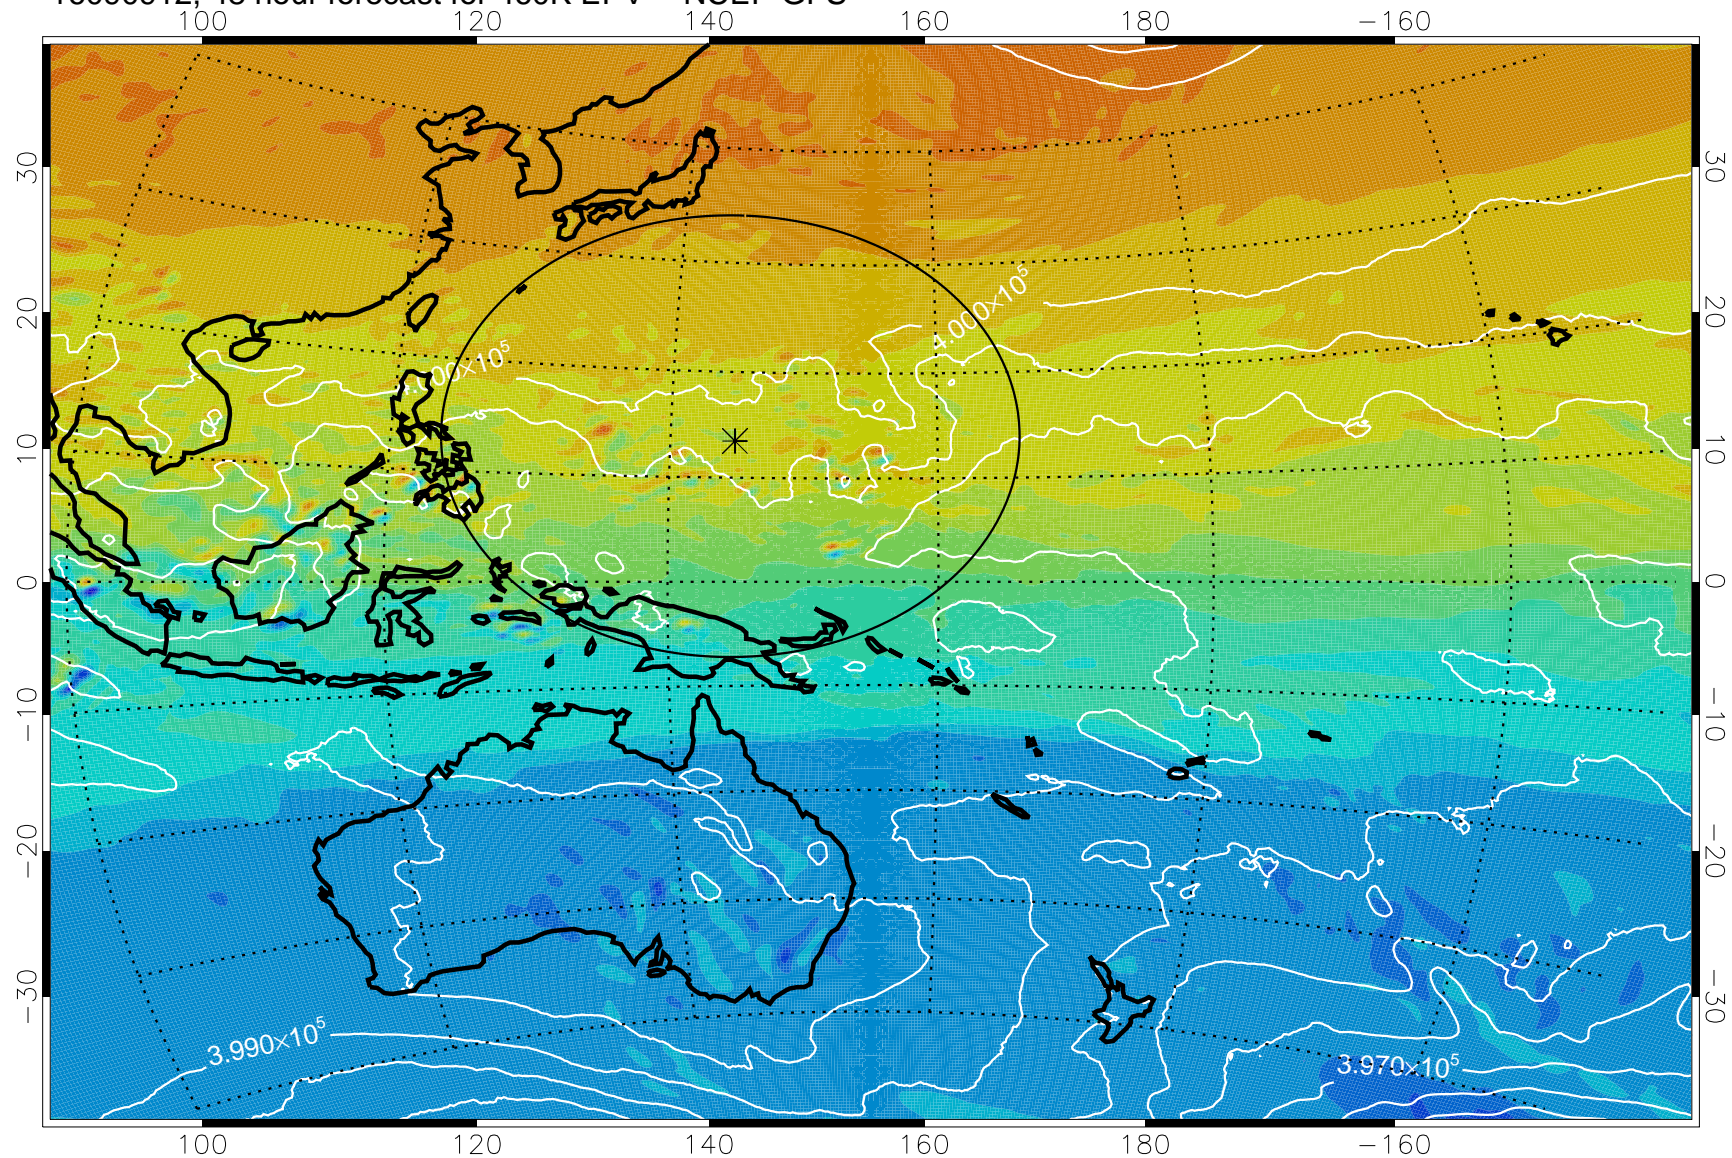

16090818, 30 hour forecast for 460K EPV -- NCEP GFS

460K Montgomery Streamfunction, white

Range ring of 2304 km

16090900, 36 hour forecast for 460K EPV -- NCEP GFS

460K Montgomery Streamfunction, white

Range ring of 2304 km

16090906, 42 hour forecast for 460K EPV -- NCEP GFS

460K Montgomery Streamfunction, white

Range ring of 2304 km

16090912, 48 hour forecast for 460K EPV -- NCEP GFS

460K Montgomery Streamfunction, white

Range ring of 2304 km

16090918, 54 hour forecast for 460K EPV -- NCEP GFS

460K Montgomery Streamfunction, white

Range ring of 2304 km

16091000, 60 hour forecast for 460K EPV -- NCEP GFS

460K Montgomery Streamfunction, white

Range ring of 2304 km

16091006, 66 hour forecast for 460K EPV -- NCEP GFS

460K Montgomery Streamfunction, white

Range ring of 2304 km

16091012, 72 hour forecast for 460K EPV -- NCEP GFS

460K Montgomery Streamfunction, white

Range ring of 2304 km