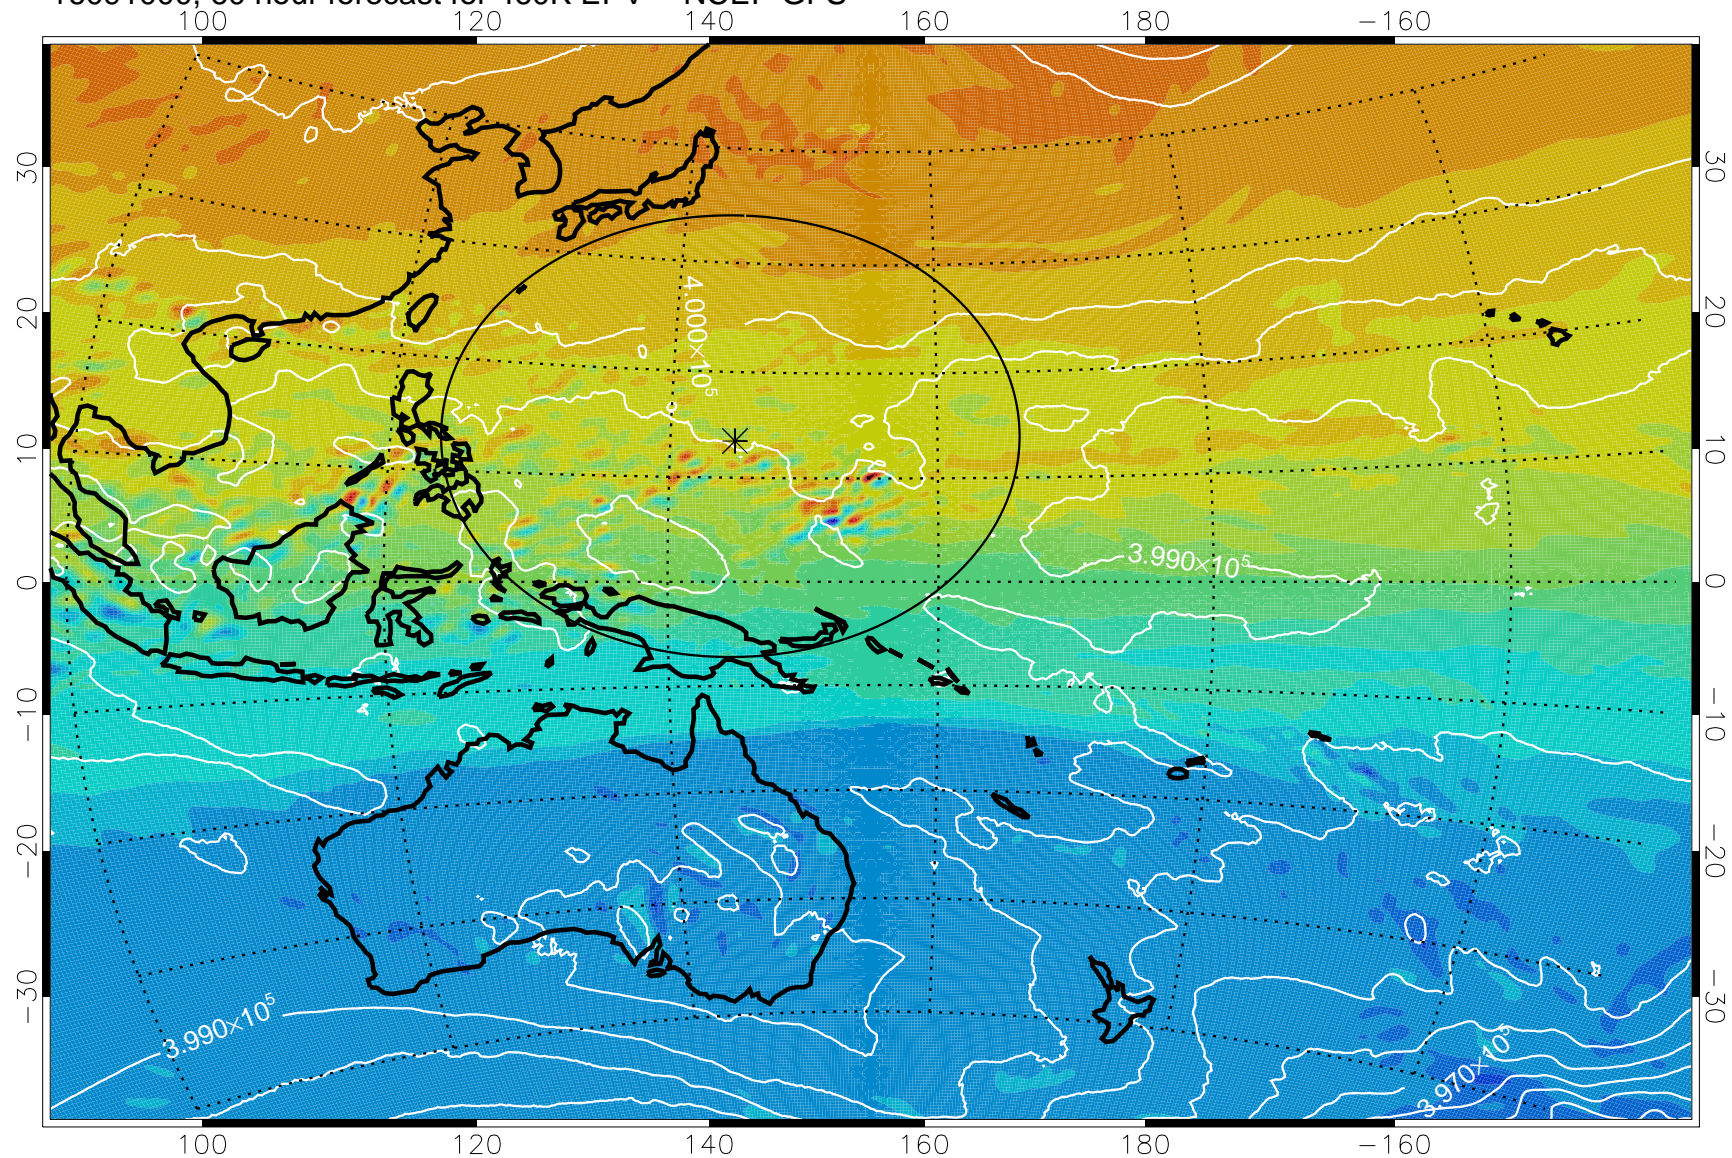

16090818, 30 hour forecast for 460K EPV -- NCEP GFS

460K Montgomery Streamfunction, white

Range ring of 2304 km

16090900, 36 hour forecast for 460K EPV -- NCEP GFS

460K Montgomery Streamfunction, white

Range ring of 2304 km

16090906, 42 hour forecast for 460K EPV -- NCEP GFS

460K Montgomery Streamfunction, white

Range ring of 2304 km

16090912, 48 hour forecast for 460K EPV -- NCEP GFS

460K Montgomery Streamfunction, white

Range ring of 2304 km

16090918, 54 hour forecast for 460K EPV -- NCEP GFS

460K Montgomery Streamfunction, white

Range ring of 2304 km

16091000, 60 hour forecast for 460K EPV -- NCEP GFS

460K Montgomery Streamfunction, white

Range ring of 2304 km

16091006, 66 hour forecast for 460K EPV -- NCEP GFS

460K Montgomery Streamfunction, white

Range ring of 2304 km

16091012, 72 hour forecast for 460K EPV -- NCEP GFS

460K Montgomery Streamfunction, white

Range ring of 2304 km