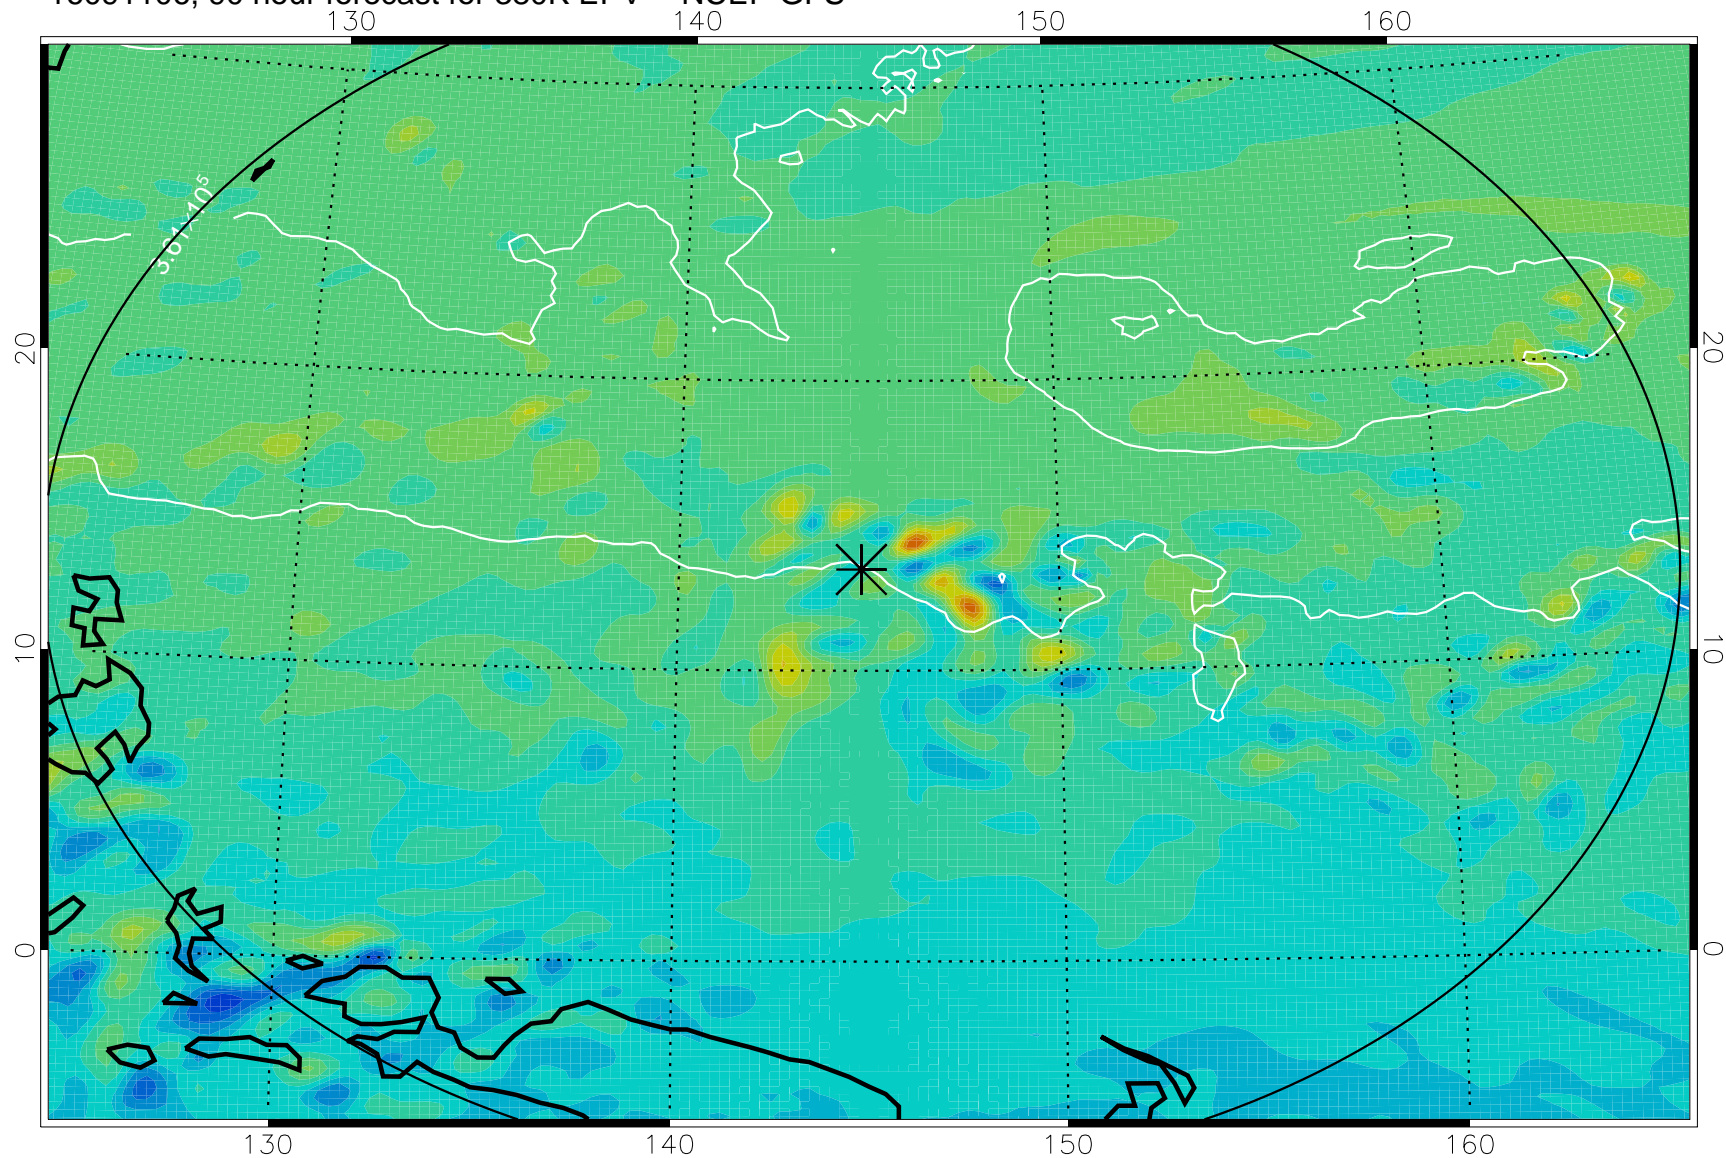

16091006, 66 hour forecast for 380K EPV -- NCEP GFS

380K Montgomery Streamfunction, white

Range ring of 2304 km

16091012, 72 hour forecast for 380K EPV -- NCEP GFS

380K Montgomery Streamfunction, white

Range ring of 2304 km

16091018, 78 hour forecast for 380K EPV -- NCEP GFS

380K Montgomery Streamfunction, white

Range ring of 2304 km

16091100, 84 hour forecast for 380K EPV -- NCEP GFS

380K Montgomery Streamfunction, white

Range ring of 2304 km

16091106, 90 hour forecast for 380K EPV -- NCEP GFS

380K Montgomery Streamfunction, white

Range ring of 2304 km

16091112, 96 hour forecast for 380K EPV -- NCEP GFS

380K Montgomery Streamfunction, white

Range ring of 2304 km

16091118, 102 hour forecast for 380K EPV -- NCEP GFS

380K Montgomery Streamfunction, white

Range ring of 2304 km

16091200, 108 hour forecast for 380K EPV -- NCEP GFS

380K Montgomery Streamfunction, white

Range ring of 2304 km