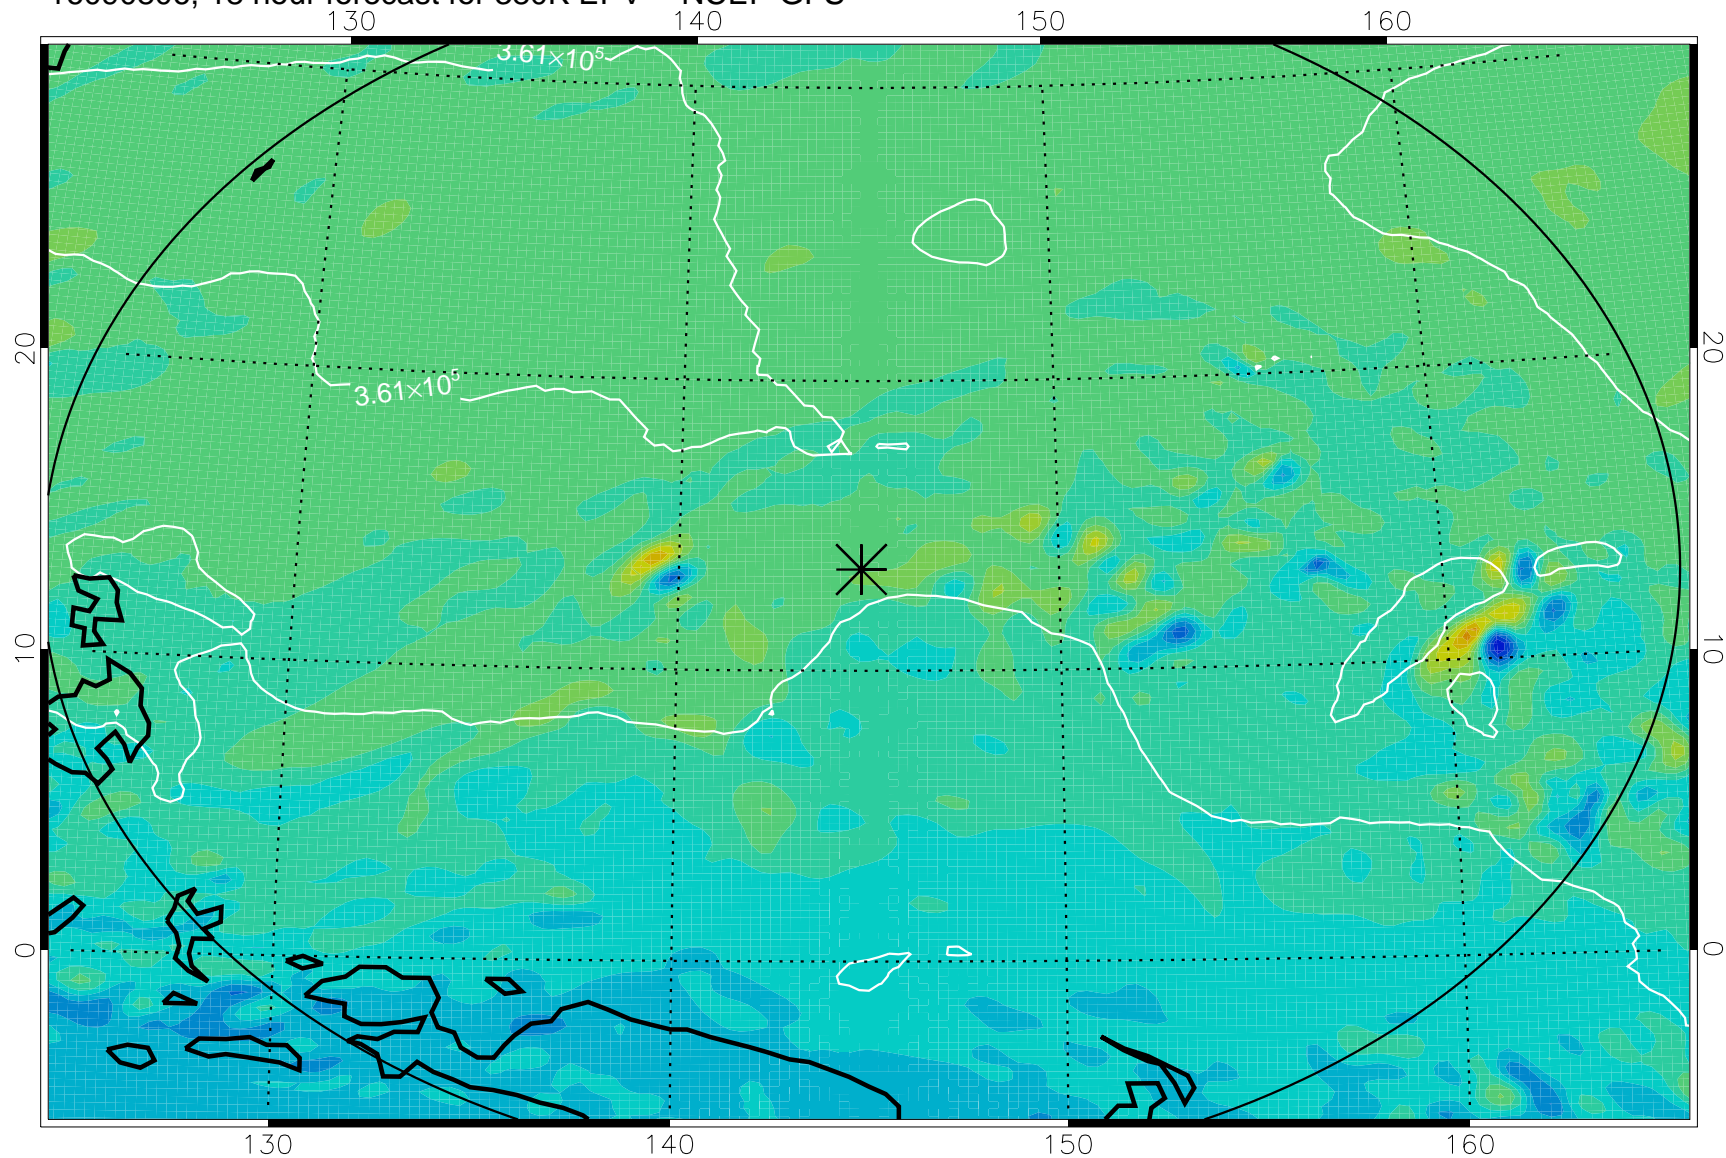

16090718, 6 hour forecast for 380K EPV -- NCEP GFS

380K Montgomery Streamfunction, white

Range ring of 2304 km

16090800, 12 hour forecast for 380K EPV -- NCEP GFS

380K Montgomery Streamfunction, white

Range ring of 2304 km

16090806, 18 hour forecast for 380K EPV -- NCEP GFS

380K Montgomery Streamfunction, white

Range ring of 2304 km

16090812, 24 hour forecast for 380K EPV -- NCEP GFS

380K Montgomery Streamfunction, white

Range ring of 2304 km

16090818, 30 hour forecast for 380K EPV -- NCEP GFS

380K Montgomery Streamfunction, white

Range ring of 2304 km

16090900, 36 hour forecast for 380K EPV -- NCEP GFS

380K Montgomery Streamfunction, white

Range ring of 2304 km

16091018, 78 hour forecast for 380K EPV -- NCEP GFS

380K Montgomery Streamfunction, white

Range ring of 2304 km

16091100, 84 hour forecast for 380K EPV -- NCEP GFS

380K Montgomery Streamfunction, white

Range ring of 2304 km