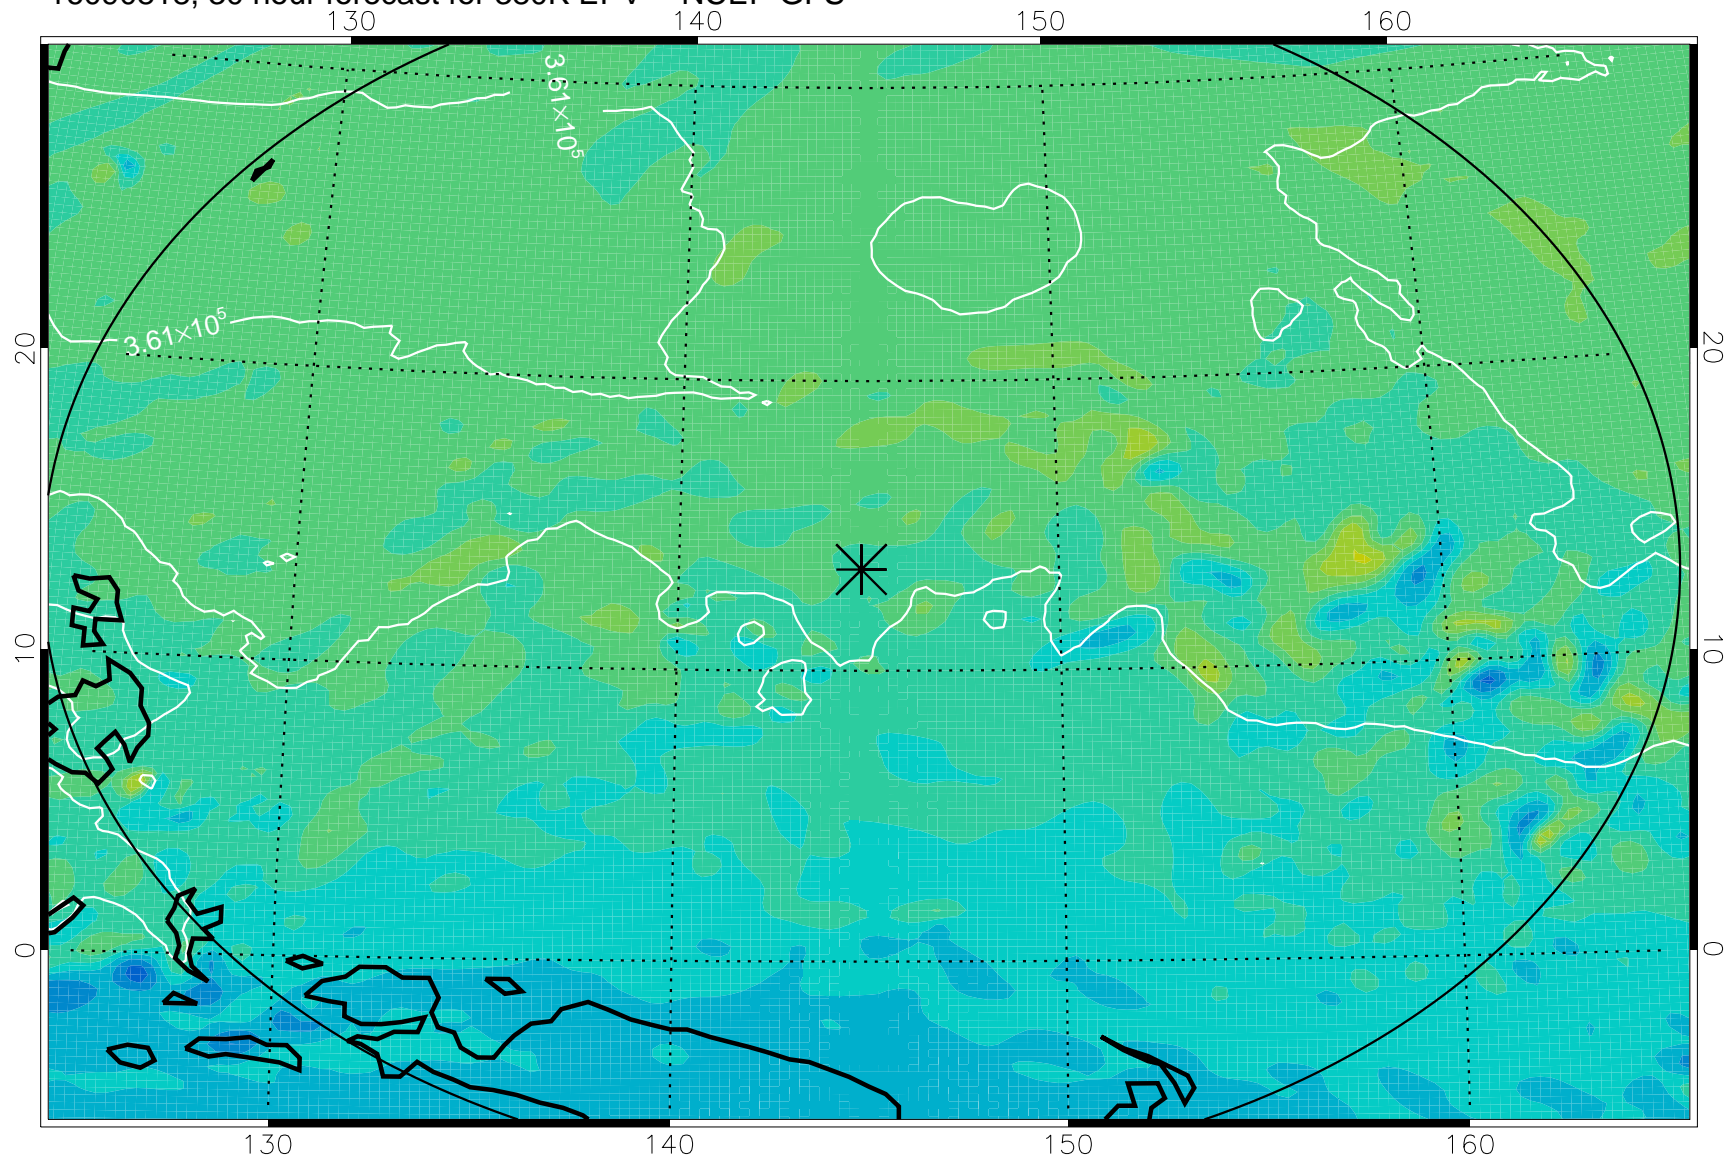

16090806, 18 hour forecast for 380K EPV -- NCEP GFS

380K Montgomery Streamfunction, white

Range ring of 2304 km

16090812, 24 hour forecast for 380K EPV -- NCEP GFS

380K Montgomery Streamfunction, white

Range ring of 2304 km

16090818, 30 hour forecast for 380K EPV -- NCEP GFS

380K Montgomery Streamfunction, white

Range ring of 2304 km

16090900, 36 hour forecast for 380K EPV -- NCEP GFS

380K Montgomery Streamfunction, white

Range ring of 2304 km

16091006, 66 hour forecast for 380K EPV -- NCEP GFS

380K Montgomery Streamfunction, white

Range ring of 2304 km

16091012, 72 hour forecast for 380K EPV -- NCEP GFS

380K Montgomery Streamfunction, white

Range ring of 2304 km

16091018, 78 hour forecast for 380K EPV -- NCEP GFS

380K Montgomery Streamfunction, white

Range ring of 2304 km

16091100, 84 hour forecast for 380K EPV -- NCEP GFS

380K Montgomery Streamfunction, white

Range ring of 2304 km