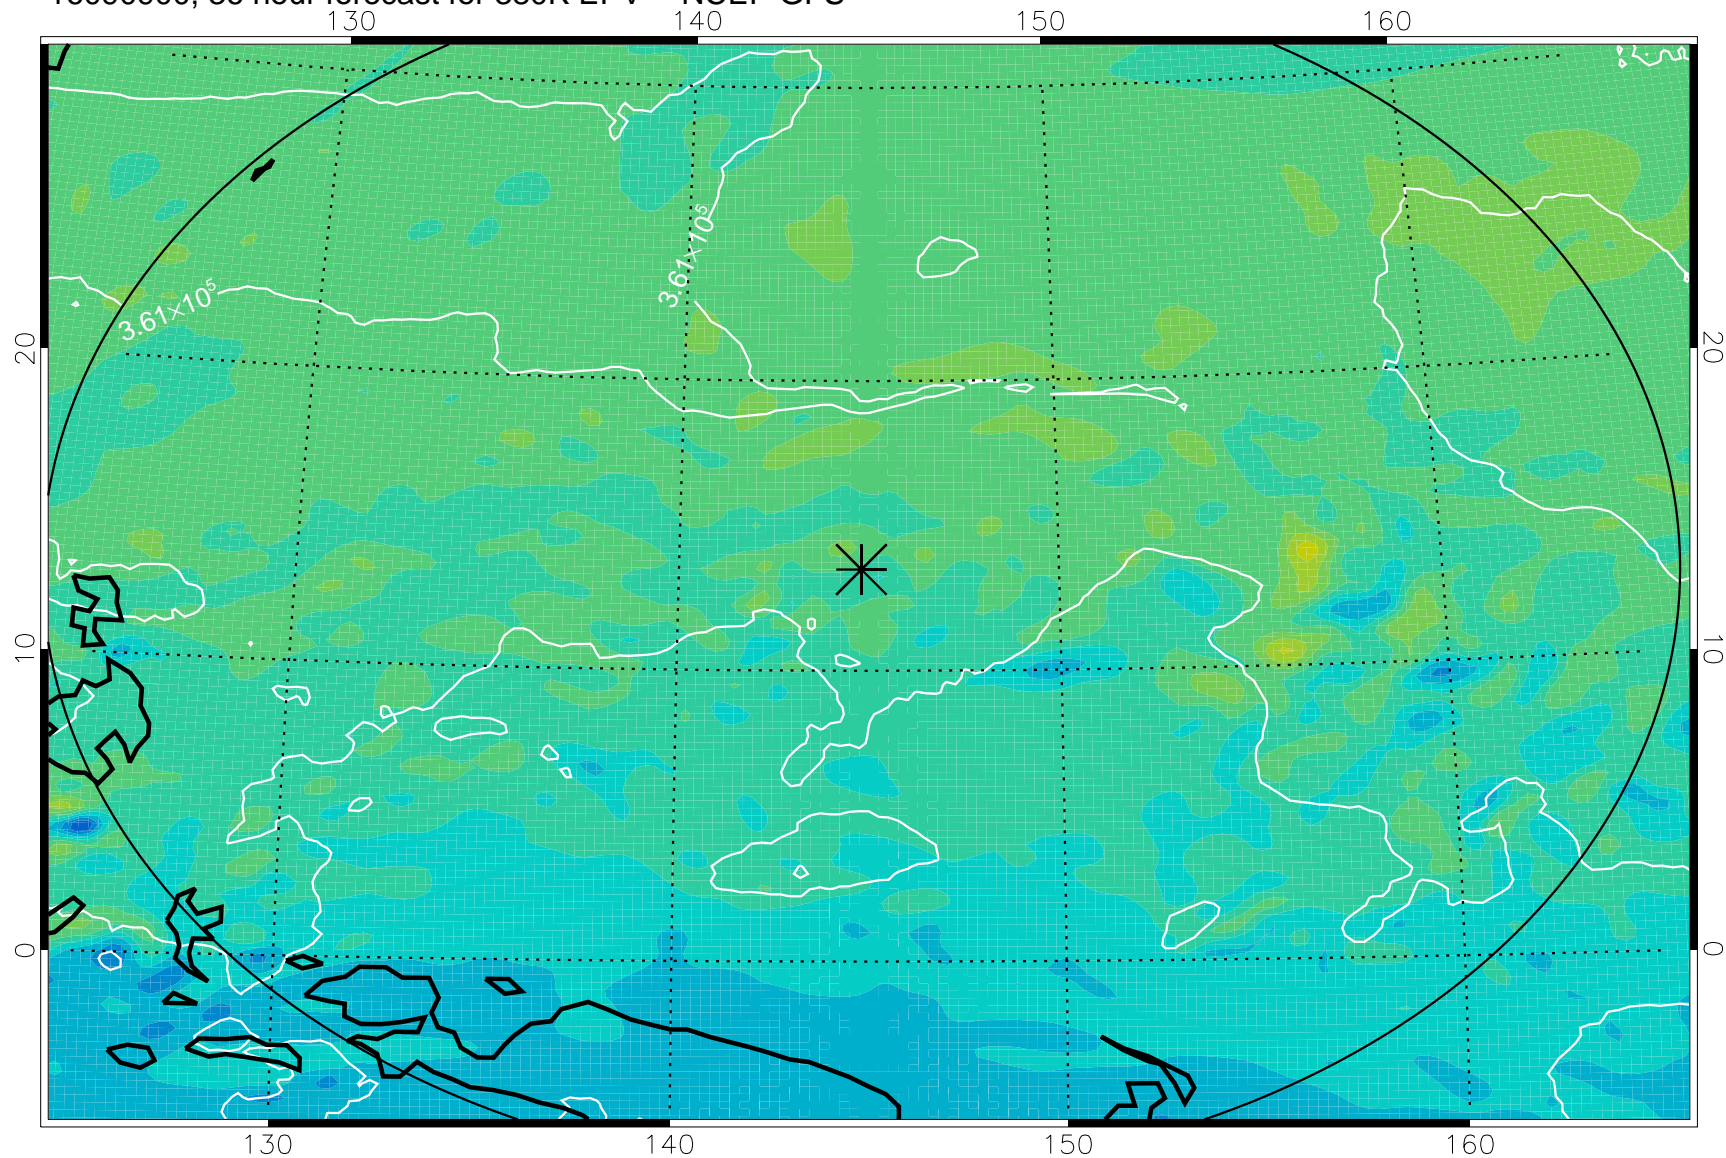

16090806, 18 hour forecast for 380K EPV -- NCEP GFS

380K Montgomery Streamfunction, white

Range ring of 2304 km

16090812, 24 hour forecast for 380K EPV -- NCEP GFS

380K Montgomery Streamfunction, white

Range ring of 2304 km

16090818, 30 hour forecast for 380K EPV -- NCEP GFS

380K Montgomery Streamfunction, white

Range ring of 2304 km

16090900, 36 hour forecast for 380K EPV -- NCEP GFS

380K Montgomery Streamfunction, white

Range ring of 2304 km

16090906, 42 hour forecast for 380K EPV -- NCEP GFS

380K Montgomery Streamfunction, white

Range ring of 2304 km

16090912, 48 hour forecast for 380K EPV -- NCEP GFS

380K Montgomery Streamfunction, white

Range ring of 2304 km

16091018, 78 hour forecast for 380K EPV -- NCEP GFS

380K Montgomery Streamfunction, white

Range ring of 2304 km

16091100, 84 hour forecast for 380K EPV -- NCEP GFS

380K Montgomery Streamfunction, white

Range ring of 2304 km