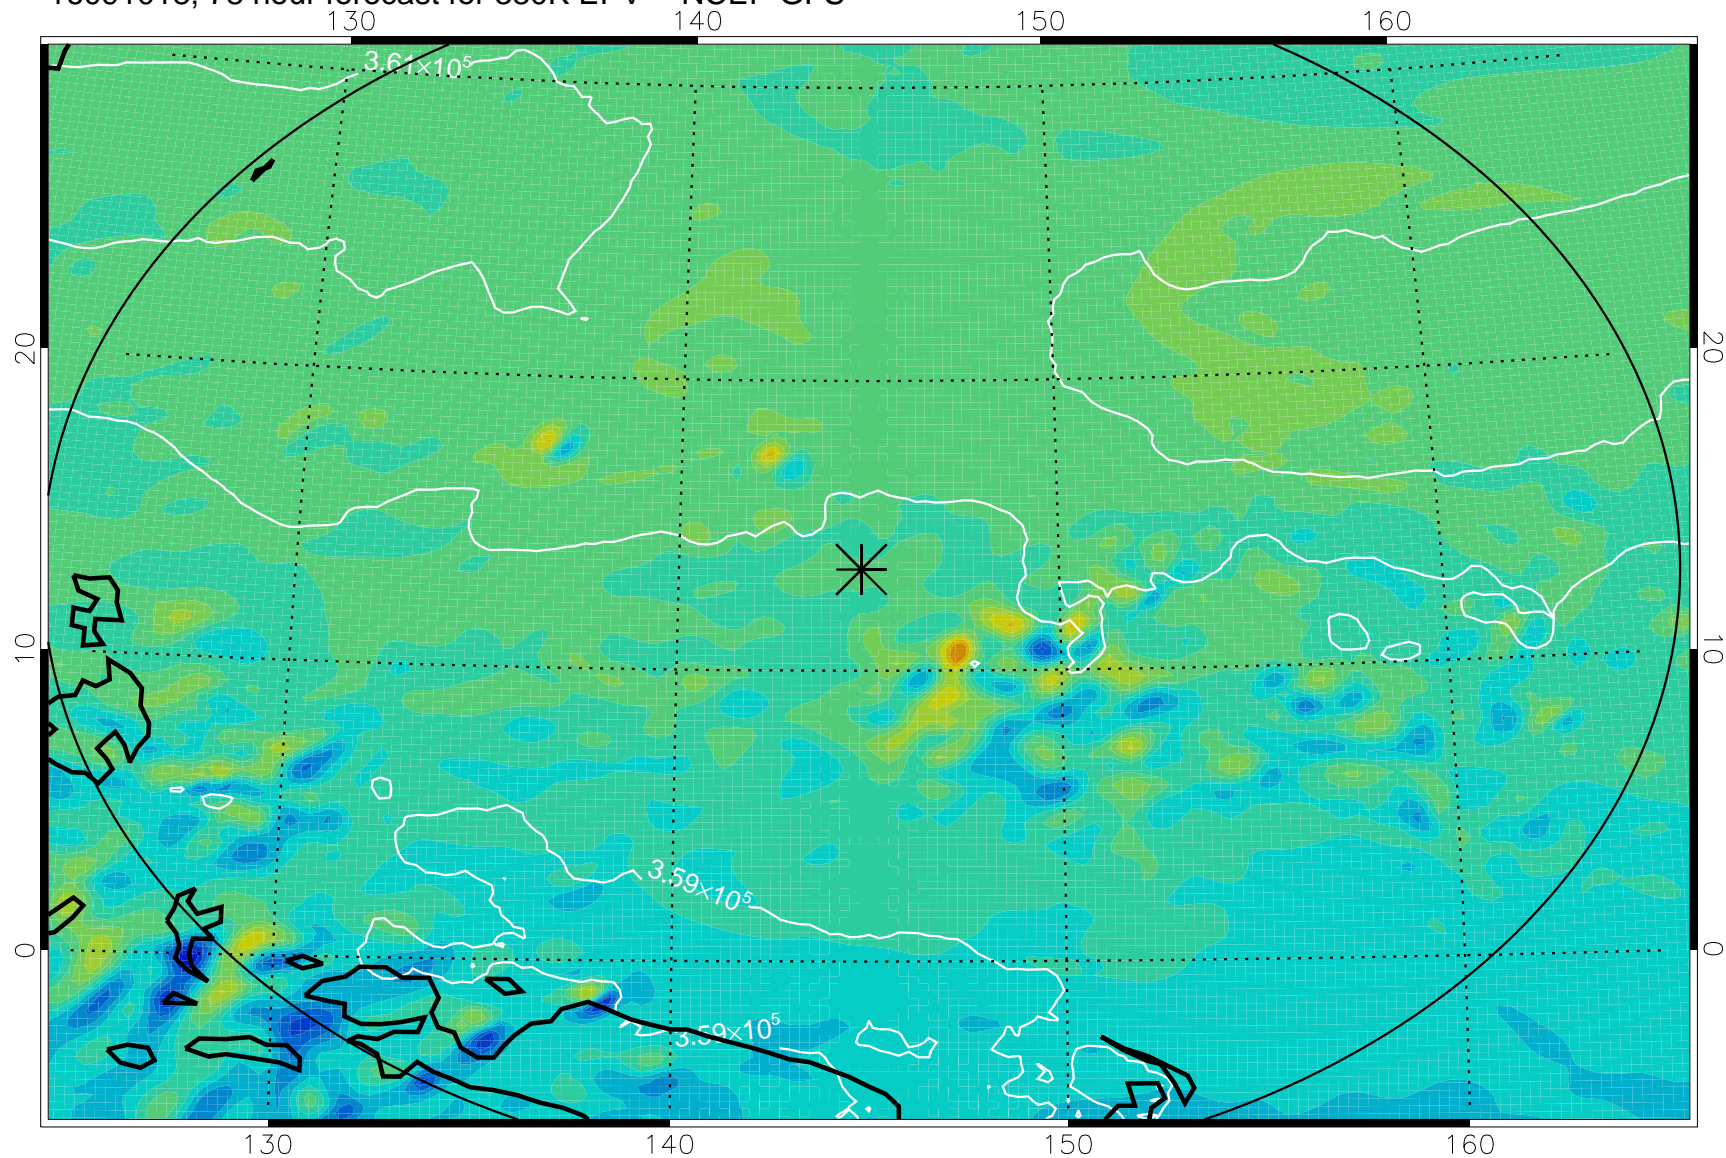

16091006, 66 hour forecast for 380K EPV -- NCEP GFS

380K Montgomery Streamfunction, white

Range ring of 2304 km

16091012, 72 hour forecast for 380K EPV -- NCEP GFS

380K Montgomery Streamfunction, white

Range ring of 2304 km

16091018, 78 hour forecast for 380K EPV -- NCEP GFS

380K Montgomery Streamfunction, white

Range ring of 2304 km

16091100, 84 hour forecast for 380K EPV -- NCEP GFS

380K Montgomery Streamfunction, white

Range ring of 2304 km

16091106, 90 hour forecast for 380K EPV -- NCEP GFS

380K Montgomery Streamfunction, white

Range ring of 2304 km

16091112, 96 hour forecast for 380K EPV -- NCEP GFS

380K Montgomery Streamfunction, white

Range ring of 2304 km

16091118, 102 hour forecast for 380K EPV -- NCEP GFS

380K Montgomery Streamfunction, white

Range ring of 2304 km

16091200, 108 hour forecast for 380K EPV -- NCEP GFS

380K Montgomery Streamfunction, white

Range ring of 2304 km