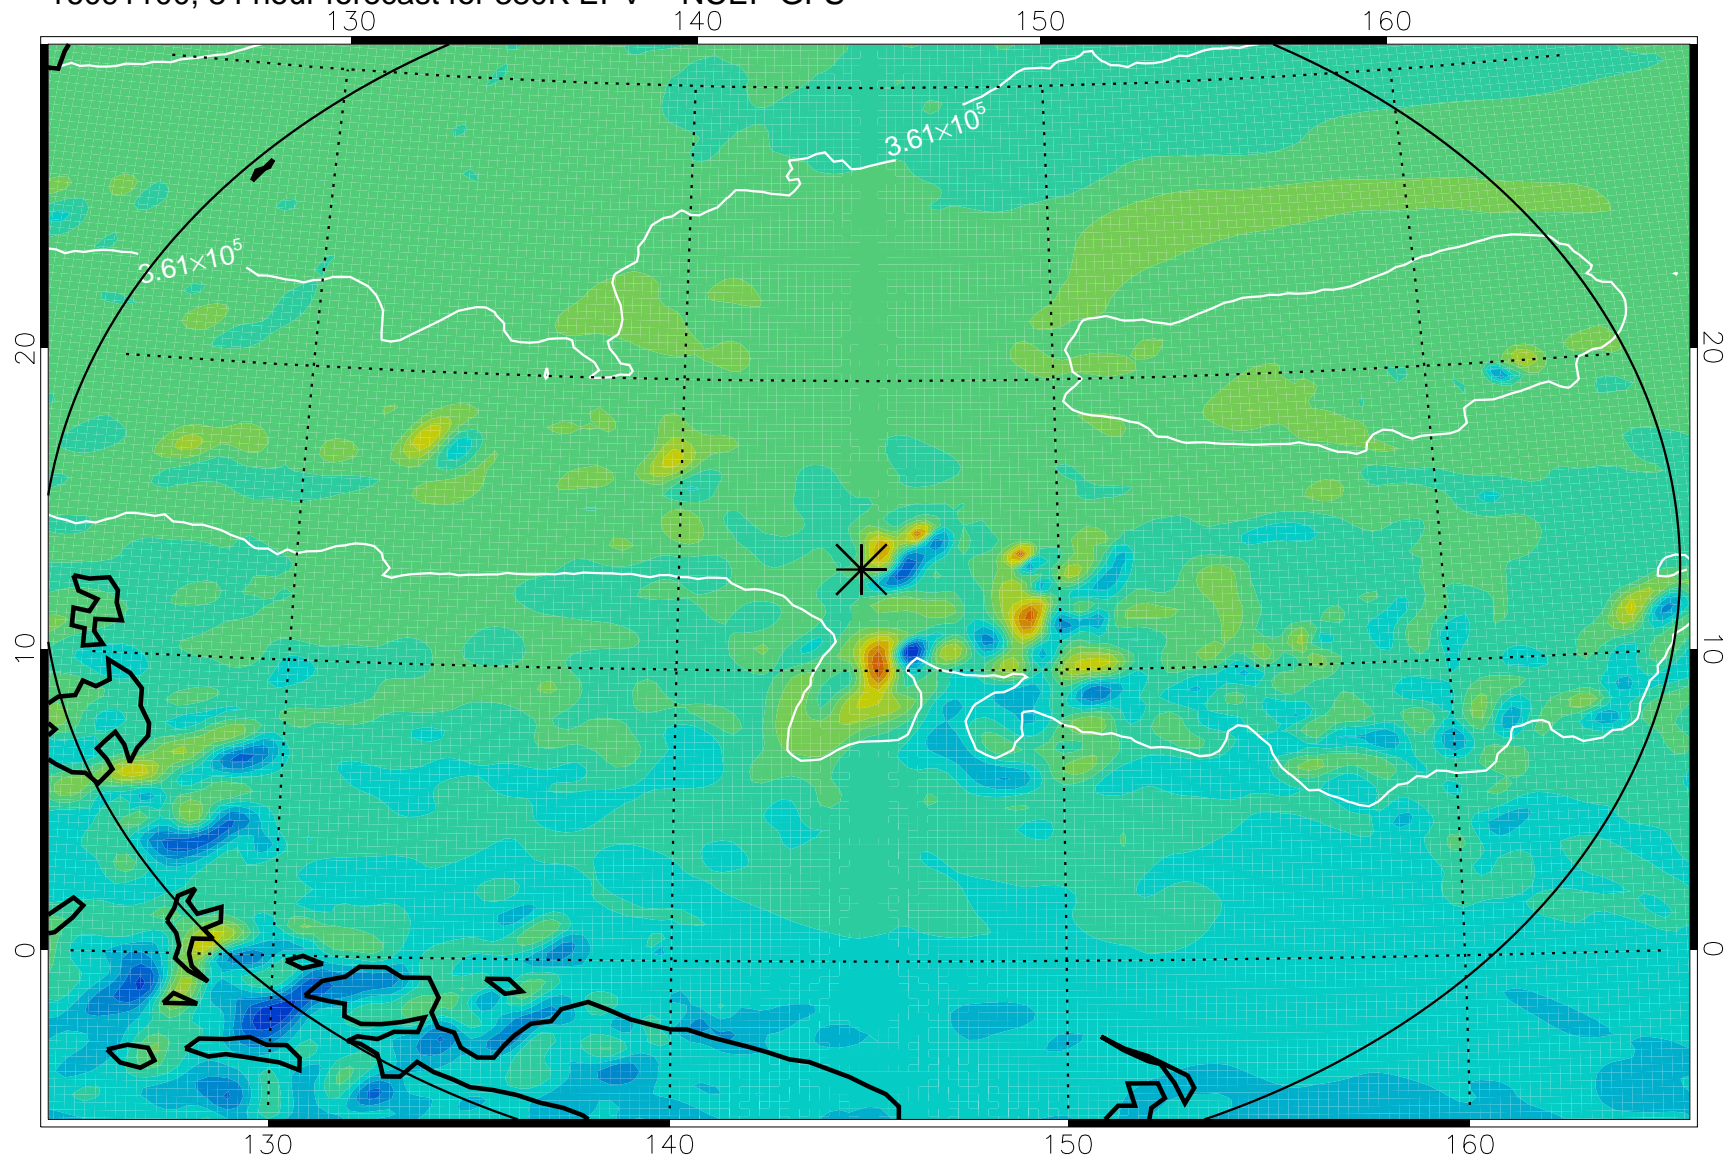

16091006, 66 hour forecast for 380K EPV -- NCEP GFS

380K Montgomery Streamfunction, white

Range ring of 2304 km

16091012, 72 hour forecast for 380K EPV -- NCEP GFS

380K Montgomery Streamfunction, white

Range ring of 2304 km

16091018, 78 hour forecast for 380K EPV -- NCEP GFS

380K Montgomery Streamfunction, white

Range ring of 2304 km

16091100, 84 hour forecast for 380K EPV -- NCEP GFS

380K Montgomery Streamfunction, white

Range ring of 2304 km

16091106, 90 hour forecast for 380K EPV -- NCEP GFS

380K Montgomery Streamfunction, white

Range ring of 2304 km

16091112, 96 hour forecast for 380K EPV -- NCEP GFS

380K Montgomery Streamfunction, white

Range ring of 2304 km

16091118, 102 hour forecast for 380K EPV -- NCEP GFS

380K Montgomery Streamfunction, white

Range ring of 2304 km

16091200, 108 hour forecast for 380K EPV -- NCEP GFS

380K Montgomery Streamfunction, white

Range ring of 2304 km