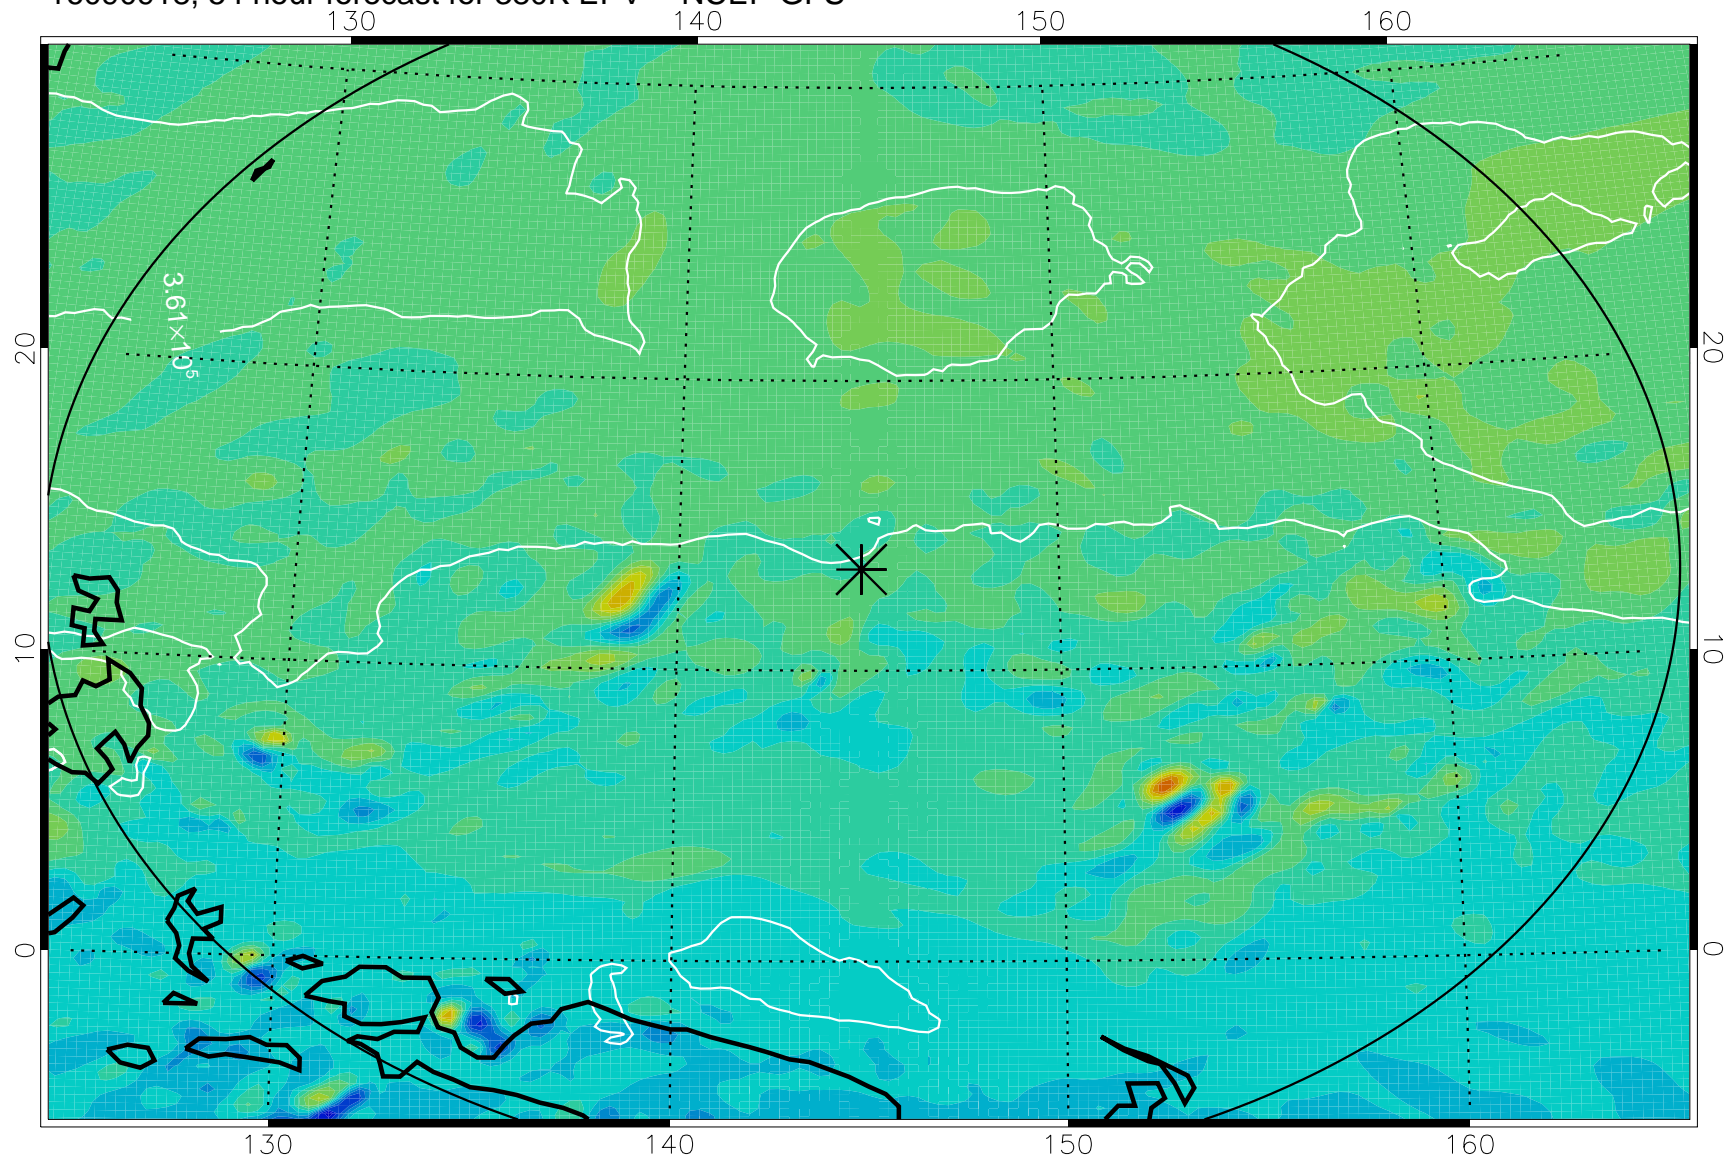

16090906, 42 hour forecast for 380K EPV -- NCEP GFS

380K Montgomery Streamfunction, white

Range ring of 2304 km

16090912, 48 hour forecast for 380K EPV -- NCEP GFS

380K Montgomery Streamfunction, white

Range ring of 2304 km

16090918, 54 hour forecast for 380K EPV -- NCEP GFS

380K Montgomery Streamfunction, white

Range ring of 2304 km

16091000, 60 hour forecast for 380K EPV -- NCEP GFS

380K Montgomery Streamfunction, white

Range ring of 2304 km

16091006, 66 hour forecast for 380K EPV -- NCEP GFS

380K Montgomery Streamfunction, white

Range ring of 2304 km

16091012, 72 hour forecast for 380K EPV -- NCEP GFS

380K Montgomery Streamfunction, white

Range ring of 2304 km

16091018, 78 hour forecast for 380K EPV -- NCEP GFS

380K Montgomery Streamfunction, white

Range ring of 2304 km

16091100, 84 hour forecast for 380K EPV -- NCEP GFS

380K Montgomery Streamfunction, white

Range ring of 2304 km