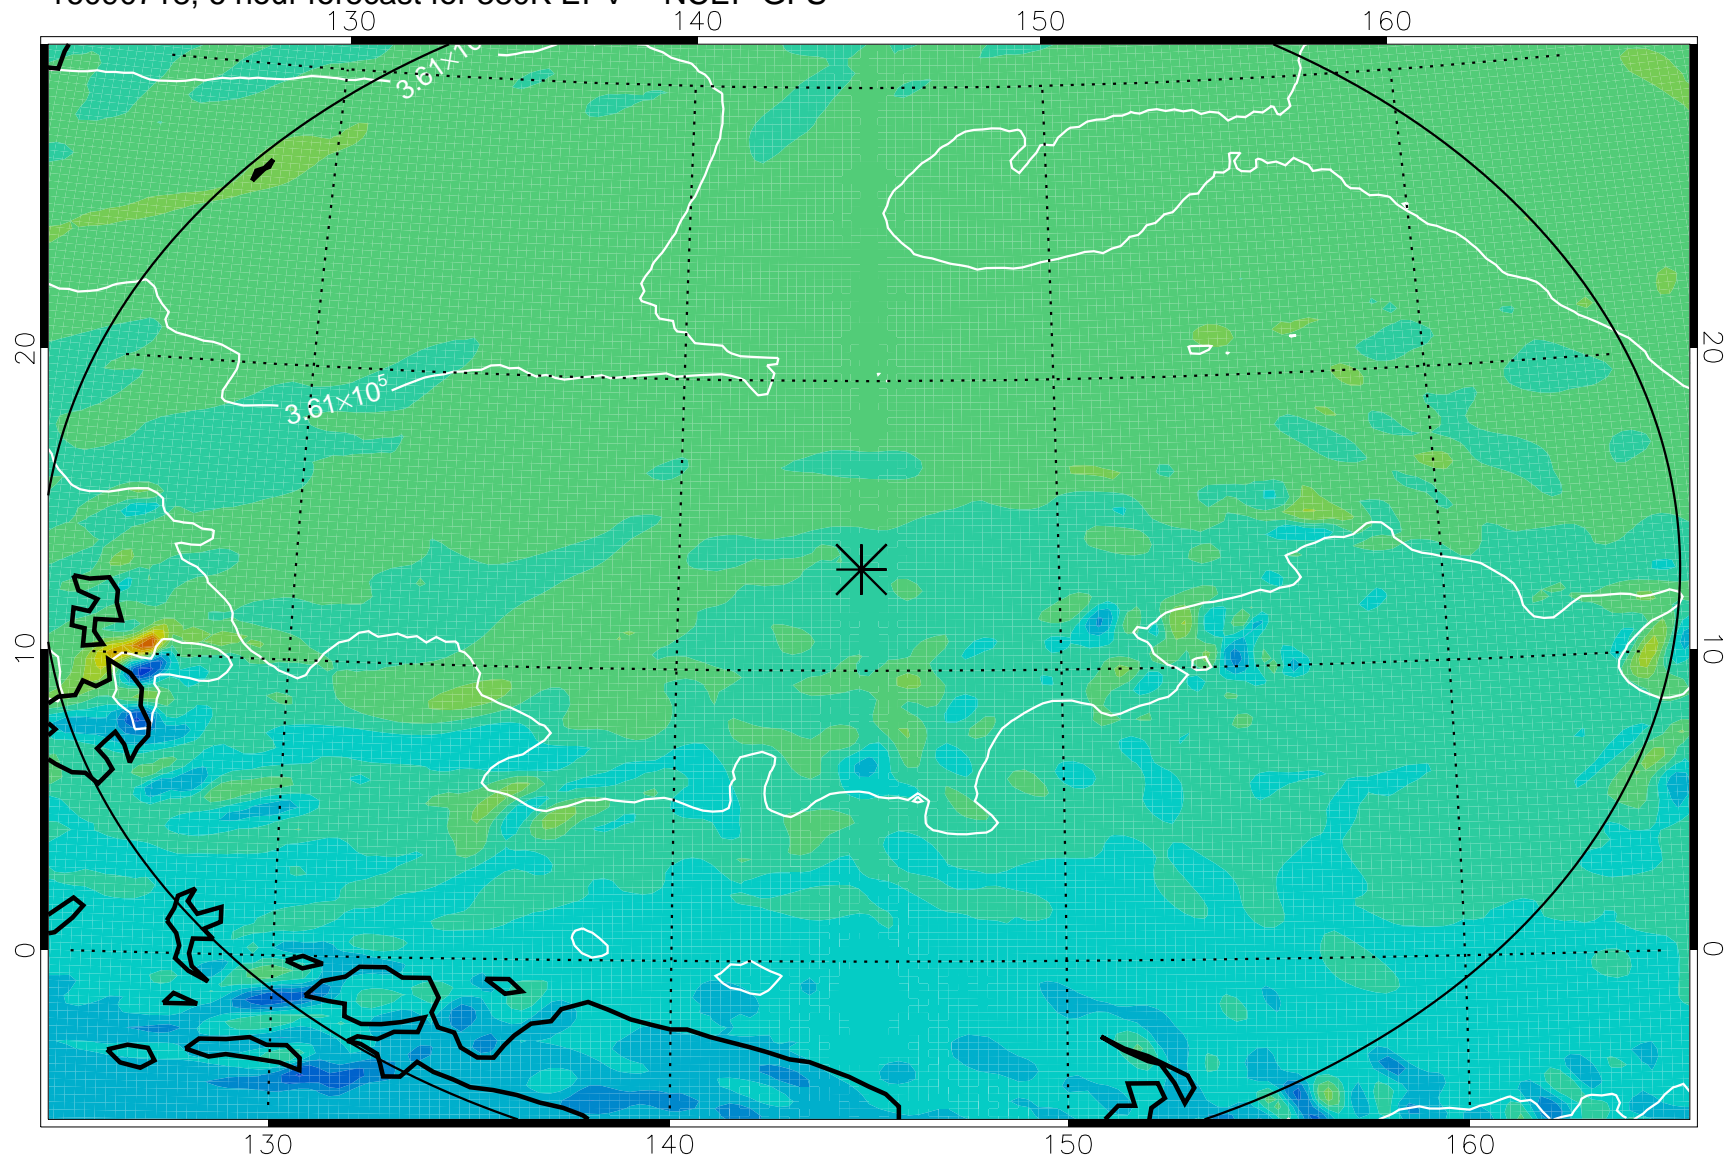

16090718, 6 hour forecast for 380K EPV -- NCEP GFS

380K Montgomery Streamfunction, white

Range ring of 2304 km

16090800, 12 hour forecast for 380K EPV -- NCEP GFS

380K Montgomery Streamfunction, white

Range ring of 2304 km

16090806, 18 hour forecast for 380K EPV -- NCEP GFS

380K Montgomery Streamfunction, white

Range ring of 2304 km

16090812, 24 hour forecast for 380K EPV -- NCEP GFS

380K Montgomery Streamfunction, white

Range ring of 2304 km

16090818, 30 hour forecast for 380K EPV -- NCEP GFS

380K Montgomery Streamfunction, white

Range ring of 2304 km

16090900, 36 hour forecast for 380K EPV -- NCEP GFS

380K Montgomery Streamfunction, white

Range ring of 2304 km

16091018, 78 hour forecast for 380K EPV -- NCEP GFS

380K Montgomery Streamfunction, white

Range ring of 2304 km

16091100, 84 hour forecast for 380K EPV -- NCEP GFS

380K Montgomery Streamfunction, white

Range ring of 2304 km