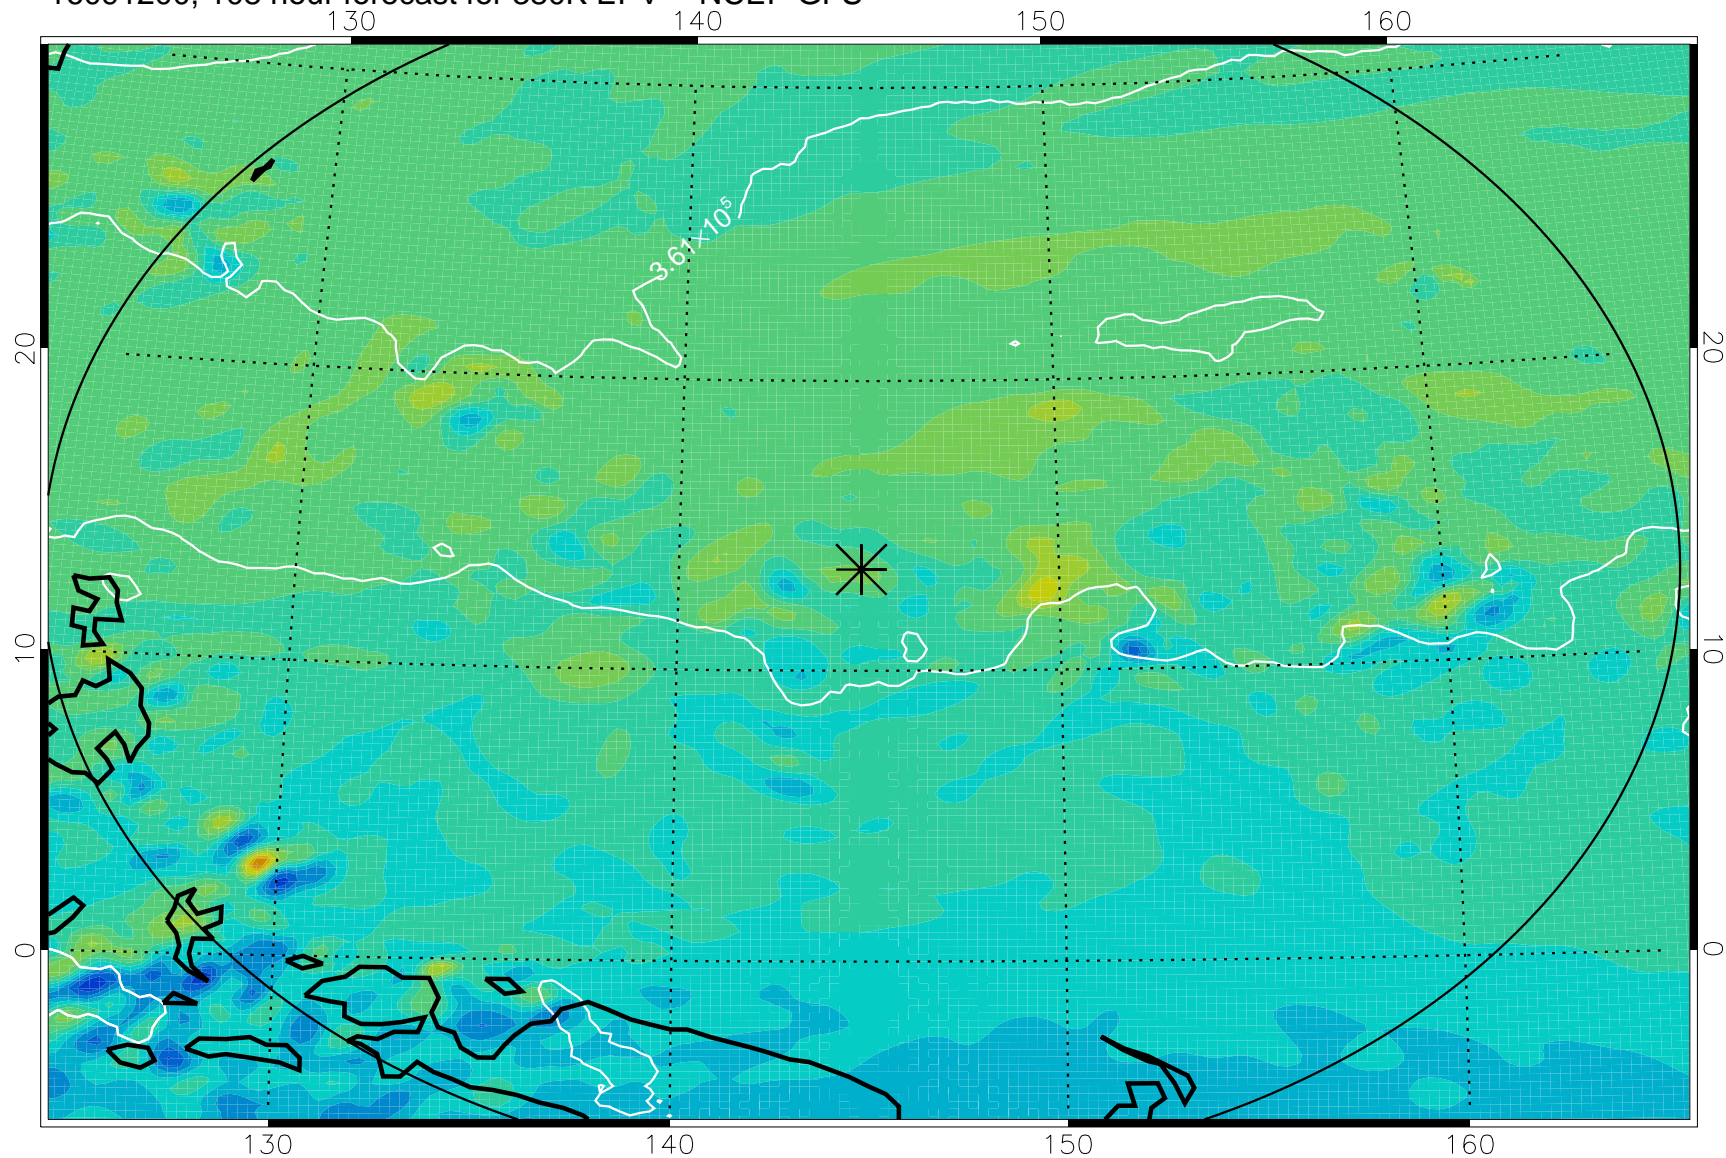

16091018, 78 hour forecast for 380K EPV -- NCEP GFS

380K Montgomery Streamfunction, white

Range ring of 2304 km

16091100, 84 hour forecast for 380K EPV -- NCEP GFS

380K Montgomery Streamfunction, white

Range ring of 2304 km

16091106, 90 hour forecast for 380K EPV -- NCEP GFS

380K Montgomery Streamfunction, white

Range ring of 2304 km

16091112, 96 hour forecast for 380K EPV -- NCEP GFS

380K Montgomery Streamfunction, white

Range ring of 2304 km

16091118, 102 hour forecast for 380K EPV -- NCEP GFS

380K Montgomery Streamfunction, white

Range ring of 2304 km

16091200, 108 hour forecast for 380K EPV -- NCEP GFS

380K Montgomery Streamfunction, white

Range ring of 2304 km

16091206, 114 hour forecast for 380K EPV -- NCEP GFS

380K Montgomery Streamfunction, white

Range ring of 2304 km

16091212, 120 hour forecast for 380K EPV -- NCEP GFS

380K Montgomery Streamfunction, white

Range ring of 2304 km