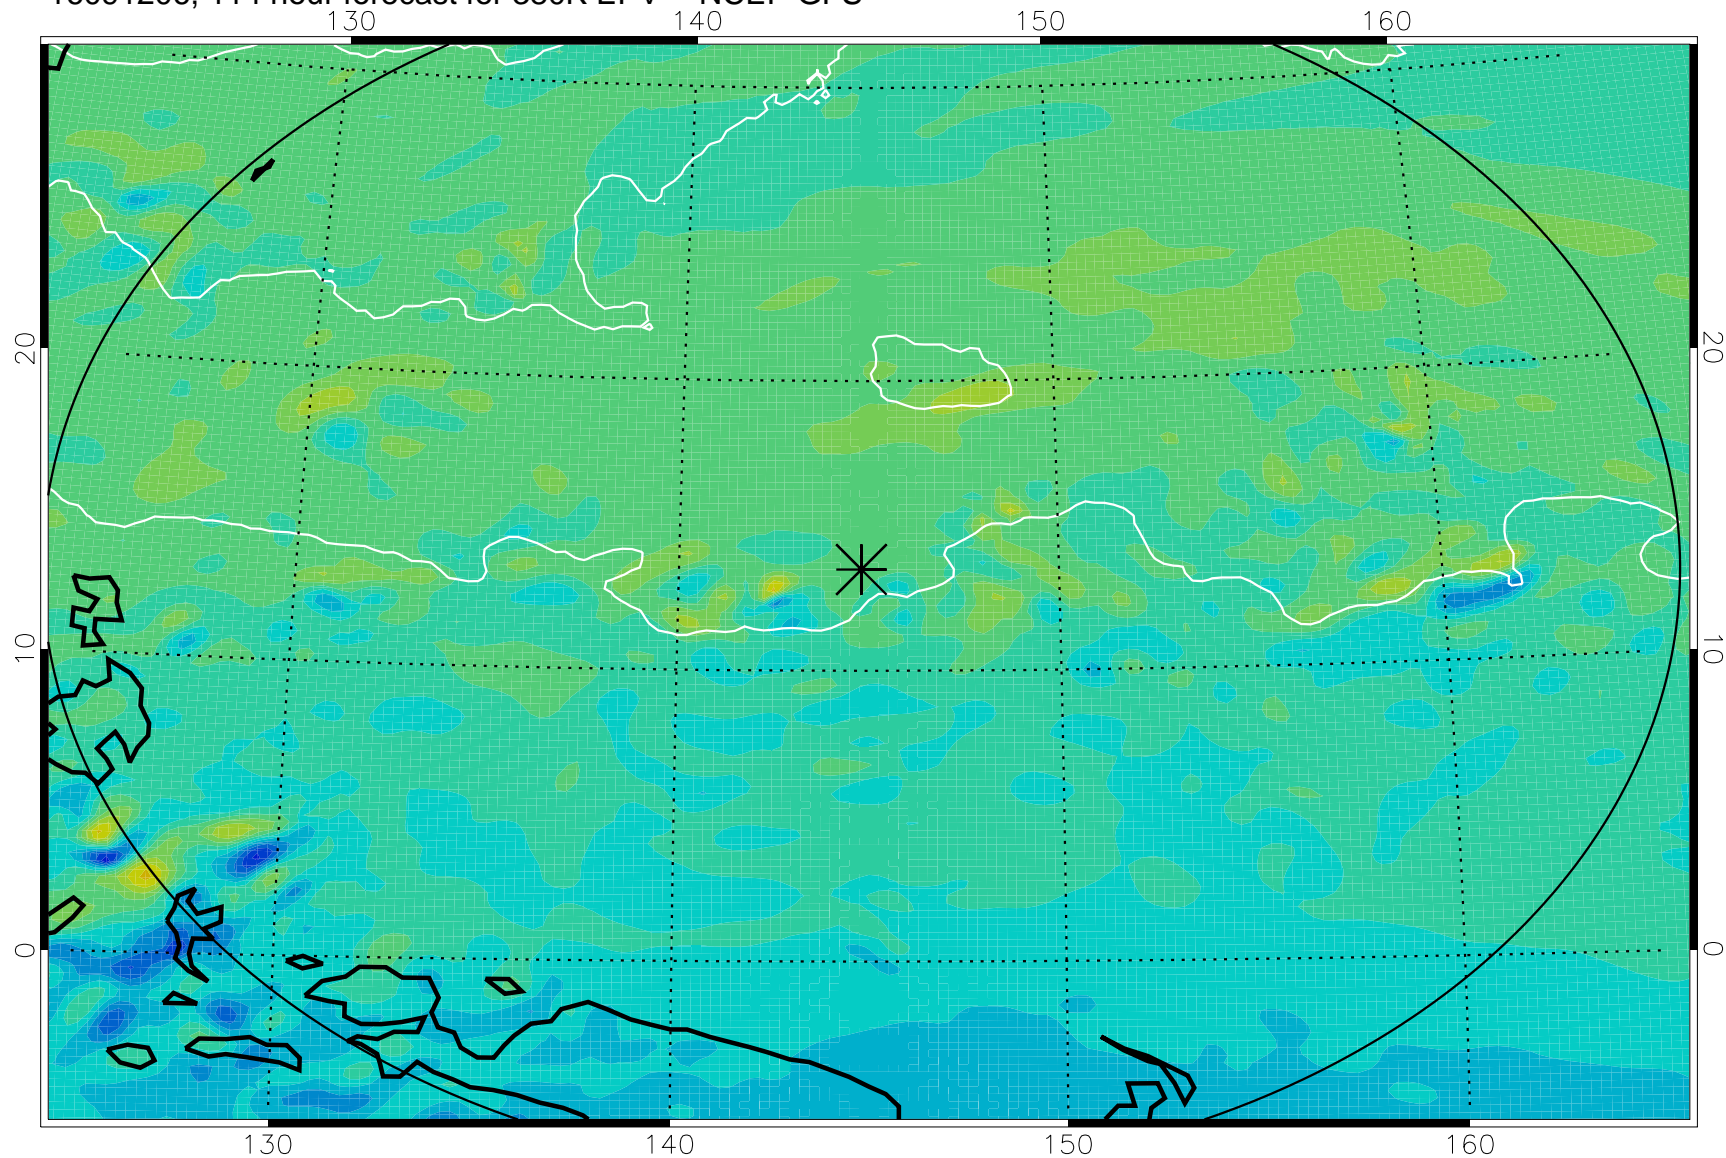

16091018, 78 hour forecast for 380K EPV -- NCEP GFS

380K Montgomery Streamfunction, white

Range ring of 2304 km

16091100, 84 hour forecast for 380K EPV -- NCEP GFS

380K Montgomery Streamfunction, white

Range ring of 2304 km

16091106, 90 hour forecast for 380K EPV -- NCEP GFS

380K Montgomery Streamfunction, white

Range ring of 2304 km

16091112, 96 hour forecast for 380K EPV -- NCEP GFS

380K Montgomery Streamfunction, white

Range ring of 2304 km

16091118, 102 hour forecast for 380K EPV -- NCEP GFS

380K Montgomery Streamfunction, white

Range ring of 2304 km

16091200, 108 hour forecast for 380K EPV -- NCEP GFS

380K Montgomery Streamfunction, white

Range ring of 2304 km

16091206, 114 hour forecast for 380K EPV -- NCEP GFS

380K Montgomery Streamfunction, white

Range ring of 2304 km

16091212, 120 hour forecast for 380K EPV -- NCEP GFS

380K Montgomery Streamfunction, white

Range ring of 2304 km