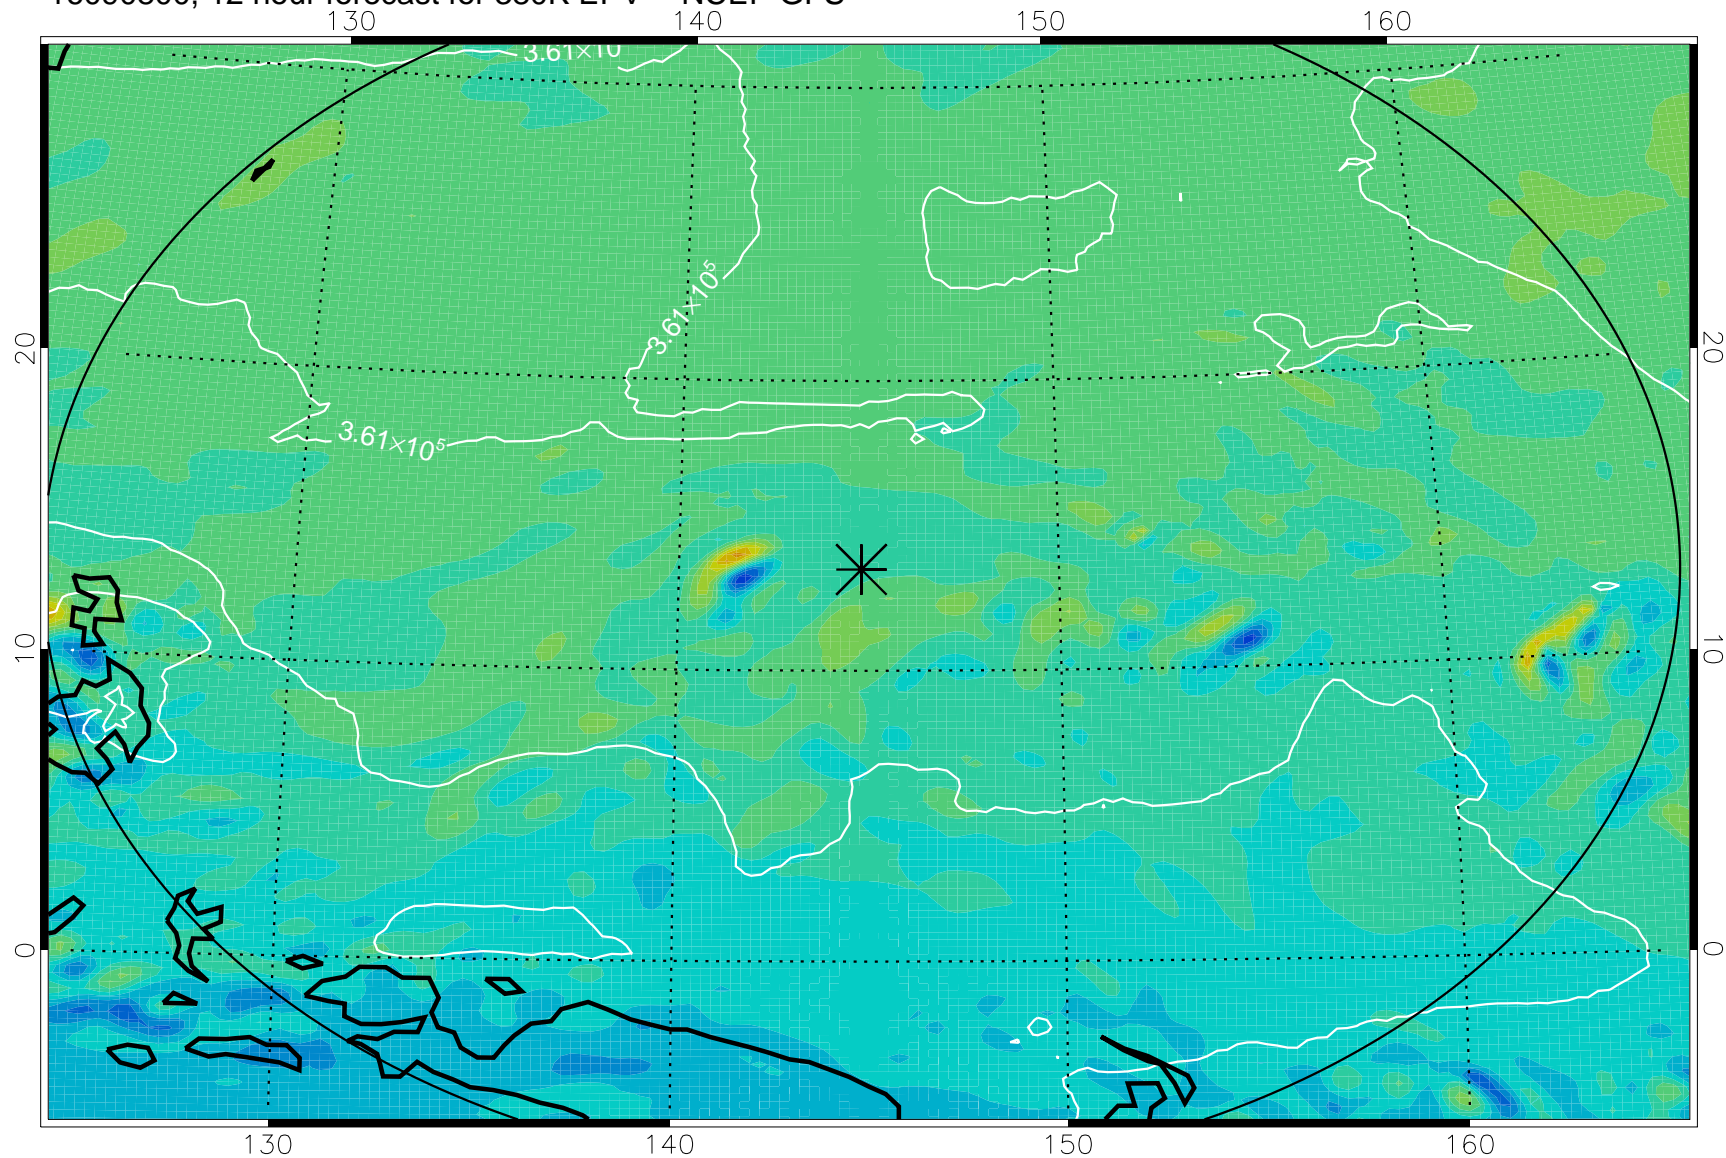

16090718, 6 hour forecast for 380K EPV -- NCEP GFS

380K Montgomery Streamfunction, white

Range ring of 2304 km

16090800, 12 hour forecast for 380K EPV -- NCEP GFS

380K Montgomery Streamfunction, white

Range ring of 2304 km

16090806, 18 hour forecast for 380K EPV -- NCEP GFS

380K Montgomery Streamfunction, white

Range ring of 2304 km

16090812, 24 hour forecast for 380K EPV -- NCEP GFS

380K Montgomery Streamfunction, white

Range ring of 2304 km

16090818, 30 hour forecast for 380K EPV -- NCEP GFS

380K Montgomery Streamfunction, white

Range ring of 2304 km

16090900, 36 hour forecast for 380K EPV -- NCEP GFS

380K Montgomery Streamfunction, white

Range ring of 2304 km

16091018, 78 hour forecast for 380K EPV -- NCEP GFS

380K Montgomery Streamfunction, white

Range ring of 2304 km

16091100, 84 hour forecast for 380K EPV -- NCEP GFS

380K Montgomery Streamfunction, white

Range ring of 2304 km