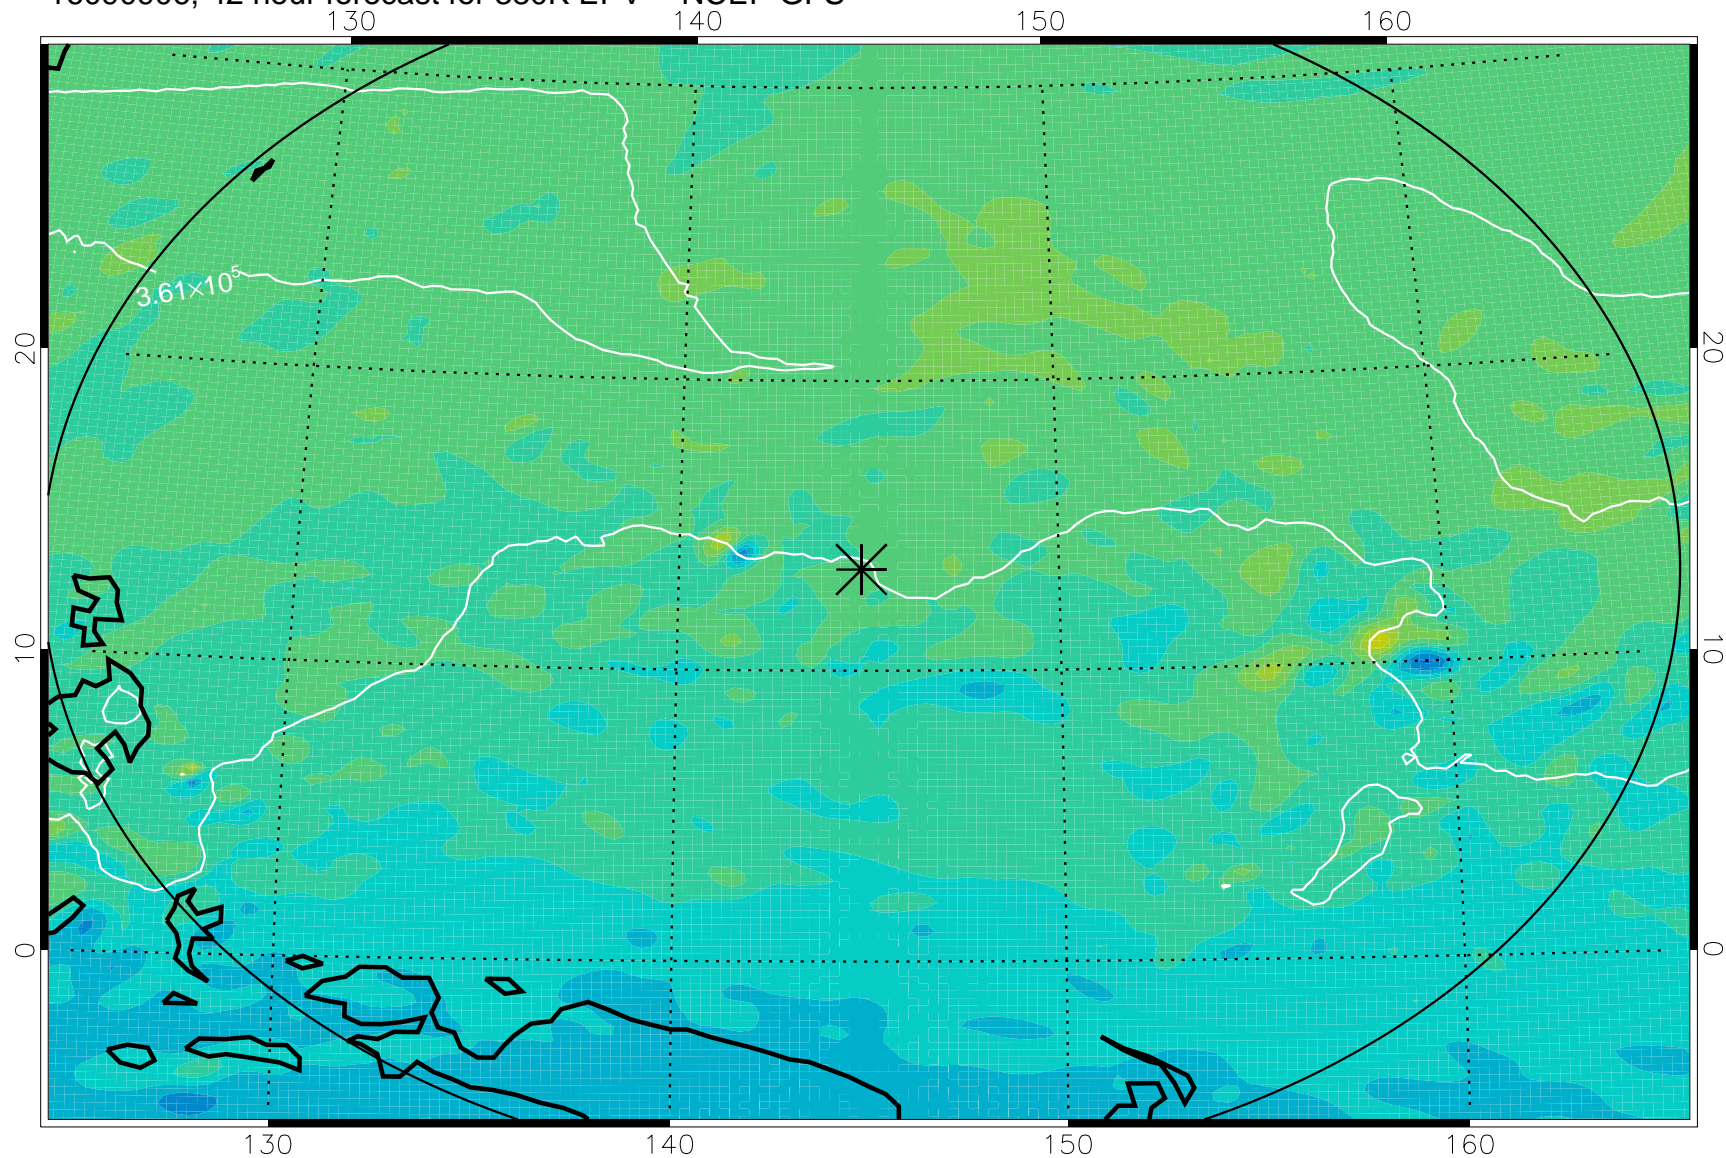

16090818, 30 hour forecast for 380K EPV -- NCEP GFS

380K Montgomery Streamfunction, white

Range ring of 2304 km

16090900, 36 hour forecast for 380K EPV -- NCEP GFS

380K Montgomery Streamfunction, white

Range ring of 2304 km

16090906, 42 hour forecast for 380K EPV -- NCEP GFS

380K Montgomery Streamfunction, white

Range ring of 2304 km

16090912, 48 hour forecast for 380K EPV -- NCEP GFS

380K Montgomery Streamfunction, white

Range ring of 2304 km

16091006, 66 hour forecast for 380K EPV -- NCEP GFS

380K Montgomery Streamfunction, white

Range ring of 2304 km

16091012, 72 hour forecast for 380K EPV -- NCEP GFS

380K Montgomery Streamfunction, white

Range ring of 2304 km

16091018, 78 hour forecast for 380K EPV -- NCEP GFS

380K Montgomery Streamfunction, white

Range ring of 2304 km

16091100, 84 hour forecast for 380K EPV -- NCEP GFS

380K Montgomery Streamfunction, white

Range ring of 2304 km