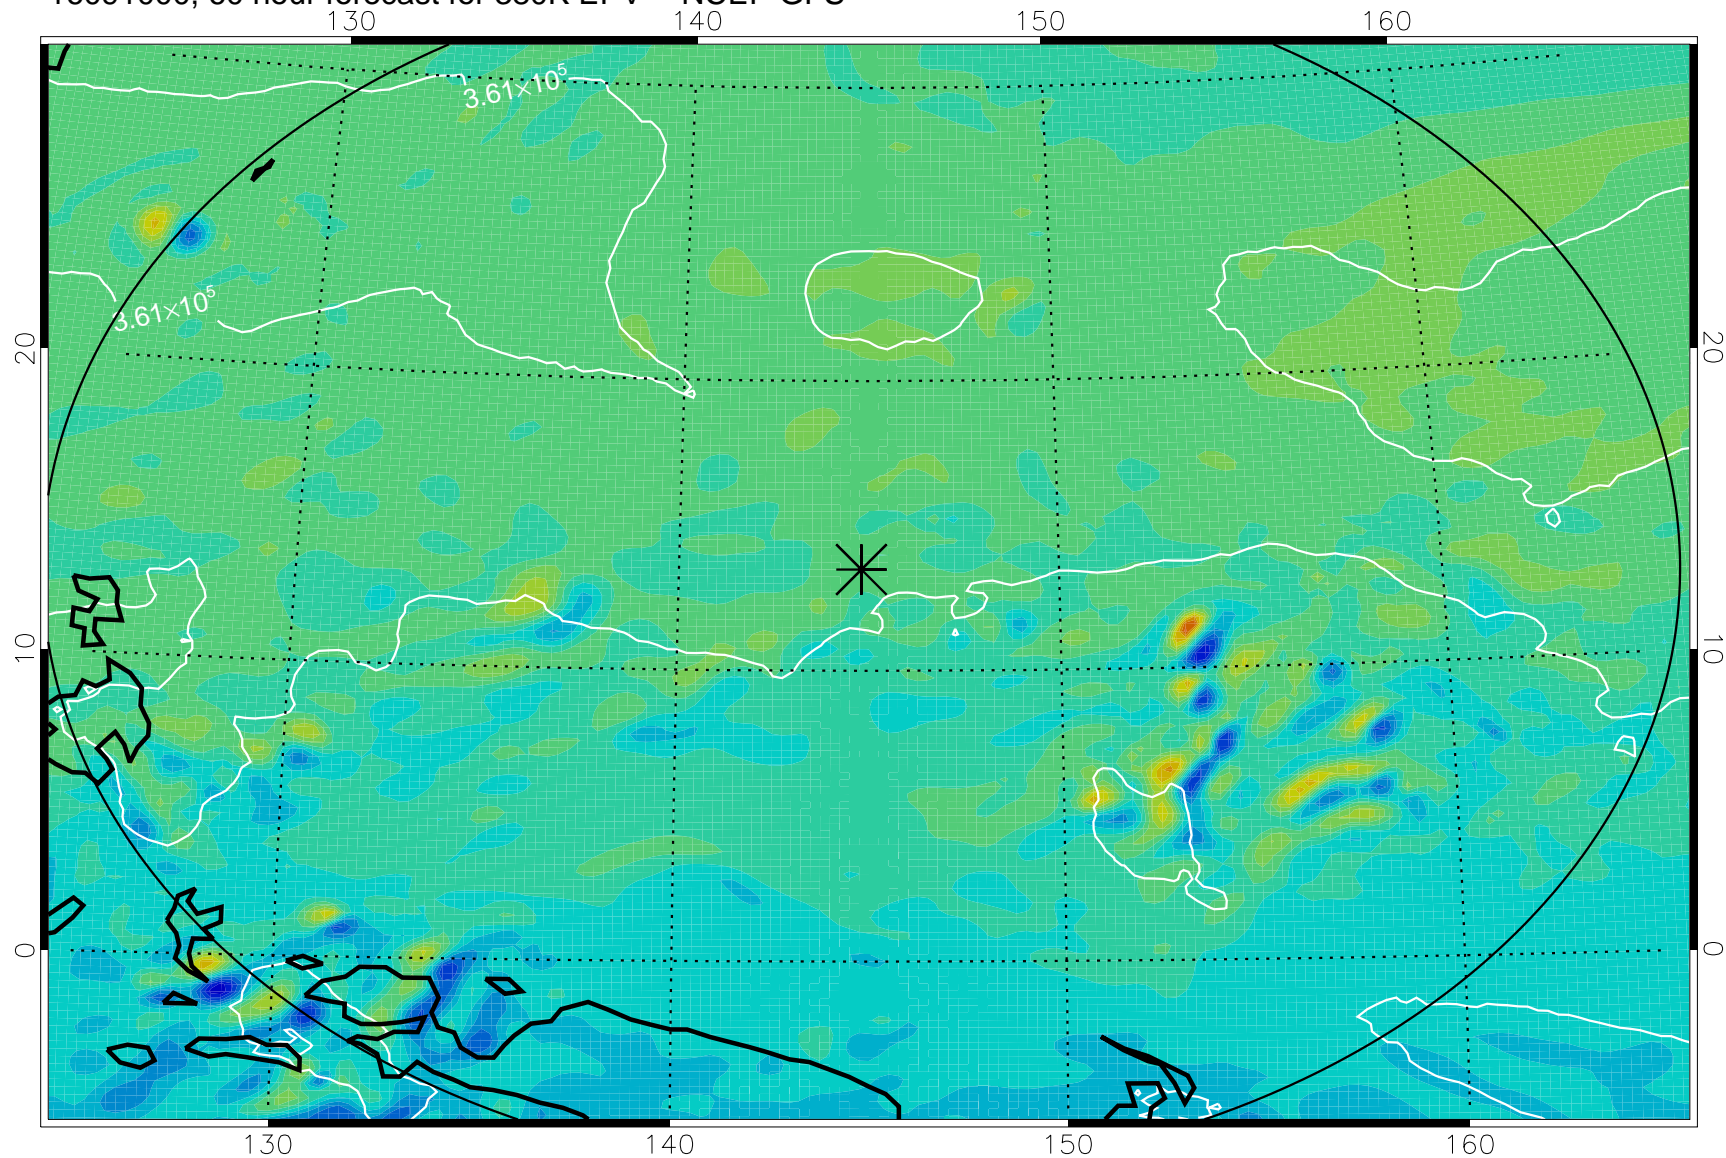

16090918, 54 hour forecast for 380K EPV -- NCEP GFS

380K Montgomery Streamfunction, white

Range ring of 2304 km

16091000, 60 hour forecast for 380K EPV -- NCEP GFS

380K Montgomery Streamfunction, white

Range ring of 2304 km

16091006, 66 hour forecast for 380K EPV -- NCEP GFS

380K Montgomery Streamfunction, white

Range ring of 2304 km

16091012, 72 hour forecast for 380K EPV -- NCEP GFS

380K Montgomery Streamfunction, white

Range ring of 2304 km

16091018, 78 hour forecast for 380K EPV -- NCEP GFS

380K Montgomery Streamfunction, white

Range ring of 2304 km

16091100, 84 hour forecast for 380K EPV -- NCEP GFS

380K Montgomery Streamfunction, white

Range ring of 2304 km

16091106, 90 hour forecast for 380K EPV -- NCEP GFS

380K Montgomery Streamfunction, white

Range ring of 2304 km

16091112, 96 hour forecast for 380K EPV -- NCEP GFS

380K Montgomery Streamfunction, white

Range ring of 2304 km