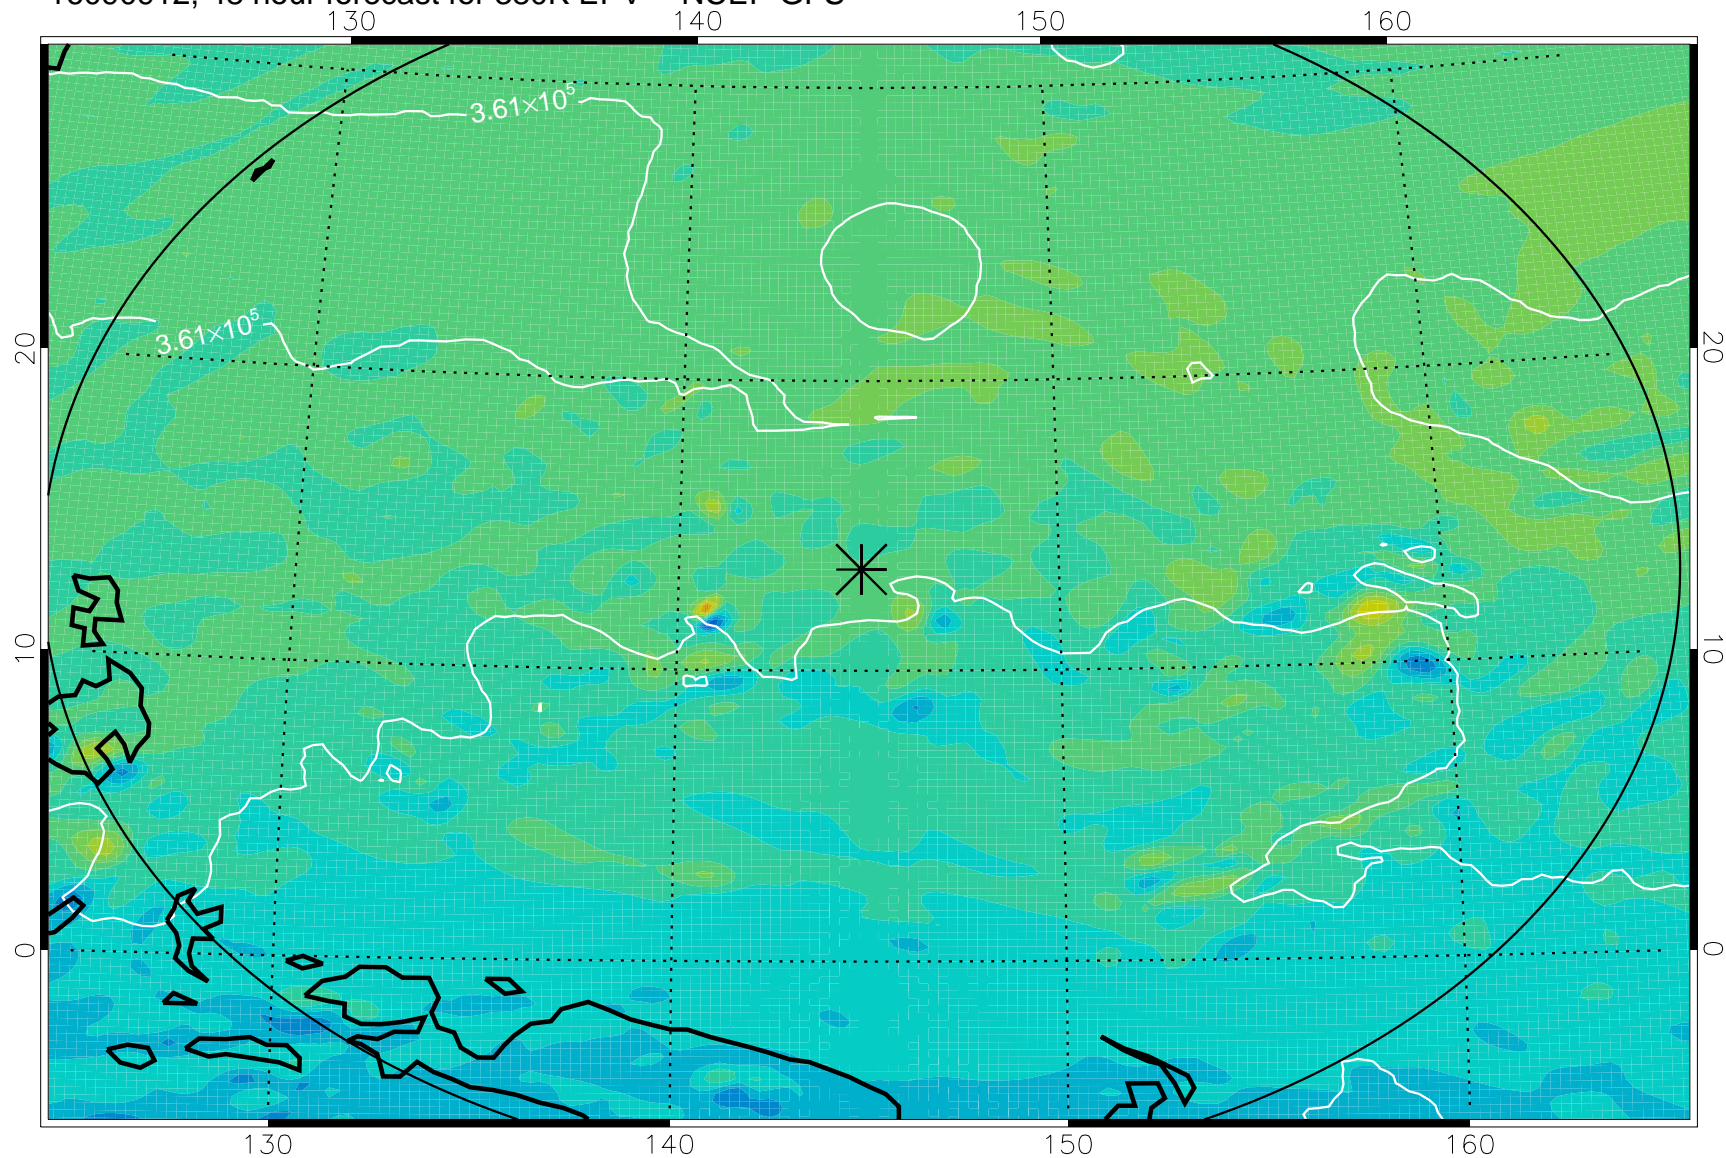

16090906, 42 hour forecast for 380K EPV -- NCEP GFS

380K Montgomery Streamfunction, white

Range ring of 2304 km

16090912, 48 hour forecast for 380K EPV -- NCEP GFS

380K Montgomery Streamfunction, white

Range ring of 2304 km

16090918, 54 hour forecast for 380K EPV -- NCEP GFS

380K Montgomery Streamfunction, white

Range ring of 2304 km

16091000, 60 hour forecast for 380K EPV -- NCEP GFS

380K Montgomery Streamfunction, white

Range ring of 2304 km

16091006, 66 hour forecast for 380K EPV -- NCEP GFS

380K Montgomery Streamfunction, white

Range ring of 2304 km

16091012, 72 hour forecast for 380K EPV -- NCEP GFS

380K Montgomery Streamfunction, white

Range ring of 2304 km

16091018, 78 hour forecast for 380K EPV -- NCEP GFS

380K Montgomery Streamfunction, white

Range ring of 2304 km

16091100, 84 hour forecast for 380K EPV -- NCEP GFS

380K Montgomery Streamfunction, white

Range ring of 2304 km