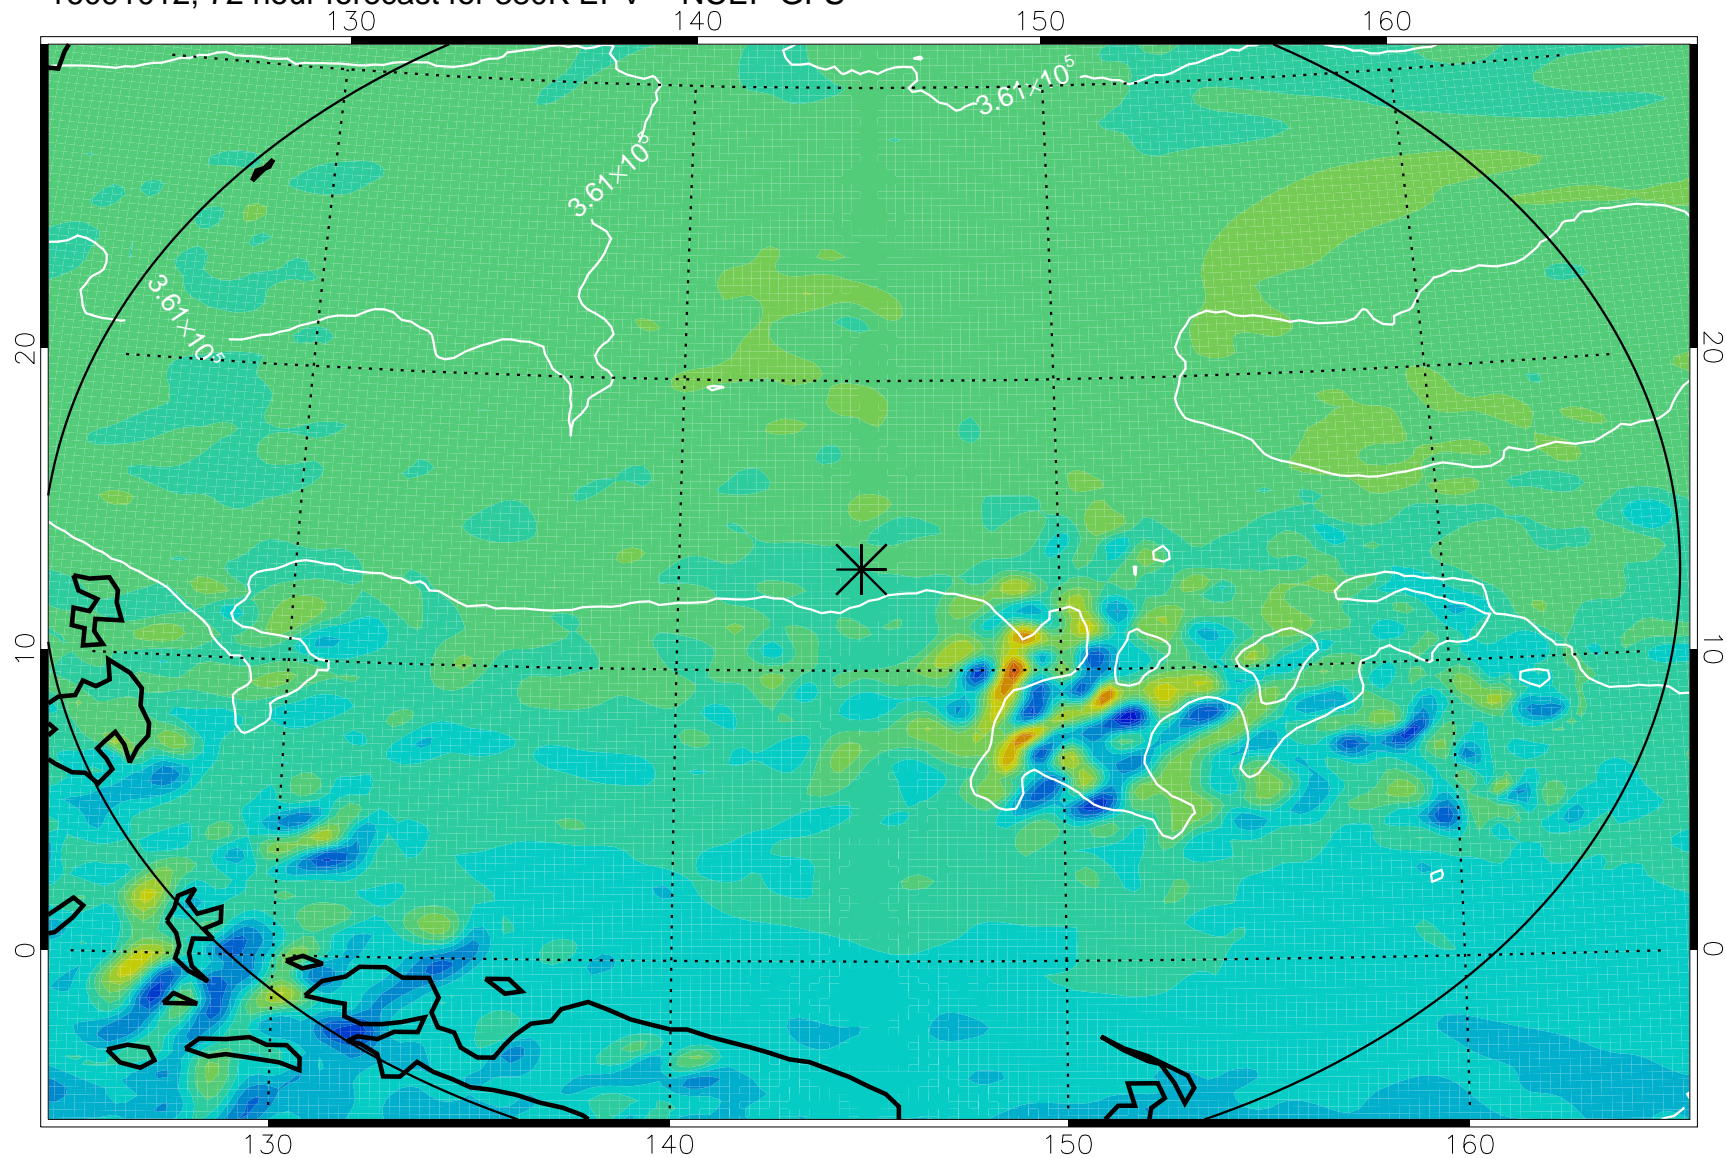

16090918, 54 hour forecast for 380K EPV -- NCEP GFS

380K Montgomery Streamfunction, white

Range ring of 2304 km

16091000, 60 hour forecast for 380K EPV -- NCEP GFS

380K Montgomery Streamfunction, white

Range ring of 2304 km

16091006, 66 hour forecast for 380K EPV -- NCEP GFS

380K Montgomery Streamfunction, white

Range ring of 2304 km

16091012, 72 hour forecast for 380K EPV -- NCEP GFS

380K Montgomery Streamfunction, white

Range ring of 2304 km

16091018, 78 hour forecast for 380K EPV -- NCEP GFS

380K Montgomery Streamfunction, white

Range ring of 2304 km

16091100, 84 hour forecast for 380K EPV -- NCEP GFS

380K Montgomery Streamfunction, white

Range ring of 2304 km

16091106, 90 hour forecast for 380K EPV -- NCEP GFS

380K Montgomery Streamfunction, white

Range ring of 2304 km

16091112, 96 hour forecast for 380K EPV -- NCEP GFS

380K Montgomery Streamfunction, white

Range ring of 2304 km