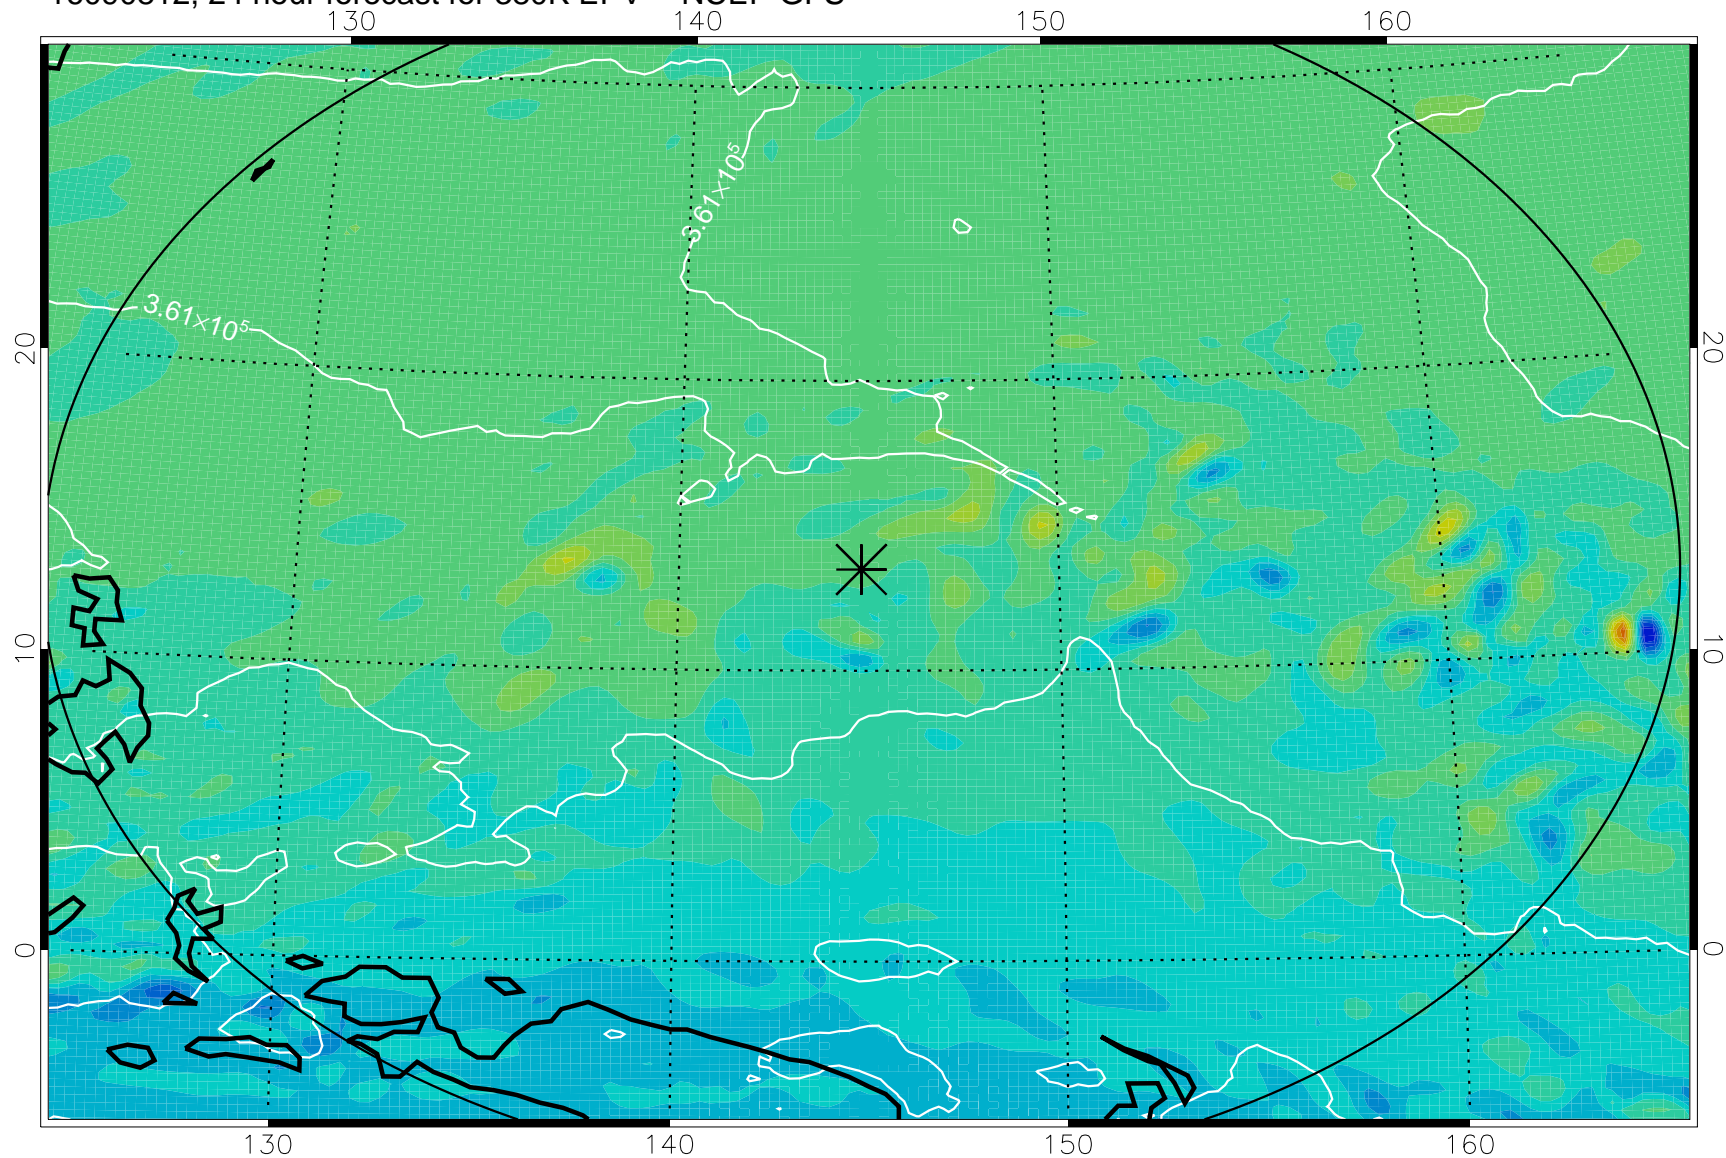

16090806, 18 hour forecast for 380K EPV -- NCEP GFS

380K Montgomery Streamfunction, white

Range ring of 2304 km

16090812, 24 hour forecast for 380K EPV -- NCEP GFS

380K Montgomery Streamfunction, white

Range ring of 2304 km

16090818, 30 hour forecast for 380K EPV -- NCEP GFS

380K Montgomery Streamfunction, white

Range ring of 2304 km

16090900, 36 hour forecast for 380K EPV -- NCEP GFS

380K Montgomery Streamfunction, white

Range ring of 2304 km

16091006, 66 hour forecast for 380K EPV -- NCEP GFS

380K Montgomery Streamfunction, white

Range ring of 2304 km

16091012, 72 hour forecast for 380K EPV -- NCEP GFS

380K Montgomery Streamfunction, white

Range ring of 2304 km

16091018, 78 hour forecast for 380K EPV -- NCEP GFS

380K Montgomery Streamfunction, white

Range ring of 2304 km

16091100, 84 hour forecast for 380K EPV -- NCEP GFS

380K Montgomery Streamfunction, white

Range ring of 2304 km