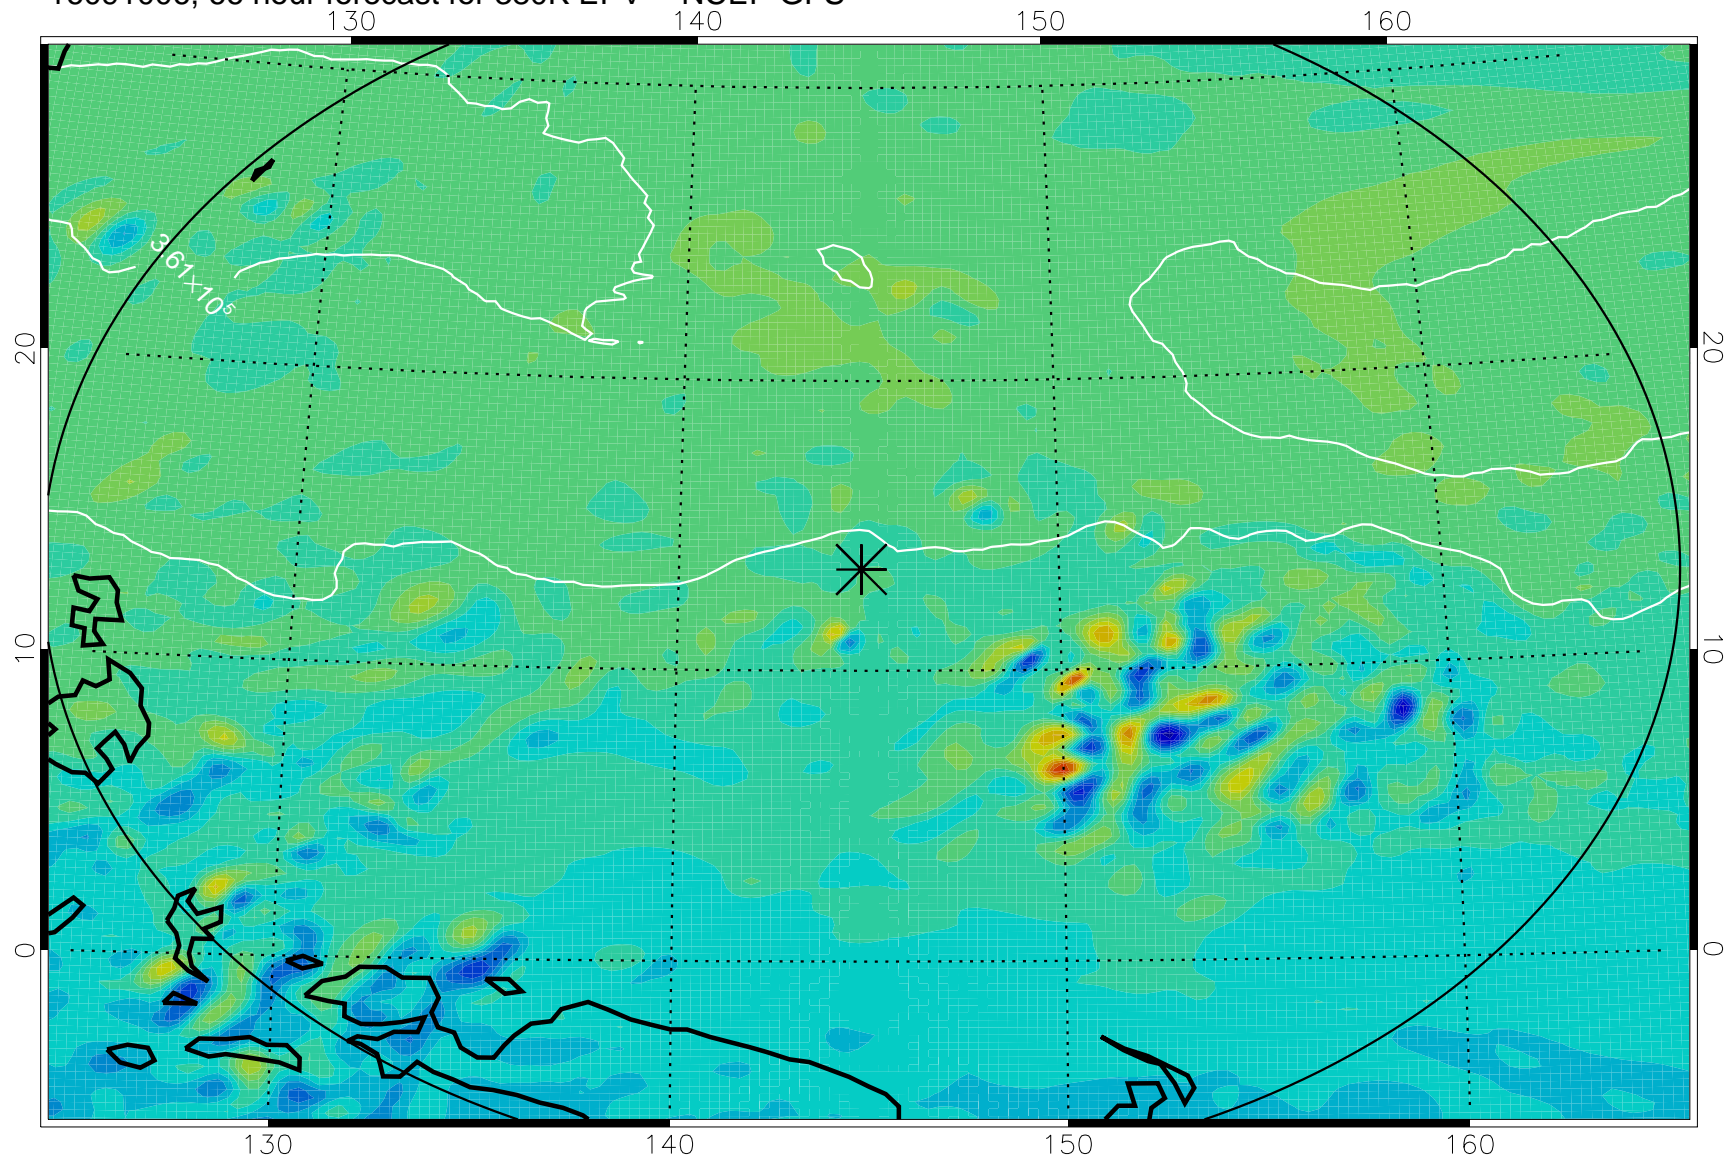

16090918, 54 hour forecast for 380K EPV -- NCEP GFS

380K Montgomery Streamfunction, white

Range ring of 2304 km

16091000, 60 hour forecast for 380K EPV -- NCEP GFS

380K Montgomery Streamfunction, white

Range ring of 2304 km

16091006, 66 hour forecast for 380K EPV -- NCEP GFS

380K Montgomery Streamfunction, white

Range ring of 2304 km

16091012, 72 hour forecast for 380K EPV -- NCEP GFS

380K Montgomery Streamfunction, white

Range ring of 2304 km

16091018, 78 hour forecast for 380K EPV -- NCEP GFS

380K Montgomery Streamfunction, white

Range ring of 2304 km

16091100, 84 hour forecast for 380K EPV -- NCEP GFS

380K Montgomery Streamfunction, white

Range ring of 2304 km

16091106, 90 hour forecast for 380K EPV -- NCEP GFS

380K Montgomery Streamfunction, white

Range ring of 2304 km

16091112, 96 hour forecast for 380K EPV -- NCEP GFS

380K Montgomery Streamfunction, white

Range ring of 2304 km