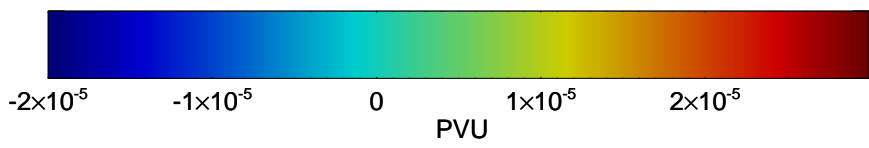

16090806, 18 hour forecast for 380K EPV -- NCEP GFS

380K Montgomery Streamfunction, white

Range ring of 2304 km