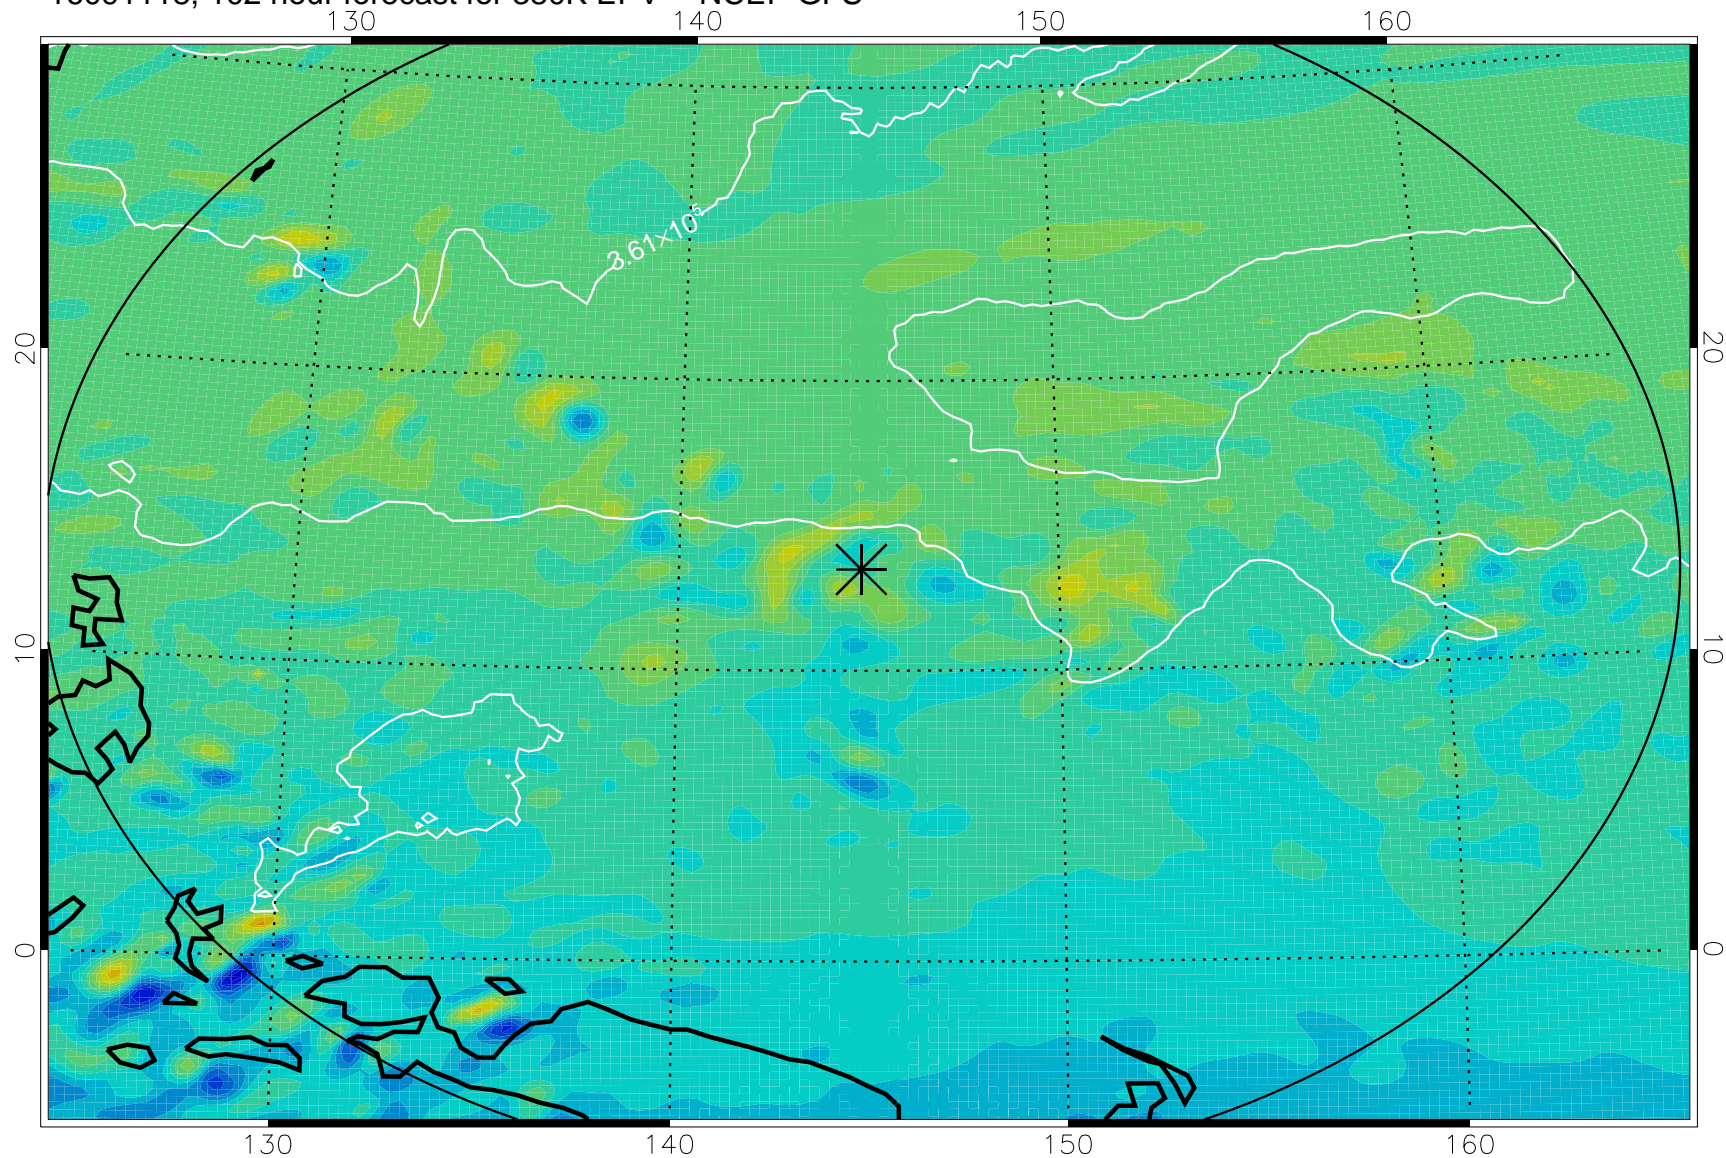

16091018, 78 hour forecast for 380K EPV -- NCEP GFS

380K Montgomery Streamfunction, white

Range ring of 2304 km

16091100, 84 hour forecast for 380K EPV -- NCEP GFS

380K Montgomery Streamfunction, white

Range ring of 2304 km

16091106, 90 hour forecast for 380K EPV -- NCEP GFS

380K Montgomery Streamfunction, white

Range ring of 2304 km

16091112, 96 hour forecast for 380K EPV -- NCEP GFS

380K Montgomery Streamfunction, white

Range ring of 2304 km

16091118, 102 hour forecast for 380K EPV -- NCEP GFS

380K Montgomery Streamfunction, white

Range ring of 2304 km

16091200, 108 hour forecast for 380K EPV -- NCEP GFS

380K Montgomery Streamfunction, white

Range ring of 2304 km

16091206, 114 hour forecast for 380K EPV -- NCEP GFS

380K Montgomery Streamfunction, white

Range ring of 2304 km

16091212, 120 hour forecast for 380K EPV -- NCEP GFS

380K Montgomery Streamfunction, white

Range ring of 2304 km