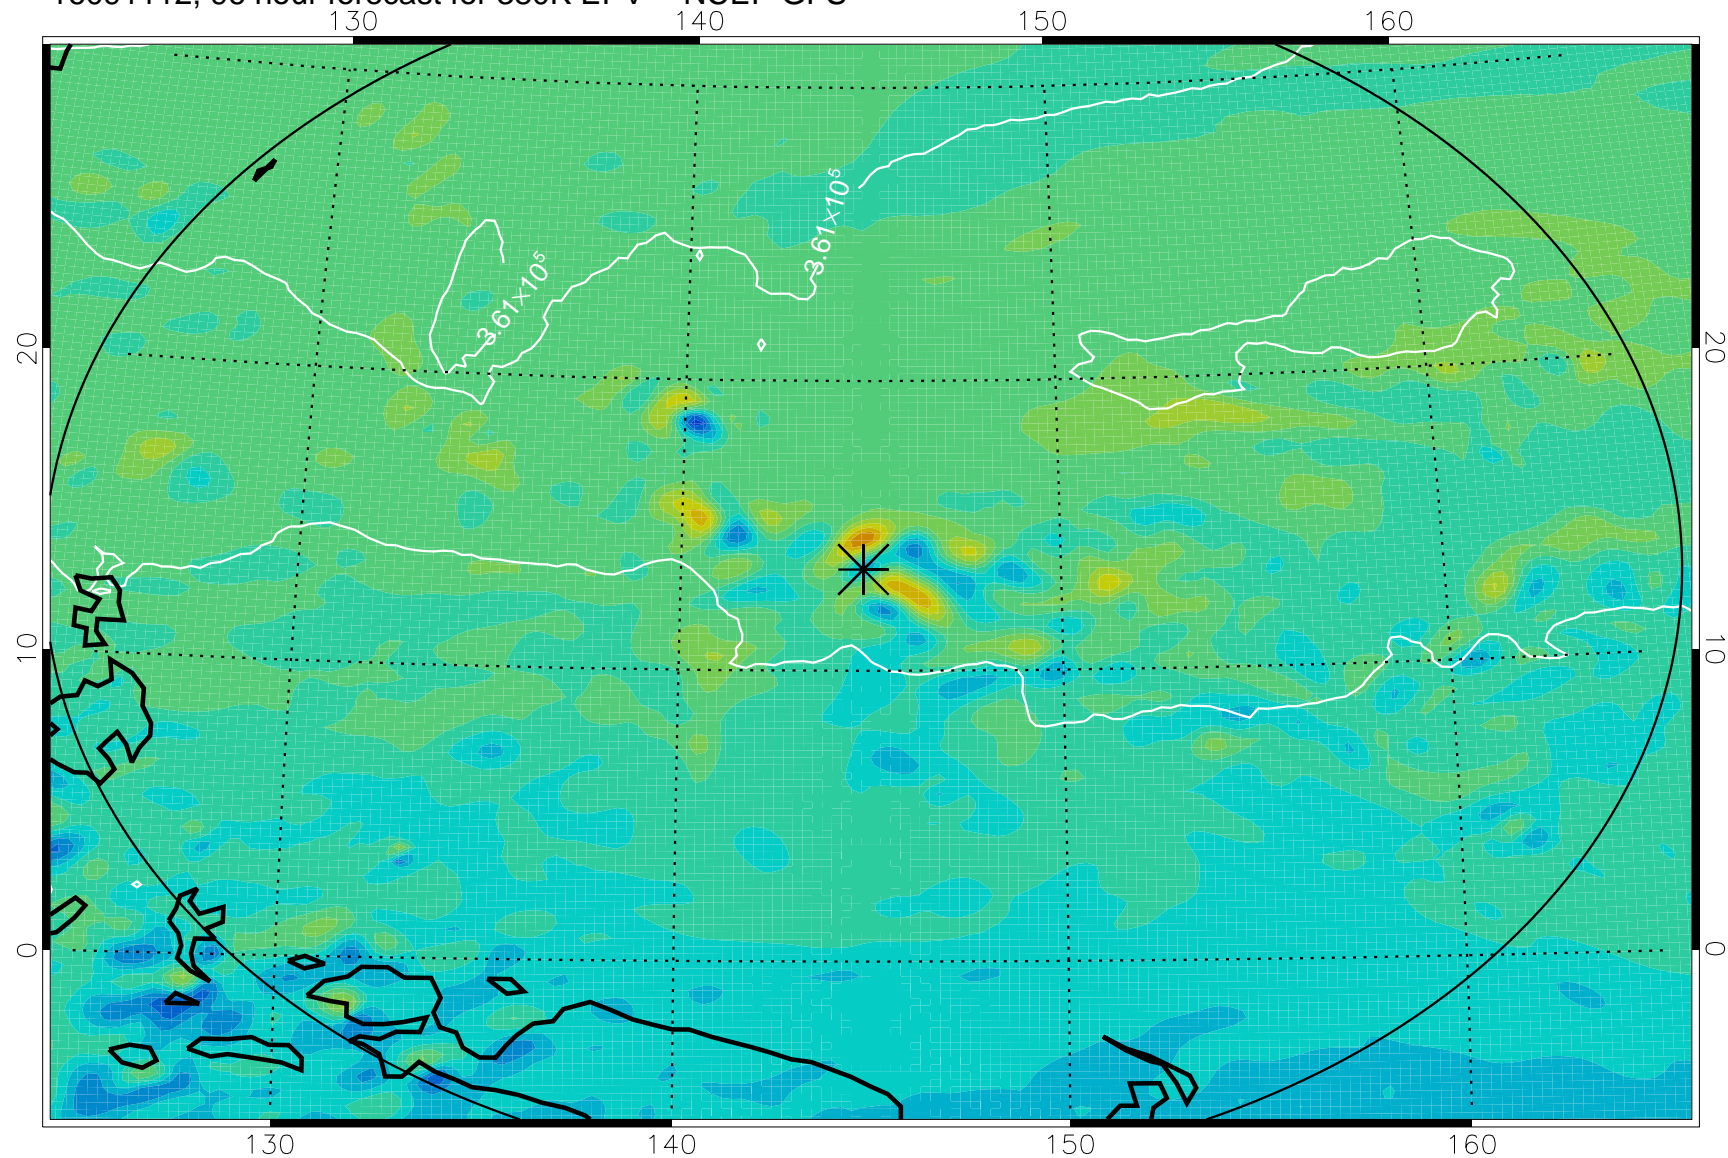

16091006, 66 hour forecast for 380K EPV -- NCEP GFS

380K Montgomery Streamfunction, white

Range ring of 2304 km

16091012, 72 hour forecast for 380K EPV -- NCEP GFS

380K Montgomery Streamfunction, white

Range ring of 2304 km

16091018, 78 hour forecast for 380K EPV -- NCEP GFS

380K Montgomery Streamfunction, white

Range ring of 2304 km

16091100, 84 hour forecast for 380K EPV -- NCEP GFS

380K Montgomery Streamfunction, white

Range ring of 2304 km

16091106, 90 hour forecast for 380K EPV -- NCEP GFS

380K Montgomery Streamfunction, white

Range ring of 2304 km

16091112, 96 hour forecast for 380K EPV -- NCEP GFS

380K Montgomery Streamfunction, white

Range ring of 2304 km

16091118, 102 hour forecast for 380K EPV -- NCEP GFS

380K Montgomery Streamfunction, white

Range ring of 2304 km

16091200, 108 hour forecast for 380K EPV -- NCEP GFS

380K Montgomery Streamfunction, white

Range ring of 2304 km