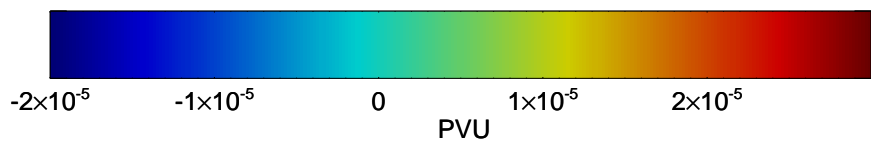

16091112, 96 hour forecast for 380K EPV -- NCEP GFS

380K Montgomery Streamfunction, white

Range ring of 2304 km