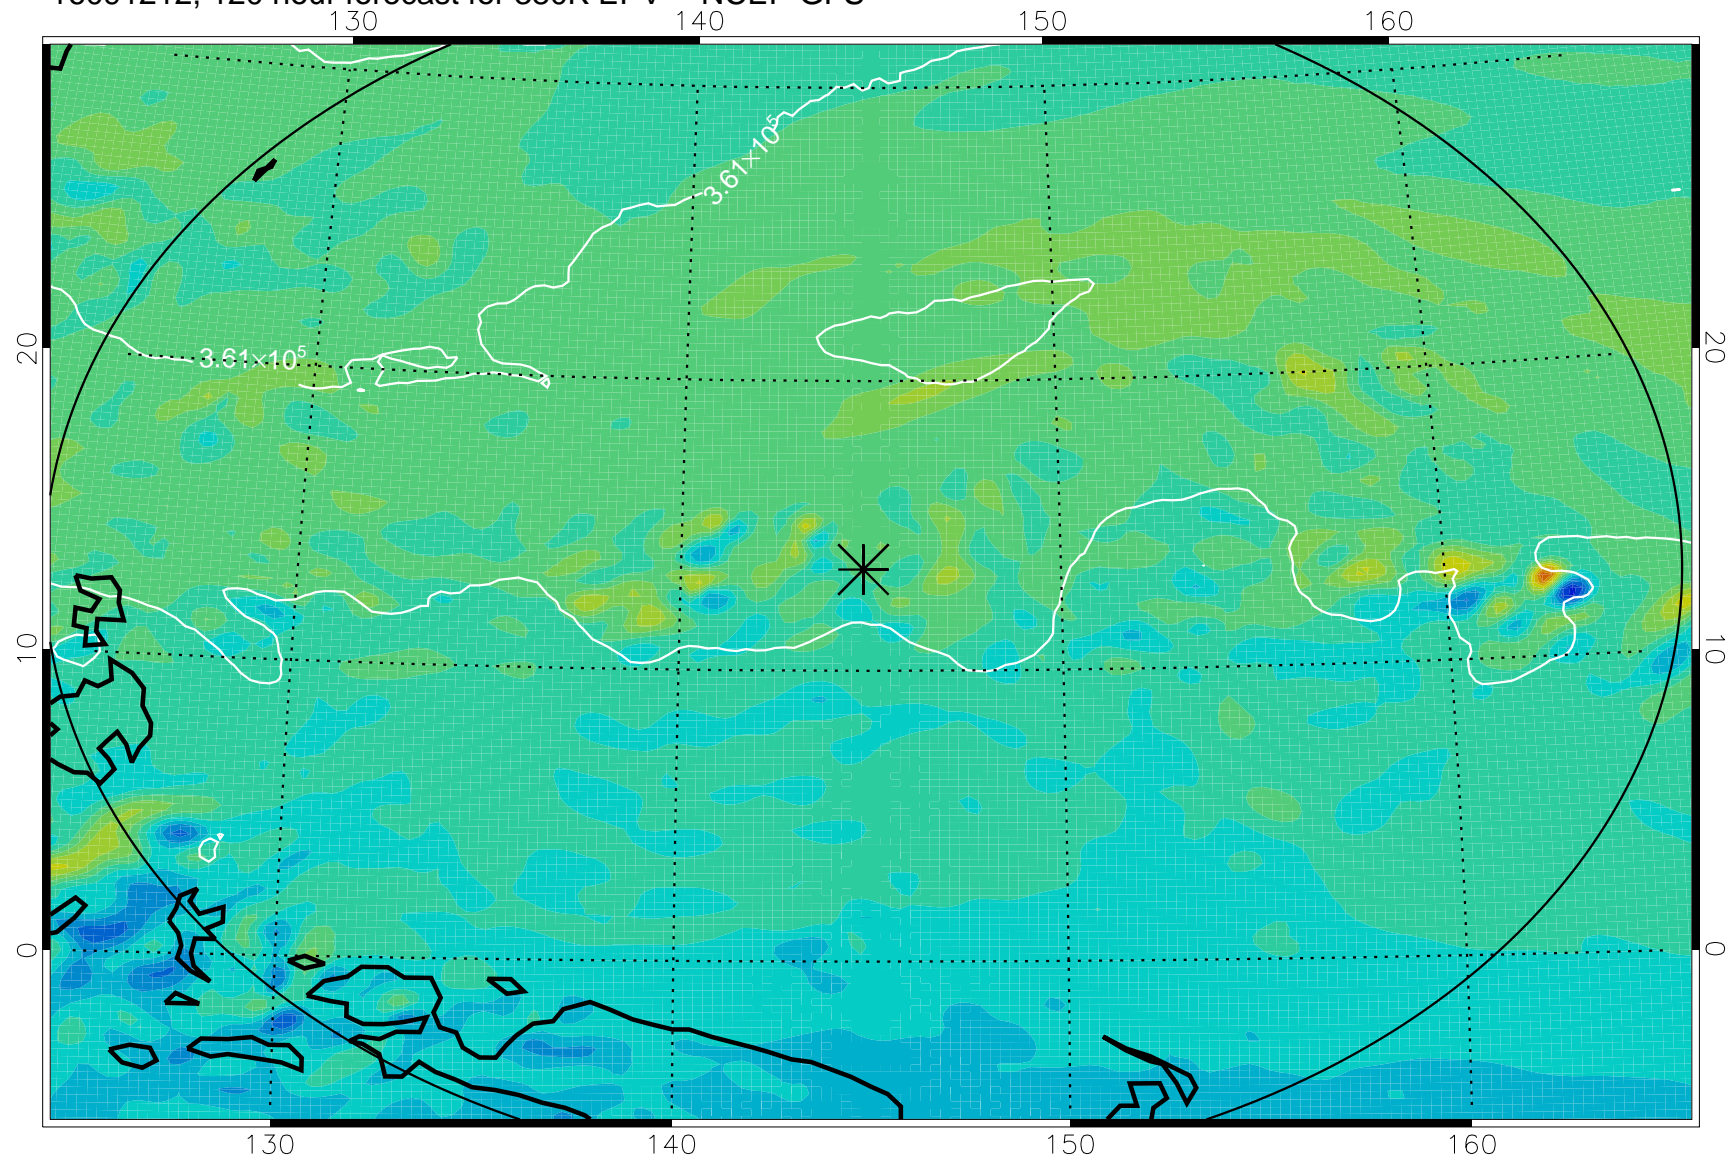

16091018, 78 hour forecast for 380K EPV -- NCEP GFS

380K Montgomery Streamfunction, white

Range ring of 2304 km

16091100, 84 hour forecast for 380K EPV -- NCEP GFS

380K Montgomery Streamfunction, white

Range ring of 2304 km

16091106, 90 hour forecast for 380K EPV -- NCEP GFS

380K Montgomery Streamfunction, white

Range ring of 2304 km

16091112, 96 hour forecast for 380K EPV -- NCEP GFS

380K Montgomery Streamfunction, white

Range ring of 2304 km

16091118, 102 hour forecast for 380K EPV -- NCEP GFS

380K Montgomery Streamfunction, white

Range ring of 2304 km

16091200, 108 hour forecast for 380K EPV -- NCEP GFS

380K Montgomery Streamfunction, white

Range ring of 2304 km

16091206, 114 hour forecast for 380K EPV -- NCEP GFS

380K Montgomery Streamfunction, white

Range ring of 2304 km

16091212, 120 hour forecast for 380K EPV -- NCEP GFS

380K Montgomery Streamfunction, white

Range ring of 2304 km