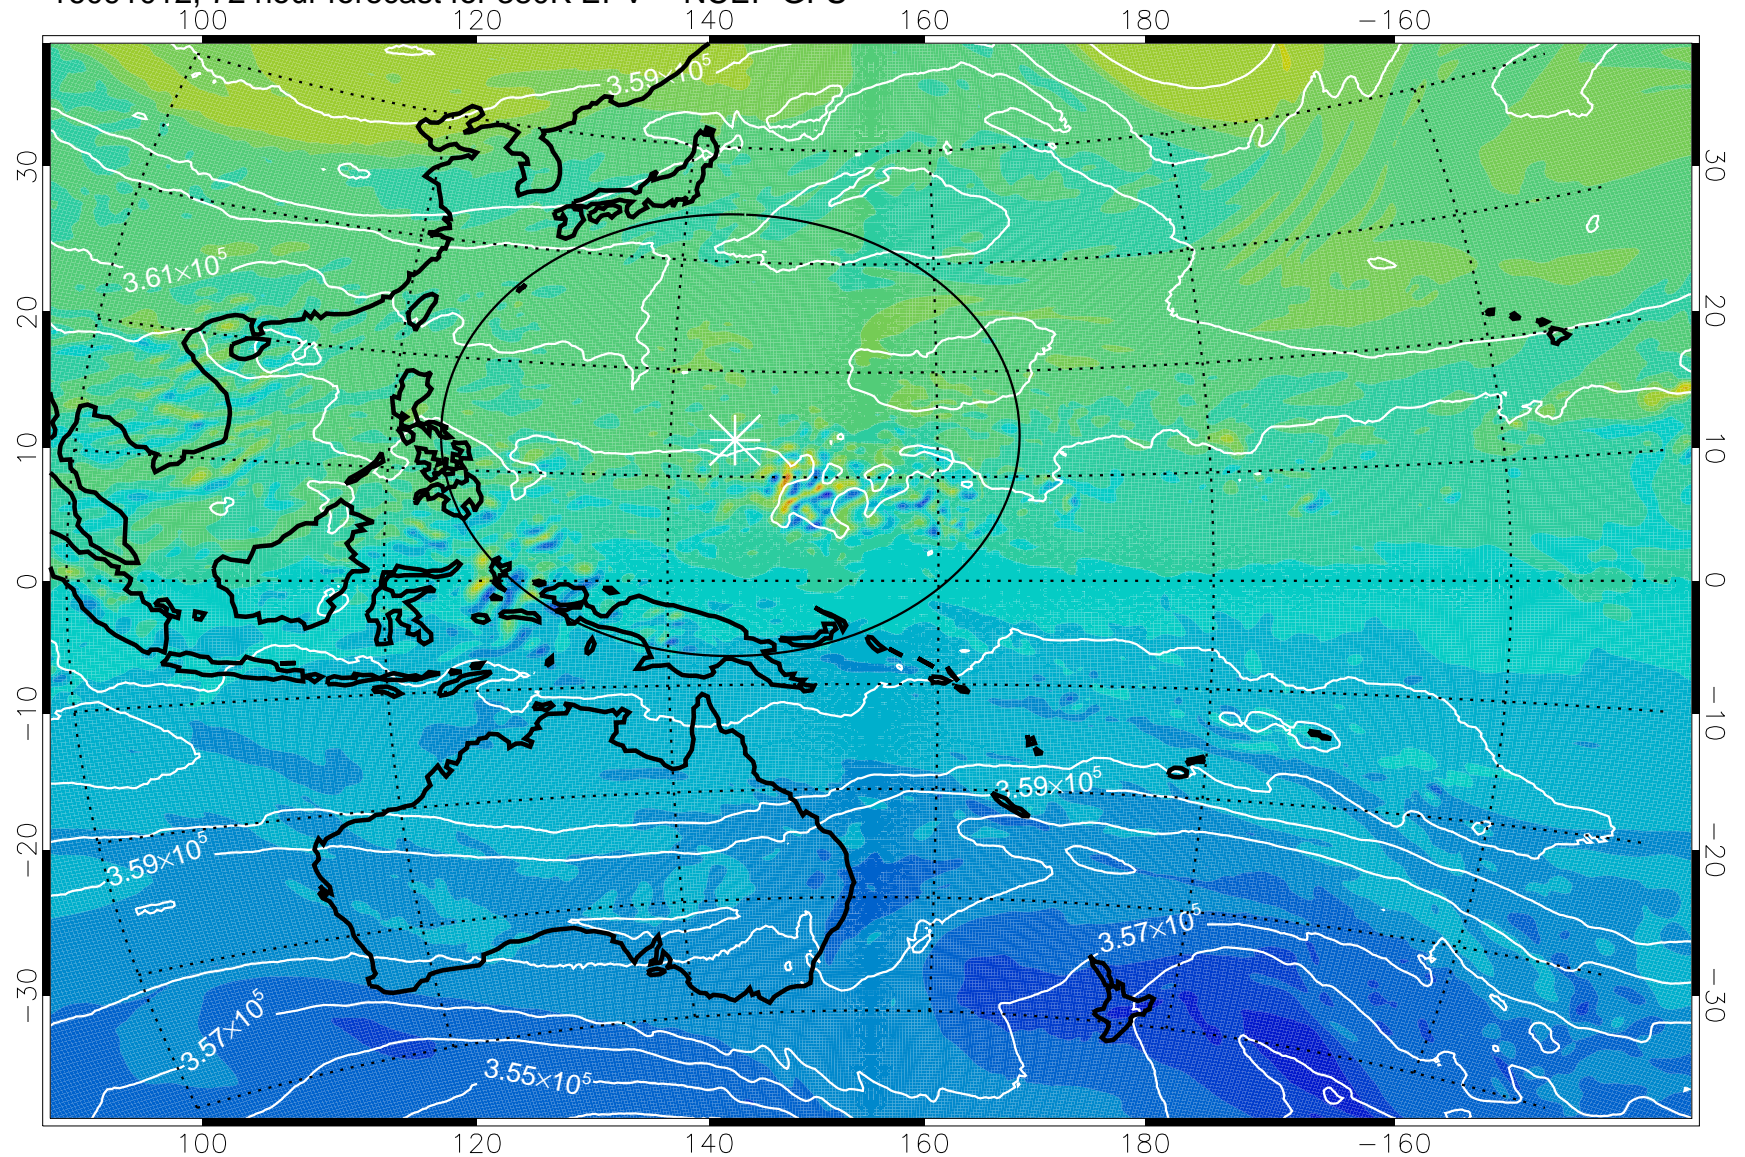

16090906, 42 hour forecast for 380K EPV -- NCEP GFS

16090912, 48 hour forecast for 380K EPV -- NCEP GFS

380K Montgomery Streamfunction, white

Range ring of 2304 km

16090918, 54 hour forecast for 380K EPV -- NCEP GFS

380K Montgomery Streamfunction, white

Range ring of 2304 km

16091000, 60 hour forecast for 380K EPV -- NCEP GFS

380K Montgomery Streamfunction, white

Range ring of 2304 km

16091006, 66 hour forecast for 380K EPV -- NCEP GFS

380K Montgomery Streamfunction, white

Range ring of 2304 km

16091012, 72 hour forecast for 380K EPV -- NCEP GFS

380K Montgomery Streamfunction, white

Range ring of 2304 km

16091018, 78 hour forecast for 380K EPV -- NCEP GFS

380K Montgomery Streamfunction, white

Range ring of 2304 km

16091100, 84 hour forecast for 380K EPV -- NCEP GFS

380K Montgomery Streamfunction, white

Range ring of 2304 km

16091106, 90 hour forecast for 380K EPV -- NCEP GFS