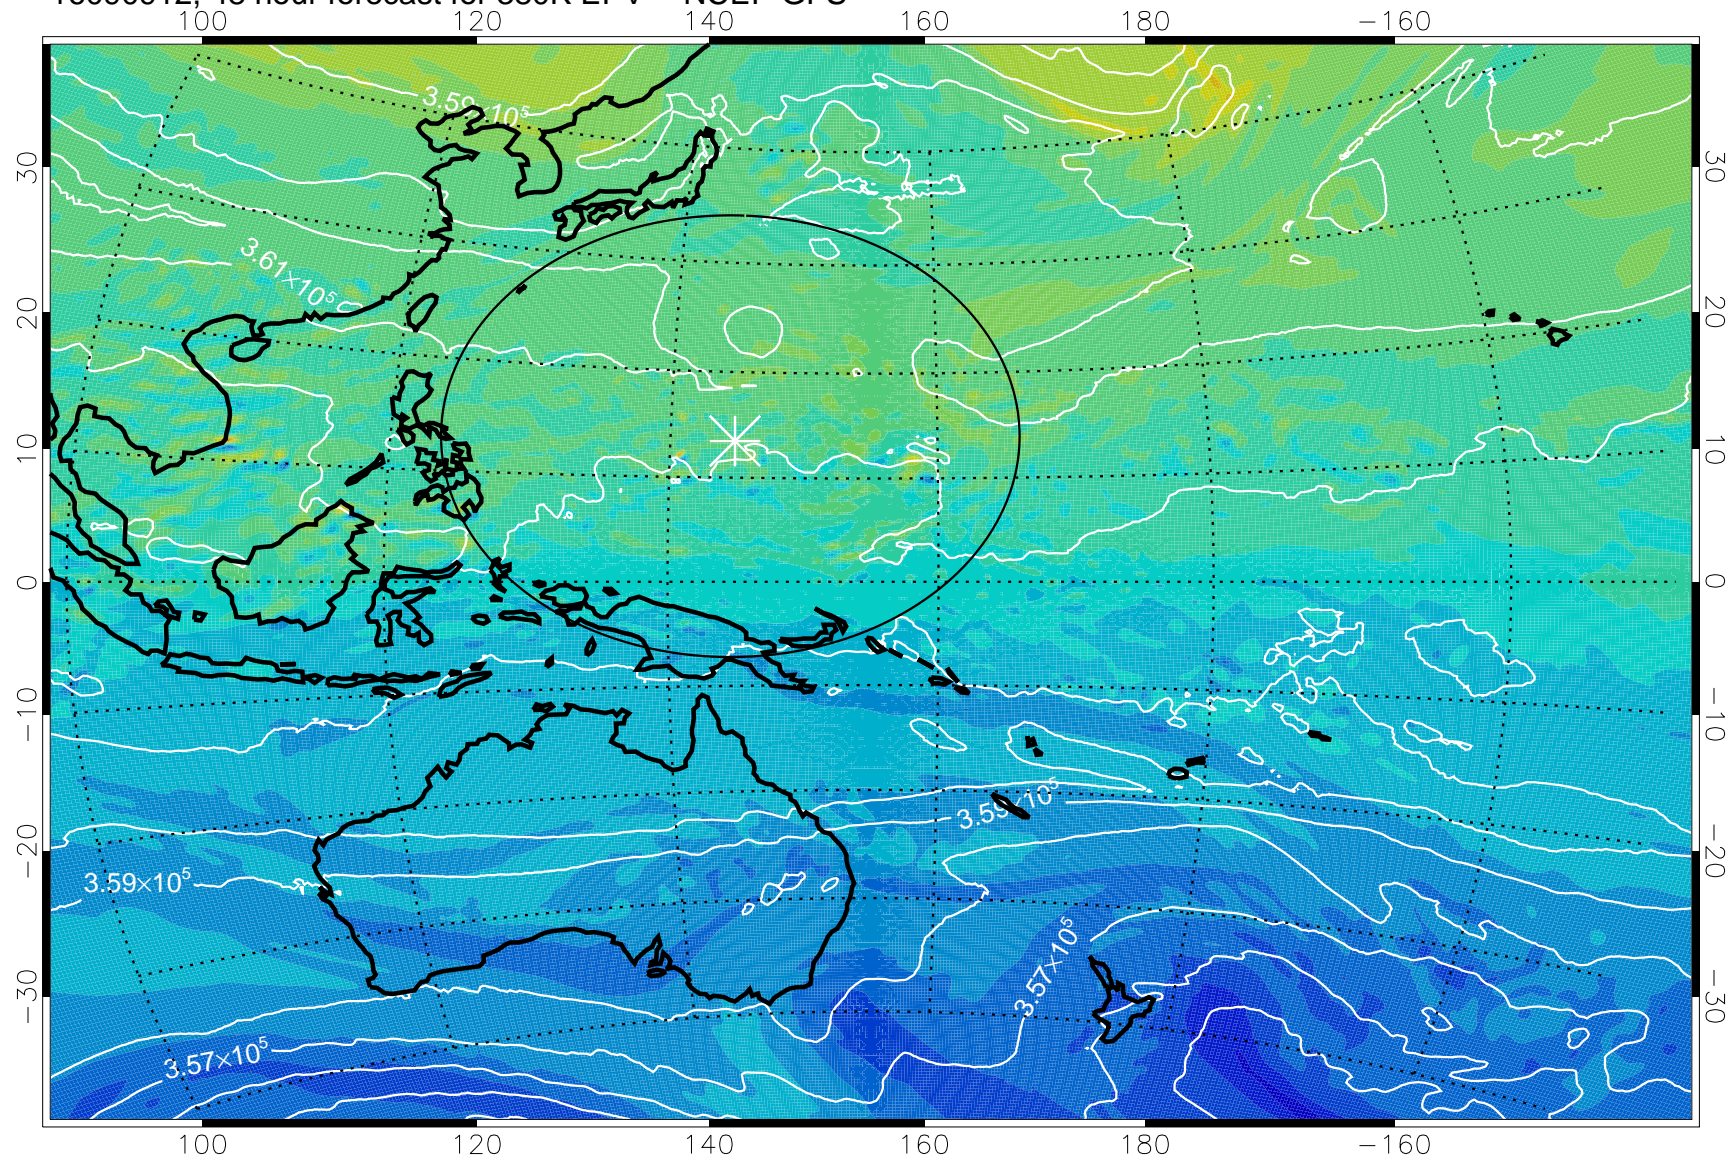

16090818, 30 hour forecast for 380K EPV -- NCEP GFS

380K Montgomery Streamfunction, white

Range ring of 2304 km

16090900, 36 hour forecast for 380K EPV -- NCEP GFS

380K Montgomery Streamfunction, white

Range ring of 2304 km

16090906, 42 hour forecast for 380K EPV -- NCEP GFS

16090912, 48 hour forecast for 380K EPV -- NCEP GFS

380K Montgomery Streamfunction, white

Range ring of 2304 km

16090918, 54 hour forecast for 380K EPV -- NCEP GFS

380K Montgomery Streamfunction, white

Range ring of 2304 km

16091000, 60 hour forecast for 380K EPV -- NCEP GFS

380K Montgomery Streamfunction, white

Range ring of 2304 km

16091006, 66 hour forecast for 380K EPV -- NCEP GFS

380K Montgomery Streamfunction, white

Range ring of 2304 km

16091012, 72 hour forecast for 380K EPV -- NCEP GFS

380K Montgomery Streamfunction, white

Range ring of 2304 km

16091018, 78 hour forecast for 380K EPV -- NCEP GFS