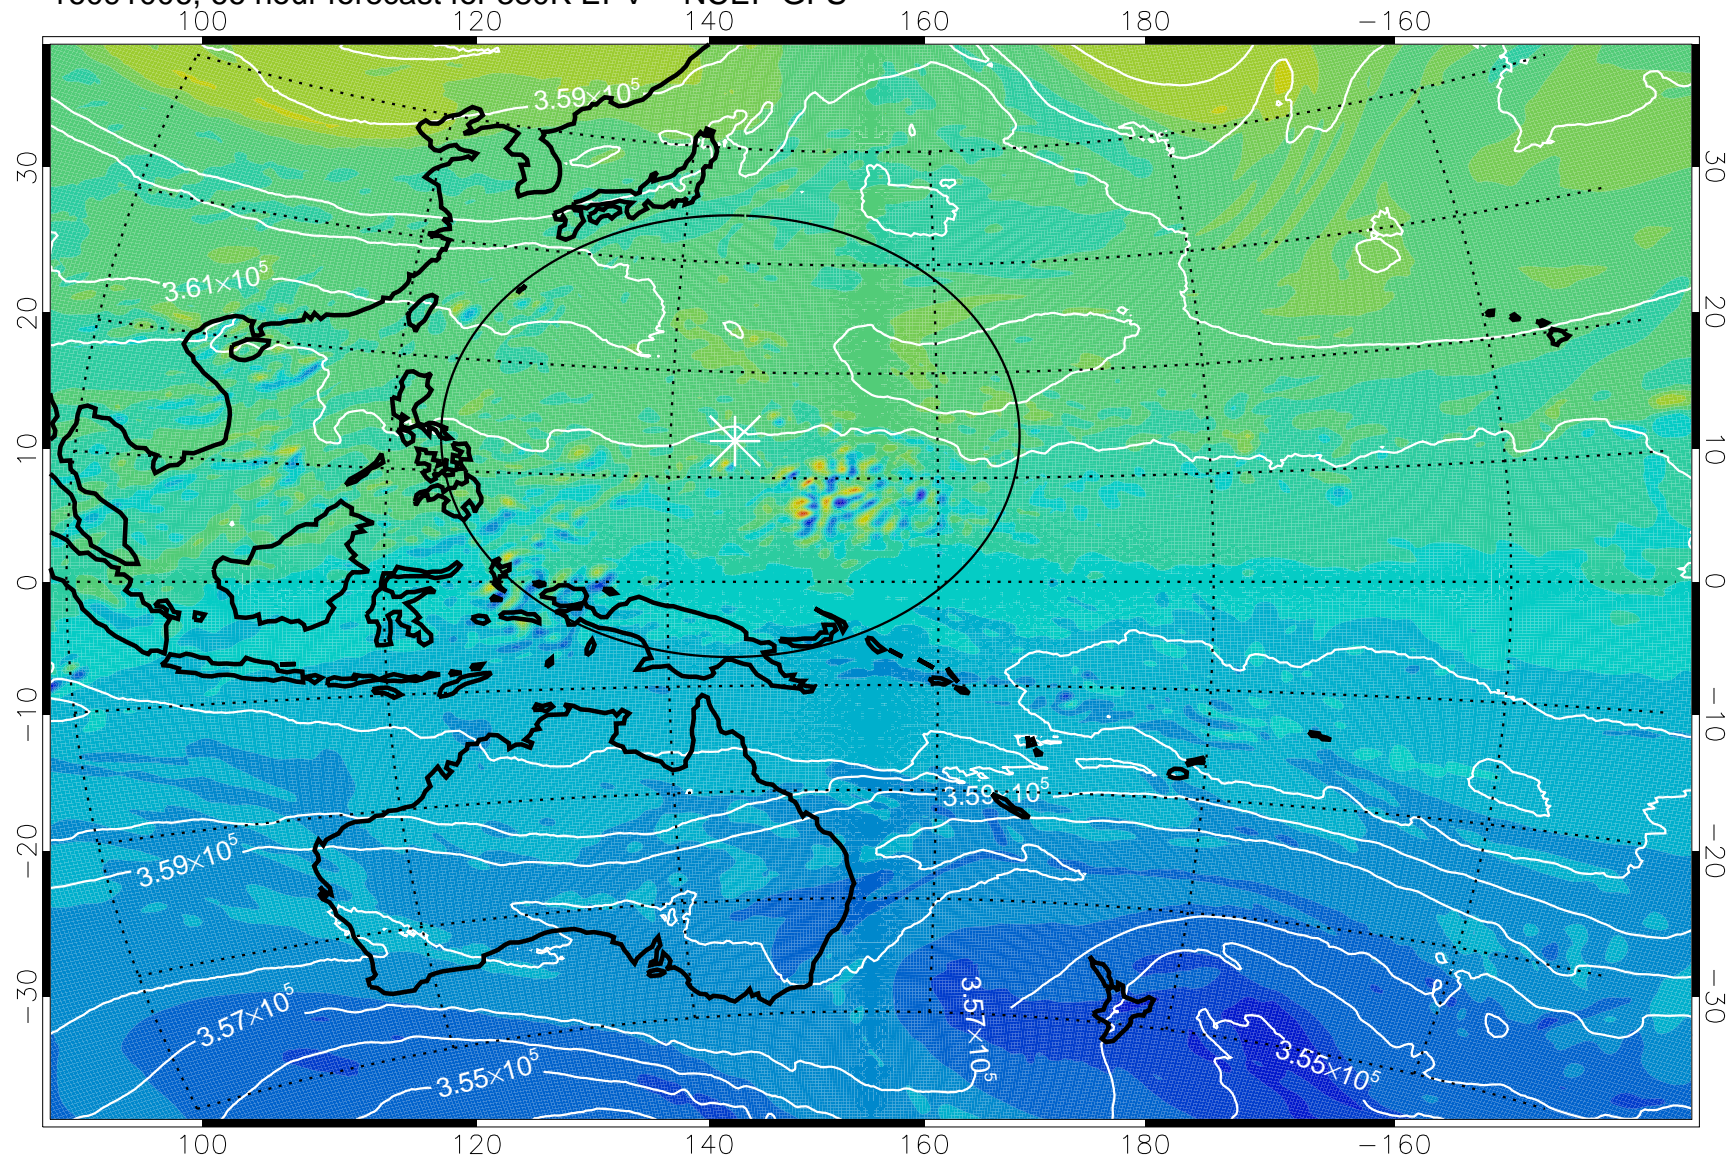

16090906, 42 hour forecast for 380K EPV -- NCEP GFS

16090912, 48 hour forecast for 380K EPV -- NCEP GFS

380K Montgomery Streamfunction, white

Range ring of 2304 km

16090918, 54 hour forecast for 380K EPV -- NCEP GFS

380K Montgomery Streamfunction, white

Range ring of 2304 km

16091000, 60 hour forecast for 380K EPV -- NCEP GFS

380K Montgomery Streamfunction, white

Range ring of 2304 km

16091006, 66 hour forecast for 380K EPV -- NCEP GFS

380K Montgomery Streamfunction, white

Range ring of 2304 km

16091012, 72 hour forecast for 380K EPV -- NCEP GFS

380K Montgomery Streamfunction, white

Range ring of 2304 km

16091018, 78 hour forecast for 380K EPV -- NCEP GFS

380K Montgomery Streamfunction, white

Range ring of 2304 km

16091100, 84 hour forecast for 380K EPV -- NCEP GFS

380K Montgomery Streamfunction, white

Range ring of 2304 km

16091106, 90 hour forecast for 380K EPV -- NCEP GFS