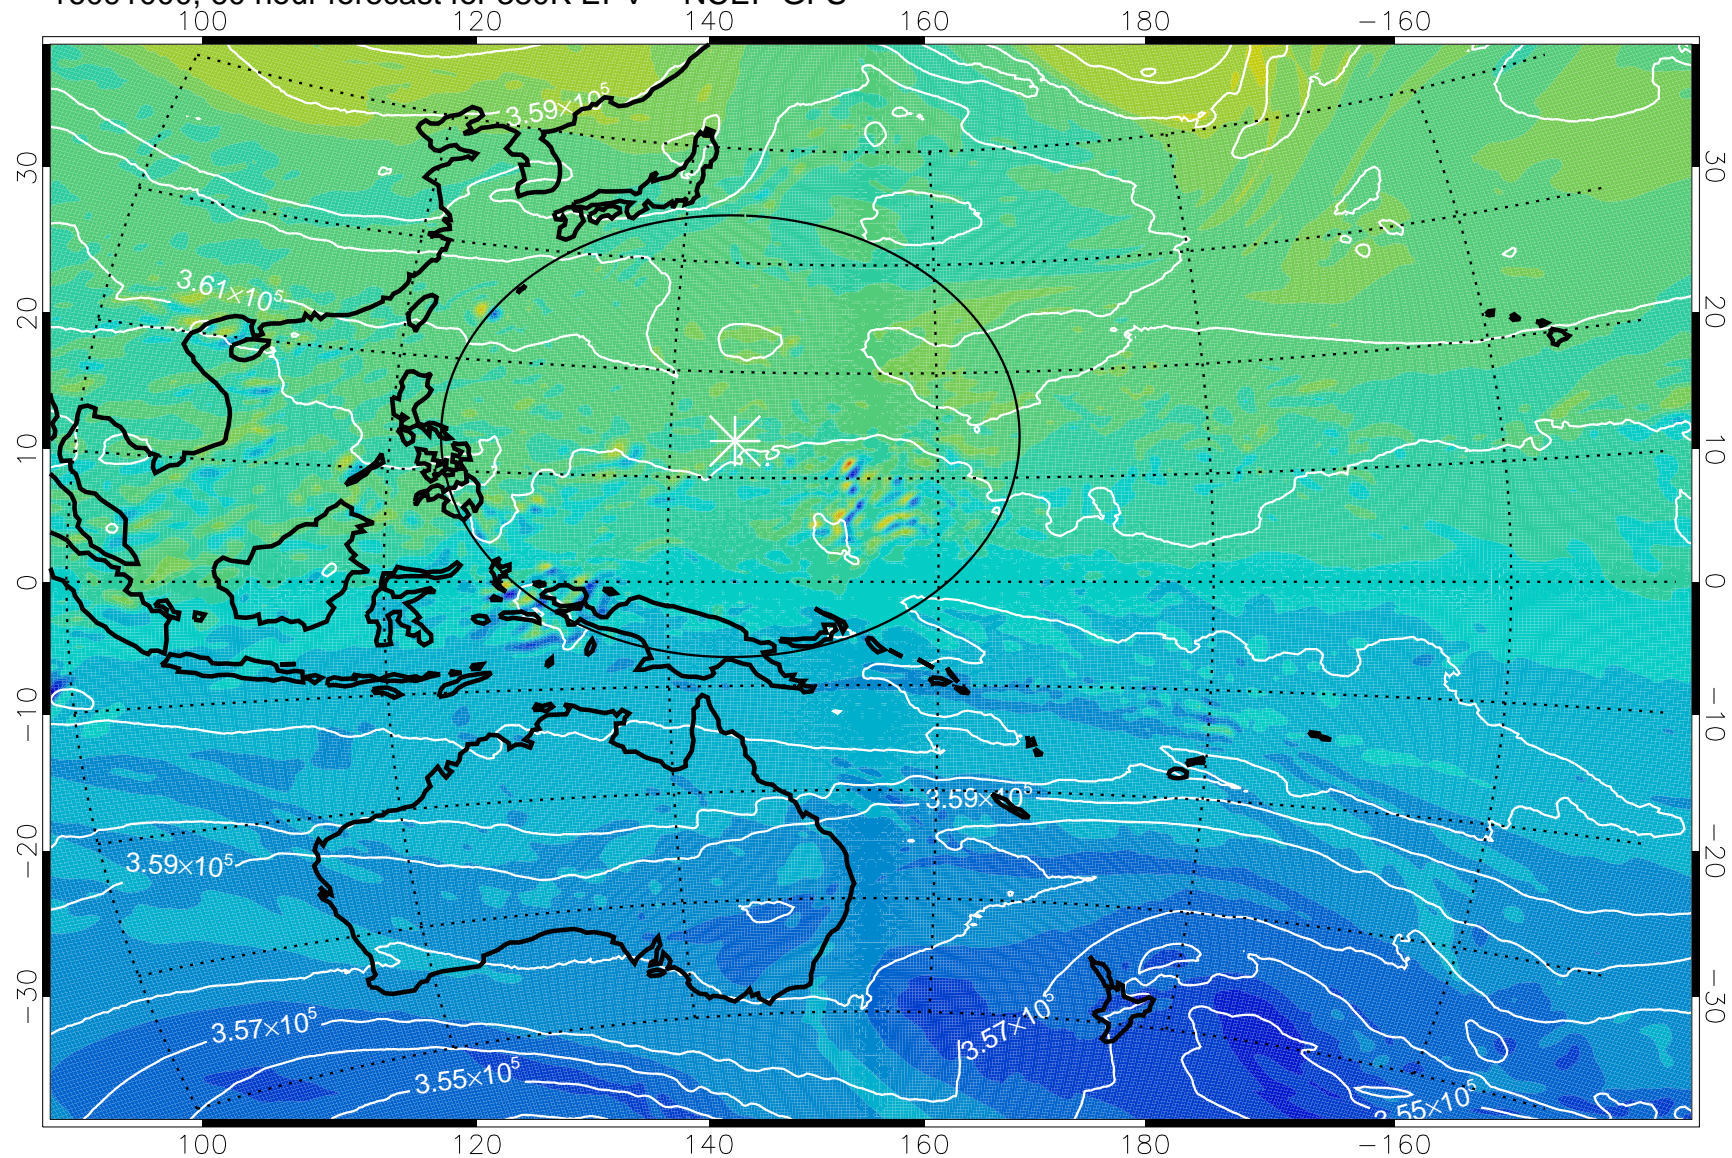

16090818, 30 hour forecast for 380K EPV -- NCEP GFS

380K Montgomery Streamfunction, white

Range ring of 2304 km

16090900, 36 hour forecast for 380K EPV -- NCEP GFS

380K Montgomery Streamfunction, white

Range ring of 2304 km

16090906, 42 hour forecast for 380K EPV -- NCEP GFS

16090912, 48 hour forecast for 380K EPV -- NCEP GFS

380K Montgomery Streamfunction, white

Range ring of 2304 km

16090918, 54 hour forecast for 380K EPV -- NCEP GFS

380K Montgomery Streamfunction, white

Range ring of 2304 km

16091000, 60 hour forecast for 380K EPV -- NCEP GFS

380K Montgomery Streamfunction, white

Range ring of 2304 km

16091006, 66 hour forecast for 380K EPV -- NCEP GFS

380K Montgomery Streamfunction, white

Range ring of 2304 km

16091012, 72 hour forecast for 380K EPV -- NCEP GFS

380K Montgomery Streamfunction, white

Range ring of 2304 km

16091018, 78 hour forecast for 380K EPV -- NCEP GFS