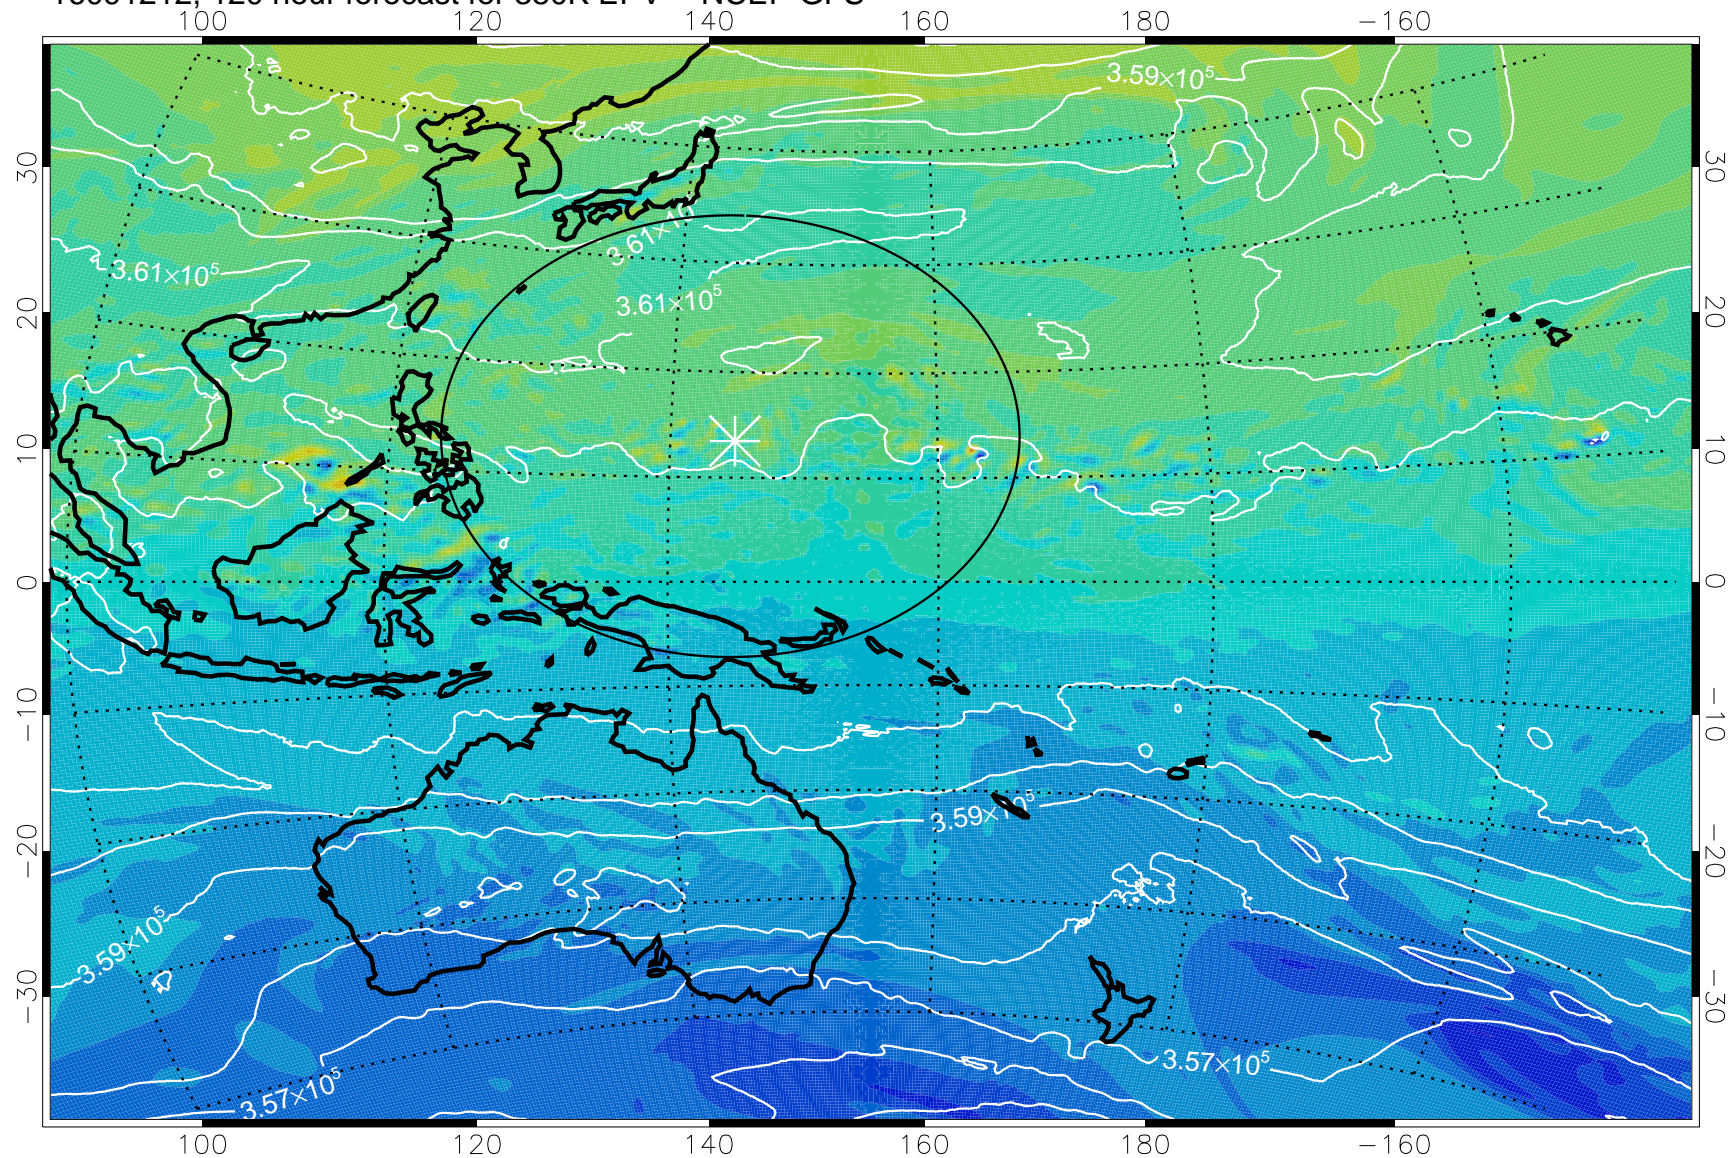

380K Montgomery Streamfunction, white

Range ring of 2304 km

16091112, 96 hour forecast for 380K EPV -- NCEP GFS

380K Montgomery Streamfunction, white

Range ring of 2304 km

16091118, 102 hour forecast for 380K EPV -- NCEP GFS

380K Montgomery Streamfunction, white

Range ring of 2304 km

16091200, 108 hour forecast for 380K EPV -- NCEP GFS

380K Montgomery Streamfunction, white

Range ring of 2304 km

16091206, 114 hour forecast for 380K EPV -- NCEP GFS

380K Montgomery Streamfunction, white

Range ring of 2304 km

16091212, 120 hour forecast for 380K EPV -- NCEP GFS

380K Montgomery Streamfunction, white

Range ring of 2304 km