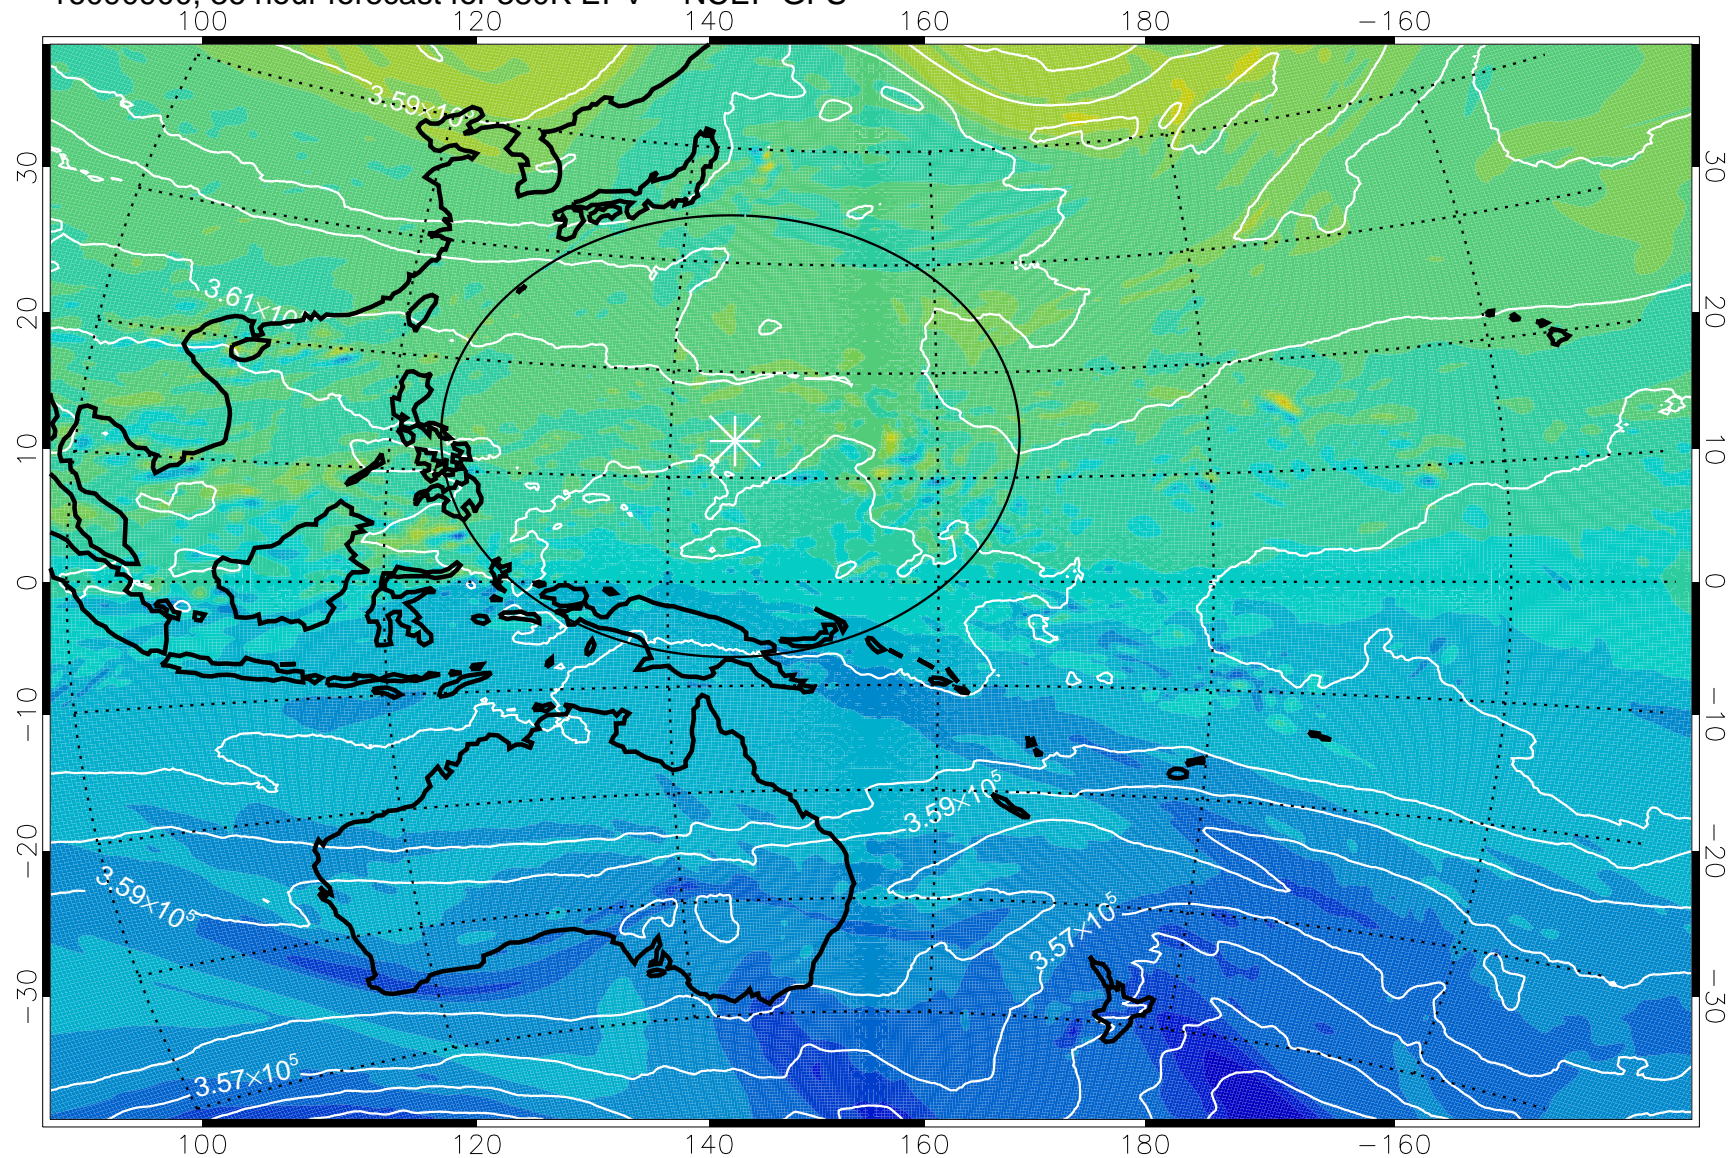

16090818, 30 hour forecast for 380K EPV -- NCEP GFS

380K Montgomery Streamfunction, white

Range ring of 2304 km

16090900, 36 hour forecast for 380K EPV -- NCEP GFS

380K Montgomery Streamfunction, white

Range ring of 2304 km

16090906, 42 hour forecast for 380K EPV -- NCEP GFS

16090912, 48 hour forecast for 380K EPV -- NCEP GFS

380K Montgomery Streamfunction, white

Range ring of 2304 km

16090918, 54 hour forecast for 380K EPV -- NCEP GFS

380K Montgomery Streamfunction, white

Range ring of 2304 km

16091000, 60 hour forecast for 380K EPV -- NCEP GFS

380K Montgomery Streamfunction, white

Range ring of 2304 km

16091006, 66 hour forecast for 380K EPV -- NCEP GFS

380K Montgomery Streamfunction, white

Range ring of 2304 km

16091012, 72 hour forecast for 380K EPV -- NCEP GFS

380K Montgomery Streamfunction, white

Range ring of 2304 km

16091018, 78 hour forecast for 380K EPV -- NCEP GFS