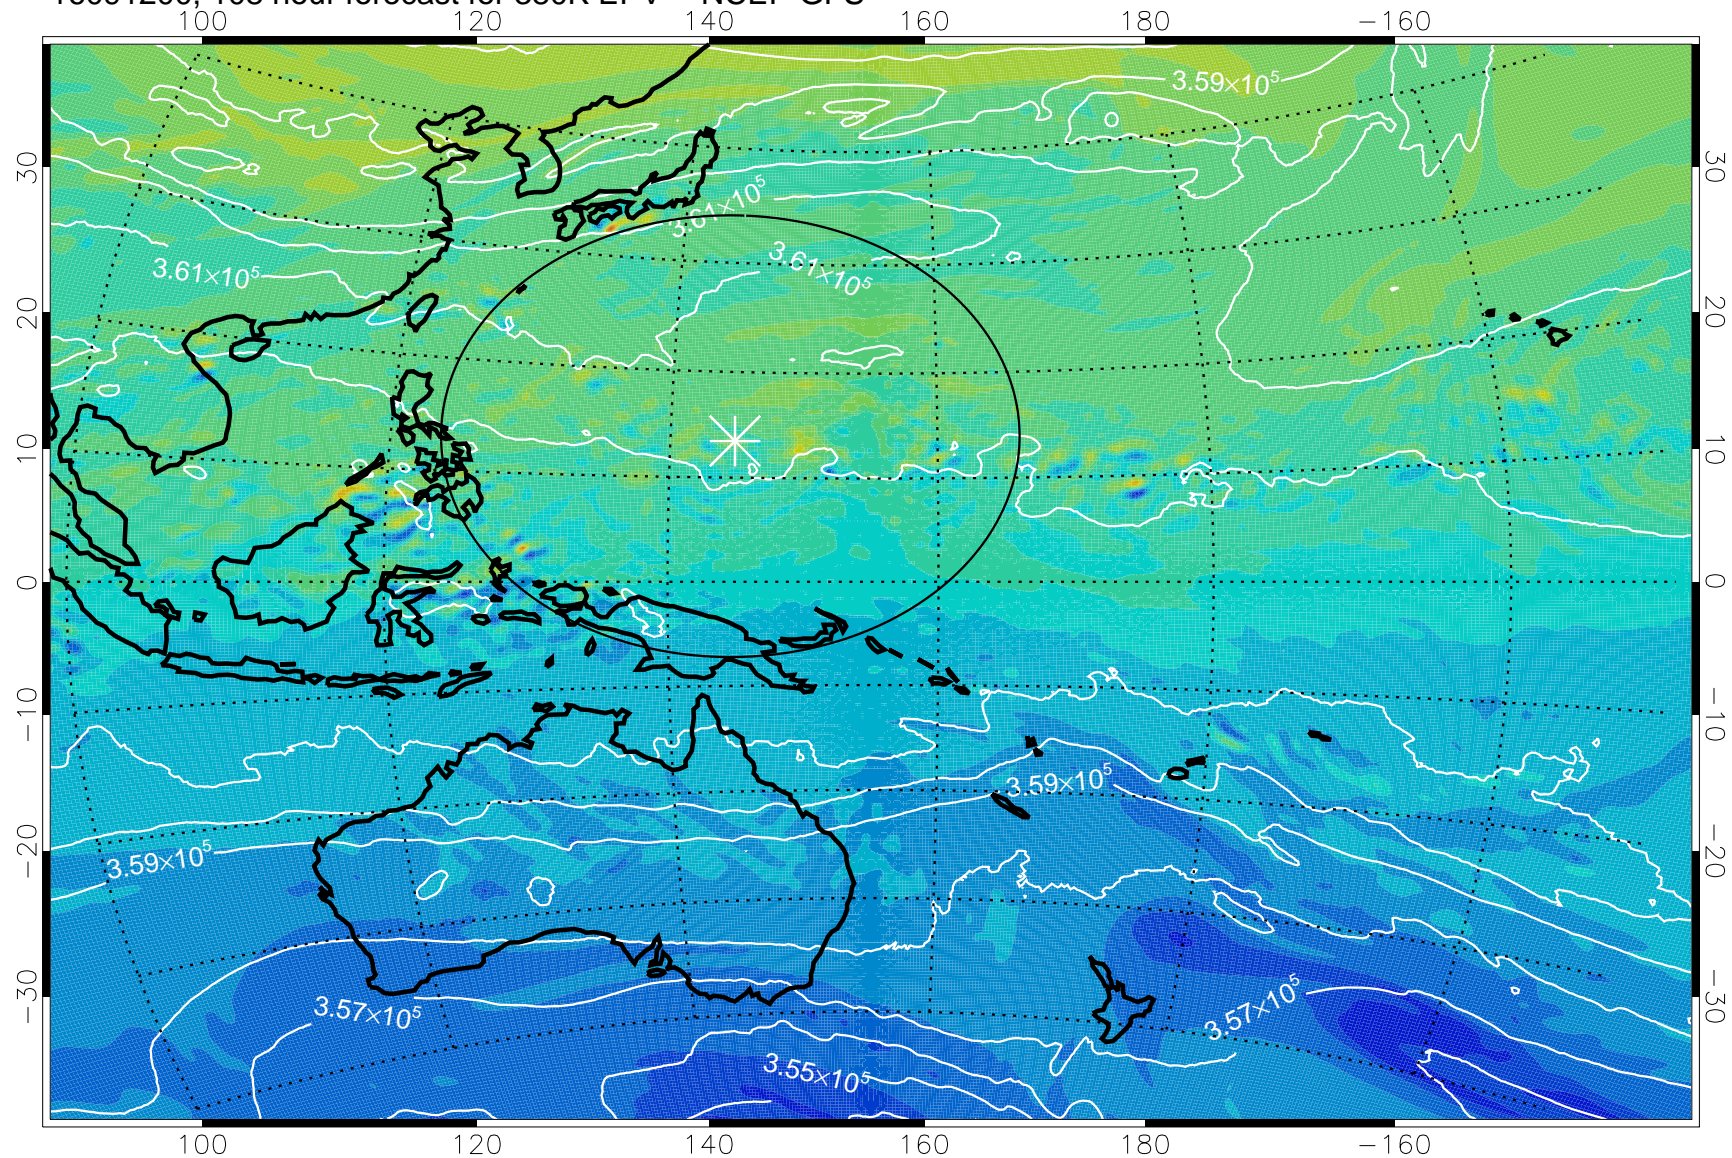

380K Montgomery Streamfunction, white

Range ring of 2304 km

16091100, 84 hour forecast for 380K EPV -- NCEP GFS

380K Montgomery Streamfunction, white

Range ring of 2304 km

16091106, 90 hour forecast for 380K EPV -- NCEP GFS

380K Montgomery Streamfunction, white

Range ring of 2304 km

16091112, 96 hour forecast for 380K EPV -- NCEP GFS

380K Montgomery Streamfunction, white

Range ring of 2304 km

16091118, 102 hour forecast for 380K EPV -- NCEP GFS

380K Montgomery Streamfunction, white

Range ring of 2304 km

16091200, 108 hour forecast for 380K EPV -- NCEP GFS

380K Montgomery Streamfunction, white

Range ring of 2304 km

16091206, 114 hour forecast for 380K EPV -- NCEP GFS

380K Montgomery Streamfunction, white

Range ring of 2304 km

16091212, 120 hour forecast for 380K EPV -- NCEP GFS

380K Montgomery Streamfunction, white

Range ring of 2304 km