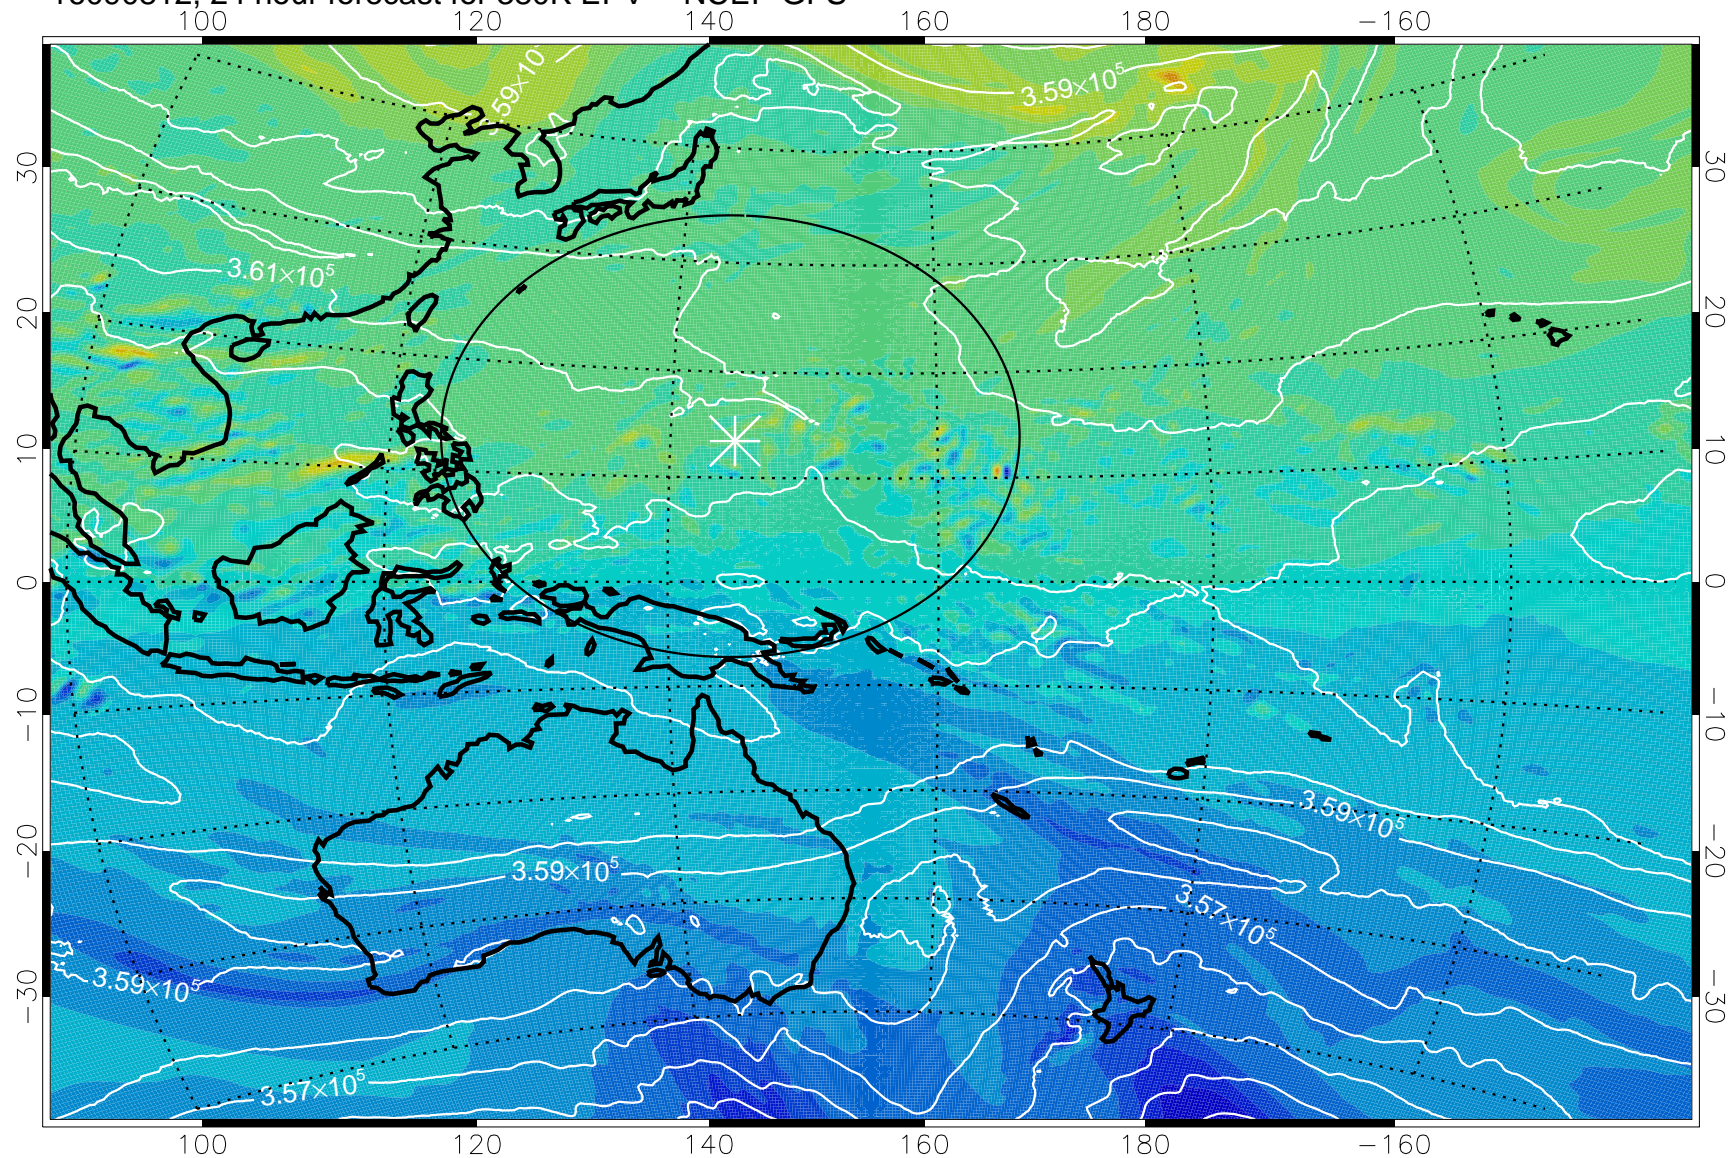

16090806, 18 hour forecast for 380K EPV -- NCEP GFS

380K Montgomery Streamfunction, white

Range ring of 2304 km

16090812, 24 hour forecast for 380K EPV -- NCEP GFS

380K Montgomery Streamfunction, white

Range ring of 2304 km

16090818, 30 hour forecast for 380K EPV -- NCEP GFS

380K Montgomery Streamfunction, white

Range ring of 2304 km

16090900, 36 hour forecast for 380K EPV -- NCEP GFS

380K Montgomery Streamfunction, white

Range ring of 2304 km

16090906, 42 hour forecast for 380K EPV -- NCEP GFS

16090912, 48 hour forecast for 380K EPV -- NCEP GFS

380K Montgomery Streamfunction, white

Range ring of 2304 km

16090918, 54 hour forecast for 380K EPV -- NCEP GFS

380K Montgomery Streamfunction, white

Range ring of 2304 km

16091000, 60 hour forecast for 380K EPV -- NCEP GFS

380K Montgomery Streamfunction, white

Range ring of 2304 km

16091006, 66 hour forecast for 380K EPV -- NCEP GFS