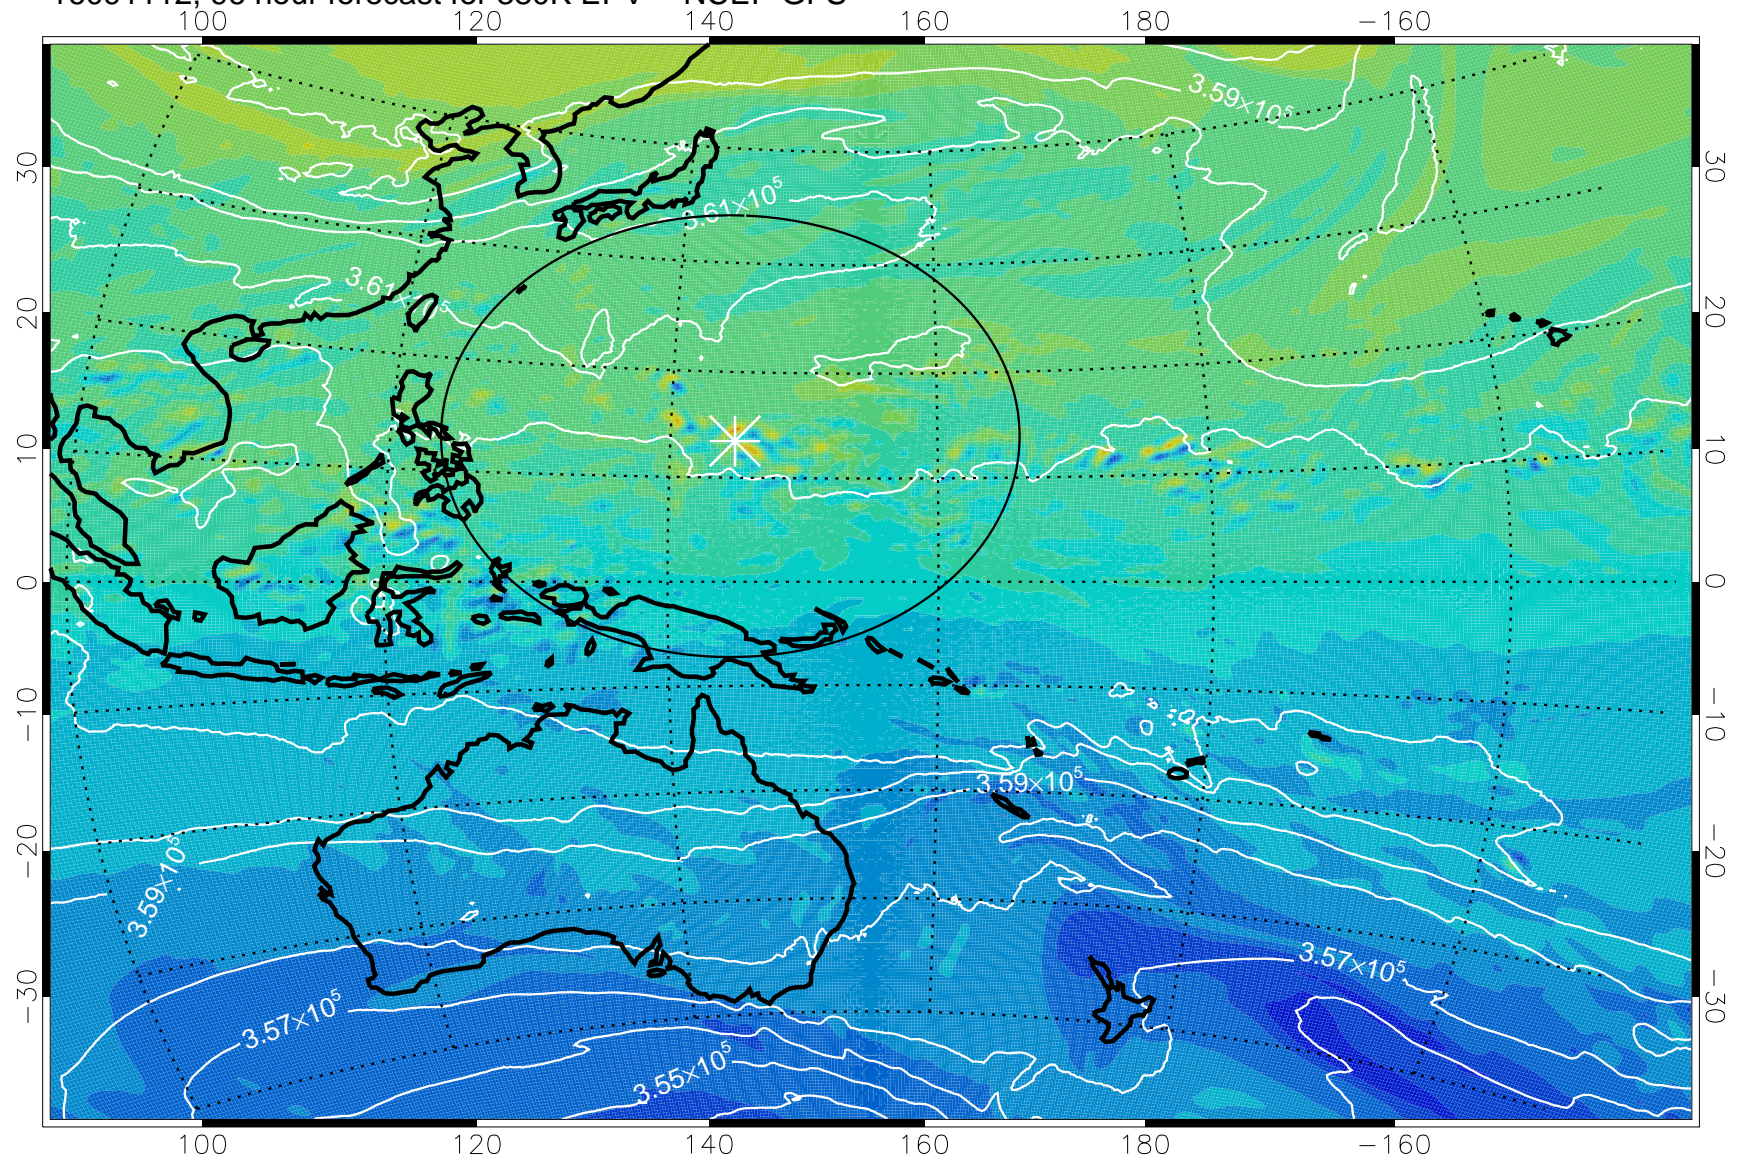

380K Montgomery Streamfunction, white

Range ring of 2304 km

16091012, 72 hour forecast for 380K EPV -- NCEP GFS

380K Montgomery Streamfunction, white

Range ring of 2304 km

16091018, 78 hour forecast for 380K EPV -- NCEP GFS

380K Montgomery Streamfunction, white

Range ring of 2304 km

16091100, 84 hour forecast for 380K EPV -- NCEP GFS

380K Montgomery Streamfunction, white

Range ring of 2304 km

16091106, 90 hour forecast for 380K EPV -- NCEP GFS

380K Montgomery Streamfunction, white

Range ring of 2304 km

16091112, 96 hour forecast for 380K EPV -- NCEP GFS

380K Montgomery Streamfunction, white

Range ring of 2304 km

16091118, 102 hour forecast for 380K EPV -- NCEP GFS

380K Montgomery Streamfunction, white

Range ring of 2304 km

16091200, 108 hour forecast for 380K EPV -- NCEP GFS

380K Montgomery Streamfunction, white

Range ring of 2304 km

16091206, 114 hour forecast for 380K EPV -- NCEP GFS