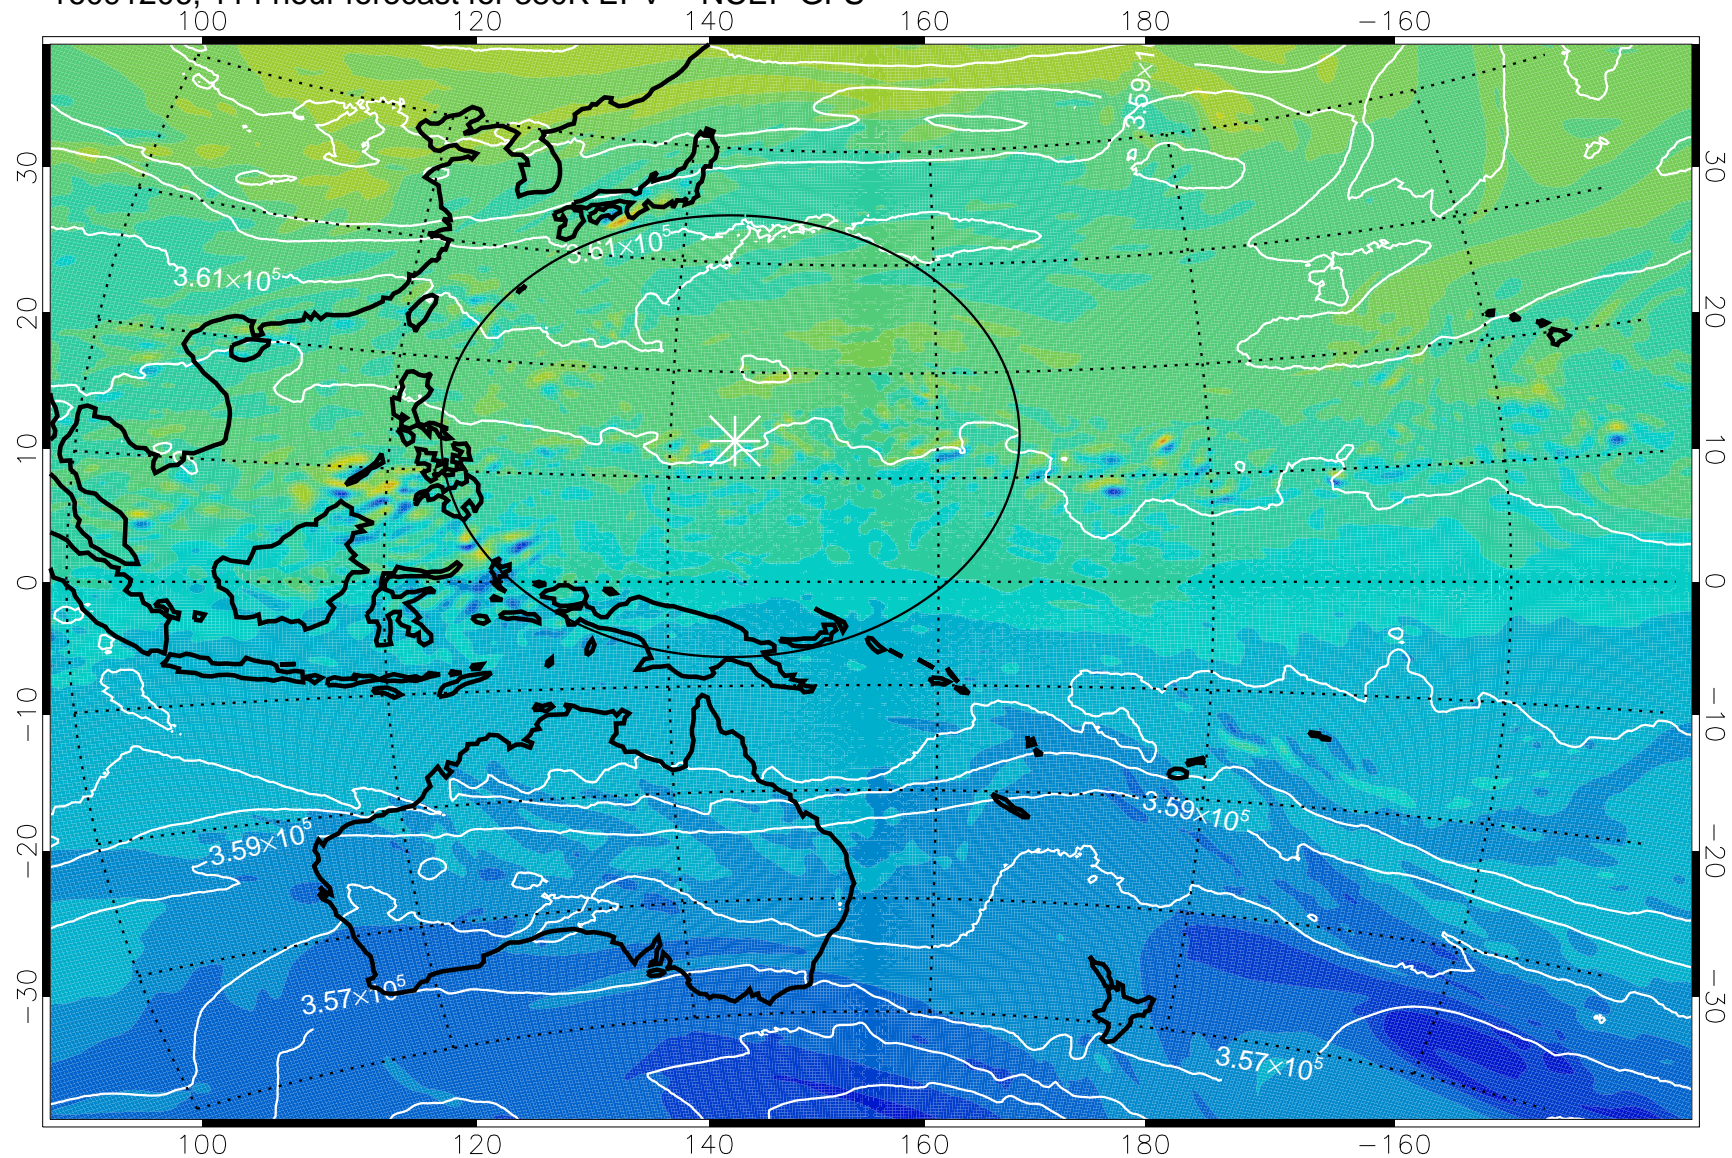

380K Montgomery Streamfunction, white

Range ring of 2304 km

16091112, 96 hour forecast for 380K EPV -- NCEP GFS

380K Montgomery Streamfunction, white

Range ring of 2304 km

16091118, 102 hour forecast for 380K EPV -- NCEP GFS

380K Montgomery Streamfunction, white

Range ring of 2304 km

16091200, 108 hour forecast for 380K EPV -- NCEP GFS

380K Montgomery Streamfunction, white

Range ring of 2304 km

16091206, 114 hour forecast for 380K EPV -- NCEP GFS

380K Montgomery Streamfunction, white

Range ring of 2304 km

16091212, 120 hour forecast for 380K EPV -- NCEP GFS

380K Montgomery Streamfunction, white

Range ring of 2304 km