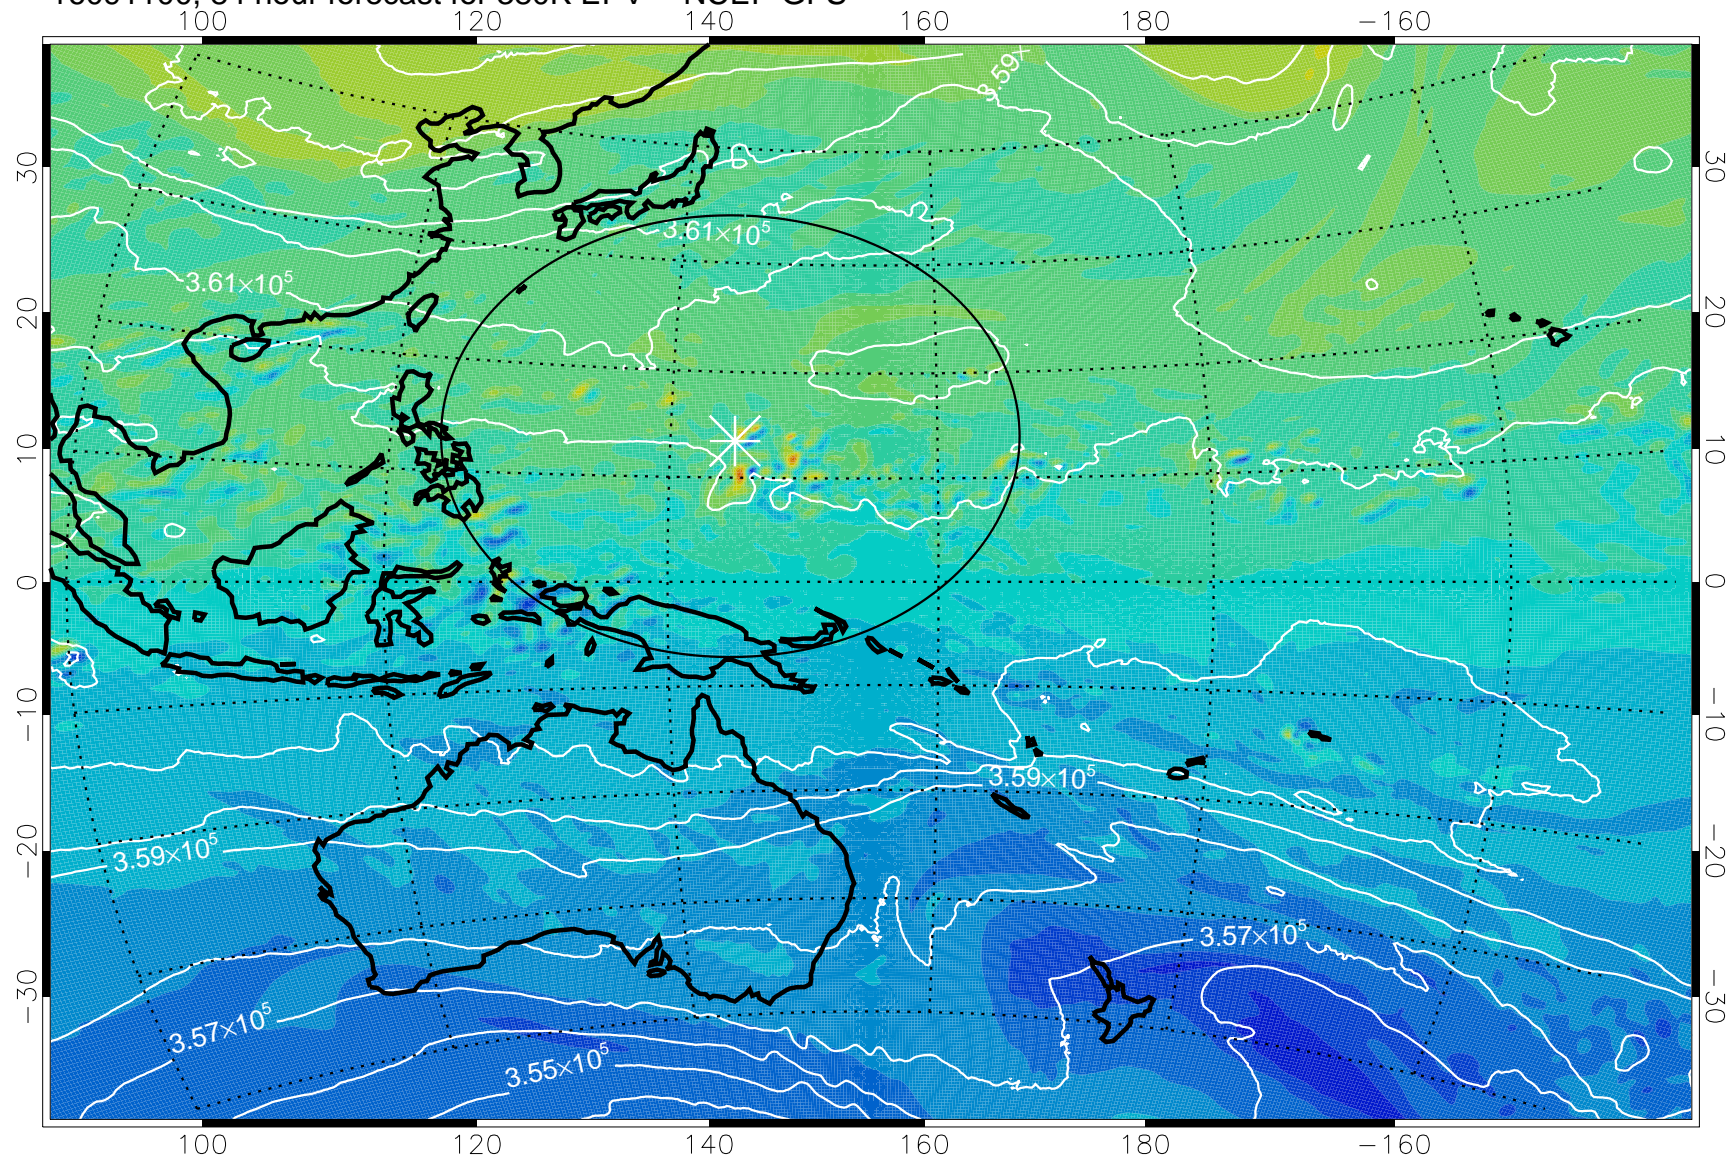

380K Montgomery Streamfunction, white

Range ring of 2304 km

16091000, 60 hour forecast for 380K EPV -- NCEP GFS

380K Montgomery Streamfunction, white

Range ring of 2304 km

16091006, 66 hour forecast for 380K EPV -- NCEP GFS

380K Montgomery Streamfunction, white

Range ring of 2304 km

16091012, 72 hour forecast for 380K EPV -- NCEP GFS

380K Montgomery Streamfunction, white

Range ring of 2304 km

16091018, 78 hour forecast for 380K EPV -- NCEP GFS

380K Montgomery Streamfunction, white

Range ring of 2304 km

16091100, 84 hour forecast for 380K EPV -- NCEP GFS

380K Montgomery Streamfunction, white

Range ring of 2304 km

16091106, 90 hour forecast for 380K EPV -- NCEP GFS

380K Montgomery Streamfunction, white

Range ring of 2304 km

16091112, 96 hour forecast for 380K EPV -- NCEP GFS

380K Montgomery Streamfunction, white

Range ring of 2304 km

16091118, 102 hour forecast for 380K EPV -- NCEP GFS