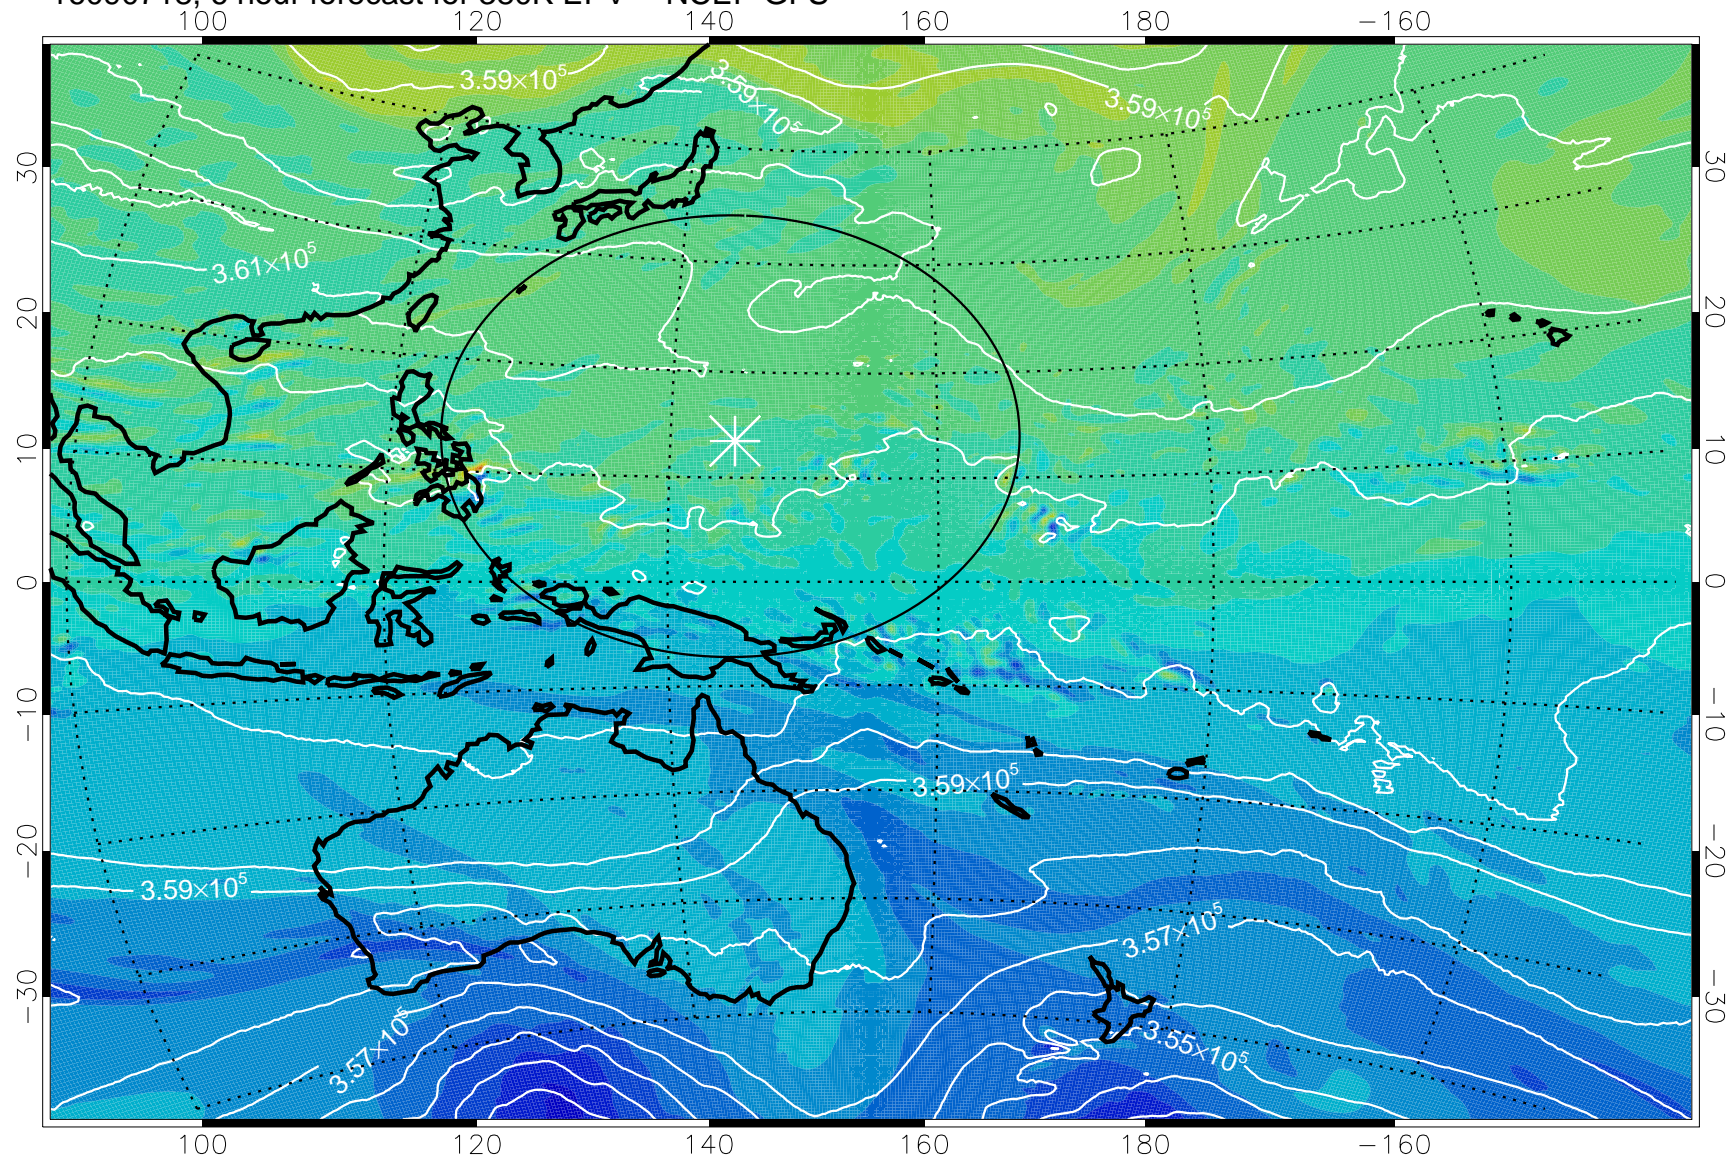

16090718, 6 hour forecast for 380K EPV -- NCEP GFS

380K Montgomery Streamfunction, white

Range ring of 2304 km

16090800, 12 hour forecast for 380K EPV -- NCEP GFS

380K Montgomery Streamfunction, white

Range ring of 2304 km

16090806, 18 hour forecast for 380K EPV -- NCEP GFS

380K Montgomery Streamfunction, white

Range ring of 2304 km

16090812, 24 hour forecast for 380K EPV -- NCEP GFS

380K Montgomery Streamfunction, white

Range ring of 2304 km

16090818, 30 hour forecast for 380K EPV -- NCEP GFS

380K Montgomery Streamfunction, white

Range ring of 2304 km

16090900, 36 hour forecast for 380K EPV -- NCEP GFS

380K Montgomery Streamfunction, white

Range ring of 2304 km

16090906, 42 hour forecast for 380K EPV -- NCEP GFS

16090912, 48 hour forecast for 380K EPV -- NCEP GFS

380K Montgomery Streamfunction, white

Range ring of 2304 km

16090918, 54 hour forecast for 380K EPV -- NCEP GFS