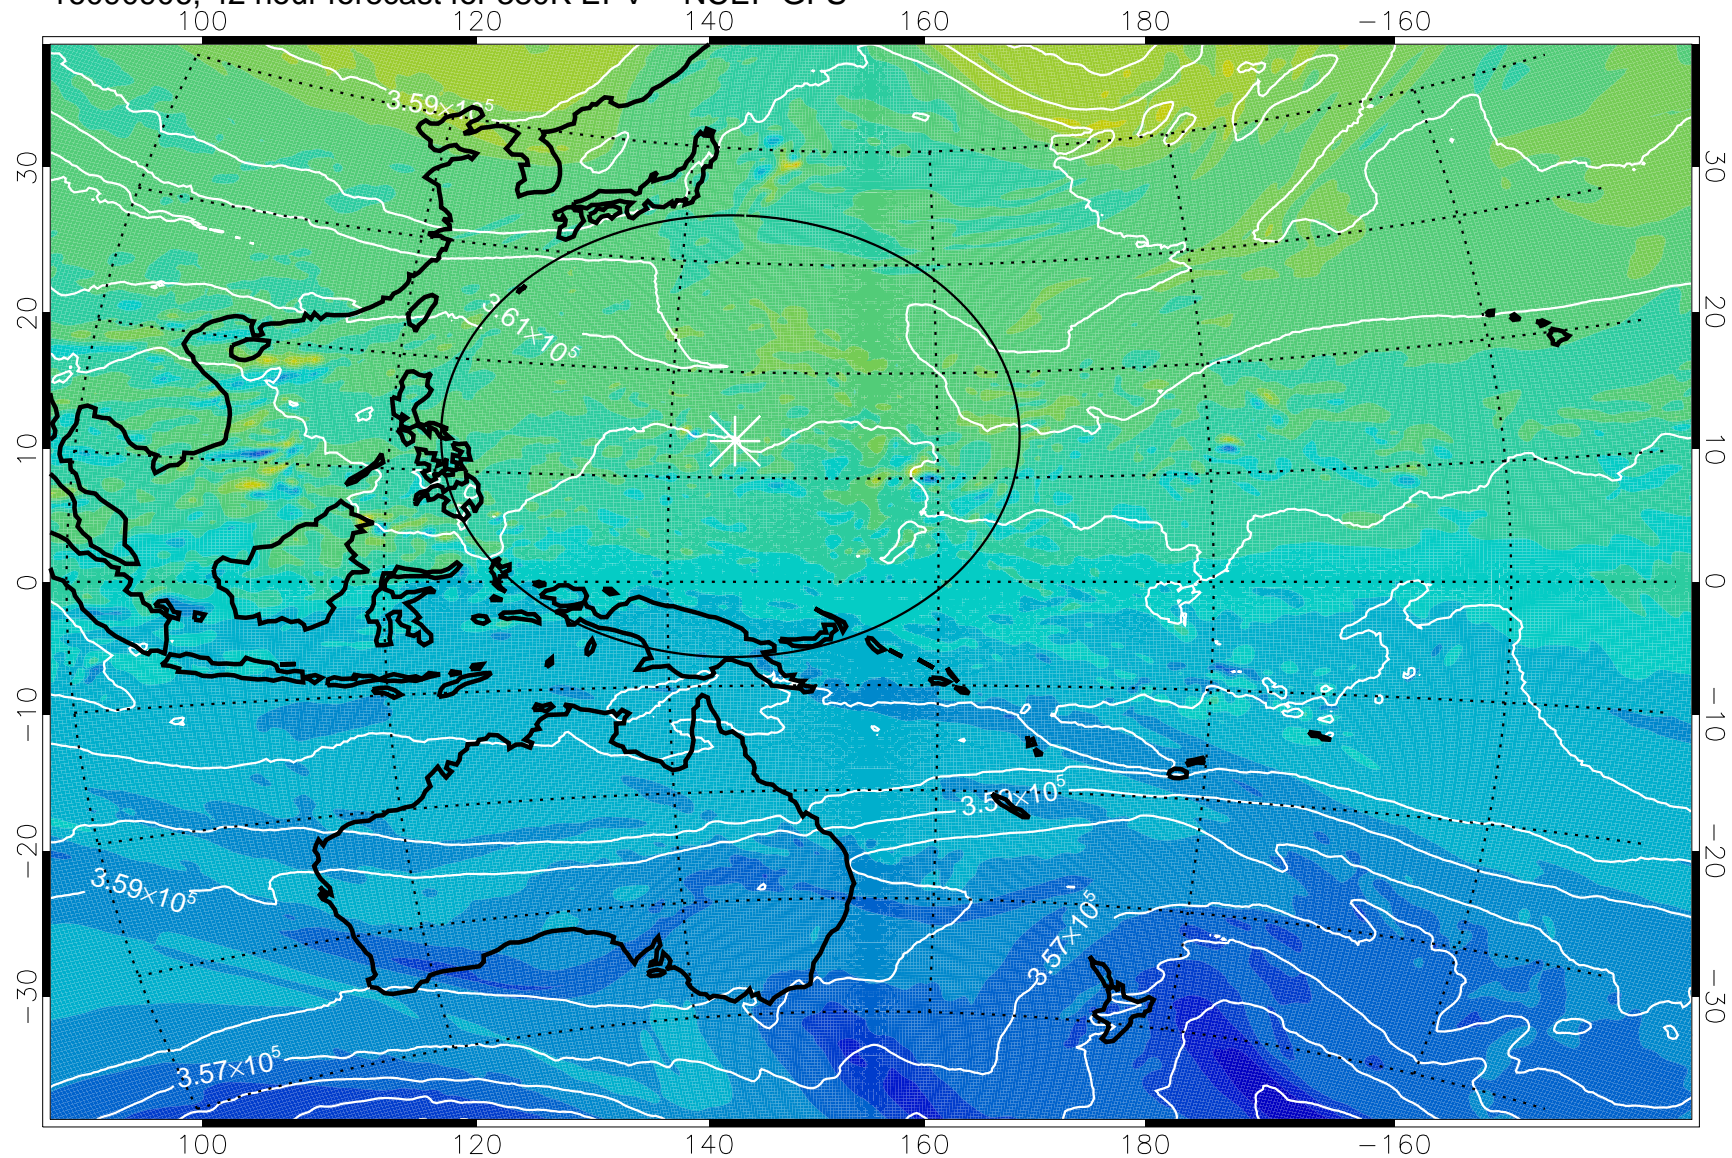

16090818, 30 hour forecast for 380K EPV -- NCEP GFS

380K Montgomery Streamfunction, white

Range ring of 2304 km

16090900, 36 hour forecast for 380K EPV -- NCEP GFS

380K Montgomery Streamfunction, white

Range ring of 2304 km

16090906, 42 hour forecast for 380K EPV -- NCEP GFS

16090912, 48 hour forecast for 380K EPV -- NCEP GFS

380K Montgomery Streamfunction, white

Range ring of 2304 km

16090918, 54 hour forecast for 380K EPV -- NCEP GFS

380K Montgomery Streamfunction, white

Range ring of 2304 km

16091000, 60 hour forecast for 380K EPV -- NCEP GFS

380K Montgomery Streamfunction, white

Range ring of 2304 km

16091006, 66 hour forecast for 380K EPV -- NCEP GFS

380K Montgomery Streamfunction, white

Range ring of 2304 km

16091012, 72 hour forecast for 380K EPV -- NCEP GFS

380K Montgomery Streamfunction, white

Range ring of 2304 km

16091018, 78 hour forecast for 380K EPV -- NCEP GFS