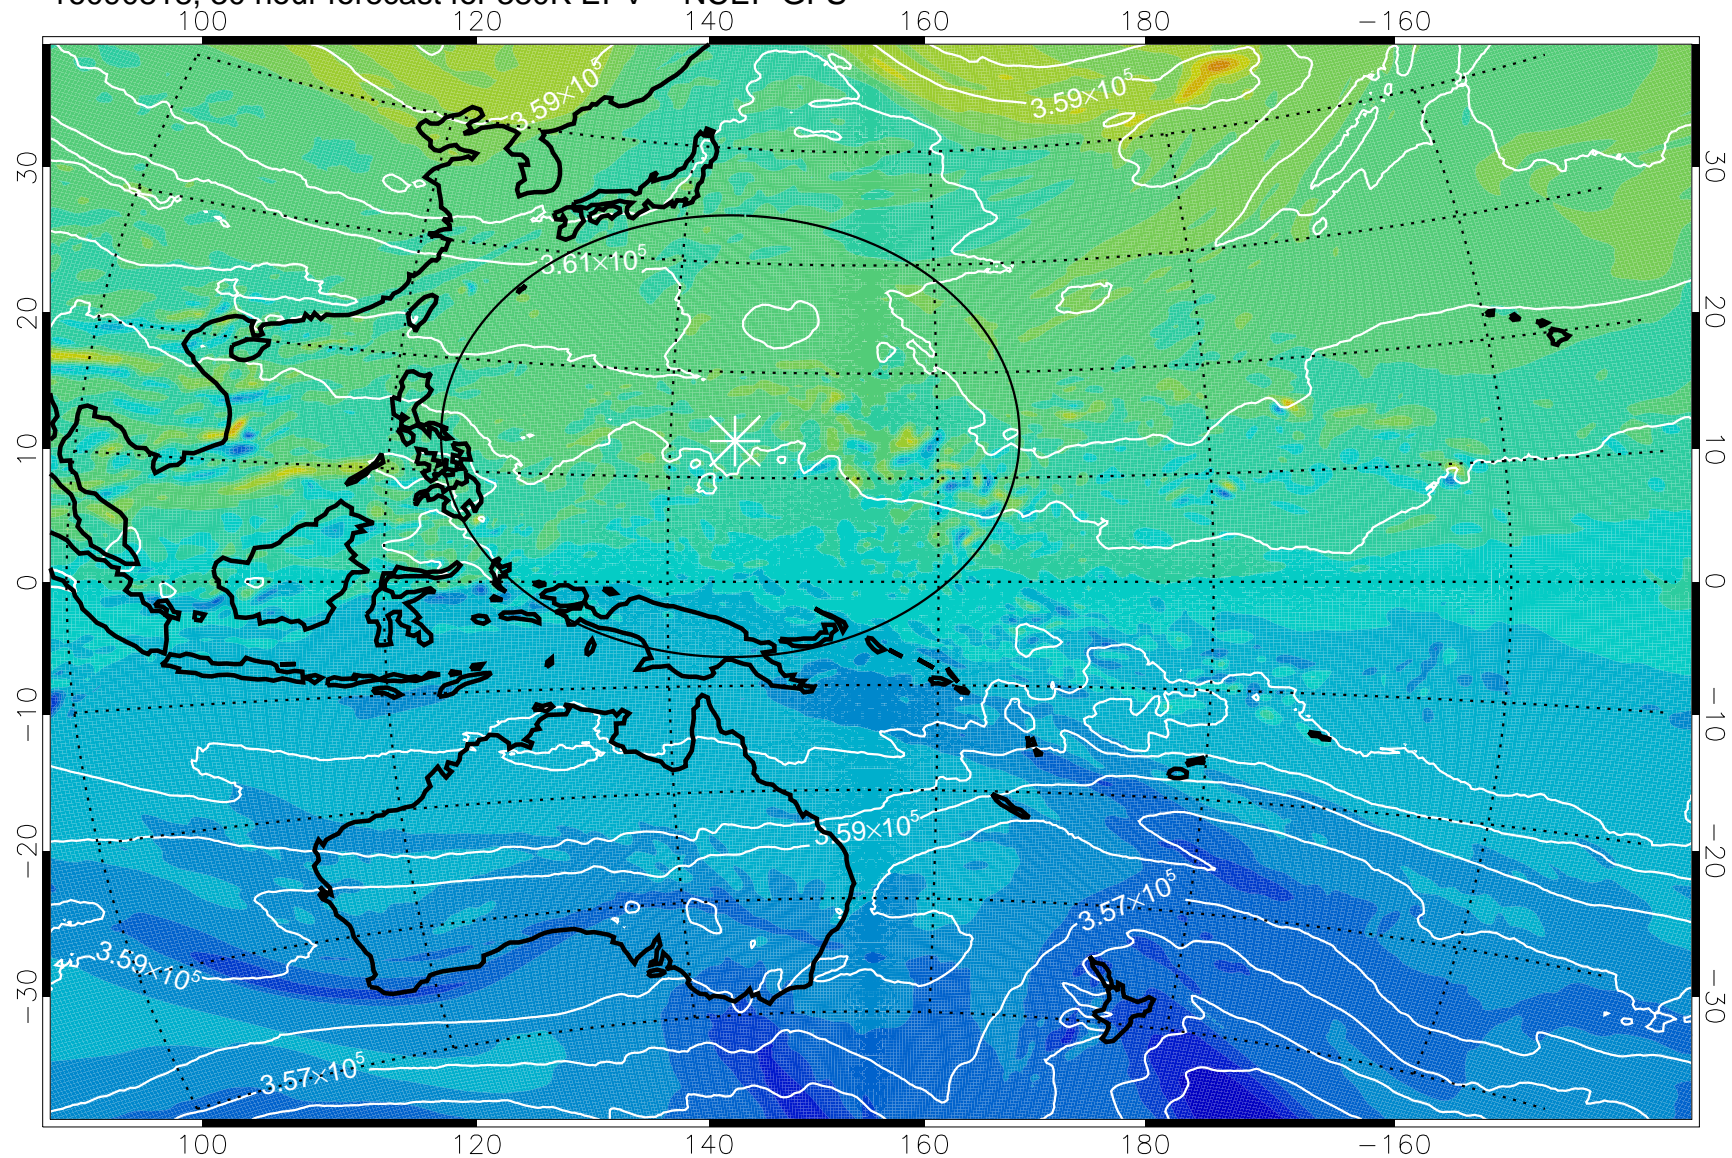

16090806, 18 hour forecast for 380K EPV -- NCEP GFS

380K Montgomery Streamfunction, white

Range ring of 2304 km

16090812, 24 hour forecast for 380K EPV -- NCEP GFS

380K Montgomery Streamfunction, white

Range ring of 2304 km

16090818, 30 hour forecast for 380K EPV -- NCEP GFS

380K Montgomery Streamfunction, white

Range ring of 2304 km

16090900, 36 hour forecast for 380K EPV -- NCEP GFS

380K Montgomery Streamfunction, white

Range ring of 2304 km

16090906, 42 hour forecast for 380K EPV -- NCEP GFS

16090912, 48 hour forecast for 380K EPV -- NCEP GFS

380K Montgomery Streamfunction, white

Range ring of 2304 km

16090918, 54 hour forecast for 380K EPV -- NCEP GFS

380K Montgomery Streamfunction, white

Range ring of 2304 km

16091000, 60 hour forecast for 380K EPV -- NCEP GFS

380K Montgomery Streamfunction, white

Range ring of 2304 km

16091006, 66 hour forecast for 380K EPV -- NCEP GFS