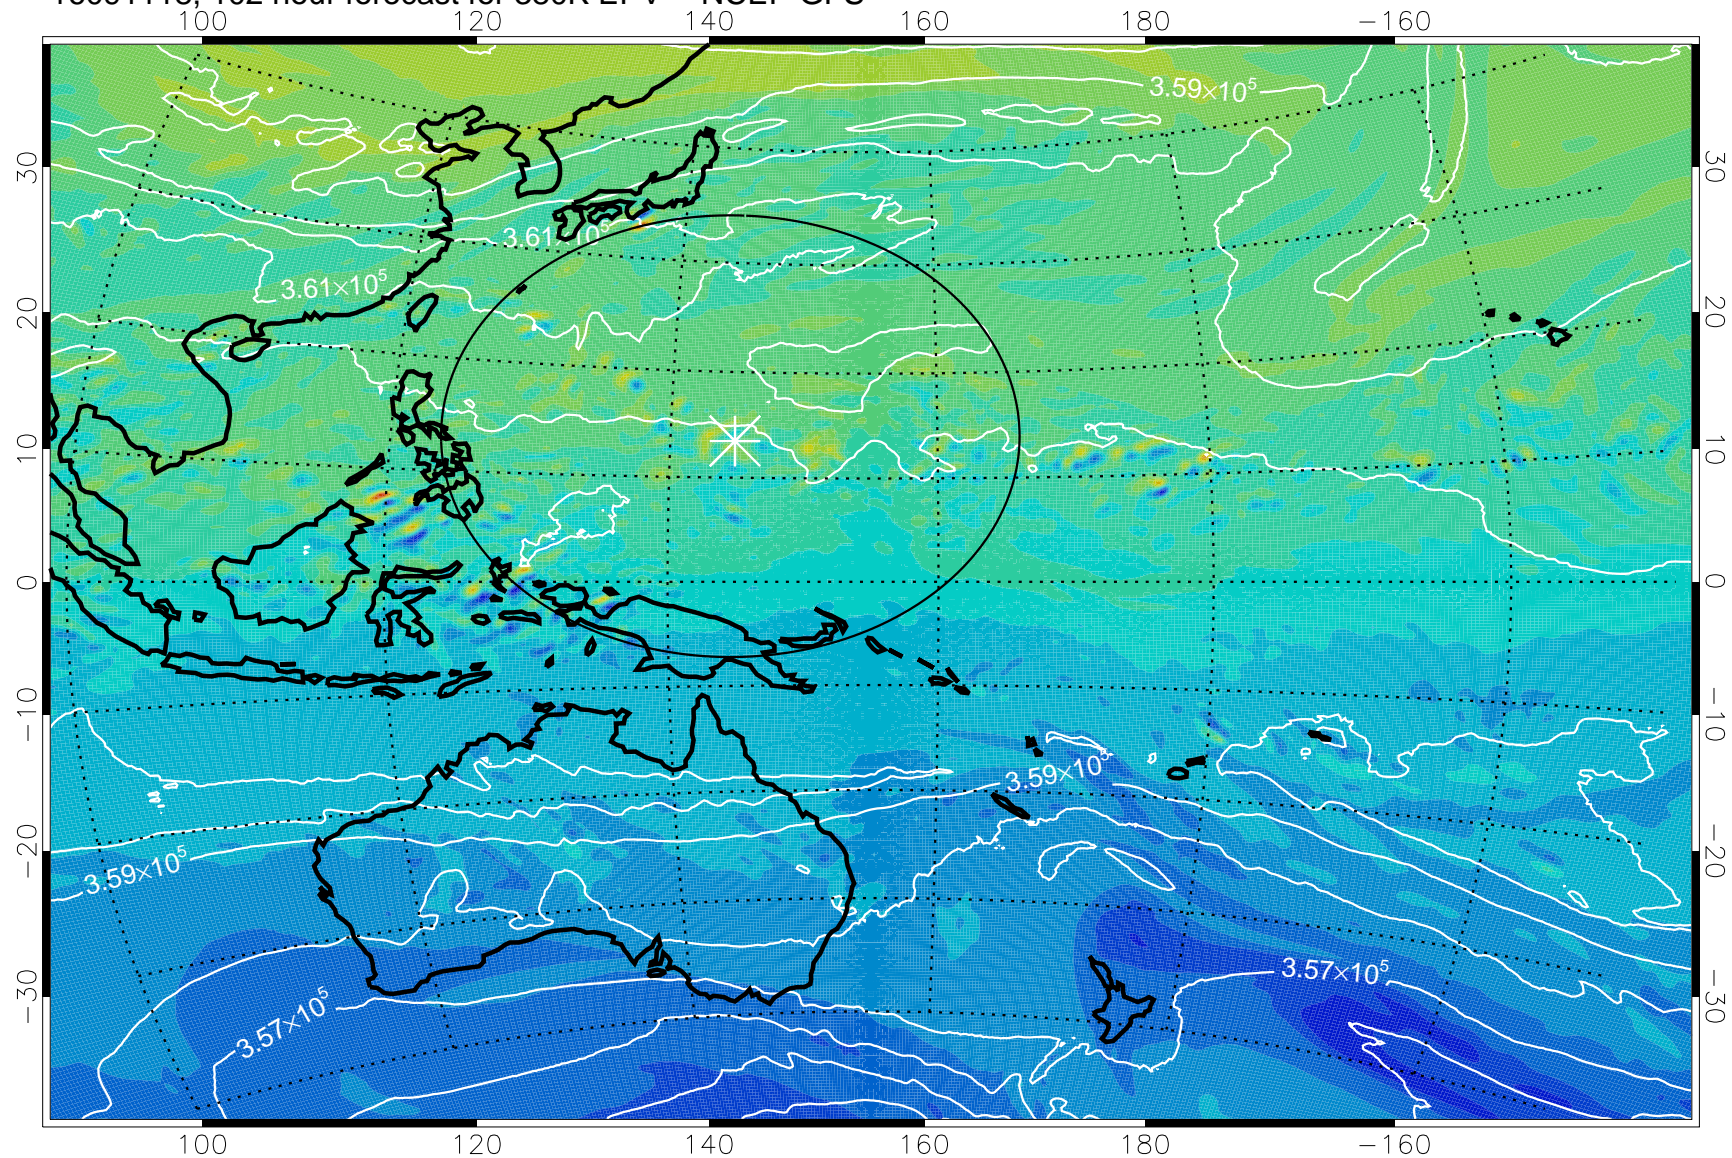

380K Montgomery Streamfunction, white

Range ring of 2304 km

16091100, 84 hour forecast for 380K EPV -- NCEP GFS

380K Montgomery Streamfunction, white

Range ring of 2304 km

16091106, 90 hour forecast for 380K EPV -- NCEP GFS

380K Montgomery Streamfunction, white

Range ring of 2304 km

16091112, 96 hour forecast for 380K EPV -- NCEP GFS

380K Montgomery Streamfunction, white

Range ring of 2304 km

16091118, 102 hour forecast for 380K EPV -- NCEP GFS

380K Montgomery Streamfunction, white

Range ring of 2304 km

16091200, 108 hour forecast for 380K EPV -- NCEP GFS

380K Montgomery Streamfunction, white

Range ring of 2304 km

16091206, 114 hour forecast for 380K EPV -- NCEP GFS

380K Montgomery Streamfunction, white

Range ring of 2304 km

16091212, 120 hour forecast for 380K EPV -- NCEP GFS

380K Montgomery Streamfunction, white

Range ring of 2304 km