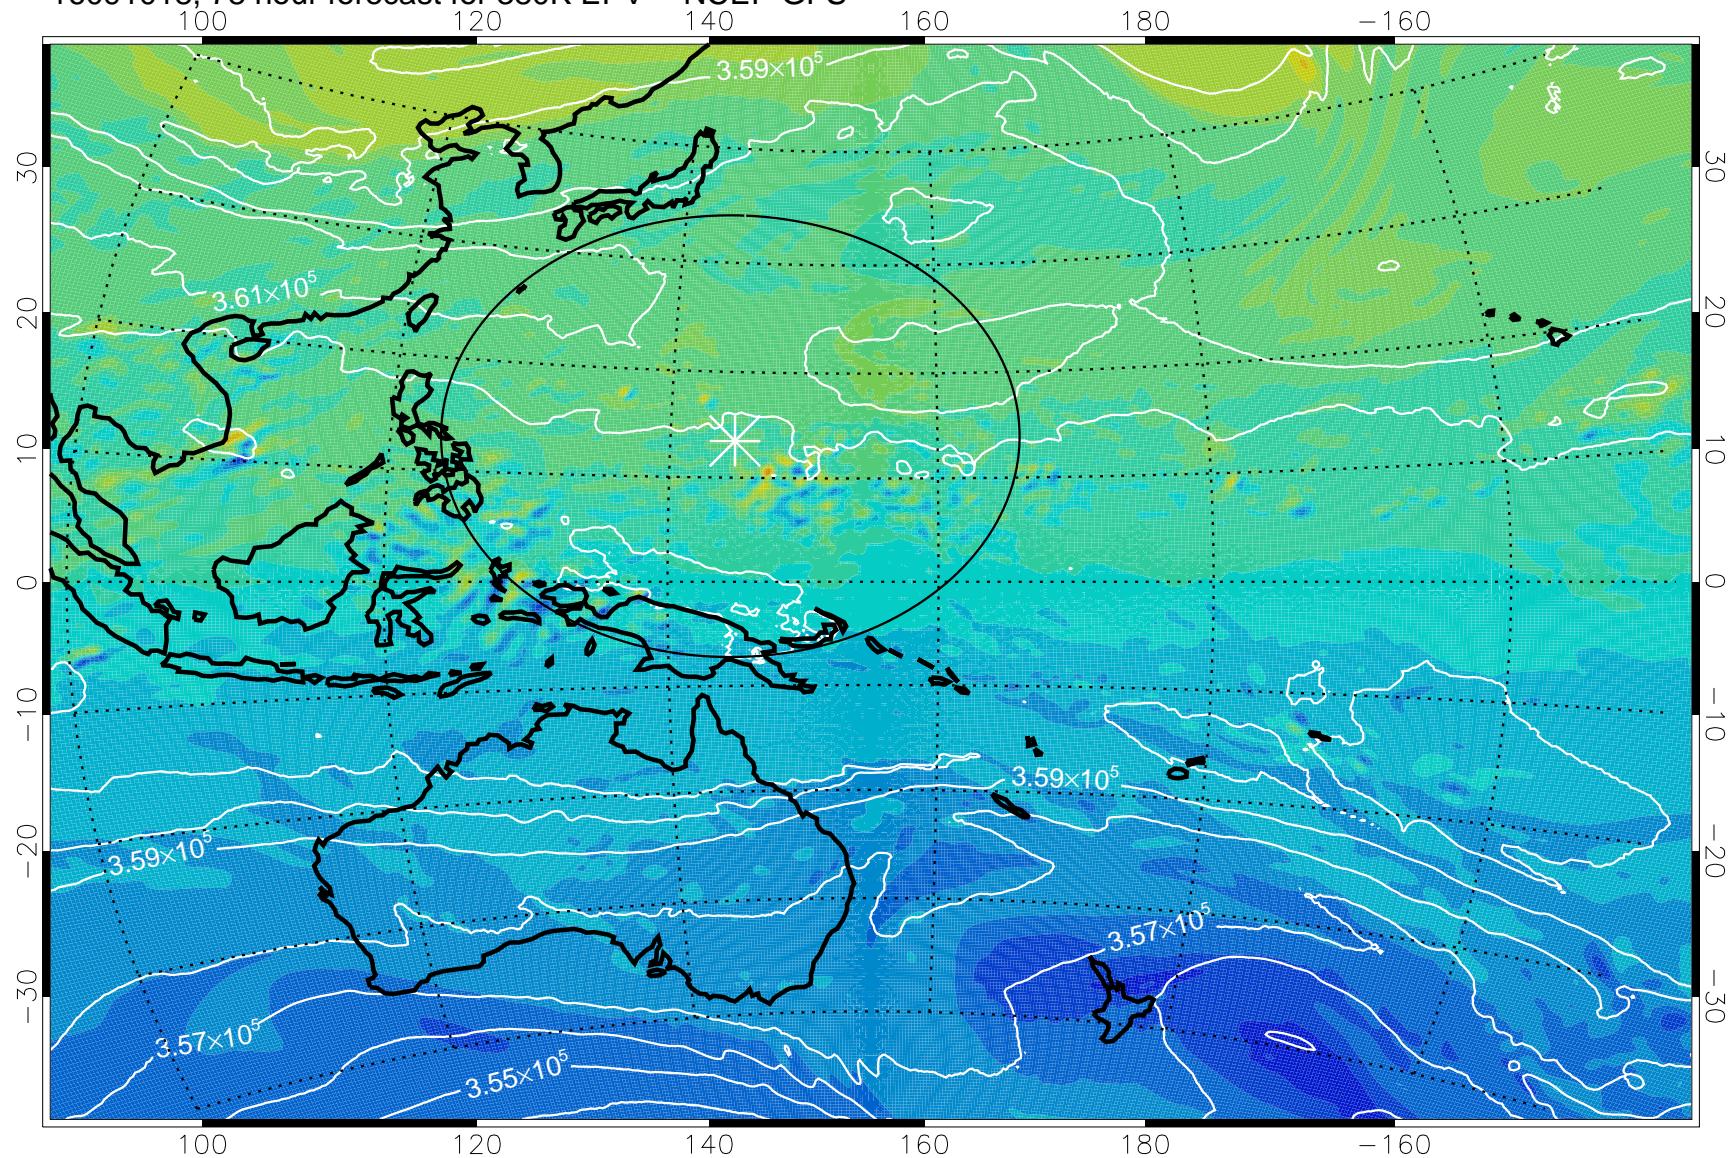

380K Montgomery Streamfunction, white

Range ring of 2304 km

16091000, 60 hour forecast for 380K EPV -- NCEP GFS

380K Montgomery Streamfunction, white

Range ring of 2304 km

16091006, 66 hour forecast for 380K EPV -- NCEP GFS

380K Montgomery Streamfunction, white

Range ring of 2304 km

16091012, 72 hour forecast for 380K EPV -- NCEP GFS

380K Montgomery Streamfunction, white

Range ring of 2304 km

16091018, 78 hour forecast for 380K EPV -- NCEP GFS

380K Montgomery Streamfunction, white

Range ring of 2304 km

16091100, 84 hour forecast for 380K EPV -- NCEP GFS

380K Montgomery Streamfunction, white

Range ring of 2304 km

16091106, 90 hour forecast for 380K EPV -- NCEP GFS

380K Montgomery Streamfunction, white

Range ring of 2304 km

16091112, 96 hour forecast for 380K EPV -- NCEP GFS

380K Montgomery Streamfunction, white

Range ring of 2304 km

16091118, 102 hour forecast for 380K EPV -- NCEP GFS