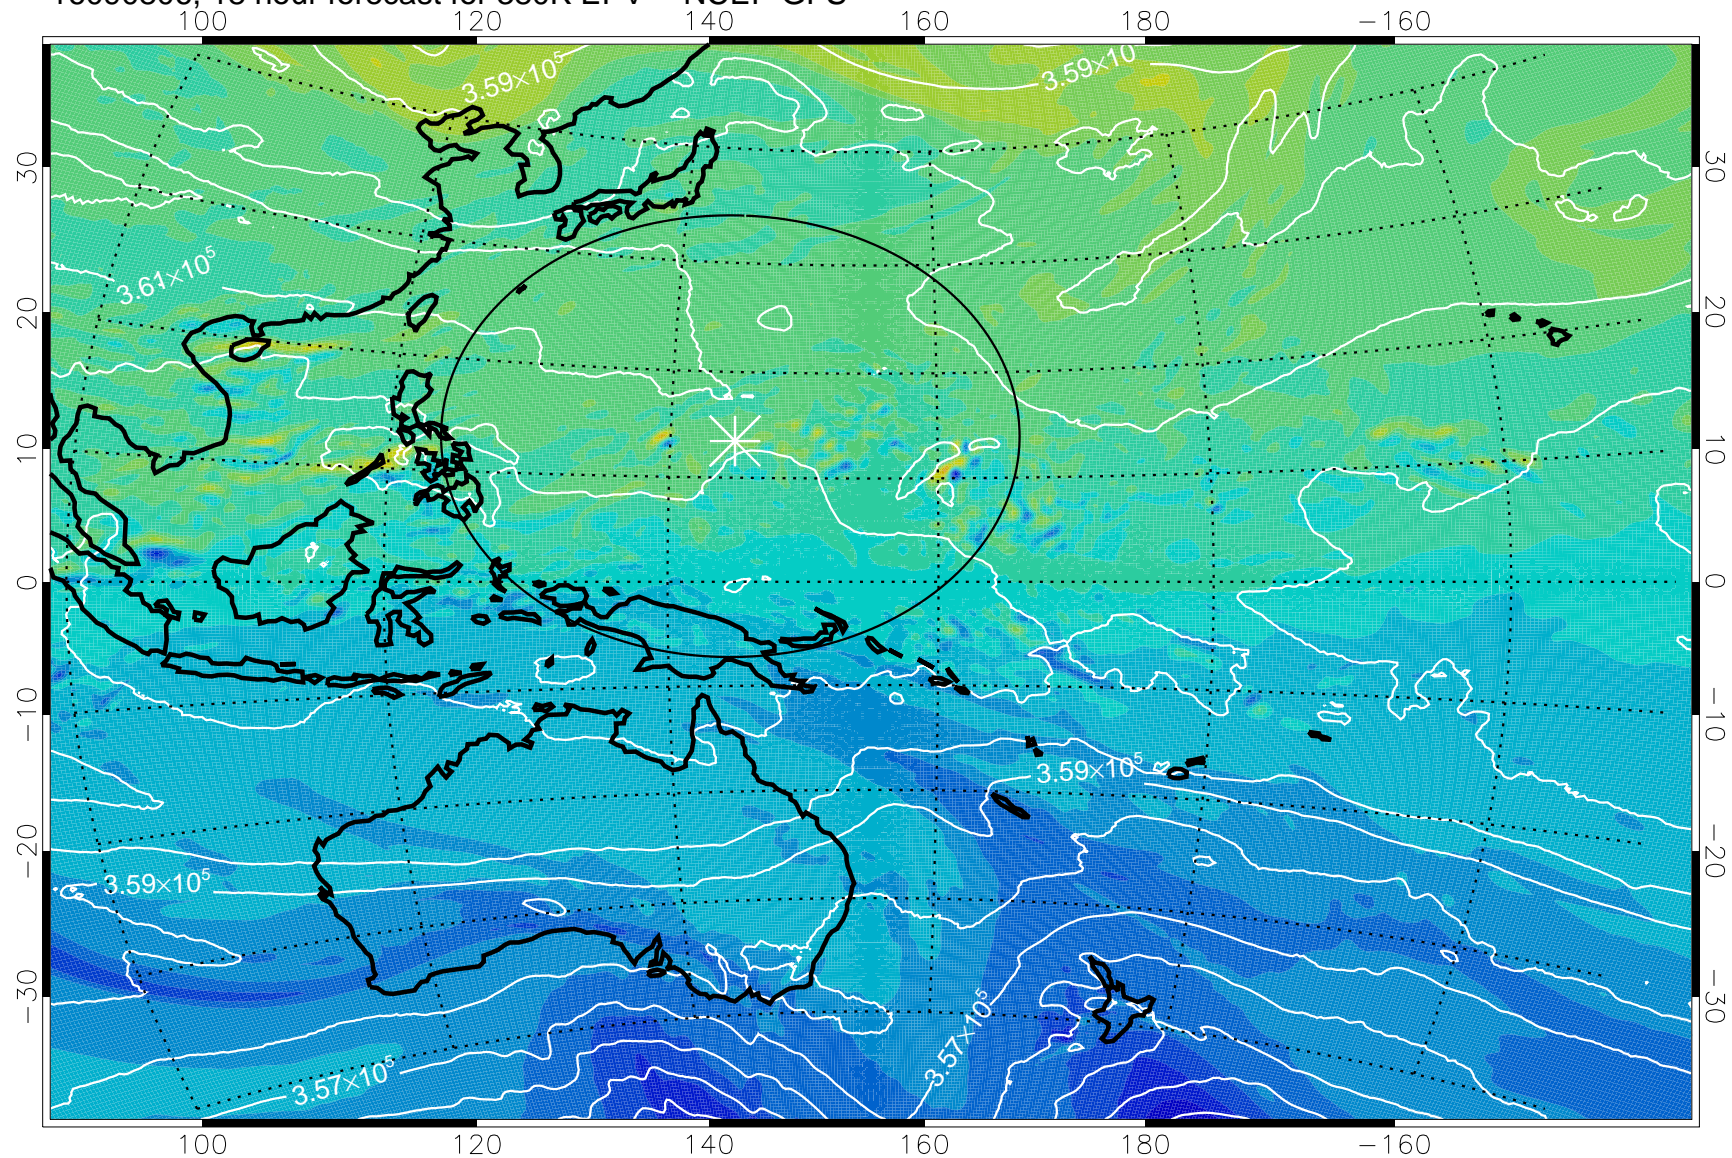

16090718, 6 hour forecast for 380K EPV -- NCEP GFS

380K Montgomery Streamfunction, white

Range ring of 2304 km

16090800, 12 hour forecast for 380K EPV -- NCEP GFS

380K Montgomery Streamfunction, white

Range ring of 2304 km

16090806, 18 hour forecast for 380K EPV -- NCEP GFS

380K Montgomery Streamfunction, white

Range ring of 2304 km

16090812, 24 hour forecast for 380K EPV -- NCEP GFS

380K Montgomery Streamfunction, white

Range ring of 2304 km

16090818, 30 hour forecast for 380K EPV -- NCEP GFS

380K Montgomery Streamfunction, white

Range ring of 2304 km

16090900, 36 hour forecast for 380K EPV -- NCEP GFS

380K Montgomery Streamfunction, white

Range ring of 2304 km

16090906, 42 hour forecast for 380K EPV -- NCEP GFS

16090912, 48 hour forecast for 380K EPV -- NCEP GFS

380K Montgomery Streamfunction, white

Range ring of 2304 km

16090918, 54 hour forecast for 380K EPV -- NCEP GFS