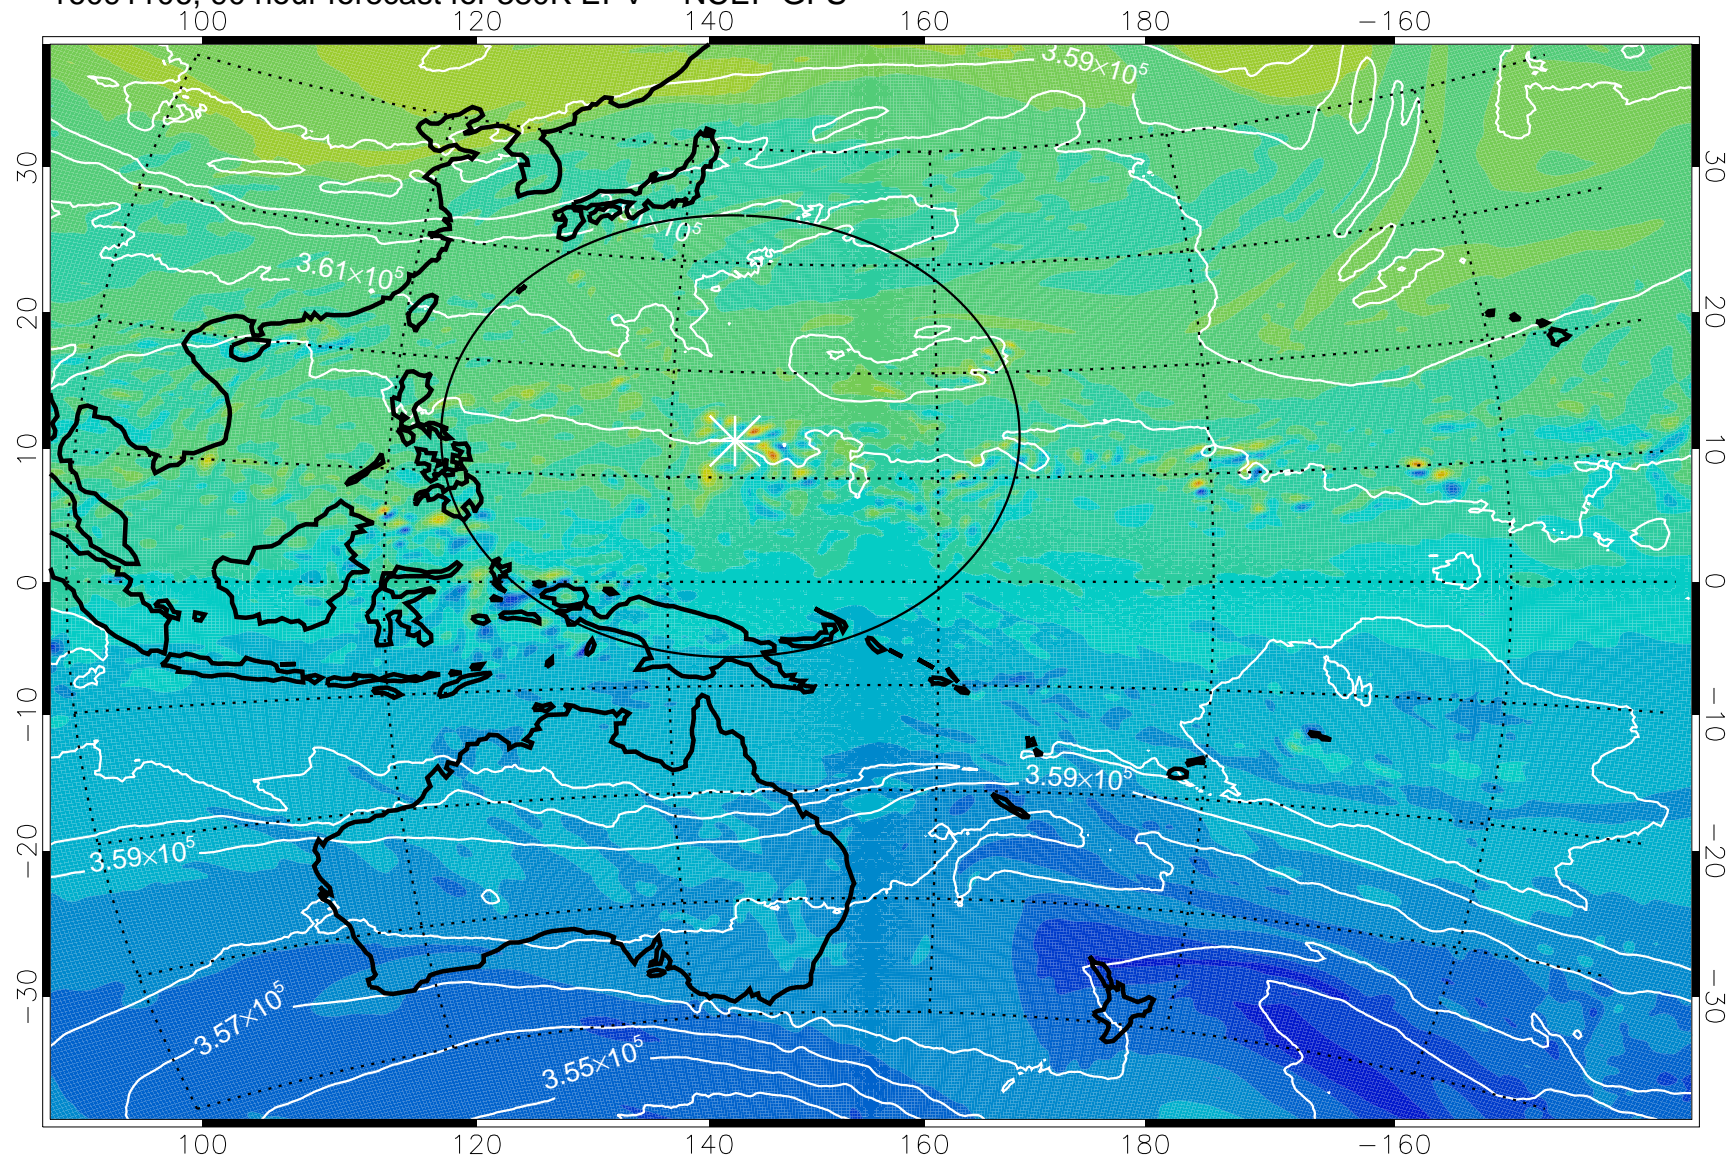

380K Montgomery Streamfunction, white

Range ring of 2304 km

16091012, 72 hour forecast for 380K EPV -- NCEP GFS

380K Montgomery Streamfunction, white

Range ring of 2304 km

16091018, 78 hour forecast for 380K EPV -- NCEP GFS

380K Montgomery Streamfunction, white

Range ring of 2304 km

16091100, 84 hour forecast for 380K EPV -- NCEP GFS

380K Montgomery Streamfunction, white

Range ring of 2304 km

16091106, 90 hour forecast for 380K EPV -- NCEP GFS

380K Montgomery Streamfunction, white

Range ring of 2304 km

16091112, 96 hour forecast for 380K EPV -- NCEP GFS

380K Montgomery Streamfunction, white

Range ring of 2304 km

16091118, 102 hour forecast for 380K EPV -- NCEP GFS

380K Montgomery Streamfunction, white

Range ring of 2304 km

16091200, 108 hour forecast for 380K EPV -- NCEP GFS

380K Montgomery Streamfunction, white

Range ring of 2304 km

16091206, 114 hour forecast for 380K EPV -- NCEP GFS