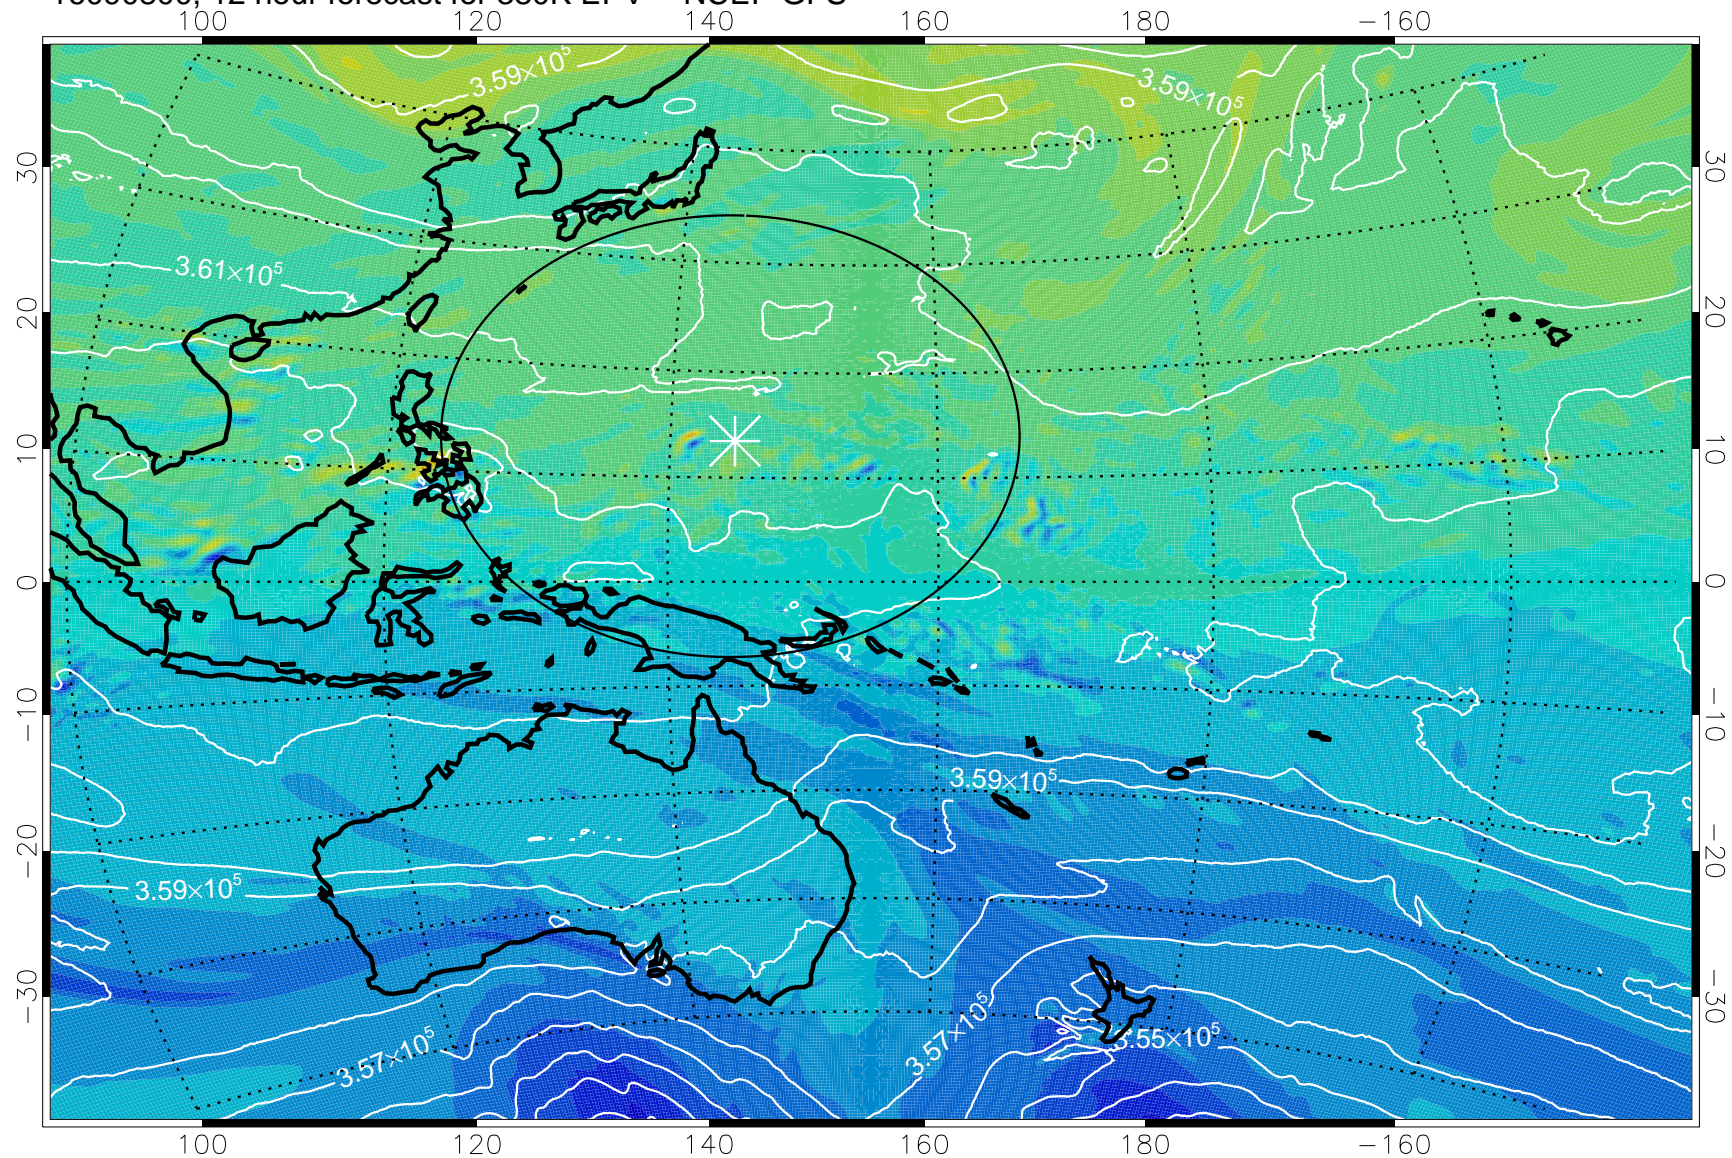

16090718, 6 hour forecast for 380K EPV -- NCEP GFS

380K Montgomery Streamfunction, white

Range ring of 2304 km

16090800, 12 hour forecast for 380K EPV -- NCEP GFS

380K Montgomery Streamfunction, white

Range ring of 2304 km

16090806, 18 hour forecast for 380K EPV -- NCEP GFS

380K Montgomery Streamfunction, white

Range ring of 2304 km

16090812, 24 hour forecast for 380K EPV -- NCEP GFS

380K Montgomery Streamfunction, white

Range ring of 2304 km

16090818, 30 hour forecast for 380K EPV -- NCEP GFS

380K Montgomery Streamfunction, white

Range ring of 2304 km

16090900, 36 hour forecast for 380K EPV -- NCEP GFS

380K Montgomery Streamfunction, white

Range ring of 2304 km

16090906, 42 hour forecast for 380K EPV -- NCEP GFS

16090912, 48 hour forecast for 380K EPV -- NCEP GFS

380K Montgomery Streamfunction, white

Range ring of 2304 km

16090918, 54 hour forecast for 380K EPV -- NCEP GFS