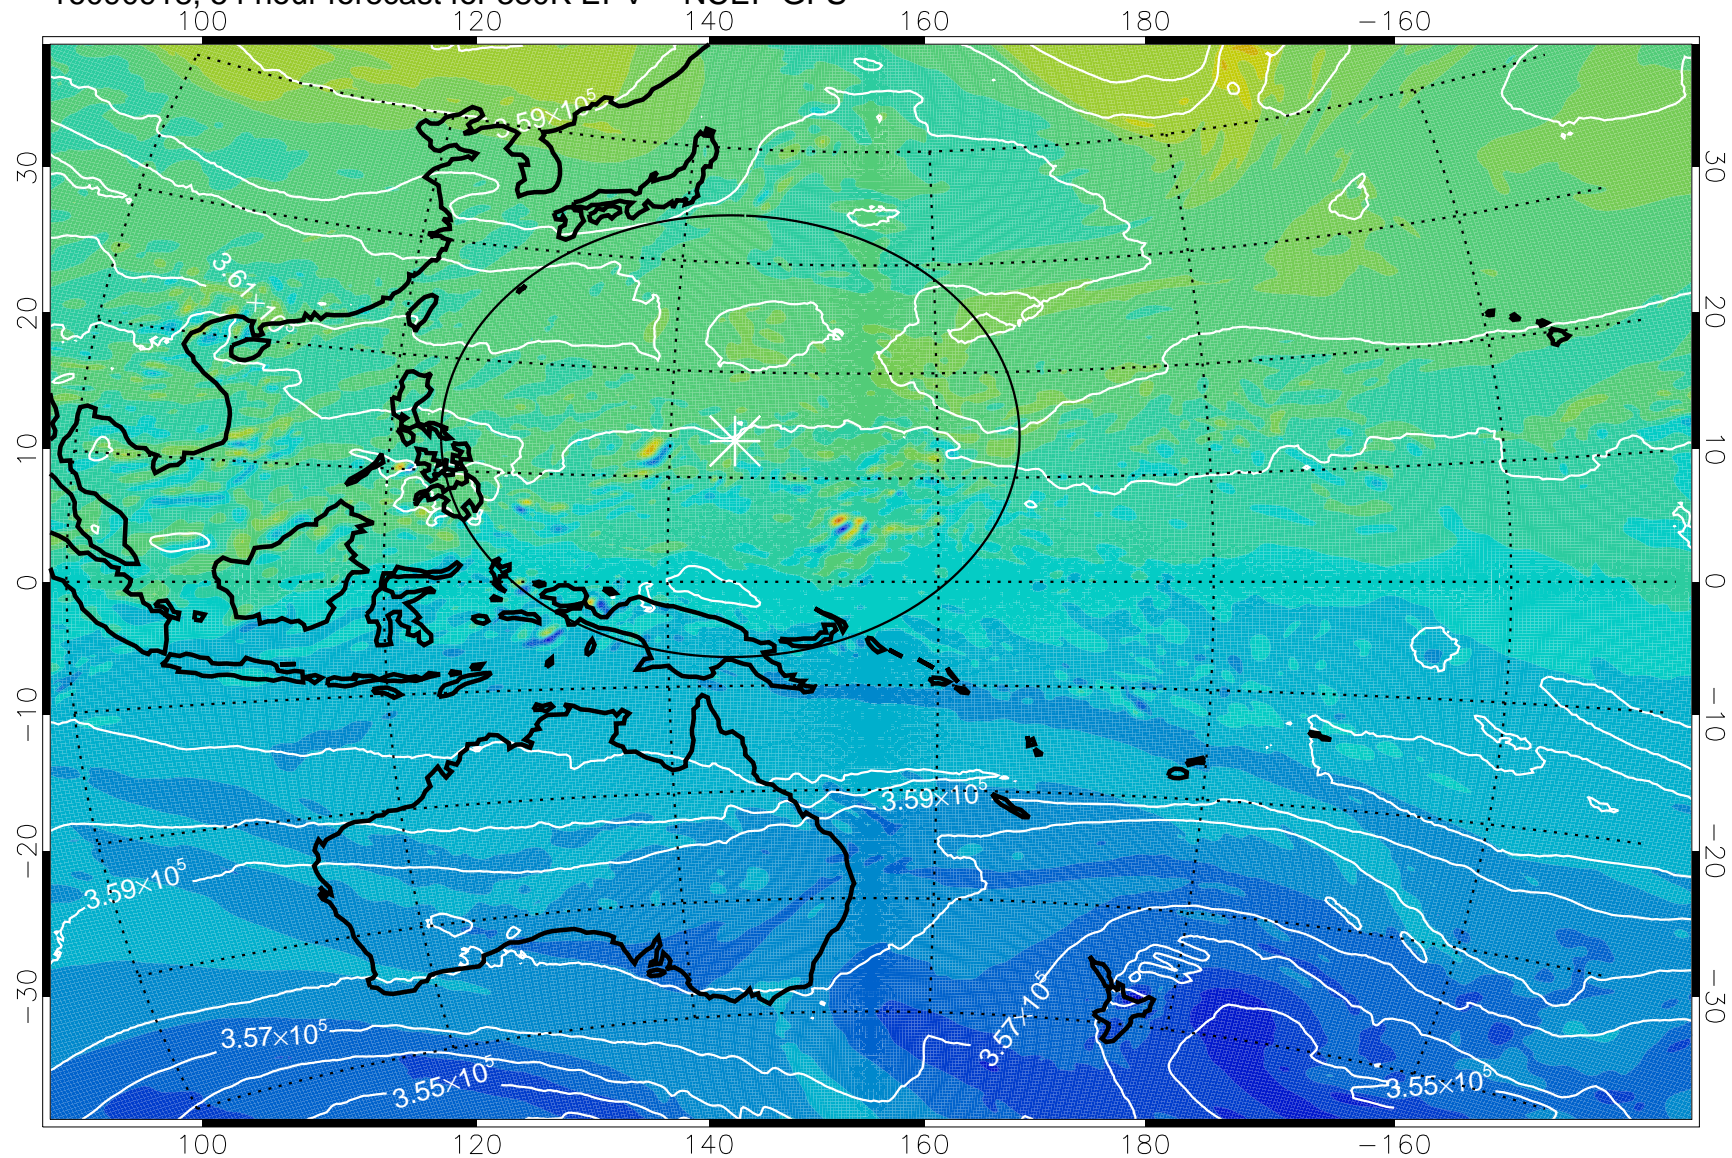

16090818, 30 hour forecast for 380K EPV -- NCEP GFS

380K Montgomery Streamfunction, white

Range ring of 2304 km

16090900, 36 hour forecast for 380K EPV -- NCEP GFS

380K Montgomery Streamfunction, white

Range ring of 2304 km

16090906, 42 hour forecast for 380K EPV -- NCEP GFS

16090912, 48 hour forecast for 380K EPV -- NCEP GFS

380K Montgomery Streamfunction, white

Range ring of 2304 km

16090918, 54 hour forecast for 380K EPV -- NCEP GFS

380K Montgomery Streamfunction, white

Range ring of 2304 km

16091000, 60 hour forecast for 380K EPV -- NCEP GFS

380K Montgomery Streamfunction, white

Range ring of 2304 km

16091006, 66 hour forecast for 380K EPV -- NCEP GFS

380K Montgomery Streamfunction, white

Range ring of 2304 km

16091012, 72 hour forecast for 380K EPV -- NCEP GFS

380K Montgomery Streamfunction, white

Range ring of 2304 km

16091018, 78 hour forecast for 380K EPV -- NCEP GFS