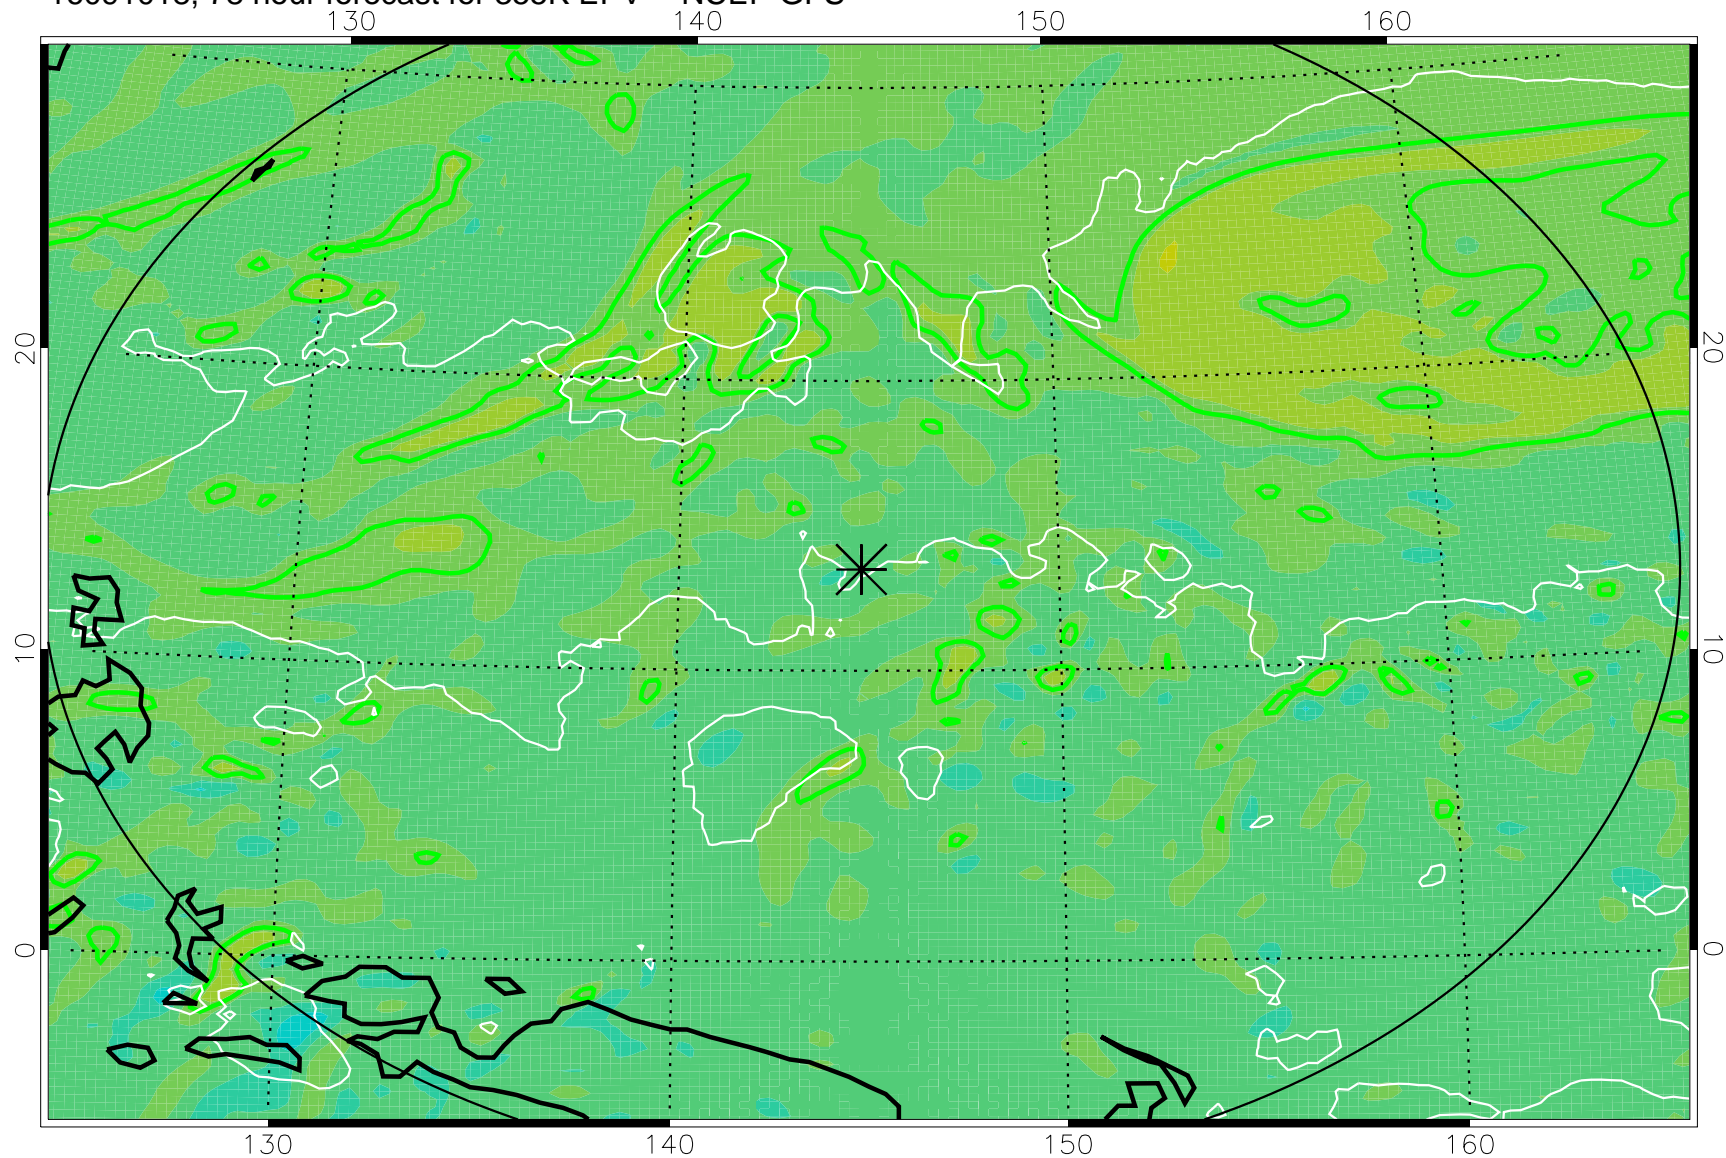

16091006, 66 hour forecast for 355K EPV -- NCEP GFS

355K Montgomery Streamfunction, white  
EPV Tropopause (2 PVU) Position  
Range ring of 2304 km

16091012, 72 hour forecast for 355K EPV -- NCEP GFS

355K Montgomery Streamfunction, white  
EPV Tropopause (2 PVU) Position  
Range ring of 2304 km

16091018, 78 hour forecast for 355K EPV -- NCEP GFS

355K Montgomery Streamfunction, white  
EPV Tropopause (2 PVU) Position  
Range ring of 2304 km

16091100, 84 hour forecast for 355K EPV -- NCEP GFS

355K Montgomery Streamfunction, white  
EPV Tropopause (2 PVU) Position  
Range ring of 2304 km

16091106, 90 hour forecast for 355K EPV -- NCEP GFS

355K Montgomery Streamfunction, white  
EPV Tropopause (2 PVU) Position  
Range ring of 2304 km

16091112, 96 hour forecast for 355K EPV -- NCEP GFS

355K Montgomery Streamfunction, white  
EPV Tropopause (2 PVU) Position  
Range ring of 2304 km

16091118, 102 hour forecast for 355K EPV -- NCEP GFS

355K Montgomery Streamfunction, white  
EPV Tropopause (2 PVU) Position  
Range ring of 2304 km

16091200, 108 hour forecast for 355K EPV -- NCEP GFS

355K Montgomery Streamfunction, white  
EPV Tropopause (2 PVU) Position  
Range ring of 2304 km