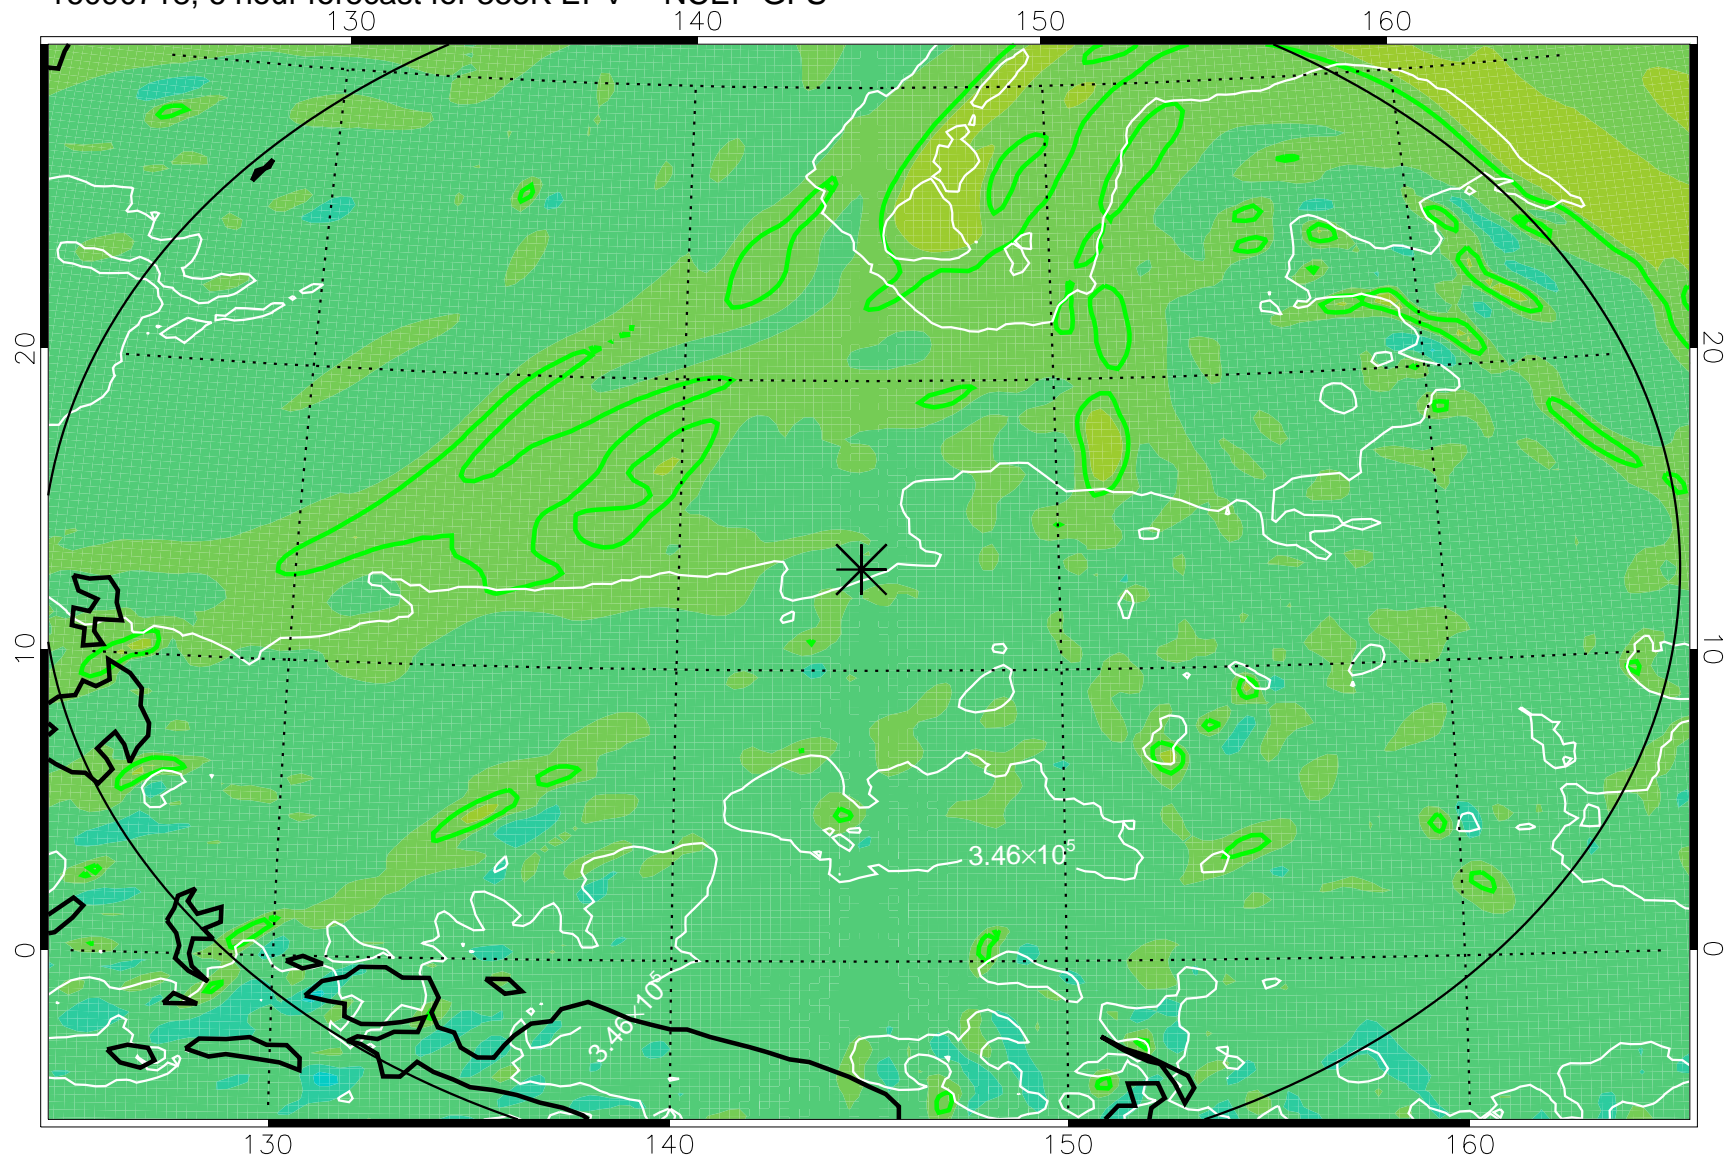

16090718, 6 hour forecast for 355K EPV -- NCEP GFS

355K Montgomery Streamfunction, white  
EPV Tropopause (2 PVU) Position  
Range ring of 2304 km

16090800, 12 hour forecast for 355K EPV -- NCEP GFS

355K Montgomery Streamfunction, white  
EPV Tropopause (2 PVU) Position  
Range ring of 2304 km

16090806, 18 hour forecast for 355K EPV -- NCEP GFS

355K Montgomery Streamfunction, white  
EPV Tropopause (2 PVU) Position  
Range ring of 2304 km

16090812, 24 hour forecast for 355K EPV -- NCEP GFS

355K Montgomery Streamfunction, white  
EPV Tropopause (2 PVU) Position  
Range ring of 2304 km

16090818, 30 hour forecast for 355K EPV -- NCEP GFS

355K Montgomery Streamfunction, white  
EPV Tropopause (2 PVU) Position  
Range ring of 2304 km

16090900, 36 hour forecast for 355K EPV -- NCEP GFS

355K Montgomery Streamfunction, white  
EPV Tropopause (2 PVU) Position  
Range ring of 2304 km

16091018, 78 hour forecast for 355K EPV -- NCEP GFS

355K Montgomery Streamfunction, white  
EPV Tropopause (2 PVU) Position  
Range ring of 2304 km

16091100, 84 hour forecast for 355K EPV -- NCEP GFS

355K Montgomery Streamfunction, white  
EPV Tropopause (2 PVU) Position  
Range ring of 2304 km