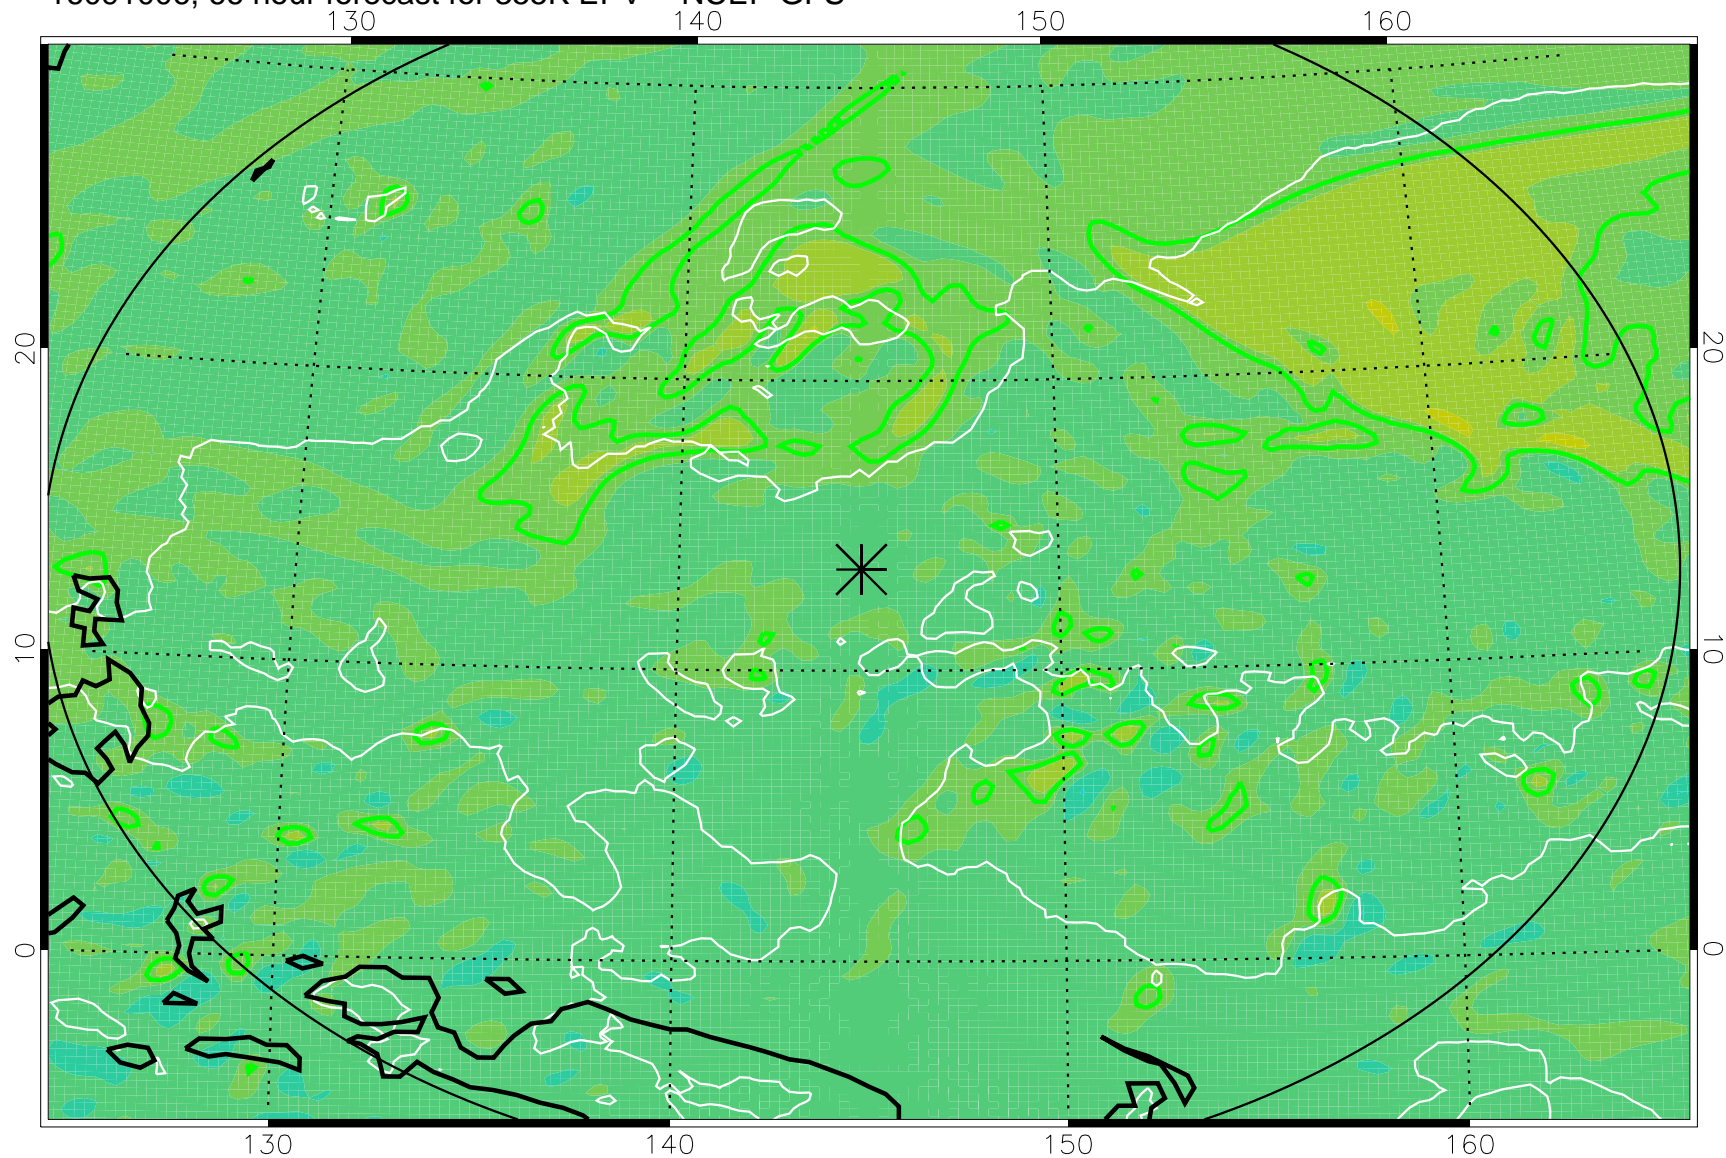

16090918, 54 hour forecast for 355K EPV -- NCEP GFS

355K Montgomery Streamfunction, white  
EPV Tropopause (2 PVU) Position  
Range ring of 2304 km

16091000, 60 hour forecast for 355K EPV -- NCEP GFS

355K Montgomery Streamfunction, white  
EPV Tropopause (2 PVU) Position  
Range ring of 2304 km

16091006, 66 hour forecast for 355K EPV -- NCEP GFS

355K Montgomery Streamfunction, white  
EPV Tropopause (2 PVU) Position  
Range ring of 2304 km

16091012, 72 hour forecast for 355K EPV -- NCEP GFS

355K Montgomery Streamfunction, white  
EPV Tropopause (2 PVU) Position  
Range ring of 2304 km

16091018, 78 hour forecast for 355K EPV -- NCEP GFS

355K Montgomery Streamfunction, white  
EPV Tropopause (2 PVU) Position  
Range ring of 2304 km

16091100, 84 hour forecast for 355K EPV -- NCEP GFS

355K Montgomery Streamfunction, white  
EPV Tropopause (2 PVU) Position  
Range ring of 2304 km

16091106, 90 hour forecast for 355K EPV -- NCEP GFS

355K Montgomery Streamfunction, white  
EPV Tropopause (2 PVU) Position  
Range ring of 2304 km

16091112, 96 hour forecast for 355K EPV -- NCEP GFS

355K Montgomery Streamfunction, white  
EPV Tropopause (2 PVU) Position  
Range ring of 2304 km