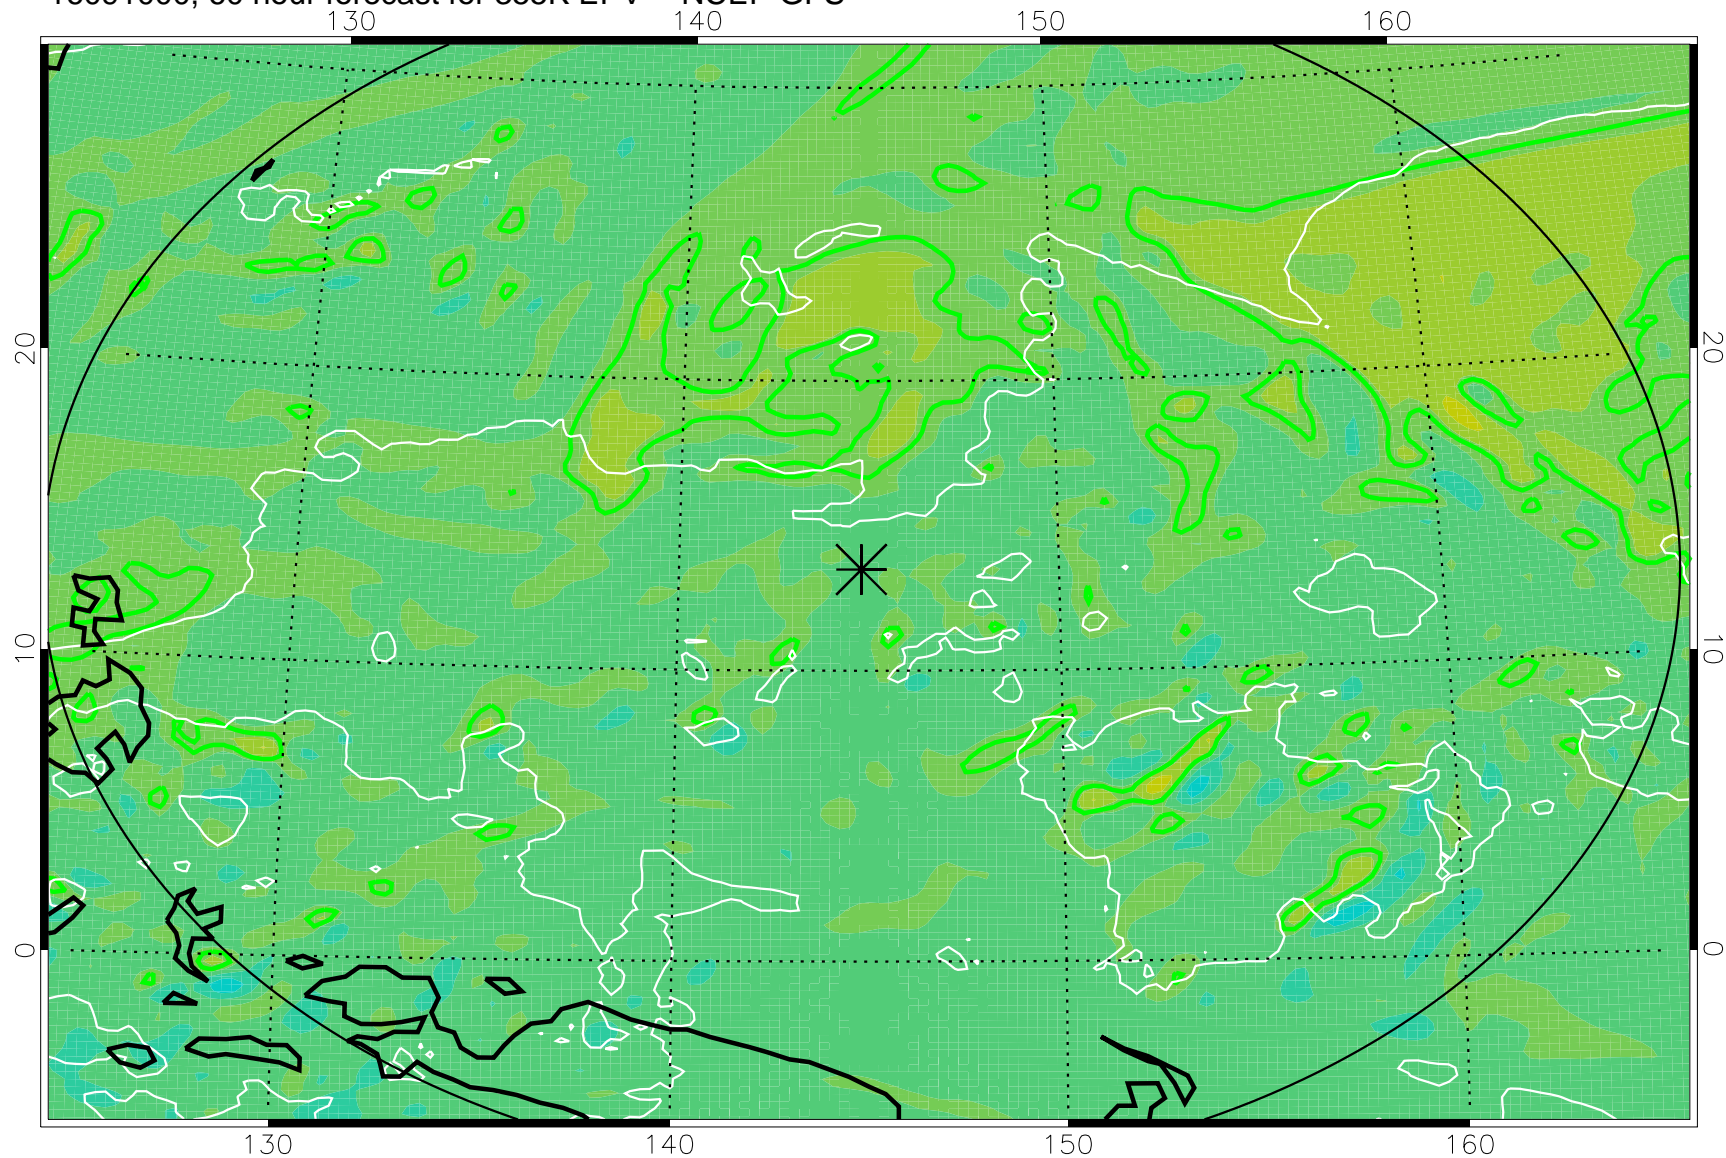

16090906, 42 hour forecast for 355K EPV -- NCEP GFS

355K Montgomery Streamfunction, white  
EPV Tropopause (2 PVU) Position  
Range ring of 2304 km

16090912, 48 hour forecast for 355K EPV -- NCEP GFS

355K Montgomery Streamfunction, white  
EPV Tropopause (2 PVU) Position  
Range ring of 2304 km

16090918, 54 hour forecast for 355K EPV -- NCEP GFS

355K Montgomery Streamfunction, white  
EPV Tropopause (2 PVU) Position  
Range ring of 2304 km

16091000, 60 hour forecast for 355K EPV -- NCEP GFS

355K Montgomery Streamfunction, white  
EPV Tropopause (2 PVU) Position  
Range ring of 2304 km

16091006, 66 hour forecast for 355K EPV -- NCEP GFS

355K Montgomery Streamfunction, white  
EPV Tropopause (2 PVU) Position  
Range ring of 2304 km

16091012, 72 hour forecast for 355K EPV -- NCEP GFS

355K Montgomery Streamfunction, white  
EPV Tropopause (2 PVU) Position  
Range ring of 2304 km

16091018, 78 hour forecast for 355K EPV -- NCEP GFS

355K Montgomery Streamfunction, white  
EPV Tropopause (2 PVU) Position  
Range ring of 2304 km

16091100, 84 hour forecast for 355K EPV -- NCEP GFS

355K Montgomery Streamfunction, white  
EPV Tropopause (2 PVU) Position  
Range ring of 2304 km