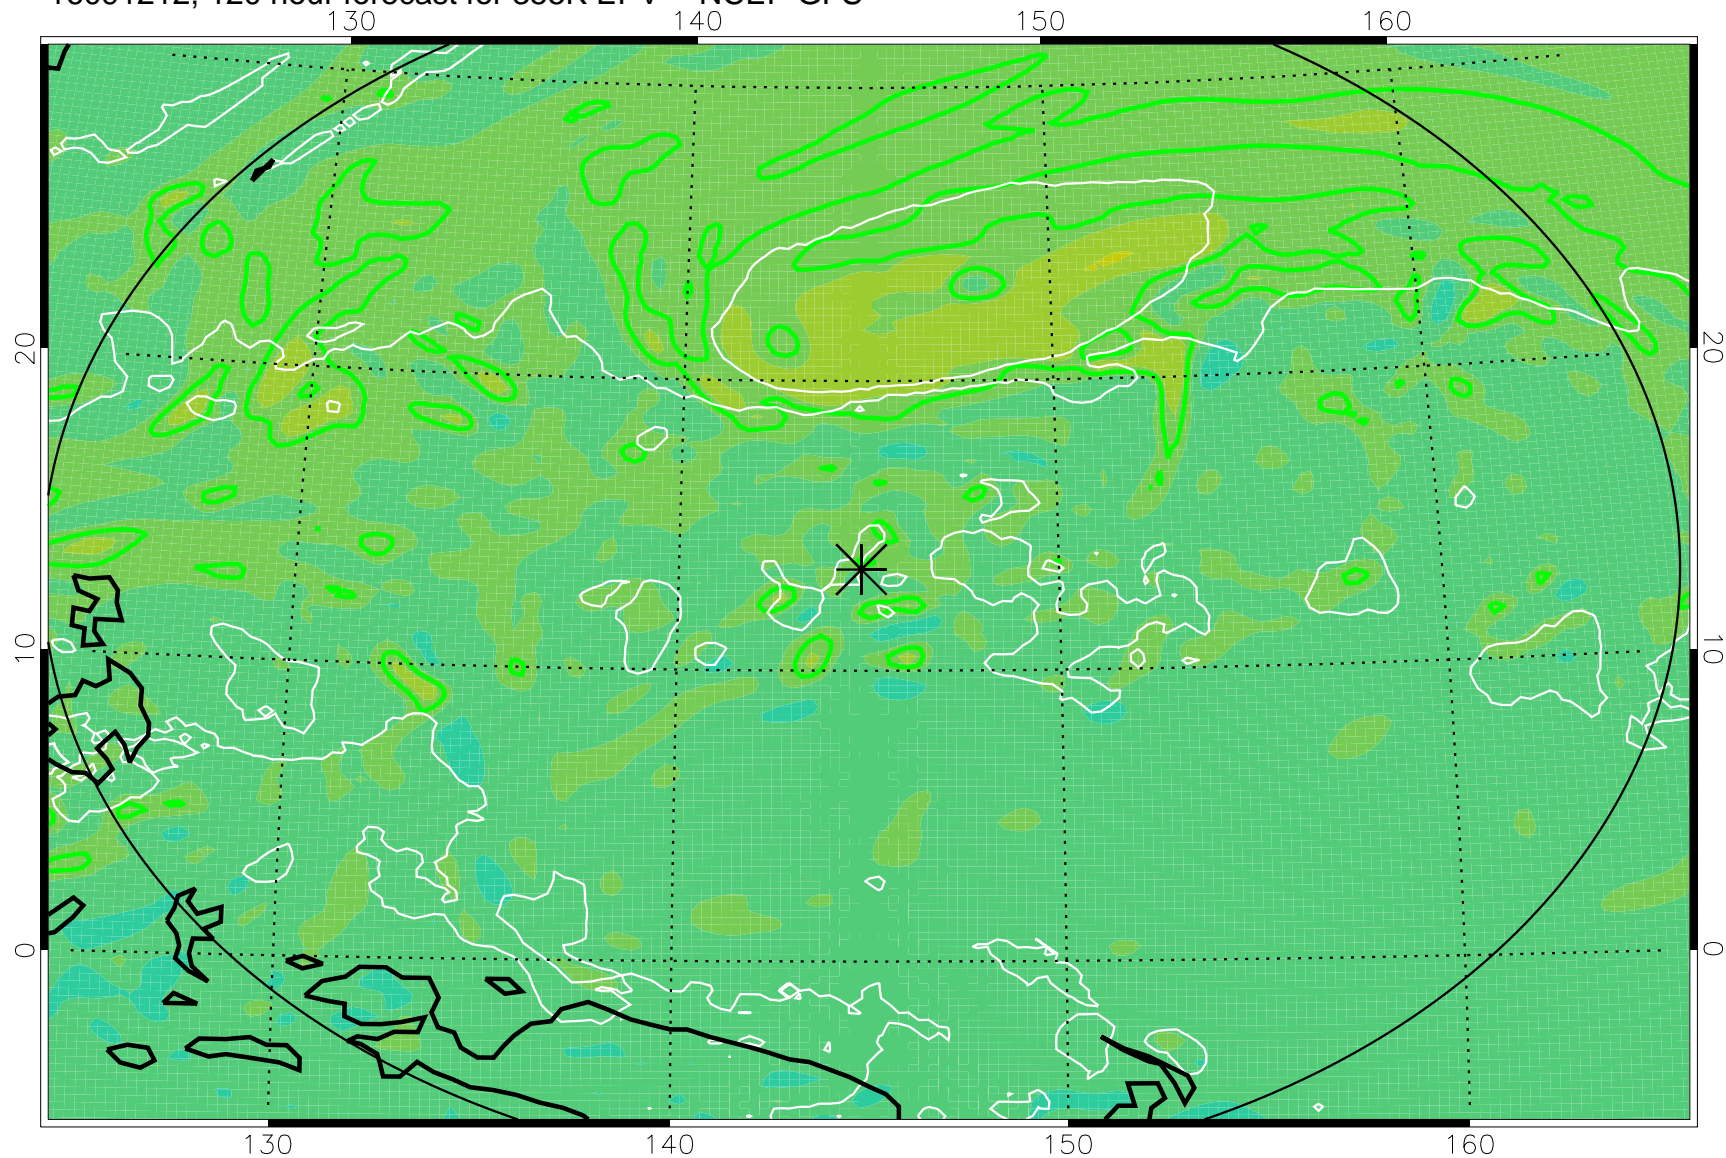

16091018, 78 hour forecast for 355K EPV -- NCEP GFS

355K Montgomery Streamfunction, white  
EPV Tropopause (2 PVU) Position  
Range ring of 2304 km

16091100, 84 hour forecast for 355K EPV -- NCEP GFS

355K Montgomery Streamfunction, white  
EPV Tropopause (2 PVU) Position  
Range ring of 2304 km

16091106, 90 hour forecast for 355K EPV -- NCEP GFS

355K Montgomery Streamfunction, white  
EPV Tropopause (2 PVU) Position  
Range ring of 2304 km

16091112, 96 hour forecast for 355K EPV -- NCEP GFS

355K Montgomery Streamfunction, white  
EPV Tropopause (2 PVU) Position  
Range ring of 2304 km

16091118, 102 hour forecast for 355K EPV -- NCEP GFS

355K Montgomery Streamfunction, white  
EPV Tropopause (2 PVU) Position  
Range ring of 2304 km

16091200, 108 hour forecast for 355K EPV -- NCEP GFS

355K Montgomery Streamfunction, white  
EPV Tropopause (2 PVU) Position  
Range ring of 2304 km

16091206, 114 hour forecast for 355K EPV -- NCEP GFS

355K Montgomery Streamfunction, white  
EPV Tropopause (2 PVU) Position  
Range ring of 2304 km

16091212, 120 hour forecast for 355K EPV -- NCEP GFS

355K Montgomery Streamfunction, white  
EPV Tropopause (2 PVU) Position  
Range ring of 2304 km