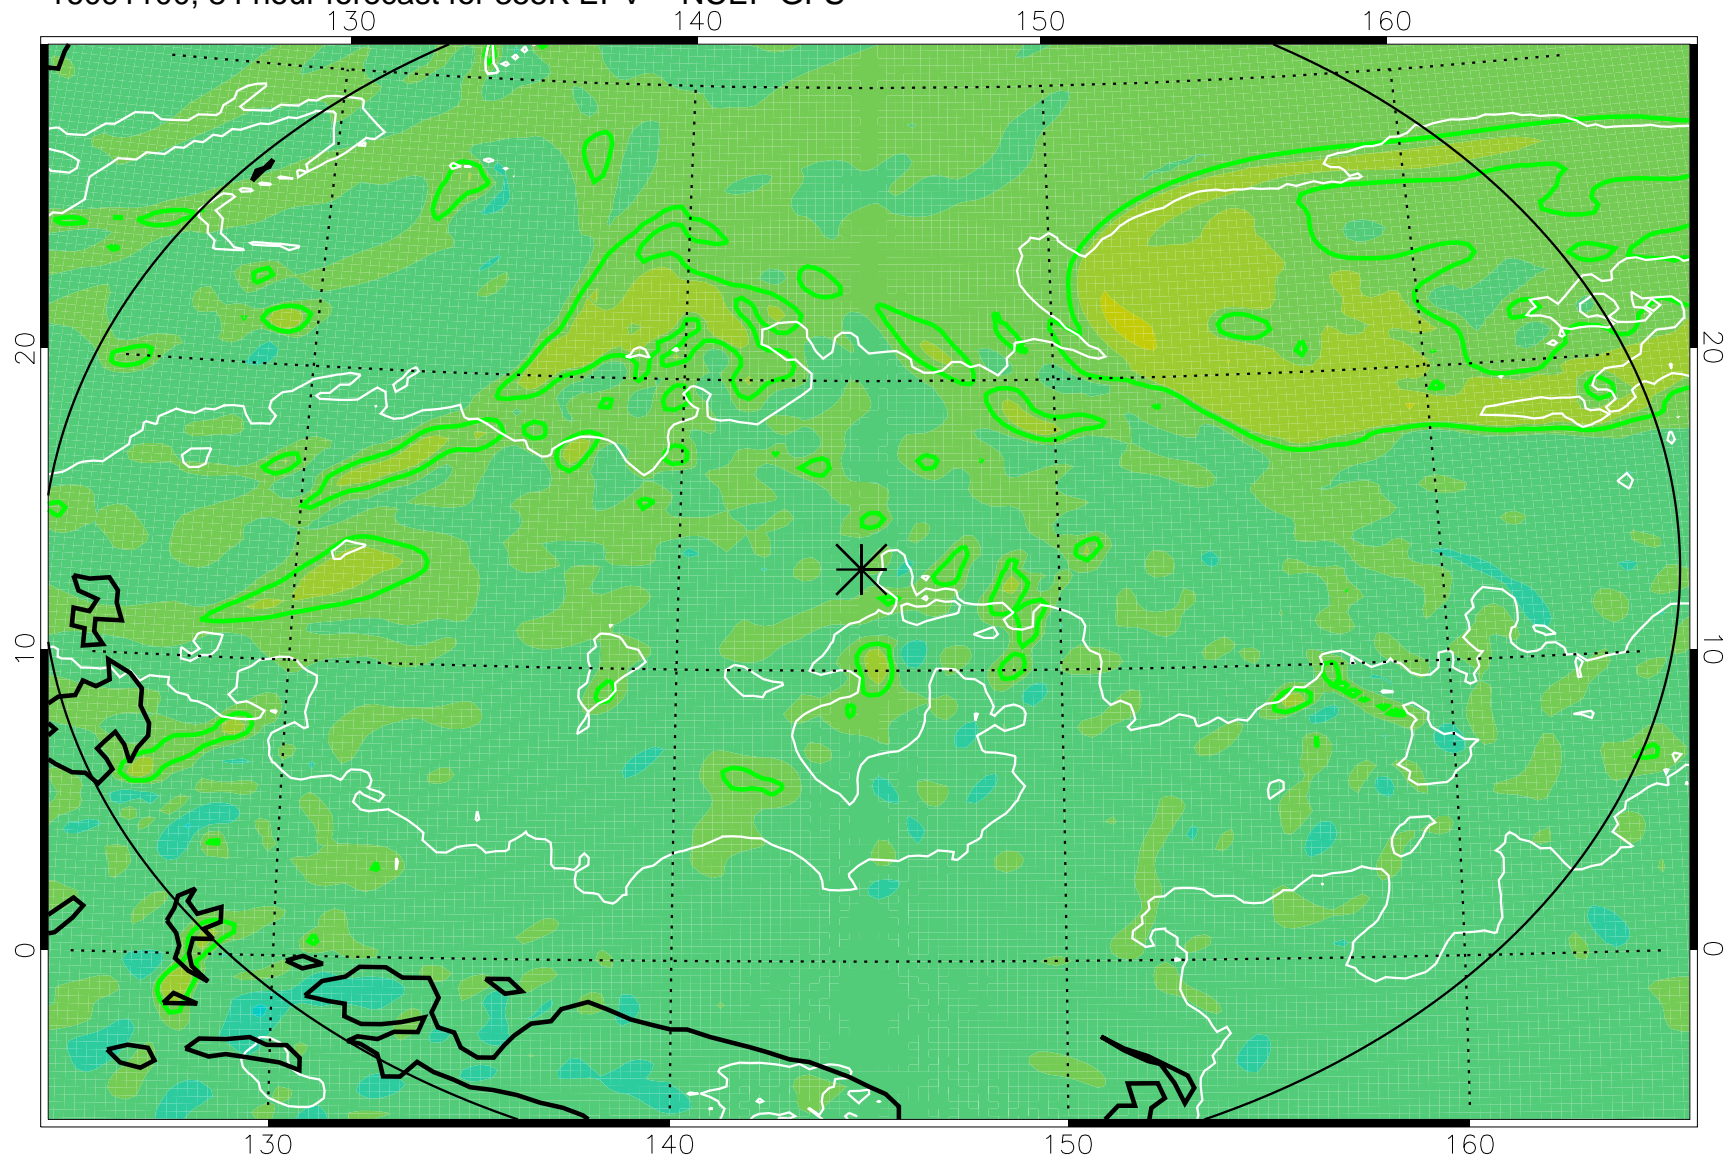

16091006, 66 hour forecast for 355K EPV -- NCEP GFS

355K Montgomery Streamfunction, white  
EPV Tropopause (2 PVU) Position  
Range ring of 2304 km

16091012, 72 hour forecast for 355K EPV -- NCEP GFS

355K Montgomery Streamfunction, white  
EPV Tropopause (2 PVU) Position  
Range ring of 2304 km

16091018, 78 hour forecast for 355K EPV -- NCEP GFS

355K Montgomery Streamfunction, white  
EPV Tropopause (2 PVU) Position  
Range ring of 2304 km

16091100, 84 hour forecast for 355K EPV -- NCEP GFS

355K Montgomery Streamfunction, white  
EPV Tropopause (2 PVU) Position  
Range ring of 2304 km

16091106, 90 hour forecast for 355K EPV -- NCEP GFS

355K Montgomery Streamfunction, white  
EPV Tropopause (2 PVU) Position  
Range ring of 2304 km

16091112, 96 hour forecast for 355K EPV -- NCEP GFS

355K Montgomery Streamfunction, white  
EPV Tropopause (2 PVU) Position  
Range ring of 2304 km

16091118, 102 hour forecast for 355K EPV -- NCEP GFS

355K Montgomery Streamfunction, white  
EPV Tropopause (2 PVU) Position  
Range ring of 2304 km

16091200, 108 hour forecast for 355K EPV -- NCEP GFS

355K Montgomery Streamfunction, white  
EPV Tropopause (2 PVU) Position  
Range ring of 2304 km