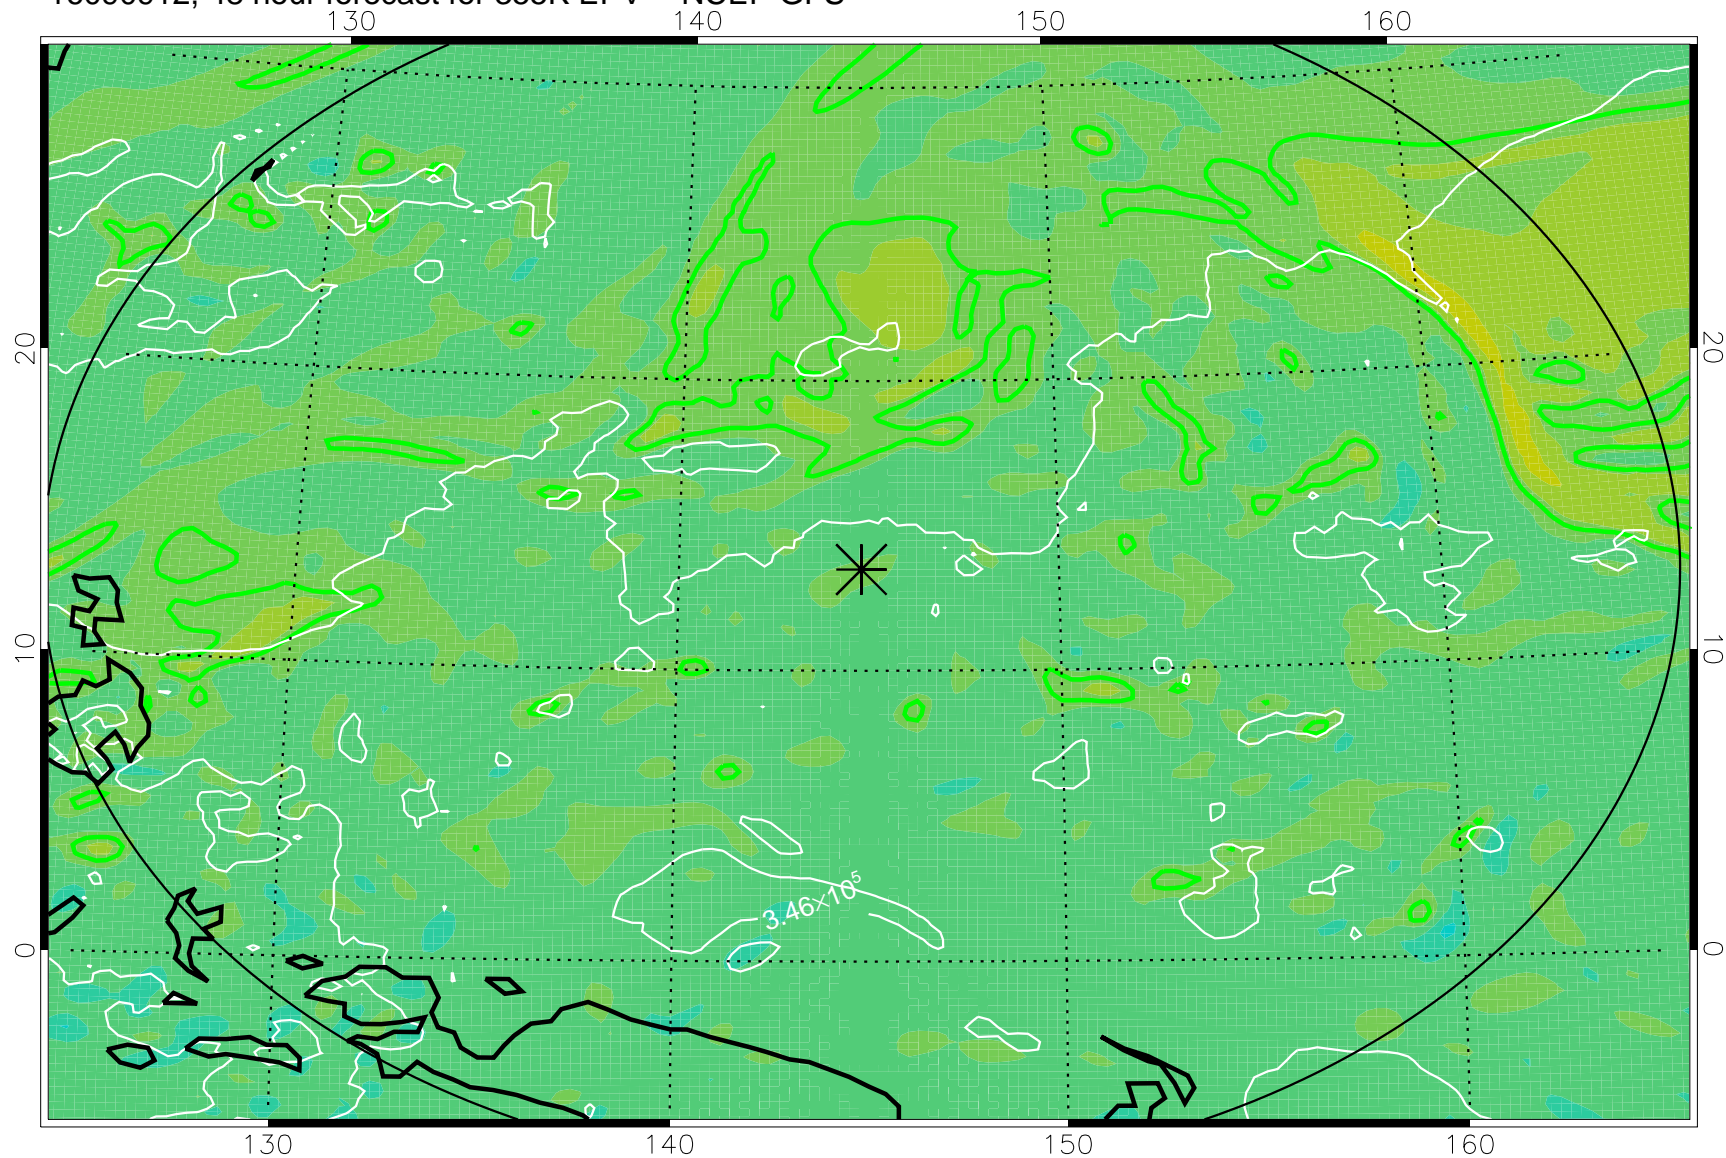

16090818, 30 hour forecast for 355K EPV -- NCEP GFS

355K Montgomery Streamfunction, white  
EPV Tropopause (2 PVU) Position  
Range ring of 2304 km

16090900, 36 hour forecast for 355K EPV -- NCEP GFS

355K Montgomery Streamfunction, white  
EPV Tropopause (2 PVU) Position  
Range ring of 2304 km

16090906, 42 hour forecast for 355K EPV -- NCEP GFS

355K Montgomery Streamfunction, white  
EPV Tropopause (2 PVU) Position  
Range ring of 2304 km

16090912, 48 hour forecast for 355K EPV -- NCEP GFS

355K Montgomery Streamfunction, white  
EPV Tropopause (2 PVU) Position  
Range ring of 2304 km

16091006, 66 hour forecast for 355K EPV -- NCEP GFS

355K Montgomery Streamfunction, white  
EPV Tropopause (2 PVU) Position  
Range ring of 2304 km

16091012, 72 hour forecast for 355K EPV -- NCEP GFS

355K Montgomery Streamfunction, white  
EPV Tropopause (2 PVU) Position  
Range ring of 2304 km

16091018, 78 hour forecast for 355K EPV -- NCEP GFS

355K Montgomery Streamfunction, white  
EPV Tropopause (2 PVU) Position  
Range ring of 2304 km

16091100, 84 hour forecast for 355K EPV -- NCEP GFS

355K Montgomery Streamfunction, white  
EPV Tropopause (2 PVU) Position  
Range ring of 2304 km