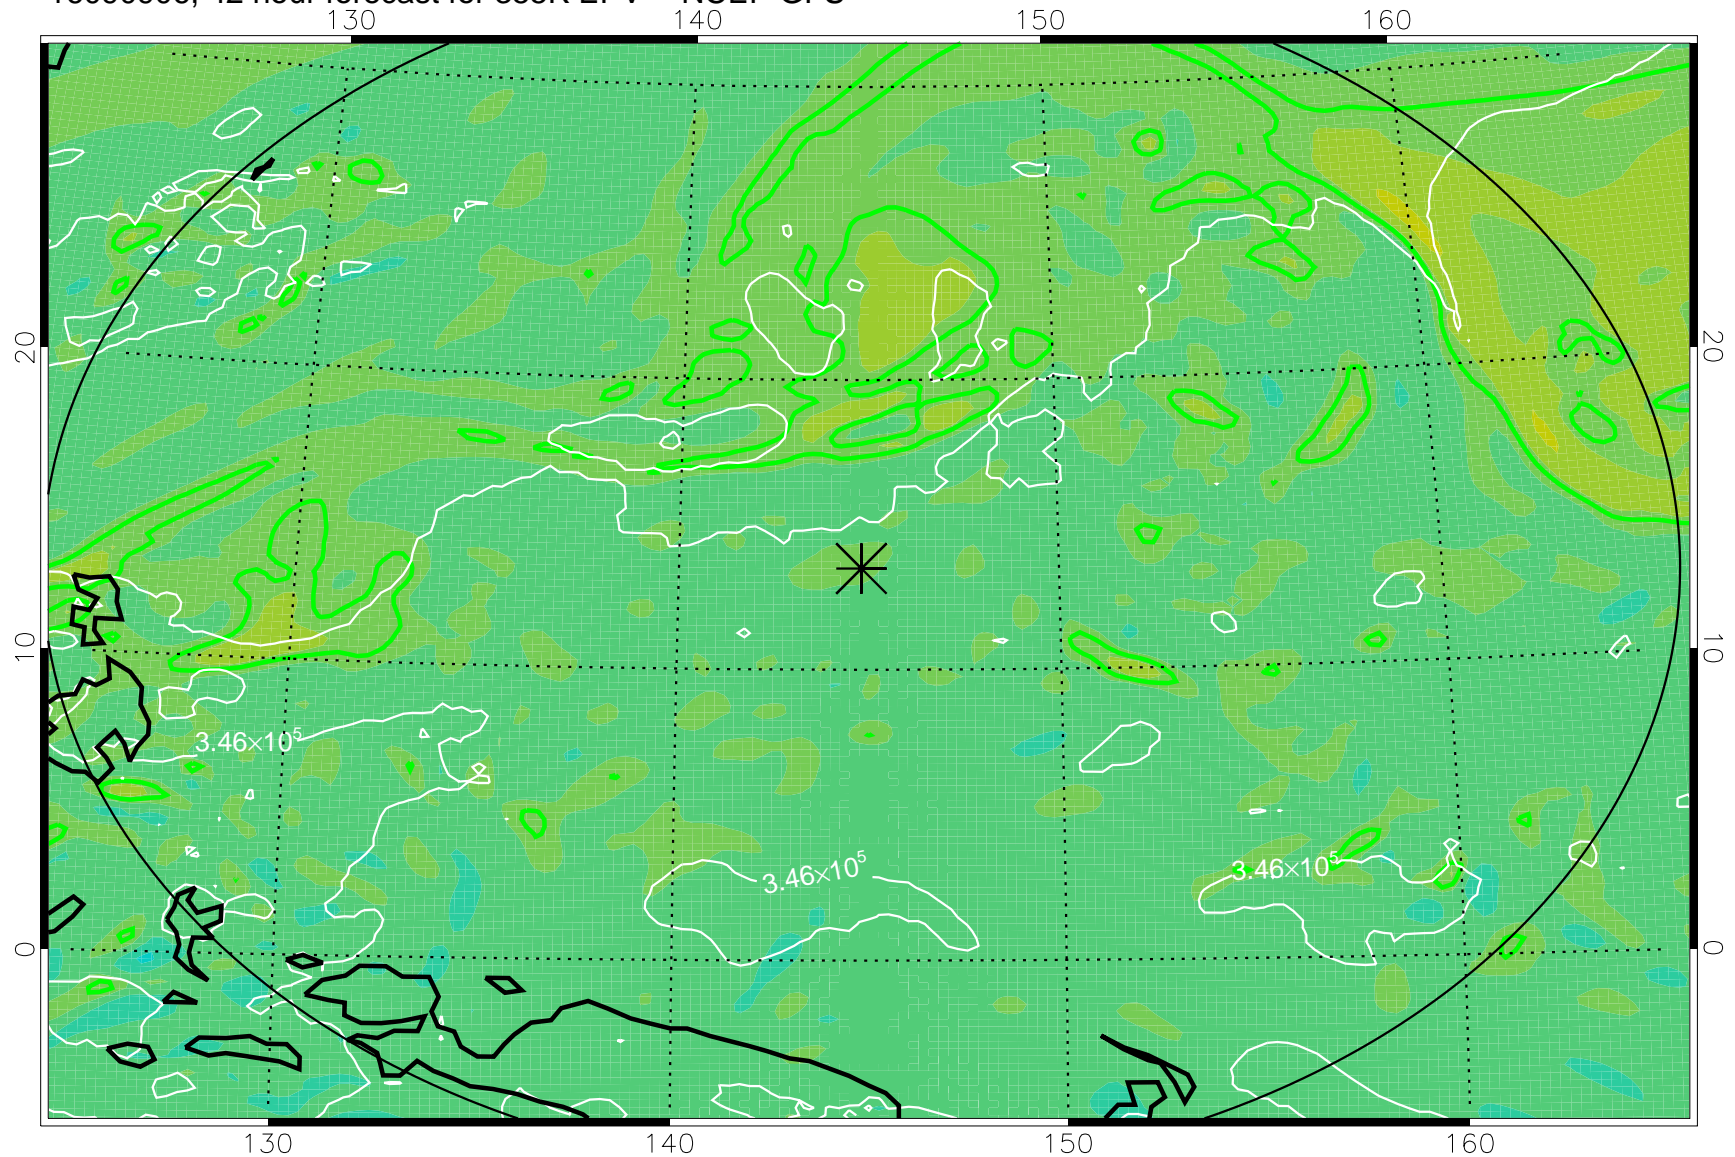

16090818, 30 hour forecast for 355K EPV -- NCEP GFS

355K Montgomery Streamfunction, white  
EPV Tropopause (2 PVU) Position  
Range ring of 2304 km

16090900, 36 hour forecast for 355K EPV -- NCEP GFS

355K Montgomery Streamfunction, white  
EPV Tropopause (2 PVU) Position  
Range ring of 2304 km

16090906, 42 hour forecast for 355K EPV -- NCEP GFS

355K Montgomery Streamfunction, white  
EPV Tropopause (2 PVU) Position  
Range ring of 2304 km

16090912, 48 hour forecast for 355K EPV -- NCEP GFS

355K Montgomery Streamfunction, white  
EPV Tropopause (2 PVU) Position  
Range ring of 2304 km

16091006, 66 hour forecast for 355K EPV -- NCEP GFS

355K Montgomery Streamfunction, white  
EPV Tropopause (2 PVU) Position  
Range ring of 2304 km

16091012, 72 hour forecast for 355K EPV -- NCEP GFS

355K Montgomery Streamfunction, white  
EPV Tropopause (2 PVU) Position  
Range ring of 2304 km

16091018, 78 hour forecast for 355K EPV -- NCEP GFS

355K Montgomery Streamfunction, white  
EPV Tropopause (2 PVU) Position  
Range ring of 2304 km

16091100, 84 hour forecast for 355K EPV -- NCEP GFS

355K Montgomery Streamfunction, white  
EPV Tropopause (2 PVU) Position  
Range ring of 2304 km