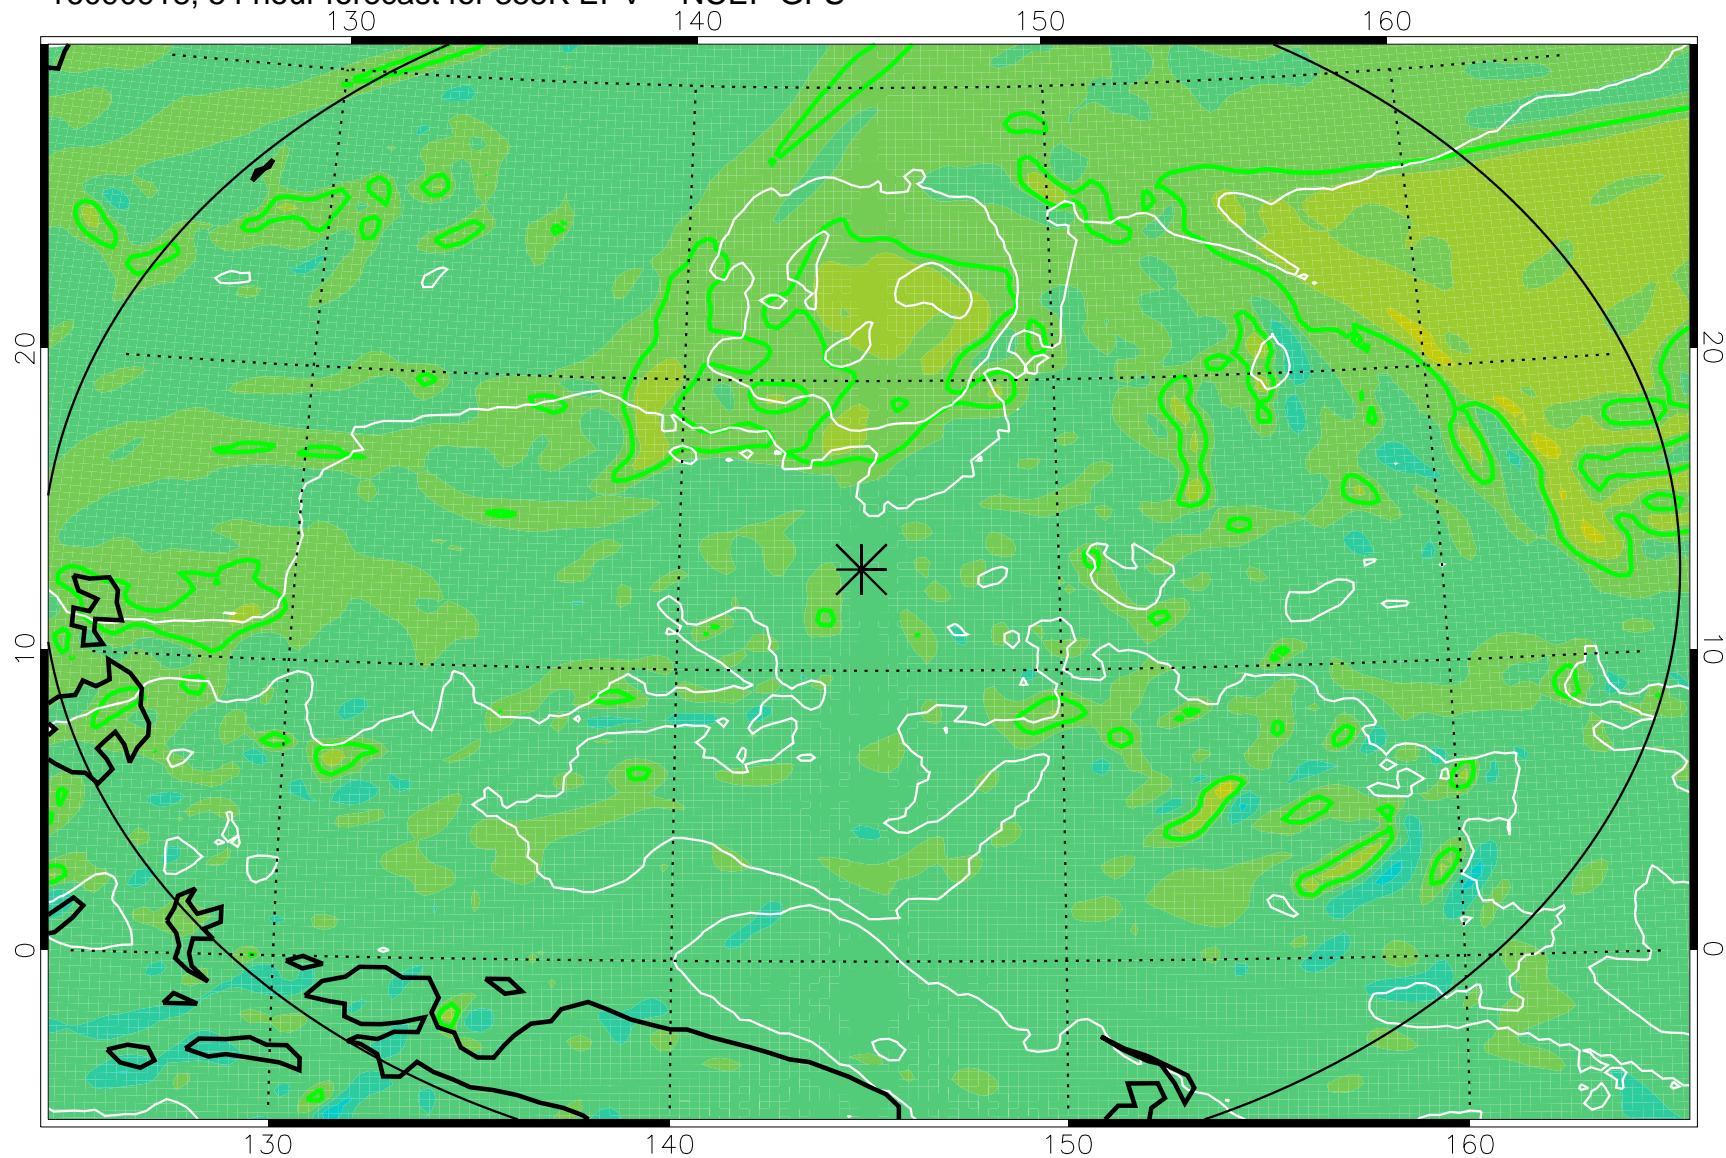

16090906, 42 hour forecast for 355K EPV -- NCEP GFS

355K Montgomery Streamfunction, white  
EPV Tropopause (2 PVU) Position  
Range ring of 2304 km

16090912, 48 hour forecast for 355K EPV -- NCEP GFS

355K Montgomery Streamfunction, white  
EPV Tropopause (2 PVU) Position  
Range ring of 2304 km

16090918, 54 hour forecast for 355K EPV -- NCEP GFS

355K Montgomery Streamfunction, white  
EPV Tropopause (2 PVU) Position  
Range ring of 2304 km

16091000, 60 hour forecast for 355K EPV -- NCEP GFS

355K Montgomery Streamfunction, white  
EPV Tropopause (2 PVU) Position  
Range ring of 2304 km

16091006, 66 hour forecast for 355K EPV -- NCEP GFS

355K Montgomery Streamfunction, white  
EPV Tropopause (2 PVU) Position  
Range ring of 2304 km

16091012, 72 hour forecast for 355K EPV -- NCEP GFS

355K Montgomery Streamfunction, white  
EPV Tropopause (2 PVU) Position  
Range ring of 2304 km

16091018, 78 hour forecast for 355K EPV -- NCEP GFS

355K Montgomery Streamfunction, white  
EPV Tropopause (2 PVU) Position  
Range ring of 2304 km

16091100, 84 hour forecast for 355K EPV -- NCEP GFS

355K Montgomery Streamfunction, white  
EPV Tropopause (2 PVU) Position  
Range ring of 2304 km