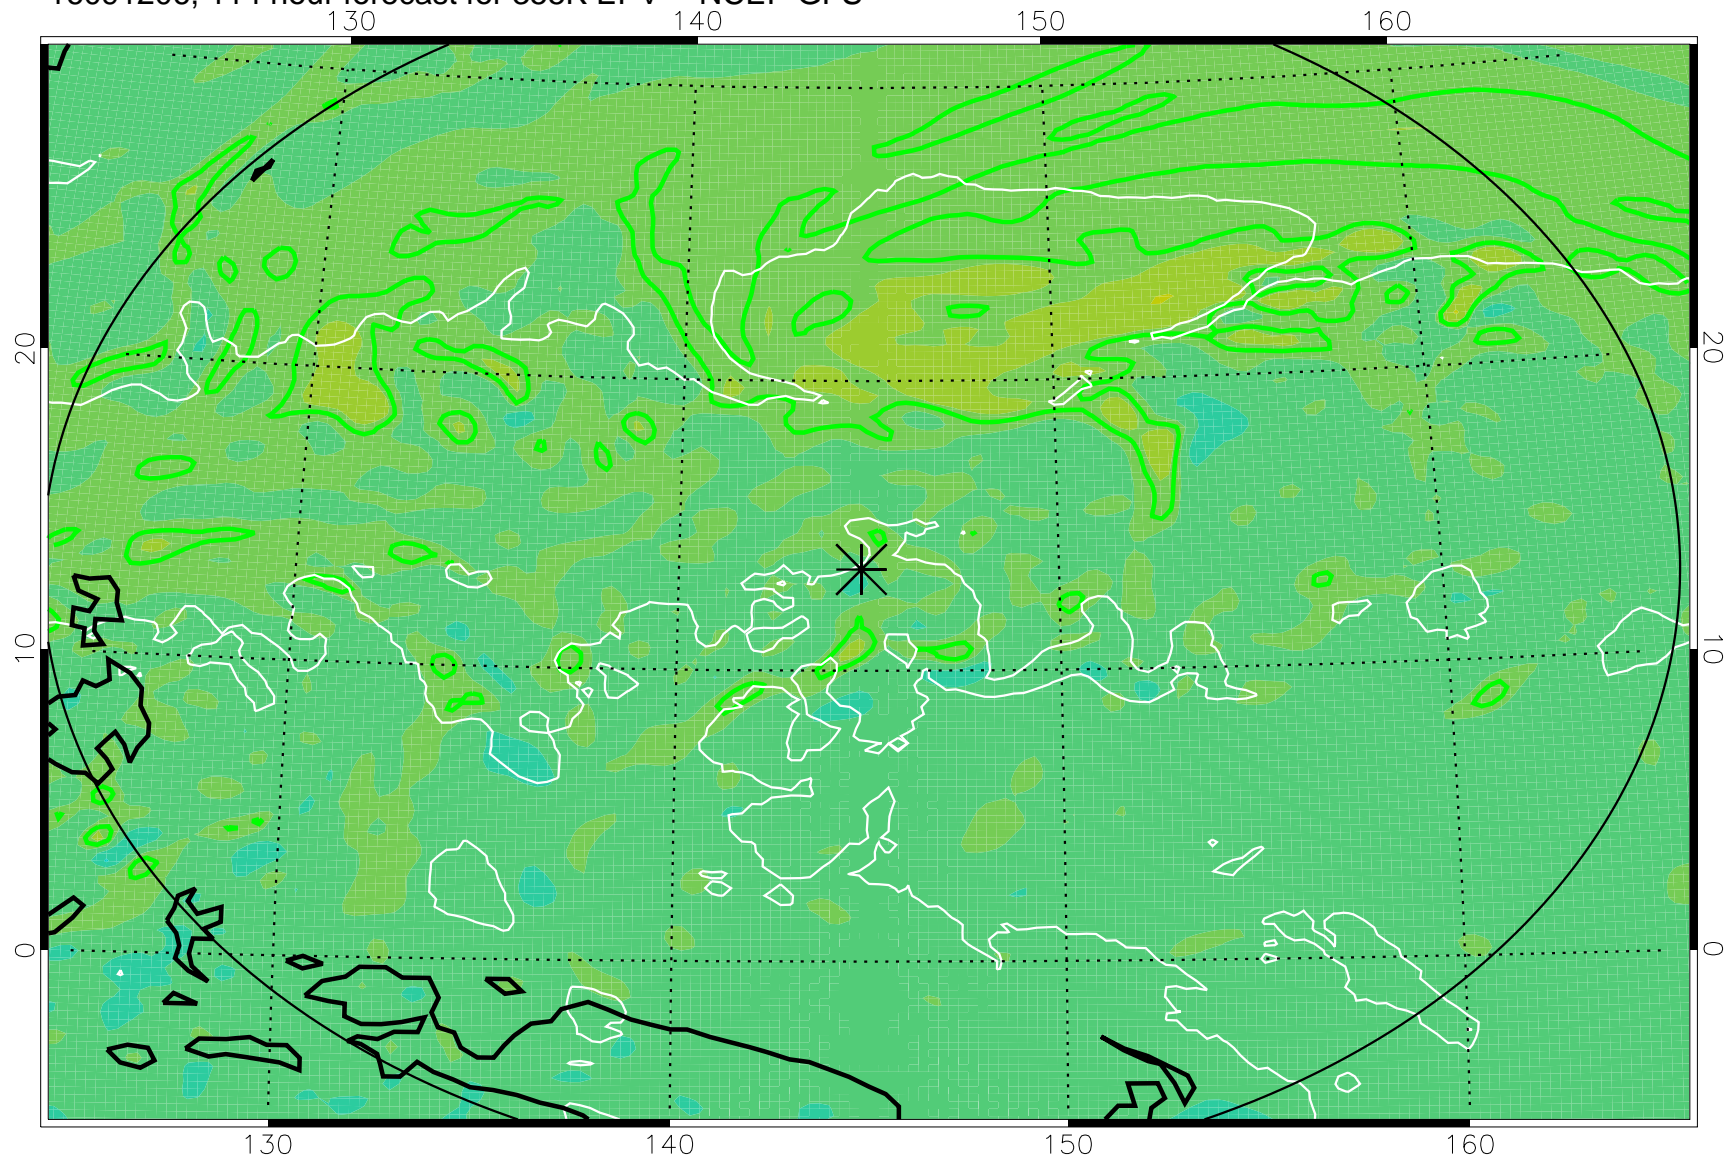

16091018, 78 hour forecast for 355K EPV -- NCEP GFS

355K Montgomery Streamfunction, white  
EPV Tropopause (2 PVU) Position  
Range ring of 2304 km

16091100, 84 hour forecast for 355K EPV -- NCEP GFS

355K Montgomery Streamfunction, white  
EPV Tropopause (2 PVU) Position  
Range ring of 2304 km

16091106, 90 hour forecast for 355K EPV -- NCEP GFS

355K Montgomery Streamfunction, white  
EPV Tropopause (2 PVU) Position  
Range ring of 2304 km

16091112, 96 hour forecast for 355K EPV -- NCEP GFS

355K Montgomery Streamfunction, white  
EPV Tropopause (2 PVU) Position  
Range ring of 2304 km

16091118, 102 hour forecast for 355K EPV -- NCEP GFS

355K Montgomery Streamfunction, white  
EPV Tropopause (2 PVU) Position  
Range ring of 2304 km

16091200, 108 hour forecast for 355K EPV -- NCEP GFS

355K Montgomery Streamfunction, white  
EPV Tropopause (2 PVU) Position  
Range ring of 2304 km

16091206, 114 hour forecast for 355K EPV -- NCEP GFS

355K Montgomery Streamfunction, white  
EPV Tropopause (2 PVU) Position  
Range ring of 2304 km

16091212, 120 hour forecast for 355K EPV -- NCEP GFS

355K Montgomery Streamfunction, white  
EPV Tropopause (2 PVU) Position  
Range ring of 2304 km