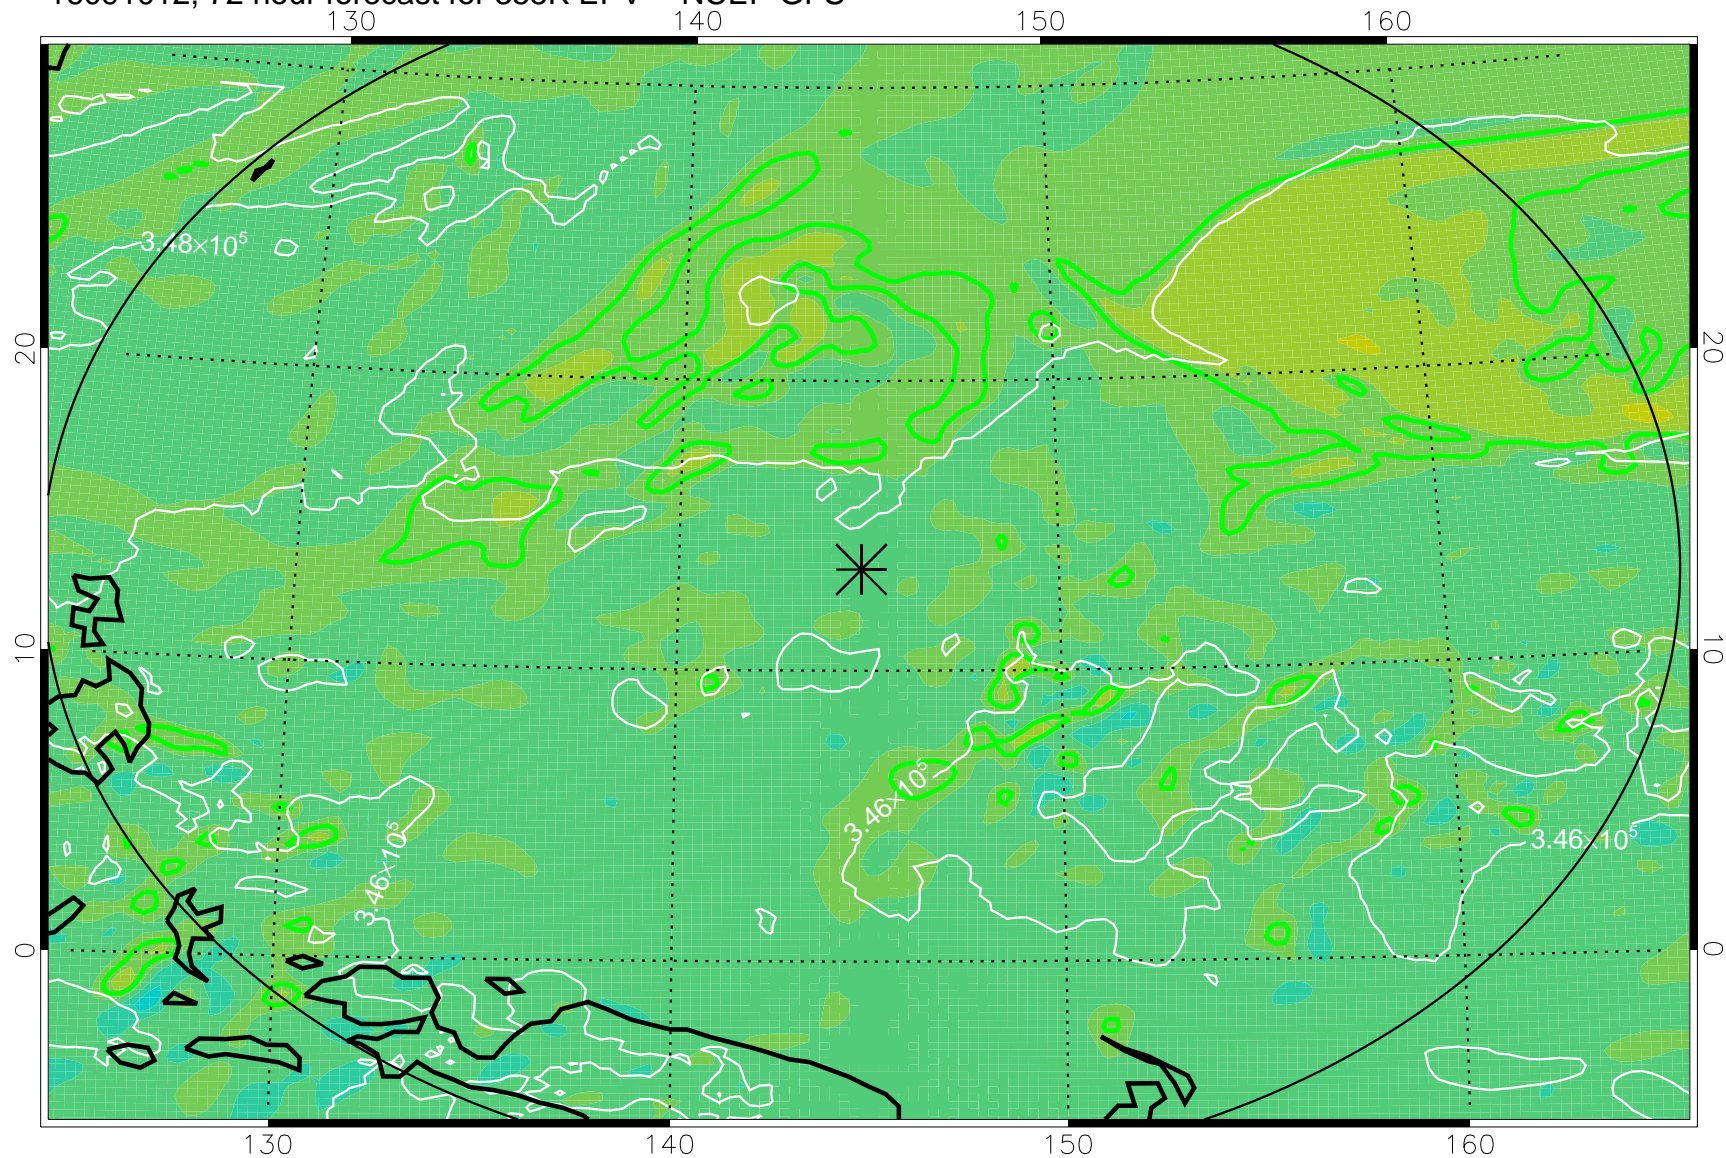

16090918, 54 hour forecast for 355K EPV -- NCEP GFS

355K Montgomery Streamfunction, white  
EPV Tropopause (2 PVU) Position  
Range ring of 2304 km

16091000, 60 hour forecast for 355K EPV -- NCEP GFS

355K Montgomery Streamfunction, white  
EPV Tropopause (2 PVU) Position  
Range ring of 2304 km

16091006, 66 hour forecast for 355K EPV -- NCEP GFS

355K Montgomery Streamfunction, white  
EPV Tropopause (2 PVU) Position  
Range ring of 2304 km

16091012, 72 hour forecast for 355K EPV -- NCEP GFS

355K Montgomery Streamfunction, white  
EPV Tropopause (2 PVU) Position  
Range ring of 2304 km

16091018, 78 hour forecast for 355K EPV -- NCEP GFS

355K Montgomery Streamfunction, white  
EPV Tropopause (2 PVU) Position  
Range ring of 2304 km

16091100, 84 hour forecast for 355K EPV -- NCEP GFS

355K Montgomery Streamfunction, white  
EPV Tropopause (2 PVU) Position  
Range ring of 2304 km

16091106, 90 hour forecast for 355K EPV -- NCEP GFS

355K Montgomery Streamfunction, white  
EPV Tropopause (2 PVU) Position  
Range ring of 2304 km

16091112, 96 hour forecast for 355K EPV -- NCEP GFS

355K Montgomery Streamfunction, white  
EPV Tropopause (2 PVU) Position  
Range ring of 2304 km