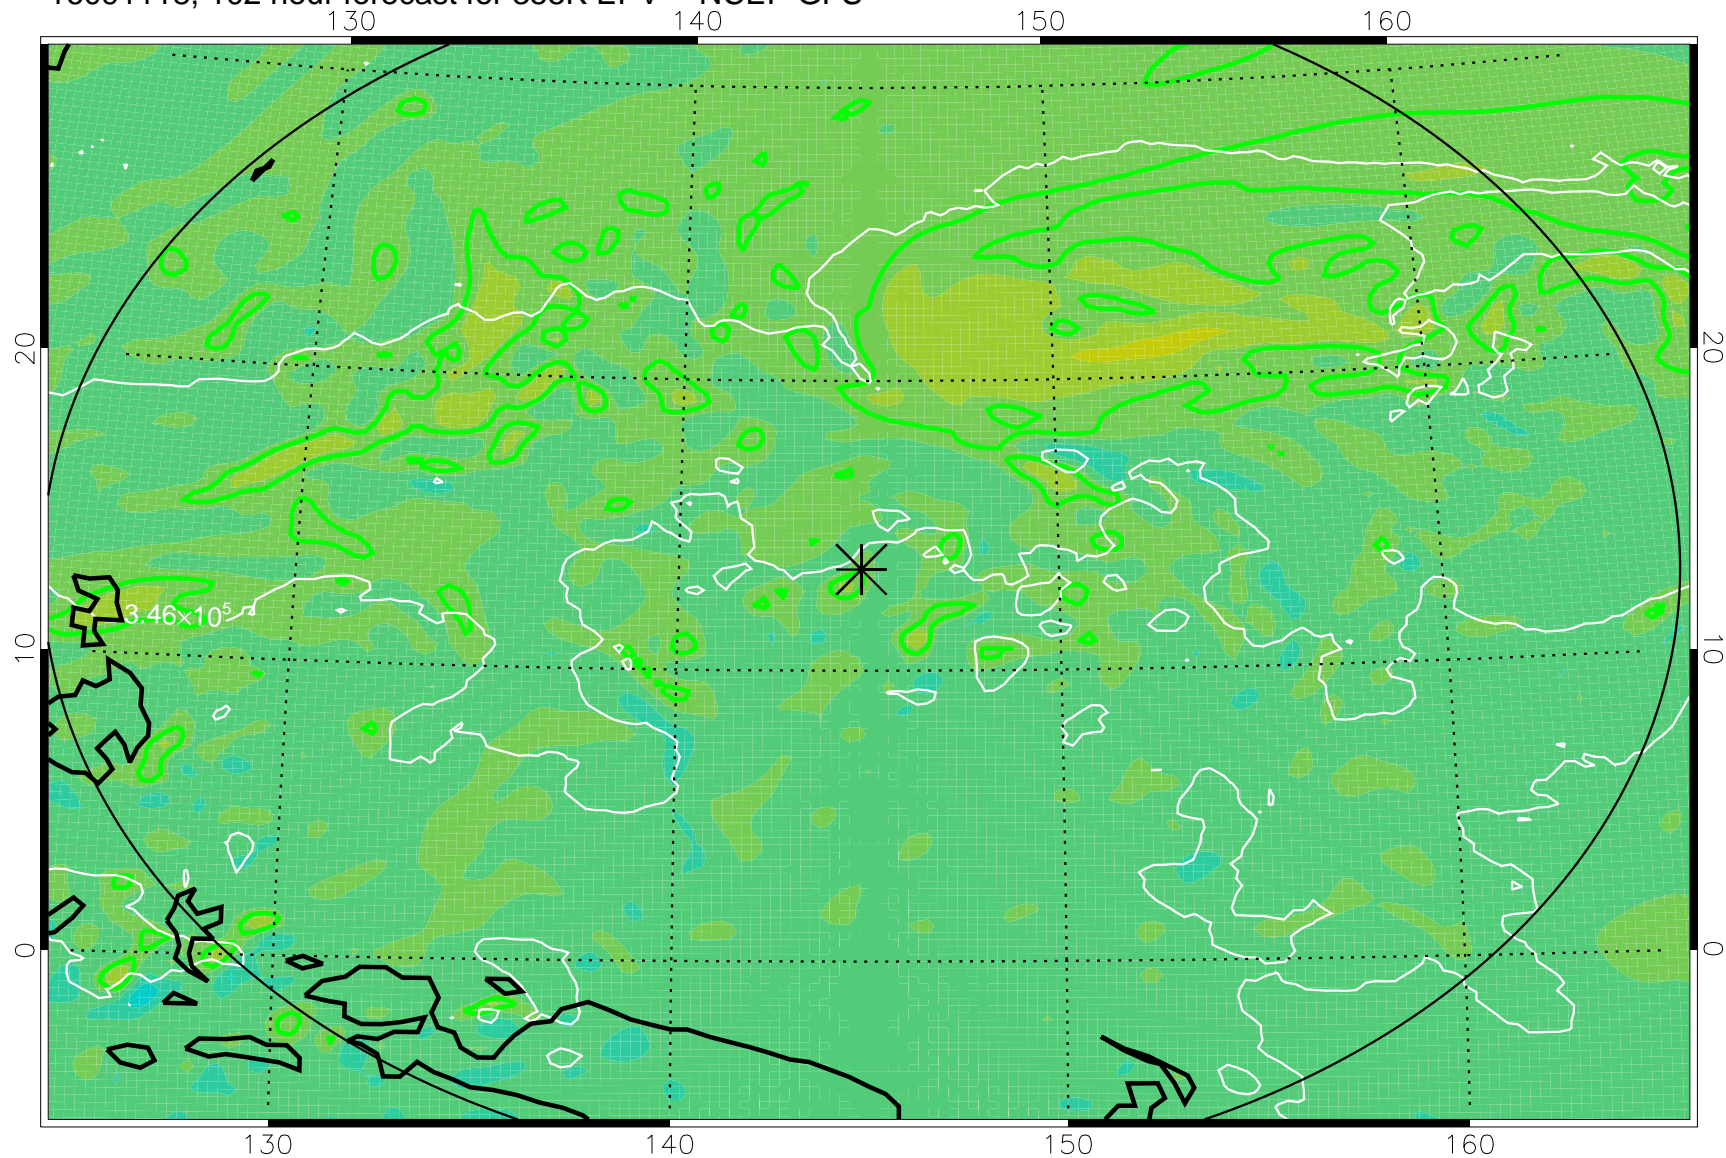

16091018, 78 hour forecast for 355K EPV -- NCEP GFS

355K Montgomery Streamfunction, white  
EPV Tropopause (2 PVU) Position  
Range ring of 2304 km

16091100, 84 hour forecast for 355K EPV -- NCEP GFS

355K Montgomery Streamfunction, white  
EPV Tropopause (2 PVU) Position  
Range ring of 2304 km

16091106, 90 hour forecast for 355K EPV -- NCEP GFS

355K Montgomery Streamfunction, white  
EPV Tropopause (2 PVU) Position  
Range ring of 2304 km

16091112, 96 hour forecast for 355K EPV -- NCEP GFS

355K Montgomery Streamfunction, white  
EPV Tropopause (2 PVU) Position  
Range ring of 2304 km

16091118, 102 hour forecast for 355K EPV -- NCEP GFS

355K Montgomery Streamfunction, white  
EPV Tropopause (2 PVU) Position  
Range ring of 2304 km

16091200, 108 hour forecast for 355K EPV -- NCEP GFS

355K Montgomery Streamfunction, white  
EPV Tropopause (2 PVU) Position  
Range ring of 2304 km

16091206, 114 hour forecast for 355K EPV -- NCEP GFS

355K Montgomery Streamfunction, white  
EPV Tropopause (2 PVU) Position  
Range ring of 2304 km

16091212, 120 hour forecast for 355K EPV -- NCEP GFS

355K Montgomery Streamfunction, white  
EPV Tropopause (2 PVU) Position  
Range ring of 2304 km