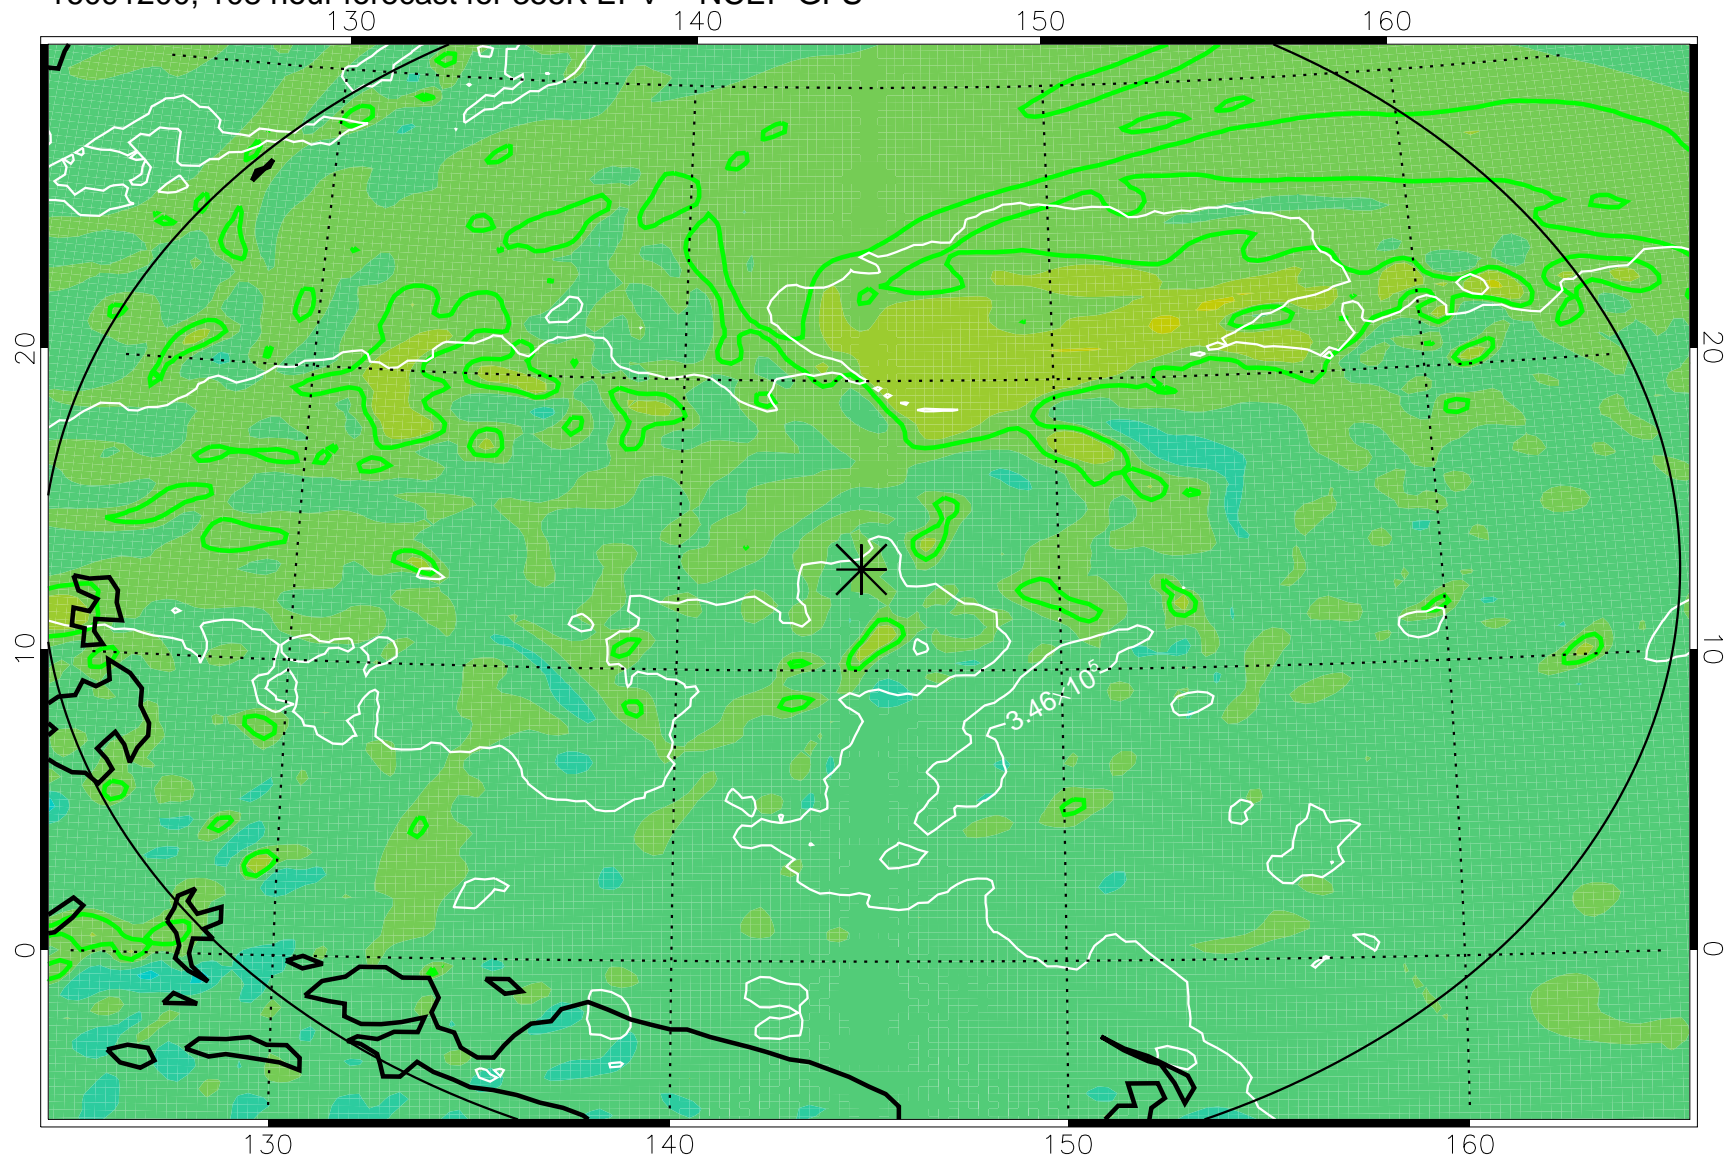

16091018, 78 hour forecast for 355K EPV -- NCEP GFS

355K Montgomery Streamfunction, white  
EPV Tropopause (2 PVU) Position  
Range ring of 2304 km

16091100, 84 hour forecast for 355K EPV -- NCEP GFS

355K Montgomery Streamfunction, white  
EPV Tropopause (2 PVU) Position  
Range ring of 2304 km

16091106, 90 hour forecast for 355K EPV -- NCEP GFS

355K Montgomery Streamfunction, white  
EPV Tropopause (2 PVU) Position  
Range ring of 2304 km

16091112, 96 hour forecast for 355K EPV -- NCEP GFS

355K Montgomery Streamfunction, white  
EPV Tropopause (2 PVU) Position  
Range ring of 2304 km

16091118, 102 hour forecast for 355K EPV -- NCEP GFS

355K Montgomery Streamfunction, white  
EPV Tropopause (2 PVU) Position  
Range ring of 2304 km

16091200, 108 hour forecast for 355K EPV -- NCEP GFS

355K Montgomery Streamfunction, white  
EPV Tropopause (2 PVU) Position  
Range ring of 2304 km

16091206, 114 hour forecast for 355K EPV -- NCEP GFS

355K Montgomery Streamfunction, white  
EPV Tropopause (2 PVU) Position  
Range ring of 2304 km

16091212, 120 hour forecast for 355K EPV -- NCEP GFS

355K Montgomery Streamfunction, white  
EPV Tropopause (2 PVU) Position  
Range ring of 2304 km