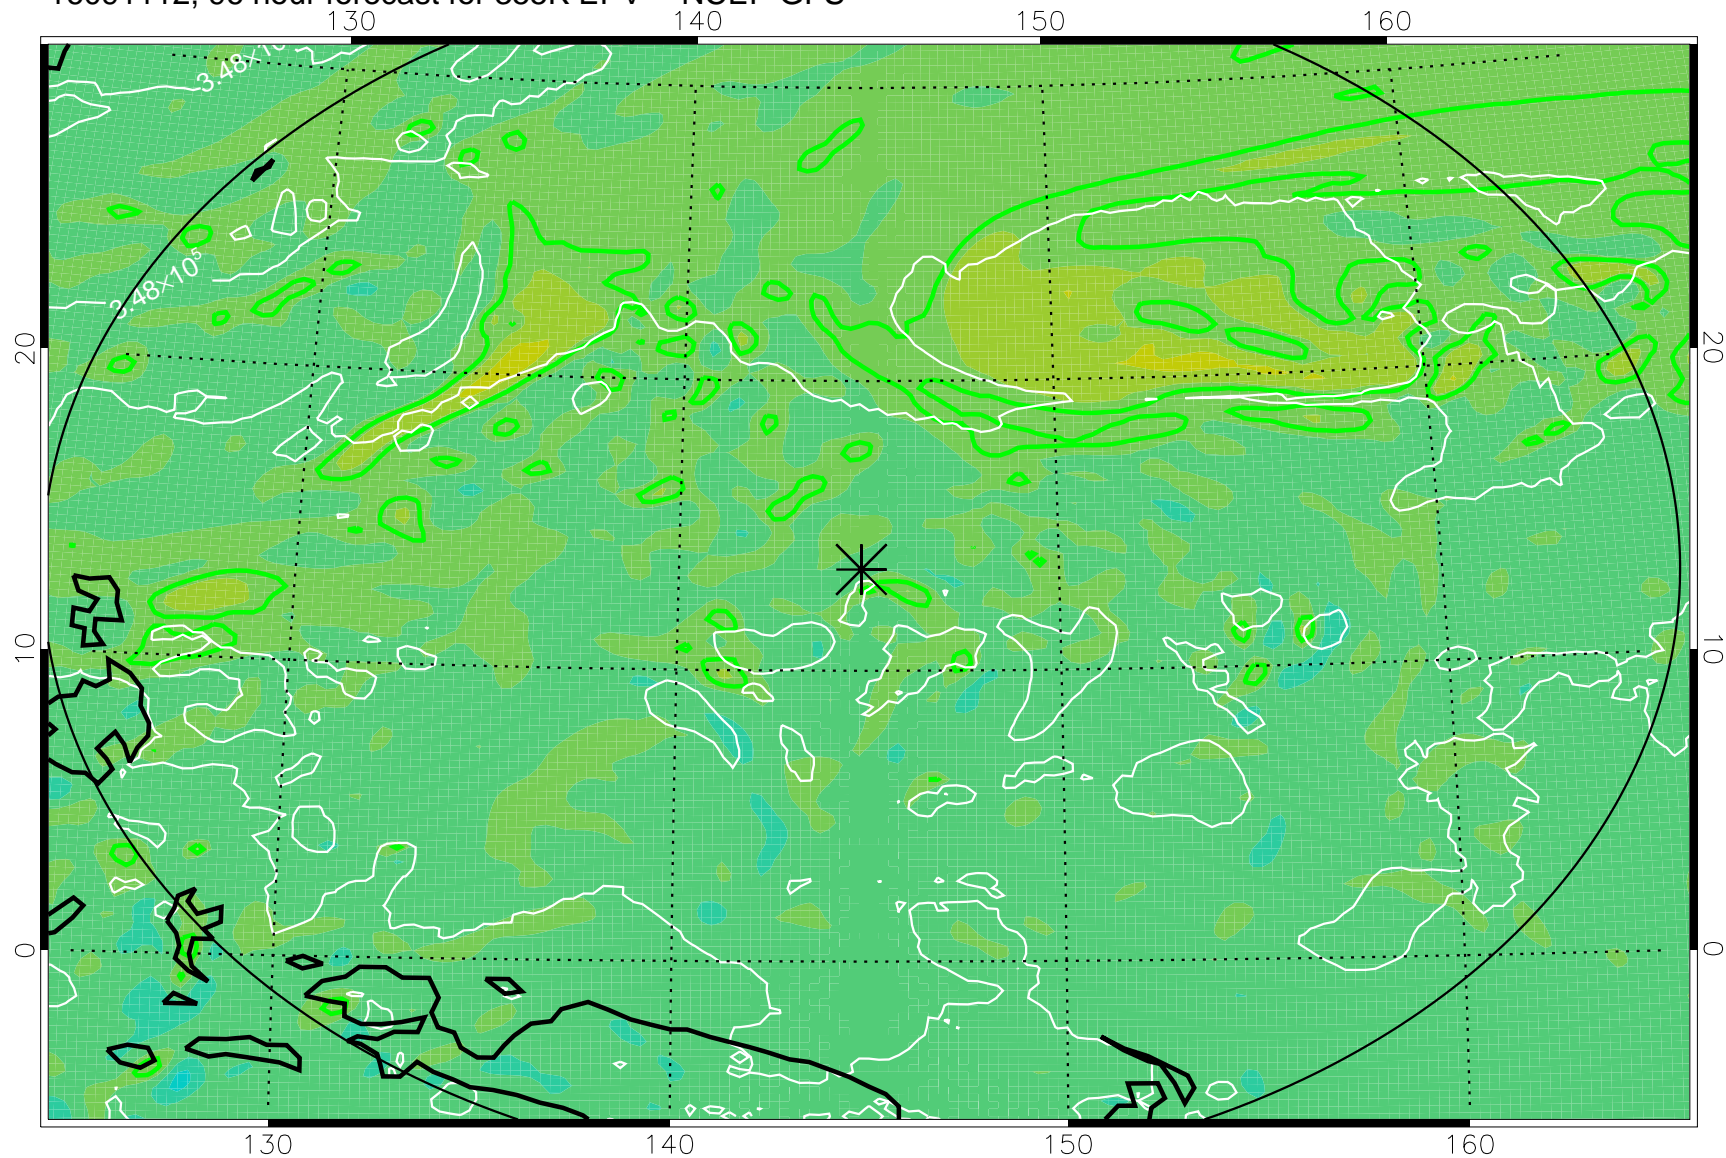

16091006, 66 hour forecast for 355K EPV -- NCEP GFS

355K Montgomery Streamfunction, white  
EPV Tropopause (2 PVU) Position  
Range ring of 2304 km

16091012, 72 hour forecast for 355K EPV -- NCEP GFS

355K Montgomery Streamfunction, white  
EPV Tropopause (2 PVU) Position  
Range ring of 2304 km

16091018, 78 hour forecast for 355K EPV -- NCEP GFS

355K Montgomery Streamfunction, white  
EPV Tropopause (2 PVU) Position  
Range ring of 2304 km

16091100, 84 hour forecast for 355K EPV -- NCEP GFS

355K Montgomery Streamfunction, white  
EPV Tropopause (2 PVU) Position  
Range ring of 2304 km

16091106, 90 hour forecast for 355K EPV -- NCEP GFS

355K Montgomery Streamfunction, white  
EPV Tropopause (2 PVU) Position  
Range ring of 2304 km

16091112, 96 hour forecast for 355K EPV -- NCEP GFS

355K Montgomery Streamfunction, white  
EPV Tropopause (2 PVU) Position  
Range ring of 2304 km

16091118, 102 hour forecast for 355K EPV -- NCEP GFS

355K Montgomery Streamfunction, white  
EPV Tropopause (2 PVU) Position  
Range ring of 2304 km

16091200, 108 hour forecast for 355K EPV -- NCEP GFS

355K Montgomery Streamfunction, white  
EPV Tropopause (2 PVU) Position  
Range ring of 2304 km