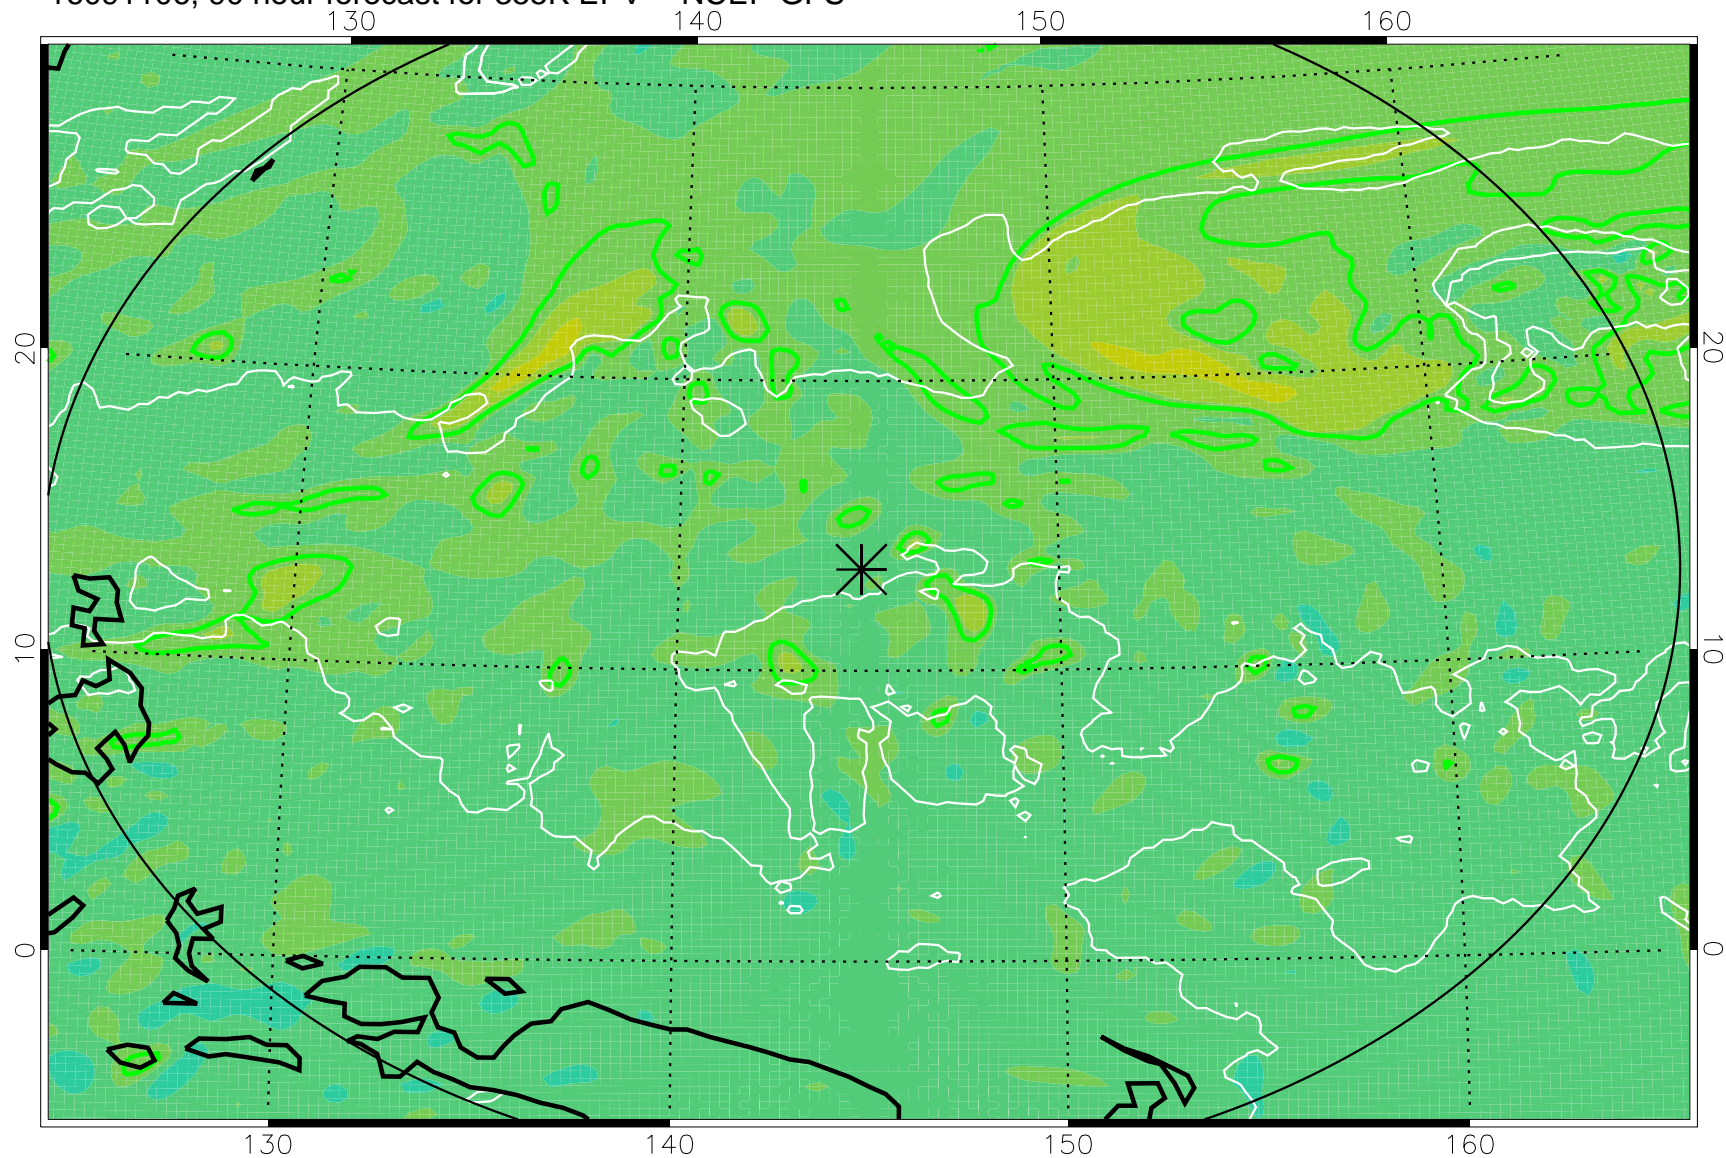

16091006, 66 hour forecast for 355K EPV -- NCEP GFS

355K Montgomery Streamfunction, white  
EPV Tropopause (2 PVU) Position  
Range ring of 2304 km

16091012, 72 hour forecast for 355K EPV -- NCEP GFS

355K Montgomery Streamfunction, white  
EPV Tropopause (2 PVU) Position  
Range ring of 2304 km

16091018, 78 hour forecast for 355K EPV -- NCEP GFS

355K Montgomery Streamfunction, white  
EPV Tropopause (2 PVU) Position  
Range ring of 2304 km

16091100, 84 hour forecast for 355K EPV -- NCEP GFS

355K Montgomery Streamfunction, white  
EPV Tropopause (2 PVU) Position  
Range ring of 2304 km

16091106, 90 hour forecast for 355K EPV -- NCEP GFS

355K Montgomery Streamfunction, white  
EPV Tropopause (2 PVU) Position  
Range ring of 2304 km

16091112, 96 hour forecast for 355K EPV -- NCEP GFS

355K Montgomery Streamfunction, white  
EPV Tropopause (2 PVU) Position  
Range ring of 2304 km

16091118, 102 hour forecast for 355K EPV -- NCEP GFS

355K Montgomery Streamfunction, white  
EPV Tropopause (2 PVU) Position  
Range ring of 2304 km

16091200, 108 hour forecast for 355K EPV -- NCEP GFS

355K Montgomery Streamfunction, white  
EPV Tropopause (2 PVU) Position  
Range ring of 2304 km