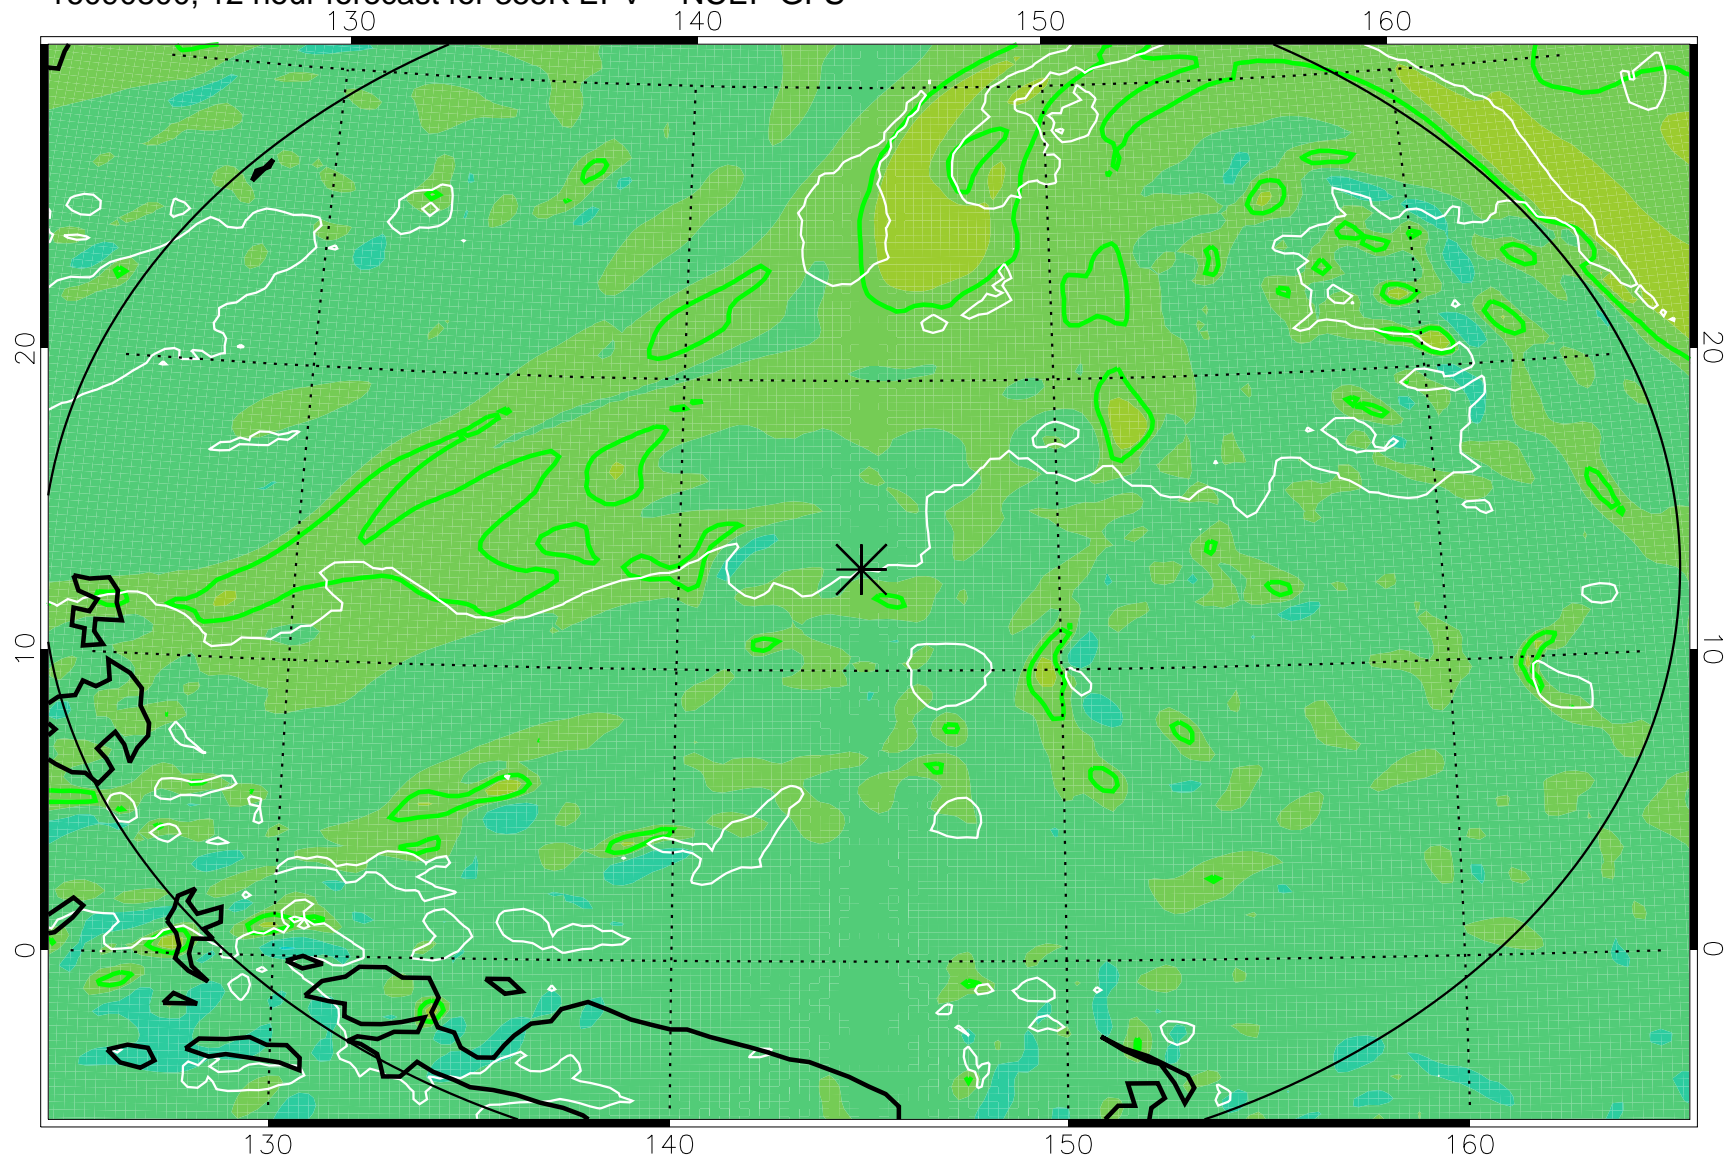

16090718, 6 hour forecast for 355K EPV -- NCEP GFS

355K Montgomery Streamfunction, white  
EPV Tropopause (2 PVU) Position  
Range ring of 2304 km

16090800, 12 hour forecast for 355K EPV -- NCEP GFS

355K Montgomery Streamfunction, white  
EPV Tropopause (2 PVU) Position  
Range ring of 2304 km

16090806, 18 hour forecast for 355K EPV -- NCEP GFS

355K Montgomery Streamfunction, white  
EPV Tropopause (2 PVU) Position  
Range ring of 2304 km

16090812, 24 hour forecast for 355K EPV -- NCEP GFS

355K Montgomery Streamfunction, white  
EPV Tropopause (2 PVU) Position  
Range ring of 2304 km

16090818, 30 hour forecast for 355K EPV -- NCEP GFS

355K Montgomery Streamfunction, white  
EPV Tropopause (2 PVU) Position  
Range ring of 2304 km

16090900, 36 hour forecast for 355K EPV -- NCEP GFS

355K Montgomery Streamfunction, white  
EPV Tropopause (2 PVU) Position  
Range ring of 2304 km

16091118, 102 hour forecast for 355K EPV -- NCEP GFS

355K Montgomery Streamfunction, white  
EPV Tropopause (2 PVU) Position  
Range ring of 2304 km

16091200, 108 hour forecast for 355K EPV -- NCEP GFS

355K Montgomery Streamfunction, white  
EPV Tropopause (2 PVU) Position  
Range ring of 2304 km