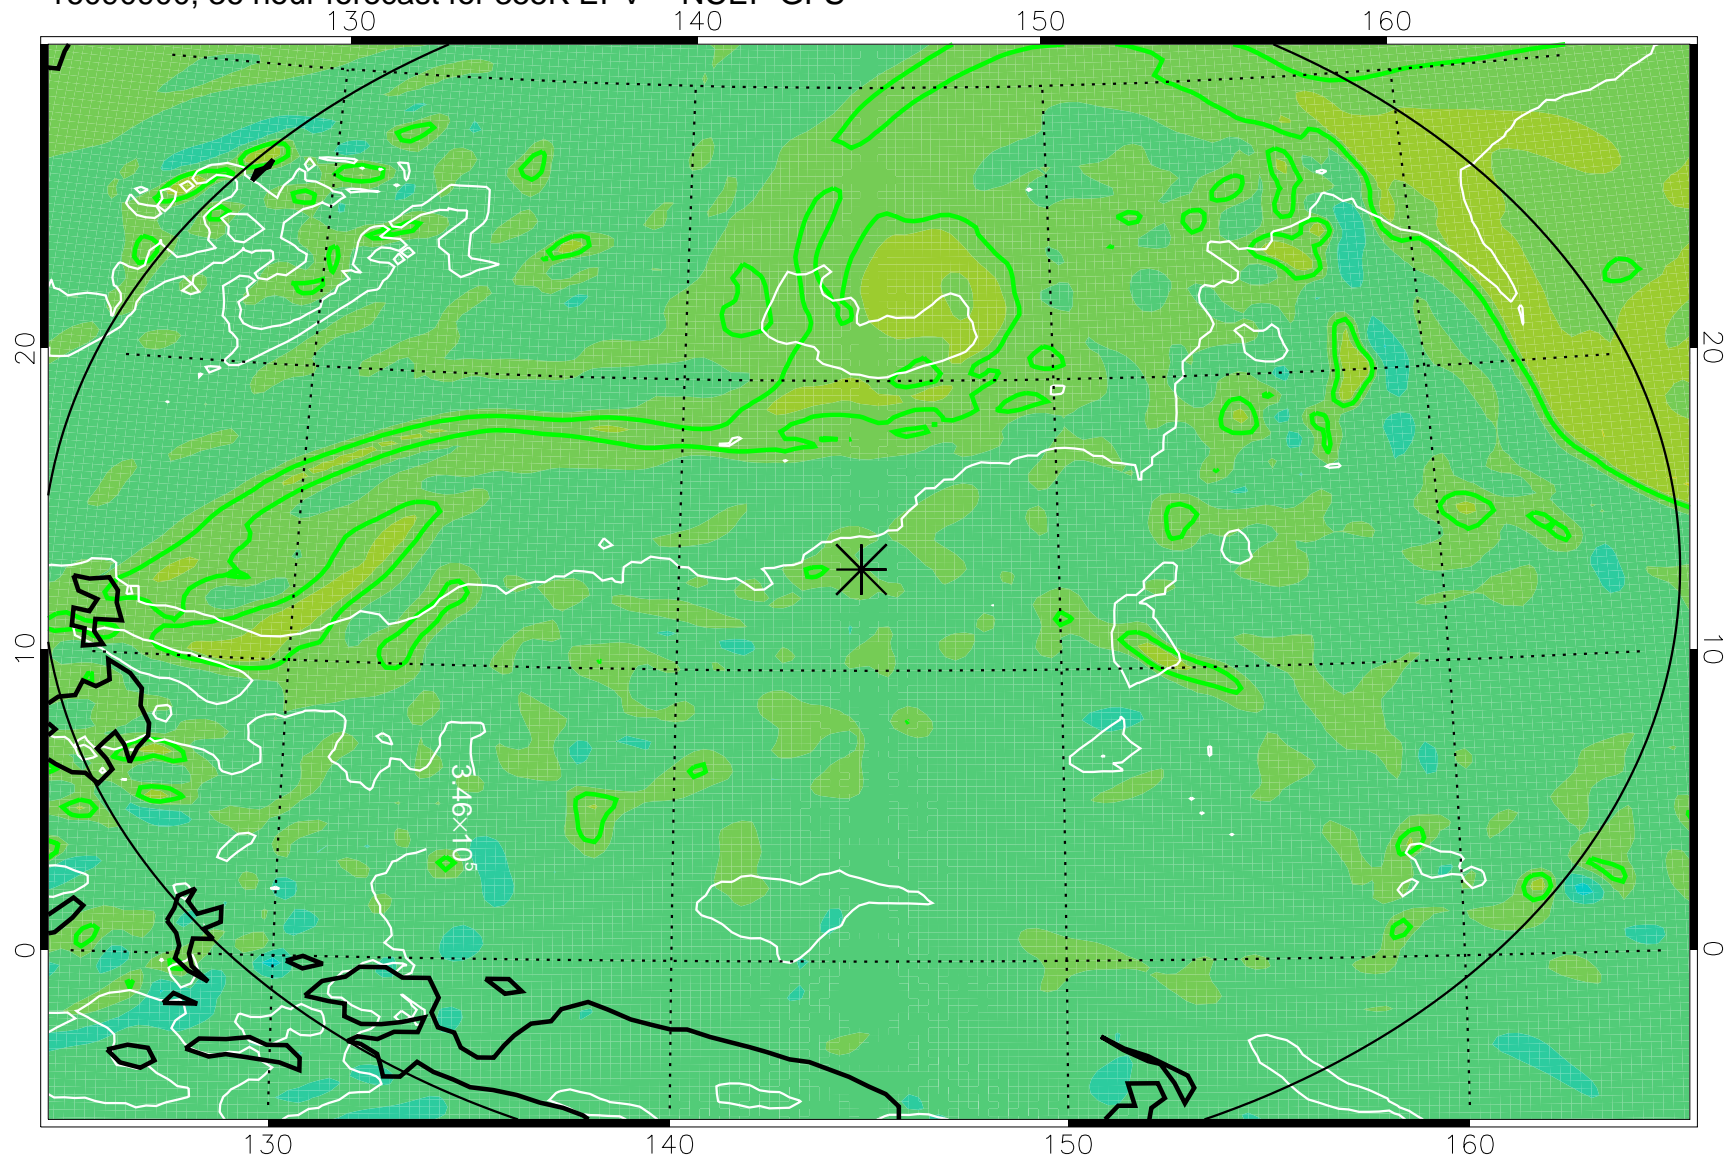

16090806, 18 hour forecast for 355K EPV -- NCEP GFS

355K Montgomery Streamfunction, white  
EPV Tropopause (2 PVU) Position  
Range ring of 2304 km

16090812, 24 hour forecast for 355K EPV -- NCEP GFS

355K Montgomery Streamfunction, white  
EPV Tropopause (2 PVU) Position  
Range ring of 2304 km

16090818, 30 hour forecast for 355K EPV -- NCEP GFS

355K Montgomery Streamfunction, white  
EPV Tropopause (2 PVU) Position  
Range ring of 2304 km

16090900, 36 hour forecast for 355K EPV -- NCEP GFS

355K Montgomery Streamfunction, white  
EPV Tropopause (2 PVU) Position  
Range ring of 2304 km

16091006, 66 hour forecast for 355K EPV -- NCEP GFS

355K Montgomery Streamfunction, white  
EPV Tropopause (2 PVU) Position  
Range ring of 2304 km

16091012, 72 hour forecast for 355K EPV -- NCEP GFS

355K Montgomery Streamfunction, white  
EPV Tropopause (2 PVU) Position  
Range ring of 2304 km

16091018, 78 hour forecast for 355K EPV -- NCEP GFS

355K Montgomery Streamfunction, white  
EPV Tropopause (2 PVU) Position  
Range ring of 2304 km

16091100, 84 hour forecast for 355K EPV -- NCEP GFS

355K Montgomery Streamfunction, white  
EPV Tropopause (2 PVU) Position  
Range ring of 2304 km