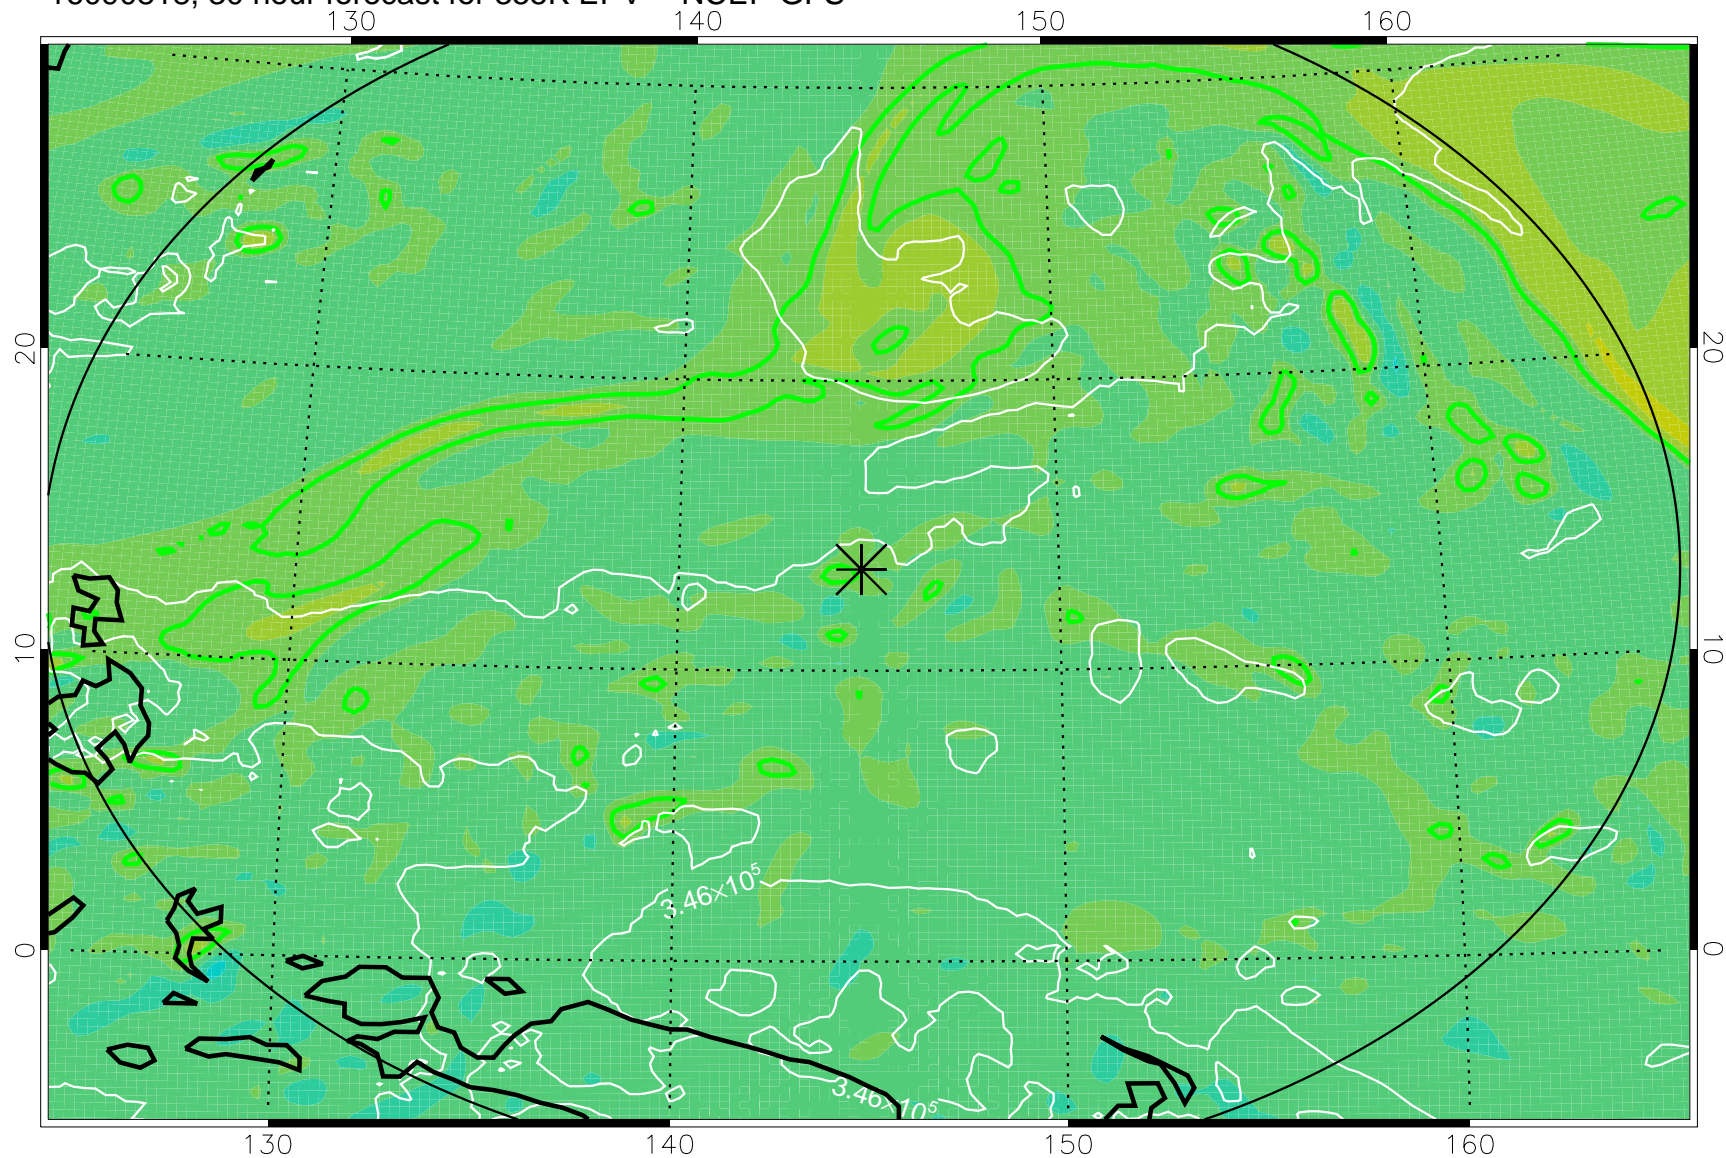

16090806, 18 hour forecast for 355K EPV -- NCEP GFS

355K Montgomery Streamfunction, white  
EPV Tropopause (2 PVU) Position  
Range ring of 2304 km

16090812, 24 hour forecast for 355K EPV -- NCEP GFS

355K Montgomery Streamfunction, white  
EPV Tropopause (2 PVU) Position  
Range ring of 2304 km

16090818, 30 hour forecast for 355K EPV -- NCEP GFS

355K Montgomery Streamfunction, white  
EPV Tropopause (2 PVU) Position  
Range ring of 2304 km

16090900, 36 hour forecast for 355K EPV -- NCEP GFS

355K Montgomery Streamfunction, white  
EPV Tropopause (2 PVU) Position  
Range ring of 2304 km

16091006, 66 hour forecast for 355K EPV -- NCEP GFS

355K Montgomery Streamfunction, white  
EPV Tropopause (2 PVU) Position  
Range ring of 2304 km

16091012, 72 hour forecast for 355K EPV -- NCEP GFS

355K Montgomery Streamfunction, white  
EPV Tropopause (2 PVU) Position  
Range ring of 2304 km

16091018, 78 hour forecast for 355K EPV -- NCEP GFS

355K Montgomery Streamfunction, white  
EPV Tropopause (2 PVU) Position  
Range ring of 2304 km

16091100, 84 hour forecast for 355K EPV -- NCEP GFS

355K Montgomery Streamfunction, white  
EPV Tropopause (2 PVU) Position  
Range ring of 2304 km