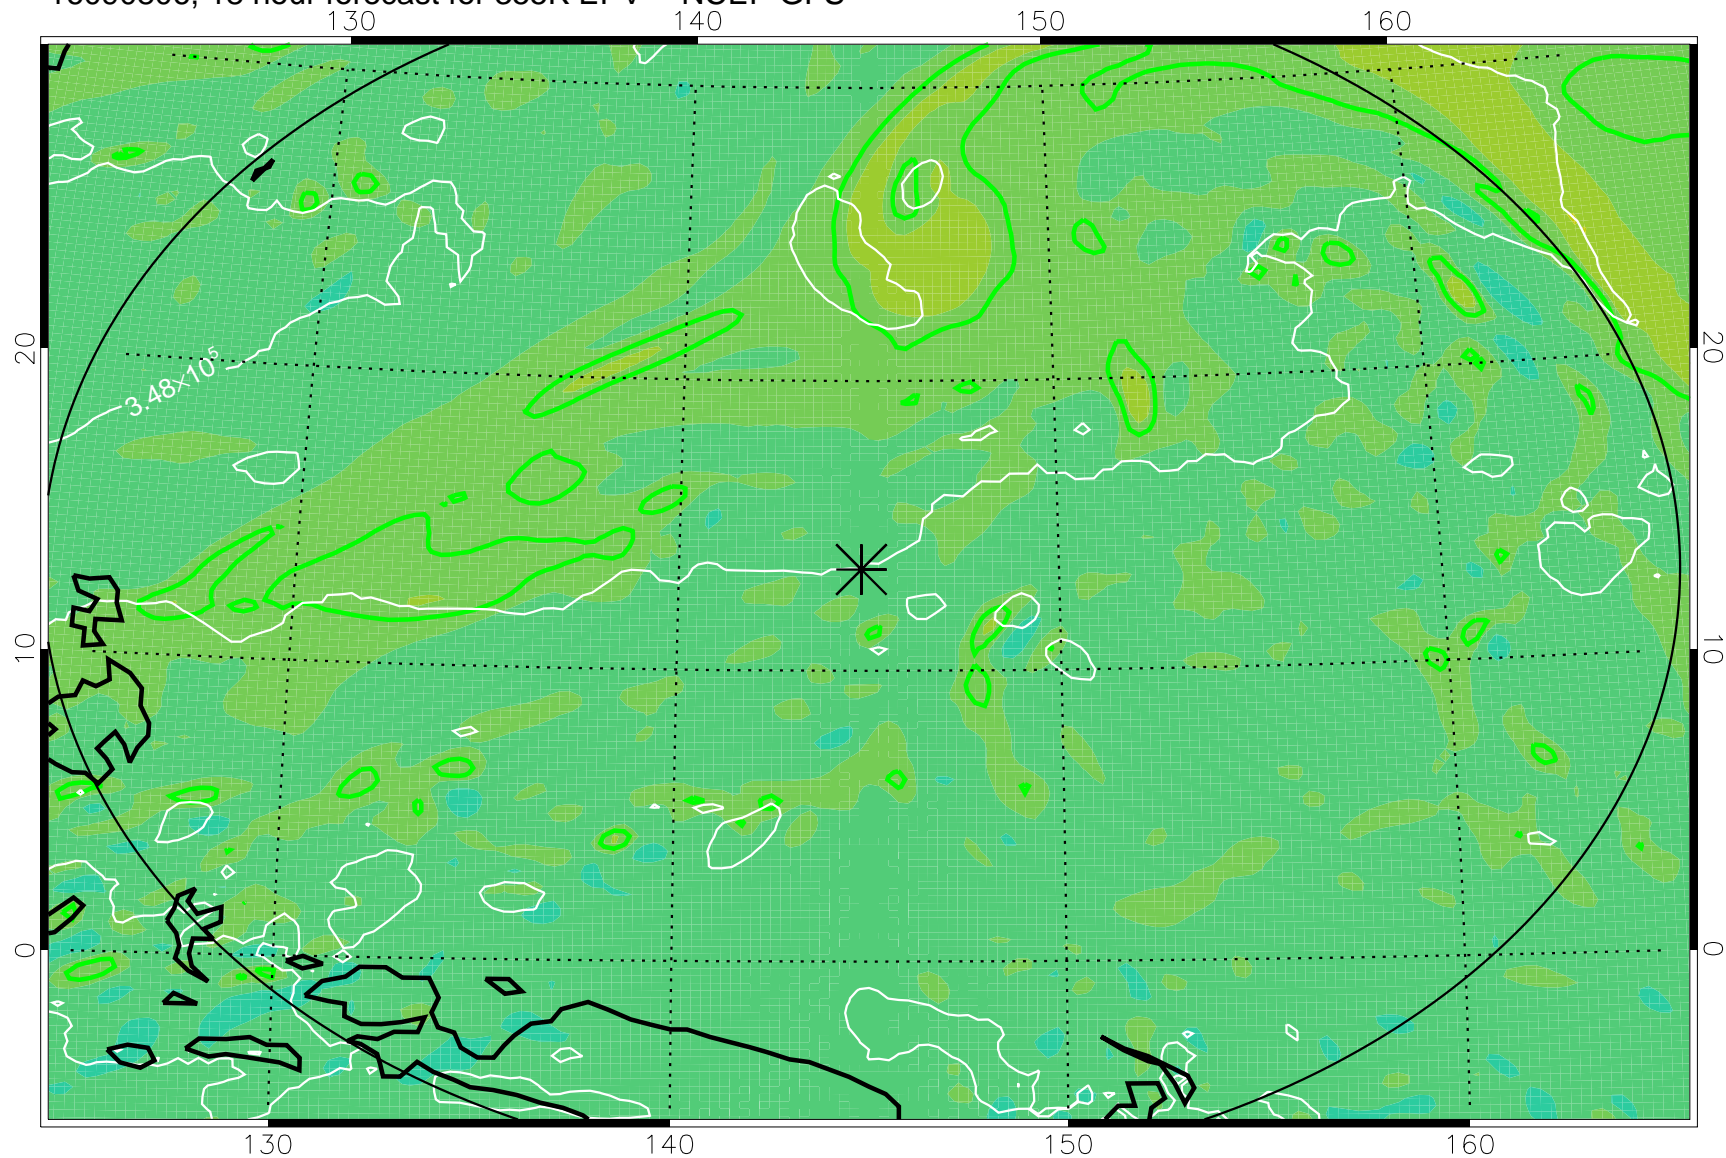

16090718, 6 hour forecast for 355K EPV -- NCEP GFS

355K Montgomery Streamfunction, white  
EPV Tropopause (2 PVU) Position  
Range ring of 2304 km

16090800, 12 hour forecast for 355K EPV -- NCEP GFS

355K Montgomery Streamfunction, white  
EPV Tropopause (2 PVU) Position  
Range ring of 2304 km

16090806, 18 hour forecast for 355K EPV -- NCEP GFS

355K Montgomery Streamfunction, white  
EPV Tropopause (2 PVU) Position  
Range ring of 2304 km

16090812, 24 hour forecast for 355K EPV -- NCEP GFS

355K Montgomery Streamfunction, white  
EPV Tropopause (2 PVU) Position  
Range ring of 2304 km

16090818, 30 hour forecast for 355K EPV -- NCEP GFS

355K Montgomery Streamfunction, white  
EPV Tropopause (2 PVU) Position  
Range ring of 2304 km

16090900, 36 hour forecast for 355K EPV -- NCEP GFS

355K Montgomery Streamfunction, white  
EPV Tropopause (2 PVU) Position  
Range ring of 2304 km

16091006, 66 hour forecast for 355K EPV -- NCEP GFS

355K Montgomery Streamfunction, white  
EPV Tropopause (2 PVU) Position  
Range ring of 2304 km

16091012, 72 hour forecast for 355K EPV -- NCEP GFS

355K Montgomery Streamfunction, white  
EPV Tropopause (2 PVU) Position  
Range ring of 2304 km