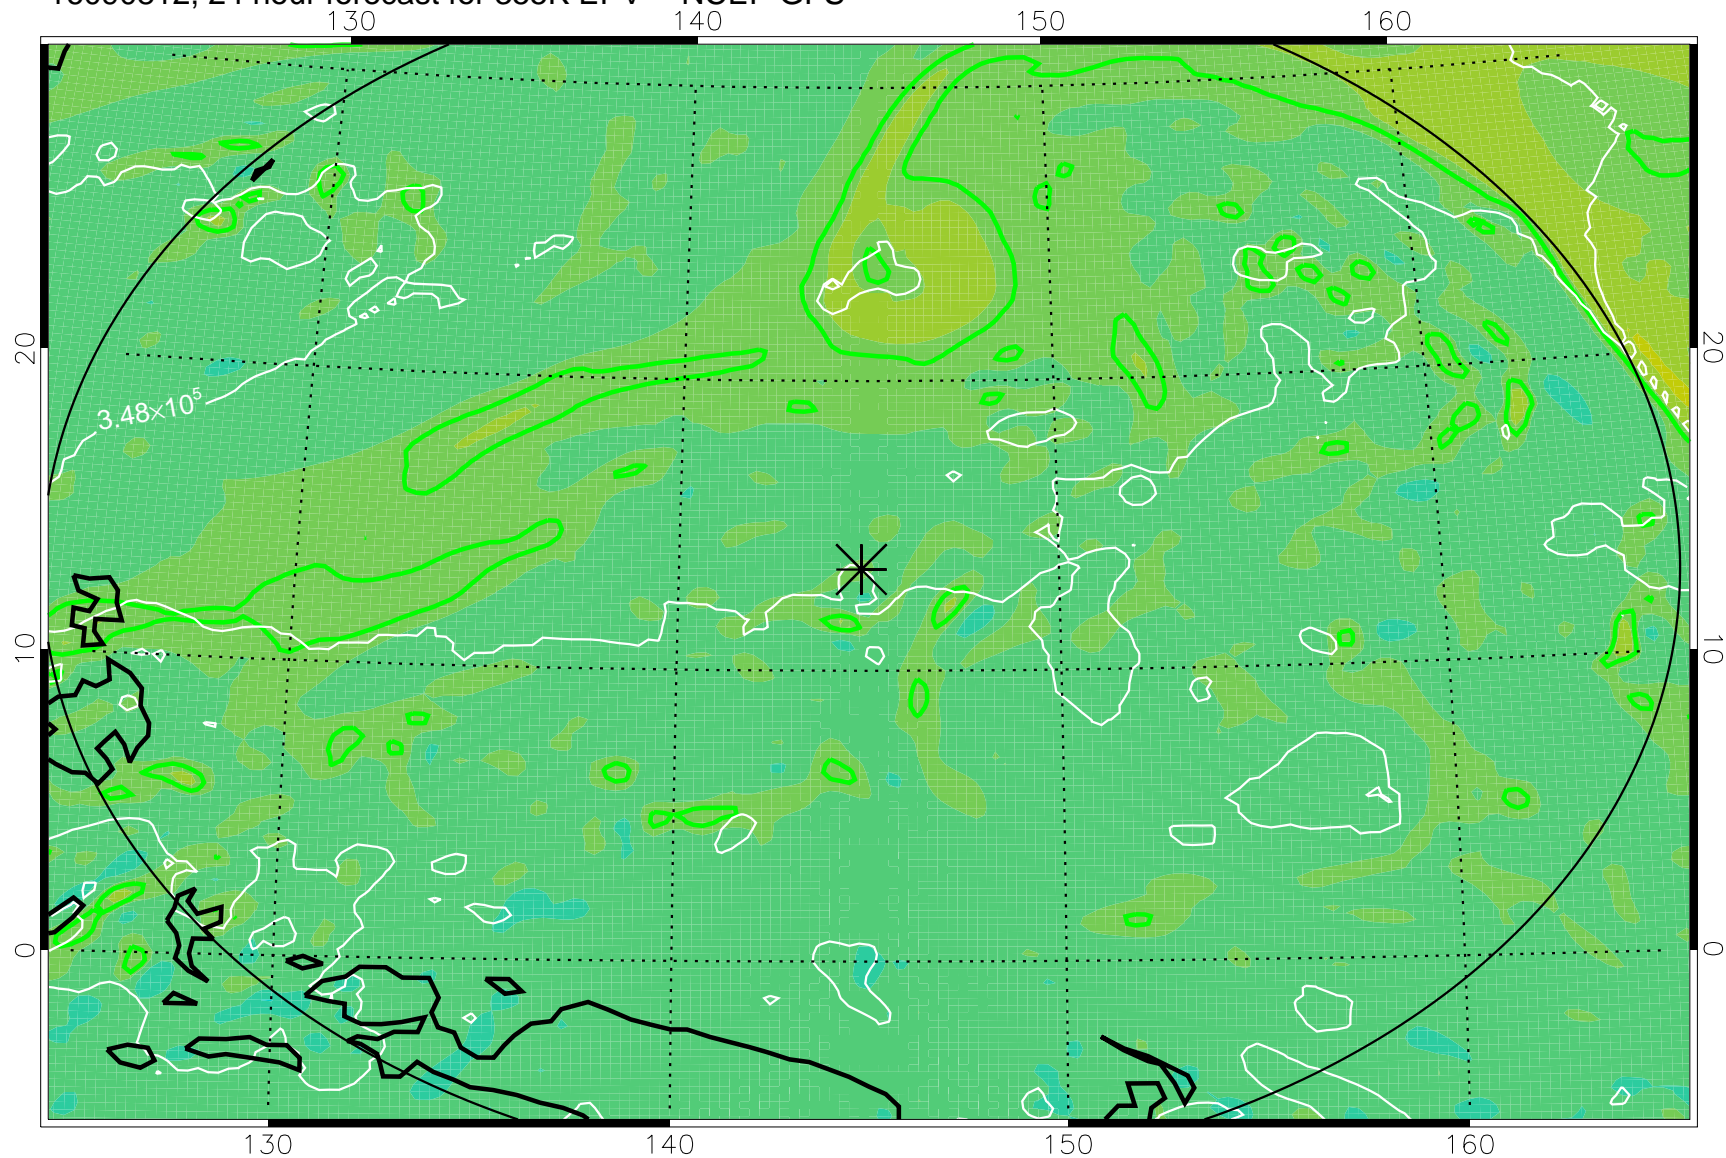

16090718, 6 hour forecast for 355K EPV -- NCEP GFS

355K Montgomery Streamfunction, white  
EPV Tropopause (2 PVU) Position  
Range ring of 2304 km

16090800, 12 hour forecast for 355K EPV -- NCEP GFS

355K Montgomery Streamfunction, white  
EPV Tropopause (2 PVU) Position  
Range ring of 2304 km

16090806, 18 hour forecast for 355K EPV -- NCEP GFS

355K Montgomery Streamfunction, white  
EPV Tropopause (2 PVU) Position  
Range ring of 2304 km

16090812, 24 hour forecast for 355K EPV -- NCEP GFS

355K Montgomery Streamfunction, white  
EPV Tropopause (2 PVU) Position  
Range ring of 2304 km

16090818, 30 hour forecast for 355K EPV -- NCEP GFS

355K Montgomery Streamfunction, white  
EPV Tropopause (2 PVU) Position  
Range ring of 2304 km

16090900, 36 hour forecast for 355K EPV -- NCEP GFS

355K Montgomery Streamfunction, white  
EPV Tropopause (2 PVU) Position  
Range ring of 2304 km

16091018, 78 hour forecast for 355K EPV -- NCEP GFS

355K Montgomery Streamfunction, white  
EPV Tropopause (2 PVU) Position  
Range ring of 2304 km

16091100, 84 hour forecast for 355K EPV -- NCEP GFS

355K Montgomery Streamfunction, white  
EPV Tropopause (2 PVU) Position  
Range ring of 2304 km