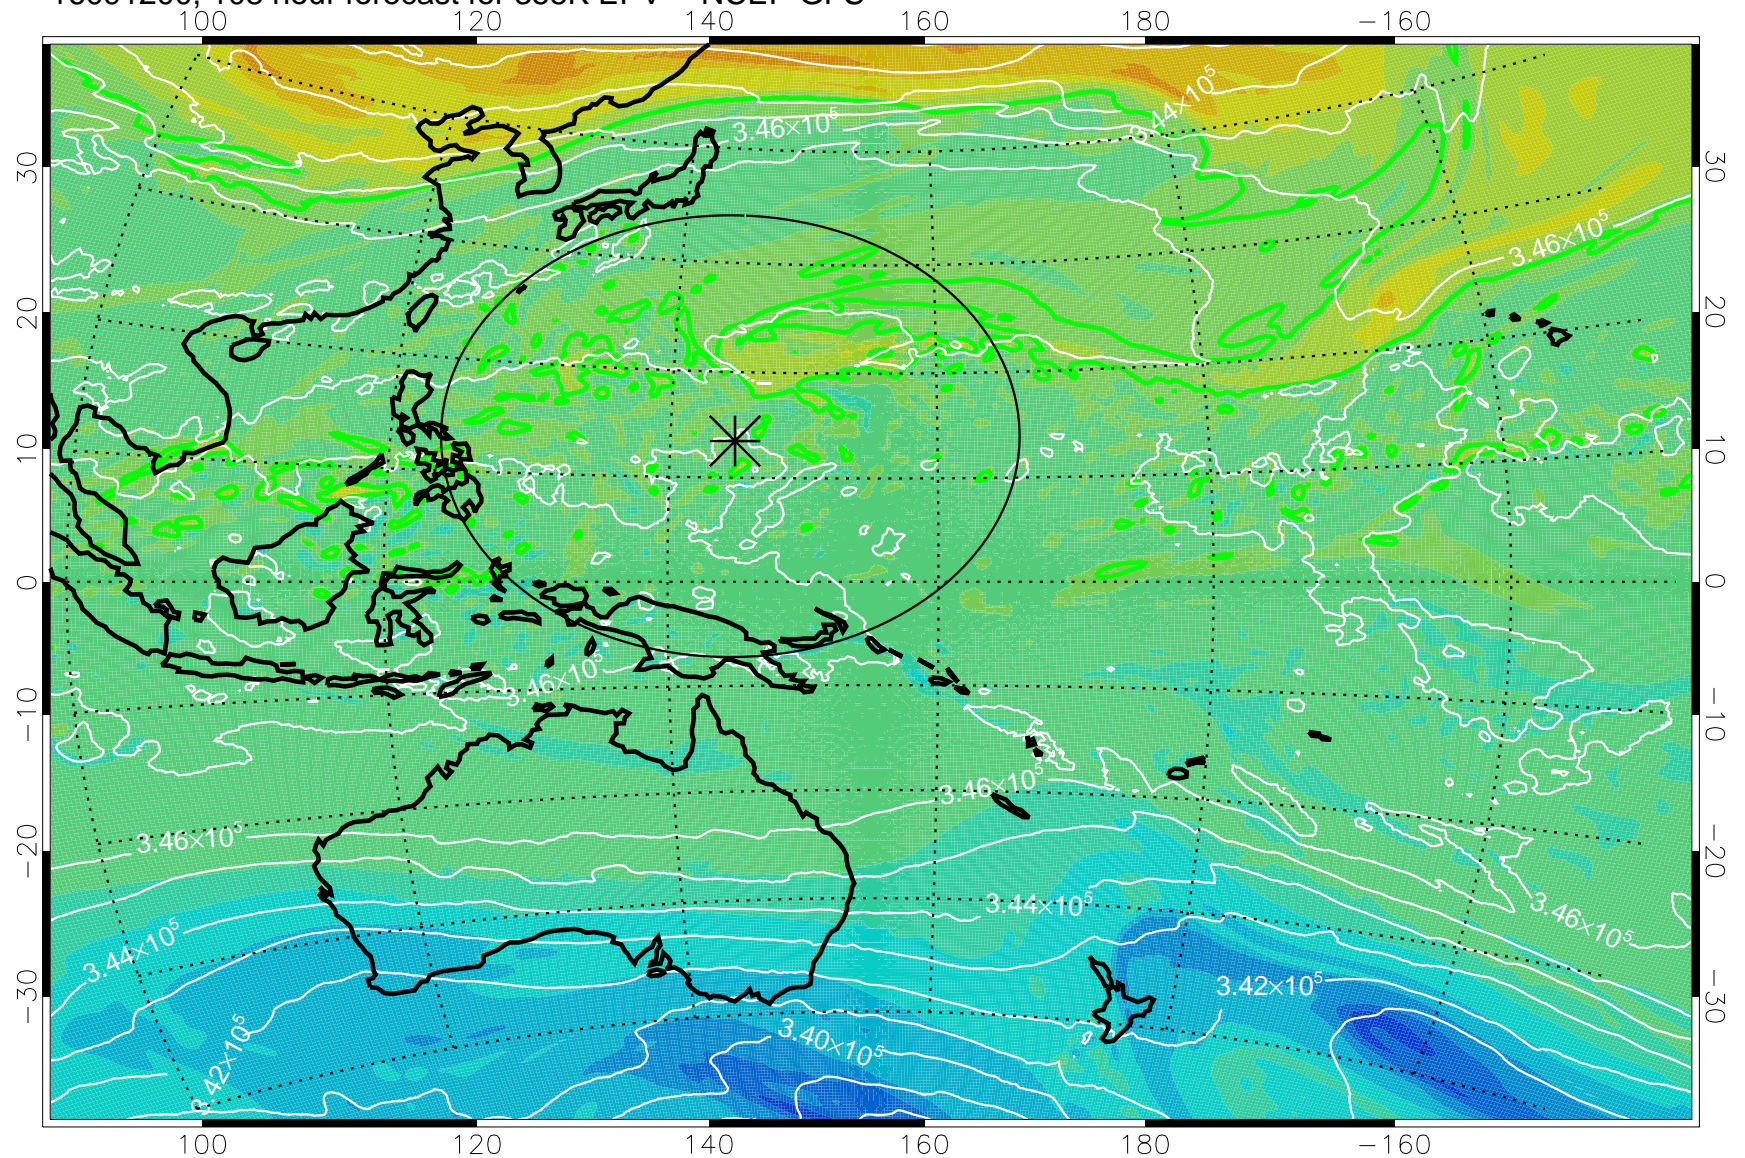

16091018, 78 hour forecast for 355K EPV -- NCEP GFS

355K Montgomery Streamfunction, white
EPV Tropopause (2 PVU) Position
Range ring of 2304 km

16091100, 84 hour forecast for 355K EPV -- NCEP GFS

355K Montgomery Streamfunction, white
EPV Tropopause (2 PVU) Position
Range ring of 2304 km

16091106, 90 hour forecast for 355K EPV -- NCEP GFS

355K Montgomery Streamfunction, white
EPV Tropopause (2 PVU) Position
Range ring of 2304 km

16091112, 96 hour forecast for 355K EPV -- NCEP GFS

355K Montgomery Streamfunction, white
EPV Tropopause (2 PVU) Position
Range ring of 2304 km

16091118, 102 hour forecast for 355K EPV -- NCEP GFS

355K Montgomery Streamfunction, white
EPV Tropopause (2 PVU) Position
Range ring of 2304 km

16091200, 108 hour forecast for 355K EPV -- NCEP GFS

355K Montgomery Streamfunction, white
EPV Tropopause (2 PVU) Position
Range ring of 2304 km

16091206, 114 hour forecast for 355K EPV -- NCEP GFS

355K Montgomery Streamfunction, white
EPV Tropopause (2 PVU) Position
Range ring of 2304 km

16091212, 120 hour forecast for 355K EPV -- NCEP GFS

355K Montgomery Streamfunction, white
EPV Tropopause (2 PVU) Position
Range ring of 2304 km