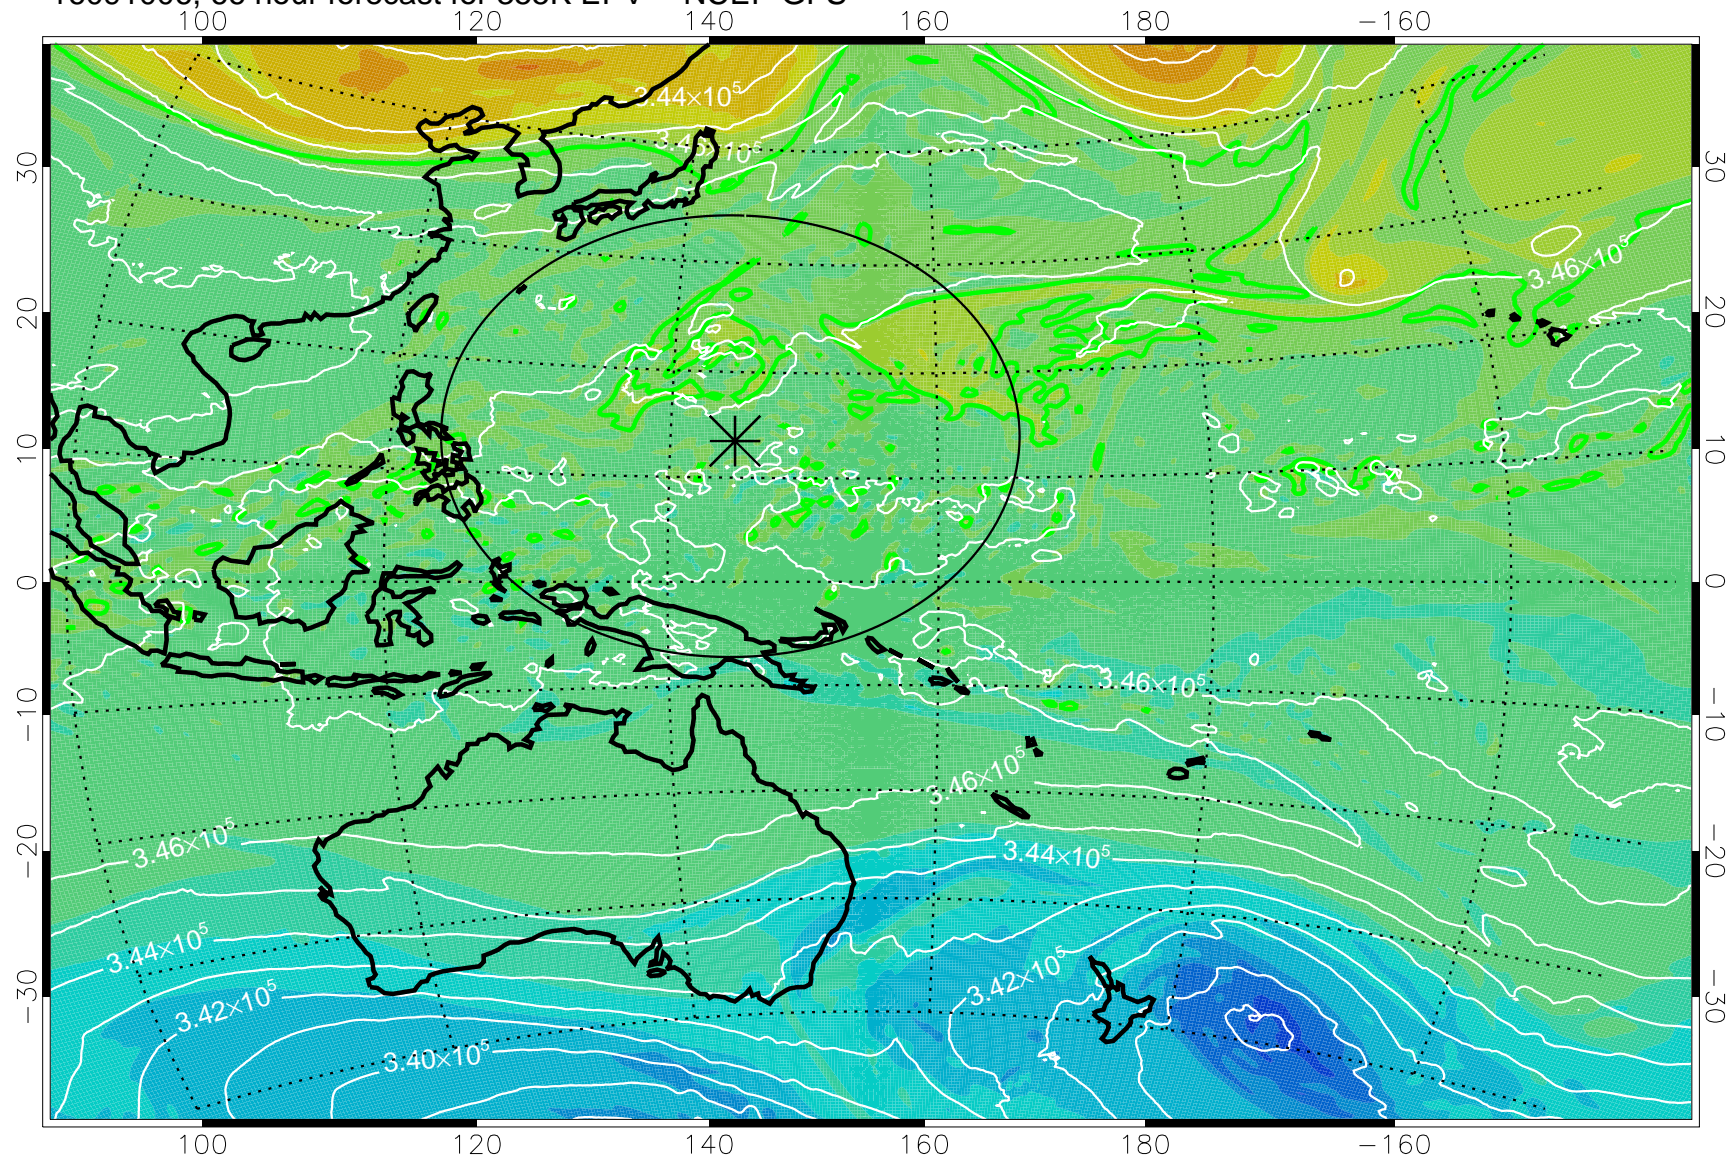

16090906, 42 hour forecast for 355K EPV -- NCEP GFS

355K Montgomery Streamfunction, white
EPV Tropopause (2 PVU) Position
Range ring of 2304 km

16090912, 48 hour forecast for 355K EPV -- NCEP GFS

355K Montgomery Streamfunction, white
EPV Tropopause (2 PVU) Position
Range ring of 2304 km

16090918, 54 hour forecast for 355K EPV -- NCEP GFS

355K Montgomery Streamfunction, white
EPV Tropopause (2 PVU) Position
Range ring of 2304 km

16091000, 60 hour forecast for 355K EPV -- NCEP GFS

355K Montgomery Streamfunction, white
EPV Tropopause (2 PVU) Position
Range ring of 2304 km

16091006, 66 hour forecast for 355K EPV -- NCEP GFS

355K Montgomery Streamfunction, white
EPV Tropopause (2 PVU) Position
Range ring of 2304 km

16091012, 72 hour forecast for 355K EPV -- NCEP GFS

355K Montgomery Streamfunction, white
EPV Tropopause (2 PVU) Position
Range ring of 2304 km

16091018, 78 hour forecast for 355K EPV -- NCEP GFS

355K Montgomery Streamfunction, white
EPV Tropopause (2 PVU) Position
Range ring of 2304 km

16091100, 84 hour forecast for 355K EPV -- NCEP GFS

355K Montgomery Streamfunction, white
EPV Tropopause (2 PVU) Position
Range ring of 2304 km