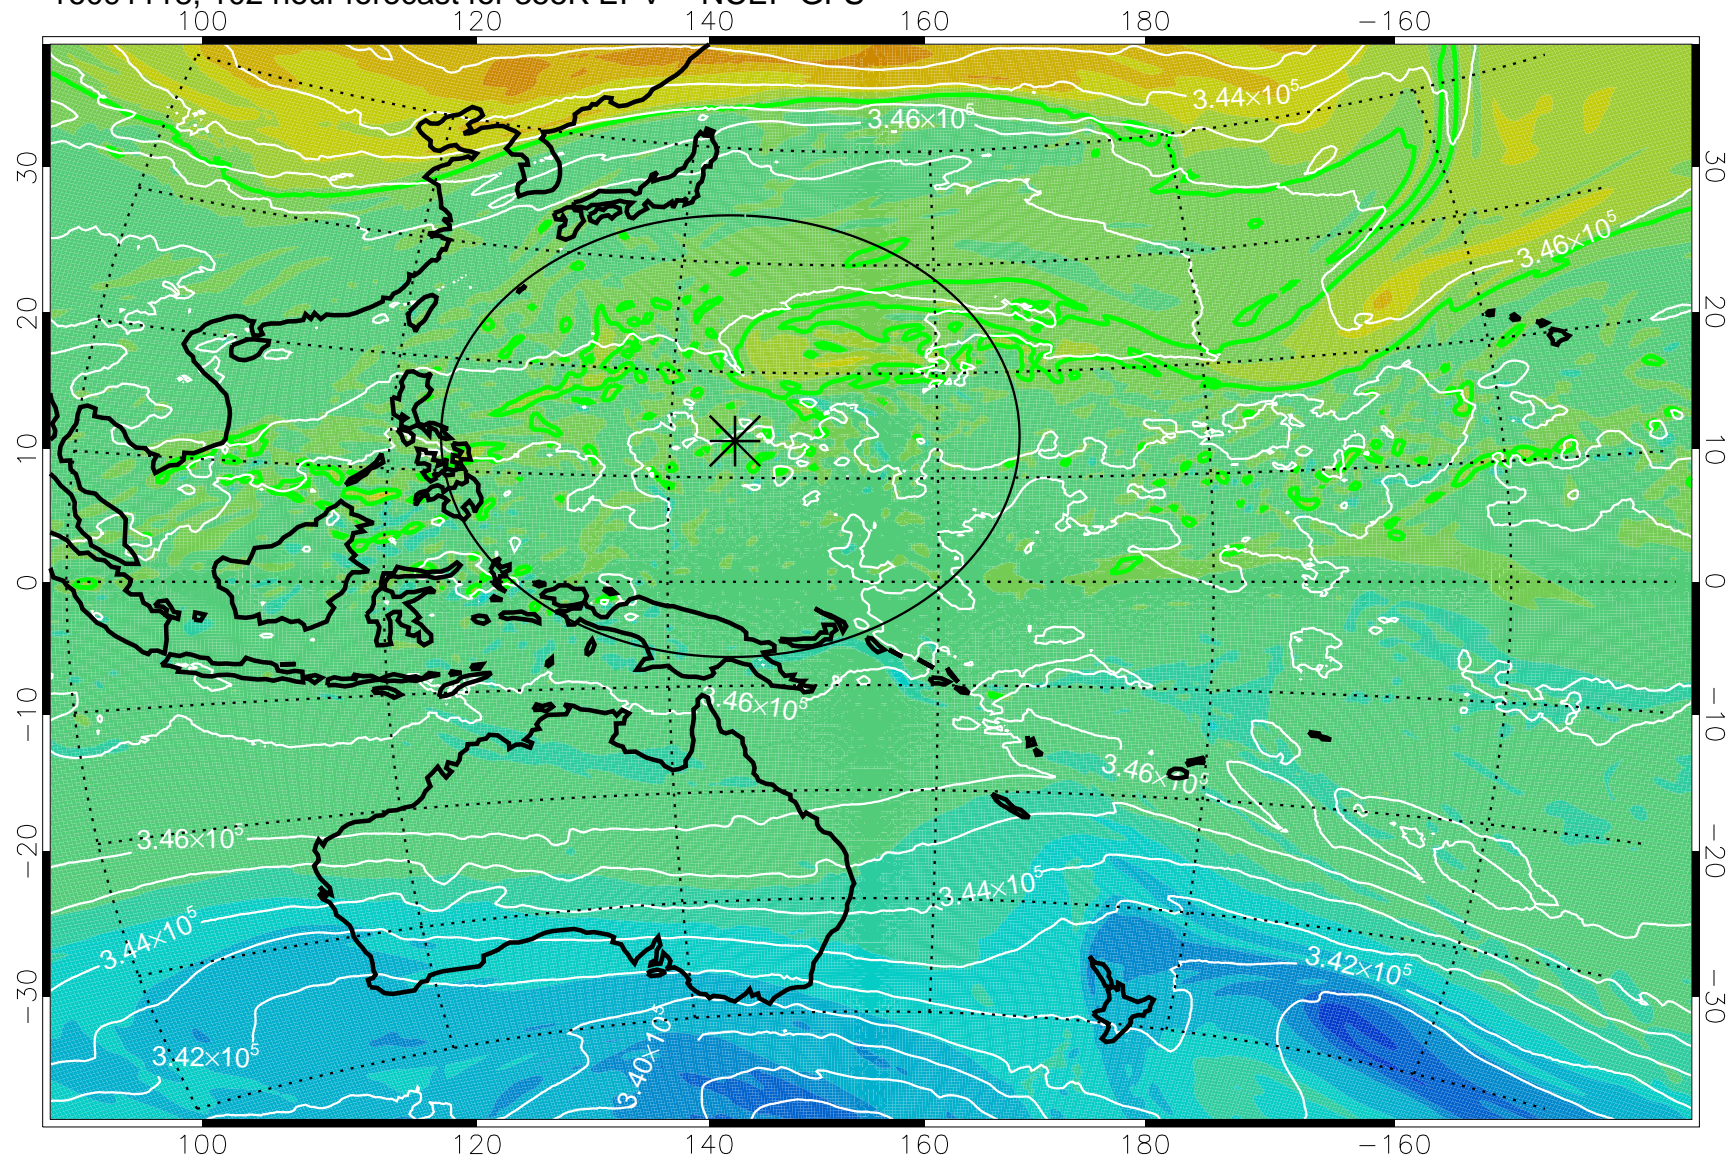

16091018, 78 hour forecast for 355K EPV -- NCEP GFS

355K Montgomery Streamfunction, white
EPV Tropopause (2 PVU) Position
Range ring of 2304 km

16091100, 84 hour forecast for 355K EPV -- NCEP GFS

355K Montgomery Streamfunction, white
EPV Tropopause (2 PVU) Position
Range ring of 2304 km

16091106, 90 hour forecast for 355K EPV -- NCEP GFS

355K Montgomery Streamfunction, white
EPV Tropopause (2 PVU) Position
Range ring of 2304 km

16091112, 96 hour forecast for 355K EPV -- NCEP GFS

355K Montgomery Streamfunction, white
EPV Tropopause (2 PVU) Position
Range ring of 2304 km

16091118, 102 hour forecast for 355K EPV -- NCEP GFS

355K Montgomery Streamfunction, white
EPV Tropopause (2 PVU) Position
Range ring of 2304 km

16091200, 108 hour forecast for 355K EPV -- NCEP GFS

355K Montgomery Streamfunction, white
EPV Tropopause (2 PVU) Position
Range ring of 2304 km

16091206, 114 hour forecast for 355K EPV -- NCEP GFS

355K Montgomery Streamfunction, white
EPV Tropopause (2 PVU) Position
Range ring of 2304 km

16091212, 120 hour forecast for 355K EPV -- NCEP GFS

355K Montgomery Streamfunction, white
EPV Tropopause (2 PVU) Position
Range ring of 2304 km