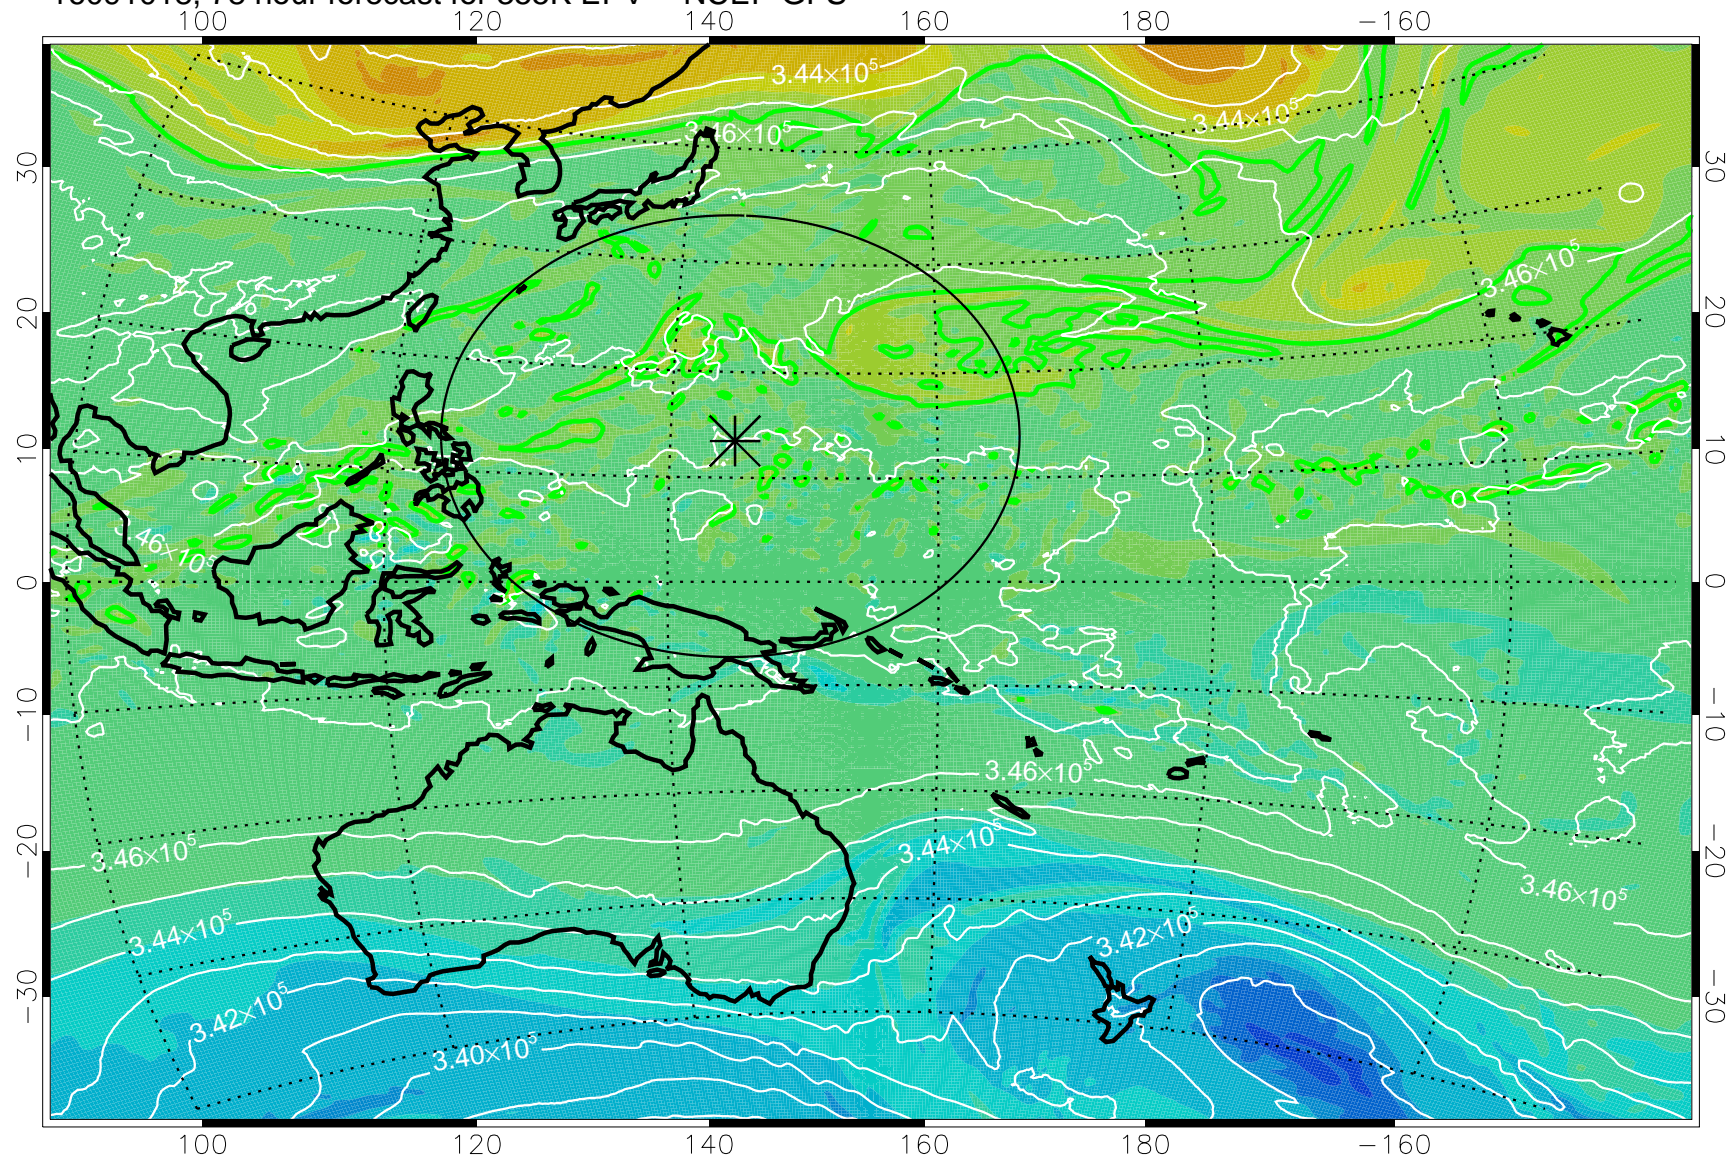

16090918, 54 hour forecast for 355K EPV -- NCEP GFS

355K Montgomery Streamfunction, white
EPV Tropopause (2 PVU) Position
Range ring of 2304 km

16091000, 60 hour forecast for 355K EPV -- NCEP GFS

355K Montgomery Streamfunction, white
EPV Tropopause (2 PVU) Position
Range ring of 2304 km

16091006, 66 hour forecast for 355K EPV -- NCEP GFS

355K Montgomery Streamfunction, white
EPV Tropopause (2 PVU) Position
Range ring of 2304 km

16091012, 72 hour forecast for 355K EPV -- NCEP GFS

355K Montgomery Streamfunction, white
EPV Tropopause (2 PVU) Position
Range ring of 2304 km

16091018, 78 hour forecast for 355K EPV -- NCEP GFS

355K Montgomery Streamfunction, white
EPV Tropopause (2 PVU) Position
Range ring of 2304 km

16091100, 84 hour forecast for 355K EPV -- NCEP GFS

355K Montgomery Streamfunction, white
EPV Tropopause (2 PVU) Position
Range ring of 2304 km

16091106, 90 hour forecast for 355K EPV -- NCEP GFS

355K Montgomery Streamfunction, white
EPV Tropopause (2 PVU) Position
Range ring of 2304 km

16091112, 96 hour forecast for 355K EPV -- NCEP GFS

355K Montgomery Streamfunction, white
EPV Tropopause (2 PVU) Position
Range ring of 2304 km