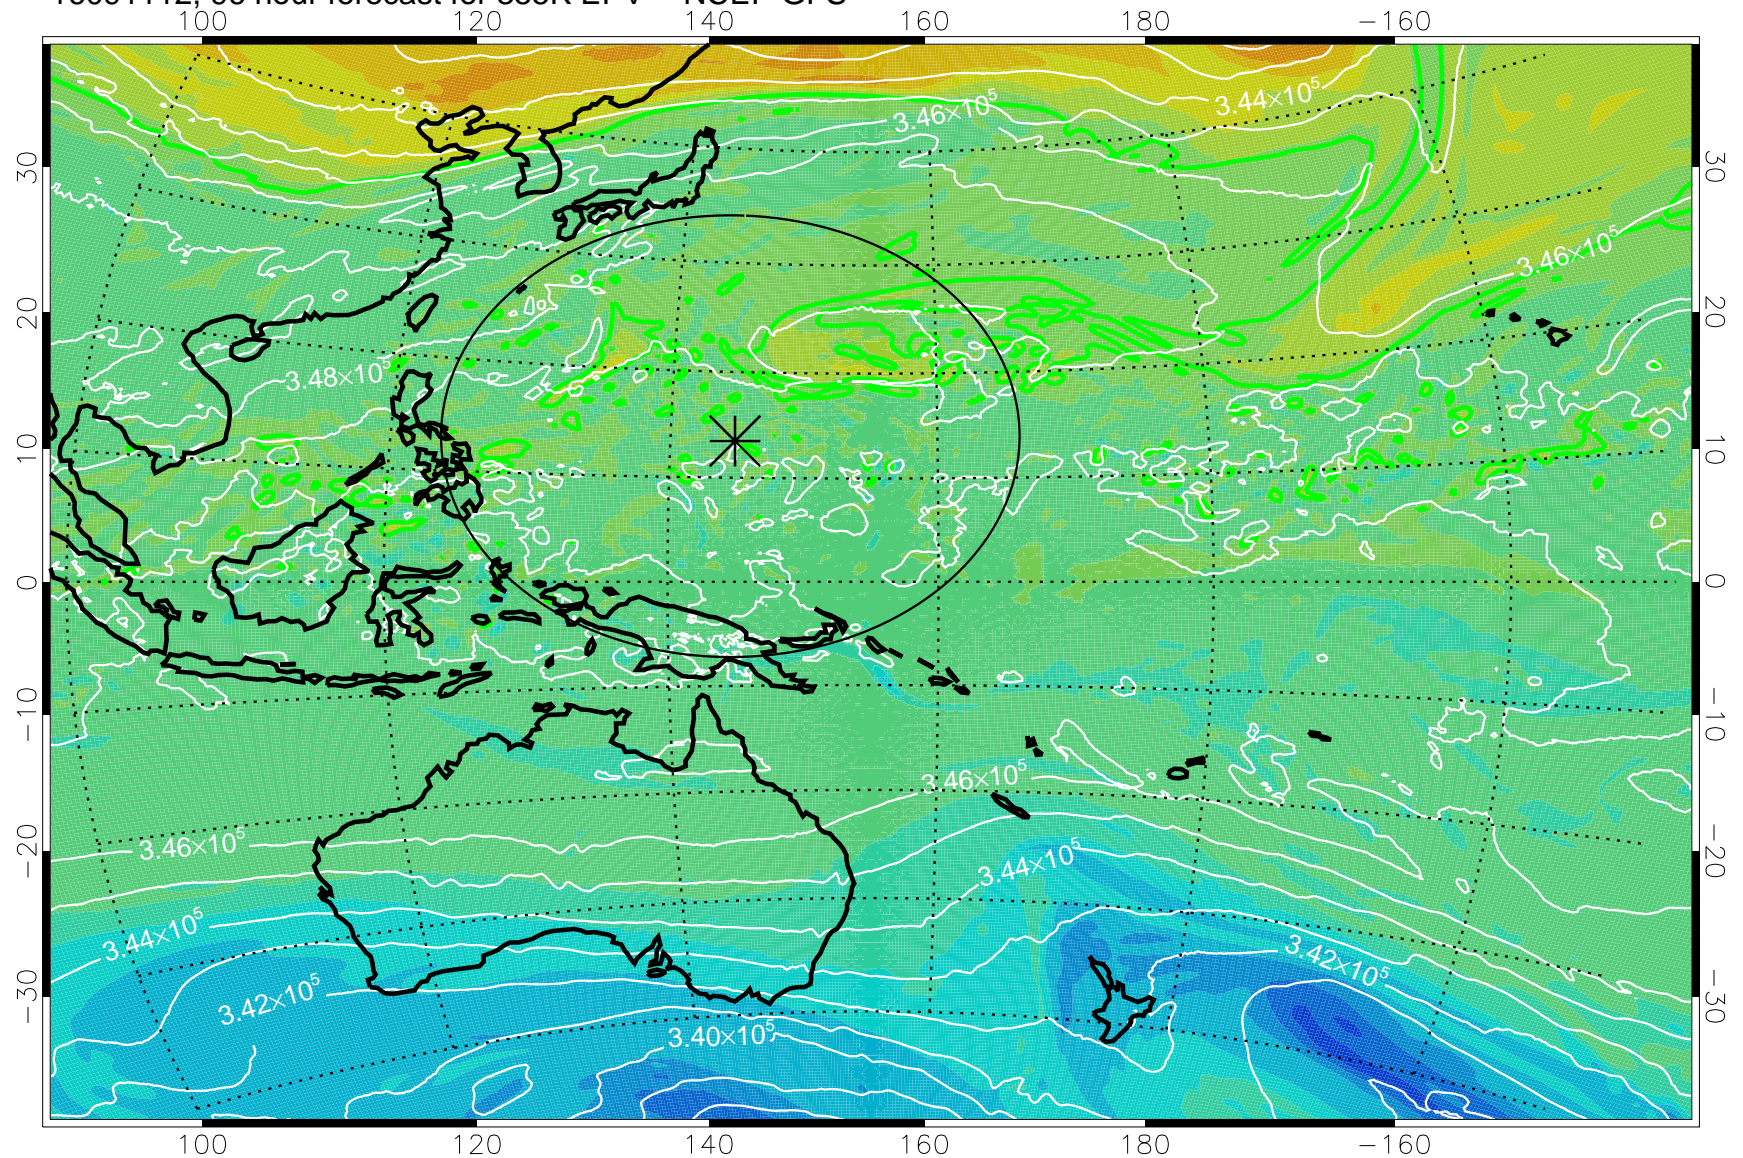

16091006, 66 hour forecast for 355K EPV -- NCEP GFS

355K Montgomery Streamfunction, white
EPV Tropopause (2 PVU) Position
Range ring of 2304 km

16091012, 72 hour forecast for 355K EPV -- NCEP GFS

355K Montgomery Streamfunction, white
EPV Tropopause (2 PVU) Position
Range ring of 2304 km

16091018, 78 hour forecast for 355K EPV -- NCEP GFS

355K Montgomery Streamfunction, white
EPV Tropopause (2 PVU) Position
Range ring of 2304 km

16091100, 84 hour forecast for 355K EPV -- NCEP GFS

355K Montgomery Streamfunction, white
EPV Tropopause (2 PVU) Position
Range ring of 2304 km

16091106, 90 hour forecast for 355K EPV -- NCEP GFS

355K Montgomery Streamfunction, white
EPV Tropopause (2 PVU) Position
Range ring of 2304 km

16091112, 96 hour forecast for 355K EPV -- NCEP GFS

355K Montgomery Streamfunction, white
EPV Tropopause (2 PVU) Position
Range ring of 2304 km

16091118, 102 hour forecast for 355K EPV -- NCEP GFS

355K Montgomery Streamfunction, white
EPV Tropopause (2 PVU) Position
Range ring of 2304 km

16091200, 108 hour forecast for 355K EPV -- NCEP GFS

355K Montgomery Streamfunction, white
EPV Tropopause (2 PVU) Position
Range ring of 2304 km