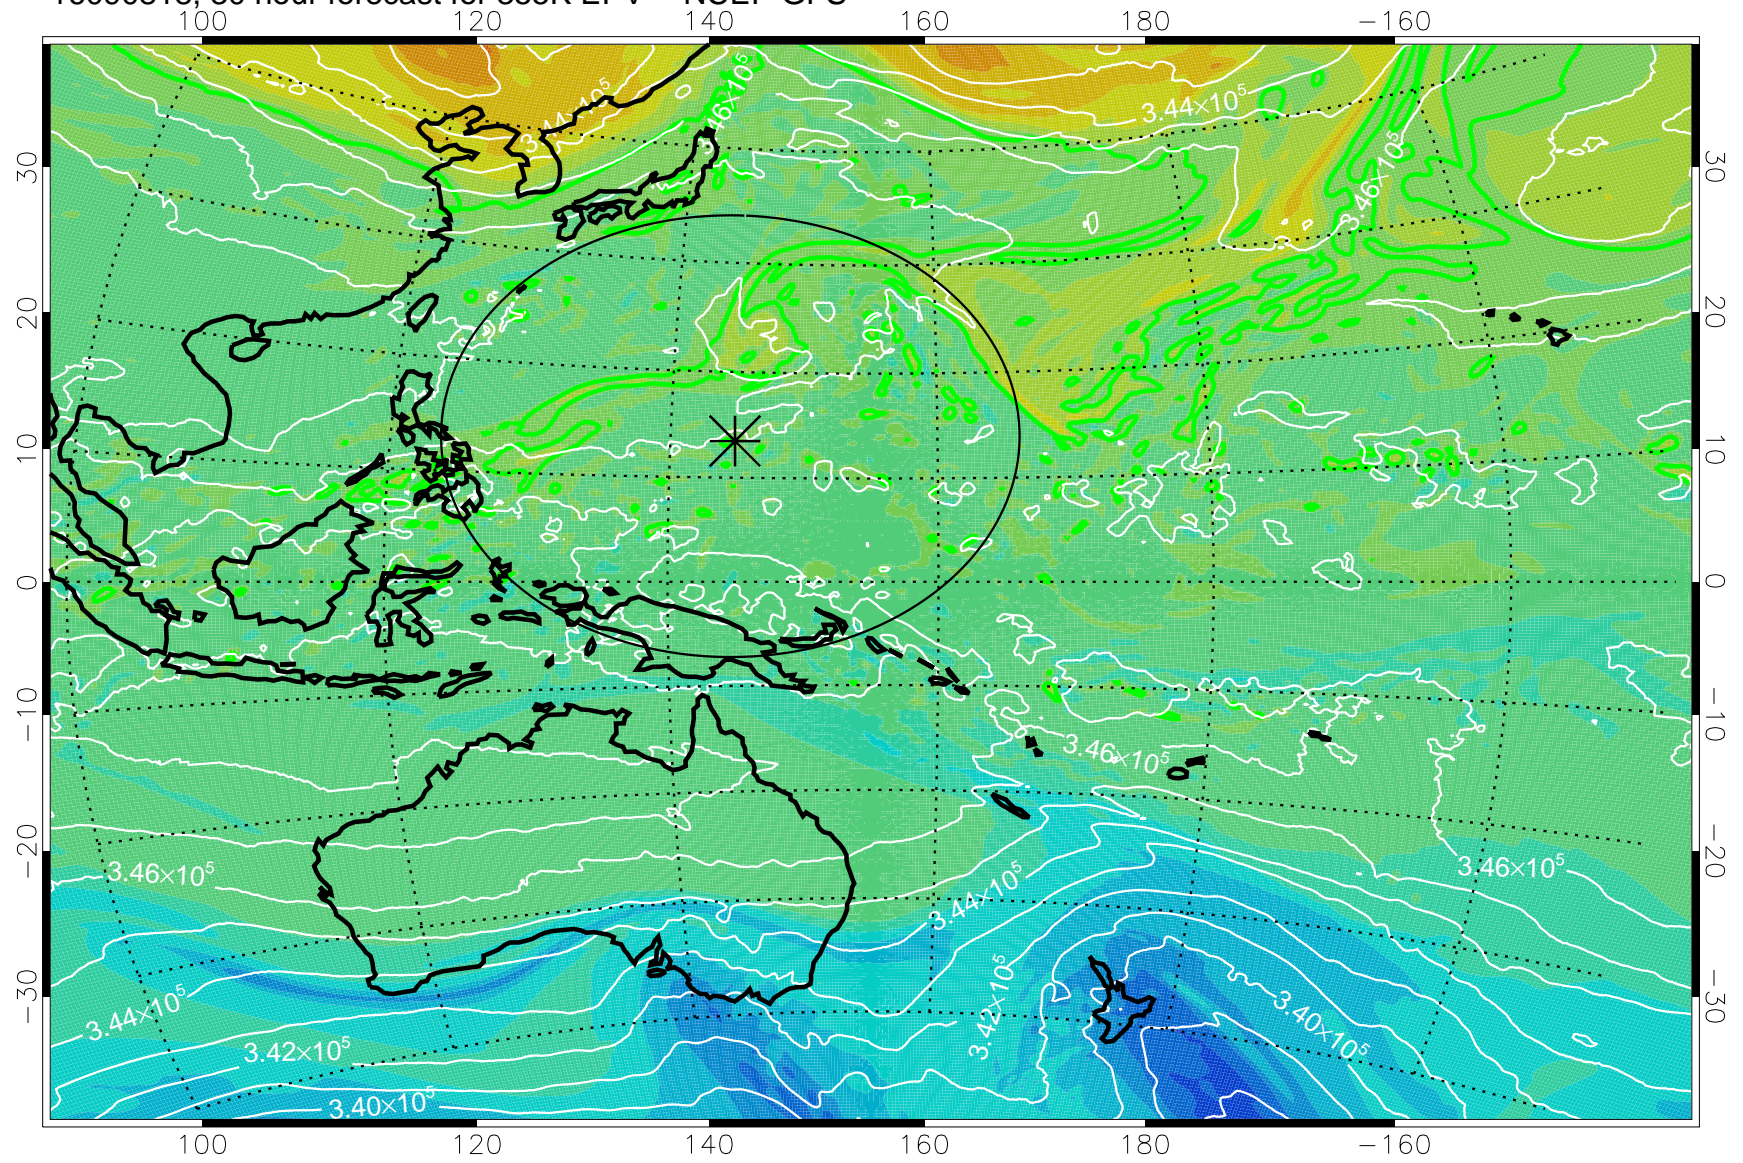

16090806, 18 hour forecast for 355K EPV -- NCEP GFS

355K Montgomery Streamfunction, white
EPV Tropopause (2 PVU) Position
Range ring of 2304 km

16090812, 24 hour forecast for 355K EPV -- NCEP GFS

355K Montgomery Streamfunction, white
EPV Tropopause (2 PVU) Position
Range ring of 2304 km

16090818, 30 hour forecast for 355K EPV -- NCEP GFS

355K Montgomery Streamfunction, white
EPV Tropopause (2 PVU) Position
Range ring of 2304 km

16090900, 36 hour forecast for 355K EPV -- NCEP GFS

355K Montgomery Streamfunction, white
EPV Tropopause (2 PVU) Position
Range ring of 2304 km

16090906, 42 hour forecast for 355K EPV -- NCEP GFS

355K Montgomery Streamfunction, white
EPV Tropopause (2 PVU) Position
Range ring of 2304 km

16090912, 48 hour forecast for 355K EPV -- NCEP GFS

355K Montgomery Streamfunction, white
EPV Tropopause (2 PVU) Position
Range ring of 2304 km

16090918, 54 hour forecast for 355K EPV -- NCEP GFS

355K Montgomery Streamfunction, white
EPV Tropopause (2 PVU) Position
Range ring of 2304 km

16091000, 60 hour forecast for 355K EPV -- NCEP GFS

355K Montgomery Streamfunction, white
EPV Tropopause (2 PVU) Position
Range ring of 2304 km