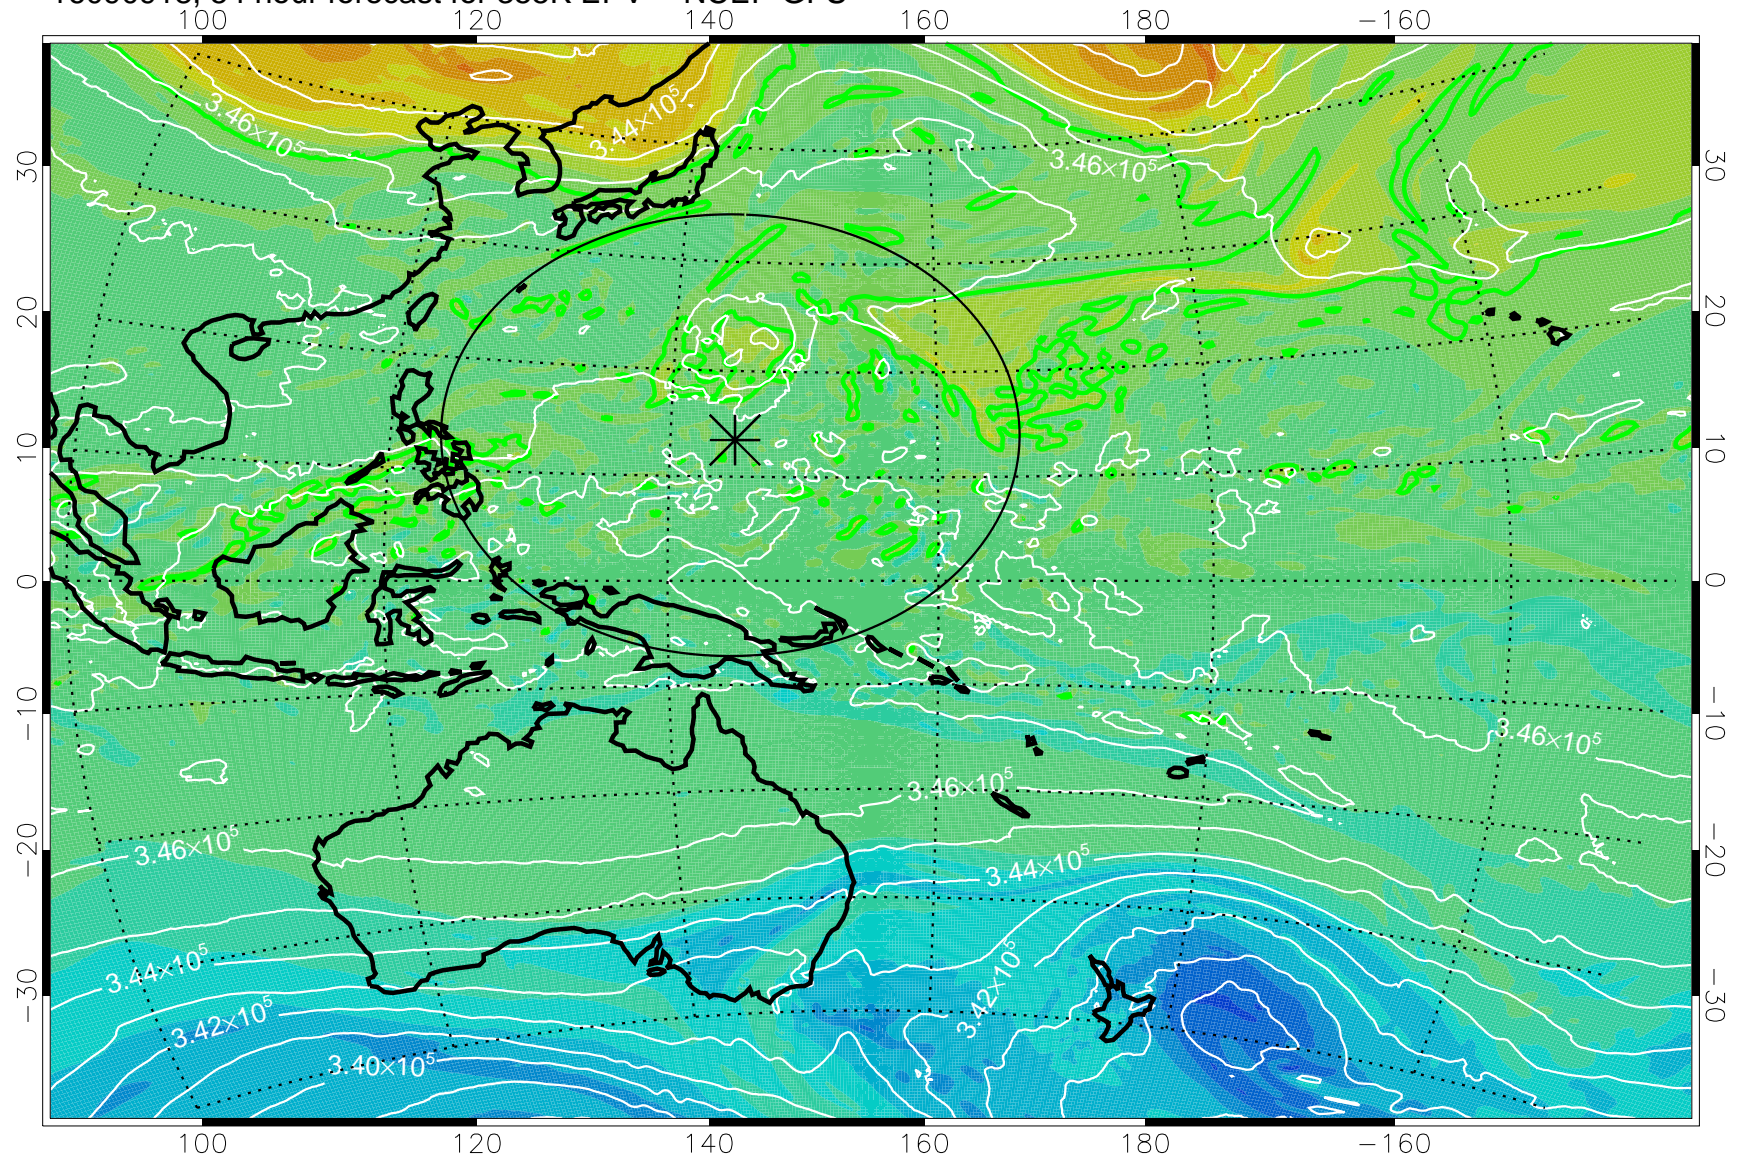

16090906, 42 hour forecast for 355K EPV -- NCEP GFS

355K Montgomery Streamfunction, white
EPV Tropopause (2 PVU) Position
Range ring of 2304 km

16090912, 48 hour forecast for 355K EPV -- NCEP GFS

355K Montgomery Streamfunction, white
EPV Tropopause (2 PVU) Position
Range ring of 2304 km

16090918, 54 hour forecast for 355K EPV -- NCEP GFS

355K Montgomery Streamfunction, white
EPV Tropopause (2 PVU) Position
Range ring of 2304 km

16091000, 60 hour forecast for 355K EPV -- NCEP GFS

355K Montgomery Streamfunction, white
EPV Tropopause (2 PVU) Position
Range ring of 2304 km

16091006, 66 hour forecast for 355K EPV -- NCEP GFS

355K Montgomery Streamfunction, white
EPV Tropopause (2 PVU) Position
Range ring of 2304 km

16091012, 72 hour forecast for 355K EPV -- NCEP GFS

355K Montgomery Streamfunction, white
EPV Tropopause (2 PVU) Position
Range ring of 2304 km

16091018, 78 hour forecast for 355K EPV -- NCEP GFS

355K Montgomery Streamfunction, white
EPV Tropopause (2 PVU) Position
Range ring of 2304 km

16091100, 84 hour forecast for 355K EPV -- NCEP GFS

355K Montgomery Streamfunction, white
EPV Tropopause (2 PVU) Position
Range ring of 2304 km