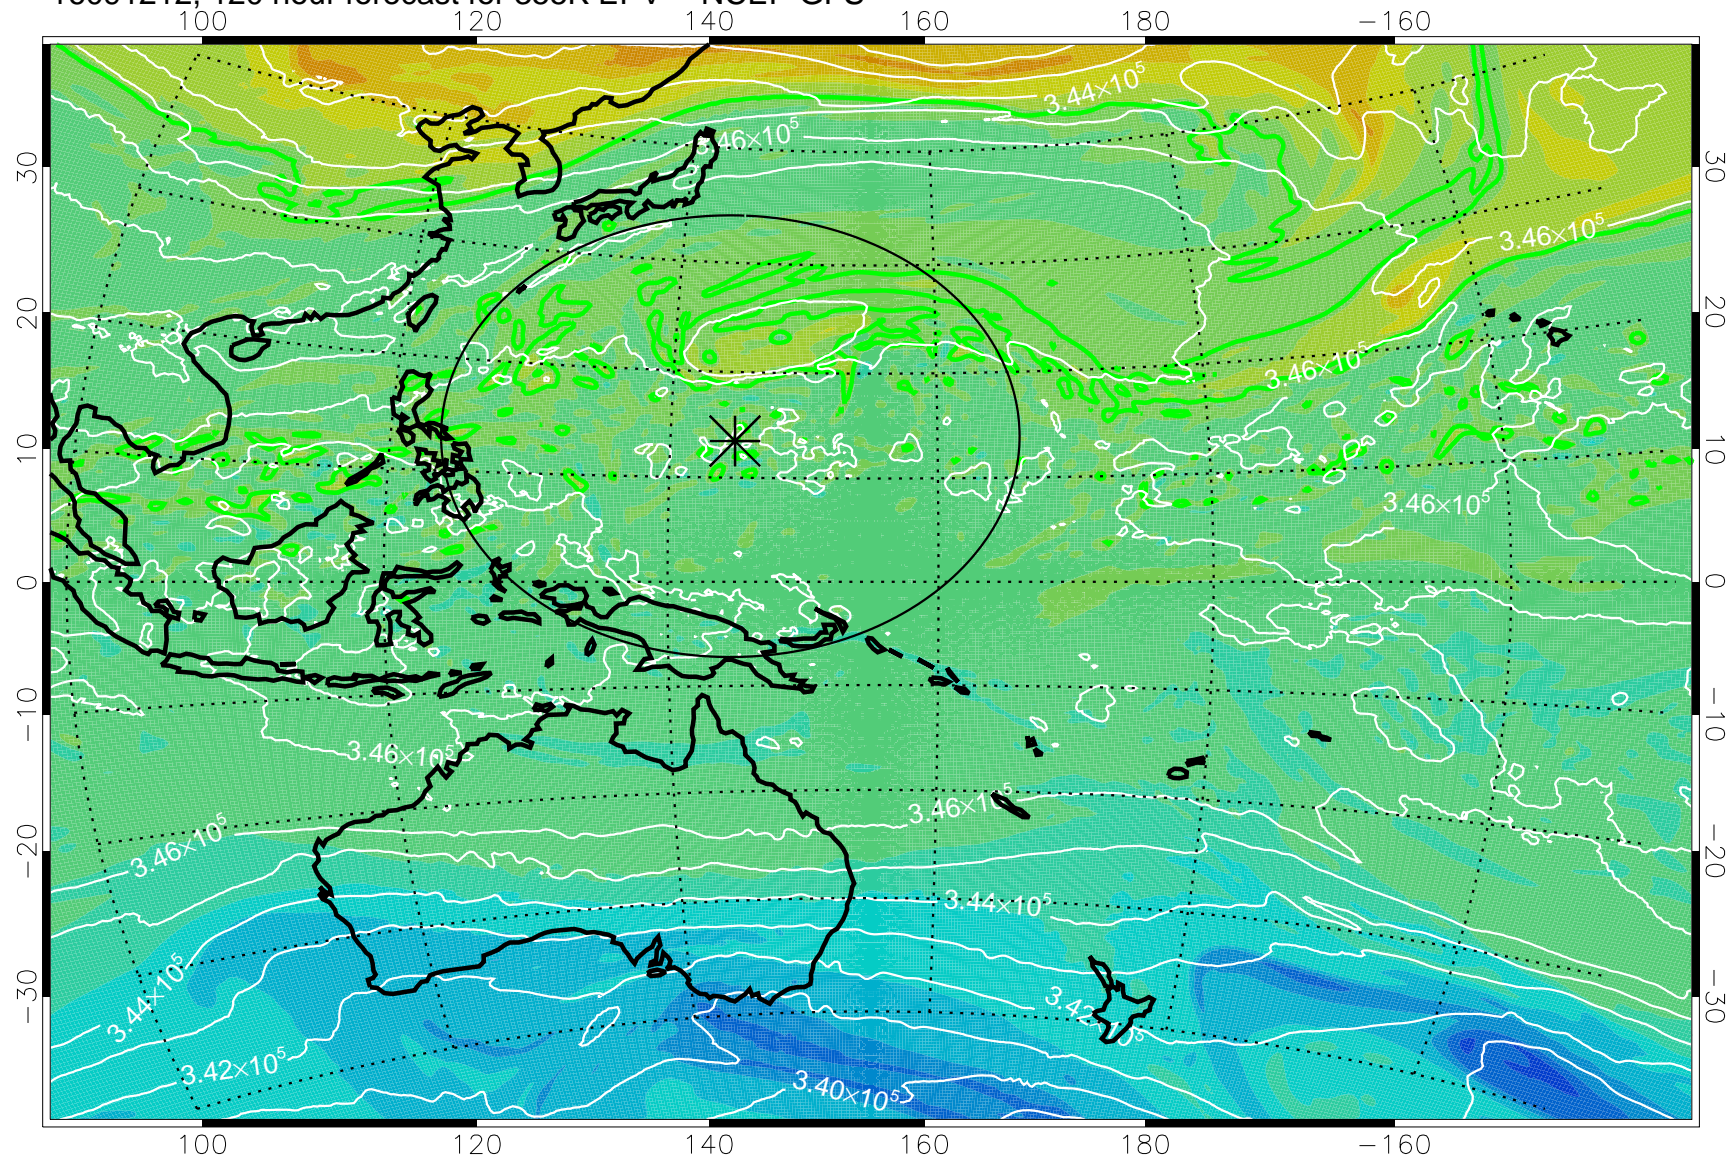

16091018, 78 hour forecast for 355K EPV -- NCEP GFS

355K Montgomery Streamfunction, white
EPV Tropopause (2 PVU) Position
Range ring of 2304 km

16091100, 84 hour forecast for 355K EPV -- NCEP GFS

355K Montgomery Streamfunction, white
EPV Tropopause (2 PVU) Position
Range ring of 2304 km

16091106, 90 hour forecast for 355K EPV -- NCEP GFS

355K Montgomery Streamfunction, white
EPV Tropopause (2 PVU) Position
Range ring of 2304 km

16091112, 96 hour forecast for 355K EPV -- NCEP GFS

355K Montgomery Streamfunction, white
EPV Tropopause (2 PVU) Position
Range ring of 2304 km

16091118, 102 hour forecast for 355K EPV -- NCEP GFS

355K Montgomery Streamfunction, white
EPV Tropopause (2 PVU) Position
Range ring of 2304 km

16091200, 108 hour forecast for 355K EPV -- NCEP GFS

355K Montgomery Streamfunction, white
EPV Tropopause (2 PVU) Position
Range ring of 2304 km

16091206, 114 hour forecast for 355K EPV -- NCEP GFS

355K Montgomery Streamfunction, white
EPV Tropopause (2 PVU) Position
Range ring of 2304 km

16091212, 120 hour forecast for 355K EPV -- NCEP GFS

355K Montgomery Streamfunction, white
EPV Tropopause (2 PVU) Position
Range ring of 2304 km