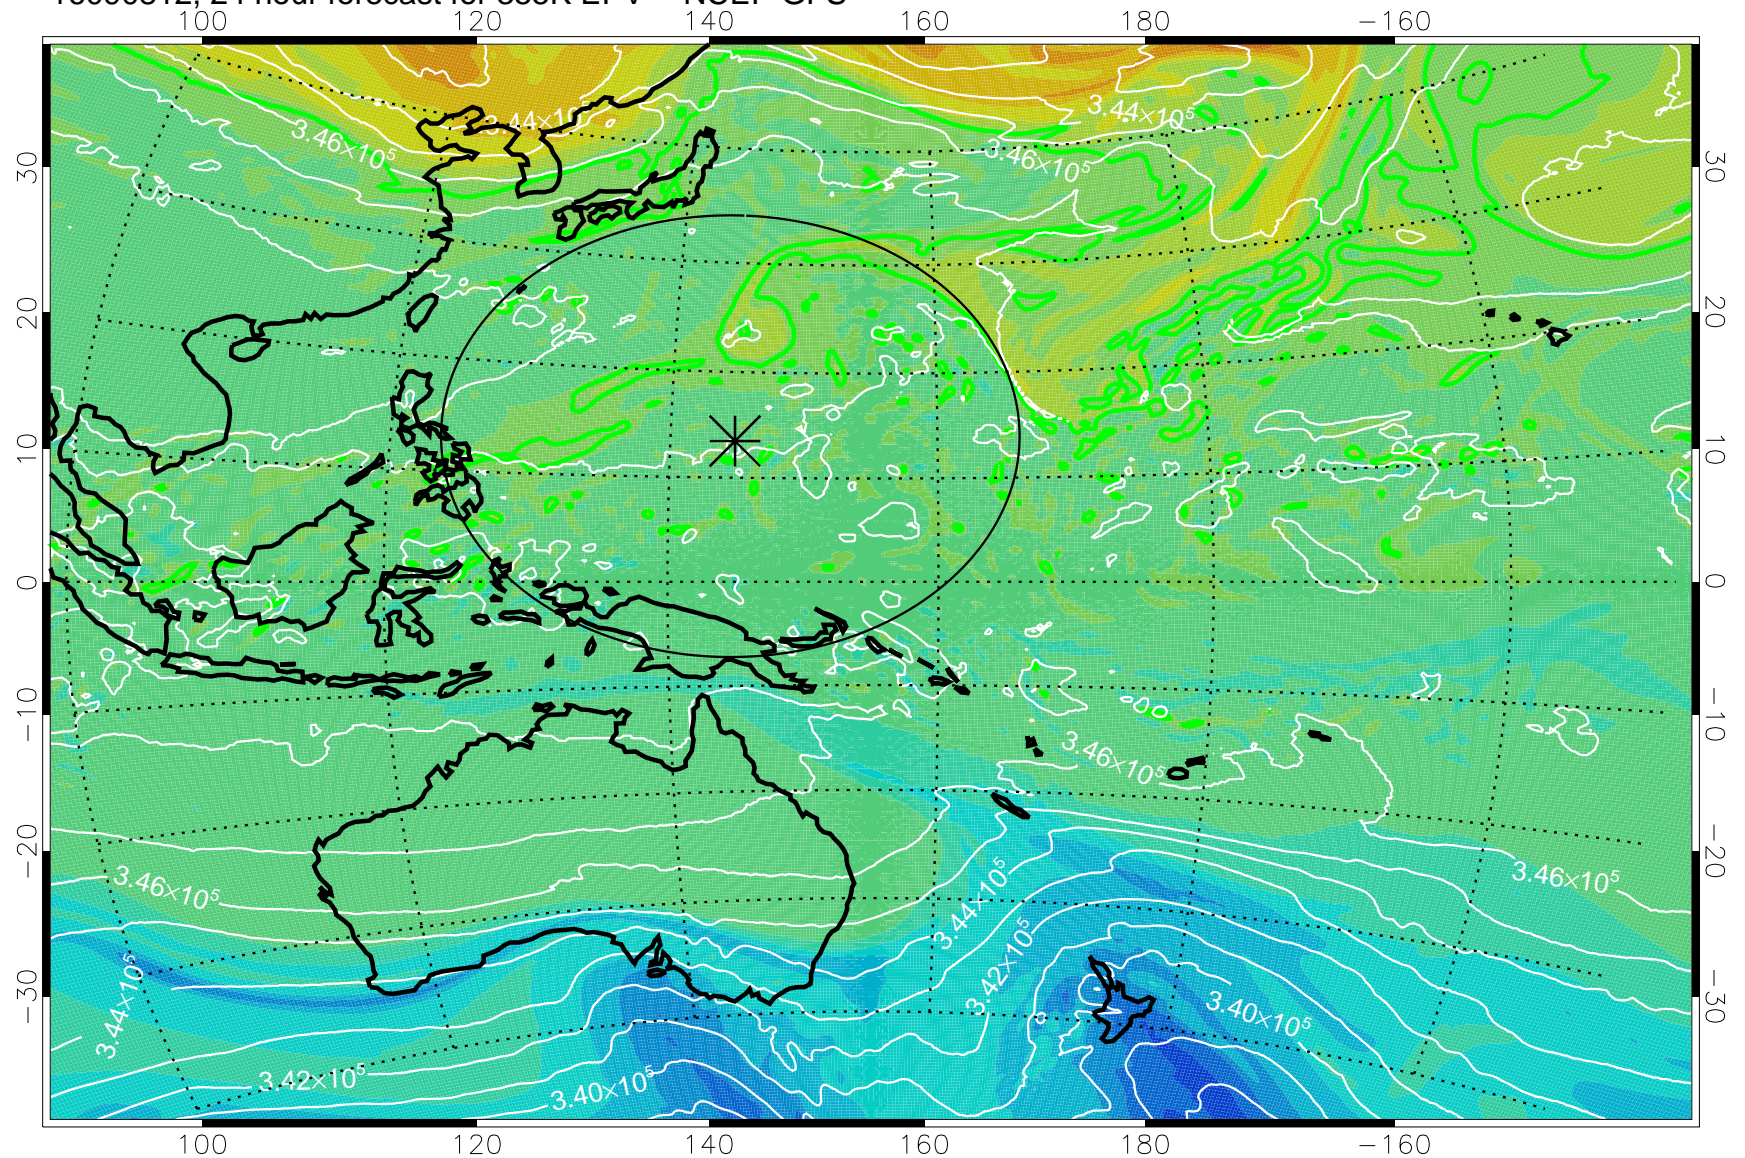

16090718, 6 hour forecast for 355K EPV -- NCEP GFS

355K Montgomery Streamfunction, white
EPV Tropopause (2 PVU) Position
Range ring of 2304 km

16090800, 12 hour forecast for 355K EPV -- NCEP GFS

355K Montgomery Streamfunction, white
EPV Tropopause (2 PVU) Position
Range ring of 2304 km

16090806, 18 hour forecast for 355K EPV -- NCEP GFS

355K Montgomery Streamfunction, white
EPV Tropopause (2 PVU) Position
Range ring of 2304 km

16090812, 24 hour forecast for 355K EPV -- NCEP GFS

355K Montgomery Streamfunction, white
EPV Tropopause (2 PVU) Position
Range ring of 2304 km

16090818, 30 hour forecast for 355K EPV -- NCEP GFS

355K Montgomery Streamfunction, white
EPV Tropopause (2 PVU) Position
Range ring of 2304 km

16090900, 36 hour forecast for 355K EPV -- NCEP GFS

355K Montgomery Streamfunction, white
EPV Tropopause (2 PVU) Position
Range ring of 2304 km

16090906, 42 hour forecast for 355K EPV -- NCEP GFS

355K Montgomery Streamfunction, white
EPV Tropopause (2 PVU) Position
Range ring of 2304 km

16090912, 48 hour forecast for 355K EPV -- NCEP GFS

355K Montgomery Streamfunction, white
EPV Tropopause (2 PVU) Position
Range ring of 2304 km