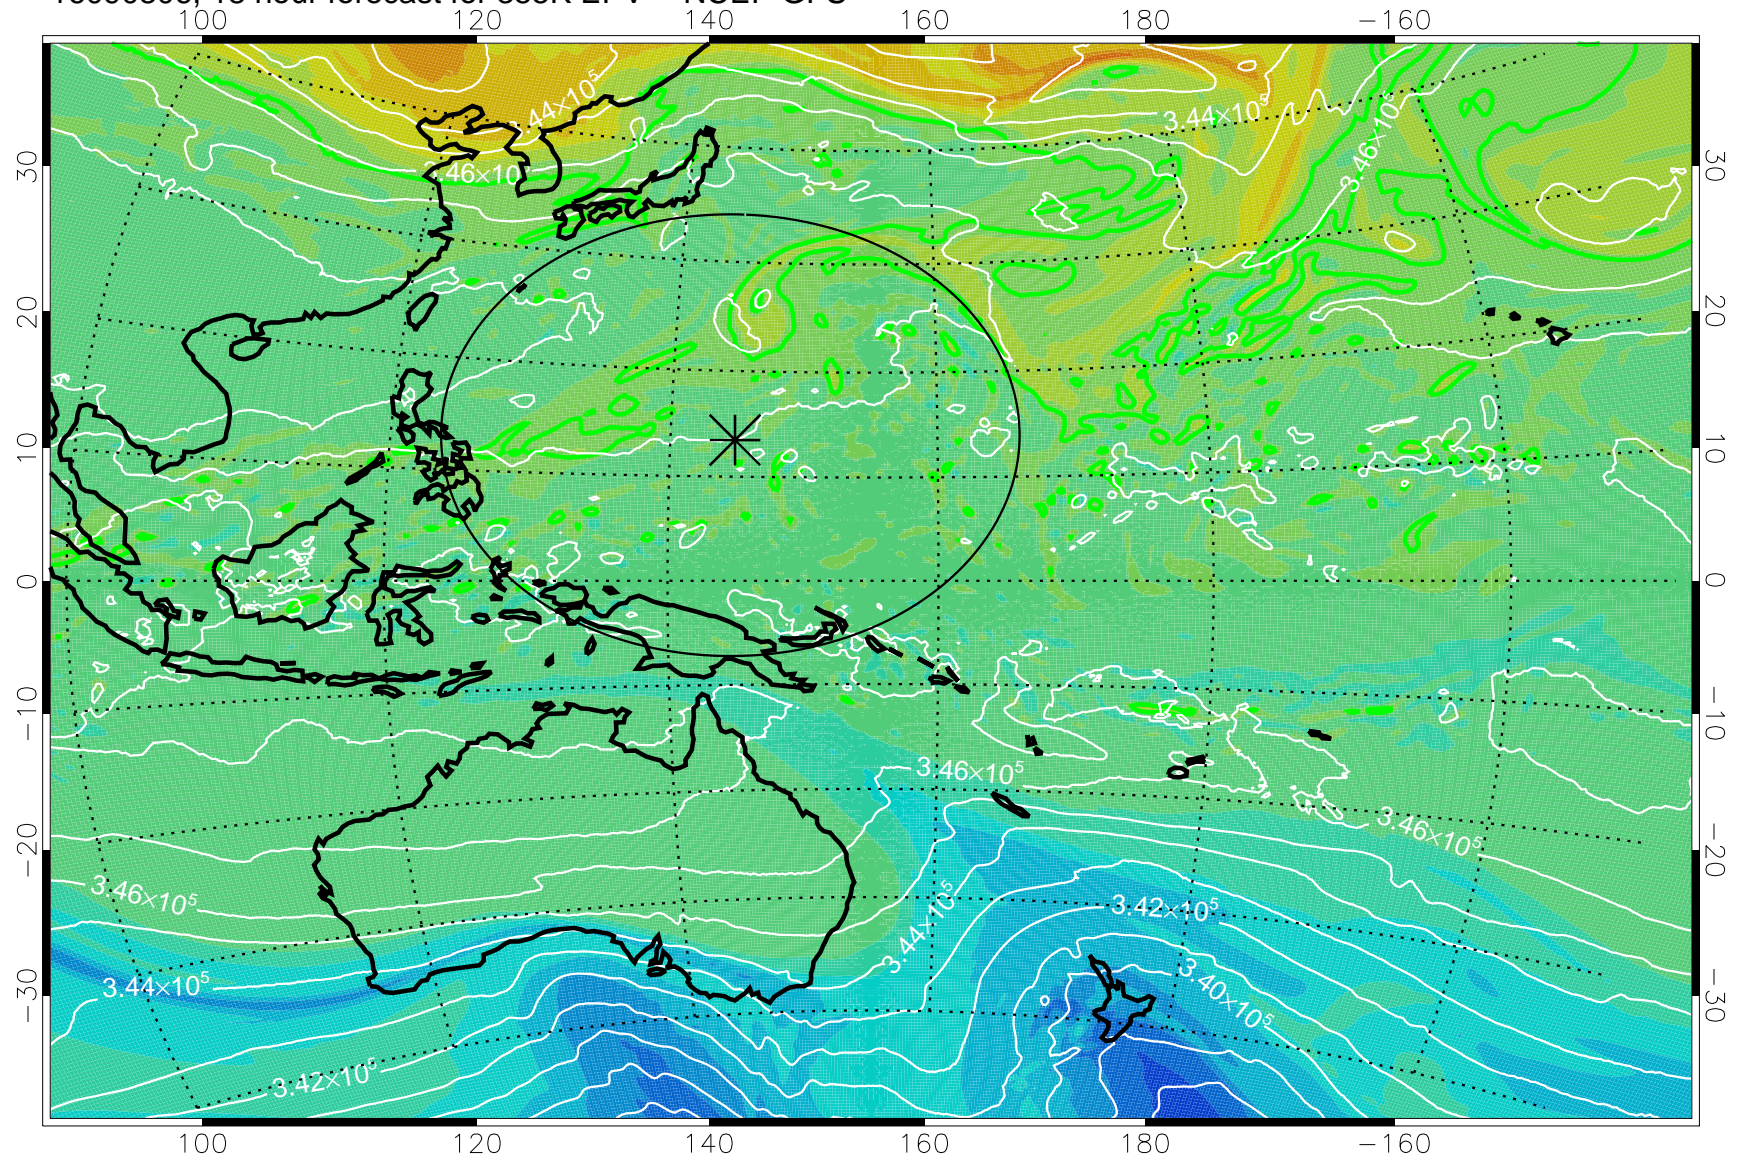

16090718, 6 hour forecast for 355K EPV -- NCEP GFS

355K Montgomery Streamfunction, white
EPV Tropopause (2 PVU) Position
Range ring of 2304 km

16090800, 12 hour forecast for 355K EPV -- NCEP GFS

355K Montgomery Streamfunction, white
EPV Tropopause (2 PVU) Position
Range ring of 2304 km

16090806, 18 hour forecast for 355K EPV -- NCEP GFS

355K Montgomery Streamfunction, white
EPV Tropopause (2 PVU) Position
Range ring of 2304 km

16090812, 24 hour forecast for 355K EPV -- NCEP GFS

355K Montgomery Streamfunction, white
EPV Tropopause (2 PVU) Position
Range ring of 2304 km

16090818, 30 hour forecast for 355K EPV -- NCEP GFS

355K Montgomery Streamfunction, white
EPV Tropopause (2 PVU) Position
Range ring of 2304 km

16090900, 36 hour forecast for 355K EPV -- NCEP GFS

355K Montgomery Streamfunction, white
EPV Tropopause (2 PVU) Position
Range ring of 2304 km

16090906, 42 hour forecast for 355K EPV -- NCEP GFS

355K Montgomery Streamfunction, white
EPV Tropopause (2 PVU) Position
Range ring of 2304 km

16090912, 48 hour forecast for 355K EPV -- NCEP GFS

355K Montgomery Streamfunction, white
EPV Tropopause (2 PVU) Position
Range ring of 2304 km