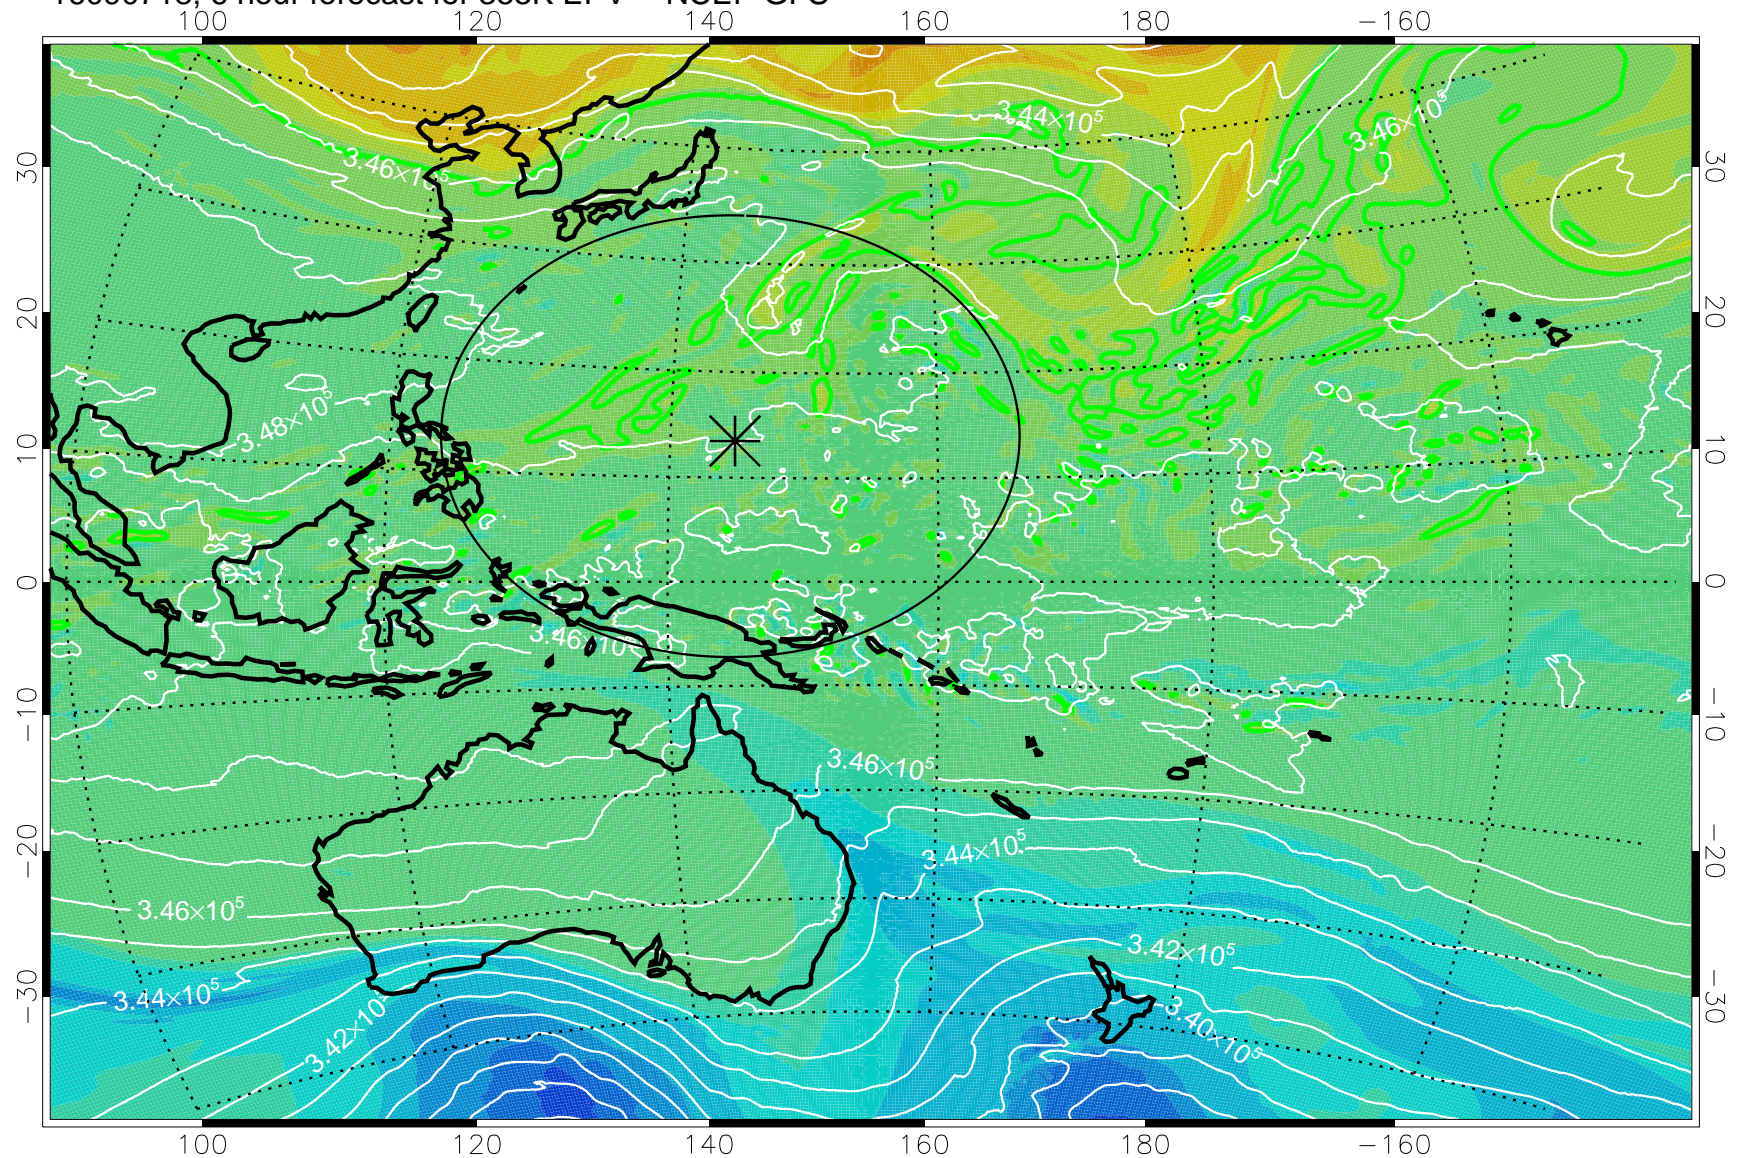

16090718, 6 hour forecast for 355K EPV -- NCEP GFS

355K Montgomery Streamfunction, white
EPV Tropopause (2 PVU) Position
Range ring of 2304 km

16090800, 12 hour forecast for 355K EPV -- NCEP GFS

355K Montgomery Streamfunction, white
EPV Tropopause (2 PVU) Position
Range ring of 2304 km

16090806, 18 hour forecast for 355K EPV -- NCEP GFS

355K Montgomery Streamfunction, white
EPV Tropopause (2 PVU) Position
Range ring of 2304 km

16090812, 24 hour forecast for 355K EPV -- NCEP GFS

355K Montgomery Streamfunction, white
EPV Tropopause (2 PVU) Position
Range ring of 2304 km

16090818, 30 hour forecast for 355K EPV -- NCEP GFS

355K Montgomery Streamfunction, white
EPV Tropopause (2 PVU) Position
Range ring of 2304 km

16090900, 36 hour forecast for 355K EPV -- NCEP GFS

355K Montgomery Streamfunction, white
EPV Tropopause (2 PVU) Position
Range ring of 2304 km

16090906, 42 hour forecast for 355K EPV -- NCEP GFS

355K Montgomery Streamfunction, white
EPV Tropopause (2 PVU) Position
Range ring of 2304 km

16090912, 48 hour forecast for 355K EPV -- NCEP GFS

355K Montgomery Streamfunction, white
EPV Tropopause (2 PVU) Position
Range ring of 2304 km