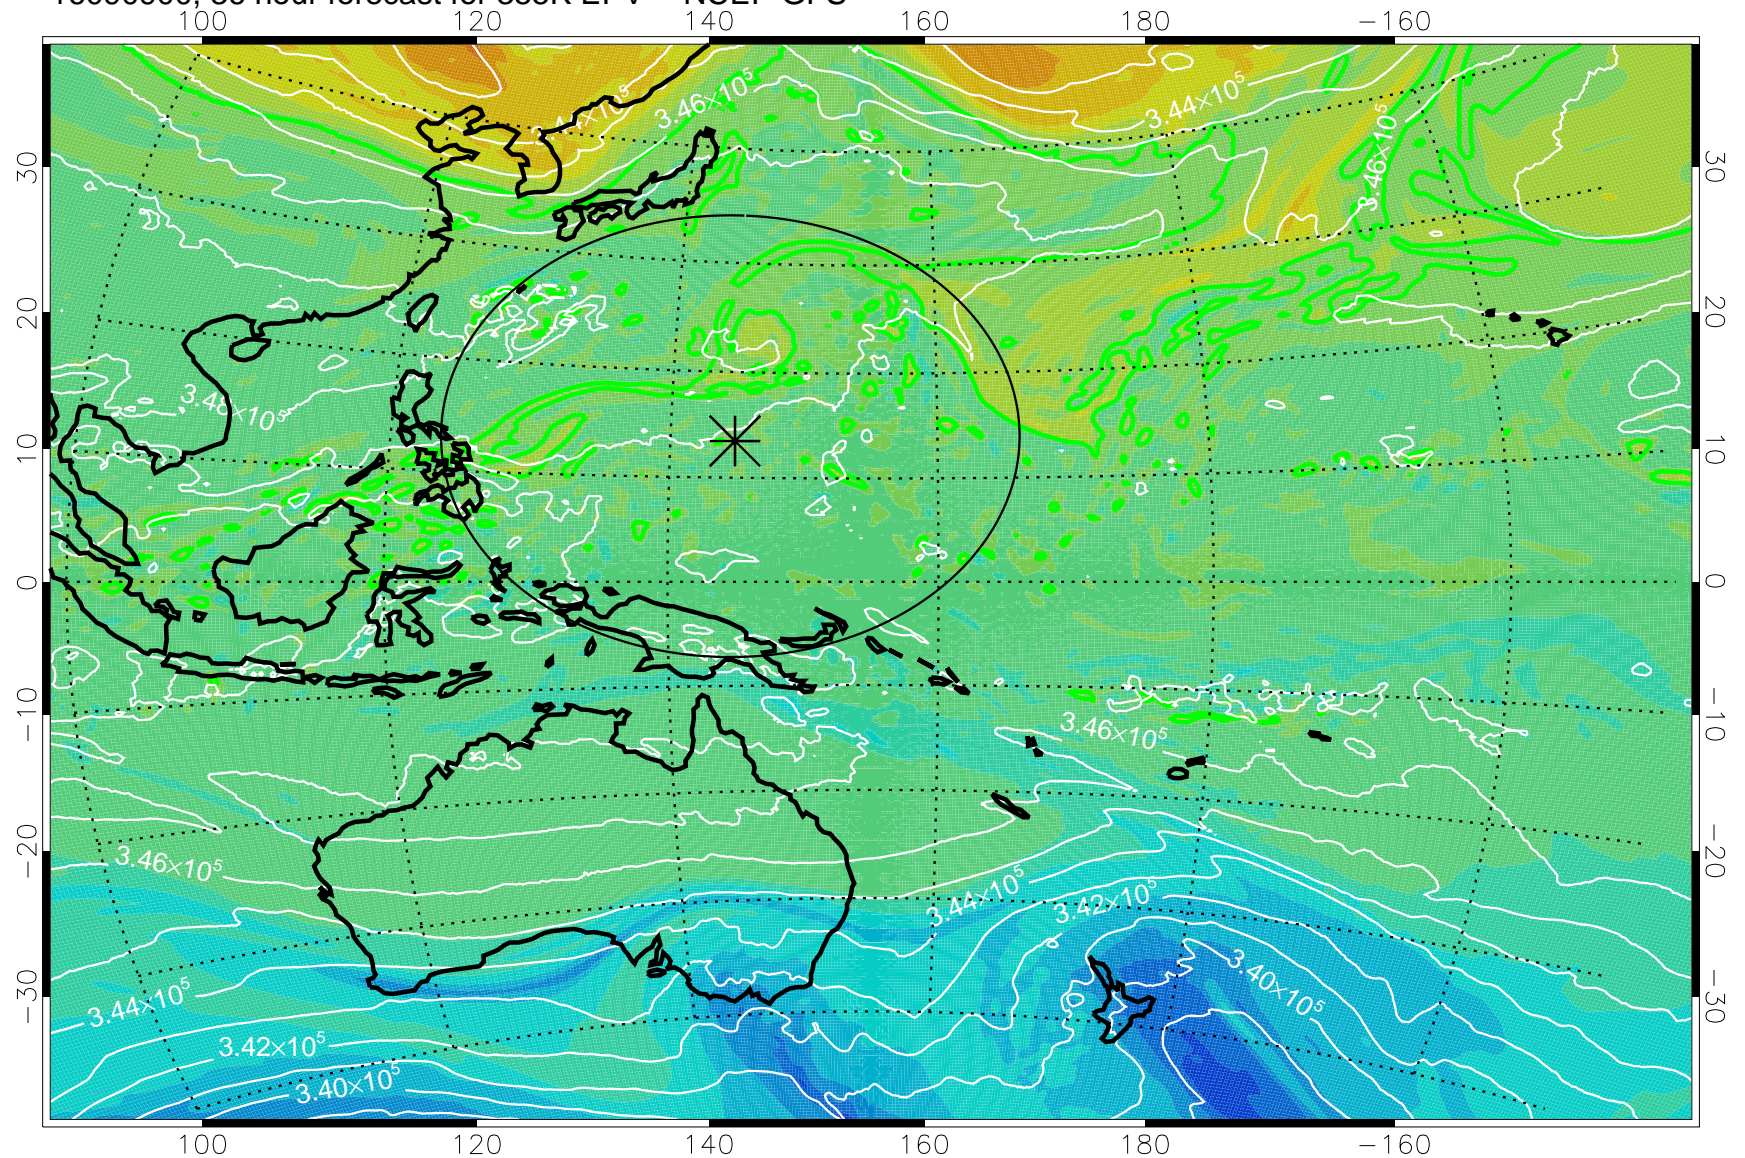

16090806, 18 hour forecast for 355K EPV -- NCEP GFS

355K Montgomery Streamfunction, white
EPV Tropopause (2 PVU) Position
Range ring of 2304 km

16090812, 24 hour forecast for 355K EPV -- NCEP GFS

355K Montgomery Streamfunction, white
EPV Tropopause (2 PVU) Position
Range ring of 2304 km

16090818, 30 hour forecast for 355K EPV -- NCEP GFS

355K Montgomery Streamfunction, white
EPV Tropopause (2 PVU) Position
Range ring of 2304 km

16090900, 36 hour forecast for 355K EPV -- NCEP GFS

355K Montgomery Streamfunction, white
EPV Tropopause (2 PVU) Position
Range ring of 2304 km

16090906, 42 hour forecast for 355K EPV -- NCEP GFS

355K Montgomery Streamfunction, white
EPV Tropopause (2 PVU) Position
Range ring of 2304 km

16090912, 48 hour forecast for 355K EPV -- NCEP GFS

355K Montgomery Streamfunction, white
EPV Tropopause (2 PVU) Position
Range ring of 2304 km

16090918, 54 hour forecast for 355K EPV -- NCEP GFS

355K Montgomery Streamfunction, white
EPV Tropopause (2 PVU) Position
Range ring of 2304 km

16091000, 60 hour forecast for 355K EPV -- NCEP GFS

355K Montgomery Streamfunction, white
EPV Tropopause (2 PVU) Position
Range ring of 2304 km