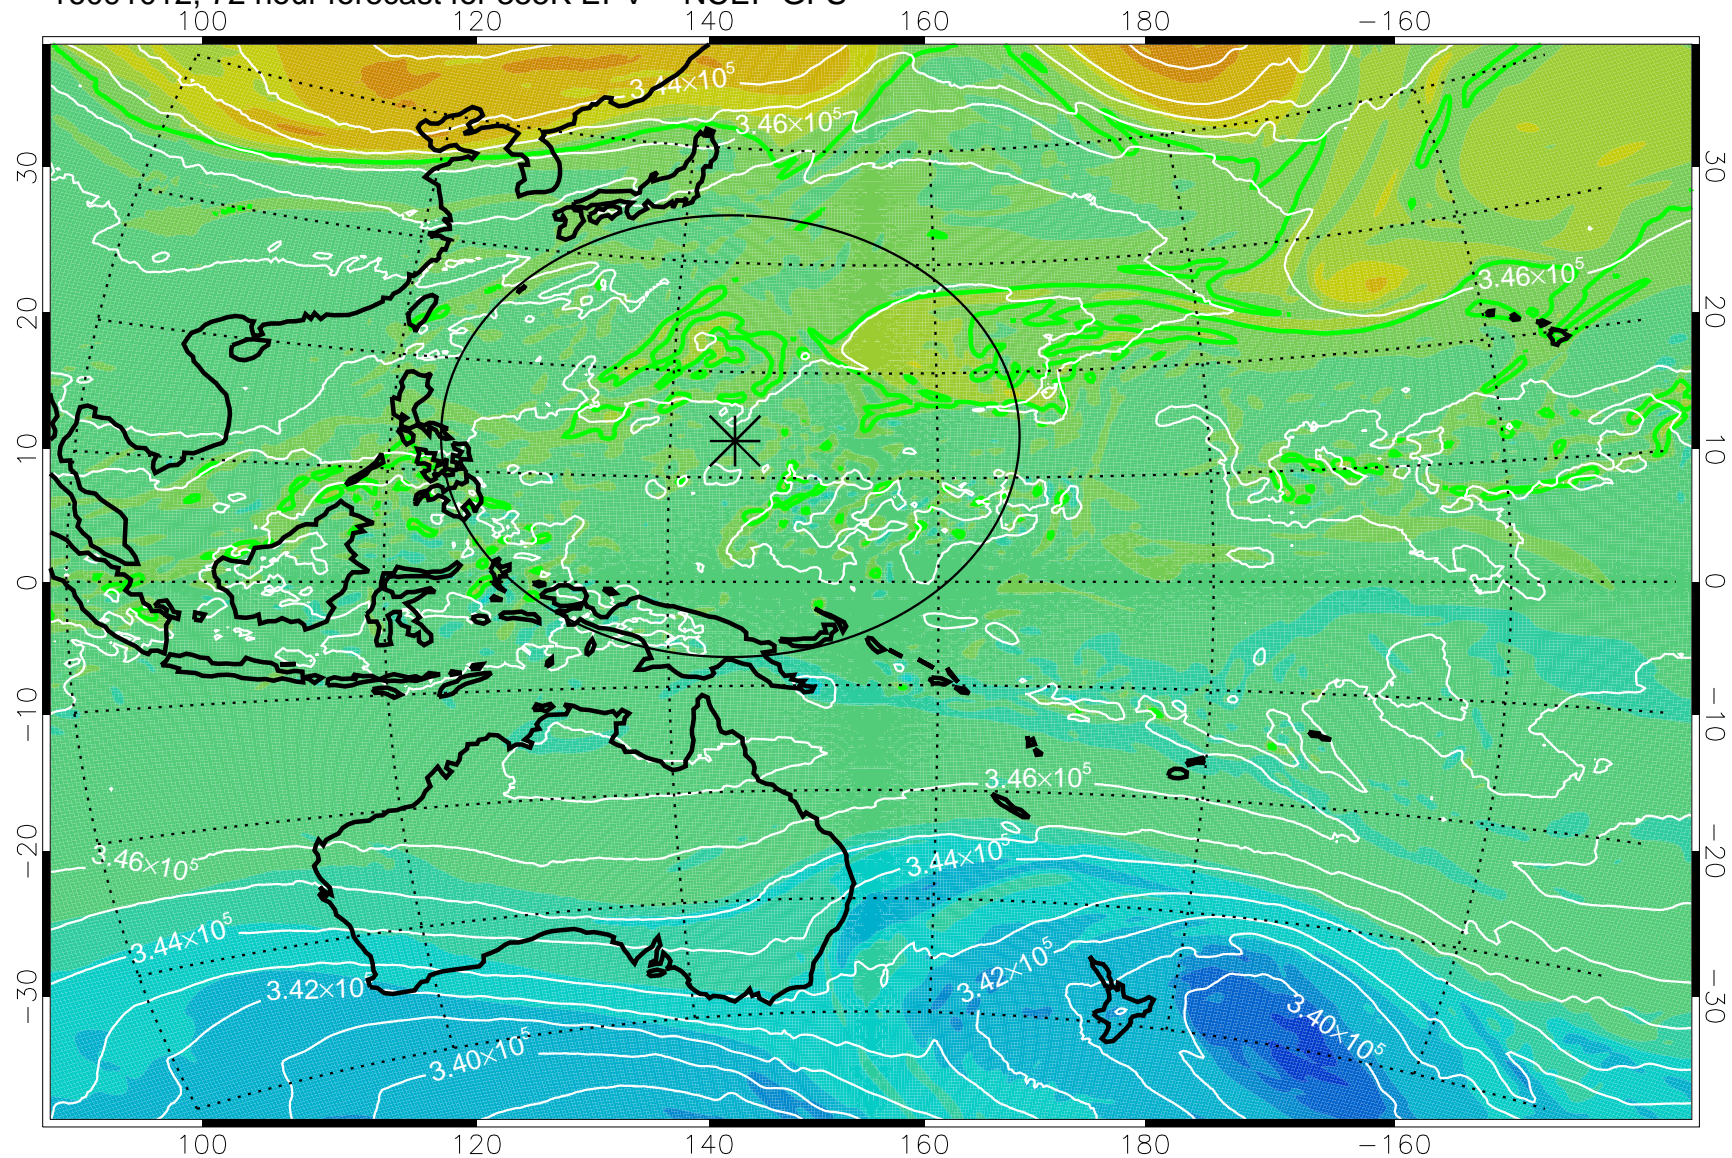

16090906, 42 hour forecast for 355K EPV -- NCEP GFS

355K Montgomery Streamfunction, white
EPV Tropopause (2 PVU) Position
Range ring of 2304 km

16090912, 48 hour forecast for 355K EPV -- NCEP GFS

355K Montgomery Streamfunction, white
EPV Tropopause (2 PVU) Position
Range ring of 2304 km

16090918, 54 hour forecast for 355K EPV -- NCEP GFS

355K Montgomery Streamfunction, white
EPV Tropopause (2 PVU) Position
Range ring of 2304 km

16091000, 60 hour forecast for 355K EPV -- NCEP GFS

355K Montgomery Streamfunction, white
EPV Tropopause (2 PVU) Position
Range ring of 2304 km

16091006, 66 hour forecast for 355K EPV -- NCEP GFS

355K Montgomery Streamfunction, white
EPV Tropopause (2 PVU) Position
Range ring of 2304 km

16091012, 72 hour forecast for 355K EPV -- NCEP GFS

355K Montgomery Streamfunction, white
EPV Tropopause (2 PVU) Position
Range ring of 2304 km

16091018, 78 hour forecast for 355K EPV -- NCEP GFS

355K Montgomery Streamfunction, white
EPV Tropopause (2 PVU) Position
Range ring of 2304 km

16091100, 84 hour forecast for 355K EPV -- NCEP GFS

355K Montgomery Streamfunction, white
EPV Tropopause (2 PVU) Position
Range ring of 2304 km