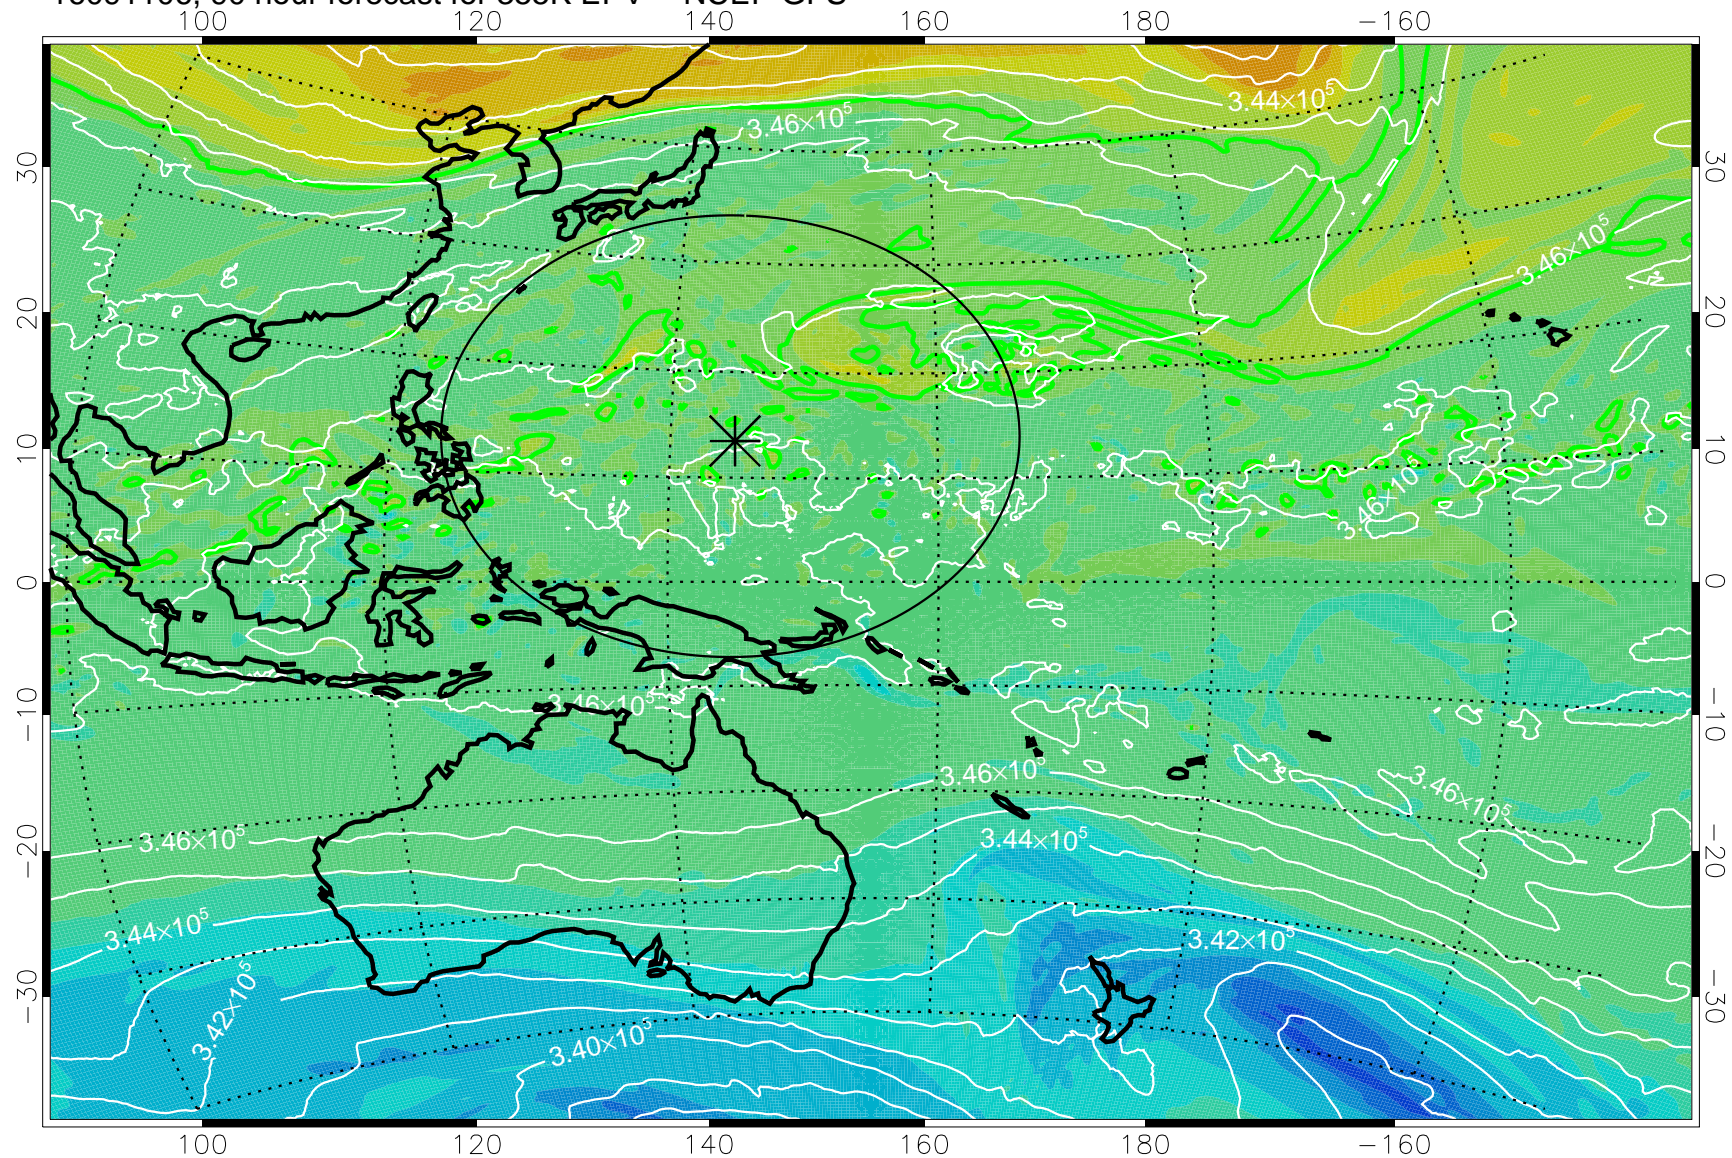

16091006, 66 hour forecast for 355K EPV -- NCEP GFS

355K Montgomery Streamfunction, white
EPV Tropopause (2 PVU) Position
Range ring of 2304 km

16091012, 72 hour forecast for 355K EPV -- NCEP GFS

355K Montgomery Streamfunction, white
EPV Tropopause (2 PVU) Position
Range ring of 2304 km

16091018, 78 hour forecast for 355K EPV -- NCEP GFS

355K Montgomery Streamfunction, white
EPV Tropopause (2 PVU) Position
Range ring of 2304 km

16091100, 84 hour forecast for 355K EPV -- NCEP GFS

355K Montgomery Streamfunction, white
EPV Tropopause (2 PVU) Position
Range ring of 2304 km

16091106, 90 hour forecast for 355K EPV -- NCEP GFS

355K Montgomery Streamfunction, white
EPV Tropopause (2 PVU) Position
Range ring of 2304 km

16091112, 96 hour forecast for 355K EPV -- NCEP GFS

355K Montgomery Streamfunction, white
EPV Tropopause (2 PVU) Position
Range ring of 2304 km

16091118, 102 hour forecast for 355K EPV -- NCEP GFS

355K Montgomery Streamfunction, white
EPV Tropopause (2 PVU) Position
Range ring of 2304 km

16091200, 108 hour forecast for 355K EPV -- NCEP GFS

355K Montgomery Streamfunction, white
EPV Tropopause (2 PVU) Position
Range ring of 2304 km