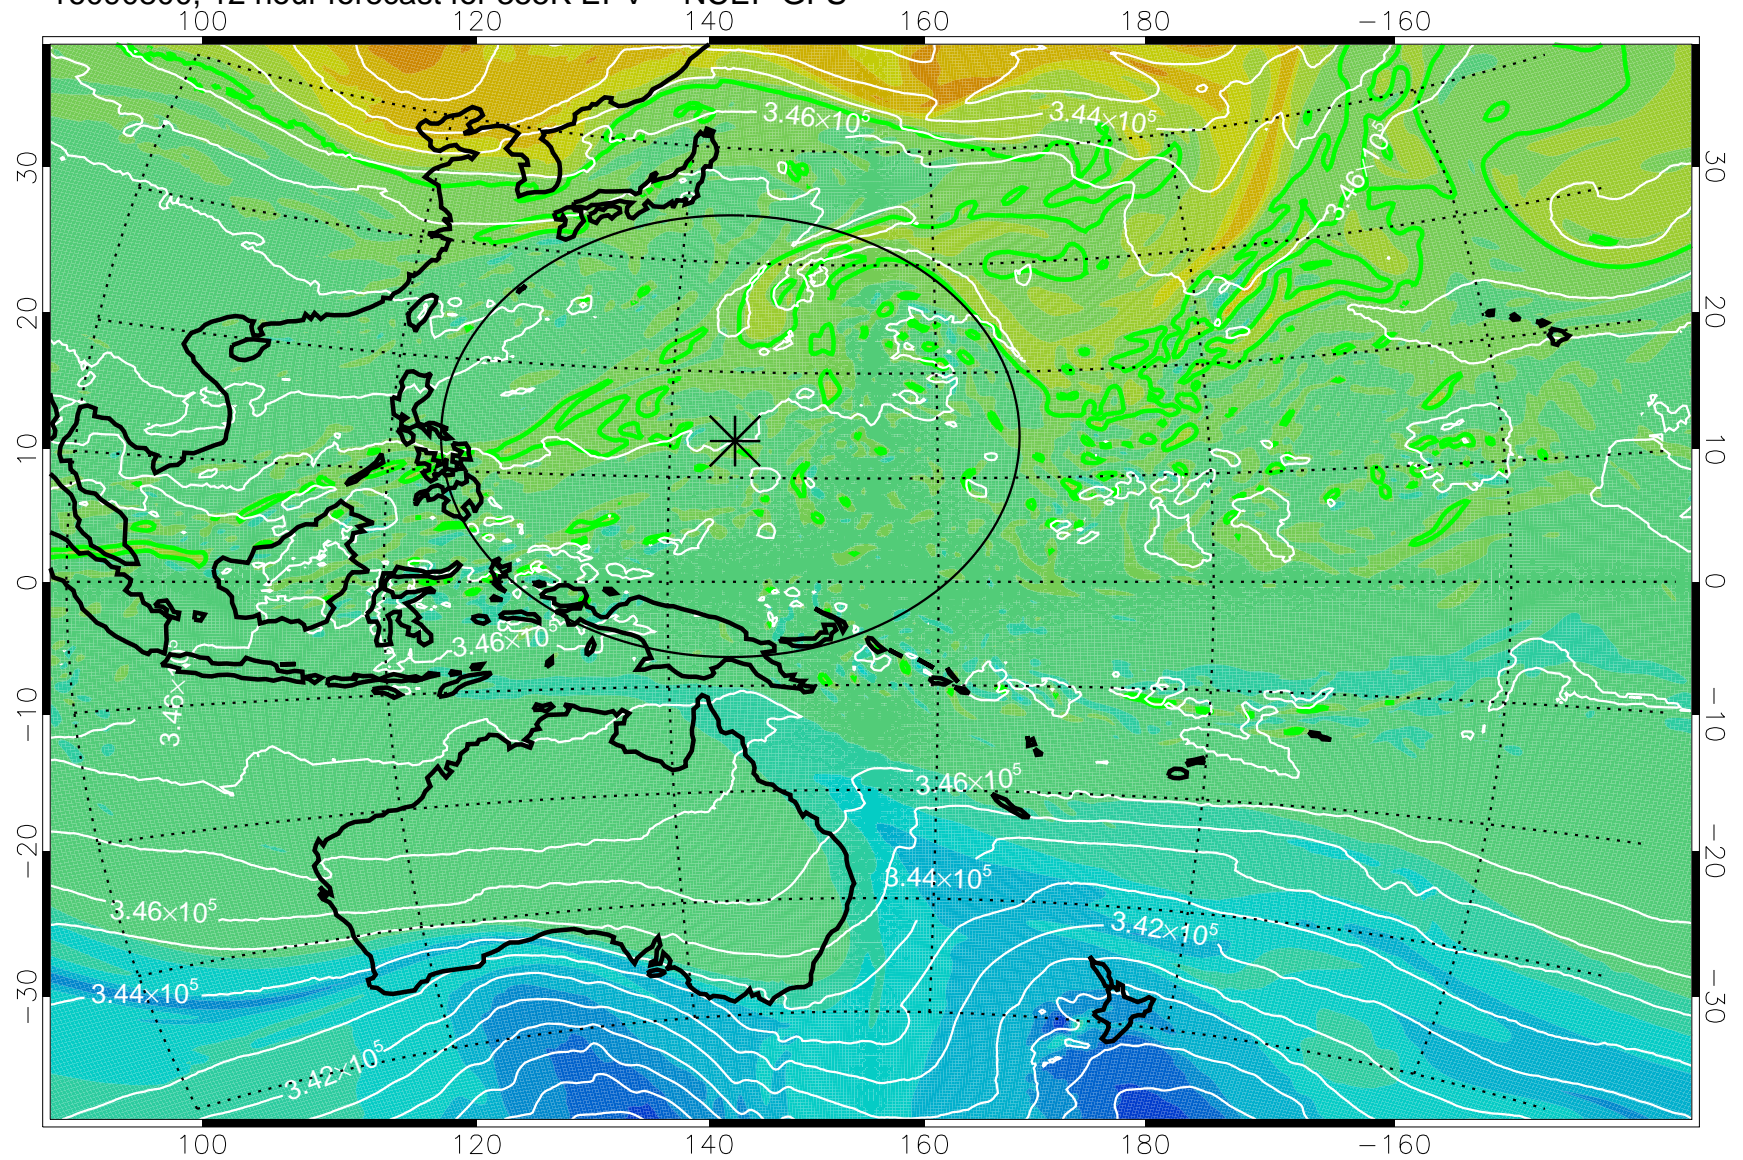

16090718, 6 hour forecast for 355K EPV -- NCEP GFS

355K Montgomery Streamfunction, white
EPV Tropopause (2 PVU) Position
Range ring of 2304 km

16090800, 12 hour forecast for 355K EPV -- NCEP GFS

355K Montgomery Streamfunction, white
EPV Tropopause (2 PVU) Position
Range ring of 2304 km

16090806, 18 hour forecast for 355K EPV -- NCEP GFS

355K Montgomery Streamfunction, white
EPV Tropopause (2 PVU) Position
Range ring of 2304 km

16090812, 24 hour forecast for 355K EPV -- NCEP GFS

355K Montgomery Streamfunction, white
EPV Tropopause (2 PVU) Position
Range ring of 2304 km

16090818, 30 hour forecast for 355K EPV -- NCEP GFS

355K Montgomery Streamfunction, white
EPV Tropopause (2 PVU) Position
Range ring of 2304 km

16090900, 36 hour forecast for 355K EPV -- NCEP GFS

355K Montgomery Streamfunction, white
EPV Tropopause (2 PVU) Position
Range ring of 2304 km

16090918, 54 hour forecast for 355K EPV -- NCEP GFS

355K Montgomery Streamfunction, white
EPV Tropopause (2 PVU) Position
Range ring of 2304 km

16091000, 60 hour forecast for 355K EPV -- NCEP GFS

355K Montgomery Streamfunction, white
EPV Tropopause (2 PVU) Position
Range ring of 2304 km