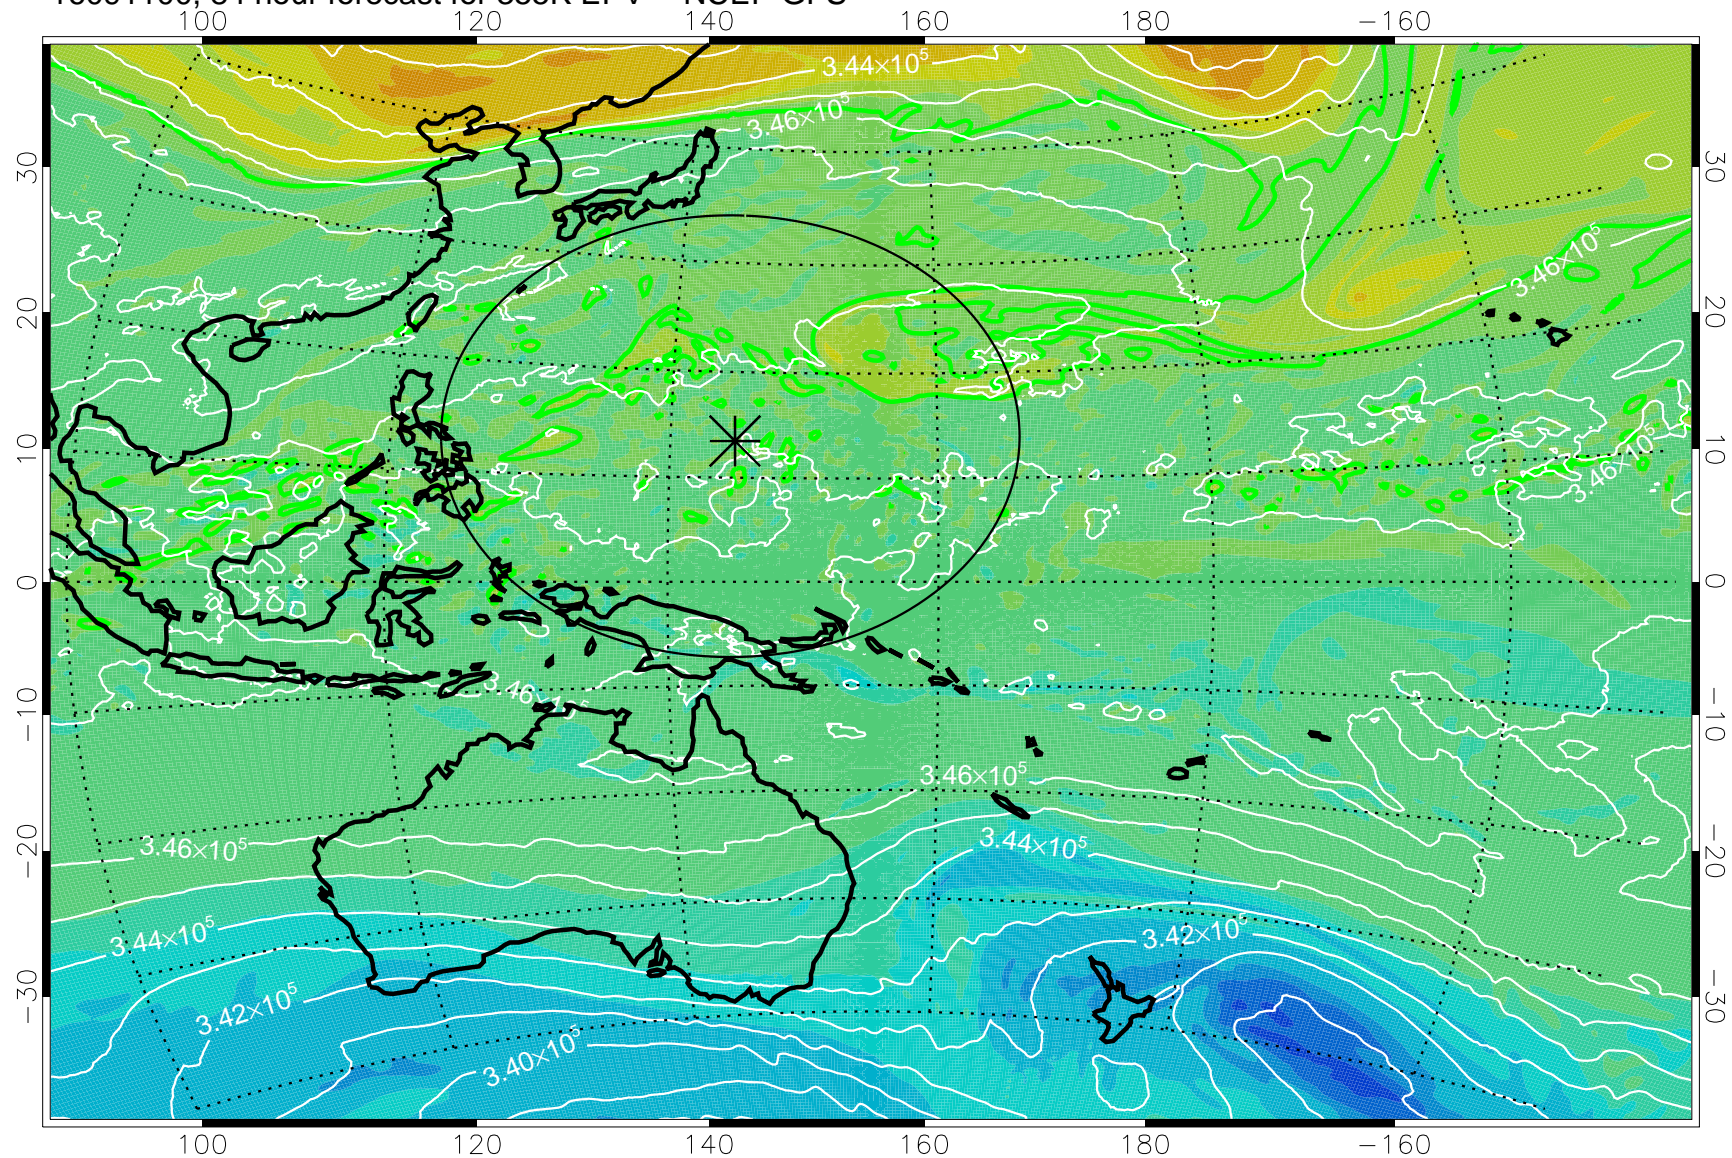

16090918, 54 hour forecast for 355K EPV -- NCEP GFS

355K Montgomery Streamfunction, white
EPV Tropopause (2 PVU) Position
Range ring of 2304 km

16091000, 60 hour forecast for 355K EPV -- NCEP GFS

355K Montgomery Streamfunction, white
EPV Tropopause (2 PVU) Position
Range ring of 2304 km

16091006, 66 hour forecast for 355K EPV -- NCEP GFS

355K Montgomery Streamfunction, white
EPV Tropopause (2 PVU) Position
Range ring of 2304 km

16091012, 72 hour forecast for 355K EPV -- NCEP GFS

355K Montgomery Streamfunction, white
EPV Tropopause (2 PVU) Position
Range ring of 2304 km

16091018, 78 hour forecast for 355K EPV -- NCEP GFS

355K Montgomery Streamfunction, white
EPV Tropopause (2 PVU) Position
Range ring of 2304 km

16091100, 84 hour forecast for 355K EPV -- NCEP GFS

355K Montgomery Streamfunction, white
EPV Tropopause (2 PVU) Position
Range ring of 2304 km

16091106, 90 hour forecast for 355K EPV -- NCEP GFS

355K Montgomery Streamfunction, white
EPV Tropopause (2 PVU) Position
Range ring of 2304 km

16091112, 96 hour forecast for 355K EPV -- NCEP GFS

355K Montgomery Streamfunction, white
EPV Tropopause (2 PVU) Position
Range ring of 2304 km