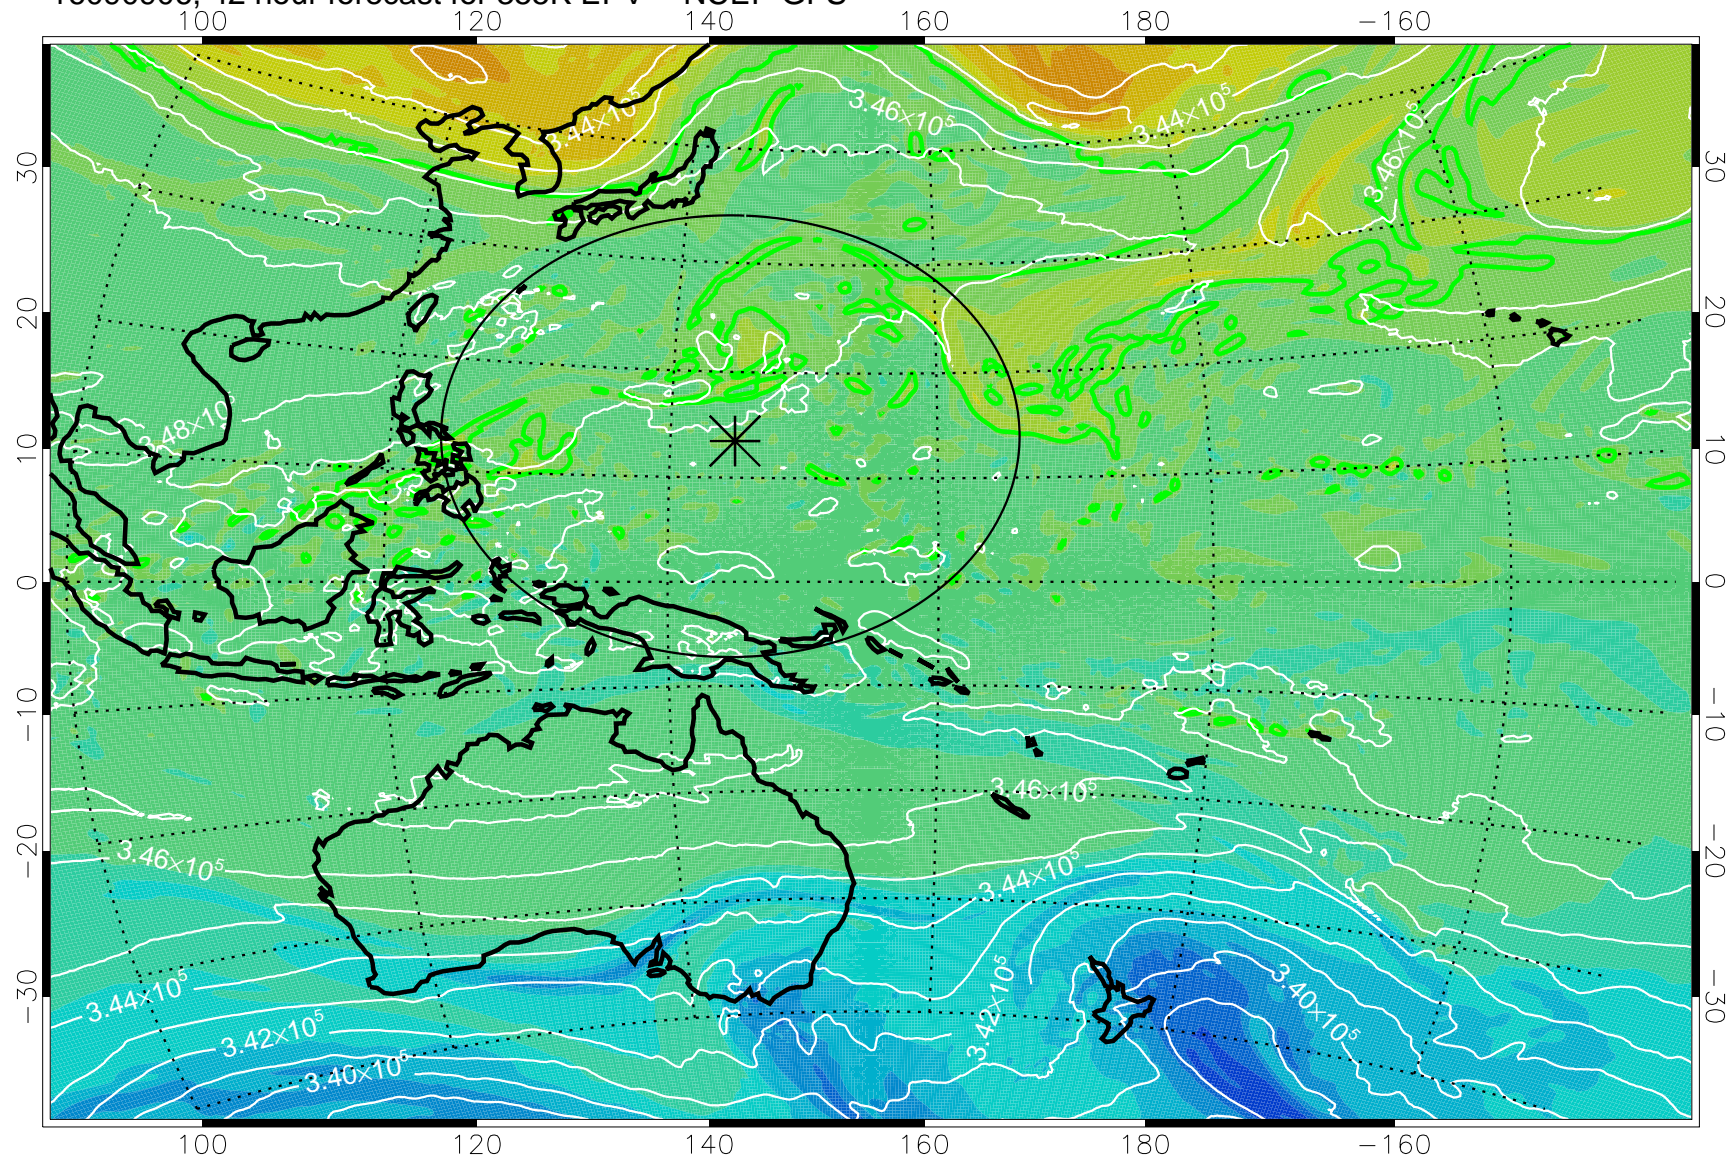

16090818, 30 hour forecast for 355K EPV -- NCEP GFS

355K Montgomery Streamfunction, white
EPV Tropopause (2 PVU) Position
Range ring of 2304 km

16090900, 36 hour forecast for 355K EPV -- NCEP GFS

355K Montgomery Streamfunction, white
EPV Tropopause (2 PVU) Position
Range ring of 2304 km

16090906, 42 hour forecast for 355K EPV -- NCEP GFS

355K Montgomery Streamfunction, white
EPV Tropopause (2 PVU) Position
Range ring of 2304 km

16090912, 48 hour forecast for 355K EPV -- NCEP GFS

355K Montgomery Streamfunction, white
EPV Tropopause (2 PVU) Position
Range ring of 2304 km

16090918, 54 hour forecast for 355K EPV -- NCEP GFS

355K Montgomery Streamfunction, white
EPV Tropopause (2 PVU) Position
Range ring of 2304 km

16091000, 60 hour forecast for 355K EPV -- NCEP GFS

355K Montgomery Streamfunction, white
EPV Tropopause (2 PVU) Position
Range ring of 2304 km

16091006, 66 hour forecast for 355K EPV -- NCEP GFS

355K Montgomery Streamfunction, white
EPV Tropopause (2 PVU) Position
Range ring of 2304 km

16091012, 72 hour forecast for 355K EPV -- NCEP GFS

355K Montgomery Streamfunction, white
EPV Tropopause (2 PVU) Position
Range ring of 2304 km