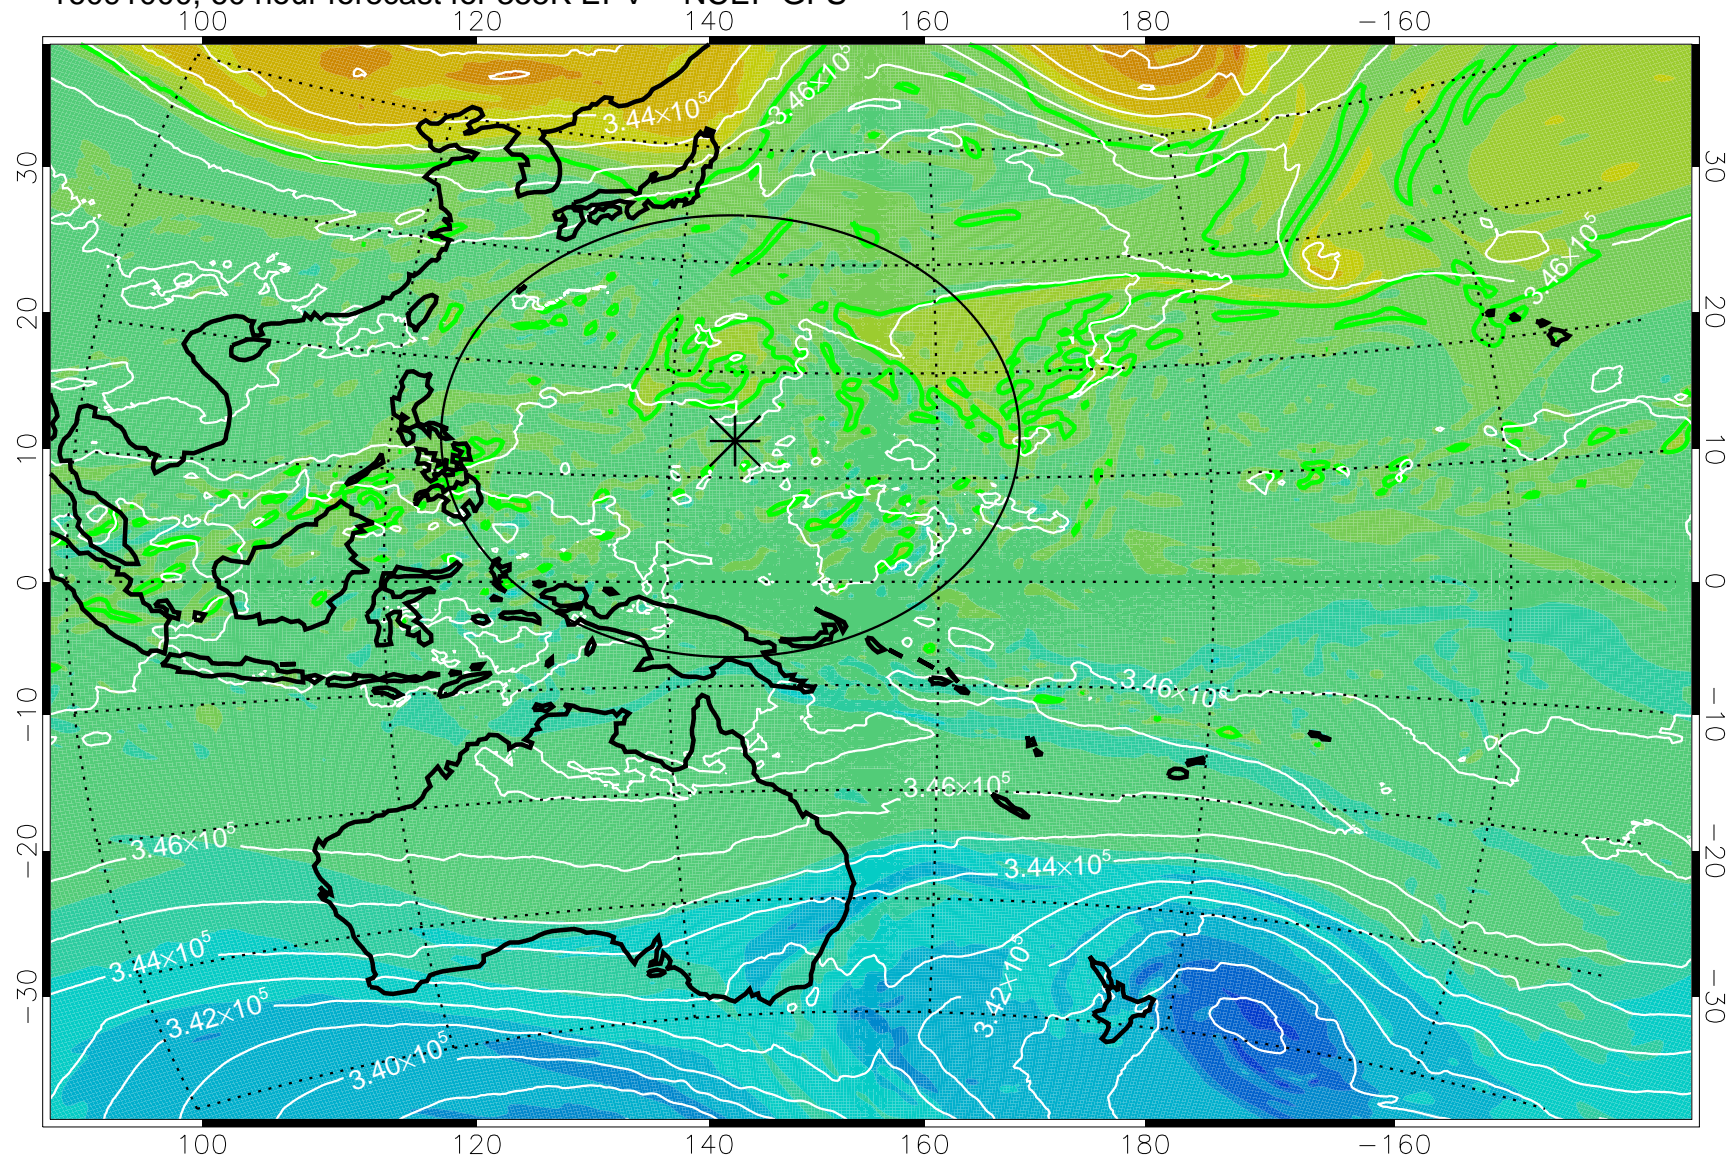

16090818, 30 hour forecast for 355K EPV -- NCEP GFS

355K Montgomery Streamfunction, white
EPV Tropopause (2 PVU) Position
Range ring of 2304 km

16090900, 36 hour forecast for 355K EPV -- NCEP GFS

355K Montgomery Streamfunction, white
EPV Tropopause (2 PVU) Position
Range ring of 2304 km

16090906, 42 hour forecast for 355K EPV -- NCEP GFS

355K Montgomery Streamfunction, white
EPV Tropopause (2 PVU) Position
Range ring of 2304 km

16090912, 48 hour forecast for 355K EPV -- NCEP GFS

355K Montgomery Streamfunction, white
EPV Tropopause (2 PVU) Position
Range ring of 2304 km

16090918, 54 hour forecast for 355K EPV -- NCEP GFS

355K Montgomery Streamfunction, white
EPV Tropopause (2 PVU) Position
Range ring of 2304 km

16091000, 60 hour forecast for 355K EPV -- NCEP GFS

355K Montgomery Streamfunction, white
EPV Tropopause (2 PVU) Position
Range ring of 2304 km

16091006, 66 hour forecast for 355K EPV -- NCEP GFS

355K Montgomery Streamfunction, white
EPV Tropopause (2 PVU) Position
Range ring of 2304 km

16091012, 72 hour forecast for 355K EPV -- NCEP GFS

355K Montgomery Streamfunction, white
EPV Tropopause (2 PVU) Position
Range ring of 2304 km