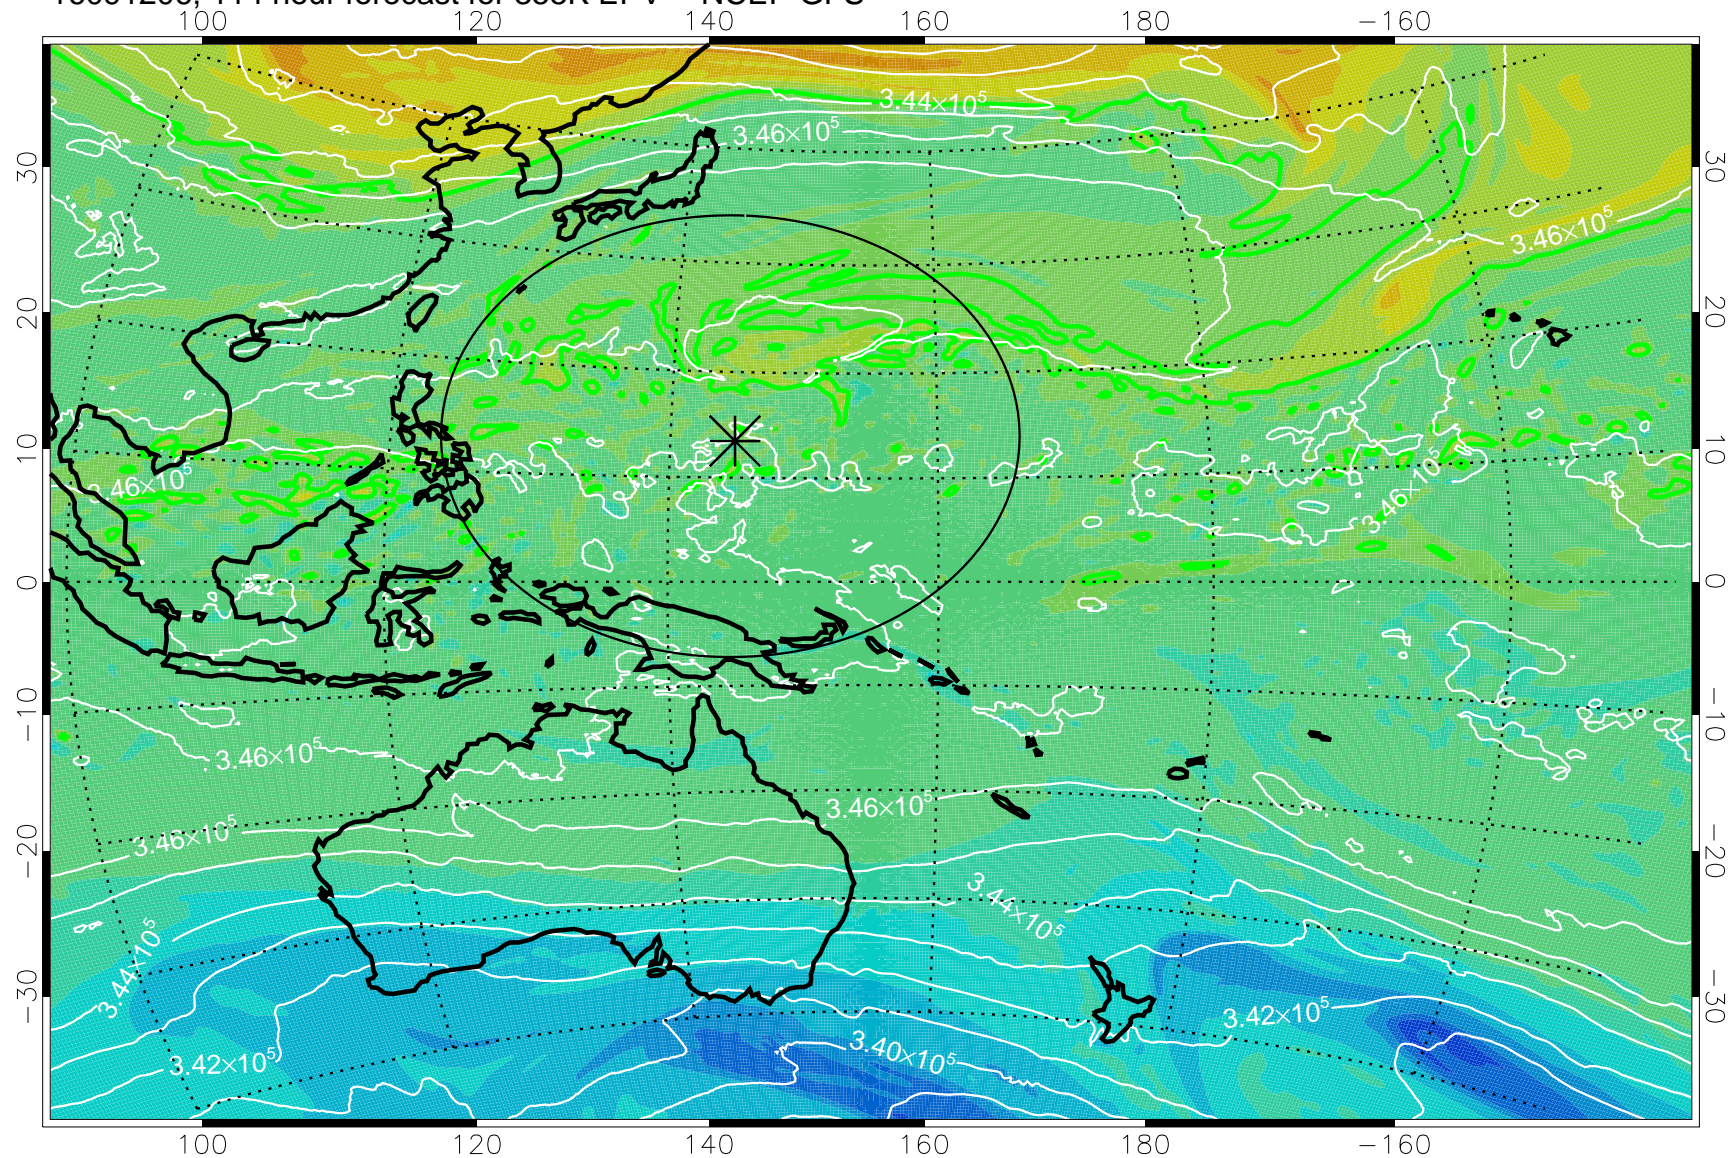

16091018, 78 hour forecast for 355K EPV -- NCEP GFS

355K Montgomery Streamfunction, white
EPV Tropopause (2 PVU) Position
Range ring of 2304 km

16091100, 84 hour forecast for 355K EPV -- NCEP GFS

355K Montgomery Streamfunction, white
EPV Tropopause (2 PVU) Position
Range ring of 2304 km

16091106, 90 hour forecast for 355K EPV -- NCEP GFS

355K Montgomery Streamfunction, white
EPV Tropopause (2 PVU) Position
Range ring of 2304 km

16091112, 96 hour forecast for 355K EPV -- NCEP GFS

355K Montgomery Streamfunction, white
EPV Tropopause (2 PVU) Position
Range ring of 2304 km

16091118, 102 hour forecast for 355K EPV -- NCEP GFS

355K Montgomery Streamfunction, white
EPV Tropopause (2 PVU) Position
Range ring of 2304 km

16091200, 108 hour forecast for 355K EPV -- NCEP GFS

355K Montgomery Streamfunction, white
EPV Tropopause (2 PVU) Position
Range ring of 2304 km

16091206, 114 hour forecast for 355K EPV -- NCEP GFS

355K Montgomery Streamfunction, white
EPV Tropopause (2 PVU) Position
Range ring of 2304 km

16091212, 120 hour forecast for 355K EPV -- NCEP GFS

355K Montgomery Streamfunction, white
EPV Tropopause (2 PVU) Position
Range ring of 2304 km