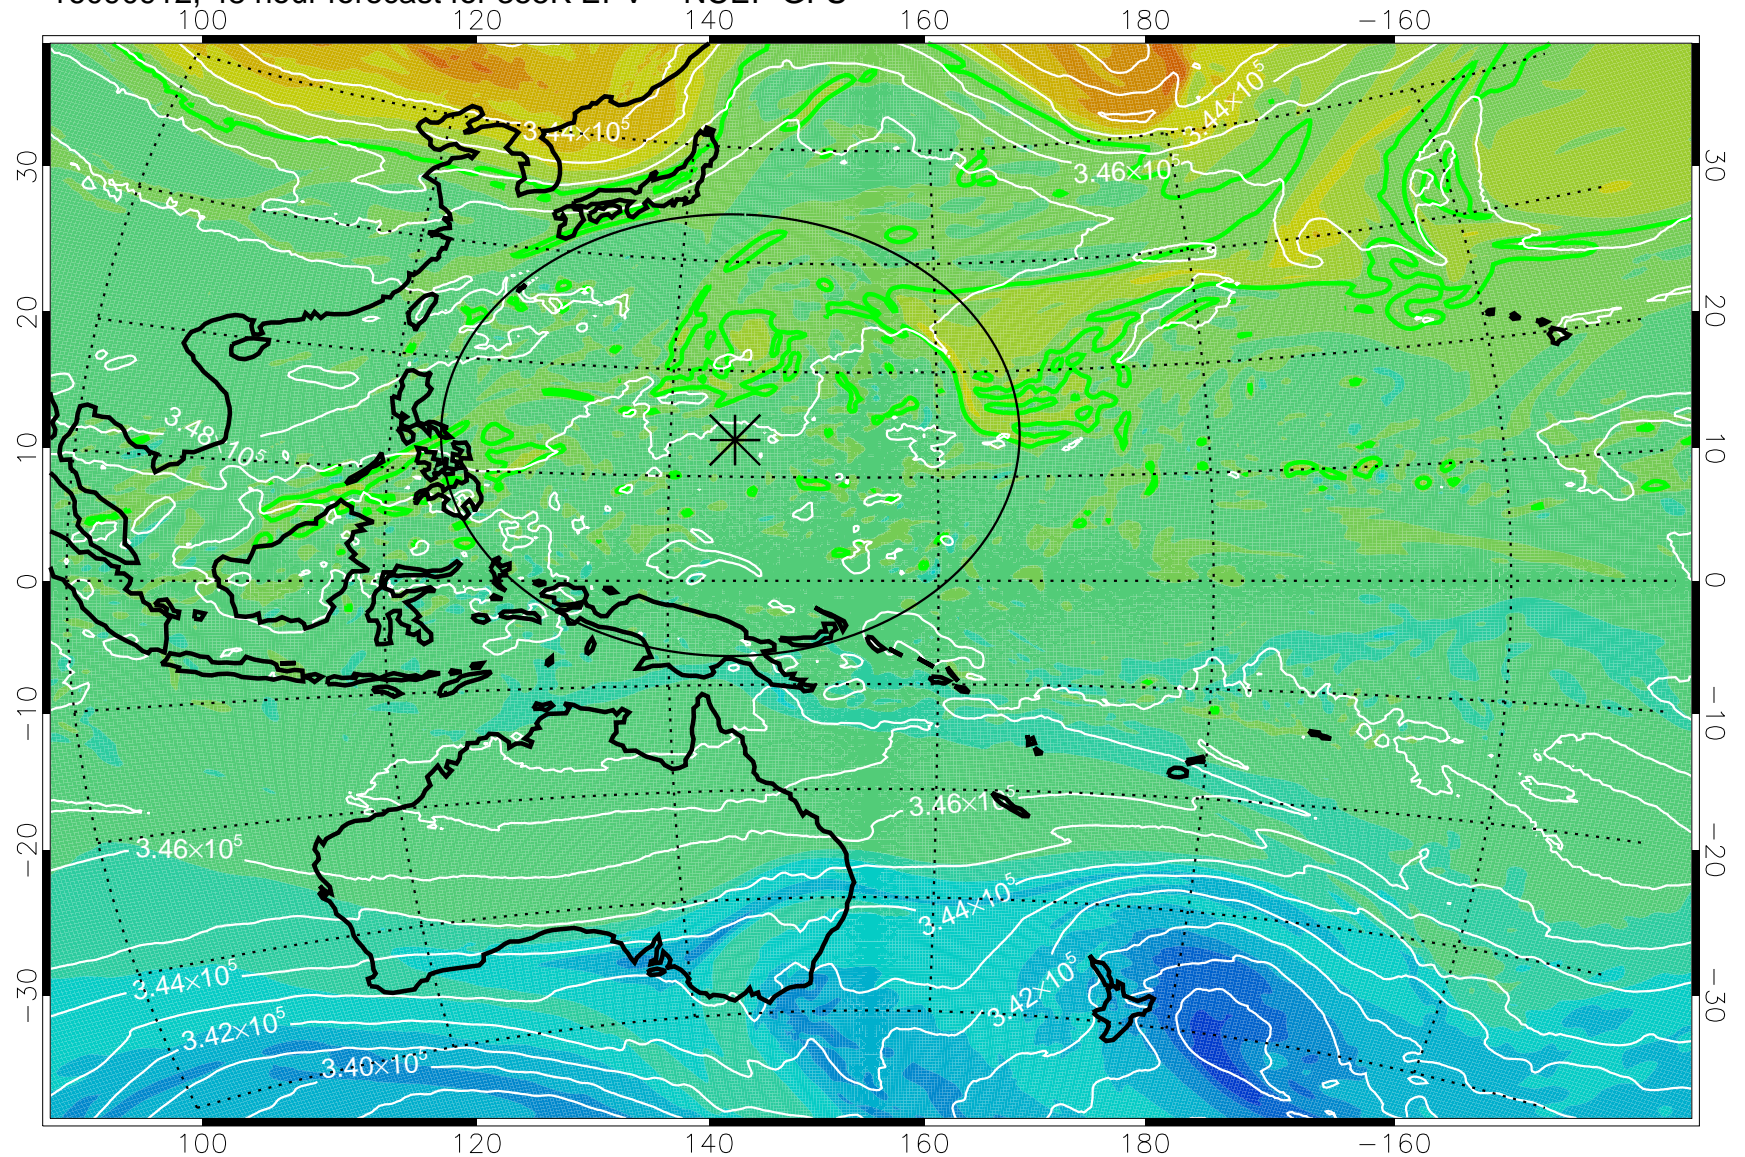

16090818, 30 hour forecast for 355K EPV -- NCEP GFS

355K Montgomery Streamfunction, white
EPV Tropopause (2 PVU) Position
Range ring of 2304 km

16090900, 36 hour forecast for 355K EPV -- NCEP GFS

355K Montgomery Streamfunction, white
EPV Tropopause (2 PVU) Position
Range ring of 2304 km

16090906, 42 hour forecast for 355K EPV -- NCEP GFS

355K Montgomery Streamfunction, white
EPV Tropopause (2 PVU) Position
Range ring of 2304 km

16090912, 48 hour forecast for 355K EPV -- NCEP GFS

355K Montgomery Streamfunction, white
EPV Tropopause (2 PVU) Position
Range ring of 2304 km

16090918, 54 hour forecast for 355K EPV -- NCEP GFS

355K Montgomery Streamfunction, white
EPV Tropopause (2 PVU) Position
Range ring of 2304 km

16091000, 60 hour forecast for 355K EPV -- NCEP GFS

355K Montgomery Streamfunction, white
EPV Tropopause (2 PVU) Position
Range ring of 2304 km

16091006, 66 hour forecast for 355K EPV -- NCEP GFS

355K Montgomery Streamfunction, white
EPV Tropopause (2 PVU) Position
Range ring of 2304 km

16091012, 72 hour forecast for 355K EPV -- NCEP GFS

355K Montgomery Streamfunction, white
EPV Tropopause (2 PVU) Position
Range ring of 2304 km