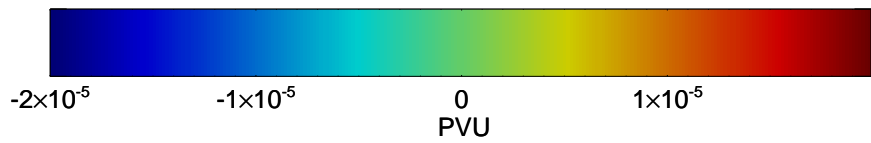

16090806, 18 hour forecast for 355K EPV -- NCEP GFS

355K Montgomery Streamfunction, white
EPV Tropopause (2 PVU) Position
Range ring of 2304 km