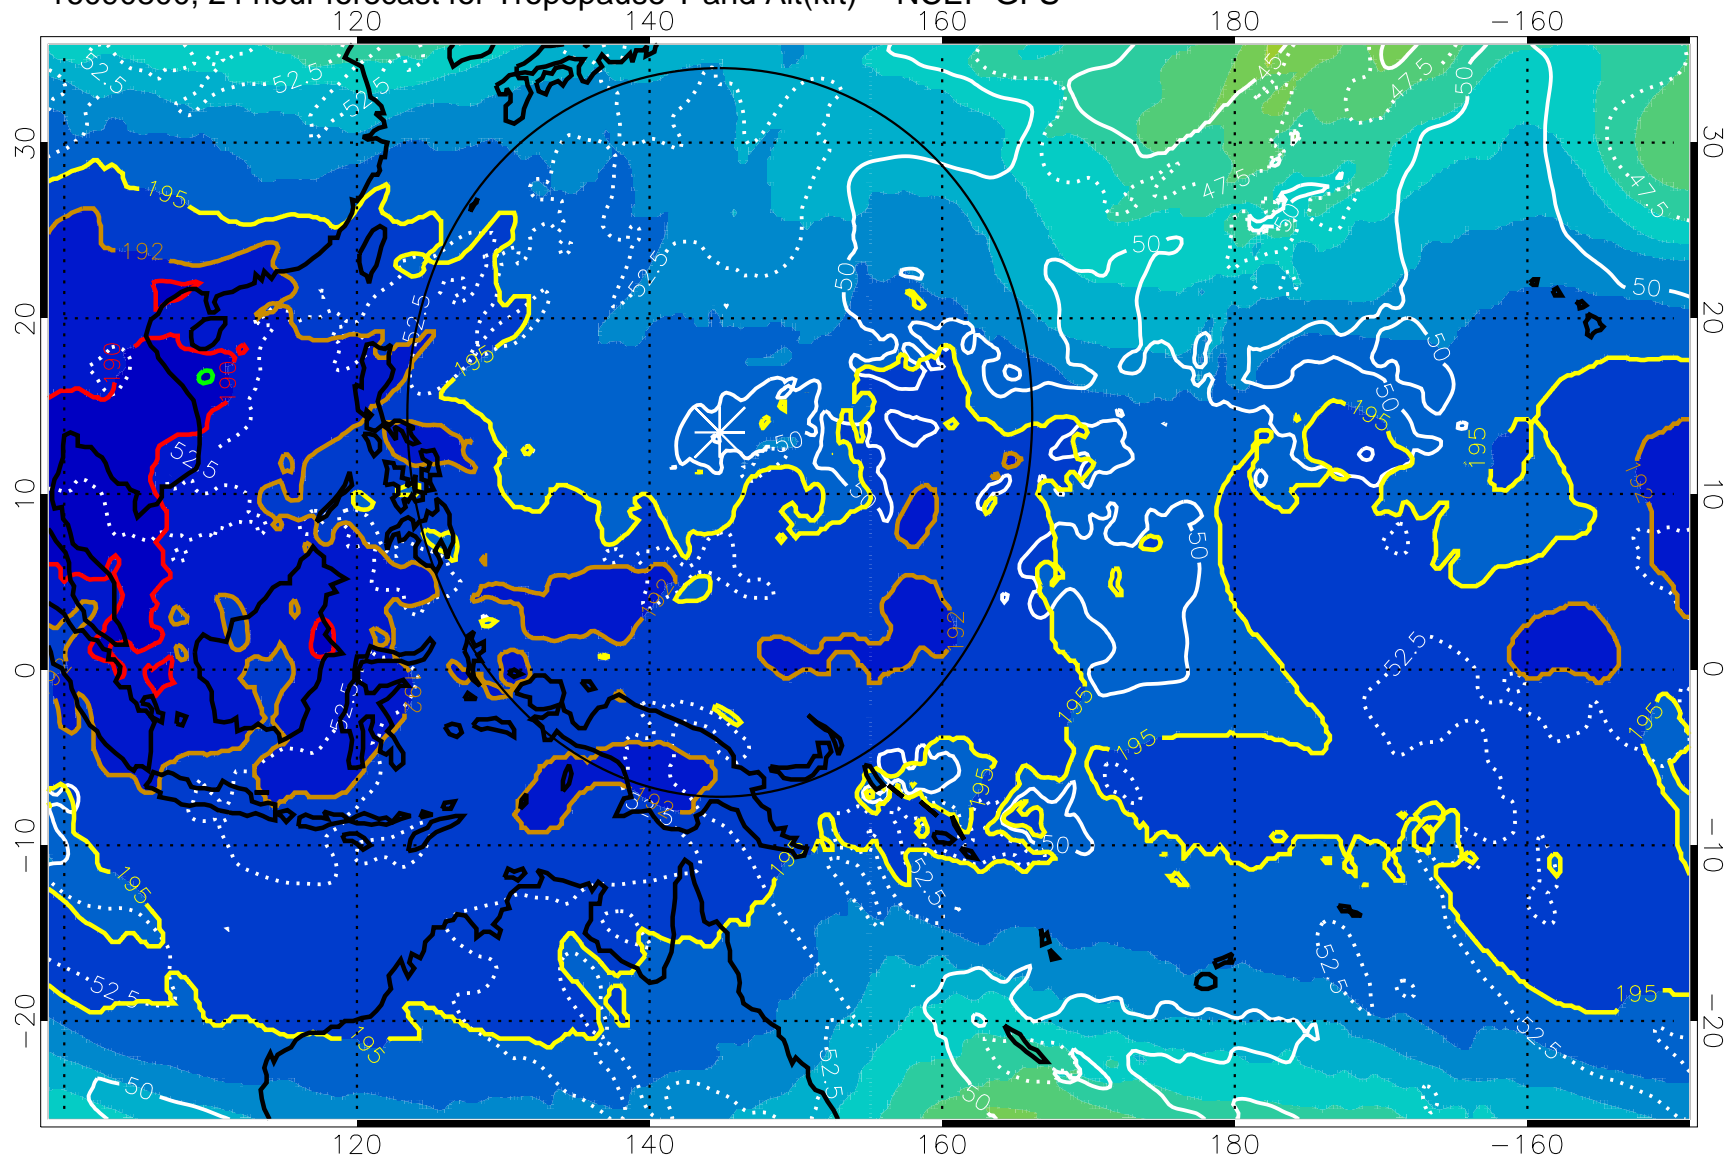

16090800, 24 hour forecast for Tropopause T and Alt(kft) -- NCEP GFS

190 200 210 220 230

Tropopause T, K

Tropopause Altitude in kft (white)

192.5K Isotherm 195K Isotherm

187.5K Isotherm 190K Isotherm

Range ring of 2304 km