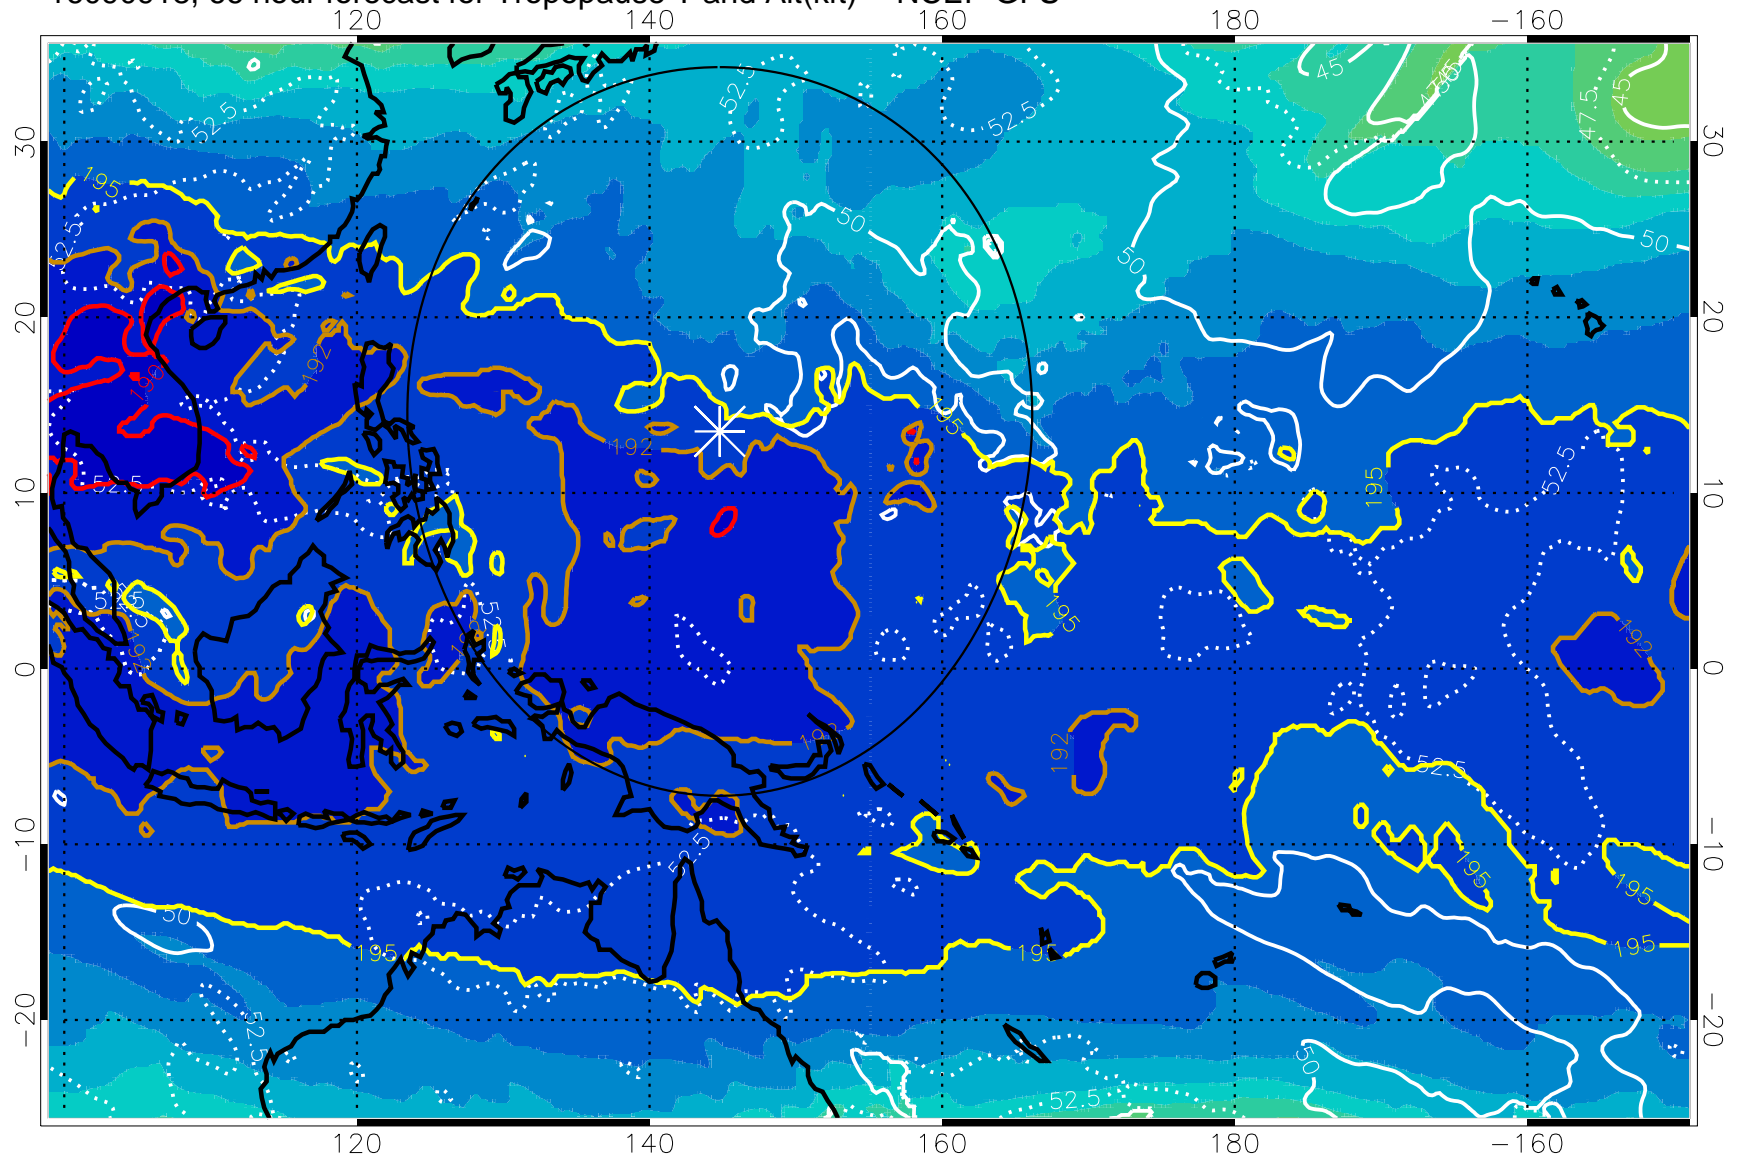

16090918, 66 hour forecast for Tropopause T and Alt(kft) -- NCEP GFS

190   200   210   220   230
Tropopause T, K

Tropopause Altitude in kft (white)

192.5K Isotherm   195K Isotherm
187.5K Isotherm   190K Isotherm

Range ring of 2304 km