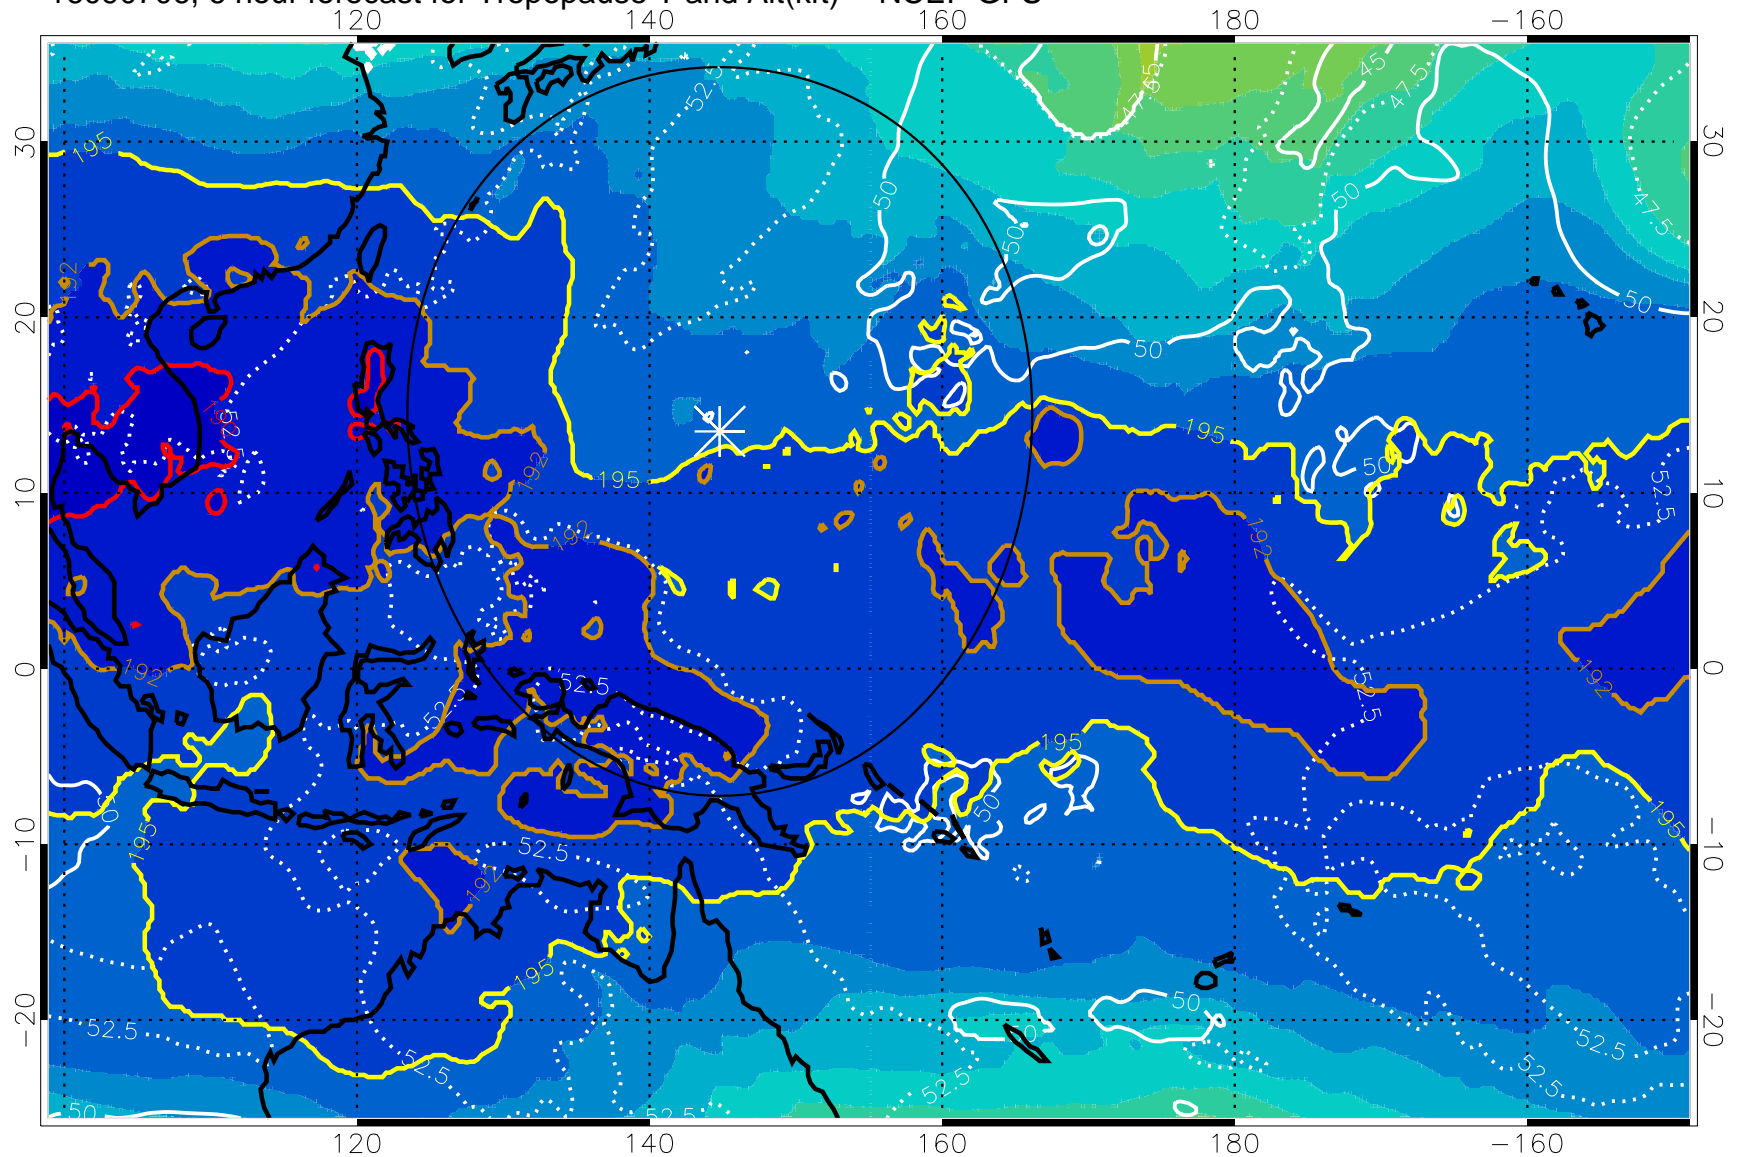

16090706, 6 hour forecast for Tropopause T and Alt(kft) -- NCEP GFS

190 200 210 220 230
Tropopause T, K

Tropopause Altitude in kft (white)

192.5K Isotherm 195K Isotherm
187.5K Isotherm 190K Isotherm

Range ring of 2304 km