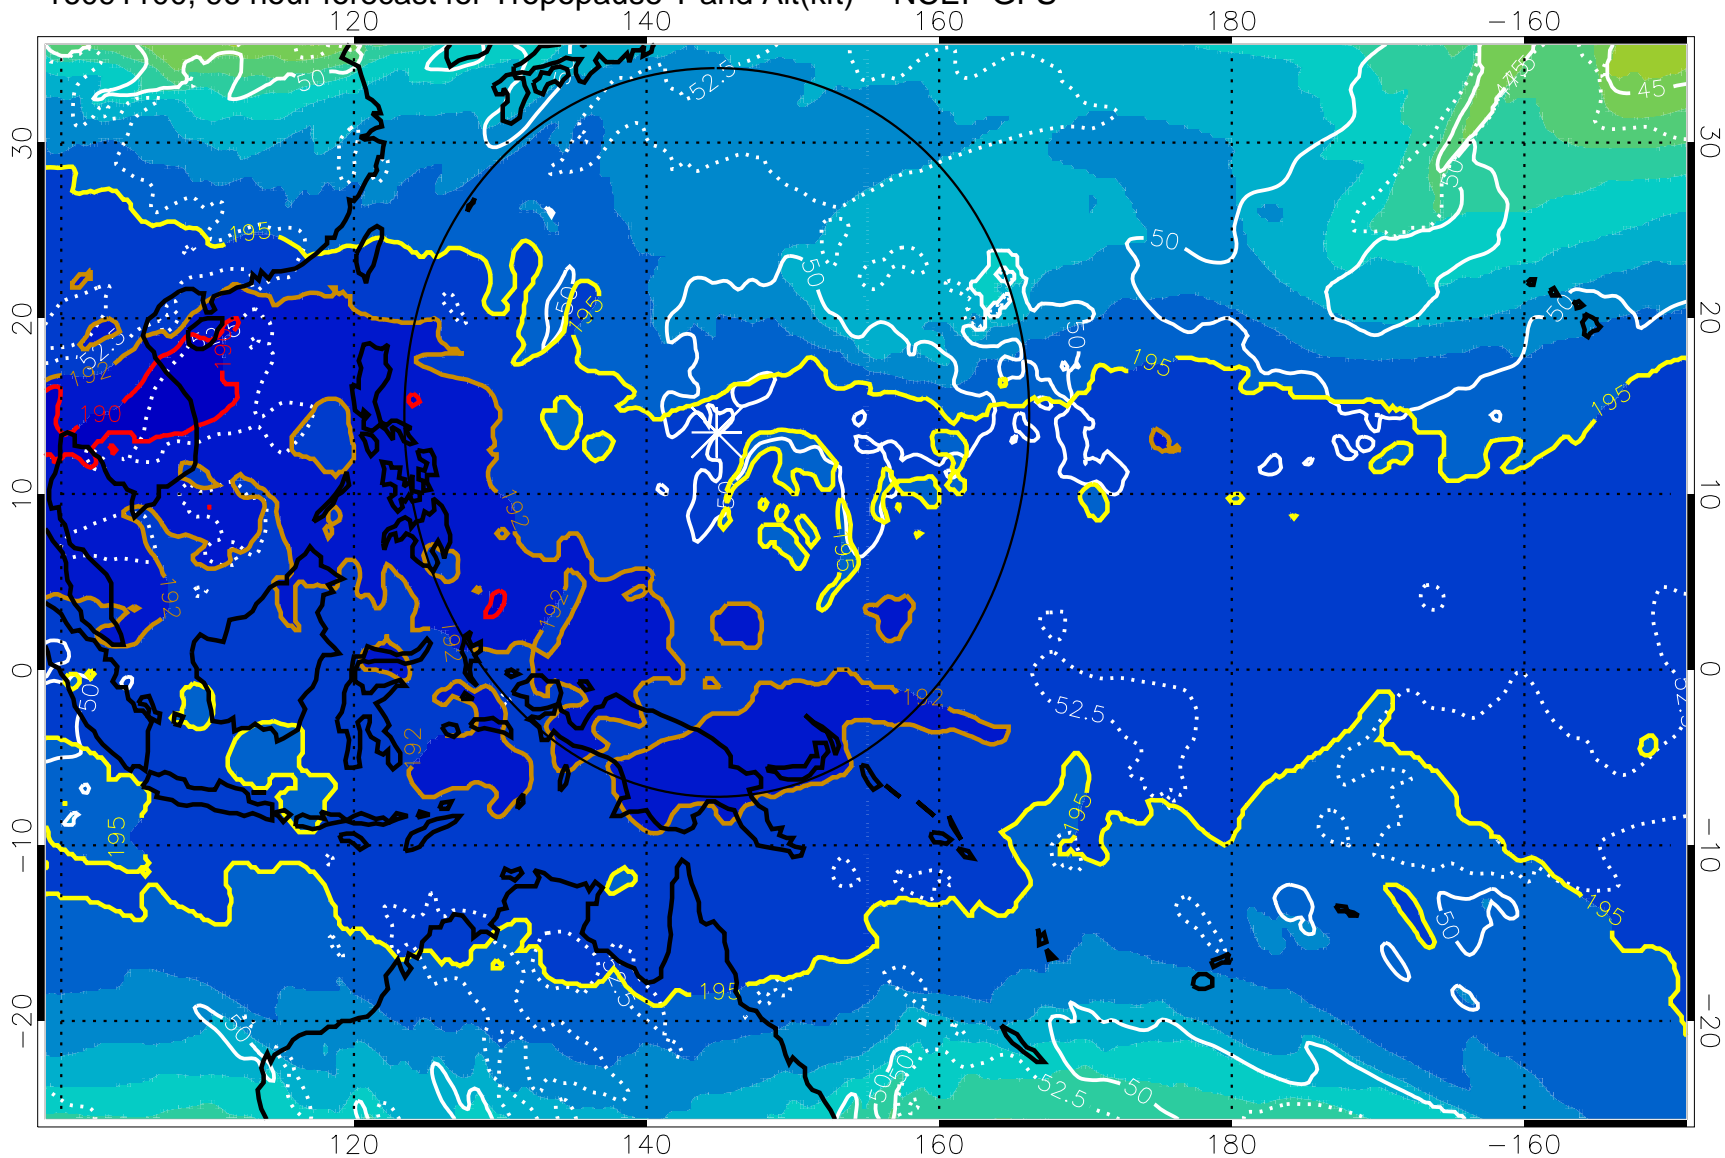

16091018, 90 hour forecast for Tropopause T and Alt(kft) -- NCEP GFS

190 200 210 220 230
Tropopause T, K

Tropopause Altitude in kft (white)

192.5K Isotherm 195K Isotherm
187.5K Isotherm 190K Isotherm

Range ring of 2304 km

16091100, 96 hour forecast for Tropopause T and Alt(kft) -- NCEP GFS

190 200 210 220 230

Tropopause T, K

Tropopause Altitude in kft (white)

192.5K Isotherm 195K Isotherm

187.5K Isotherm 190K Isotherm

Range ring of 2304 km