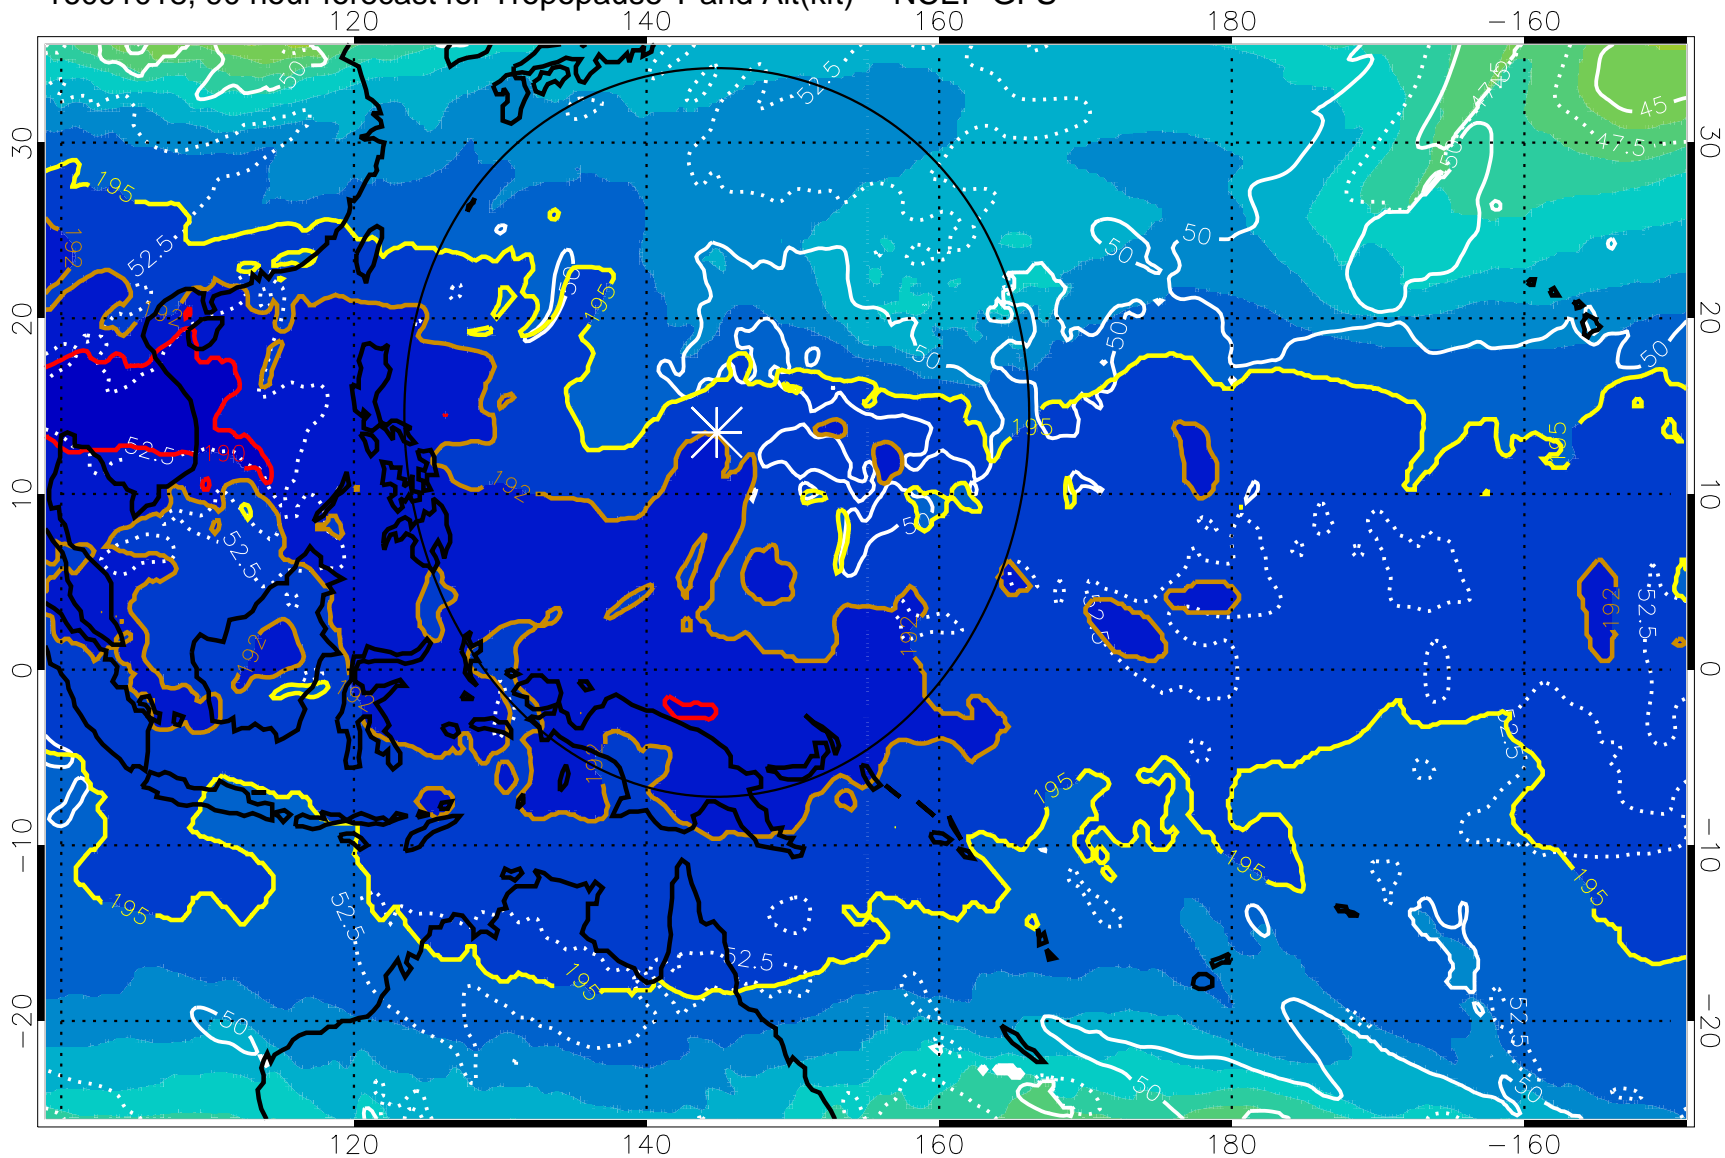

16091018, 90 hour forecast for Tropopause T and Alt(kft) -- NCEP GFS

190 200 210 220 230
Tropopause T, K

Tropopause Altitude in kft (white)

192.5K Isotherm 195K Isotherm
187.5K Isotherm 190K Isotherm

Range ring of 2304 km