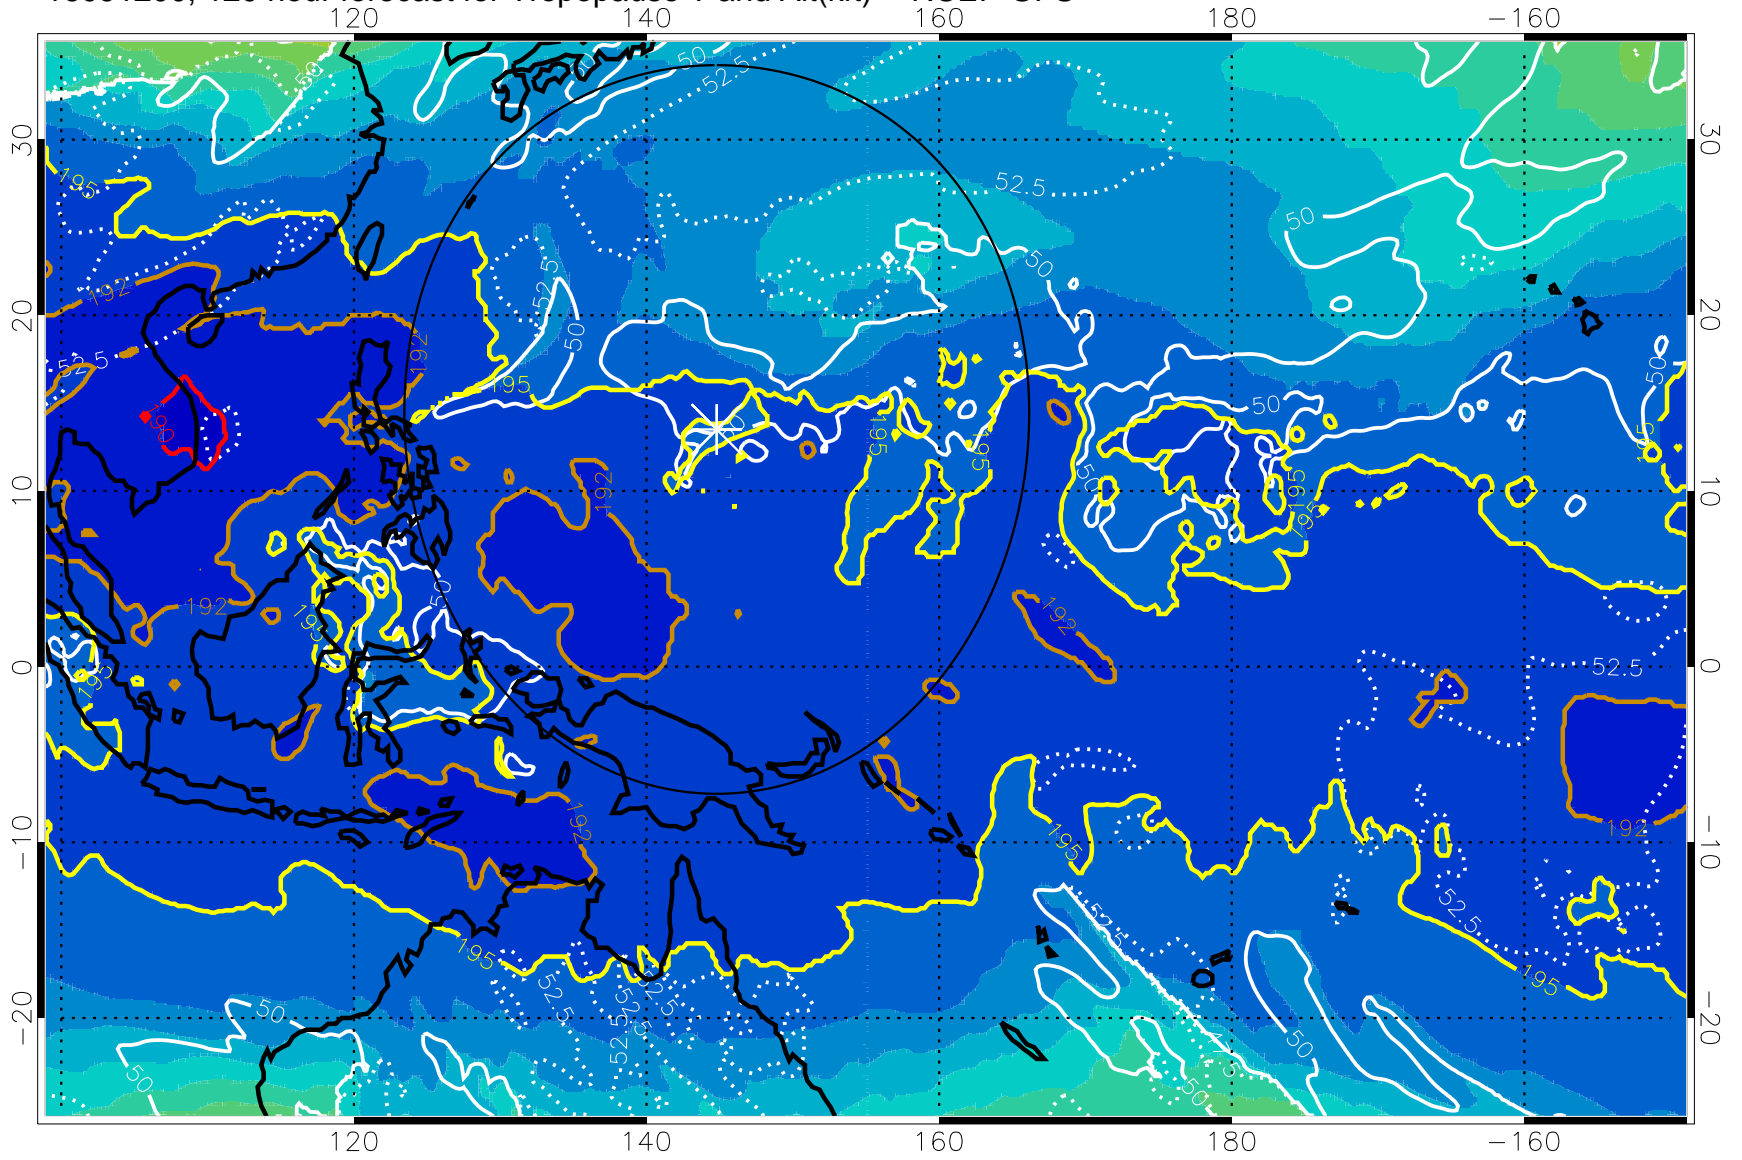

16091118, 114 hour forecast for Tropopause T and Alt(kft) -- NCEP GFS

190 200 210 220 230

Tropopause T, K

Tropopause Altitude in kft (white)

192.5K Isotherm 195K Isotherm
187.5K Isotherm 190K Isotherm

Range ring of 2304 km

16091200, 120 hour forecast for Tropopause T and Alt(kft) -- NCEP GFS

Tropopause T, K

Tropopause Altitude in kft (white)

192.5K Isotherm 195K Isotherm
 187.5K Isotherm 190K Isotherm

Range ring of 2304 km