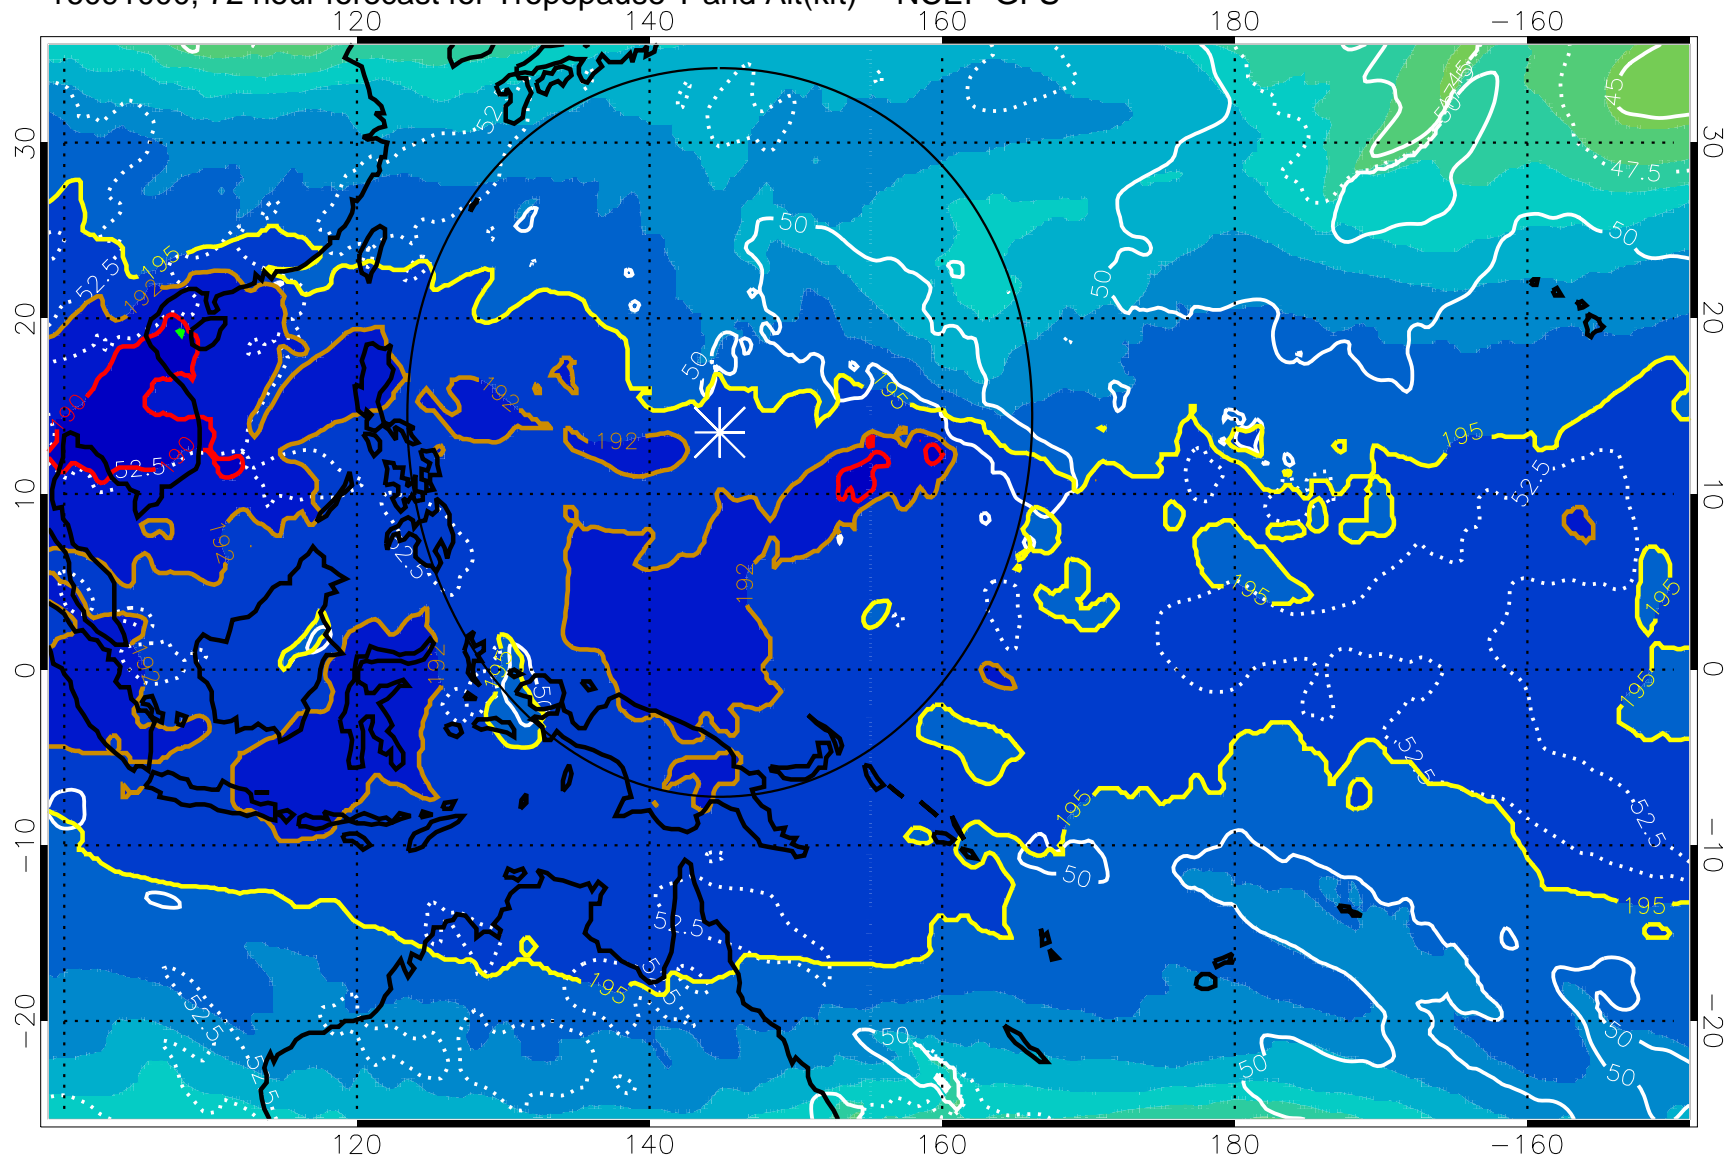

16091000, 72 hour forecast for Tropopause T and Alt(kft) -- NCEP GFS

190 200 210 220 230

Tropopause T, K

Tropopause Altitude in kft (white)

192.5K Isotherm 195K Isotherm
187.5K Isotherm 190K Isotherm

Range ring of 2304 km