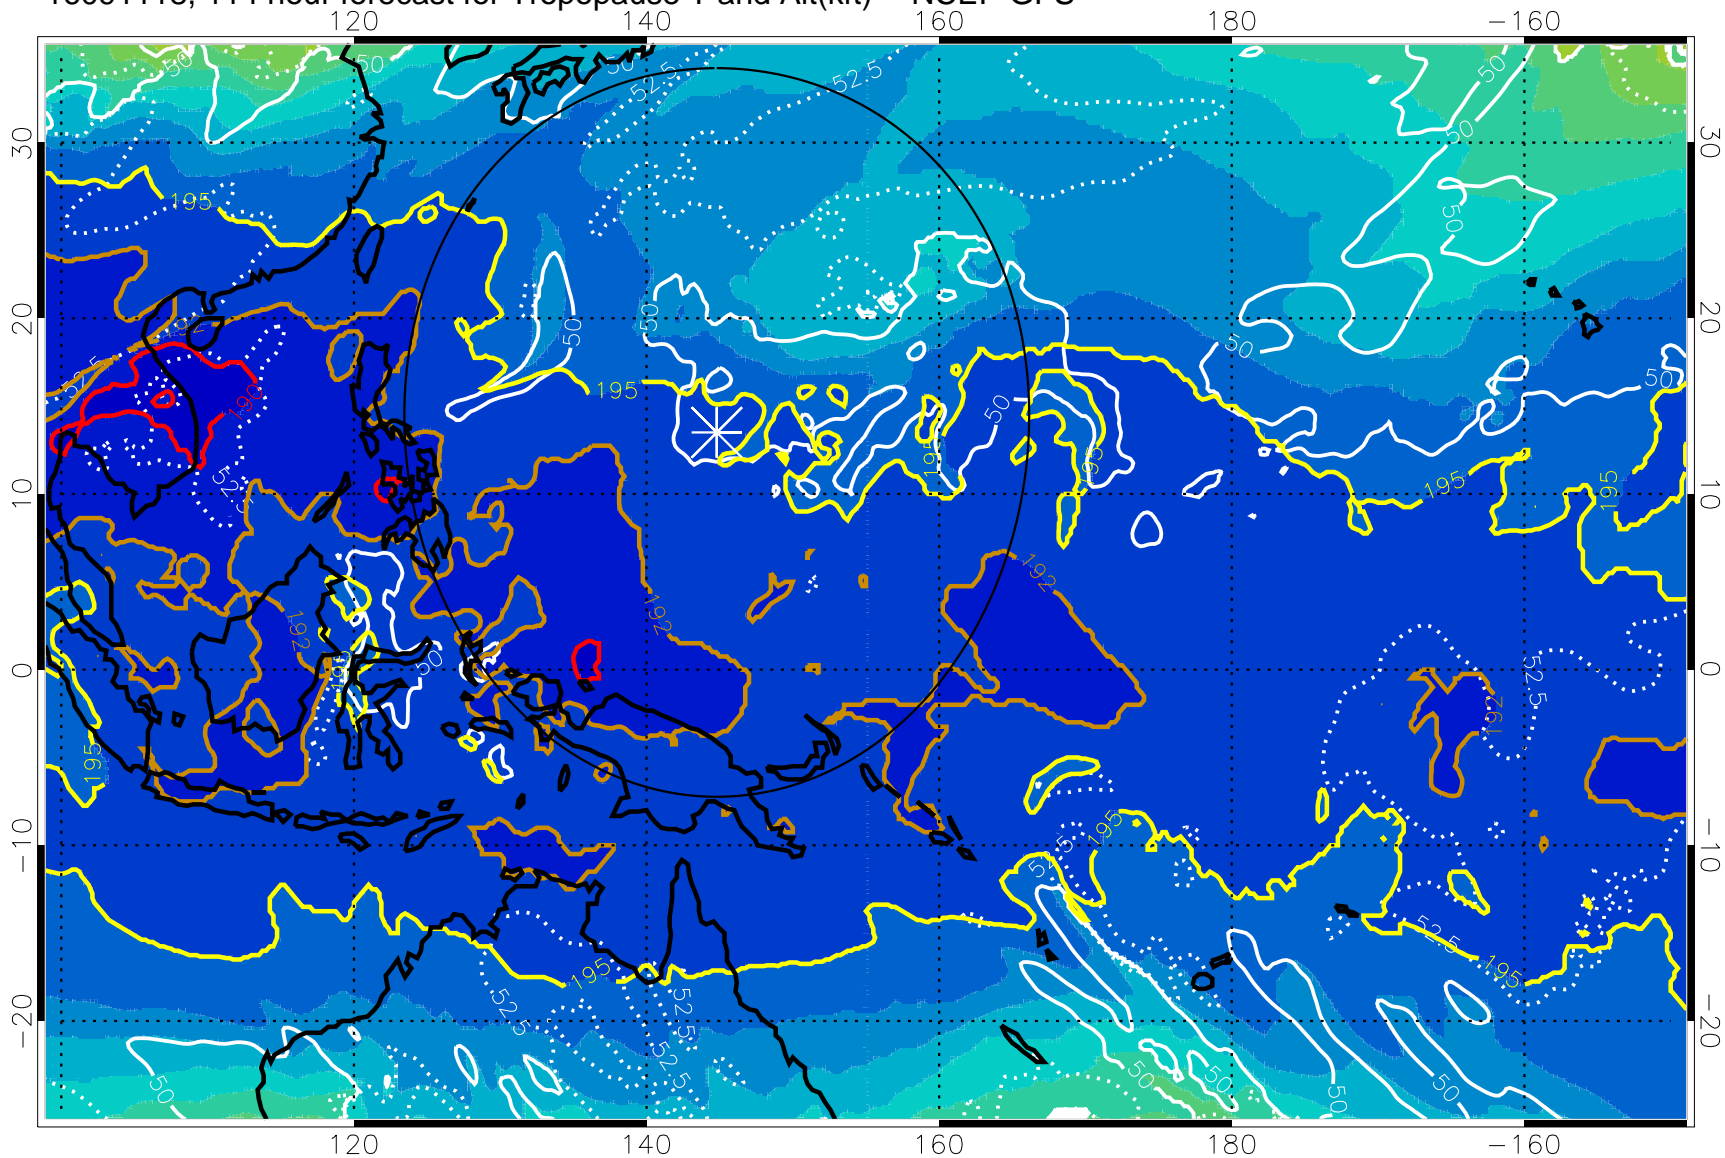

16091112, 108 hour forecast for Tropopause T and Alt(kft) -- NCEP GFS

190 200 210 220 230
Tropopause T, K

Tropopause Altitude in kft (white)

192.5K Isotherm 195K Isotherm
187.5K Isotherm 190K Isotherm

Range ring of 2304 km

16091118, 114 hour forecast for Tropopause T and Alt(kft) -- NCEP GFS

190 200 210 220 230

Tropopause T, K

Tropopause Altitude in kft (white)

192.5K Isotherm 195K Isotherm
187.5K Isotherm 190K Isotherm

Range ring of 2304 km