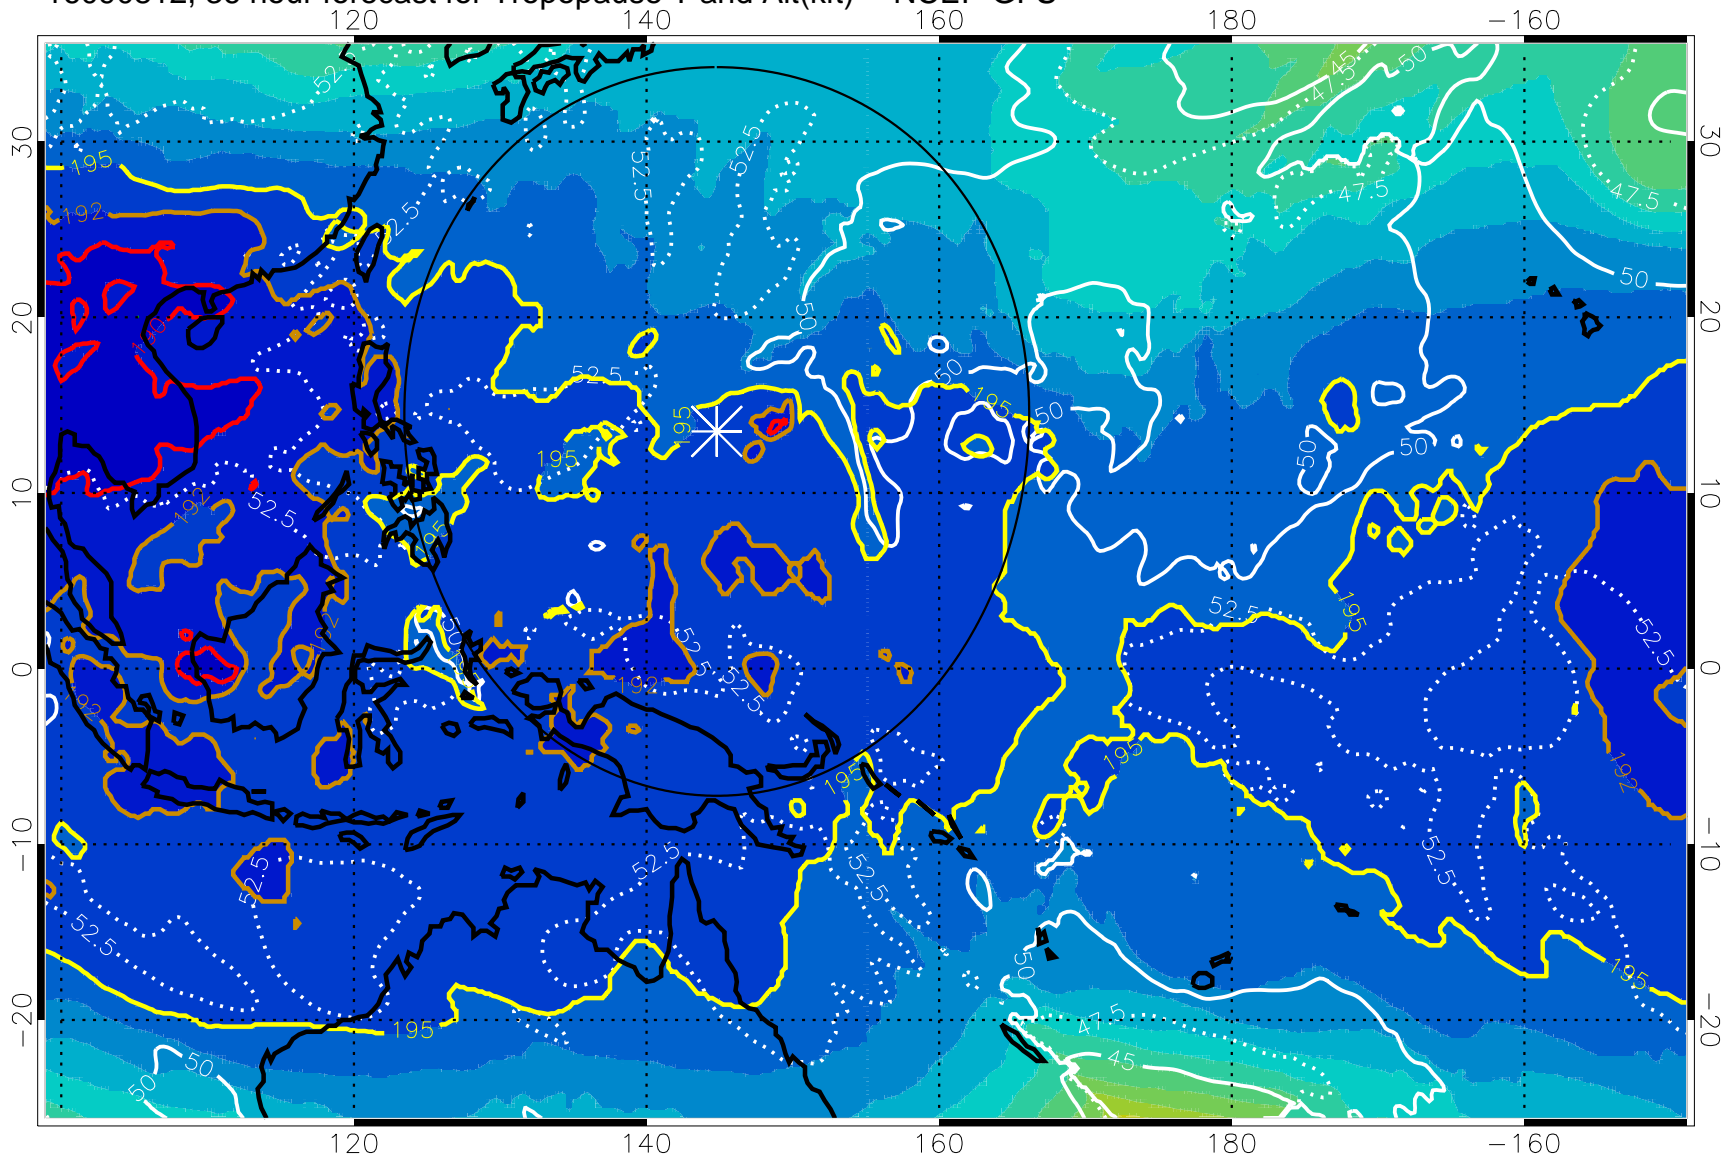

16090812, 36 hour forecast for Tropopause T and Alt(kft) -- NCEP GFS

190   200   210   220   230
Tropopause T, K

Tropopause Altitude in kft (white)

192.5K Isotherm   195K Isotherm
187.5K Isotherm   190K Isotherm

Range ring of 2304 km