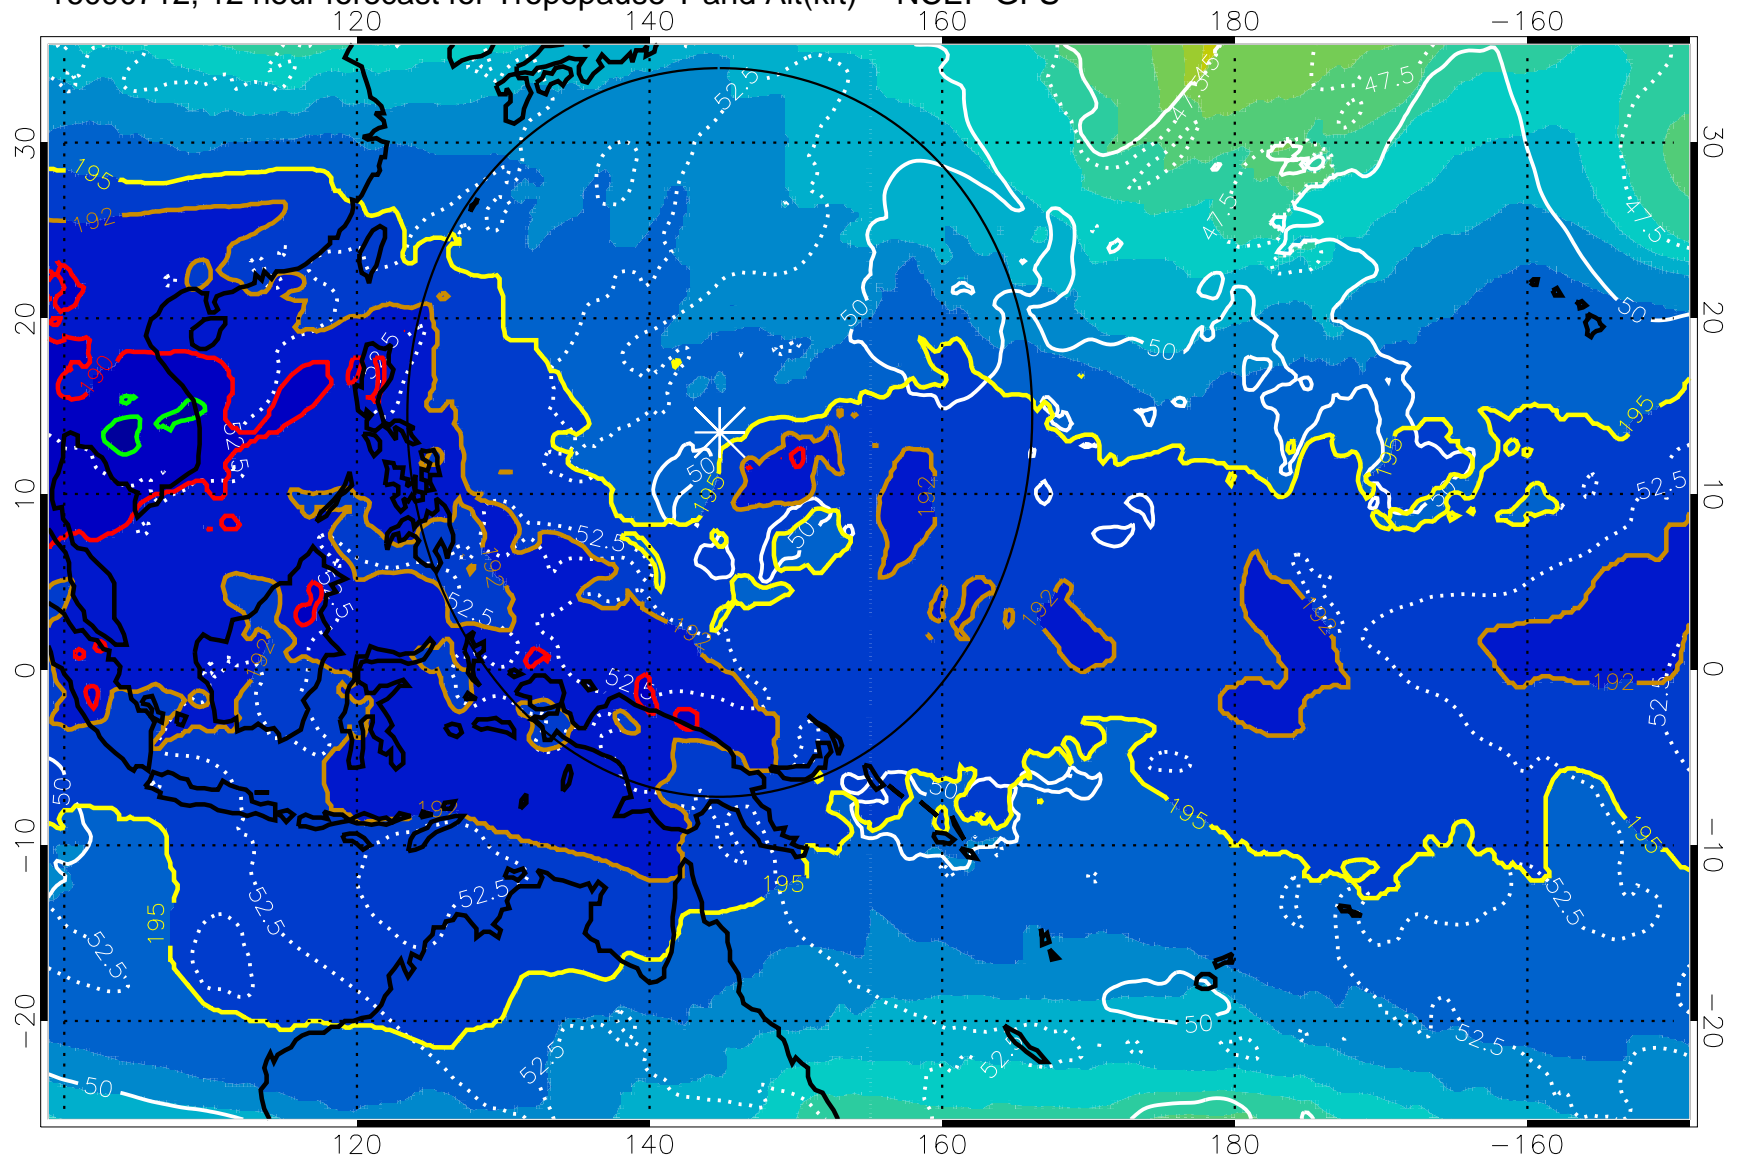

16090712, 12 hour forecast for Tropopause T and Alt(kft) -- NCEP GFS

190   200   210   220   230
Tropopause T, K

Tropopause Altitude in kft (white)

192.5K Isotherm   195K Isotherm
187.5K Isotherm   190K Isotherm

Range ring of 2304 km