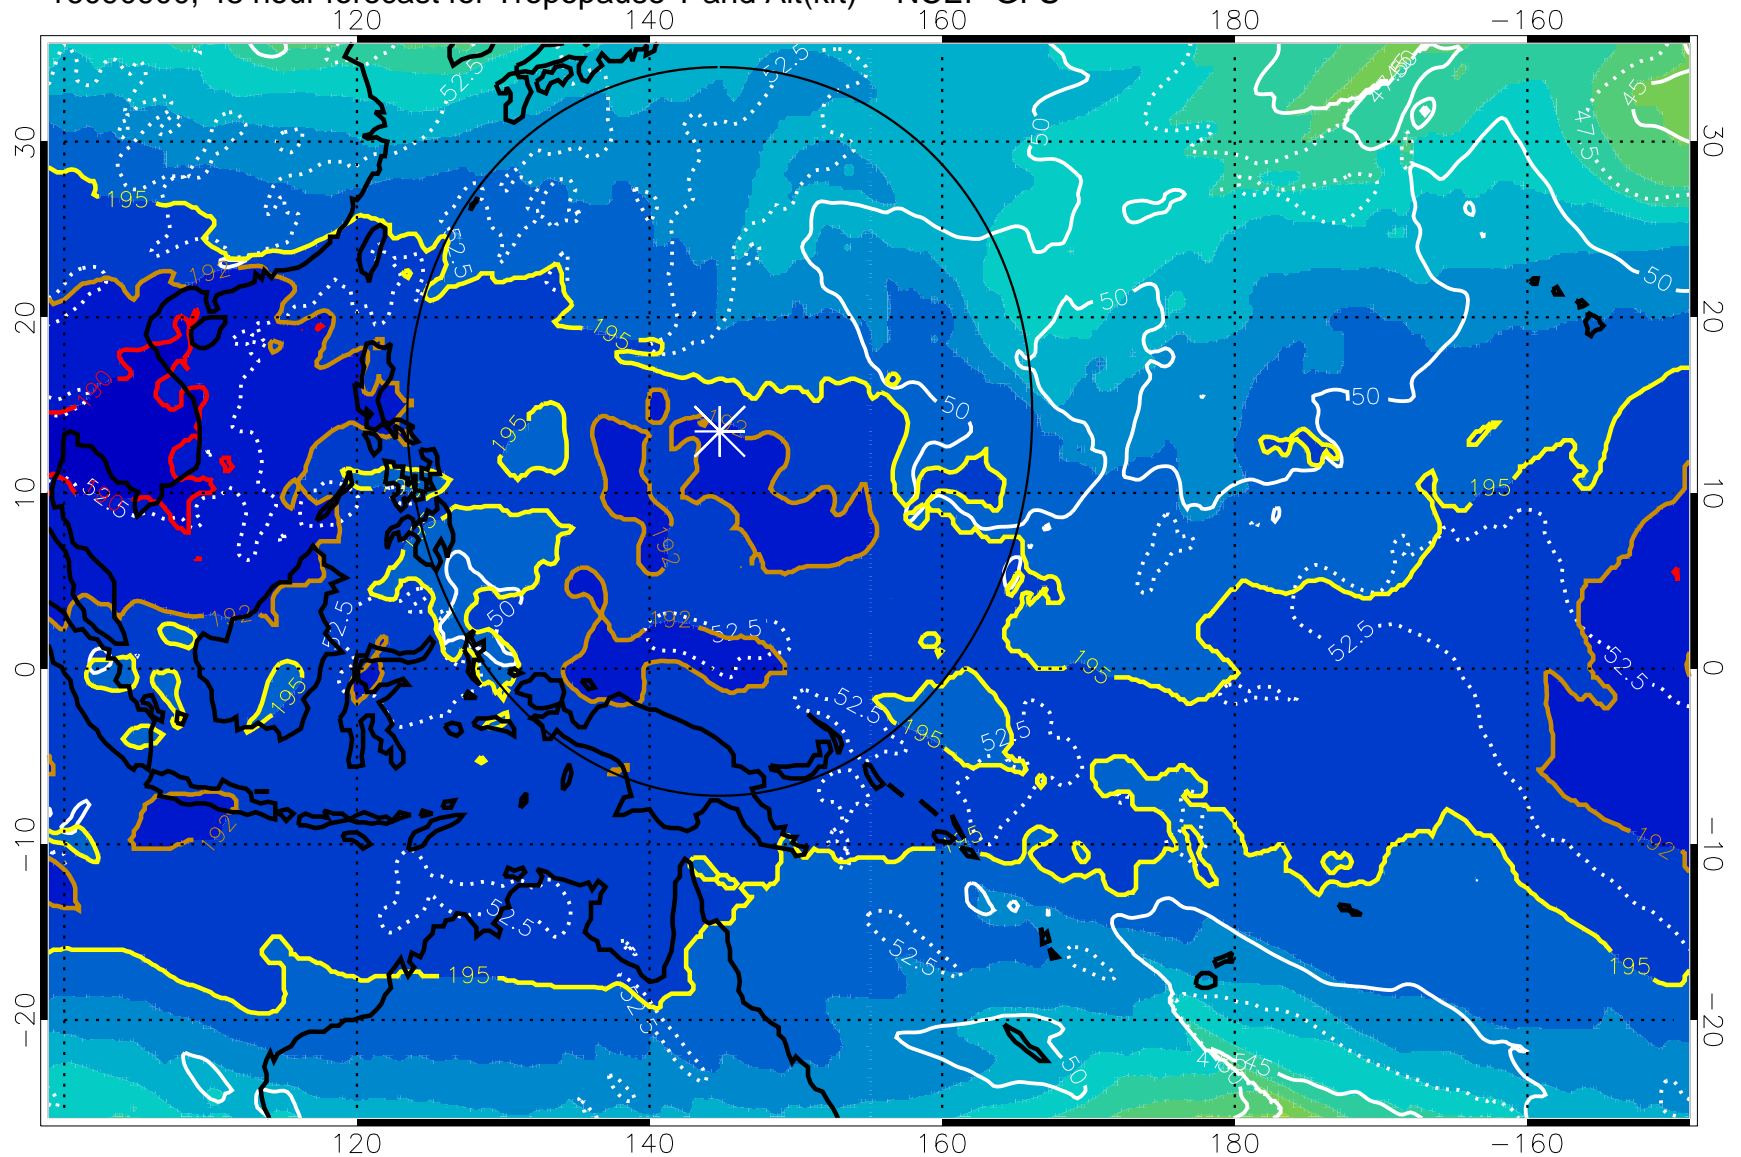

16090900, 48 hour forecast for Tropopause T and Alt(kft) -- NCEP GFS

190 200 210 220 230

Tropopause T, K

Tropopause Altitude in kft (white)

192.5K Isotherm 195K Isotherm
187.5K Isotherm 190K Isotherm

Range ring of 2304 km