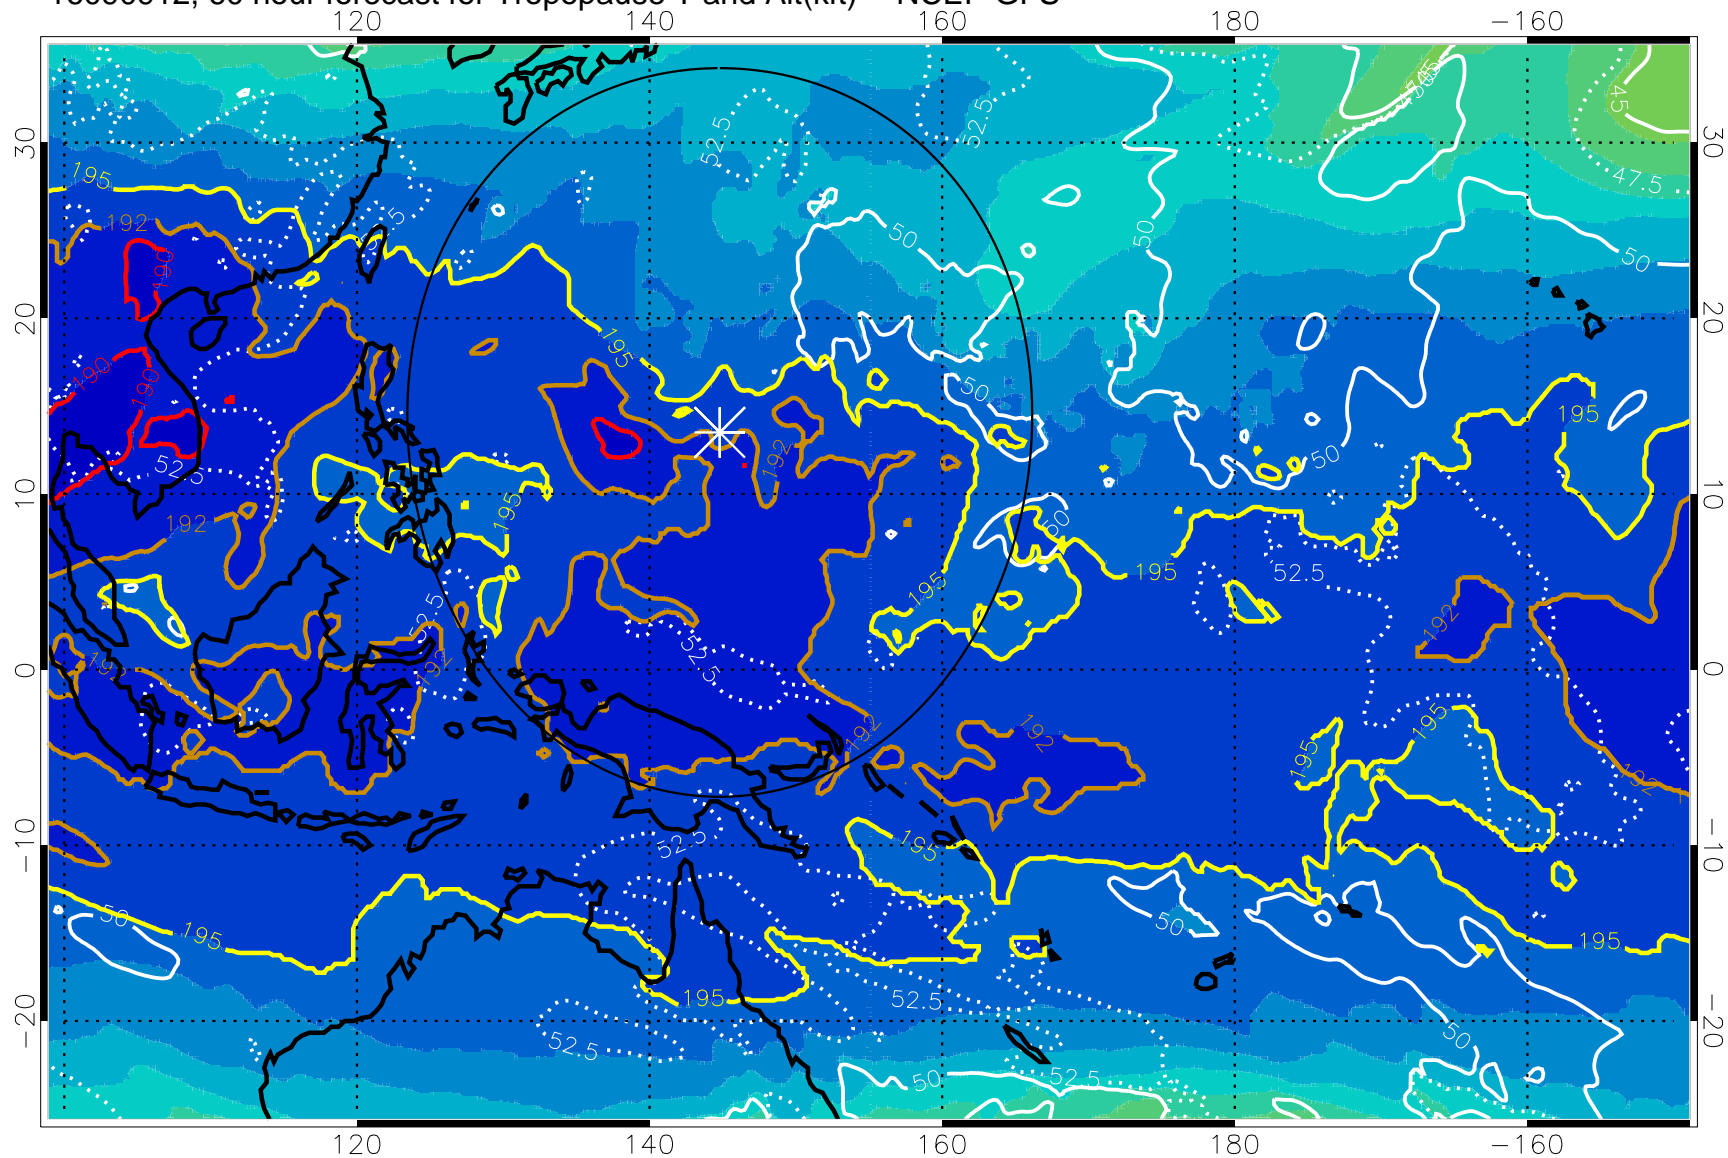

16090912, 60 hour forecast for Tropopause T and Alt(kft) -- NCEP GFS

190 200 210 220 230

Tropopause T, K

Tropopause Altitude in kft (white)

192.5K Isotherm 195K Isotherm
187.5K Isotherm 190K Isotherm

Range ring of 2304 km