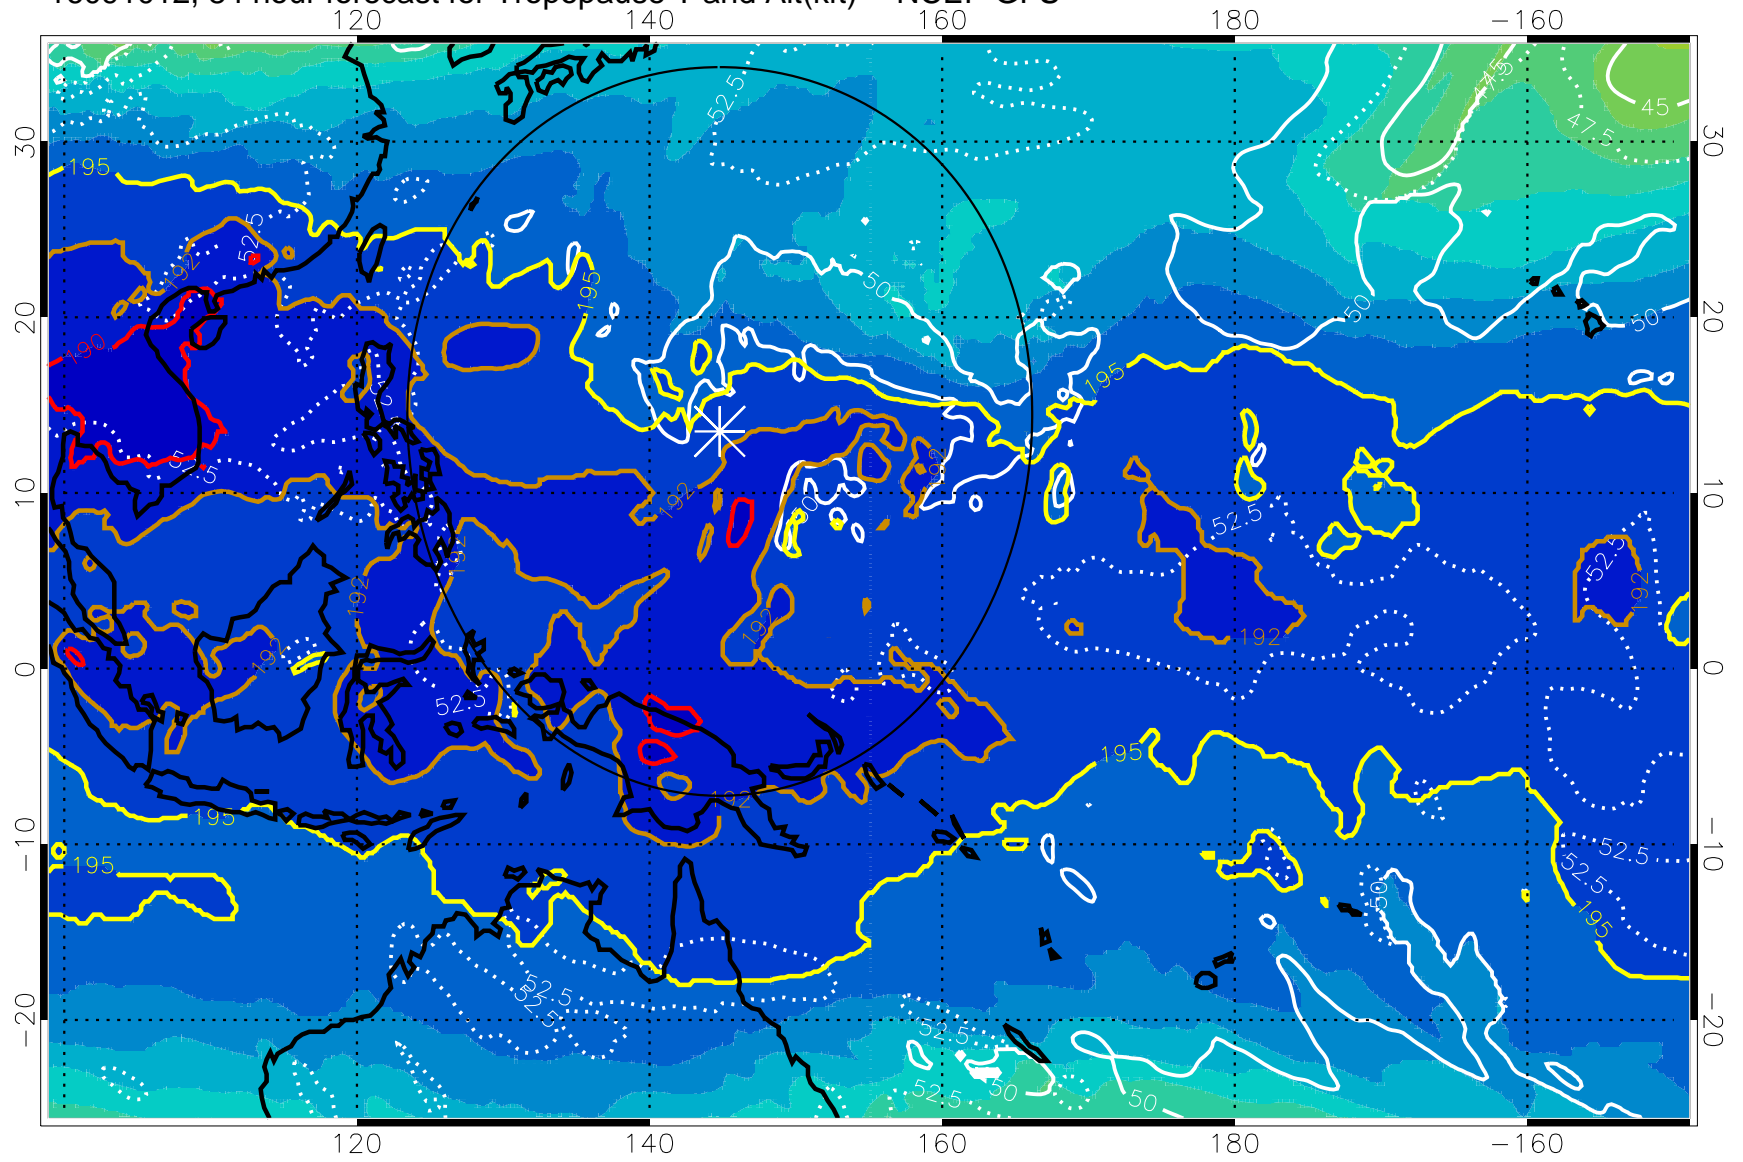

16091012, 84 hour forecast for Tropopause T and Alt(kft) -- NCEP GFS

190 200 210 220 230

Tropopause T, K

Tropopause Altitude in kft (white)

192.5K Isotherm 195K Isotherm

187.5K Isotherm 190K Isotherm

Range ring of 2304 km