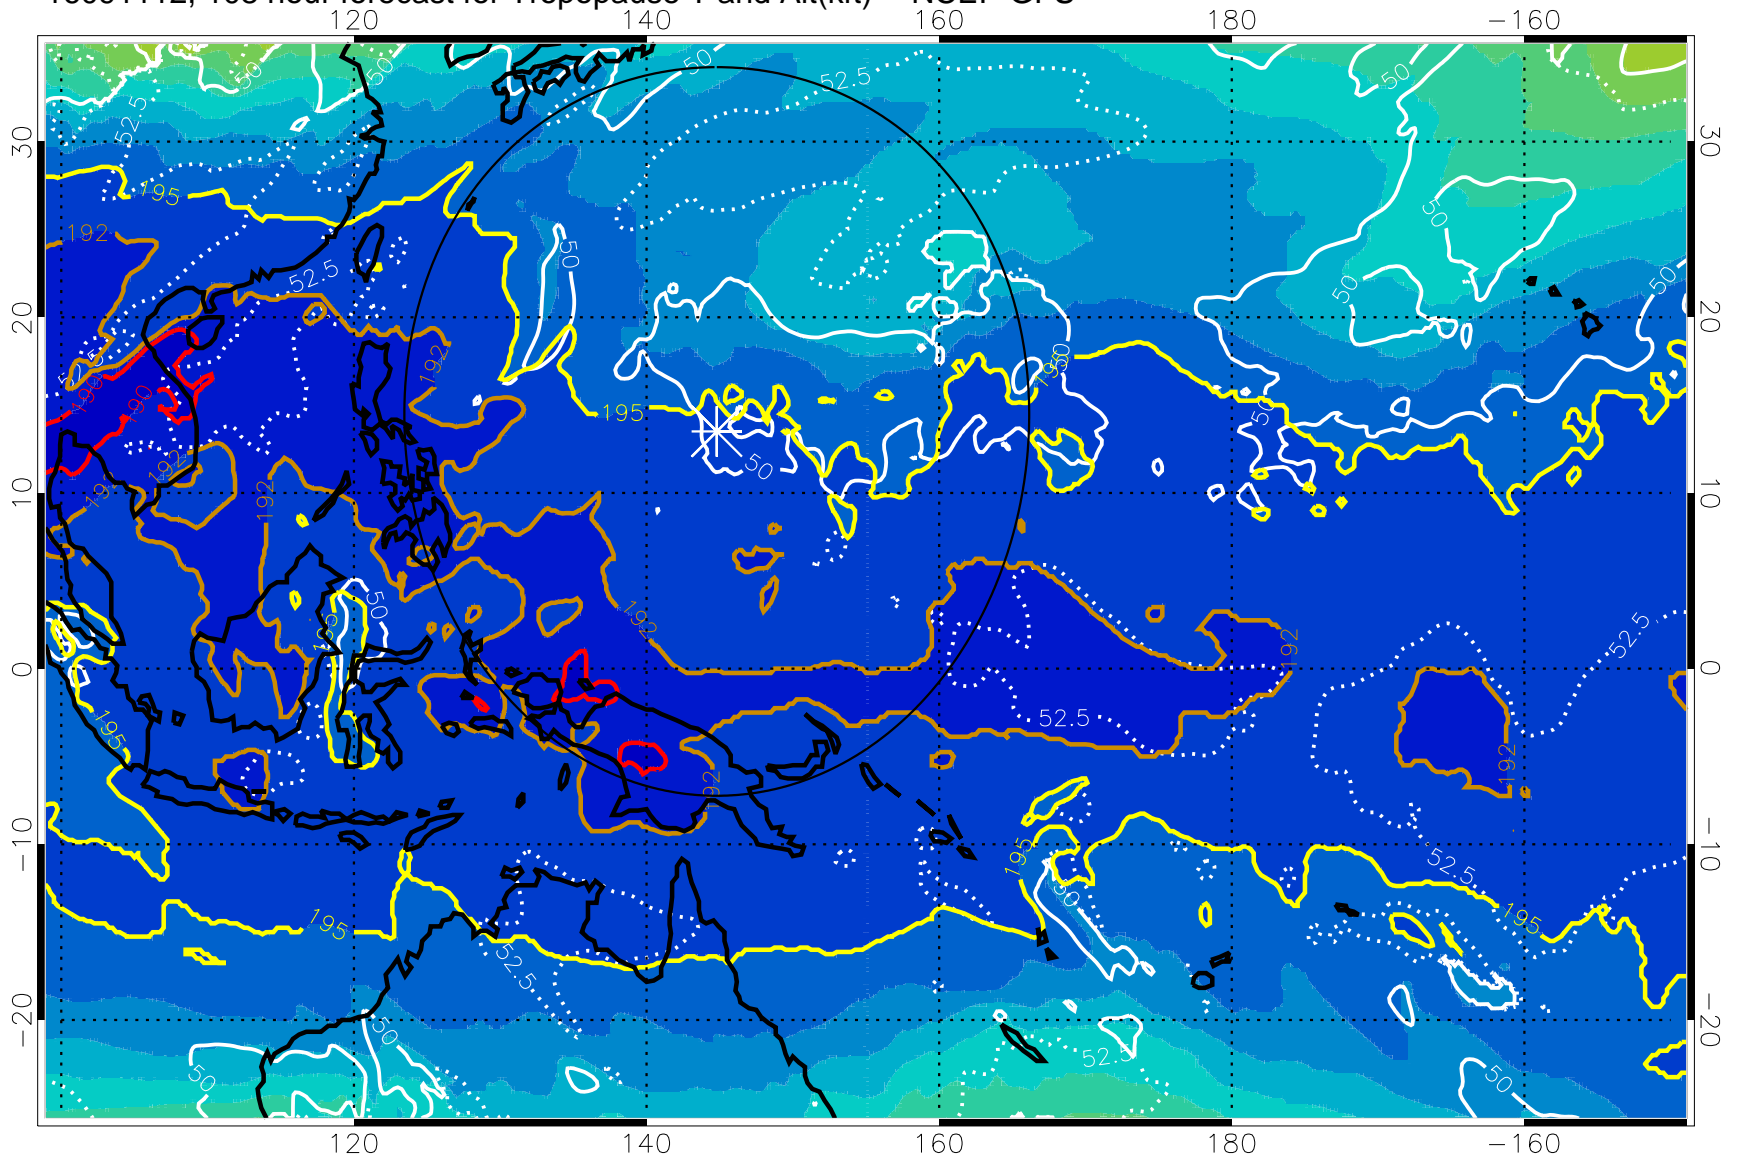

16091100, 96 hour forecast for Tropopause T and Alt(kft) -- NCEP GFS

190 200 210 220 230

Tropopause T, K

Tropopause Altitude in kft (white)

192.5K Isotherm 195K Isotherm

187.5K Isotherm 190K Isotherm

Range ring of 2304 km

16091106, 102 hour forecast for Tropopause T and Alt(kft) -- NCEP GFS

190 200 210 220 230

Tropopause T, K

Tropopause Altitude in kft (white)

192.5K Isotherm 195K Isotherm
187.5K Isotherm 190K Isotherm

Range ring of 2304 km

16091112, 108 hour forecast for Tropopause T and Alt(kft) -- NCEP GFS

190 200 210 220 230
Tropopause T, K

Tropopause Altitude in kft (white)

192.5K Isotherm 195K Isotherm
187.5K Isotherm 190K Isotherm

Range ring of 2304 km