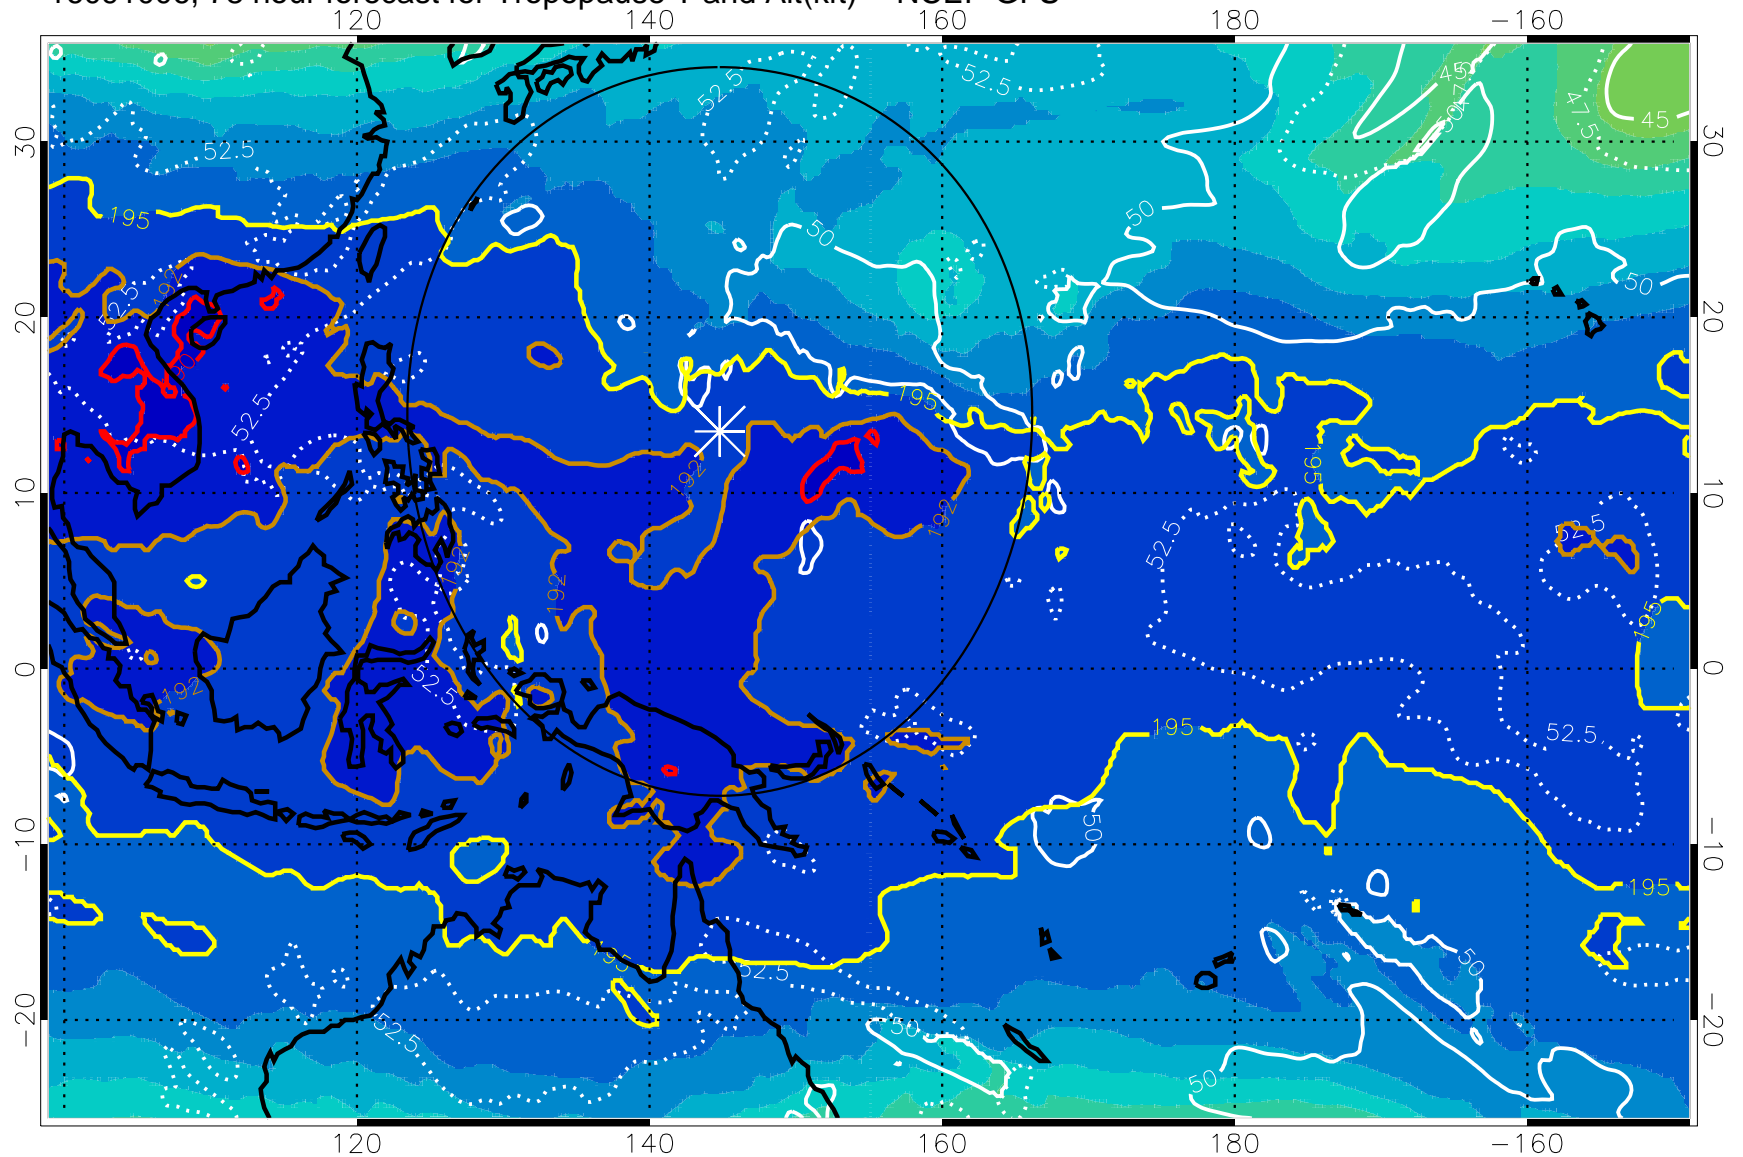

16091006, 78 hour forecast for Tropopause T and Alt(kft) -- NCEP GFS

190 200 210 220 230
Tropopause T, K

Tropopause Altitude in kft (white)

192.5K Isotherm 195K Isotherm
187.5K Isotherm 190K Isotherm

Range ring of 2304 km