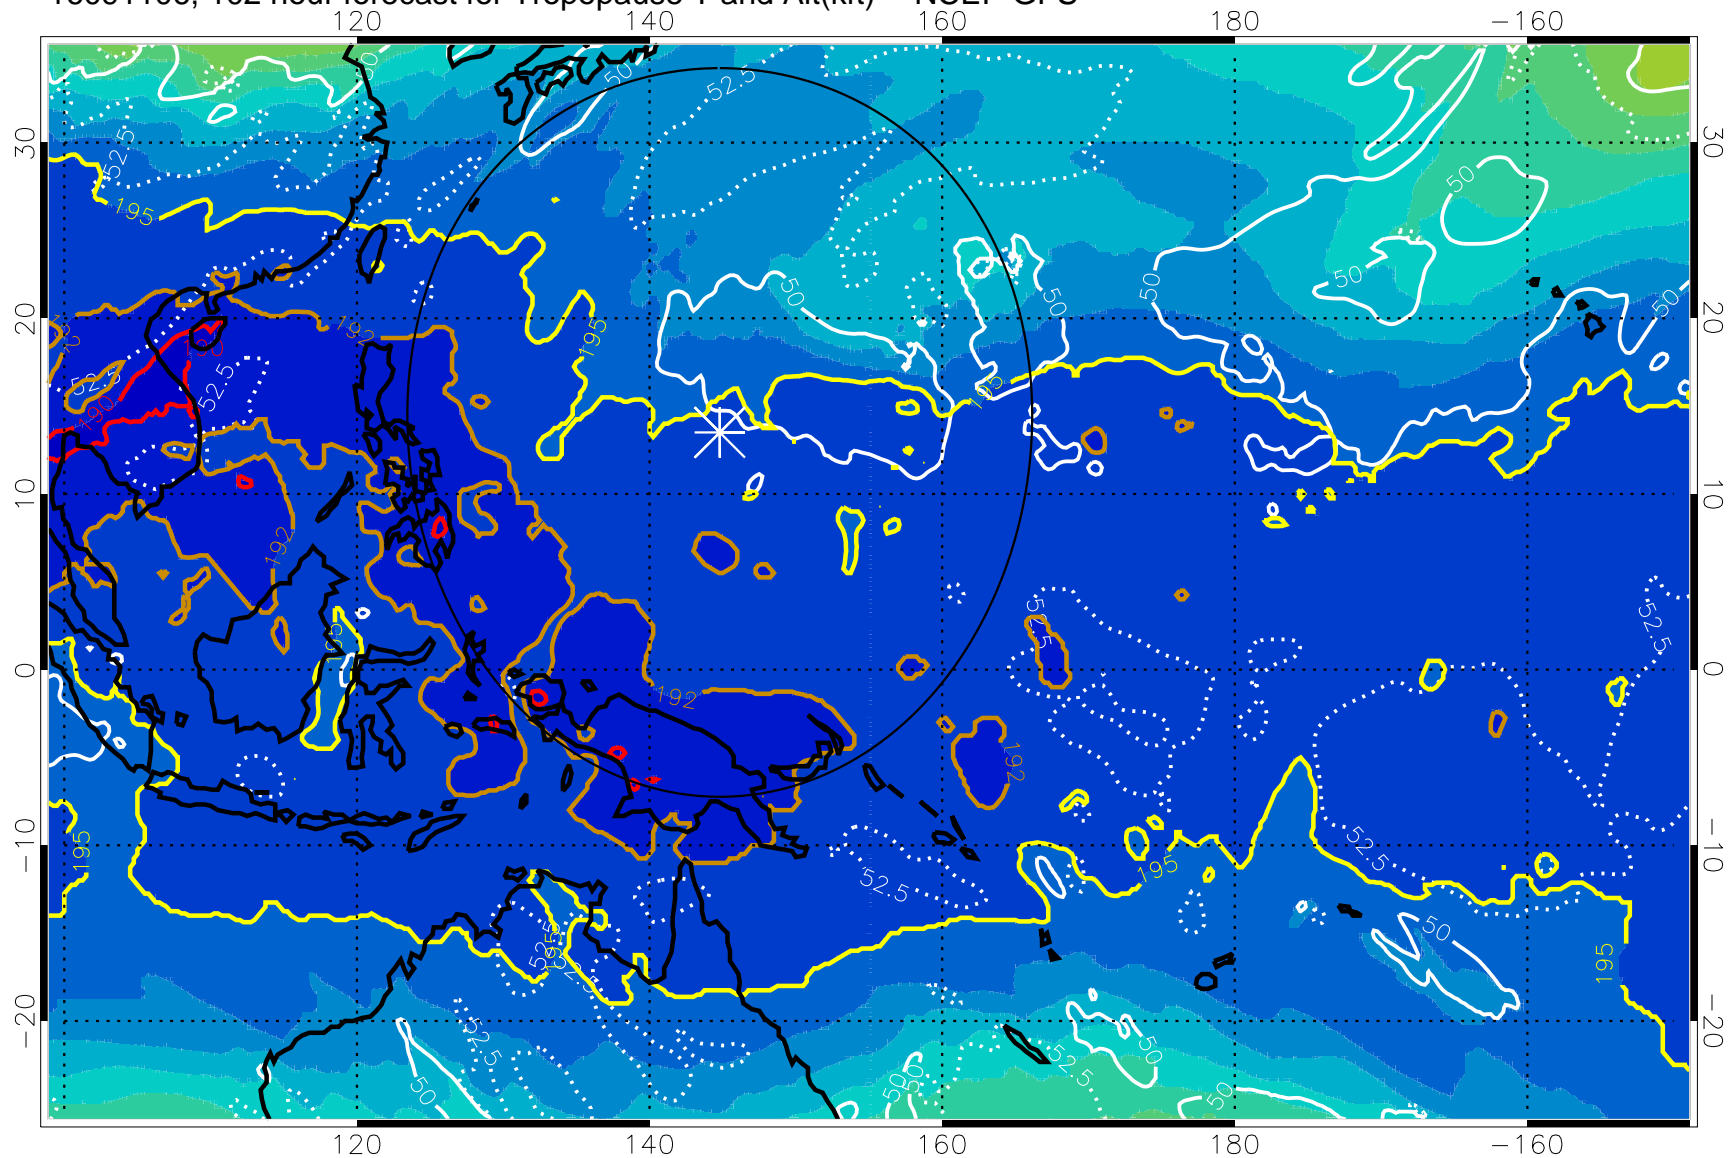

16091100, 96 hour forecast for Tropopause T and Alt(kft) -- NCEP GFS

190 200 210 220 230

Tropopause T, K

Tropopause Altitude in kft (white)

192.5K Isotherm 195K Isotherm

187.5K Isotherm 190K Isotherm

Range ring of 2304 km

16091106, 102 hour forecast for Tropopause T and Alt(kft) -- NCEP GFS

190 200 210 220 230

Tropopause T, K

Tropopause Altitude in kft (white)

192.5K Isotherm 195K Isotherm
187.5K Isotherm 190K Isotherm

Range ring of 2304 km