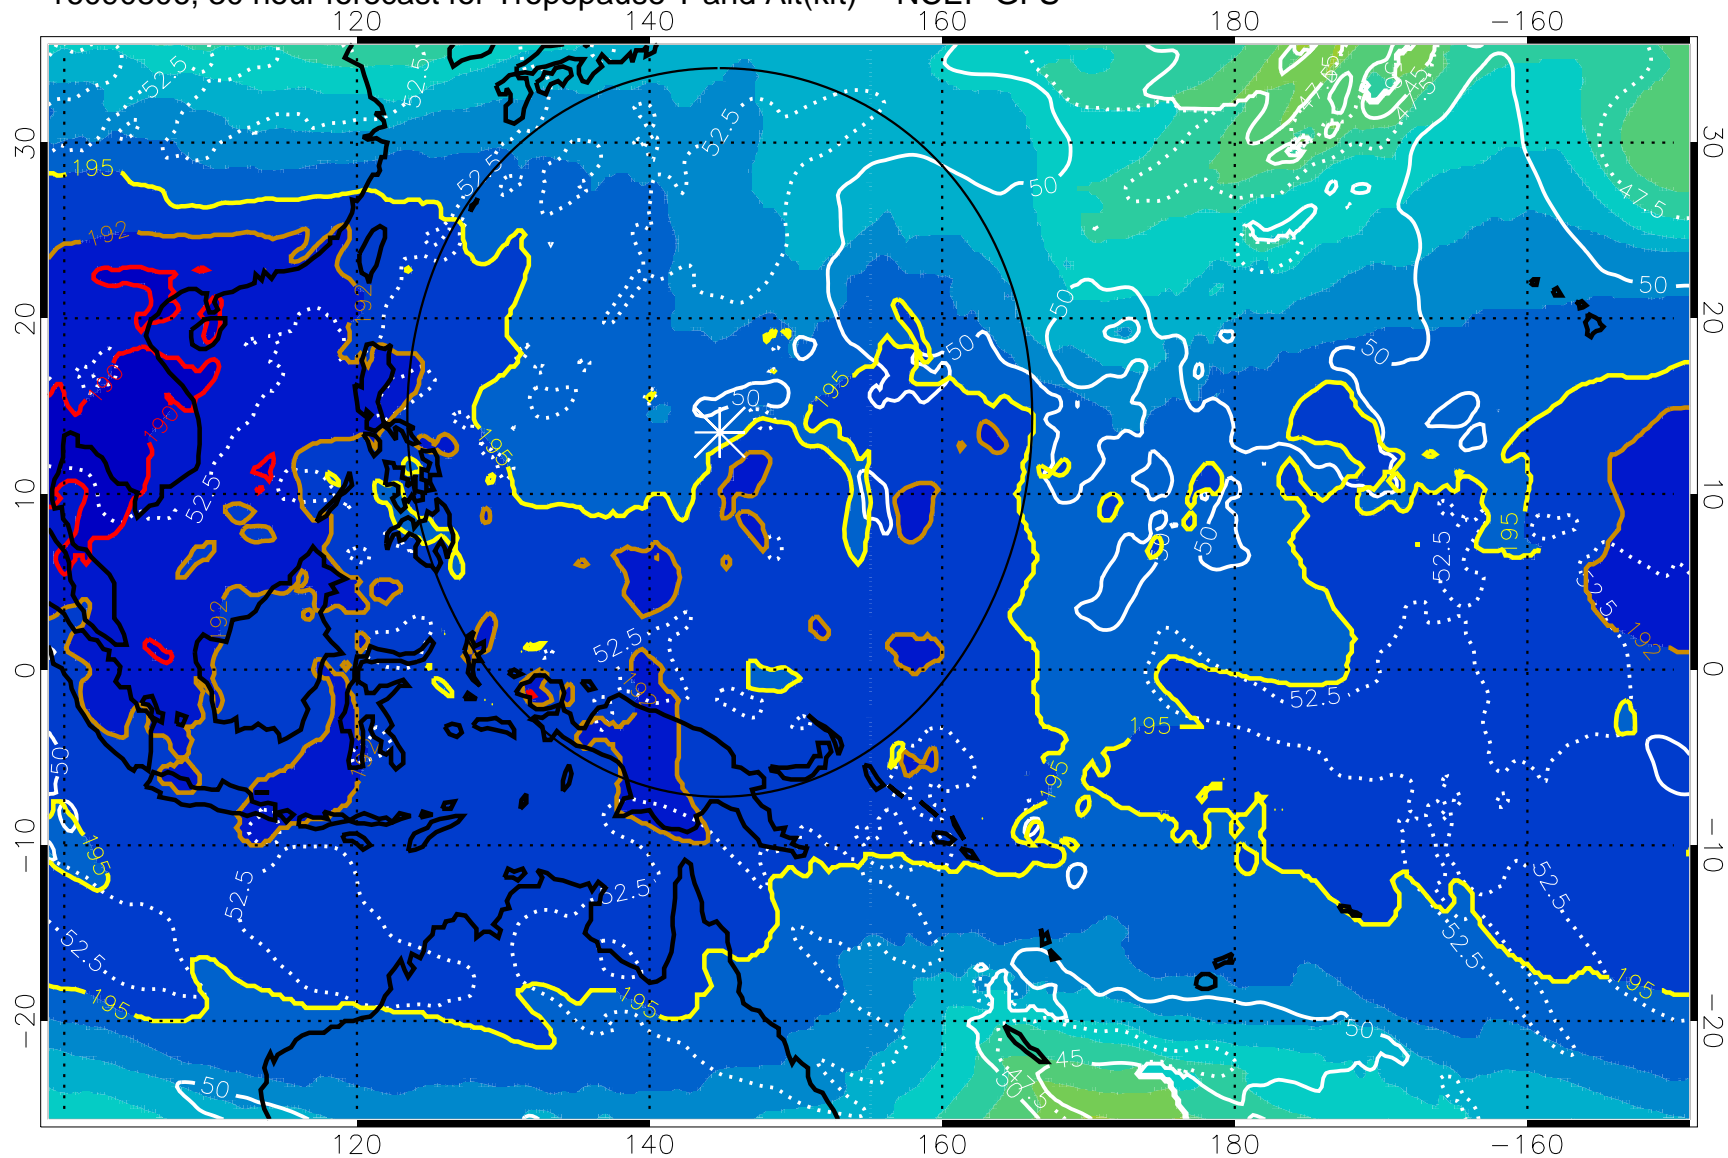

16090806, 30 hour forecast for Tropopause T and Alt(kft) -- NCEP GFS

190 200 210 220 230
Tropopause T, K

Tropopause Altitude in kft (white)

192.5K Isotherm 195K Isotherm
187.5K Isotherm 190K Isotherm

Range ring of 2304 km