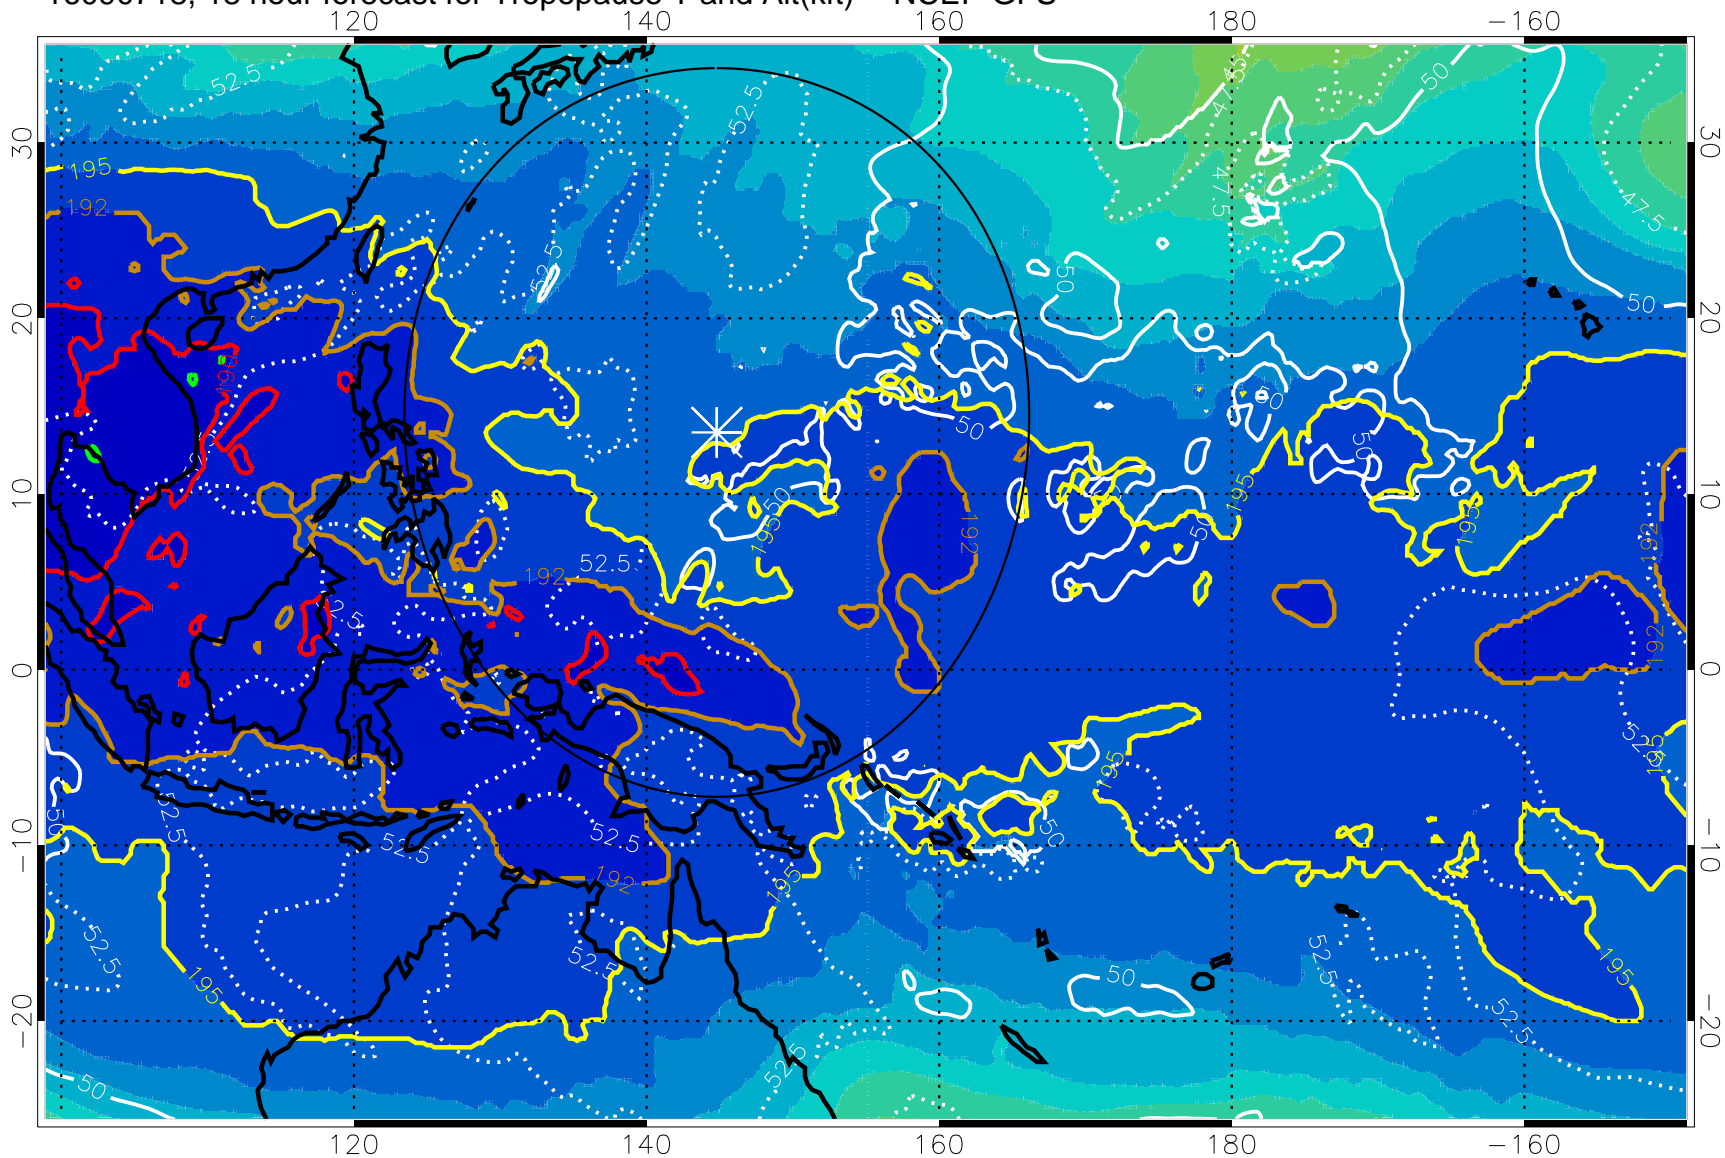

16090718, 18 hour forecast for Tropopause T and Alt(kft) -- NCEP GFS

190 200 210 220 230

Tropopause T, K

Tropopause Altitude in kft (white)

192.5K Isotherm 195K Isotherm
187.5K Isotherm 190K Isotherm

Range ring of 2304 km