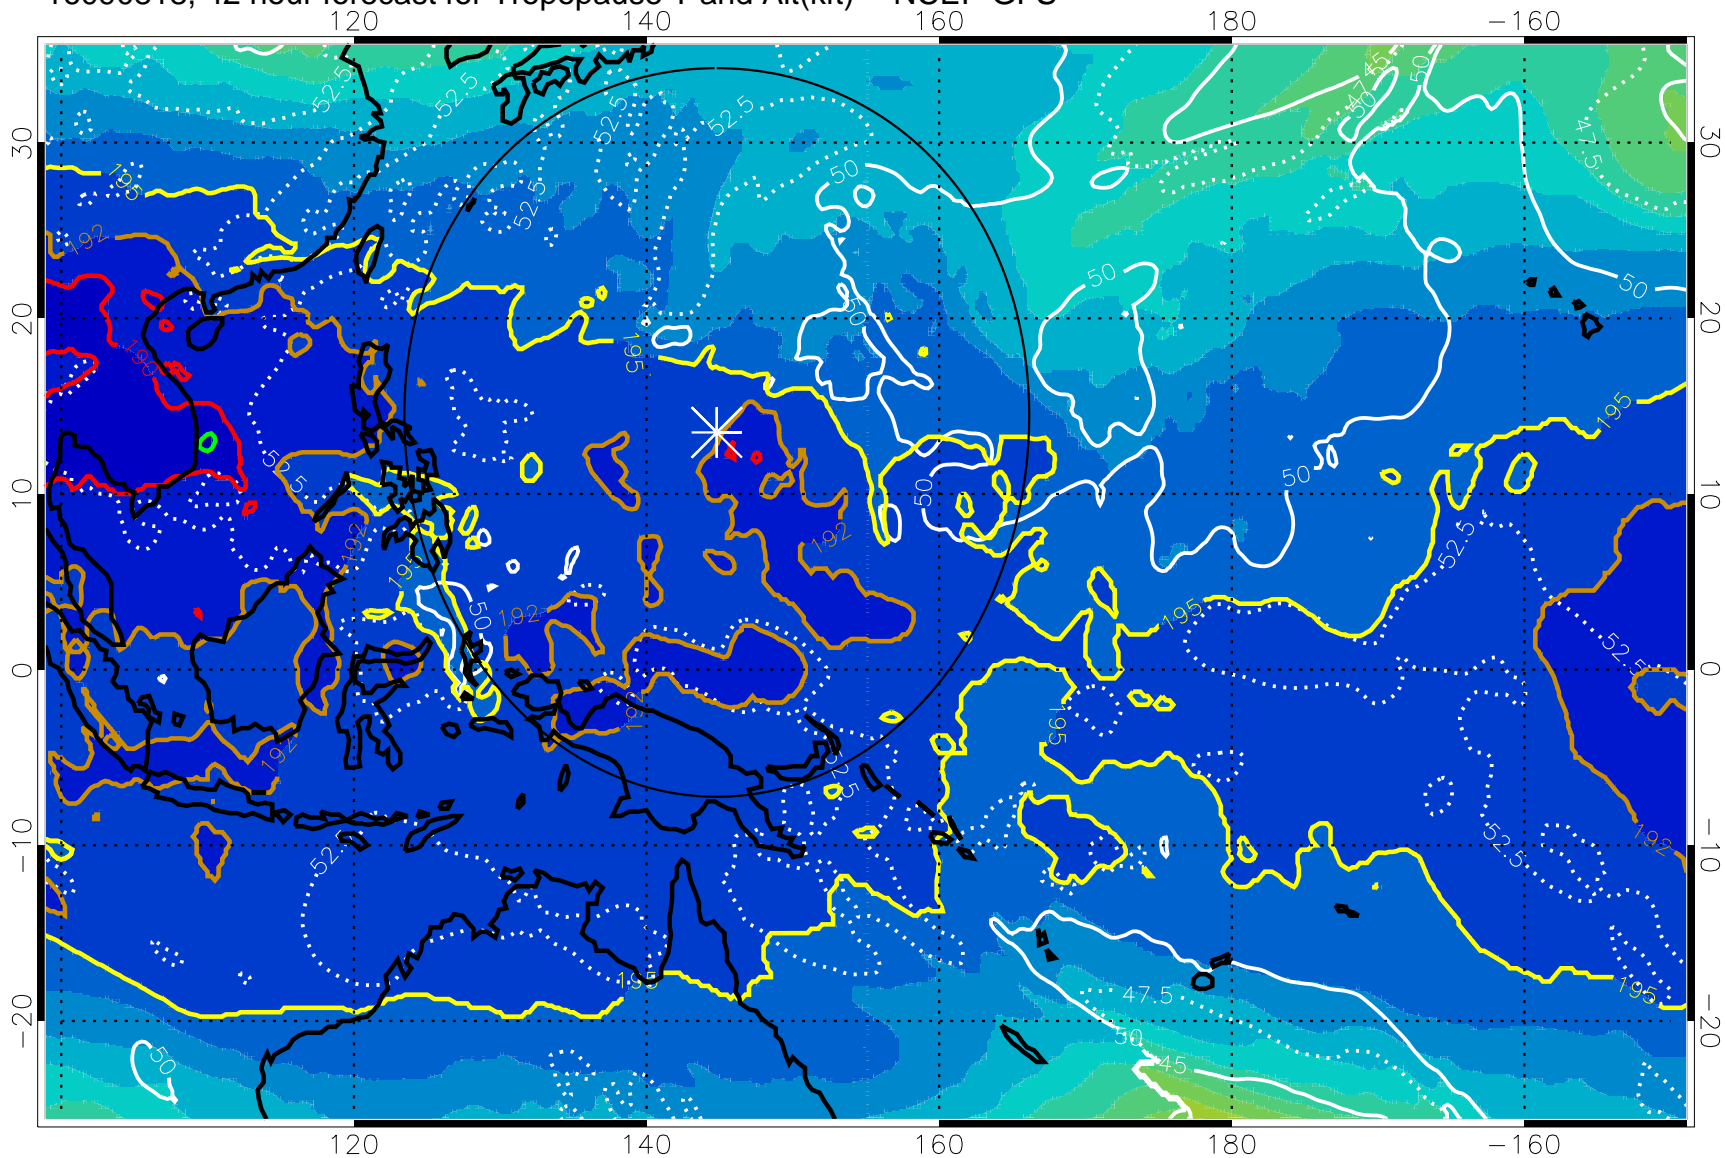

16090818, 42 hour forecast for Tropopause T and Alt(kft) -- NCEP GFS

190 200 210 220 230

Tropopause T, K

Tropopause Altitude in kft (white)

192.5K Isotherm 195K Isotherm

187.5K Isotherm 190K Isotherm

Range ring of 2304 km