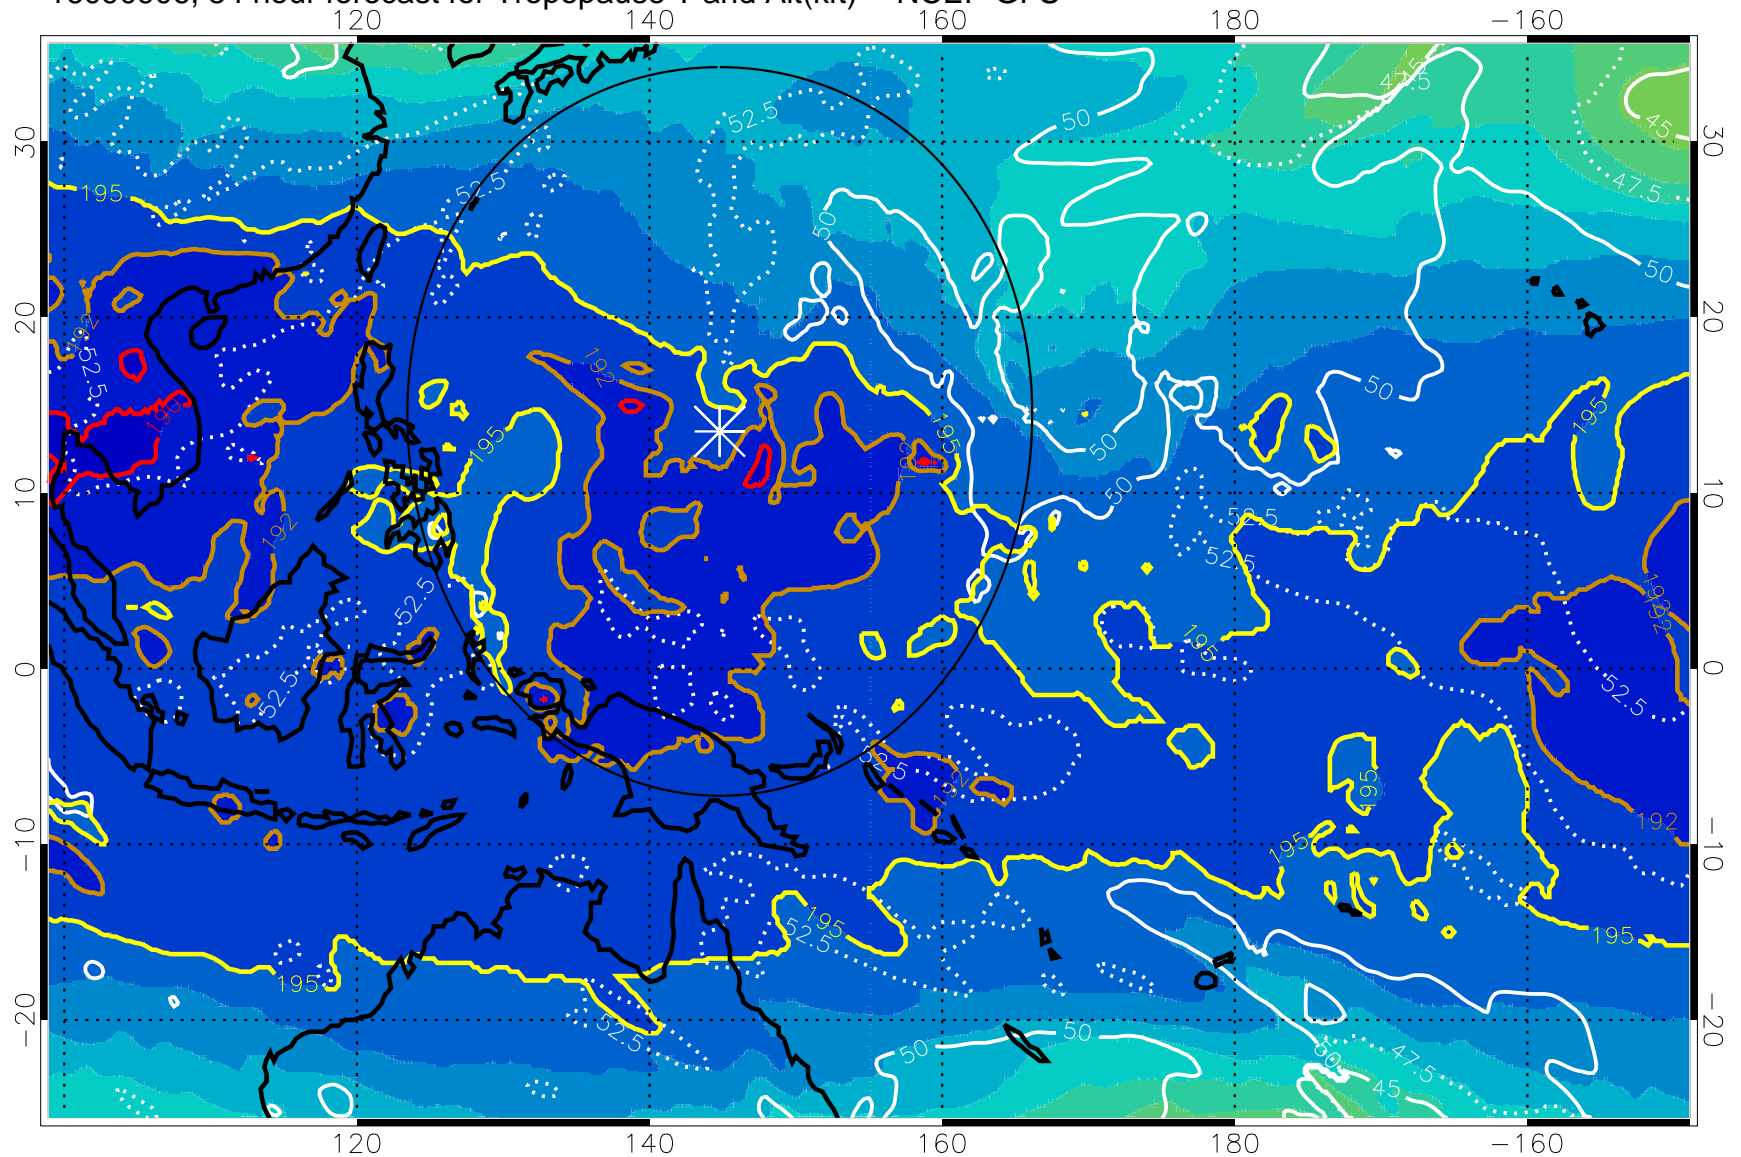

16090906, 54 hour forecast for Tropopause T and Alt(kft) -- NCEP GFS

190 200 210 220 230
Tropopause T, K

Tropopause Altitude in kft (white)

192.5K Isotherm 195K Isotherm
187.5K Isotherm 190K Isotherm

Range ring of 2304 km