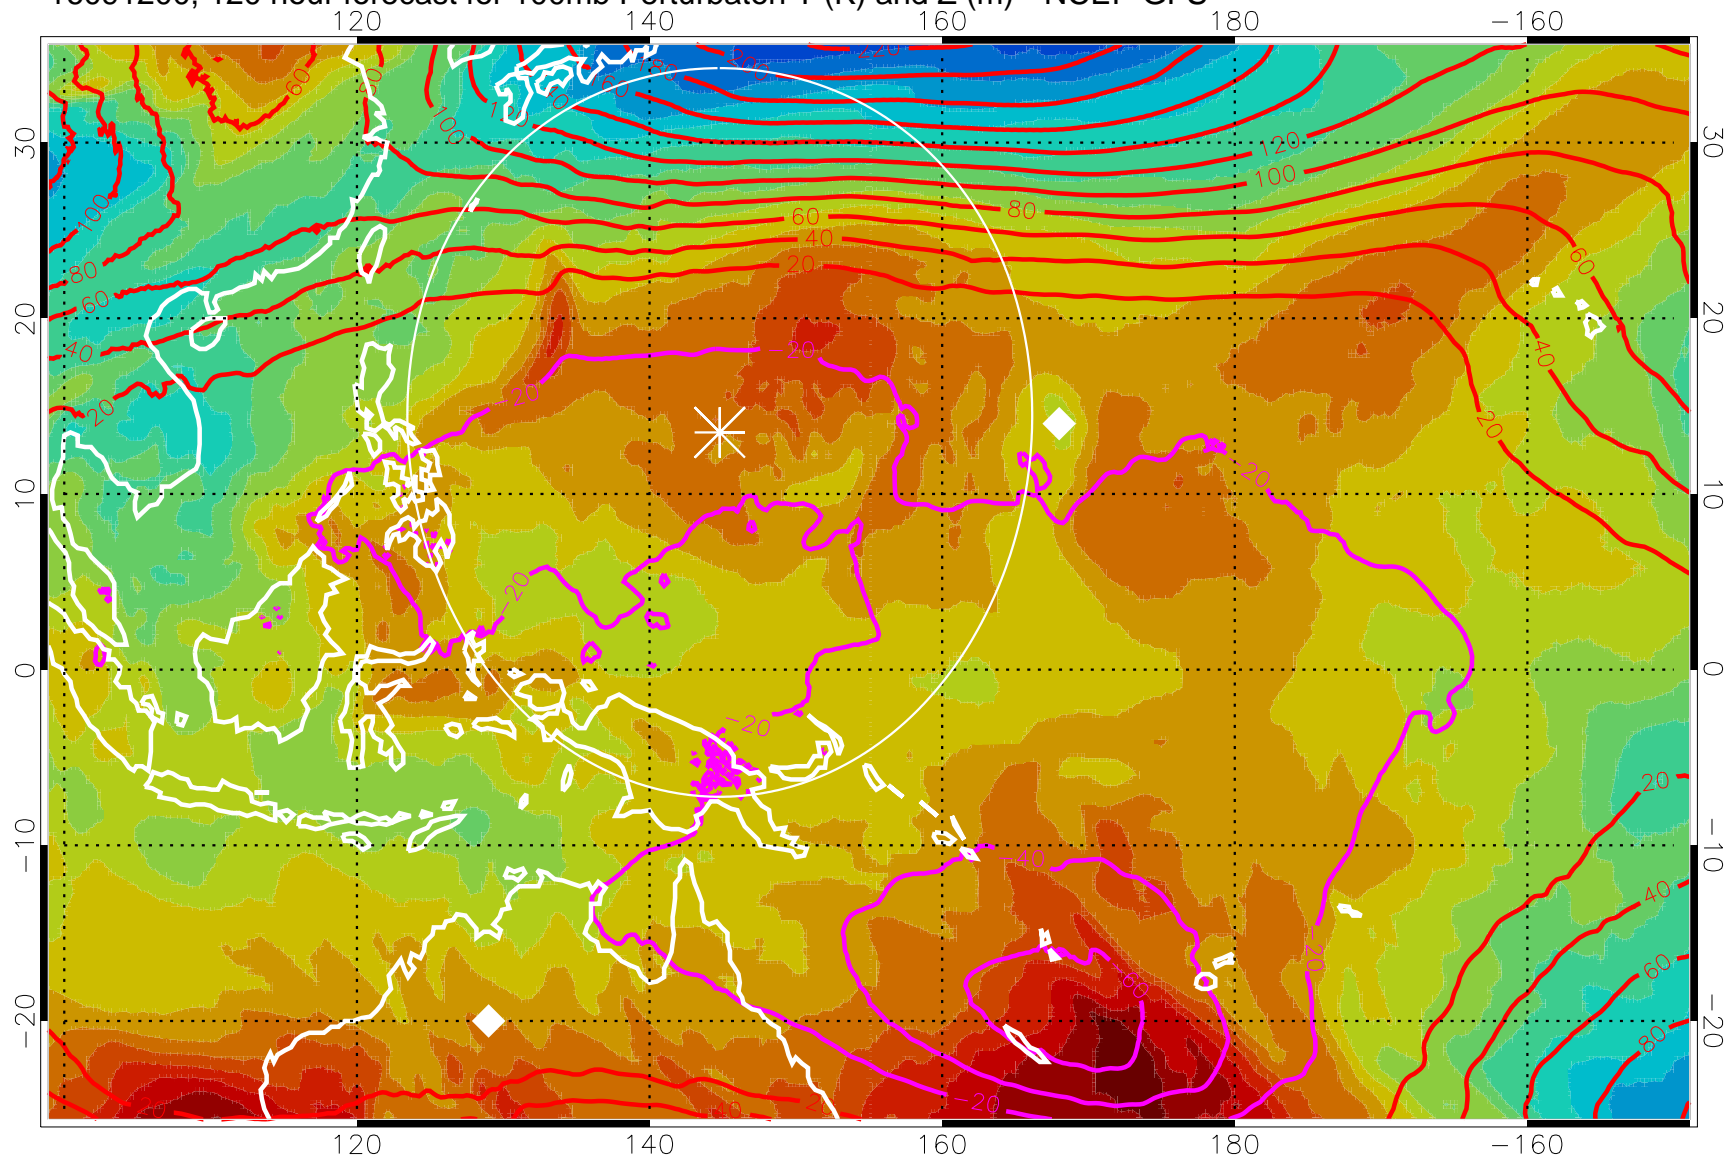

16091200, 120 hour forecast for 100mb Perturbaton T (K) and Z (m)-- NCEP GFS

Contours are 100 mbar Z perturbation (m)
Positive Z Contours
Negative Z Contours
Diamonds-mean pos. of anticyclones

Range ring of 2304 km