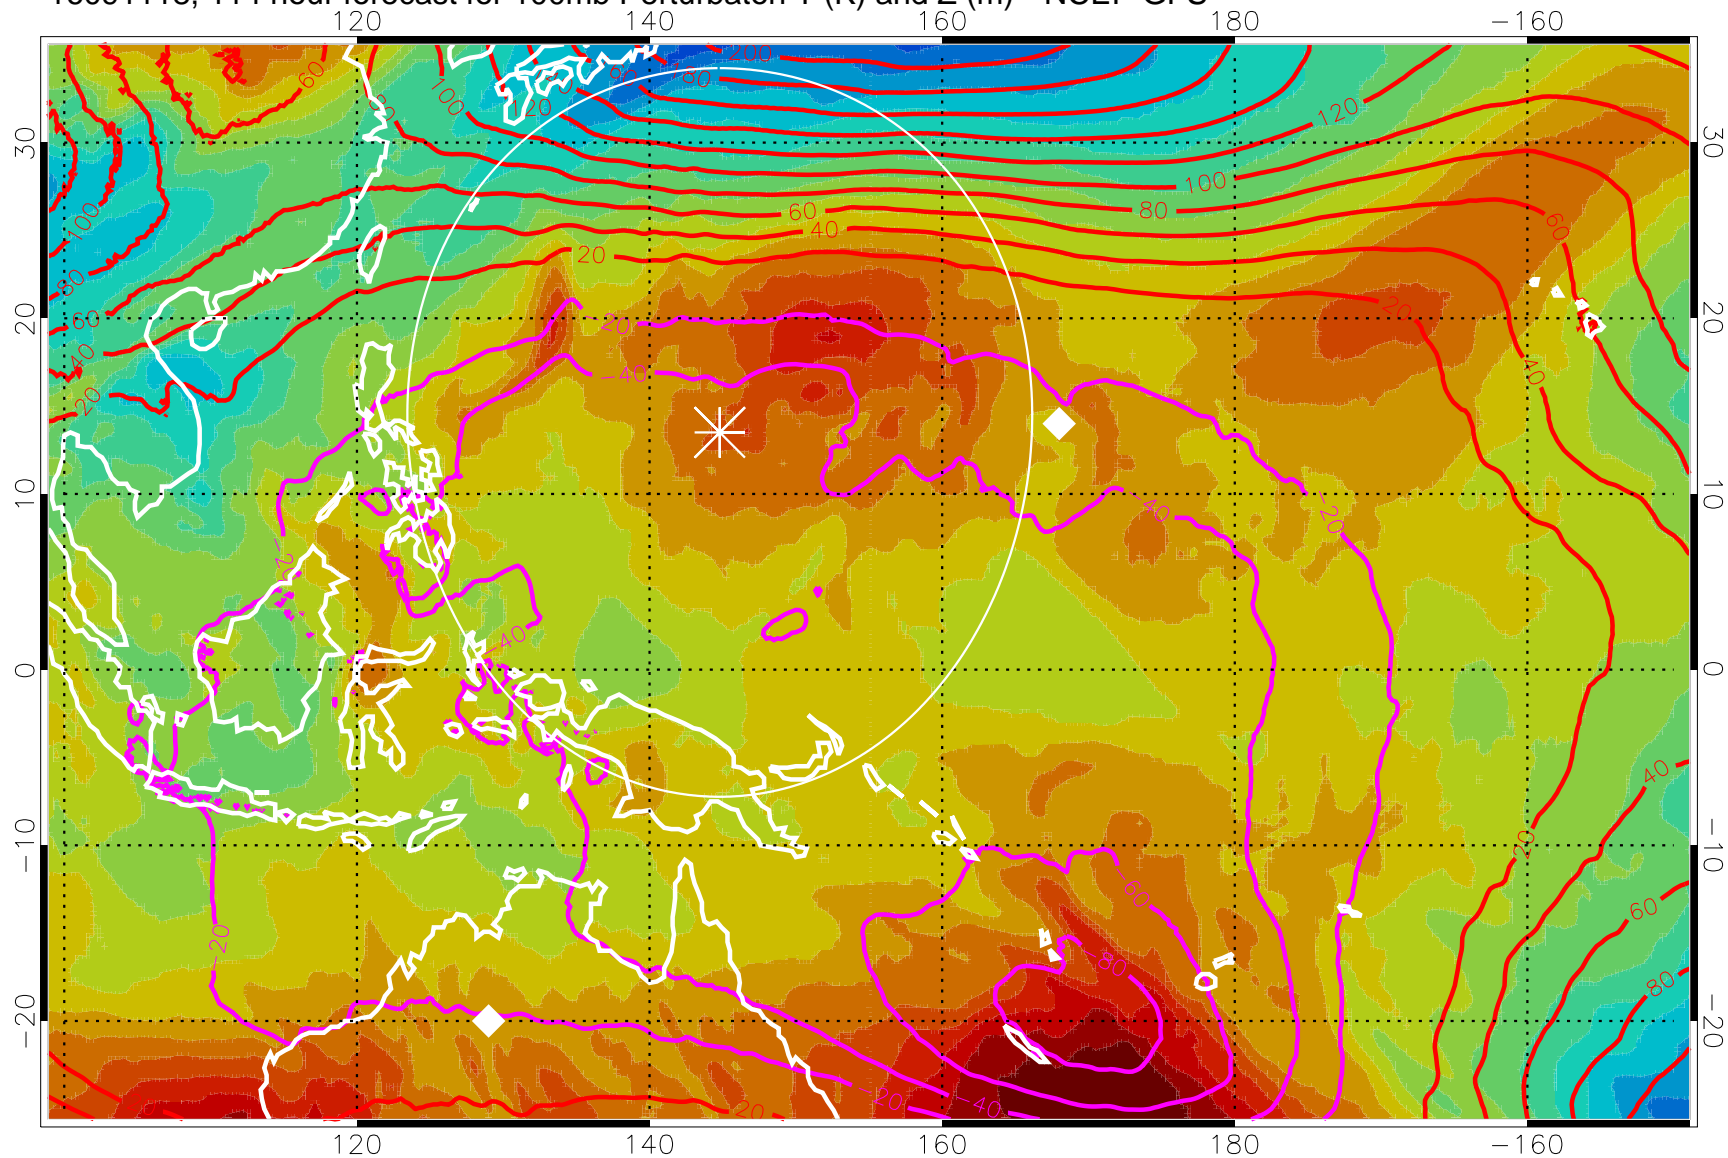

16091118, 114 hour forecast for 100mb Perturbaton T (K) and Z (m)-- NCEP GFS

Contours are 100 mbar Z perturbation (m)
Positive Z Contours
Negative Z Contours
Diamonds-mean pos. of anticyclones

Range ring of 2304 km