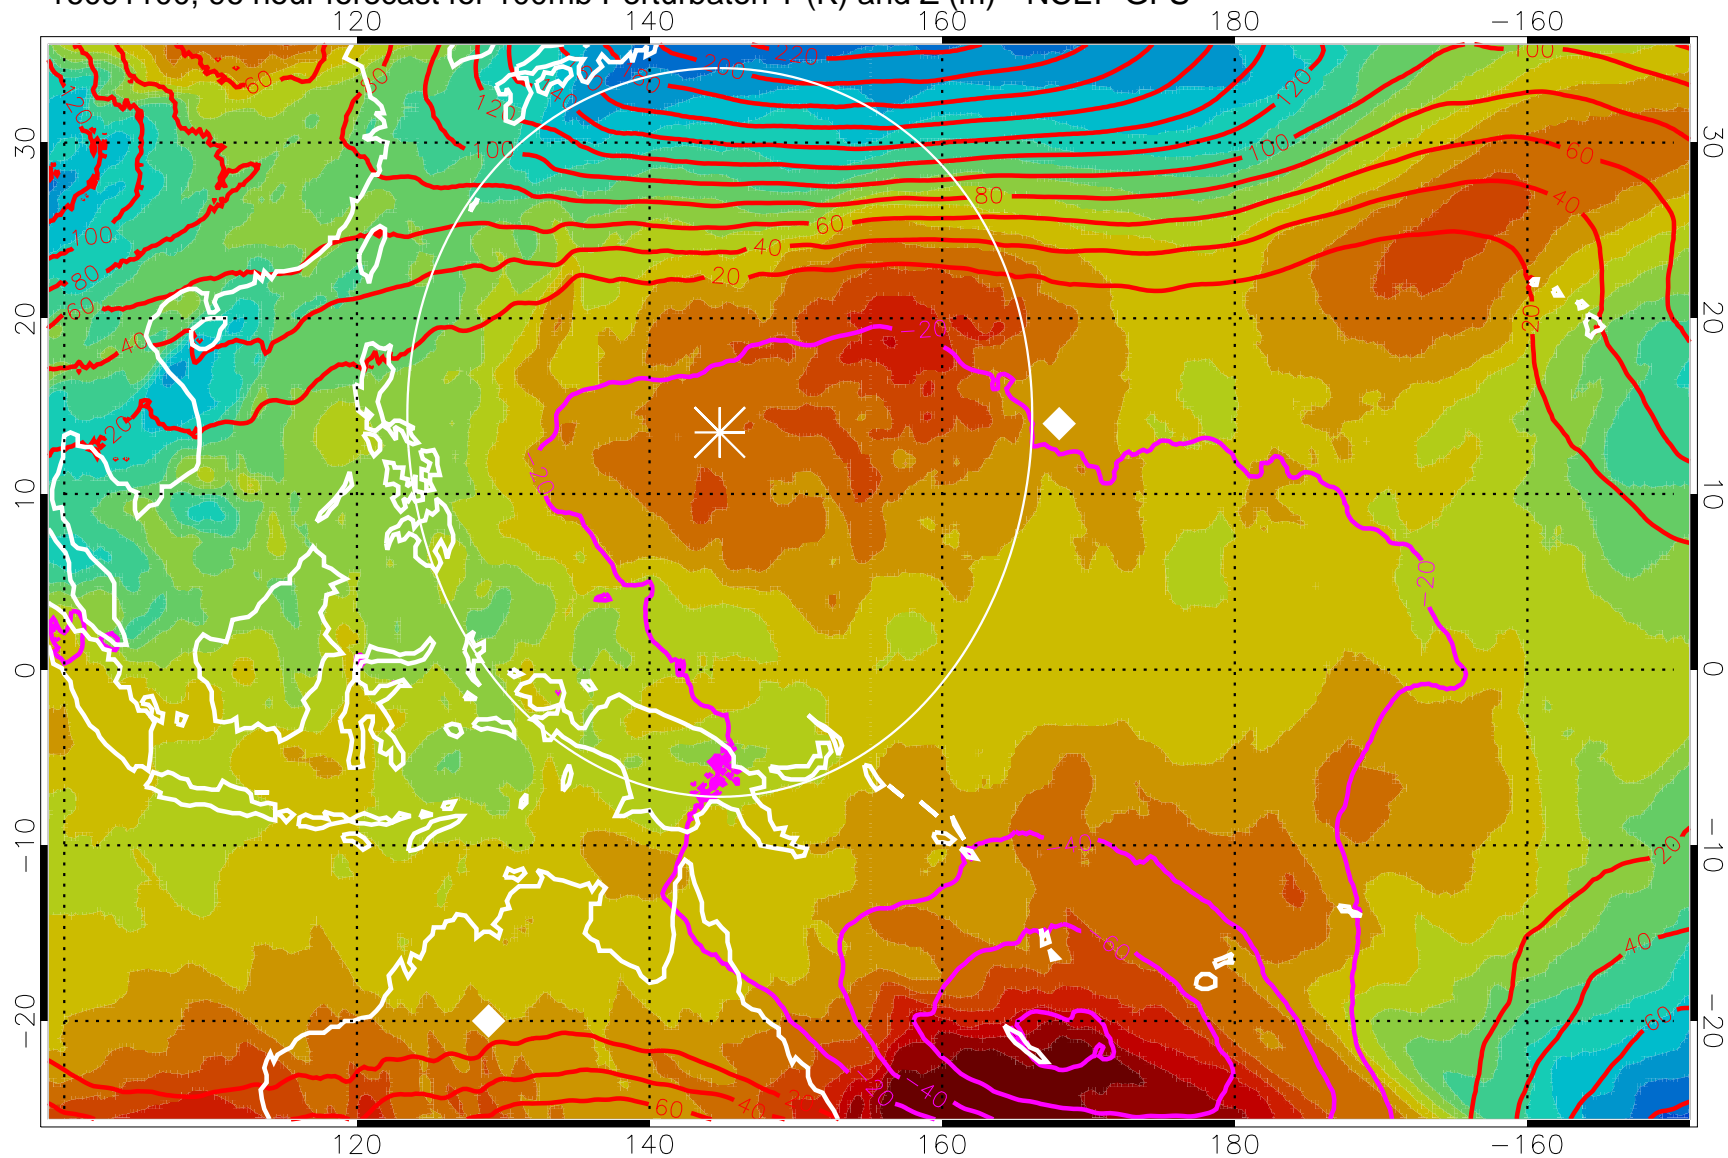

16091100, 96 hour forecast for 100mb Perturbaton T (K) and Z (m)-- NCEP GFS

Contours are 100 mbar Z perturbation (m)

Positive Z Contours

Negative Z Contours

Diamonds-mean pos. of anticyclones

Range ring of 2304 km