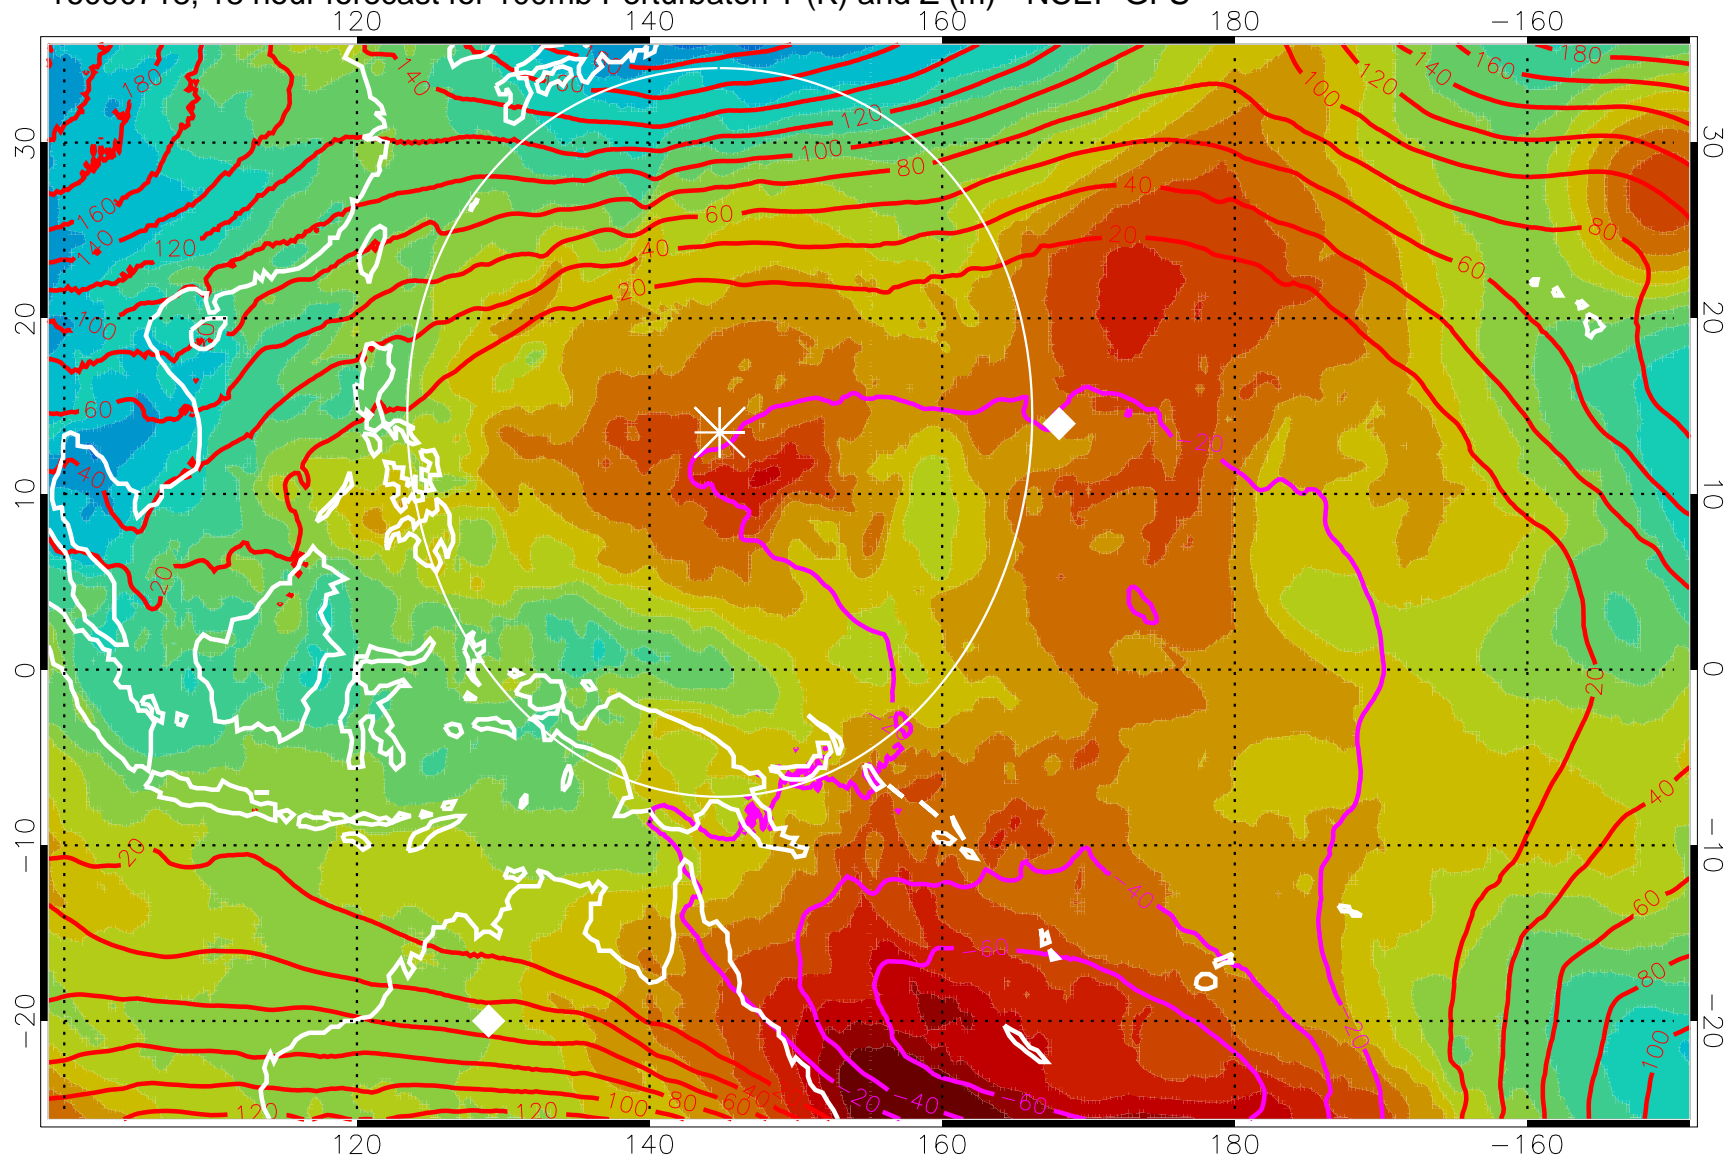

16090718, 18 hour forecast for 100mb Perturbaton T (K) and Z (m)-- NCEP GFS

Contours are 100 mbar Z perturbation (m)
Positive Z Contours
Negative Z Contours
Diamonds-mean pos. of anticyclones

Range ring of 2304 km