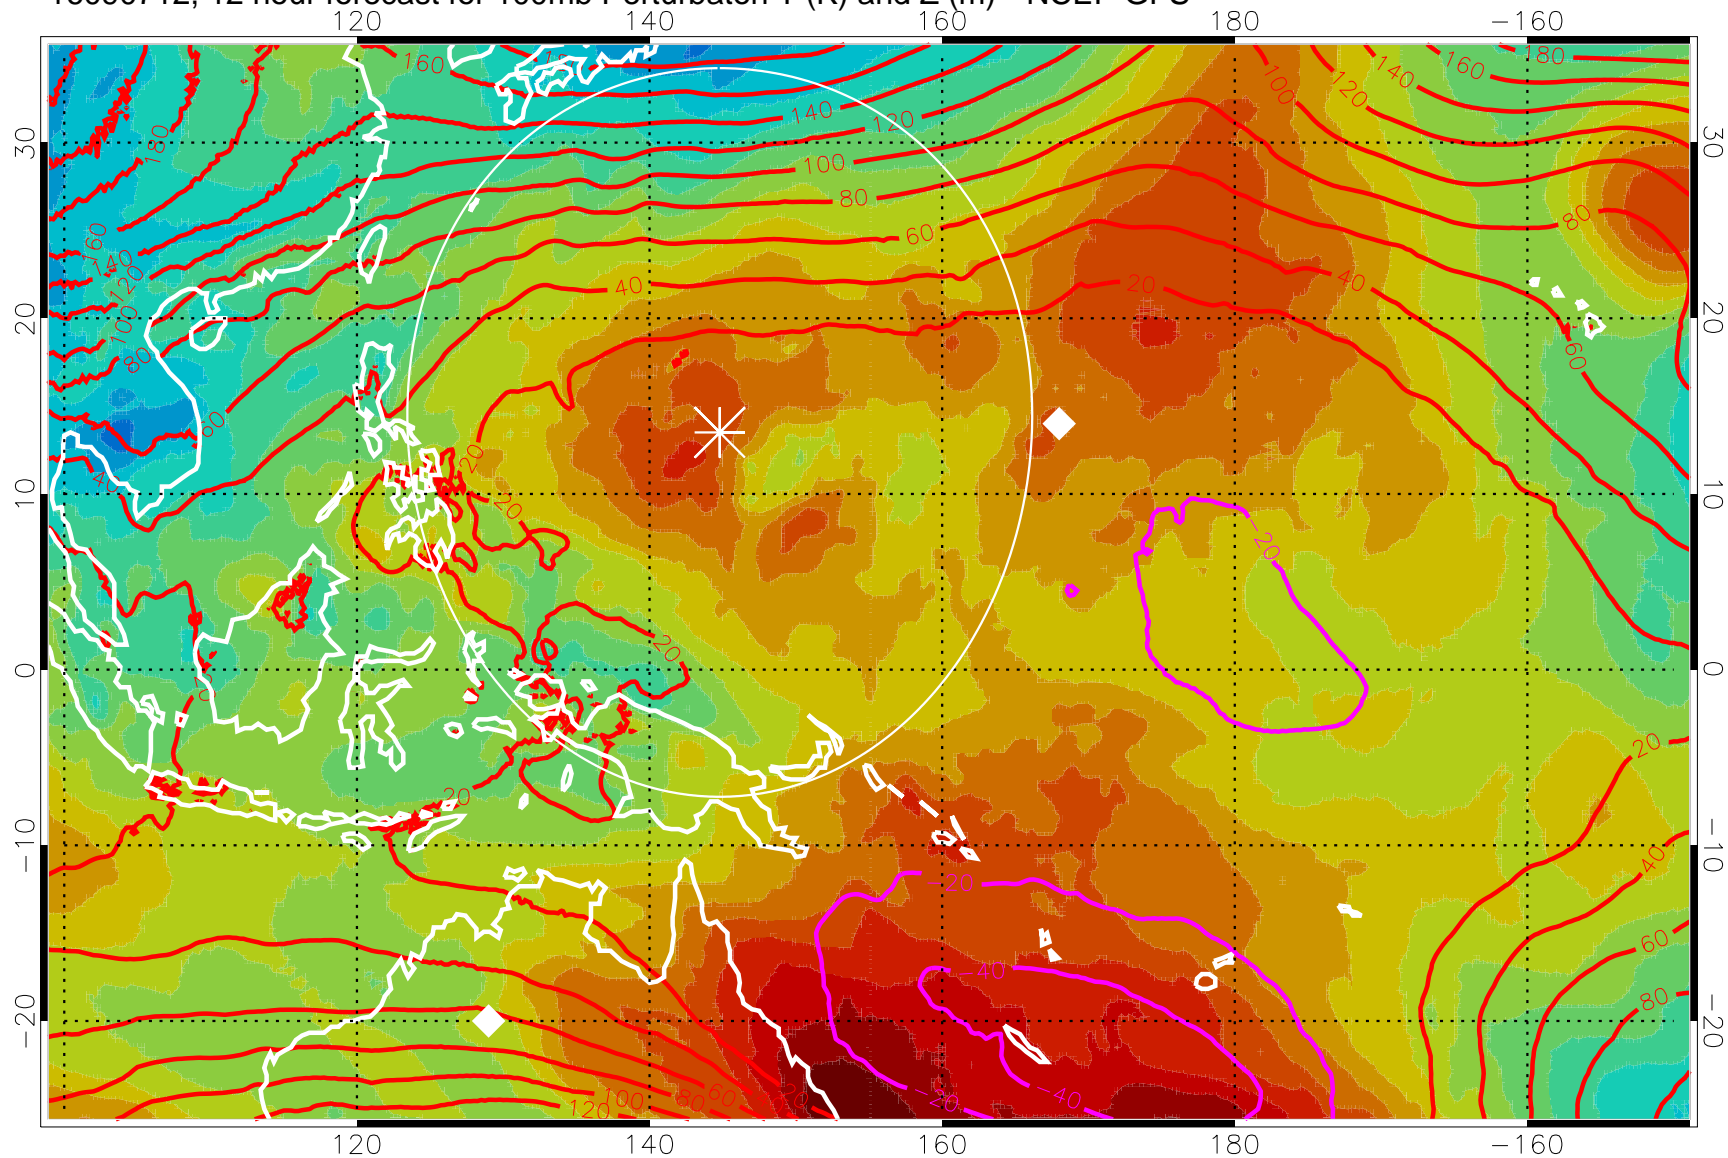

16090712, 12 hour forecast for 100mb Perturbaton T (K) and Z (m)-- NCEP GFS

Contours are 100 mbar Z perturbation (m)
Positive Z Contours
Negative Z Contours
Diamonds-mean pos. of anticyclones

Range ring of 2304 km