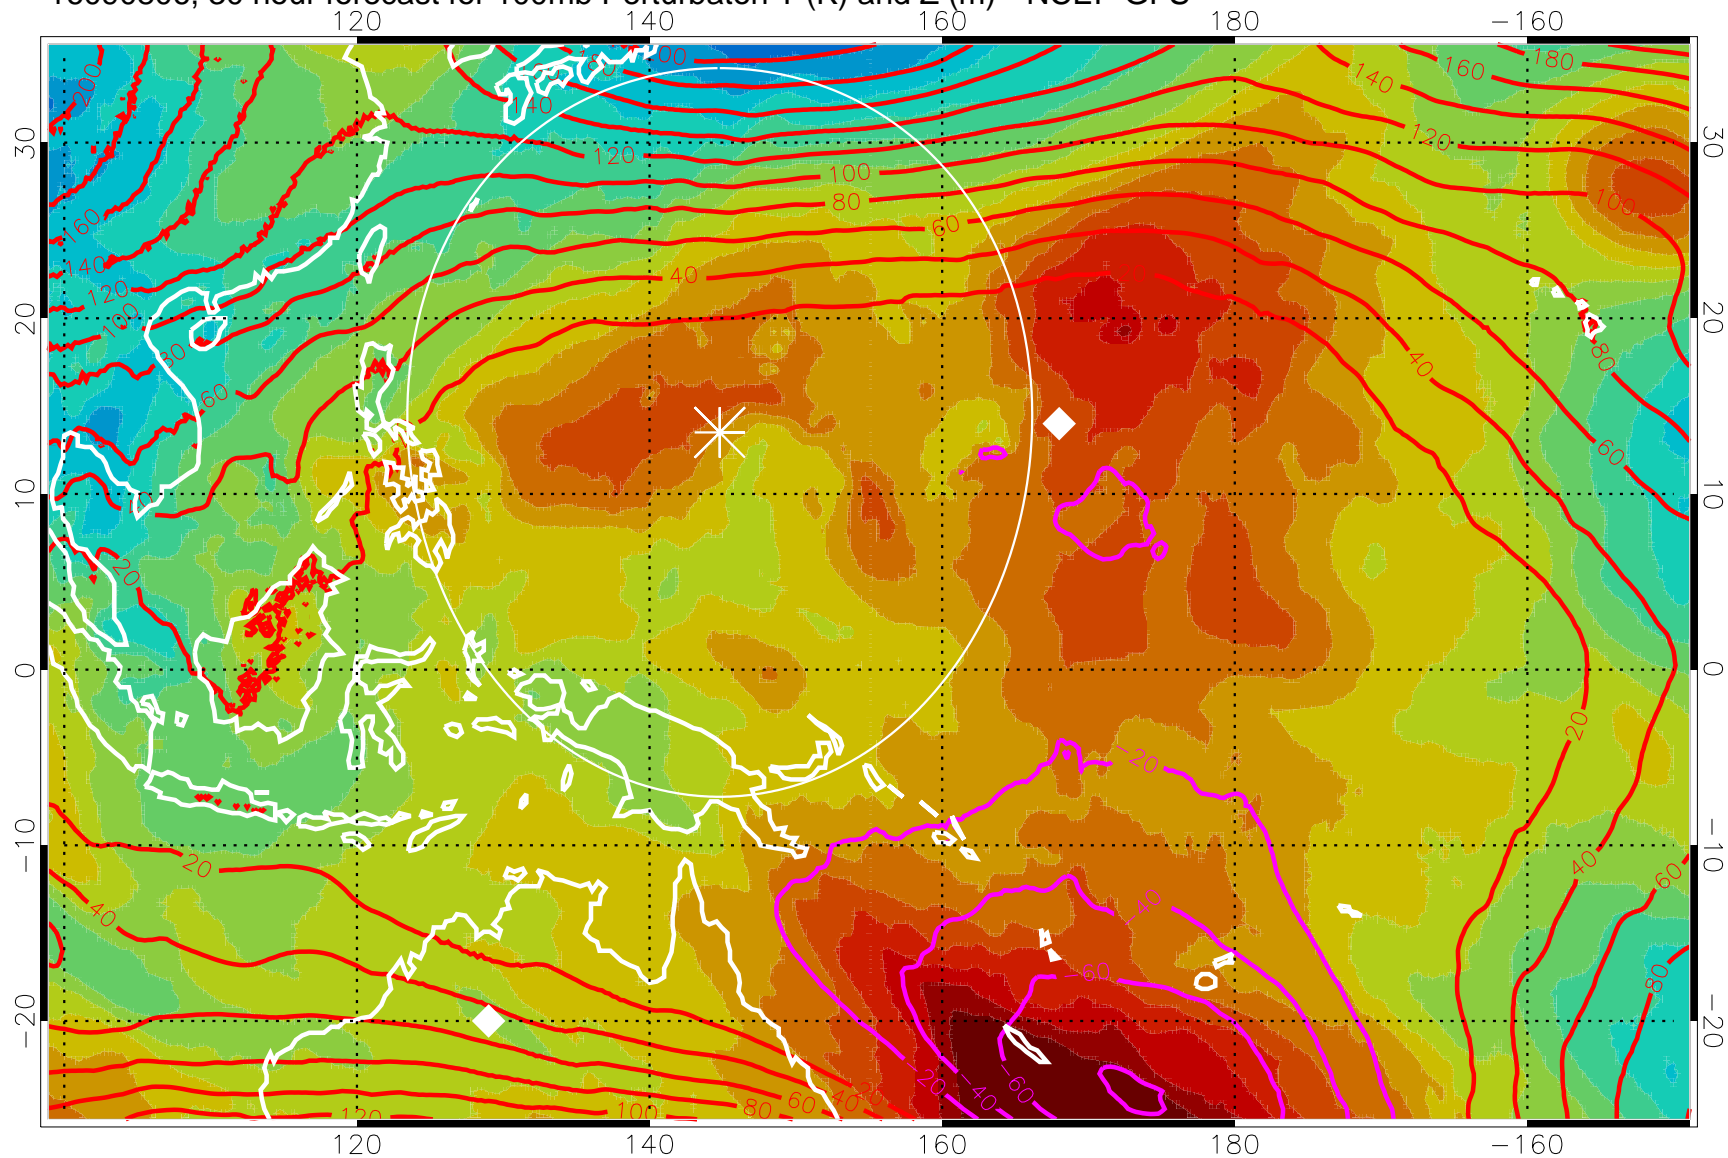

16090806, 30 hour forecast for 100mb Perturbaton T (K) and Z (m)-- NCEP GFS

Contours are 100 mbar Z perturbation (m)
Positive Z Contours
Negative Z Contours
Diamonds-mean pos. of anticyclones

Range ring of 2304 km