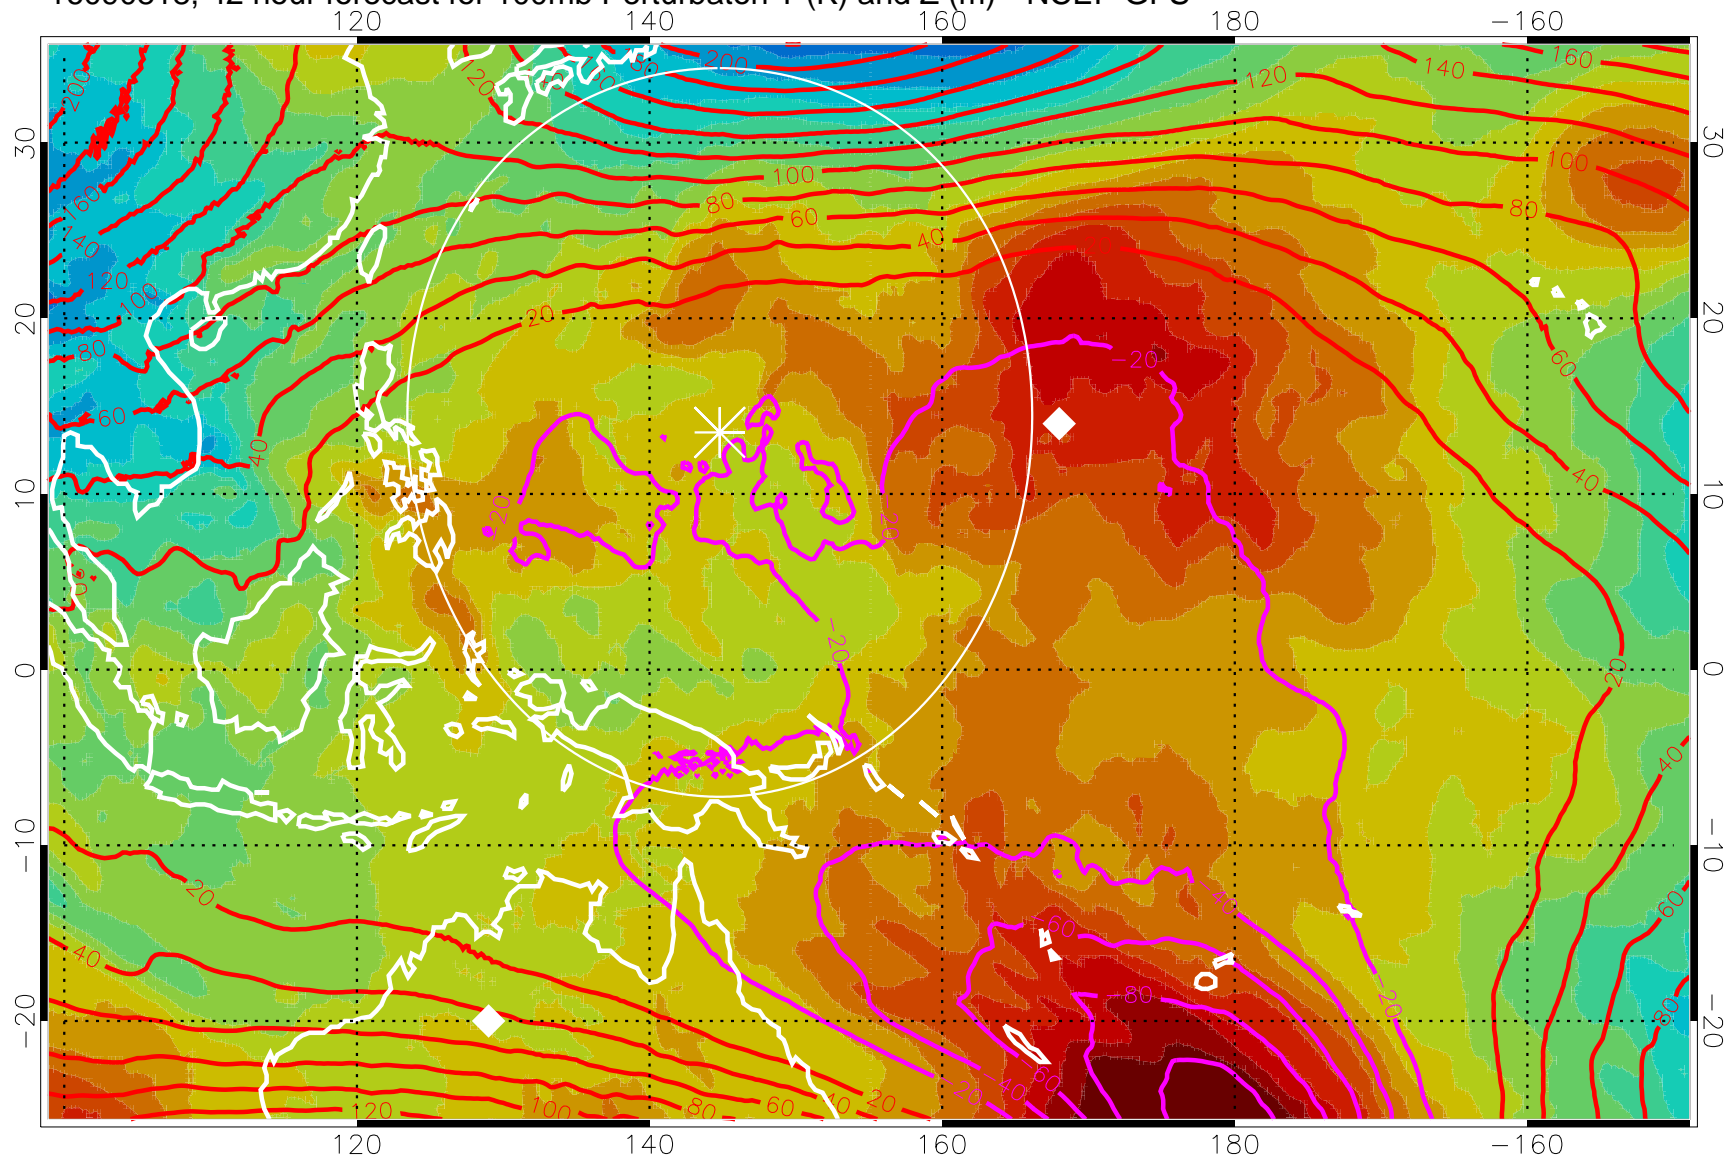

16090818, 42 hour forecast for 100mb Perturbaton T (K) and Z (m)-- NCEP GFS

Contours are 100 mbar Z perturbation (m)
Positive Z Contours
Negative Z Contours
Diamonds-mean pos. of anticyclones

Range ring of 2304 km