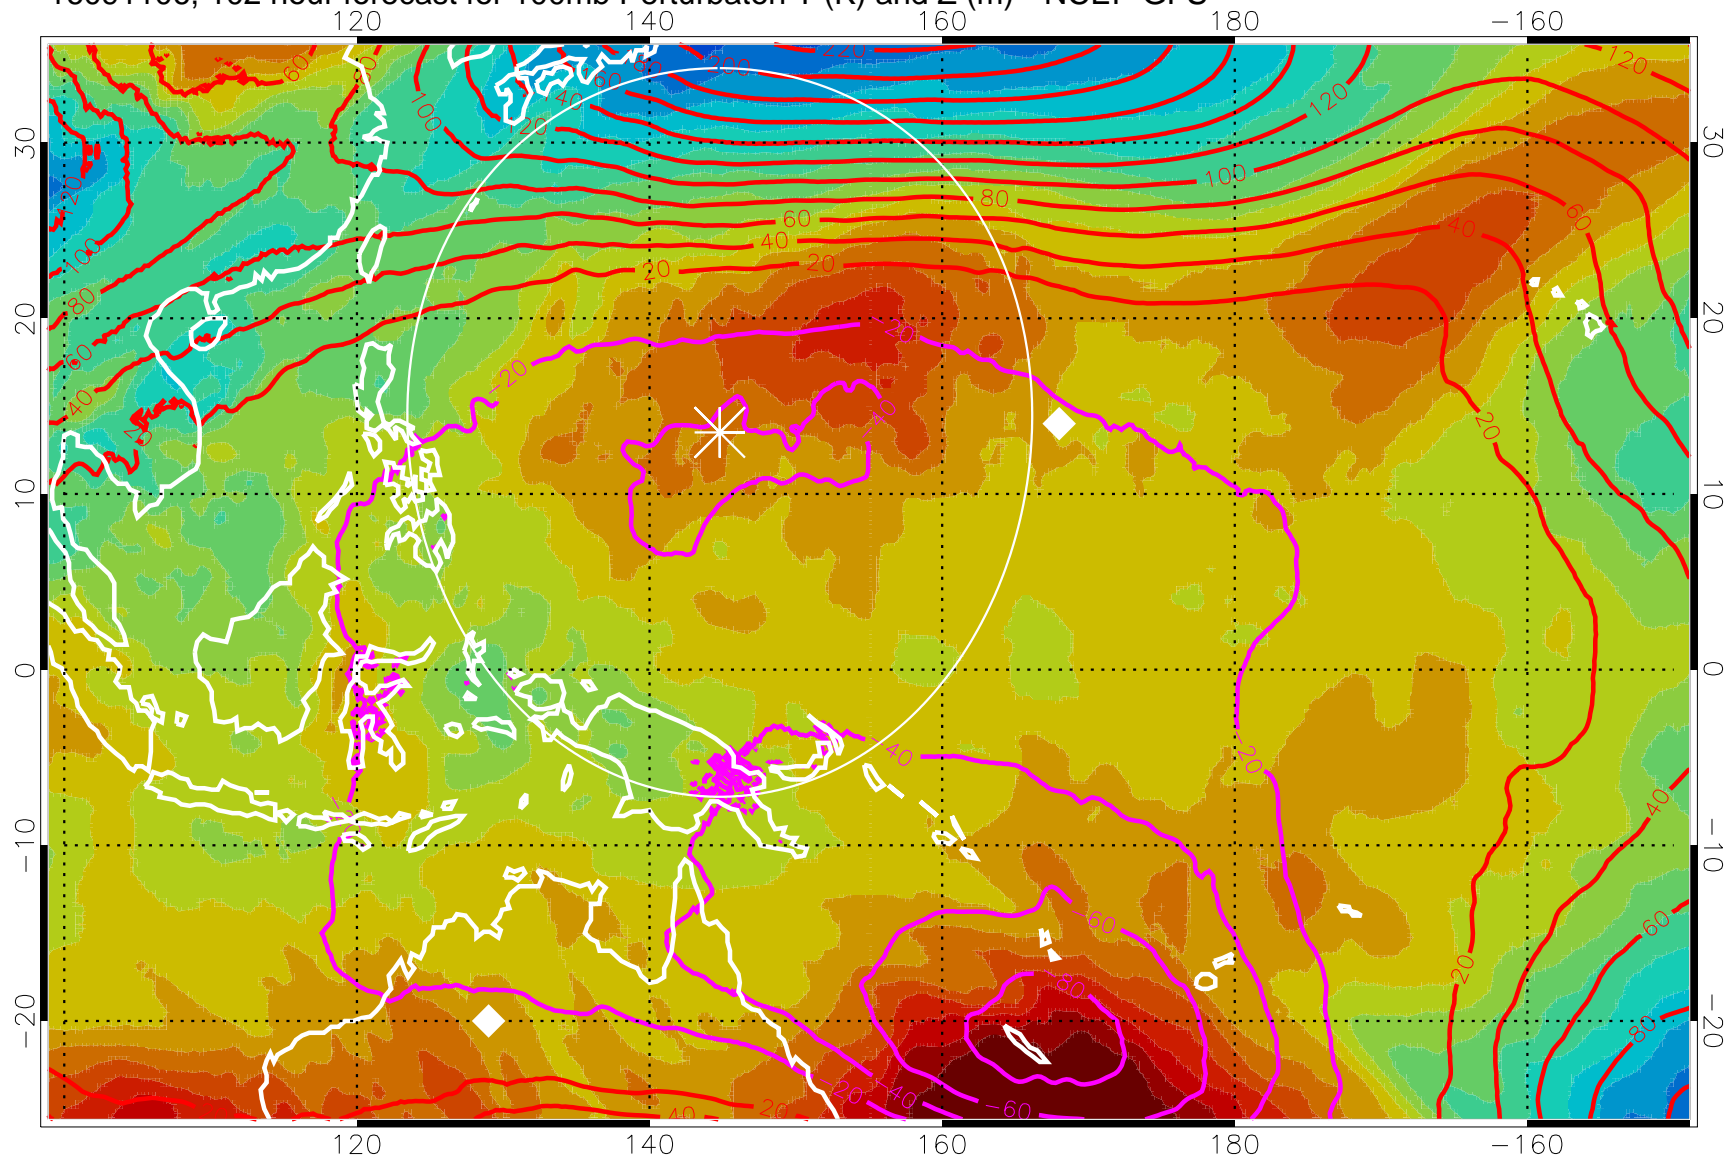

16091106, 102 hour forecast for 100mb Perturbaton T (K) and Z (m)-- NCEP GFS

Contours are 100 mbar Z perturbation (m)
Positive Z Contours
Negative Z Contours
Diamonds-mean pos. of anticyclones

Range ring of 2304 km