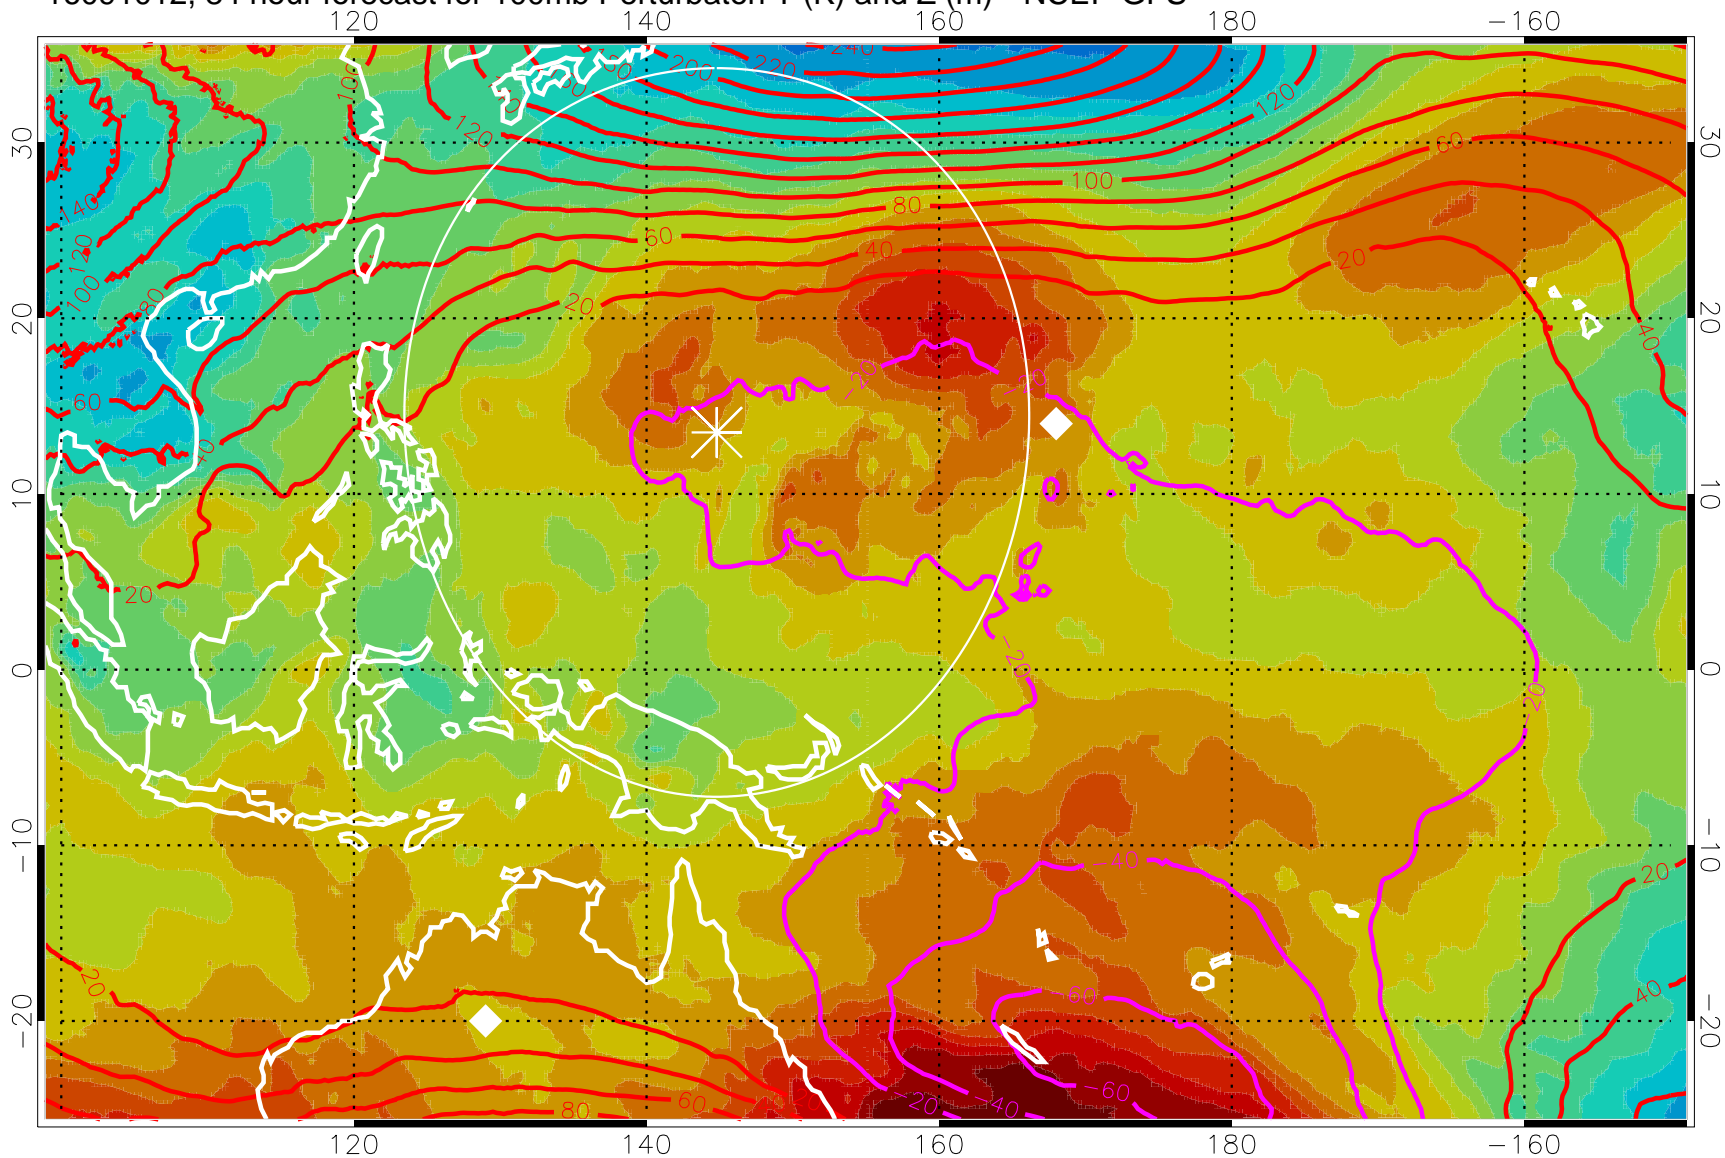

16091012, 84 hour forecast for 100mb Perturbaton T (K) and Z (m)-- NCEP GFS

Contours are 100 mbar Z perturbation (m)
Positive Z Contours
Negative Z Contours
Diamonds-mean pos. of anticyclones

Range ring of 2304 km