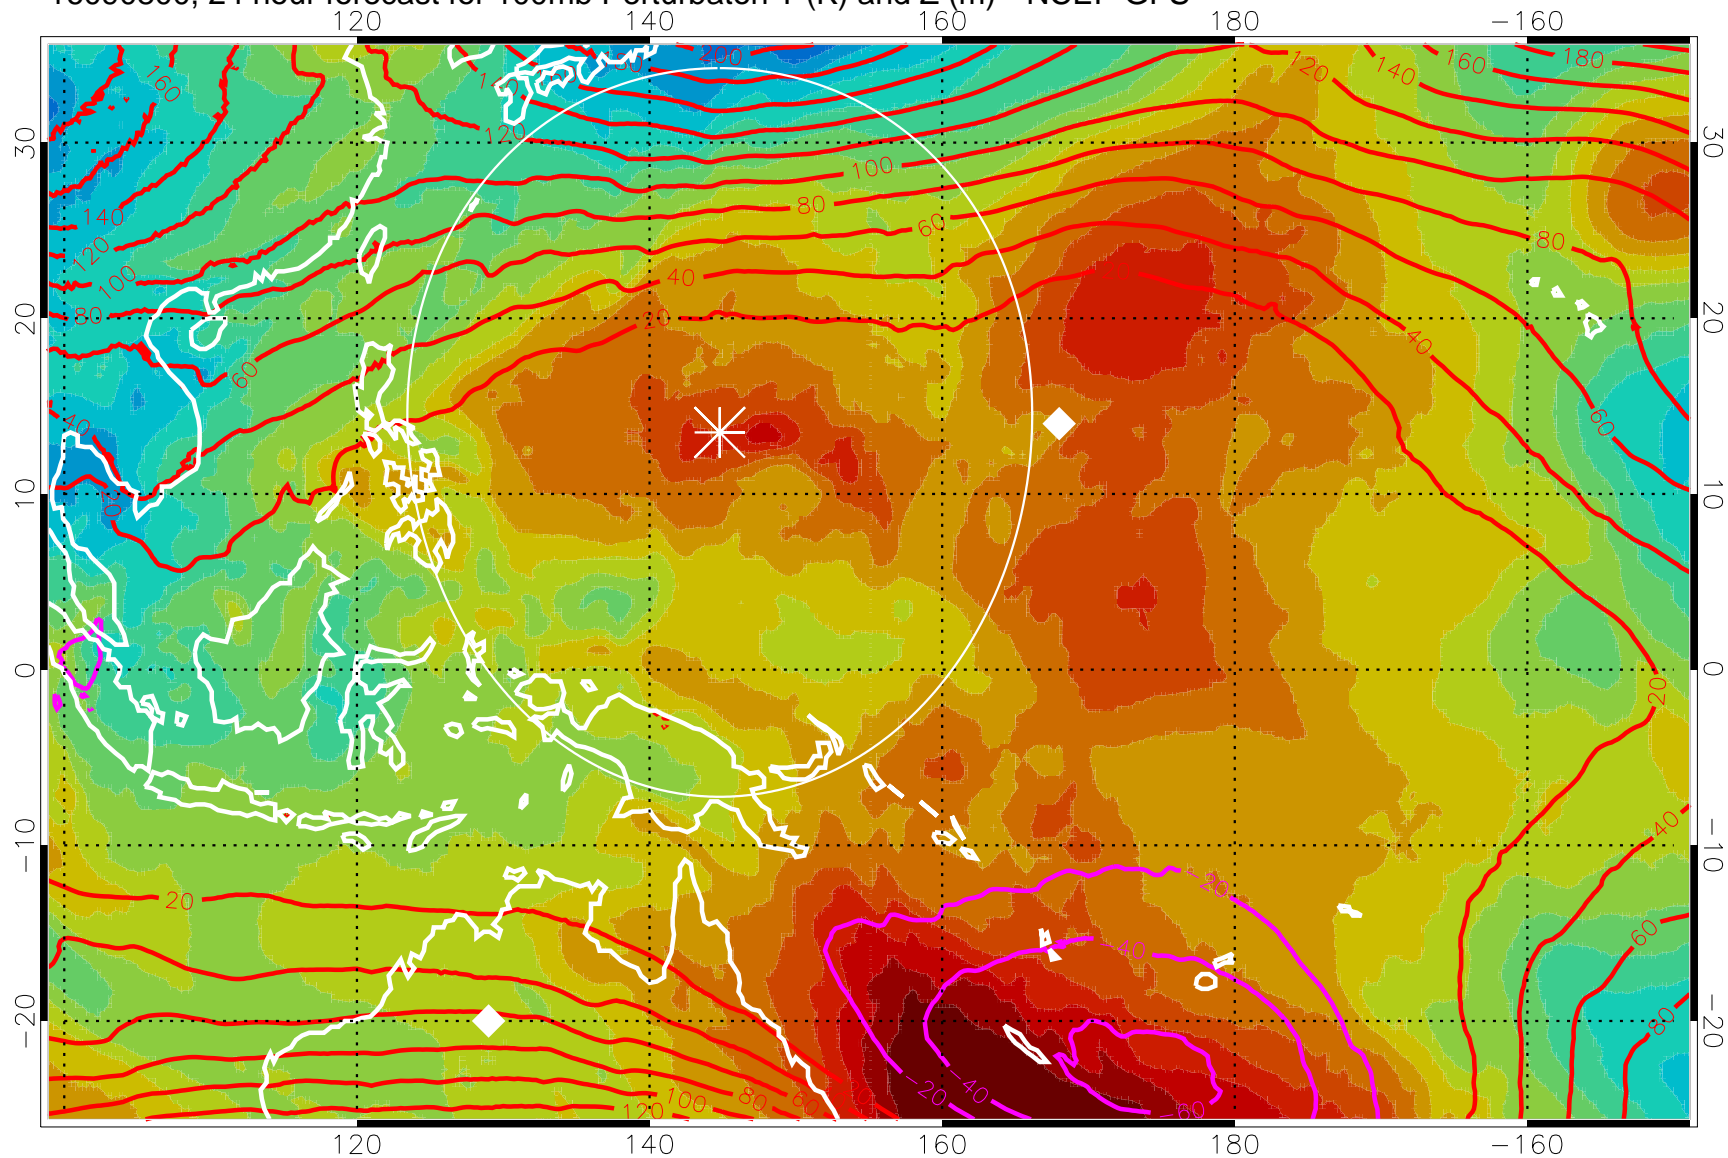

16090800, 24 hour forecast for 100mb Perturbaton T (K) and Z (m)-- NCEP GFS

Contours are 100 mbar Z perturbation (m)
Positive Z Contours
Negative Z Contours
Diamonds-mean pos. of anticyclones

Range ring of 2304 km