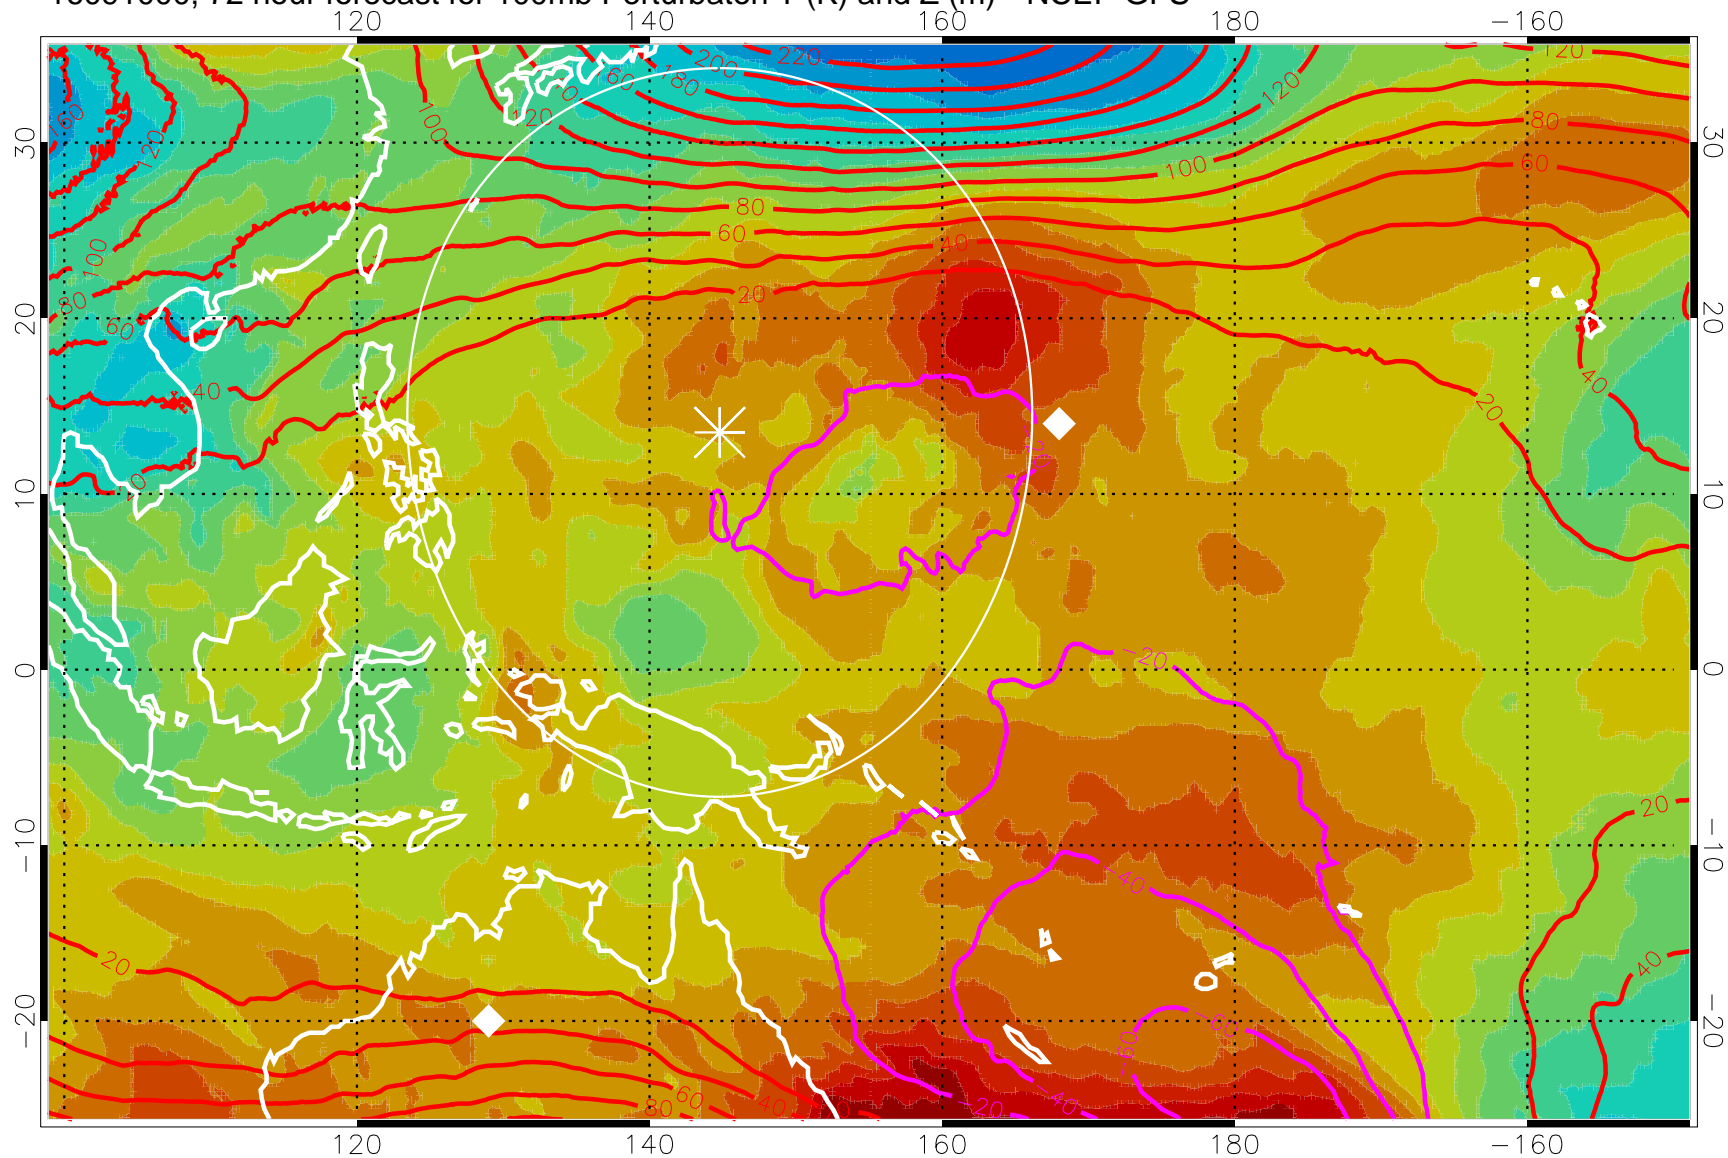

16091000, 72 hour forecast for 100mb Perturbaton T (K) and Z (m)-- NCEP GFS

Contours are 100 mbar Z perturbation (m)
Positive Z Contours
Negative Z Contours
Diamonds-mean pos. of anticyclones

Range ring of 2304 km