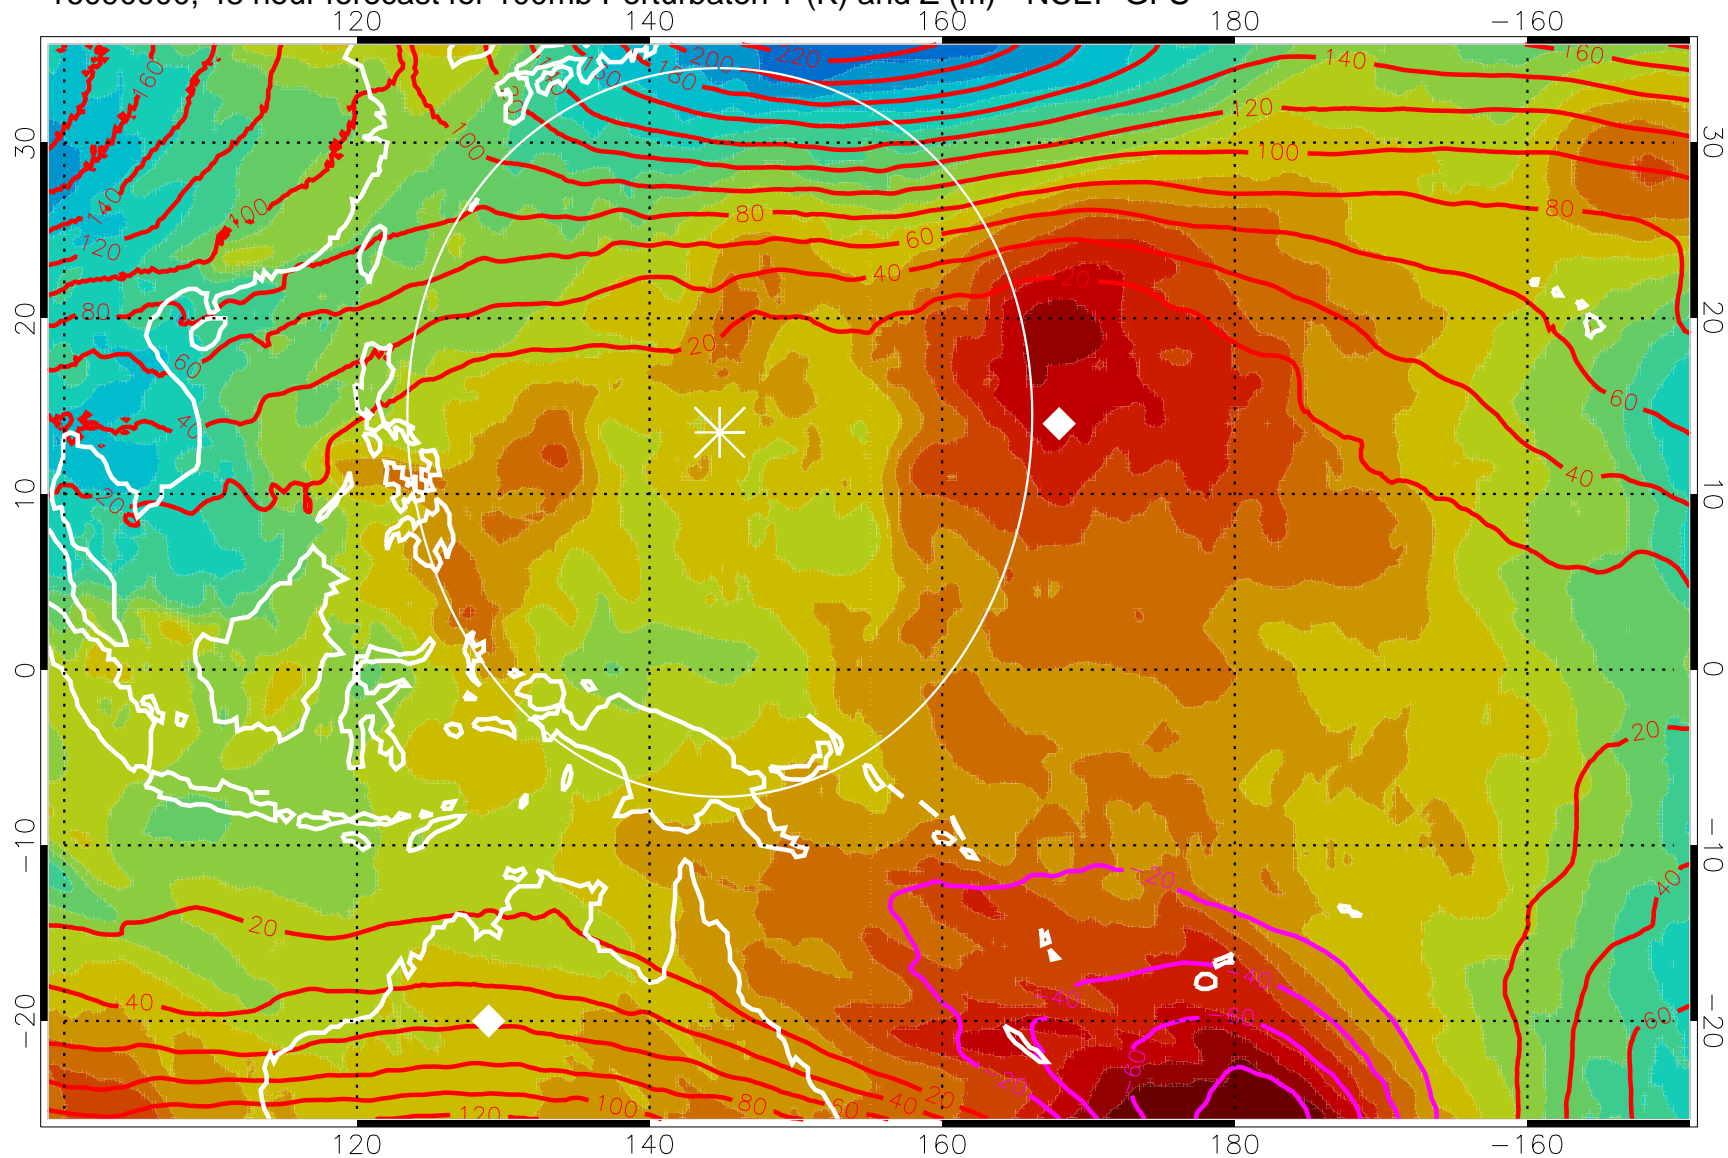

16090900, 48 hour forecast for 100mb Perturbaton T (K) and Z (m)-- NCEP GFS

Contours are 100 mbar Z perturbation (m)
Positive Z Contours
Negative Z Contours
Diamonds-mean pos. of anticyclones

Range ring of 2304 km