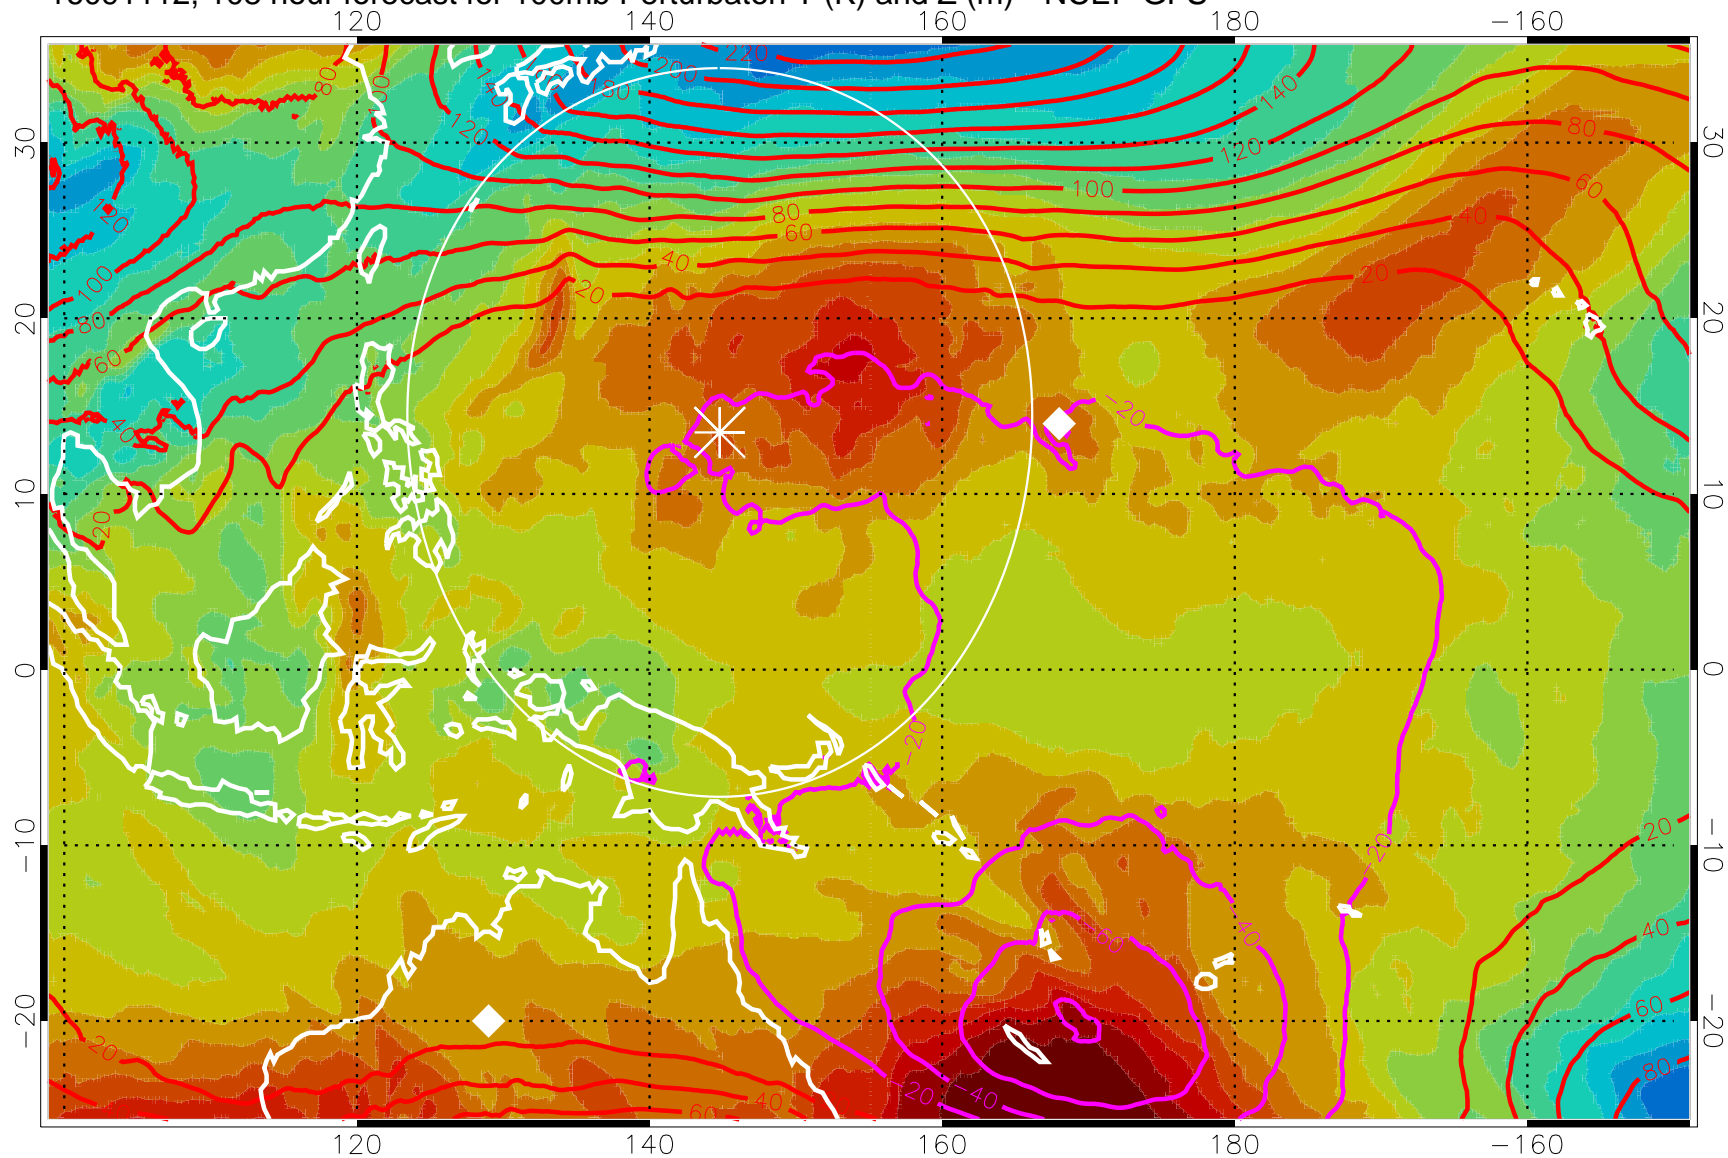

16091112, 108 hour forecast for 100mb Perturbaton T (K) and Z (m)-- NCEP GFS

Contours are 100 mbar Z perturbation (m)
Positive Z Contours
Negative Z Contours
Diamonds-mean pos. of anticyclones

Range ring of 2304 km