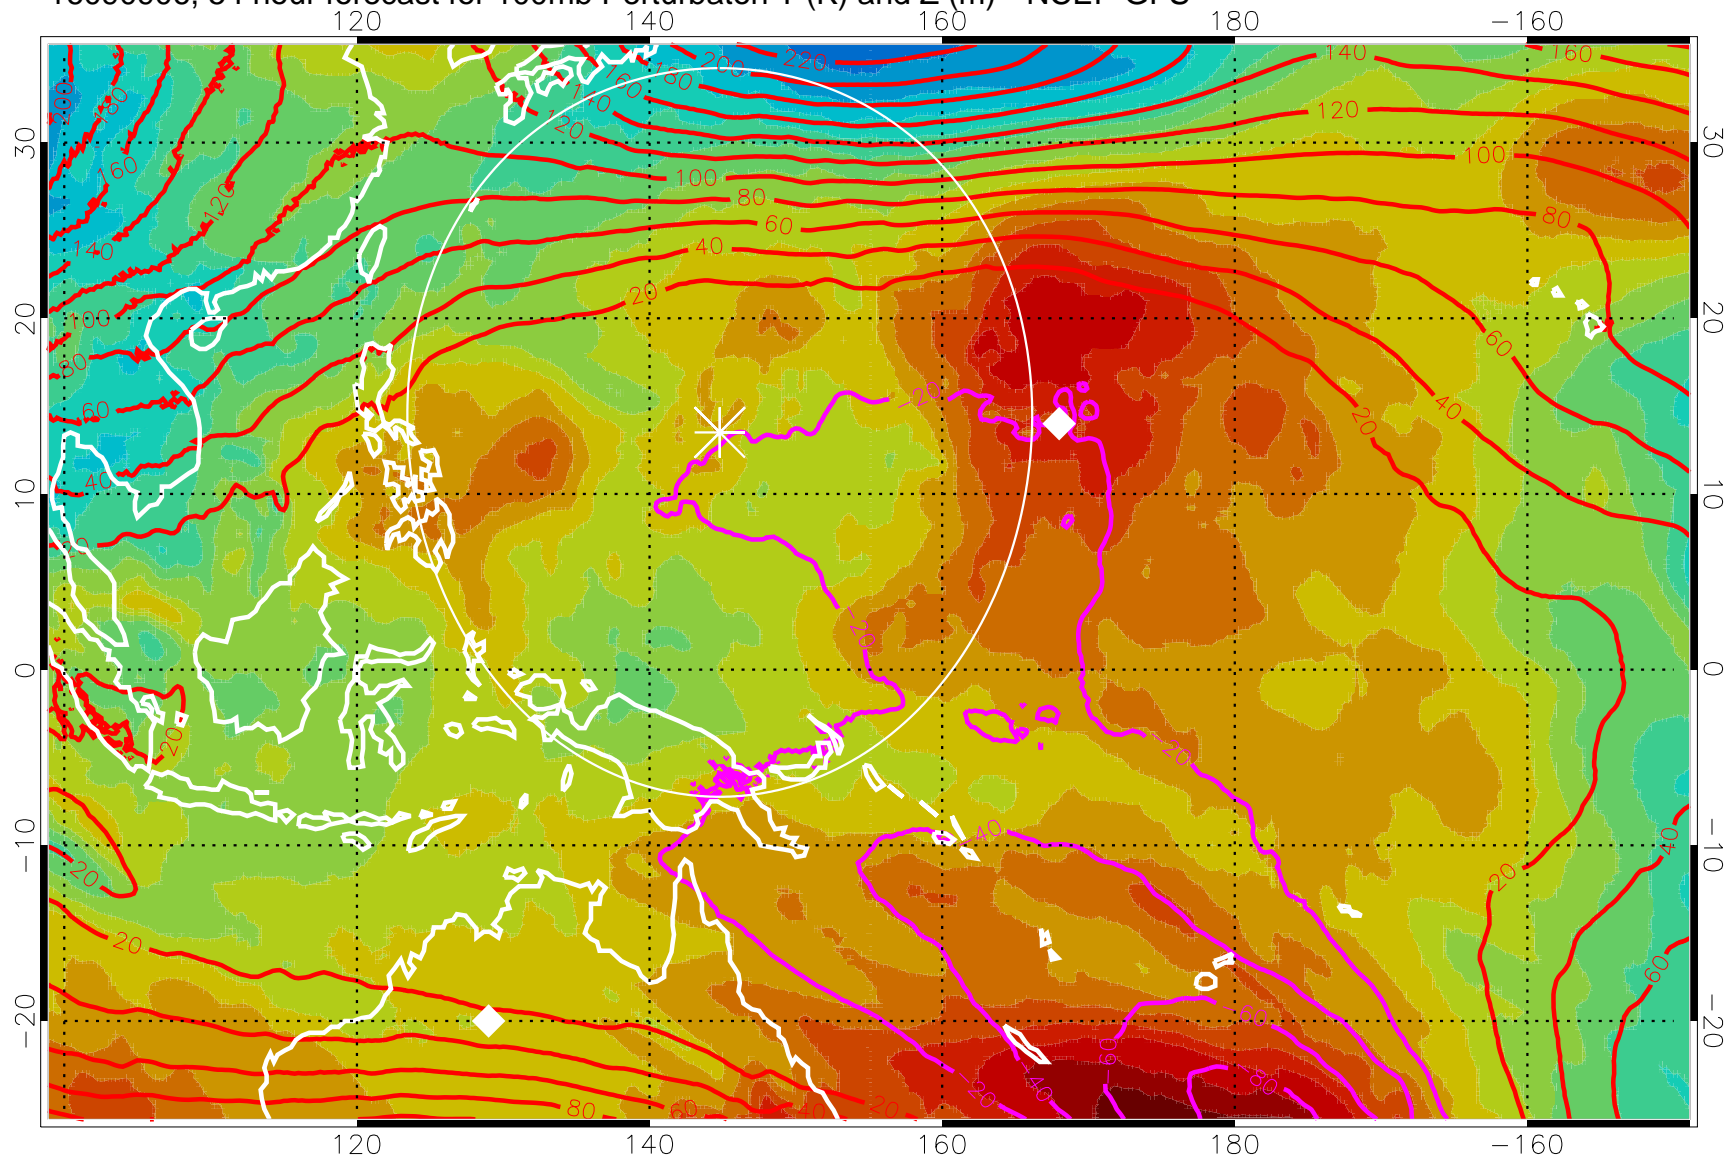

16090906, 54 hour forecast for 100mb Perturbaton T (K) and Z (m)-- NCEP GFS

Contours are 100 mbar Z perturbation (m)
Positive Z Contours
Negative Z Contours
Diamonds-mean pos. of anticyclones

Range ring of 2304 km