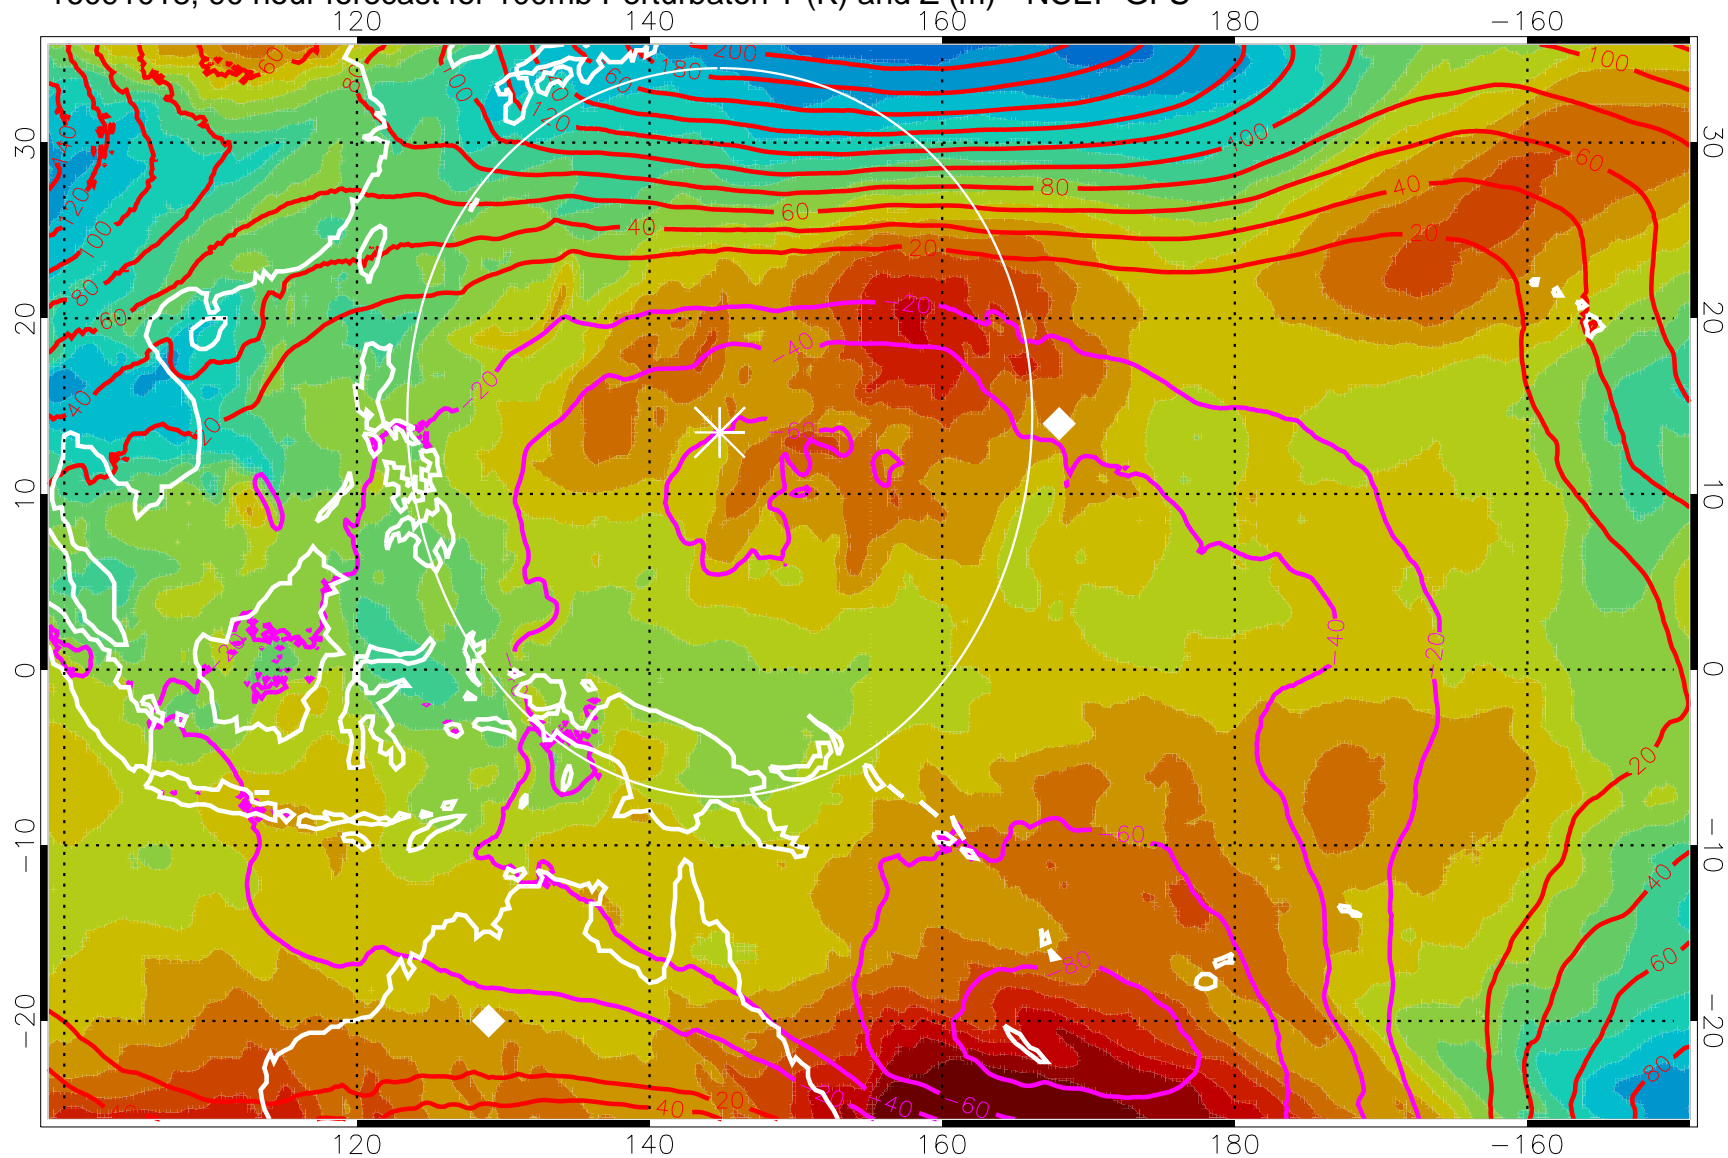

16091018, 90 hour forecast for 100mb Perturbaton T (K) and Z (m)-- NCEP GFS

Contours are 100 mbar Z perturbation (m)
Positive Z Contours
Negative Z Contours
Diamonds-mean pos. of anticyclones

Range ring of 2304 km