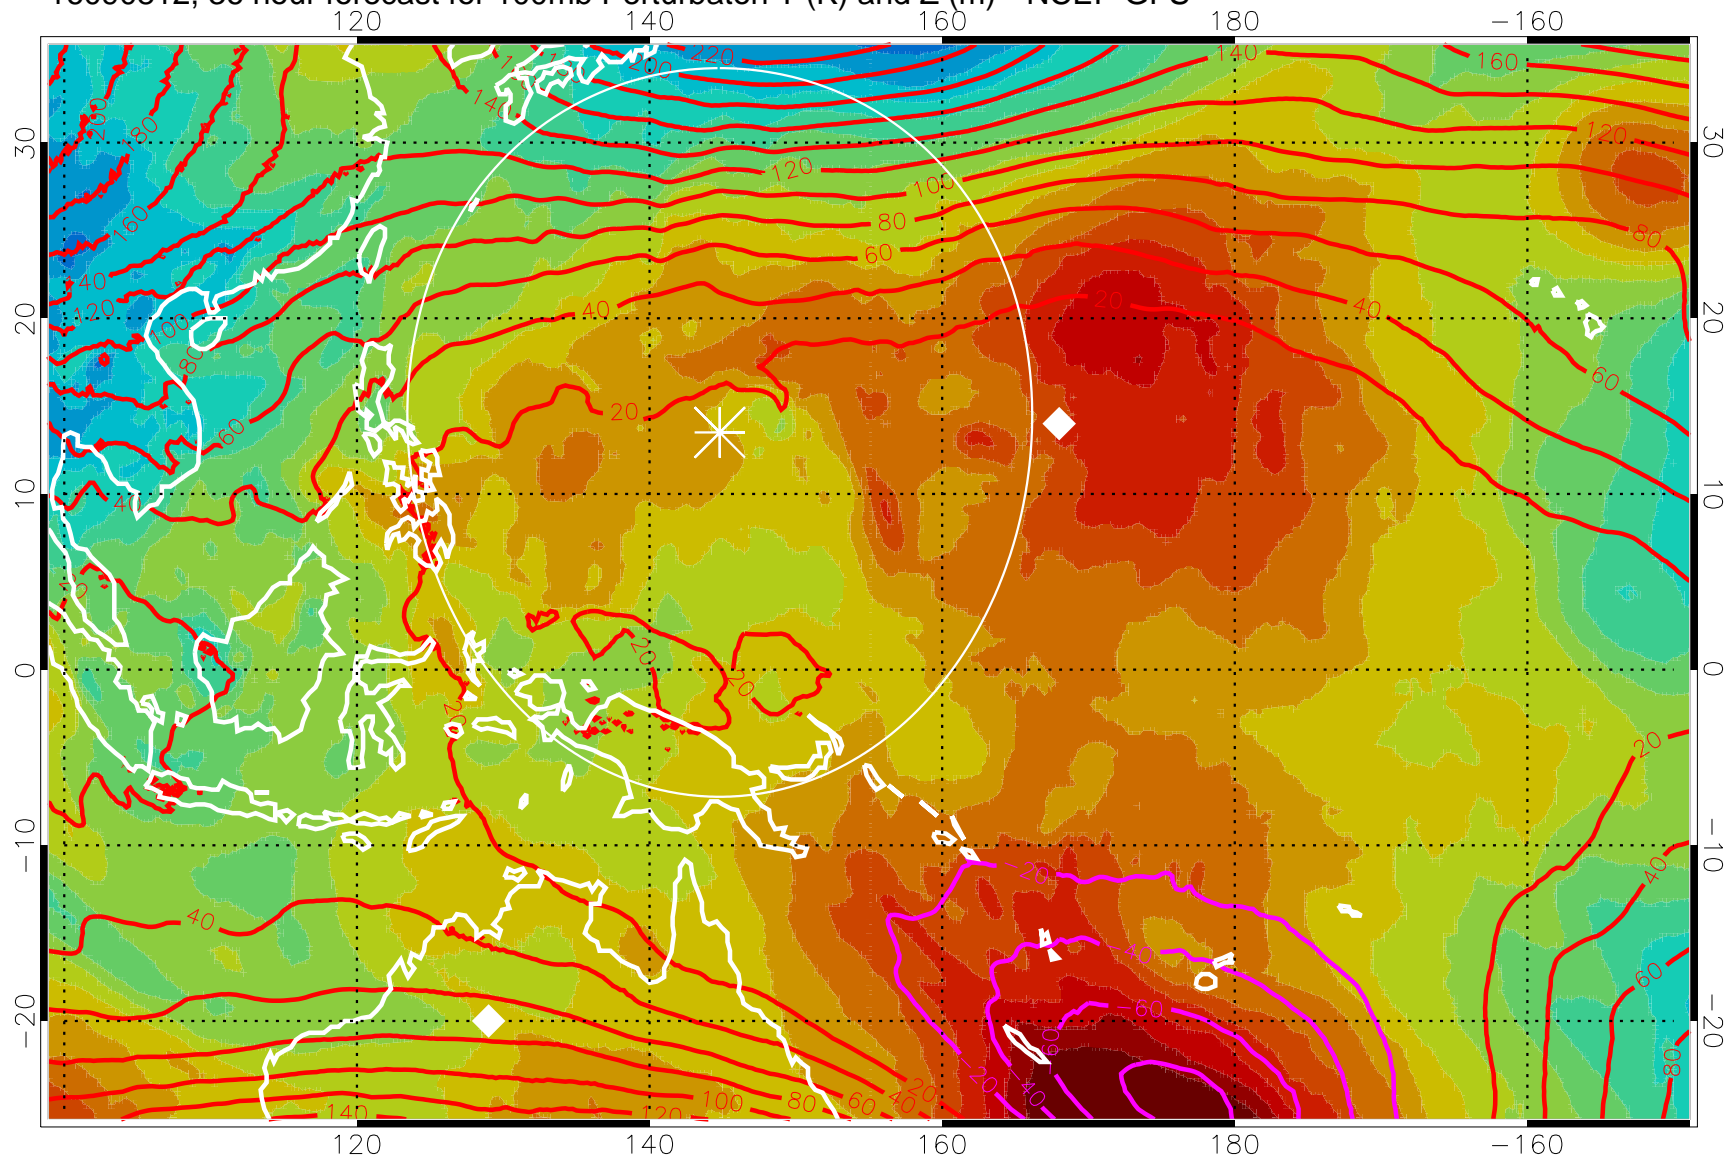

16090812, 36 hour forecast for 100mb Perturbaton T (K) and Z (m)-- NCEP GFS

Contours are 100 mbar Z perturbation (m)
Positive Z Contours
Negative Z Contours
Diamonds-mean pos. of anticyclones

Range ring of 2304 km