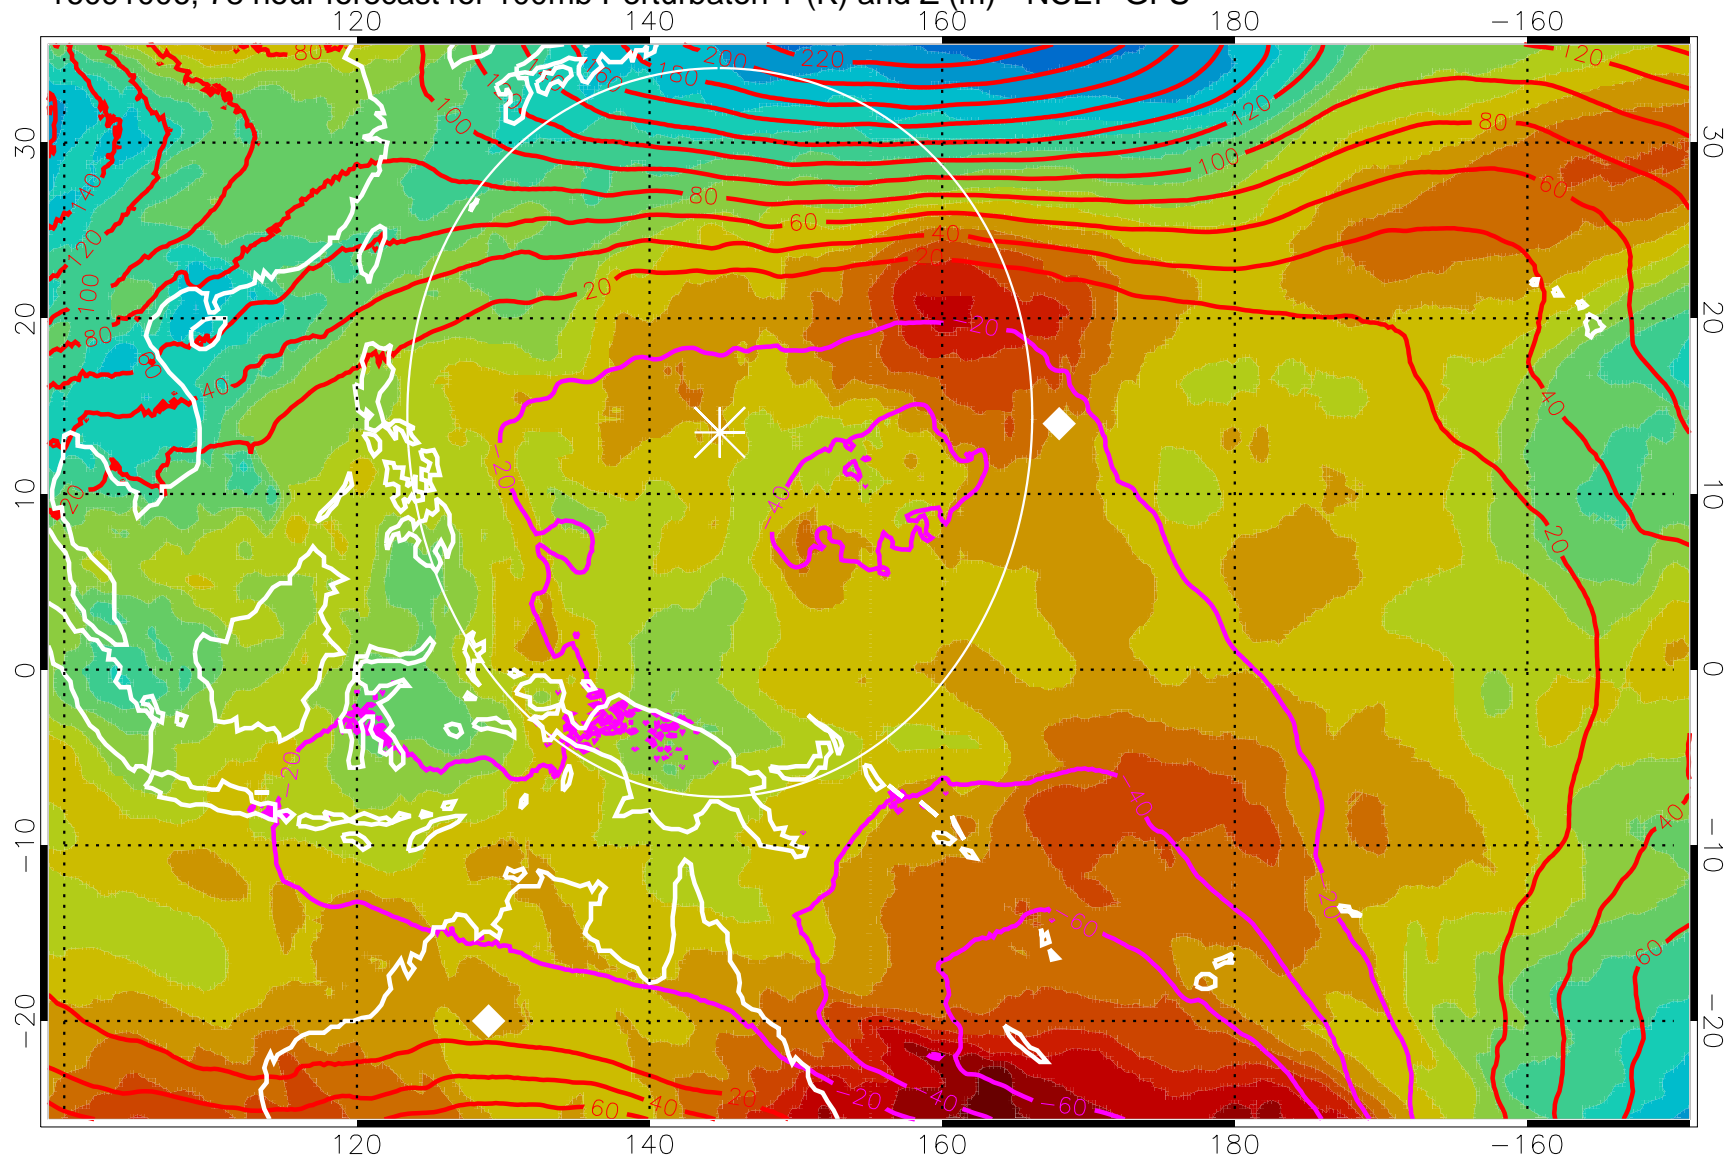

16091006, 78 hour forecast for 100mb Perturbaton T (K) and Z (m)-- NCEP GFS

Contours are 100 mbar Z perturbation (m)
Positive Z Contours
Negative Z Contours
Diamonds-mean pos. of anticyclones

Range ring of 2304 km