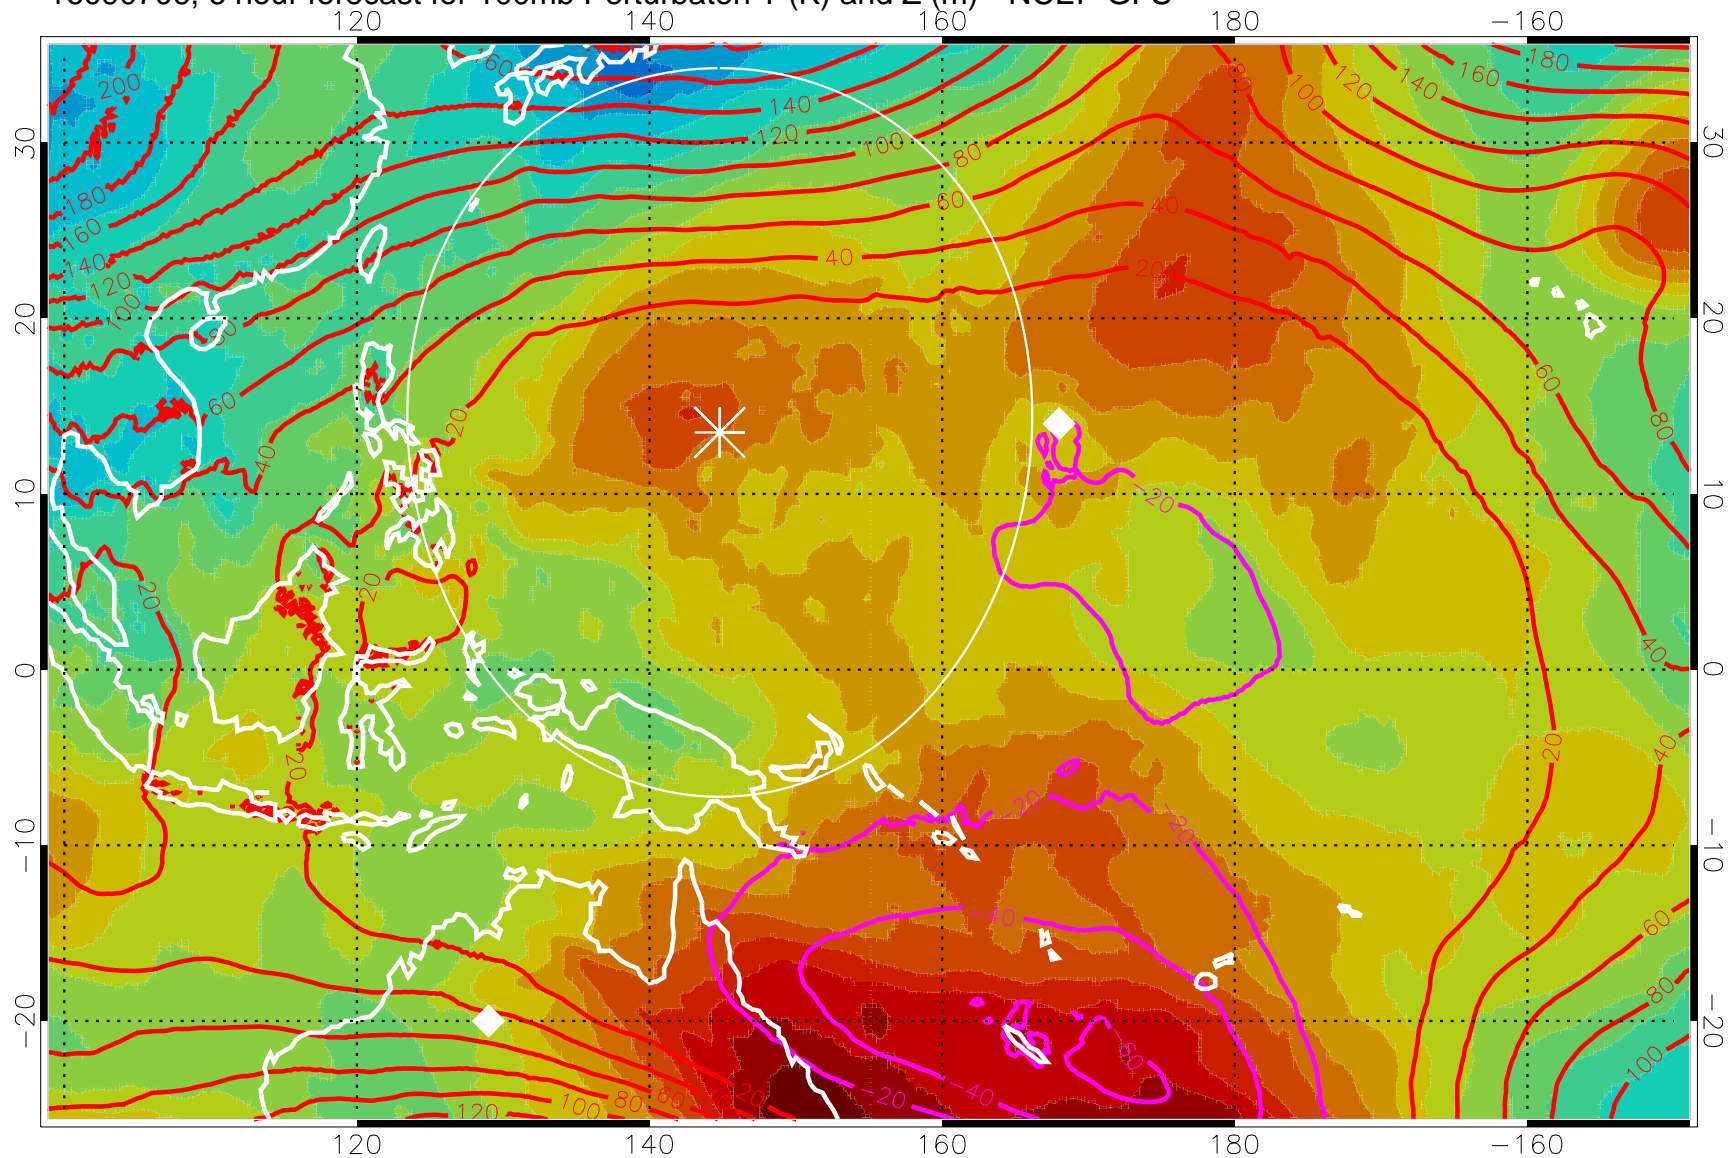

16090706, 6 hour forecast for 100mb Perturbaton T (K) and Z (m)-- NCEP GFS

Contours are 100 mbar Z perturbation (m)
Positive Z Contours
Negative Z Contours
Diamonds-mean pos. of anticyclones

Range ring of 2304 km