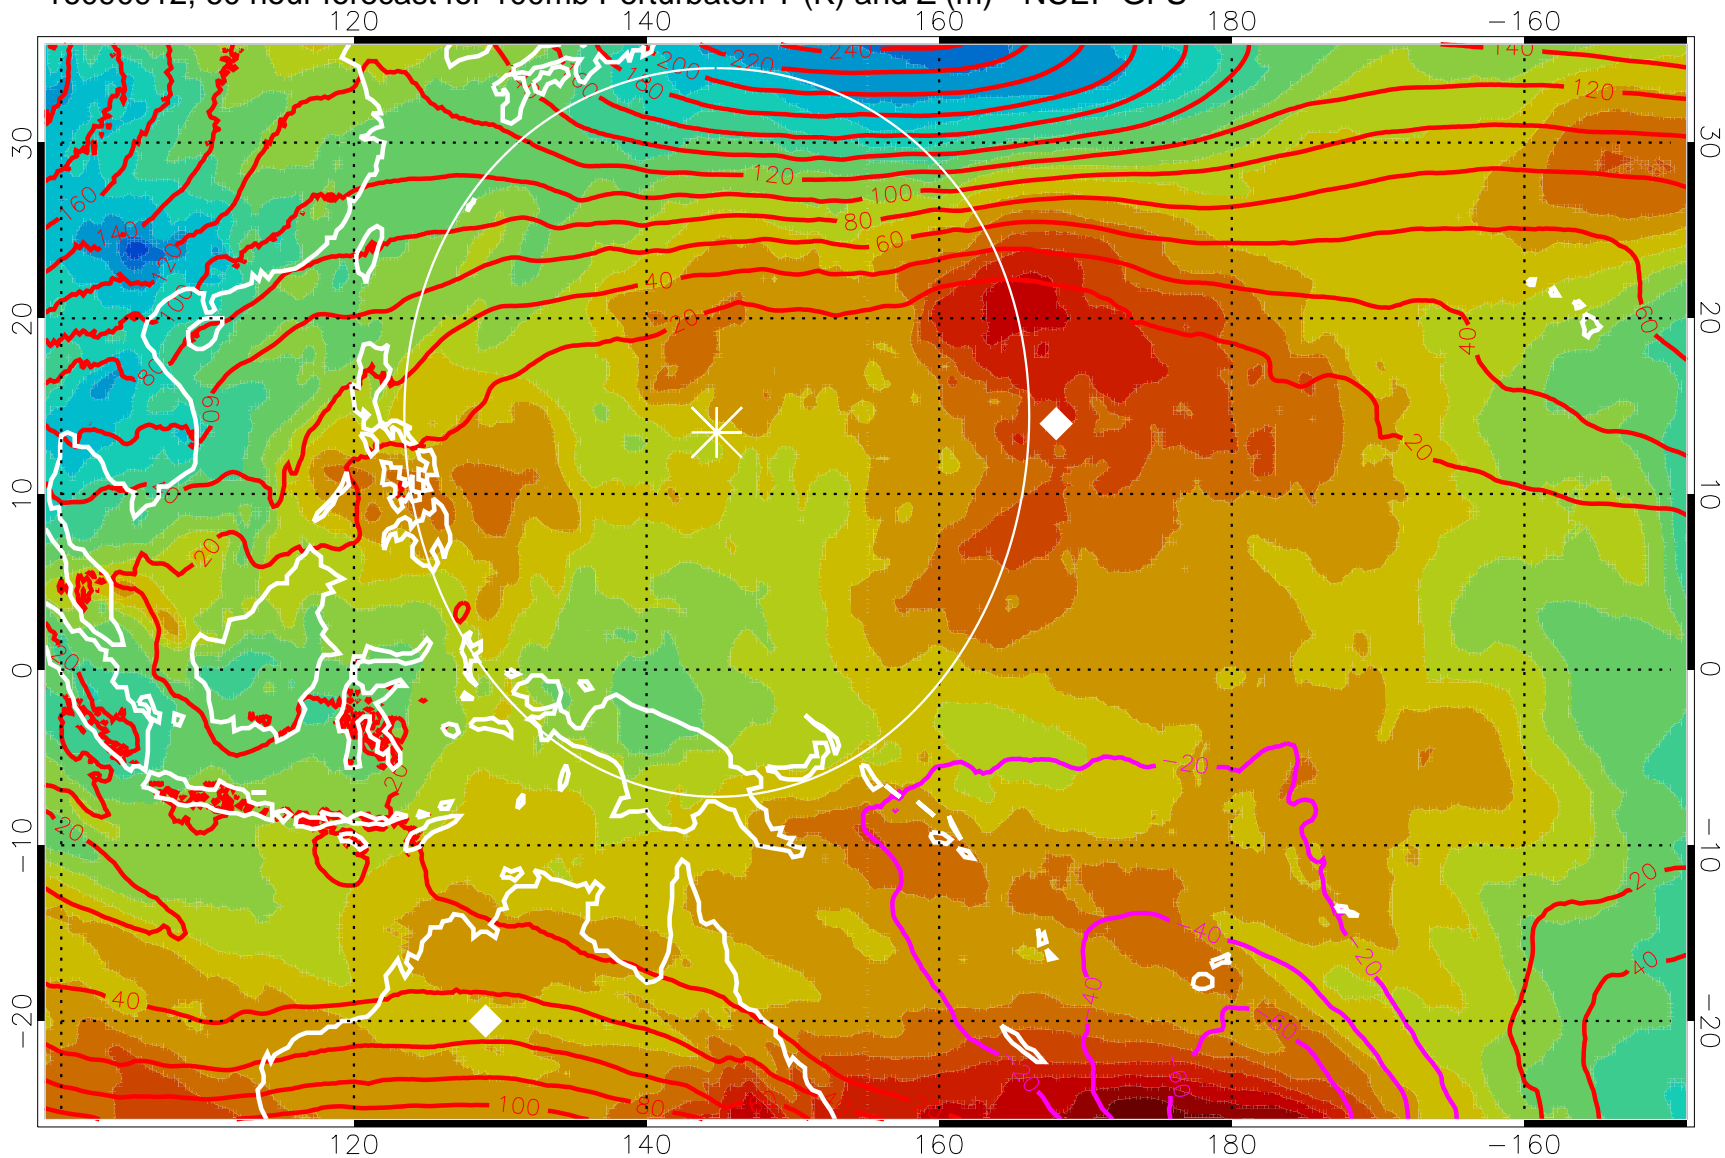

16090912, 60 hour forecast for 100mb Perturbaton T (K) and Z (m)-- NCEP GFS

Contours are 100 mbar Z perturbation (m)
Positive Z Contours
Negative Z Contours
Diamonds-mean pos. of anticyclones

Range ring of 2304 km