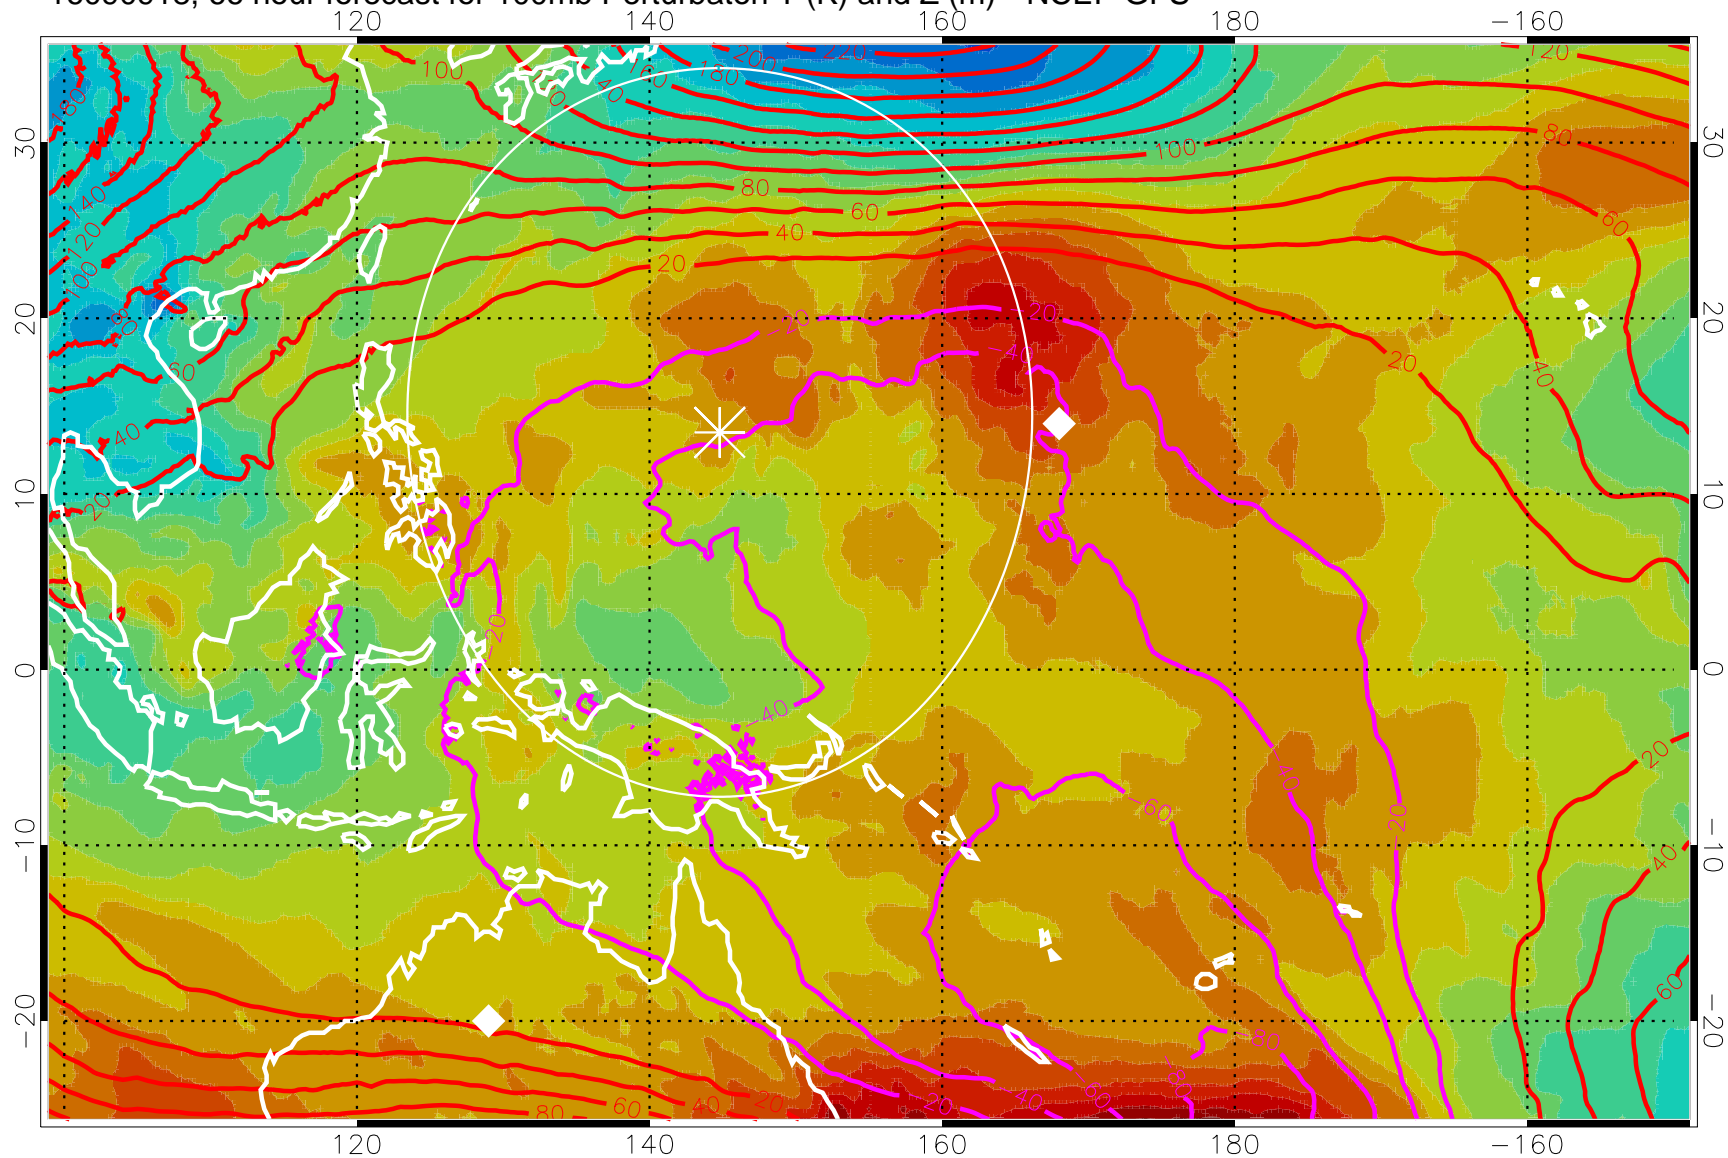

16090918, 66 hour forecast for 100mb Perturbaton T (K) and Z (m)-- NCEP GFS

Contours are 100 mbar Z perturbation (m)
Positive Z Contours
Negative Z Contours
Diamonds-mean pos. of anticyclones

Range ring of 2304 km