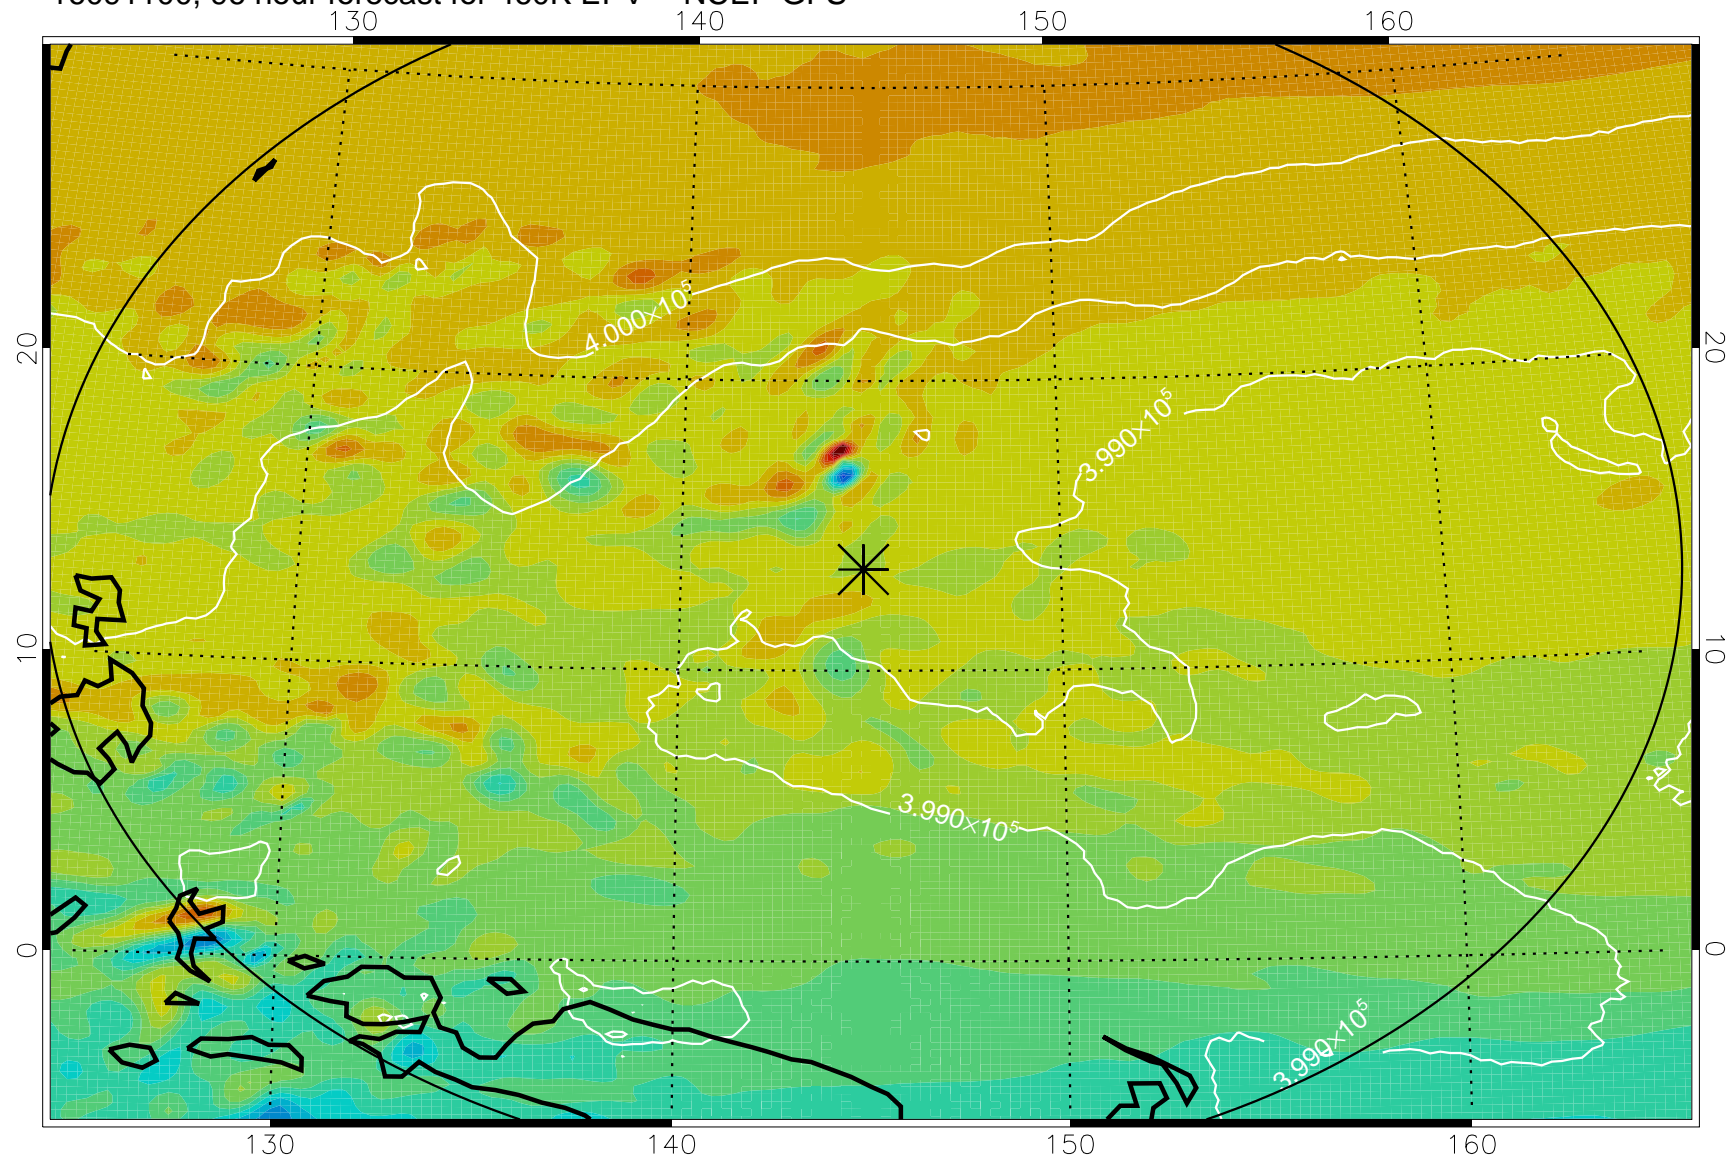

16091006, 78 hour forecast for 460K EPV -- NCEP GFS

460K Montgomery Streamfunction, white

Range ring of 2304 km

16091012, 84 hour forecast for 460K EPV -- NCEP GFS

460K Montgomery Streamfunction, white

Range ring of 2304 km

16091018, 90 hour forecast for 460K EPV -- NCEP GFS

460K Montgomery Streamfunction, white

Range ring of 2304 km

16091100, 96 hour forecast for 460K EPV -- NCEP GFS

460K Montgomery Streamfunction, white

Range ring of 2304 km

16091106, 102 hour forecast for 460K EPV -- NCEP GFS

460K Montgomery Streamfunction, white

Range ring of 2304 km

16091112, 108 hour forecast for 460K EPV -- NCEP GFS

460K Montgomery Streamfunction, white

Range ring of 2304 km

16091118, 114 hour forecast for 460K EPV -- NCEP GFS

460K Montgomery Streamfunction, white

Range ring of 2304 km

16091200, 120 hour forecast for 460K EPV -- NCEP GFS

460K Montgomery Streamfunction, white

Range ring of 2304 km