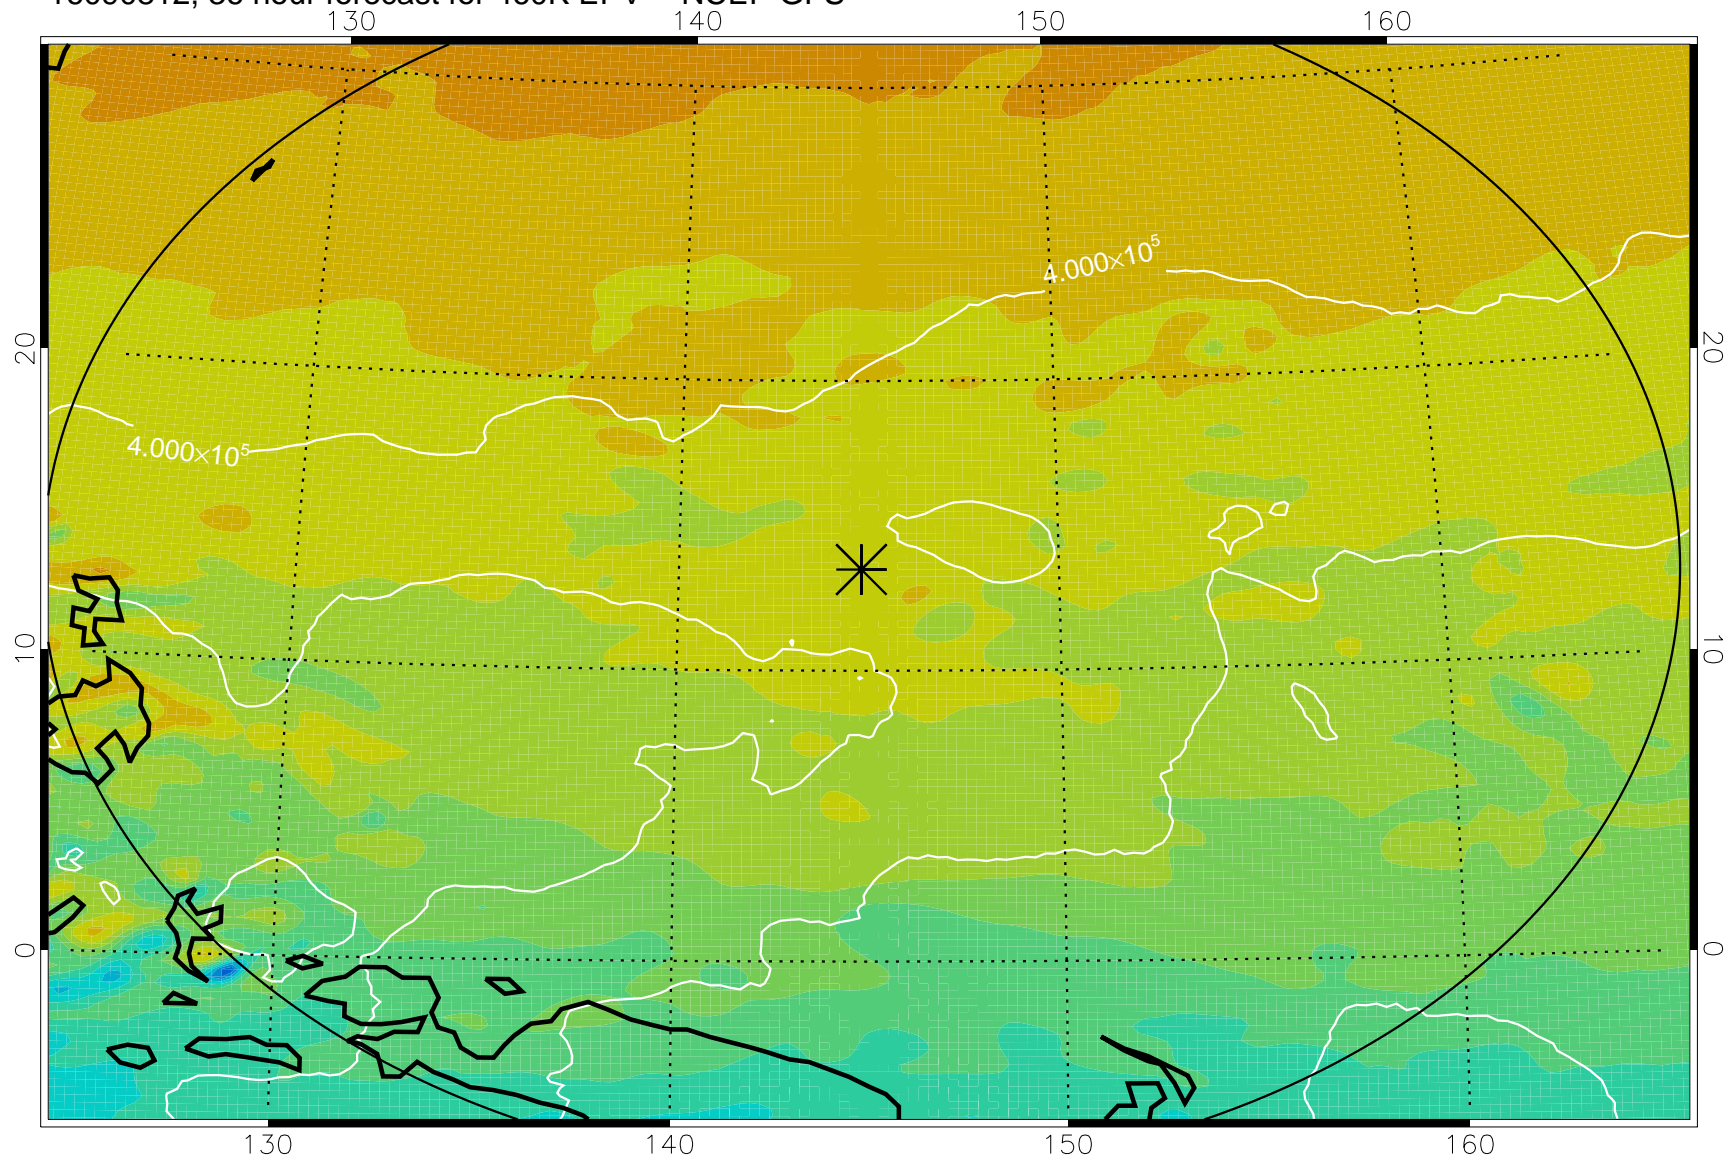

16090718, 18 hour forecast for 460K EPV -- NCEP GFS

460K Montgomery Streamfunction, white

Range ring of 2304 km

16090800, 24 hour forecast for 460K EPV -- NCEP GFS

460K Montgomery Streamfunction, white

Range ring of 2304 km

16090806, 30 hour forecast for 460K EPV -- NCEP GFS

460K Montgomery Streamfunction, white

Range ring of 2304 km

16090812, 36 hour forecast for 460K EPV -- NCEP GFS

460K Montgomery Streamfunction, white

Range ring of 2304 km

16090818, 42 hour forecast for 460K EPV -- NCEP GFS

460K Montgomery Streamfunction, white

Range ring of 2304 km

16090900, 48 hour forecast for 460K EPV -- NCEP GFS

460K Montgomery Streamfunction, white

Range ring of 2304 km

16091006, 78 hour forecast for 460K EPV -- NCEP GFS

460K Montgomery Streamfunction, white

Range ring of 2304 km

16091012, 84 hour forecast for 460K EPV -- NCEP GFS

460K Montgomery Streamfunction, white

Range ring of 2304 km