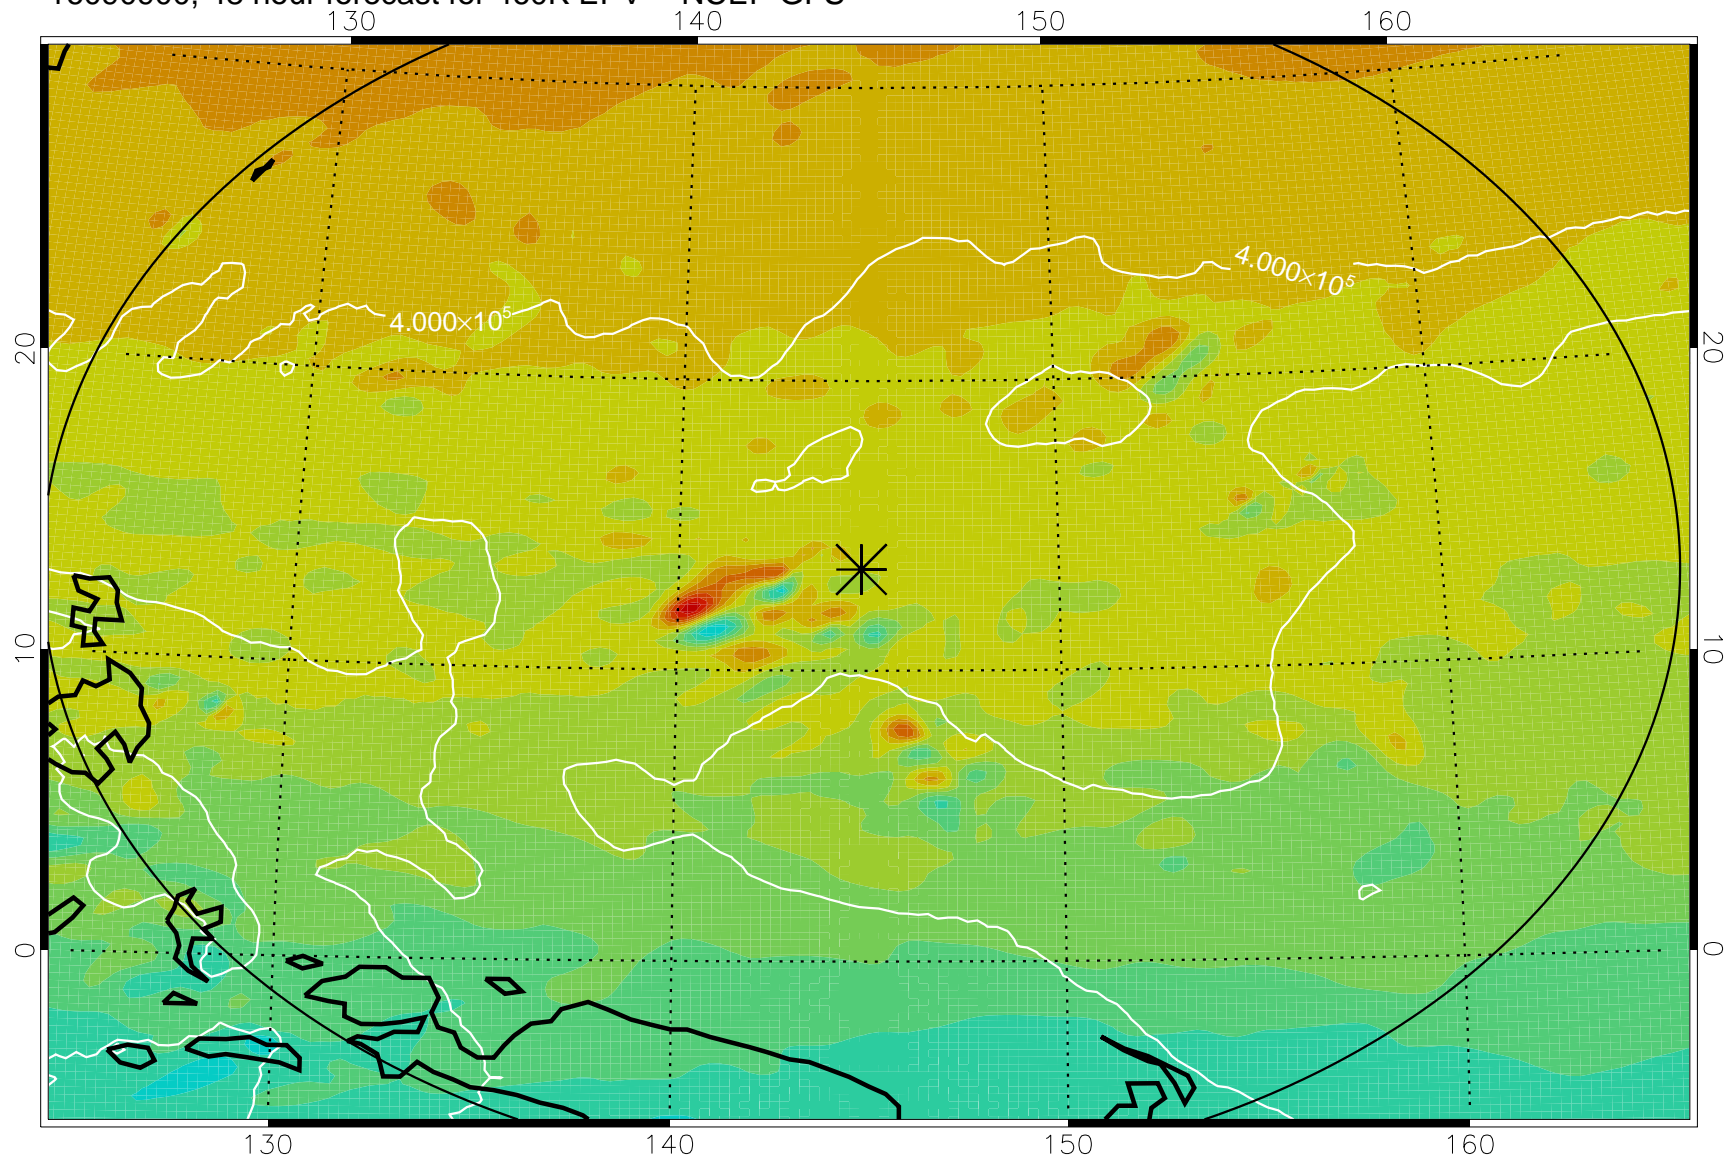

16090818, 42 hour forecast for 460K EPV -- NCEP GFS

460K Montgomery Streamfunction, white

Range ring of 2304 km

16090900, 48 hour forecast for 460K EPV -- NCEP GFS

460K Montgomery Streamfunction, white

Range ring of 2304 km

16090906, 54 hour forecast for 460K EPV -- NCEP GFS

460K Montgomery Streamfunction, white

Range ring of 2304 km

16090912, 60 hour forecast for 460K EPV -- NCEP GFS

460K Montgomery Streamfunction, white

Range ring of 2304 km

16090918, 66 hour forecast for 460K EPV -- NCEP GFS

460K Montgomery Streamfunction, white

Range ring of 2304 km

16091000, 72 hour forecast for 460K EPV -- NCEP GFS

460K Montgomery Streamfunction, white

Range ring of 2304 km

16091006, 78 hour forecast for 460K EPV -- NCEP GFS

460K Montgomery Streamfunction, white

Range ring of 2304 km

16091012, 84 hour forecast for 460K EPV -- NCEP GFS

460K Montgomery Streamfunction, white

Range ring of 2304 km