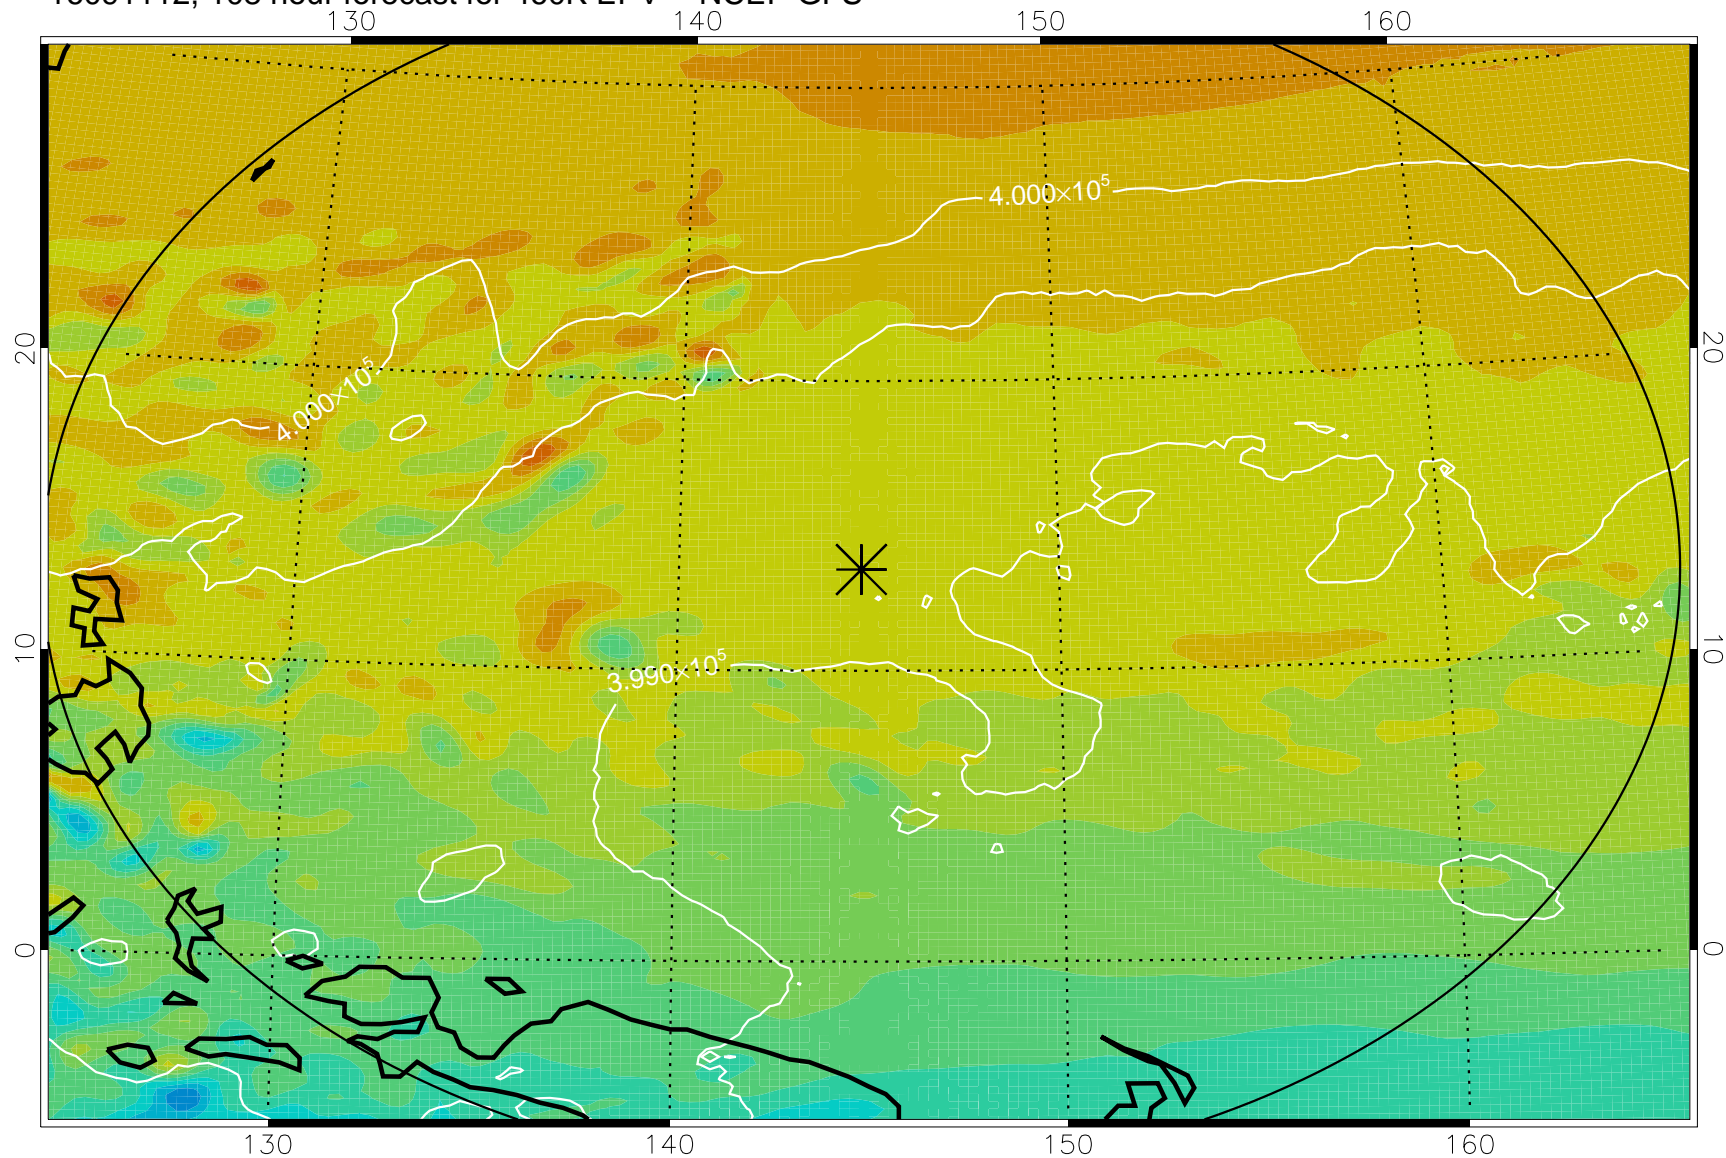

16091006, 78 hour forecast for 460K EPV -- NCEP GFS

460K Montgomery Streamfunction, white

Range ring of 2304 km

16091012, 84 hour forecast for 460K EPV -- NCEP GFS

460K Montgomery Streamfunction, white

Range ring of 2304 km

16091018, 90 hour forecast for 460K EPV -- NCEP GFS

460K Montgomery Streamfunction, white

Range ring of 2304 km

16091100, 96 hour forecast for 460K EPV -- NCEP GFS

460K Montgomery Streamfunction, white

Range ring of 2304 km

16091106, 102 hour forecast for 460K EPV -- NCEP GFS

460K Montgomery Streamfunction, white

Range ring of 2304 km

16091112, 108 hour forecast for 460K EPV -- NCEP GFS

460K Montgomery Streamfunction, white

Range ring of 2304 km

16091118, 114 hour forecast for 460K EPV -- NCEP GFS

460K Montgomery Streamfunction, white

Range ring of 2304 km

16091200, 120 hour forecast for 460K EPV -- NCEP GFS

460K Montgomery Streamfunction, white

Range ring of 2304 km