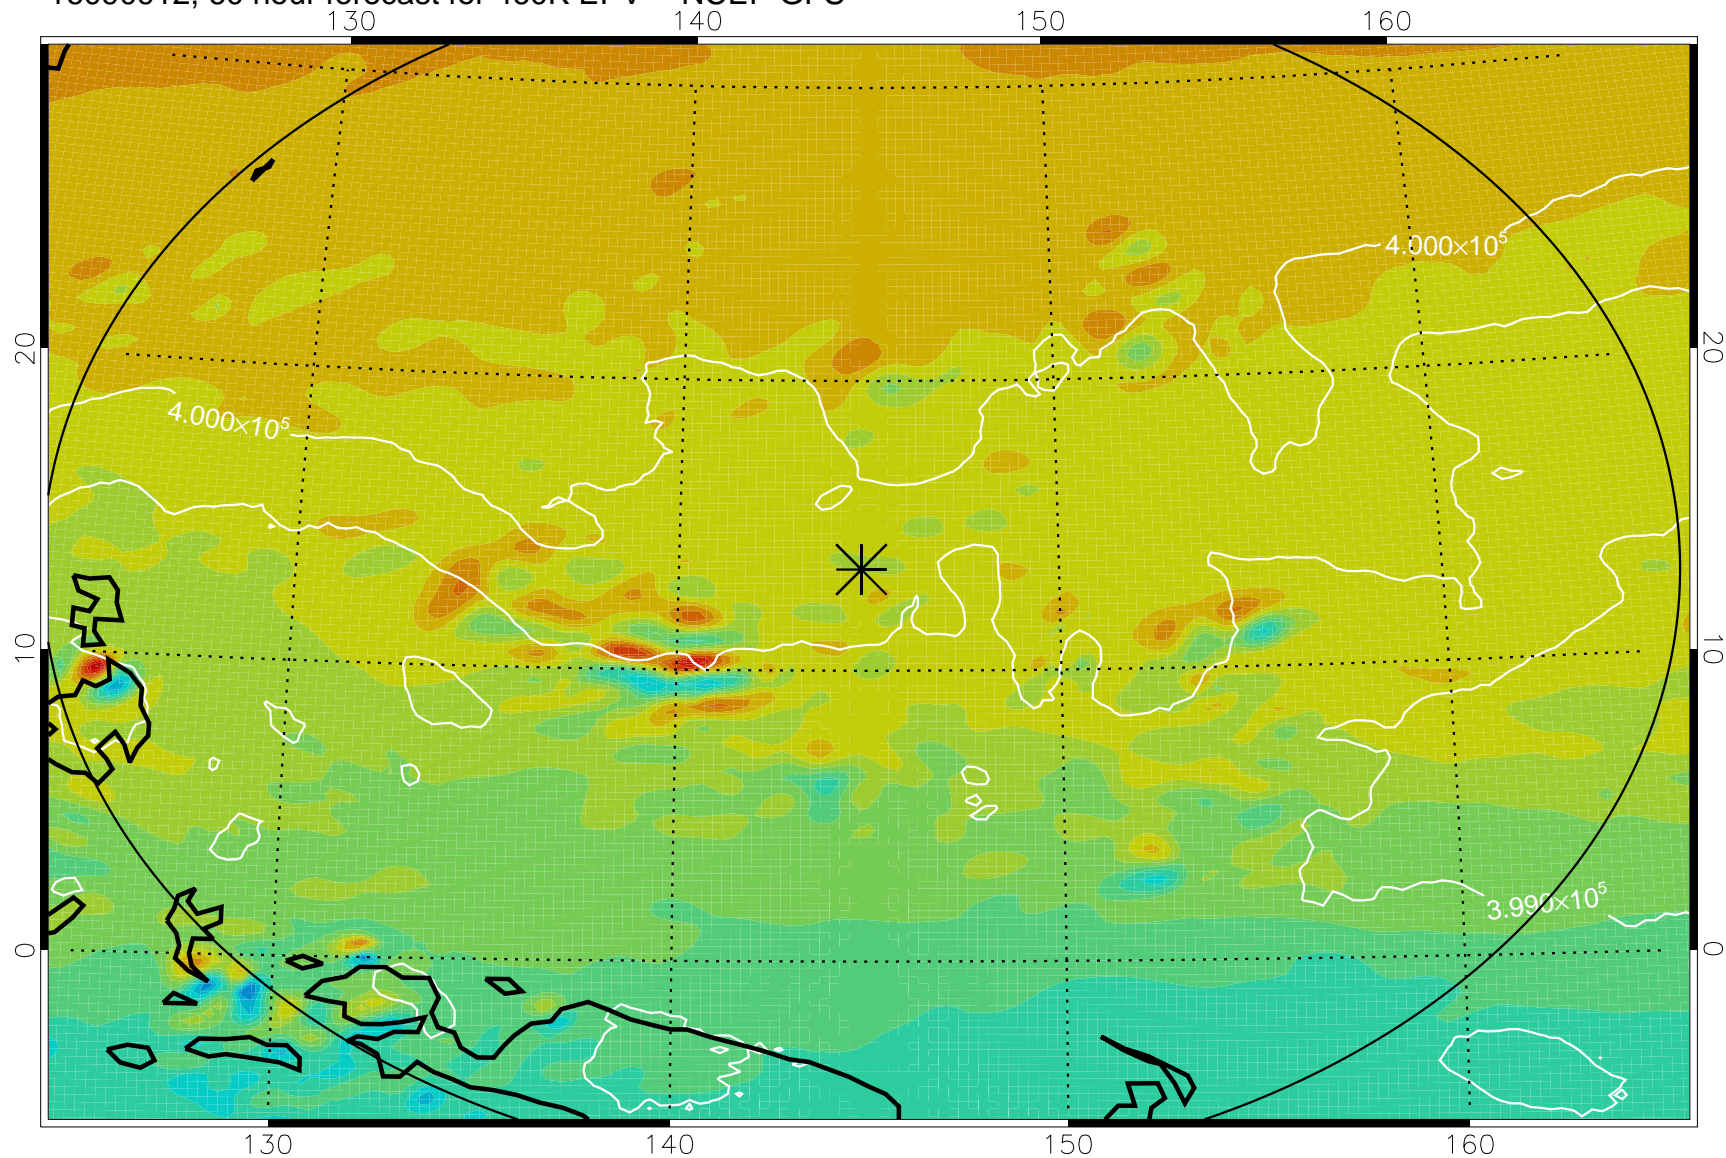

16090818, 42 hour forecast for 460K EPV -- NCEP GFS

460K Montgomery Streamfunction, white

Range ring of 2304 km

16090900, 48 hour forecast for 460K EPV -- NCEP GFS

460K Montgomery Streamfunction, white

Range ring of 2304 km

16090906, 54 hour forecast for 460K EPV -- NCEP GFS

460K Montgomery Streamfunction, white

Range ring of 2304 km

16090912, 60 hour forecast for 460K EPV -- NCEP GFS

460K Montgomery Streamfunction, white

Range ring of 2304 km

16090918, 66 hour forecast for 460K EPV -- NCEP GFS

460K Montgomery Streamfunction, white

Range ring of 2304 km

16091000, 72 hour forecast for 460K EPV -- NCEP GFS

460K Montgomery Streamfunction, white

Range ring of 2304 km

16091006, 78 hour forecast for 460K EPV -- NCEP GFS

460K Montgomery Streamfunction, white

Range ring of 2304 km

16091012, 84 hour forecast for 460K EPV -- NCEP GFS

460K Montgomery Streamfunction, white

Range ring of 2304 km