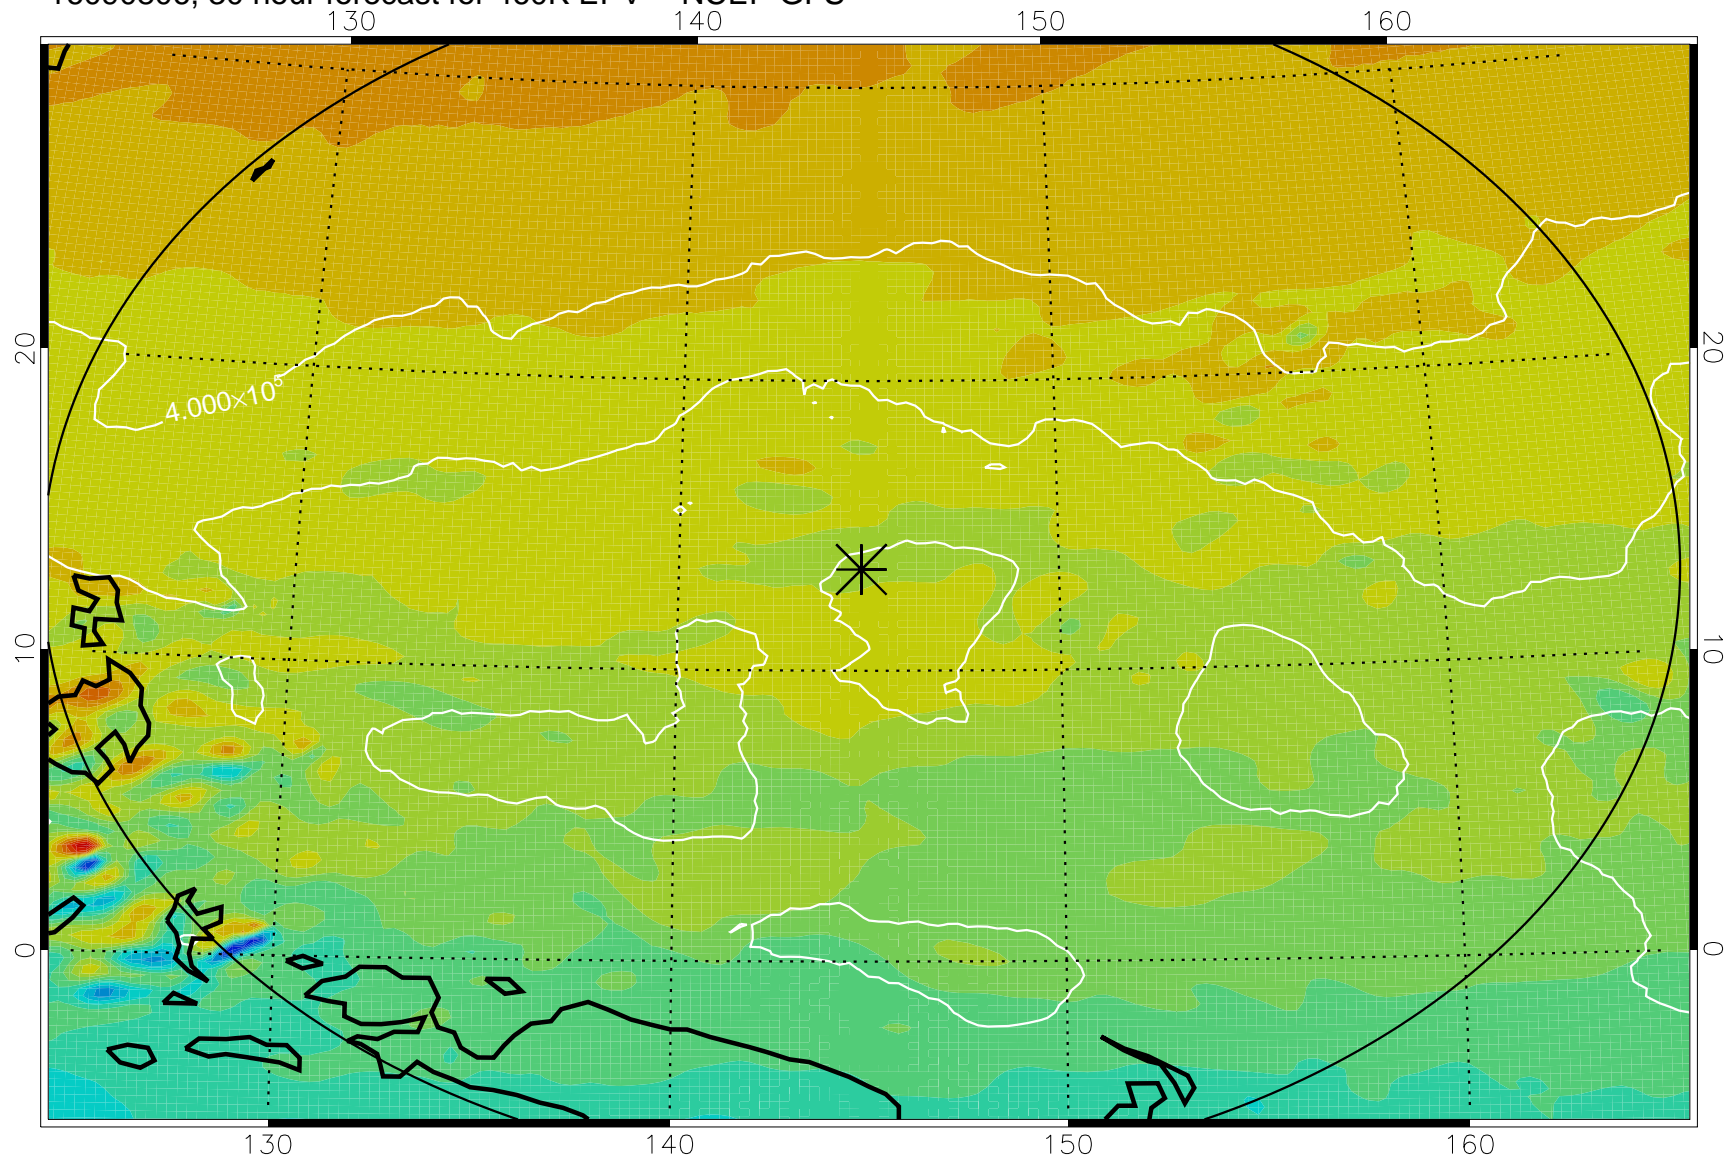

16090718, 18 hour forecast for 460K EPV -- NCEP GFS

460K Montgomery Streamfunction, white

Range ring of 2304 km

16090800, 24 hour forecast for 460K EPV -- NCEP GFS

460K Montgomery Streamfunction, white

Range ring of 2304 km

16090806, 30 hour forecast for 460K EPV -- NCEP GFS

460K Montgomery Streamfunction, white

Range ring of 2304 km

16090812, 36 hour forecast for 460K EPV -- NCEP GFS

460K Montgomery Streamfunction, white

Range ring of 2304 km

16090818, 42 hour forecast for 460K EPV -- NCEP GFS

460K Montgomery Streamfunction, white

Range ring of 2304 km

16090900, 48 hour forecast for 460K EPV -- NCEP GFS

460K Montgomery Streamfunction, white

Range ring of 2304 km

16091018, 90 hour forecast for 460K EPV -- NCEP GFS

460K Montgomery Streamfunction, white

Range ring of 2304 km

16091100, 96 hour forecast for 460K EPV -- NCEP GFS

460K Montgomery Streamfunction, white

Range ring of 2304 km