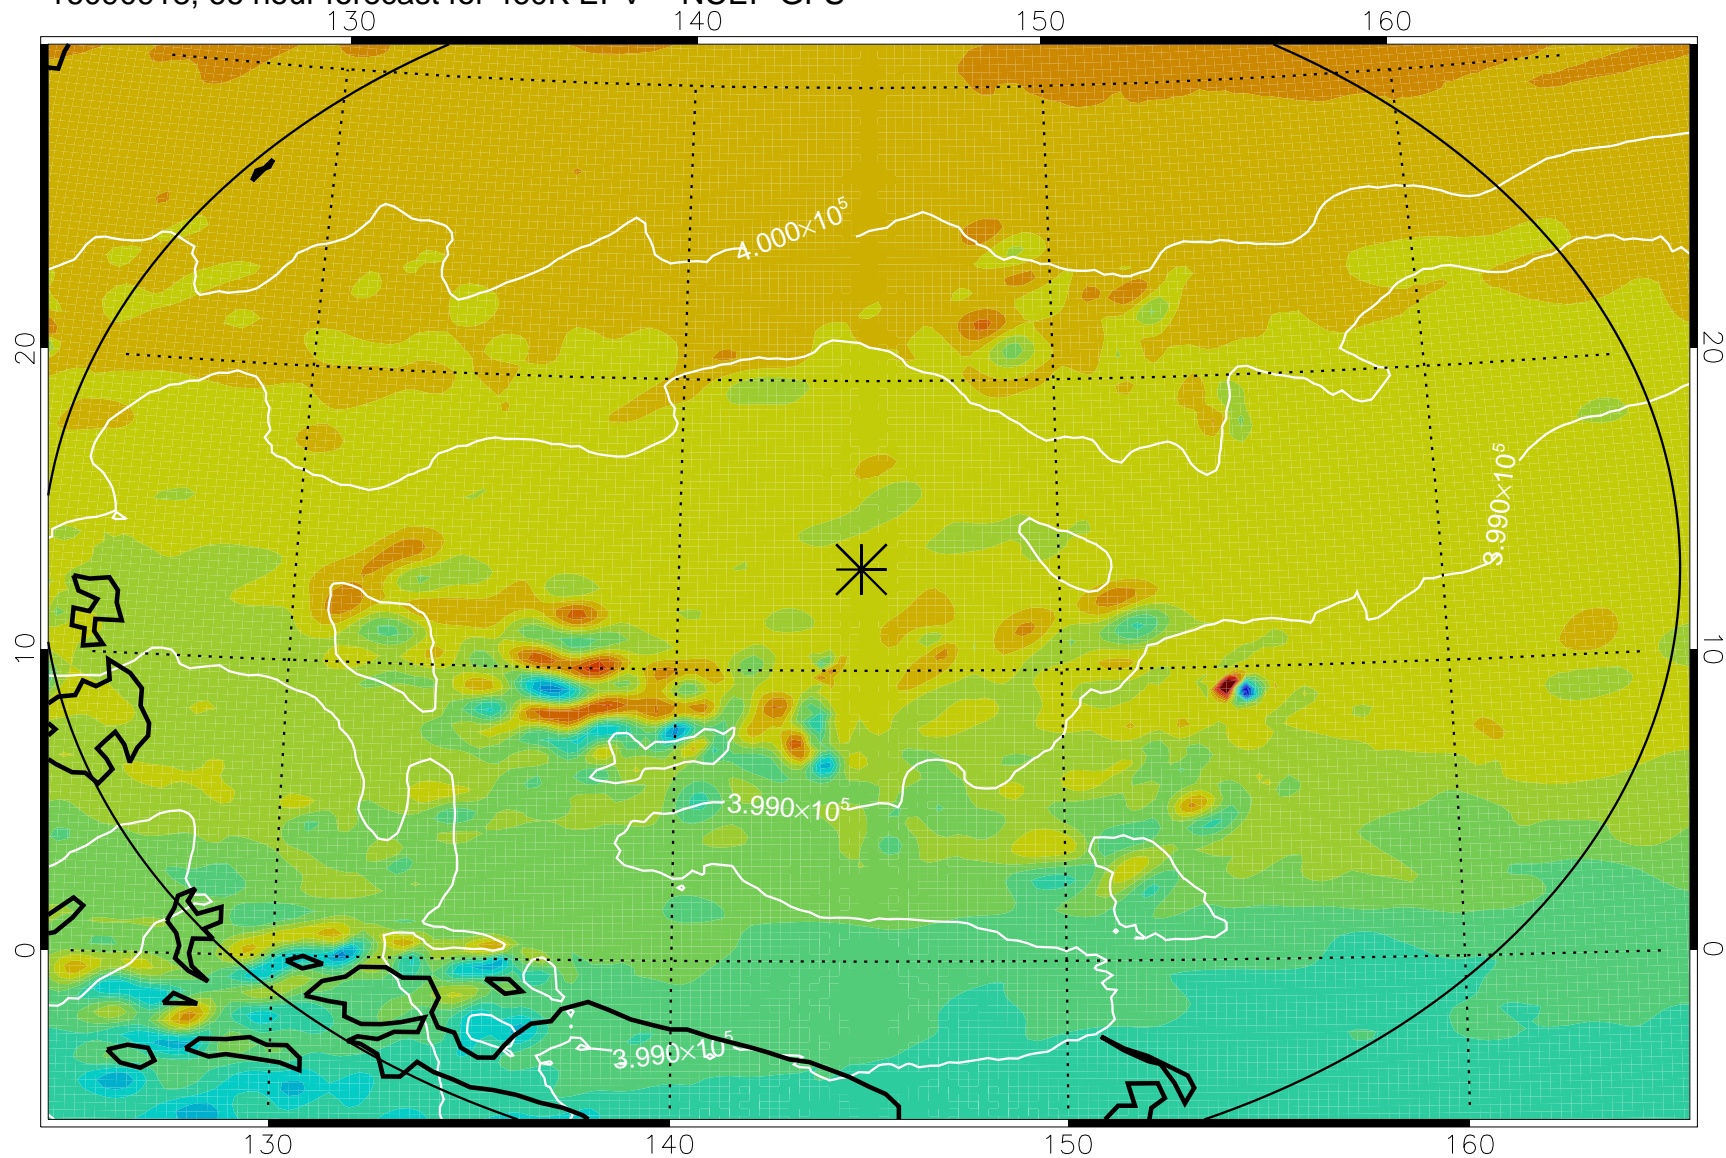

16090906, 54 hour forecast for 460K EPV -- NCEP GFS

460K Montgomery Streamfunction, white

Range ring of 2304 km

16090912, 60 hour forecast for 460K EPV -- NCEP GFS

460K Montgomery Streamfunction, white

Range ring of 2304 km

16090918, 66 hour forecast for 460K EPV -- NCEP GFS

460K Montgomery Streamfunction, white

Range ring of 2304 km

16091000, 72 hour forecast for 460K EPV -- NCEP GFS

460K Montgomery Streamfunction, white

Range ring of 2304 km

16091006, 78 hour forecast for 460K EPV -- NCEP GFS

460K Montgomery Streamfunction, white

Range ring of 2304 km

16091012, 84 hour forecast for 460K EPV -- NCEP GFS

460K Montgomery Streamfunction, white

Range ring of 2304 km

16091018, 90 hour forecast for 460K EPV -- NCEP GFS

460K Montgomery Streamfunction, white

Range ring of 2304 km

16091100, 96 hour forecast for 460K EPV -- NCEP GFS

460K Montgomery Streamfunction, white

Range ring of 2304 km