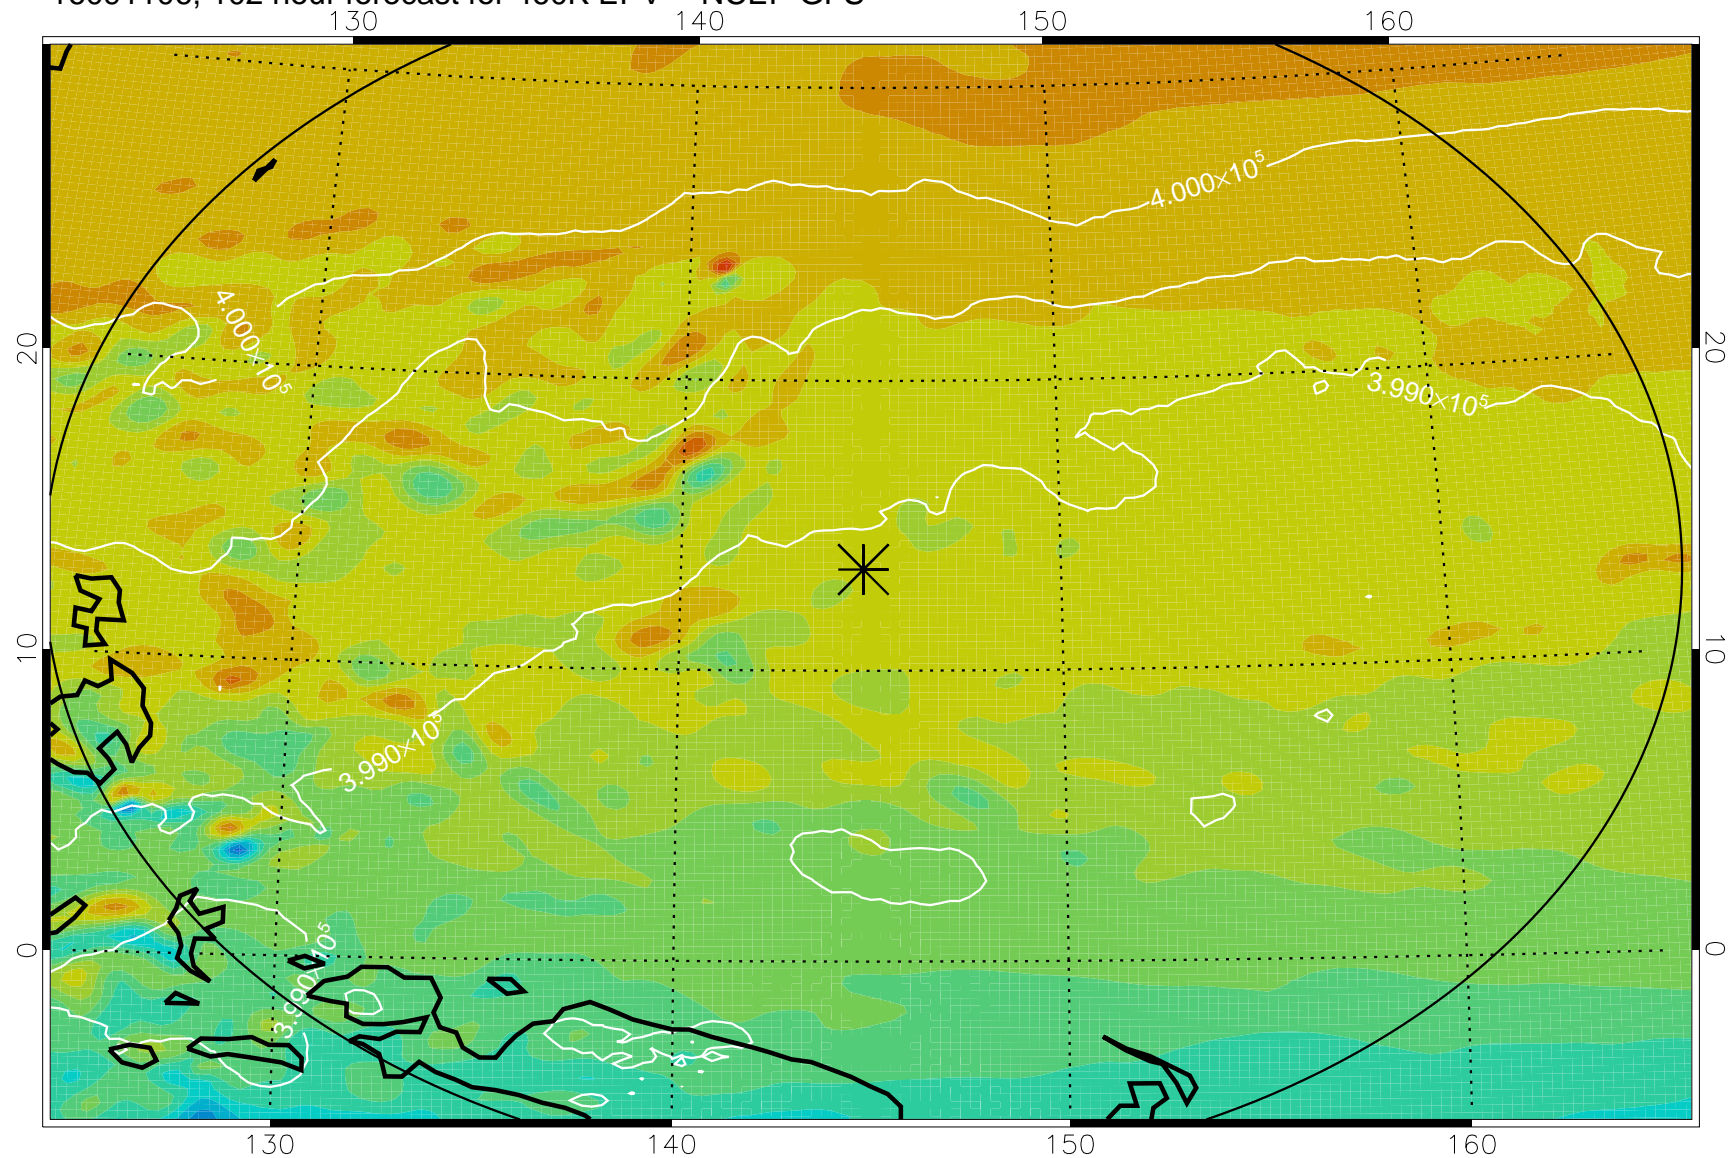

16091006, 78 hour forecast for 460K EPV -- NCEP GFS

460K Montgomery Streamfunction, white

Range ring of 2304 km

16091012, 84 hour forecast for 460K EPV -- NCEP GFS

460K Montgomery Streamfunction, white

Range ring of 2304 km

16091018, 90 hour forecast for 460K EPV -- NCEP GFS

460K Montgomery Streamfunction, white

Range ring of 2304 km

16091100, 96 hour forecast for 460K EPV -- NCEP GFS

460K Montgomery Streamfunction, white

Range ring of 2304 km

16091106, 102 hour forecast for 460K EPV -- NCEP GFS

460K Montgomery Streamfunction, white

Range ring of 2304 km

16091112, 108 hour forecast for 460K EPV -- NCEP GFS

460K Montgomery Streamfunction, white

Range ring of 2304 km

16091118, 114 hour forecast for 460K EPV -- NCEP GFS

460K Montgomery Streamfunction, white

Range ring of 2304 km

16091200, 120 hour forecast for 460K EPV -- NCEP GFS

460K Montgomery Streamfunction, white

Range ring of 2304 km