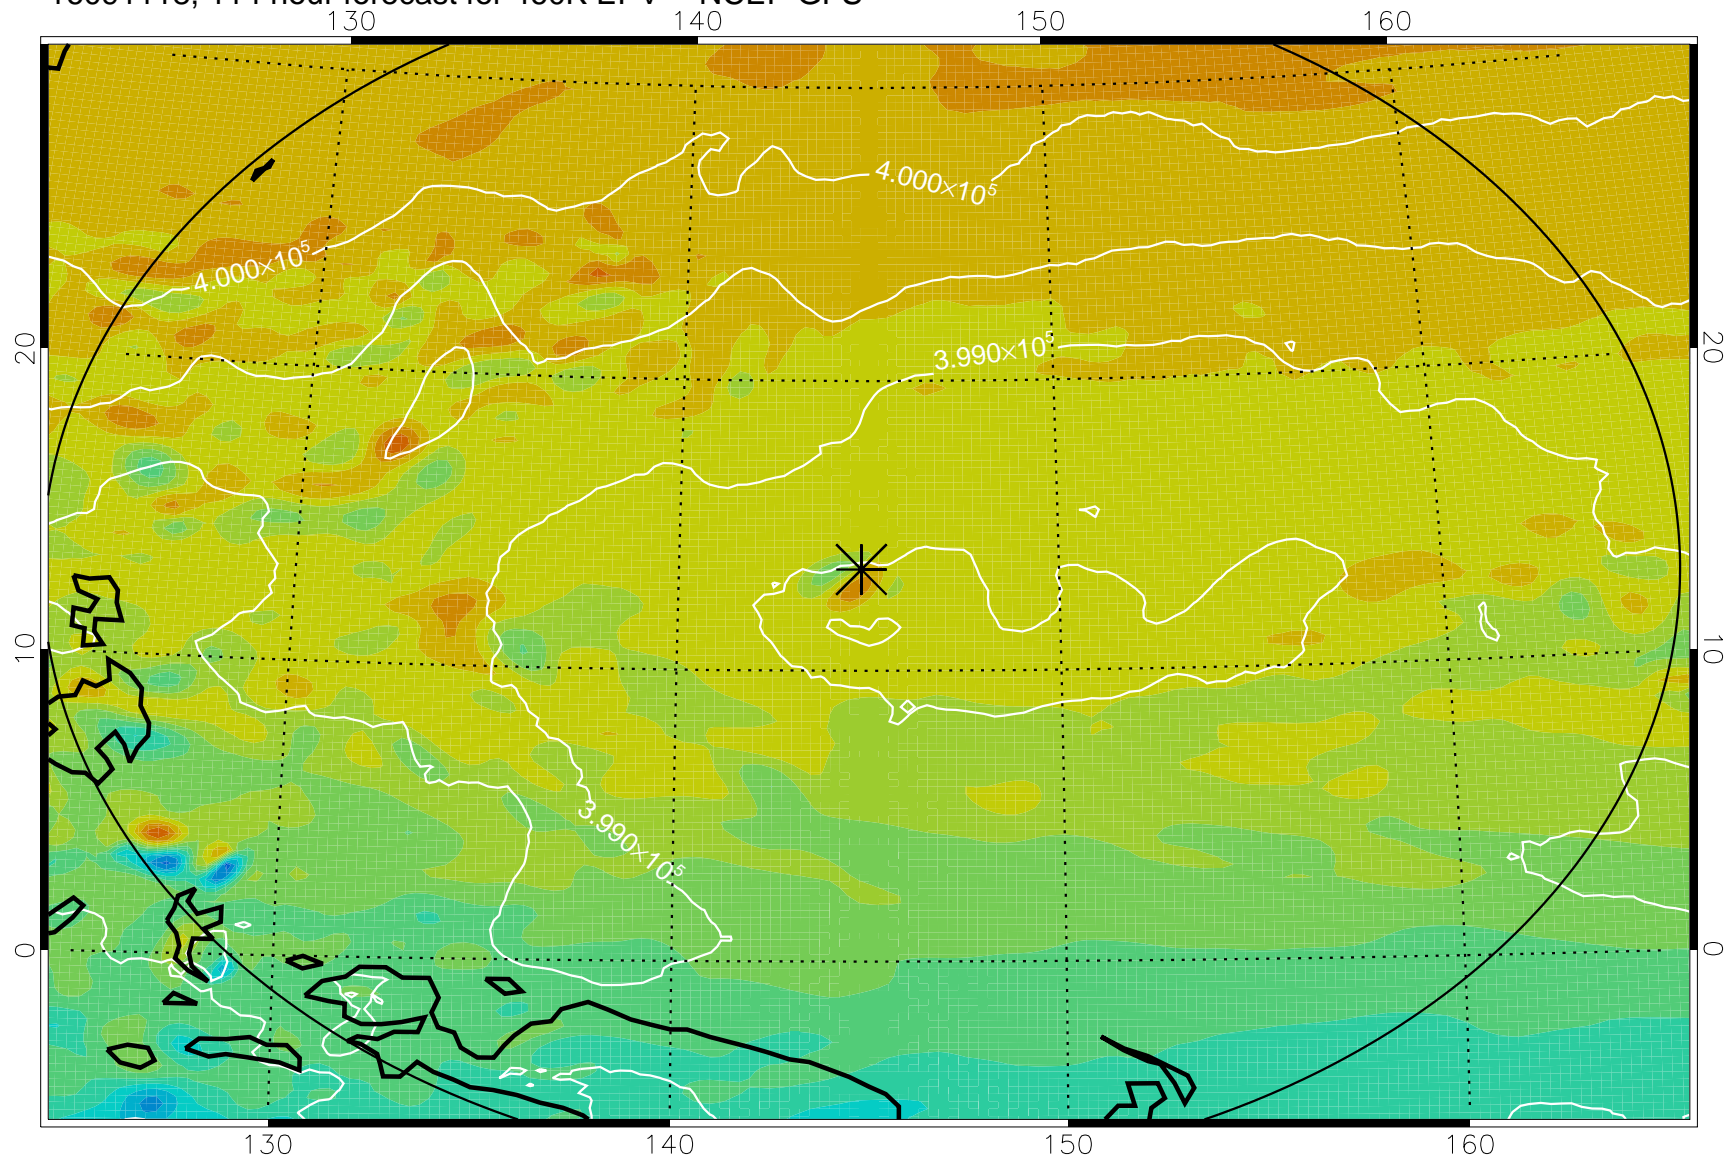

16091006, 78 hour forecast for 460K EPV -- NCEP GFS

460K Montgomery Streamfunction, white

Range ring of 2304 km

16091012, 84 hour forecast for 460K EPV -- NCEP GFS

460K Montgomery Streamfunction, white

Range ring of 2304 km

16091018, 90 hour forecast for 460K EPV -- NCEP GFS

460K Montgomery Streamfunction, white

Range ring of 2304 km

16091100, 96 hour forecast for 460K EPV -- NCEP GFS

460K Montgomery Streamfunction, white

Range ring of 2304 km

16091106, 102 hour forecast for 460K EPV -- NCEP GFS

460K Montgomery Streamfunction, white

Range ring of 2304 km

16091112, 108 hour forecast for 460K EPV -- NCEP GFS

460K Montgomery Streamfunction, white

Range ring of 2304 km

16091118, 114 hour forecast for 460K EPV -- NCEP GFS

460K Montgomery Streamfunction, white

Range ring of 2304 km

16091200, 120 hour forecast for 460K EPV -- NCEP GFS

460K Montgomery Streamfunction, white

Range ring of 2304 km