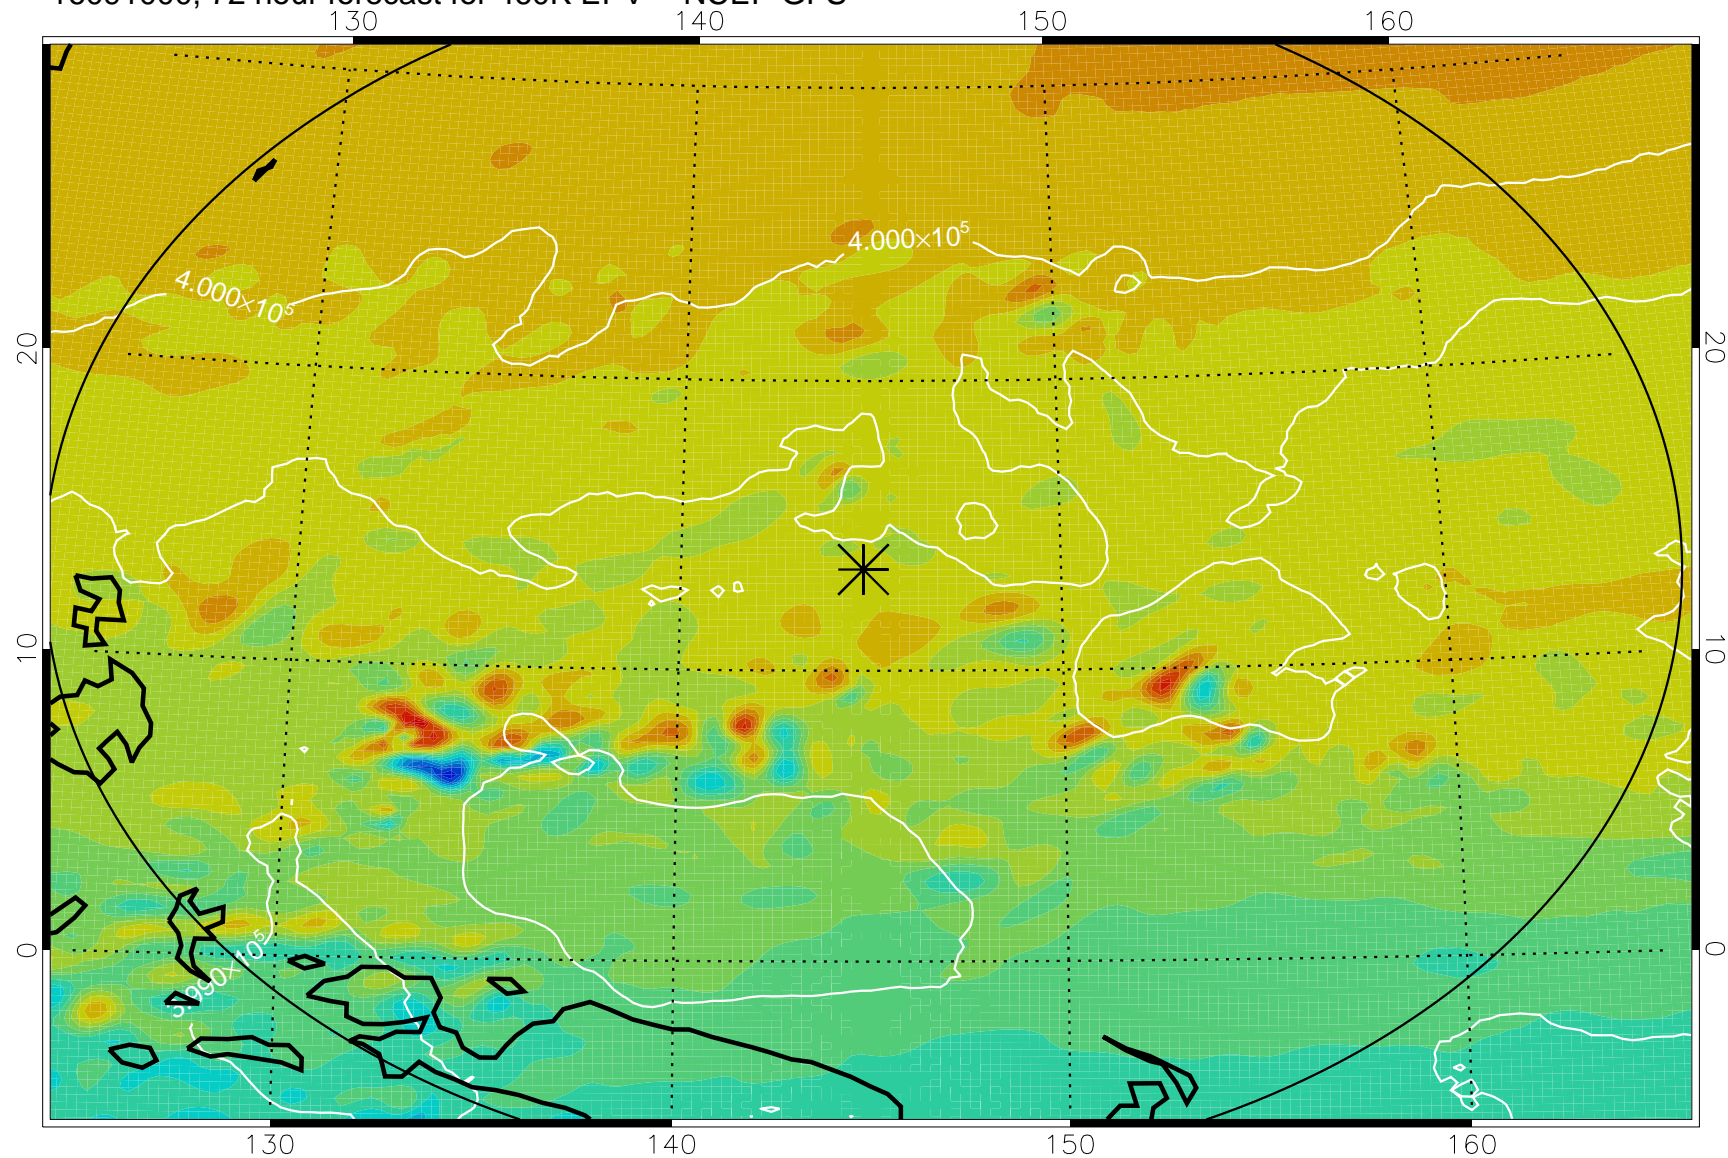

16090906, 54 hour forecast for 460K EPV -- NCEP GFS

460K Montgomery Streamfunction, white

Range ring of 2304 km

16090912, 60 hour forecast for 460K EPV -- NCEP GFS

460K Montgomery Streamfunction, white

Range ring of 2304 km

16090918, 66 hour forecast for 460K EPV -- NCEP GFS

460K Montgomery Streamfunction, white

Range ring of 2304 km

16091000, 72 hour forecast for 460K EPV -- NCEP GFS

460K Montgomery Streamfunction, white

Range ring of 2304 km

16091006, 78 hour forecast for 460K EPV -- NCEP GFS

460K Montgomery Streamfunction, white

Range ring of 2304 km

16091012, 84 hour forecast for 460K EPV -- NCEP GFS

460K Montgomery Streamfunction, white

Range ring of 2304 km

16091018, 90 hour forecast for 460K EPV -- NCEP GFS

460K Montgomery Streamfunction, white

Range ring of 2304 km

16091100, 96 hour forecast for 460K EPV -- NCEP GFS

460K Montgomery Streamfunction, white

Range ring of 2304 km