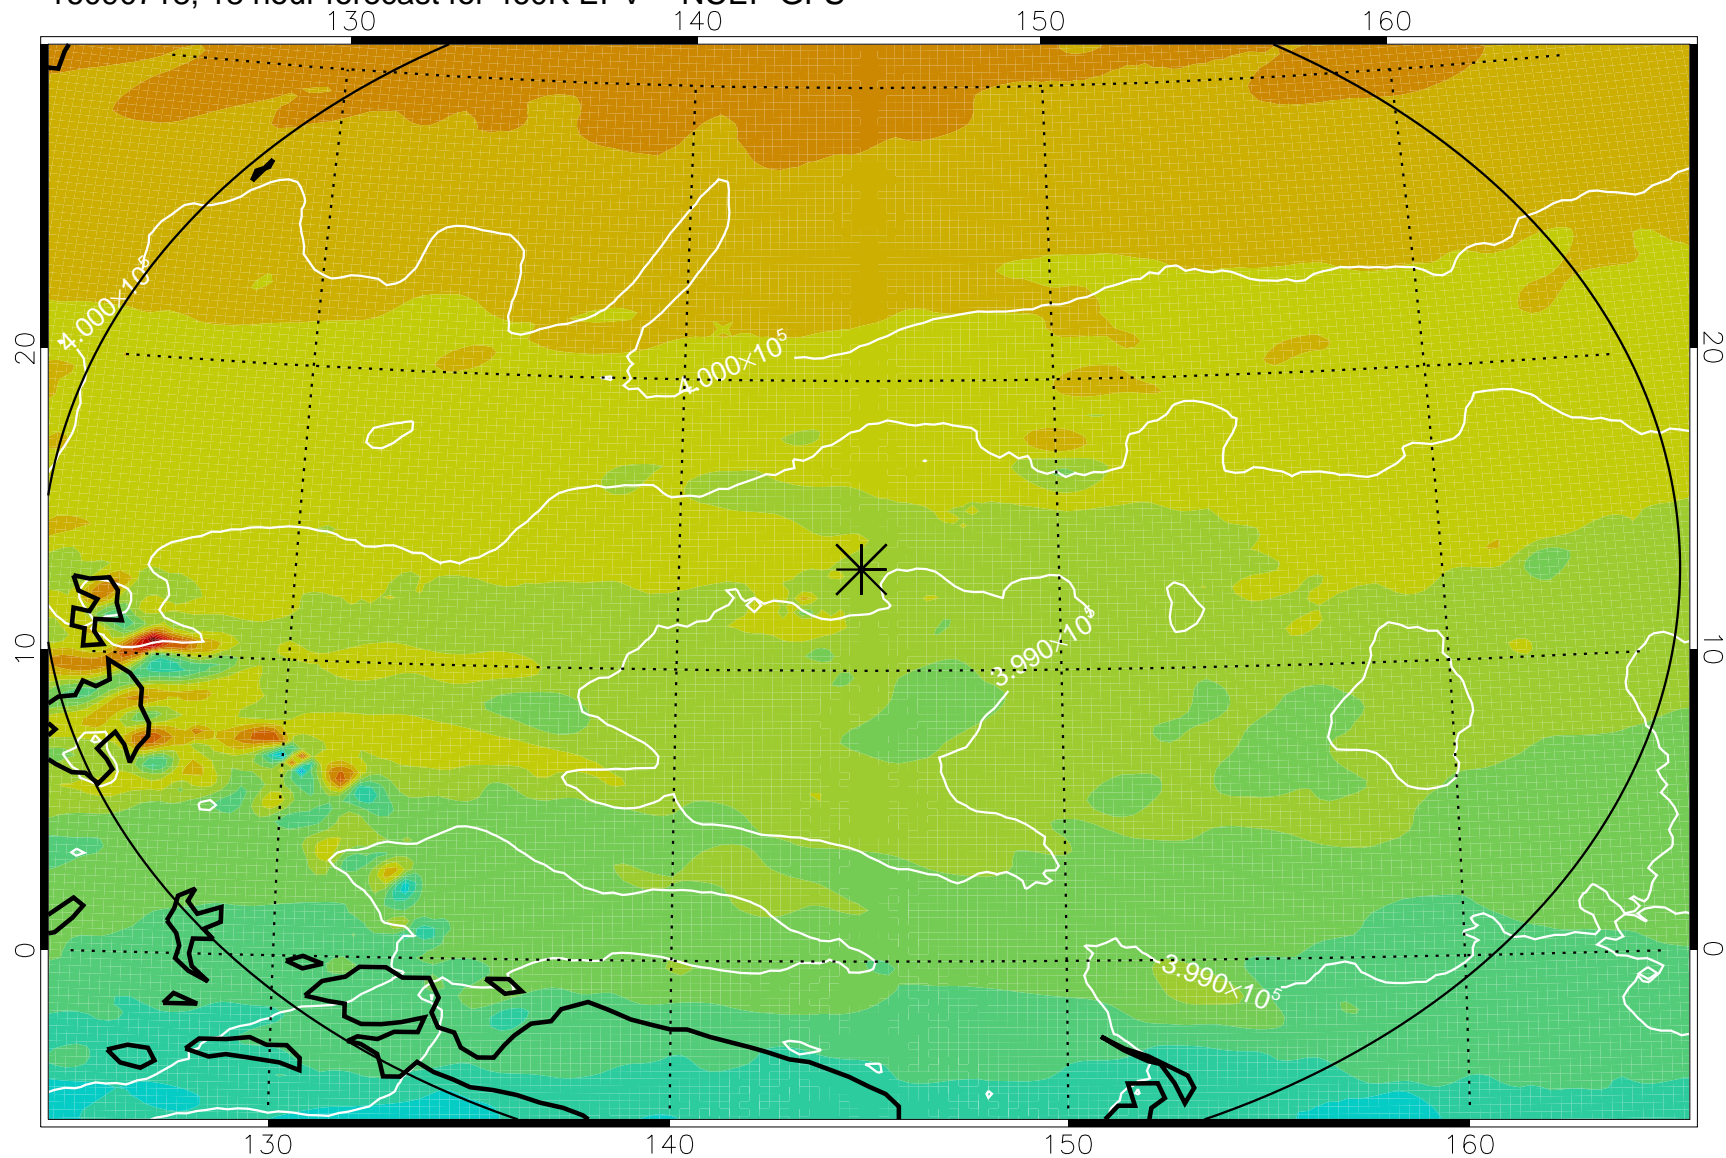

16090706, 6 hour forecast for 460K EPV -- NCEP GFS

460K Montgomery Streamfunction, white

Range ring of 2304 km

16090712, 12 hour forecast for 460K EPV -- NCEP GFS

460K Montgomery Streamfunction, white

Range ring of 2304 km

16090718, 18 hour forecast for 460K EPV -- NCEP GFS

460K Montgomery Streamfunction, white

Range ring of 2304 km

16090800, 24 hour forecast for 460K EPV -- NCEP GFS

460K Montgomery Streamfunction, white

Range ring of 2304 km

16090806, 30 hour forecast for 460K EPV -- NCEP GFS

460K Montgomery Streamfunction, white

Range ring of 2304 km

16090812, 36 hour forecast for 460K EPV -- NCEP GFS

460K Montgomery Streamfunction, white

Range ring of 2304 km

16090818, 42 hour forecast for 460K EPV -- NCEP GFS

460K Montgomery Streamfunction, white

Range ring of 2304 km

16090900, 48 hour forecast for 460K EPV -- NCEP GFS

460K Montgomery Streamfunction, white

Range ring of 2304 km