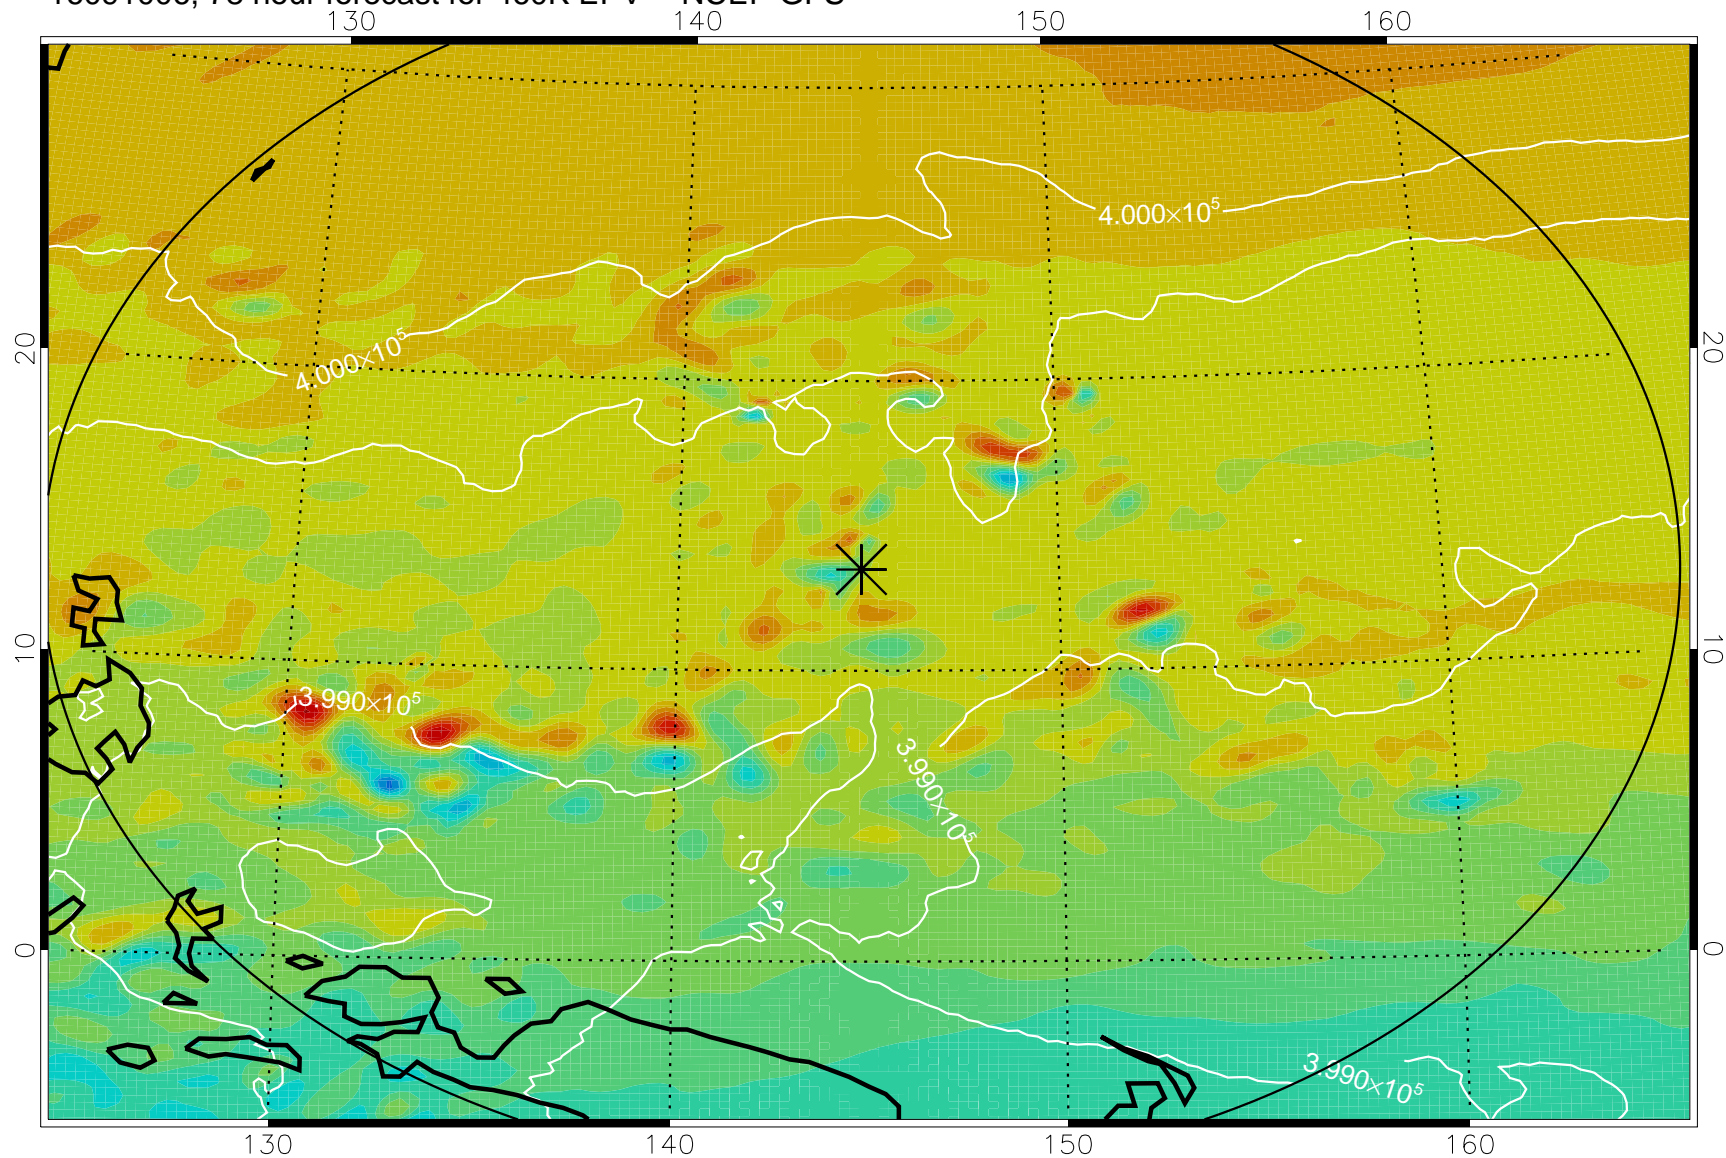

16090918, 66 hour forecast for 460K EPV -- NCEP GFS

460K Montgomery Streamfunction, white

Range ring of 2304 km

16091000, 72 hour forecast for 460K EPV -- NCEP GFS

460K Montgomery Streamfunction, white

Range ring of 2304 km

16091006, 78 hour forecast for 460K EPV -- NCEP GFS

460K Montgomery Streamfunction, white

Range ring of 2304 km

16091012, 84 hour forecast for 460K EPV -- NCEP GFS

460K Montgomery Streamfunction, white

Range ring of 2304 km

16091018, 90 hour forecast for 460K EPV -- NCEP GFS

460K Montgomery Streamfunction, white

Range ring of 2304 km

16091100, 96 hour forecast for 460K EPV -- NCEP GFS

460K Montgomery Streamfunction, white

Range ring of 2304 km

16091106, 102 hour forecast for 460K EPV -- NCEP GFS

460K Montgomery Streamfunction, white

Range ring of 2304 km

16091112, 108 hour forecast for 460K EPV -- NCEP GFS

460K Montgomery Streamfunction, white

Range ring of 2304 km