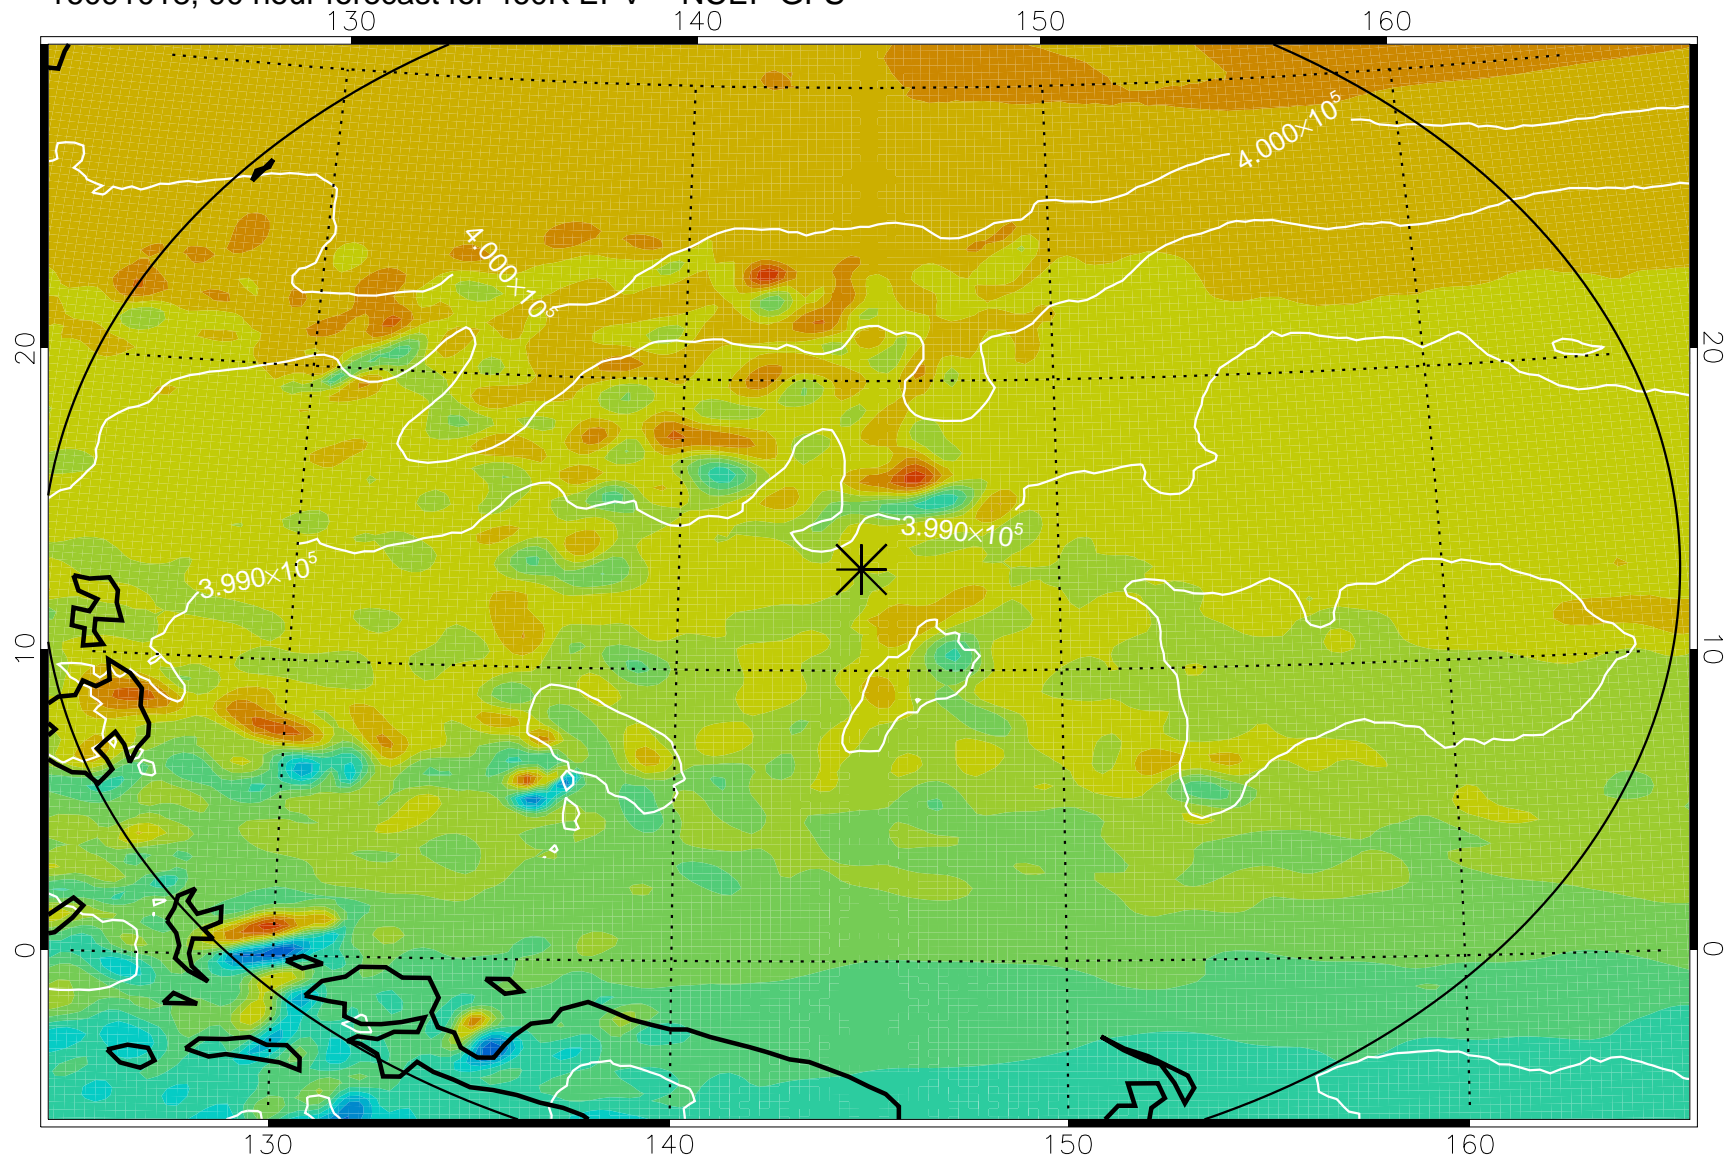

16090918, 66 hour forecast for 460K EPV -- NCEP GFS

460K Montgomery Streamfunction, white

Range ring of 2304 km

16091000, 72 hour forecast for 460K EPV -- NCEP GFS

460K Montgomery Streamfunction, white

Range ring of 2304 km

16091006, 78 hour forecast for 460K EPV -- NCEP GFS

460K Montgomery Streamfunction, white

Range ring of 2304 km

16091012, 84 hour forecast for 460K EPV -- NCEP GFS

460K Montgomery Streamfunction, white

Range ring of 2304 km

16091018, 90 hour forecast for 460K EPV -- NCEP GFS

460K Montgomery Streamfunction, white

Range ring of 2304 km

16091100, 96 hour forecast for 460K EPV -- NCEP GFS

460K Montgomery Streamfunction, white

Range ring of 2304 km

16091106, 102 hour forecast for 460K EPV -- NCEP GFS

460K Montgomery Streamfunction, white

Range ring of 2304 km

16091112, 108 hour forecast for 460K EPV -- NCEP GFS

460K Montgomery Streamfunction, white

Range ring of 2304 km