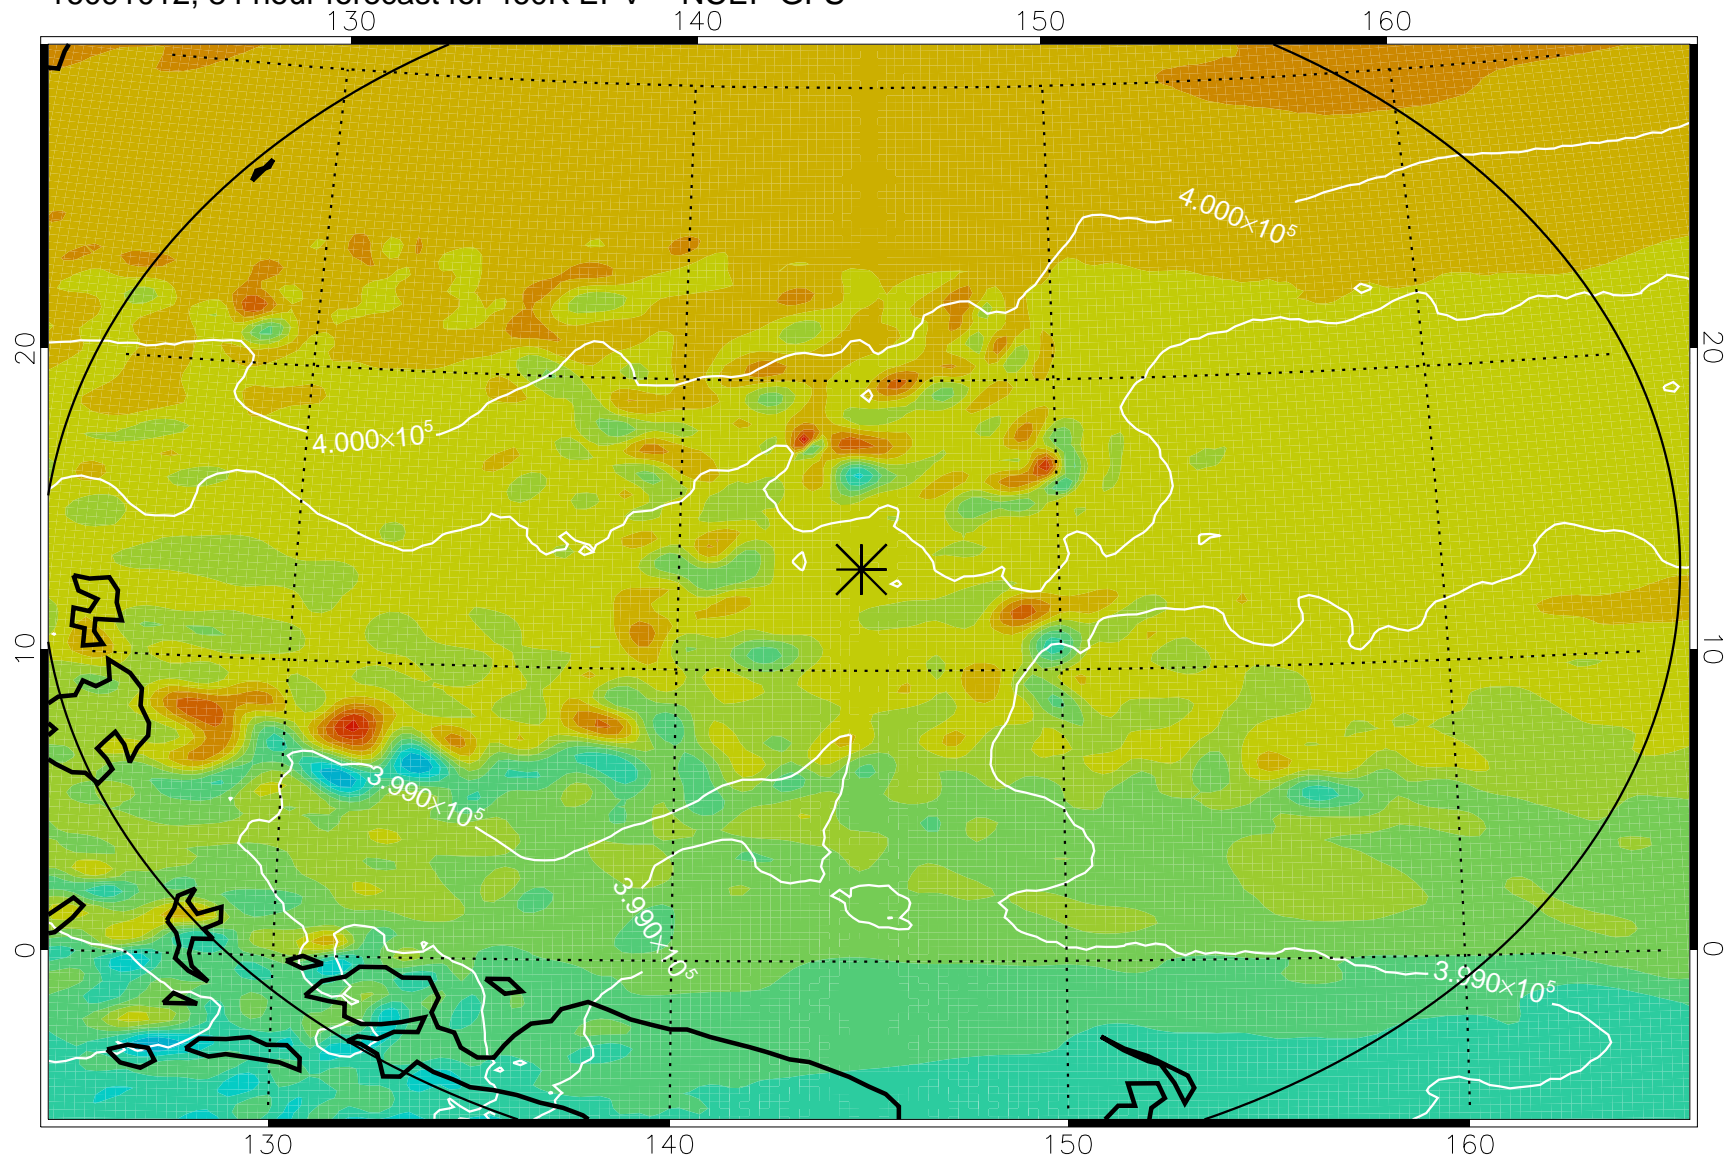

16090918, 66 hour forecast for 460K EPV -- NCEP GFS

460K Montgomery Streamfunction, white

Range ring of 2304 km

16091000, 72 hour forecast for 460K EPV -- NCEP GFS

460K Montgomery Streamfunction, white

Range ring of 2304 km

16091006, 78 hour forecast for 460K EPV -- NCEP GFS

460K Montgomery Streamfunction, white

Range ring of 2304 km

16091012, 84 hour forecast for 460K EPV -- NCEP GFS

460K Montgomery Streamfunction, white

Range ring of 2304 km

16091018, 90 hour forecast for 460K EPV -- NCEP GFS

460K Montgomery Streamfunction, white

Range ring of 2304 km

16091100, 96 hour forecast for 460K EPV -- NCEP GFS

460K Montgomery Streamfunction, white

Range ring of 2304 km

16091106, 102 hour forecast for 460K EPV -- NCEP GFS

460K Montgomery Streamfunction, white

Range ring of 2304 km

16091112, 108 hour forecast for 460K EPV -- NCEP GFS

460K Montgomery Streamfunction, white

Range ring of 2304 km