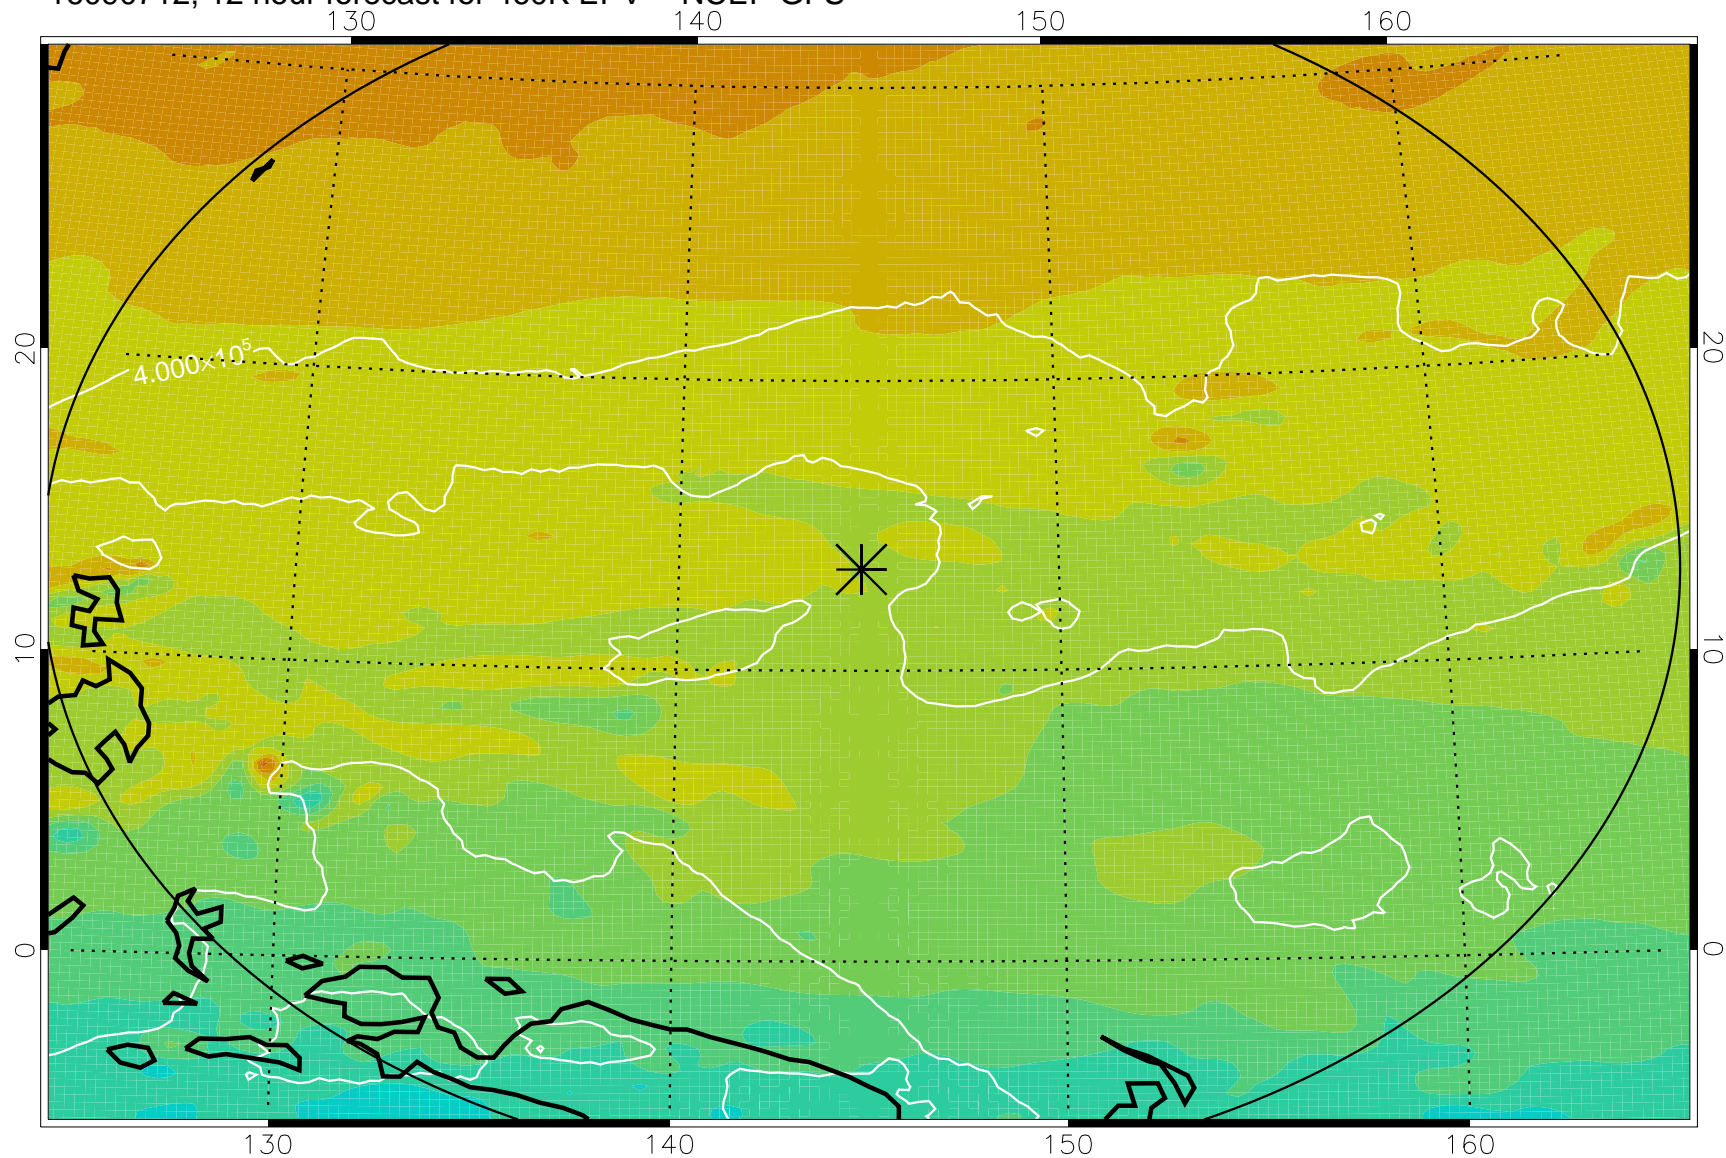

16090706, 6 hour forecast for 460K EPV -- NCEP GFS

460K Montgomery Streamfunction, white

Range ring of 2304 km

16090712, 12 hour forecast for 460K EPV -- NCEP GFS

460K Montgomery Streamfunction, white

Range ring of 2304 km

16090718, 18 hour forecast for 460K EPV -- NCEP GFS

460K Montgomery Streamfunction, white

Range ring of 2304 km

16090800, 24 hour forecast for 460K EPV -- NCEP GFS

460K Montgomery Streamfunction, white

Range ring of 2304 km

16090806, 30 hour forecast for 460K EPV -- NCEP GFS

460K Montgomery Streamfunction, white

Range ring of 2304 km

16090812, 36 hour forecast for 460K EPV -- NCEP GFS

460K Montgomery Streamfunction, white

Range ring of 2304 km

16090818, 42 hour forecast for 460K EPV -- NCEP GFS

460K Montgomery Streamfunction, white

Range ring of 2304 km

16090900, 48 hour forecast for 460K EPV -- NCEP GFS

460K Montgomery Streamfunction, white

Range ring of 2304 km