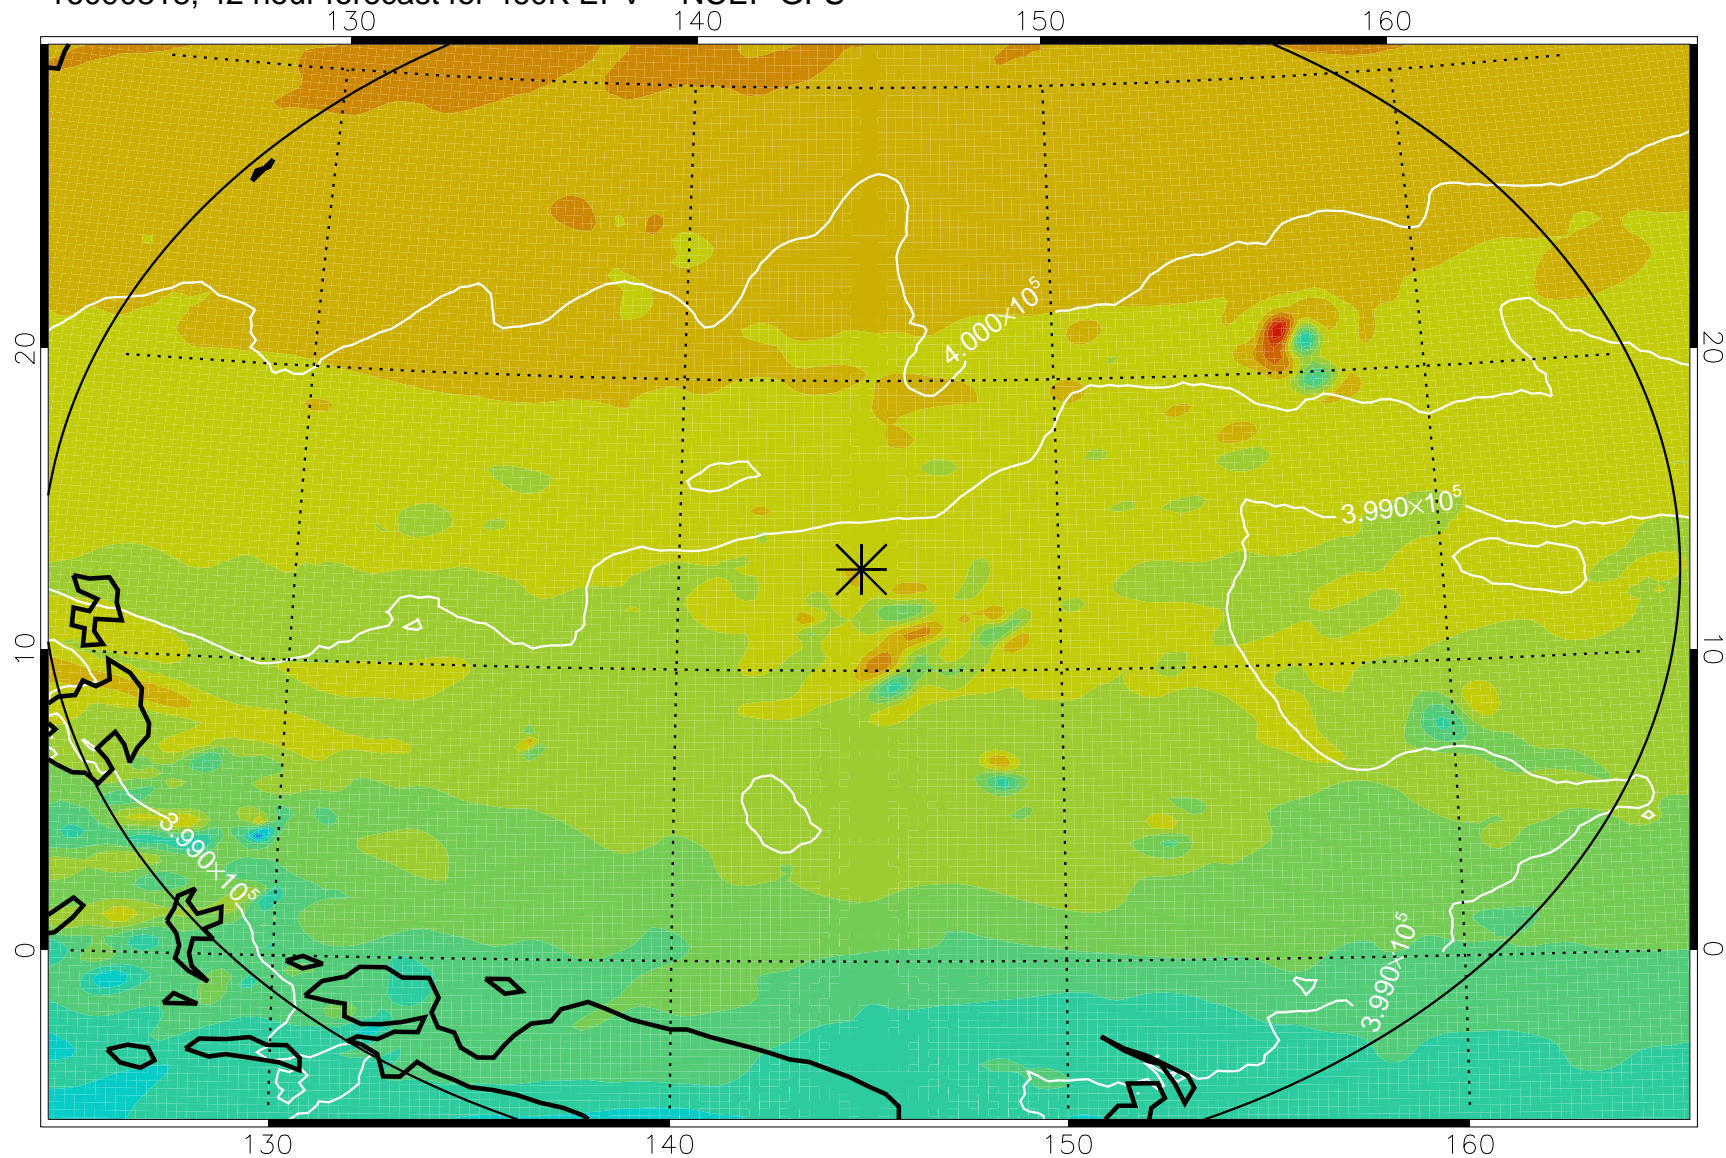

16090806, 30 hour forecast for 460K EPV -- NCEP GFS

460K Montgomery Streamfunction, white

Range ring of 2304 km

16090812, 36 hour forecast for 460K EPV -- NCEP GFS

460K Montgomery Streamfunction, white

Range ring of 2304 km

16090818, 42 hour forecast for 460K EPV -- NCEP GFS

460K Montgomery Streamfunction, white

Range ring of 2304 km

16090900, 48 hour forecast for 460K EPV -- NCEP GFS

460K Montgomery Streamfunction, white

Range ring of 2304 km

16091006, 78 hour forecast for 460K EPV -- NCEP GFS

460K Montgomery Streamfunction, white

Range ring of 2304 km

16091012, 84 hour forecast for 460K EPV -- NCEP GFS

460K Montgomery Streamfunction, white

Range ring of 2304 km

16091018, 90 hour forecast for 460K EPV -- NCEP GFS

460K Montgomery Streamfunction, white

Range ring of 2304 km

16091100, 96 hour forecast for 460K EPV -- NCEP GFS

460K Montgomery Streamfunction, white

Range ring of 2304 km