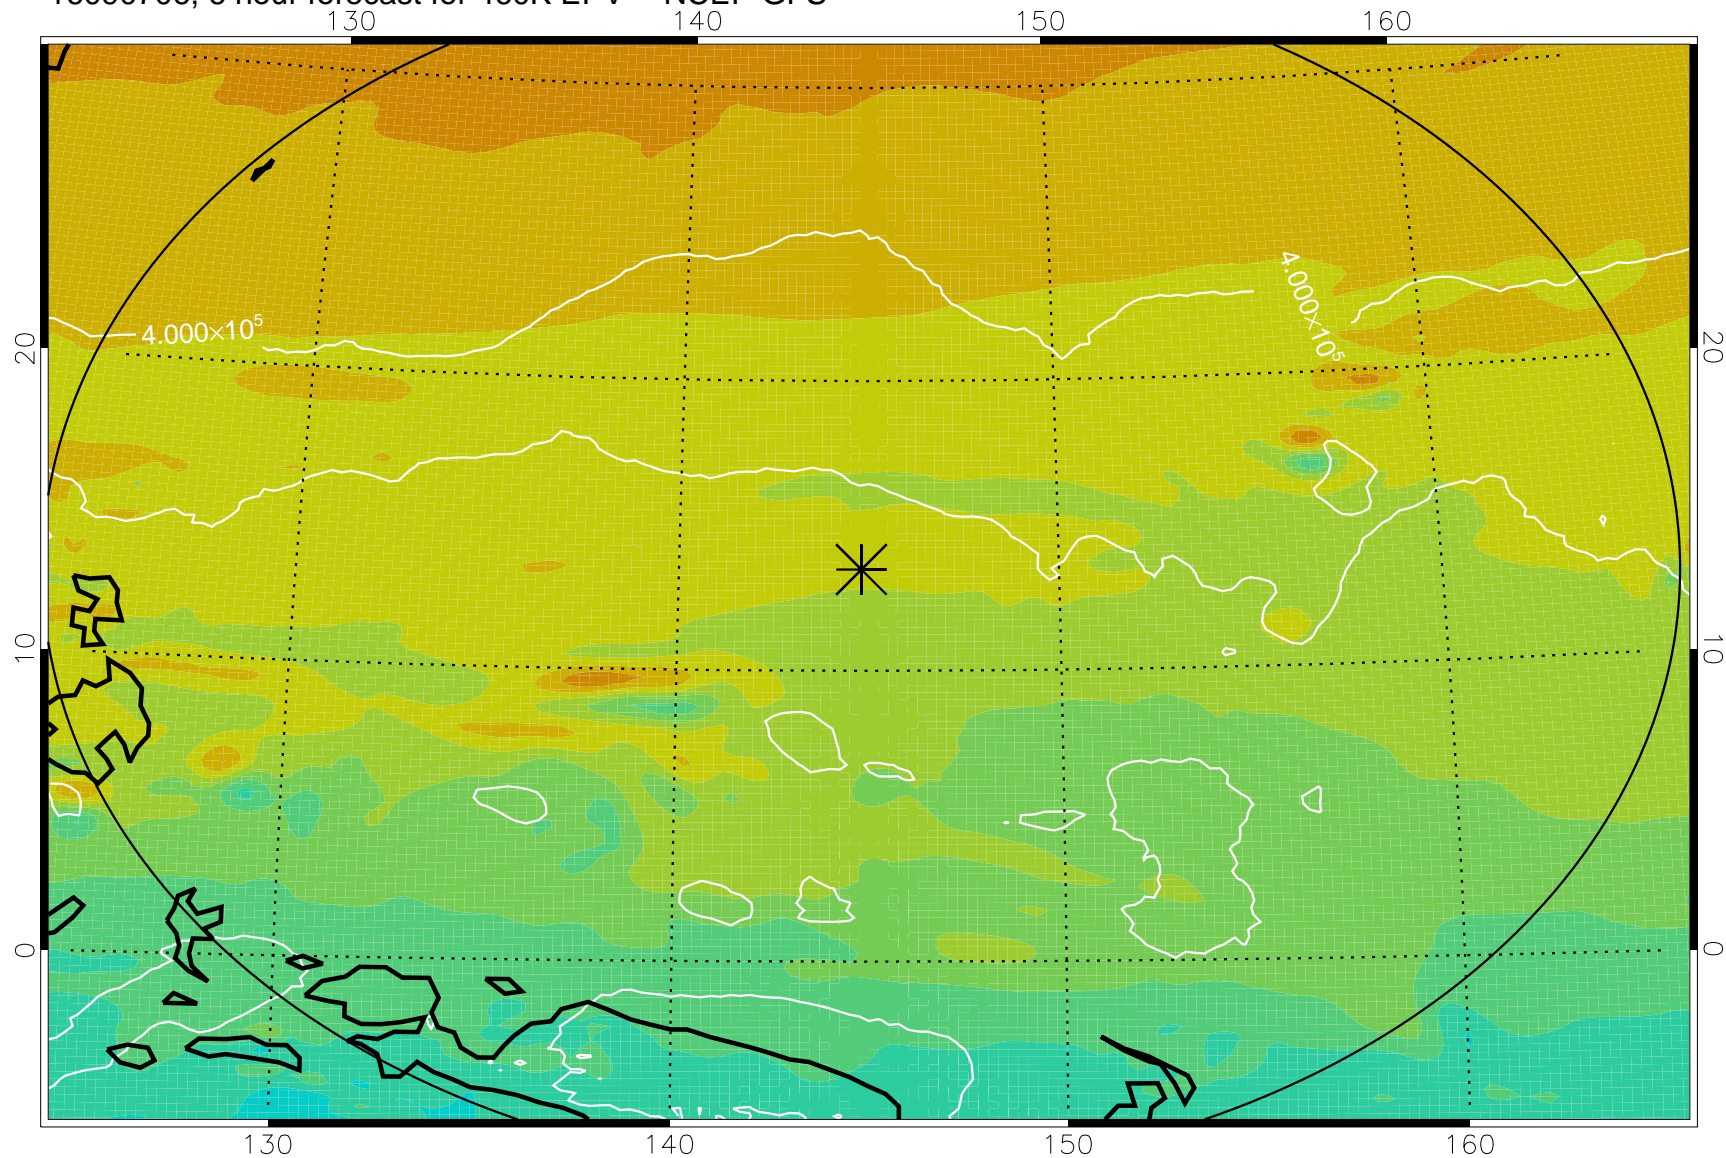

16090706, 6 hour forecast for 460K EPV -- NCEP GFS

460K Montgomery Streamfunction, white

Range ring of 2304 km

16090712, 12 hour forecast for 460K EPV -- NCEP GFS

460K Montgomery Streamfunction, white

Range ring of 2304 km

16090718, 18 hour forecast for 460K EPV -- NCEP GFS

460K Montgomery Streamfunction, white

Range ring of 2304 km

16090800, 24 hour forecast for 460K EPV -- NCEP GFS

460K Montgomery Streamfunction, white

Range ring of 2304 km

16090806, 30 hour forecast for 460K EPV -- NCEP GFS

460K Montgomery Streamfunction, white

Range ring of 2304 km

16090812, 36 hour forecast for 460K EPV -- NCEP GFS

460K Montgomery Streamfunction, white

Range ring of 2304 km

16090818, 42 hour forecast for 460K EPV -- NCEP GFS

460K Montgomery Streamfunction, white

Range ring of 2304 km

16090900, 48 hour forecast for 460K EPV -- NCEP GFS

460K Montgomery Streamfunction, white

Range ring of 2304 km