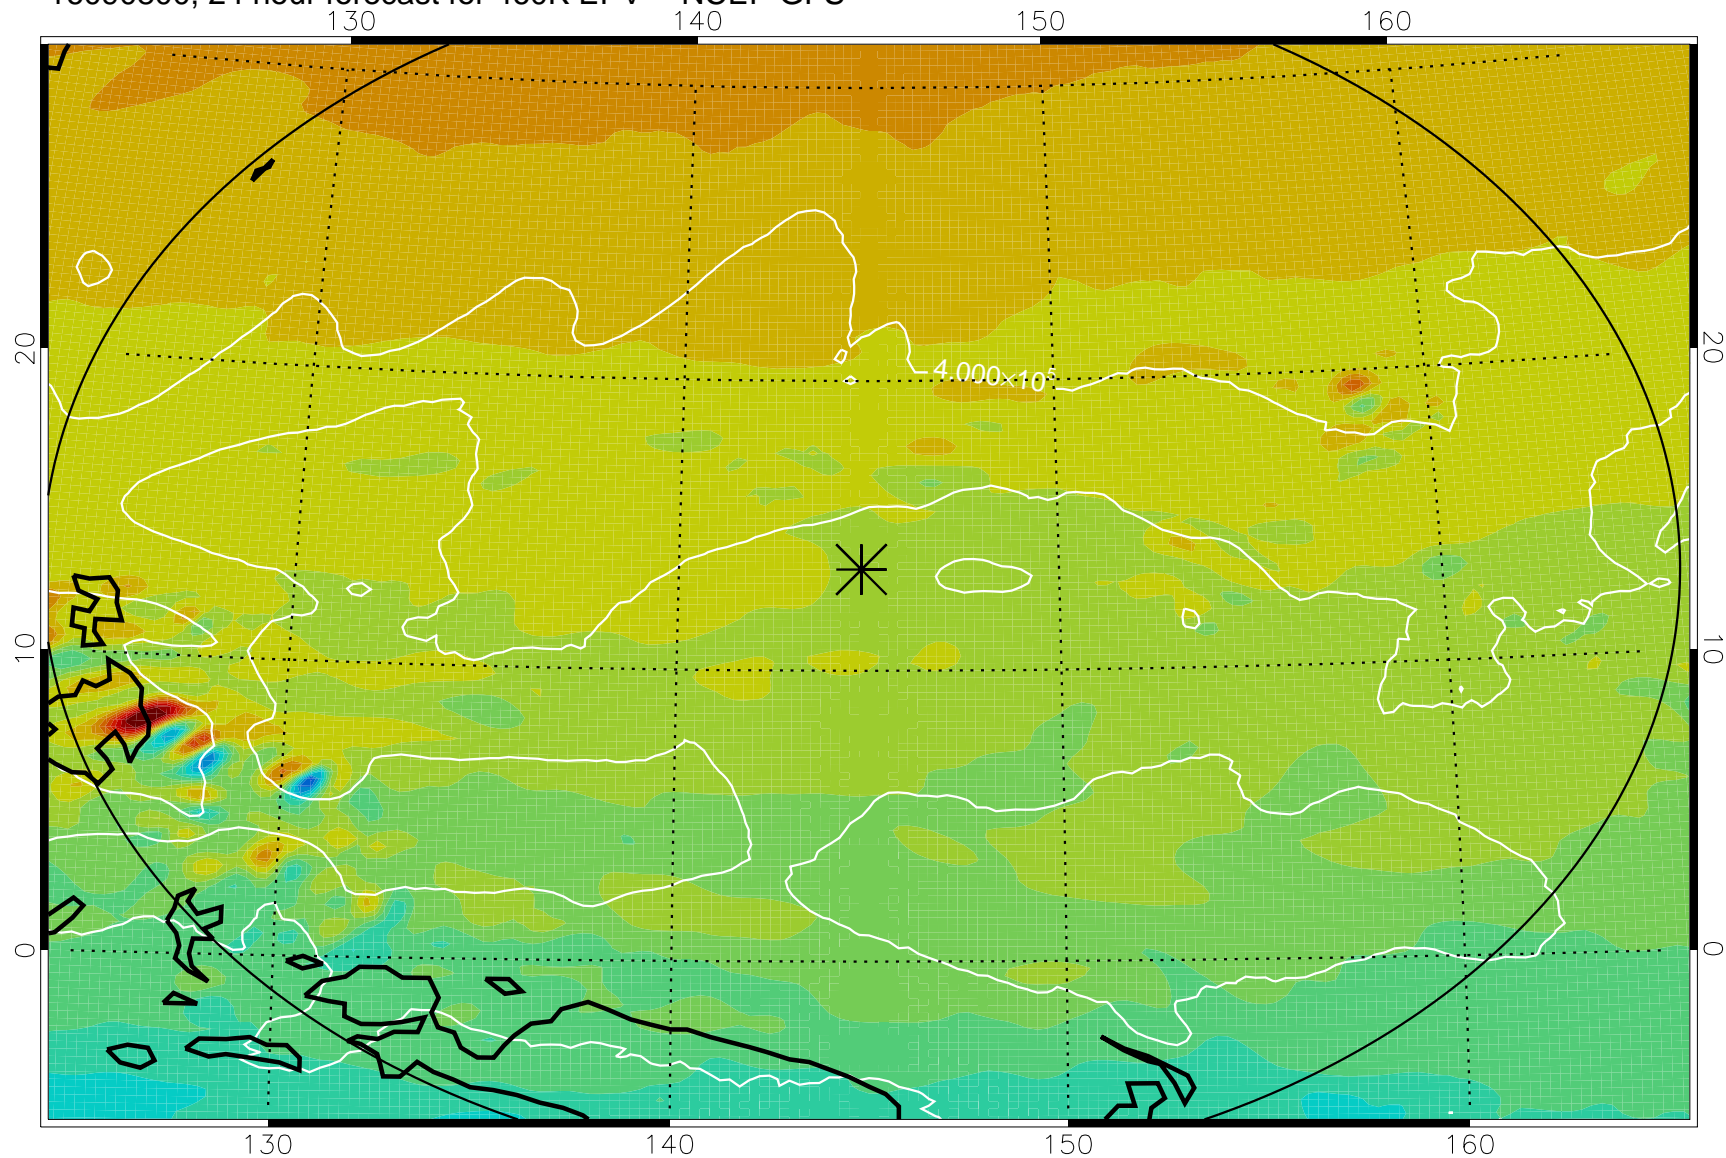

16090718, 18 hour forecast for 460K EPV -- NCEP GFS

460K Montgomery Streamfunction, white

Range ring of 2304 km

16090800, 24 hour forecast for 460K EPV -- NCEP GFS

460K Montgomery Streamfunction, white

Range ring of 2304 km

16090806, 30 hour forecast for 460K EPV -- NCEP GFS

460K Montgomery Streamfunction, white

Range ring of 2304 km

16090812, 36 hour forecast for 460K EPV -- NCEP GFS

460K Montgomery Streamfunction, white

Range ring of 2304 km

16090818, 42 hour forecast for 460K EPV -- NCEP GFS

460K Montgomery Streamfunction, white

Range ring of 2304 km

16090900, 48 hour forecast for 460K EPV -- NCEP GFS

460K Montgomery Streamfunction, white

Range ring of 2304 km

16091006, 78 hour forecast for 460K EPV -- NCEP GFS

460K Montgomery Streamfunction, white

Range ring of 2304 km

16091012, 84 hour forecast for 460K EPV -- NCEP GFS

460K Montgomery Streamfunction, white

Range ring of 2304 km