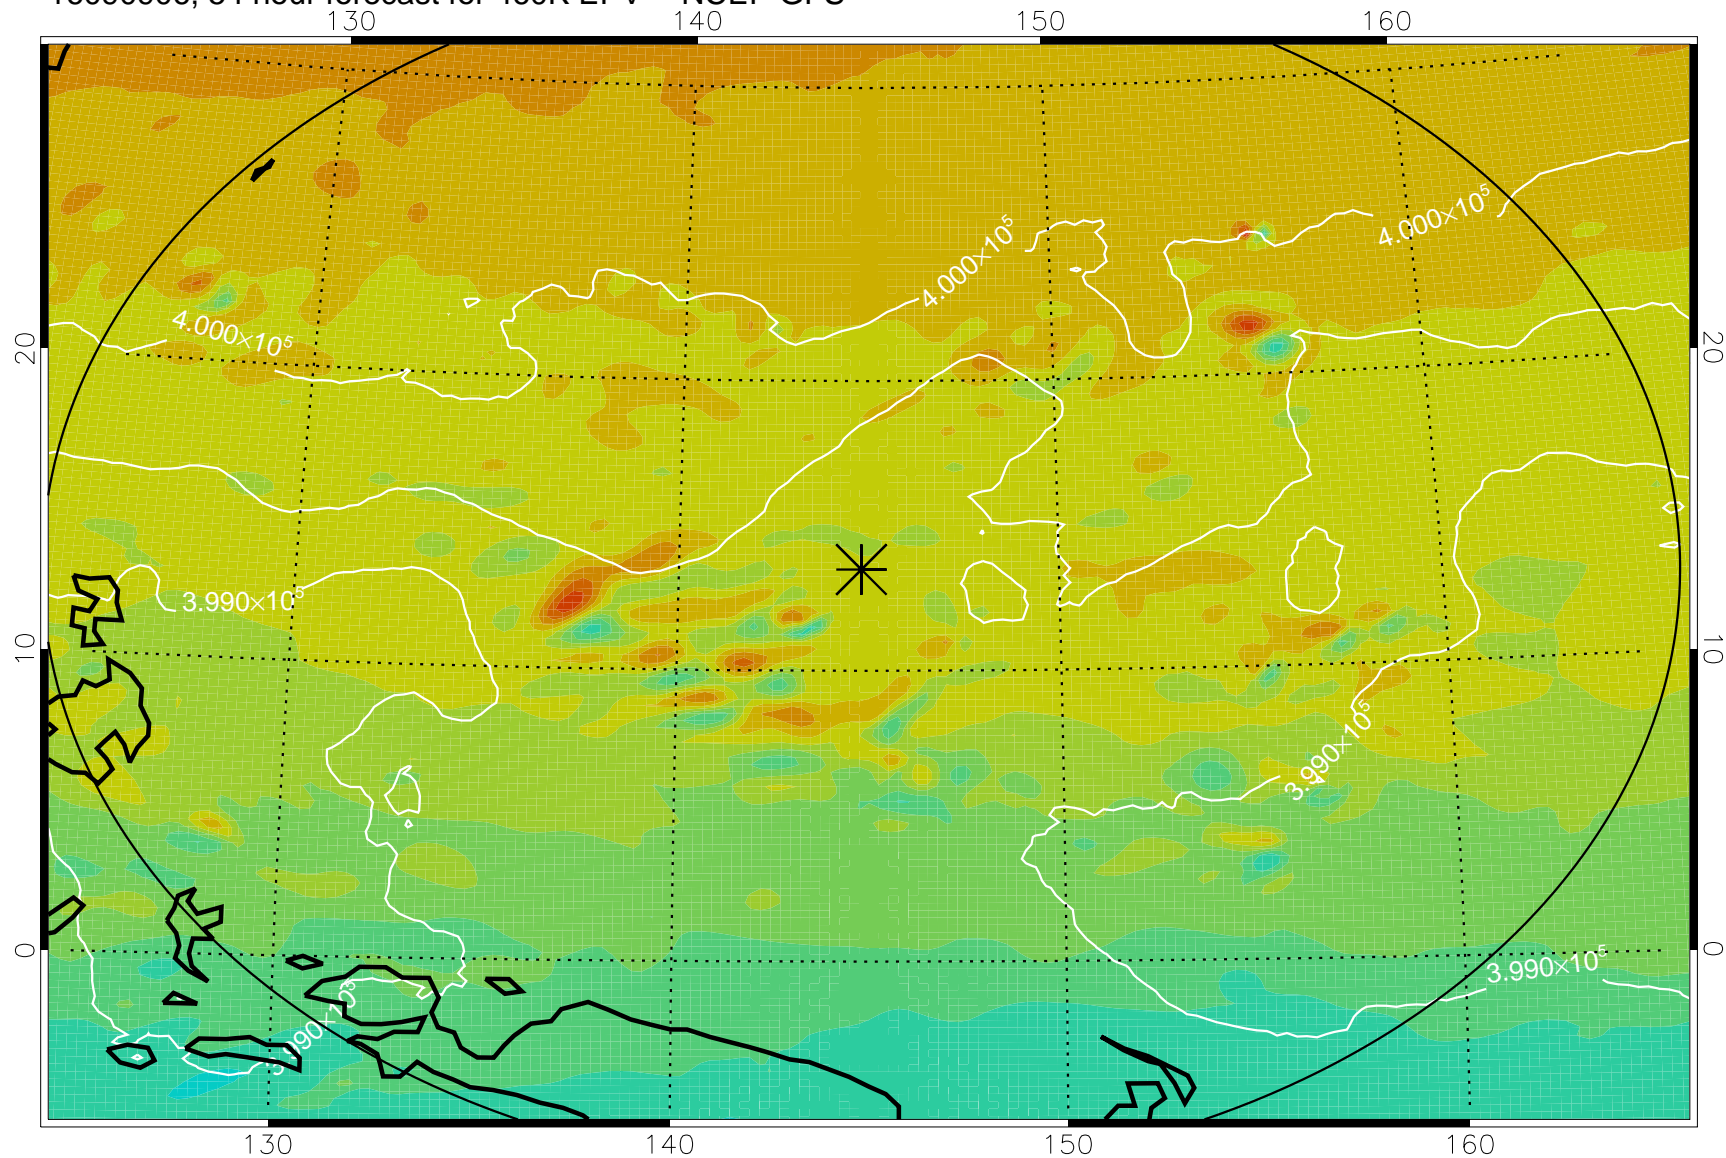

16090818, 42 hour forecast for 460K EPV -- NCEP GFS

460K Montgomery Streamfunction, white

Range ring of 2304 km

16090900, 48 hour forecast for 460K EPV -- NCEP GFS

460K Montgomery Streamfunction, white

Range ring of 2304 km

16090906, 54 hour forecast for 460K EPV -- NCEP GFS

460K Montgomery Streamfunction, white

Range ring of 2304 km

16090912, 60 hour forecast for 460K EPV -- NCEP GFS

460K Montgomery Streamfunction, white

Range ring of 2304 km

16090918, 66 hour forecast for 460K EPV -- NCEP GFS

460K Montgomery Streamfunction, white

Range ring of 2304 km

16091000, 72 hour forecast for 460K EPV -- NCEP GFS

460K Montgomery Streamfunction, white

Range ring of 2304 km

16091018, 90 hour forecast for 460K EPV -- NCEP GFS

460K Montgomery Streamfunction, white

Range ring of 2304 km

16091100, 96 hour forecast for 460K EPV -- NCEP GFS

460K Montgomery Streamfunction, white

Range ring of 2304 km