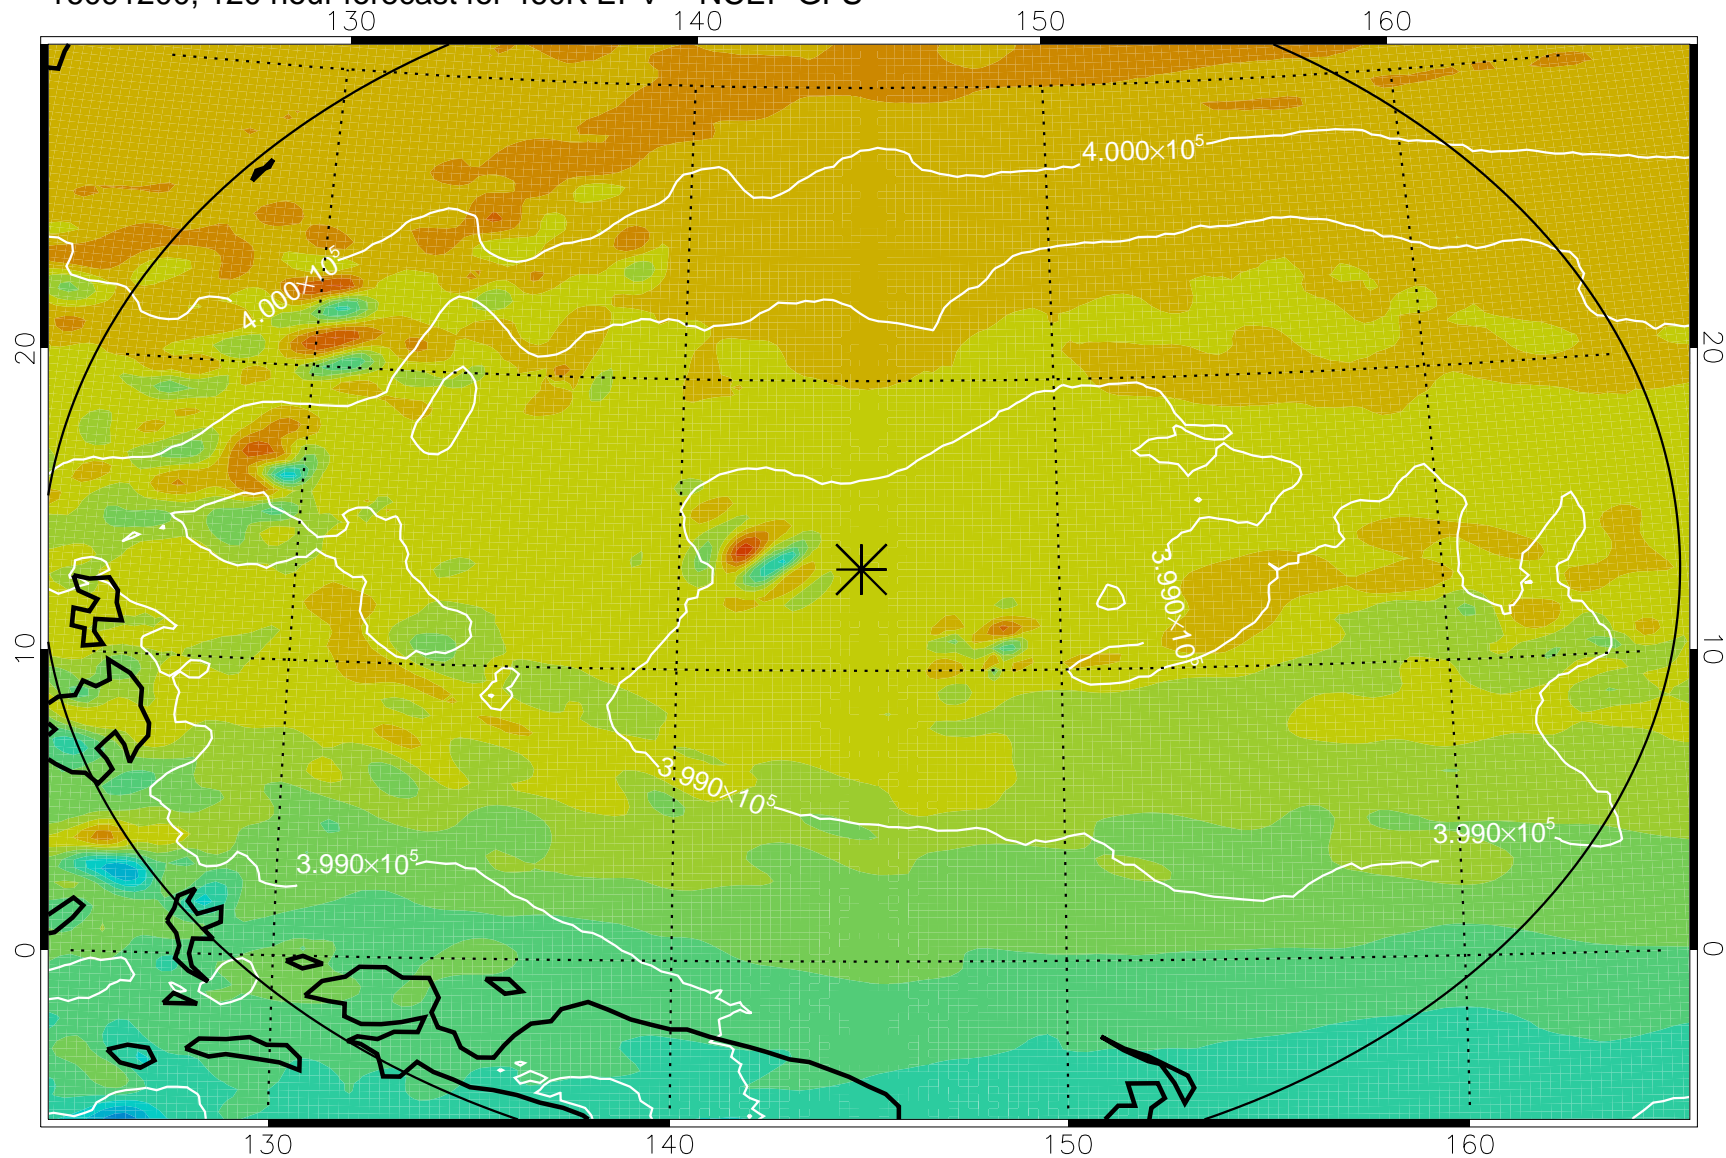

16091006, 78 hour forecast for 460K EPV -- NCEP GFS

460K Montgomery Streamfunction, white

Range ring of 2304 km

16091012, 84 hour forecast for 460K EPV -- NCEP GFS

460K Montgomery Streamfunction, white

Range ring of 2304 km

16091018, 90 hour forecast for 460K EPV -- NCEP GFS

460K Montgomery Streamfunction, white

Range ring of 2304 km

16091100, 96 hour forecast for 460K EPV -- NCEP GFS

460K Montgomery Streamfunction, white

Range ring of 2304 km

16091106, 102 hour forecast for 460K EPV -- NCEP GFS

460K Montgomery Streamfunction, white

Range ring of 2304 km

16091112, 108 hour forecast for 460K EPV -- NCEP GFS

460K Montgomery Streamfunction, white

Range ring of 2304 km

16091118, 114 hour forecast for 460K EPV -- NCEP GFS

460K Montgomery Streamfunction, white

Range ring of 2304 km

16091200, 120 hour forecast for 460K EPV -- NCEP GFS

460K Montgomery Streamfunction, white

Range ring of 2304 km