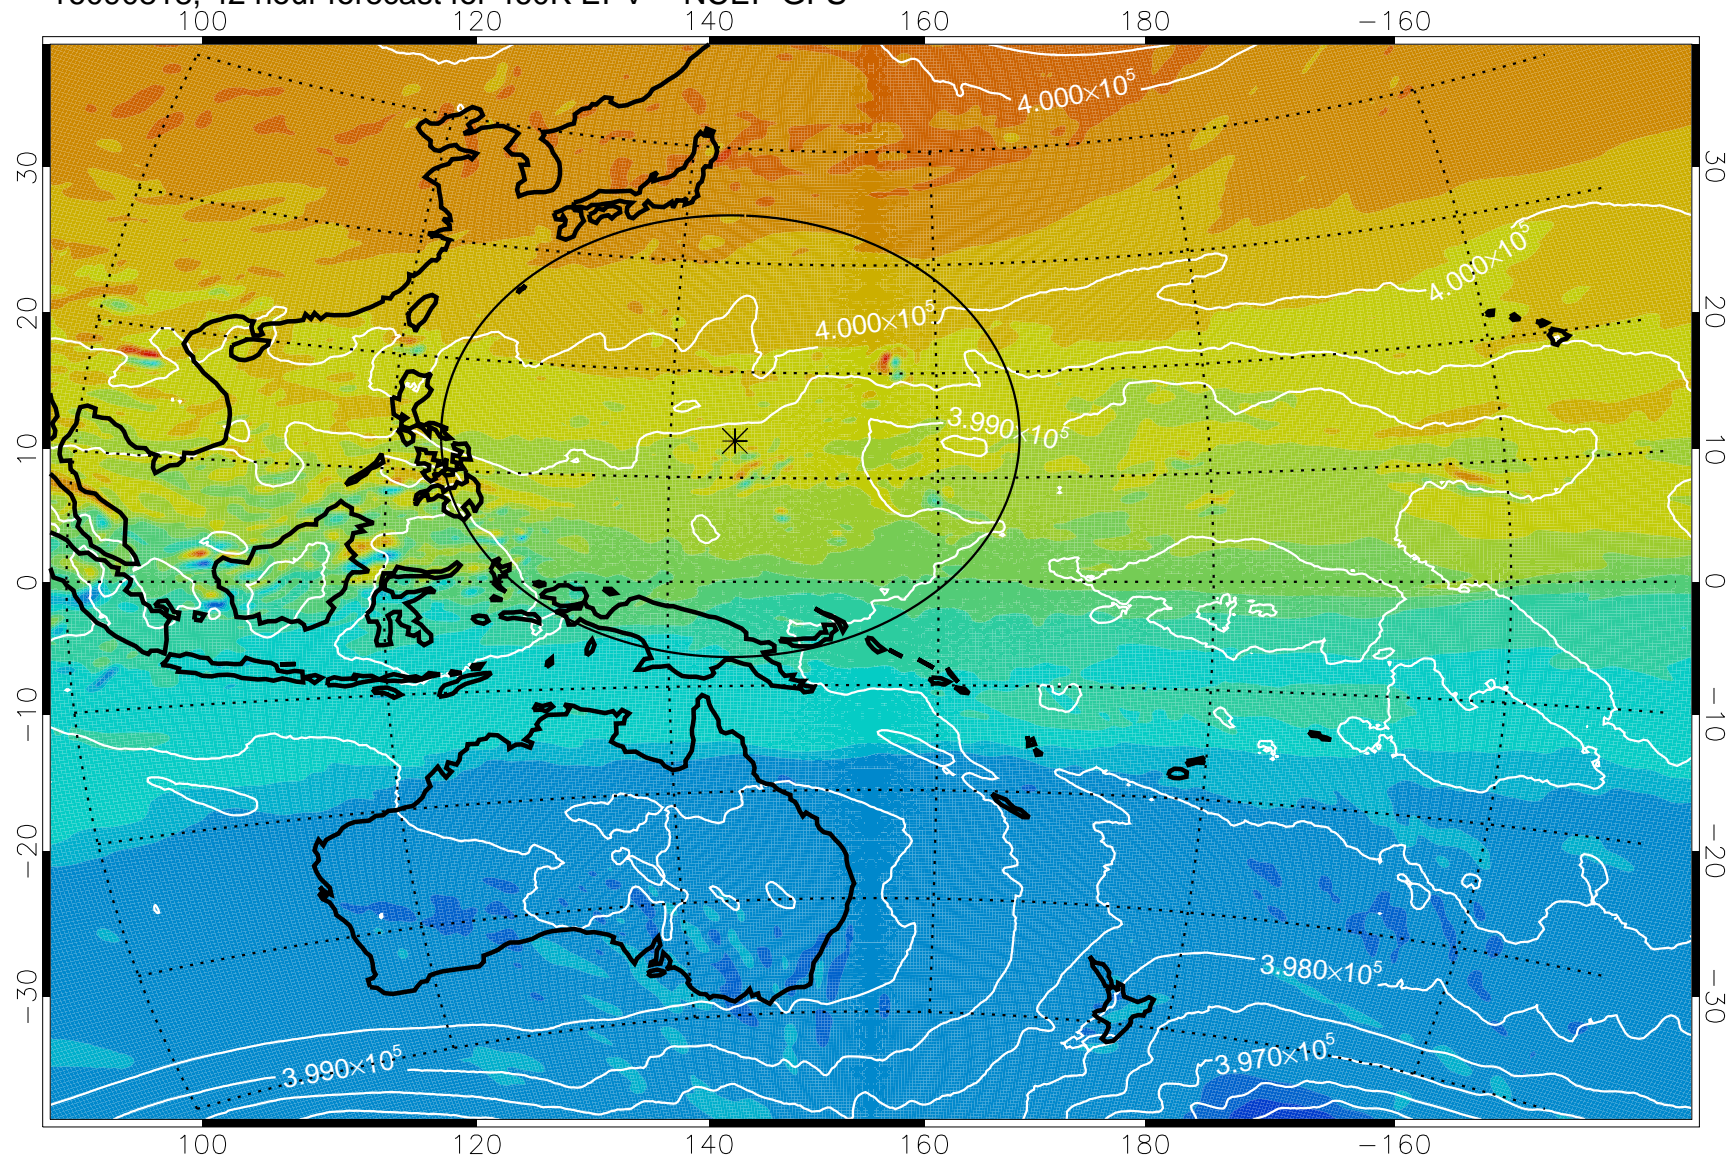

16090806, 30 hour forecast for 460K EPV -- NCEP GFS

460K Montgomery Streamfunction, white

Range ring of 2304 km

16090812, 36 hour forecast for 460K EPV -- NCEP GFS

460K Montgomery Streamfunction, white

Range ring of 2304 km

16090818, 42 hour forecast for 460K EPV -- NCEP GFS

460K Montgomery Streamfunction, white

Range ring of 2304 km

16090900, 48 hour forecast for 460K EPV -- NCEP GFS

460K Montgomery Streamfunction, white

Range ring of 2304 km

16090906, 54 hour forecast for 460K EPV -- NCEP GFS

460K Montgomery Streamfunction, white

Range ring of 2304 km

16090912, 60 hour forecast for 460K EPV -- NCEP GFS

460K Montgomery Streamfunction, white

Range ring of 2304 km

16090918, 66 hour forecast for 460K EPV -- NCEP GFS

460K Montgomery Streamfunction, white

Range ring of 2304 km

16091000, 72 hour forecast for 460K EPV -- NCEP GFS

460K Montgomery Streamfunction, white

Range ring of 2384 km