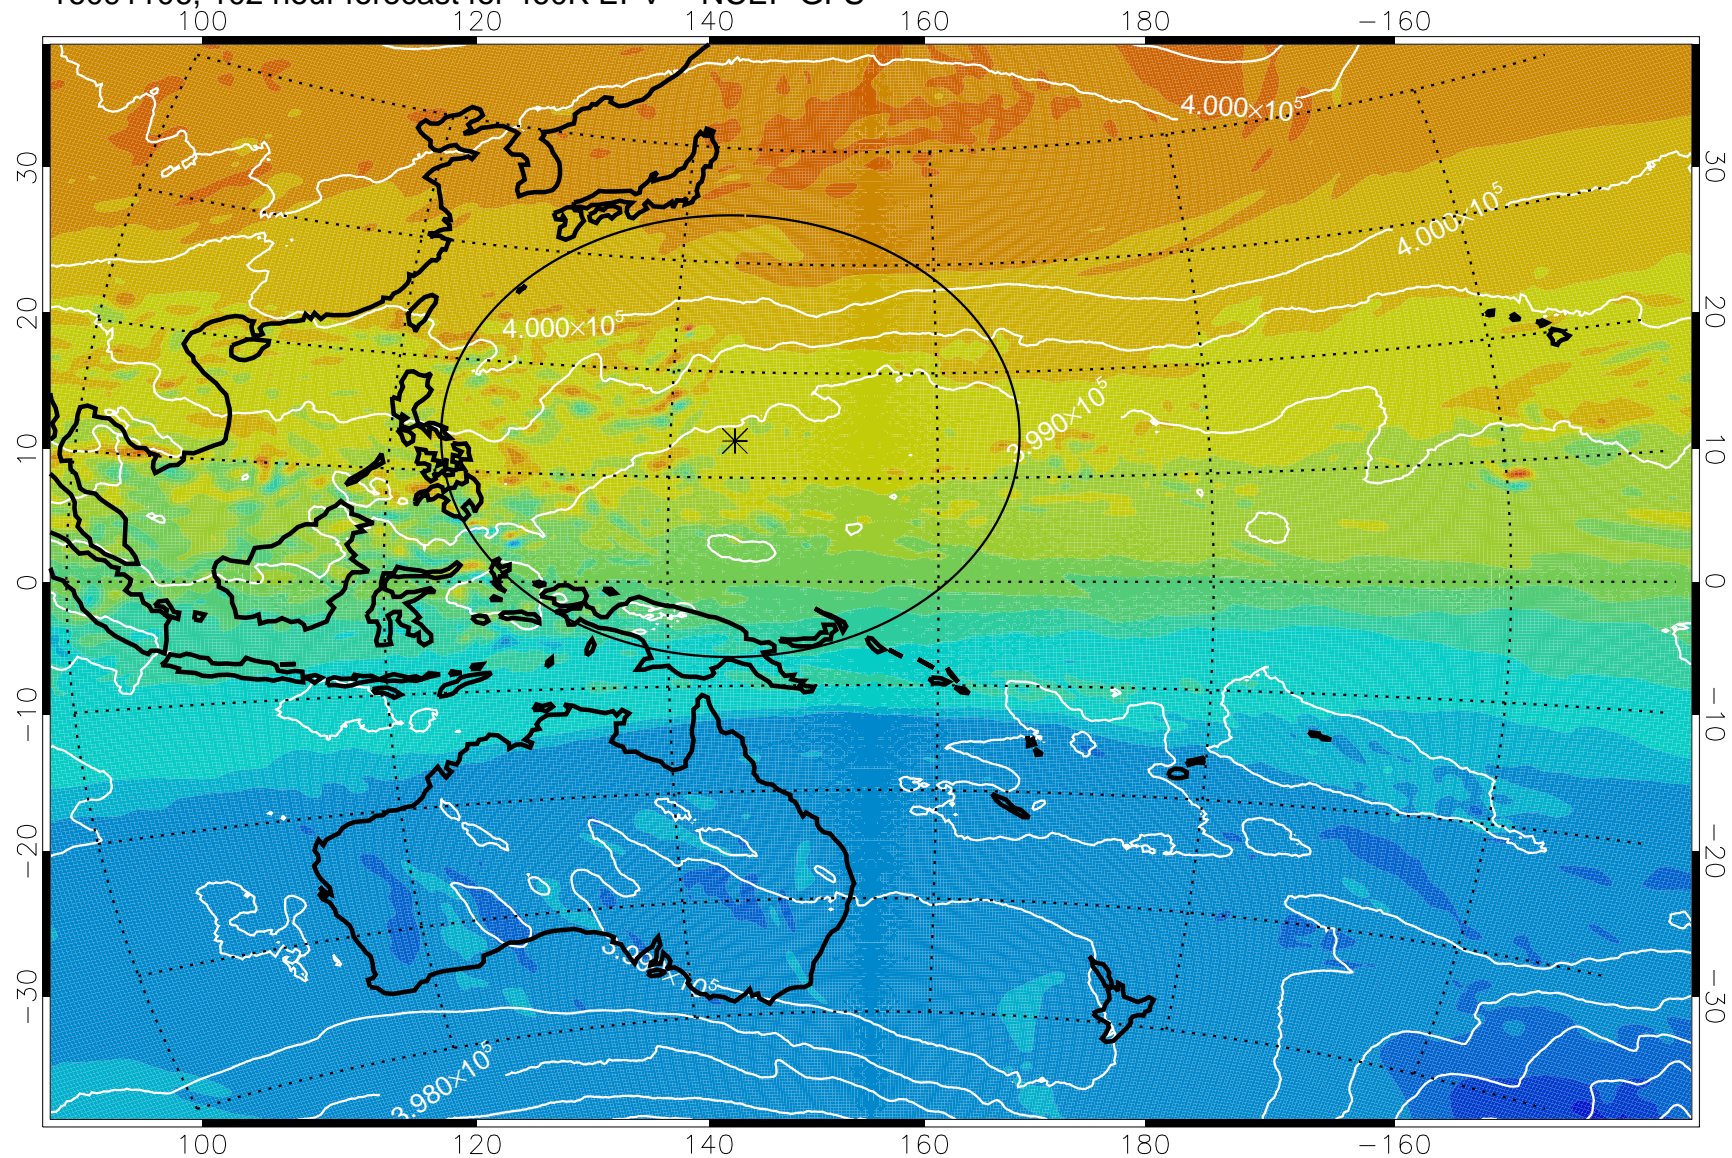

16091006, 78 hour forecast for 460K EPV -- NCEP GFS

460K Montgomery Streamfunction, white

Range ring of 2304 km

16091012, 84 hour forecast for 460K EPV -- NCEP GFS

16091018, 90 hour forecast for 460K EPV -- NCEP GFS

460K Montgomery Streamfunction, white

Range ring of 2304 km

16091100, 96 hour forecast for 460K EPV -- NCEP GFS

460K Montgomery Streamfunction, white

Range ring of 2304 km

16091106, 102 hour forecast for 460K EPV -- NCEP GFS

460K Montgomery Streamfunction, white

Range ring of 2304 km

16091112, 108 hour forecast for 460K EPV -- NCEP GFS

460K Montgomery Streamfunction, white

Range ring of 2304 km

16091118, 114 hour forecast for 460K EPV -- NCEP GFS

460K Montgomery Streamfunction, white

Range ring of 2304 km

16091200, 120 hour forecast for 460K EPV -- NCEP GFS

460K Montgomery Streamfunction, white

Range ring of 2304 km