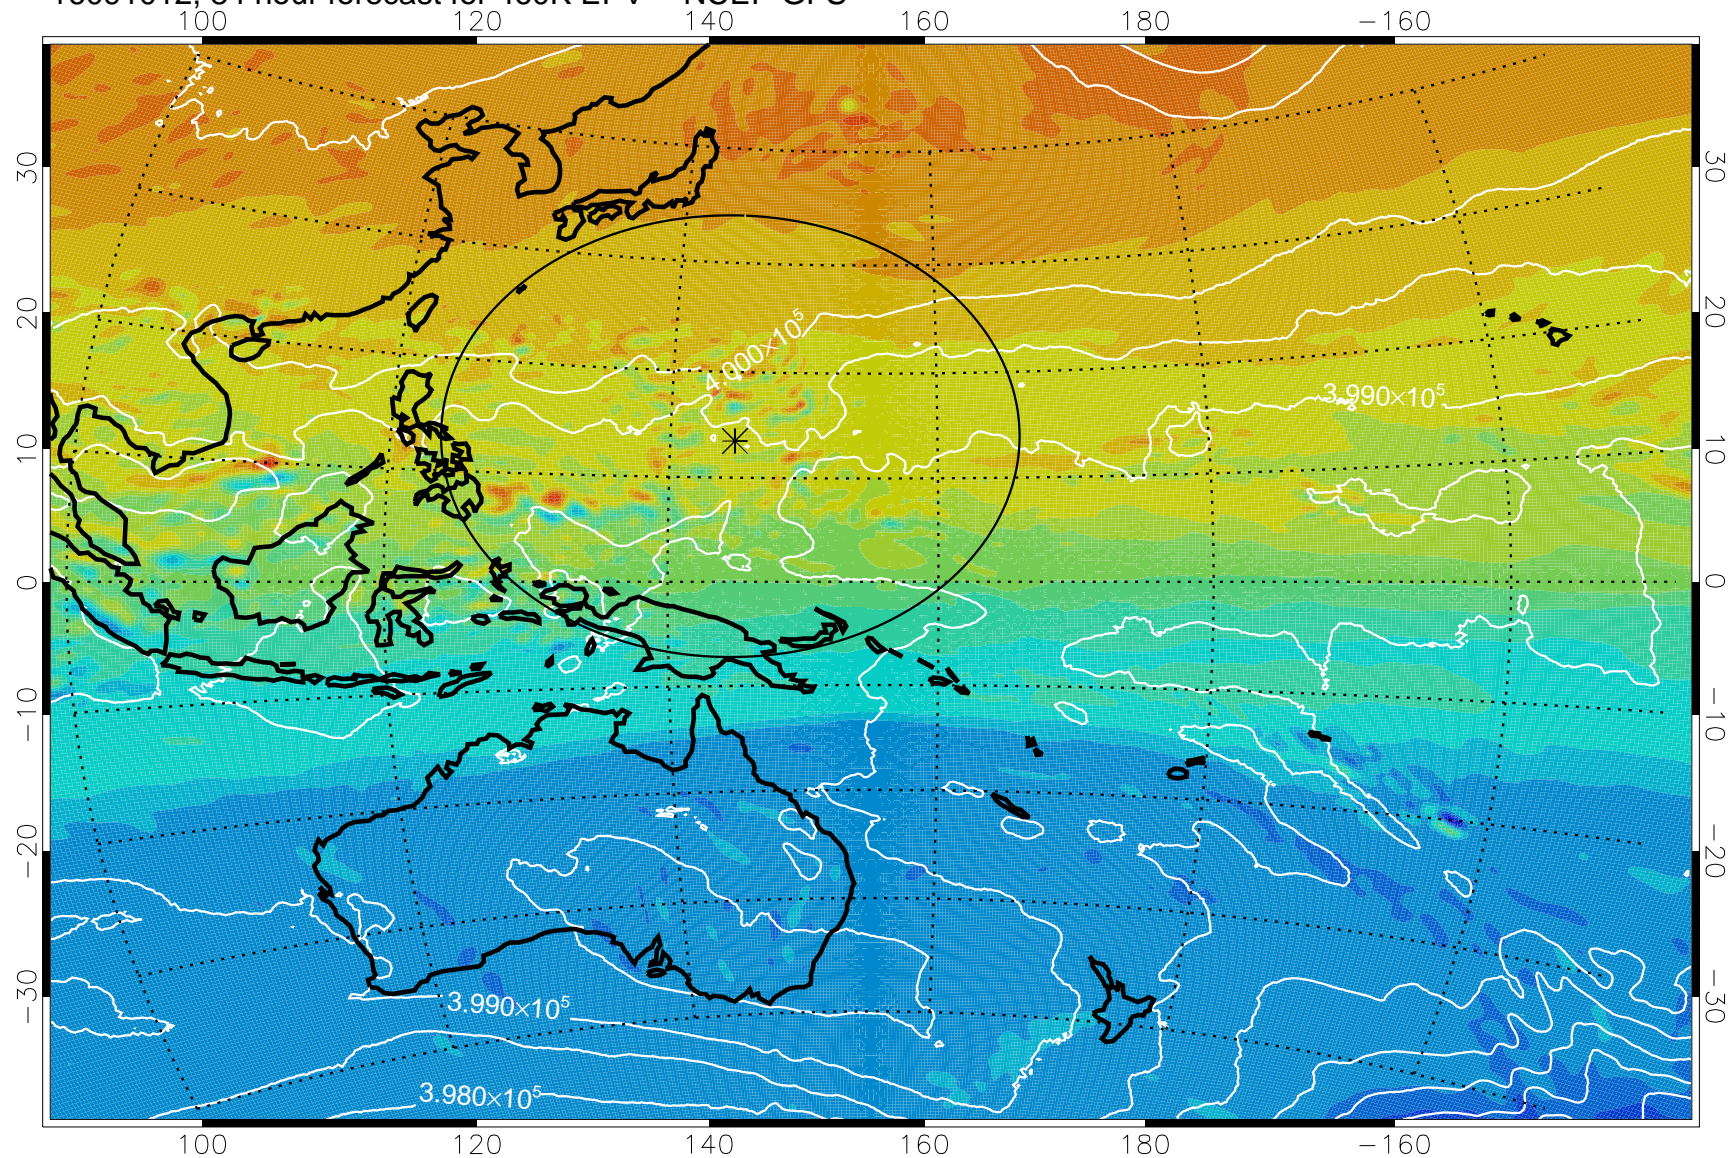

16090906, 54 hour forecast for 460K EPV -- NCEP GFS

460K Montgomery Streamfunction, white

Range ring of 2304 km

16090912, 60 hour forecast for 460K EPV -- NCEP GFS

460K Montgomery Streamfunction, white

Range ring of 2304 km

16090918, 66 hour forecast for 460K EPV -- NCEP GFS

460K Montgomery Streamfunction, white

Range ring of 2304 km

16091000, 72 hour forecast for 460K EPV -- NCEP GFS

460K Montgomery Streamfunction, white

Range ring of 2384 km

16091006, 78 hour forecast for 460K EPV -- NCEP GFS

460K Montgomery Streamfunction, white

Range ring of 2304 km

16091012, 84 hour forecast for 460K EPV -- NCEP GFS

16091018, 90 hour forecast for 460K EPV -- NCEP GFS

460K Montgomery Streamfunction, white

Range ring of 2304 km

16091100, 96 hour forecast for 460K EPV -- NCEP GFS

460K Montgomery Streamfunction, white

Range ring of 2304 km

16091106, 102 hour forecast for 460K EPV -- NCEP GFS