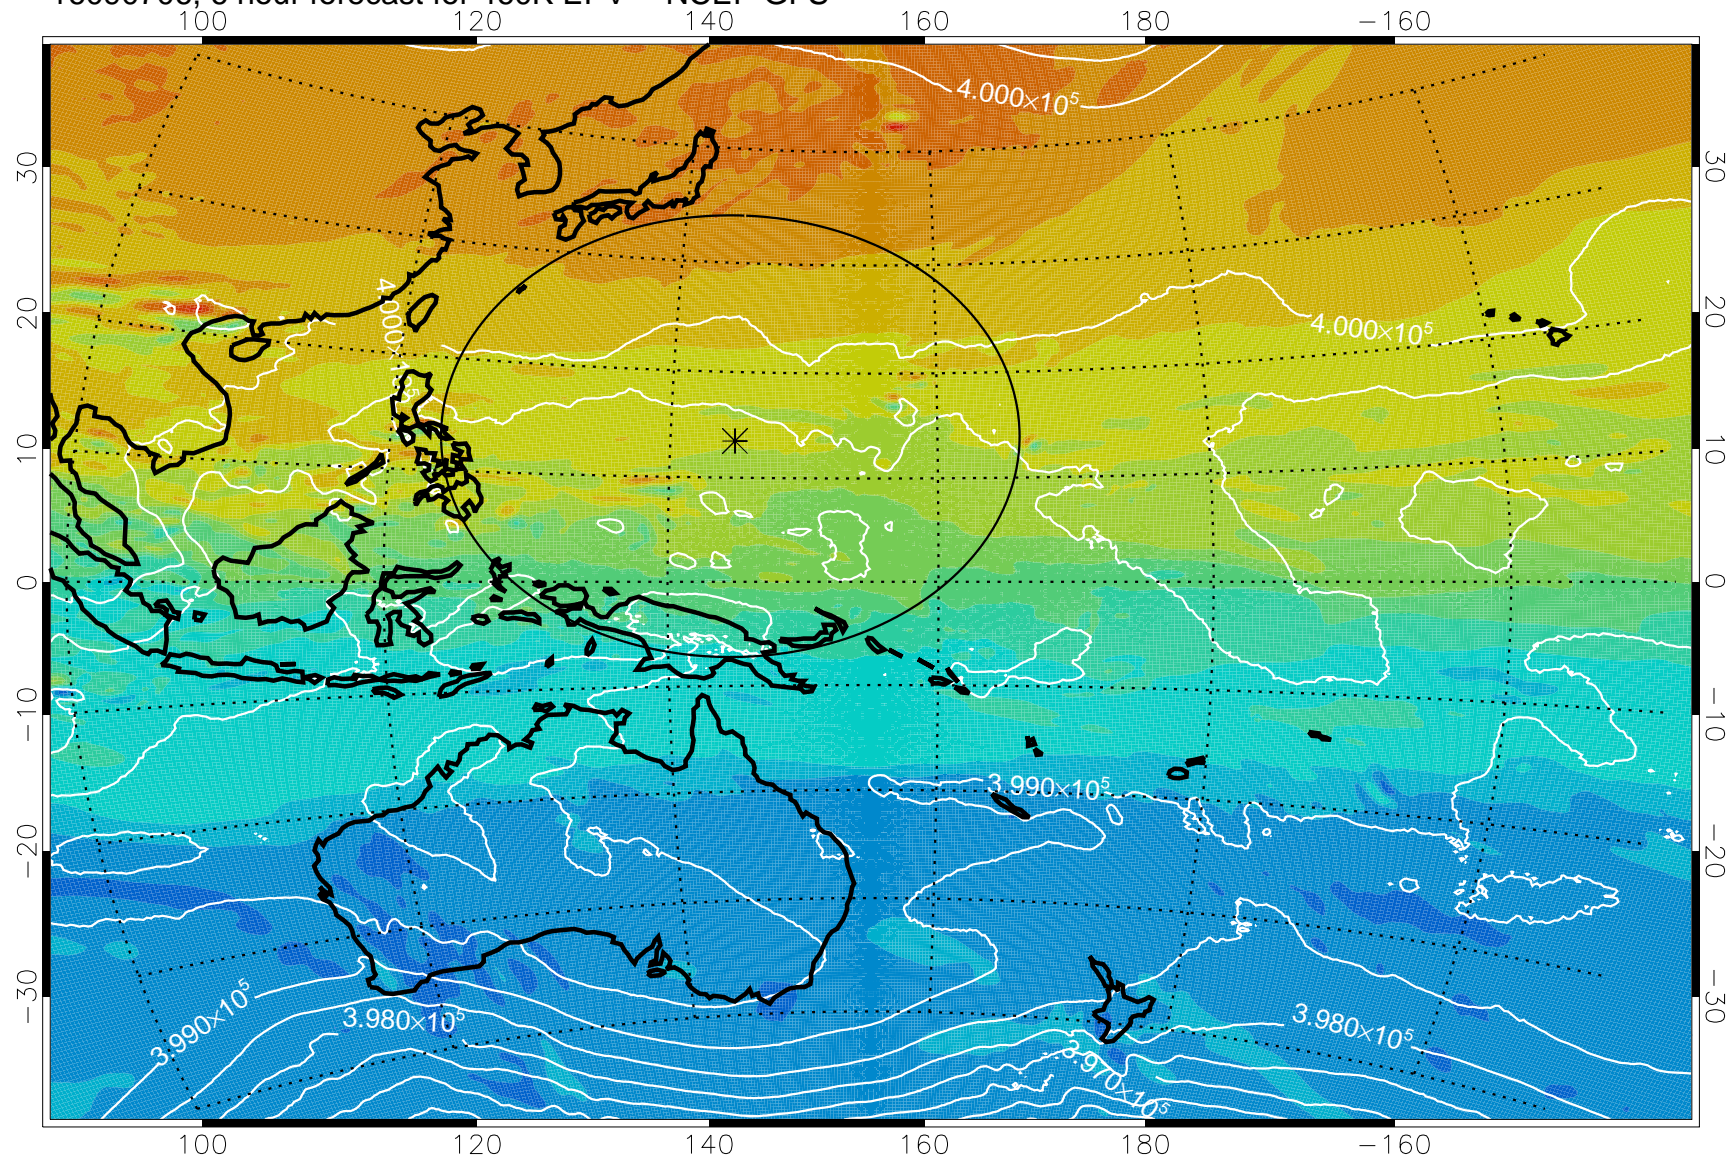

16090706, 6 hour forecast for 460K EPV -- NCEP GFS

460K Montgomery Streamfunction, white

Range ring of 2304 km

16090712, 12 hour forecast for 460K EPV -- NCEP GFS

460K Montgomery Streamfunction, white

Range ring of 2304 km

16090718, 18 hour forecast for 460K EPV -- NCEP GFS

460K Montgomery Streamfunction, white

Range ring of 2304 km

16090800, 24 hour forecast for 460K EPV -- NCEP GFS

460K Montgomery Streamfunction, white

Range ring of 2304 km

16090806, 30 hour forecast for 460K EPV -- NCEP GFS

460K Montgomery Streamfunction, white

Range ring of 2304 km

16090812, 36 hour forecast for 460K EPV -- NCEP GFS

460K Montgomery Streamfunction, white

Range ring of 2304 km

16090818, 42 hour forecast for 460K EPV -- NCEP GFS

460K Montgomery Streamfunction, white

Range ring of 2304 km

16090900, 48 hour forecast for 460K EPV -- NCEP GFS

460K Montgomery Streamfunction, white

Range ring of 2304 km