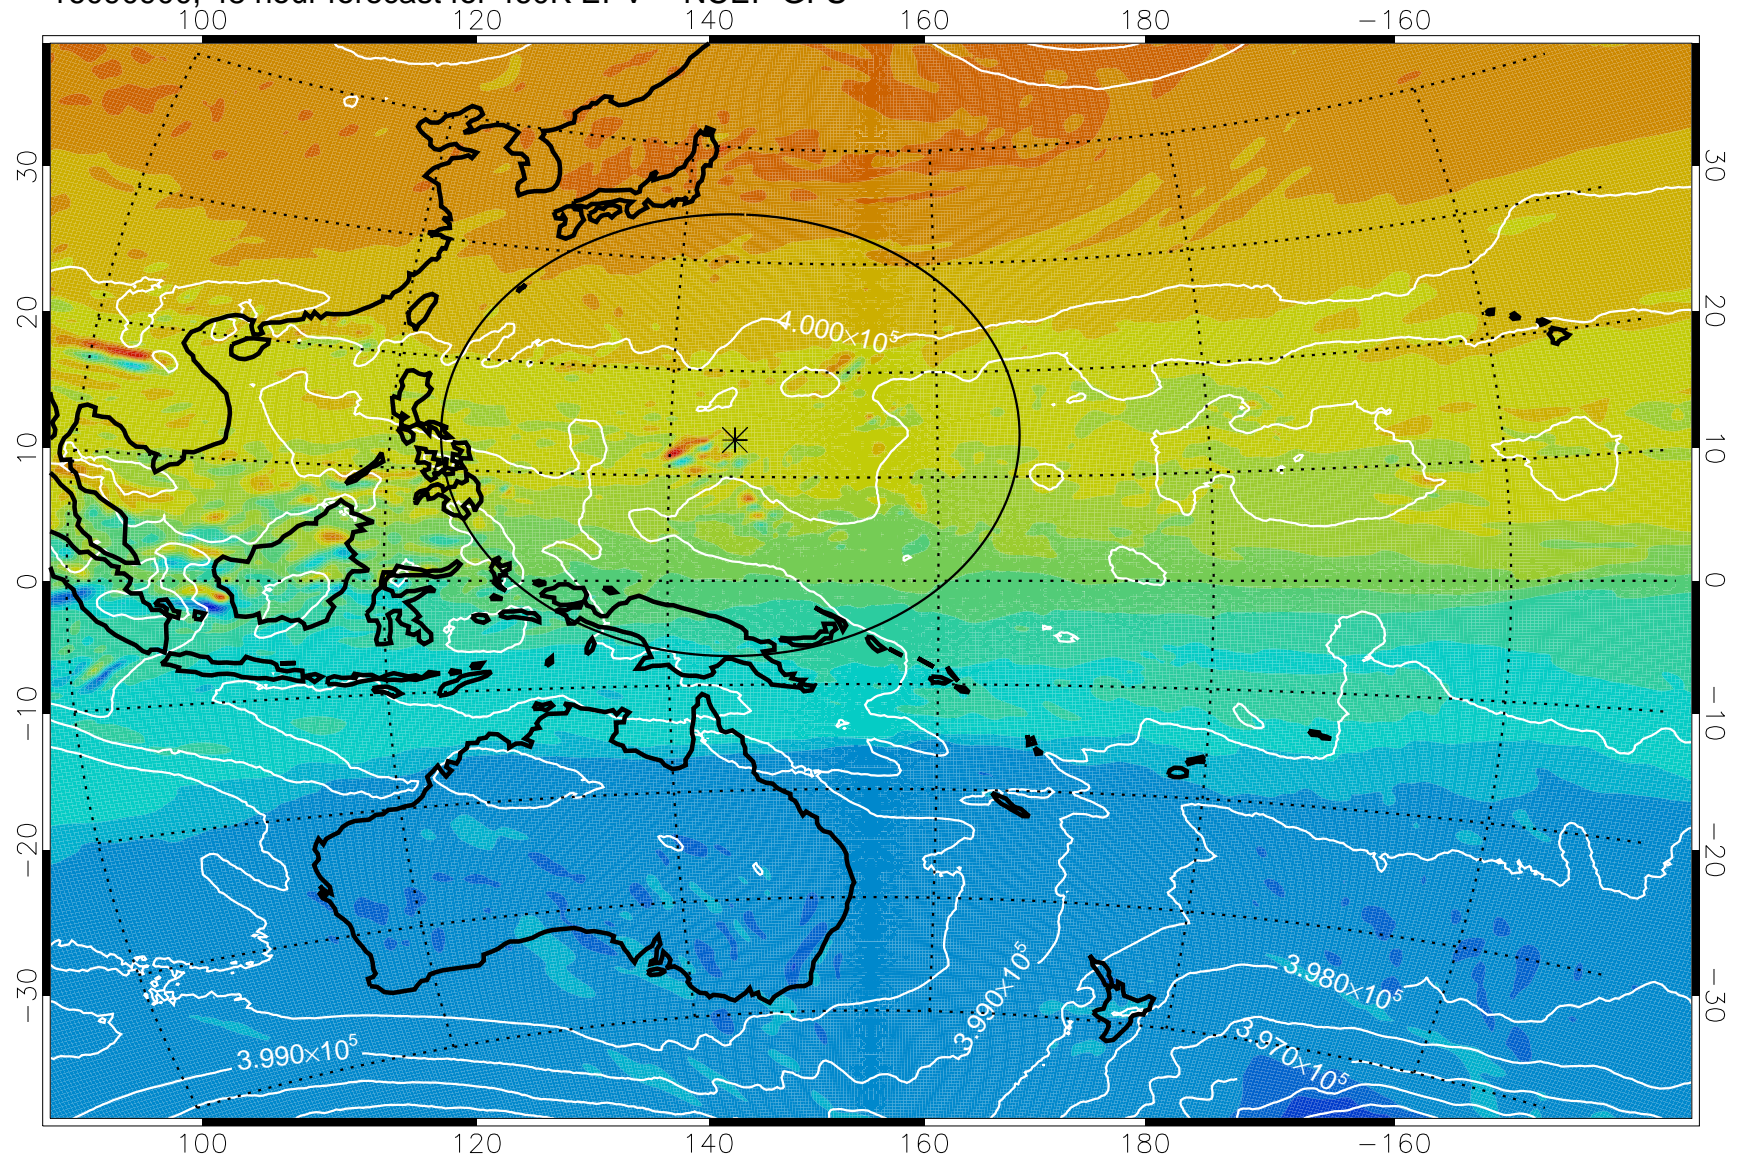

16090818, 42 hour forecast for 460K EPV -- NCEP GFS

460K Montgomery Streamfunction, white

Range ring of 2304 km

16090900, 48 hour forecast for 460K EPV -- NCEP GFS

460K Montgomery Streamfunction, white

Range ring of 2304 km

16090906, 54 hour forecast for 460K EPV -- NCEP GFS

460K Montgomery Streamfunction, white

Range ring of 2304 km

16090912, 60 hour forecast for 460K EPV -- NCEP GFS

460K Montgomery Streamfunction, white

Range ring of 2304 km

16090918, 66 hour forecast for 460K EPV -- NCEP GFS

460K Montgomery Streamfunction, white

Range ring of 2304 km

16091000, 72 hour forecast for 460K EPV -- NCEP GFS

460K Montgomery Streamfunction, white

Range ring of 2384 km

16091006, 78 hour forecast for 460K EPV -- NCEP GFS

460K Montgomery Streamfunction, white

Range ring of 2304 km

16091012, 84 hour forecast for 460K EPV -- NCEP GFS

16091018, 90 hour forecast for 460K EPV -- NCEP GFS