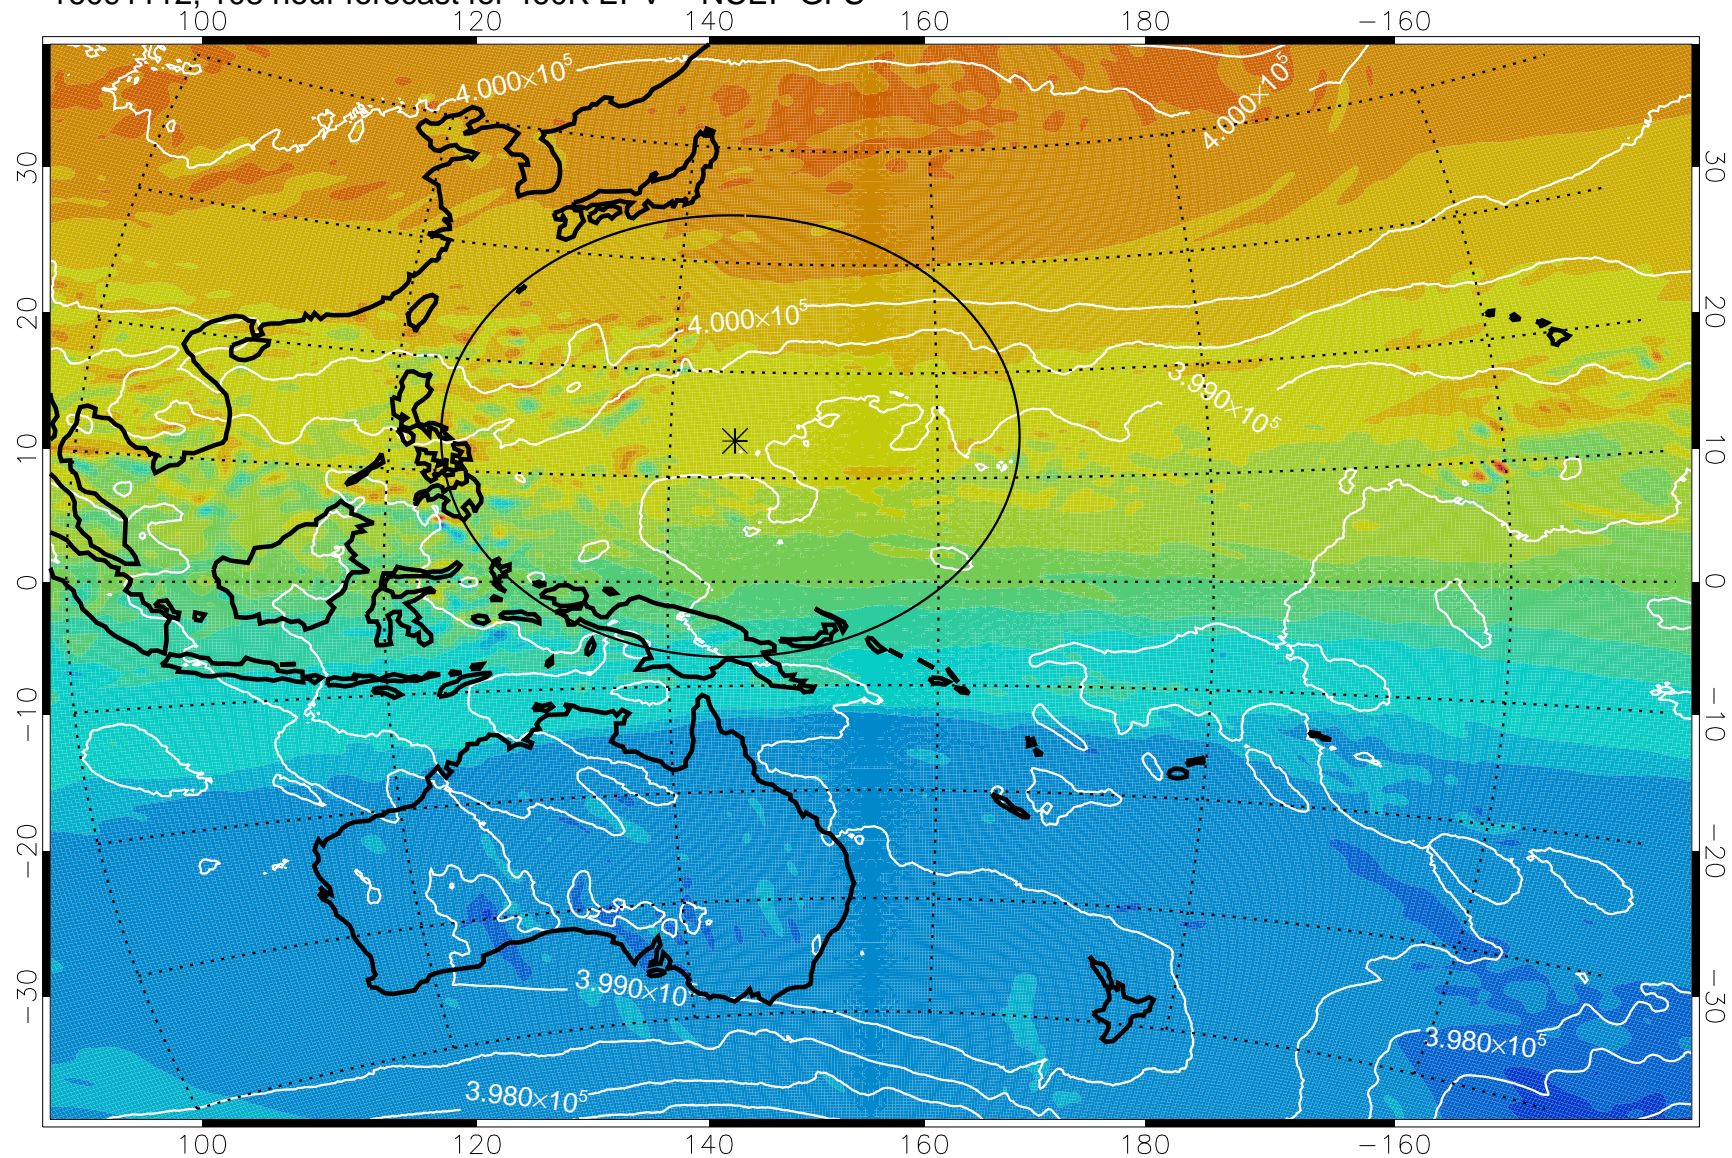

16091006, 78 hour forecast for 460K EPV -- NCEP GFS

460K Montgomery Streamfunction, white

Range ring of 2304 km

16091012, 84 hour forecast for 460K EPV -- NCEP GFS

16091018, 90 hour forecast for 460K EPV -- NCEP GFS

460K Montgomery Streamfunction, white

Range ring of 2304 km

16091100, 96 hour forecast for 460K EPV -- NCEP GFS

460K Montgomery Streamfunction, white

Range ring of 2304 km

16091106, 102 hour forecast for 460K EPV -- NCEP GFS

460K Montgomery Streamfunction, white

Range ring of 2304 km

16091112, 108 hour forecast for 460K EPV -- NCEP GFS

460K Montgomery Streamfunction, white

Range ring of 2304 km

16091118, 114 hour forecast for 460K EPV -- NCEP GFS

460K Montgomery Streamfunction, white

Range ring of 2304 km

16091200, 120 hour forecast for 460K EPV -- NCEP GFS

460K Montgomery Streamfunction, white

Range ring of 2304 km