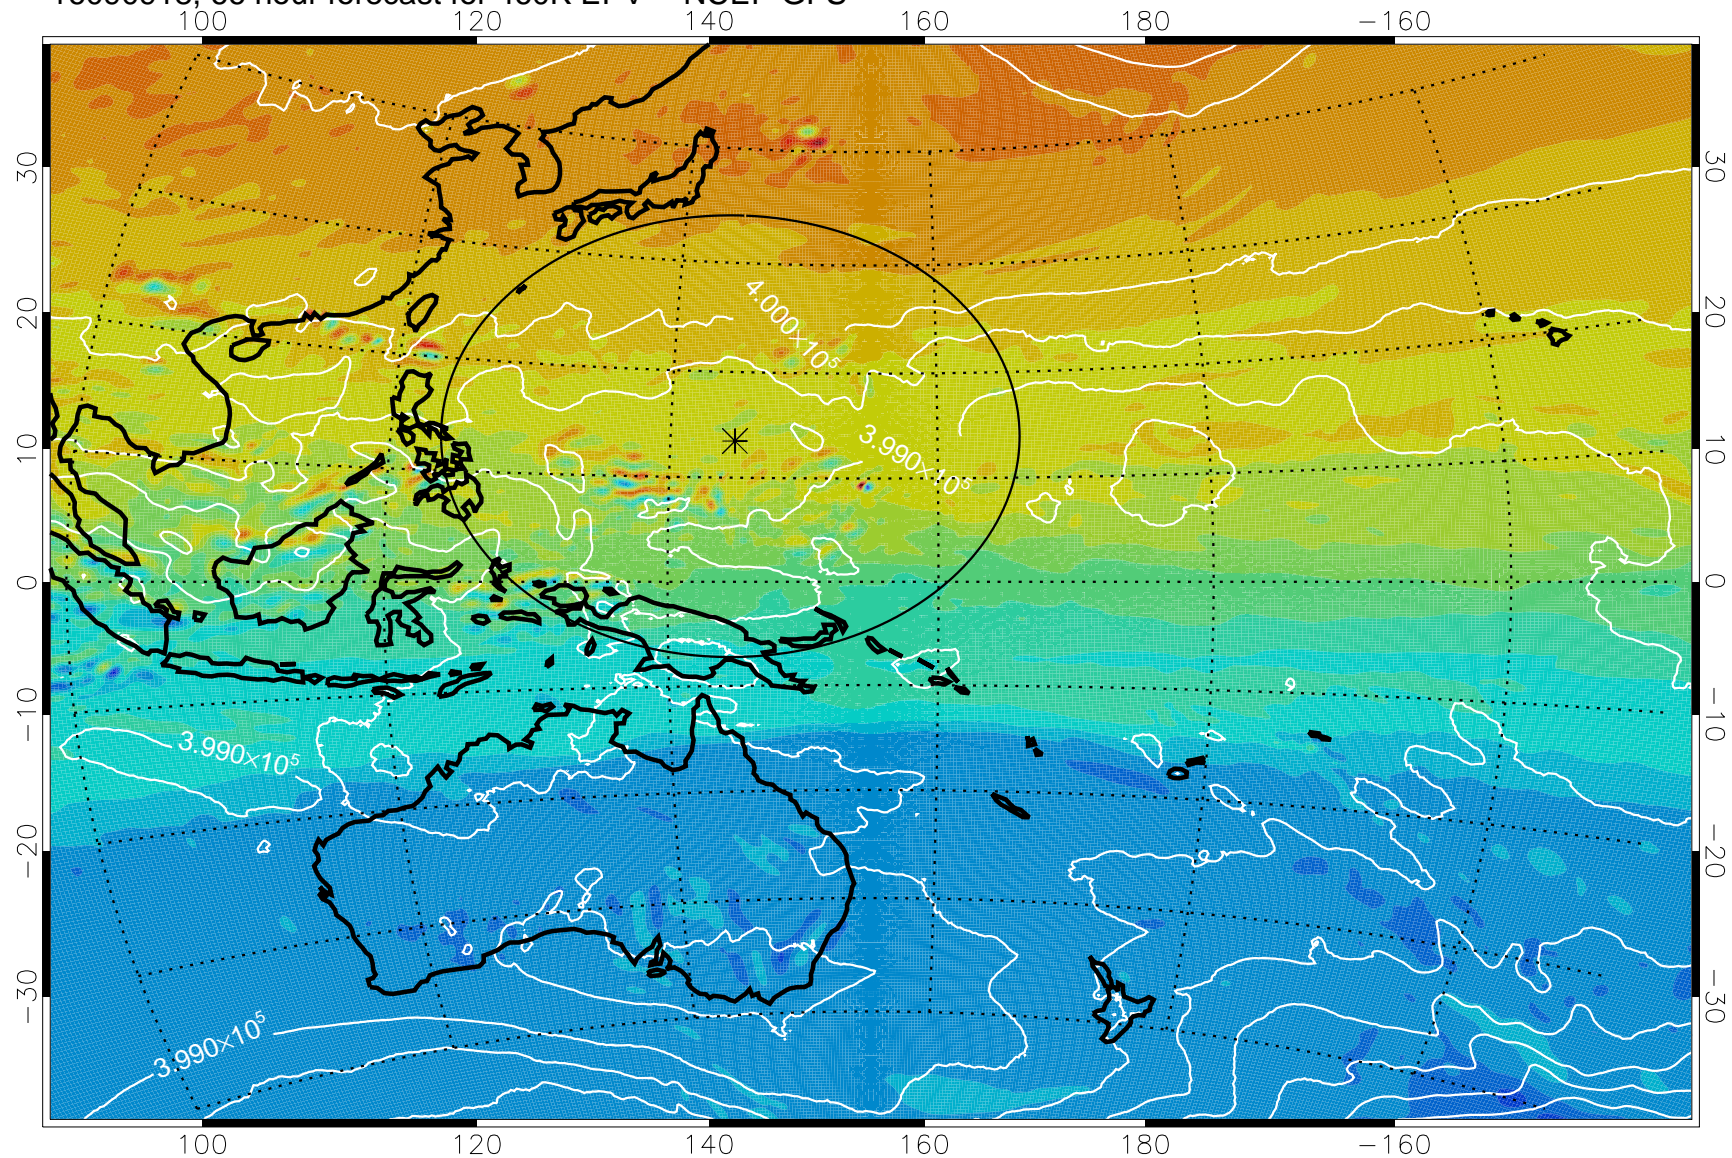

16090818, 42 hour forecast for 460K EPV -- NCEP GFS

460K Montgomery Streamfunction, white

Range ring of 2304 km

16090900, 48 hour forecast for 460K EPV -- NCEP GFS

460K Montgomery Streamfunction, white

Range ring of 2304 km

16090906, 54 hour forecast for 460K EPV -- NCEP GFS

460K Montgomery Streamfunction, white

Range ring of 2304 km

16090912, 60 hour forecast for 460K EPV -- NCEP GFS

460K Montgomery Streamfunction, white

Range ring of 2304 km

16090918, 66 hour forecast for 460K EPV -- NCEP GFS

460K Montgomery Streamfunction, white

Range ring of 2304 km

16091000, 72 hour forecast for 460K EPV -- NCEP GFS

460K Montgomery Streamfunction, white

Range ring of 2384 km

16091006, 78 hour forecast for 460K EPV -- NCEP GFS

460K Montgomery Streamfunction, white

Range ring of 2304 km

16091012, 84 hour forecast for 460K EPV -- NCEP GFS

16091018, 90 hour forecast for 460K EPV -- NCEP GFS