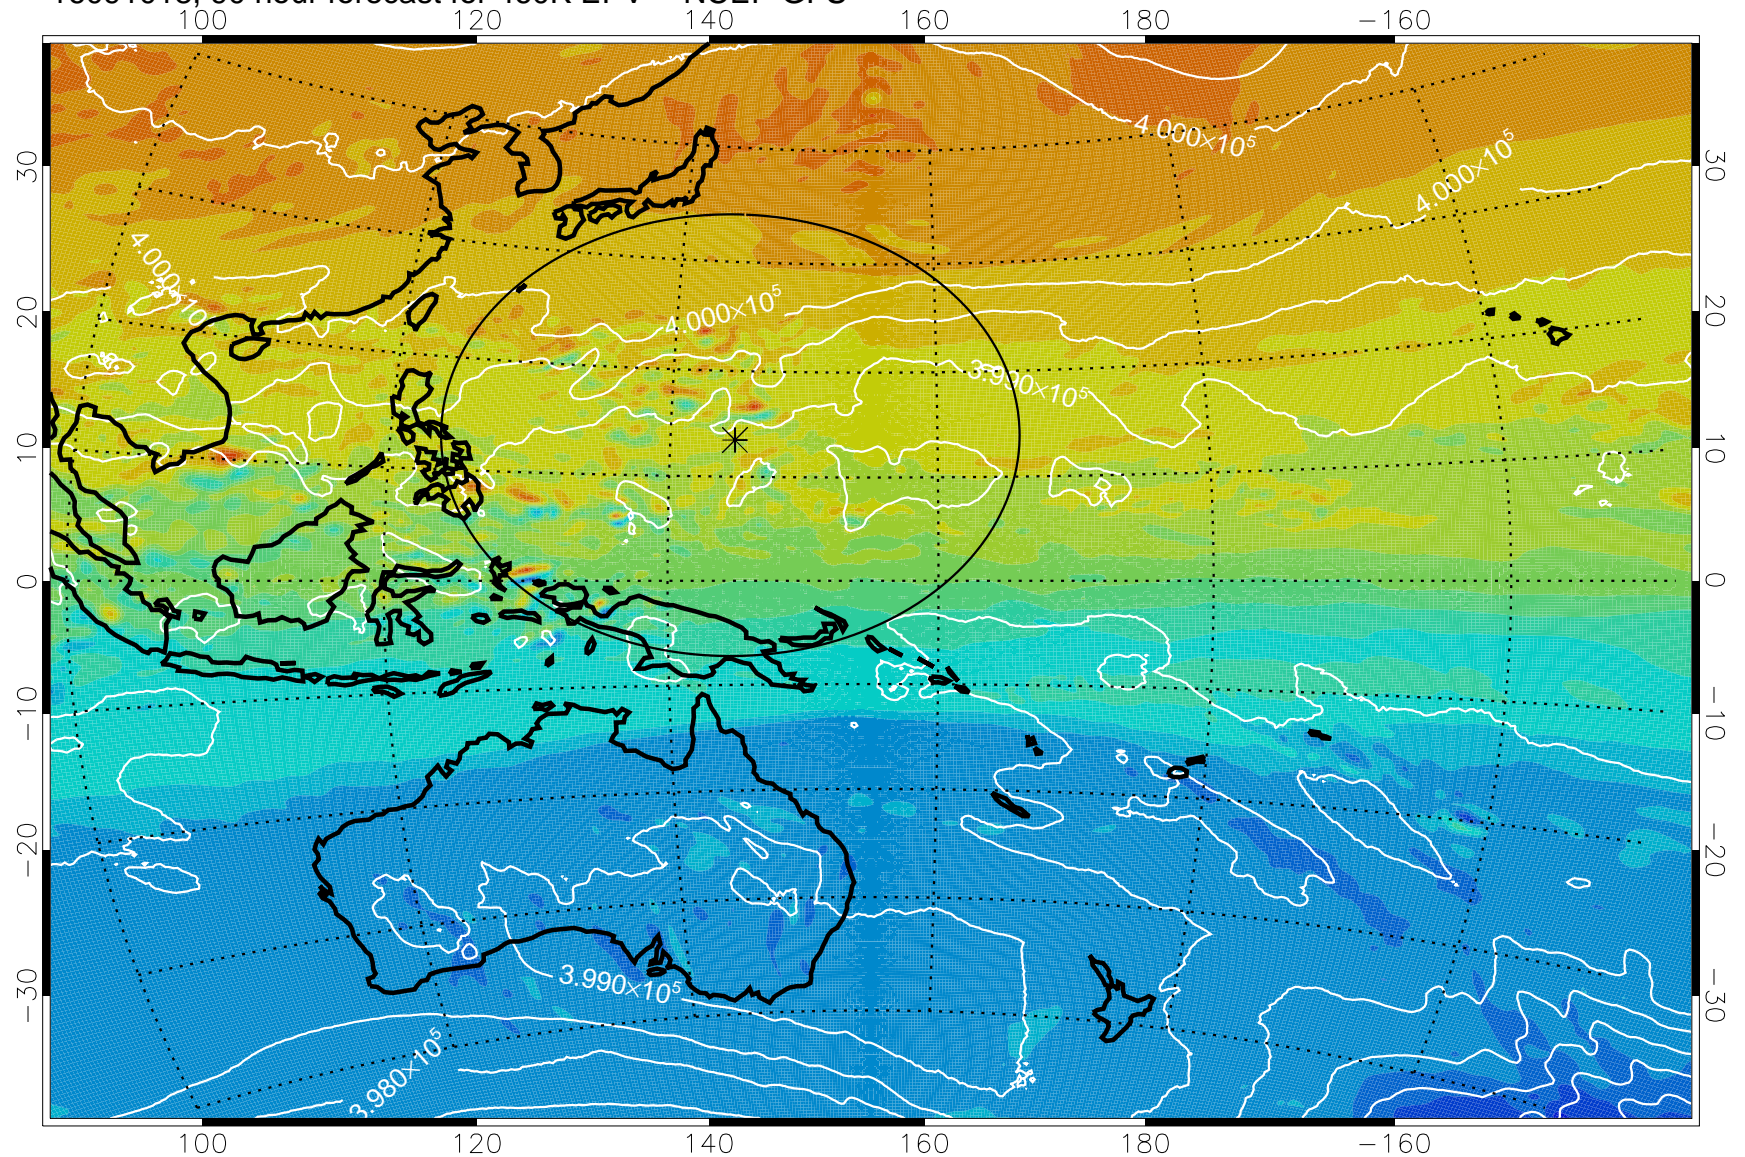

16090918, 66 hour forecast for 460K EPV -- NCEP GFS

460K Montgomery Streamfunction, white

Range ring of 2304 km

16091000, 72 hour forecast for 460K EPV -- NCEP GFS

460K Montgomery Streamfunction, white

Range ring of 2384 km

16091006, 78 hour forecast for 460K EPV -- NCEP GFS

460K Montgomery Streamfunction, white

Range ring of 2304 km

16091012, 84 hour forecast for 460K EPV -- NCEP GFS

16091018, 90 hour forecast for 460K EPV -- NCEP GFS

460K Montgomery Streamfunction, white

Range ring of 2304 km

16091100, 96 hour forecast for 460K EPV -- NCEP GFS

460K Montgomery Streamfunction, white

Range ring of 2304 km

16091106, 102 hour forecast for 460K EPV -- NCEP GFS

460K Montgomery Streamfunction, white

Range ring of 2304 km

16091112, 108 hour forecast for 460K EPV -- NCEP GFS

460K Montgomery Streamfunction, white

Range ring of 2304 km

16091118, 114 hour forecast for 460K EPV -- NCEP GFS