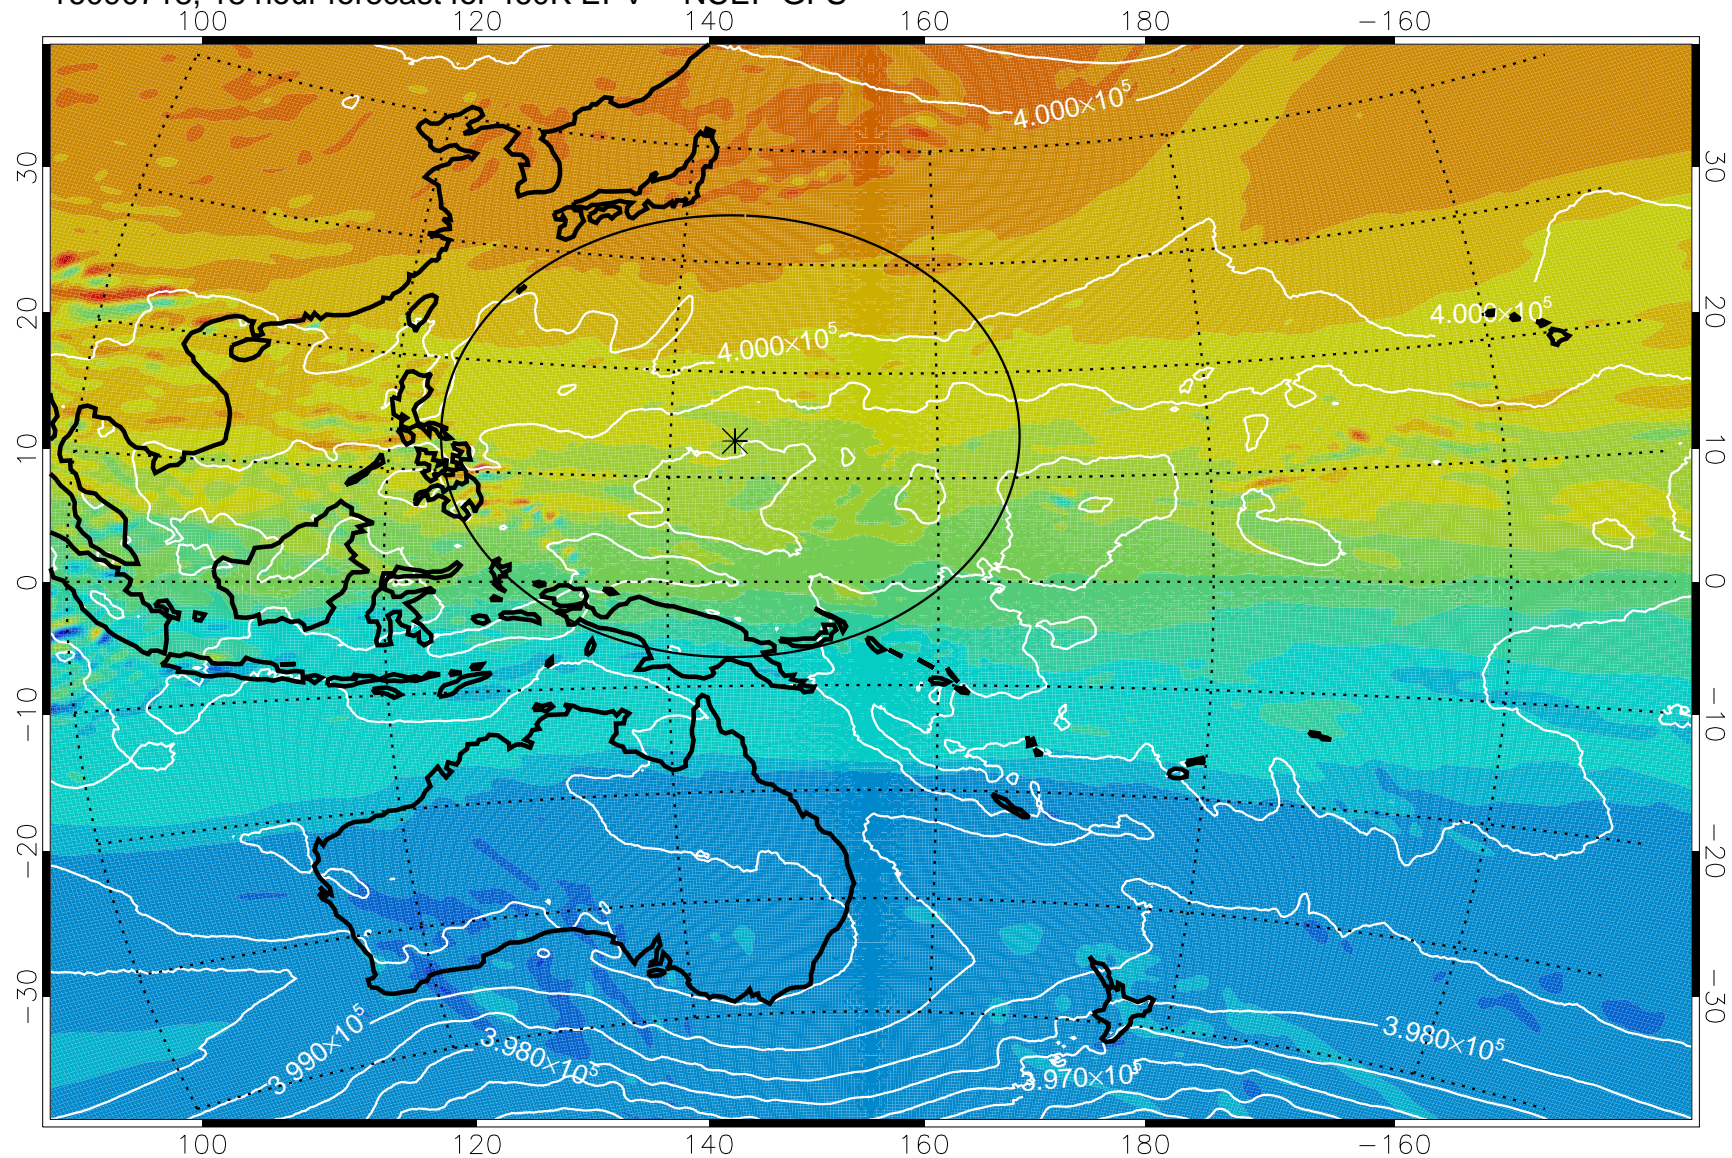

16090706, 6 hour forecast for 460K EPV -- NCEP GFS

460K Montgomery Streamfunction, white

Range ring of 2304 km

16090712, 12 hour forecast for 460K EPV -- NCEP GFS

460K Montgomery Streamfunction, white

Range ring of 2304 km

16090718, 18 hour forecast for 460K EPV -- NCEP GFS

460K Montgomery Streamfunction, white

Range ring of 2304 km

16090800, 24 hour forecast for 460K EPV -- NCEP GFS

460K Montgomery Streamfunction, white

Range ring of 2304 km

16090806, 30 hour forecast for 460K EPV -- NCEP GFS

460K Montgomery Streamfunction, white

Range ring of 2304 km

16090812, 36 hour forecast for 460K EPV -- NCEP GFS

460K Montgomery Streamfunction, white

Range ring of 2304 km

16090818, 42 hour forecast for 460K EPV -- NCEP GFS

460K Montgomery Streamfunction, white

Range ring of 2304 km

16090900, 48 hour forecast for 460K EPV -- NCEP GFS

460K Montgomery Streamfunction, white

Range ring of 2304 km