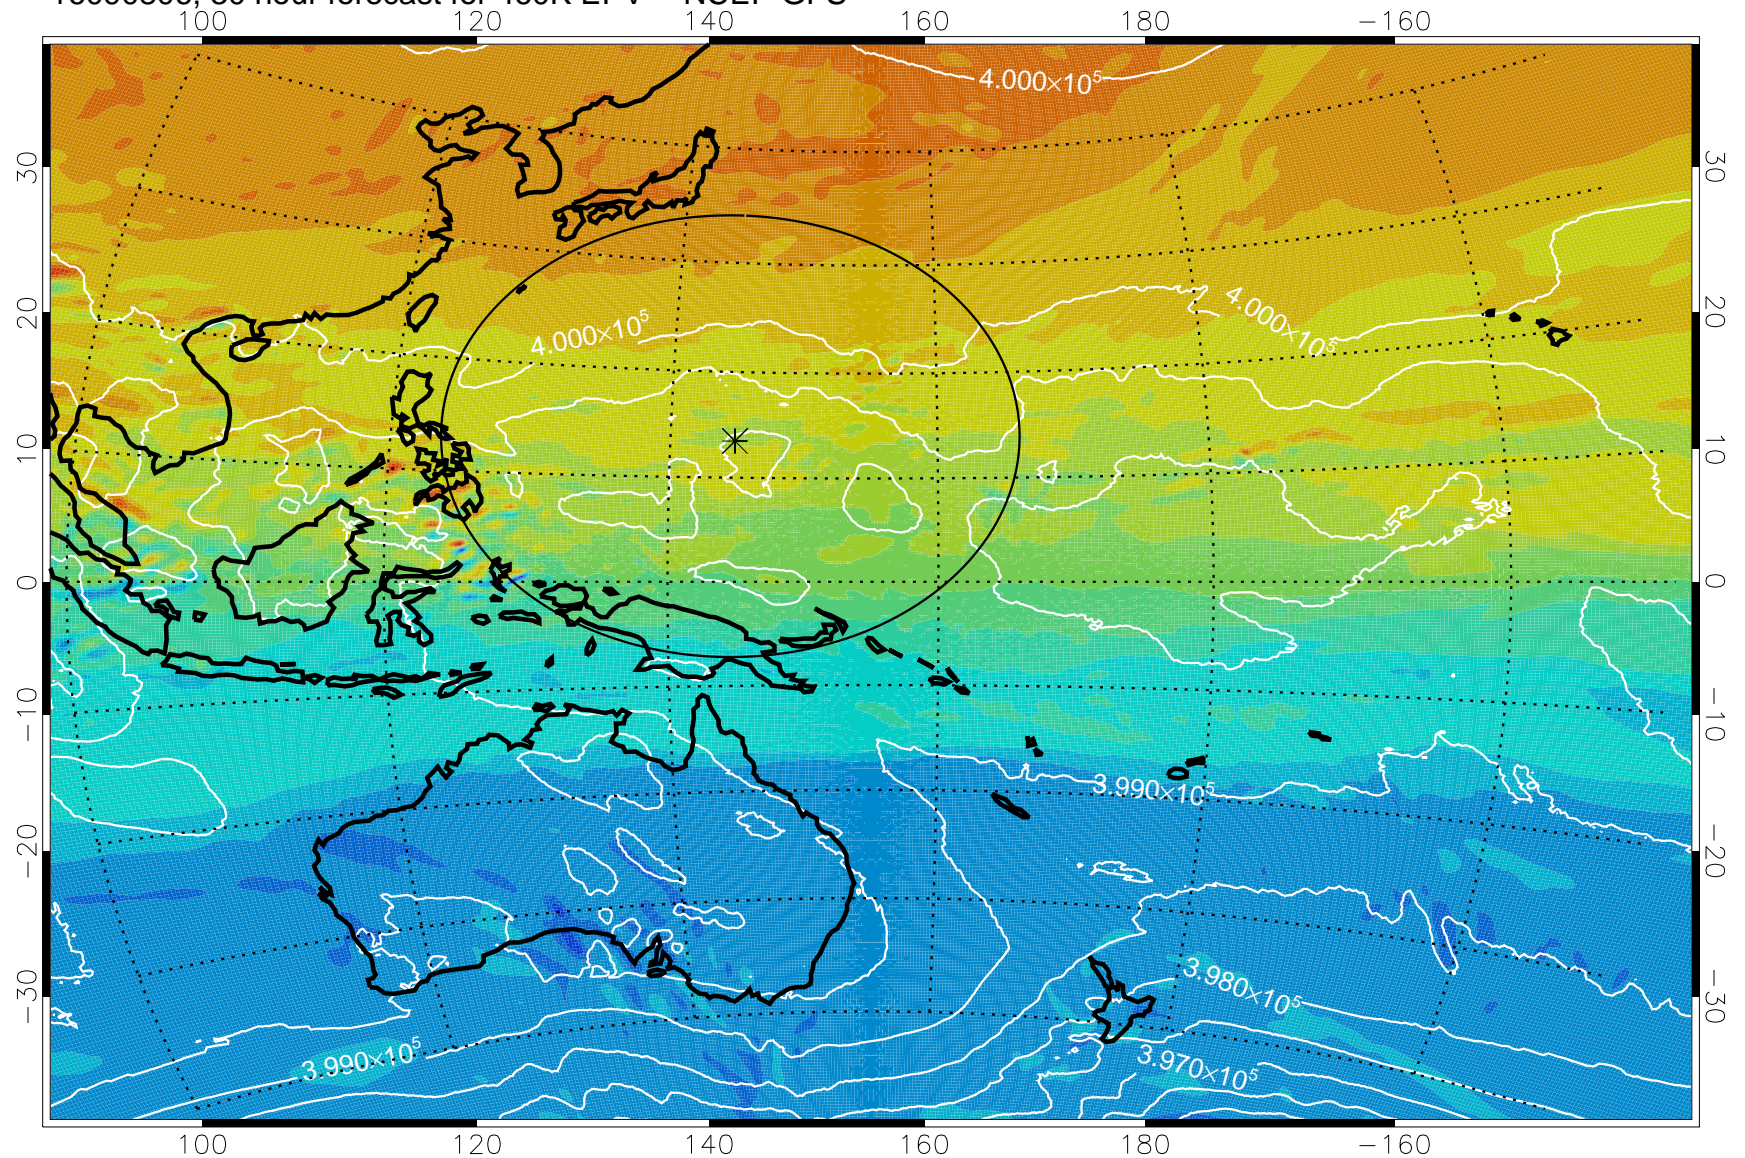

16090718, 18 hour forecast for 460K EPV -- NCEP GFS

460K Montgomery Streamfunction, white

Range ring of 2304 km

16090800, 24 hour forecast for 460K EPV -- NCEP GFS

460K Montgomery Streamfunction, white

Range ring of 2304 km

16090806, 30 hour forecast for 460K EPV -- NCEP GFS

460K Montgomery Streamfunction, white

Range ring of 2304 km

16090812, 36 hour forecast for 460K EPV -- NCEP GFS

460K Montgomery Streamfunction, white

Range ring of 2304 km

16090818, 42 hour forecast for 460K EPV -- NCEP GFS

460K Montgomery Streamfunction, white

Range ring of 2304 km

16090900, 48 hour forecast for 460K EPV -- NCEP GFS

460K Montgomery Streamfunction, white

Range ring of 2304 km

16090918, 66 hour forecast for 460K EPV -- NCEP GFS

460K Montgomery Streamfunction, white

Range ring of 2304 km

16091000, 72 hour forecast for 460K EPV -- NCEP GFS

460K Montgomery Streamfunction, white

Range ring of 2384 km