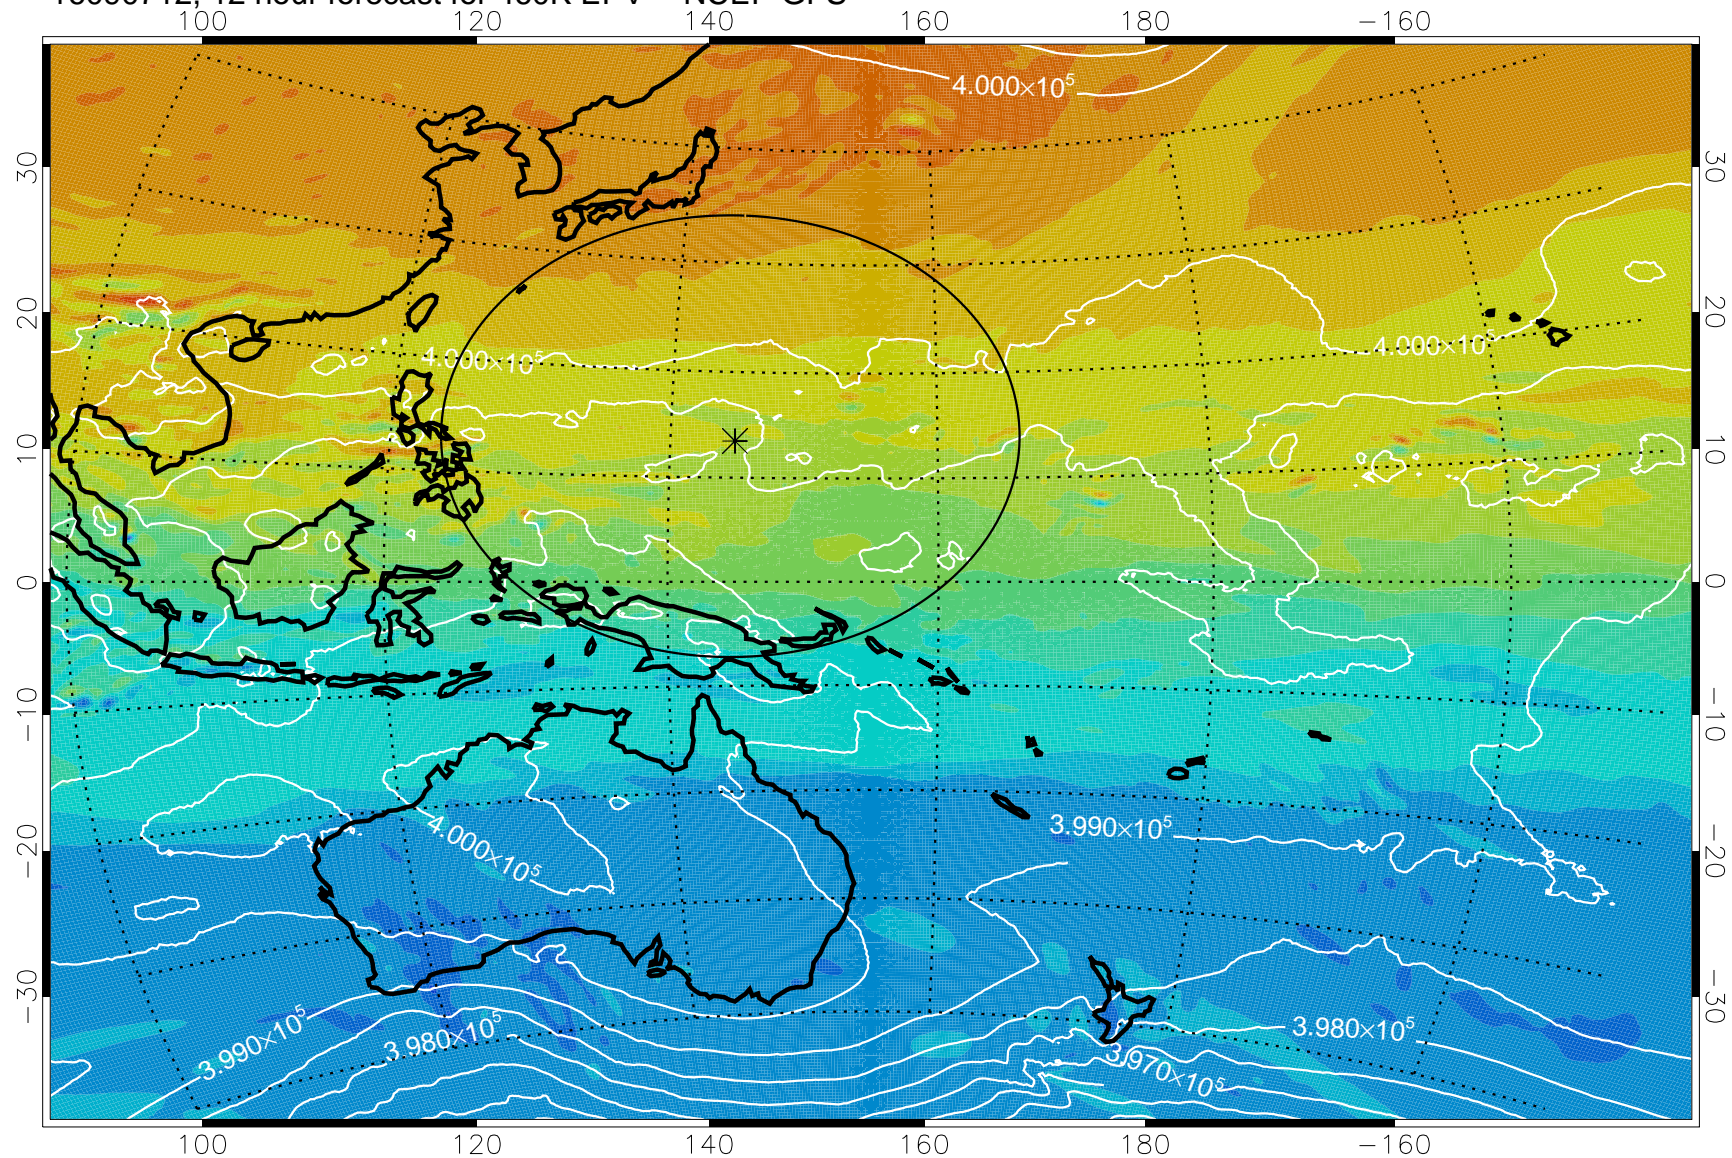

16090706, 6 hour forecast for 460K EPV -- NCEP GFS

460K Montgomery Streamfunction, white

Range ring of 2304 km

16090712, 12 hour forecast for 460K EPV -- NCEP GFS

460K Montgomery Streamfunction, white

Range ring of 2304 km

16090718, 18 hour forecast for 460K EPV -- NCEP GFS

460K Montgomery Streamfunction, white

Range ring of 2304 km

16090800, 24 hour forecast for 460K EPV -- NCEP GFS

460K Montgomery Streamfunction, white

Range ring of 2304 km

16090806, 30 hour forecast for 460K EPV -- NCEP GFS

460K Montgomery Streamfunction, white

Range ring of 2304 km

16090812, 36 hour forecast for 460K EPV -- NCEP GFS

460K Montgomery Streamfunction, white

Range ring of 2304 km

16090818, 42 hour forecast for 460K EPV -- NCEP GFS

460K Montgomery Streamfunction, white

Range ring of 2304 km

16090900, 48 hour forecast for 460K EPV -- NCEP GFS

460K Montgomery Streamfunction, white

Range ring of 2304 km