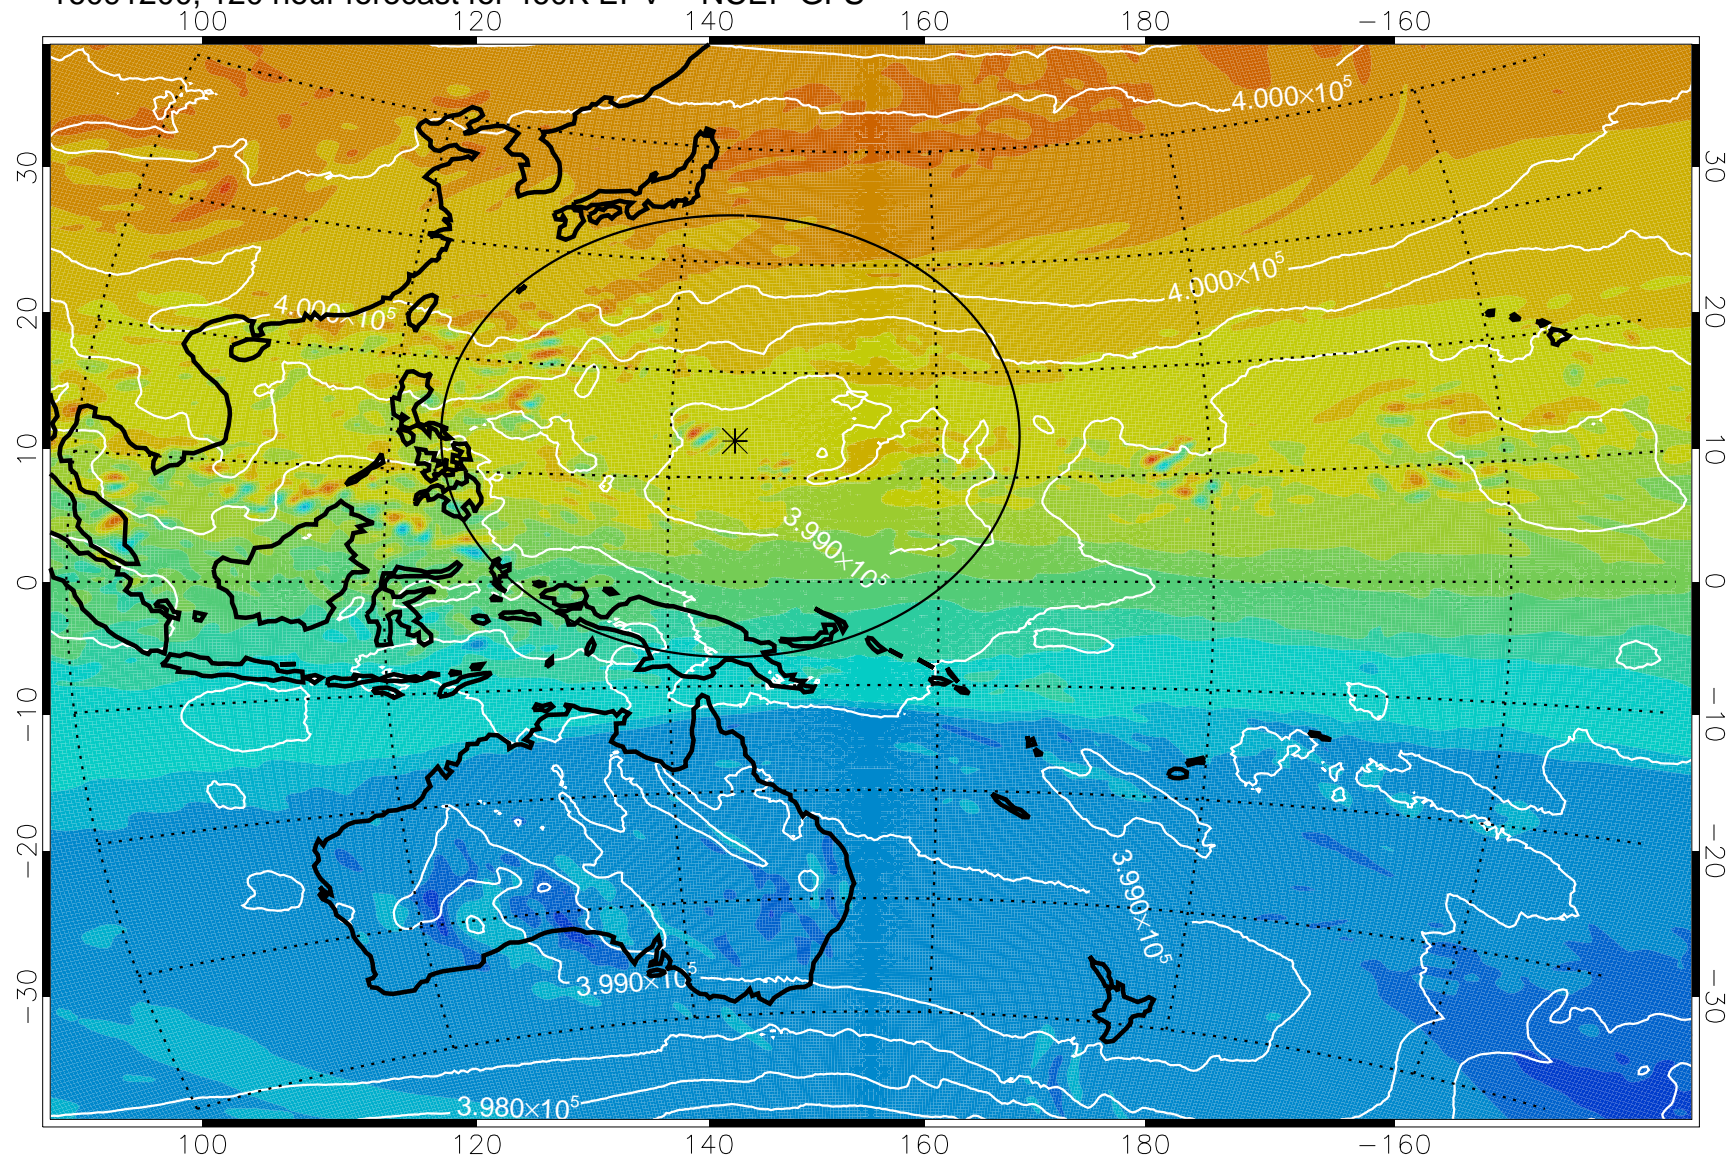

460K Montgomery Streamfunction, white

Range ring of 2304 km

16091100, 96 hour forecast for 460K EPV -- NCEP GFS

460K Montgomery Streamfunction, white

Range ring of 2304 km

16091106, 102 hour forecast for 460K EPV -- NCEP GFS

460K Montgomery Streamfunction, white

Range ring of 2304 km

16091112, 108 hour forecast for 460K EPV -- NCEP GFS

460K Montgomery Streamfunction, white

Range ring of 2304 km

16091118, 114 hour forecast for 460K EPV -- NCEP GFS

460K Montgomery Streamfunction, white

Range ring of 2304 km

16091200, 120 hour forecast for 460K EPV -- NCEP GFS

460K Montgomery Streamfunction, white

Range ring of 2304 km