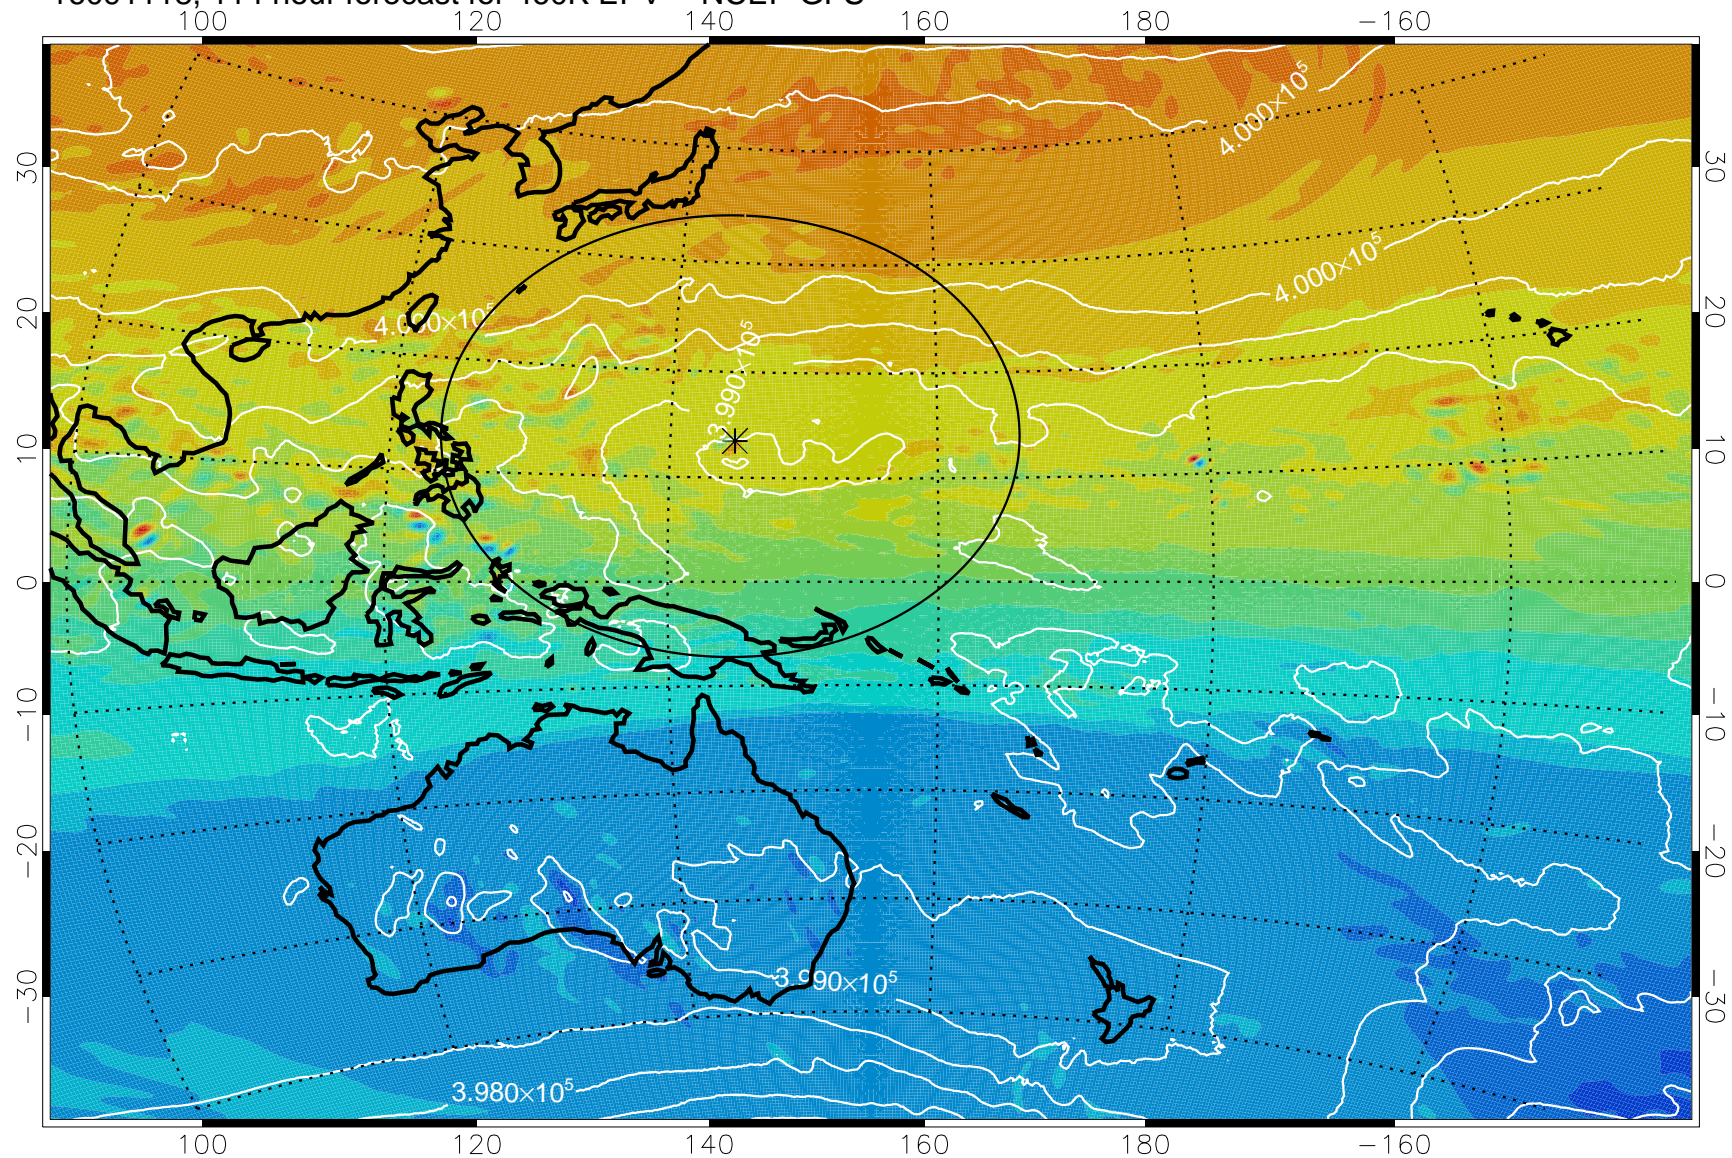

16091006, 78 hour forecast for 460K EPV -- NCEP GFS

460K Montgomery Streamfunction, white

Range ring of 2304 km

16091012, 84 hour forecast for 460K EPV -- NCEP GFS

16091018, 90 hour forecast for 460K EPV -- NCEP GFS

460K Montgomery Streamfunction, white

Range ring of 2304 km

16091100, 96 hour forecast for 460K EPV -- NCEP GFS

460K Montgomery Streamfunction, white

Range ring of 2304 km

16091106, 102 hour forecast for 460K EPV -- NCEP GFS

460K Montgomery Streamfunction, white

Range ring of 2304 km

16091112, 108 hour forecast for 460K EPV -- NCEP GFS

460K Montgomery Streamfunction, white

Range ring of 2304 km

16091118, 114 hour forecast for 460K EPV -- NCEP GFS

460K Montgomery Streamfunction, white

Range ring of 2304 km

16091200, 120 hour forecast for 460K EPV -- NCEP GFS

460K Montgomery Streamfunction, white

Range ring of 2304 km