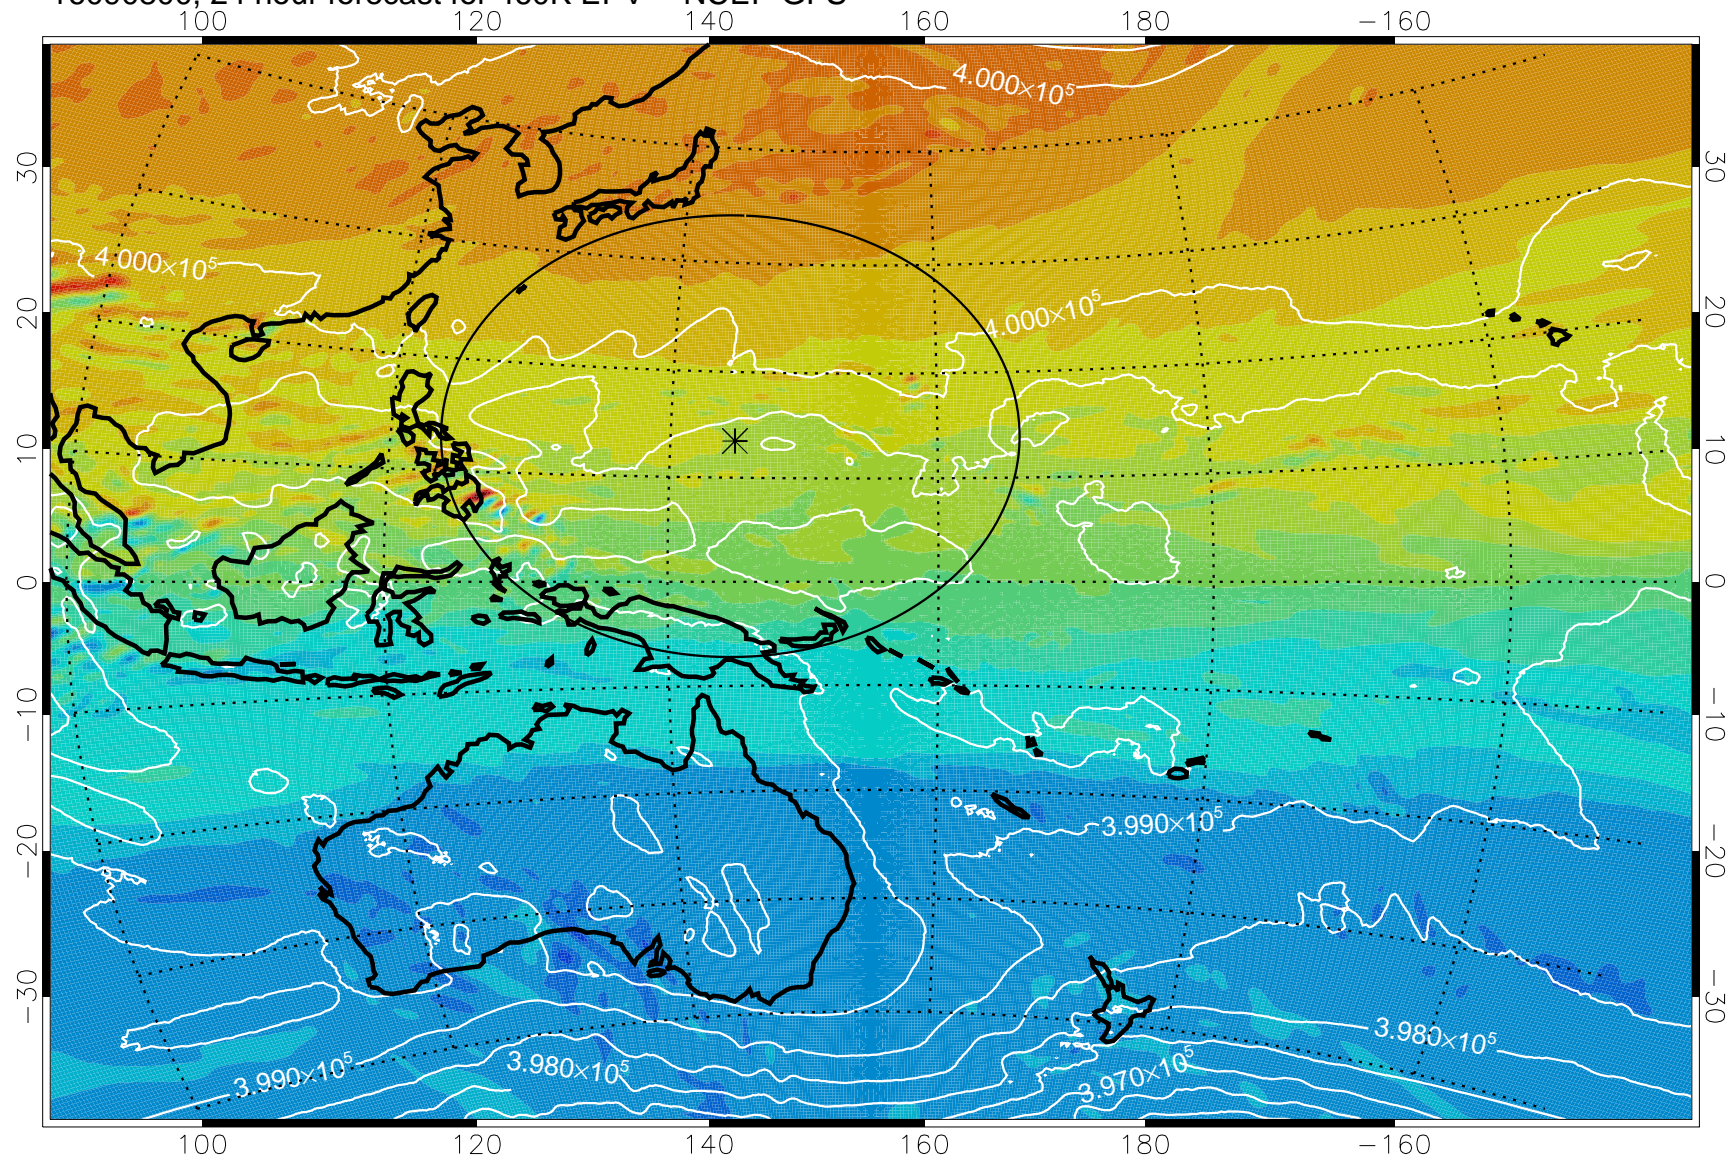

16090718, 18 hour forecast for 460K EPV -- NCEP GFS

460K Montgomery Streamfunction, white

Range ring of 2304 km

16090800, 24 hour forecast for 460K EPV -- NCEP GFS

460K Montgomery Streamfunction, white

Range ring of 2304 km

16090806, 30 hour forecast for 460K EPV -- NCEP GFS

460K Montgomery Streamfunction, white

Range ring of 2304 km

16090812, 36 hour forecast for 460K EPV -- NCEP GFS

460K Montgomery Streamfunction, white

Range ring of 2304 km

16090818, 42 hour forecast for 460K EPV -- NCEP GFS

460K Montgomery Streamfunction, white

Range ring of 2304 km

16090900, 48 hour forecast for 460K EPV -- NCEP GFS

460K Montgomery Streamfunction, white

Range ring of 2304 km

16090906, 54 hour forecast for 460K EPV -- NCEP GFS

460K Montgomery Streamfunction, white

Range ring of 2304 km

16090912, 60 hour forecast for 460K EPV -- NCEP GFS

460K Montgomery Streamfunction, white

Range ring of 2304 km