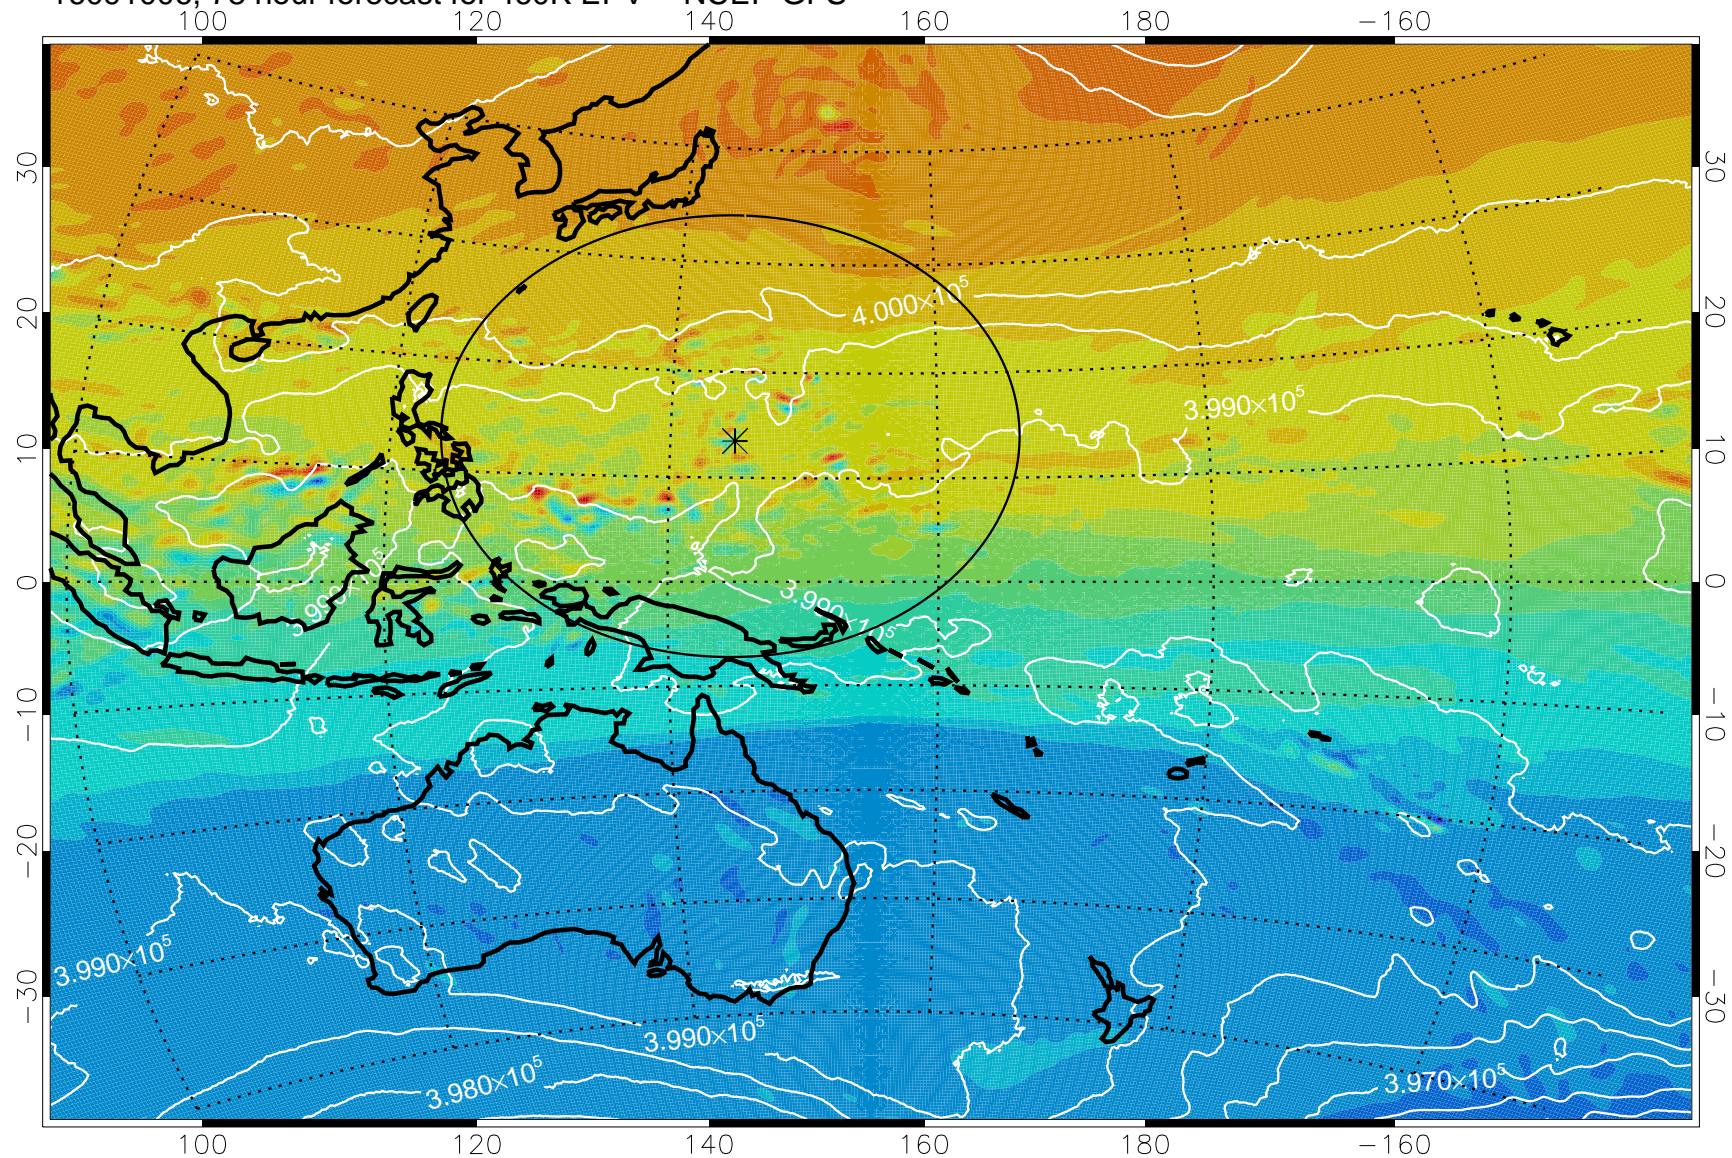

16090906, 54 hour forecast for 460K EPV -- NCEP GFS

460K Montgomery Streamfunction, white

Range ring of 2304 km

16090912, 60 hour forecast for 460K EPV -- NCEP GFS

460K Montgomery Streamfunction, white

Range ring of 2304 km

16090918, 66 hour forecast for 460K EPV -- NCEP GFS

460K Montgomery Streamfunction, white

Range ring of 2304 km

16091000, 72 hour forecast for 460K EPV -- NCEP GFS

460K Montgomery Streamfunction, white

Range ring of 2384 km

16091006, 78 hour forecast for 460K EPV -- NCEP GFS

460K Montgomery Streamfunction, white

Range ring of 2304 km

16091012, 84 hour forecast for 460K EPV -- NCEP GFS

16091018, 90 hour forecast for 460K EPV -- NCEP GFS

460K Montgomery Streamfunction, white

Range ring of 2304 km

16091100, 96 hour forecast for 460K EPV -- NCEP GFS

460K Montgomery Streamfunction, white

Range ring of 2304 km

16091106, 102 hour forecast for 460K EPV -- NCEP GFS