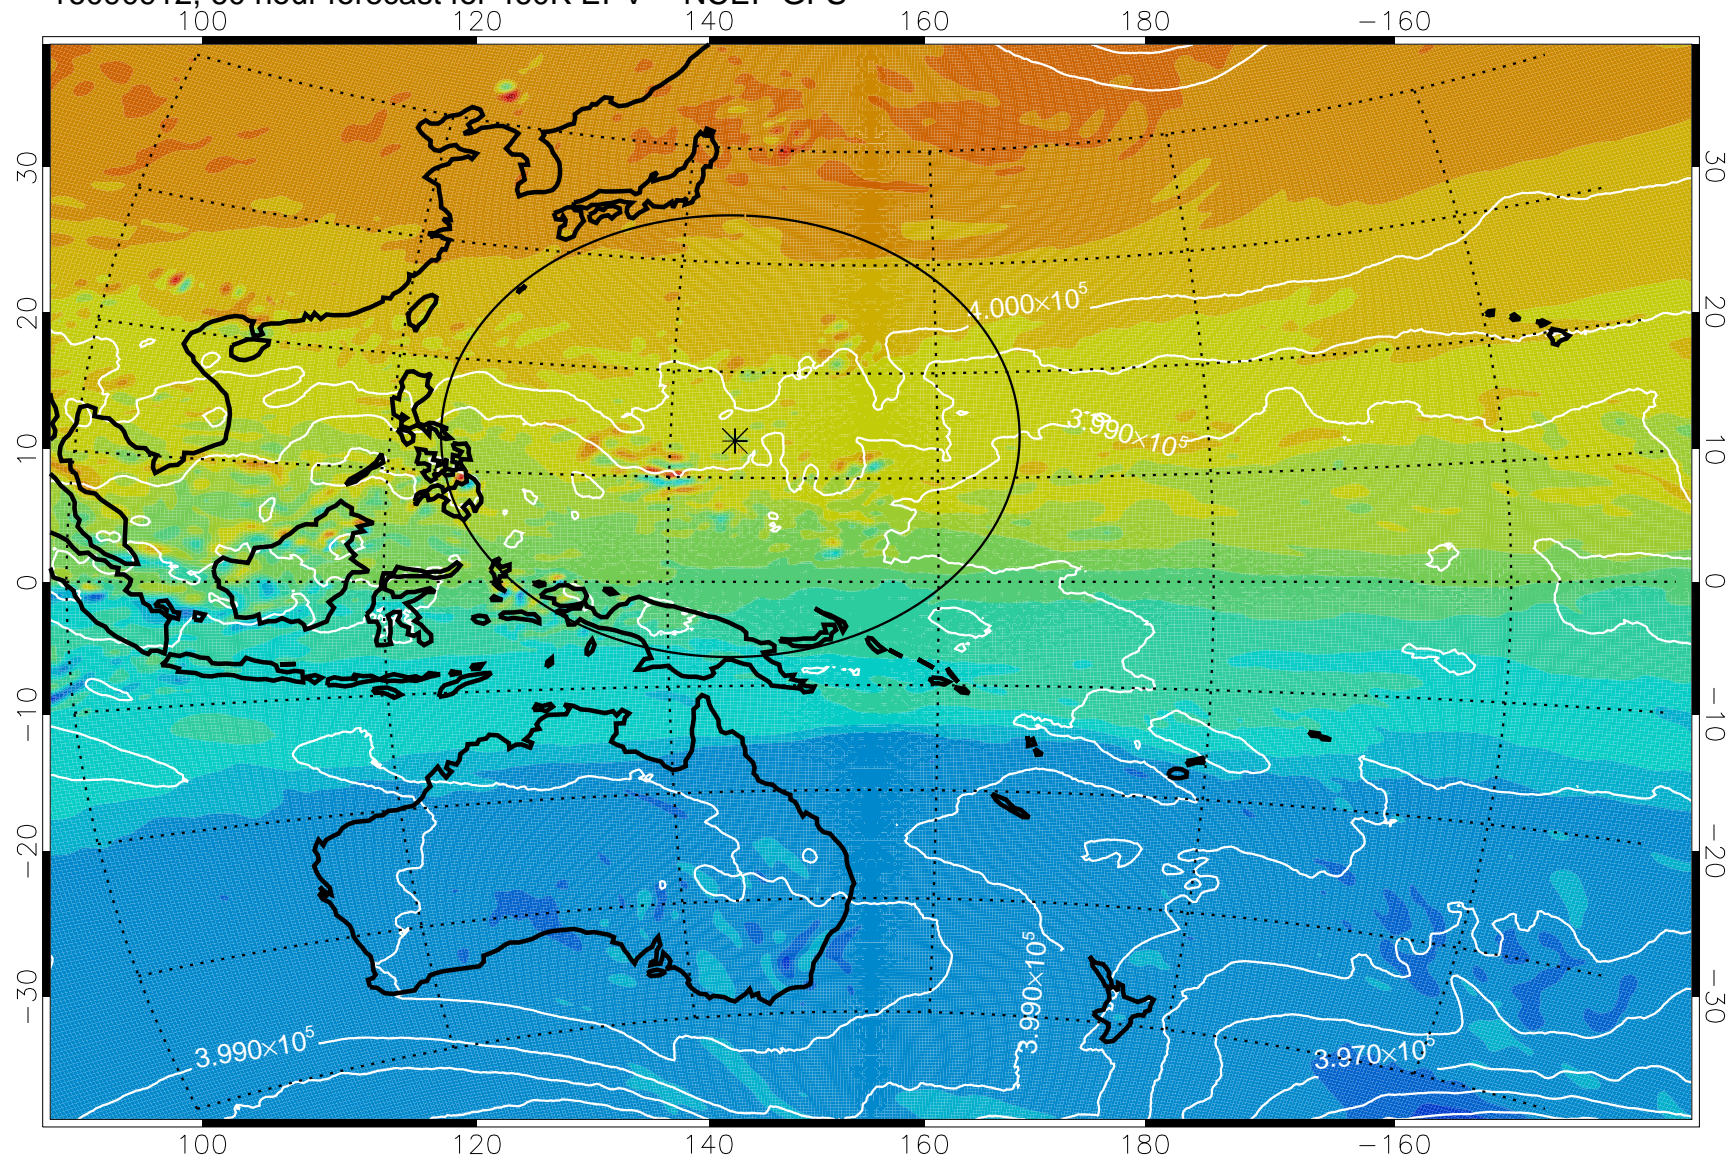

16090818, 42 hour forecast for 460K EPV -- NCEP GFS

460K Montgomery Streamfunction, white

Range ring of 2304 km

16090900, 48 hour forecast for 460K EPV -- NCEP GFS

460K Montgomery Streamfunction, white

Range ring of 2304 km

16090906, 54 hour forecast for 460K EPV -- NCEP GFS

460K Montgomery Streamfunction, white

Range ring of 2304 km

16090912, 60 hour forecast for 460K EPV -- NCEP GFS

460K Montgomery Streamfunction, white

Range ring of 2304 km

16090918, 66 hour forecast for 460K EPV -- NCEP GFS

460K Montgomery Streamfunction, white

Range ring of 2304 km

16091000, 72 hour forecast for 460K EPV -- NCEP GFS

460K Montgomery Streamfunction, white

Range ring of 2384 km

16091006, 78 hour forecast for 460K EPV -- NCEP GFS

460K Montgomery Streamfunction, white

Range ring of 2304 km

16091012, 84 hour forecast for 460K EPV -- NCEP GFS

16091018, 90 hour forecast for 460K EPV -- NCEP GFS