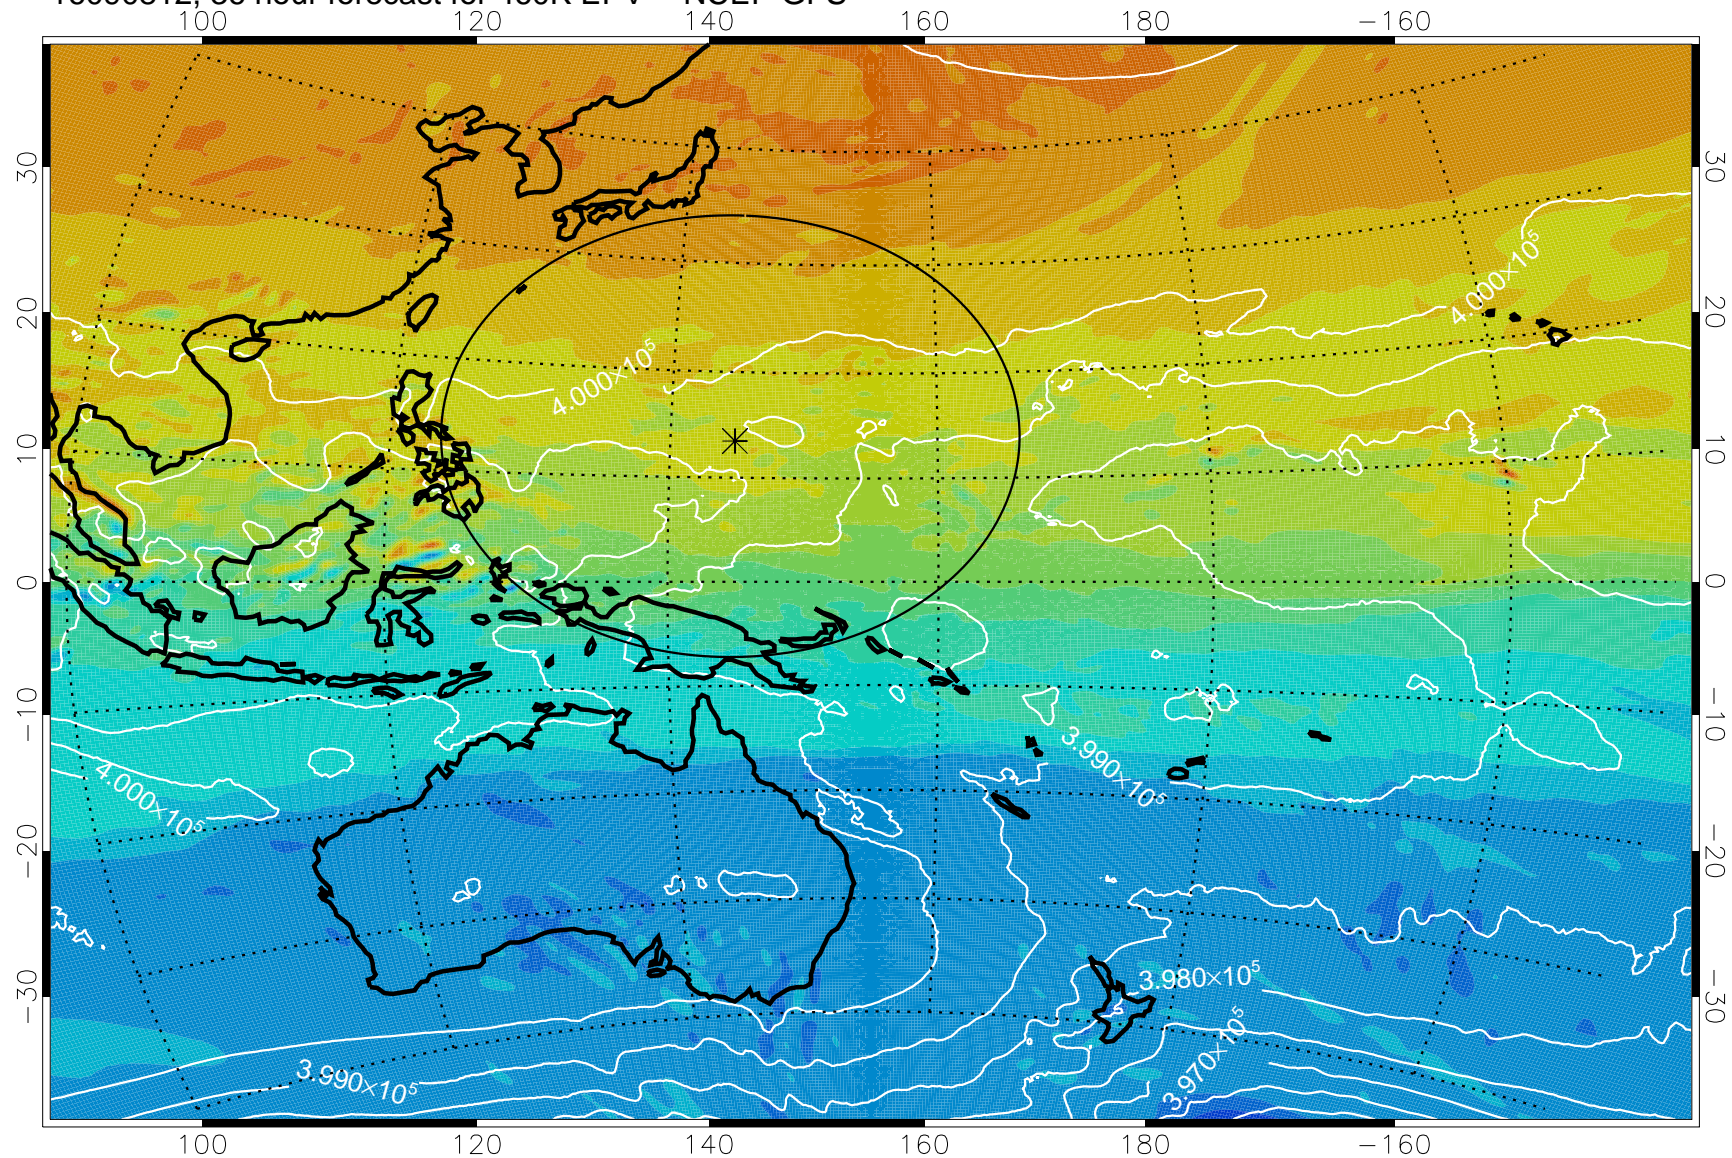

16090718, 18 hour forecast for 460K EPV -- NCEP GFS

460K Montgomery Streamfunction, white

Range ring of 2304 km

16090800, 24 hour forecast for 460K EPV -- NCEP GFS

460K Montgomery Streamfunction, white

Range ring of 2304 km

16090806, 30 hour forecast for 460K EPV -- NCEP GFS

460K Montgomery Streamfunction, white

Range ring of 2304 km

16090812, 36 hour forecast for 460K EPV -- NCEP GFS

460K Montgomery Streamfunction, white

Range ring of 2304 km

16090818, 42 hour forecast for 460K EPV -- NCEP GFS

460K Montgomery Streamfunction, white

Range ring of 2304 km

16090900, 48 hour forecast for 460K EPV -- NCEP GFS

460K Montgomery Streamfunction, white

Range ring of 2304 km

16090918, 66 hour forecast for 460K EPV -- NCEP GFS

460K Montgomery Streamfunction, white

Range ring of 2304 km

16091000, 72 hour forecast for 460K EPV -- NCEP GFS

460K Montgomery Streamfunction, white

Range ring of 2384 km