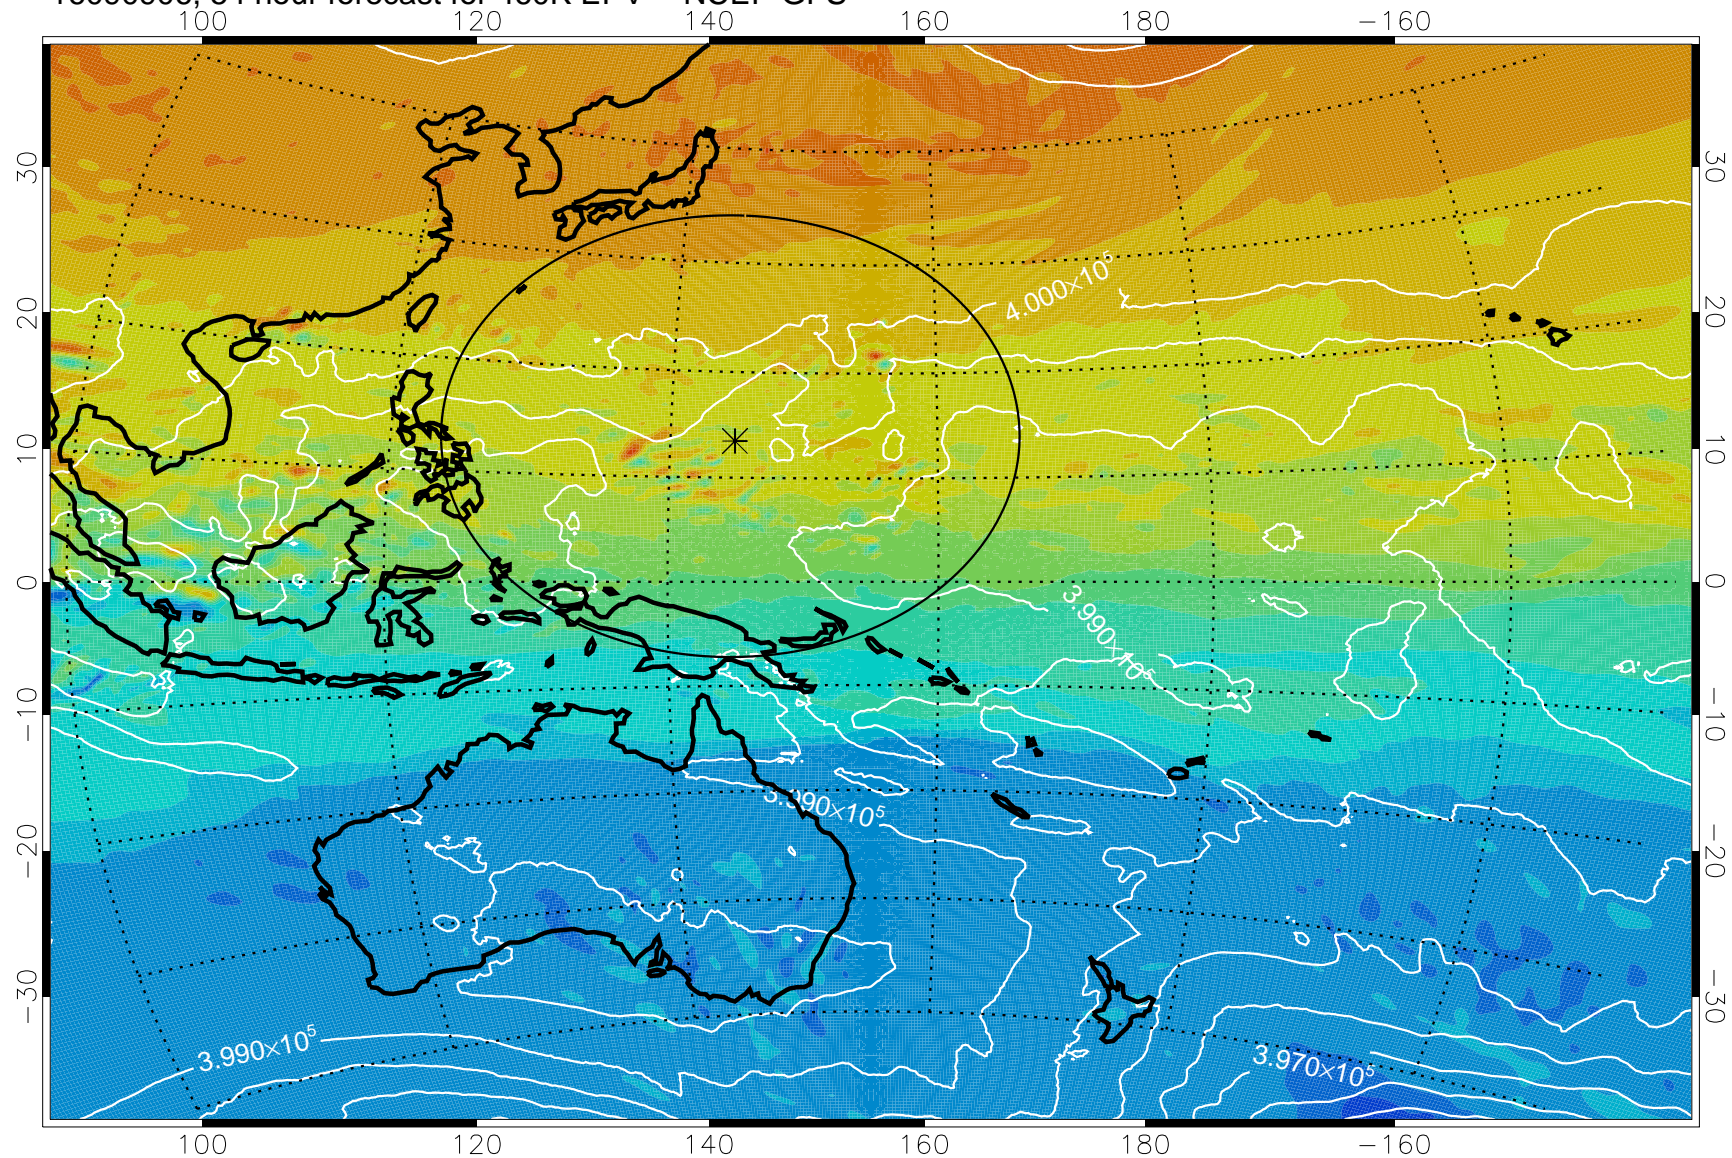

16090818, 42 hour forecast for 460K EPV -- NCEP GFS

460K Montgomery Streamfunction, white

Range ring of 2304 km

16090900, 48 hour forecast for 460K EPV -- NCEP GFS

460K Montgomery Streamfunction, white

Range ring of 2304 km

16090906, 54 hour forecast for 460K EPV -- NCEP GFS

460K Montgomery Streamfunction, white

Range ring of 2304 km

16090912, 60 hour forecast for 460K EPV -- NCEP GFS

460K Montgomery Streamfunction, white

Range ring of 2304 km

16090918, 66 hour forecast for 460K EPV -- NCEP GFS

460K Montgomery Streamfunction, white

Range ring of 2304 km

16091000, 72 hour forecast for 460K EPV -- NCEP GFS

460K Montgomery Streamfunction, white

Range ring of 2384 km

16091006, 78 hour forecast for 460K EPV -- NCEP GFS

460K Montgomery Streamfunction, white

Range ring of 2304 km

16091012, 84 hour forecast for 460K EPV -- NCEP GFS

16091018, 90 hour forecast for 460K EPV -- NCEP GFS