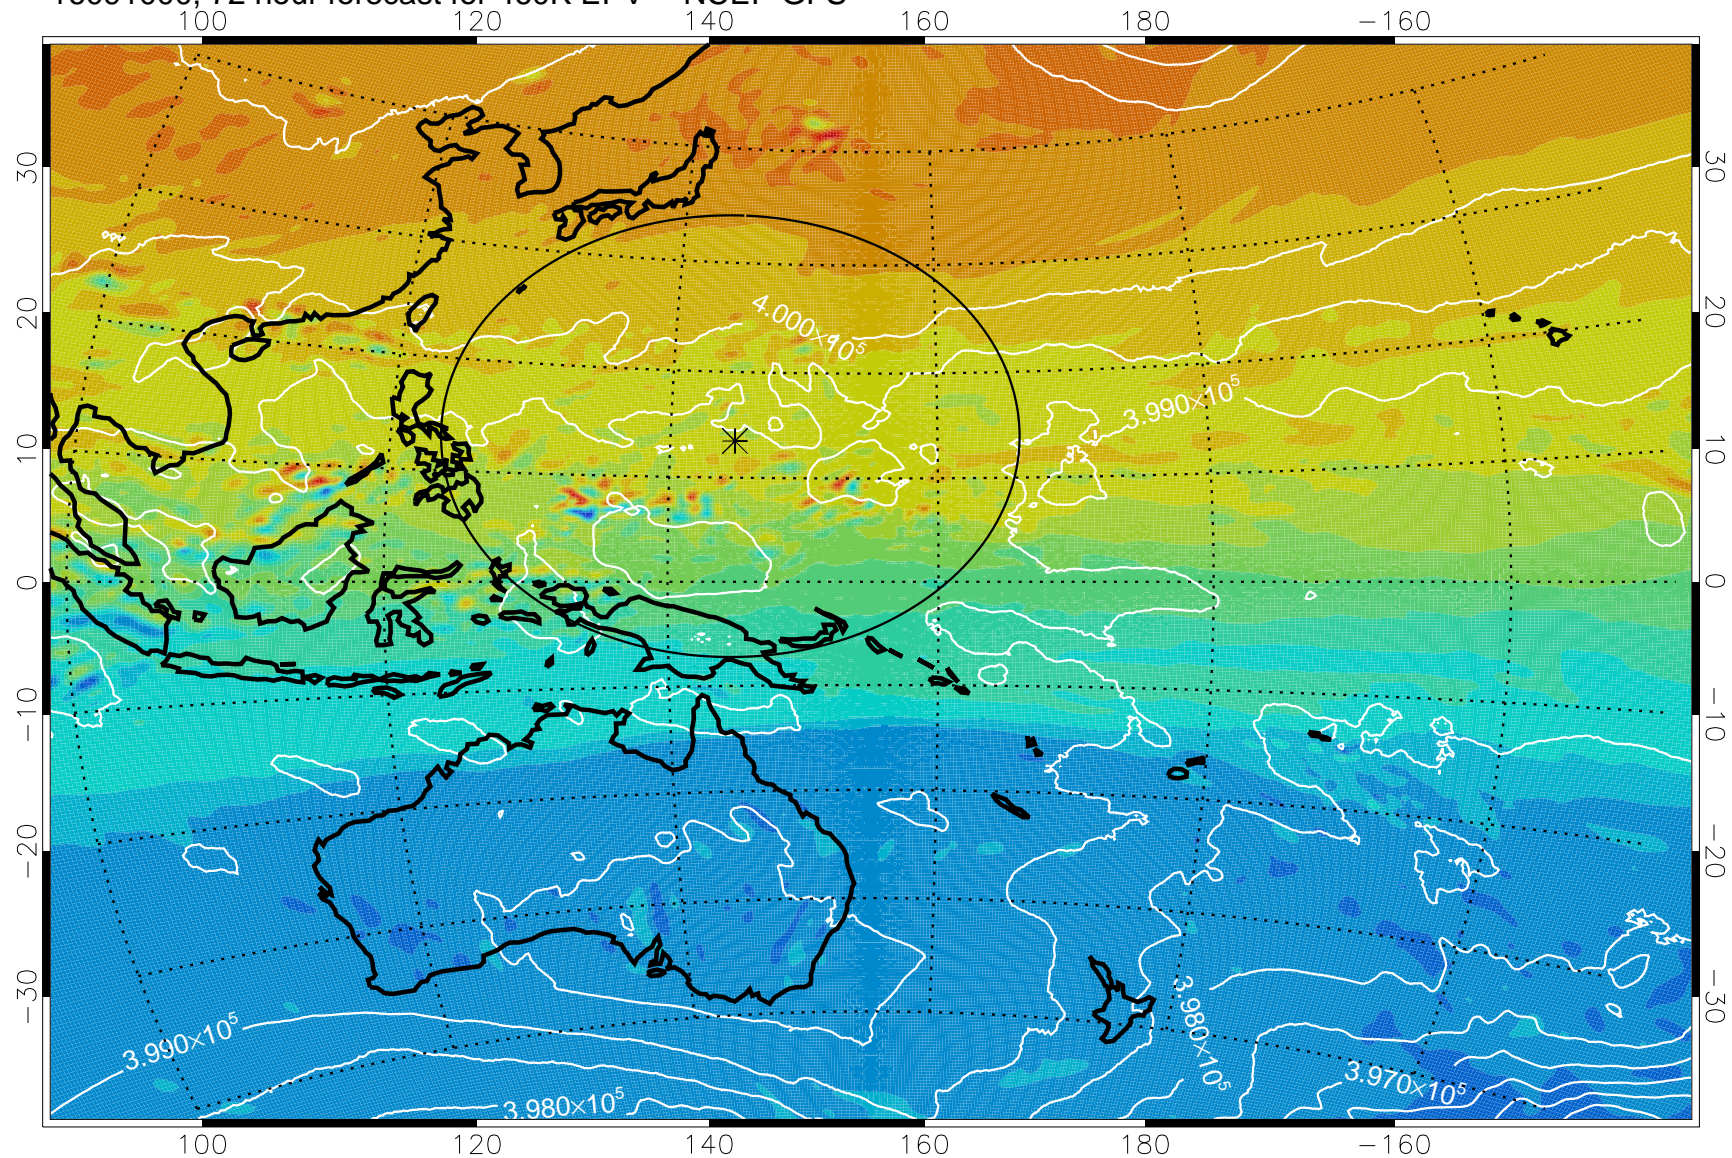

16090818, 42 hour forecast for 460K EPV -- NCEP GFS

460K Montgomery Streamfunction, white

Range ring of 2304 km

16090900, 48 hour forecast for 460K EPV -- NCEP GFS

460K Montgomery Streamfunction, white

Range ring of 2304 km

16090906, 54 hour forecast for 460K EPV -- NCEP GFS

460K Montgomery Streamfunction, white

Range ring of 2304 km

16090912, 60 hour forecast for 460K EPV -- NCEP GFS

460K Montgomery Streamfunction, white

Range ring of 2304 km

16090918, 66 hour forecast for 460K EPV -- NCEP GFS

460K Montgomery Streamfunction, white

Range ring of 2304 km

16091000, 72 hour forecast for 460K EPV -- NCEP GFS

460K Montgomery Streamfunction, white

Range ring of 2384 km

16091006, 78 hour forecast for 460K EPV -- NCEP GFS

460K Montgomery Streamfunction, white

Range ring of 2304 km

16091012, 84 hour forecast for 460K EPV -- NCEP GFS

16091018, 90 hour forecast for 460K EPV -- NCEP GFS