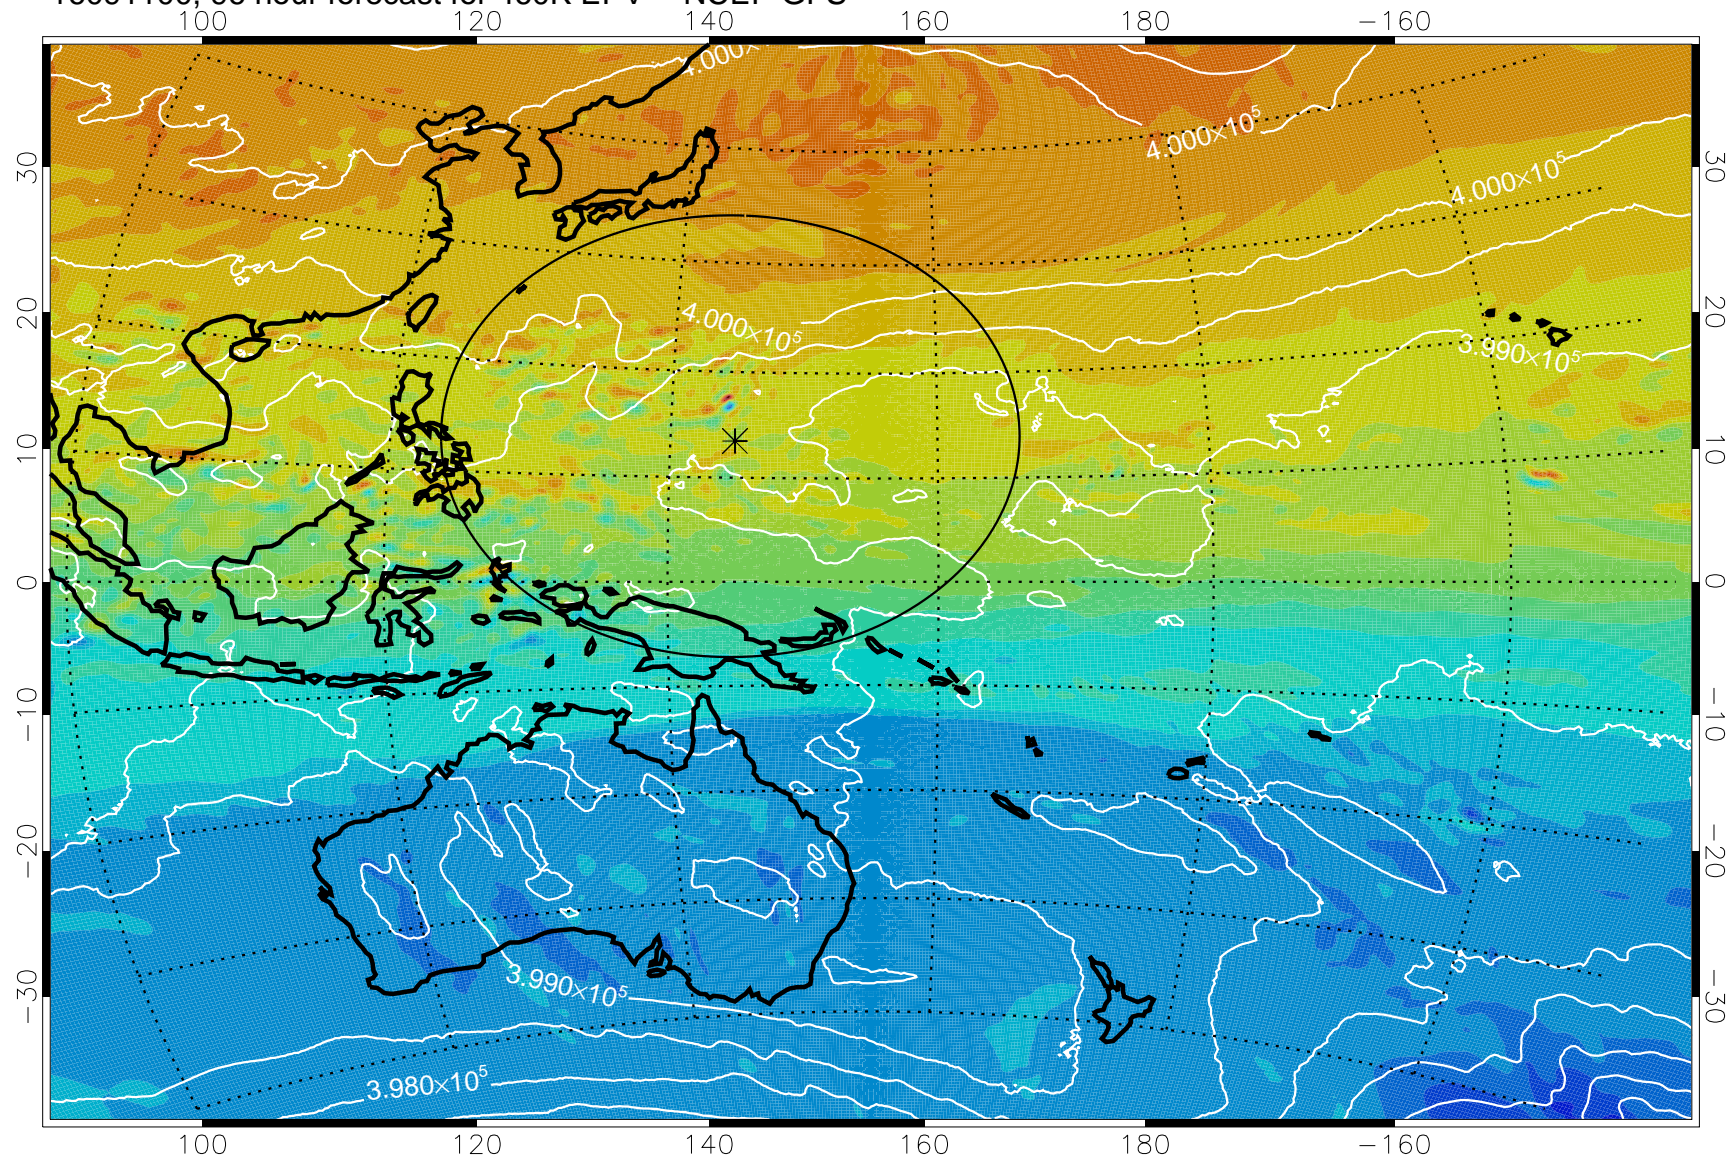

16090918, 66 hour forecast for 460K EPV -- NCEP GFS

460K Montgomery Streamfunction, white

Range ring of 2304 km

16091000, 72 hour forecast for 460K EPV -- NCEP GFS

460K Montgomery Streamfunction, white

Range ring of 2384 km

16091006, 78 hour forecast for 460K EPV -- NCEP GFS

460K Montgomery Streamfunction, white

Range ring of 2304 km

16091012, 84 hour forecast for 460K EPV -- NCEP GFS

16091018, 90 hour forecast for 460K EPV -- NCEP GFS

460K Montgomery Streamfunction, white

Range ring of 2304 km

16091100, 96 hour forecast for 460K EPV -- NCEP GFS

460K Montgomery Streamfunction, white

Range ring of 2304 km

16091106, 102 hour forecast for 460K EPV -- NCEP GFS

460K Montgomery Streamfunction, white

Range ring of 2304 km

16091112, 108 hour forecast for 460K EPV -- NCEP GFS

460K Montgomery Streamfunction, white

Range ring of 2304 km

16091118, 114 hour forecast for 460K EPV -- NCEP GFS