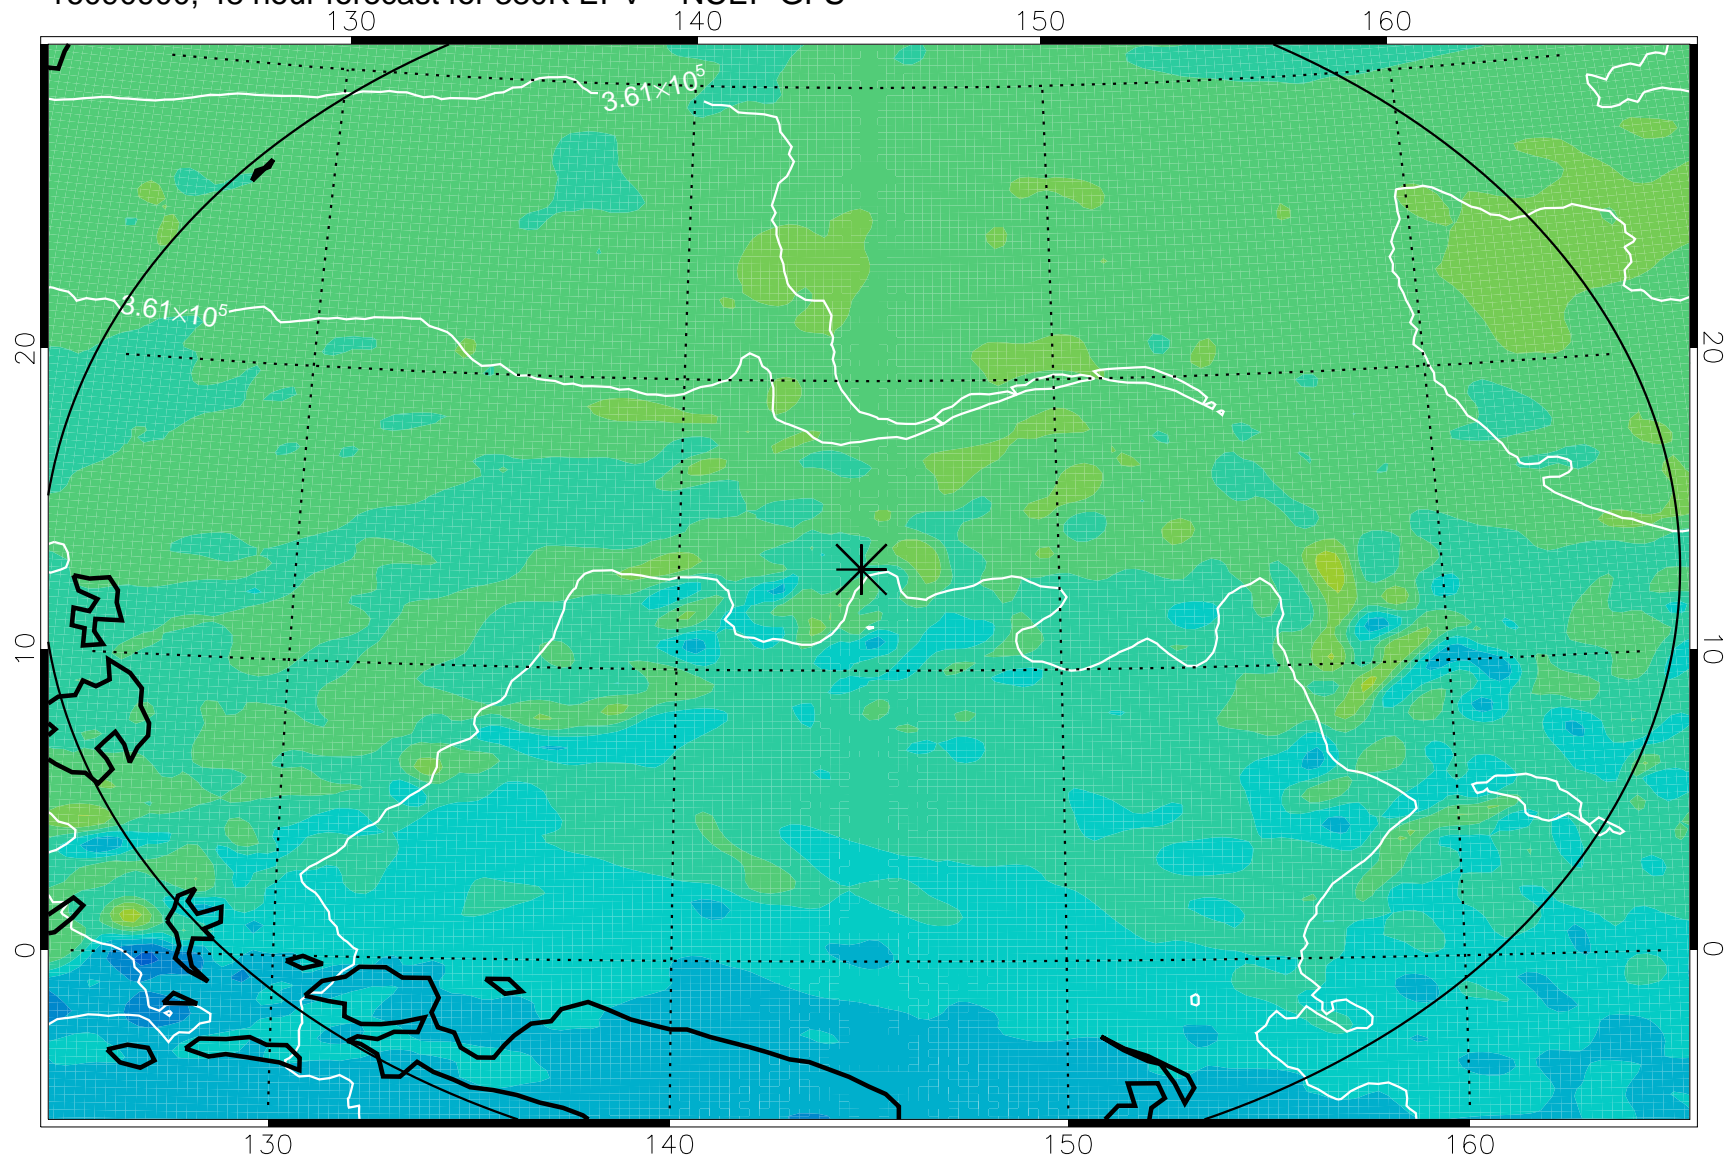

16090806, 30 hour forecast for 380K EPV -- NCEP GFS

380K Montgomery Streamfunction, white

Range ring of 2304 km

16090812, 36 hour forecast for 380K EPV -- NCEP GFS

380K Montgomery Streamfunction, white

Range ring of 2304 km

16090818, 42 hour forecast for 380K EPV -- NCEP GFS

380K Montgomery Streamfunction, white

Range ring of 2304 km

16090900, 48 hour forecast for 380K EPV -- NCEP GFS

380K Montgomery Streamfunction, white

Range ring of 2304 km

16091006, 78 hour forecast for 380K EPV -- NCEP GFS

380K Montgomery Streamfunction, white

Range ring of 2304 km

16091012, 84 hour forecast for 380K EPV -- NCEP GFS

380K Montgomery Streamfunction, white

Range ring of 2304 km

16091018, 90 hour forecast for 380K EPV -- NCEP GFS

380K Montgomery Streamfunction, white

Range ring of 2304 km

16091100, 96 hour forecast for 380K EPV -- NCEP GFS

380K Montgomery Streamfunction, white

Range ring of 2304 km