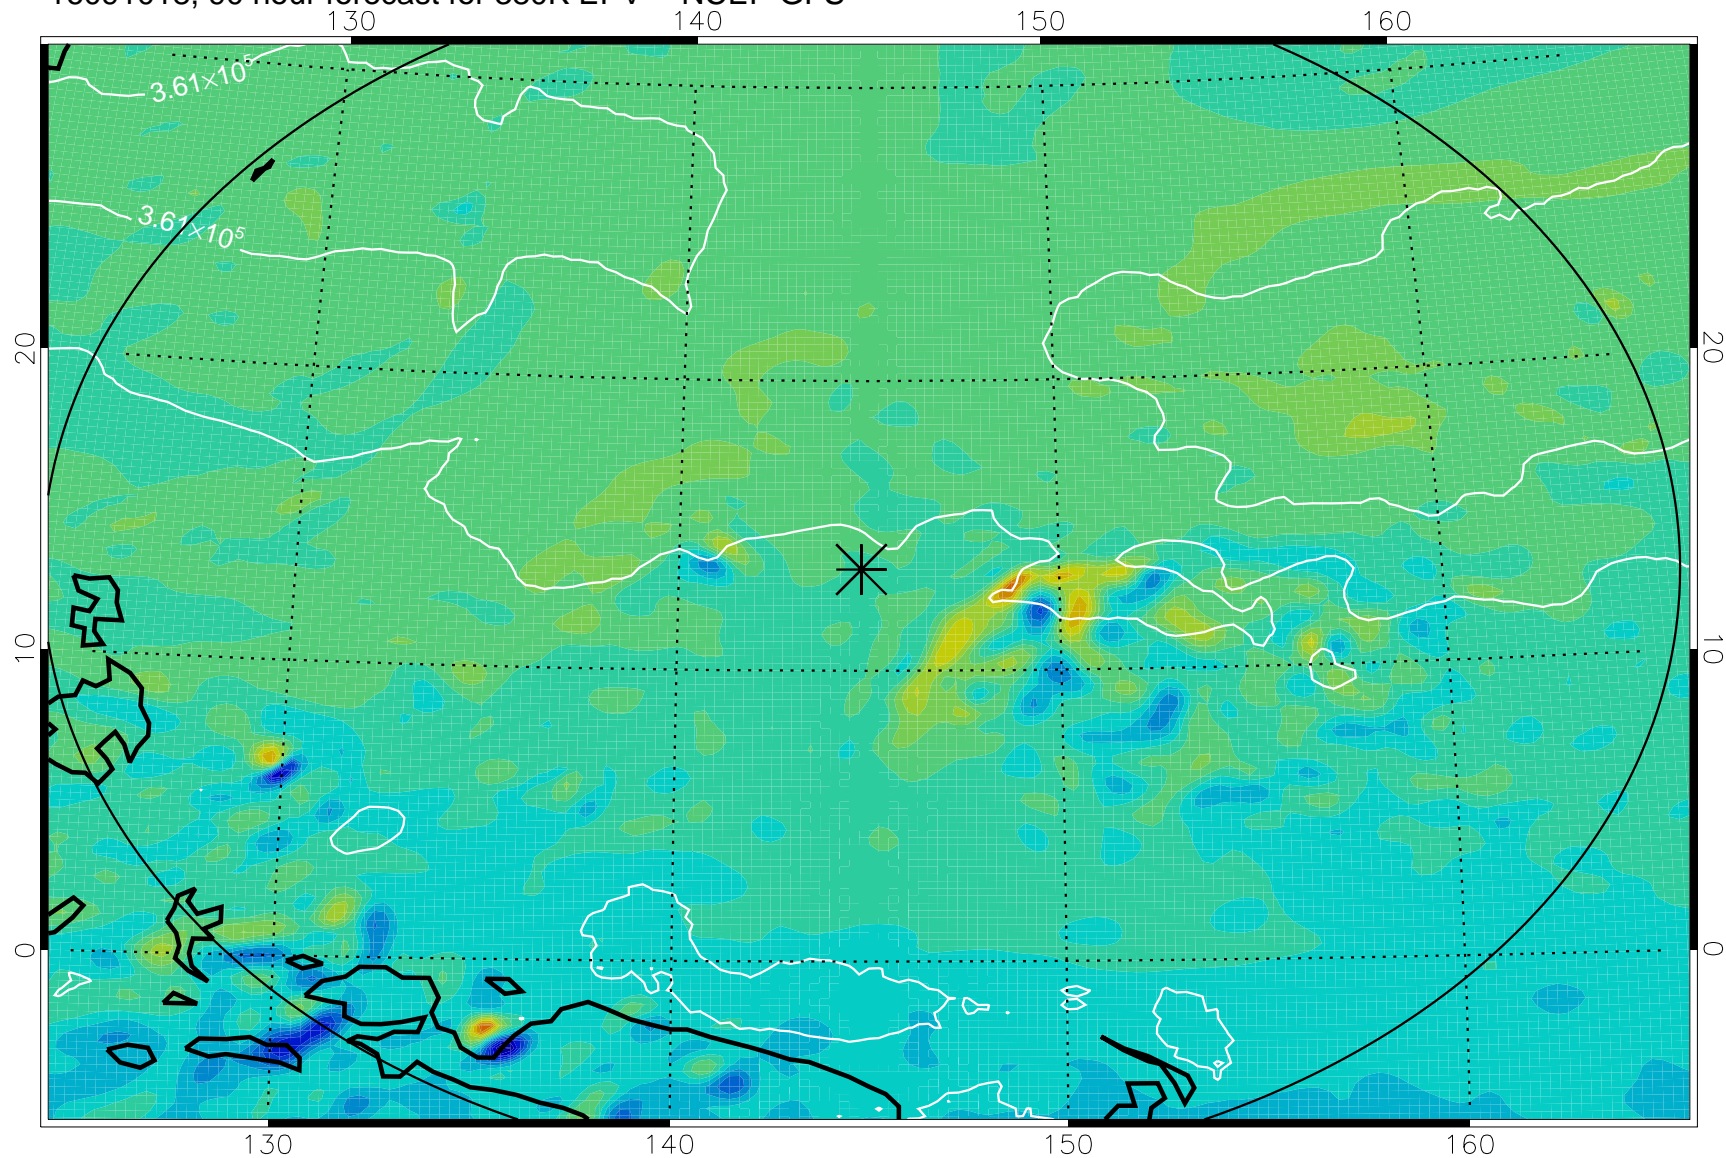

16090918, 66 hour forecast for 380K EPV -- NCEP GFS

380K Montgomery Streamfunction, white

Range ring of 2304 km

16091000, 72 hour forecast for 380K EPV -- NCEP GFS

380K Montgomery Streamfunction, white

Range ring of 2304 km

16091006, 78 hour forecast for 380K EPV -- NCEP GFS

380K Montgomery Streamfunction, white

Range ring of 2304 km

16091012, 84 hour forecast for 380K EPV -- NCEP GFS

380K Montgomery Streamfunction, white

Range ring of 2304 km

16091018, 90 hour forecast for 380K EPV -- NCEP GFS

380K Montgomery Streamfunction, white

Range ring of 2304 km

16091100, 96 hour forecast for 380K EPV -- NCEP GFS

380K Montgomery Streamfunction, white

Range ring of 2304 km

16091106, 102 hour forecast for 380K EPV -- NCEP GFS

380K Montgomery Streamfunction, white

Range ring of 2304 km

16091112, 108 hour forecast for 380K EPV -- NCEP GFS

380K Montgomery Streamfunction, white

Range ring of 2304 km