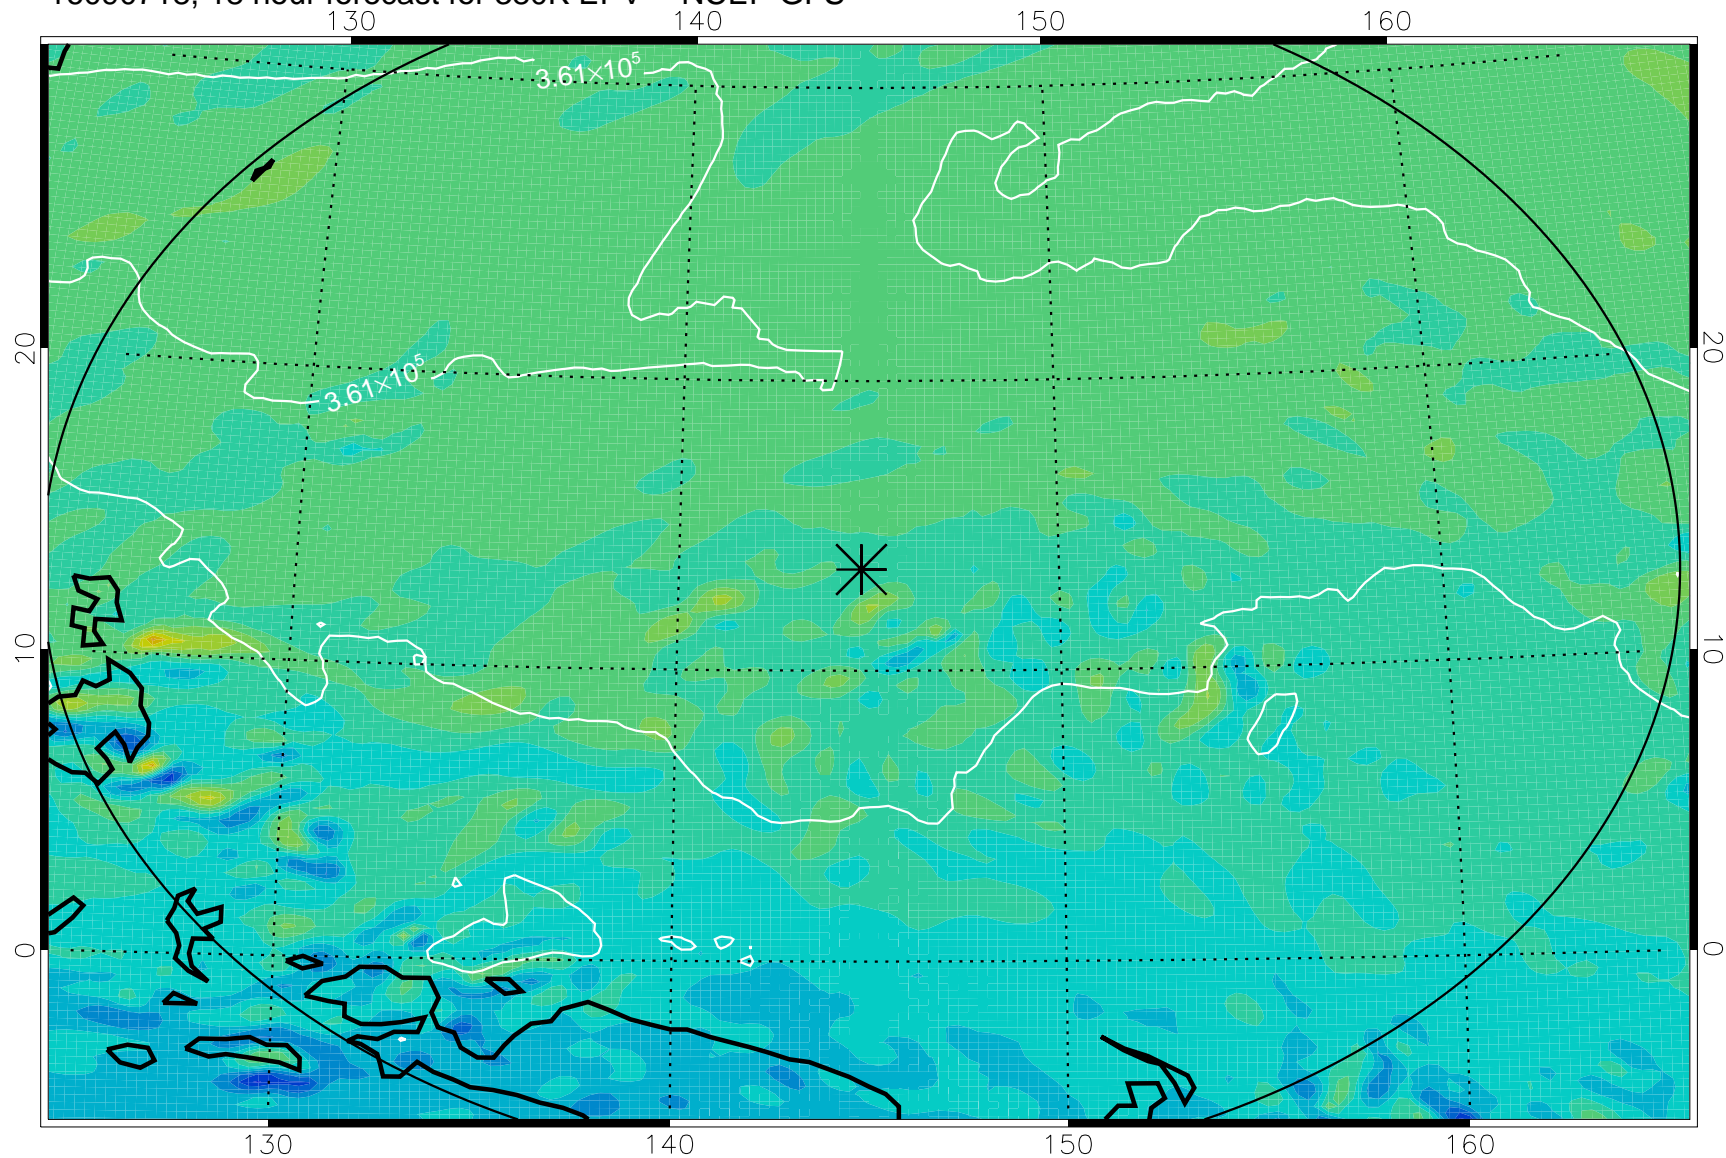

16090706, 6 hour forecast for 380K EPV -- NCEP GFS

380K Montgomery Streamfunction, white

Range ring of 2304 km

16090712, 12 hour forecast for 380K EPV -- NCEP GFS

380K Montgomery Streamfunction, white

Range ring of 2304 km

16090718, 18 hour forecast for 380K EPV -- NCEP GFS

380K Montgomery Streamfunction, white

Range ring of 2304 km

16090800, 24 hour forecast for 380K EPV -- NCEP GFS

380K Montgomery Streamfunction, white

Range ring of 2304 km

16090806, 30 hour forecast for 380K EPV -- NCEP GFS

380K Montgomery Streamfunction, white

Range ring of 2304 km

16090812, 36 hour forecast for 380K EPV -- NCEP GFS

380K Montgomery Streamfunction, white

Range ring of 2304 km

16090818, 42 hour forecast for 380K EPV -- NCEP GFS

380K Montgomery Streamfunction, white

Range ring of 2304 km

16090900, 48 hour forecast for 380K EPV -- NCEP GFS

380K Montgomery Streamfunction, white

Range ring of 2304 km