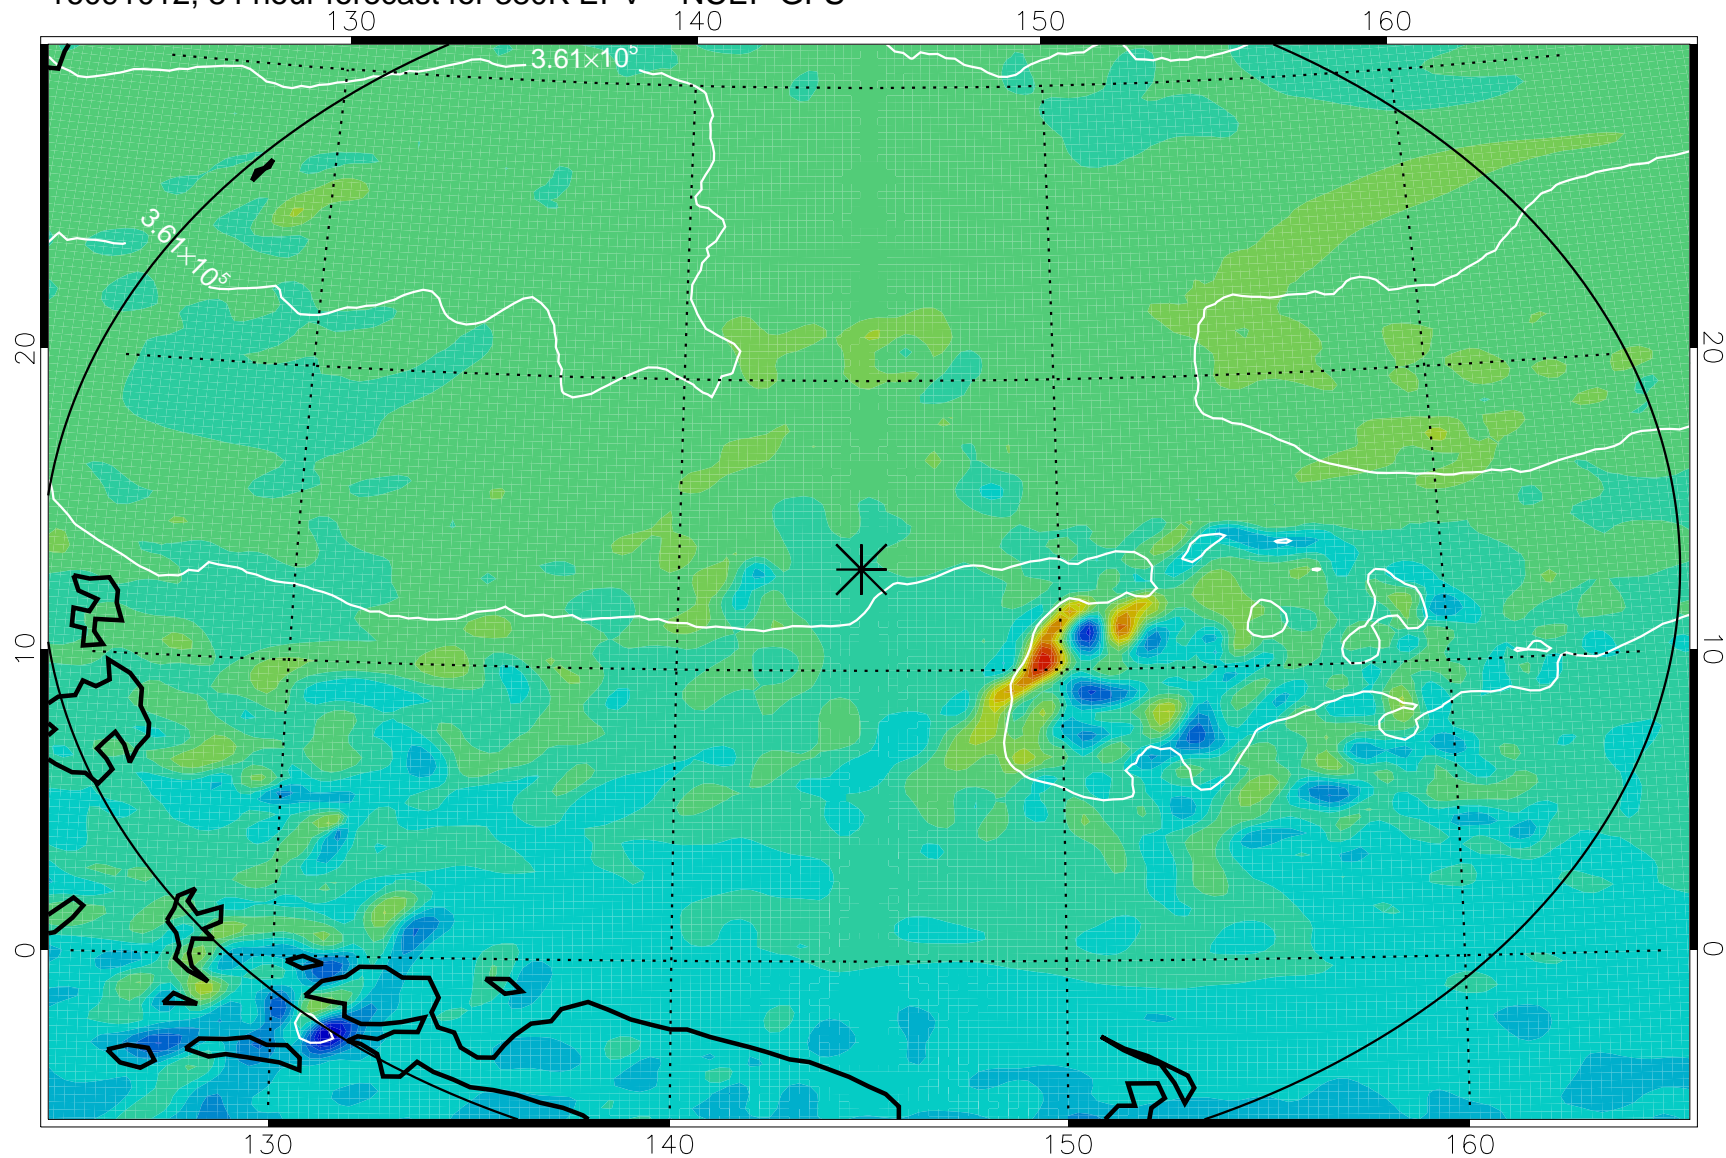

16090918, 66 hour forecast for 380K EPV -- NCEP GFS

380K Montgomery Streamfunction, white

Range ring of 2304 km

16091000, 72 hour forecast for 380K EPV -- NCEP GFS

380K Montgomery Streamfunction, white

Range ring of 2304 km

16091006, 78 hour forecast for 380K EPV -- NCEP GFS

380K Montgomery Streamfunction, white

Range ring of 2304 km

16091012, 84 hour forecast for 380K EPV -- NCEP GFS

380K Montgomery Streamfunction, white

Range ring of 2304 km

16091018, 90 hour forecast for 380K EPV -- NCEP GFS

380K Montgomery Streamfunction, white

Range ring of 2304 km

16091100, 96 hour forecast for 380K EPV -- NCEP GFS

380K Montgomery Streamfunction, white

Range ring of 2304 km

16091106, 102 hour forecast for 380K EPV -- NCEP GFS

380K Montgomery Streamfunction, white

Range ring of 2304 km

16091112, 108 hour forecast for 380K EPV -- NCEP GFS

380K Montgomery Streamfunction, white

Range ring of 2304 km