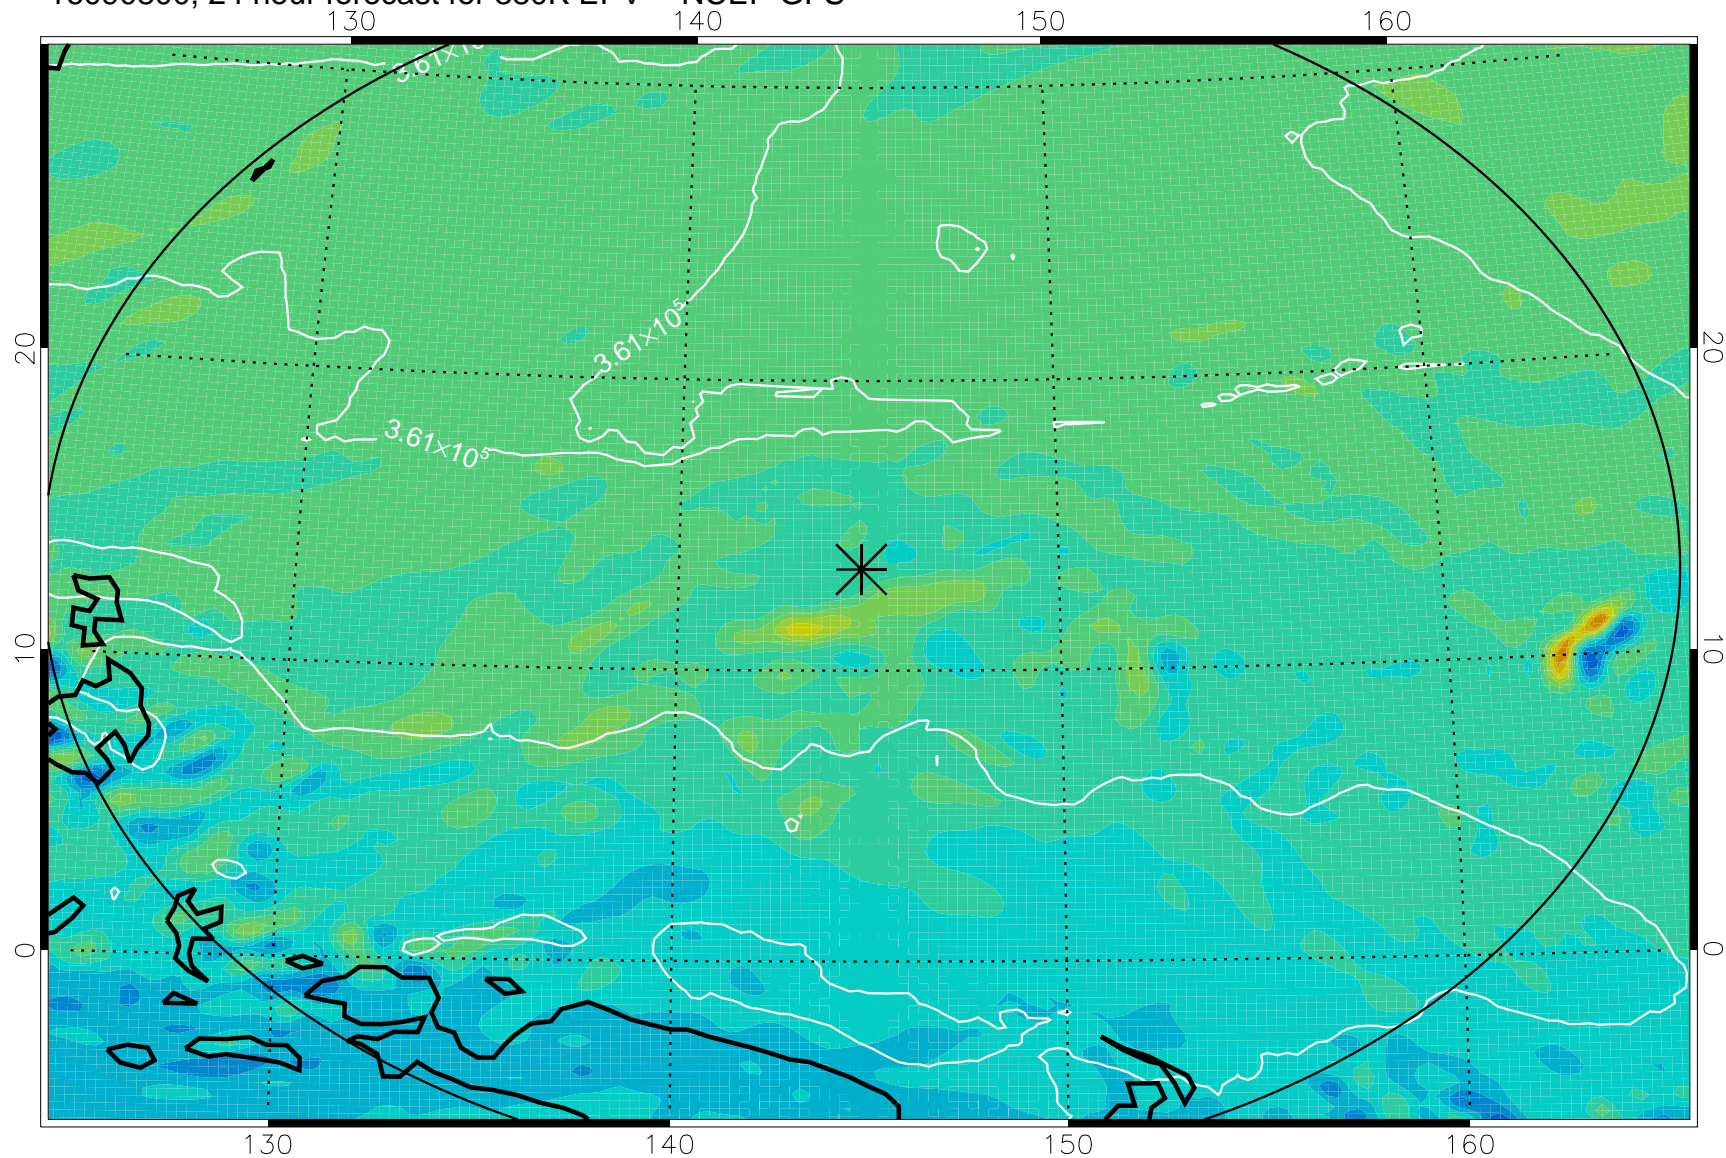

16090706, 6 hour forecast for 380K EPV -- NCEP GFS

380K Montgomery Streamfunction, white

Range ring of 2304 km

16090712, 12 hour forecast for 380K EPV -- NCEP GFS

380K Montgomery Streamfunction, white

Range ring of 2304 km

16090718, 18 hour forecast for 380K EPV -- NCEP GFS

380K Montgomery Streamfunction, white

Range ring of 2304 km

16090800, 24 hour forecast for 380K EPV -- NCEP GFS

380K Montgomery Streamfunction, white

Range ring of 2304 km

16090806, 30 hour forecast for 380K EPV -- NCEP GFS

380K Montgomery Streamfunction, white

Range ring of 2304 km

16090812, 36 hour forecast for 380K EPV -- NCEP GFS

380K Montgomery Streamfunction, white

Range ring of 2304 km

16091006, 78 hour forecast for 380K EPV -- NCEP GFS

380K Montgomery Streamfunction, white

Range ring of 2304 km

16091012, 84 hour forecast for 380K EPV -- NCEP GFS

380K Montgomery Streamfunction, white

Range ring of 2304 km