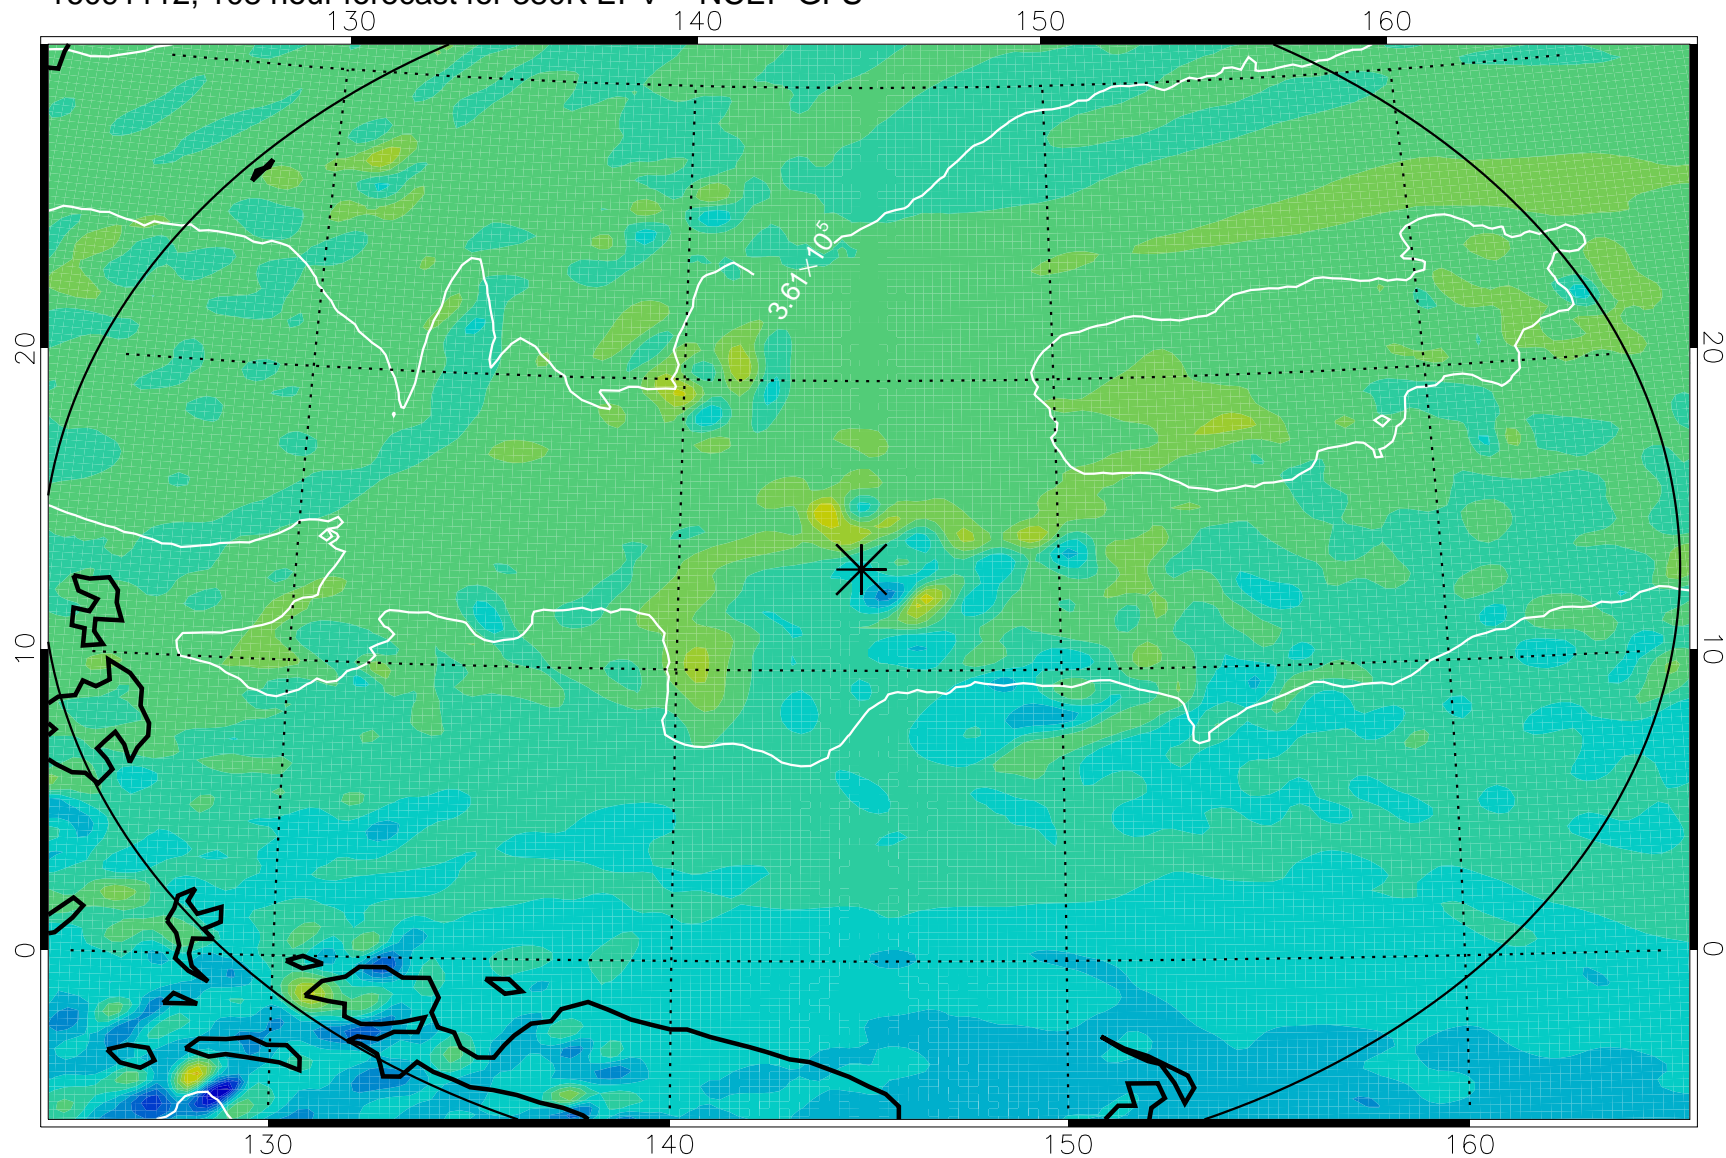

16091006, 78 hour forecast for 380K EPV -- NCEP GFS

380K Montgomery Streamfunction, white

Range ring of 2304 km

16091012, 84 hour forecast for 380K EPV -- NCEP GFS

380K Montgomery Streamfunction, white

Range ring of 2304 km

16091018, 90 hour forecast for 380K EPV -- NCEP GFS

380K Montgomery Streamfunction, white

Range ring of 2304 km

16091100, 96 hour forecast for 380K EPV -- NCEP GFS

380K Montgomery Streamfunction, white

Range ring of 2304 km

16091106, 102 hour forecast for 380K EPV -- NCEP GFS

380K Montgomery Streamfunction, white

Range ring of 2304 km

16091112, 108 hour forecast for 380K EPV -- NCEP GFS

380K Montgomery Streamfunction, white

Range ring of 2304 km

16091118, 114 hour forecast for 380K EPV -- NCEP GFS

380K Montgomery Streamfunction, white

Range ring of 2304 km

16091200, 120 hour forecast for 380K EPV -- NCEP GFS

380K Montgomery Streamfunction, white

Range ring of 2304 km