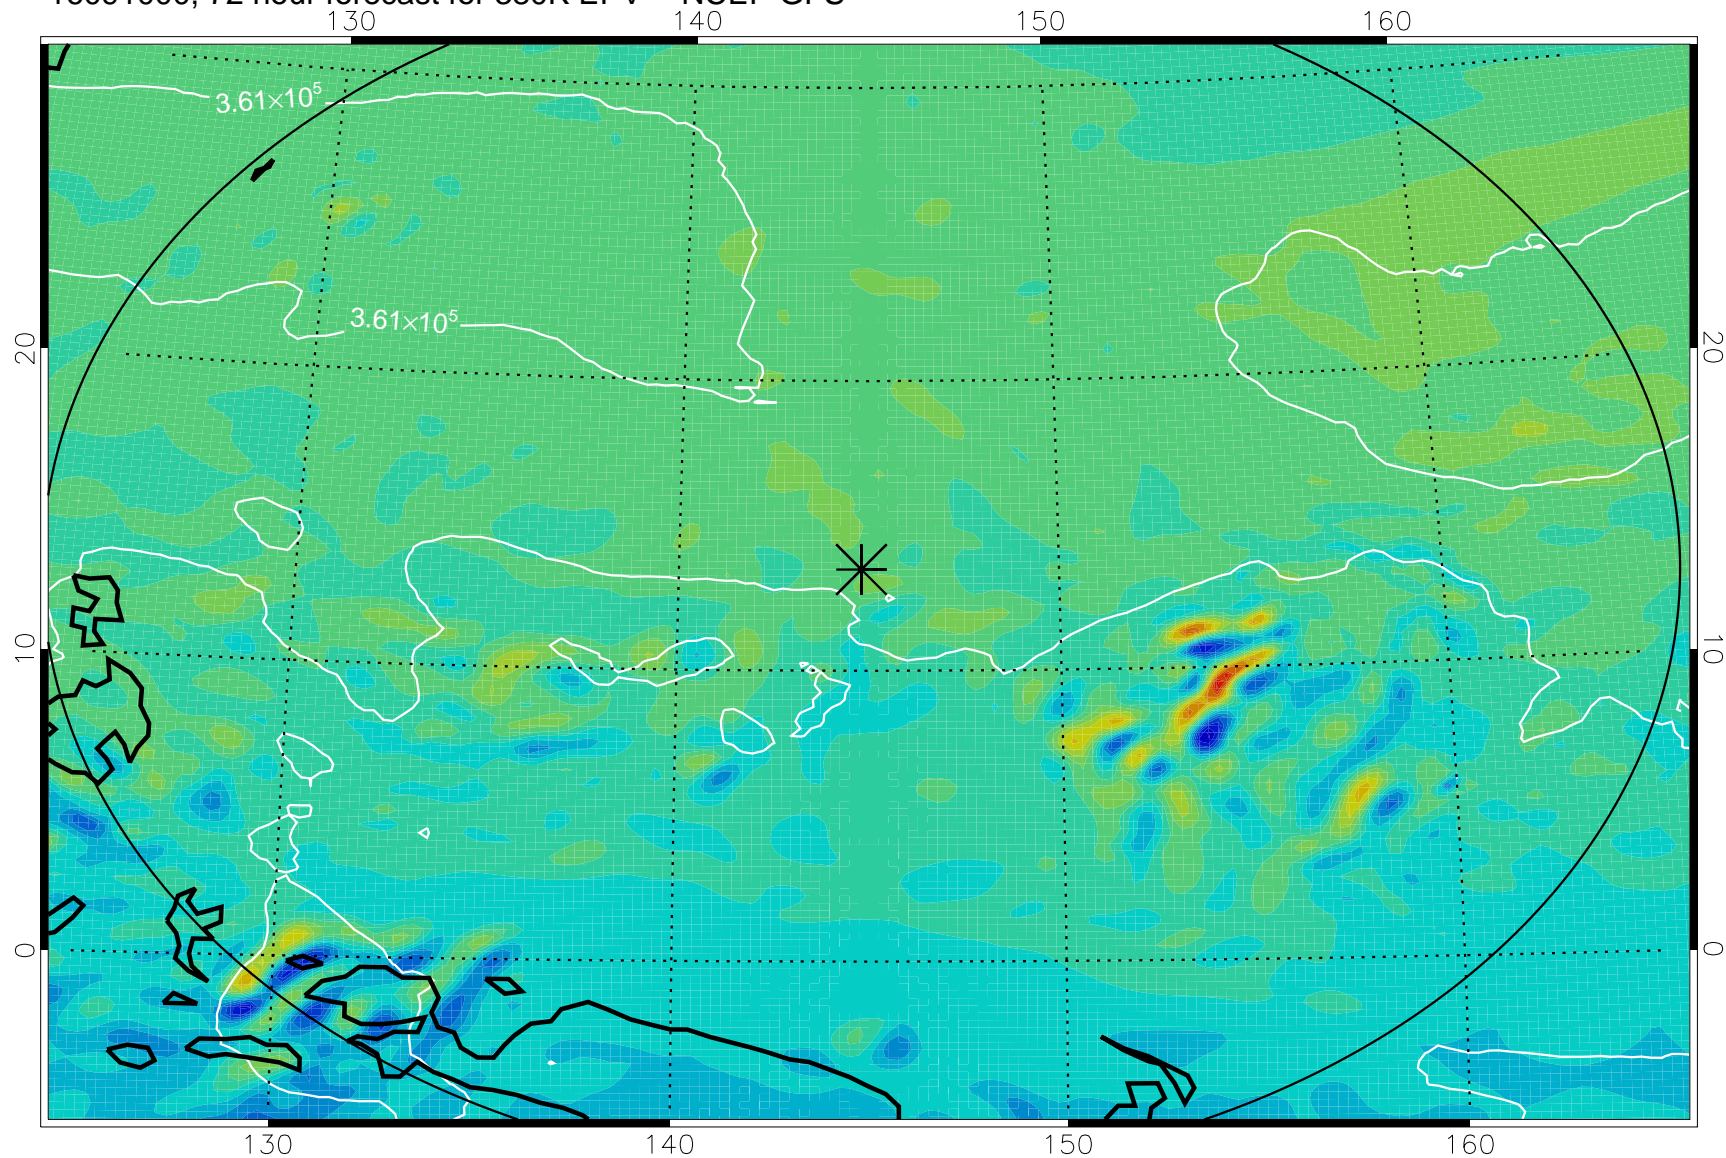

16090906, 54 hour forecast for 380K EPV -- NCEP GFS

380K Montgomery Streamfunction, white

Range ring of 2304 km

16090912, 60 hour forecast for 380K EPV -- NCEP GFS

380K Montgomery Streamfunction, white

Range ring of 2304 km

16090918, 66 hour forecast for 380K EPV -- NCEP GFS

380K Montgomery Streamfunction, white

Range ring of 2304 km

16091000, 72 hour forecast for 380K EPV -- NCEP GFS

380K Montgomery Streamfunction, white

Range ring of 2304 km

16091006, 78 hour forecast for 380K EPV -- NCEP GFS

380K Montgomery Streamfunction, white

Range ring of 2304 km

16091012, 84 hour forecast for 380K EPV -- NCEP GFS

380K Montgomery Streamfunction, white

Range ring of 2304 km

16091018, 90 hour forecast for 380K EPV -- NCEP GFS

380K Montgomery Streamfunction, white

Range ring of 2304 km

16091100, 96 hour forecast for 380K EPV -- NCEP GFS

380K Montgomery Streamfunction, white

Range ring of 2304 km