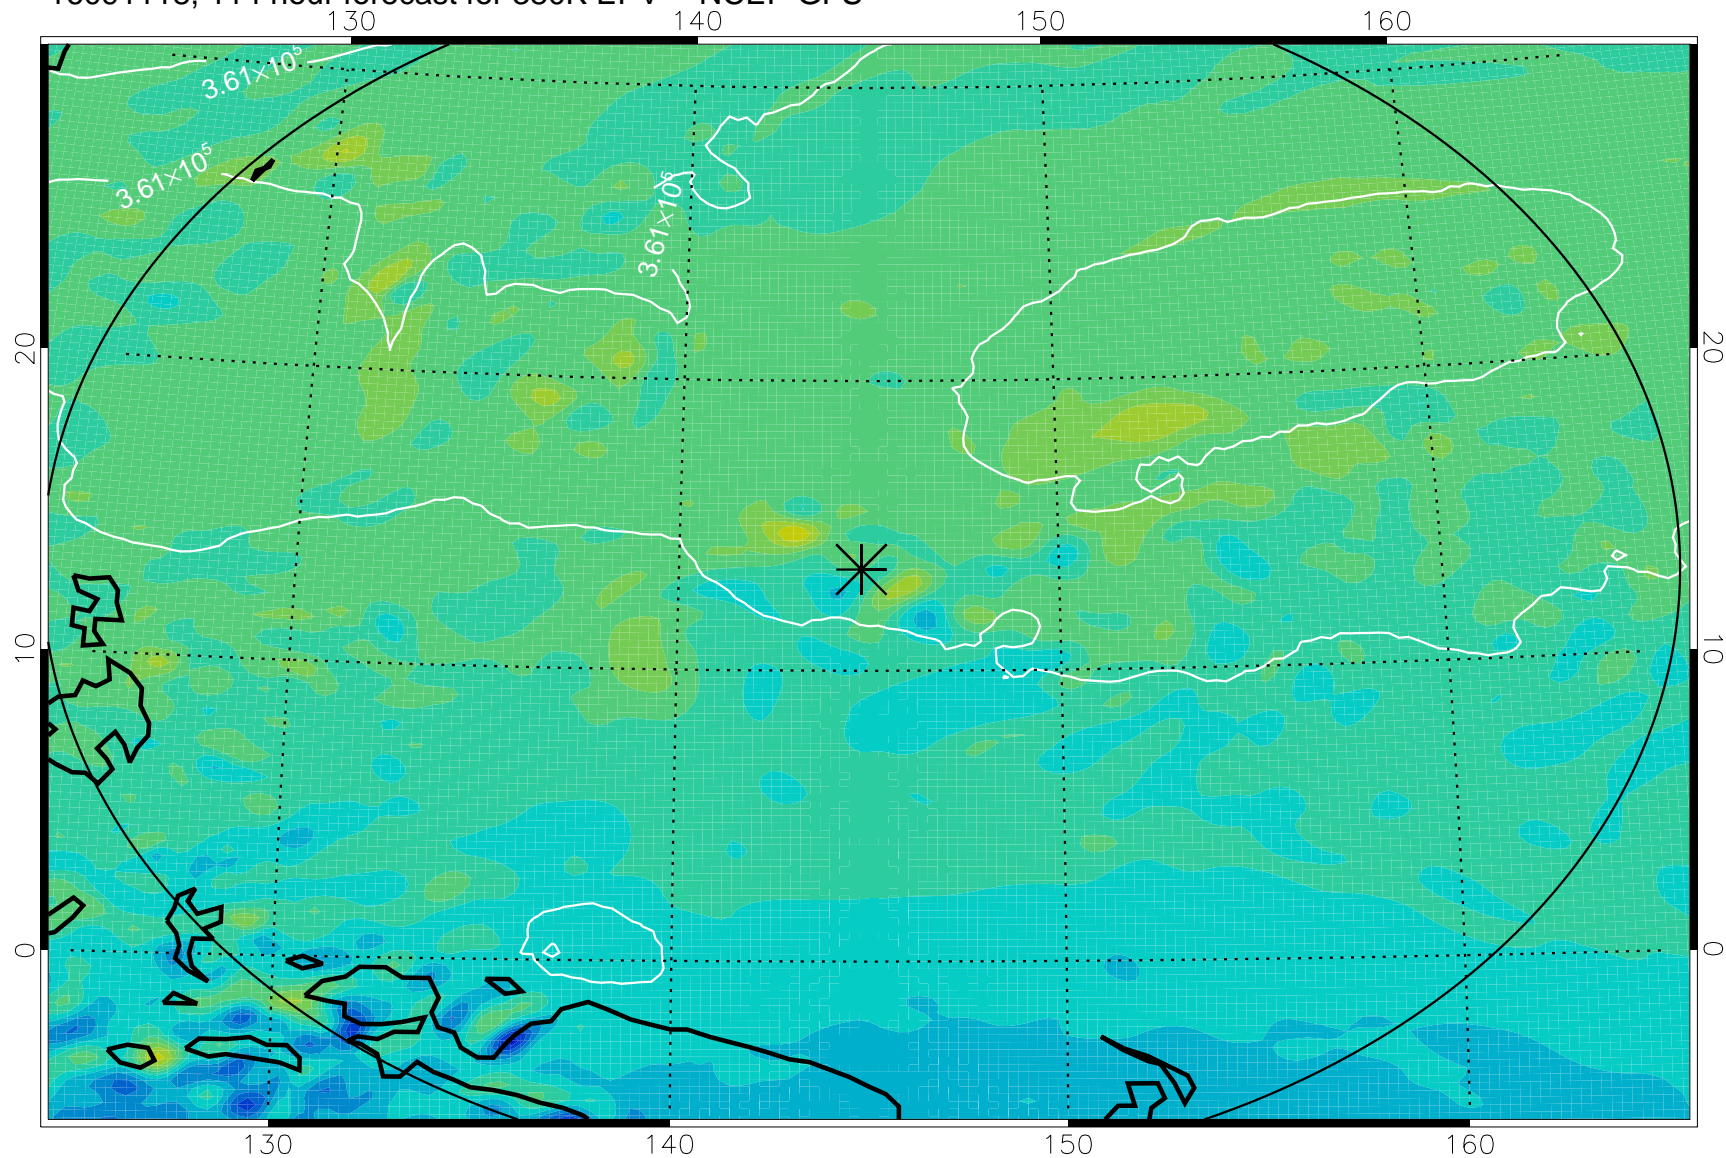

16091006, 78 hour forecast for 380K EPV -- NCEP GFS

380K Montgomery Streamfunction, white

Range ring of 2304 km

16091012, 84 hour forecast for 380K EPV -- NCEP GFS

380K Montgomery Streamfunction, white

Range ring of 2304 km

16091018, 90 hour forecast for 380K EPV -- NCEP GFS

380K Montgomery Streamfunction, white

Range ring of 2304 km

16091100, 96 hour forecast for 380K EPV -- NCEP GFS

380K Montgomery Streamfunction, white

Range ring of 2304 km

16091106, 102 hour forecast for 380K EPV -- NCEP GFS

380K Montgomery Streamfunction, white

Range ring of 2304 km

16091112, 108 hour forecast for 380K EPV -- NCEP GFS

380K Montgomery Streamfunction, white

Range ring of 2304 km

16091118, 114 hour forecast for 380K EPV -- NCEP GFS

380K Montgomery Streamfunction, white

Range ring of 2304 km

16091200, 120 hour forecast for 380K EPV -- NCEP GFS

380K Montgomery Streamfunction, white

Range ring of 2304 km