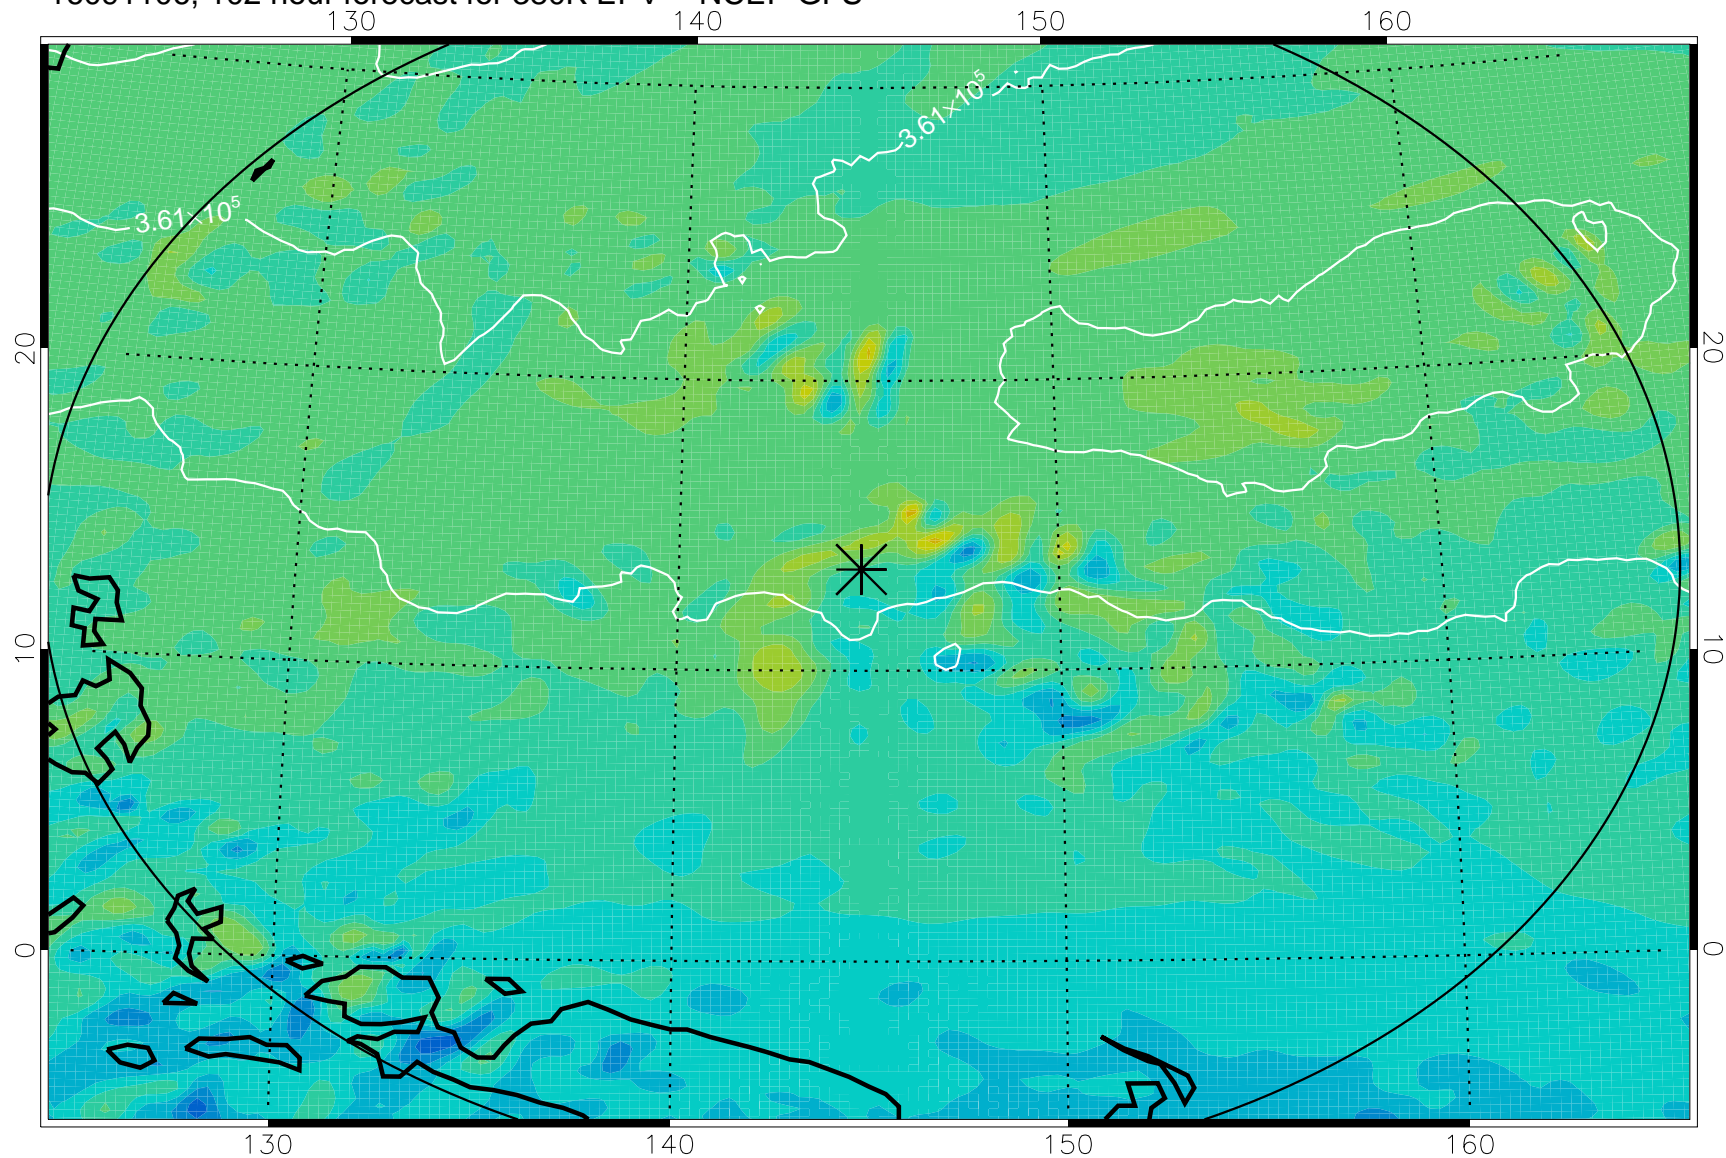

16091006, 78 hour forecast for 380K EPV -- NCEP GFS

380K Montgomery Streamfunction, white

Range ring of 2304 km

16091012, 84 hour forecast for 380K EPV -- NCEP GFS

380K Montgomery Streamfunction, white

Range ring of 2304 km

16091018, 90 hour forecast for 380K EPV -- NCEP GFS

380K Montgomery Streamfunction, white

Range ring of 2304 km

16091100, 96 hour forecast for 380K EPV -- NCEP GFS

380K Montgomery Streamfunction, white

Range ring of 2304 km

16091106, 102 hour forecast for 380K EPV -- NCEP GFS

380K Montgomery Streamfunction, white

Range ring of 2304 km

16091112, 108 hour forecast for 380K EPV -- NCEP GFS

380K Montgomery Streamfunction, white

Range ring of 2304 km

16091118, 114 hour forecast for 380K EPV -- NCEP GFS

380K Montgomery Streamfunction, white

Range ring of 2304 km

16091200, 120 hour forecast for 380K EPV -- NCEP GFS

380K Montgomery Streamfunction, white

Range ring of 2304 km