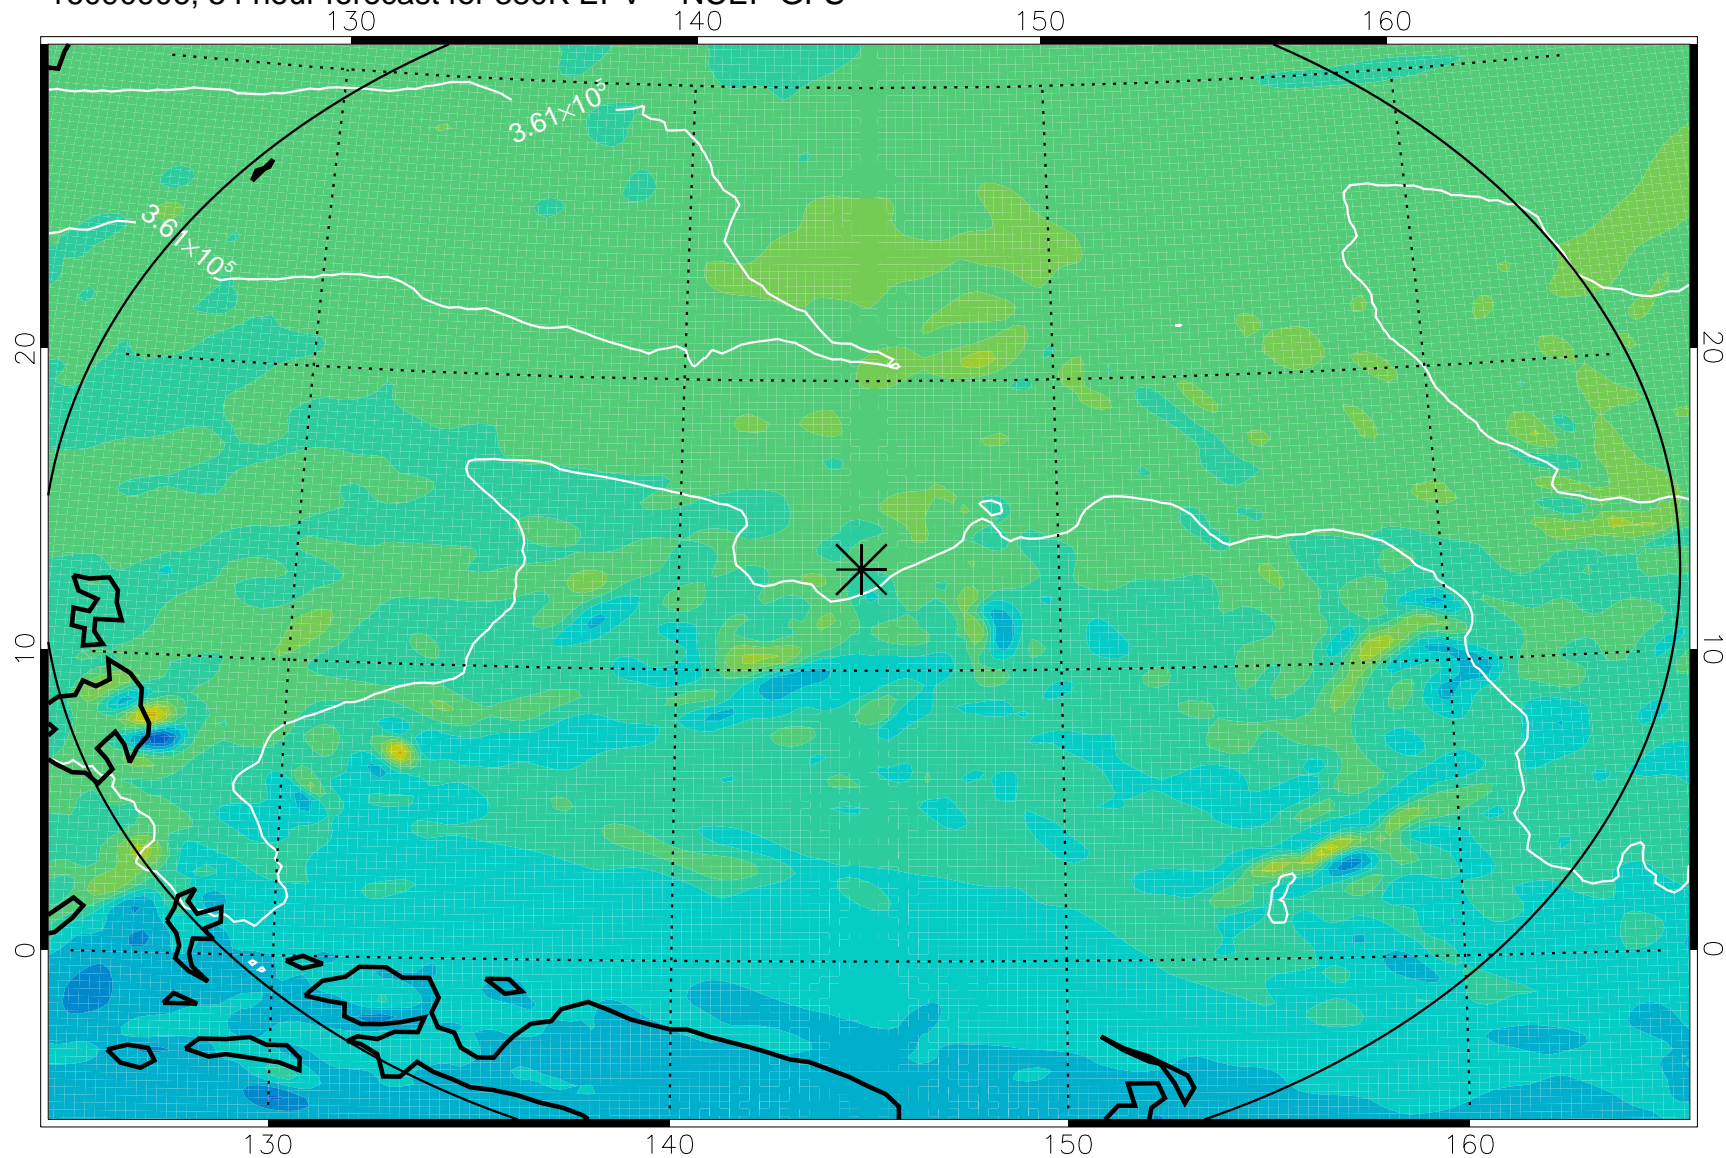

16090818, 42 hour forecast for 380K EPV -- NCEP GFS

380K Montgomery Streamfunction, white

Range ring of 2304 km

16090900, 48 hour forecast for 380K EPV -- NCEP GFS

380K Montgomery Streamfunction, white

Range ring of 2304 km

16090906, 54 hour forecast for 380K EPV -- NCEP GFS

380K Montgomery Streamfunction, white

Range ring of 2304 km

16090912, 60 hour forecast for 380K EPV -- NCEP GFS

380K Montgomery Streamfunction, white

Range ring of 2304 km

16091006, 78 hour forecast for 380K EPV -- NCEP GFS

380K Montgomery Streamfunction, white

Range ring of 2304 km

16091012, 84 hour forecast for 380K EPV -- NCEP GFS

380K Montgomery Streamfunction, white

Range ring of 2304 km

16091018, 90 hour forecast for 380K EPV -- NCEP GFS

380K Montgomery Streamfunction, white

Range ring of 2304 km

16091100, 96 hour forecast for 380K EPV -- NCEP GFS

380K Montgomery Streamfunction, white

Range ring of 2304 km