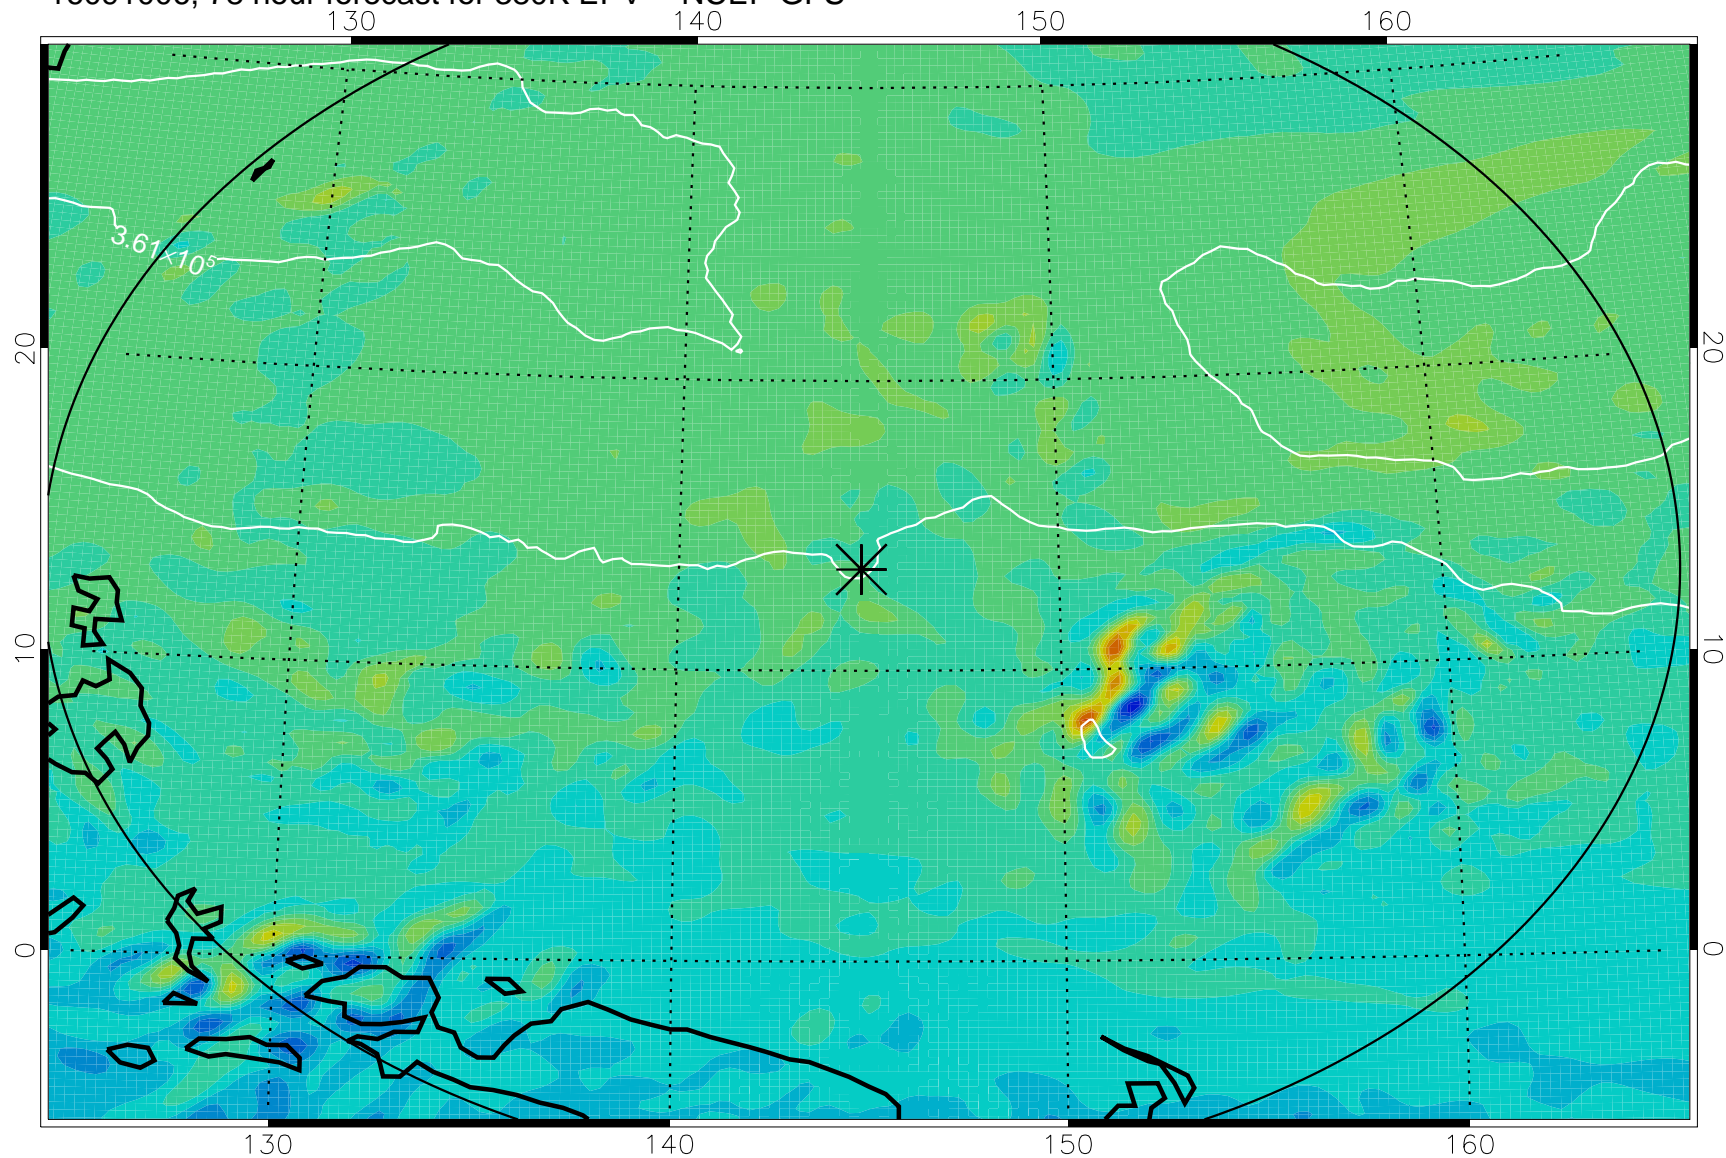

16090918, 66 hour forecast for 380K EPV -- NCEP GFS

380K Montgomery Streamfunction, white

Range ring of 2304 km

16091000, 72 hour forecast for 380K EPV -- NCEP GFS

380K Montgomery Streamfunction, white

Range ring of 2304 km

16091006, 78 hour forecast for 380K EPV -- NCEP GFS

380K Montgomery Streamfunction, white

Range ring of 2304 km

16091012, 84 hour forecast for 380K EPV -- NCEP GFS

380K Montgomery Streamfunction, white

Range ring of 2304 km

16091018, 90 hour forecast for 380K EPV -- NCEP GFS

380K Montgomery Streamfunction, white

Range ring of 2304 km

16091100, 96 hour forecast for 380K EPV -- NCEP GFS

380K Montgomery Streamfunction, white

Range ring of 2304 km

16091106, 102 hour forecast for 380K EPV -- NCEP GFS

380K Montgomery Streamfunction, white

Range ring of 2304 km

16091112, 108 hour forecast for 380K EPV -- NCEP GFS

380K Montgomery Streamfunction, white

Range ring of 2304 km