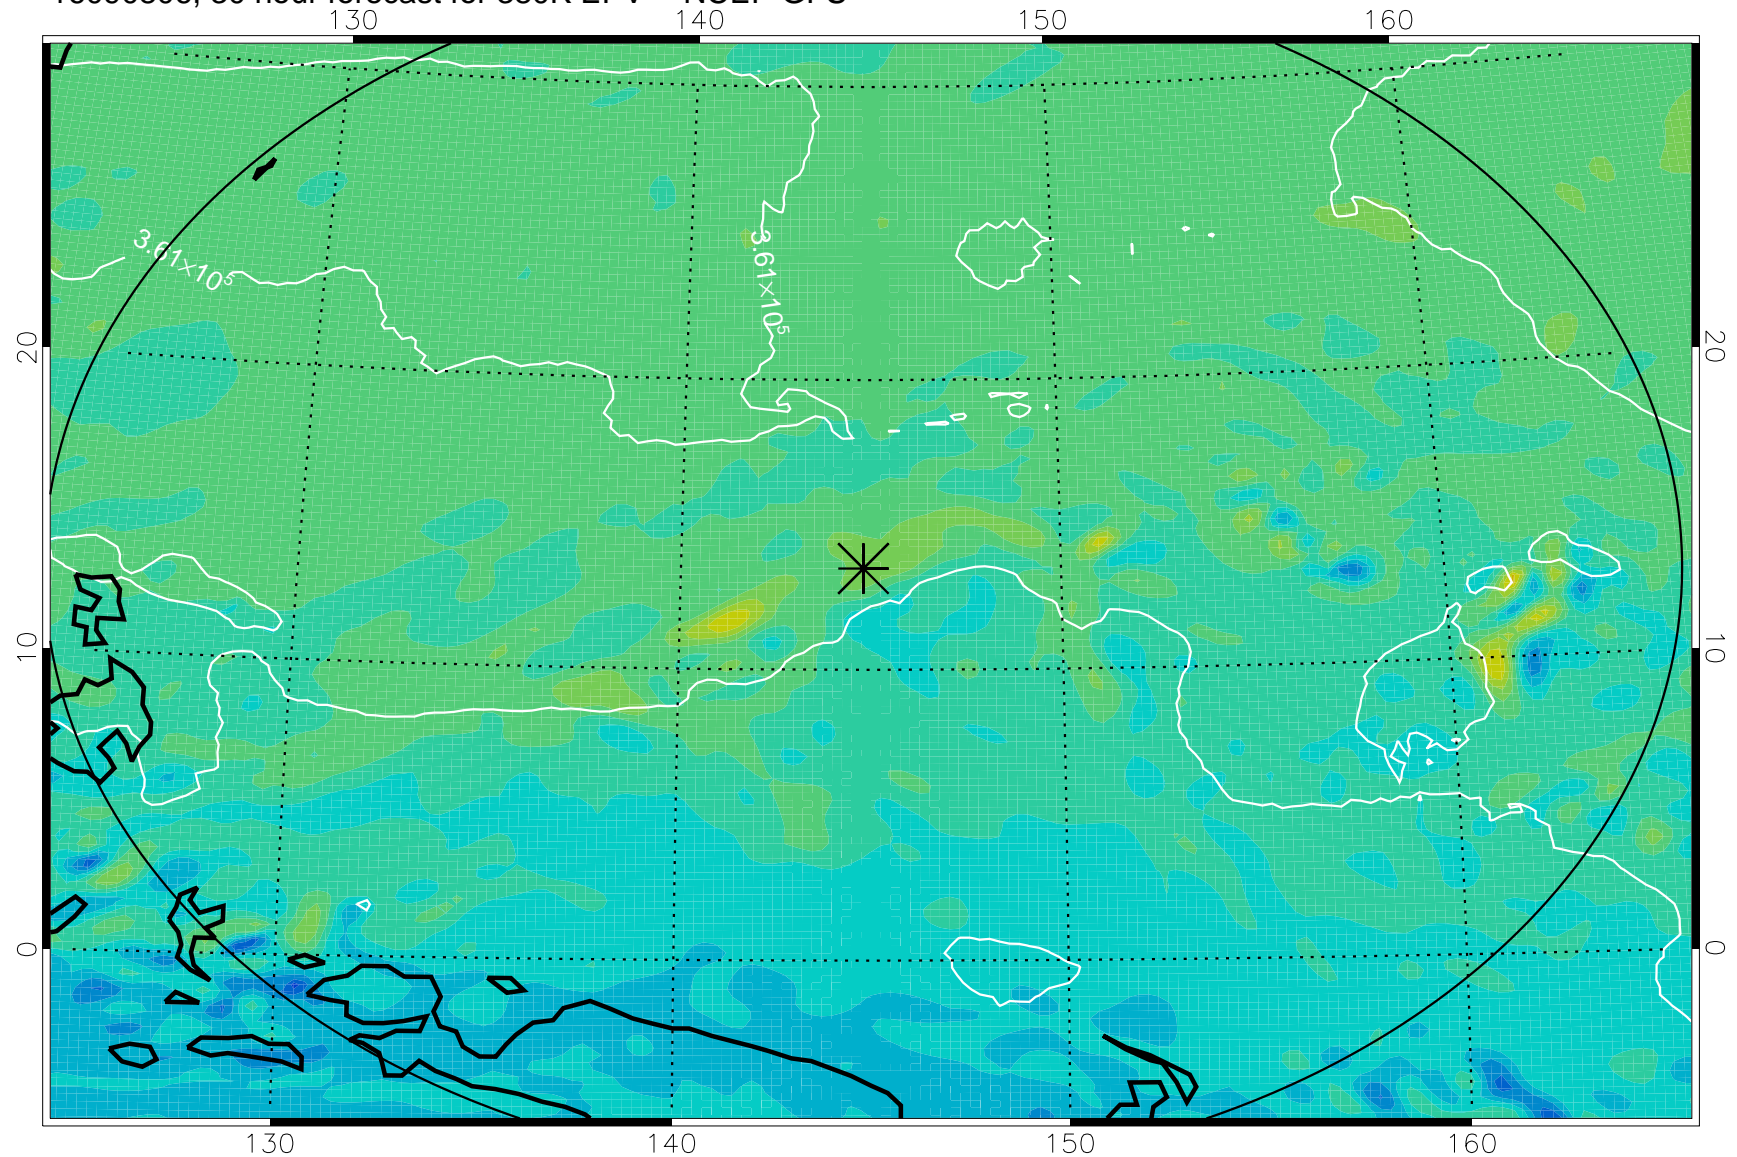

16090718, 18 hour forecast for 380K EPV -- NCEP GFS

380K Montgomery Streamfunction, white

Range ring of 2304 km

16090800, 24 hour forecast for 380K EPV -- NCEP GFS

380K Montgomery Streamfunction, white

Range ring of 2304 km

16090806, 30 hour forecast for 380K EPV -- NCEP GFS

380K Montgomery Streamfunction, white

Range ring of 2304 km

16090812, 36 hour forecast for 380K EPV -- NCEP GFS

380K Montgomery Streamfunction, white

Range ring of 2304 km

16090818, 42 hour forecast for 380K EPV -- NCEP GFS

380K Montgomery Streamfunction, white

Range ring of 2304 km

16090900, 48 hour forecast for 380K EPV -- NCEP GFS

380K Montgomery Streamfunction, white

Range ring of 2304 km

16091006, 78 hour forecast for 380K EPV -- NCEP GFS

380K Montgomery Streamfunction, white

Range ring of 2304 km

16091012, 84 hour forecast for 380K EPV -- NCEP GFS

380K Montgomery Streamfunction, white

Range ring of 2304 km