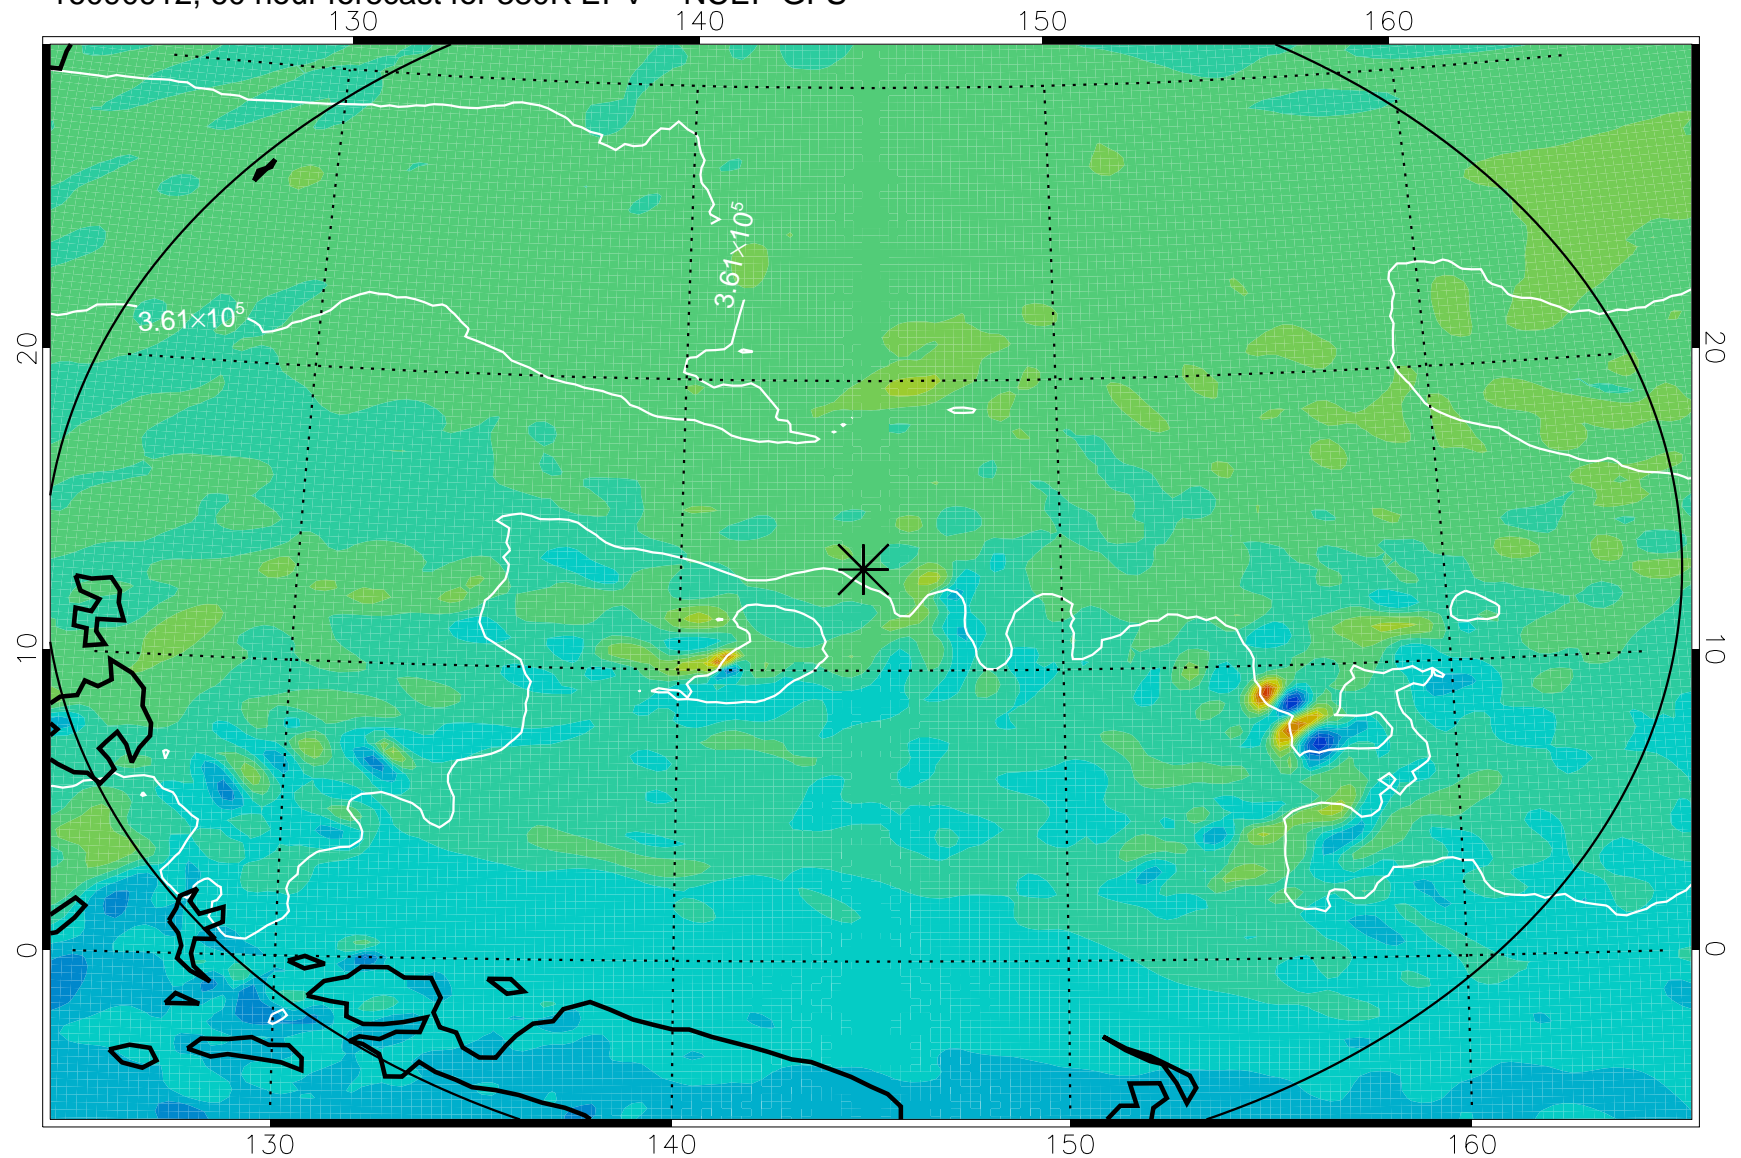

16090818, 42 hour forecast for 380K EPV -- NCEP GFS

380K Montgomery Streamfunction, white

Range ring of 2304 km

16090900, 48 hour forecast for 380K EPV -- NCEP GFS

380K Montgomery Streamfunction, white

Range ring of 2304 km

16090906, 54 hour forecast for 380K EPV -- NCEP GFS

380K Montgomery Streamfunction, white

Range ring of 2304 km

16090912, 60 hour forecast for 380K EPV -- NCEP GFS

380K Montgomery Streamfunction, white

Range ring of 2304 km

16090918, 66 hour forecast for 380K EPV -- NCEP GFS

380K Montgomery Streamfunction, white

Range ring of 2304 km

16091000, 72 hour forecast for 380K EPV -- NCEP GFS

380K Montgomery Streamfunction, white

Range ring of 2304 km

16091006, 78 hour forecast for 380K EPV -- NCEP GFS

380K Montgomery Streamfunction, white

Range ring of 2304 km

16091012, 84 hour forecast for 380K EPV -- NCEP GFS

380K Montgomery Streamfunction, white

Range ring of 2304 km