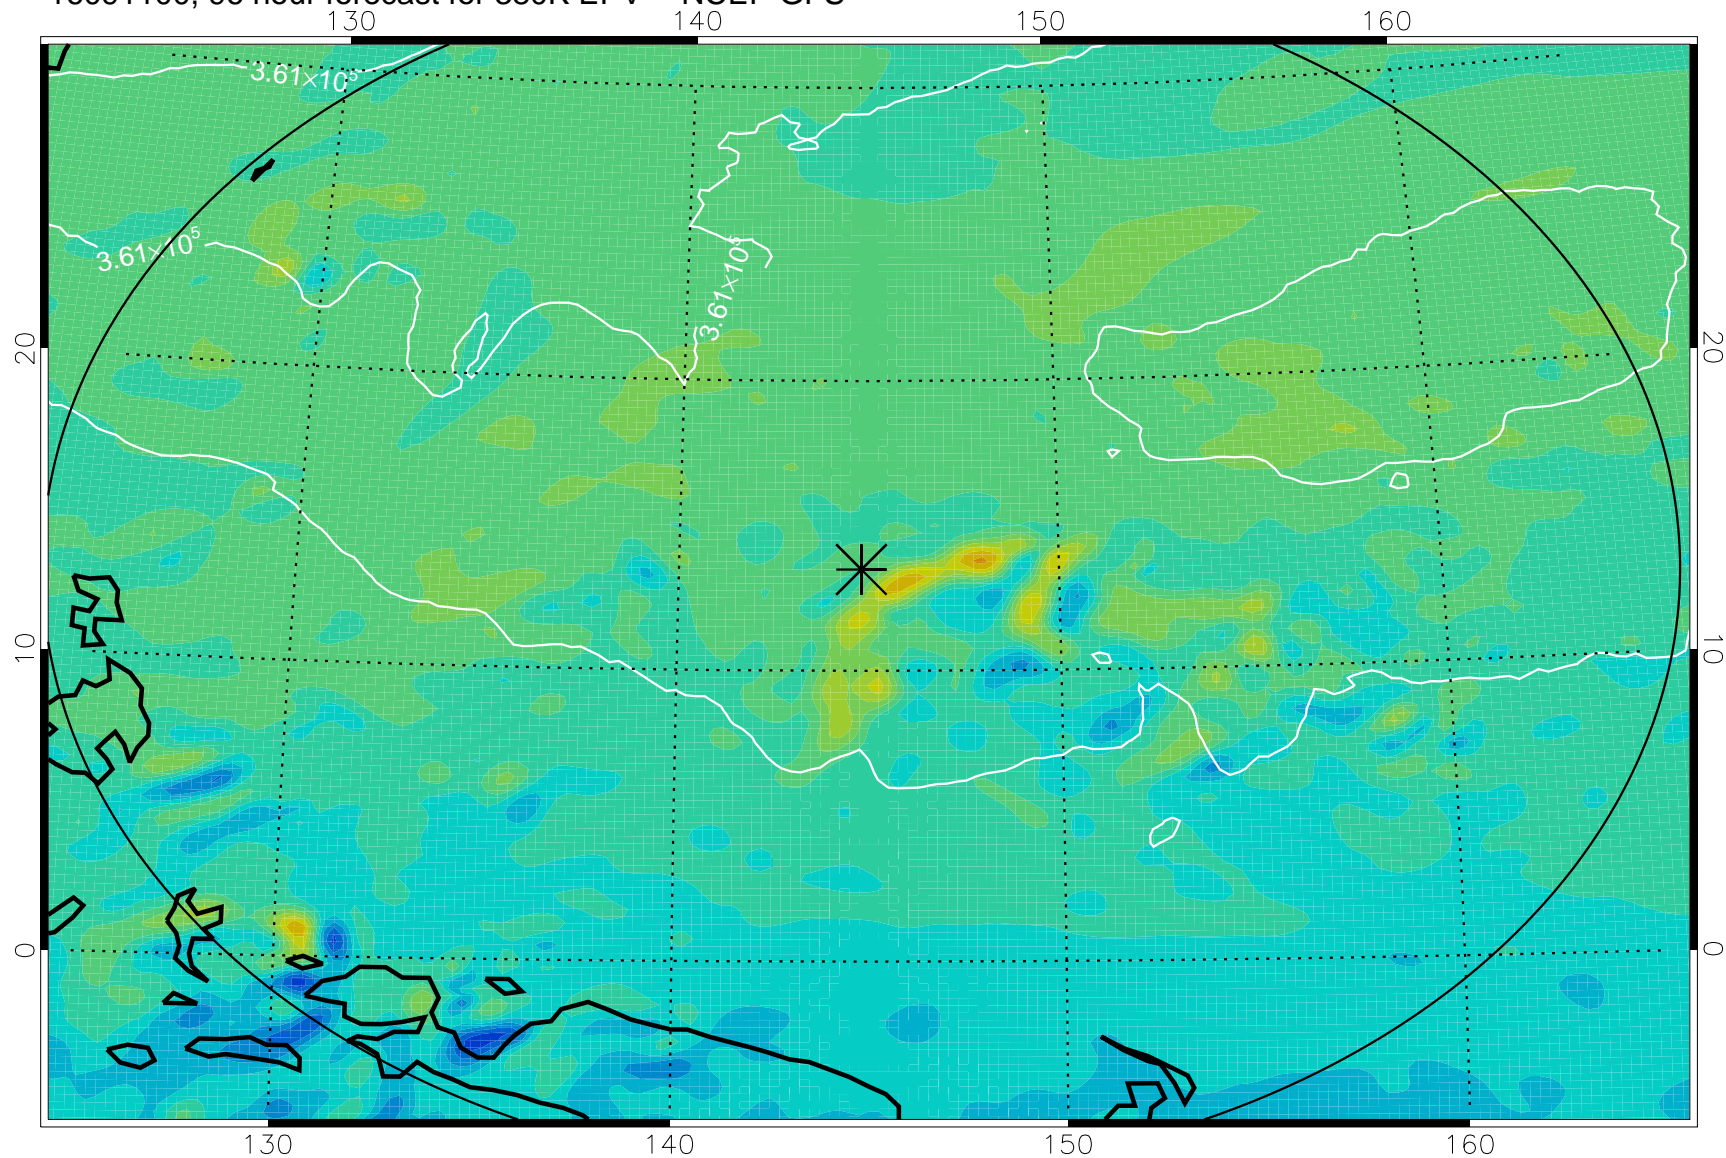

16090918, 66 hour forecast for 380K EPV -- NCEP GFS

380K Montgomery Streamfunction, white

Range ring of 2304 km

16091000, 72 hour forecast for 380K EPV -- NCEP GFS

380K Montgomery Streamfunction, white

Range ring of 2304 km

16091006, 78 hour forecast for 380K EPV -- NCEP GFS

380K Montgomery Streamfunction, white

Range ring of 2304 km

16091012, 84 hour forecast for 380K EPV -- NCEP GFS

380K Montgomery Streamfunction, white

Range ring of 2304 km

16091018, 90 hour forecast for 380K EPV -- NCEP GFS

380K Montgomery Streamfunction, white

Range ring of 2304 km

16091100, 96 hour forecast for 380K EPV -- NCEP GFS

380K Montgomery Streamfunction, white

Range ring of 2304 km

16091106, 102 hour forecast for 380K EPV -- NCEP GFS

380K Montgomery Streamfunction, white

Range ring of 2304 km

16091112, 108 hour forecast for 380K EPV -- NCEP GFS

380K Montgomery Streamfunction, white

Range ring of 2304 km