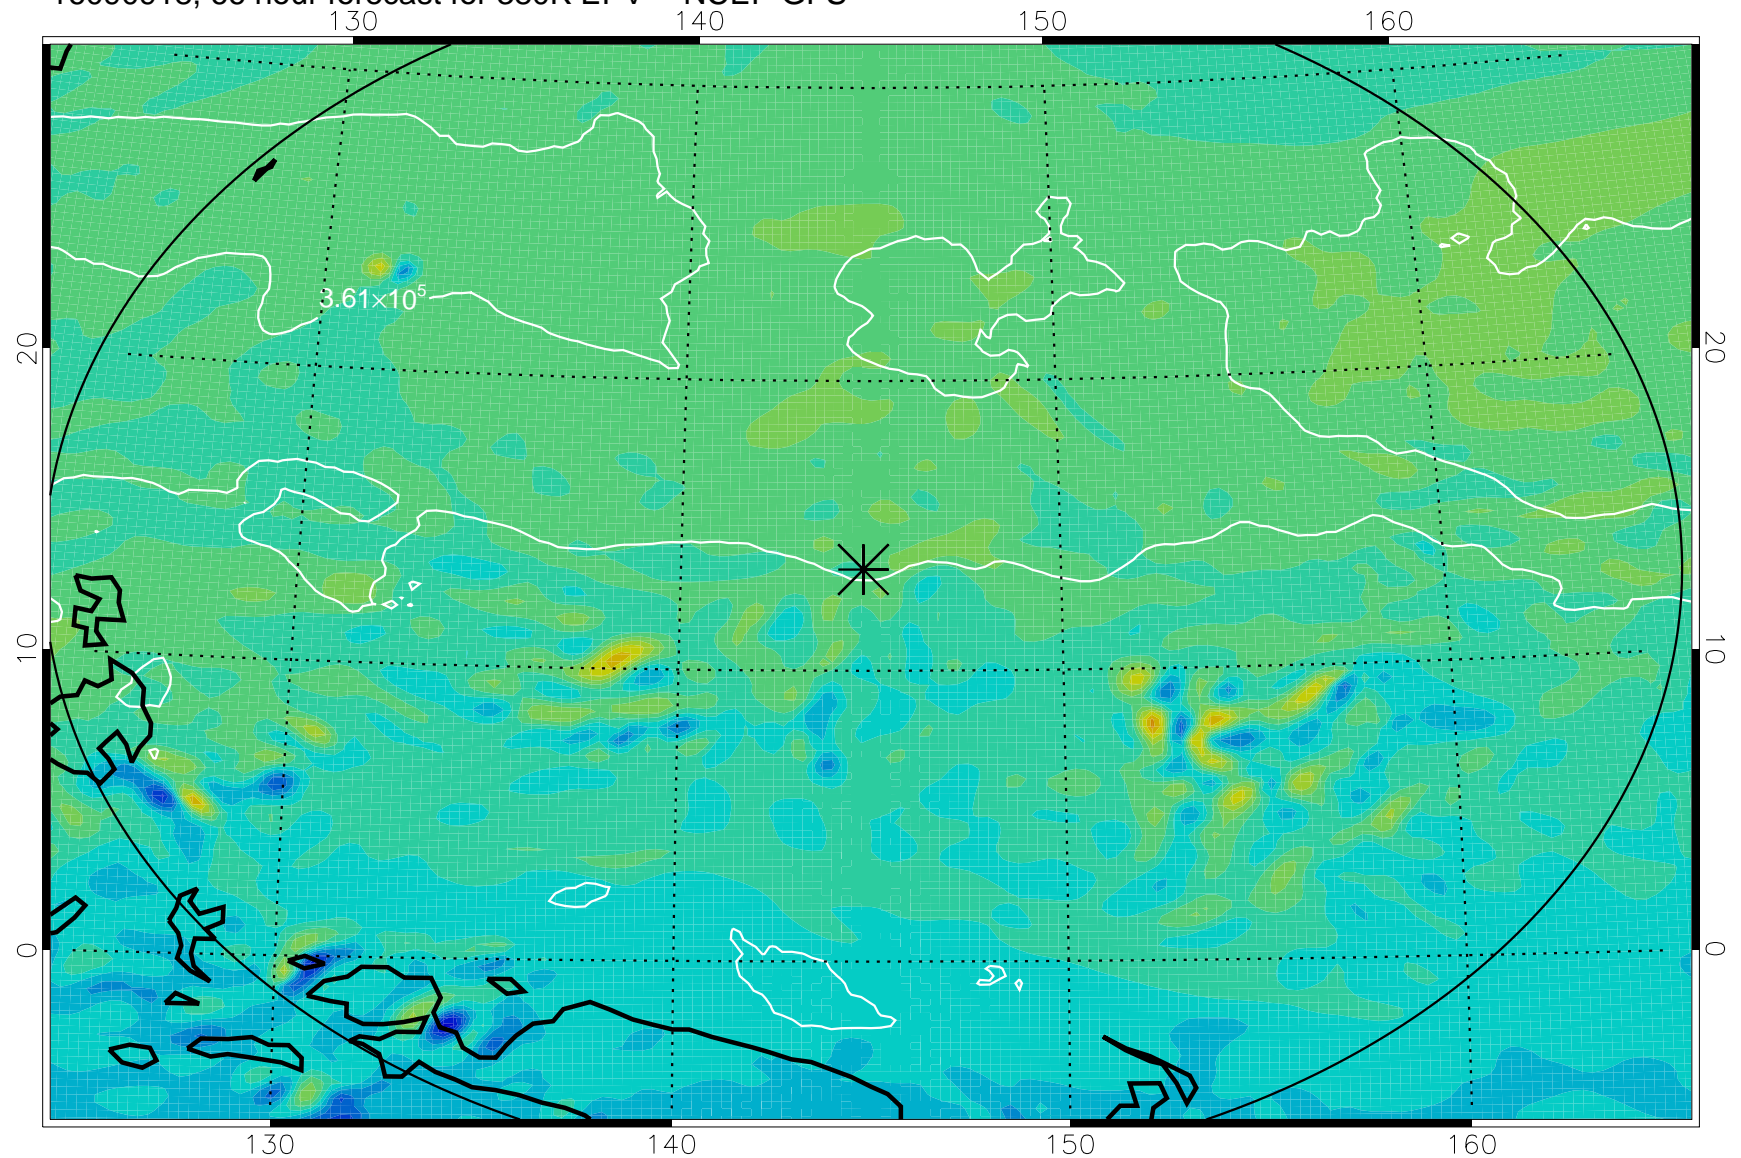

16090906, 54 hour forecast for 380K EPV -- NCEP GFS

380K Montgomery Streamfunction, white

Range ring of 2304 km

16090912, 60 hour forecast for 380K EPV -- NCEP GFS

380K Montgomery Streamfunction, white

Range ring of 2304 km

16090918, 66 hour forecast for 380K EPV -- NCEP GFS

380K Montgomery Streamfunction, white

Range ring of 2304 km

16091000, 72 hour forecast for 380K EPV -- NCEP GFS

380K Montgomery Streamfunction, white

Range ring of 2304 km

16091006, 78 hour forecast for 380K EPV -- NCEP GFS

380K Montgomery Streamfunction, white

Range ring of 2304 km

16091012, 84 hour forecast for 380K EPV -- NCEP GFS

380K Montgomery Streamfunction, white

Range ring of 2304 km

16091018, 90 hour forecast for 380K EPV -- NCEP GFS

380K Montgomery Streamfunction, white

Range ring of 2304 km

16091100, 96 hour forecast for 380K EPV -- NCEP GFS

380K Montgomery Streamfunction, white

Range ring of 2304 km