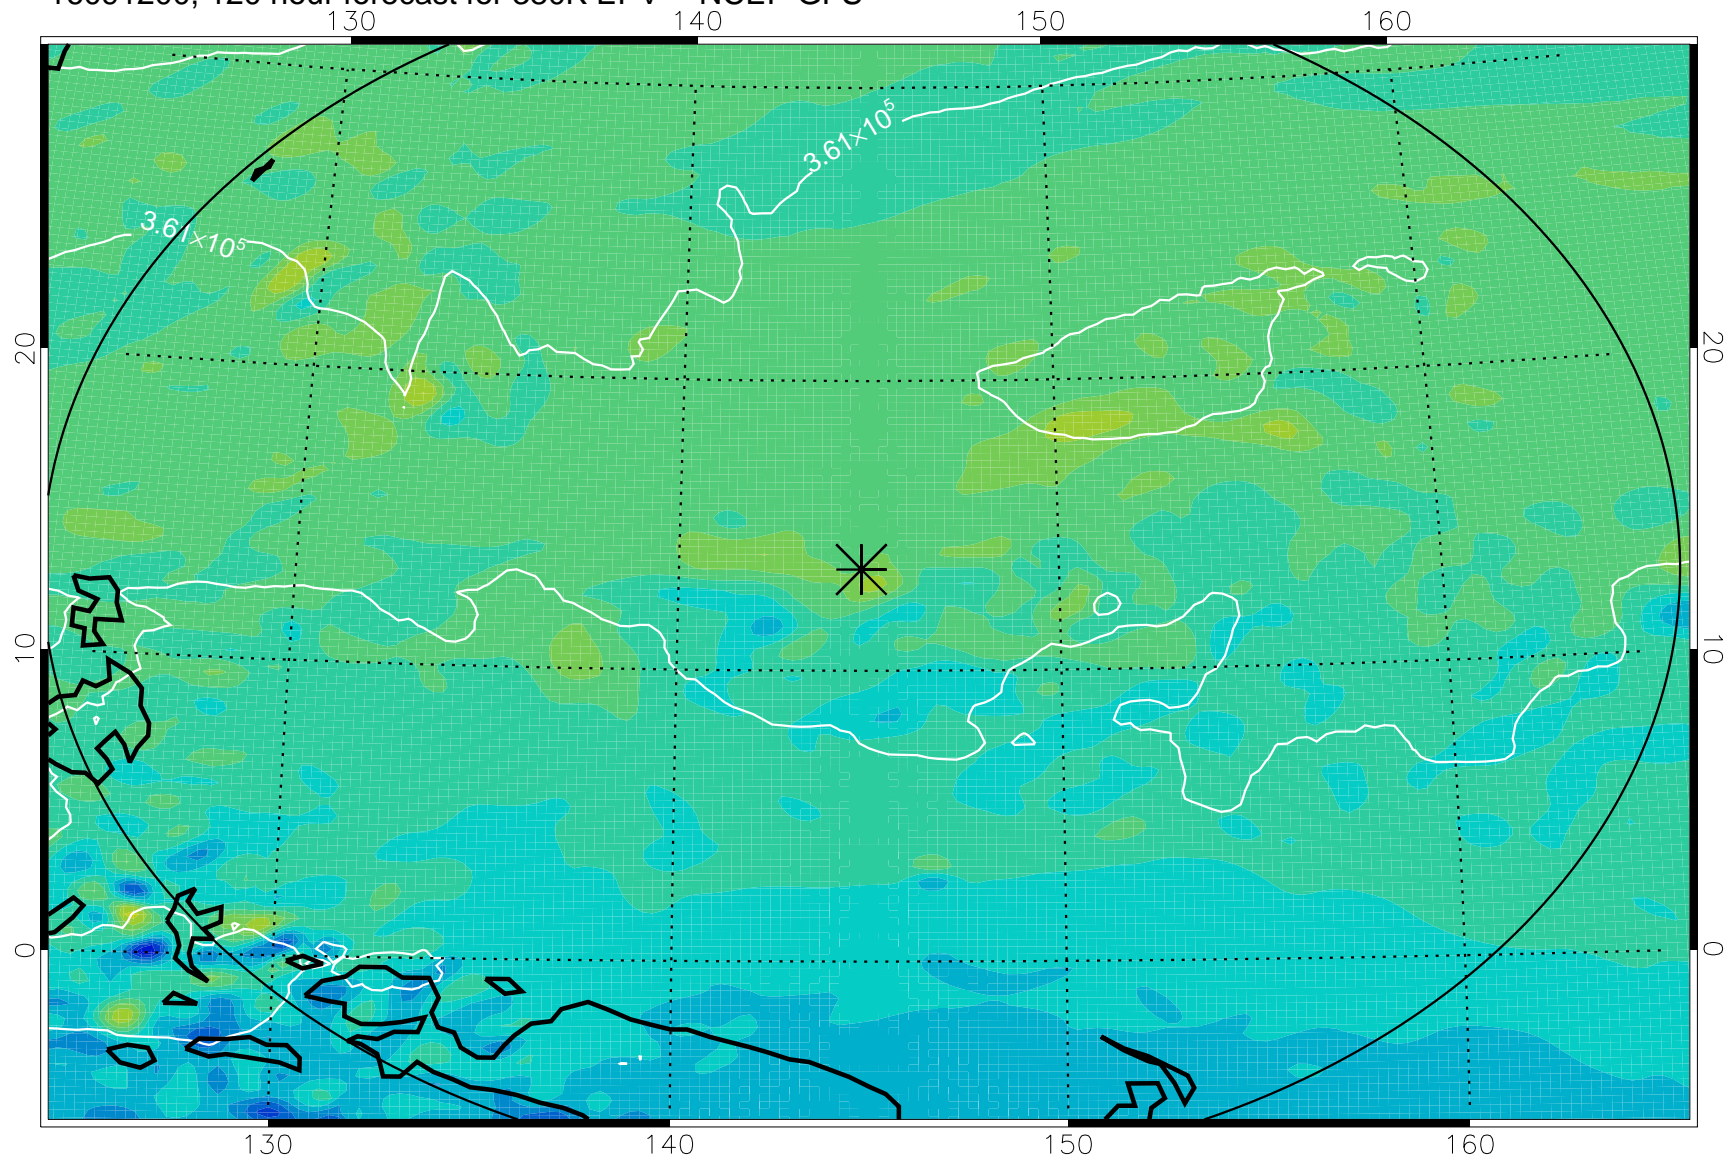

16091006, 78 hour forecast for 380K EPV -- NCEP GFS

380K Montgomery Streamfunction, white

Range ring of 2304 km

16091012, 84 hour forecast for 380K EPV -- NCEP GFS

380K Montgomery Streamfunction, white

Range ring of 2304 km

16091018, 90 hour forecast for 380K EPV -- NCEP GFS

380K Montgomery Streamfunction, white

Range ring of 2304 km

16091100, 96 hour forecast for 380K EPV -- NCEP GFS

380K Montgomery Streamfunction, white

Range ring of 2304 km

16091106, 102 hour forecast for 380K EPV -- NCEP GFS

380K Montgomery Streamfunction, white

Range ring of 2304 km

16091112, 108 hour forecast for 380K EPV -- NCEP GFS

380K Montgomery Streamfunction, white

Range ring of 2304 km

16091118, 114 hour forecast for 380K EPV -- NCEP GFS

380K Montgomery Streamfunction, white

Range ring of 2304 km

16091200, 120 hour forecast for 380K EPV -- NCEP GFS

380K Montgomery Streamfunction, white

Range ring of 2304 km