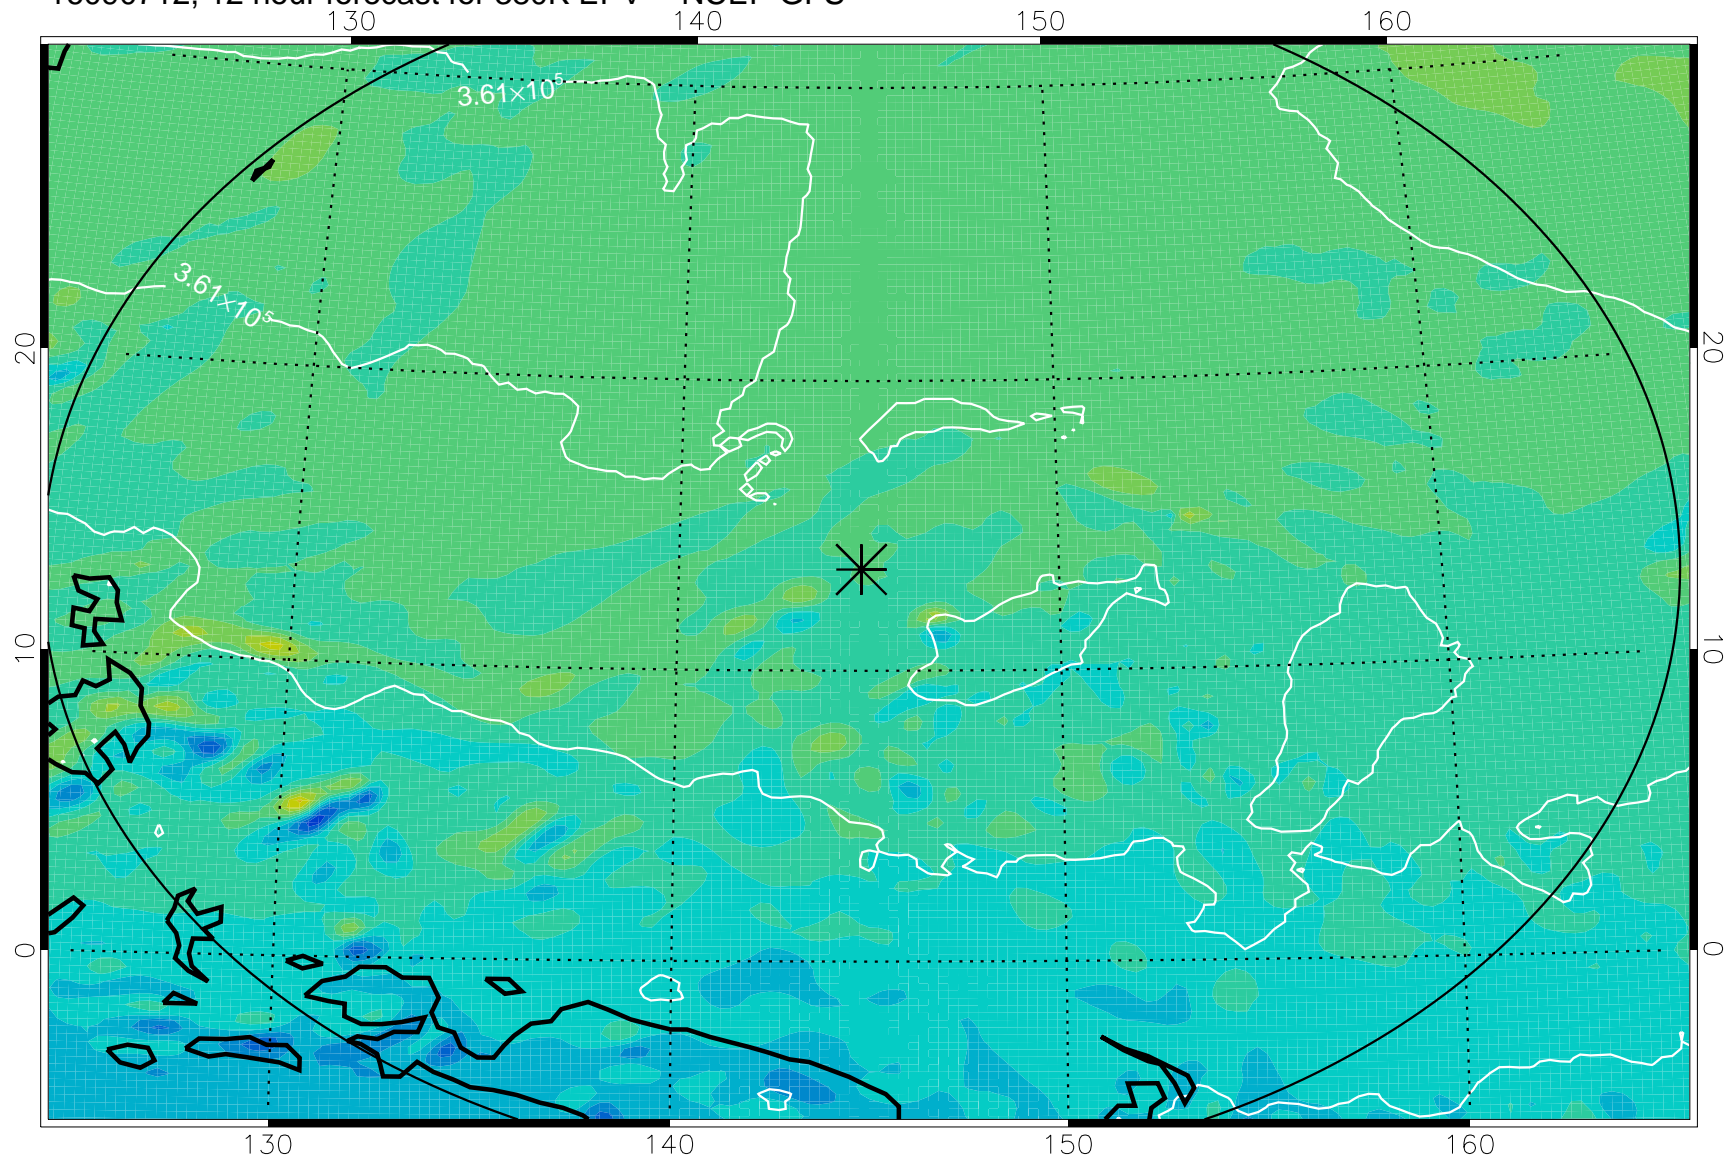

16090706, 6 hour forecast for 380K EPV -- NCEP GFS

380K Montgomery Streamfunction, white

Range ring of 2304 km

16090712, 12 hour forecast for 380K EPV -- NCEP GFS

380K Montgomery Streamfunction, white

Range ring of 2304 km

16090718, 18 hour forecast for 380K EPV -- NCEP GFS

380K Montgomery Streamfunction, white

Range ring of 2304 km

16090800, 24 hour forecast for 380K EPV -- NCEP GFS

380K Montgomery Streamfunction, white

Range ring of 2304 km

16090806, 30 hour forecast for 380K EPV -- NCEP GFS

380K Montgomery Streamfunction, white

Range ring of 2304 km

16090812, 36 hour forecast for 380K EPV -- NCEP GFS

380K Montgomery Streamfunction, white

Range ring of 2304 km

16091006, 78 hour forecast for 380K EPV -- NCEP GFS

380K Montgomery Streamfunction, white

Range ring of 2304 km

16091012, 84 hour forecast for 380K EPV -- NCEP GFS

380K Montgomery Streamfunction, white

Range ring of 2304 km