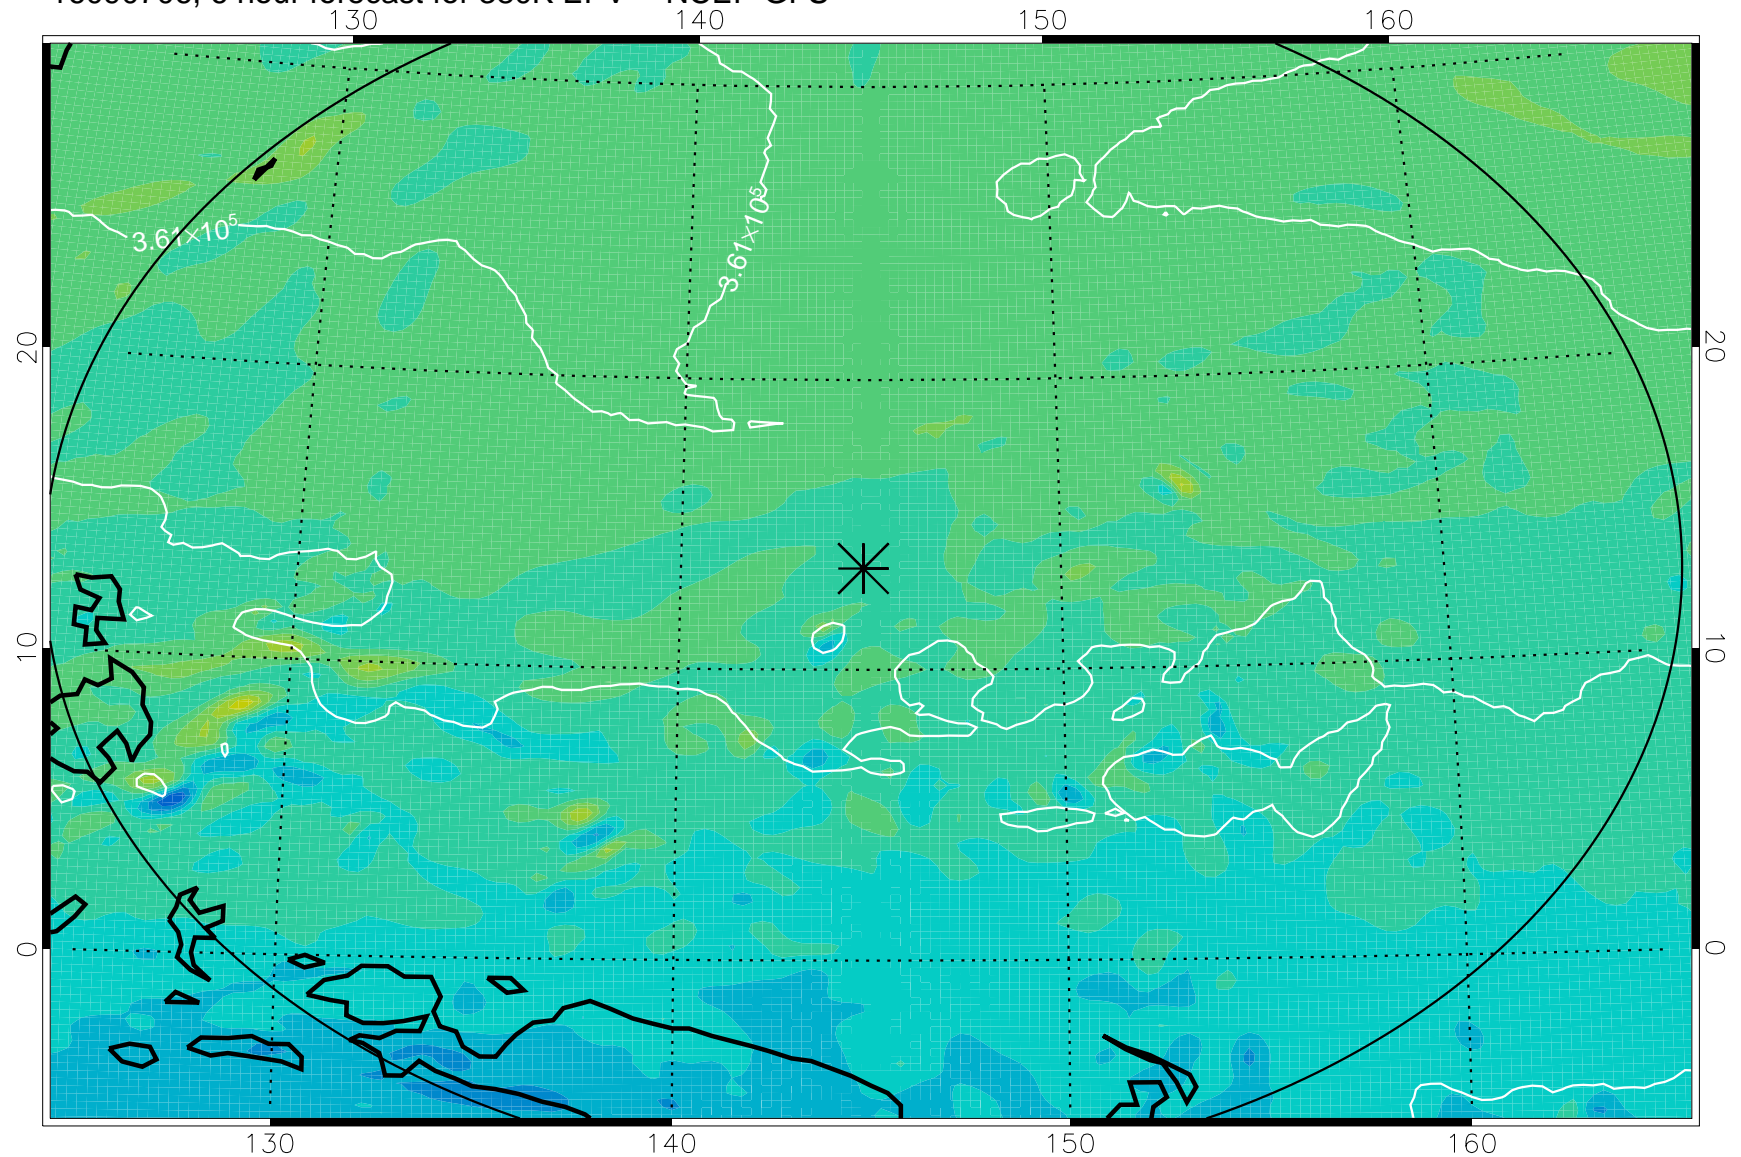

16090706, 6 hour forecast for 380K EPV -- NCEP GFS

380K Montgomery Streamfunction, white

Range ring of 2304 km

16090712, 12 hour forecast for 380K EPV -- NCEP GFS

380K Montgomery Streamfunction, white

Range ring of 2304 km

16090718, 18 hour forecast for 380K EPV -- NCEP GFS

380K Montgomery Streamfunction, white

Range ring of 2304 km

16090800, 24 hour forecast for 380K EPV -- NCEP GFS

380K Montgomery Streamfunction, white

Range ring of 2304 km

16090806, 30 hour forecast for 380K EPV -- NCEP GFS

380K Montgomery Streamfunction, white

Range ring of 2304 km

16090812, 36 hour forecast for 380K EPV -- NCEP GFS

380K Montgomery Streamfunction, white

Range ring of 2304 km

16090818, 42 hour forecast for 380K EPV -- NCEP GFS

380K Montgomery Streamfunction, white

Range ring of 2304 km

16090900, 48 hour forecast for 380K EPV -- NCEP GFS

380K Montgomery Streamfunction, white

Range ring of 2304 km