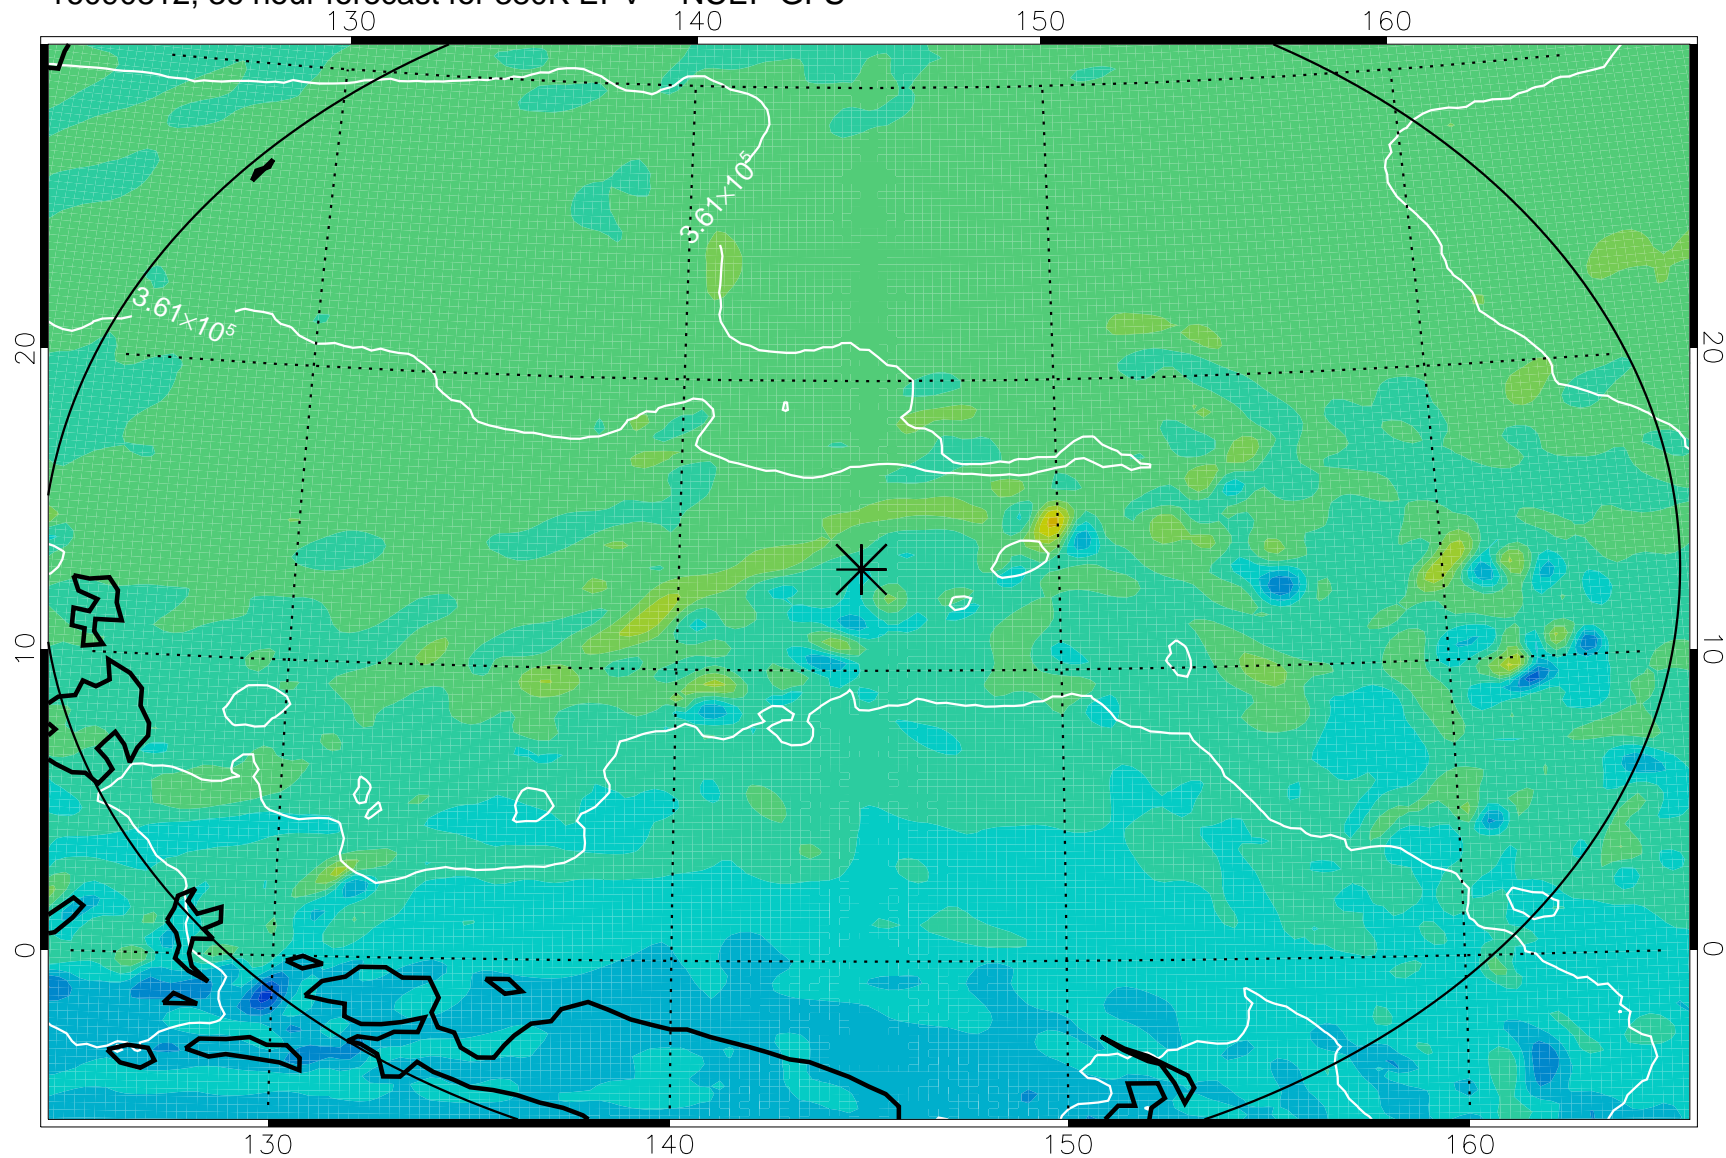

16090718, 18 hour forecast for 380K EPV -- NCEP GFS

380K Montgomery Streamfunction, white

Range ring of 2304 km

16090800, 24 hour forecast for 380K EPV -- NCEP GFS

380K Montgomery Streamfunction, white

Range ring of 2304 km

16090806, 30 hour forecast for 380K EPV -- NCEP GFS

380K Montgomery Streamfunction, white

Range ring of 2304 km

16090812, 36 hour forecast for 380K EPV -- NCEP GFS

380K Montgomery Streamfunction, white

Range ring of 2304 km

16090818, 42 hour forecast for 380K EPV -- NCEP GFS

380K Montgomery Streamfunction, white

Range ring of 2304 km

16090900, 48 hour forecast for 380K EPV -- NCEP GFS

380K Montgomery Streamfunction, white

Range ring of 2304 km

16091006, 78 hour forecast for 380K EPV -- NCEP GFS

380K Montgomery Streamfunction, white

Range ring of 2304 km

16091012, 84 hour forecast for 380K EPV -- NCEP GFS

380K Montgomery Streamfunction, white

Range ring of 2304 km