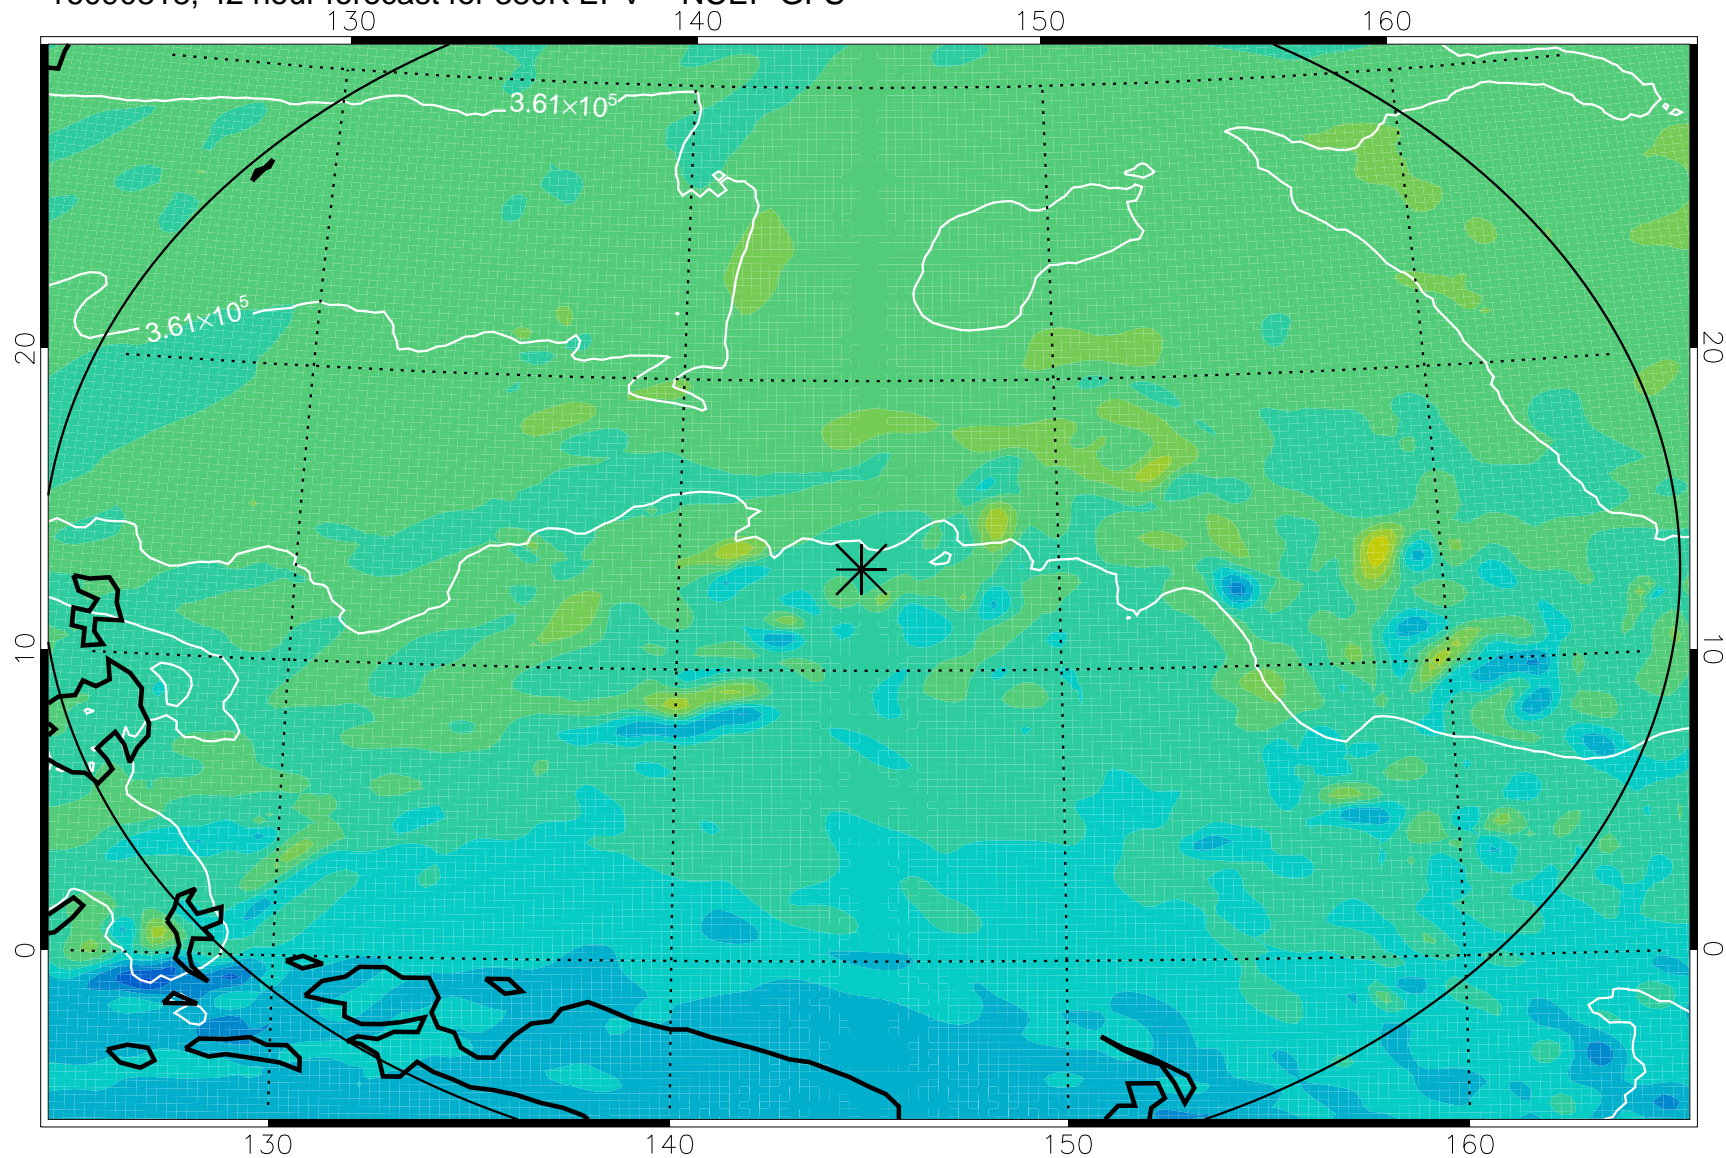

16090718, 18 hour forecast for 380K EPV -- NCEP GFS

380K Montgomery Streamfunction, white

Range ring of 2304 km

16090800, 24 hour forecast for 380K EPV -- NCEP GFS

380K Montgomery Streamfunction, white

Range ring of 2304 km

16090806, 30 hour forecast for 380K EPV -- NCEP GFS

380K Montgomery Streamfunction, white

Range ring of 2304 km

16090812, 36 hour forecast for 380K EPV -- NCEP GFS

380K Montgomery Streamfunction, white

Range ring of 2304 km

16090818, 42 hour forecast for 380K EPV -- NCEP GFS

380K Montgomery Streamfunction, white

Range ring of 2304 km

16090900, 48 hour forecast for 380K EPV -- NCEP GFS

380K Montgomery Streamfunction, white

Range ring of 2304 km

16091006, 78 hour forecast for 380K EPV -- NCEP GFS

380K Montgomery Streamfunction, white

Range ring of 2304 km

16091012, 84 hour forecast for 380K EPV -- NCEP GFS

380K Montgomery Streamfunction, white

Range ring of 2304 km