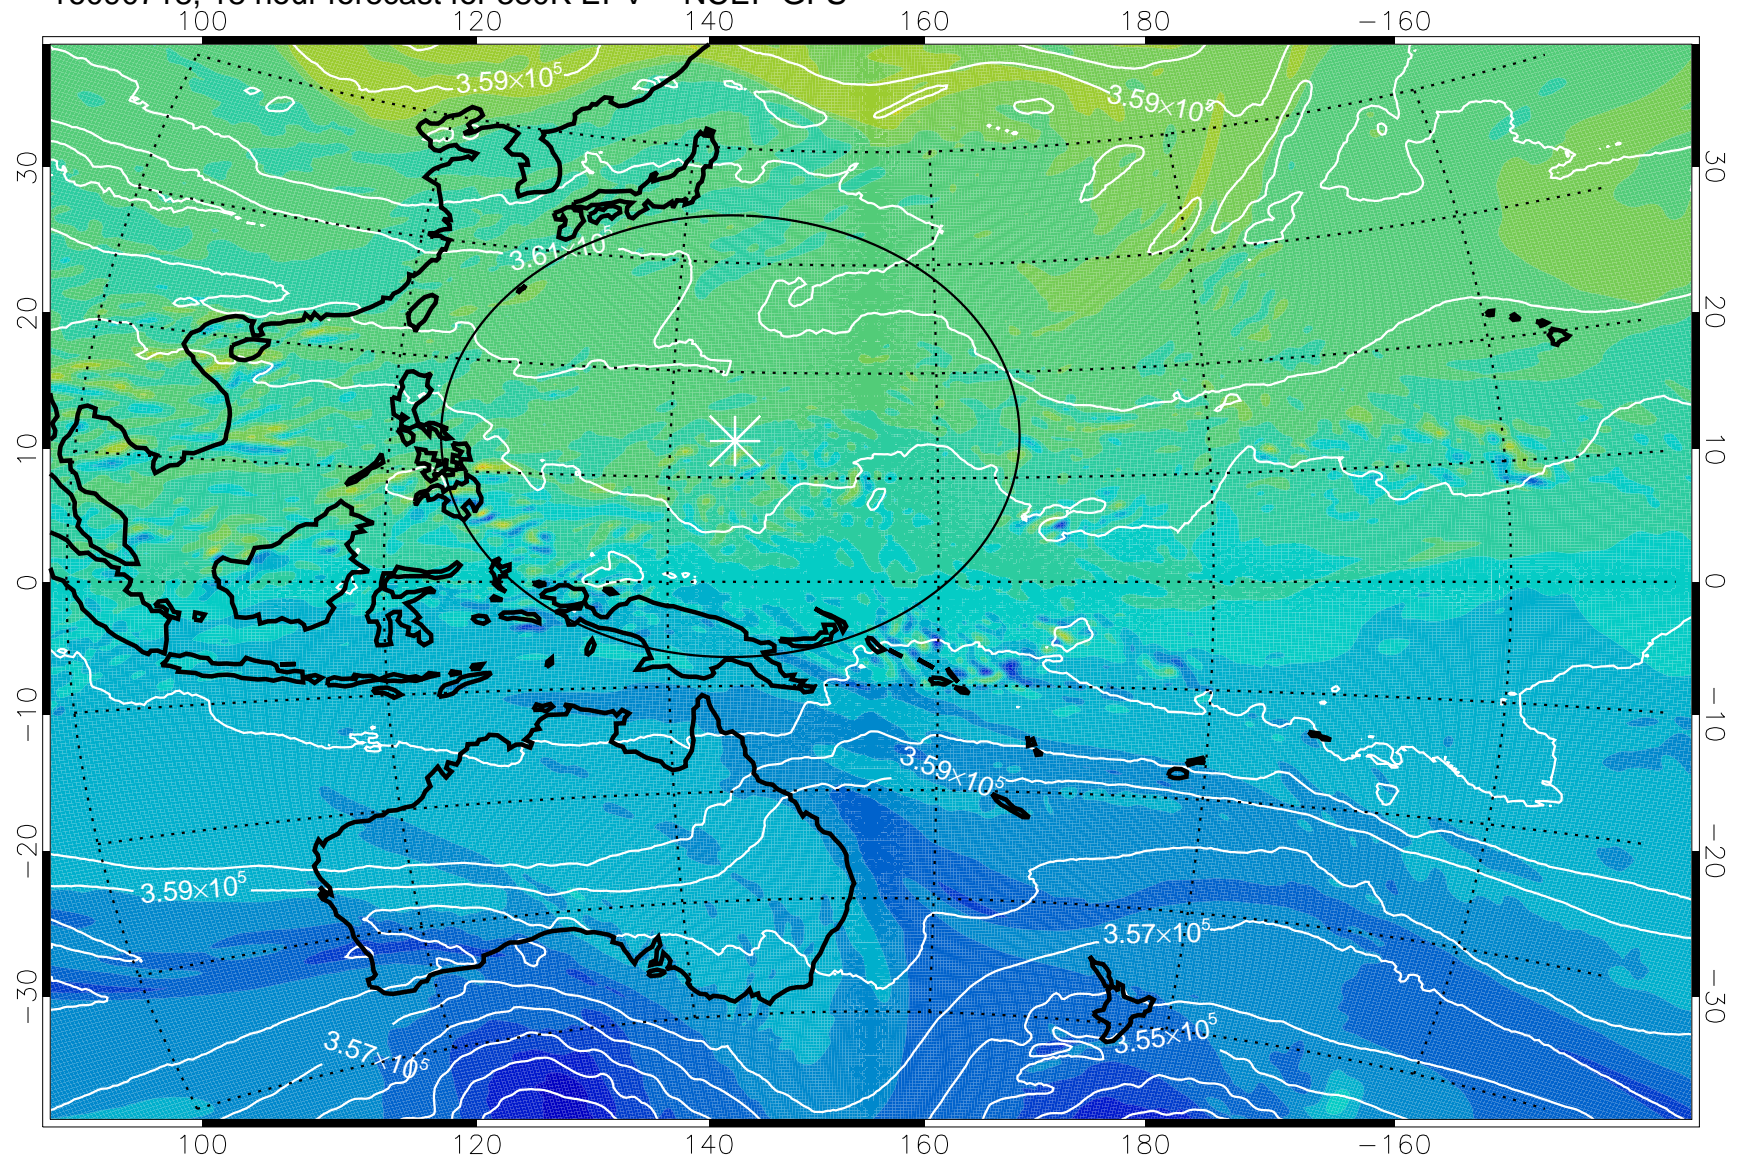

16090706, 6 hour forecast for 380K EPV -- NCEP GFS

380K Montgomery Streamfunction, white

Range ring of 2304 km

16090712, 12 hour forecast for 380K EPV -- NCEP GFS

380K Montgomery Streamfunction, white

Range ring of 2304 km

16090718, 18 hour forecast for 380K EPV -- NCEP GFS

380K Montgomery Streamfunction, white

Range ring of 2304 km

16090800, 24 hour forecast for 380K EPV -- NCEP GFS

380K Montgomery Streamfunction, white

Range ring of 2304 km

16090806, 30 hour forecast for 380K EPV -- NCEP GFS

380K Montgomery Streamfunction, white

Range ring of 2304 km

16090812, 36 hour forecast for 380K EPV -- NCEP GFS

16090818, 42 hour forecast for 380K EPV -- NCEP GFS

380K Montgomery Streamfunction, white

Range ring of 2304 km

16090900, 48 hour forecast for 380K EPV -- NCEP GFS

380K Montgomery Streamfunction, white

Range ring of 2304 km

16090906, 54 hour forecast for 380K EPV -- NCEP GFS