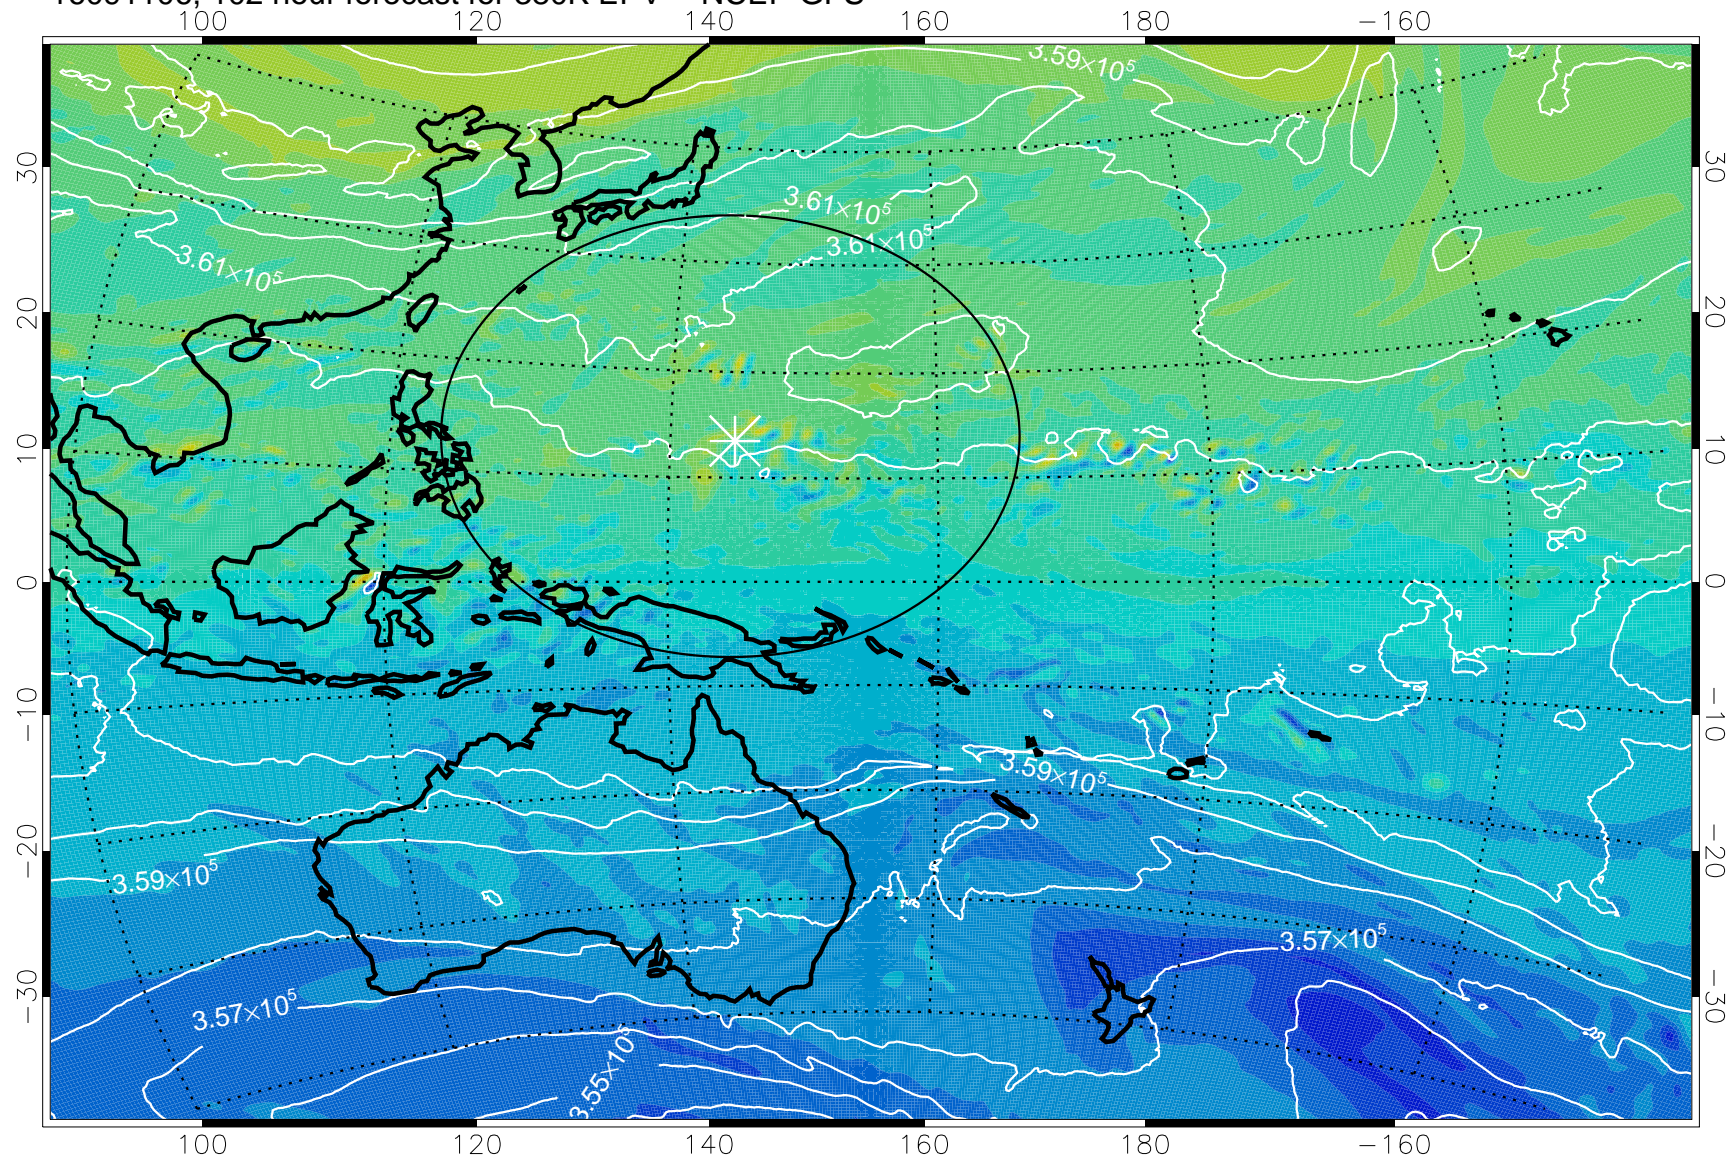

380K Montgomery Streamfunction, white

Range ring of 2304 km

16091012, 84 hour forecast for 380K EPV -- NCEP GFS

380K Montgomery Streamfunction, white

Range ring of 2304 km

16091018, 90 hour forecast for 380K EPV -- NCEP GFS

380K Montgomery Streamfunction, white

Range ring of 2304 km

16091100, 96 hour forecast for 380K EPV -- NCEP GFS

380K Montgomery Streamfunction, white

Range ring of 2304 km

16091106, 102 hour forecast for 380K EPV -- NCEP GFS

380K Montgomery Streamfunction, white

Range ring of 2304 km

16091112, 108 hour forecast for 380K EPV -- NCEP GFS

380K Montgomery Streamfunction, white

Range ring of 2304 km

16091118, 114 hour forecast for 380K EPV -- NCEP GFS

380K Montgomery Streamfunction, white

Range ring of 2304 km

16091200, 120 hour forecast for 380K EPV -- NCEP GFS

380K Montgomery Streamfunction, white

Range ring of 2304 km