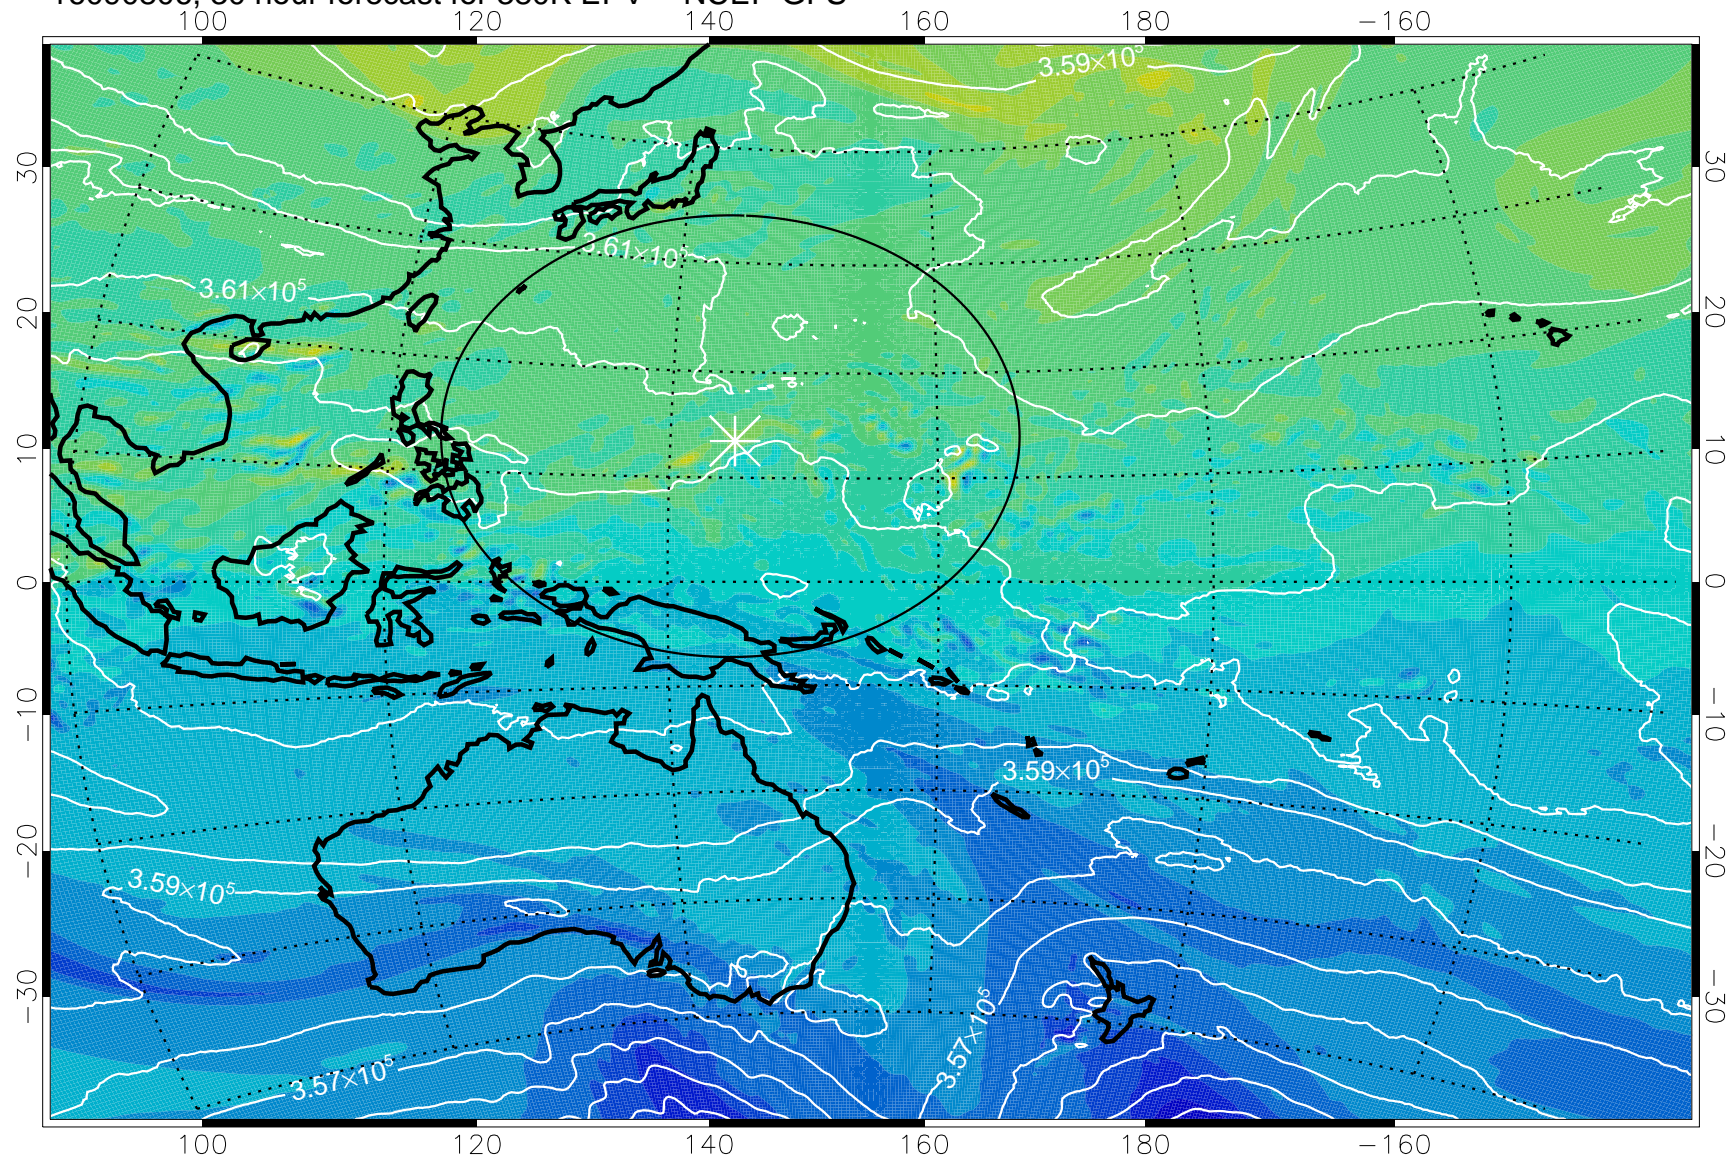

16090718, 18 hour forecast for 380K EPV -- NCEP GFS

380K Montgomery Streamfunction, white

Range ring of 2304 km

16090800, 24 hour forecast for 380K EPV -- NCEP GFS

380K Montgomery Streamfunction, white

Range ring of 2304 km

16090806, 30 hour forecast for 380K EPV -- NCEP GFS

380K Montgomery Streamfunction, white

Range ring of 2304 km

16090812, 36 hour forecast for 380K EPV -- NCEP GFS

16090818, 42 hour forecast for 380K EPV -- NCEP GFS

380K Montgomery Streamfunction, white

Range ring of 2304 km

16090900, 48 hour forecast for 380K EPV -- NCEP GFS

380K Montgomery Streamfunction, white

Range ring of 2304 km

16090906, 54 hour forecast for 380K EPV -- NCEP GFS

380K Montgomery Streamfunction, white

Range ring of 2304 km

16090912, 60 hour forecast for 380K EPV -- NCEP GFS

380K Montgomery Streamfunction, white

Range ring of 2304 km

16090918, 66 hour forecast for 380K EPV -- NCEP GFS