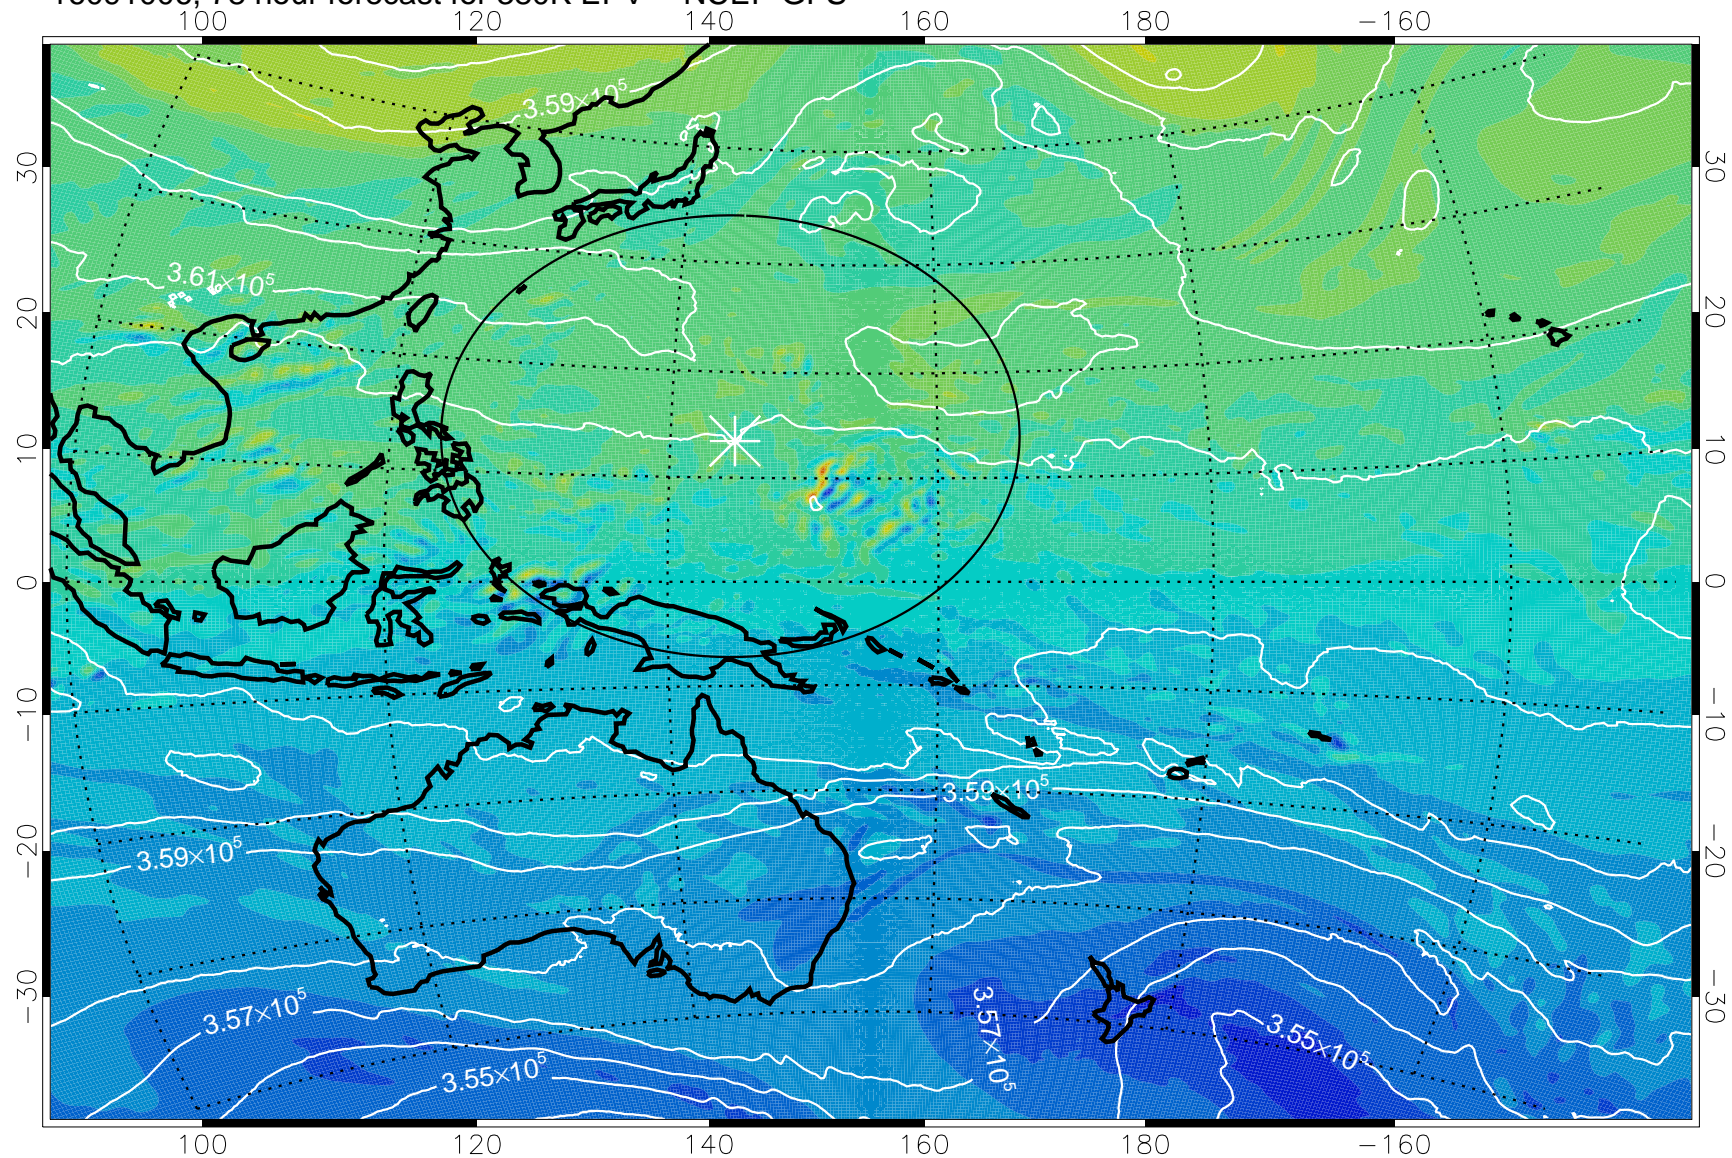

380K Montgomery Streamfunction, white

Range ring of 2304 km

16090912, 60 hour forecast for 380K EPV -- NCEP GFS

380K Montgomery Streamfunction, white

Range ring of 2304 km

16090918, 66 hour forecast for 380K EPV -- NCEP GFS

380K Montgomery Streamfunction, white

Range ring of 2304 km

16091000, 72 hour forecast for 380K EPV -- NCEP GFS

380K Montgomery Streamfunction, white

Range ring of 2304 km

16091006, 78 hour forecast for 380K EPV -- NCEP GFS

380K Montgomery Streamfunction, white

Range ring of 2304 km

16091012, 84 hour forecast for 380K EPV -- NCEP GFS

380K Montgomery Streamfunction, white

Range ring of 2304 km

16091018, 90 hour forecast for 380K EPV -- NCEP GFS

380K Montgomery Streamfunction, white

Range ring of 2304 km

16091100, 96 hour forecast for 380K EPV -- NCEP GFS

380K Montgomery Streamfunction, white

Range ring of 2304 km

16091106, 102 hour forecast for 380K EPV -- NCEP GFS