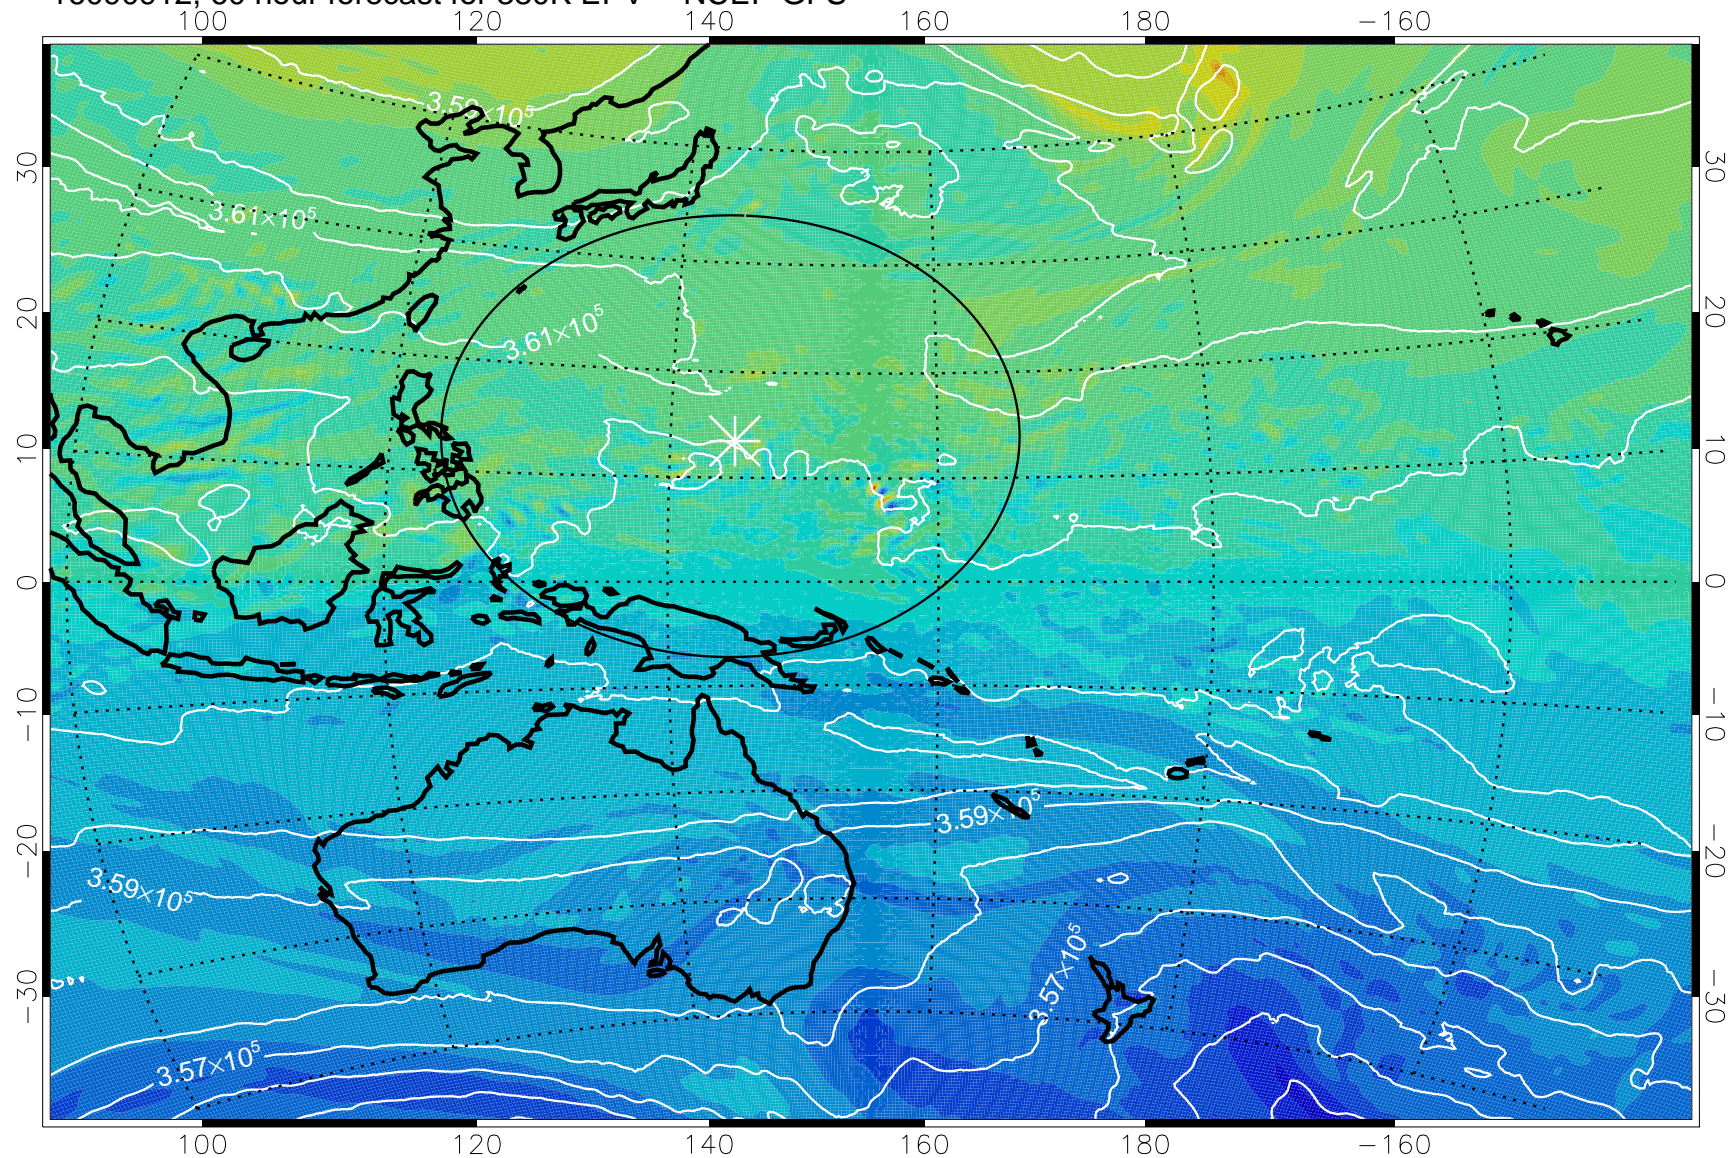

16090806, 30 hour forecast for 380K EPV -- NCEP GFS

380K Montgomery Streamfunction, white

Range ring of 2304 km

16090812, 36 hour forecast for 380K EPV -- NCEP GFS

16090818, 42 hour forecast for 380K EPV -- NCEP GFS

380K Montgomery Streamfunction, white

Range ring of 2304 km

16090900, 48 hour forecast for 380K EPV -- NCEP GFS

380K Montgomery Streamfunction, white

Range ring of 2304 km

16090906, 54 hour forecast for 380K EPV -- NCEP GFS

380K Montgomery Streamfunction, white

Range ring of 2304 km

16090912, 60 hour forecast for 380K EPV -- NCEP GFS

380K Montgomery Streamfunction, white

Range ring of 2304 km

16090918, 66 hour forecast for 380K EPV -- NCEP GFS

380K Montgomery Streamfunction, white

Range ring of 2304 km

16091000, 72 hour forecast for 380K EPV -- NCEP GFS

380K Montgomery Streamfunction, white

Range ring of 2304 km

16091006, 78 hour forecast for 380K EPV -- NCEP GFS