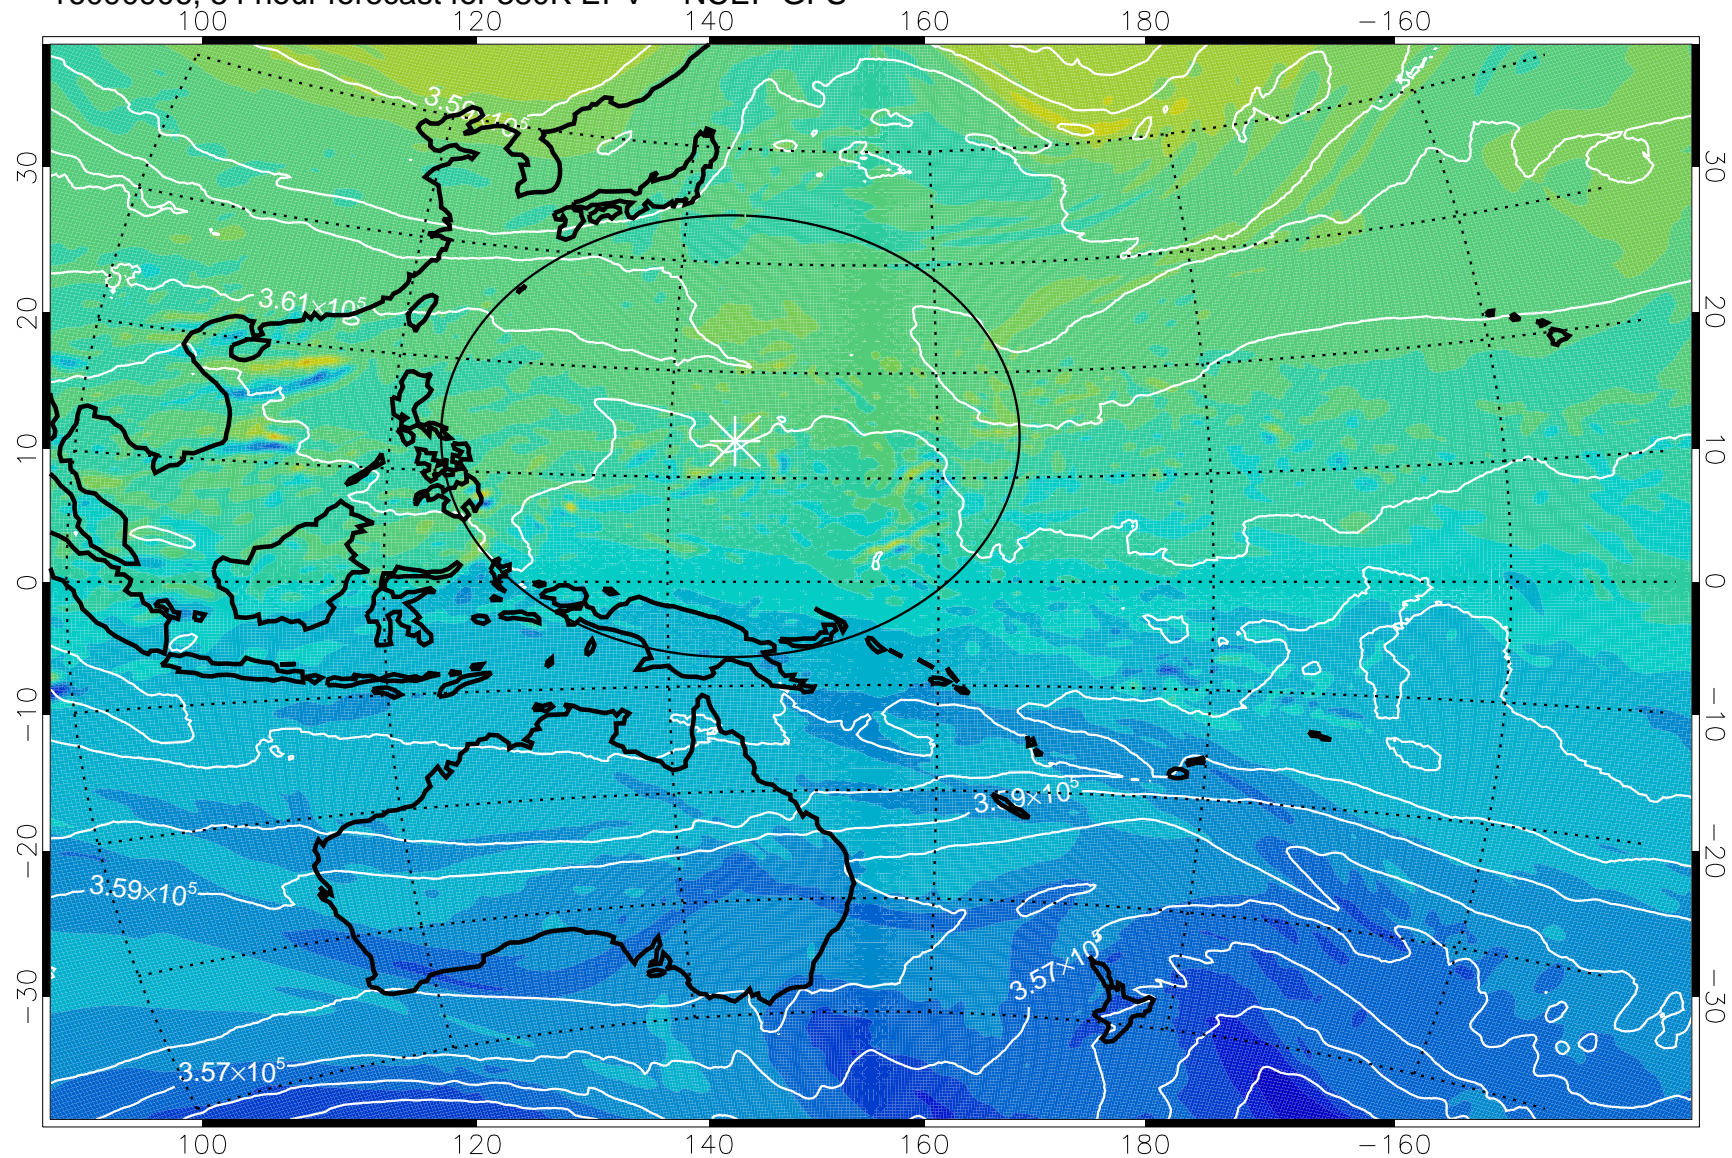

16090806, 30 hour forecast for 380K EPV -- NCEP GFS

380K Montgomery Streamfunction, white

Range ring of 2304 km

16090812, 36 hour forecast for 380K EPV -- NCEP GFS

16090818, 42 hour forecast for 380K EPV -- NCEP GFS

380K Montgomery Streamfunction, white

Range ring of 2304 km

16090900, 48 hour forecast for 380K EPV -- NCEP GFS

380K Montgomery Streamfunction, white

Range ring of 2304 km

16090906, 54 hour forecast for 380K EPV -- NCEP GFS

380K Montgomery Streamfunction, white

Range ring of 2304 km

16090912, 60 hour forecast for 380K EPV -- NCEP GFS

380K Montgomery Streamfunction, white

Range ring of 2304 km

16090918, 66 hour forecast for 380K EPV -- NCEP GFS

380K Montgomery Streamfunction, white

Range ring of 2304 km

16091000, 72 hour forecast for 380K EPV -- NCEP GFS

380K Montgomery Streamfunction, white

Range ring of 2304 km

16091006, 78 hour forecast for 380K EPV -- NCEP GFS