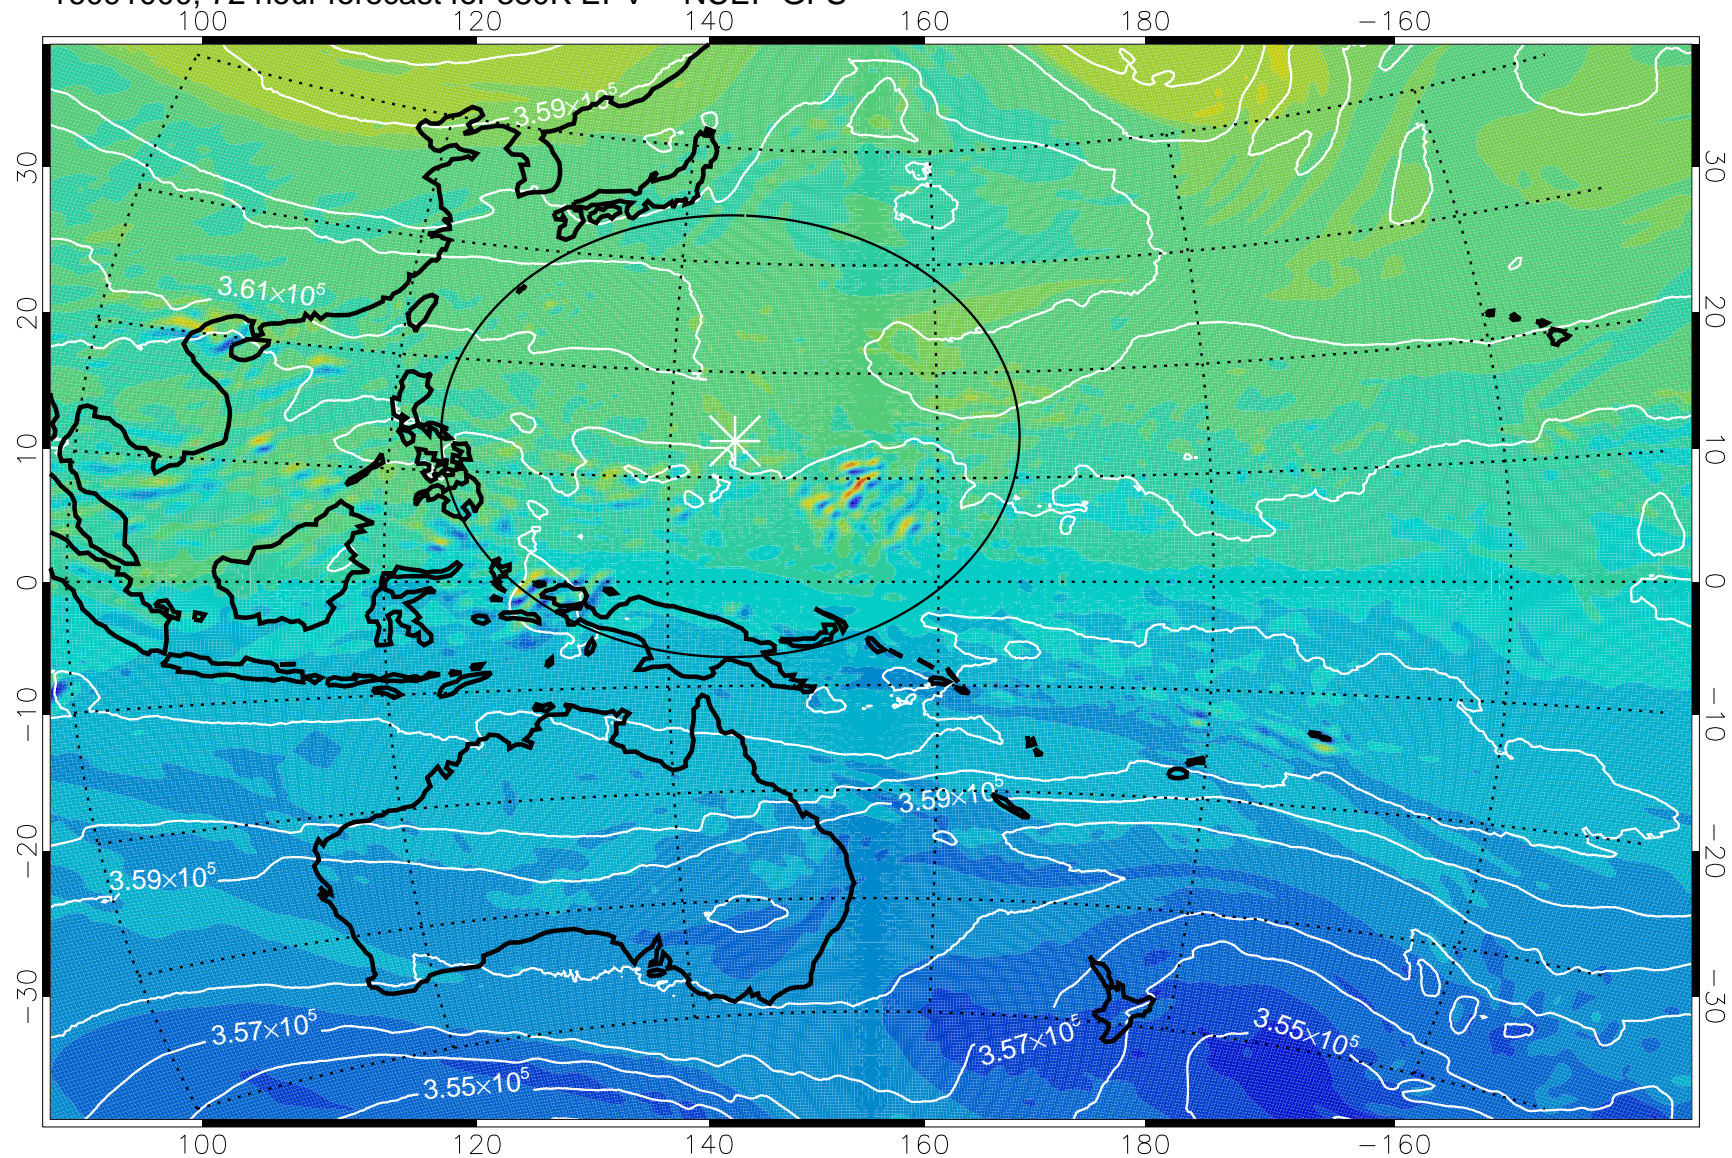

380K Montgomery Streamfunction, white

Range ring of 2304 km

16090900, 48 hour forecast for 380K EPV -- NCEP GFS

380K Montgomery Streamfunction, white

Range ring of 2304 km

16090906, 54 hour forecast for 380K EPV -- NCEP GFS

380K Montgomery Streamfunction, white

Range ring of 2304 km

16090912, 60 hour forecast for 380K EPV -- NCEP GFS

380K Montgomery Streamfunction, white

Range ring of 2304 km

16090918, 66 hour forecast for 380K EPV -- NCEP GFS

380K Montgomery Streamfunction, white

Range ring of 2304 km

16091000, 72 hour forecast for 380K EPV -- NCEP GFS

380K Montgomery Streamfunction, white

Range ring of 2304 km

16091006, 78 hour forecast for 380K EPV -- NCEP GFS

380K Montgomery Streamfunction, white

Range ring of 2304 km

16091012, 84 hour forecast for 380K EPV -- NCEP GFS

380K Montgomery Streamfunction, white

Range ring of 2304 km

16091018, 90 hour forecast for 380K EPV -- NCEP GFS