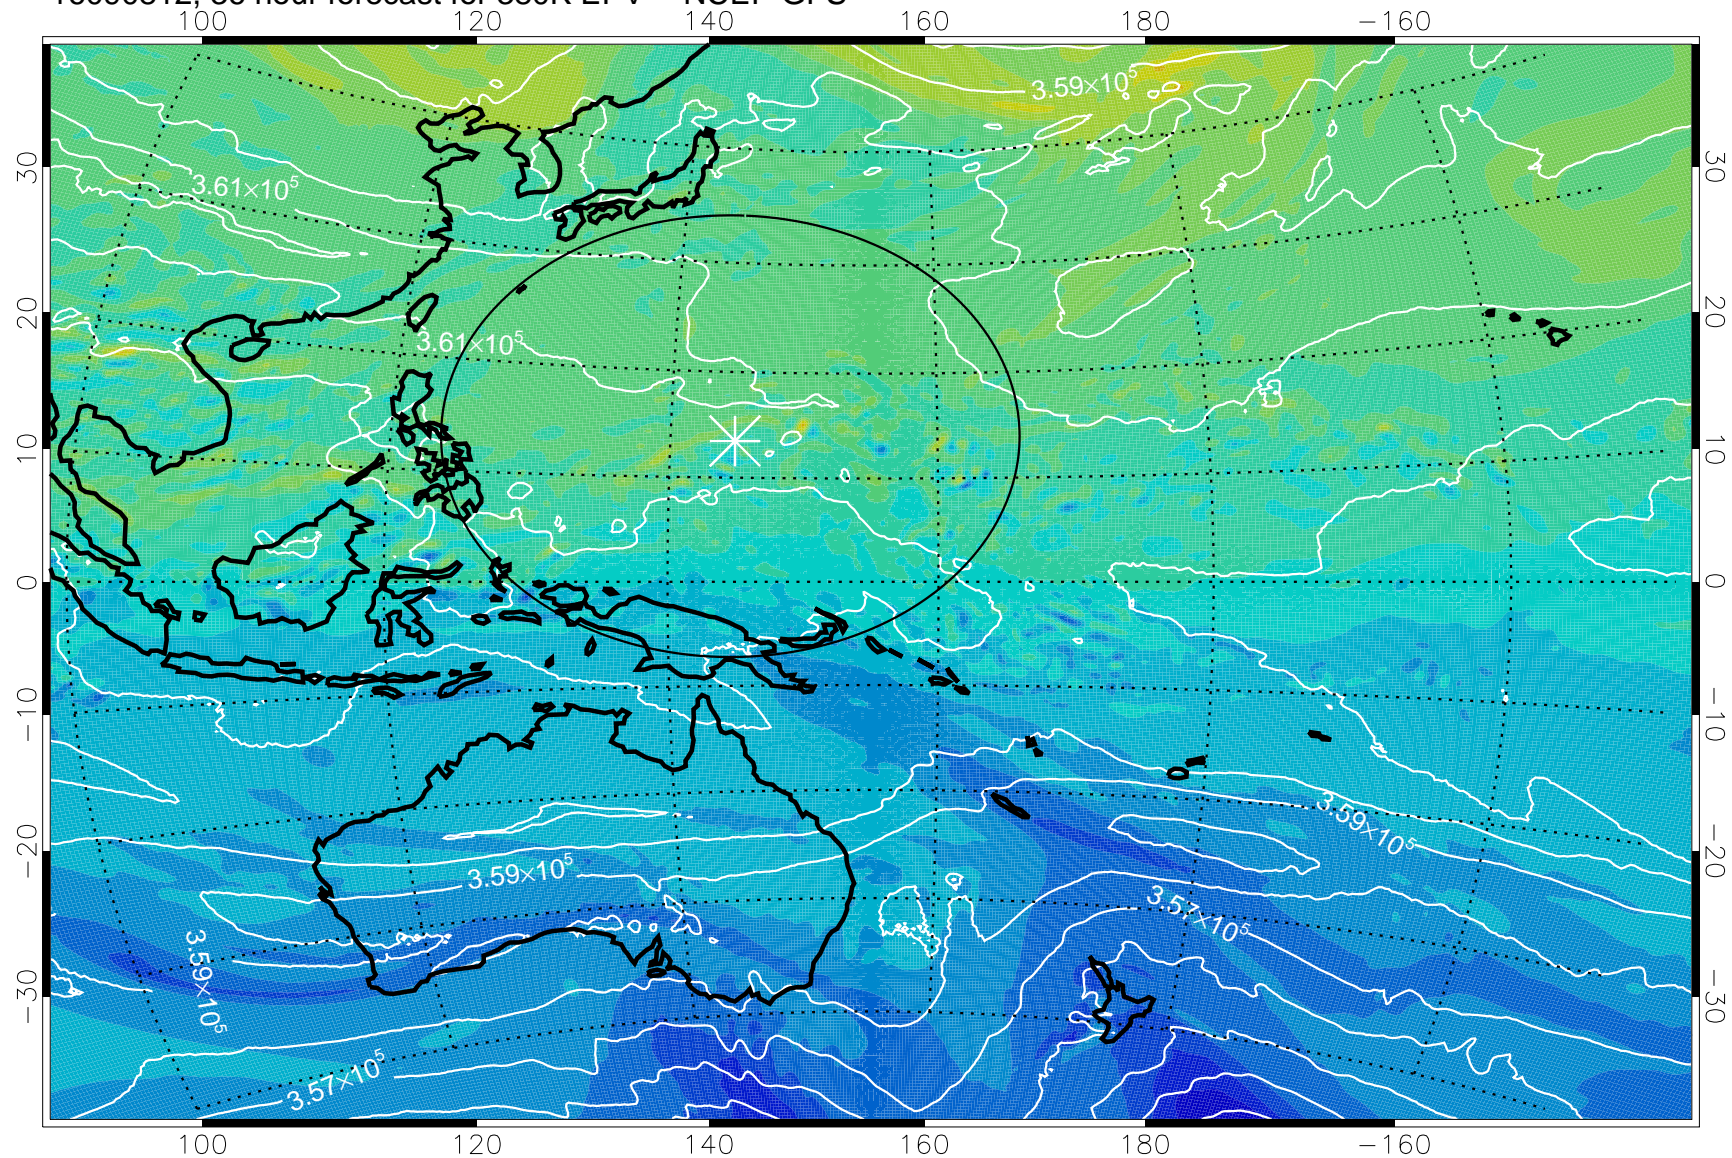

16090718, 18 hour forecast for 380K EPV -- NCEP GFS

380K Montgomery Streamfunction, white

Range ring of 2304 km

16090800, 24 hour forecast for 380K EPV -- NCEP GFS

380K Montgomery Streamfunction, white

Range ring of 2304 km

16090806, 30 hour forecast for 380K EPV -- NCEP GFS

380K Montgomery Streamfunction, white

Range ring of 2304 km

16090812, 36 hour forecast for 380K EPV -- NCEP GFS

16090818, 42 hour forecast for 380K EPV -- NCEP GFS

380K Montgomery Streamfunction, white

Range ring of 2304 km

16090900, 48 hour forecast for 380K EPV -- NCEP GFS

380K Montgomery Streamfunction, white

Range ring of 2304 km

16090906, 54 hour forecast for 380K EPV -- NCEP GFS

380K Montgomery Streamfunction, white

Range ring of 2304 km

16090912, 60 hour forecast for 380K EPV -- NCEP GFS

380K Montgomery Streamfunction, white

Range ring of 2304 km

16090918, 66 hour forecast for 380K EPV -- NCEP GFS