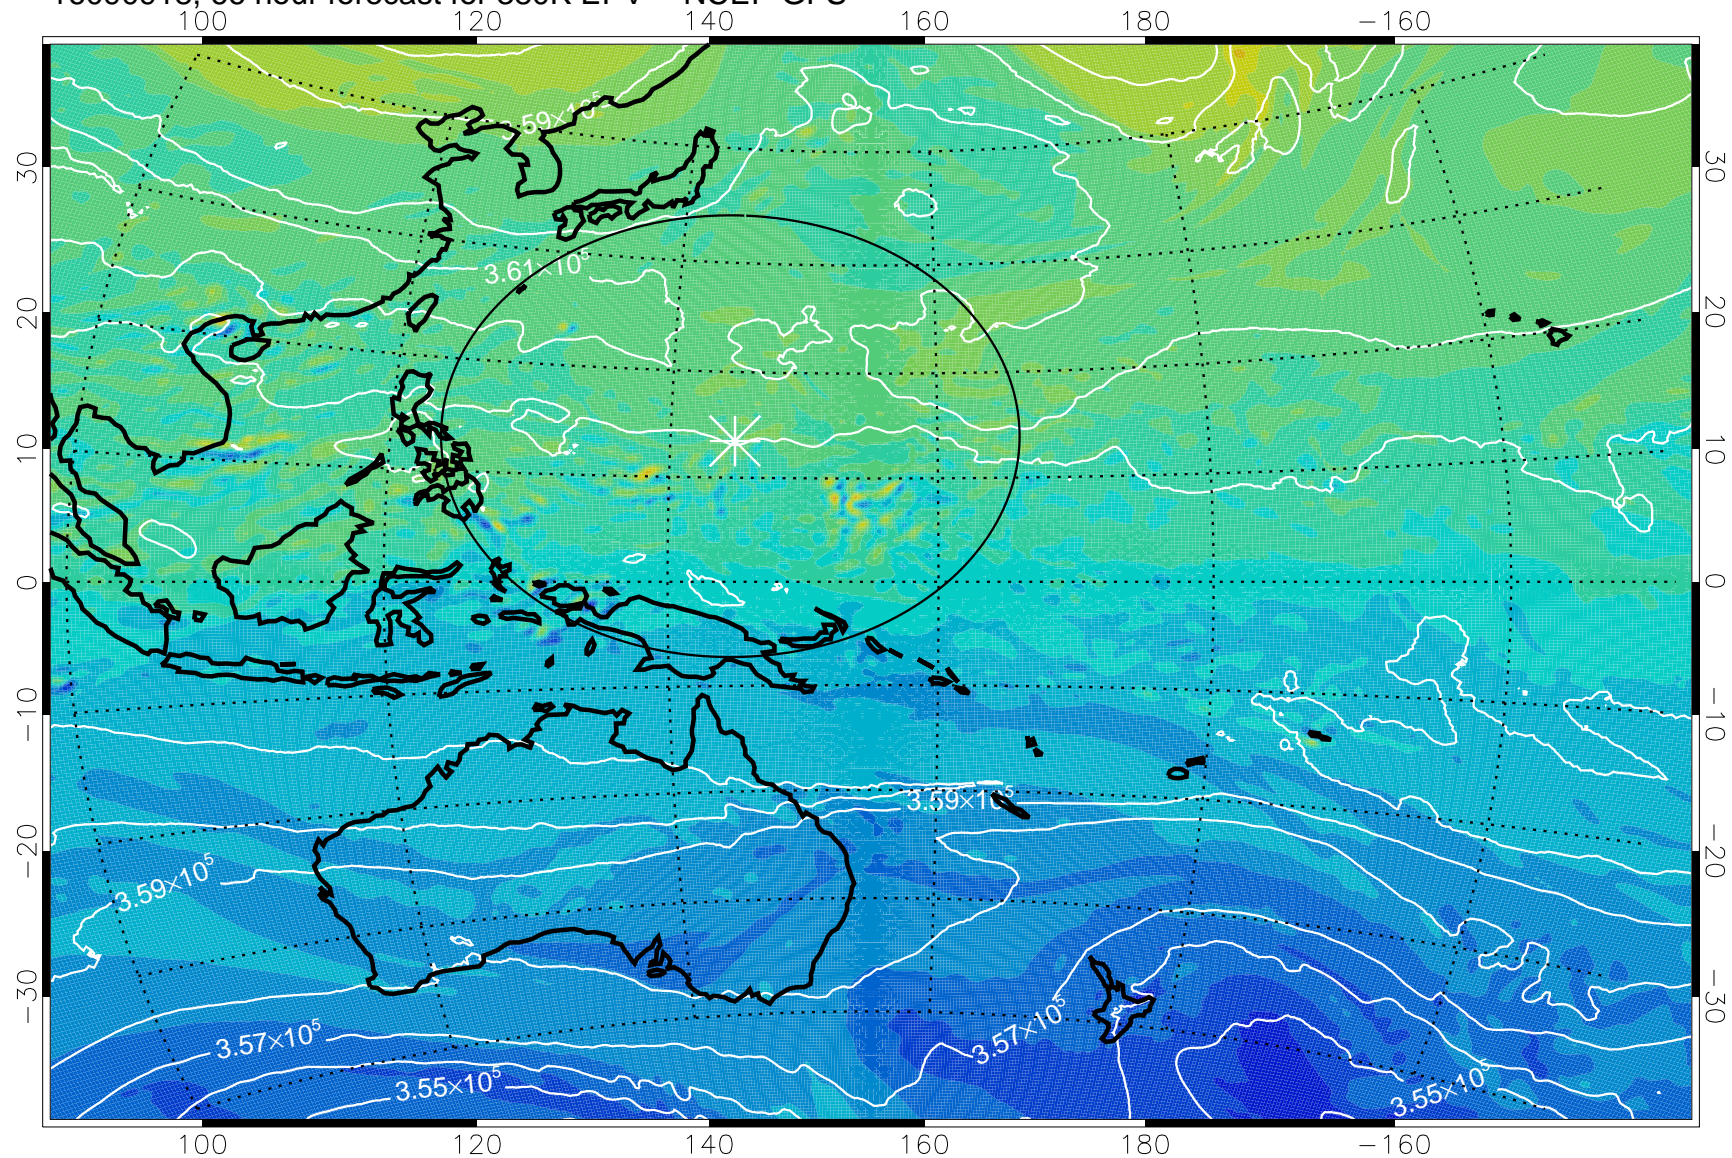

380K Montgomery Streamfunction, white

Range ring of 2304 km

16090900, 48 hour forecast for 380K EPV -- NCEP GFS

380K Montgomery Streamfunction, white

Range ring of 2304 km

16090906, 54 hour forecast for 380K EPV -- NCEP GFS

380K Montgomery Streamfunction, white

Range ring of 2304 km

16090912, 60 hour forecast for 380K EPV -- NCEP GFS

380K Montgomery Streamfunction, white

Range ring of 2304 km

16090918, 66 hour forecast for 380K EPV -- NCEP GFS

380K Montgomery Streamfunction, white

Range ring of 2304 km

16091000, 72 hour forecast for 380K EPV -- NCEP GFS

380K Montgomery Streamfunction, white

Range ring of 2304 km

16091006, 78 hour forecast for 380K EPV -- NCEP GFS

380K Montgomery Streamfunction, white

Range ring of 2304 km

16091012, 84 hour forecast for 380K EPV -- NCEP GFS

380K Montgomery Streamfunction, white

Range ring of 2304 km

16091018, 90 hour forecast for 380K EPV -- NCEP GFS