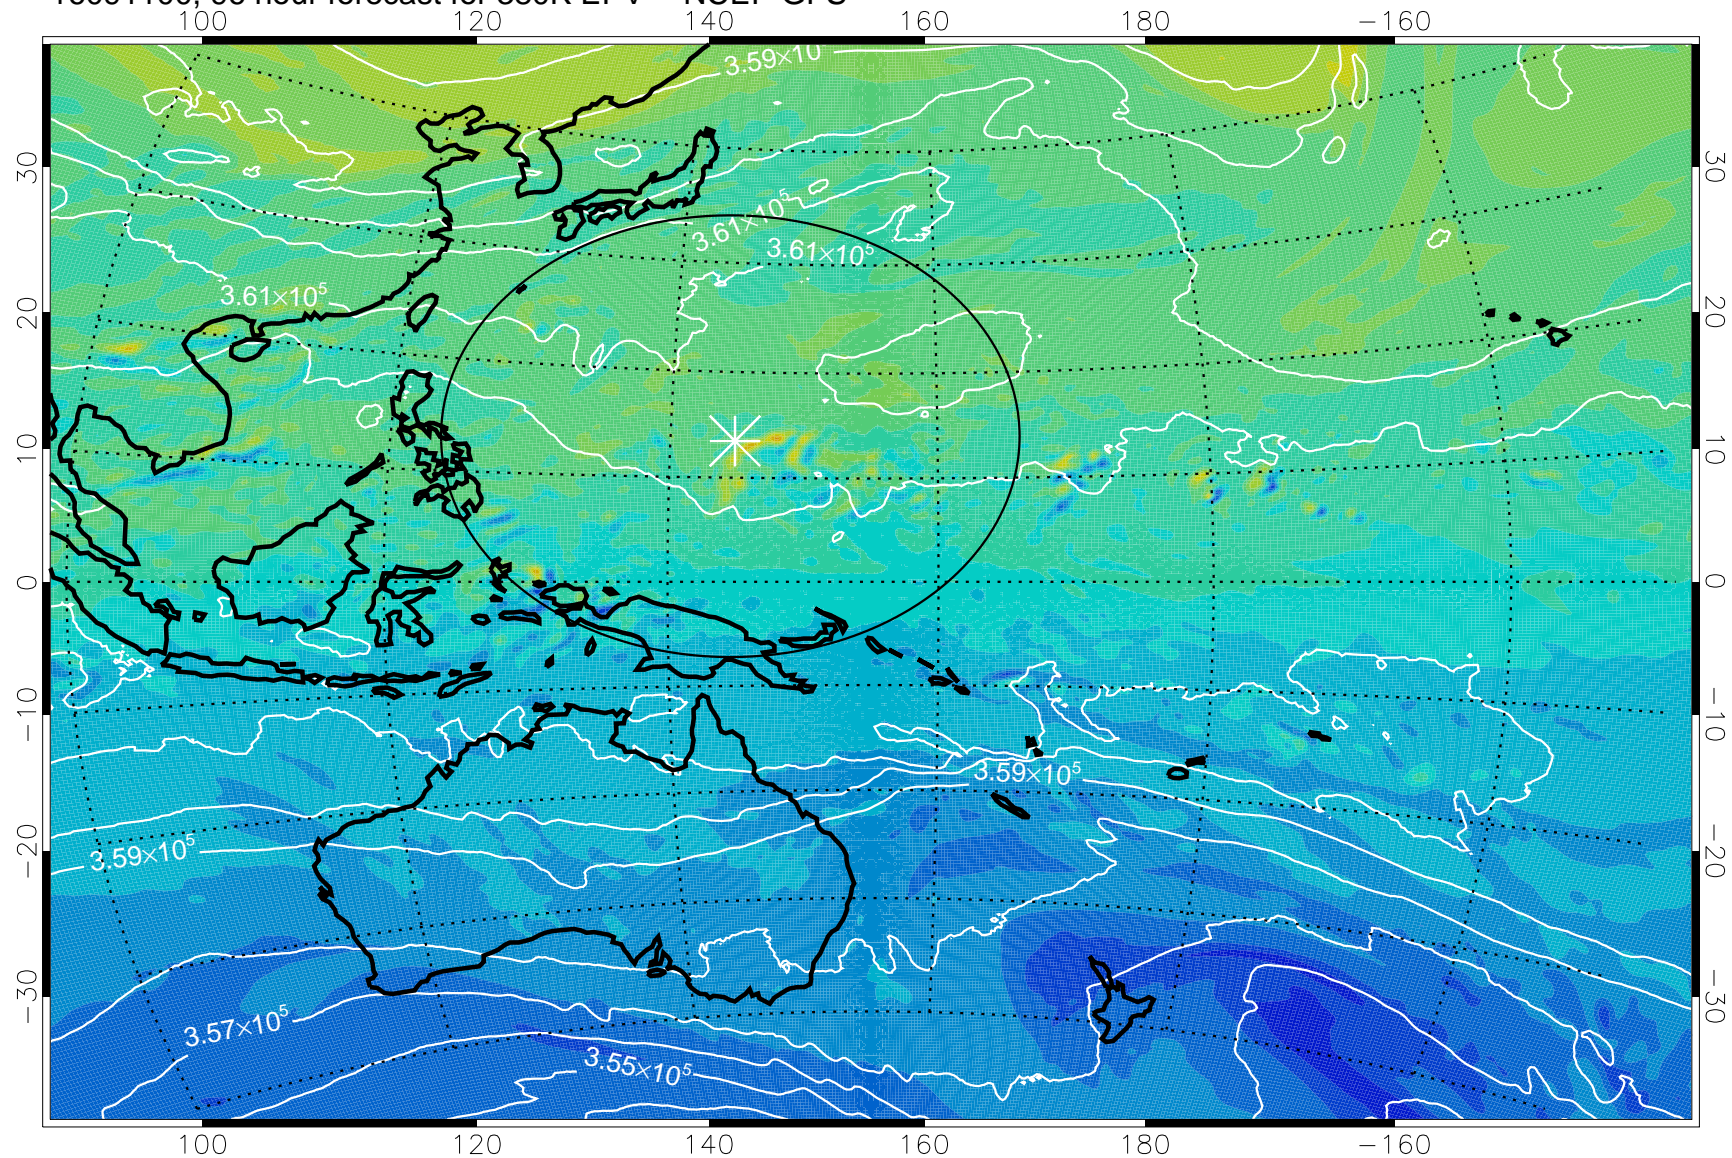

380K Montgomery Streamfunction, white

Range ring of 2304 km

16091000, 72 hour forecast for 380K EPV -- NCEP GFS

380K Montgomery Streamfunction, white

Range ring of 2304 km

16091006, 78 hour forecast for 380K EPV -- NCEP GFS

380K Montgomery Streamfunction, white

Range ring of 2304 km

16091012, 84 hour forecast for 380K EPV -- NCEP GFS

380K Montgomery Streamfunction, white

Range ring of 2304 km

16091018, 90 hour forecast for 380K EPV -- NCEP GFS

380K Montgomery Streamfunction, white

Range ring of 2304 km

16091100, 96 hour forecast for 380K EPV -- NCEP GFS

380K Montgomery Streamfunction, white

Range ring of 2304 km

16091106, 102 hour forecast for 380K EPV -- NCEP GFS

380K Montgomery Streamfunction, white

Range ring of 2304 km

16091112, 108 hour forecast for 380K EPV -- NCEP GFS

380K Montgomery Streamfunction, white

Range ring of 2304 km

16091118, 114 hour forecast for 380K EPV -- NCEP GFS