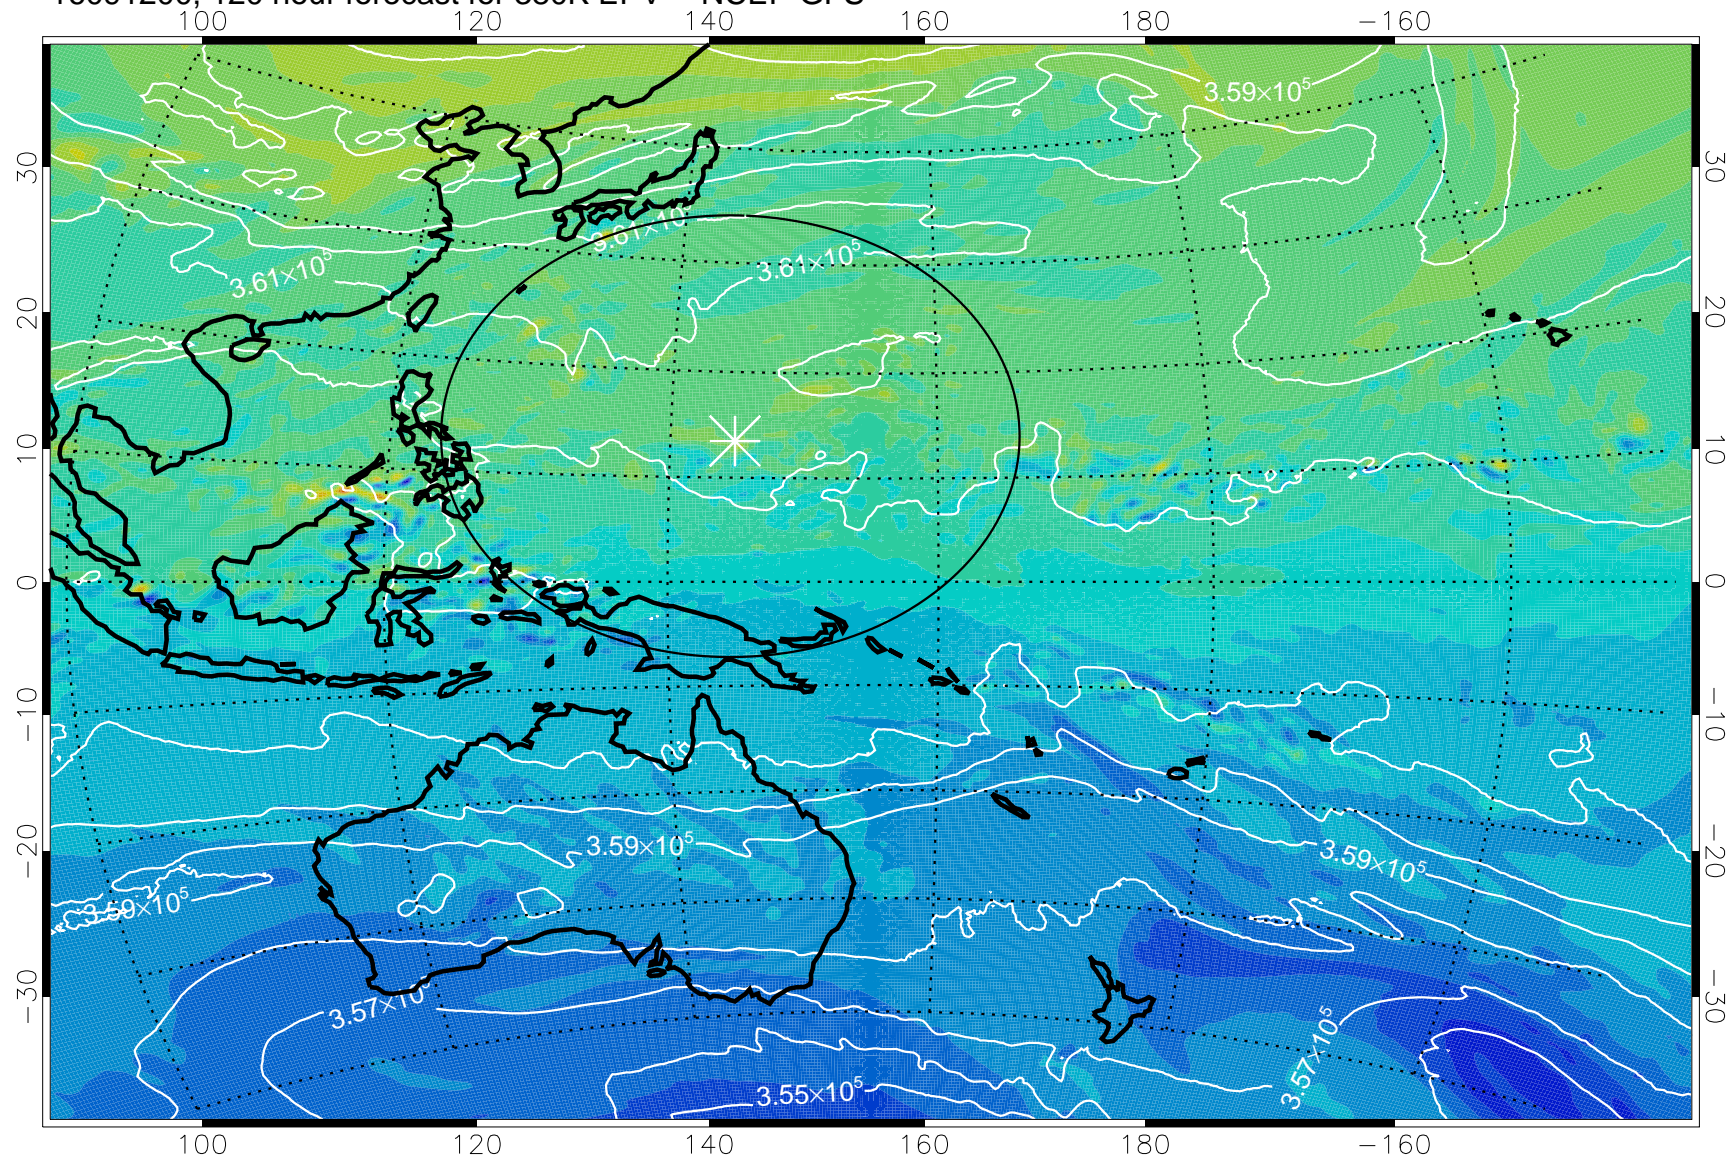

380K Montgomery Streamfunction, white

Range ring of 2304 km

16091012, 84 hour forecast for 380K EPV -- NCEP GFS

380K Montgomery Streamfunction, white

Range ring of 2304 km

16091018, 90 hour forecast for 380K EPV -- NCEP GFS

380K Montgomery Streamfunction, white

Range ring of 2304 km

16091100, 96 hour forecast for 380K EPV -- NCEP GFS

380K Montgomery Streamfunction, white

Range ring of 2304 km

16091106, 102 hour forecast for 380K EPV -- NCEP GFS

380K Montgomery Streamfunction, white

Range ring of 2304 km

16091112, 108 hour forecast for 380K EPV -- NCEP GFS

380K Montgomery Streamfunction, white

Range ring of 2304 km

16091118, 114 hour forecast for 380K EPV -- NCEP GFS

380K Montgomery Streamfunction, white

Range ring of 2304 km

16091200, 120 hour forecast for 380K EPV -- NCEP GFS

380K Montgomery Streamfunction, white

Range ring of 2304 km