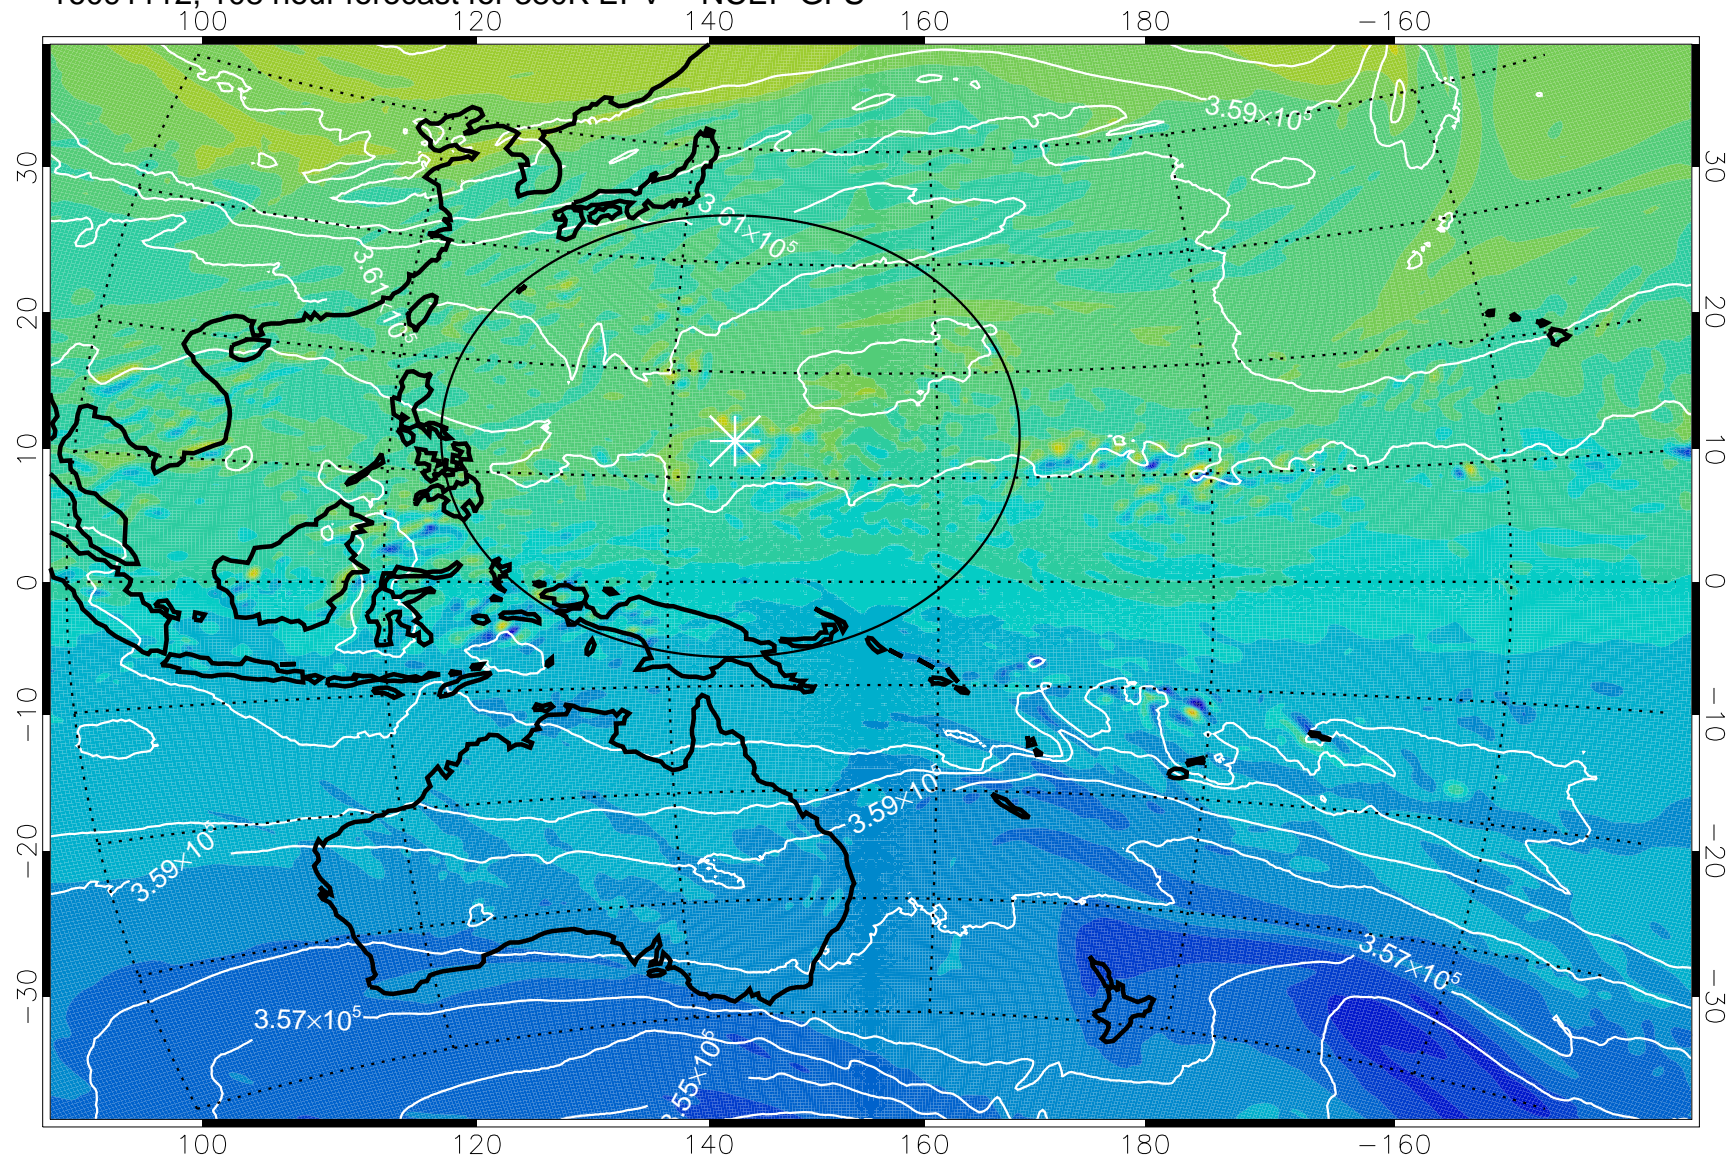

380K Montgomery Streamfunction, white

Range ring of 2304 km

16091012, 84 hour forecast for 380K EPV -- NCEP GFS

380K Montgomery Streamfunction, white

Range ring of 2304 km

16091018, 90 hour forecast for 380K EPV -- NCEP GFS

380K Montgomery Streamfunction, white

Range ring of 2304 km

16091100, 96 hour forecast for 380K EPV -- NCEP GFS

380K Montgomery Streamfunction, white

Range ring of 2304 km

16091106, 102 hour forecast for 380K EPV -- NCEP GFS

380K Montgomery Streamfunction, white

Range ring of 2304 km

16091112, 108 hour forecast for 380K EPV -- NCEP GFS

380K Montgomery Streamfunction, white

Range ring of 2304 km

16091118, 114 hour forecast for 380K EPV -- NCEP GFS

380K Montgomery Streamfunction, white

Range ring of 2304 km

16091200, 120 hour forecast for 380K EPV -- NCEP GFS

380K Montgomery Streamfunction, white

Range ring of 2304 km