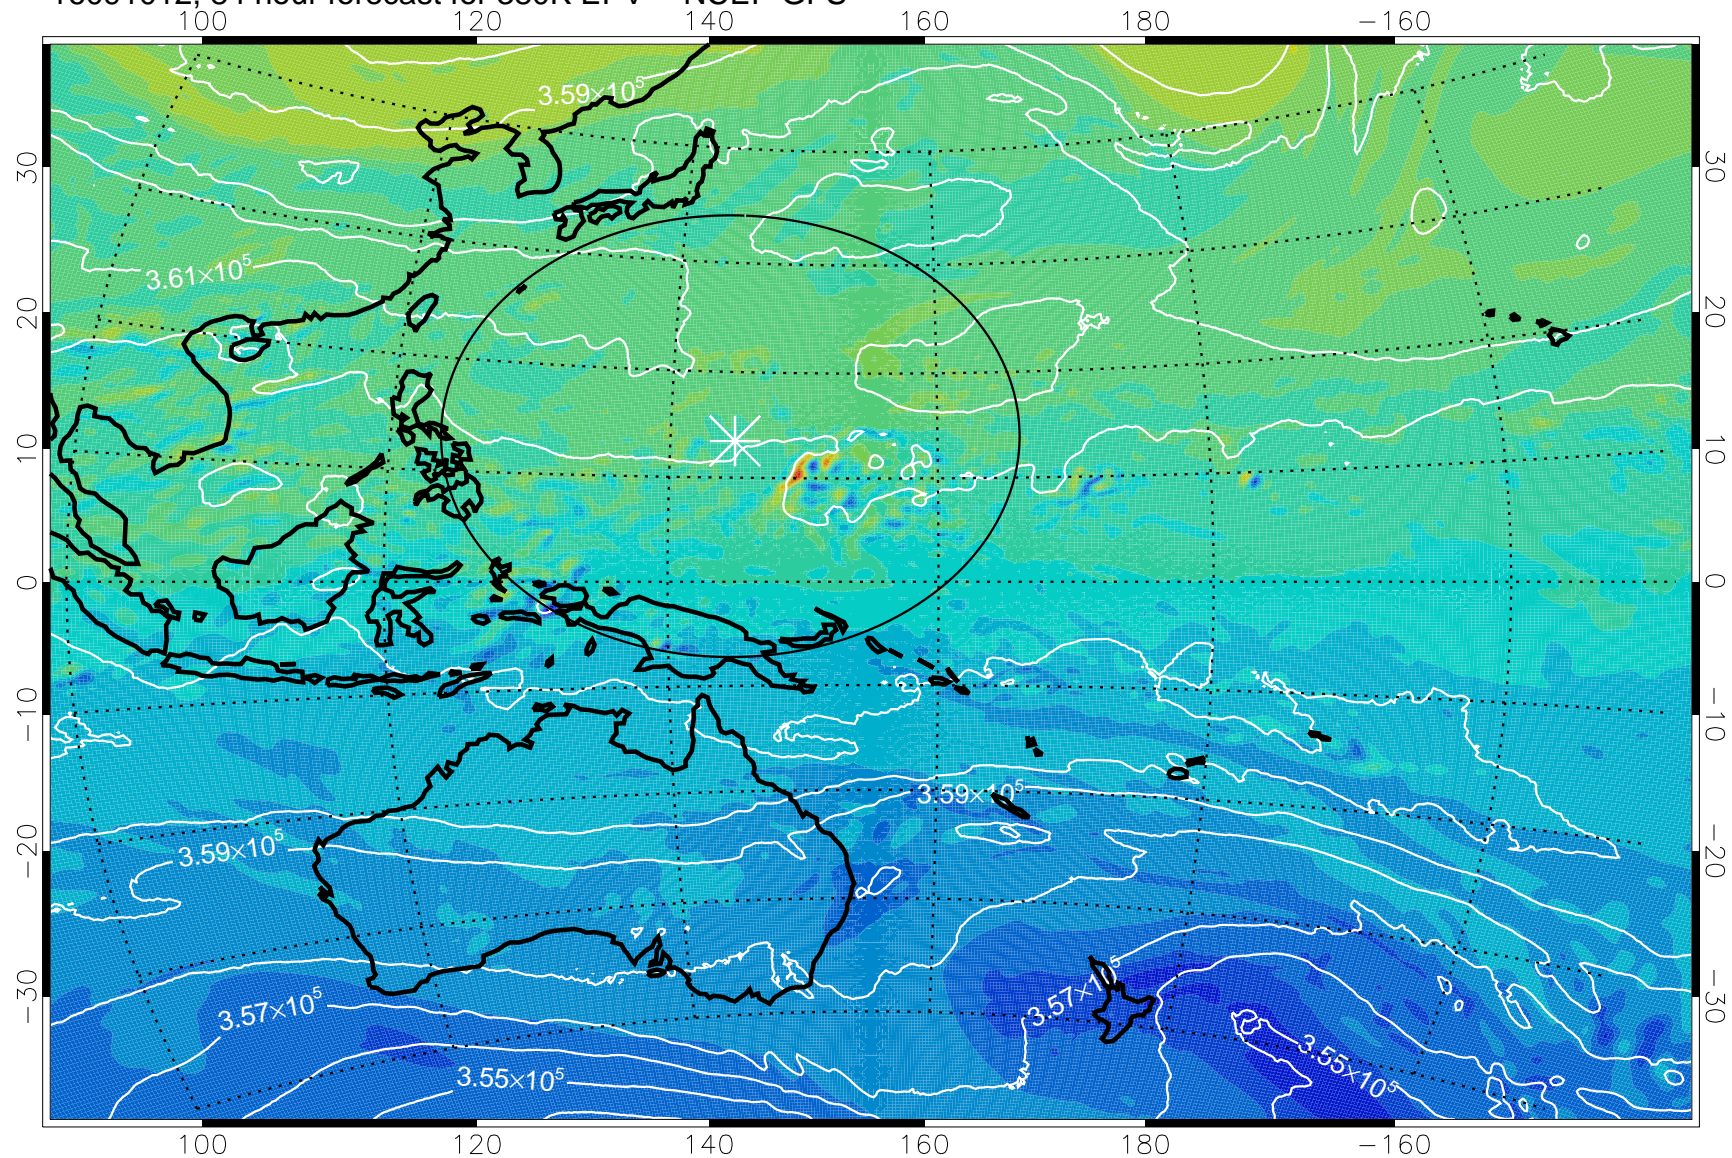

380K Montgomery Streamfunction, white

Range ring of 2304 km

16090912, 60 hour forecast for 380K EPV -- NCEP GFS

380K Montgomery Streamfunction, white

Range ring of 2304 km

16090918, 66 hour forecast for 380K EPV -- NCEP GFS

380K Montgomery Streamfunction, white

Range ring of 2304 km

16091000, 72 hour forecast for 380K EPV -- NCEP GFS

380K Montgomery Streamfunction, white

Range ring of 2304 km

16091006, 78 hour forecast for 380K EPV -- NCEP GFS

380K Montgomery Streamfunction, white

Range ring of 2304 km

16091012, 84 hour forecast for 380K EPV -- NCEP GFS

380K Montgomery Streamfunction, white

Range ring of 2304 km

16091018, 90 hour forecast for 380K EPV -- NCEP GFS

380K Montgomery Streamfunction, white

Range ring of 2304 km

16091100, 96 hour forecast for 380K EPV -- NCEP GFS

380K Montgomery Streamfunction, white

Range ring of 2304 km

16091106, 102 hour forecast for 380K EPV -- NCEP GFS