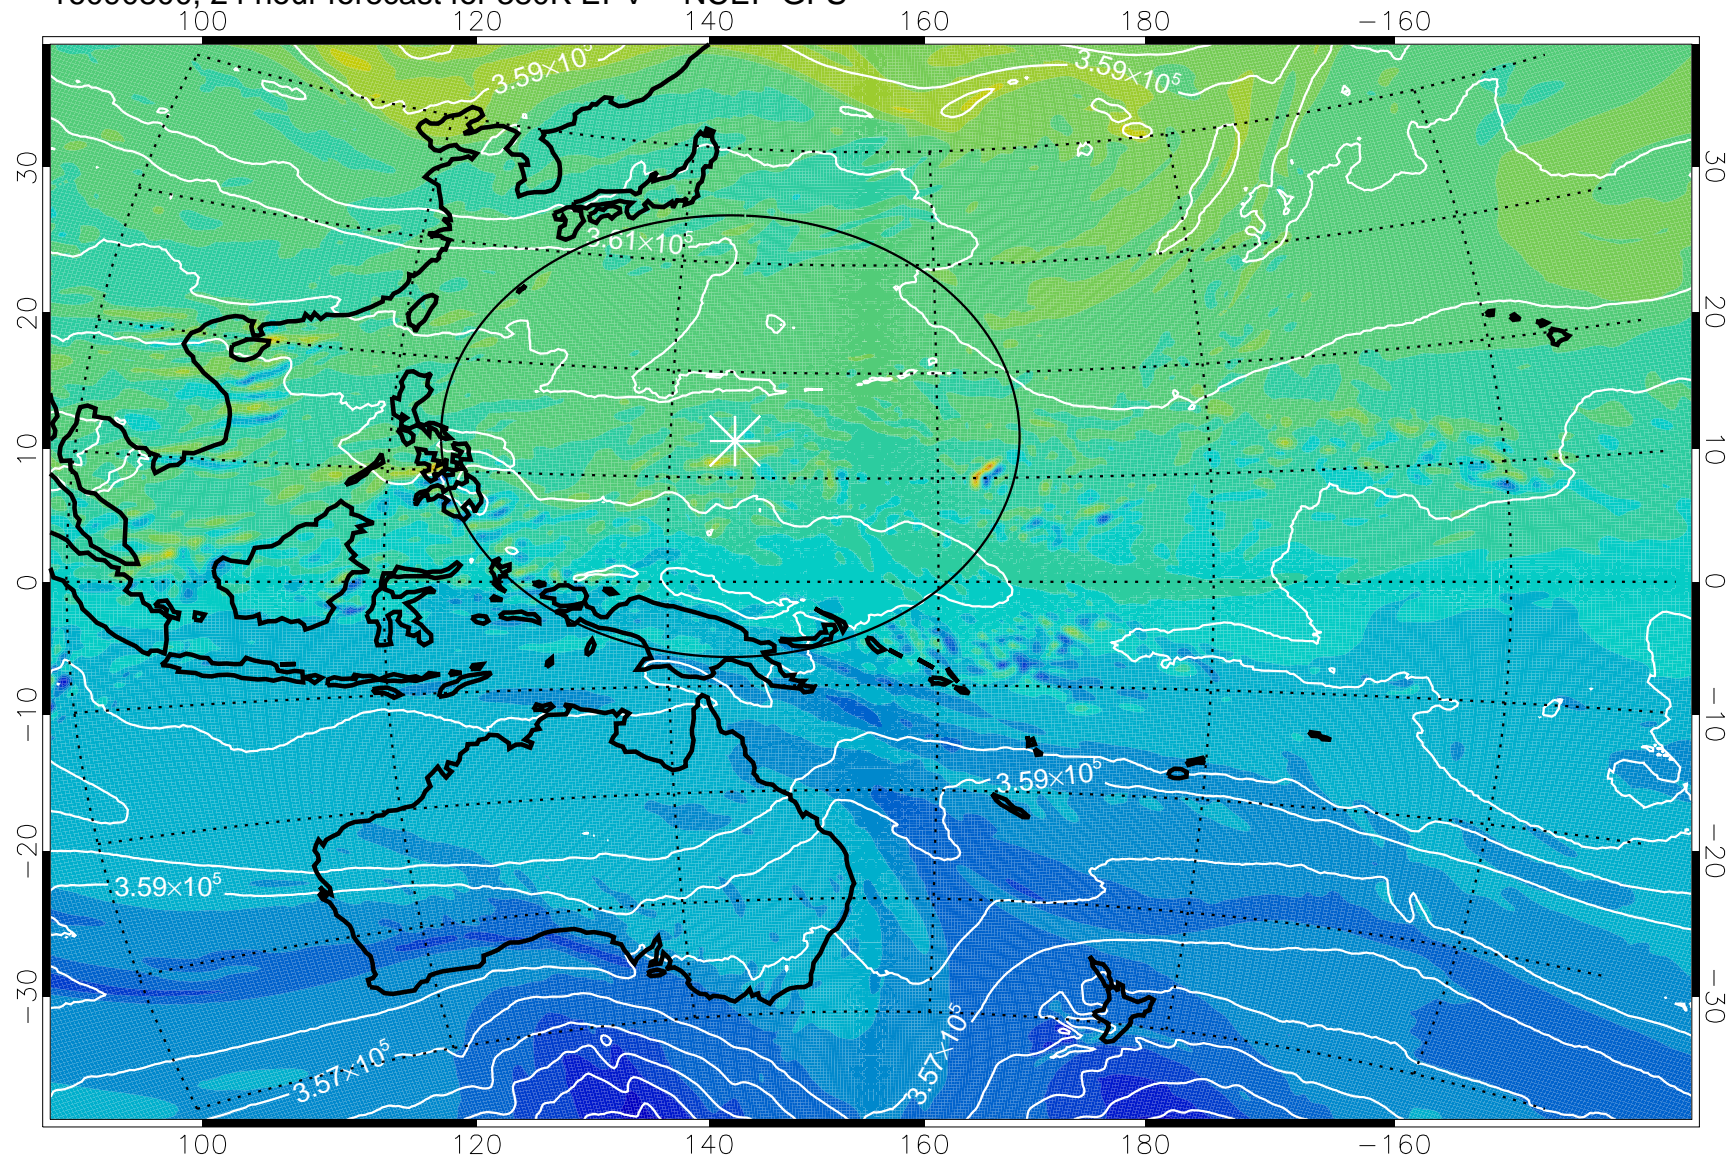

16090718, 18 hour forecast for 380K EPV -- NCEP GFS

380K Montgomery Streamfunction, white

Range ring of 2304 km

16090800, 24 hour forecast for 380K EPV -- NCEP GFS

380K Montgomery Streamfunction, white

Range ring of 2304 km

16090806, 30 hour forecast for 380K EPV -- NCEP GFS

380K Montgomery Streamfunction, white

Range ring of 2304 km

16090812, 36 hour forecast for 380K EPV -- NCEP GFS

16090818, 42 hour forecast for 380K EPV -- NCEP GFS

380K Montgomery Streamfunction, white

Range ring of 2304 km

16090900, 48 hour forecast for 380K EPV -- NCEP GFS

380K Montgomery Streamfunction, white

Range ring of 2304 km

16090906, 54 hour forecast for 380K EPV -- NCEP GFS

380K Montgomery Streamfunction, white

Range ring of 2304 km

16090912, 60 hour forecast for 380K EPV -- NCEP GFS

380K Montgomery Streamfunction, white

Range ring of 2304 km

16090918, 66 hour forecast for 380K EPV -- NCEP GFS