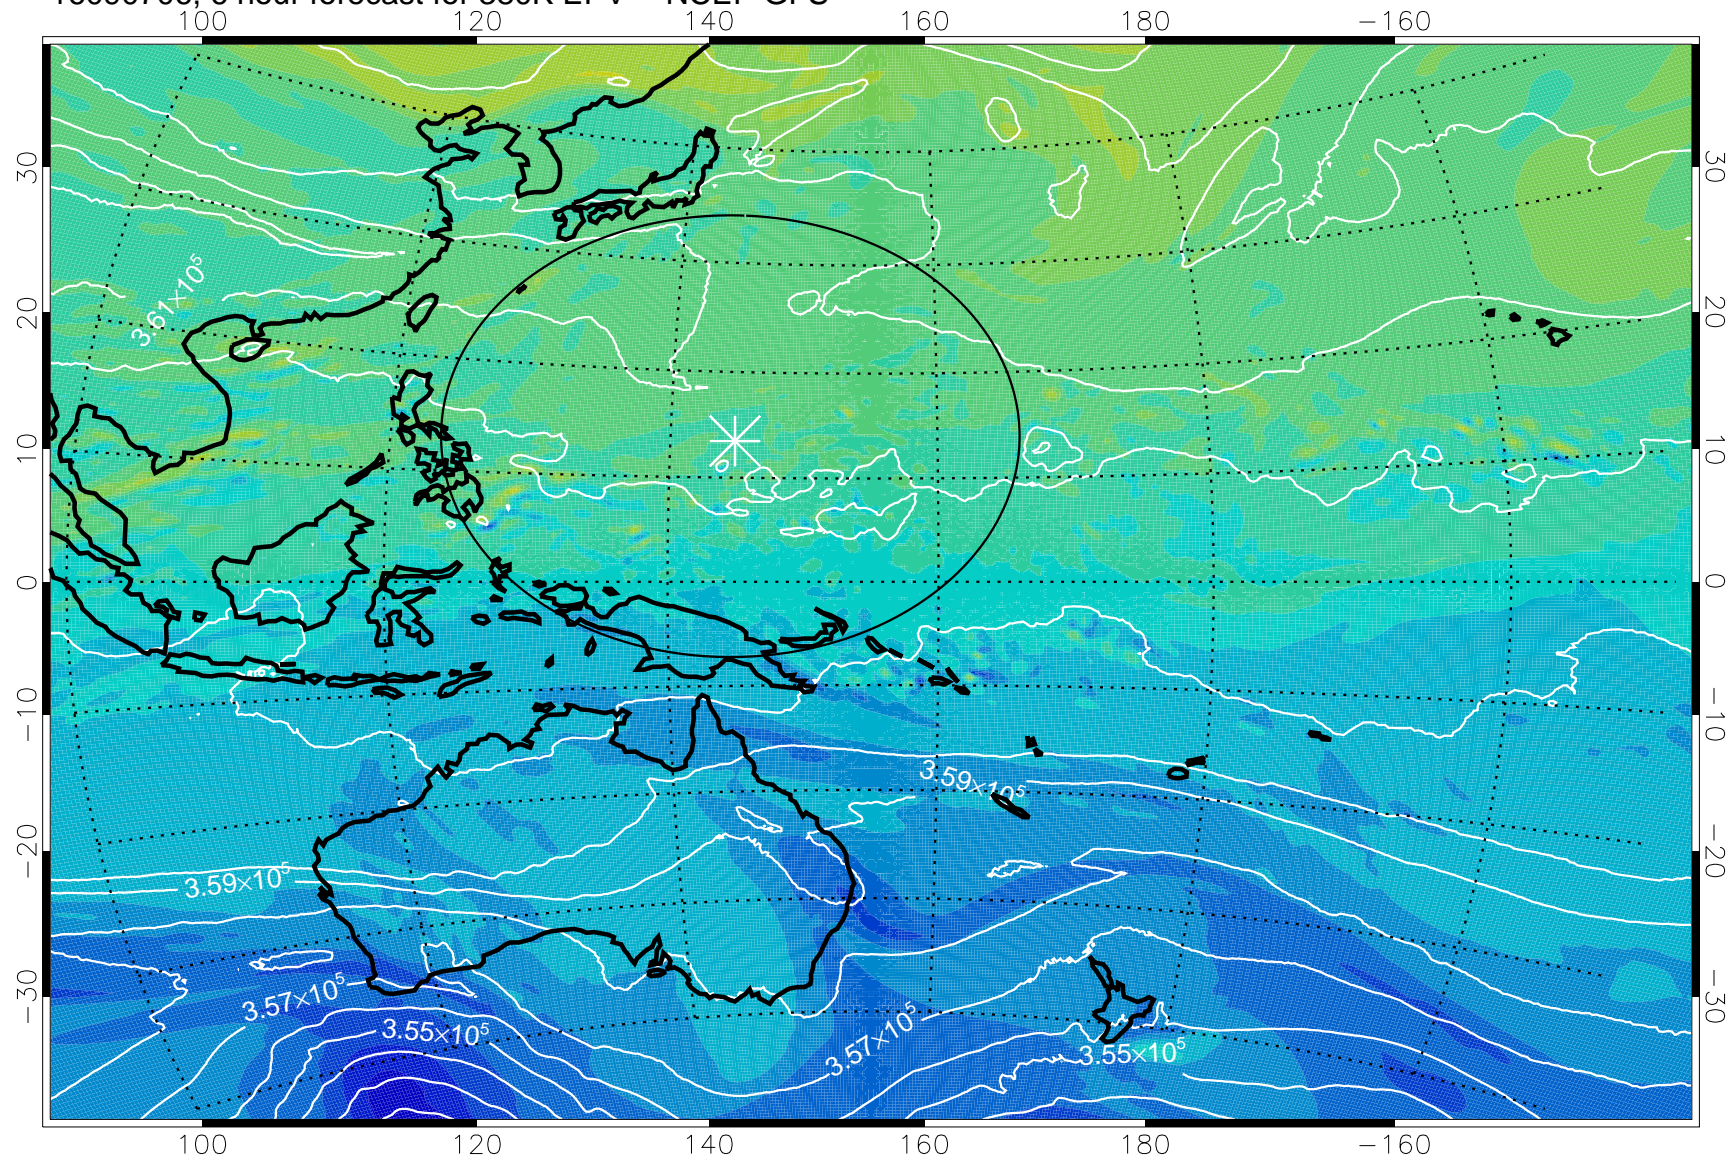

16090706, 6 hour forecast for 380K EPV -- NCEP GFS

380K Montgomery Streamfunction, white

Range ring of 2304 km

16090712, 12 hour forecast for 380K EPV -- NCEP GFS

380K Montgomery Streamfunction, white

Range ring of 2304 km

16090718, 18 hour forecast for 380K EPV -- NCEP GFS

380K Montgomery Streamfunction, white

Range ring of 2304 km

16090800, 24 hour forecast for 380K EPV -- NCEP GFS

380K Montgomery Streamfunction, white

Range ring of 2304 km

16090806, 30 hour forecast for 380K EPV -- NCEP GFS

380K Montgomery Streamfunction, white

Range ring of 2304 km

16090812, 36 hour forecast for 380K EPV -- NCEP GFS

16090818, 42 hour forecast for 380K EPV -- NCEP GFS

380K Montgomery Streamfunction, white

Range ring of 2304 km

16090900, 48 hour forecast for 380K EPV -- NCEP GFS

380K Montgomery Streamfunction, white

Range ring of 2304 km

16090906, 54 hour forecast for 380K EPV -- NCEP GFS