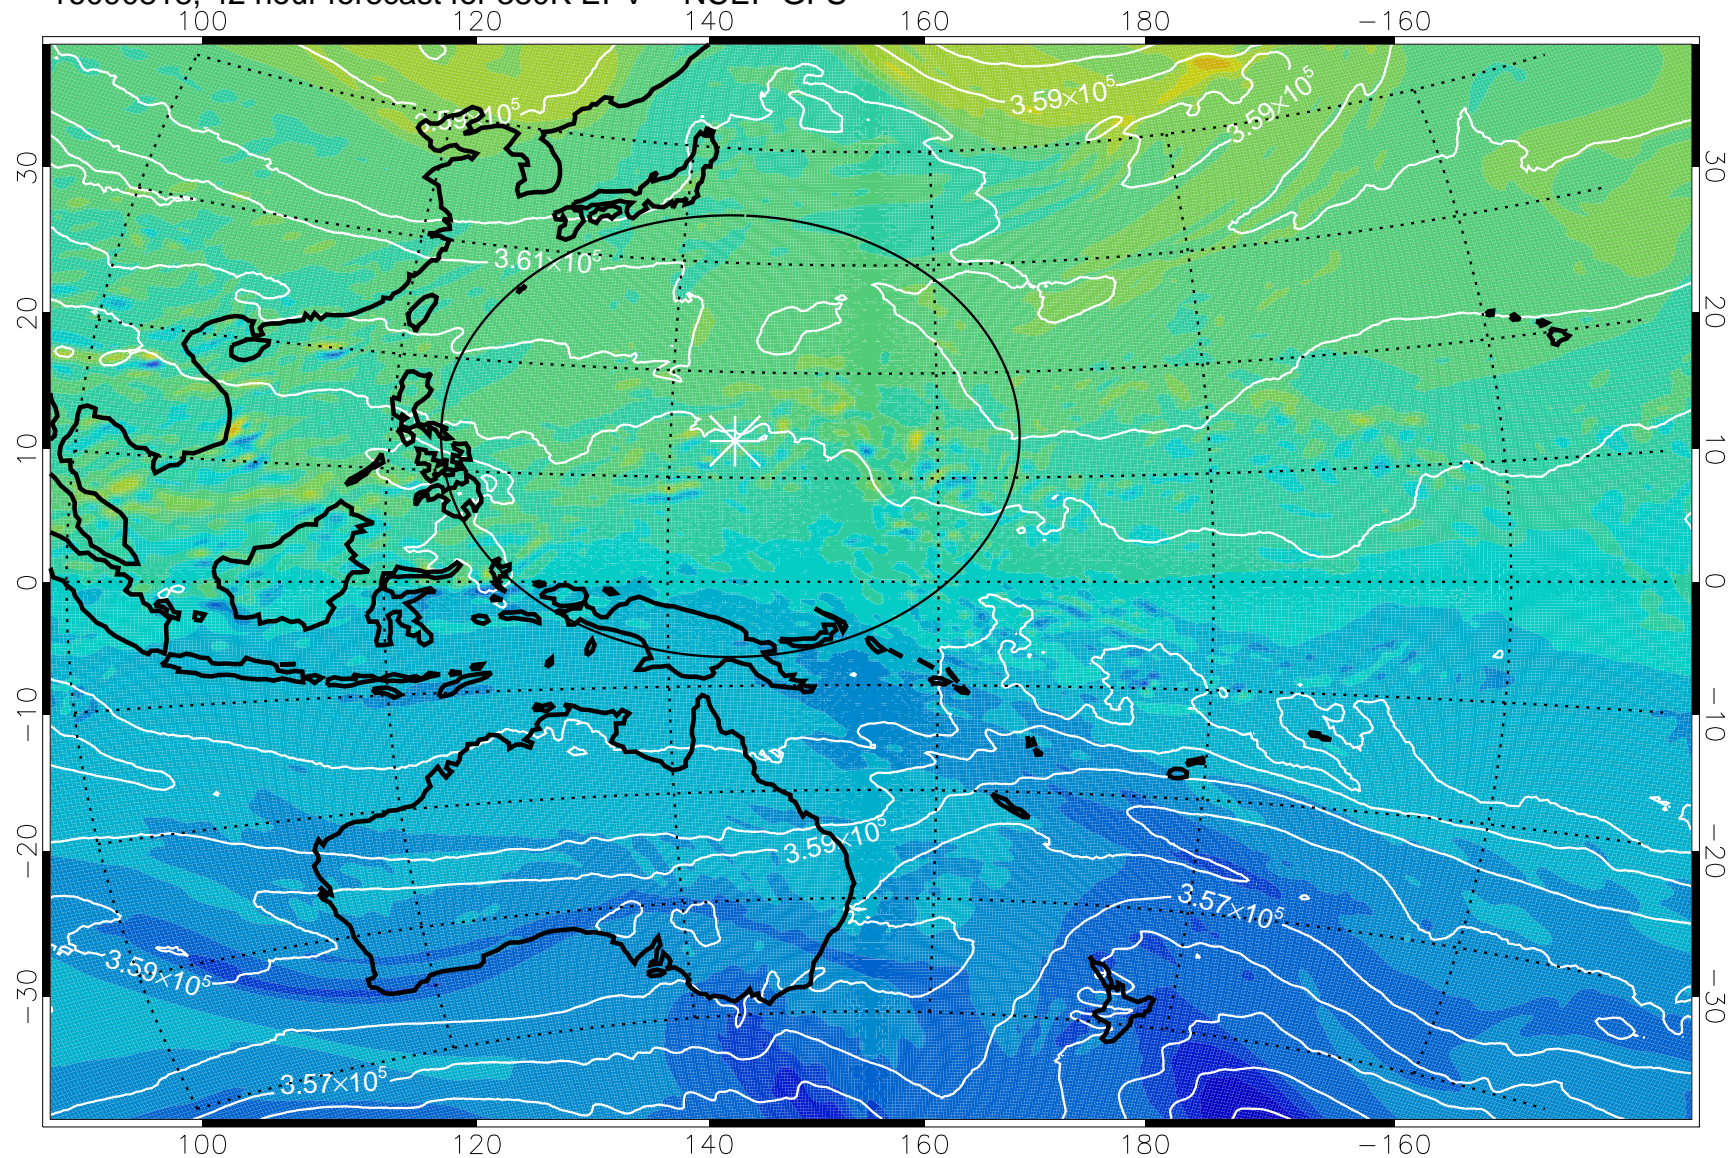

16090718, 18 hour forecast for 380K EPV -- NCEP GFS

380K Montgomery Streamfunction, white

Range ring of 2304 km

16090800, 24 hour forecast for 380K EPV -- NCEP GFS

380K Montgomery Streamfunction, white

Range ring of 2304 km

16090806, 30 hour forecast for 380K EPV -- NCEP GFS

380K Montgomery Streamfunction, white

Range ring of 2304 km

16090812, 36 hour forecast for 380K EPV -- NCEP GFS

16090818, 42 hour forecast for 380K EPV -- NCEP GFS

380K Montgomery Streamfunction, white

Range ring of 2304 km

16090900, 48 hour forecast for 380K EPV -- NCEP GFS

380K Montgomery Streamfunction, white

Range ring of 2304 km

16090906, 54 hour forecast for 380K EPV -- NCEP GFS

380K Montgomery Streamfunction, white

Range ring of 2304 km

16090912, 60 hour forecast for 380K EPV -- NCEP GFS

380K Montgomery Streamfunction, white

Range ring of 2304 km

16090918, 66 hour forecast for 380K EPV -- NCEP GFS