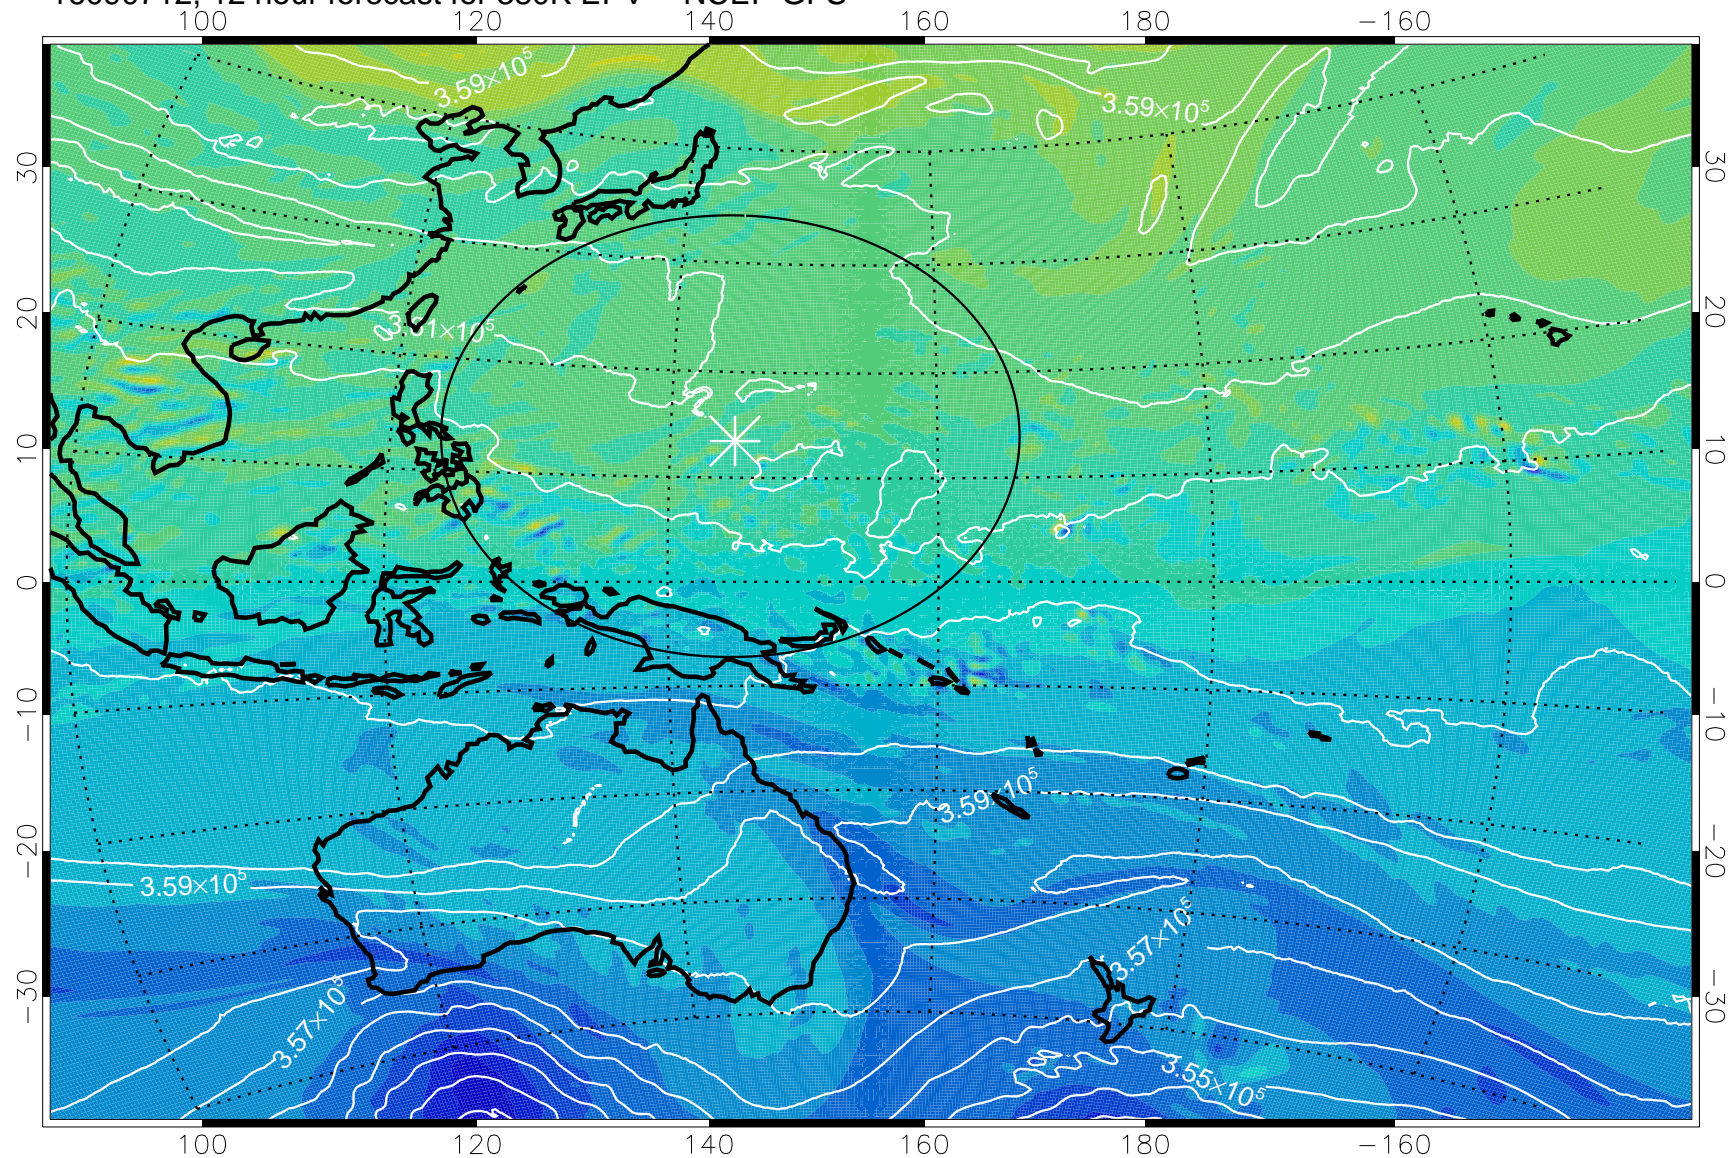

16090706, 6 hour forecast for 380K EPV -- NCEP GFS

380K Montgomery Streamfunction, white

Range ring of 2304 km

16090712, 12 hour forecast for 380K EPV -- NCEP GFS

380K Montgomery Streamfunction, white

Range ring of 2304 km

16090718, 18 hour forecast for 380K EPV -- NCEP GFS

380K Montgomery Streamfunction, white

Range ring of 2304 km

16090800, 24 hour forecast for 380K EPV -- NCEP GFS

380K Montgomery Streamfunction, white

Range ring of 2304 km

16090806, 30 hour forecast for 380K EPV -- NCEP GFS

380K Montgomery Streamfunction, white

Range ring of 2304 km

16090812, 36 hour forecast for 380K EPV -- NCEP GFS

16090818, 42 hour forecast for 380K EPV -- NCEP GFS

380K Montgomery Streamfunction, white

Range ring of 2304 km

16090900, 48 hour forecast for 380K EPV -- NCEP GFS

380K Montgomery Streamfunction, white

Range ring of 2304 km

16090906, 54 hour forecast for 380K EPV -- NCEP GFS