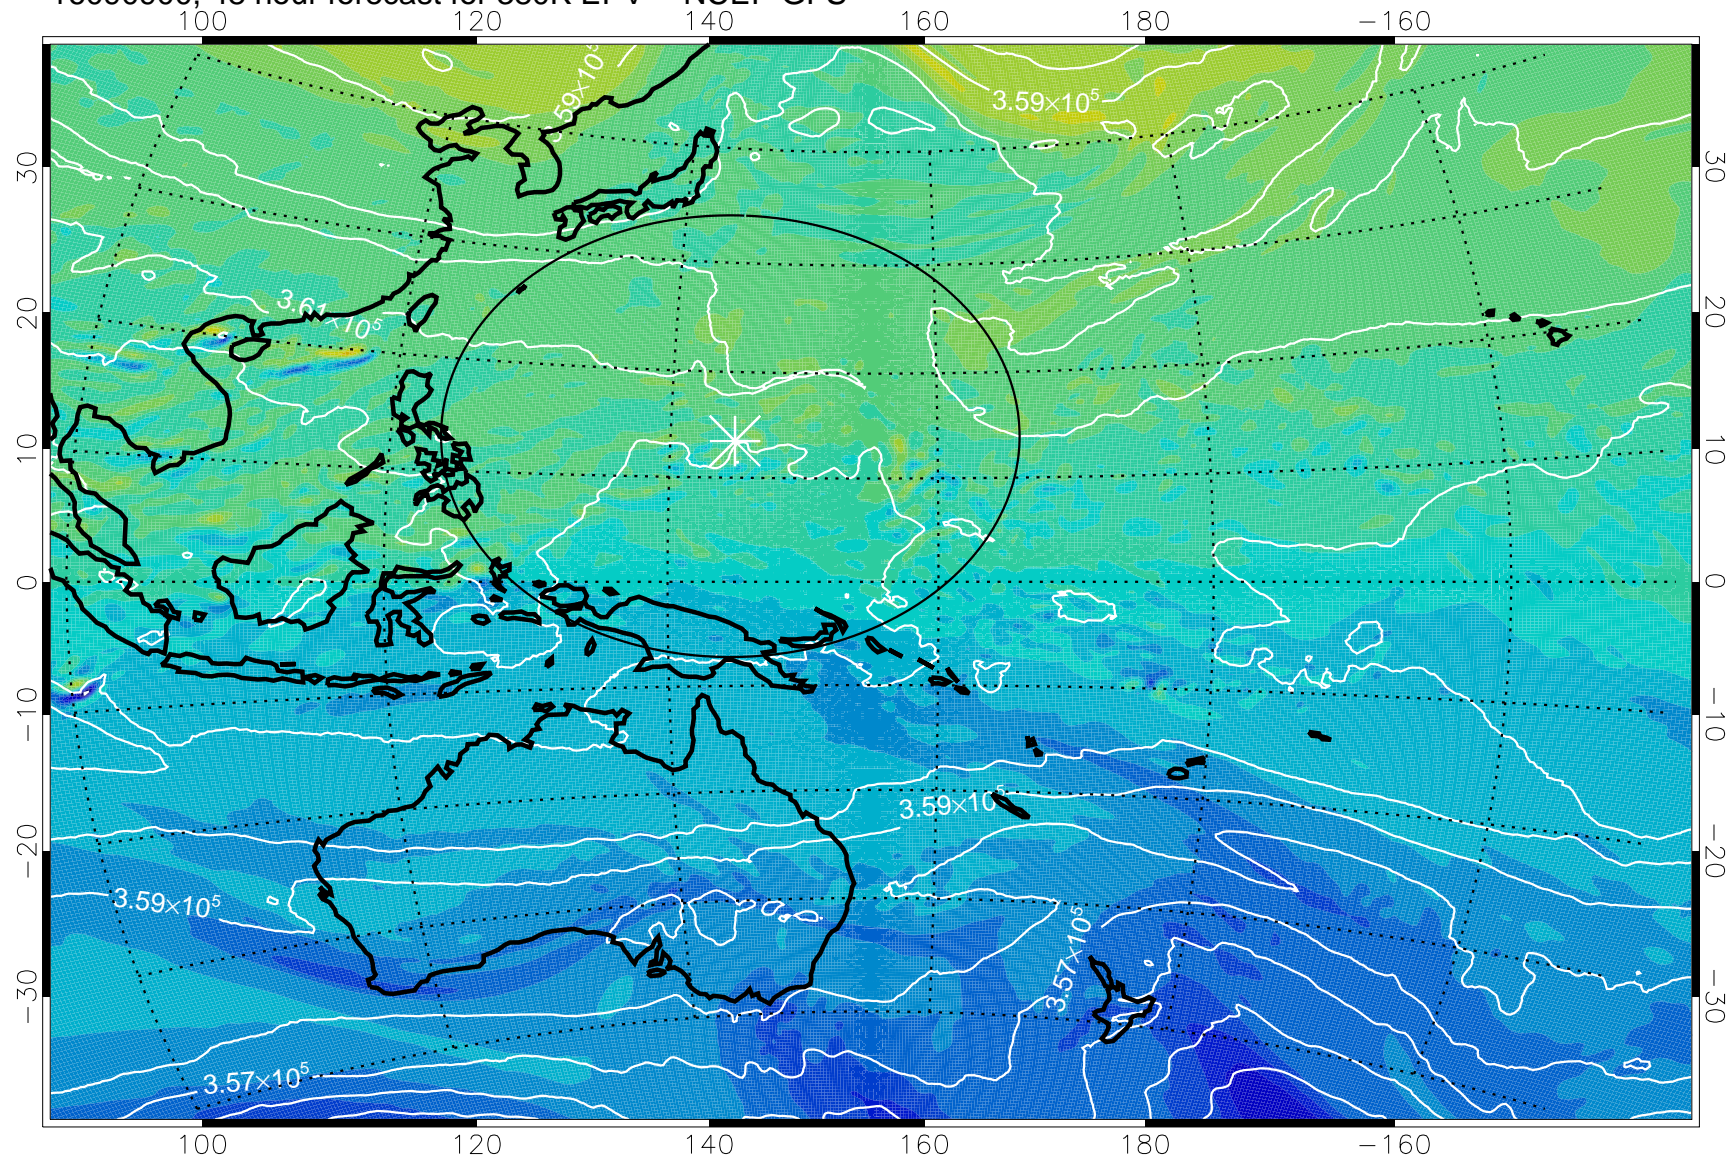

16090806, 30 hour forecast for 380K EPV -- NCEP GFS

380K Montgomery Streamfunction, white

Range ring of 2304 km

16090812, 36 hour forecast for 380K EPV -- NCEP GFS

16090818, 42 hour forecast for 380K EPV -- NCEP GFS

380K Montgomery Streamfunction, white

Range ring of 2304 km

16090900, 48 hour forecast for 380K EPV -- NCEP GFS

380K Montgomery Streamfunction, white

Range ring of 2304 km

16090906, 54 hour forecast for 380K EPV -- NCEP GFS

380K Montgomery Streamfunction, white

Range ring of 2304 km

16090912, 60 hour forecast for 380K EPV -- NCEP GFS

380K Montgomery Streamfunction, white

Range ring of 2304 km

16090918, 66 hour forecast for 380K EPV -- NCEP GFS