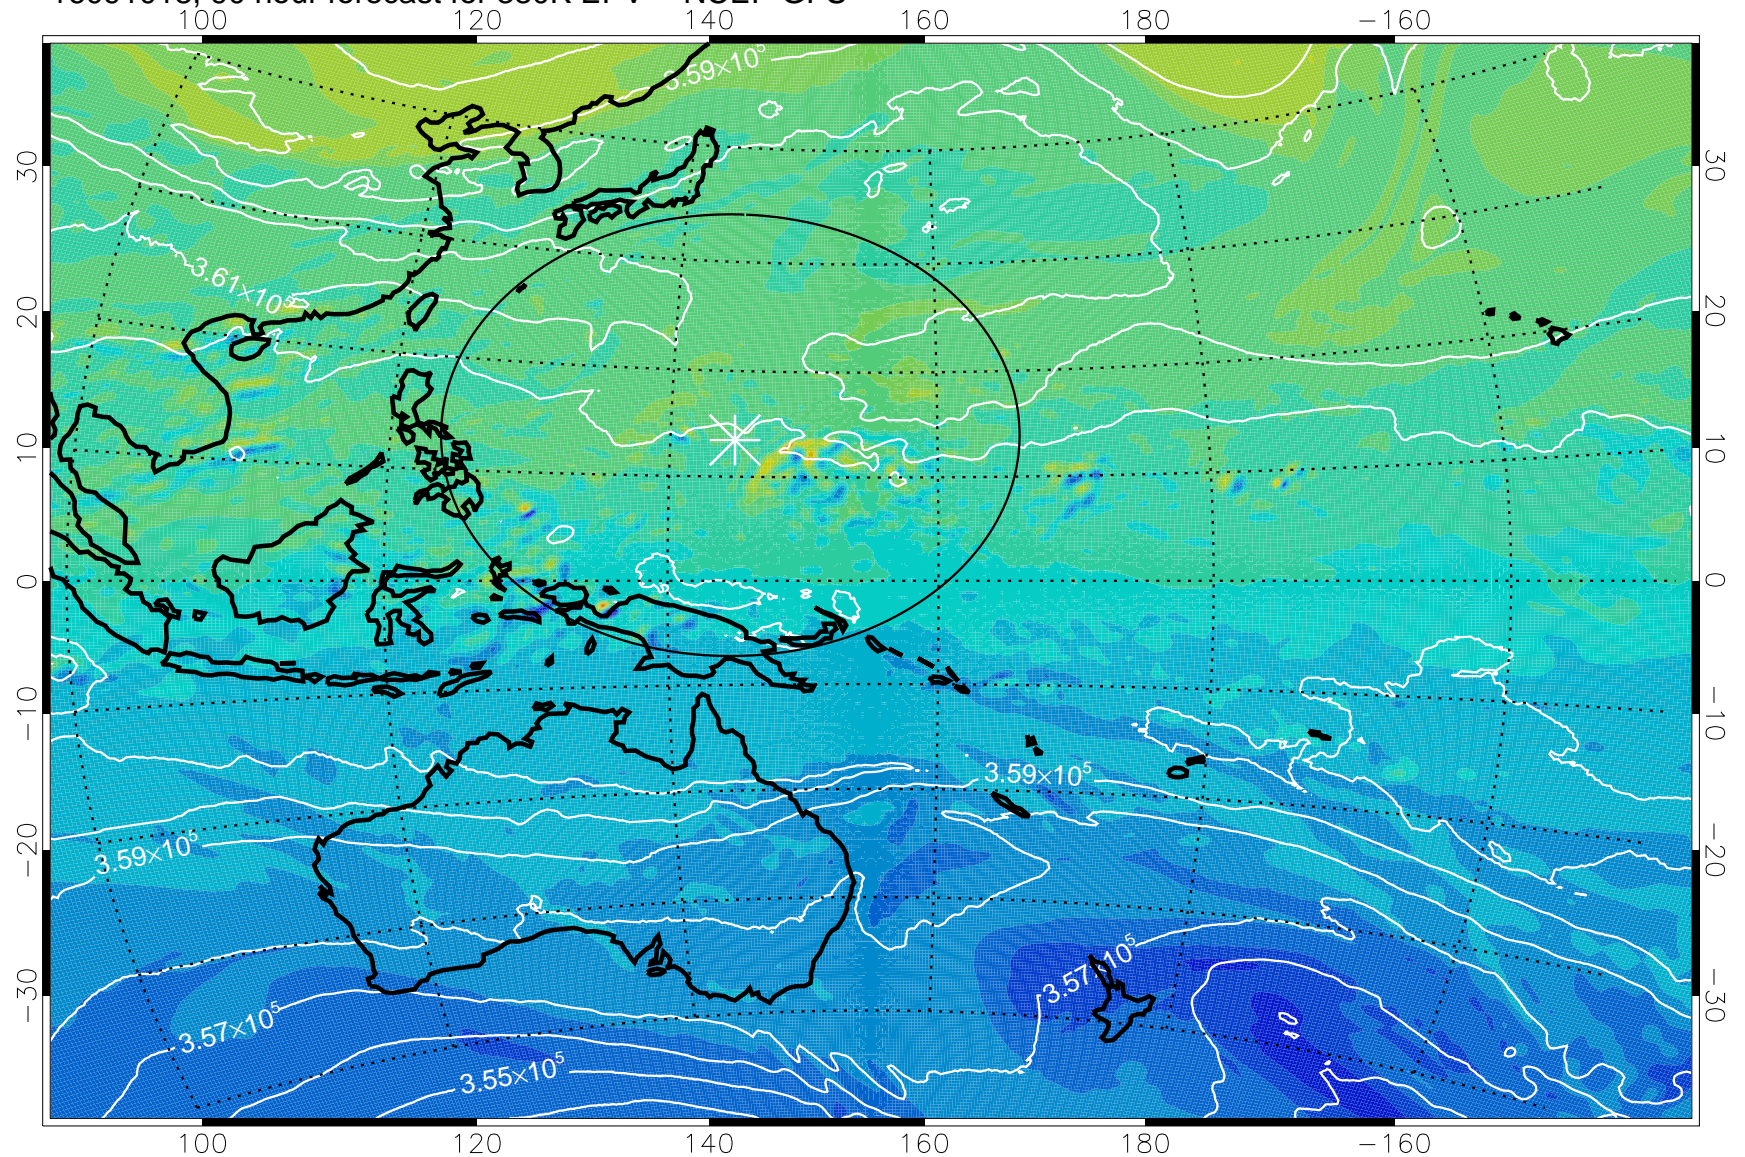

380K Montgomery Streamfunction, white

Range ring of 2304 km

16091000, 72 hour forecast for 380K EPV -- NCEP GFS

380K Montgomery Streamfunction, white

Range ring of 2304 km

16091006, 78 hour forecast for 380K EPV -- NCEP GFS

380K Montgomery Streamfunction, white

Range ring of 2304 km

16091012, 84 hour forecast for 380K EPV -- NCEP GFS

380K Montgomery Streamfunction, white

Range ring of 2304 km

16091018, 90 hour forecast for 380K EPV -- NCEP GFS

380K Montgomery Streamfunction, white

Range ring of 2304 km

16091100, 96 hour forecast for 380K EPV -- NCEP GFS

380K Montgomery Streamfunction, white

Range ring of 2304 km

16091106, 102 hour forecast for 380K EPV -- NCEP GFS

380K Montgomery Streamfunction, white

Range ring of 2304 km

16091112, 108 hour forecast for 380K EPV -- NCEP GFS

380K Montgomery Streamfunction, white

Range ring of 2304 km

16091118, 114 hour forecast for 380K EPV -- NCEP GFS