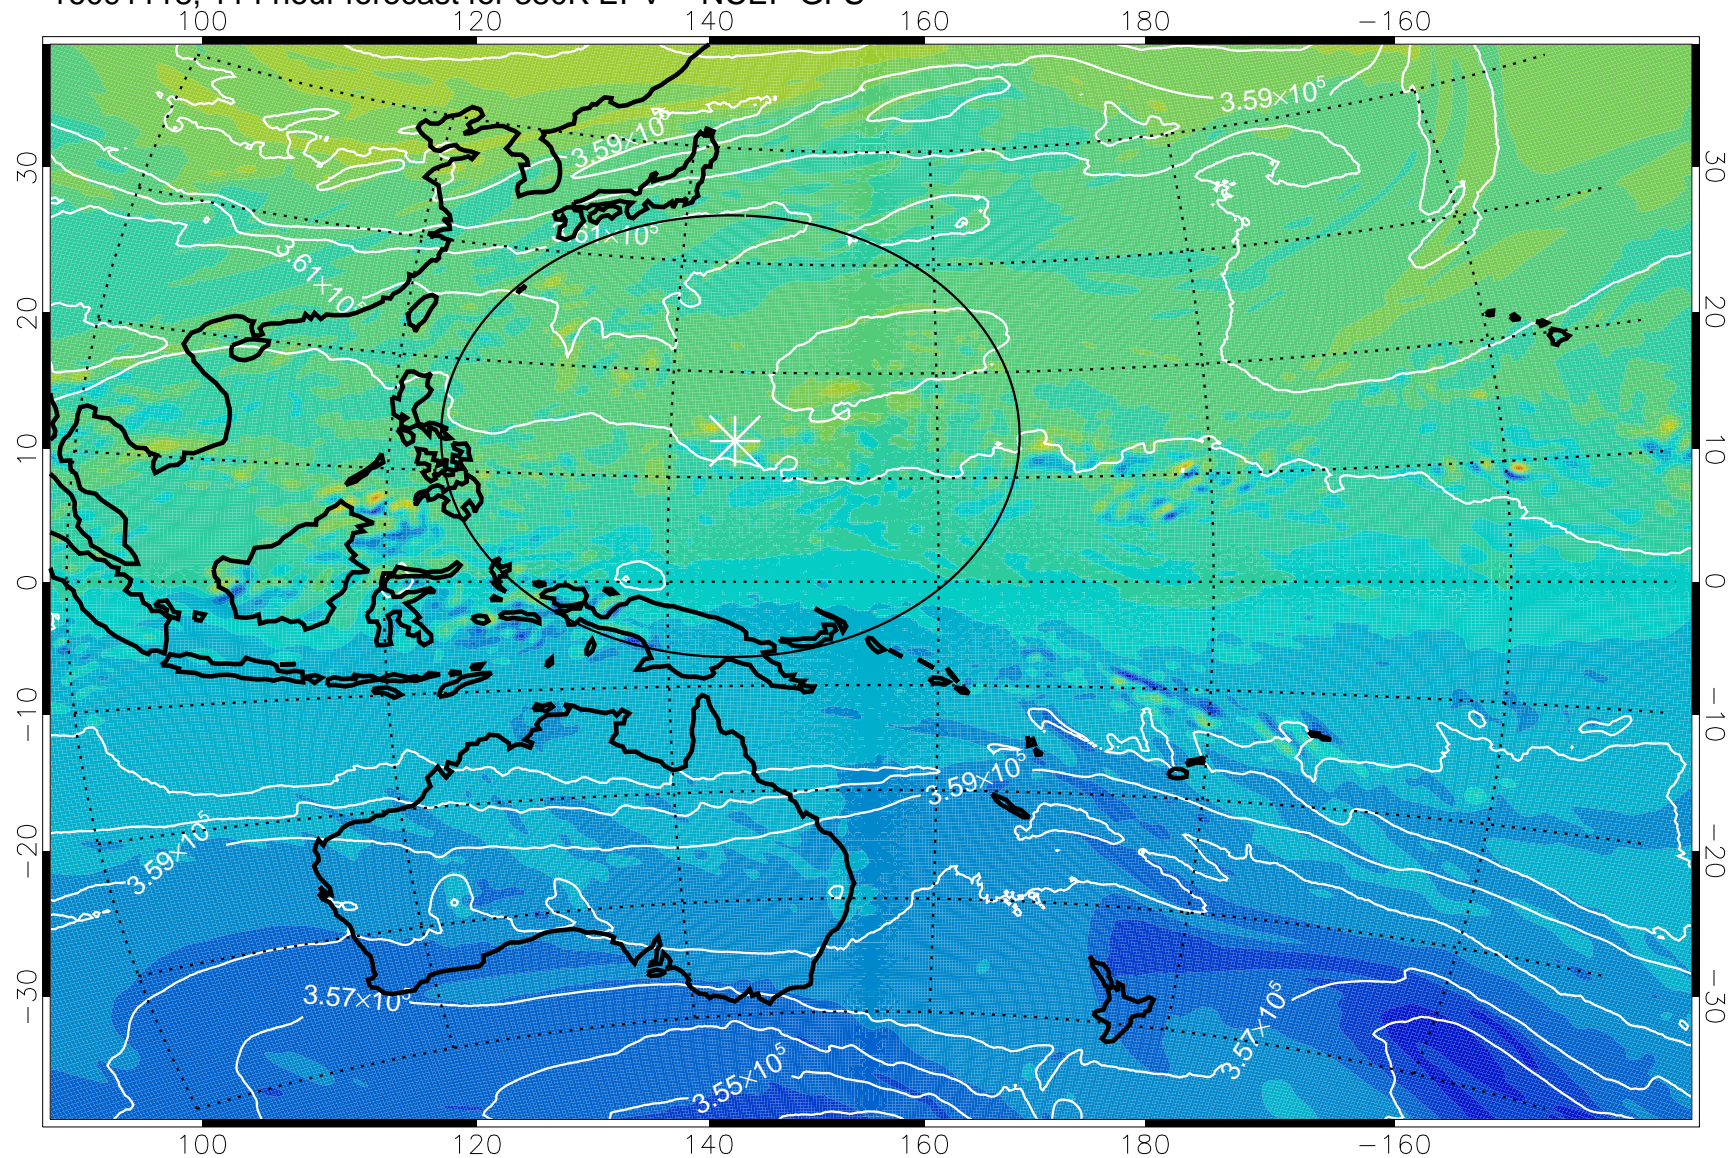

380K Montgomery Streamfunction, white

Range ring of 2304 km

16091100, 96 hour forecast for 380K EPV -- NCEP GFS

380K Montgomery Streamfunction, white

Range ring of 2304 km

16091106, 102 hour forecast for 380K EPV -- NCEP GFS

380K Montgomery Streamfunction, white

Range ring of 2304 km

16091112, 108 hour forecast for 380K EPV -- NCEP GFS

380K Montgomery Streamfunction, white

Range ring of 2304 km

16091118, 114 hour forecast for 380K EPV -- NCEP GFS

380K Montgomery Streamfunction, white

Range ring of 2304 km

16091200, 120 hour forecast for 380K EPV -- NCEP GFS

380K Montgomery Streamfunction, white

Range ring of 2304 km