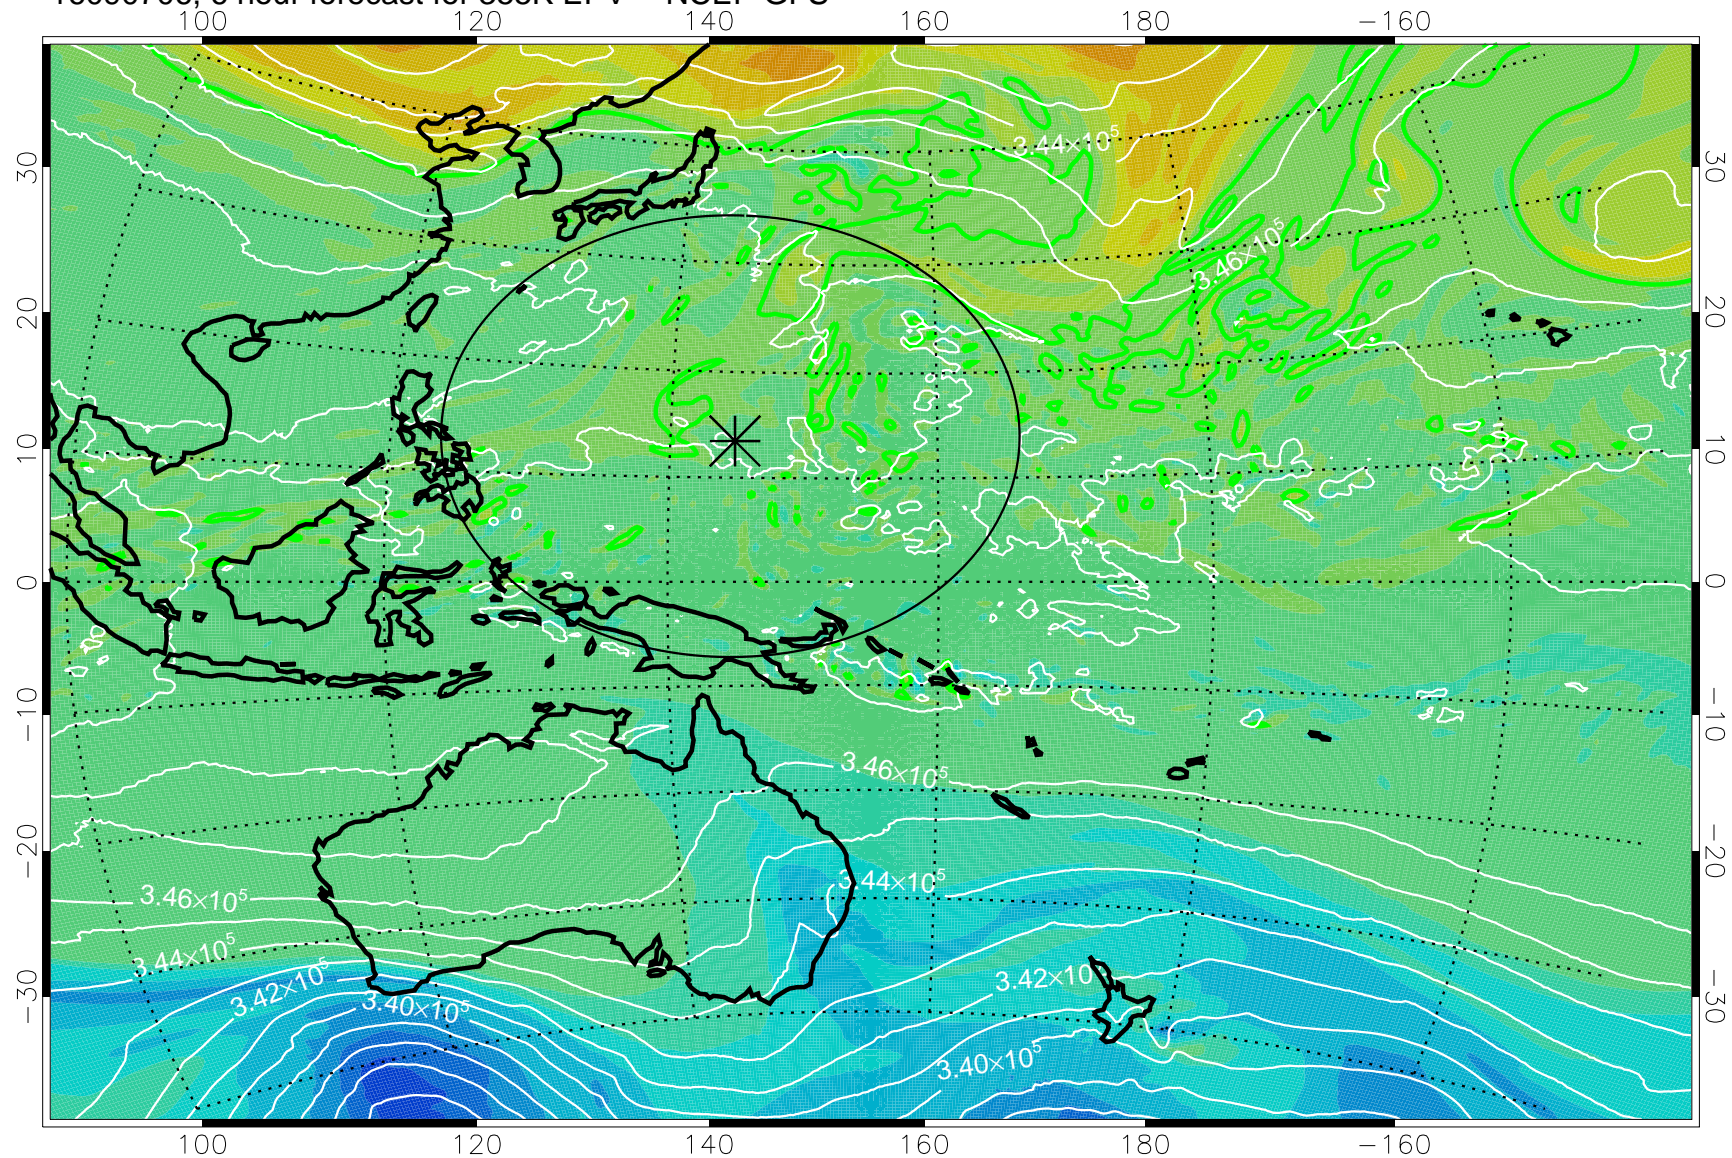

16090706, 6 hour forecast for 355K EPV -- NCEP GFS

355K Montgomery Streamfunction, white
EPV Tropopause (2 PVU) Position
Range ring of 2304 km

16090712, 12 hour forecast for 355K EPV -- NCEP GFS

355K Montgomery Streamfunction, white
EPV Tropopause (2 PVU) Position
Range ring of 2304 km

16090718, 18 hour forecast for 355K EPV -- NCEP GFS

355K Montgomery Streamfunction, white
EPV Tropopause (2 PVU) Position
Range ring of 2304 km

16090800, 24 hour forecast for 355K EPV -- NCEP GFS

355K Montgomery Streamfunction, white
EPV Tropopause (2 PVU) Position
Range ring of 2304 km

16090806, 30 hour forecast for 355K EPV -- NCEP GFS

355K Montgomery Streamfunction, white
EPV Tropopause (2 PVU) Position
Range ring of 2304 km

16090812, 36 hour forecast for 355K EPV -- NCEP GFS

355K Montgomery Streamfunction, white
EPV Tropopause (2 PVU) Position
Range ring of 2304 km

16090818, 42 hour forecast for 355K EPV -- NCEP GFS

355K Montgomery Streamfunction, white
EPV Tropopause (2 PVU) Position
Range ring of 2304 km

16090900, 48 hour forecast for 355K EPV -- NCEP GFS

355K Montgomery Streamfunction, white
EPV Tropopause (2 PVU) Position
Range ring of 2304 km