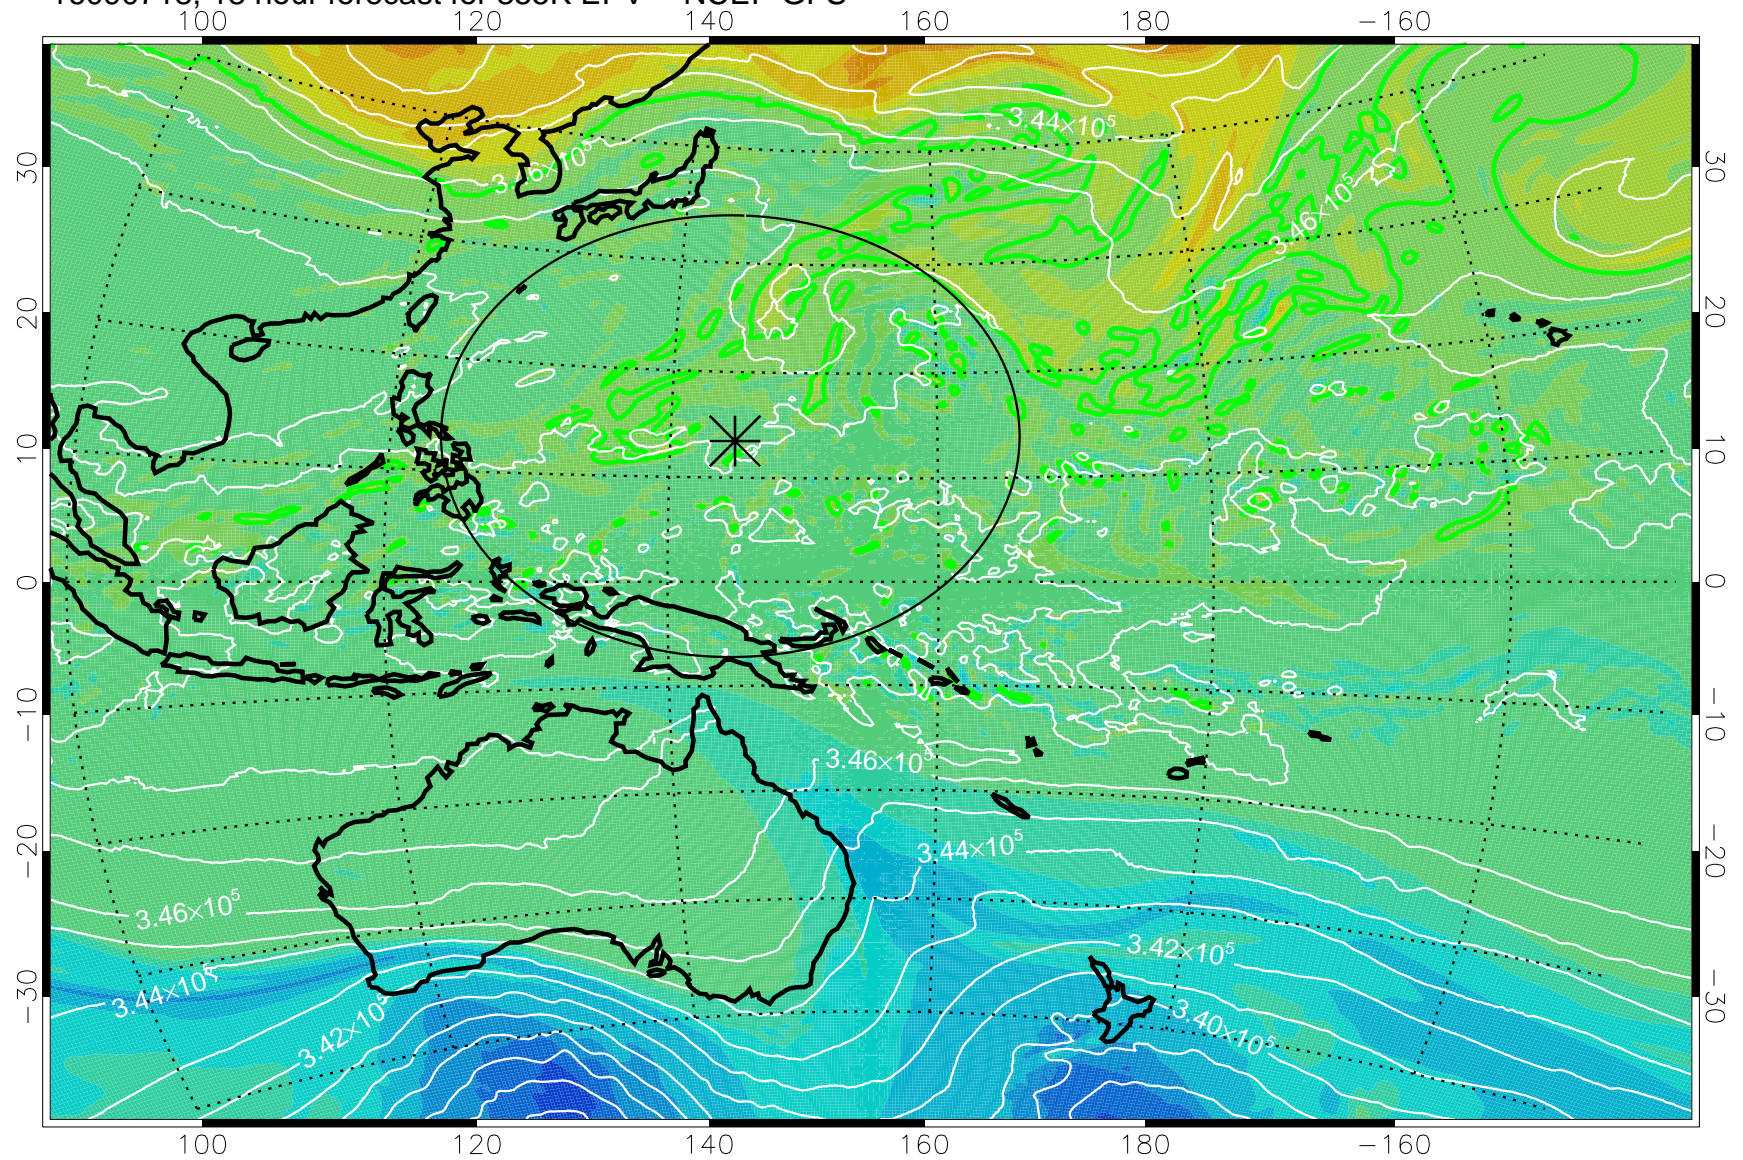

16090706, 6 hour forecast for 355K EPV -- NCEP GFS

355K Montgomery Streamfunction, white
EPV Tropopause (2 PVU) Position
Range ring of 2304 km

16090712, 12 hour forecast for 355K EPV -- NCEP GFS

355K Montgomery Streamfunction, white
EPV Tropopause (2 PVU) Position
Range ring of 2304 km

16090718, 18 hour forecast for 355K EPV -- NCEP GFS

355K Montgomery Streamfunction, white
EPV Tropopause (2 PVU) Position
Range ring of 2304 km

16090800, 24 hour forecast for 355K EPV -- NCEP GFS

355K Montgomery Streamfunction, white
EPV Tropopause (2 PVU) Position
Range ring of 2304 km

16090806, 30 hour forecast for 355K EPV -- NCEP GFS

355K Montgomery Streamfunction, white
EPV Tropopause (2 PVU) Position
Range ring of 2304 km

16090812, 36 hour forecast for 355K EPV -- NCEP GFS

355K Montgomery Streamfunction, white
EPV Tropopause (2 PVU) Position
Range ring of 2304 km

16090818, 42 hour forecast for 355K EPV -- NCEP GFS

355K Montgomery Streamfunction, white
EPV Tropopause (2 PVU) Position
Range ring of 2304 km

16090900, 48 hour forecast for 355K EPV -- NCEP GFS

355K Montgomery Streamfunction, white
EPV Tropopause (2 PVU) Position
Range ring of 2304 km