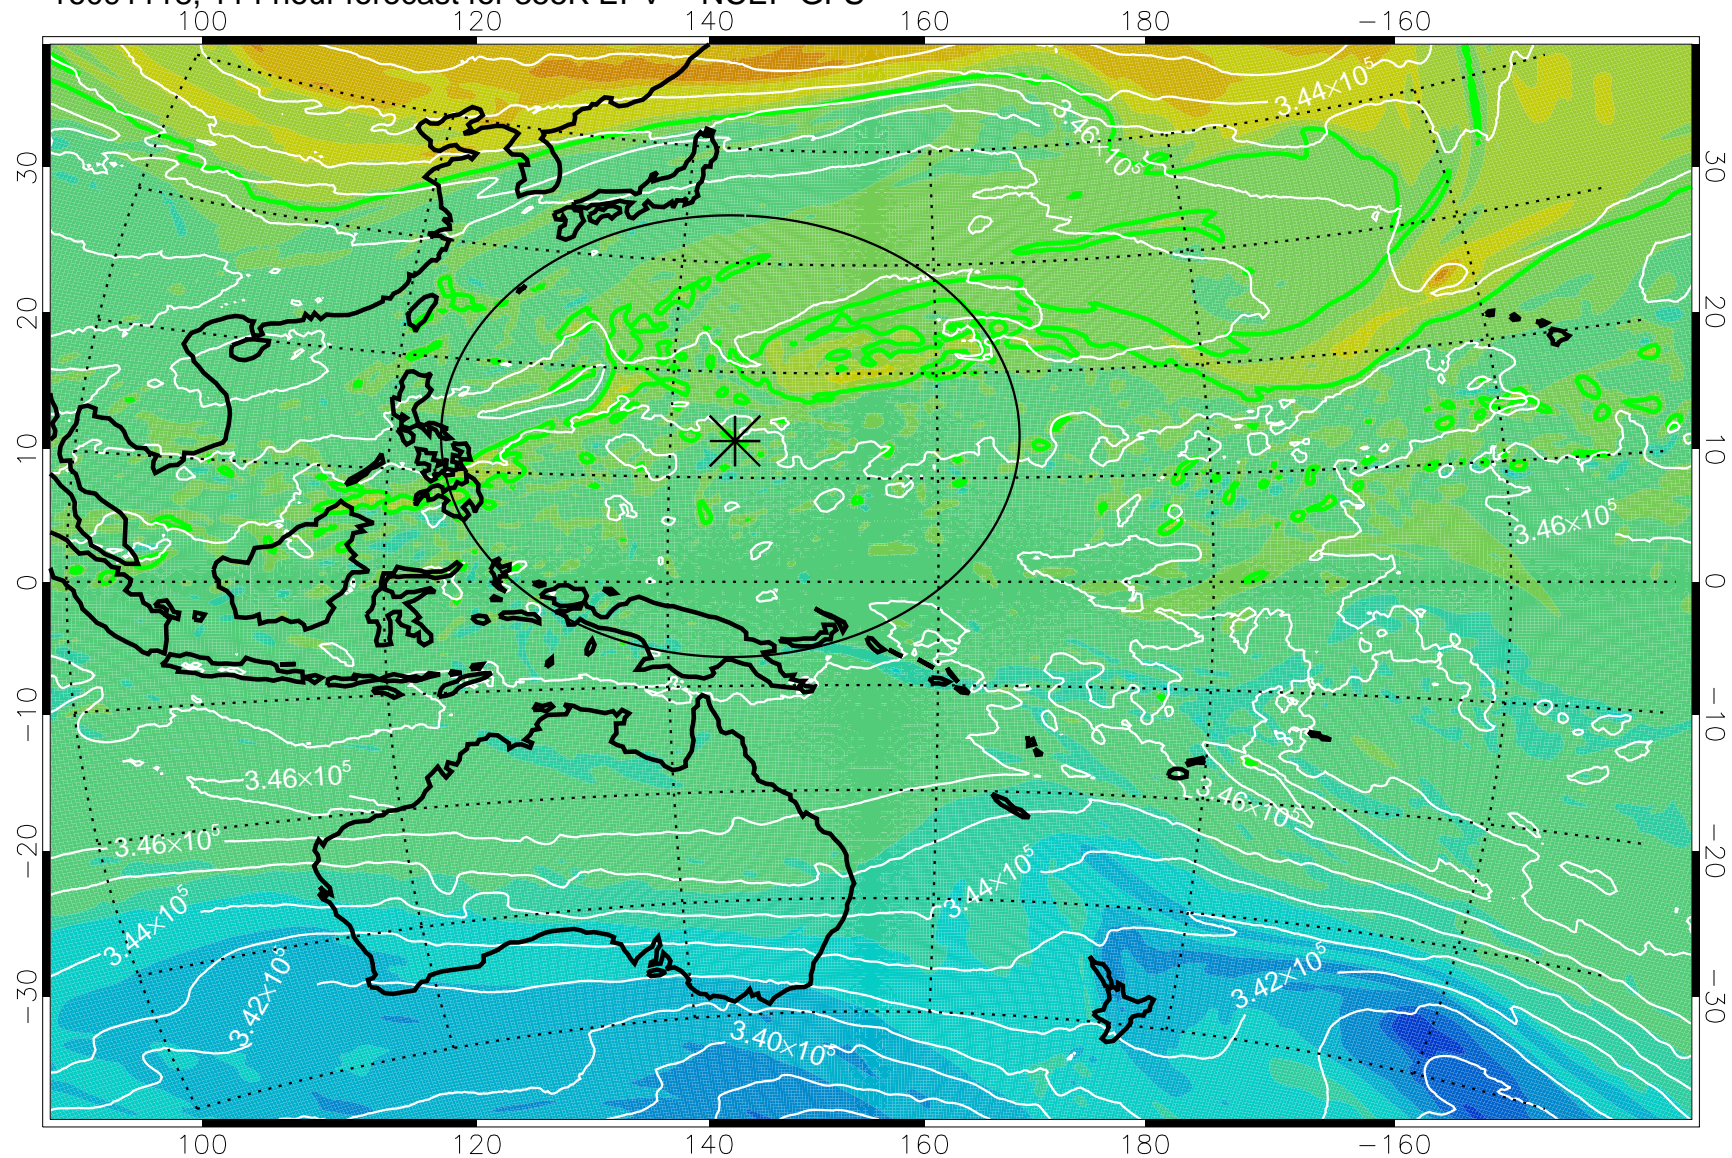

16091006, 78 hour forecast for 355K EPV -- NCEP GFS

355K Montgomery Streamfunction, white
EPV Tropopause (2 PVU) Position
Range ring of 2304 km

16091012, 84 hour forecast for 355K EPV -- NCEP GFS

355K Montgomery Streamfunction, white
EPV Tropopause (2 PVU) Position
Range ring of 2304 km

16091018, 90 hour forecast for 355K EPV -- NCEP GFS

355K Montgomery Streamfunction, white
EPV Tropopause (2 PVU) Position
Range ring of 2304 km

16091100, 96 hour forecast for 355K EPV -- NCEP GFS

355K Montgomery Streamfunction, white
EPV Tropopause (2 PVU) Position
Range ring of 2304 km

16091106, 102 hour forecast for 355K EPV -- NCEP GFS

355K Montgomery Streamfunction, white
EPV Tropopause (2 PVU) Position
Range ring of 2304 km

16091112, 108 hour forecast for 355K EPV -- NCEP GFS

355K Montgomery Streamfunction, white
EPV Tropopause (2 PVU) Position
Range ring of 2304 km

16091118, 114 hour forecast for 355K EPV -- NCEP GFS

355K Montgomery Streamfunction, white
EPV Tropopause (2 PVU) Position
Range ring of 2304 km

16091200, 120 hour forecast for 355K EPV -- NCEP GFS

355K Montgomery Streamfunction, white
EPV Tropopause (2 PVU) Position
Range ring of 2304 km