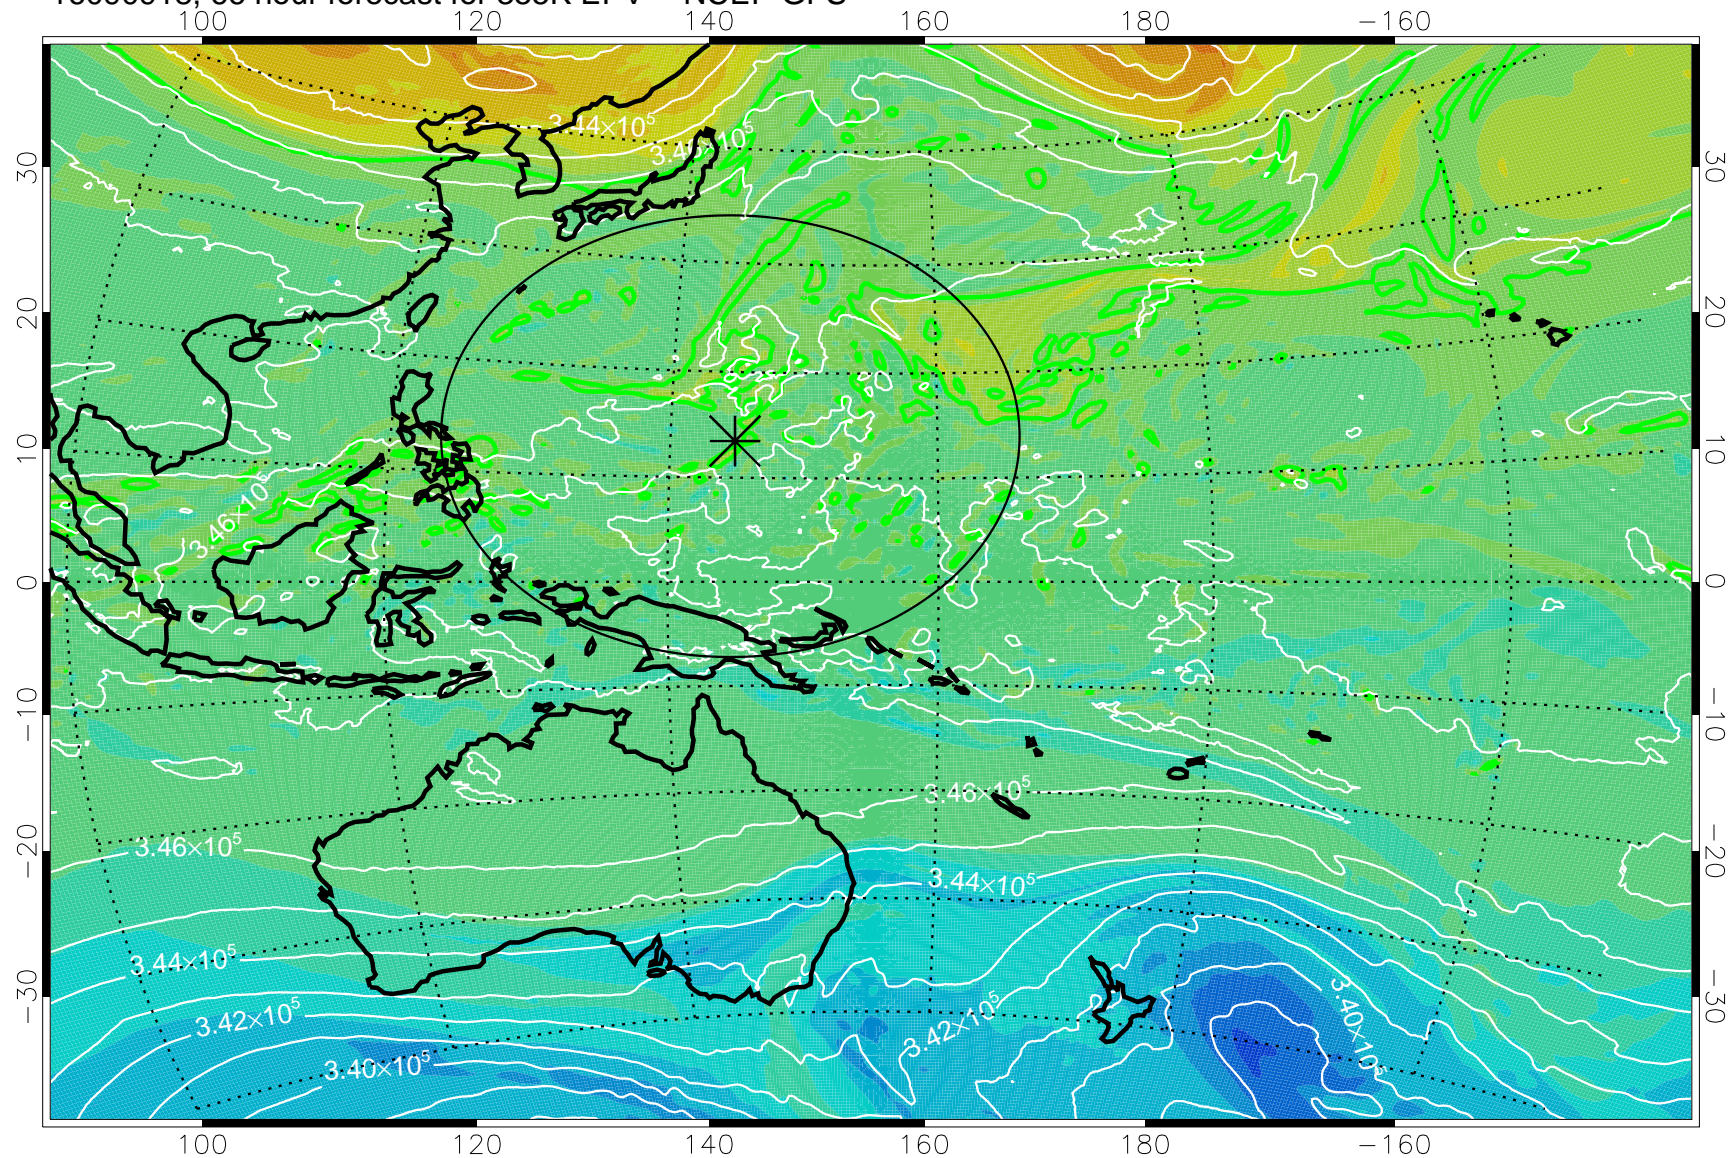

16090818, 42 hour forecast for 355K EPV -- NCEP GFS

355K Montgomery Streamfunction, white
EPV Tropopause (2 PVU) Position
Range ring of 2304 km

16090900, 48 hour forecast for 355K EPV -- NCEP GFS

355K Montgomery Streamfunction, white
EPV Tropopause (2 PVU) Position
Range ring of 2304 km

16090906, 54 hour forecast for 355K EPV -- NCEP GFS

355K Montgomery Streamfunction, white
EPV Tropopause (2 PVU) Position
Range ring of 2304 km

16090912, 60 hour forecast for 355K EPV -- NCEP GFS

355K Montgomery Streamfunction, white
EPV Tropopause (2 PVU) Position
Range ring of 2304 km

16090918, 66 hour forecast for 355K EPV -- NCEP GFS

355K Montgomery Streamfunction, white
EPV Tropopause (2 PVU) Position
Range ring of 2304 km

16091000, 72 hour forecast for 355K EPV -- NCEP GFS

355K Montgomery Streamfunction, white
EPV Tropopause (2 PVU) Position
Range ring of 2304 km

16091006, 78 hour forecast for 355K EPV -- NCEP GFS

355K Montgomery Streamfunction, white
EPV Tropopause (2 PVU) Position
Range ring of 2304 km

16091012, 84 hour forecast for 355K EPV -- NCEP GFS

355K Montgomery Streamfunction, white
EPV Tropopause (2 PVU) Position
Range ring of 2304 km