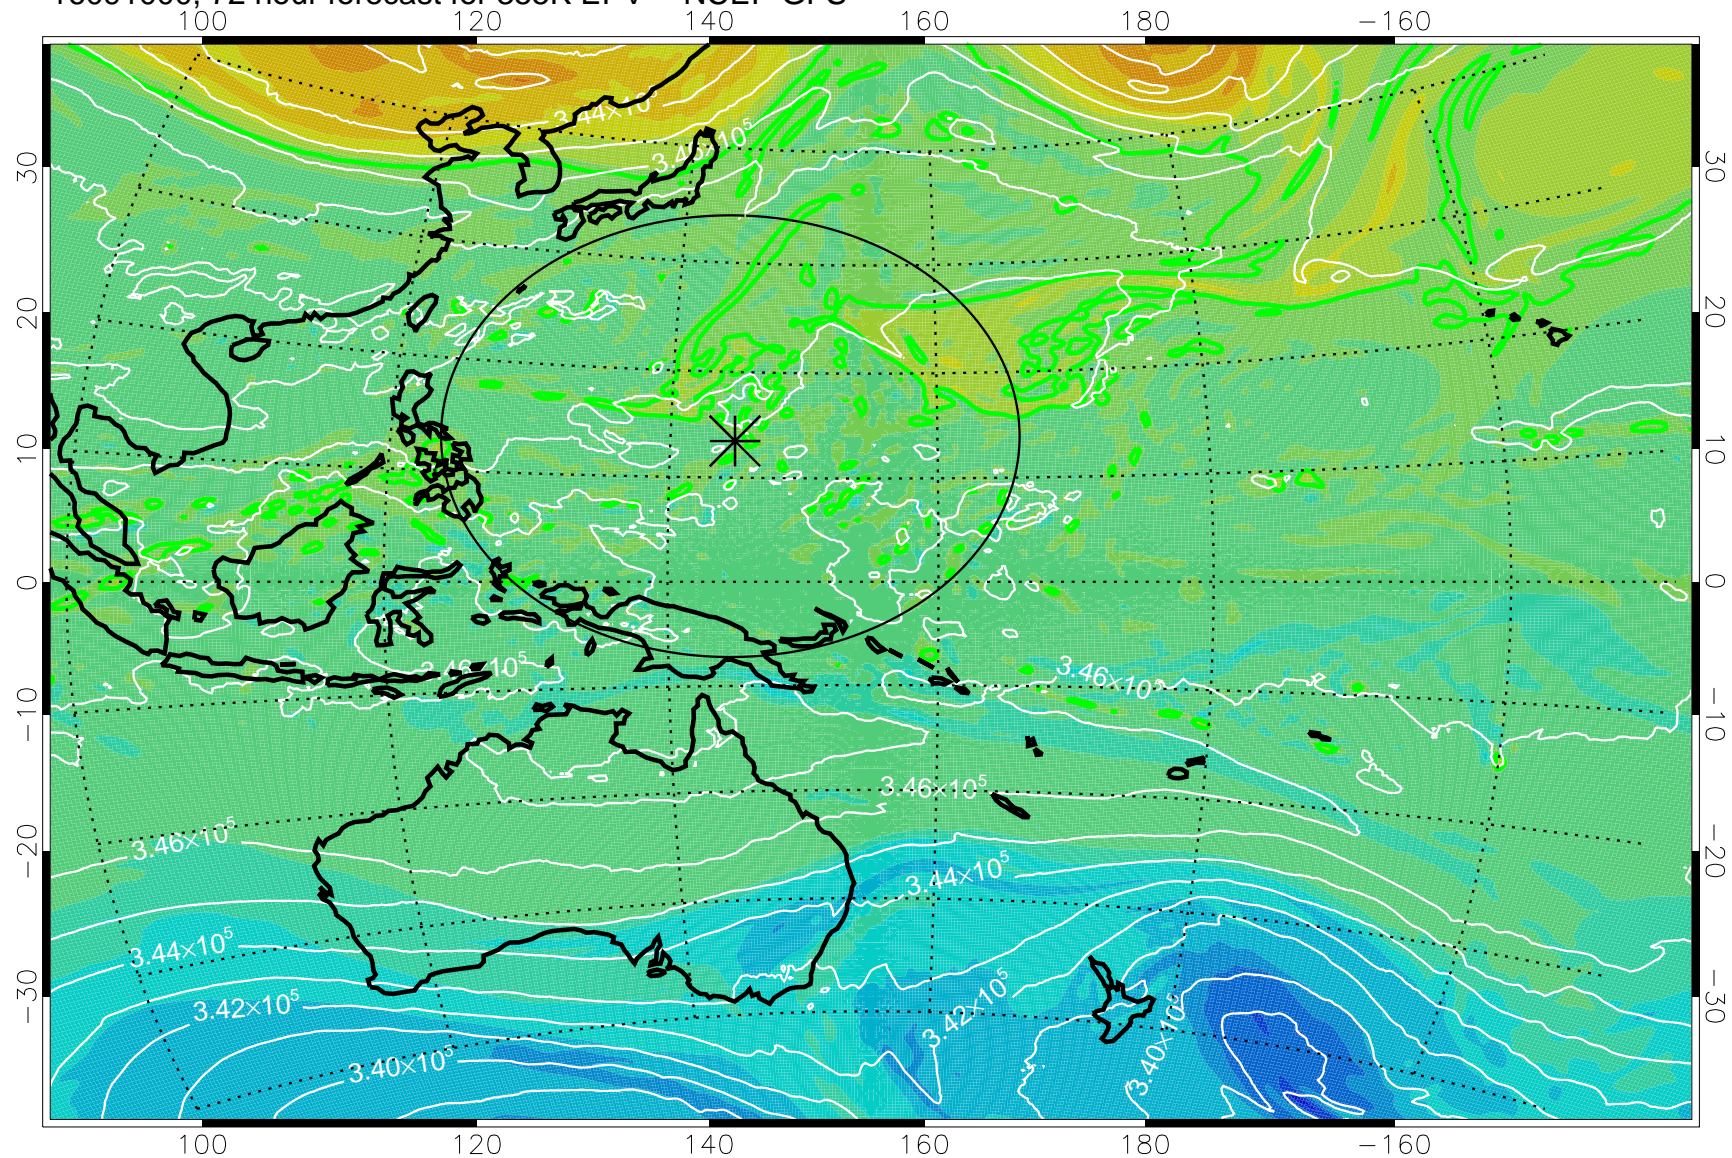

16090818, 42 hour forecast for 355K EPV -- NCEP GFS

355K Montgomery Streamfunction, white
EPV Tropopause (2 PVU) Position
Range ring of 2304 km

16090900, 48 hour forecast for 355K EPV -- NCEP GFS

355K Montgomery Streamfunction, white
EPV Tropopause (2 PVU) Position
Range ring of 2304 km

16090906, 54 hour forecast for 355K EPV -- NCEP GFS

355K Montgomery Streamfunction, white
EPV Tropopause (2 PVU) Position
Range ring of 2304 km

16090912, 60 hour forecast for 355K EPV -- NCEP GFS

355K Montgomery Streamfunction, white
EPV Tropopause (2 PVU) Position
Range ring of 2304 km

16090918, 66 hour forecast for 355K EPV -- NCEP GFS

355K Montgomery Streamfunction, white
EPV Tropopause (2 PVU) Position
Range ring of 2304 km

16091000, 72 hour forecast for 355K EPV -- NCEP GFS

355K Montgomery Streamfunction, white
EPV Tropopause (2 PVU) Position
Range ring of 2304 km

16091006, 78 hour forecast for 355K EPV -- NCEP GFS

355K Montgomery Streamfunction, white
EPV Tropopause (2 PVU) Position
Range ring of 2304 km

16091012, 84 hour forecast for 355K EPV -- NCEP GFS

355K Montgomery Streamfunction, white
EPV Tropopause (2 PVU) Position
Range ring of 2304 km