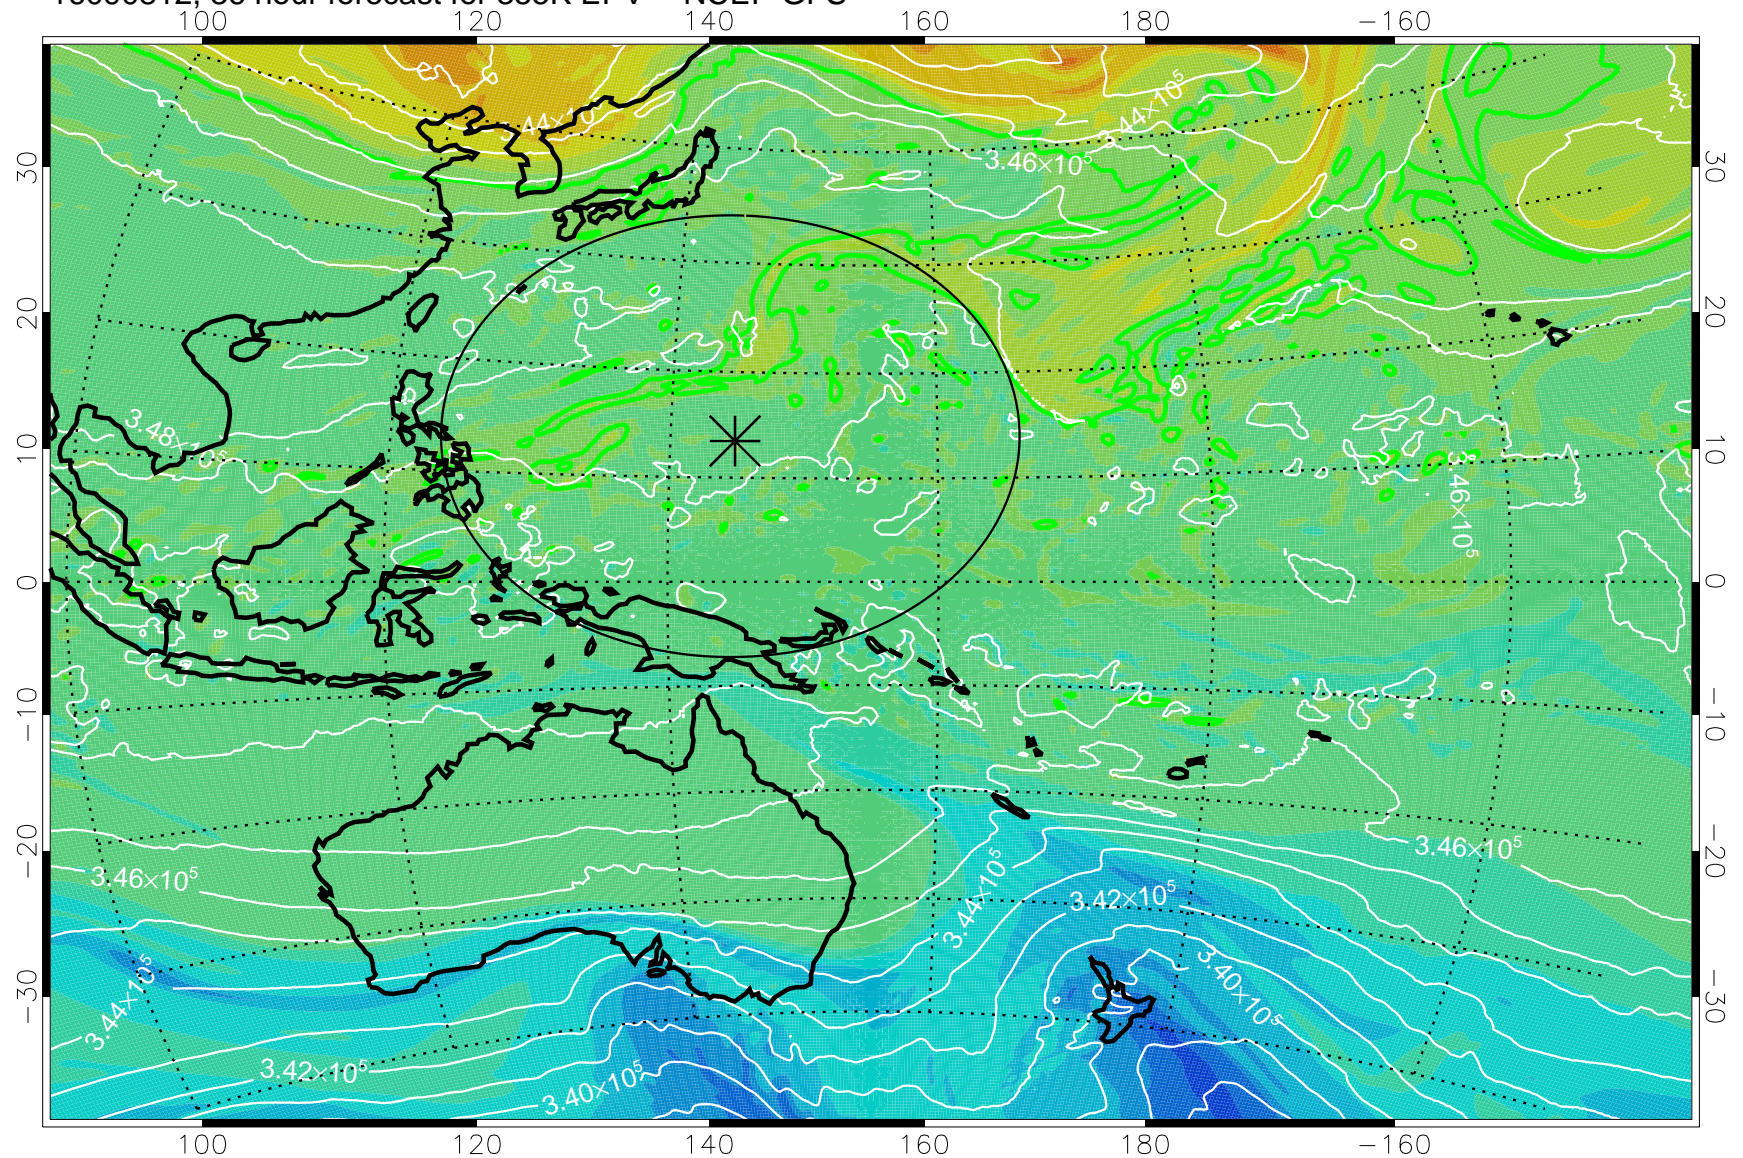

16090718, 18 hour forecast for 355K EPV -- NCEP GFS

355K Montgomery Streamfunction, white
EPV Tropopause (2 PVU) Position
Range ring of 2304 km

16090800, 24 hour forecast for 355K EPV -- NCEP GFS

355K Montgomery Streamfunction, white
EPV Tropopause (2 PVU) Position
Range ring of 2304 km

16090806, 30 hour forecast for 355K EPV -- NCEP GFS

355K Montgomery Streamfunction, white
EPV Tropopause (2 PVU) Position
Range ring of 2304 km

16090812, 36 hour forecast for 355K EPV -- NCEP GFS

355K Montgomery Streamfunction, white
EPV Tropopause (2 PVU) Position
Range ring of 2304 km

16090818, 42 hour forecast for 355K EPV -- NCEP GFS

355K Montgomery Streamfunction, white
EPV Tropopause (2 PVU) Position
Range ring of 2304 km

16090900, 48 hour forecast for 355K EPV -- NCEP GFS

355K Montgomery Streamfunction, white
EPV Tropopause (2 PVU) Position
Range ring of 2304 km

16090918, 66 hour forecast for 355K EPV -- NCEP GFS

355K Montgomery Streamfunction, white
EPV Tropopause (2 PVU) Position
Range ring of 2304 km

16091000, 72 hour forecast for 355K EPV -- NCEP GFS

355K Montgomery Streamfunction, white
EPV Tropopause (2 PVU) Position
Range ring of 2304 km