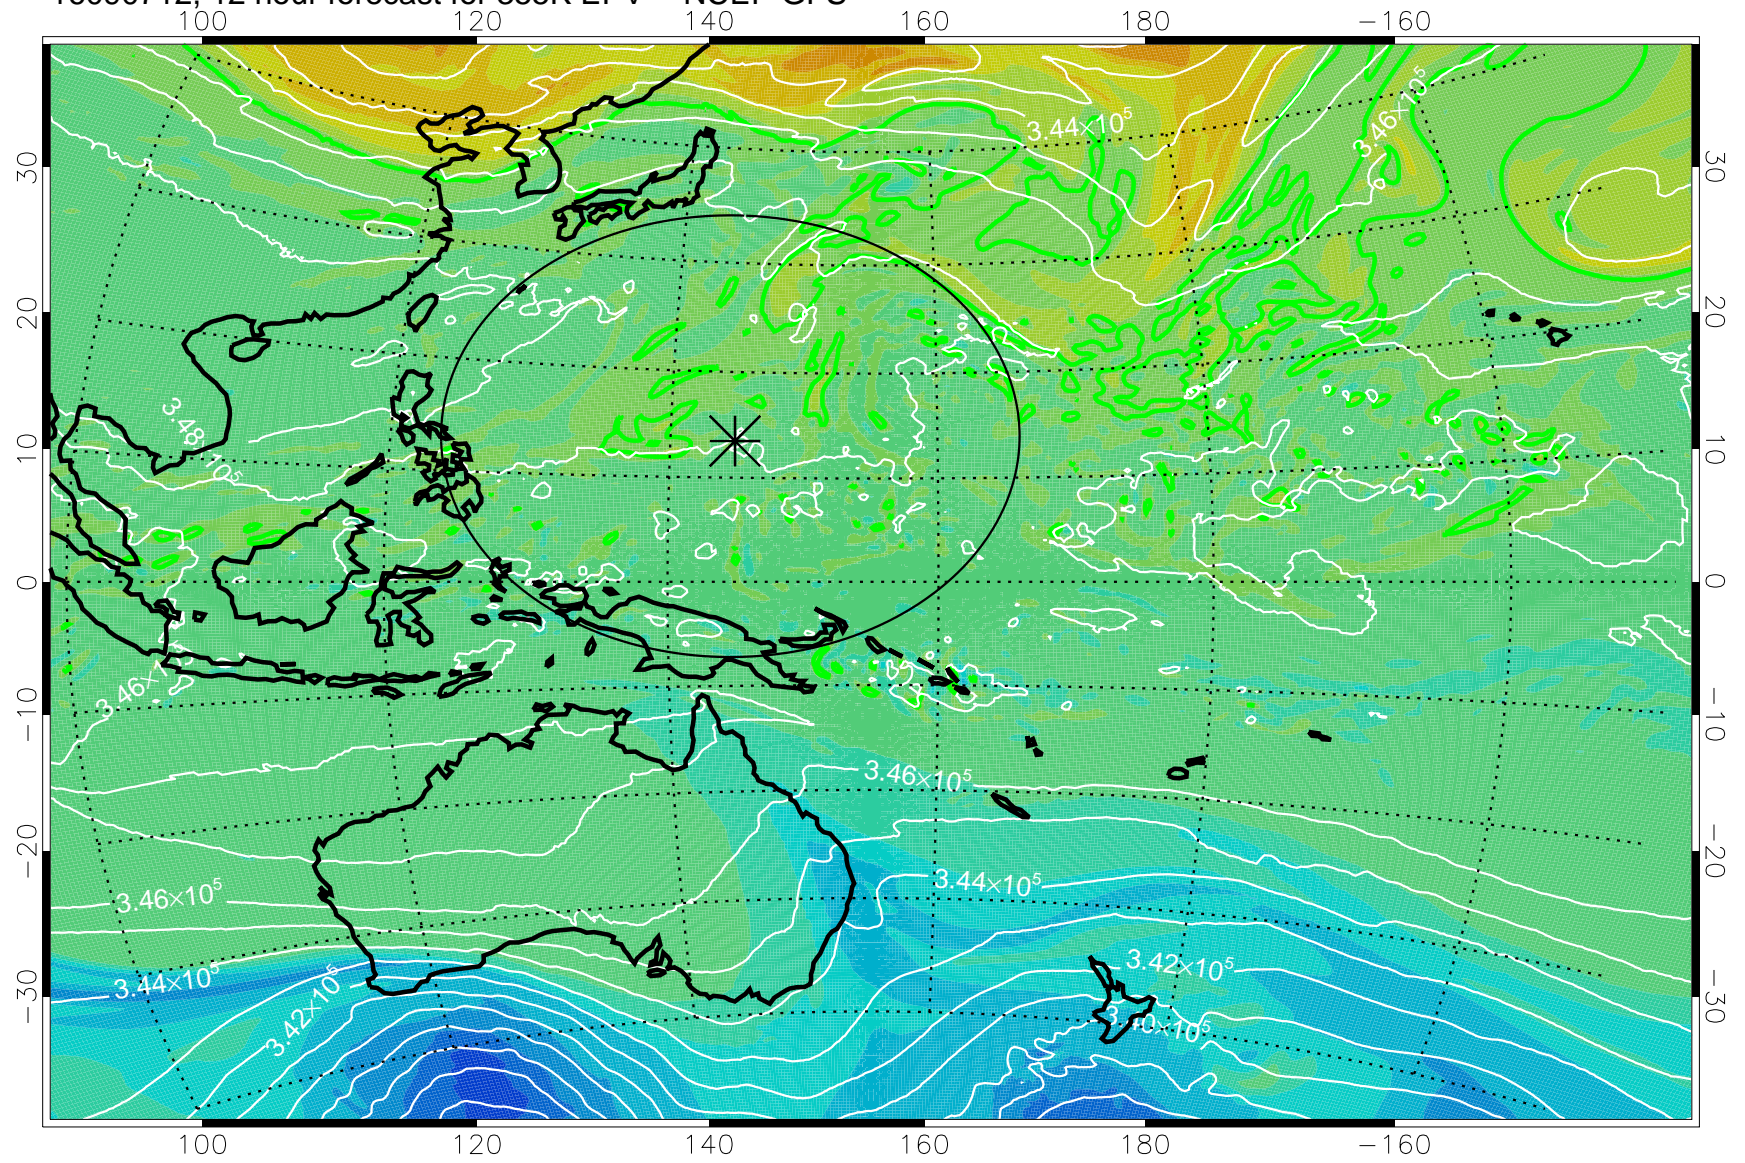

16090706, 6 hour forecast for 355K EPV -- NCEP GFS

355K Montgomery Streamfunction, white
EPV Tropopause (2 PVU) Position
Range ring of 2304 km

16090712, 12 hour forecast for 355K EPV -- NCEP GFS

355K Montgomery Streamfunction, white
EPV Tropopause (2 PVU) Position
Range ring of 2304 km

16090718, 18 hour forecast for 355K EPV -- NCEP GFS

355K Montgomery Streamfunction, white
EPV Tropopause (2 PVU) Position
Range ring of 2304 km

16090800, 24 hour forecast for 355K EPV -- NCEP GFS

355K Montgomery Streamfunction, white
EPV Tropopause (2 PVU) Position
Range ring of 2304 km

16090806, 30 hour forecast for 355K EPV -- NCEP GFS

355K Montgomery Streamfunction, white
EPV Tropopause (2 PVU) Position
Range ring of 2304 km

16090812, 36 hour forecast for 355K EPV -- NCEP GFS

355K Montgomery Streamfunction, white
EPV Tropopause (2 PVU) Position
Range ring of 2304 km

16090818, 42 hour forecast for 355K EPV -- NCEP GFS

355K Montgomery Streamfunction, white
EPV Tropopause (2 PVU) Position
Range ring of 2304 km

16090900, 48 hour forecast for 355K EPV -- NCEP GFS

355K Montgomery Streamfunction, white
EPV Tropopause (2 PVU) Position
Range ring of 2304 km