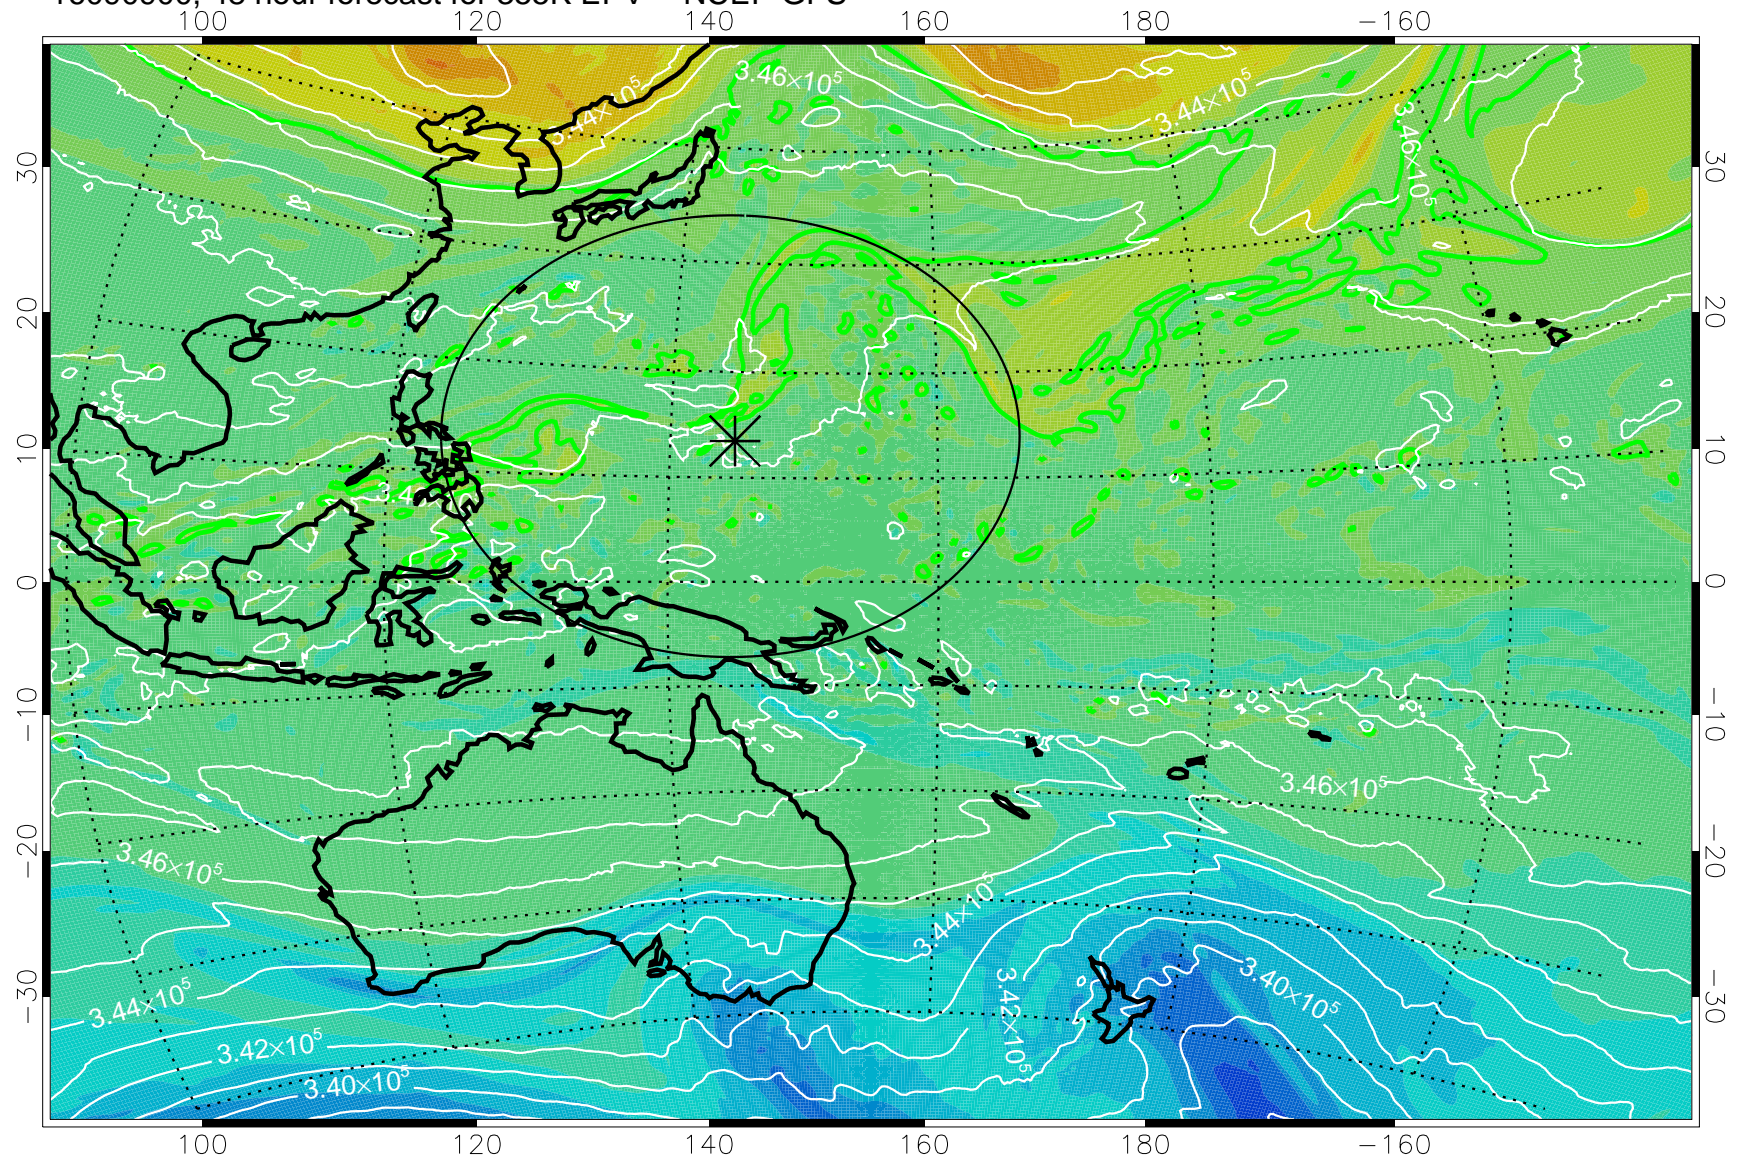

16090806, 30 hour forecast for 355K EPV -- NCEP GFS

355K Montgomery Streamfunction, white
EPV Tropopause (2 PVU) Position
Range ring of 2304 km

16090812, 36 hour forecast for 355K EPV -- NCEP GFS

355K Montgomery Streamfunction, white
EPV Tropopause (2 PVU) Position
Range ring of 2304 km

16090818, 42 hour forecast for 355K EPV -- NCEP GFS

355K Montgomery Streamfunction, white
EPV Tropopause (2 PVU) Position
Range ring of 2304 km

16090900, 48 hour forecast for 355K EPV -- NCEP GFS

355K Montgomery Streamfunction, white
EPV Tropopause (2 PVU) Position
Range ring of 2304 km

16090906, 54 hour forecast for 355K EPV -- NCEP GFS

355K Montgomery Streamfunction, white
EPV Tropopause (2 PVU) Position
Range ring of 2304 km

16090912, 60 hour forecast for 355K EPV -- NCEP GFS

355K Montgomery Streamfunction, white
EPV Tropopause (2 PVU) Position
Range ring of 2304 km

16090918, 66 hour forecast for 355K EPV -- NCEP GFS

355K Montgomery Streamfunction, white
EPV Tropopause (2 PVU) Position
Range ring of 2304 km

16091000, 72 hour forecast for 355K EPV -- NCEP GFS

355K Montgomery Streamfunction, white
EPV Tropopause (2 PVU) Position
Range ring of 2304 km