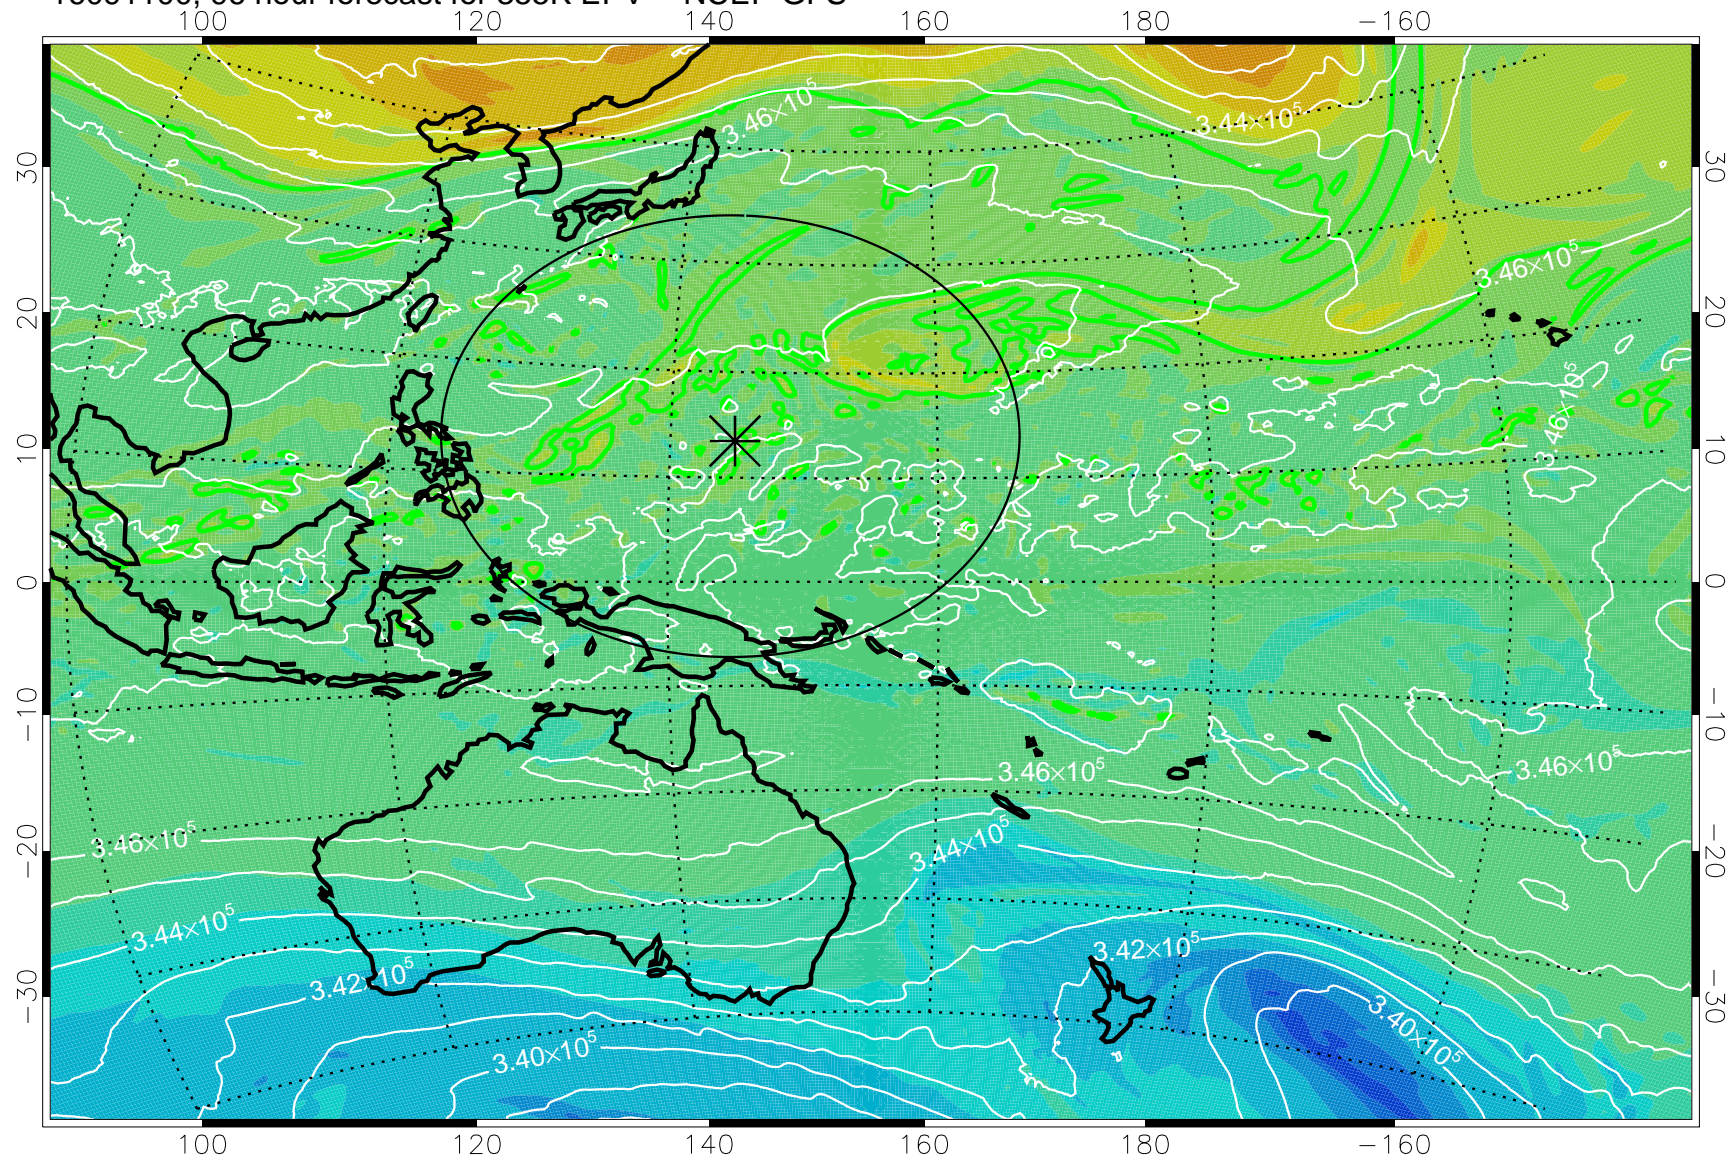

16090918, 66 hour forecast for 355K EPV -- NCEP GFS

355K Montgomery Streamfunction, white
EPV Tropopause (2 PVU) Position
Range ring of 2304 km

16091000, 72 hour forecast for 355K EPV -- NCEP GFS

355K Montgomery Streamfunction, white
EPV Tropopause (2 PVU) Position
Range ring of 2304 km

16091006, 78 hour forecast for 355K EPV -- NCEP GFS

355K Montgomery Streamfunction, white
EPV Tropopause (2 PVU) Position
Range ring of 2304 km

16091012, 84 hour forecast for 355K EPV -- NCEP GFS

355K Montgomery Streamfunction, white
EPV Tropopause (2 PVU) Position
Range ring of 2304 km

16091018, 90 hour forecast for 355K EPV -- NCEP GFS

355K Montgomery Streamfunction, white
EPV Tropopause (2 PVU) Position
Range ring of 2304 km

16091100, 96 hour forecast for 355K EPV -- NCEP GFS

355K Montgomery Streamfunction, white
EPV Tropopause (2 PVU) Position
Range ring of 2304 km

16091106, 102 hour forecast for 355K EPV -- NCEP GFS

355K Montgomery Streamfunction, white
EPV Tropopause (2 PVU) Position
Range ring of 2304 km

16091112, 108 hour forecast for 355K EPV -- NCEP GFS

355K Montgomery Streamfunction, white
EPV Tropopause (2 PVU) Position
Range ring of 2304 km