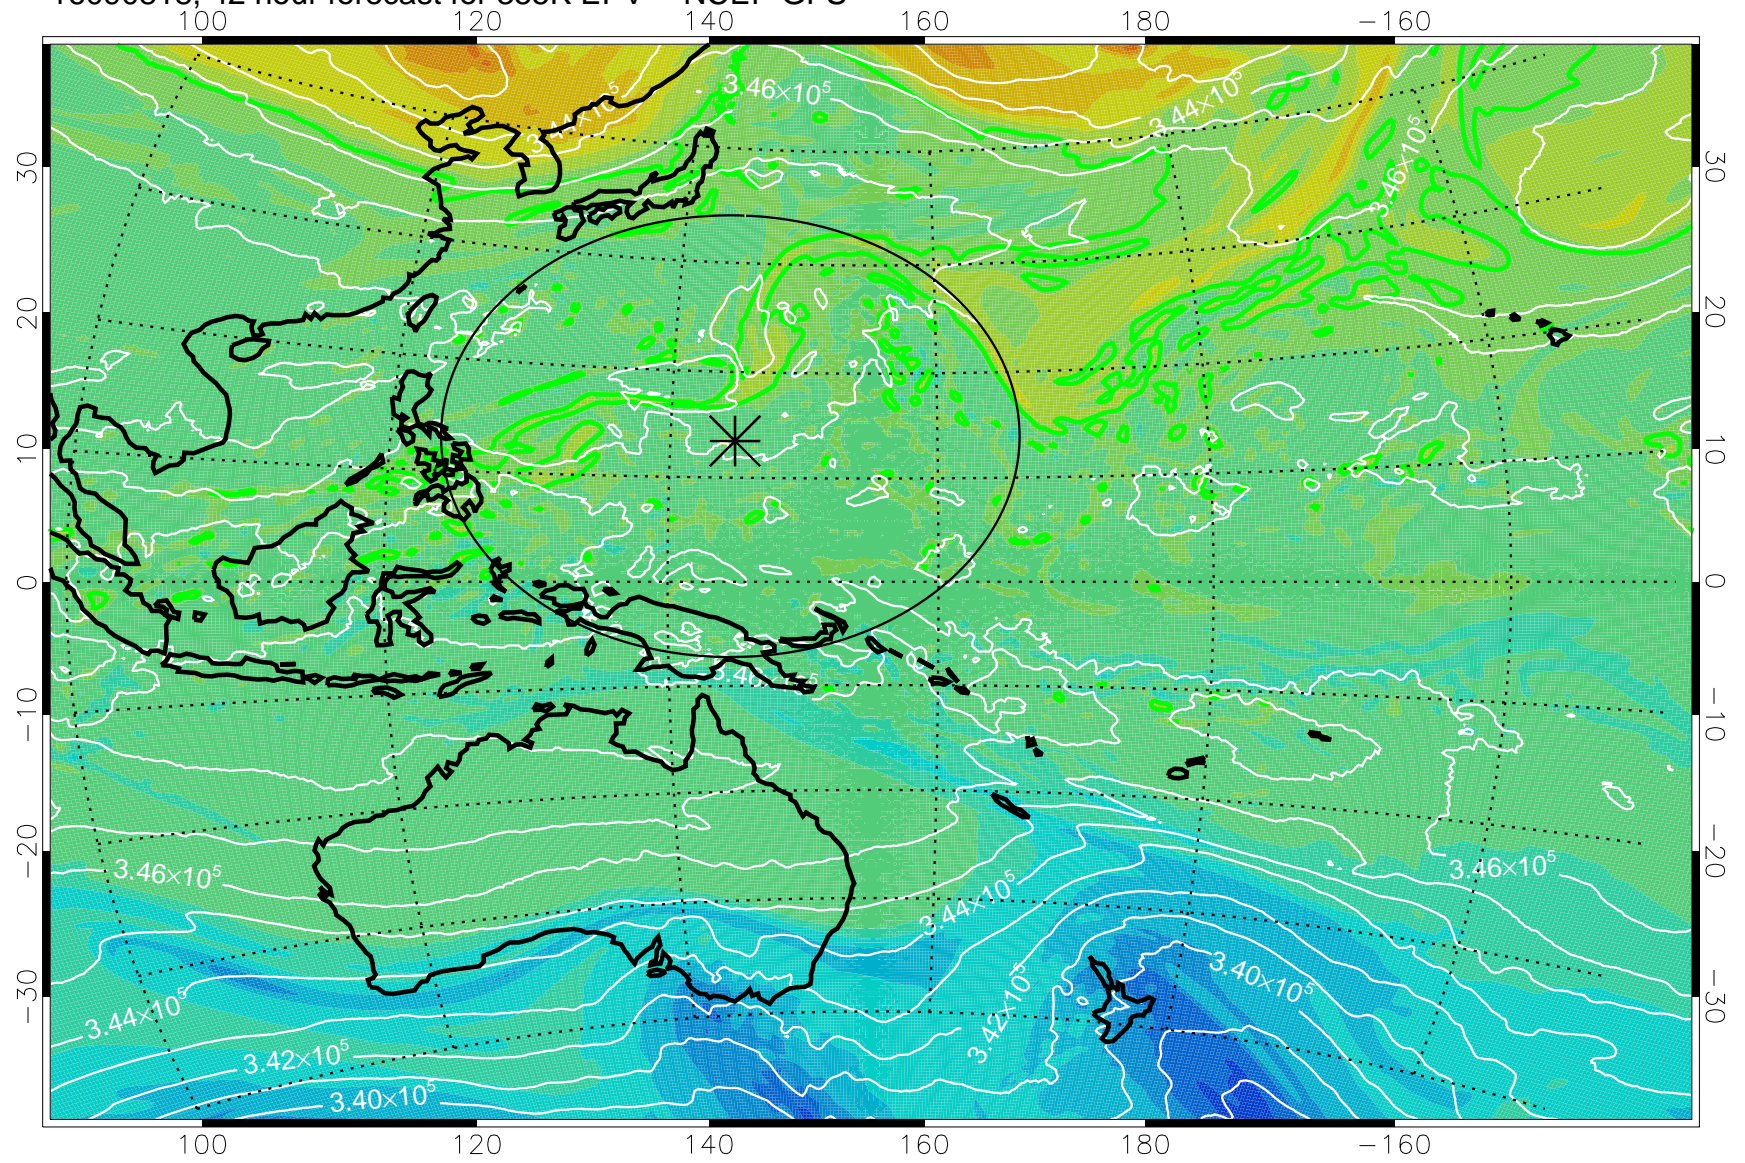

16090806, 30 hour forecast for 355K EPV -- NCEP GFS

355K Montgomery Streamfunction, white
EPV Tropopause (2 PVU) Position
Range ring of 2304 km

16090812, 36 hour forecast for 355K EPV -- NCEP GFS

355K Montgomery Streamfunction, white
EPV Tropopause (2 PVU) Position
Range ring of 2304 km

16090818, 42 hour forecast for 355K EPV -- NCEP GFS

355K Montgomery Streamfunction, white
EPV Tropopause (2 PVU) Position
Range ring of 2304 km

16090900, 48 hour forecast for 355K EPV -- NCEP GFS

355K Montgomery Streamfunction, white
EPV Tropopause (2 PVU) Position
Range ring of 2304 km

16090906, 54 hour forecast for 355K EPV -- NCEP GFS

355K Montgomery Streamfunction, white
EPV Tropopause (2 PVU) Position
Range ring of 2304 km

16090912, 60 hour forecast for 355K EPV -- NCEP GFS

355K Montgomery Streamfunction, white
EPV Tropopause (2 PVU) Position
Range ring of 2304 km

16090918, 66 hour forecast for 355K EPV -- NCEP GFS

355K Montgomery Streamfunction, white
EPV Tropopause (2 PVU) Position
Range ring of 2304 km

16091000, 72 hour forecast for 355K EPV -- NCEP GFS

355K Montgomery Streamfunction, white
EPV Tropopause (2 PVU) Position
Range ring of 2304 km