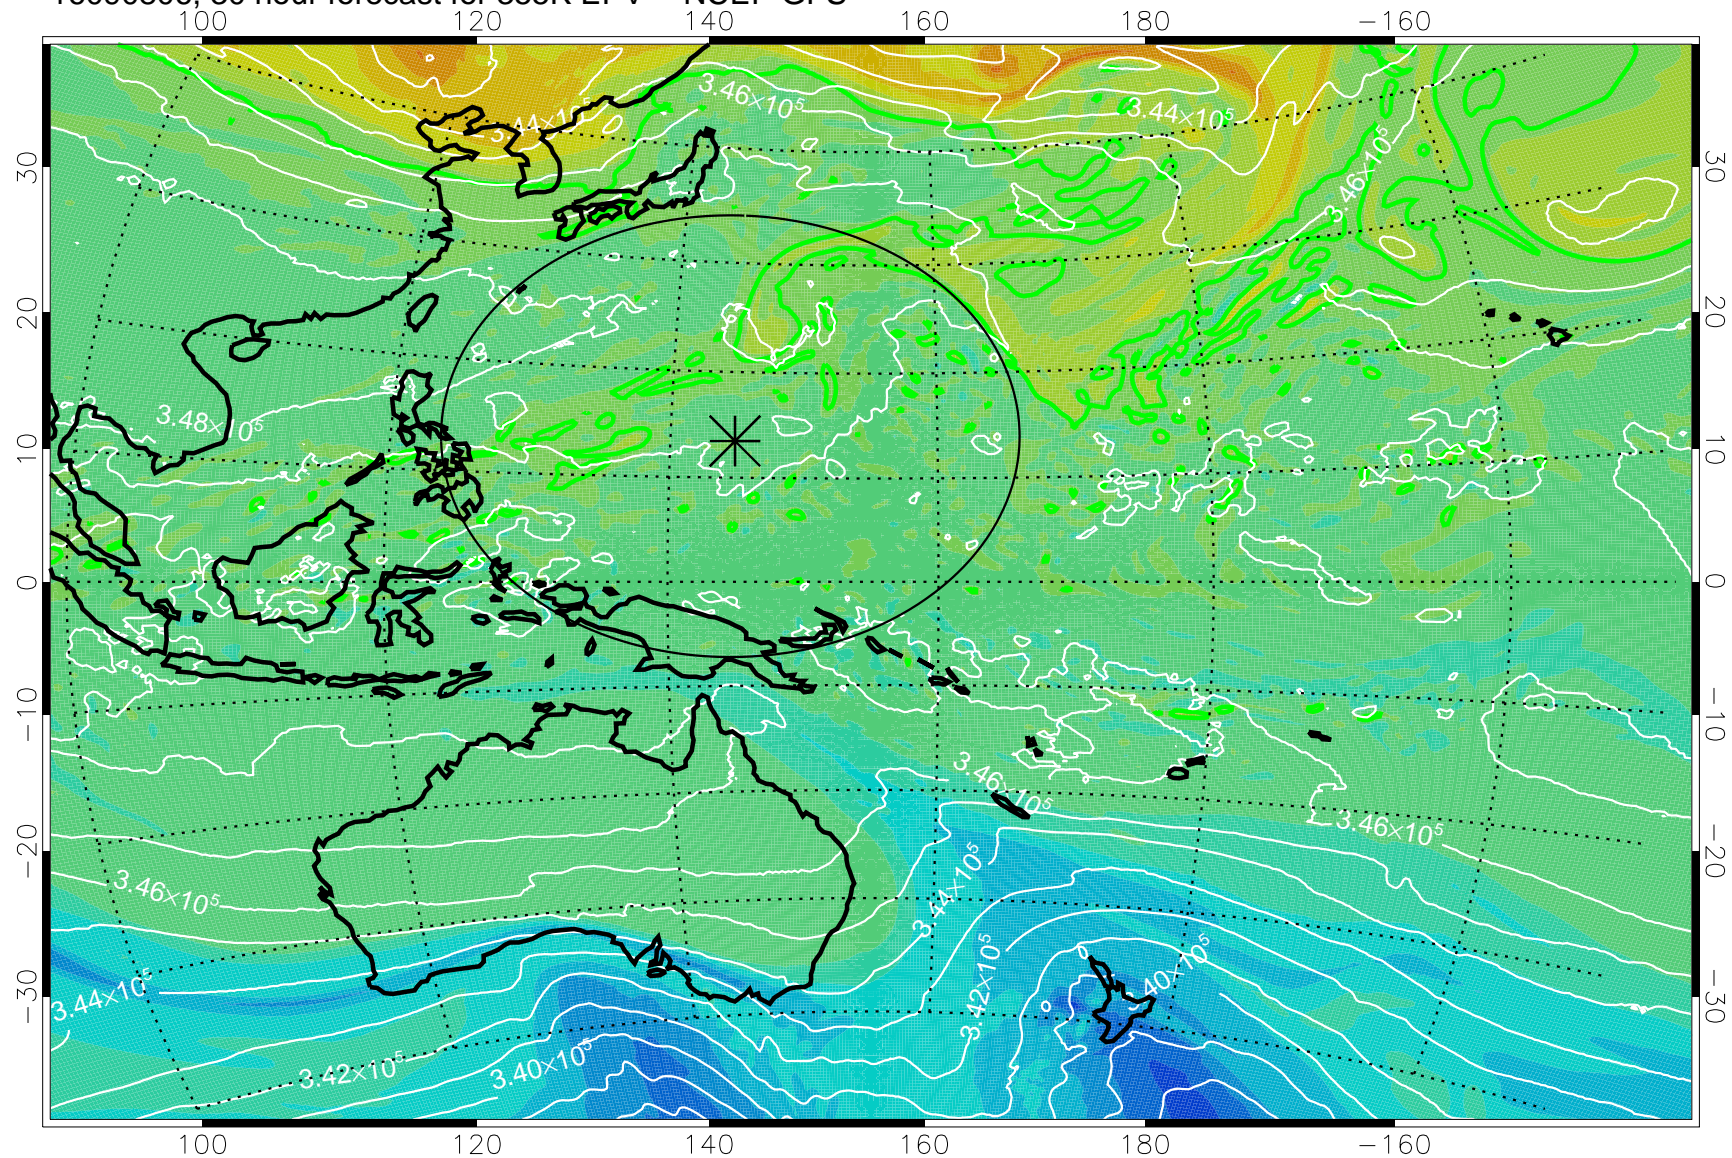

16090718, 18 hour forecast for 355K EPV -- NCEP GFS

355K Montgomery Streamfunction, white
EPV Tropopause (2 PVU) Position
Range ring of 2304 km

16090800, 24 hour forecast for 355K EPV -- NCEP GFS

355K Montgomery Streamfunction, white
EPV Tropopause (2 PVU) Position
Range ring of 2304 km

16090806, 30 hour forecast for 355K EPV -- NCEP GFS

355K Montgomery Streamfunction, white
EPV Tropopause (2 PVU) Position
Range ring of 2304 km

16090812, 36 hour forecast for 355K EPV -- NCEP GFS

355K Montgomery Streamfunction, white
EPV Tropopause (2 PVU) Position
Range ring of 2304 km

16090818, 42 hour forecast for 355K EPV -- NCEP GFS

355K Montgomery Streamfunction, white
EPV Tropopause (2 PVU) Position
Range ring of 2304 km

16090900, 48 hour forecast for 355K EPV -- NCEP GFS

355K Montgomery Streamfunction, white
EPV Tropopause (2 PVU) Position
Range ring of 2304 km

16090918, 66 hour forecast for 355K EPV -- NCEP GFS

355K Montgomery Streamfunction, white
EPV Tropopause (2 PVU) Position
Range ring of 2304 km

16091000, 72 hour forecast for 355K EPV -- NCEP GFS

355K Montgomery Streamfunction, white
EPV Tropopause (2 PVU) Position
Range ring of 2304 km