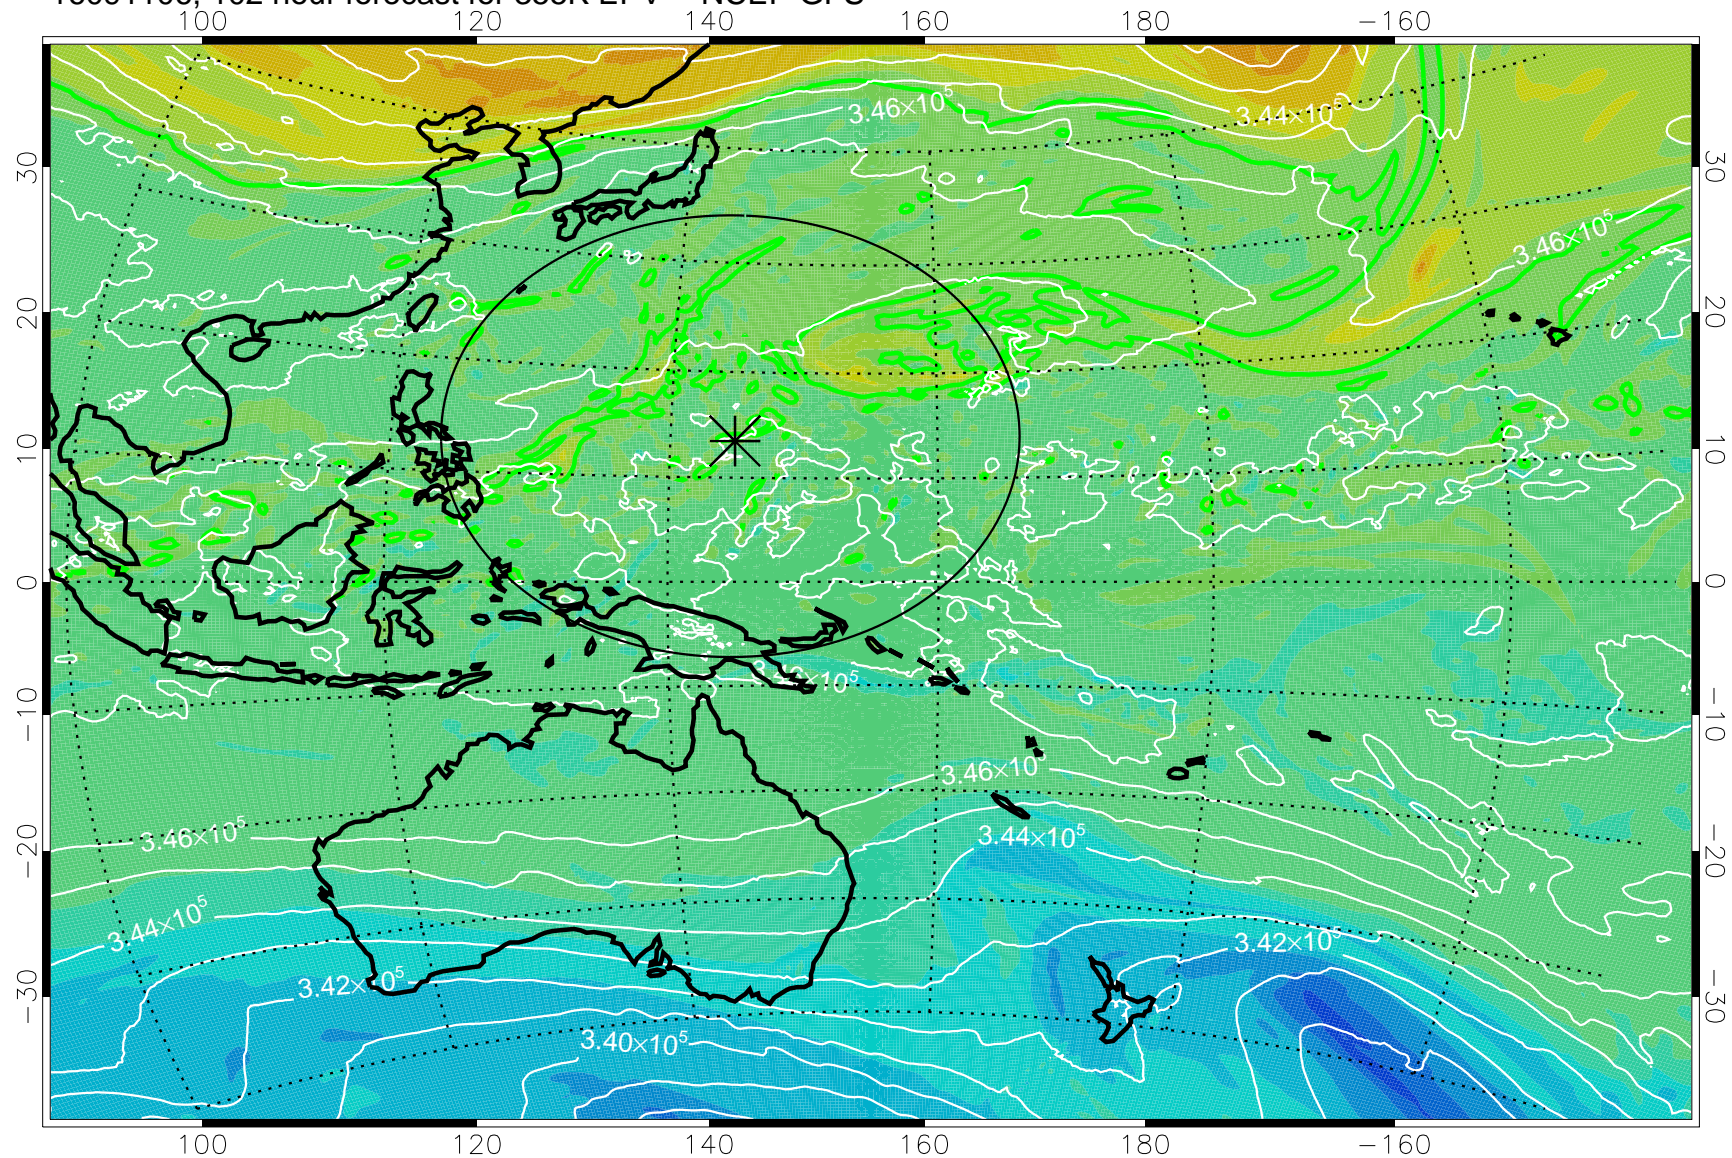

16091006, 78 hour forecast for 355K EPV -- NCEP GFS

355K Montgomery Streamfunction, white
EPV Tropopause (2 PVU) Position
Range ring of 2304 km

16091012, 84 hour forecast for 355K EPV -- NCEP GFS

355K Montgomery Streamfunction, white
EPV Tropopause (2 PVU) Position
Range ring of 2304 km

16091018, 90 hour forecast for 355K EPV -- NCEP GFS

355K Montgomery Streamfunction, white
EPV Tropopause (2 PVU) Position
Range ring of 2304 km

16091100, 96 hour forecast for 355K EPV -- NCEP GFS

355K Montgomery Streamfunction, white
EPV Tropopause (2 PVU) Position
Range ring of 2304 km

16091106, 102 hour forecast for 355K EPV -- NCEP GFS

355K Montgomery Streamfunction, white
EPV Tropopause (2 PVU) Position
Range ring of 2304 km

16091112, 108 hour forecast for 355K EPV -- NCEP GFS

355K Montgomery Streamfunction, white
EPV Tropopause (2 PVU) Position
Range ring of 2304 km

16091118, 114 hour forecast for 355K EPV -- NCEP GFS

355K Montgomery Streamfunction, white
EPV Tropopause (2 PVU) Position
Range ring of 2304 km

16091200, 120 hour forecast for 355K EPV -- NCEP GFS

355K Montgomery Streamfunction, white
EPV Tropopause (2 PVU) Position
Range ring of 2304 km