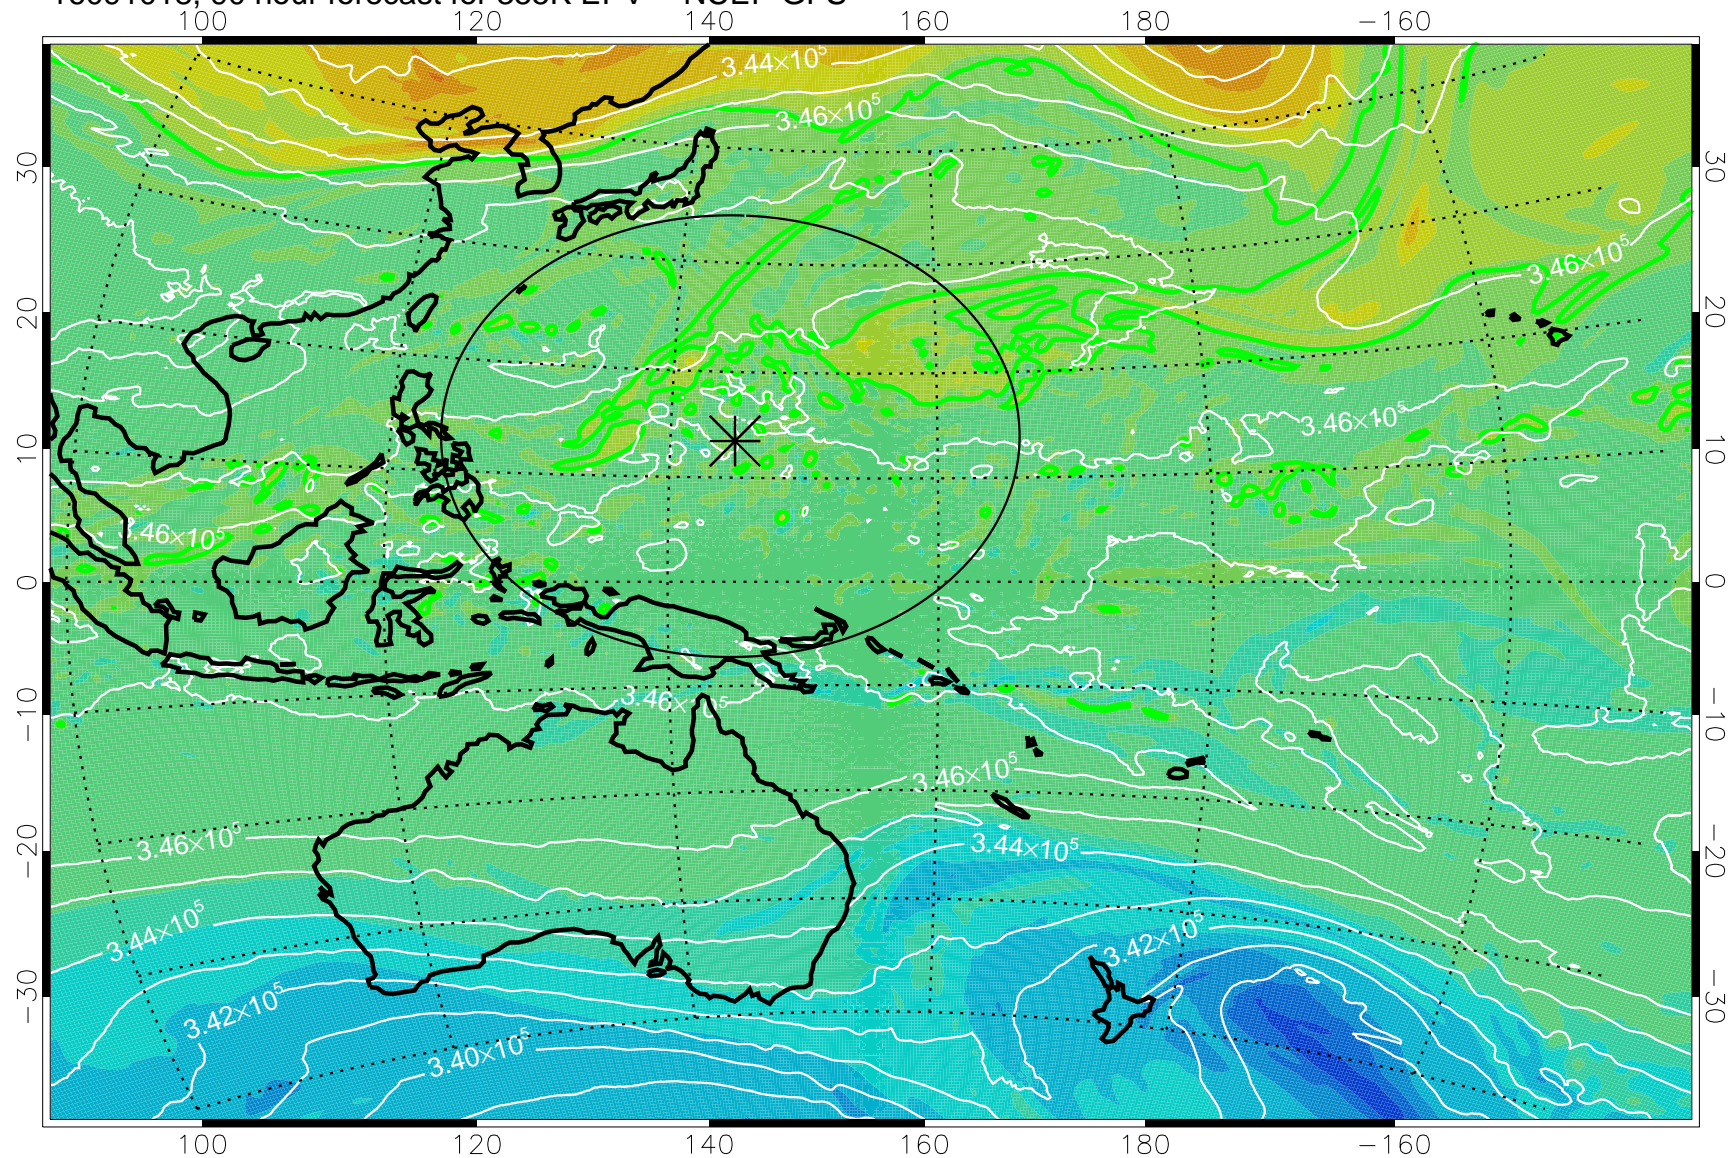

16090918, 66 hour forecast for 355K EPV -- NCEP GFS

355K Montgomery Streamfunction, white
EPV Tropopause (2 PVU) Position
Range ring of 2304 km

16091000, 72 hour forecast for 355K EPV -- NCEP GFS

355K Montgomery Streamfunction, white
EPV Tropopause (2 PVU) Position
Range ring of 2304 km

16091006, 78 hour forecast for 355K EPV -- NCEP GFS

355K Montgomery Streamfunction, white
EPV Tropopause (2 PVU) Position
Range ring of 2304 km

16091012, 84 hour forecast for 355K EPV -- NCEP GFS

355K Montgomery Streamfunction, white
EPV Tropopause (2 PVU) Position
Range ring of 2304 km

16091018, 90 hour forecast for 355K EPV -- NCEP GFS

355K Montgomery Streamfunction, white
EPV Tropopause (2 PVU) Position
Range ring of 2304 km

16091100, 96 hour forecast for 355K EPV -- NCEP GFS

355K Montgomery Streamfunction, white
EPV Tropopause (2 PVU) Position
Range ring of 2304 km

16091106, 102 hour forecast for 355K EPV -- NCEP GFS

355K Montgomery Streamfunction, white
EPV Tropopause (2 PVU) Position
Range ring of 2304 km

16091112, 108 hour forecast for 355K EPV -- NCEP GFS

355K Montgomery Streamfunction, white
EPV Tropopause (2 PVU) Position
Range ring of 2304 km