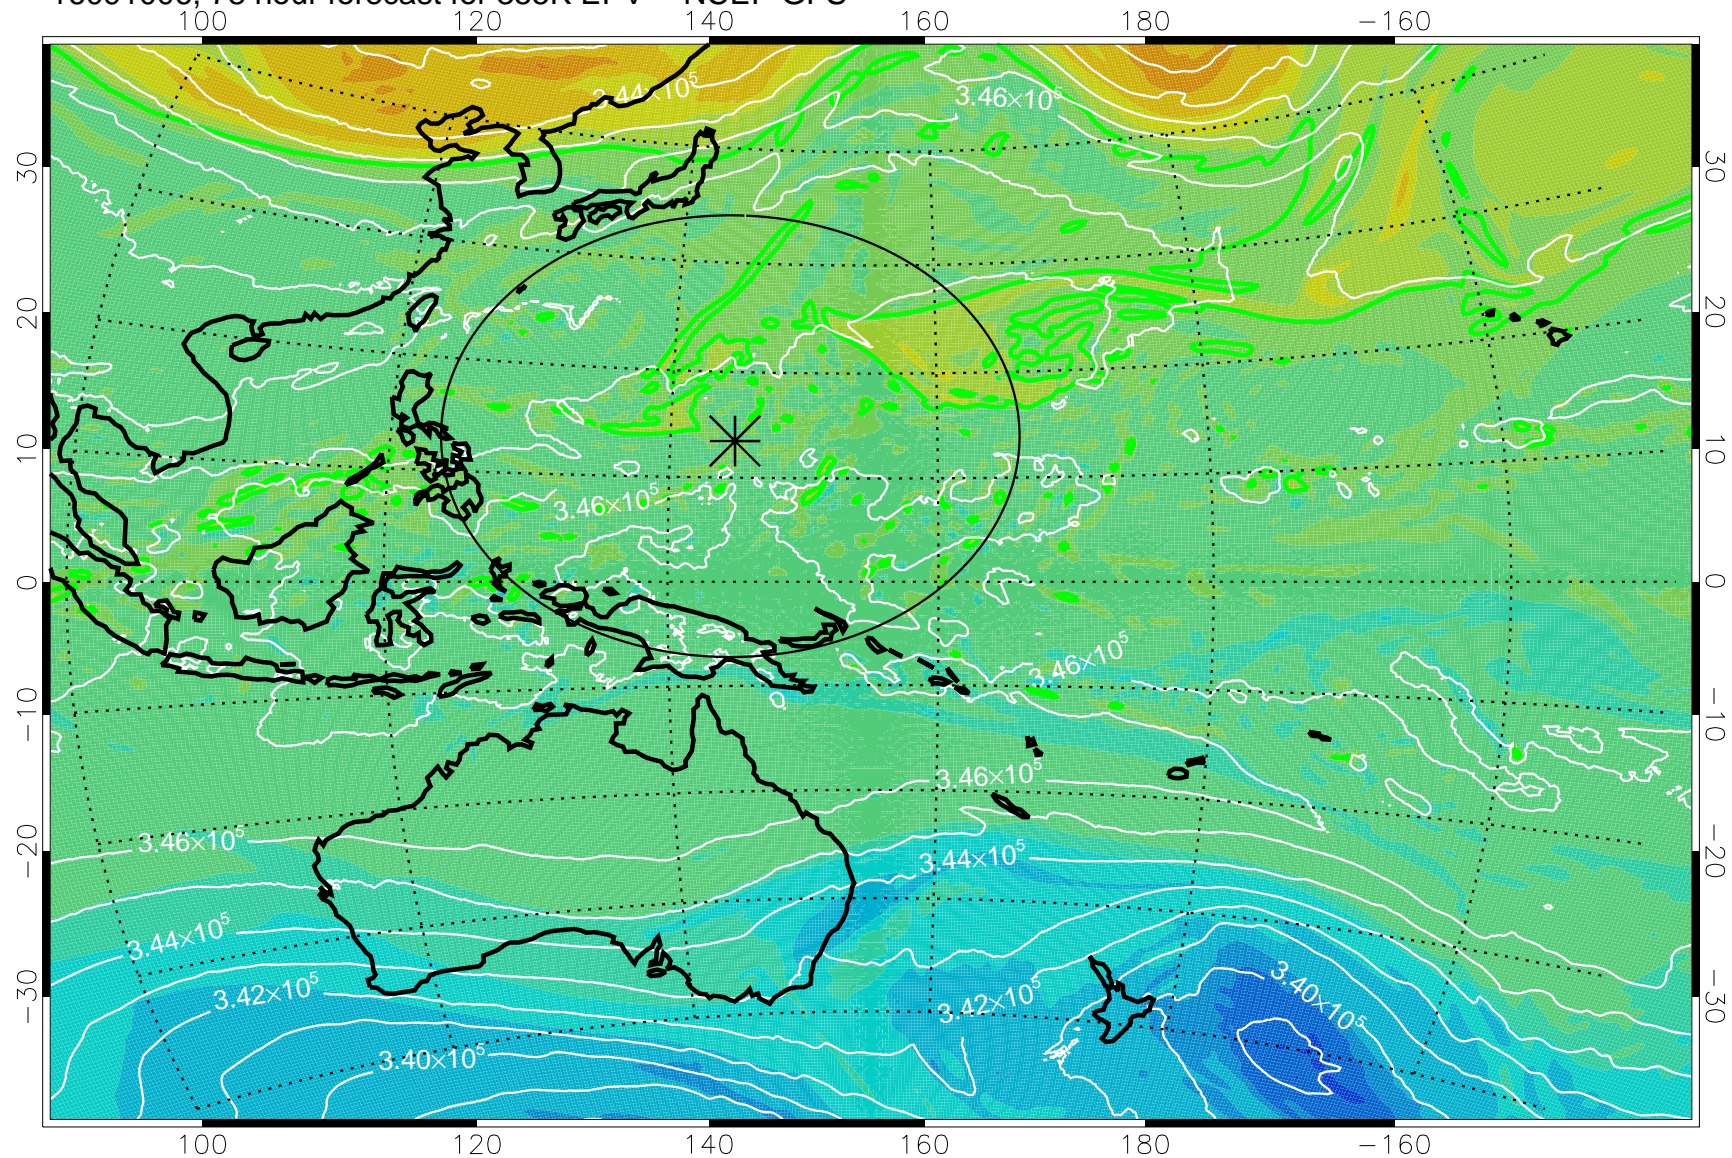

16090906, 54 hour forecast for 355K EPV -- NCEP GFS

355K Montgomery Streamfunction, white
EPV Tropopause (2 PVU) Position
Range ring of 2304 km

16090912, 60 hour forecast for 355K EPV -- NCEP GFS

355K Montgomery Streamfunction, white
EPV Tropopause (2 PVU) Position
Range ring of 2304 km

16090918, 66 hour forecast for 355K EPV -- NCEP GFS

355K Montgomery Streamfunction, white
EPV Tropopause (2 PVU) Position
Range ring of 2304 km

16091000, 72 hour forecast for 355K EPV -- NCEP GFS

355K Montgomery Streamfunction, white
EPV Tropopause (2 PVU) Position
Range ring of 2304 km

16091006, 78 hour forecast for 355K EPV -- NCEP GFS

355K Montgomery Streamfunction, white
EPV Tropopause (2 PVU) Position
Range ring of 2304 km

16091012, 84 hour forecast for 355K EPV -- NCEP GFS

355K Montgomery Streamfunction, white
EPV Tropopause (2 PVU) Position
Range ring of 2304 km

16091018, 90 hour forecast for 355K EPV -- NCEP GFS

355K Montgomery Streamfunction, white
EPV Tropopause (2 PVU) Position
Range ring of 2304 km

16091100, 96 hour forecast for 355K EPV -- NCEP GFS

355K Montgomery Streamfunction, white
EPV Tropopause (2 PVU) Position
Range ring of 2304 km