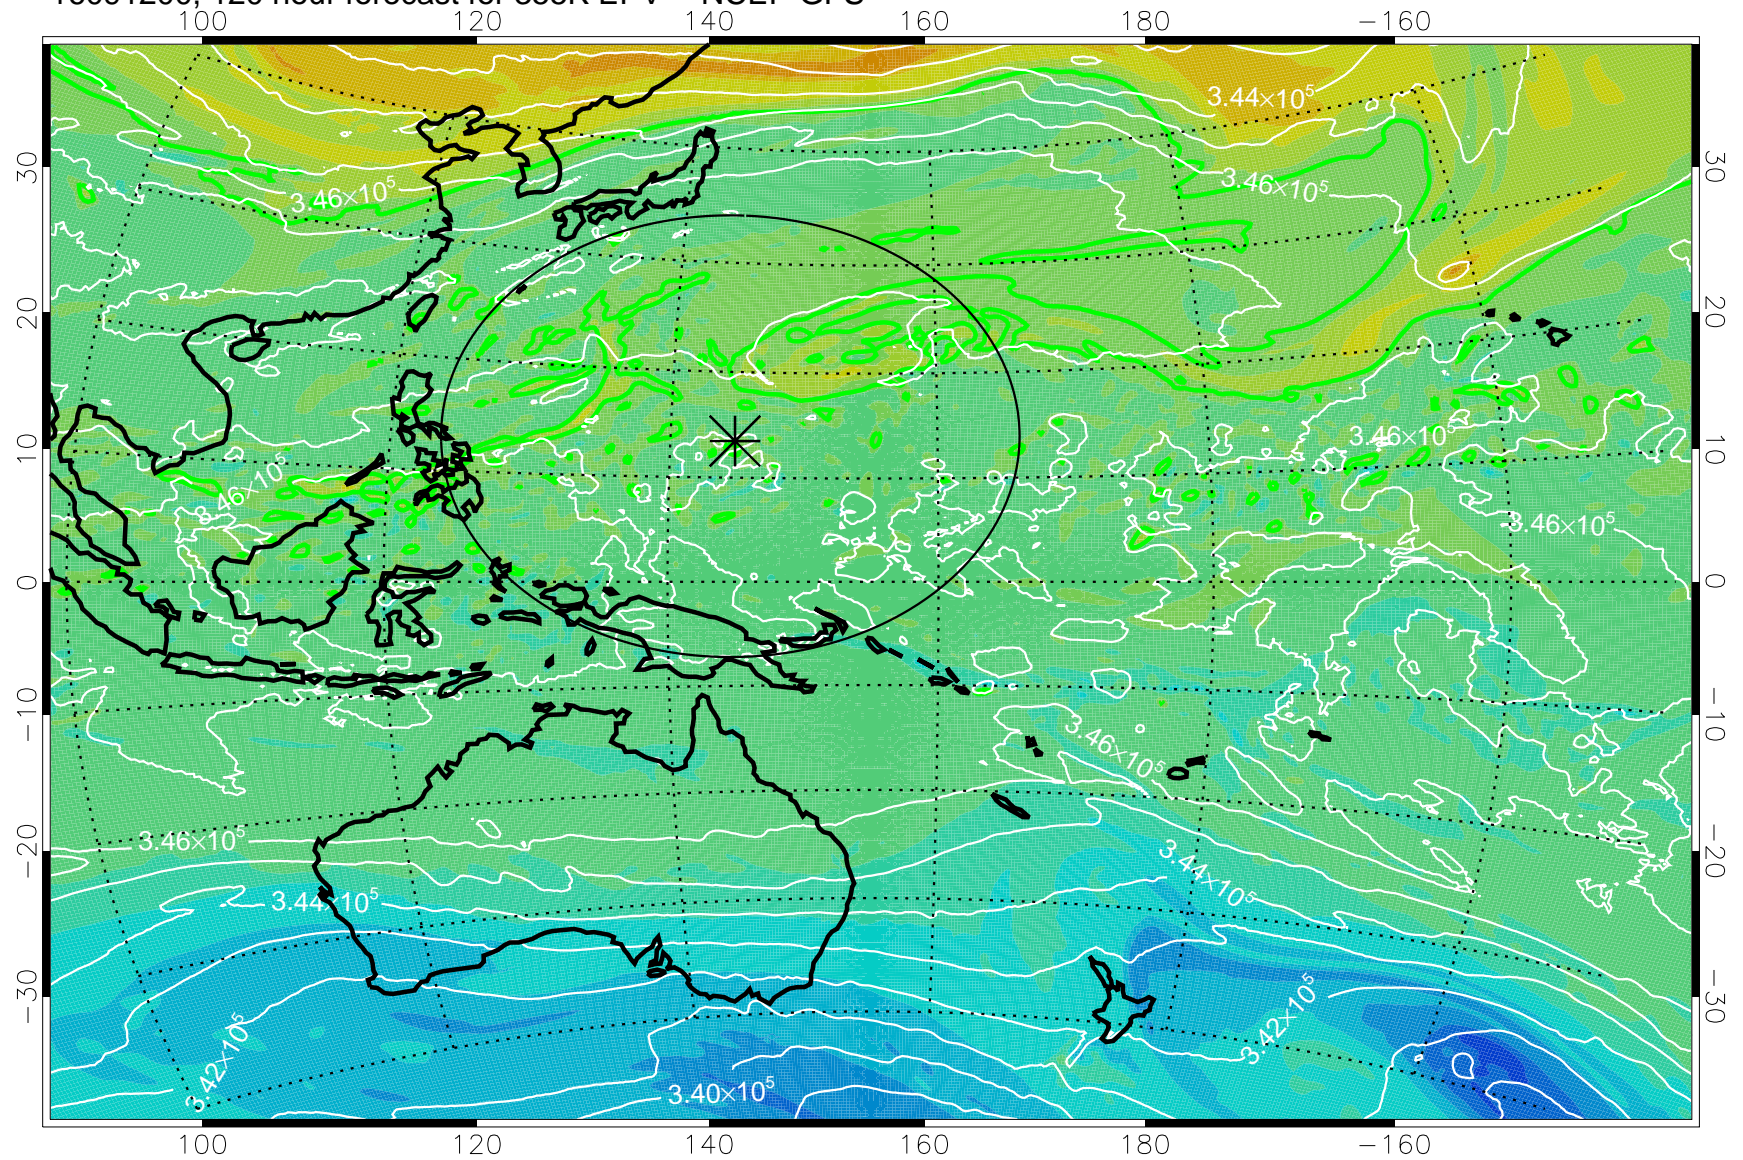

16091006, 78 hour forecast for 355K EPV -- NCEP GFS

355K Montgomery Streamfunction, white
EPV Tropopause (2 PVU) Position
Range ring of 2304 km

16091012, 84 hour forecast for 355K EPV -- NCEP GFS

355K Montgomery Streamfunction, white
EPV Tropopause (2 PVU) Position
Range ring of 2304 km

16091018, 90 hour forecast for 355K EPV -- NCEP GFS

355K Montgomery Streamfunction, white
EPV Tropopause (2 PVU) Position
Range ring of 2304 km

16091100, 96 hour forecast for 355K EPV -- NCEP GFS

355K Montgomery Streamfunction, white
EPV Tropopause (2 PVU) Position
Range ring of 2304 km

16091106, 102 hour forecast for 355K EPV -- NCEP GFS

355K Montgomery Streamfunction, white
EPV Tropopause (2 PVU) Position
Range ring of 2304 km

16091112, 108 hour forecast for 355K EPV -- NCEP GFS

355K Montgomery Streamfunction, white
EPV Tropopause (2 PVU) Position
Range ring of 2304 km

16091118, 114 hour forecast for 355K EPV -- NCEP GFS

355K Montgomery Streamfunction, white
EPV Tropopause (2 PVU) Position
Range ring of 2304 km

16091200, 120 hour forecast for 355K EPV -- NCEP GFS

355K Montgomery Streamfunction, white
EPV Tropopause (2 PVU) Position
Range ring of 2304 km