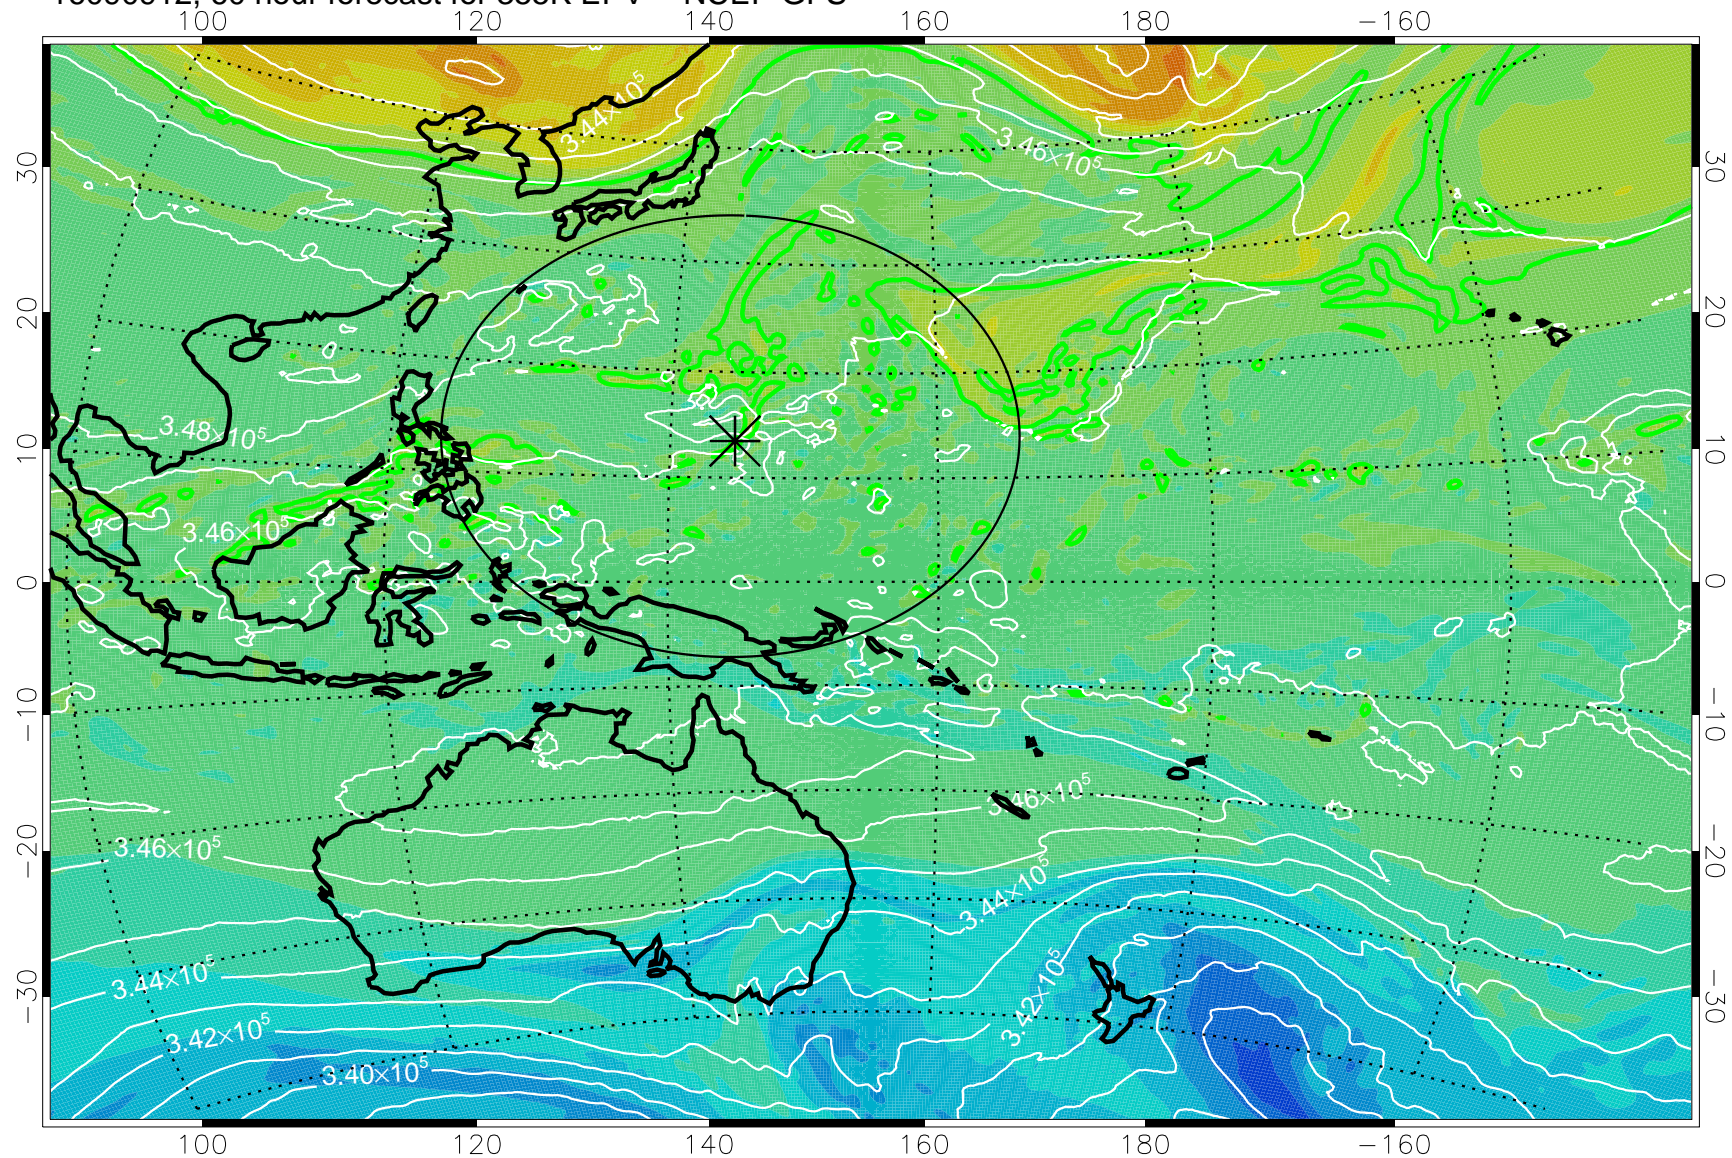

16090818, 42 hour forecast for 355K EPV -- NCEP GFS

355K Montgomery Streamfunction, white
EPV Tropopause (2 PVU) Position
Range ring of 2304 km

16090900, 48 hour forecast for 355K EPV -- NCEP GFS

355K Montgomery Streamfunction, white
EPV Tropopause (2 PVU) Position
Range ring of 2304 km

16090906, 54 hour forecast for 355K EPV -- NCEP GFS

355K Montgomery Streamfunction, white
EPV Tropopause (2 PVU) Position
Range ring of 2304 km

16090912, 60 hour forecast for 355K EPV -- NCEP GFS

355K Montgomery Streamfunction, white
EPV Tropopause (2 PVU) Position
Range ring of 2304 km

16090918, 66 hour forecast for 355K EPV -- NCEP GFS

355K Montgomery Streamfunction, white
EPV Tropopause (2 PVU) Position
Range ring of 2304 km

16091000, 72 hour forecast for 355K EPV -- NCEP GFS

355K Montgomery Streamfunction, white
EPV Tropopause (2 PVU) Position
Range ring of 2304 km

16091006, 78 hour forecast for 355K EPV -- NCEP GFS

355K Montgomery Streamfunction, white
EPV Tropopause (2 PVU) Position
Range ring of 2304 km

16091012, 84 hour forecast for 355K EPV -- NCEP GFS

355K Montgomery Streamfunction, white
EPV Tropopause (2 PVU) Position
Range ring of 2304 km