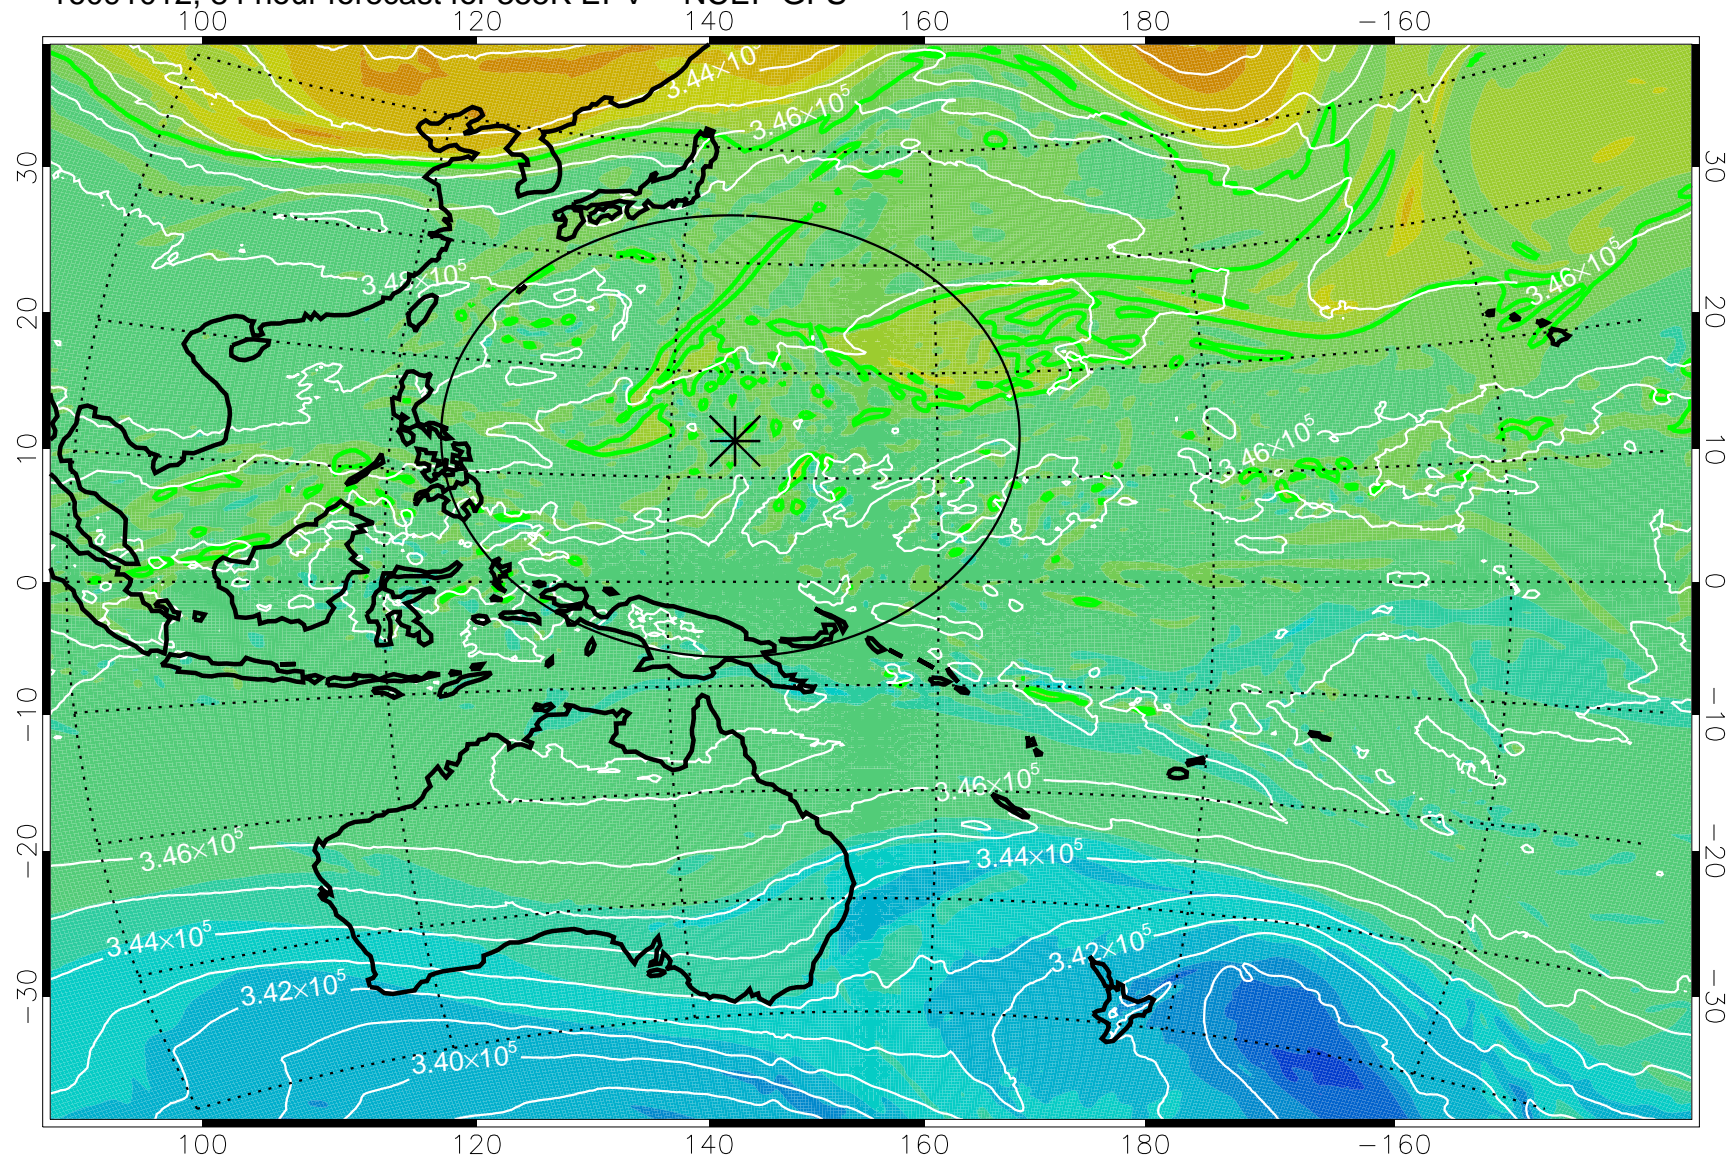

16090906, 54 hour forecast for 355K EPV -- NCEP GFS

355K Montgomery Streamfunction, white
EPV Tropopause (2 PVU) Position
Range ring of 2304 km

16090912, 60 hour forecast for 355K EPV -- NCEP GFS

355K Montgomery Streamfunction, white
EPV Tropopause (2 PVU) Position
Range ring of 2304 km

16090918, 66 hour forecast for 355K EPV -- NCEP GFS

355K Montgomery Streamfunction, white
EPV Tropopause (2 PVU) Position
Range ring of 2304 km

16091000, 72 hour forecast for 355K EPV -- NCEP GFS

355K Montgomery Streamfunction, white
EPV Tropopause (2 PVU) Position
Range ring of 2304 km

16091006, 78 hour forecast for 355K EPV -- NCEP GFS

355K Montgomery Streamfunction, white
EPV Tropopause (2 PVU) Position
Range ring of 2304 km

16091012, 84 hour forecast for 355K EPV -- NCEP GFS

355K Montgomery Streamfunction, white
EPV Tropopause (2 PVU) Position
Range ring of 2304 km

16091018, 90 hour forecast for 355K EPV -- NCEP GFS

355K Montgomery Streamfunction, white
EPV Tropopause (2 PVU) Position
Range ring of 2304 km

16091100, 96 hour forecast for 355K EPV -- NCEP GFS

355K Montgomery Streamfunction, white
EPV Tropopause (2 PVU) Position
Range ring of 2304 km