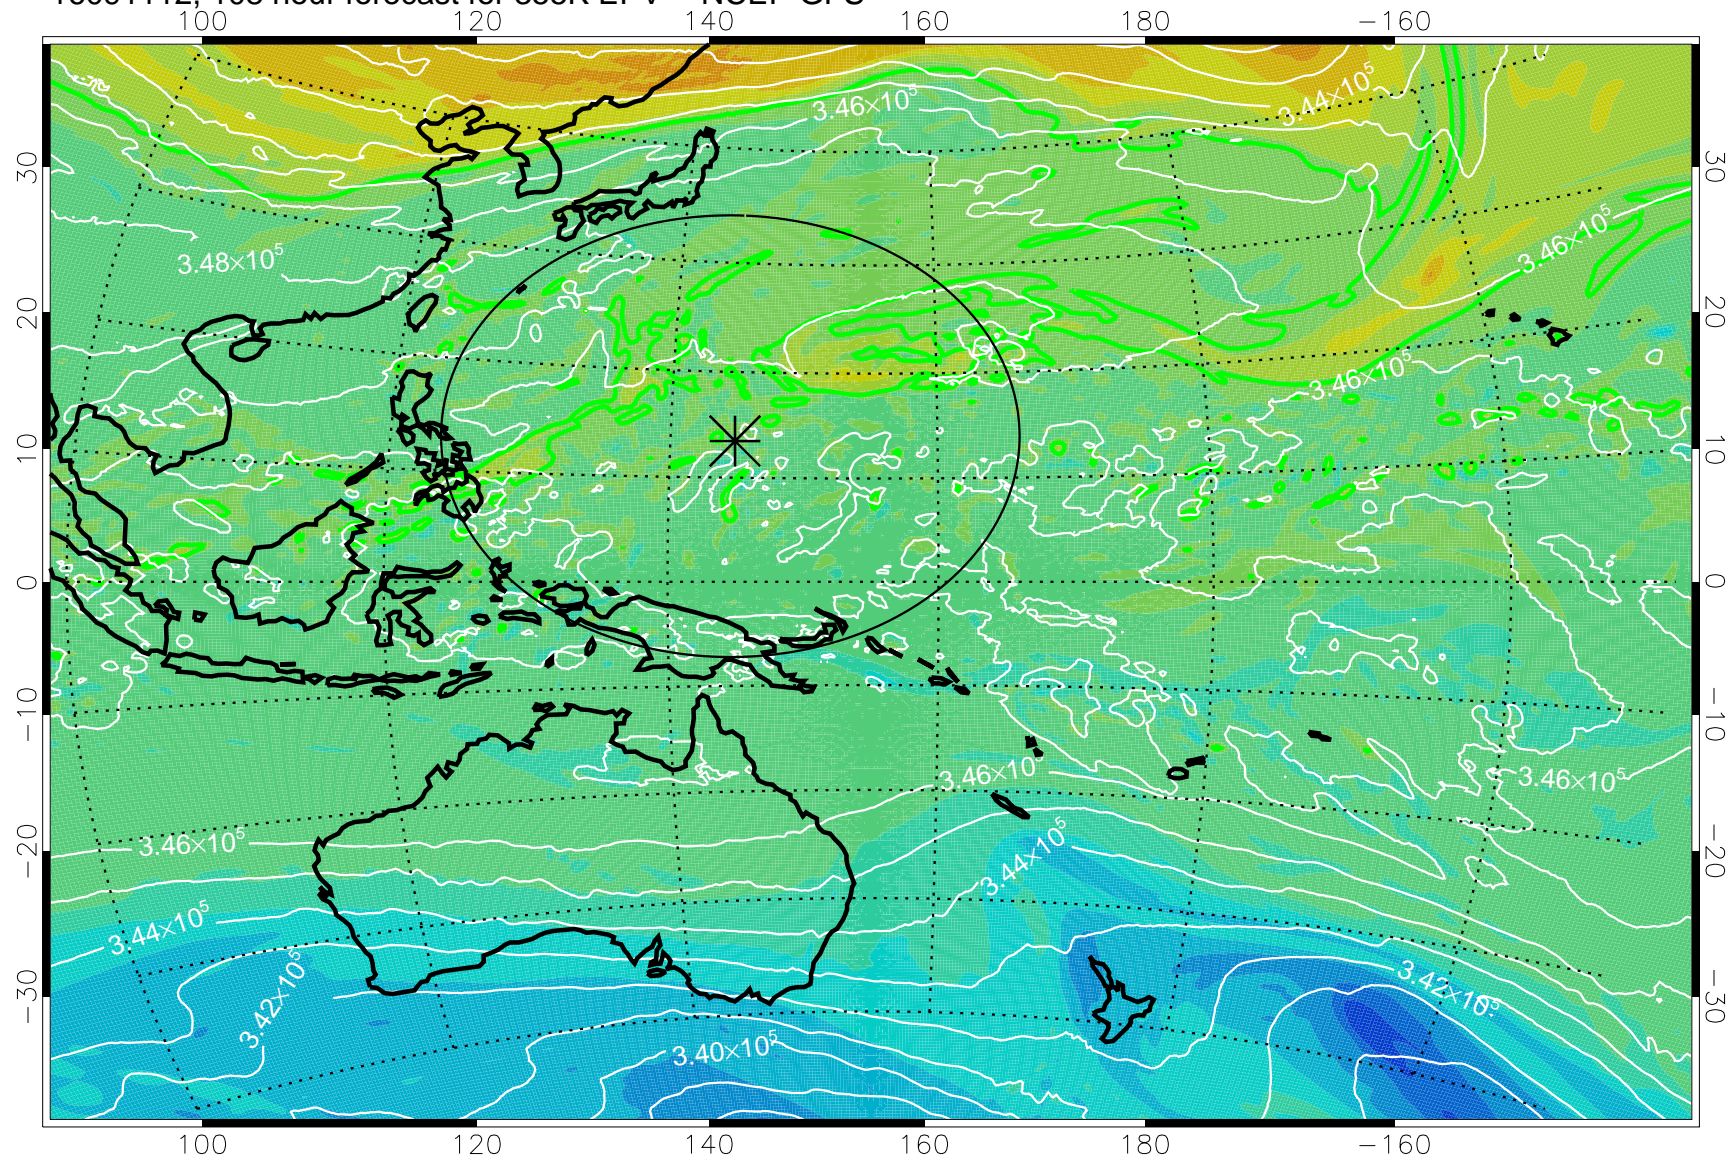

16091006, 78 hour forecast for 355K EPV -- NCEP GFS

355K Montgomery Streamfunction, white
EPV Tropopause (2 PVU) Position
Range ring of 2304 km

16091012, 84 hour forecast for 355K EPV -- NCEP GFS

355K Montgomery Streamfunction, white
EPV Tropopause (2 PVU) Position
Range ring of 2304 km

16091018, 90 hour forecast for 355K EPV -- NCEP GFS

355K Montgomery Streamfunction, white
EPV Tropopause (2 PVU) Position
Range ring of 2304 km

16091100, 96 hour forecast for 355K EPV -- NCEP GFS

355K Montgomery Streamfunction, white
EPV Tropopause (2 PVU) Position
Range ring of 2304 km

16091106, 102 hour forecast for 355K EPV -- NCEP GFS

355K Montgomery Streamfunction, white
EPV Tropopause (2 PVU) Position
Range ring of 2304 km

16091112, 108 hour forecast for 355K EPV -- NCEP GFS

355K Montgomery Streamfunction, white
EPV Tropopause (2 PVU) Position
Range ring of 2304 km

16091118, 114 hour forecast for 355K EPV -- NCEP GFS

355K Montgomery Streamfunction, white
EPV Tropopause (2 PVU) Position
Range ring of 2304 km

16091200, 120 hour forecast for 355K EPV -- NCEP GFS

355K Montgomery Streamfunction, white
EPV Tropopause (2 PVU) Position
Range ring of 2304 km