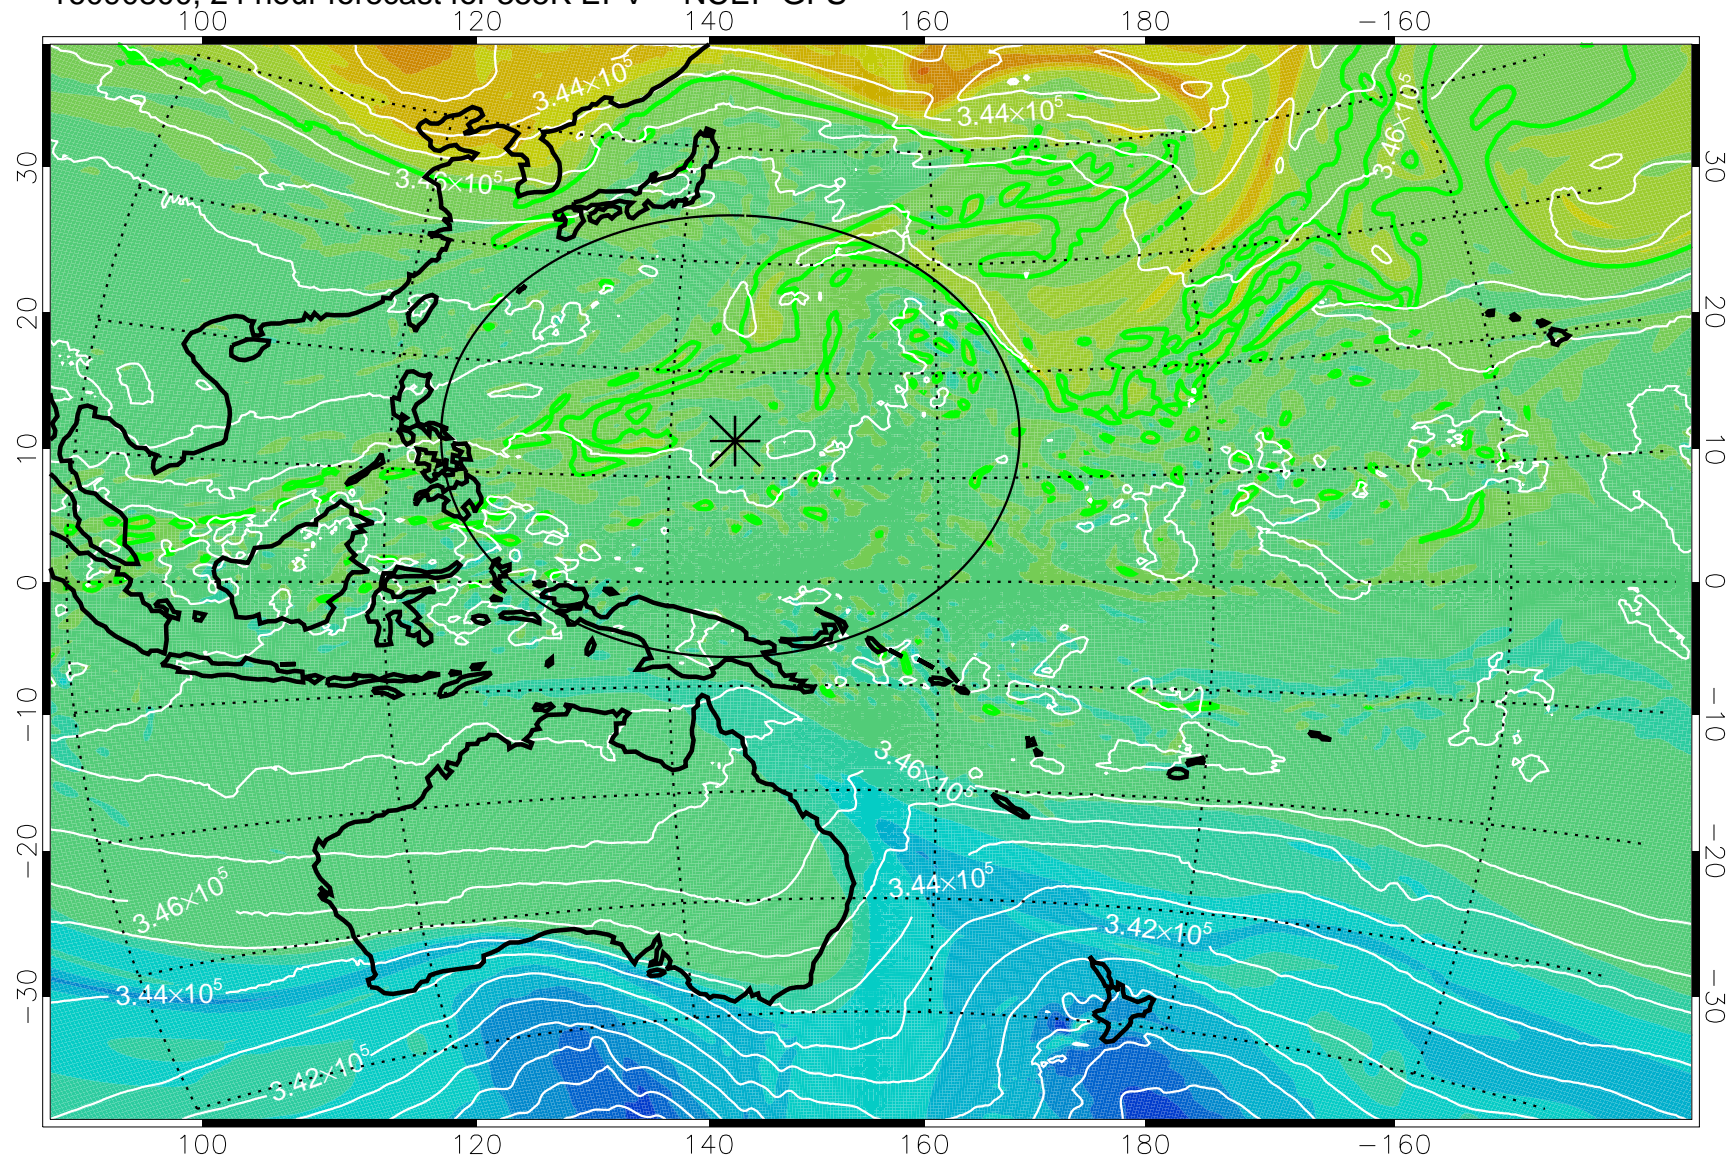

16090706, 6 hour forecast for 355K EPV -- NCEP GFS

355K Montgomery Streamfunction, white
EPV Tropopause (2 PVU) Position
Range ring of 2304 km

16090712, 12 hour forecast for 355K EPV -- NCEP GFS

355K Montgomery Streamfunction, white
EPV Tropopause (2 PVU) Position
Range ring of 2304 km

16090718, 18 hour forecast for 355K EPV -- NCEP GFS

355K Montgomery Streamfunction, white
EPV Tropopause (2 PVU) Position
Range ring of 2304 km

16090800, 24 hour forecast for 355K EPV -- NCEP GFS

355K Montgomery Streamfunction, white
EPV Tropopause (2 PVU) Position
Range ring of 2304 km

16090806, 30 hour forecast for 355K EPV -- NCEP GFS

355K Montgomery Streamfunction, white
EPV Tropopause (2 PVU) Position
Range ring of 2304 km

16090812, 36 hour forecast for 355K EPV -- NCEP GFS

355K Montgomery Streamfunction, white
EPV Tropopause (2 PVU) Position
Range ring of 2304 km

16090818, 42 hour forecast for 355K EPV -- NCEP GFS

355K Montgomery Streamfunction, white
EPV Tropopause (2 PVU) Position
Range ring of 2304 km

16090900, 48 hour forecast for 355K EPV -- NCEP GFS

355K Montgomery Streamfunction, white
EPV Tropopause (2 PVU) Position
Range ring of 2304 km