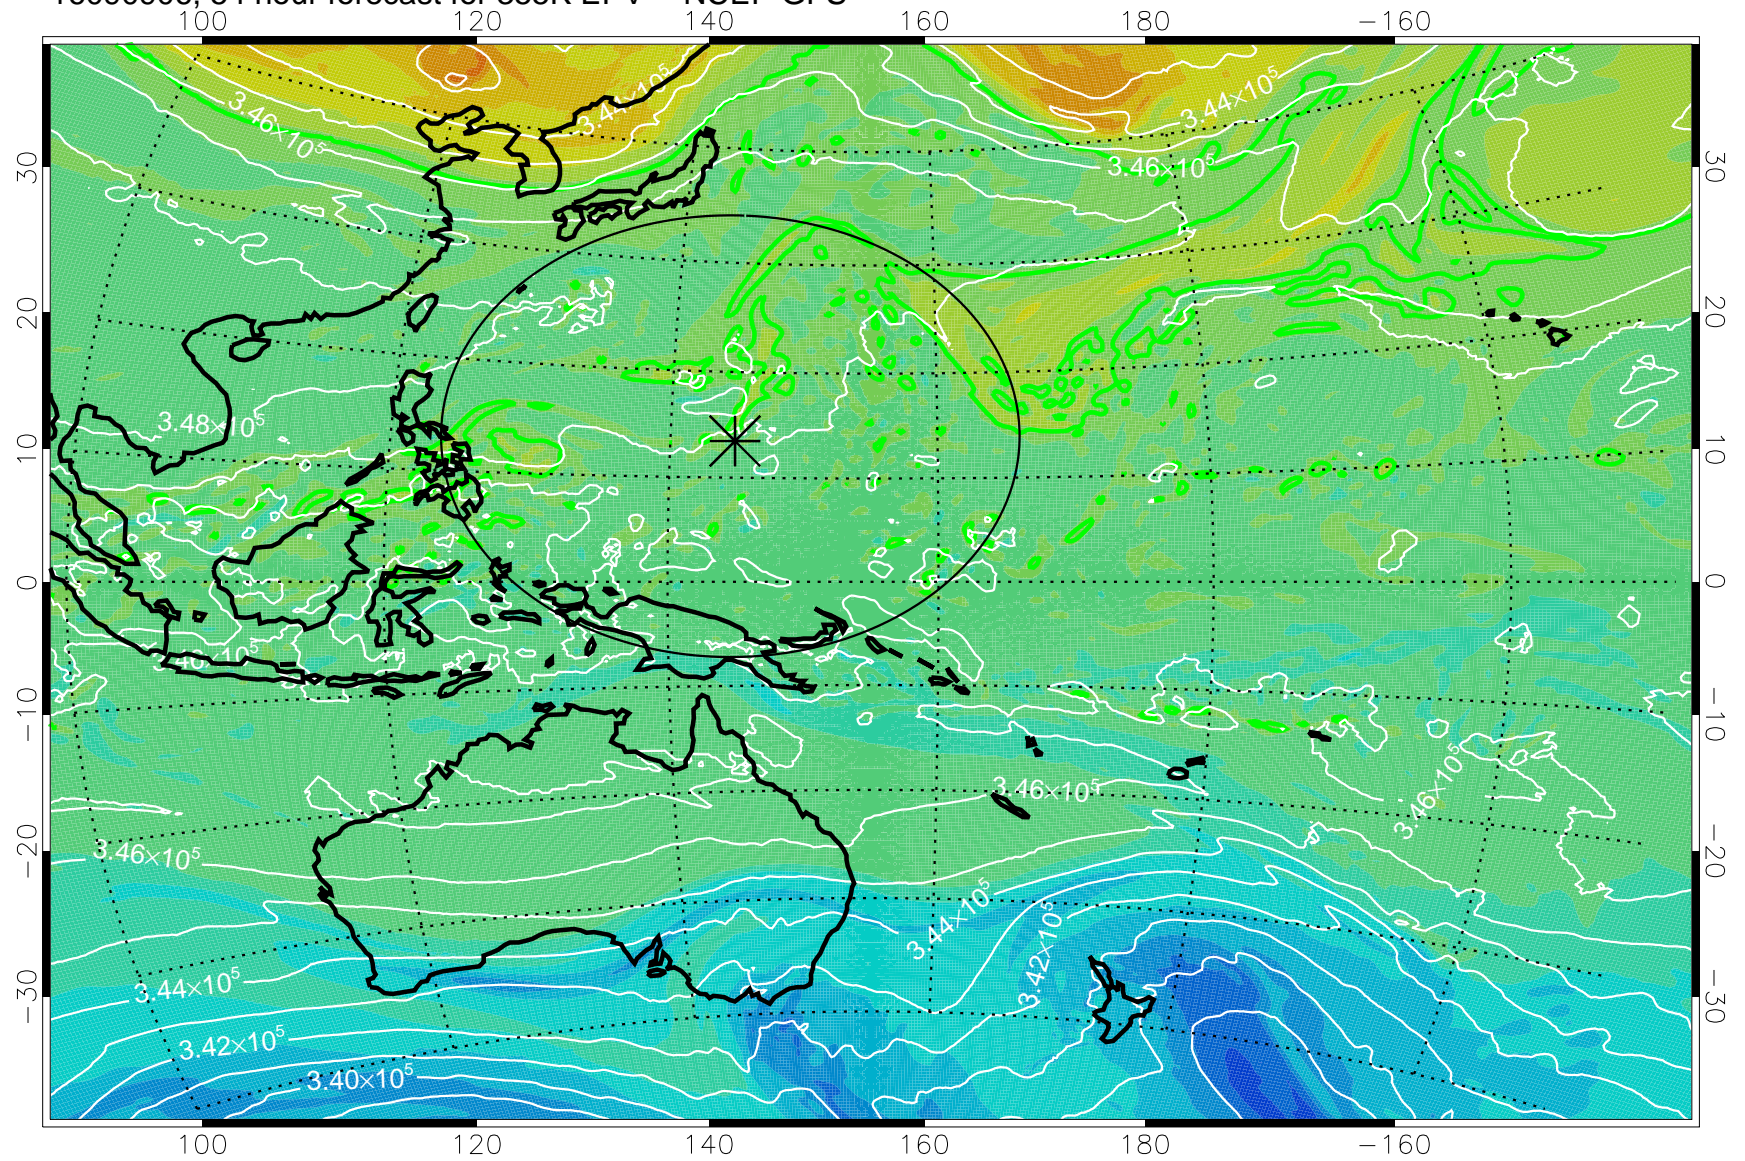

16090818, 42 hour forecast for 355K EPV -- NCEP GFS

355K Montgomery Streamfunction, white
EPV Tropopause (2 PVU) Position
Range ring of 2304 km

16090900, 48 hour forecast for 355K EPV -- NCEP GFS

355K Montgomery Streamfunction, white
EPV Tropopause (2 PVU) Position
Range ring of 2304 km

16090906, 54 hour forecast for 355K EPV -- NCEP GFS

355K Montgomery Streamfunction, white
EPV Tropopause (2 PVU) Position
Range ring of 2304 km

16090912, 60 hour forecast for 355K EPV -- NCEP GFS

355K Montgomery Streamfunction, white
EPV Tropopause (2 PVU) Position
Range ring of 2304 km

16090918, 66 hour forecast for 355K EPV -- NCEP GFS

355K Montgomery Streamfunction, white
EPV Tropopause (2 PVU) Position
Range ring of 2304 km

16091000, 72 hour forecast for 355K EPV -- NCEP GFS

355K Montgomery Streamfunction, white
EPV Tropopause (2 PVU) Position
Range ring of 2304 km

16091006, 78 hour forecast for 355K EPV -- NCEP GFS

355K Montgomery Streamfunction, white
EPV Tropopause (2 PVU) Position
Range ring of 2304 km

16091012, 84 hour forecast for 355K EPV -- NCEP GFS

355K Montgomery Streamfunction, white
EPV Tropopause (2 PVU) Position
Range ring of 2304 km