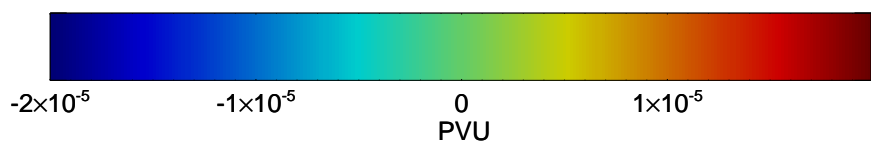

16090906, 54 hour forecast for 355K EPV -- NCEP GFS

355K Montgomery Streamfunction, white
EPV Tropopause (2 PVU) Position
Range ring of 2304 km