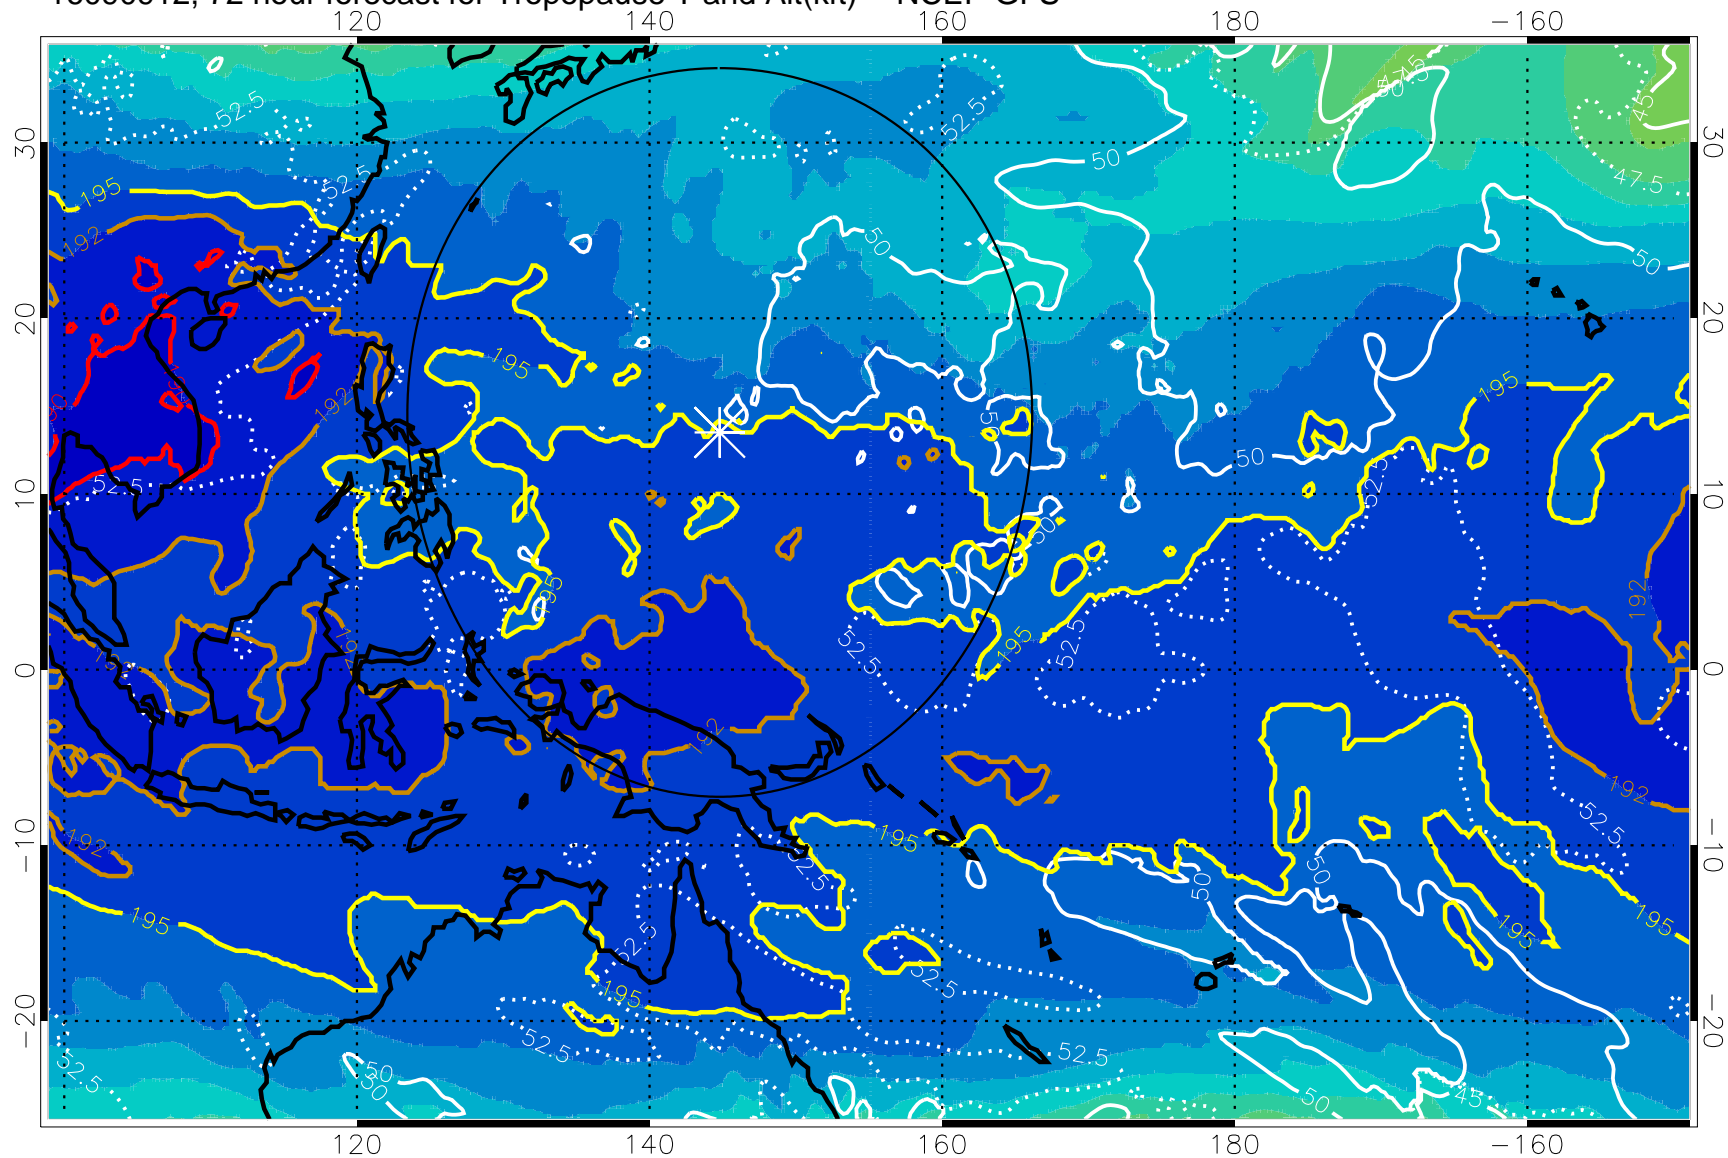

16090912, 72 hour forecast for Tropopause T and Alt(kft) -- NCEP GFS

190 200 210 220 230
Tropopause T, K

Tropopause Altitude in kft (white)

192.5K Isotherm 195K Isotherm
187.5K Isotherm 190K Isotherm

Range ring of 2304 km