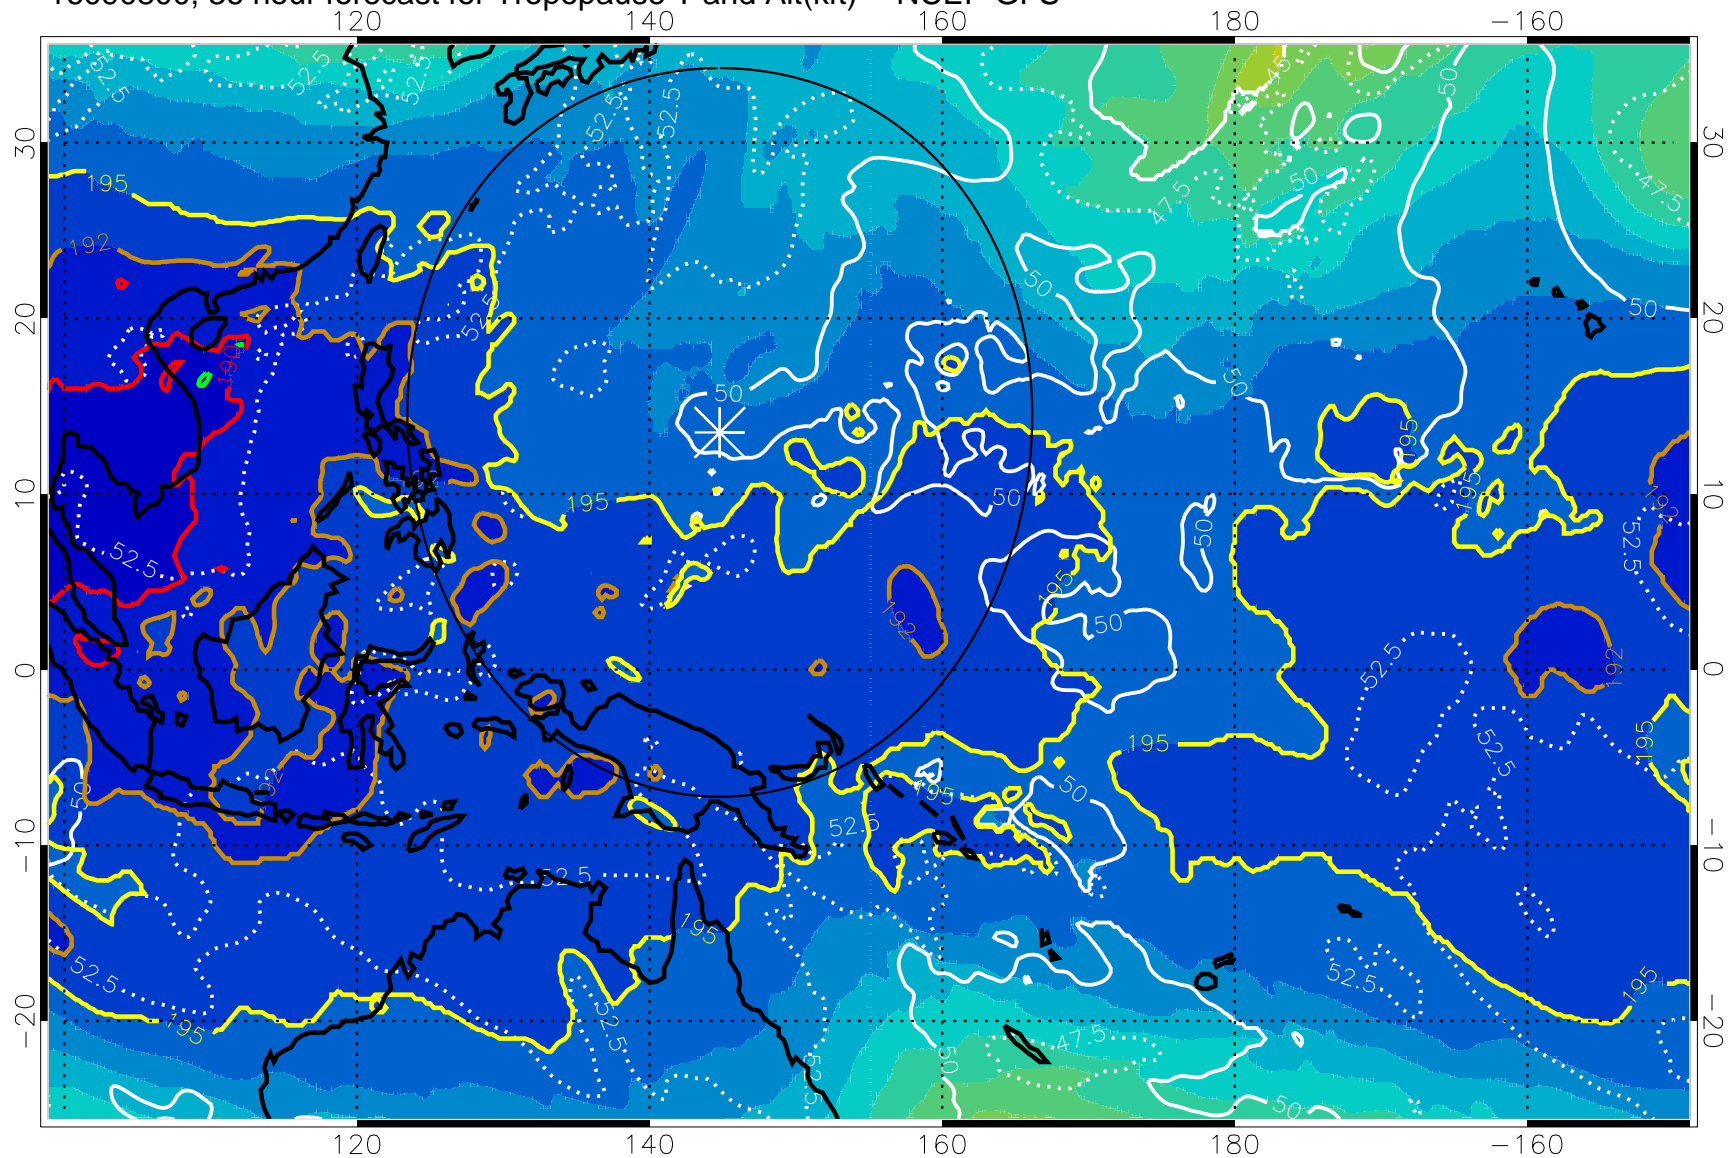

16090800, 36 hour forecast for Tropopause T and Alt(kft) -- NCEP GFS

190 200 210 220 230

Tropopause T, K

Tropopause Altitude in kft (white)

192.5K Isotherm 195K Isotherm
187.5K Isotherm 190K Isotherm

Range ring of 2304 km