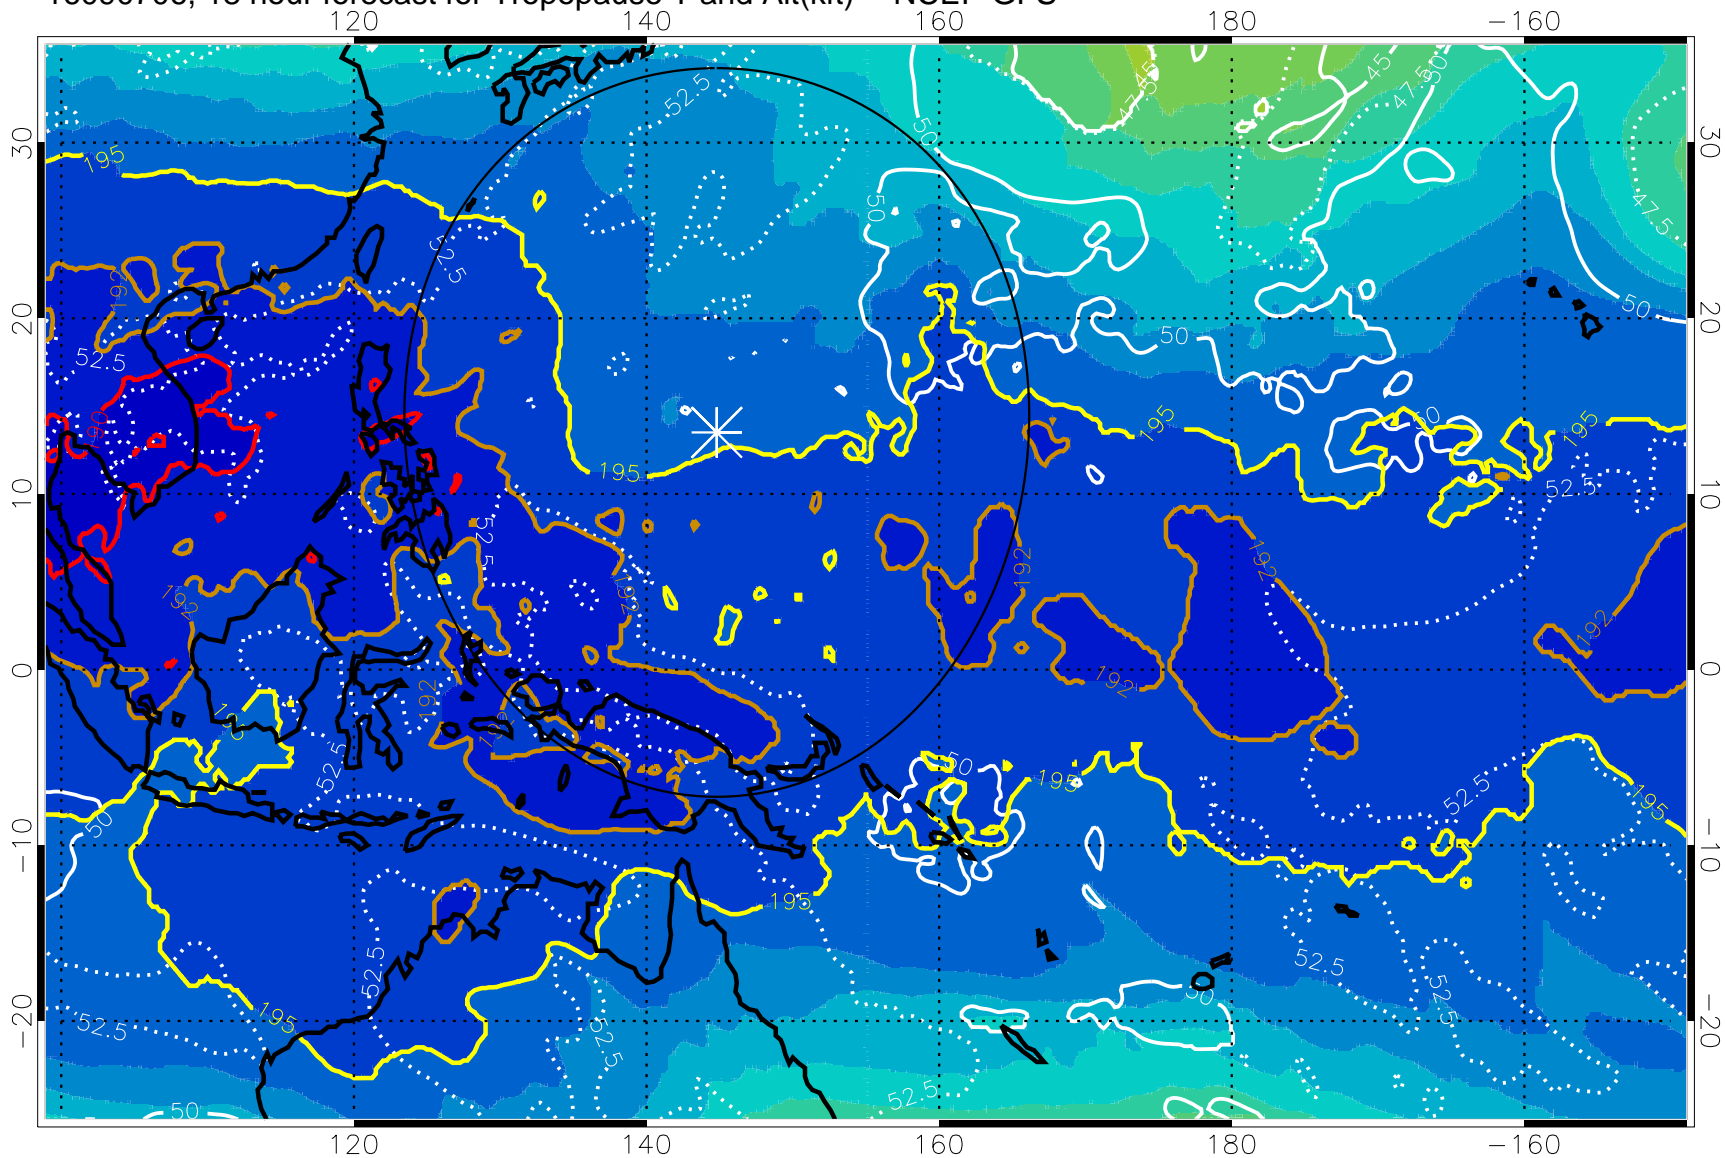

16090706, 18 hour forecast for Tropopause T and Alt(kft) -- NCEP GFS

190 200 210 220 230

Tropopause T, K

Tropopause Altitude in kft (white)

192.5K Isotherm 195K Isotherm

187.5K Isotherm 190K Isotherm

Range ring of 2304 km