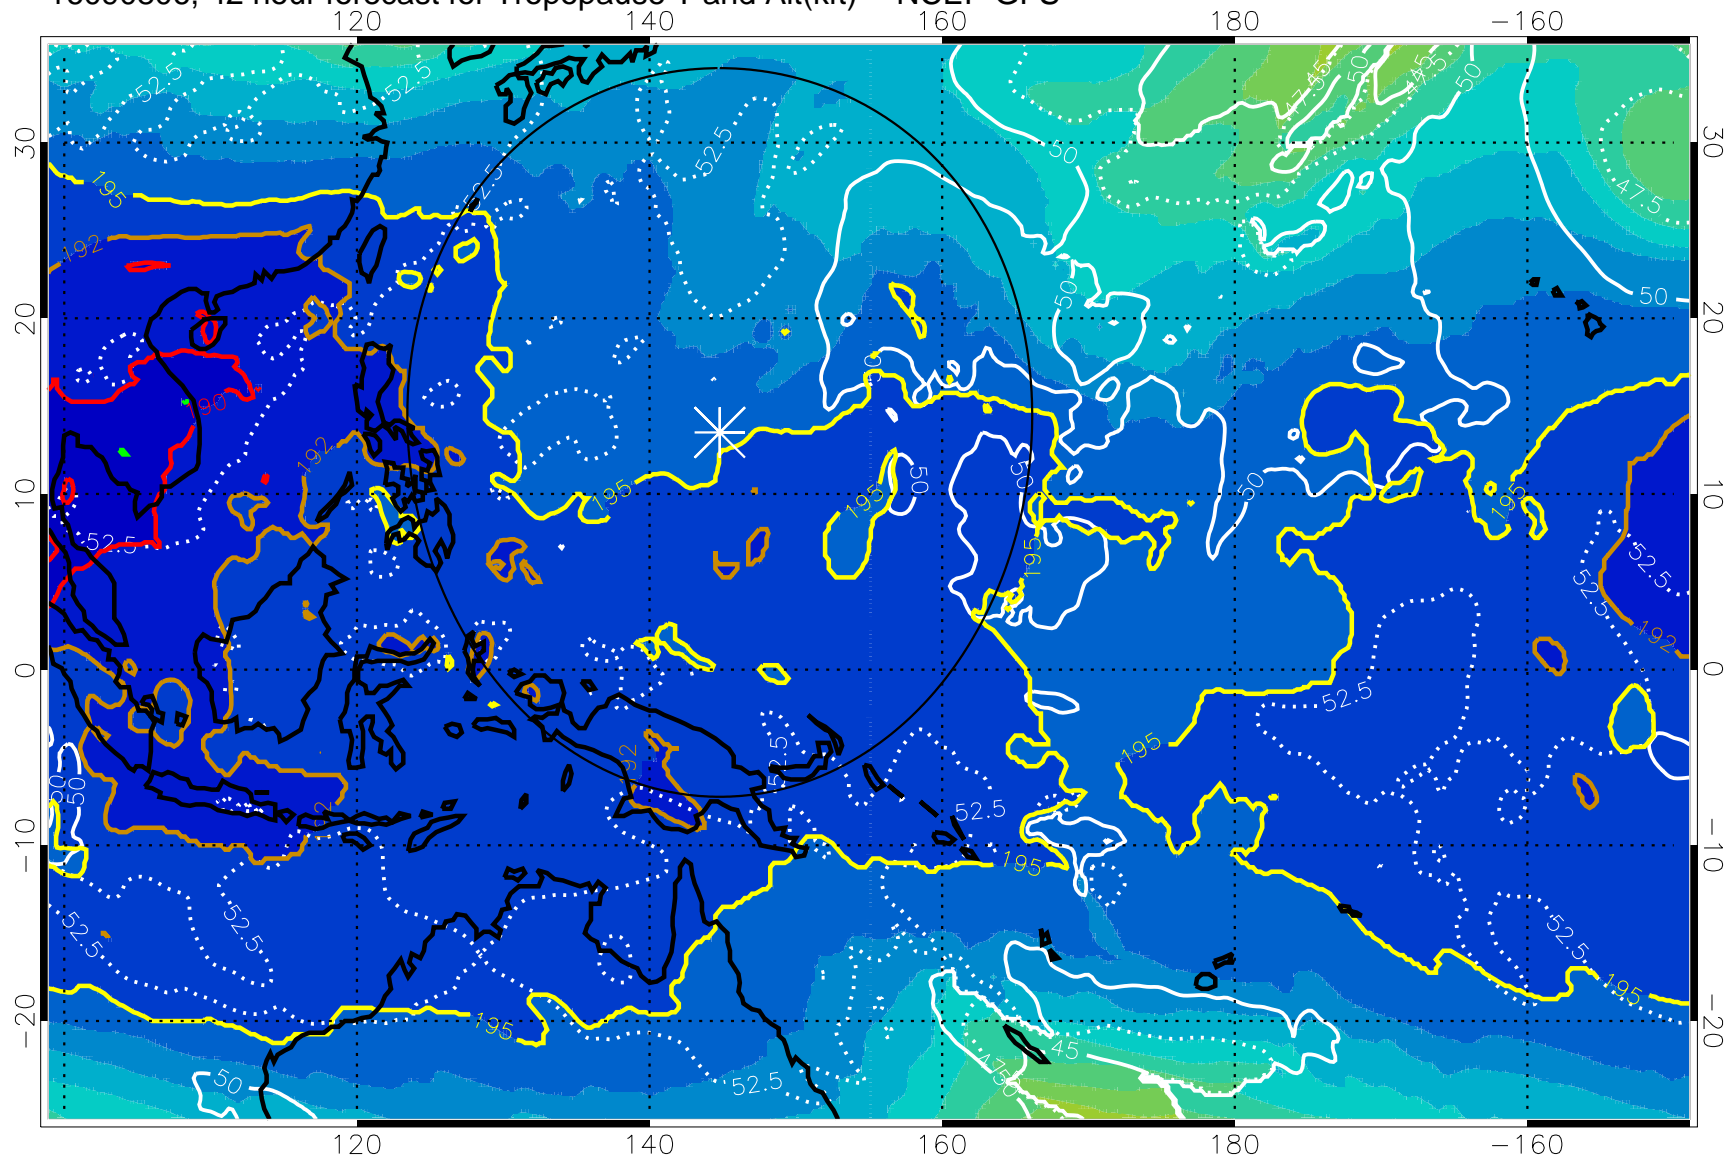

190 200 210 220 230

Tropopause T, K

Tropopause Altitude in kft (white)

192.5K Isotherm 195K Isotherm
187.5K Isotherm 190K Isotherm

Range ring of 2304 km

16090806, 42 hour forecast for Tropopause T and Alt(kft) -- NCEP GFS