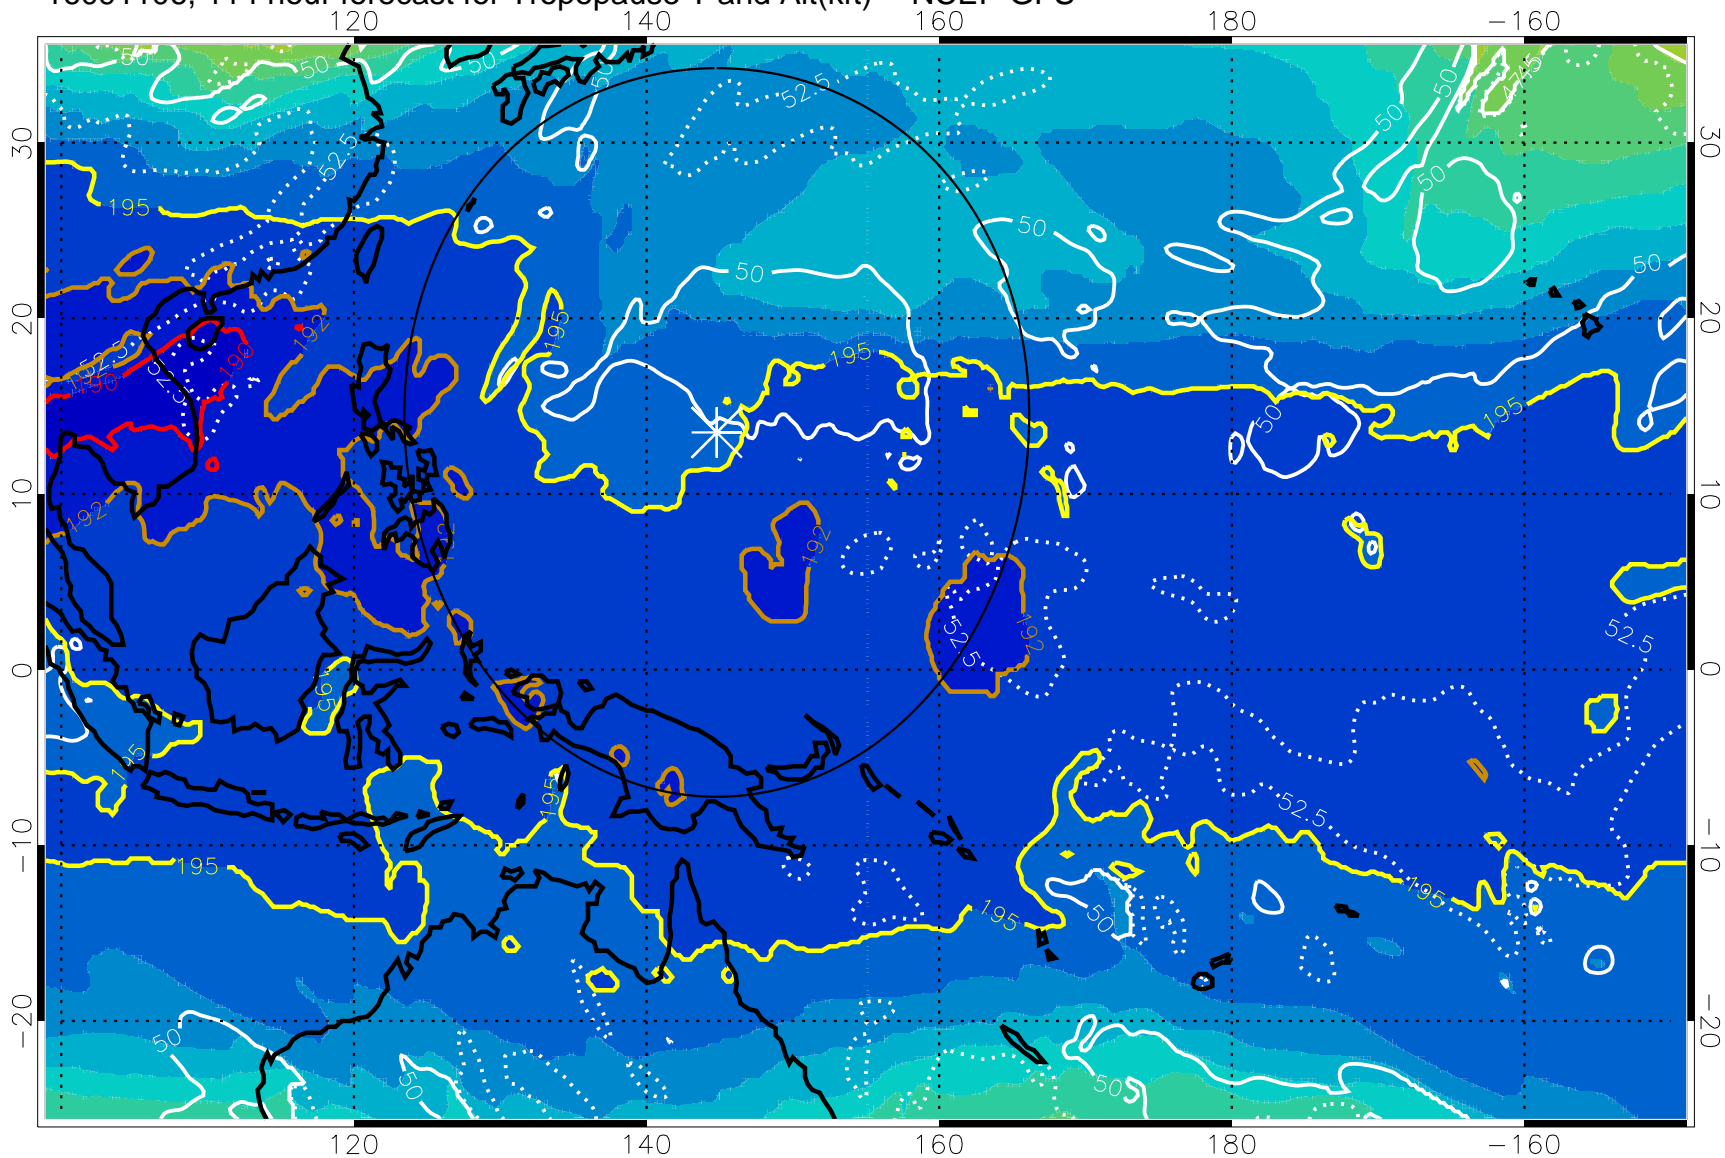

190 200 210 220 230
Tropopause T, K

Tropopause Altitude in kft (white)

192.5K Isotherm 195K Isotherm
187.5K Isotherm 190K Isotherm

Range ring of 2304 km

16091100, 108 hour forecast for Tropopause T and Alt(kft) -- NCEP GFS

190 200 210 220 230
Tropopause T, K

Tropopause Altitude in kft (white)

192.5K Isotherm 195K Isotherm
187.5K Isotherm 190K Isotherm

Range ring of 2304 km

16091106, 114 hour forecast for Tropopause T and Alt(kft) -- NCEP GFS