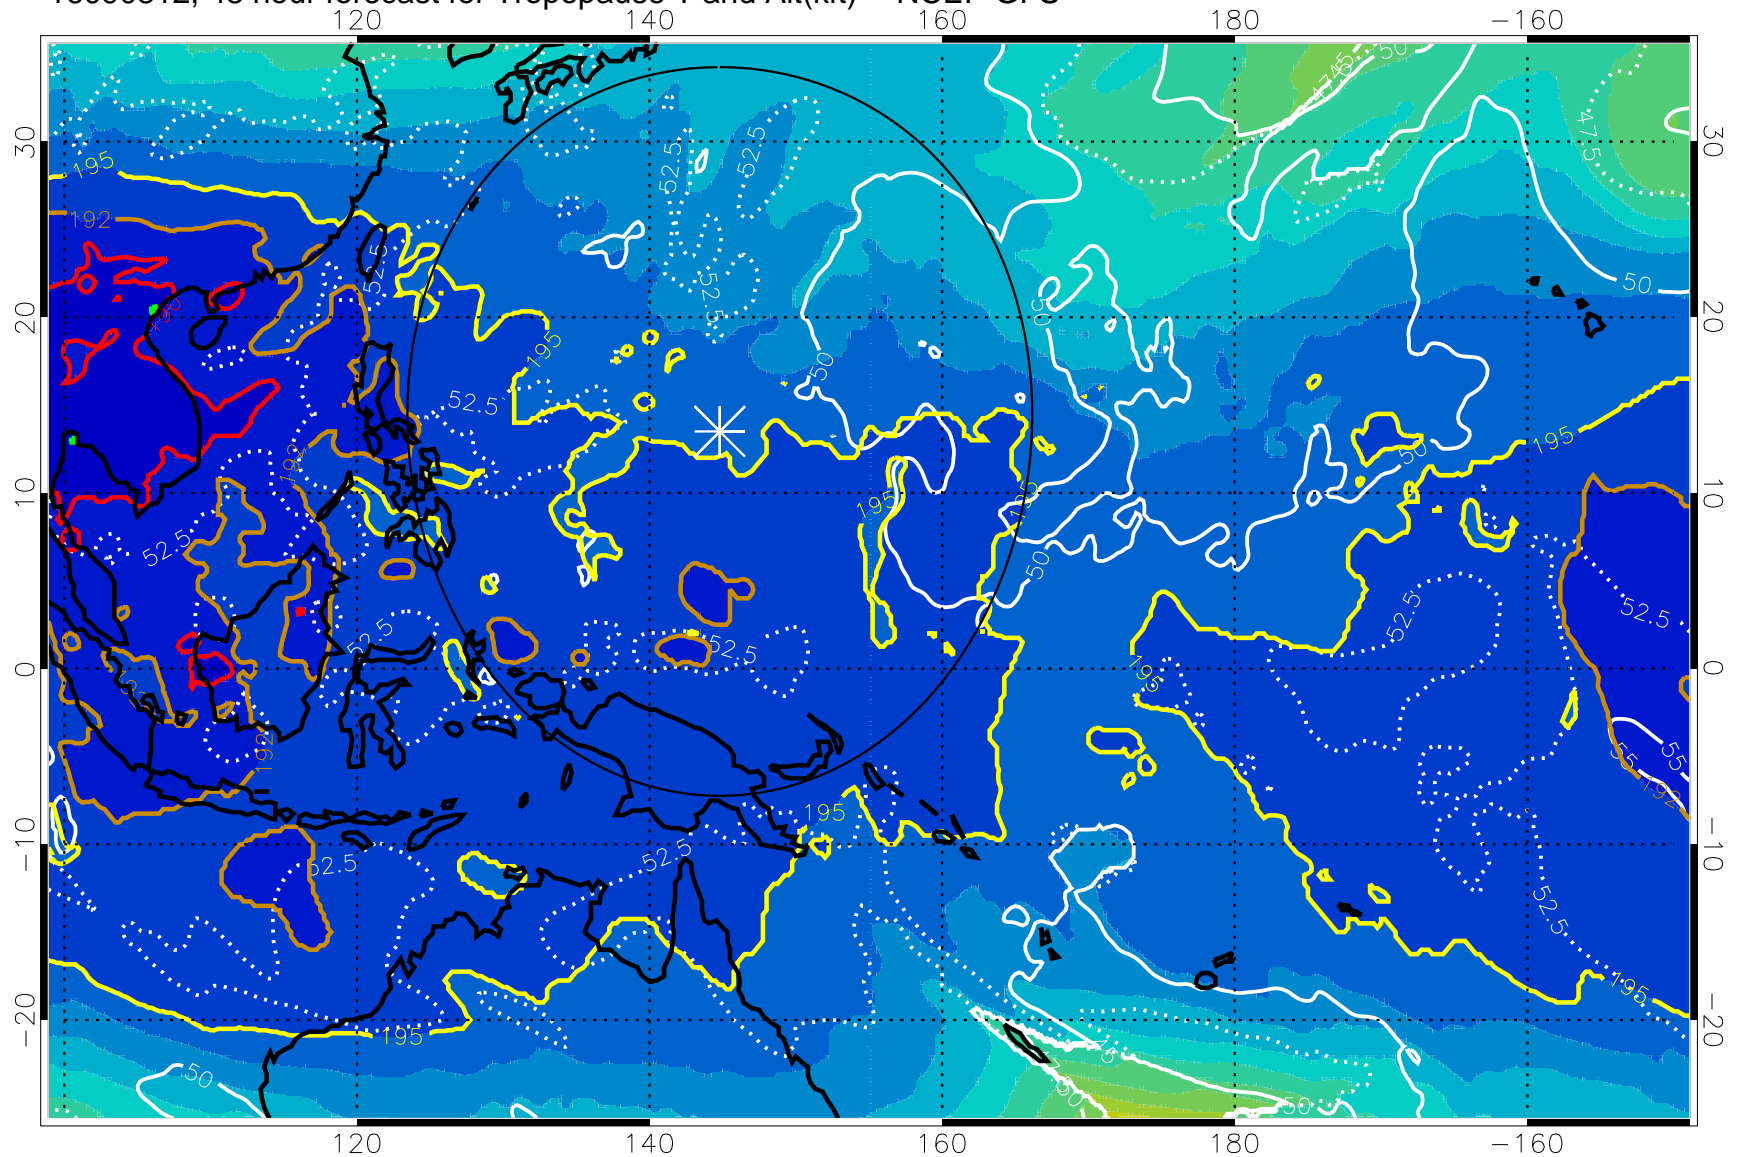

16090812, 48 hour forecast for Tropopause T and Alt(kft) -- NCEP GFS

190 200 210 220 230
Tropopause T, K

Tropopause Altitude in kft (white)

192.5K Isotherm 195K Isotherm
187.5K Isotherm 190K Isotherm

Range ring of 2304 km