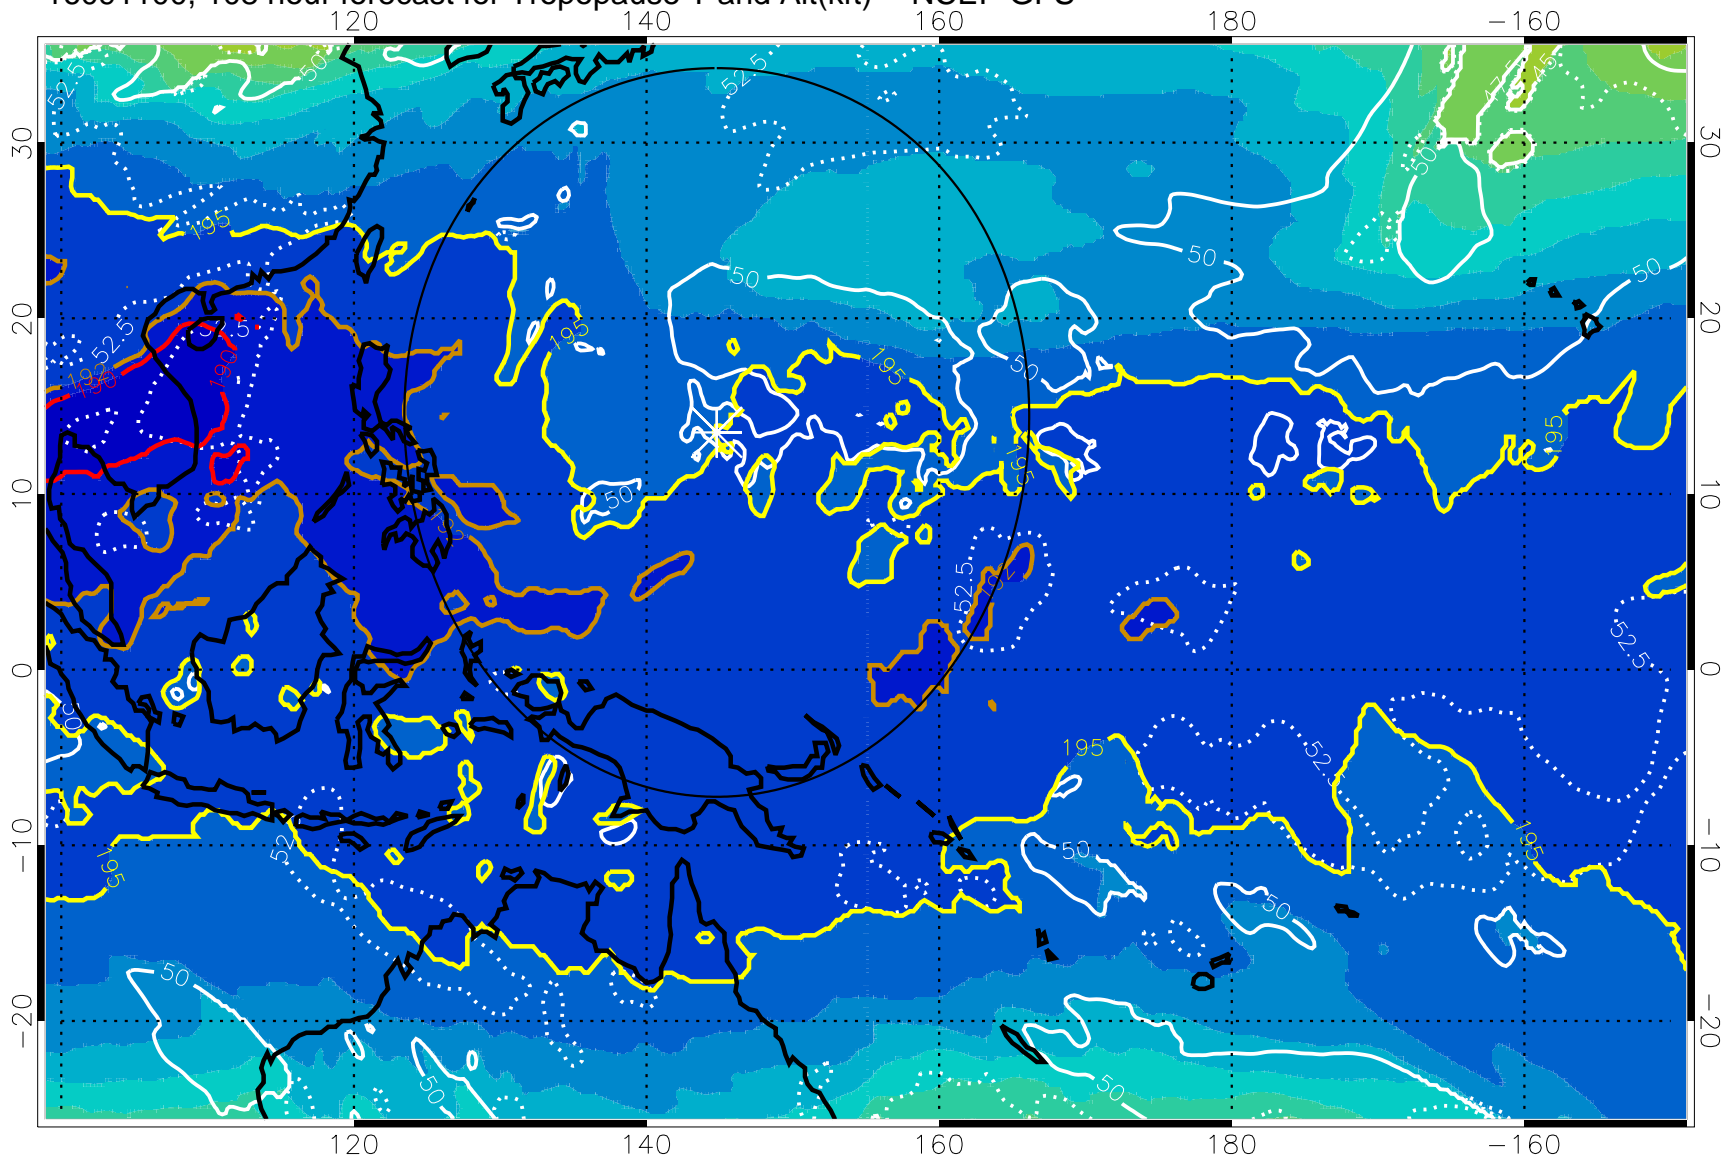

190 200 210 220 230
Tropopause T, K

Tropopause Altitude in kft (white)

192.5K Isotherm 195K Isotherm
187.5K Isotherm 190K Isotherm

Range ring of 2304 km

16091018, 102 hour forecast for Tropopause T and Alt(kft) -- NCEP GFS

190 200 210 220 230
Tropopause T, K

Tropopause Altitude in kft (white)

192.5K Isotherm 195K Isotherm
187.5K Isotherm 190K Isotherm

Range ring of 2304 km

16091100, 108 hour forecast for Tropopause T and Alt(kft) -- NCEP GFS