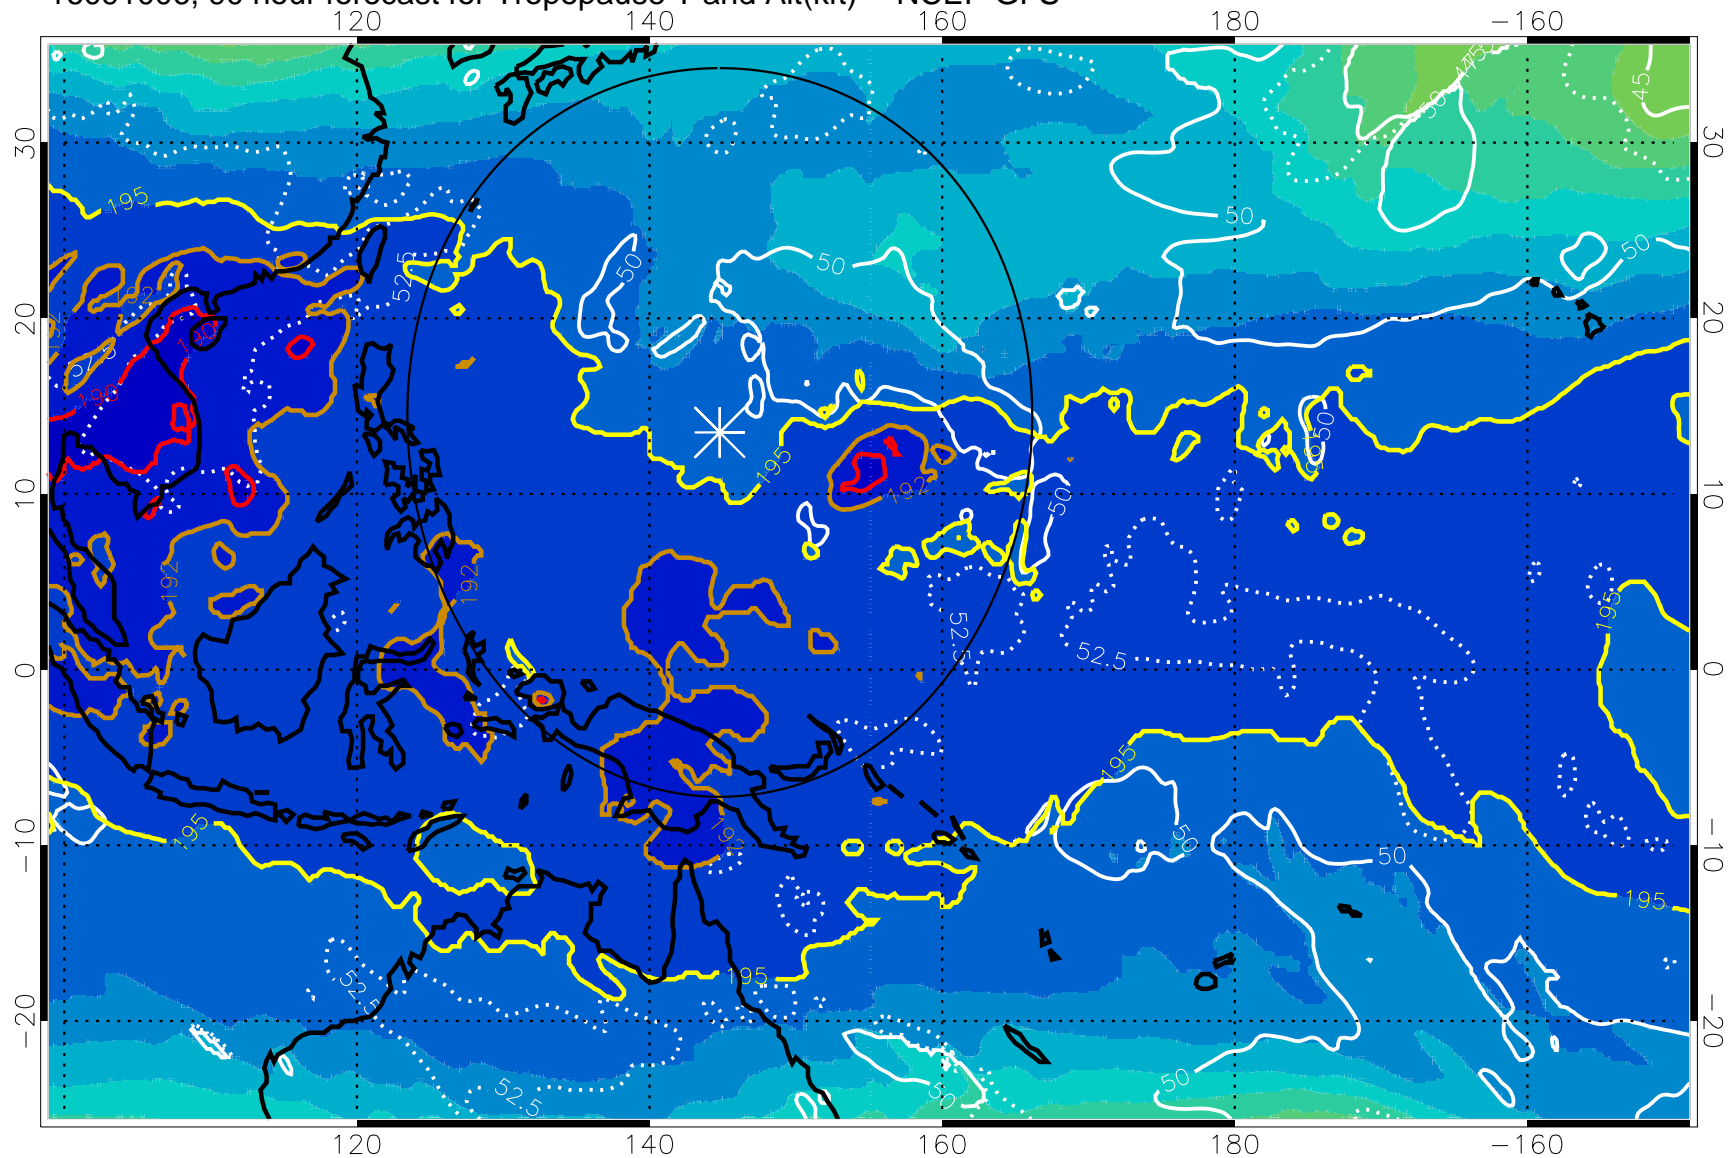

16091006, 90 hour forecast for Tropopause T and Alt(kft) -- NCEP GFS

190 200 210 220 230

Tropopause T, K

Tropopause Altitude in kft (white)

192.5K Isotherm 195K Isotherm

187.5K Isotherm 190K Isotherm

Range ring of 2304 km