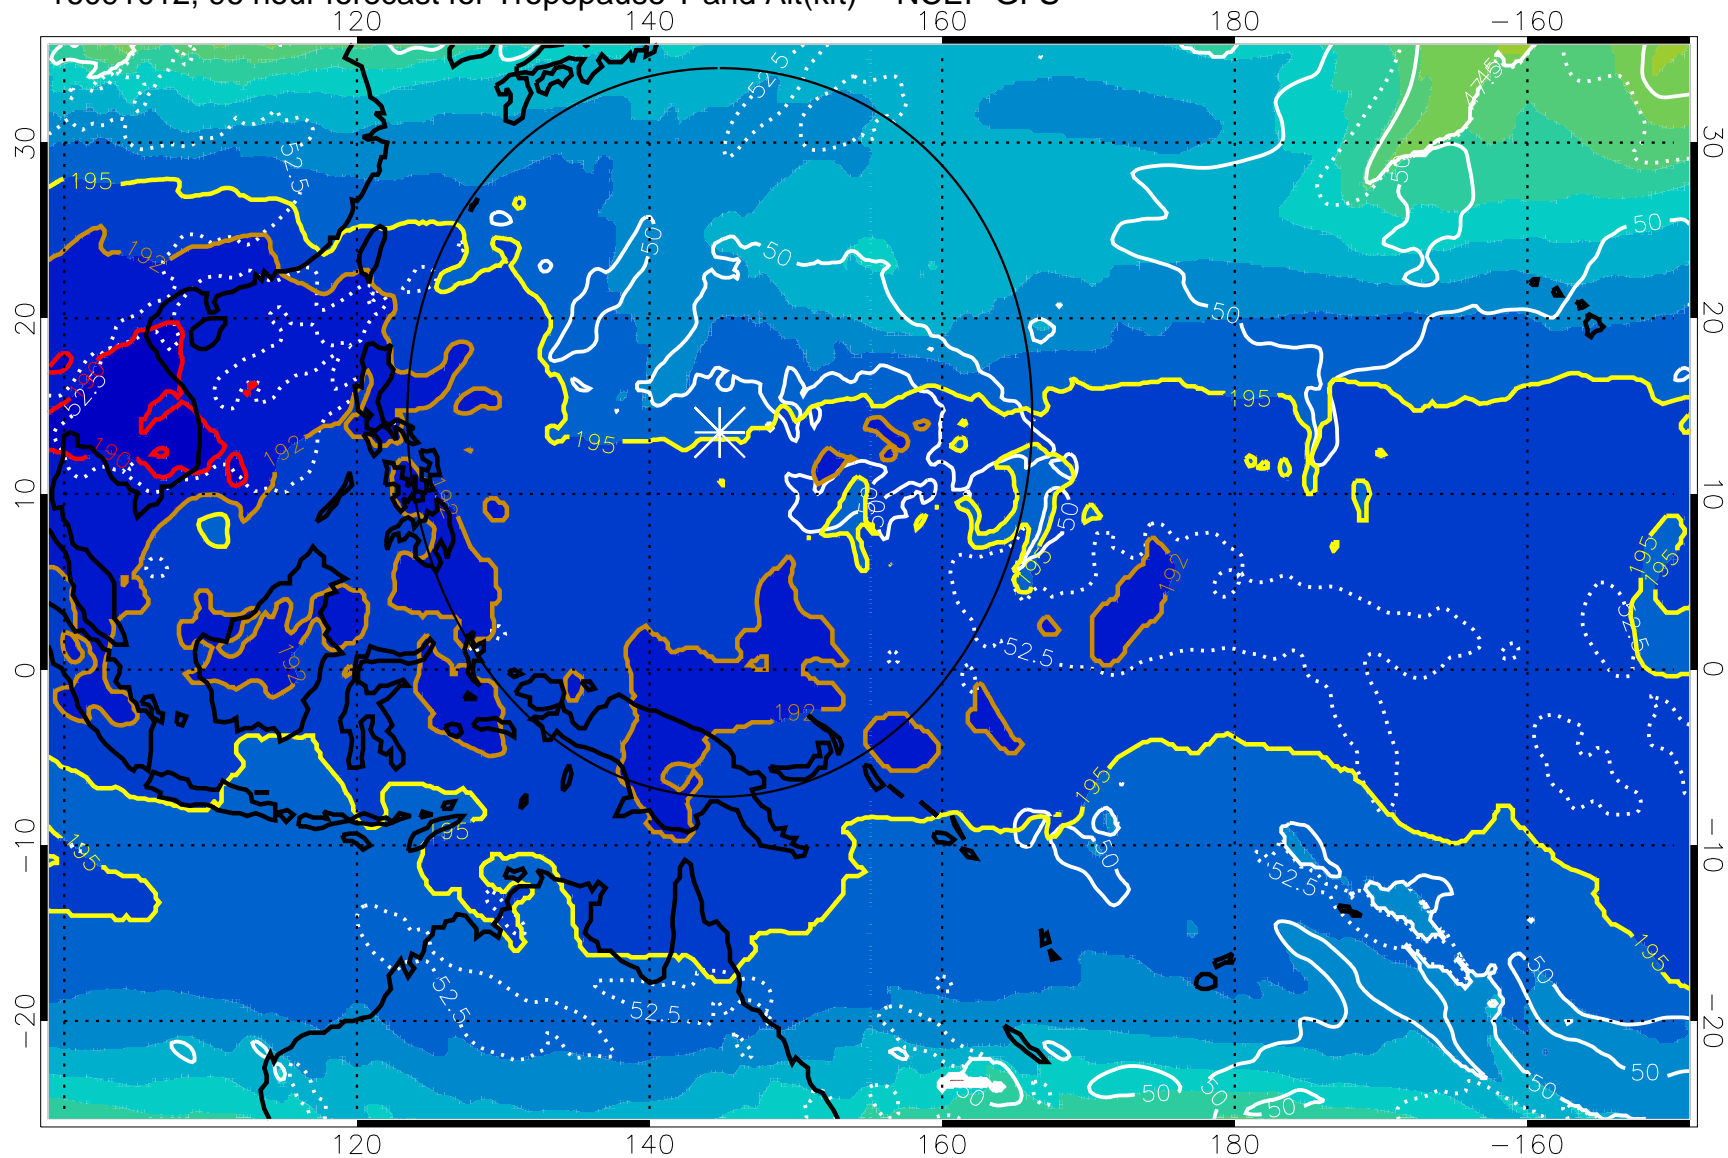

190 200 210 220 230

Tropopause T, K

Tropopause Altitude in kft (white)

192.5K Isotherm 195K Isotherm

187.5K Isotherm 190K Isotherm

Range ring of 2304 km

16091012, 96 hour forecast for Tropopause T and Alt(kft) -- NCEP GFS

190 200 210 220 230
Tropopause T, K

Tropopause Altitude in kft (white)

192.5K Isotherm 195K Isotherm
187.5K Isotherm 190K Isotherm

Range ring of 2304 km

16091018, 102 hour forecast for Tropopause T and Alt(kft) -- NCEP GFS