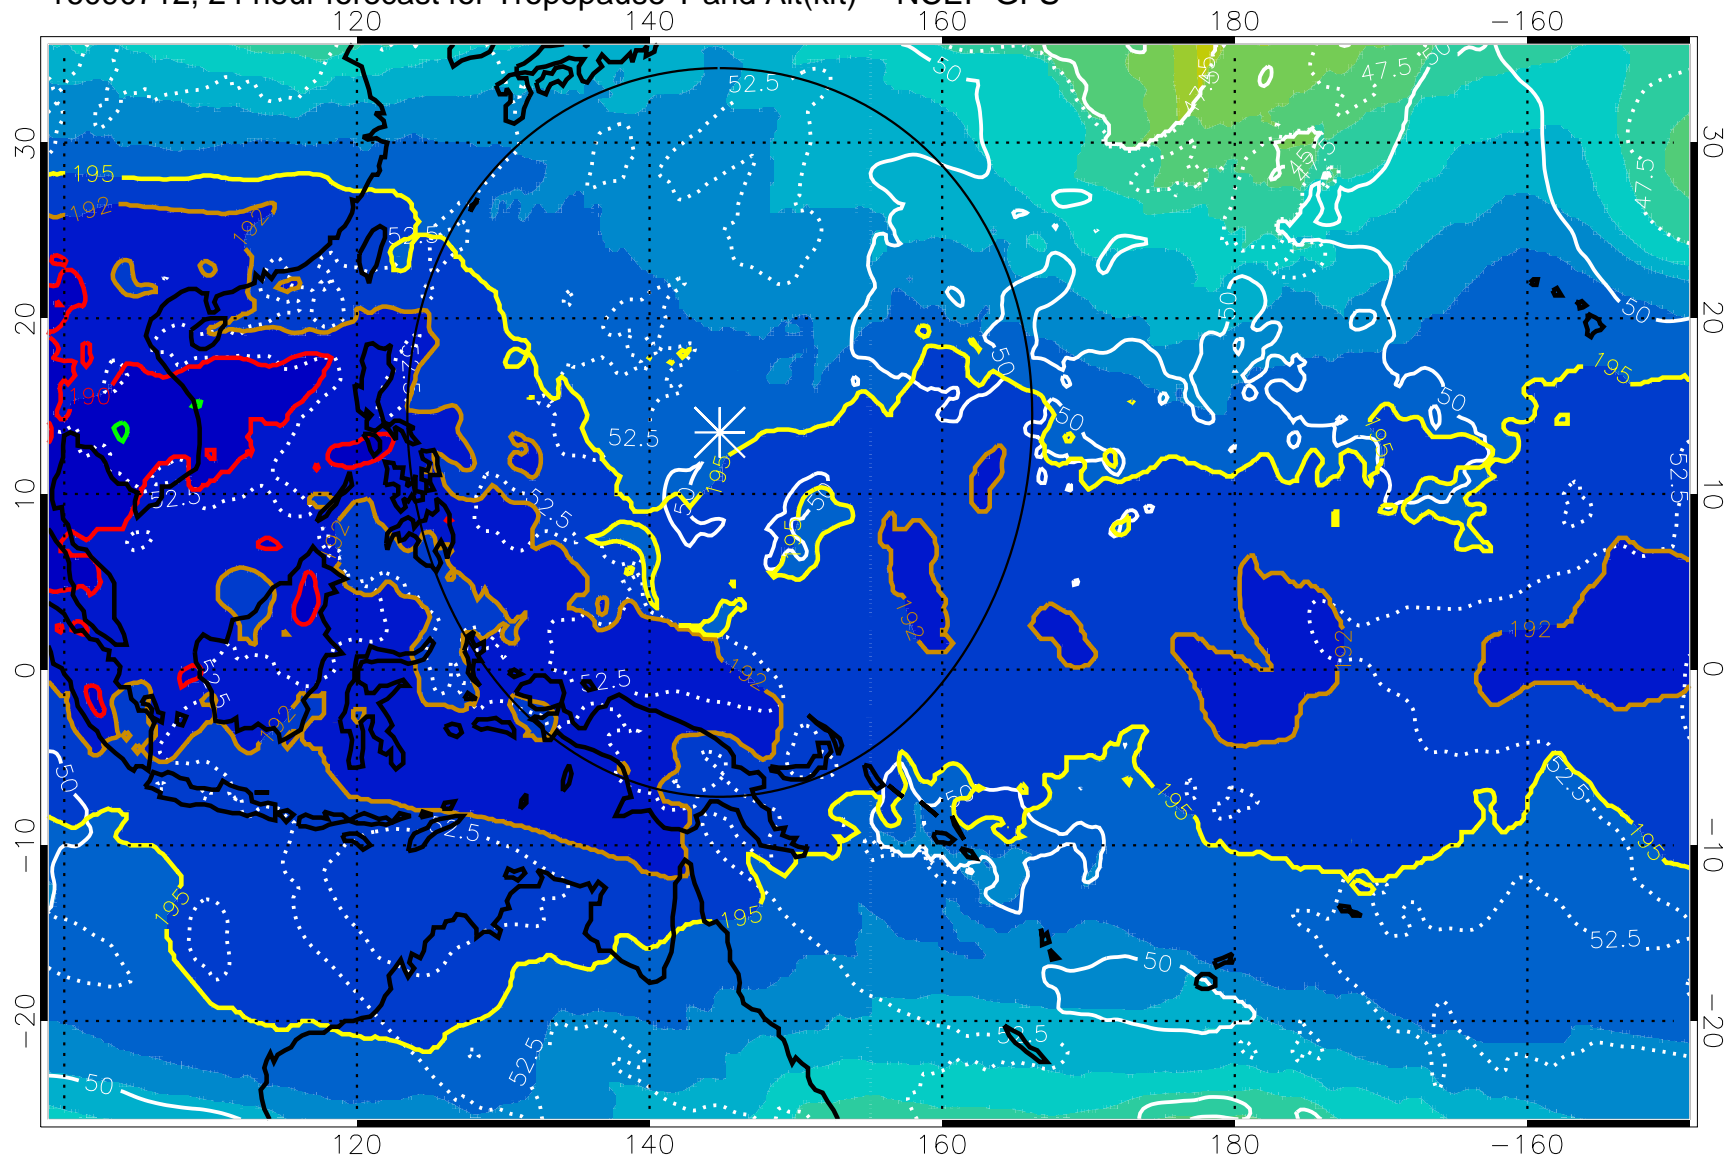

16090712, 24 hour forecast for Tropopause T and Alt(kft) -- NCEP GFS

Tropopause Altitude in kft (white)

192.5K Isotherm 195K Isotherm
187.5K Isotherm 190K Isotherm

Range ring of 2304 km