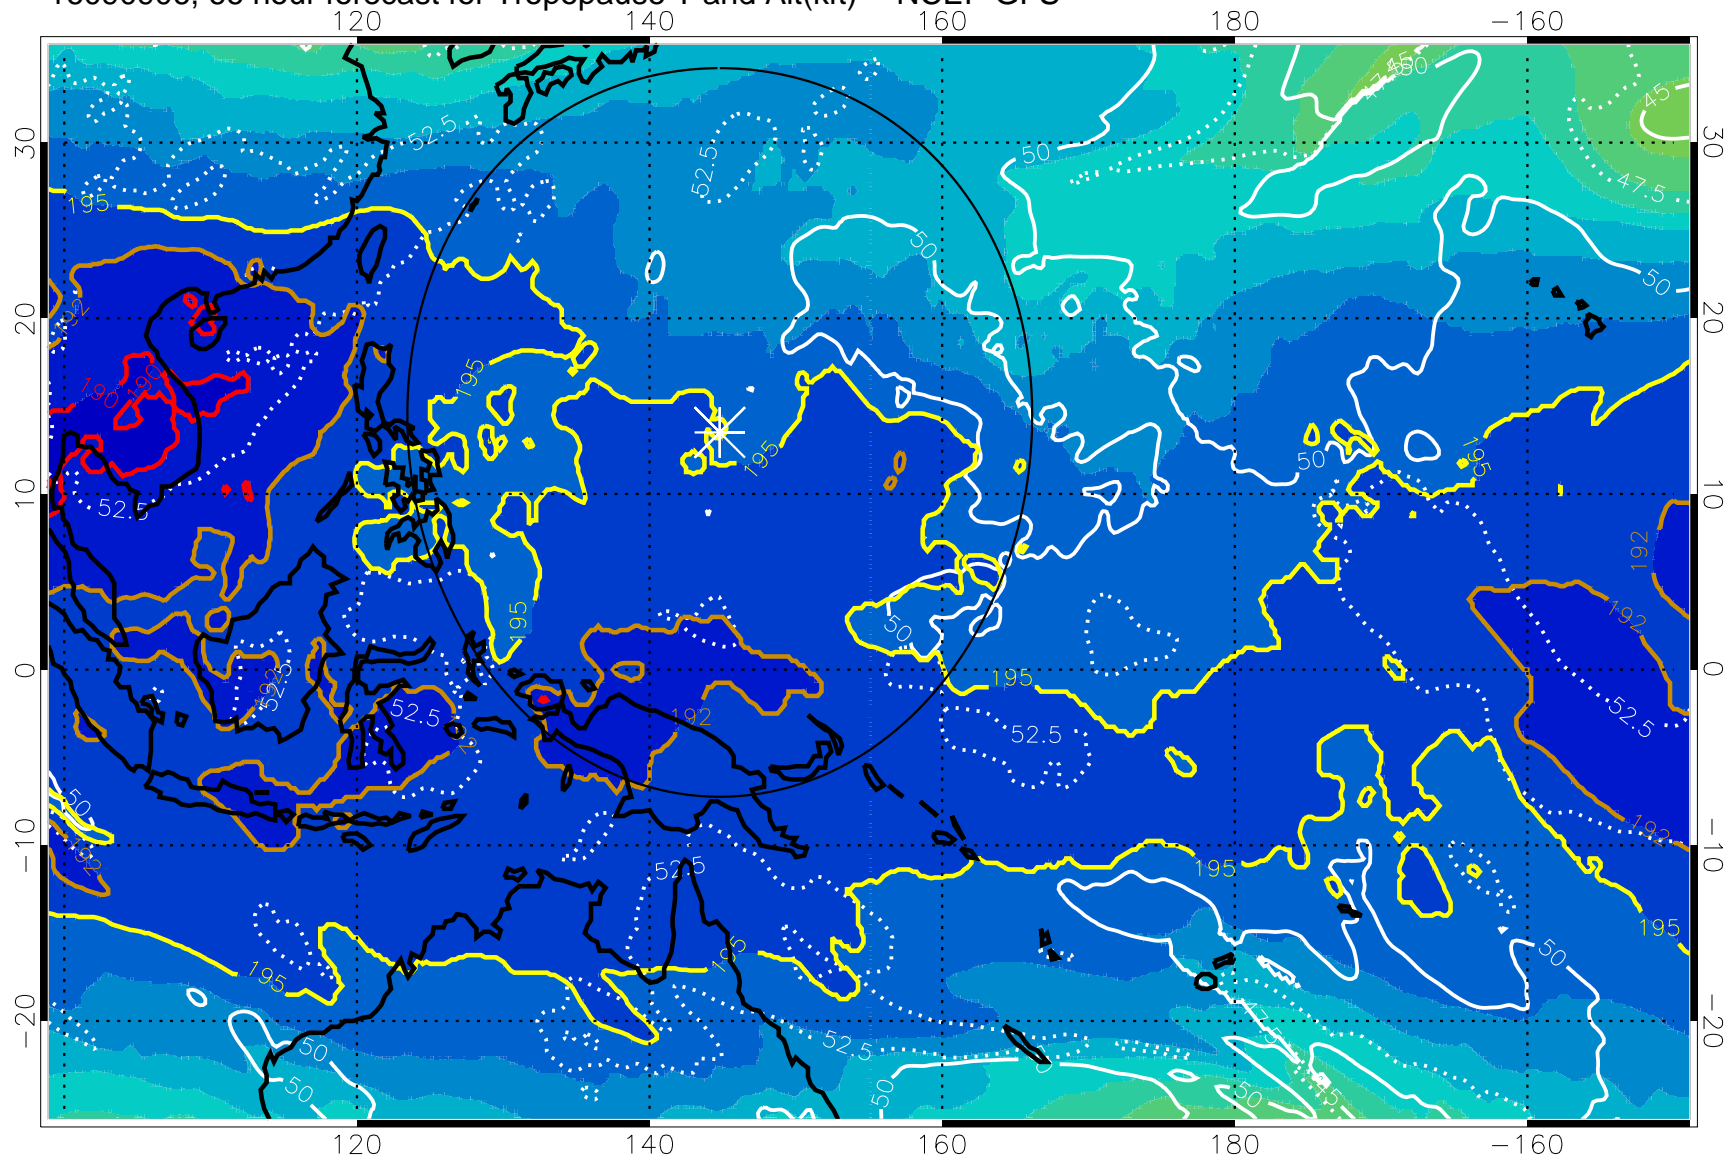

190 200 210 220 230

Tropopause T, K

Tropopause Altitude in kft (white)

192.5K Isotherm 195K Isotherm
187.5K Isotherm 190K Isotherm

Range ring of 2304 km

16090906, 66 hour forecast for Tropopause T and Alt(kft) -- NCEP GFS