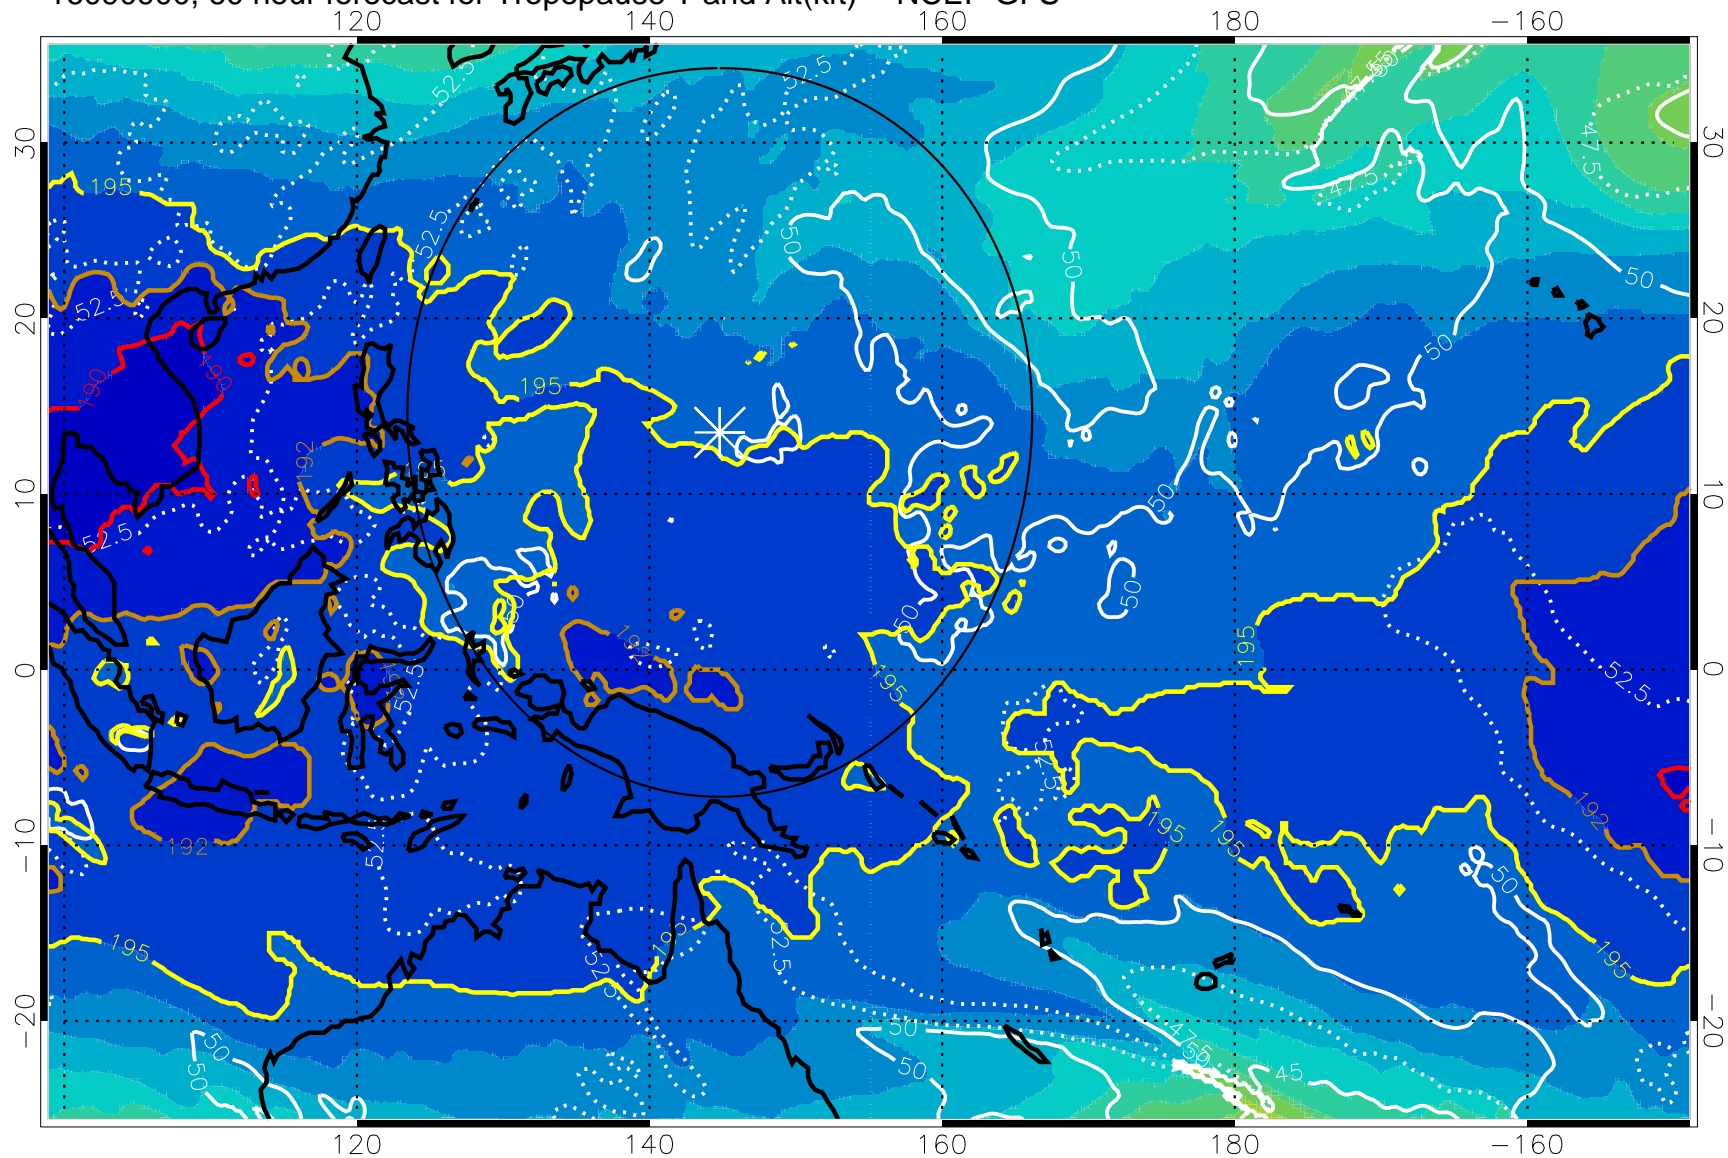

16090900, 60 hour forecast for Tropopause T and Alt(kft) -- NCEP GFS

190 200 210 220 230

Tropopause T, K

Tropopause Altitude in kft (white)

192.5K Isotherm 195K Isotherm
187.5K Isotherm 190K Isotherm

Range ring of 2304 km