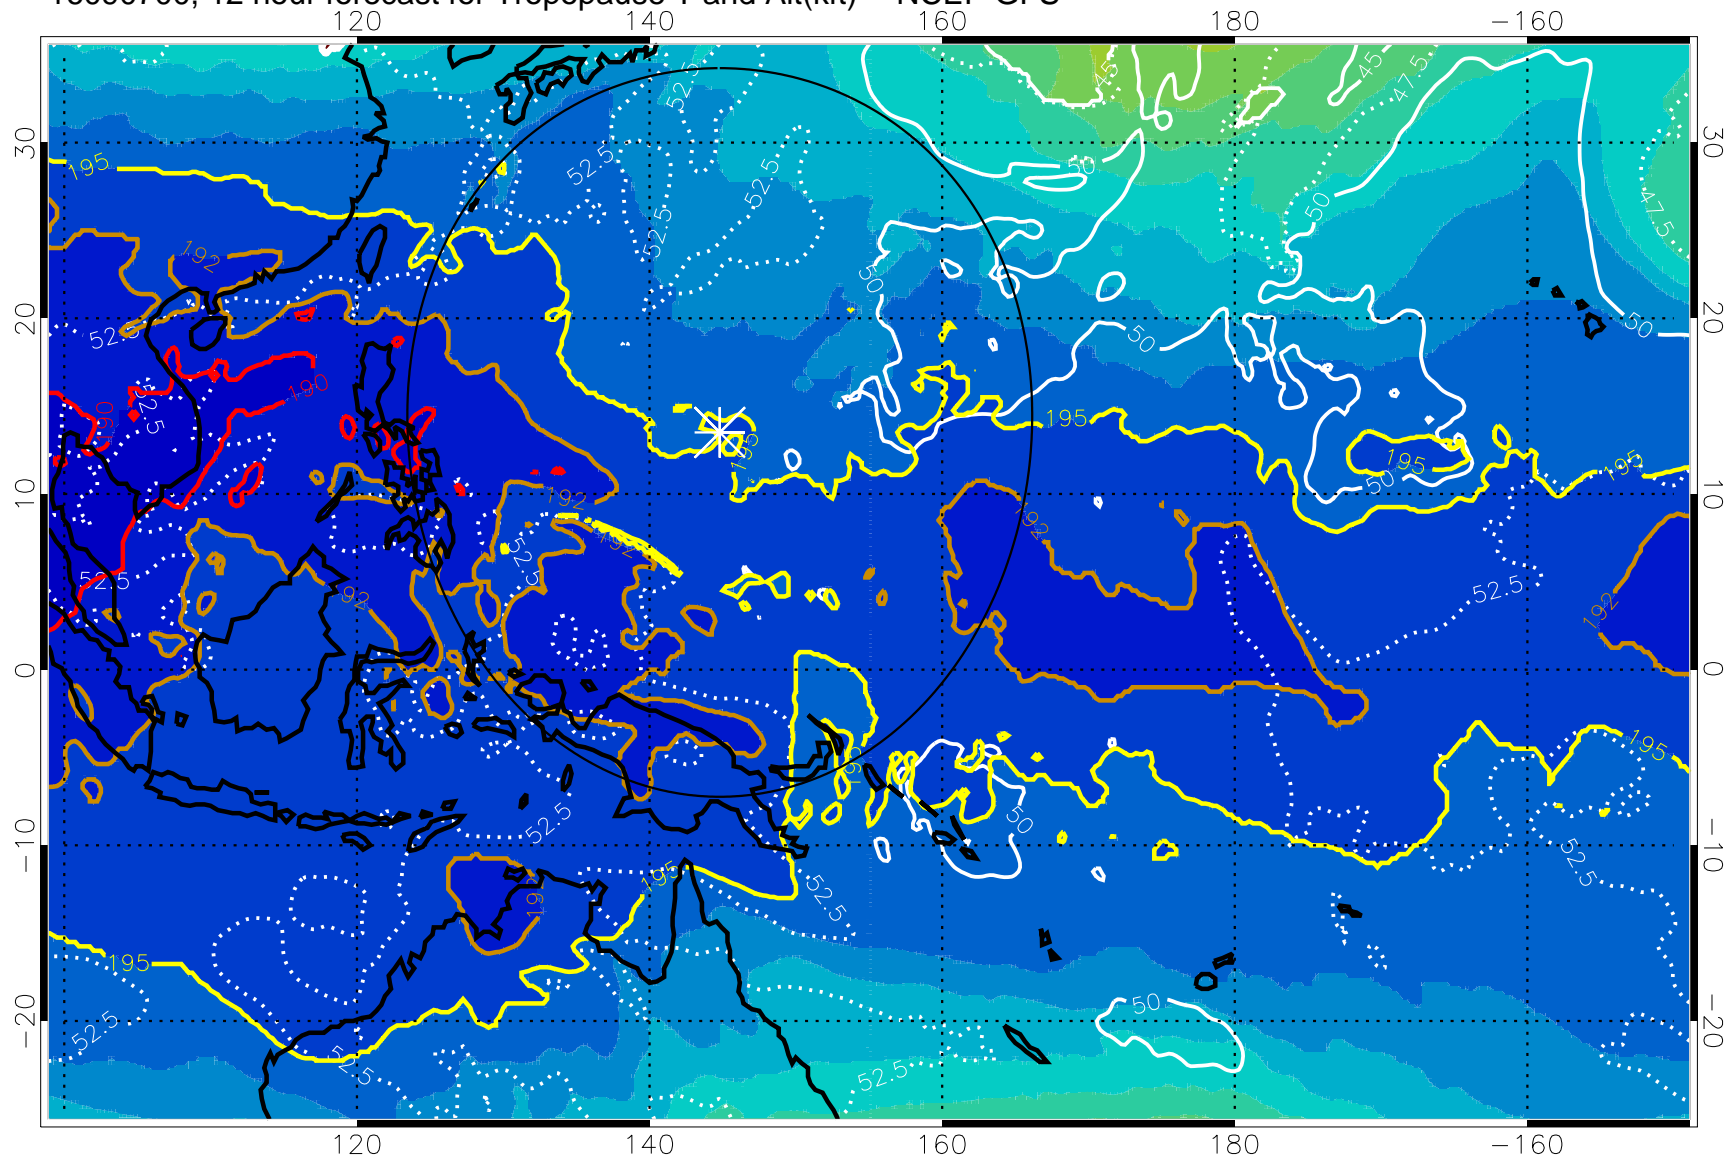

16090700, 12 hour forecast for Tropopause T and Alt(kft) -- NCEP GFS

190 200 210 220 230

Tropopause T, K

Tropopause Altitude in kft (white)

192.5K Isotherm 195K Isotherm
187.5K Isotherm 190K Isotherm

Range ring of 2304 km