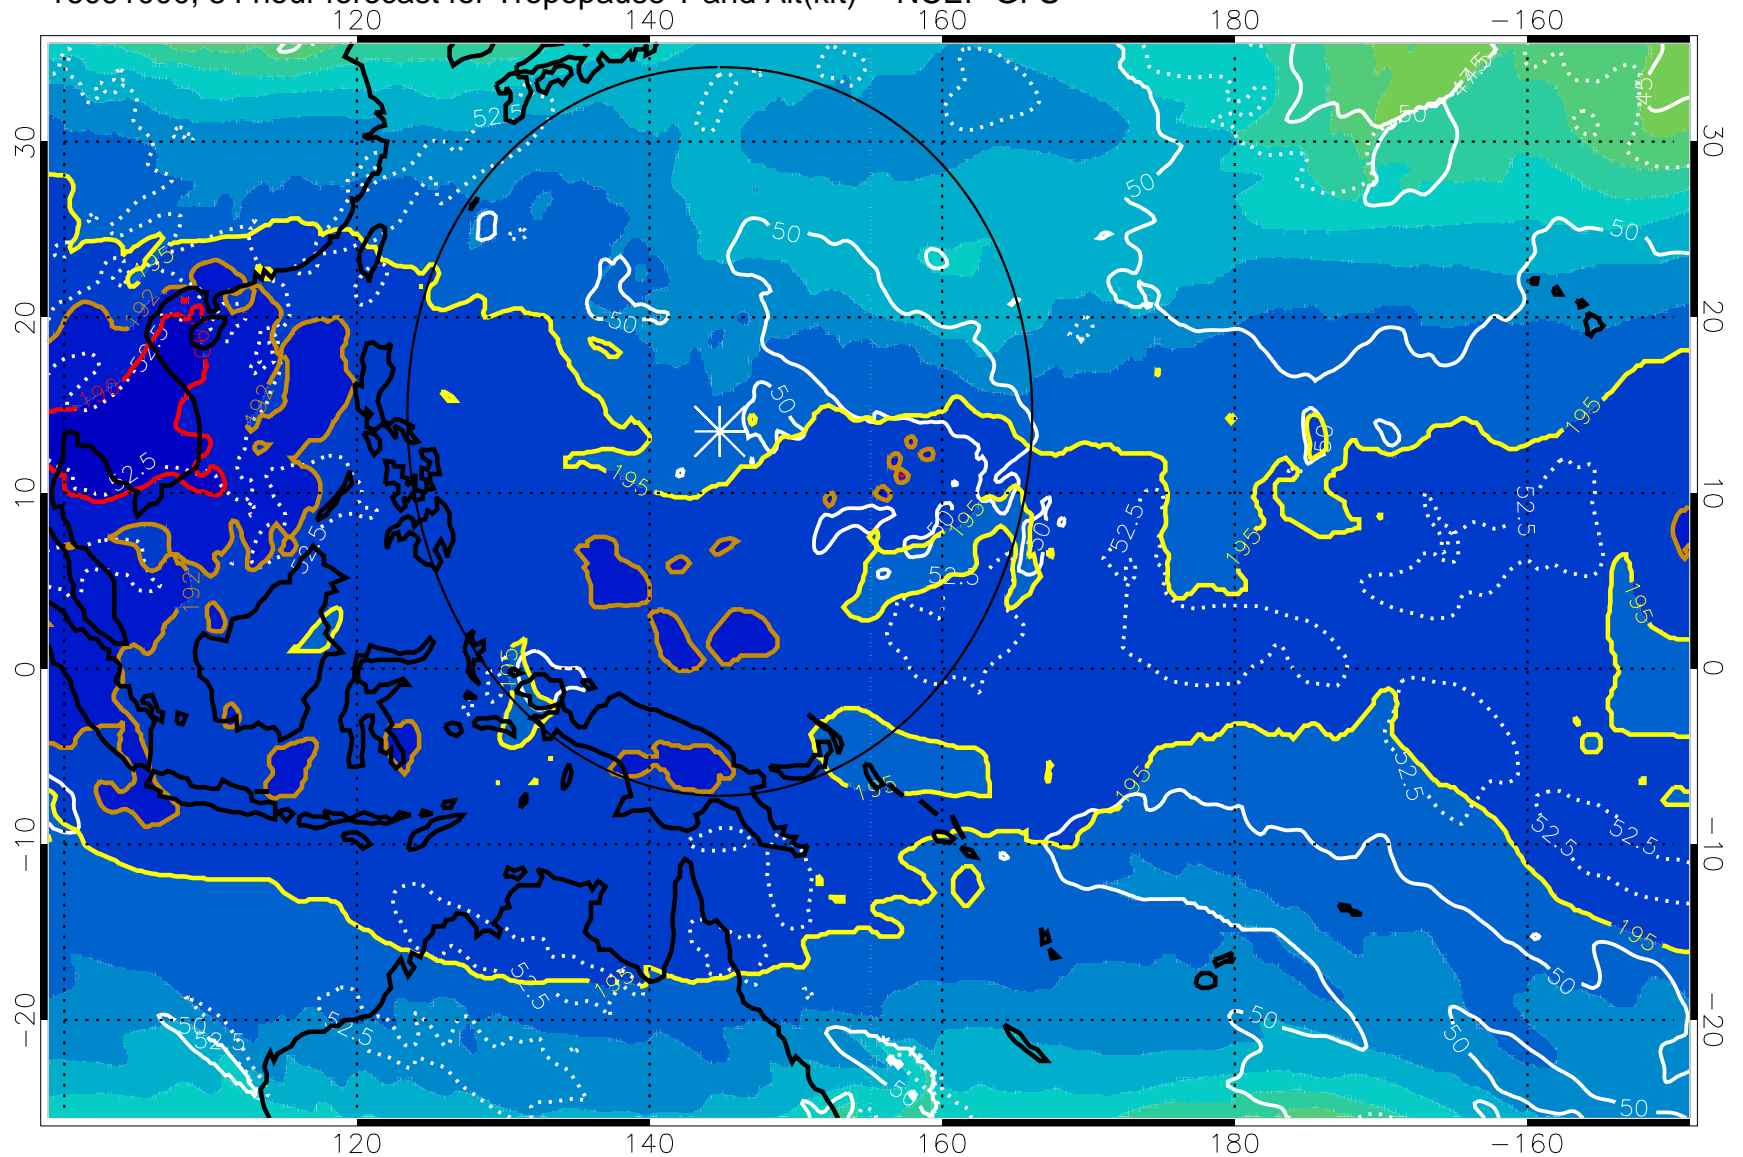

16091000, 84 hour forecast for Tropopause T and Alt(kft) -- NCEP GFS

190 200 210 220 230
Tropopause T, K

Tropopause Altitude in kft (white)

192.5K Isotherm 195K Isotherm
187.5K Isotherm 190K Isotherm

Range ring of 2304 km