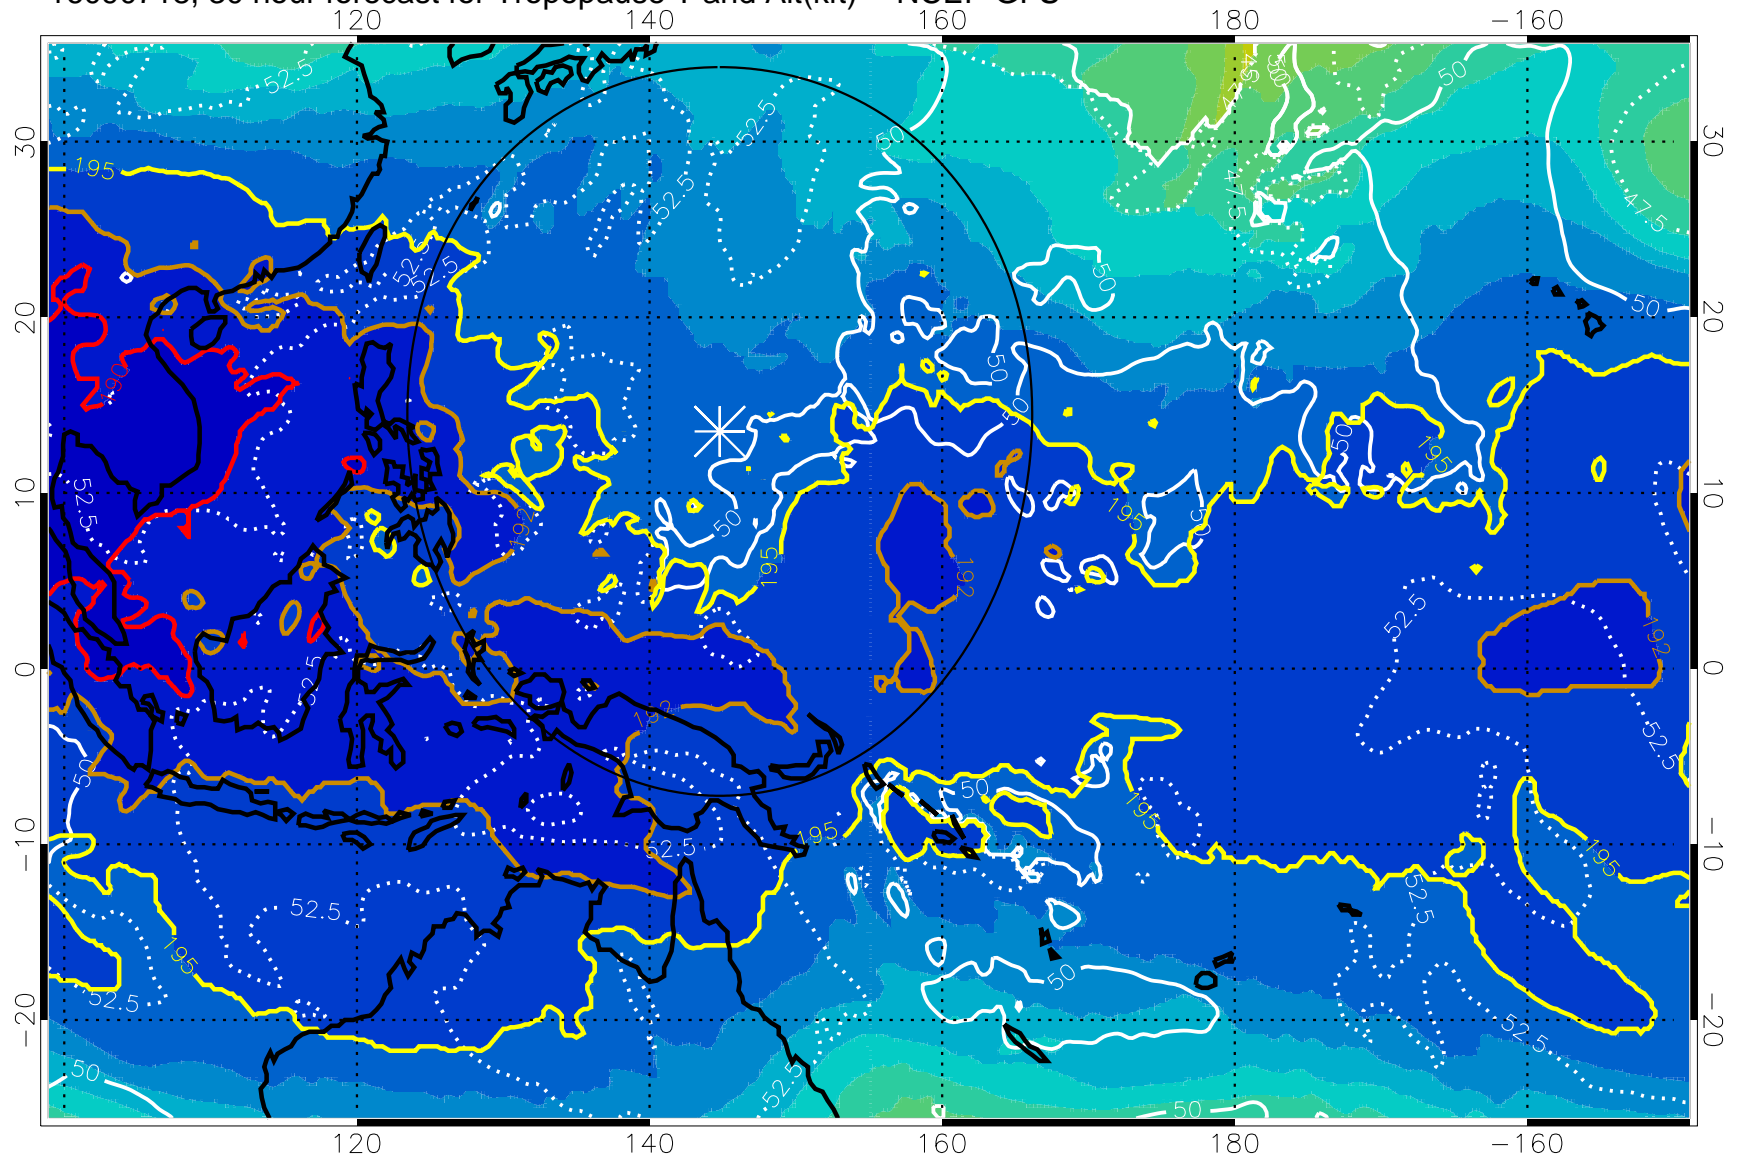

16090712, 24 hour forecast for Tropopause T and Alt(kft) -- NCEP GFS

Tropopause Altitude in kft (white)

192.5K Isotherm 195K Isotherm
187.5K Isotherm 190K Isotherm

Range ring of 2304 km

16090718, 30 hour forecast for Tropopause T and Alt(kft) -- NCEP GFS