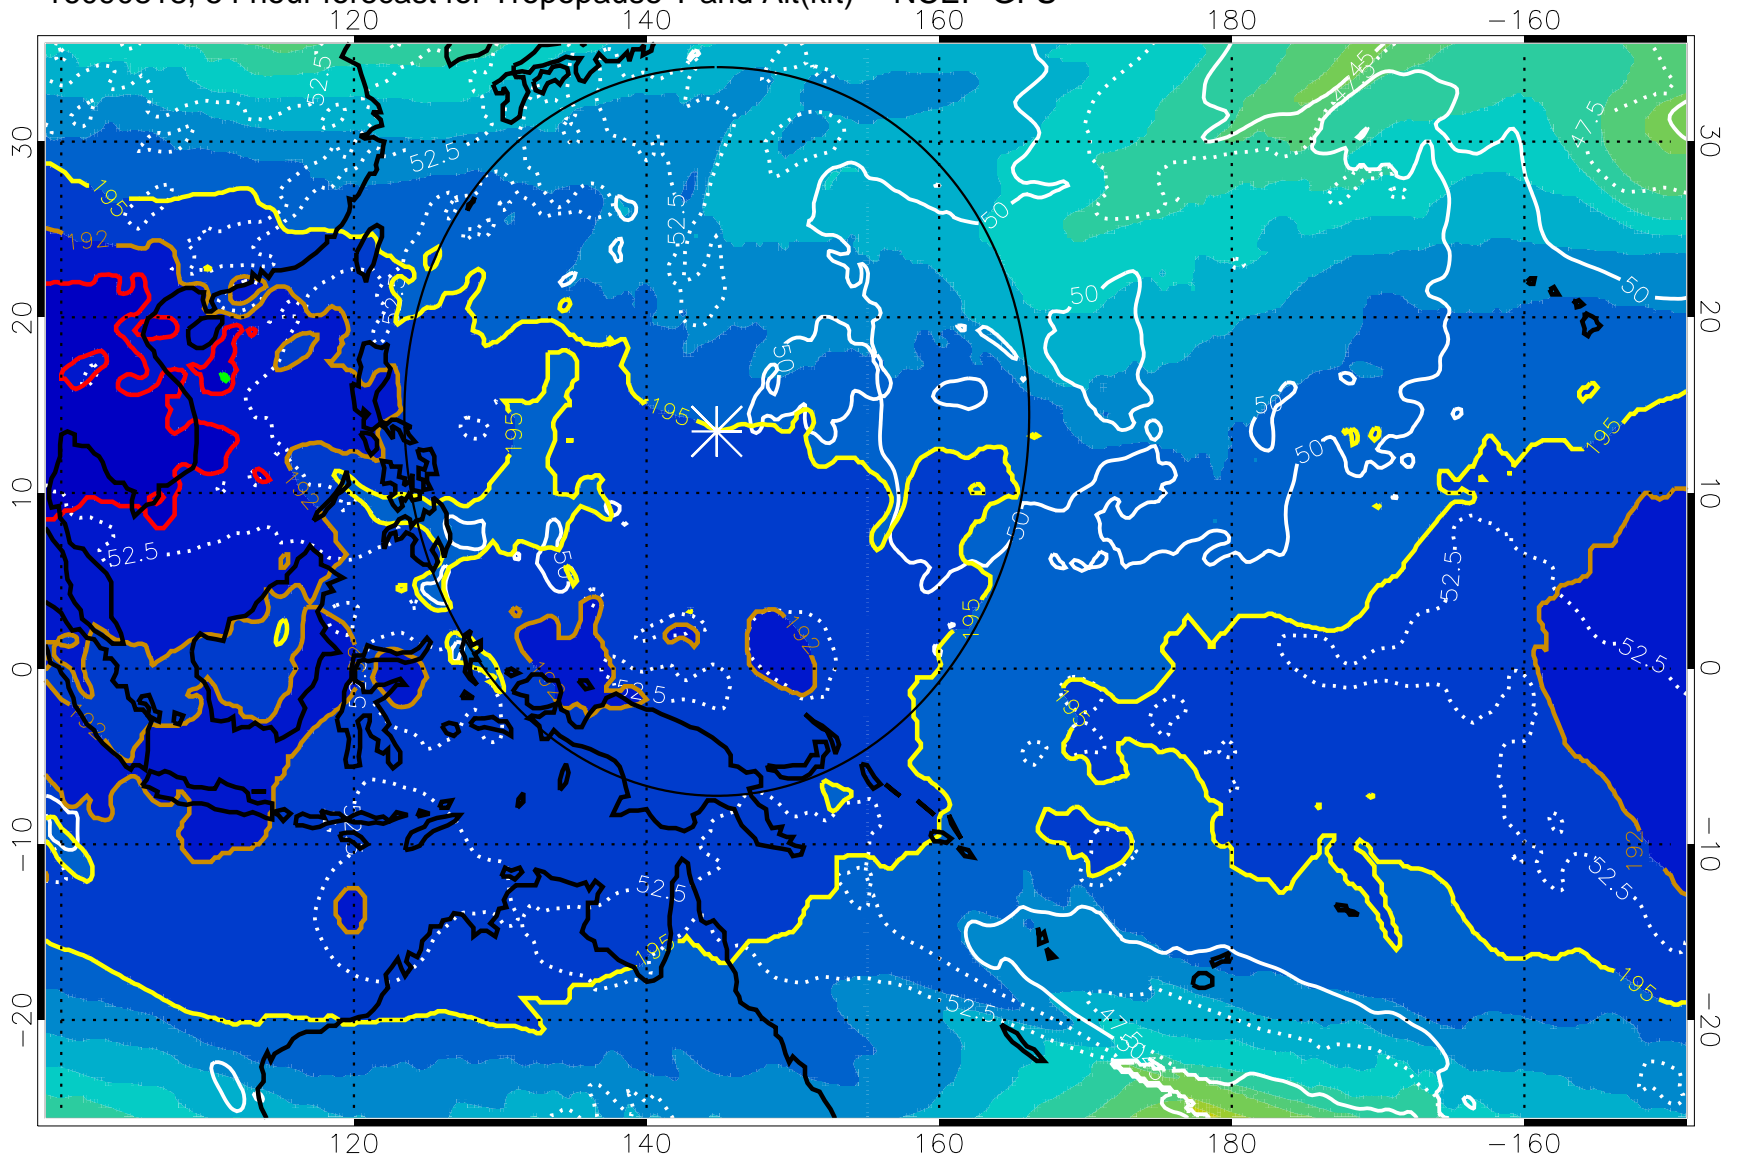

16090818, 54 hour forecast for Tropopause T and Alt(kft) -- NCEP GFS

190 200 210 220 230
Tropopause T, K

Tropopause Altitude in kft (white)

192.5K Isotherm 195K Isotherm
187.5K Isotherm 190K Isotherm

Range ring of 2304 km