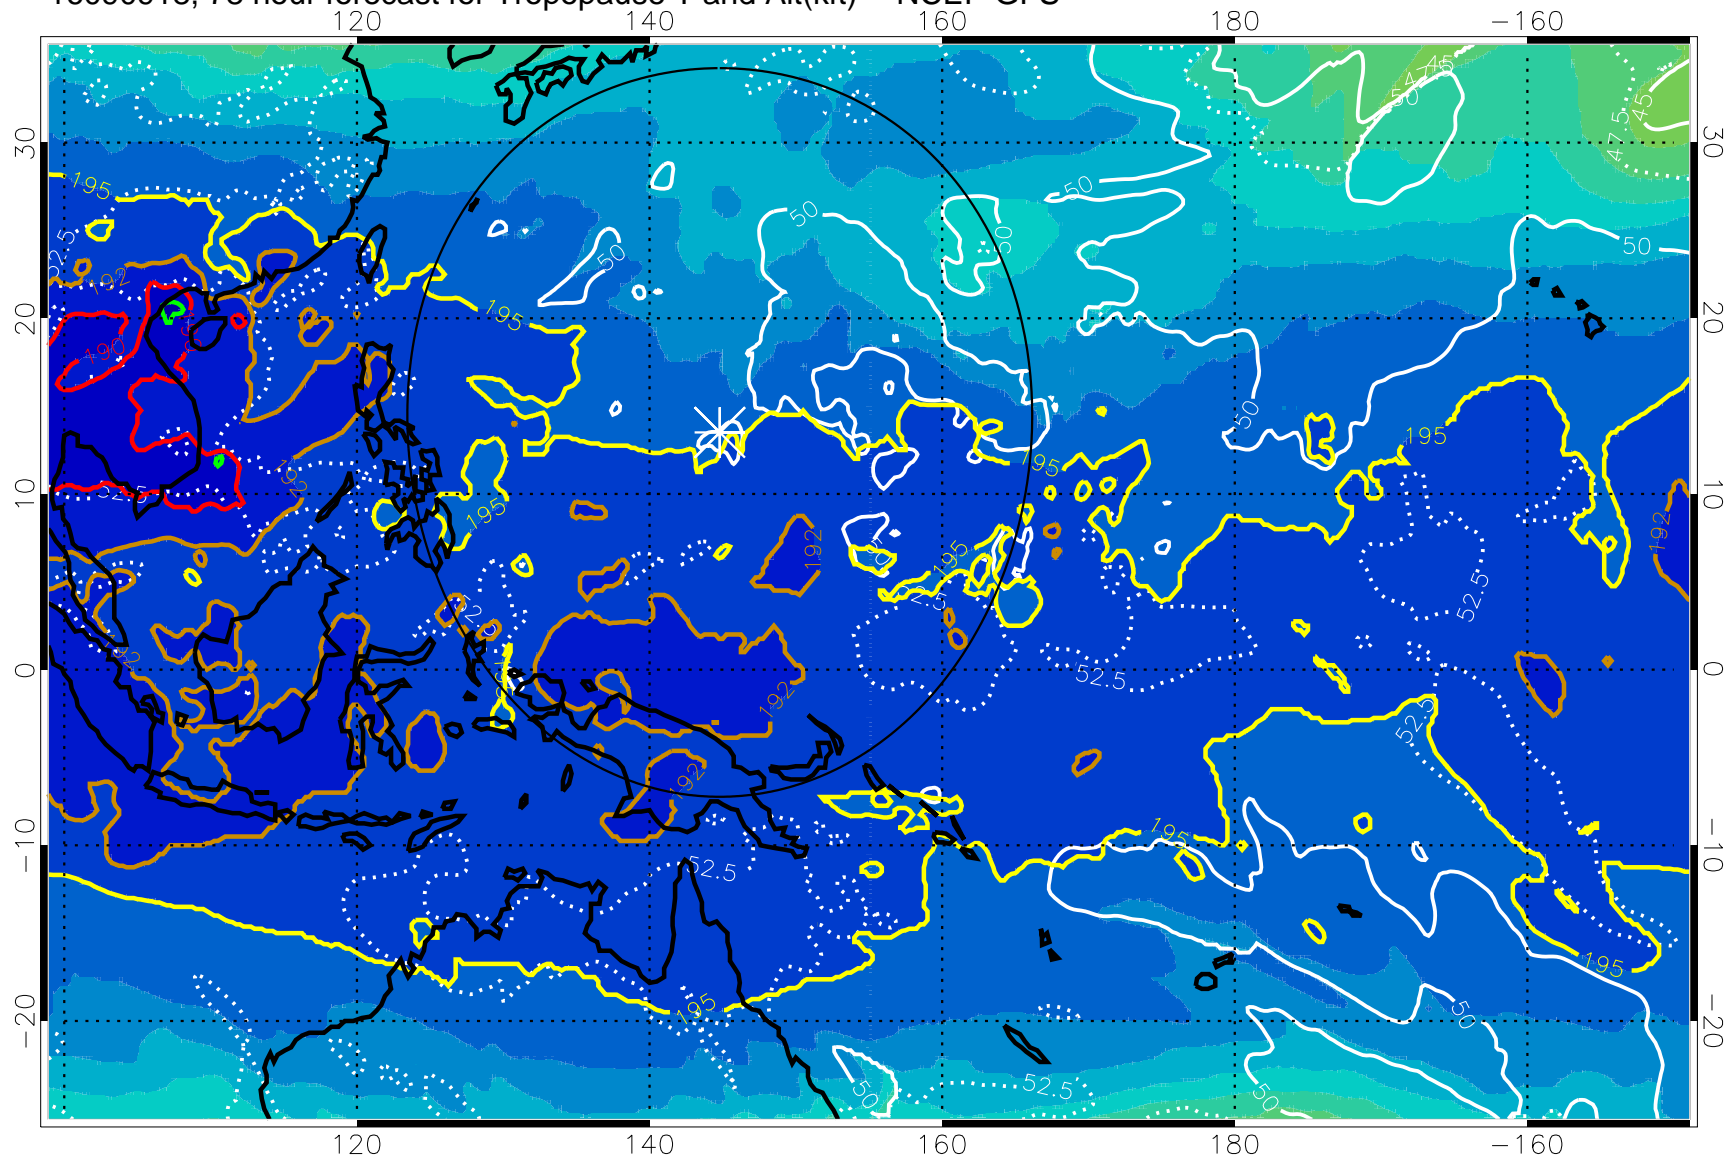

16090918, 78 hour forecast for Tropopause T and Alt(kft) -- NCEP GFS

190 200 210 220 230
Tropopause T, K

Tropopause Altitude in kft (white)

192.5K Isotherm 195K Isotherm
187.5K Isotherm 190K Isotherm

Range ring of 2304 km