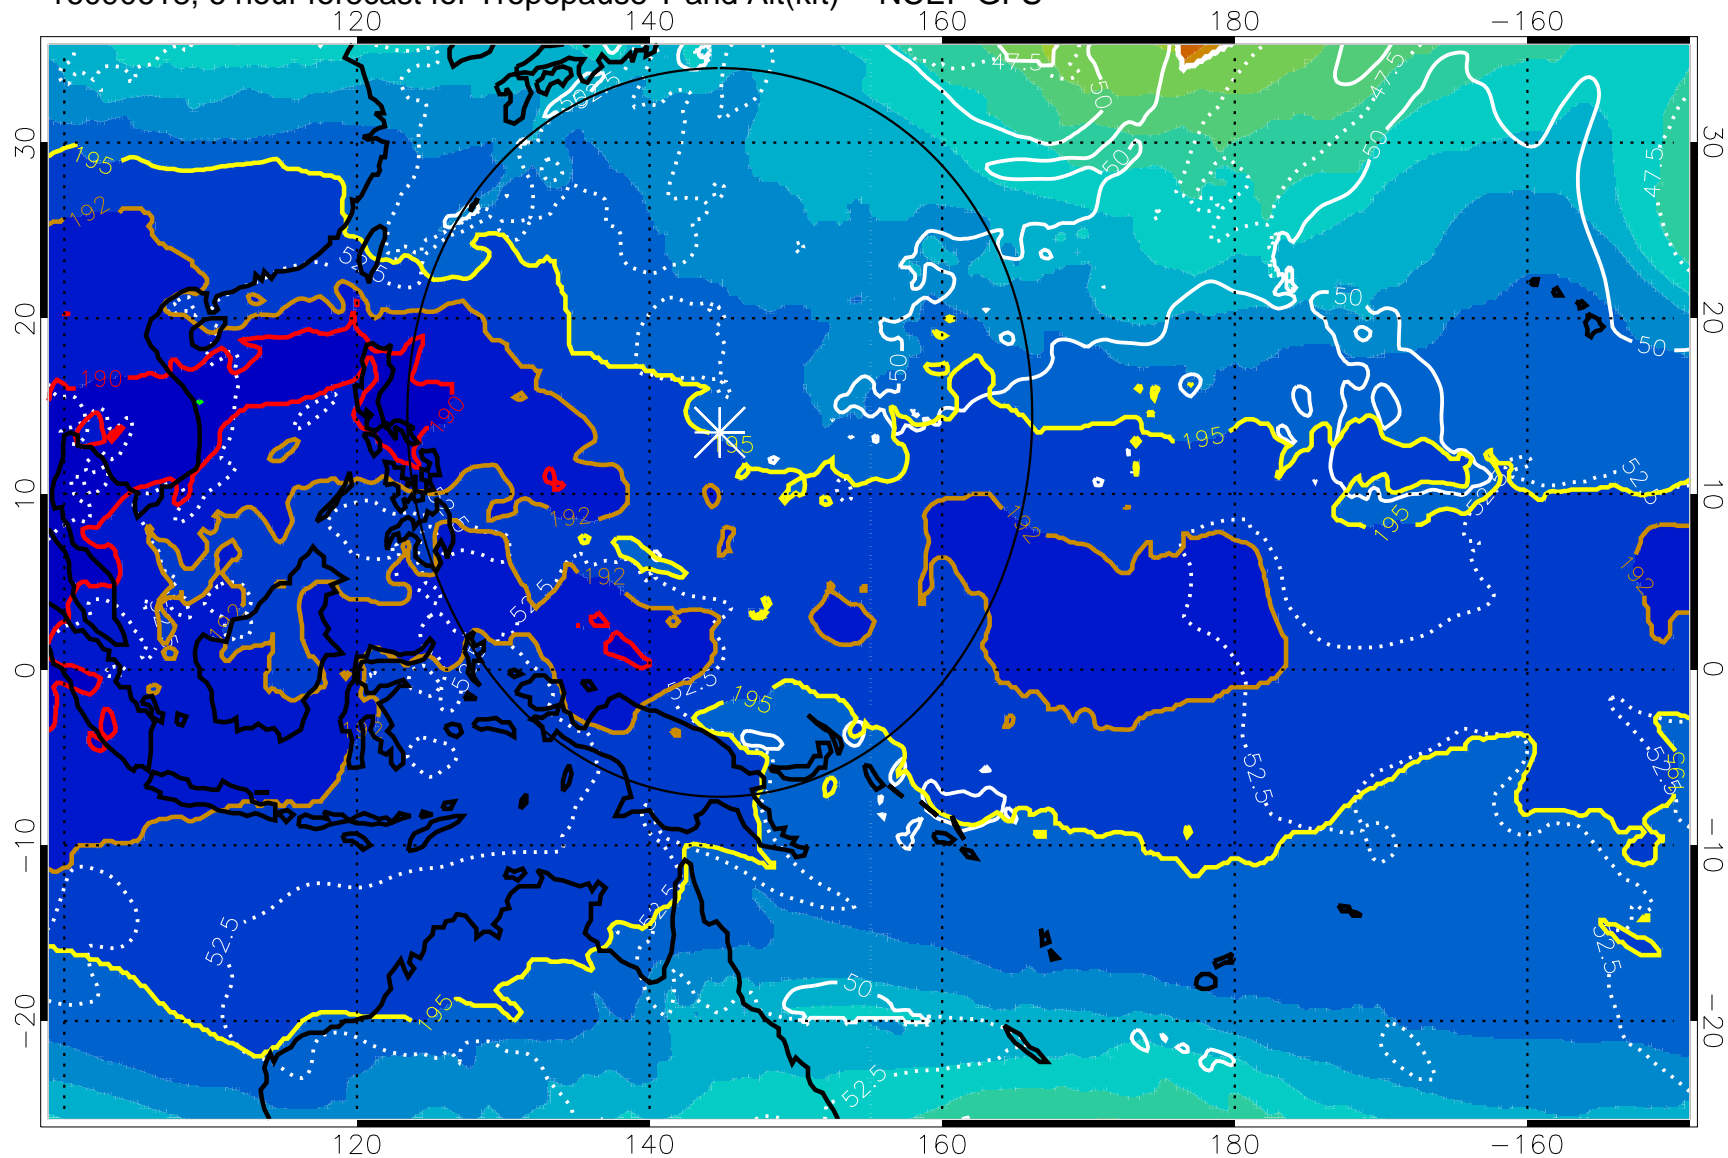

16090618, 6 hour forecast for Tropopause T and Alt(kft) -- NCEP GFS

190 200 210 220 230

Tropopause T, K

Tropopause Altitude in kft (white)

192.5K Isotherm 195K Isotherm
187.5K Isotherm 190K Isotherm

Range ring of 2304 km