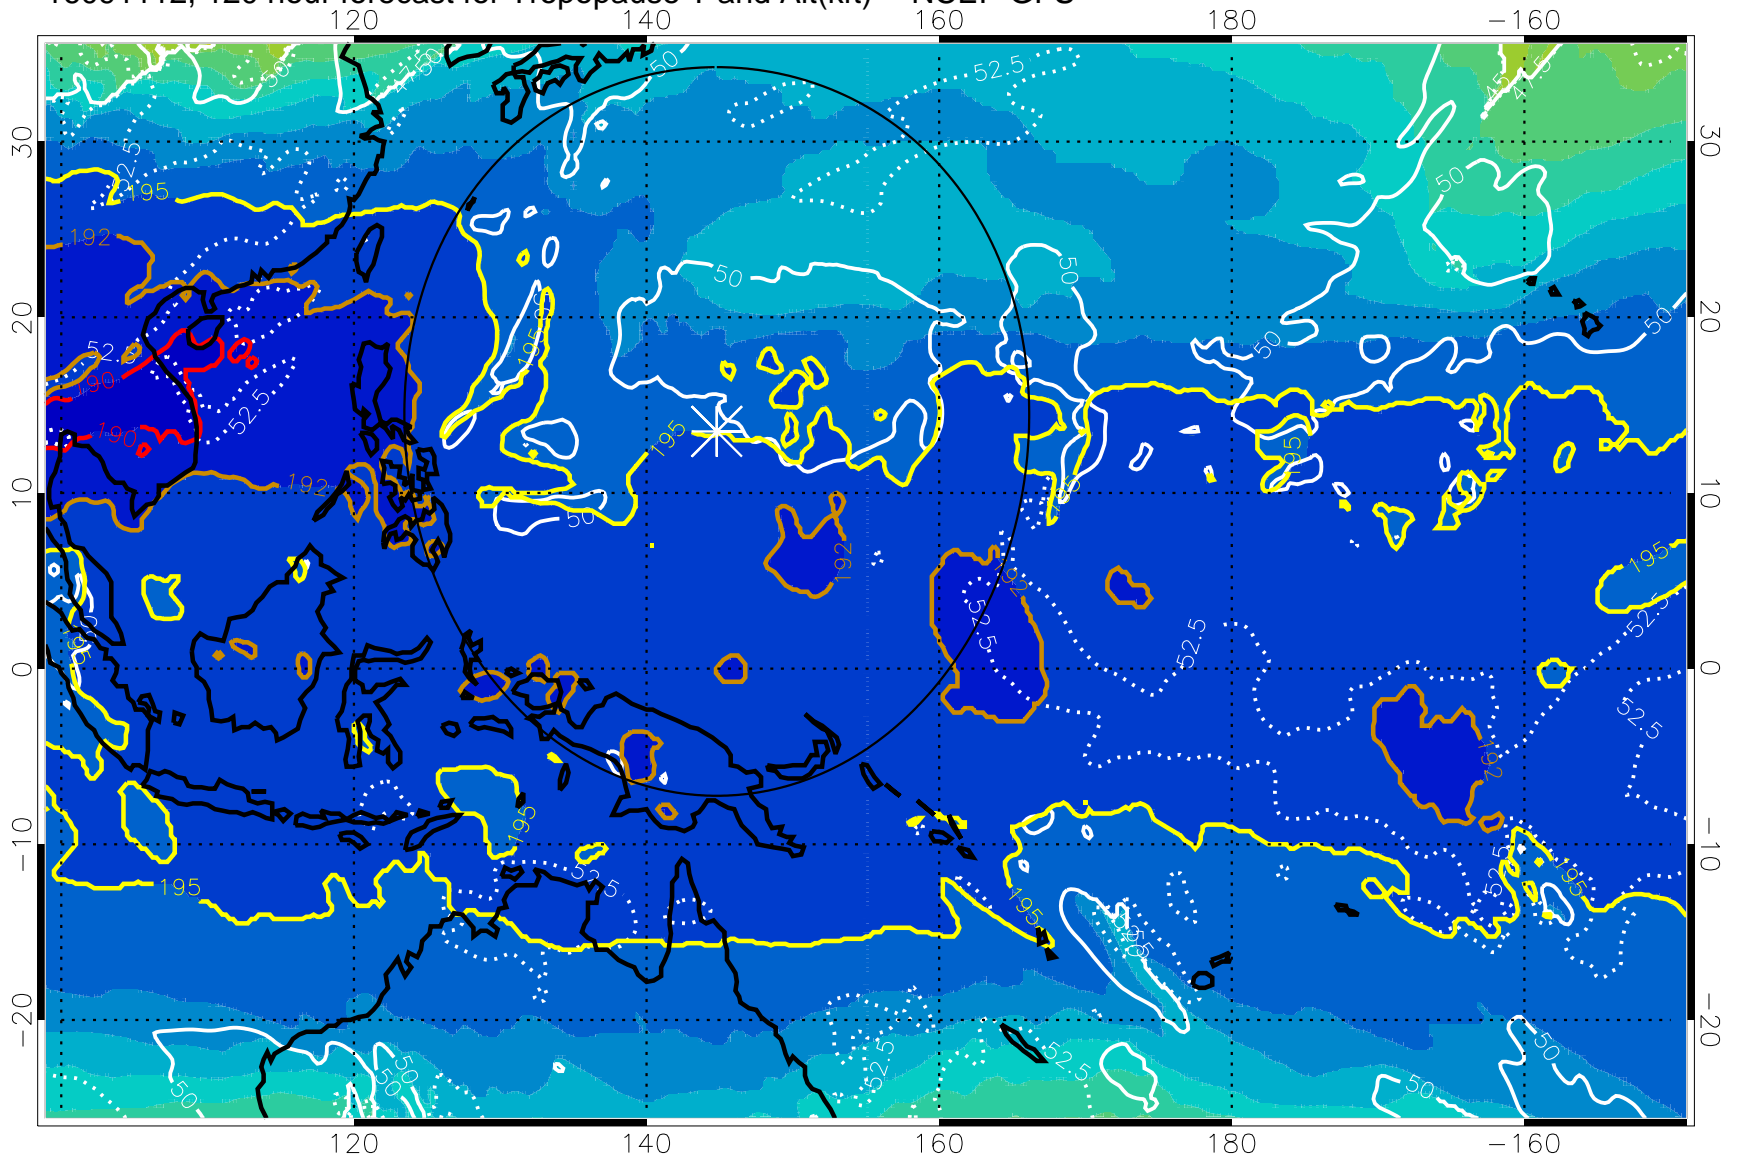

190 200 210 220 230

Tropopause T, K

Tropopause Altitude in kft (white)

192.5K Isotherm 195K Isotherm
187.5K Isotherm 190K Isotherm

Range ring of 2304 km

16091112, 120 hour forecast for Tropopause T and Alt(kft) -- NCEP GFS

190 200 210 220 230

Tropopause T, K

Tropopause Altitude in kft (white)

192.5K Isotherm 195K Isotherm

187.5K Isotherm 190K Isotherm

Range ring of 2304 km