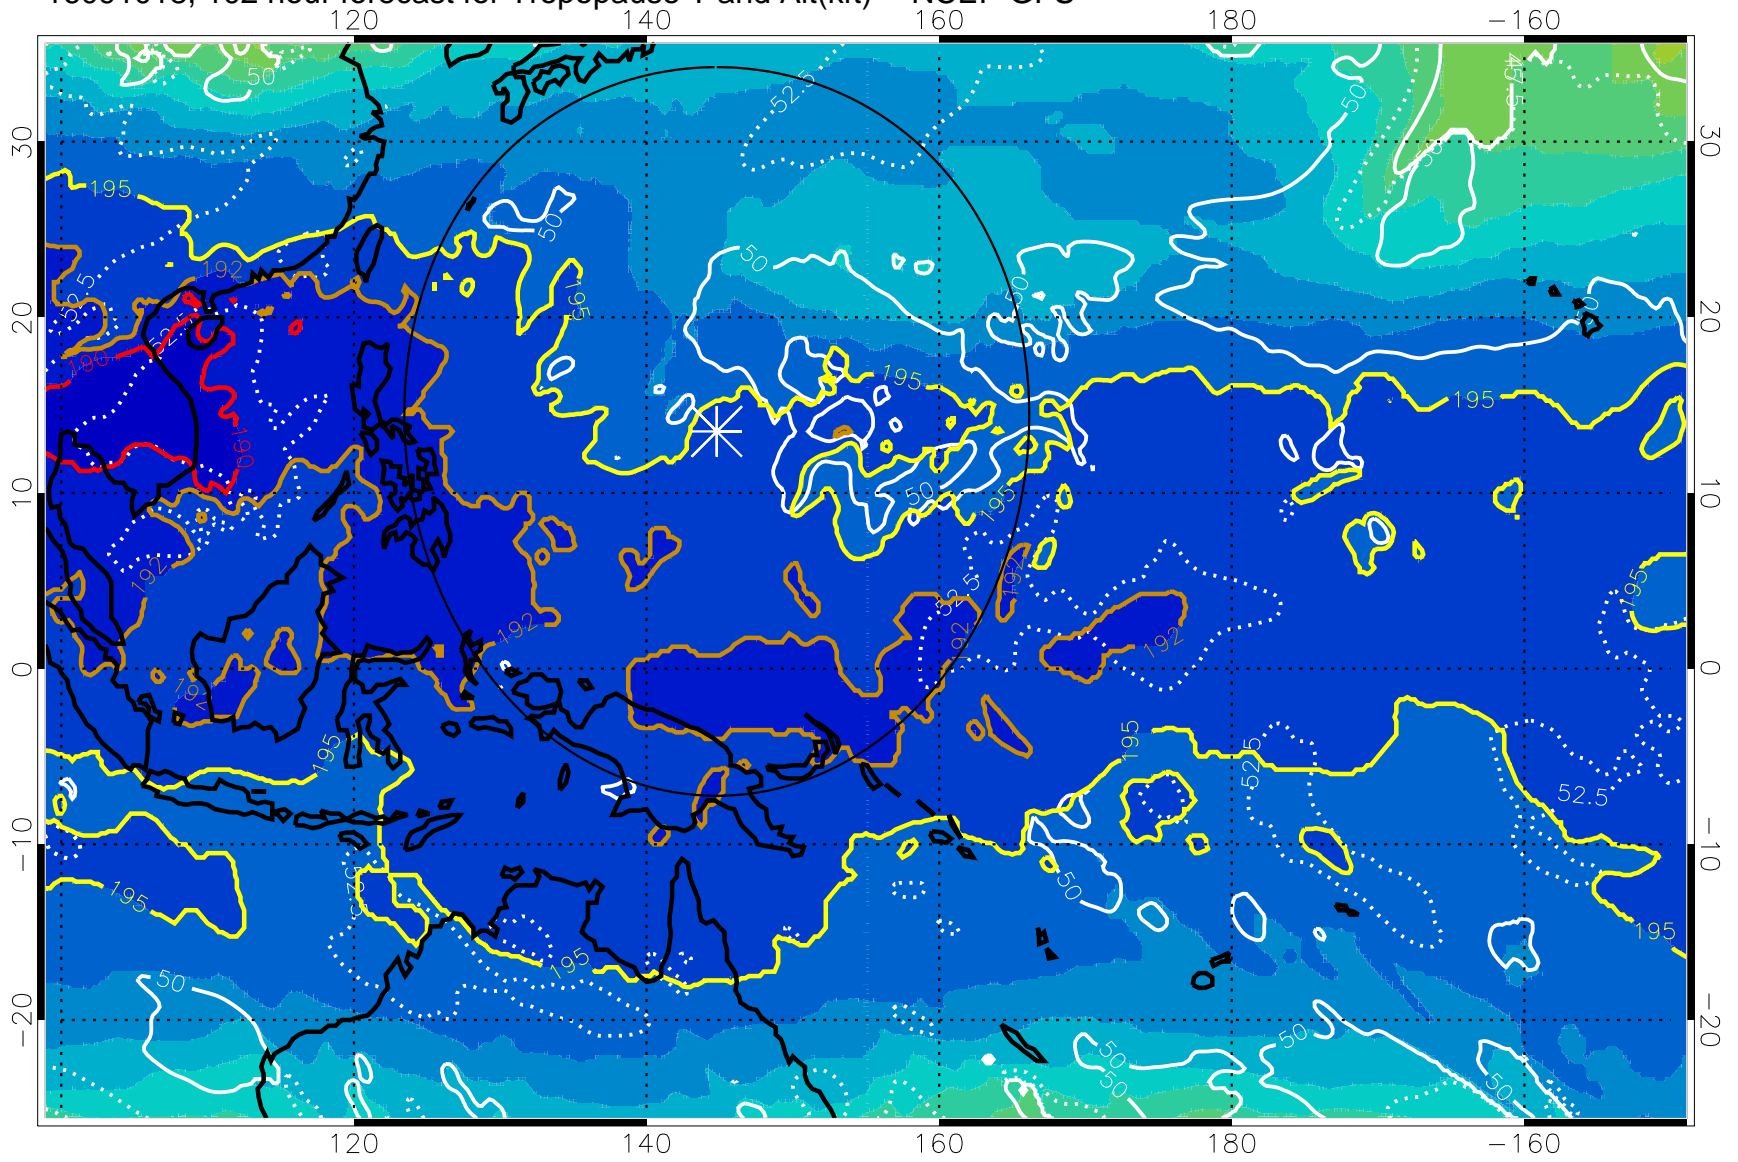

190 200 210 220 230

Tropopause T, K

Tropopause Altitude in kft (white)

192.5K Isotherm 195K Isotherm

187.5K Isotherm 190K Isotherm

Range ring of 2304 km

16091012, 96 hour forecast for Tropopause T and Alt(kft) -- NCEP GFS

190 200 210 220 230
Tropopause T, K

Tropopause Altitude in kft (white)

192.5K Isotherm 195K Isotherm
187.5K Isotherm 190K Isotherm

Range ring of 2304 km

16091018, 102 hour forecast for Tropopause T and Alt(kft) -- NCEP GFS