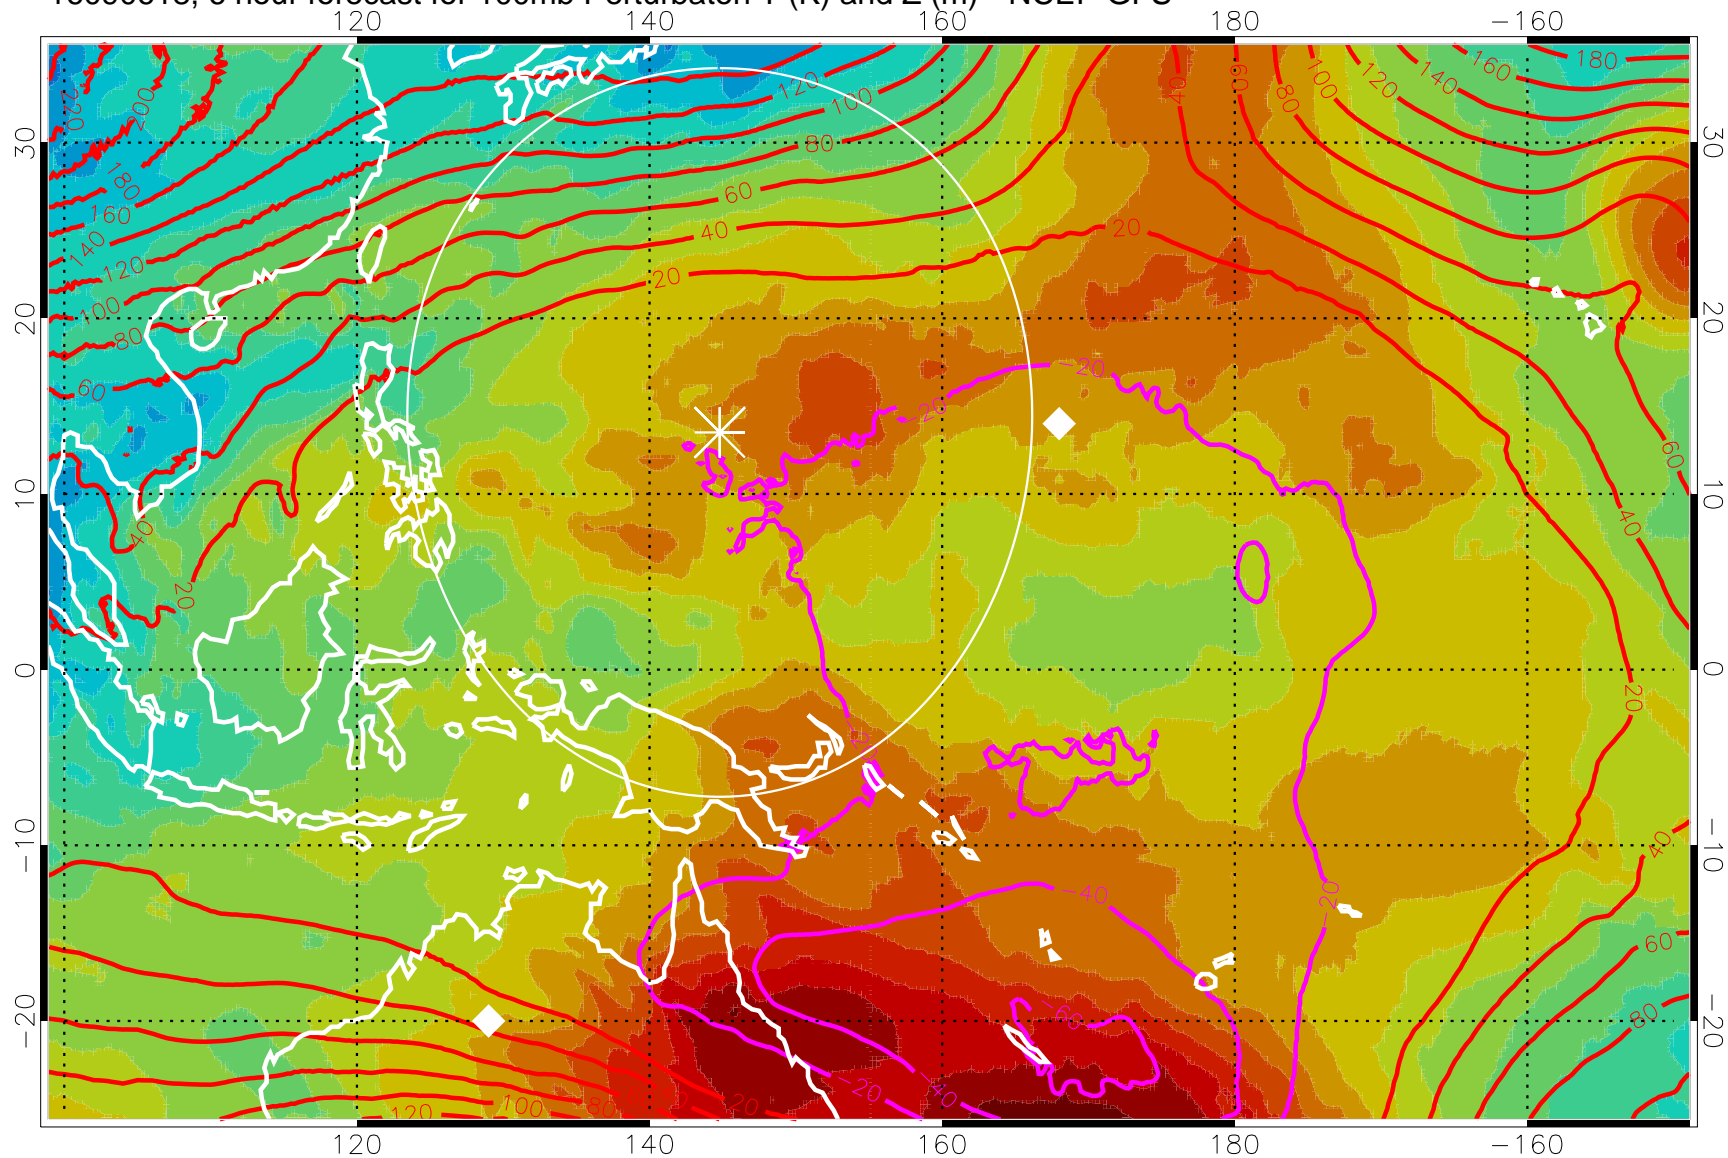

16090618, 6 hour forecast for 100mb Perturbaton T (K) and Z (m)-- NCEP GFS

Contours are 100 mbar Z perturbation (m)
Positive Z Contours
Negative Z Contours
Diamonds-mean pos. of anticyclones

Range ring of 2304 km