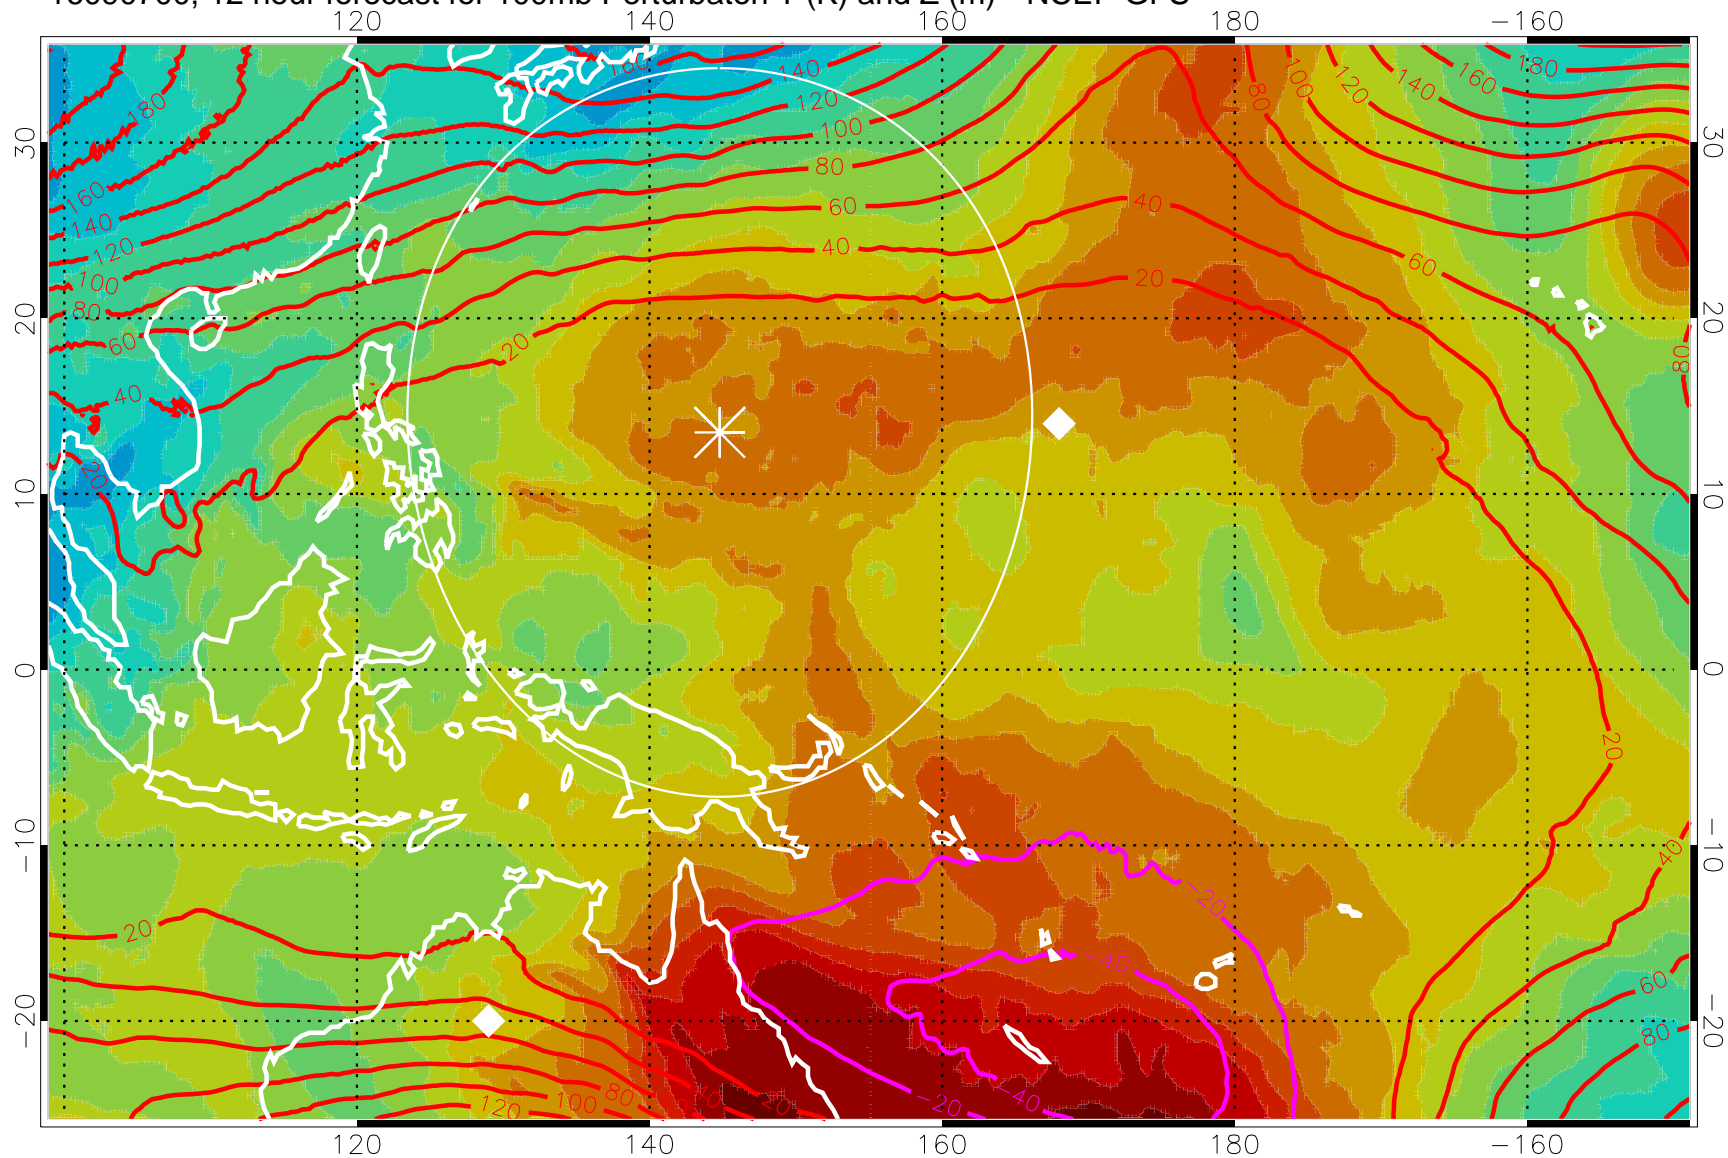

16090700, 12 hour forecast for 100mb Perturbaton T (K) and Z (m)-- NCEP GFS

Contours are 100 mbar Z perturbation (m)
Positive Z Contours
Negative Z Contours
Diamonds-mean pos. of anticyclones

Range ring of 2304 km