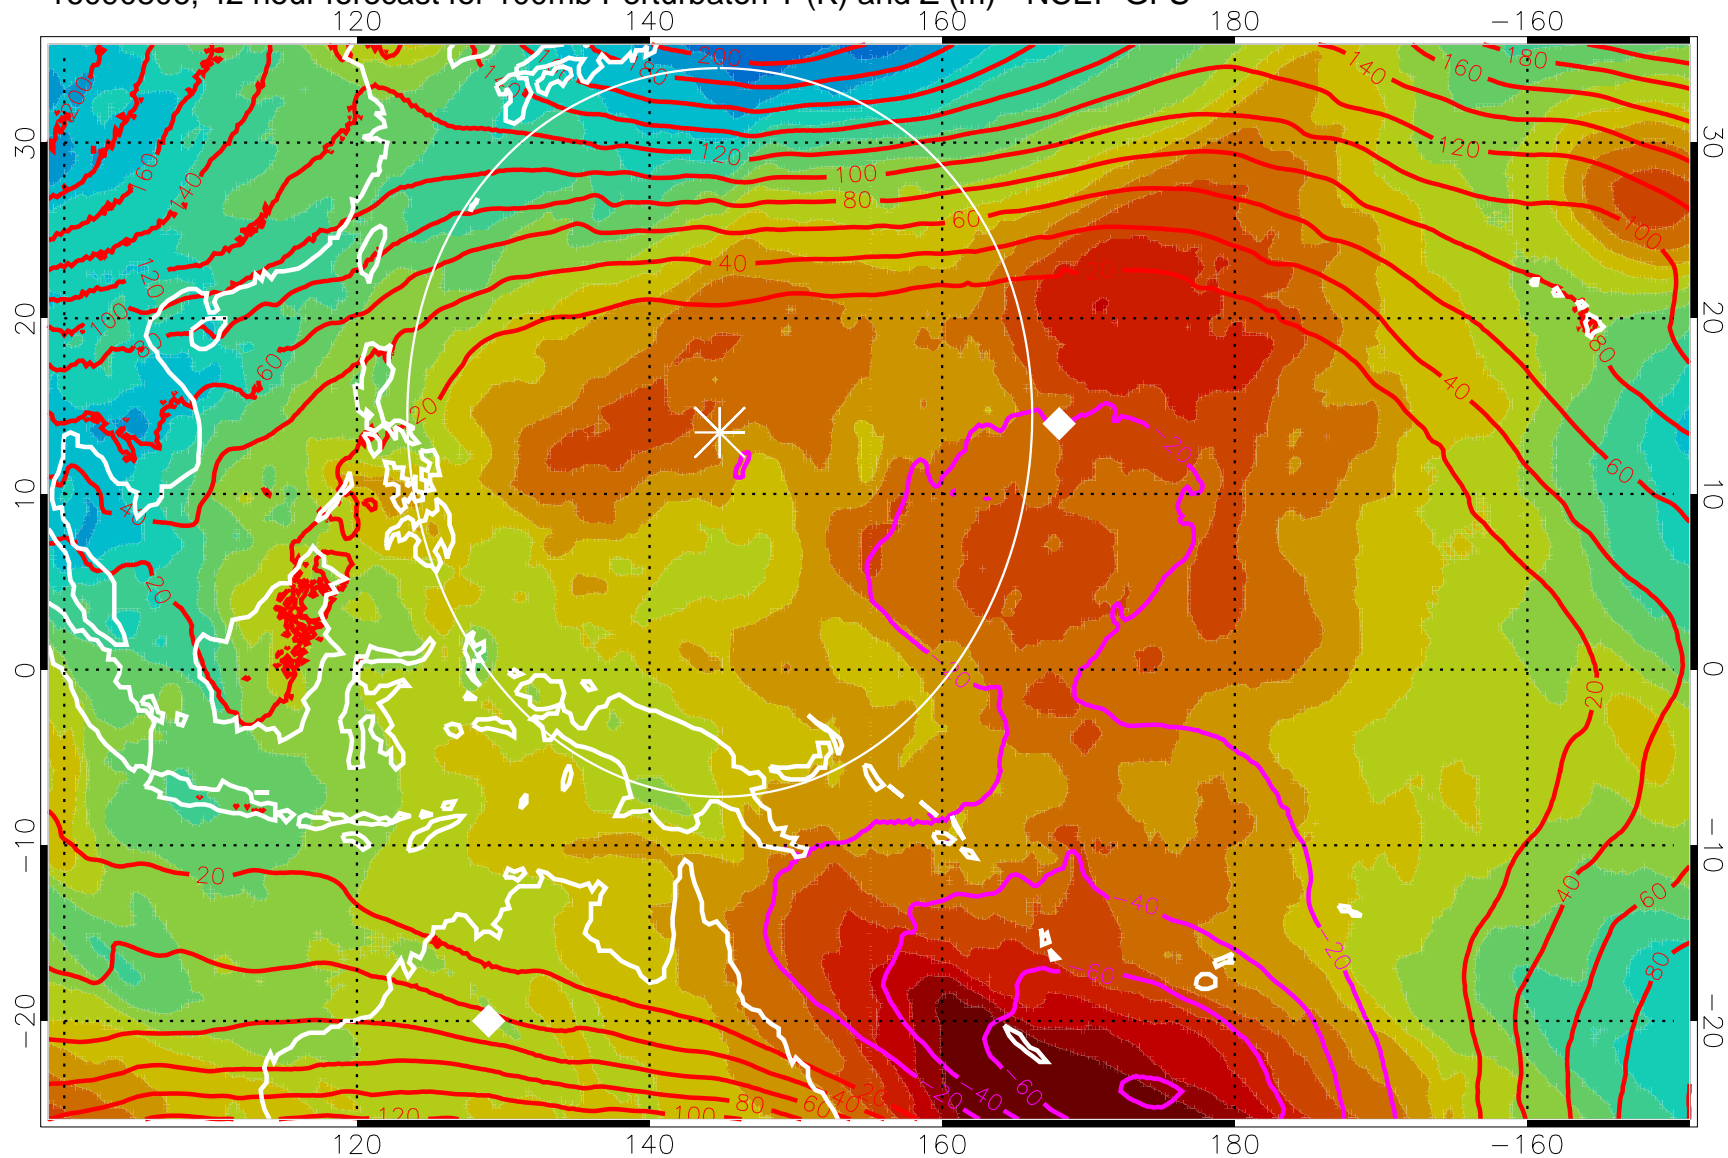

16090806, 42 hour forecast for 100mb Perturbaton T (K) and Z (m)-- NCEP GFS

Contours are 100 mbar Z perturbation (m)
Positive Z Contours
Negative Z Contours
Diamonds-mean pos. of anticyclones

Range ring of 2304 km