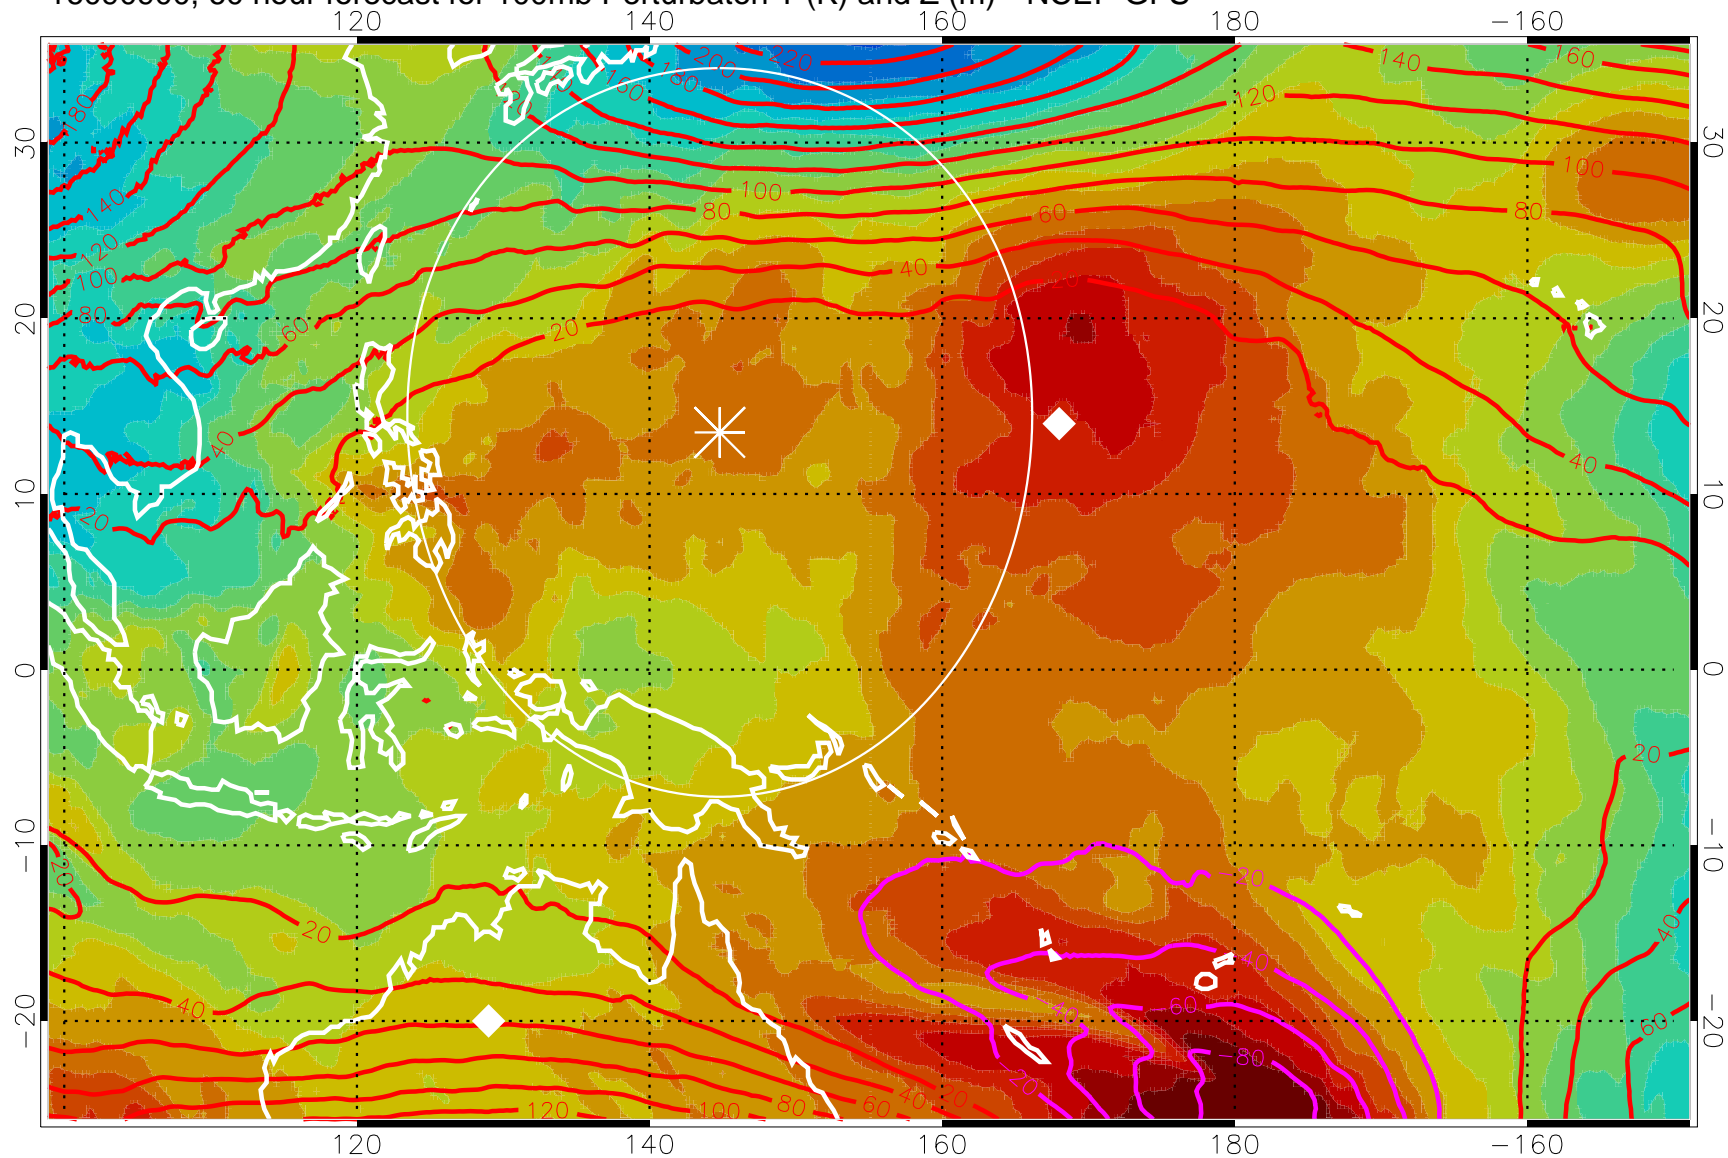

16090900, 60 hour forecast for 100mb Perturbaton T (K) and Z (m)-- NCEP GFS

Contours are 100 mbar Z perturbation (m)
Positive Z Contours
Negative Z Contours
Diamonds-mean pos. of anticyclones

Range ring of 2304 km