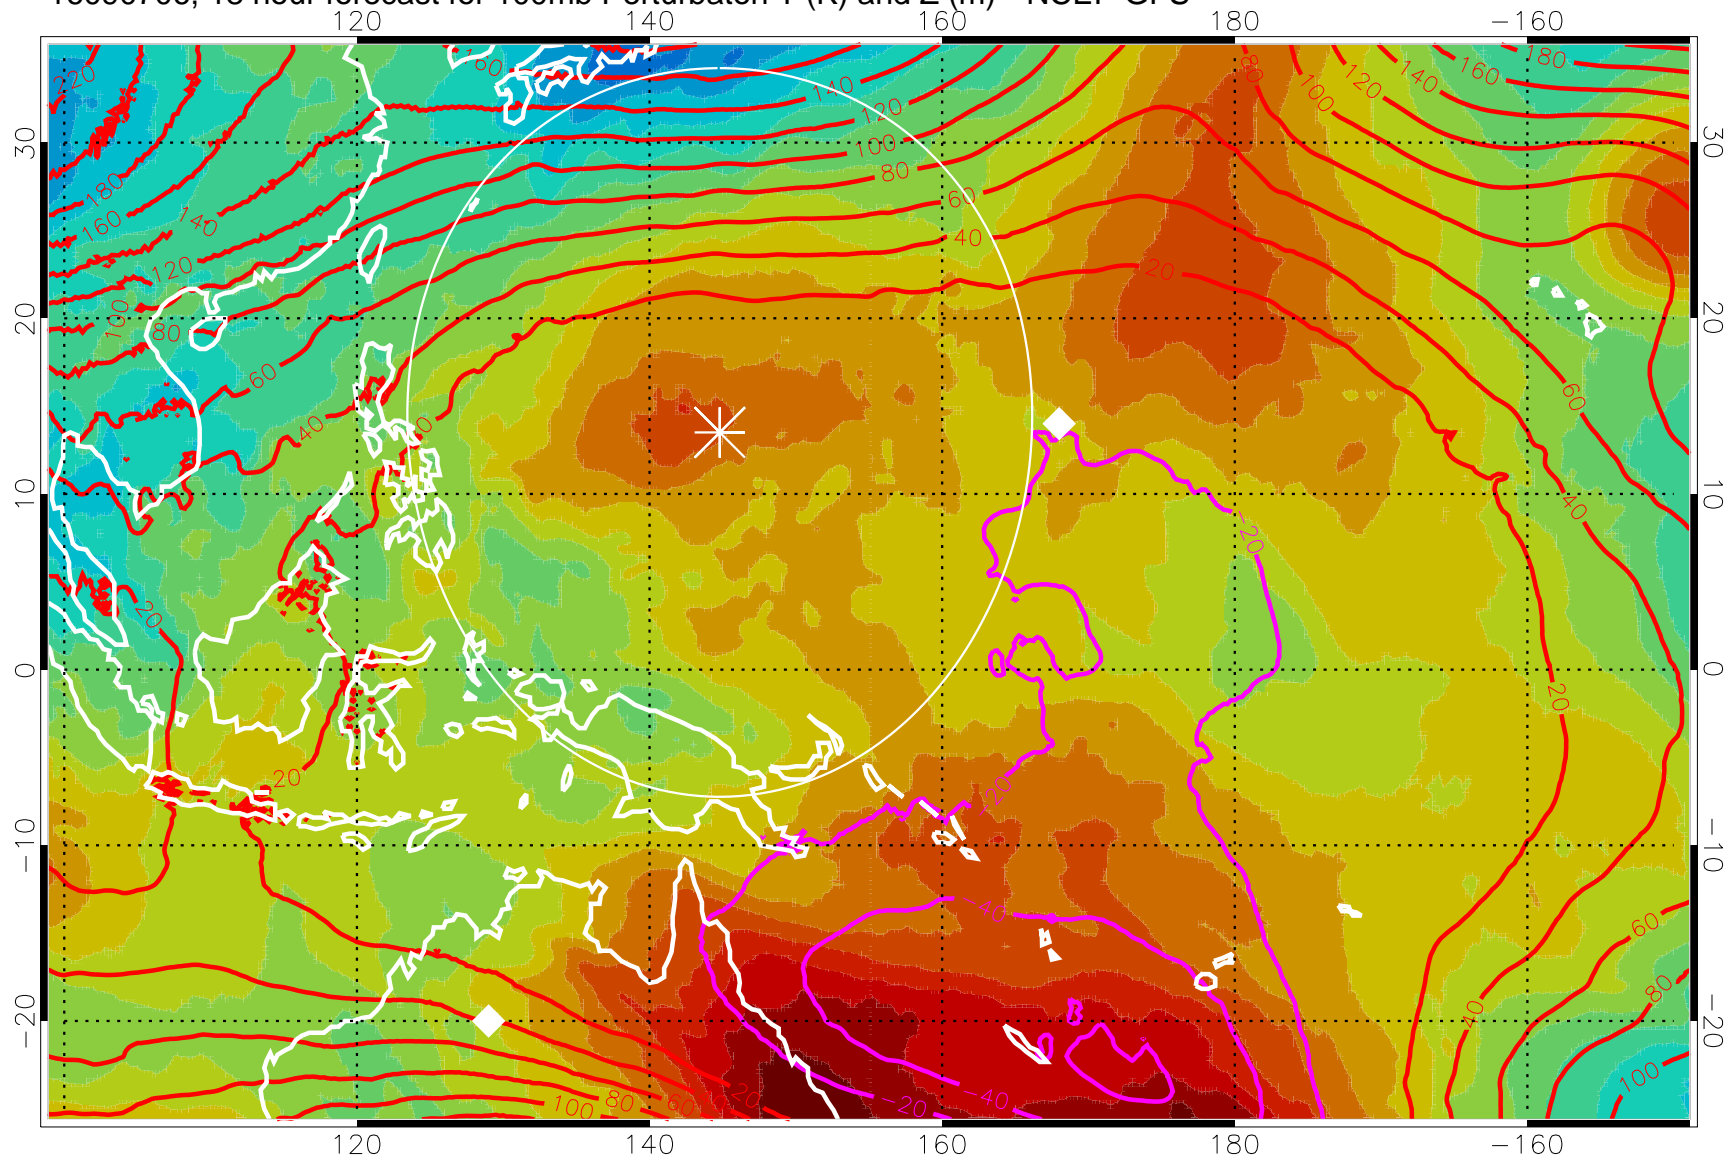

16090706, 18 hour forecast for 100mb Perturbaton T (K) and Z (m)-- NCEP GFS

Contours are 100 mbar Z perturbation (m)
Positive Z Contours
Negative Z Contours
Diamonds-mean pos. of anticyclones

Range ring of 2304 km