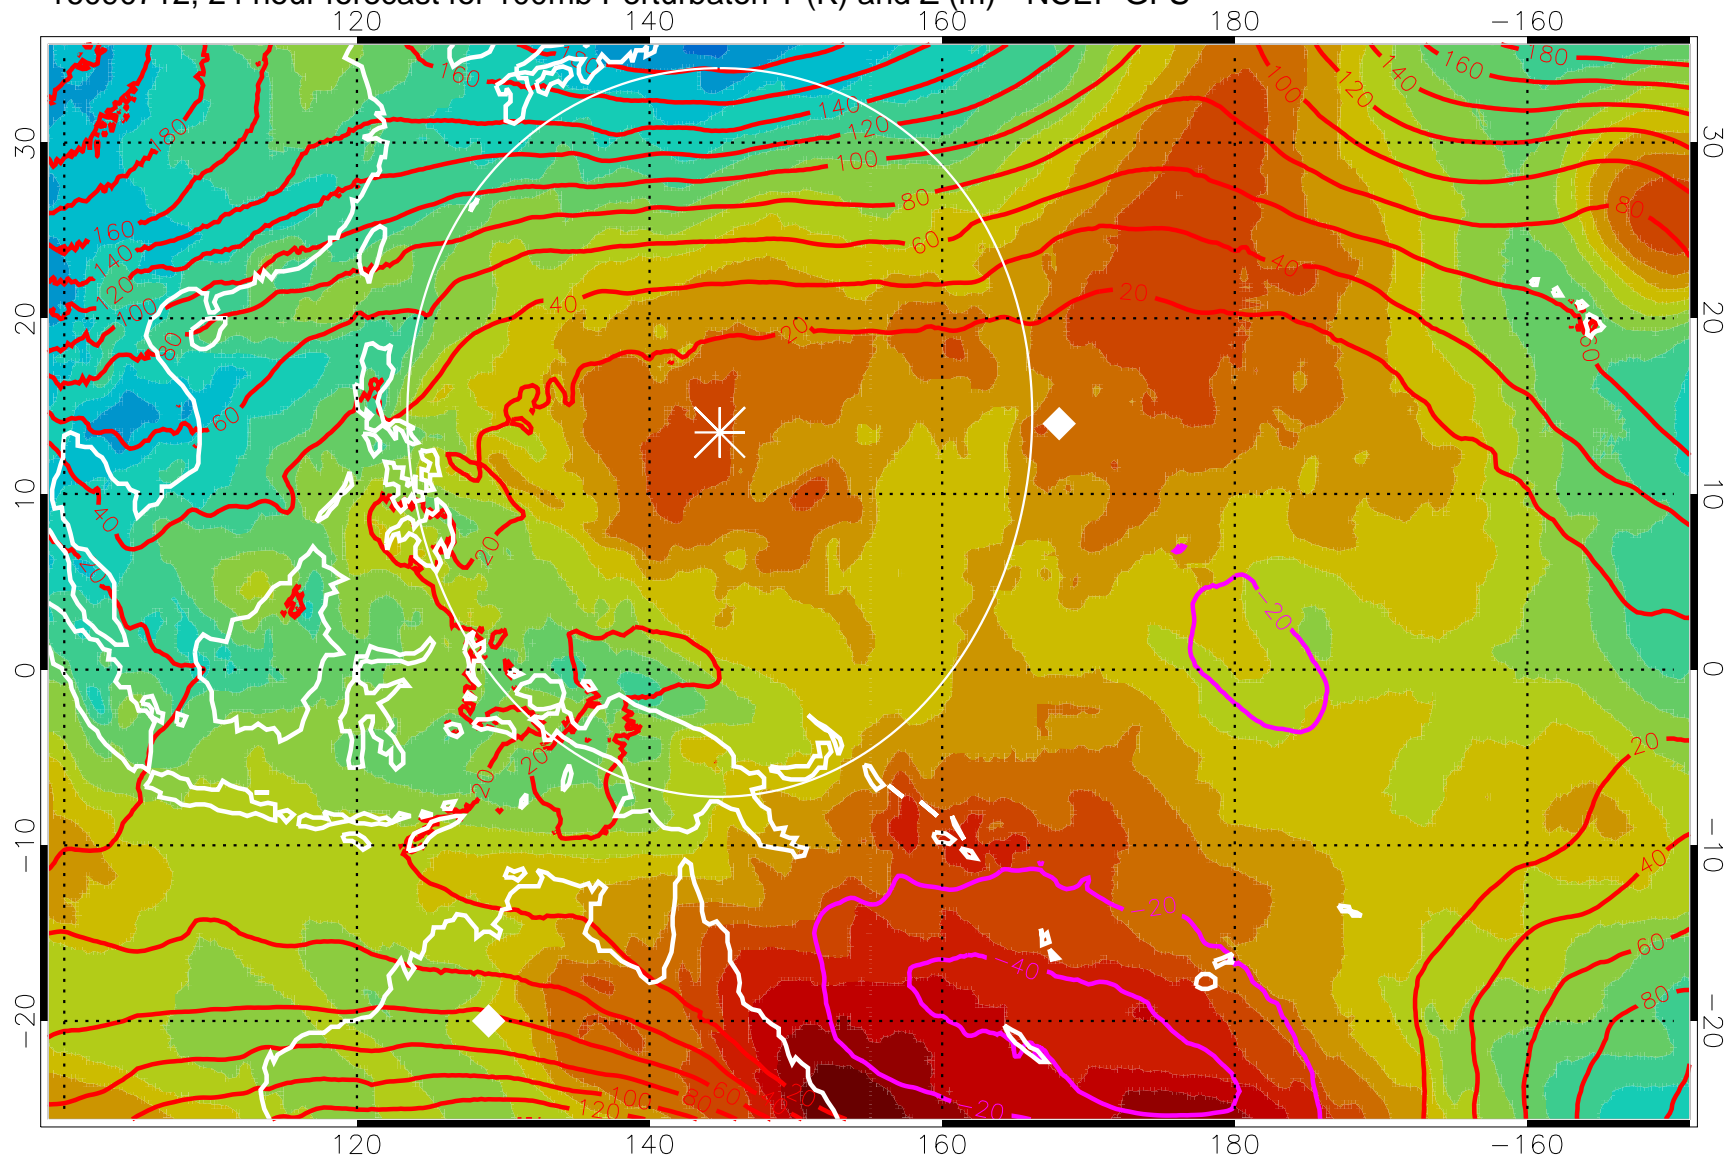

16090712, 24 hour forecast for 100mb Perturbaton T (K) and Z (m)-- NCEP GFS

Contours are 100 mbar Z perturbation (m)
Positive Z Contours
Negative Z Contours
Diamonds-mean pos. of anticyclones

Range ring of 2304 km