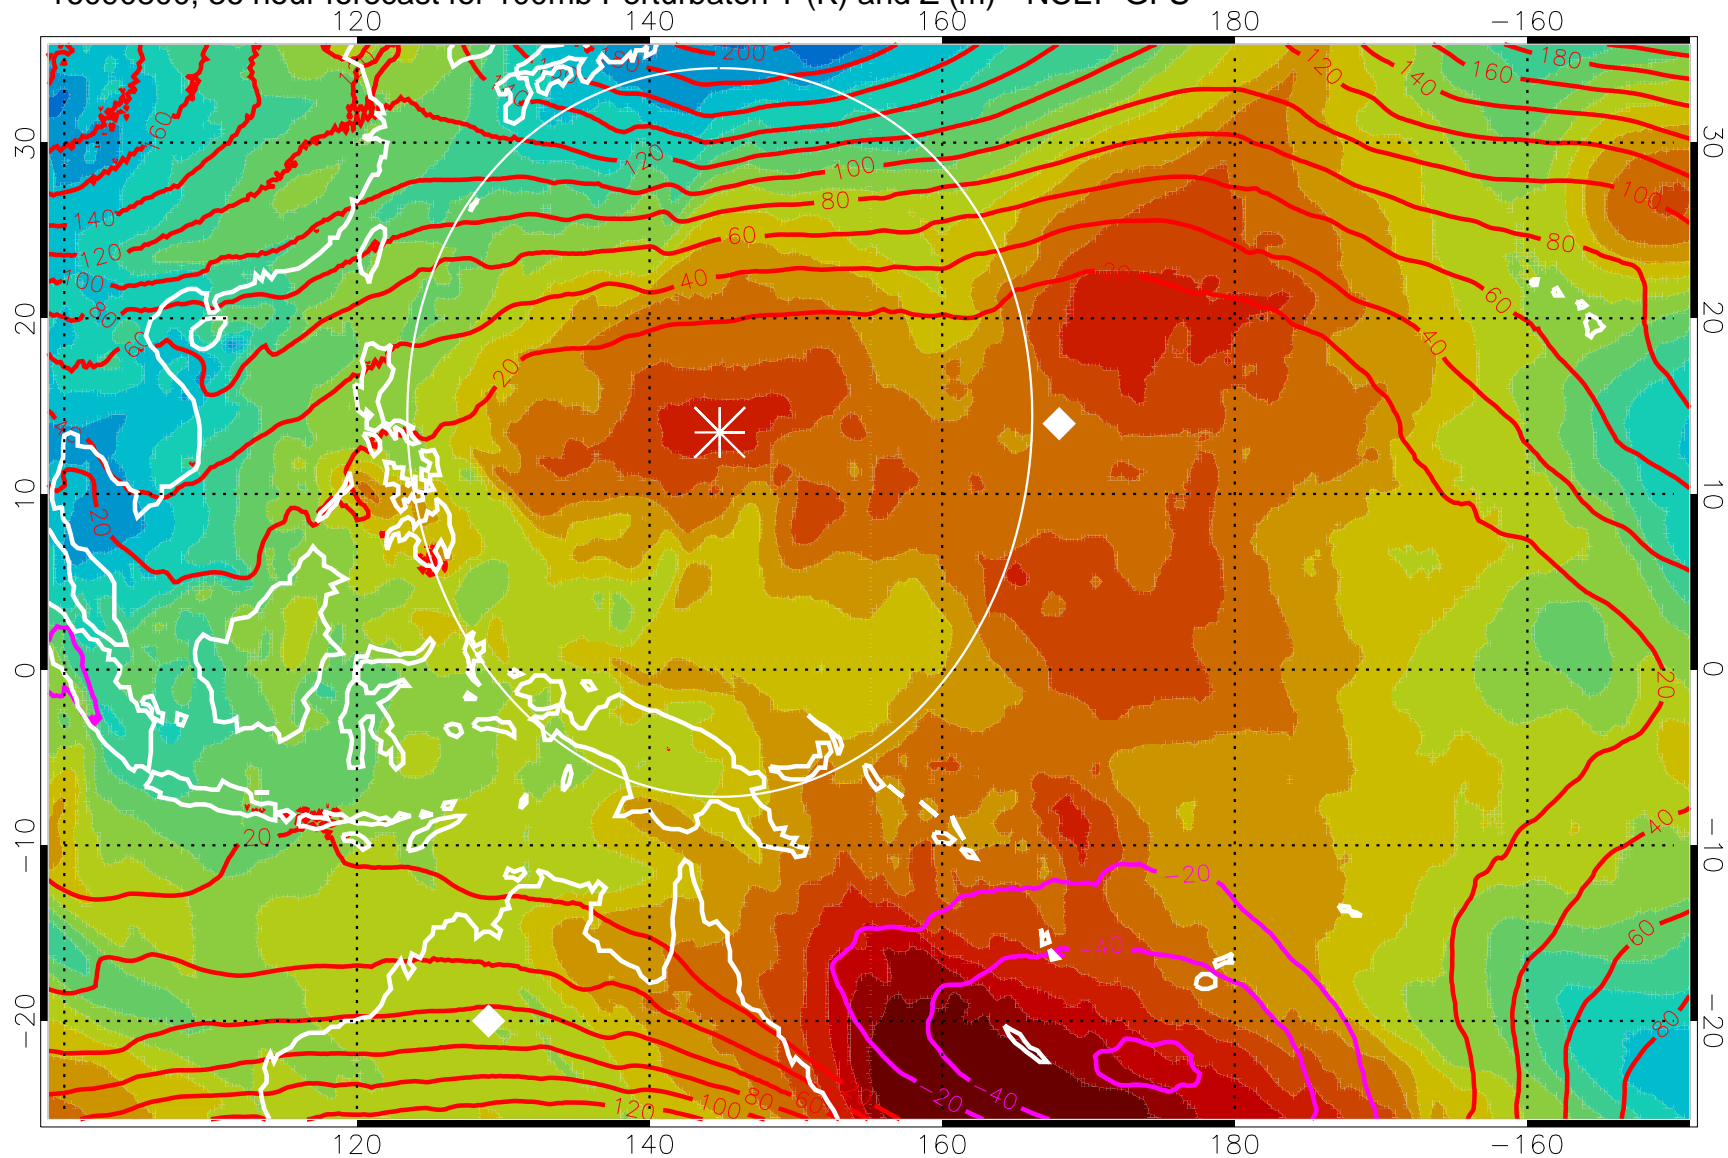

16090800, 36 hour forecast for 100mb Perturbaton T (K) and Z (m)-- NCEP GFS

Contours are 100 mbar Z perturbation (m)
Positive Z Contours
Negative Z Contours
Diamonds-mean pos. of anticyclones

Range ring of 2304 km