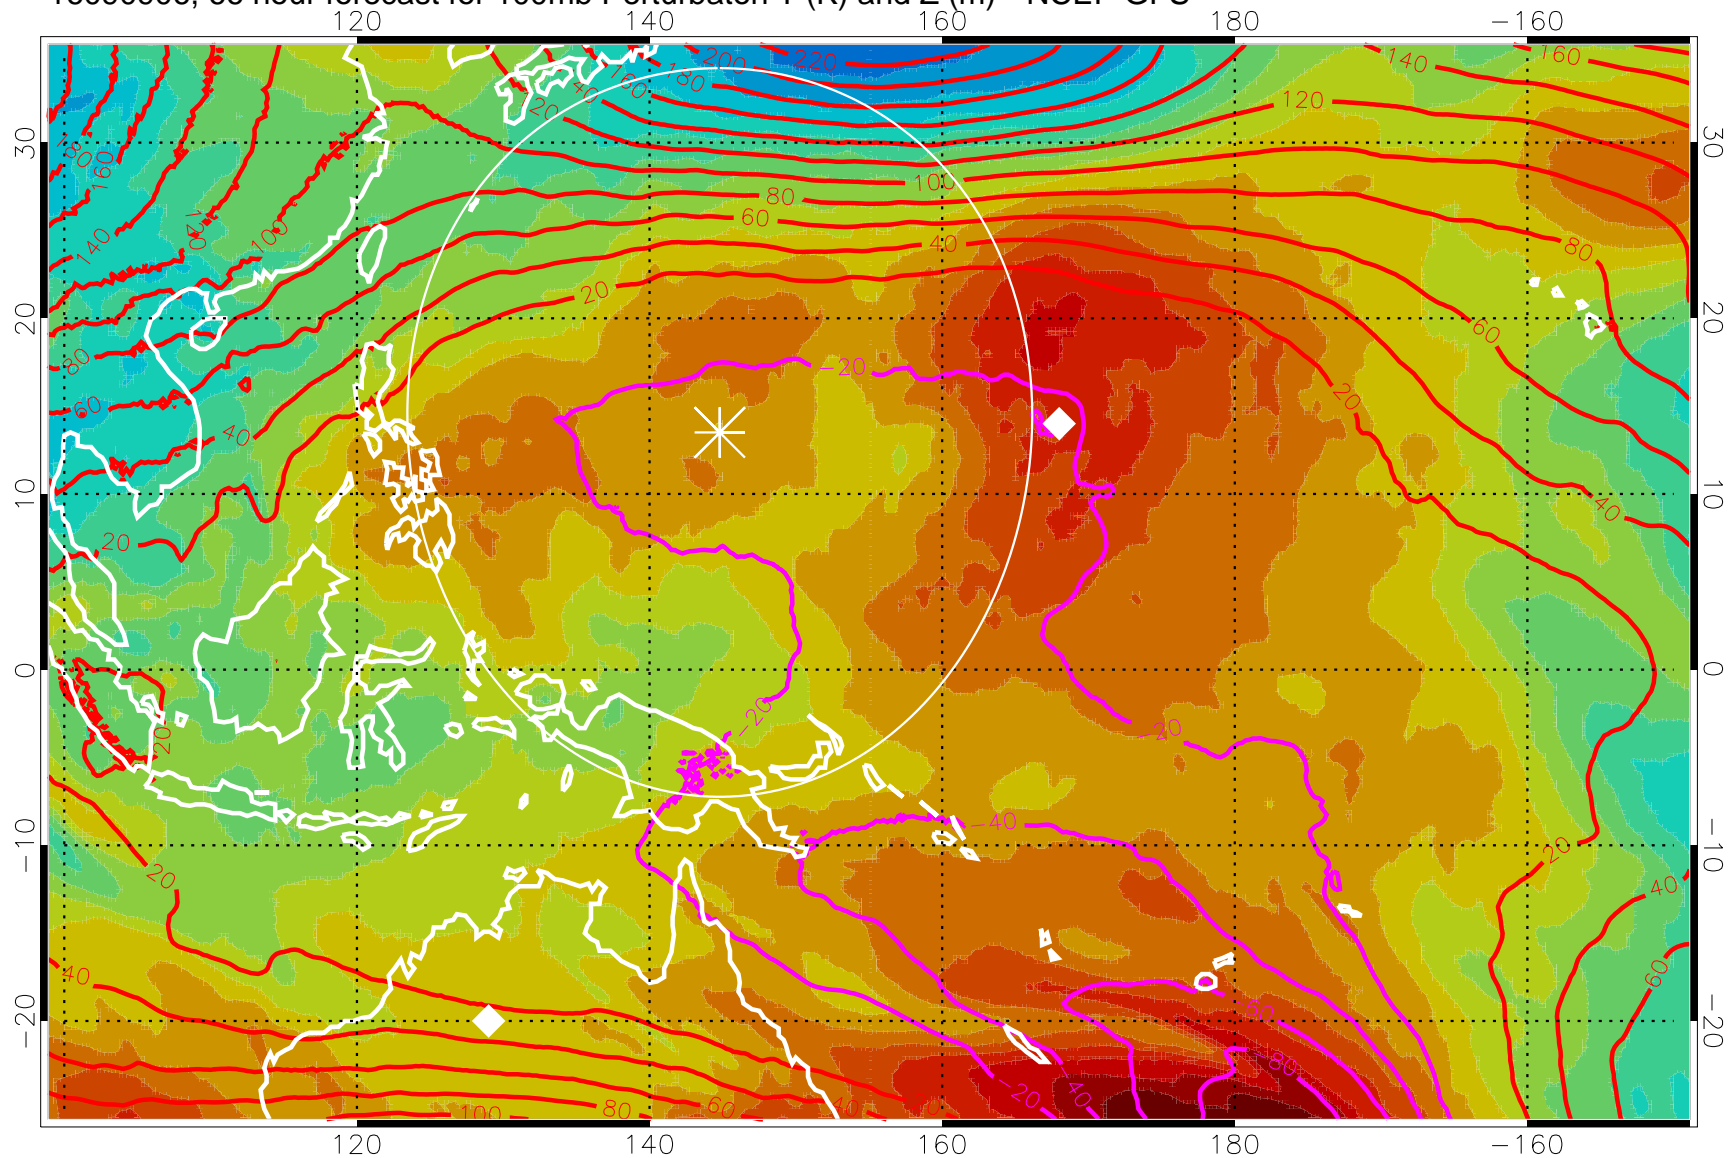

16090906, 66 hour forecast for 100mb Perturbaton T (K) and Z (m)-- NCEP GFS

Contours are 100 mbar Z perturbation (m)
Positive Z Contours
Negative Z Contours
Diamonds-mean pos. of anticyclones

Range ring of 2304 km