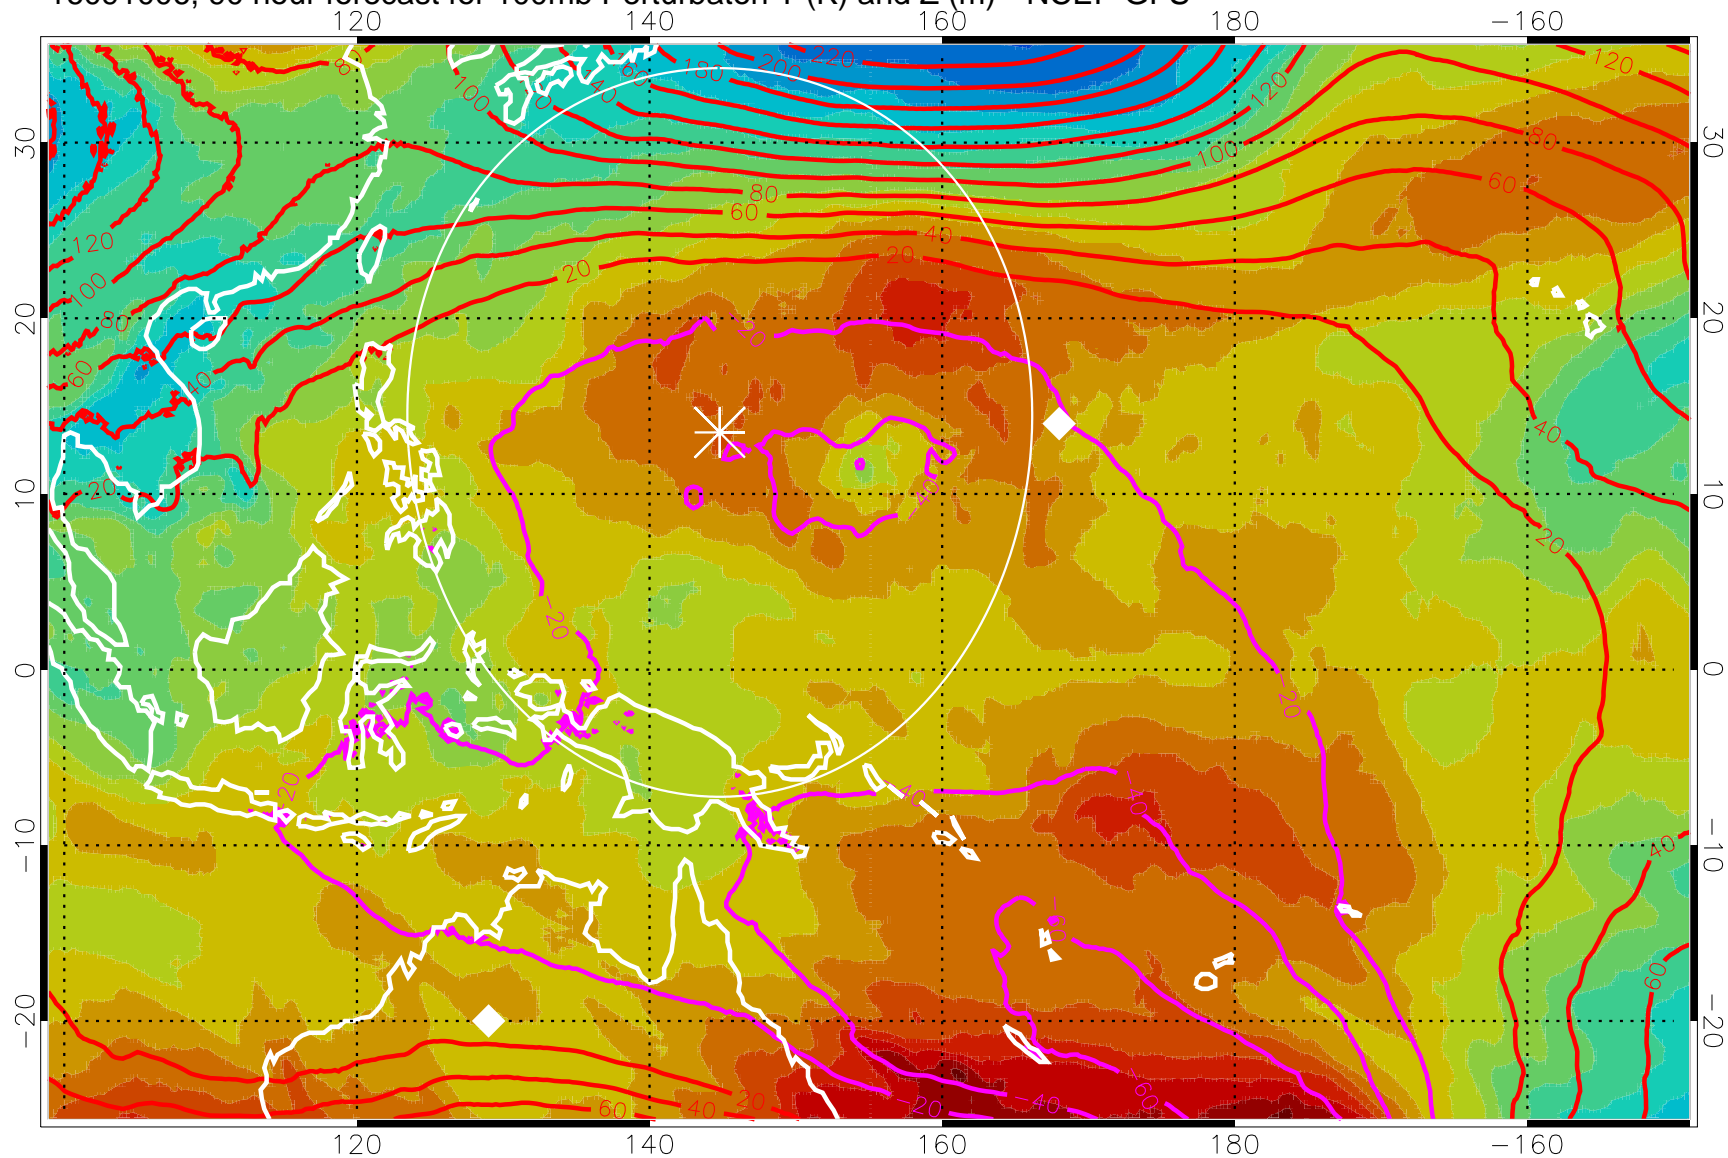

16091006, 90 hour forecast for 100mb Perturbaton T (K) and Z (m)-- NCEP GFS

Contours are 100 mbar Z perturbation (m)
Positive Z Contours
Negative Z Contours
Diamonds-mean pos. of anticyclones

Range ring of 2304 km