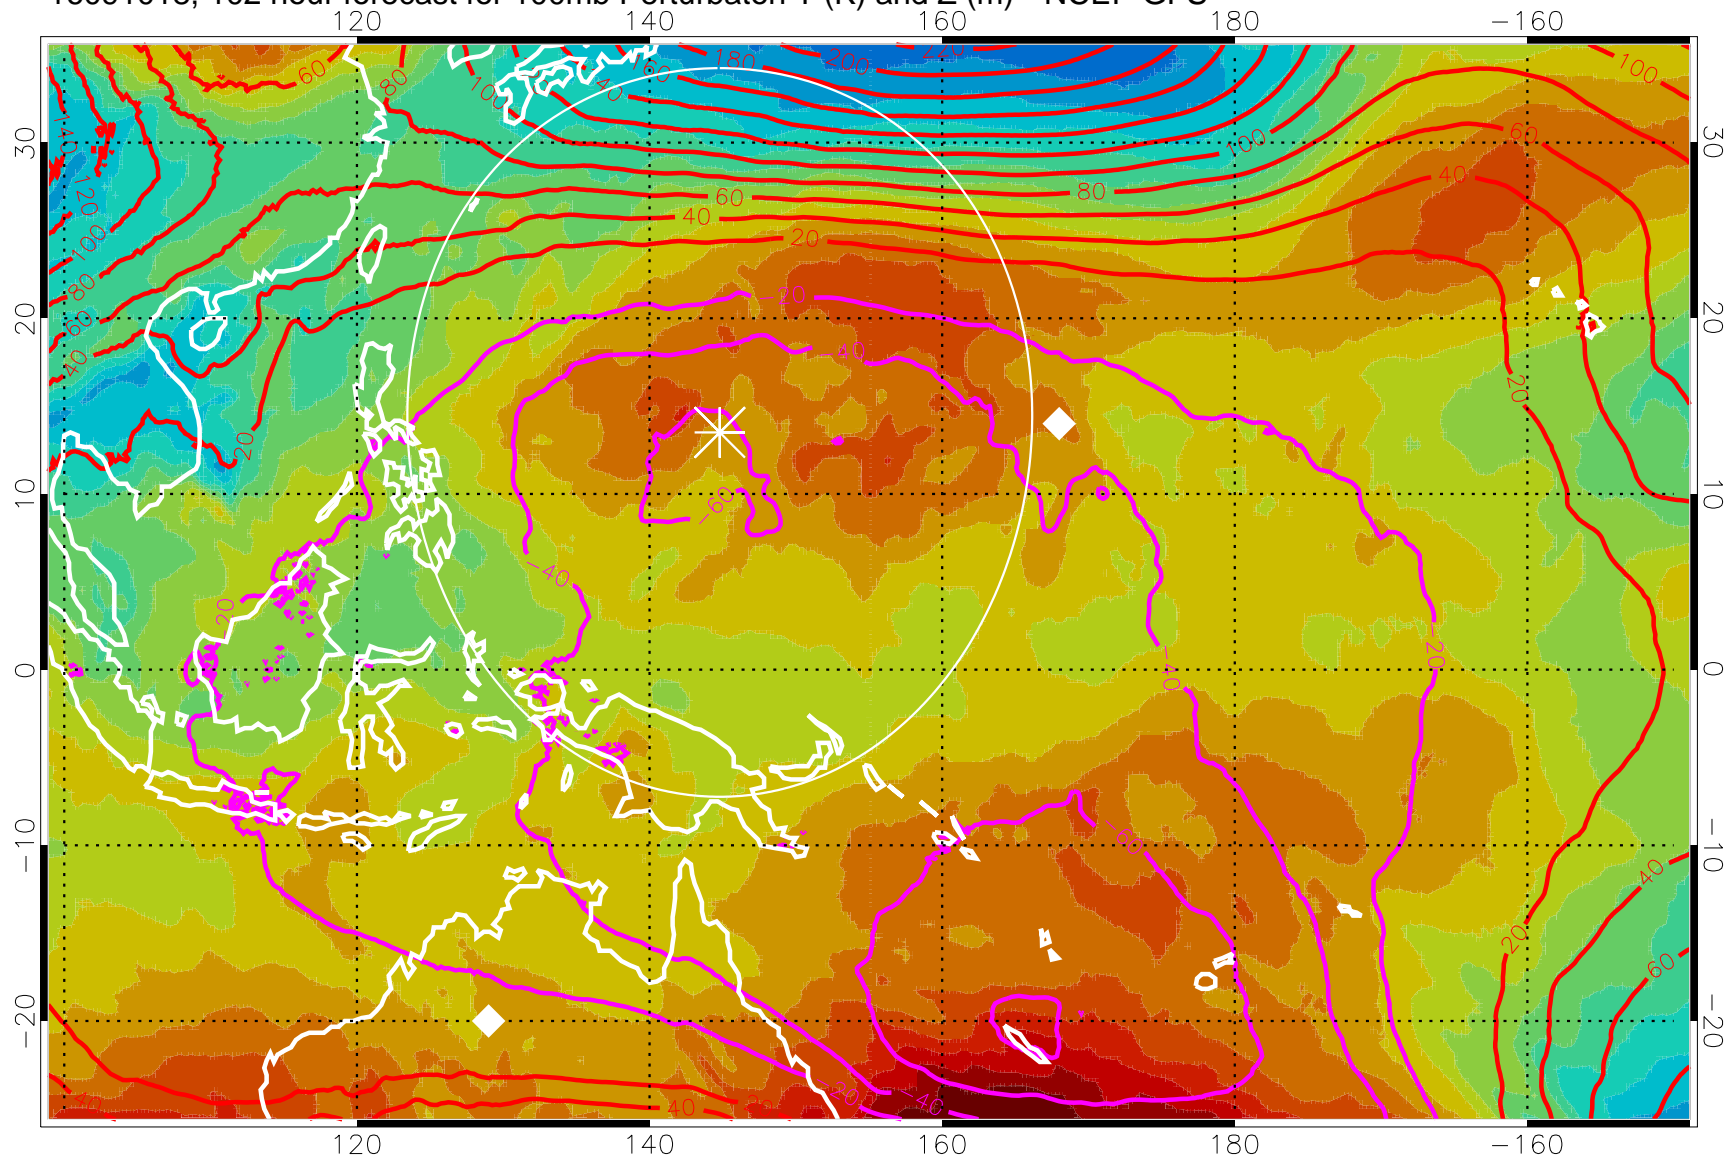

16091018, 102 hour forecast for 100mb Perturbaton T (K) and Z (m)-- NCEP GFS

Contours are 100 mbar Z perturbation (m)
Positive Z Contours
Negative Z Contours
Diamonds-mean pos. of anticyclones

Range ring of 2304 km