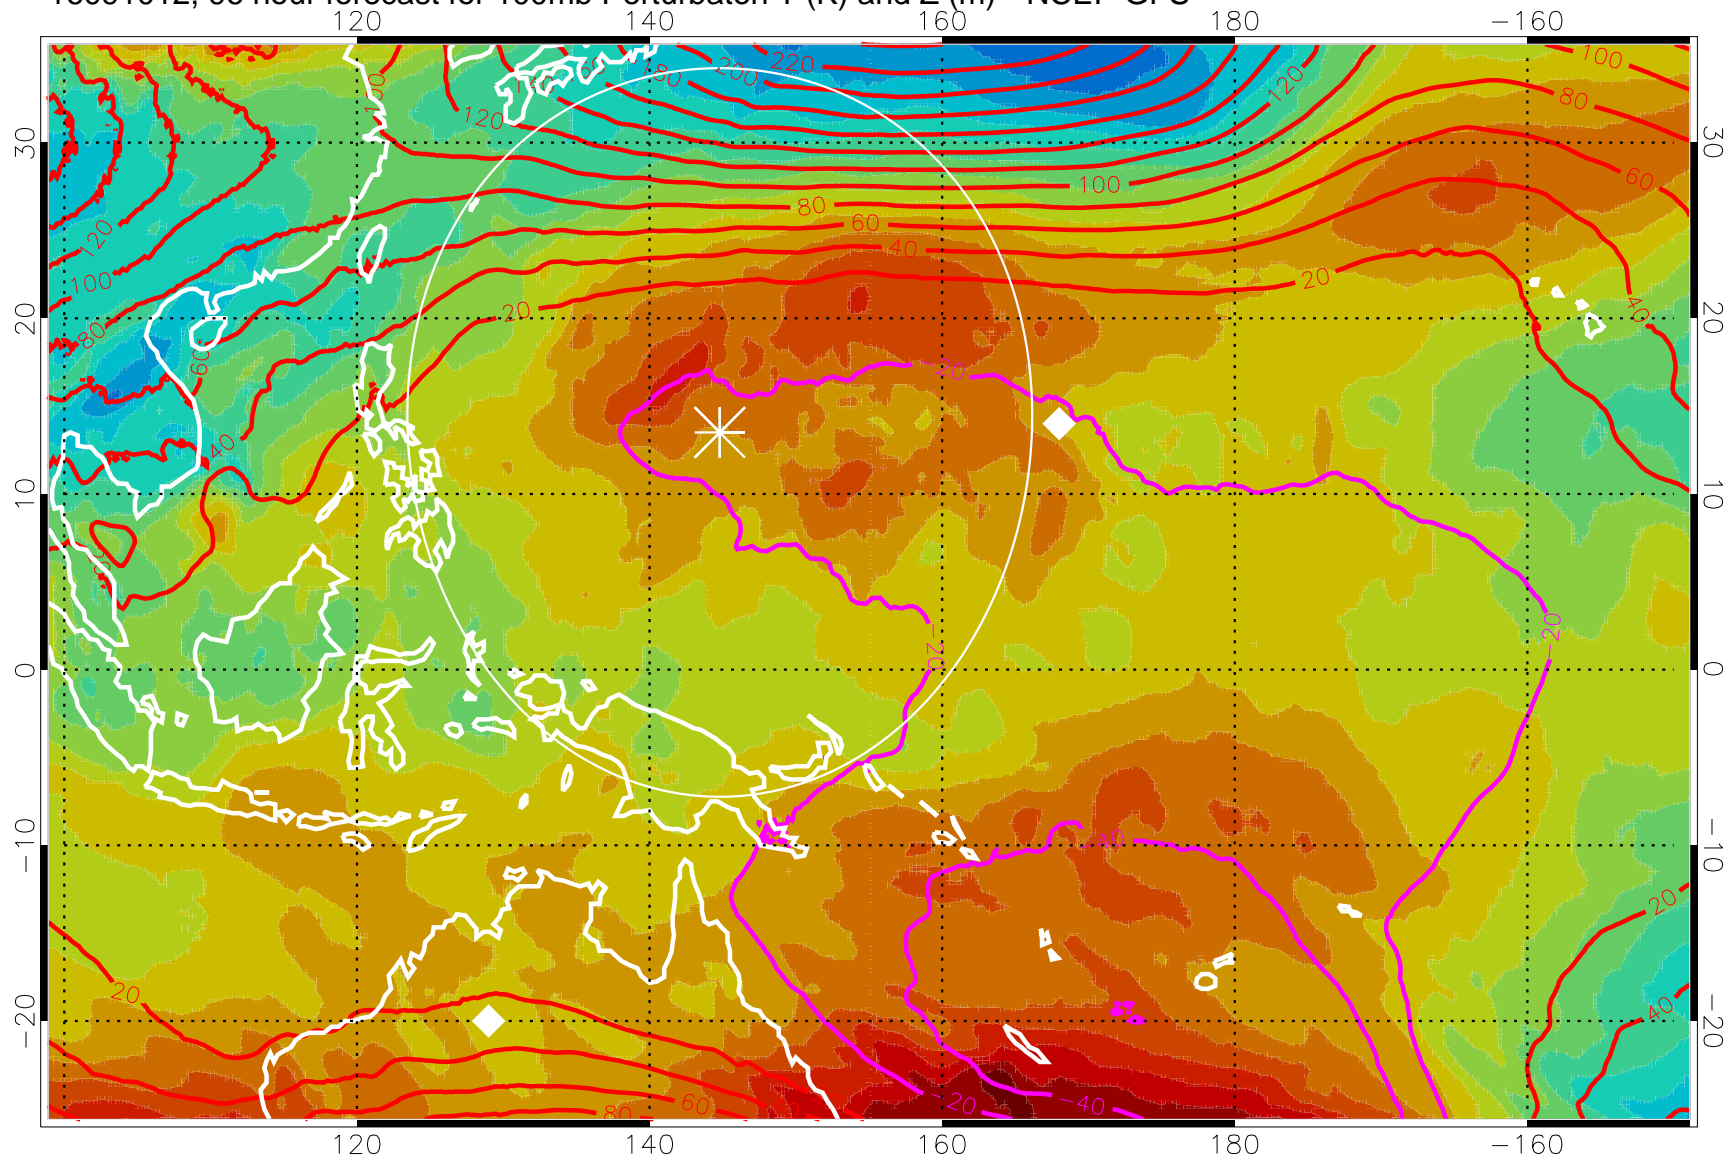

16091012, 96 hour forecast for 100mb Perturbaton T (K) and Z (m)-- NCEP GFS

Contours are 100 mbar Z perturbation (m)
Positive Z Contours
Negative Z Contours
Diamonds-mean pos. of anticyclones

Range ring of 2304 km