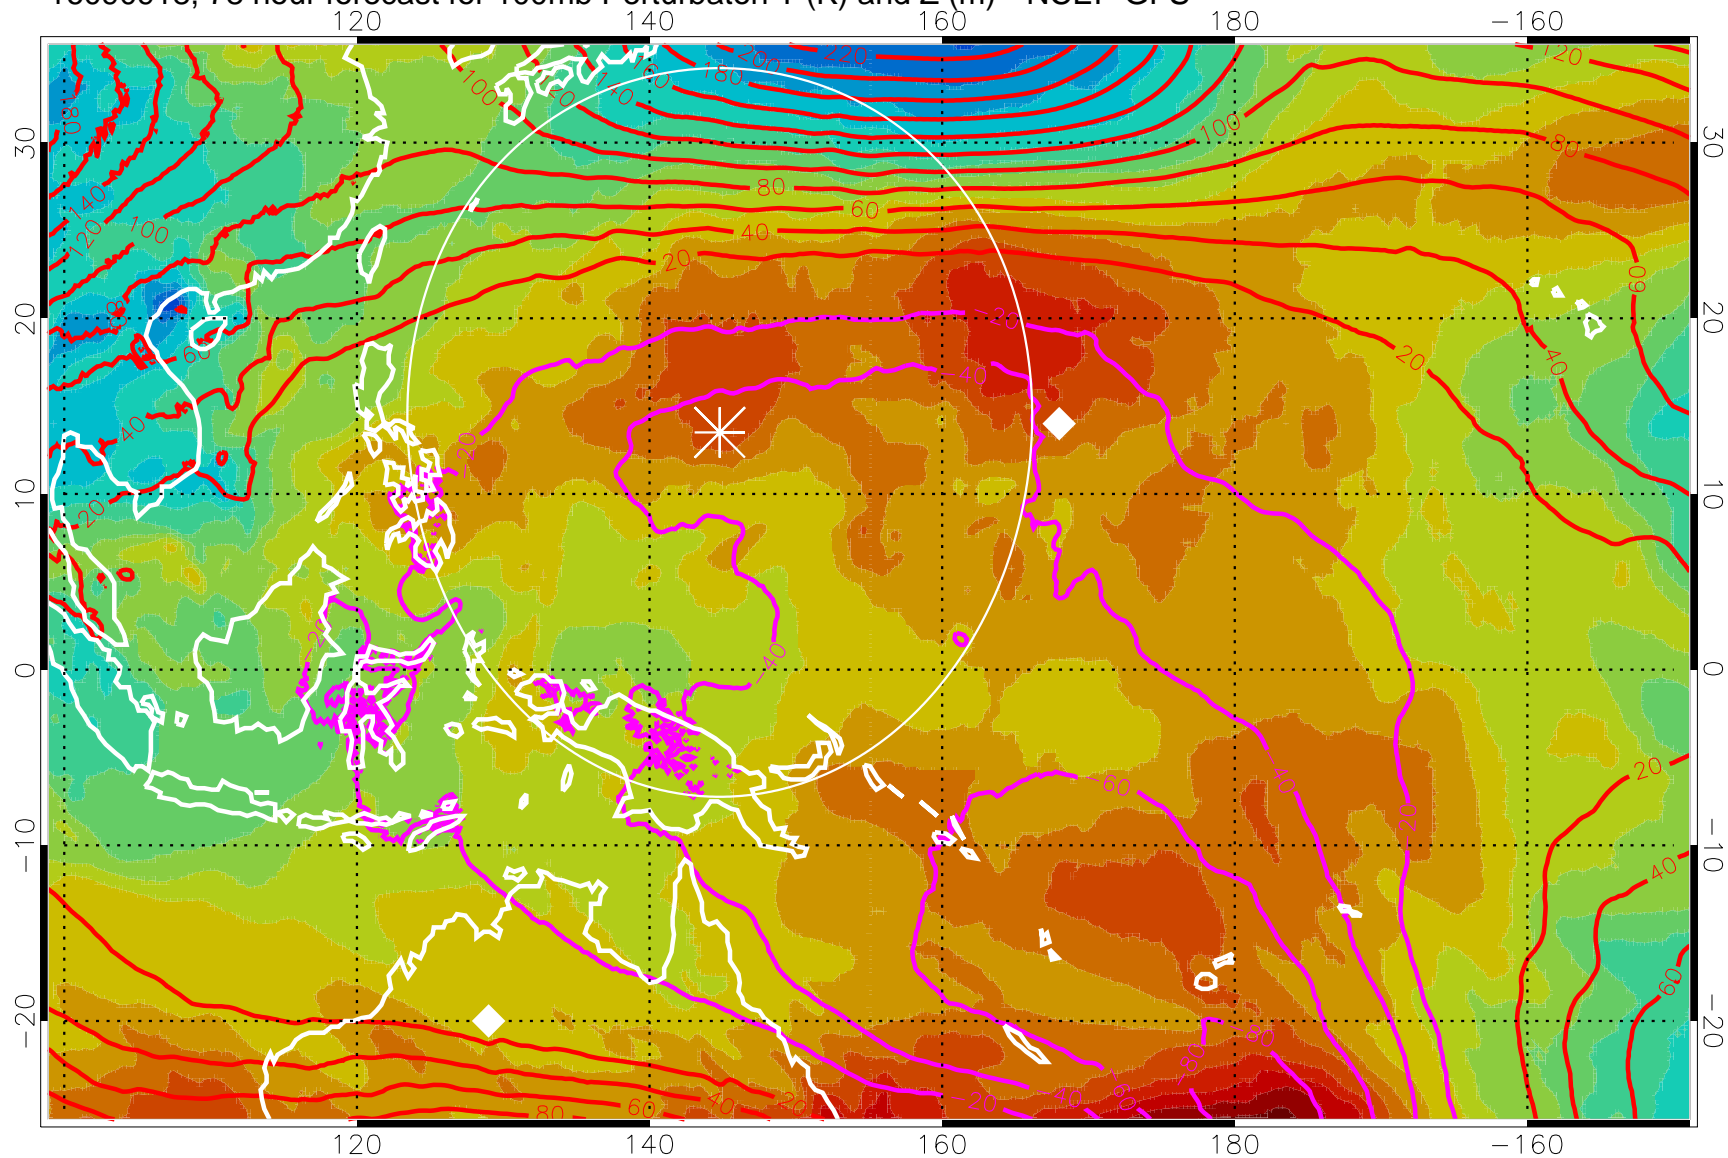

16090918, 78 hour forecast for 100mb Perturbaton T (K) and Z (m)-- NCEP GFS

Contours are 100 mbar Z perturbation (m)
Positive Z Contours
Negative Z Contours
Diamonds-mean pos. of anticyclones

Range ring of 2304 km