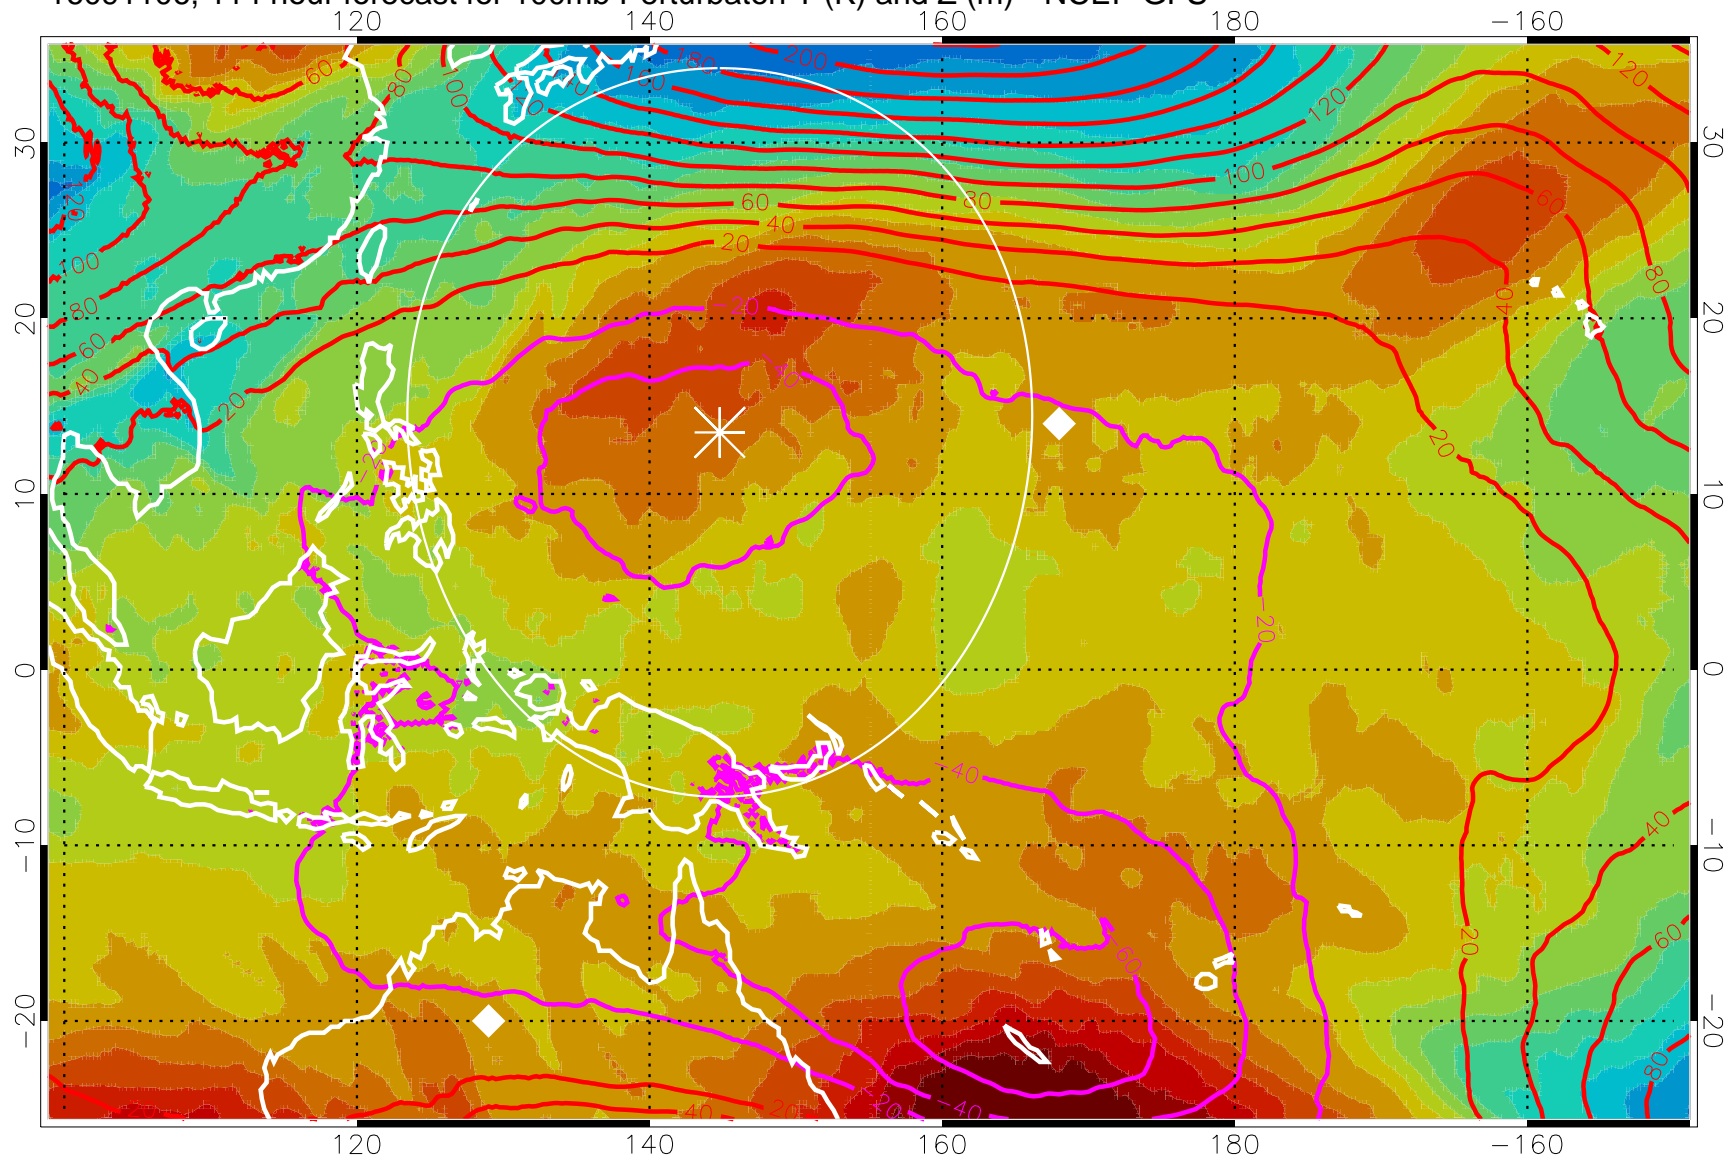

16091106, 114 hour forecast for 100mb Perturbaton T (K) and Z (m)-- NCEP GFS

Contours are 100 mbar Z perturbation (m)
Positive Z Contours
Negative Z Contours
Diamonds-mean pos. of anticyclones

Range ring of 2304 km