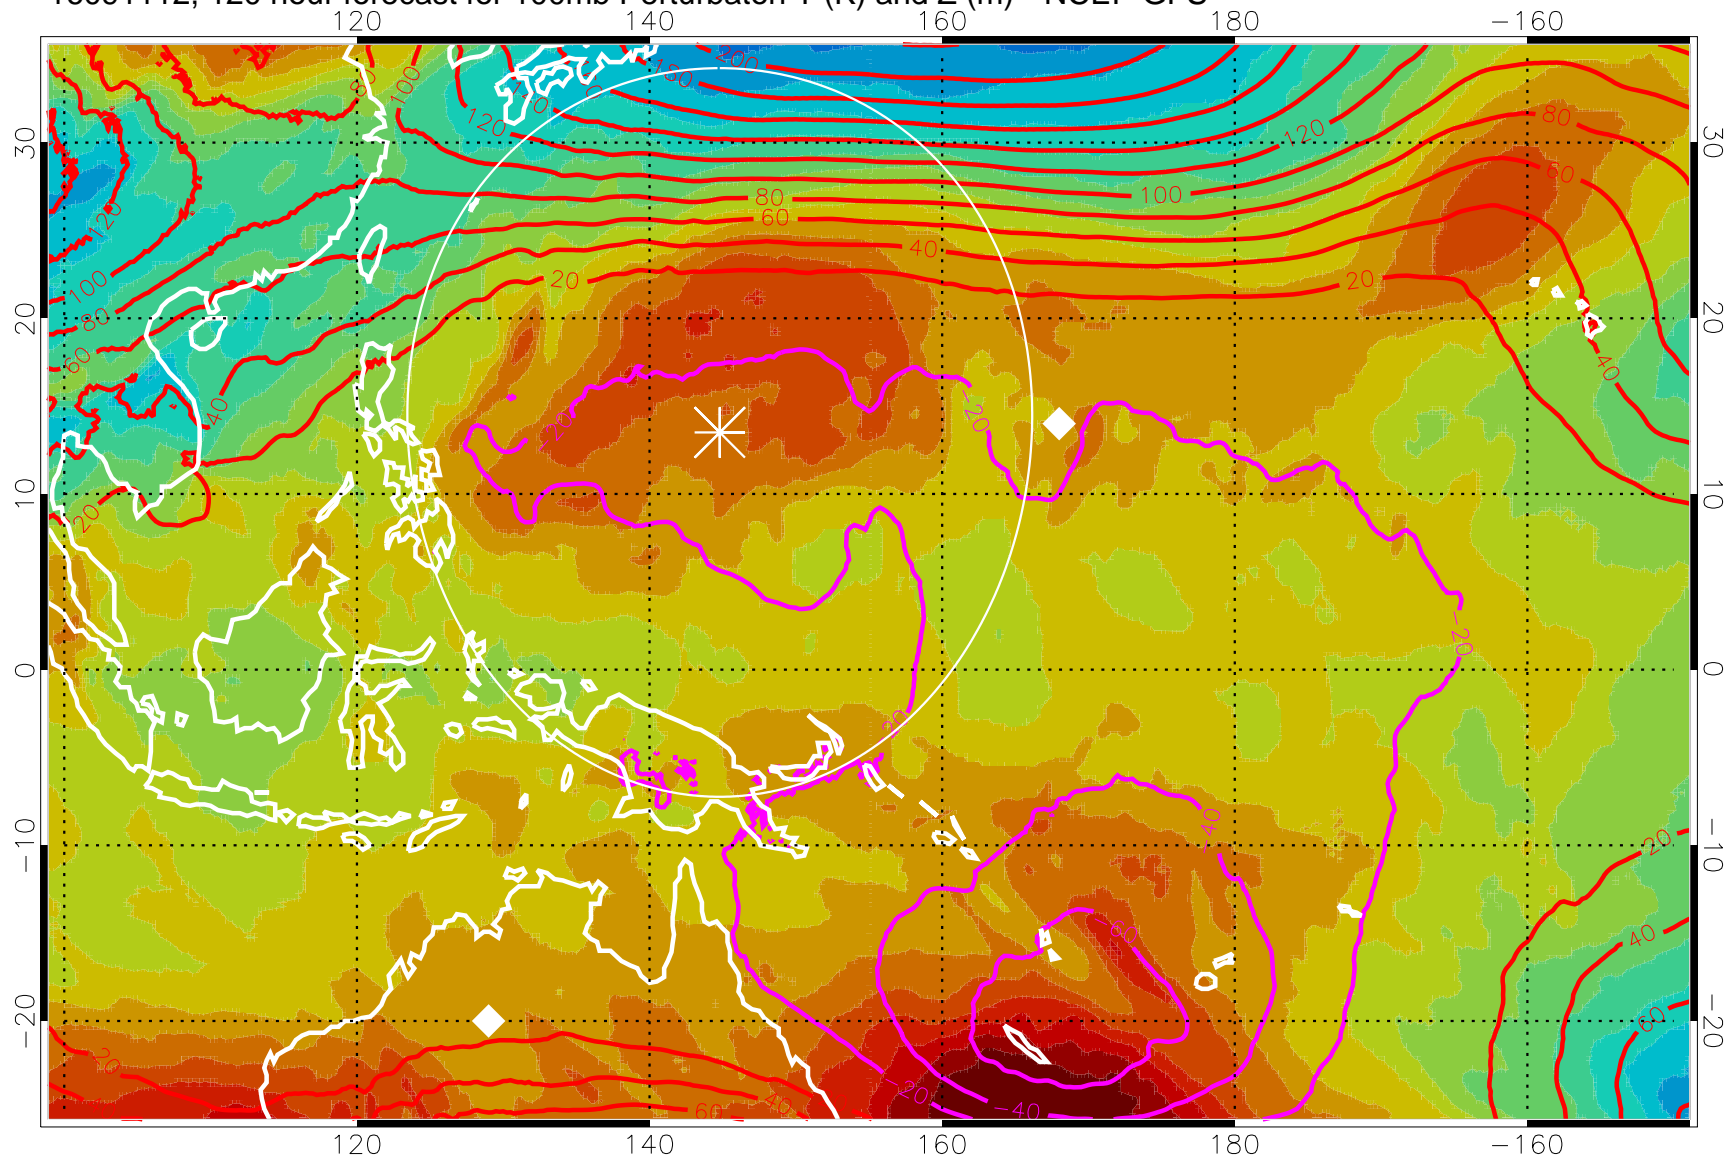

16091112, 120 hour forecast for 100mb Perturbaton T (K) and Z (m)-- NCEP GFS

Contours are 100 mbar Z perturbation (m)
Positive Z Contours
Negative Z Contours
Diamonds-mean pos. of anticyclones

Range ring of 2304 km