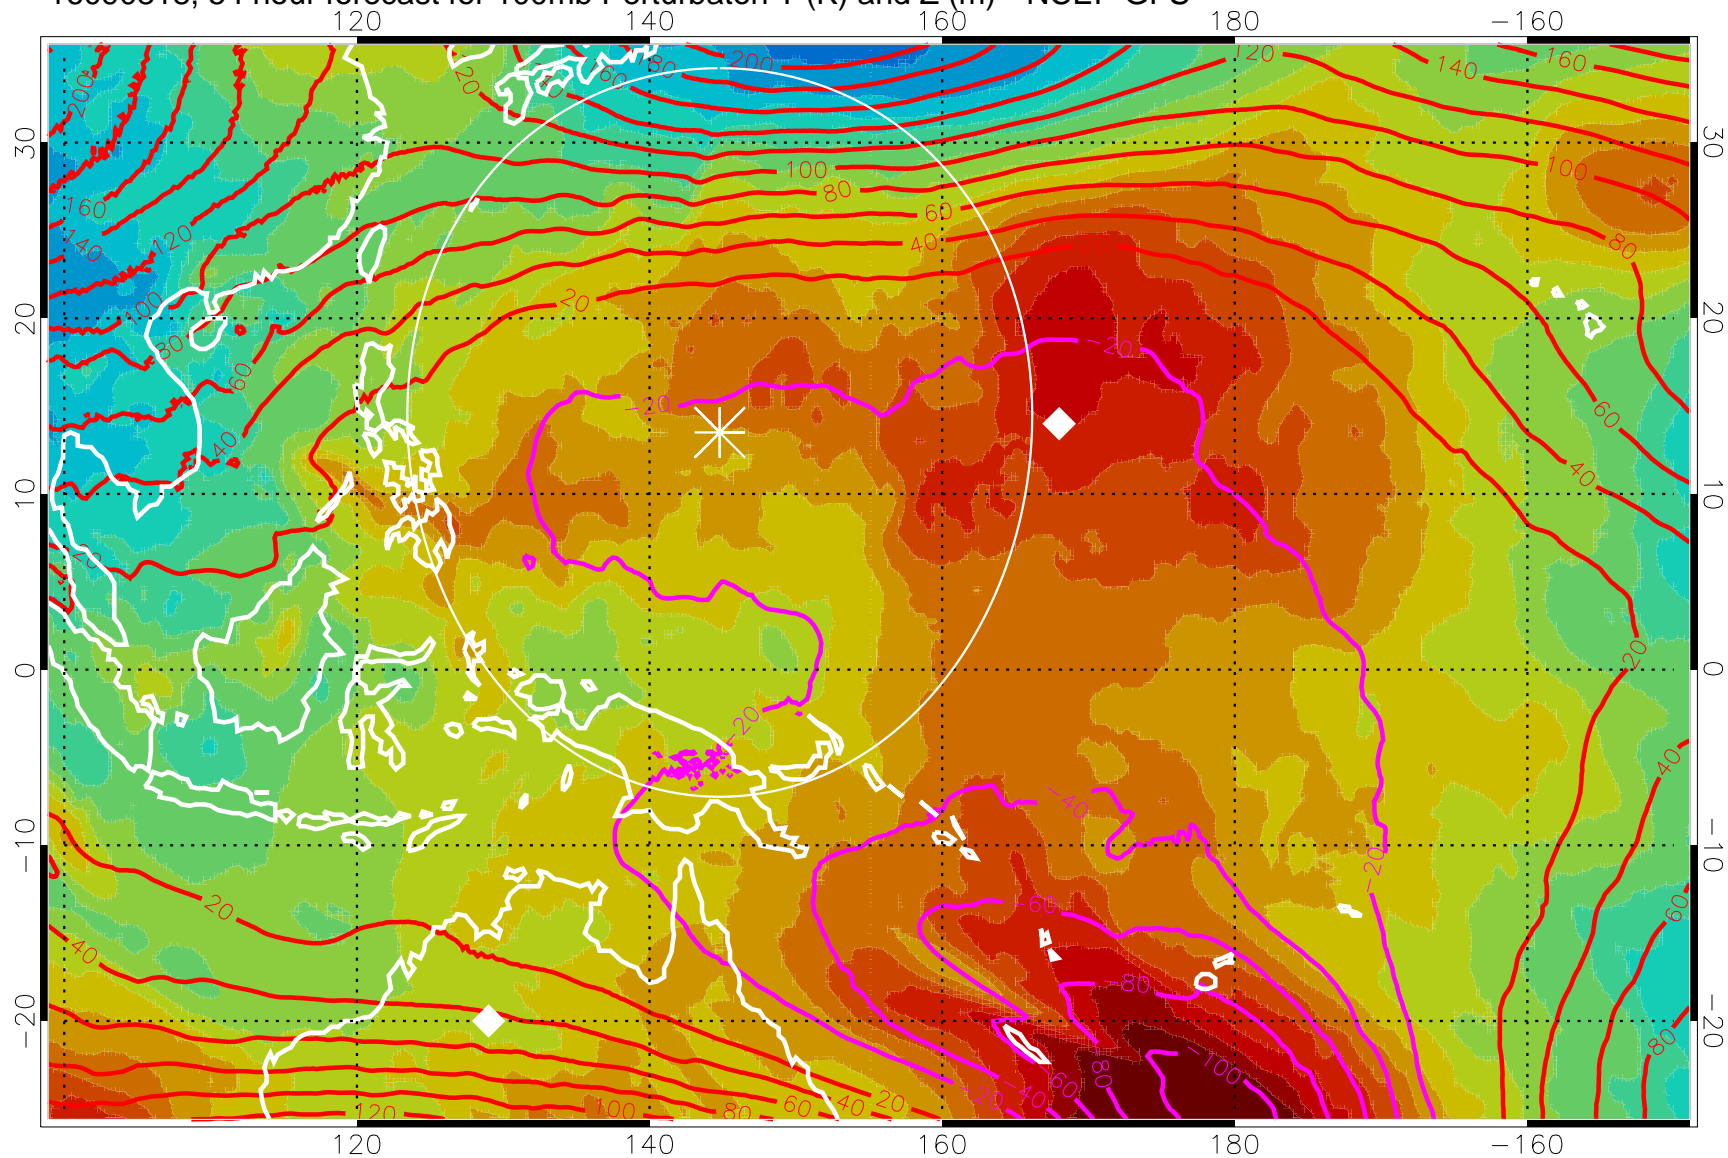

16090818, 54 hour forecast for 100mb Perturbaton T (K) and Z (m)-- NCEP GFS

Contours are 100 mbar Z perturbation (m)
Positive Z Contours
Negative Z Contours
Diamonds-mean pos. of anticyclones

Range ring of 2304 km