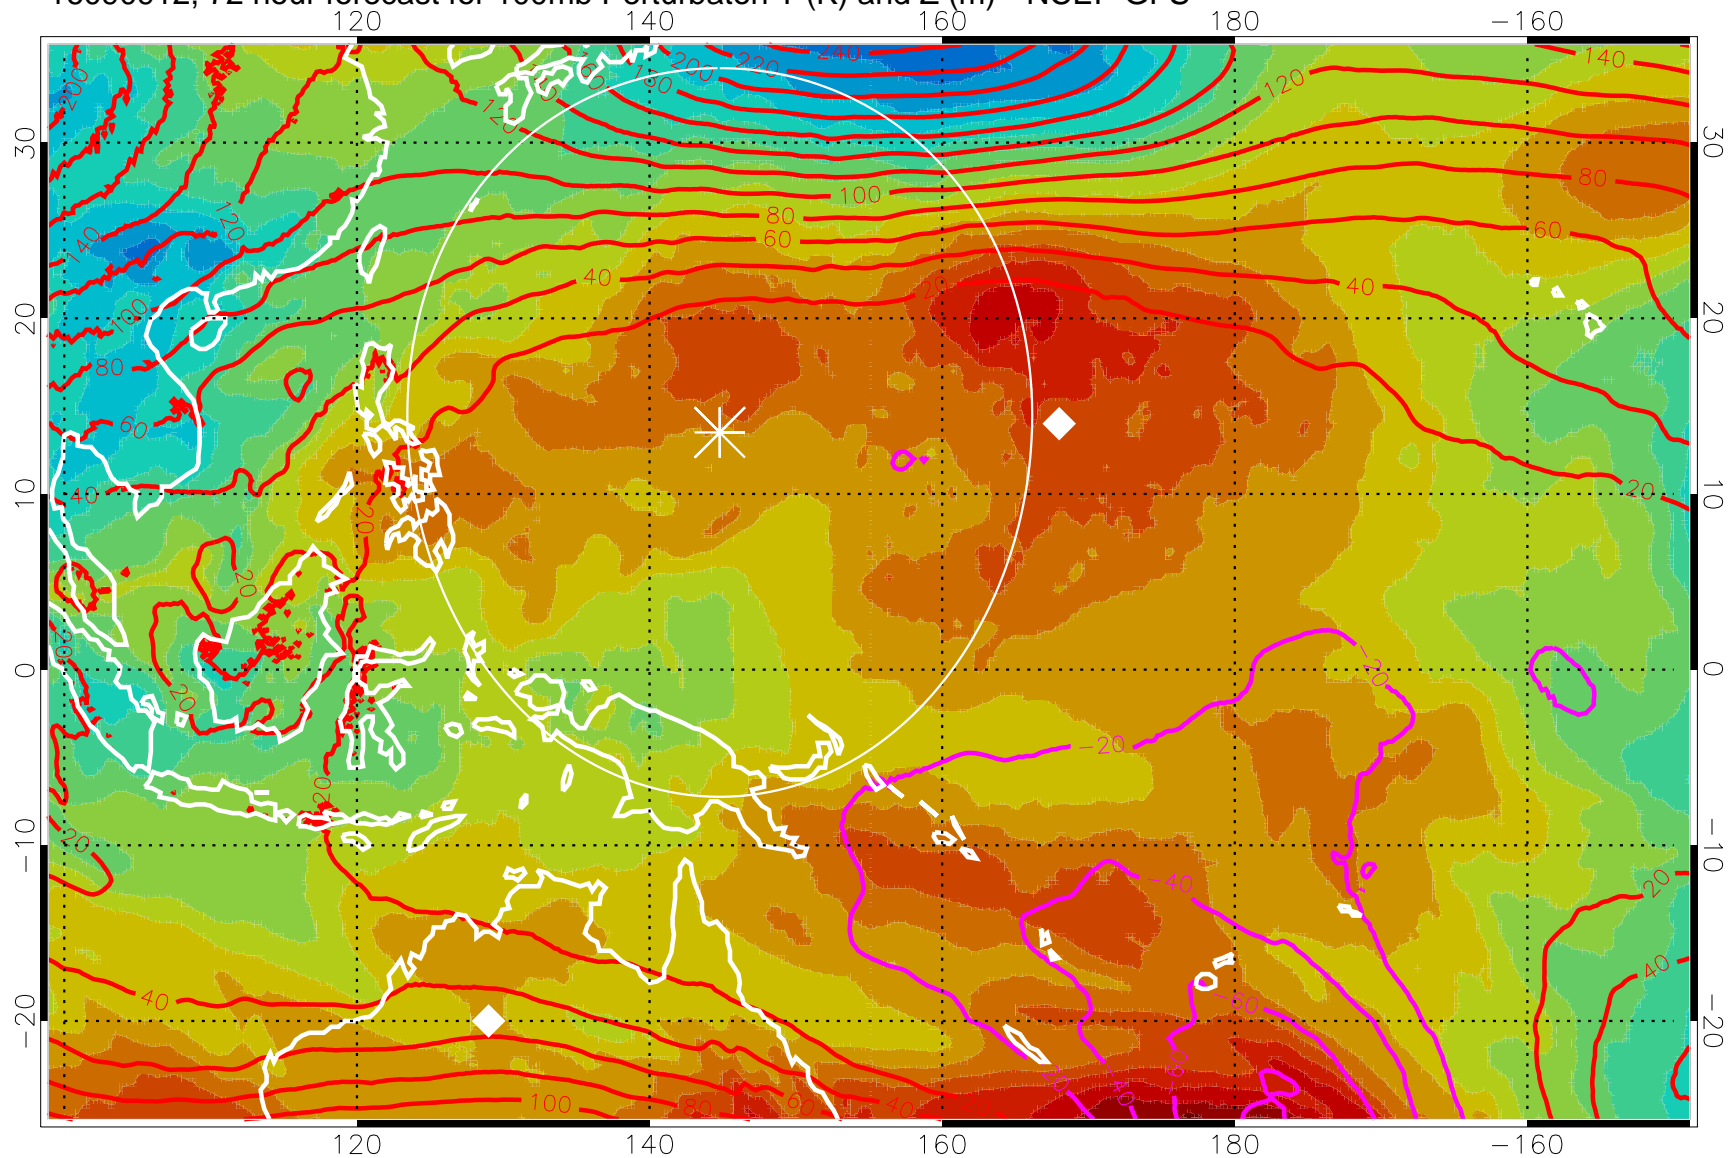

16090912, 72 hour forecast for 100mb Perturbaton T (K) and Z (m)-- NCEP GFS

Contours are 100 mbar Z perturbation (m)
Positive Z Contours
Negative Z Contours
Diamonds-mean pos. of anticyclones

Range ring of 2304 km