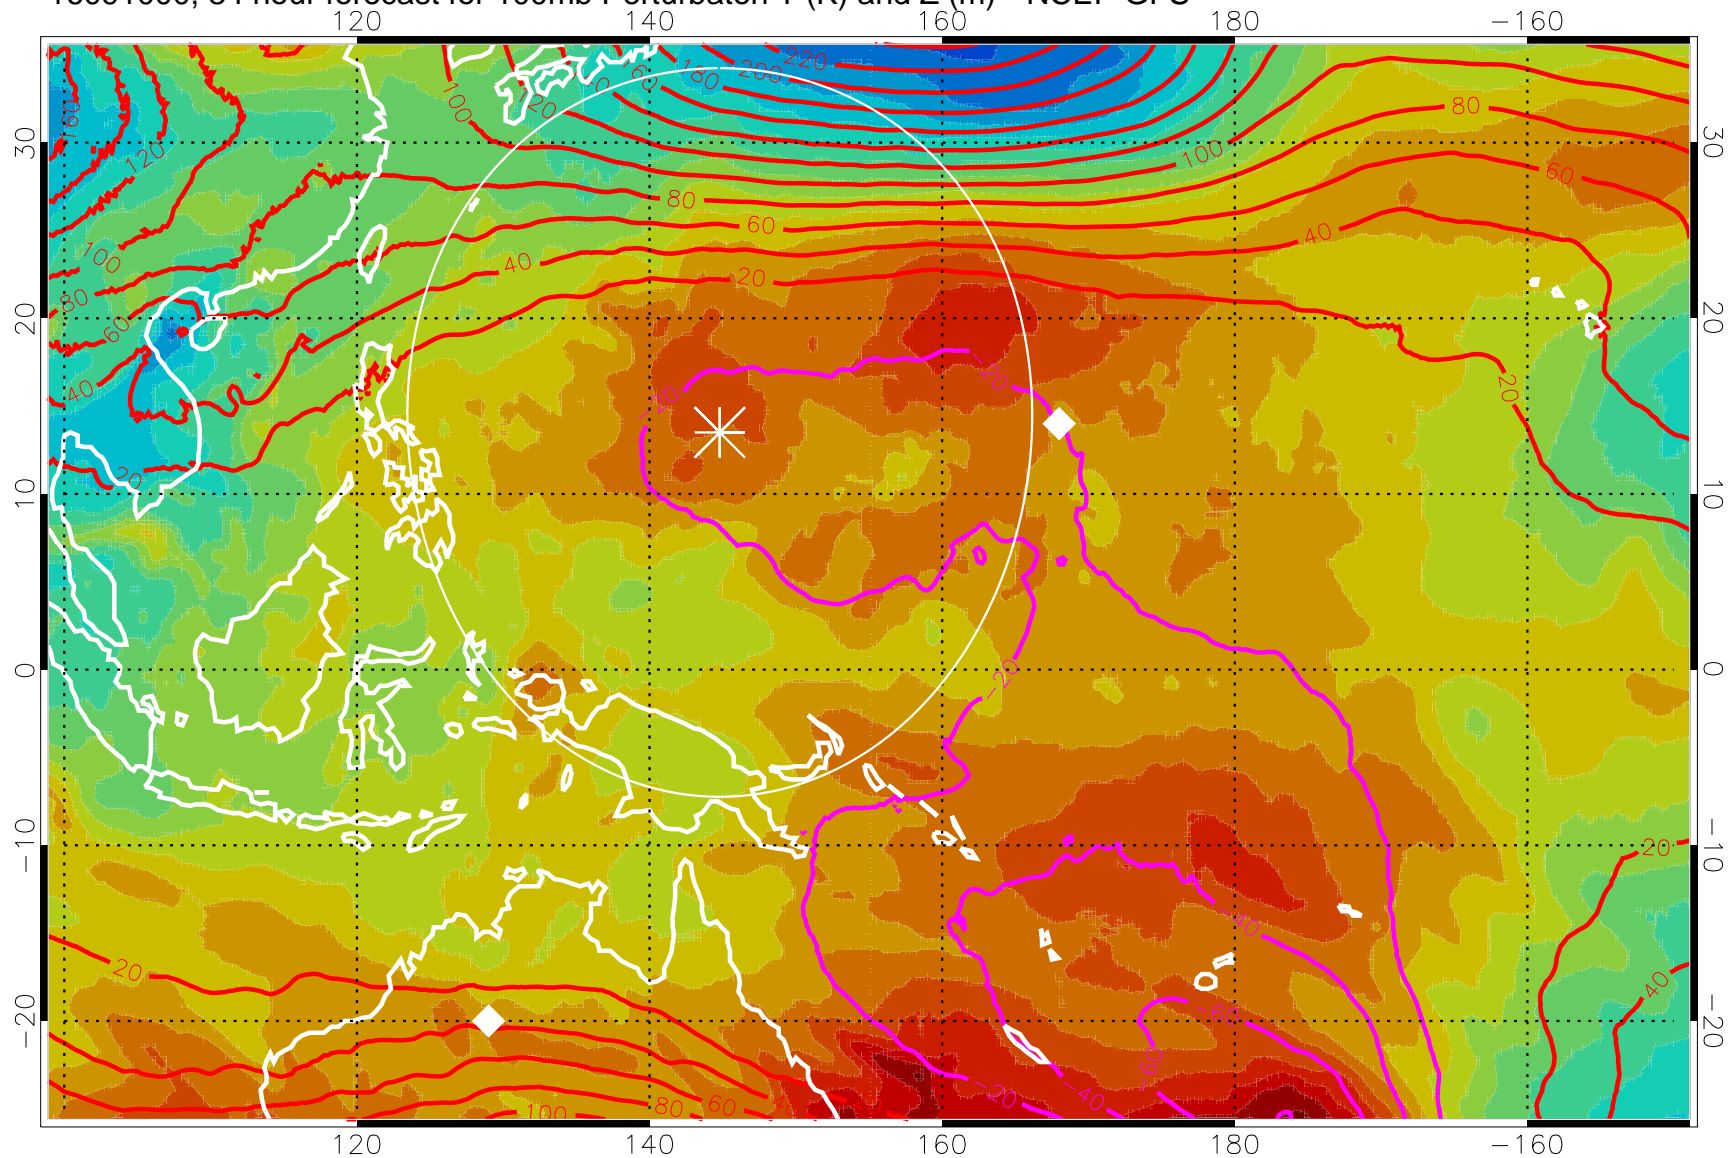

16091000, 84 hour forecast for 100mb Perturbaton T (K) and Z (m)-- NCEP GFS

Contours are 100 mbar Z perturbation (m)
Positive Z Contours
Negative Z Contours
Diamonds-mean pos. of anticyclones

Range ring of 2304 km