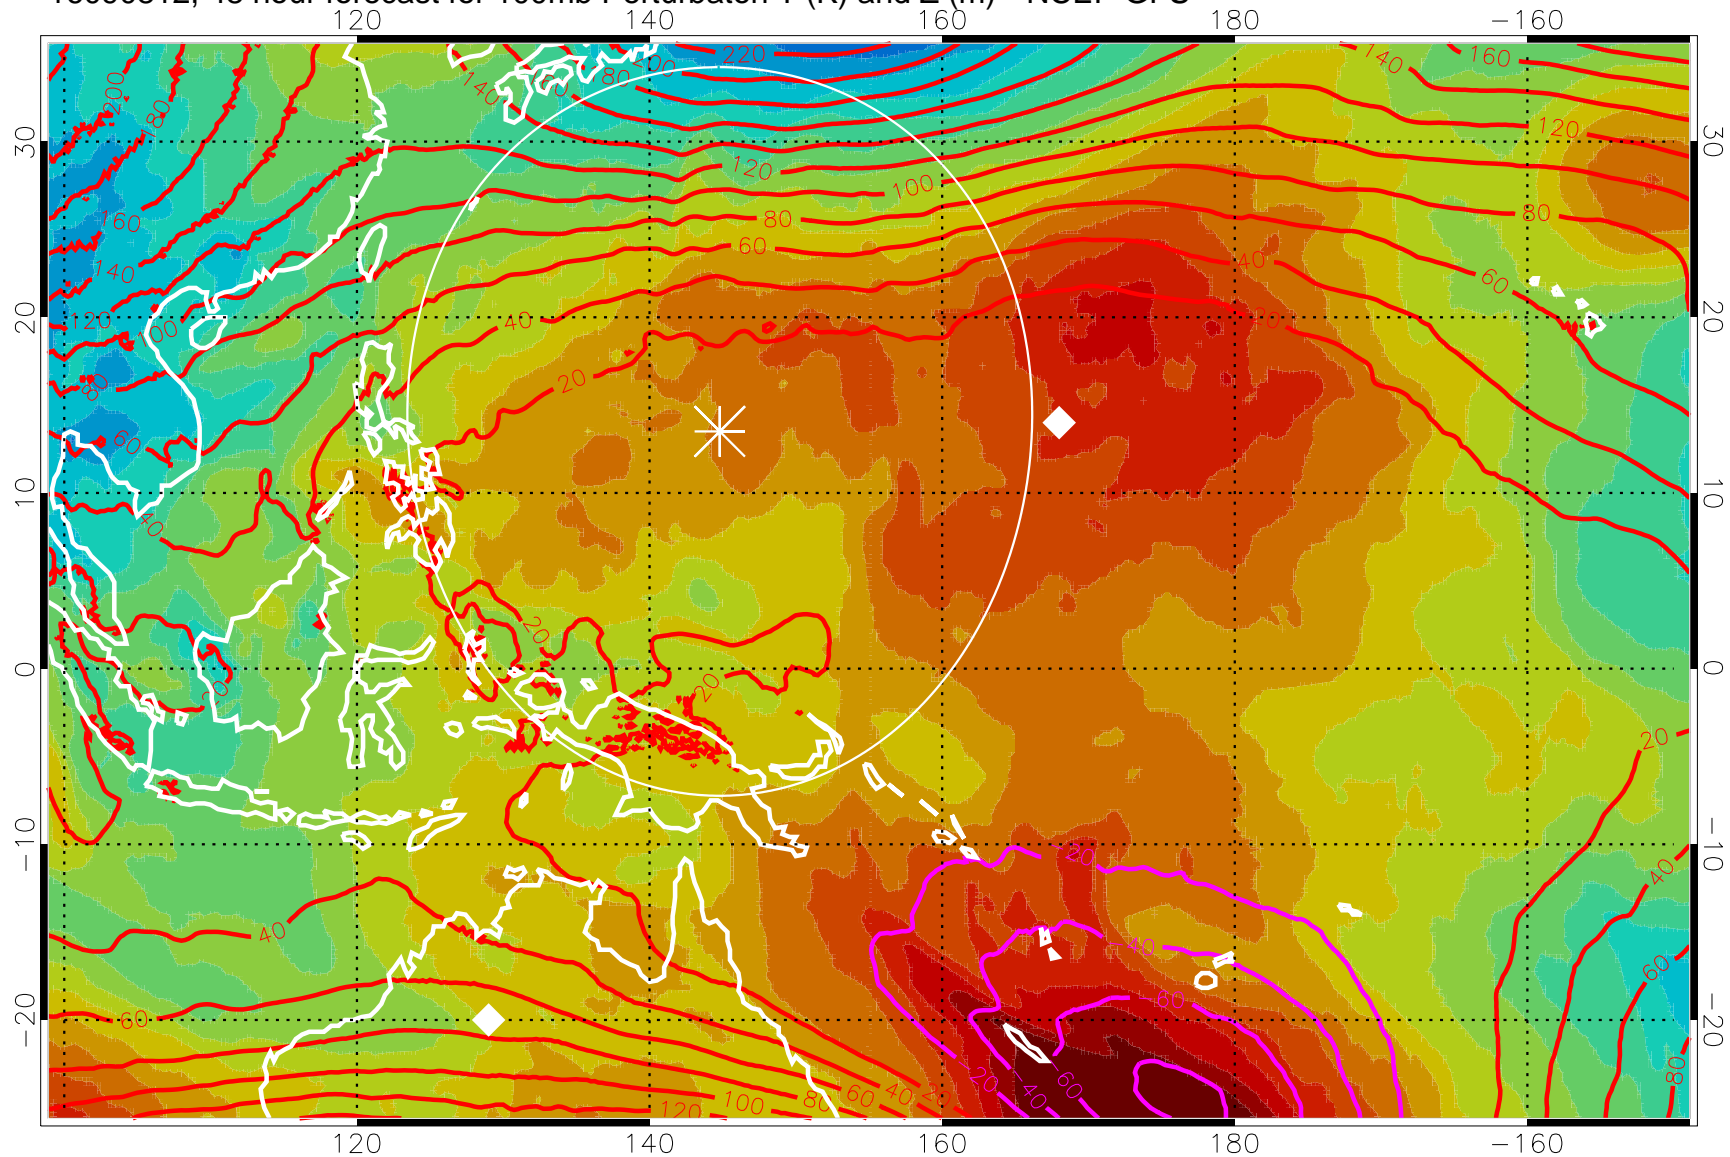

16090812, 48 hour forecast for 100mb Perturbaton T (K) and Z (m)-- NCEP GFS

Contours are 100 mbar Z perturbation (m)
Positive Z Contours
Negative Z Contours
Diamonds-mean pos. of anticyclones

Range ring of 2304 km