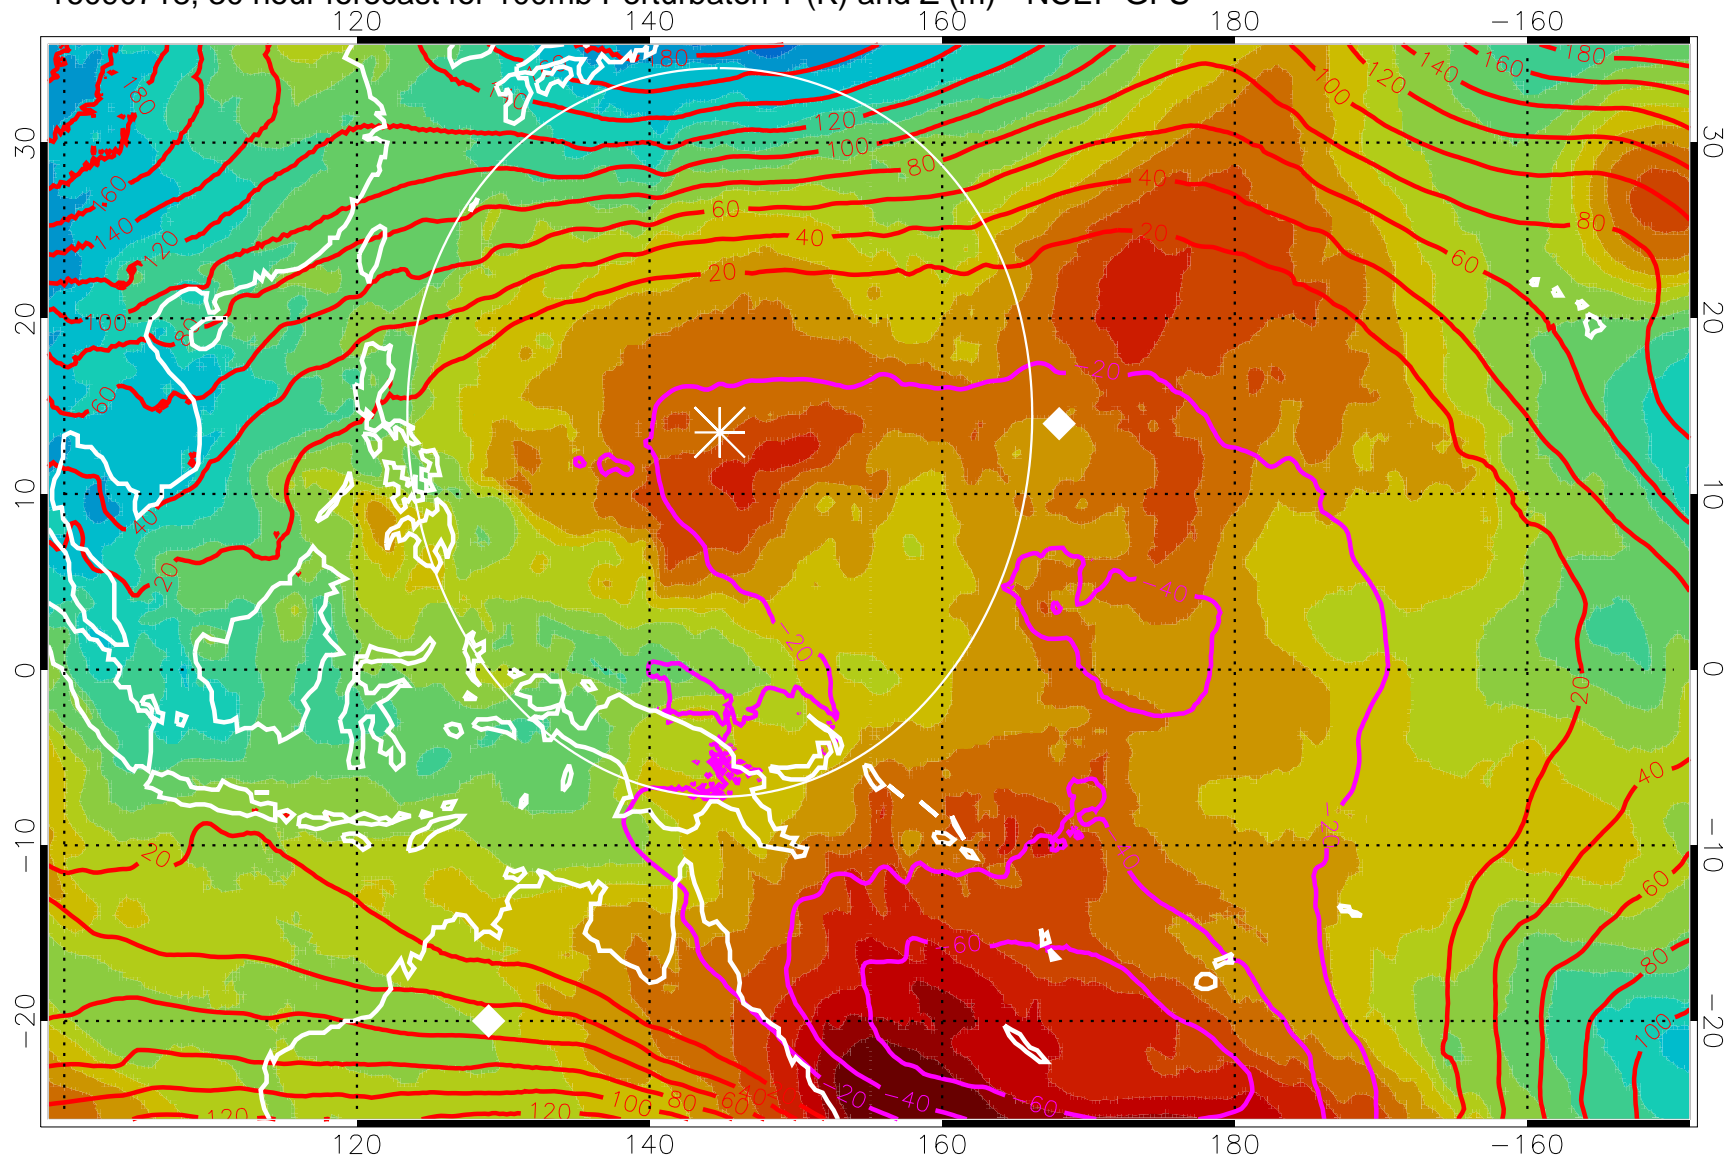

16090718, 30 hour forecast for 100mb Perturbaton T (K) and Z (m)-- NCEP GFS

Contours are 100 mbar Z perturbation (m)
Positive Z Contours
Negative Z Contours
Diamonds-mean pos. of anticyclones

Range ring of 2304 km