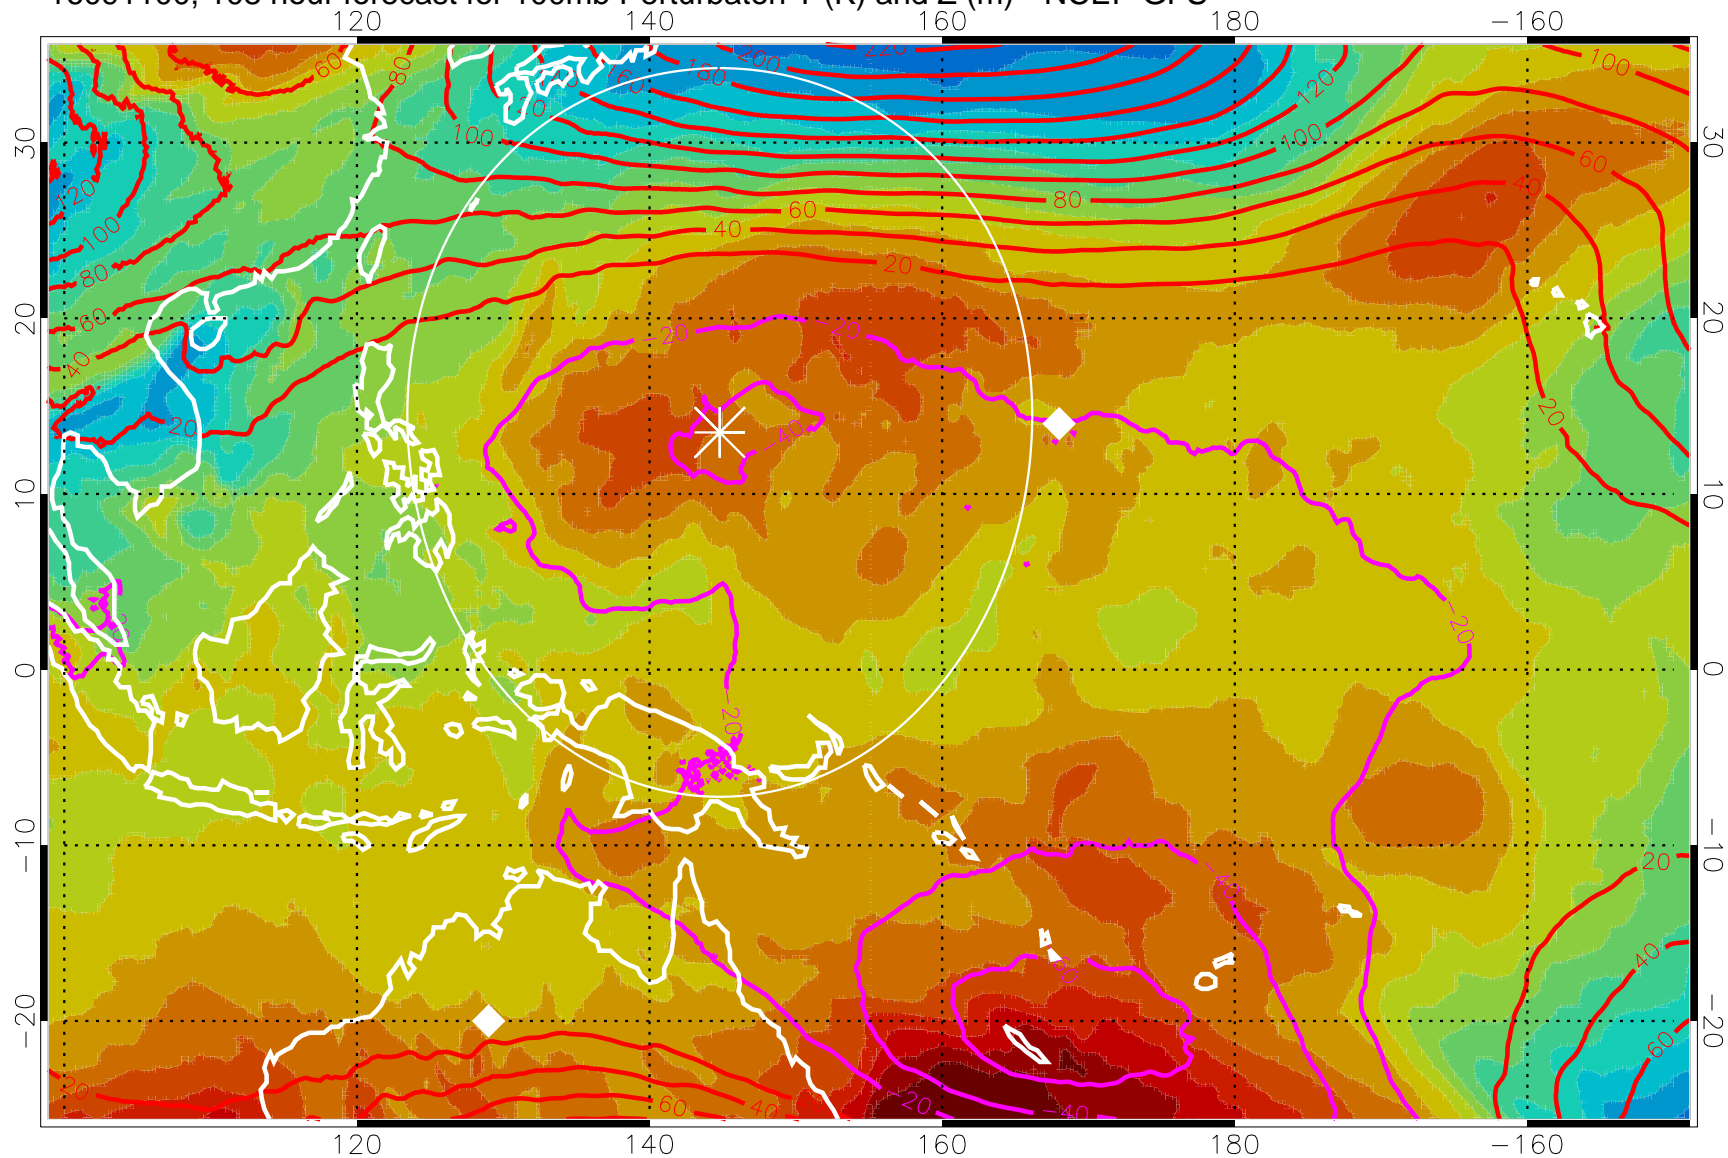

16091100, 108 hour forecast for 100mb Perturbaton T (K) and Z (m)-- NCEP GFS

Contours are 100 mbar Z perturbation (m)
Positive Z Contours
Negative Z Contours
Diamonds-mean pos. of anticyclones

Range ring of 2304 km