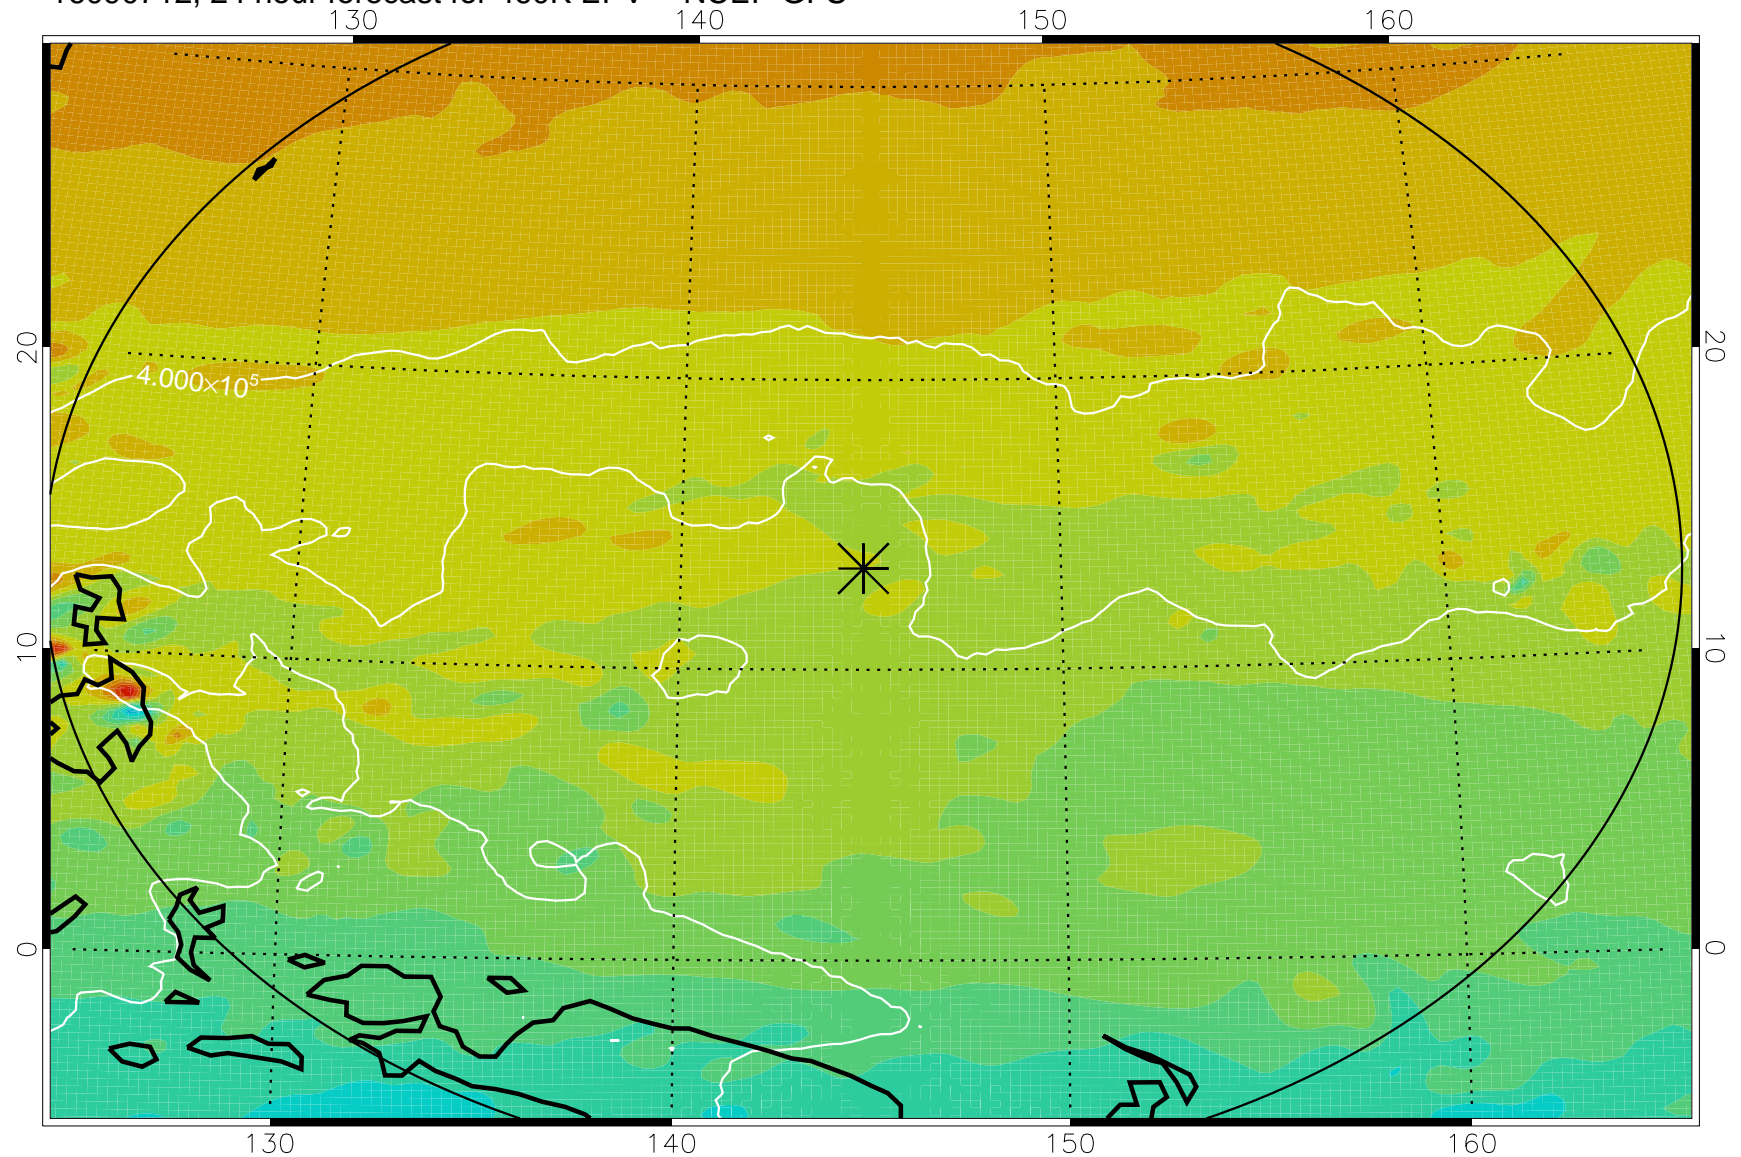

16090706, 18 hour forecast for 460K EPV -- NCEP GFS

460K Montgomery Streamfunction, white

Range ring of 2304 km

16090712, 24 hour forecast for 460K EPV -- NCEP GFS

460K Montgomery Streamfunction, white

Range ring of 2304 km

16090718, 30 hour forecast for 460K EPV -- NCEP GFS

460K Montgomery Streamfunction, white

Range ring of 2304 km

16090800, 36 hour forecast for 460K EPV -- NCEP GFS

460K Montgomery Streamfunction, white

Range ring of 2304 km

16090818, 54 hour forecast for 460K EPV -- NCEP GFS

460K Montgomery Streamfunction, white

Range ring of 2304 km

16090900, 60 hour forecast for 460K EPV -- NCEP GFS

460K Montgomery Streamfunction, white

Range ring of 2304 km

16090918, 78 hour forecast for 460K EPV -- NCEP GFS

460K Montgomery Streamfunction, white

Range ring of 2304 km

16091000, 84 hour forecast for 460K EPV -- NCEP GFS

460K Montgomery Streamfunction, white

Range ring of 2304 km