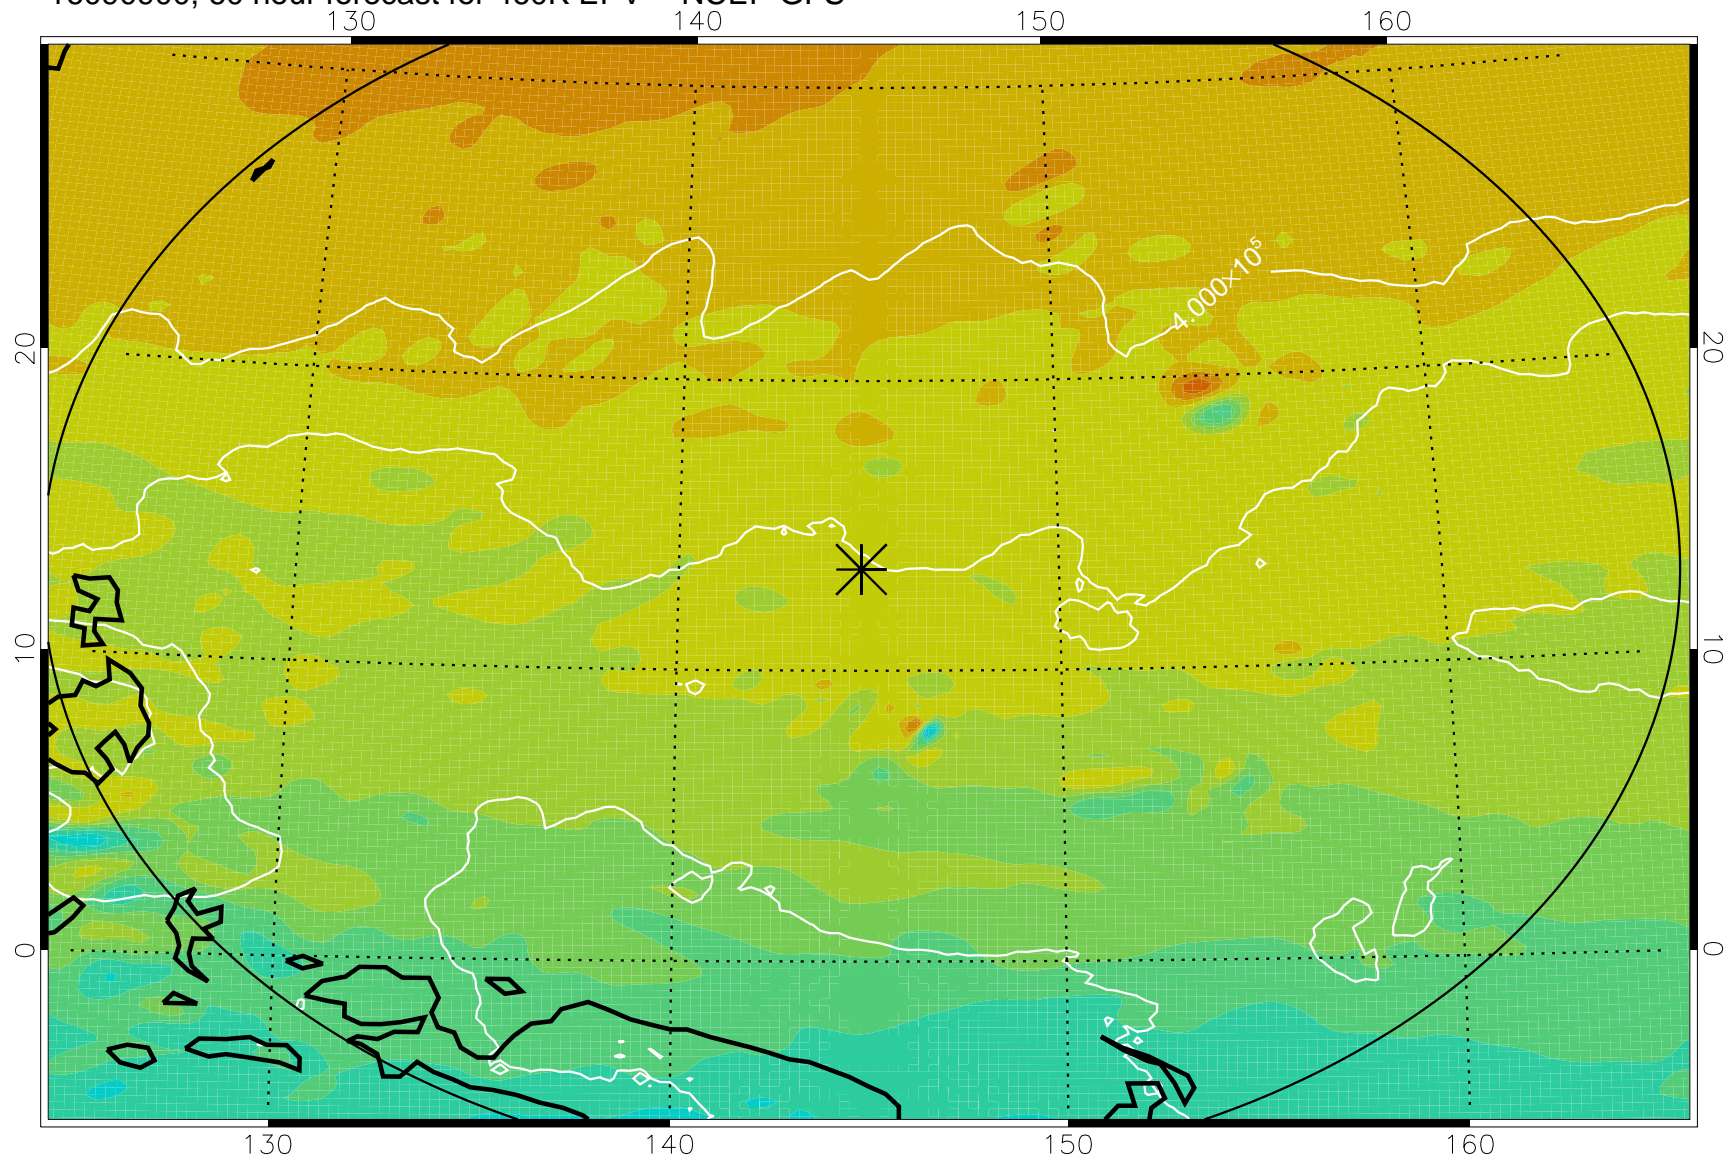

16090718, 30 hour forecast for 460K EPV -- NCEP GFS

460K Montgomery Streamfunction, white

Range ring of 2304 km

16090800, 36 hour forecast for 460K EPV -- NCEP GFS

460K Montgomery Streamfunction, white

Range ring of 2304 km

16090806, 42 hour forecast for 460K EPV -- NCEP GFS

460K Montgomery Streamfunction, white

Range ring of 2304 km

16090812, 48 hour forecast for 460K EPV -- NCEP GFS

460K Montgomery Streamfunction, white

Range ring of 2304 km

16090818, 54 hour forecast for 460K EPV -- NCEP GFS

460K Montgomery Streamfunction, white

Range ring of 2304 km

16090900, 60 hour forecast for 460K EPV -- NCEP GFS

460K Montgomery Streamfunction, white

Range ring of 2304 km

16090918, 78 hour forecast for 460K EPV -- NCEP GFS

460K Montgomery Streamfunction, white

Range ring of 2304 km

16091000, 84 hour forecast for 460K EPV -- NCEP GFS

460K Montgomery Streamfunction, white

Range ring of 2304 km