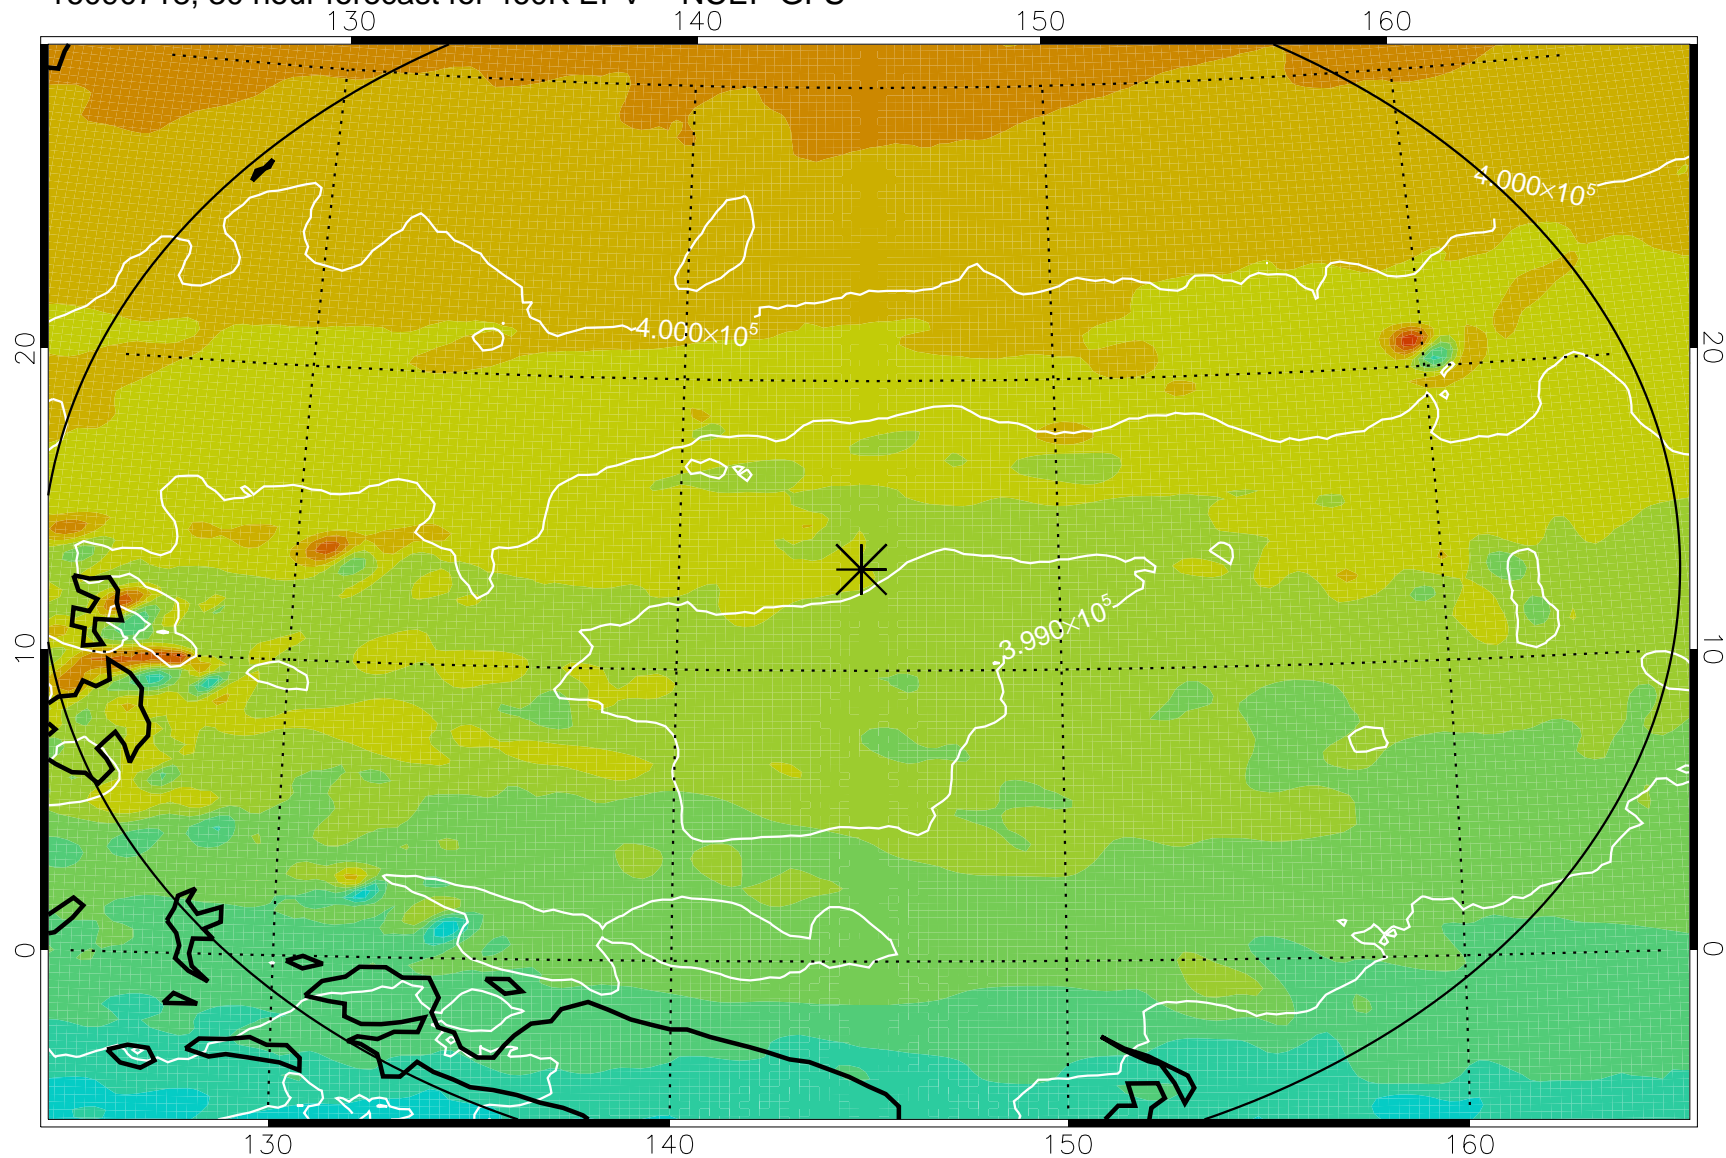

16090618, 6 hour forecast for 460K EPV -- NCEP GFS

460K Montgomery Streamfunction, white

Range ring of 2304 km

16090700, 12 hour forecast for 460K EPV -- NCEP GFS

460K Montgomery Streamfunction, white

Range ring of 2304 km

16090706, 18 hour forecast for 460K EPV -- NCEP GFS

460K Montgomery Streamfunction, white

Range ring of 2304 km

16090712, 24 hour forecast for 460K EPV -- NCEP GFS

460K Montgomery Streamfunction, white

Range ring of 2304 km

16090718, 30 hour forecast for 460K EPV -- NCEP GFS

460K Montgomery Streamfunction, white

Range ring of 2304 km

16090800, 36 hour forecast for 460K EPV -- NCEP GFS

460K Montgomery Streamfunction, white

Range ring of 2304 km

16090806, 42 hour forecast for 460K EPV -- NCEP GFS

460K Montgomery Streamfunction, white

Range ring of 2304 km

16090812, 48 hour forecast for 460K EPV -- NCEP GFS

460K Montgomery Streamfunction, white

Range ring of 2304 km