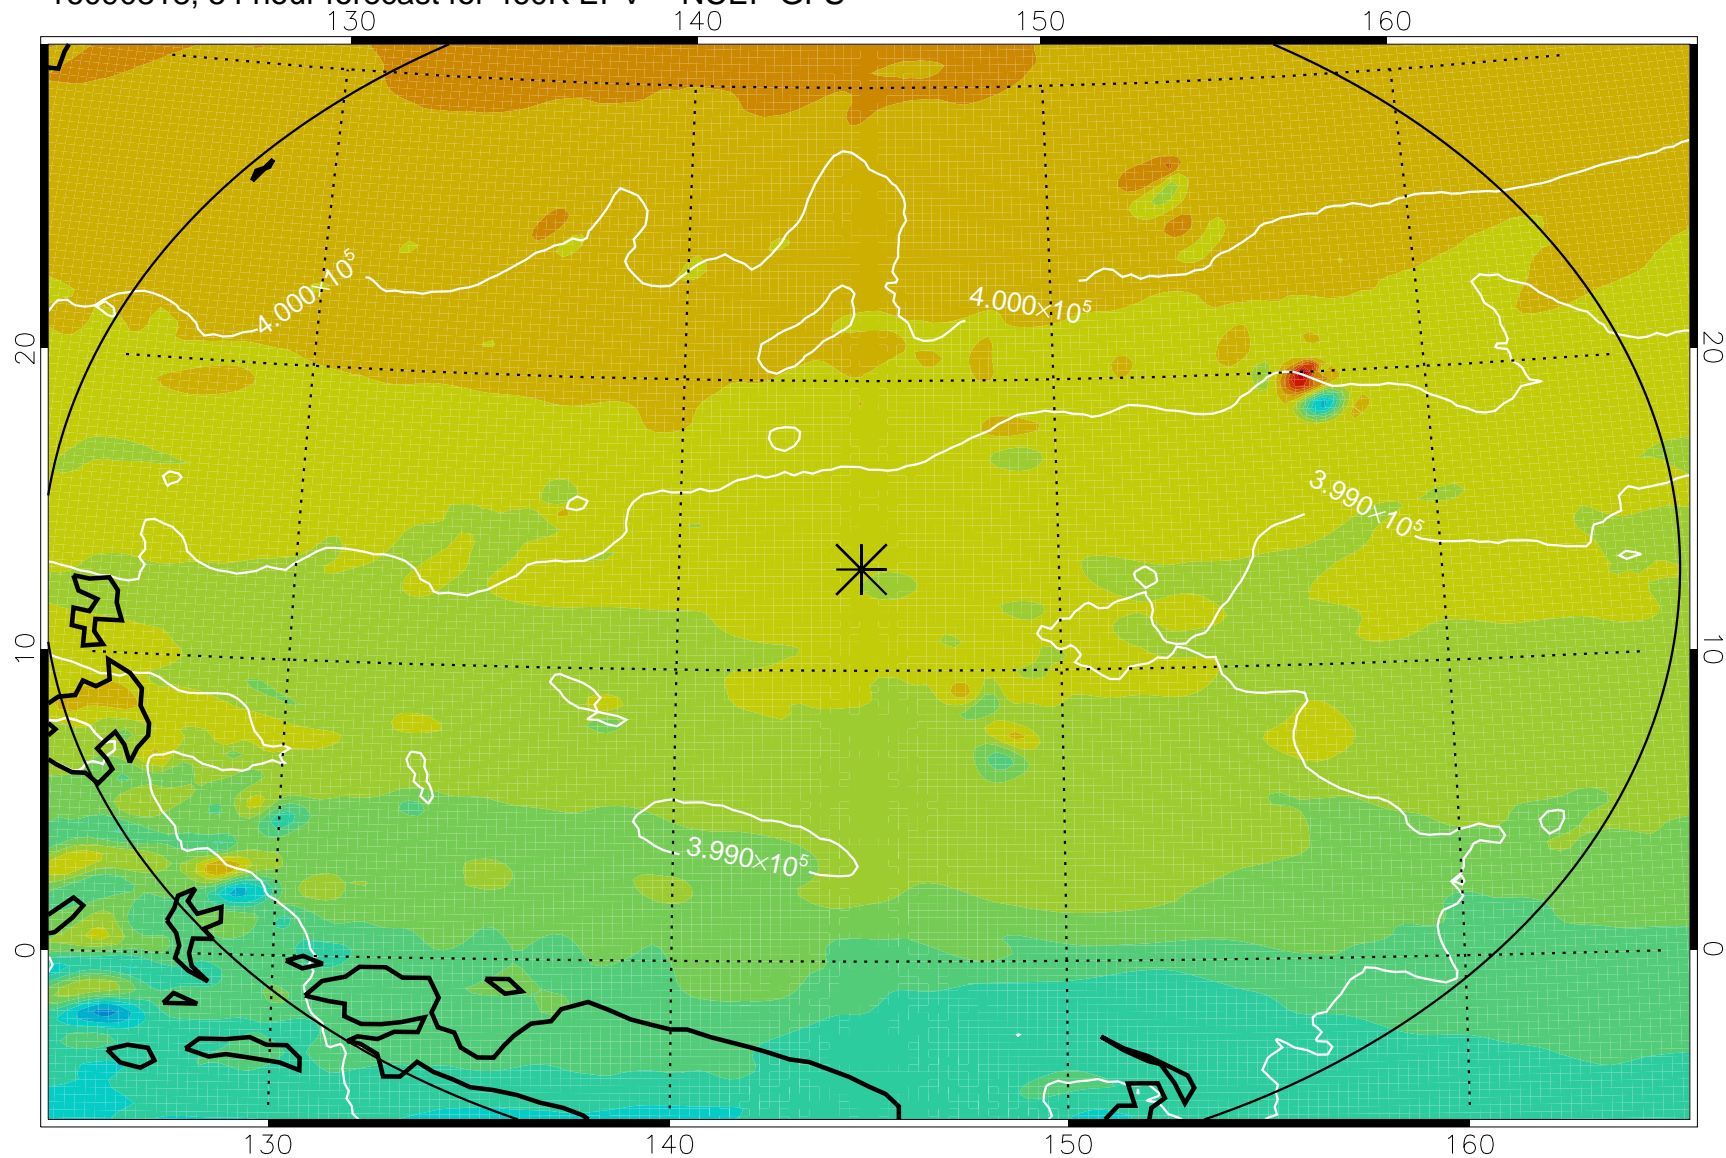

16090806, 42 hour forecast for 460K EPV -- NCEP GFS

460K Montgomery Streamfunction, white

Range ring of 2304 km

16090812, 48 hour forecast for 460K EPV -- NCEP GFS

460K Montgomery Streamfunction, white

Range ring of 2304 km

16090818, 54 hour forecast for 460K EPV -- NCEP GFS

460K Montgomery Streamfunction, white

Range ring of 2304 km

16090900, 60 hour forecast for 460K EPV -- NCEP GFS

460K Montgomery Streamfunction, white

Range ring of 2304 km

16090918, 78 hour forecast for 460K EPV -- NCEP GFS

460K Montgomery Streamfunction, white

Range ring of 2304 km

16091000, 84 hour forecast for 460K EPV -- NCEP GFS

460K Montgomery Streamfunction, white

Range ring of 2304 km

16091018, 102 hour forecast for 460K EPV -- NCEP GFS

460K Montgomery Streamfunction, white

Range ring of 2304 km

16091100, 108 hour forecast for 460K EPV -- NCEP GFS

460K Montgomery Streamfunction, white

Range ring of 2304 km