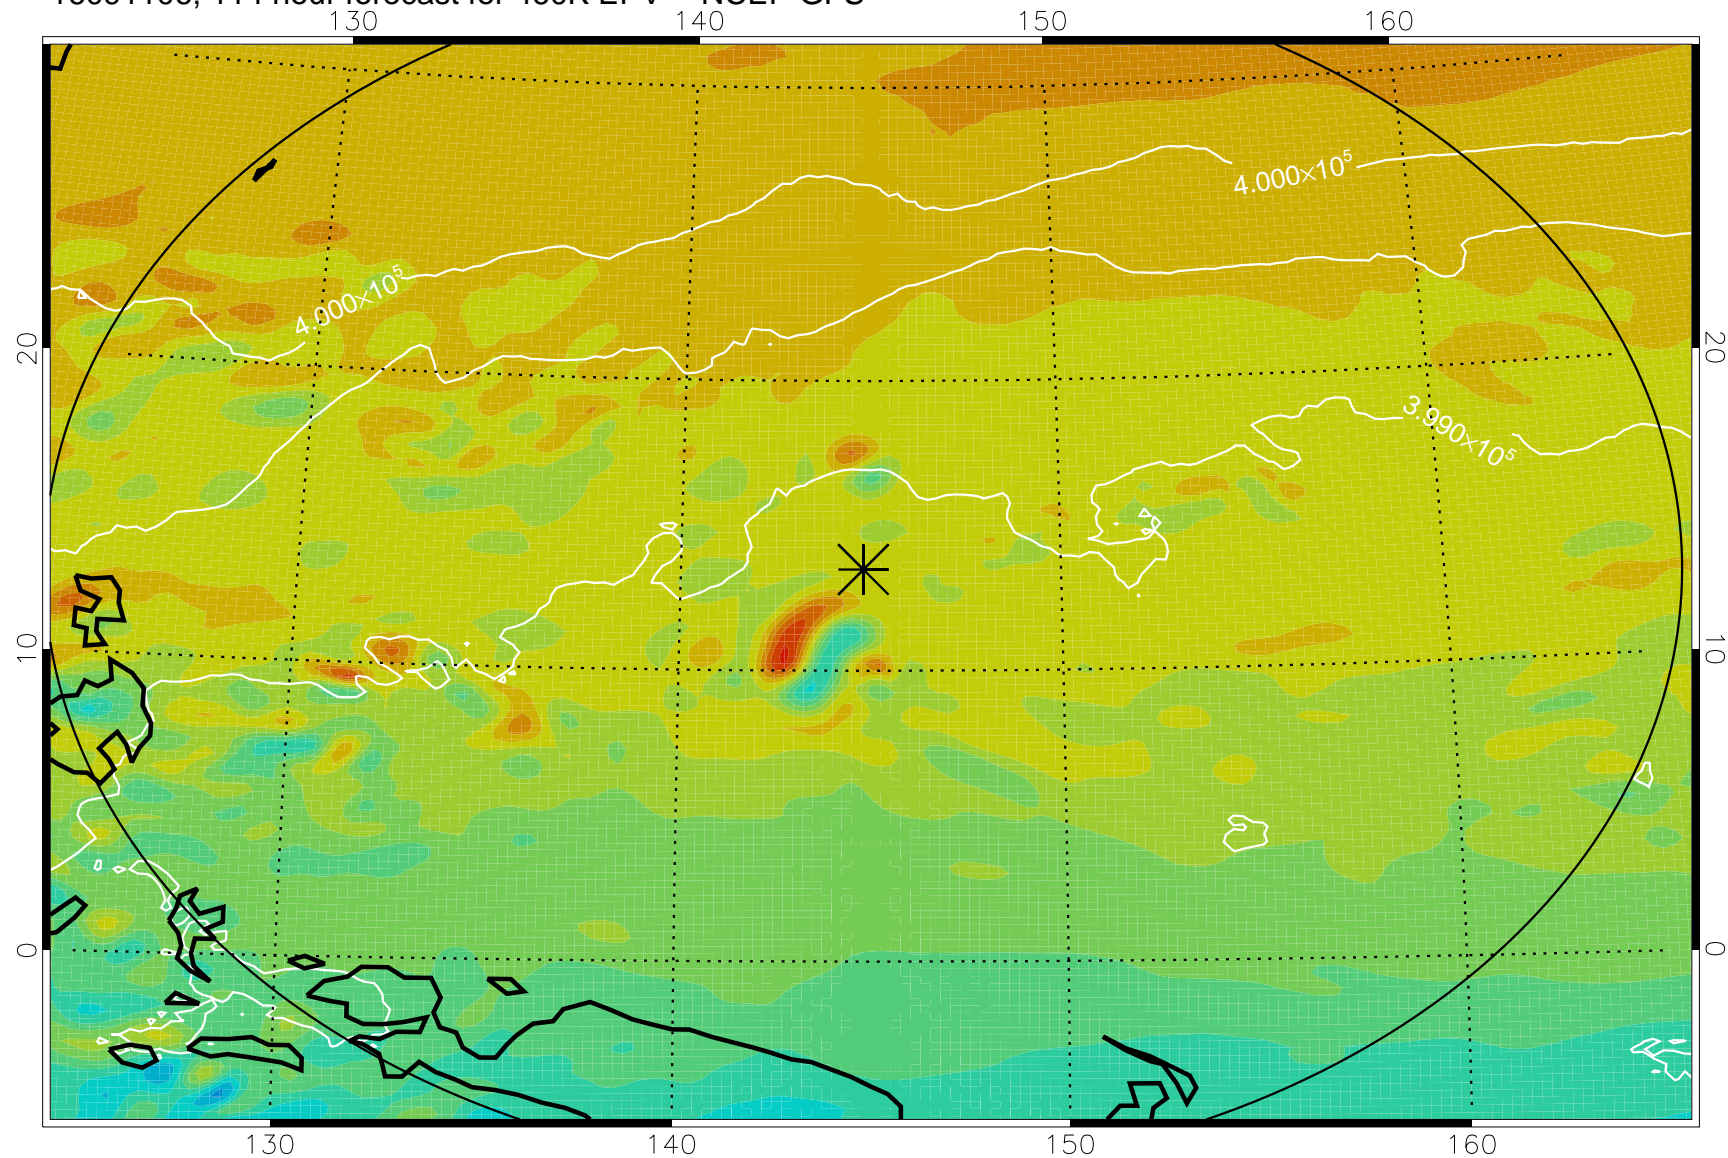

16090918, 78 hour forecast for 460K EPV -- NCEP GFS

460K Montgomery Streamfunction, white

Range ring of 2304 km

16091000, 84 hour forecast for 460K EPV -- NCEP GFS

460K Montgomery Streamfunction, white

Range ring of 2304 km

16091006, 90 hour forecast for 460K EPV -- NCEP GFS

460K Montgomery Streamfunction, white

Range ring of 2304 km

16091012, 96 hour forecast for 460K EPV -- NCEP GFS

460K Montgomery Streamfunction, white

Range ring of 2304 km

16091018, 102 hour forecast for 460K EPV -- NCEP GFS

460K Montgomery Streamfunction, white

Range ring of 2304 km

16091100, 108 hour forecast for 460K EPV -- NCEP GFS

460K Montgomery Streamfunction, white

Range ring of 2304 km

16091106, 114 hour forecast for 460K EPV -- NCEP GFS

460K Montgomery Streamfunction, white

Range ring of 2304 km

16091112, 120 hour forecast for 460K EPV -- NCEP GFS

460K Montgomery Streamfunction, white

Range ring of 2304 km