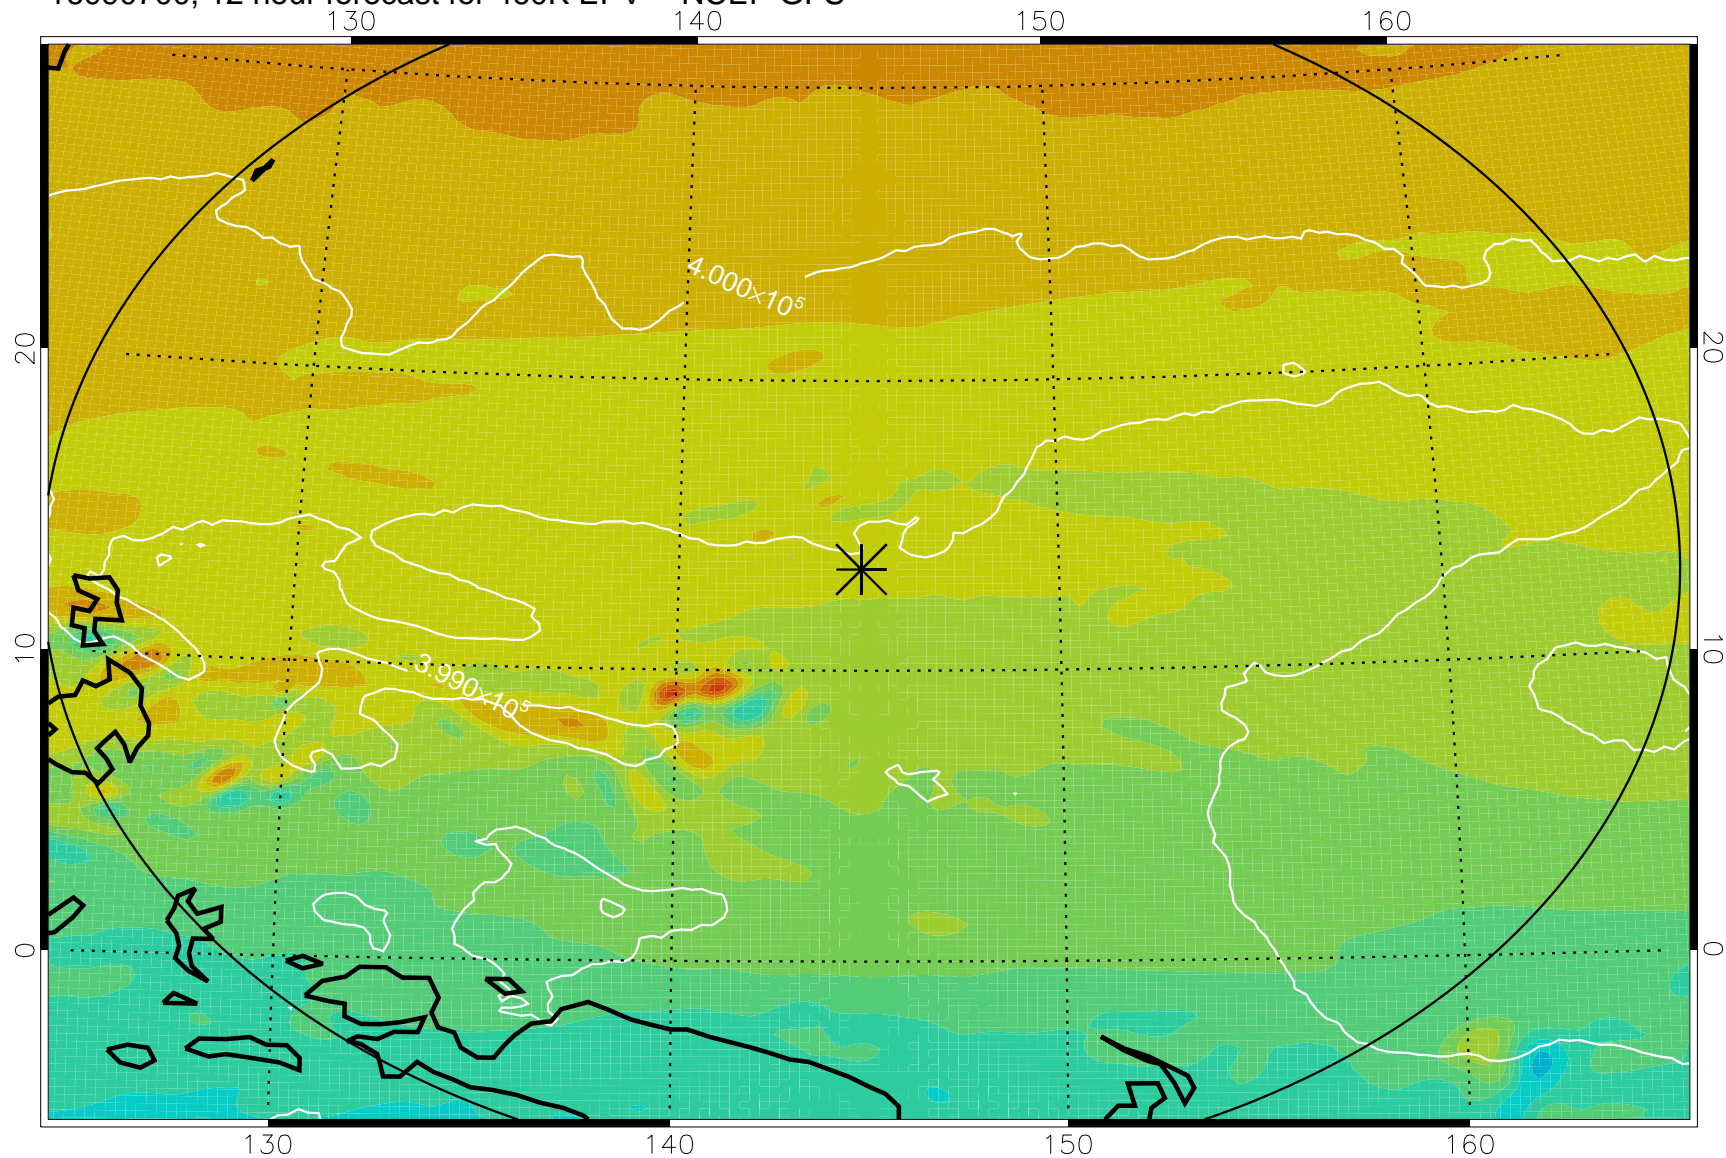

16090618, 6 hour forecast for 460K EPV -- NCEP GFS

460K Montgomery Streamfunction, white

Range ring of 2304 km

16090700, 12 hour forecast for 460K EPV -- NCEP GFS

460K Montgomery Streamfunction, white

Range ring of 2304 km

16090706, 18 hour forecast for 460K EPV -- NCEP GFS

460K Montgomery Streamfunction, white

Range ring of 2304 km

16090712, 24 hour forecast for 460K EPV -- NCEP GFS

460K Montgomery Streamfunction, white

Range ring of 2304 km

16090718, 30 hour forecast for 460K EPV -- NCEP GFS

460K Montgomery Streamfunction, white

Range ring of 2304 km

16090800, 36 hour forecast for 460K EPV -- NCEP GFS

460K Montgomery Streamfunction, white

Range ring of 2304 km

16090918, 78 hour forecast for 460K EPV -- NCEP GFS

460K Montgomery Streamfunction, white

Range ring of 2304 km

16091000, 84 hour forecast for 460K EPV -- NCEP GFS

460K Montgomery Streamfunction, white

Range ring of 2304 km