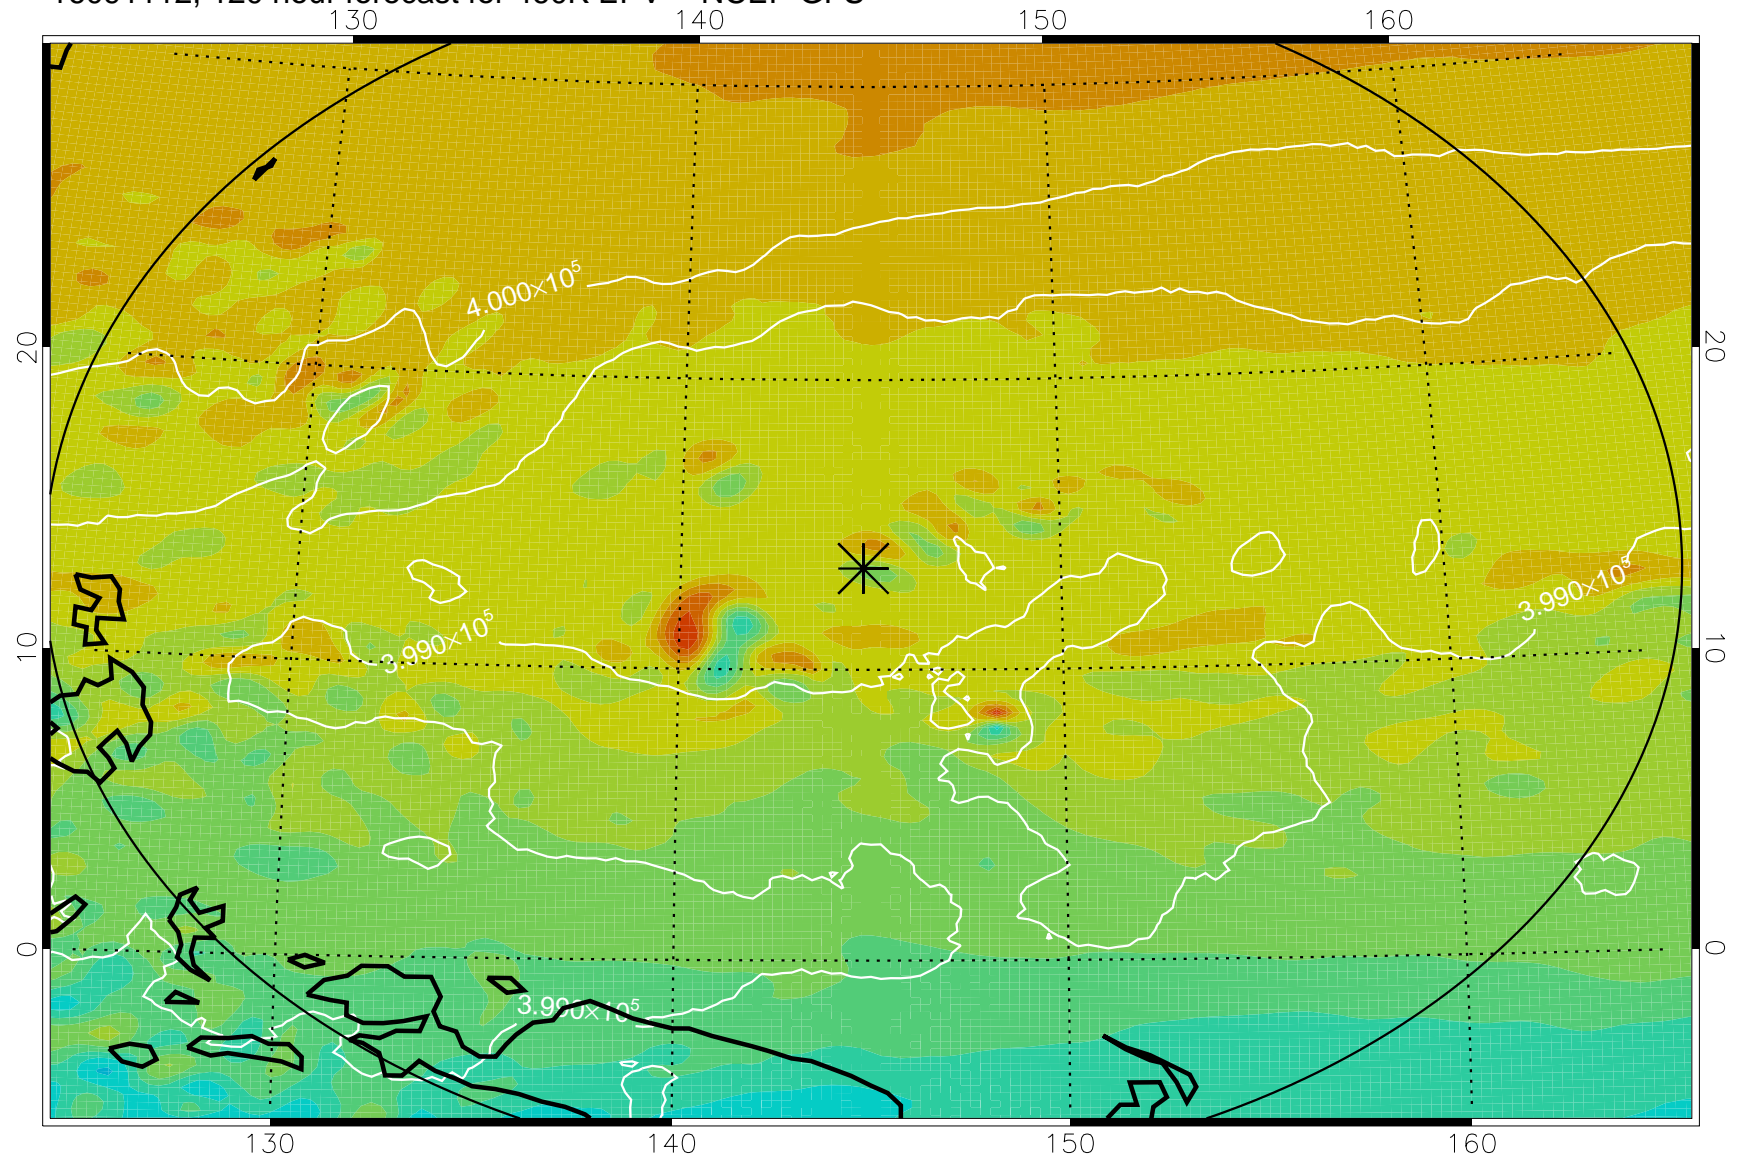

16091006, 90 hour forecast for 460K EPV -- NCEP GFS

460K Montgomery Streamfunction, white

Range ring of 2304 km

16091012, 96 hour forecast for 460K EPV -- NCEP GFS

460K Montgomery Streamfunction, white

Range ring of 2304 km

16091018, 102 hour forecast for 460K EPV -- NCEP GFS

460K Montgomery Streamfunction, white

Range ring of 2304 km

16091100, 108 hour forecast for 460K EPV -- NCEP GFS

460K Montgomery Streamfunction, white

Range ring of 2304 km

16091106, 114 hour forecast for 460K EPV -- NCEP GFS

460K Montgomery Streamfunction, white

Range ring of 2304 km

16091112, 120 hour forecast for 460K EPV -- NCEP GFS

460K Montgomery Streamfunction, white

Range ring of 2304 km