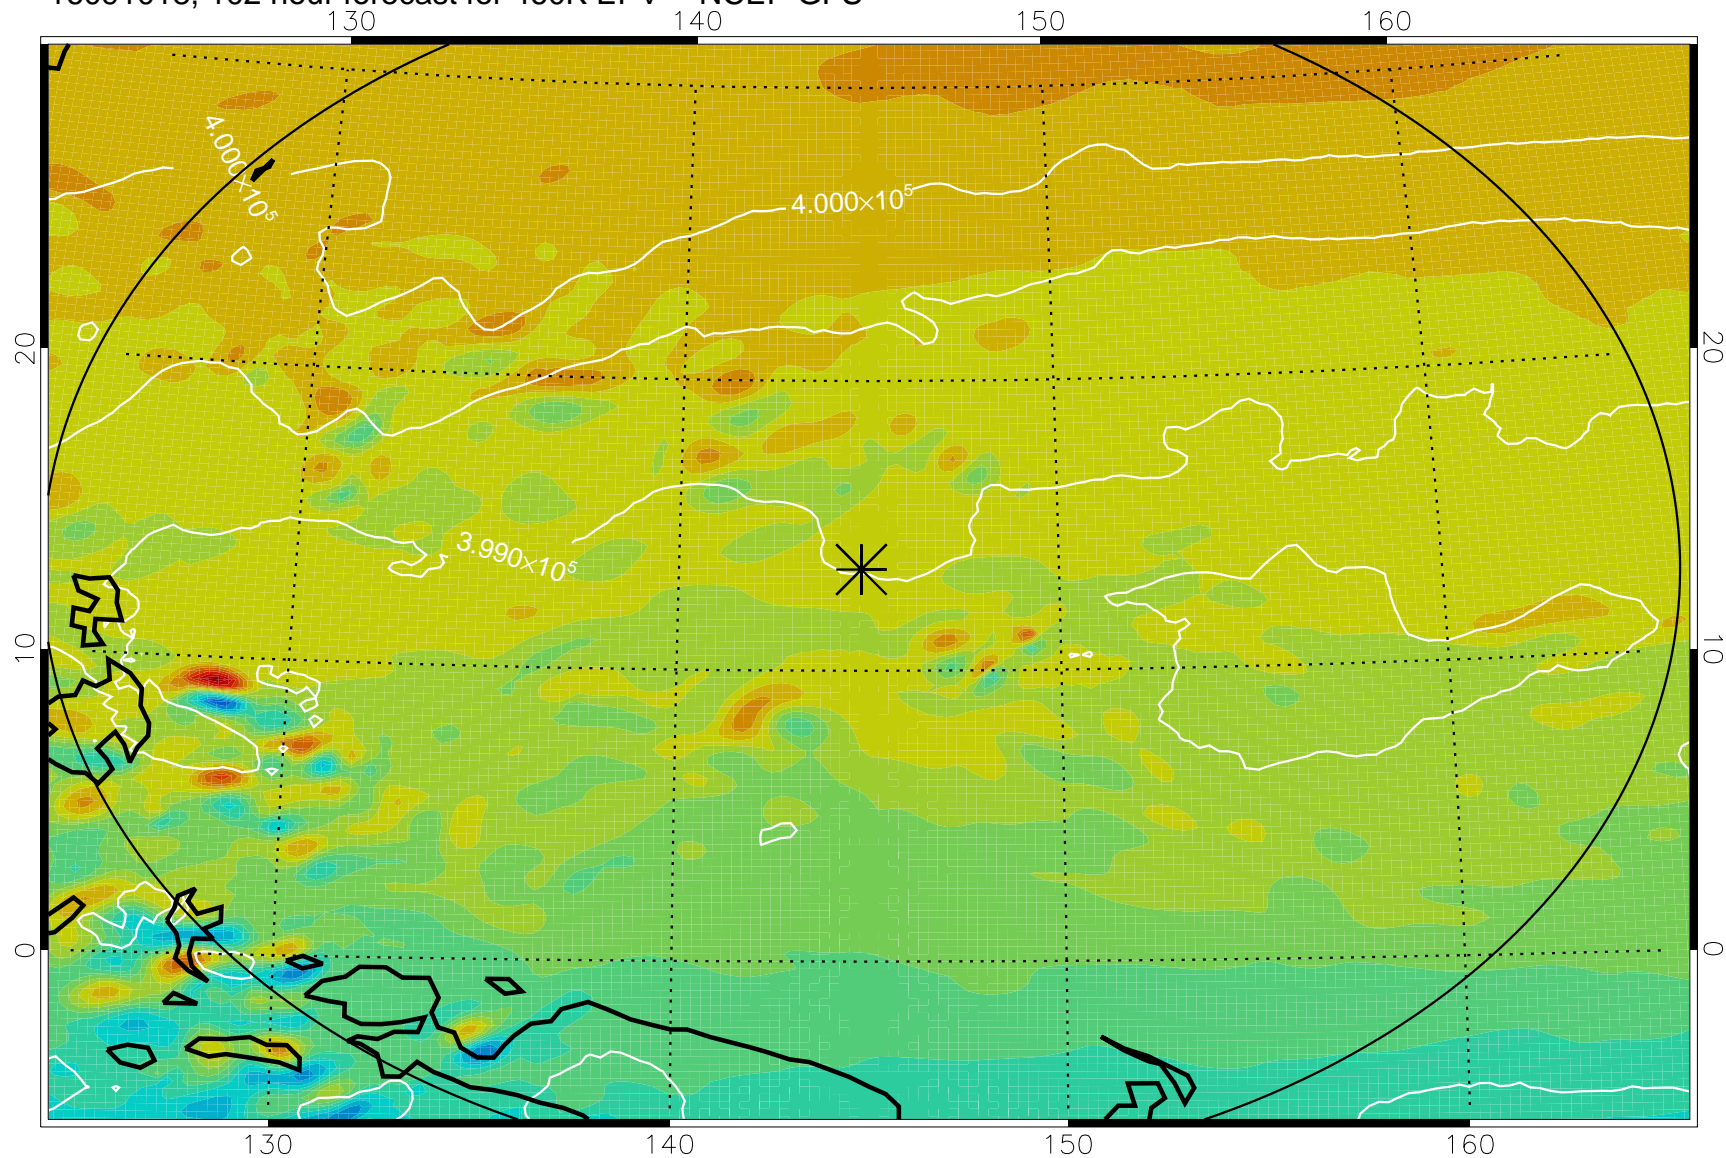

16090918, 78 hour forecast for 460K EPV -- NCEP GFS

460K Montgomery Streamfunction, white

Range ring of 2304 km

16091000, 84 hour forecast for 460K EPV -- NCEP GFS

460K Montgomery Streamfunction, white

Range ring of 2304 km

16091006, 90 hour forecast for 460K EPV -- NCEP GFS

460K Montgomery Streamfunction, white

Range ring of 2304 km

16091012, 96 hour forecast for 460K EPV -- NCEP GFS

460K Montgomery Streamfunction, white

Range ring of 2304 km

16091018, 102 hour forecast for 460K EPV -- NCEP GFS

460K Montgomery Streamfunction, white

Range ring of 2304 km

16091100, 108 hour forecast for 460K EPV -- NCEP GFS

460K Montgomery Streamfunction, white

Range ring of 2304 km

16091106, 114 hour forecast for 460K EPV -- NCEP GFS

460K Montgomery Streamfunction, white

Range ring of 2304 km

16091112, 120 hour forecast for 460K EPV -- NCEP GFS

460K Montgomery Streamfunction, white

Range ring of 2304 km