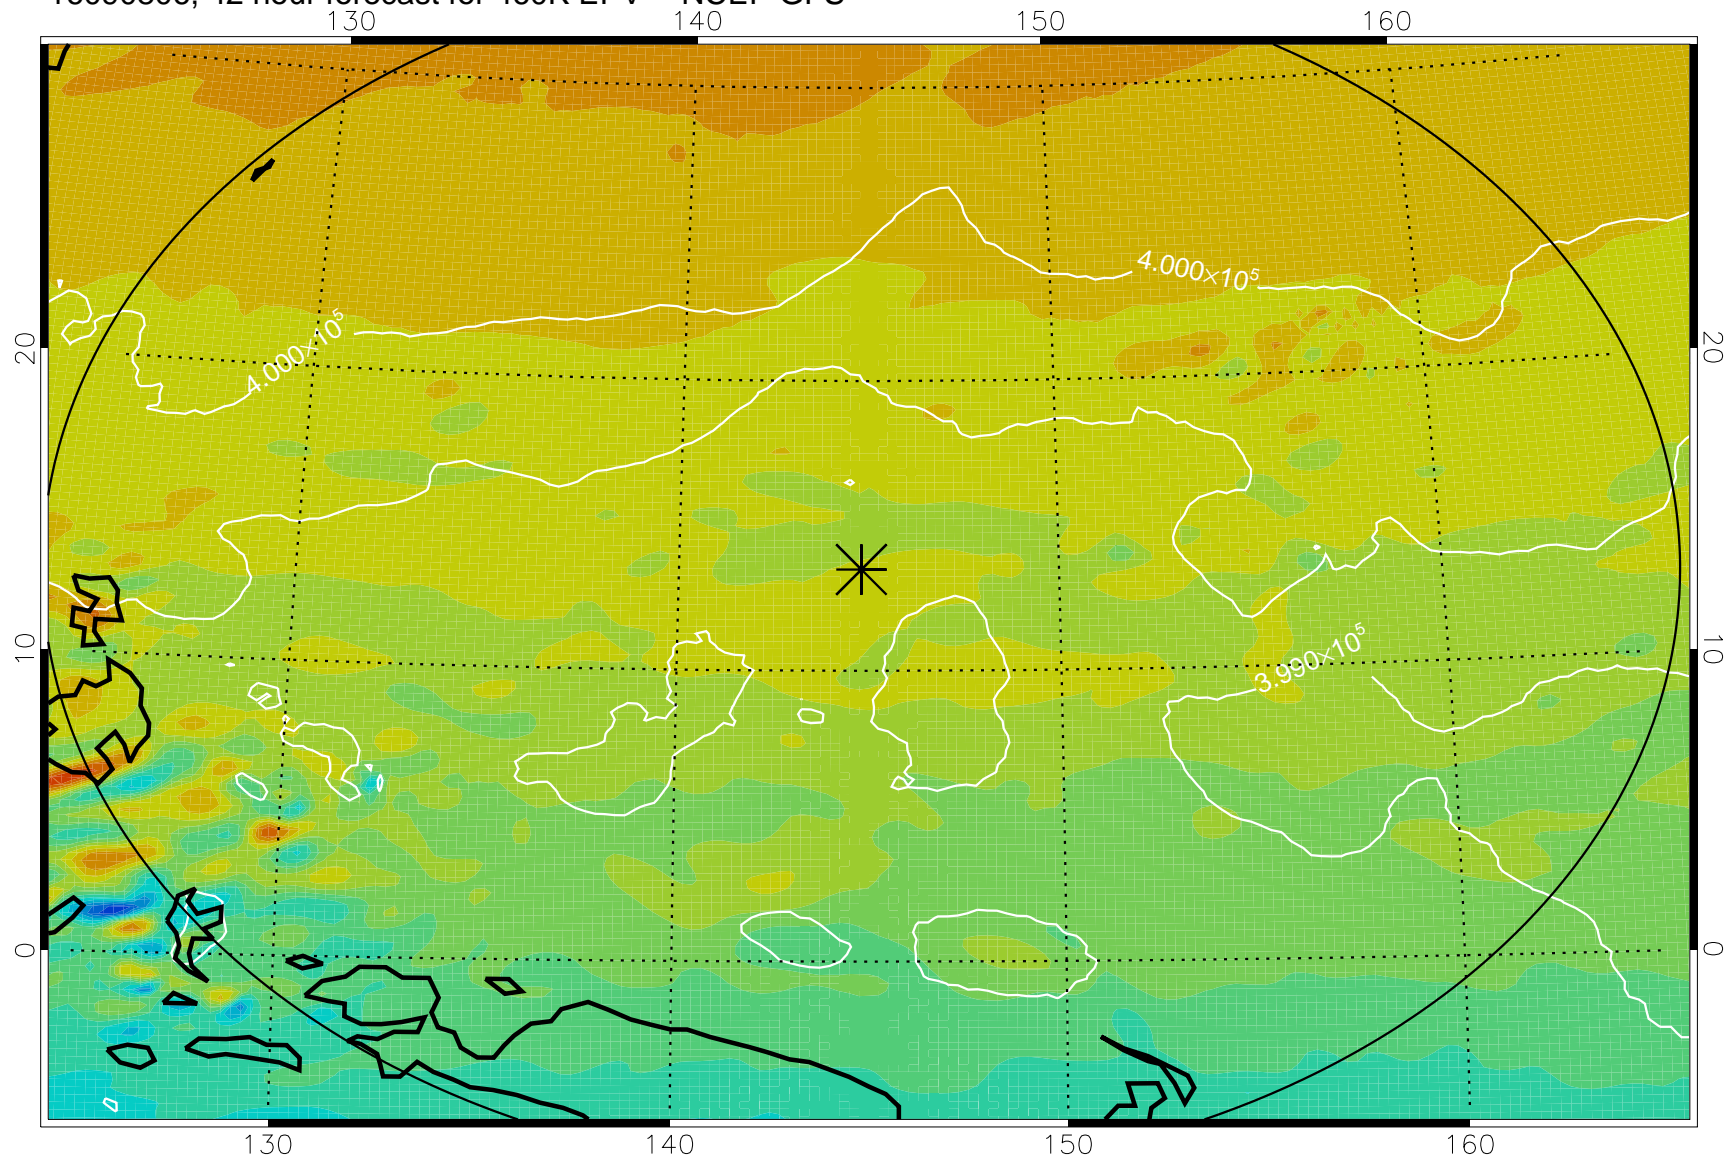

16090718, 30 hour forecast for 460K EPV -- NCEP GFS

460K Montgomery Streamfunction, white

Range ring of 2304 km

16090800, 36 hour forecast for 460K EPV -- NCEP GFS

460K Montgomery Streamfunction, white

Range ring of 2304 km

16090806, 42 hour forecast for 460K EPV -- NCEP GFS

460K Montgomery Streamfunction, white

Range ring of 2304 km

16090812, 48 hour forecast for 460K EPV -- NCEP GFS

460K Montgomery Streamfunction, white

Range ring of 2304 km

16090818, 54 hour forecast for 460K EPV -- NCEP GFS

460K Montgomery Streamfunction, white

Range ring of 2304 km

16090900, 60 hour forecast for 460K EPV -- NCEP GFS

460K Montgomery Streamfunction, white

Range ring of 2304 km

16090918, 78 hour forecast for 460K EPV -- NCEP GFS

460K Montgomery Streamfunction, white

Range ring of 2304 km

16091000, 84 hour forecast for 460K EPV -- NCEP GFS

460K Montgomery Streamfunction, white

Range ring of 2304 km