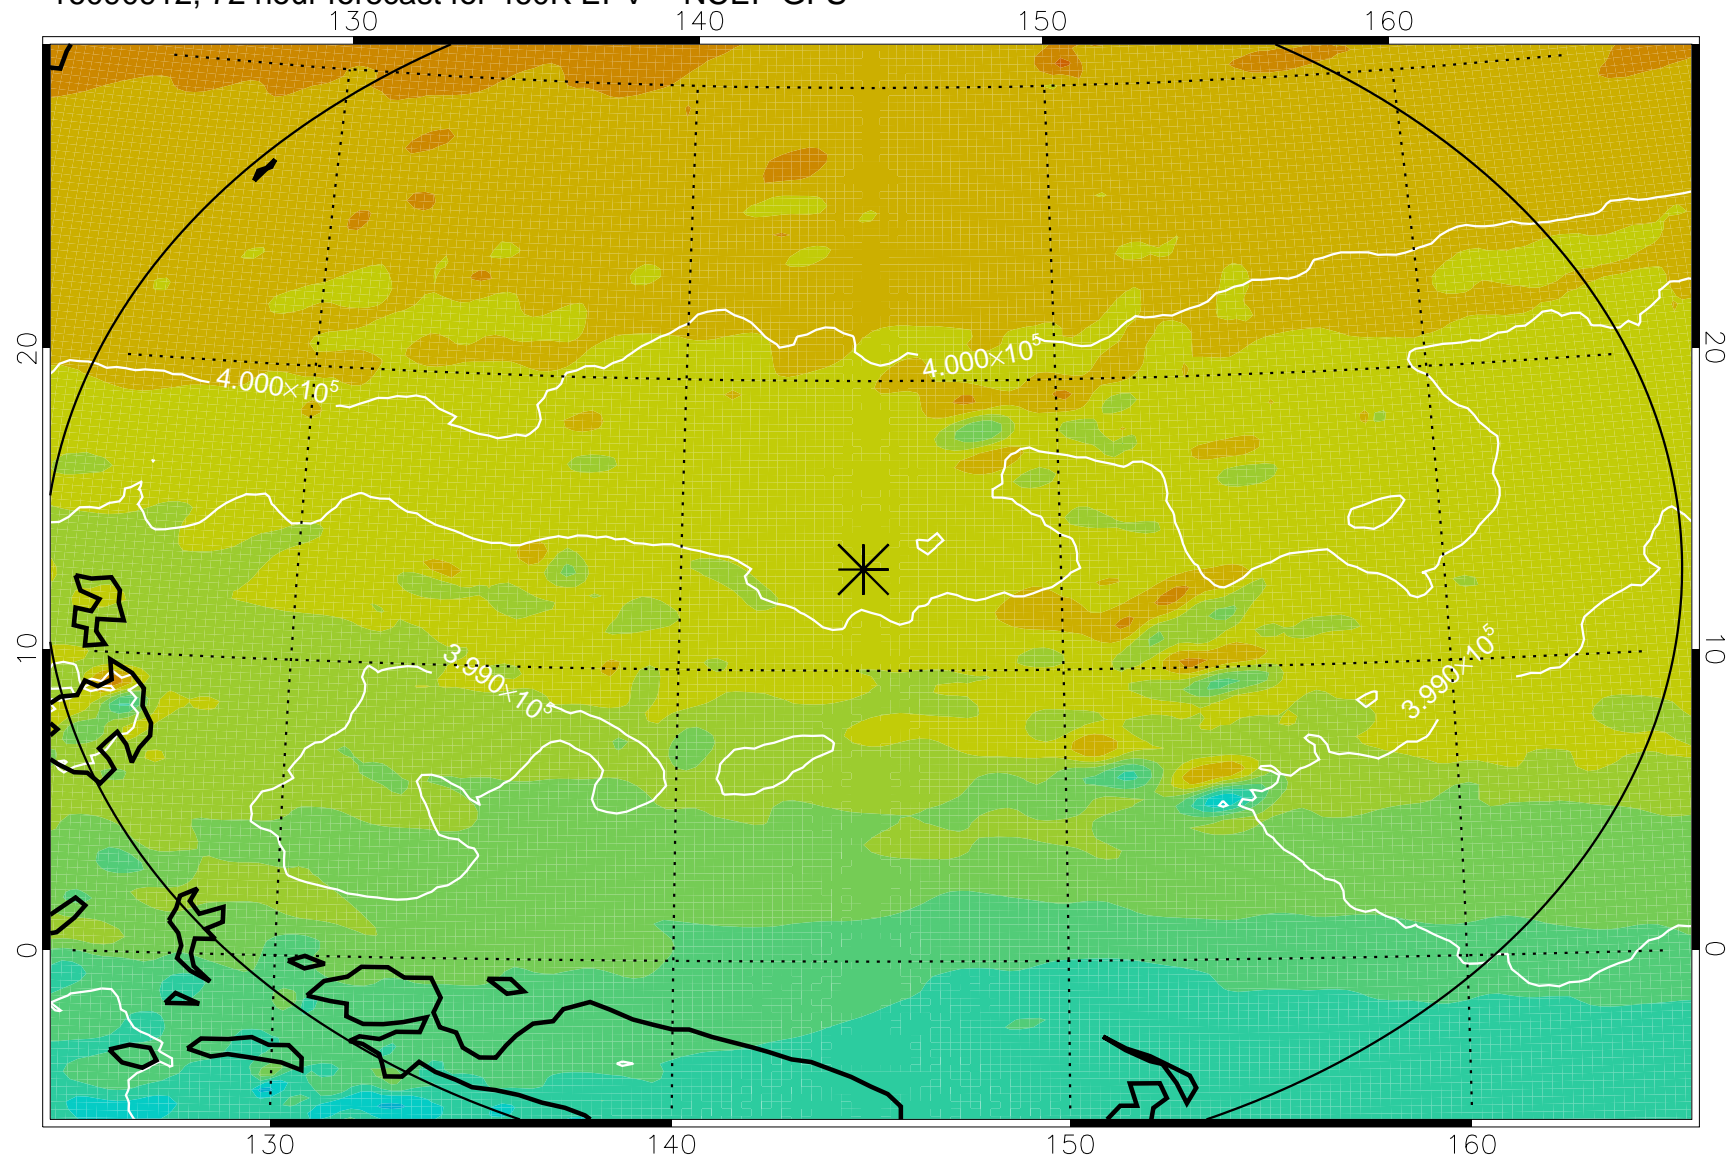

16090906, 66 hour forecast for 460K EPV -- NCEP GFS

460K Montgomery Streamfunction, white

Range ring of 2304 km

16090912, 72 hour forecast for 460K EPV -- NCEP GFS

460K Montgomery Streamfunction, white

Range ring of 2304 km

16090918, 78 hour forecast for 460K EPV -- NCEP GFS

460K Montgomery Streamfunction, white

Range ring of 2304 km

16091000, 84 hour forecast for 460K EPV -- NCEP GFS

460K Montgomery Streamfunction, white

Range ring of 2304 km

16091006, 90 hour forecast for 460K EPV -- NCEP GFS

460K Montgomery Streamfunction, white

Range ring of 2304 km

16091012, 96 hour forecast for 460K EPV -- NCEP GFS

460K Montgomery Streamfunction, white

Range ring of 2304 km

16091018, 102 hour forecast for 460K EPV -- NCEP GFS

460K Montgomery Streamfunction, white

Range ring of 2304 km

16091100, 108 hour forecast for 460K EPV -- NCEP GFS

460K Montgomery Streamfunction, white

Range ring of 2304 km