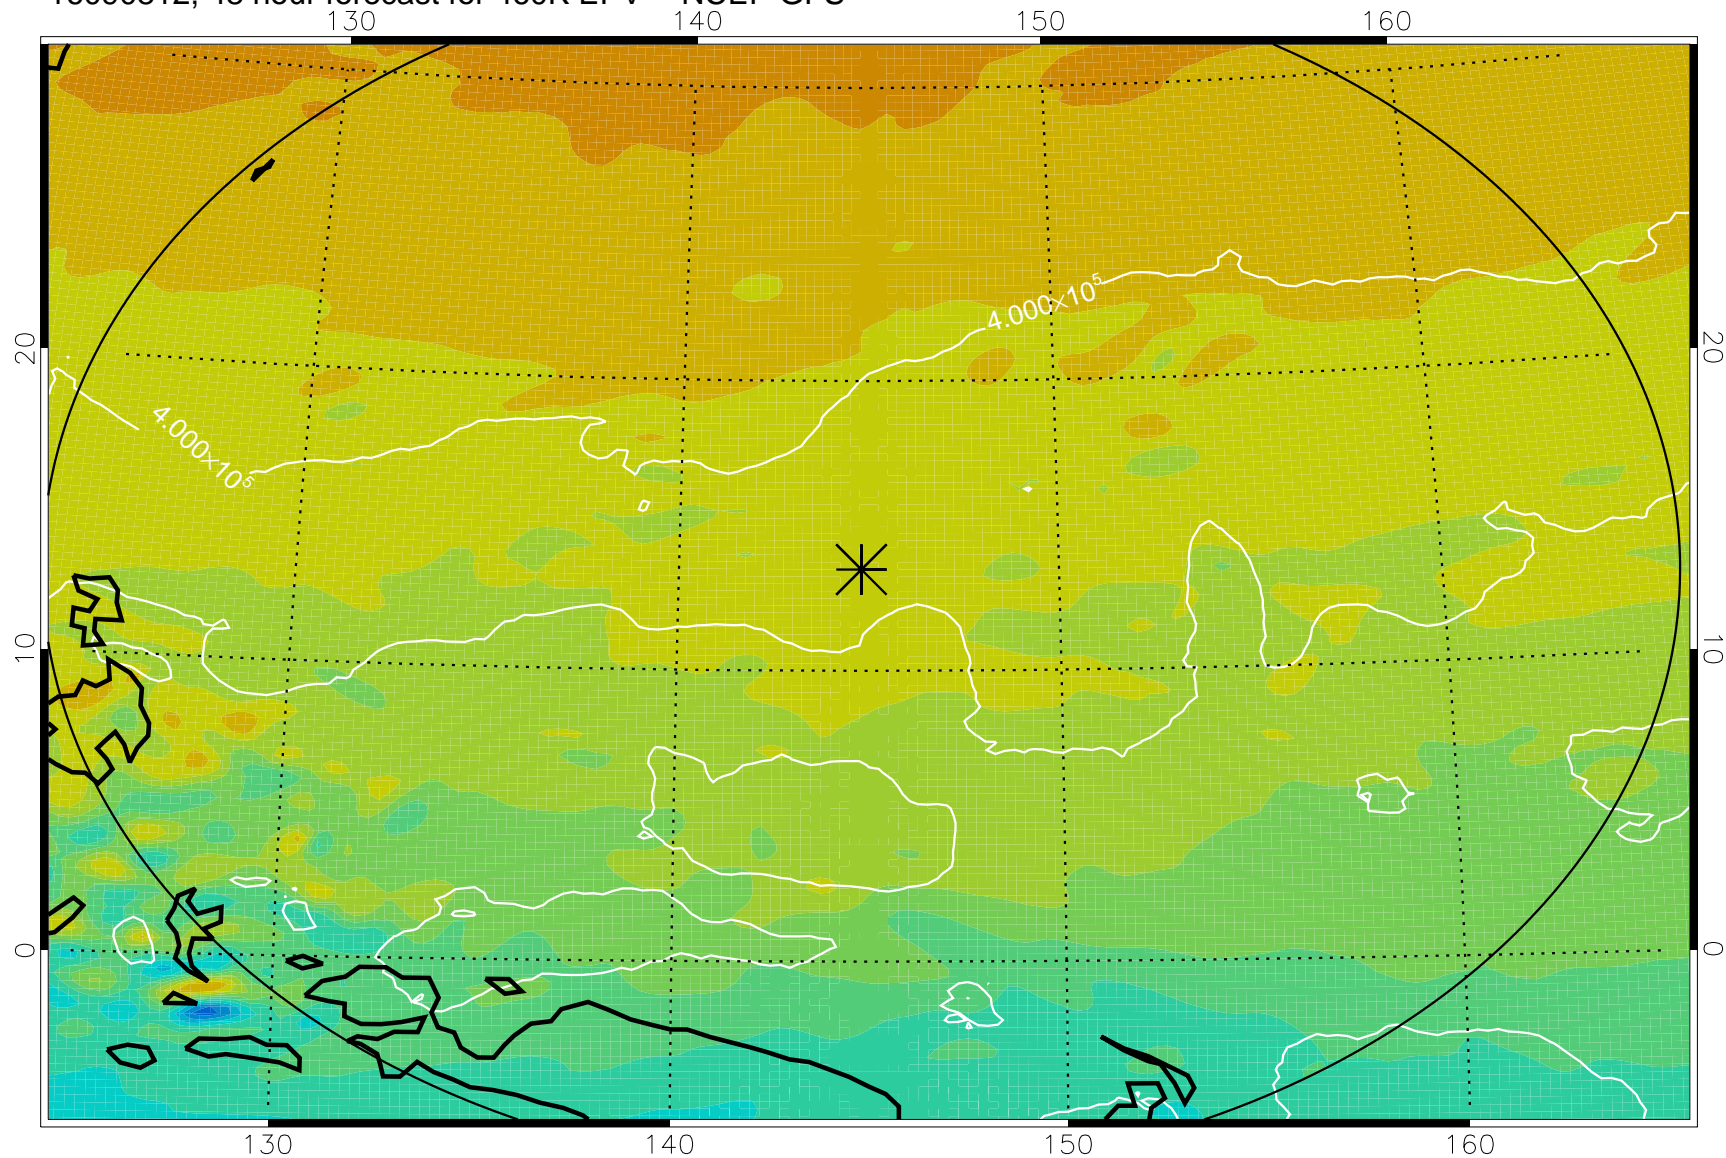

16090718, 30 hour forecast for 460K EPV -- NCEP GFS

460K Montgomery Streamfunction, white

Range ring of 2304 km

16090800, 36 hour forecast for 460K EPV -- NCEP GFS

460K Montgomery Streamfunction, white

Range ring of 2304 km

16090806, 42 hour forecast for 460K EPV -- NCEP GFS

460K Montgomery Streamfunction, white

Range ring of 2304 km

16090812, 48 hour forecast for 460K EPV -- NCEP GFS

460K Montgomery Streamfunction, white

Range ring of 2304 km

16090818, 54 hour forecast for 460K EPV -- NCEP GFS

460K Montgomery Streamfunction, white

Range ring of 2304 km

16090900, 60 hour forecast for 460K EPV -- NCEP GFS

460K Montgomery Streamfunction, white

Range ring of 2304 km

16090918, 78 hour forecast for 460K EPV -- NCEP GFS

460K Montgomery Streamfunction, white

Range ring of 2304 km

16091000, 84 hour forecast for 460K EPV -- NCEP GFS

460K Montgomery Streamfunction, white

Range ring of 2304 km