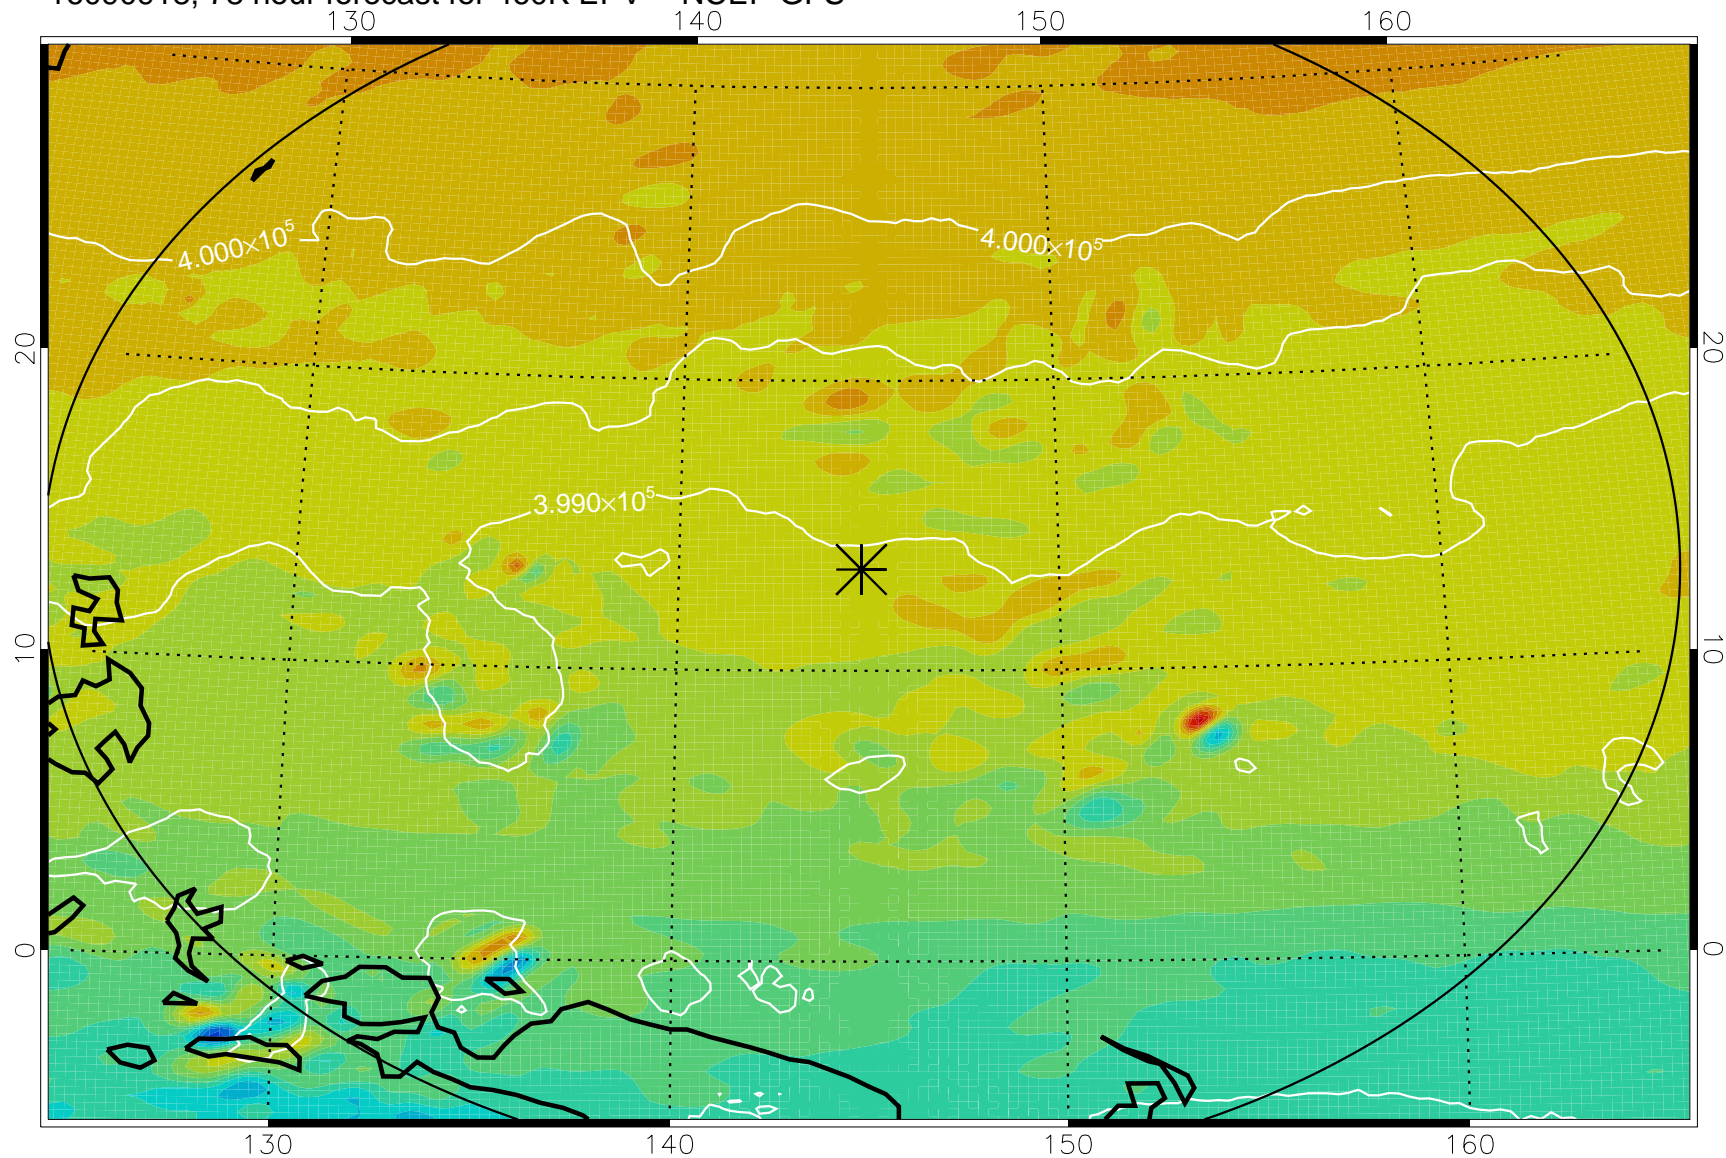

16090906, 66 hour forecast for 460K EPV -- NCEP GFS

460K Montgomery Streamfunction, white

Range ring of 2304 km

16090912, 72 hour forecast for 460K EPV -- NCEP GFS

460K Montgomery Streamfunction, white

Range ring of 2304 km

16090918, 78 hour forecast for 460K EPV -- NCEP GFS

460K Montgomery Streamfunction, white

Range ring of 2304 km

16091000, 84 hour forecast for 460K EPV -- NCEP GFS

460K Montgomery Streamfunction, white

Range ring of 2304 km

16091006, 90 hour forecast for 460K EPV -- NCEP GFS

460K Montgomery Streamfunction, white

Range ring of 2304 km

16091012, 96 hour forecast for 460K EPV -- NCEP GFS

460K Montgomery Streamfunction, white

Range ring of 2304 km

16091018, 102 hour forecast for 460K EPV -- NCEP GFS

460K Montgomery Streamfunction, white

Range ring of 2304 km

16091100, 108 hour forecast for 460K EPV -- NCEP GFS

460K Montgomery Streamfunction, white

Range ring of 2304 km