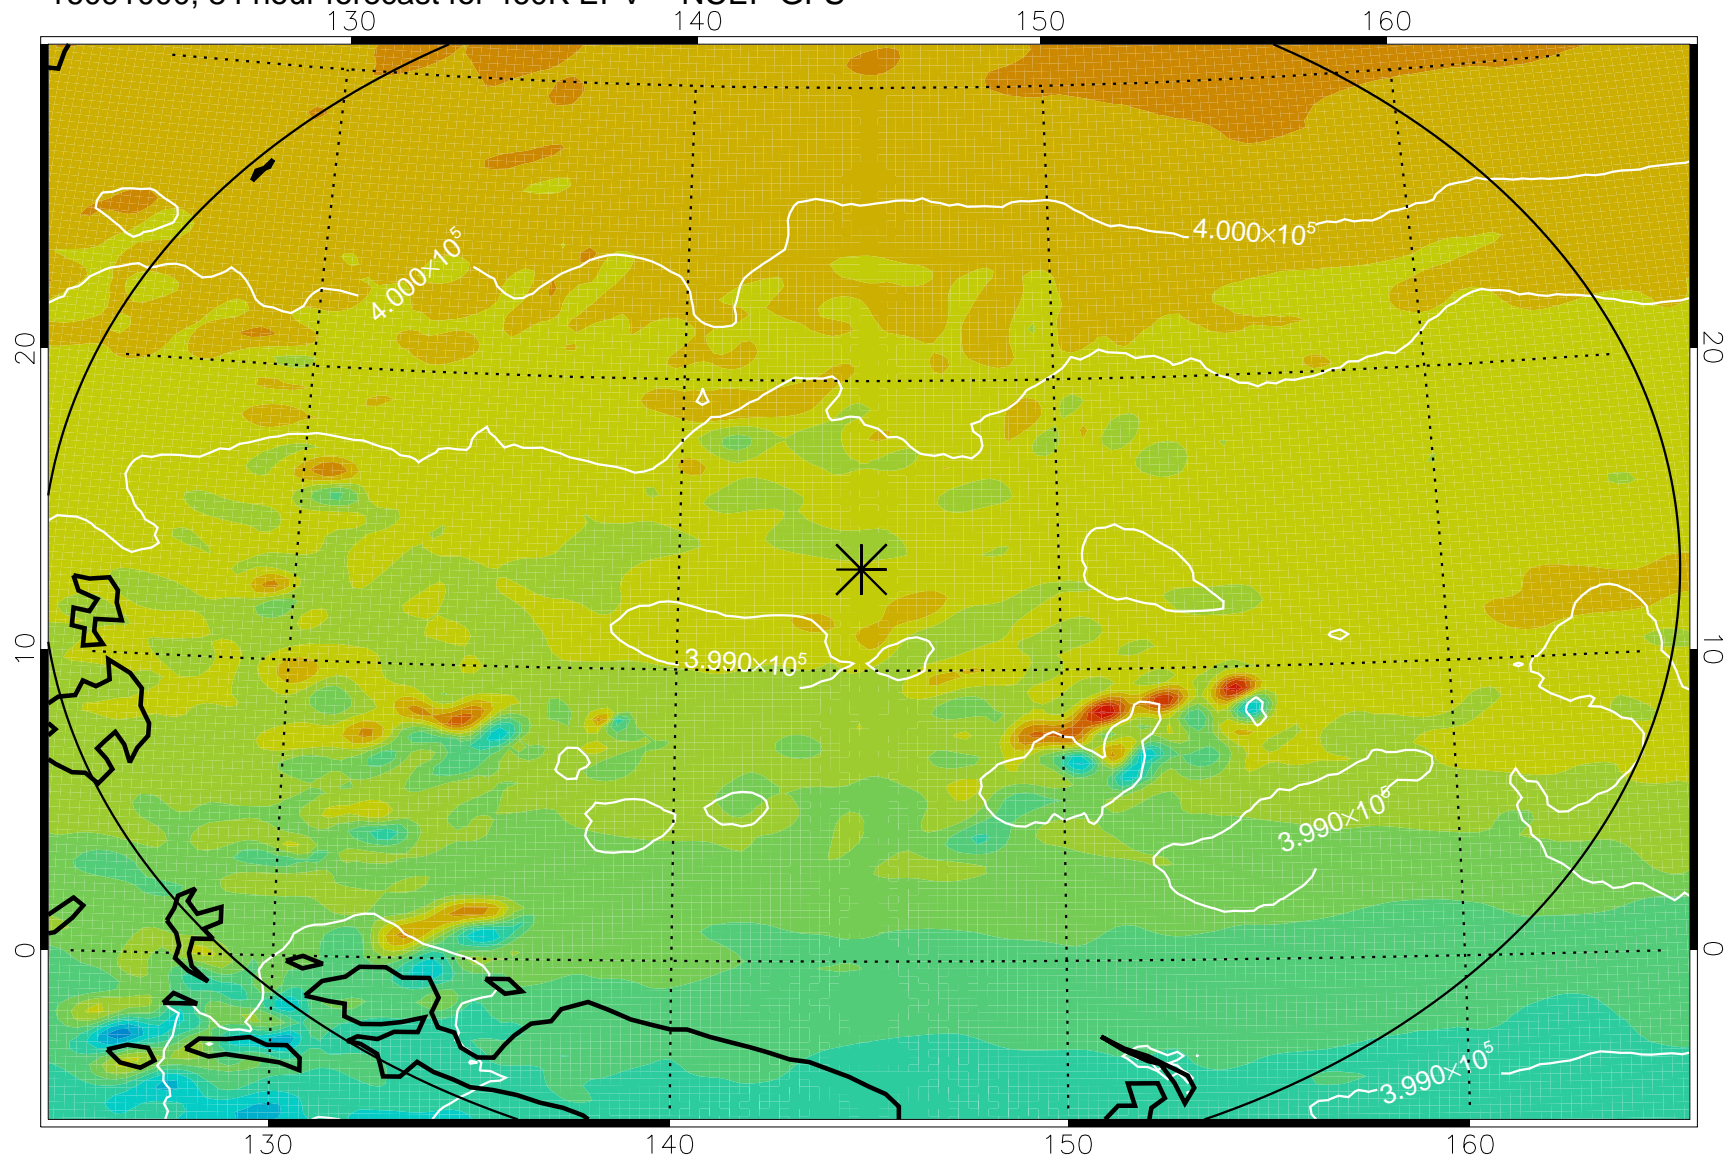

16090906, 66 hour forecast for 460K EPV -- NCEP GFS

460K Montgomery Streamfunction, white

Range ring of 2304 km

16090912, 72 hour forecast for 460K EPV -- NCEP GFS

460K Montgomery Streamfunction, white

Range ring of 2304 km

16090918, 78 hour forecast for 460K EPV -- NCEP GFS

460K Montgomery Streamfunction, white

Range ring of 2304 km

16091000, 84 hour forecast for 460K EPV -- NCEP GFS

460K Montgomery Streamfunction, white

Range ring of 2304 km

16091006, 90 hour forecast for 460K EPV -- NCEP GFS

460K Montgomery Streamfunction, white

Range ring of 2304 km

16091012, 96 hour forecast for 460K EPV -- NCEP GFS

460K Montgomery Streamfunction, white

Range ring of 2304 km

16091018, 102 hour forecast for 460K EPV -- NCEP GFS

460K Montgomery Streamfunction, white

Range ring of 2304 km

16091100, 108 hour forecast for 460K EPV -- NCEP GFS

460K Montgomery Streamfunction, white

Range ring of 2304 km