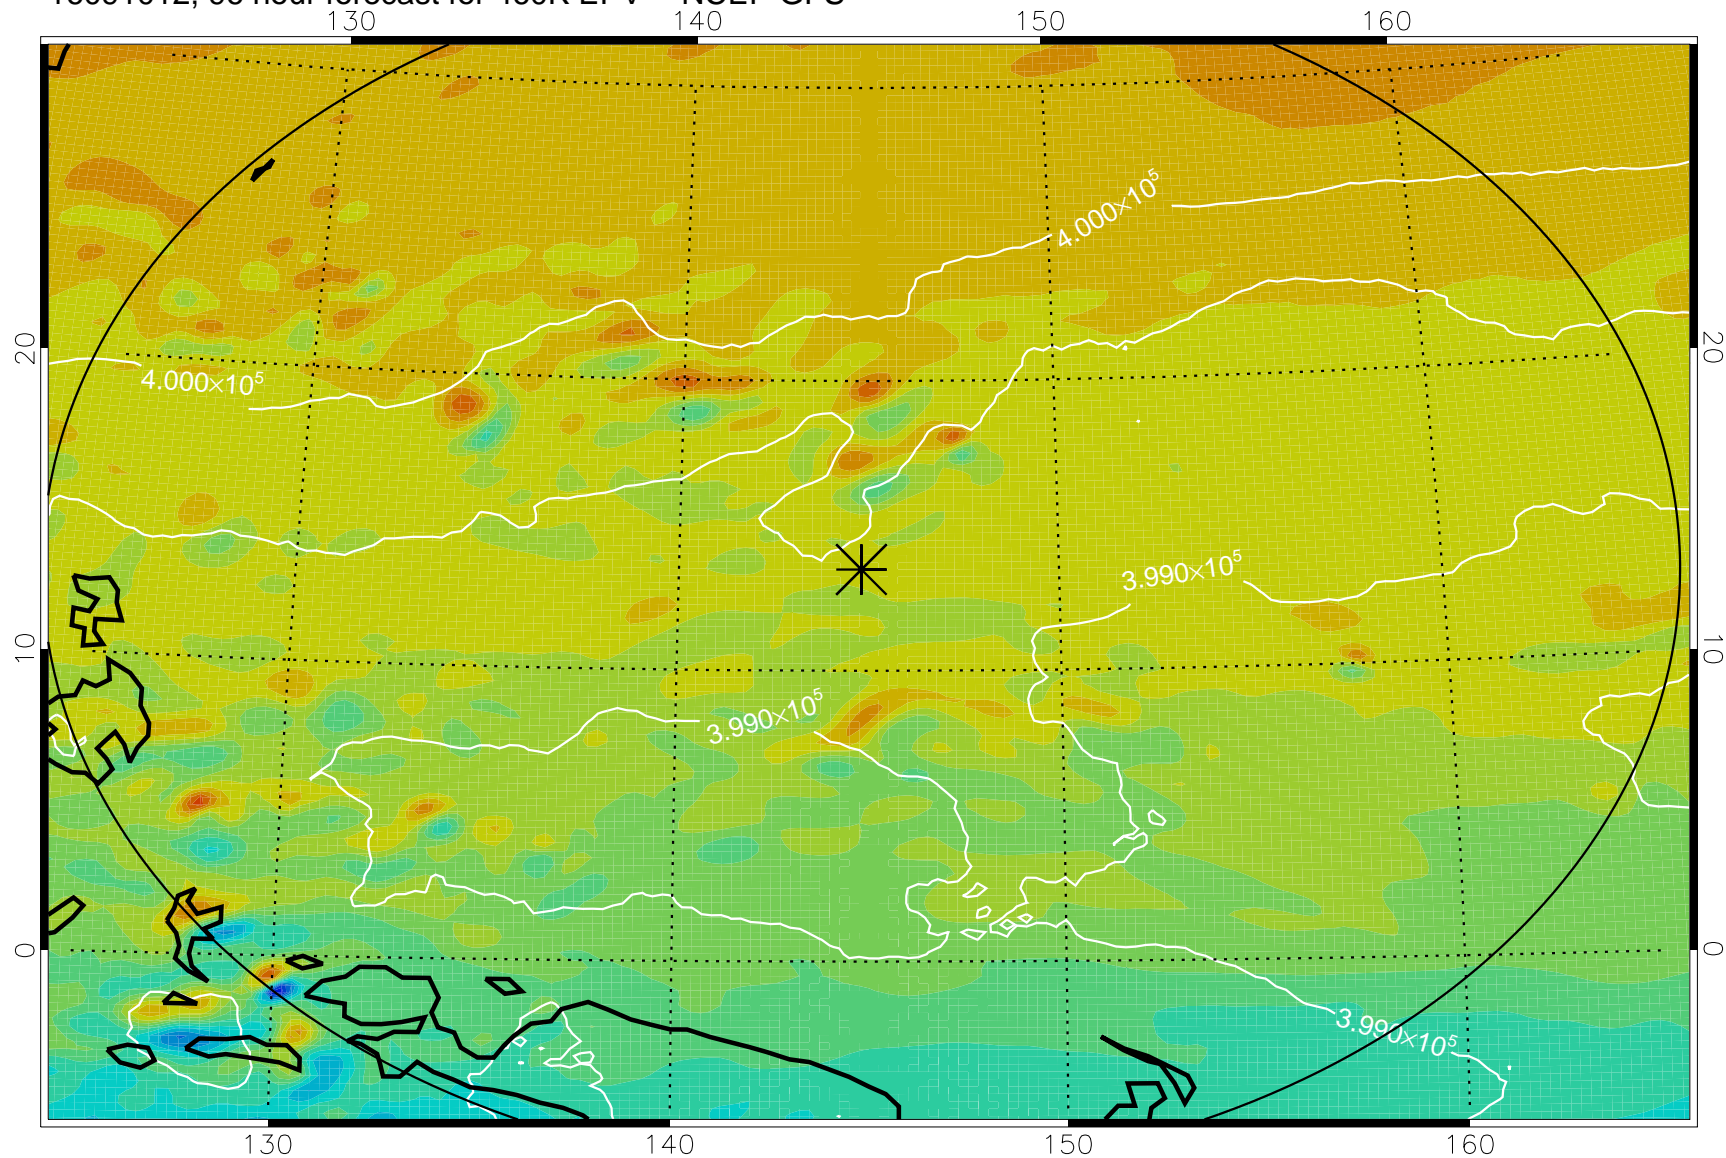

16090906, 66 hour forecast for 460K EPV -- NCEP GFS

460K Montgomery Streamfunction, white

Range ring of 2304 km

16090912, 72 hour forecast for 460K EPV -- NCEP GFS

460K Montgomery Streamfunction, white

Range ring of 2304 km

16090918, 78 hour forecast for 460K EPV -- NCEP GFS

460K Montgomery Streamfunction, white

Range ring of 2304 km

16091000, 84 hour forecast for 460K EPV -- NCEP GFS

460K Montgomery Streamfunction, white

Range ring of 2304 km

16091006, 90 hour forecast for 460K EPV -- NCEP GFS

460K Montgomery Streamfunction, white

Range ring of 2304 km

16091012, 96 hour forecast for 460K EPV -- NCEP GFS

460K Montgomery Streamfunction, white

Range ring of 2304 km

16091018, 102 hour forecast for 460K EPV -- NCEP GFS

460K Montgomery Streamfunction, white

Range ring of 2304 km

16091100, 108 hour forecast for 460K EPV -- NCEP GFS

460K Montgomery Streamfunction, white

Range ring of 2304 km