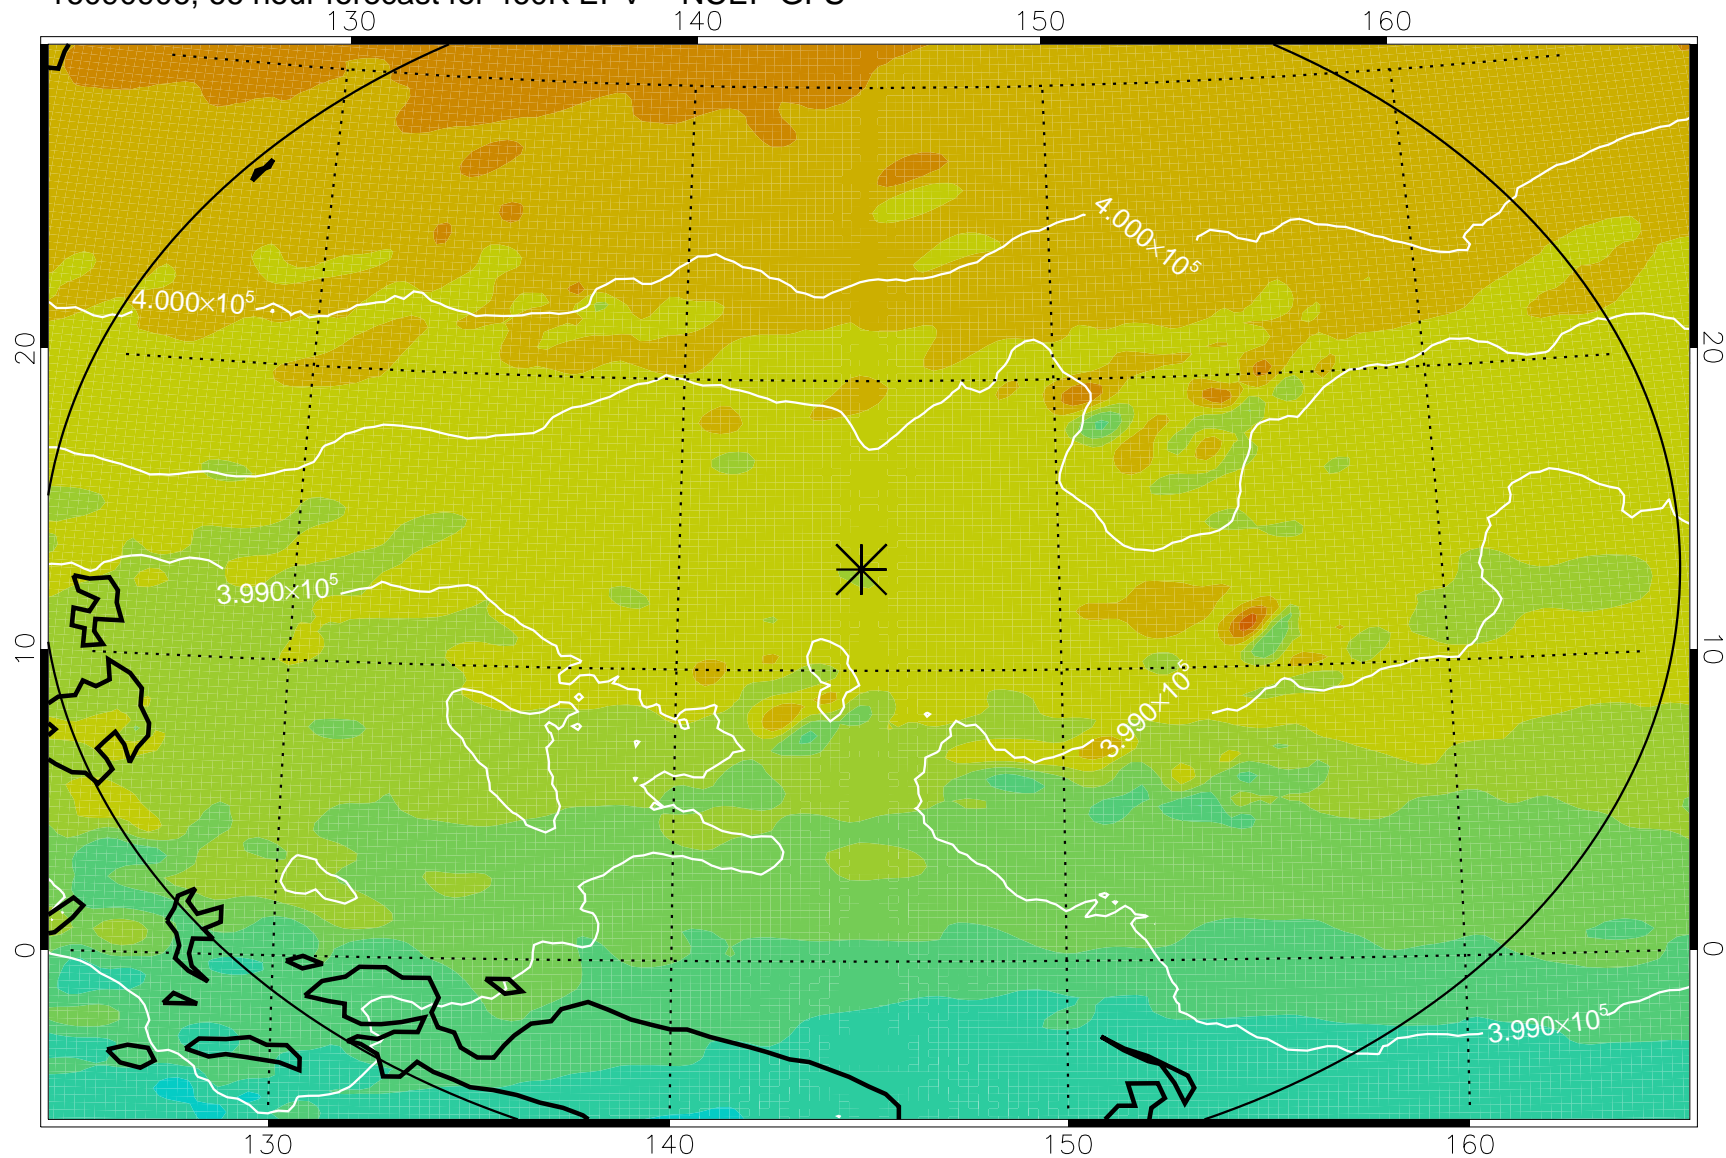

16090818, 54 hour forecast for 460K EPV -- NCEP GFS

460K Montgomery Streamfunction, white

Range ring of 2304 km

16090900, 60 hour forecast for 460K EPV -- NCEP GFS

460K Montgomery Streamfunction, white

Range ring of 2304 km

16090906, 66 hour forecast for 460K EPV -- NCEP GFS

460K Montgomery Streamfunction, white

Range ring of 2304 km

16090912, 72 hour forecast for 460K EPV -- NCEP GFS

460K Montgomery Streamfunction, white

Range ring of 2304 km

16090918, 78 hour forecast for 460K EPV -- NCEP GFS

460K Montgomery Streamfunction, white

Range ring of 2304 km

16091000, 84 hour forecast for 460K EPV -- NCEP GFS

460K Montgomery Streamfunction, white

Range ring of 2304 km

16091006, 90 hour forecast for 460K EPV -- NCEP GFS

460K Montgomery Streamfunction, white

Range ring of 2304 km

16091012, 96 hour forecast for 460K EPV -- NCEP GFS

460K Montgomery Streamfunction, white

Range ring of 2304 km