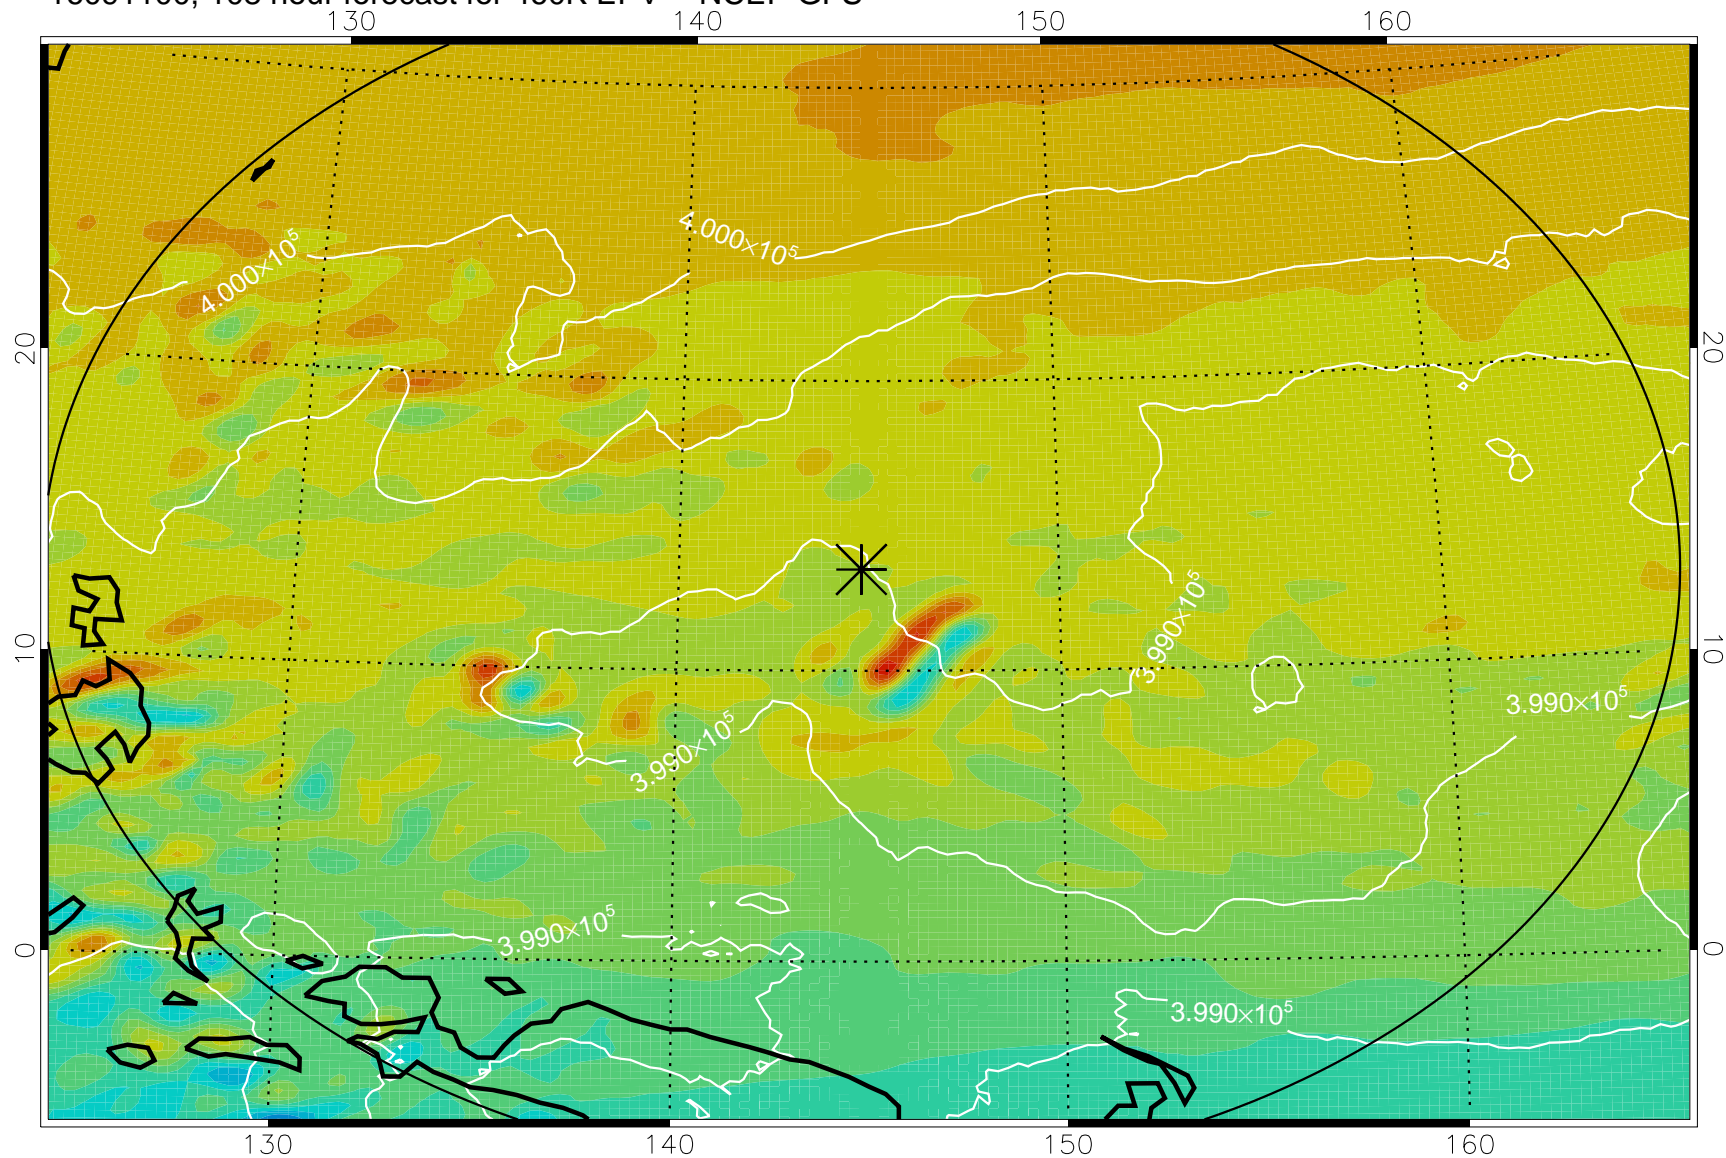

16090918, 78 hour forecast for 460K EPV -- NCEP GFS

460K Montgomery Streamfunction, white

Range ring of 2304 km

16091000, 84 hour forecast for 460K EPV -- NCEP GFS

460K Montgomery Streamfunction, white

Range ring of 2304 km

16091006, 90 hour forecast for 460K EPV -- NCEP GFS

460K Montgomery Streamfunction, white

Range ring of 2304 km

16091012, 96 hour forecast for 460K EPV -- NCEP GFS

460K Montgomery Streamfunction, white

Range ring of 2304 km

16091018, 102 hour forecast for 460K EPV -- NCEP GFS

460K Montgomery Streamfunction, white

Range ring of 2304 km

16091100, 108 hour forecast for 460K EPV -- NCEP GFS

460K Montgomery Streamfunction, white

Range ring of 2304 km

16091106, 114 hour forecast for 460K EPV -- NCEP GFS

460K Montgomery Streamfunction, white

Range ring of 2304 km

16091112, 120 hour forecast for 460K EPV -- NCEP GFS

460K Montgomery Streamfunction, white

Range ring of 2304 km