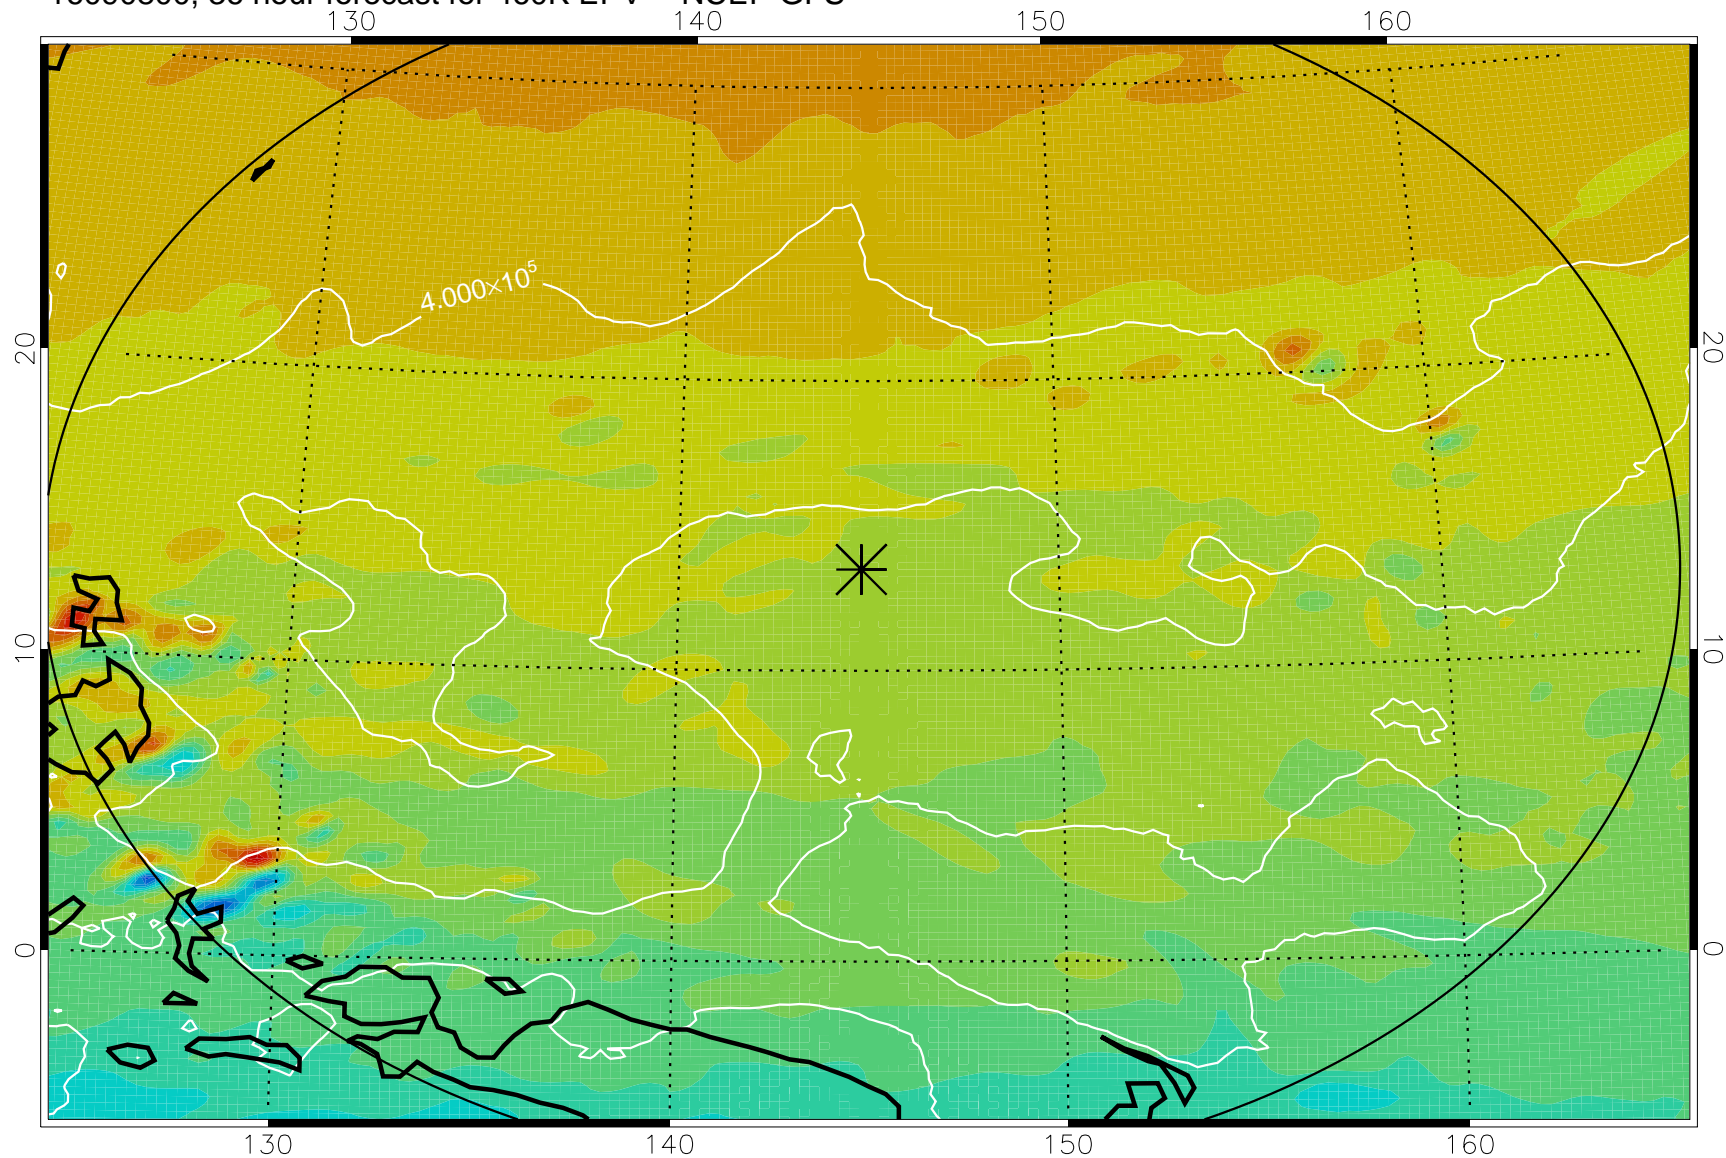

16090706, 18 hour forecast for 460K EPV -- NCEP GFS

460K Montgomery Streamfunction, white

Range ring of 2304 km

16090712, 24 hour forecast for 460K EPV -- NCEP GFS

460K Montgomery Streamfunction, white

Range ring of 2304 km

16090718, 30 hour forecast for 460K EPV -- NCEP GFS

460K Montgomery Streamfunction, white

Range ring of 2304 km

16090800, 36 hour forecast for 460K EPV -- NCEP GFS

460K Montgomery Streamfunction, white

Range ring of 2304 km

16090806, 42 hour forecast for 460K EPV -- NCEP GFS

460K Montgomery Streamfunction, white

Range ring of 2304 km

16090812, 48 hour forecast for 460K EPV -- NCEP GFS

460K Montgomery Streamfunction, white

Range ring of 2304 km

16090918, 78 hour forecast for 460K EPV -- NCEP GFS

460K Montgomery Streamfunction, white

Range ring of 2304 km

16091000, 84 hour forecast for 460K EPV -- NCEP GFS

460K Montgomery Streamfunction, white

Range ring of 2304 km