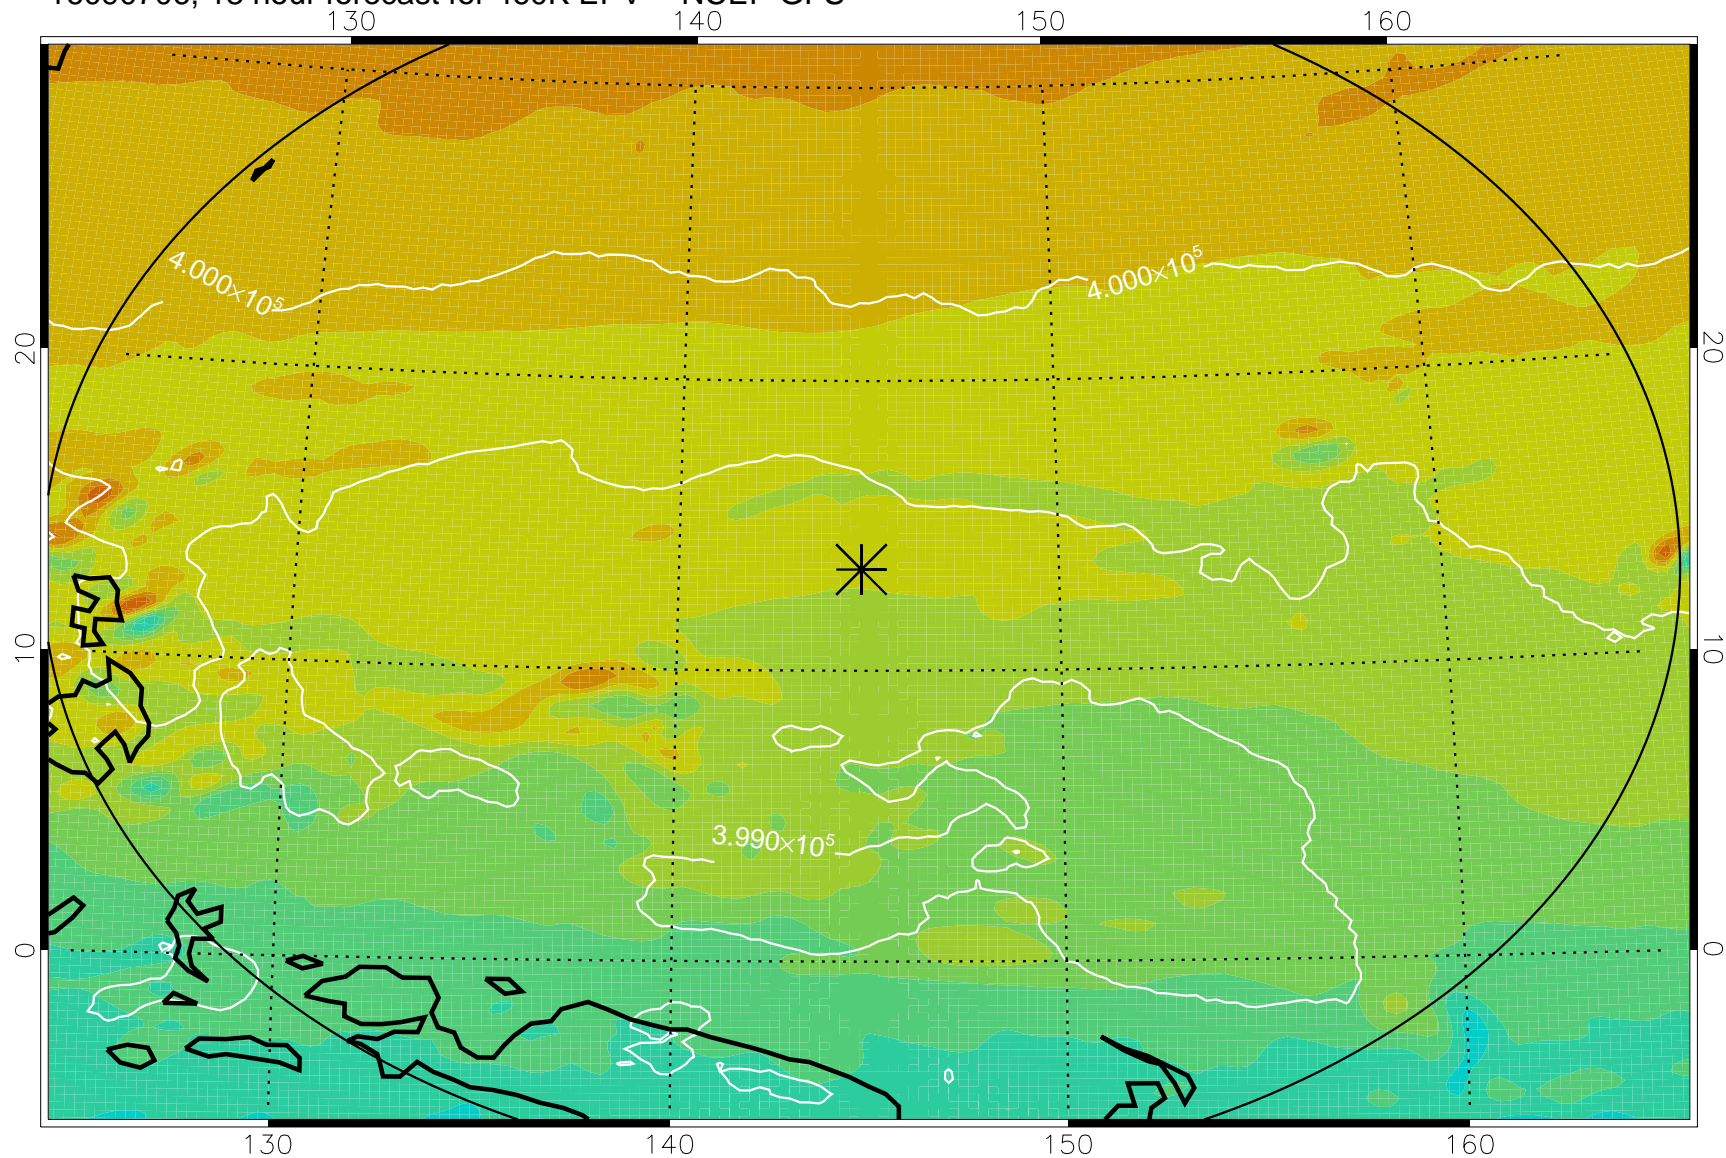

16090618, 6 hour forecast for 460K EPV -- NCEP GFS

460K Montgomery Streamfunction, white

Range ring of 2304 km

16090700, 12 hour forecast for 460K EPV -- NCEP GFS

460K Montgomery Streamfunction, white

Range ring of 2304 km

16090706, 18 hour forecast for 460K EPV -- NCEP GFS

460K Montgomery Streamfunction, white

Range ring of 2304 km

16090712, 24 hour forecast for 460K EPV -- NCEP GFS

460K Montgomery Streamfunction, white

Range ring of 2304 km

16090718, 30 hour forecast for 460K EPV -- NCEP GFS

460K Montgomery Streamfunction, white

Range ring of 2304 km

16090800, 36 hour forecast for 460K EPV -- NCEP GFS

460K Montgomery Streamfunction, white

Range ring of 2304 km

16090918, 78 hour forecast for 460K EPV -- NCEP GFS

460K Montgomery Streamfunction, white

Range ring of 2304 km

16091000, 84 hour forecast for 460K EPV -- NCEP GFS

460K Montgomery Streamfunction, white

Range ring of 2304 km