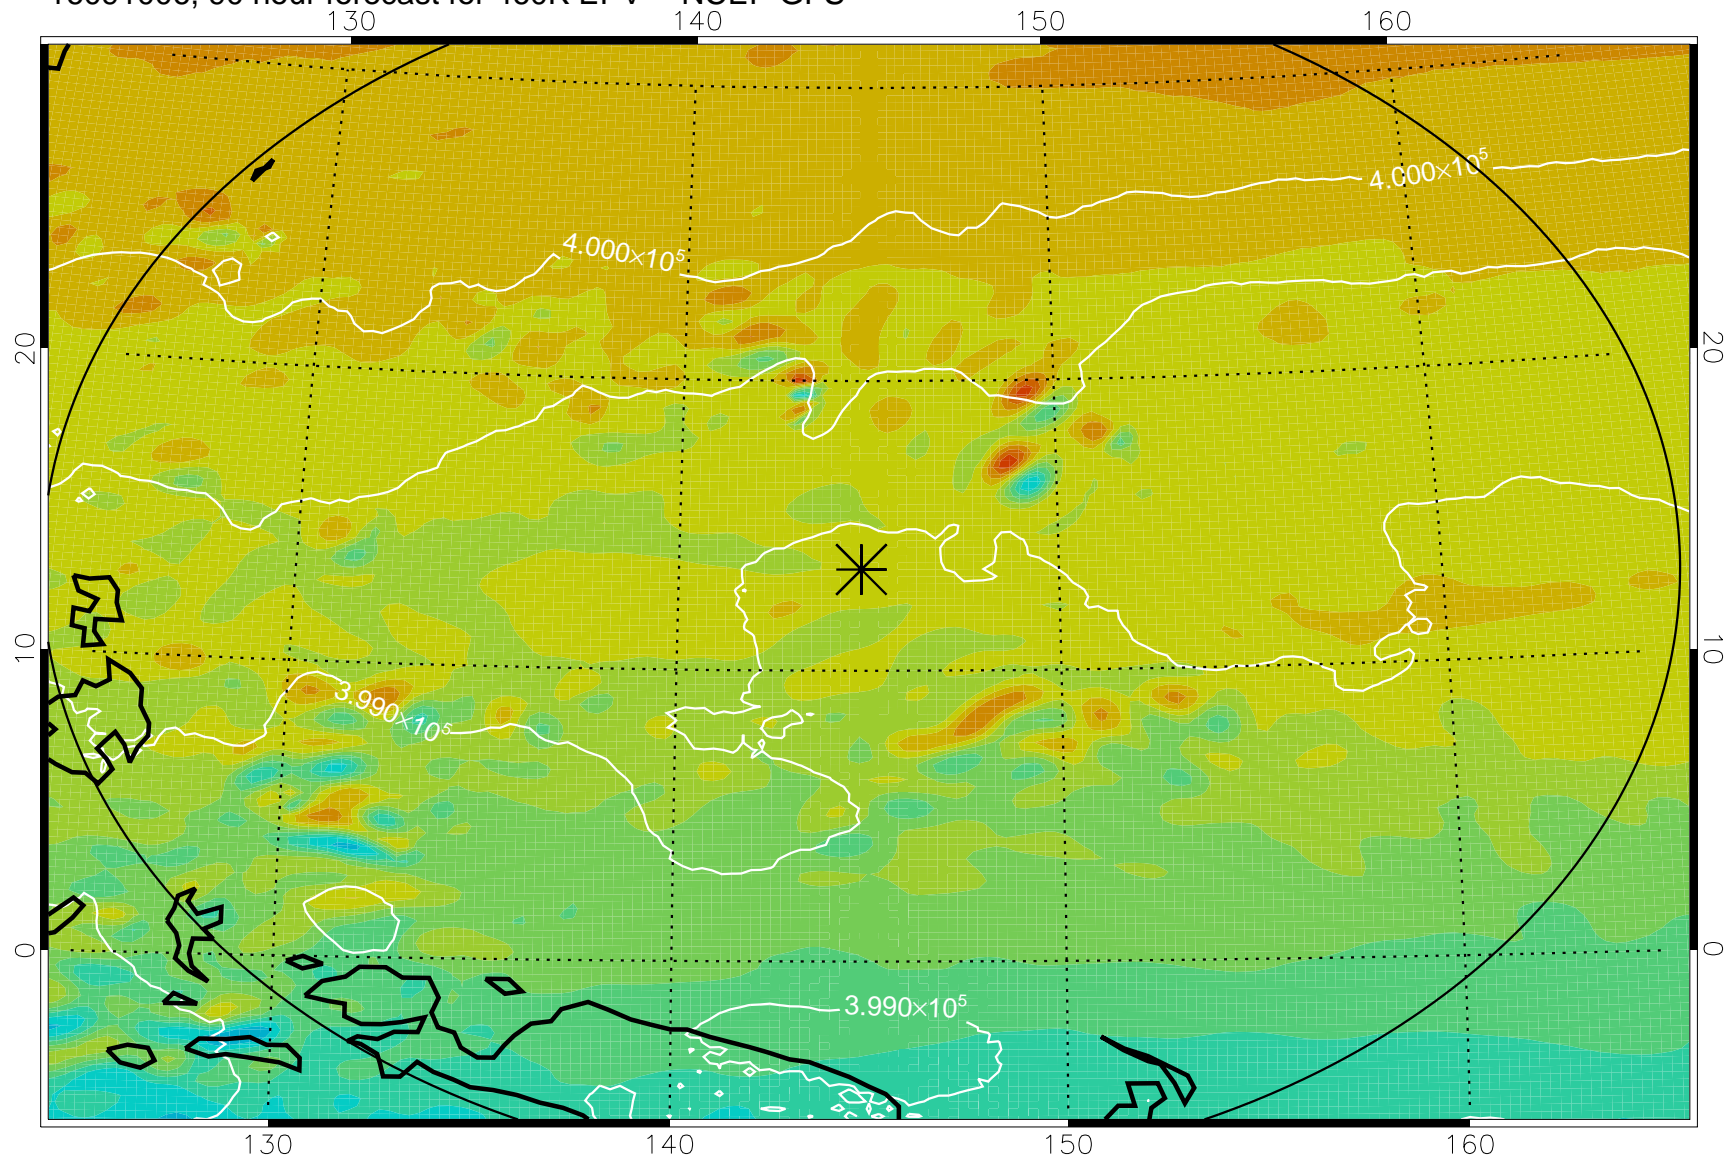

16090906, 66 hour forecast for 460K EPV -- NCEP GFS

460K Montgomery Streamfunction, white

Range ring of 2304 km

16090912, 72 hour forecast for 460K EPV -- NCEP GFS

460K Montgomery Streamfunction, white

Range ring of 2304 km

16090918, 78 hour forecast for 460K EPV -- NCEP GFS

460K Montgomery Streamfunction, white

Range ring of 2304 km

16091000, 84 hour forecast for 460K EPV -- NCEP GFS

460K Montgomery Streamfunction, white

Range ring of 2304 km

16091006, 90 hour forecast for 460K EPV -- NCEP GFS

460K Montgomery Streamfunction, white

Range ring of 2304 km

16091012, 96 hour forecast for 460K EPV -- NCEP GFS

460K Montgomery Streamfunction, white

Range ring of 2304 km

16091018, 102 hour forecast for 460K EPV -- NCEP GFS

460K Montgomery Streamfunction, white

Range ring of 2304 km

16091100, 108 hour forecast for 460K EPV -- NCEP GFS

460K Montgomery Streamfunction, white

Range ring of 2304 km