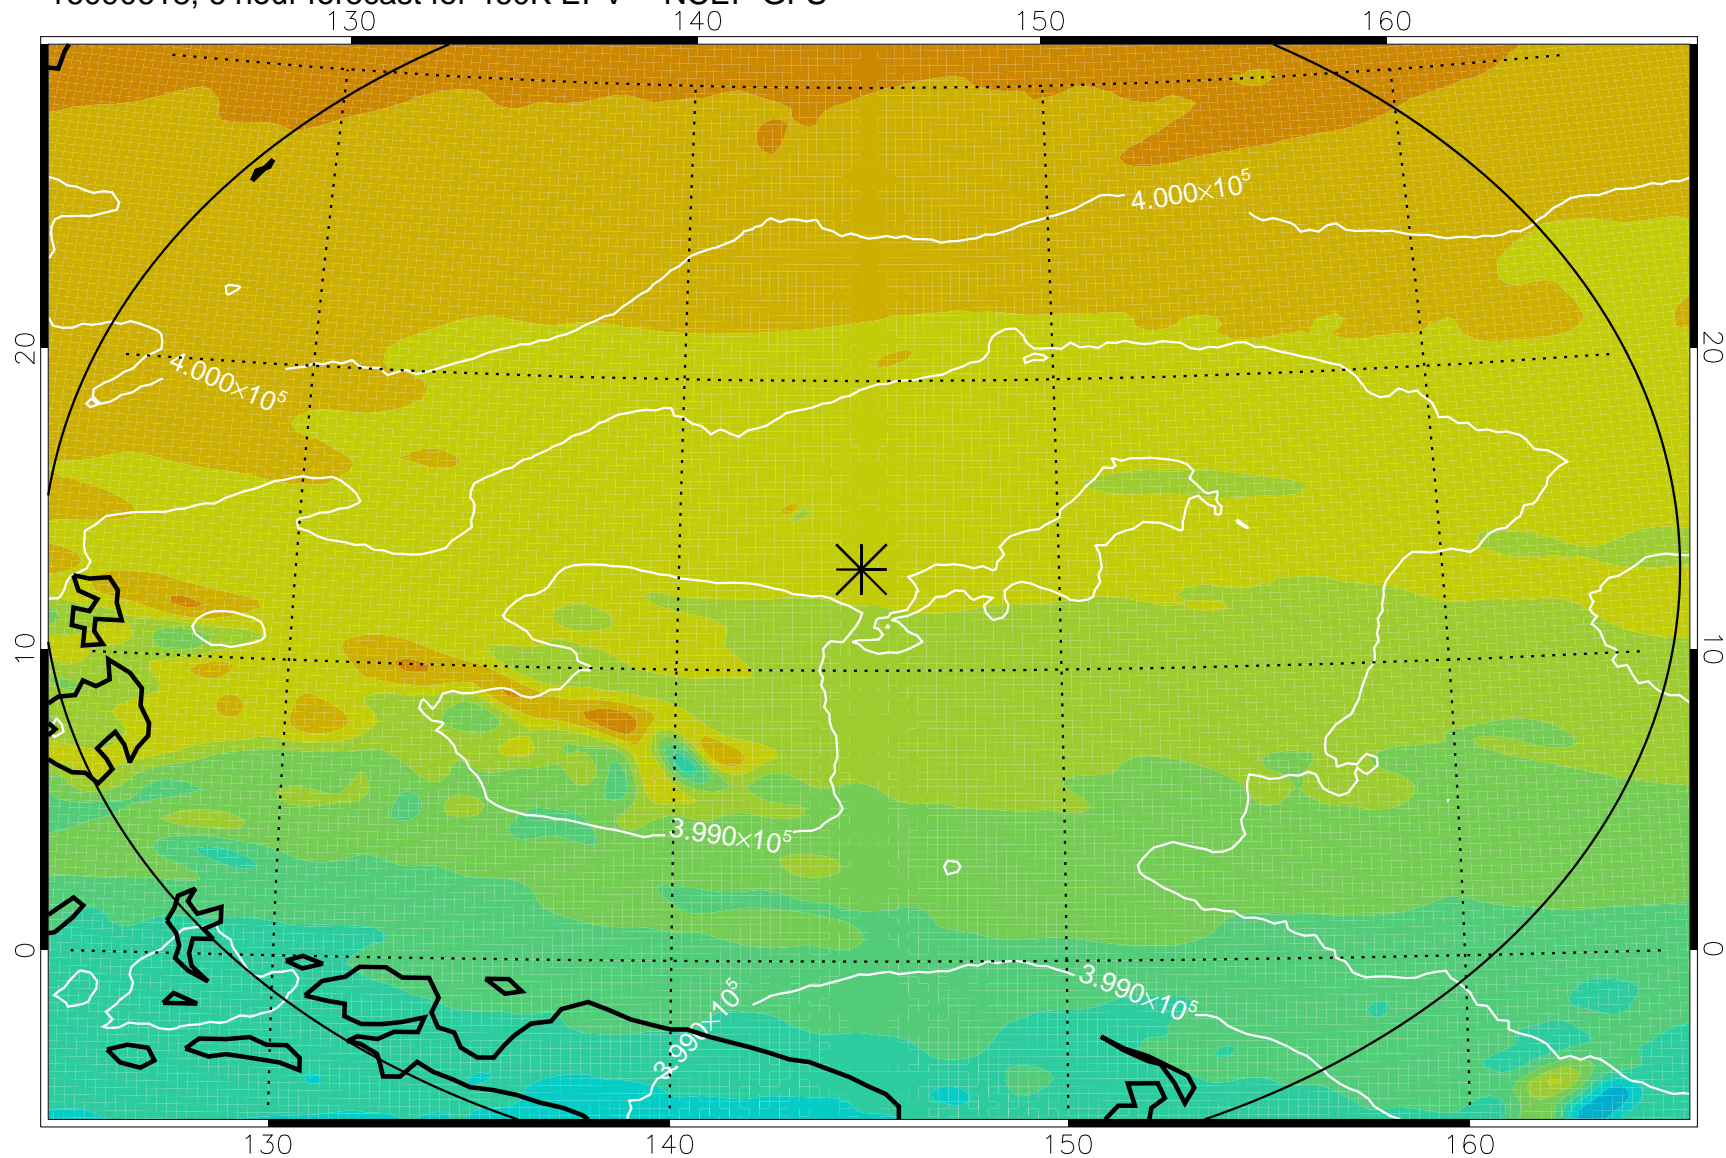

16090618, 6 hour forecast for 460K EPV -- NCEP GFS

460K Montgomery Streamfunction, white

Range ring of 2304 km

16090700, 12 hour forecast for 460K EPV -- NCEP GFS

460K Montgomery Streamfunction, white

Range ring of 2304 km

16090706, 18 hour forecast for 460K EPV -- NCEP GFS

460K Montgomery Streamfunction, white

Range ring of 2304 km

16090712, 24 hour forecast for 460K EPV -- NCEP GFS

460K Montgomery Streamfunction, white

Range ring of 2304 km

16090718, 30 hour forecast for 460K EPV -- NCEP GFS

460K Montgomery Streamfunction, white

Range ring of 2304 km

16090800, 36 hour forecast for 460K EPV -- NCEP GFS

460K Montgomery Streamfunction, white

Range ring of 2304 km

16090818, 54 hour forecast for 460K EPV -- NCEP GFS

460K Montgomery Streamfunction, white

Range ring of 2304 km

16090900, 60 hour forecast for 460K EPV -- NCEP GFS

460K Montgomery Streamfunction, white

Range ring of 2304 km