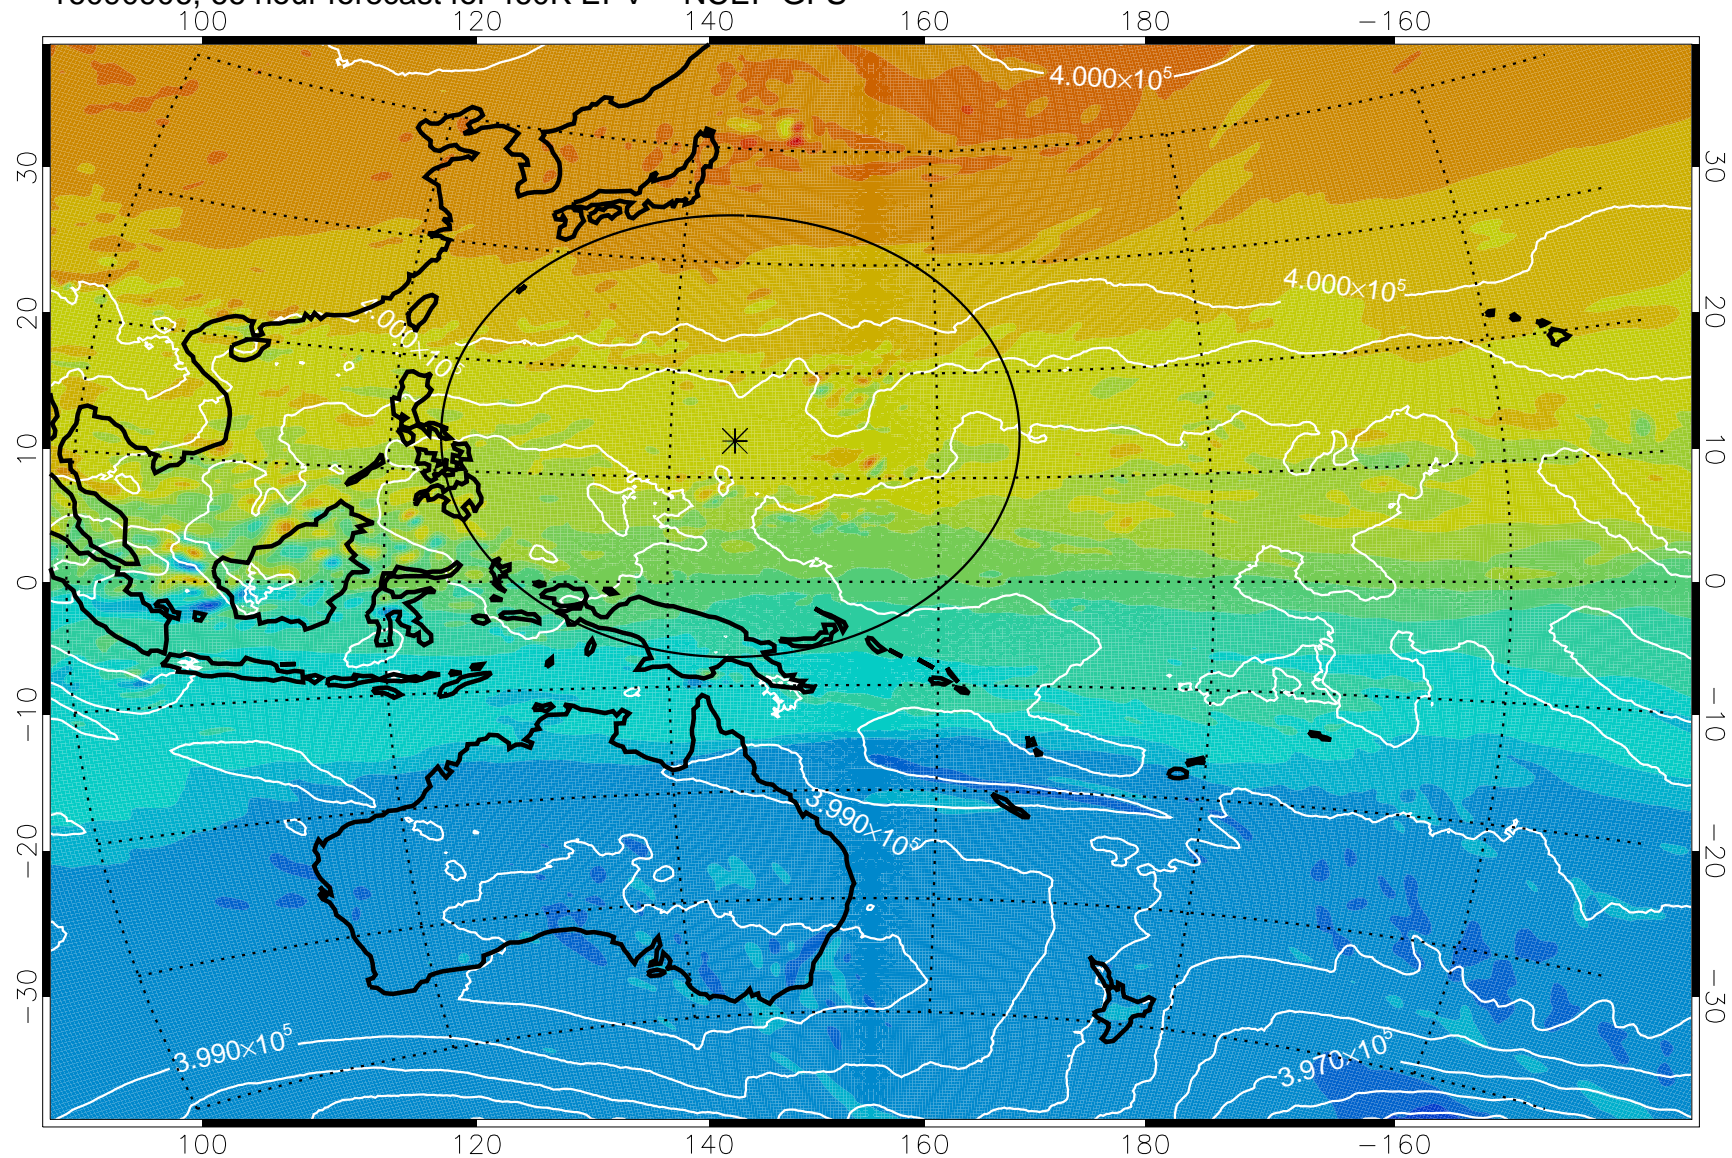

460K Montgomery Streamfunction, white

Range ring of 2304 km

16090812, 48 hour forecast for 460K EPV -- NCEP GFS

460K Montgomery Streamfunction, white

Range ring of 2304 km

16090818, 54 hour forecast for 460K EPV -- NCEP GFS

460K Montgomery Streamfunction, white

Range ring of 2304 km

16090900, 60 hour forecast for 460K EPV -- NCEP GFS

460K Montgomery Streamfunction, white

Range ring of 2304 km

16090906, 66 hour forecast for 460K EPV -- NCEP GFS

460K Montgomery Streamfunction, white

Range ring of 2304 km

16090912, 72 hour forecast for 460K EPV -- NCEP GFS

460K Montgomery Streamfunction, white

Range ring of 2304 km

16090918, 78 hour forecast for 460K EPV -- NCEP GFS

460K Montgomery Streamfunction, white

Range ring of 2304 km

16091000, 84 hour forecast for 460K EPV -- NCEP GFS

460K Montgomery Streamfunction, white

Range ring of 2304 km

16091006, 90 hour forecast for 460K EPV -- NCEP GFS