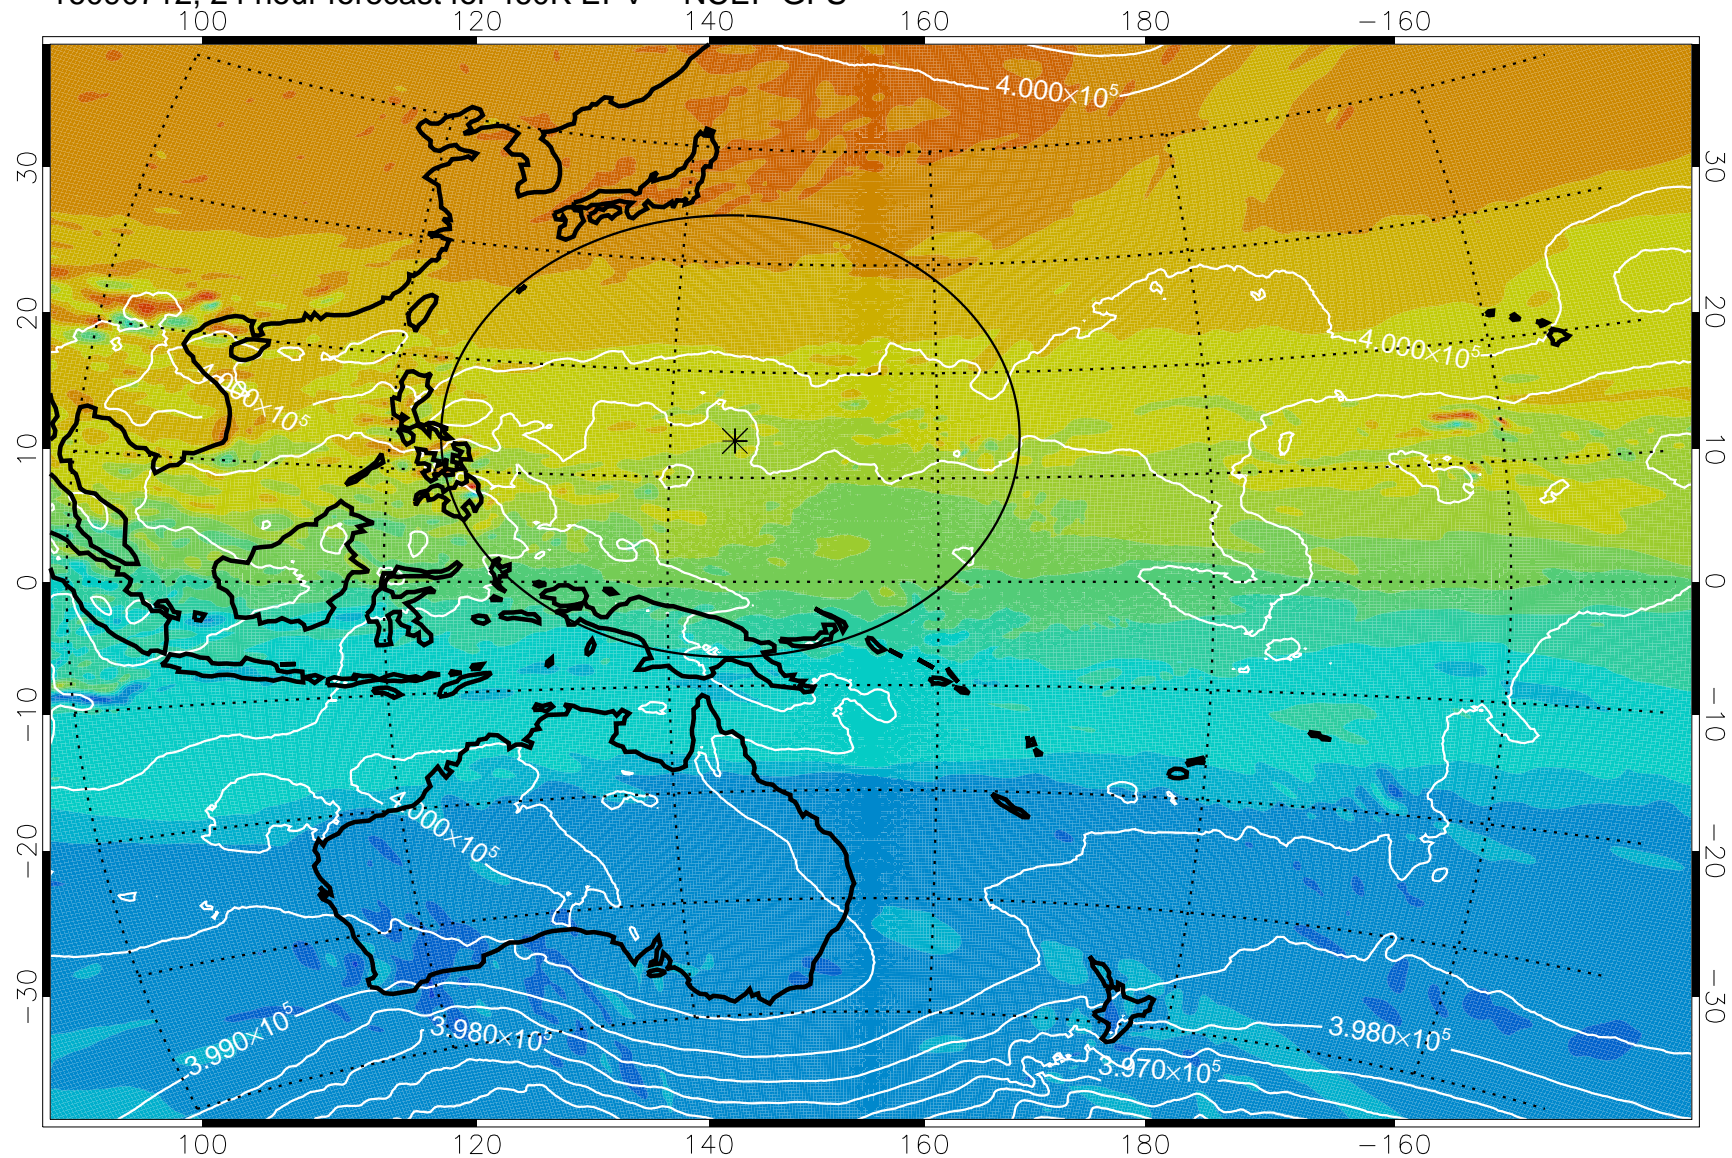

16090706, 18 hour forecast for 460K EPV -- NCEP GFS

460K Montgomery Streamfunction, white

Range ring of 2304 km

16090712, 24 hour forecast for 460K EPV -- NCEP GFS

460K Montgomery Streamfunction, white

Range ring of 2304 km

16090718, 30 hour forecast for 460K EPV -- NCEP GFS

460K Montgomery Streamfunction, white

Range ring of 2304 km

16090800, 36 hour forecast for 460K EPV -- NCEP GFS

16090806, 42 hour forecast for 460K EPV -- NCEP GFS

460K Montgomery Streamfunction, white

Range ring of 2304 km

16090812, 48 hour forecast for 460K EPV -- NCEP GFS

460K Montgomery Streamfunction, white

Range ring of 2304 km

16090818, 54 hour forecast for 460K EPV -- NCEP GFS

460K Montgomery Streamfunction, white

Range ring of 2304 km

16090900, 60 hour forecast for 460K EPV -- NCEP GFS

460K Montgomery Streamfunction, white

Range ring of 2304 km

16090906, 66 hour forecast for 460K EPV -- NCEP GFS