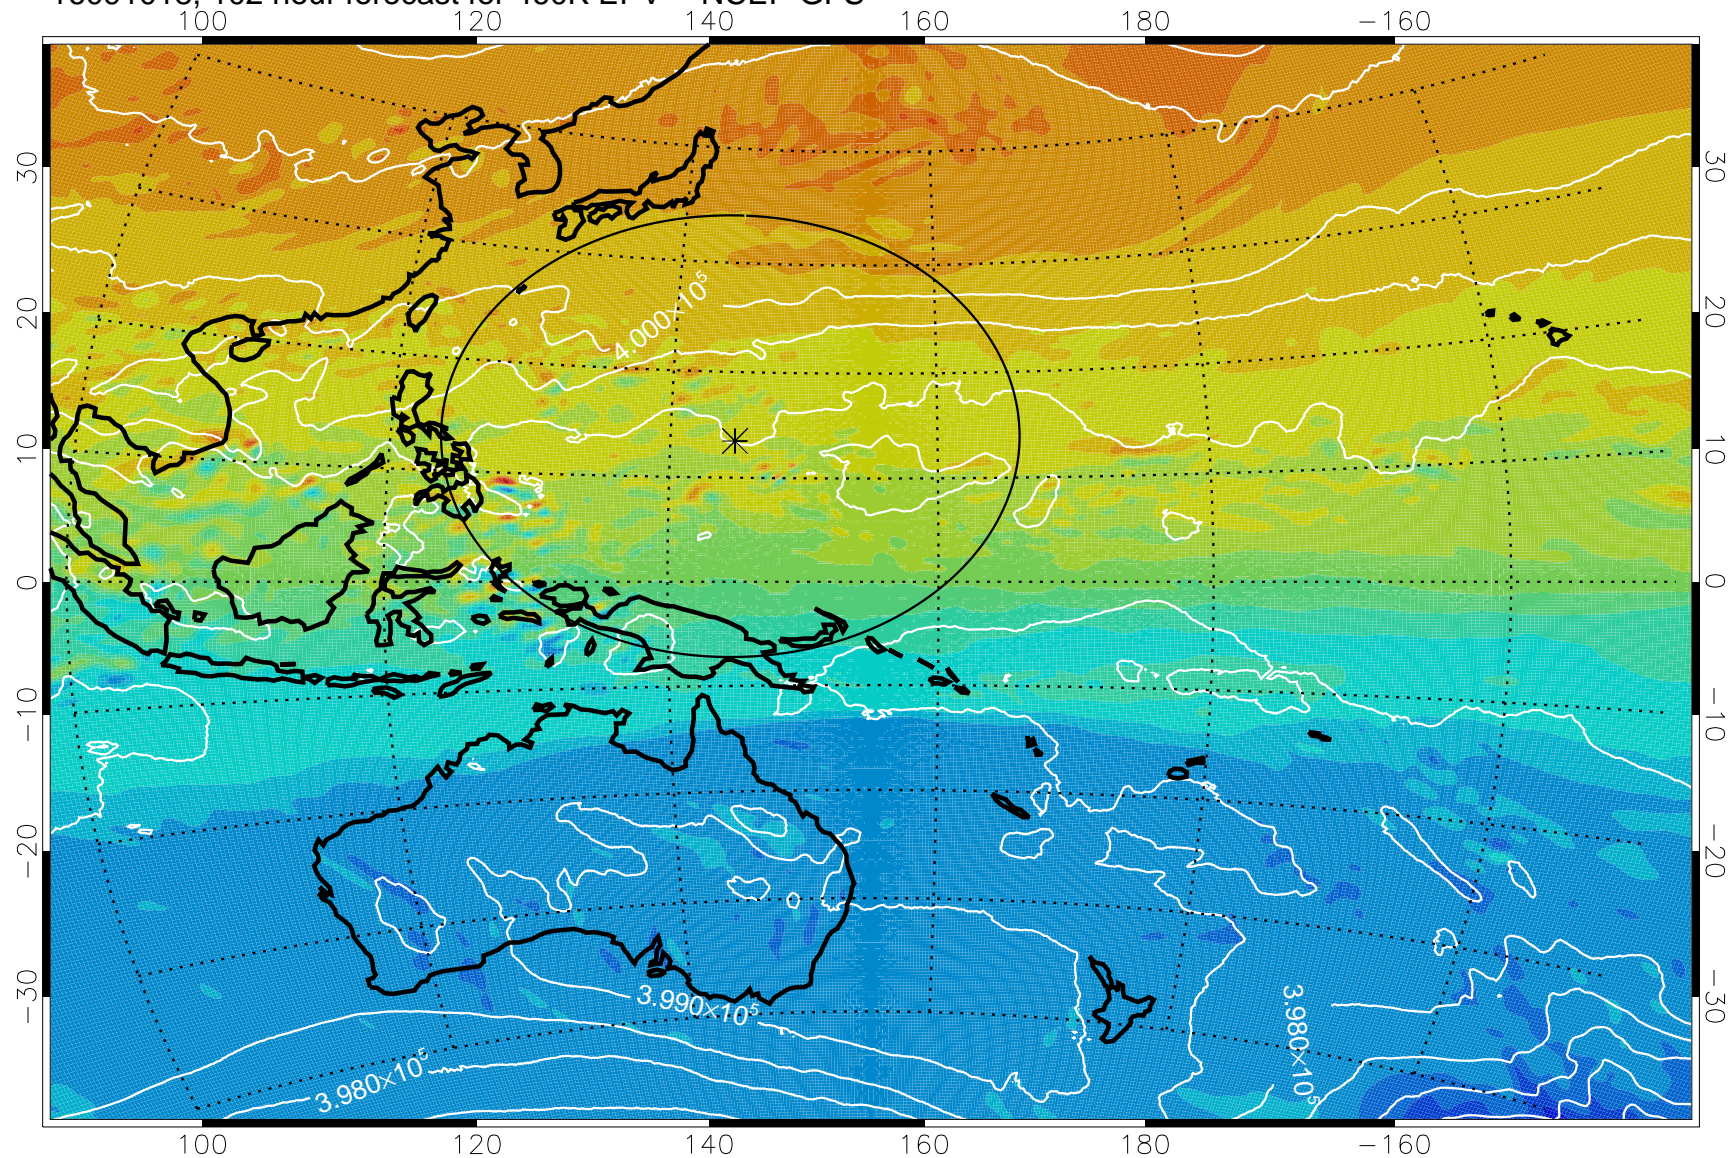

460K Montgomery Streamfunction, white

Range ring of 2304 km

16091000, 84 hour forecast for 460K EPV -- NCEP GFS

460K Montgomery Streamfunction, white

Range ring of 2304 km

16091006, 90 hour forecast for 460K EPV -- NCEP GFS

460K Montgomery Streamfunction, white

Range ring of 2304 km

16091012, 96 hour forecast for 460K EPV -- NCEP GFS

460K Montgomery Streamfunction, white

Range ring of 2304 km

16091018, 102 hour forecast for 460K EPV -- NCEP GFS

460K Montgomery Streamfunction, white

Range ring of 2304 km

16091100, 108 hour forecast for 460K EPV -- NCEP GFS

460K Montgomery Streamfunction, white

Range ring of 2304 km

16091106, 114 hour forecast for 460K EPV -- NCEP GFS

460K Montgomery Streamfunction, white

Range ring of 2304 km

16091112, 120 hour forecast for 460K EPV -- NCEP GFS

460K Montgomery Streamfunction, white

Range ring of 2304 km