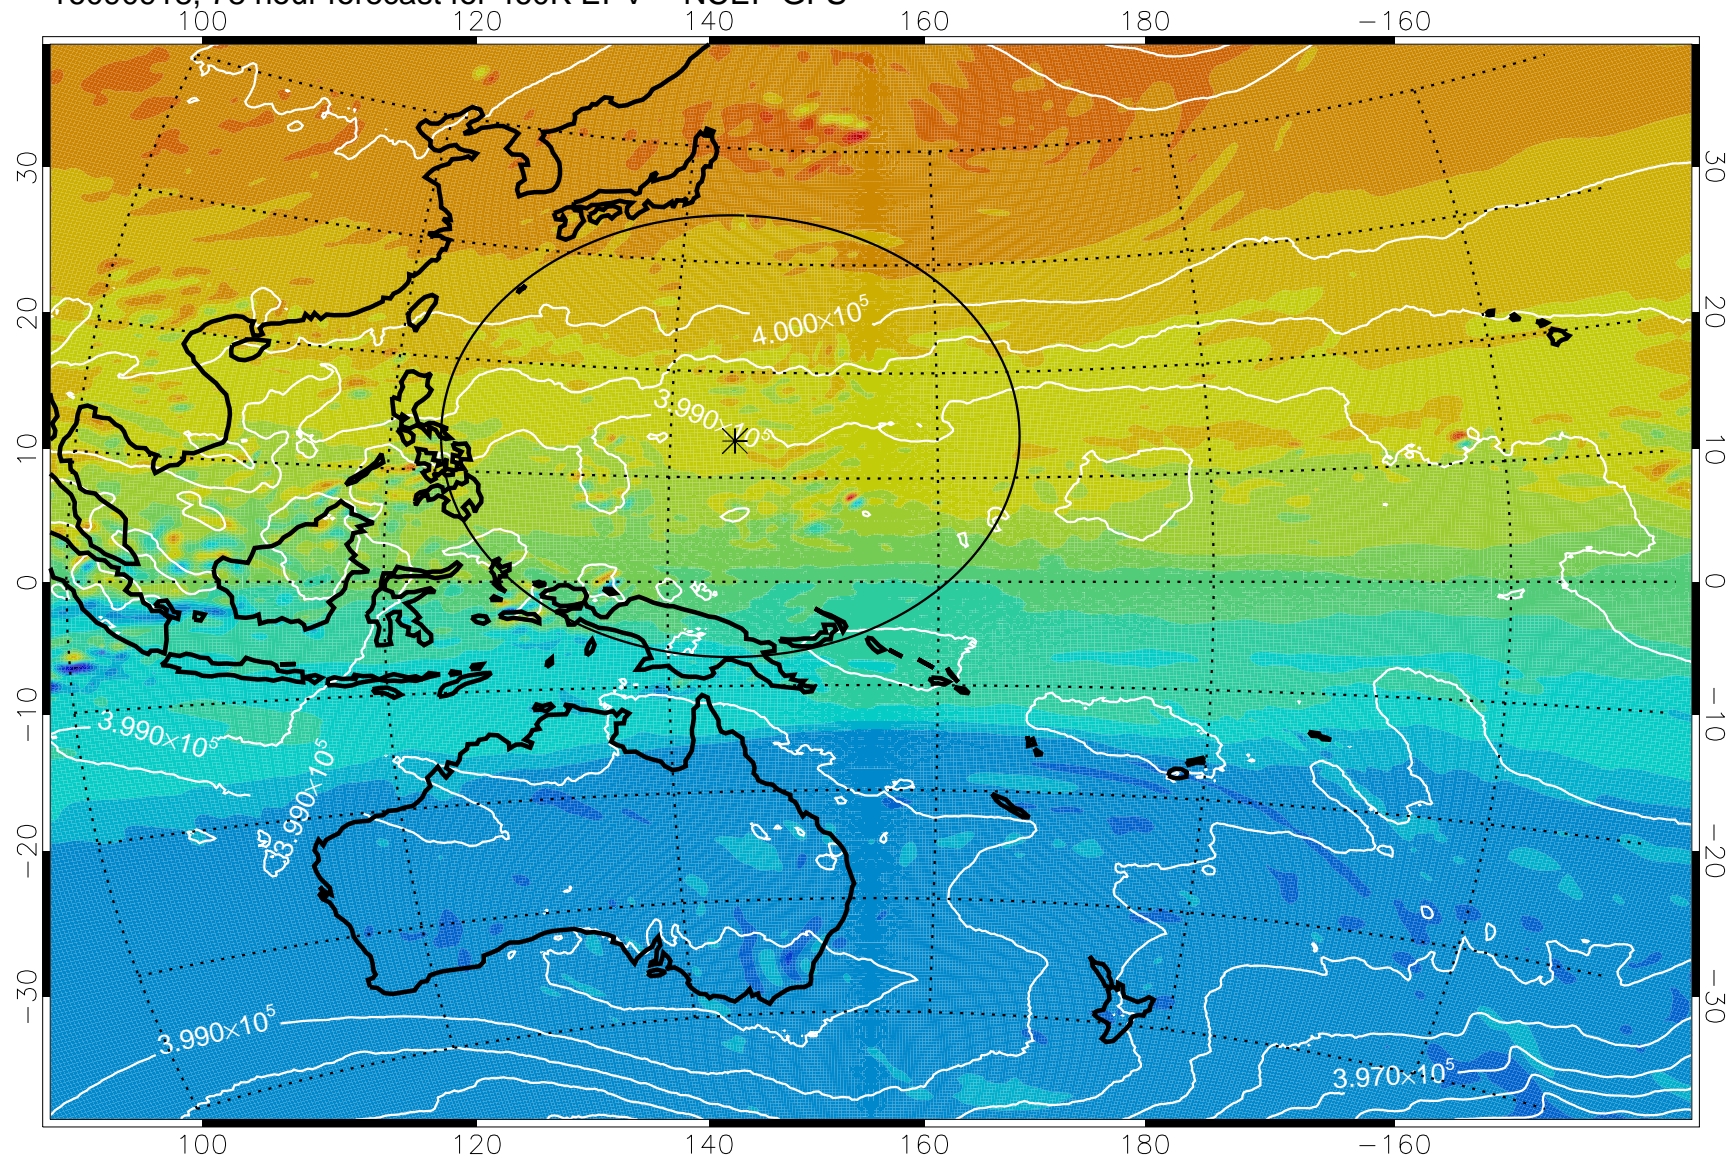

460K Montgomery Streamfunction, white

Range ring of 2304 km

16090900, 60 hour forecast for 460K EPV -- NCEP GFS

460K Montgomery Streamfunction, white

Range ring of 2304 km

16090906, 66 hour forecast for 460K EPV -- NCEP GFS

460K Montgomery Streamfunction, white

Range ring of 2304 km

16090912, 72 hour forecast for 460K EPV -- NCEP GFS

460K Montgomery Streamfunction, white

Range ring of 2304 km

16090918, 78 hour forecast for 460K EPV -- NCEP GFS

460K Montgomery Streamfunction, white

Range ring of 2304 km

16091000, 84 hour forecast for 460K EPV -- NCEP GFS

460K Montgomery Streamfunction, white

Range ring of 2304 km

16091006, 90 hour forecast for 460K EPV -- NCEP GFS

460K Montgomery Streamfunction, white

Range ring of 2304 km

16091012, 96 hour forecast for 460K EPV -- NCEP GFS

460K Montgomery Streamfunction, white

Range ring of 2304 km

16091018, 102 hour forecast for 460K EPV -- NCEP GFS