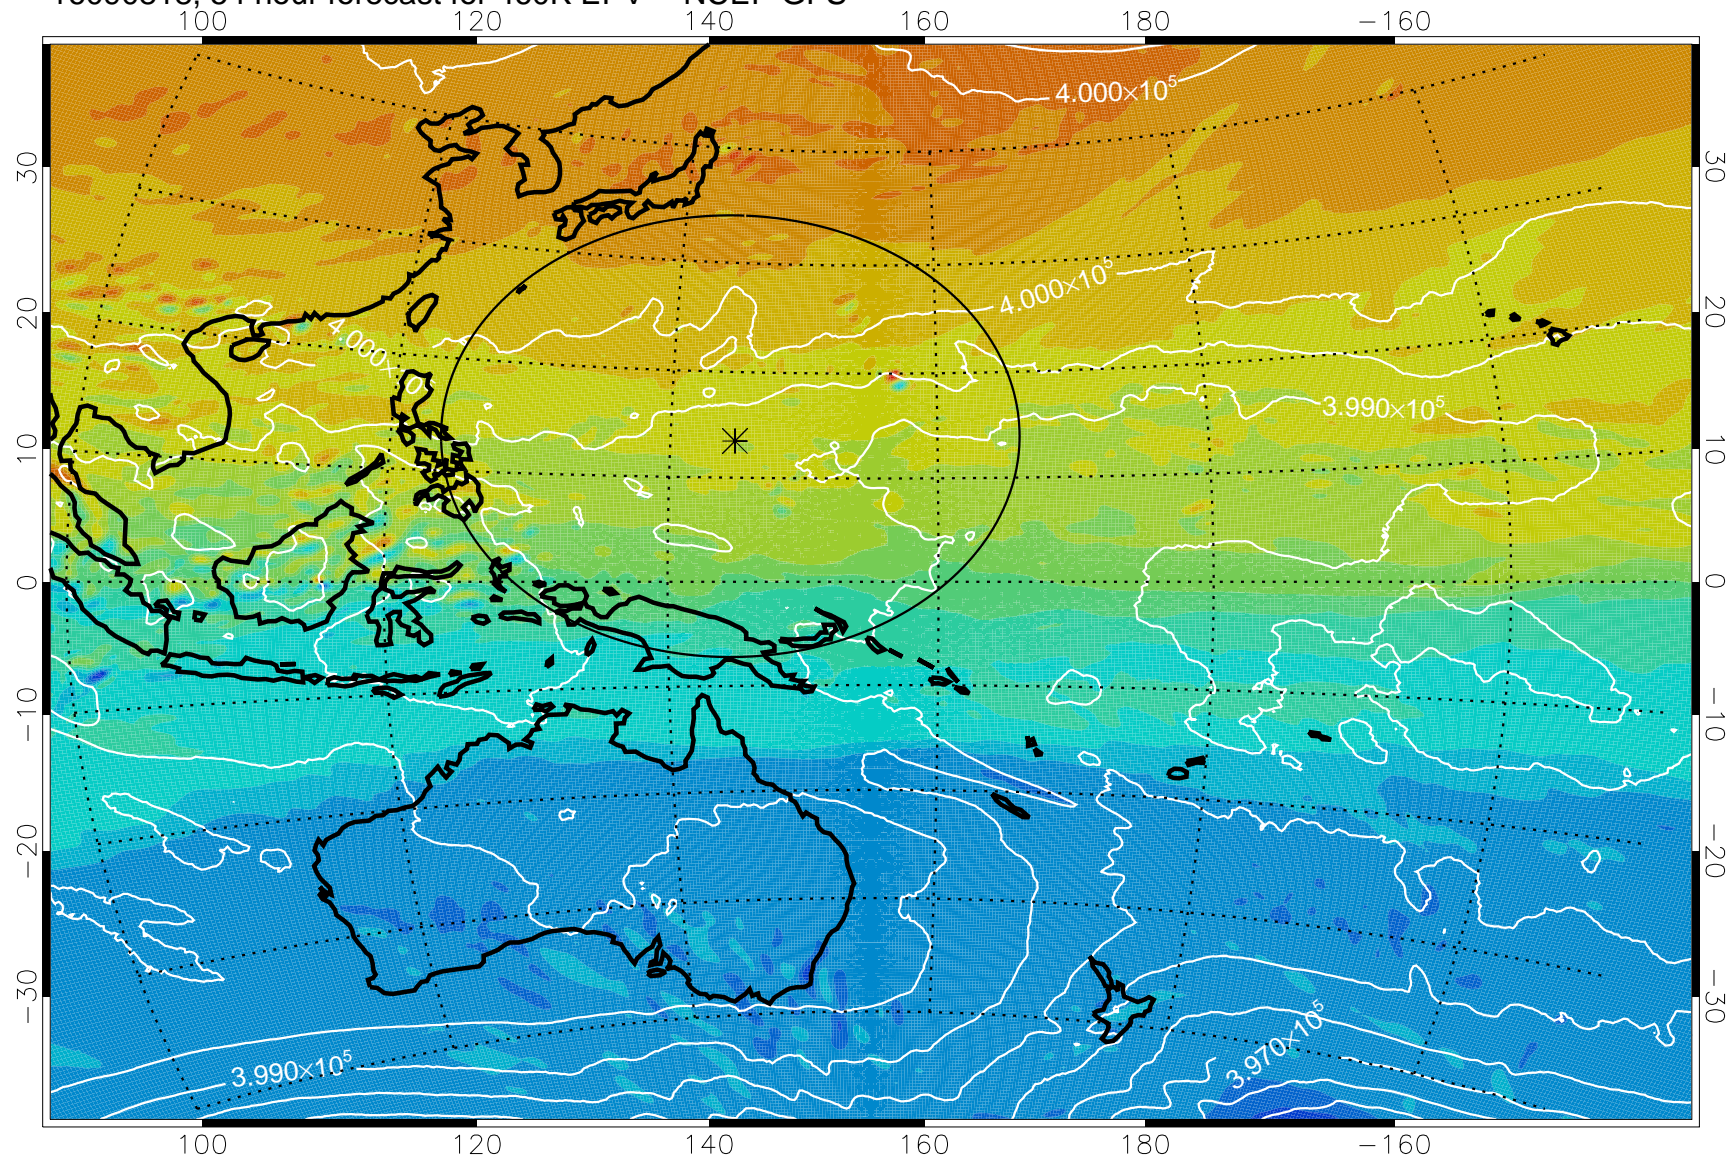

16090718, 30 hour forecast for 460K EPV -- NCEP GFS

460K Montgomery Streamfunction, white

Range ring of 2304 km

16090800, 36 hour forecast for 460K EPV -- NCEP GFS

16090806, 42 hour forecast for 460K EPV -- NCEP GFS

460K Montgomery Streamfunction, white

Range ring of 2304 km

16090812, 48 hour forecast for 460K EPV -- NCEP GFS

460K Montgomery Streamfunction, white

Range ring of 2304 km

16090818, 54 hour forecast for 460K EPV -- NCEP GFS

460K Montgomery Streamfunction, white

Range ring of 2304 km

16090900, 60 hour forecast for 460K EPV -- NCEP GFS

460K Montgomery Streamfunction, white

Range ring of 2304 km

16090906, 66 hour forecast for 460K EPV -- NCEP GFS

460K Montgomery Streamfunction, white

Range ring of 2304 km

16090912, 72 hour forecast for 460K EPV -- NCEP GFS

460K Montgomery Streamfunction, white

Range ring of 2304 km

16090918, 78 hour forecast for 460K EPV -- NCEP GFS