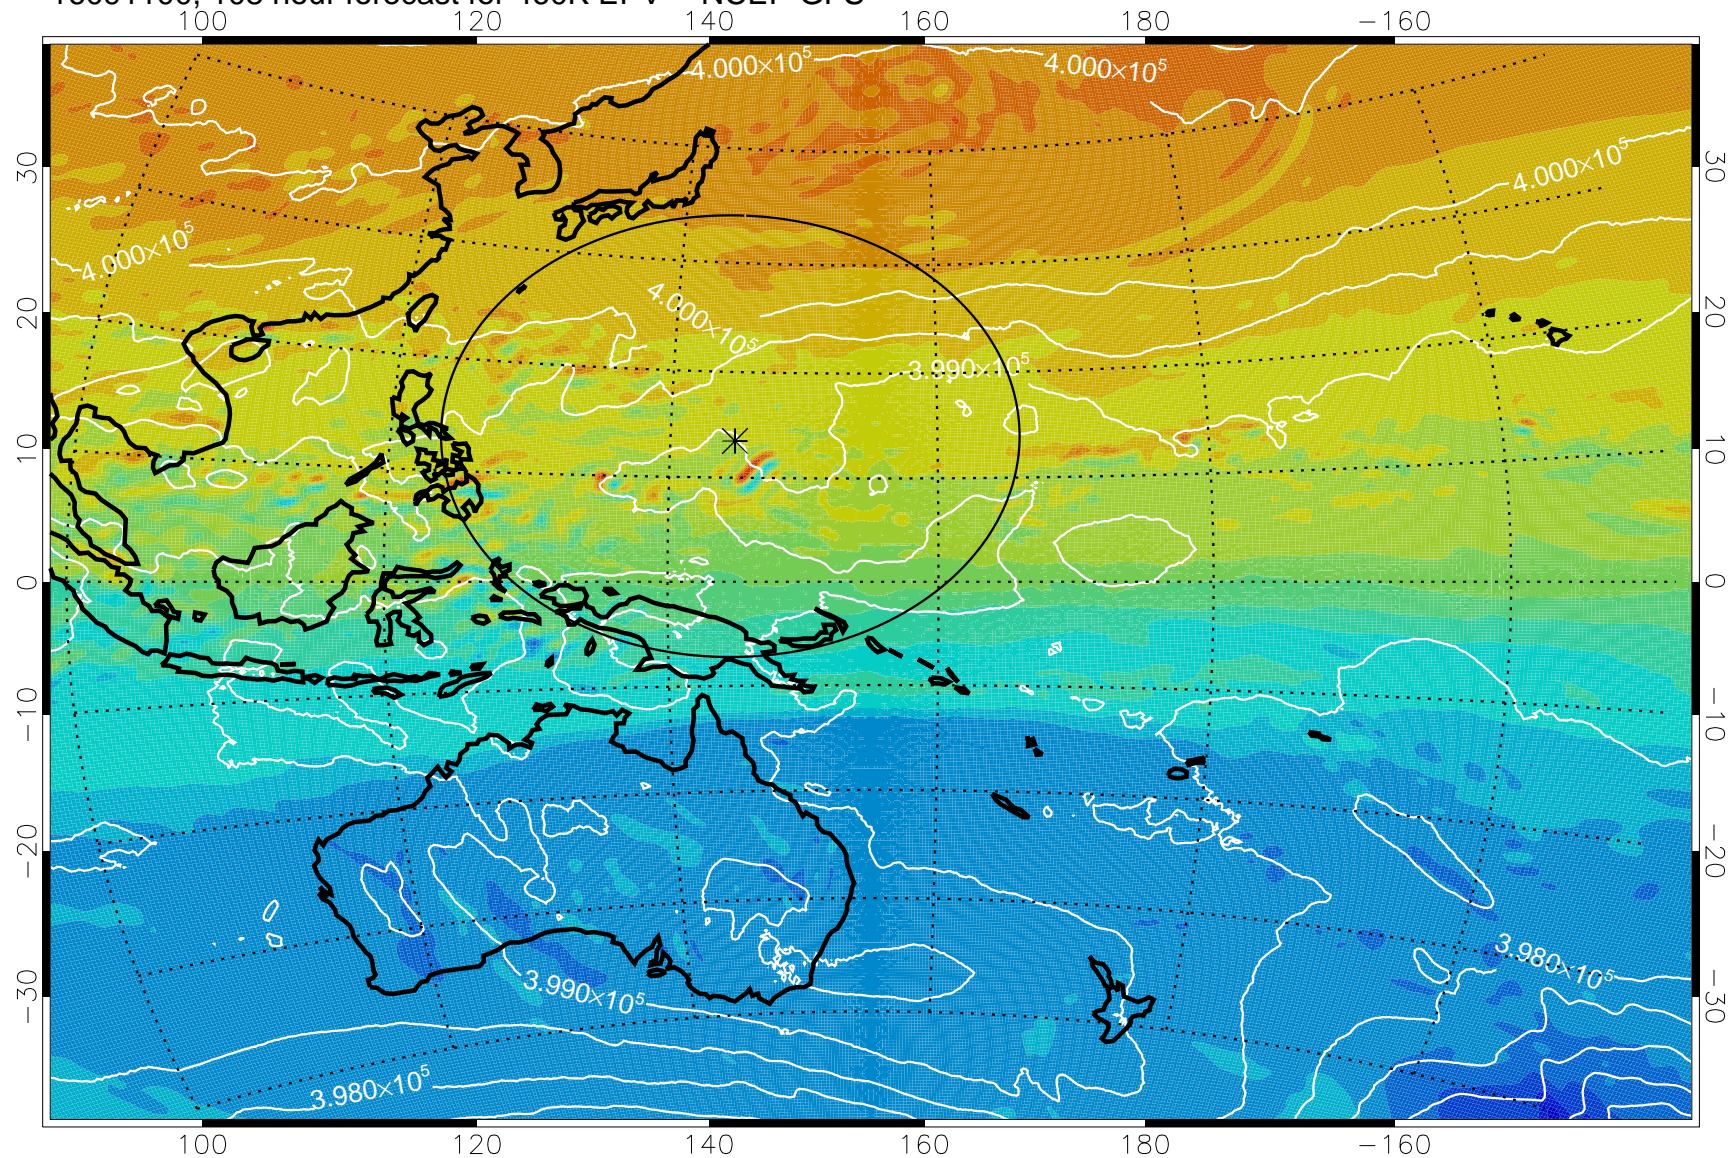

460K Montgomery Streamfunction, white

Range ring of 2304 km

16091000, 84 hour forecast for 460K EPV -- NCEP GFS

460K Montgomery Streamfunction, white

Range ring of 2304 km

16091006, 90 hour forecast for 460K EPV -- NCEP GFS

460K Montgomery Streamfunction, white

Range ring of 2304 km

16091012, 96 hour forecast for 460K EPV -- NCEP GFS

460K Montgomery Streamfunction, white

Range ring of 2304 km

16091018, 102 hour forecast for 460K EPV -- NCEP GFS

460K Montgomery Streamfunction, white

Range ring of 2304 km

16091100, 108 hour forecast for 460K EPV -- NCEP GFS

460K Montgomery Streamfunction, white

Range ring of 2304 km

16091106, 114 hour forecast for 460K EPV -- NCEP GFS

460K Montgomery Streamfunction, white

Range ring of 2304 km

16091112, 120 hour forecast for 460K EPV -- NCEP GFS

460K Montgomery Streamfunction, white

Range ring of 2304 km