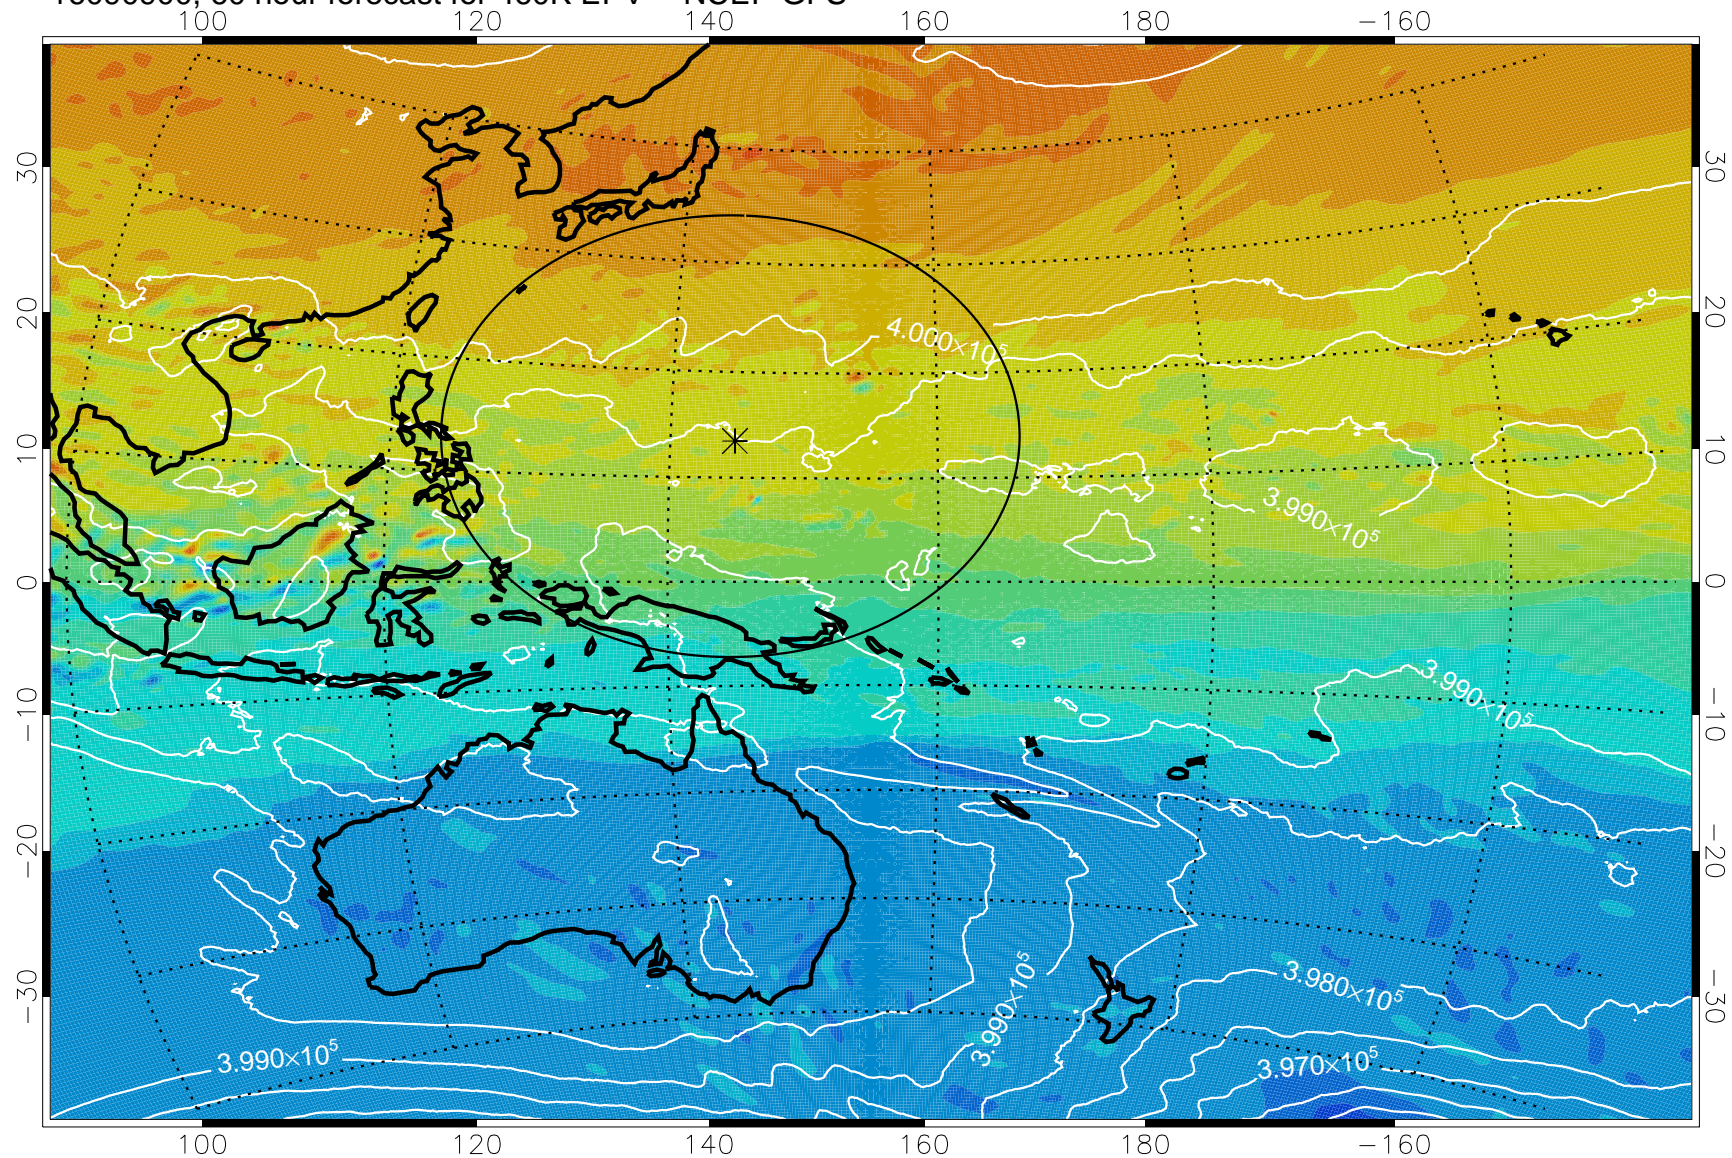

16090718, 30 hour forecast for 460K EPV -- NCEP GFS

460K Montgomery Streamfunction, white

Range ring of 2304 km

16090800, 36 hour forecast for 460K EPV -- NCEP GFS

16090806, 42 hour forecast for 460K EPV -- NCEP GFS

460K Montgomery Streamfunction, white

Range ring of 2304 km

16090812, 48 hour forecast for 460K EPV -- NCEP GFS

460K Montgomery Streamfunction, white

Range ring of 2304 km

16090818, 54 hour forecast for 460K EPV -- NCEP GFS

460K Montgomery Streamfunction, white

Range ring of 2304 km

16090900, 60 hour forecast for 460K EPV -- NCEP GFS

460K Montgomery Streamfunction, white

Range ring of 2304 km

16090906, 66 hour forecast for 460K EPV -- NCEP GFS

460K Montgomery Streamfunction, white

Range ring of 2304 km

16090912, 72 hour forecast for 460K EPV -- NCEP GFS

460K Montgomery Streamfunction, white

Range ring of 2304 km

16090918, 78 hour forecast for 460K EPV -- NCEP GFS