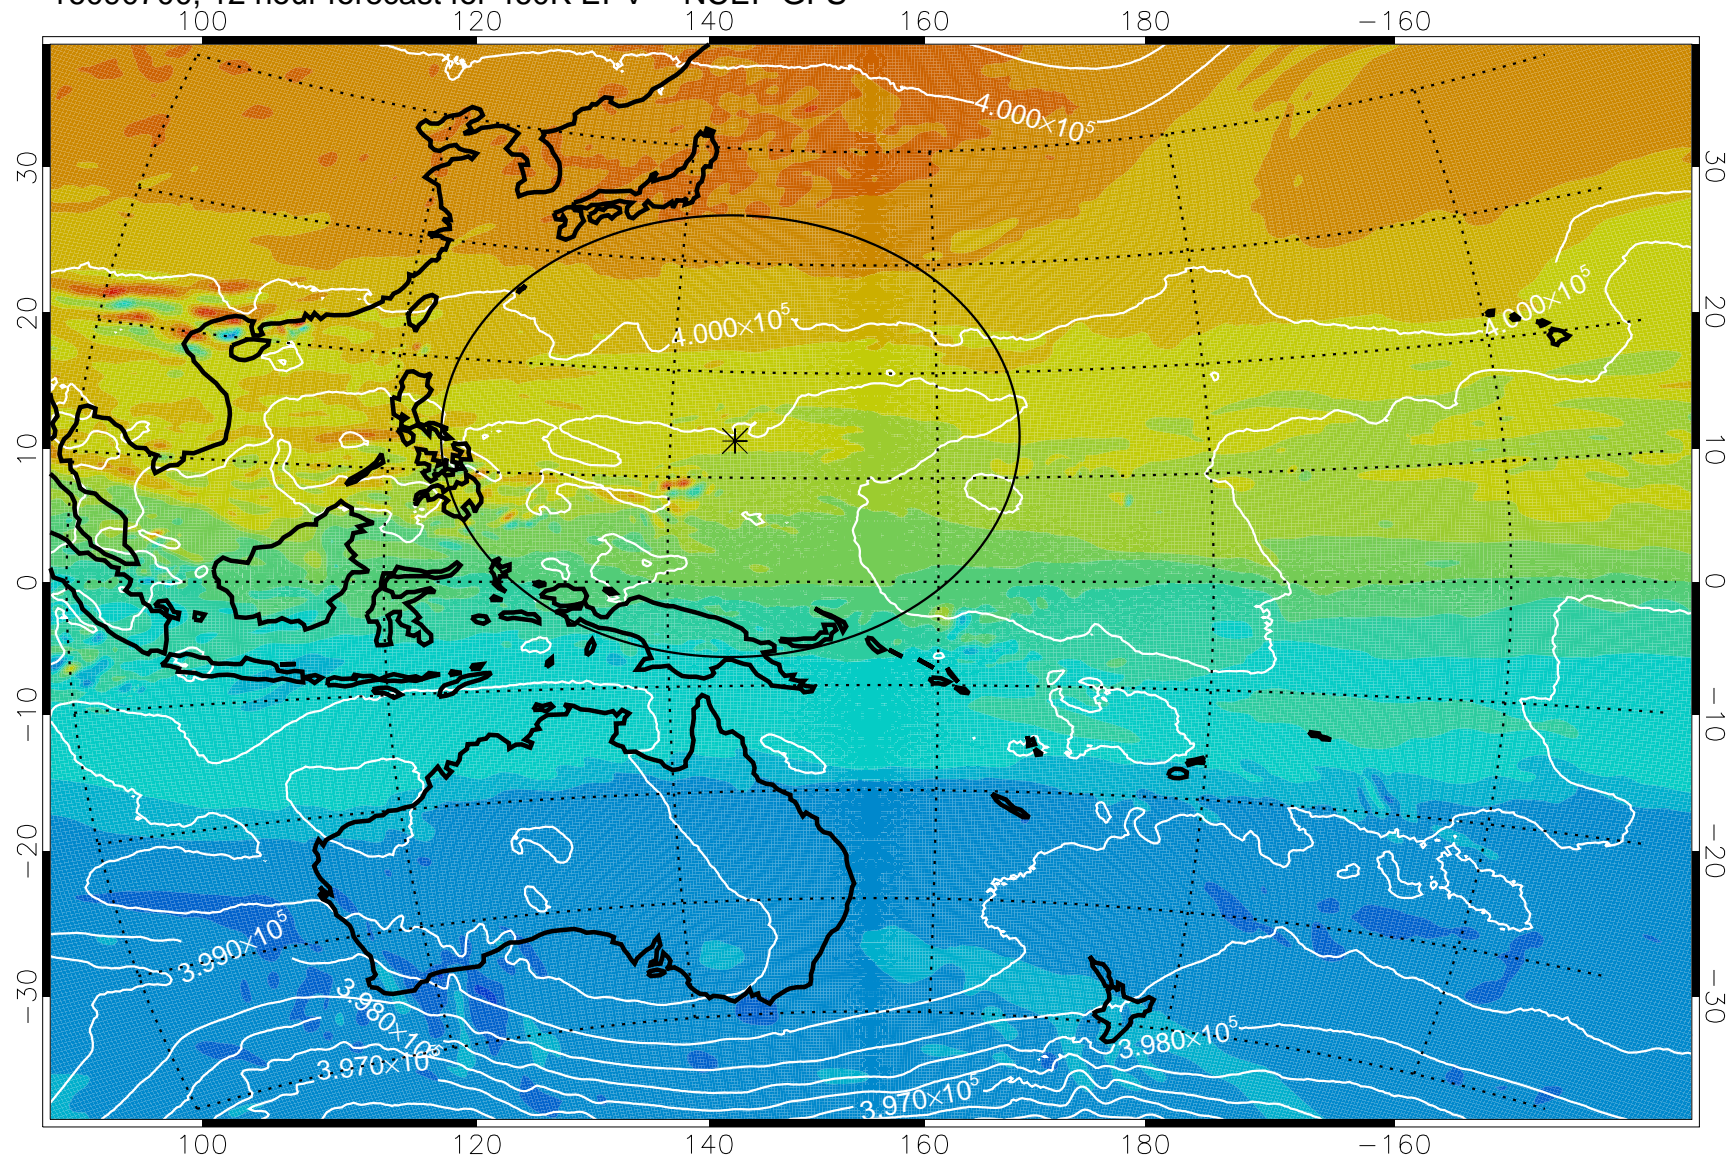

16090618, 6 hour forecast for 460K EPV -- NCEP GFS

460K Montgomery Streamfunction, white

Range ring of 2304 km

16090700, 12 hour forecast for 460K EPV -- NCEP GFS

460K Montgomery Streamfunction, white

Range ring of 2304 km

16090706, 18 hour forecast for 460K EPV -- NCEP GFS

460K Montgomery Streamfunction, white

Range ring of 2304 km

16090712, 24 hour forecast for 460K EPV -- NCEP GFS

460K Montgomery Streamfunction, white

Range ring of 2304 km

16090718, 30 hour forecast for 460K EPV -- NCEP GFS

460K Montgomery Streamfunction, white

Range ring of 2304 km

16090800, 36 hour forecast for 460K EPV -- NCEP GFS

16090806, 42 hour forecast for 460K EPV -- NCEP GFS

460K Montgomery Streamfunction, white

Range ring of 2304 km

16090812, 48 hour forecast for 460K EPV -- NCEP GFS

460K Montgomery Streamfunction, white

Range ring of 2304 km

16090818, 54 hour forecast for 460K EPV -- NCEP GFS