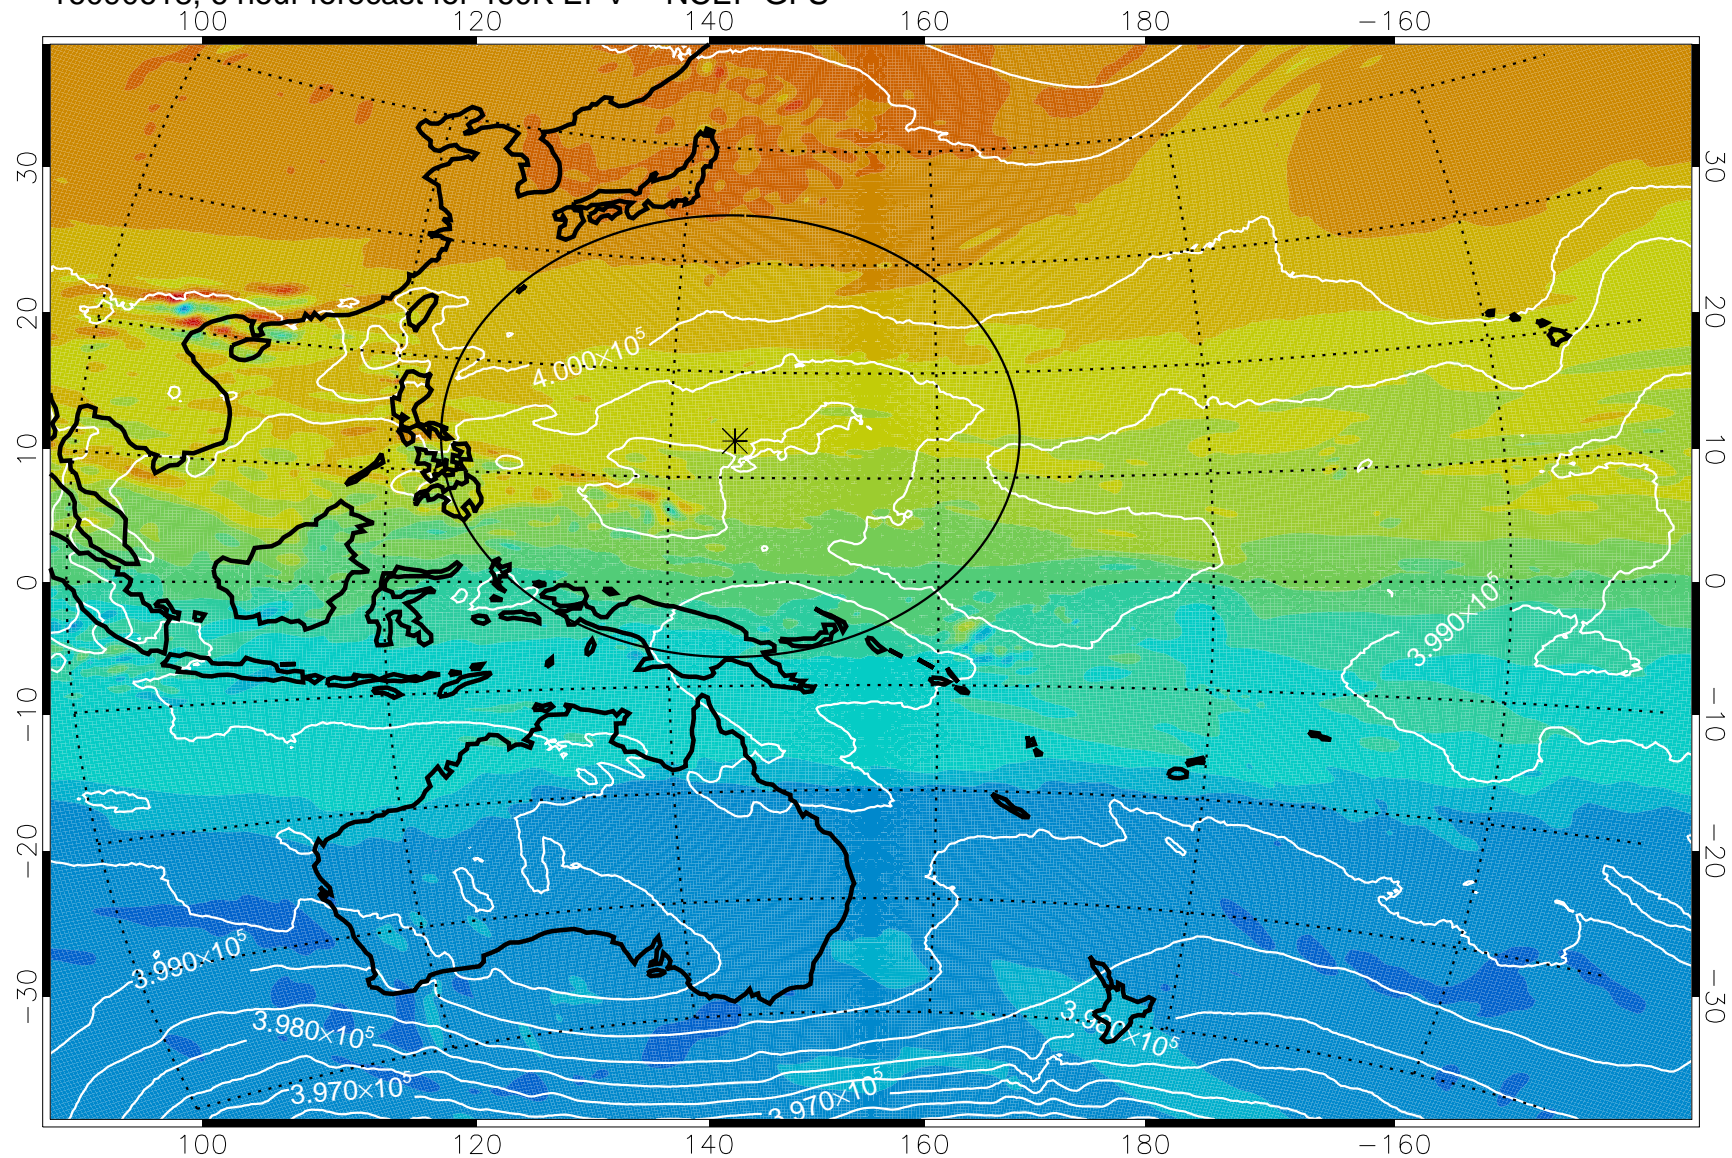

16090618, 6 hour forecast for 460K EPV -- NCEP GFS

460K Montgomery Streamfunction, white

Range ring of 2304 km

16090700, 12 hour forecast for 460K EPV -- NCEP GFS

460K Montgomery Streamfunction, white

Range ring of 2304 km

16090706, 18 hour forecast for 460K EPV -- NCEP GFS

460K Montgomery Streamfunction, white

Range ring of 2304 km

16090712, 24 hour forecast for 460K EPV -- NCEP GFS

460K Montgomery Streamfunction, white

Range ring of 2304 km

16090718, 30 hour forecast for 460K EPV -- NCEP GFS

460K Montgomery Streamfunction, white

Range ring of 2304 km

16090800, 36 hour forecast for 460K EPV -- NCEP GFS

16090806, 42 hour forecast for 460K EPV -- NCEP GFS

460K Montgomery Streamfunction, white

Range ring of 2304 km

16090812, 48 hour forecast for 460K EPV -- NCEP GFS

460K Montgomery Streamfunction, white

Range ring of 2304 km

16090818, 54 hour forecast for 460K EPV -- NCEP GFS