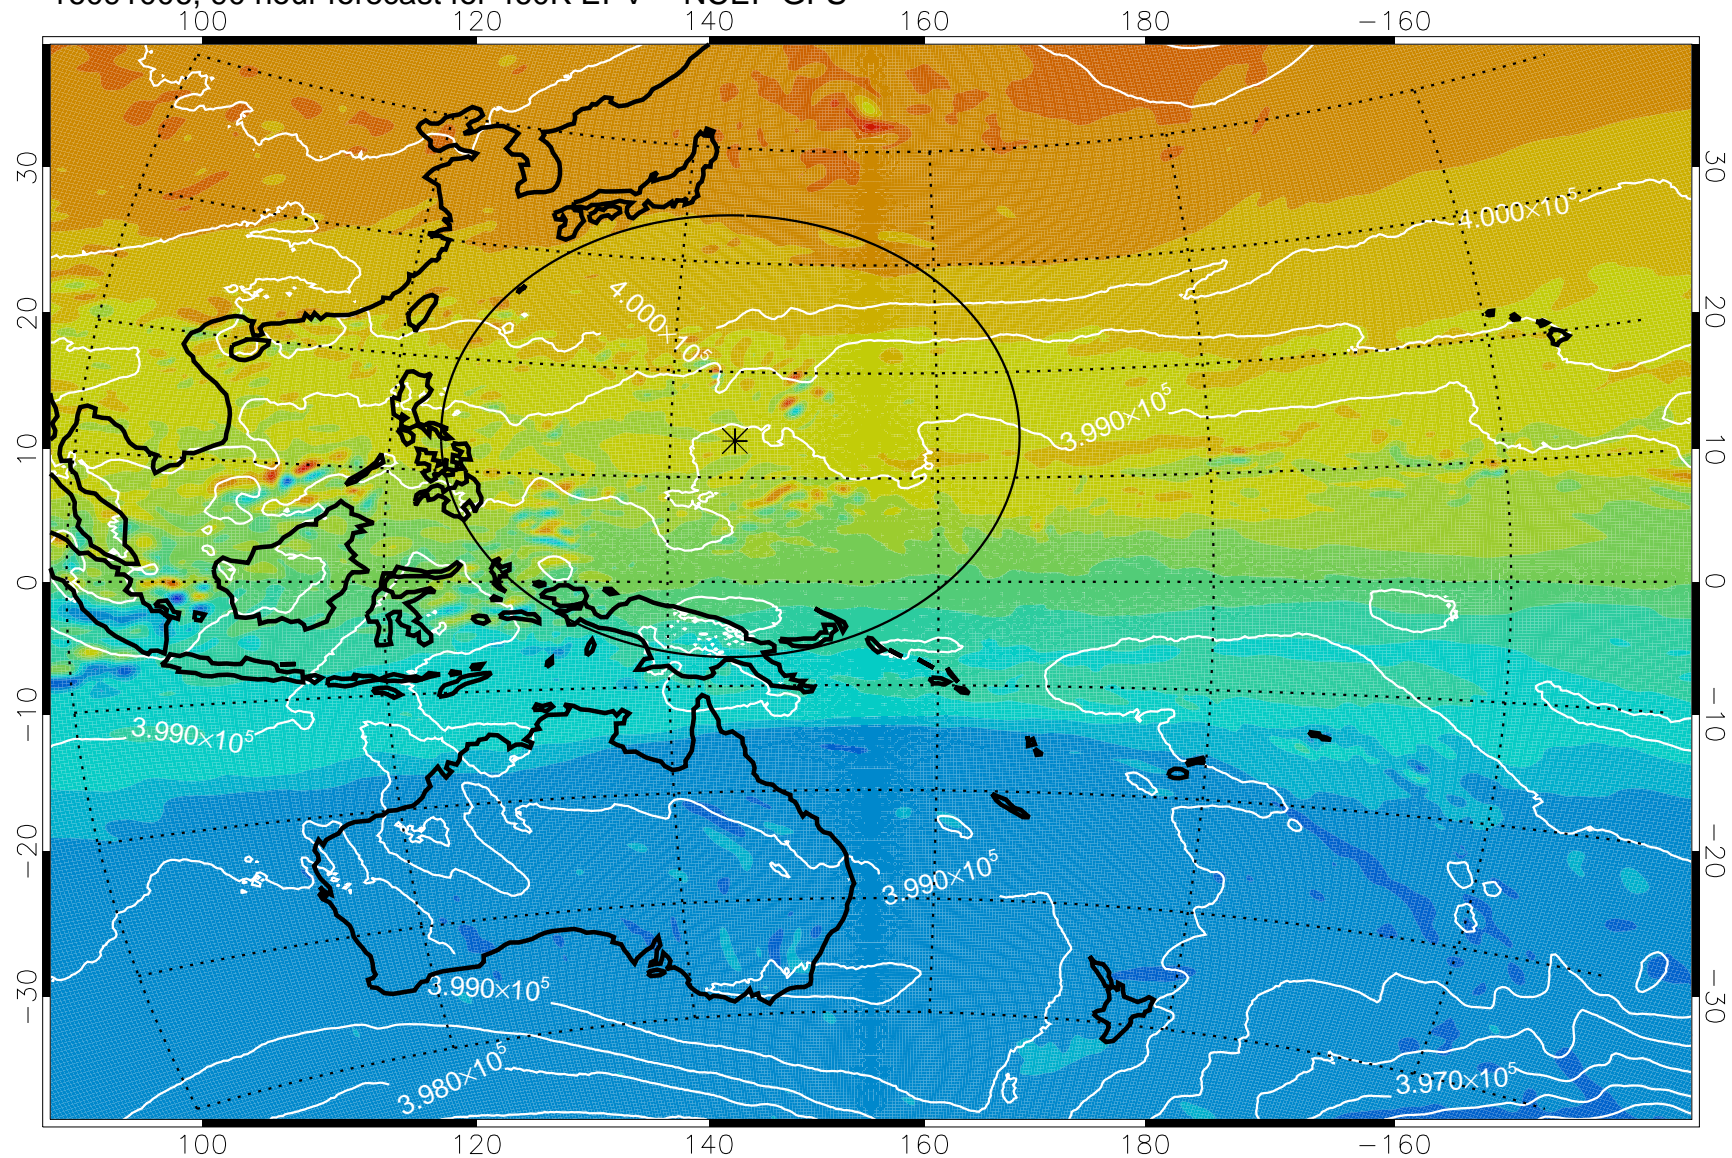

460K Montgomery Streamfunction, white

Range ring of 2304 km

16090912, 72 hour forecast for 460K EPV -- NCEP GFS

460K Montgomery Streamfunction, white

Range ring of 2304 km

16090918, 78 hour forecast for 460K EPV -- NCEP GFS

460K Montgomery Streamfunction, white

Range ring of 2304 km

16091000, 84 hour forecast for 460K EPV -- NCEP GFS

460K Montgomery Streamfunction, white

Range ring of 2304 km

16091006, 90 hour forecast for 460K EPV -- NCEP GFS

460K Montgomery Streamfunction, white

Range ring of 2304 km

16091012, 96 hour forecast for 460K EPV -- NCEP GFS

460K Montgomery Streamfunction, white

Range ring of 2304 km

16091018, 102 hour forecast for 460K EPV -- NCEP GFS

460K Montgomery Streamfunction, white

Range ring of 2304 km

16091100, 108 hour forecast for 460K EPV -- NCEP GFS

460K Montgomery Streamfunction, white

Range ring of 2304 km

16091106, 114 hour forecast for 460K EPV -- NCEP GFS