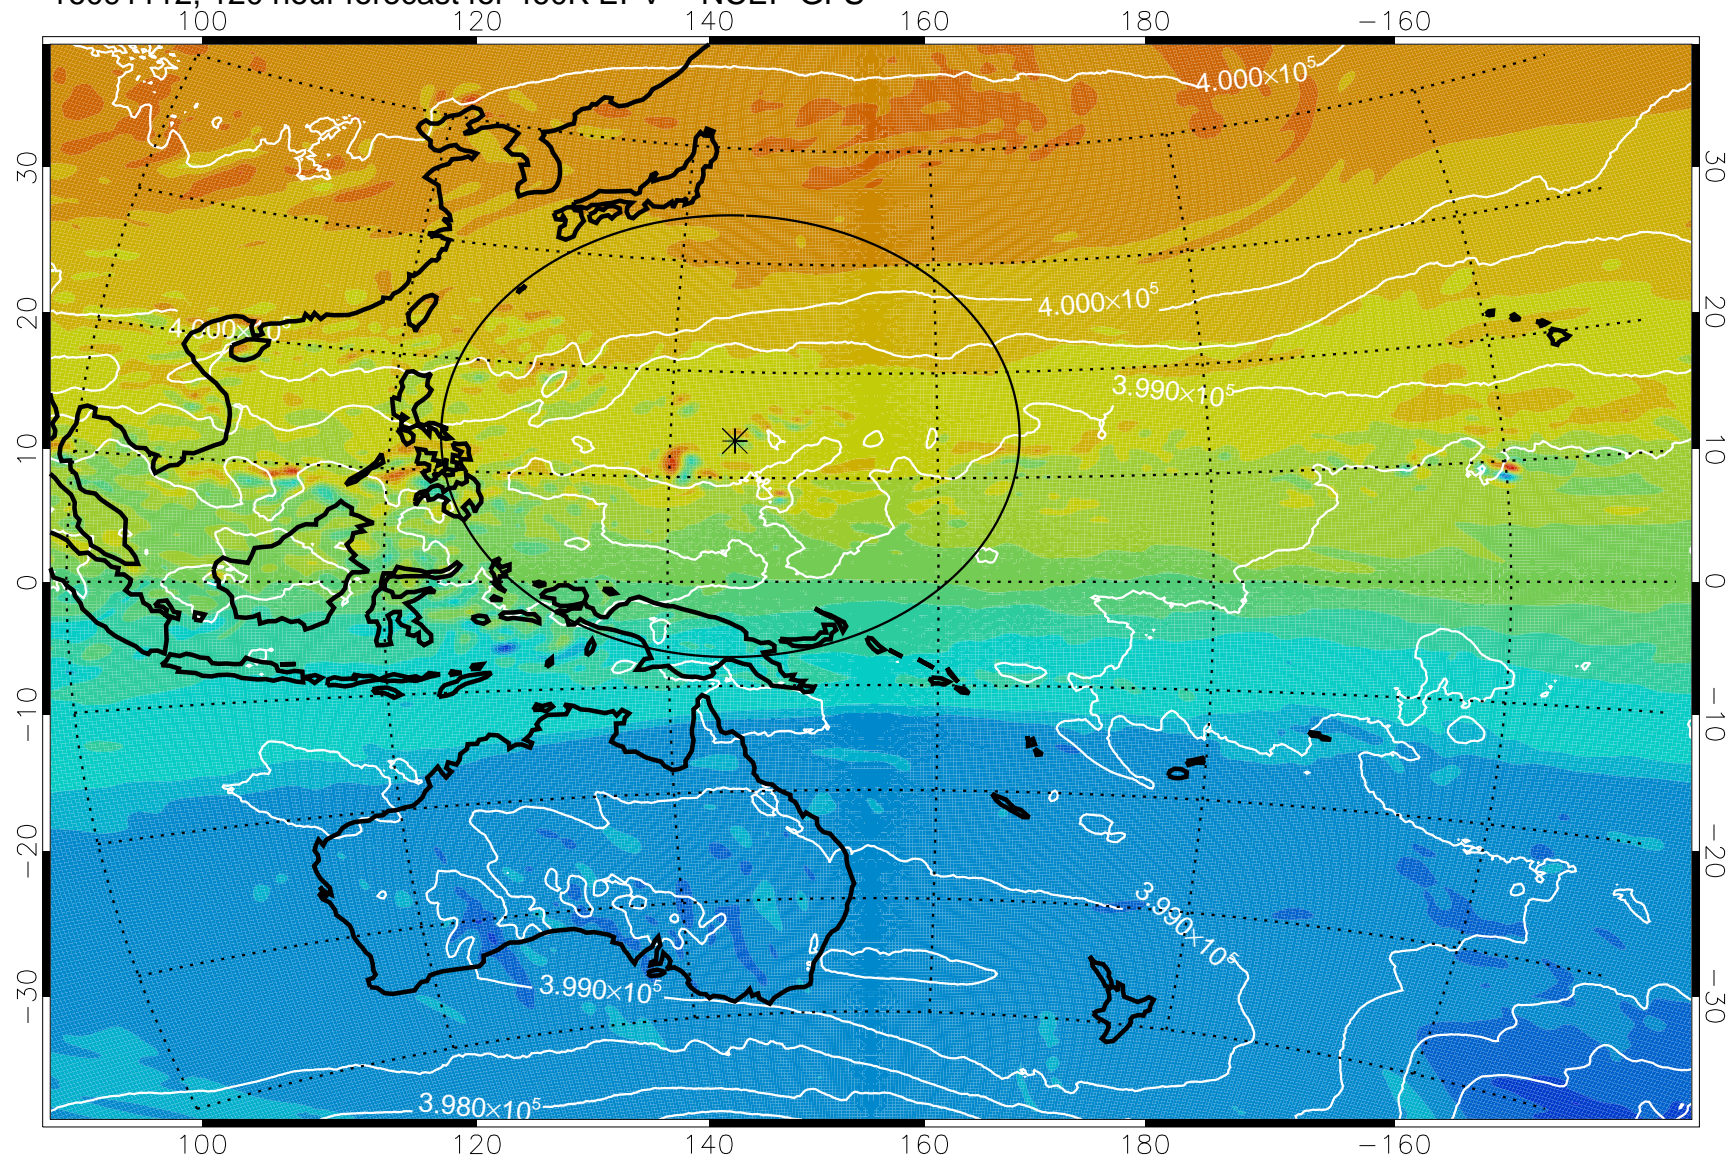

460K Montgomery Streamfunction, white

Range ring of 2304 km

16091012, 96 hour forecast for 460K EPV -- NCEP GFS

460K Montgomery Streamfunction, white

Range ring of 2304 km

16091018, 102 hour forecast for 460K EPV -- NCEP GFS

460K Montgomery Streamfunction, white

Range ring of 2304 km

16091100, 108 hour forecast for 460K EPV -- NCEP GFS

460K Montgomery Streamfunction, white

Range ring of 2304 km

16091106, 114 hour forecast for 460K EPV -- NCEP GFS

460K Montgomery Streamfunction, white

Range ring of 2304 km

16091112, 120 hour forecast for 460K EPV -- NCEP GFS

460K Montgomery Streamfunction, white

Range ring of 2304 km