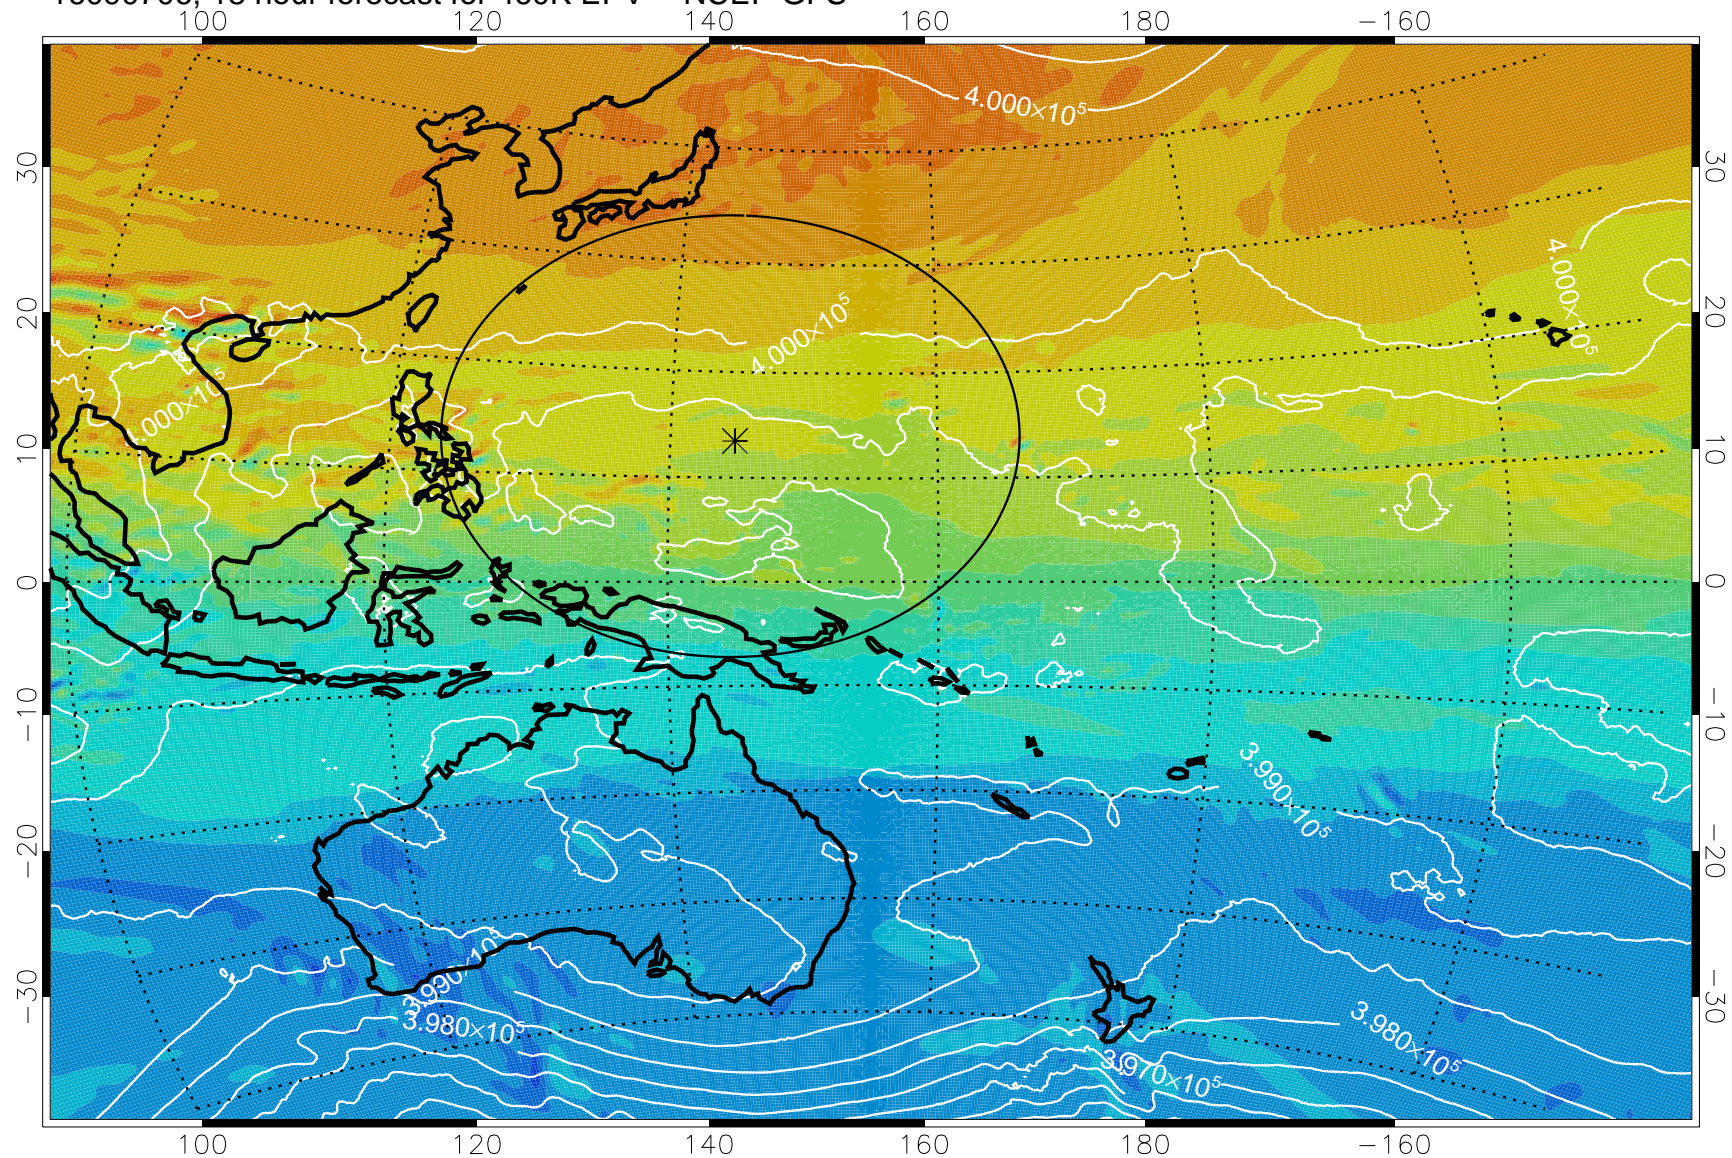

16090618, 6 hour forecast for 460K EPV -- NCEP GFS

460K Montgomery Streamfunction, white

Range ring of 2304 km

16090700, 12 hour forecast for 460K EPV -- NCEP GFS

460K Montgomery Streamfunction, white

Range ring of 2304 km

16090706, 18 hour forecast for 460K EPV -- NCEP GFS

460K Montgomery Streamfunction, white

Range ring of 2304 km

16090712, 24 hour forecast for 460K EPV -- NCEP GFS

460K Montgomery Streamfunction, white

Range ring of 2304 km

16090718, 30 hour forecast for 460K EPV -- NCEP GFS

460K Montgomery Streamfunction, white

Range ring of 2304 km

16090800, 36 hour forecast for 460K EPV -- NCEP GFS

16090806, 42 hour forecast for 460K EPV -- NCEP GFS

460K Montgomery Streamfunction, white

Range ring of 2304 km

16090812, 48 hour forecast for 460K EPV -- NCEP GFS

460K Montgomery Streamfunction, white

Range ring of 2304 km

16090818, 54 hour forecast for 460K EPV -- NCEP GFS