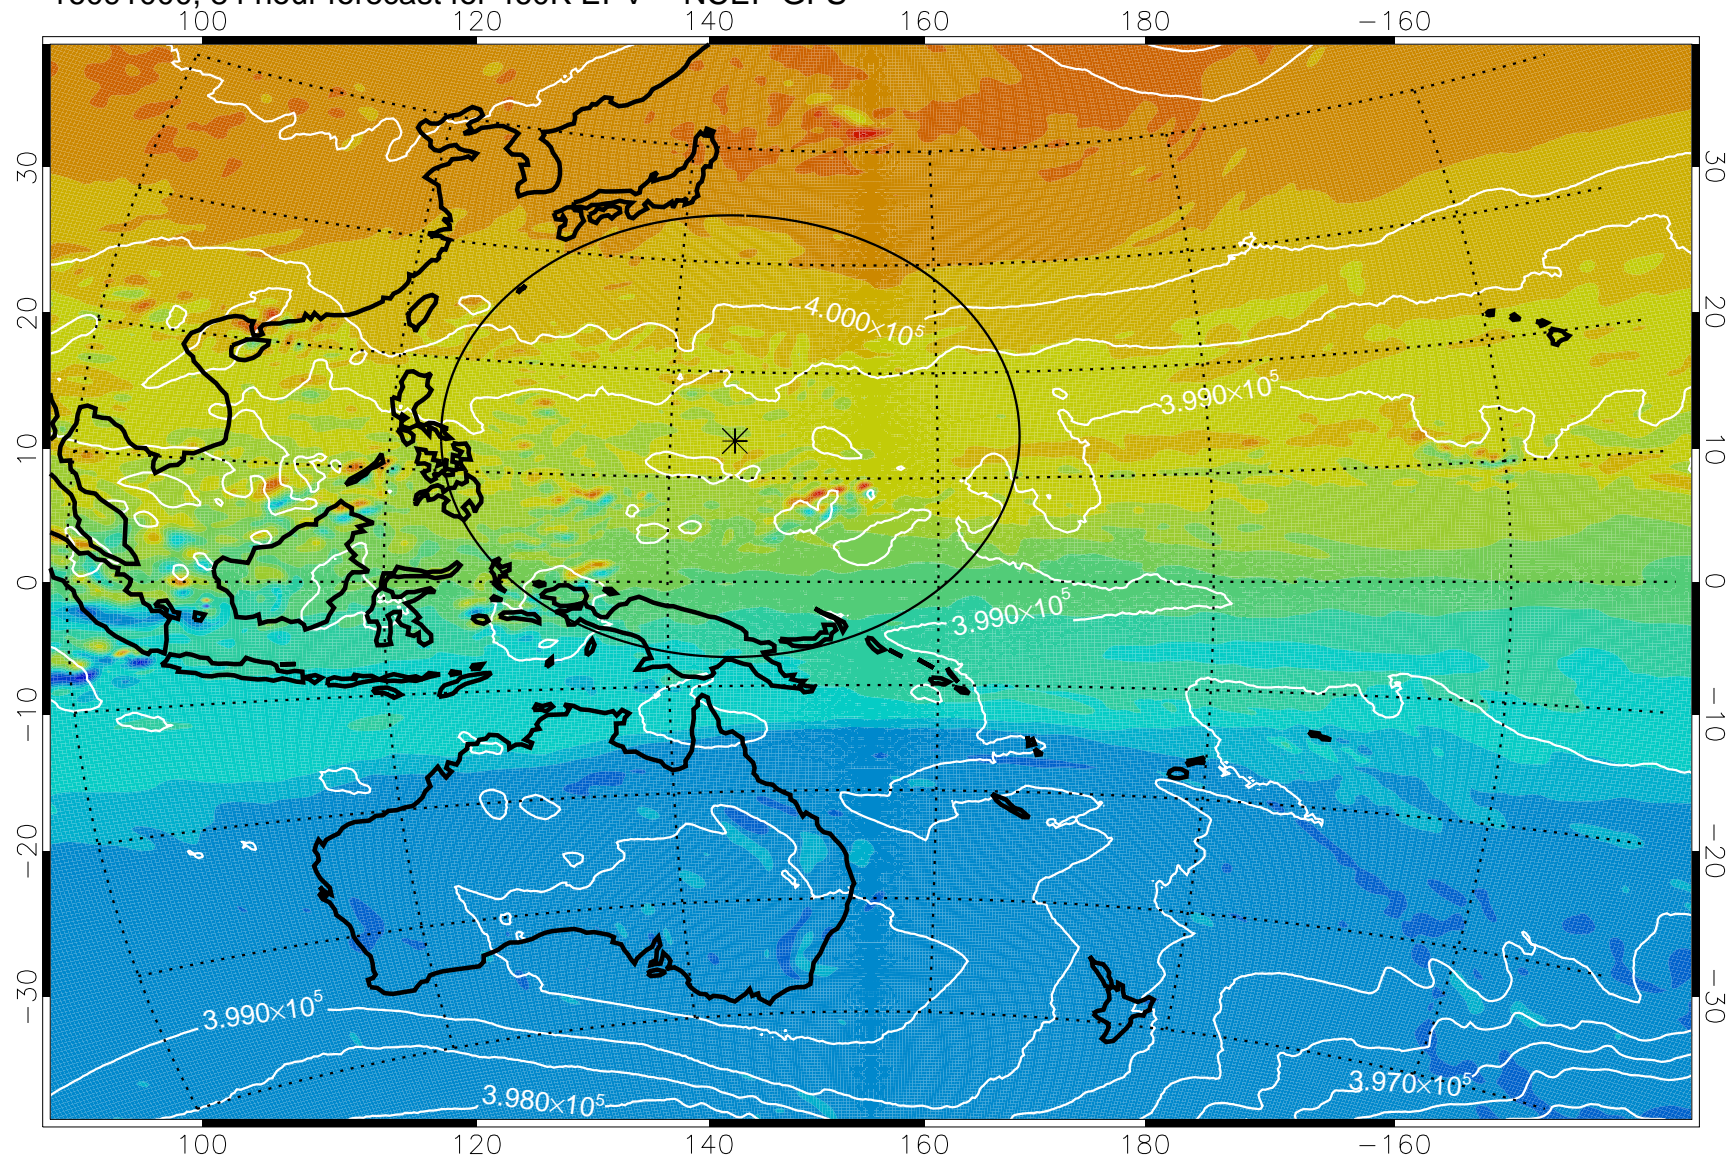

460K Montgomery Streamfunction, white

Range ring of 2304 km

16090900, 60 hour forecast for 460K EPV -- NCEP GFS

460K Montgomery Streamfunction, white

Range ring of 2304 km

16090906, 66 hour forecast for 460K EPV -- NCEP GFS

460K Montgomery Streamfunction, white

Range ring of 2304 km

16090912, 72 hour forecast for 460K EPV -- NCEP GFS

460K Montgomery Streamfunction, white

Range ring of 2304 km

16090918, 78 hour forecast for 460K EPV -- NCEP GFS

460K Montgomery Streamfunction, white

Range ring of 2304 km

16091000, 84 hour forecast for 460K EPV -- NCEP GFS

460K Montgomery Streamfunction, white

Range ring of 2304 km

16091006, 90 hour forecast for 460K EPV -- NCEP GFS

460K Montgomery Streamfunction, white

Range ring of 2304 km

16091012, 96 hour forecast for 460K EPV -- NCEP GFS

460K Montgomery Streamfunction, white

Range ring of 2304 km

16091018, 102 hour forecast for 460K EPV -- NCEP GFS