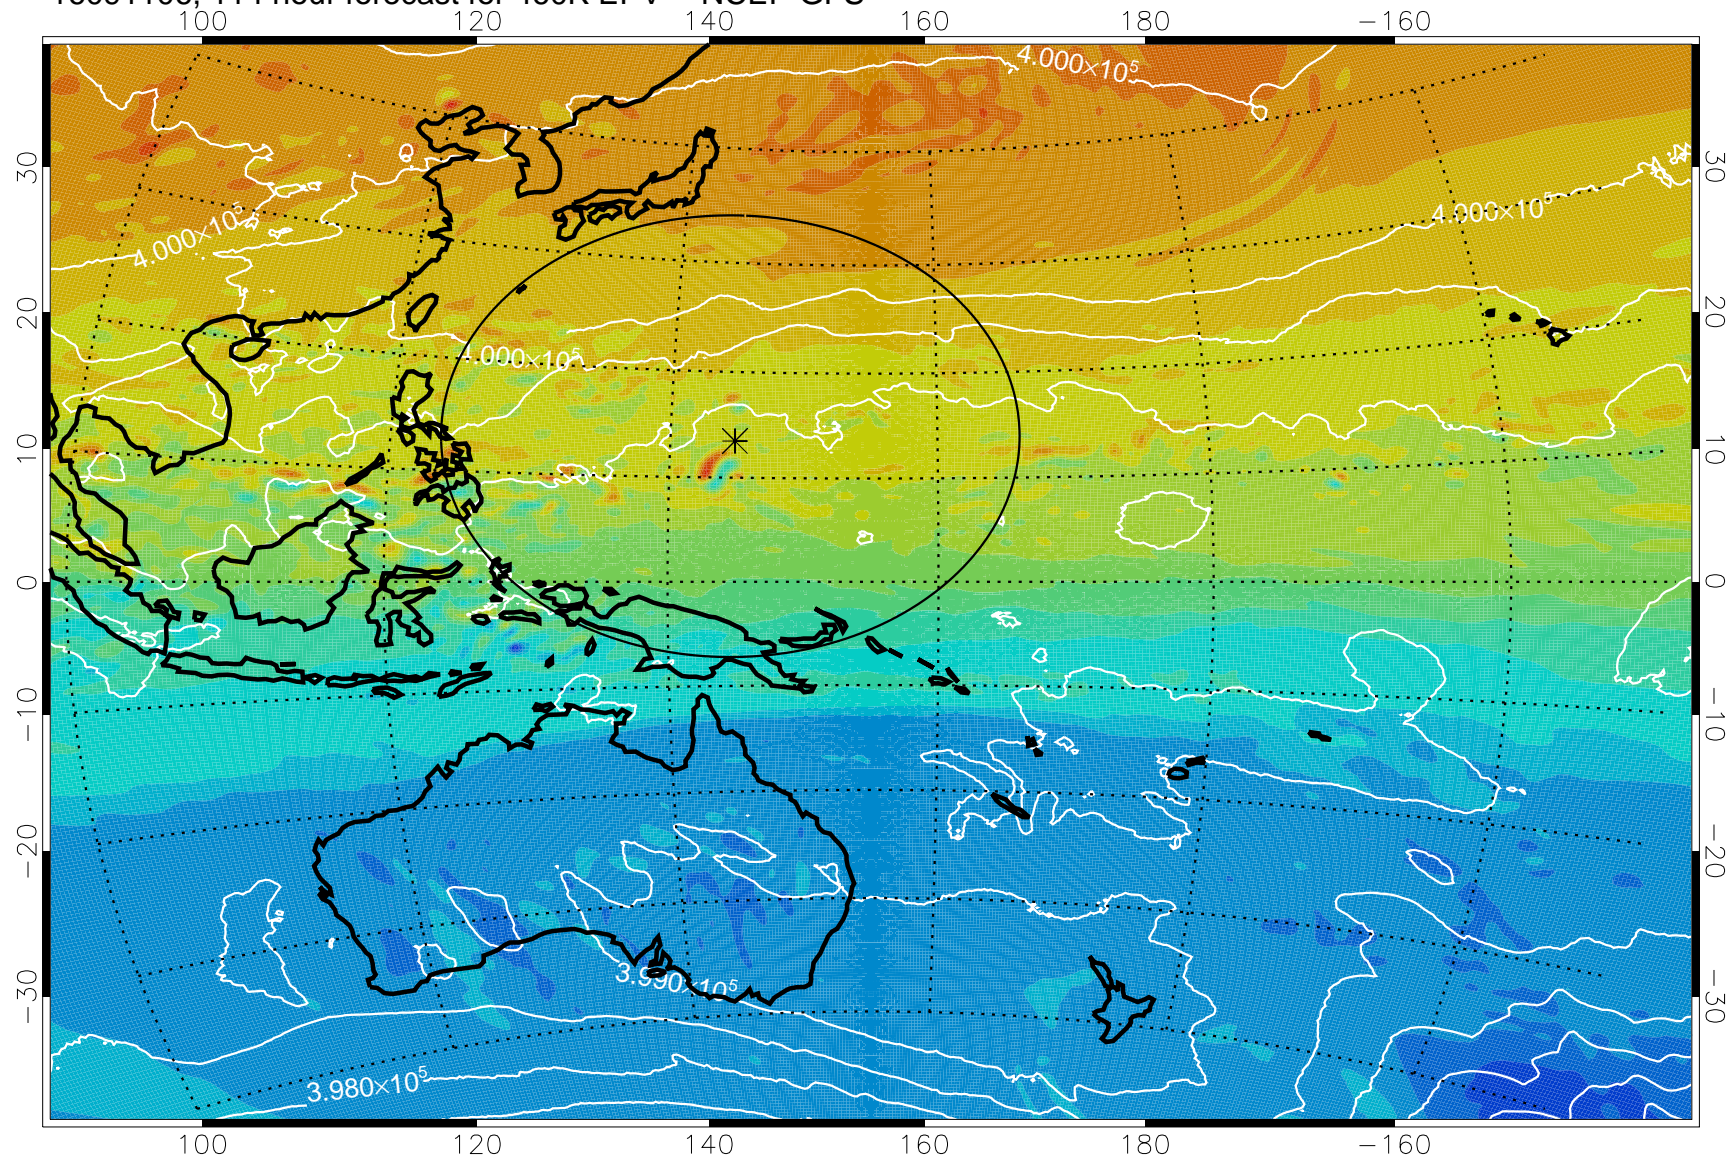

460K Montgomery Streamfunction, white

Range ring of 2304 km

16091000, 84 hour forecast for 460K EPV -- NCEP GFS

460K Montgomery Streamfunction, white

Range ring of 2304 km

16091006, 90 hour forecast for 460K EPV -- NCEP GFS

460K Montgomery Streamfunction, white

Range ring of 2304 km

16091012, 96 hour forecast for 460K EPV -- NCEP GFS

460K Montgomery Streamfunction, white

Range ring of 2304 km

16091018, 102 hour forecast for 460K EPV -- NCEP GFS

460K Montgomery Streamfunction, white

Range ring of 2304 km

16091100, 108 hour forecast for 460K EPV -- NCEP GFS

460K Montgomery Streamfunction, white

Range ring of 2304 km

16091106, 114 hour forecast for 460K EPV -- NCEP GFS

460K Montgomery Streamfunction, white

Range ring of 2304 km

16091112, 120 hour forecast for 460K EPV -- NCEP GFS

460K Montgomery Streamfunction, white

Range ring of 2304 km