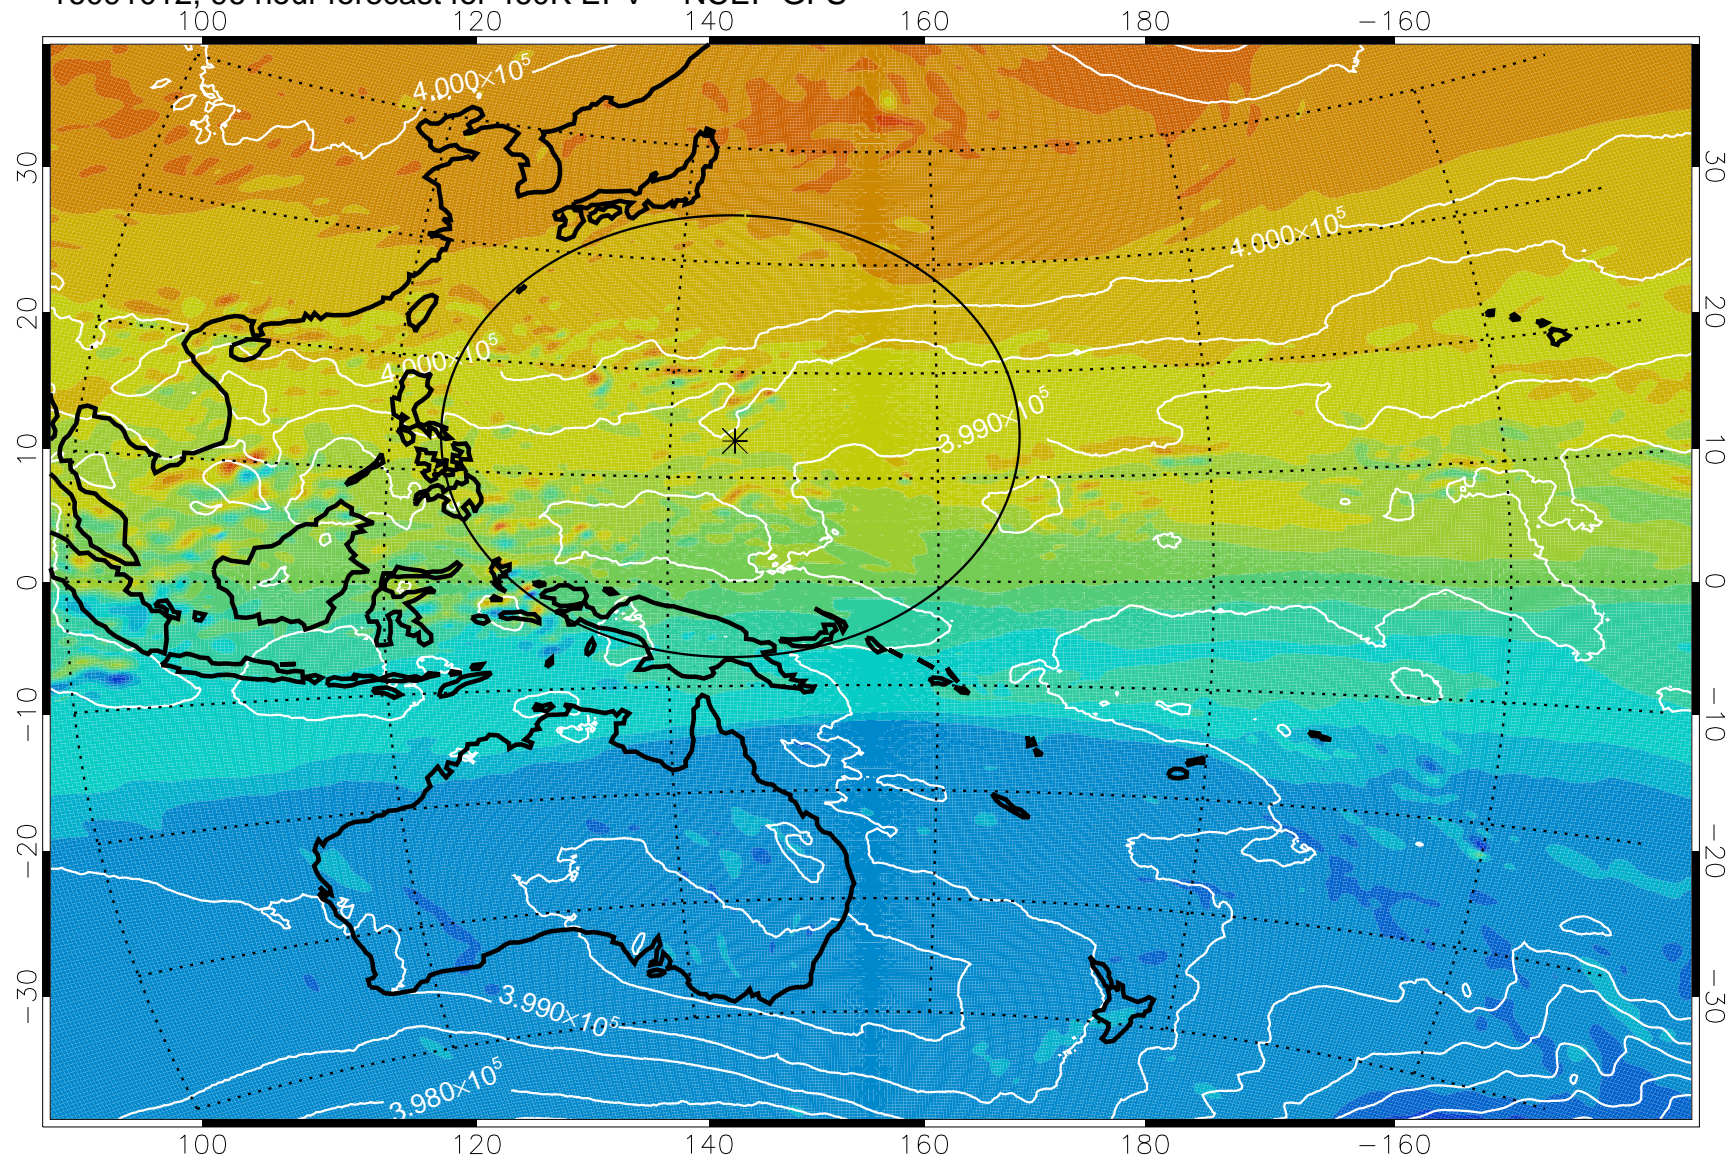

460K Montgomery Streamfunction, white

Range ring of 2304 km

16090912, 72 hour forecast for 460K EPV -- NCEP GFS

460K Montgomery Streamfunction, white

Range ring of 2304 km

16090918, 78 hour forecast for 460K EPV -- NCEP GFS

460K Montgomery Streamfunction, white

Range ring of 2304 km

16091000, 84 hour forecast for 460K EPV -- NCEP GFS

460K Montgomery Streamfunction, white

Range ring of 2304 km

16091006, 90 hour forecast for 460K EPV -- NCEP GFS

460K Montgomery Streamfunction, white

Range ring of 2304 km

16091012, 96 hour forecast for 460K EPV -- NCEP GFS

460K Montgomery Streamfunction, white

Range ring of 2304 km

16091018, 102 hour forecast for 460K EPV -- NCEP GFS

460K Montgomery Streamfunction, white

Range ring of 2304 km

16091100, 108 hour forecast for 460K EPV -- NCEP GFS

460K Montgomery Streamfunction, white

Range ring of 2304 km

16091106, 114 hour forecast for 460K EPV -- NCEP GFS