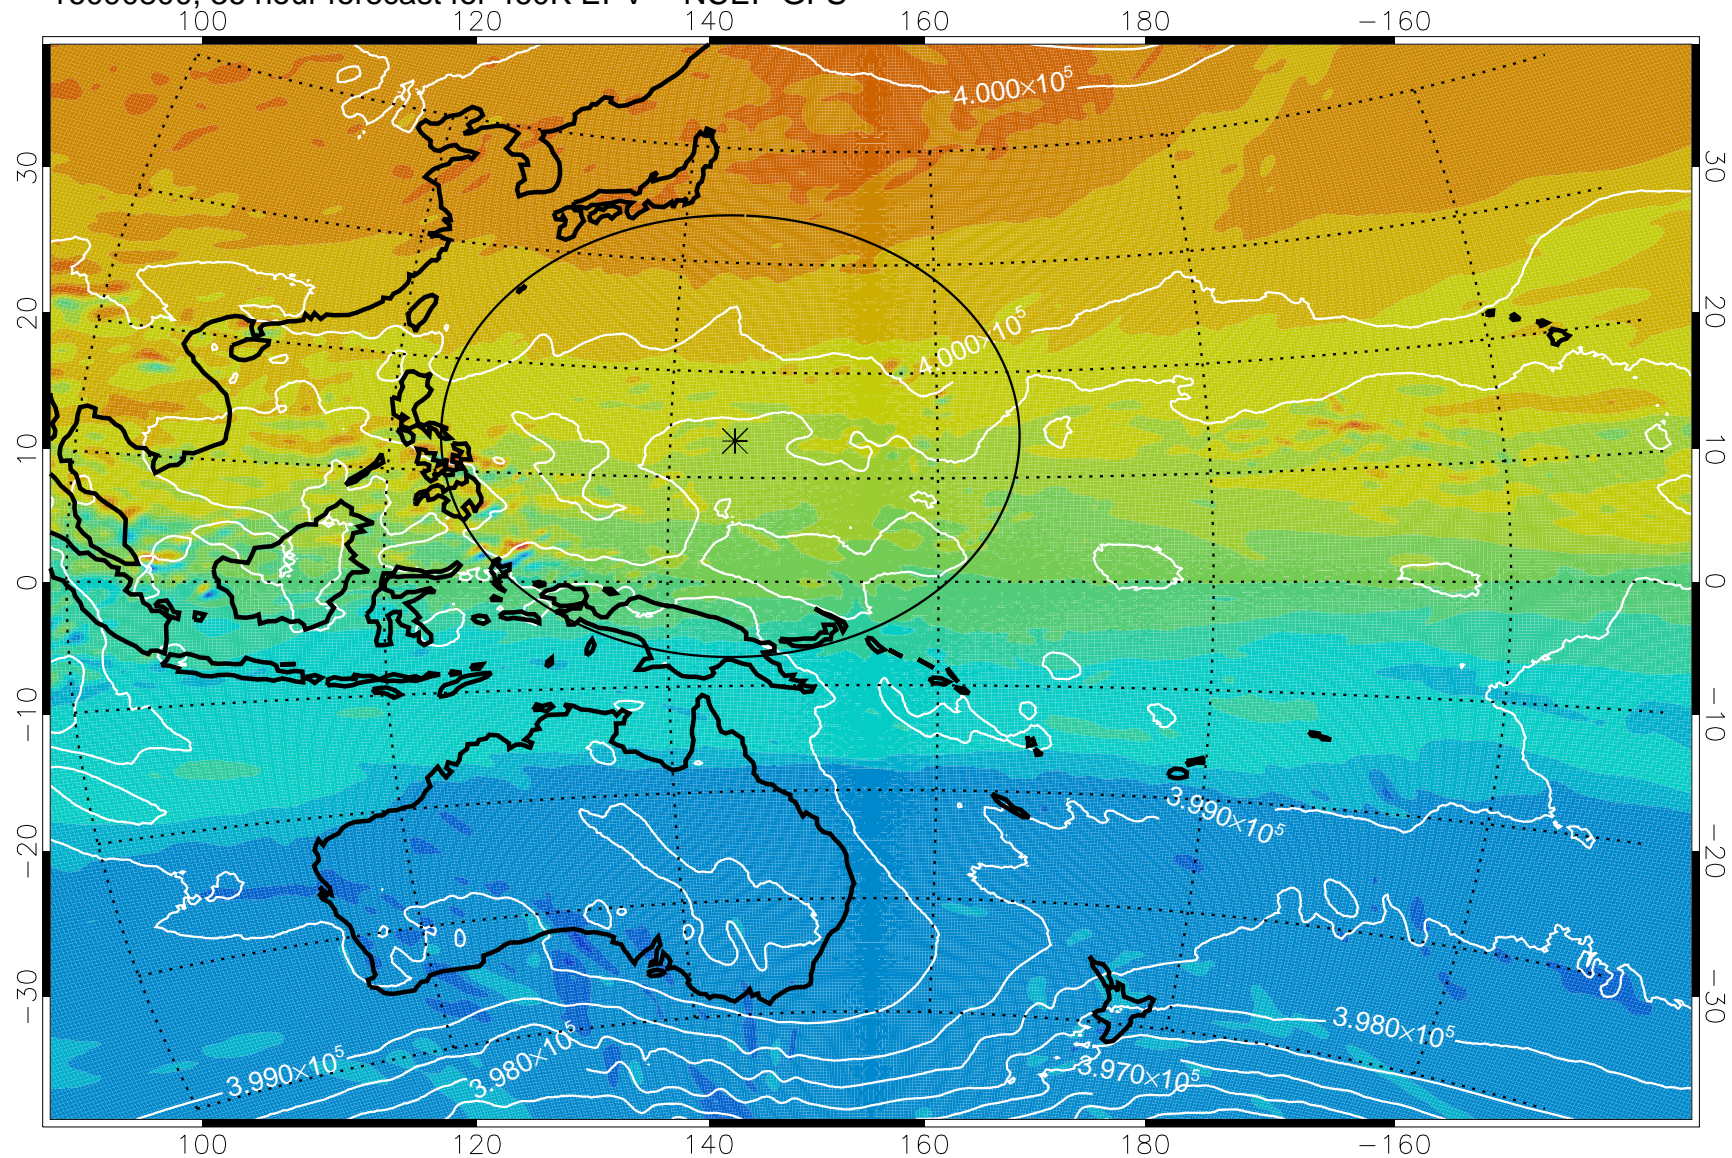

16090718, 30 hour forecast for 460K EPV -- NCEP GFS

460K Montgomery Streamfunction, white

Range ring of 2304 km

16090800, 36 hour forecast for 460K EPV -- NCEP GFS

16090806, 42 hour forecast for 460K EPV -- NCEP GFS

460K Montgomery Streamfunction, white

Range ring of 2304 km

16090812, 48 hour forecast for 460K EPV -- NCEP GFS

460K Montgomery Streamfunction, white

Range ring of 2304 km

16090818, 54 hour forecast for 460K EPV -- NCEP GFS

460K Montgomery Streamfunction, white

Range ring of 2304 km

16090900, 60 hour forecast for 460K EPV -- NCEP GFS

460K Montgomery Streamfunction, white

Range ring of 2304 km

16090906, 66 hour forecast for 460K EPV -- NCEP GFS

460K Montgomery Streamfunction, white

Range ring of 2304 km

16090912, 72 hour forecast for 460K EPV -- NCEP GFS

460K Montgomery Streamfunction, white

Range ring of 2304 km

16090918, 78 hour forecast for 460K EPV -- NCEP GFS