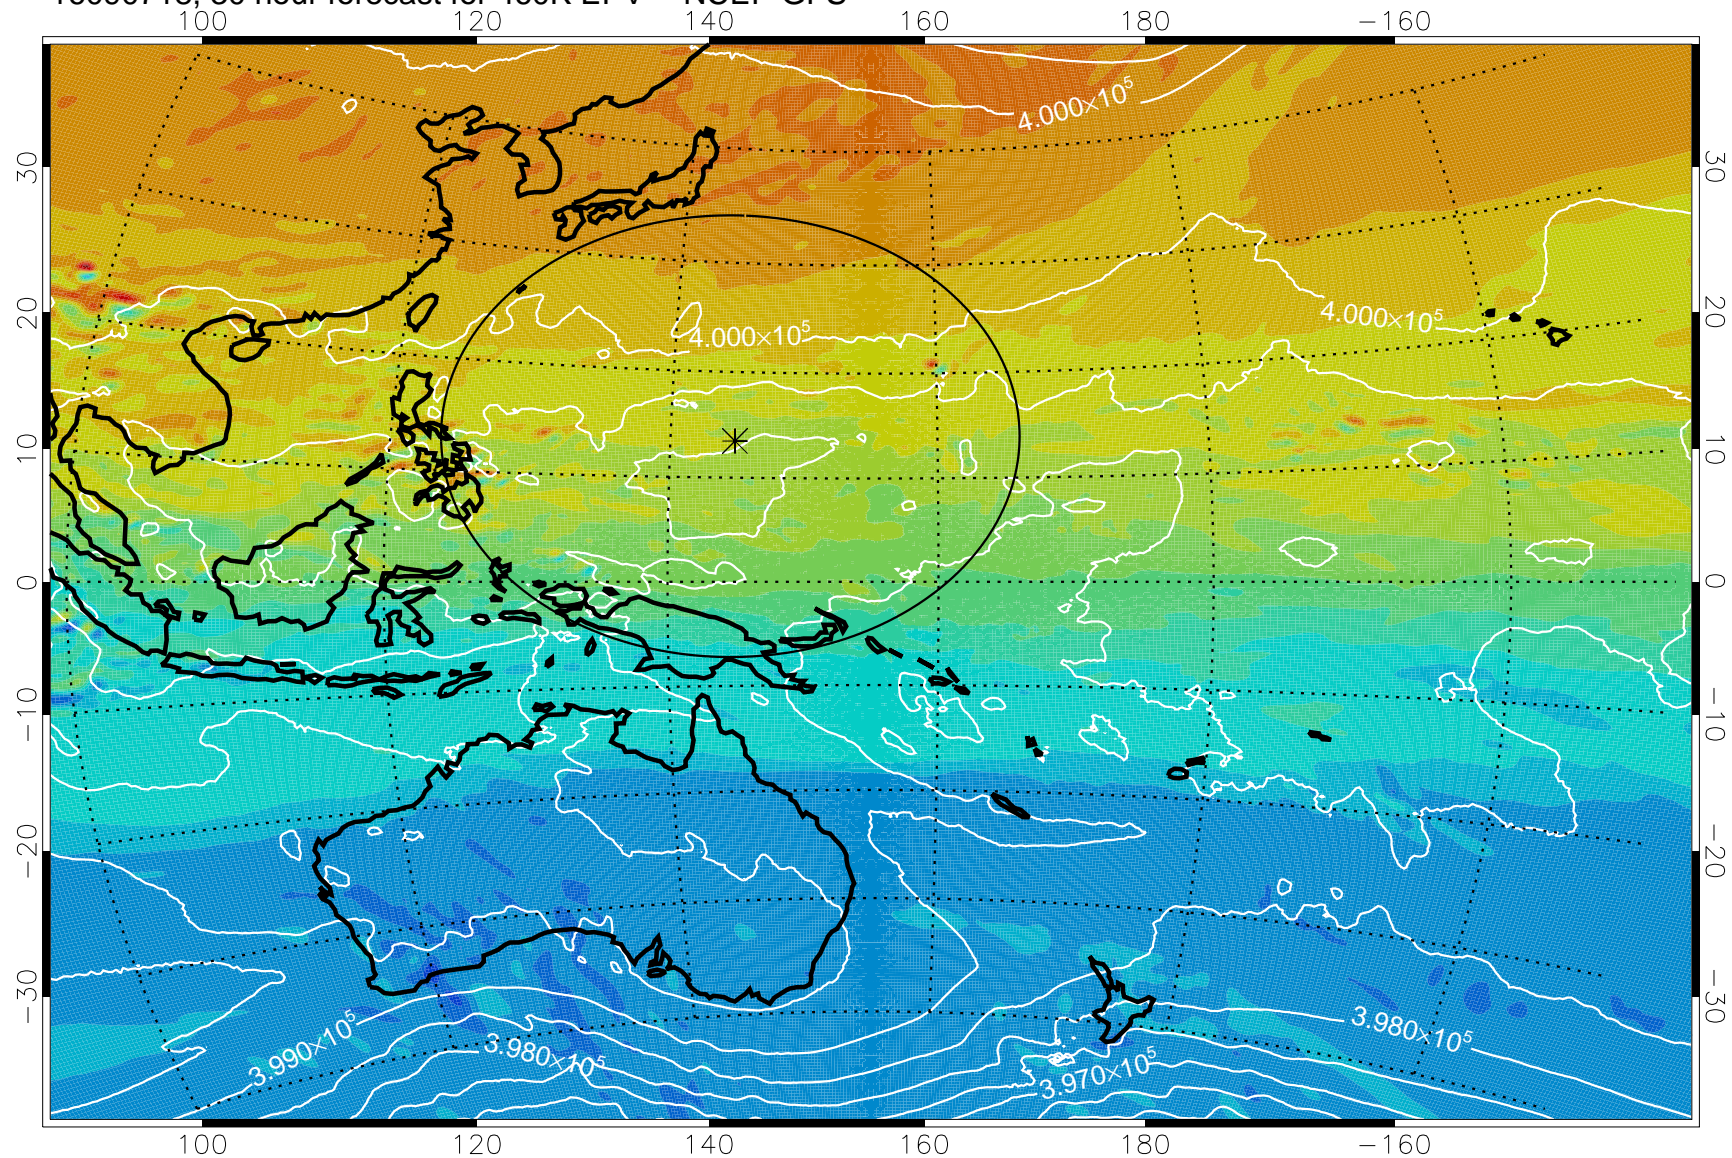

16090706, 18 hour forecast for 460K EPV -- NCEP GFS

460K Montgomery Streamfunction, white

Range ring of 2304 km

16090712, 24 hour forecast for 460K EPV -- NCEP GFS

460K Montgomery Streamfunction, white

Range ring of 2304 km

16090718, 30 hour forecast for 460K EPV -- NCEP GFS

460K Montgomery Streamfunction, white

Range ring of 2304 km

16090800, 36 hour forecast for 460K EPV -- NCEP GFS

16090806, 42 hour forecast for 460K EPV -- NCEP GFS

460K Montgomery Streamfunction, white

Range ring of 2304 km

16090812, 48 hour forecast for 460K EPV -- NCEP GFS

460K Montgomery Streamfunction, white

Range ring of 2304 km

16090818, 54 hour forecast for 460K EPV -- NCEP GFS

460K Montgomery Streamfunction, white

Range ring of 2304 km

16090900, 60 hour forecast for 460K EPV -- NCEP GFS

460K Montgomery Streamfunction, white

Range ring of 2304 km

16090906, 66 hour forecast for 460K EPV -- NCEP GFS