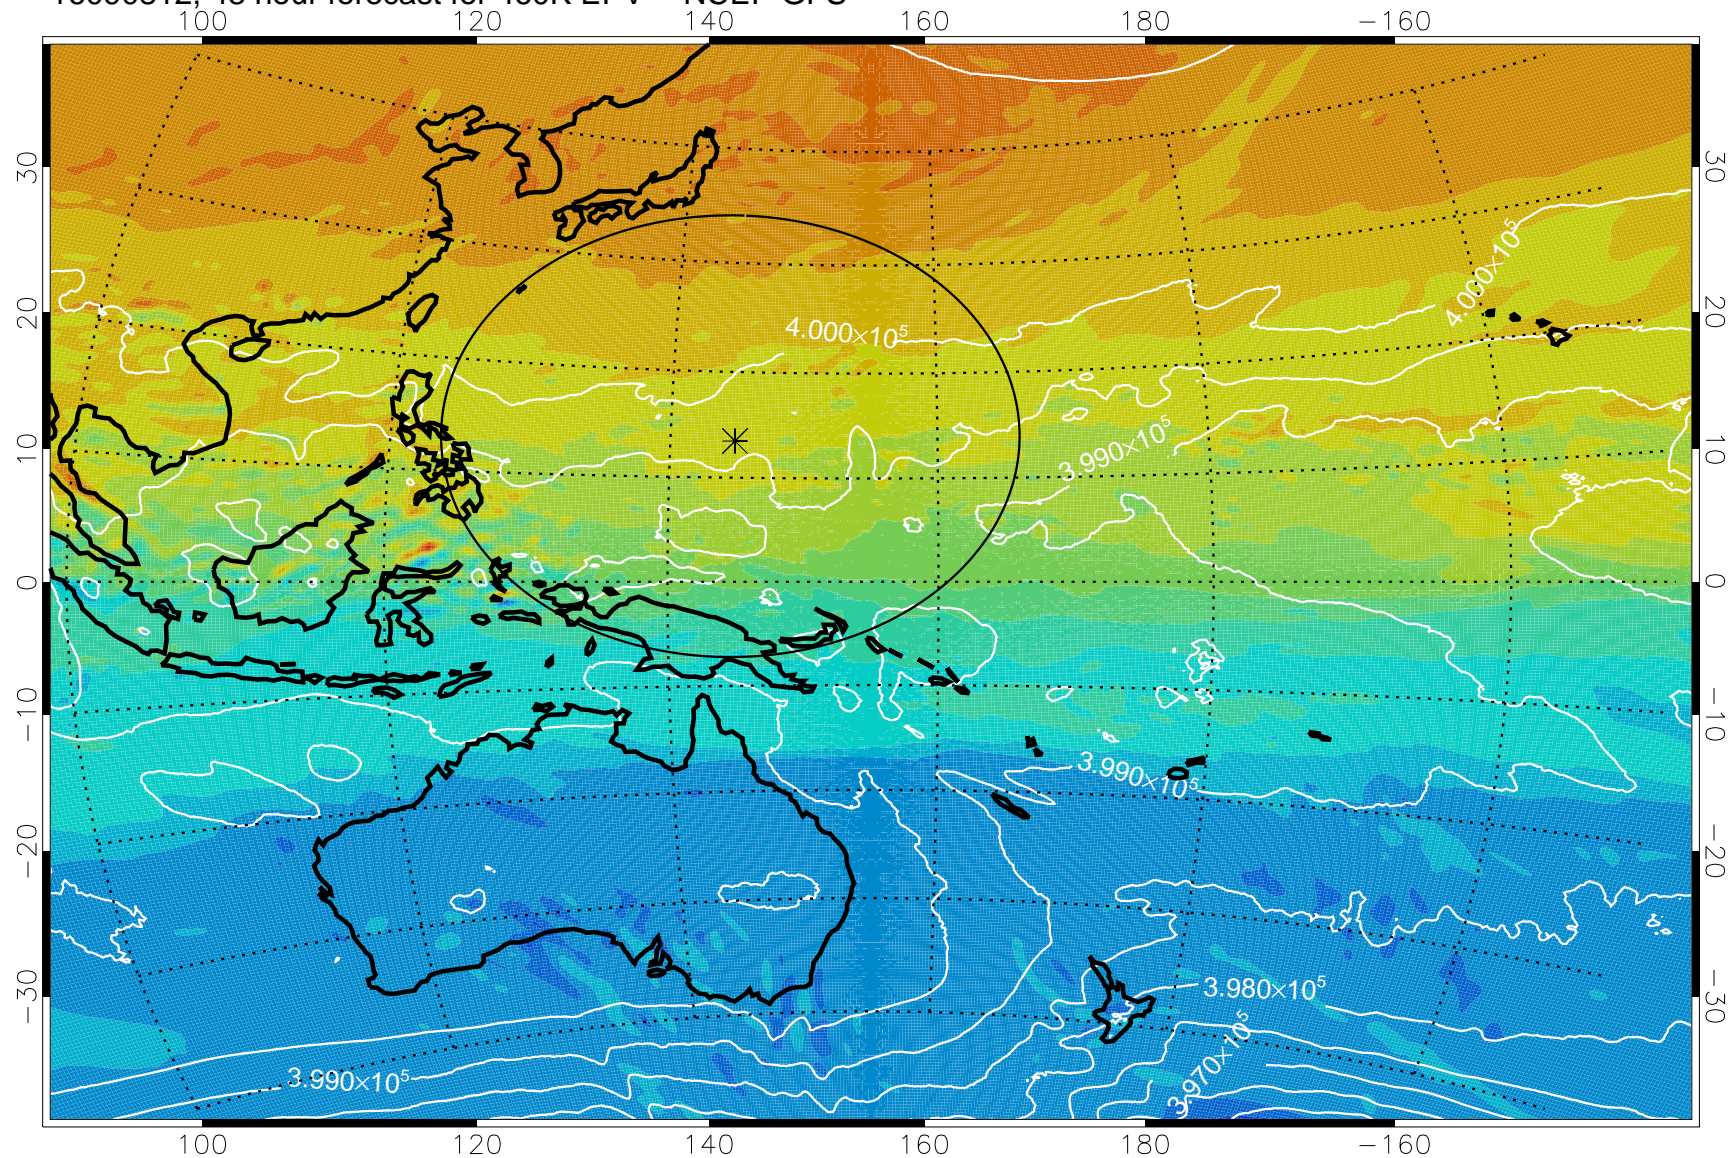

16090718, 30 hour forecast for 460K EPV -- NCEP GFS

460K Montgomery Streamfunction, white

Range ring of 2304 km

16090800, 36 hour forecast for 460K EPV -- NCEP GFS

16090806, 42 hour forecast for 460K EPV -- NCEP GFS

460K Montgomery Streamfunction, white

Range ring of 2304 km

16090812, 48 hour forecast for 460K EPV -- NCEP GFS

460K Montgomery Streamfunction, white

Range ring of 2304 km

16090818, 54 hour forecast for 460K EPV -- NCEP GFS

460K Montgomery Streamfunction, white

Range ring of 2304 km

16090900, 60 hour forecast for 460K EPV -- NCEP GFS

460K Montgomery Streamfunction, white

Range ring of 2304 km

16090906, 66 hour forecast for 460K EPV -- NCEP GFS

460K Montgomery Streamfunction, white

Range ring of 2304 km

16090912, 72 hour forecast for 460K EPV -- NCEP GFS

460K Montgomery Streamfunction, white

Range ring of 2304 km

16090918, 78 hour forecast for 460K EPV -- NCEP GFS