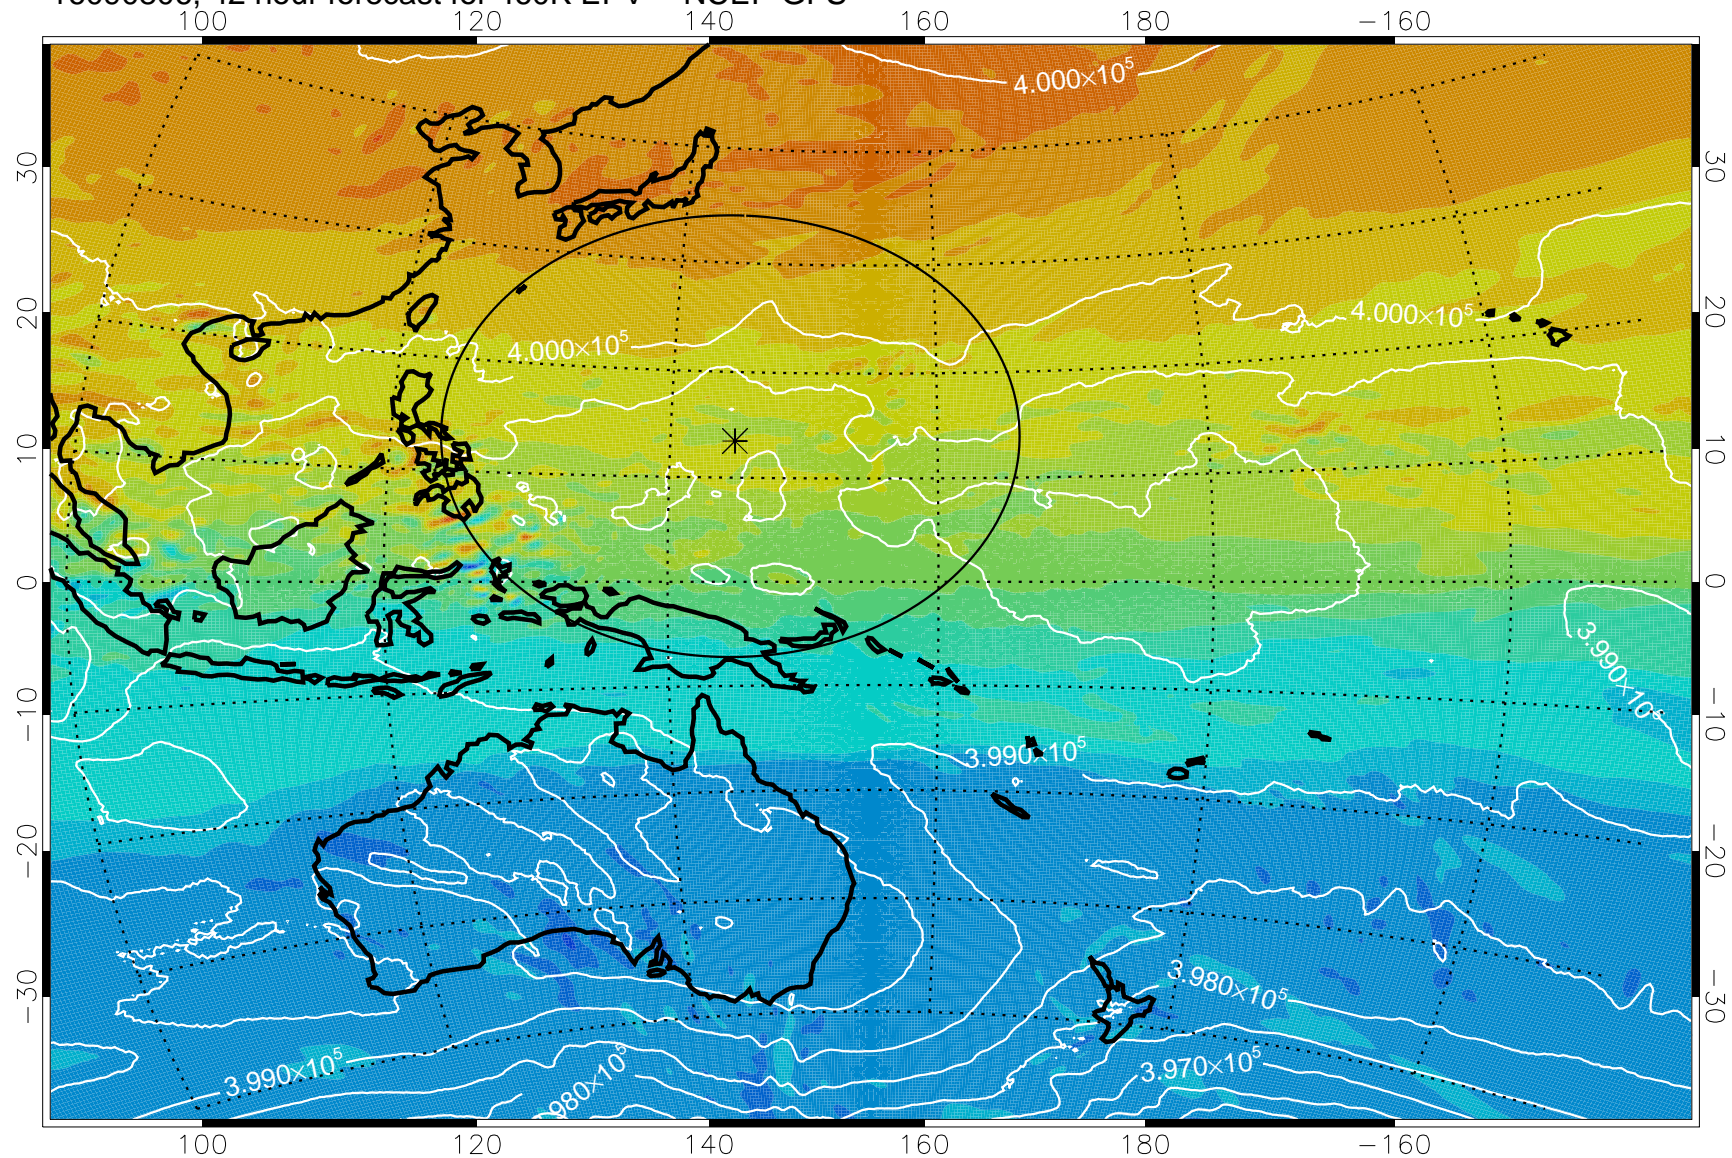

16090718, 30 hour forecast for 460K EPV -- NCEP GFS

460K Montgomery Streamfunction, white

Range ring of 2304 km

16090800, 36 hour forecast for 460K EPV -- NCEP GFS

16090806, 42 hour forecast for 460K EPV -- NCEP GFS

460K Montgomery Streamfunction, white

Range ring of 2304 km

16090812, 48 hour forecast for 460K EPV -- NCEP GFS

460K Montgomery Streamfunction, white

Range ring of 2304 km

16090818, 54 hour forecast for 460K EPV -- NCEP GFS

460K Montgomery Streamfunction, white

Range ring of 2304 km

16090900, 60 hour forecast for 460K EPV -- NCEP GFS

460K Montgomery Streamfunction, white

Range ring of 2304 km

16090906, 66 hour forecast for 460K EPV -- NCEP GFS

460K Montgomery Streamfunction, white

Range ring of 2304 km

16090912, 72 hour forecast for 460K EPV -- NCEP GFS

460K Montgomery Streamfunction, white

Range ring of 2304 km

16090918, 78 hour forecast for 460K EPV -- NCEP GFS