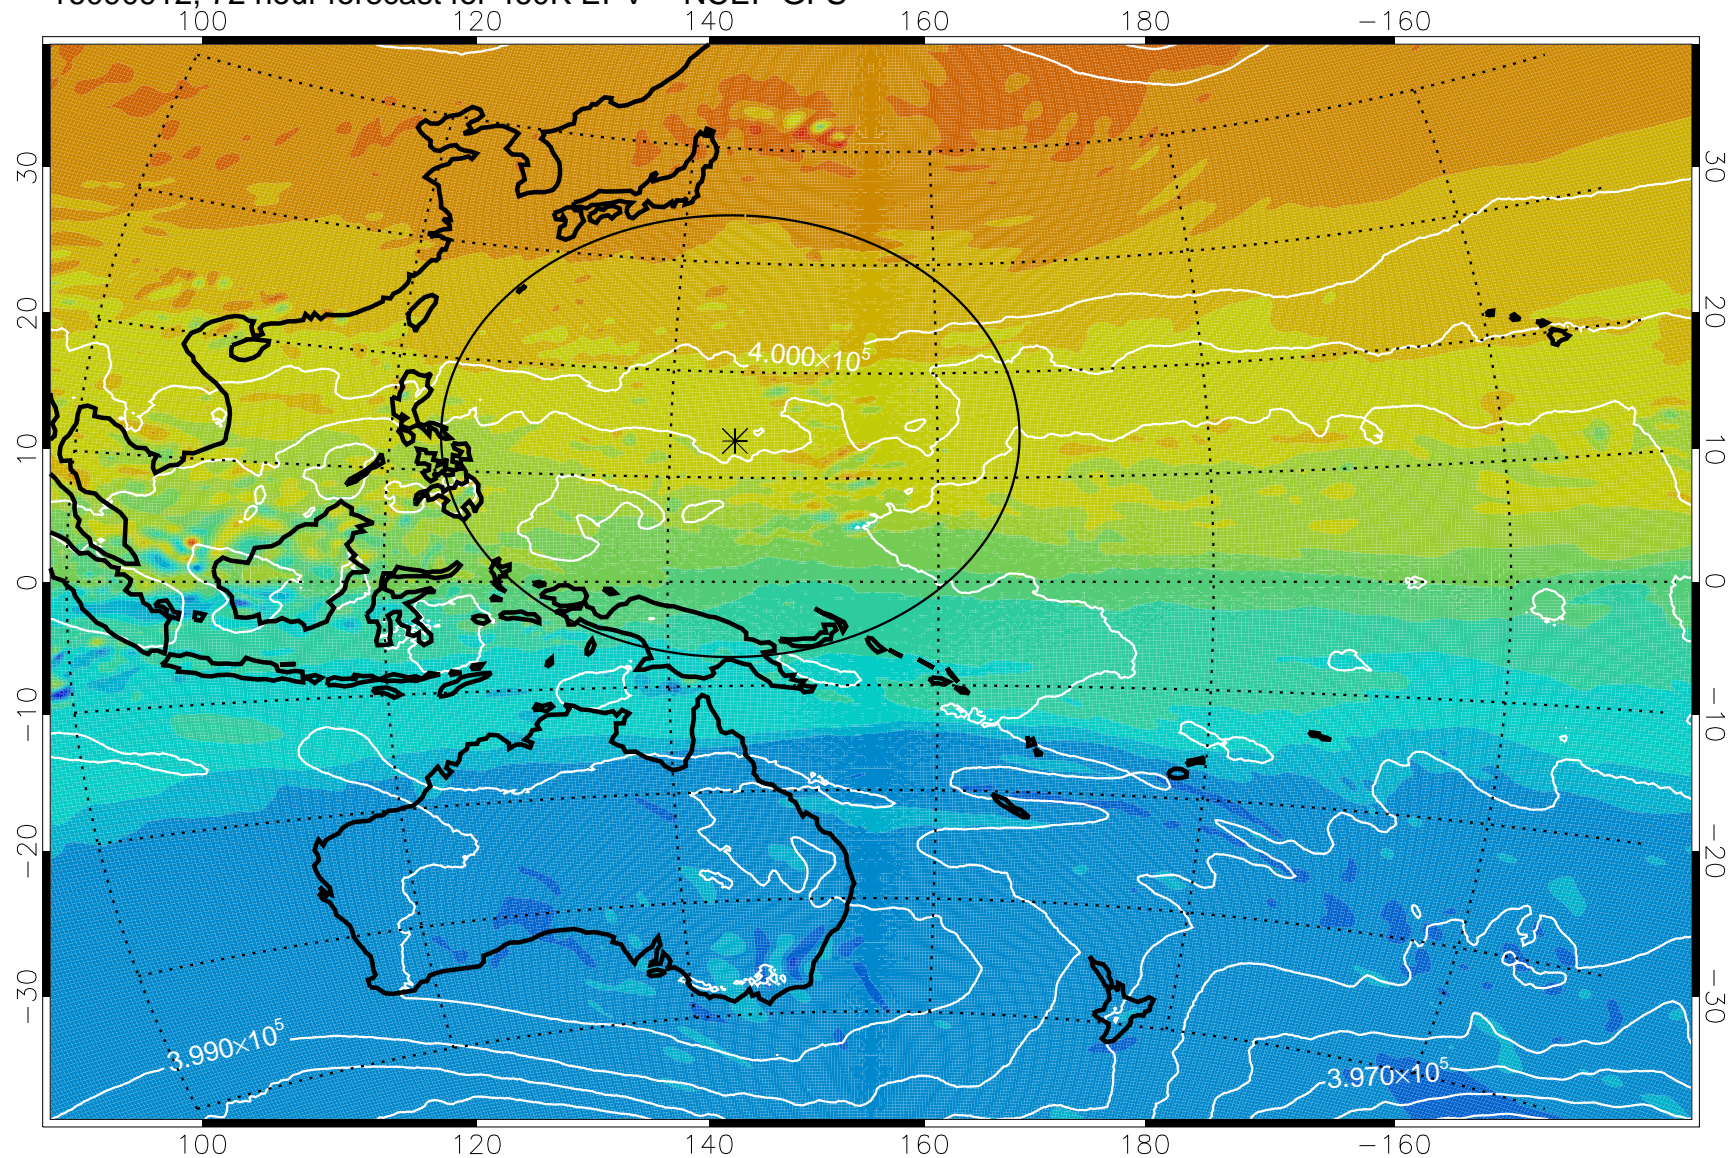

460K Montgomery Streamfunction, white

Range ring of 2304 km

16090812, 48 hour forecast for 460K EPV -- NCEP GFS

460K Montgomery Streamfunction, white

Range ring of 2304 km

16090818, 54 hour forecast for 460K EPV -- NCEP GFS

460K Montgomery Streamfunction, white

Range ring of 2304 km

16090900, 60 hour forecast for 460K EPV -- NCEP GFS

460K Montgomery Streamfunction, white

Range ring of 2304 km

16090906, 66 hour forecast for 460K EPV -- NCEP GFS

460K Montgomery Streamfunction, white

Range ring of 2304 km

16090912, 72 hour forecast for 460K EPV -- NCEP GFS

460K Montgomery Streamfunction, white

Range ring of 2304 km

16090918, 78 hour forecast for 460K EPV -- NCEP GFS

460K Montgomery Streamfunction, white

Range ring of 2304 km

16091000, 84 hour forecast for 460K EPV -- NCEP GFS

460K Montgomery Streamfunction, white

Range ring of 2304 km

16091006, 90 hour forecast for 460K EPV -- NCEP GFS