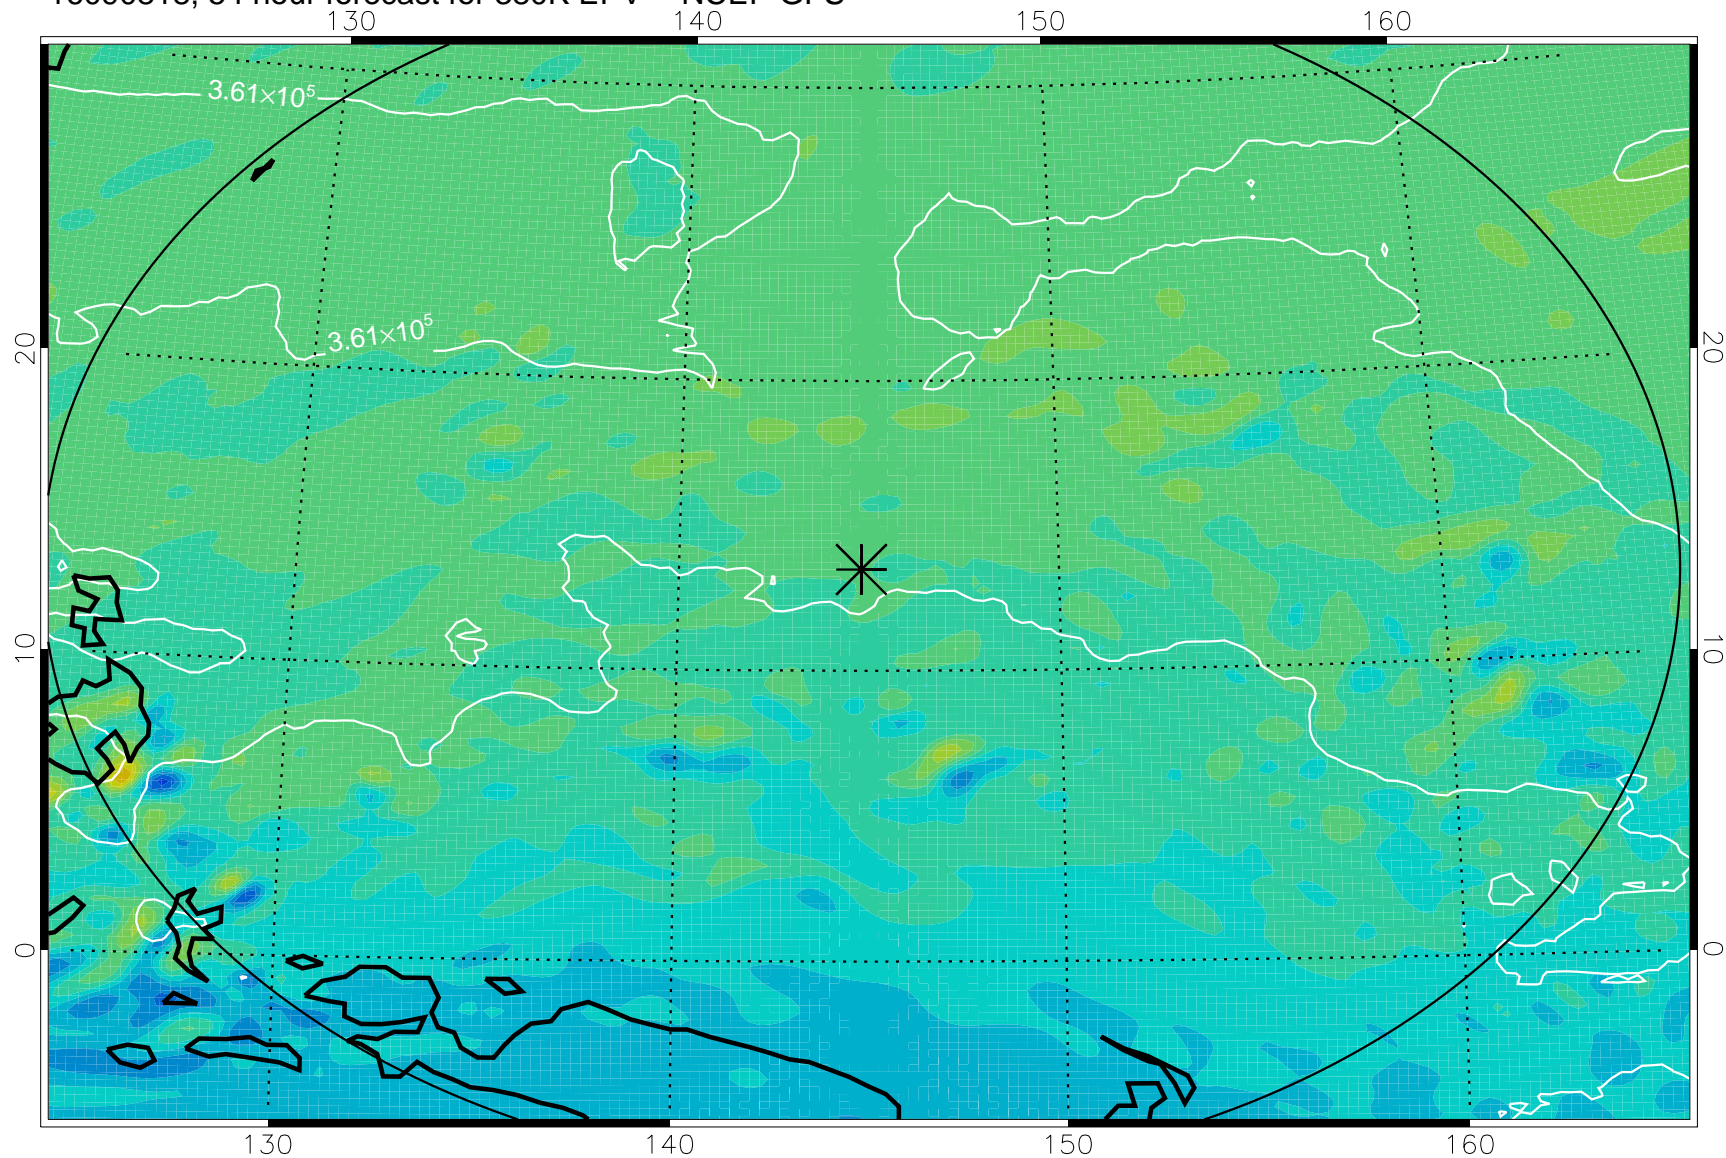

16090718, 30 hour forecast for 380K EPV -- NCEP GFS

380K Montgomery Streamfunction, white

Range ring of 2304 km

16090800, 36 hour forecast for 380K EPV -- NCEP GFS

380K Montgomery Streamfunction, white

Range ring of 2304 km

16090806, 42 hour forecast for 380K EPV -- NCEP GFS

380K Montgomery Streamfunction, white

Range ring of 2304 km

16090812, 48 hour forecast for 380K EPV -- NCEP GFS

380K Montgomery Streamfunction, white

Range ring of 2304 km

16090818, 54 hour forecast for 380K EPV -- NCEP GFS

380K Montgomery Streamfunction, white

Range ring of 2304 km

16090900, 60 hour forecast for 380K EPV -- NCEP GFS

380K Montgomery Streamfunction, white

Range ring of 2304 km

16090906, 66 hour forecast for 380K EPV -- NCEP GFS

380K Montgomery Streamfunction, white

Range ring of 2304 km

16090912, 72 hour forecast for 380K EPV -- NCEP GFS

380K Montgomery Streamfunction, white

Range ring of 2304 km