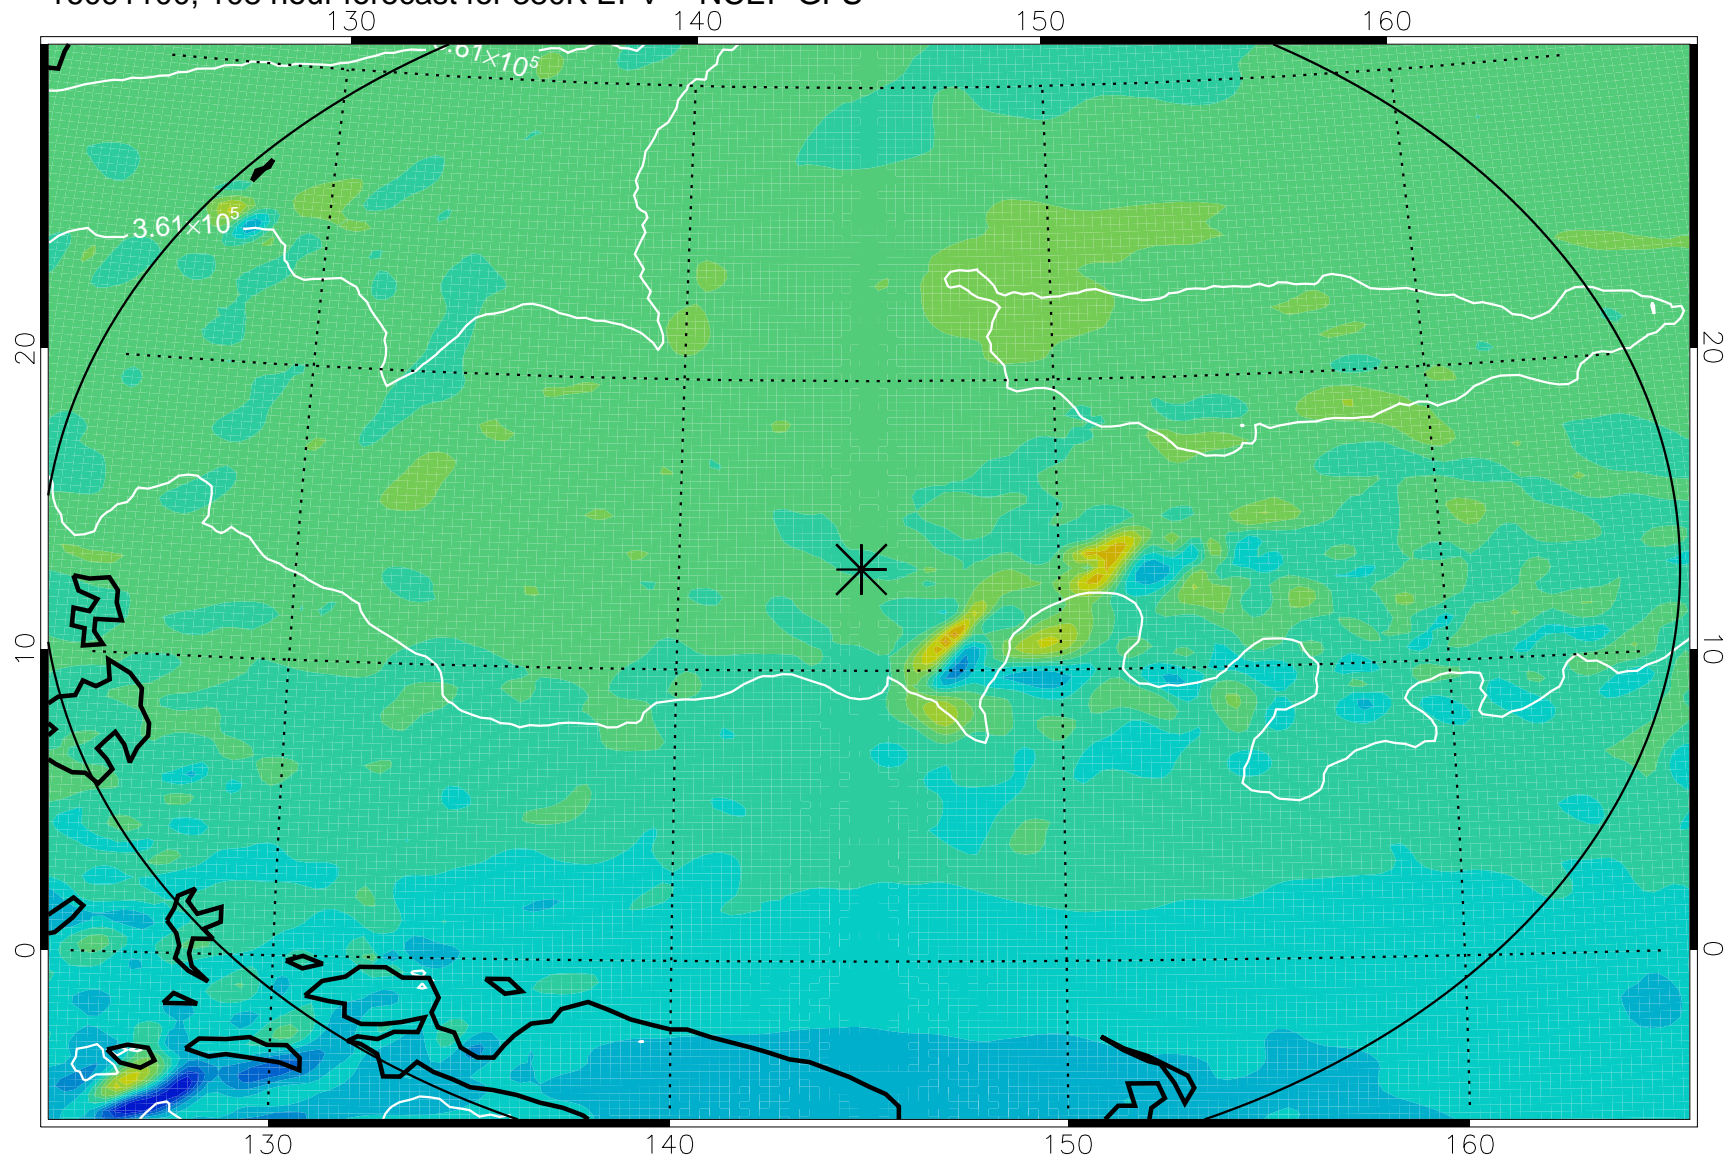

16090918, 78 hour forecast for 380K EPV -- NCEP GFS

380K Montgomery Streamfunction, white

Range ring of 2304 km

16091000, 84 hour forecast for 380K EPV -- NCEP GFS

380K Montgomery Streamfunction, white

Range ring of 2304 km

16091006, 90 hour forecast for 380K EPV -- NCEP GFS

380K Montgomery Streamfunction, white

Range ring of 2304 km

16091012, 96 hour forecast for 380K EPV -- NCEP GFS

380K Montgomery Streamfunction, white

Range ring of 2304 km

16091018, 102 hour forecast for 380K EPV -- NCEP GFS

380K Montgomery Streamfunction, white

Range ring of 2304 km

16091100, 108 hour forecast for 380K EPV -- NCEP GFS

380K Montgomery Streamfunction, white

Range ring of 2304 km

16091106, 114 hour forecast for 380K EPV -- NCEP GFS

380K Montgomery Streamfunction, white

Range ring of 2304 km

16091112, 120 hour forecast for 380K EPV -- NCEP GFS

380K Montgomery Streamfunction, white

Range ring of 2304 km