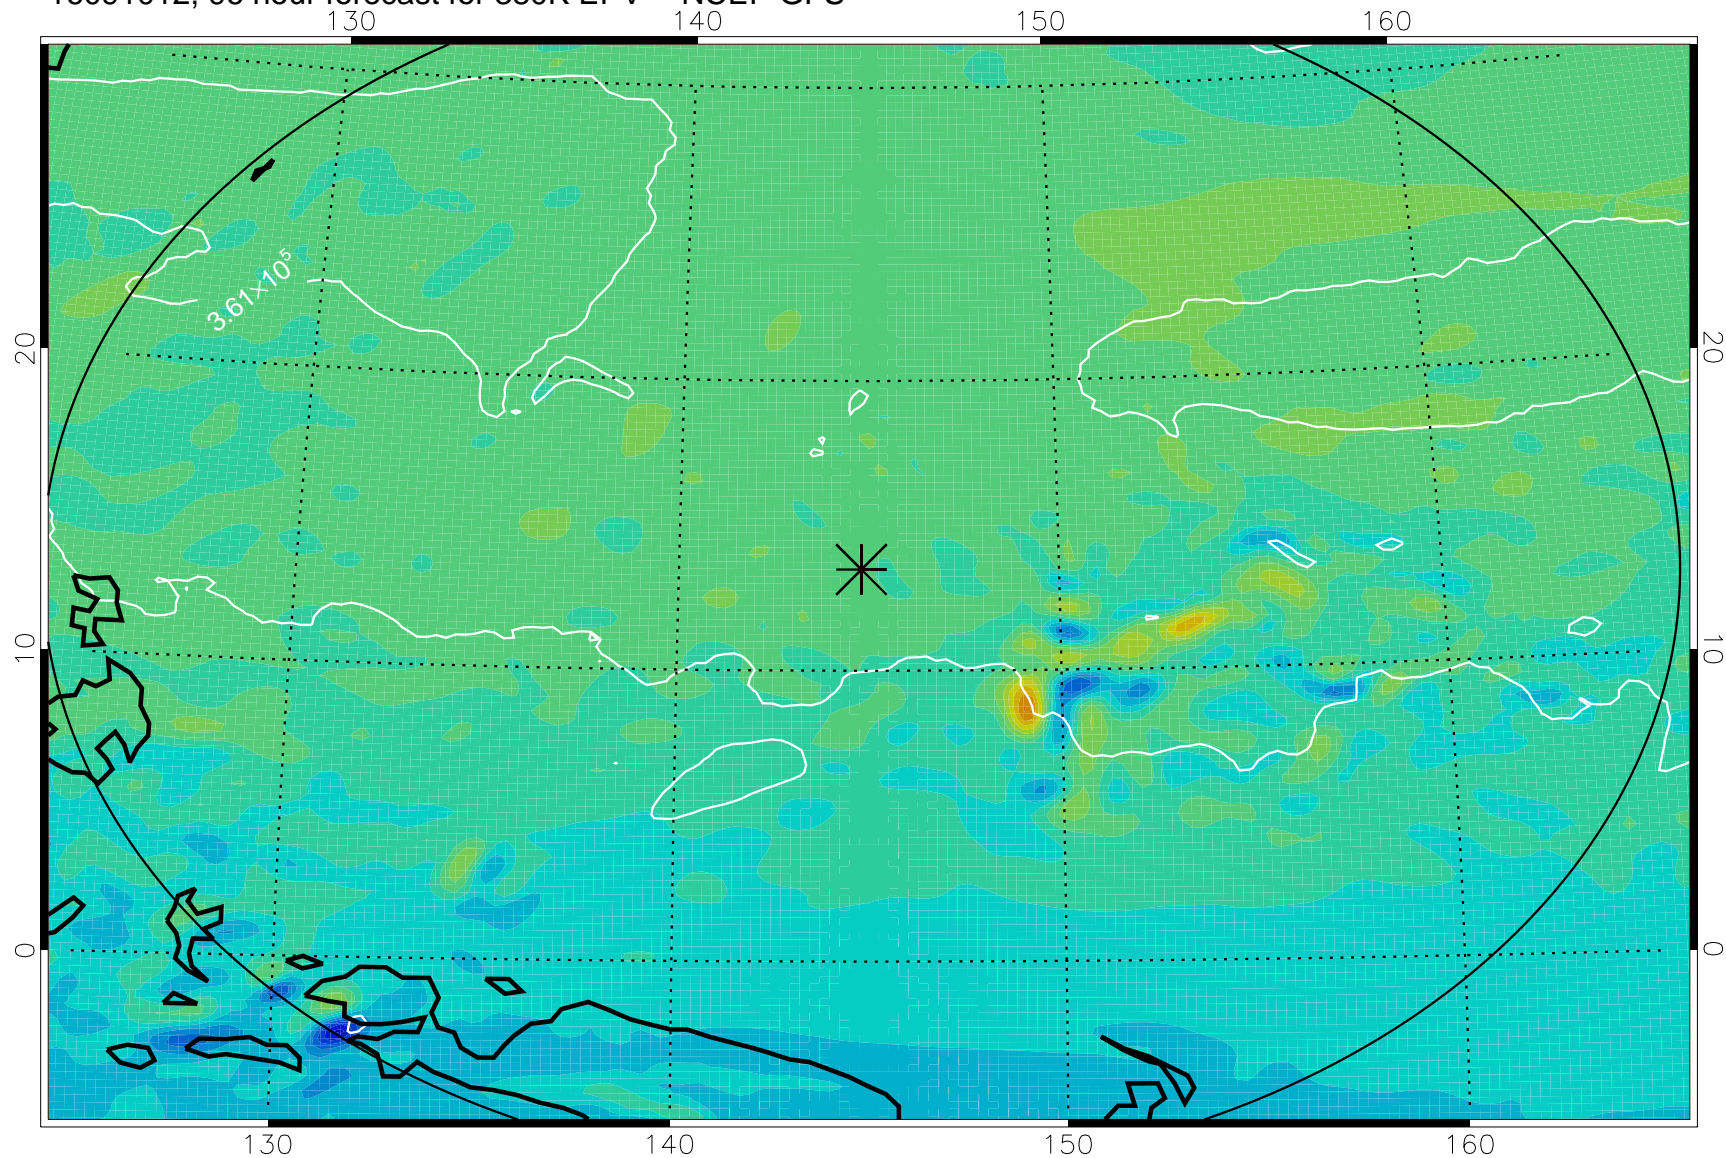

16090906, 66 hour forecast for 380K EPV -- NCEP GFS

380K Montgomery Streamfunction, white

Range ring of 2304 km

16090912, 72 hour forecast for 380K EPV -- NCEP GFS

380K Montgomery Streamfunction, white

Range ring of 2304 km

16090918, 78 hour forecast for 380K EPV -- NCEP GFS

380K Montgomery Streamfunction, white

Range ring of 2304 km

16091000, 84 hour forecast for 380K EPV -- NCEP GFS

380K Montgomery Streamfunction, white

Range ring of 2304 km

16091006, 90 hour forecast for 380K EPV -- NCEP GFS

380K Montgomery Streamfunction, white

Range ring of 2304 km

16091012, 96 hour forecast for 380K EPV -- NCEP GFS

380K Montgomery Streamfunction, white

Range ring of 2304 km

16091018, 102 hour forecast for 380K EPV -- NCEP GFS

380K Montgomery Streamfunction, white

Range ring of 2304 km

16091100, 108 hour forecast for 380K EPV -- NCEP GFS

380K Montgomery Streamfunction, white

Range ring of 2304 km