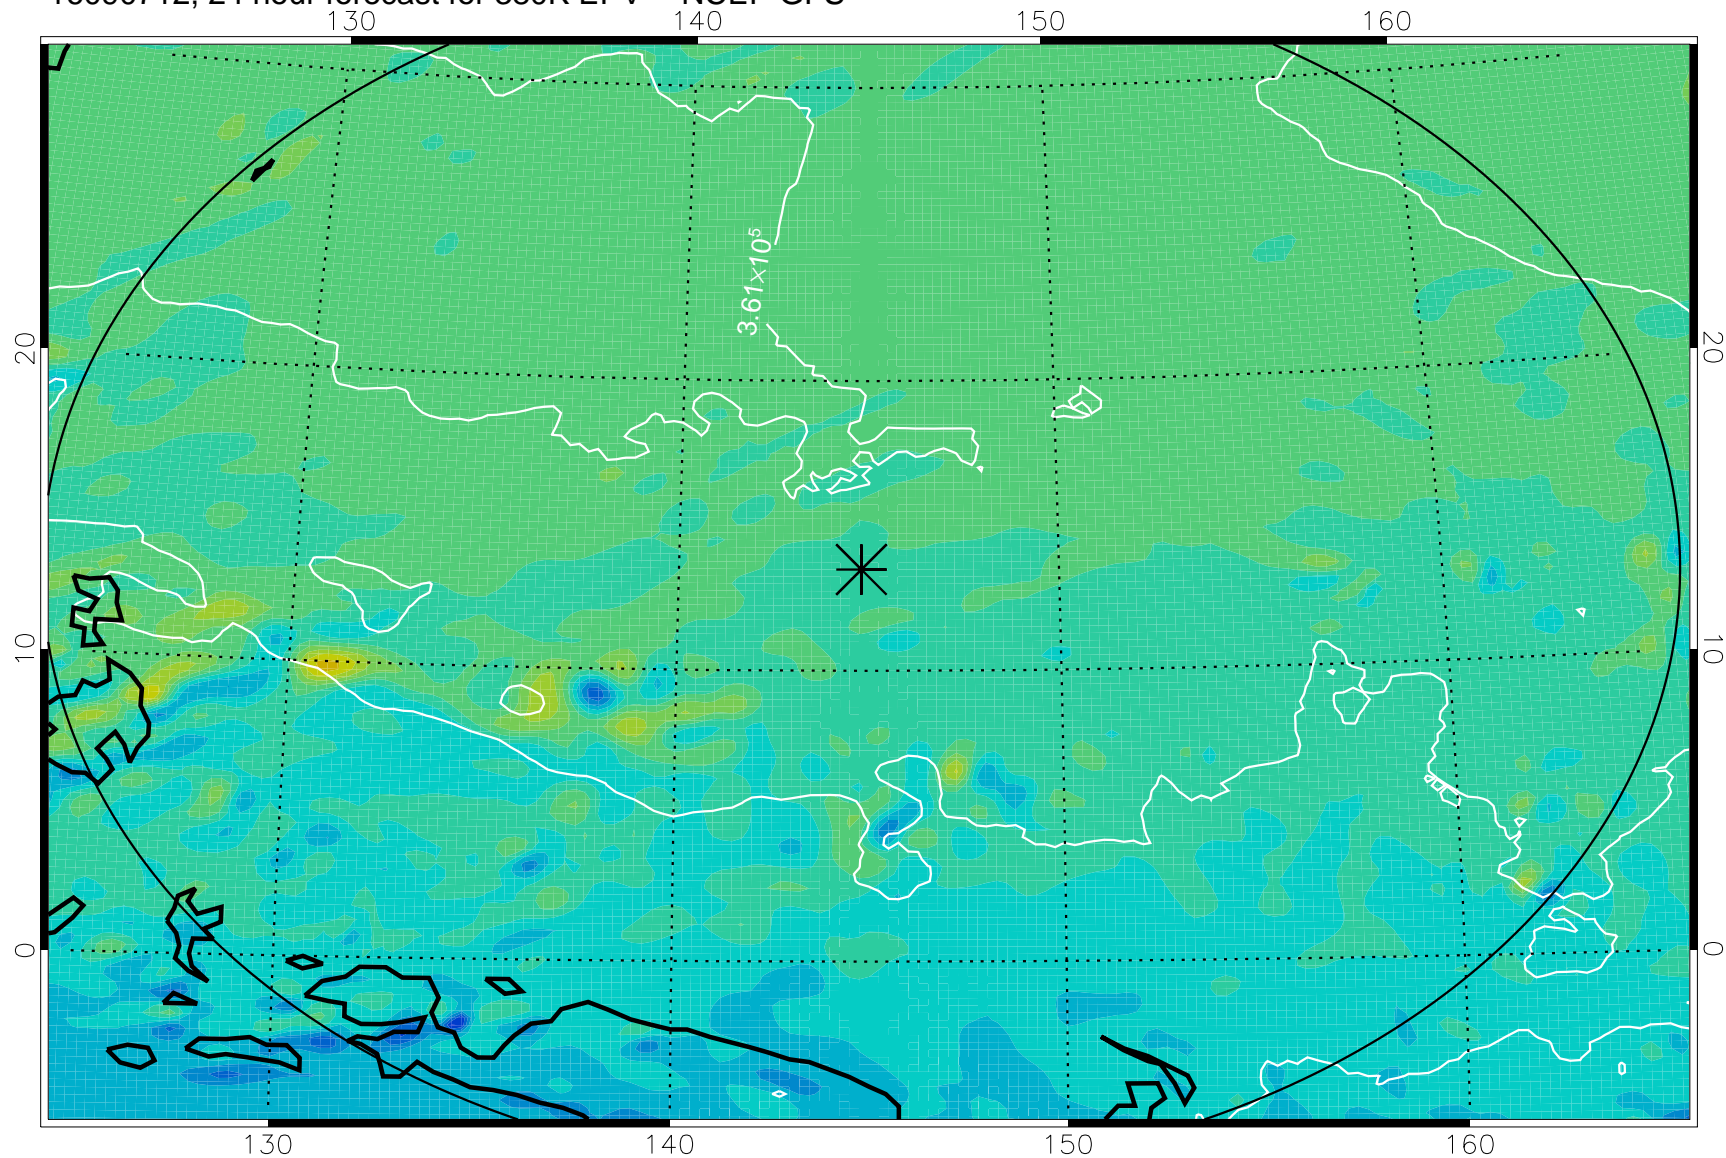

16090618, 6 hour forecast for 380K EPV -- NCEP GFS

380K Montgomery Streamfunction, white

Range ring of 2304 km

16090700, 12 hour forecast for 380K EPV -- NCEP GFS

380K Montgomery Streamfunction, white

Range ring of 2304 km

16090706, 18 hour forecast for 380K EPV -- NCEP GFS

380K Montgomery Streamfunction, white

Range ring of 2304 km

16090712, 24 hour forecast for 380K EPV -- NCEP GFS

380K Montgomery Streamfunction, white

Range ring of 2304 km

16090718, 30 hour forecast for 380K EPV -- NCEP GFS

380K Montgomery Streamfunction, white

Range ring of 2304 km

16090800, 36 hour forecast for 380K EPV -- NCEP GFS

380K Montgomery Streamfunction, white

Range ring of 2304 km

16091006, 90 hour forecast for 380K EPV -- NCEP GFS

380K Montgomery Streamfunction, white

Range ring of 2304 km

16091012, 96 hour forecast for 380K EPV -- NCEP GFS

380K Montgomery Streamfunction, white

Range ring of 2304 km