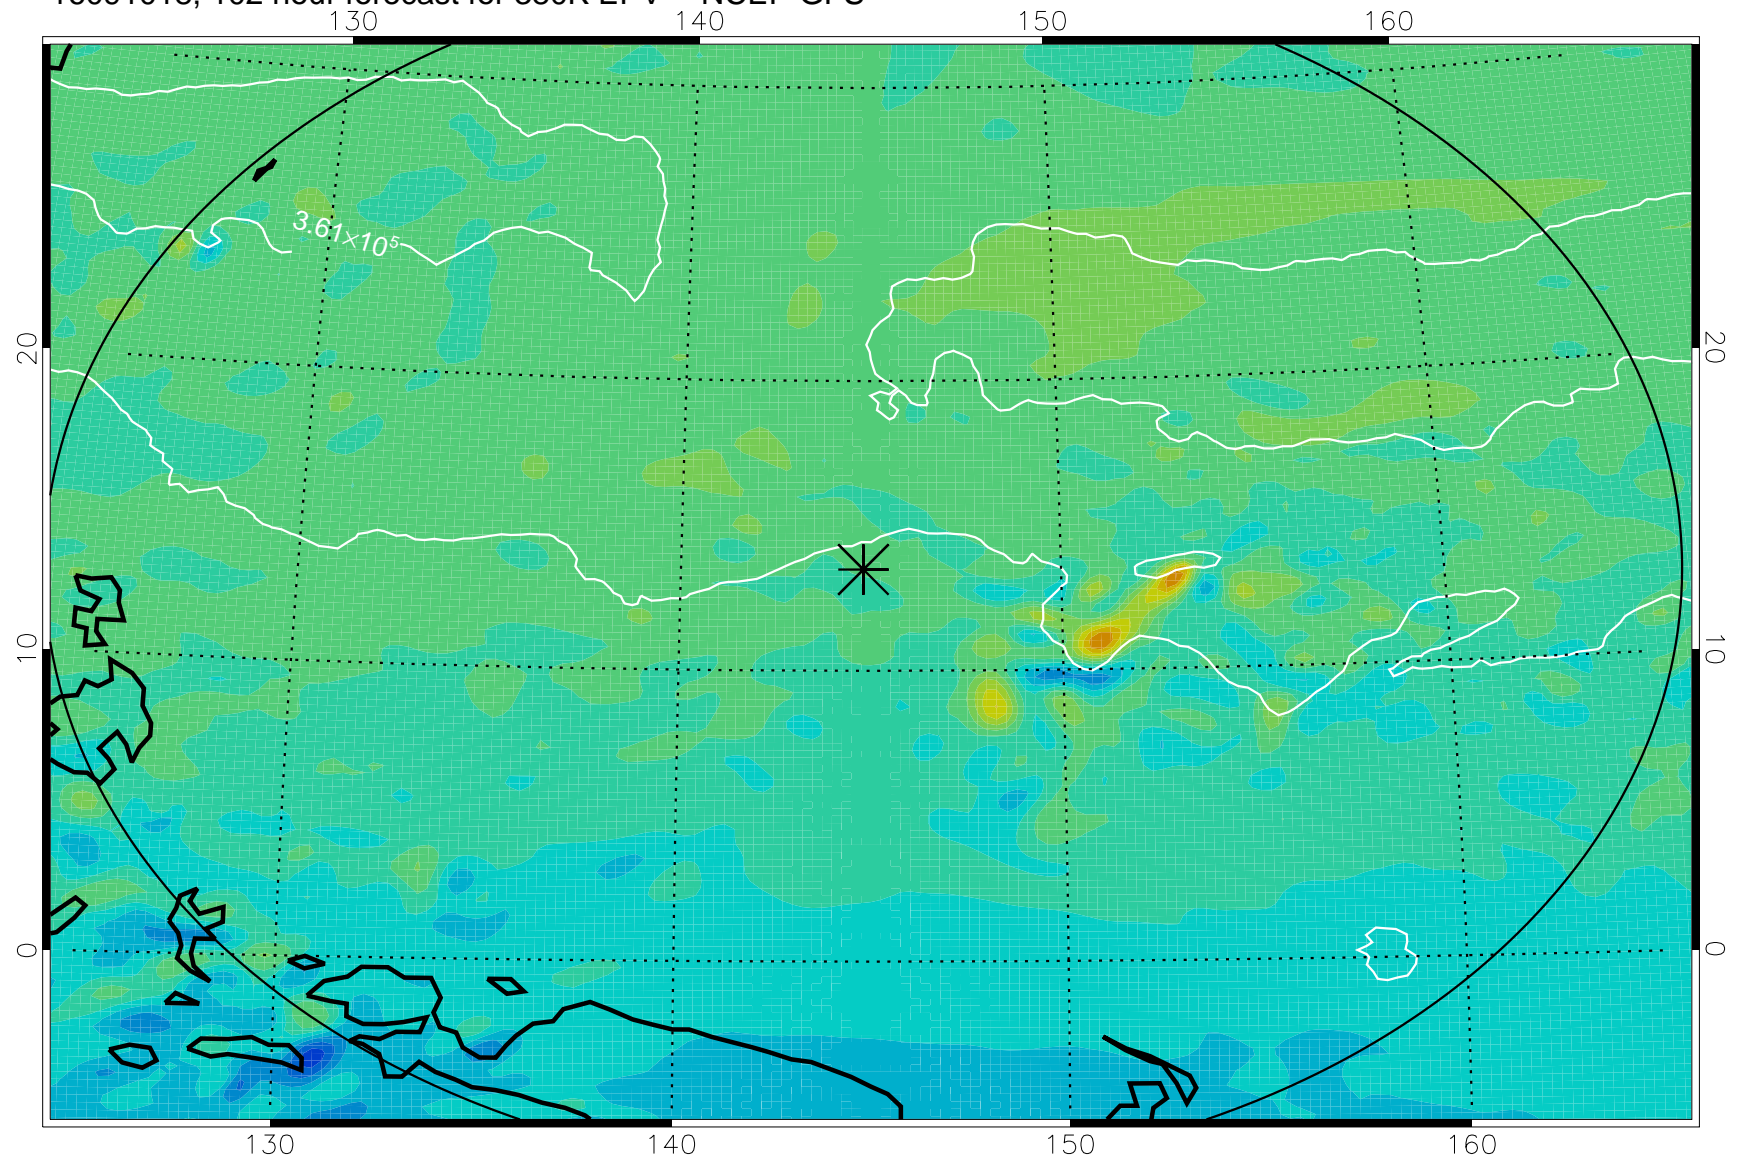

16090918, 78 hour forecast for 380K EPV -- NCEP GFS

380K Montgomery Streamfunction, white

Range ring of 2304 km

16091000, 84 hour forecast for 380K EPV -- NCEP GFS

380K Montgomery Streamfunction, white

Range ring of 2304 km

16091006, 90 hour forecast for 380K EPV -- NCEP GFS

380K Montgomery Streamfunction, white

Range ring of 2304 km

16091012, 96 hour forecast for 380K EPV -- NCEP GFS

380K Montgomery Streamfunction, white

Range ring of 2304 km

16091018, 102 hour forecast for 380K EPV -- NCEP GFS

380K Montgomery Streamfunction, white

Range ring of 2304 km

16091100, 108 hour forecast for 380K EPV -- NCEP GFS

380K Montgomery Streamfunction, white

Range ring of 2304 km

16091106, 114 hour forecast for 380K EPV -- NCEP GFS

380K Montgomery Streamfunction, white

Range ring of 2304 km

16091112, 120 hour forecast for 380K EPV -- NCEP GFS

380K Montgomery Streamfunction, white

Range ring of 2304 km