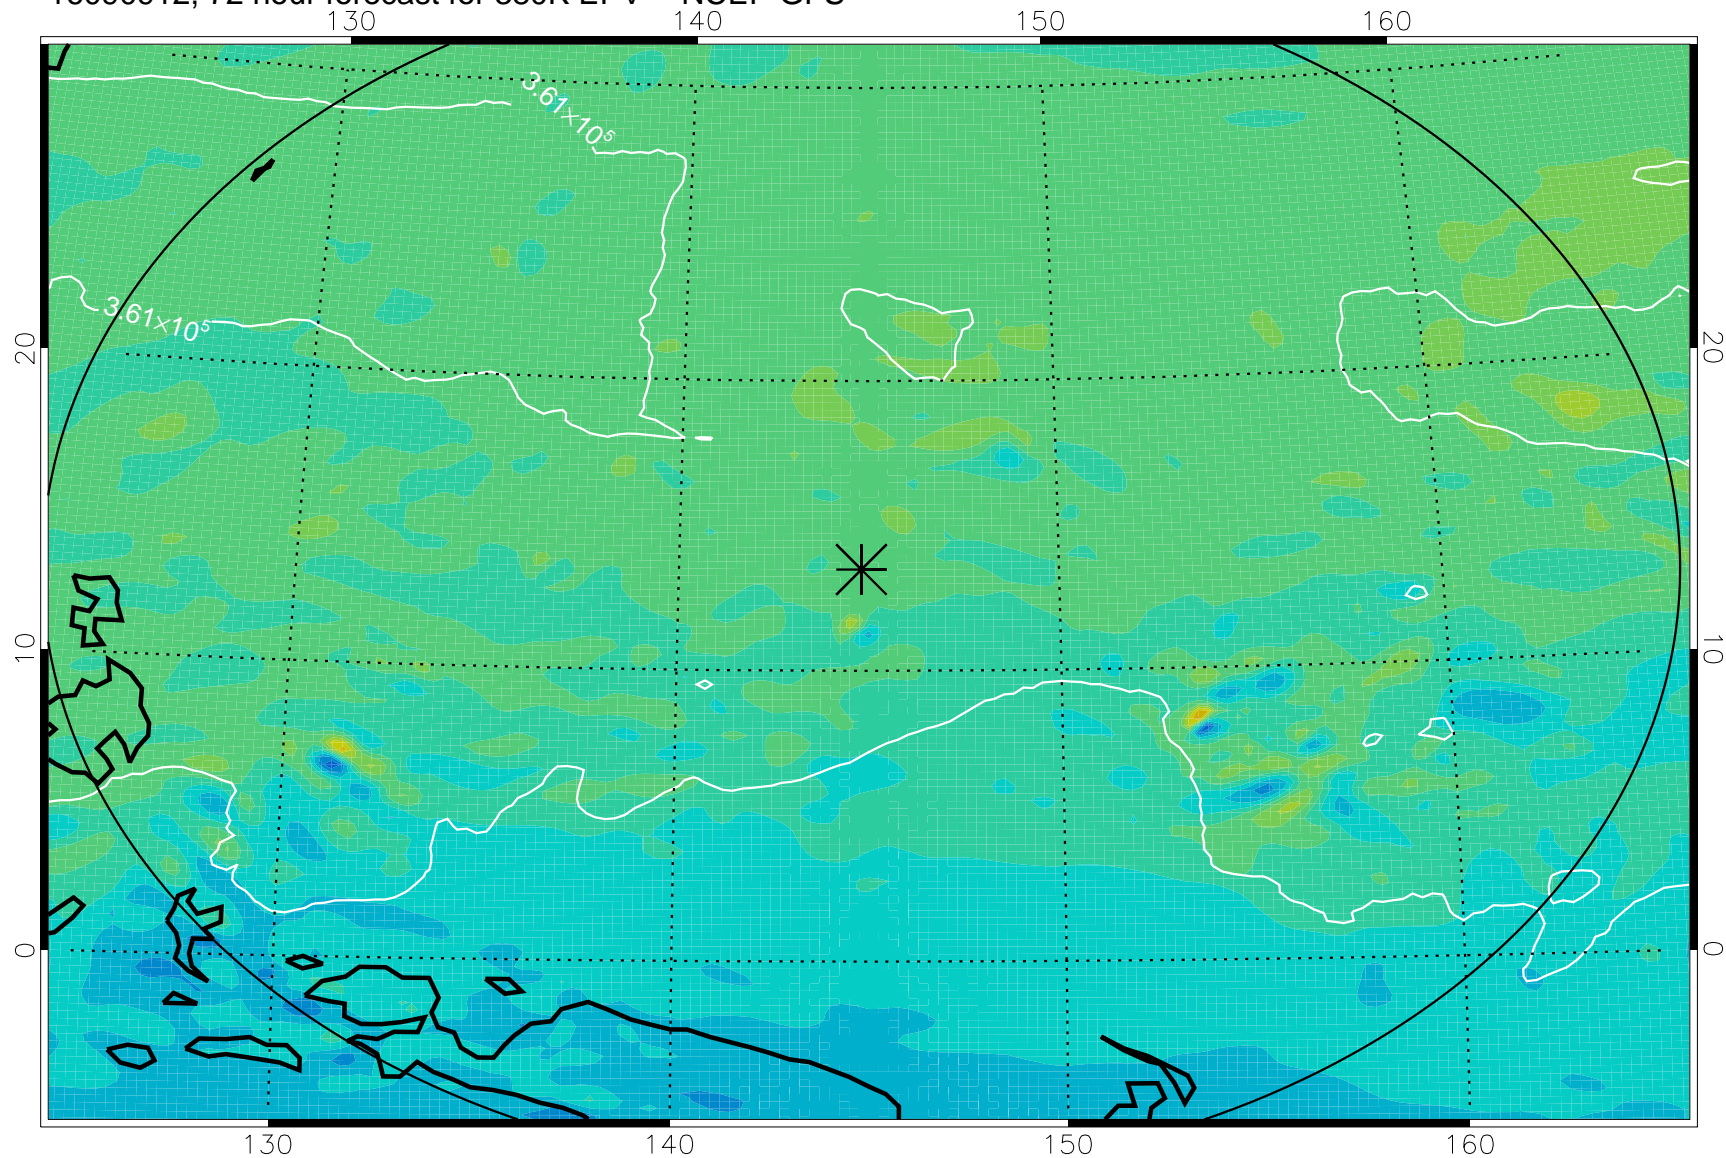

16090818, 54 hour forecast for 380K EPV -- NCEP GFS

380K Montgomery Streamfunction, white

Range ring of 2304 km

16090900, 60 hour forecast for 380K EPV -- NCEP GFS

380K Montgomery Streamfunction, white

Range ring of 2304 km

16090906, 66 hour forecast for 380K EPV -- NCEP GFS

380K Montgomery Streamfunction, white

Range ring of 2304 km

16090912, 72 hour forecast for 380K EPV -- NCEP GFS

380K Montgomery Streamfunction, white

Range ring of 2304 km

16090918, 78 hour forecast for 380K EPV -- NCEP GFS

380K Montgomery Streamfunction, white

Range ring of 2304 km

16091000, 84 hour forecast for 380K EPV -- NCEP GFS

380K Montgomery Streamfunction, white

Range ring of 2304 km

16091006, 90 hour forecast for 380K EPV -- NCEP GFS

380K Montgomery Streamfunction, white

Range ring of 2304 km

16091012, 96 hour forecast for 380K EPV -- NCEP GFS

380K Montgomery Streamfunction, white

Range ring of 2304 km