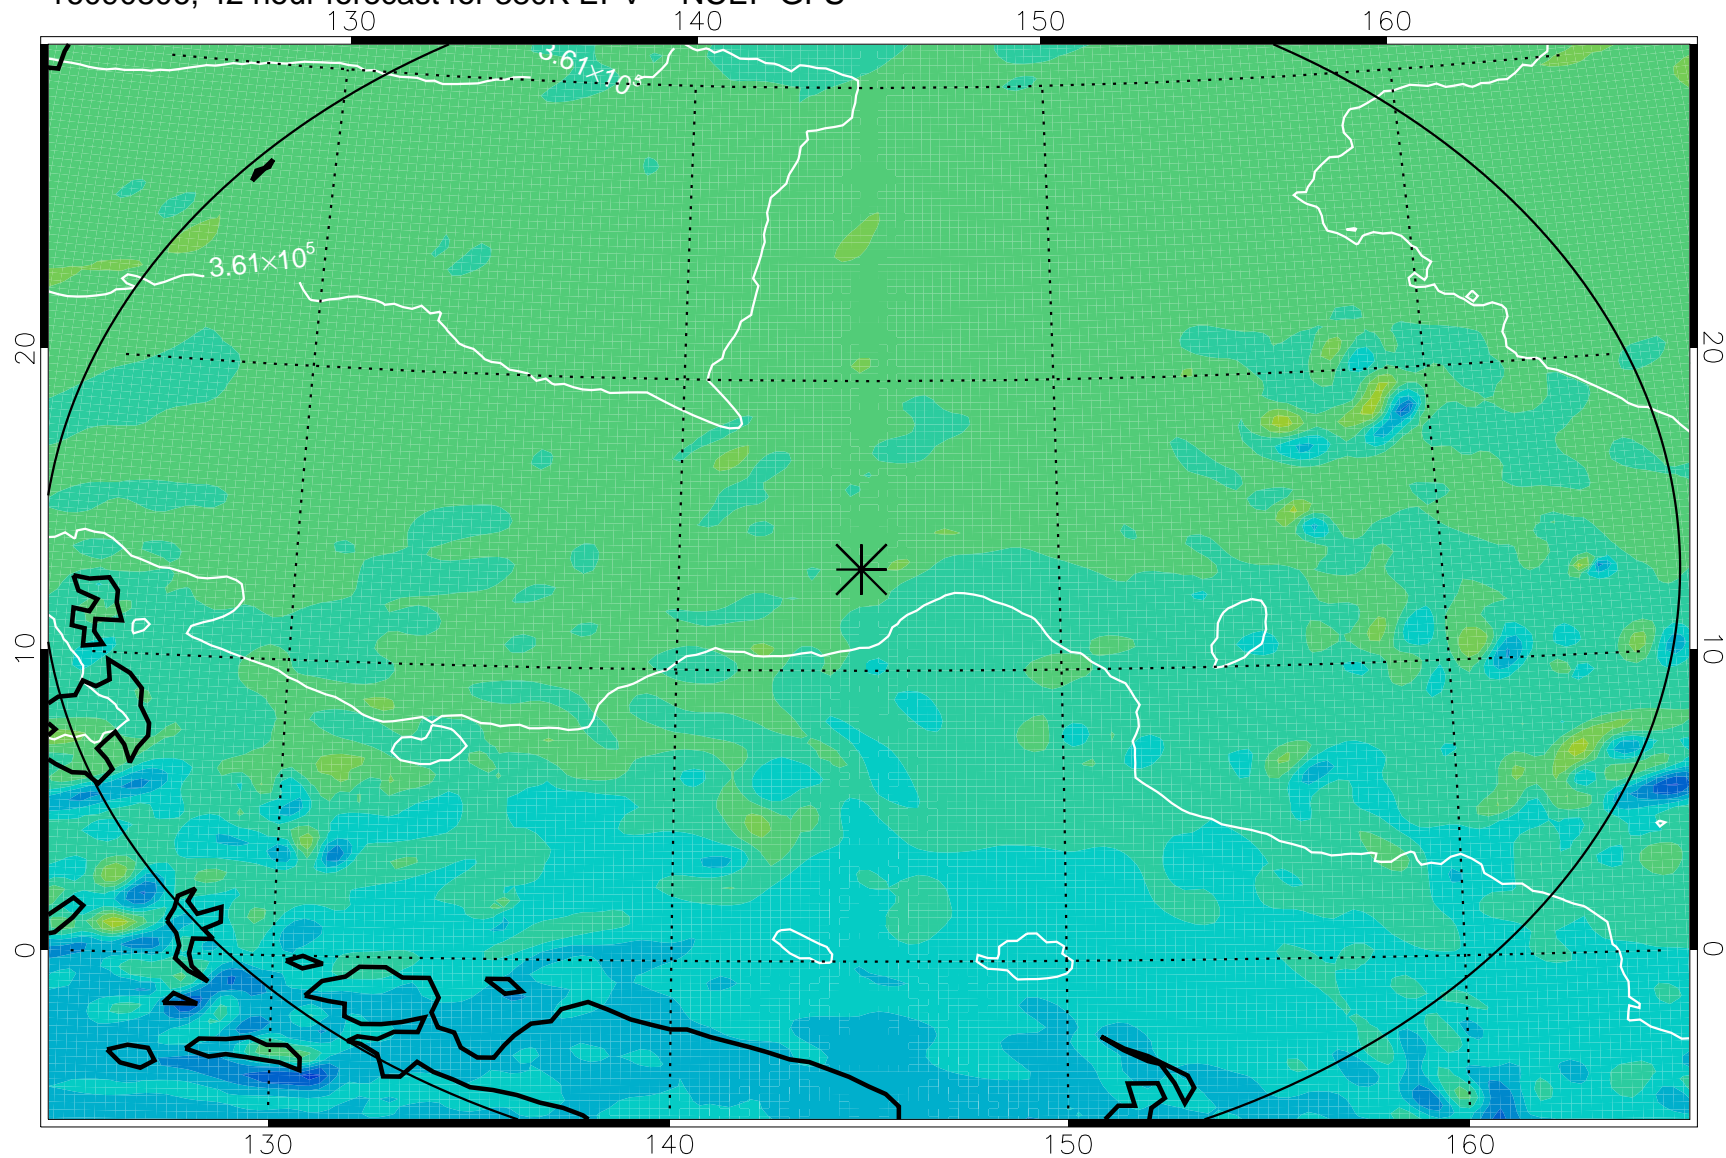

16090718, 30 hour forecast for 380K EPV -- NCEP GFS

380K Montgomery Streamfunction, white

Range ring of 2304 km

16090800, 36 hour forecast for 380K EPV -- NCEP GFS

380K Montgomery Streamfunction, white

Range ring of 2304 km

16090806, 42 hour forecast for 380K EPV -- NCEP GFS

380K Montgomery Streamfunction, white

Range ring of 2304 km

16090812, 48 hour forecast for 380K EPV -- NCEP GFS

380K Montgomery Streamfunction, white

Range ring of 2304 km

16090818, 54 hour forecast for 380K EPV -- NCEP GFS

380K Montgomery Streamfunction, white

Range ring of 2304 km

16090900, 60 hour forecast for 380K EPV -- NCEP GFS

380K Montgomery Streamfunction, white

Range ring of 2304 km

16091006, 90 hour forecast for 380K EPV -- NCEP GFS

380K Montgomery Streamfunction, white

Range ring of 2304 km

16091012, 96 hour forecast for 380K EPV -- NCEP GFS

380K Montgomery Streamfunction, white

Range ring of 2304 km