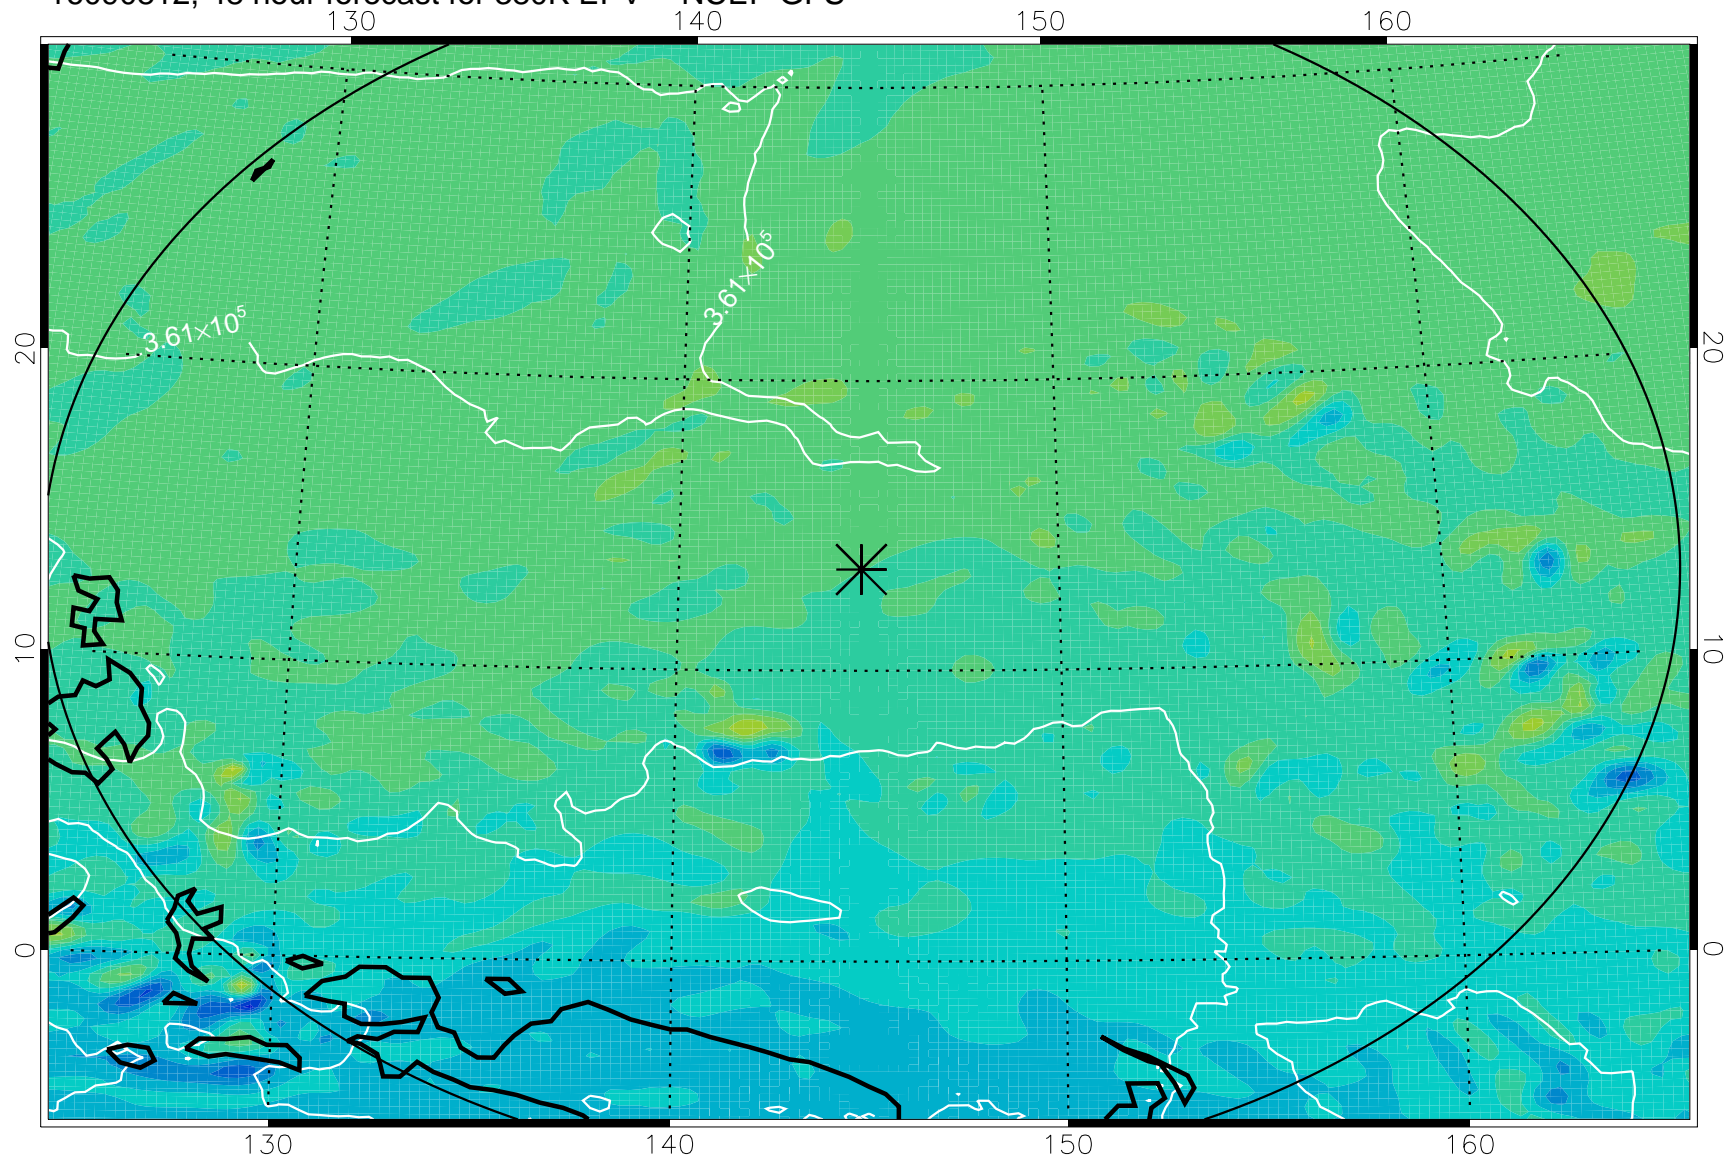

16090718, 30 hour forecast for 380K EPV -- NCEP GFS

380K Montgomery Streamfunction, white

Range ring of 2304 km

16090800, 36 hour forecast for 380K EPV -- NCEP GFS

380K Montgomery Streamfunction, white

Range ring of 2304 km

16090806, 42 hour forecast for 380K EPV -- NCEP GFS

380K Montgomery Streamfunction, white

Range ring of 2304 km

16090812, 48 hour forecast for 380K EPV -- NCEP GFS

380K Montgomery Streamfunction, white

Range ring of 2304 km

16090818, 54 hour forecast for 380K EPV -- NCEP GFS

380K Montgomery Streamfunction, white

Range ring of 2304 km

16090900, 60 hour forecast for 380K EPV -- NCEP GFS

380K Montgomery Streamfunction, white

Range ring of 2304 km

16091006, 90 hour forecast for 380K EPV -- NCEP GFS

380K Montgomery Streamfunction, white

Range ring of 2304 km

16091012, 96 hour forecast for 380K EPV -- NCEP GFS

380K Montgomery Streamfunction, white

Range ring of 2304 km