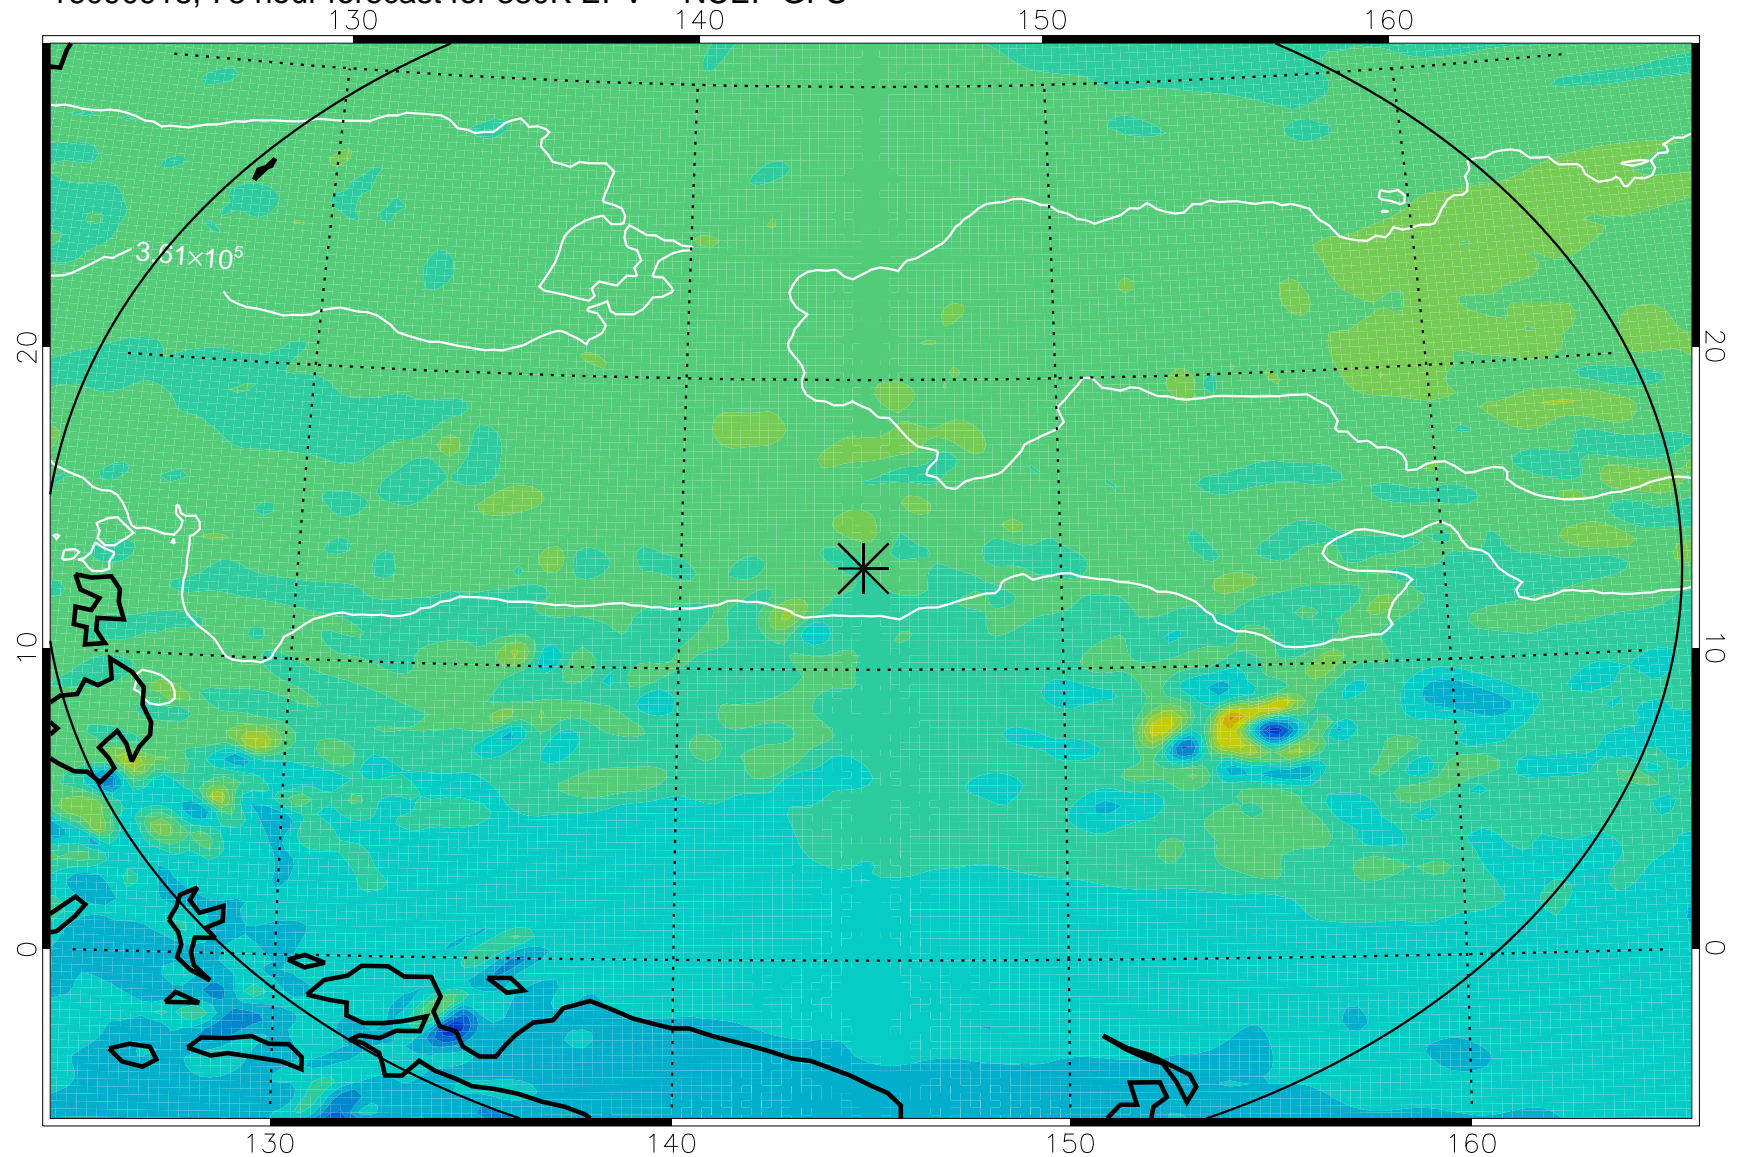

16090906, 66 hour forecast for 380K EPV -- NCEP GFS

380K Montgomery Streamfunction, white

Range ring of 2304 km

16090912, 72 hour forecast for 380K EPV -- NCEP GFS

380K Montgomery Streamfunction, white

Range ring of 2304 km

16090918, 78 hour forecast for 380K EPV -- NCEP GFS

380K Montgomery Streamfunction, white

Range ring of 2304 km

16091000, 84 hour forecast for 380K EPV -- NCEP GFS

380K Montgomery Streamfunction, white

Range ring of 2304 km

16091006, 90 hour forecast for 380K EPV -- NCEP GFS

380K Montgomery Streamfunction, white

Range ring of 2304 km

16091012, 96 hour forecast for 380K EPV -- NCEP GFS

380K Montgomery Streamfunction, white

Range ring of 2304 km

16091018, 102 hour forecast for 380K EPV -- NCEP GFS

380K Montgomery Streamfunction, white

Range ring of 2304 km

16091100, 108 hour forecast for 380K EPV -- NCEP GFS

380K Montgomery Streamfunction, white

Range ring of 2304 km