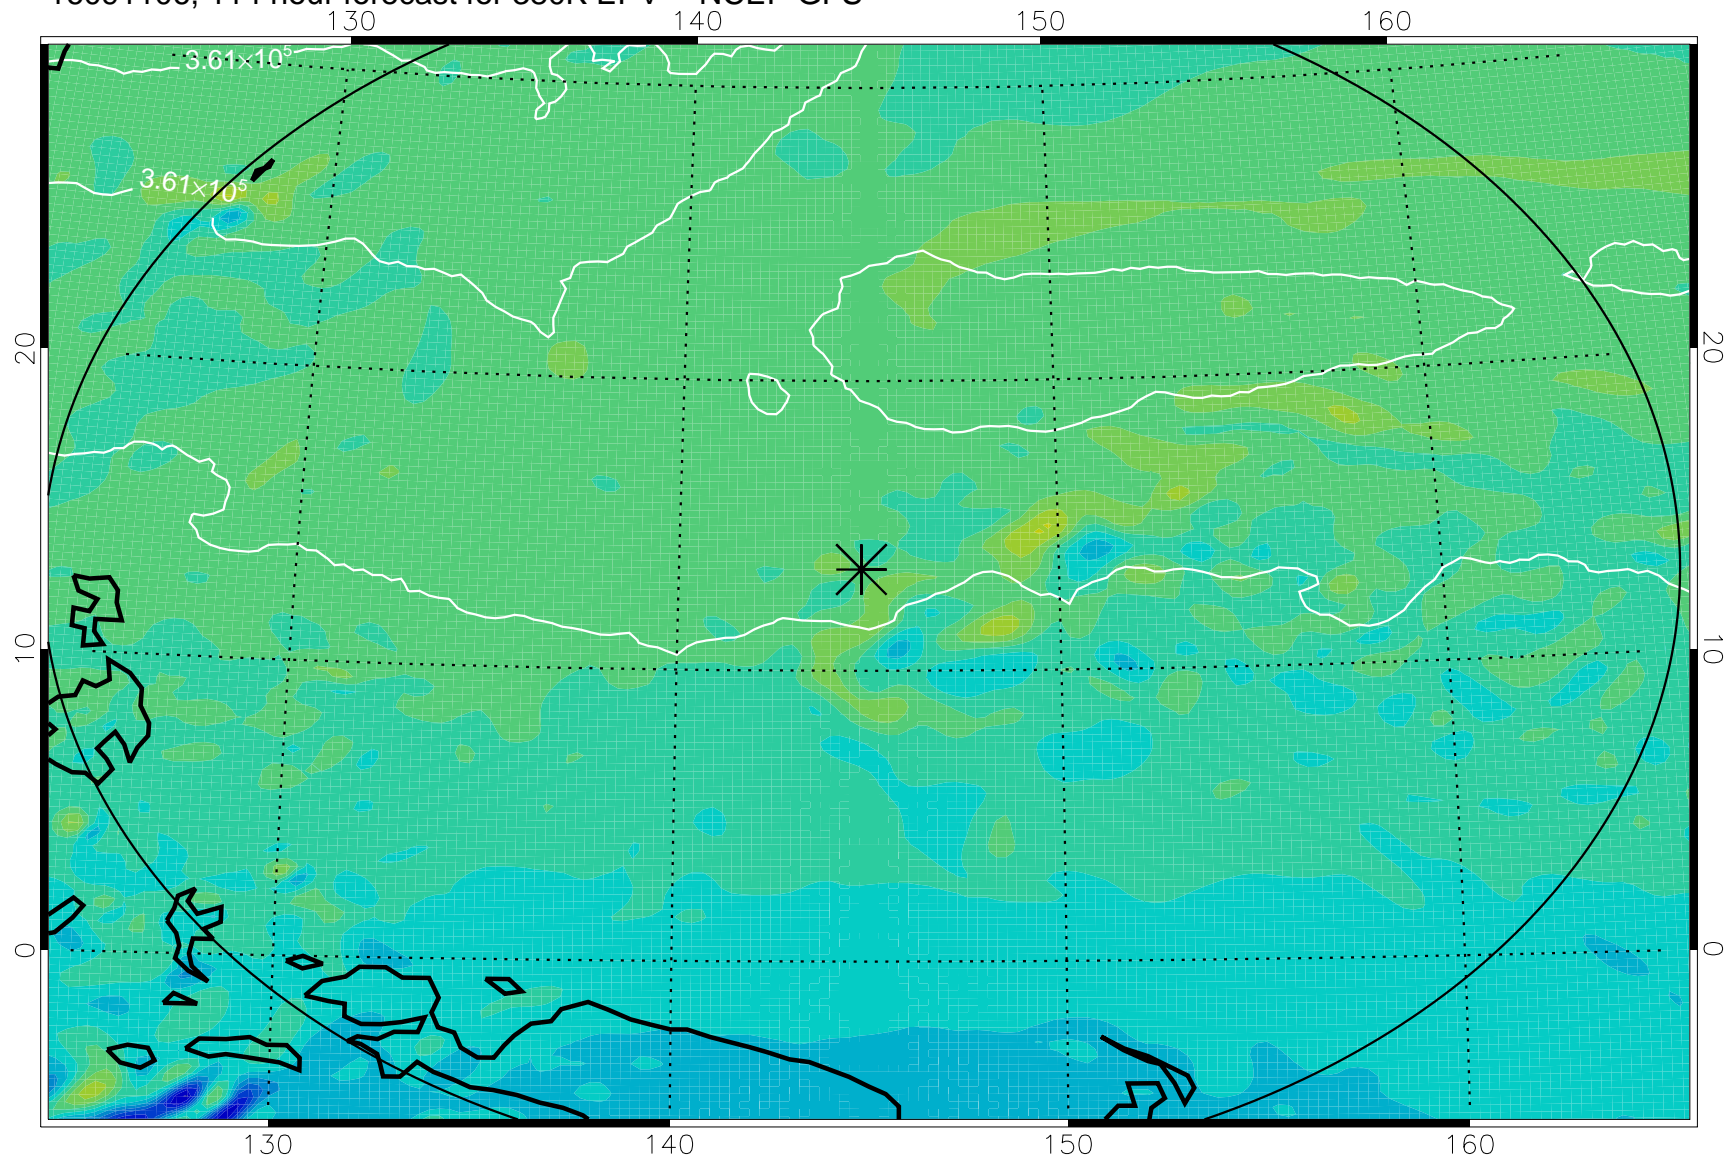

16090918, 78 hour forecast for 380K EPV -- NCEP GFS

380K Montgomery Streamfunction, white

Range ring of 2304 km

16091000, 84 hour forecast for 380K EPV -- NCEP GFS

380K Montgomery Streamfunction, white

Range ring of 2304 km

16091006, 90 hour forecast for 380K EPV -- NCEP GFS

380K Montgomery Streamfunction, white

Range ring of 2304 km

16091012, 96 hour forecast for 380K EPV -- NCEP GFS

380K Montgomery Streamfunction, white

Range ring of 2304 km

16091018, 102 hour forecast for 380K EPV -- NCEP GFS

380K Montgomery Streamfunction, white

Range ring of 2304 km

16091100, 108 hour forecast for 380K EPV -- NCEP GFS

380K Montgomery Streamfunction, white

Range ring of 2304 km

16091106, 114 hour forecast for 380K EPV -- NCEP GFS

380K Montgomery Streamfunction, white

Range ring of 2304 km

16091112, 120 hour forecast for 380K EPV -- NCEP GFS

380K Montgomery Streamfunction, white

Range ring of 2304 km