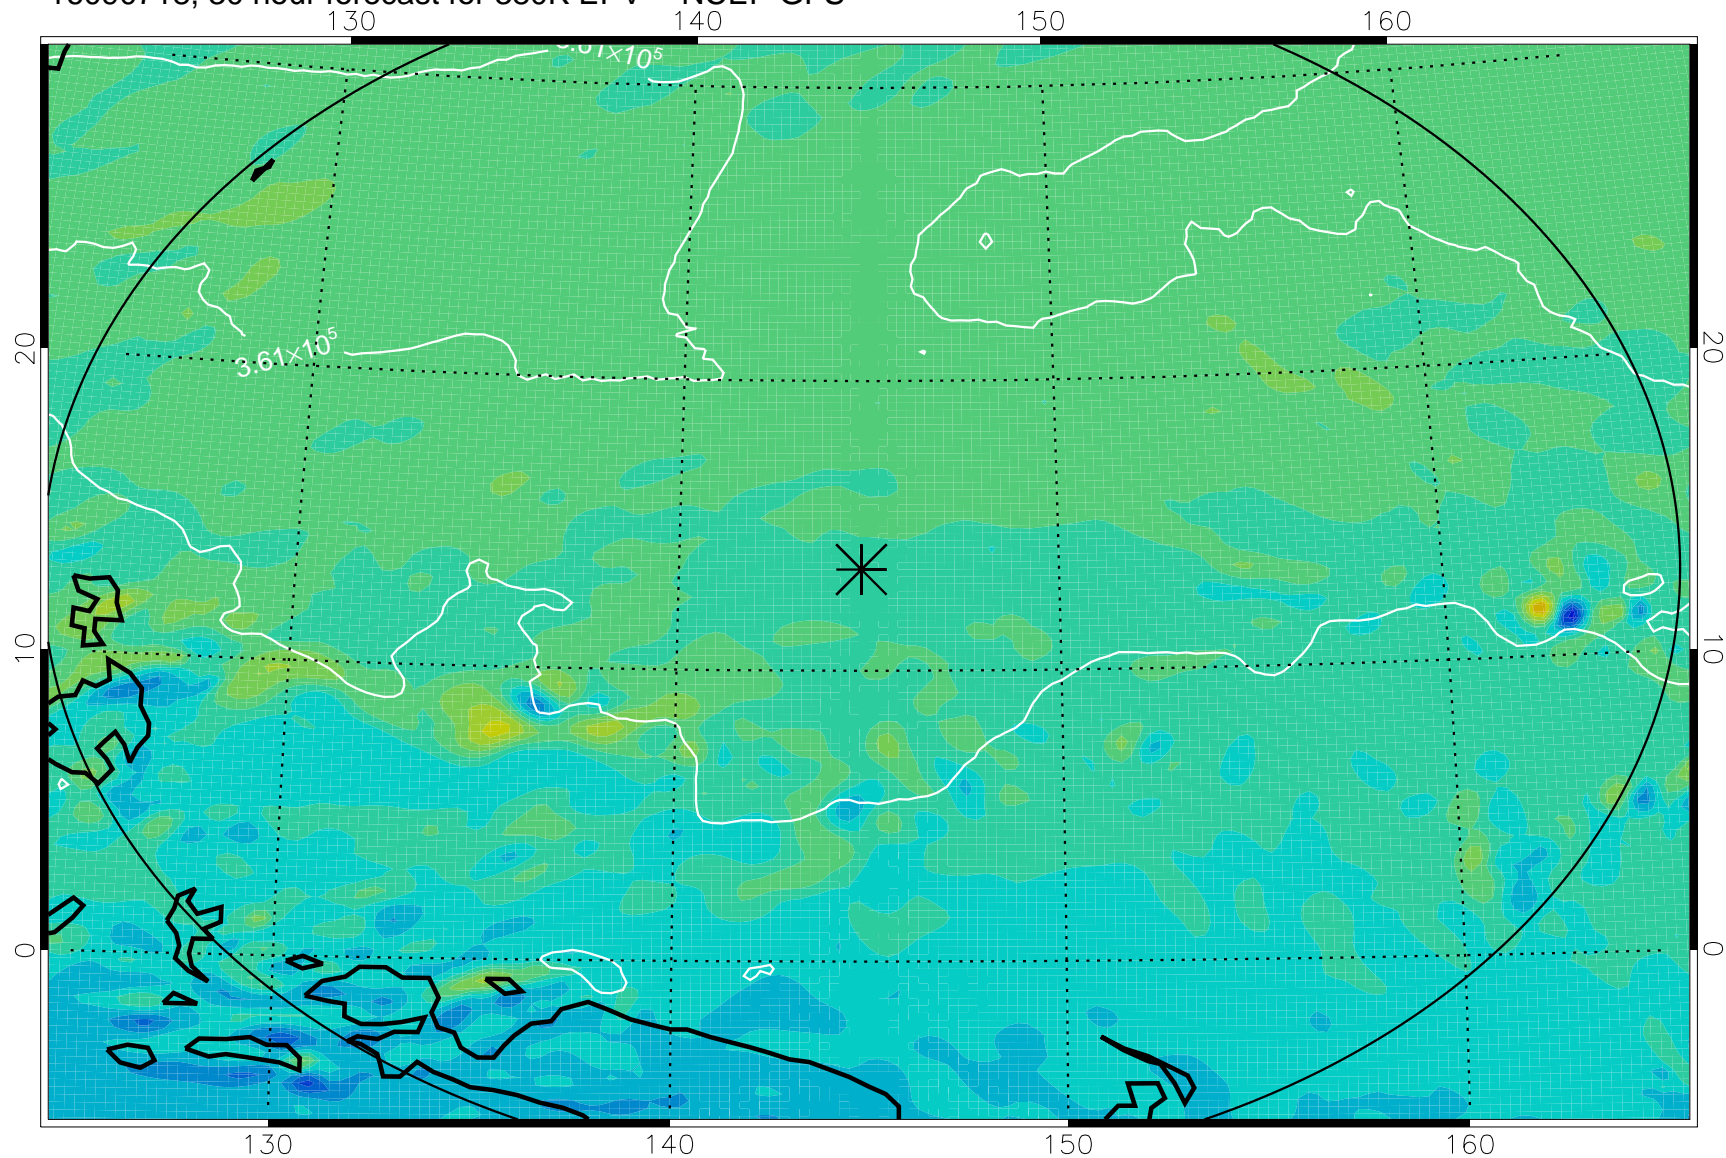

16090618, 6 hour forecast for 380K EPV -- NCEP GFS

380K Montgomery Streamfunction, white

Range ring of 2304 km

16090700, 12 hour forecast for 380K EPV -- NCEP GFS

380K Montgomery Streamfunction, white

Range ring of 2304 km

16090706, 18 hour forecast for 380K EPV -- NCEP GFS

380K Montgomery Streamfunction, white

Range ring of 2304 km

16090712, 24 hour forecast for 380K EPV -- NCEP GFS

380K Montgomery Streamfunction, white

Range ring of 2304 km

16090718, 30 hour forecast for 380K EPV -- NCEP GFS

380K Montgomery Streamfunction, white

Range ring of 2304 km

16090800, 36 hour forecast for 380K EPV -- NCEP GFS

380K Montgomery Streamfunction, white

Range ring of 2304 km

16090806, 42 hour forecast for 380K EPV -- NCEP GFS

380K Montgomery Streamfunction, white

Range ring of 2304 km

16090812, 48 hour forecast for 380K EPV -- NCEP GFS

380K Montgomery Streamfunction, white

Range ring of 2304 km