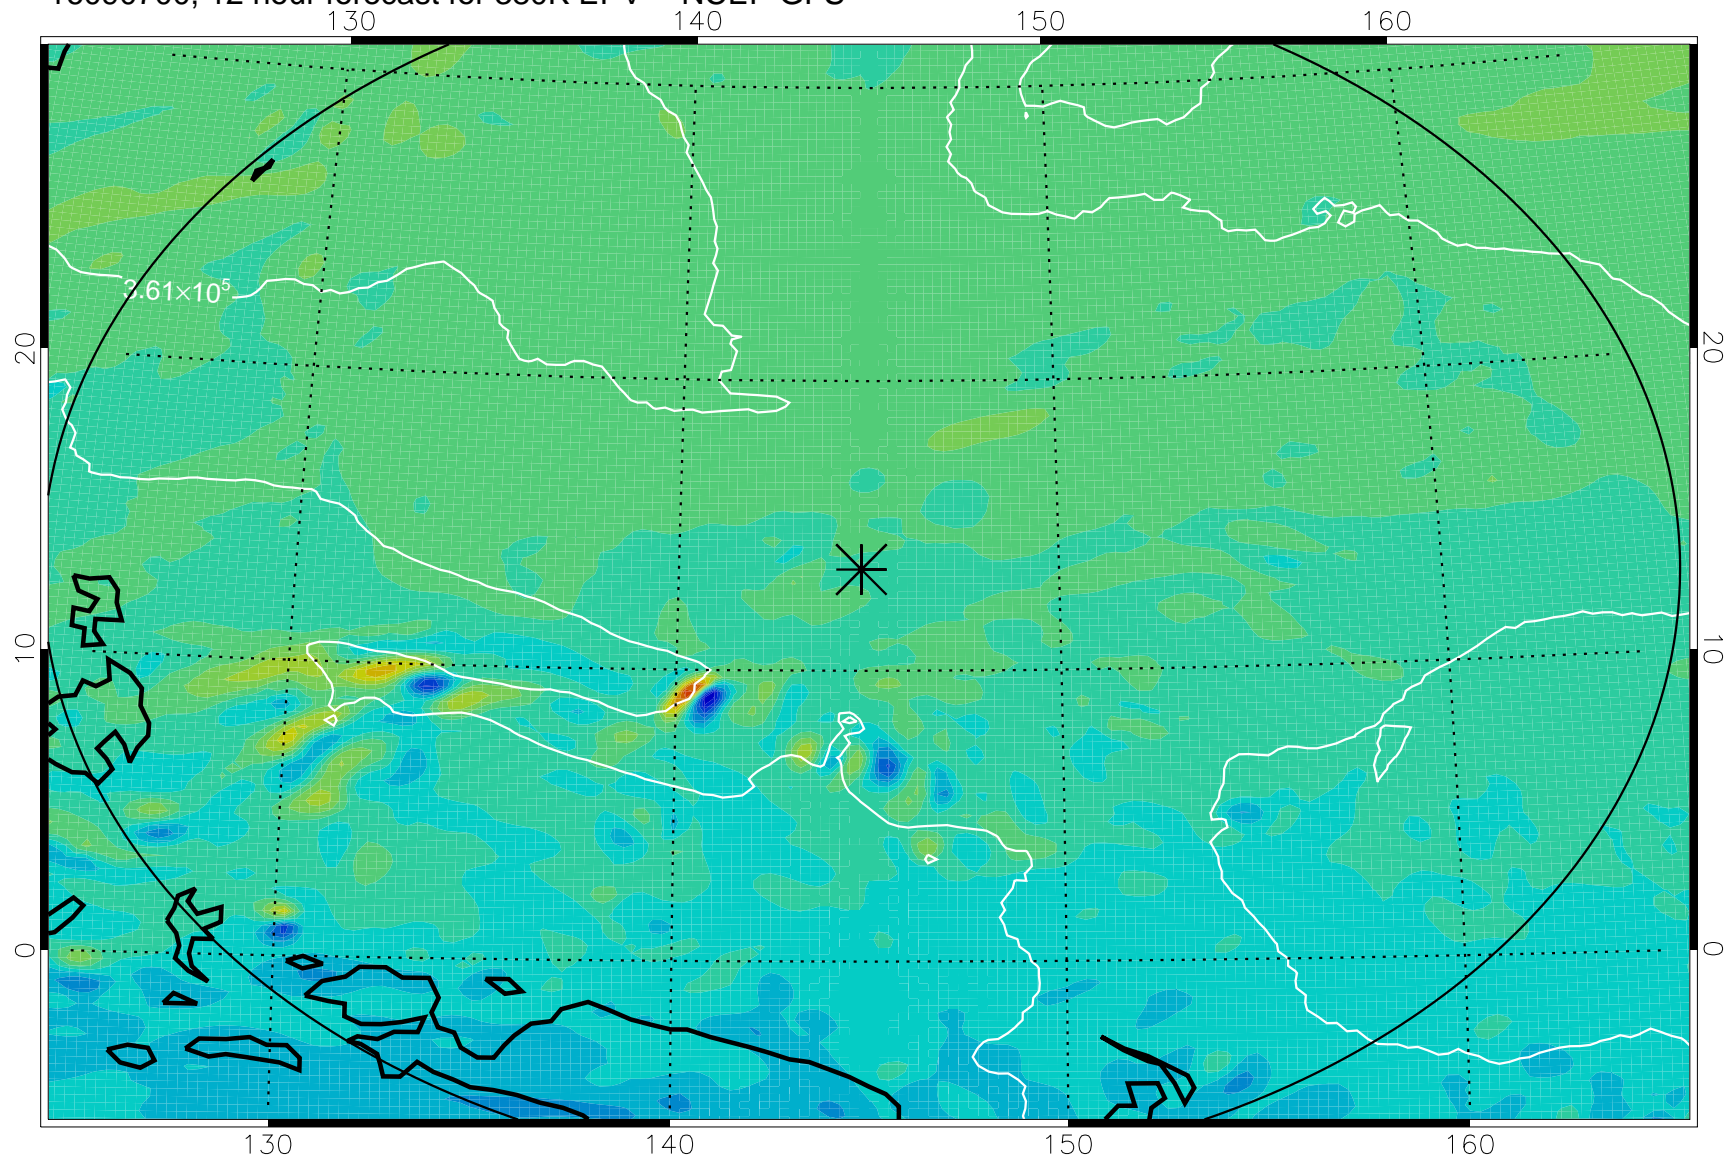

16090618, 6 hour forecast for 380K EPV -- NCEP GFS

380K Montgomery Streamfunction, white

Range ring of 2304 km

16090700, 12 hour forecast for 380K EPV -- NCEP GFS

380K Montgomery Streamfunction, white

Range ring of 2304 km

16090706, 18 hour forecast for 380K EPV -- NCEP GFS

380K Montgomery Streamfunction, white

Range ring of 2304 km

16090712, 24 hour forecast for 380K EPV -- NCEP GFS

380K Montgomery Streamfunction, white

Range ring of 2304 km

16090718, 30 hour forecast for 380K EPV -- NCEP GFS

380K Montgomery Streamfunction, white

Range ring of 2304 km

16090800, 36 hour forecast for 380K EPV -- NCEP GFS

380K Montgomery Streamfunction, white

Range ring of 2304 km

16091006, 90 hour forecast for 380K EPV -- NCEP GFS

380K Montgomery Streamfunction, white

Range ring of 2304 km

16091012, 96 hour forecast for 380K EPV -- NCEP GFS

380K Montgomery Streamfunction, white

Range ring of 2304 km