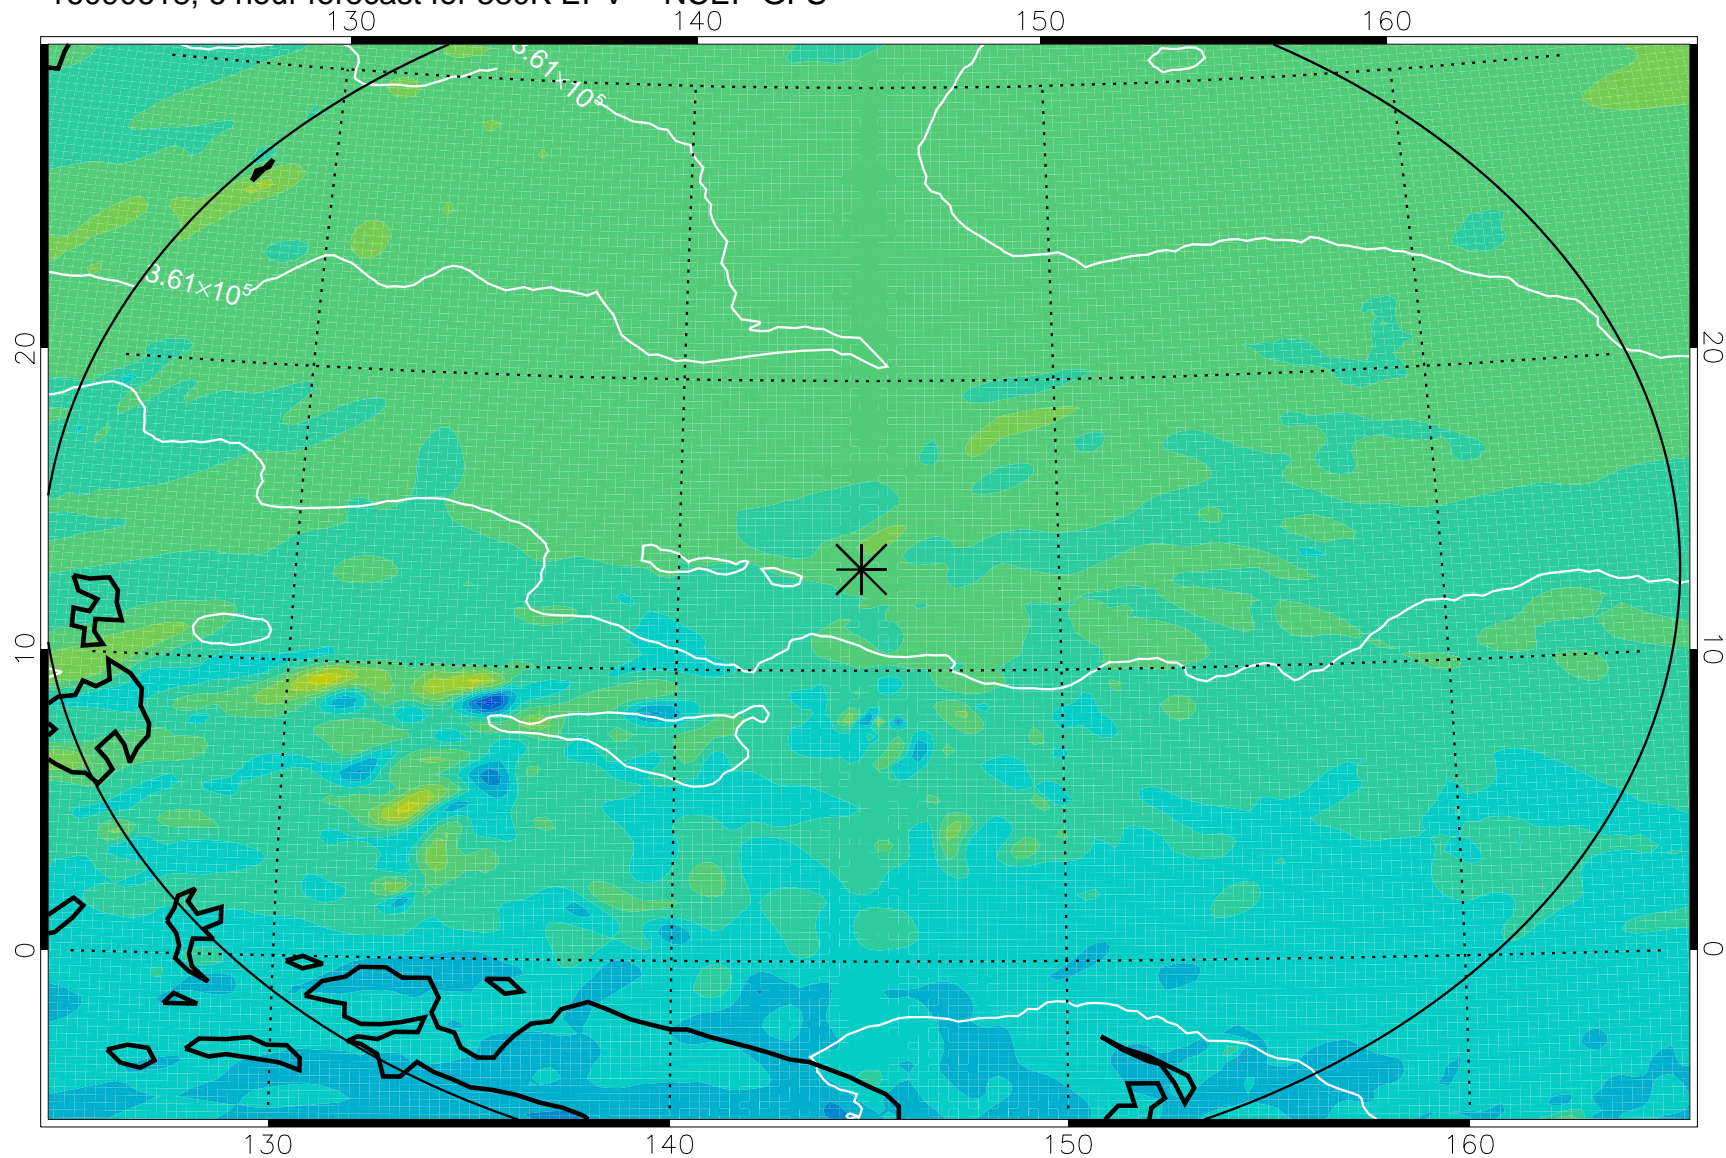

16090618, 6 hour forecast for 380K EPV -- NCEP GFS

380K Montgomery Streamfunction, white

Range ring of 2304 km

16090700, 12 hour forecast for 380K EPV -- NCEP GFS

380K Montgomery Streamfunction, white

Range ring of 2304 km

16090706, 18 hour forecast for 380K EPV -- NCEP GFS

380K Montgomery Streamfunction, white

Range ring of 2304 km

16090712, 24 hour forecast for 380K EPV -- NCEP GFS

380K Montgomery Streamfunction, white

Range ring of 2304 km

16090718, 30 hour forecast for 380K EPV -- NCEP GFS

380K Montgomery Streamfunction, white

Range ring of 2304 km

16090800, 36 hour forecast for 380K EPV -- NCEP GFS

380K Montgomery Streamfunction, white

Range ring of 2304 km

16090818, 54 hour forecast for 380K EPV -- NCEP GFS

380K Montgomery Streamfunction, white

Range ring of 2304 km

16090900, 60 hour forecast for 380K EPV -- NCEP GFS

380K Montgomery Streamfunction, white

Range ring of 2304 km