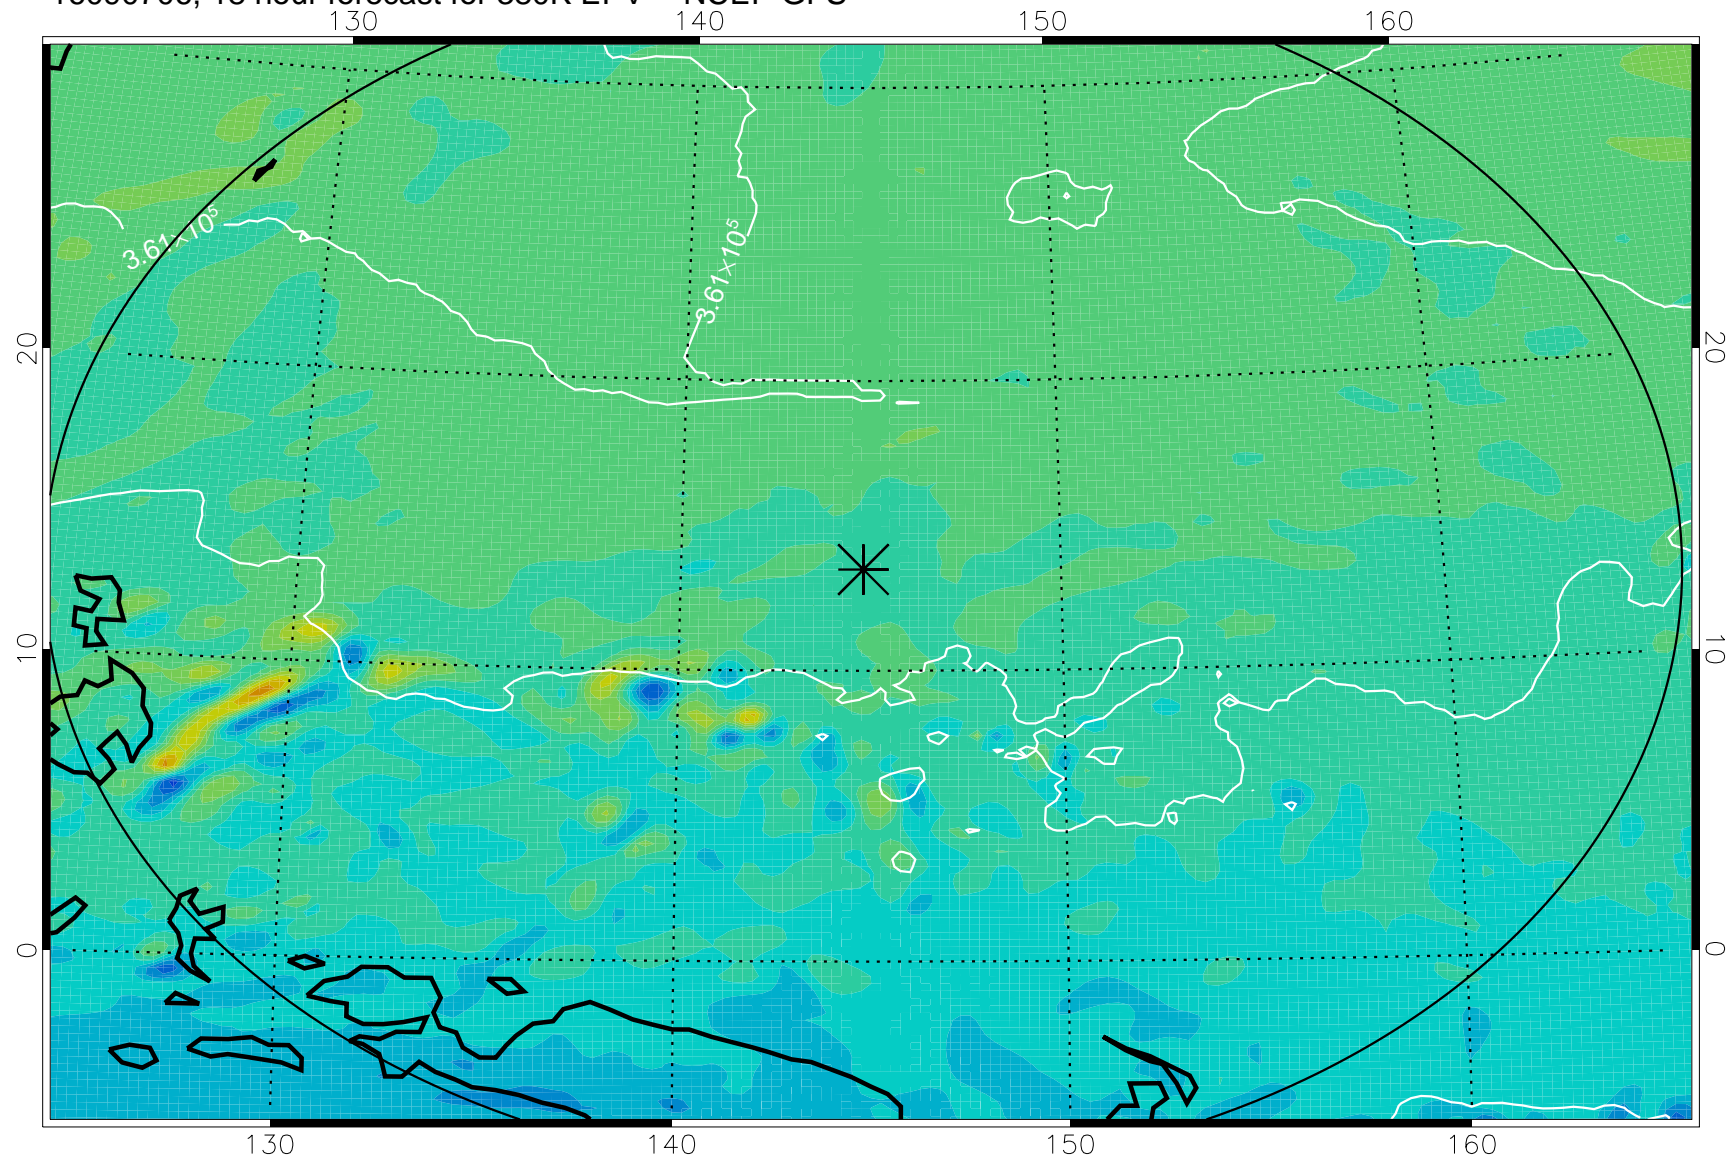

16090618, 6 hour forecast for 380K EPV -- NCEP GFS

380K Montgomery Streamfunction, white

Range ring of 2304 km

16090700, 12 hour forecast for 380K EPV -- NCEP GFS

380K Montgomery Streamfunction, white

Range ring of 2304 km

16090706, 18 hour forecast for 380K EPV -- NCEP GFS

380K Montgomery Streamfunction, white

Range ring of 2304 km

16090712, 24 hour forecast for 380K EPV -- NCEP GFS

380K Montgomery Streamfunction, white

Range ring of 2304 km

16090718, 30 hour forecast for 380K EPV -- NCEP GFS

380K Montgomery Streamfunction, white

Range ring of 2304 km

16090800, 36 hour forecast for 380K EPV -- NCEP GFS

380K Montgomery Streamfunction, white

Range ring of 2304 km

16091006, 90 hour forecast for 380K EPV -- NCEP GFS

380K Montgomery Streamfunction, white

Range ring of 2304 km

16091012, 96 hour forecast for 380K EPV -- NCEP GFS

380K Montgomery Streamfunction, white

Range ring of 2304 km