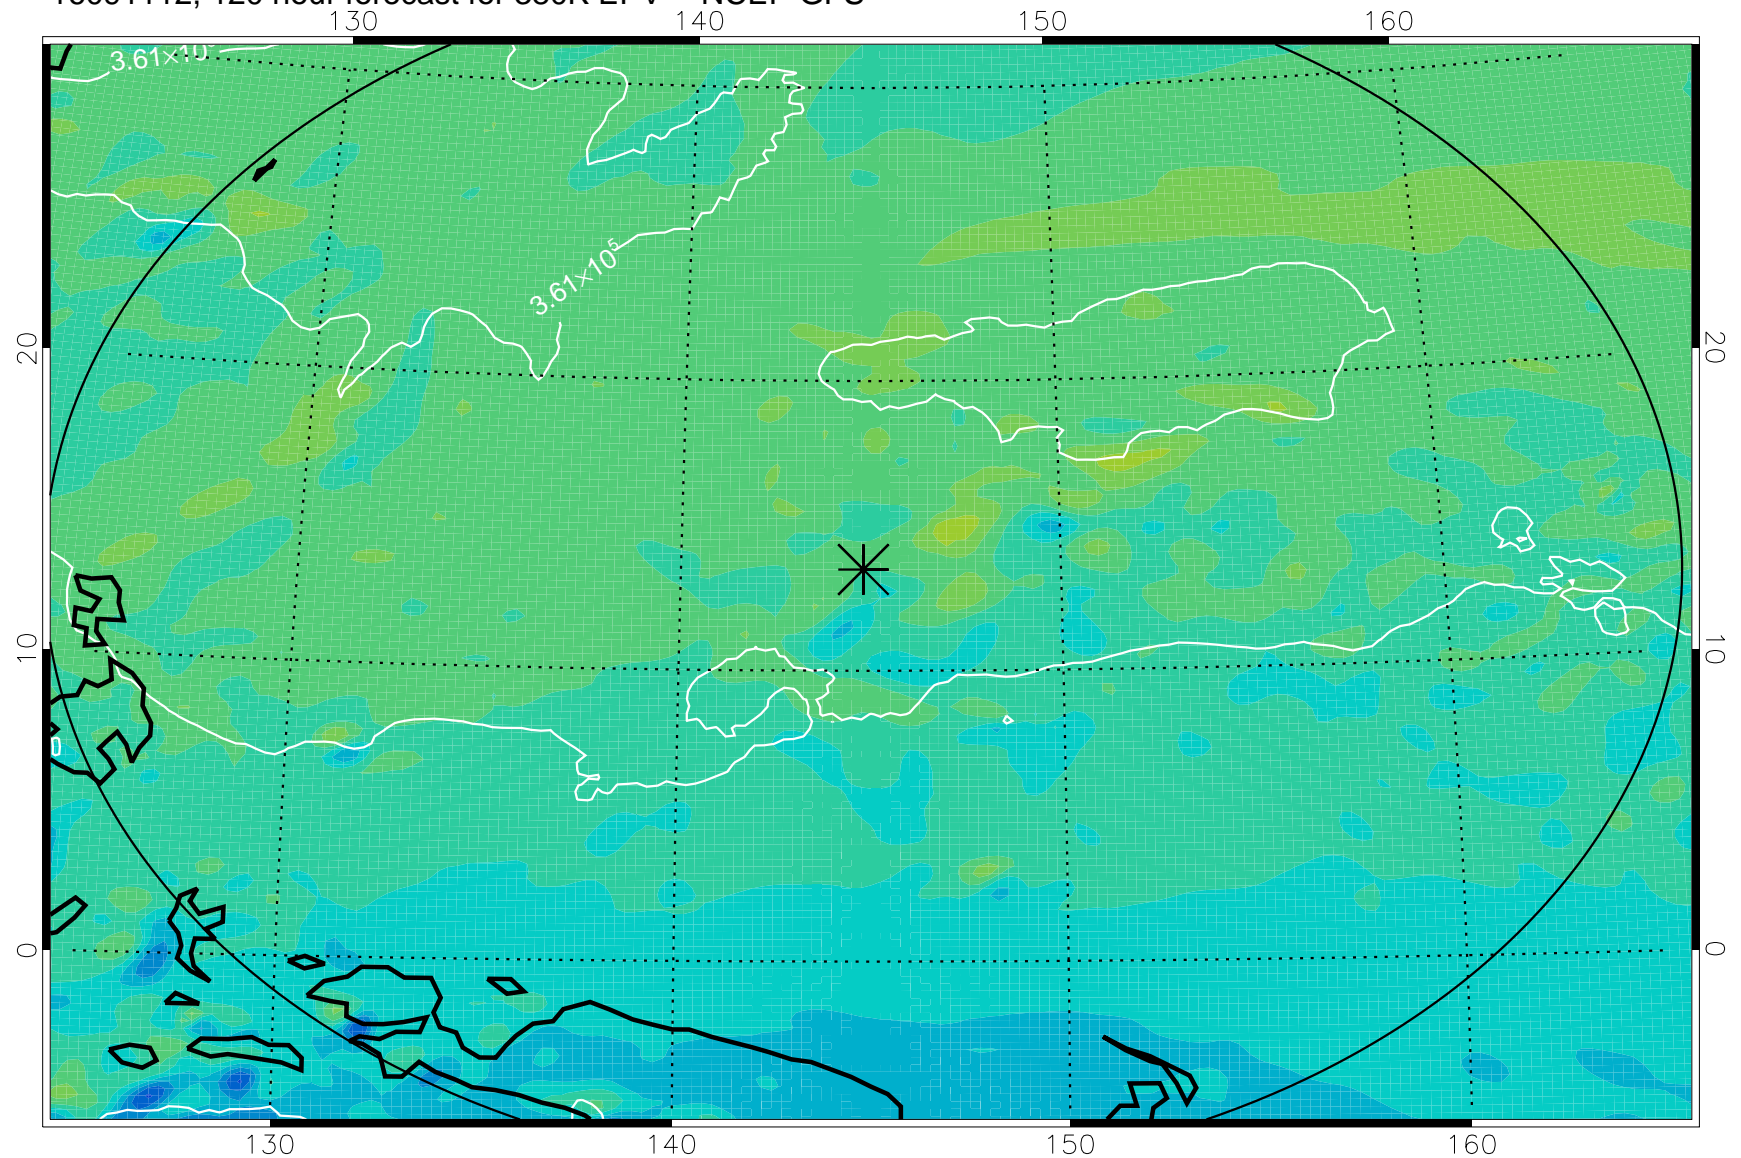

16090918, 78 hour forecast for 380K EPV -- NCEP GFS

380K Montgomery Streamfunction, white

Range ring of 2304 km

16091000, 84 hour forecast for 380K EPV -- NCEP GFS

380K Montgomery Streamfunction, white

Range ring of 2304 km

16091006, 90 hour forecast for 380K EPV -- NCEP GFS

380K Montgomery Streamfunction, white

Range ring of 2304 km

16091012, 96 hour forecast for 380K EPV -- NCEP GFS

380K Montgomery Streamfunction, white

Range ring of 2304 km

16091018, 102 hour forecast for 380K EPV -- NCEP GFS

380K Montgomery Streamfunction, white

Range ring of 2304 km

16091100, 108 hour forecast for 380K EPV -- NCEP GFS

380K Montgomery Streamfunction, white

Range ring of 2304 km

16091106, 114 hour forecast for 380K EPV -- NCEP GFS

380K Montgomery Streamfunction, white

Range ring of 2304 km

16091112, 120 hour forecast for 380K EPV -- NCEP GFS

380K Montgomery Streamfunction, white

Range ring of 2304 km