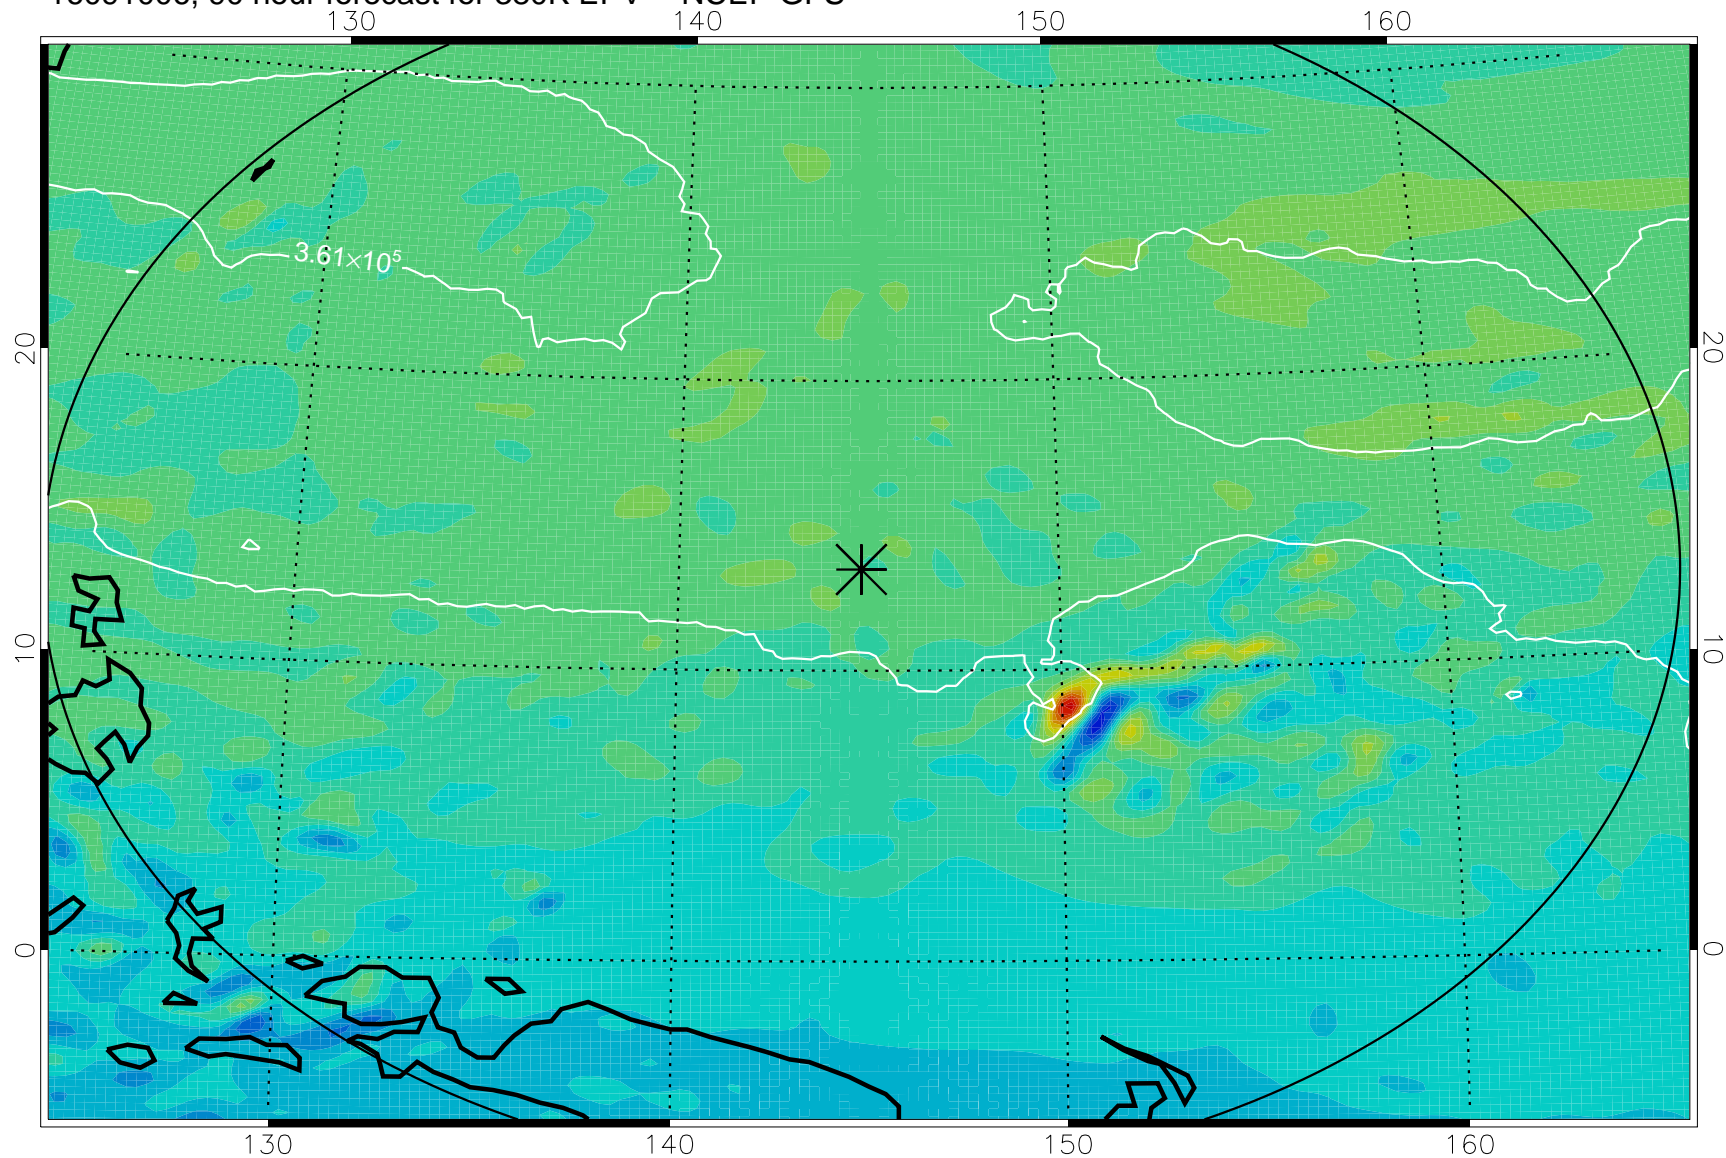

16090906, 66 hour forecast for 380K EPV -- NCEP GFS

380K Montgomery Streamfunction, white

Range ring of 2304 km

16090912, 72 hour forecast for 380K EPV -- NCEP GFS

380K Montgomery Streamfunction, white

Range ring of 2304 km

16090918, 78 hour forecast for 380K EPV -- NCEP GFS

380K Montgomery Streamfunction, white

Range ring of 2304 km

16091000, 84 hour forecast for 380K EPV -- NCEP GFS

380K Montgomery Streamfunction, white

Range ring of 2304 km

16091006, 90 hour forecast for 380K EPV -- NCEP GFS

380K Montgomery Streamfunction, white

Range ring of 2304 km

16091012, 96 hour forecast for 380K EPV -- NCEP GFS

380K Montgomery Streamfunction, white

Range ring of 2304 km

16091018, 102 hour forecast for 380K EPV -- NCEP GFS

380K Montgomery Streamfunction, white

Range ring of 2304 km

16091100, 108 hour forecast for 380K EPV -- NCEP GFS

380K Montgomery Streamfunction, white

Range ring of 2304 km