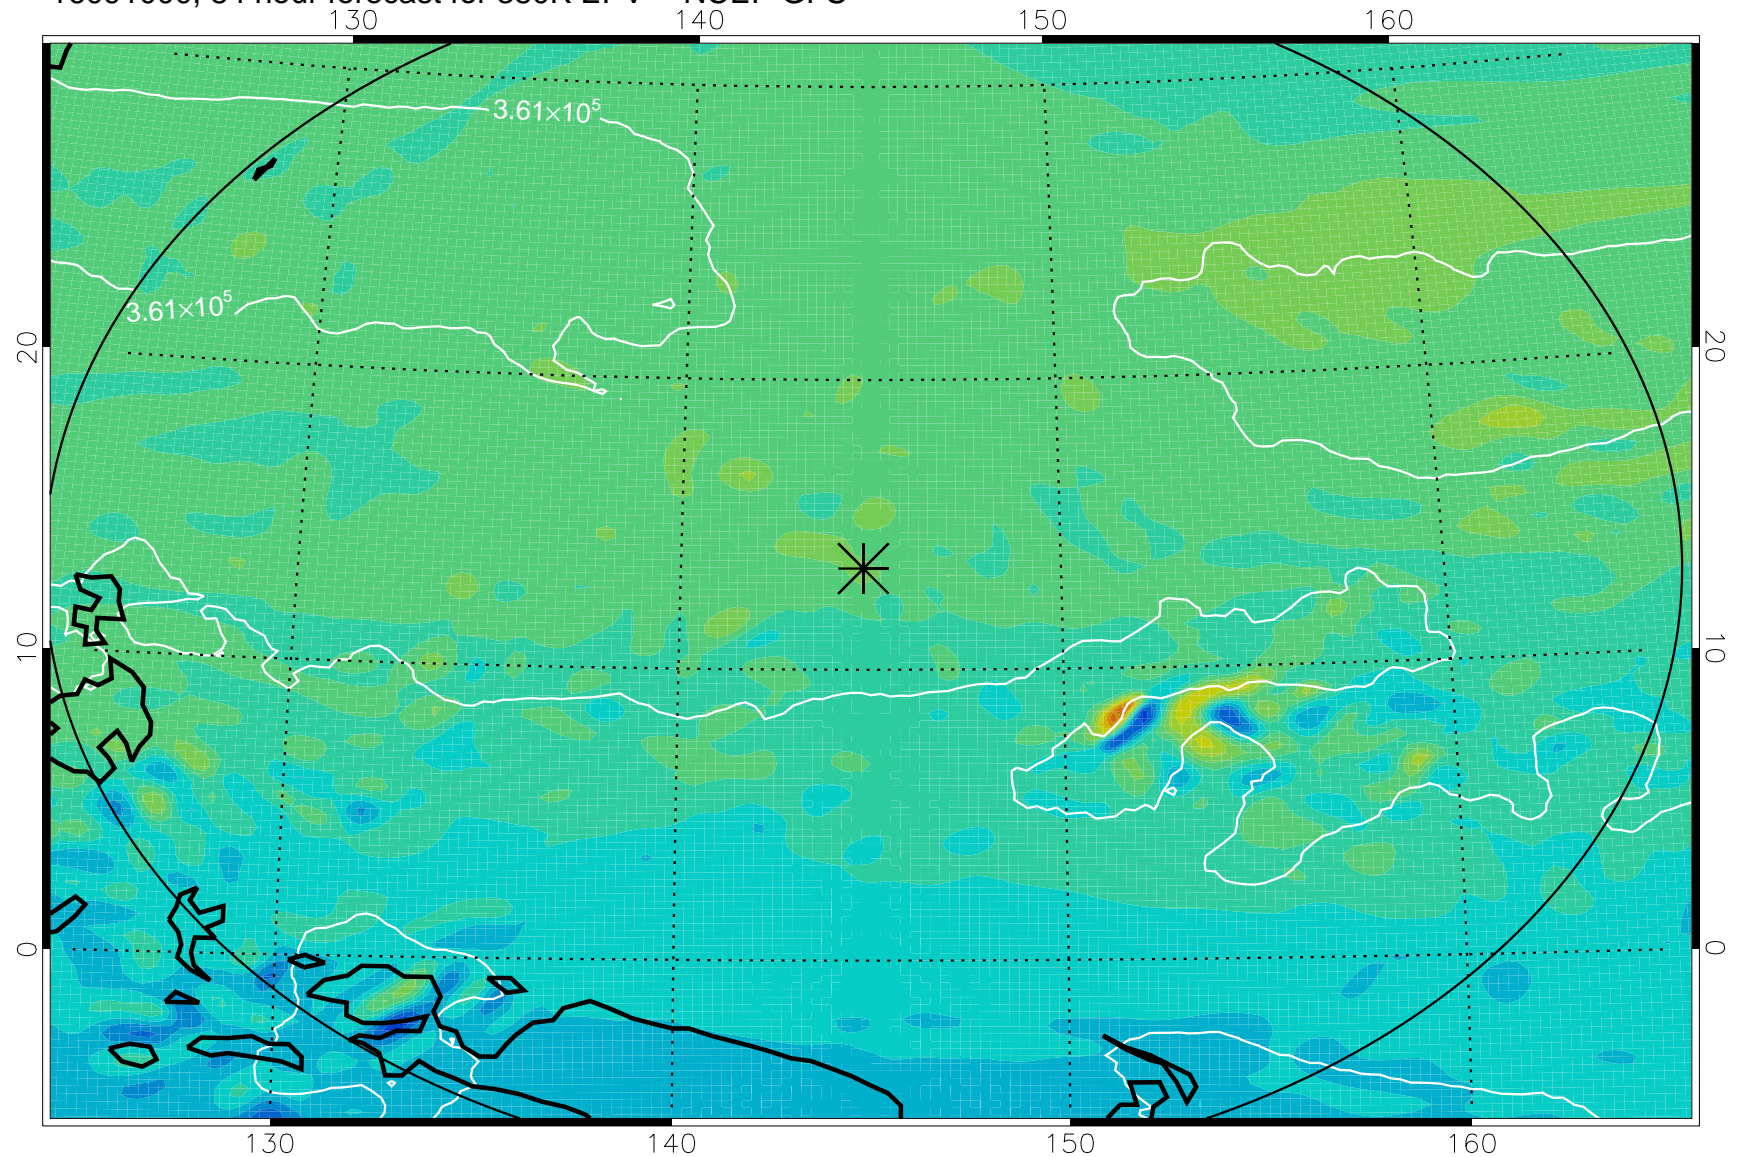

16090906, 66 hour forecast for 380K EPV -- NCEP GFS

380K Montgomery Streamfunction, white

Range ring of 2304 km

16090912, 72 hour forecast for 380K EPV -- NCEP GFS

380K Montgomery Streamfunction, white

Range ring of 2304 km

16090918, 78 hour forecast for 380K EPV -- NCEP GFS

380K Montgomery Streamfunction, white

Range ring of 2304 km

16091000, 84 hour forecast for 380K EPV -- NCEP GFS

380K Montgomery Streamfunction, white

Range ring of 2304 km

16091006, 90 hour forecast for 380K EPV -- NCEP GFS

380K Montgomery Streamfunction, white

Range ring of 2304 km

16091012, 96 hour forecast for 380K EPV -- NCEP GFS

380K Montgomery Streamfunction, white

Range ring of 2304 km

16091018, 102 hour forecast for 380K EPV -- NCEP GFS

380K Montgomery Streamfunction, white

Range ring of 2304 km

16091100, 108 hour forecast for 380K EPV -- NCEP GFS

380K Montgomery Streamfunction, white

Range ring of 2304 km