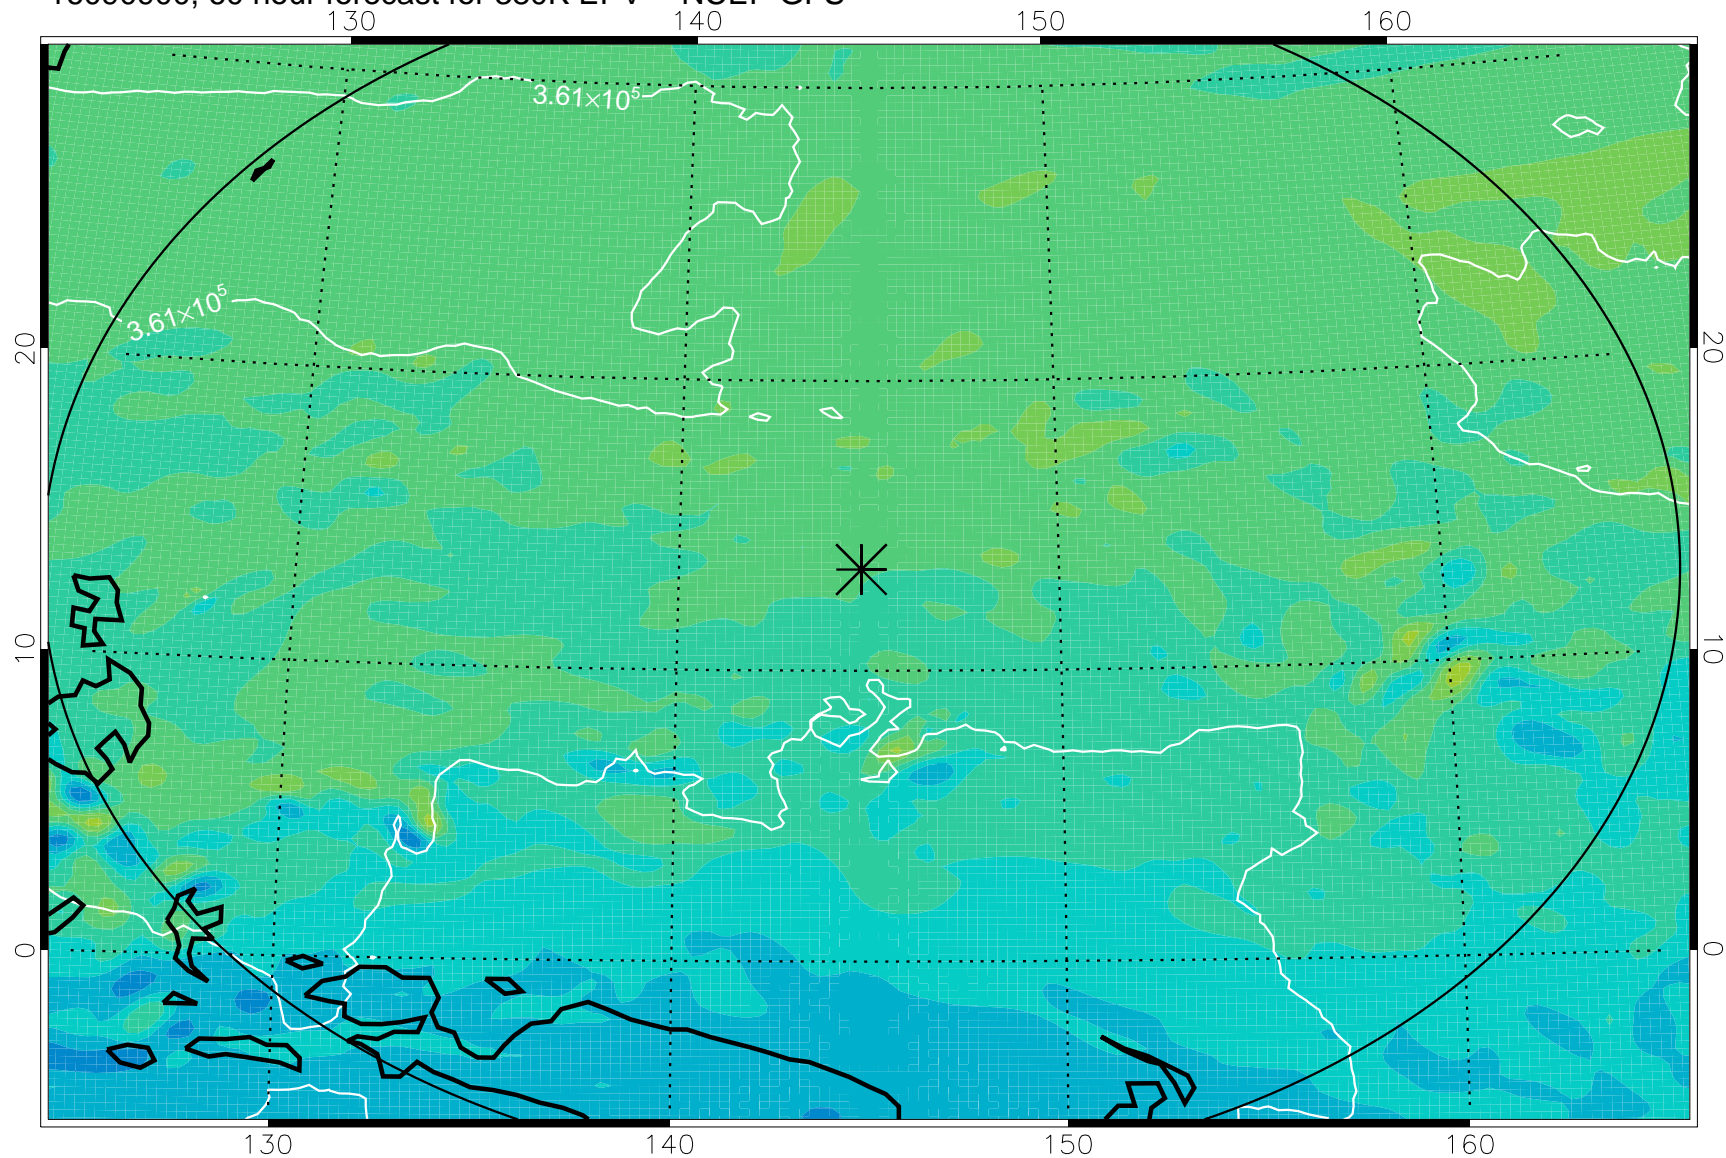

16090718, 30 hour forecast for 380K EPV -- NCEP GFS

380K Montgomery Streamfunction, white

Range ring of 2304 km

16090800, 36 hour forecast for 380K EPV -- NCEP GFS

380K Montgomery Streamfunction, white

Range ring of 2304 km

16090806, 42 hour forecast for 380K EPV -- NCEP GFS

380K Montgomery Streamfunction, white

Range ring of 2304 km

16090812, 48 hour forecast for 380K EPV -- NCEP GFS

380K Montgomery Streamfunction, white

Range ring of 2304 km

16090818, 54 hour forecast for 380K EPV -- NCEP GFS

380K Montgomery Streamfunction, white

Range ring of 2304 km

16090900, 60 hour forecast for 380K EPV -- NCEP GFS

380K Montgomery Streamfunction, white

Range ring of 2304 km

16090906, 66 hour forecast for 380K EPV -- NCEP GFS

380K Montgomery Streamfunction, white

Range ring of 2304 km

16090912, 72 hour forecast for 380K EPV -- NCEP GFS

380K Montgomery Streamfunction, white

Range ring of 2304 km