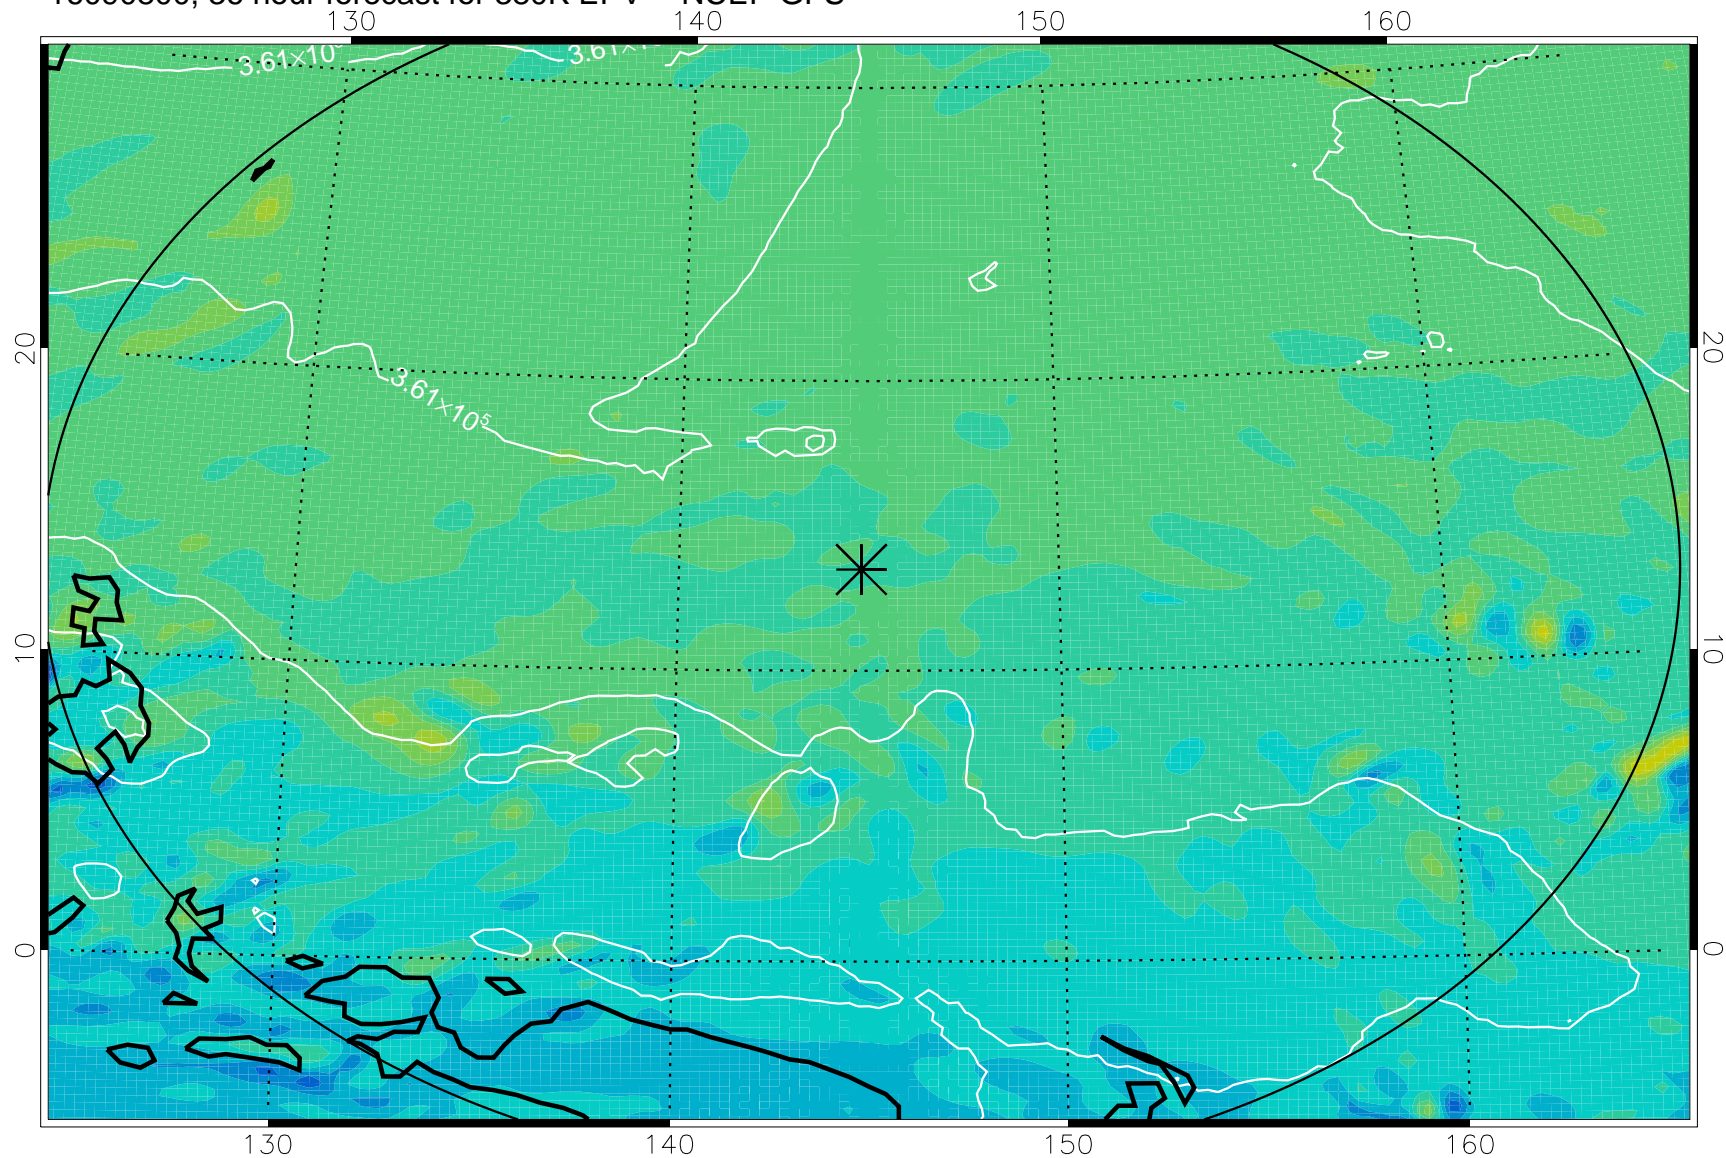

16090618, 6 hour forecast for 380K EPV -- NCEP GFS

380K Montgomery Streamfunction, white

Range ring of 2304 km

16090700, 12 hour forecast for 380K EPV -- NCEP GFS

380K Montgomery Streamfunction, white

Range ring of 2304 km

16090706, 18 hour forecast for 380K EPV -- NCEP GFS

380K Montgomery Streamfunction, white

Range ring of 2304 km

16090712, 24 hour forecast for 380K EPV -- NCEP GFS

380K Montgomery Streamfunction, white

Range ring of 2304 km

16090718, 30 hour forecast for 380K EPV -- NCEP GFS

380K Montgomery Streamfunction, white

Range ring of 2304 km

16090800, 36 hour forecast for 380K EPV -- NCEP GFS

380K Montgomery Streamfunction, white

Range ring of 2304 km

16090806, 42 hour forecast for 380K EPV -- NCEP GFS

380K Montgomery Streamfunction, white

Range ring of 2304 km

16090812, 48 hour forecast for 380K EPV -- NCEP GFS

380K Montgomery Streamfunction, white

Range ring of 2304 km