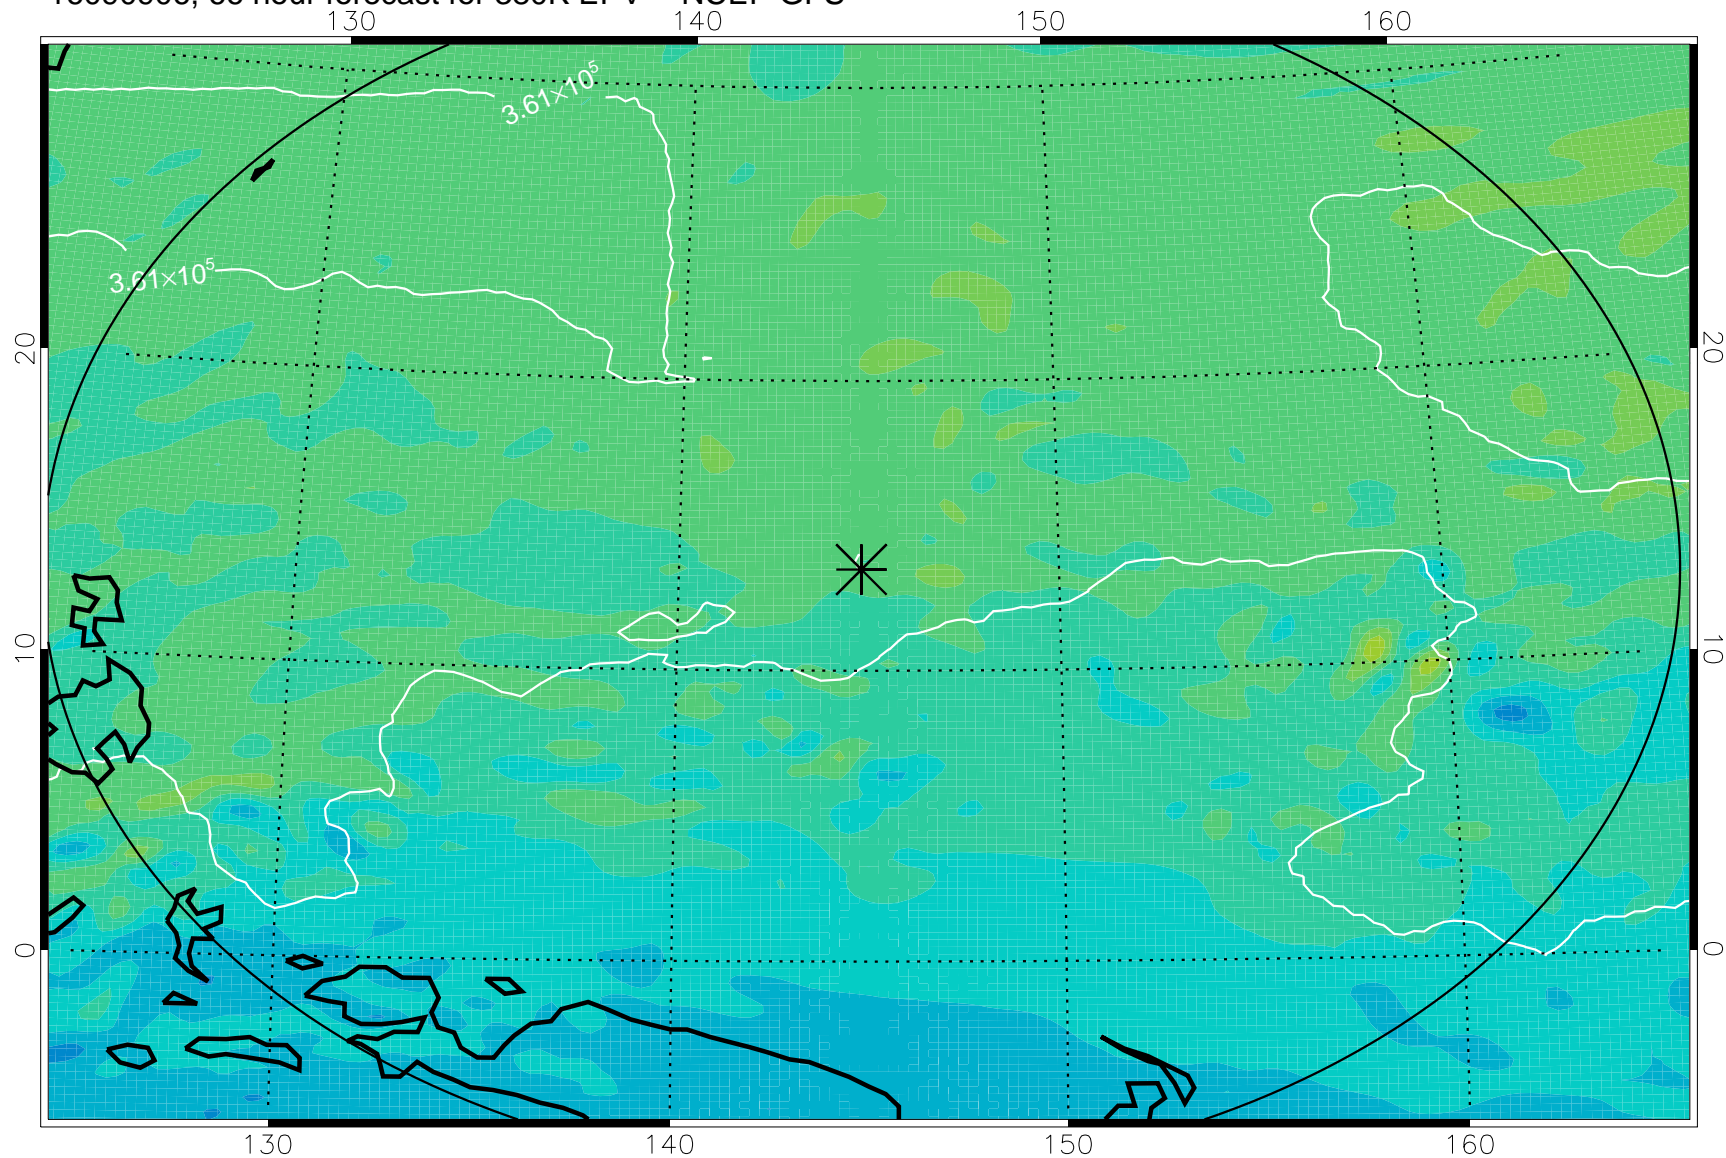

16090818, 54 hour forecast for 380K EPV -- NCEP GFS

380K Montgomery Streamfunction, white

Range ring of 2304 km

16090900, 60 hour forecast for 380K EPV -- NCEP GFS

380K Montgomery Streamfunction, white

Range ring of 2304 km

16090906, 66 hour forecast for 380K EPV -- NCEP GFS

380K Montgomery Streamfunction, white

Range ring of 2304 km

16090912, 72 hour forecast for 380K EPV -- NCEP GFS

380K Montgomery Streamfunction, white

Range ring of 2304 km

16090918, 78 hour forecast for 380K EPV -- NCEP GFS

380K Montgomery Streamfunction, white

Range ring of 2304 km

16091000, 84 hour forecast for 380K EPV -- NCEP GFS

380K Montgomery Streamfunction, white

Range ring of 2304 km

16091006, 90 hour forecast for 380K EPV -- NCEP GFS

380K Montgomery Streamfunction, white

Range ring of 2304 km

16091012, 96 hour forecast for 380K EPV -- NCEP GFS

380K Montgomery Streamfunction, white

Range ring of 2304 km