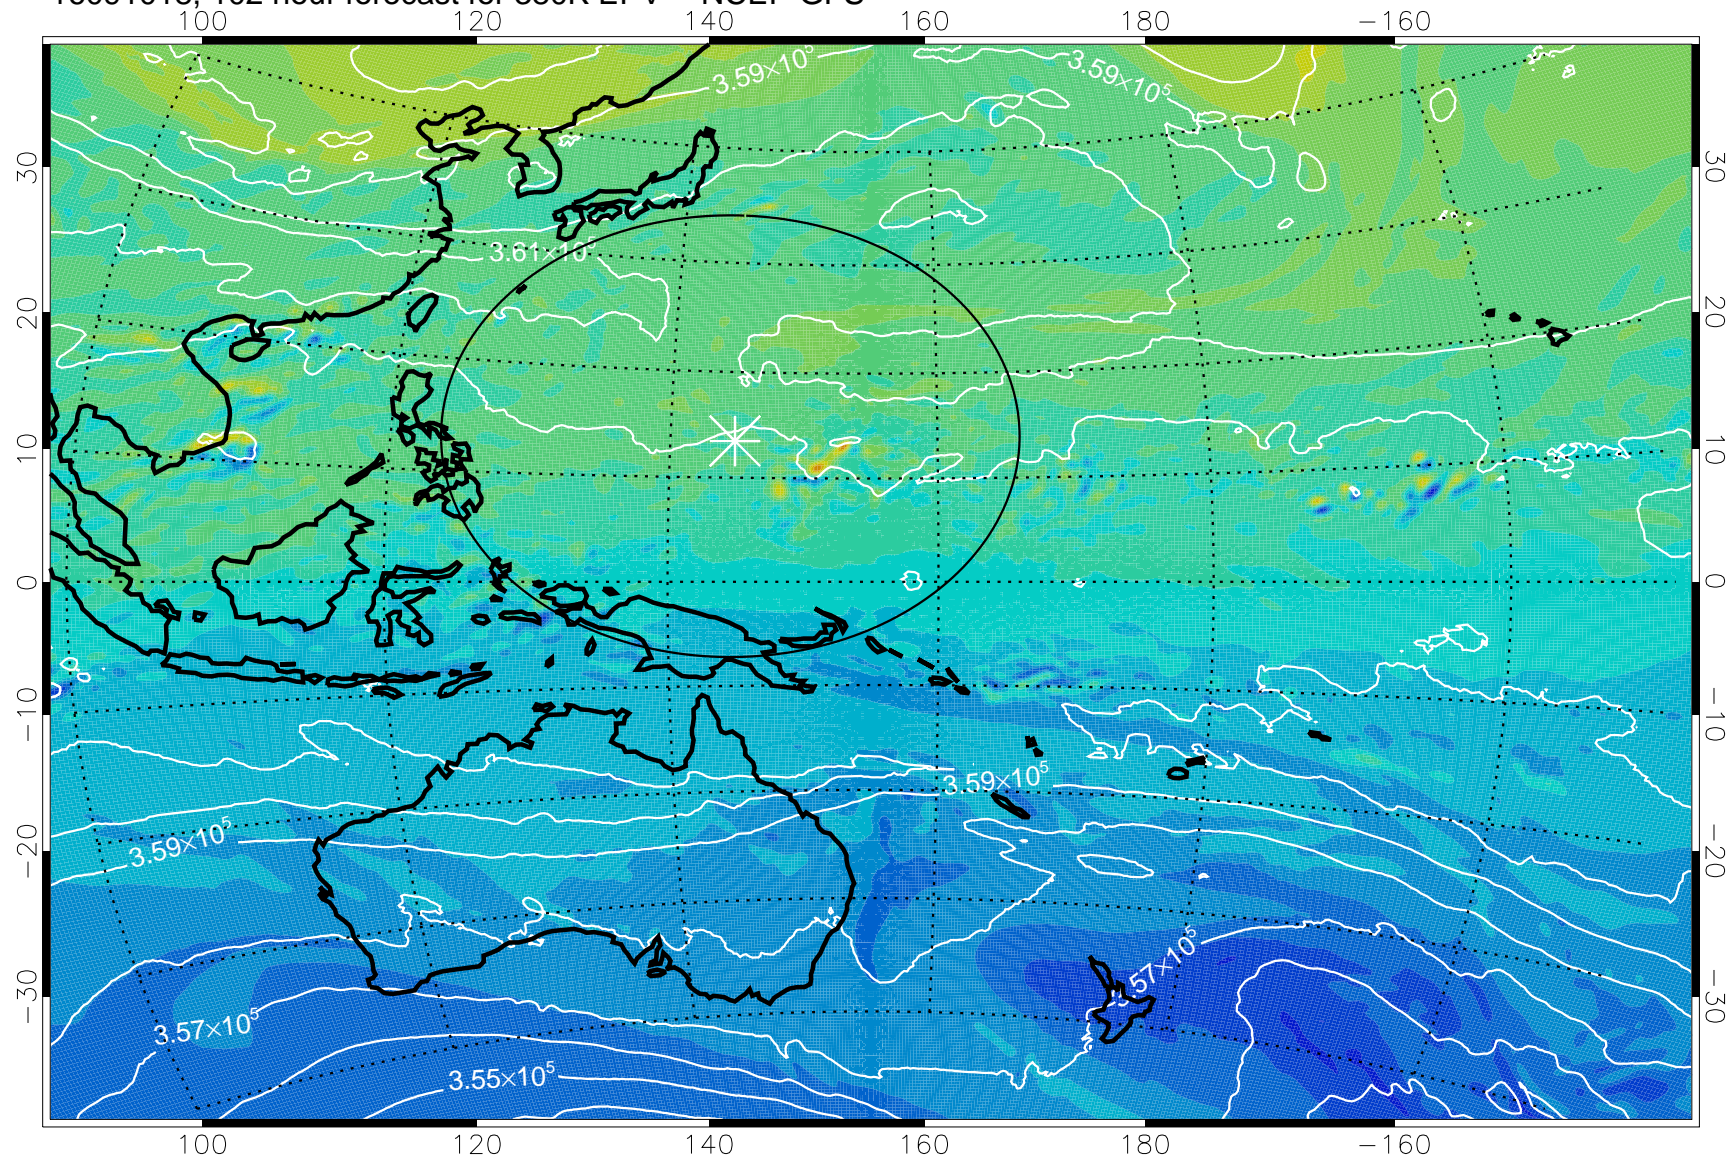

16090918, 78 hour forecast for 380K EPV -- NCEP GFS

380K Montgomery Streamfunction, white

Range ring of 2304 km

16091000, 84 hour forecast for 380K EPV -- NCEP GFS

380K Montgomery Streamfunction, white

Range ring of 2304 km

16091006, 90 hour forecast for 380K EPV -- NCEP GFS

380K Montgomery Streamfunction, white

Range ring of 2304 km

16091012, 96 hour forecast for 380K EPV -- NCEP GFS

380K Montgomery Streamfunction, white

Range ring of 2304 km

16091018, 102 hour forecast for 380K EPV -- NCEP GFS

380K Montgomery Streamfunction, white

Range ring of 2304 km

16091100, 108 hour forecast for 380K EPV -- NCEP GFS

380K Montgomery Streamfunction, white

Range ring of 2304 km

16091106, 114 hour forecast for 380K EPV -- NCEP GFS

380K Montgomery Streamfunction, white

Range ring of 2304 km

16091112, 120 hour forecast for 380K EPV -- NCEP GFS

380K Montgomery Streamfunction, white

Range ring of 2304 km