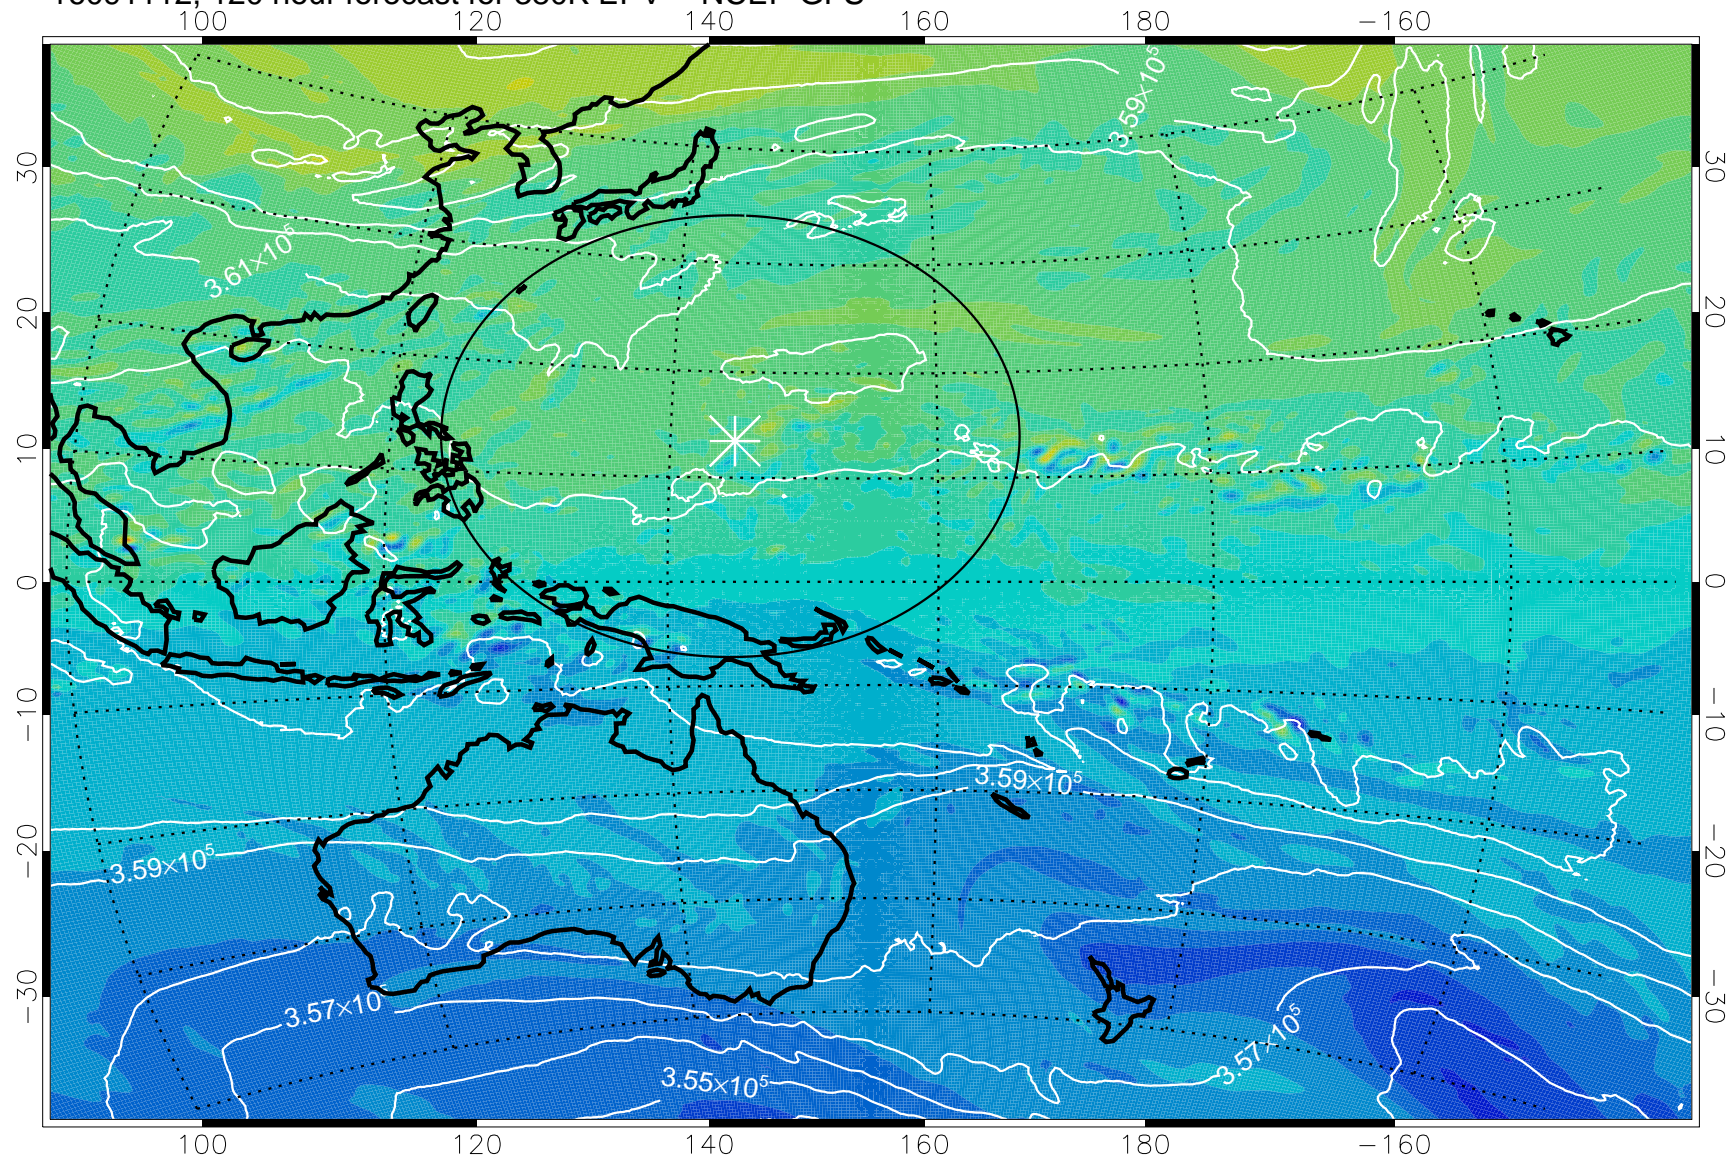

16091006, 90 hour forecast for 380K EPV -- NCEP GFS

380K Montgomery Streamfunction, white

Range ring of 2304 km

16091012, 96 hour forecast for 380K EPV -- NCEP GFS

380K Montgomery Streamfunction, white

Range ring of 2304 km

16091018, 102 hour forecast for 380K EPV -- NCEP GFS

380K Montgomery Streamfunction, white

Range ring of 2304 km

16091100, 108 hour forecast for 380K EPV -- NCEP GFS

380K Montgomery Streamfunction, white

Range ring of 2304 km

16091106, 114 hour forecast for 380K EPV -- NCEP GFS

380K Montgomery Streamfunction, white

Range ring of 2304 km

16091112, 120 hour forecast for 380K EPV -- NCEP GFS

380K Montgomery Streamfunction, white

Range ring of 2304 km