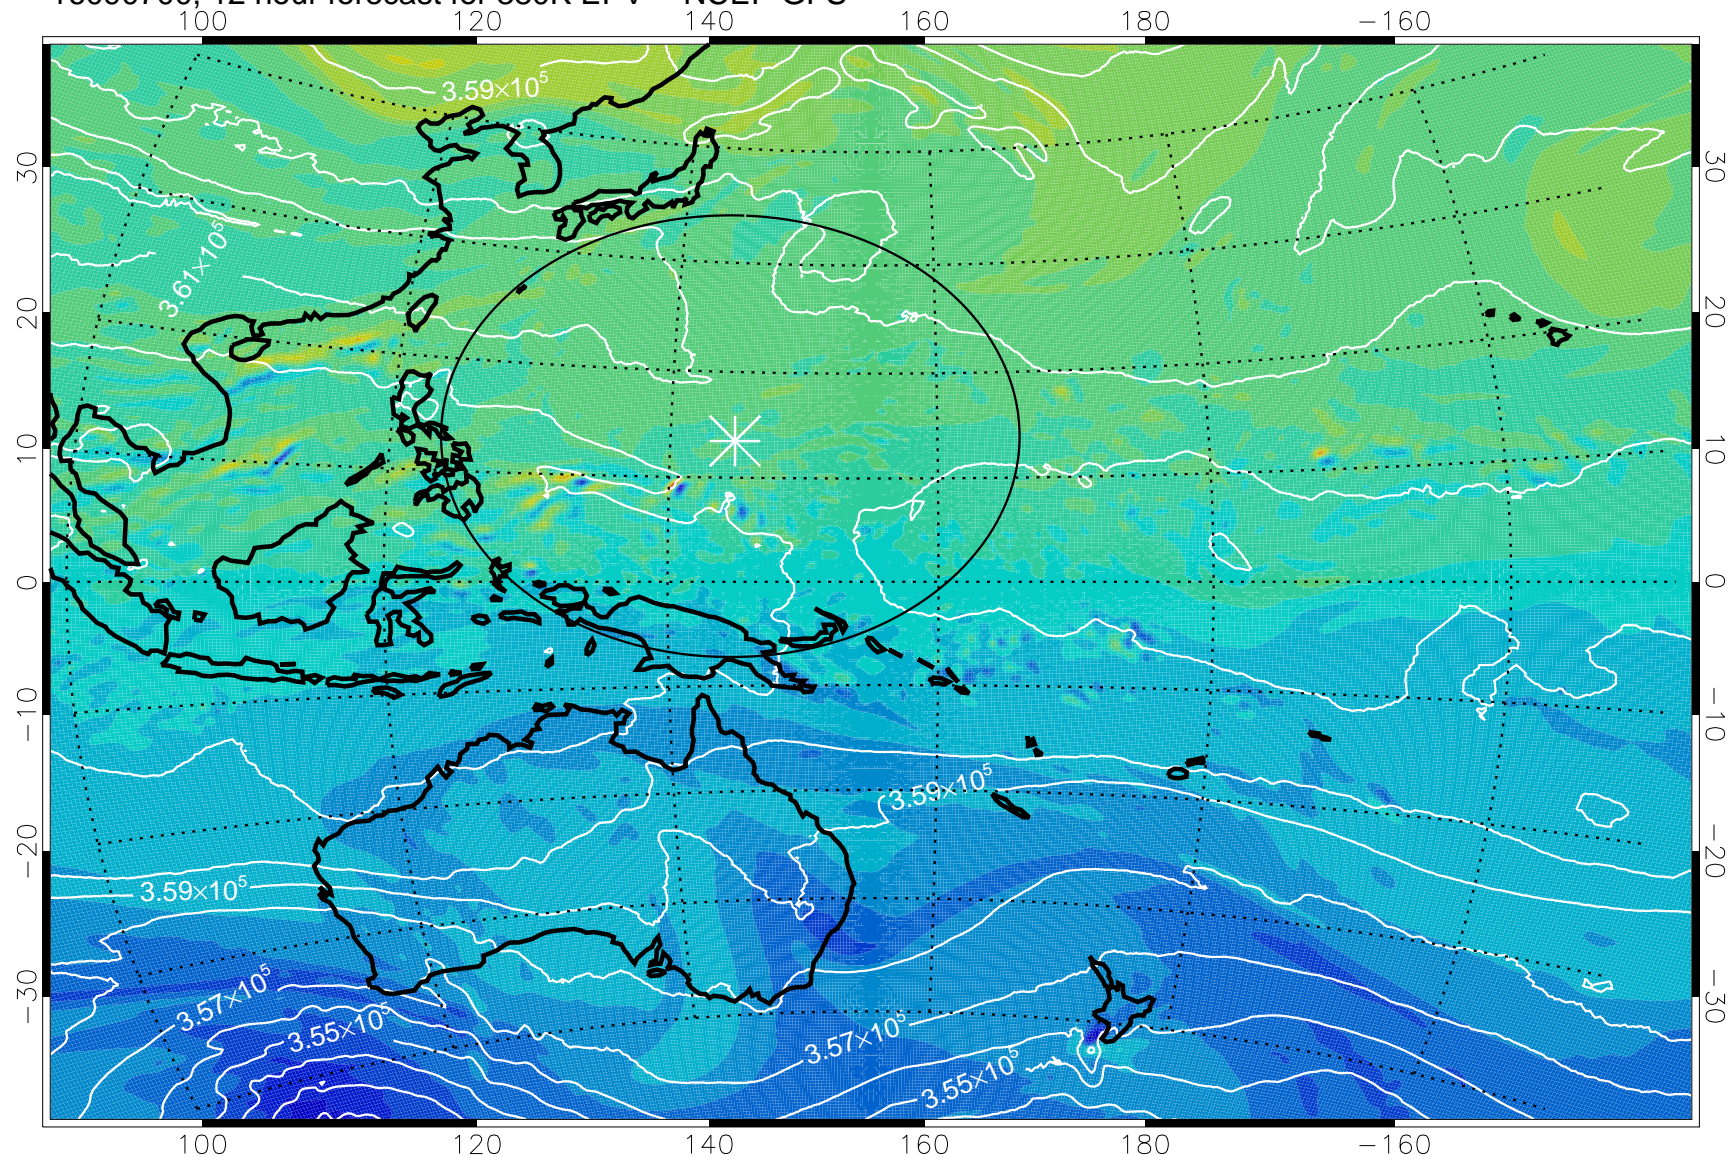

16090618, 6 hour forecast for 380K EPV -- NCEP GFS

380K Montgomery Streamfunction, white

Range ring of 2304 km

16090700, 12 hour forecast for 380K EPV -- NCEP GFS

380K Montgomery Streamfunction, white

Range ring of 2304 km

16090706, 18 hour forecast for 380K EPV -- NCEP GFS

380K Montgomery Streamfunction, white

Range ring of 2304 km

16090712, 24 hour forecast for 380K EPV -- NCEP GFS

380K Montgomery Streamfunction, white

Range ring of 2304 km

16090718, 30 hour forecast for 380K EPV -- NCEP GFS

380K Montgomery Streamfunction, white

Range ring of 2304 km

16090800, 36 hour forecast for 380K EPV -- NCEP GFS

380K Montgomery Streamfunction, white

Range ring of 2304 km

16090806, 42 hour forecast for 380K EPV -- NCEP GFS

380K Montgomery Streamfunction, white

Range ring of 2304 km

16090812, 48 hour forecast for 380K EPV -- NCEP GFS

380K Montgomery Streamfunction, white

Range ring of 2304 km