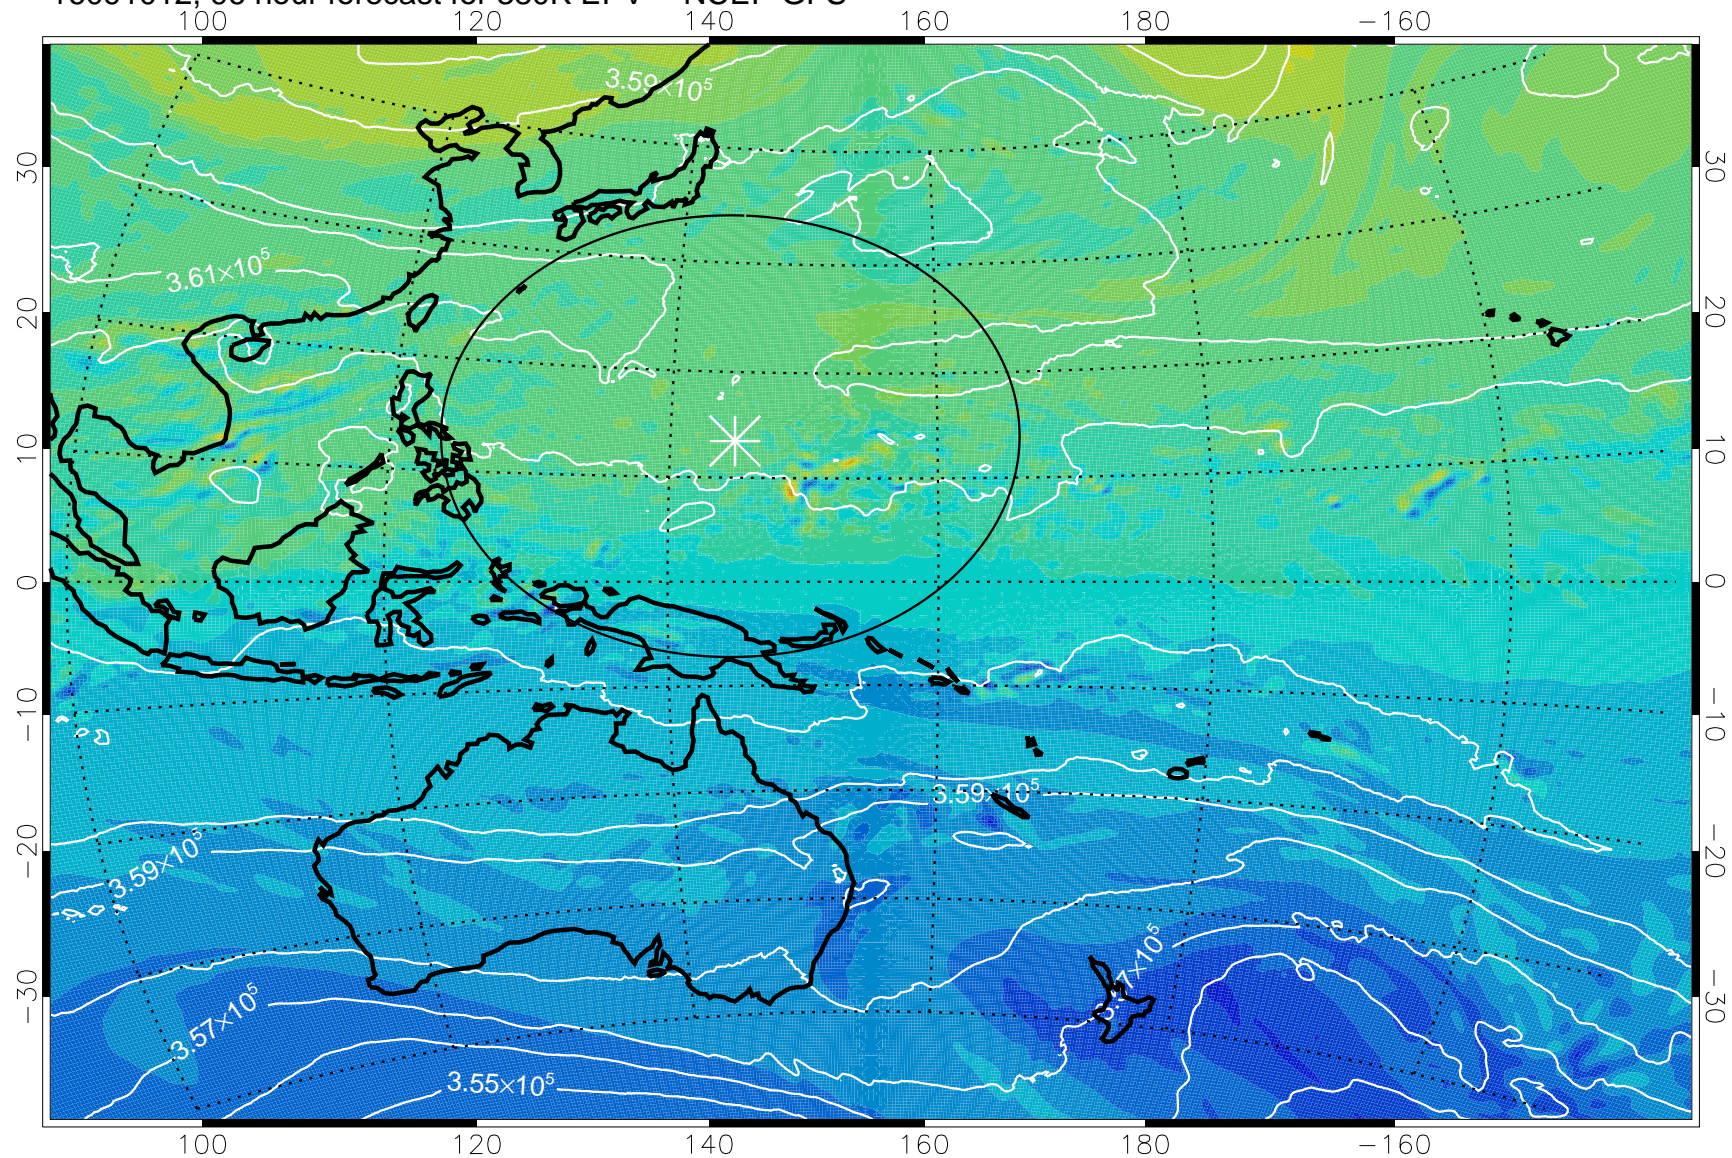

16090906, 66 hour forecast for 380K EPV -- NCEP GFS

380K Montgomery Streamfunction, white

Range ring of 2304 km

16090912, 72 hour forecast for 380K EPV -- NCEP GFS

380K Montgomery Streamfunction, white

Range ring of 2304 km

16090918, 78 hour forecast for 380K EPV -- NCEP GFS

380K Montgomery Streamfunction, white

Range ring of 2304 km

16091000, 84 hour forecast for 380K EPV -- NCEP GFS

380K Montgomery Streamfunction, white

Range ring of 2304 km

16091006, 90 hour forecast for 380K EPV -- NCEP GFS

380K Montgomery Streamfunction, white

Range ring of 2304 km

16091012, 96 hour forecast for 380K EPV -- NCEP GFS

380K Montgomery Streamfunction, white

Range ring of 2304 km

16091018, 102 hour forecast for 380K EPV -- NCEP GFS

380K Montgomery Streamfunction, white

Range ring of 2304 km

16091100, 108 hour forecast for 380K EPV -- NCEP GFS

380K Montgomery Streamfunction, white

Range ring of 2304 km