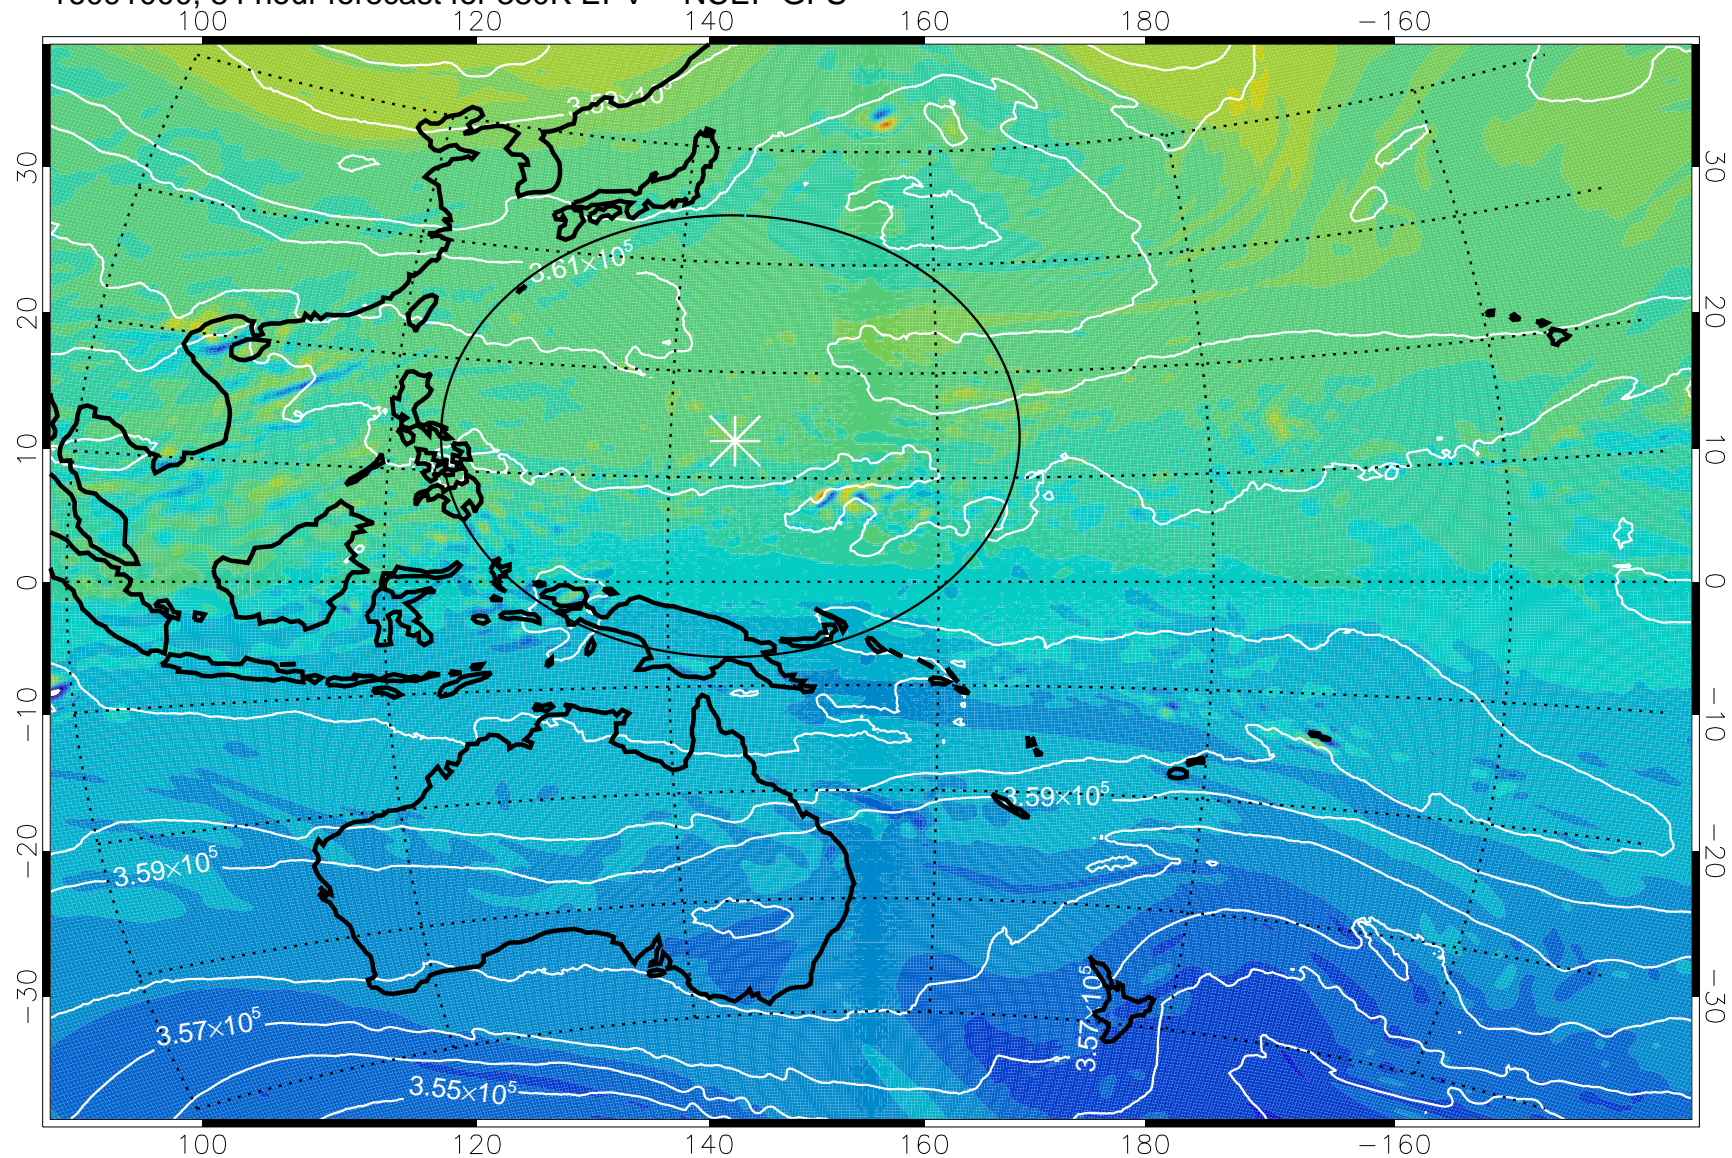

16090818, 54 hour forecast for 380K EPV -- NCEP GFS

380K Montgomery Streamfunction, white

Range ring of 2304 km

16090900, 60 hour forecast for 380K EPV -- NCEP GFS

380K Montgomery Streamfunction, white

Range ring of 2304 km

16090906, 66 hour forecast for 380K EPV -- NCEP GFS

380K Montgomery Streamfunction, white

Range ring of 2304 km

16090912, 72 hour forecast for 380K EPV -- NCEP GFS

380K Montgomery Streamfunction, white

Range ring of 2304 km

16090918, 78 hour forecast for 380K EPV -- NCEP GFS

380K Montgomery Streamfunction, white

Range ring of 2304 km

16091000, 84 hour forecast for 380K EPV -- NCEP GFS

380K Montgomery Streamfunction, white

Range ring of 2304 km

16091006, 90 hour forecast for 380K EPV -- NCEP GFS

380K Montgomery Streamfunction, white

Range ring of 2304 km

16091012, 96 hour forecast for 380K EPV -- NCEP GFS

380K Montgomery Streamfunction, white

Range ring of 2304 km