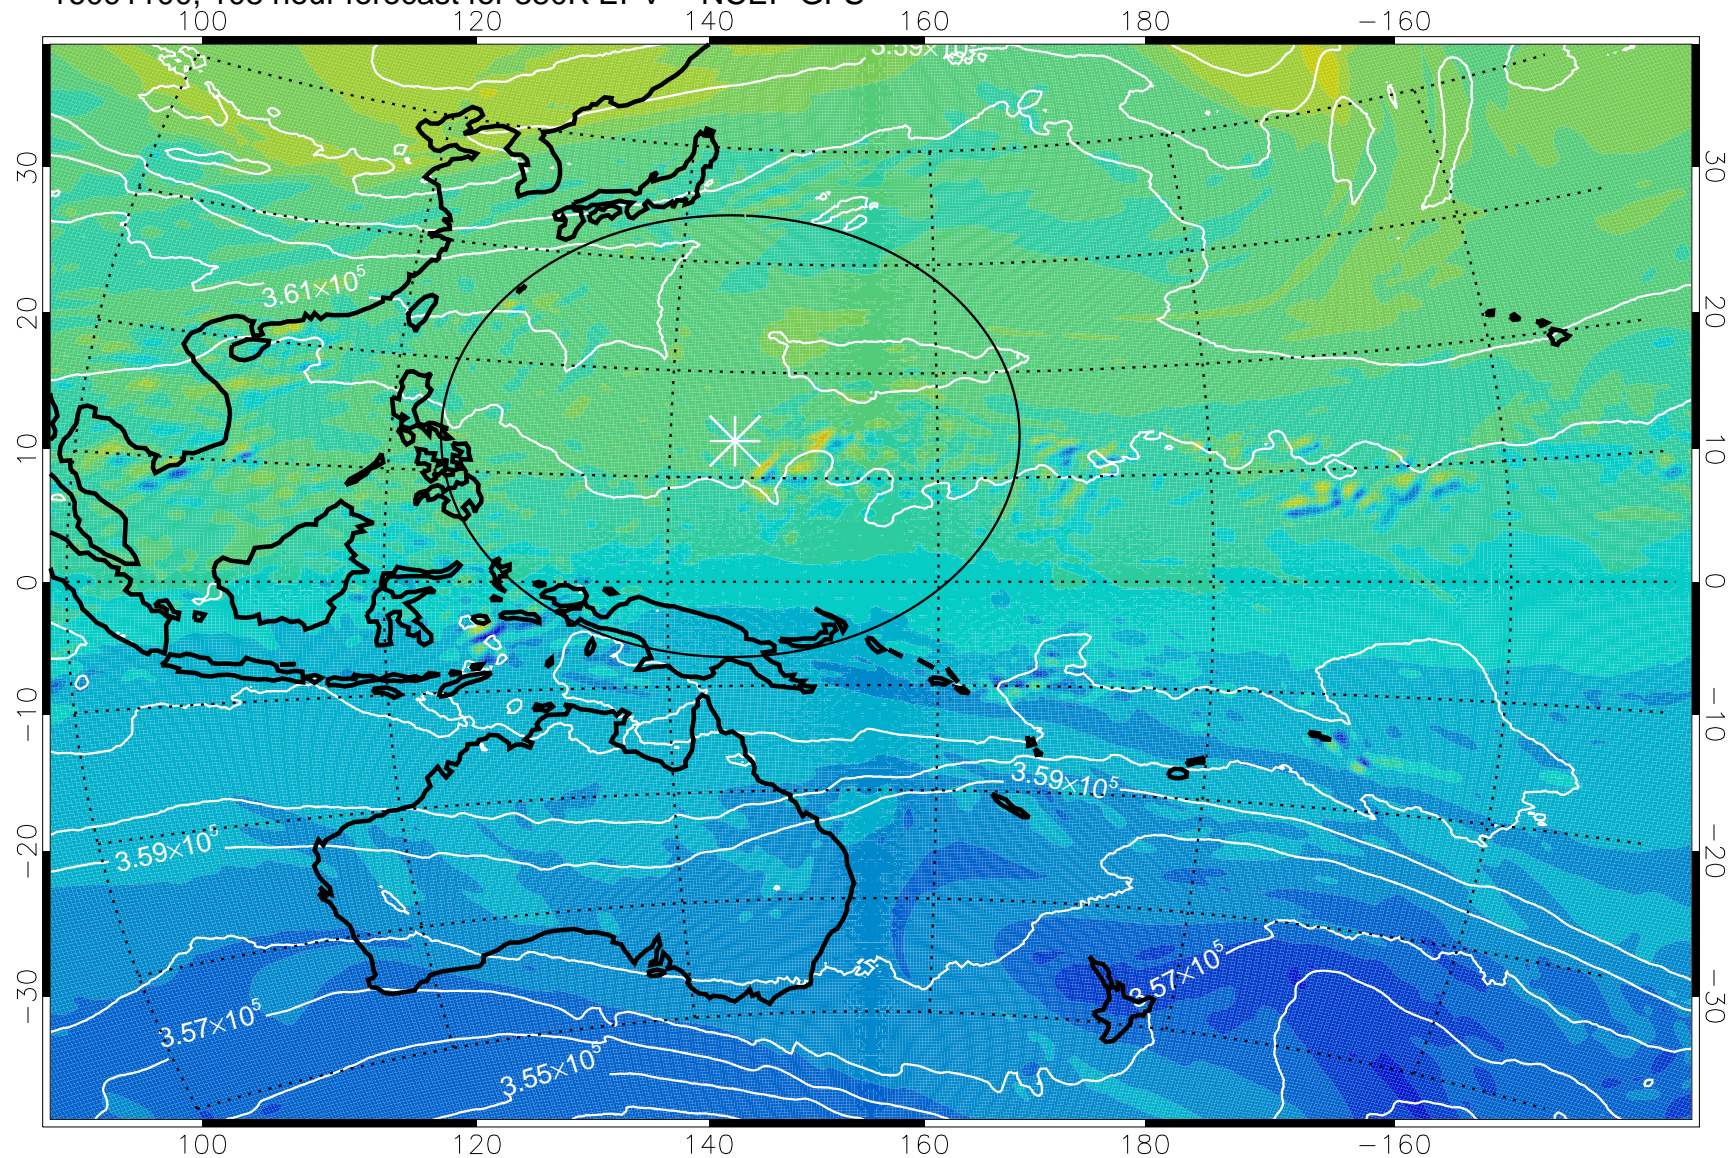

16090918, 78 hour forecast for 380K EPV -- NCEP GFS

380K Montgomery Streamfunction, white

Range ring of 2304 km

16091000, 84 hour forecast for 380K EPV -- NCEP GFS

380K Montgomery Streamfunction, white

Range ring of 2304 km

16091006, 90 hour forecast for 380K EPV -- NCEP GFS

380K Montgomery Streamfunction, white

Range ring of 2304 km

16091012, 96 hour forecast for 380K EPV -- NCEP GFS

380K Montgomery Streamfunction, white

Range ring of 2304 km

16091018, 102 hour forecast for 380K EPV -- NCEP GFS

380K Montgomery Streamfunction, white

Range ring of 2304 km

16091100, 108 hour forecast for 380K EPV -- NCEP GFS

380K Montgomery Streamfunction, white

Range ring of 2304 km

16091106, 114 hour forecast for 380K EPV -- NCEP GFS

380K Montgomery Streamfunction, white

Range ring of 2304 km

16091112, 120 hour forecast for 380K EPV -- NCEP GFS

380K Montgomery Streamfunction, white

Range ring of 2304 km