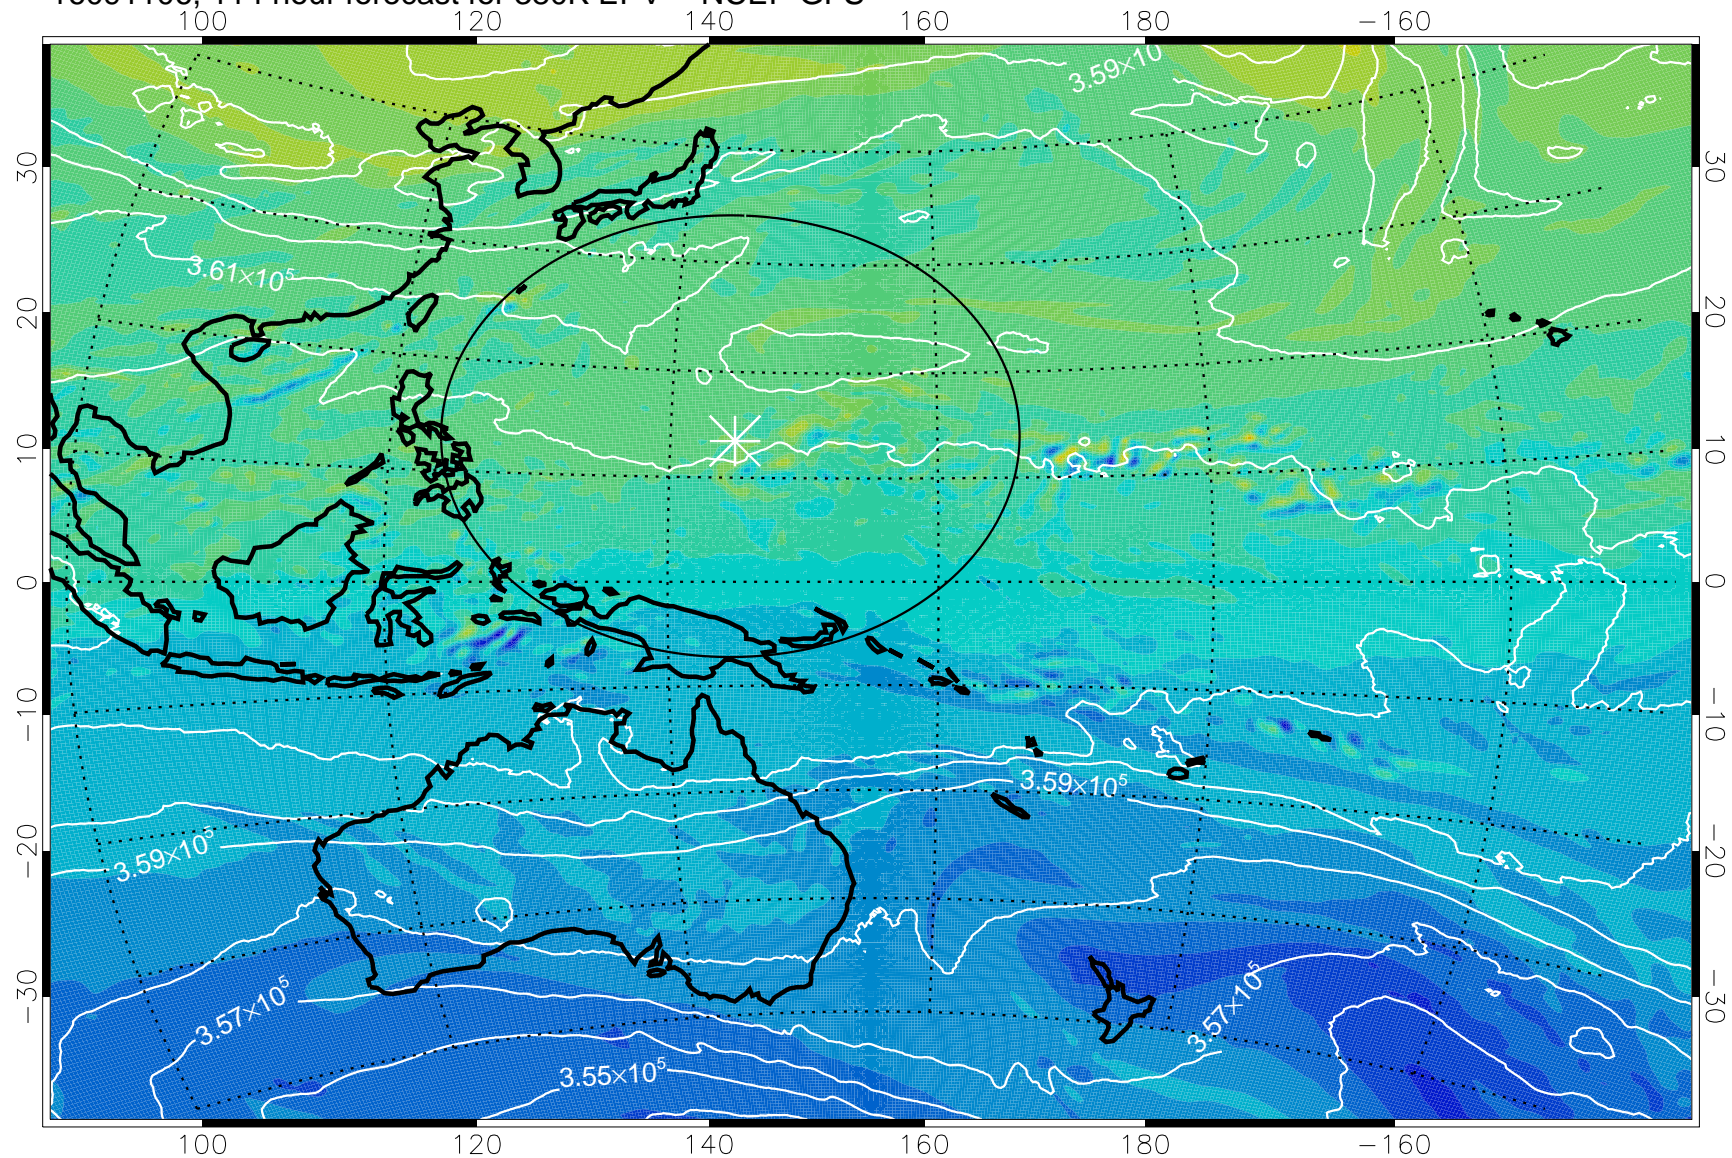

16091006, 90 hour forecast for 380K EPV -- NCEP GFS

380K Montgomery Streamfunction, white

Range ring of 2304 km

16091012, 96 hour forecast for 380K EPV -- NCEP GFS

380K Montgomery Streamfunction, white

Range ring of 2304 km

16091018, 102 hour forecast for 380K EPV -- NCEP GFS

380K Montgomery Streamfunction, white

Range ring of 2304 km

16091100, 108 hour forecast for 380K EPV -- NCEP GFS

380K Montgomery Streamfunction, white

Range ring of 2304 km

16091106, 114 hour forecast for 380K EPV -- NCEP GFS

380K Montgomery Streamfunction, white

Range ring of 2304 km

16091112, 120 hour forecast for 380K EPV -- NCEP GFS

380K Montgomery Streamfunction, white

Range ring of 2304 km