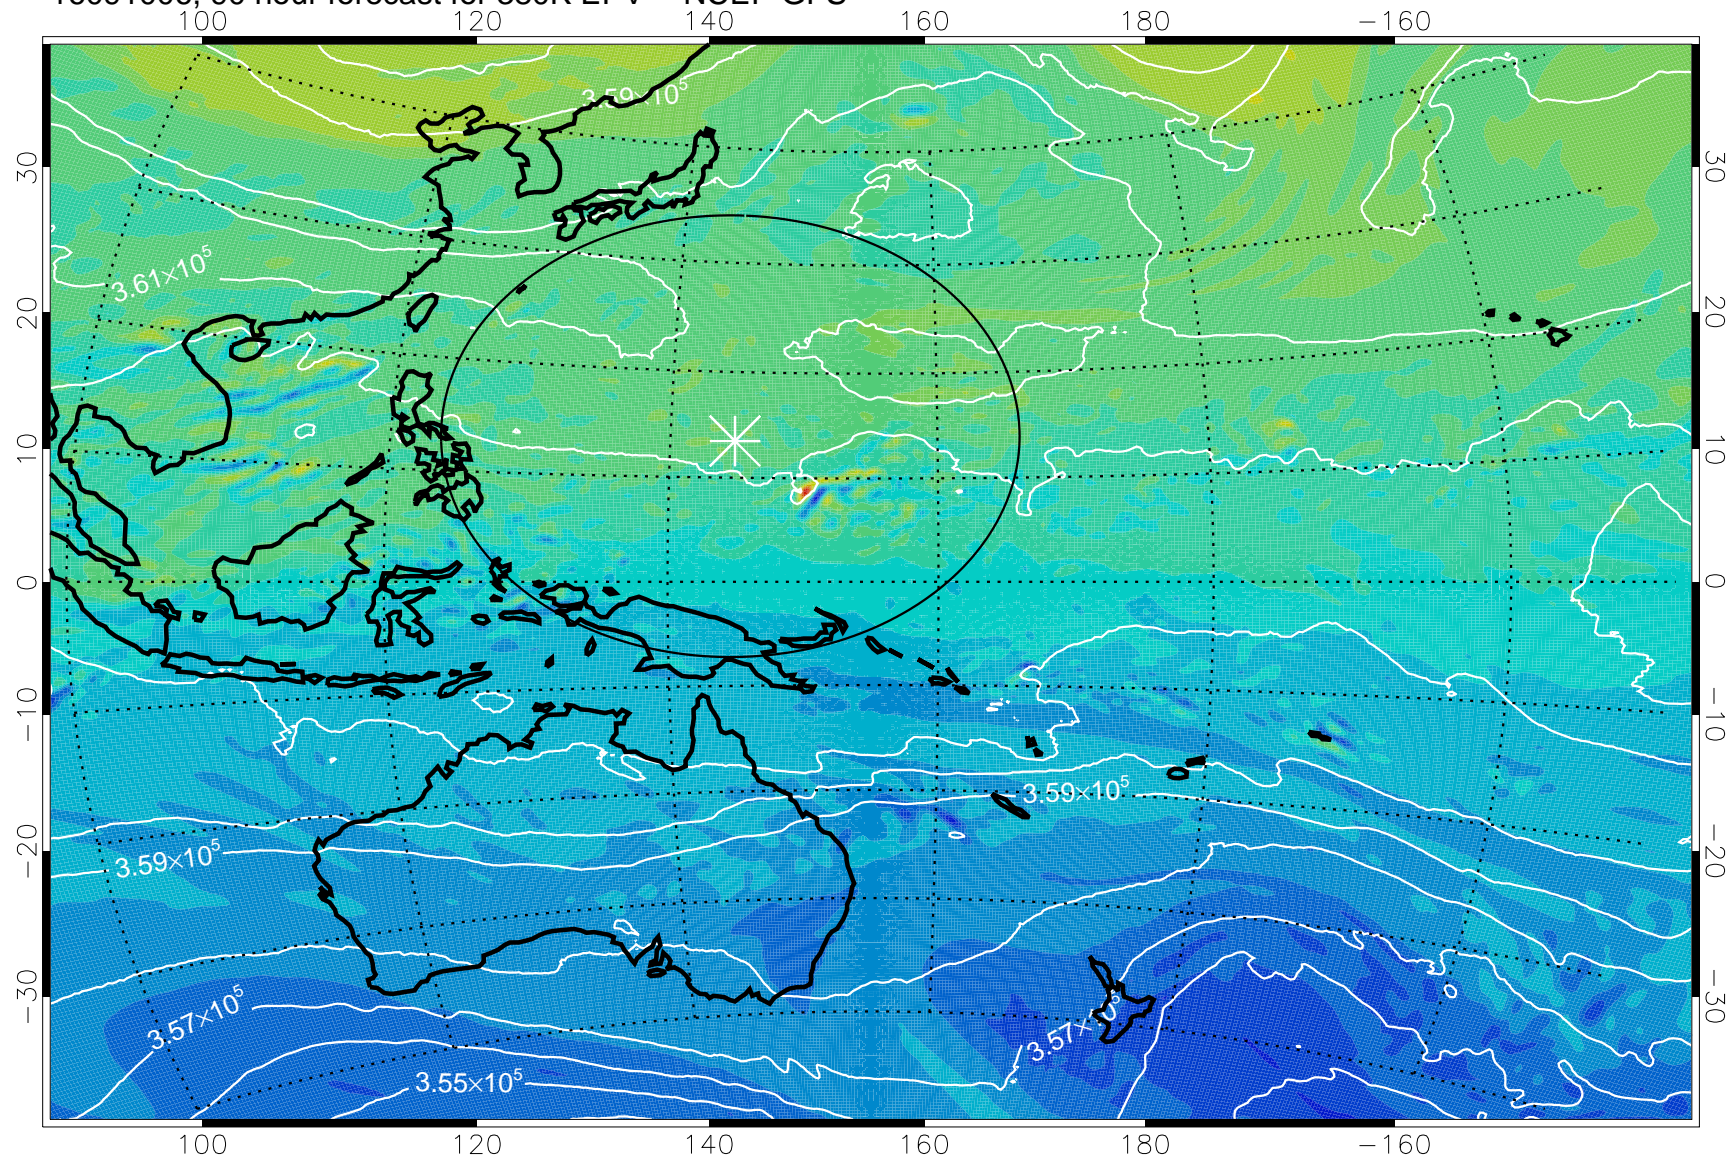

16090906, 66 hour forecast for 380K EPV -- NCEP GFS

380K Montgomery Streamfunction, white

Range ring of 2304 km

16090912, 72 hour forecast for 380K EPV -- NCEP GFS

380K Montgomery Streamfunction, white

Range ring of 2304 km

16090918, 78 hour forecast for 380K EPV -- NCEP GFS

380K Montgomery Streamfunction, white

Range ring of 2304 km

16091000, 84 hour forecast for 380K EPV -- NCEP GFS

380K Montgomery Streamfunction, white

Range ring of 2304 km

16091006, 90 hour forecast for 380K EPV -- NCEP GFS

380K Montgomery Streamfunction, white

Range ring of 2304 km

16091012, 96 hour forecast for 380K EPV -- NCEP GFS

380K Montgomery Streamfunction, white

Range ring of 2304 km

16091018, 102 hour forecast for 380K EPV -- NCEP GFS

380K Montgomery Streamfunction, white

Range ring of 2304 km

16091100, 108 hour forecast for 380K EPV -- NCEP GFS

380K Montgomery Streamfunction, white

Range ring of 2304 km