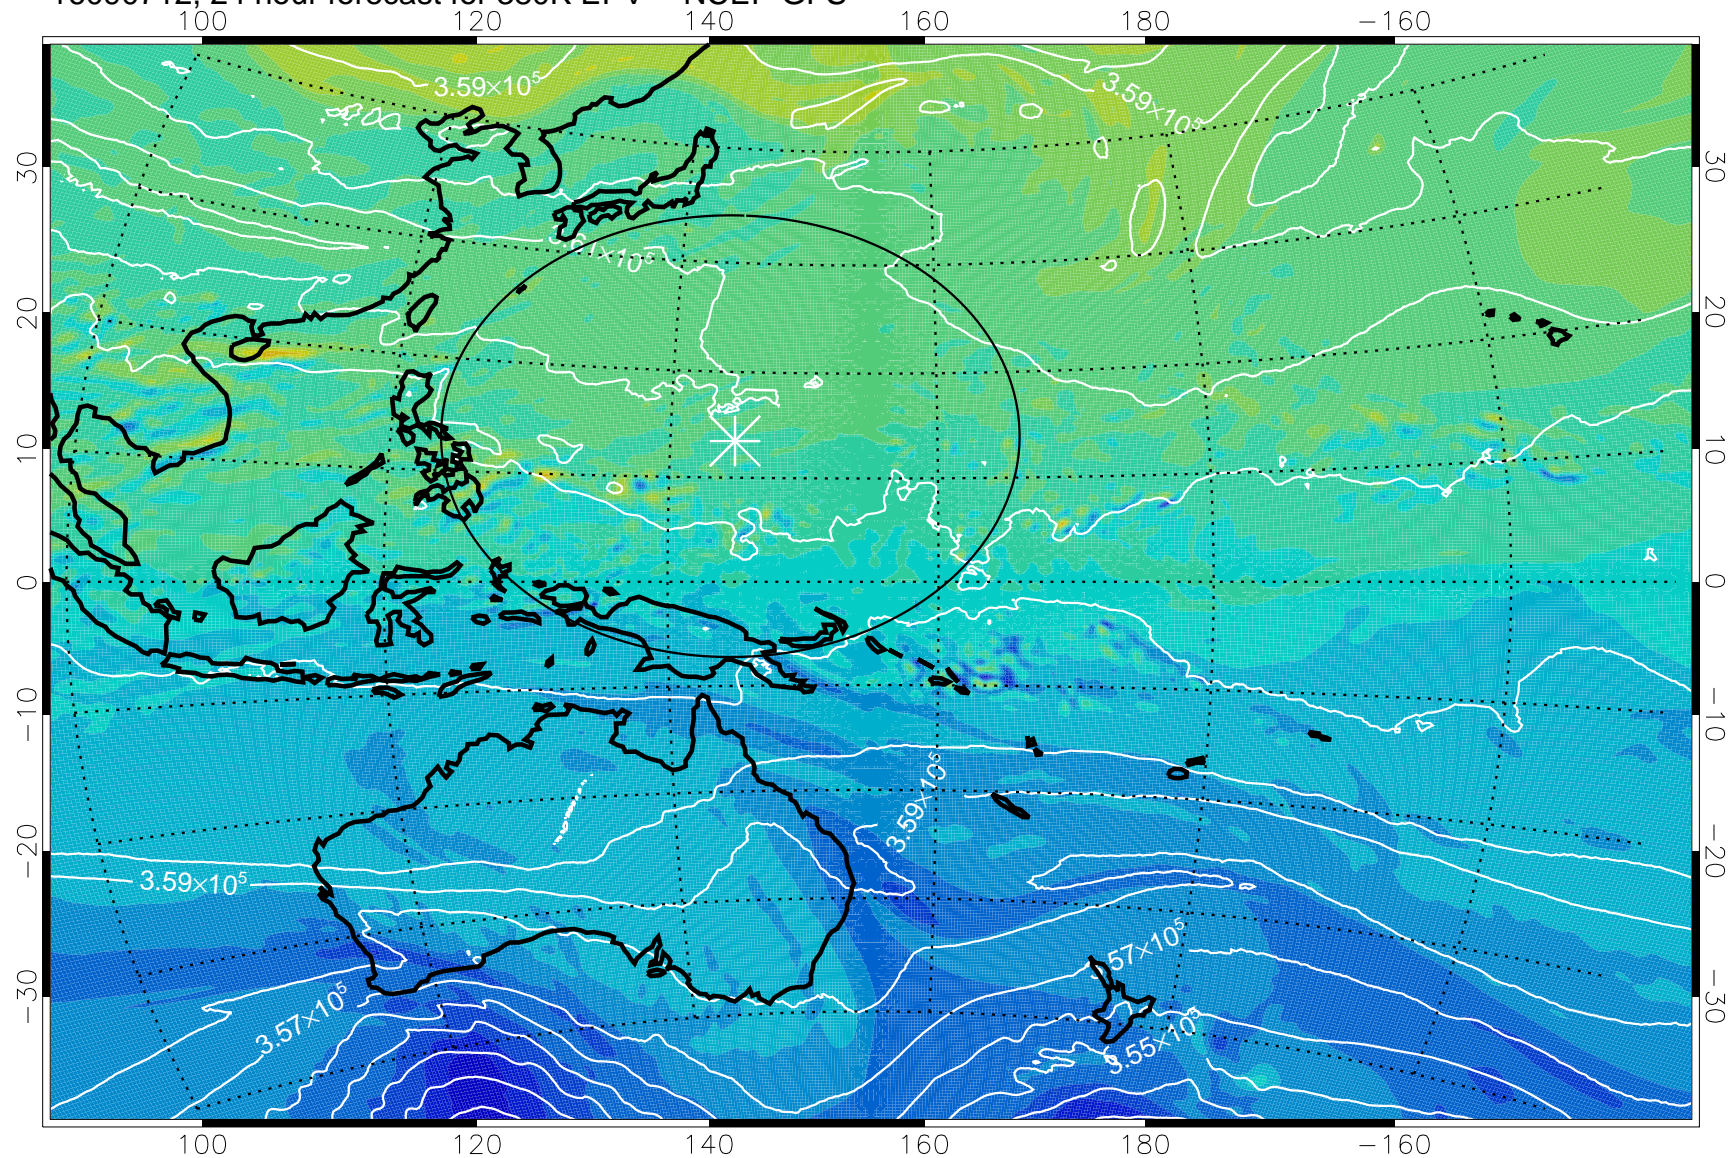

16090618, 6 hour forecast for 380K EPV -- NCEP GFS

380K Montgomery Streamfunction, white

Range ring of 2304 km

16090700, 12 hour forecast for 380K EPV -- NCEP GFS

380K Montgomery Streamfunction, white

Range ring of 2304 km

16090706, 18 hour forecast for 380K EPV -- NCEP GFS

380K Montgomery Streamfunction, white

Range ring of 2304 km

16090712, 24 hour forecast for 380K EPV -- NCEP GFS

380K Montgomery Streamfunction, white

Range ring of 2304 km

16090718, 30 hour forecast for 380K EPV -- NCEP GFS

380K Montgomery Streamfunction, white

Range ring of 2304 km

16090800, 36 hour forecast for 380K EPV -- NCEP GFS

380K Montgomery Streamfunction, white

Range ring of 2304 km

16090806, 42 hour forecast for 380K EPV -- NCEP GFS

380K Montgomery Streamfunction, white

Range ring of 2304 km

16090812, 48 hour forecast for 380K EPV -- NCEP GFS

380K Montgomery Streamfunction, white

Range ring of 2304 km