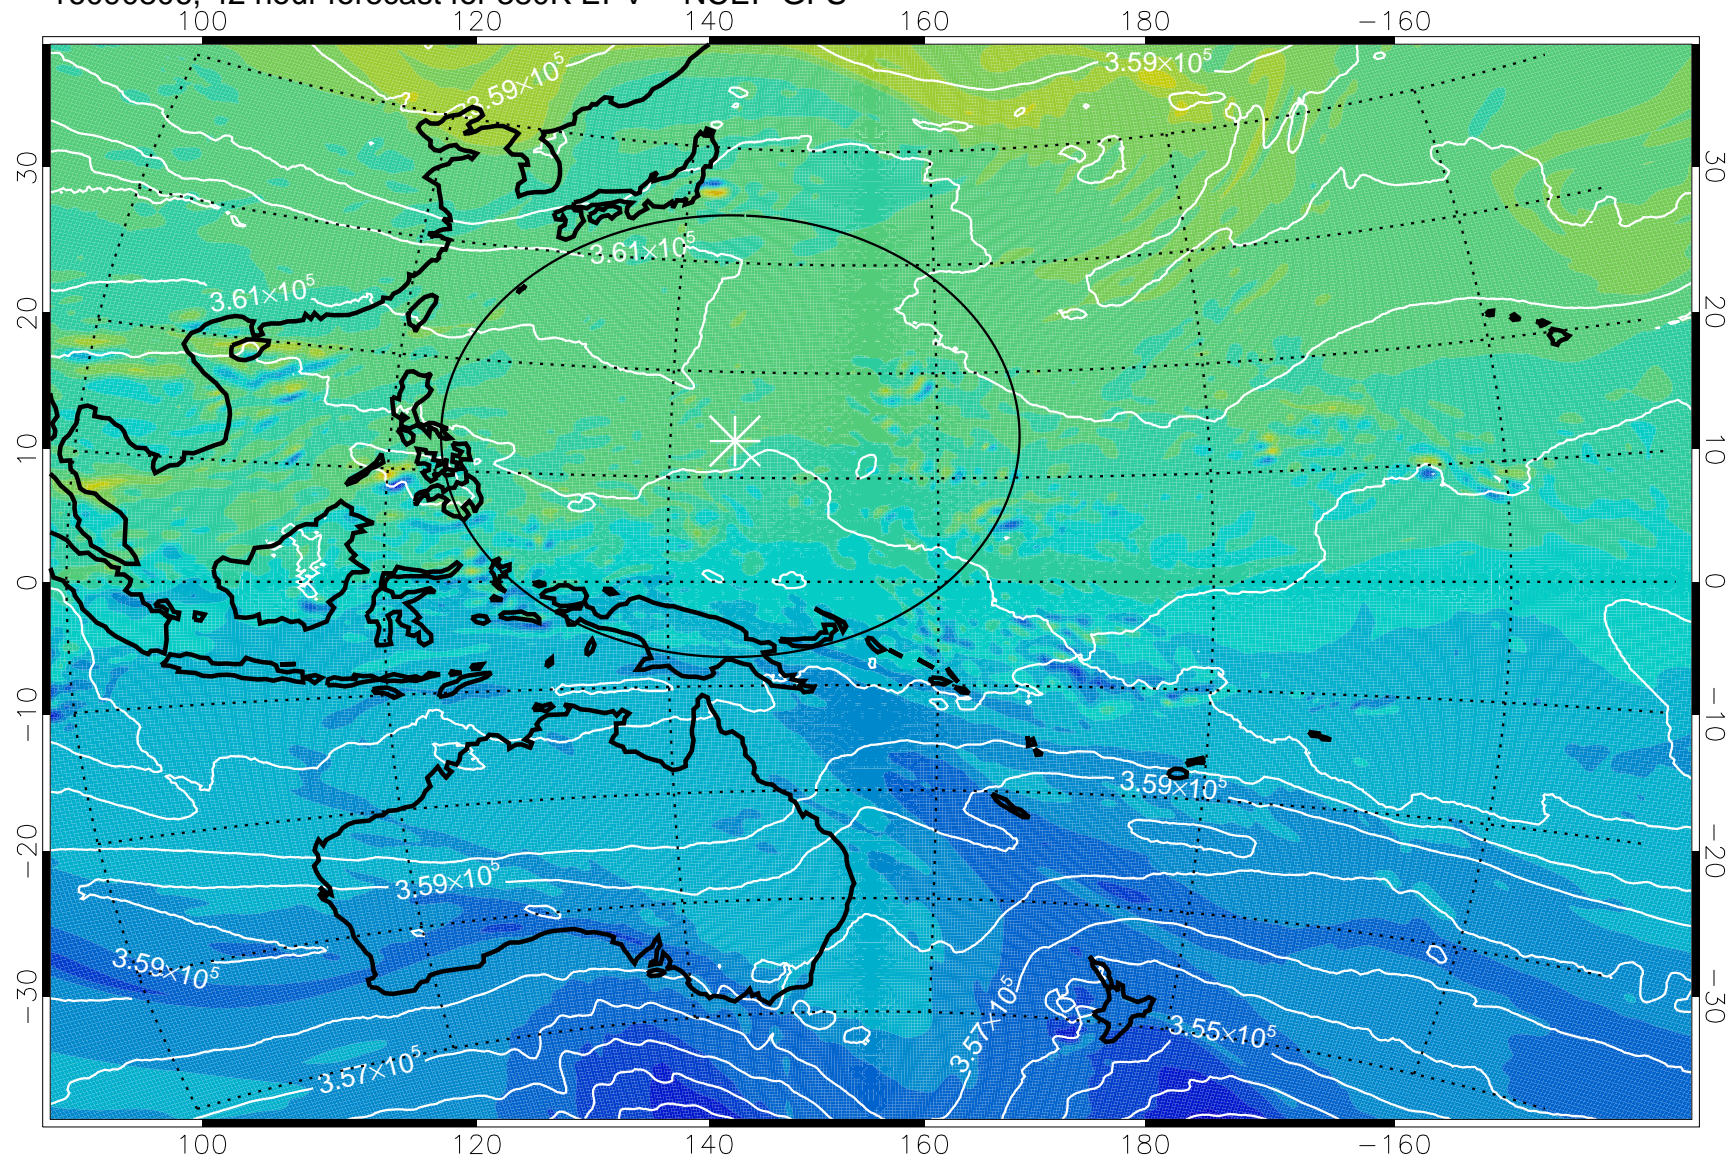

16090718, 30 hour forecast for 380K EPV -- NCEP GFS

380K Montgomery Streamfunction, white

Range ring of 2304 km

16090800, 36 hour forecast for 380K EPV -- NCEP GFS

380K Montgomery Streamfunction, white

Range ring of 2304 km

16090806, 42 hour forecast for 380K EPV -- NCEP GFS

380K Montgomery Streamfunction, white

Range ring of 2304 km

16090812, 48 hour forecast for 380K EPV -- NCEP GFS

380K Montgomery Streamfunction, white

Range ring of 2304 km

16090818, 54 hour forecast for 380K EPV -- NCEP GFS

380K Montgomery Streamfunction, white

Range ring of 2304 km

16090900, 60 hour forecast for 380K EPV -- NCEP GFS

380K Montgomery Streamfunction, white

Range ring of 2304 km

16090906, 66 hour forecast for 380K EPV -- NCEP GFS

380K Montgomery Streamfunction, white

Range ring of 2304 km

16090912, 72 hour forecast for 380K EPV -- NCEP GFS

380K Montgomery Streamfunction, white

Range ring of 2304 km