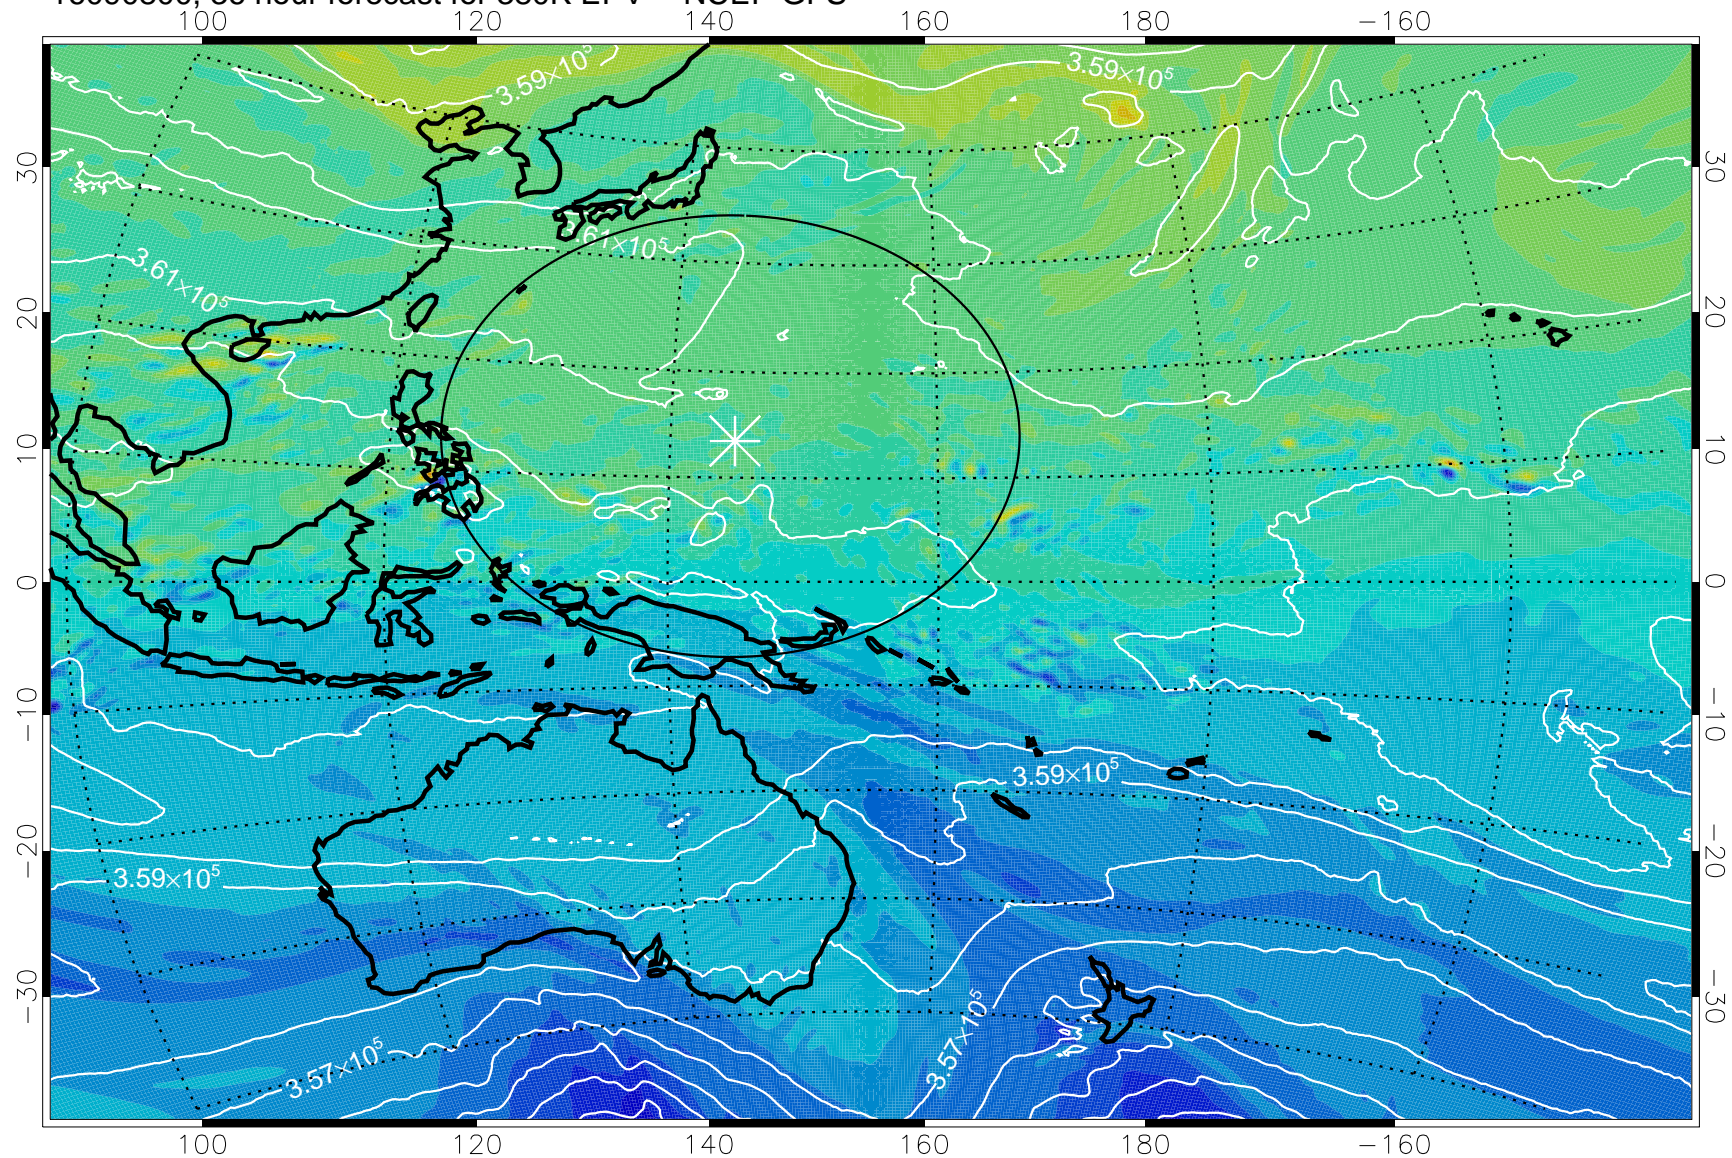

16090718, 30 hour forecast for 380K EPV -- NCEP GFS

380K Montgomery Streamfunction, white

Range ring of 2304 km

16090800, 36 hour forecast for 380K EPV -- NCEP GFS

380K Montgomery Streamfunction, white

Range ring of 2304 km

16090806, 42 hour forecast for 380K EPV -- NCEP GFS

380K Montgomery Streamfunction, white

Range ring of 2304 km

16090812, 48 hour forecast for 380K EPV -- NCEP GFS

380K Montgomery Streamfunction, white

Range ring of 2304 km

16090818, 54 hour forecast for 380K EPV -- NCEP GFS

380K Montgomery Streamfunction, white

Range ring of 2304 km

16090900, 60 hour forecast for 380K EPV -- NCEP GFS

380K Montgomery Streamfunction, white

Range ring of 2304 km

16090906, 66 hour forecast for 380K EPV -- NCEP GFS

380K Montgomery Streamfunction, white

Range ring of 2304 km

16090912, 72 hour forecast for 380K EPV -- NCEP GFS

380K Montgomery Streamfunction, white

Range ring of 2304 km