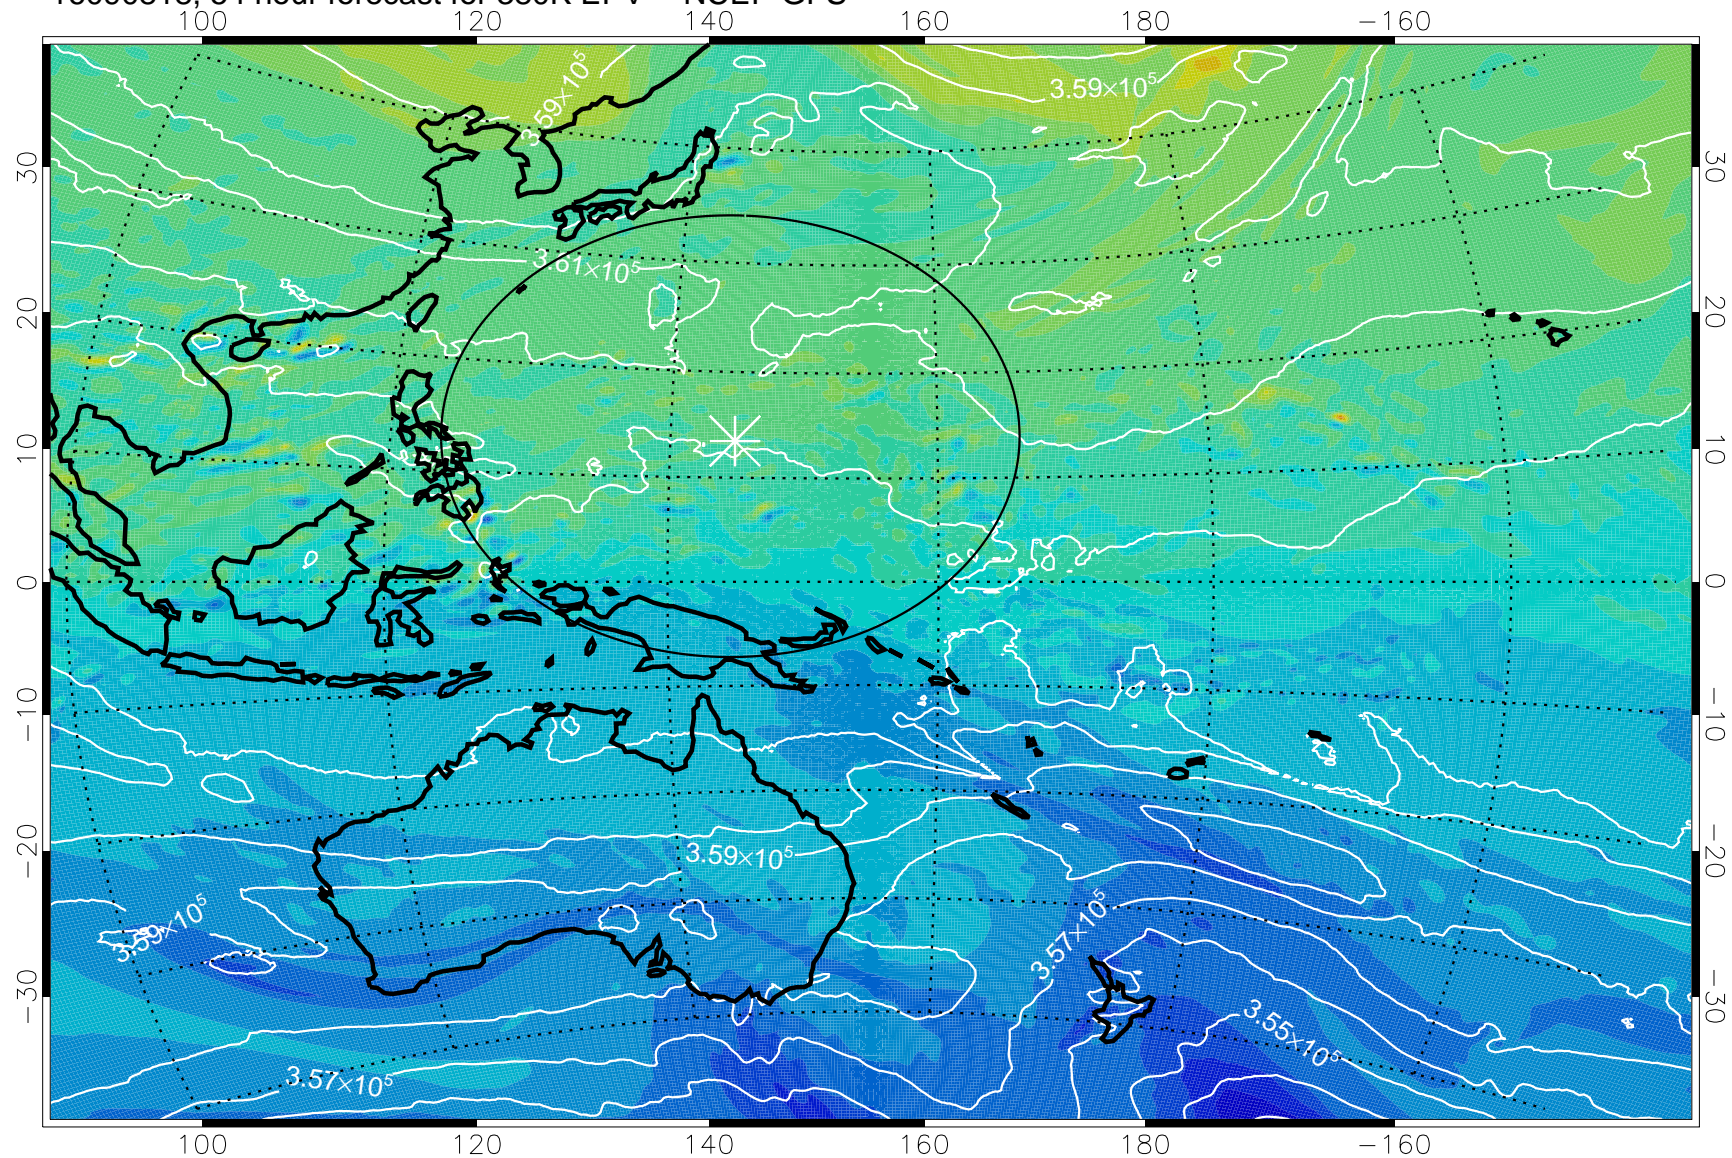

16090718, 30 hour forecast for 380K EPV -- NCEP GFS

380K Montgomery Streamfunction, white

Range ring of 2304 km

16090800, 36 hour forecast for 380K EPV -- NCEP GFS

380K Montgomery Streamfunction, white

Range ring of 2304 km

16090806, 42 hour forecast for 380K EPV -- NCEP GFS

380K Montgomery Streamfunction, white

Range ring of 2304 km

16090812, 48 hour forecast for 380K EPV -- NCEP GFS

380K Montgomery Streamfunction, white

Range ring of 2304 km

16090818, 54 hour forecast for 380K EPV -- NCEP GFS

380K Montgomery Streamfunction, white

Range ring of 2304 km

16090900, 60 hour forecast for 380K EPV -- NCEP GFS

380K Montgomery Streamfunction, white

Range ring of 2304 km

16090906, 66 hour forecast for 380K EPV -- NCEP GFS

380K Montgomery Streamfunction, white

Range ring of 2304 km

16090912, 72 hour forecast for 380K EPV -- NCEP GFS

380K Montgomery Streamfunction, white

Range ring of 2304 km