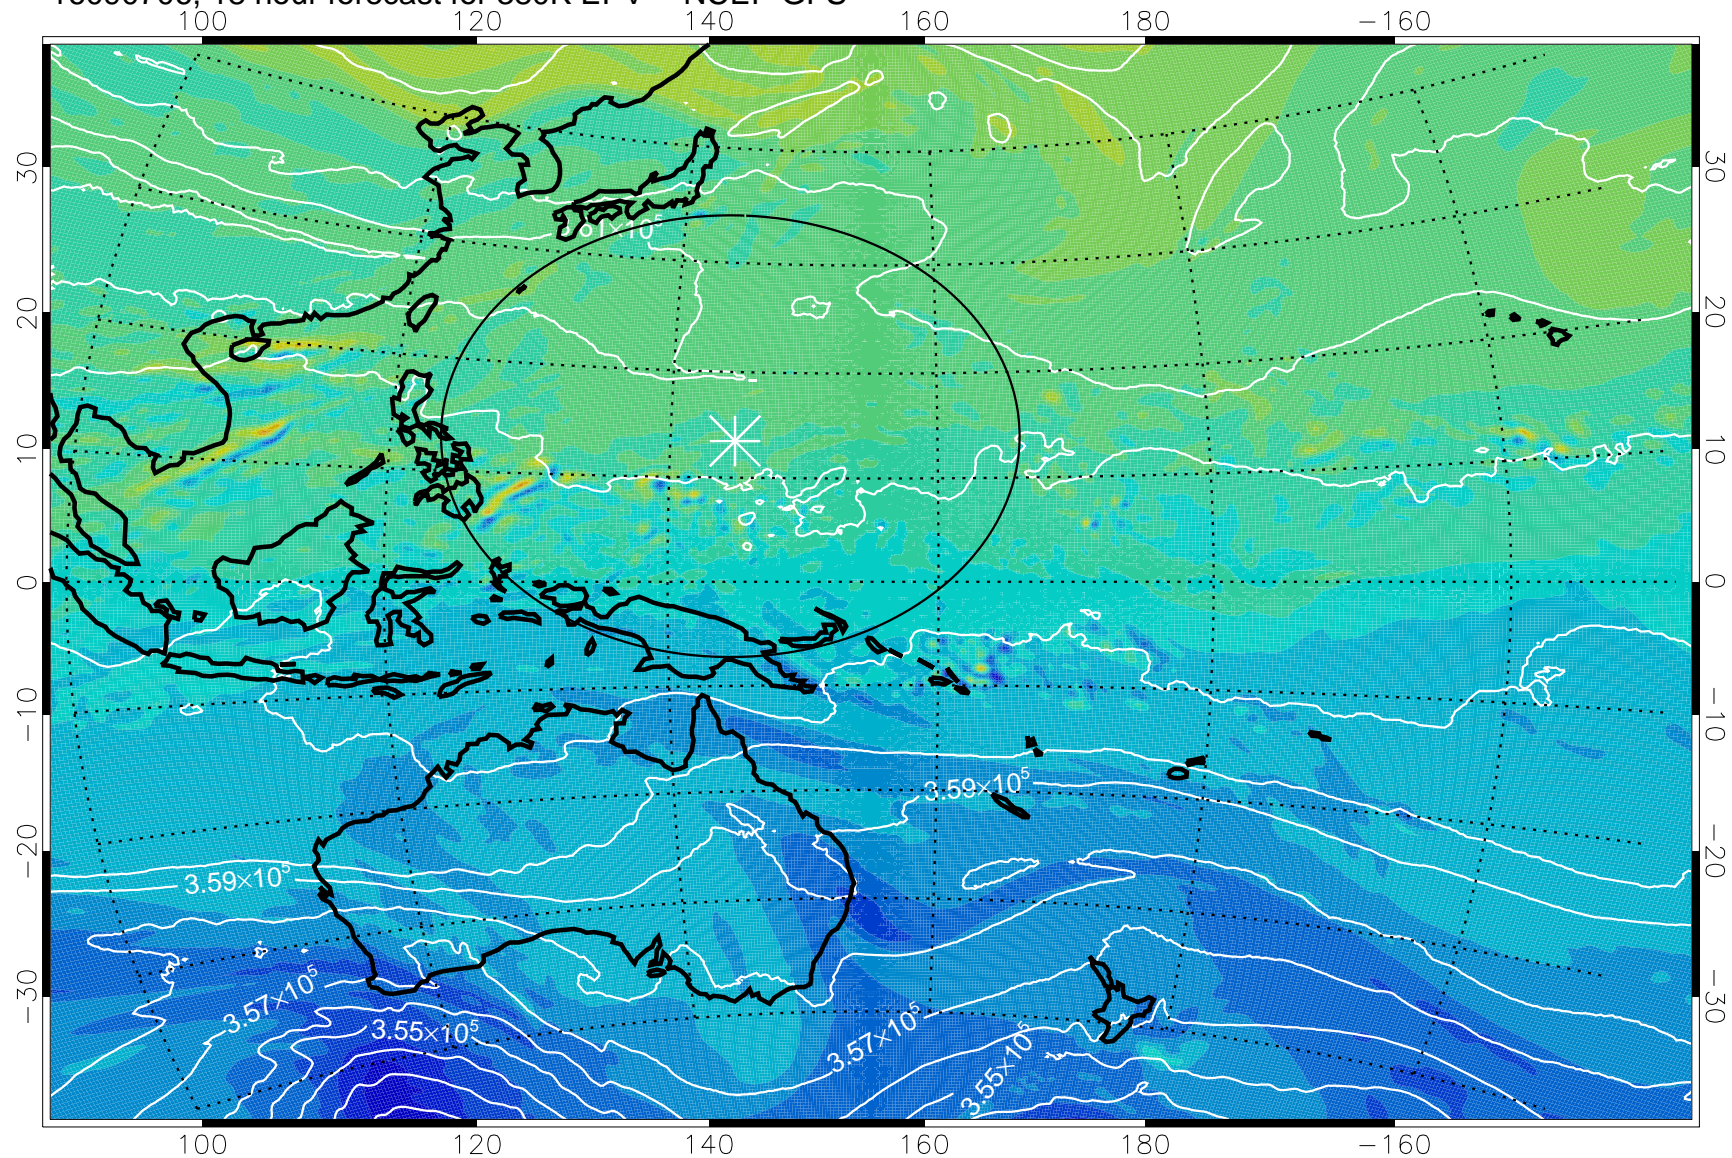

16090618, 6 hour forecast for 380K EPV -- NCEP GFS

380K Montgomery Streamfunction, white

Range ring of 2304 km

16090700, 12 hour forecast for 380K EPV -- NCEP GFS

380K Montgomery Streamfunction, white

Range ring of 2304 km

16090706, 18 hour forecast for 380K EPV -- NCEP GFS

380K Montgomery Streamfunction, white

Range ring of 2304 km

16090712, 24 hour forecast for 380K EPV -- NCEP GFS

380K Montgomery Streamfunction, white

Range ring of 2304 km

16090718, 30 hour forecast for 380K EPV -- NCEP GFS

380K Montgomery Streamfunction, white

Range ring of 2304 km

16090800, 36 hour forecast for 380K EPV -- NCEP GFS

380K Montgomery Streamfunction, white

Range ring of 2304 km

16090806, 42 hour forecast for 380K EPV -- NCEP GFS

380K Montgomery Streamfunction, white

Range ring of 2304 km

16090812, 48 hour forecast for 380K EPV -- NCEP GFS

380K Montgomery Streamfunction, white

Range ring of 2304 km