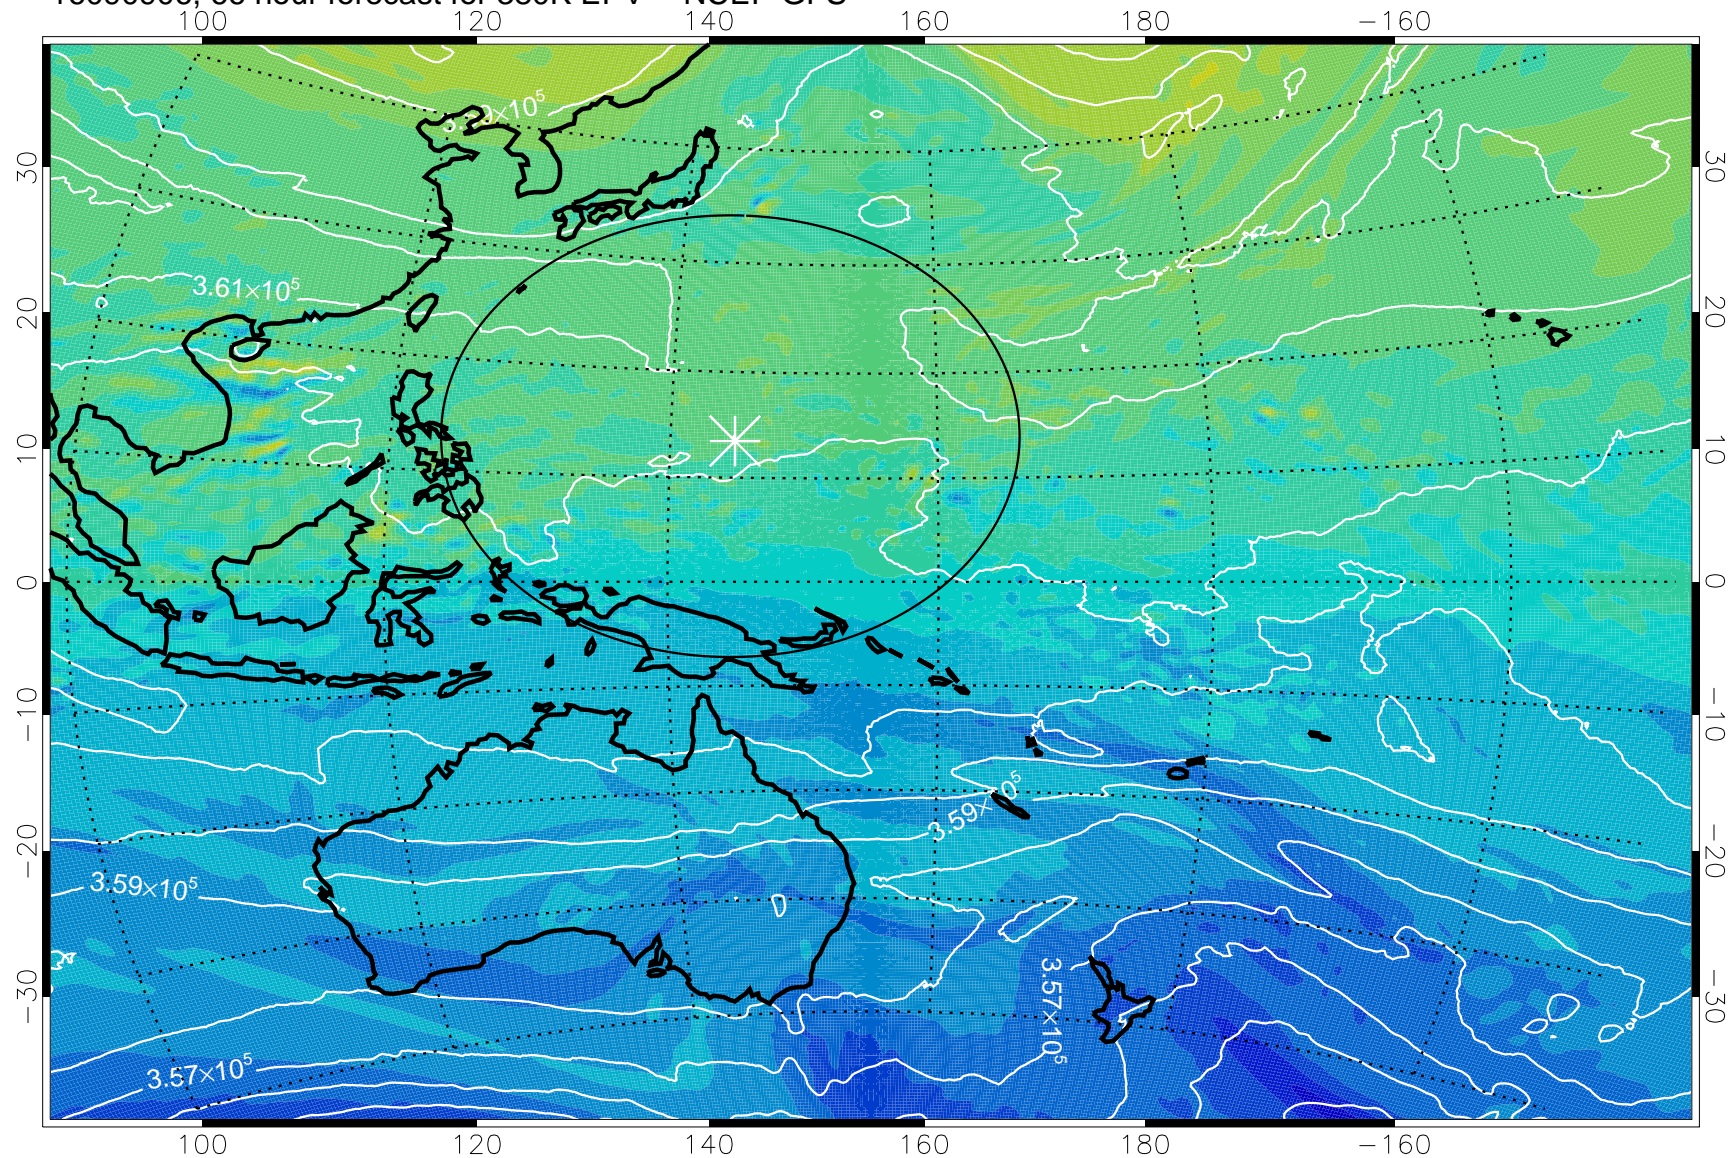

16090818, 54 hour forecast for 380K EPV -- NCEP GFS

380K Montgomery Streamfunction, white

Range ring of 2304 km

16090900, 60 hour forecast for 380K EPV -- NCEP GFS

380K Montgomery Streamfunction, white

Range ring of 2304 km

16090906, 66 hour forecast for 380K EPV -- NCEP GFS

380K Montgomery Streamfunction, white

Range ring of 2304 km

16090912, 72 hour forecast for 380K EPV -- NCEP GFS

380K Montgomery Streamfunction, white

Range ring of 2304 km

16090918, 78 hour forecast for 380K EPV -- NCEP GFS

380K Montgomery Streamfunction, white

Range ring of 2304 km

16091000, 84 hour forecast for 380K EPV -- NCEP GFS

380K Montgomery Streamfunction, white

Range ring of 2304 km

16091006, 90 hour forecast for 380K EPV -- NCEP GFS

380K Montgomery Streamfunction, white

Range ring of 2304 km

16091012, 96 hour forecast for 380K EPV -- NCEP GFS

380K Montgomery Streamfunction, white

Range ring of 2304 km