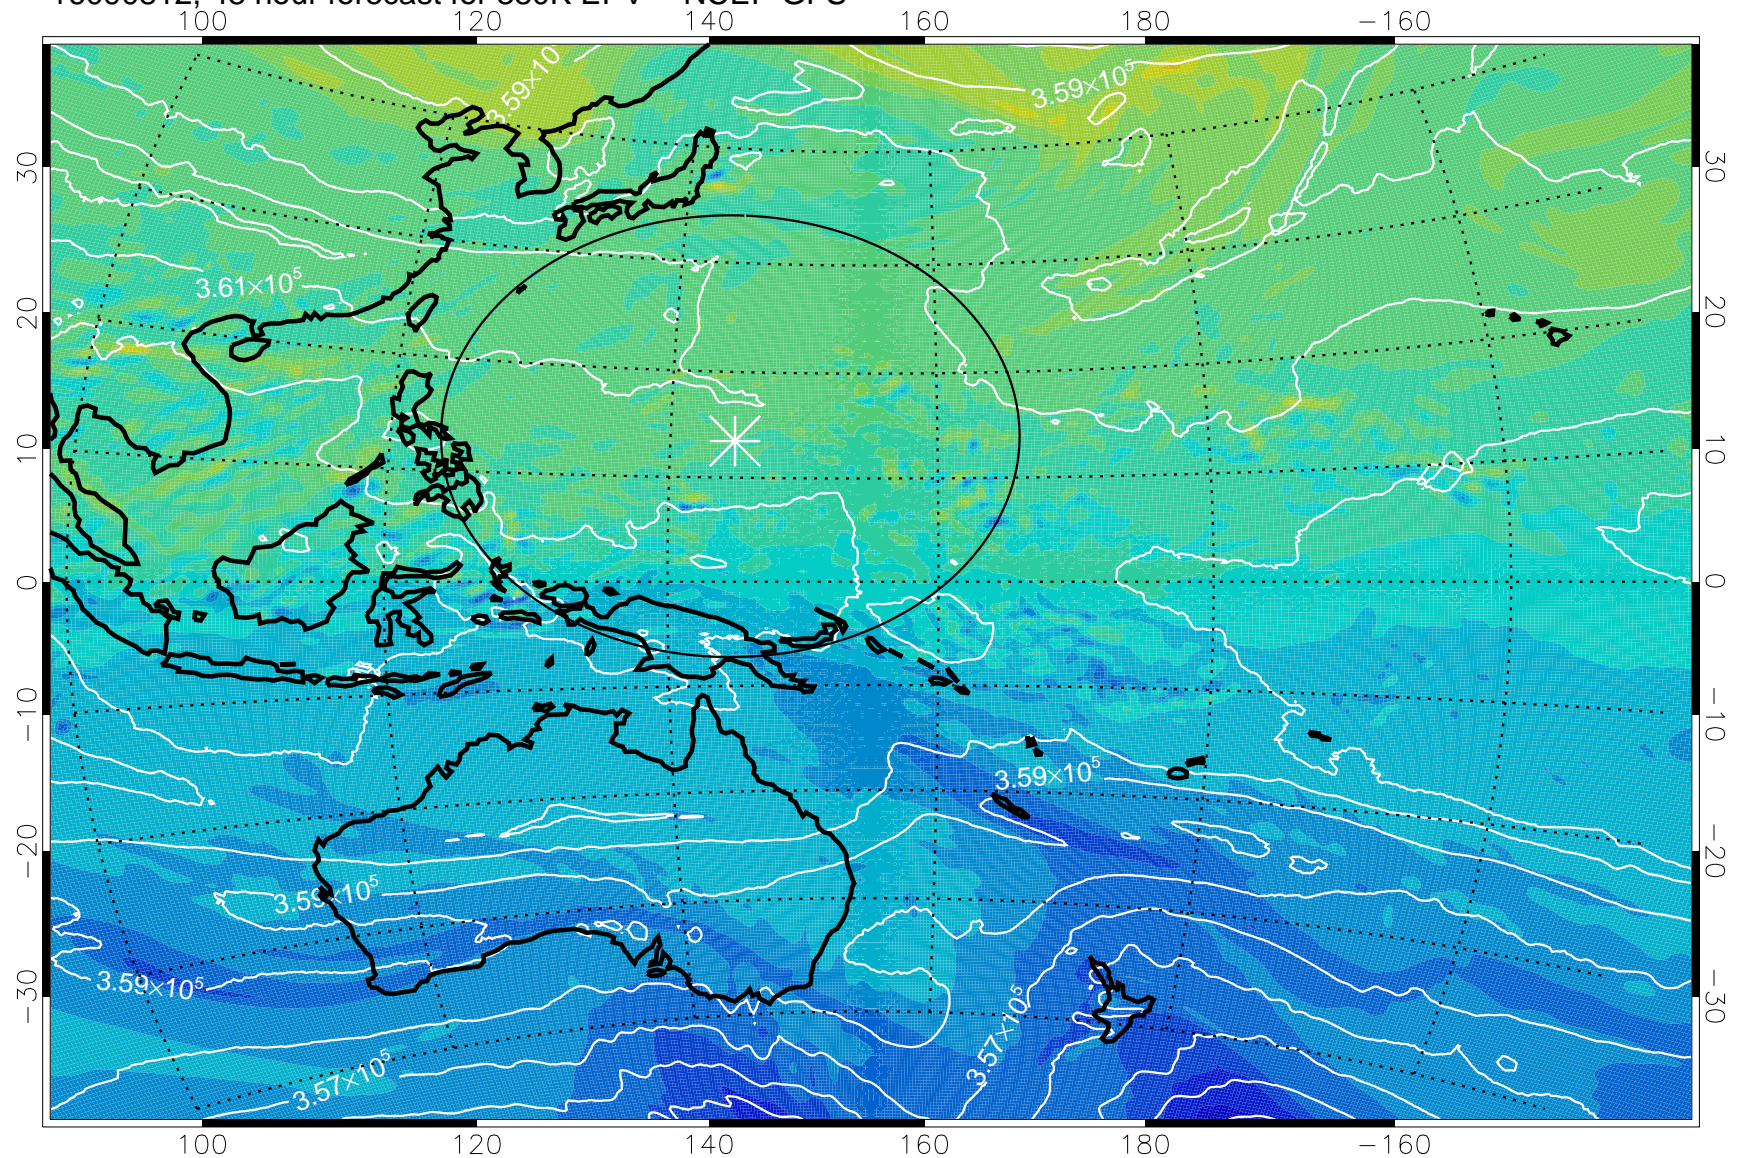

16090718, 30 hour forecast for 380K EPV -- NCEP GFS

380K Montgomery Streamfunction, white

Range ring of 2304 km

16090800, 36 hour forecast for 380K EPV -- NCEP GFS

380K Montgomery Streamfunction, white

Range ring of 2304 km

16090806, 42 hour forecast for 380K EPV -- NCEP GFS

380K Montgomery Streamfunction, white

Range ring of 2304 km

16090812, 48 hour forecast for 380K EPV -- NCEP GFS

380K Montgomery Streamfunction, white

Range ring of 2304 km

16090818, 54 hour forecast for 380K EPV -- NCEP GFS

380K Montgomery Streamfunction, white

Range ring of 2304 km

16090900, 60 hour forecast for 380K EPV -- NCEP GFS

380K Montgomery Streamfunction, white

Range ring of 2304 km

16090906, 66 hour forecast for 380K EPV -- NCEP GFS

380K Montgomery Streamfunction, white

Range ring of 2304 km

16090912, 72 hour forecast for 380K EPV -- NCEP GFS

380K Montgomery Streamfunction, white

Range ring of 2304 km