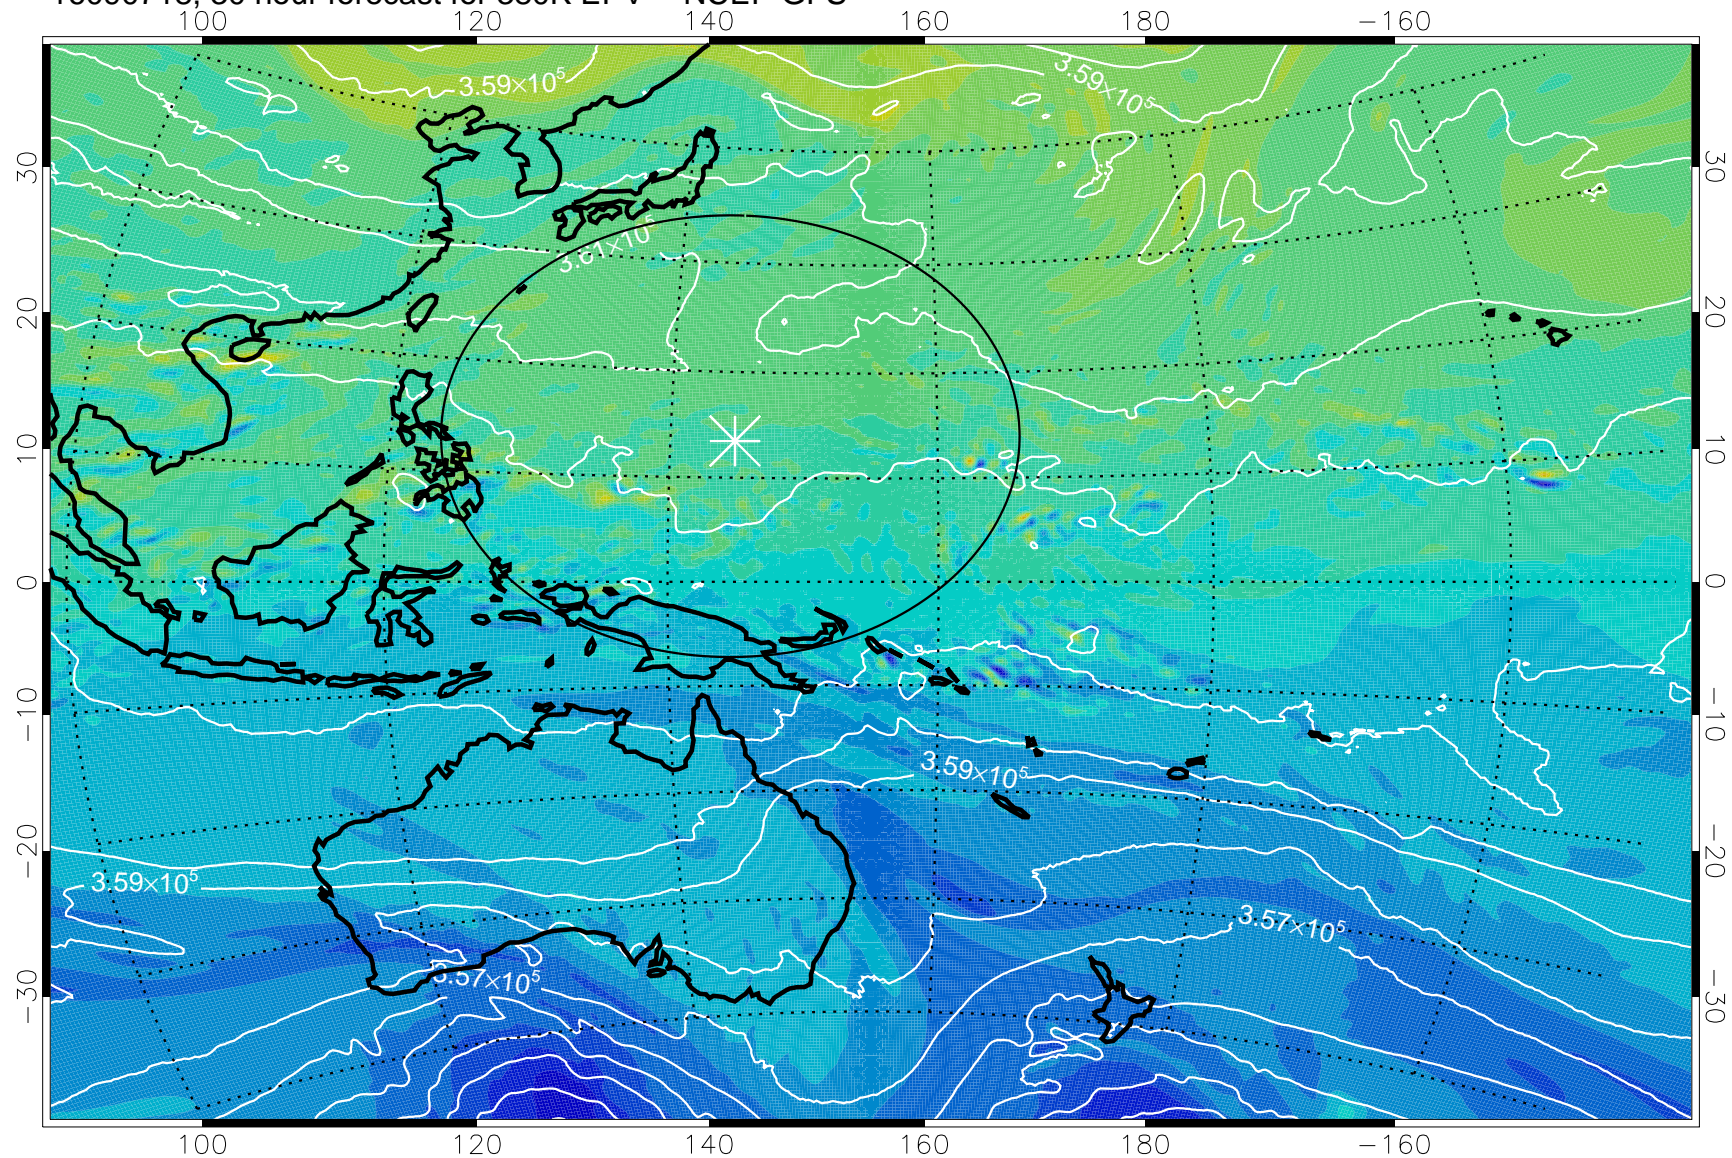

16090706, 18 hour forecast for 380K EPV -- NCEP GFS

380K Montgomery Streamfunction, white

Range ring of 2304 km

16090712, 24 hour forecast for 380K EPV -- NCEP GFS

380K Montgomery Streamfunction, white

Range ring of 2304 km

16090718, 30 hour forecast for 380K EPV -- NCEP GFS

380K Montgomery Streamfunction, white

Range ring of 2304 km

16090800, 36 hour forecast for 380K EPV -- NCEP GFS

380K Montgomery Streamfunction, white

Range ring of 2304 km

16090806, 42 hour forecast for 380K EPV -- NCEP GFS

380K Montgomery Streamfunction, white

Range ring of 2304 km

16090812, 48 hour forecast for 380K EPV -- NCEP GFS

380K Montgomery Streamfunction, white

Range ring of 2304 km

16090818, 54 hour forecast for 380K EPV -- NCEP GFS

380K Montgomery Streamfunction, white

Range ring of 2304 km

16090900, 60 hour forecast for 380K EPV -- NCEP GFS

380K Montgomery Streamfunction, white

Range ring of 2304 km