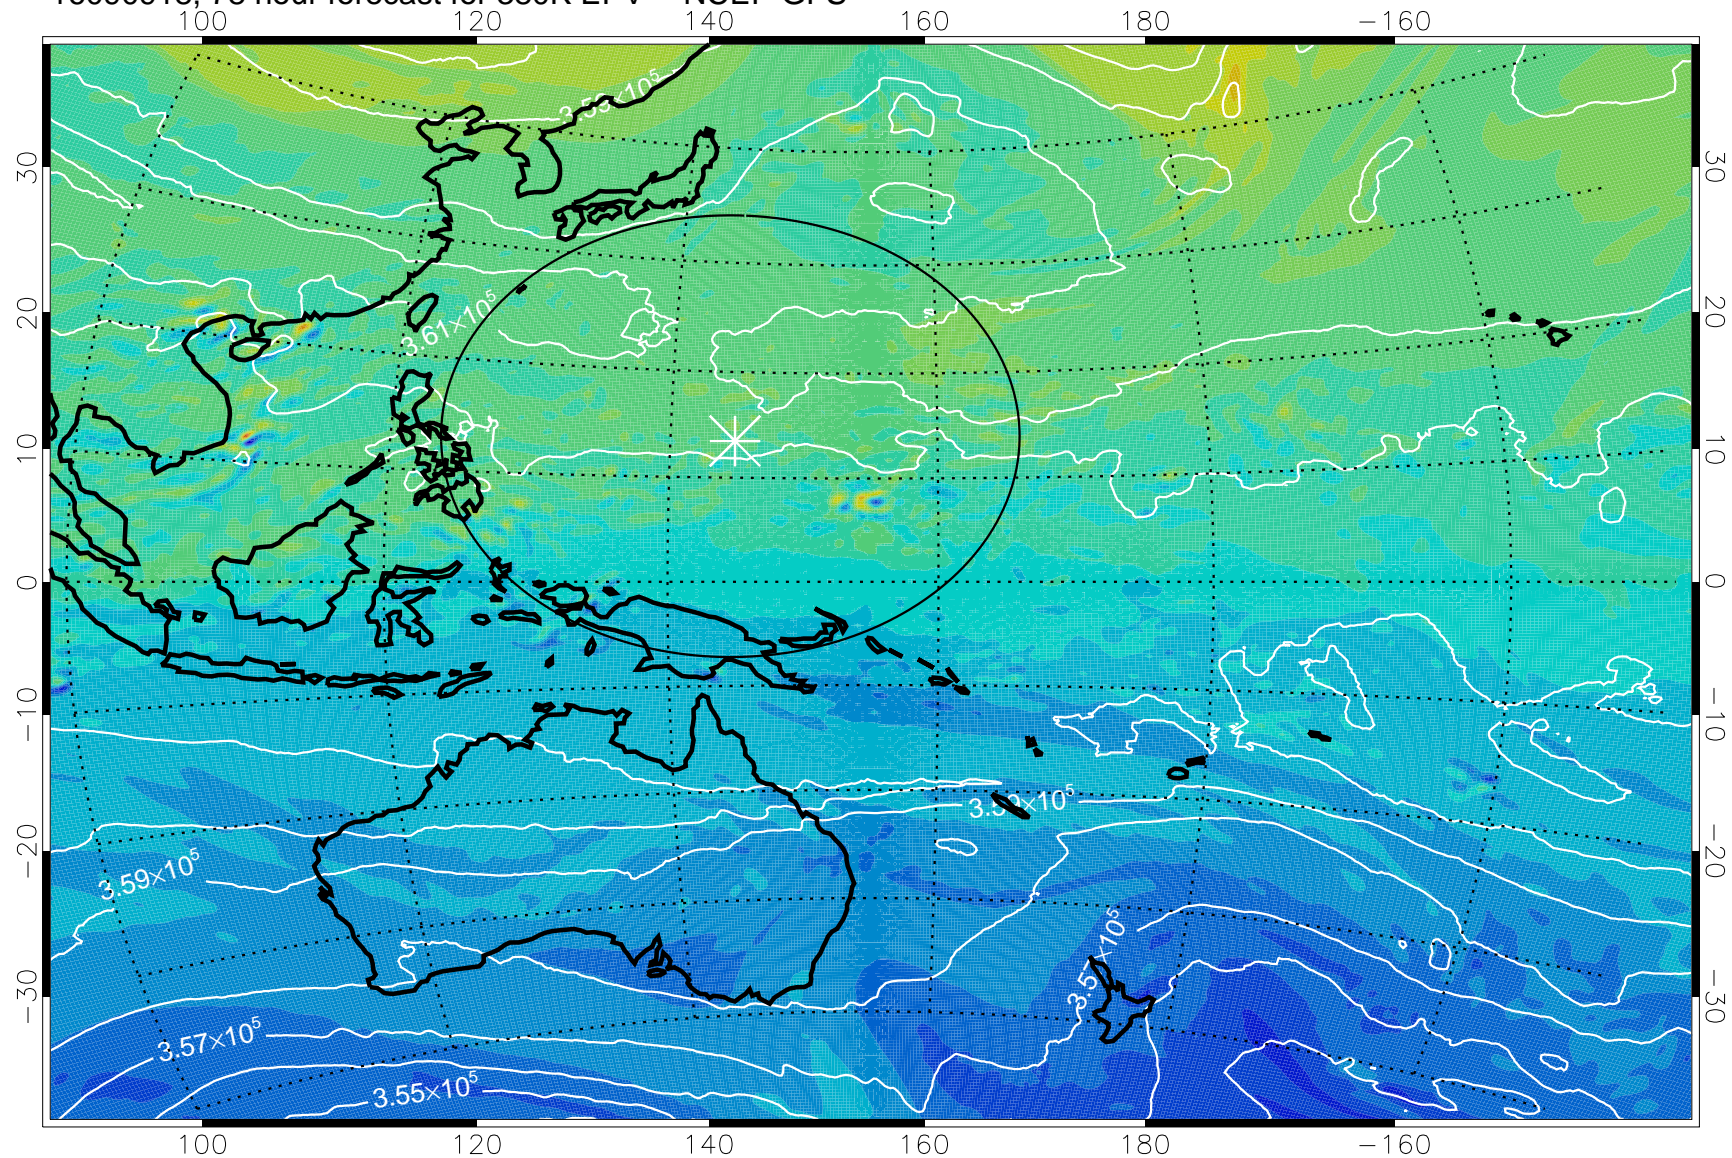

16090818, 54 hour forecast for 380K EPV -- NCEP GFS

380K Montgomery Streamfunction, white

Range ring of 2304 km

16090900, 60 hour forecast for 380K EPV -- NCEP GFS

380K Montgomery Streamfunction, white

Range ring of 2304 km

16090906, 66 hour forecast for 380K EPV -- NCEP GFS

380K Montgomery Streamfunction, white

Range ring of 2304 km

16090912, 72 hour forecast for 380K EPV -- NCEP GFS

380K Montgomery Streamfunction, white

Range ring of 2304 km

16090918, 78 hour forecast for 380K EPV -- NCEP GFS

380K Montgomery Streamfunction, white

Range ring of 2304 km

16091000, 84 hour forecast for 380K EPV -- NCEP GFS

380K Montgomery Streamfunction, white

Range ring of 2304 km

16091006, 90 hour forecast for 380K EPV -- NCEP GFS

380K Montgomery Streamfunction, white

Range ring of 2304 km

16091012, 96 hour forecast for 380K EPV -- NCEP GFS

380K Montgomery Streamfunction, white

Range ring of 2304 km