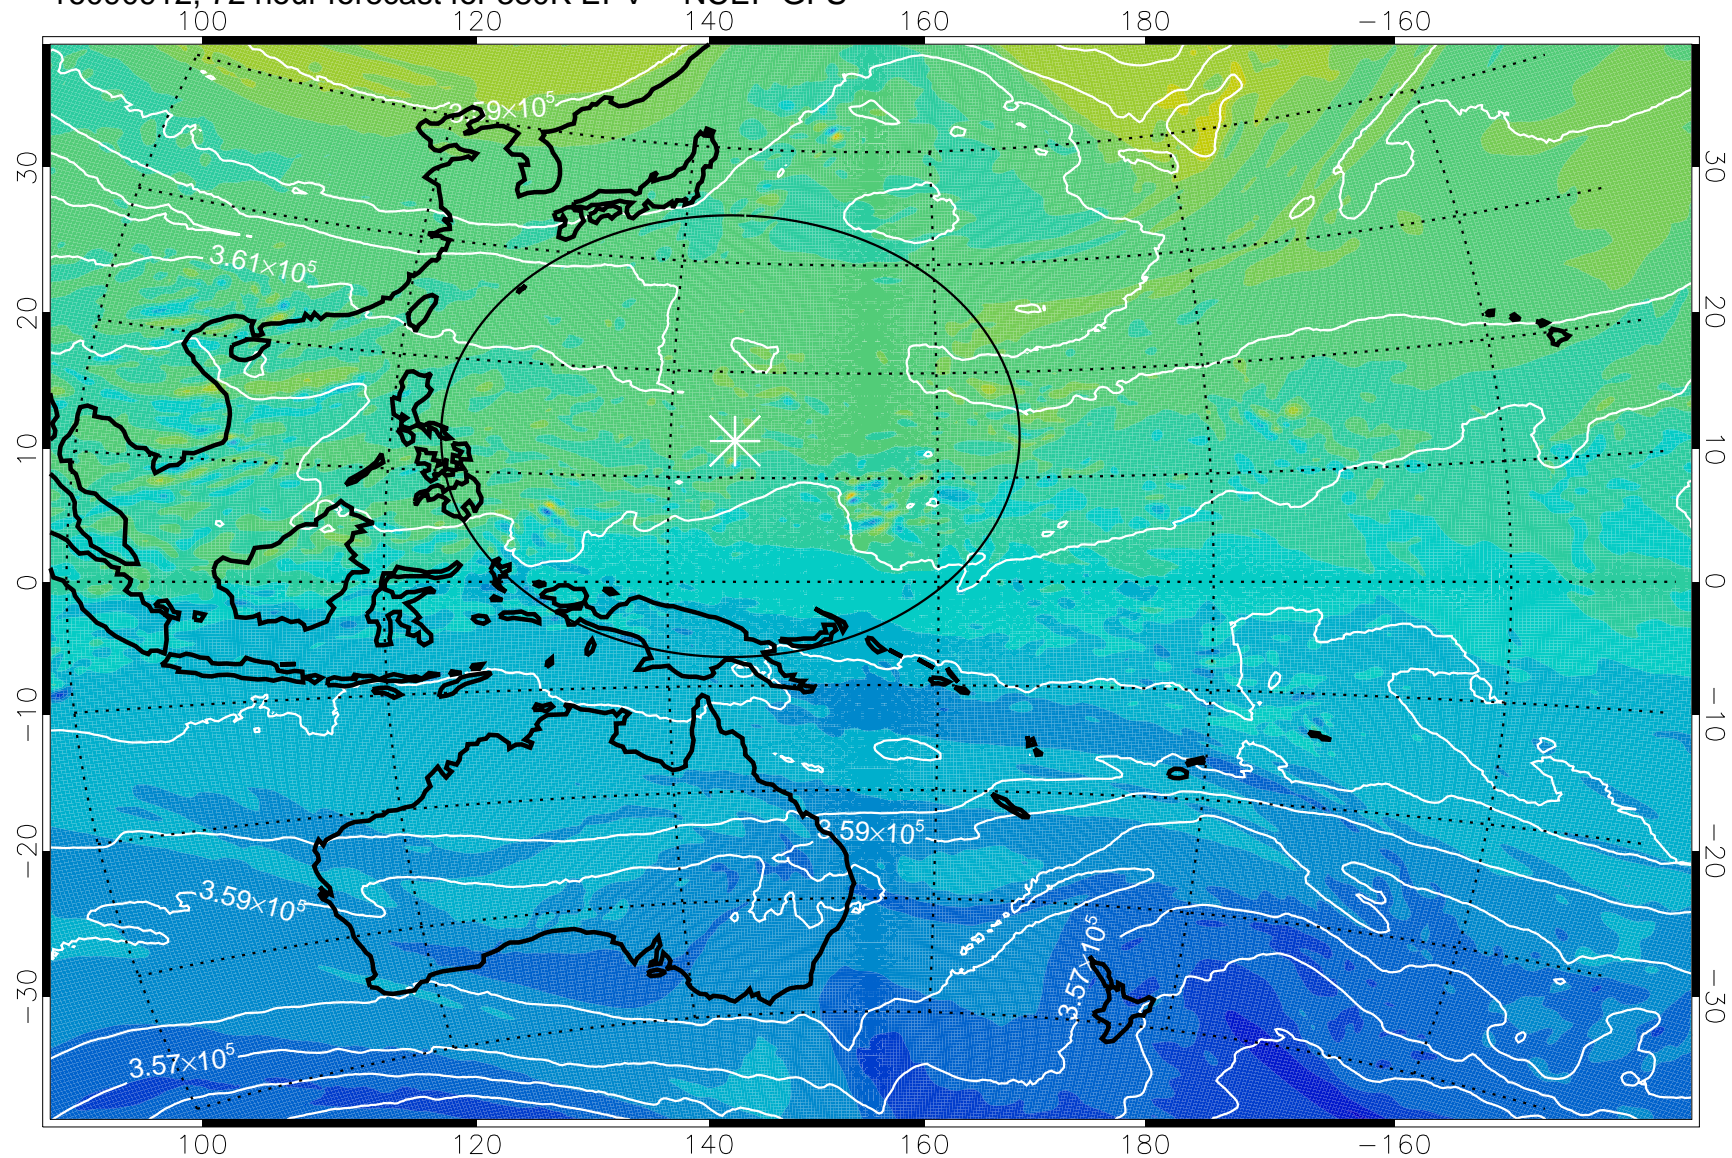

16090818, 54 hour forecast for 380K EPV -- NCEP GFS

380K Montgomery Streamfunction, white

Range ring of 2304 km

16090900, 60 hour forecast for 380K EPV -- NCEP GFS

380K Montgomery Streamfunction, white

Range ring of 2304 km

16090906, 66 hour forecast for 380K EPV -- NCEP GFS

380K Montgomery Streamfunction, white

Range ring of 2304 km

16090912, 72 hour forecast for 380K EPV -- NCEP GFS

380K Montgomery Streamfunction, white

Range ring of 2304 km

16090918, 78 hour forecast for 380K EPV -- NCEP GFS

380K Montgomery Streamfunction, white

Range ring of 2304 km

16091000, 84 hour forecast for 380K EPV -- NCEP GFS

380K Montgomery Streamfunction, white

Range ring of 2304 km

16091006, 90 hour forecast for 380K EPV -- NCEP GFS

380K Montgomery Streamfunction, white

Range ring of 2304 km

16091012, 96 hour forecast for 380K EPV -- NCEP GFS

380K Montgomery Streamfunction, white

Range ring of 2304 km