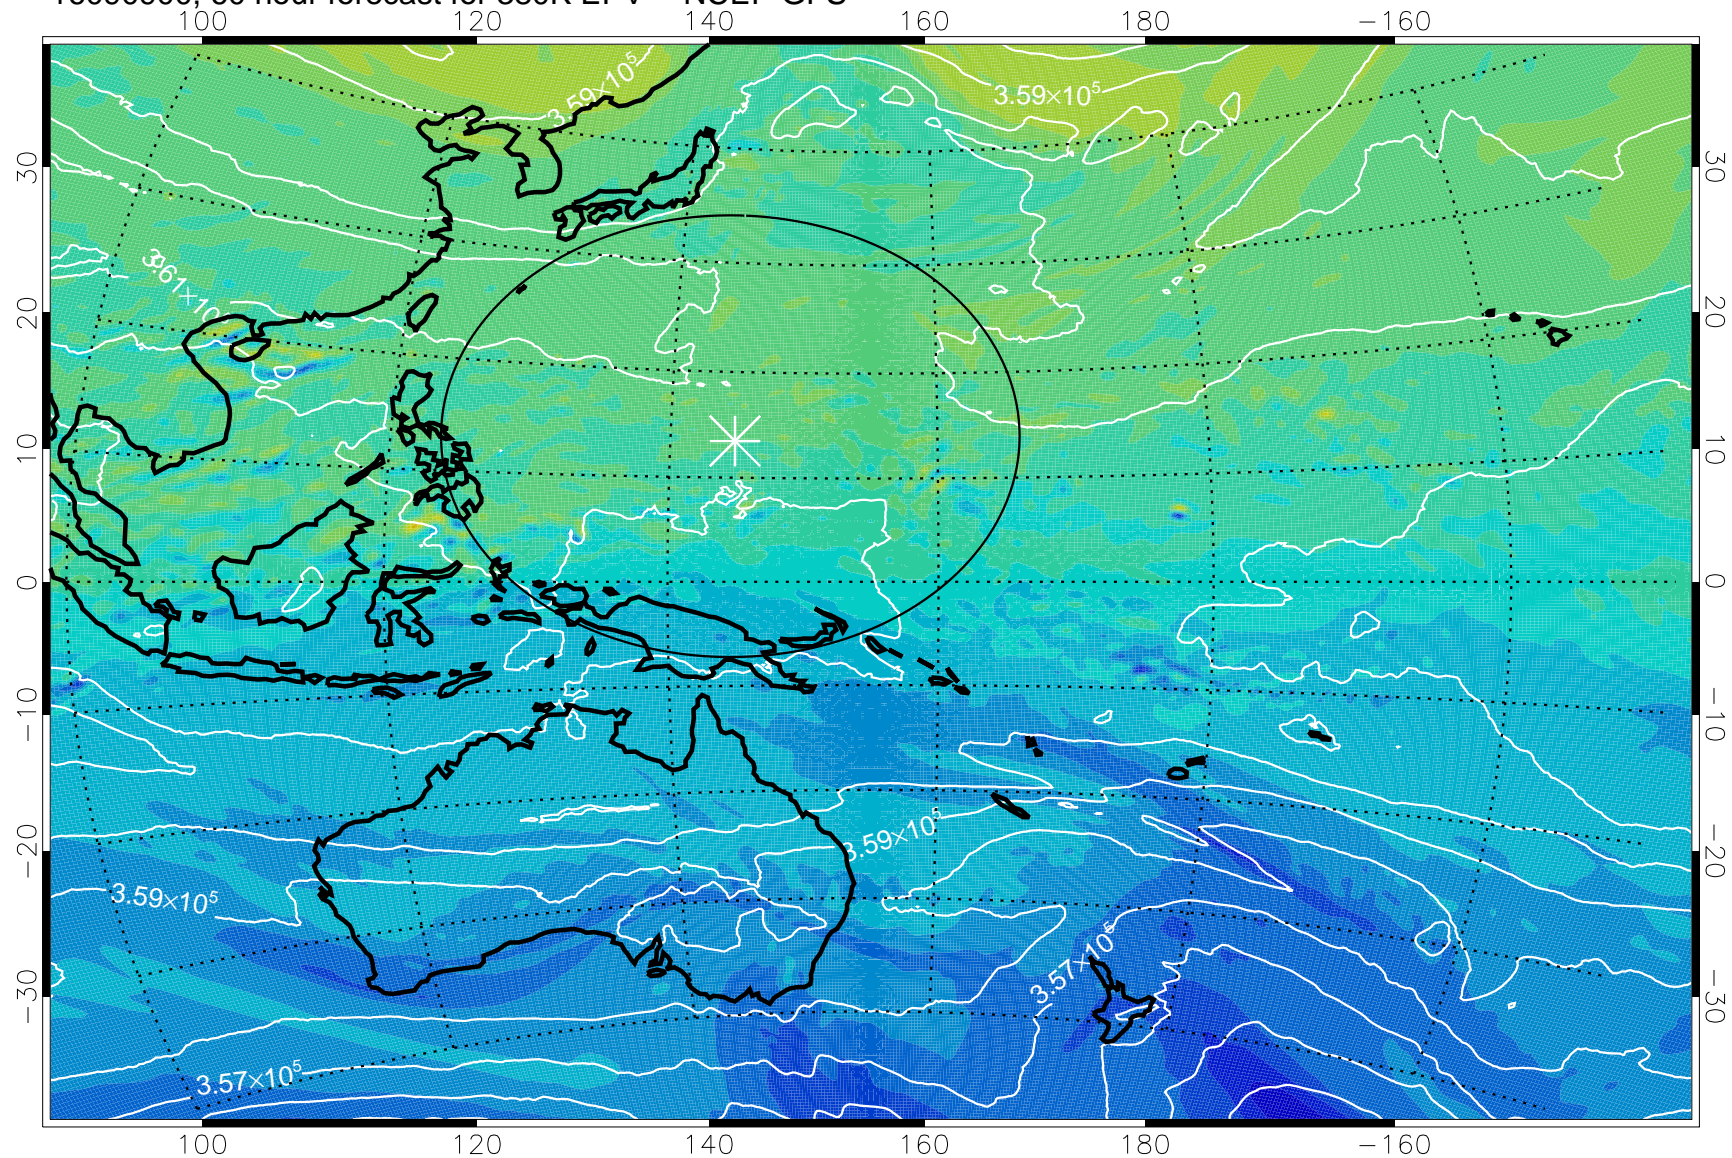

16090818, 54 hour forecast for 380K EPV -- NCEP GFS

380K Montgomery Streamfunction, white

Range ring of 2304 km

16090900, 60 hour forecast for 380K EPV -- NCEP GFS

380K Montgomery Streamfunction, white

Range ring of 2304 km

16090906, 66 hour forecast for 380K EPV -- NCEP GFS

380K Montgomery Streamfunction, white

Range ring of 2304 km

16090912, 72 hour forecast for 380K EPV -- NCEP GFS

380K Montgomery Streamfunction, white

Range ring of 2304 km

16090918, 78 hour forecast for 380K EPV -- NCEP GFS

380K Montgomery Streamfunction, white

Range ring of 2304 km

16091000, 84 hour forecast for 380K EPV -- NCEP GFS

380K Montgomery Streamfunction, white

Range ring of 2304 km

16091006, 90 hour forecast for 380K EPV -- NCEP GFS

380K Montgomery Streamfunction, white

Range ring of 2304 km

16091012, 96 hour forecast for 380K EPV -- NCEP GFS

380K Montgomery Streamfunction, white

Range ring of 2304 km