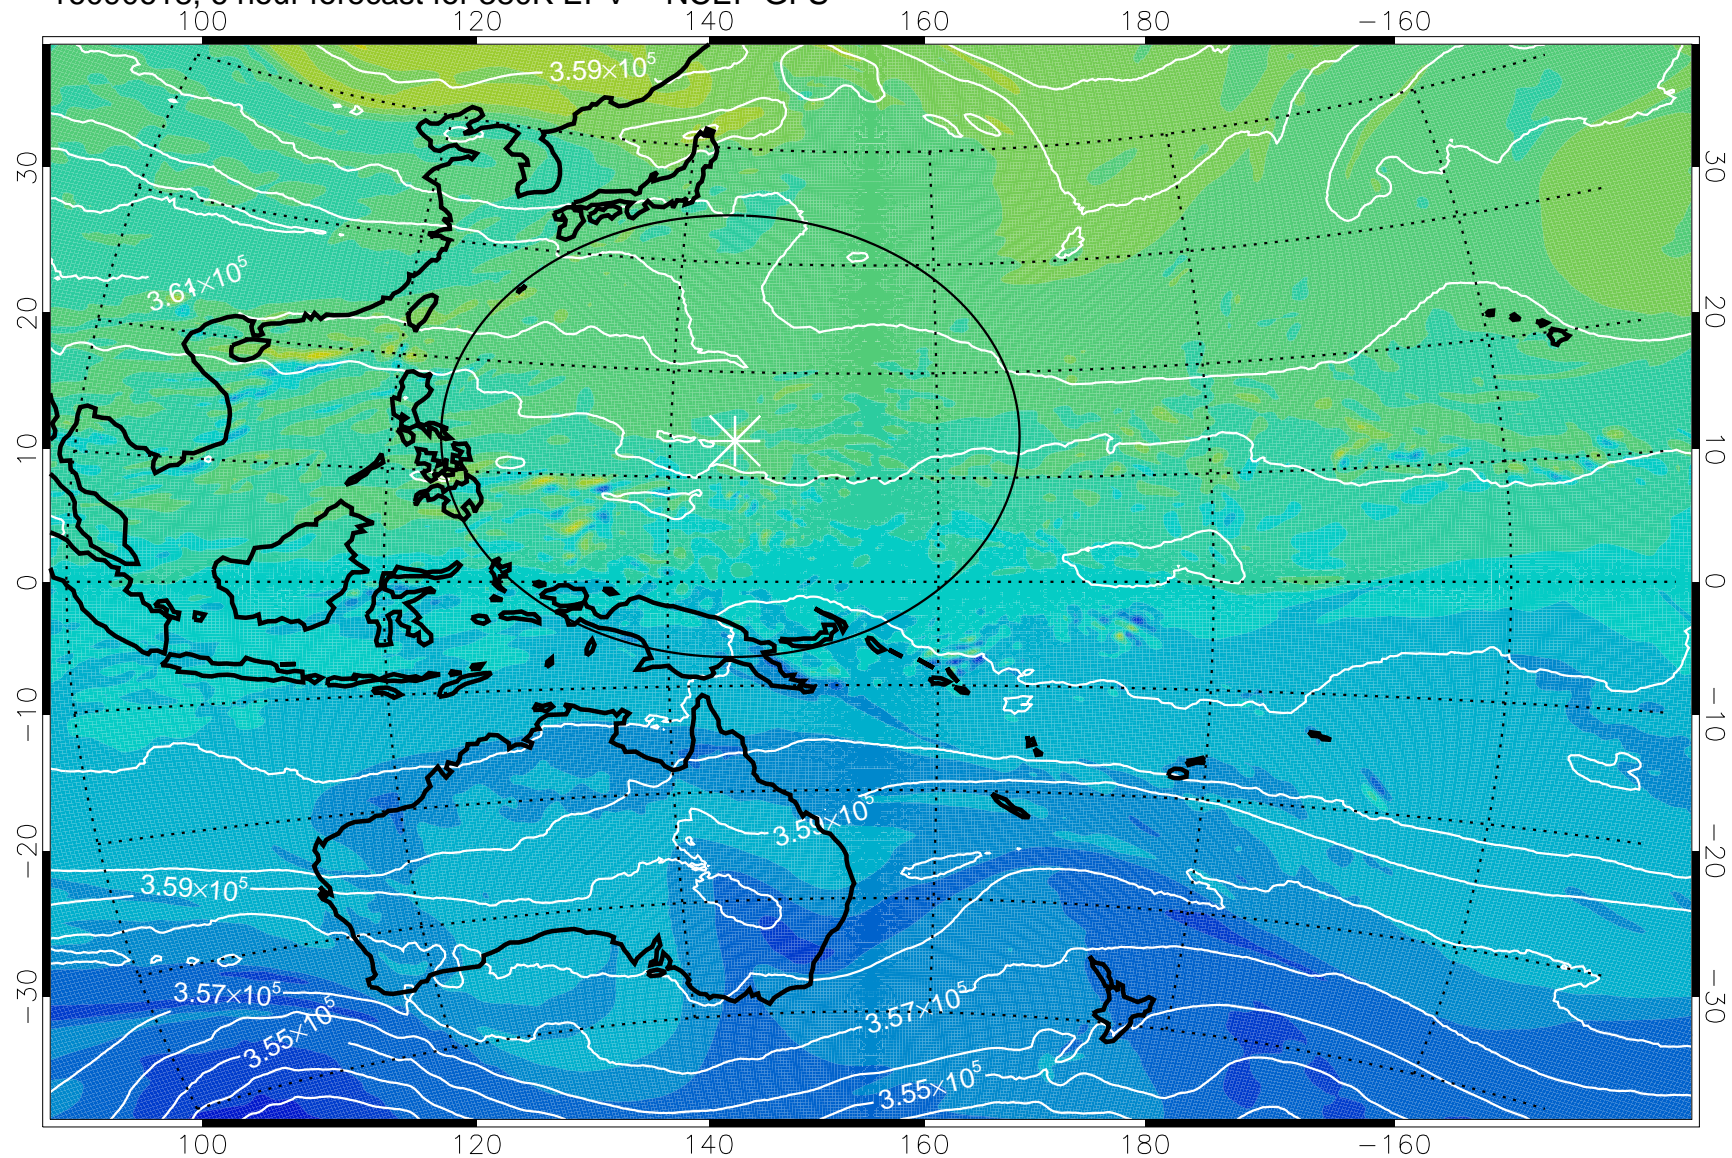

16090618, 6 hour forecast for 380K EPV -- NCEP GFS

380K Montgomery Streamfunction, white

Range ring of 2304 km

16090700, 12 hour forecast for 380K EPV -- NCEP GFS

380K Montgomery Streamfunction, white

Range ring of 2304 km

16090706, 18 hour forecast for 380K EPV -- NCEP GFS

380K Montgomery Streamfunction, white

Range ring of 2304 km

16090712, 24 hour forecast for 380K EPV -- NCEP GFS

380K Montgomery Streamfunction, white

Range ring of 2304 km

16090718, 30 hour forecast for 380K EPV -- NCEP GFS

380K Montgomery Streamfunction, white

Range ring of 2304 km

16090800, 36 hour forecast for 380K EPV -- NCEP GFS

380K Montgomery Streamfunction, white

Range ring of 2304 km

16090806, 42 hour forecast for 380K EPV -- NCEP GFS

380K Montgomery Streamfunction, white

Range ring of 2304 km

16090812, 48 hour forecast for 380K EPV -- NCEP GFS

380K Montgomery Streamfunction, white

Range ring of 2304 km