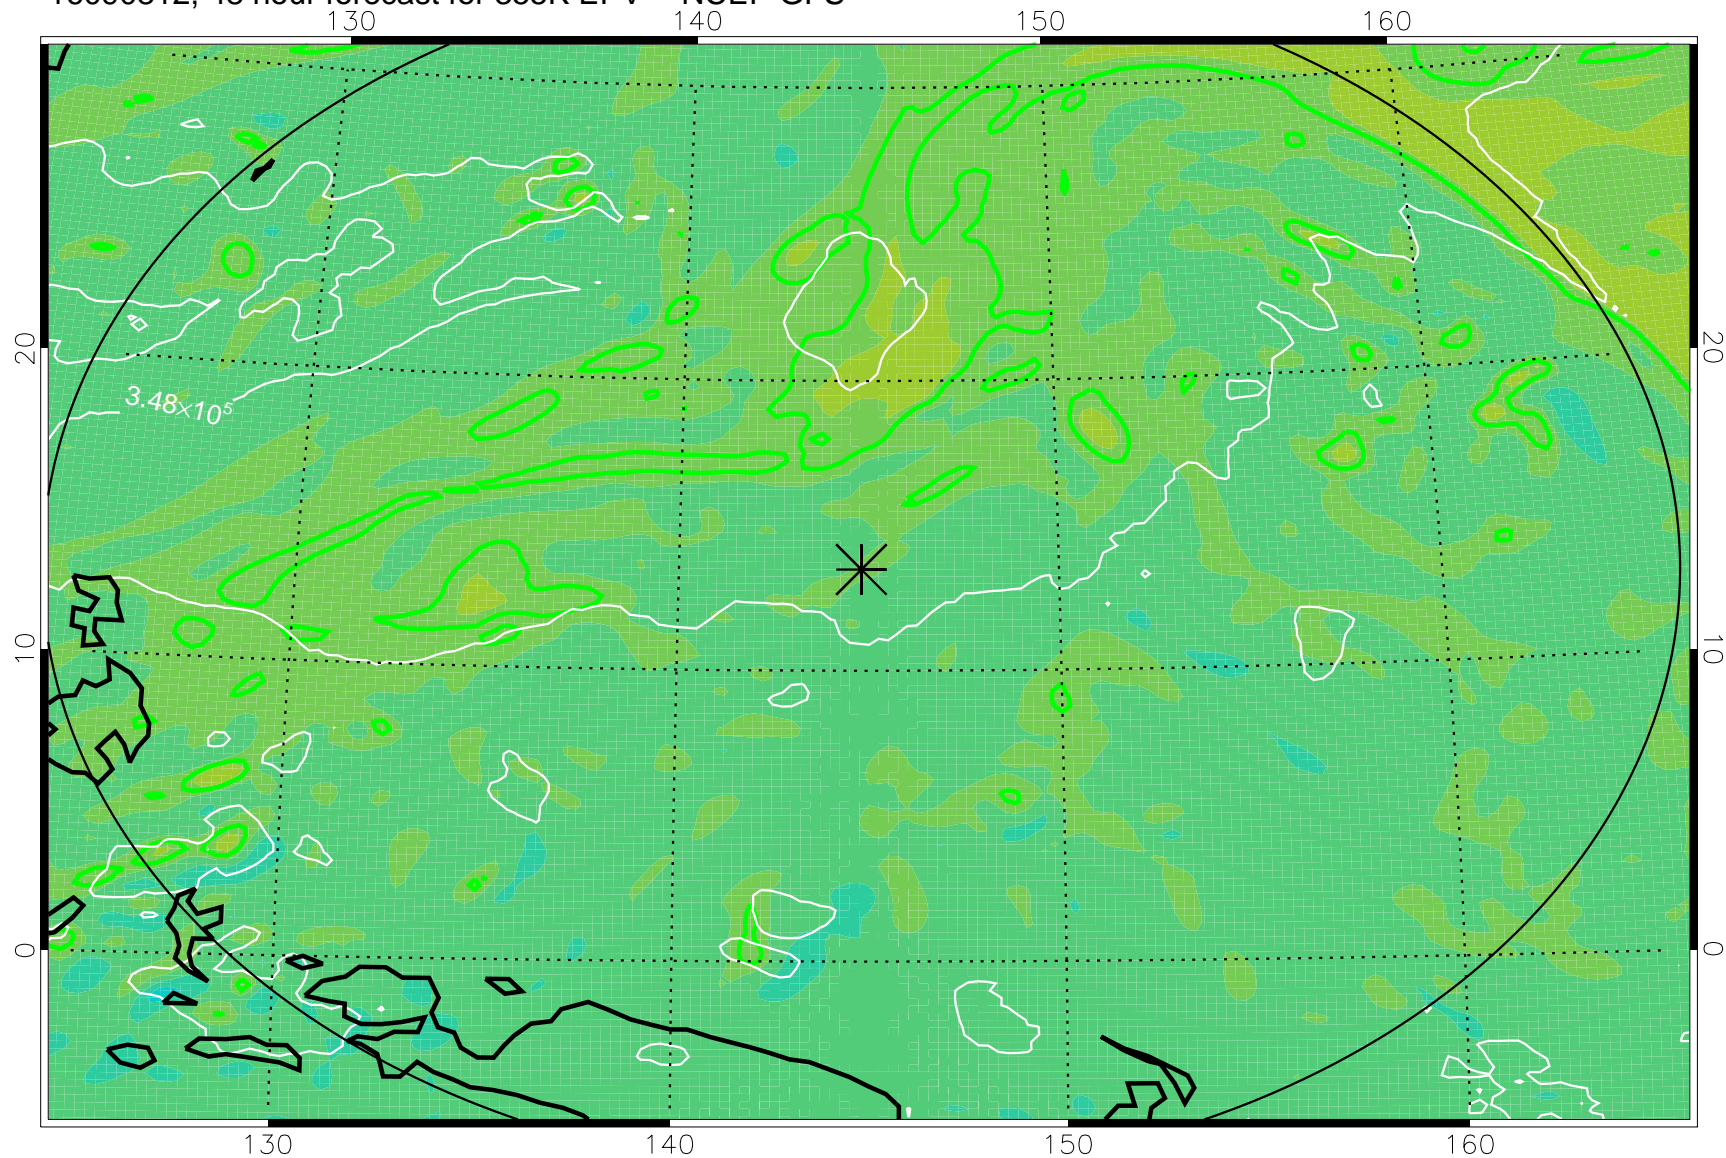

16090718, 30 hour forecast for 355K EPV -- NCEP GFS

355K Montgomery Streamfunction, white
EPV Tropopause (2 PVU) Position
Range ring of 2304 km

16090800, 36 hour forecast for 355K EPV -- NCEP GFS

355K Montgomery Streamfunction, white
EPV Tropopause (2 PVU) Position
Range ring of 2304 km

16090806, 42 hour forecast for 355K EPV -- NCEP GFS

355K Montgomery Streamfunction, white
EPV Tropopause (2 PVU) Position
Range ring of 2304 km

16090812, 48 hour forecast for 355K EPV -- NCEP GFS

355K Montgomery Streamfunction, white
EPV Tropopause (2 PVU) Position
Range ring of 2304 km

16090818, 54 hour forecast for 355K EPV -- NCEP GFS

355K Montgomery Streamfunction, white
EPV Tropopause (2 PVU) Position
Range ring of 2304 km

16090900, 60 hour forecast for 355K EPV -- NCEP GFS

355K Montgomery Streamfunction, white
EPV Tropopause (2 PVU) Position
Range ring of 2304 km

16091006, 90 hour forecast for 355K EPV -- NCEP GFS

355K Montgomery Streamfunction, white
EPV Tropopause (2 PVU) Position
Range ring of 2304 km

16091012, 96 hour forecast for 355K EPV -- NCEP GFS

355K Montgomery Streamfunction, white
EPV Tropopause (2 PVU) Position
Range ring of 2304 km