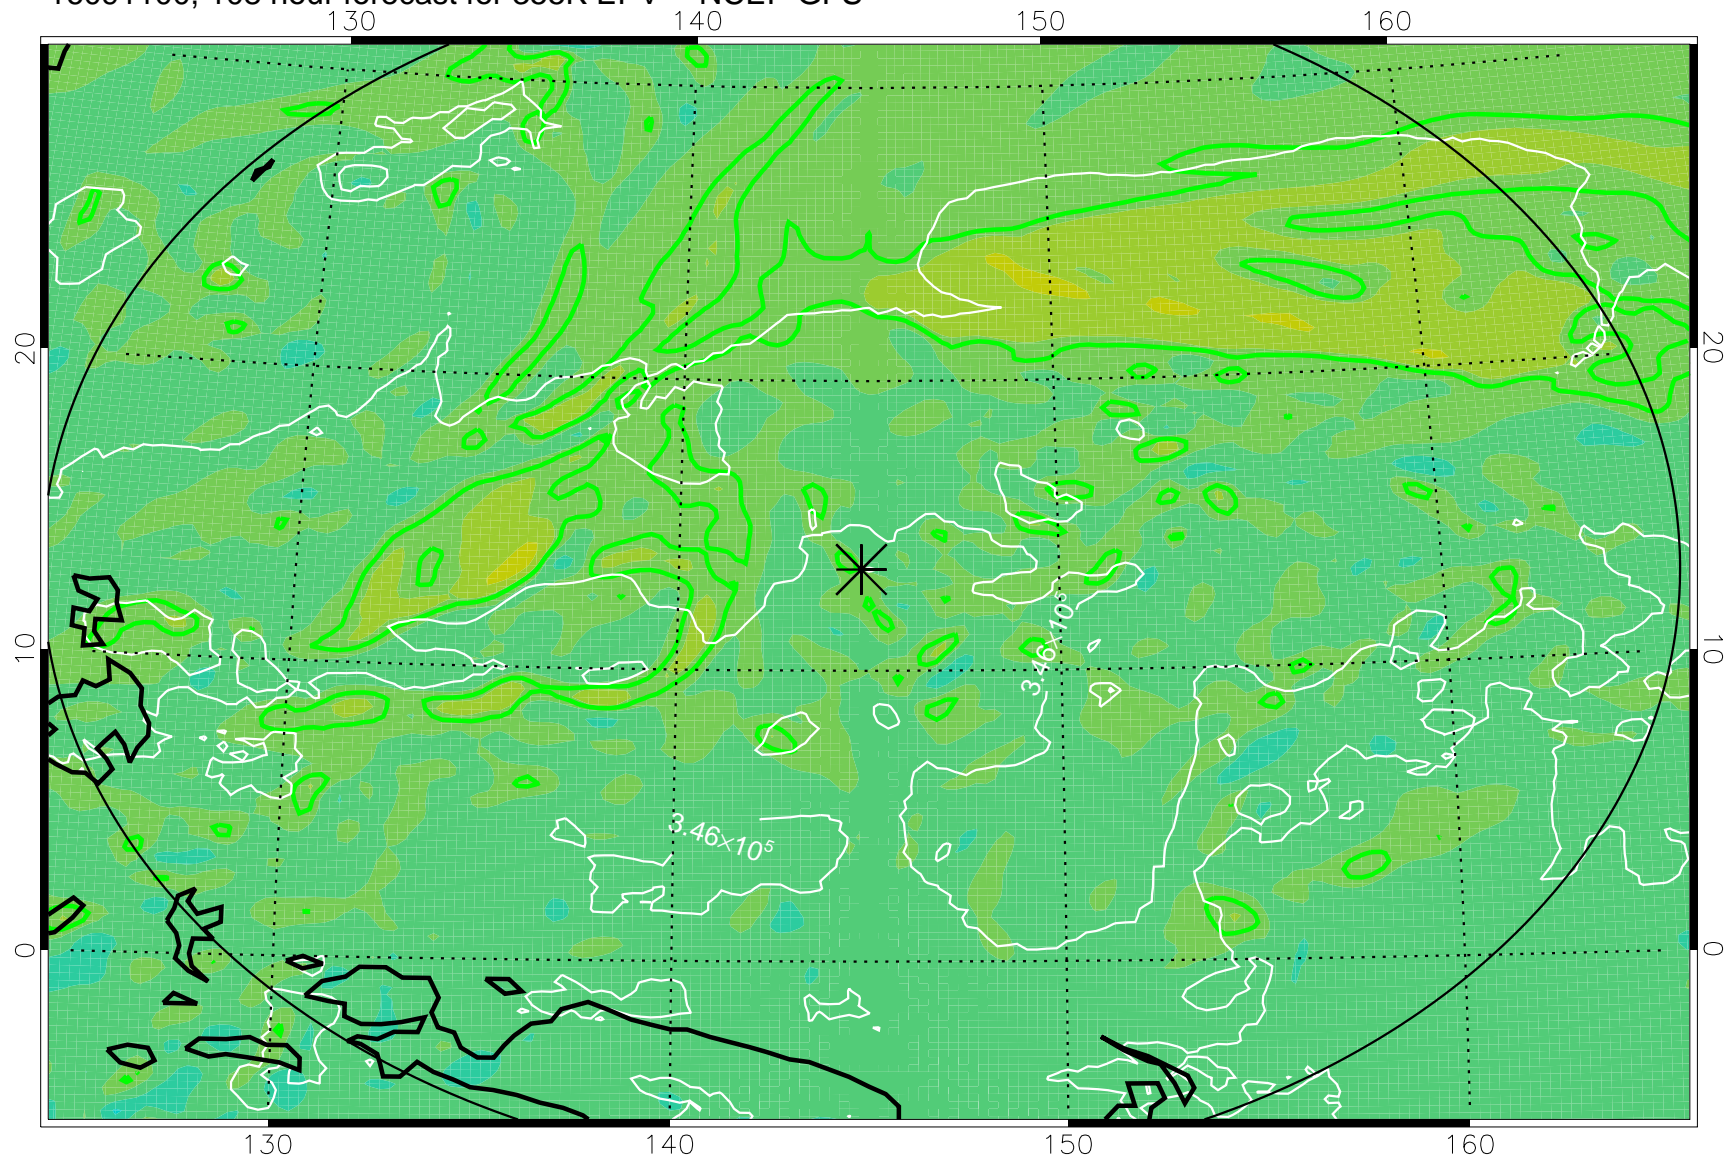

16090918, 78 hour forecast for 355K EPV -- NCEP GFS

355K Montgomery Streamfunction, white
EPV Tropopause (2 PVU) Position
Range ring of 2304 km

16091000, 84 hour forecast for 355K EPV -- NCEP GFS

355K Montgomery Streamfunction, white
EPV Tropopause (2 PVU) Position
Range ring of 2304 km

16091006, 90 hour forecast for 355K EPV -- NCEP GFS

355K Montgomery Streamfunction, white
EPV Tropopause (2 PVU) Position
Range ring of 2304 km

16091012, 96 hour forecast for 355K EPV -- NCEP GFS

355K Montgomery Streamfunction, white
EPV Tropopause (2 PVU) Position
Range ring of 2304 km

16091018, 102 hour forecast for 355K EPV -- NCEP GFS

355K Montgomery Streamfunction, white
EPV Tropopause (2 PVU) Position
Range ring of 2304 km

16091100, 108 hour forecast for 355K EPV -- NCEP GFS

355K Montgomery Streamfunction, white
EPV Tropopause (2 PVU) Position
Range ring of 2304 km

16091106, 114 hour forecast for 355K EPV -- NCEP GFS

355K Montgomery Streamfunction, white
EPV Tropopause (2 PVU) Position
Range ring of 2304 km

16091112, 120 hour forecast for 355K EPV -- NCEP GFS

355K Montgomery Streamfunction, white
EPV Tropopause (2 PVU) Position
Range ring of 2304 km