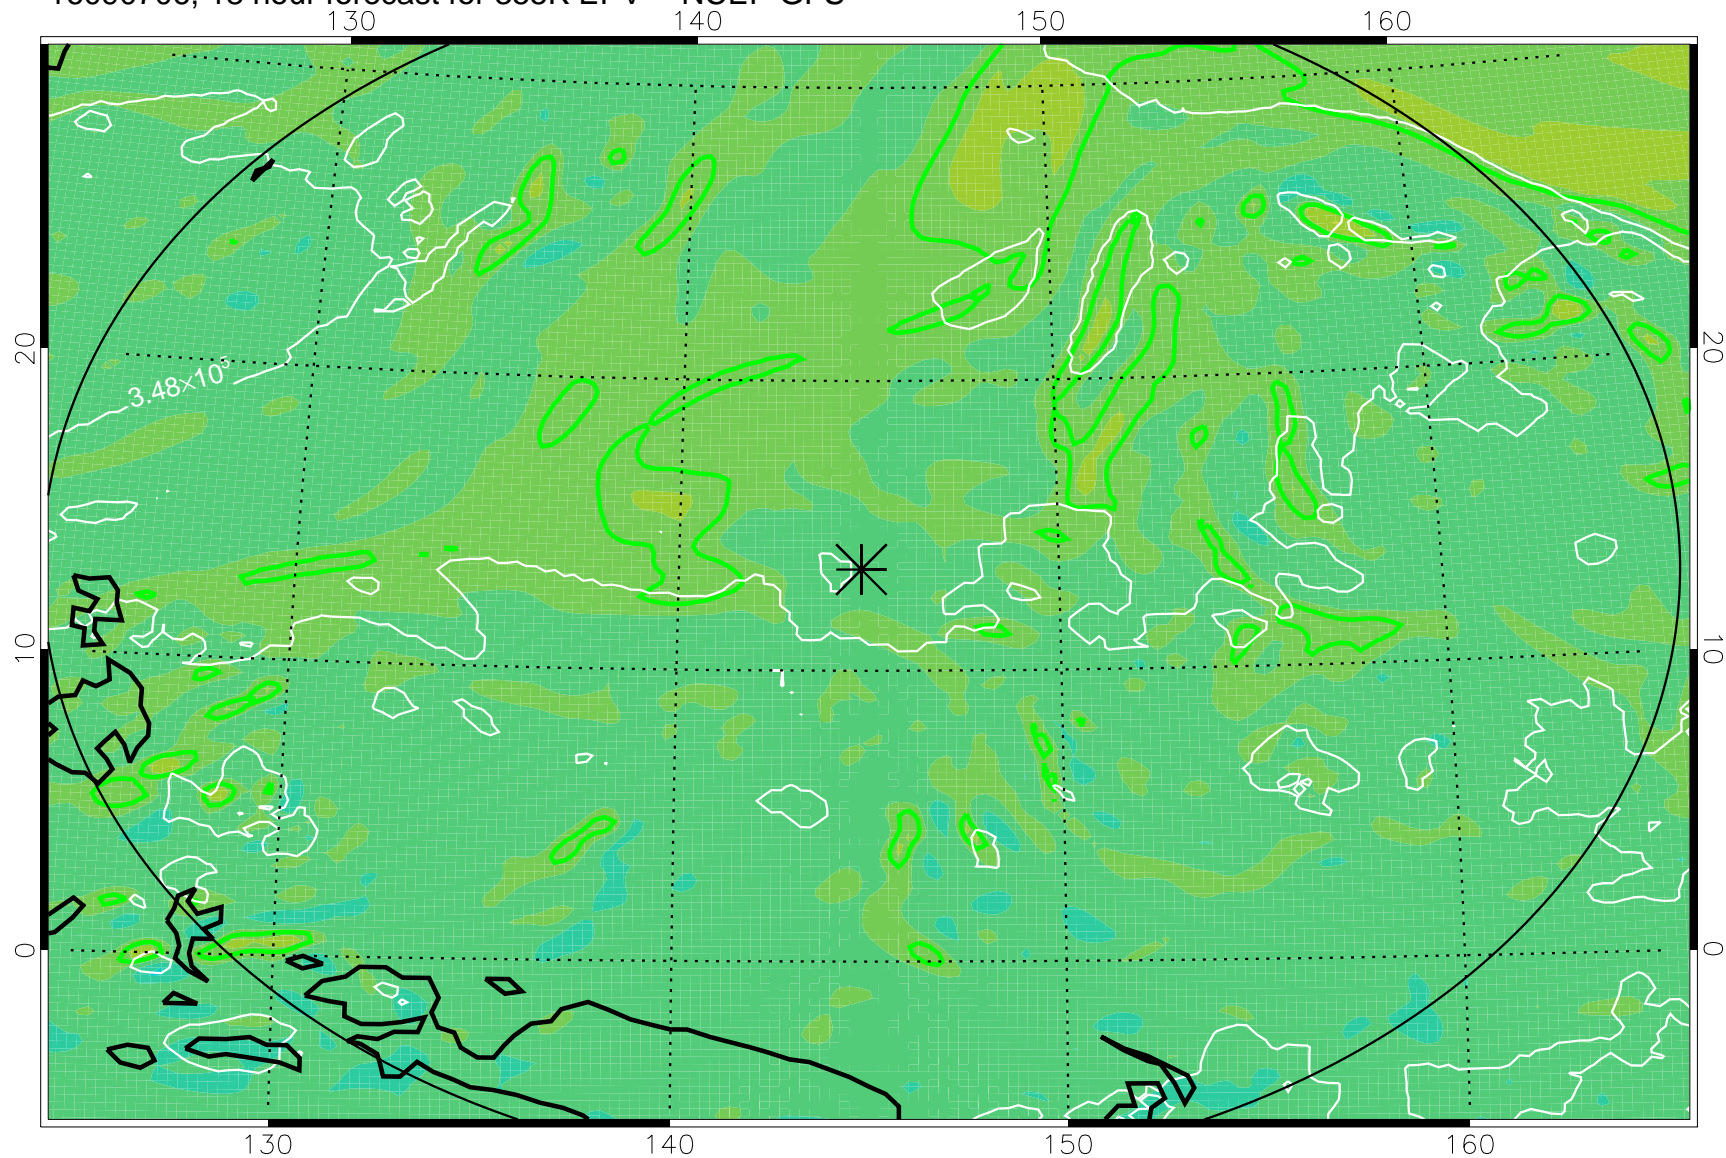

16090618, 6 hour forecast for 355K EPV -- NCEP GFS

355K Montgomery Streamfunction, white
EPV Tropopause (2 PVU) Position
Range ring of 2304 km

16090700, 12 hour forecast for 355K EPV -- NCEP GFS

355K Montgomery Streamfunction, white
EPV Tropopause (2 PVU) Position
Range ring of 2304 km

16090706, 18 hour forecast for 355K EPV -- NCEP GFS

355K Montgomery Streamfunction, white
EPV Tropopause (2 PVU) Position
Range ring of 2304 km

16090712, 24 hour forecast for 355K EPV -- NCEP GFS

355K Montgomery Streamfunction, white
EPV Tropopause (2 PVU) Position
Range ring of 2304 km

16090718, 30 hour forecast for 355K EPV -- NCEP GFS

355K Montgomery Streamfunction, white
EPV Tropopause (2 PVU) Position
Range ring of 2304 km

16090800, 36 hour forecast for 355K EPV -- NCEP GFS

355K Montgomery Streamfunction, white
EPV Tropopause (2 PVU) Position
Range ring of 2304 km

16091018, 102 hour forecast for 355K EPV -- NCEP GFS

355K Montgomery Streamfunction, white
EPV Tropopause (2 PVU) Position
Range ring of 2304 km

16091100, 108 hour forecast for 355K EPV -- NCEP GFS

355K Montgomery Streamfunction, white
EPV Tropopause (2 PVU) Position
Range ring of 2304 km