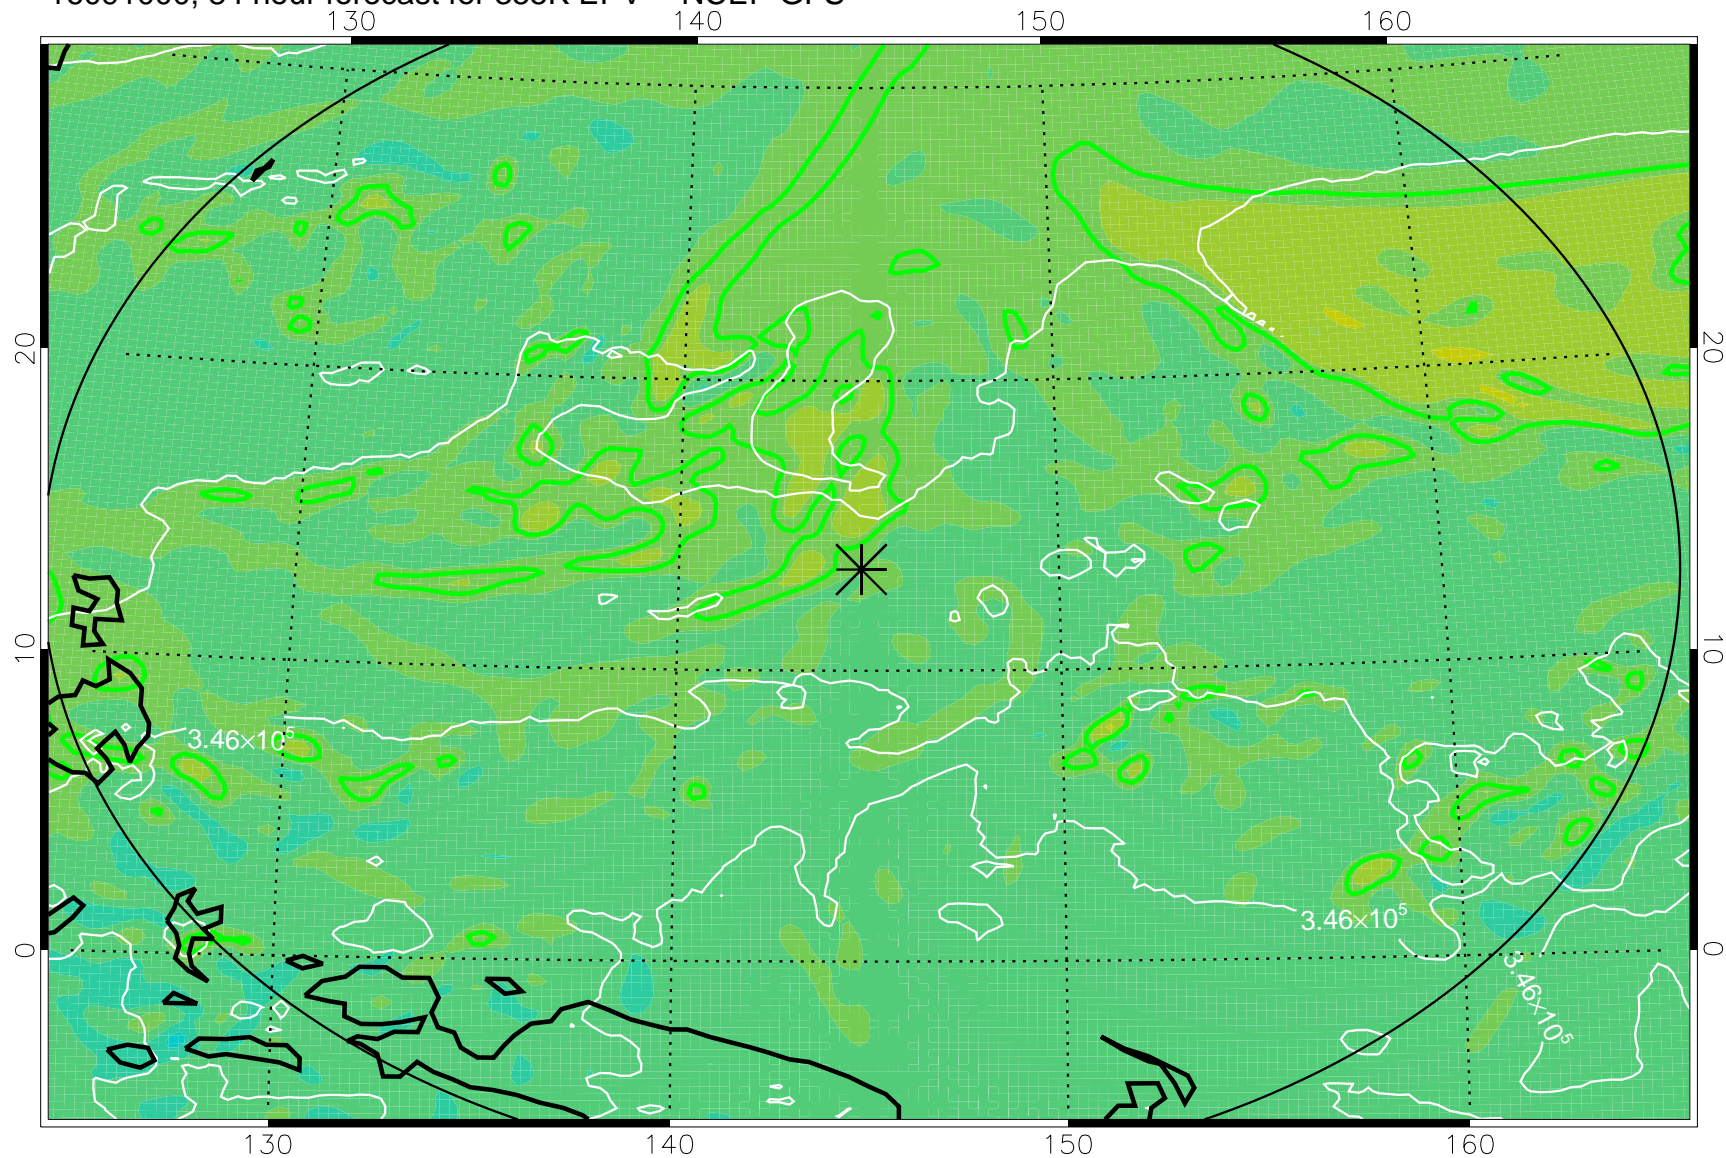

16090906, 66 hour forecast for 355K EPV -- NCEP GFS

355K Montgomery Streamfunction, white
EPV Tropopause (2 PVU) Position
Range ring of 2304 km

16090912, 72 hour forecast for 355K EPV -- NCEP GFS

355K Montgomery Streamfunction, white
EPV Tropopause (2 PVU) Position
Range ring of 2304 km

16090918, 78 hour forecast for 355K EPV -- NCEP GFS

355K Montgomery Streamfunction, white
EPV Tropopause (2 PVU) Position
Range ring of 2304 km

16091000, 84 hour forecast for 355K EPV -- NCEP GFS

355K Montgomery Streamfunction, white
EPV Tropopause (2 PVU) Position
Range ring of 2304 km

16091006, 90 hour forecast for 355K EPV -- NCEP GFS

355K Montgomery Streamfunction, white
EPV Tropopause (2 PVU) Position
Range ring of 2304 km

16091012, 96 hour forecast for 355K EPV -- NCEP GFS

355K Montgomery Streamfunction, white
EPV Tropopause (2 PVU) Position
Range ring of 2304 km

16091018, 102 hour forecast for 355K EPV -- NCEP GFS

355K Montgomery Streamfunction, white
EPV Tropopause (2 PVU) Position
Range ring of 2304 km

16091100, 108 hour forecast for 355K EPV -- NCEP GFS

355K Montgomery Streamfunction, white
EPV Tropopause (2 PVU) Position
Range ring of 2304 km