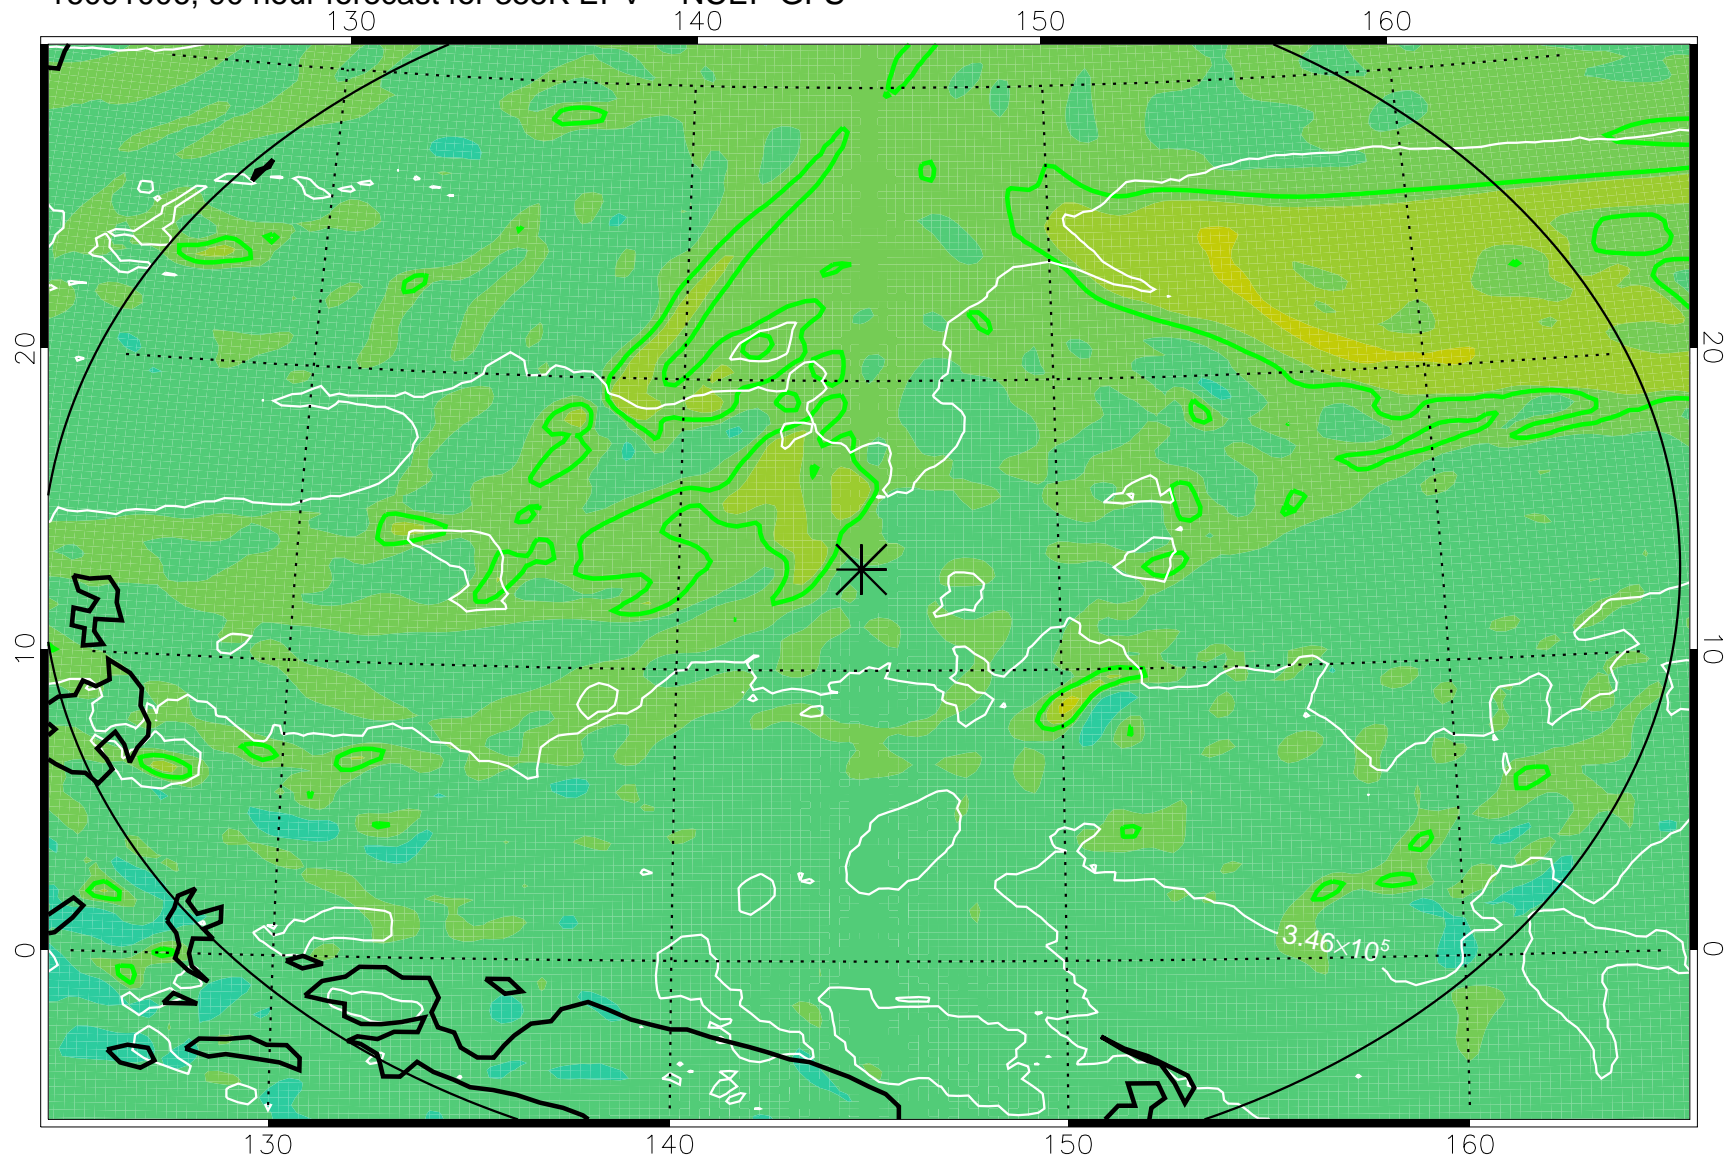

16090906, 66 hour forecast for 355K EPV -- NCEP GFS

355K Montgomery Streamfunction, white
EPV Tropopause (2 PVU) Position
Range ring of 2304 km

16090912, 72 hour forecast for 355K EPV -- NCEP GFS

355K Montgomery Streamfunction, white
EPV Tropopause (2 PVU) Position
Range ring of 2304 km

16090918, 78 hour forecast for 355K EPV -- NCEP GFS

355K Montgomery Streamfunction, white
EPV Tropopause (2 PVU) Position
Range ring of 2304 km

16091000, 84 hour forecast for 355K EPV -- NCEP GFS

355K Montgomery Streamfunction, white
EPV Tropopause (2 PVU) Position
Range ring of 2304 km

16091006, 90 hour forecast for 355K EPV -- NCEP GFS

355K Montgomery Streamfunction, white
EPV Tropopause (2 PVU) Position
Range ring of 2304 km

16091012, 96 hour forecast for 355K EPV -- NCEP GFS

355K Montgomery Streamfunction, white
EPV Tropopause (2 PVU) Position
Range ring of 2304 km

16091018, 102 hour forecast for 355K EPV -- NCEP GFS

355K Montgomery Streamfunction, white
EPV Tropopause (2 PVU) Position
Range ring of 2304 km

16091100, 108 hour forecast for 355K EPV -- NCEP GFS

355K Montgomery Streamfunction, white
EPV Tropopause (2 PVU) Position
Range ring of 2304 km