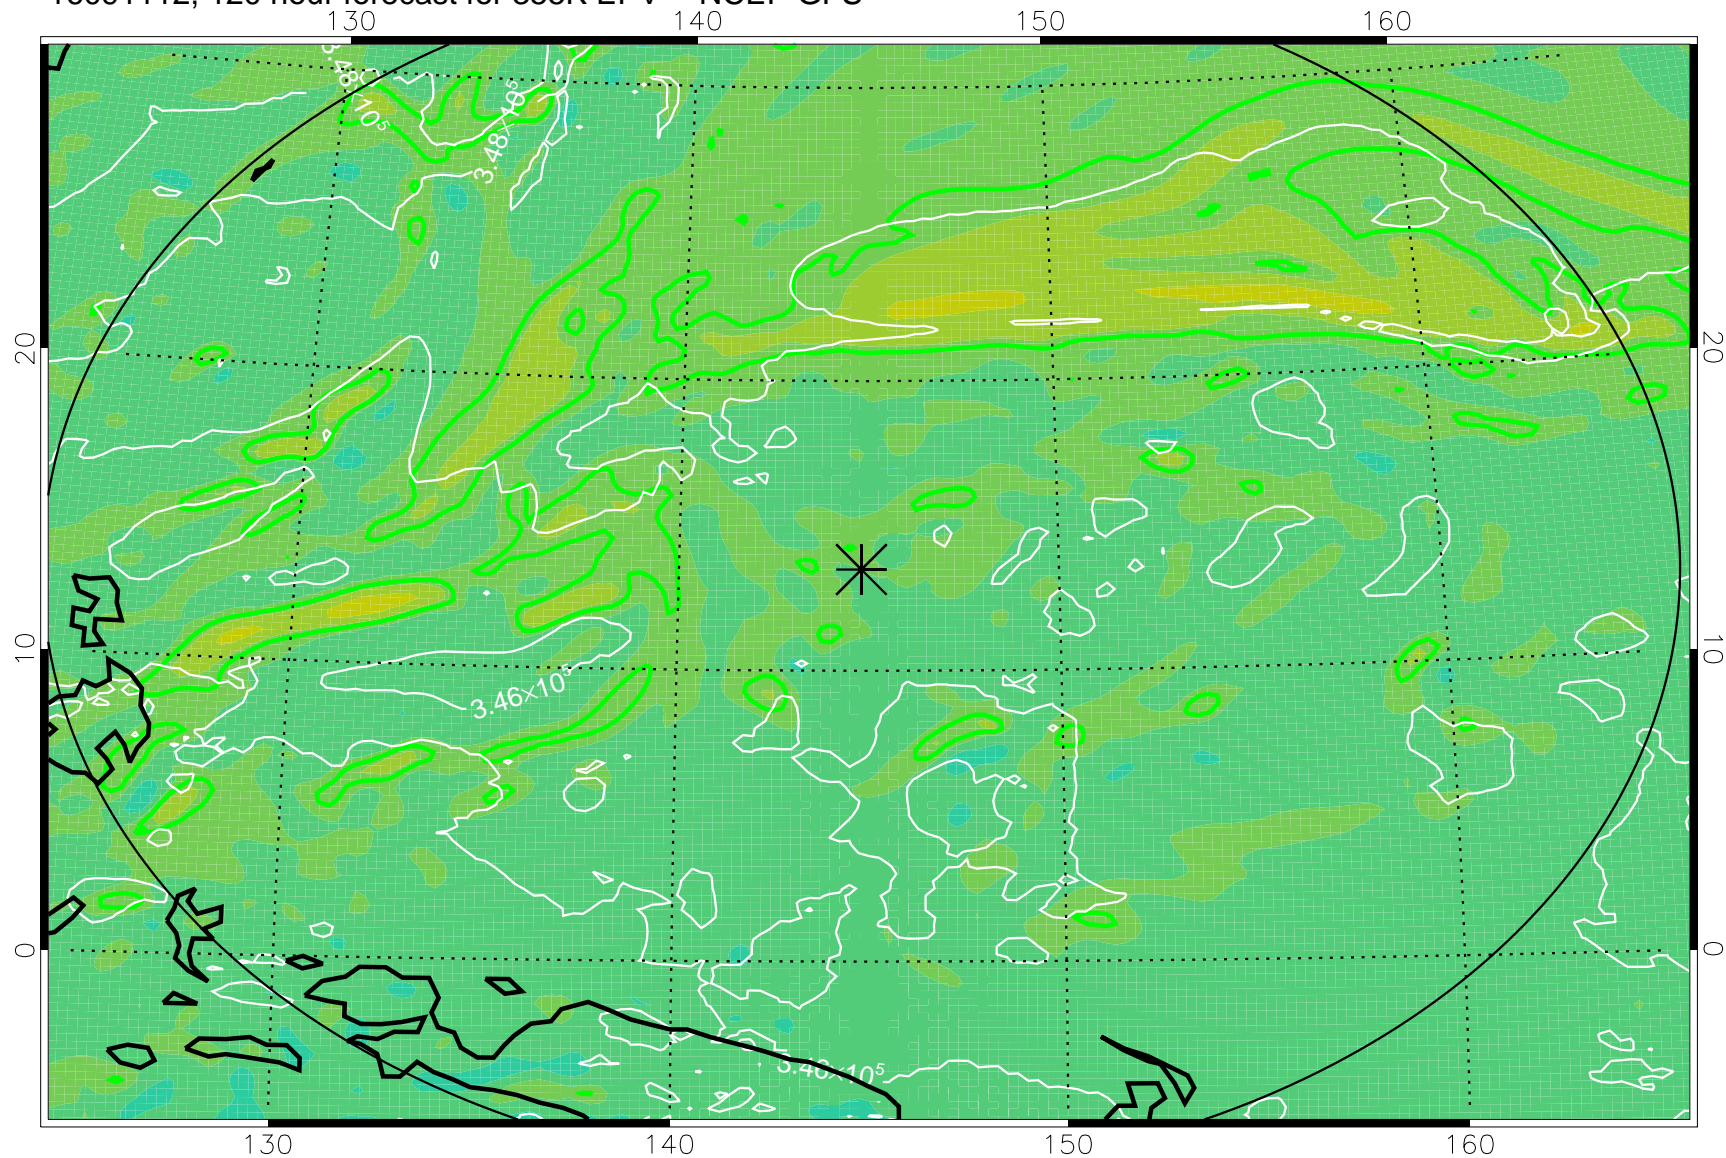

16090918, 78 hour forecast for 355K EPV -- NCEP GFS

355K Montgomery Streamfunction, white
EPV Tropopause (2 PVU) Position
Range ring of 2304 km

16091000, 84 hour forecast for 355K EPV -- NCEP GFS

355K Montgomery Streamfunction, white
EPV Tropopause (2 PVU) Position
Range ring of 2304 km

16091006, 90 hour forecast for 355K EPV -- NCEP GFS

355K Montgomery Streamfunction, white
EPV Tropopause (2 PVU) Position
Range ring of 2304 km

16091012, 96 hour forecast for 355K EPV -- NCEP GFS

355K Montgomery Streamfunction, white
EPV Tropopause (2 PVU) Position
Range ring of 2304 km

16091018, 102 hour forecast for 355K EPV -- NCEP GFS

355K Montgomery Streamfunction, white
EPV Tropopause (2 PVU) Position
Range ring of 2304 km

16091100, 108 hour forecast for 355K EPV -- NCEP GFS

355K Montgomery Streamfunction, white
EPV Tropopause (2 PVU) Position
Range ring of 2304 km

16091106, 114 hour forecast for 355K EPV -- NCEP GFS

355K Montgomery Streamfunction, white
EPV Tropopause (2 PVU) Position
Range ring of 2304 km

16091112, 120 hour forecast for 355K EPV -- NCEP GFS

355K Montgomery Streamfunction, white
EPV Tropopause (2 PVU) Position
Range ring of 2304 km