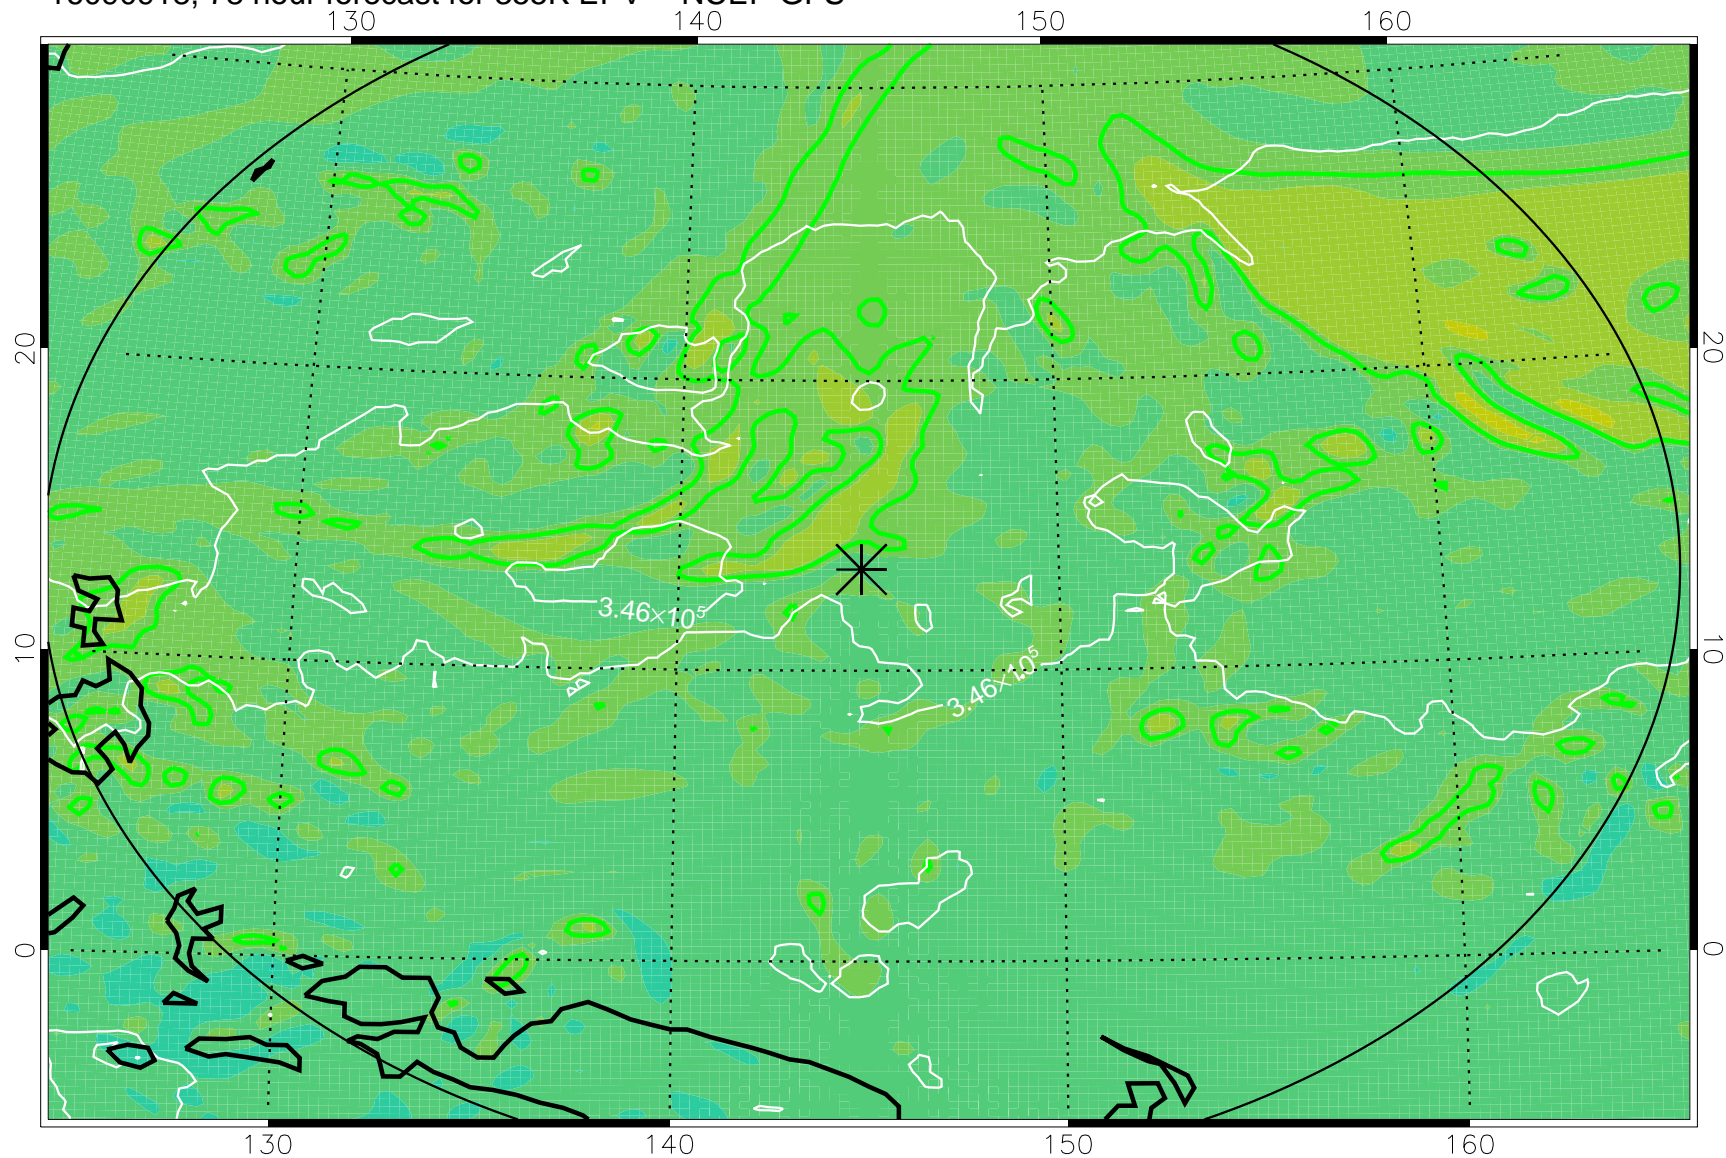

16090906, 66 hour forecast for 355K EPV -- NCEP GFS

355K Montgomery Streamfunction, white
EPV Tropopause (2 PVU) Position
Range ring of 2304 km

16090912, 72 hour forecast for 355K EPV -- NCEP GFS

355K Montgomery Streamfunction, white
EPV Tropopause (2 PVU) Position
Range ring of 2304 km

16090918, 78 hour forecast for 355K EPV -- NCEP GFS

355K Montgomery Streamfunction, white
EPV Tropopause (2 PVU) Position
Range ring of 2304 km

16091000, 84 hour forecast for 355K EPV -- NCEP GFS

355K Montgomery Streamfunction, white
EPV Tropopause (2 PVU) Position
Range ring of 2304 km

16091006, 90 hour forecast for 355K EPV -- NCEP GFS

355K Montgomery Streamfunction, white
EPV Tropopause (2 PVU) Position
Range ring of 2304 km

16091012, 96 hour forecast for 355K EPV -- NCEP GFS

355K Montgomery Streamfunction, white
EPV Tropopause (2 PVU) Position
Range ring of 2304 km

16091018, 102 hour forecast for 355K EPV -- NCEP GFS

355K Montgomery Streamfunction, white
EPV Tropopause (2 PVU) Position
Range ring of 2304 km

16091100, 108 hour forecast for 355K EPV -- NCEP GFS

355K Montgomery Streamfunction, white
EPV Tropopause (2 PVU) Position
Range ring of 2304 km