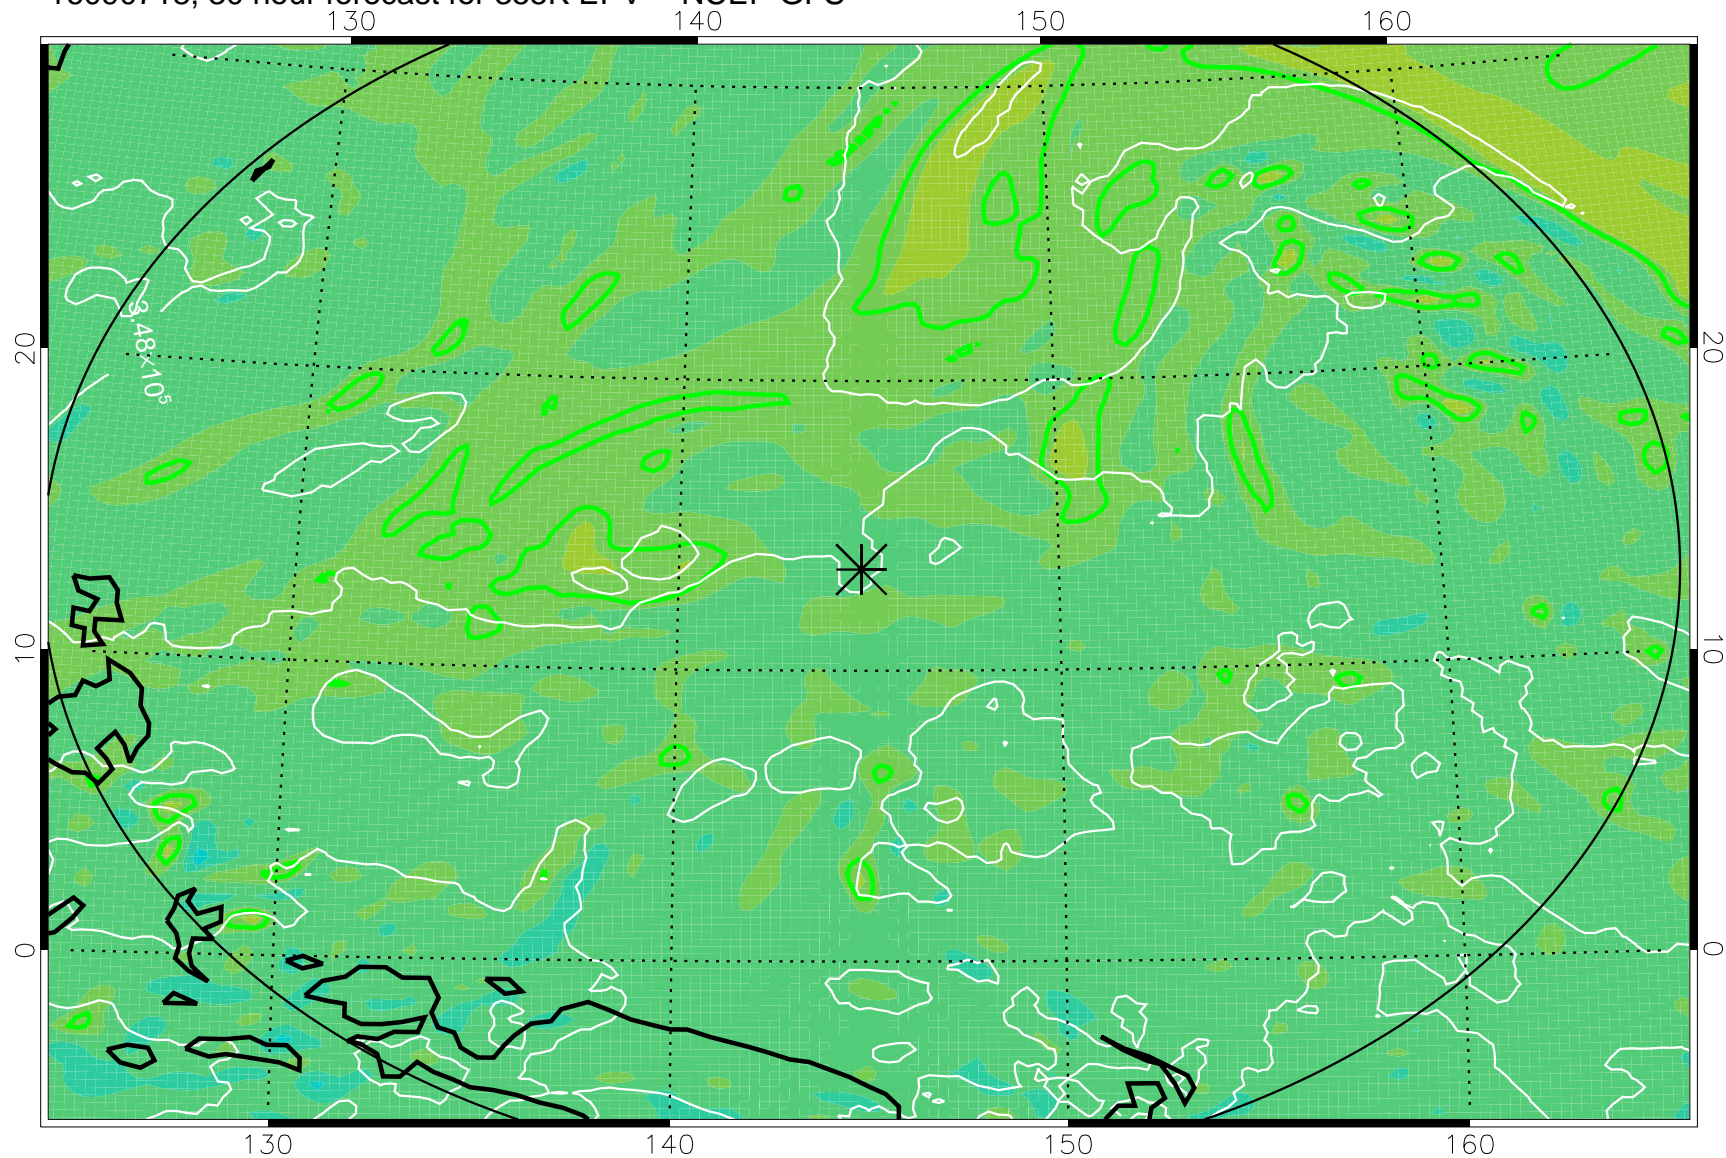

16090706, 18 hour forecast for 355K EPV -- NCEP GFS

355K Montgomery Streamfunction, white
EPV Tropopause (2 PVU) Position
Range ring of 2304 km

16090712, 24 hour forecast for 355K EPV -- NCEP GFS

355K Montgomery Streamfunction, white
EPV Tropopause (2 PVU) Position
Range ring of 2304 km

16090718, 30 hour forecast for 355K EPV -- NCEP GFS

355K Montgomery Streamfunction, white
EPV Tropopause (2 PVU) Position
Range ring of 2304 km

16090800, 36 hour forecast for 355K EPV -- NCEP GFS

355K Montgomery Streamfunction, white
EPV Tropopause (2 PVU) Position
Range ring of 2304 km

16090806, 42 hour forecast for 355K EPV -- NCEP GFS

355K Montgomery Streamfunction, white
EPV Tropopause (2 PVU) Position
Range ring of 2304 km

16090812, 48 hour forecast for 355K EPV -- NCEP GFS

355K Montgomery Streamfunction, white
EPV Tropopause (2 PVU) Position
Range ring of 2304 km

16090818, 54 hour forecast for 355K EPV -- NCEP GFS

355K Montgomery Streamfunction, white
EPV Tropopause (2 PVU) Position
Range ring of 2304 km

16090900, 60 hour forecast for 355K EPV -- NCEP GFS

355K Montgomery Streamfunction, white
EPV Tropopause (2 PVU) Position
Range ring of 2304 km