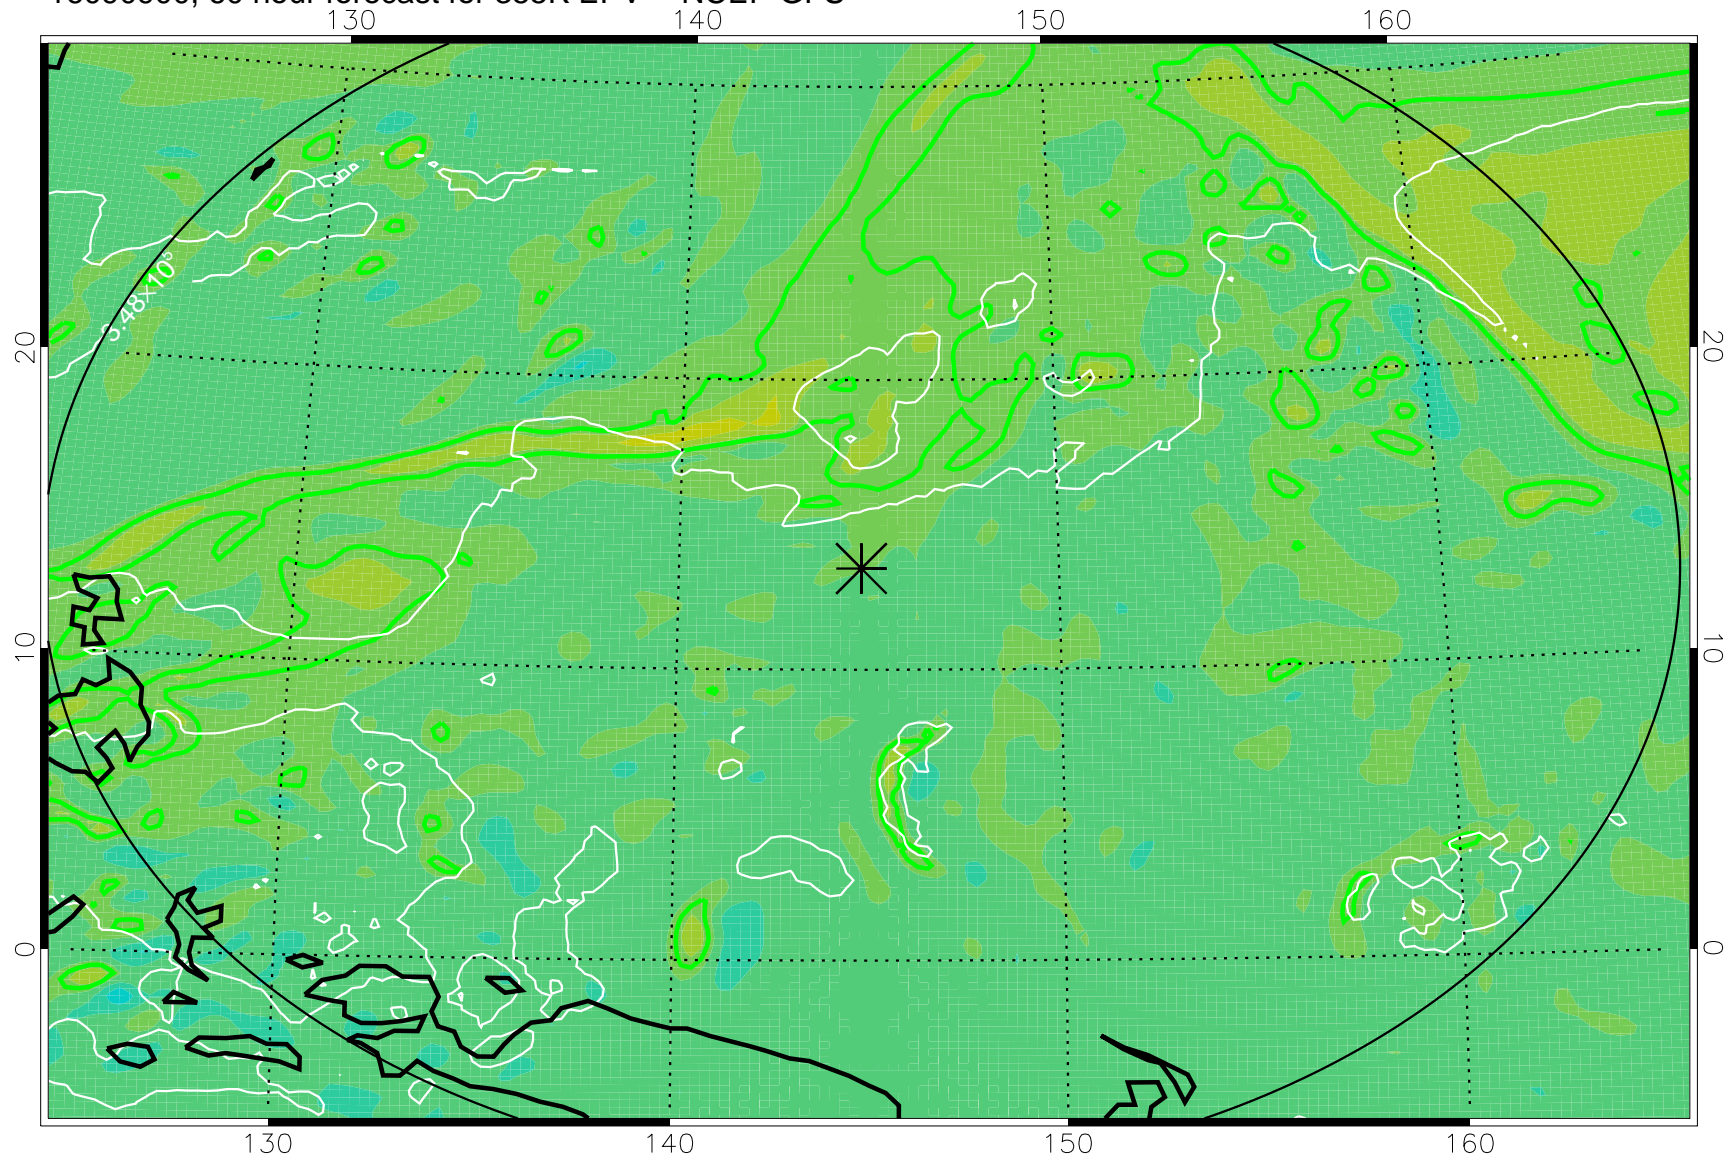

16090806, 42 hour forecast for 355K EPV -- NCEP GFS

355K Montgomery Streamfunction, white
EPV Tropopause (2 PVU) Position
Range ring of 2304 km

16090812, 48 hour forecast for 355K EPV -- NCEP GFS

355K Montgomery Streamfunction, white
EPV Tropopause (2 PVU) Position
Range ring of 2304 km

16090818, 54 hour forecast for 355K EPV -- NCEP GFS

355K Montgomery Streamfunction, white
EPV Tropopause (2 PVU) Position
Range ring of 2304 km

16090900, 60 hour forecast for 355K EPV -- NCEP GFS

355K Montgomery Streamfunction, white
EPV Tropopause (2 PVU) Position
Range ring of 2304 km

16090906, 66 hour forecast for 355K EPV -- NCEP GFS

355K Montgomery Streamfunction, white
EPV Tropopause (2 PVU) Position
Range ring of 2304 km

16090912, 72 hour forecast for 355K EPV -- NCEP GFS

355K Montgomery Streamfunction, white
EPV Tropopause (2 PVU) Position
Range ring of 2304 km

16091006, 90 hour forecast for 355K EPV -- NCEP GFS

355K Montgomery Streamfunction, white
EPV Tropopause (2 PVU) Position
Range ring of 2304 km

16091012, 96 hour forecast for 355K EPV -- NCEP GFS

355K Montgomery Streamfunction, white
EPV Tropopause (2 PVU) Position
Range ring of 2304 km