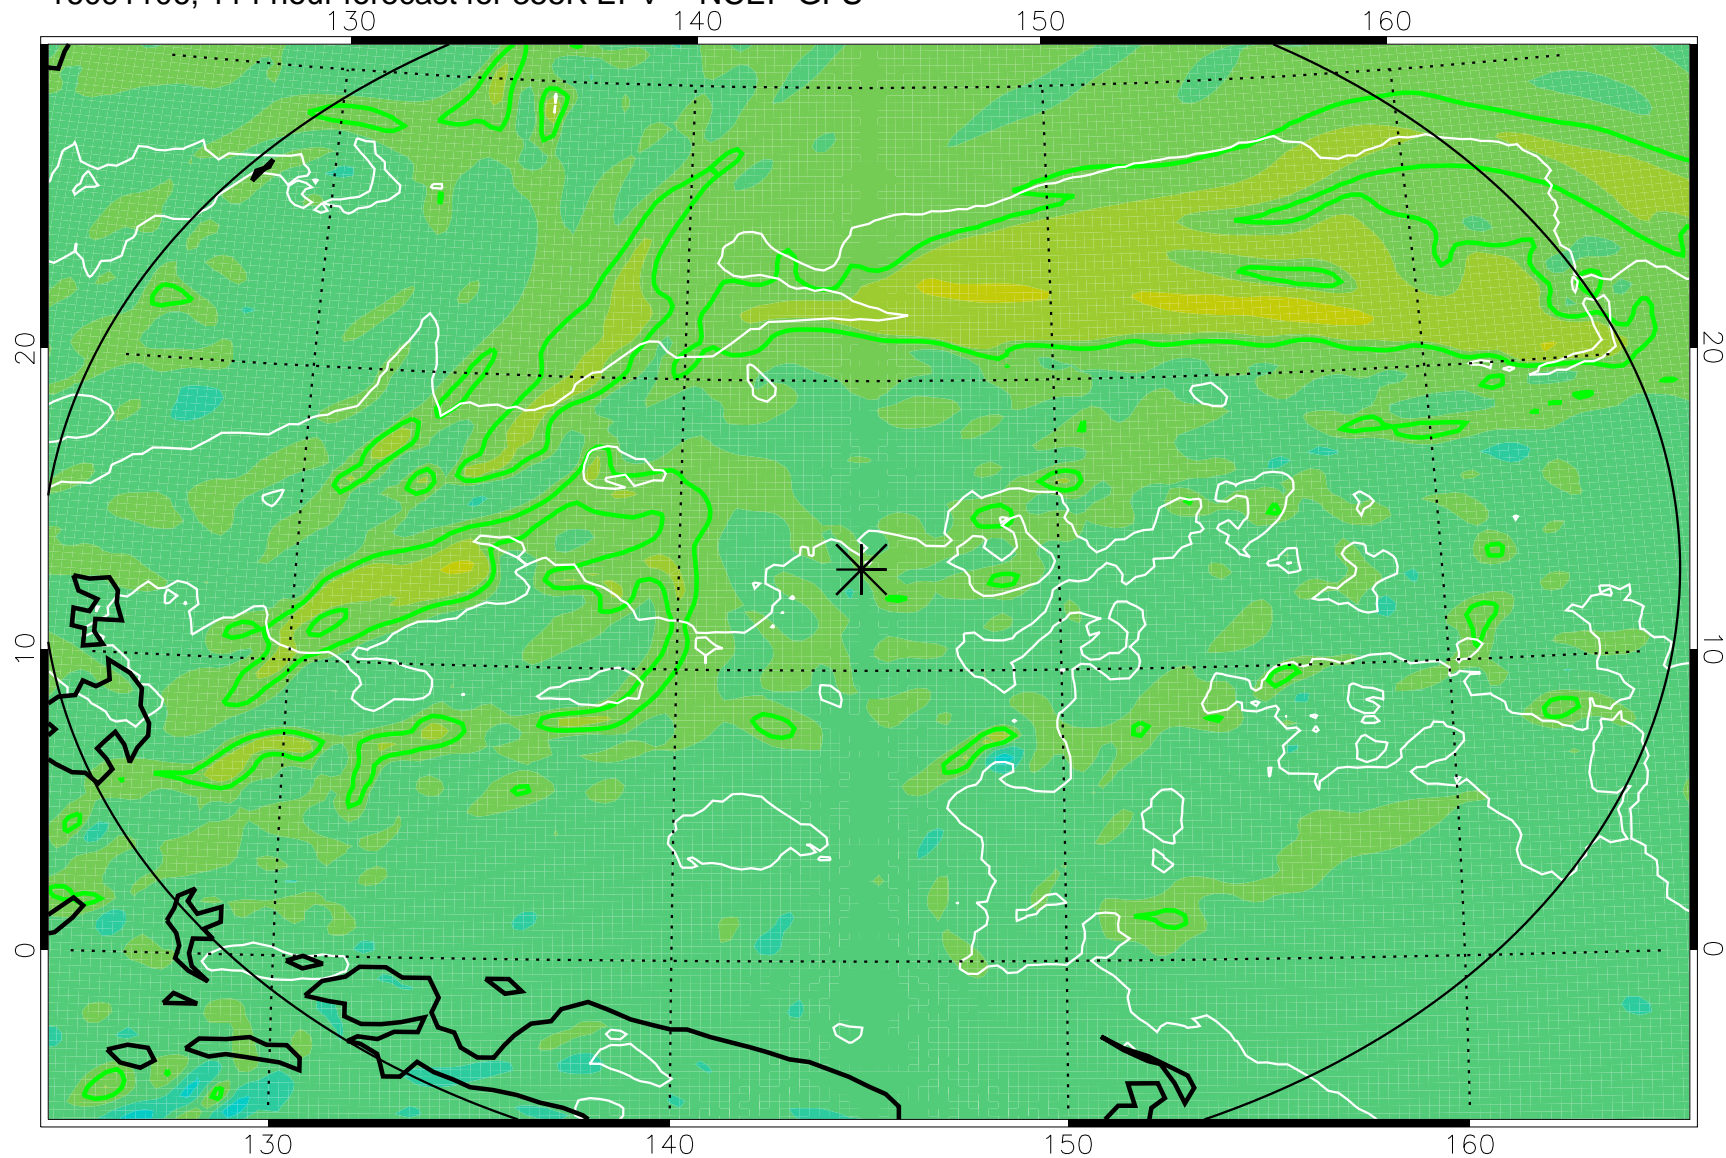

16090918, 78 hour forecast for 355K EPV -- NCEP GFS

355K Montgomery Streamfunction, white
EPV Tropopause (2 PVU) Position
Range ring of 2304 km

16091000, 84 hour forecast for 355K EPV -- NCEP GFS

355K Montgomery Streamfunction, white
EPV Tropopause (2 PVU) Position
Range ring of 2304 km

16091006, 90 hour forecast for 355K EPV -- NCEP GFS

355K Montgomery Streamfunction, white
EPV Tropopause (2 PVU) Position
Range ring of 2304 km

16091012, 96 hour forecast for 355K EPV -- NCEP GFS

355K Montgomery Streamfunction, white
EPV Tropopause (2 PVU) Position
Range ring of 2304 km

16091018, 102 hour forecast for 355K EPV -- NCEP GFS

355K Montgomery Streamfunction, white
EPV Tropopause (2 PVU) Position
Range ring of 2304 km

16091100, 108 hour forecast for 355K EPV -- NCEP GFS

355K Montgomery Streamfunction, white
EPV Tropopause (2 PVU) Position
Range ring of 2304 km

16091106, 114 hour forecast for 355K EPV -- NCEP GFS

355K Montgomery Streamfunction, white
EPV Tropopause (2 PVU) Position
Range ring of 2304 km

16091112, 120 hour forecast for 355K EPV -- NCEP GFS

355K Montgomery Streamfunction, white
EPV Tropopause (2 PVU) Position
Range ring of 2304 km