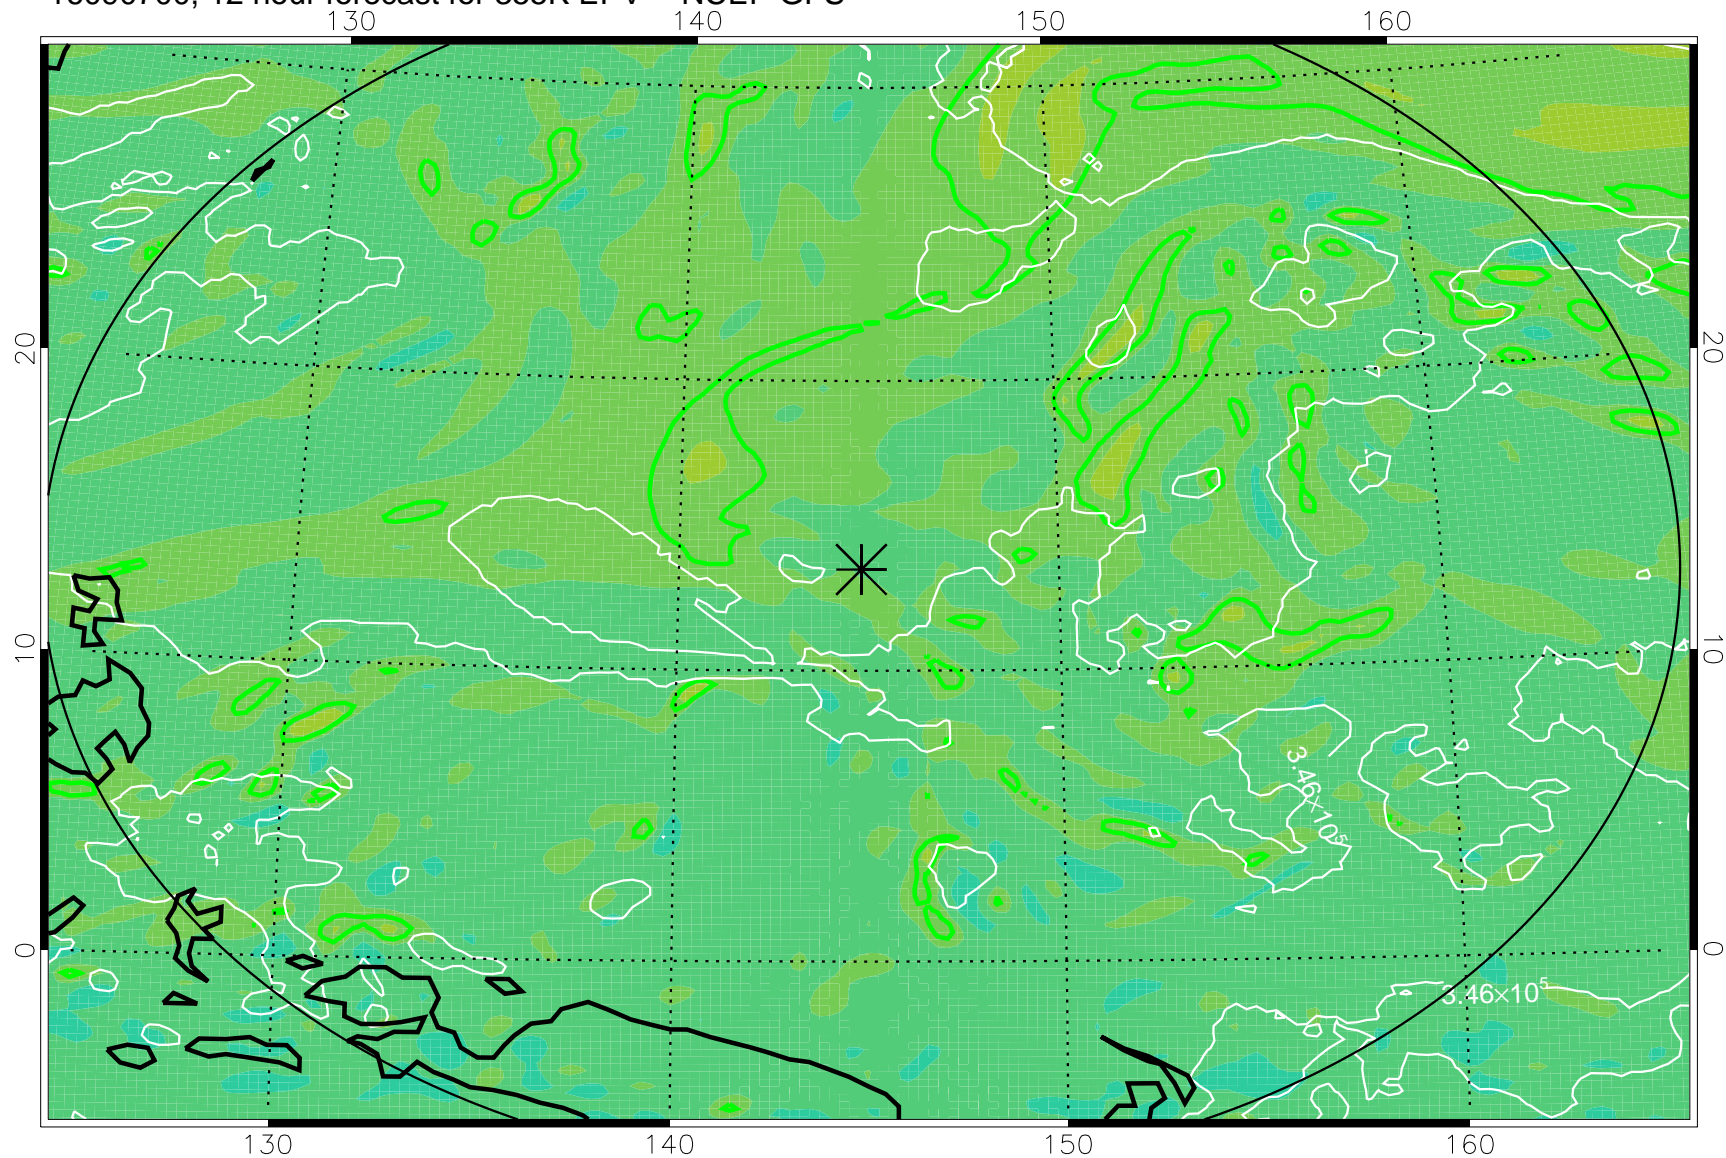

16090618, 6 hour forecast for 355K EPV -- NCEP GFS

355K Montgomery Streamfunction, white
EPV Tropopause (2 PVU) Position
Range ring of 2304 km

16090700, 12 hour forecast for 355K EPV -- NCEP GFS

355K Montgomery Streamfunction, white
EPV Tropopause (2 PVU) Position
Range ring of 2304 km

16090706, 18 hour forecast for 355K EPV -- NCEP GFS

355K Montgomery Streamfunction, white
EPV Tropopause (2 PVU) Position
Range ring of 2304 km

16090712, 24 hour forecast for 355K EPV -- NCEP GFS

355K Montgomery Streamfunction, white
EPV Tropopause (2 PVU) Position
Range ring of 2304 km

16090718, 30 hour forecast for 355K EPV -- NCEP GFS

355K Montgomery Streamfunction, white
EPV Tropopause (2 PVU) Position
Range ring of 2304 km

16090800, 36 hour forecast for 355K EPV -- NCEP GFS

355K Montgomery Streamfunction, white
EPV Tropopause (2 PVU) Position
Range ring of 2304 km

16090818, 54 hour forecast for 355K EPV -- NCEP GFS

355K Montgomery Streamfunction, white
EPV Tropopause (2 PVU) Position
Range ring of 2304 km

16090900, 60 hour forecast for 355K EPV -- NCEP GFS

355K Montgomery Streamfunction, white
EPV Tropopause (2 PVU) Position
Range ring of 2304 km