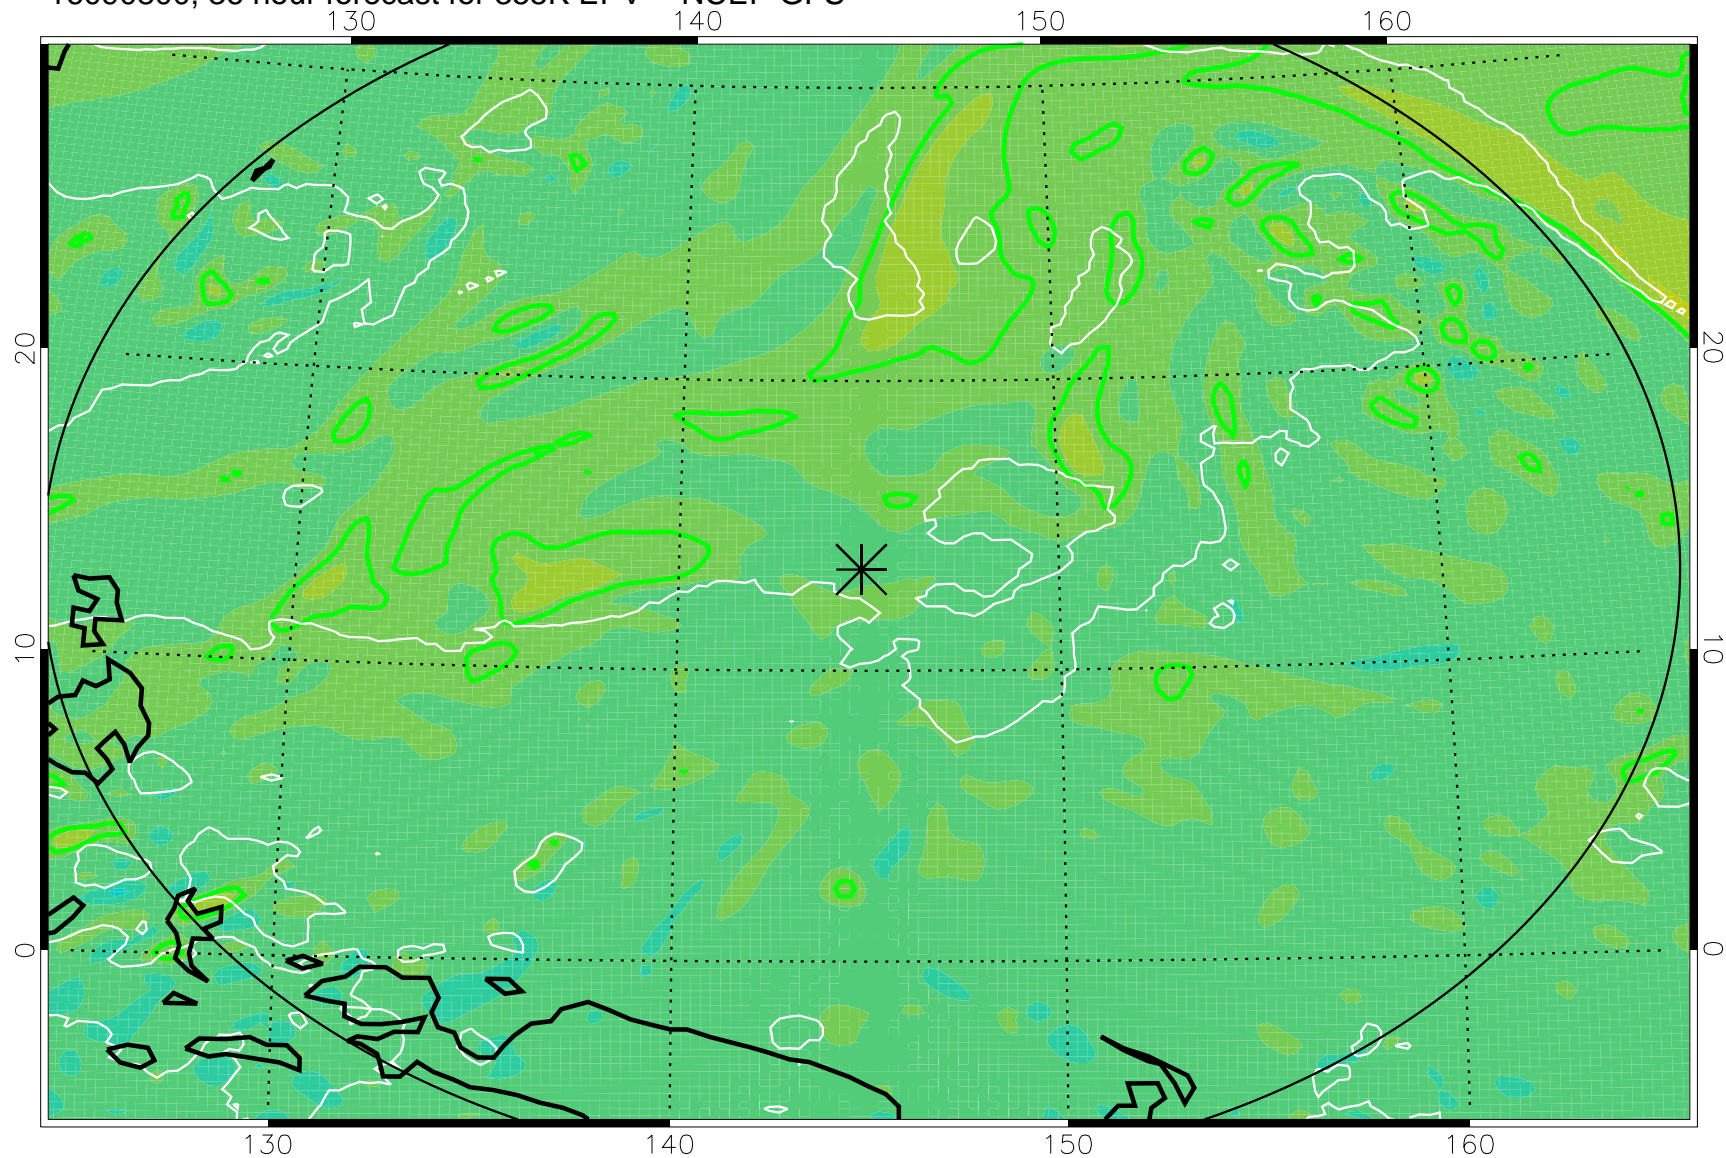

16090706, 18 hour forecast for 355K EPV -- NCEP GFS

355K Montgomery Streamfunction, white
EPV Tropopause (2 PVU) Position
Range ring of 2304 km

16090712, 24 hour forecast for 355K EPV -- NCEP GFS

355K Montgomery Streamfunction, white
EPV Tropopause (2 PVU) Position
Range ring of 2304 km

16090718, 30 hour forecast for 355K EPV -- NCEP GFS

355K Montgomery Streamfunction, white
EPV Tropopause (2 PVU) Position
Range ring of 2304 km

16090800, 36 hour forecast for 355K EPV -- NCEP GFS

355K Montgomery Streamfunction, white
EPV Tropopause (2 PVU) Position
Range ring of 2304 km

16090806, 42 hour forecast for 355K EPV -- NCEP GFS

355K Montgomery Streamfunction, white
EPV Tropopause (2 PVU) Position
Range ring of 2304 km

16090812, 48 hour forecast for 355K EPV -- NCEP GFS

355K Montgomery Streamfunction, white
EPV Tropopause (2 PVU) Position
Range ring of 2304 km

16090818, 54 hour forecast for 355K EPV -- NCEP GFS

355K Montgomery Streamfunction, white
EPV Tropopause (2 PVU) Position
Range ring of 2304 km

16090900, 60 hour forecast for 355K EPV -- NCEP GFS

355K Montgomery Streamfunction, white
EPV Tropopause (2 PVU) Position
Range ring of 2304 km