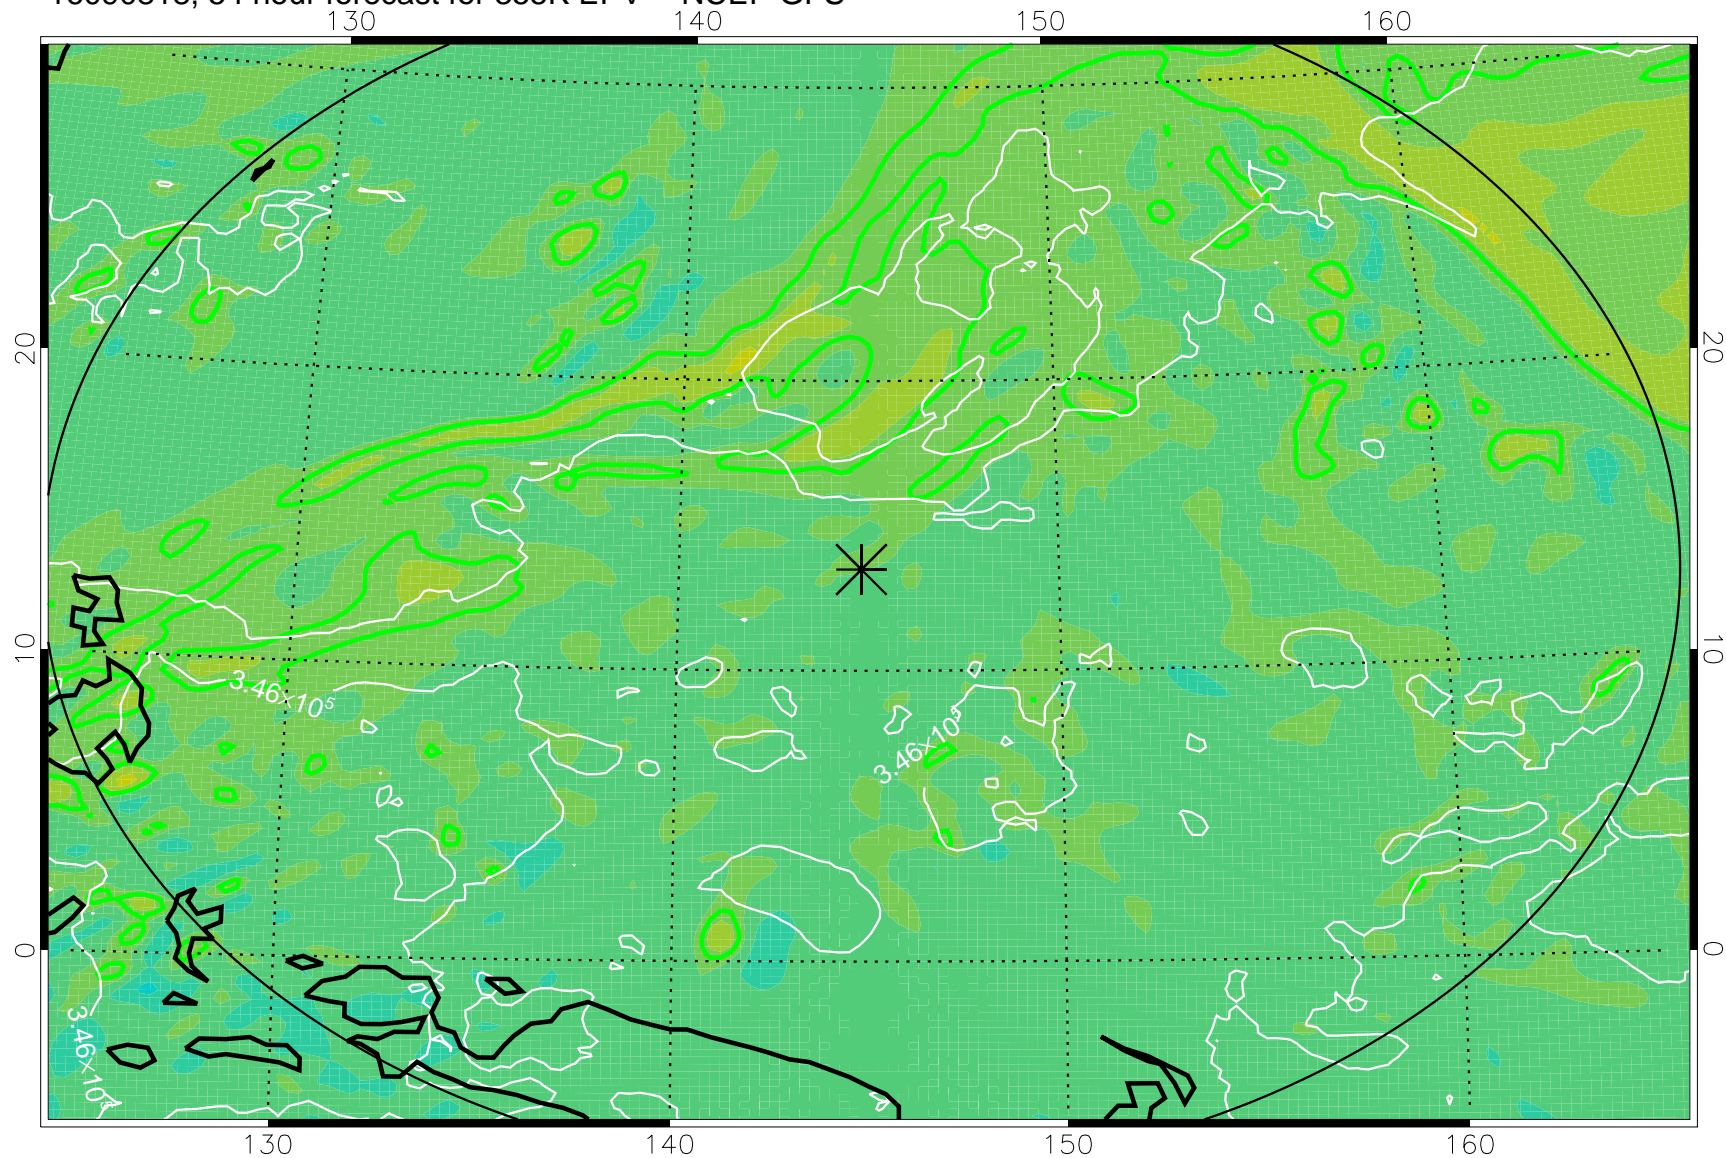

16090806, 42 hour forecast for 355K EPV -- NCEP GFS

355K Montgomery Streamfunction, white
EPV Tropopause (2 PVU) Position
Range ring of 2304 km

16090812, 48 hour forecast for 355K EPV -- NCEP GFS

355K Montgomery Streamfunction, white
EPV Tropopause (2 PVU) Position
Range ring of 2304 km

16090818, 54 hour forecast for 355K EPV -- NCEP GFS

355K Montgomery Streamfunction, white
EPV Tropopause (2 PVU) Position
Range ring of 2304 km

16090900, 60 hour forecast for 355K EPV -- NCEP GFS

355K Montgomery Streamfunction, white
EPV Tropopause (2 PVU) Position
Range ring of 2304 km

16090918, 78 hour forecast for 355K EPV -- NCEP GFS

355K Montgomery Streamfunction, white
EPV Tropopause (2 PVU) Position
Range ring of 2304 km

16091000, 84 hour forecast for 355K EPV -- NCEP GFS

355K Montgomery Streamfunction, white
EPV Tropopause (2 PVU) Position
Range ring of 2304 km

16091006, 90 hour forecast for 355K EPV -- NCEP GFS

355K Montgomery Streamfunction, white
EPV Tropopause (2 PVU) Position
Range ring of 2304 km

16091012, 96 hour forecast for 355K EPV -- NCEP GFS

355K Montgomery Streamfunction, white
EPV Tropopause (2 PVU) Position
Range ring of 2304 km