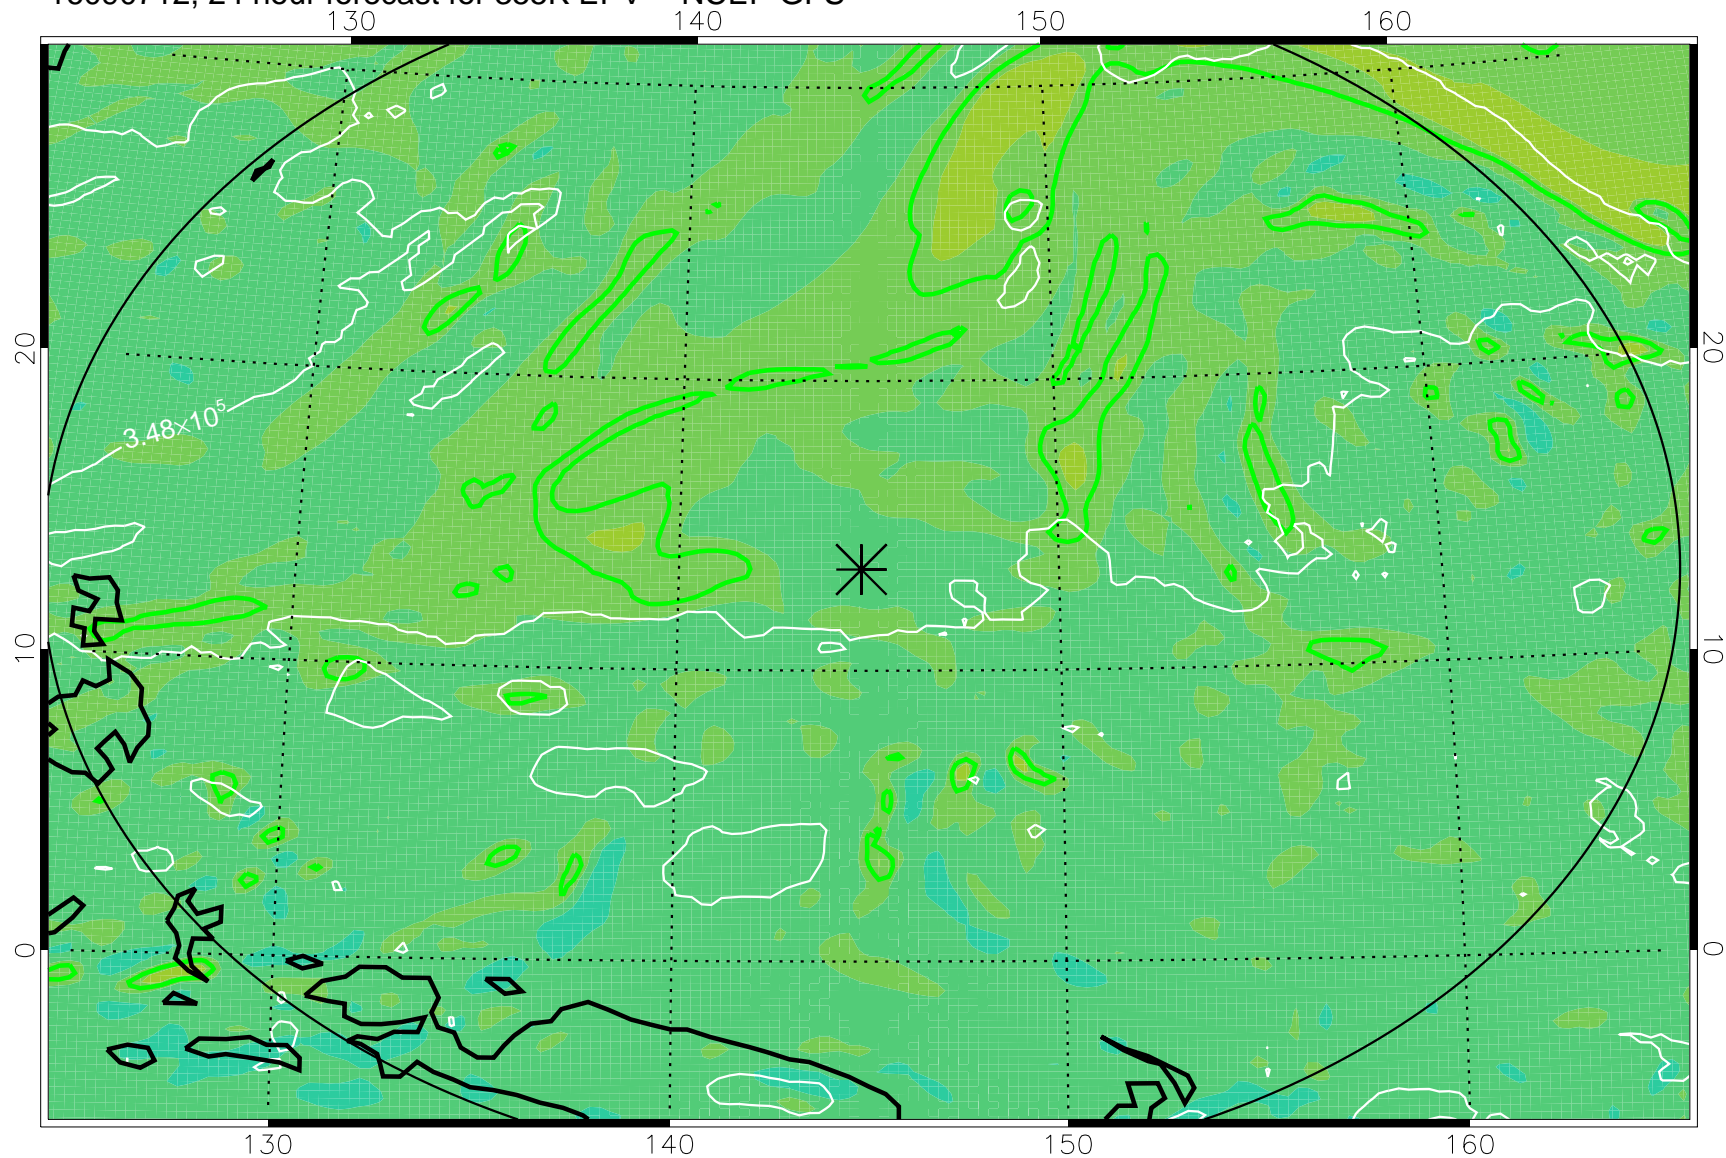

16090618, 6 hour forecast for 355K EPV -- NCEP GFS

355K Montgomery Streamfunction, white
EPV Tropopause (2 PVU) Position
Range ring of 2304 km

16090700, 12 hour forecast for 355K EPV -- NCEP GFS

355K Montgomery Streamfunction, white
EPV Tropopause (2 PVU) Position
Range ring of 2304 km

16090706, 18 hour forecast for 355K EPV -- NCEP GFS

355K Montgomery Streamfunction, white
EPV Tropopause (2 PVU) Position
Range ring of 2304 km

16090712, 24 hour forecast for 355K EPV -- NCEP GFS

355K Montgomery Streamfunction, white
EPV Tropopause (2 PVU) Position
Range ring of 2304 km

16090718, 30 hour forecast for 355K EPV -- NCEP GFS

355K Montgomery Streamfunction, white
EPV Tropopause (2 PVU) Position
Range ring of 2304 km

16090800, 36 hour forecast for 355K EPV -- NCEP GFS

355K Montgomery Streamfunction, white
EPV Tropopause (2 PVU) Position
Range ring of 2304 km

16091018, 102 hour forecast for 355K EPV -- NCEP GFS

355K Montgomery Streamfunction, white
EPV Tropopause (2 PVU) Position
Range ring of 2304 km

16091100, 108 hour forecast for 355K EPV -- NCEP GFS

355K Montgomery Streamfunction, white
EPV Tropopause (2 PVU) Position
Range ring of 2304 km