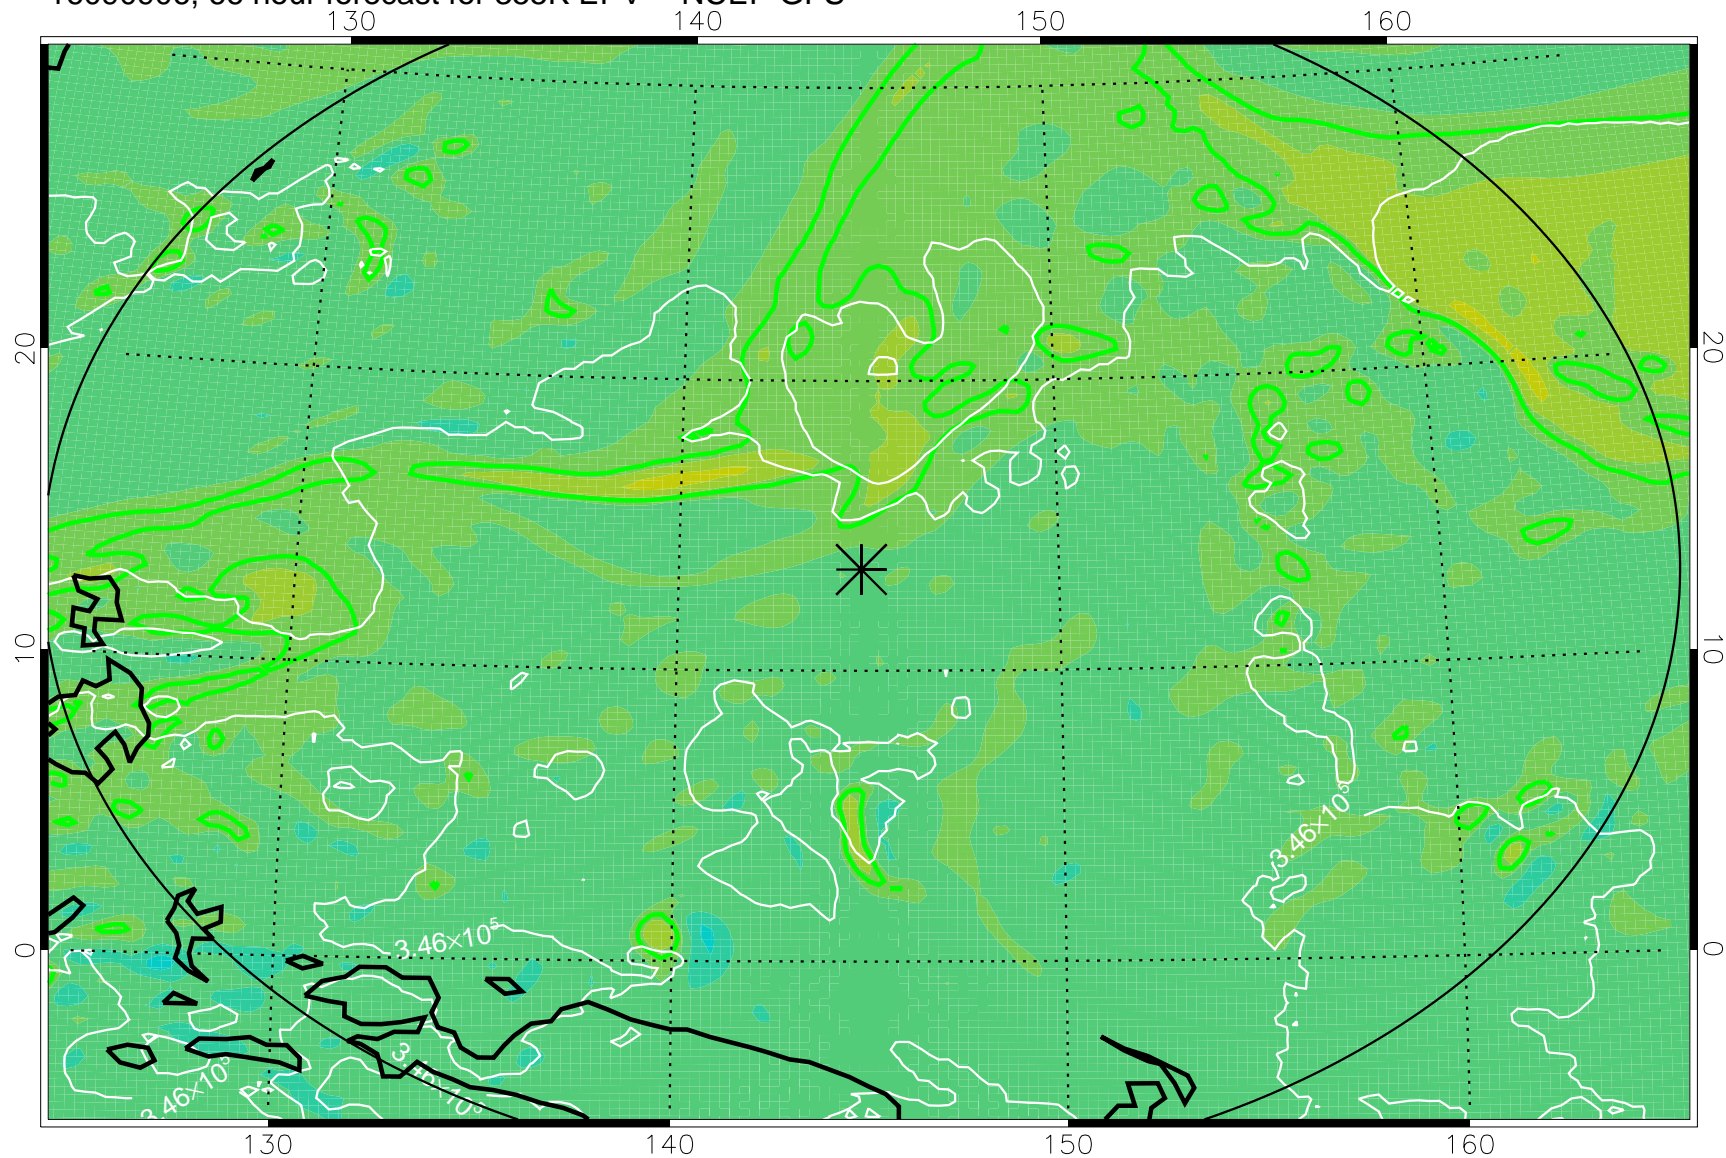

16090818, 54 hour forecast for 355K EPV -- NCEP GFS

355K Montgomery Streamfunction, white
EPV Tropopause (2 PVU) Position
Range ring of 2304 km

16090900, 60 hour forecast for 355K EPV -- NCEP GFS

355K Montgomery Streamfunction, white
EPV Tropopause (2 PVU) Position
Range ring of 2304 km

16090906, 66 hour forecast for 355K EPV -- NCEP GFS

355K Montgomery Streamfunction, white
EPV Tropopause (2 PVU) Position
Range ring of 2304 km

16090912, 72 hour forecast for 355K EPV -- NCEP GFS

355K Montgomery Streamfunction, white
EPV Tropopause (2 PVU) Position
Range ring of 2304 km

16090918, 78 hour forecast for 355K EPV -- NCEP GFS

355K Montgomery Streamfunction, white
EPV Tropopause (2 PVU) Position
Range ring of 2304 km

16091000, 84 hour forecast for 355K EPV -- NCEP GFS

355K Montgomery Streamfunction, white
EPV Tropopause (2 PVU) Position
Range ring of 2304 km

16091006, 90 hour forecast for 355K EPV -- NCEP GFS

355K Montgomery Streamfunction, white
EPV Tropopause (2 PVU) Position
Range ring of 2304 km

16091012, 96 hour forecast for 355K EPV -- NCEP GFS

355K Montgomery Streamfunction, white
EPV Tropopause (2 PVU) Position
Range ring of 2304 km