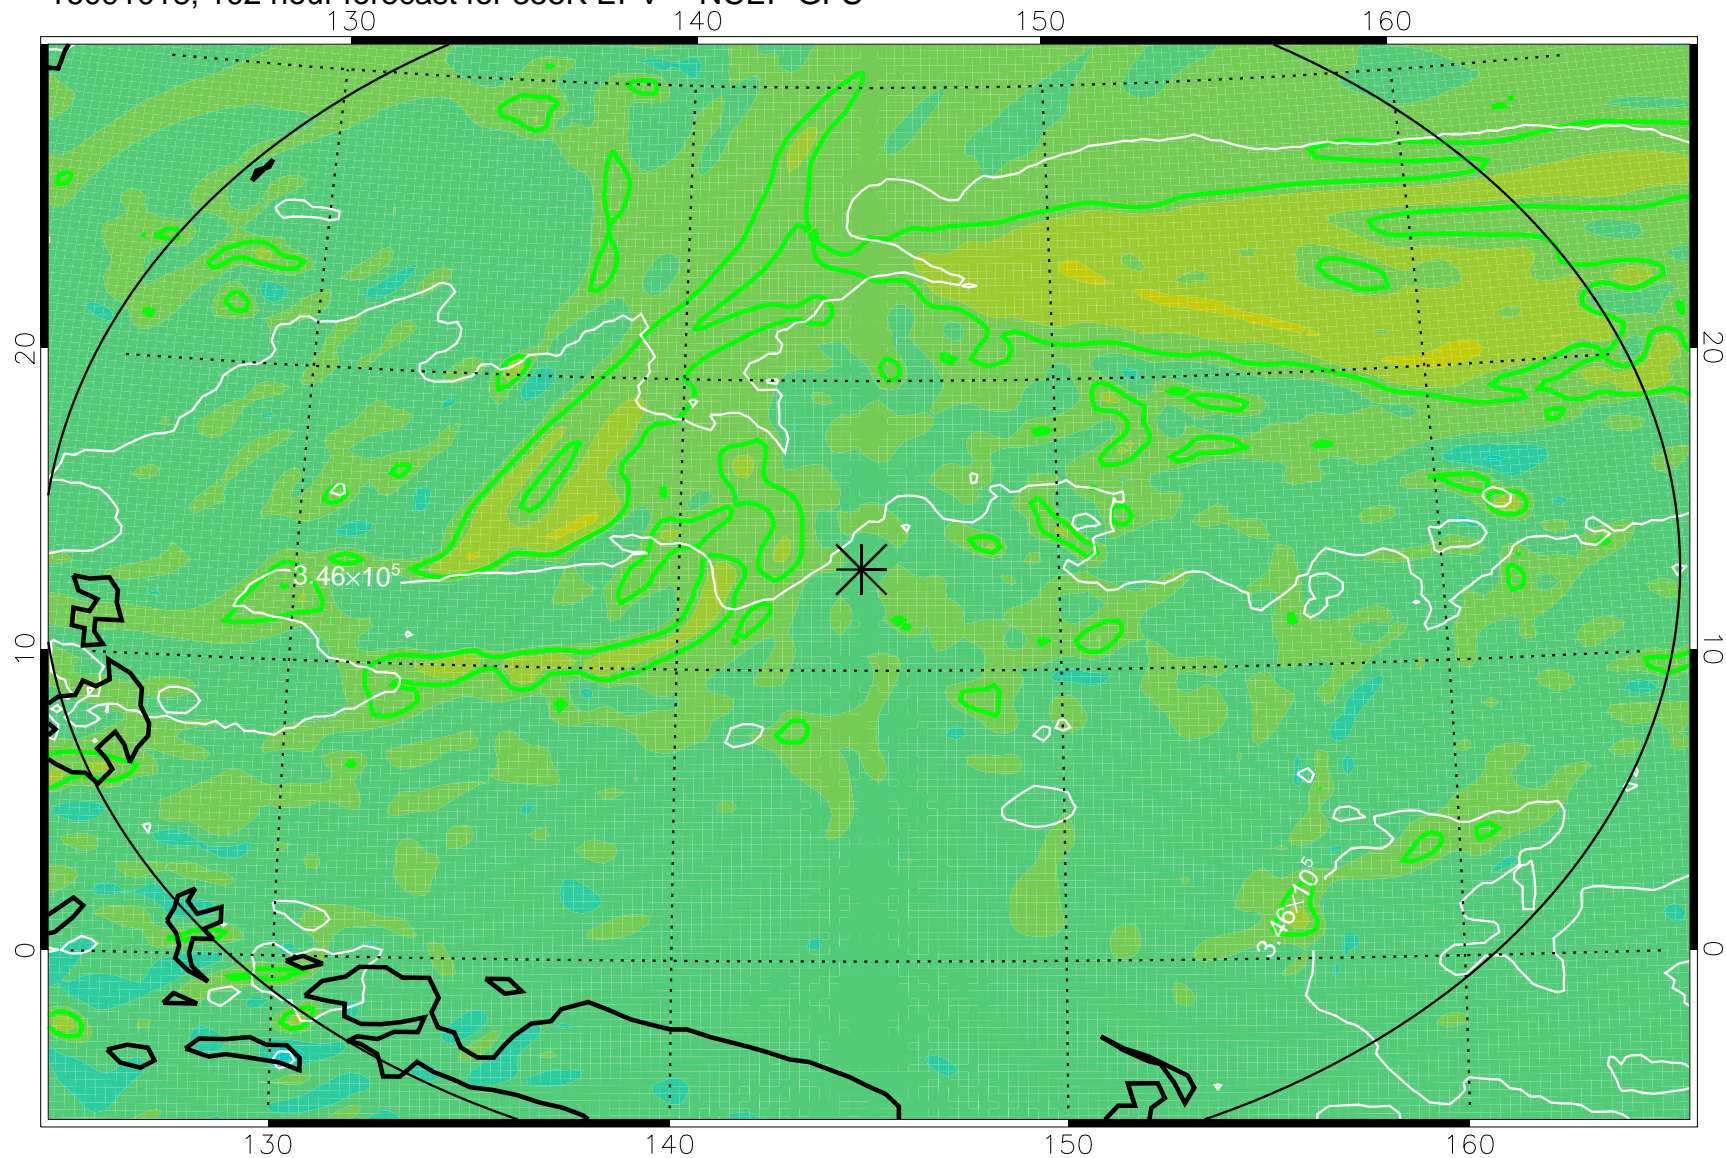

16090918, 78 hour forecast for 355K EPV -- NCEP GFS

355K Montgomery Streamfunction, white
EPV Tropopause (2 PVU) Position
Range ring of 2304 km

16091000, 84 hour forecast for 355K EPV -- NCEP GFS

355K Montgomery Streamfunction, white
EPV Tropopause (2 PVU) Position
Range ring of 2304 km

16091006, 90 hour forecast for 355K EPV -- NCEP GFS

355K Montgomery Streamfunction, white
EPV Tropopause (2 PVU) Position
Range ring of 2304 km

16091012, 96 hour forecast for 355K EPV -- NCEP GFS

355K Montgomery Streamfunction, white
EPV Tropopause (2 PVU) Position
Range ring of 2304 km

16091018, 102 hour forecast for 355K EPV -- NCEP GFS

355K Montgomery Streamfunction, white
EPV Tropopause (2 PVU) Position
Range ring of 2304 km

16091100, 108 hour forecast for 355K EPV -- NCEP GFS

355K Montgomery Streamfunction, white
EPV Tropopause (2 PVU) Position
Range ring of 2304 km

16091106, 114 hour forecast for 355K EPV -- NCEP GFS

355K Montgomery Streamfunction, white
EPV Tropopause (2 PVU) Position
Range ring of 2304 km

16091112, 120 hour forecast for 355K EPV -- NCEP GFS

355K Montgomery Streamfunction, white
EPV Tropopause (2 PVU) Position
Range ring of 2304 km