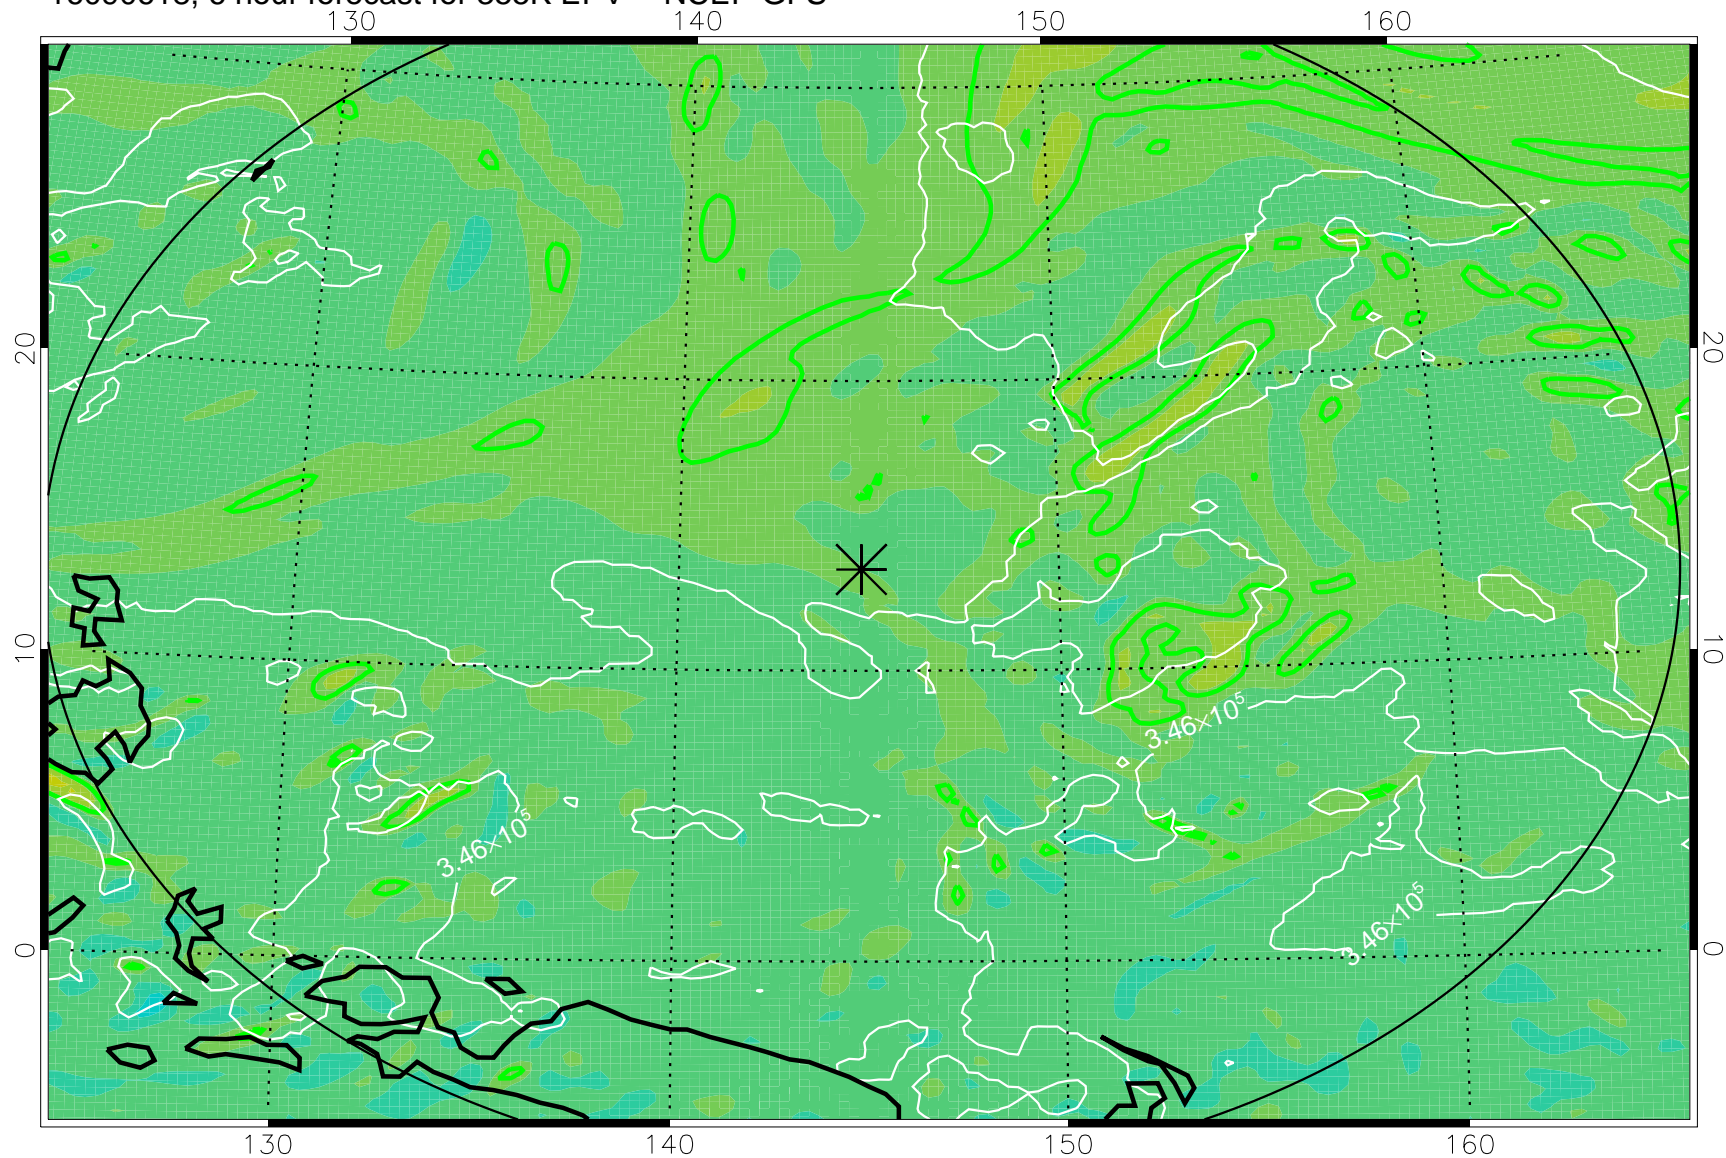

16090618, 6 hour forecast for 355K EPV -- NCEP GFS

355K Montgomery Streamfunction, white
EPV Tropopause (2 PVU) Position
Range ring of 2304 km

16090700, 12 hour forecast for 355K EPV -- NCEP GFS

355K Montgomery Streamfunction, white
EPV Tropopause (2 PVU) Position
Range ring of 2304 km

16090706, 18 hour forecast for 355K EPV -- NCEP GFS

355K Montgomery Streamfunction, white
EPV Tropopause (2 PVU) Position
Range ring of 2304 km

16090712, 24 hour forecast for 355K EPV -- NCEP GFS

355K Montgomery Streamfunction, white
EPV Tropopause (2 PVU) Position
Range ring of 2304 km

16090718, 30 hour forecast for 355K EPV -- NCEP GFS

355K Montgomery Streamfunction, white
EPV Tropopause (2 PVU) Position
Range ring of 2304 km

16090800, 36 hour forecast for 355K EPV -- NCEP GFS

355K Montgomery Streamfunction, white
EPV Tropopause (2 PVU) Position
Range ring of 2304 km

16090818, 54 hour forecast for 355K EPV -- NCEP GFS

355K Montgomery Streamfunction, white
EPV Tropopause (2 PVU) Position
Range ring of 2304 km

16090900, 60 hour forecast for 355K EPV -- NCEP GFS

355K Montgomery Streamfunction, white
EPV Tropopause (2 PVU) Position
Range ring of 2304 km