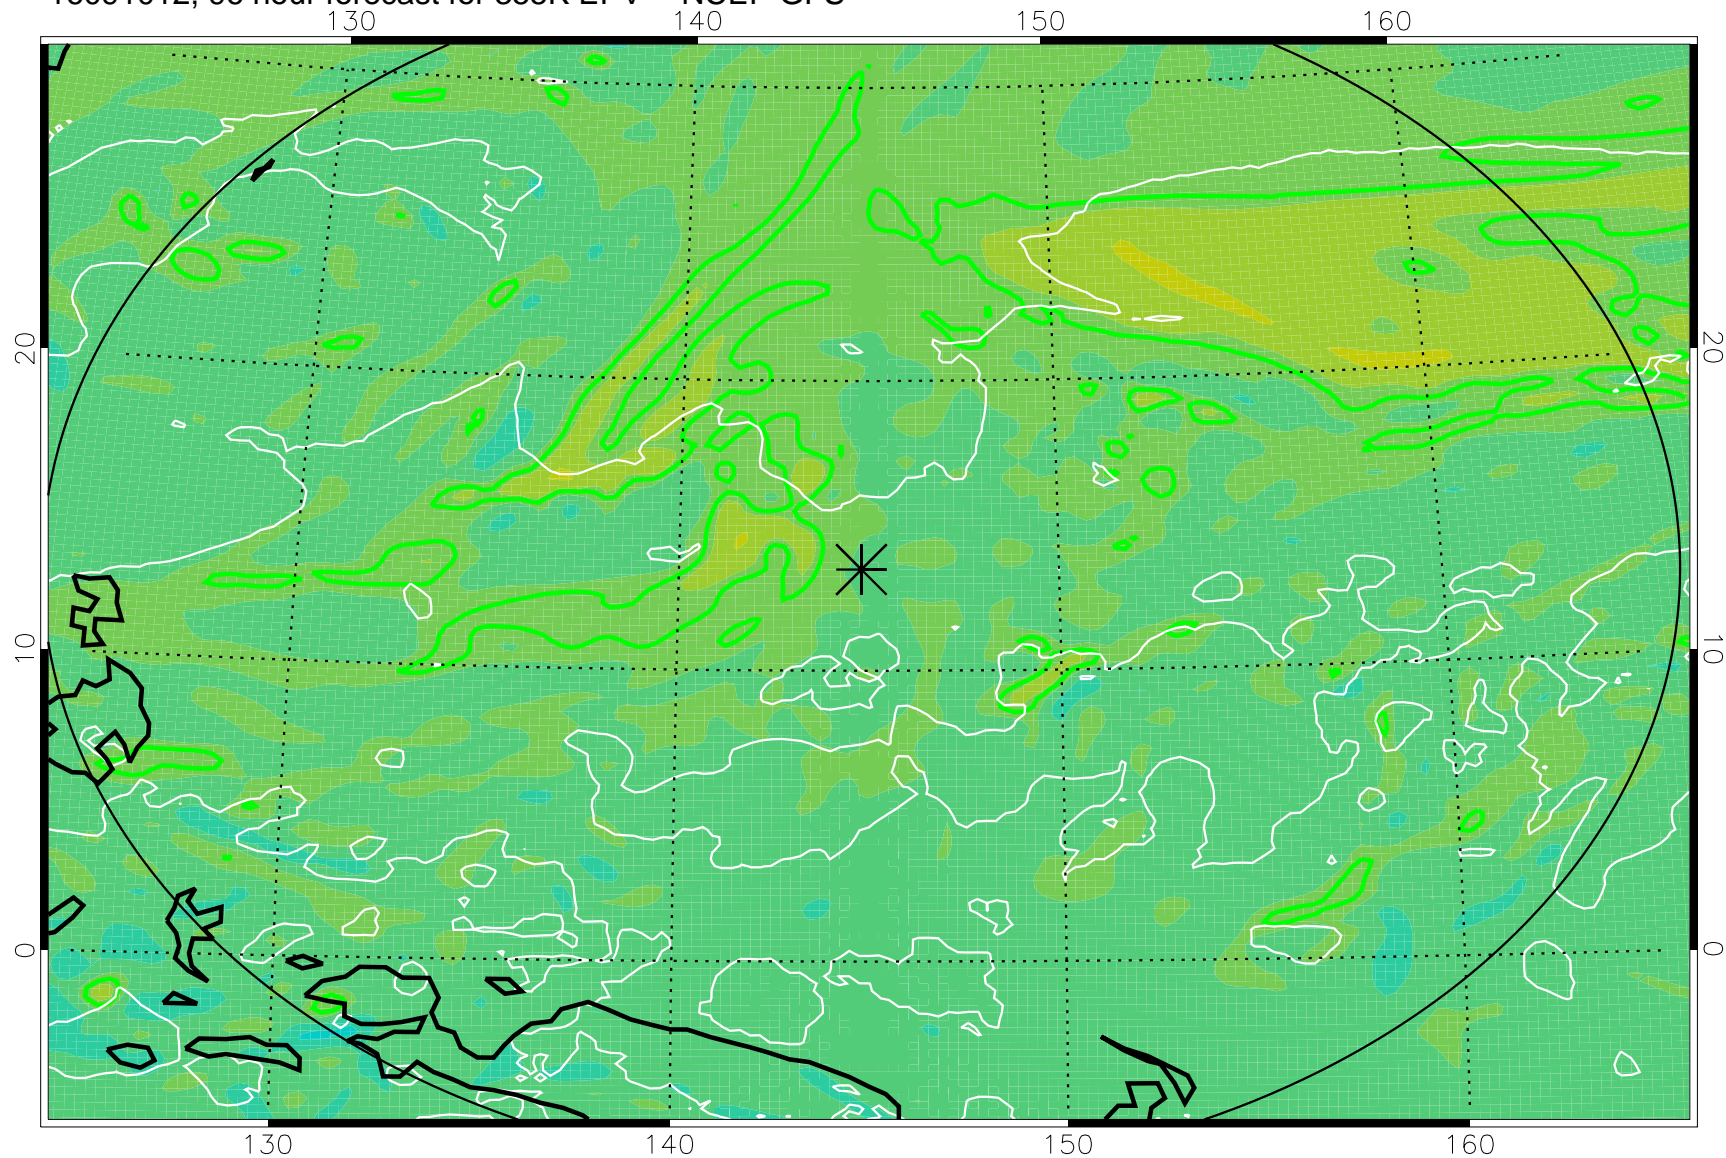

16090918, 78 hour forecast for 355K EPV -- NCEP GFS

355K Montgomery Streamfunction, white
EPV Tropopause (2 PVU) Position
Range ring of 2304 km

16091000, 84 hour forecast for 355K EPV -- NCEP GFS

355K Montgomery Streamfunction, white
EPV Tropopause (2 PVU) Position
Range ring of 2304 km

16091006, 90 hour forecast for 355K EPV -- NCEP GFS

355K Montgomery Streamfunction, white
EPV Tropopause (2 PVU) Position
Range ring of 2304 km

16091012, 96 hour forecast for 355K EPV -- NCEP GFS

355K Montgomery Streamfunction, white
EPV Tropopause (2 PVU) Position
Range ring of 2304 km

16091018, 102 hour forecast for 355K EPV -- NCEP GFS

355K Montgomery Streamfunction, white
EPV Tropopause (2 PVU) Position
Range ring of 2304 km

16091100, 108 hour forecast for 355K EPV -- NCEP GFS

355K Montgomery Streamfunction, white
EPV Tropopause (2 PVU) Position
Range ring of 2304 km

16091106, 114 hour forecast for 355K EPV -- NCEP GFS

355K Montgomery Streamfunction, white
EPV Tropopause (2 PVU) Position
Range ring of 2304 km

16091112, 120 hour forecast for 355K EPV -- NCEP GFS

355K Montgomery Streamfunction, white
EPV Tropopause (2 PVU) Position
Range ring of 2304 km