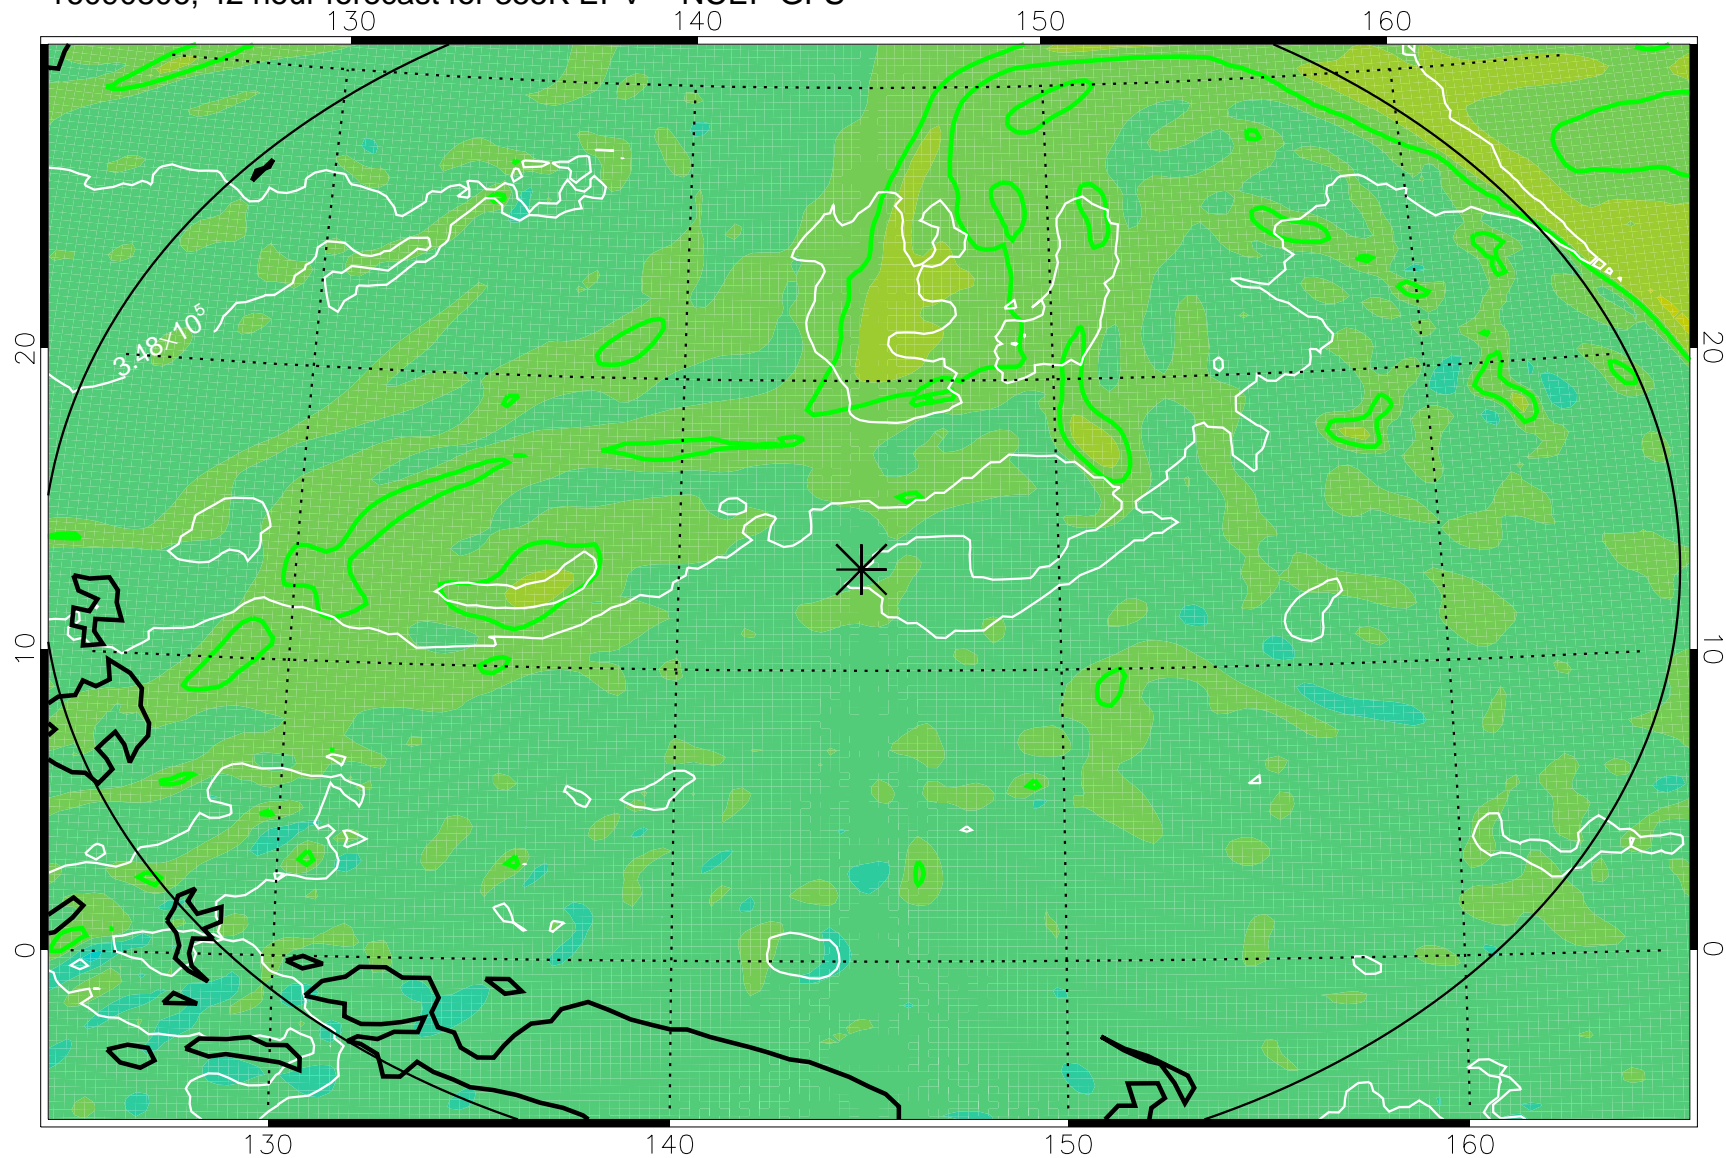

16090718, 30 hour forecast for 355K EPV -- NCEP GFS

355K Montgomery Streamfunction, white
EPV Tropopause (2 PVU) Position
Range ring of 2304 km

16090800, 36 hour forecast for 355K EPV -- NCEP GFS

355K Montgomery Streamfunction, white
EPV Tropopause (2 PVU) Position
Range ring of 2304 km

16090806, 42 hour forecast for 355K EPV -- NCEP GFS

355K Montgomery Streamfunction, white
EPV Tropopause (2 PVU) Position
Range ring of 2304 km

16090812, 48 hour forecast for 355K EPV -- NCEP GFS

355K Montgomery Streamfunction, white
EPV Tropopause (2 PVU) Position
Range ring of 2304 km

16091006, 90 hour forecast for 355K EPV -- NCEP GFS

355K Montgomery Streamfunction, white
EPV Tropopause (2 PVU) Position
Range ring of 2304 km

16091012, 96 hour forecast for 355K EPV -- NCEP GFS

355K Montgomery Streamfunction, white
EPV Tropopause (2 PVU) Position
Range ring of 2304 km

16091018, 102 hour forecast for 355K EPV -- NCEP GFS

355K Montgomery Streamfunction, white
EPV Tropopause (2 PVU) Position
Range ring of 2304 km

16091100, 108 hour forecast for 355K EPV -- NCEP GFS

355K Montgomery Streamfunction, white
EPV Tropopause (2 PVU) Position
Range ring of 2304 km