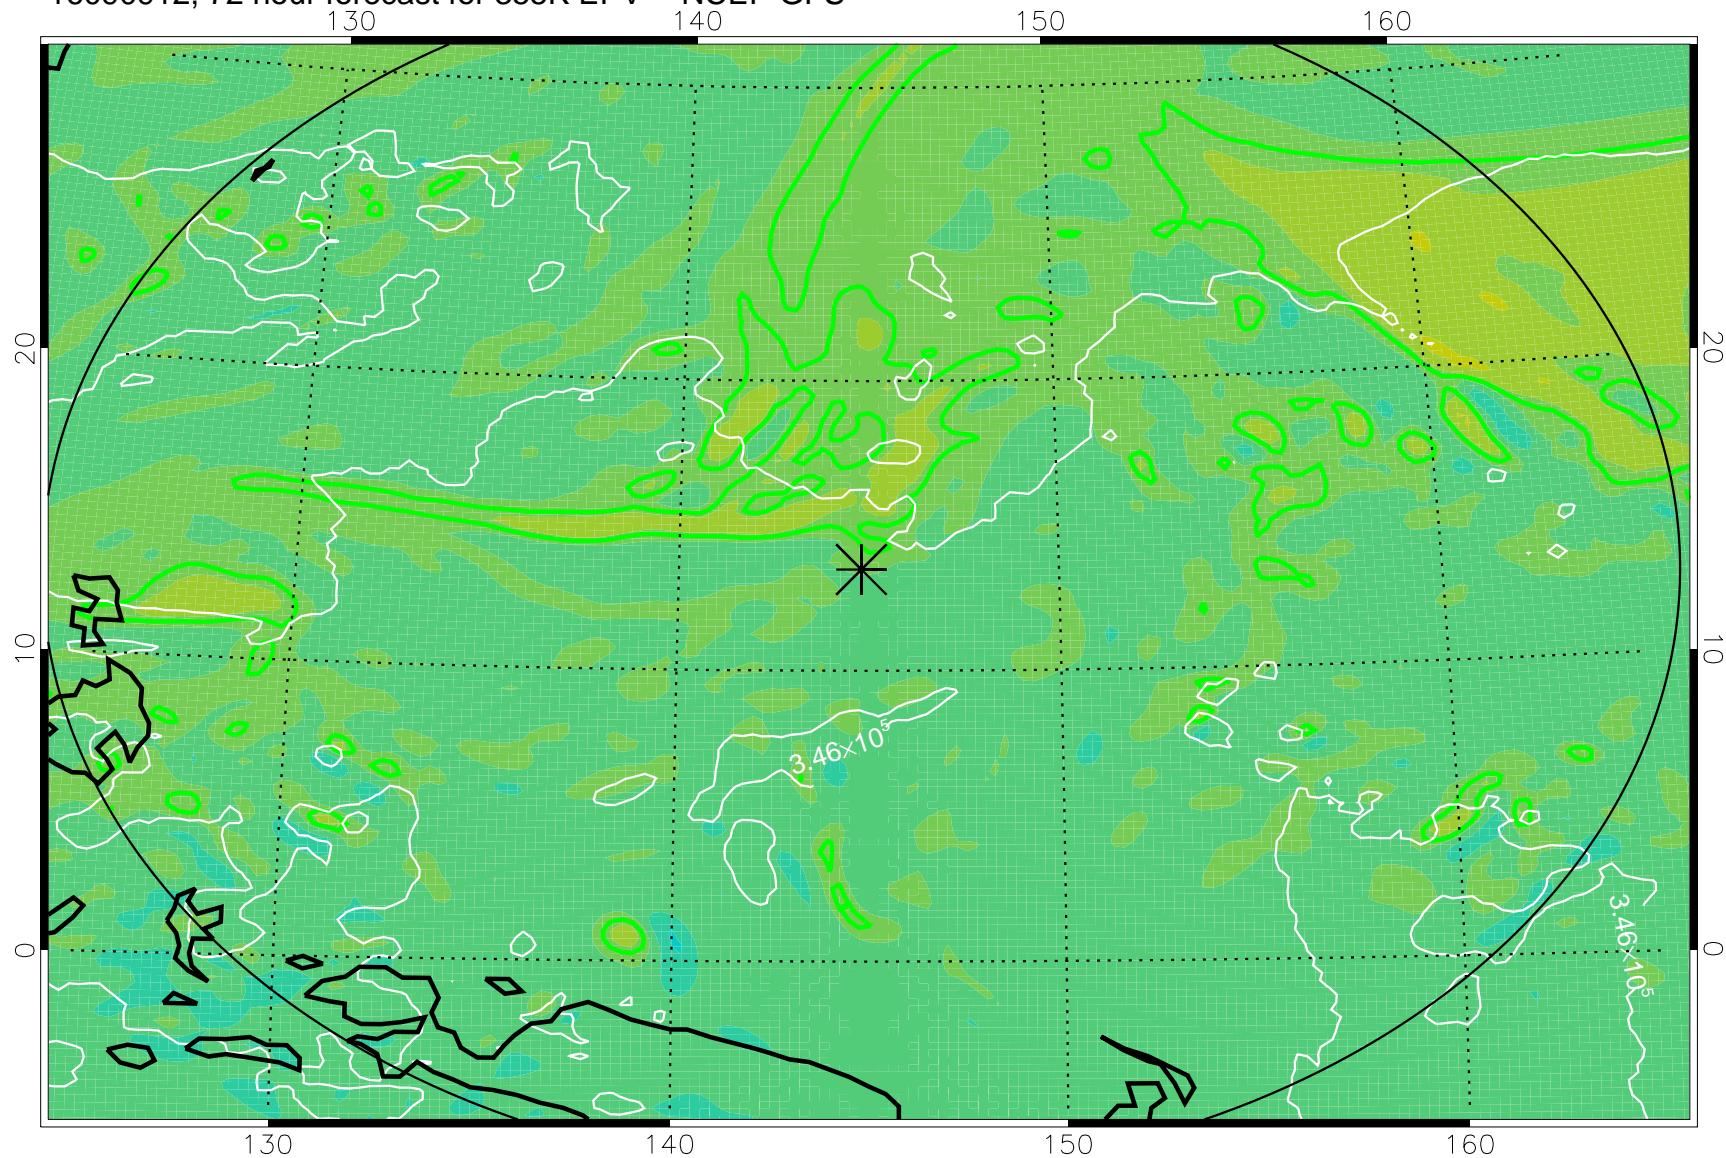

16090818, 54 hour forecast for 355K EPV -- NCEP GFS

355K Montgomery Streamfunction, white
EPV Tropopause (2 PVU) Position
Range ring of 2304 km

16090900, 60 hour forecast for 355K EPV -- NCEP GFS

355K Montgomery Streamfunction, white
EPV Tropopause (2 PVU) Position
Range ring of 2304 km

16090906, 66 hour forecast for 355K EPV -- NCEP GFS

355K Montgomery Streamfunction, white
EPV Tropopause (2 PVU) Position
Range ring of 2304 km

16090912, 72 hour forecast for 355K EPV -- NCEP GFS

355K Montgomery Streamfunction, white
EPV Tropopause (2 PVU) Position
Range ring of 2304 km

16090918, 78 hour forecast for 355K EPV -- NCEP GFS

355K Montgomery Streamfunction, white
EPV Tropopause (2 PVU) Position
Range ring of 2304 km

16091000, 84 hour forecast for 355K EPV -- NCEP GFS

355K Montgomery Streamfunction, white
EPV Tropopause (2 PVU) Position
Range ring of 2304 km

16091006, 90 hour forecast for 355K EPV -- NCEP GFS

355K Montgomery Streamfunction, white
EPV Tropopause (2 PVU) Position
Range ring of 2304 km

16091012, 96 hour forecast for 355K EPV -- NCEP GFS

355K Montgomery Streamfunction, white
EPV Tropopause (2 PVU) Position
Range ring of 2304 km