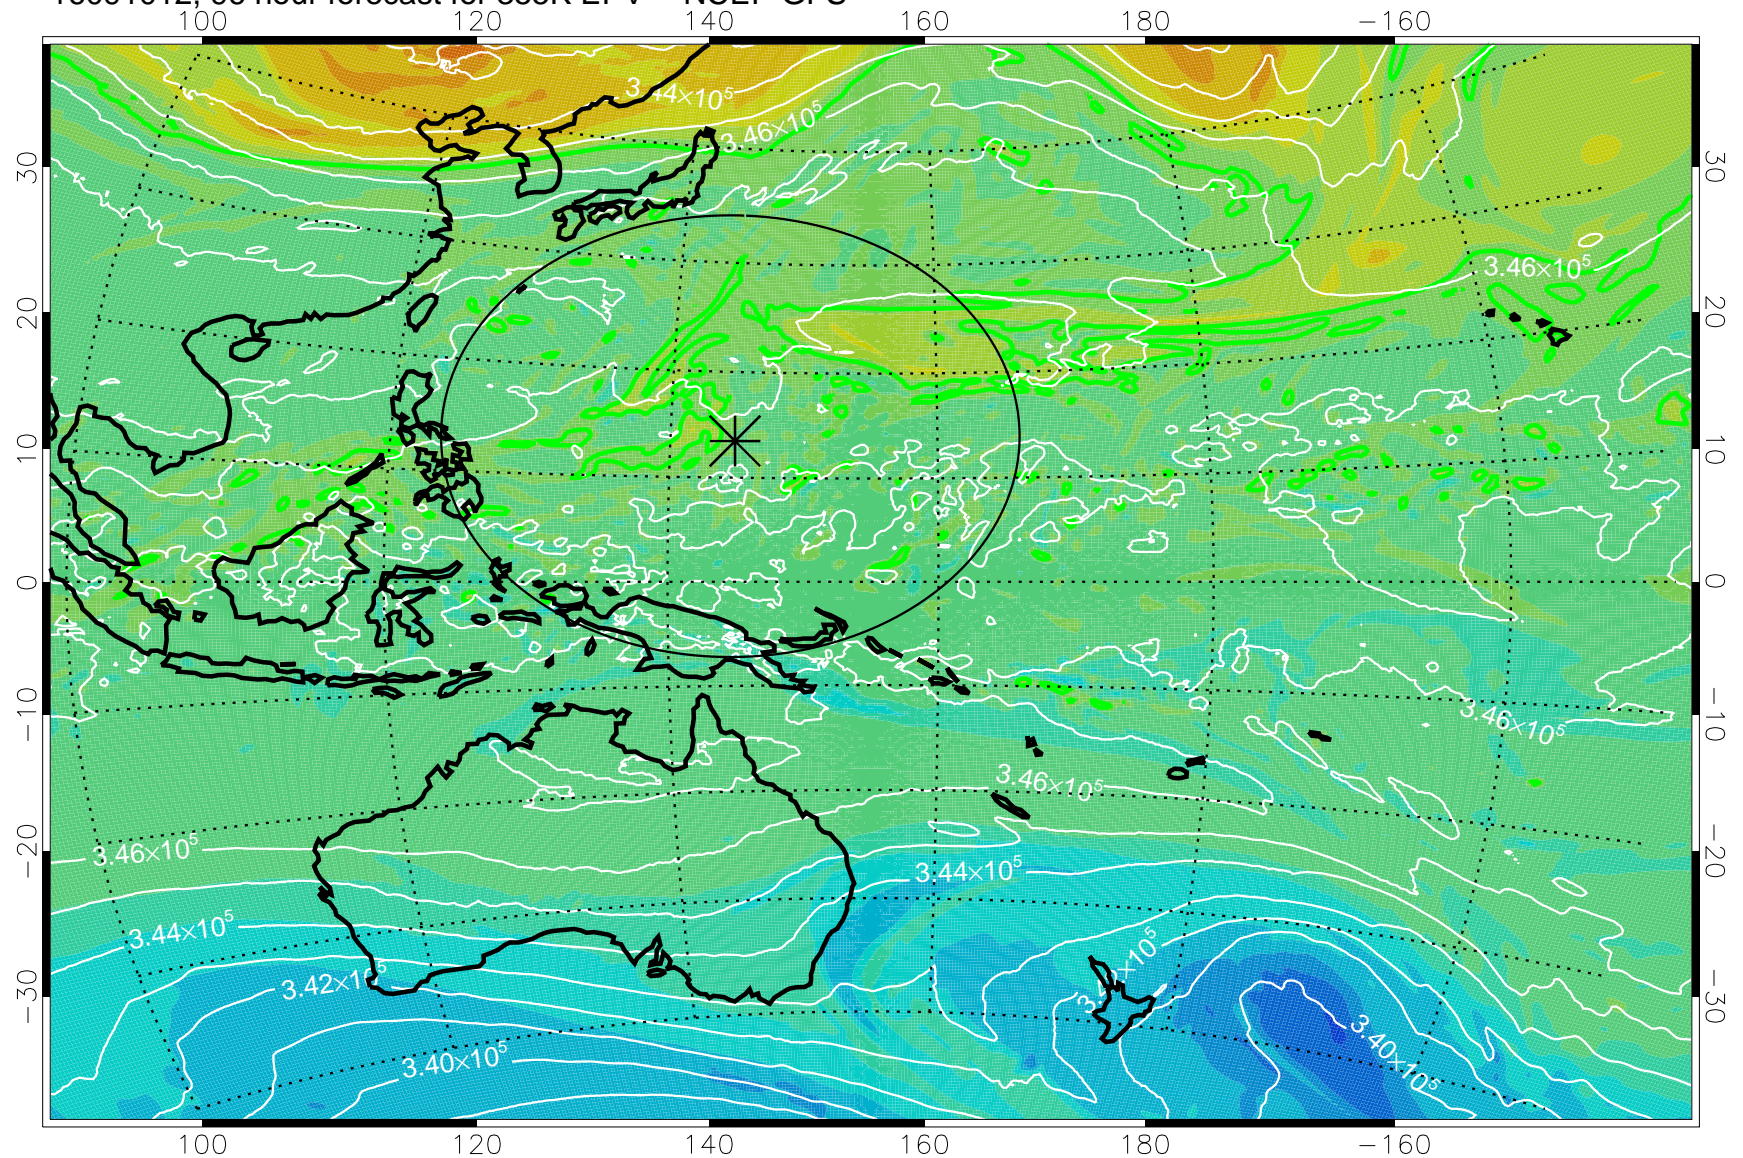

16090906, 66 hour forecast for 355K EPV -- NCEP GFS

355K Montgomery Streamfunction, white  
EPV Tropopause (2 PVU) Position  
Range ring of 2304 km

16090912, 72 hour forecast for 355K EPV -- NCEP GFS

355K Montgomery Streamfunction, white  
EPV Tropopause (2 PVU) Position  
Range ring of 2304 km

16090918, 78 hour forecast for 355K EPV -- NCEP GFS

355K Montgomery Streamfunction, white  
EPV Tropopause (2 PVU) Position  
Range ring of 2304 km

16091000, 84 hour forecast for 355K EPV -- NCEP GFS

355K Montgomery Streamfunction, white  
EPV Tropopause (2 PVU) Position  
Range ring of 2304 km

16091006, 90 hour forecast for 355K EPV -- NCEP GFS

355K Montgomery Streamfunction, white  
EPV Tropopause (2 PVU) Position  
Range ring of 2304 km

16091012, 96 hour forecast for 355K EPV -- NCEP GFS

355K Montgomery Streamfunction, white  
EPV Tropopause (2 PVU) Position  
Range ring of 2304 km

16091018, 102 hour forecast for 355K EPV -- NCEP GFS

355K Montgomery Streamfunction, white  
EPV Tropopause (2 PVU) Position  
Range ring of 2304 km

16091100, 108 hour forecast for 355K EPV -- NCEP GFS

355K Montgomery Streamfunction, white  
EPV Tropopause (2 PVU) Position  
Range ring of 2304 km