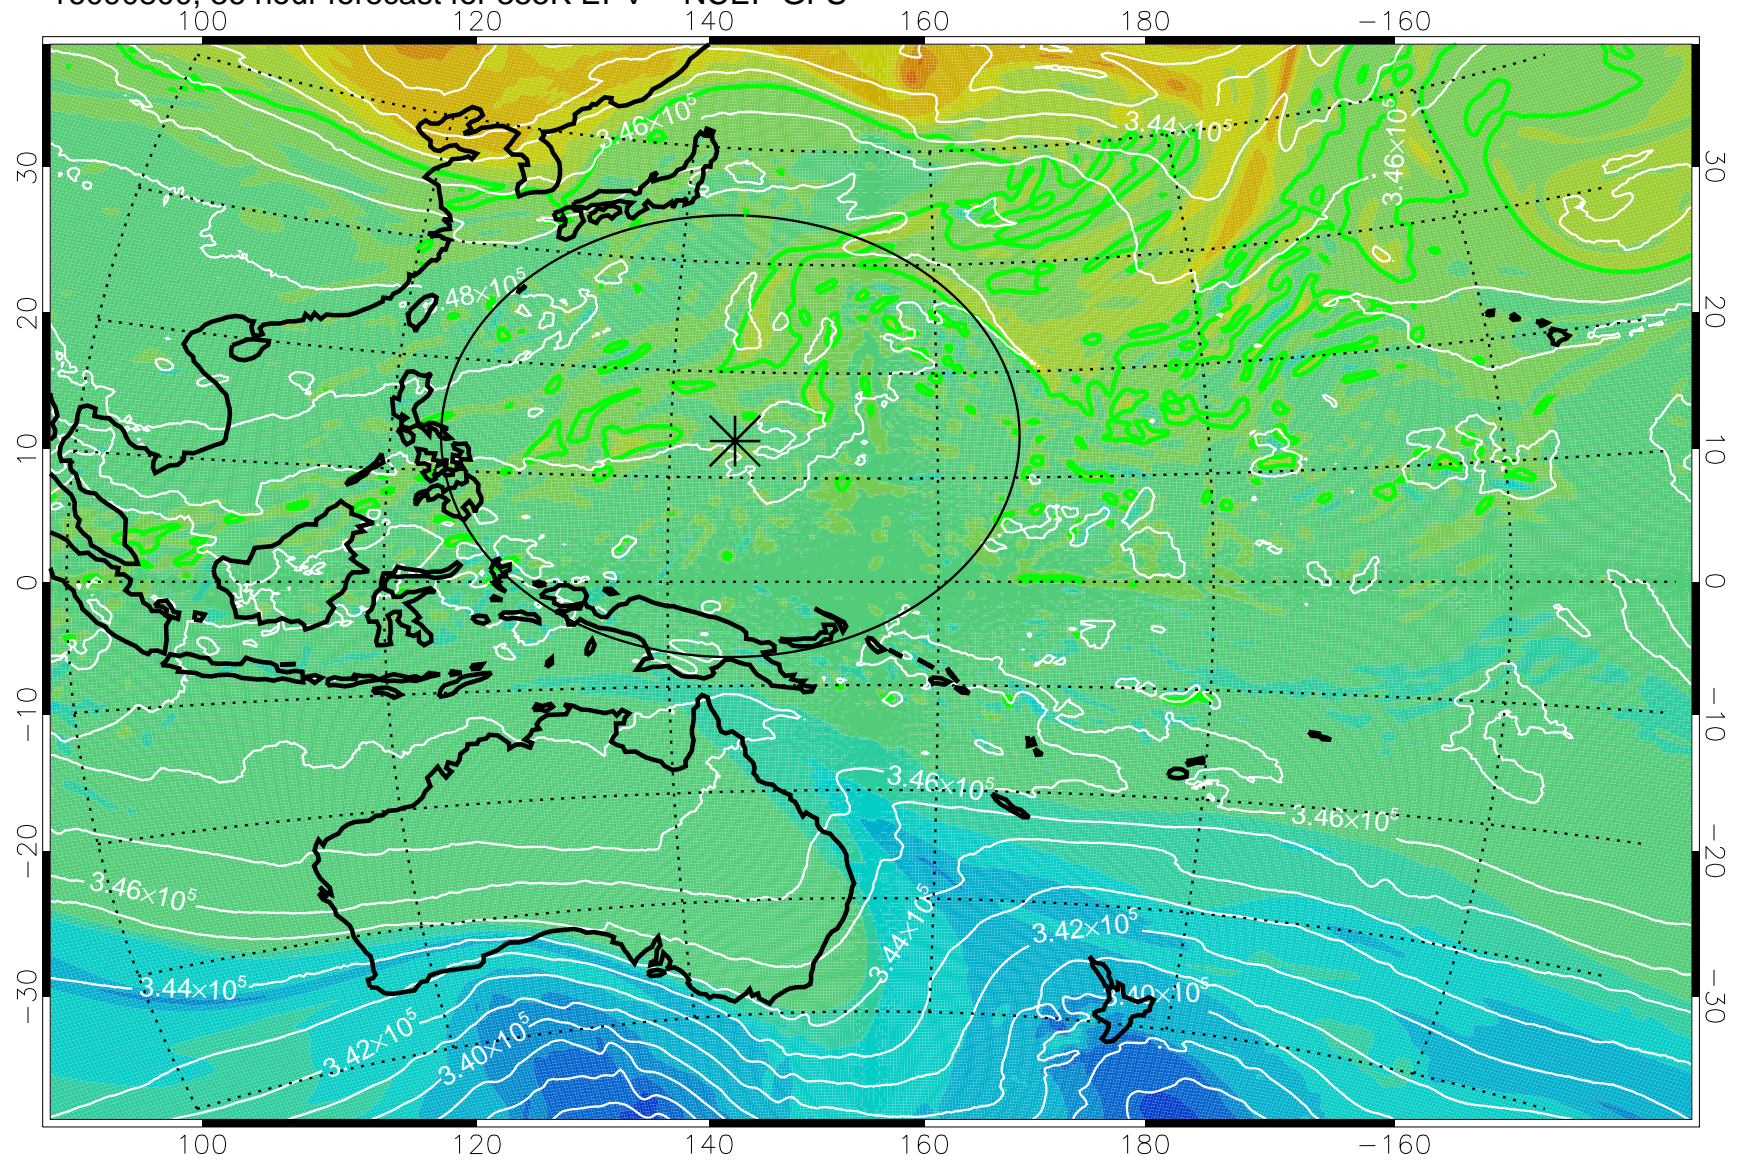

16090706, 18 hour forecast for 355K EPV -- NCEP GFS

355K Montgomery Streamfunction, white  
EPV Tropopause (2 PVU) Position  
Range ring of 2304 km

16090712, 24 hour forecast for 355K EPV -- NCEP GFS

355K Montgomery Streamfunction, white  
EPV Tropopause (2 PVU) Position  
Range ring of 2304 km

16090718, 30 hour forecast for 355K EPV -- NCEP GFS

355K Montgomery Streamfunction, white  
EPV Tropopause (2 PVU) Position  
Range ring of 2304 km

16090800, 36 hour forecast for 355K EPV -- NCEP GFS

355K Montgomery Streamfunction, white  
EPV Tropopause (2 PVU) Position  
Range ring of 2304 km

16090806, 42 hour forecast for 355K EPV -- NCEP GFS

355K Montgomery Streamfunction, white  
EPV Tropopause (2 PVU) Position  
Range ring of 2304 km

16090812, 48 hour forecast for 355K EPV -- NCEP GFS

355K Montgomery Streamfunction, white  
EPV Tropopause (2 PVU) Position  
Range ring of 2304 km

16090818, 54 hour forecast for 355K EPV -- NCEP GFS

355K Montgomery Streamfunction, white  
EPV Tropopause (2 PVU) Position  
Range ring of 2304 km

16090900, 60 hour forecast for 355K EPV -- NCEP GFS

355K Montgomery Streamfunction, white  
EPV Tropopause (2 PVU) Position  
Range ring of 2304 km