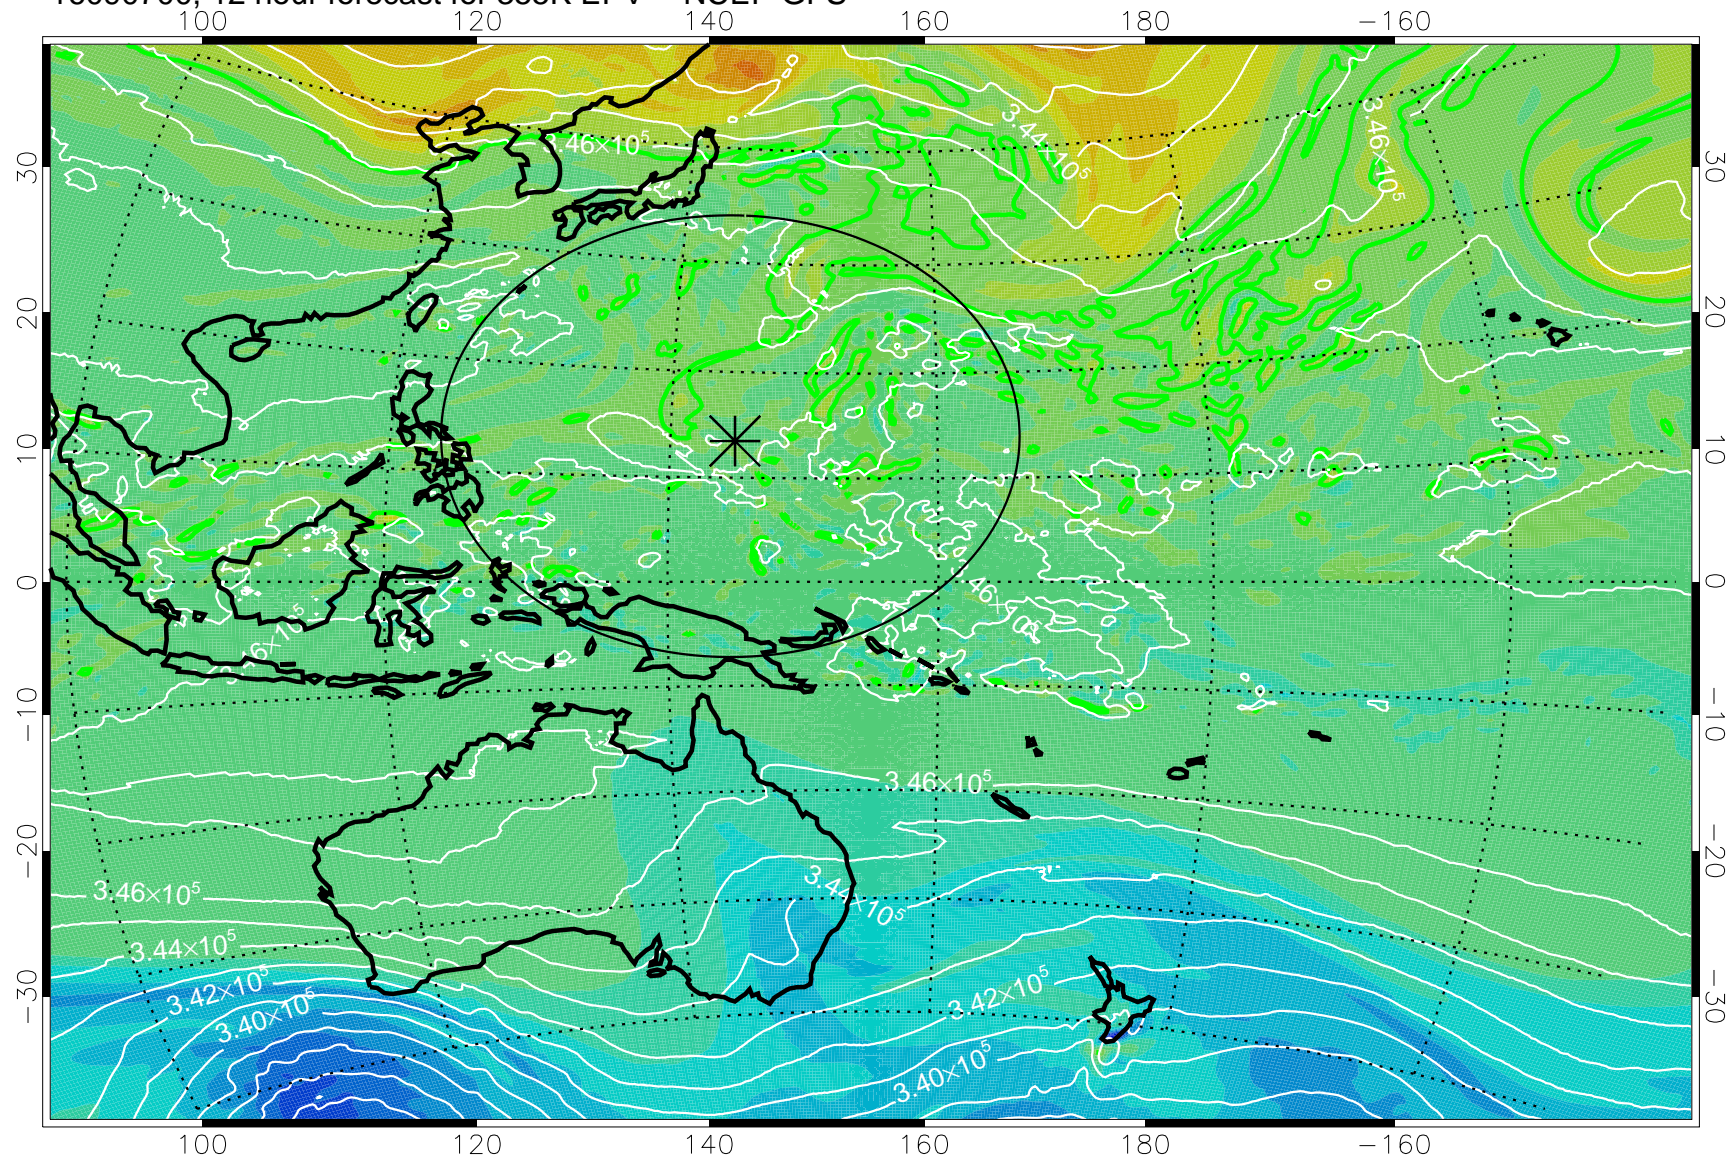

16090618, 6 hour forecast for 355K EPV -- NCEP GFS

355K Montgomery Streamfunction, white  
EPV Tropopause (2 PVU) Position  
Range ring of 2304 km

16090700, 12 hour forecast for 355K EPV -- NCEP GFS

355K Montgomery Streamfunction, white  
EPV Tropopause (2 PVU) Position  
Range ring of 2304 km

16090706, 18 hour forecast for 355K EPV -- NCEP GFS

355K Montgomery Streamfunction, white  
EPV Tropopause (2 PVU) Position  
Range ring of 2304 km

16090712, 24 hour forecast for 355K EPV -- NCEP GFS

355K Montgomery Streamfunction, white  
EPV Tropopause (2 PVU) Position  
Range ring of 2304 km

16090718, 30 hour forecast for 355K EPV -- NCEP GFS

355K Montgomery Streamfunction, white  
EPV Tropopause (2 PVU) Position  
Range ring of 2304 km

16090800, 36 hour forecast for 355K EPV -- NCEP GFS

355K Montgomery Streamfunction, white  
EPV Tropopause (2 PVU) Position  
Range ring of 2304 km

16090818, 54 hour forecast for 355K EPV -- NCEP GFS

355K Montgomery Streamfunction, white  
EPV Tropopause (2 PVU) Position  
Range ring of 2304 km

16090900, 60 hour forecast for 355K EPV -- NCEP GFS

355K Montgomery Streamfunction, white  
EPV Tropopause (2 PVU) Position  
Range ring of 2304 km