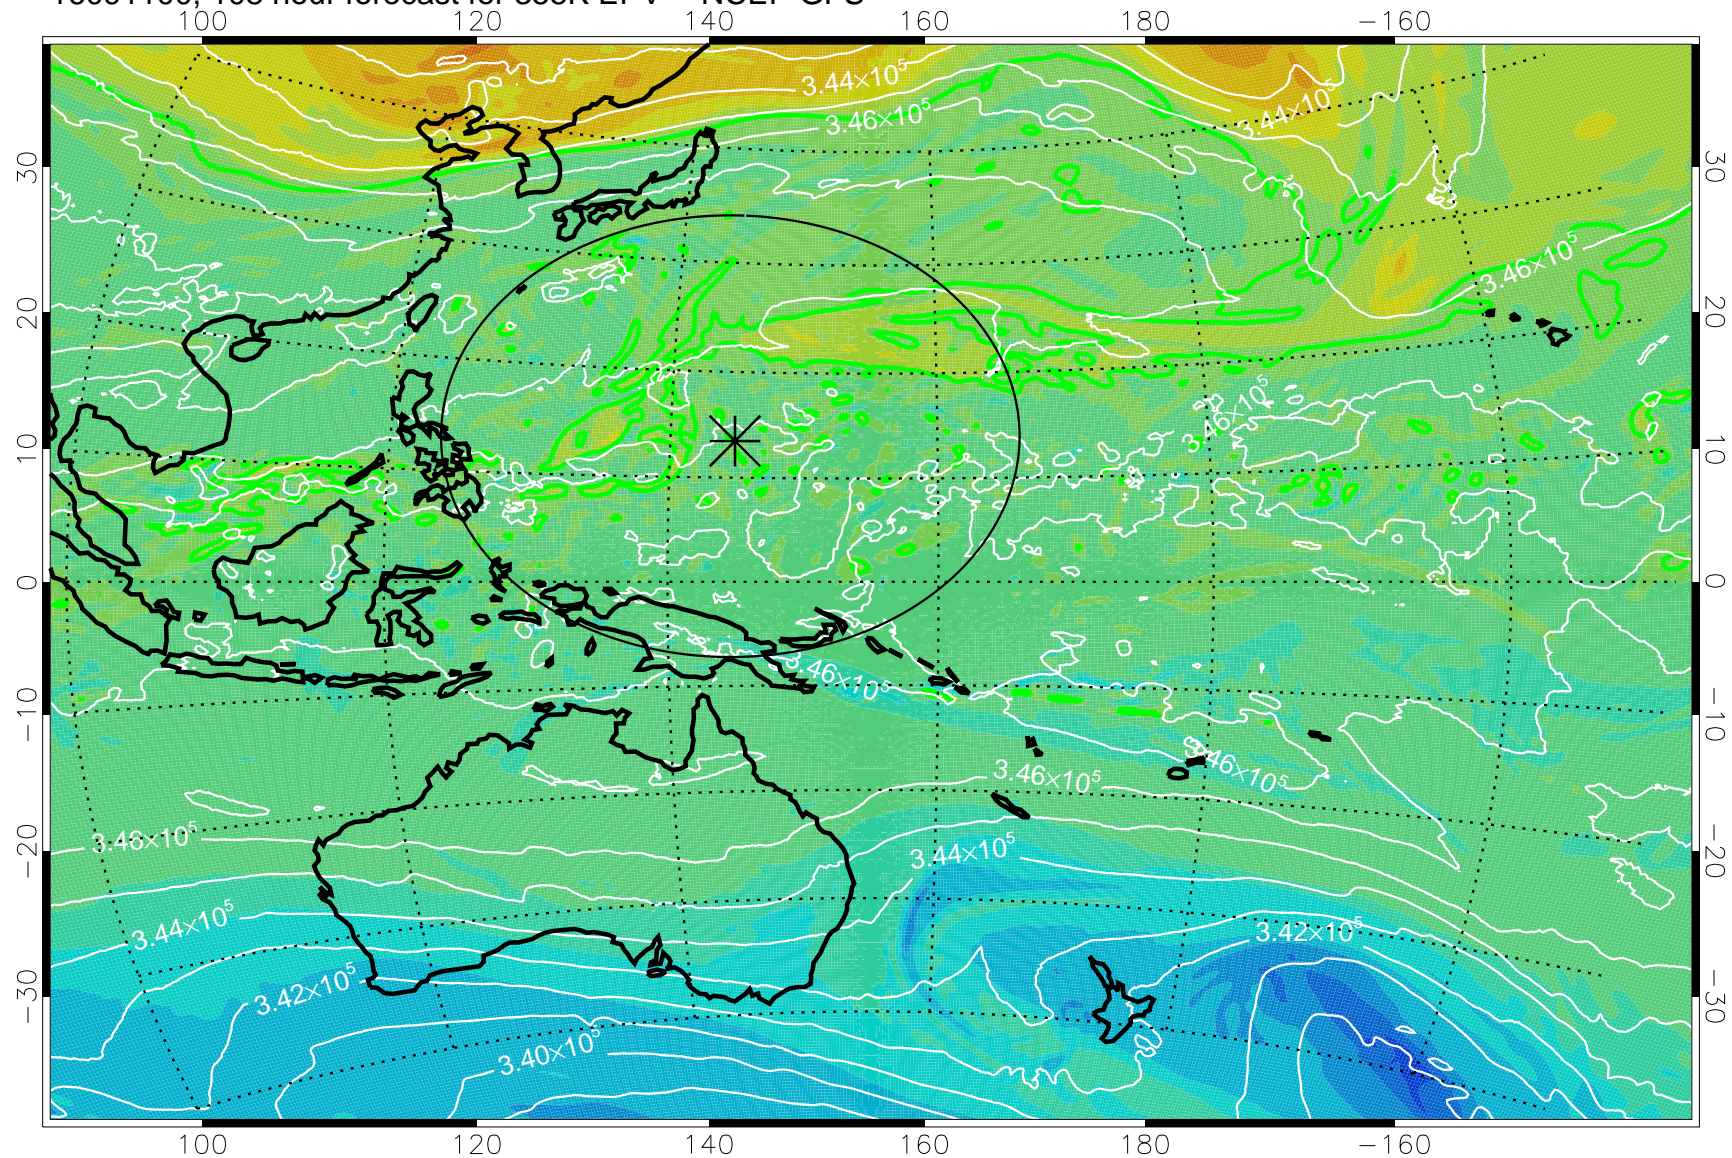

16090918, 78 hour forecast for 355K EPV -- NCEP GFS

355K Montgomery Streamfunction, white  
EPV Tropopause (2 PVU) Position  
Range ring of 2304 km

16091000, 84 hour forecast for 355K EPV -- NCEP GFS

355K Montgomery Streamfunction, white  
EPV Tropopause (2 PVU) Position  
Range ring of 2304 km

16091006, 90 hour forecast for 355K EPV -- NCEP GFS

355K Montgomery Streamfunction, white  
EPV Tropopause (2 PVU) Position  
Range ring of 2304 km

16091012, 96 hour forecast for 355K EPV -- NCEP GFS

355K Montgomery Streamfunction, white  
EPV Tropopause (2 PVU) Position  
Range ring of 2304 km

16091018, 102 hour forecast for 355K EPV -- NCEP GFS

355K Montgomery Streamfunction, white  
EPV Tropopause (2 PVU) Position  
Range ring of 2304 km

16091100, 108 hour forecast for 355K EPV -- NCEP GFS

355K Montgomery Streamfunction, white  
EPV Tropopause (2 PVU) Position  
Range ring of 2304 km

16091106, 114 hour forecast for 355K EPV -- NCEP GFS

355K Montgomery Streamfunction, white  
EPV Tropopause (2 PVU) Position  
Range ring of 2304 km

16091112, 120 hour forecast for 355K EPV -- NCEP GFS

355K Montgomery Streamfunction, white  
EPV Tropopause (2 PVU) Position  
Range ring of 2304 km