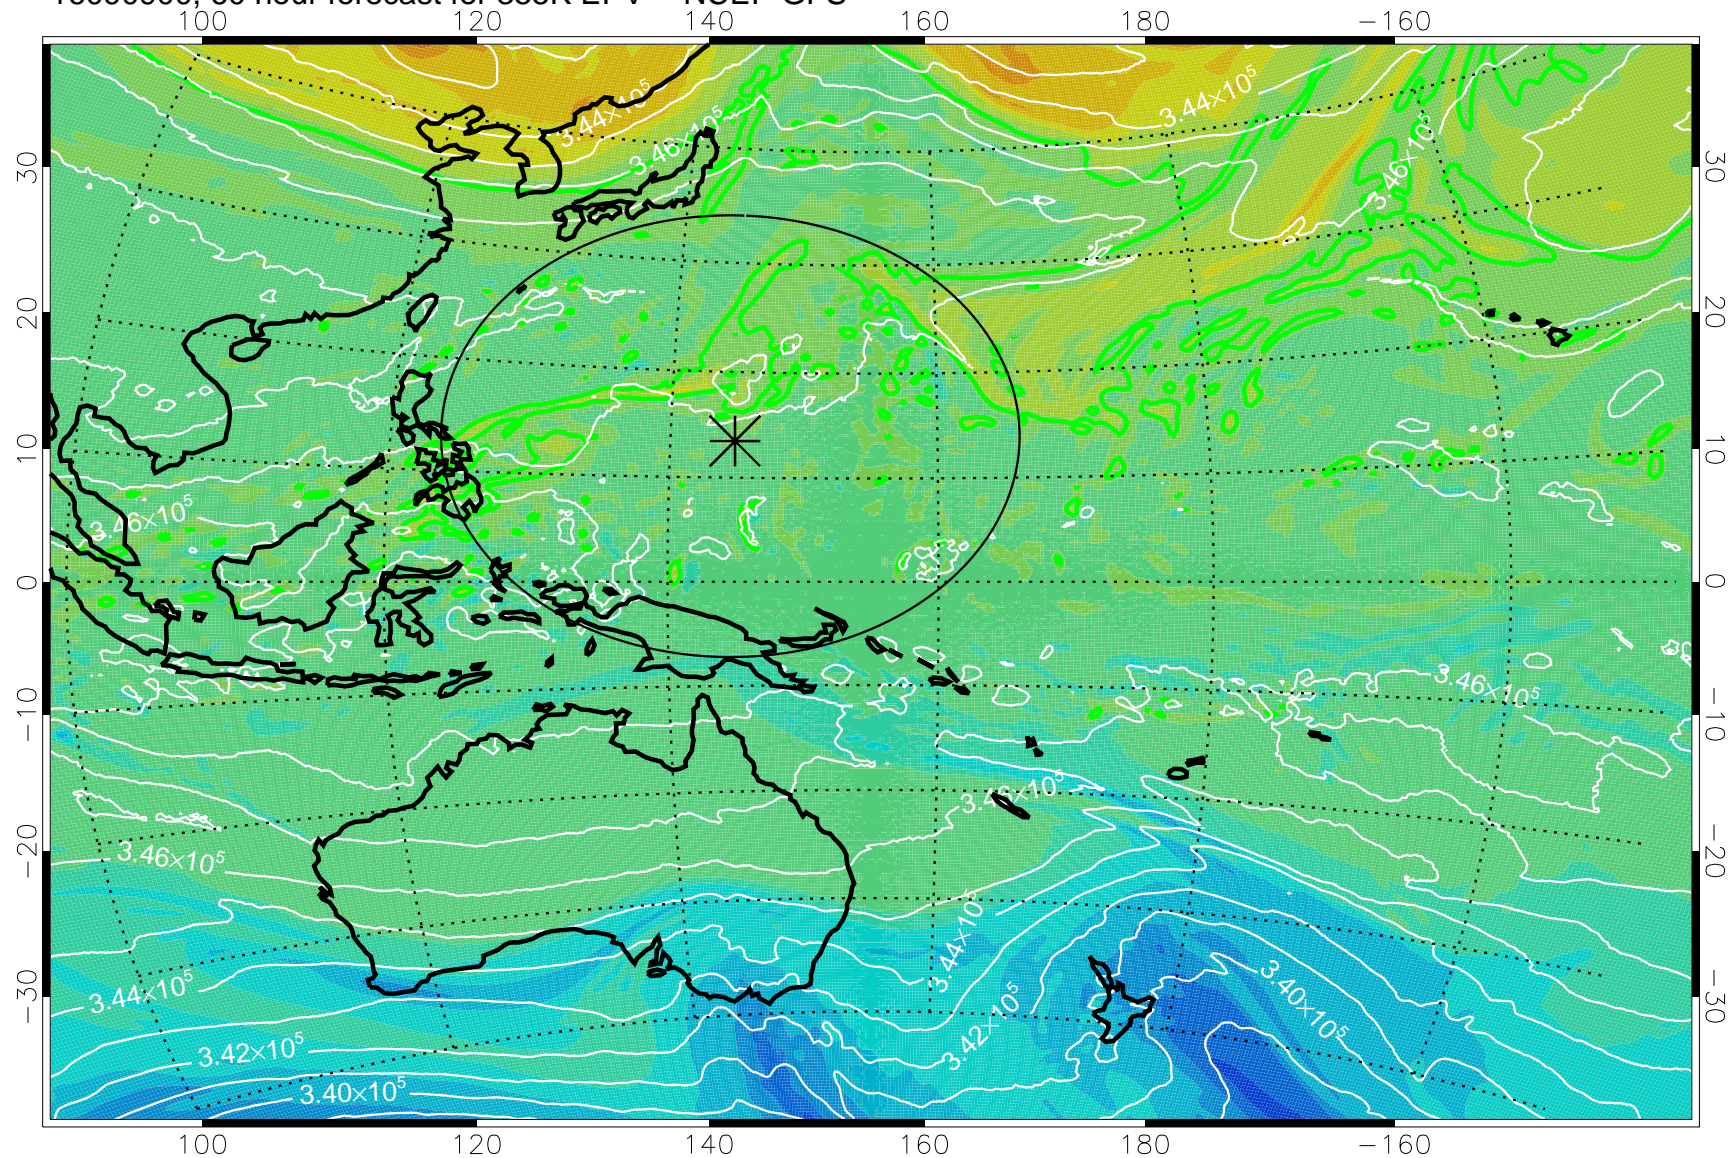

16090718, 30 hour forecast for 355K EPV -- NCEP GFS

355K Montgomery Streamfunction, white  
EPV Tropopause (2 PVU) Position  
Range ring of 2304 km

16090800, 36 hour forecast for 355K EPV -- NCEP GFS

355K Montgomery Streamfunction, white  
EPV Tropopause (2 PVU) Position  
Range ring of 2304 km

16090806, 42 hour forecast for 355K EPV -- NCEP GFS

355K Montgomery Streamfunction, white  
EPV Tropopause (2 PVU) Position  
Range ring of 2304 km

16090812, 48 hour forecast for 355K EPV -- NCEP GFS

355K Montgomery Streamfunction, white  
EPV Tropopause (2 PVU) Position  
Range ring of 2304 km

16090818, 54 hour forecast for 355K EPV -- NCEP GFS

355K Montgomery Streamfunction, white  
EPV Tropopause (2 PVU) Position  
Range ring of 2304 km

16090900, 60 hour forecast for 355K EPV -- NCEP GFS

355K Montgomery Streamfunction, white  
EPV Tropopause (2 PVU) Position  
Range ring of 2304 km

16090906, 66 hour forecast for 355K EPV -- NCEP GFS

355K Montgomery Streamfunction, white  
EPV Tropopause (2 PVU) Position  
Range ring of 2304 km

16090912, 72 hour forecast for 355K EPV -- NCEP GFS

355K Montgomery Streamfunction, white  
EPV Tropopause (2 PVU) Position  
Range ring of 2304 km