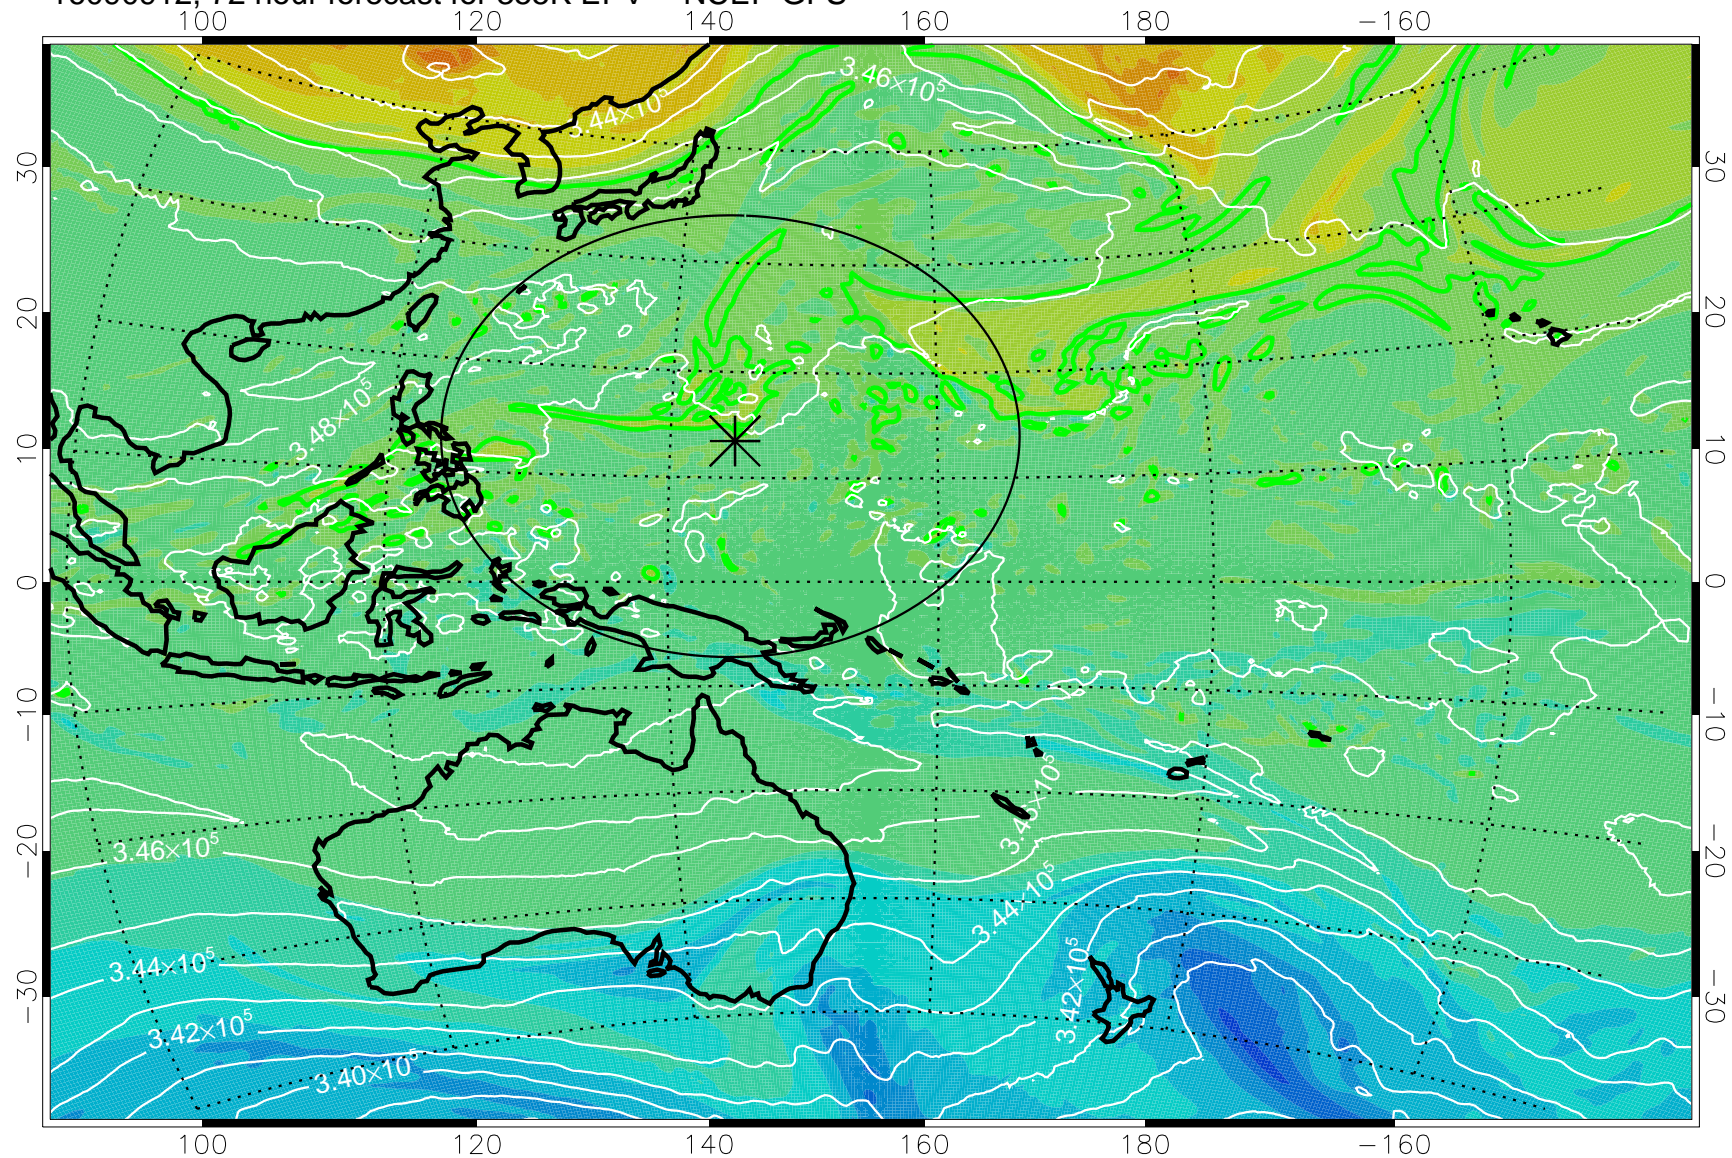

16090818, 54 hour forecast for 355K EPV -- NCEP GFS

355K Montgomery Streamfunction, white  
EPV Tropopause (2 PVU) Position  
Range ring of 2304 km

16090900, 60 hour forecast for 355K EPV -- NCEP GFS

355K Montgomery Streamfunction, white  
EPV Tropopause (2 PVU) Position  
Range ring of 2304 km

16090906, 66 hour forecast for 355K EPV -- NCEP GFS

355K Montgomery Streamfunction, white  
EPV Tropopause (2 PVU) Position  
Range ring of 2304 km

16090912, 72 hour forecast for 355K EPV -- NCEP GFS

355K Montgomery Streamfunction, white  
EPV Tropopause (2 PVU) Position  
Range ring of 2304 km

16090918, 78 hour forecast for 355K EPV -- NCEP GFS

355K Montgomery Streamfunction, white  
EPV Tropopause (2 PVU) Position  
Range ring of 2304 km

16091000, 84 hour forecast for 355K EPV -- NCEP GFS

355K Montgomery Streamfunction, white  
EPV Tropopause (2 PVU) Position  
Range ring of 2304 km

16091006, 90 hour forecast for 355K EPV -- NCEP GFS

355K Montgomery Streamfunction, white  
EPV Tropopause (2 PVU) Position  
Range ring of 2304 km

16091012, 96 hour forecast for 355K EPV -- NCEP GFS

355K Montgomery Streamfunction, white  
EPV Tropopause (2 PVU) Position  
Range ring of 2304 km