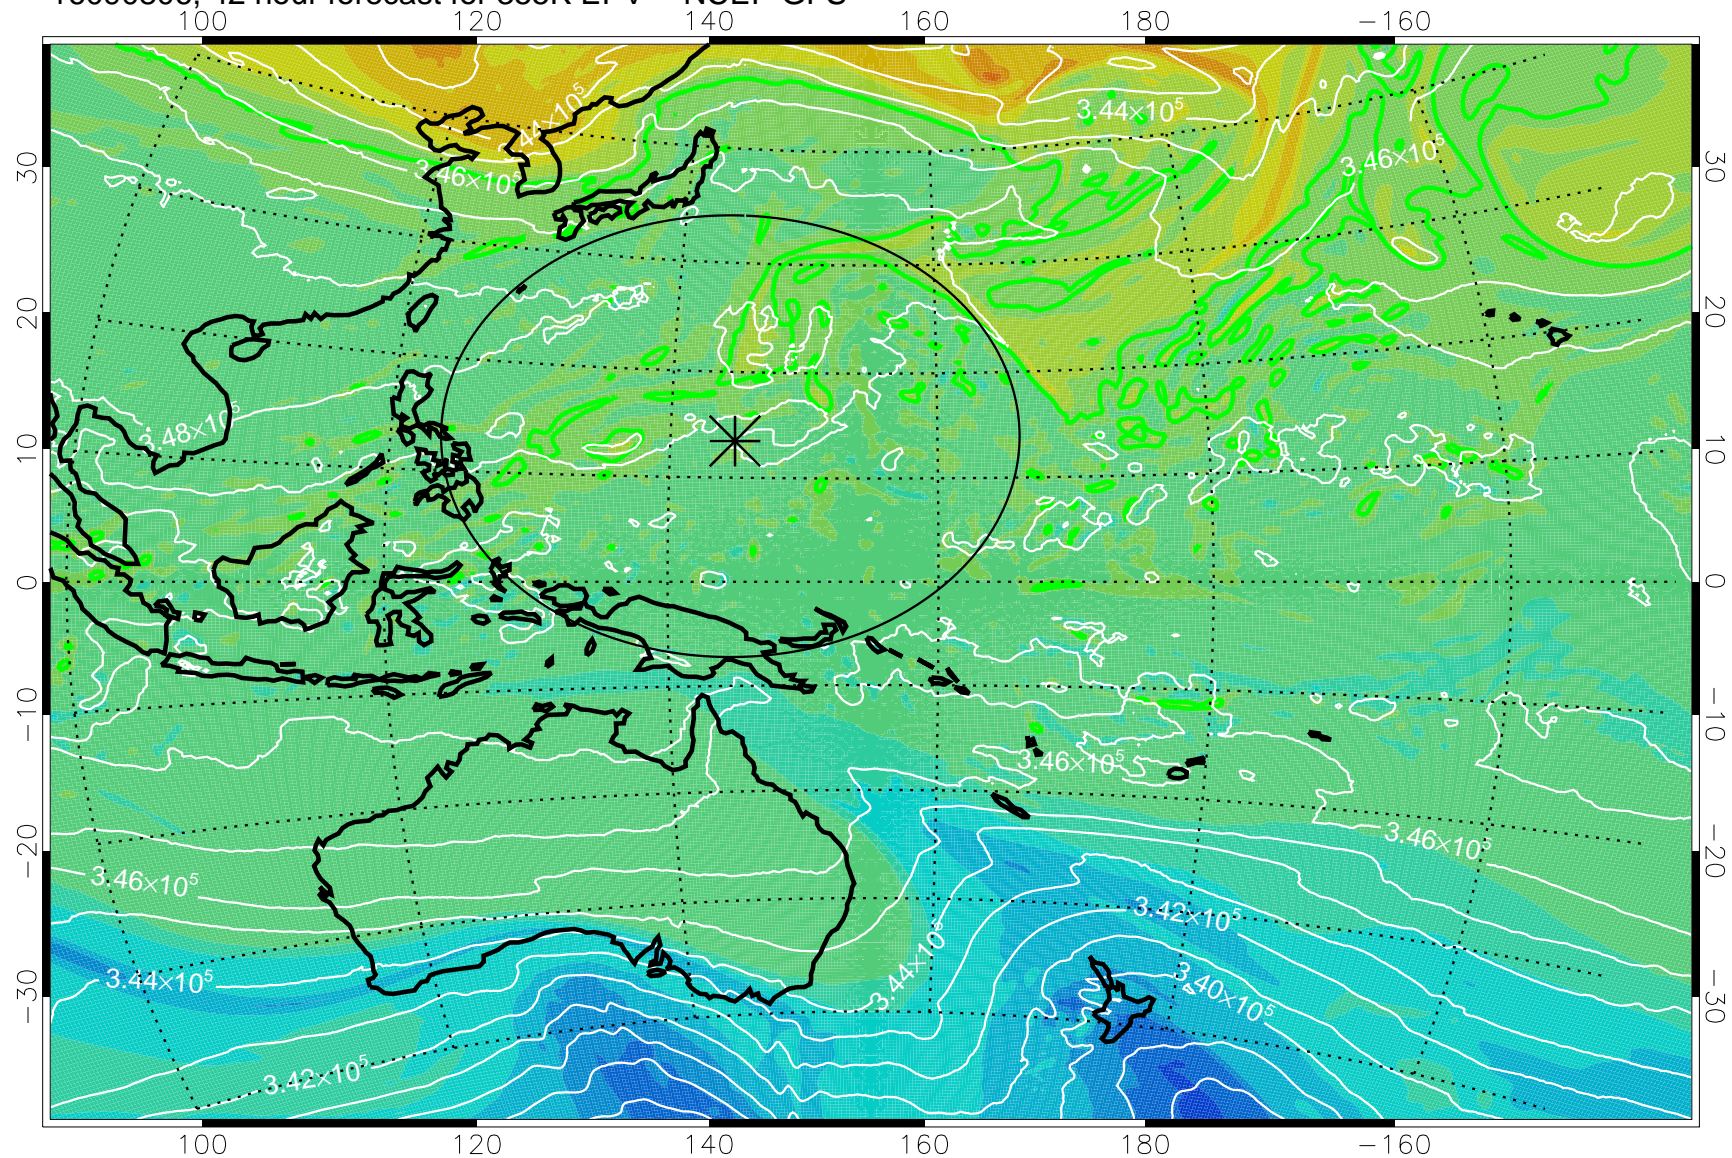

16090718, 30 hour forecast for 355K EPV -- NCEP GFS

355K Montgomery Streamfunction, white  
EPV Tropopause (2 PVU) Position  
Range ring of 2304 km

16090800, 36 hour forecast for 355K EPV -- NCEP GFS

355K Montgomery Streamfunction, white  
EPV Tropopause (2 PVU) Position  
Range ring of 2304 km

16090806, 42 hour forecast for 355K EPV -- NCEP GFS

355K Montgomery Streamfunction, white  
EPV Tropopause (2 PVU) Position  
Range ring of 2304 km

16090812, 48 hour forecast for 355K EPV -- NCEP GFS

355K Montgomery Streamfunction, white  
EPV Tropopause (2 PVU) Position  
Range ring of 2304 km

16090818, 54 hour forecast for 355K EPV -- NCEP GFS

355K Montgomery Streamfunction, white  
EPV Tropopause (2 PVU) Position  
Range ring of 2304 km

16090900, 60 hour forecast for 355K EPV -- NCEP GFS

355K Montgomery Streamfunction, white  
EPV Tropopause (2 PVU) Position  
Range ring of 2304 km

16090906, 66 hour forecast for 355K EPV -- NCEP GFS

355K Montgomery Streamfunction, white  
EPV Tropopause (2 PVU) Position  
Range ring of 2304 km

16090912, 72 hour forecast for 355K EPV -- NCEP GFS

355K Montgomery Streamfunction, white  
EPV Tropopause (2 PVU) Position  
Range ring of 2304 km