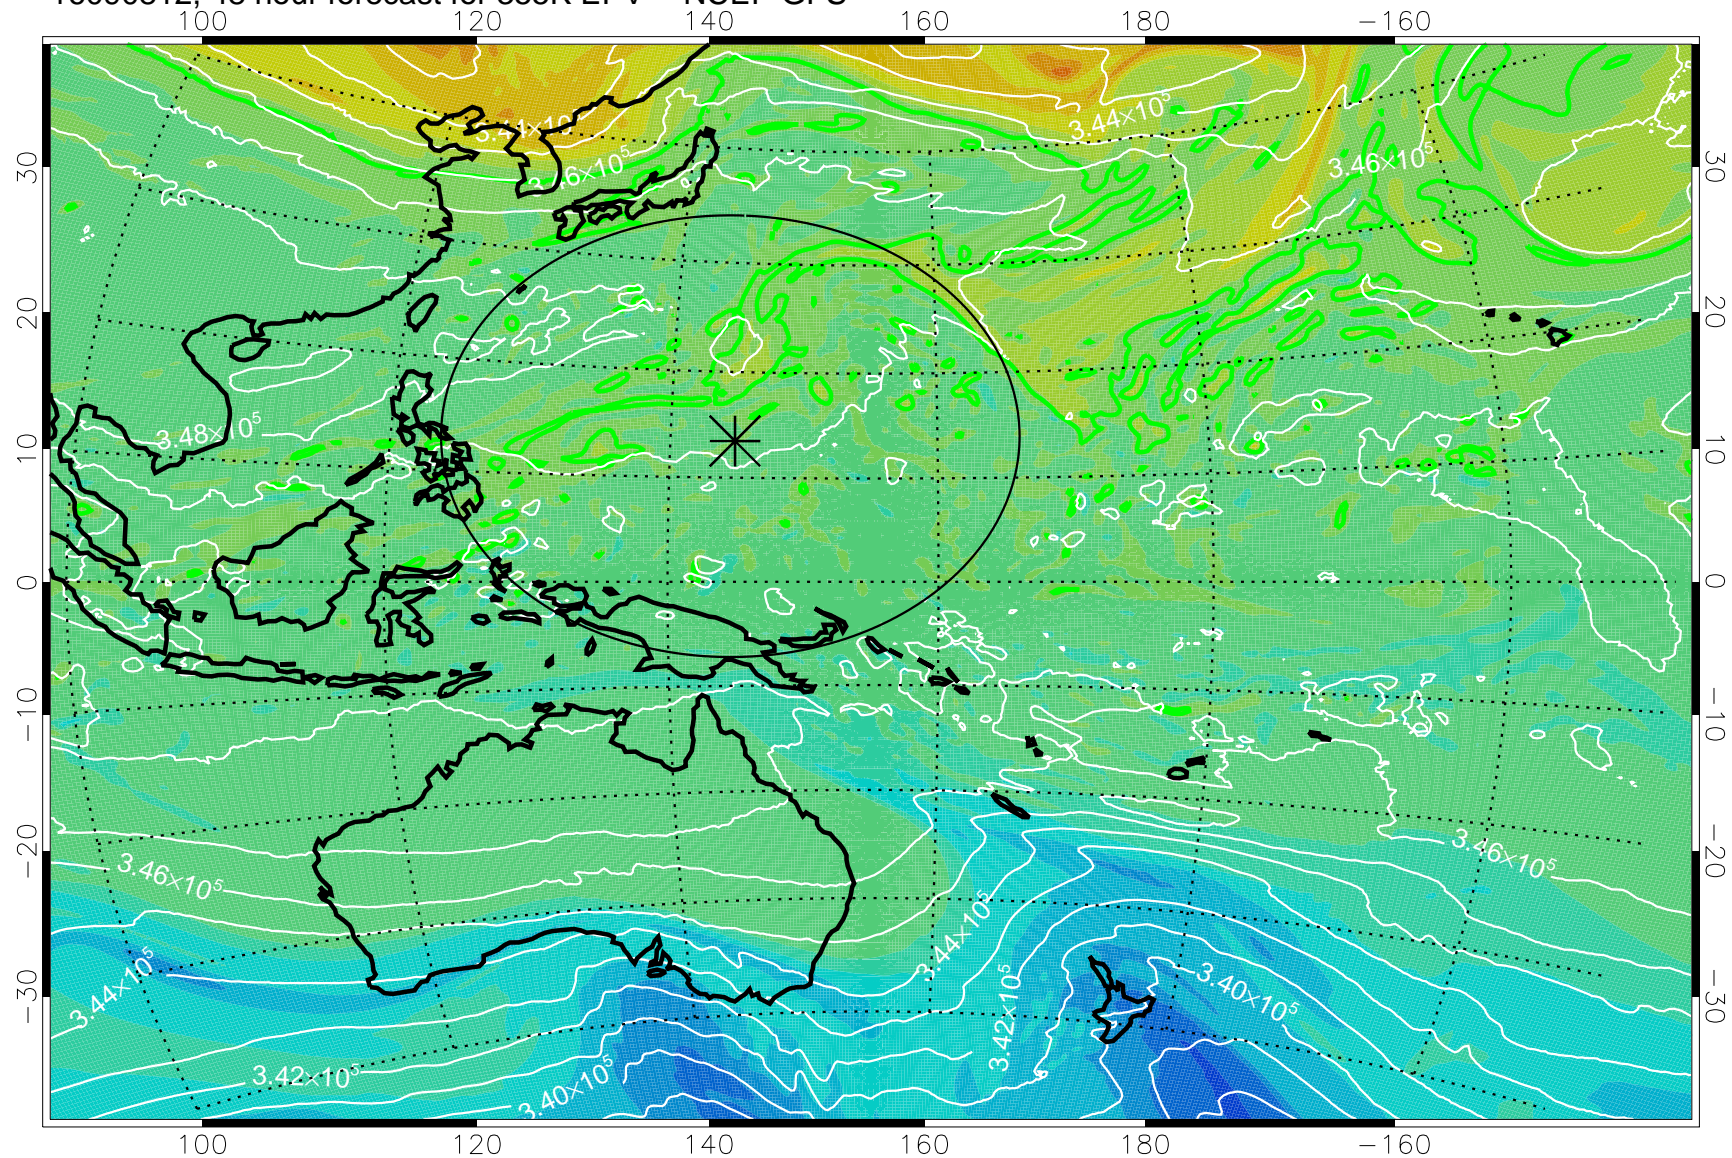

16090718, 30 hour forecast for 355K EPV -- NCEP GFS

355K Montgomery Streamfunction, white  
EPV Tropopause (2 PVU) Position  
Range ring of 2304 km

16090800, 36 hour forecast for 355K EPV -- NCEP GFS

355K Montgomery Streamfunction, white  
EPV Tropopause (2 PVU) Position  
Range ring of 2304 km

16090806, 42 hour forecast for 355K EPV -- NCEP GFS

355K Montgomery Streamfunction, white  
EPV Tropopause (2 PVU) Position  
Range ring of 2304 km

16090812, 48 hour forecast for 355K EPV -- NCEP GFS

355K Montgomery Streamfunction, white  
EPV Tropopause (2 PVU) Position  
Range ring of 2304 km

16090818, 54 hour forecast for 355K EPV -- NCEP GFS

355K Montgomery Streamfunction, white  
EPV Tropopause (2 PVU) Position  
Range ring of 2304 km

16090900, 60 hour forecast for 355K EPV -- NCEP GFS

355K Montgomery Streamfunction, white  
EPV Tropopause (2 PVU) Position  
Range ring of 2304 km

16090906, 66 hour forecast for 355K EPV -- NCEP GFS

355K Montgomery Streamfunction, white  
EPV Tropopause (2 PVU) Position  
Range ring of 2304 km

16090912, 72 hour forecast for 355K EPV -- NCEP GFS

355K Montgomery Streamfunction, white  
EPV Tropopause (2 PVU) Position  
Range ring of 2304 km