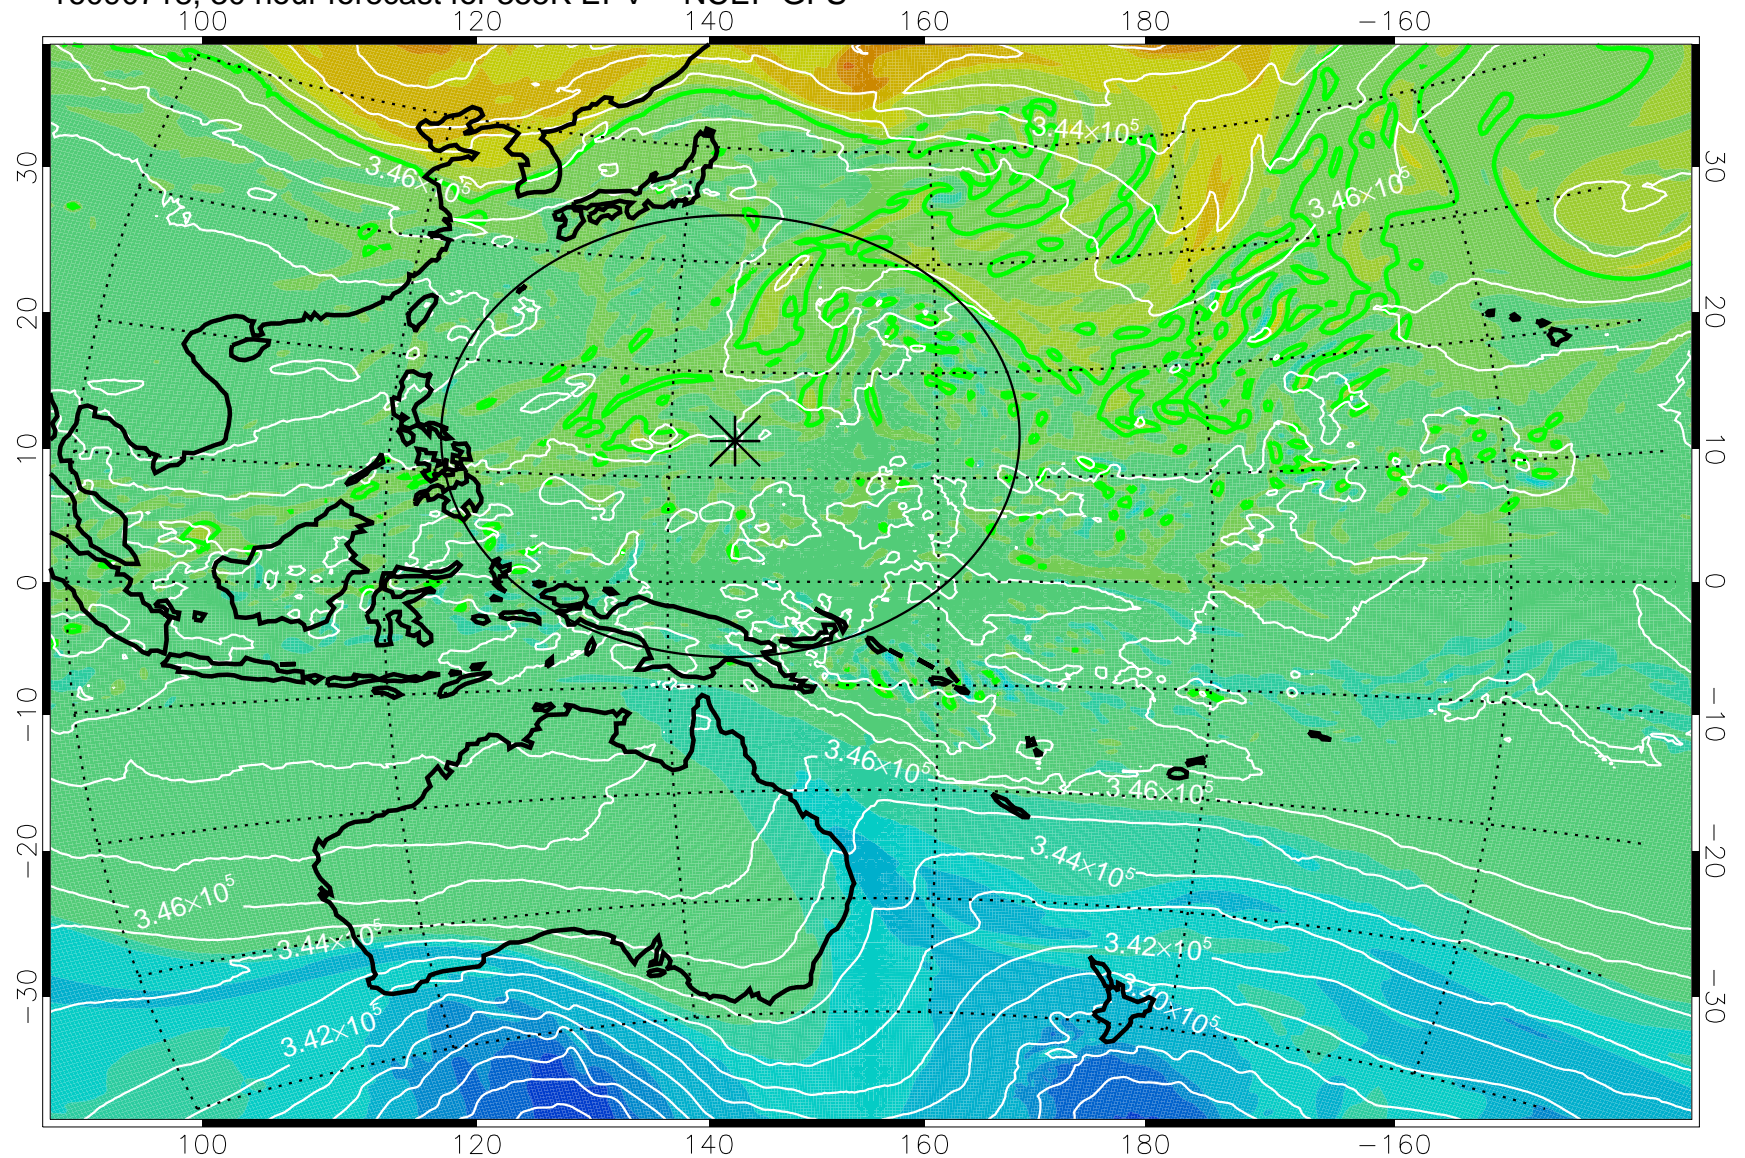

16090706, 18 hour forecast for 355K EPV -- NCEP GFS

355K Montgomery Streamfunction, white  
EPV Tropopause (2 PVU) Position  
Range ring of 2304 km

16090712, 24 hour forecast for 355K EPV -- NCEP GFS

355K Montgomery Streamfunction, white  
EPV Tropopause (2 PVU) Position  
Range ring of 2304 km

16090718, 30 hour forecast for 355K EPV -- NCEP GFS

355K Montgomery Streamfunction, white  
EPV Tropopause (2 PVU) Position  
Range ring of 2304 km

16090800, 36 hour forecast for 355K EPV -- NCEP GFS

355K Montgomery Streamfunction, white  
EPV Tropopause (2 PVU) Position  
Range ring of 2304 km

16090806, 42 hour forecast for 355K EPV -- NCEP GFS

355K Montgomery Streamfunction, white  
EPV Tropopause (2 PVU) Position  
Range ring of 2304 km

16090812, 48 hour forecast for 355K EPV -- NCEP GFS

355K Montgomery Streamfunction, white  
EPV Tropopause (2 PVU) Position  
Range ring of 2304 km

16090818, 54 hour forecast for 355K EPV -- NCEP GFS

355K Montgomery Streamfunction, white  
EPV Tropopause (2 PVU) Position  
Range ring of 2304 km

16090900, 60 hour forecast for 355K EPV -- NCEP GFS

355K Montgomery Streamfunction, white  
EPV Tropopause (2 PVU) Position  
Range ring of 2304 km