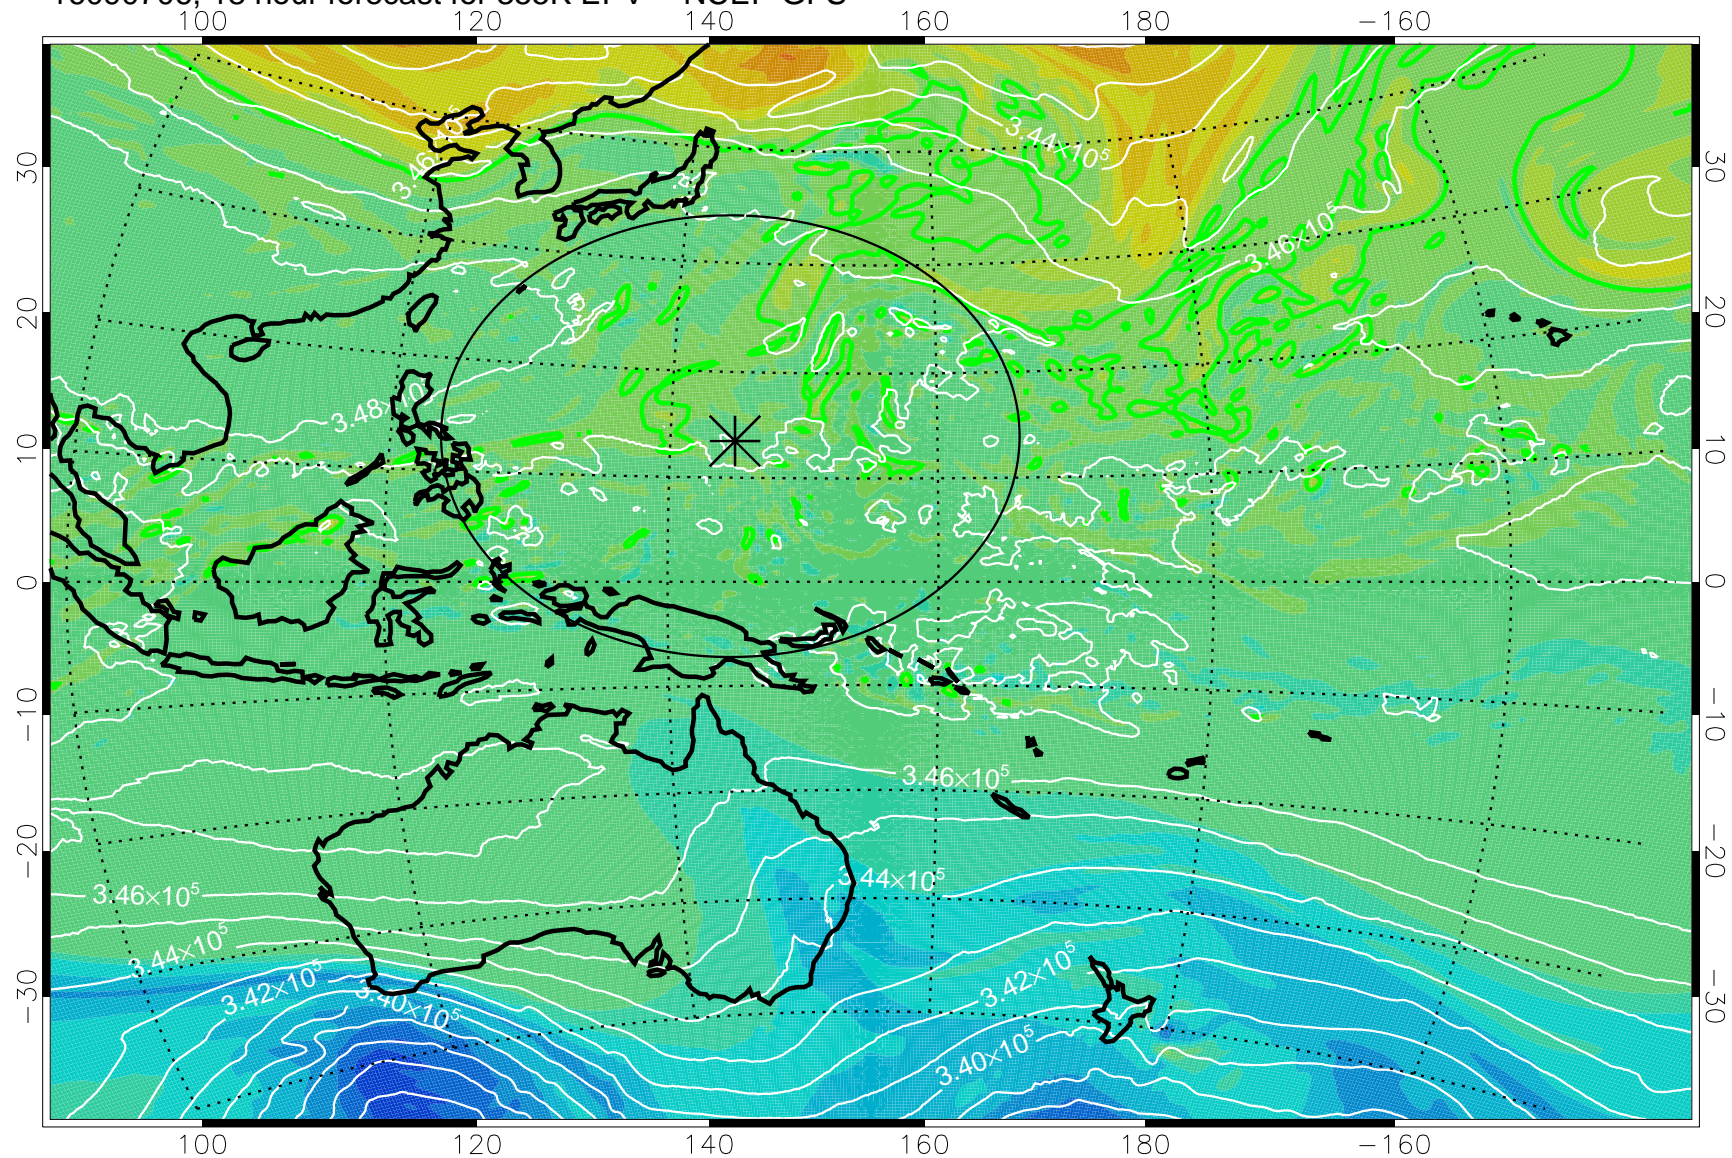

16090618, 6 hour forecast for 355K EPV -- NCEP GFS

355K Montgomery Streamfunction, white  
EPV Tropopause (2 PVU) Position  
Range ring of 2304 km

16090700, 12 hour forecast for 355K EPV -- NCEP GFS

355K Montgomery Streamfunction, white  
EPV Tropopause (2 PVU) Position  
Range ring of 2304 km

16090706, 18 hour forecast for 355K EPV -- NCEP GFS

355K Montgomery Streamfunction, white  
EPV Tropopause (2 PVU) Position  
Range ring of 2304 km

16090712, 24 hour forecast for 355K EPV -- NCEP GFS

355K Montgomery Streamfunction, white  
EPV Tropopause (2 PVU) Position  
Range ring of 2304 km

16090718, 30 hour forecast for 355K EPV -- NCEP GFS

355K Montgomery Streamfunction, white  
EPV Tropopause (2 PVU) Position  
Range ring of 2304 km

16090800, 36 hour forecast for 355K EPV -- NCEP GFS

355K Montgomery Streamfunction, white  
EPV Tropopause (2 PVU) Position  
Range ring of 2304 km

16090806, 42 hour forecast for 355K EPV -- NCEP GFS

355K Montgomery Streamfunction, white  
EPV Tropopause (2 PVU) Position  
Range ring of 2304 km

16090812, 48 hour forecast for 355K EPV -- NCEP GFS

355K Montgomery Streamfunction, white  
EPV Tropopause (2 PVU) Position  
Range ring of 2304 km