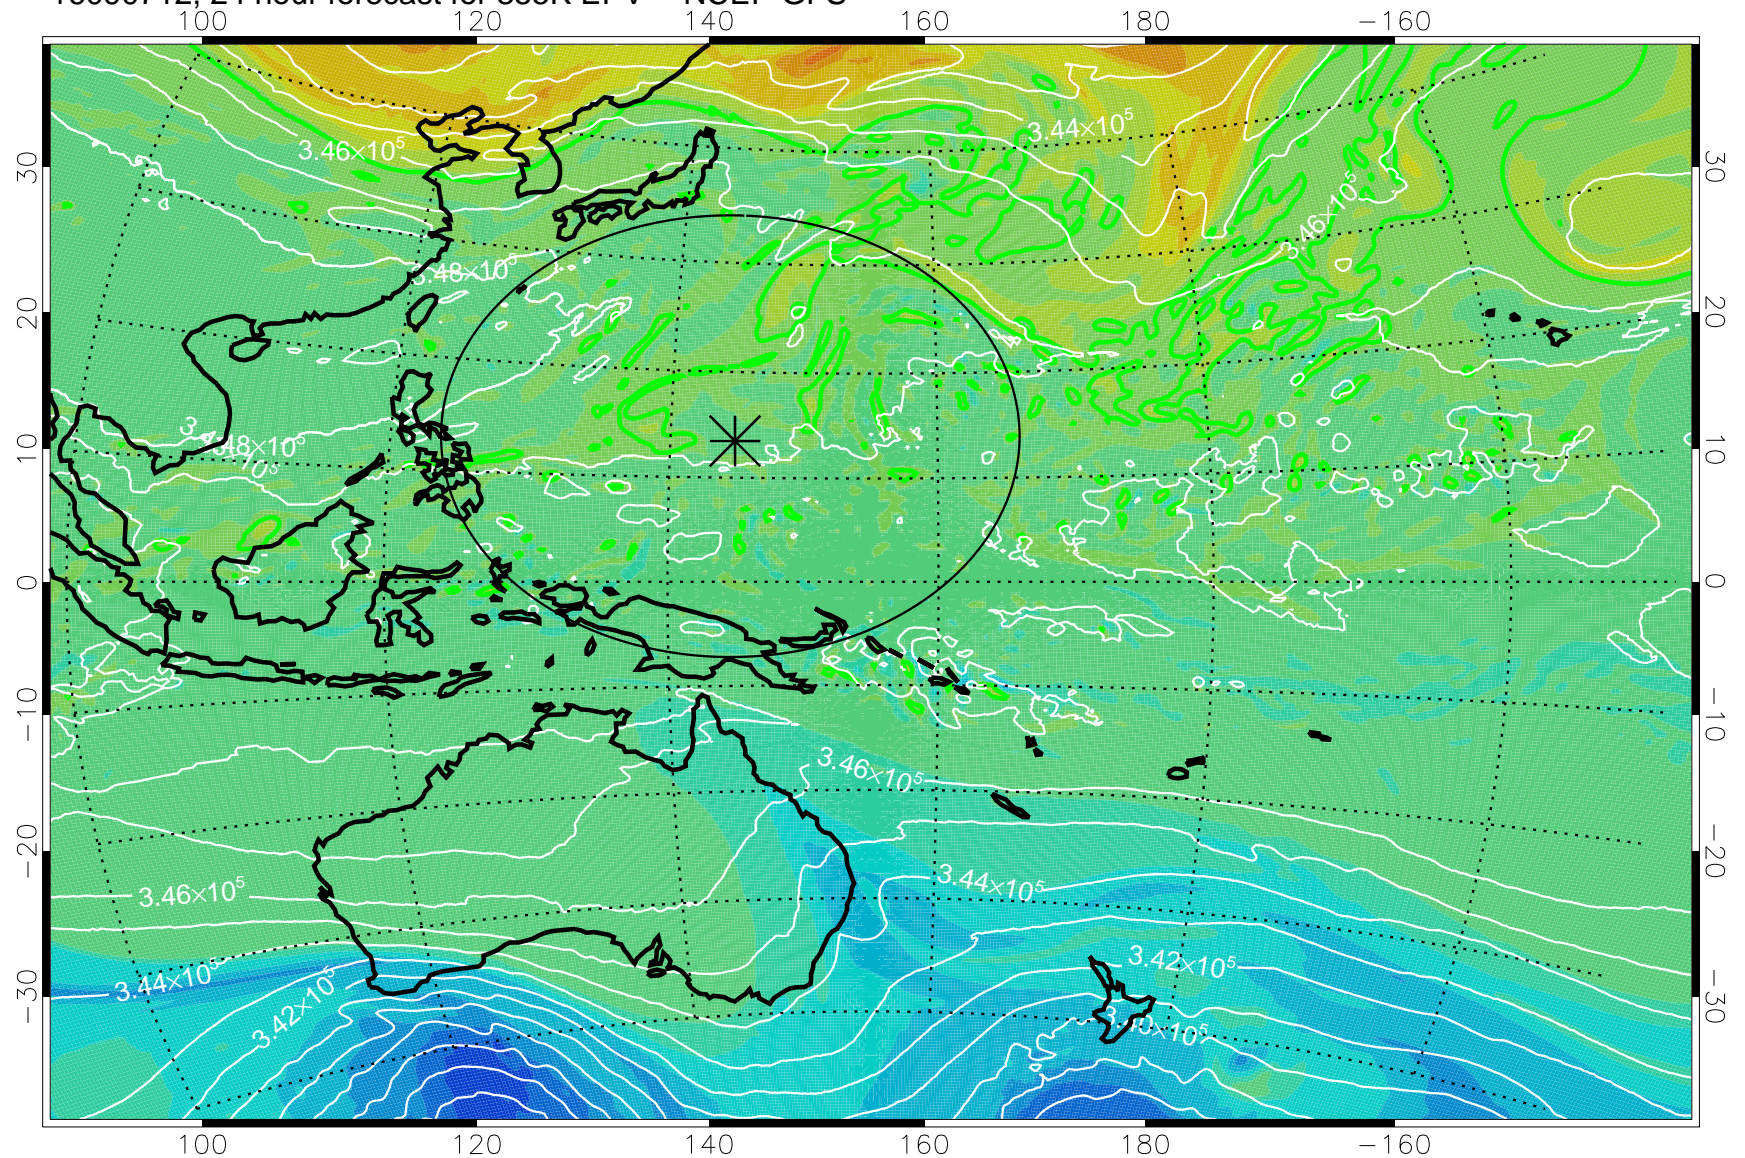

16090618, 6 hour forecast for 355K EPV -- NCEP GFS

355K Montgomery Streamfunction, white  
EPV Tropopause (2 PVU) Position  
Range ring of 2304 km

16090700, 12 hour forecast for 355K EPV -- NCEP GFS

355K Montgomery Streamfunction, white  
EPV Tropopause (2 PVU) Position  
Range ring of 2304 km

16090706, 18 hour forecast for 355K EPV -- NCEP GFS

355K Montgomery Streamfunction, white  
EPV Tropopause (2 PVU) Position  
Range ring of 2304 km

16090712, 24 hour forecast for 355K EPV -- NCEP GFS

355K Montgomery Streamfunction, white  
EPV Tropopause (2 PVU) Position  
Range ring of 2304 km

16090718, 30 hour forecast for 355K EPV -- NCEP GFS

355K Montgomery Streamfunction, white  
EPV Tropopause (2 PVU) Position  
Range ring of 2304 km

16090800, 36 hour forecast for 355K EPV -- NCEP GFS

355K Montgomery Streamfunction, white  
EPV Tropopause (2 PVU) Position  
Range ring of 2304 km

16090806, 42 hour forecast for 355K EPV -- NCEP GFS

355K Montgomery Streamfunction, white  
EPV Tropopause (2 PVU) Position  
Range ring of 2304 km

16090812, 48 hour forecast for 355K EPV -- NCEP GFS

355K Montgomery Streamfunction, white  
EPV Tropopause (2 PVU) Position  
Range ring of 2304 km