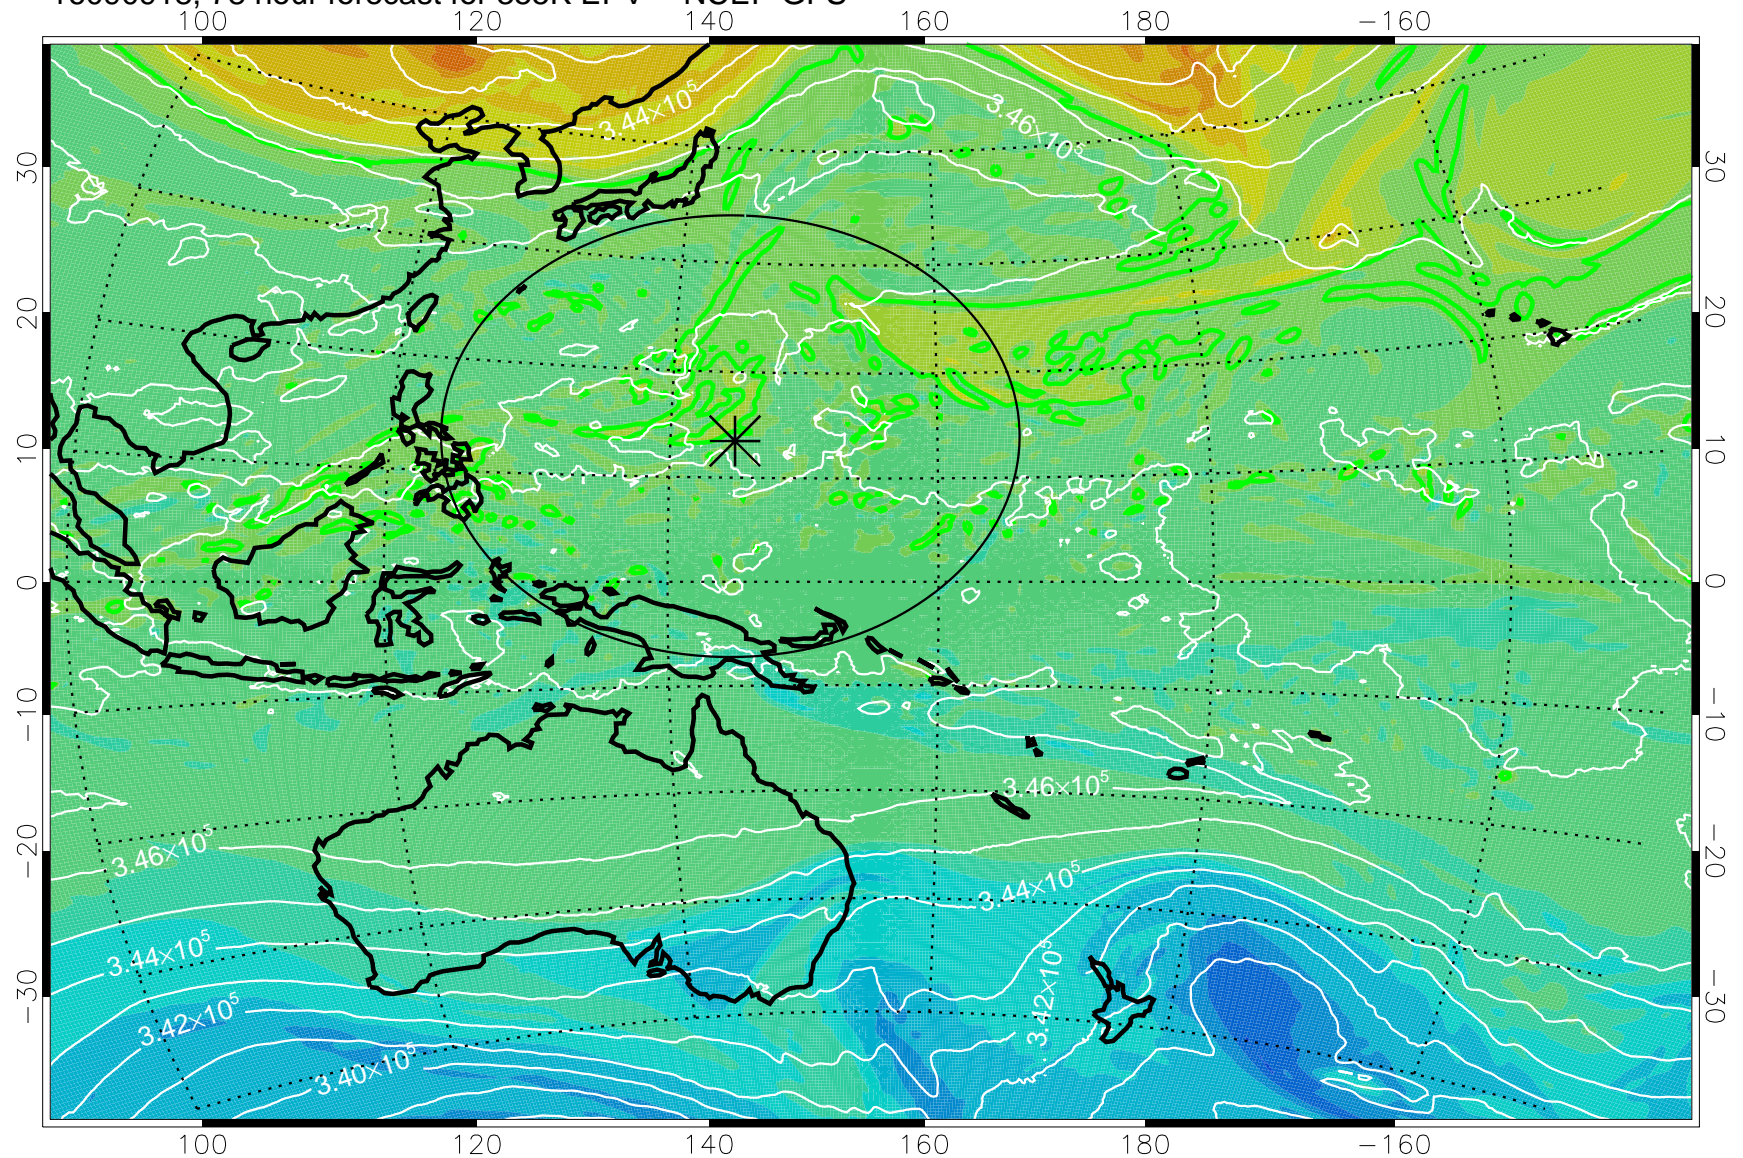

16090818, 54 hour forecast for 355K EPV -- NCEP GFS

355K Montgomery Streamfunction, white  
EPV Tropopause (2 PVU) Position  
Range ring of 2304 km

16090900, 60 hour forecast for 355K EPV -- NCEP GFS

355K Montgomery Streamfunction, white  
EPV Tropopause (2 PVU) Position  
Range ring of 2304 km

16090906, 66 hour forecast for 355K EPV -- NCEP GFS

355K Montgomery Streamfunction, white  
EPV Tropopause (2 PVU) Position  
Range ring of 2304 km

16090912, 72 hour forecast for 355K EPV -- NCEP GFS

355K Montgomery Streamfunction, white  
EPV Tropopause (2 PVU) Position  
Range ring of 2304 km

16090918, 78 hour forecast for 355K EPV -- NCEP GFS

355K Montgomery Streamfunction, white  
EPV Tropopause (2 PVU) Position  
Range ring of 2304 km

16091000, 84 hour forecast for 355K EPV -- NCEP GFS

355K Montgomery Streamfunction, white  
EPV Tropopause (2 PVU) Position  
Range ring of 2304 km

16091006, 90 hour forecast for 355K EPV -- NCEP GFS

355K Montgomery Streamfunction, white  
EPV Tropopause (2 PVU) Position  
Range ring of 2304 km

16091012, 96 hour forecast for 355K EPV -- NCEP GFS

355K Montgomery Streamfunction, white  
EPV Tropopause (2 PVU) Position  
Range ring of 2304 km