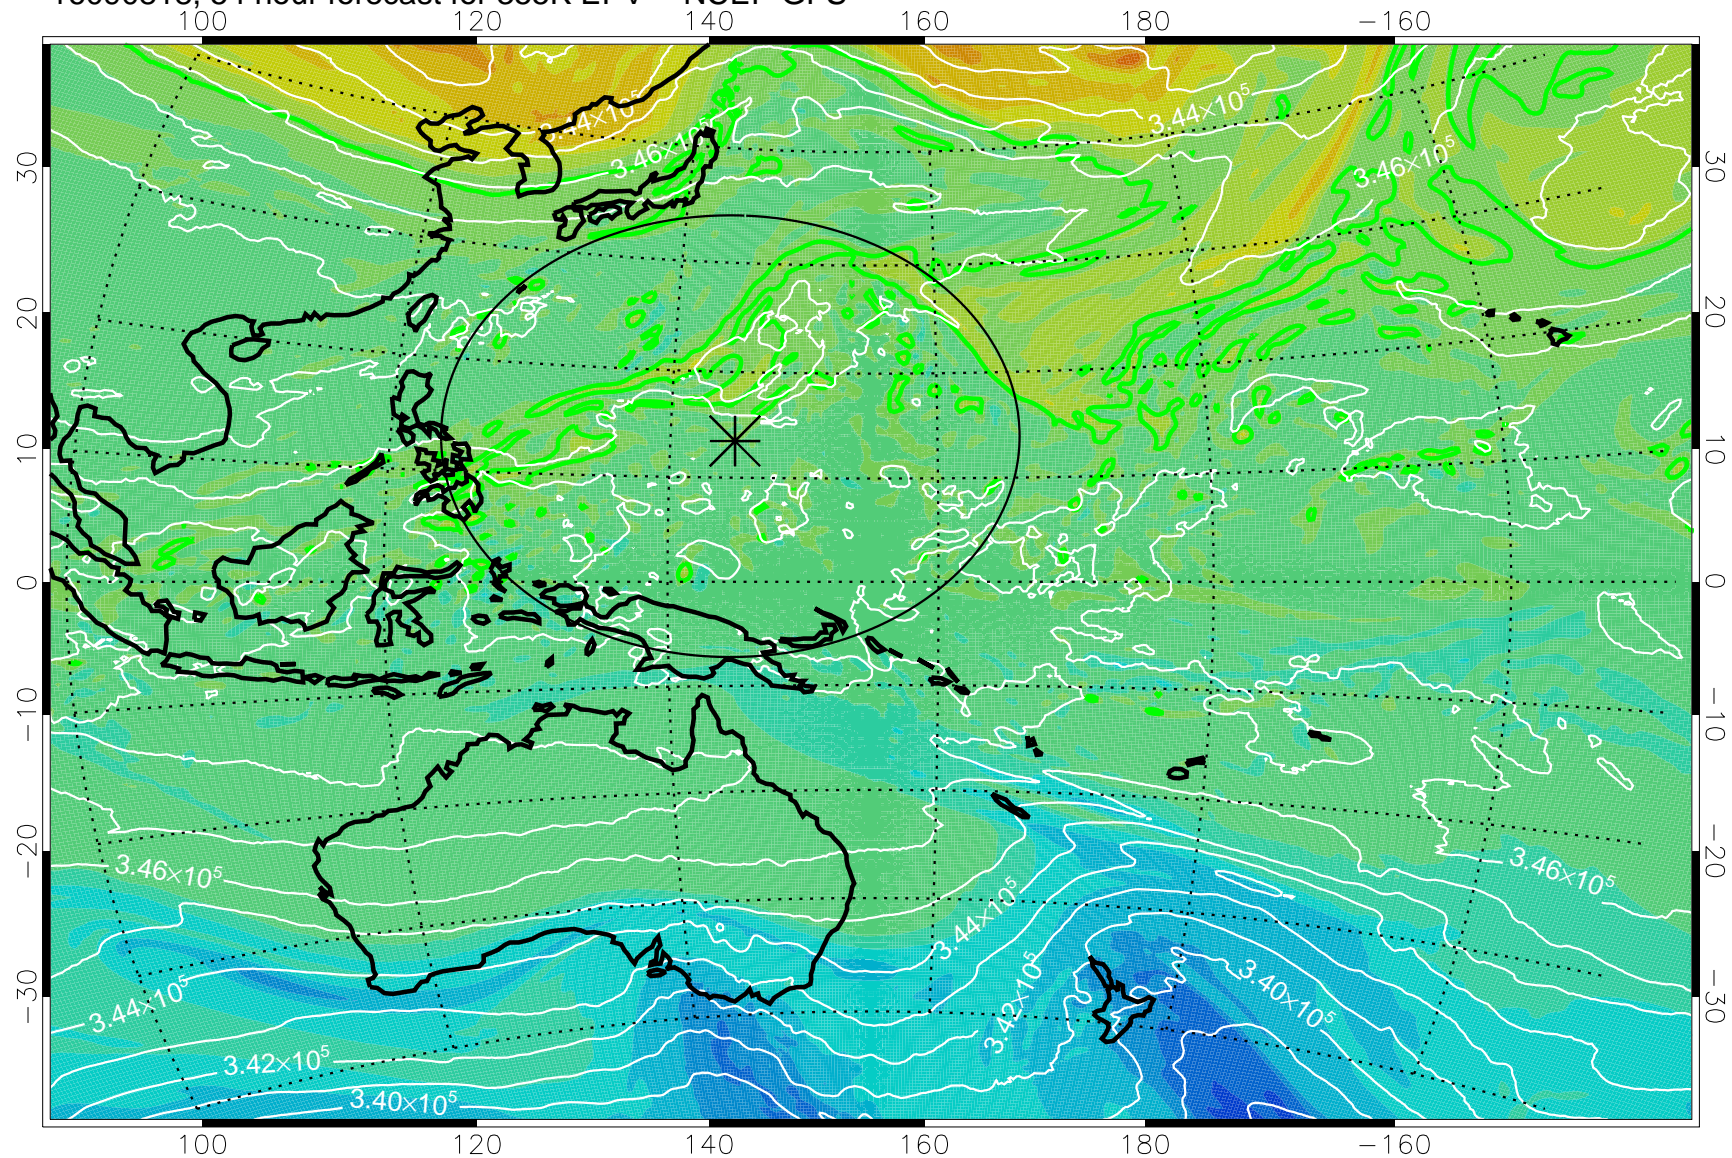

16090718, 30 hour forecast for 355K EPV -- NCEP GFS

355K Montgomery Streamfunction, white  
EPV Tropopause (2 PVU) Position  
Range ring of 2304 km

16090800, 36 hour forecast for 355K EPV -- NCEP GFS

355K Montgomery Streamfunction, white  
EPV Tropopause (2 PVU) Position  
Range ring of 2304 km

16090806, 42 hour forecast for 355K EPV -- NCEP GFS

355K Montgomery Streamfunction, white  
EPV Tropopause (2 PVU) Position  
Range ring of 2304 km

16090812, 48 hour forecast for 355K EPV -- NCEP GFS

355K Montgomery Streamfunction, white  
EPV Tropopause (2 PVU) Position  
Range ring of 2304 km

16090818, 54 hour forecast for 355K EPV -- NCEP GFS

355K Montgomery Streamfunction, white  
EPV Tropopause (2 PVU) Position  
Range ring of 2304 km

16090900, 60 hour forecast for 355K EPV -- NCEP GFS

355K Montgomery Streamfunction, white  
EPV Tropopause (2 PVU) Position  
Range ring of 2304 km

16090906, 66 hour forecast for 355K EPV -- NCEP GFS

355K Montgomery Streamfunction, white  
EPV Tropopause (2 PVU) Position  
Range ring of 2304 km

16090912, 72 hour forecast for 355K EPV -- NCEP GFS

355K Montgomery Streamfunction, white  
EPV Tropopause (2 PVU) Position  
Range ring of 2304 km