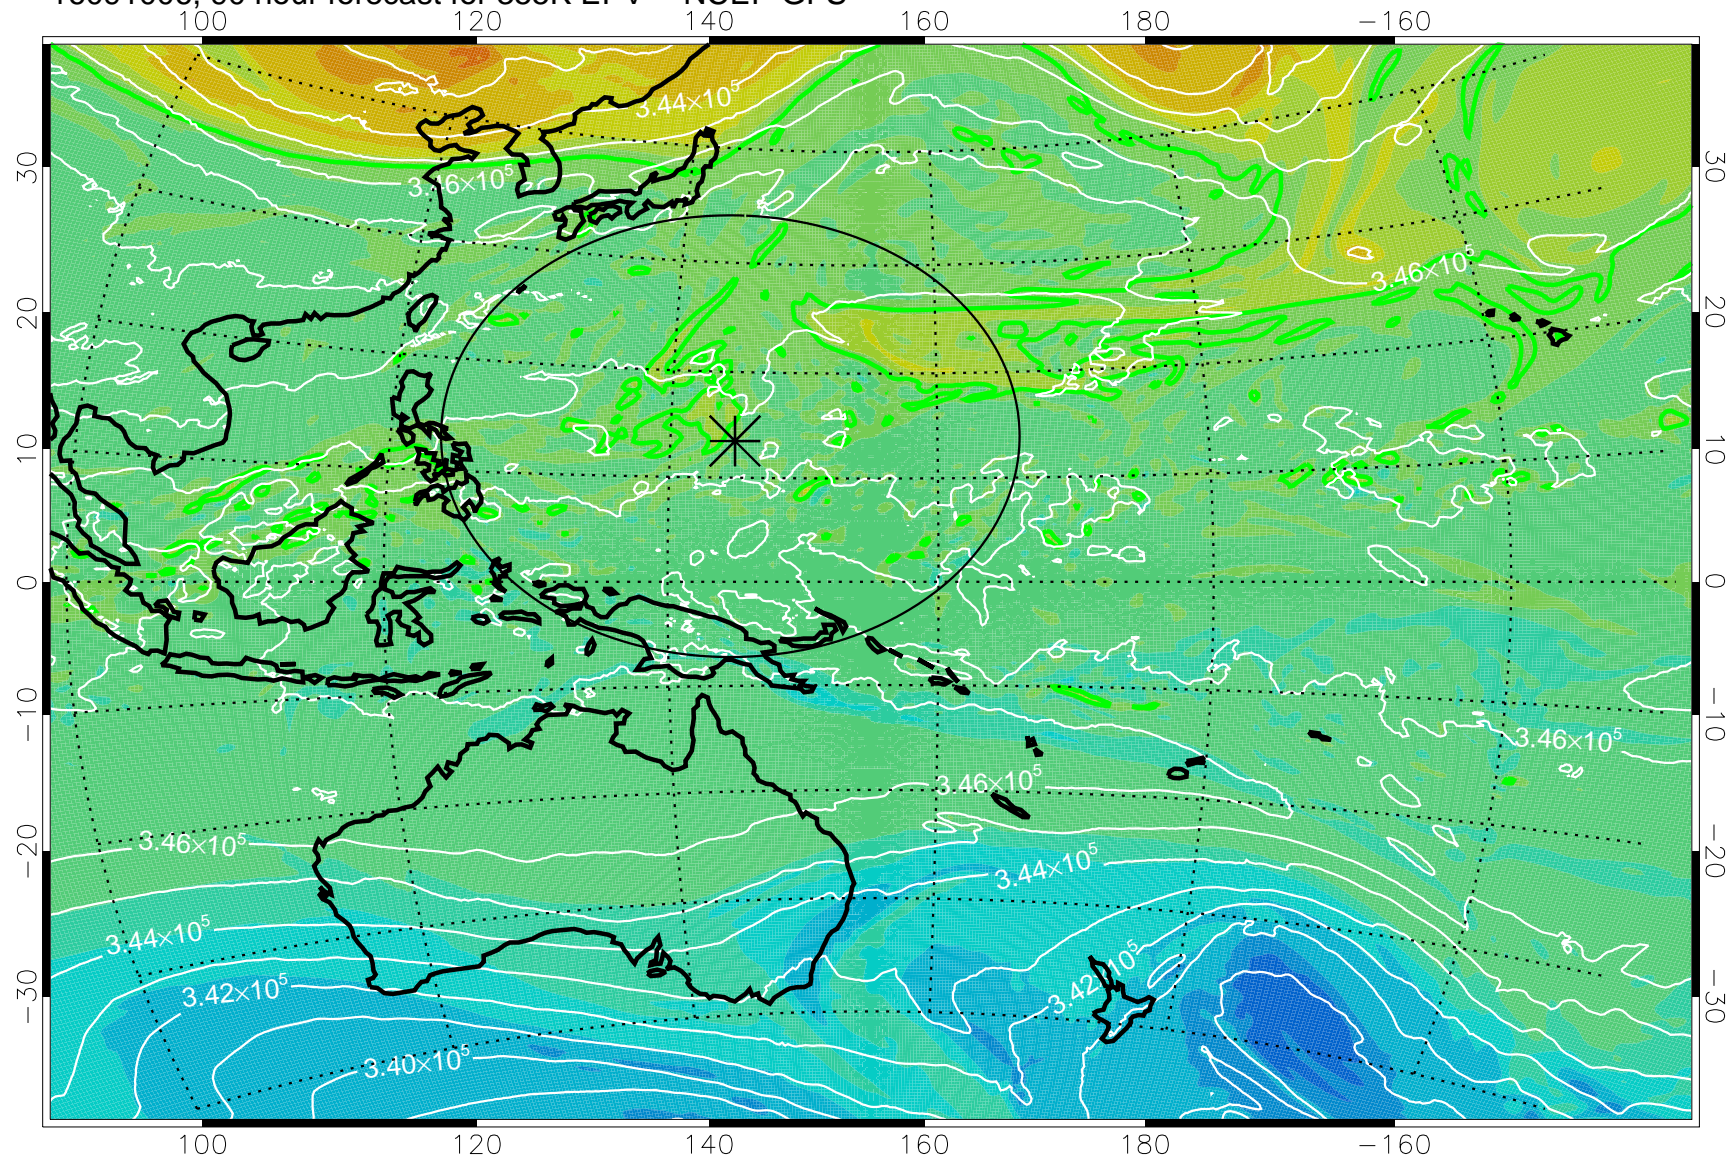

16090906, 66 hour forecast for 355K EPV -- NCEP GFS

355K Montgomery Streamfunction, white  
EPV Tropopause (2 PVU) Position  
Range ring of 2304 km

16090912, 72 hour forecast for 355K EPV -- NCEP GFS

355K Montgomery Streamfunction, white  
EPV Tropopause (2 PVU) Position  
Range ring of 2304 km

16090918, 78 hour forecast for 355K EPV -- NCEP GFS

355K Montgomery Streamfunction, white  
EPV Tropopause (2 PVU) Position  
Range ring of 2304 km

16091000, 84 hour forecast for 355K EPV -- NCEP GFS

355K Montgomery Streamfunction, white  
EPV Tropopause (2 PVU) Position  
Range ring of 2304 km

16091006, 90 hour forecast for 355K EPV -- NCEP GFS

355K Montgomery Streamfunction, white  
EPV Tropopause (2 PVU) Position  
Range ring of 2304 km

16091012, 96 hour forecast for 355K EPV -- NCEP GFS

355K Montgomery Streamfunction, white  
EPV Tropopause (2 PVU) Position  
Range ring of 2304 km

16091018, 102 hour forecast for 355K EPV -- NCEP GFS

355K Montgomery Streamfunction, white  
EPV Tropopause (2 PVU) Position  
Range ring of 2304 km

16091100, 108 hour forecast for 355K EPV -- NCEP GFS

355K Montgomery Streamfunction, white  
EPV Tropopause (2 PVU) Position  
Range ring of 2304 km