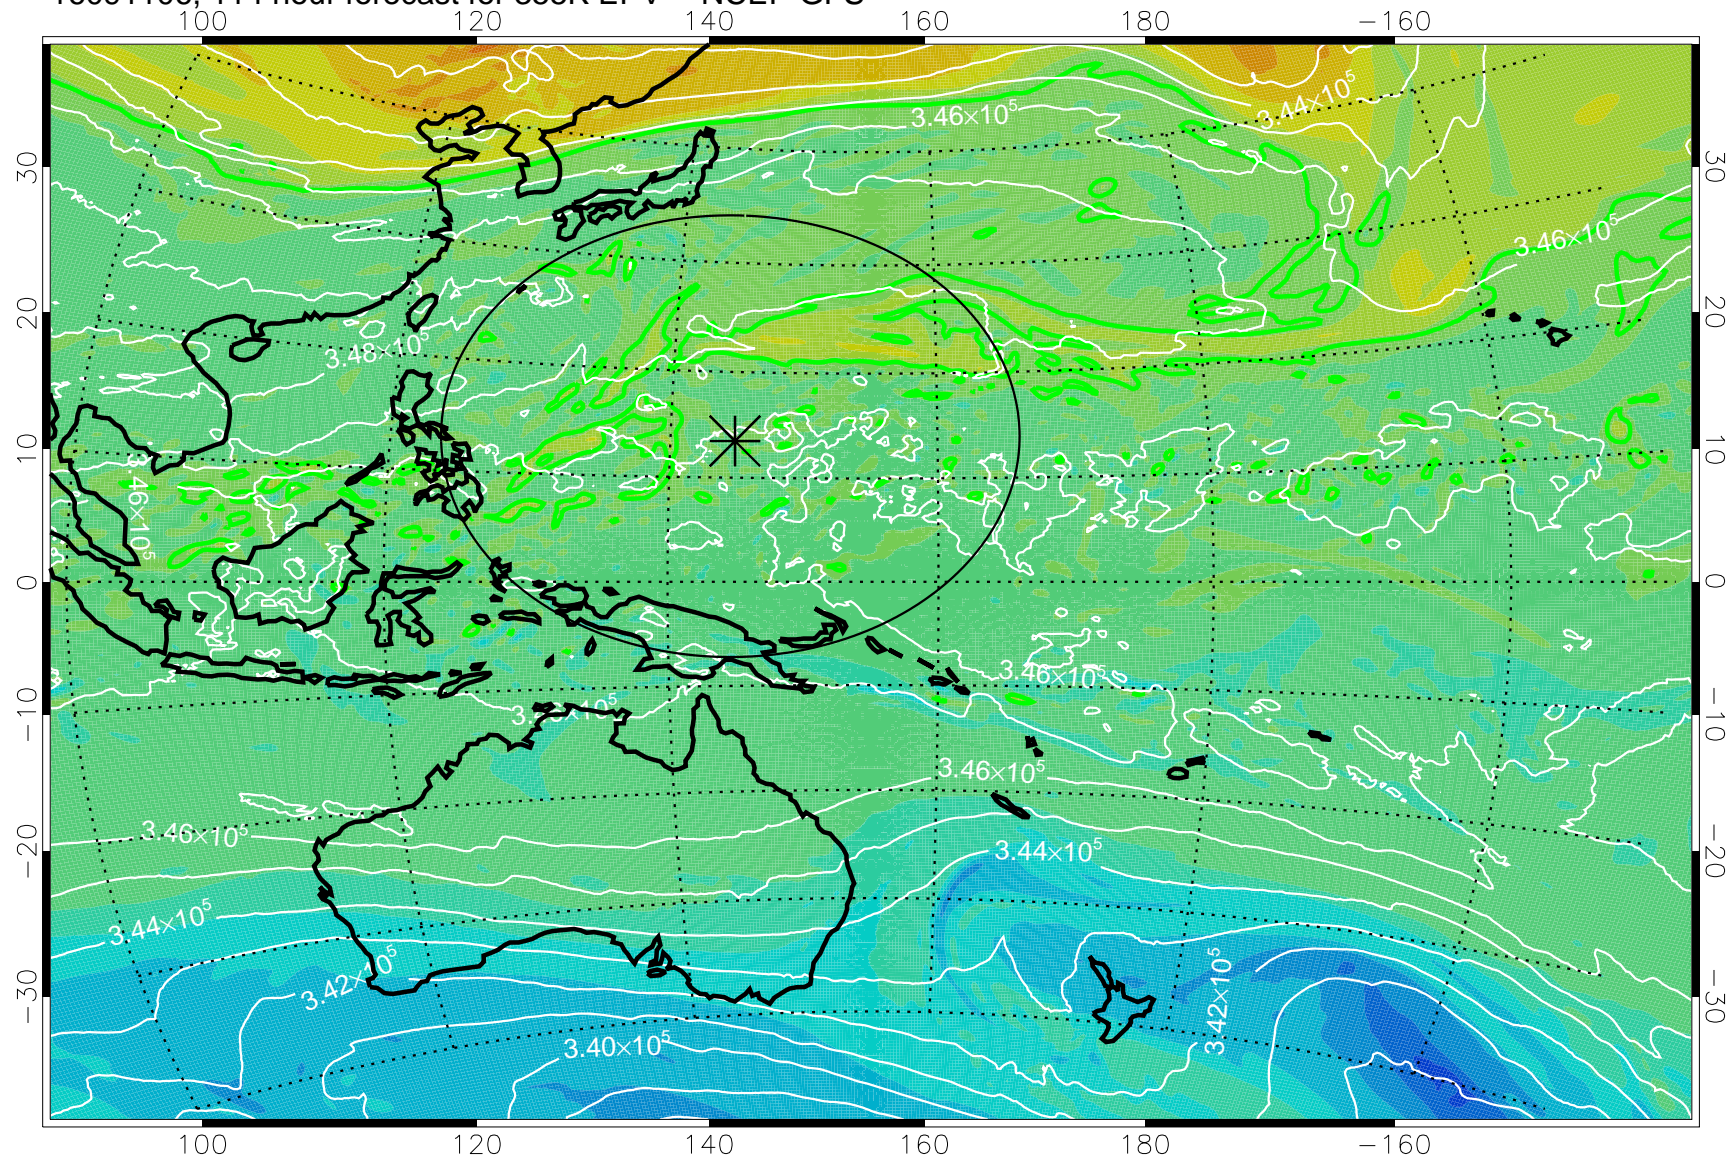

16090918, 78 hour forecast for 355K EPV -- NCEP GFS

355K Montgomery Streamfunction, white  
EPV Tropopause (2 PVU) Position  
Range ring of 2304 km

16091000, 84 hour forecast for 355K EPV -- NCEP GFS

355K Montgomery Streamfunction, white  
EPV Tropopause (2 PVU) Position  
Range ring of 2304 km

16091006, 90 hour forecast for 355K EPV -- NCEP GFS

355K Montgomery Streamfunction, white  
EPV Tropopause (2 PVU) Position  
Range ring of 2304 km

16091012, 96 hour forecast for 355K EPV -- NCEP GFS

355K Montgomery Streamfunction, white  
EPV Tropopause (2 PVU) Position  
Range ring of 2304 km

16091018, 102 hour forecast for 355K EPV -- NCEP GFS

355K Montgomery Streamfunction, white  
EPV Tropopause (2 PVU) Position  
Range ring of 2304 km

16091100, 108 hour forecast for 355K EPV -- NCEP GFS

355K Montgomery Streamfunction, white  
EPV Tropopause (2 PVU) Position  
Range ring of 2304 km

16091106, 114 hour forecast for 355K EPV -- NCEP GFS

355K Montgomery Streamfunction, white  
EPV Tropopause (2 PVU) Position  
Range ring of 2304 km

16091112, 120 hour forecast for 355K EPV -- NCEP GFS

355K Montgomery Streamfunction, white  
EPV Tropopause (2 PVU) Position  
Range ring of 2304 km