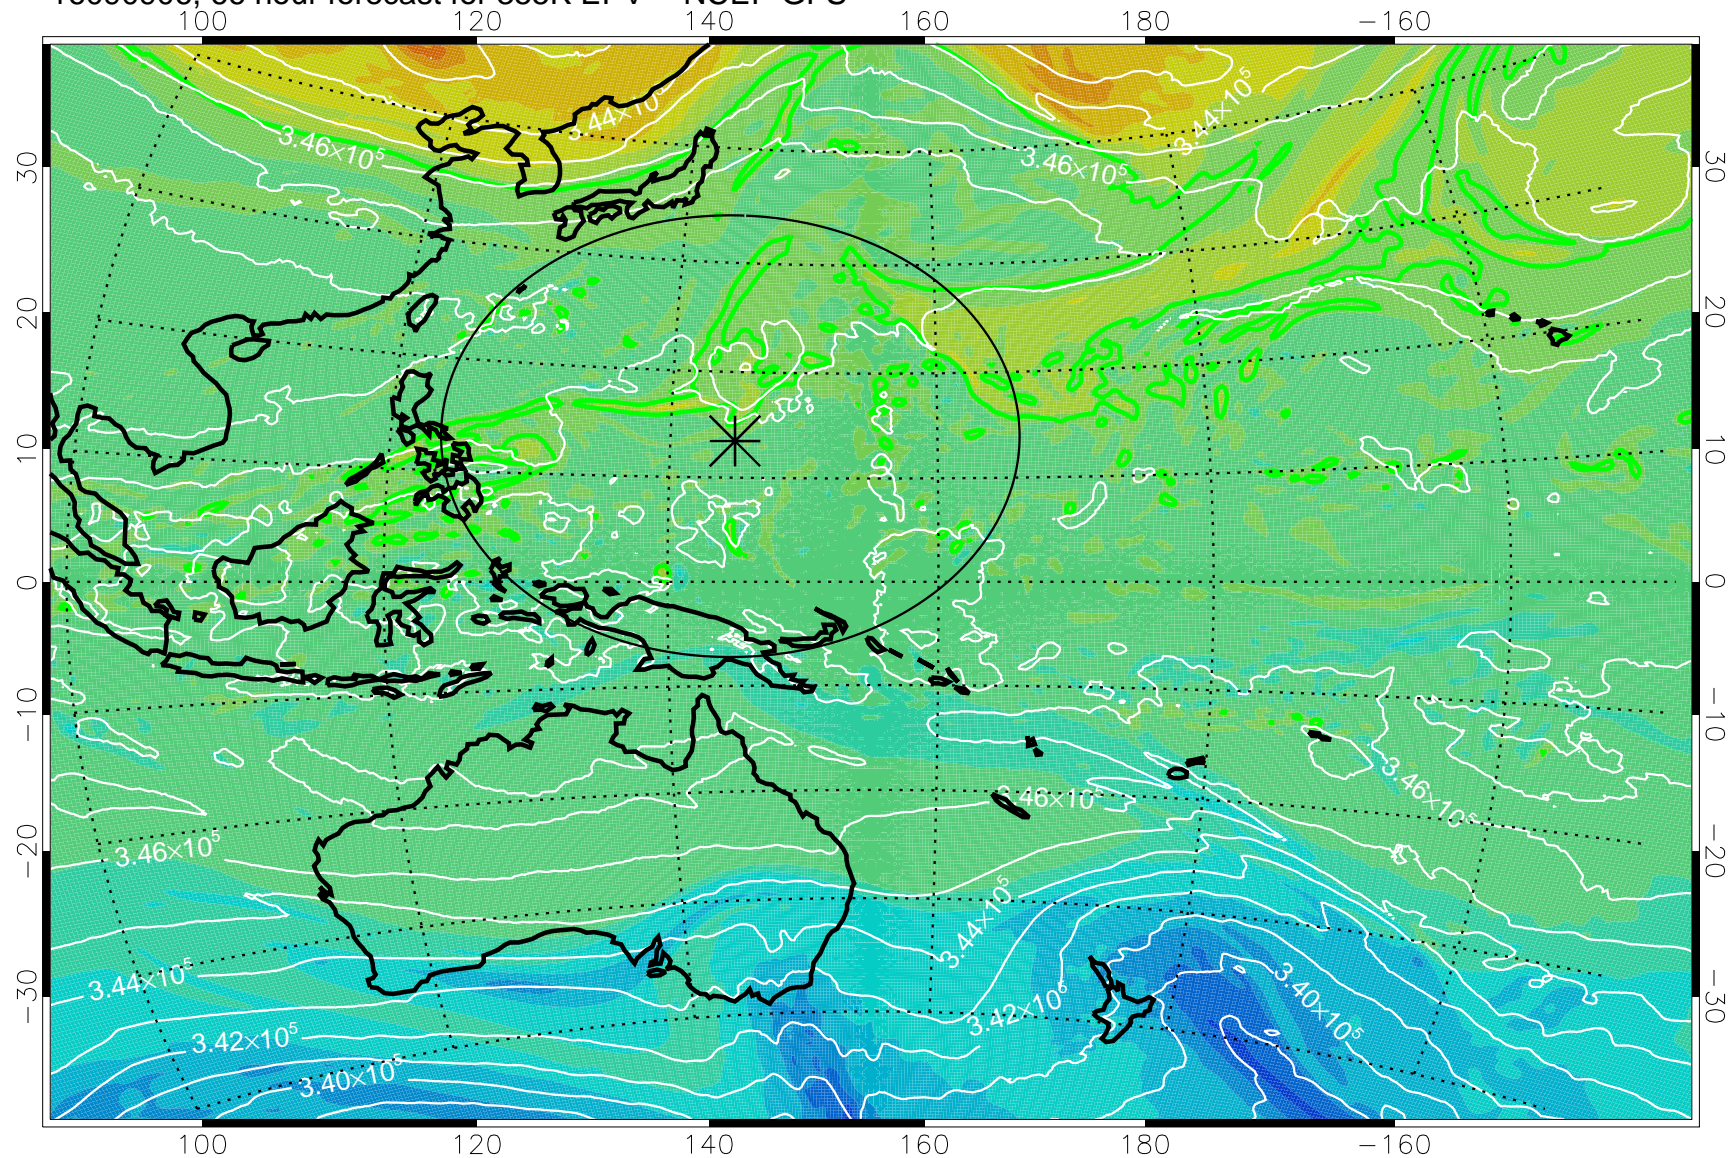

16090818, 54 hour forecast for 355K EPV -- NCEP GFS

355K Montgomery Streamfunction, white  
EPV Tropopause (2 PVU) Position  
Range ring of 2304 km

16090900, 60 hour forecast for 355K EPV -- NCEP GFS

355K Montgomery Streamfunction, white  
EPV Tropopause (2 PVU) Position  
Range ring of 2304 km

16090906, 66 hour forecast for 355K EPV -- NCEP GFS

355K Montgomery Streamfunction, white  
EPV Tropopause (2 PVU) Position  
Range ring of 2304 km

16090912, 72 hour forecast for 355K EPV -- NCEP GFS

355K Montgomery Streamfunction, white  
EPV Tropopause (2 PVU) Position  
Range ring of 2304 km

16090918, 78 hour forecast for 355K EPV -- NCEP GFS

355K Montgomery Streamfunction, white  
EPV Tropopause (2 PVU) Position  
Range ring of 2304 km

16091000, 84 hour forecast for 355K EPV -- NCEP GFS

355K Montgomery Streamfunction, white  
EPV Tropopause (2 PVU) Position  
Range ring of 2304 km

16091006, 90 hour forecast for 355K EPV -- NCEP GFS

355K Montgomery Streamfunction, white  
EPV Tropopause (2 PVU) Position  
Range ring of 2304 km

16091012, 96 hour forecast for 355K EPV -- NCEP GFS

355K Montgomery Streamfunction, white  
EPV Tropopause (2 PVU) Position  
Range ring of 2304 km