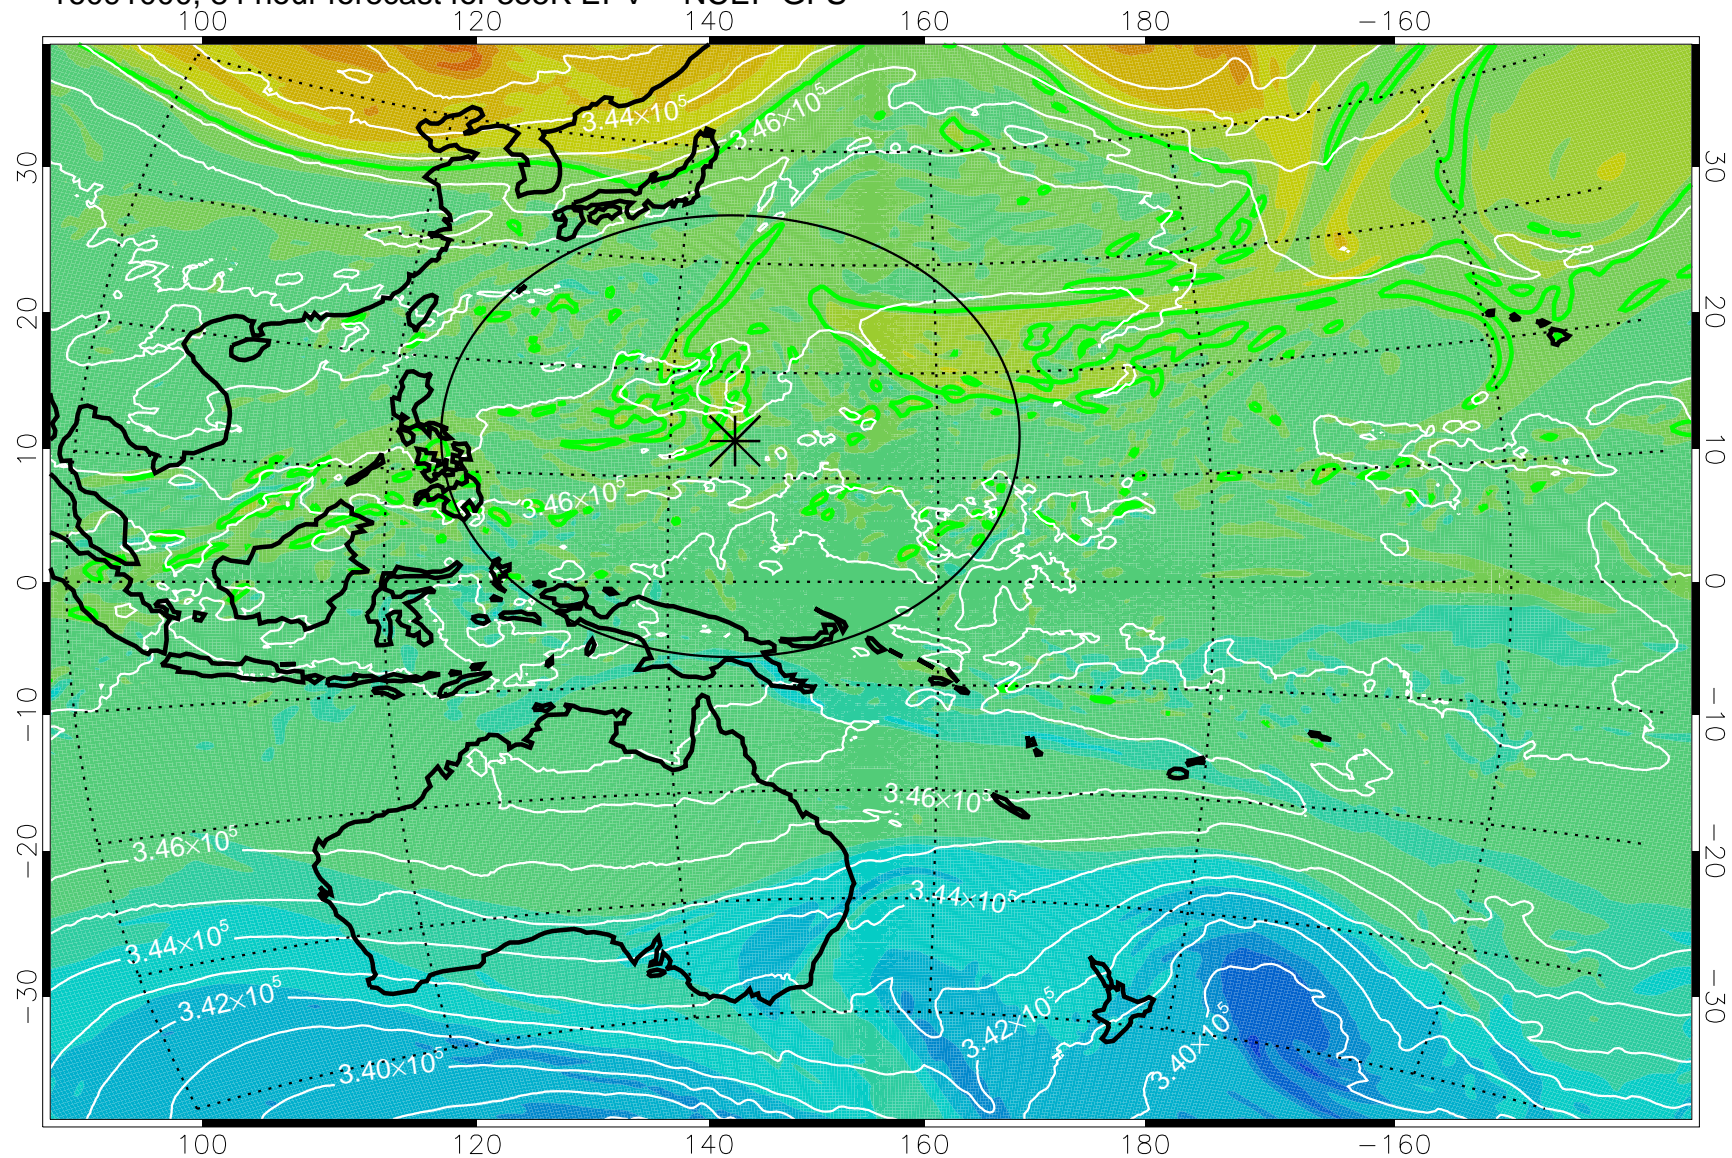

16090818, 54 hour forecast for 355K EPV -- NCEP GFS

355K Montgomery Streamfunction, white  
EPV Tropopause (2 PVU) Position  
Range ring of 2304 km

16090900, 60 hour forecast for 355K EPV -- NCEP GFS

355K Montgomery Streamfunction, white  
EPV Tropopause (2 PVU) Position  
Range ring of 2304 km

16090906, 66 hour forecast for 355K EPV -- NCEP GFS

355K Montgomery Streamfunction, white  
EPV Tropopause (2 PVU) Position  
Range ring of 2304 km

16090912, 72 hour forecast for 355K EPV -- NCEP GFS

355K Montgomery Streamfunction, white  
EPV Tropopause (2 PVU) Position  
Range ring of 2304 km

16090918, 78 hour forecast for 355K EPV -- NCEP GFS

355K Montgomery Streamfunction, white  
EPV Tropopause (2 PVU) Position  
Range ring of 2304 km

16091000, 84 hour forecast for 355K EPV -- NCEP GFS

355K Montgomery Streamfunction, white  
EPV Tropopause (2 PVU) Position  
Range ring of 2304 km

16091006, 90 hour forecast for 355K EPV -- NCEP GFS

355K Montgomery Streamfunction, white  
EPV Tropopause (2 PVU) Position  
Range ring of 2304 km

16091012, 96 hour forecast for 355K EPV -- NCEP GFS

355K Montgomery Streamfunction, white  
EPV Tropopause (2 PVU) Position  
Range ring of 2304 km