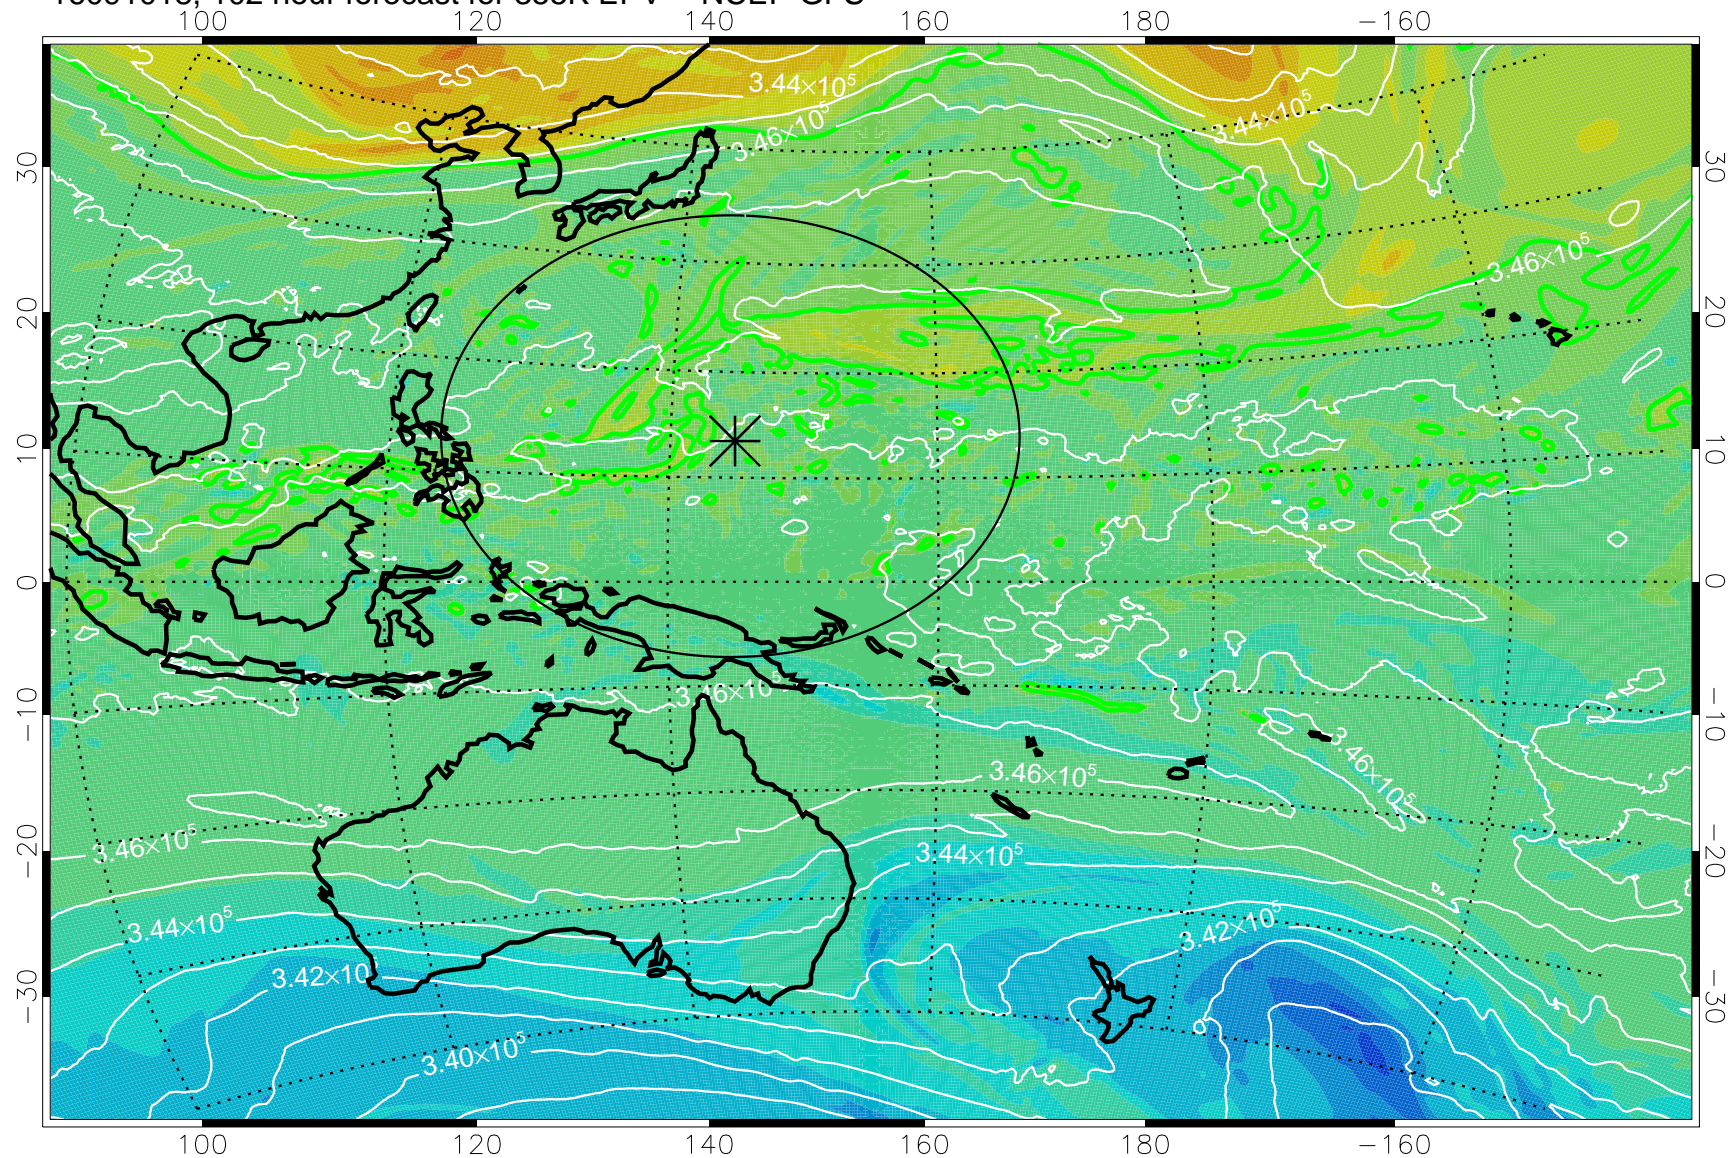

16090918, 78 hour forecast for 355K EPV -- NCEP GFS

355K Montgomery Streamfunction, white  
EPV Tropopause (2 PVU) Position  
Range ring of 2304 km

16091000, 84 hour forecast for 355K EPV -- NCEP GFS

355K Montgomery Streamfunction, white  
EPV Tropopause (2 PVU) Position  
Range ring of 2304 km

16091006, 90 hour forecast for 355K EPV -- NCEP GFS

355K Montgomery Streamfunction, white  
EPV Tropopause (2 PVU) Position  
Range ring of 2304 km

16091012, 96 hour forecast for 355K EPV -- NCEP GFS

355K Montgomery Streamfunction, white  
EPV Tropopause (2 PVU) Position  
Range ring of 2304 km

16091018, 102 hour forecast for 355K EPV -- NCEP GFS

355K Montgomery Streamfunction, white  
EPV Tropopause (2 PVU) Position  
Range ring of 2304 km

16091100, 108 hour forecast for 355K EPV -- NCEP GFS

355K Montgomery Streamfunction, white  
EPV Tropopause (2 PVU) Position  
Range ring of 2304 km

16091106, 114 hour forecast for 355K EPV -- NCEP GFS

355K Montgomery Streamfunction, white  
EPV Tropopause (2 PVU) Position  
Range ring of 2304 km

16091112, 120 hour forecast for 355K EPV -- NCEP GFS

355K Montgomery Streamfunction, white  
EPV Tropopause (2 PVU) Position  
Range ring of 2304 km