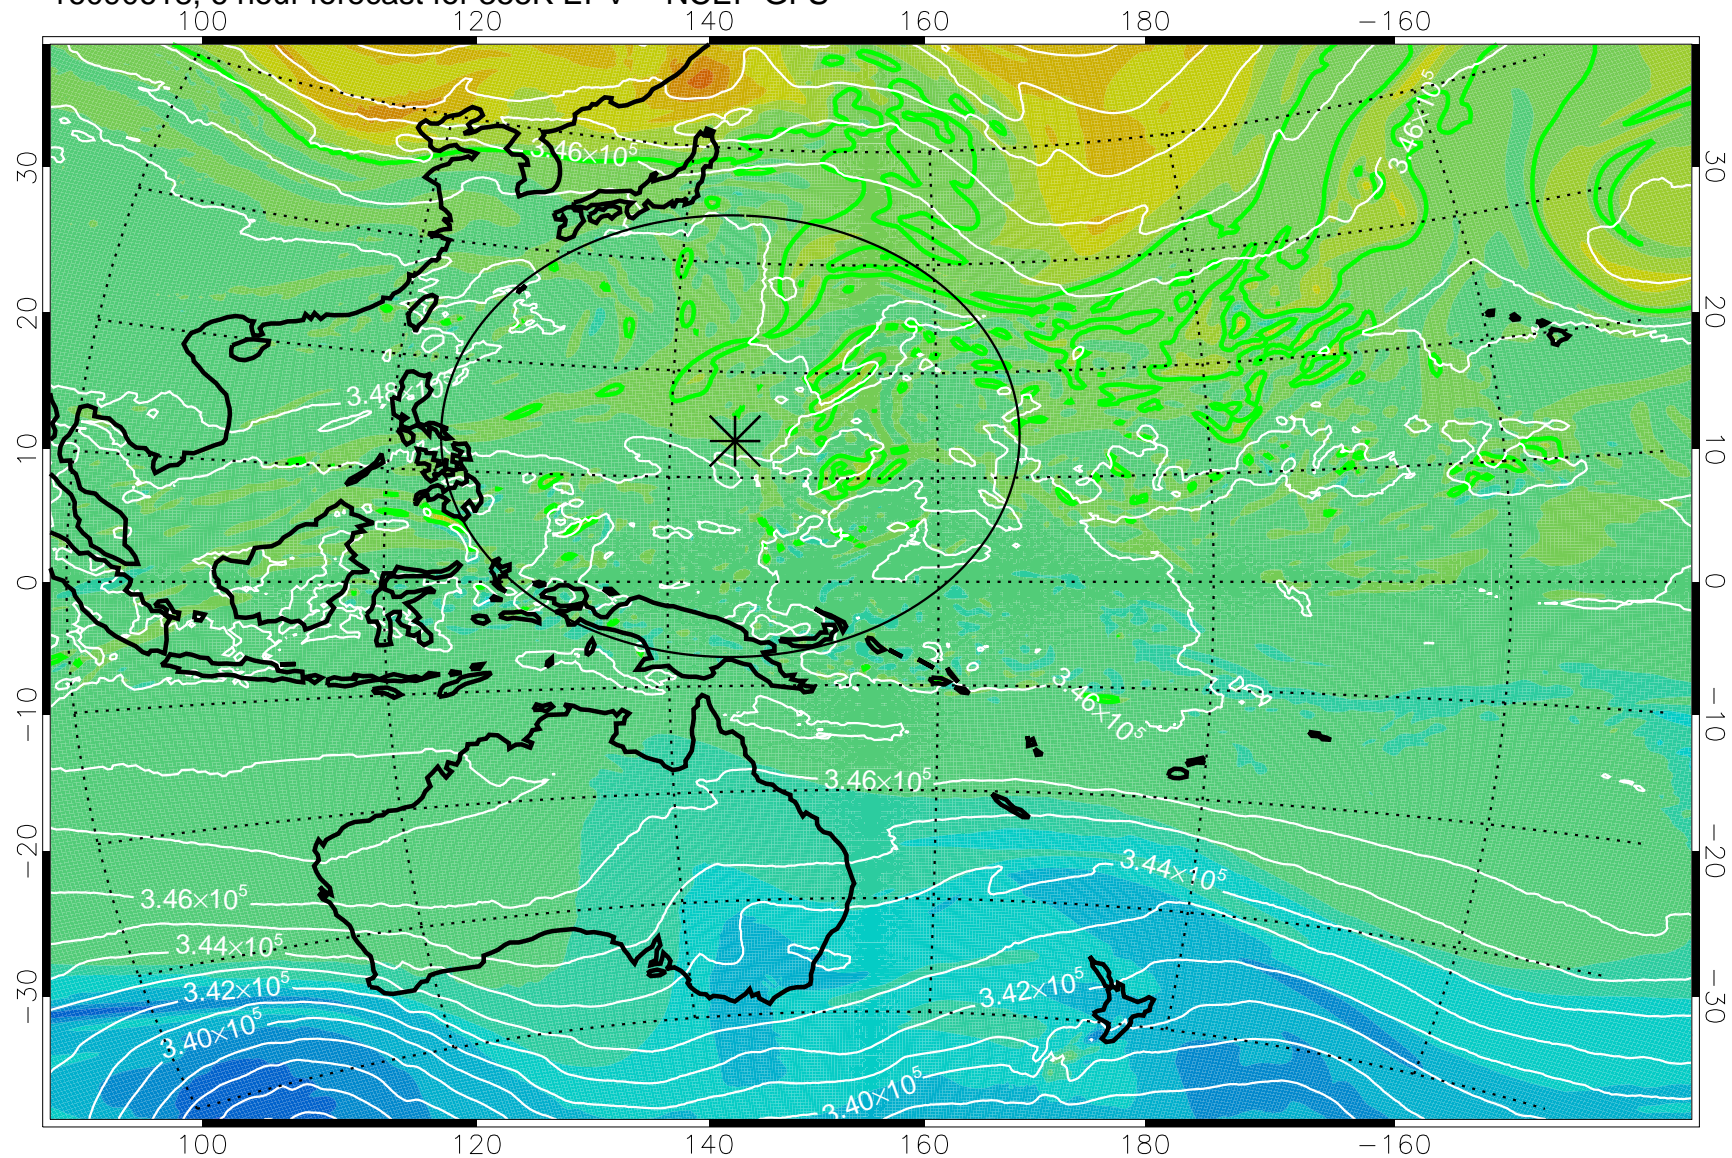

16090618, 6 hour forecast for 355K EPV -- NCEP GFS

355K Montgomery Streamfunction, white  
EPV Tropopause (2 PVU) Position  
Range ring of 2304 km

16090700, 12 hour forecast for 355K EPV -- NCEP GFS

355K Montgomery Streamfunction, white  
EPV Tropopause (2 PVU) Position  
Range ring of 2304 km

16090706, 18 hour forecast for 355K EPV -- NCEP GFS

355K Montgomery Streamfunction, white  
EPV Tropopause (2 PVU) Position  
Range ring of 2304 km

16090712, 24 hour forecast for 355K EPV -- NCEP GFS

355K Montgomery Streamfunction, white  
EPV Tropopause (2 PVU) Position  
Range ring of 2304 km

16090718, 30 hour forecast for 355K EPV -- NCEP GFS

355K Montgomery Streamfunction, white  
EPV Tropopause (2 PVU) Position  
Range ring of 2304 km

16090800, 36 hour forecast for 355K EPV -- NCEP GFS

355K Montgomery Streamfunction, white  
EPV Tropopause (2 PVU) Position  
Range ring of 2304 km

16090818, 54 hour forecast for 355K EPV -- NCEP GFS

355K Montgomery Streamfunction, white  
EPV Tropopause (2 PVU) Position  
Range ring of 2304 km

16090900, 60 hour forecast for 355K EPV -- NCEP GFS

355K Montgomery Streamfunction, white  
EPV Tropopause (2 PVU) Position  
Range ring of 2304 km