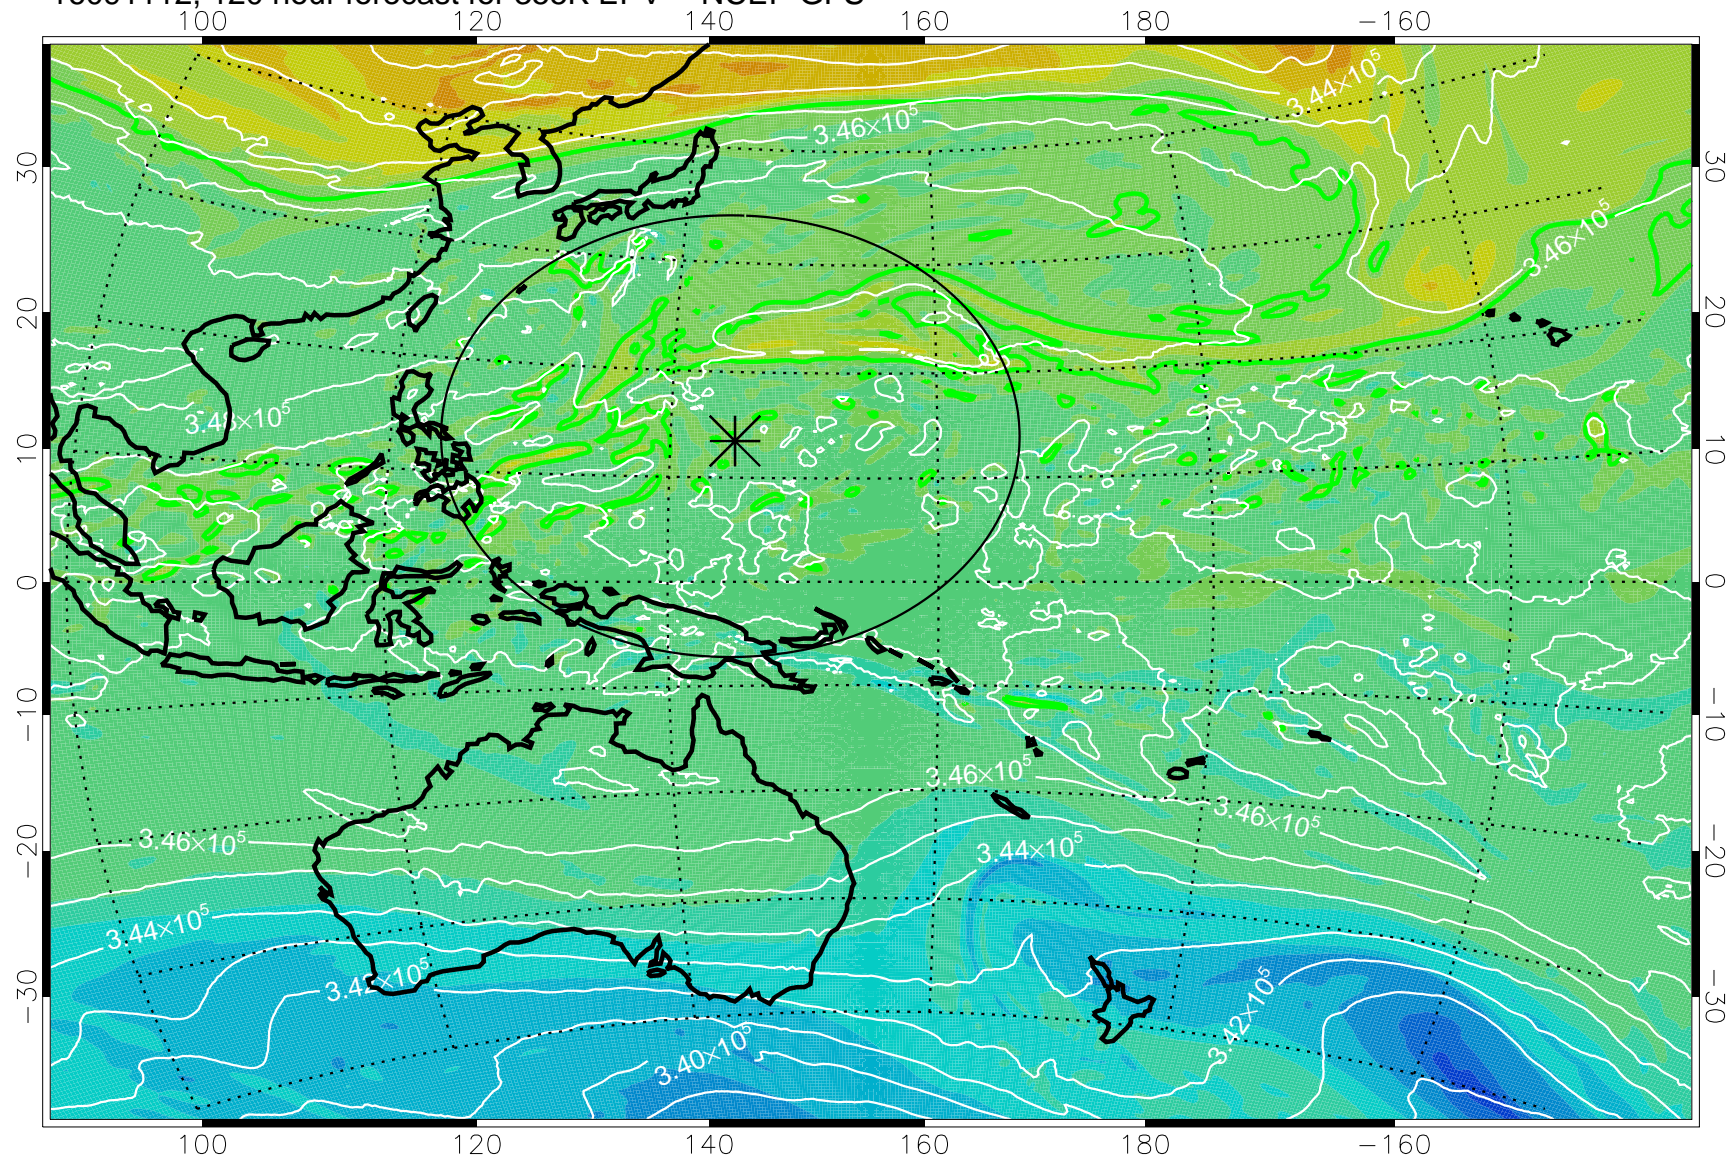

16090918, 78 hour forecast for 355K EPV -- NCEP GFS

355K Montgomery Streamfunction, white  
EPV Tropopause (2 PVU) Position  
Range ring of 2304 km

16091000, 84 hour forecast for 355K EPV -- NCEP GFS

355K Montgomery Streamfunction, white  
EPV Tropopause (2 PVU) Position  
Range ring of 2304 km

16091006, 90 hour forecast for 355K EPV -- NCEP GFS

355K Montgomery Streamfunction, white  
EPV Tropopause (2 PVU) Position  
Range ring of 2304 km

16091012, 96 hour forecast for 355K EPV -- NCEP GFS

355K Montgomery Streamfunction, white  
EPV Tropopause (2 PVU) Position  
Range ring of 2304 km

16091018, 102 hour forecast for 355K EPV -- NCEP GFS

355K Montgomery Streamfunction, white  
EPV Tropopause (2 PVU) Position  
Range ring of 2304 km

16091100, 108 hour forecast for 355K EPV -- NCEP GFS

355K Montgomery Streamfunction, white  
EPV Tropopause (2 PVU) Position  
Range ring of 2304 km

16091106, 114 hour forecast for 355K EPV -- NCEP GFS

355K Montgomery Streamfunction, white  
EPV Tropopause (2 PVU) Position  
Range ring of 2304 km

16091112, 120 hour forecast for 355K EPV -- NCEP GFS

355K Montgomery Streamfunction, white  
EPV Tropopause (2 PVU) Position  
Range ring of 2304 km