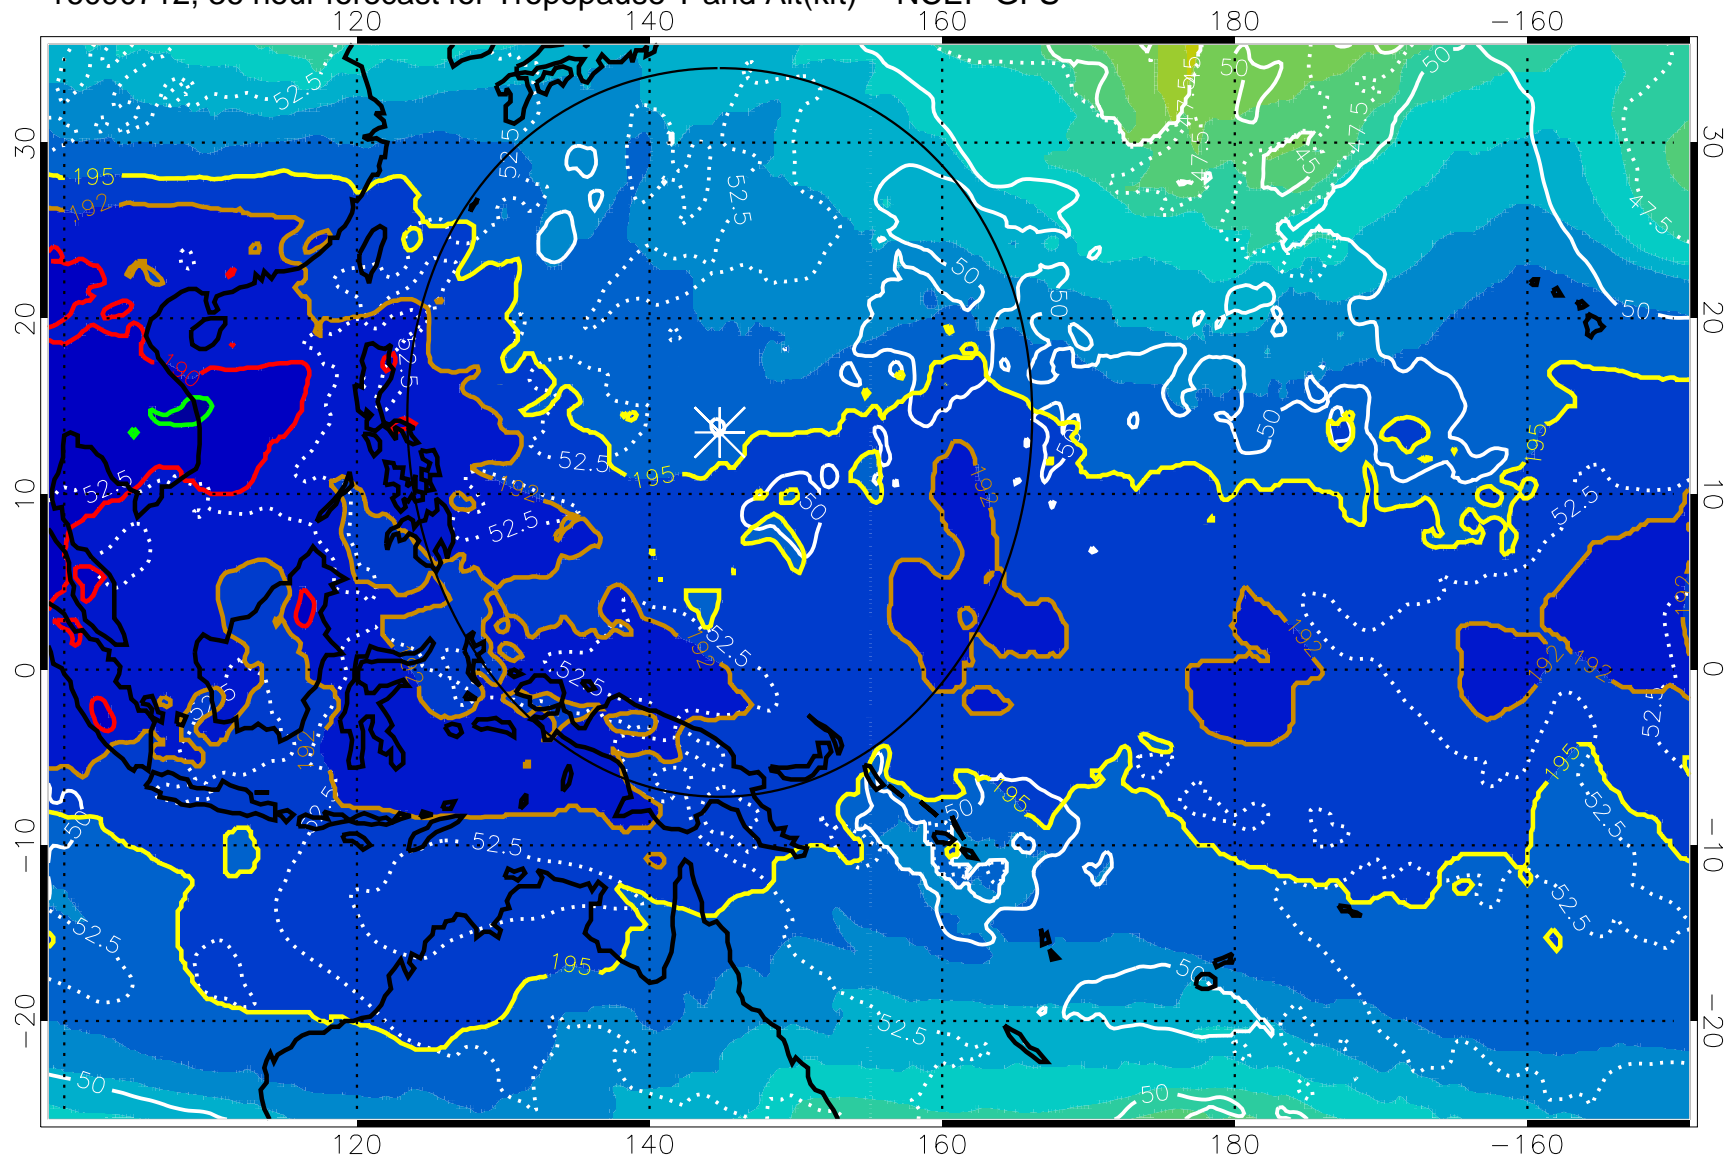

16090712, 36 hour forecast for Tropopause T and Alt(kft) -- NCEP GFS

190 200 210 220 230

Tropopause T, K

Tropopause Altitude in kft (white)

192.5K Isotherm 195K Isotherm

187.5K Isotherm 190K Isotherm

Range ring of 2304 km