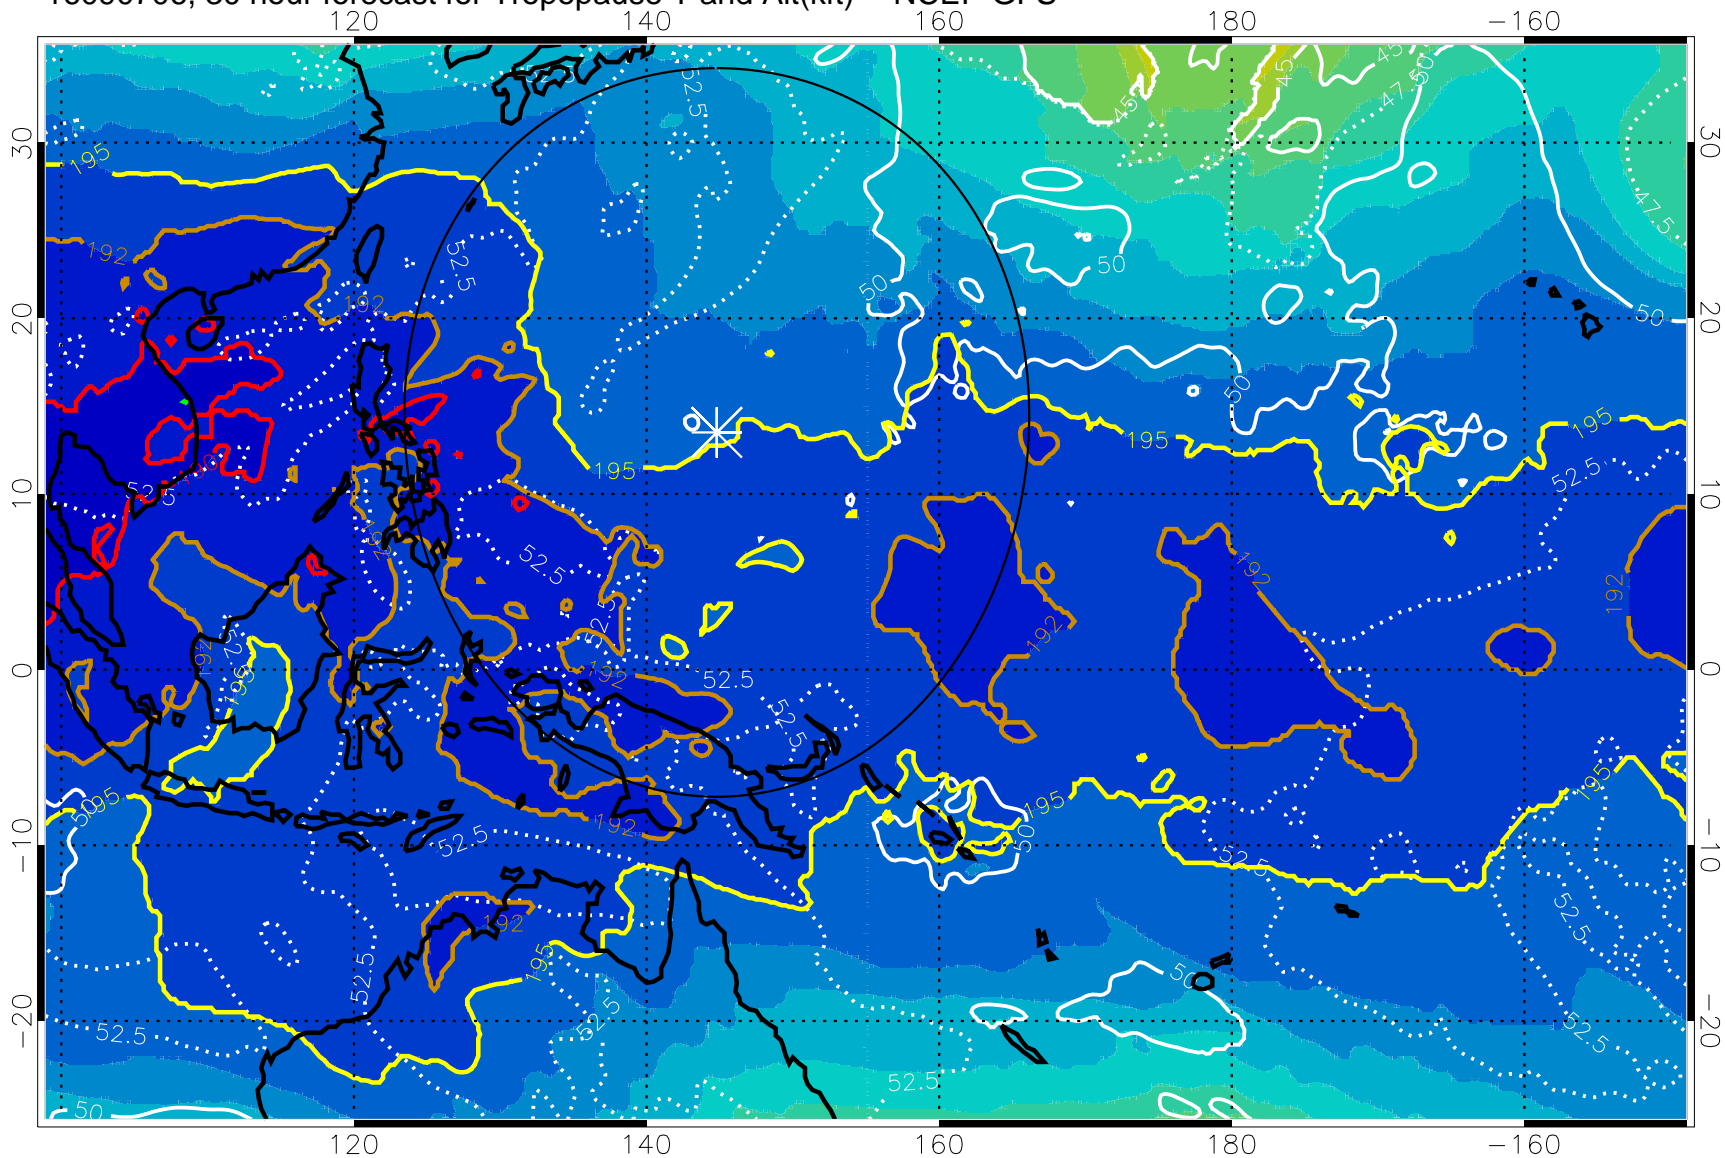

16090706, 30 hour forecast for Tropopause T and Alt(kft) -- NCEP GFS

190   200   210   220   230
Tropopause T, K

Tropopause Altitude in kft (white)

192.5K Isotherm   195K Isotherm
187.5K Isotherm   190K Isotherm

Range ring of 2304 km