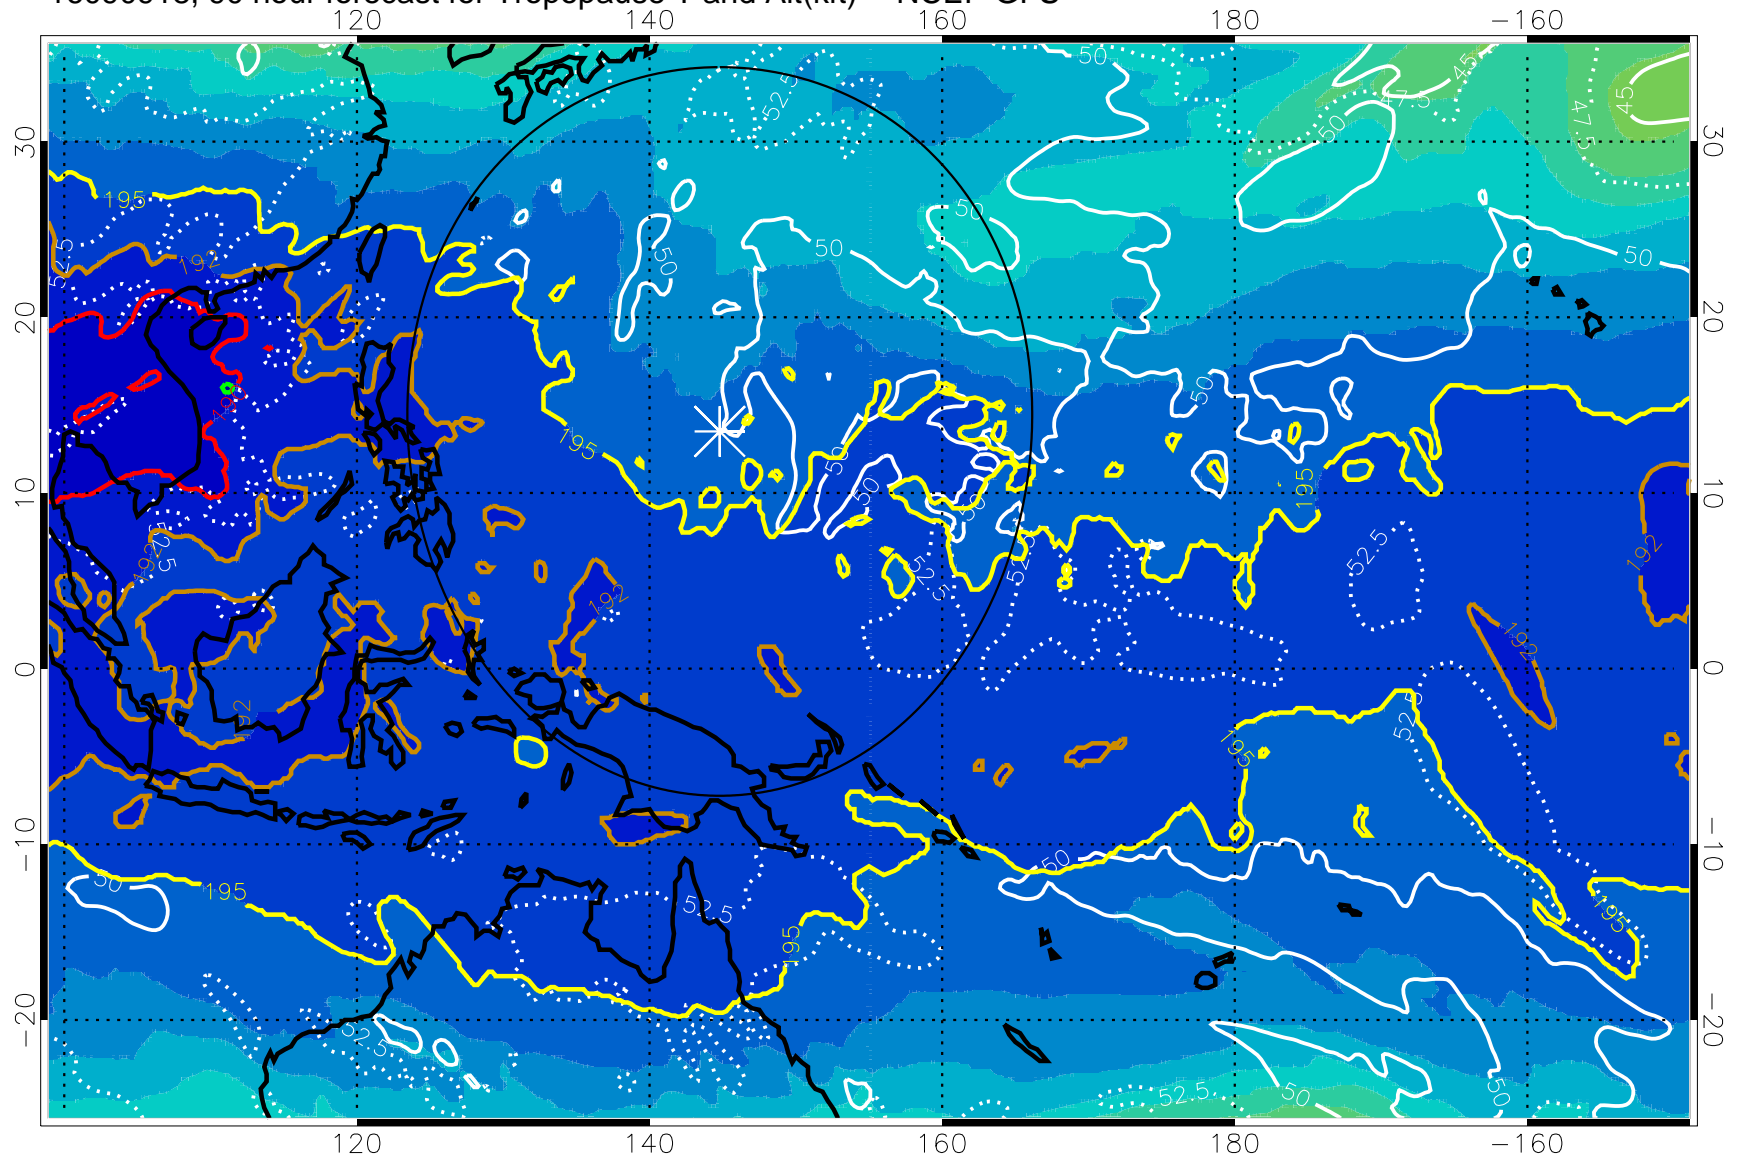

16090918, 90 hour forecast for Tropopause T and Alt(kft) -- NCEP GFS

190 200 210 220 230

Tropopause T, K

Tropopause Altitude in kft (white)

192.5K Isotherm 195K Isotherm

187.5K Isotherm 190K Isotherm

Range ring of 2304 km