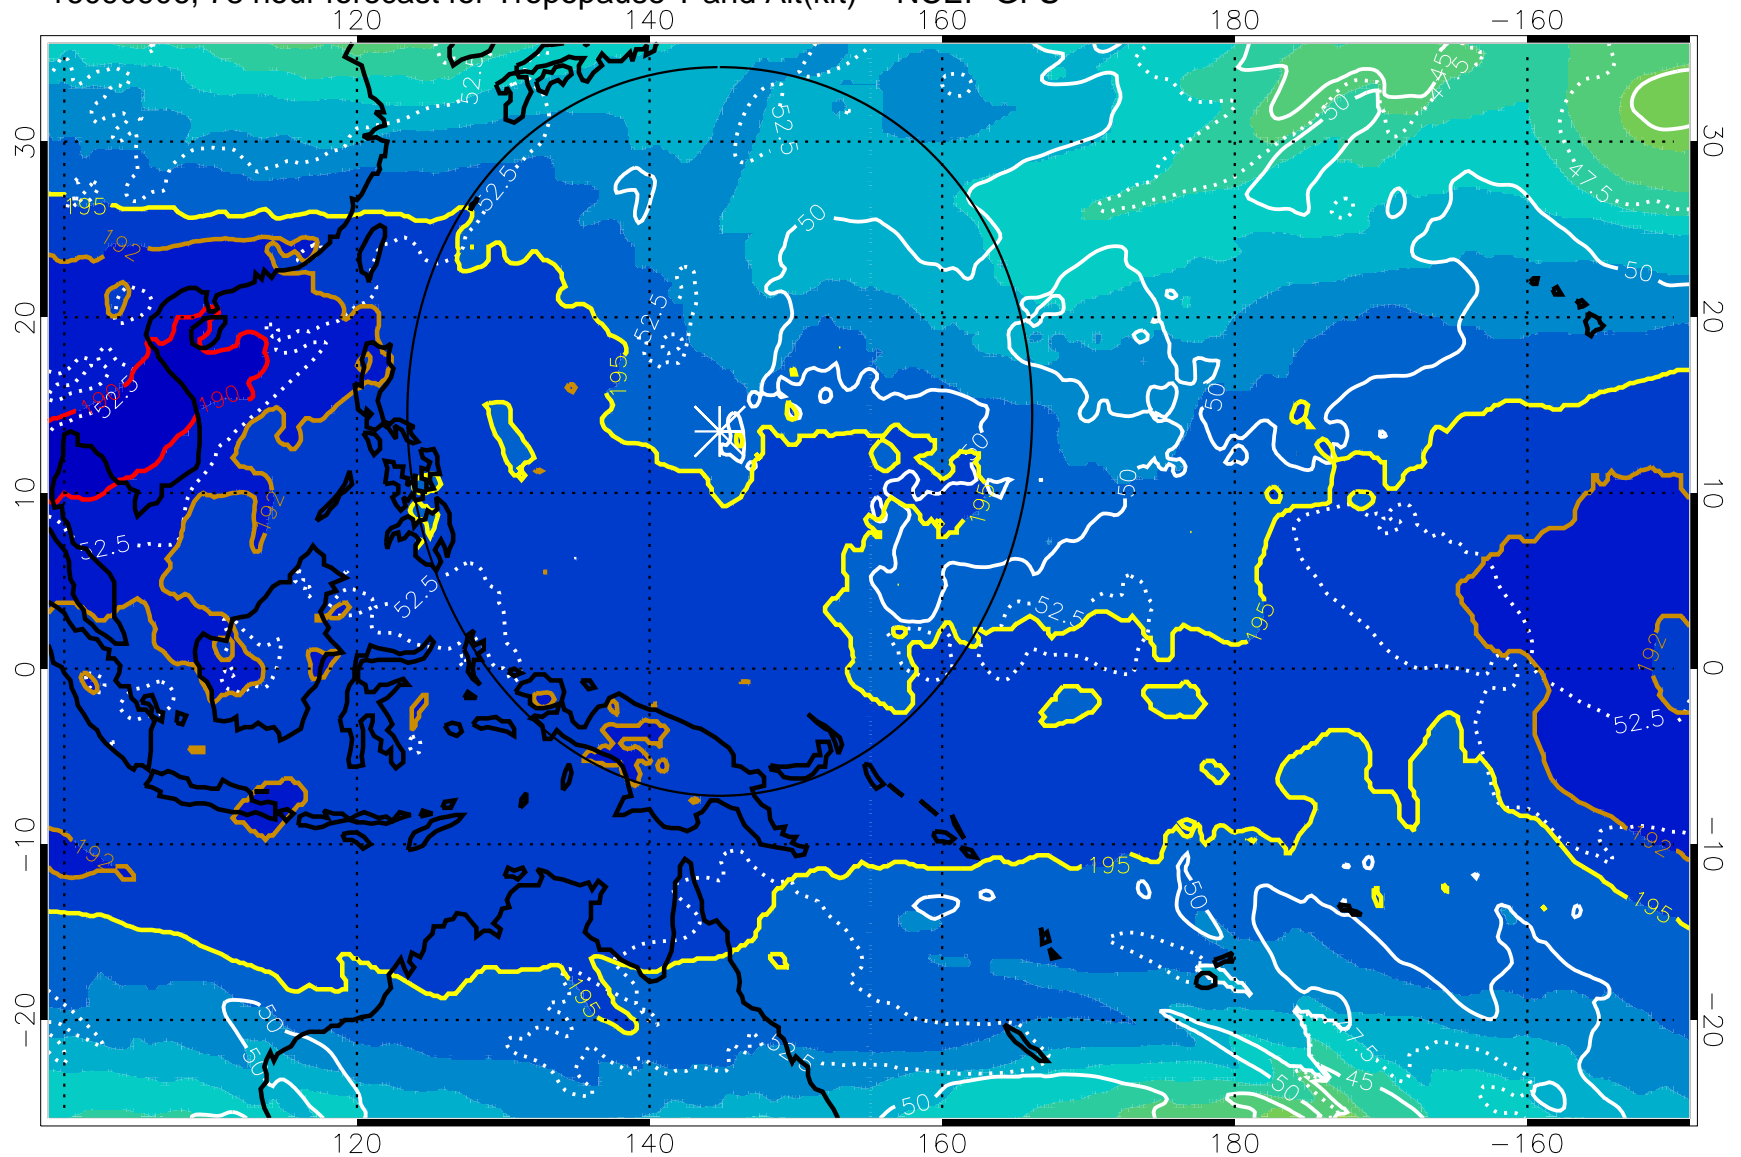

16090906, 78 hour forecast for Tropopause T and Alt(kft) -- NCEP GFS

190 200 210 220 230
Tropopause T, K

Tropopause Altitude in kft (white)

192.5K Isotherm 195K Isotherm
187.5K Isotherm 190K Isotherm

Range ring of 2304 km