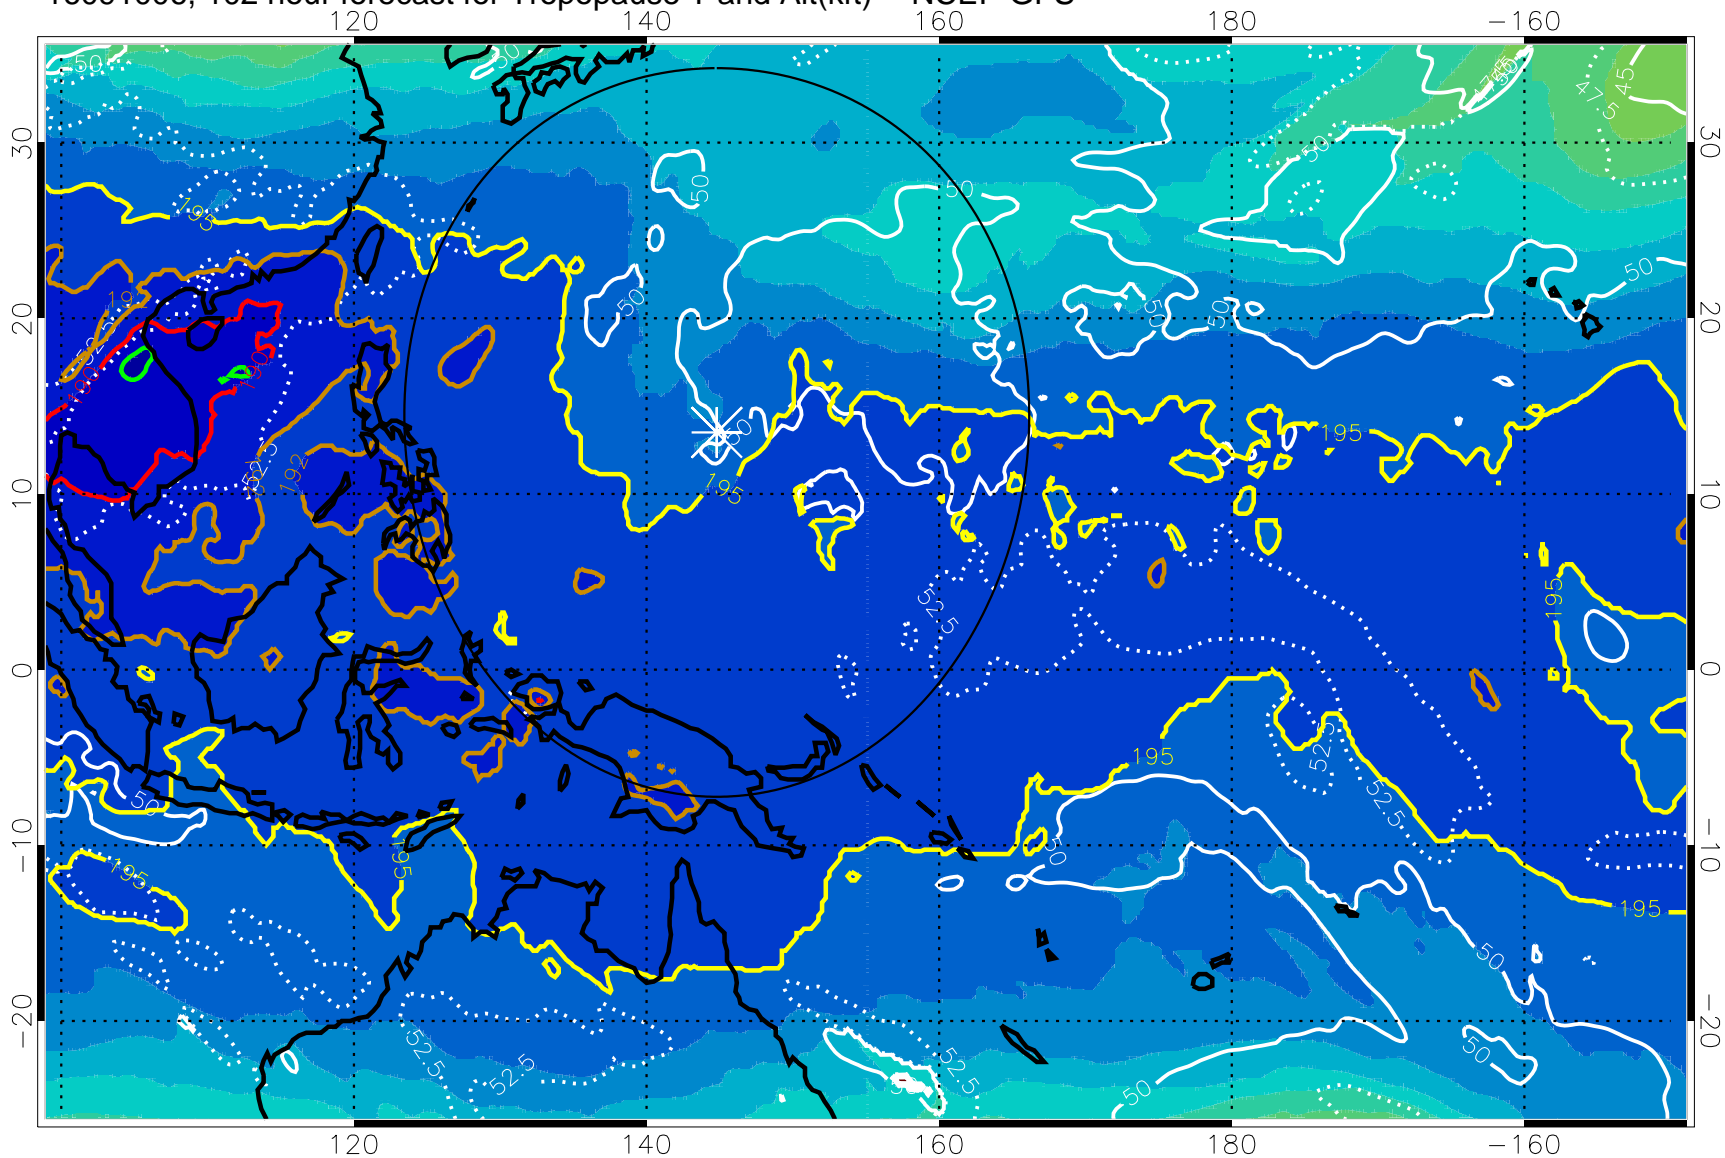

16091006, 102 hour forecast for Tropopause T and Alt(kft) -- NCEP GFS

190 200 210 220 230
Tropopause T, K

Tropopause Altitude in kft (white)

192.5K Isotherm 195K Isotherm
187.5K Isotherm 190K Isotherm

Range ring of 2304 km