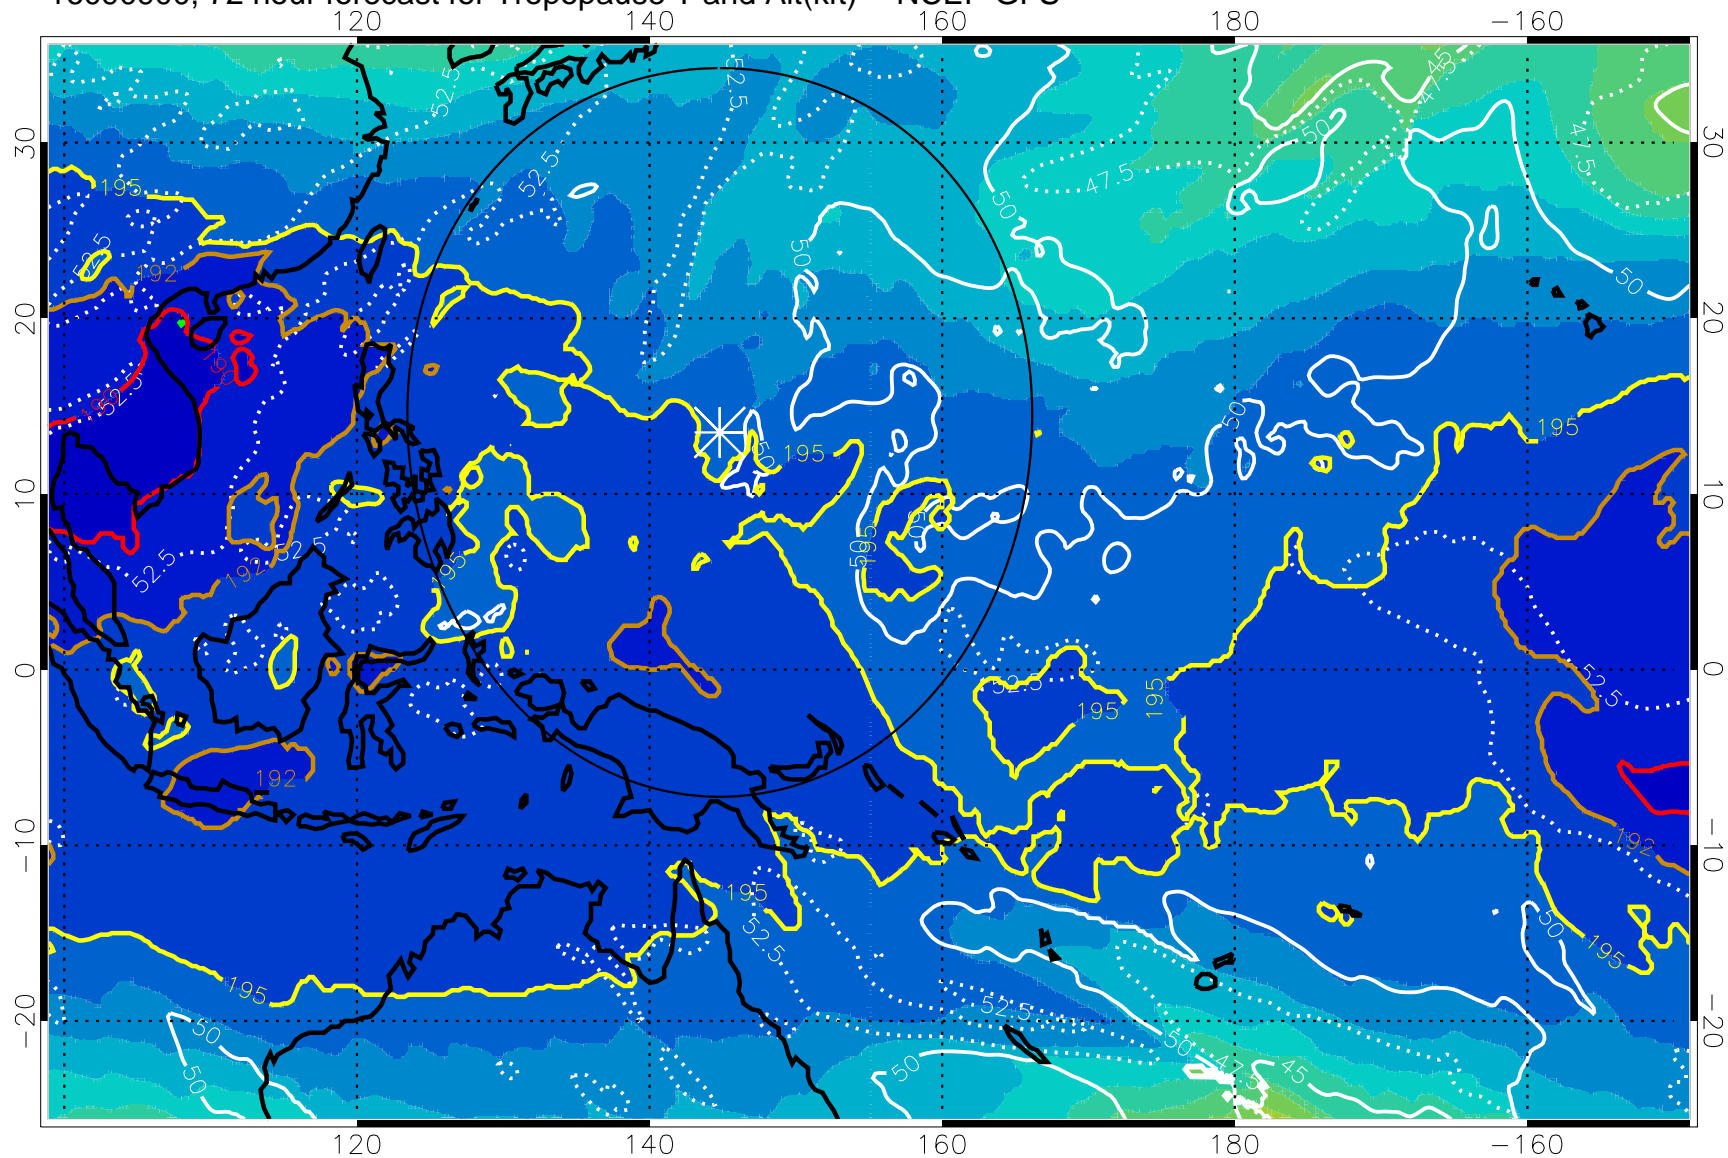

16090900, 72 hour forecast for Tropopause T and Alt(kft) -- NCEP GFS

190 200 210 220 230

Tropopause T, K

Tropopause Altitude in kft (white)

192.5K Isotherm 195K Isotherm
187.5K Isotherm 190K Isotherm

Range ring of 2304 km