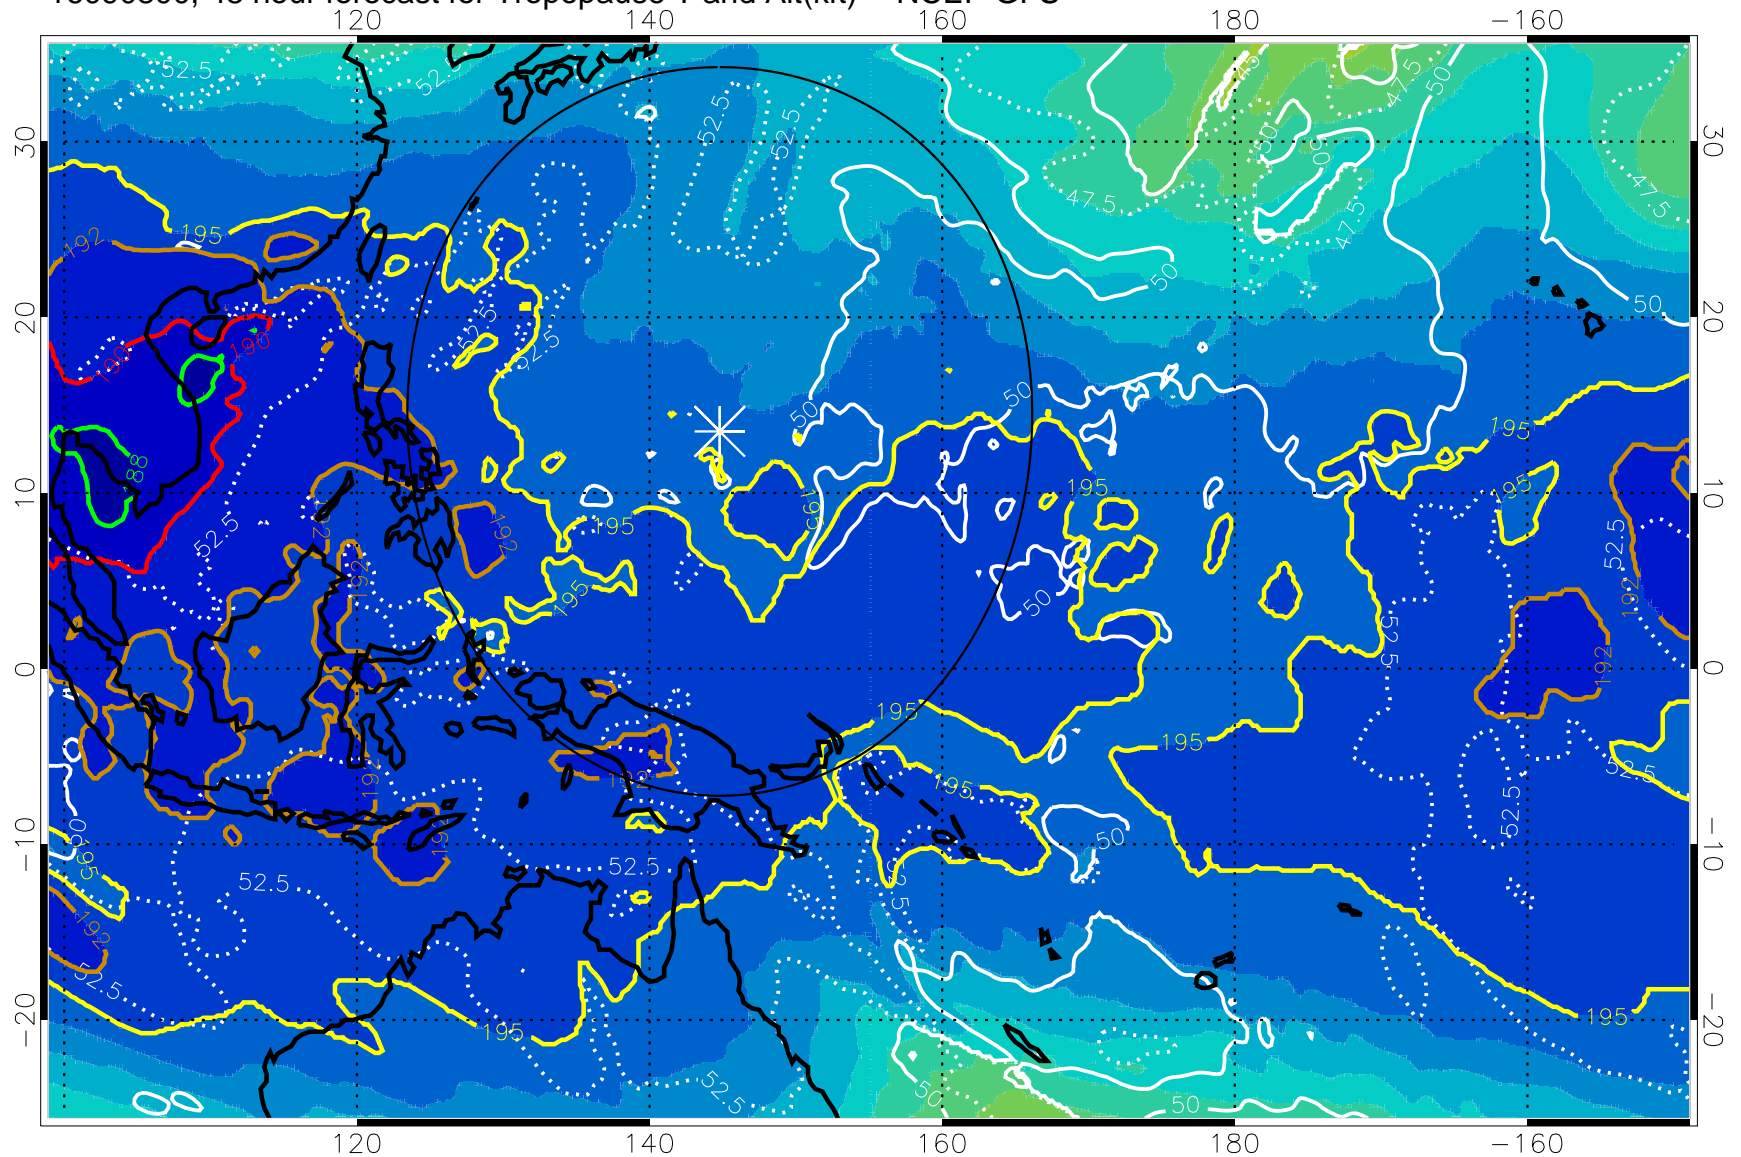

16090800, 48 hour forecast for Tropopause T and Alt(kft) -- NCEP GFS

190 200 210 220 230

Tropopause T, K

Tropopause Altitude in kft (white)

192.5K Isotherm 195K Isotherm

187.5K Isotherm 190K Isotherm

Range ring of 2304 km