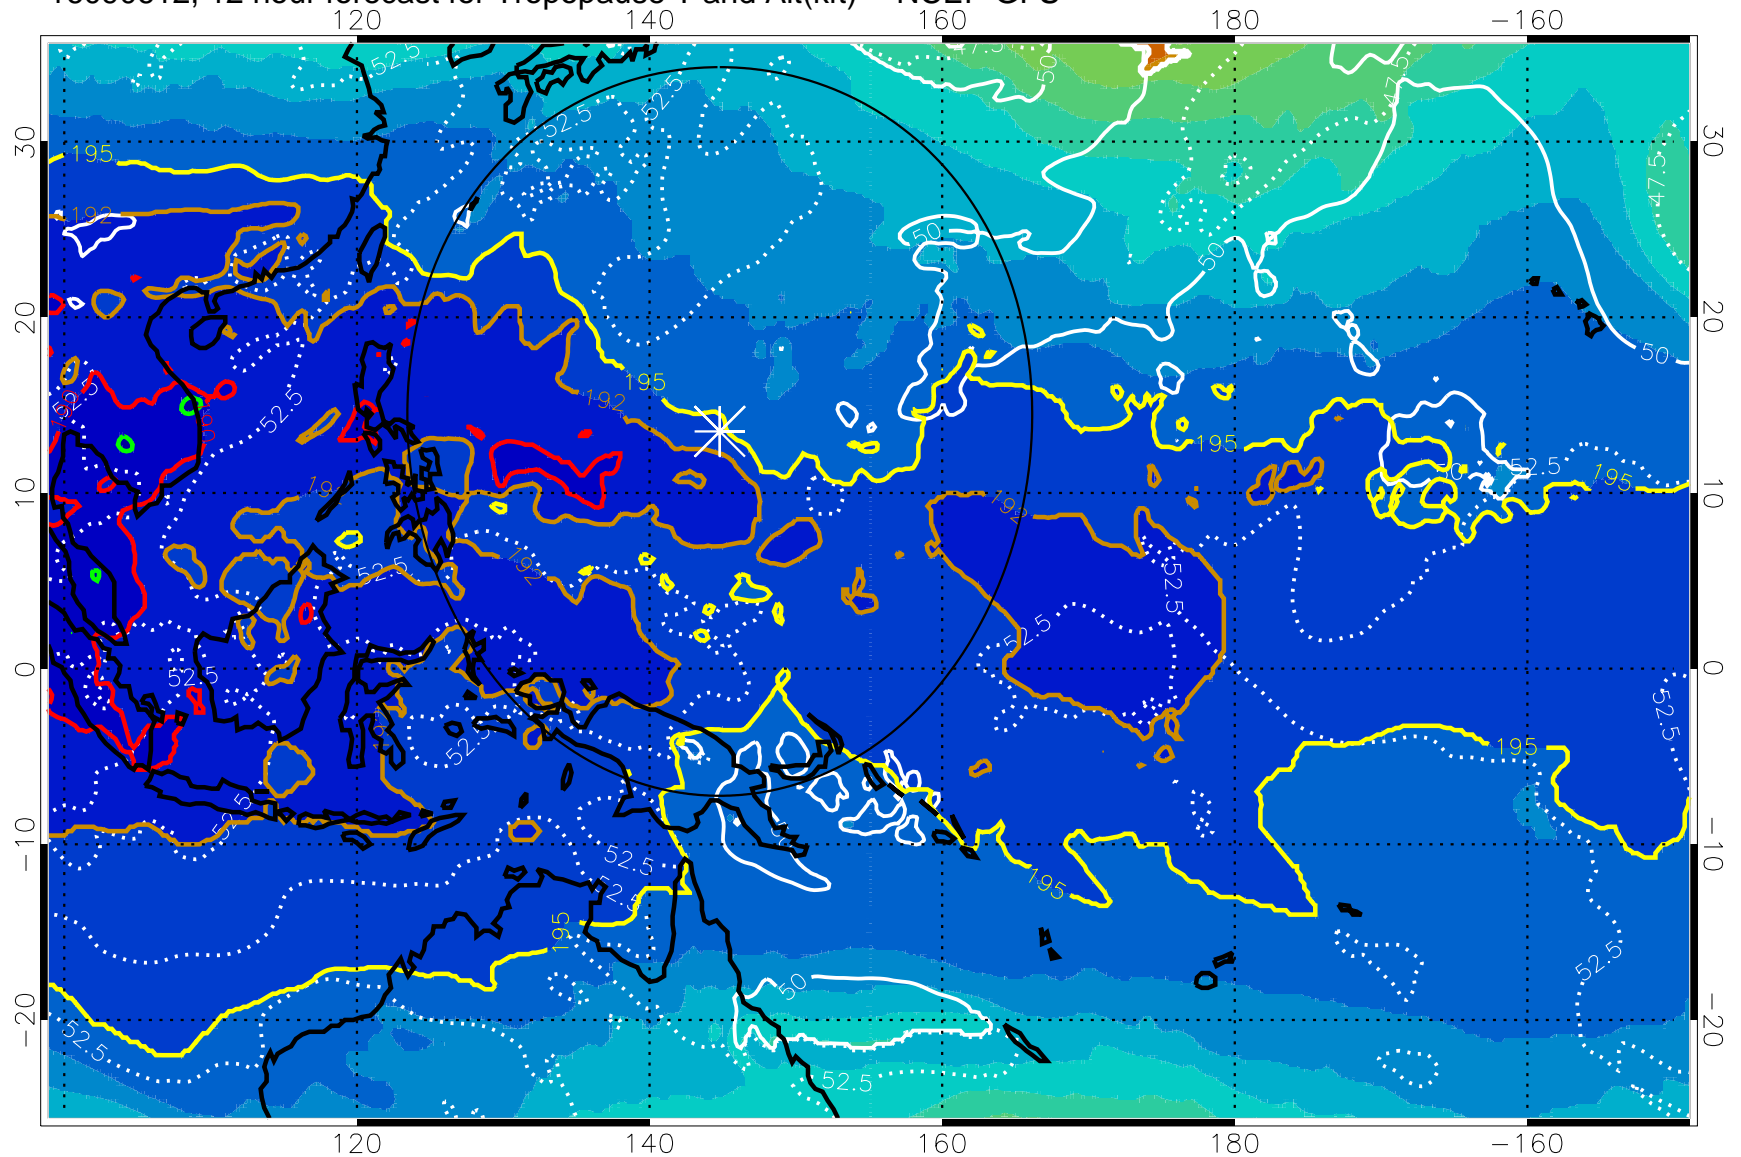

16090612, 12 hour forecast for Tropopause T and Alt(kft) -- NCEP GFS

190   200   210   220   230
Tropopause T, K

Tropopause Altitude in kft (white)

192.5K Isotherm   195K Isotherm
187.5K Isotherm   190K Isotherm

Range ring of 2304 km