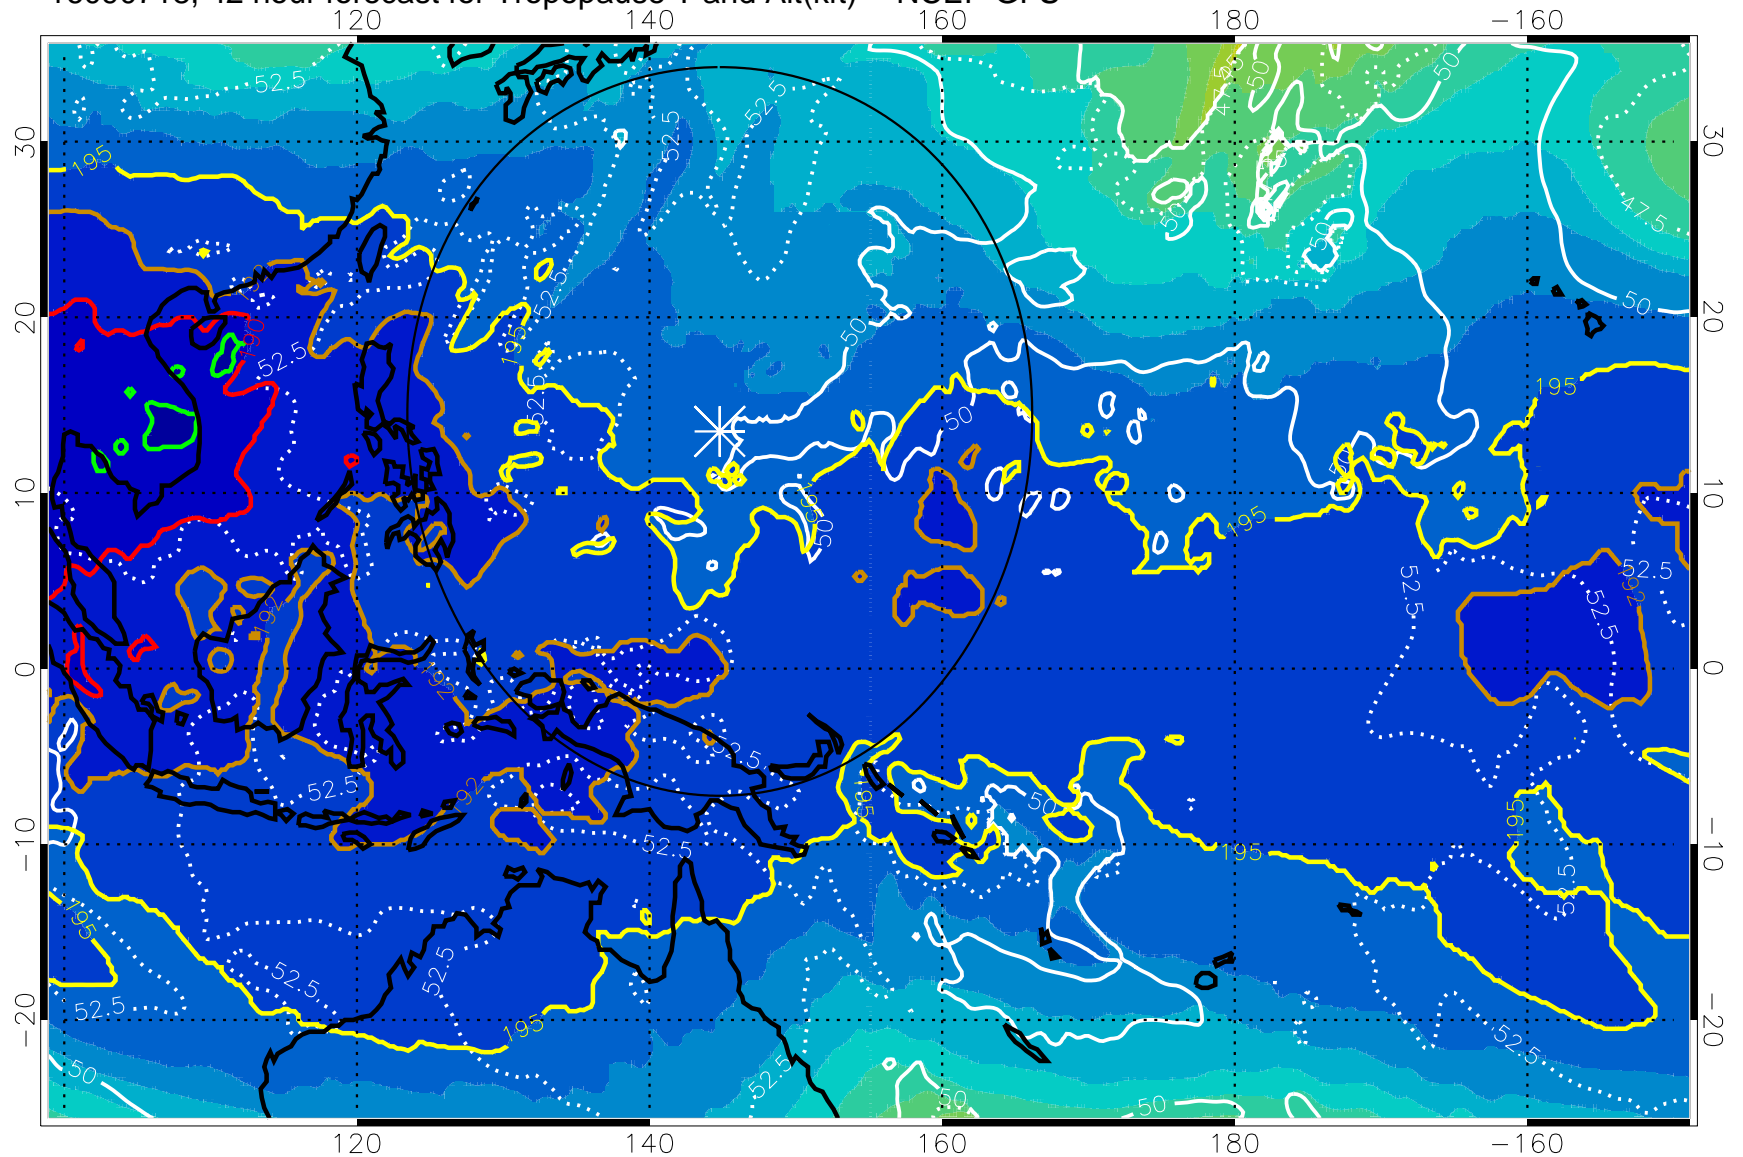

16090718, 42 hour forecast for Tropopause T and Alt(kft) -- NCEP GFS

190 200 210 220 230
Tropopause T, K

Tropopause Altitude in kft (white)

192.5K Isotherm 195K Isotherm
187.5K Isotherm 190K Isotherm

Range ring of 2304 km