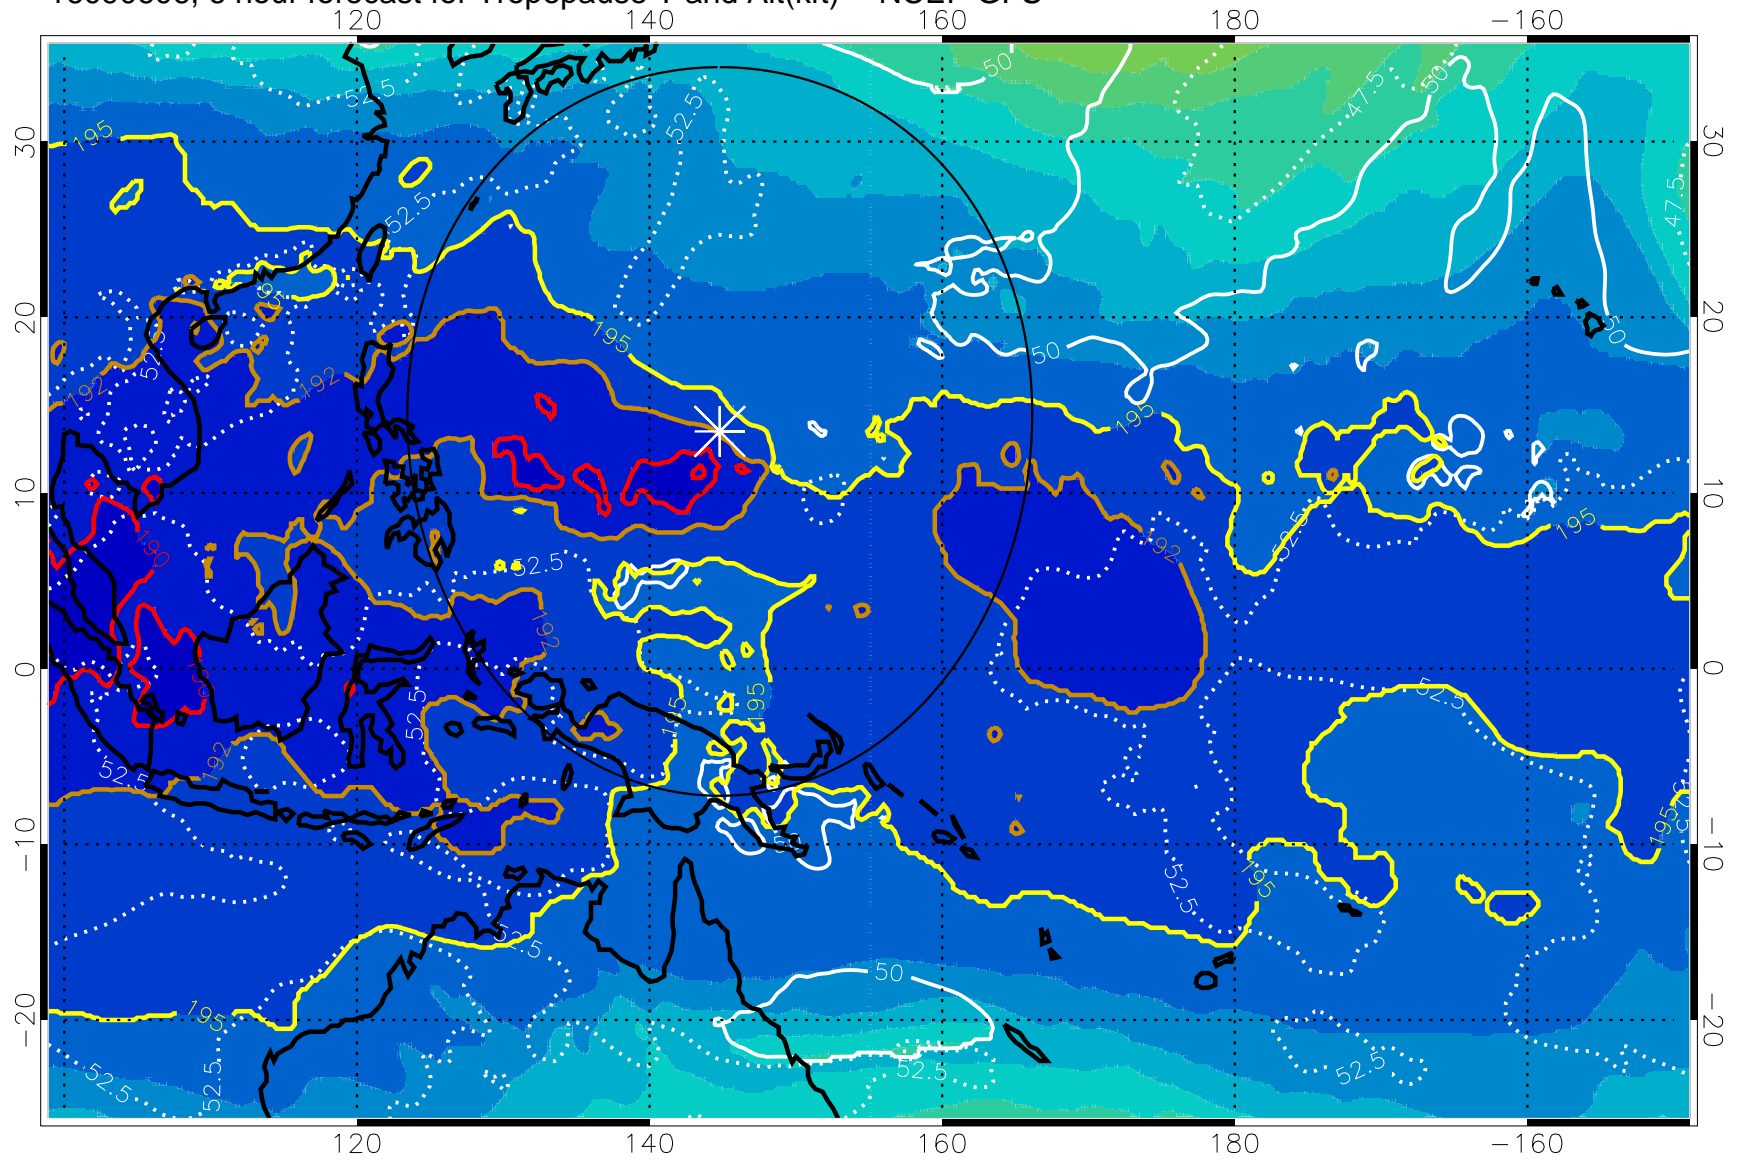

16090606, 6 hour forecast for Tropopause T and Alt(kft) -- NCEP GFS

190 200 210 220 230

Tropopause T, K

Tropopause Altitude in kft (white)

192.5K Isotherm 195K Isotherm

187.5K Isotherm 190K Isotherm

Range ring of 2304 km