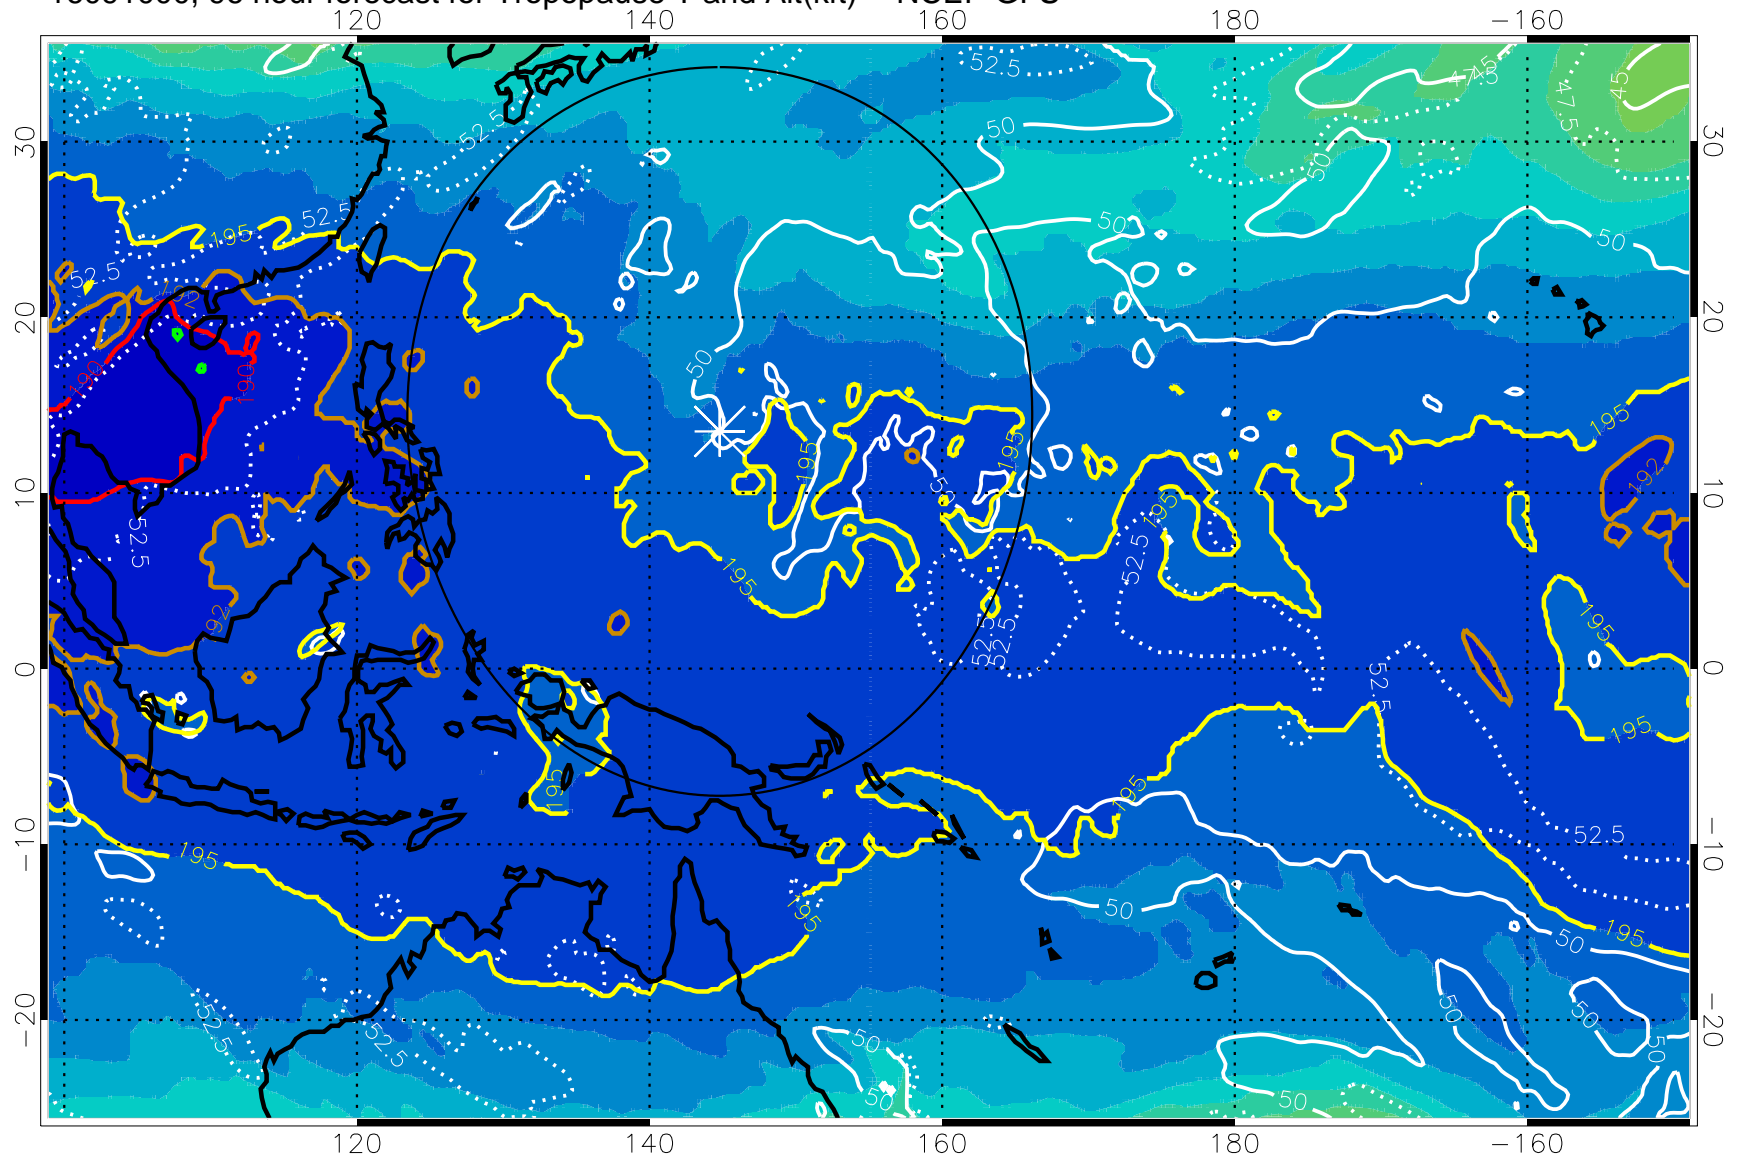

16091000, 96 hour forecast for Tropopause T and Alt(kft) -- NCEP GFS

190 200 210 220 230
Tropopause T, K

Tropopause Altitude in kft (white)

192.5K Isotherm 195K Isotherm
187.5K Isotherm 190K Isotherm

Range ring of 2304 km