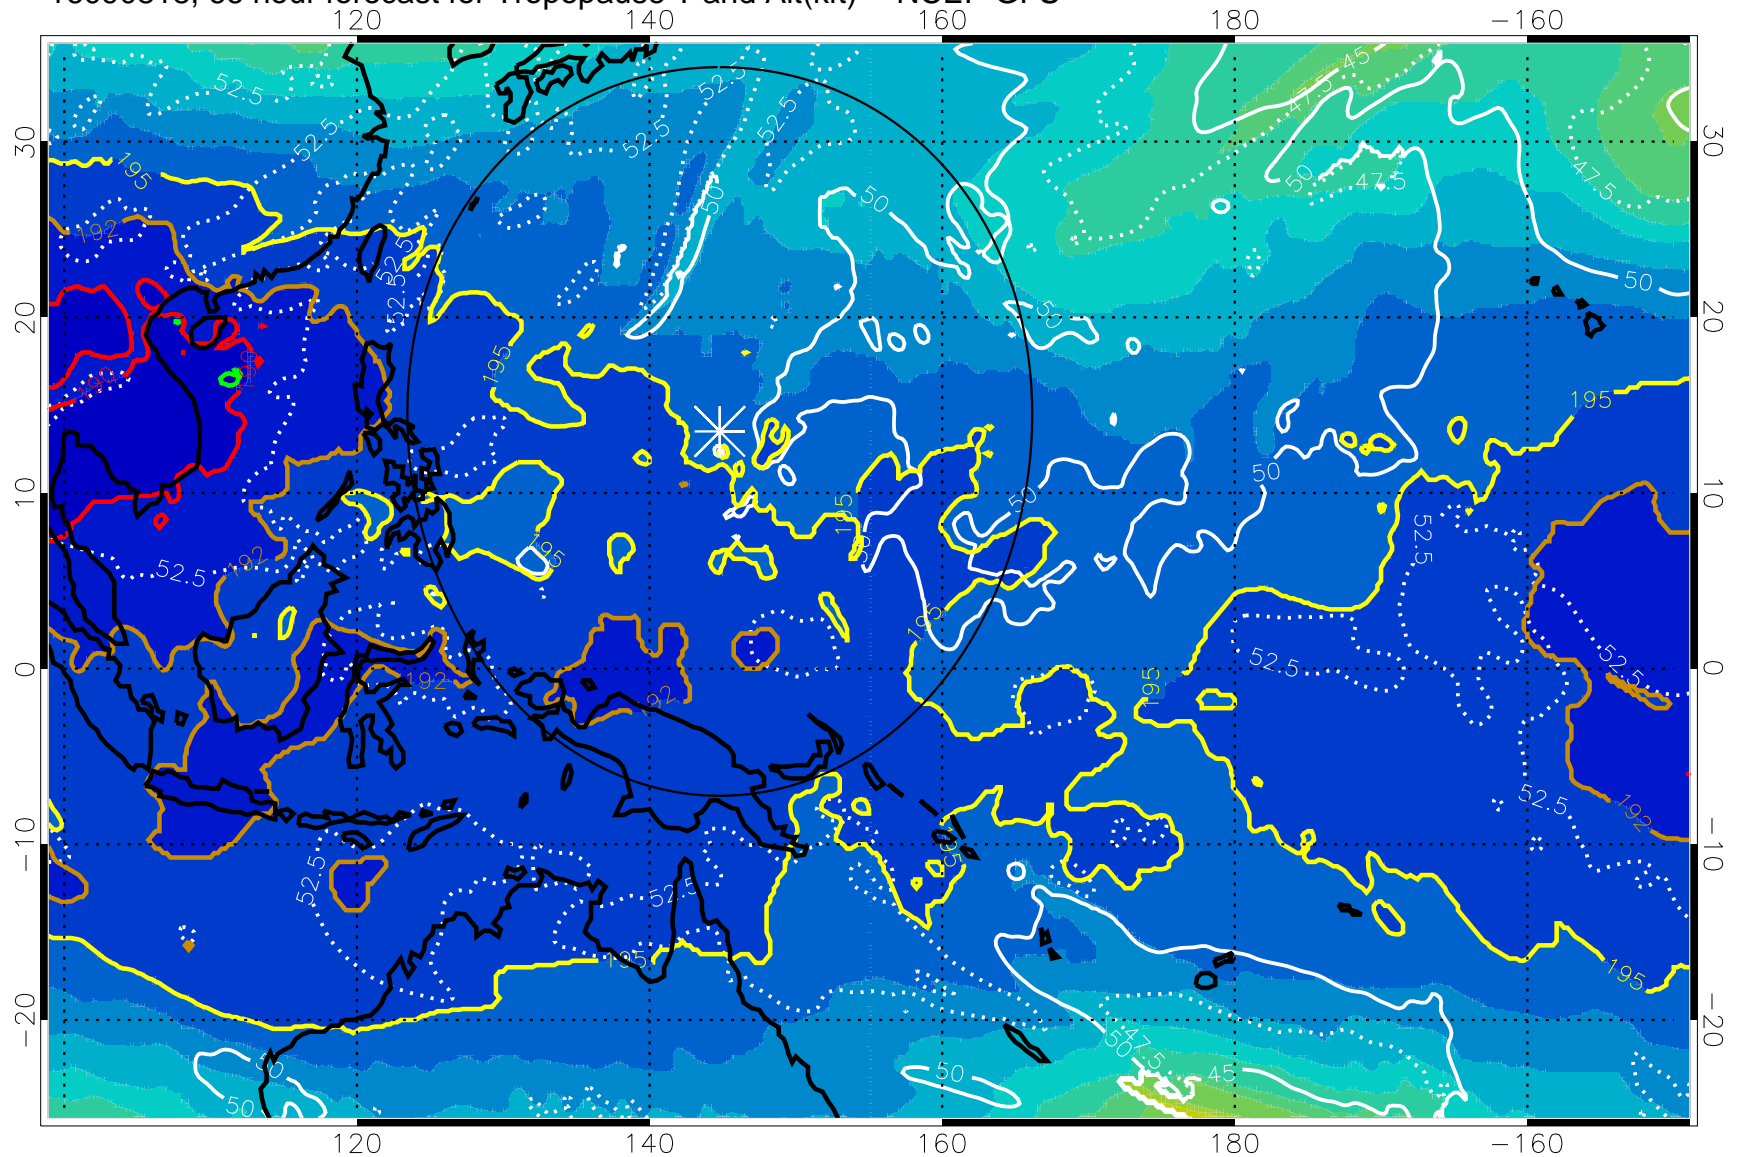

16090818, 66 hour forecast for Tropopause T and Alt(kft) -- NCEP GFS

190   200   210   220   230
Tropopause T, K

Tropopause Altitude in kft (white)

192.5K Isotherm   195K Isotherm
187.5K Isotherm   190K Isotherm

Range ring of 2304 km