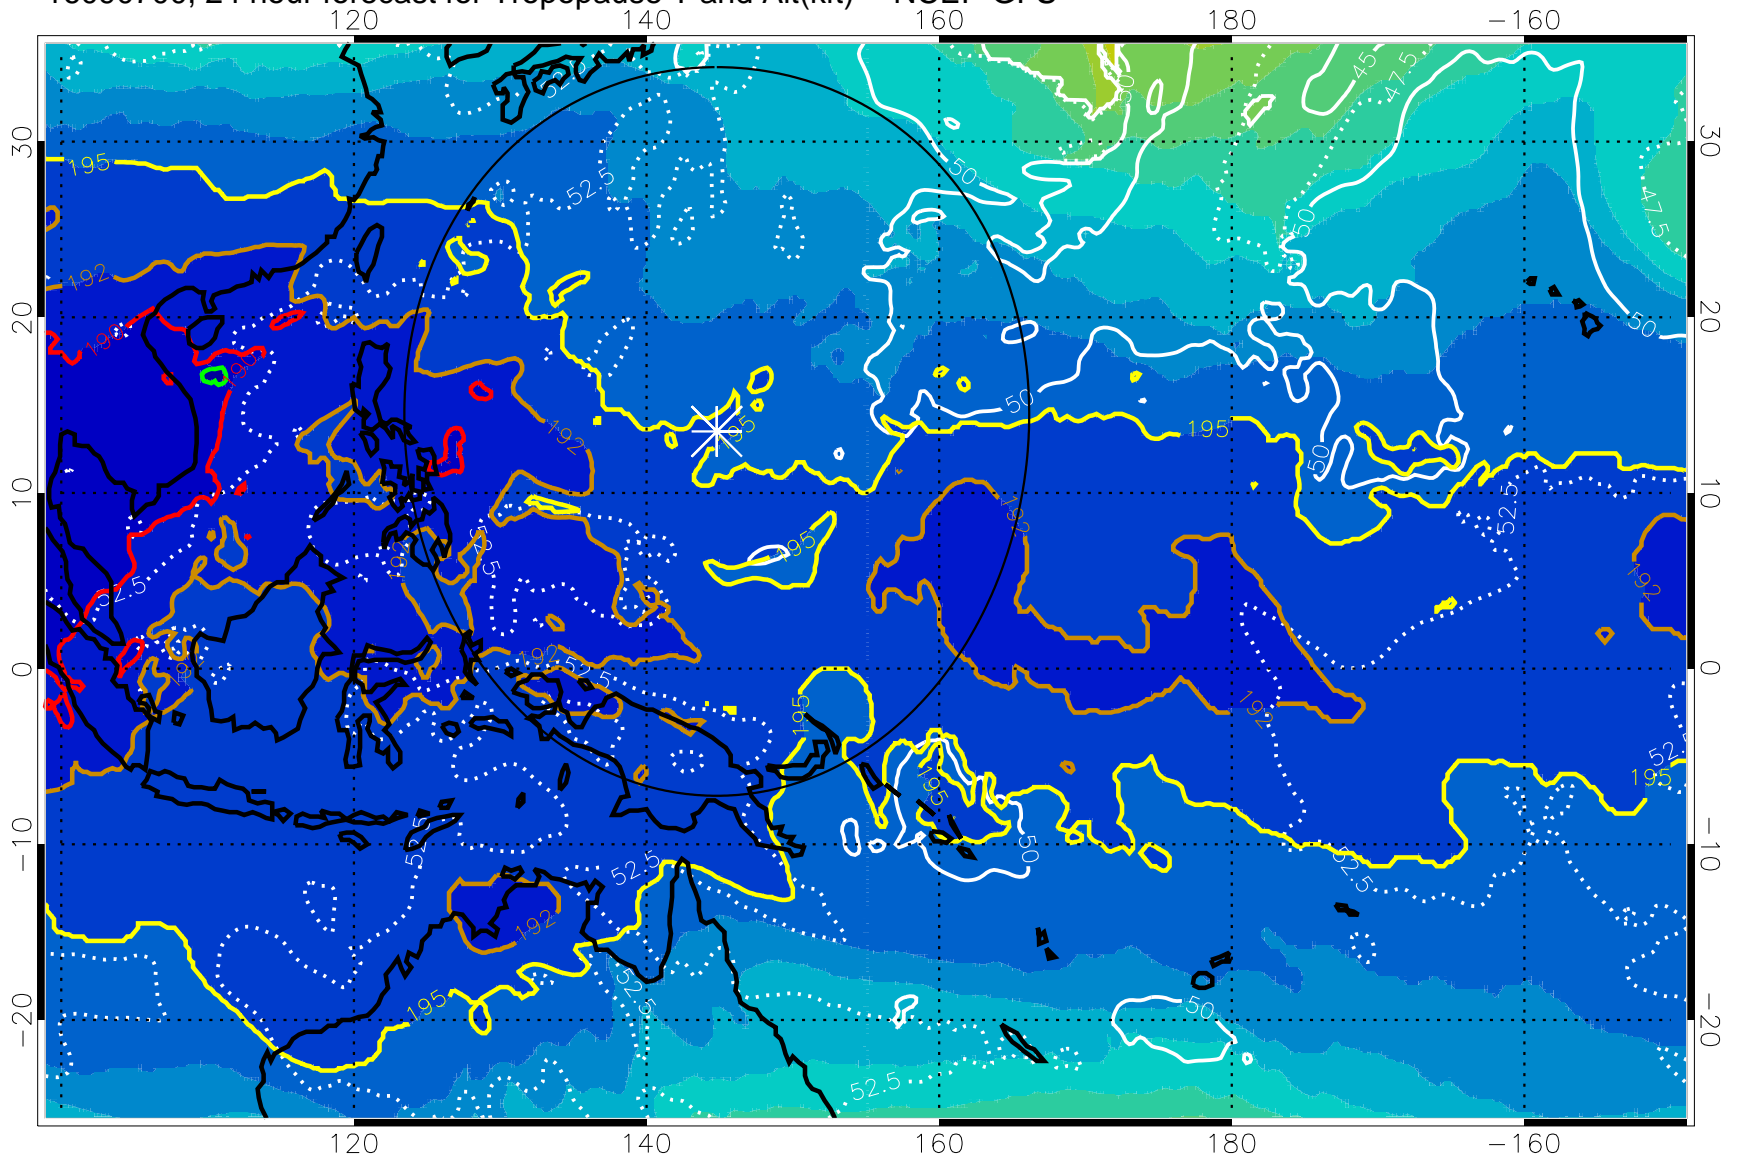

16090700, 24 hour forecast for Tropopause T and Alt(kft) -- NCEP GFS

190 200 210 220 230

Tropopause T, K

Tropopause Altitude in kft (white)

192.5K Isotherm 195K Isotherm

187.5K Isotherm 190K Isotherm

Range ring of 2304 km