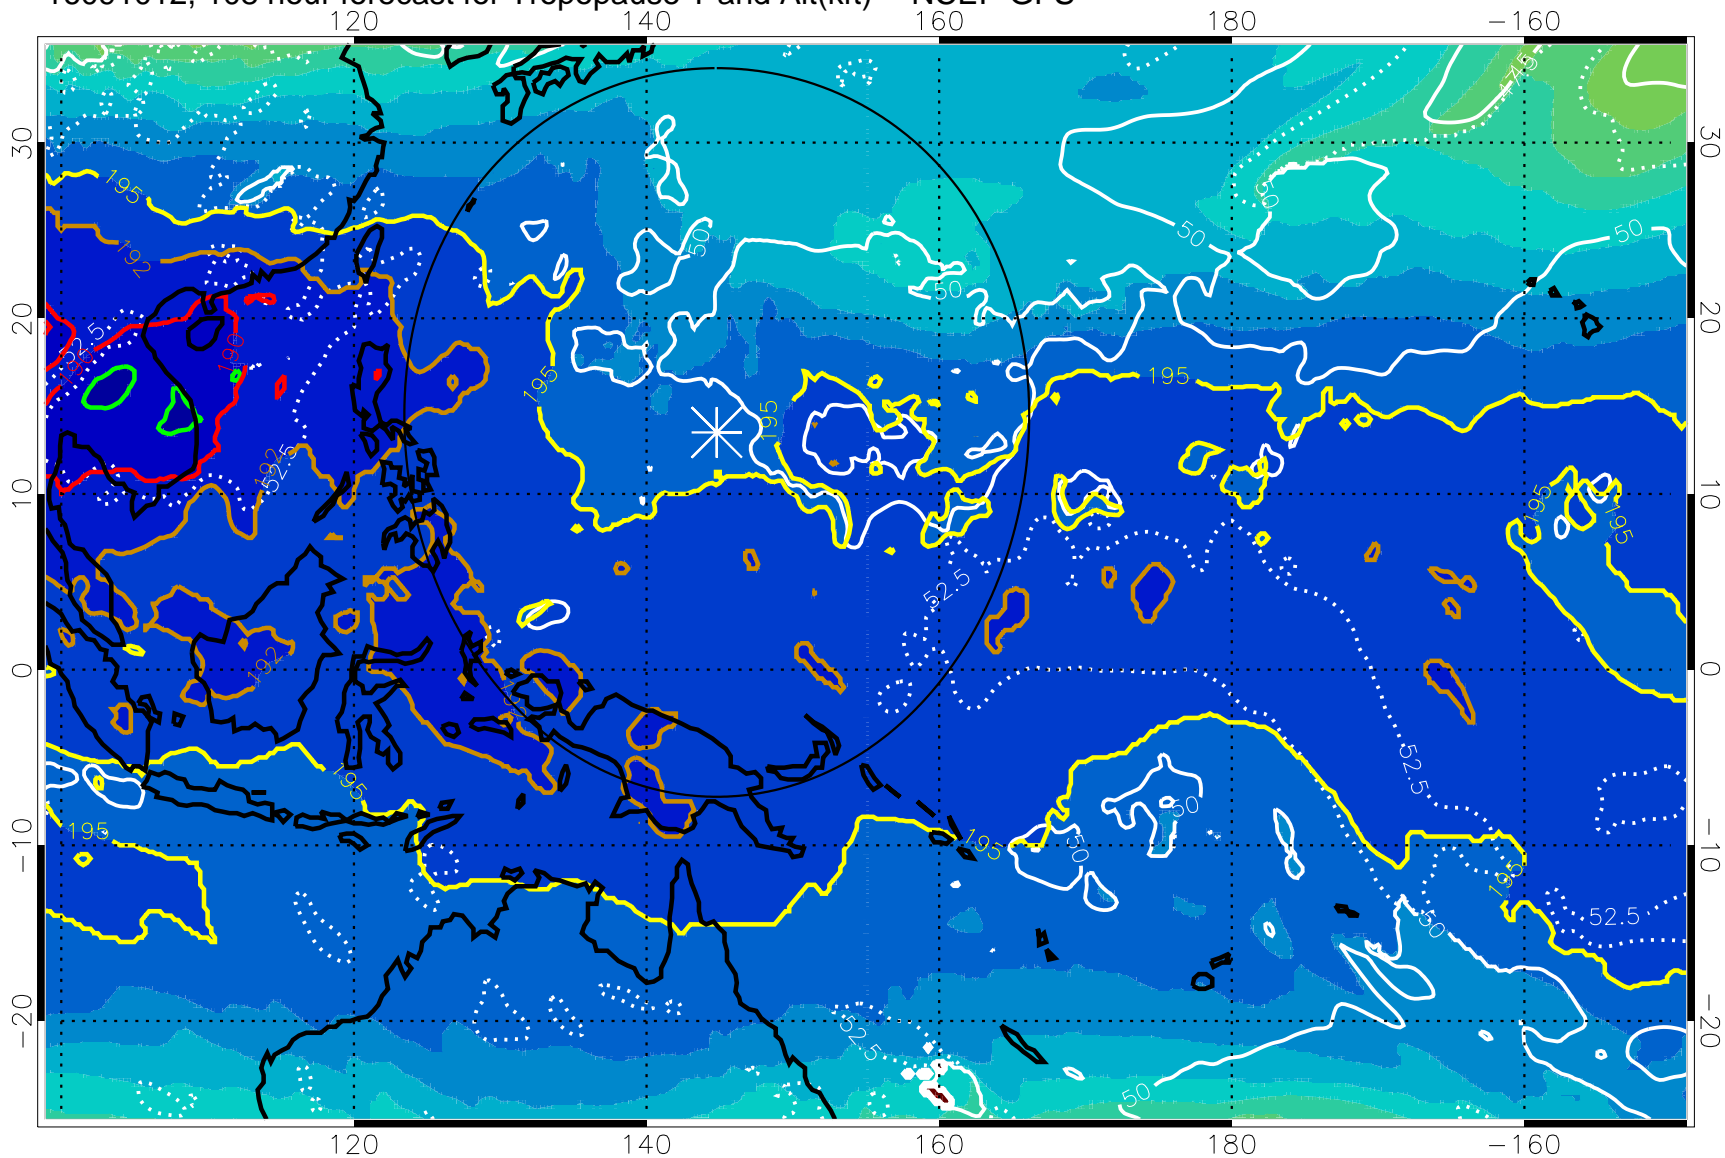

16091012, 108 hour forecast for Tropopause T and Alt(kft) -- NCEP GFS

190 200 210 220 230

Tropopause T, K

Tropopause Altitude in kft (white)

192.5K Isotherm 195K Isotherm
187.5K Isotherm 190K Isotherm

Range ring of 2304 km