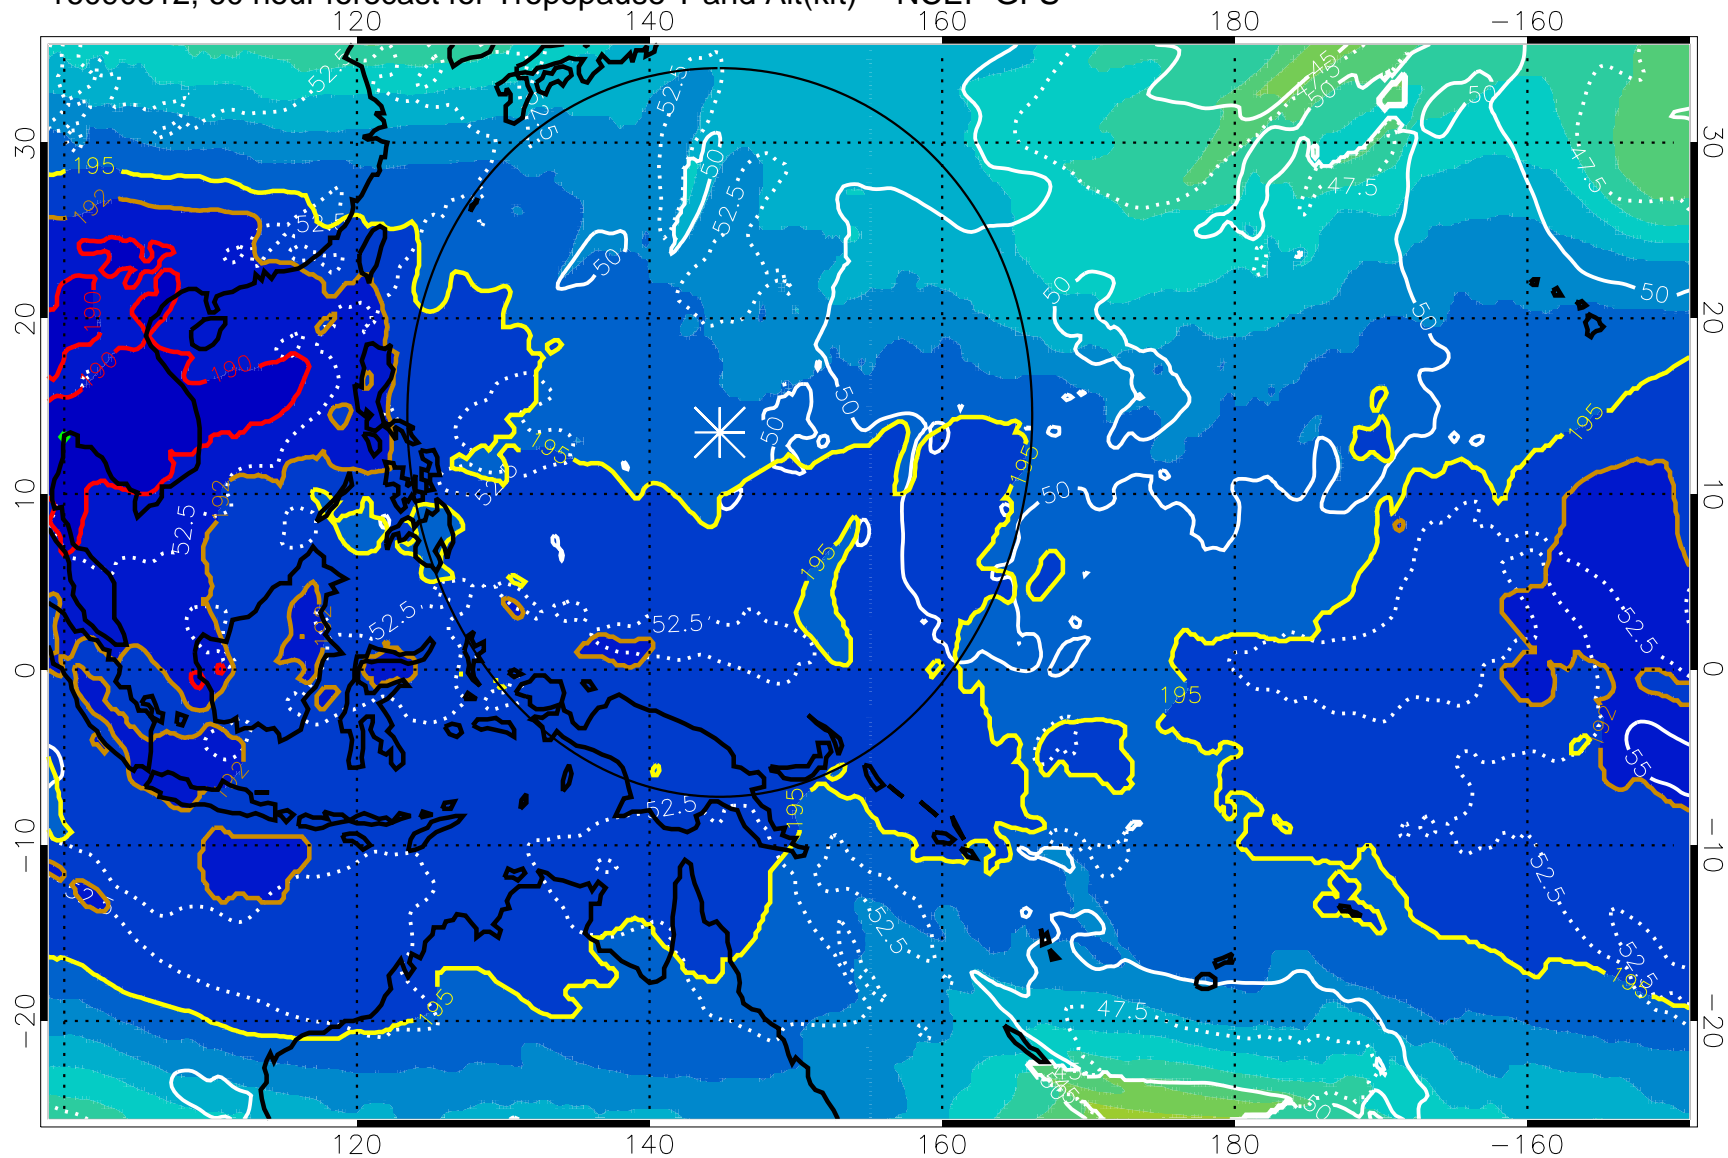

16090812, 60 hour forecast for Tropopause T and Alt(kft) -- NCEP GFS

190 200 210 220 230

Tropopause T, K

Tropopause Altitude in kft (white)

192.5K Isotherm 195K Isotherm
187.5K Isotherm 190K Isotherm

Range ring of 2304 km