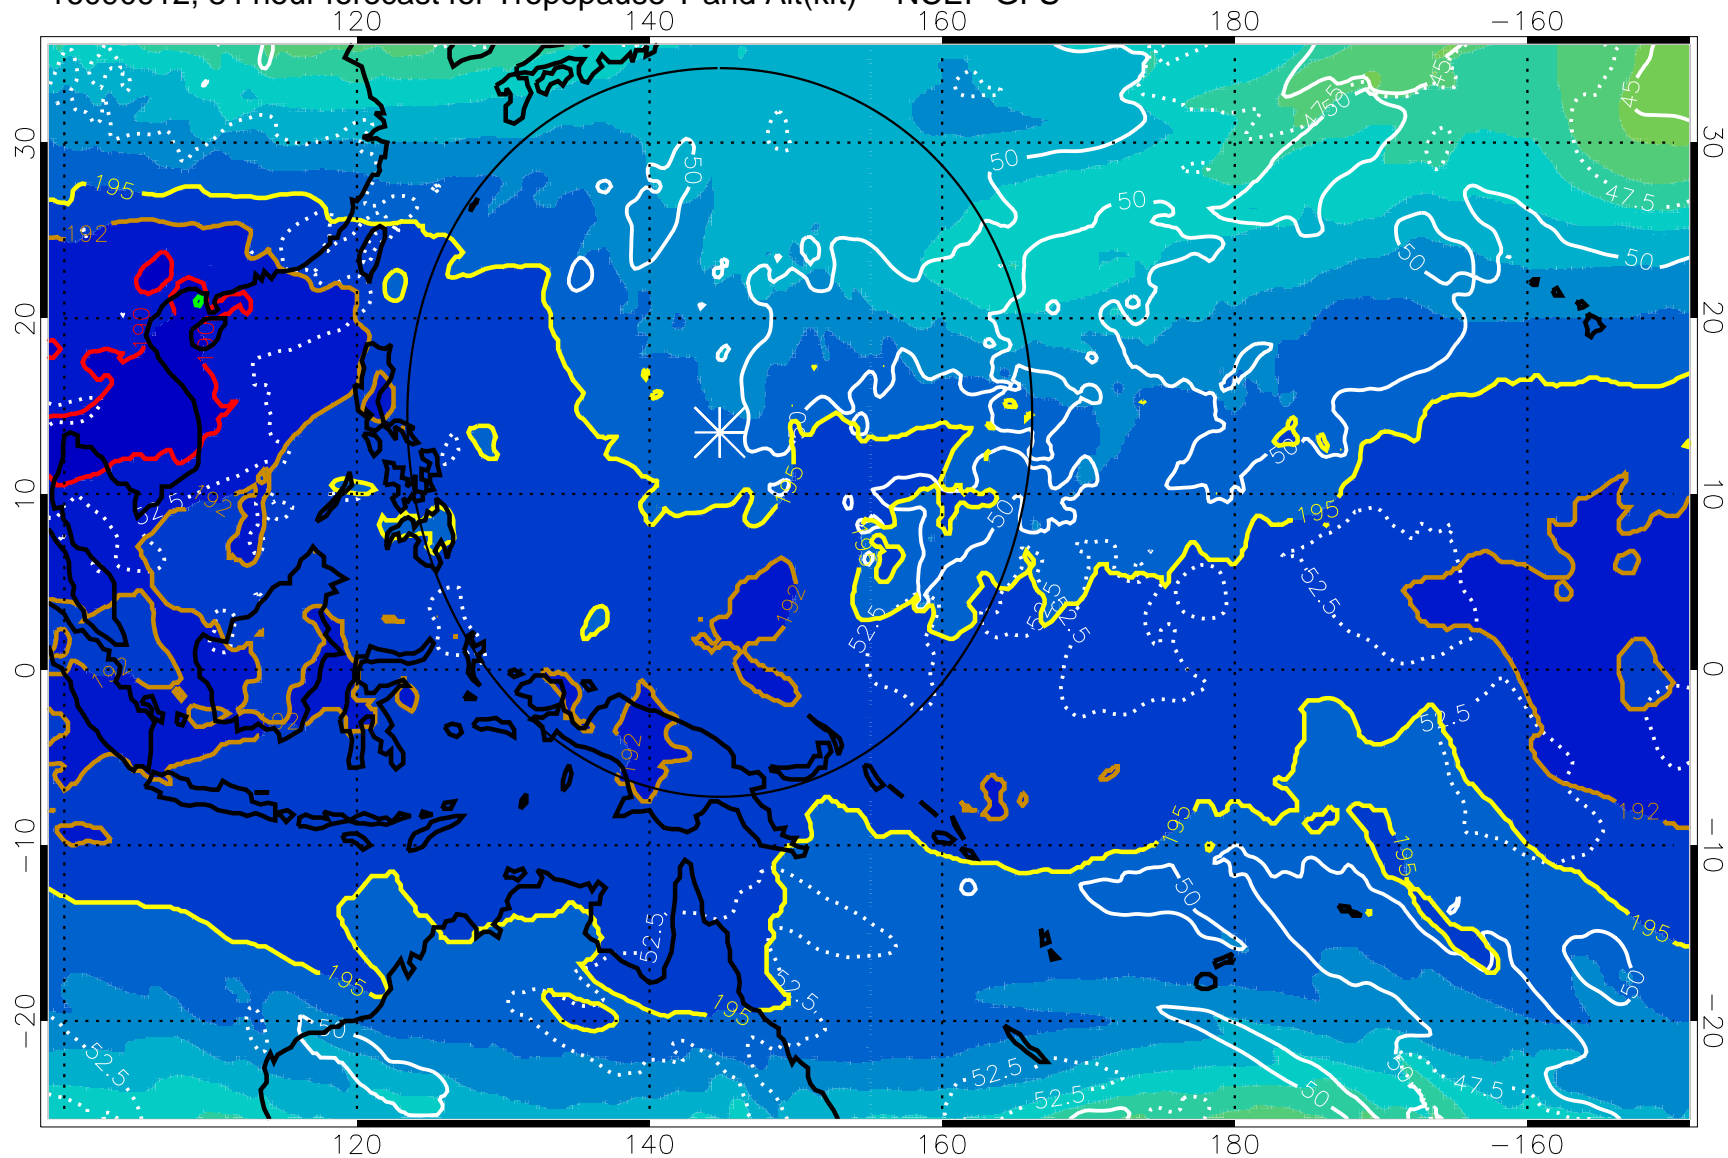

16090912, 84 hour forecast for Tropopause T and Alt(kft) -- NCEP GFS

190 200 210 220 230
Tropopause T, K

Tropopause Altitude in kft (white)

192.5K Isotherm 195K Isotherm
187.5K Isotherm 190K Isotherm

Range ring of 2304 km