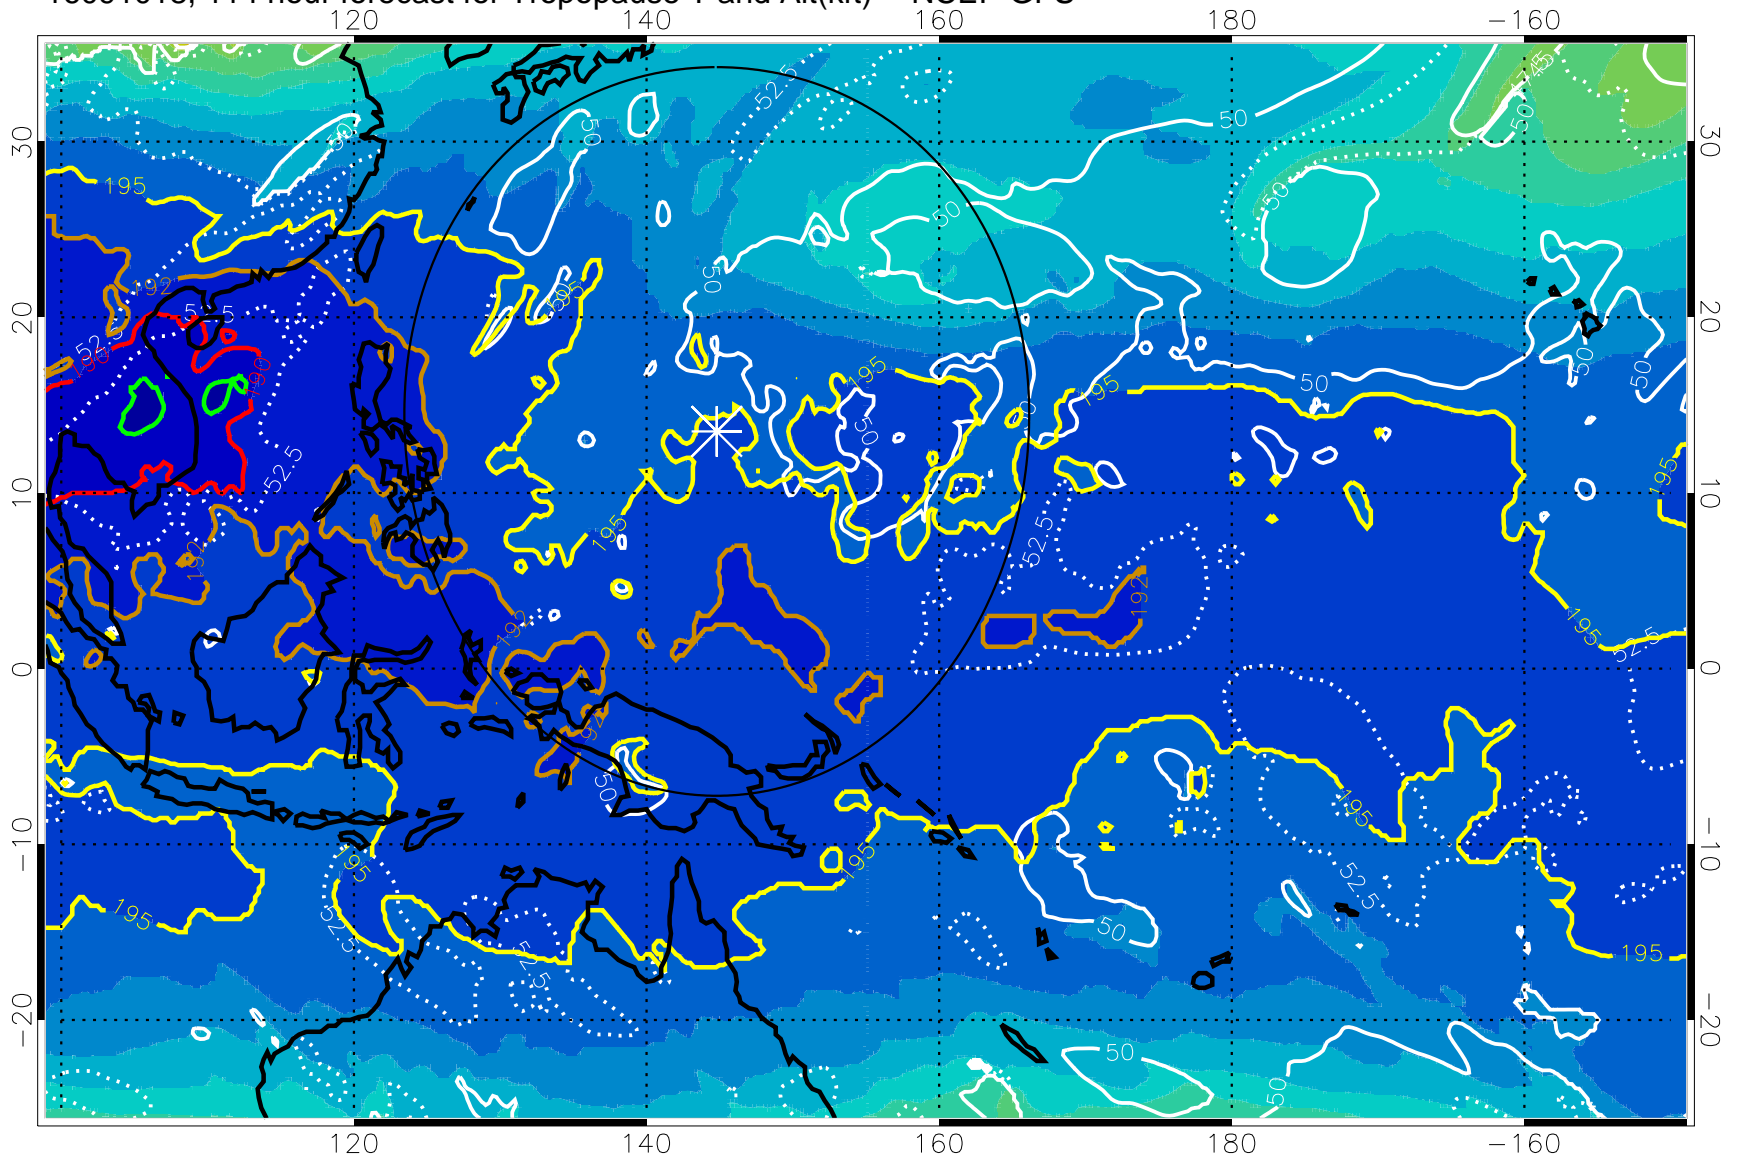

16091018, 114 hour forecast for Tropopause T and Alt(kft) -- NCEP GFS

190   200   210   220   230
Tropopause T, K

Tropopause Altitude in kft (white)

192.5K Isotherm   195K Isotherm
187.5K Isotherm   190K Isotherm

Range ring of 2304 km