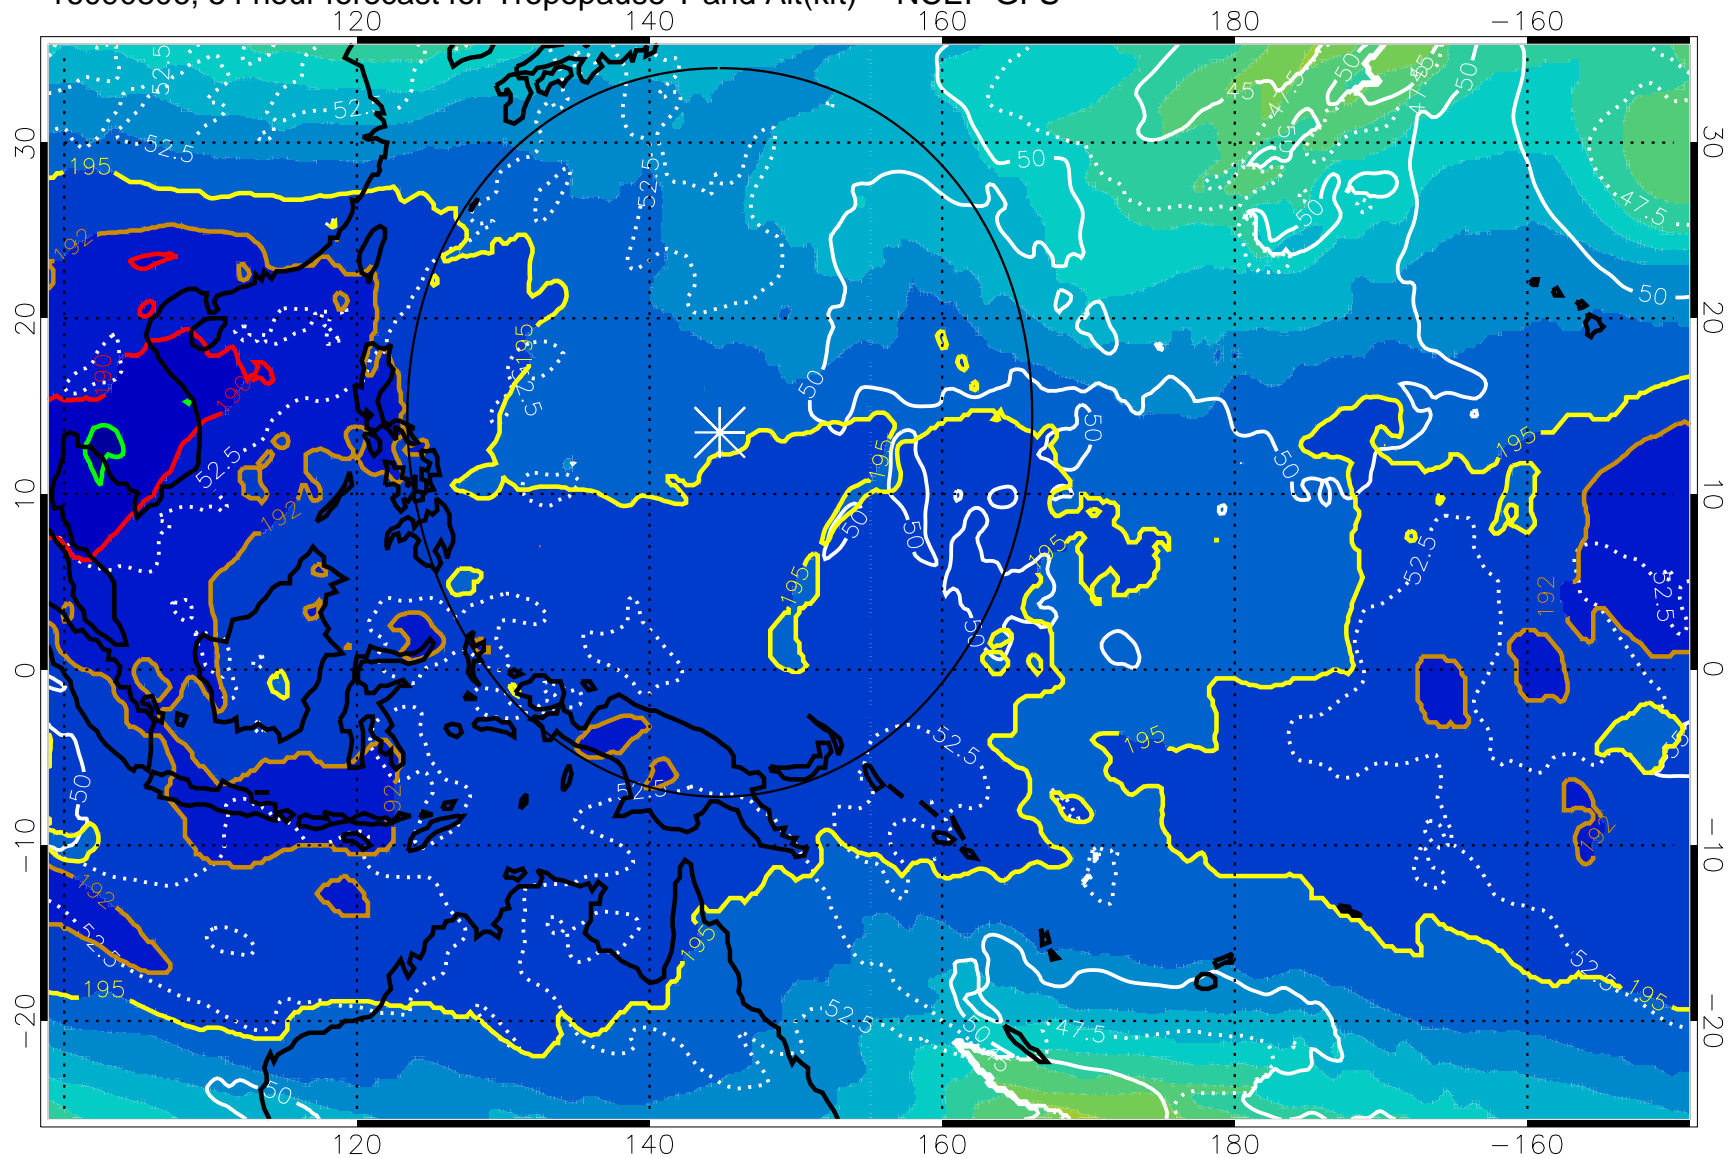

16090806, 54 hour forecast for Tropopause T and Alt(kft) -- NCEP GFS

190 200 210 220 230

Tropopause T, K

Tropopause Altitude in kft (white)

192.5K Isotherm 195K Isotherm
187.5K Isotherm 190K Isotherm

Range ring of 2304 km