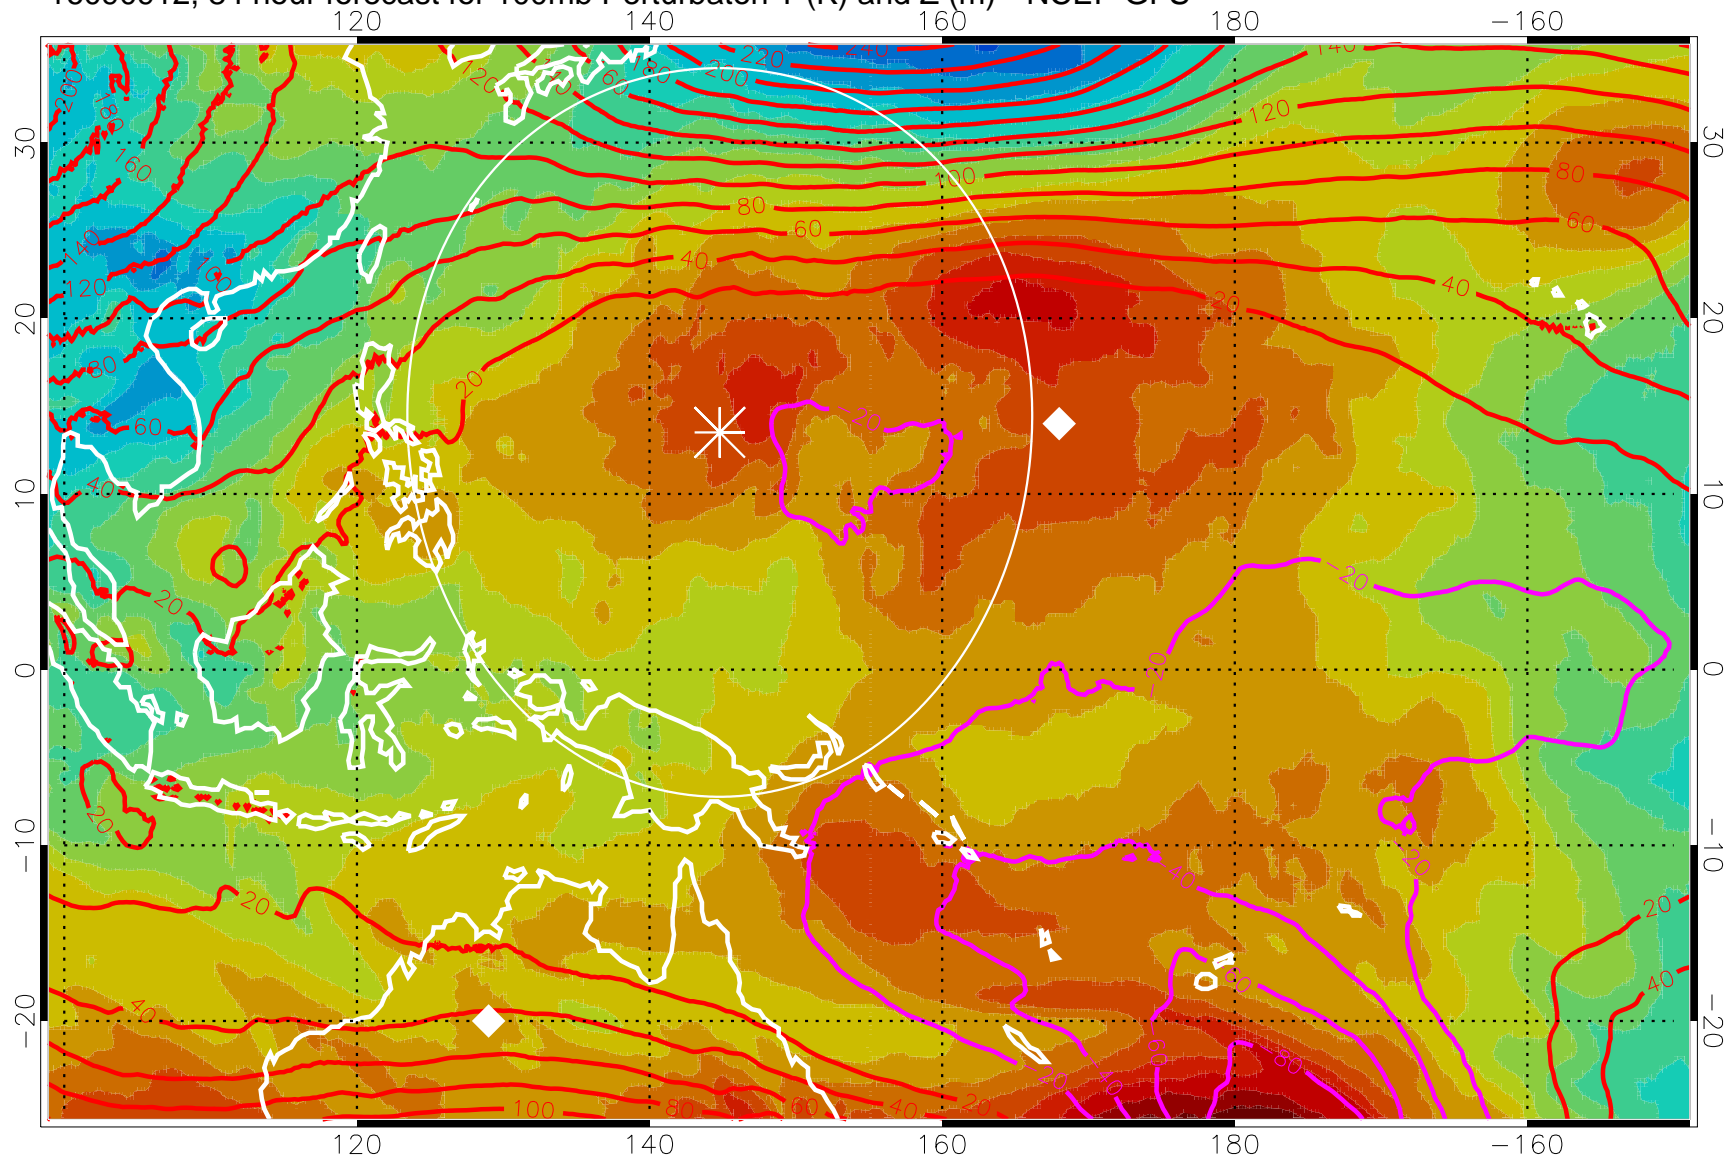

16090912, 84 hour forecast for 100mb Perturbaton T (K) and Z (m)-- NCEP GFS

Contours are 100 mbar Z perturbation (m)
Positive Z Contours
Negative Z Contours
Diamonds-mean pos. of anticyclones

Range ring of 2304 km