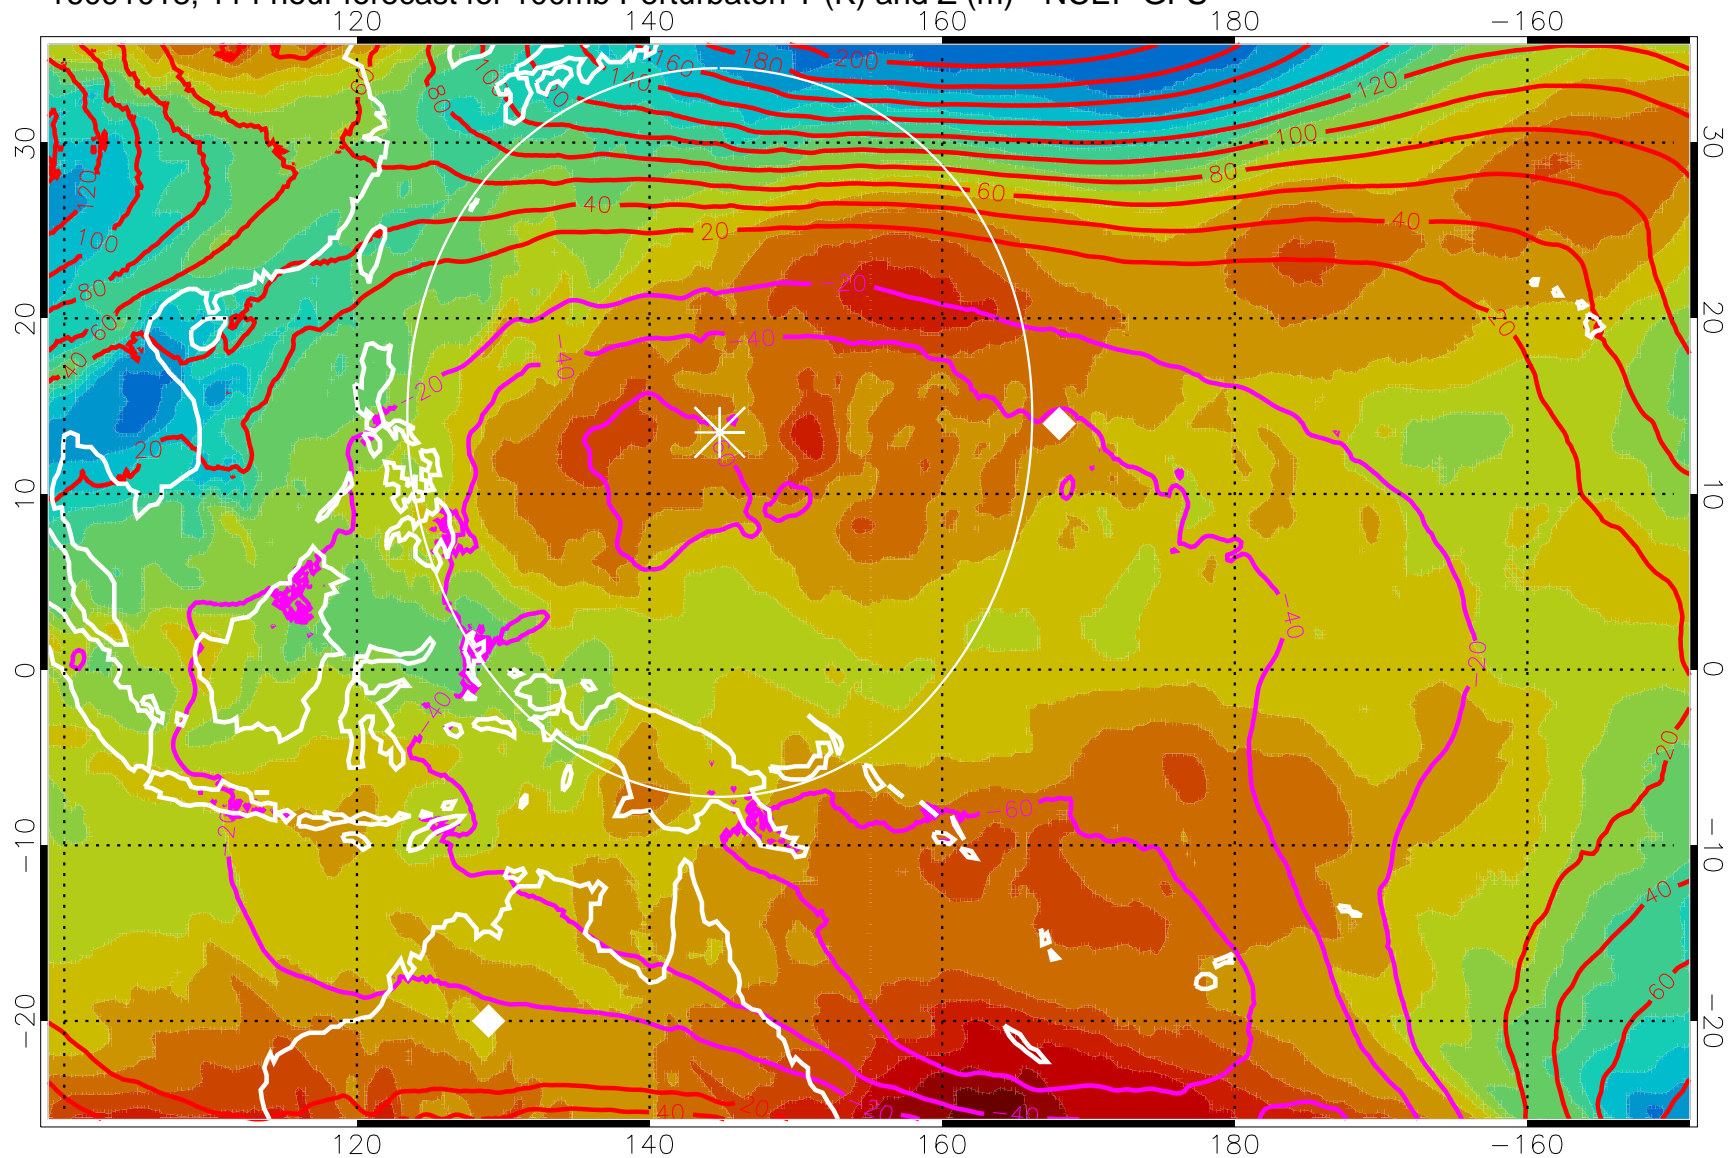

16091018, 114 hour forecast for 100mb Perturbaton T (K) and Z (m)-- NCEP GFS

Contours are 100 mbar Z perturbation (m)
Positive Z Contours
Negative Z Contours
Diamonds-mean pos. of anticyclones

Range ring of 2304 km