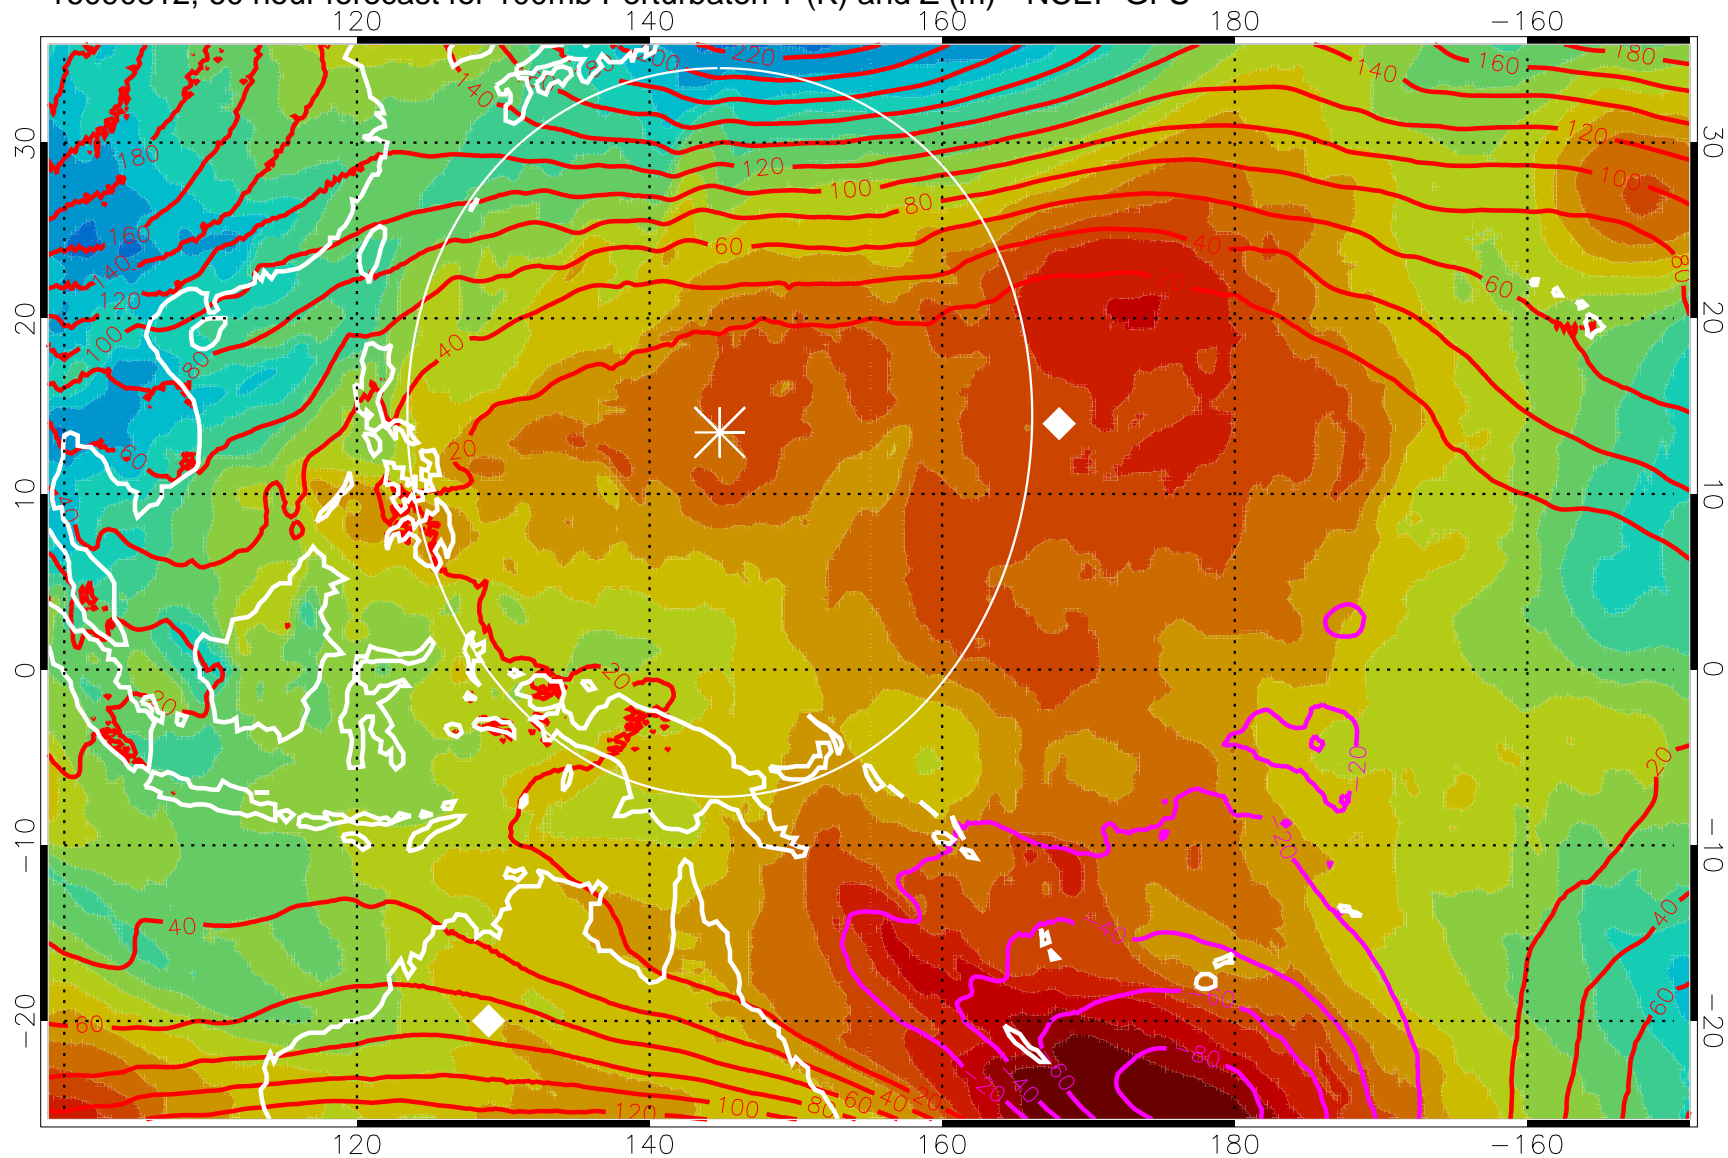

16090812, 60 hour forecast for 100mb Perturbaton T (K) and Z (m)-- NCEP GFS

Contours are 100 mbar Z perturbation (m)
Positive Z Contours
Negative Z Contours
Diamonds-mean pos. of anticyclones

Range ring of 2304 km