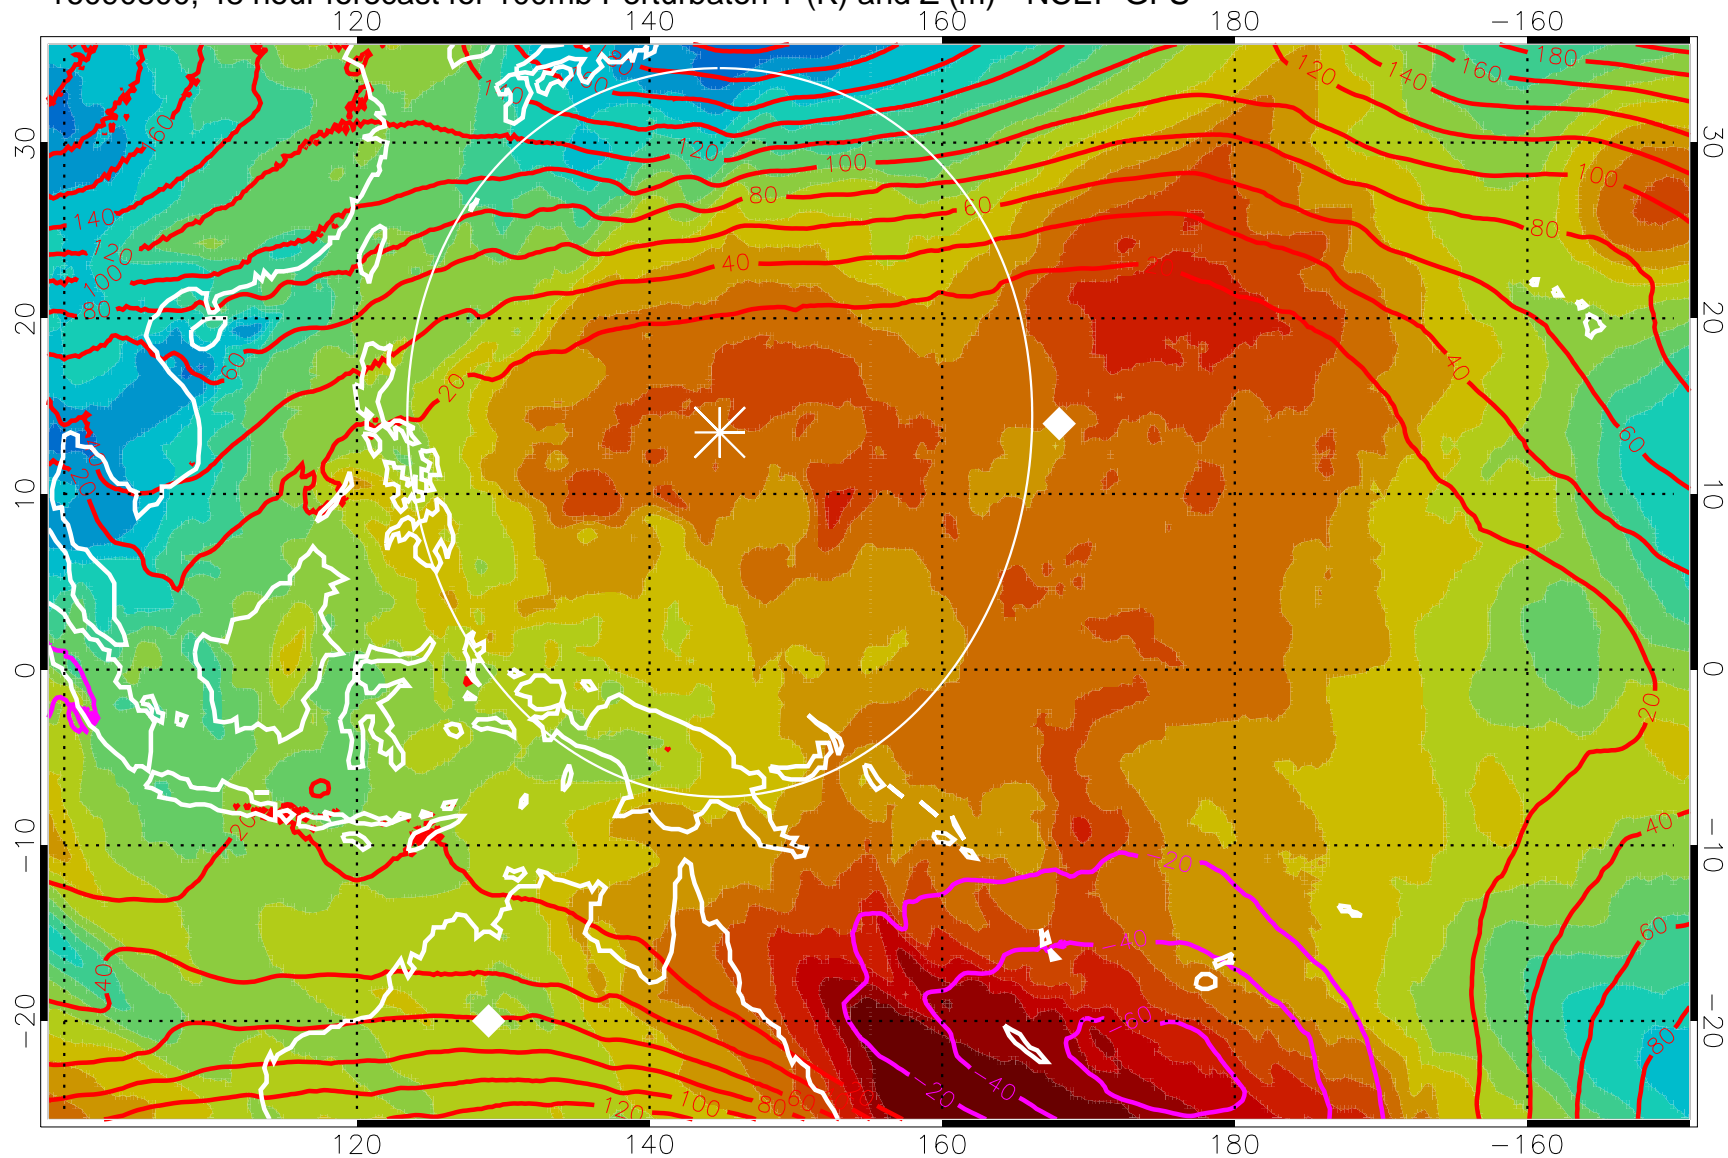

16090800, 48 hour forecast for 100mb Perturbaton T (K) and Z (m)-- NCEP GFS

Contours are 100 mbar Z perturbation (m)
Positive Z Contours
Negative Z Contours
Diamonds-mean pos. of anticyclones

Range ring of 2304 km