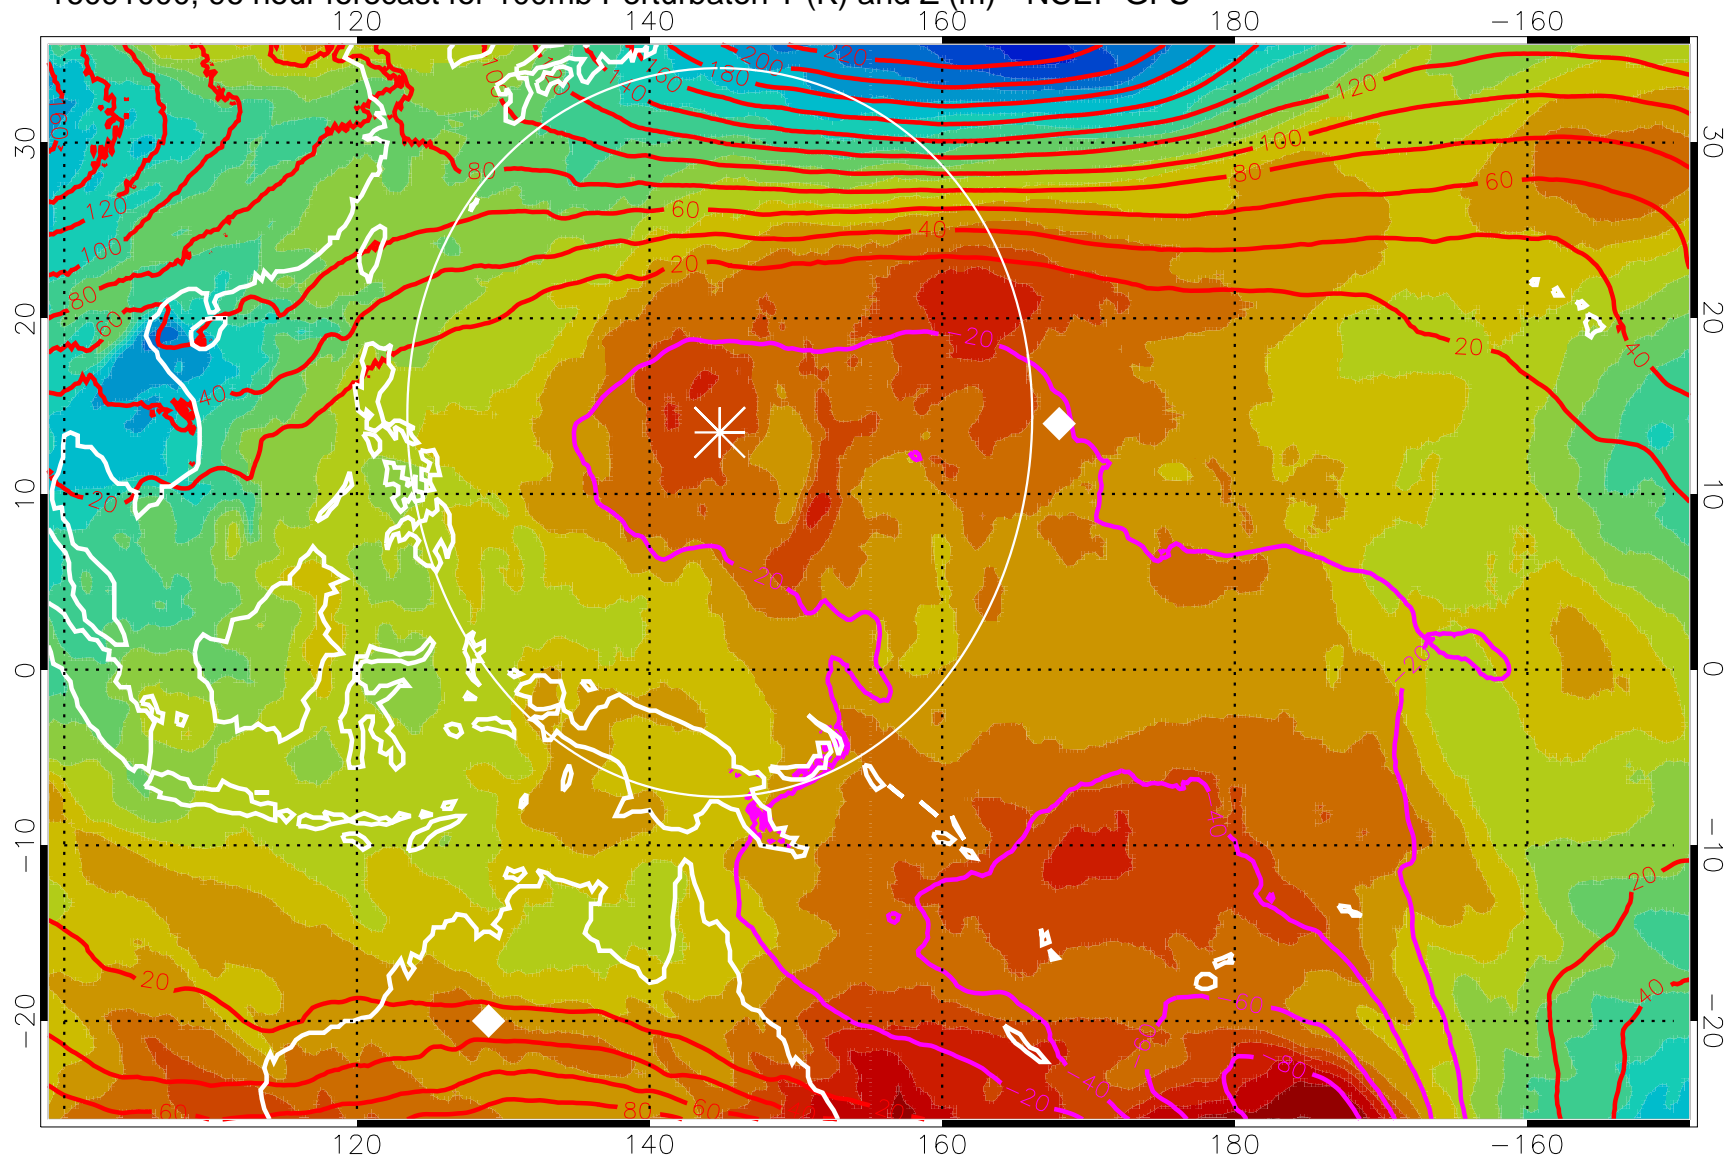

16091000, 96 hour forecast for 100mb Perturbaton T (K) and Z (m)-- NCEP GFS

Contours are 100 mbar Z perturbation (m)
Positive Z Contours
Negative Z Contours
Diamonds-mean pos. of anticyclones

Range ring of 2304 km