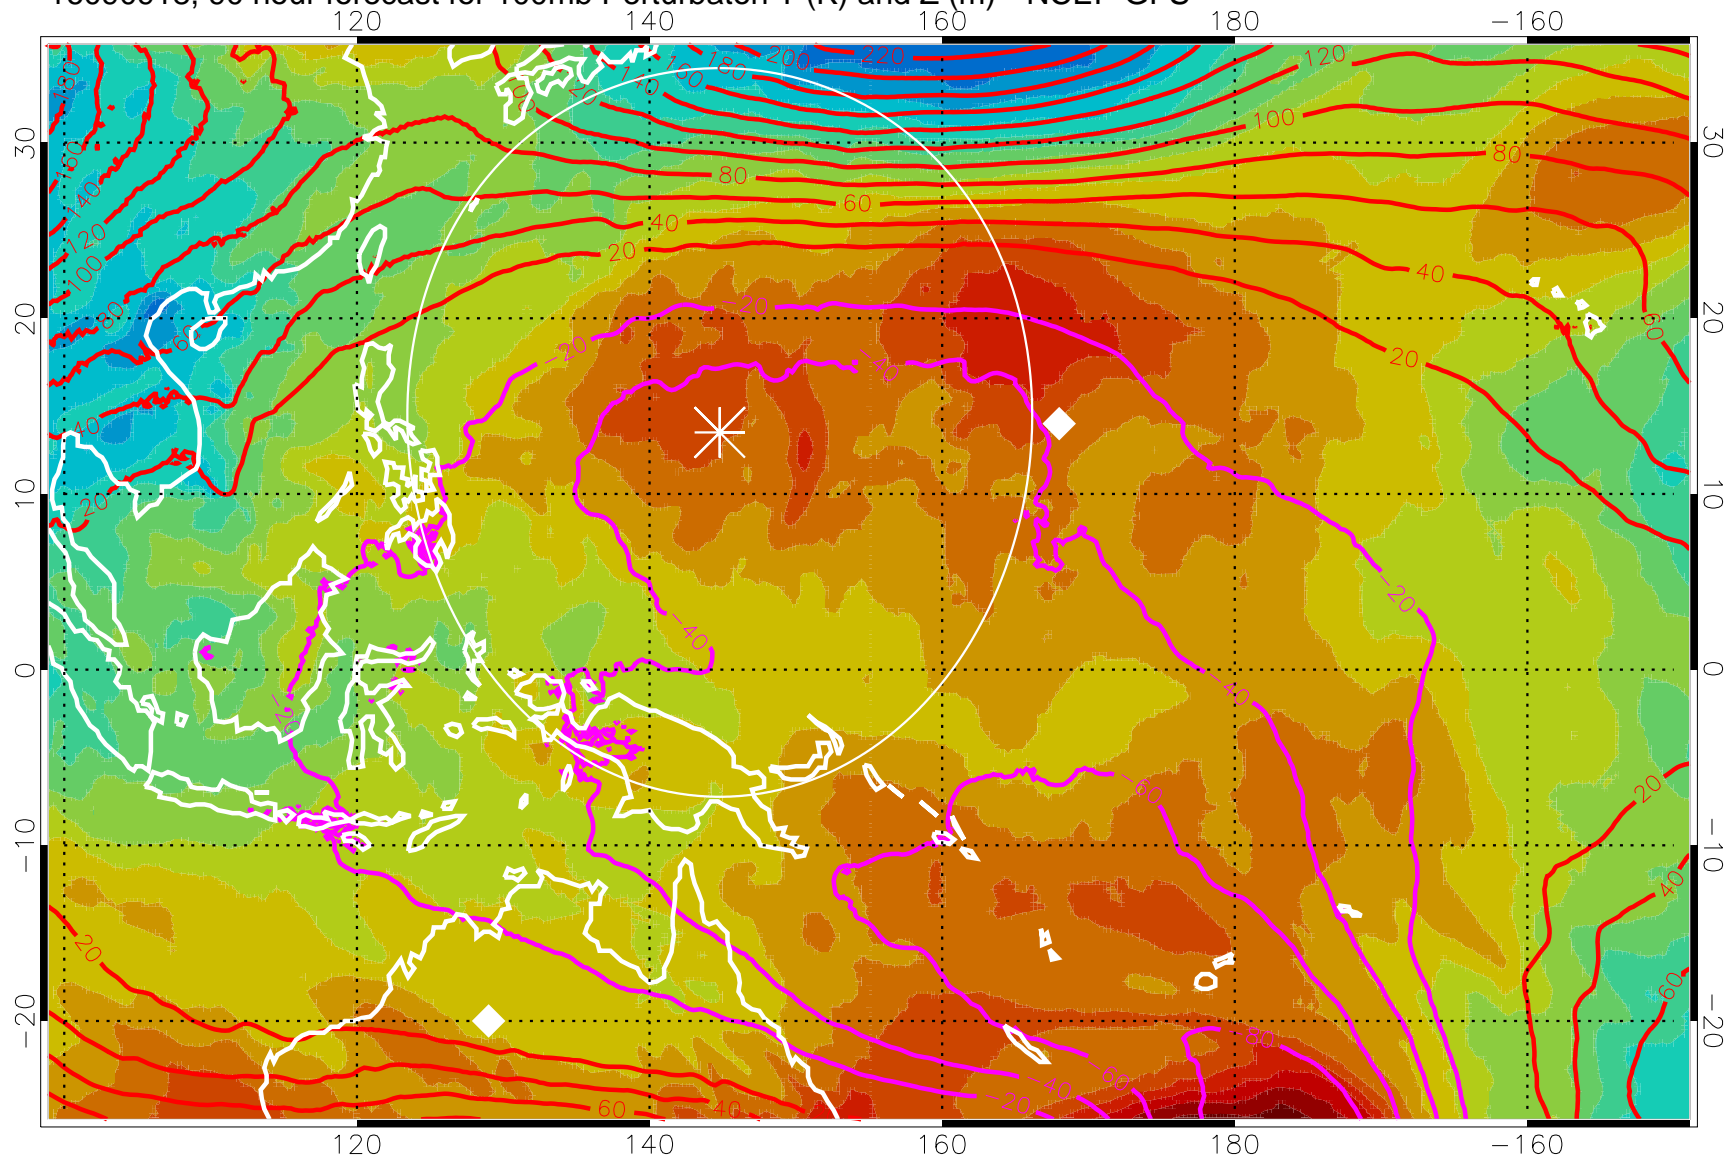

16090918, 90 hour forecast for 100mb Perturbaton T (K) and Z (m)-- NCEP GFS

Contours are 100 mbar Z perturbation (m)
Positive Z Contours
Negative Z Contours
Diamonds-mean pos. of anticyclones

Range ring of 2304 km