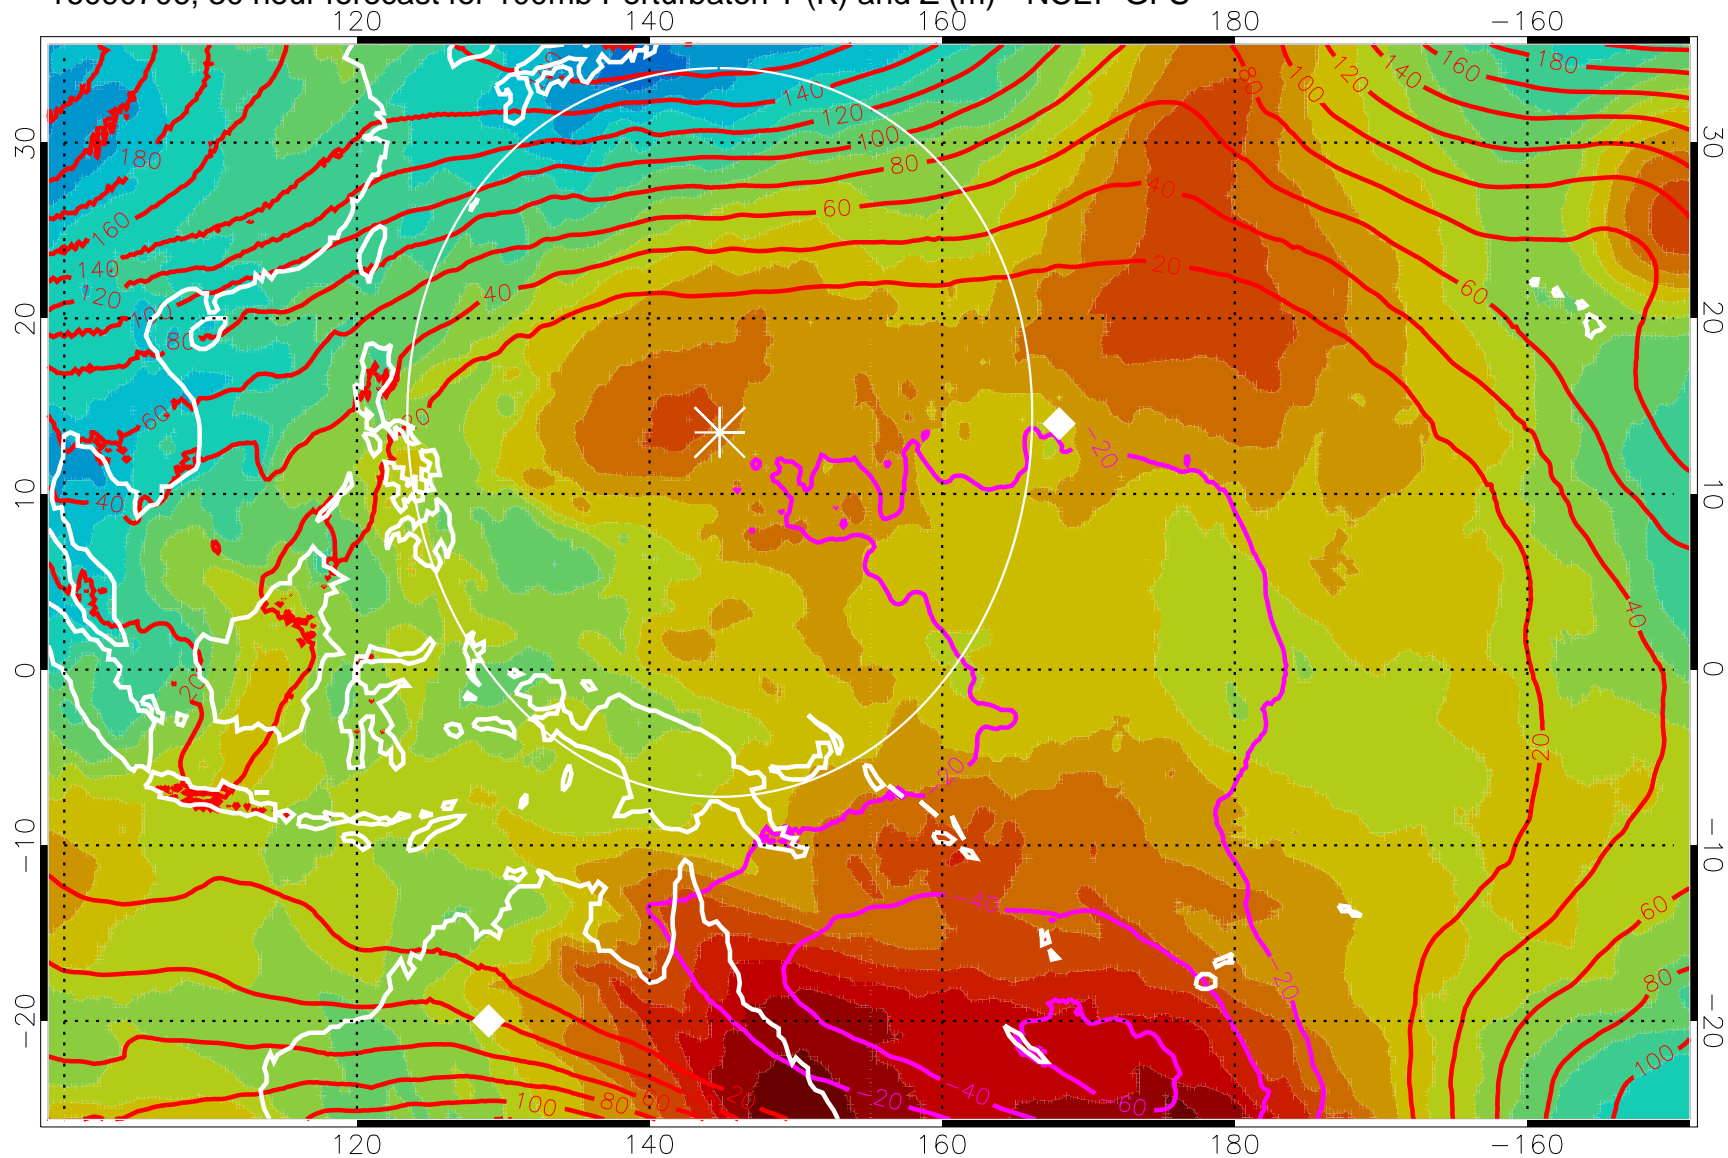

16090706, 30 hour forecast for 100mb Perturbaton T (K) and Z (m)-- NCEP GFS

Contours are 100 mbar Z perturbation (m)
Positive Z Contours
Negative Z Contours
Diamonds-mean pos. of anticyclones

Range ring of 2304 km