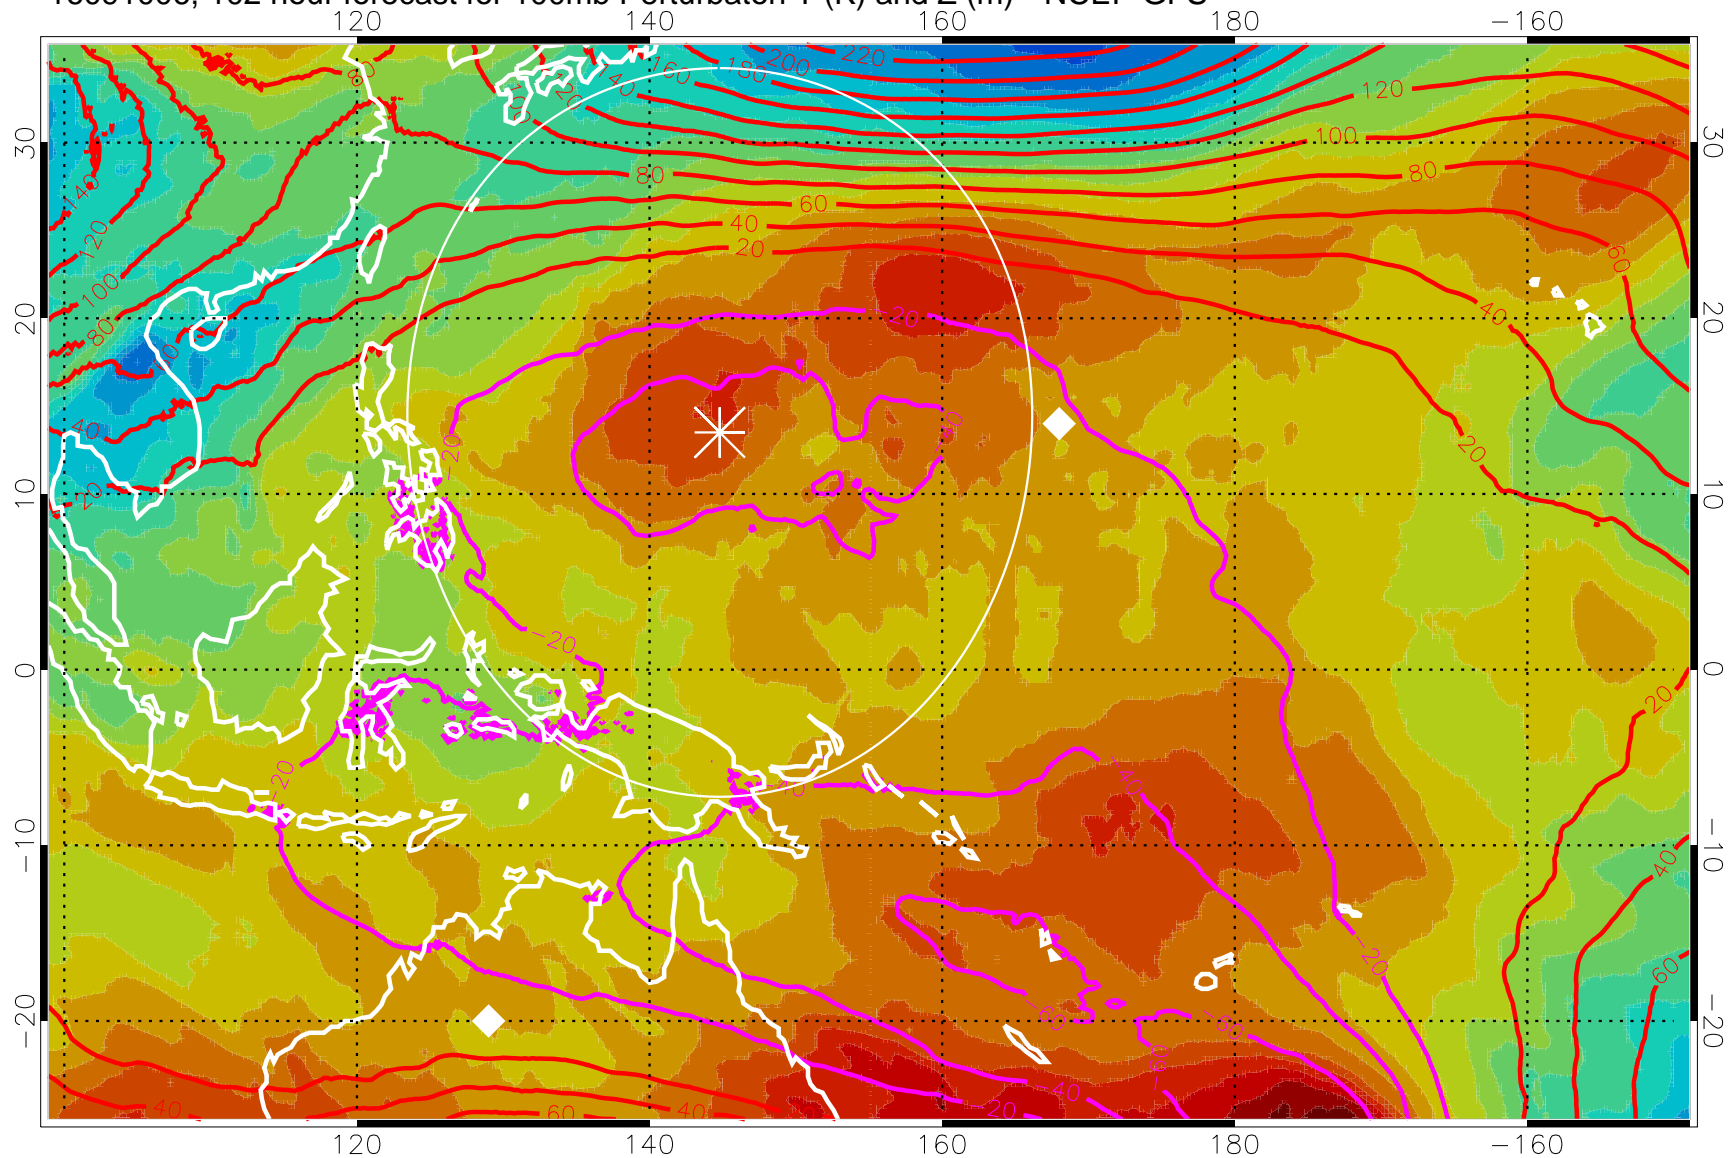

16091006, 102 hour forecast for 100mb Perturbaton T (K) and Z (m)-- NCEP GFS

Contours are 100 mbar Z perturbation (m)
Positive Z Contours
Negative Z Contours
Diamonds-mean pos. of anticyclones

Range ring of 2304 km