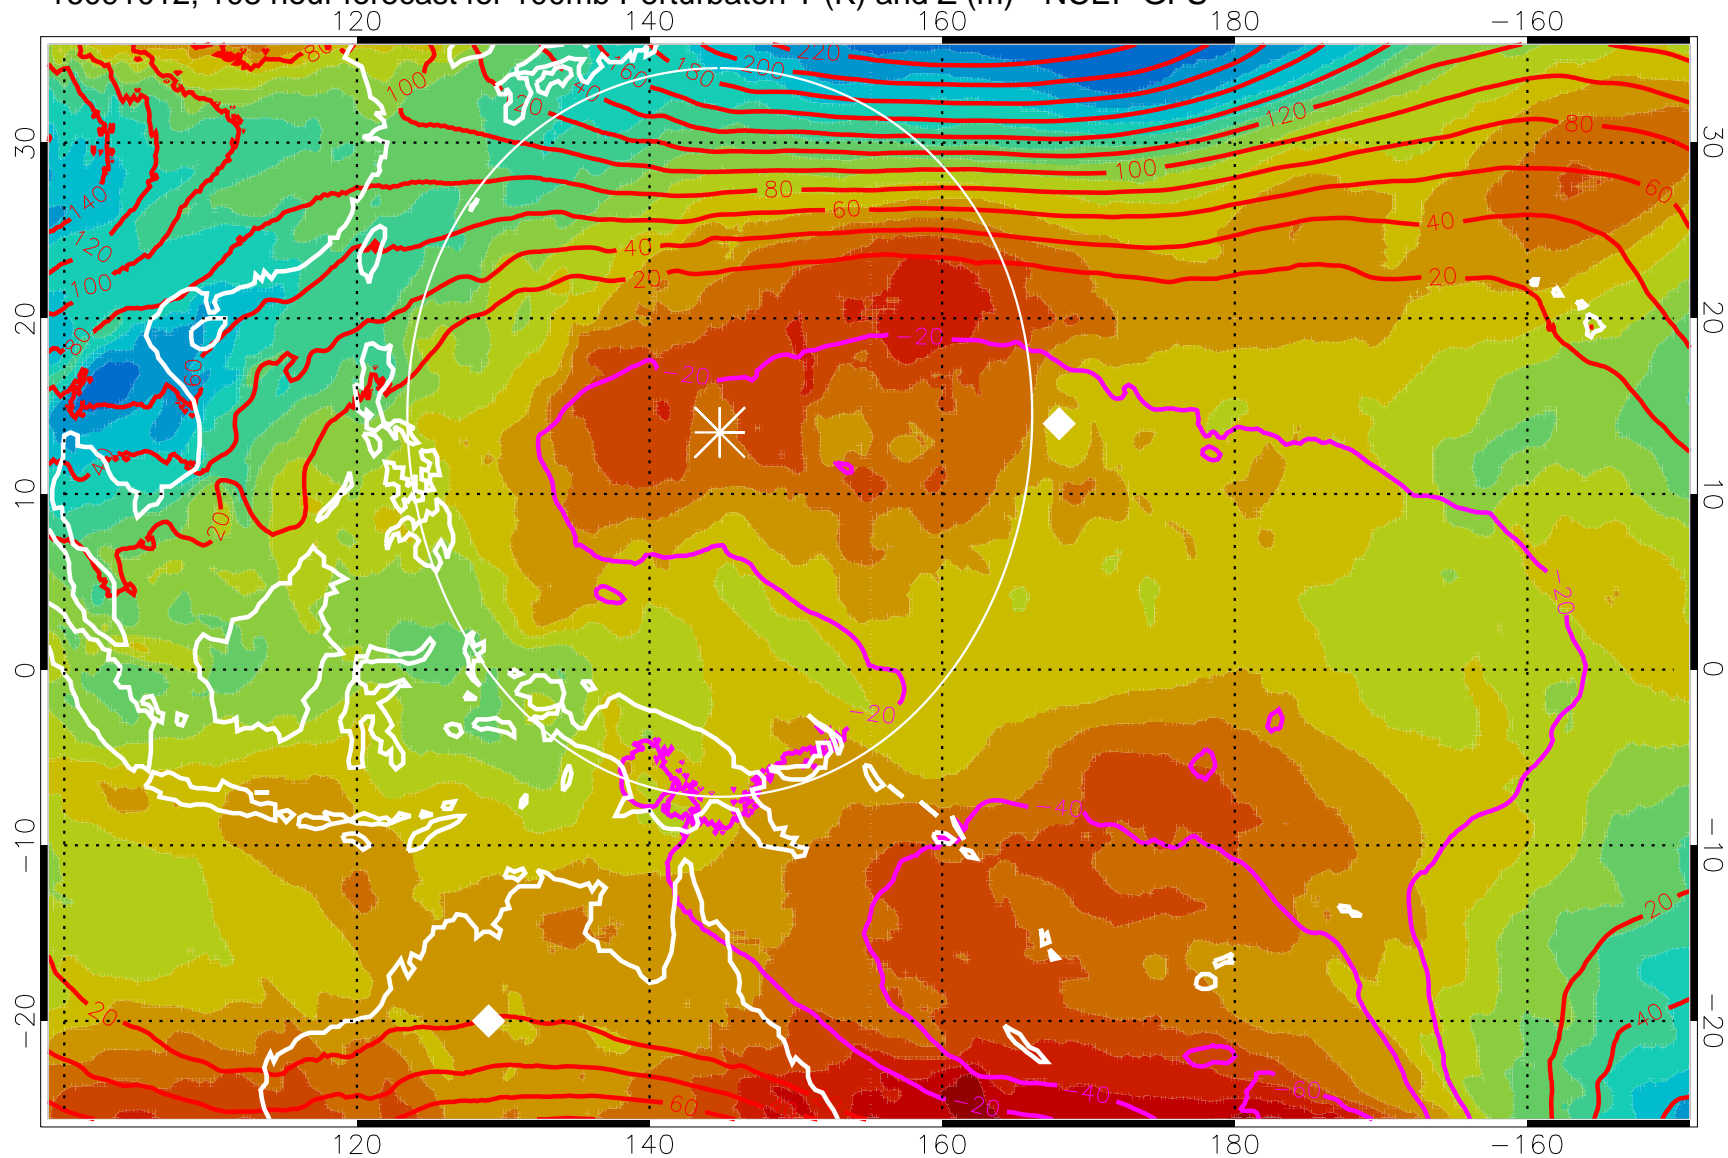

16091012, 108 hour forecast for 100mb Perturbaton T (K) and Z (m)-- NCEP GFS

Contours are 100 mbar Z perturbation (m)
Positive Z Contours
Negative Z Contours
Diamonds-mean pos. of anticyclones

Range ring of 2304 km