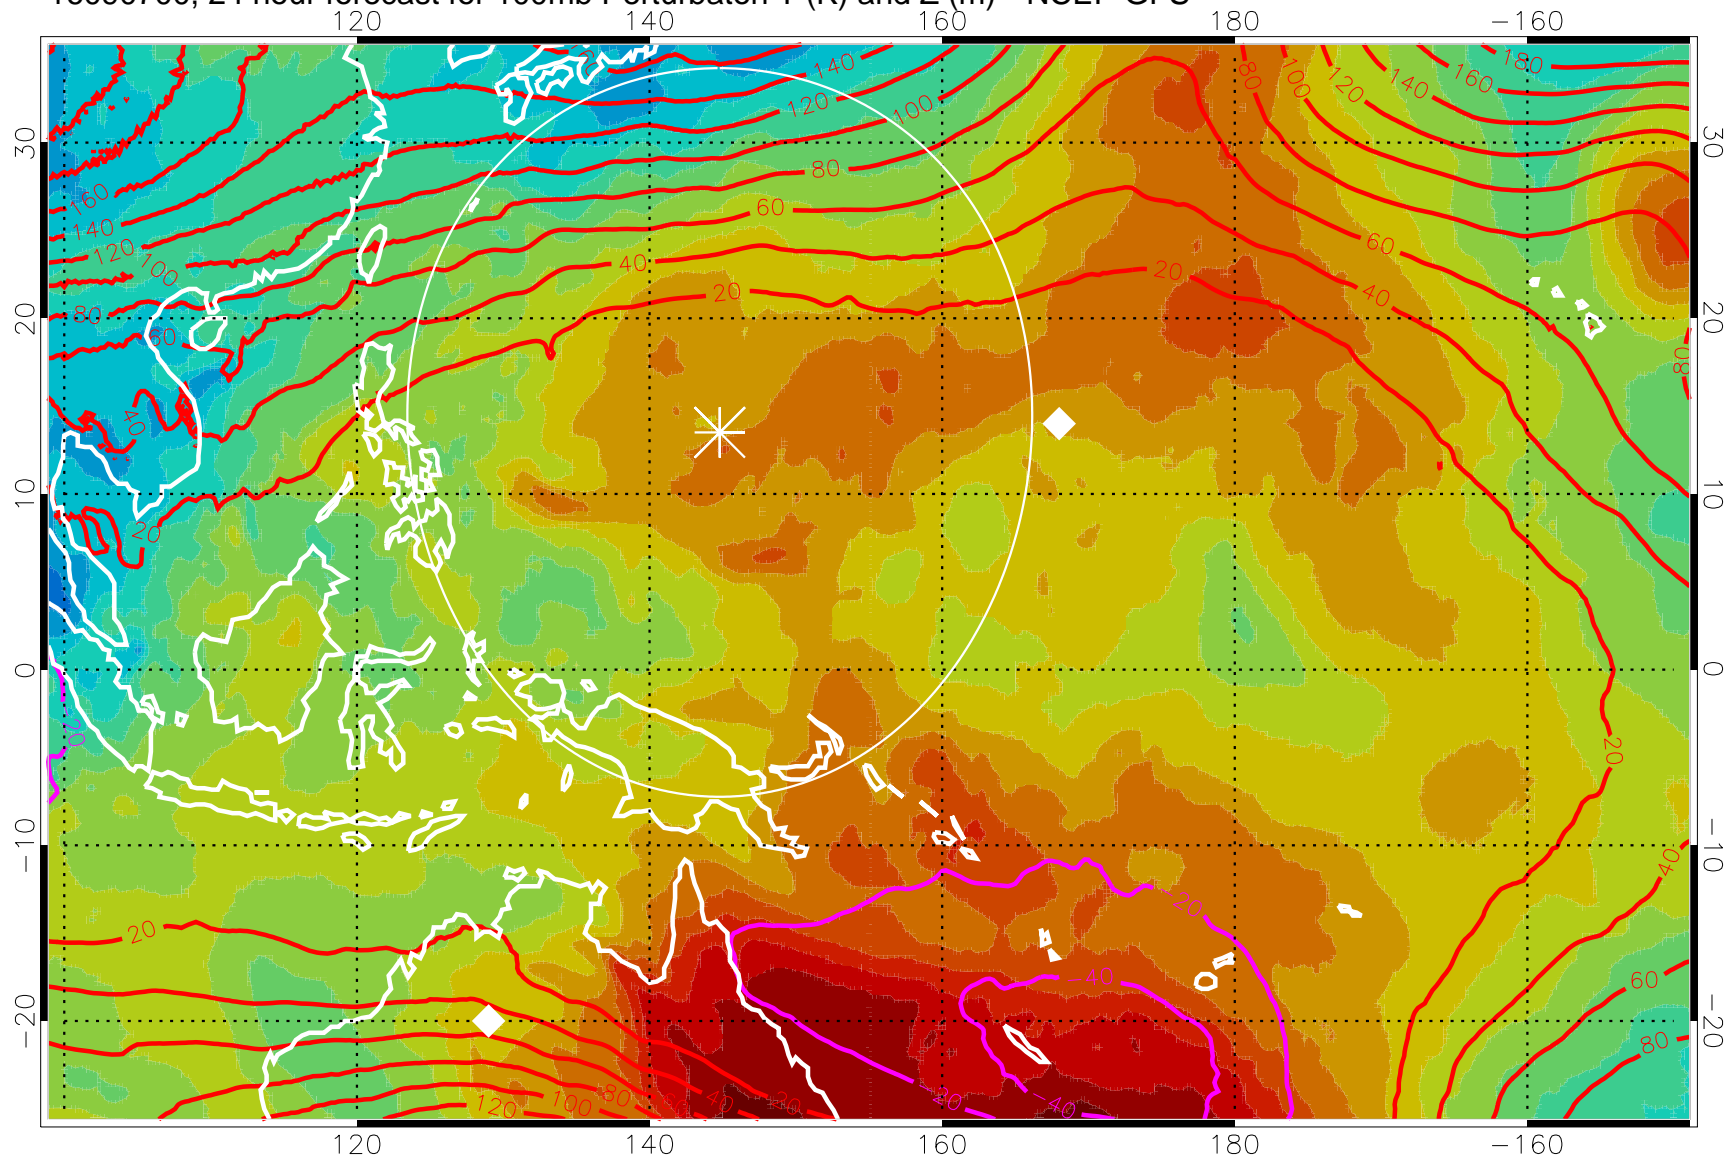

16090700, 24 hour forecast for 100mb Perturbaton T (K) and Z (m)-- NCEP GFS

Contours are 100 mbar Z perturbation (m)
Positive Z Contours
Negative Z Contours
Diamonds-mean pos. of anticyclones

Range ring of 2304 km