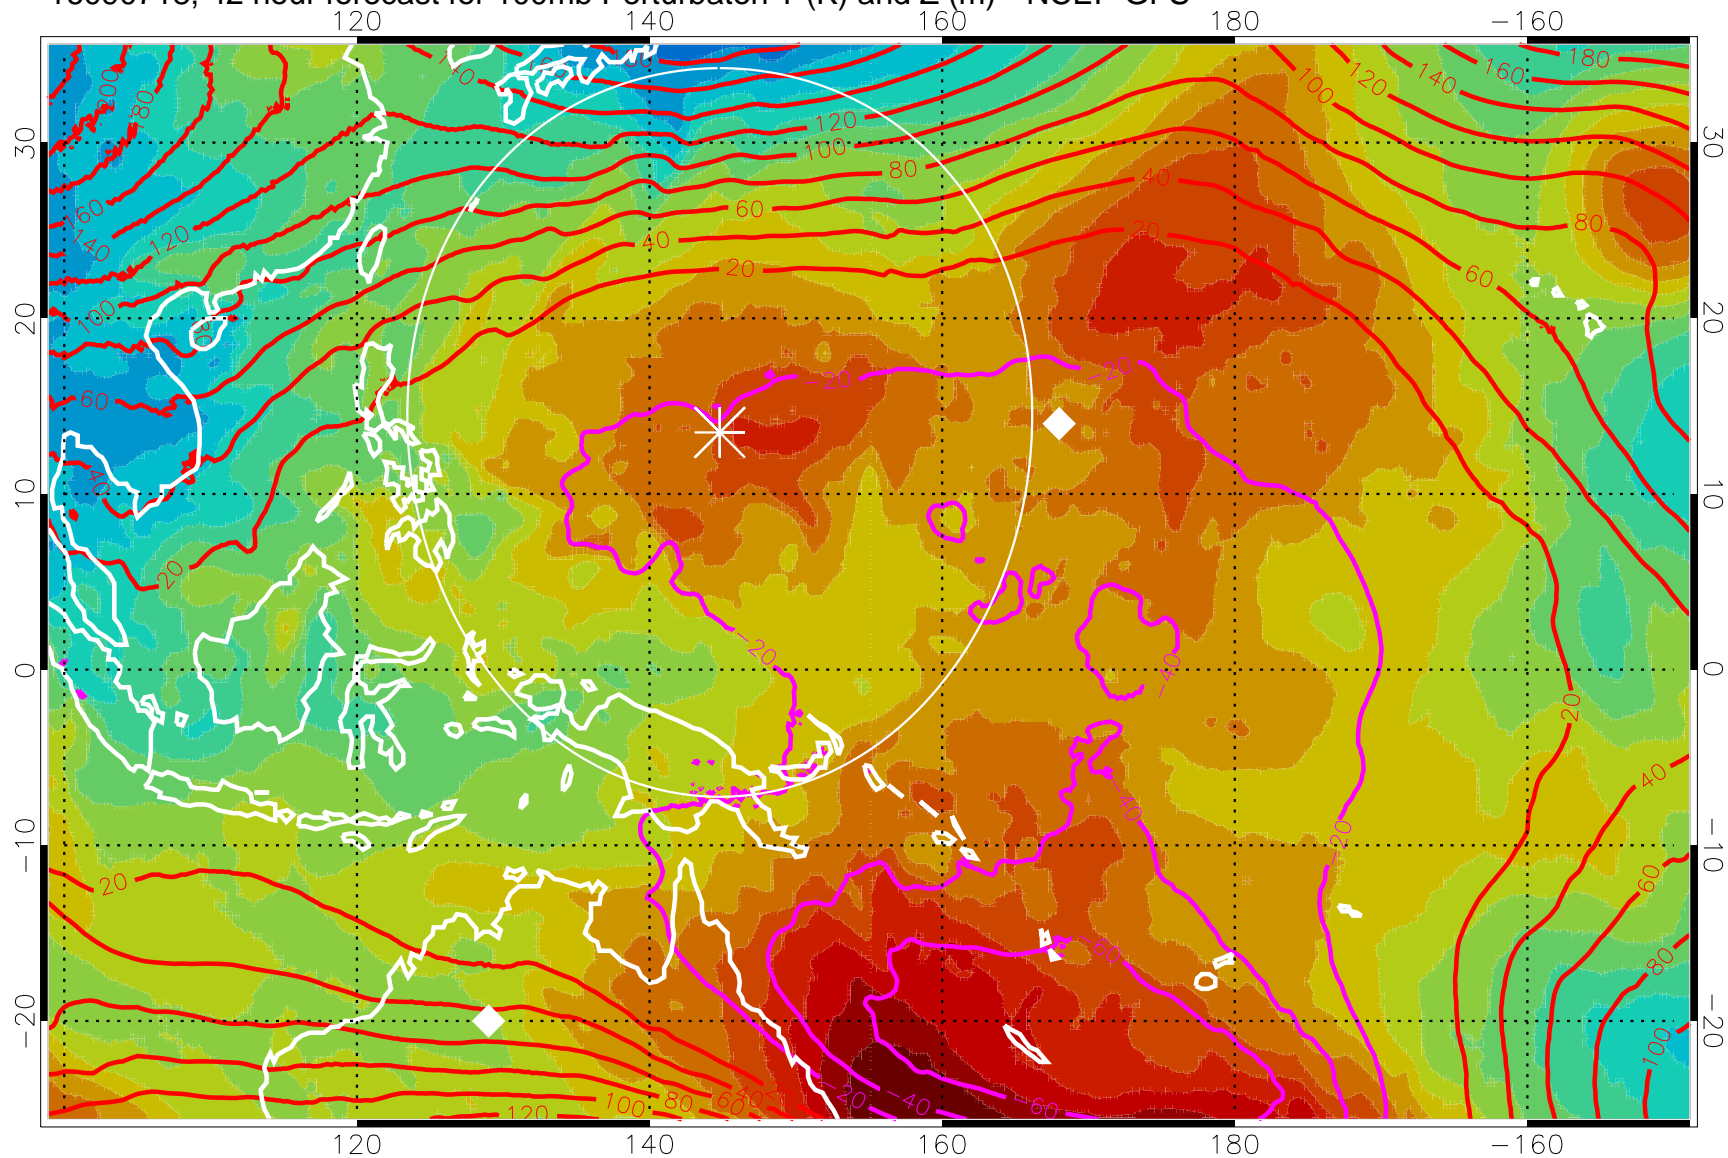

16090718, 42 hour forecast for 100mb Perturbaton T (K) and Z (m)-- NCEP GFS

Contours are 100 mbar Z perturbation (m)
Positive Z Contours
Negative Z Contours
Diamonds-mean pos. of anticyclones

Range ring of 2304 km