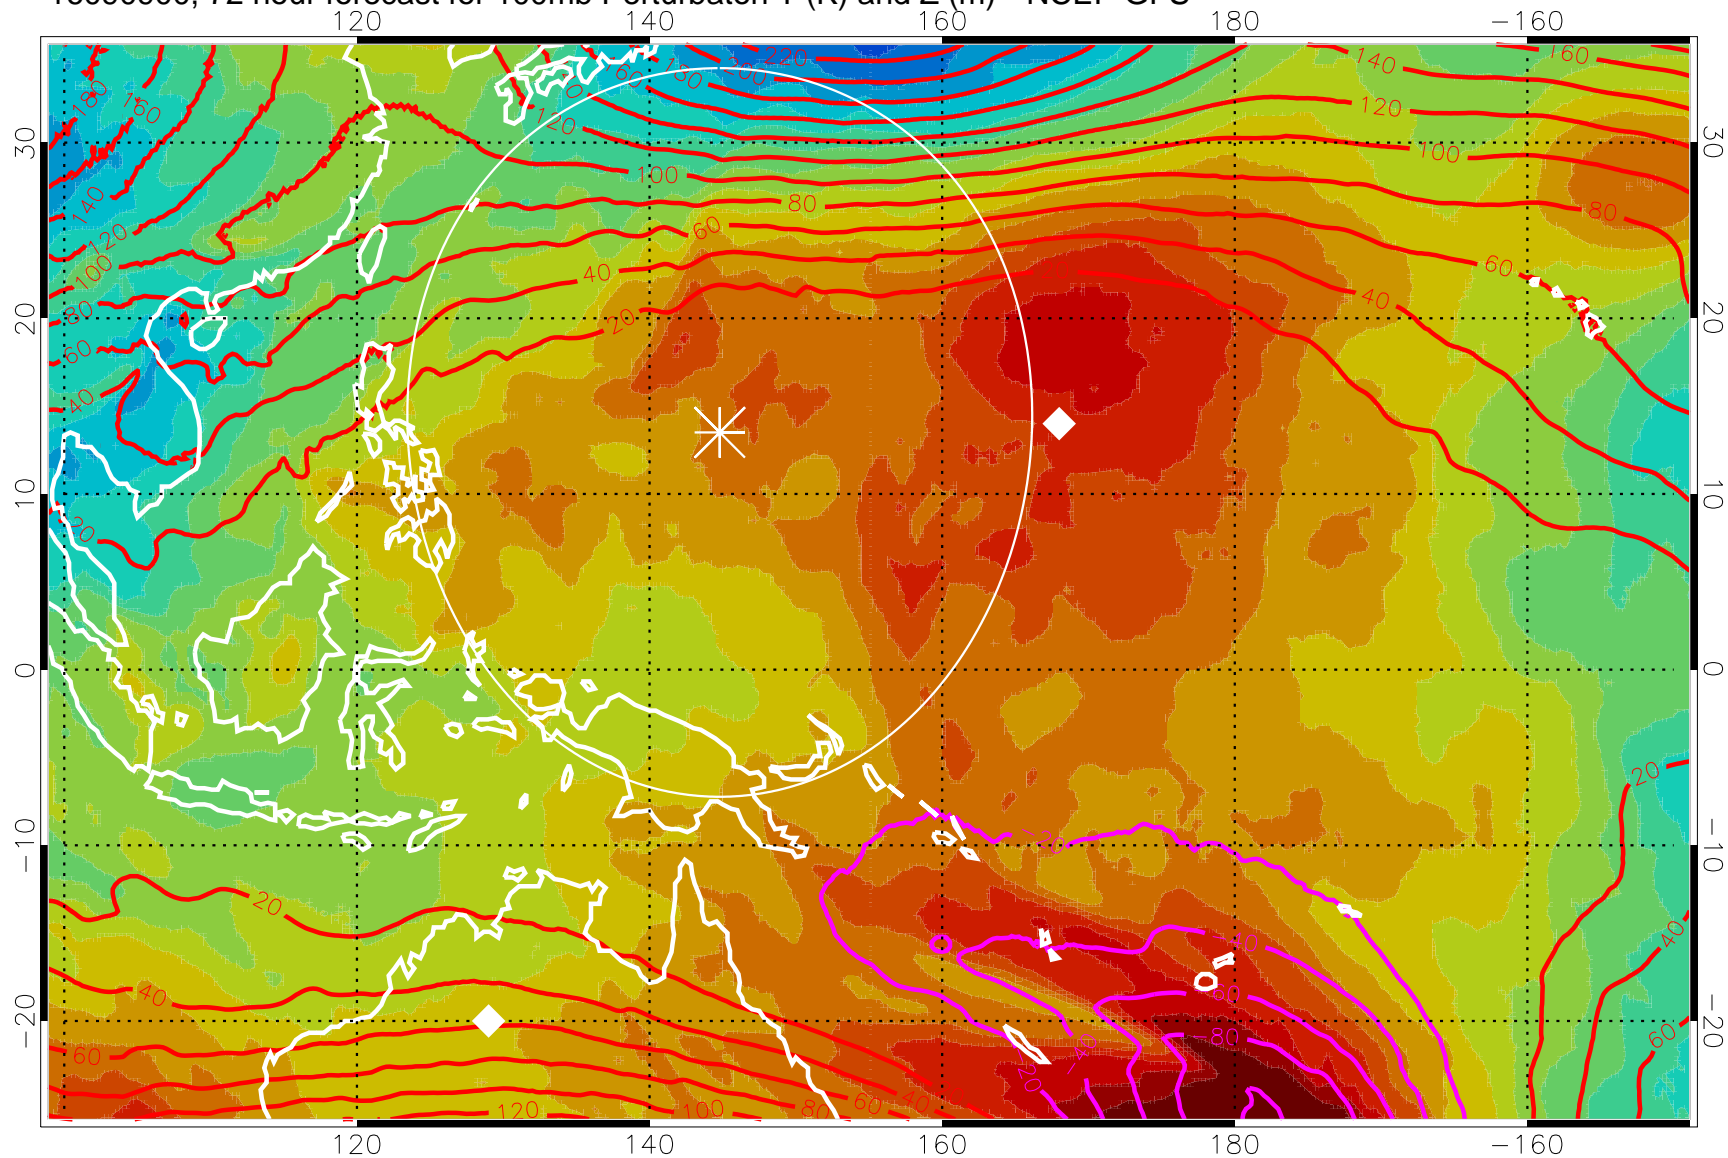

16090900, 72 hour forecast for 100mb Perturbaton T (K) and Z (m)-- NCEP GFS

Contours are 100 mbar Z perturbation (m)
Positive Z Contours
Negative Z Contours
Diamonds-mean pos. of anticyclones

Range ring of 2304 km