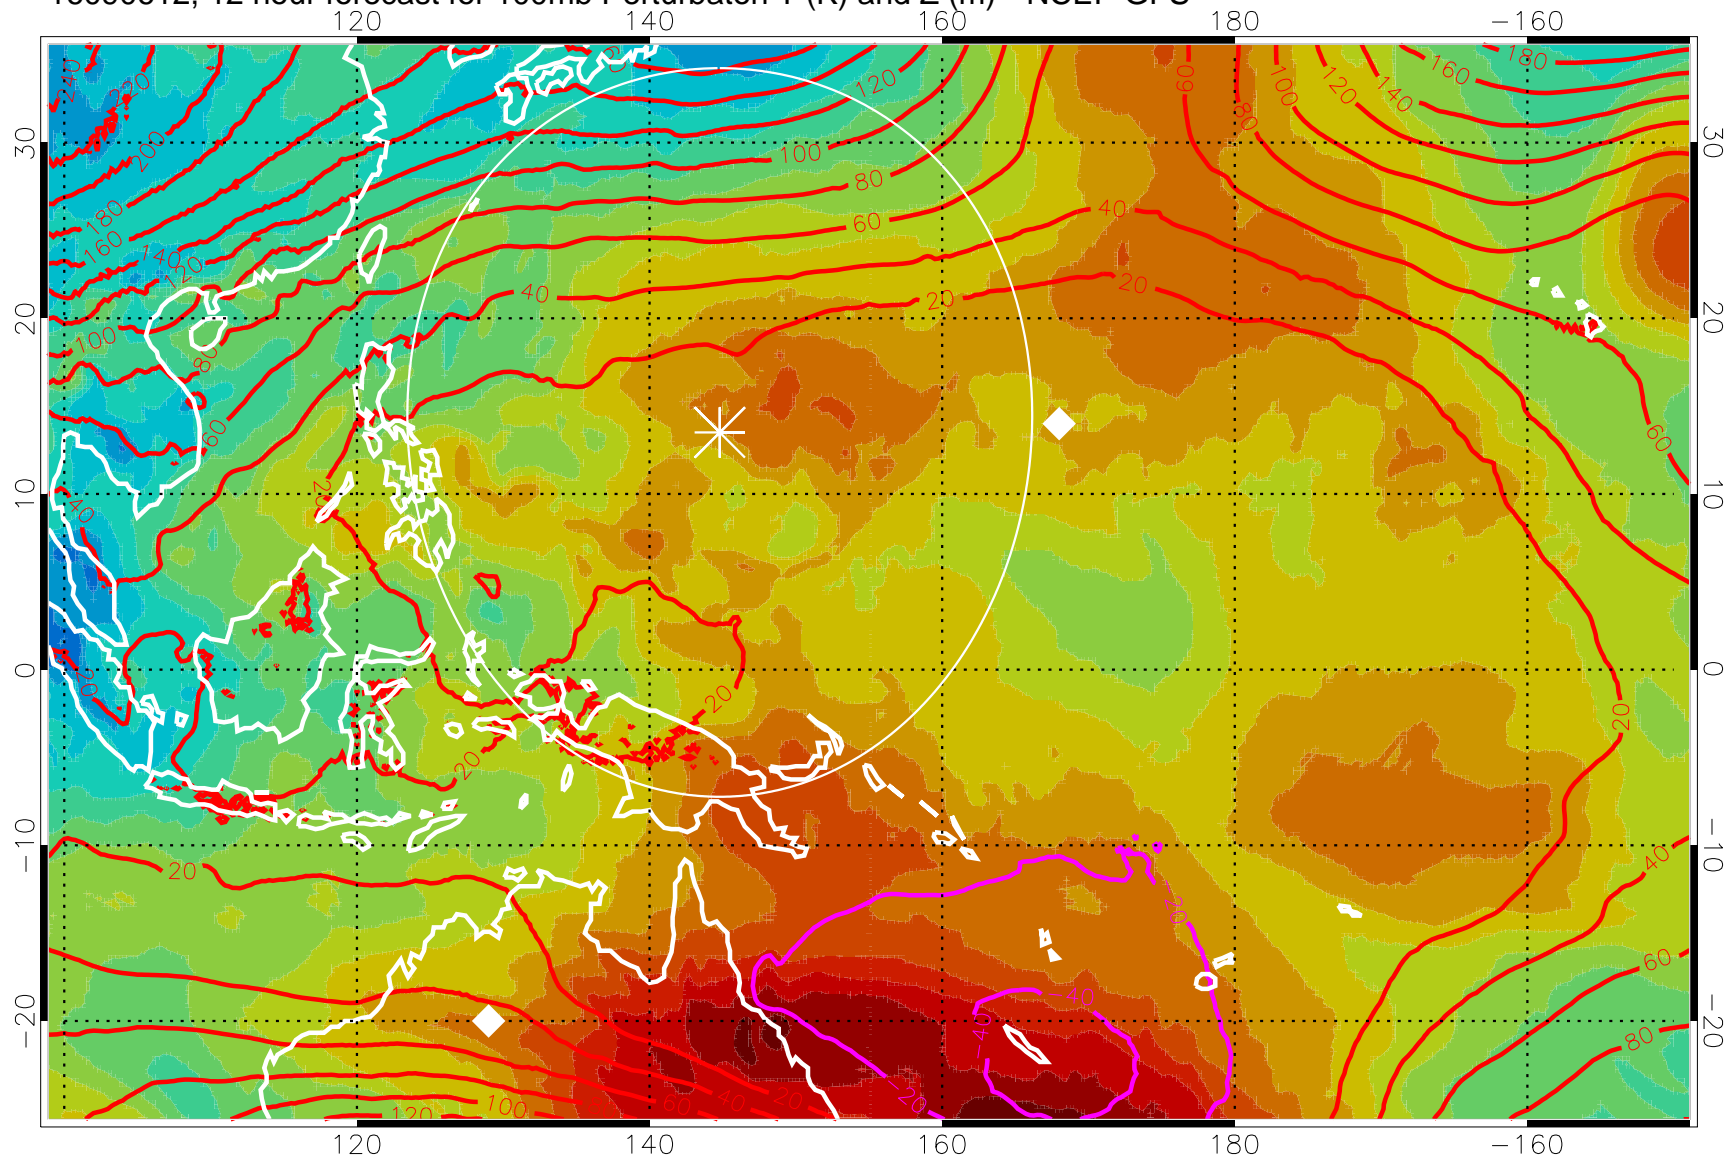

16090612, 12 hour forecast for 100mb Perturbaton T (K) and Z (m)-- NCEP GFS

Contours are 100 mbar Z perturbation (m)
Positive Z Contours
Negative Z Contours
Diamonds-mean pos. of anticyclones

Range ring of 2304 km