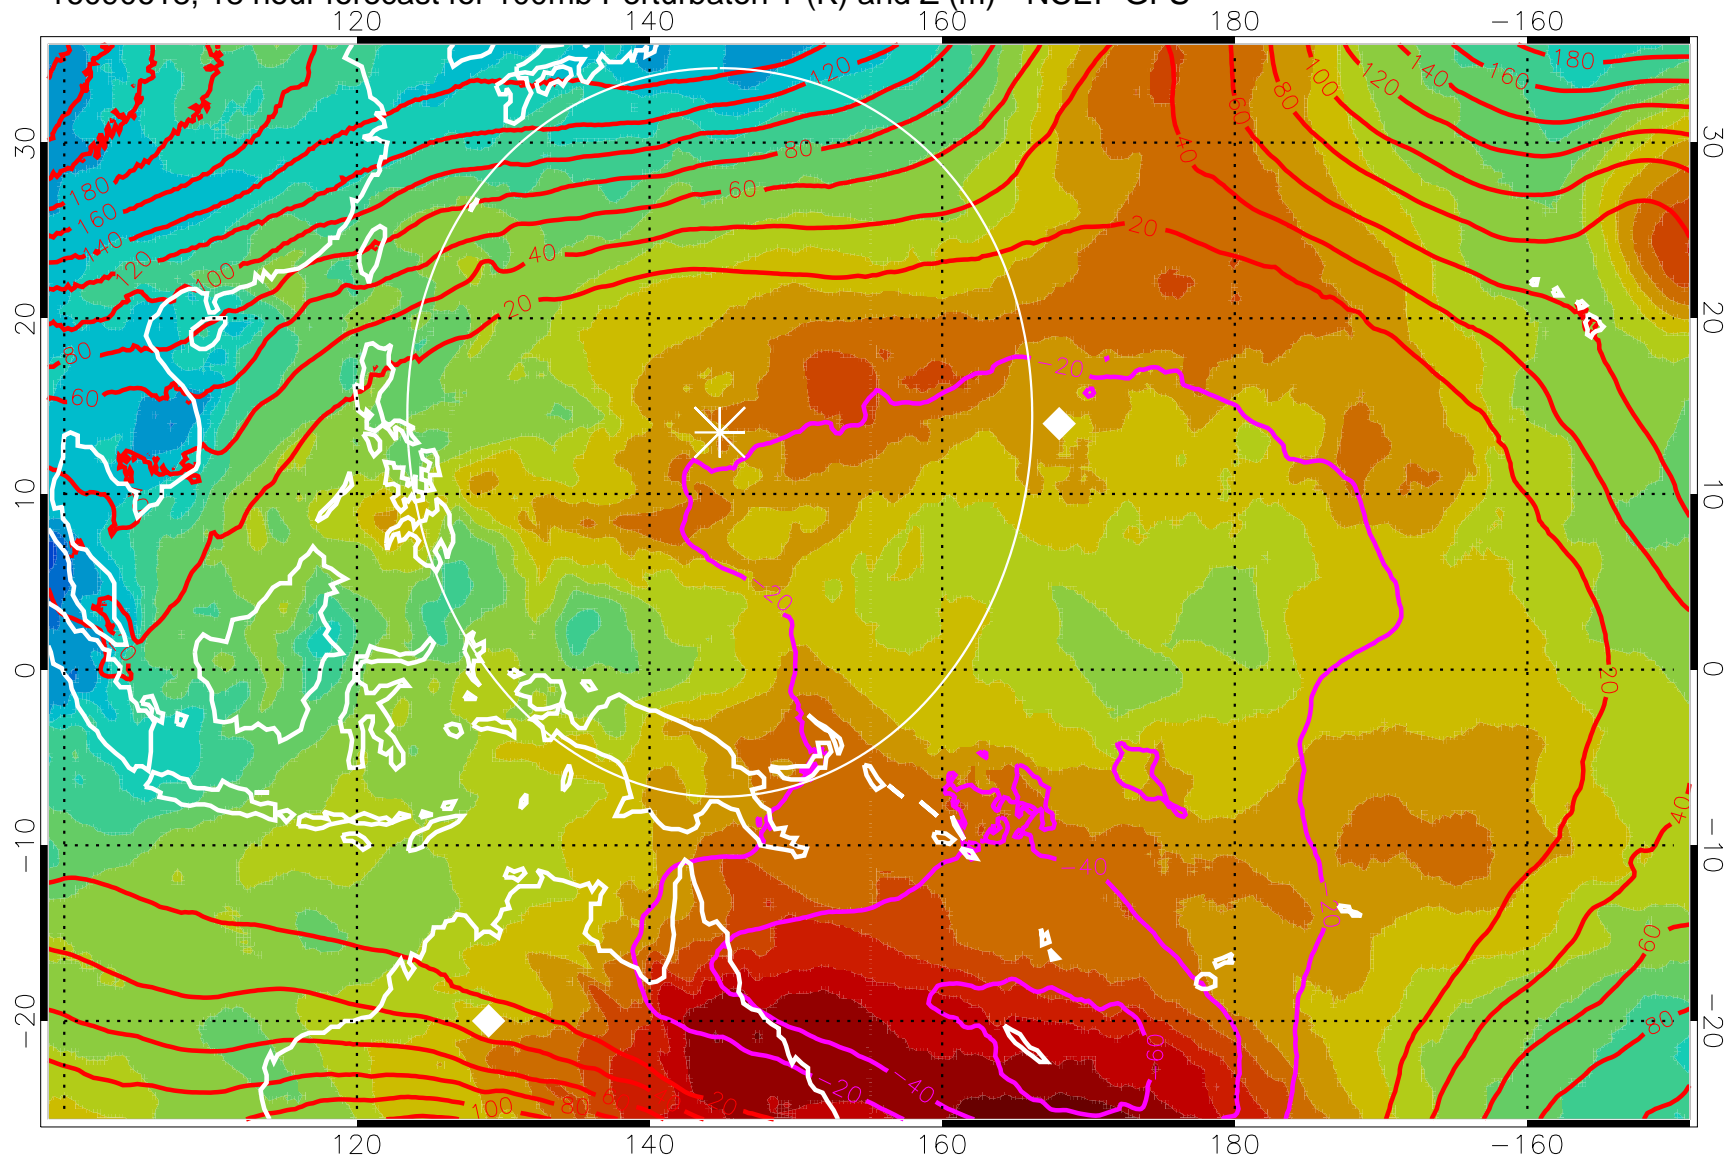

16090618, 18 hour forecast for 100mb Perturbaton T (K) and Z (m)-- NCEP GFS

Contours are 100 mbar Z perturbation (m)
Positive Z Contours
Negative Z Contours
Diamonds-mean pos. of anticyclones

Range ring of 2304 km