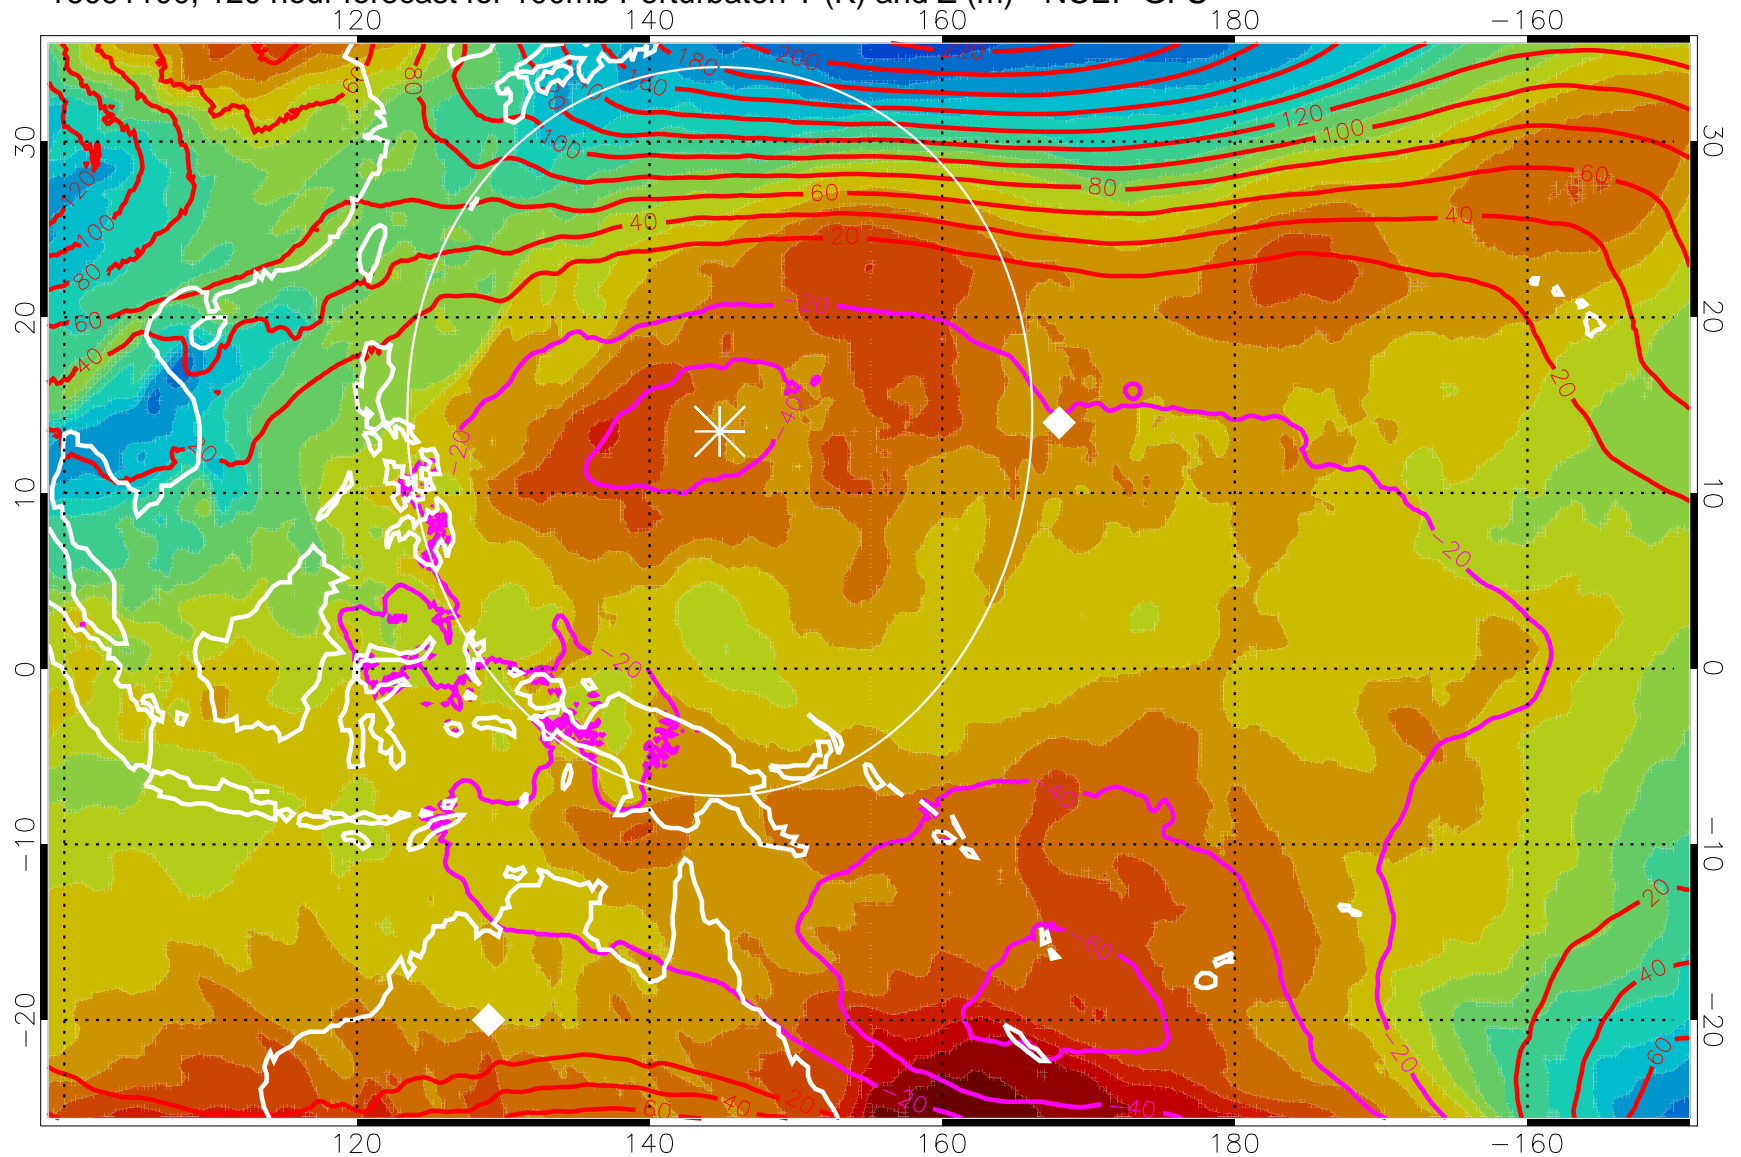

16091100, 120 hour forecast for 100mb Perturbaton T (K) and Z (m)-- NCEP GFS

Contours are 100 mbar Z perturbation (m)
Positive Z Contours
Negative Z Contours
Diamonds-mean pos. of anticyclones

Range ring of 2304 km