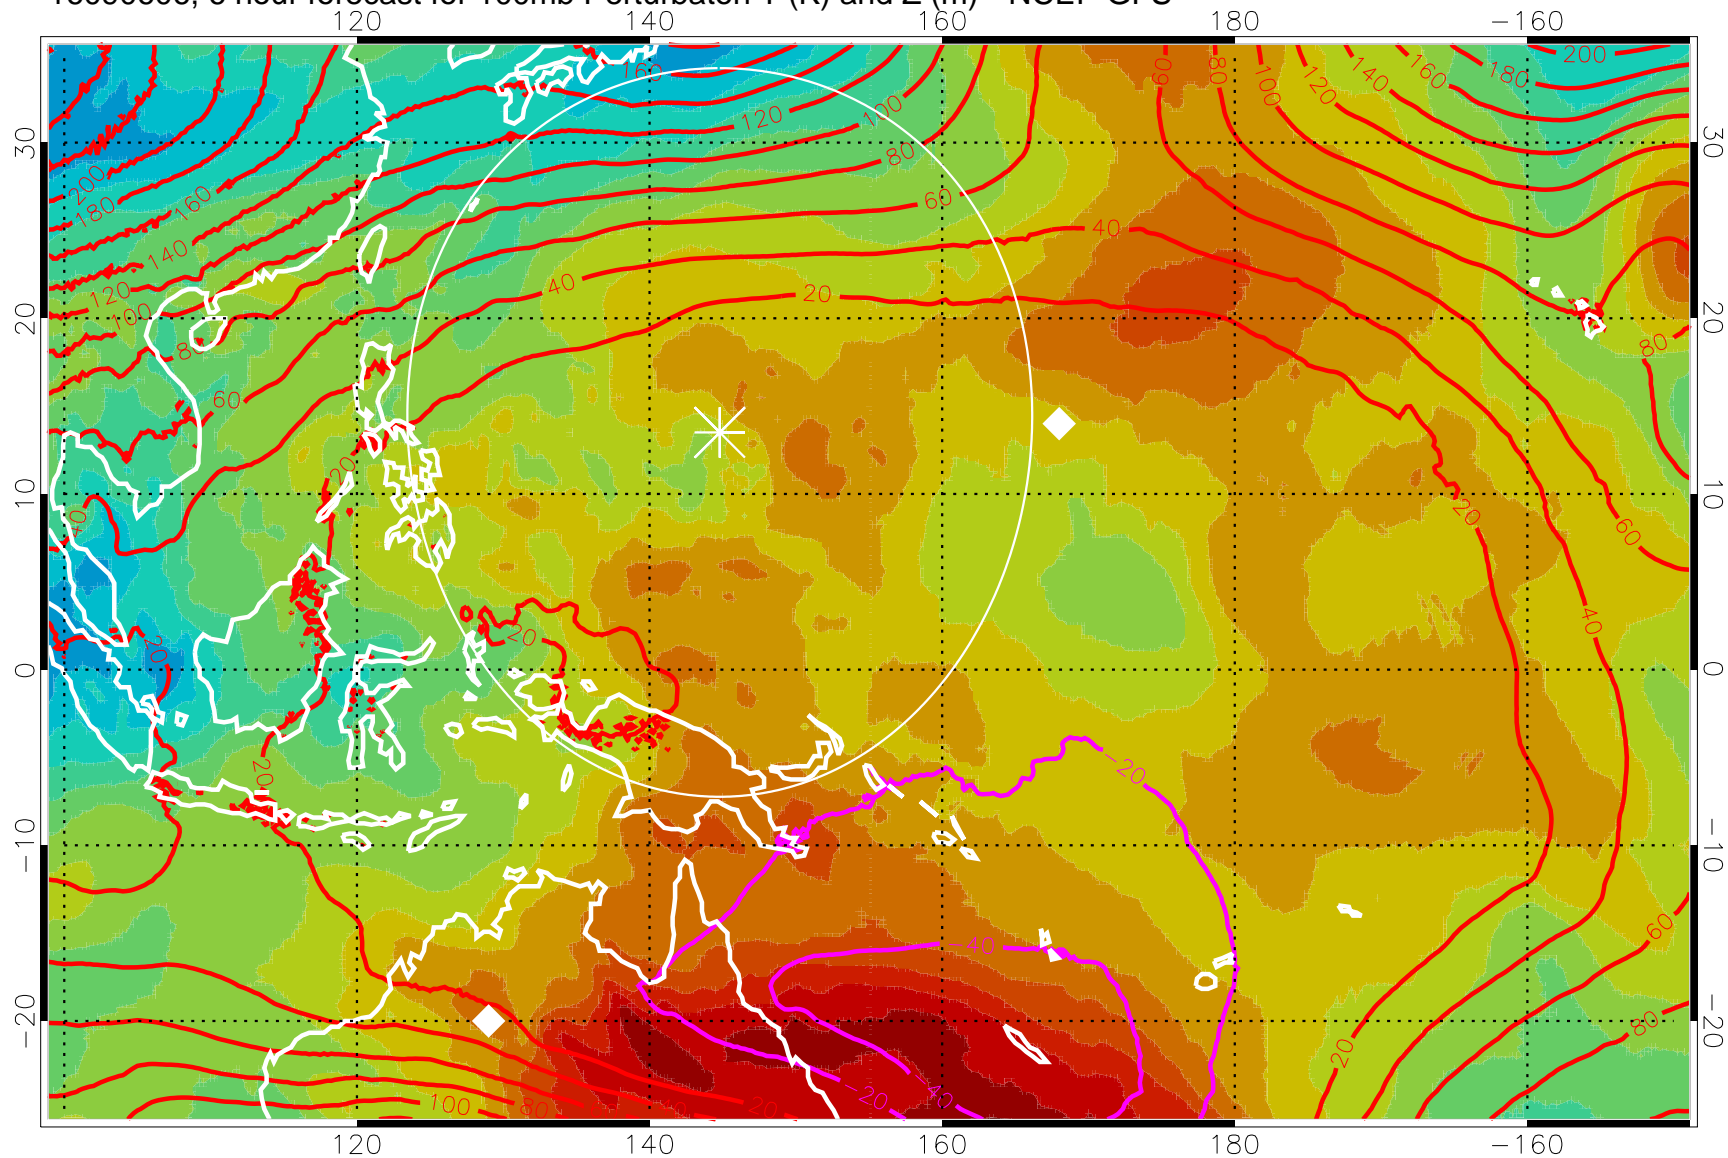

16090606, 6 hour forecast for 100mb Perturbaton T (K) and Z (m)-- NCEP GFS

Contours are 100 mbar Z perturbation (m)
Positive Z Contours
Negative Z Contours
Diamonds-mean pos. of anticyclones

Range ring of 2304 km