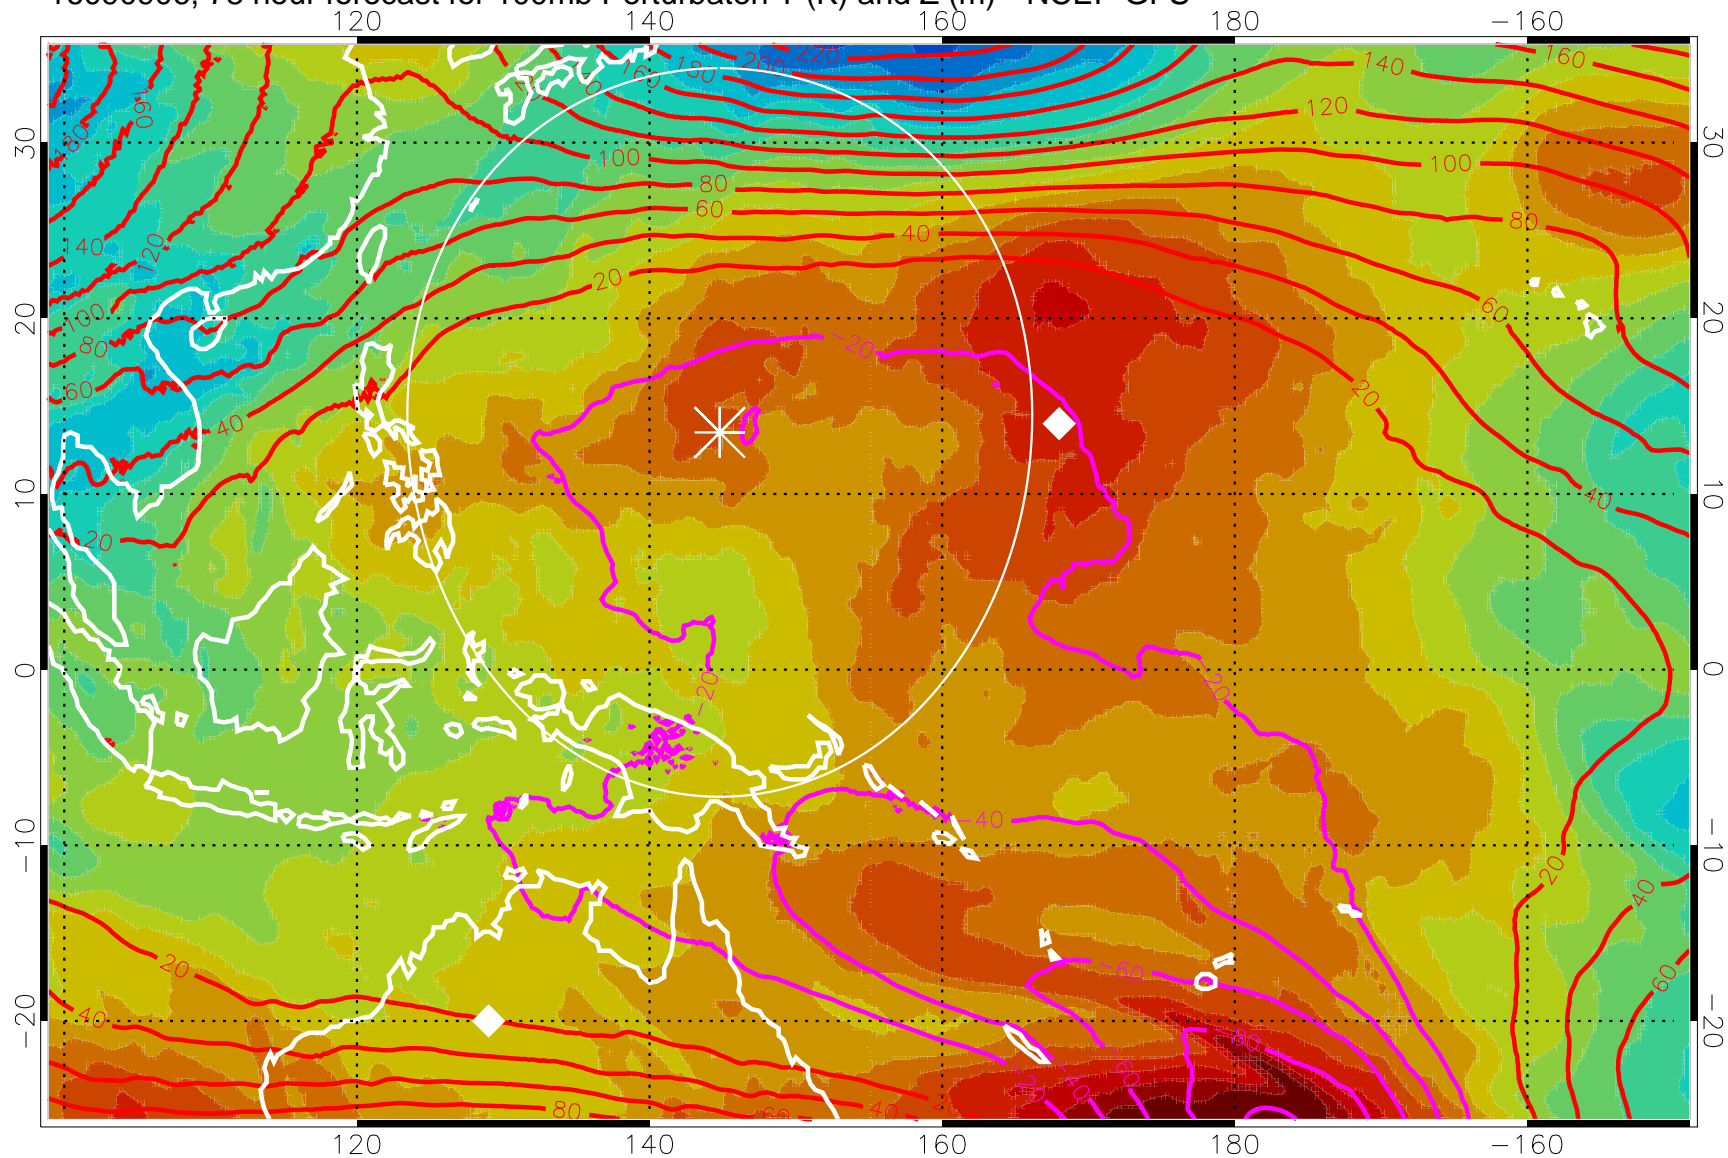

16090906, 78 hour forecast for 100mb Perturbaton T (K) and Z (m)-- NCEP GFS

Contours are 100 mbar Z perturbation (m)
Positive Z Contours
Negative Z Contours
Diamonds-mean pos. of anticyclones

Range ring of 2304 km