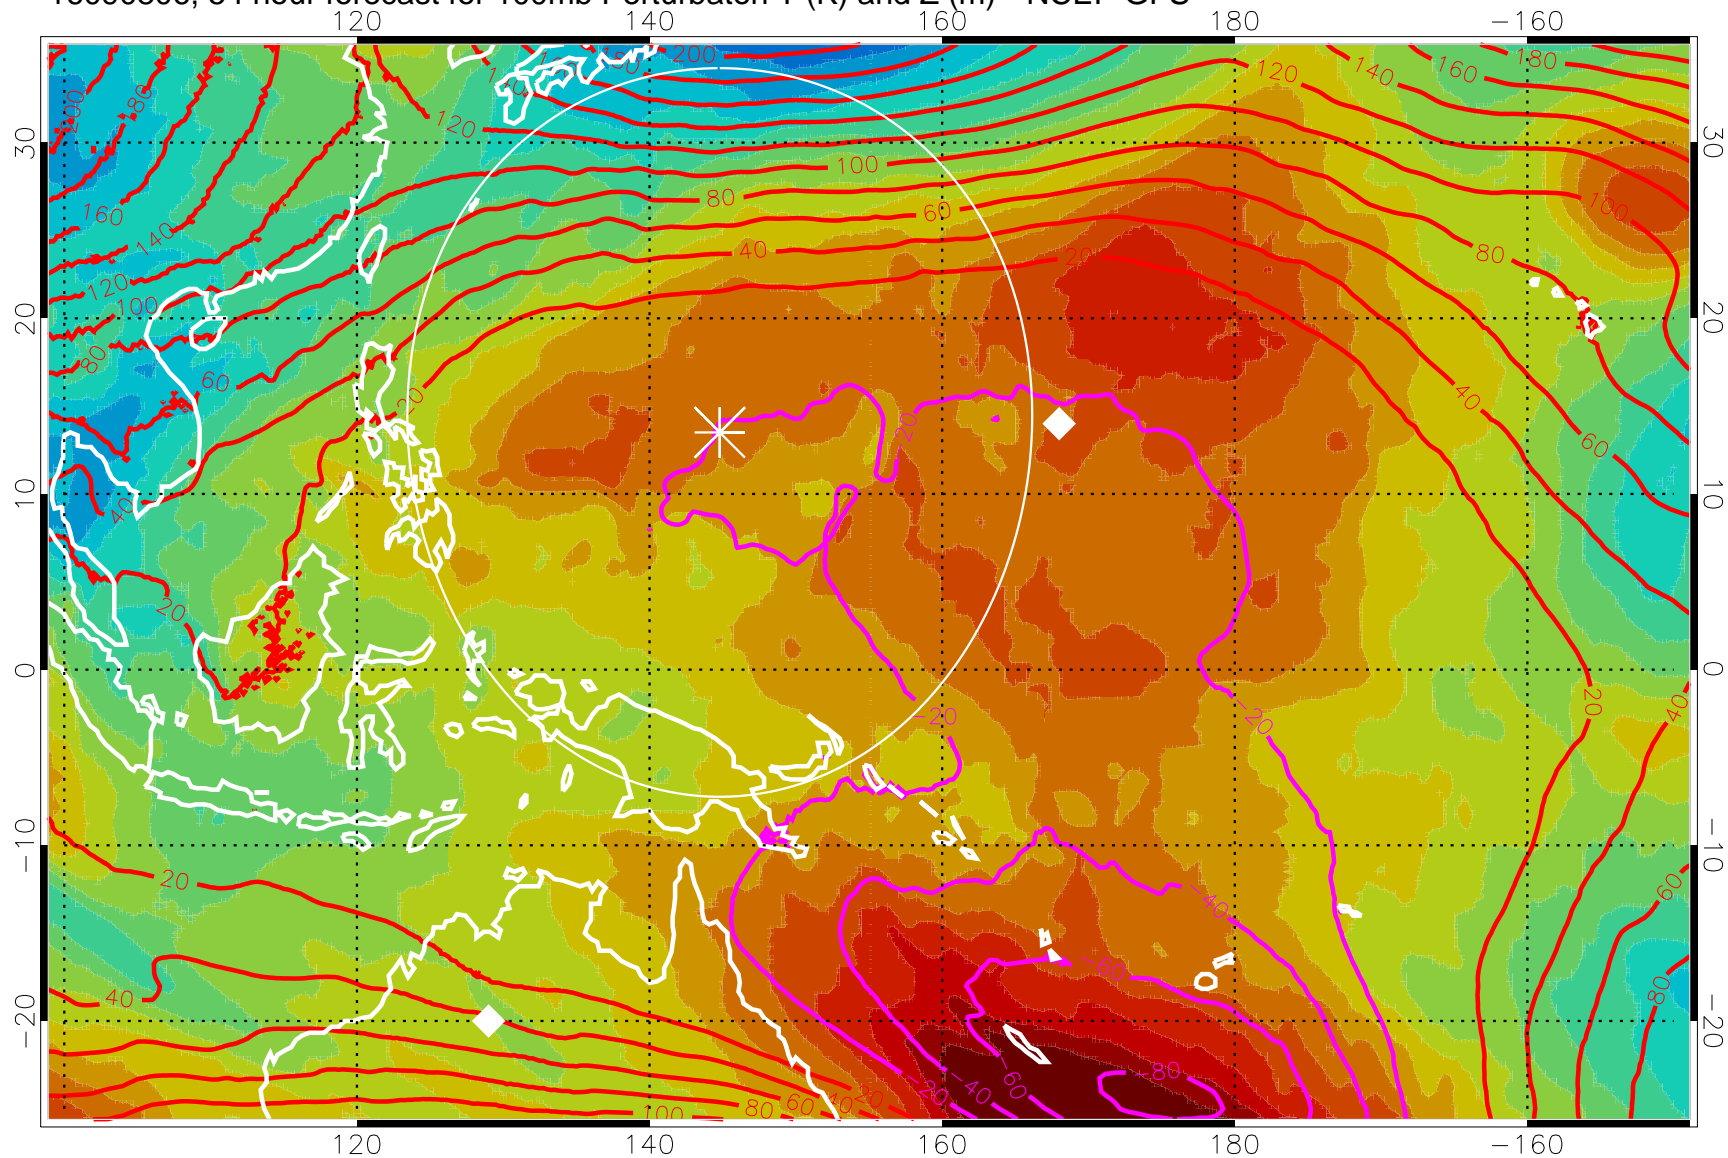

16090806, 54 hour forecast for 100mb Perturbaton T (K) and Z (m)-- NCEP GFS

Contours are 100 mbar Z perturbation (m)
Positive Z Contours
Negative Z Contours
Diamonds-mean pos. of anticyclones

Range ring of 2304 km