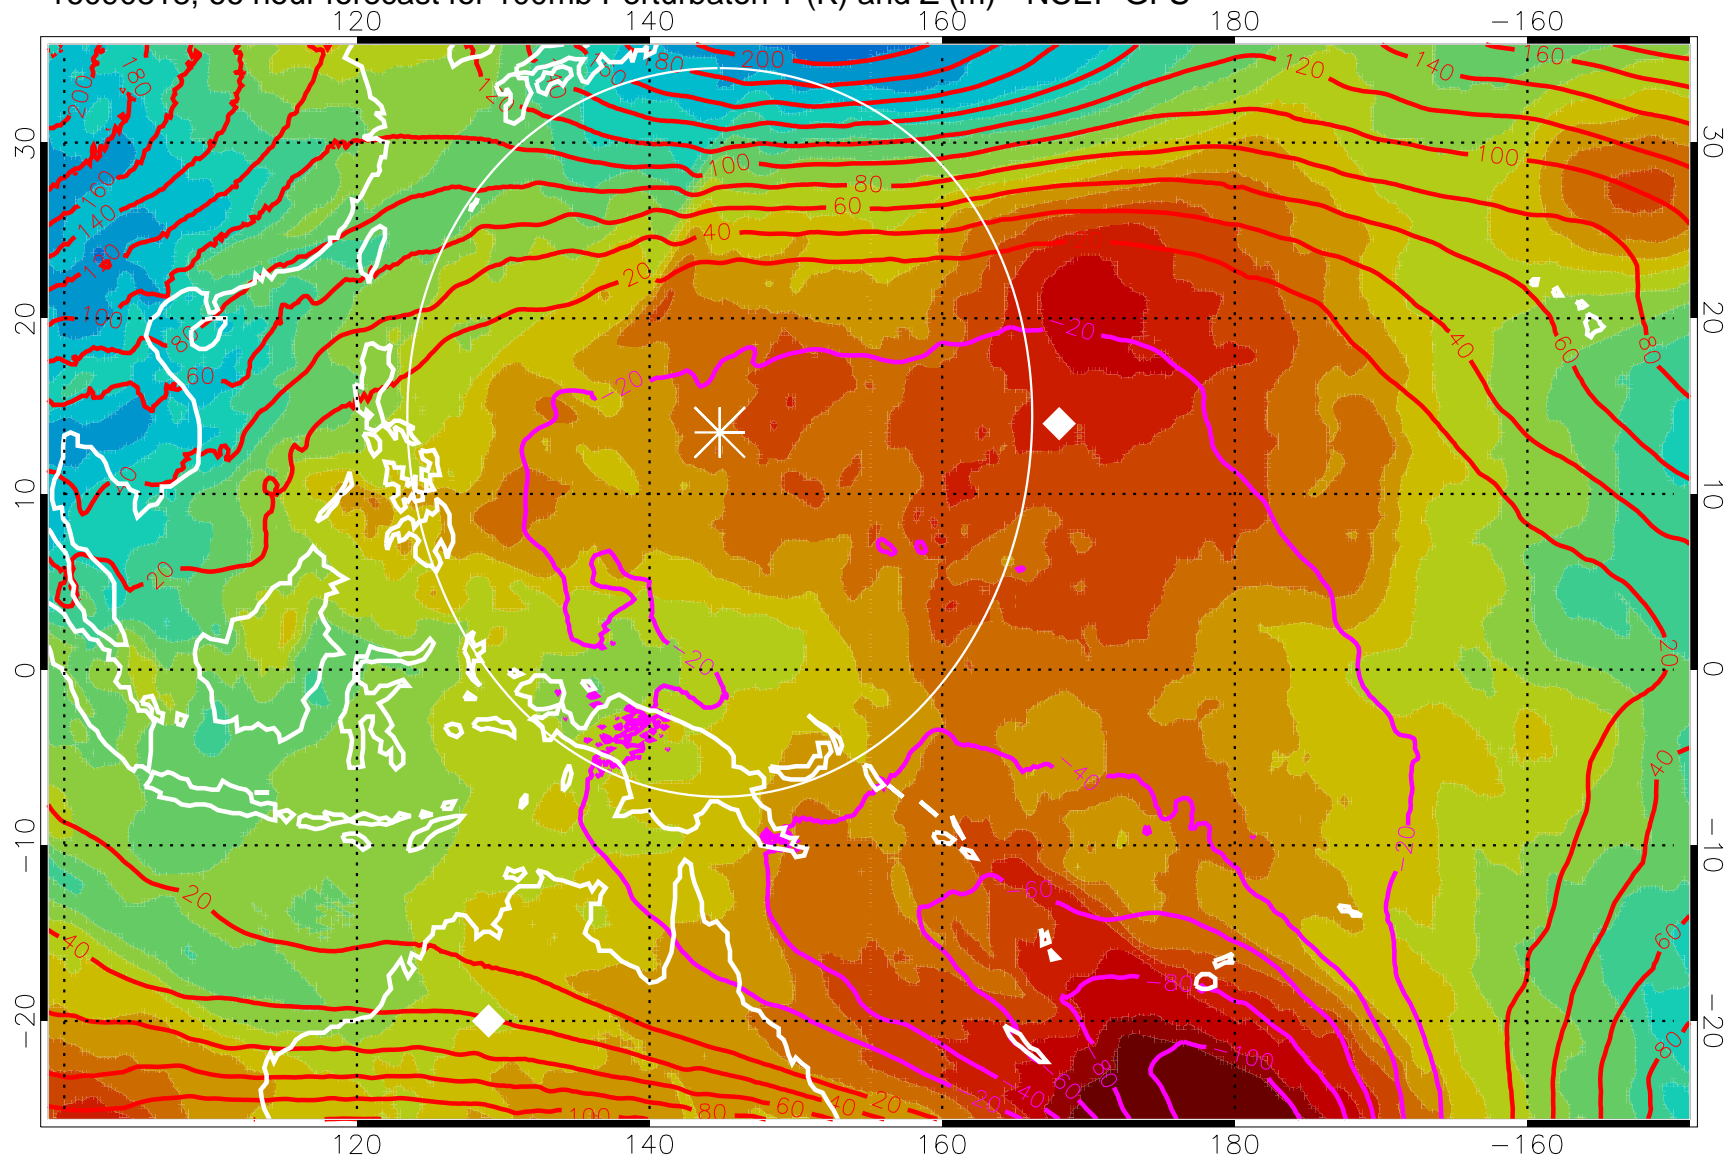

16090818, 66 hour forecast for 100mb Perturbaton T (K) and Z (m)-- NCEP GFS

Contours are 100 mbar Z perturbation (m)
Positive Z Contours
Negative Z Contours
Diamonds-mean pos. of anticyclones

Range ring of 2304 km