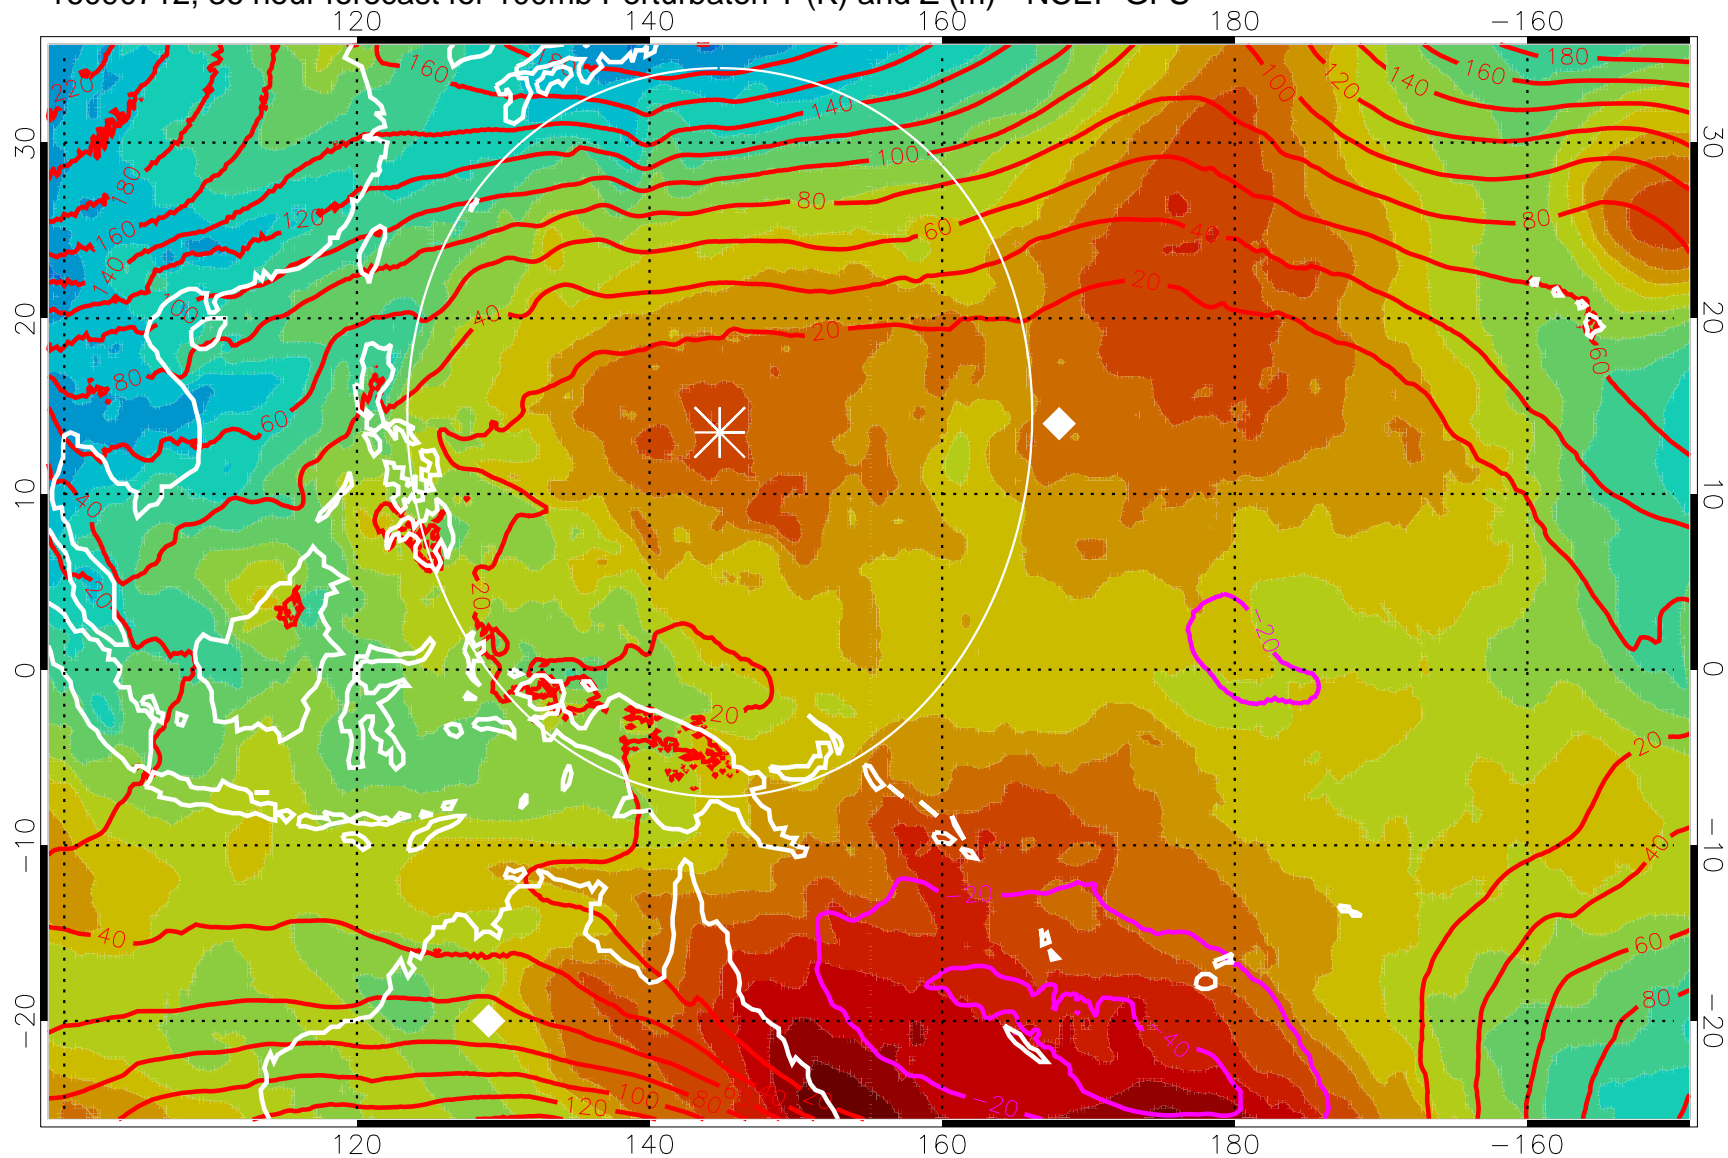

16090712, 36 hour forecast for 100mb Perturbaton T (K) and Z (m)-- NCEP GFS

Contours are 100 mbar Z perturbation (m)
Positive Z Contours
Negative Z Contours
Diamonds-mean pos. of anticyclones

Range ring of 2304 km