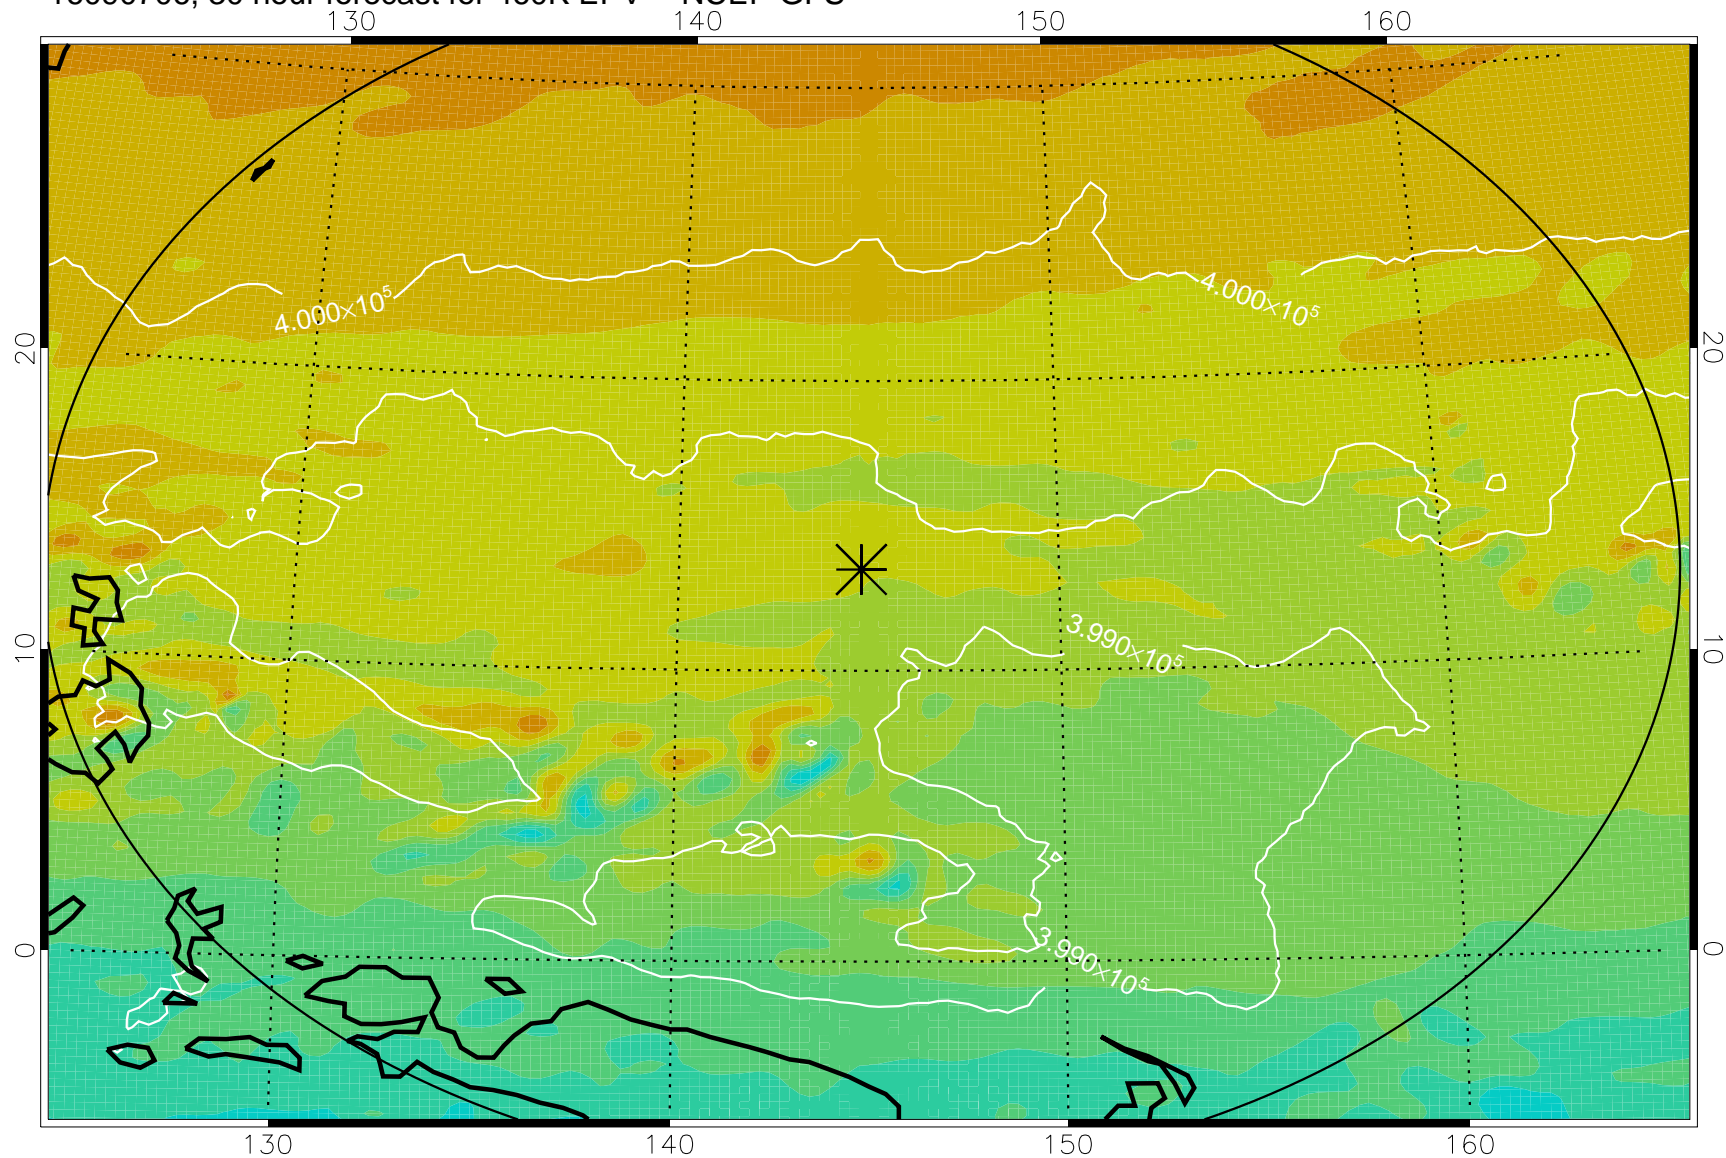

16090606, 6 hour forecast for 460K EPV -- NCEP GFS

460K Montgomery Streamfunction, white

Range ring of 2304 km

16090612, 12 hour forecast for 460K EPV -- NCEP GFS

460K Montgomery Streamfunction, white

Range ring of 2304 km

16090618, 18 hour forecast for 460K EPV -- NCEP GFS

460K Montgomery Streamfunction, white

Range ring of 2304 km

16090700, 24 hour forecast for 460K EPV -- NCEP GFS

460K Montgomery Streamfunction, white

Range ring of 2304 km

16090706, 30 hour forecast for 460K EPV -- NCEP GFS

460K Montgomery Streamfunction, white

Range ring of 2304 km

16090712, 36 hour forecast for 460K EPV -- NCEP GFS

460K Montgomery Streamfunction, white

Range ring of 2304 km

16090718, 42 hour forecast for 460K EPV -- NCEP GFS

460K Montgomery Streamfunction, white

Range ring of 2304 km

16090800, 48 hour forecast for 460K EPV -- NCEP GFS

460K Montgomery Streamfunction, white

Range ring of 2304 km