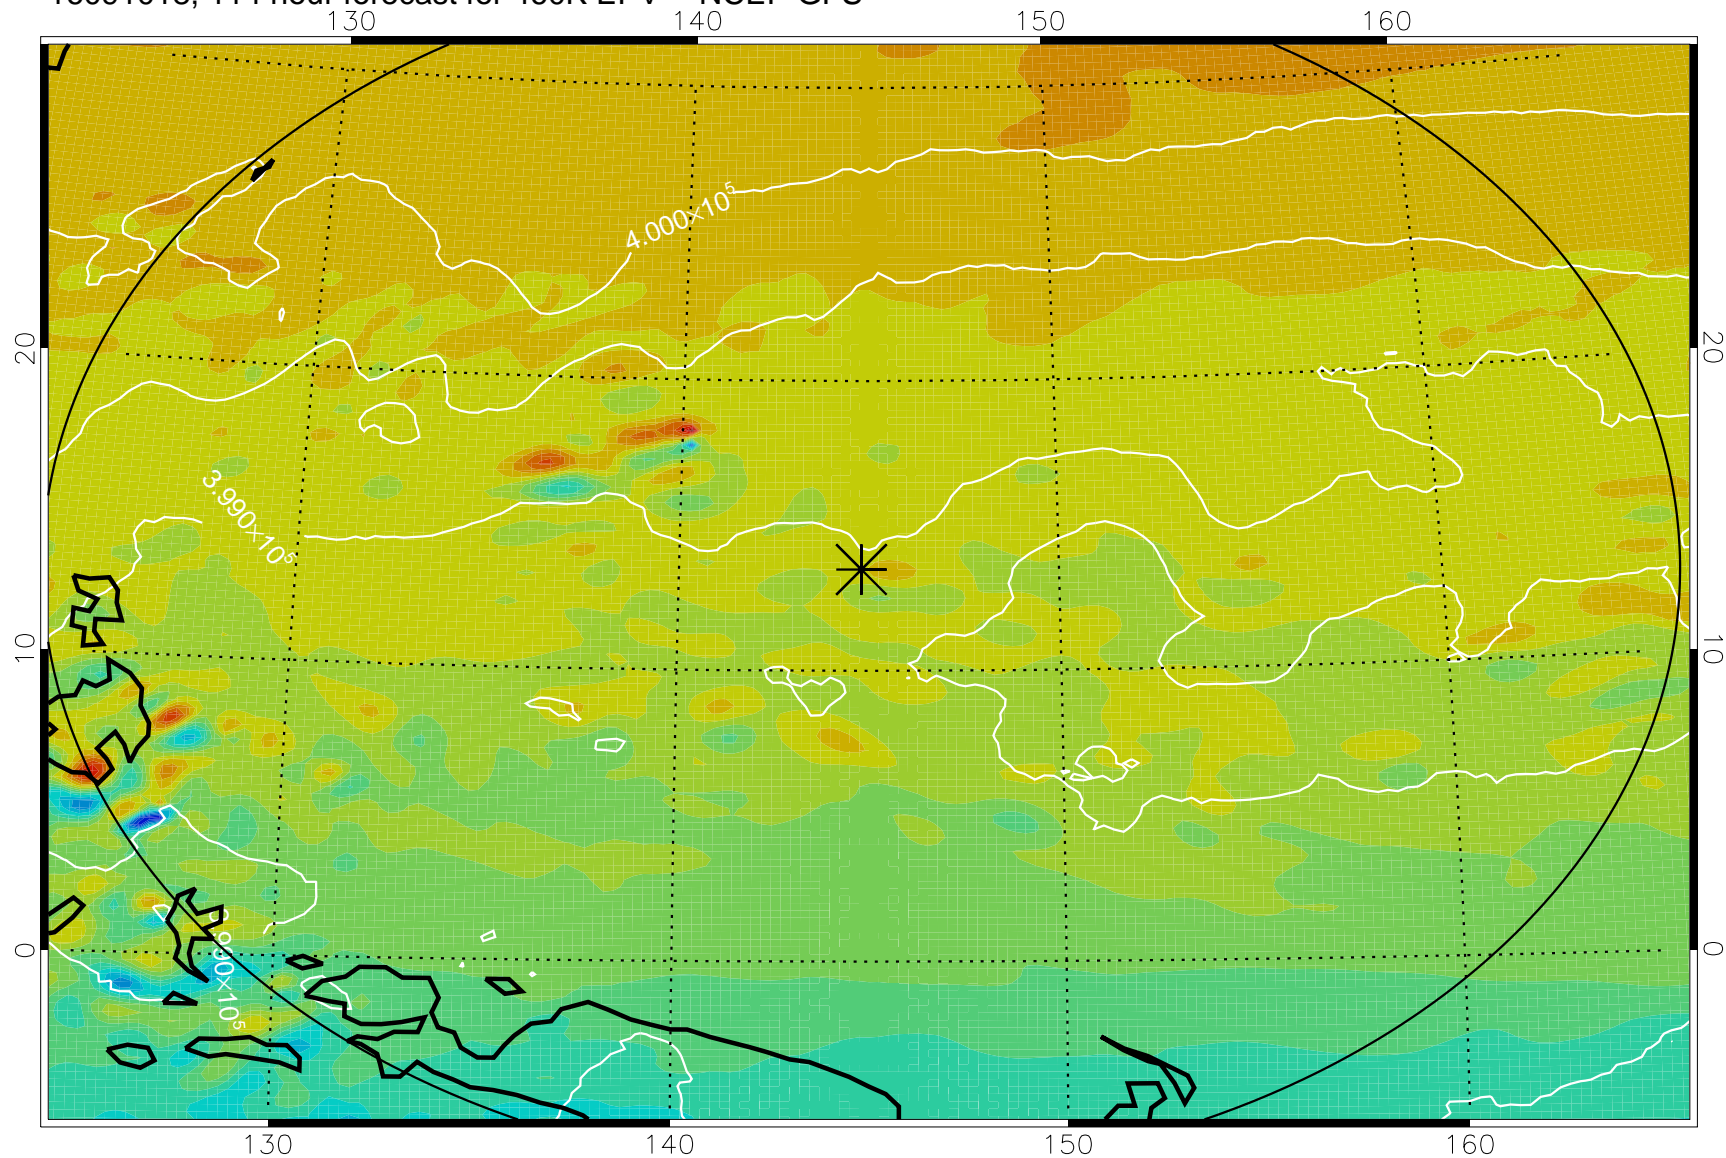

16090906, 78 hour forecast for 460K EPV -- NCEP GFS

460K Montgomery Streamfunction, white

Range ring of 2304 km

16090912, 84 hour forecast for 460K EPV -- NCEP GFS

460K Montgomery Streamfunction, white

Range ring of 2304 km

16090918, 90 hour forecast for 460K EPV -- NCEP GFS

460K Montgomery Streamfunction, white

Range ring of 2304 km

16091000, 96 hour forecast for 460K EPV -- NCEP GFS

460K Montgomery Streamfunction, white

Range ring of 2304 km

16091006, 102 hour forecast for 460K EPV -- NCEP GFS

460K Montgomery Streamfunction, white

Range ring of 2304 km

16091012, 108 hour forecast for 460K EPV -- NCEP GFS

460K Montgomery Streamfunction, white

Range ring of 2304 km

16091018, 114 hour forecast for 460K EPV -- NCEP GFS

460K Montgomery Streamfunction, white

Range ring of 2304 km

16091100, 120 hour forecast for 460K EPV -- NCEP GFS

460K Montgomery Streamfunction, white

Range ring of 2304 km