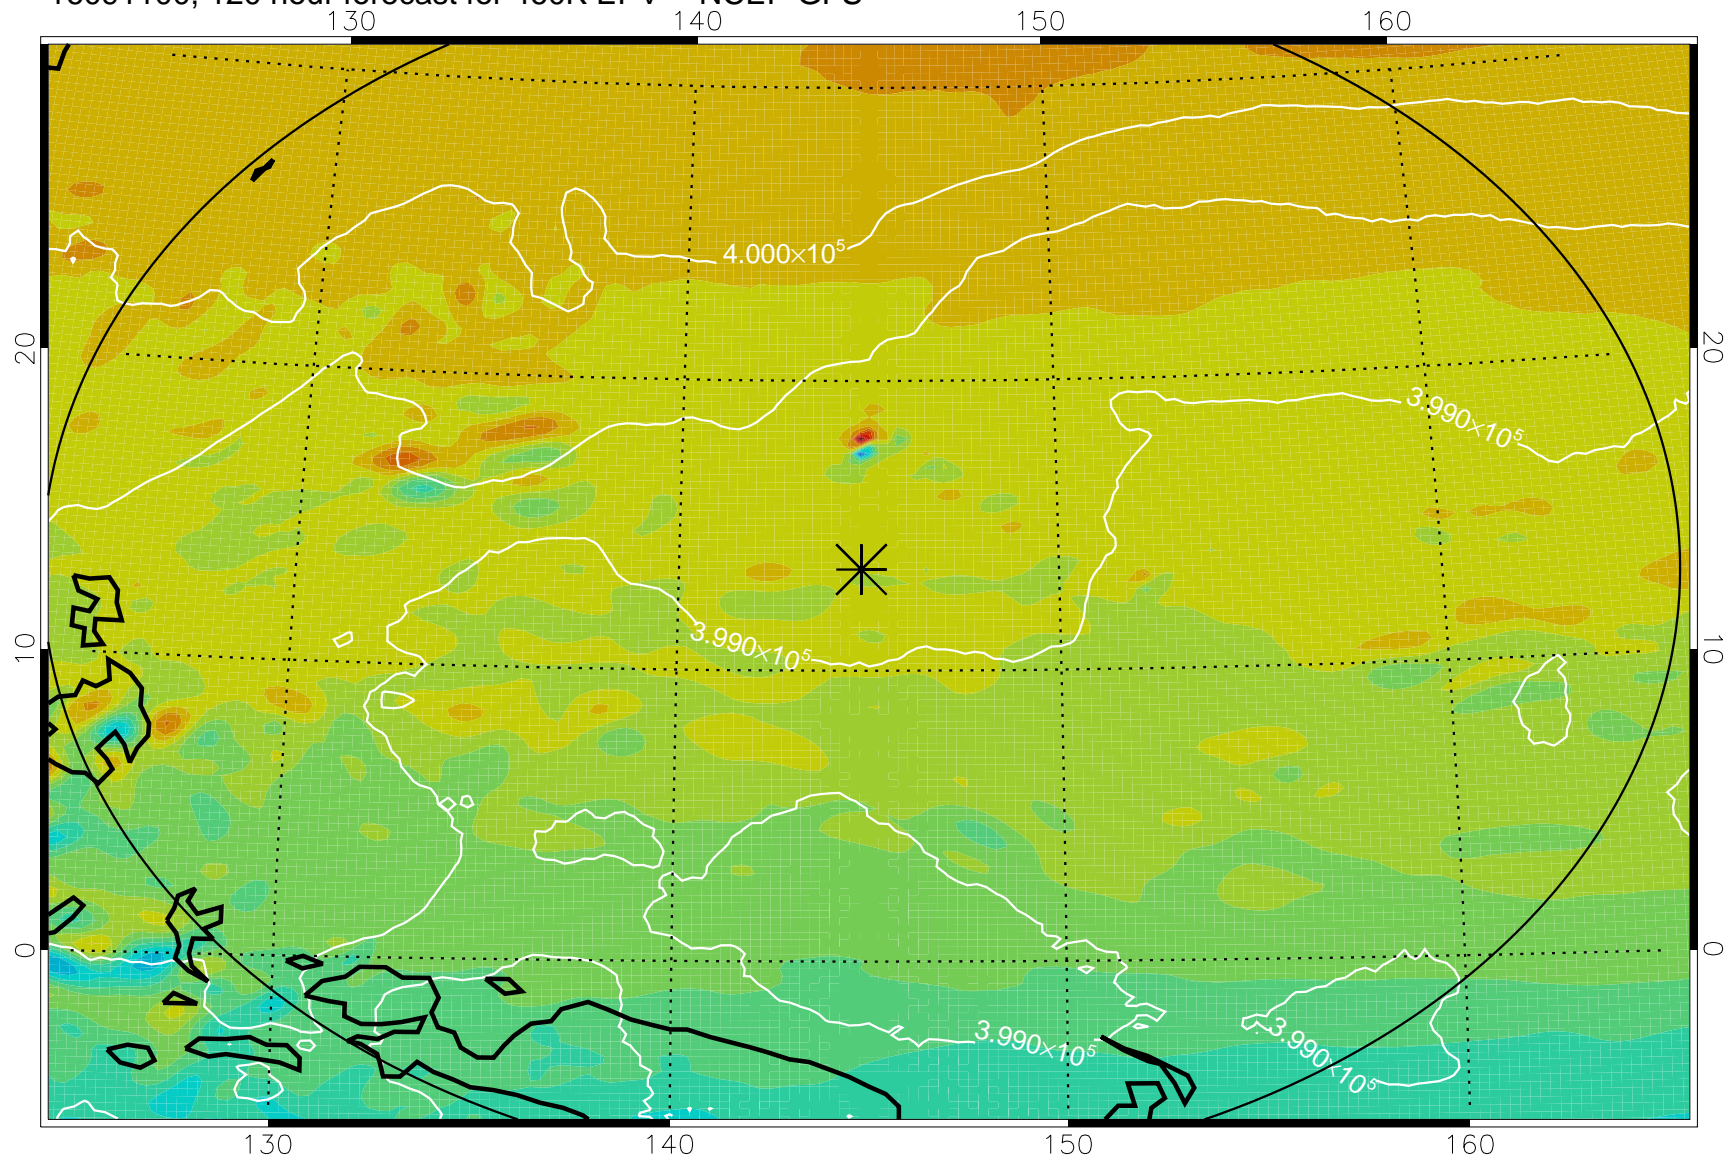

16090906, 78 hour forecast for 460K EPV -- NCEP GFS

460K Montgomery Streamfunction, white

Range ring of 2304 km

16090912, 84 hour forecast for 460K EPV -- NCEP GFS

460K Montgomery Streamfunction, white

Range ring of 2304 km

16090918, 90 hour forecast for 460K EPV -- NCEP GFS

460K Montgomery Streamfunction, white

Range ring of 2304 km

16091000, 96 hour forecast for 460K EPV -- NCEP GFS

460K Montgomery Streamfunction, white

Range ring of 2304 km

16091006, 102 hour forecast for 460K EPV -- NCEP GFS

460K Montgomery Streamfunction, white

Range ring of 2304 km

16091012, 108 hour forecast for 460K EPV -- NCEP GFS

460K Montgomery Streamfunction, white

Range ring of 2304 km

16091018, 114 hour forecast for 460K EPV -- NCEP GFS

460K Montgomery Streamfunction, white

Range ring of 2304 km

16091100, 120 hour forecast for 460K EPV -- NCEP GFS

460K Montgomery Streamfunction, white

Range ring of 2304 km