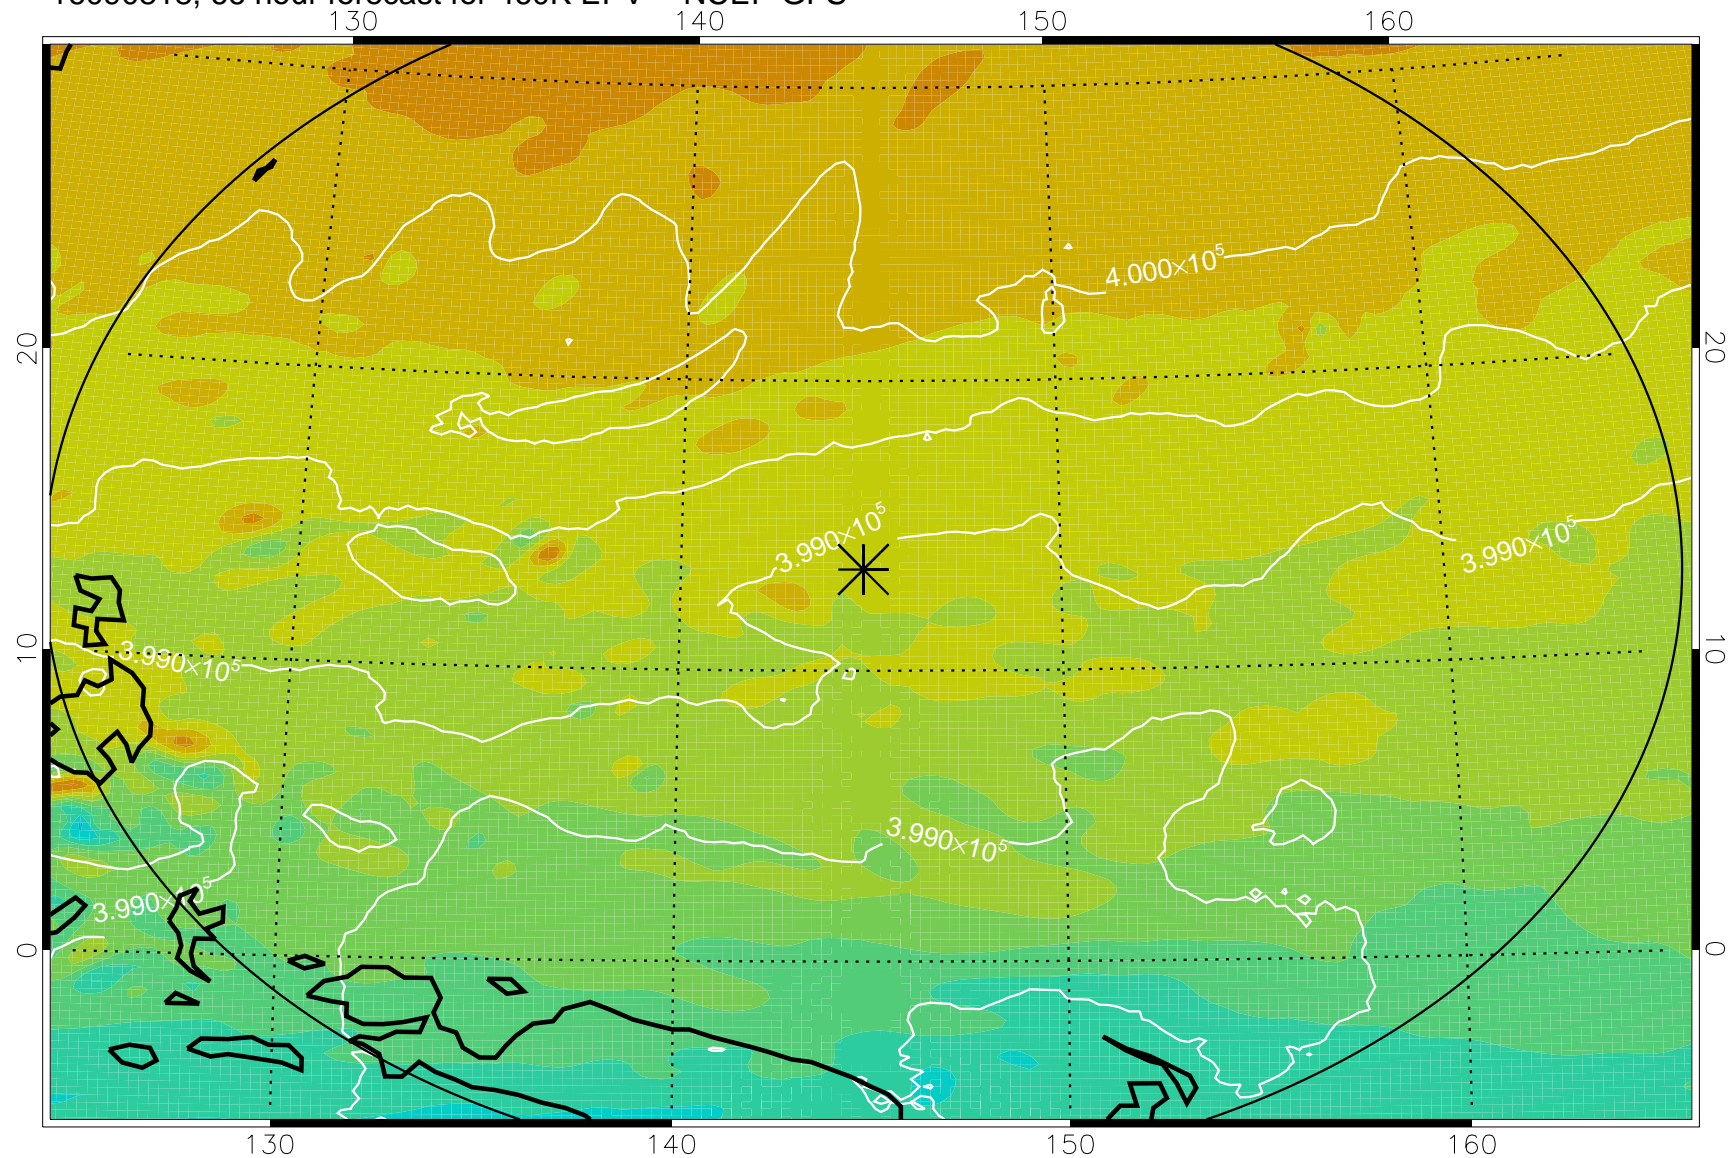

16090806, 54 hour forecast for 460K EPV -- NCEP GFS

460K Montgomery Streamfunction, white

Range ring of 2304 km

16090812, 60 hour forecast for 460K EPV -- NCEP GFS

460K Montgomery Streamfunction, white

Range ring of 2304 km

16090818, 66 hour forecast for 460K EPV -- NCEP GFS

460K Montgomery Streamfunction, white

Range ring of 2304 km

16090900, 72 hour forecast for 460K EPV -- NCEP GFS

460K Montgomery Streamfunction, white

Range ring of 2304 km

16090906, 78 hour forecast for 460K EPV -- NCEP GFS

460K Montgomery Streamfunction, white

Range ring of 2304 km

16090912, 84 hour forecast for 460K EPV -- NCEP GFS

460K Montgomery Streamfunction, white

Range ring of 2304 km

16090918, 90 hour forecast for 460K EPV -- NCEP GFS

460K Montgomery Streamfunction, white

Range ring of 2304 km

16091000, 96 hour forecast for 460K EPV -- NCEP GFS

460K Montgomery Streamfunction, white

Range ring of 2304 km