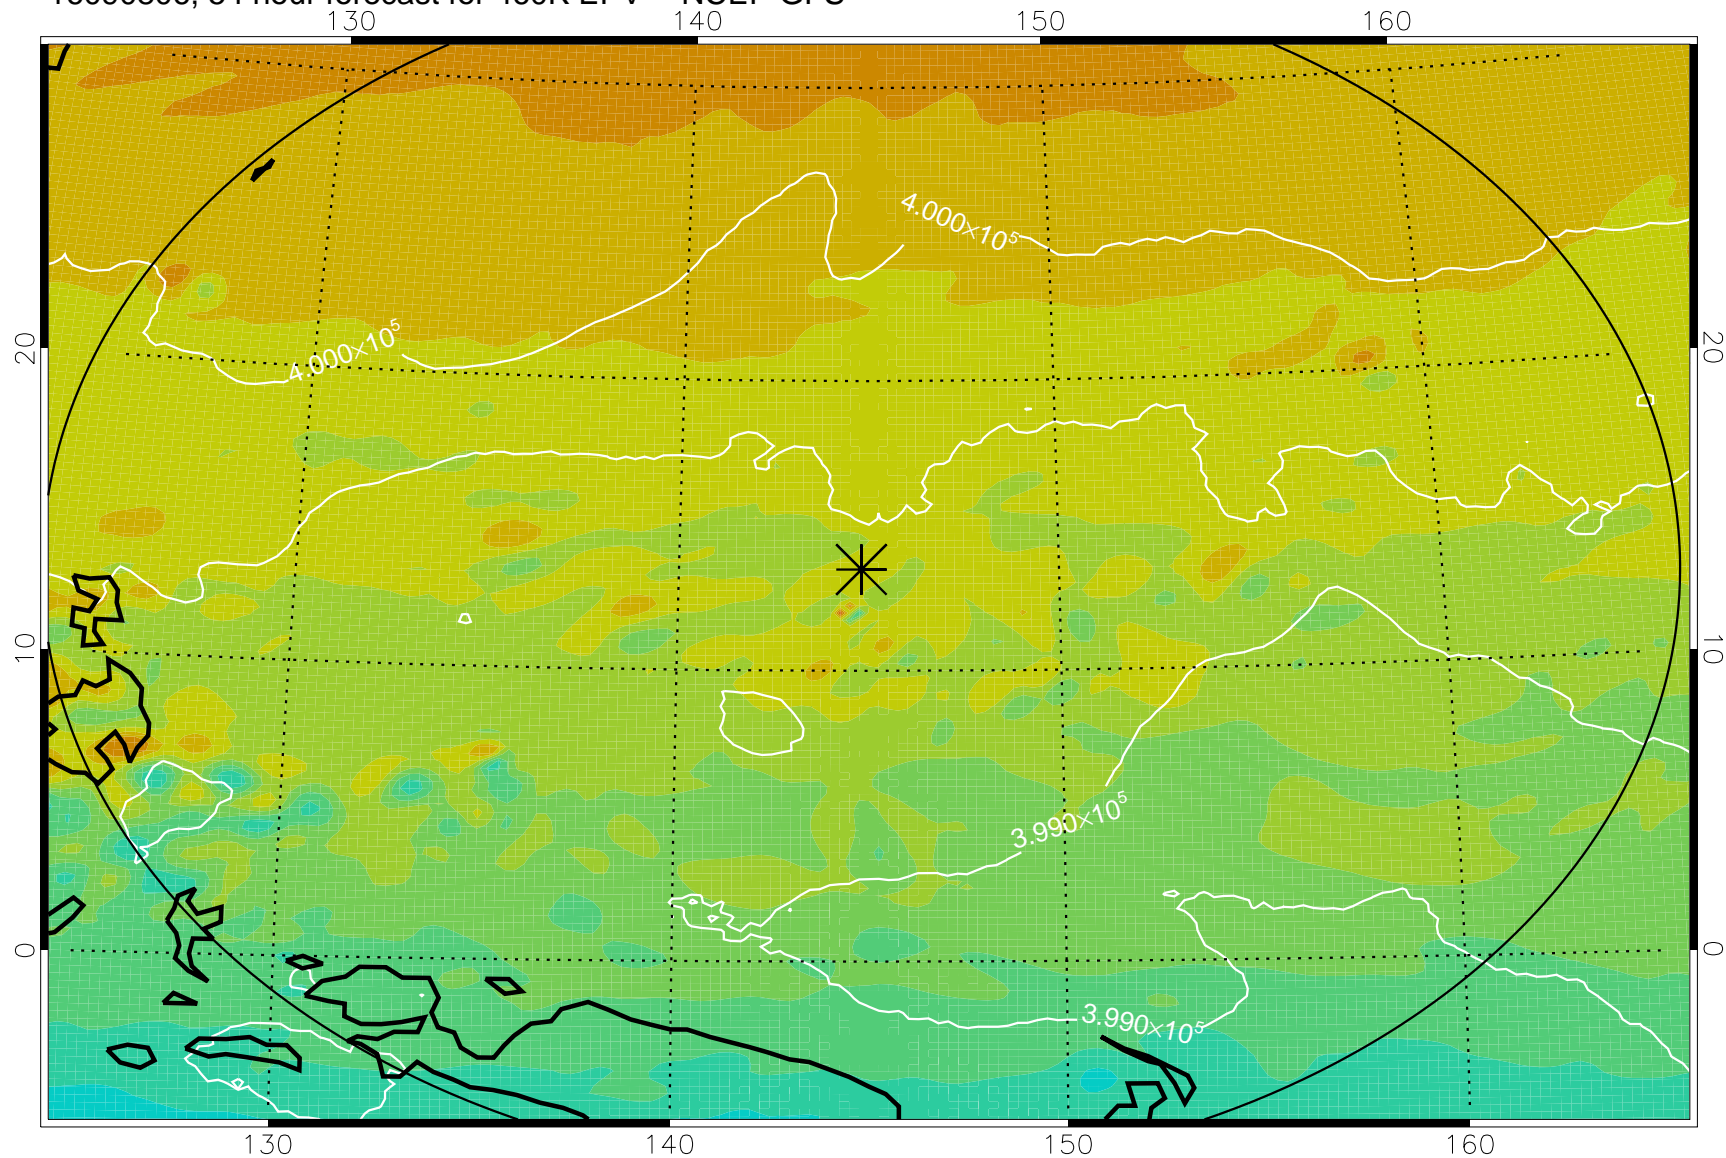

16090706, 30 hour forecast for 460K EPV -- NCEP GFS

460K Montgomery Streamfunction, white

Range ring of 2304 km

16090712, 36 hour forecast for 460K EPV -- NCEP GFS

460K Montgomery Streamfunction, white

Range ring of 2304 km

16090718, 42 hour forecast for 460K EPV -- NCEP GFS

460K Montgomery Streamfunction, white

Range ring of 2304 km

16090800, 48 hour forecast for 460K EPV -- NCEP GFS

460K Montgomery Streamfunction, white

Range ring of 2304 km

16090806, 54 hour forecast for 460K EPV -- NCEP GFS

460K Montgomery Streamfunction, white

Range ring of 2304 km

16090812, 60 hour forecast for 460K EPV -- NCEP GFS

460K Montgomery Streamfunction, white

Range ring of 2304 km

16090818, 66 hour forecast for 460K EPV -- NCEP GFS

460K Montgomery Streamfunction, white

Range ring of 2304 km

16090900, 72 hour forecast for 460K EPV -- NCEP GFS

460K Montgomery Streamfunction, white

Range ring of 2304 km