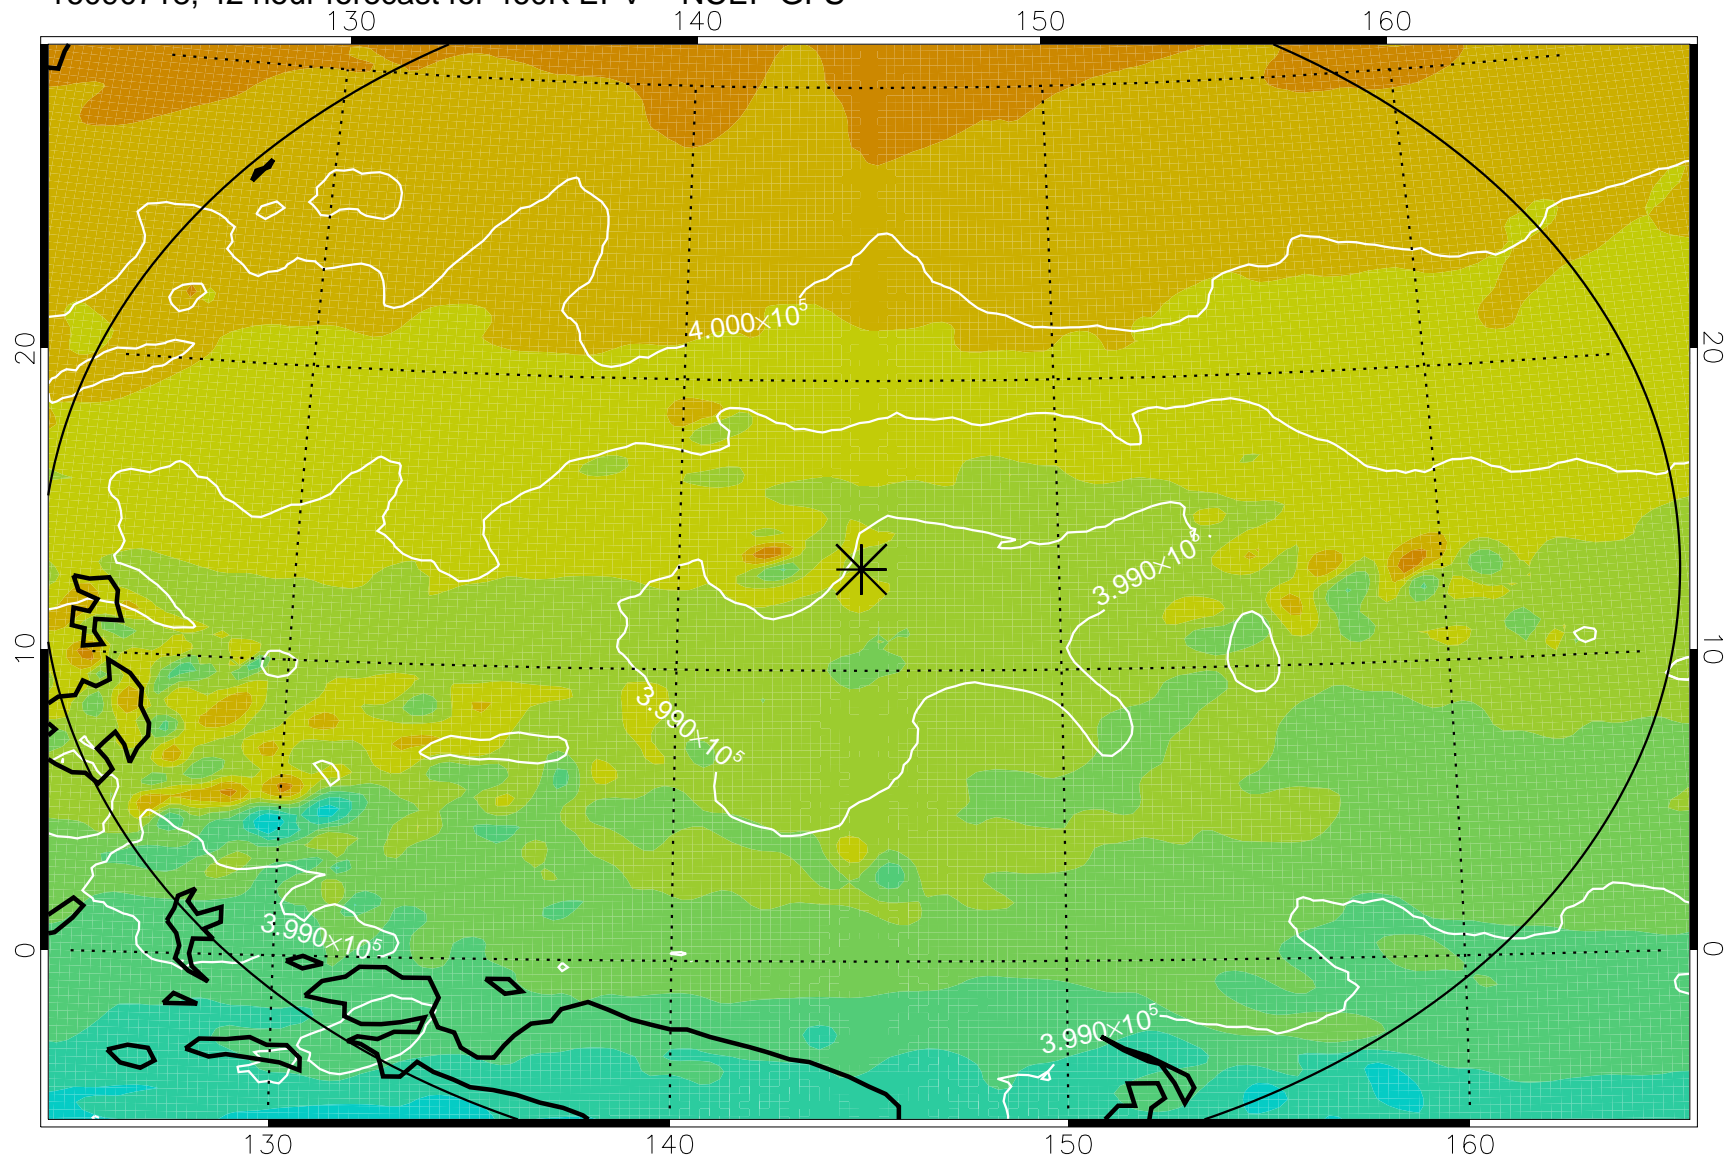

16090618, 18 hour forecast for 460K EPV -- NCEP GFS

460K Montgomery Streamfunction, white

Range ring of 2304 km

16090700, 24 hour forecast for 460K EPV -- NCEP GFS

460K Montgomery Streamfunction, white

Range ring of 2304 km

16090706, 30 hour forecast for 460K EPV -- NCEP GFS

460K Montgomery Streamfunction, white

Range ring of 2304 km

16090712, 36 hour forecast for 460K EPV -- NCEP GFS

460K Montgomery Streamfunction, white

Range ring of 2304 km

16090718, 42 hour forecast for 460K EPV -- NCEP GFS

460K Montgomery Streamfunction, white

Range ring of 2304 km

16090800, 48 hour forecast for 460K EPV -- NCEP GFS

460K Montgomery Streamfunction, white

Range ring of 2304 km

16090818, 66 hour forecast for 460K EPV -- NCEP GFS

460K Montgomery Streamfunction, white

Range ring of 2304 km

16090900, 72 hour forecast for 460K EPV -- NCEP GFS

460K Montgomery Streamfunction, white

Range ring of 2304 km