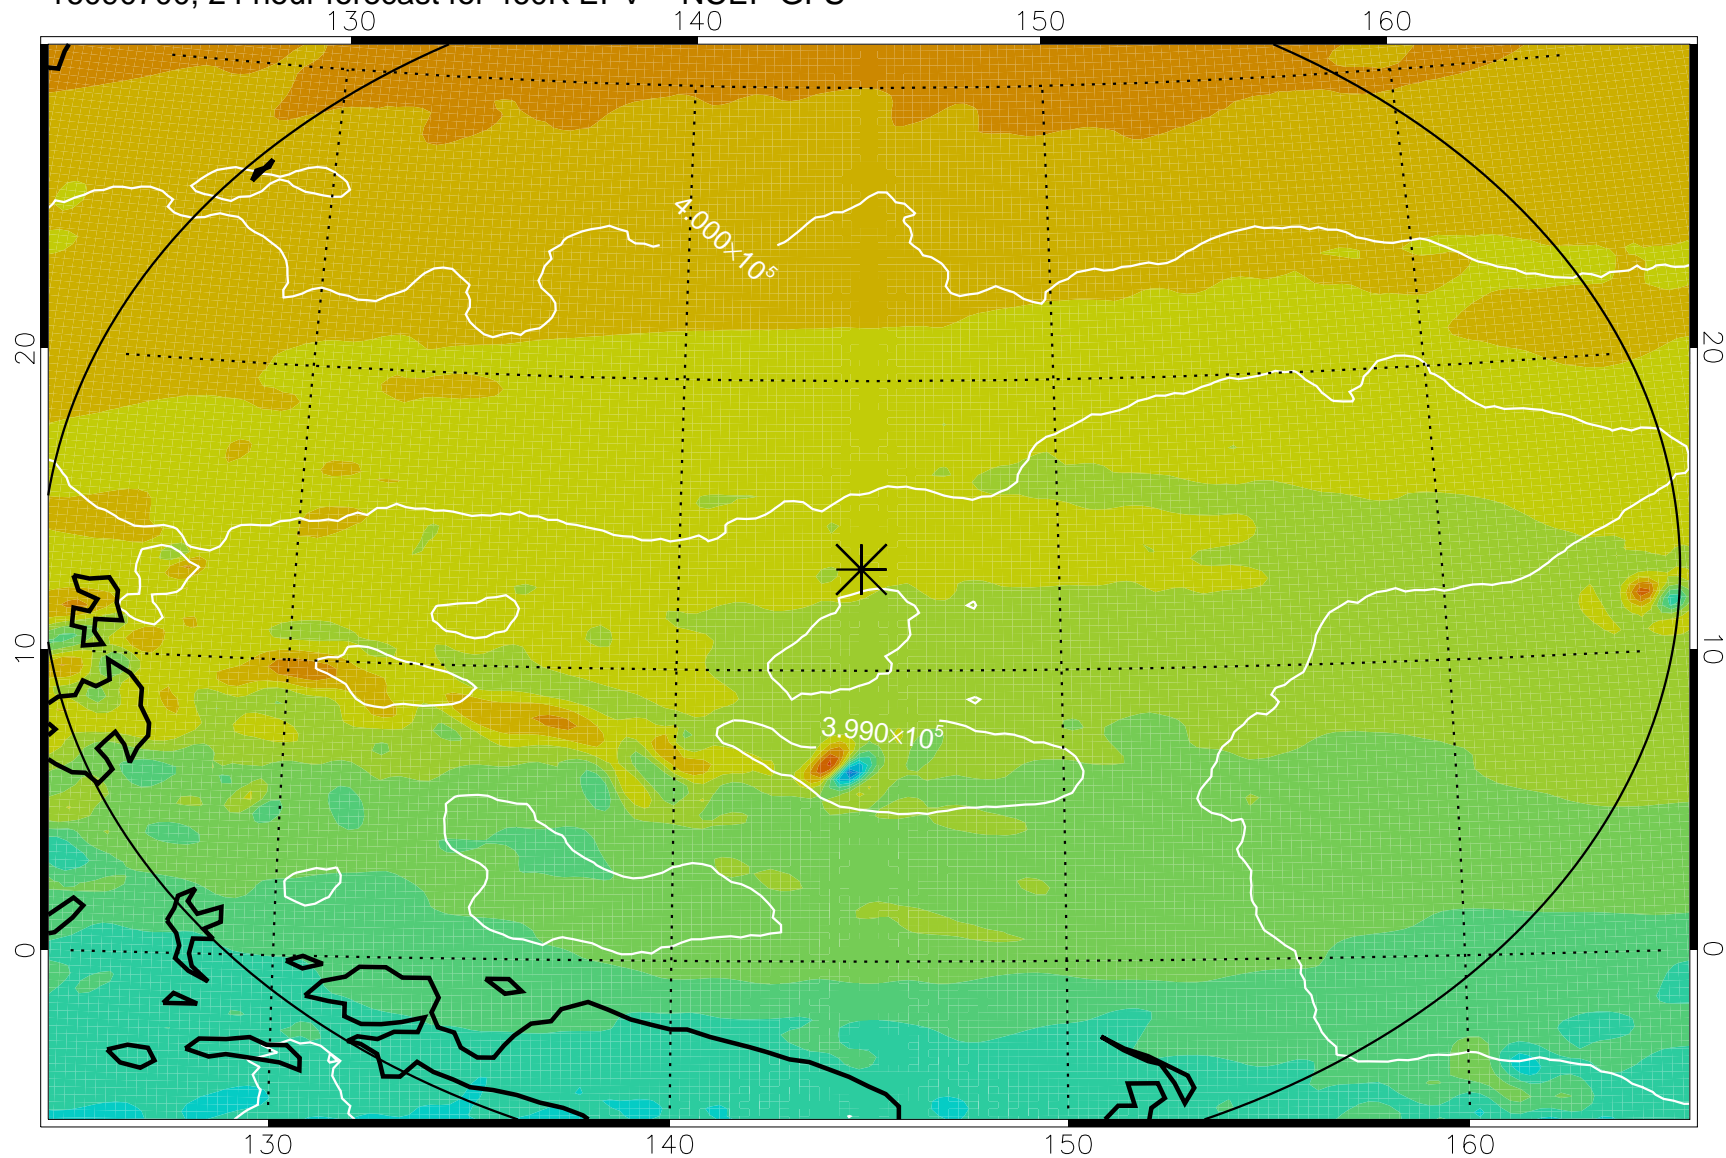

16090606, 6 hour forecast for 460K EPV -- NCEP GFS

460K Montgomery Streamfunction, white

Range ring of 2304 km

16090612, 12 hour forecast for 460K EPV -- NCEP GFS

460K Montgomery Streamfunction, white

Range ring of 2304 km

16090618, 18 hour forecast for 460K EPV -- NCEP GFS

460K Montgomery Streamfunction, white

Range ring of 2304 km

16090700, 24 hour forecast for 460K EPV -- NCEP GFS

460K Montgomery Streamfunction, white

Range ring of 2304 km

16090718, 42 hour forecast for 460K EPV -- NCEP GFS

460K Montgomery Streamfunction, white

Range ring of 2304 km

16090800, 48 hour forecast for 460K EPV -- NCEP GFS

460K Montgomery Streamfunction, white

Range ring of 2304 km

16090818, 66 hour forecast for 460K EPV -- NCEP GFS

460K Montgomery Streamfunction, white

Range ring of 2304 km

16090900, 72 hour forecast for 460K EPV -- NCEP GFS

460K Montgomery Streamfunction, white

Range ring of 2304 km