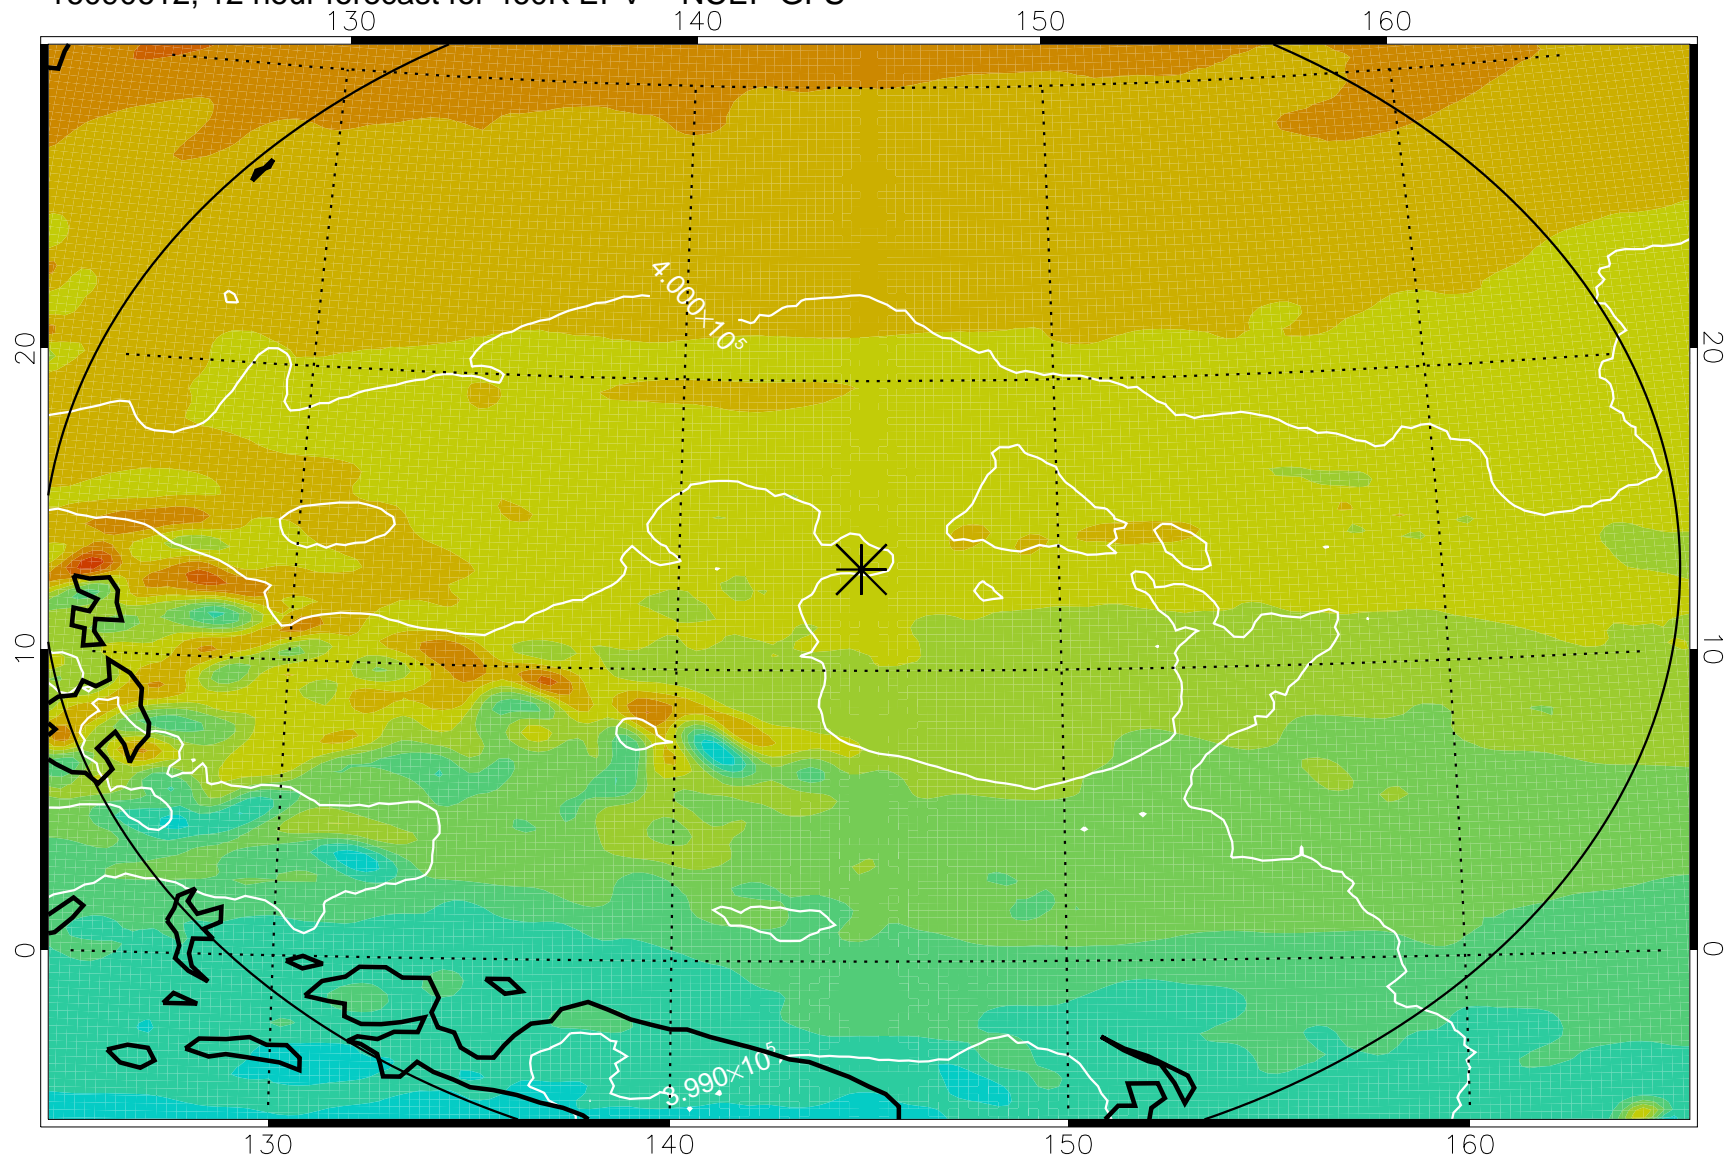

16090606, 6 hour forecast for 460K EPV -- NCEP GFS

460K Montgomery Streamfunction, white

Range ring of 2304 km

16090612, 12 hour forecast for 460K EPV -- NCEP GFS

460K Montgomery Streamfunction, white

Range ring of 2304 km

16090618, 18 hour forecast for 460K EPV -- NCEP GFS

460K Montgomery Streamfunction, white

Range ring of 2304 km

16090700, 24 hour forecast for 460K EPV -- NCEP GFS

460K Montgomery Streamfunction, white

Range ring of 2304 km

16090706, 30 hour forecast for 460K EPV -- NCEP GFS

460K Montgomery Streamfunction, white

Range ring of 2304 km

16090712, 36 hour forecast for 460K EPV -- NCEP GFS

460K Montgomery Streamfunction, white

Range ring of 2304 km

16090718, 42 hour forecast for 460K EPV -- NCEP GFS

460K Montgomery Streamfunction, white

Range ring of 2304 km

16090800, 48 hour forecast for 460K EPV -- NCEP GFS

460K Montgomery Streamfunction, white

Range ring of 2304 km