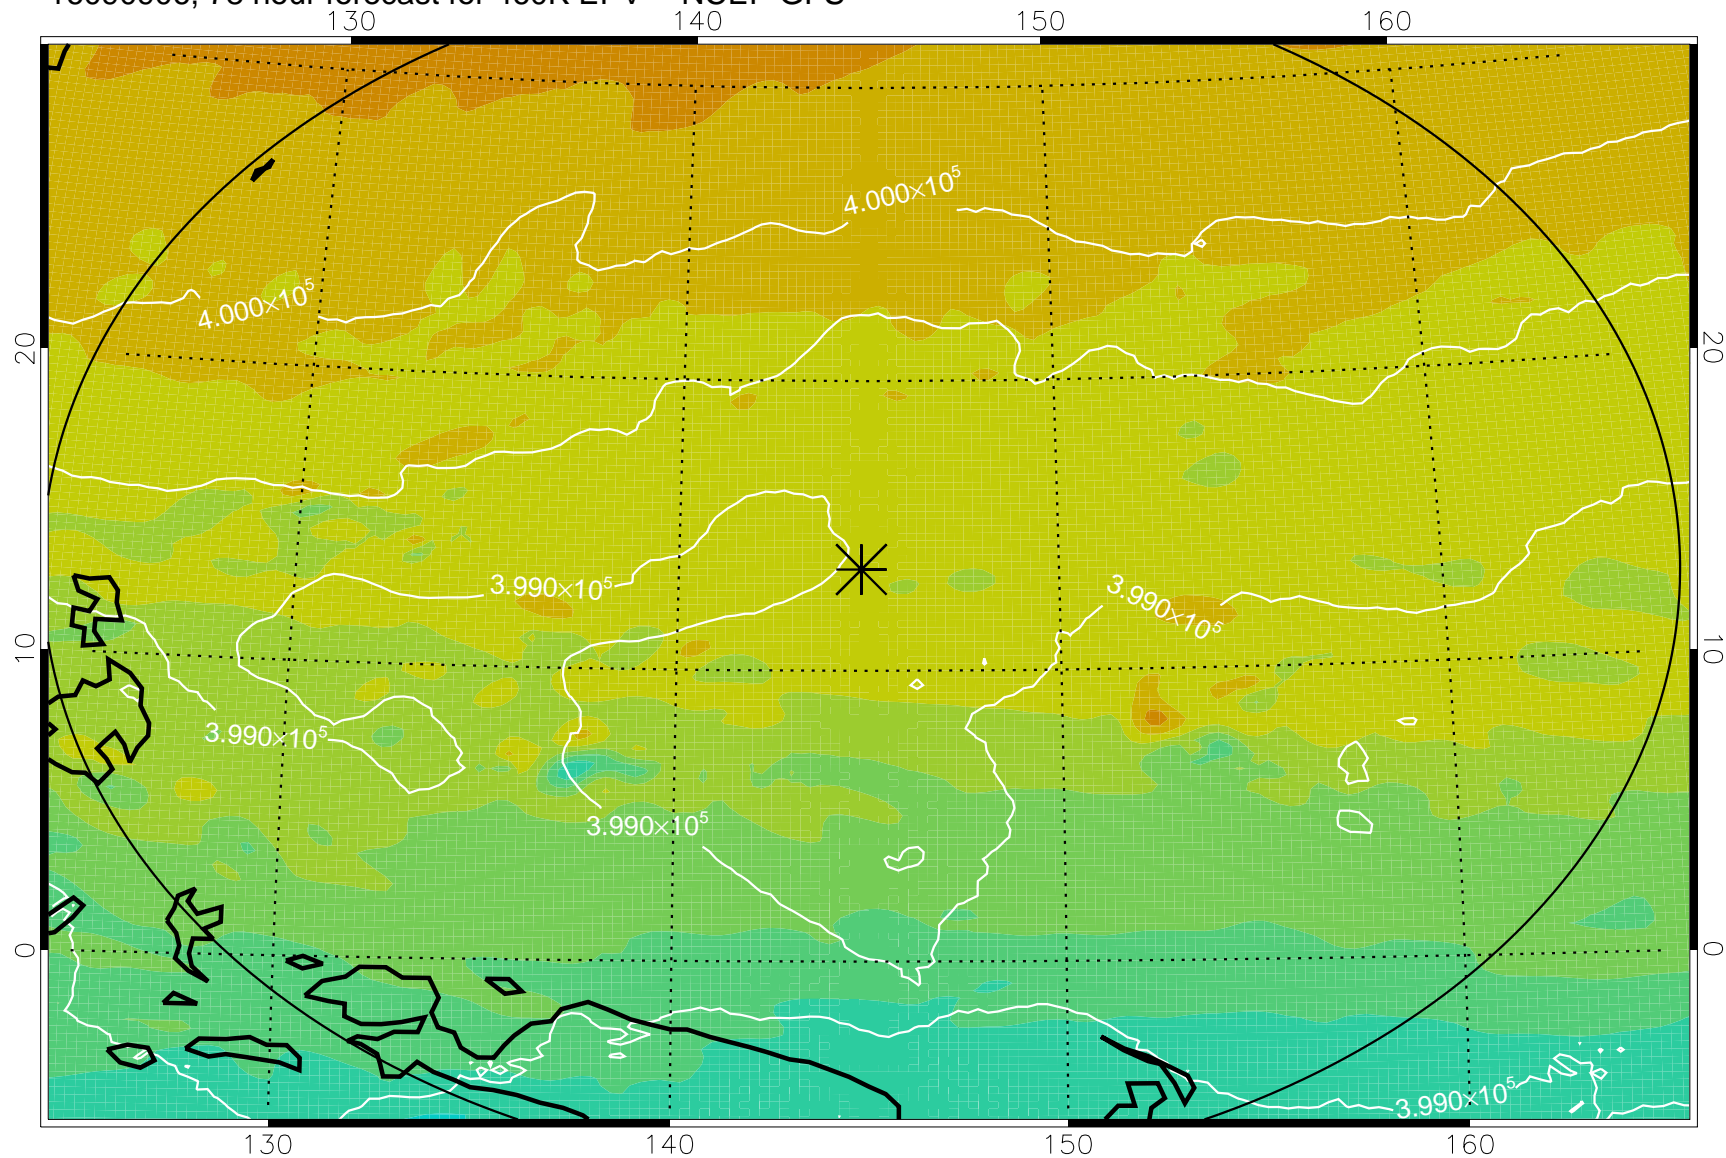

16090818, 66 hour forecast for 460K EPV -- NCEP GFS

460K Montgomery Streamfunction, white

Range ring of 2304 km

16090900, 72 hour forecast for 460K EPV -- NCEP GFS

460K Montgomery Streamfunction, white

Range ring of 2304 km

16090906, 78 hour forecast for 460K EPV -- NCEP GFS

460K Montgomery Streamfunction, white

Range ring of 2304 km

16090912, 84 hour forecast for 460K EPV -- NCEP GFS

460K Montgomery Streamfunction, white

Range ring of 2304 km

16090918, 90 hour forecast for 460K EPV -- NCEP GFS

460K Montgomery Streamfunction, white

Range ring of 2304 km

16091000, 96 hour forecast for 460K EPV -- NCEP GFS

460K Montgomery Streamfunction, white

Range ring of 2304 km

16091006, 102 hour forecast for 460K EPV -- NCEP GFS

460K Montgomery Streamfunction, white

Range ring of 2304 km

16091012, 108 hour forecast for 460K EPV -- NCEP GFS

460K Montgomery Streamfunction, white

Range ring of 2304 km