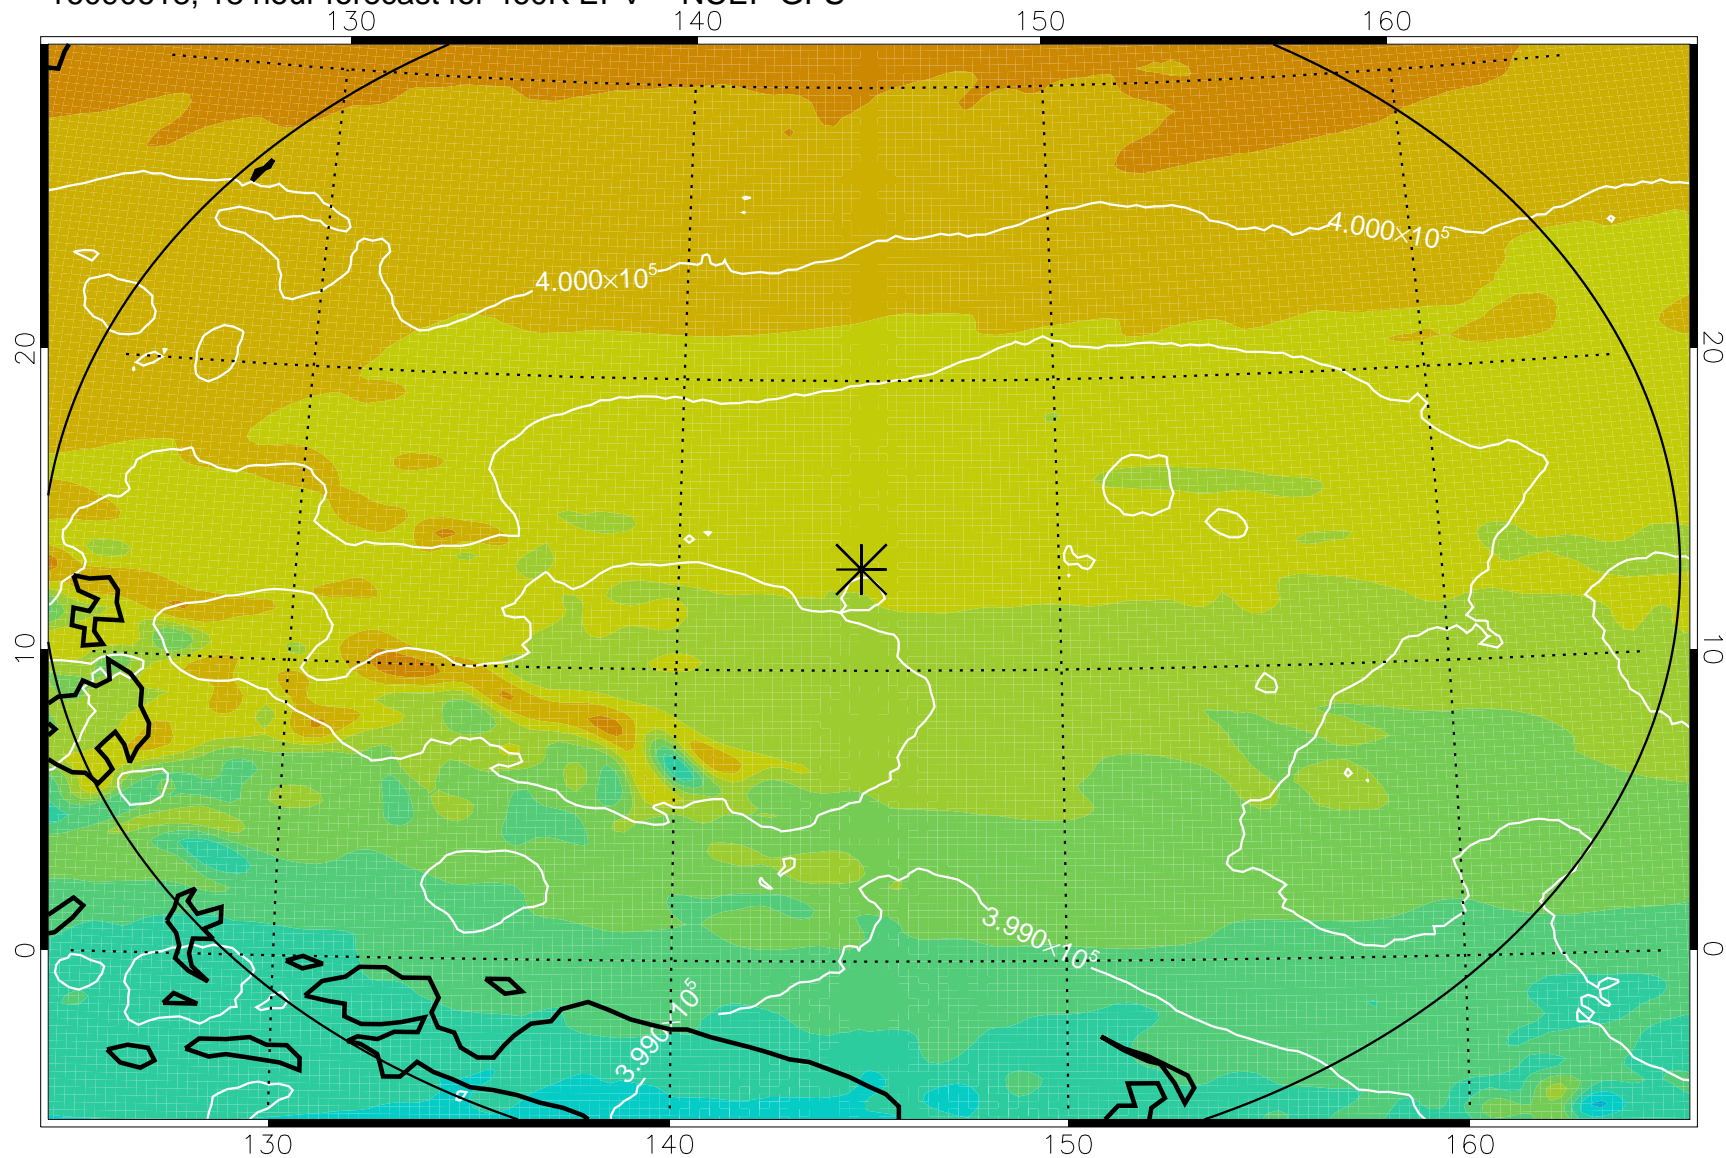

16090606, 6 hour forecast for 460K EPV -- NCEP GFS

460K Montgomery Streamfunction, white

Range ring of 2304 km

16090612, 12 hour forecast for 460K EPV -- NCEP GFS

460K Montgomery Streamfunction, white

Range ring of 2304 km

16090618, 18 hour forecast for 460K EPV -- NCEP GFS

460K Montgomery Streamfunction, white

Range ring of 2304 km

16090700, 24 hour forecast for 460K EPV -- NCEP GFS

460K Montgomery Streamfunction, white

Range ring of 2304 km

16090706, 30 hour forecast for 460K EPV -- NCEP GFS

460K Montgomery Streamfunction, white

Range ring of 2304 km

16090712, 36 hour forecast for 460K EPV -- NCEP GFS

460K Montgomery Streamfunction, white

Range ring of 2304 km

16090718, 42 hour forecast for 460K EPV -- NCEP GFS

460K Montgomery Streamfunction, white

Range ring of 2304 km

16090800, 48 hour forecast for 460K EPV -- NCEP GFS

460K Montgomery Streamfunction, white

Range ring of 2304 km