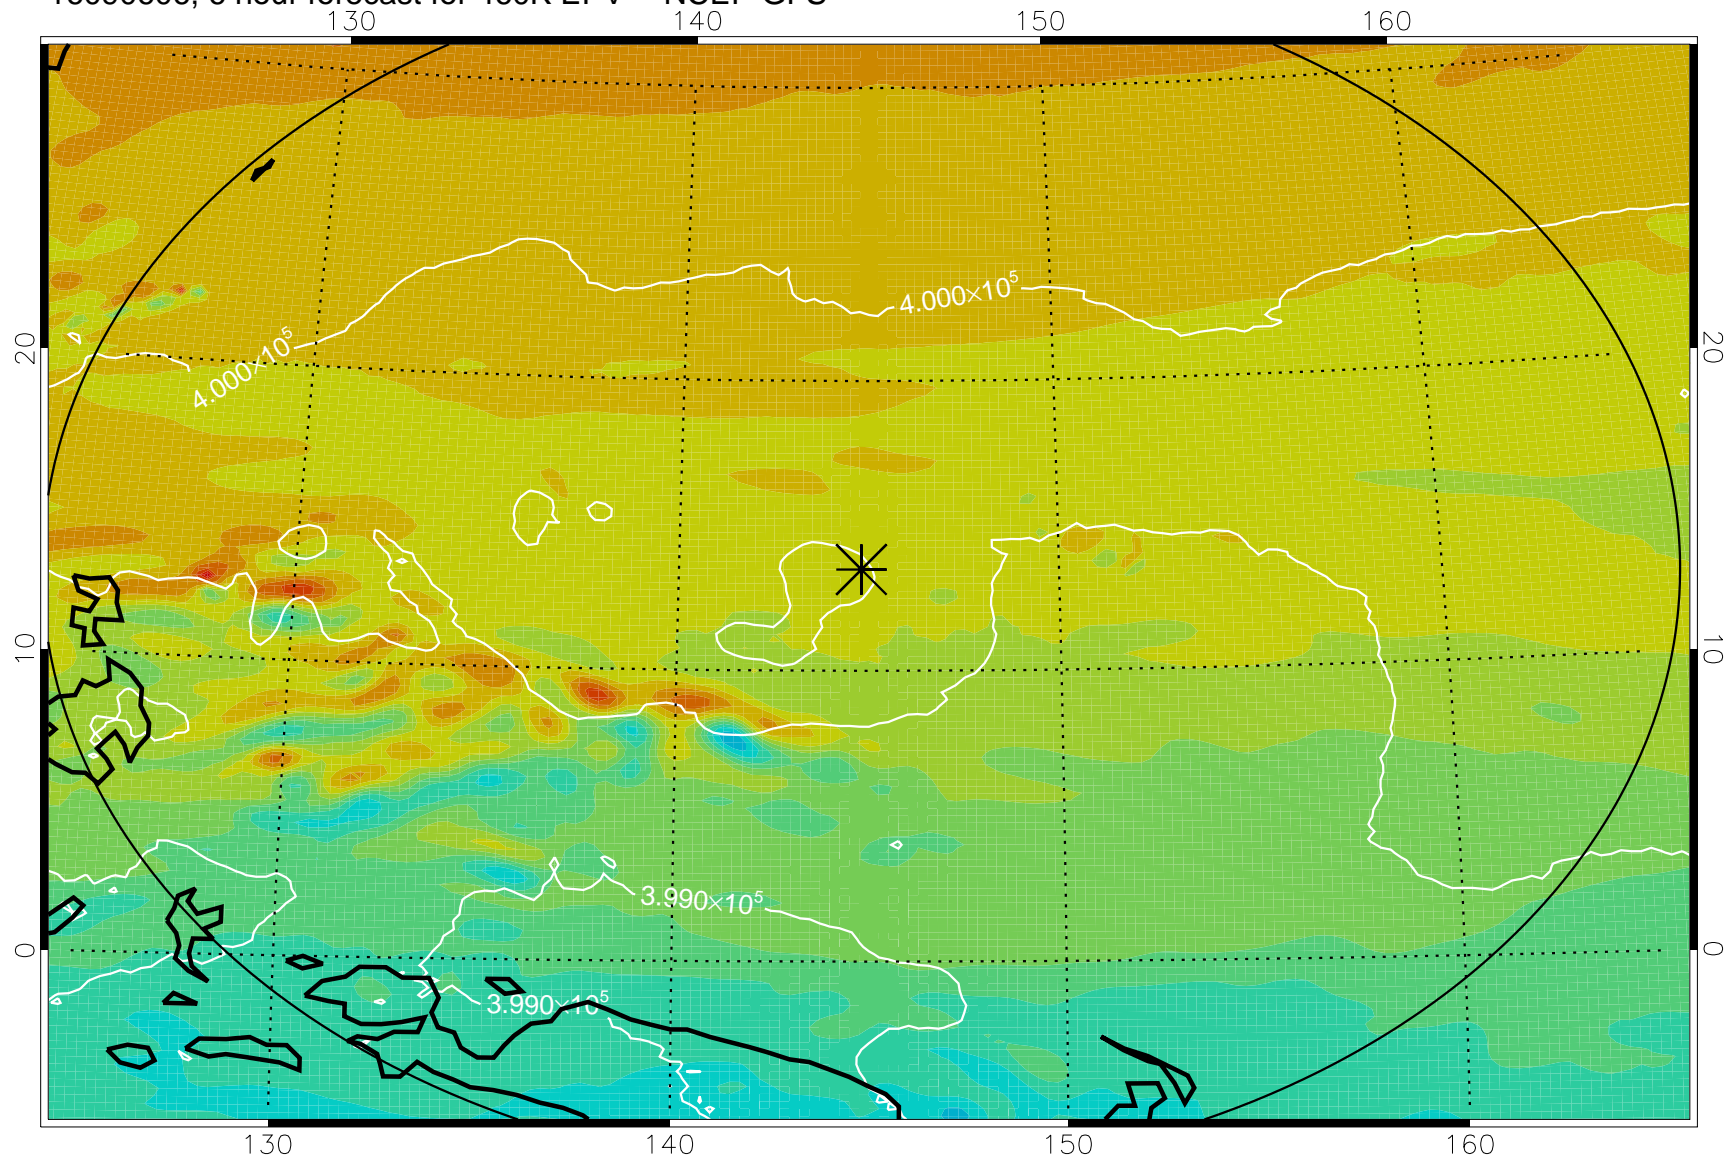

16090606, 6 hour forecast for 460K EPV -- NCEP GFS

460K Montgomery Streamfunction, white

Range ring of 2304 km

16090612, 12 hour forecast for 460K EPV -- NCEP GFS

460K Montgomery Streamfunction, white

Range ring of 2304 km

16090618, 18 hour forecast for 460K EPV -- NCEP GFS

460K Montgomery Streamfunction, white

Range ring of 2304 km

16090700, 24 hour forecast for 460K EPV -- NCEP GFS

460K Montgomery Streamfunction, white

Range ring of 2304 km

16090706, 30 hour forecast for 460K EPV -- NCEP GFS

460K Montgomery Streamfunction, white

Range ring of 2304 km

16090712, 36 hour forecast for 460K EPV -- NCEP GFS

460K Montgomery Streamfunction, white

Range ring of 2304 km

16090718, 42 hour forecast for 460K EPV -- NCEP GFS

460K Montgomery Streamfunction, white

Range ring of 2304 km

16090800, 48 hour forecast for 460K EPV -- NCEP GFS

460K Montgomery Streamfunction, white

Range ring of 2304 km