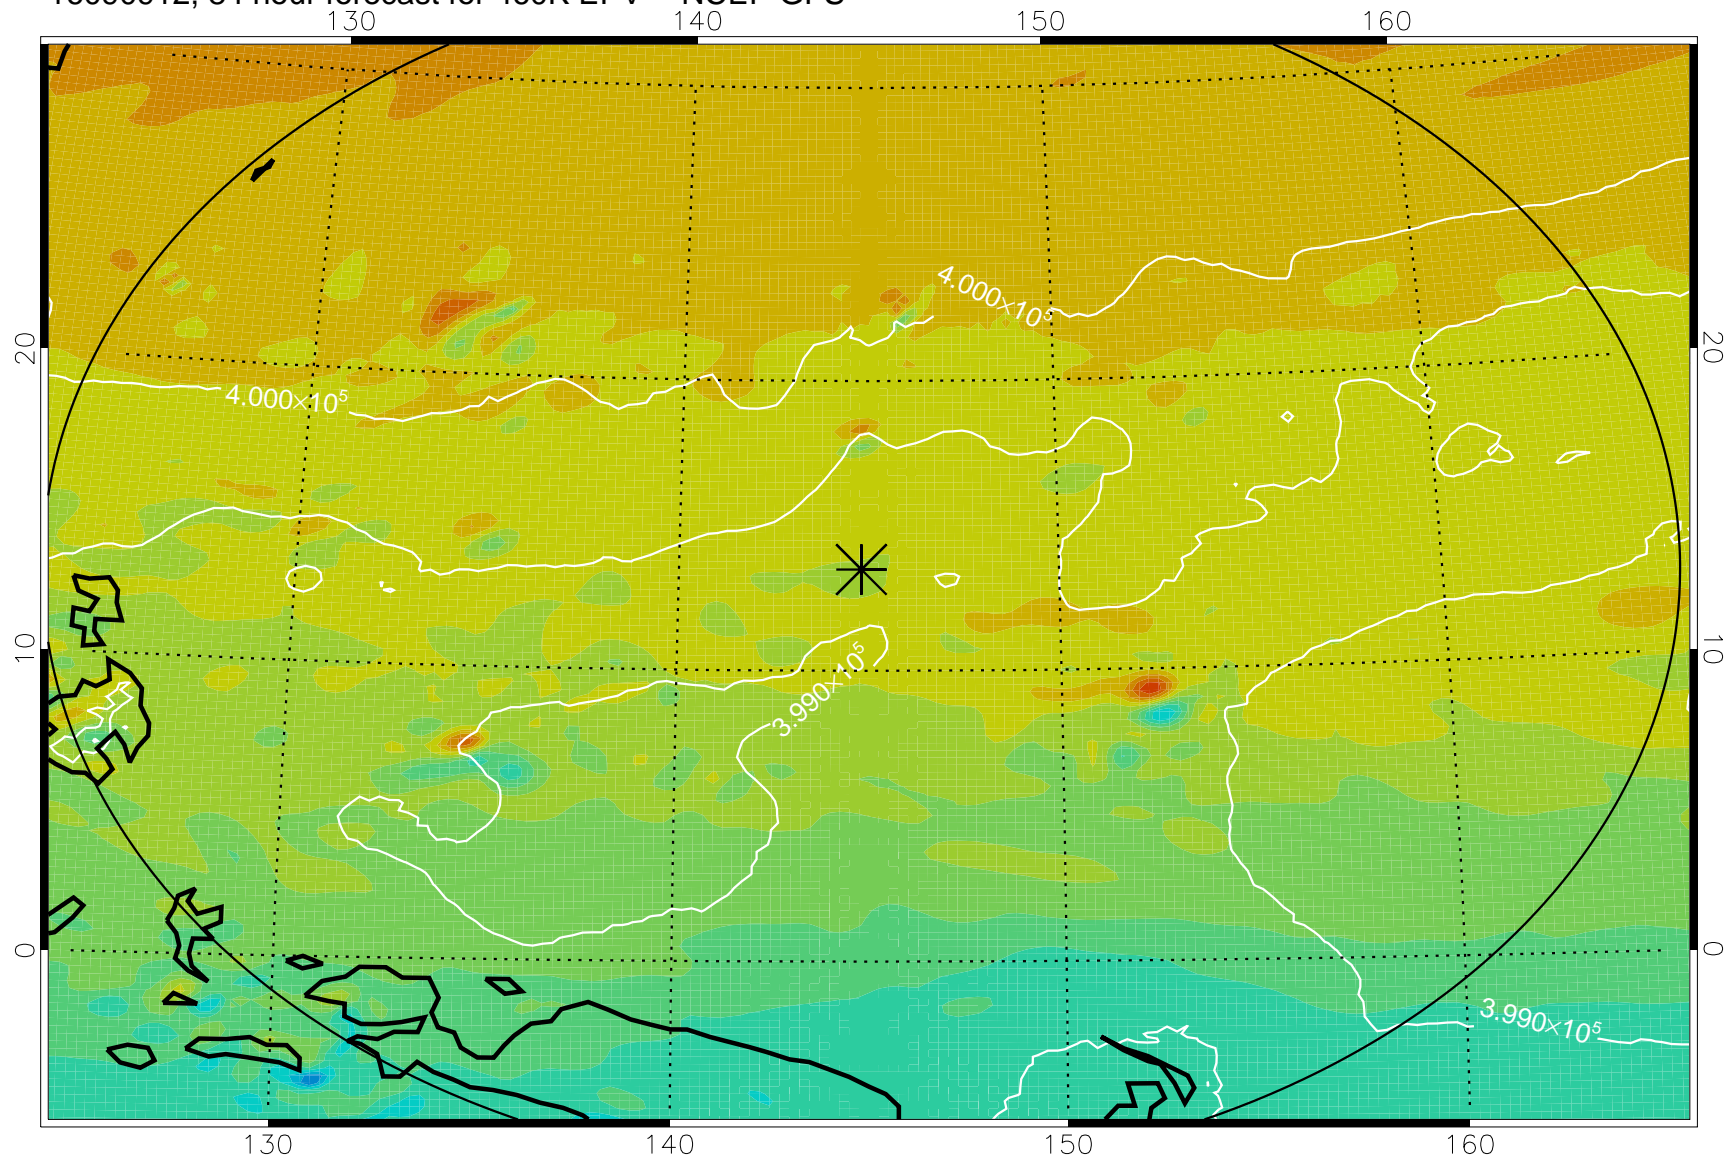

16090818, 66 hour forecast for 460K EPV -- NCEP GFS

460K Montgomery Streamfunction, white

Range ring of 2304 km

16090900, 72 hour forecast for 460K EPV -- NCEP GFS

460K Montgomery Streamfunction, white

Range ring of 2304 km

16090906, 78 hour forecast for 460K EPV -- NCEP GFS

460K Montgomery Streamfunction, white

Range ring of 2304 km

16090912, 84 hour forecast for 460K EPV -- NCEP GFS

460K Montgomery Streamfunction, white

Range ring of 2304 km

16090918, 90 hour forecast for 460K EPV -- NCEP GFS

460K Montgomery Streamfunction, white

Range ring of 2304 km

16091000, 96 hour forecast for 460K EPV -- NCEP GFS

460K Montgomery Streamfunction, white

Range ring of 2304 km

16091006, 102 hour forecast for 460K EPV -- NCEP GFS

460K Montgomery Streamfunction, white

Range ring of 2304 km

16091012, 108 hour forecast for 460K EPV -- NCEP GFS

460K Montgomery Streamfunction, white

Range ring of 2304 km