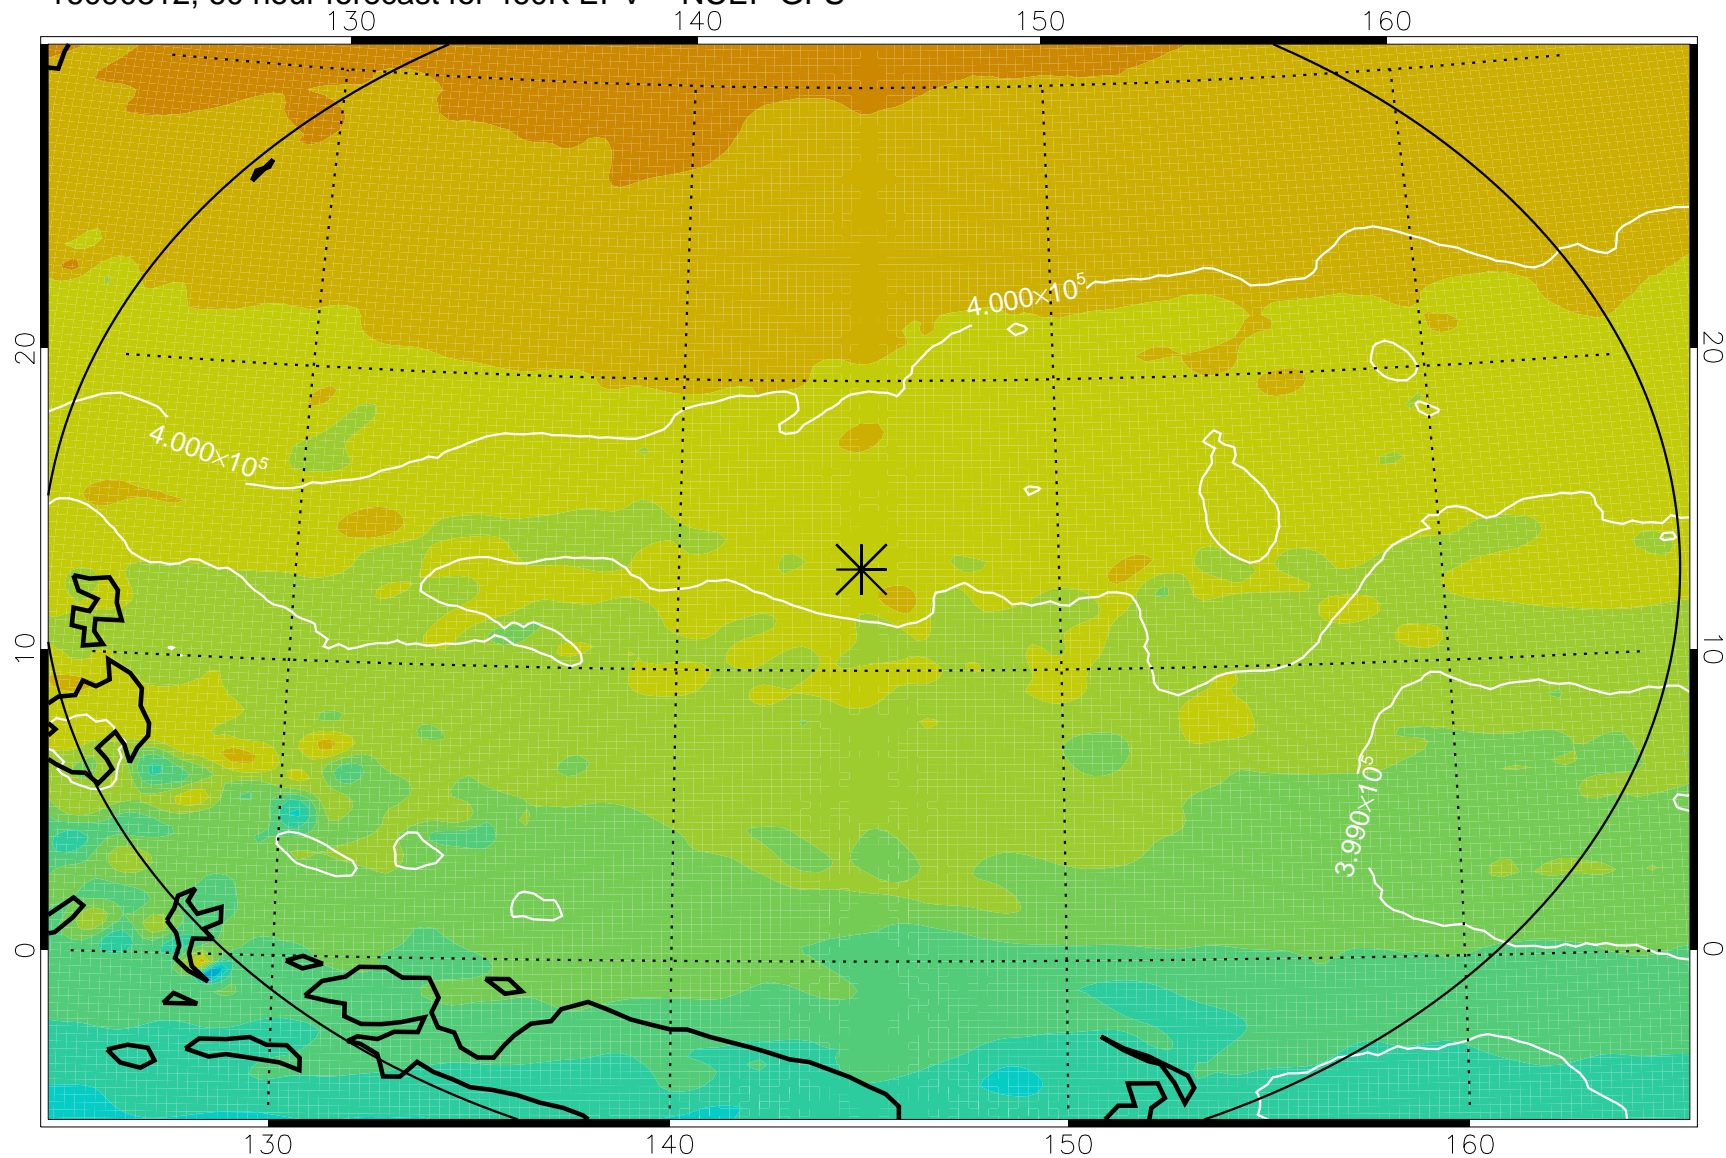

16090718, 42 hour forecast for 460K EPV -- NCEP GFS

460K Montgomery Streamfunction, white

Range ring of 2304 km

16090800, 48 hour forecast for 460K EPV -- NCEP GFS

460K Montgomery Streamfunction, white

Range ring of 2304 km

16090806, 54 hour forecast for 460K EPV -- NCEP GFS

460K Montgomery Streamfunction, white

Range ring of 2304 km

16090812, 60 hour forecast for 460K EPV -- NCEP GFS

460K Montgomery Streamfunction, white

Range ring of 2304 km

16090818, 66 hour forecast for 460K EPV -- NCEP GFS

460K Montgomery Streamfunction, white

Range ring of 2304 km

16090900, 72 hour forecast for 460K EPV -- NCEP GFS

460K Montgomery Streamfunction, white

Range ring of 2304 km

16090918, 90 hour forecast for 460K EPV -- NCEP GFS

460K Montgomery Streamfunction, white

Range ring of 2304 km

16091000, 96 hour forecast for 460K EPV -- NCEP GFS

460K Montgomery Streamfunction, white

Range ring of 2304 km