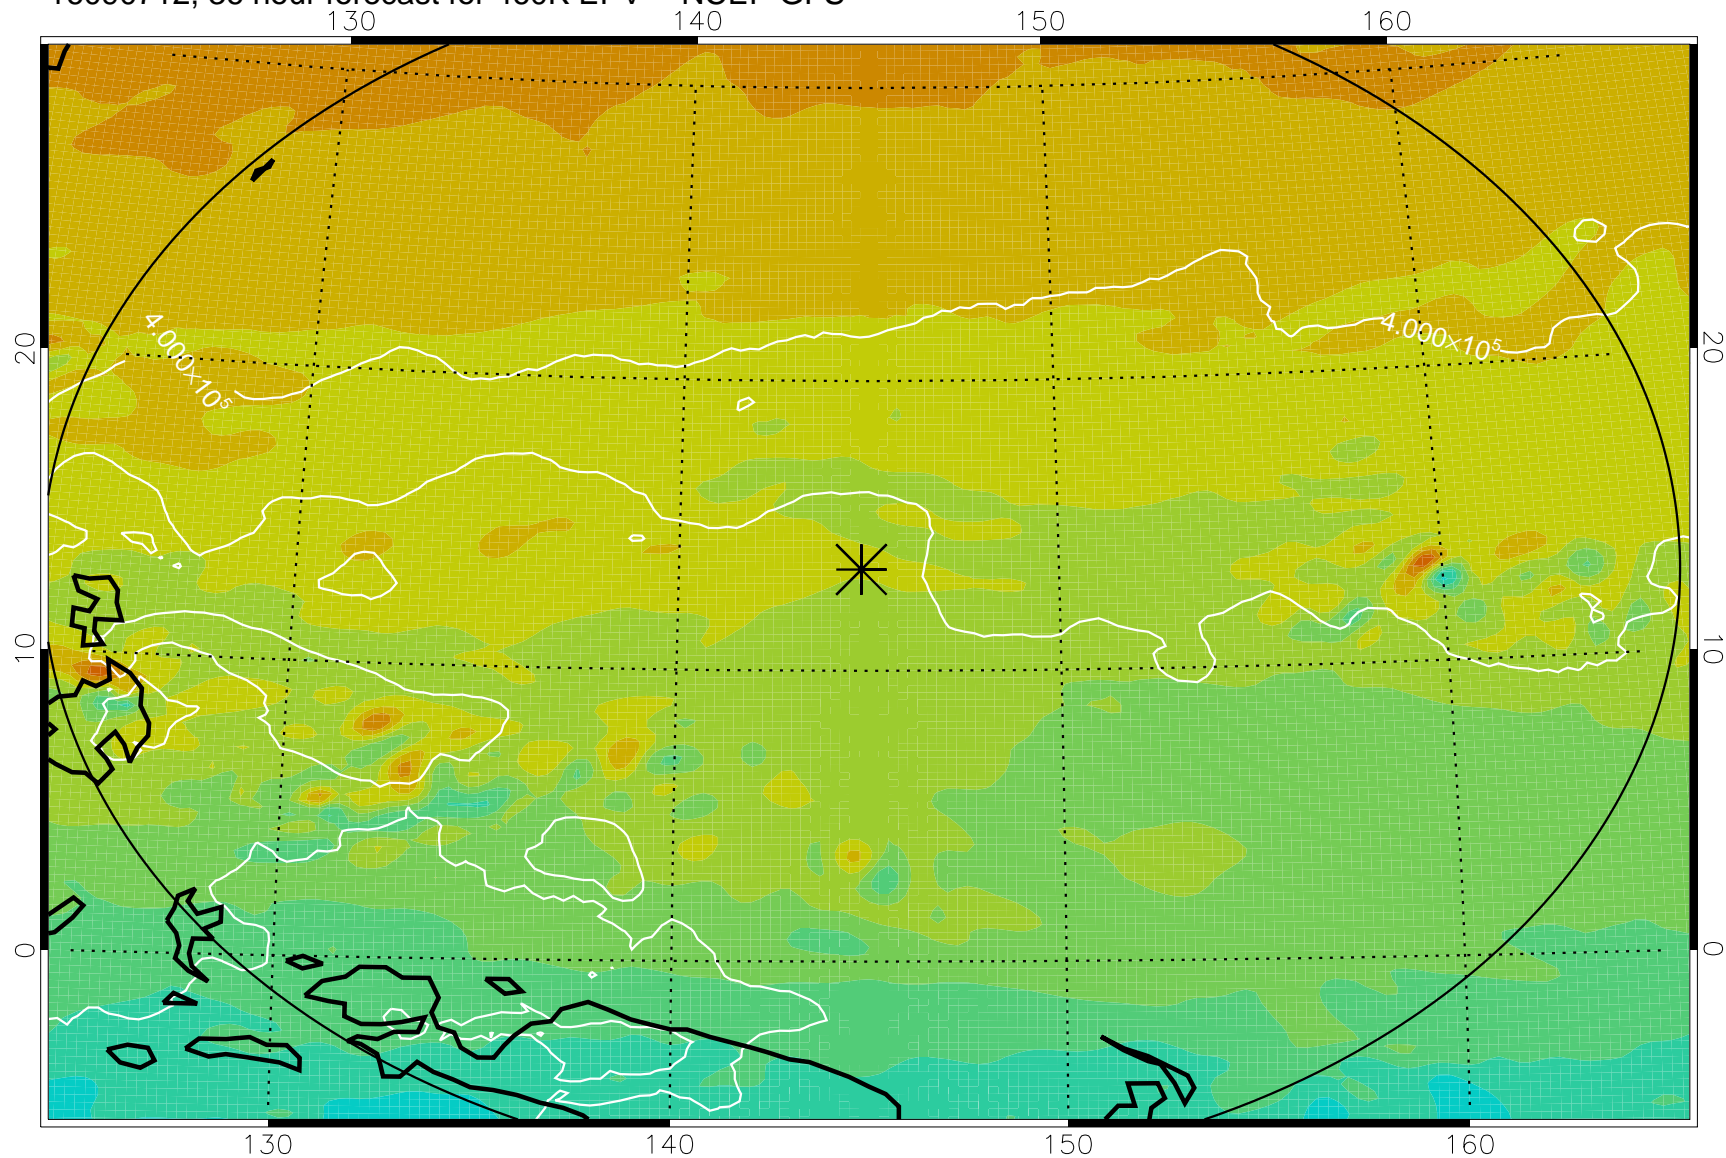

16090606, 6 hour forecast for 460K EPV -- NCEP GFS

460K Montgomery Streamfunction, white

Range ring of 2304 km

16090612, 12 hour forecast for 460K EPV -- NCEP GFS

460K Montgomery Streamfunction, white

Range ring of 2304 km

16090618, 18 hour forecast for 460K EPV -- NCEP GFS

460K Montgomery Streamfunction, white

Range ring of 2304 km

16090700, 24 hour forecast for 460K EPV -- NCEP GFS

460K Montgomery Streamfunction, white

Range ring of 2304 km

16090706, 30 hour forecast for 460K EPV -- NCEP GFS

460K Montgomery Streamfunction, white

Range ring of 2304 km

16090712, 36 hour forecast for 460K EPV -- NCEP GFS

460K Montgomery Streamfunction, white

Range ring of 2304 km

16090718, 42 hour forecast for 460K EPV -- NCEP GFS

460K Montgomery Streamfunction, white

Range ring of 2304 km

16090800, 48 hour forecast for 460K EPV -- NCEP GFS

460K Montgomery Streamfunction, white

Range ring of 2304 km