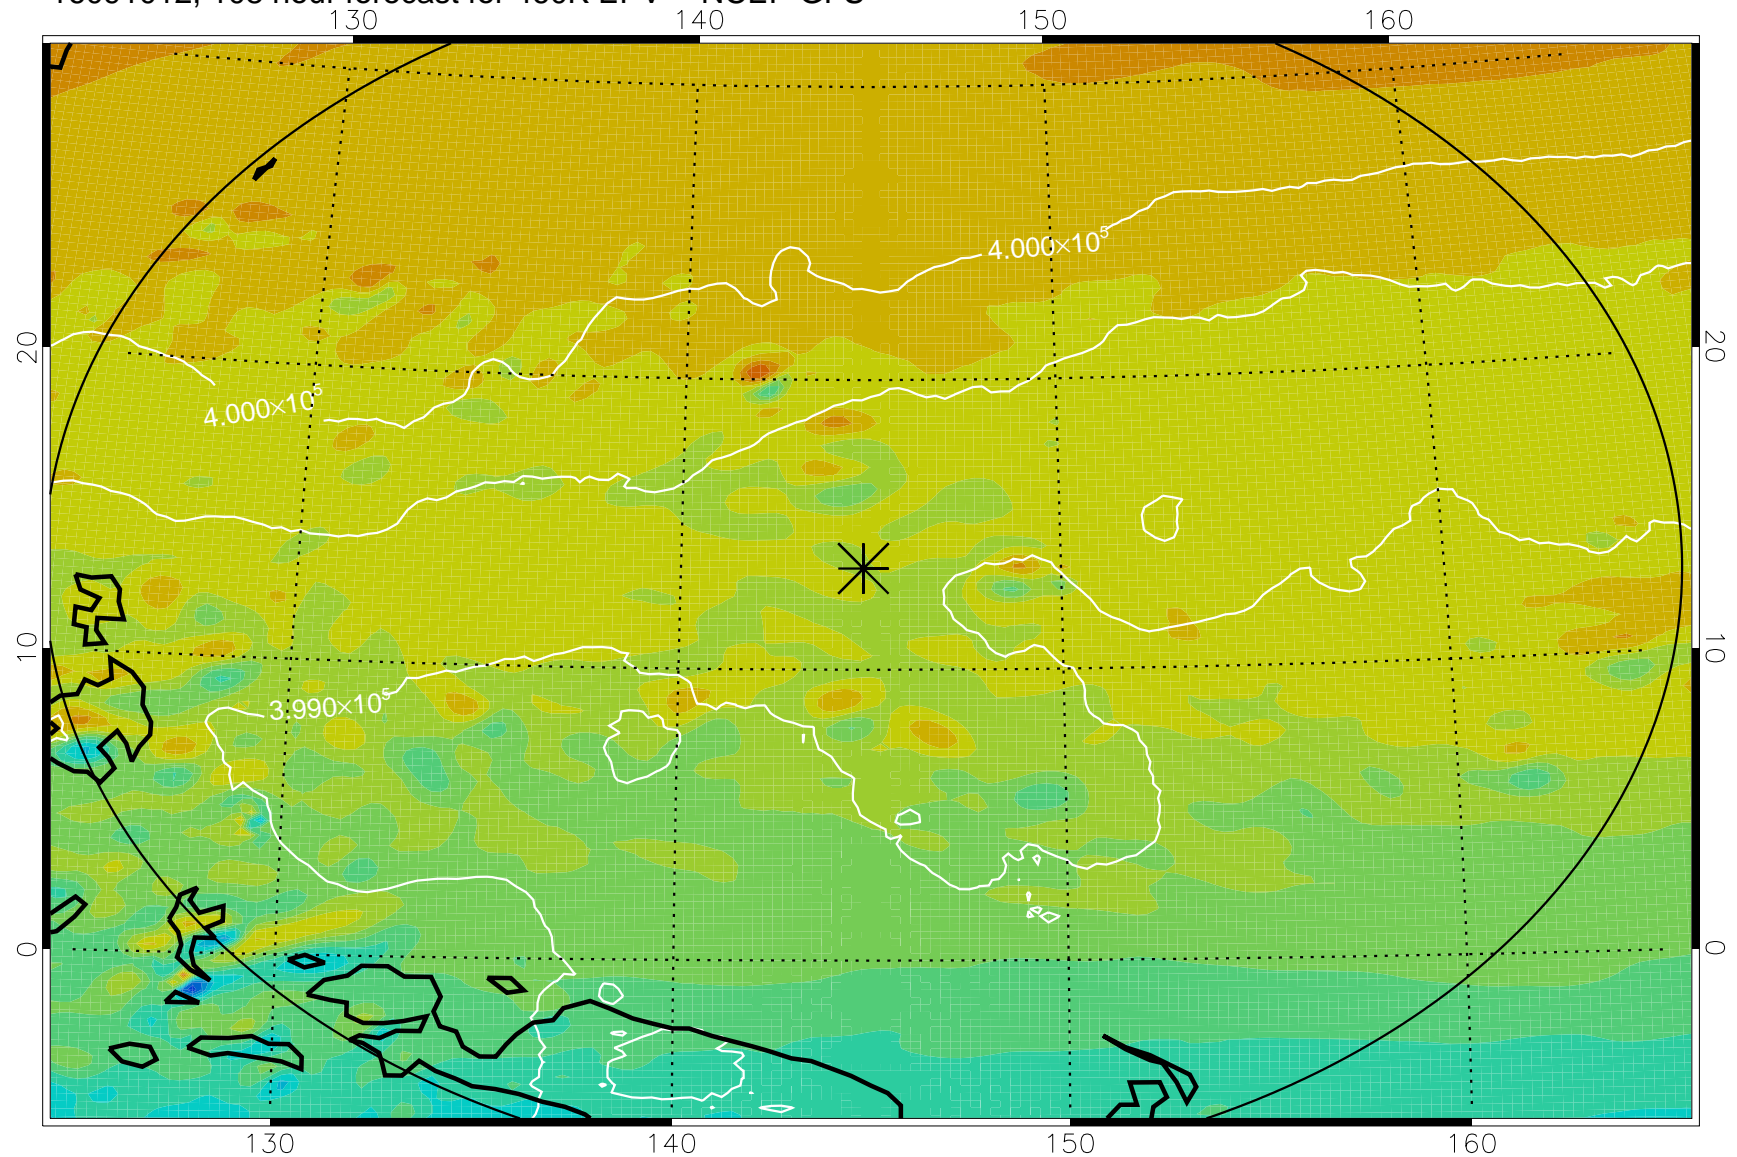

16090906, 78 hour forecast for 460K EPV -- NCEP GFS

460K Montgomery Streamfunction, white

Range ring of 2304 km

16090912, 84 hour forecast for 460K EPV -- NCEP GFS

460K Montgomery Streamfunction, white

Range ring of 2304 km

16090918, 90 hour forecast for 460K EPV -- NCEP GFS

460K Montgomery Streamfunction, white

Range ring of 2304 km

16091000, 96 hour forecast for 460K EPV -- NCEP GFS

460K Montgomery Streamfunction, white

Range ring of 2304 km

16091006, 102 hour forecast for 460K EPV -- NCEP GFS

460K Montgomery Streamfunction, white

Range ring of 2304 km

16091012, 108 hour forecast for 460K EPV -- NCEP GFS

460K Montgomery Streamfunction, white

Range ring of 2304 km

16091018, 114 hour forecast for 460K EPV -- NCEP GFS

460K Montgomery Streamfunction, white

Range ring of 2304 km

16091100, 120 hour forecast for 460K EPV -- NCEP GFS

460K Montgomery Streamfunction, white

Range ring of 2304 km