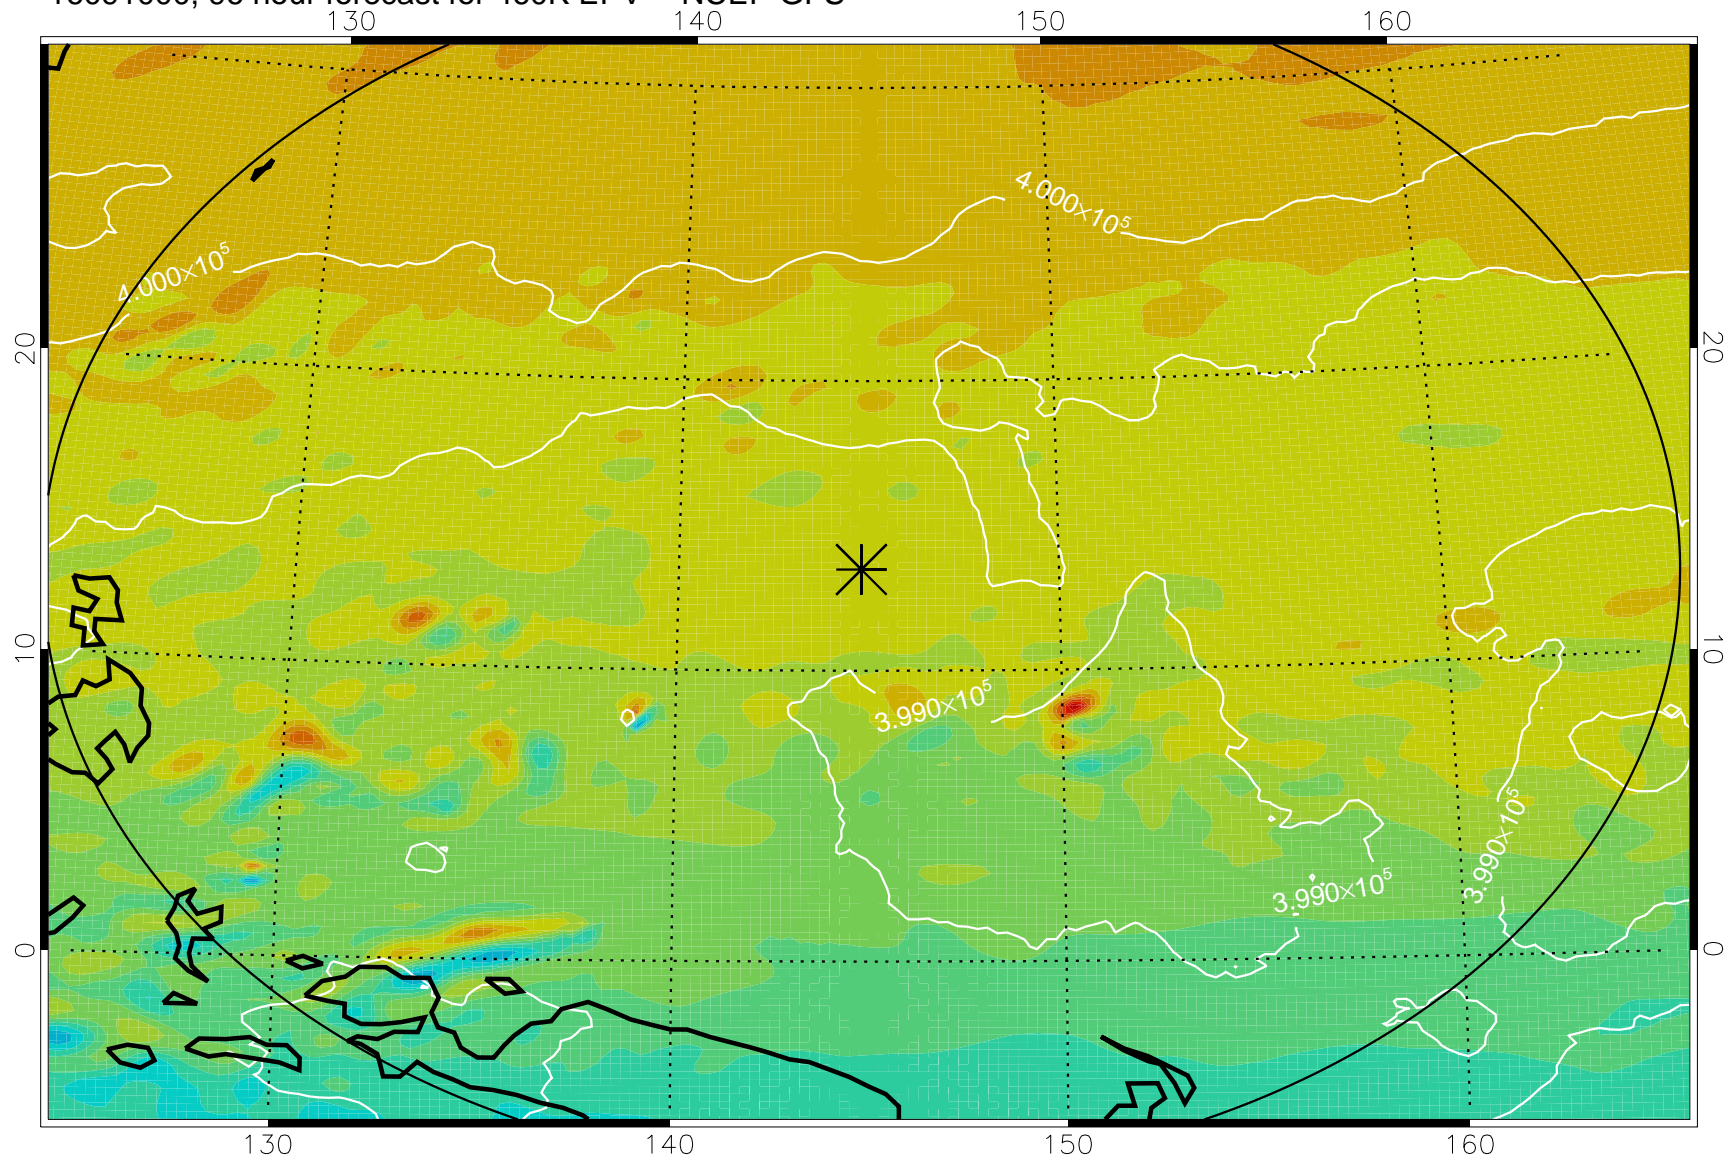

16090818, 66 hour forecast for 460K EPV -- NCEP GFS

460K Montgomery Streamfunction, white

Range ring of 2304 km

16090900, 72 hour forecast for 460K EPV -- NCEP GFS

460K Montgomery Streamfunction, white

Range ring of 2304 km

16090906, 78 hour forecast for 460K EPV -- NCEP GFS

460K Montgomery Streamfunction, white

Range ring of 2304 km

16090912, 84 hour forecast for 460K EPV -- NCEP GFS

460K Montgomery Streamfunction, white

Range ring of 2304 km

16090918, 90 hour forecast for 460K EPV -- NCEP GFS

460K Montgomery Streamfunction, white

Range ring of 2304 km

16091000, 96 hour forecast for 460K EPV -- NCEP GFS

460K Montgomery Streamfunction, white

Range ring of 2304 km

16091006, 102 hour forecast for 460K EPV -- NCEP GFS

460K Montgomery Streamfunction, white

Range ring of 2304 km

16091012, 108 hour forecast for 460K EPV -- NCEP GFS

460K Montgomery Streamfunction, white

Range ring of 2304 km