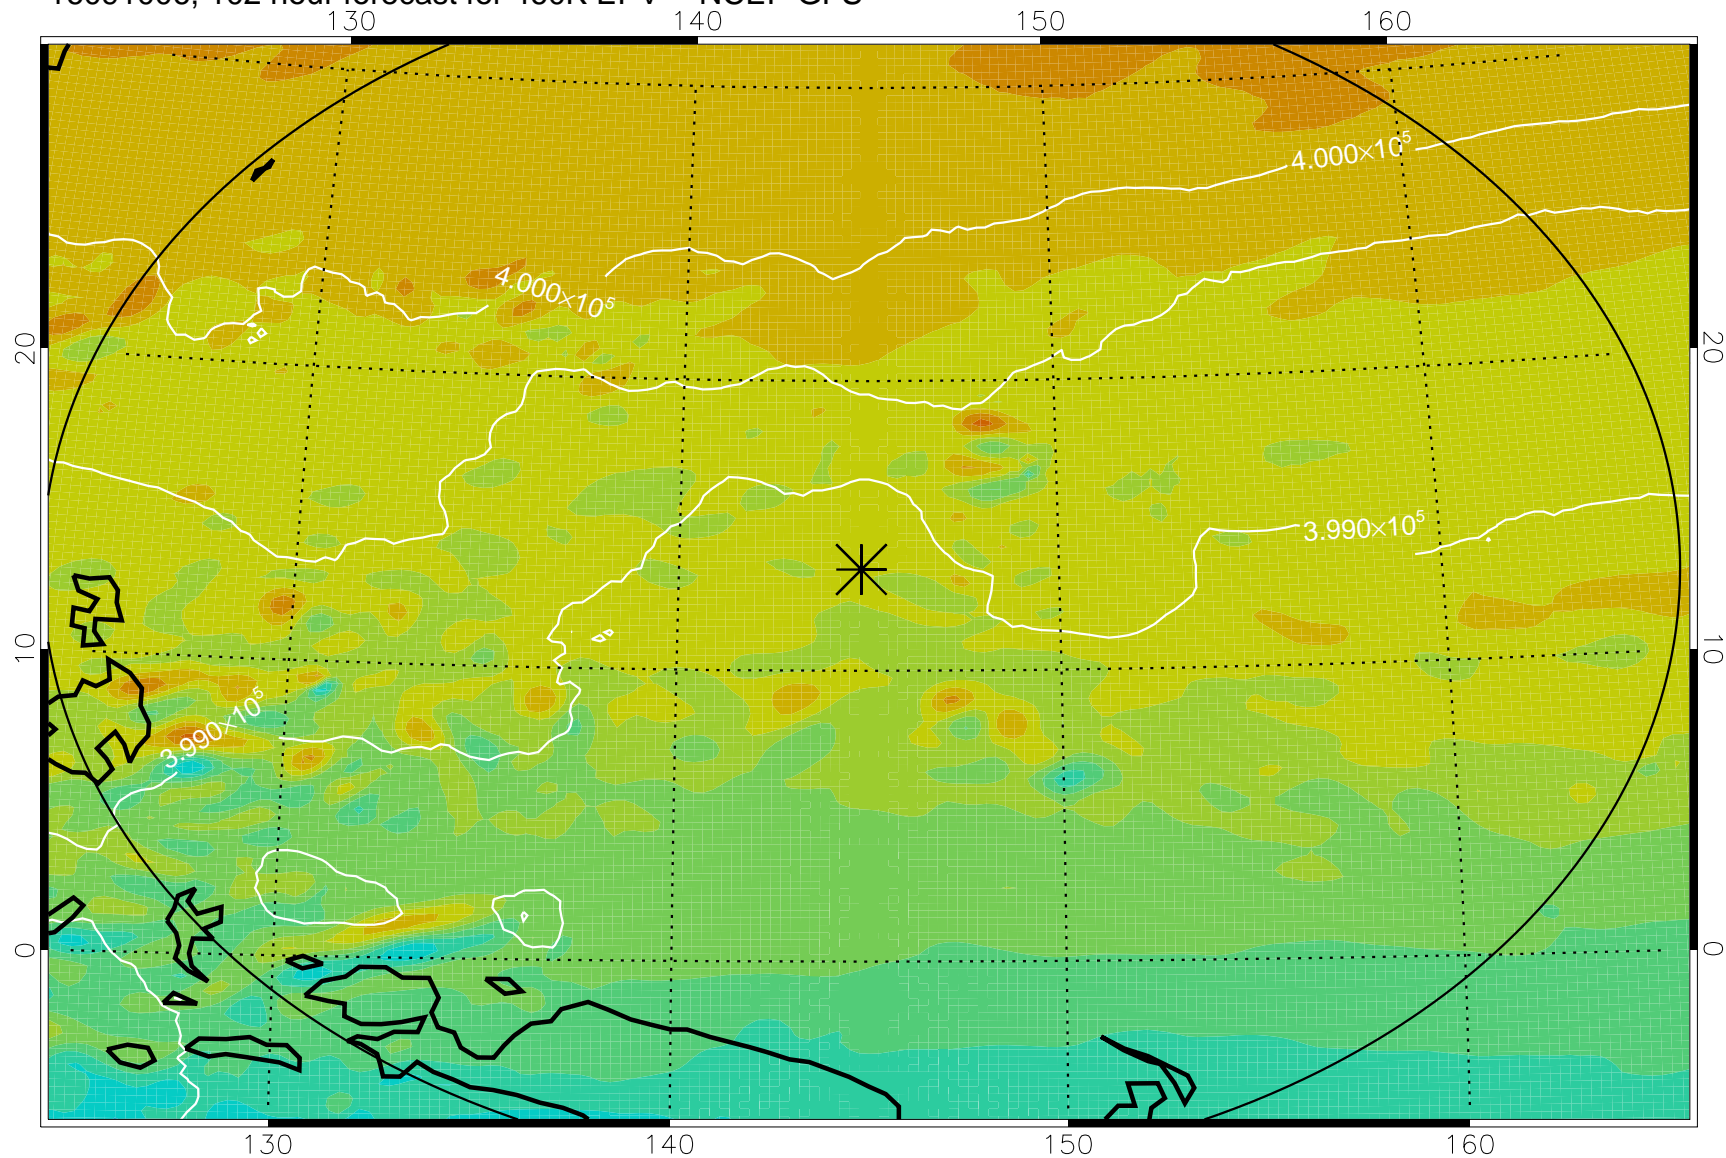

16090906, 78 hour forecast for 460K EPV -- NCEP GFS

460K Montgomery Streamfunction, white

Range ring of 2304 km

16090912, 84 hour forecast for 460K EPV -- NCEP GFS

460K Montgomery Streamfunction, white

Range ring of 2304 km

16090918, 90 hour forecast for 460K EPV -- NCEP GFS

460K Montgomery Streamfunction, white

Range ring of 2304 km

16091000, 96 hour forecast for 460K EPV -- NCEP GFS

460K Montgomery Streamfunction, white

Range ring of 2304 km

16091006, 102 hour forecast for 460K EPV -- NCEP GFS

460K Montgomery Streamfunction, white

Range ring of 2304 km

16091012, 108 hour forecast for 460K EPV -- NCEP GFS

460K Montgomery Streamfunction, white

Range ring of 2304 km

16091018, 114 hour forecast for 460K EPV -- NCEP GFS

460K Montgomery Streamfunction, white

Range ring of 2304 km

16091100, 120 hour forecast for 460K EPV -- NCEP GFS

460K Montgomery Streamfunction, white

Range ring of 2304 km