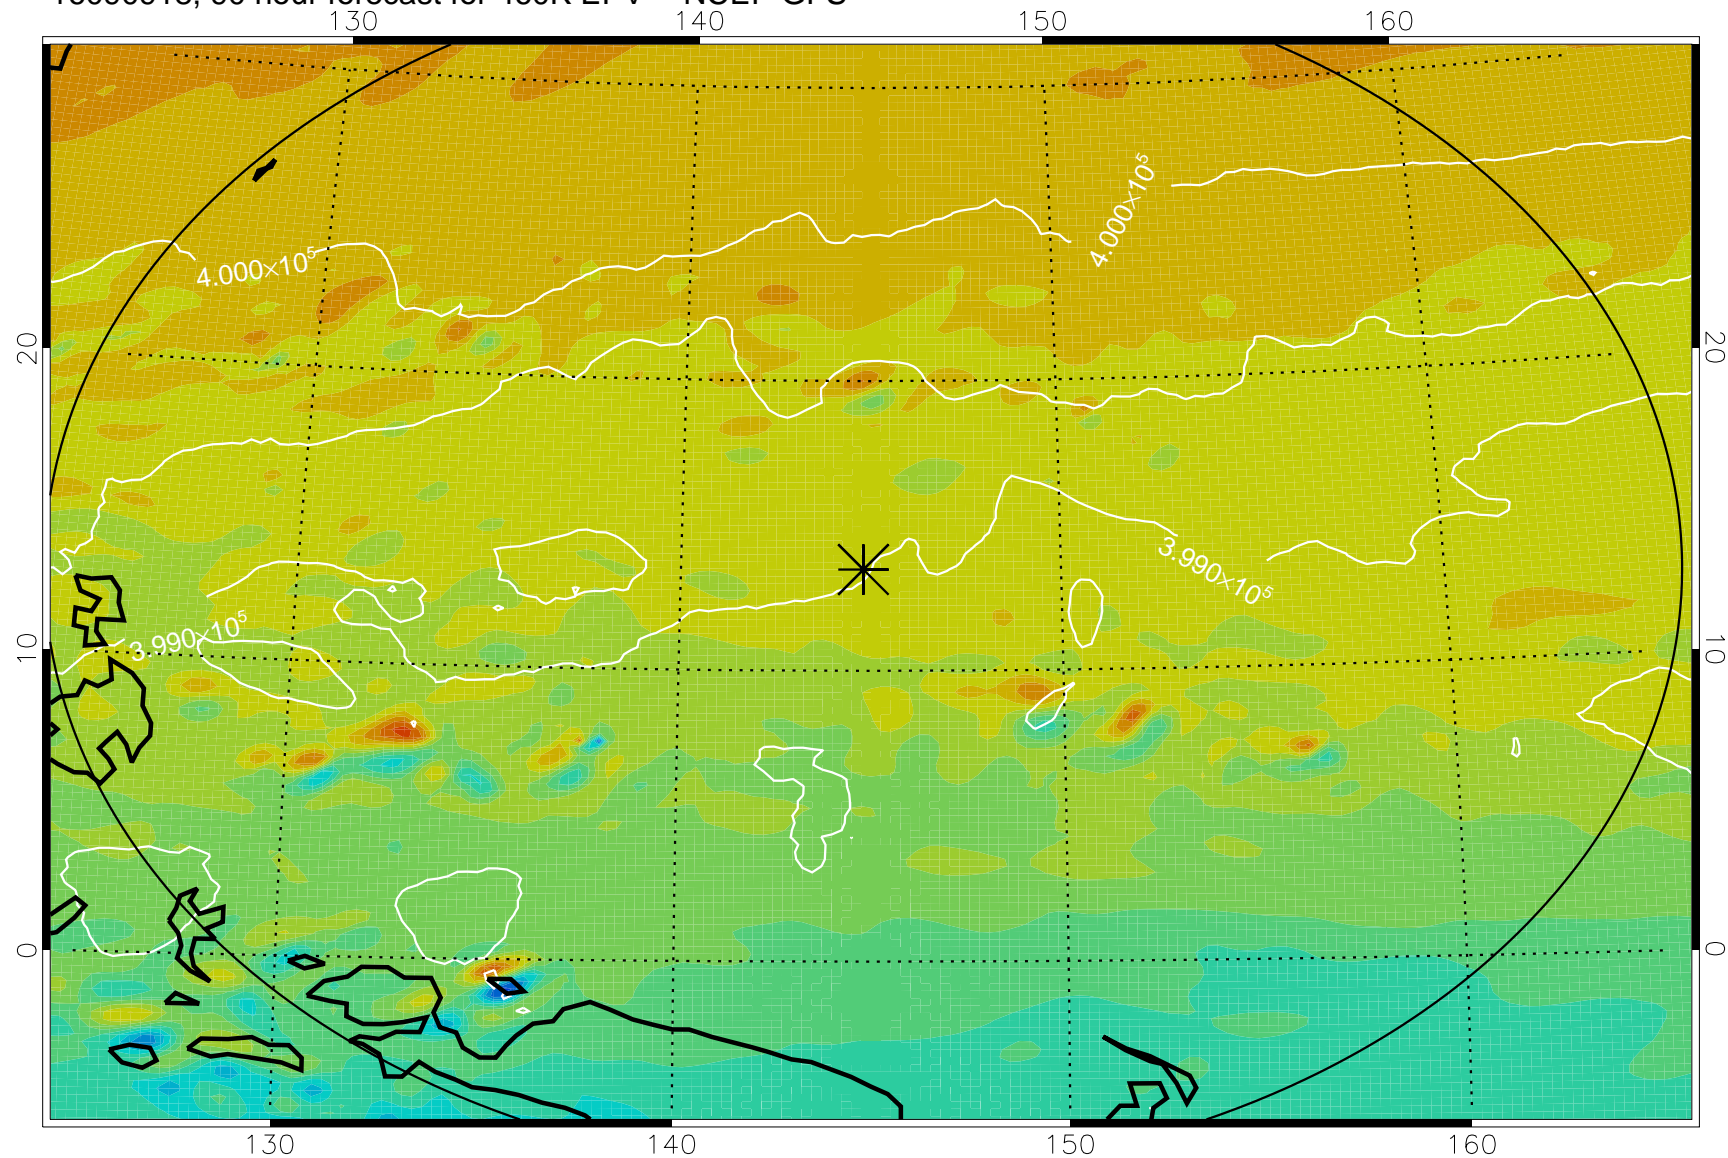

16090906, 78 hour forecast for 460K EPV -- NCEP GFS

460K Montgomery Streamfunction, white

Range ring of 2304 km

16090912, 84 hour forecast for 460K EPV -- NCEP GFS

460K Montgomery Streamfunction, white

Range ring of 2304 km

16090918, 90 hour forecast for 460K EPV -- NCEP GFS

460K Montgomery Streamfunction, white

Range ring of 2304 km

16091000, 96 hour forecast for 460K EPV -- NCEP GFS

460K Montgomery Streamfunction, white

Range ring of 2304 km

16091006, 102 hour forecast for 460K EPV -- NCEP GFS

460K Montgomery Streamfunction, white

Range ring of 2304 km

16091012, 108 hour forecast for 460K EPV -- NCEP GFS

460K Montgomery Streamfunction, white

Range ring of 2304 km

16091018, 114 hour forecast for 460K EPV -- NCEP GFS

460K Montgomery Streamfunction, white

Range ring of 2304 km

16091100, 120 hour forecast for 460K EPV -- NCEP GFS

460K Montgomery Streamfunction, white

Range ring of 2304 km