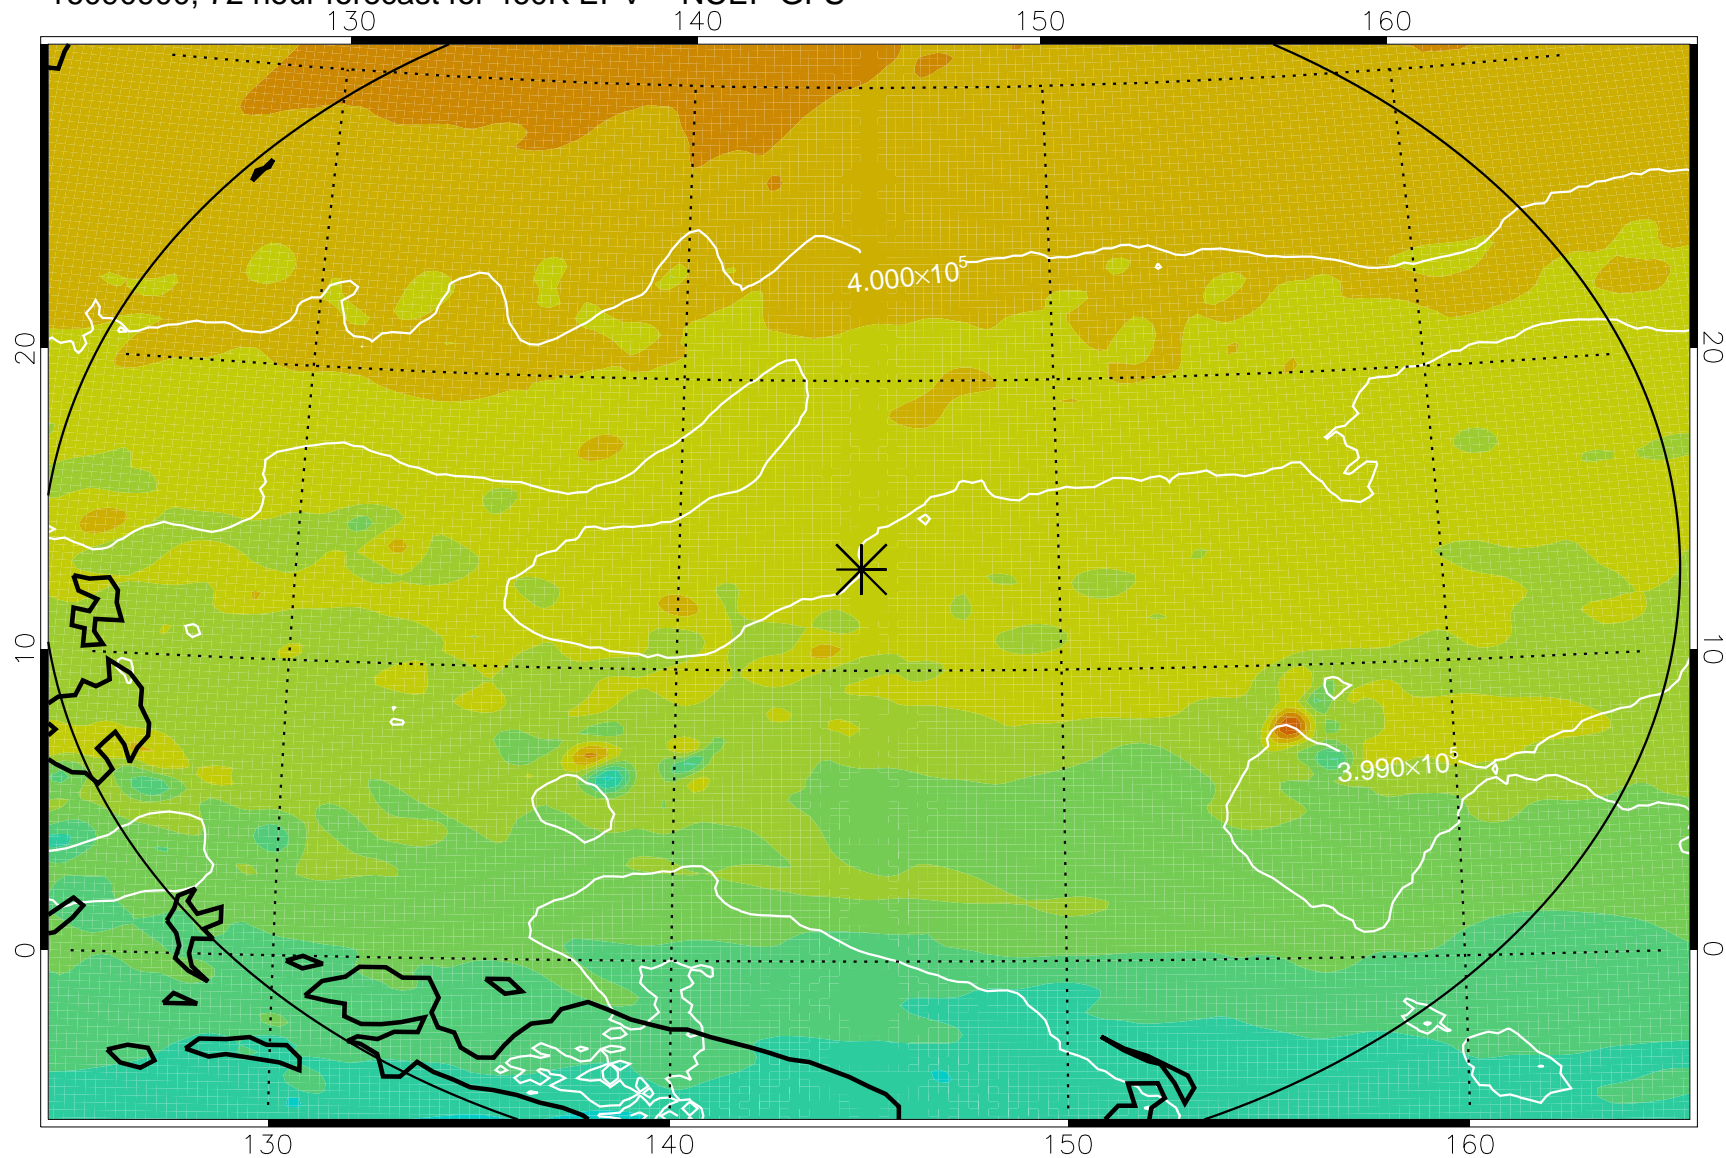

16090818, 66 hour forecast for 460K EPV -- NCEP GFS

460K Montgomery Streamfunction, white

Range ring of 2304 km

16090900, 72 hour forecast for 460K EPV -- NCEP GFS

460K Montgomery Streamfunction, white

Range ring of 2304 km

16090906, 78 hour forecast for 460K EPV -- NCEP GFS

460K Montgomery Streamfunction, white

Range ring of 2304 km

16090912, 84 hour forecast for 460K EPV -- NCEP GFS

460K Montgomery Streamfunction, white

Range ring of 2304 km

16090918, 90 hour forecast for 460K EPV -- NCEP GFS

460K Montgomery Streamfunction, white

Range ring of 2304 km

16091000, 96 hour forecast for 460K EPV -- NCEP GFS

460K Montgomery Streamfunction, white

Range ring of 2304 km

16091006, 102 hour forecast for 460K EPV -- NCEP GFS

460K Montgomery Streamfunction, white

Range ring of 2304 km

16091012, 108 hour forecast for 460K EPV -- NCEP GFS

460K Montgomery Streamfunction, white

Range ring of 2304 km