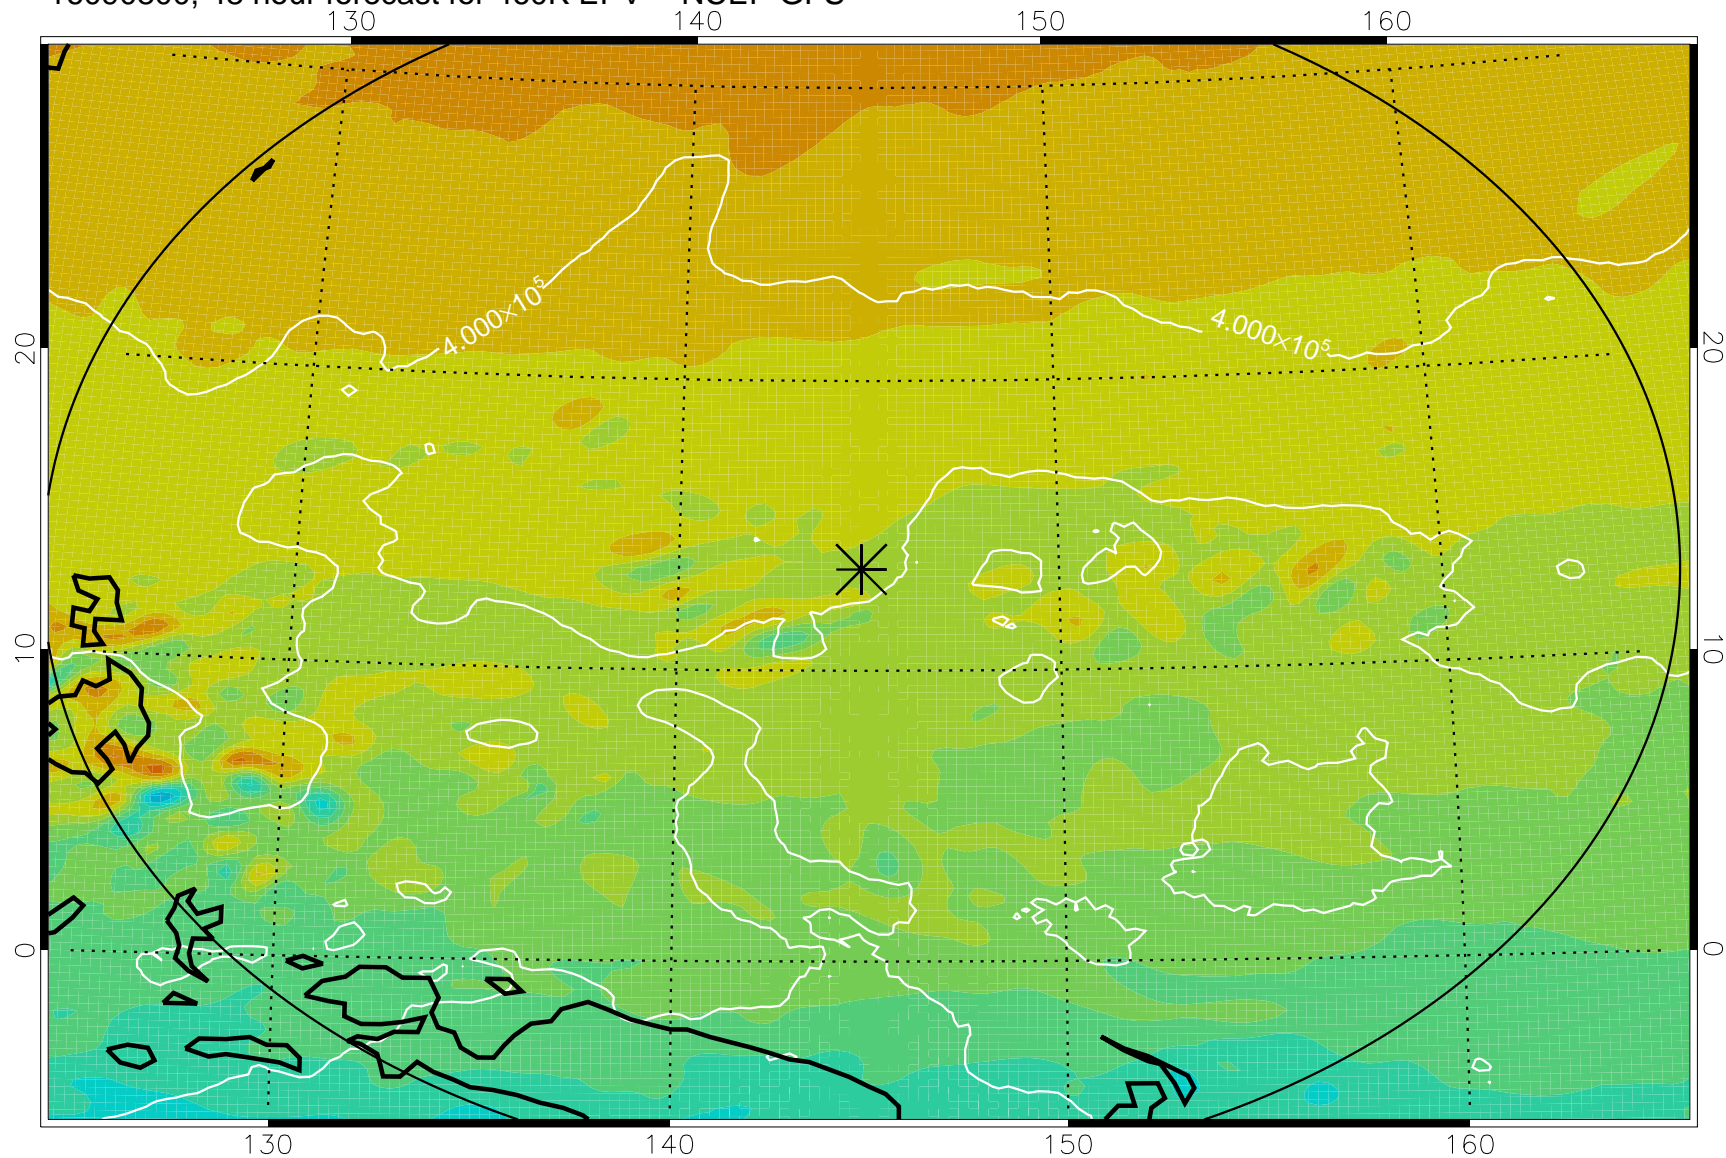

16090618, 18 hour forecast for 460K EPV -- NCEP GFS

460K Montgomery Streamfunction, white

Range ring of 2304 km

16090700, 24 hour forecast for 460K EPV -- NCEP GFS

460K Montgomery Streamfunction, white

Range ring of 2304 km

16090706, 30 hour forecast for 460K EPV -- NCEP GFS

460K Montgomery Streamfunction, white

Range ring of 2304 km

16090712, 36 hour forecast for 460K EPV -- NCEP GFS

460K Montgomery Streamfunction, white

Range ring of 2304 km

16090718, 42 hour forecast for 460K EPV -- NCEP GFS

460K Montgomery Streamfunction, white

Range ring of 2304 km

16090800, 48 hour forecast for 460K EPV -- NCEP GFS

460K Montgomery Streamfunction, white

Range ring of 2304 km

16090818, 66 hour forecast for 460K EPV -- NCEP GFS

460K Montgomery Streamfunction, white

Range ring of 2304 km

16090900, 72 hour forecast for 460K EPV -- NCEP GFS

460K Montgomery Streamfunction, white

Range ring of 2304 km