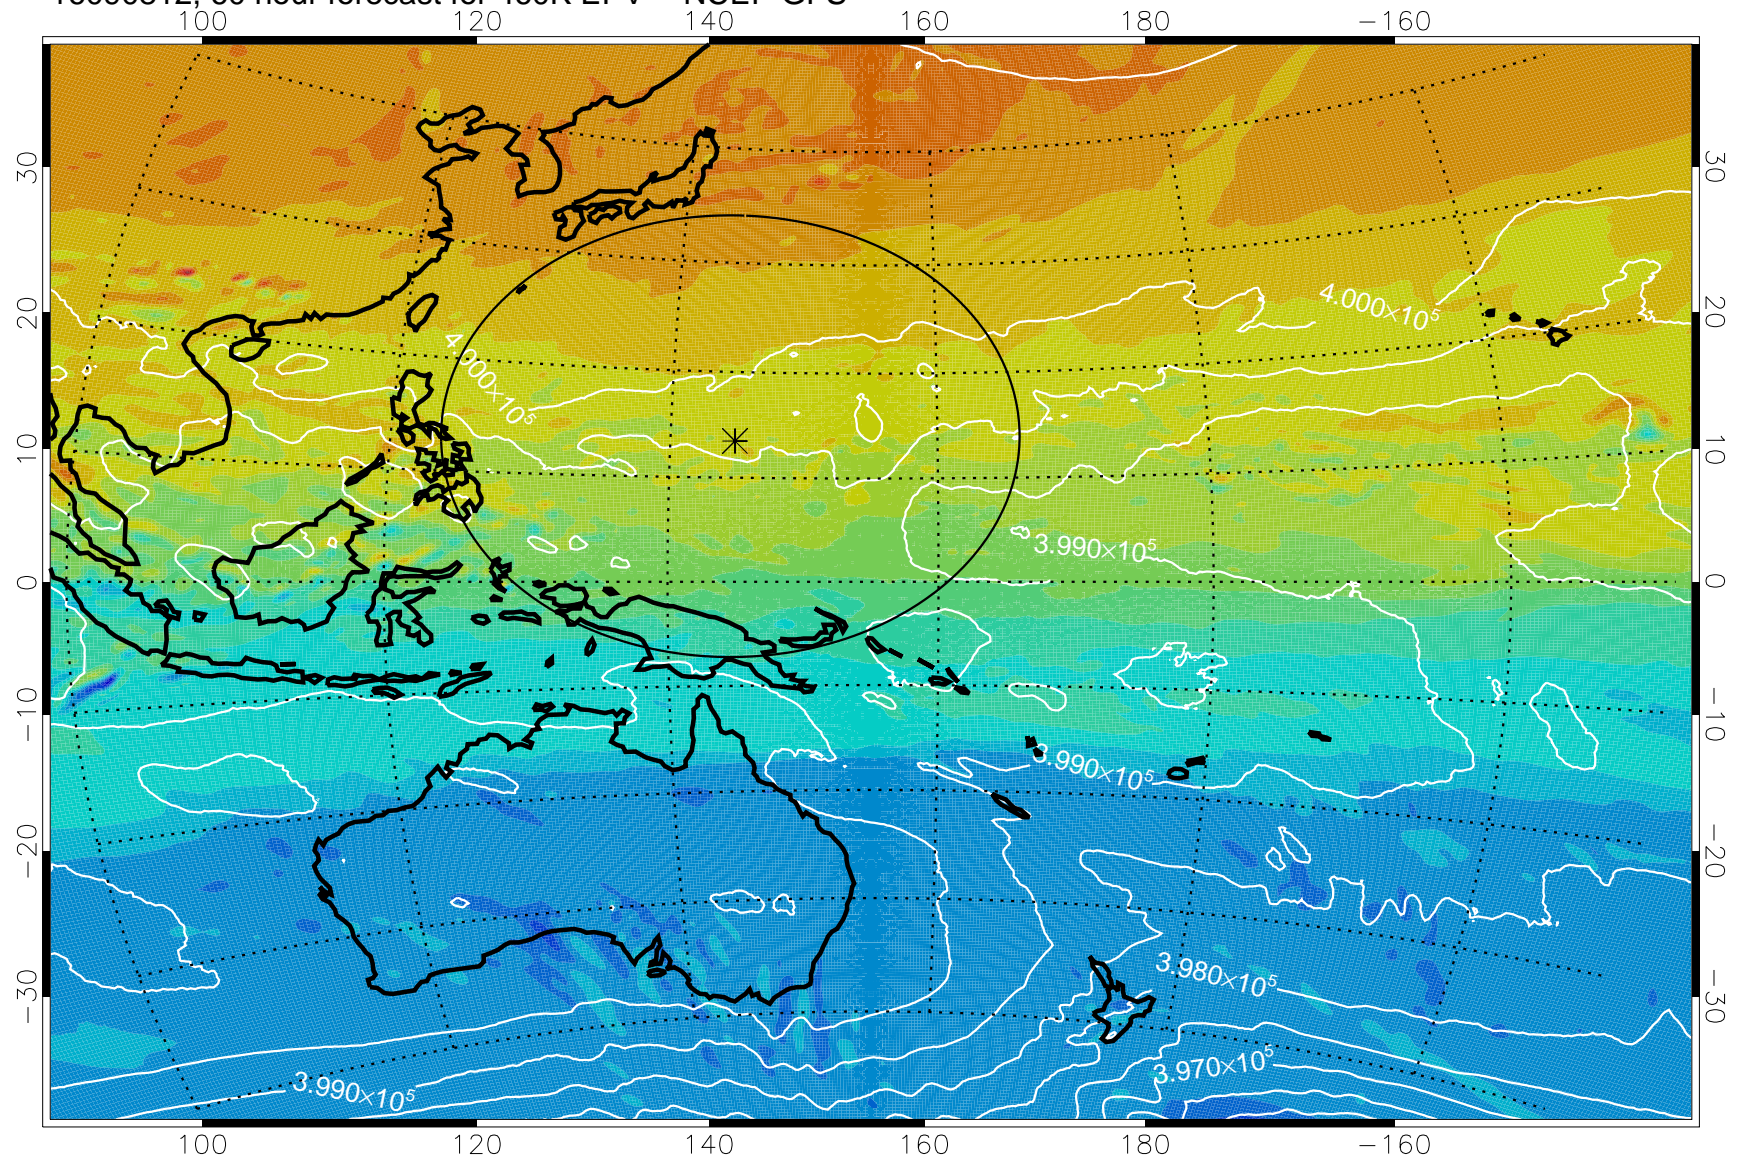

460K Montgomery Streamfunction, white

Range ring of 2304 km

16090712, 36 hour forecast for 460K EPV -- NCEP GFS

460K Montgomery Streamfunction, white

Range ring of 2304 km

16090718, 42 hour forecast for 460K EPV -- NCEP GFS

460K Montgomery Streamfunction, white

Range ring of 2304 km

16090800, 48 hour forecast for 460K EPV -- NCEP GFS

460K Montgomery Streamfunction, white

Range ring of 2304 km

16090806, 54 hour forecast for 460K EPV -- NCEP GFS

460K Montgomery Streamfunction, white

Range ring of 2304 km

16090812, 60 hour forecast for 460K EPV -- NCEP GFS

460K Montgomery Streamfunction, white

Range ring of 2304 km

16090818, 66 hour forecast for 460K EPV -- NCEP GFS

460K Montgomery Streamfunction, white

Range ring of 2304 km

16090900, 72 hour forecast for 460K EPV -- NCEP GFS

460K Montgomery Streamfunction, white

Range ring of 2304 km

16090906, 78 hour forecast for 460K EPV -- NCEP GFS