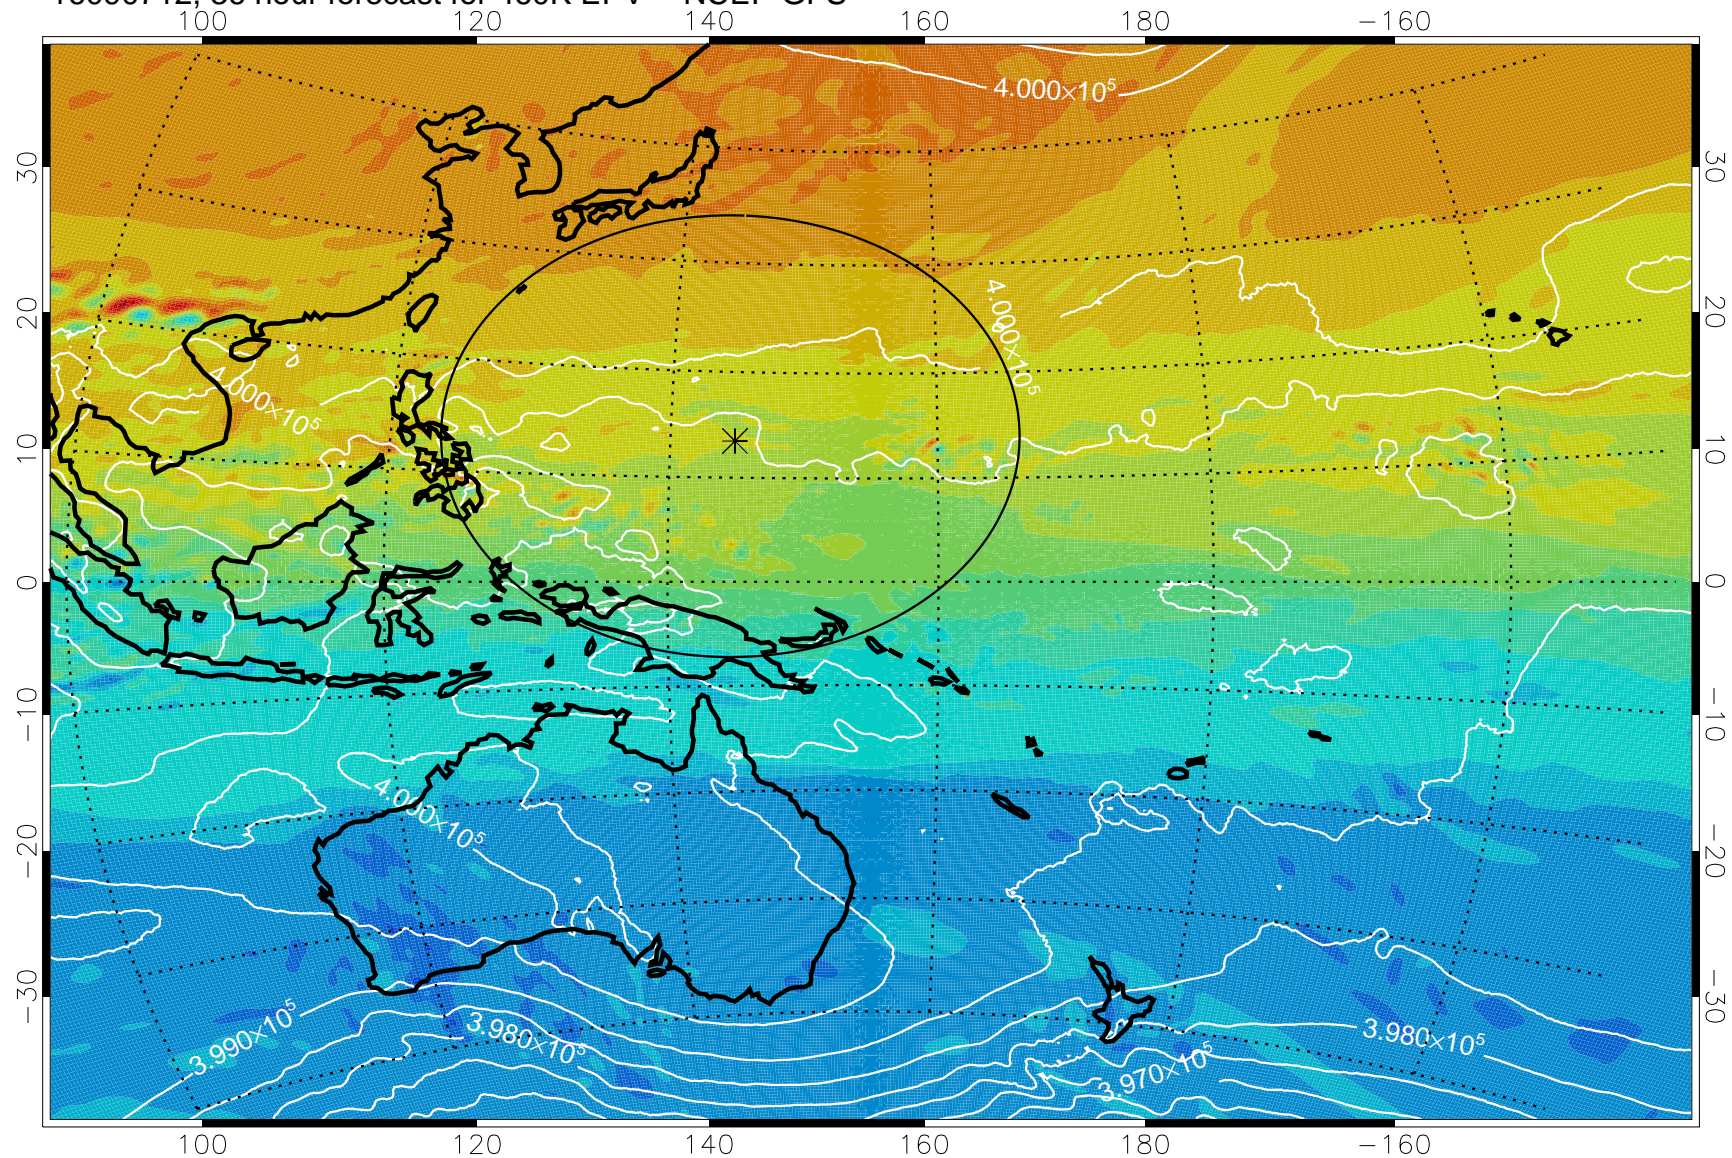

460K Montgomery Streamfunction, white

Range ring of 2304 km

16090700, 24 hour forecast for 460K EPV -- NCEP GFS

460K Montgomery Streamfunction, white

Range ring of 2304 km

16090706, 30 hour forecast for 460K EPV -- NCEP GFS

460K Montgomery Streamfunction, white

Range ring of 2304 km

16090712, 36 hour forecast for 460K EPV -- NCEP GFS

460K Montgomery Streamfunction, white

Range ring of 2304 km

16090718, 42 hour forecast for 460K EPV -- NCEP GFS

460K Montgomery Streamfunction, white

Range ring of 2304 km

16090800, 48 hour forecast for 460K EPV -- NCEP GFS

460K Montgomery Streamfunction, white

Range ring of 2304 km

16090806, 54 hour forecast for 460K EPV -- NCEP GFS

460K Montgomery Streamfunction, white

Range ring of 2304 km

16090812, 60 hour forecast for 460K EPV -- NCEP GFS

460K Montgomery Streamfunction, white

Range ring of 2304 km

16090818, 66 hour forecast for 460K EPV -- NCEP GFS