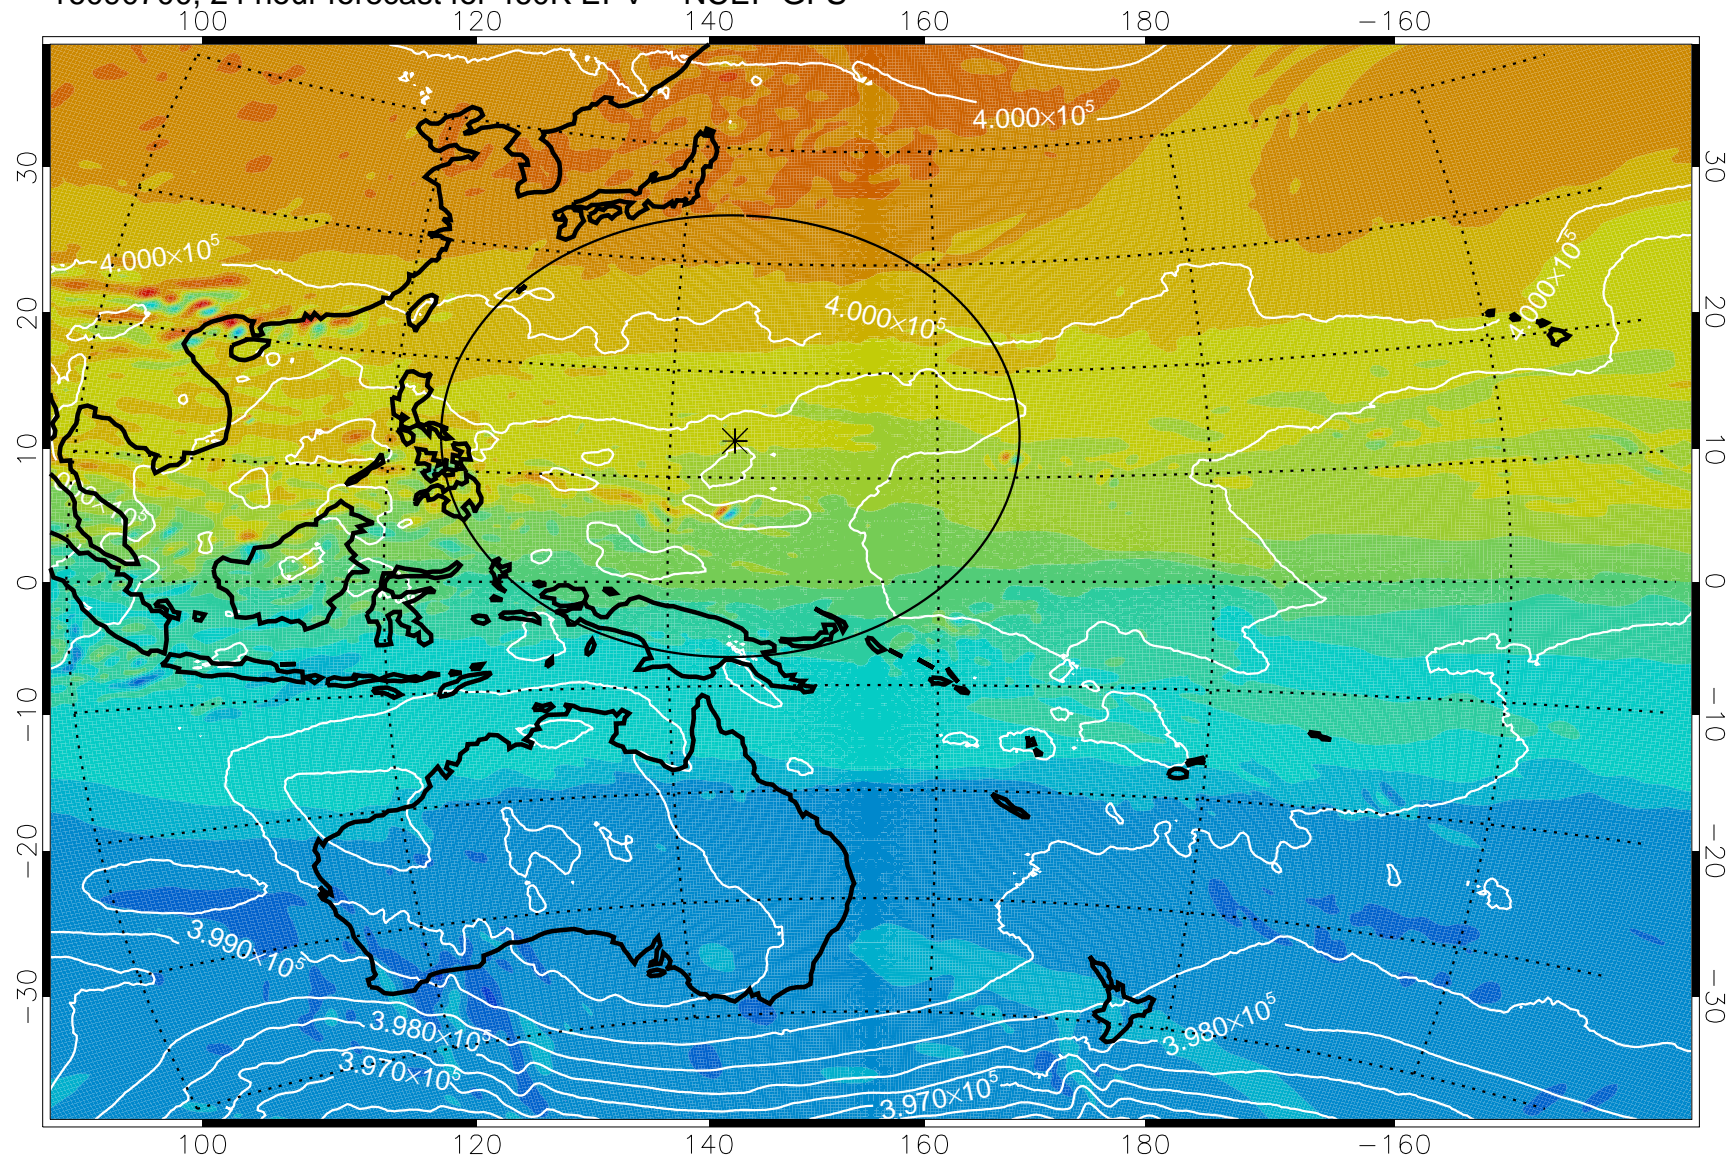

16090606, 6 hour forecast for 460K EPV -- NCEP GFS

16090612, 12 hour forecast for 460K EPV -- NCEP GFS

460K Montgomery Streamfunction, white

Range ring of 2304 km

16090618, 18 hour forecast for 460K EPV -- NCEP GFS

460K Montgomery Streamfunction, white

Range ring of 2304 km

16090700, 24 hour forecast for 460K EPV -- NCEP GFS

460K Montgomery Streamfunction, white

Range ring of 2304 km

16090706, 30 hour forecast for 460K EPV -- NCEP GFS

460K Montgomery Streamfunction, white

Range ring of 2304 km

16090712, 36 hour forecast for 460K EPV -- NCEP GFS

460K Montgomery Streamfunction, white

Range ring of 2304 km

16090718, 42 hour forecast for 460K EPV -- NCEP GFS

460K Montgomery Streamfunction, white

Range ring of 2304 km

16090800, 48 hour forecast for 460K EPV -- NCEP GFS

460K Montgomery Streamfunction, white

Range ring of 2304 km

16090806, 54 hour forecast for 460K EPV -- NCEP GFS