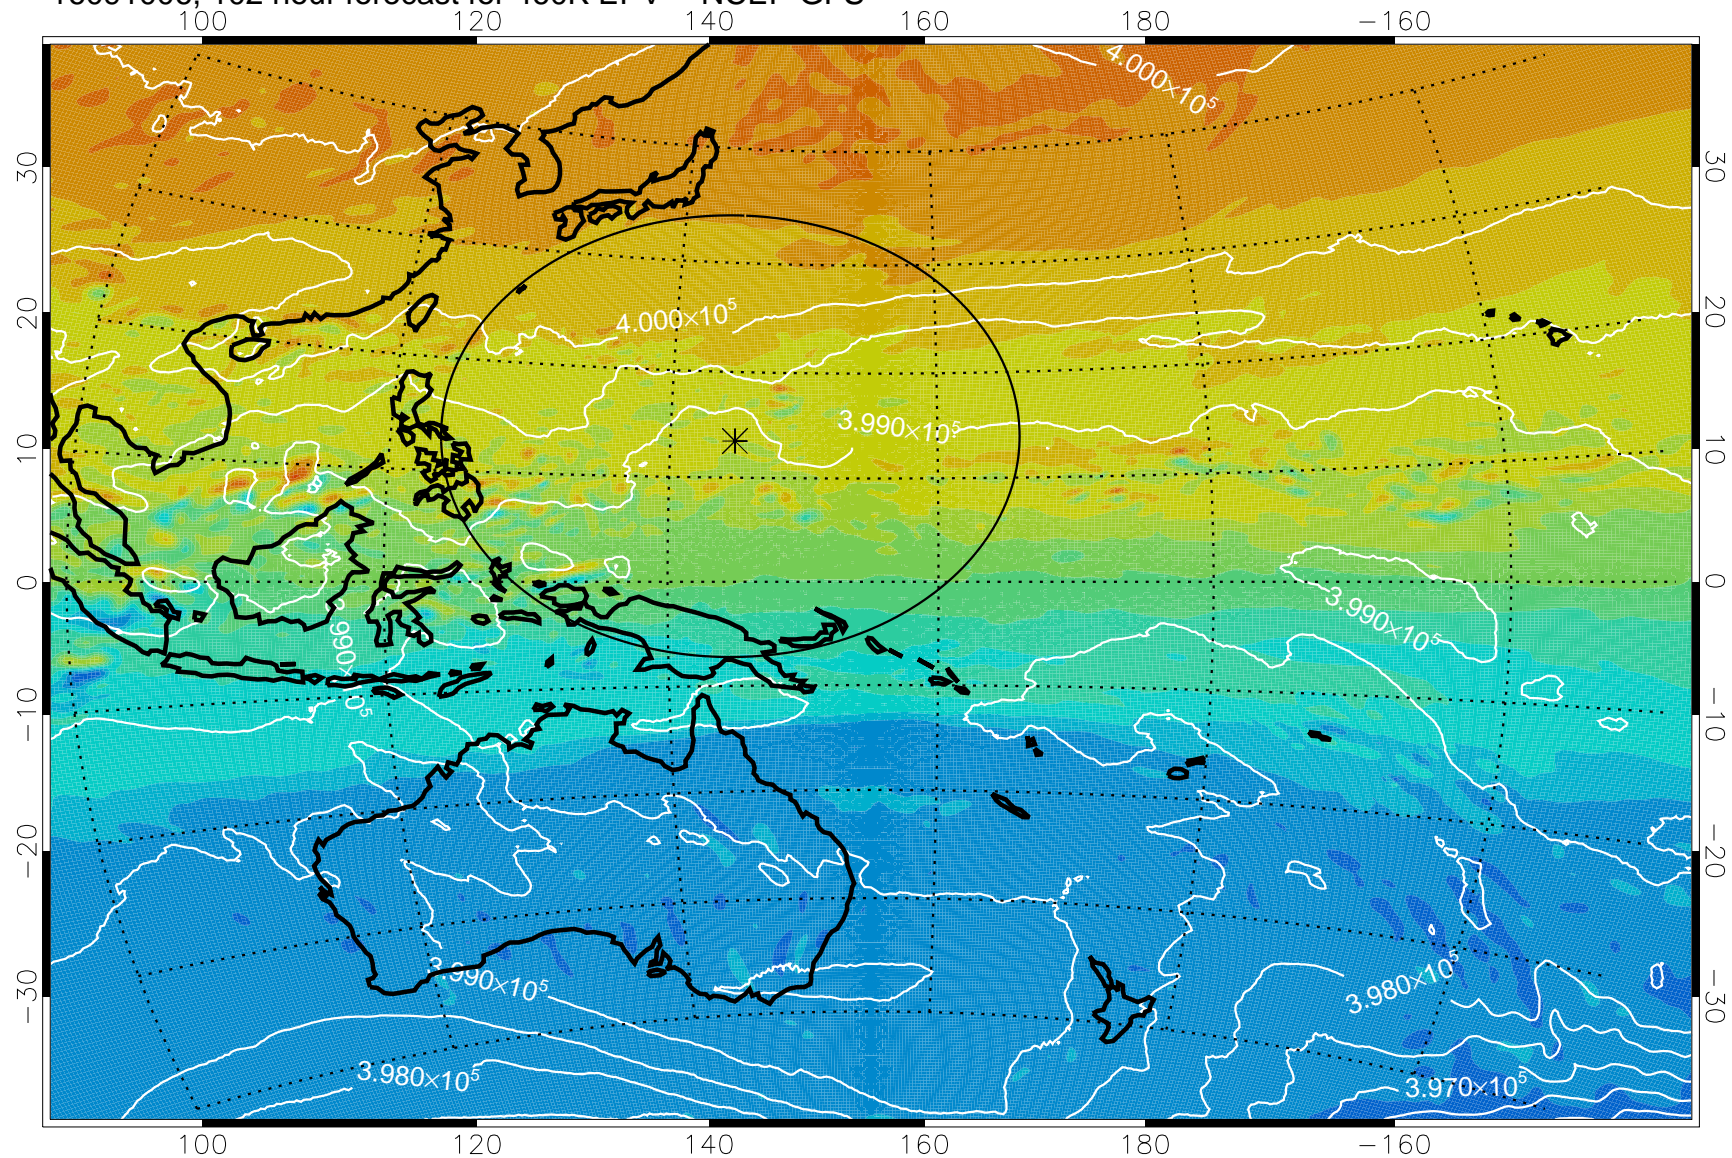

460K Montgomery Streamfunction, white

Range ring of 2304 km

16090912, 84 hour forecast for 460K EPV -- NCEP GFS

460K Montgomery Streamfunction, white

Range ring of 2304 km

16090918, 90 hour forecast for 460K EPV -- NCEP GFS

460K Montgomery Streamfunction, white

Range ring of 2304 km

16091000, 96 hour forecast for 460K EPV -- NCEP GFS

460K Montgomery Streamfunction, white

Range ring of 2304 km

16091006, 102 hour forecast for 460K EPV -- NCEP GFS

460K Montgomery Streamfunction, white

Range ring of 2304 km

16091012, 108 hour forecast for 460K EPV -- NCEP GFS

460K Montgomery Streamfunction, white

Range ring of 2304 km

16091018, 114 hour forecast for 460K EPV -- NCEP GFS

16091100, 120 hour forecast for 460K EPV -- NCEP GFS

460K Montgomery Streamfunction, white

Range ring of 2304 km