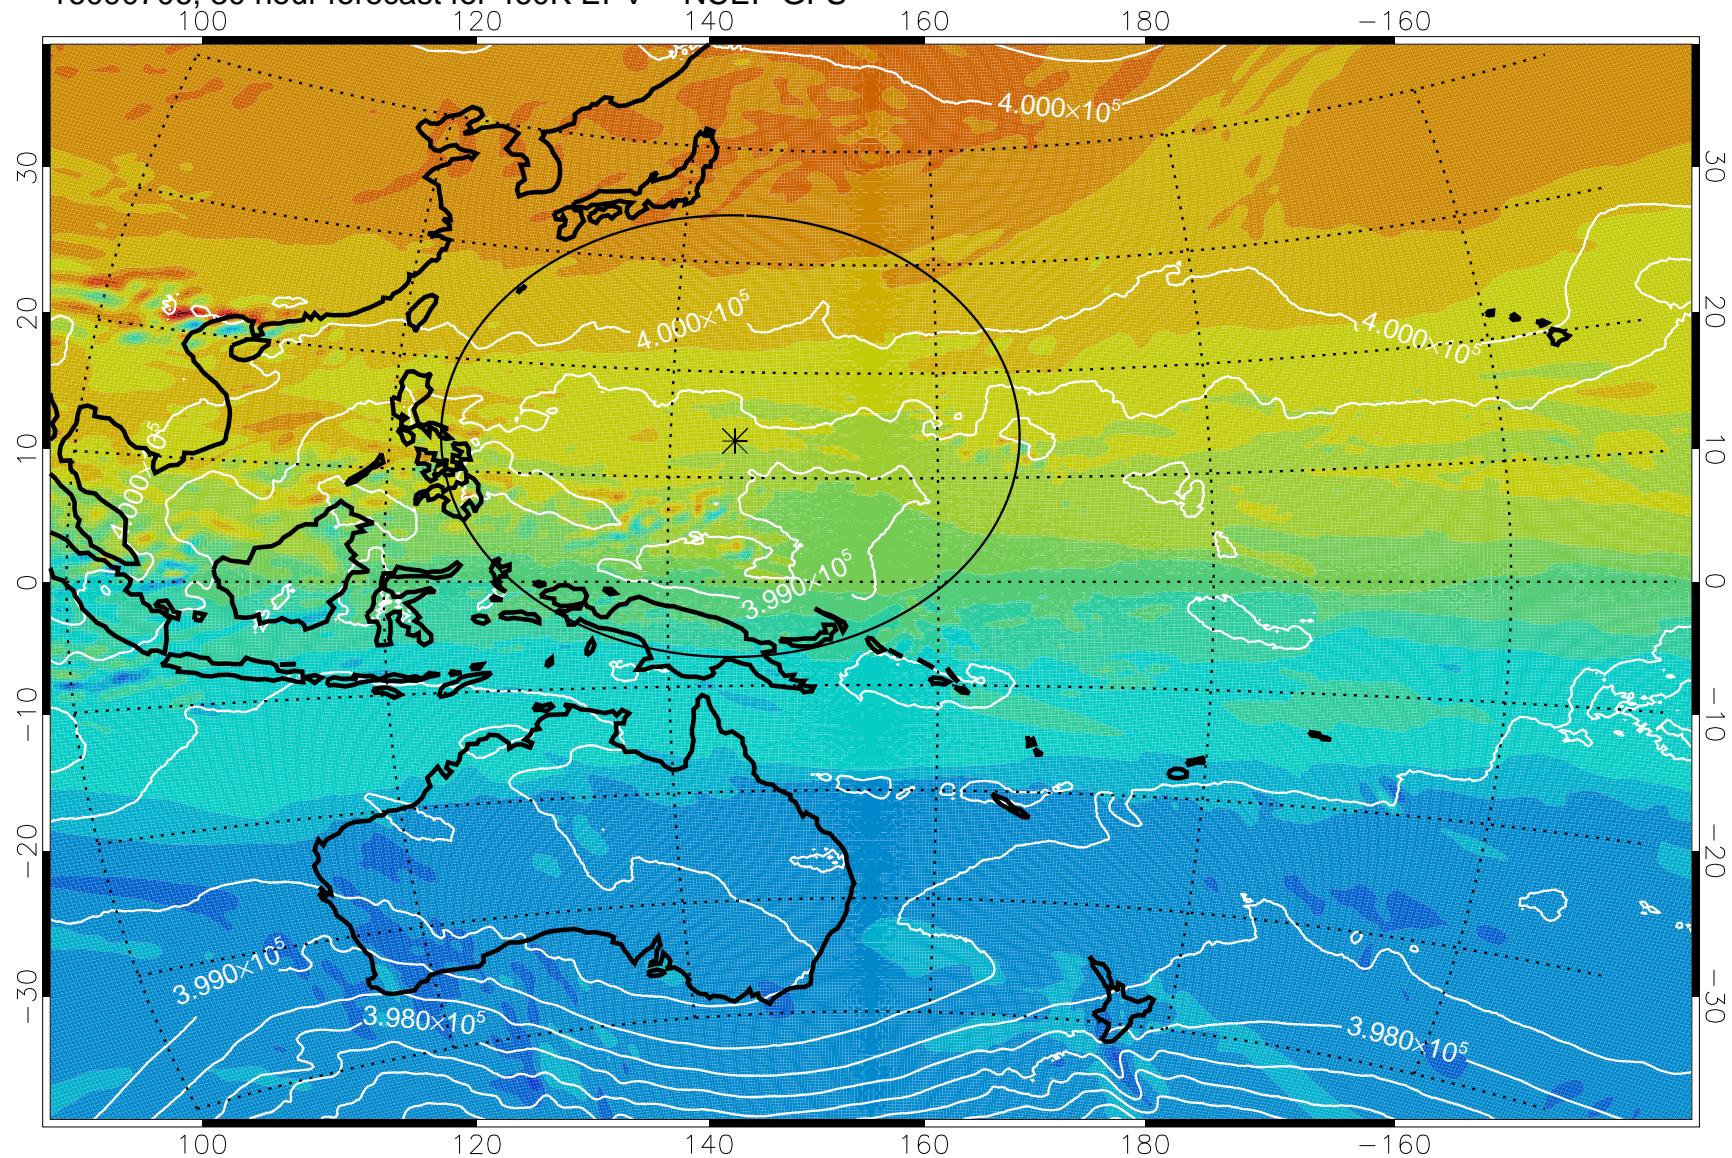

460K Montgomery Streamfunction, white

Range ring of 2304 km

16090700, 24 hour forecast for 460K EPV -- NCEP GFS

460K Montgomery Streamfunction, white

Range ring of 2304 km

16090706, 30 hour forecast for 460K EPV -- NCEP GFS

460K Montgomery Streamfunction, white

Range ring of 2304 km

16090712, 36 hour forecast for 460K EPV -- NCEP GFS

460K Montgomery Streamfunction, white

Range ring of 2304 km

16090718, 42 hour forecast for 460K EPV -- NCEP GFS

460K Montgomery Streamfunction, white

Range ring of 2304 km

16090800, 48 hour forecast for 460K EPV -- NCEP GFS

460K Montgomery Streamfunction, white

Range ring of 2304 km

16090806, 54 hour forecast for 460K EPV -- NCEP GFS

460K Montgomery Streamfunction, white

Range ring of 2304 km

16090812, 60 hour forecast for 460K EPV -- NCEP GFS

460K Montgomery Streamfunction, white

Range ring of 2304 km

16090818, 66 hour forecast for 460K EPV -- NCEP GFS