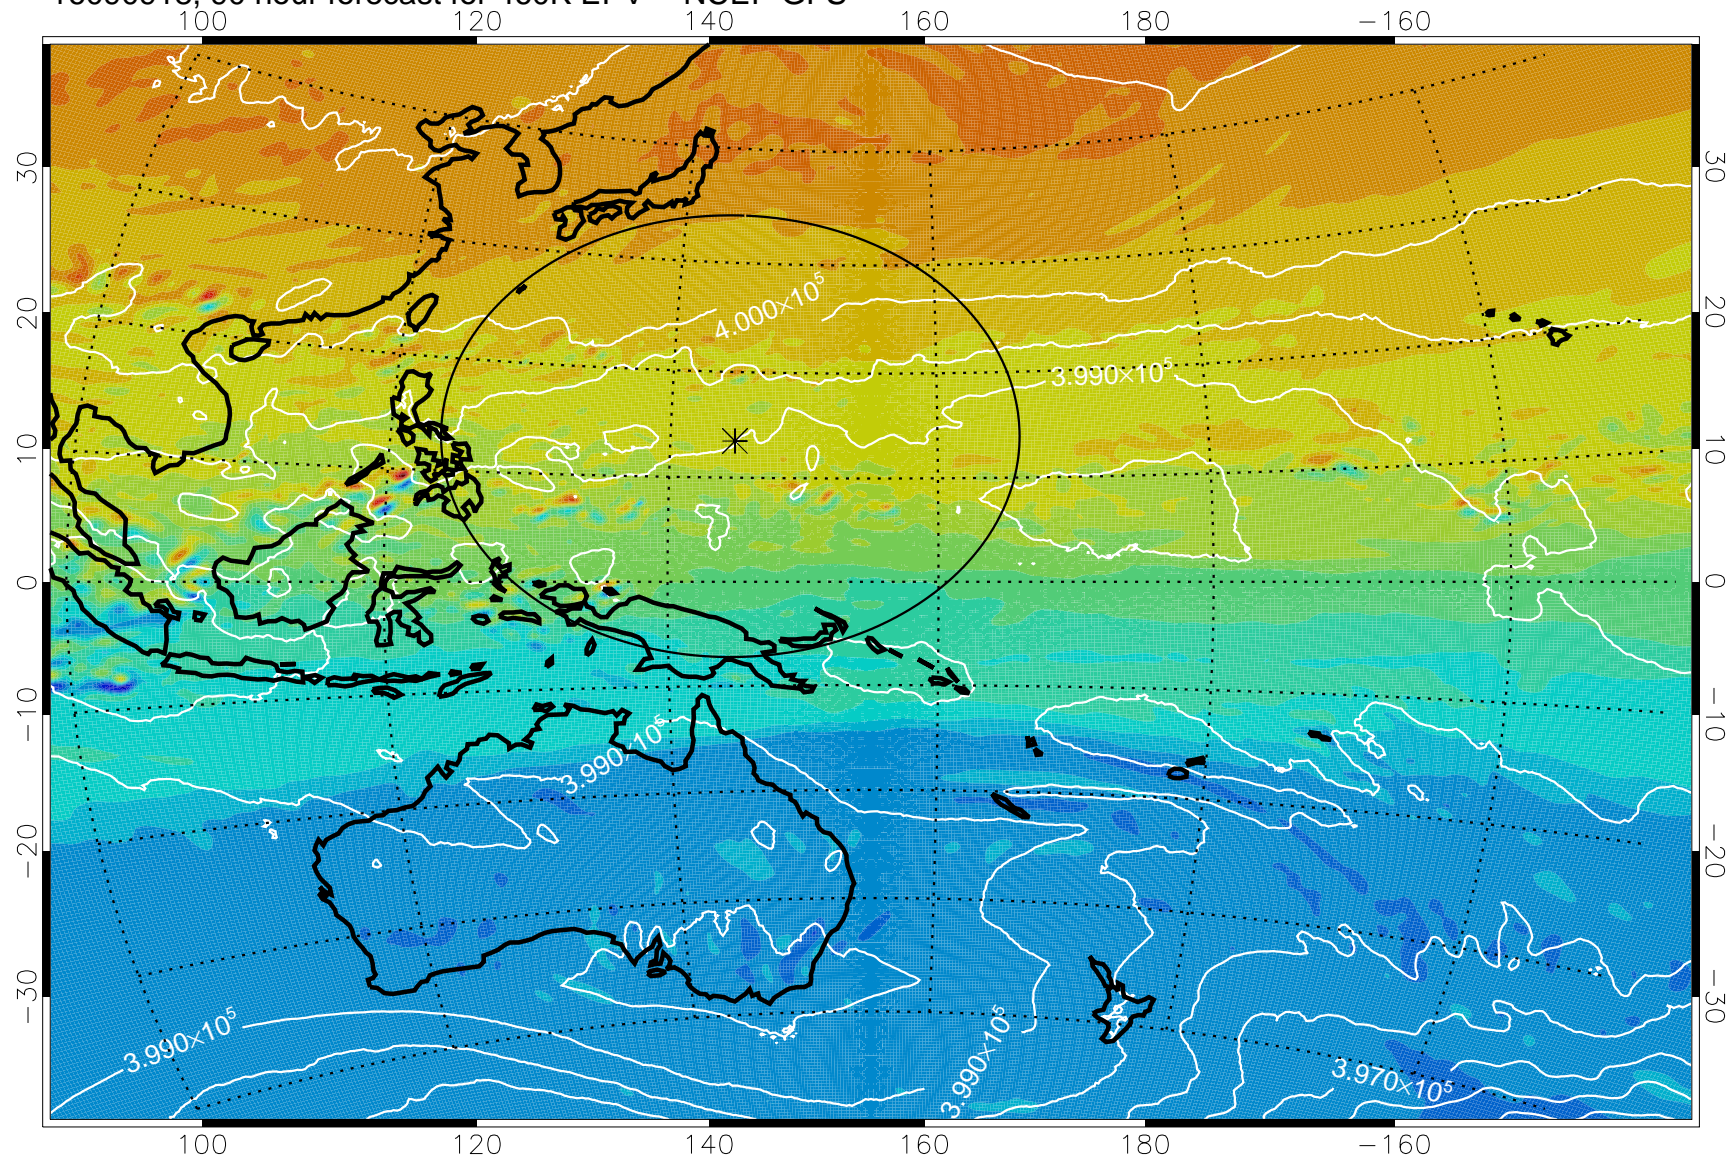

460K Montgomery Streamfunction, white

Range ring of 2304 km

16090900, 72 hour forecast for 460K EPV -- NCEP GFS

460K Montgomery Streamfunction, white

Range ring of 2304 km

16090906, 78 hour forecast for 460K EPV -- NCEP GFS

460K Montgomery Streamfunction, white

Range ring of 2304 km

16090912, 84 hour forecast for 460K EPV -- NCEP GFS

460K Montgomery Streamfunction, white

Range ring of 2304 km

16090918, 90 hour forecast for 460K EPV -- NCEP GFS

460K Montgomery Streamfunction, white

Range ring of 2304 km

16091000, 96 hour forecast for 460K EPV -- NCEP GFS

460K Montgomery Streamfunction, white

Range ring of 2304 km

16091006, 102 hour forecast for 460K EPV -- NCEP GFS

460K Montgomery Streamfunction, white

Range ring of 2304 km

16091012, 108 hour forecast for 460K EPV -- NCEP GFS

460K Montgomery Streamfunction, white

Range ring of 2304 km

16091018, 114 hour forecast for 460K EPV -- NCEP GFS