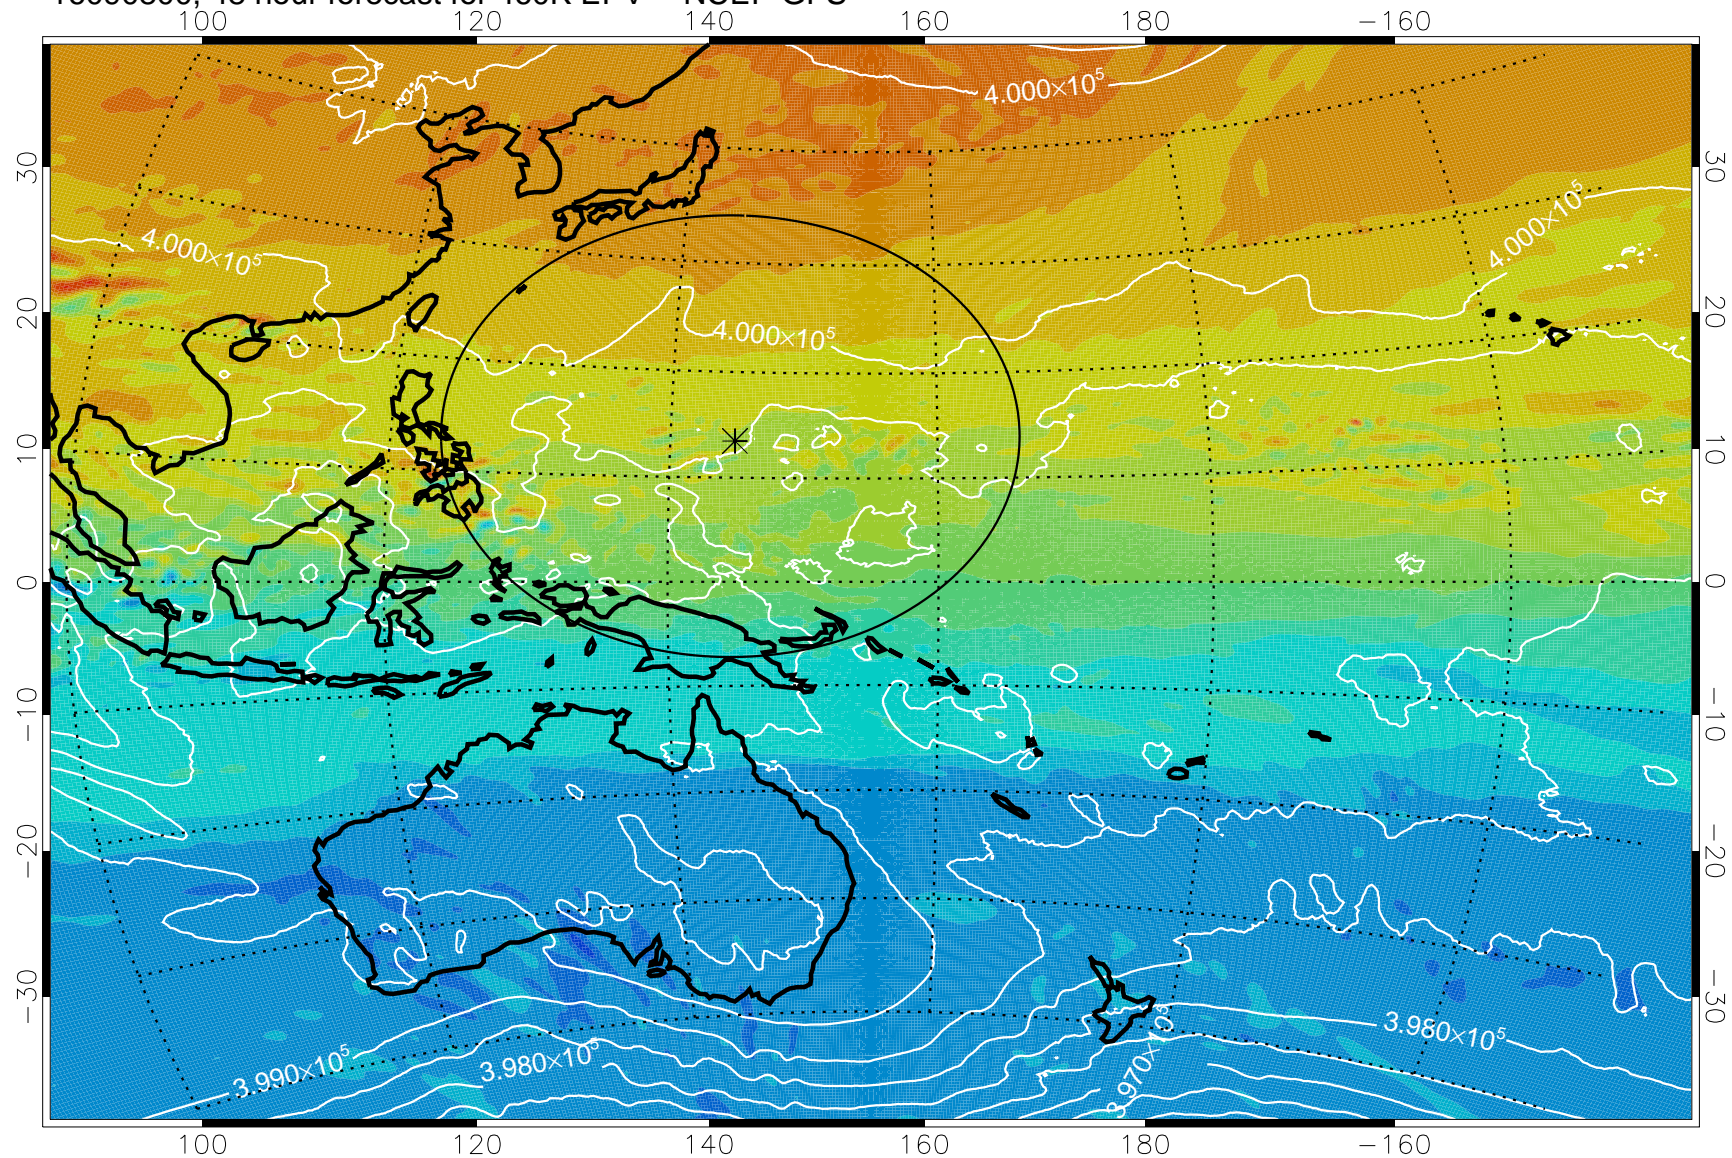

460K Montgomery Streamfunction, white

Range ring of 2304 km

16090700, 24 hour forecast for 460K EPV -- NCEP GFS

460K Montgomery Streamfunction, white

Range ring of 2304 km

16090706, 30 hour forecast for 460K EPV -- NCEP GFS

460K Montgomery Streamfunction, white

Range ring of 2304 km

16090712, 36 hour forecast for 460K EPV -- NCEP GFS

460K Montgomery Streamfunction, white

Range ring of 2304 km

16090718, 42 hour forecast for 460K EPV -- NCEP GFS

460K Montgomery Streamfunction, white

Range ring of 2304 km

16090800, 48 hour forecast for 460K EPV -- NCEP GFS

460K Montgomery Streamfunction, white

Range ring of 2304 km

16090806, 54 hour forecast for 460K EPV -- NCEP GFS

460K Montgomery Streamfunction, white

Range ring of 2304 km

16090812, 60 hour forecast for 460K EPV -- NCEP GFS

460K Montgomery Streamfunction, white

Range ring of 2304 km

16090818, 66 hour forecast for 460K EPV -- NCEP GFS