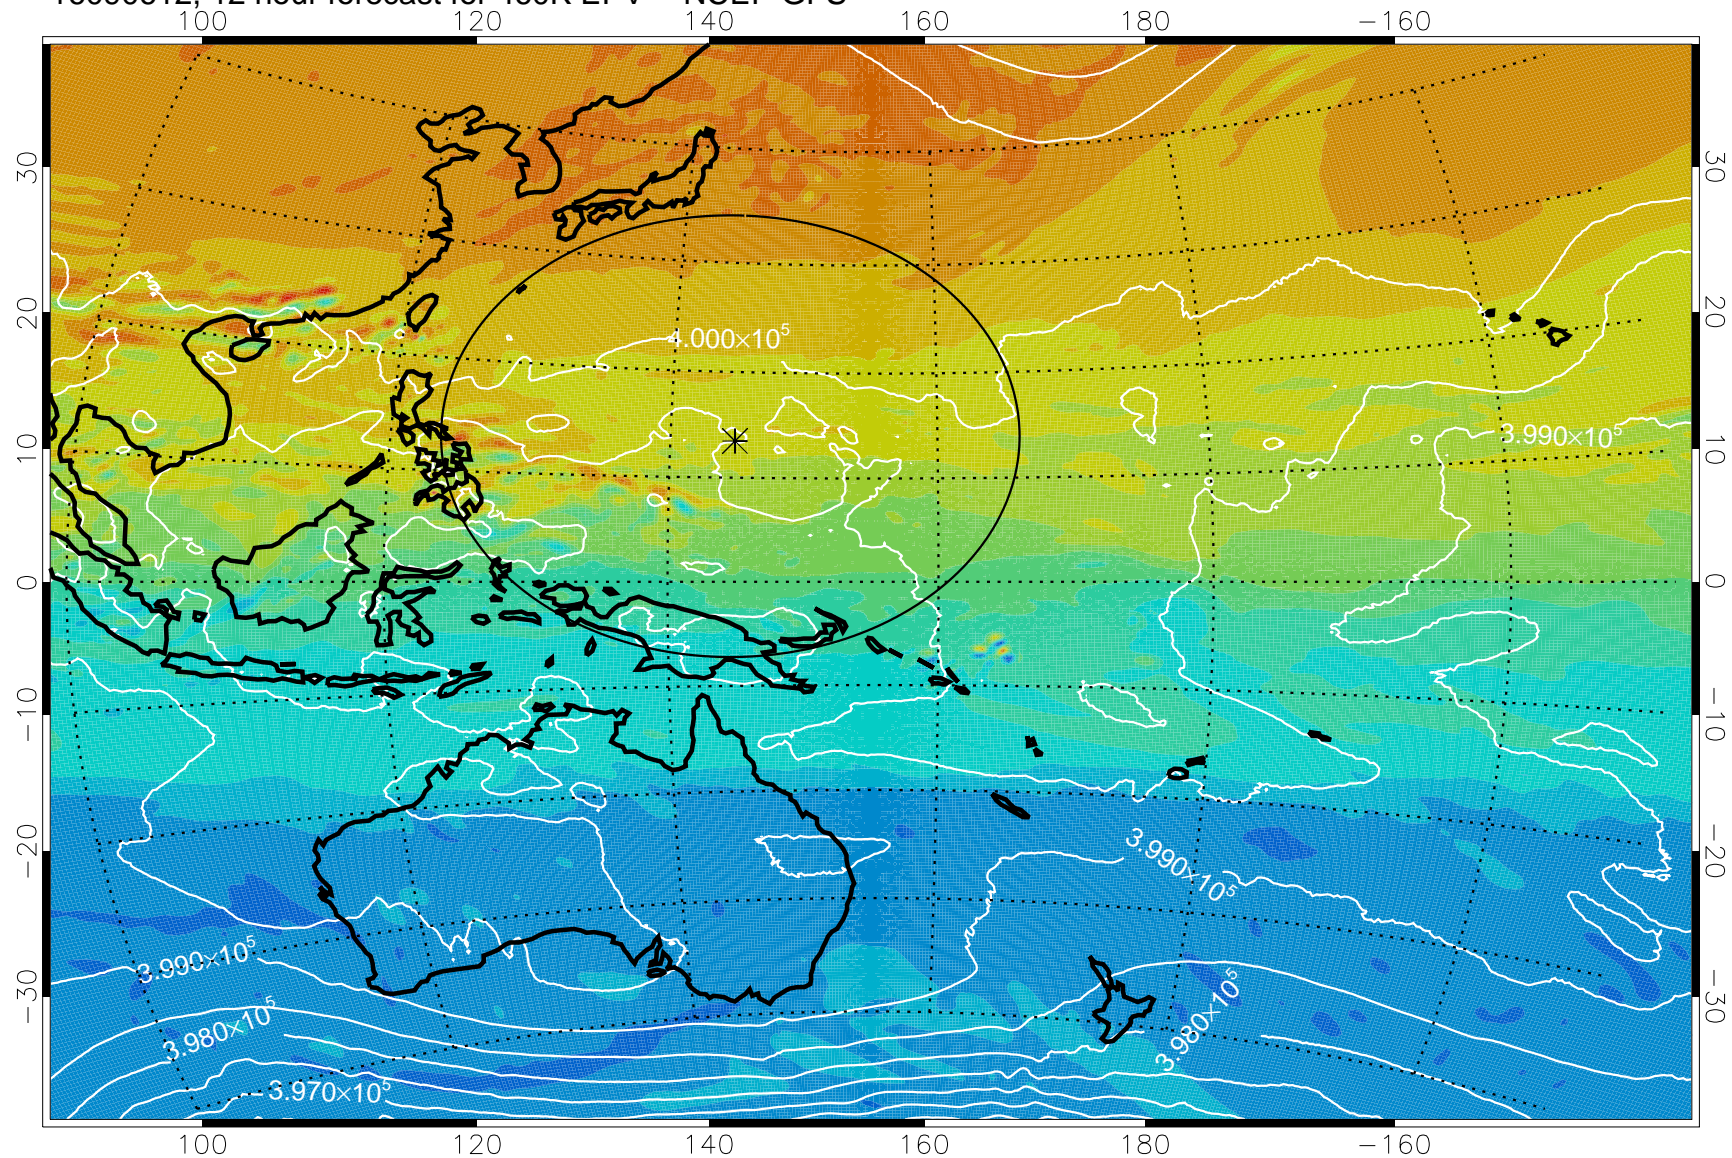

16090606, 6 hour forecast for 460K EPV -- NCEP GFS

16090612, 12 hour forecast for 460K EPV -- NCEP GFS

460K Montgomery Streamfunction, white

Range ring of 2304 km

16090618, 18 hour forecast for 460K EPV -- NCEP GFS

460K Montgomery Streamfunction, white

Range ring of 2304 km

16090700, 24 hour forecast for 460K EPV -- NCEP GFS

460K Montgomery Streamfunction, white

Range ring of 2304 km

16090706, 30 hour forecast for 460K EPV -- NCEP GFS

460K Montgomery Streamfunction, white

Range ring of 2304 km

16090712, 36 hour forecast for 460K EPV -- NCEP GFS

460K Montgomery Streamfunction, white

Range ring of 2304 km

16090718, 42 hour forecast for 460K EPV -- NCEP GFS

460K Montgomery Streamfunction, white

Range ring of 2304 km

16090800, 48 hour forecast for 460K EPV -- NCEP GFS

460K Montgomery Streamfunction, white

Range ring of 2304 km

16090806, 54 hour forecast for 460K EPV -- NCEP GFS