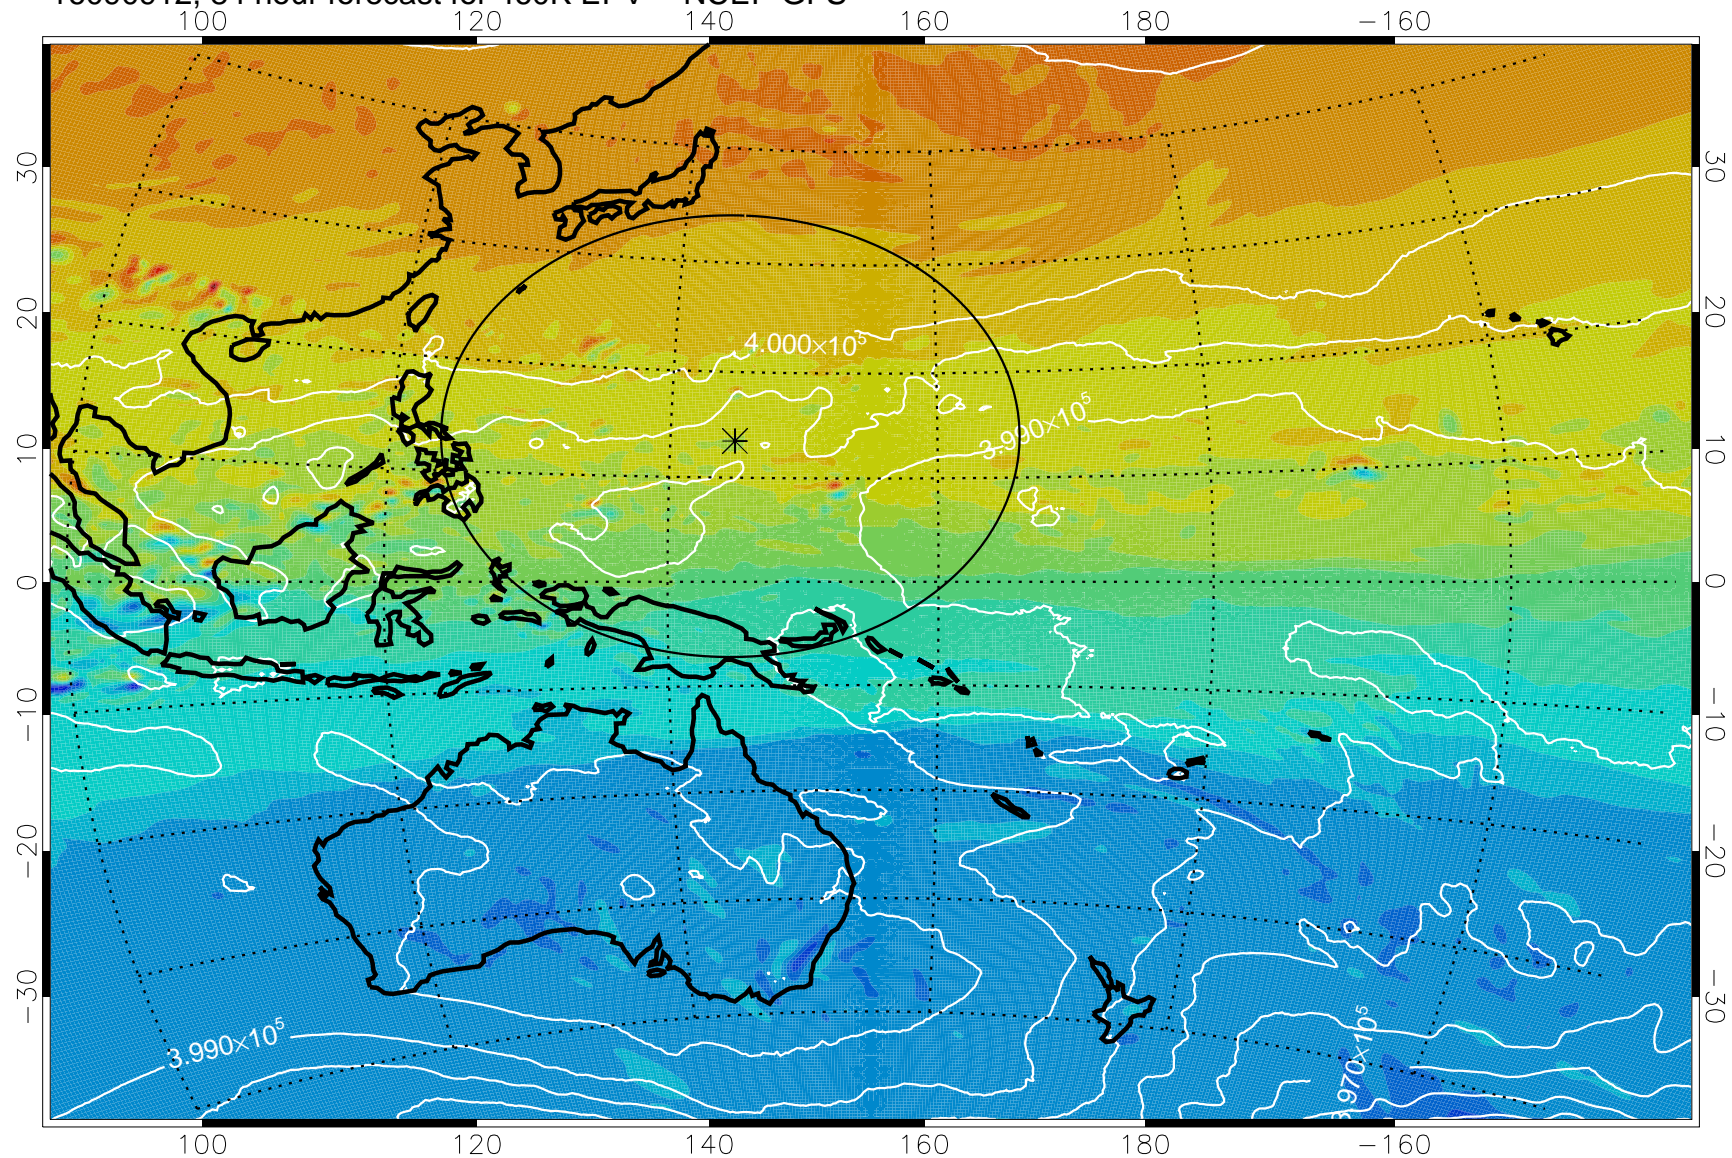

460K Montgomery Streamfunction, white

Range ring of 2304 km

16090812, 60 hour forecast for 460K EPV -- NCEP GFS

460K Montgomery Streamfunction, white

Range ring of 2304 km

16090818, 66 hour forecast for 460K EPV -- NCEP GFS

460K Montgomery Streamfunction, white

Range ring of 2304 km

16090900, 72 hour forecast for 460K EPV -- NCEP GFS

460K Montgomery Streamfunction, white

Range ring of 2304 km

16090906, 78 hour forecast for 460K EPV -- NCEP GFS

460K Montgomery Streamfunction, white

Range ring of 2304 km

16090912, 84 hour forecast for 460K EPV -- NCEP GFS

460K Montgomery Streamfunction, white

Range ring of 2304 km

16090918, 90 hour forecast for 460K EPV -- NCEP GFS

460K Montgomery Streamfunction, white

Range ring of 2304 km

16091000, 96 hour forecast for 460K EPV -- NCEP GFS

460K Montgomery Streamfunction, white

Range ring of 2304 km

16091006, 102 hour forecast for 460K EPV -- NCEP GFS