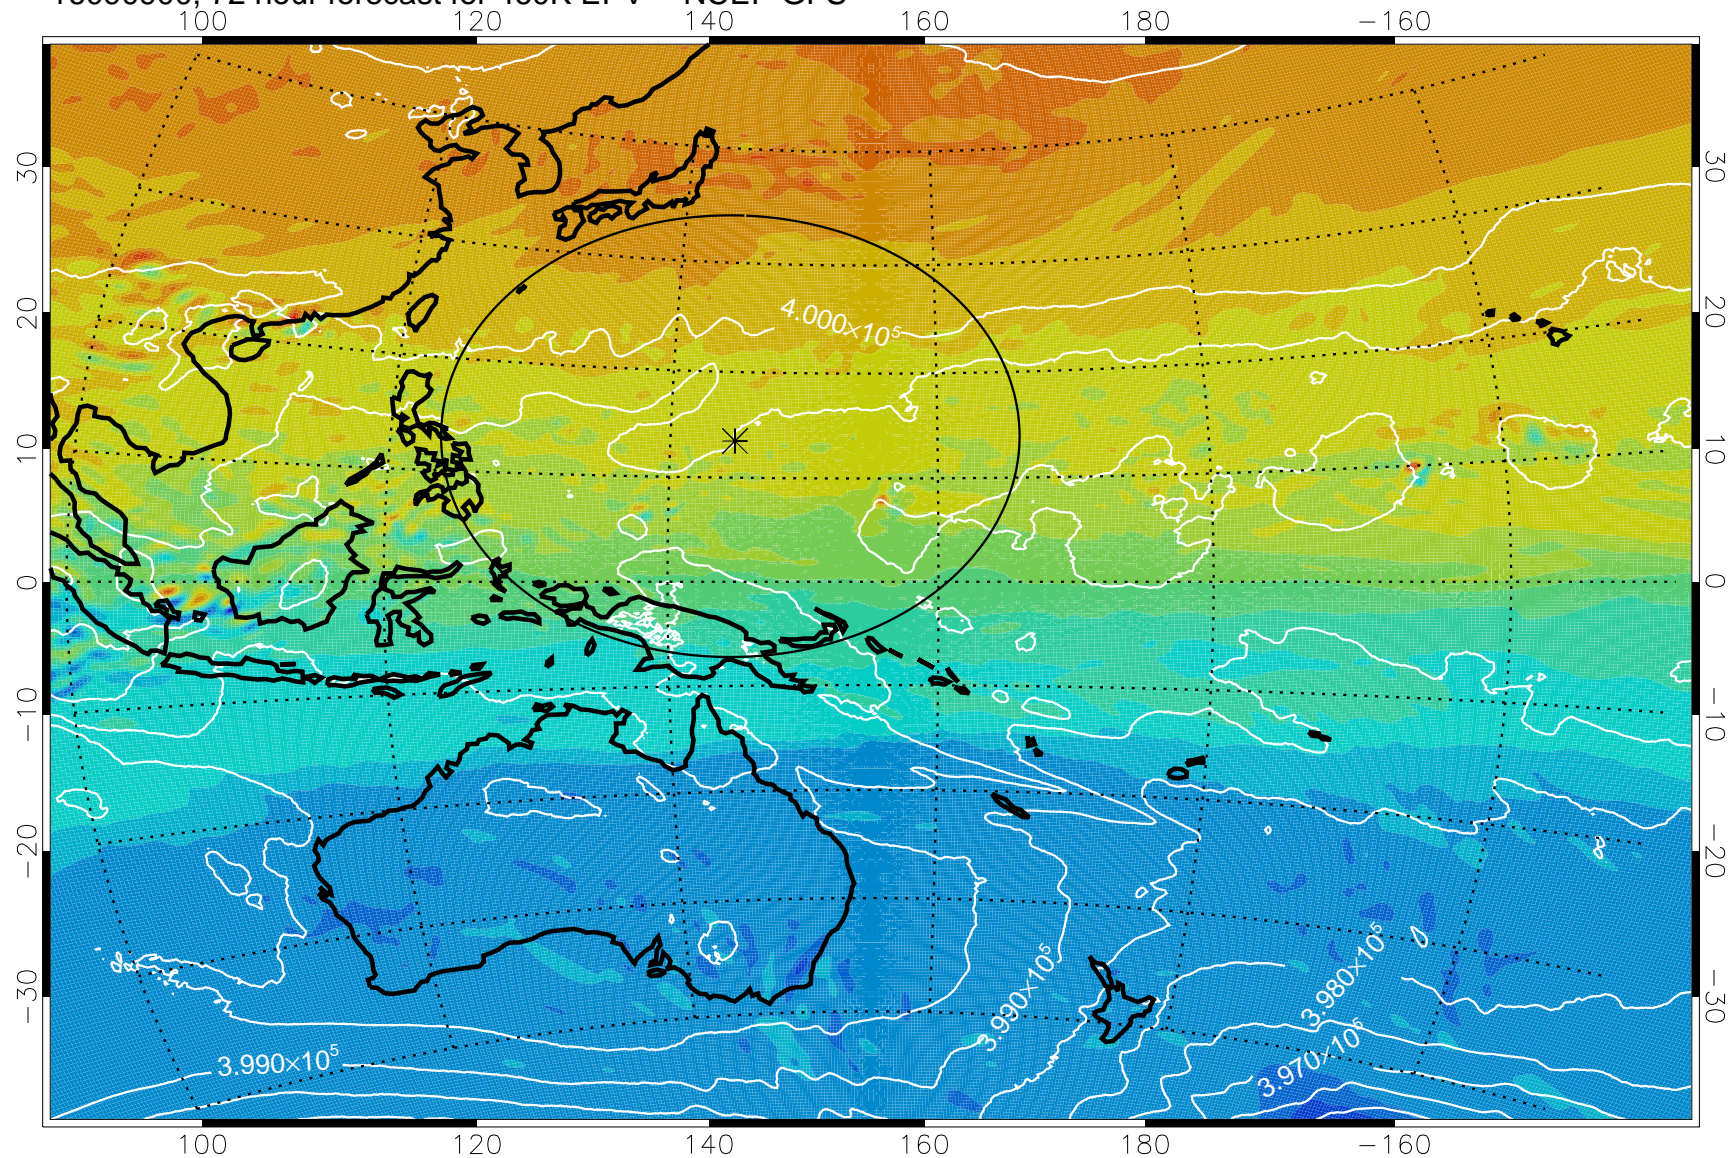

460K Montgomery Streamfunction, white

Range ring of 2304 km

16090800, 48 hour forecast for 460K EPV -- NCEP GFS

460K Montgomery Streamfunction, white

Range ring of 2304 km

16090806, 54 hour forecast for 460K EPV -- NCEP GFS

460K Montgomery Streamfunction, white

Range ring of 2304 km

16090812, 60 hour forecast for 460K EPV -- NCEP GFS

460K Montgomery Streamfunction, white

Range ring of 2304 km

16090818, 66 hour forecast for 460K EPV -- NCEP GFS

460K Montgomery Streamfunction, white

Range ring of 2304 km

16090900, 72 hour forecast for 460K EPV -- NCEP GFS

460K Montgomery Streamfunction, white

Range ring of 2304 km

16090906, 78 hour forecast for 460K EPV -- NCEP GFS

460K Montgomery Streamfunction, white

Range ring of 2304 km

16090912, 84 hour forecast for 460K EPV -- NCEP GFS

460K Montgomery Streamfunction, white

Range ring of 2304 km

16090918, 90 hour forecast for 460K EPV -- NCEP GFS