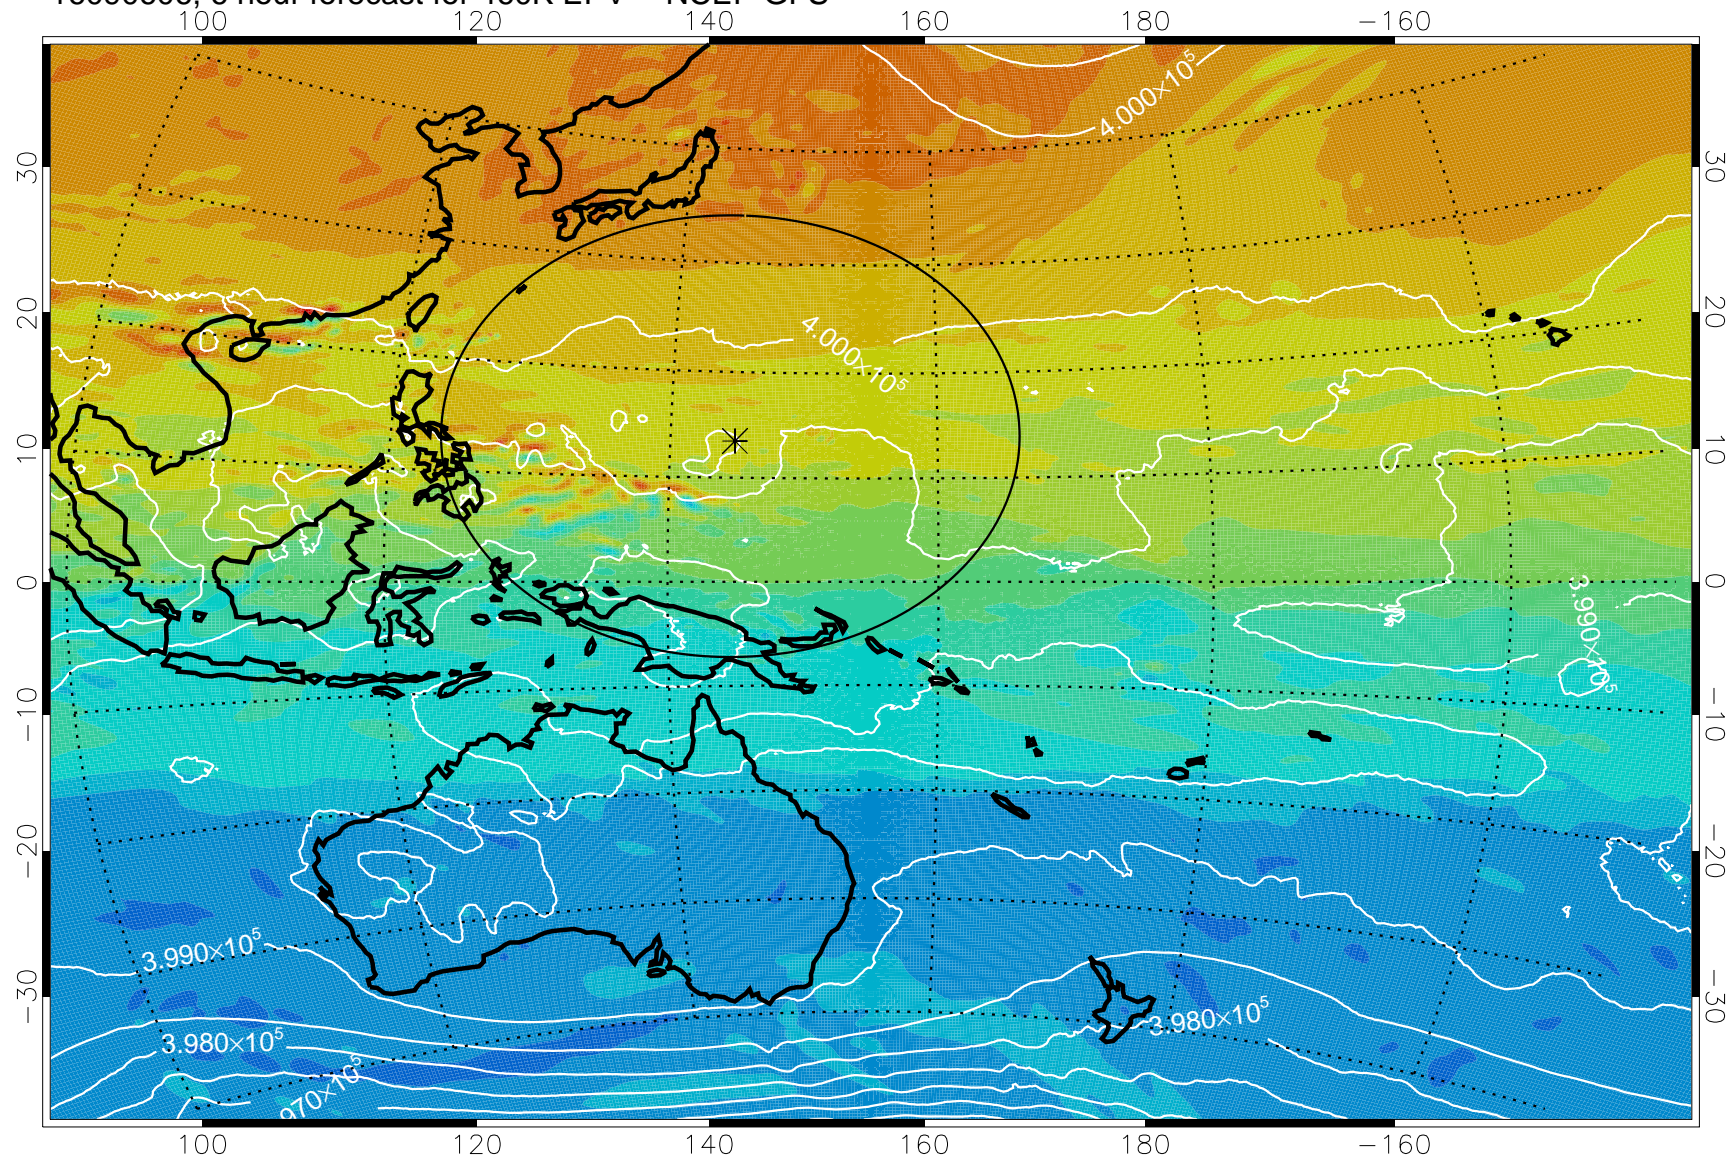

16090606, 6 hour forecast for 460K EPV -- NCEP GFS

16090612, 12 hour forecast for 460K EPV -- NCEP GFS

460K Montgomery Streamfunction, white

Range ring of 2304 km

16090618, 18 hour forecast for 460K EPV -- NCEP GFS

460K Montgomery Streamfunction, white

Range ring of 2304 km

16090700, 24 hour forecast for 460K EPV -- NCEP GFS

460K Montgomery Streamfunction, white

Range ring of 2304 km

16090706, 30 hour forecast for 460K EPV -- NCEP GFS

460K Montgomery Streamfunction, white

Range ring of 2304 km

16090712, 36 hour forecast for 460K EPV -- NCEP GFS

460K Montgomery Streamfunction, white

Range ring of 2304 km

16090718, 42 hour forecast for 460K EPV -- NCEP GFS

460K Montgomery Streamfunction, white

Range ring of 2304 km

16090800, 48 hour forecast for 460K EPV -- NCEP GFS

460K Montgomery Streamfunction, white

Range ring of 2304 km

16090806, 54 hour forecast for 460K EPV -- NCEP GFS