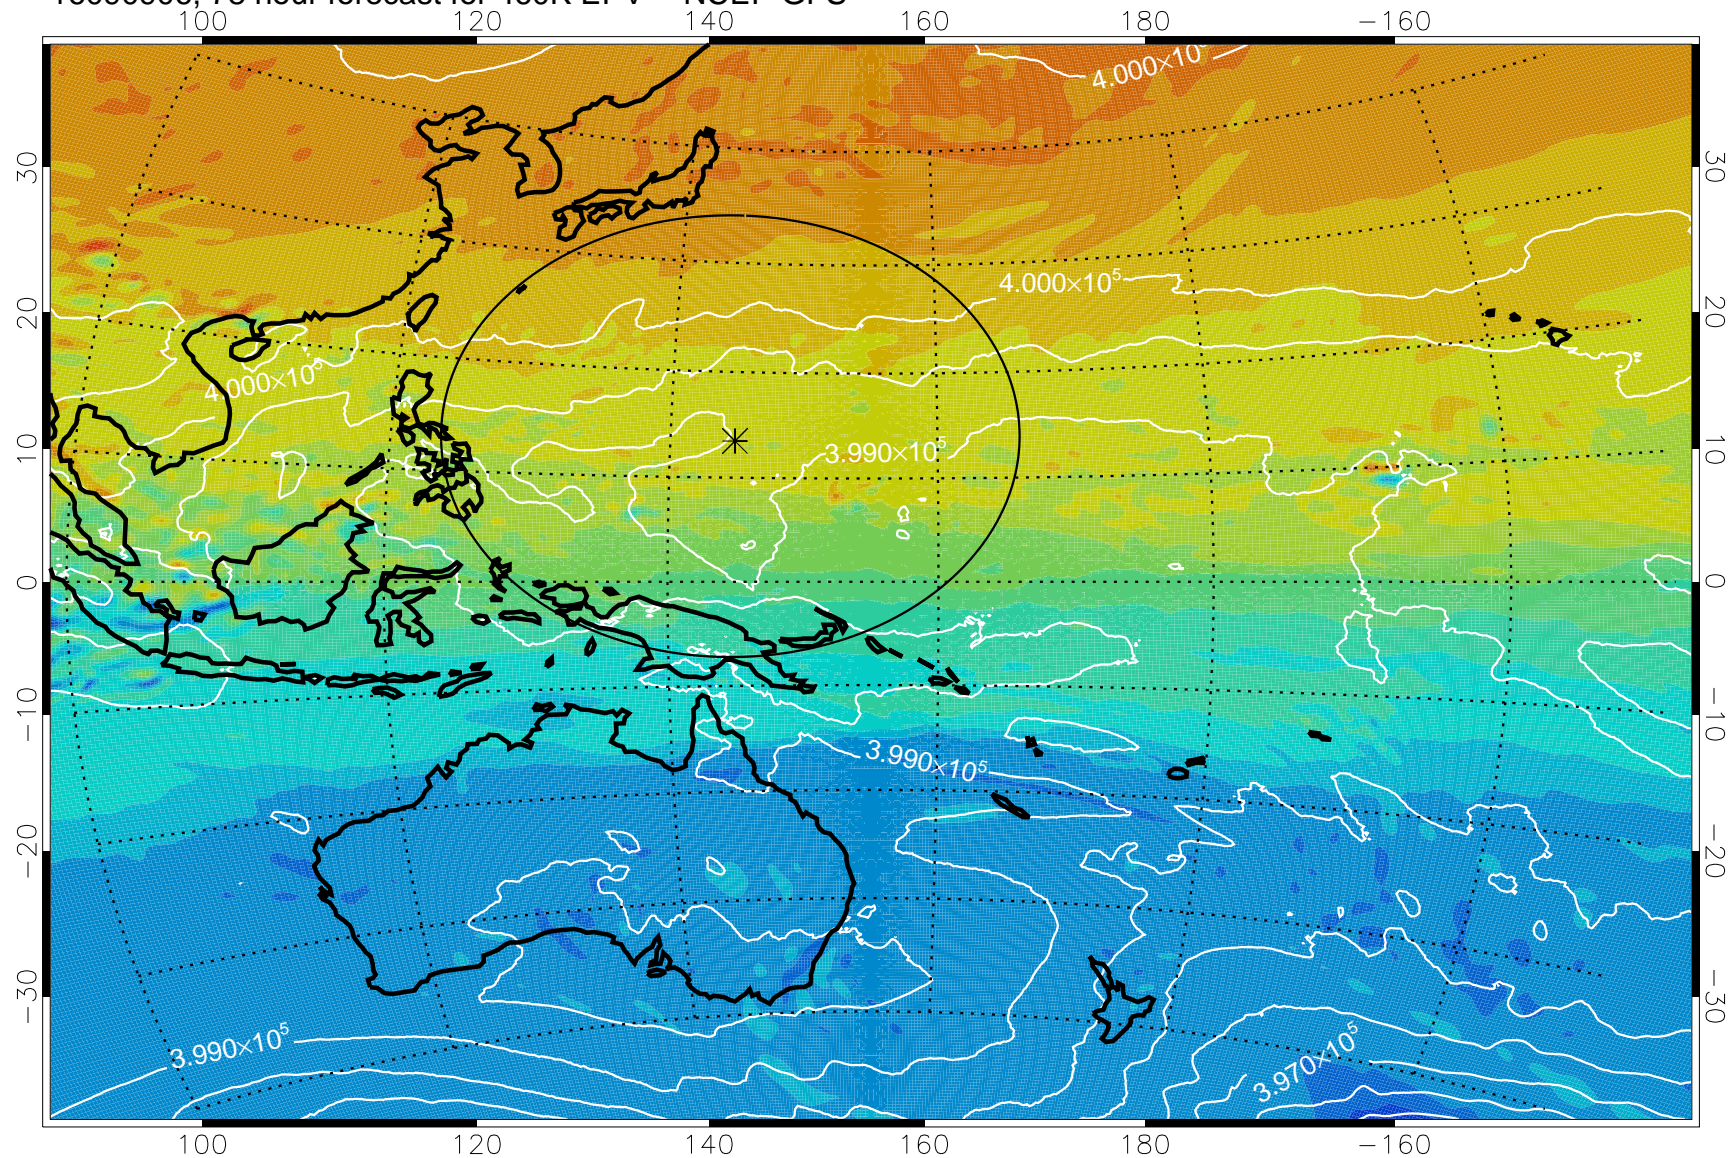

460K Montgomery Streamfunction, white

Range ring of 2304 km

16090812, 60 hour forecast for 460K EPV -- NCEP GFS

460K Montgomery Streamfunction, white

Range ring of 2304 km

16090818, 66 hour forecast for 460K EPV -- NCEP GFS

460K Montgomery Streamfunction, white

Range ring of 2304 km

16090900, 72 hour forecast for 460K EPV -- NCEP GFS

460K Montgomery Streamfunction, white

Range ring of 2304 km

16090906, 78 hour forecast for 460K EPV -- NCEP GFS

460K Montgomery Streamfunction, white

Range ring of 2304 km

16090912, 84 hour forecast for 460K EPV -- NCEP GFS

460K Montgomery Streamfunction, white

Range ring of 2304 km

16090918, 90 hour forecast for 460K EPV -- NCEP GFS

460K Montgomery Streamfunction, white

Range ring of 2304 km

16091000, 96 hour forecast for 460K EPV -- NCEP GFS

460K Montgomery Streamfunction, white

Range ring of 2304 km

16091006, 102 hour forecast for 460K EPV -- NCEP GFS