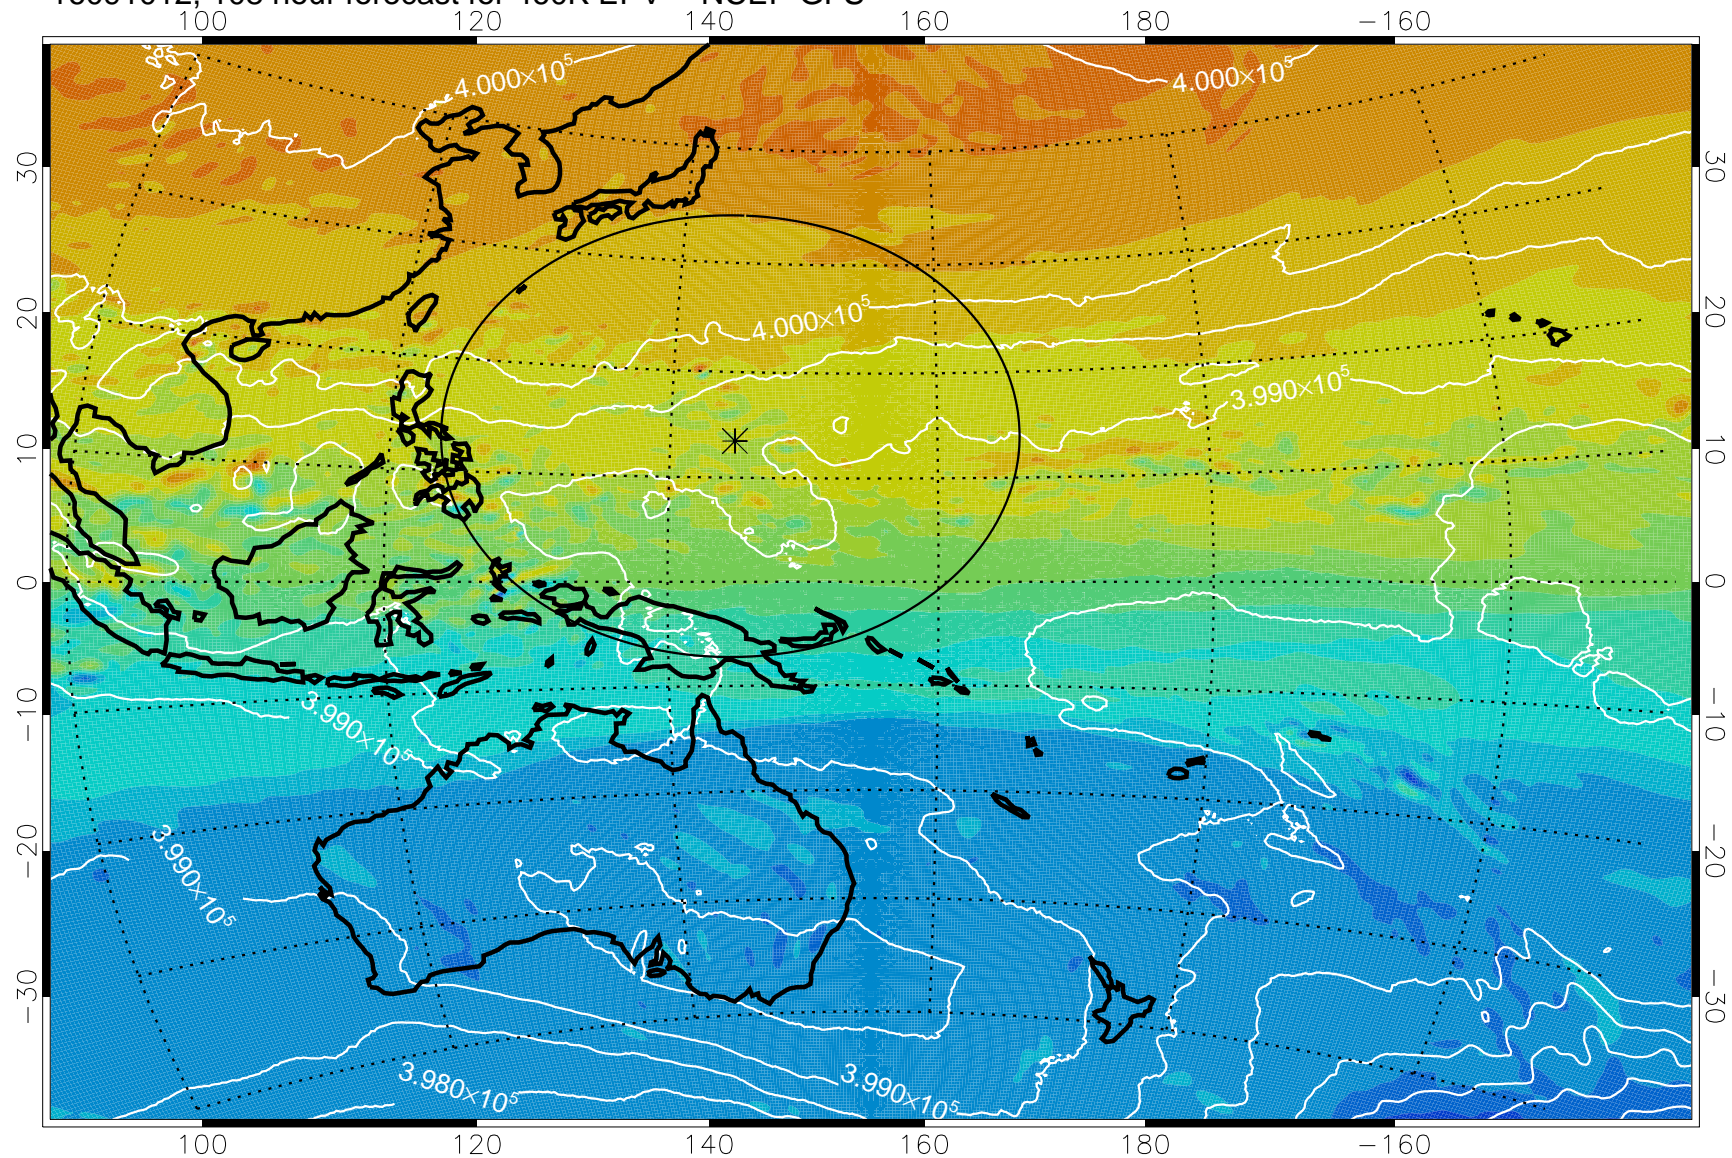

460K Montgomery Streamfunction, white

Range ring of 2304 km

16090912, 84 hour forecast for 460K EPV -- NCEP GFS

460K Montgomery Streamfunction, white

Range ring of 2304 km

16090918, 90 hour forecast for 460K EPV -- NCEP GFS

460K Montgomery Streamfunction, white

Range ring of 2304 km

16091000, 96 hour forecast for 460K EPV -- NCEP GFS

460K Montgomery Streamfunction, white

Range ring of 2304 km

16091006, 102 hour forecast for 460K EPV -- NCEP GFS

460K Montgomery Streamfunction, white

Range ring of 2304 km

16091012, 108 hour forecast for 460K EPV -- NCEP GFS

460K Montgomery Streamfunction, white

Range ring of 2304 km

16091018, 114 hour forecast for 460K EPV -- NCEP GFS

16091100, 120 hour forecast for 460K EPV -- NCEP GFS

460K Montgomery Streamfunction, white

Range ring of 2304 km