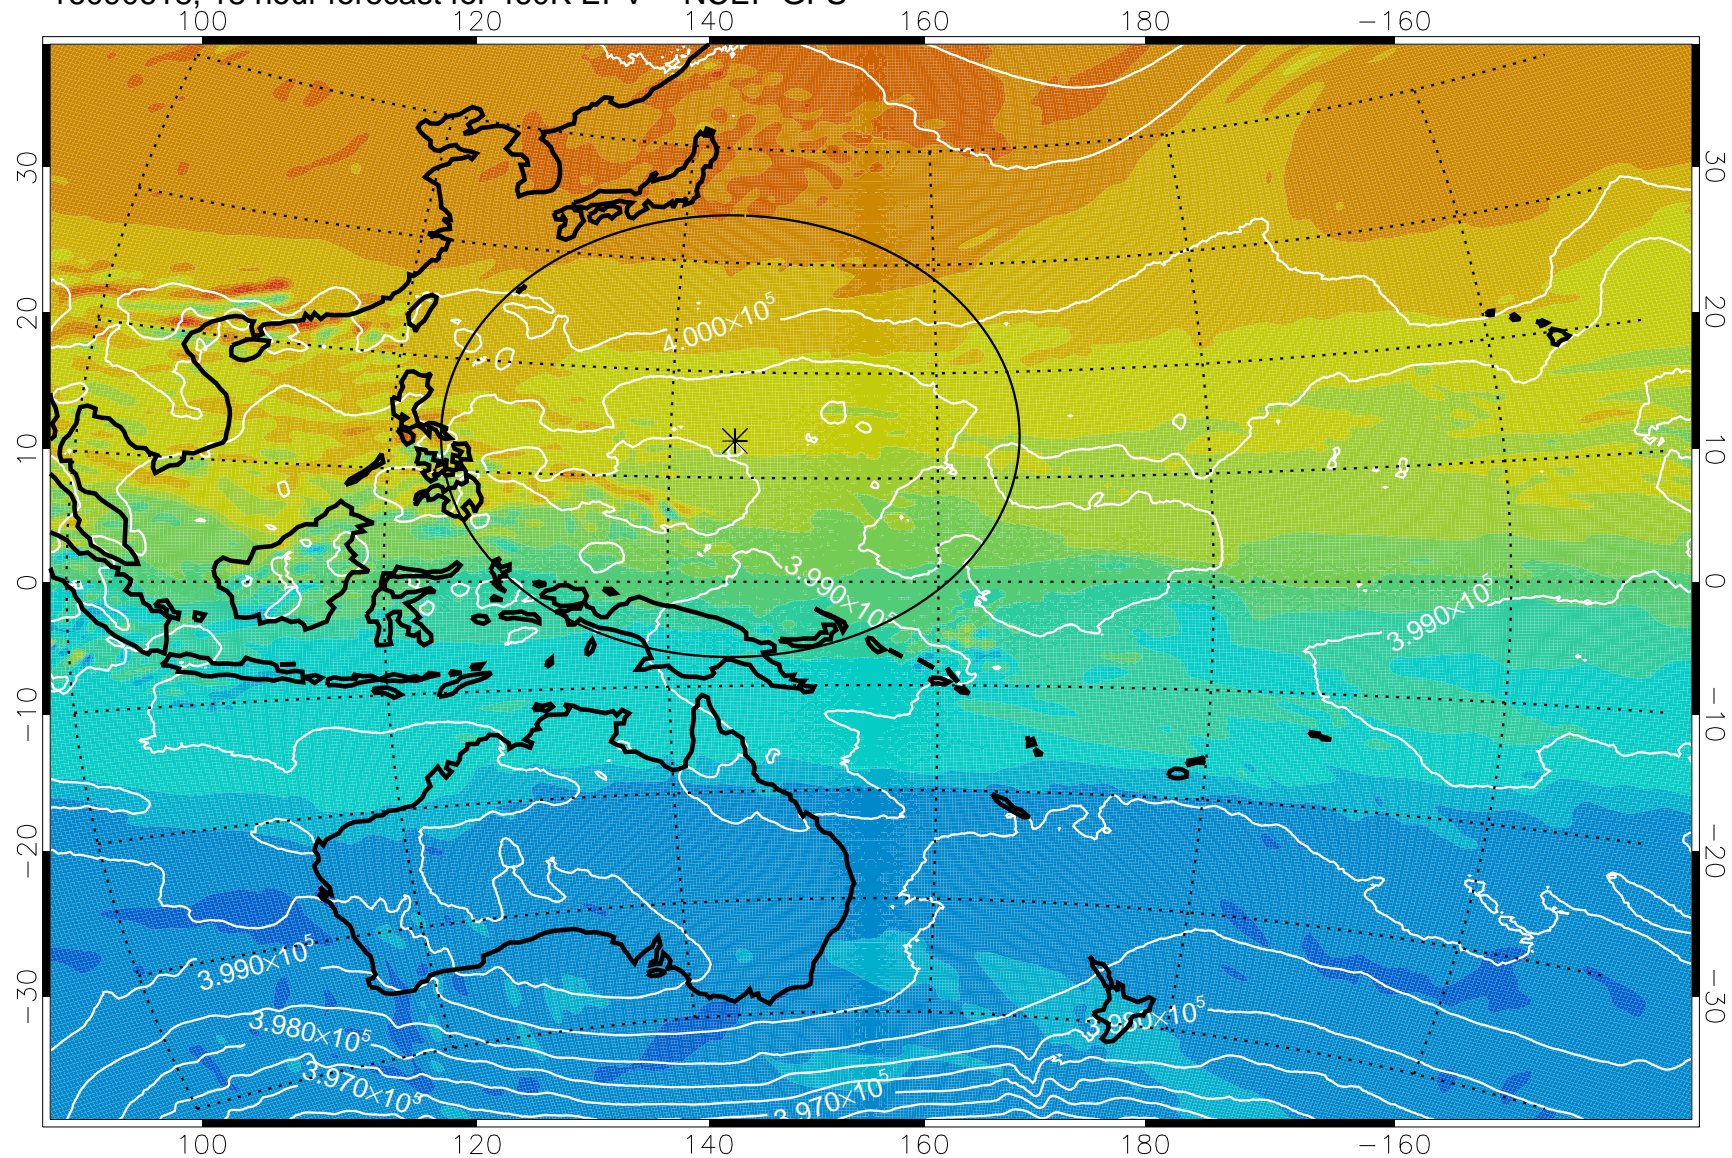

16090606, 6 hour forecast for 460K EPV -- NCEP GFS

16090612, 12 hour forecast for 460K EPV -- NCEP GFS

460K Montgomery Streamfunction, white

Range ring of 2304 km

16090618, 18 hour forecast for 460K EPV -- NCEP GFS

460K Montgomery Streamfunction, white

Range ring of 2304 km

16090700, 24 hour forecast for 460K EPV -- NCEP GFS

460K Montgomery Streamfunction, white

Range ring of 2304 km

16090706, 30 hour forecast for 460K EPV -- NCEP GFS

460K Montgomery Streamfunction, white

Range ring of 2304 km

16090712, 36 hour forecast for 460K EPV -- NCEP GFS

460K Montgomery Streamfunction, white

Range ring of 2304 km

16090718, 42 hour forecast for 460K EPV -- NCEP GFS

460K Montgomery Streamfunction, white

Range ring of 2304 km

16090800, 48 hour forecast for 460K EPV -- NCEP GFS

460K Montgomery Streamfunction, white

Range ring of 2304 km

16090806, 54 hour forecast for 460K EPV -- NCEP GFS