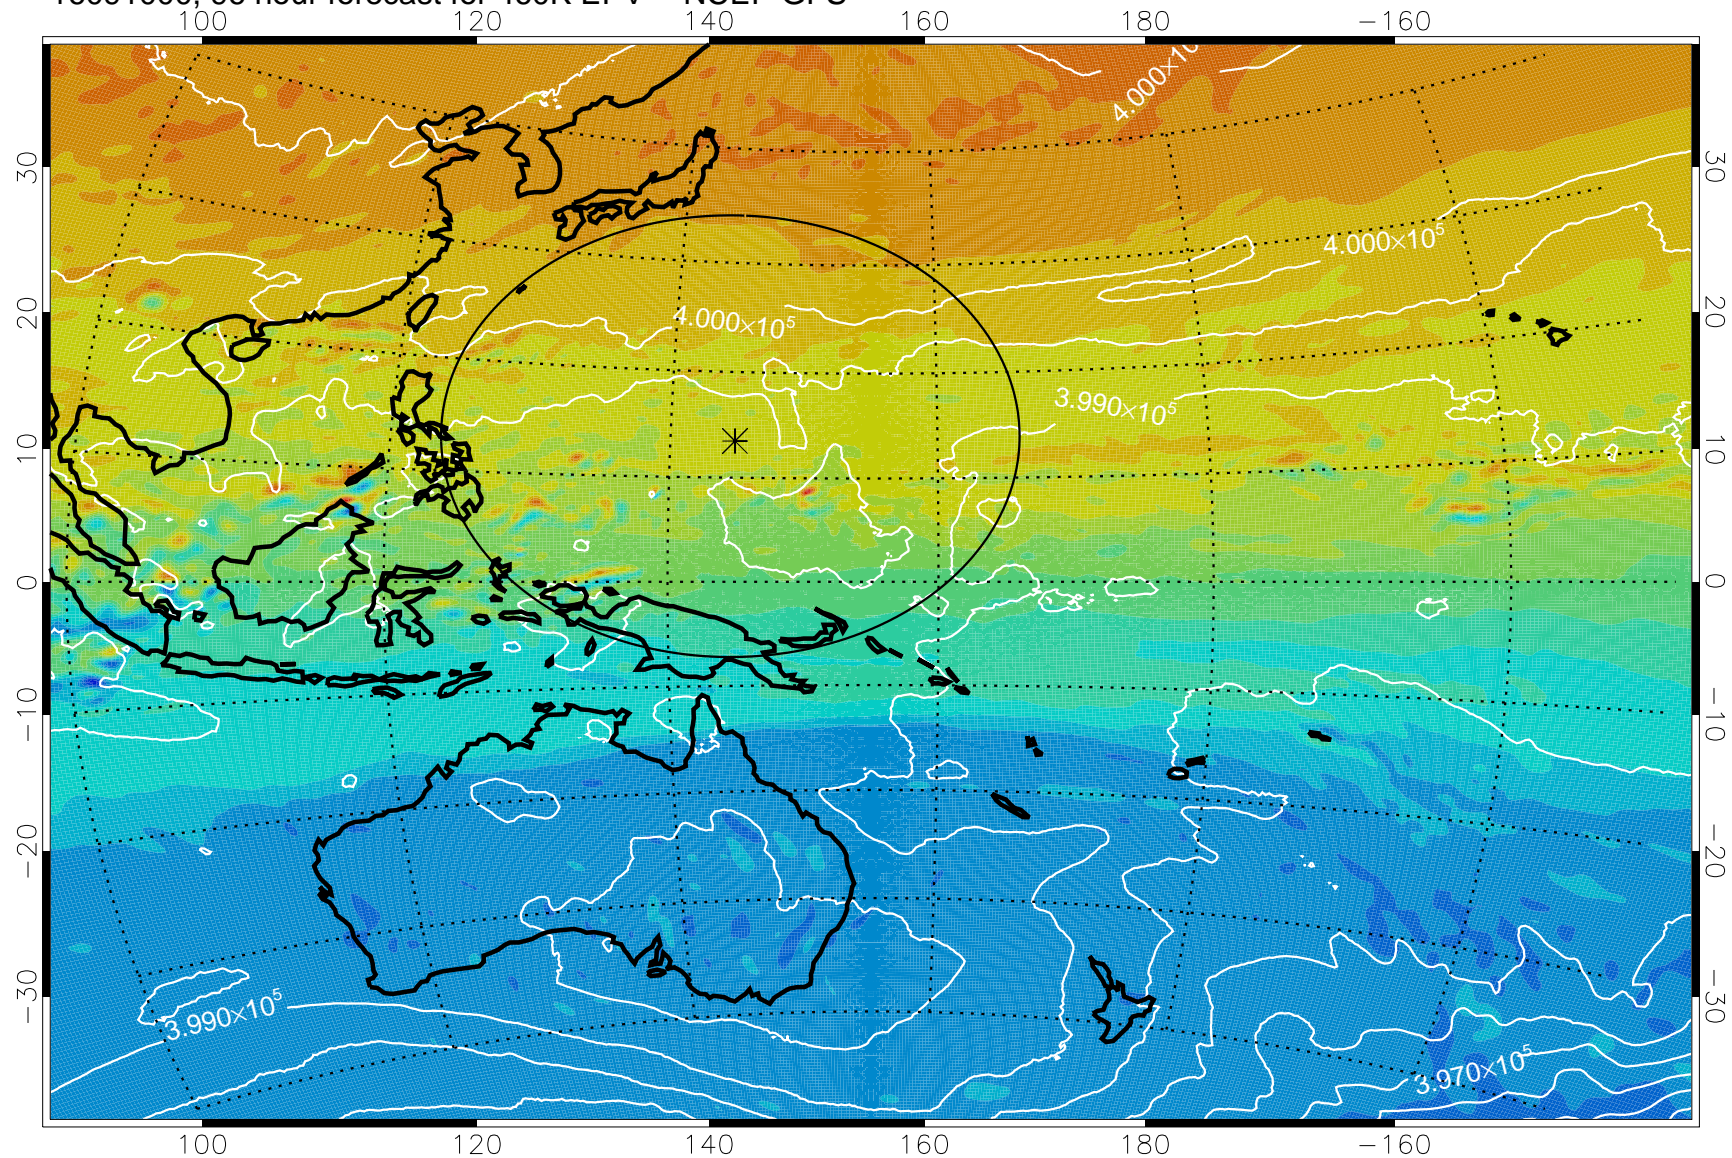

460K Montgomery Streamfunction, white

Range ring of 2304 km

16090900, 72 hour forecast for 460K EPV -- NCEP GFS

460K Montgomery Streamfunction, white

Range ring of 2304 km

16090906, 78 hour forecast for 460K EPV -- NCEP GFS

460K Montgomery Streamfunction, white

Range ring of 2304 km

16090912, 84 hour forecast for 460K EPV -- NCEP GFS

460K Montgomery Streamfunction, white

Range ring of 2304 km

16090918, 90 hour forecast for 460K EPV -- NCEP GFS

460K Montgomery Streamfunction, white

Range ring of 2304 km

16091000, 96 hour forecast for 460K EPV -- NCEP GFS

460K Montgomery Streamfunction, white

Range ring of 2304 km

16091006, 102 hour forecast for 460K EPV -- NCEP GFS

460K Montgomery Streamfunction, white

Range ring of 2304 km

16091012, 108 hour forecast for 460K EPV -- NCEP GFS

460K Montgomery Streamfunction, white

Range ring of 2304 km

16091018, 114 hour forecast for 460K EPV -- NCEP GFS