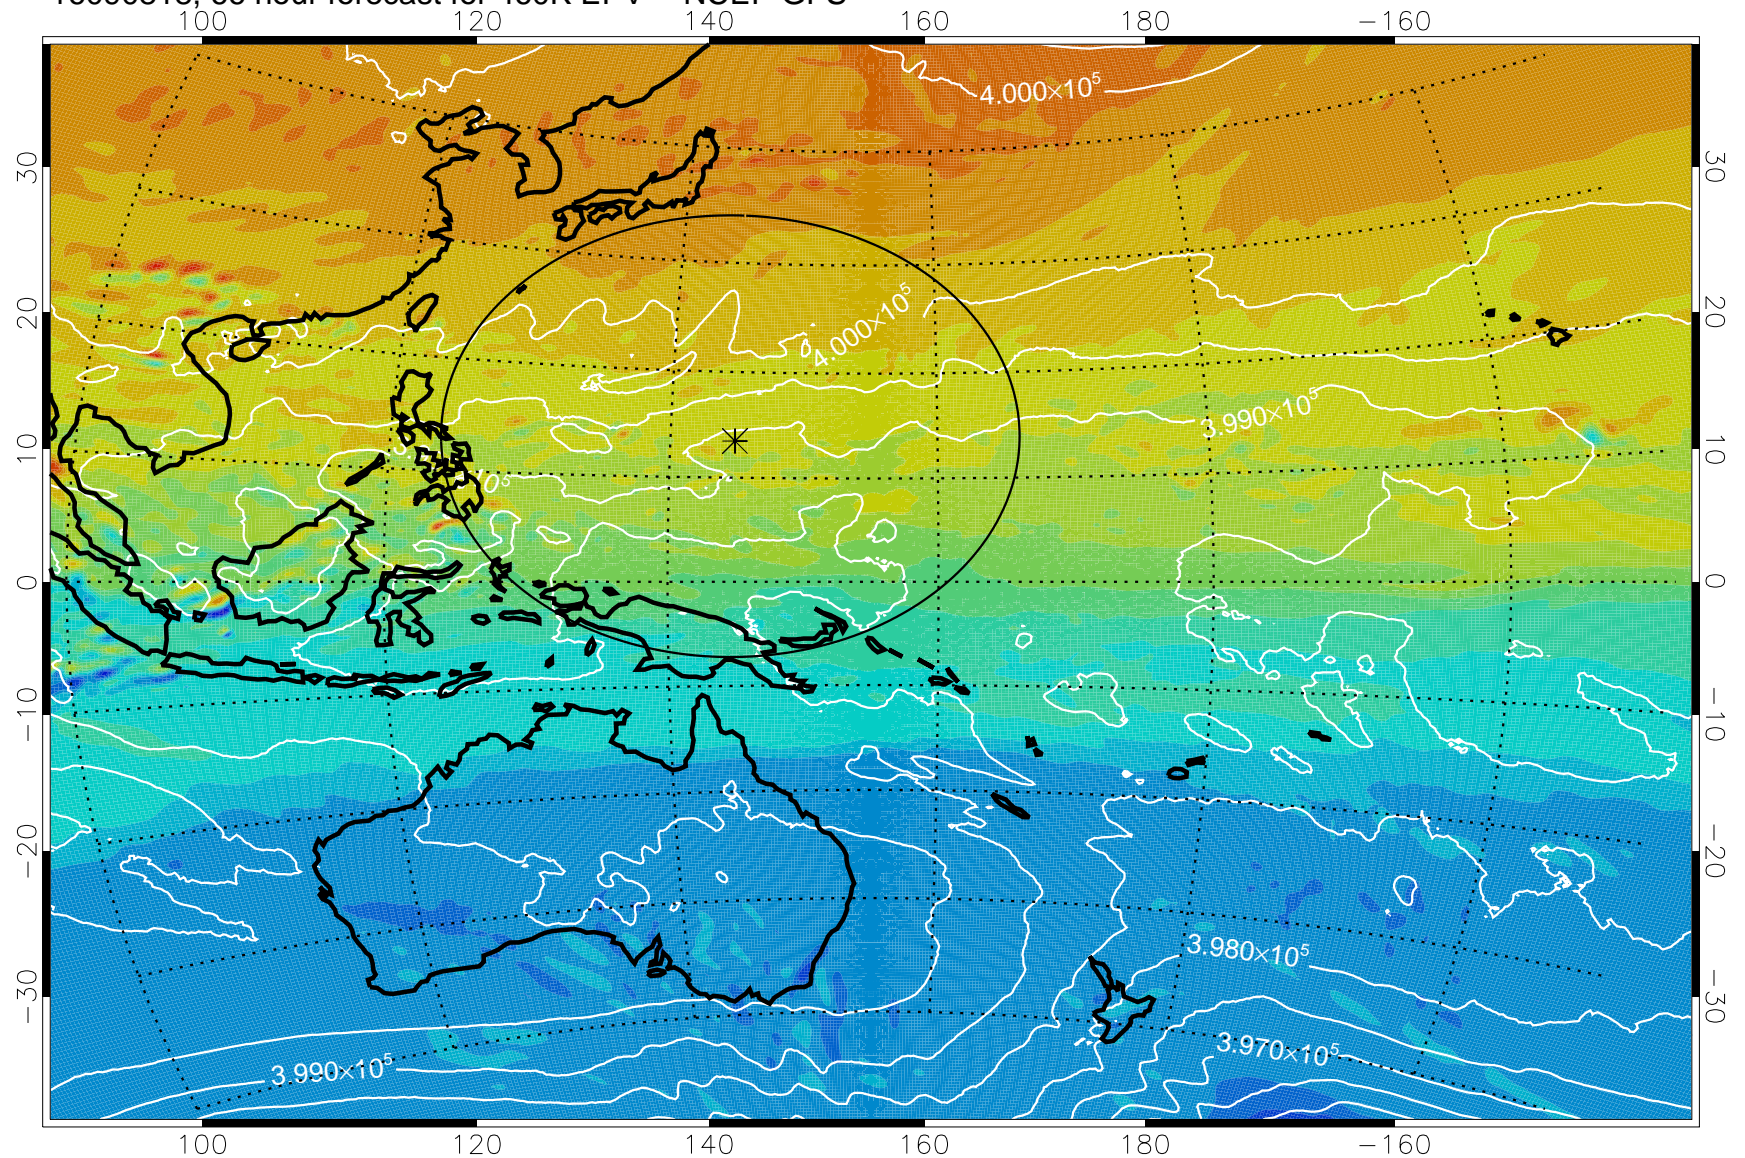

460K Montgomery Streamfunction, white

Range ring of 2304 km

16090800, 48 hour forecast for 460K EPV -- NCEP GFS

460K Montgomery Streamfunction, white

Range ring of 2304 km

16090806, 54 hour forecast for 460K EPV -- NCEP GFS

460K Montgomery Streamfunction, white

Range ring of 2304 km

16090812, 60 hour forecast for 460K EPV -- NCEP GFS

460K Montgomery Streamfunction, white

Range ring of 2304 km

16090818, 66 hour forecast for 460K EPV -- NCEP GFS

460K Montgomery Streamfunction, white

Range ring of 2304 km

16090900, 72 hour forecast for 460K EPV -- NCEP GFS

460K Montgomery Streamfunction, white

Range ring of 2304 km

16090906, 78 hour forecast for 460K EPV -- NCEP GFS

460K Montgomery Streamfunction, white

Range ring of 2304 km

16090912, 84 hour forecast for 460K EPV -- NCEP GFS

460K Montgomery Streamfunction, white

Range ring of 2304 km

16090918, 90 hour forecast for 460K EPV -- NCEP GFS