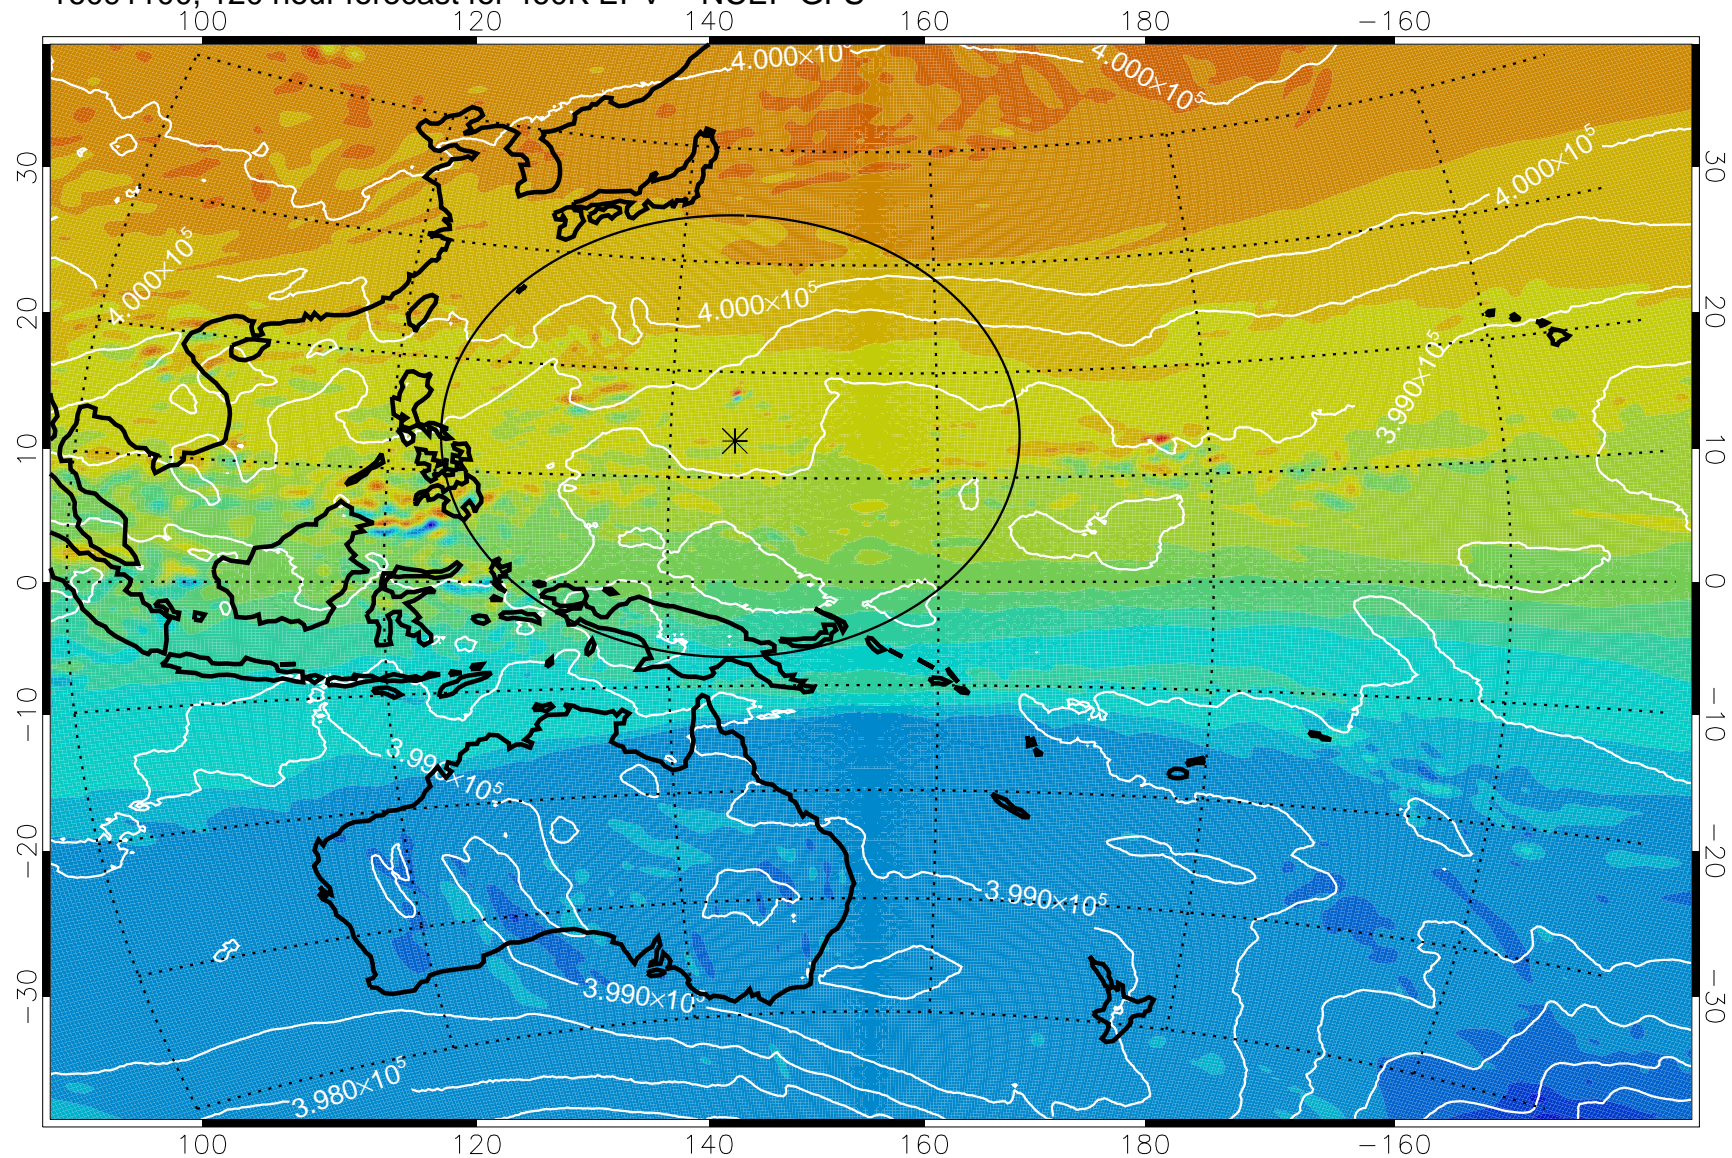

460K Montgomery Streamfunction, white

Range ring of 2304 km

16090912, 84 hour forecast for 460K EPV -- NCEP GFS

460K Montgomery Streamfunction, white

Range ring of 2304 km

16090918, 90 hour forecast for 460K EPV -- NCEP GFS

460K Montgomery Streamfunction, white

Range ring of 2304 km

16091000, 96 hour forecast for 460K EPV -- NCEP GFS

460K Montgomery Streamfunction, white

Range ring of 2304 km

16091006, 102 hour forecast for 460K EPV -- NCEP GFS

460K Montgomery Streamfunction, white

Range ring of 2304 km

16091012, 108 hour forecast for 460K EPV -- NCEP GFS

460K Montgomery Streamfunction, white

Range ring of 2304 km

16091018, 114 hour forecast for 460K EPV -- NCEP GFS

16091100, 120 hour forecast for 460K EPV -- NCEP GFS

460K Montgomery Streamfunction, white

Range ring of 2304 km