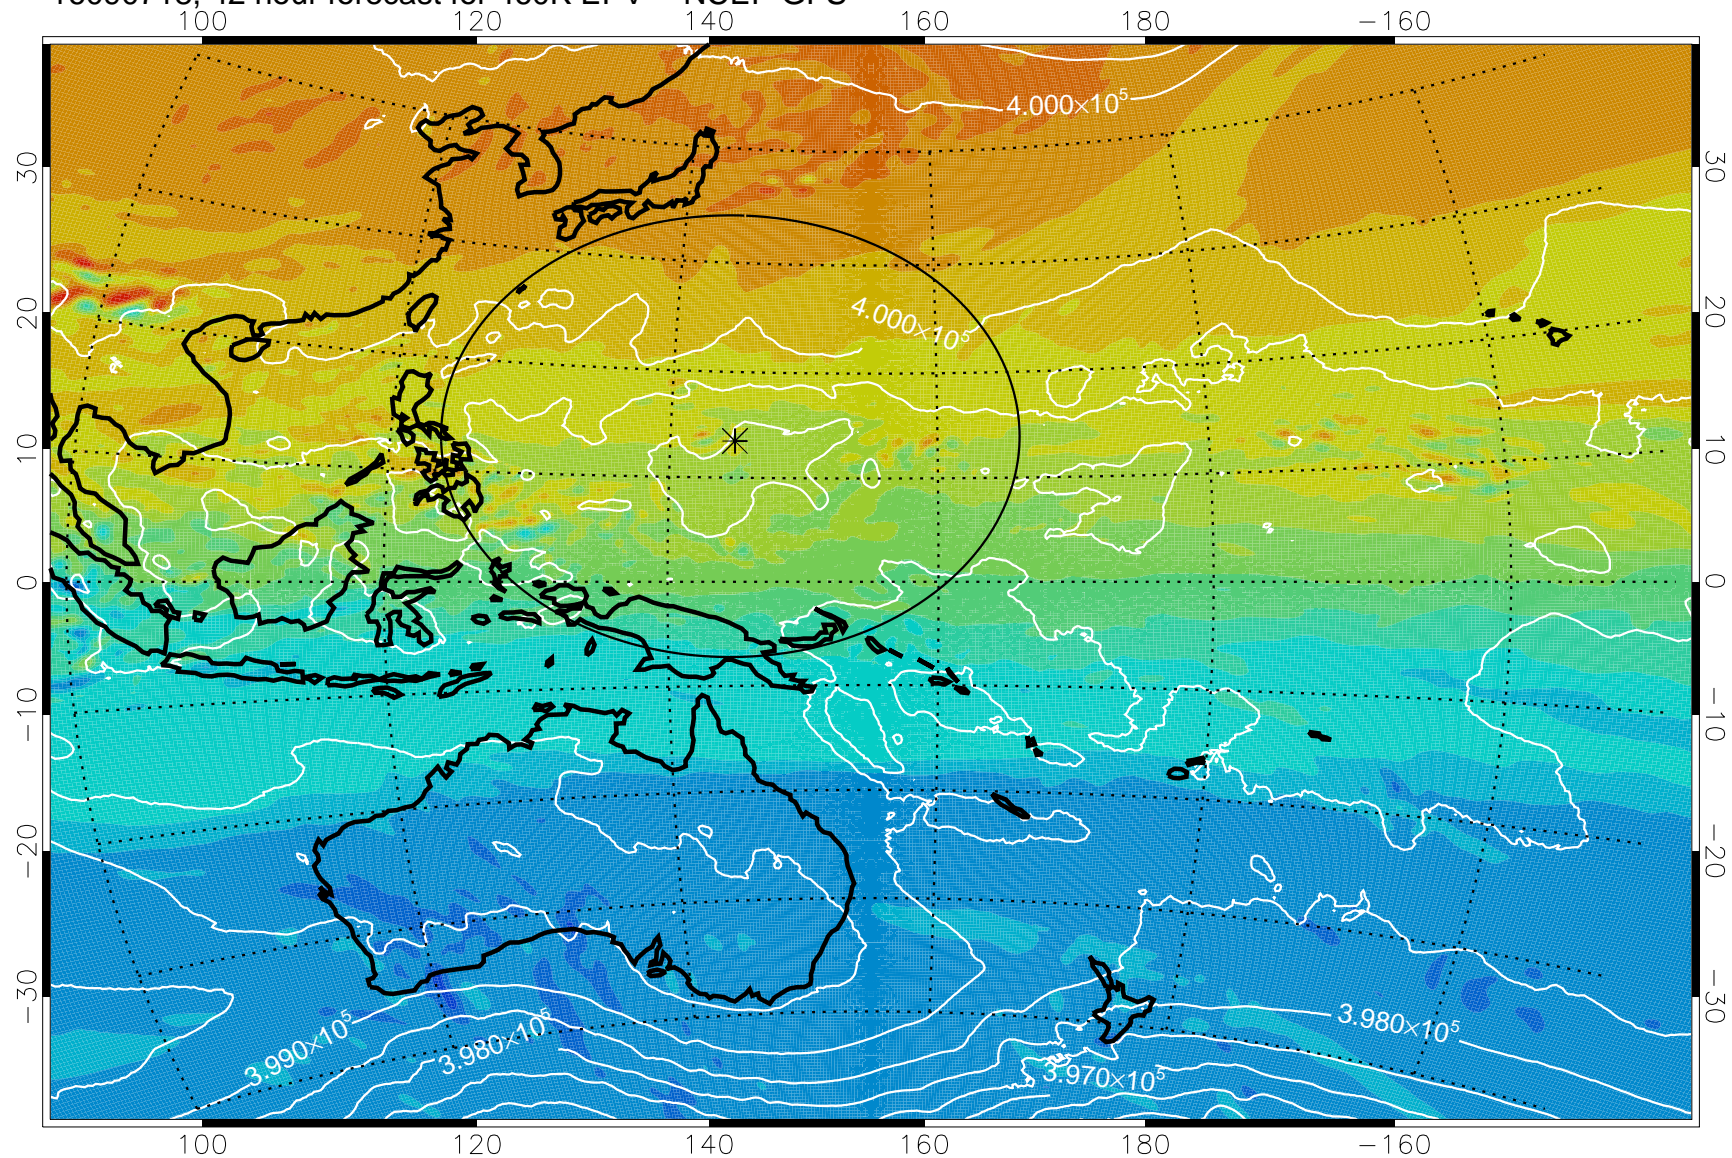

460K Montgomery Streamfunction, white

Range ring of 2304 km

16090700, 24 hour forecast for 460K EPV -- NCEP GFS

460K Montgomery Streamfunction, white

Range ring of 2304 km

16090706, 30 hour forecast for 460K EPV -- NCEP GFS

460K Montgomery Streamfunction, white

Range ring of 2304 km

16090712, 36 hour forecast for 460K EPV -- NCEP GFS

460K Montgomery Streamfunction, white

Range ring of 2304 km

16090718, 42 hour forecast for 460K EPV -- NCEP GFS

460K Montgomery Streamfunction, white

Range ring of 2304 km

16090800, 48 hour forecast for 460K EPV -- NCEP GFS

460K Montgomery Streamfunction, white

Range ring of 2304 km

16090806, 54 hour forecast for 460K EPV -- NCEP GFS

460K Montgomery Streamfunction, white

Range ring of 2304 km

16090812, 60 hour forecast for 460K EPV -- NCEP GFS

460K Montgomery Streamfunction, white

Range ring of 2304 km

16090818, 66 hour forecast for 460K EPV -- NCEP GFS