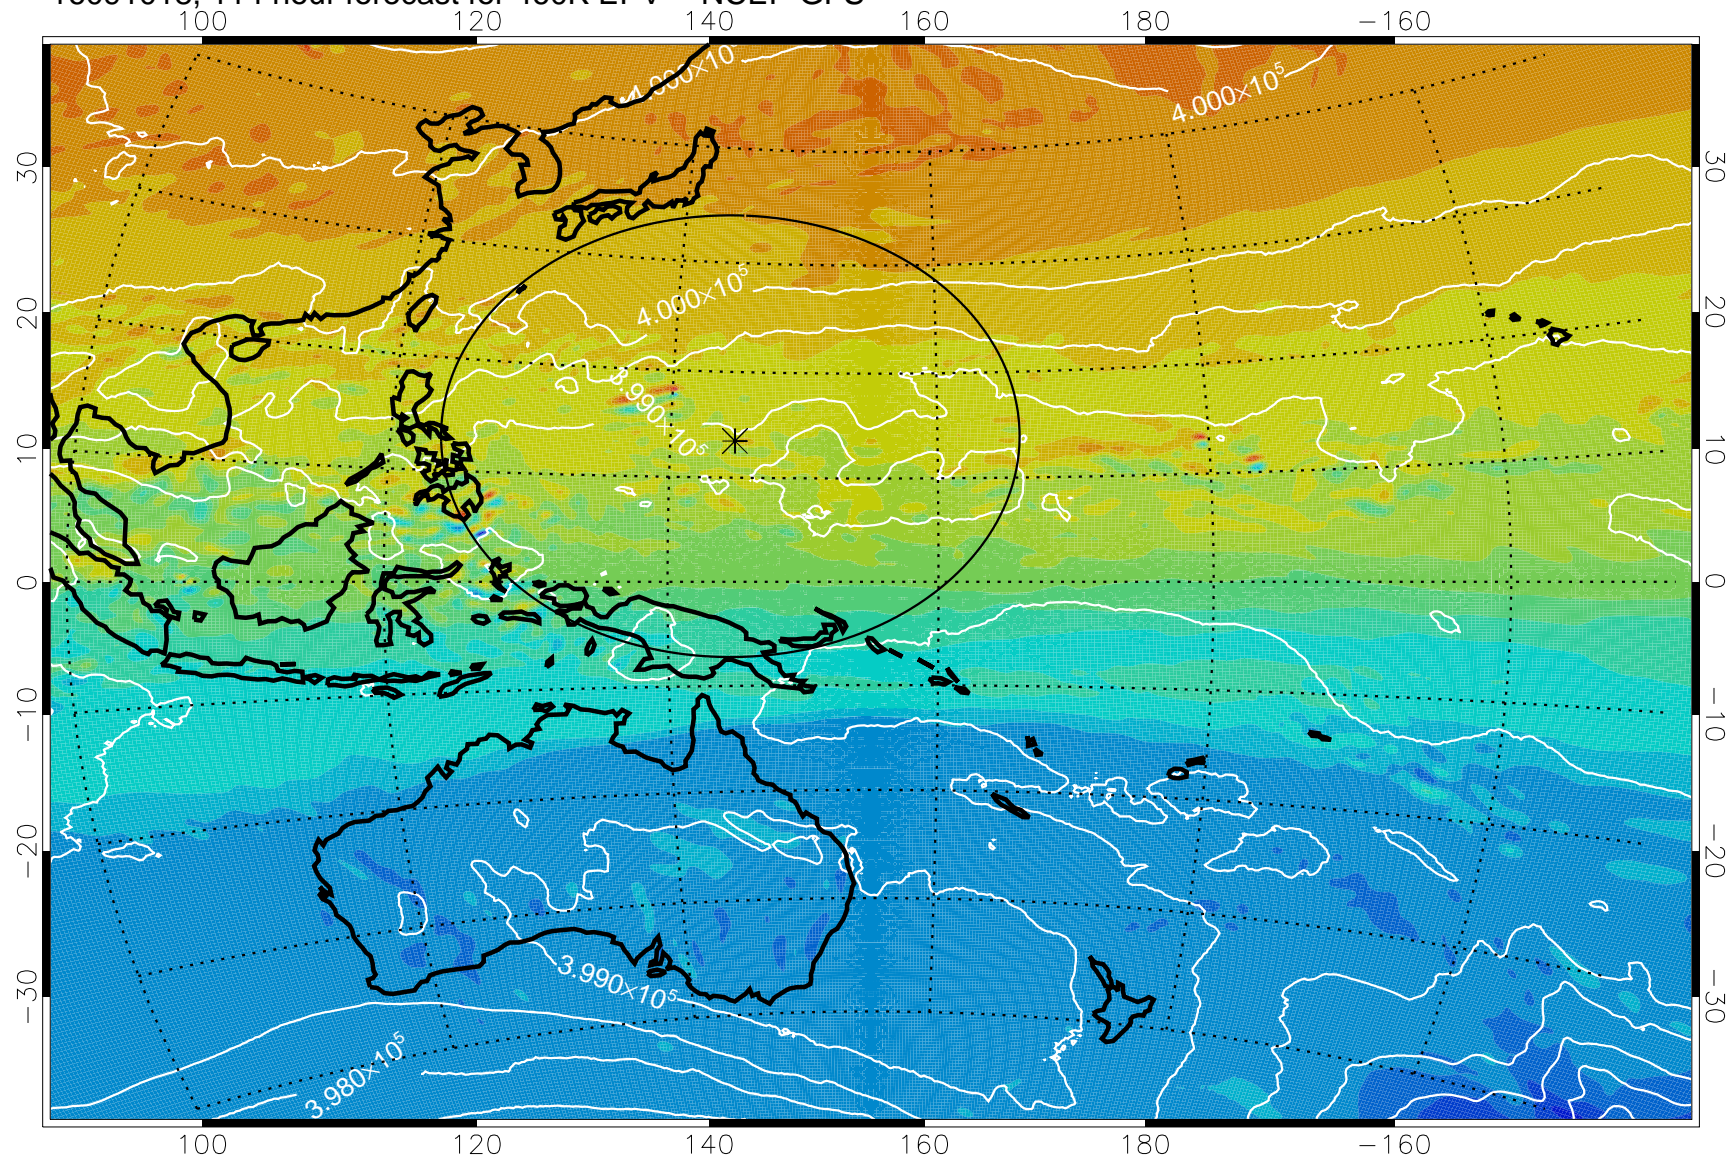

460K Montgomery Streamfunction, white

Range ring of 2304 km

16091000, 96 hour forecast for 460K EPV -- NCEP GFS

460K Montgomery Streamfunction, white

Range ring of 2304 km

16091006, 102 hour forecast for 460K EPV -- NCEP GFS

460K Montgomery Streamfunction, white

Range ring of 2304 km

16091012, 108 hour forecast for 460K EPV -- NCEP GFS

460K Montgomery Streamfunction, white

Range ring of 2304 km

16091018, 114 hour forecast for 460K EPV -- NCEP GFS

16091100, 120 hour forecast for 460K EPV -- NCEP GFS

460K Montgomery Streamfunction, white

Range ring of 2304 km