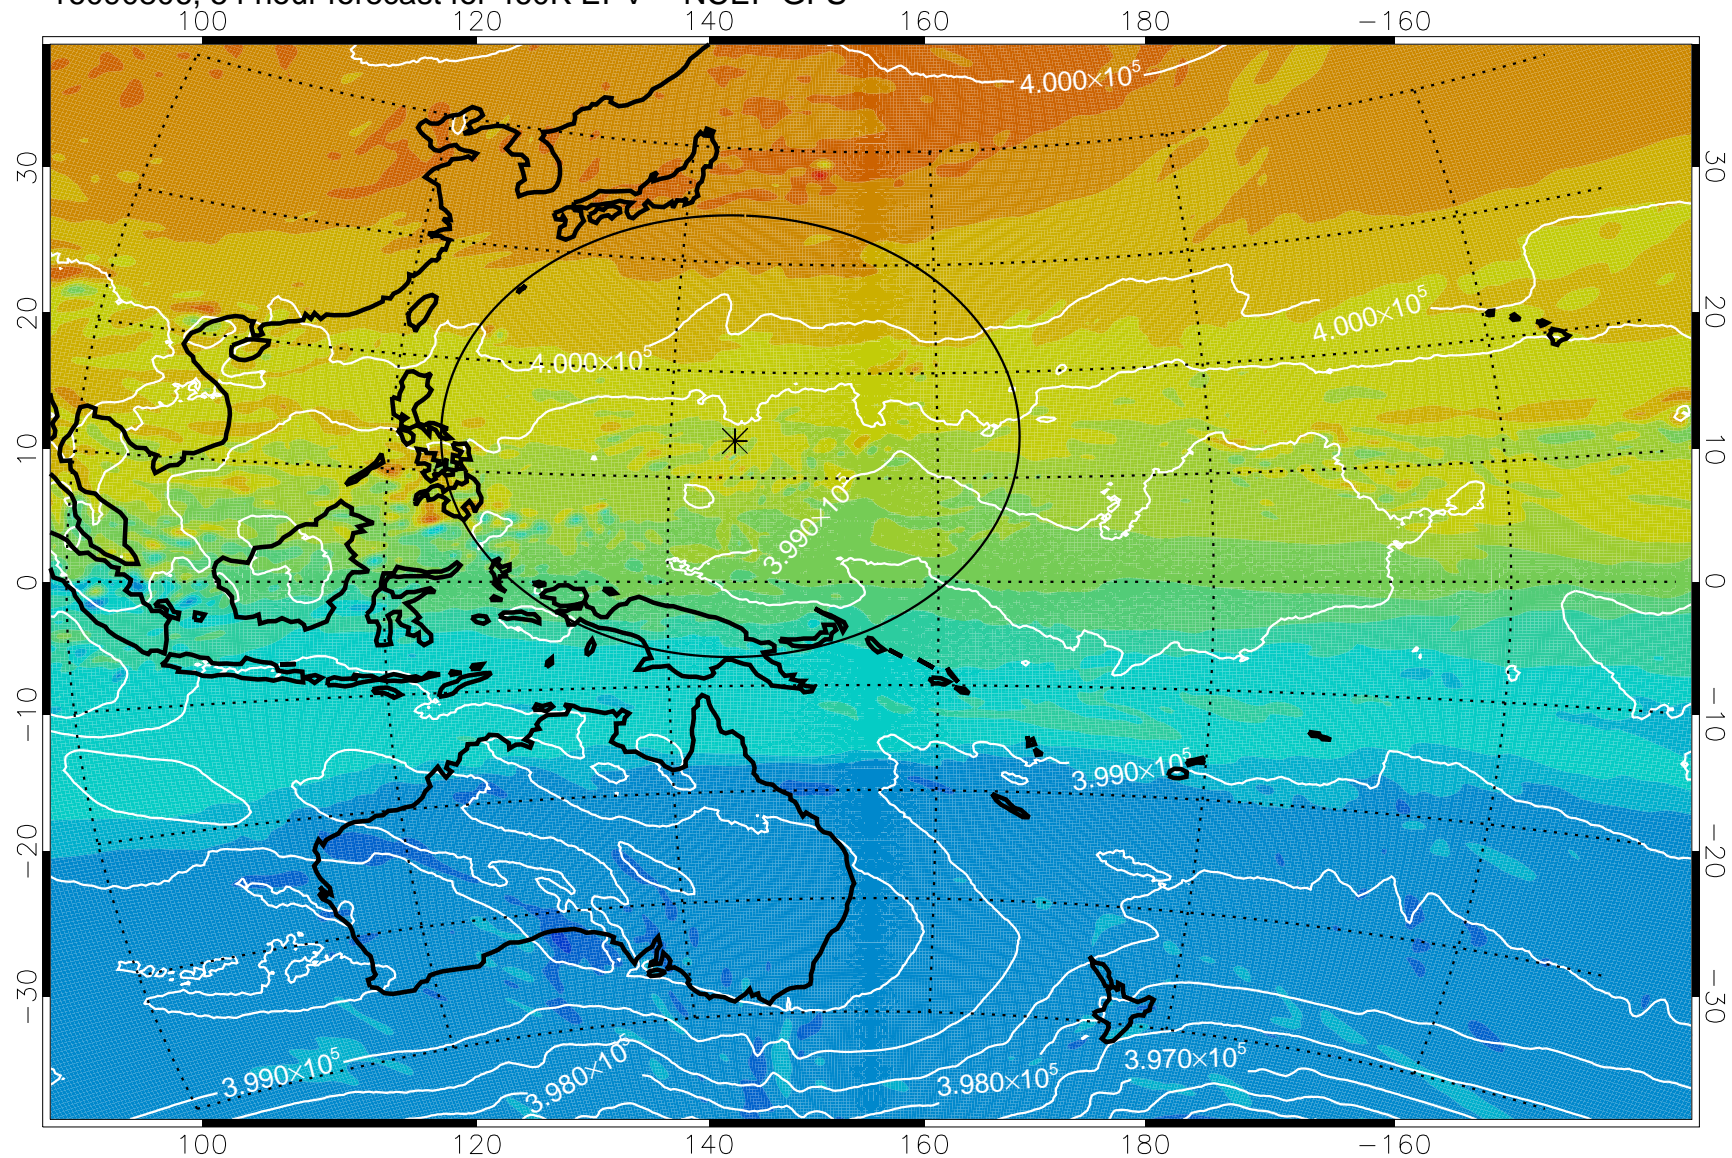

460K Montgomery Streamfunction, white

Range ring of 2304 km

16090712, 36 hour forecast for 460K EPV -- NCEP GFS

460K Montgomery Streamfunction, white

Range ring of 2304 km

16090718, 42 hour forecast for 460K EPV -- NCEP GFS

460K Montgomery Streamfunction, white

Range ring of 2304 km

16090800, 48 hour forecast for 460K EPV -- NCEP GFS

460K Montgomery Streamfunction, white

Range ring of 2304 km

16090806, 54 hour forecast for 460K EPV -- NCEP GFS

460K Montgomery Streamfunction, white

Range ring of 2304 km

16090812, 60 hour forecast for 460K EPV -- NCEP GFS

460K Montgomery Streamfunction, white

Range ring of 2304 km

16090818, 66 hour forecast for 460K EPV -- NCEP GFS

460K Montgomery Streamfunction, white

Range ring of 2304 km

16090900, 72 hour forecast for 460K EPV -- NCEP GFS

460K Montgomery Streamfunction, white

Range ring of 2304 km

16090906, 78 hour forecast for 460K EPV -- NCEP GFS