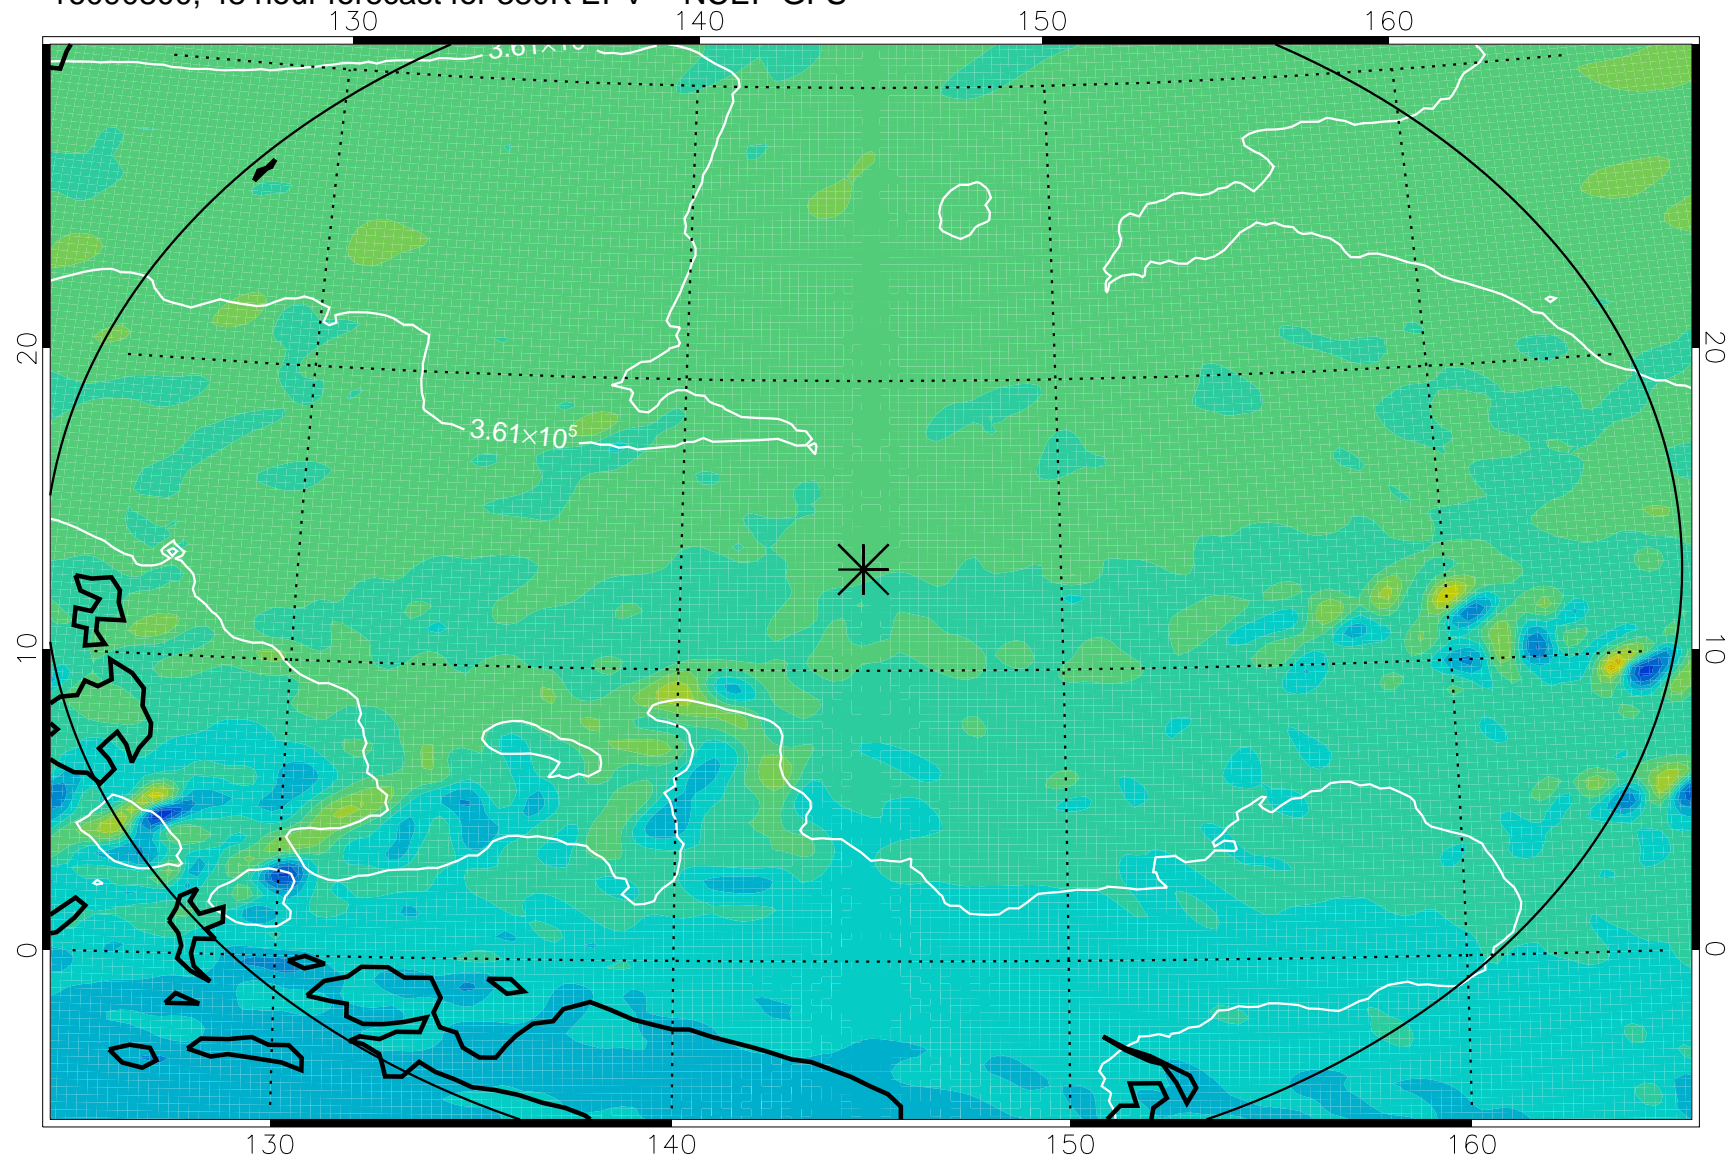

16090618, 18 hour forecast for 380K EPV -- NCEP GFS

380K Montgomery Streamfunction, white

Range ring of 2304 km

16090700, 24 hour forecast for 380K EPV -- NCEP GFS

380K Montgomery Streamfunction, white

Range ring of 2304 km

16090706, 30 hour forecast for 380K EPV -- NCEP GFS

380K Montgomery Streamfunction, white

Range ring of 2304 km

16090712, 36 hour forecast for 380K EPV -- NCEP GFS

380K Montgomery Streamfunction, white

Range ring of 2304 km

16090718, 42 hour forecast for 380K EPV -- NCEP GFS

380K Montgomery Streamfunction, white

Range ring of 2304 km

16090800, 48 hour forecast for 380K EPV -- NCEP GFS

380K Montgomery Streamfunction, white

Range ring of 2304 km

16090818, 66 hour forecast for 380K EPV -- NCEP GFS

380K Montgomery Streamfunction, white

Range ring of 2304 km

16090900, 72 hour forecast for 380K EPV -- NCEP GFS

380K Montgomery Streamfunction, white

Range ring of 2304 km