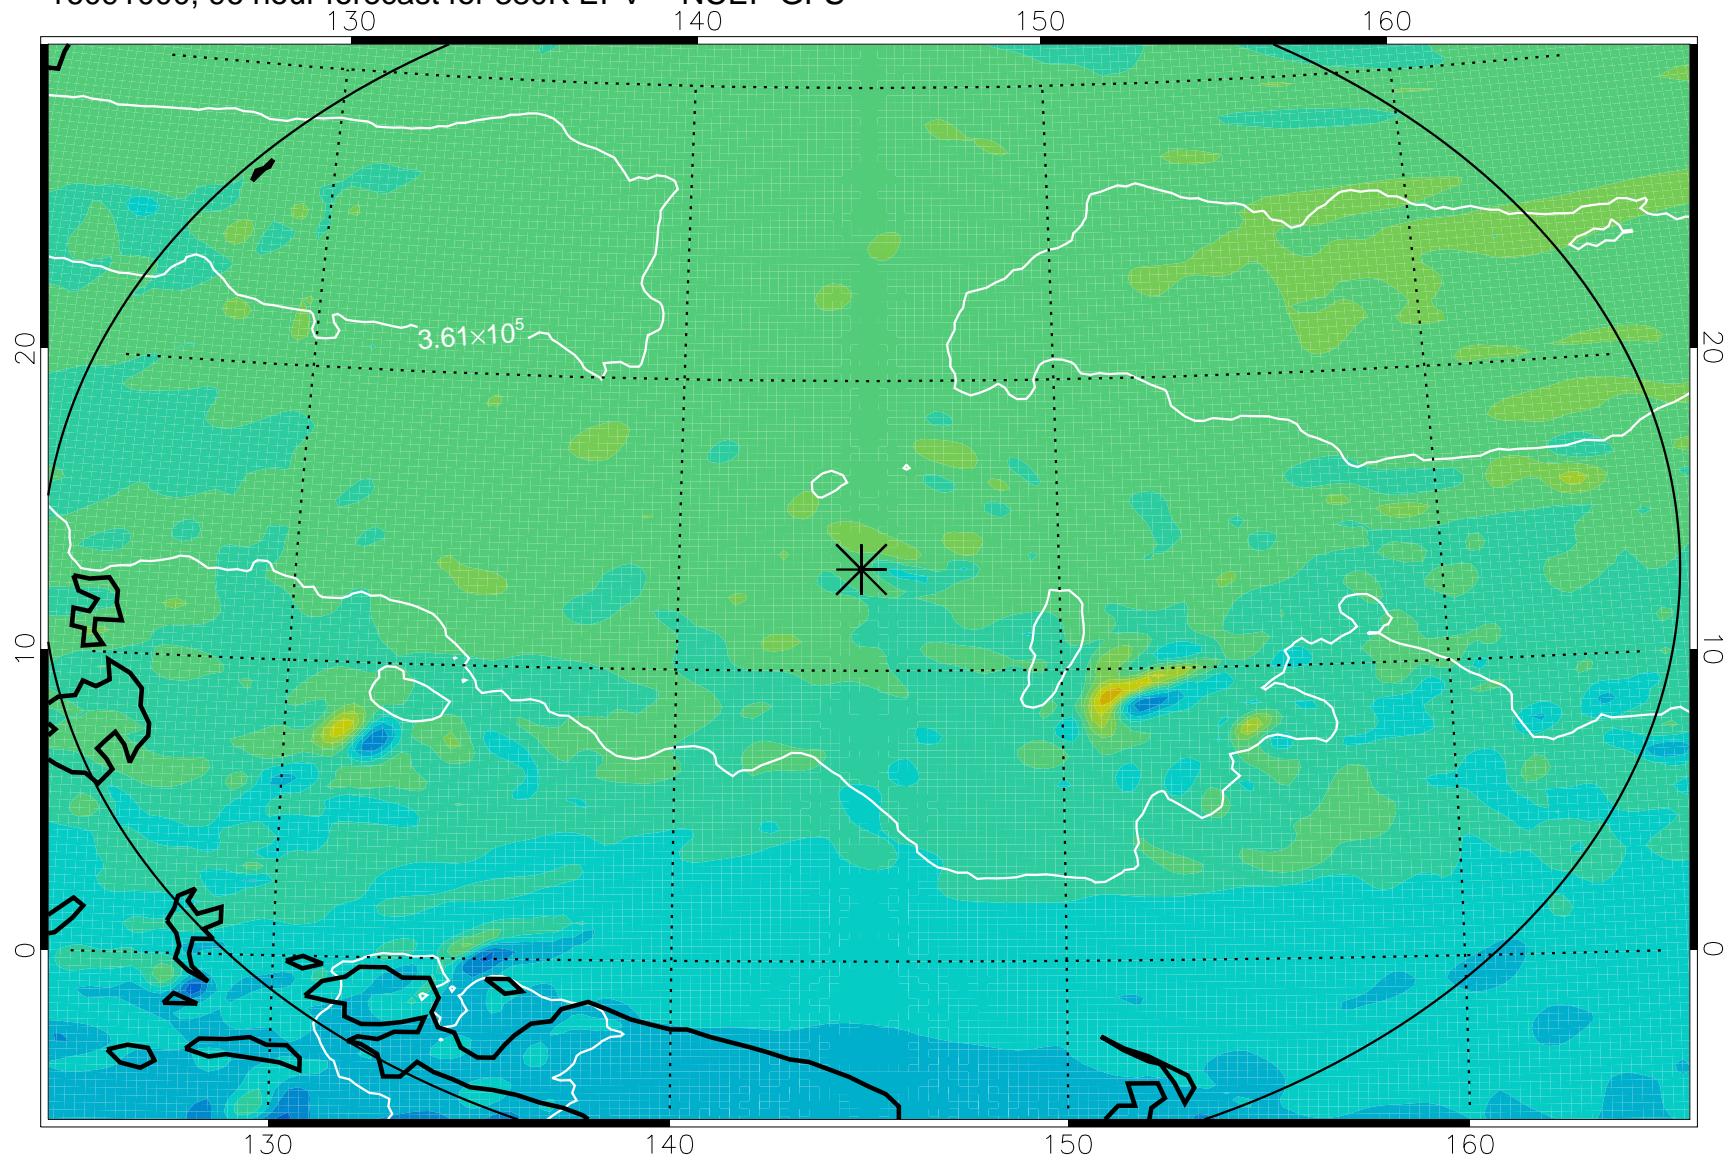

16090818, 66 hour forecast for 380K EPV -- NCEP GFS

380K Montgomery Streamfunction, white

Range ring of 2304 km

16090900, 72 hour forecast for 380K EPV -- NCEP GFS

380K Montgomery Streamfunction, white

Range ring of 2304 km

16090906, 78 hour forecast for 380K EPV -- NCEP GFS

380K Montgomery Streamfunction, white

Range ring of 2304 km

16090912, 84 hour forecast for 380K EPV -- NCEP GFS

380K Montgomery Streamfunction, white

Range ring of 2304 km

16090918, 90 hour forecast for 380K EPV -- NCEP GFS

380K Montgomery Streamfunction, white

Range ring of 2304 km

16091000, 96 hour forecast for 380K EPV -- NCEP GFS

380K Montgomery Streamfunction, white

Range ring of 2304 km

16091006, 102 hour forecast for 380K EPV -- NCEP GFS

380K Montgomery Streamfunction, white

Range ring of 2304 km

16091012, 108 hour forecast for 380K EPV -- NCEP GFS

380K Montgomery Streamfunction, white

Range ring of 2304 km