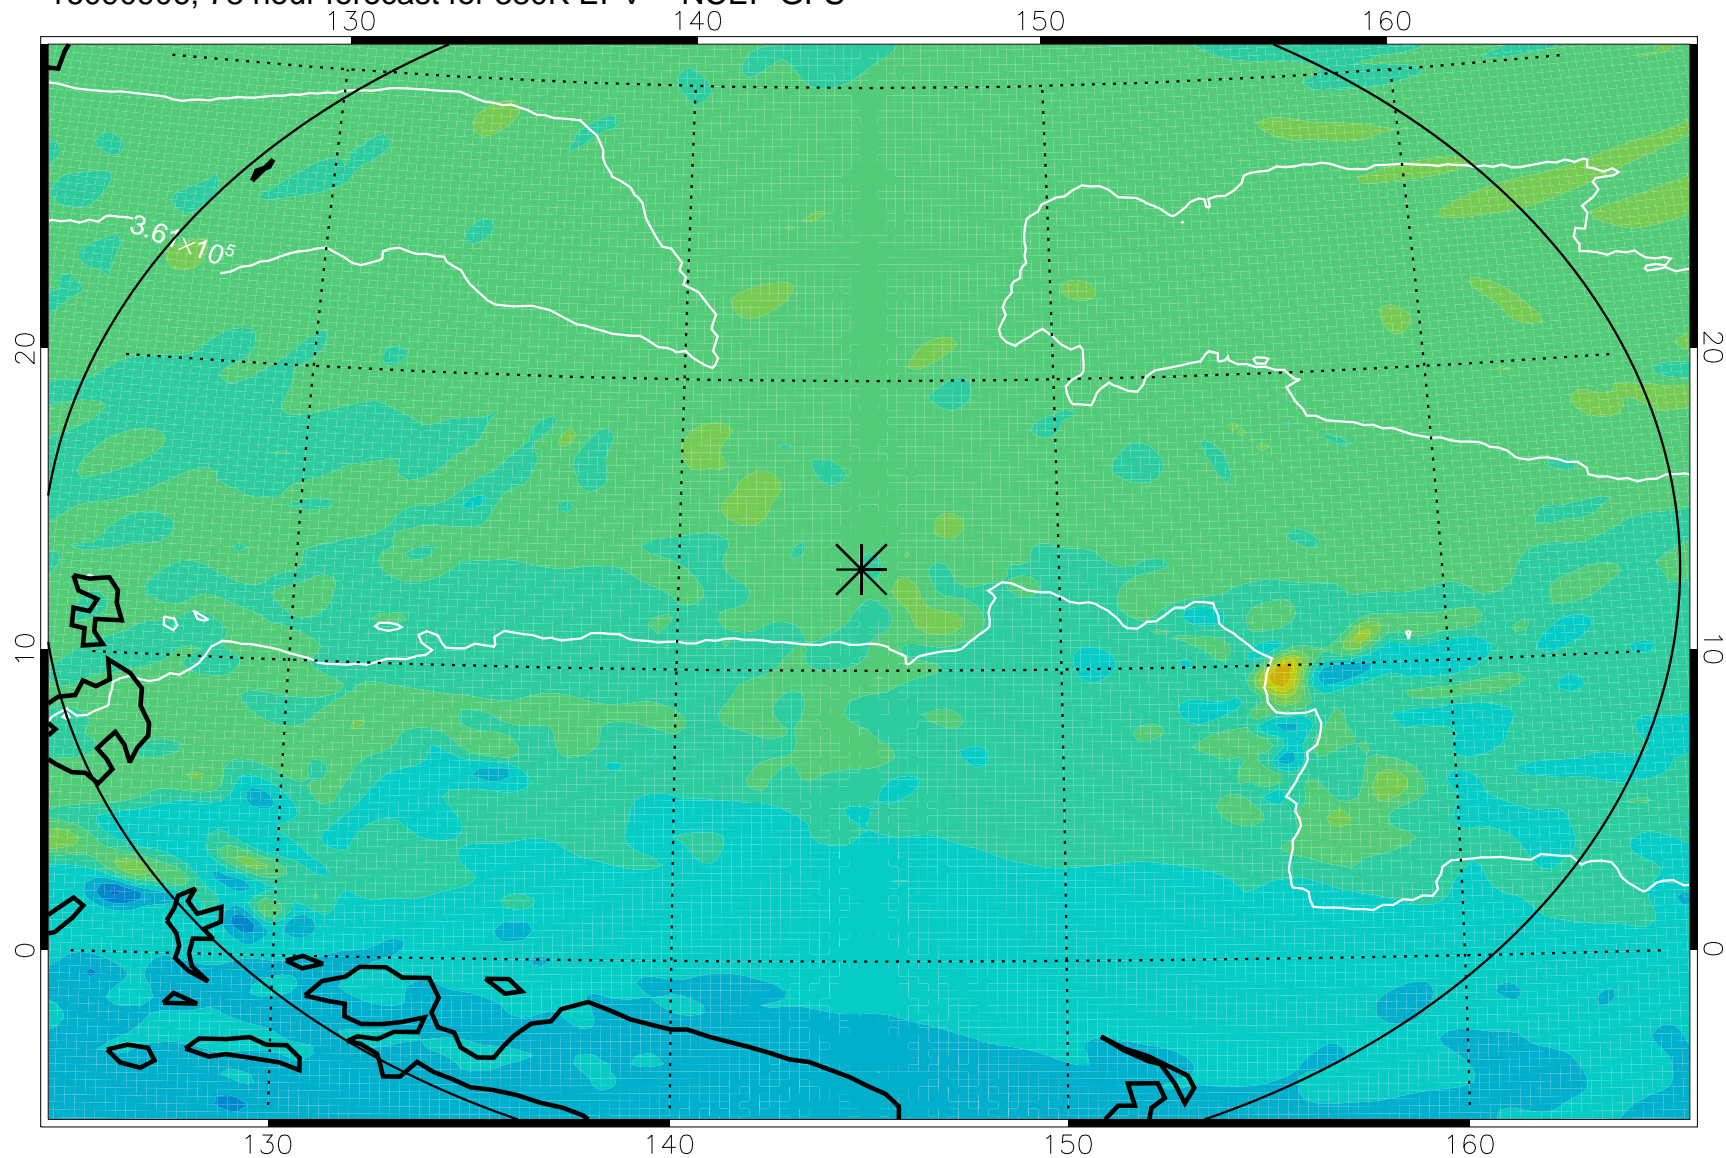

16090818, 66 hour forecast for 380K EPV -- NCEP GFS

380K Montgomery Streamfunction, white

Range ring of 2304 km

16090900, 72 hour forecast for 380K EPV -- NCEP GFS

380K Montgomery Streamfunction, white

Range ring of 2304 km

16090906, 78 hour forecast for 380K EPV -- NCEP GFS

380K Montgomery Streamfunction, white

Range ring of 2304 km

16090912, 84 hour forecast for 380K EPV -- NCEP GFS

380K Montgomery Streamfunction, white

Range ring of 2304 km

16090918, 90 hour forecast for 380K EPV -- NCEP GFS

380K Montgomery Streamfunction, white

Range ring of 2304 km

16091000, 96 hour forecast for 380K EPV -- NCEP GFS

380K Montgomery Streamfunction, white

Range ring of 2304 km

16091006, 102 hour forecast for 380K EPV -- NCEP GFS

380K Montgomery Streamfunction, white

Range ring of 2304 km

16091012, 108 hour forecast for 380K EPV -- NCEP GFS

380K Montgomery Streamfunction, white

Range ring of 2304 km