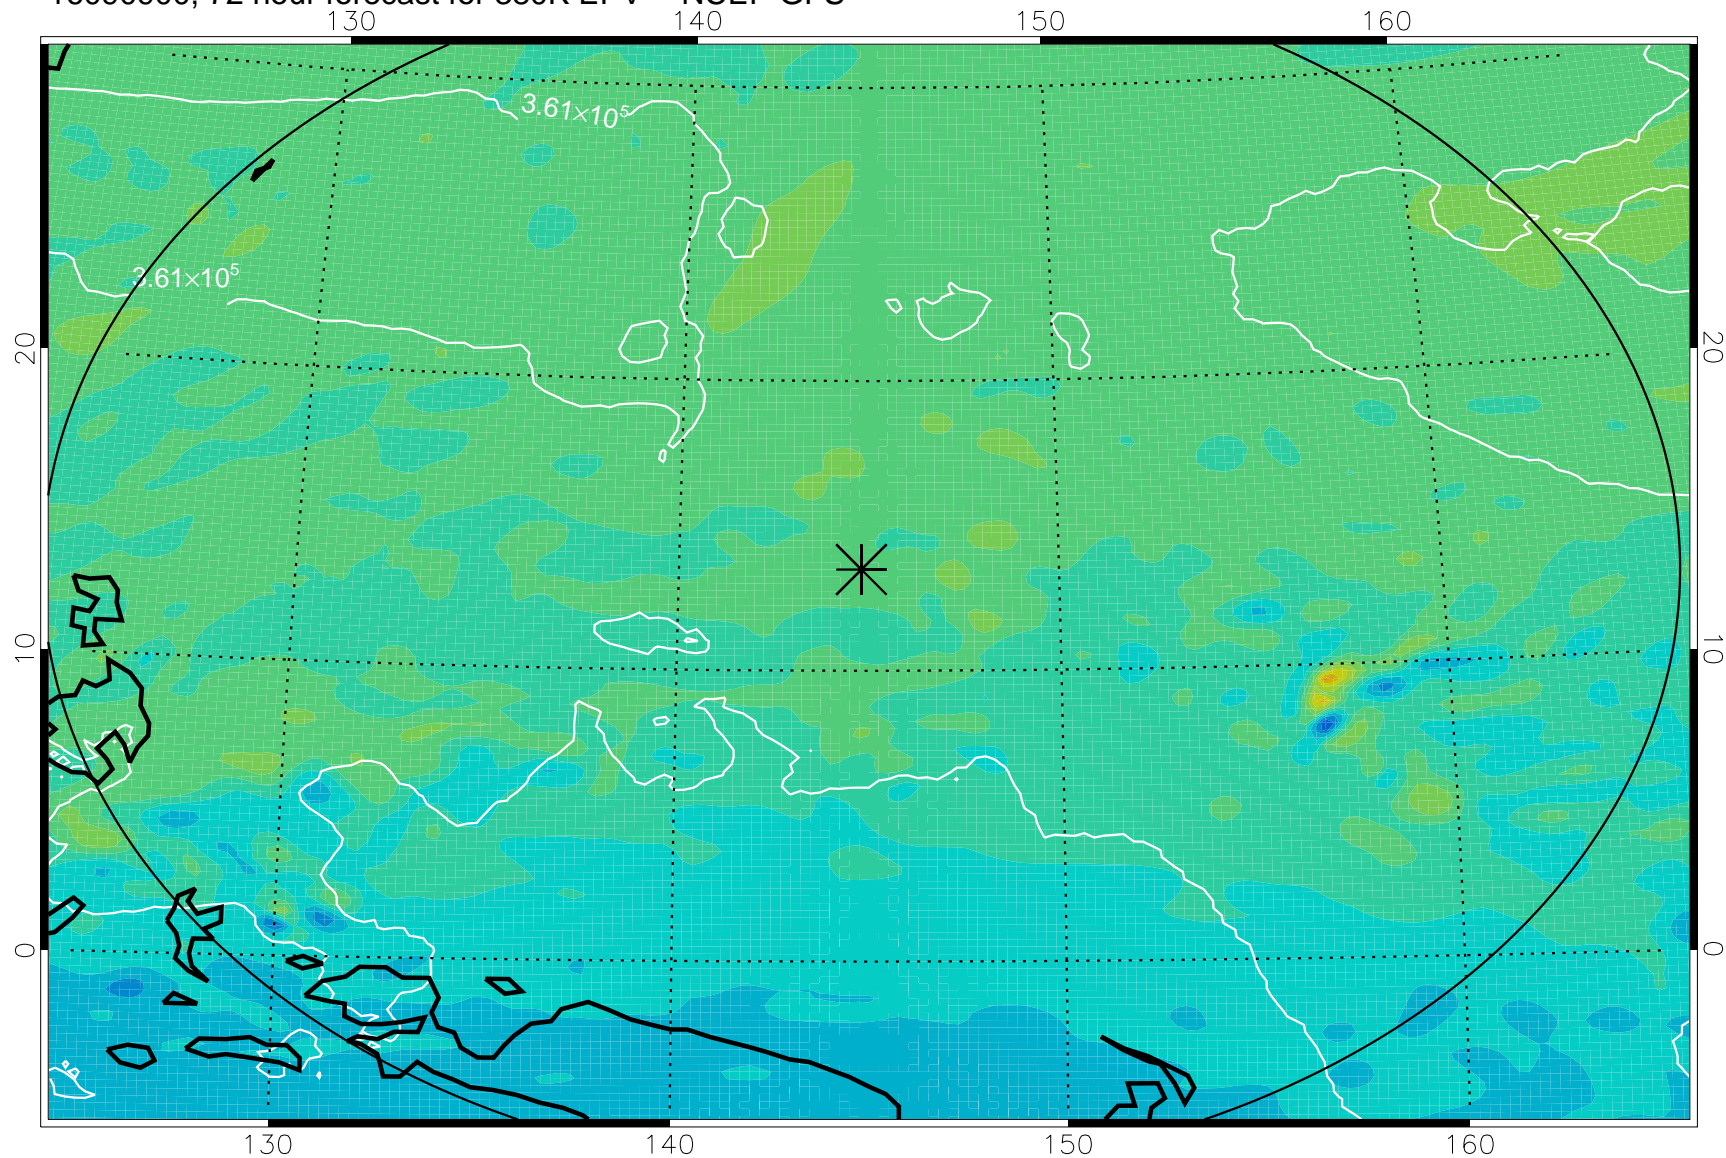

16090806, 54 hour forecast for 380K EPV -- NCEP GFS

380K Montgomery Streamfunction, white

Range ring of 2304 km

16090812, 60 hour forecast for 380K EPV -- NCEP GFS

380K Montgomery Streamfunction, white

Range ring of 2304 km

16090818, 66 hour forecast for 380K EPV -- NCEP GFS

380K Montgomery Streamfunction, white

Range ring of 2304 km

16090900, 72 hour forecast for 380K EPV -- NCEP GFS

380K Montgomery Streamfunction, white

Range ring of 2304 km

16090906, 78 hour forecast for 380K EPV -- NCEP GFS

380K Montgomery Streamfunction, white

Range ring of 2304 km

16090912, 84 hour forecast for 380K EPV -- NCEP GFS

380K Montgomery Streamfunction, white

Range ring of 2304 km

16090918, 90 hour forecast for 380K EPV -- NCEP GFS

380K Montgomery Streamfunction, white

Range ring of 2304 km

16091000, 96 hour forecast for 380K EPV -- NCEP GFS

380K Montgomery Streamfunction, white

Range ring of 2304 km