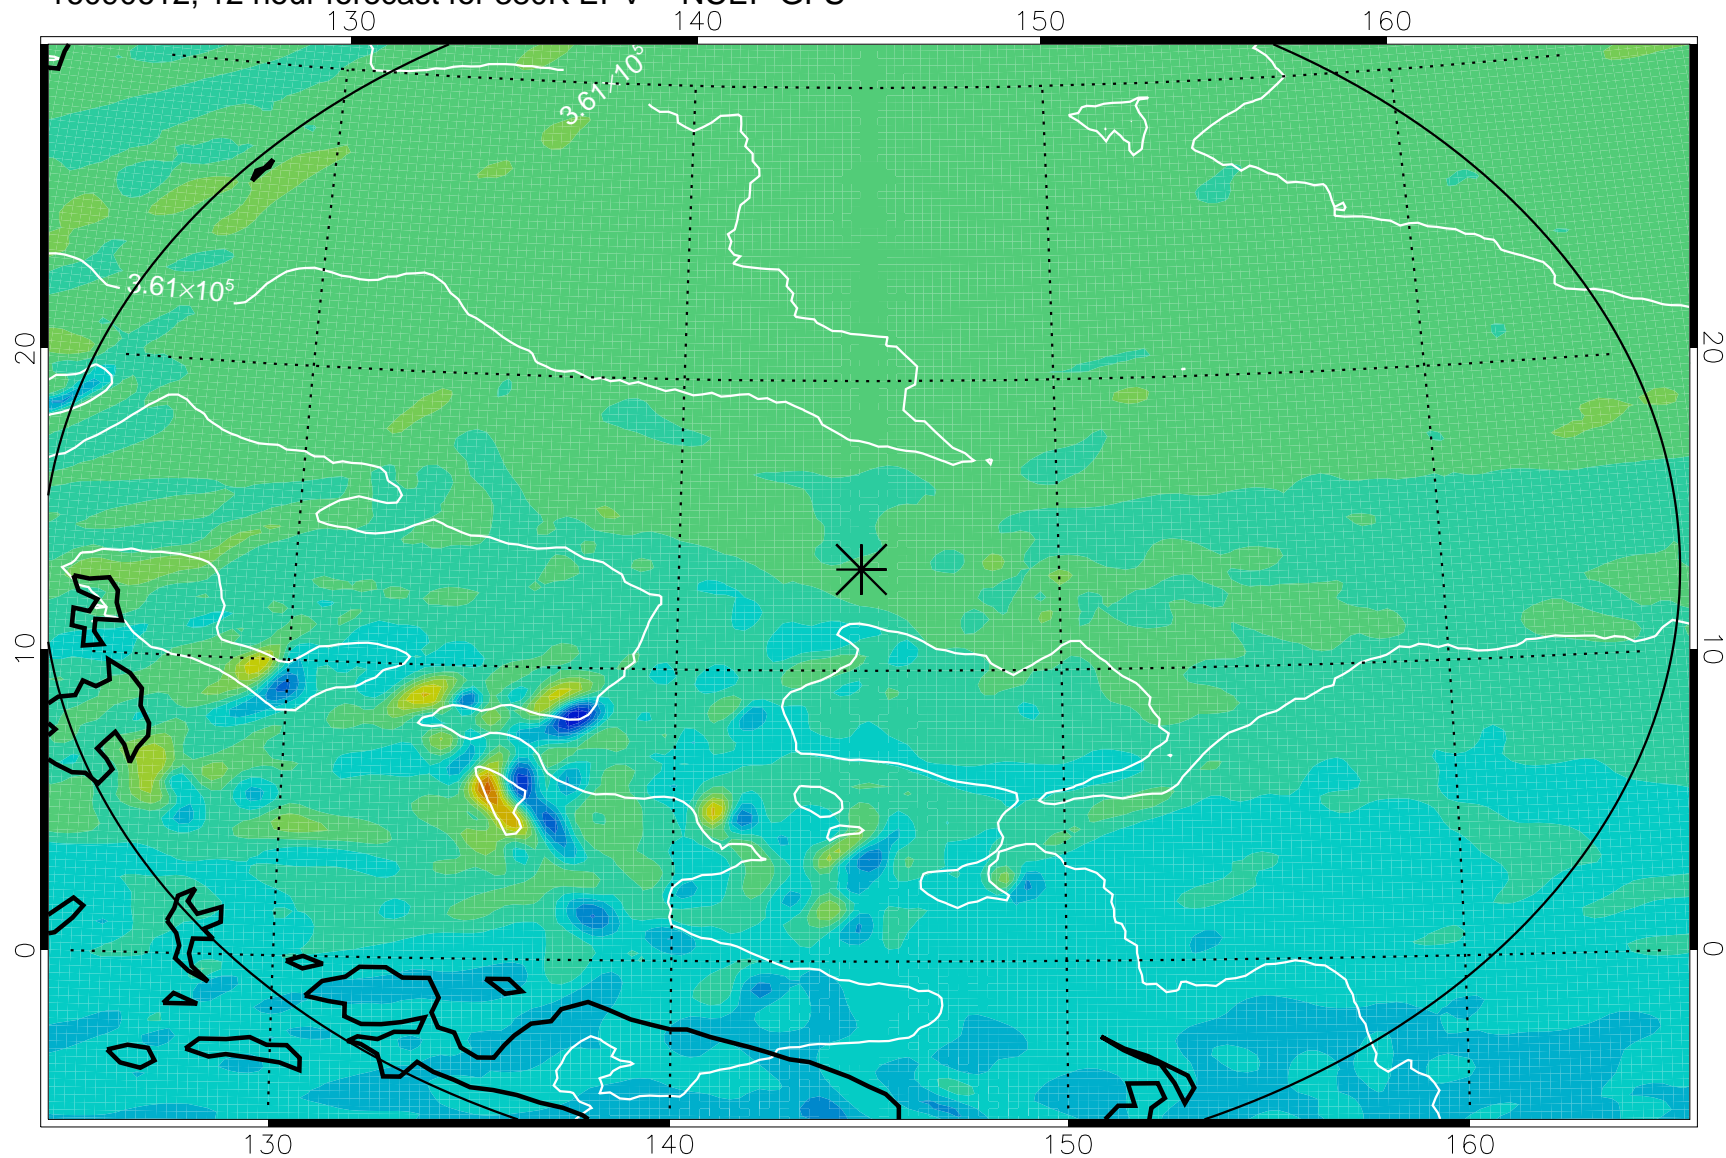

16090606, 6 hour forecast for 380K EPV -- NCEP GFS

380K Montgomery Streamfunction, white

Range ring of 2304 km

16090612, 12 hour forecast for 380K EPV -- NCEP GFS

380K Montgomery Streamfunction, white

Range ring of 2304 km

16090618, 18 hour forecast for 380K EPV -- NCEP GFS

380K Montgomery Streamfunction, white

Range ring of 2304 km

16090700, 24 hour forecast for 380K EPV -- NCEP GFS

380K Montgomery Streamfunction, white

Range ring of 2304 km

16090706, 30 hour forecast for 380K EPV -- NCEP GFS

380K Montgomery Streamfunction, white

Range ring of 2304 km

16090712, 36 hour forecast for 380K EPV -- NCEP GFS

380K Montgomery Streamfunction, white

Range ring of 2304 km

16090718, 42 hour forecast for 380K EPV -- NCEP GFS

380K Montgomery Streamfunction, white

Range ring of 2304 km

16090800, 48 hour forecast for 380K EPV -- NCEP GFS

380K Montgomery Streamfunction, white

Range ring of 2304 km