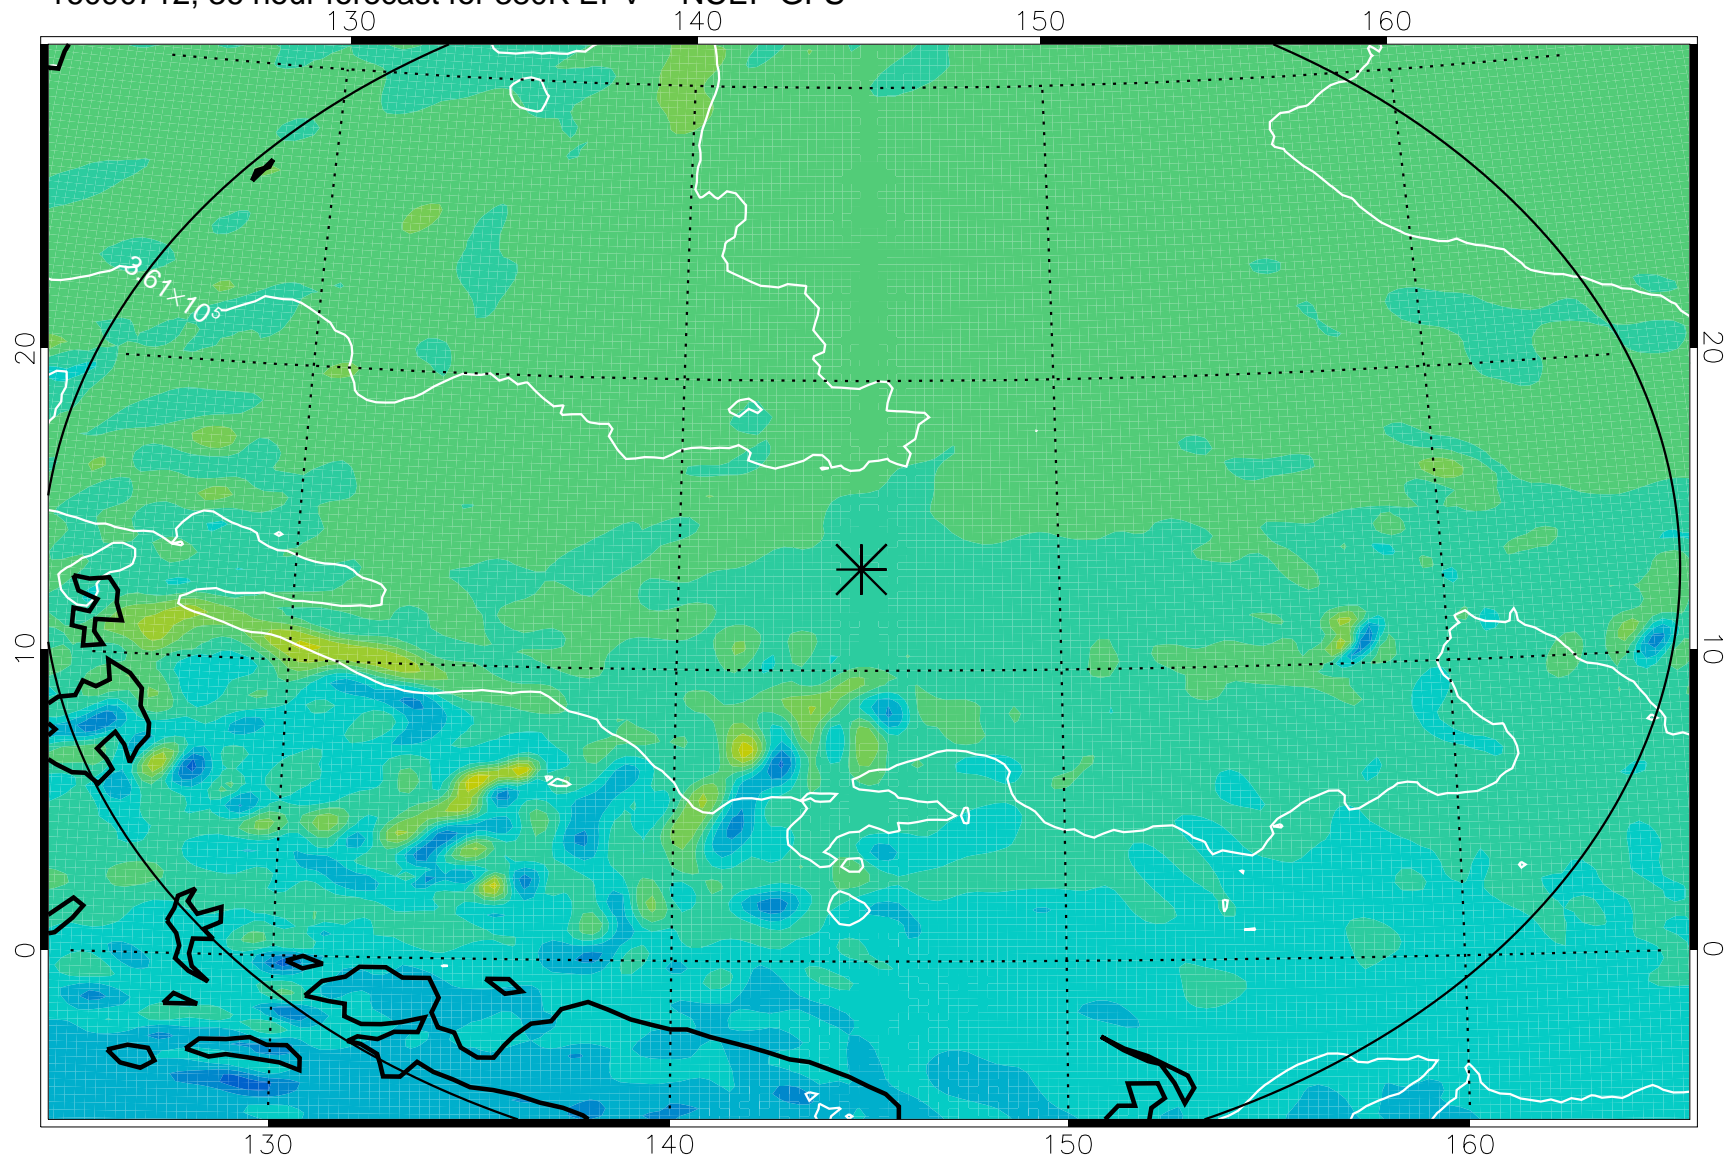

16090606, 6 hour forecast for 380K EPV -- NCEP GFS

380K Montgomery Streamfunction, white

Range ring of 2304 km

16090612, 12 hour forecast for 380K EPV -- NCEP GFS

380K Montgomery Streamfunction, white

Range ring of 2304 km

16090618, 18 hour forecast for 380K EPV -- NCEP GFS

380K Montgomery Streamfunction, white

Range ring of 2304 km

16090700, 24 hour forecast for 380K EPV -- NCEP GFS

380K Montgomery Streamfunction, white

Range ring of 2304 km

16090706, 30 hour forecast for 380K EPV -- NCEP GFS

380K Montgomery Streamfunction, white

Range ring of 2304 km

16090712, 36 hour forecast for 380K EPV -- NCEP GFS

380K Montgomery Streamfunction, white

Range ring of 2304 km

16090718, 42 hour forecast for 380K EPV -- NCEP GFS

380K Montgomery Streamfunction, white

Range ring of 2304 km

16090800, 48 hour forecast for 380K EPV -- NCEP GFS

380K Montgomery Streamfunction, white

Range ring of 2304 km