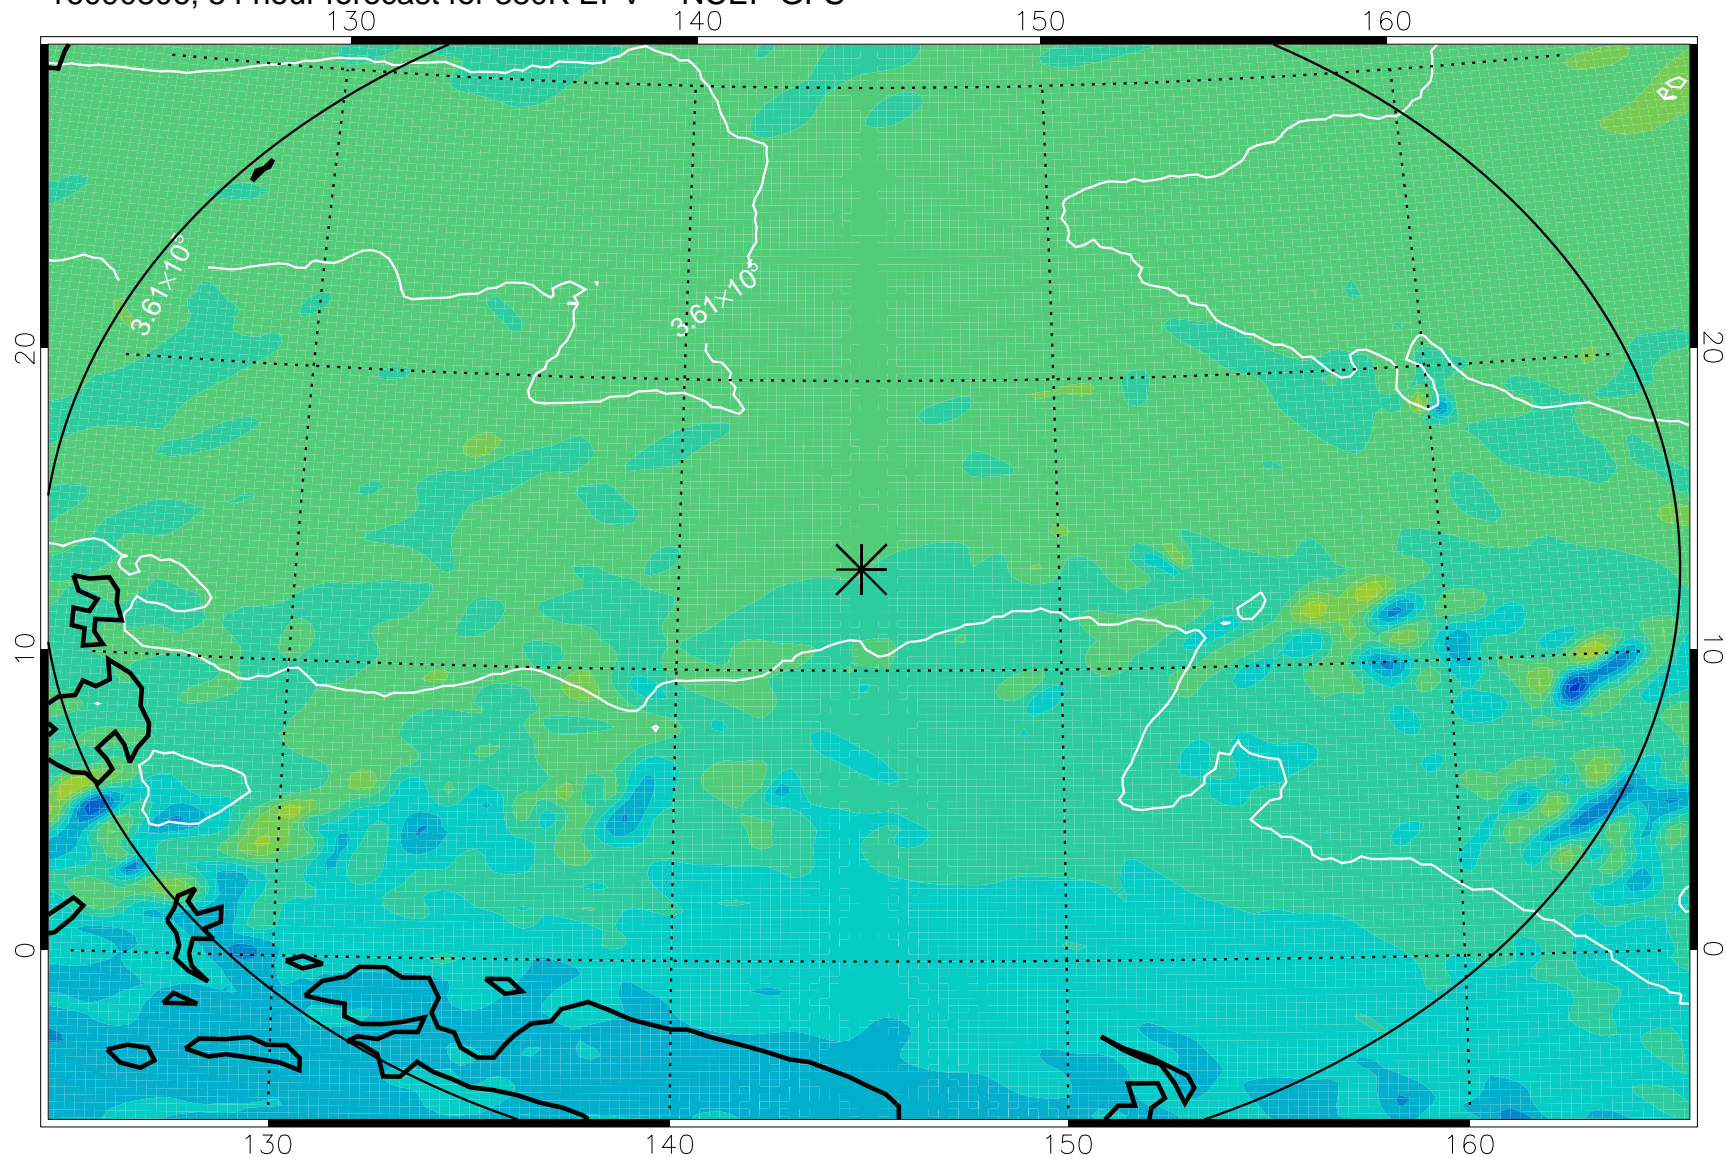

16090706, 30 hour forecast for 380K EPV -- NCEP GFS

380K Montgomery Streamfunction, white

Range ring of 2304 km

16090712, 36 hour forecast for 380K EPV -- NCEP GFS

380K Montgomery Streamfunction, white

Range ring of 2304 km

16090718, 42 hour forecast for 380K EPV -- NCEP GFS

380K Montgomery Streamfunction, white

Range ring of 2304 km

16090800, 48 hour forecast for 380K EPV -- NCEP GFS

380K Montgomery Streamfunction, white

Range ring of 2304 km

16090806, 54 hour forecast for 380K EPV -- NCEP GFS

380K Montgomery Streamfunction, white

Range ring of 2304 km

16090812, 60 hour forecast for 380K EPV -- NCEP GFS

380K Montgomery Streamfunction, white

Range ring of 2304 km

16090818, 66 hour forecast for 380K EPV -- NCEP GFS

380K Montgomery Streamfunction, white

Range ring of 2304 km

16090900, 72 hour forecast for 380K EPV -- NCEP GFS

380K Montgomery Streamfunction, white

Range ring of 2304 km