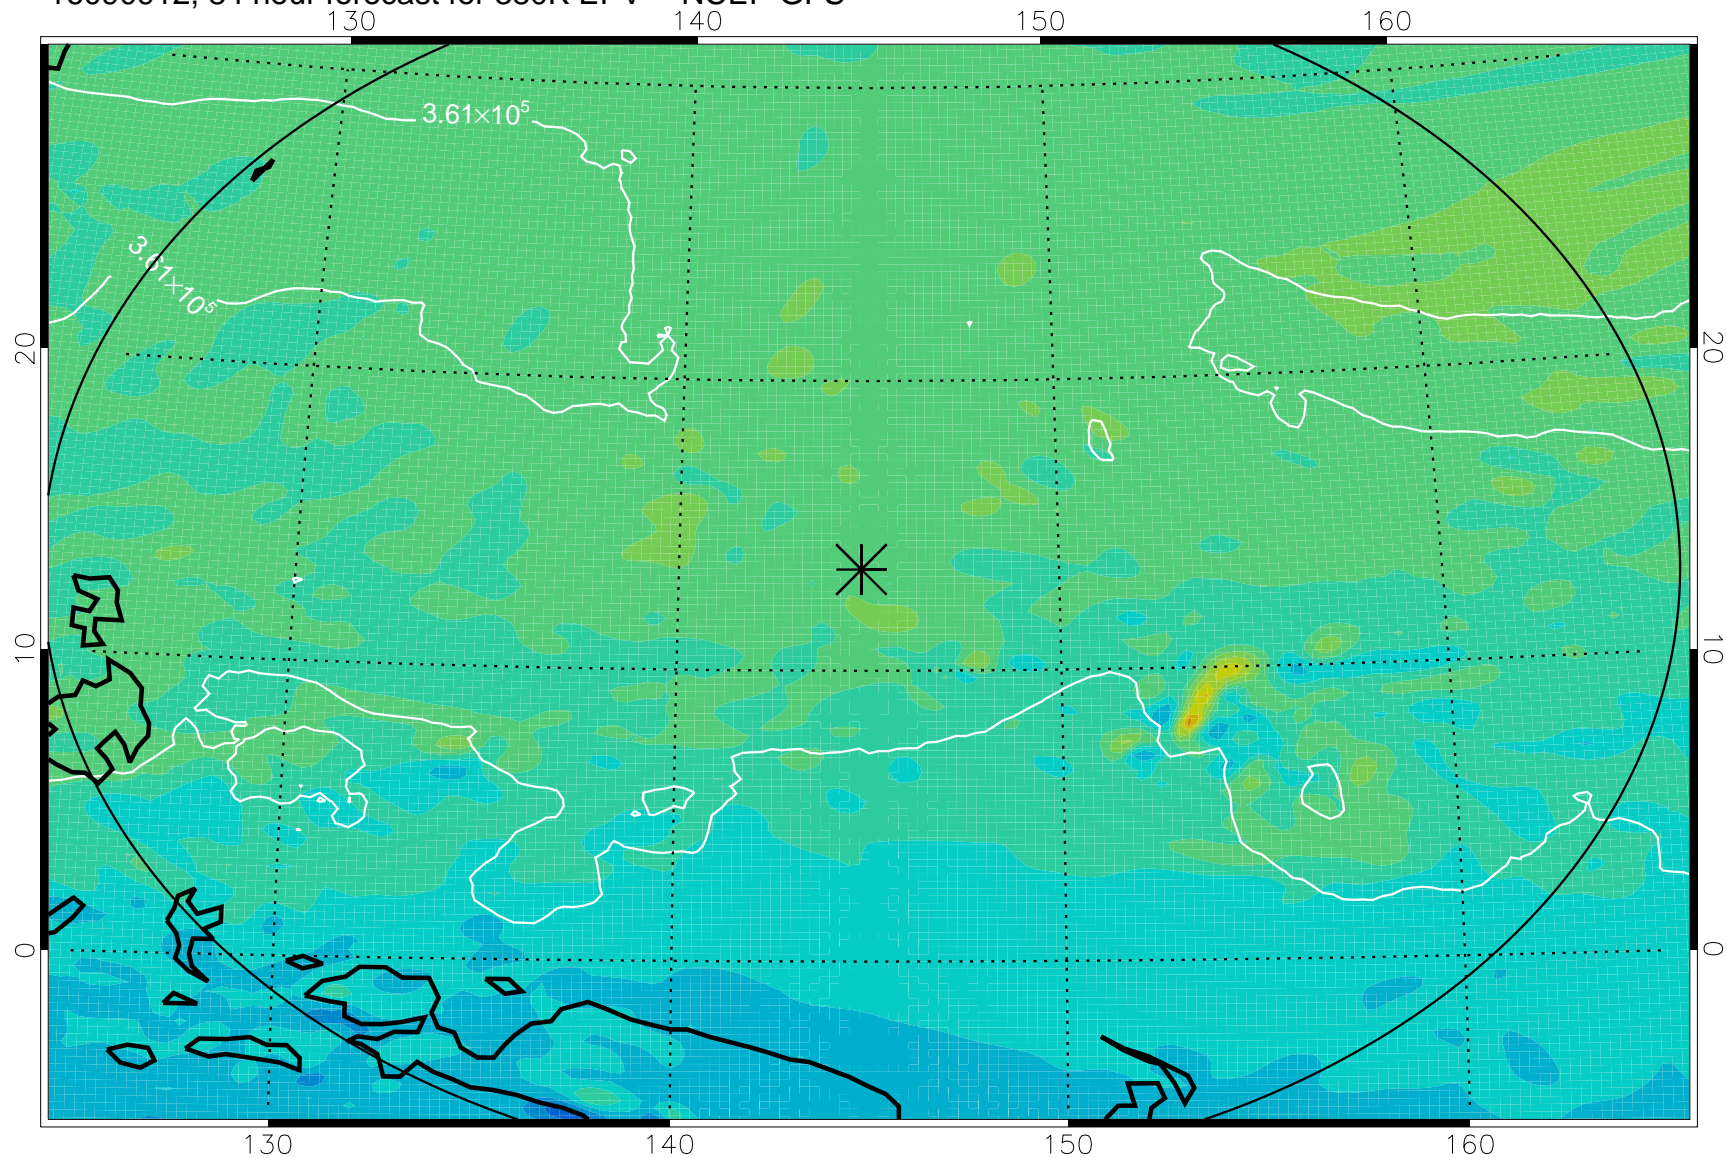

16090818, 66 hour forecast for 380K EPV -- NCEP GFS

380K Montgomery Streamfunction, white

Range ring of 2304 km

16090900, 72 hour forecast for 380K EPV -- NCEP GFS

380K Montgomery Streamfunction, white

Range ring of 2304 km

16090906, 78 hour forecast for 380K EPV -- NCEP GFS

380K Montgomery Streamfunction, white

Range ring of 2304 km

16090912, 84 hour forecast for 380K EPV -- NCEP GFS

380K Montgomery Streamfunction, white

Range ring of 2304 km

16090918, 90 hour forecast for 380K EPV -- NCEP GFS

380K Montgomery Streamfunction, white

Range ring of 2304 km

16091000, 96 hour forecast for 380K EPV -- NCEP GFS

380K Montgomery Streamfunction, white

Range ring of 2304 km

16091006, 102 hour forecast for 380K EPV -- NCEP GFS

380K Montgomery Streamfunction, white

Range ring of 2304 km

16091012, 108 hour forecast for 380K EPV -- NCEP GFS

380K Montgomery Streamfunction, white

Range ring of 2304 km