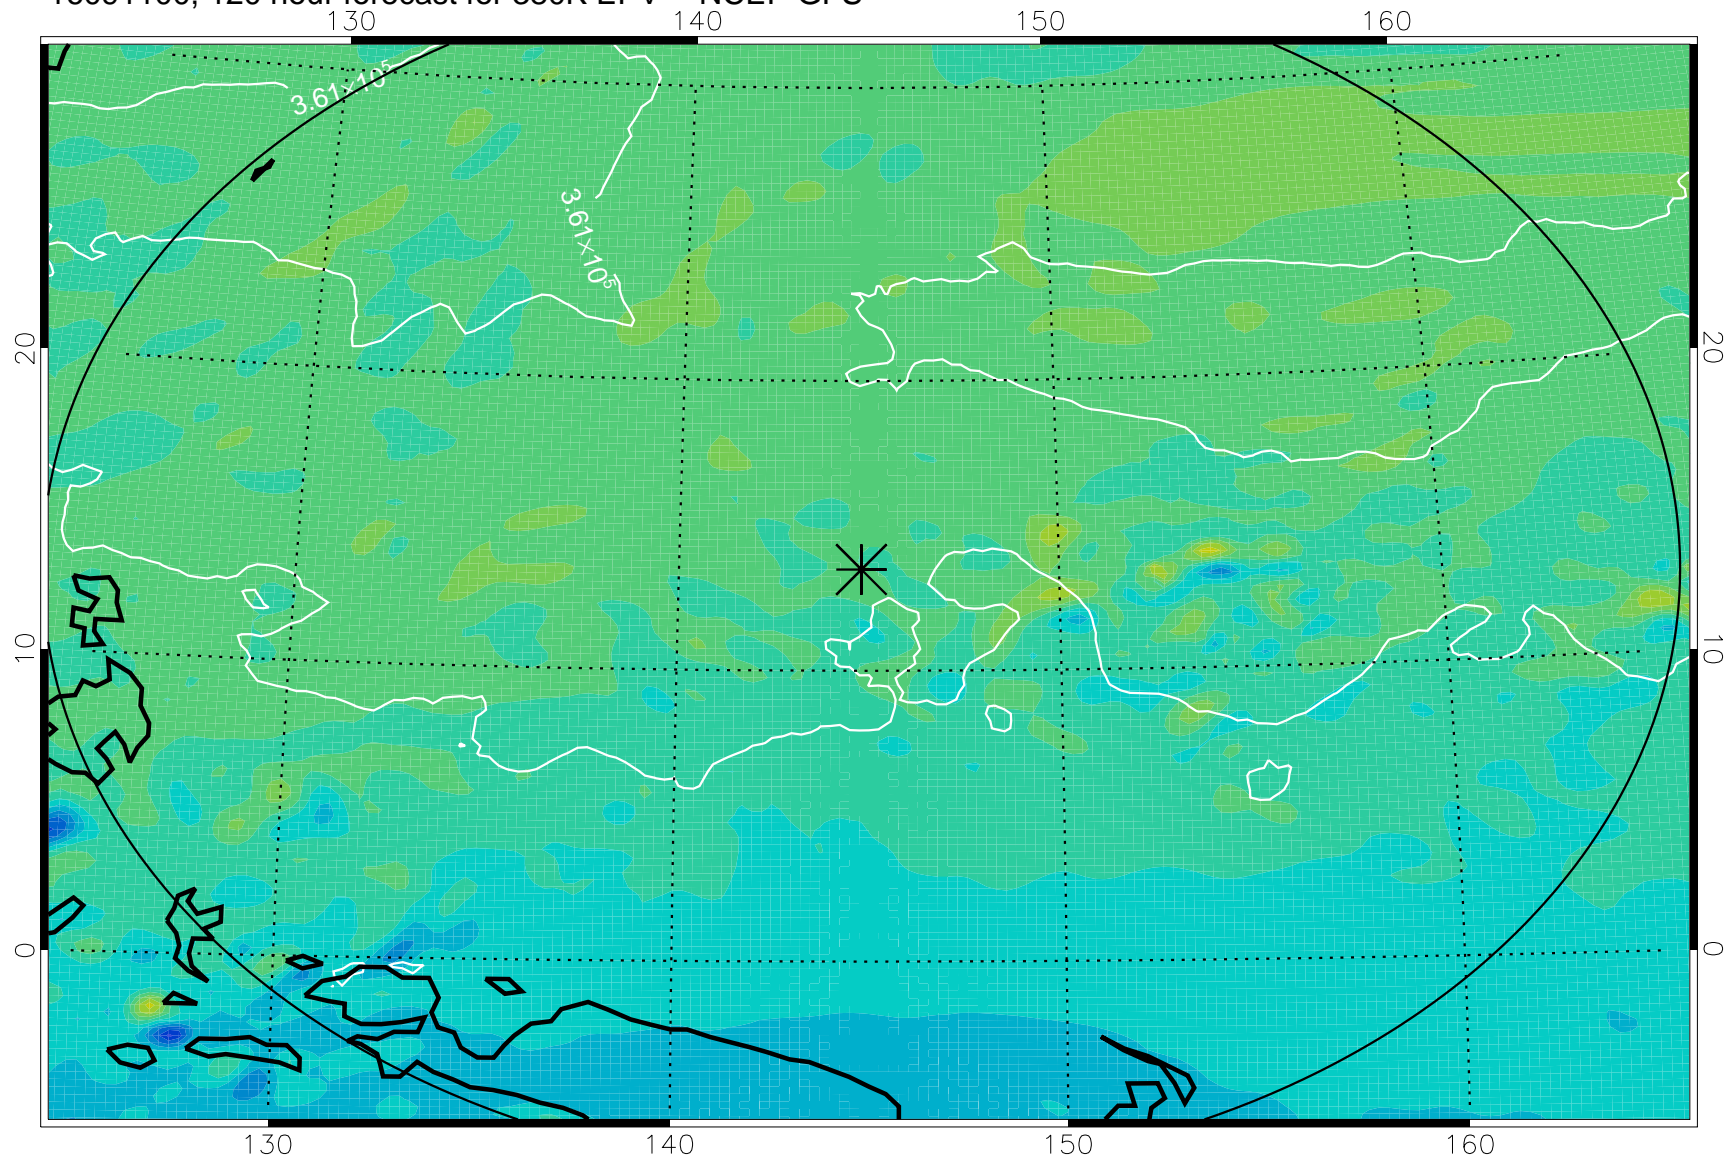

16090906, 78 hour forecast for 380K EPV -- NCEP GFS

380K Montgomery Streamfunction, white

Range ring of 2304 km

16090912, 84 hour forecast for 380K EPV -- NCEP GFS

380K Montgomery Streamfunction, white

Range ring of 2304 km

16090918, 90 hour forecast for 380K EPV -- NCEP GFS

380K Montgomery Streamfunction, white

Range ring of 2304 km

16091000, 96 hour forecast for 380K EPV -- NCEP GFS

380K Montgomery Streamfunction, white

Range ring of 2304 km

16091006, 102 hour forecast for 380K EPV -- NCEP GFS

380K Montgomery Streamfunction, white

Range ring of 2304 km

16091012, 108 hour forecast for 380K EPV -- NCEP GFS

380K Montgomery Streamfunction, white

Range ring of 2304 km

16091018, 114 hour forecast for 380K EPV -- NCEP GFS

380K Montgomery Streamfunction, white

Range ring of 2304 km

16091100, 120 hour forecast for 380K EPV -- NCEP GFS

380K Montgomery Streamfunction, white

Range ring of 2304 km