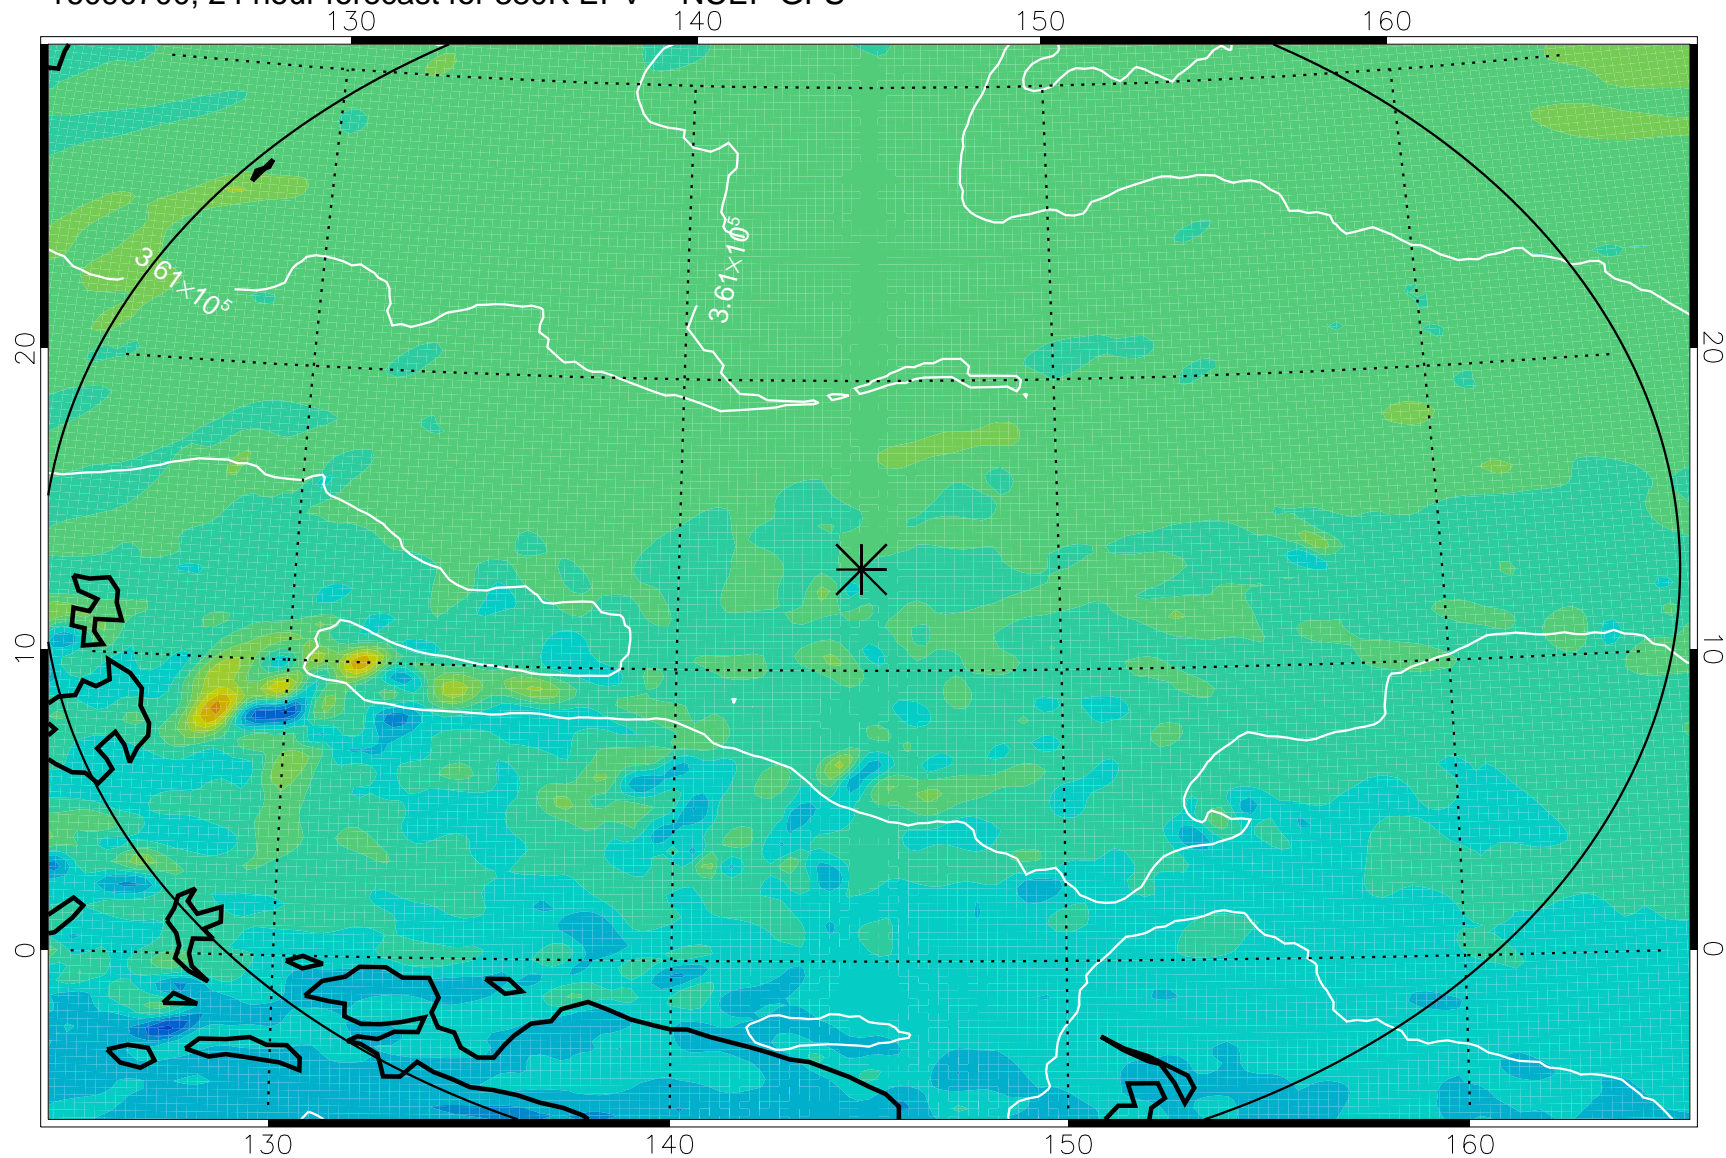

16090606, 6 hour forecast for 380K EPV -- NCEP GFS

380K Montgomery Streamfunction, white

Range ring of 2304 km

16090612, 12 hour forecast for 380K EPV -- NCEP GFS

380K Montgomery Streamfunction, white

Range ring of 2304 km

16090618, 18 hour forecast for 380K EPV -- NCEP GFS

380K Montgomery Streamfunction, white

Range ring of 2304 km

16090700, 24 hour forecast for 380K EPV -- NCEP GFS

380K Montgomery Streamfunction, white

Range ring of 2304 km

16090706, 30 hour forecast for 380K EPV -- NCEP GFS

380K Montgomery Streamfunction, white

Range ring of 2304 km

16090712, 36 hour forecast for 380K EPV -- NCEP GFS

380K Montgomery Streamfunction, white

Range ring of 2304 km

16090718, 42 hour forecast for 380K EPV -- NCEP GFS

380K Montgomery Streamfunction, white

Range ring of 2304 km

16090800, 48 hour forecast for 380K EPV -- NCEP GFS

380K Montgomery Streamfunction, white

Range ring of 2304 km