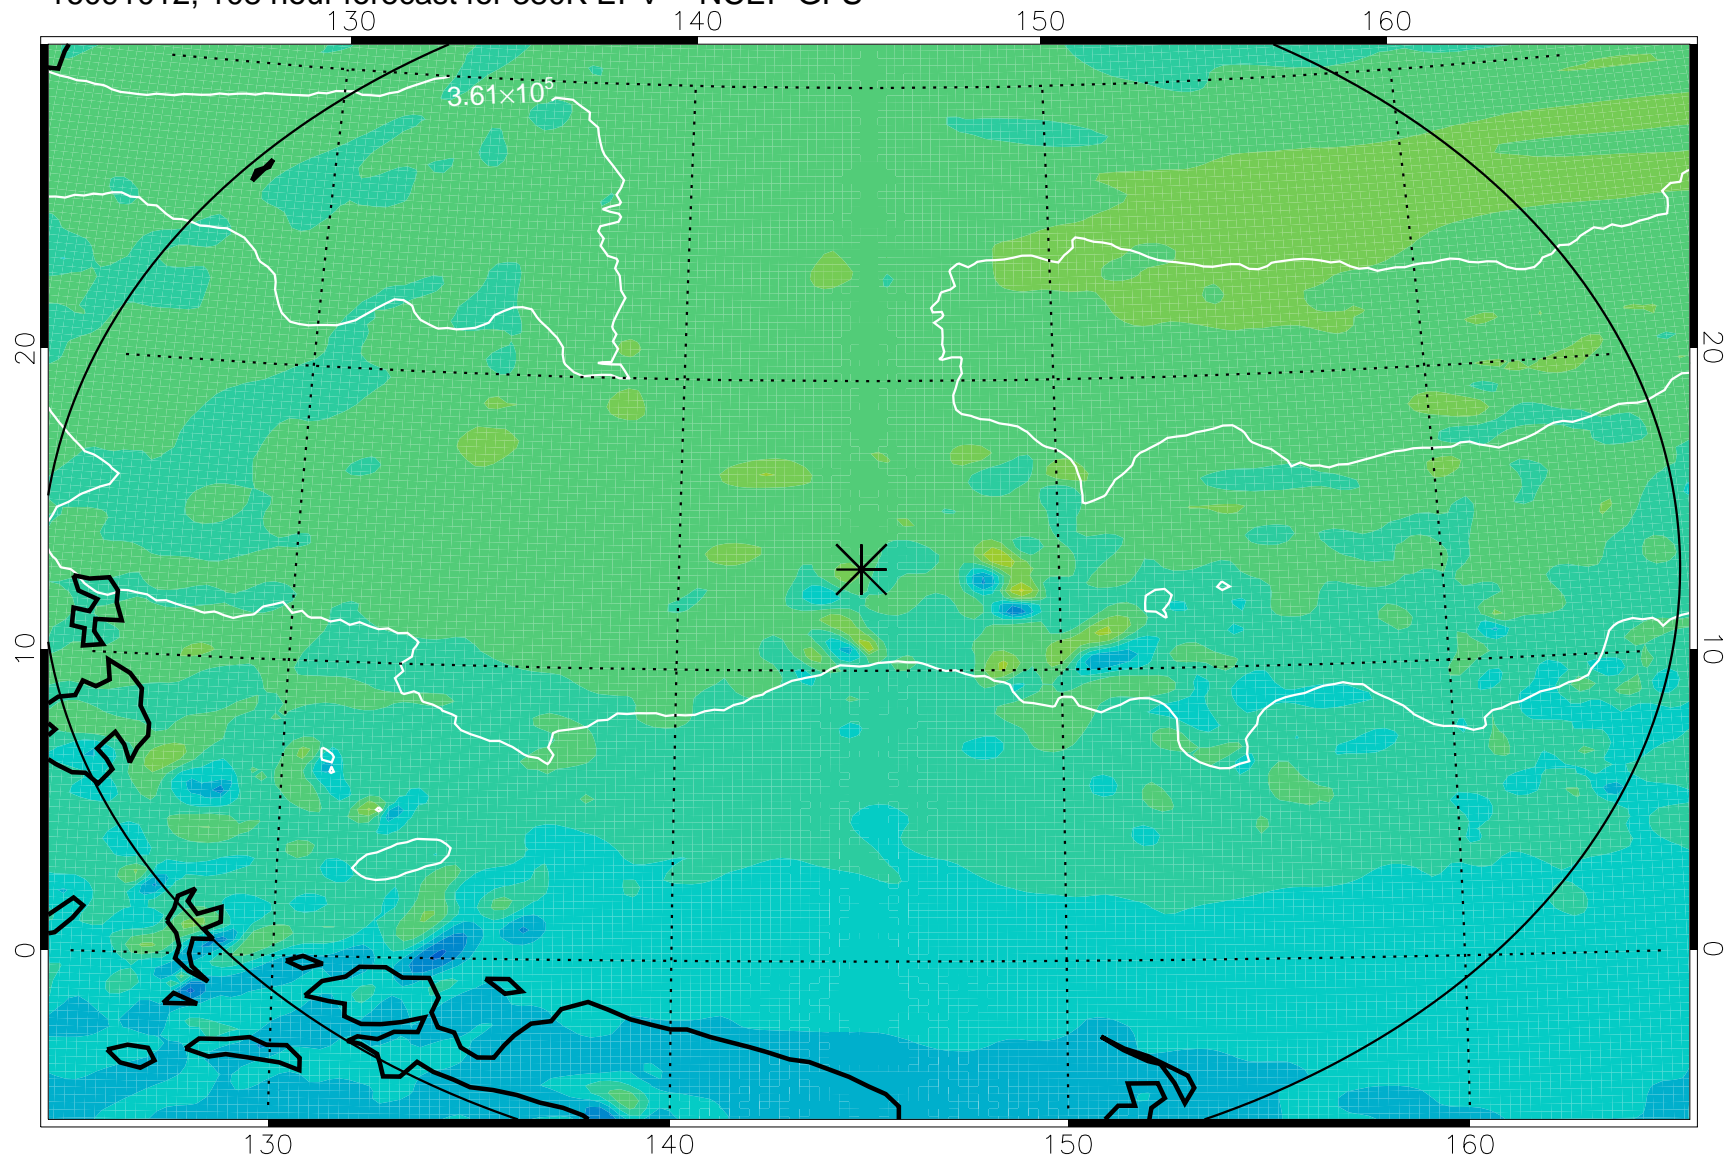

16090906, 78 hour forecast for 380K EPV -- NCEP GFS

380K Montgomery Streamfunction, white

Range ring of 2304 km

16090912, 84 hour forecast for 380K EPV -- NCEP GFS

380K Montgomery Streamfunction, white

Range ring of 2304 km

16090918, 90 hour forecast for 380K EPV -- NCEP GFS

380K Montgomery Streamfunction, white

Range ring of 2304 km

16091000, 96 hour forecast for 380K EPV -- NCEP GFS

380K Montgomery Streamfunction, white

Range ring of 2304 km

16091006, 102 hour forecast for 380K EPV -- NCEP GFS

380K Montgomery Streamfunction, white

Range ring of 2304 km

16091012, 108 hour forecast for 380K EPV -- NCEP GFS

380K Montgomery Streamfunction, white

Range ring of 2304 km

16091018, 114 hour forecast for 380K EPV -- NCEP GFS

380K Montgomery Streamfunction, white

Range ring of 2304 km

16091100, 120 hour forecast for 380K EPV -- NCEP GFS

380K Montgomery Streamfunction, white

Range ring of 2304 km