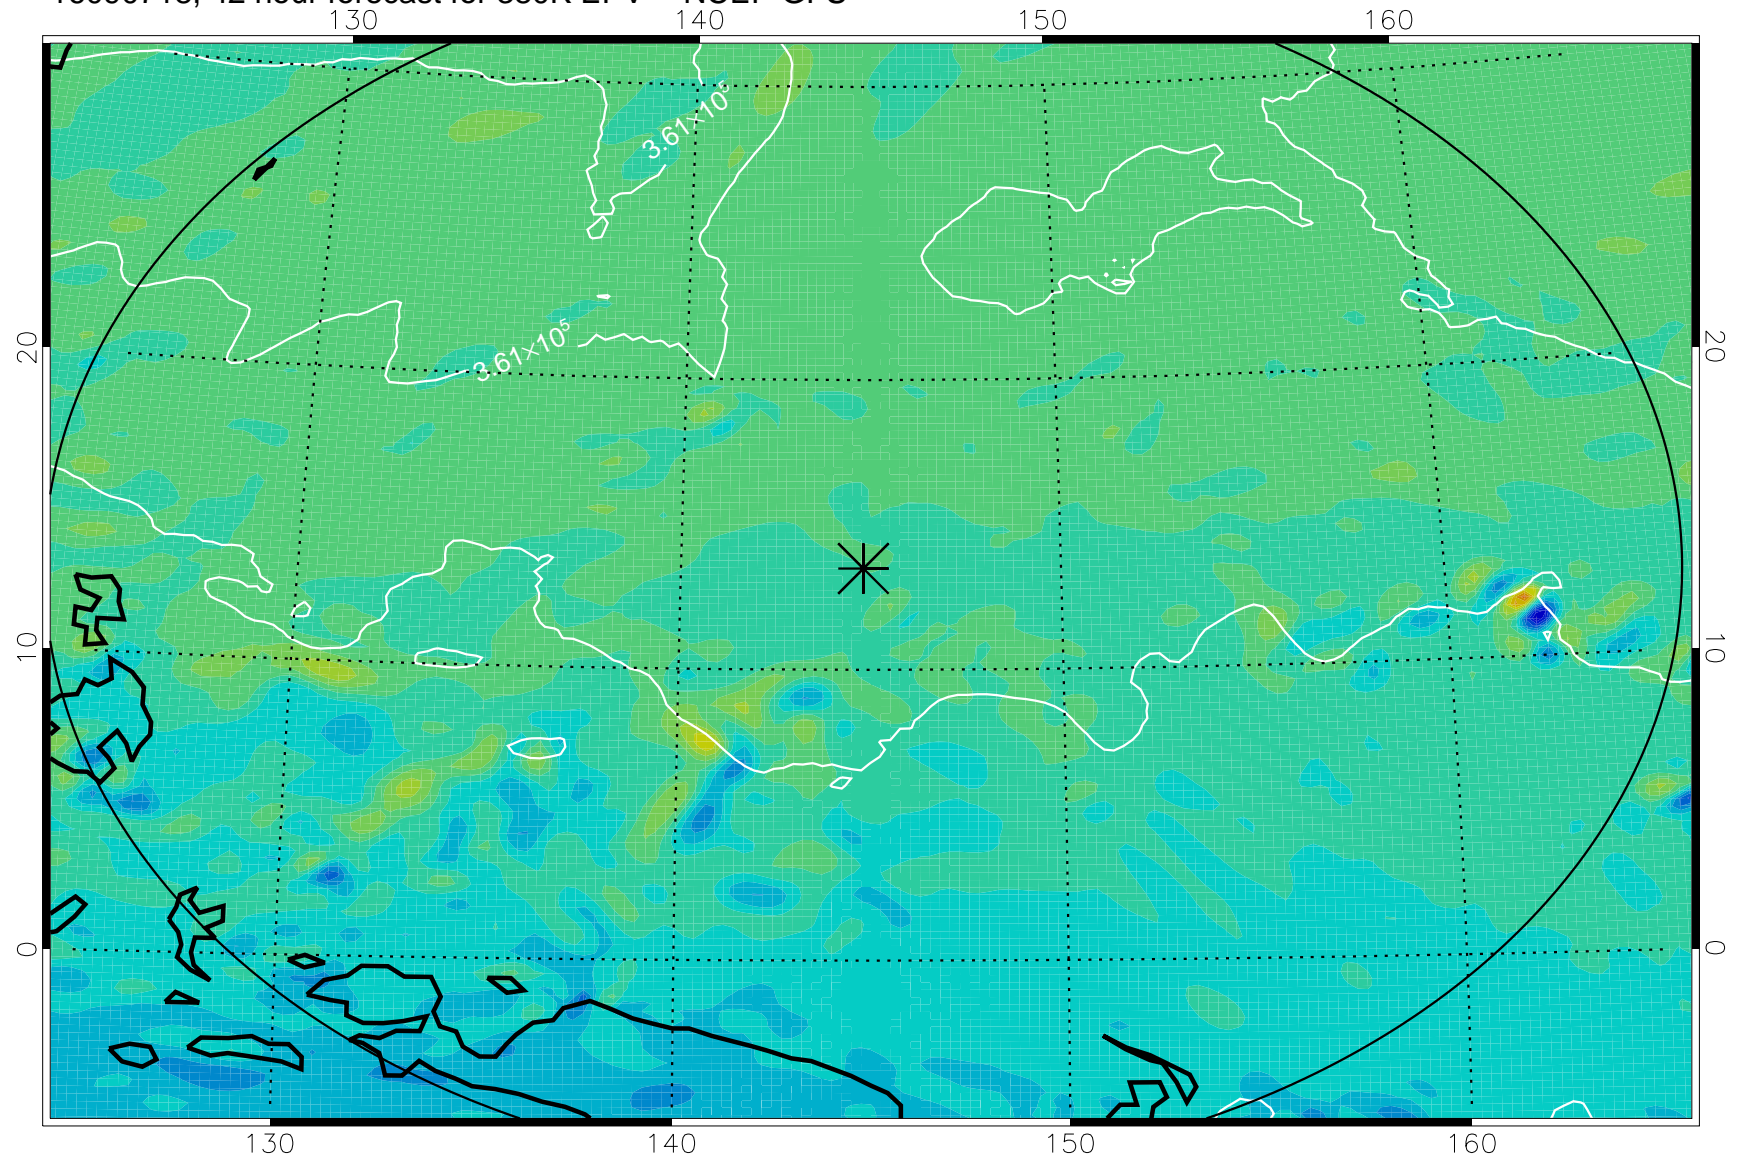

16090618, 18 hour forecast for 380K EPV -- NCEP GFS

380K Montgomery Streamfunction, white

Range ring of 2304 km

16090700, 24 hour forecast for 380K EPV -- NCEP GFS

380K Montgomery Streamfunction, white

Range ring of 2304 km

16090706, 30 hour forecast for 380K EPV -- NCEP GFS

380K Montgomery Streamfunction, white

Range ring of 2304 km

16090712, 36 hour forecast for 380K EPV -- NCEP GFS

380K Montgomery Streamfunction, white

Range ring of 2304 km

16090718, 42 hour forecast for 380K EPV -- NCEP GFS

380K Montgomery Streamfunction, white

Range ring of 2304 km

16090800, 48 hour forecast for 380K EPV -- NCEP GFS

380K Montgomery Streamfunction, white

Range ring of 2304 km

16090818, 66 hour forecast for 380K EPV -- NCEP GFS

380K Montgomery Streamfunction, white

Range ring of 2304 km

16090900, 72 hour forecast for 380K EPV -- NCEP GFS

380K Montgomery Streamfunction, white

Range ring of 2304 km