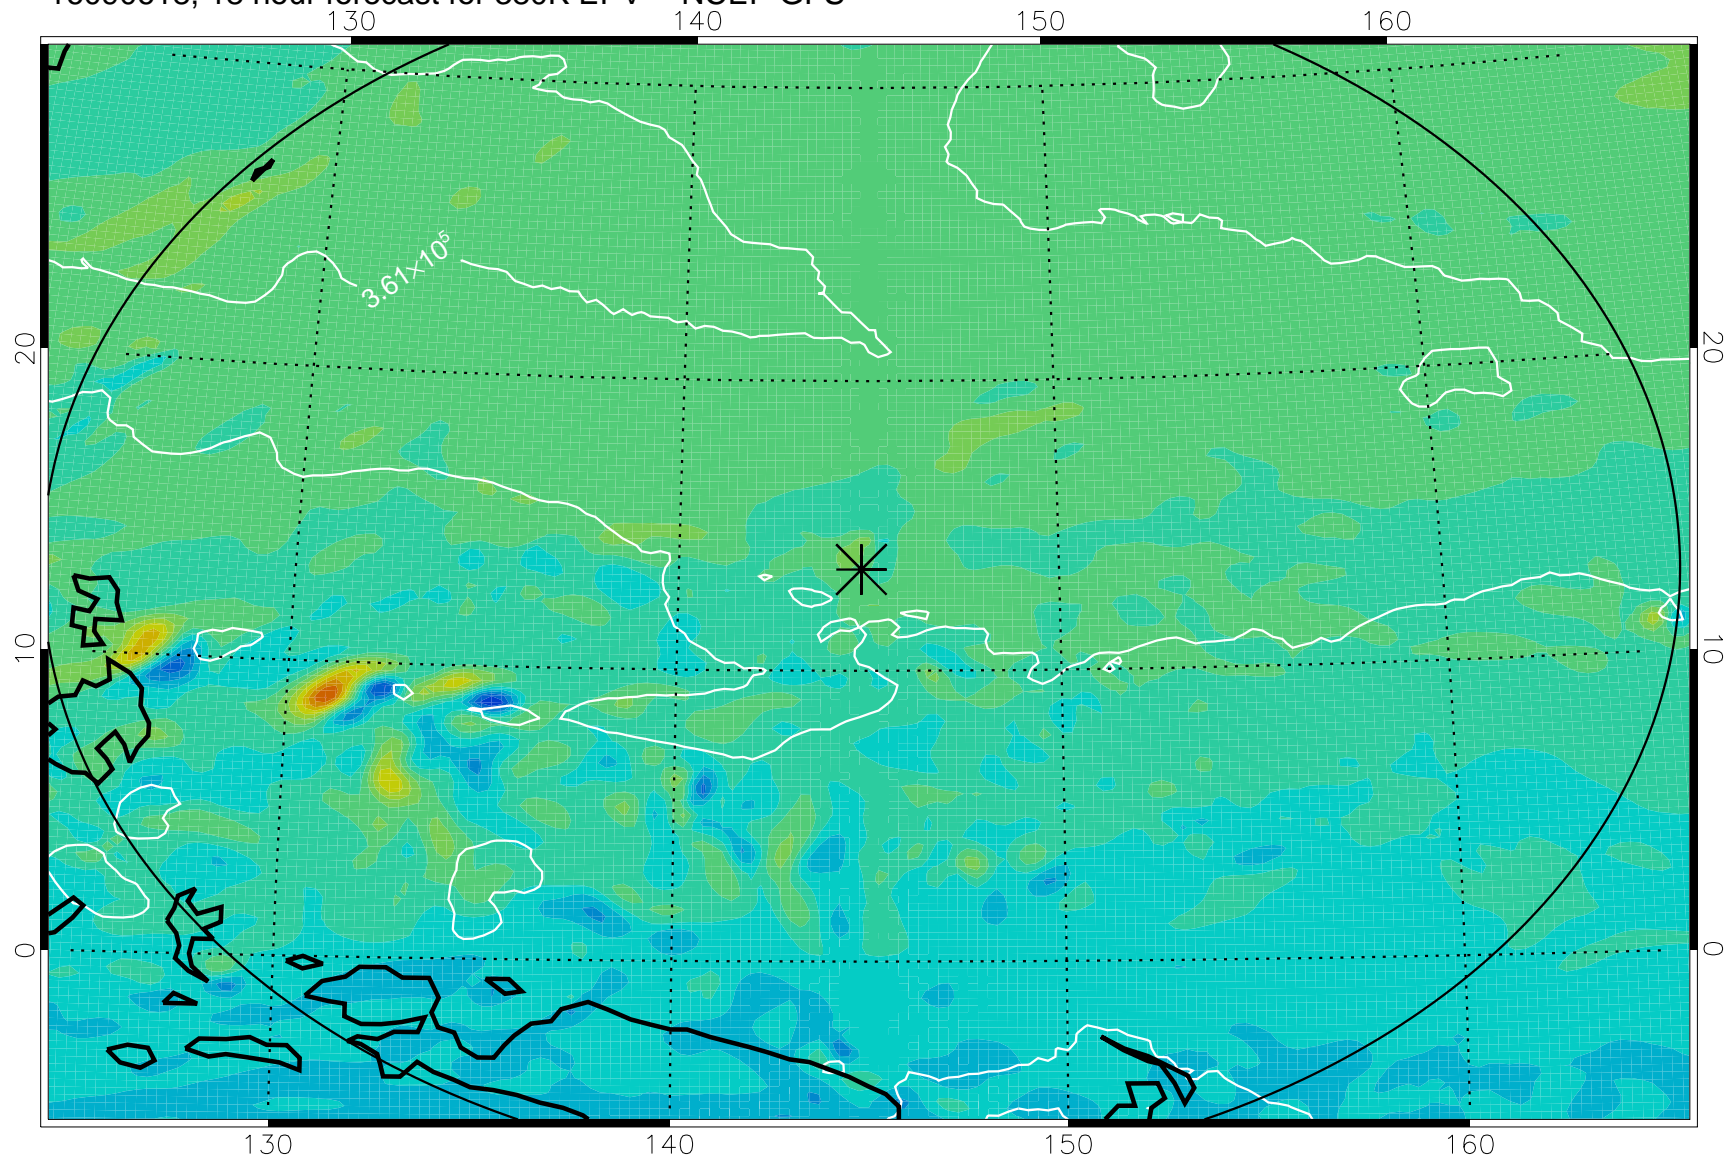

16090606, 6 hour forecast for 380K EPV -- NCEP GFS

380K Montgomery Streamfunction, white

Range ring of 2304 km

16090612, 12 hour forecast for 380K EPV -- NCEP GFS

380K Montgomery Streamfunction, white

Range ring of 2304 km

16090618, 18 hour forecast for 380K EPV -- NCEP GFS

380K Montgomery Streamfunction, white

Range ring of 2304 km

16090700, 24 hour forecast for 380K EPV -- NCEP GFS

380K Montgomery Streamfunction, white

Range ring of 2304 km

16090706, 30 hour forecast for 380K EPV -- NCEP GFS

380K Montgomery Streamfunction, white

Range ring of 2304 km

16090712, 36 hour forecast for 380K EPV -- NCEP GFS

380K Montgomery Streamfunction, white

Range ring of 2304 km

16090718, 42 hour forecast for 380K EPV -- NCEP GFS

380K Montgomery Streamfunction, white

Range ring of 2304 km

16090800, 48 hour forecast for 380K EPV -- NCEP GFS

380K Montgomery Streamfunction, white

Range ring of 2304 km