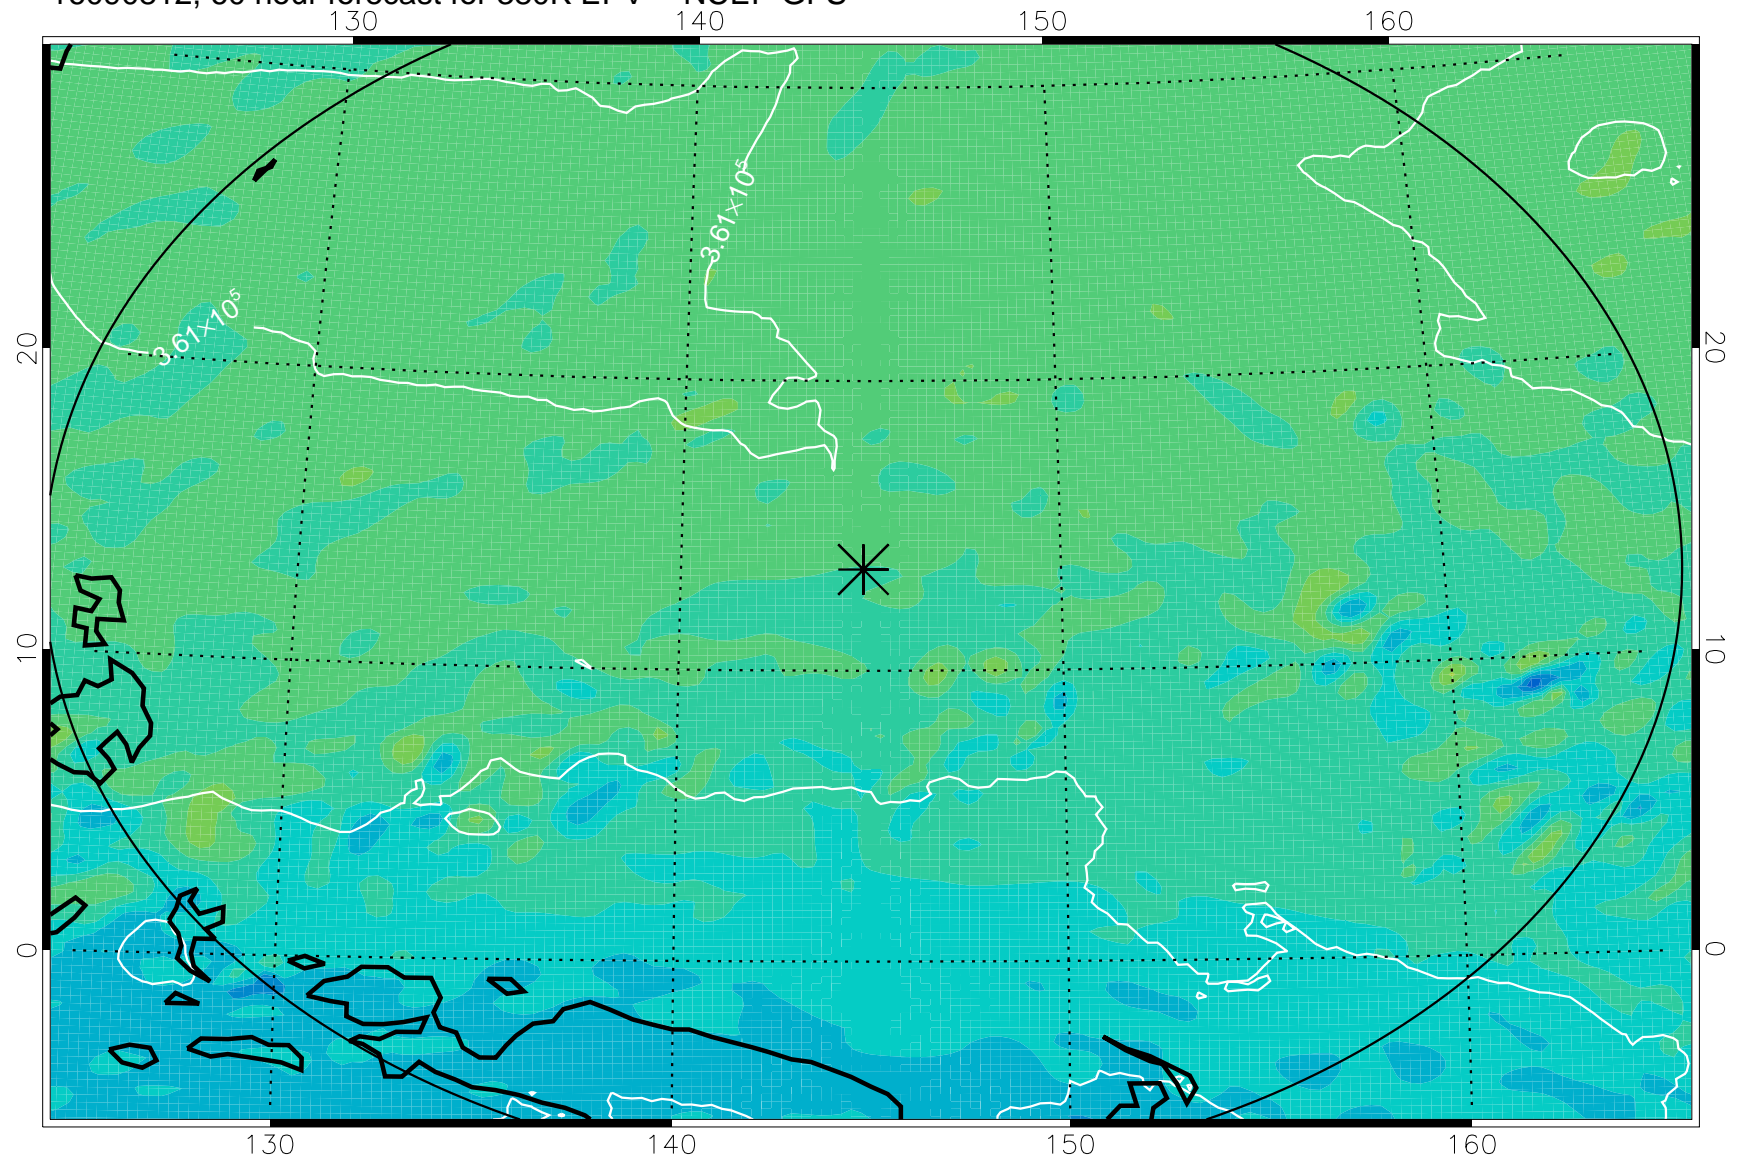

16090706, 30 hour forecast for 380K EPV -- NCEP GFS

380K Montgomery Streamfunction, white

Range ring of 2304 km

16090712, 36 hour forecast for 380K EPV -- NCEP GFS

380K Montgomery Streamfunction, white

Range ring of 2304 km

16090718, 42 hour forecast for 380K EPV -- NCEP GFS

380K Montgomery Streamfunction, white

Range ring of 2304 km

16090800, 48 hour forecast for 380K EPV -- NCEP GFS

380K Montgomery Streamfunction, white

Range ring of 2304 km

16090806, 54 hour forecast for 380K EPV -- NCEP GFS

380K Montgomery Streamfunction, white

Range ring of 2304 km

16090812, 60 hour forecast for 380K EPV -- NCEP GFS

380K Montgomery Streamfunction, white

Range ring of 2304 km

16090818, 66 hour forecast for 380K EPV -- NCEP GFS

380K Montgomery Streamfunction, white

Range ring of 2304 km

16090900, 72 hour forecast for 380K EPV -- NCEP GFS

380K Montgomery Streamfunction, white

Range ring of 2304 km