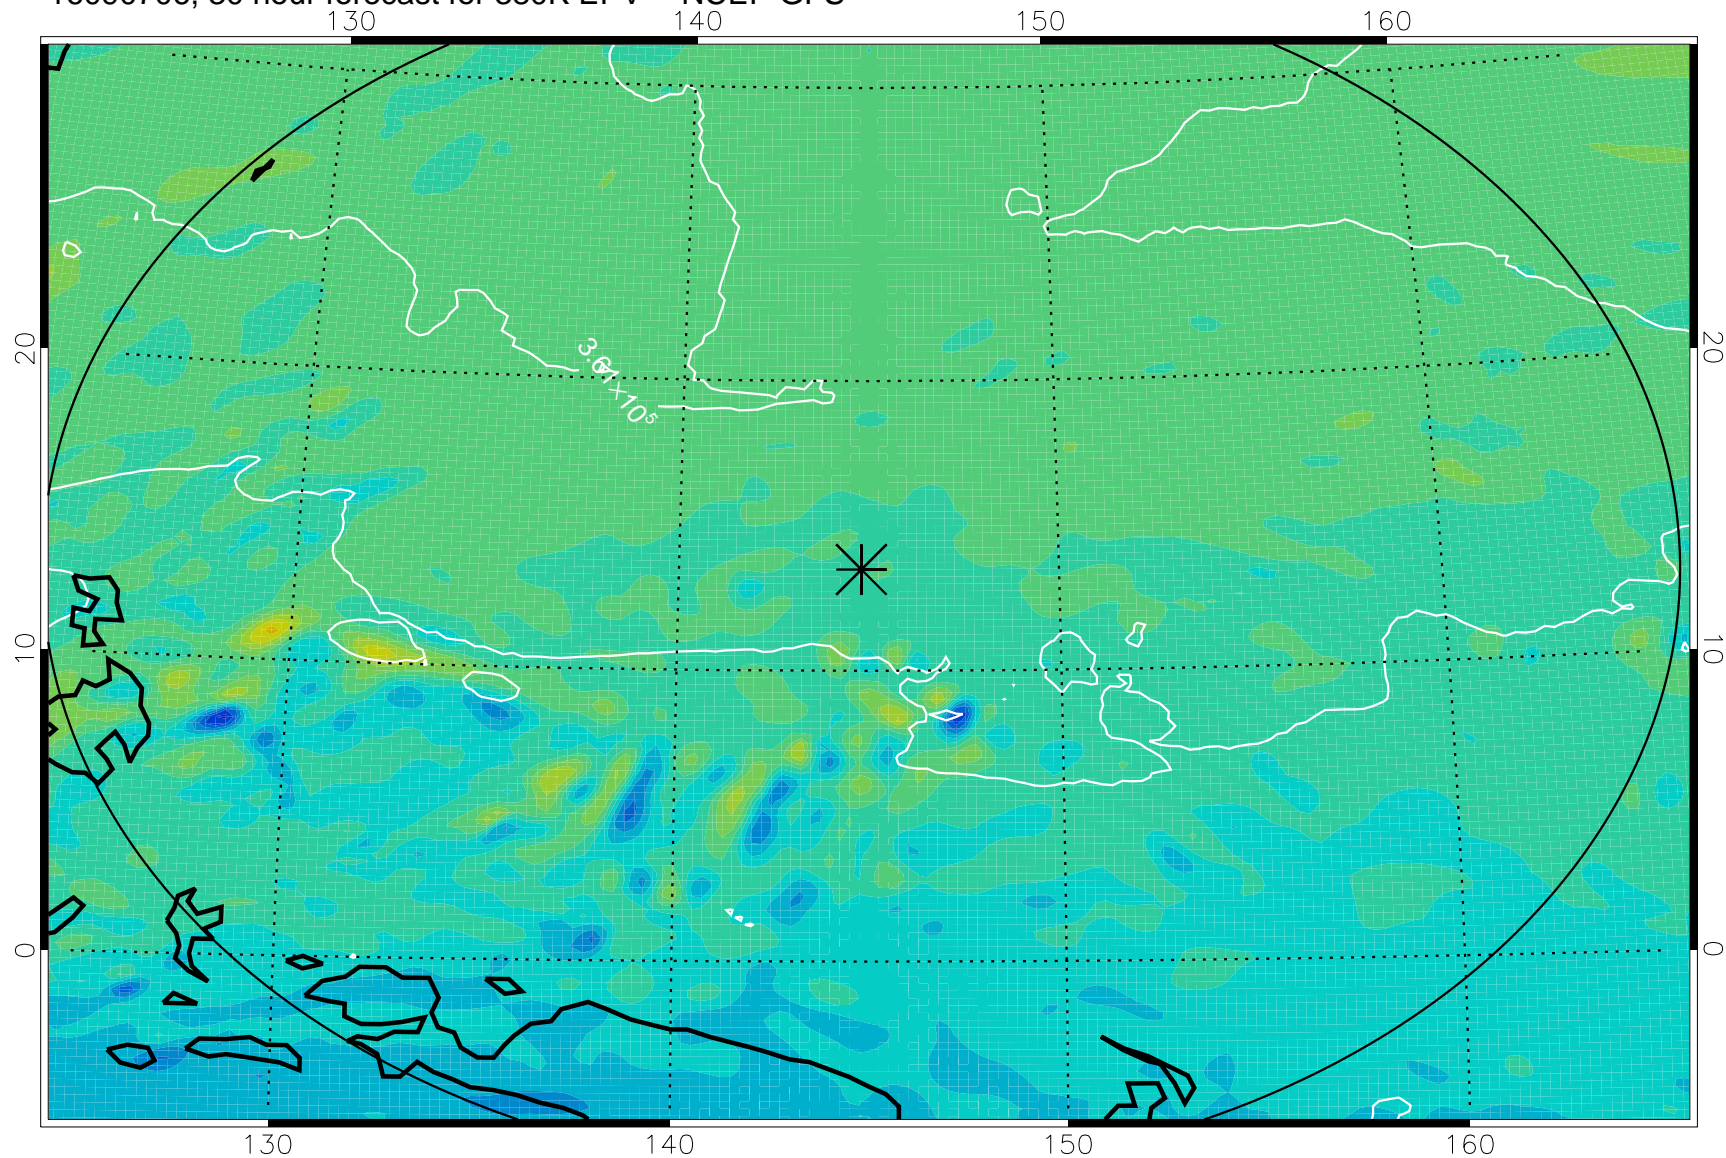

16090606, 6 hour forecast for 380K EPV -- NCEP GFS

380K Montgomery Streamfunction, white

Range ring of 2304 km

16090612, 12 hour forecast for 380K EPV -- NCEP GFS

380K Montgomery Streamfunction, white

Range ring of 2304 km

16090618, 18 hour forecast for 380K EPV -- NCEP GFS

380K Montgomery Streamfunction, white

Range ring of 2304 km

16090700, 24 hour forecast for 380K EPV -- NCEP GFS

380K Montgomery Streamfunction, white

Range ring of 2304 km

16090706, 30 hour forecast for 380K EPV -- NCEP GFS

380K Montgomery Streamfunction, white

Range ring of 2304 km

16090712, 36 hour forecast for 380K EPV -- NCEP GFS

380K Montgomery Streamfunction, white

Range ring of 2304 km

16090718, 42 hour forecast for 380K EPV -- NCEP GFS

380K Montgomery Streamfunction, white

Range ring of 2304 km

16090800, 48 hour forecast for 380K EPV -- NCEP GFS

380K Montgomery Streamfunction, white

Range ring of 2304 km