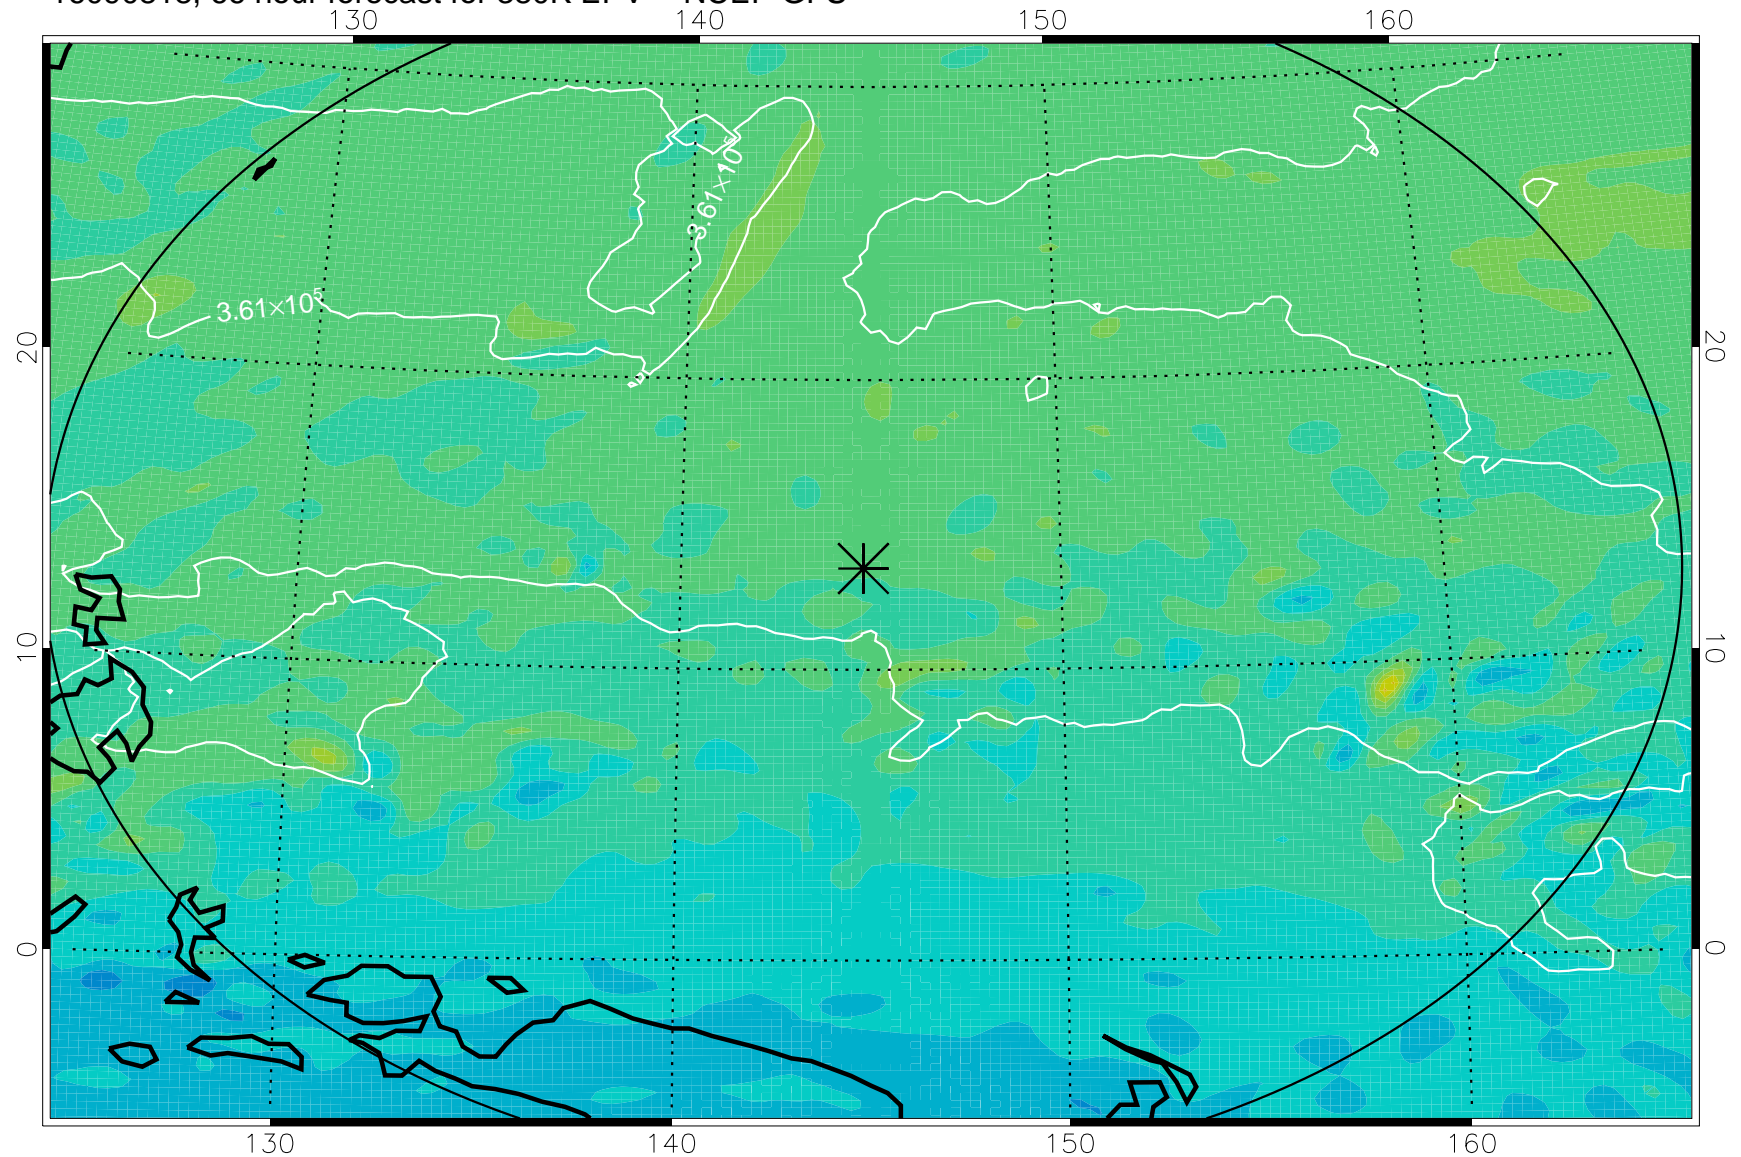

16090806, 54 hour forecast for 380K EPV -- NCEP GFS

380K Montgomery Streamfunction, white

Range ring of 2304 km

16090812, 60 hour forecast for 380K EPV -- NCEP GFS

380K Montgomery Streamfunction, white

Range ring of 2304 km

16090818, 66 hour forecast for 380K EPV -- NCEP GFS

380K Montgomery Streamfunction, white

Range ring of 2304 km

16090900, 72 hour forecast for 380K EPV -- NCEP GFS

380K Montgomery Streamfunction, white

Range ring of 2304 km

16090906, 78 hour forecast for 380K EPV -- NCEP GFS

380K Montgomery Streamfunction, white

Range ring of 2304 km

16090912, 84 hour forecast for 380K EPV -- NCEP GFS

380K Montgomery Streamfunction, white

Range ring of 2304 km

16090918, 90 hour forecast for 380K EPV -- NCEP GFS

380K Montgomery Streamfunction, white

Range ring of 2304 km

16091000, 96 hour forecast for 380K EPV -- NCEP GFS

380K Montgomery Streamfunction, white

Range ring of 2304 km