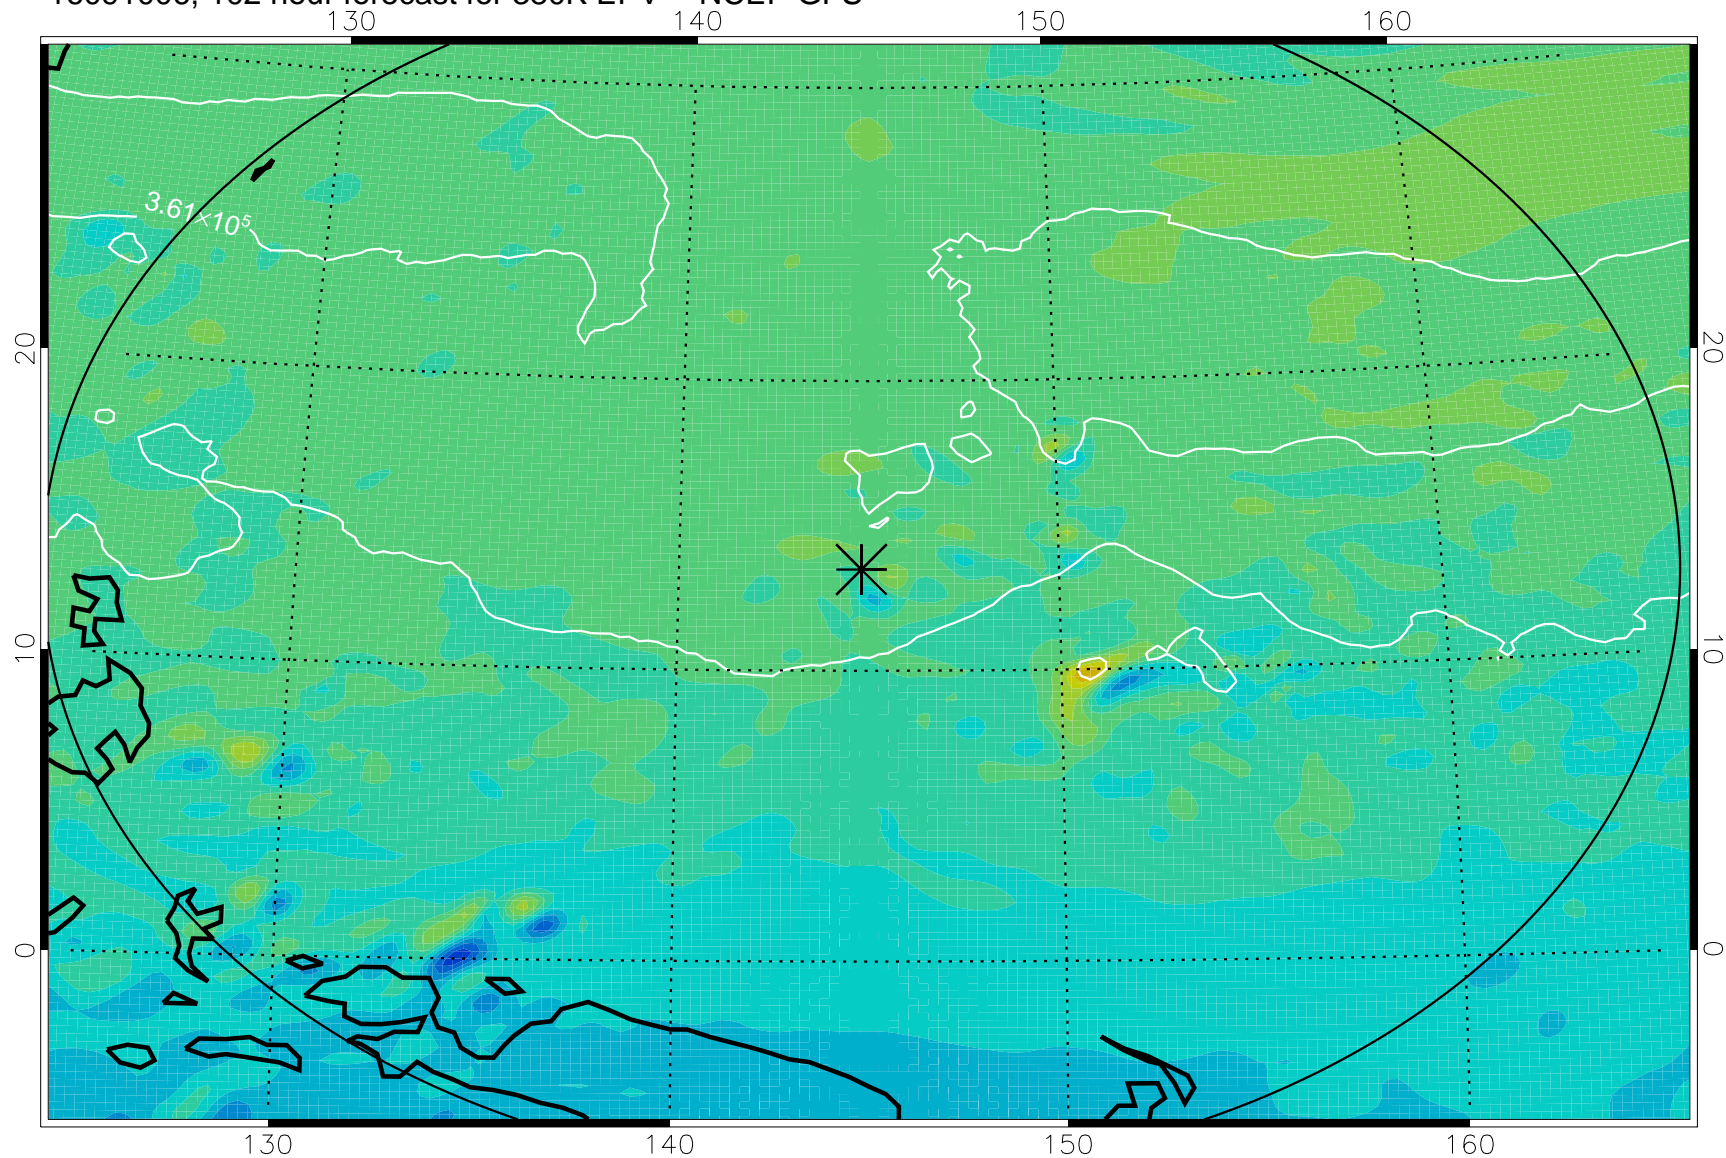

16090906, 78 hour forecast for 380K EPV -- NCEP GFS

380K Montgomery Streamfunction, white

Range ring of 2304 km

16090912, 84 hour forecast for 380K EPV -- NCEP GFS

380K Montgomery Streamfunction, white

Range ring of 2304 km

16090918, 90 hour forecast for 380K EPV -- NCEP GFS

380K Montgomery Streamfunction, white

Range ring of 2304 km

16091000, 96 hour forecast for 380K EPV -- NCEP GFS

380K Montgomery Streamfunction, white

Range ring of 2304 km

16091006, 102 hour forecast for 380K EPV -- NCEP GFS

380K Montgomery Streamfunction, white

Range ring of 2304 km

16091012, 108 hour forecast for 380K EPV -- NCEP GFS

380K Montgomery Streamfunction, white

Range ring of 2304 km

16091018, 114 hour forecast for 380K EPV -- NCEP GFS

380K Montgomery Streamfunction, white

Range ring of 2304 km

16091100, 120 hour forecast for 380K EPV -- NCEP GFS

380K Montgomery Streamfunction, white

Range ring of 2304 km