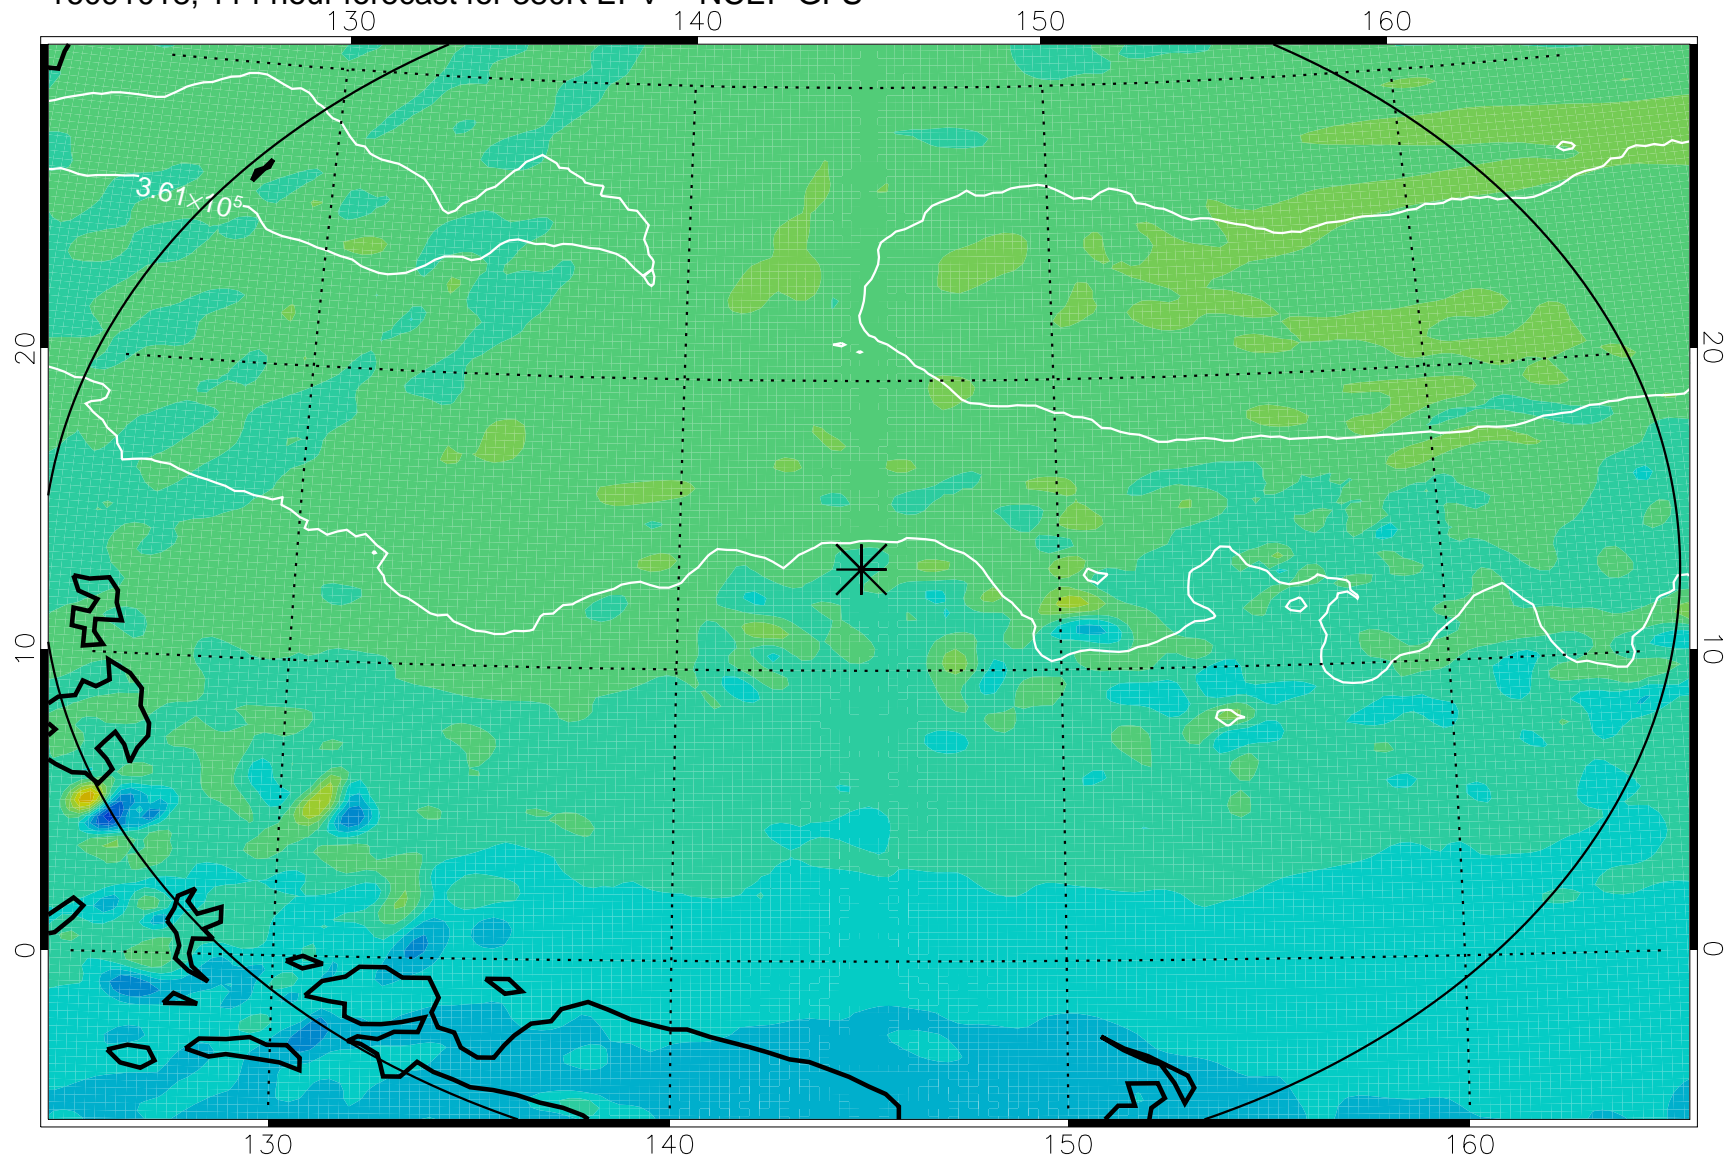

16090906, 78 hour forecast for 380K EPV -- NCEP GFS

380K Montgomery Streamfunction, white

Range ring of 2304 km

16090912, 84 hour forecast for 380K EPV -- NCEP GFS

380K Montgomery Streamfunction, white

Range ring of 2304 km

16090918, 90 hour forecast for 380K EPV -- NCEP GFS

380K Montgomery Streamfunction, white

Range ring of 2304 km

16091000, 96 hour forecast for 380K EPV -- NCEP GFS

380K Montgomery Streamfunction, white

Range ring of 2304 km

16091006, 102 hour forecast for 380K EPV -- NCEP GFS

380K Montgomery Streamfunction, white

Range ring of 2304 km

16091012, 108 hour forecast for 380K EPV -- NCEP GFS

380K Montgomery Streamfunction, white

Range ring of 2304 km

16091018, 114 hour forecast for 380K EPV -- NCEP GFS

380K Montgomery Streamfunction, white

Range ring of 2304 km

16091100, 120 hour forecast for 380K EPV -- NCEP GFS

380K Montgomery Streamfunction, white

Range ring of 2304 km