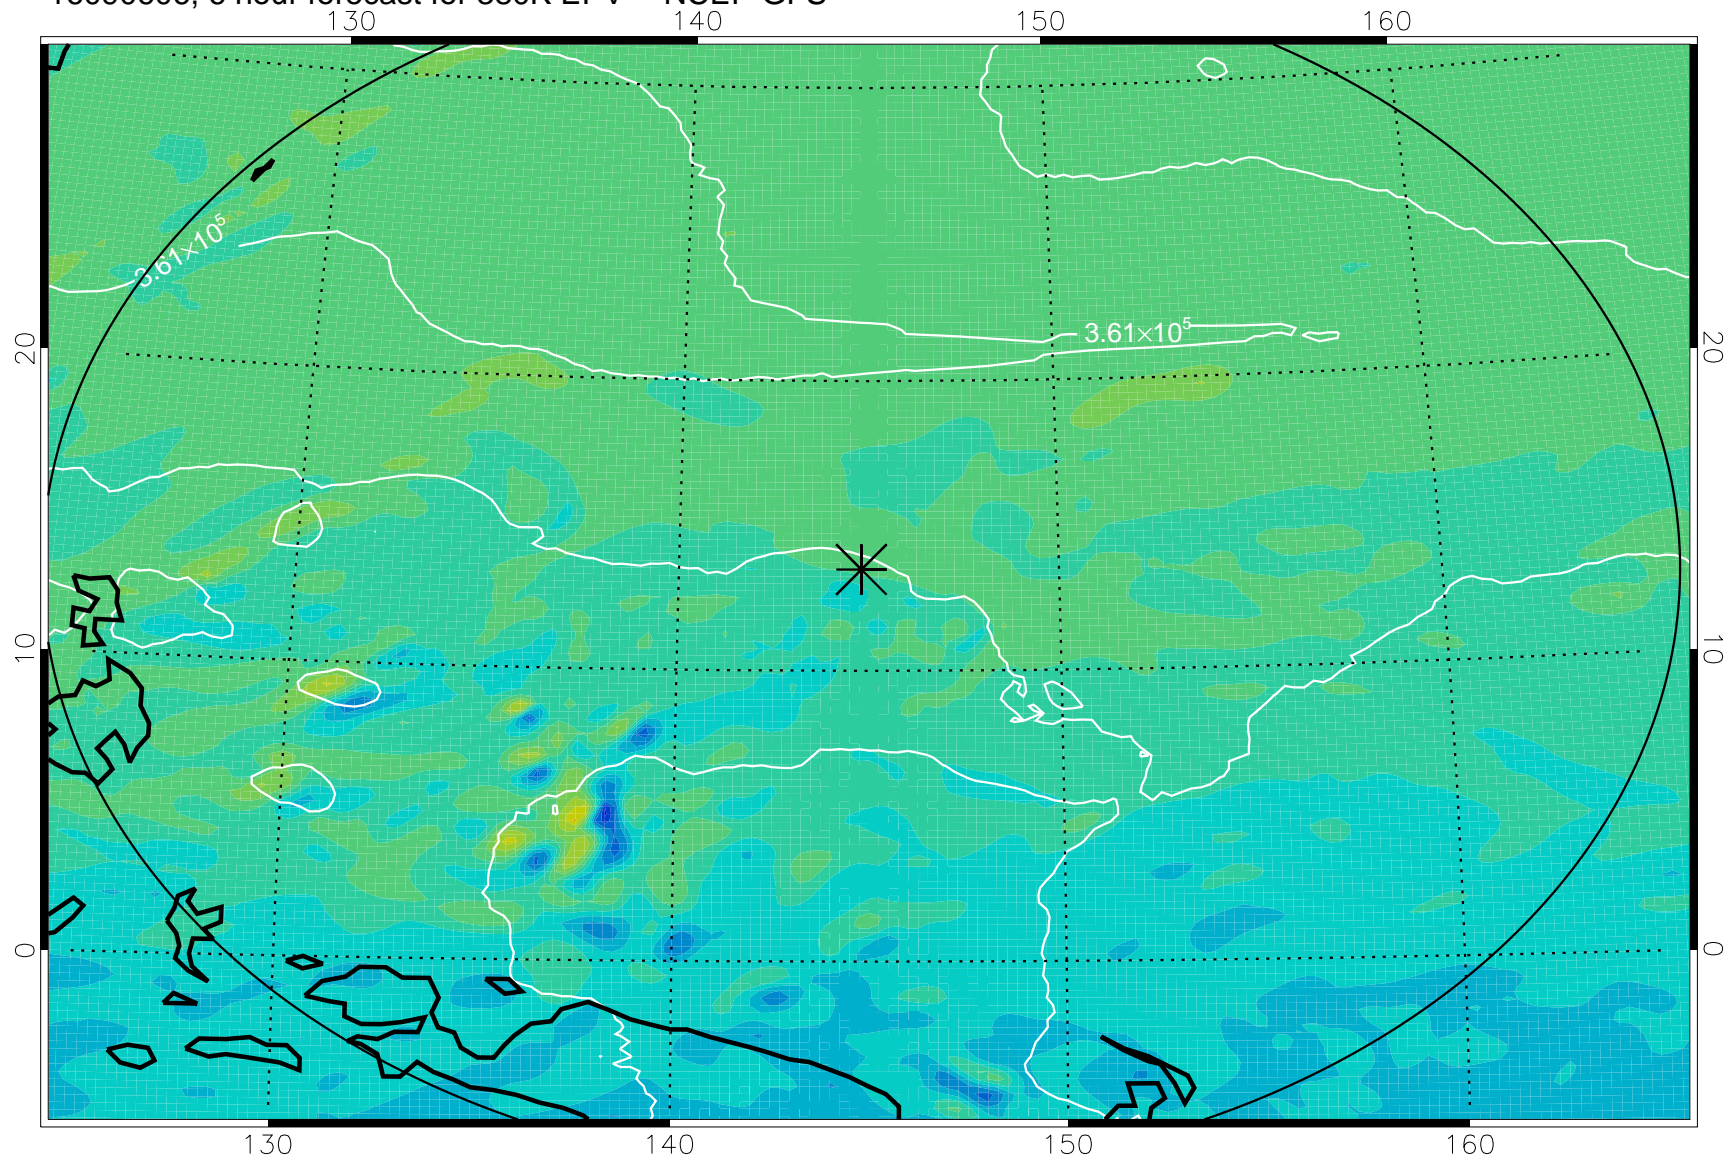

16090606, 6 hour forecast for 380K EPV -- NCEP GFS

380K Montgomery Streamfunction, white

Range ring of 2304 km

16090612, 12 hour forecast for 380K EPV -- NCEP GFS

380K Montgomery Streamfunction, white

Range ring of 2304 km

16090618, 18 hour forecast for 380K EPV -- NCEP GFS

380K Montgomery Streamfunction, white

Range ring of 2304 km

16090700, 24 hour forecast for 380K EPV -- NCEP GFS

380K Montgomery Streamfunction, white

Range ring of 2304 km

16090706, 30 hour forecast for 380K EPV -- NCEP GFS

380K Montgomery Streamfunction, white

Range ring of 2304 km

16090712, 36 hour forecast for 380K EPV -- NCEP GFS

380K Montgomery Streamfunction, white

Range ring of 2304 km

16090718, 42 hour forecast for 380K EPV -- NCEP GFS

380K Montgomery Streamfunction, white

Range ring of 2304 km

16090800, 48 hour forecast for 380K EPV -- NCEP GFS

380K Montgomery Streamfunction, white

Range ring of 2304 km