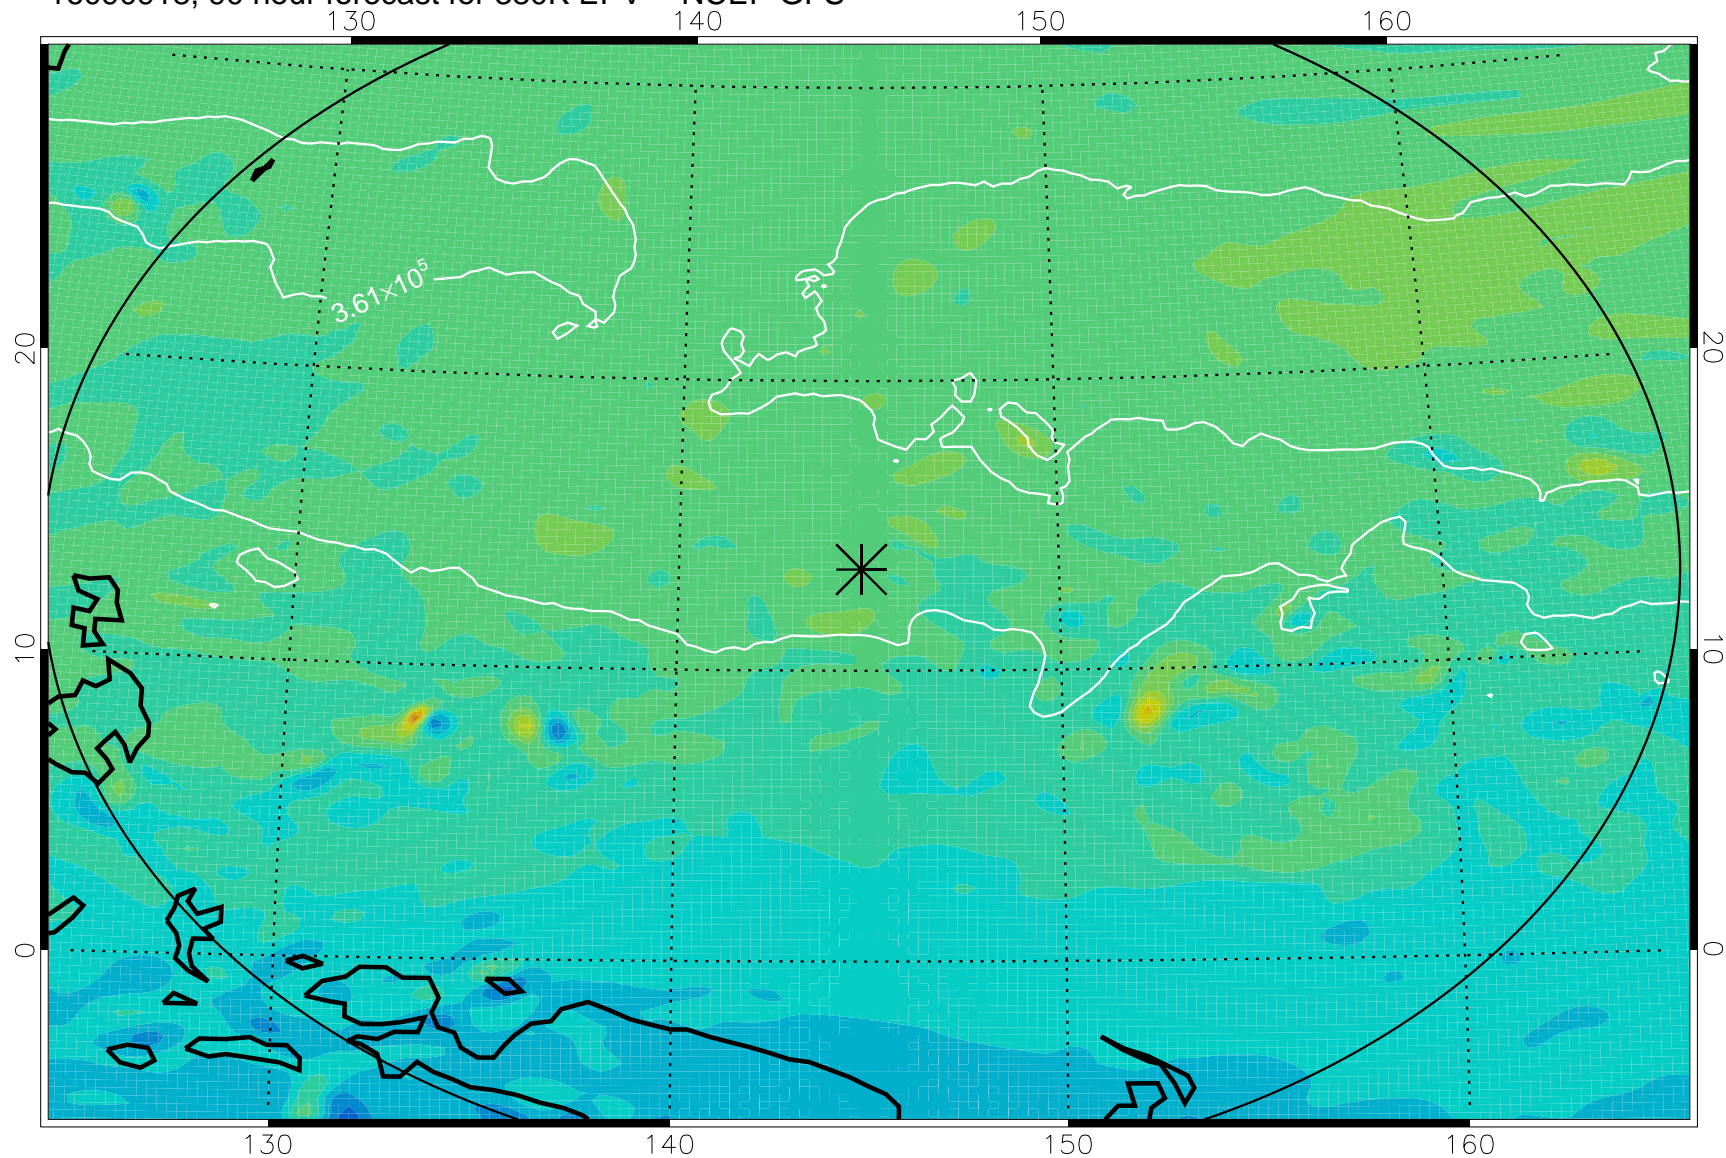

16090818, 66 hour forecast for 380K EPV -- NCEP GFS

380K Montgomery Streamfunction, white

Range ring of 2304 km

16090900, 72 hour forecast for 380K EPV -- NCEP GFS

380K Montgomery Streamfunction, white

Range ring of 2304 km

16090906, 78 hour forecast for 380K EPV -- NCEP GFS

380K Montgomery Streamfunction, white

Range ring of 2304 km

16090912, 84 hour forecast for 380K EPV -- NCEP GFS

380K Montgomery Streamfunction, white

Range ring of 2304 km

16090918, 90 hour forecast for 380K EPV -- NCEP GFS

380K Montgomery Streamfunction, white

Range ring of 2304 km

16091000, 96 hour forecast for 380K EPV -- NCEP GFS

380K Montgomery Streamfunction, white

Range ring of 2304 km

16091006, 102 hour forecast for 380K EPV -- NCEP GFS

380K Montgomery Streamfunction, white

Range ring of 2304 km

16091012, 108 hour forecast for 380K EPV -- NCEP GFS

380K Montgomery Streamfunction, white

Range ring of 2304 km