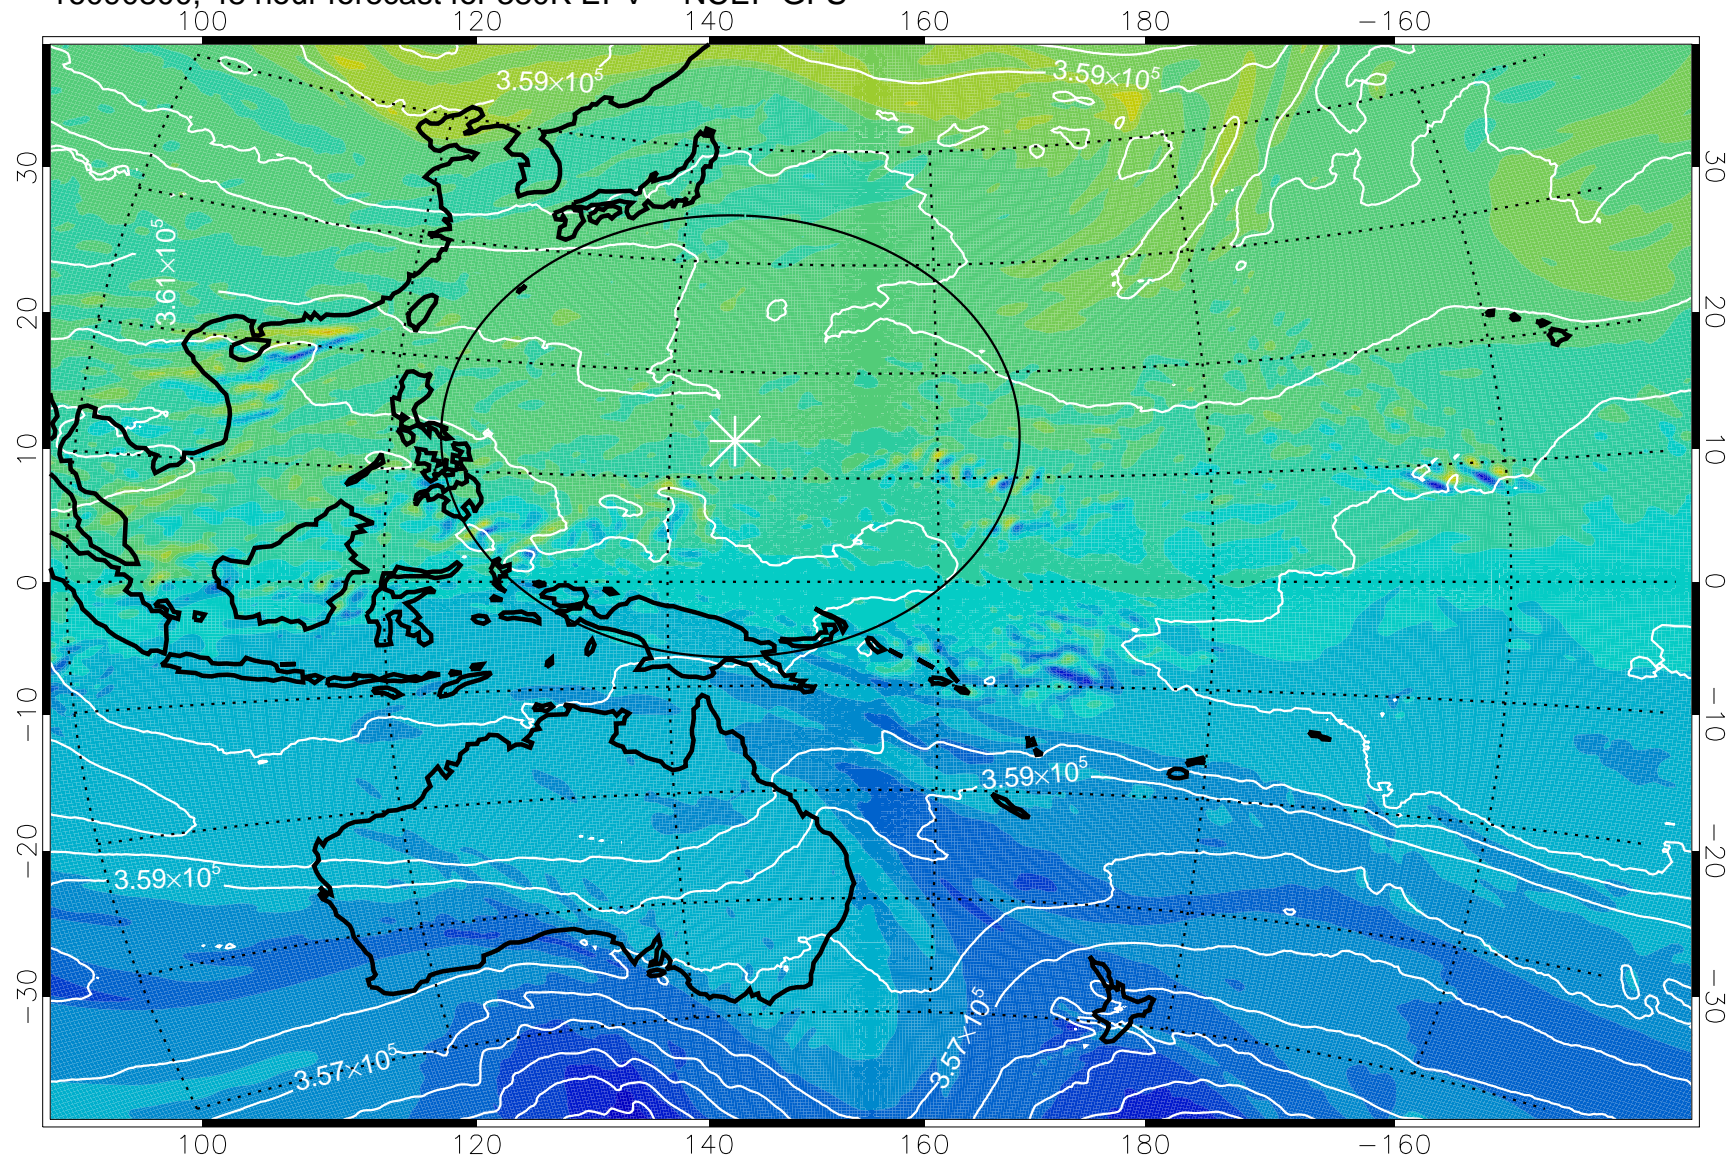

380K Montgomery Streamfunction, white

Range ring of 2304 km

16090712, 36 hour forecast for 380K EPV -- NCEP GFS

380K Montgomery Streamfunction, white

Range ring of 2304 km

16090718, 42 hour forecast for 380K EPV -- NCEP GFS

380K Montgomery Streamfunction, white

Range ring of 2304 km

16090800, 48 hour forecast for 380K EPV -- NCEP GFS

380K Montgomery Streamfunction, white

Range ring of 2304 km

16090806, 54 hour forecast for 380K EPV -- NCEP GFS

380K Montgomery Streamfunction, white

Range ring of 2304 km

16090812, 60 hour forecast for 380K EPV -- NCEP GFS

380K Montgomery Streamfunction, white

Range ring of 2304 km

16090818, 66 hour forecast for 380K EPV -- NCEP GFS

380K Montgomery Streamfunction, white

Range ring of 2304 km

16090900, 72 hour forecast for 380K EPV -- NCEP GFS

380K Montgomery Streamfunction, white

Range ring of 2304 km

16090906, 78 hour forecast for 380K EPV -- NCEP GFS