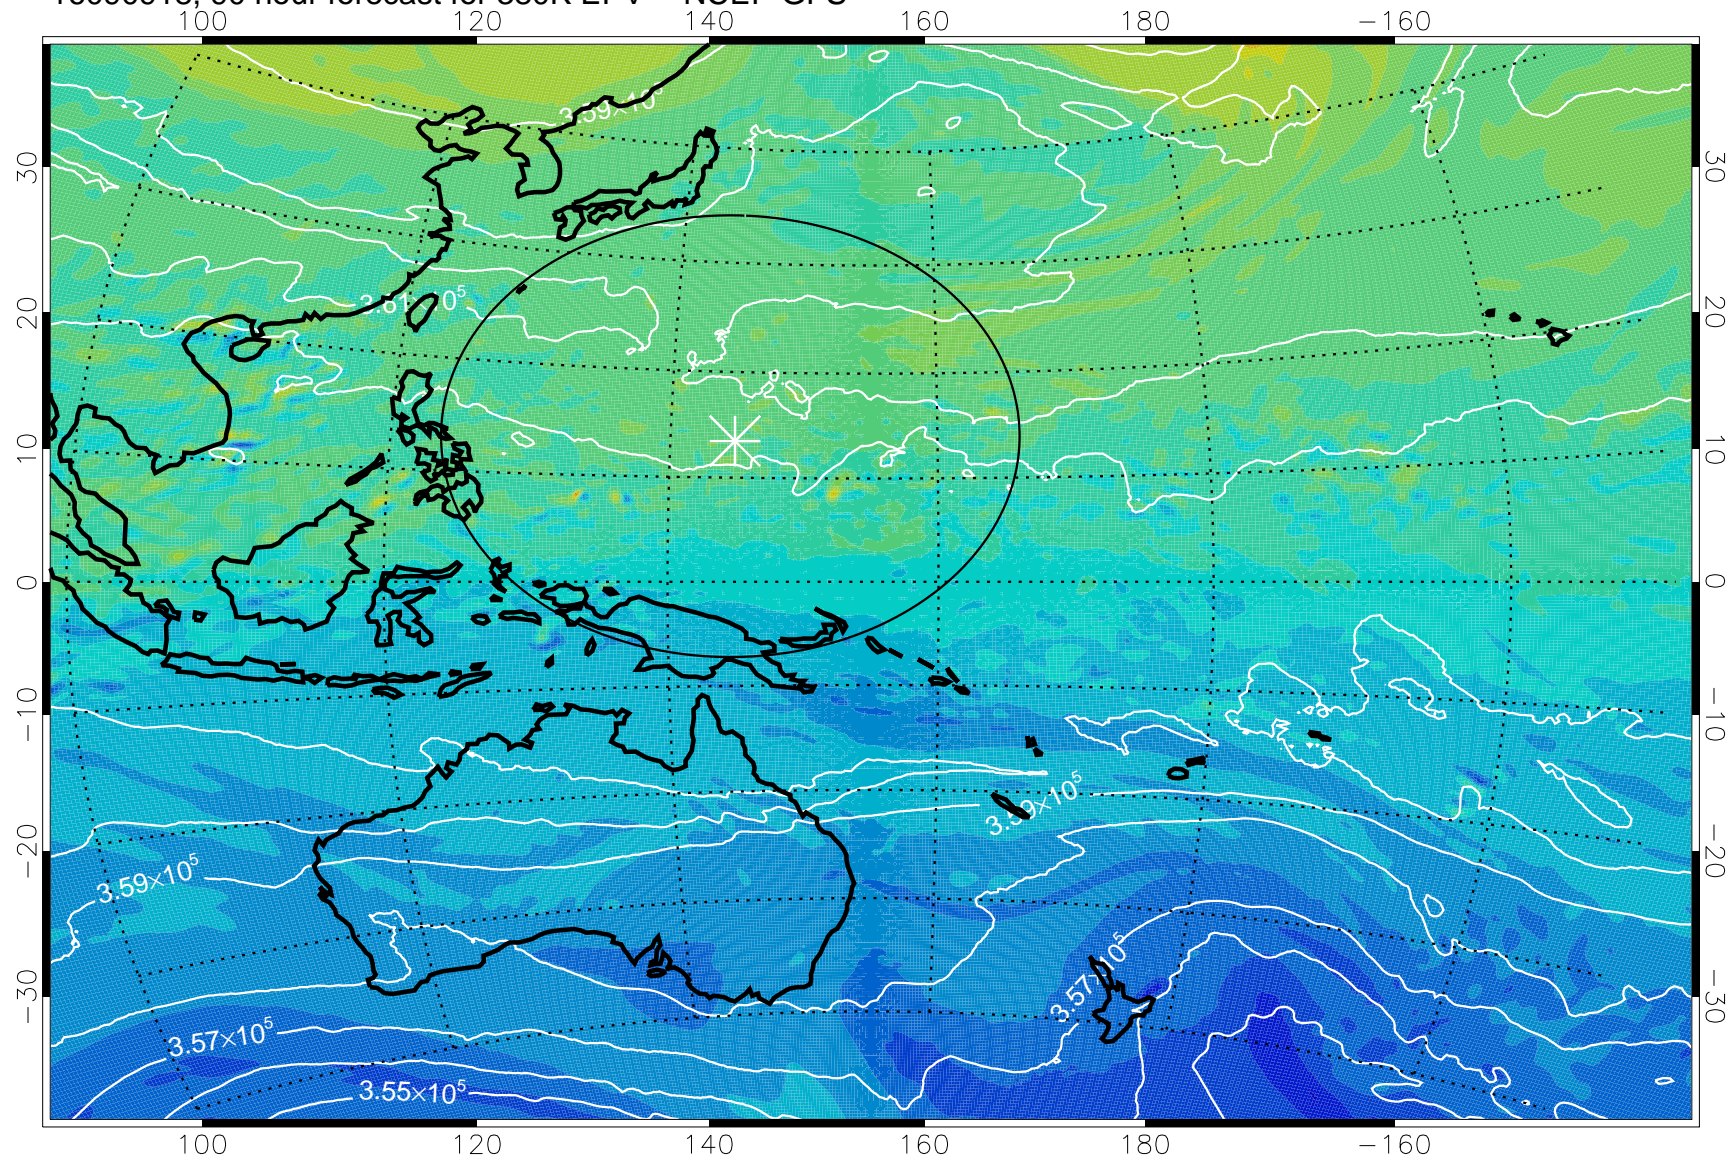

380K Montgomery Streamfunction, white

Range ring of 2304 km

16090900, 72 hour forecast for 380K EPV -- NCEP GFS

380K Montgomery Streamfunction, white

Range ring of 2304 km

16090906, 78 hour forecast for 380K EPV -- NCEP GFS

380K Montgomery Streamfunction, white

Range ring of 2304 km

16090912, 84 hour forecast for 380K EPV -- NCEP GFS

380K Montgomery Streamfunction, white

Range ring of 2304 km

16090918, 90 hour forecast for 380K EPV -- NCEP GFS

380K Montgomery Streamfunction, white

Range ring of 2304 km

16091000, 96 hour forecast for 380K EPV -- NCEP GFS

380K Montgomery Streamfunction, white

Range ring of 2304 km

16091006, 102 hour forecast for 380K EPV -- NCEP GFS

380K Montgomery Streamfunction, white

Range ring of 2304 km

16091012, 108 hour forecast for 380K EPV -- NCEP GFS

380K Montgomery Streamfunction, white

Range ring of 2304 km

16091018, 114 hour forecast for 380K EPV -- NCEP GFS