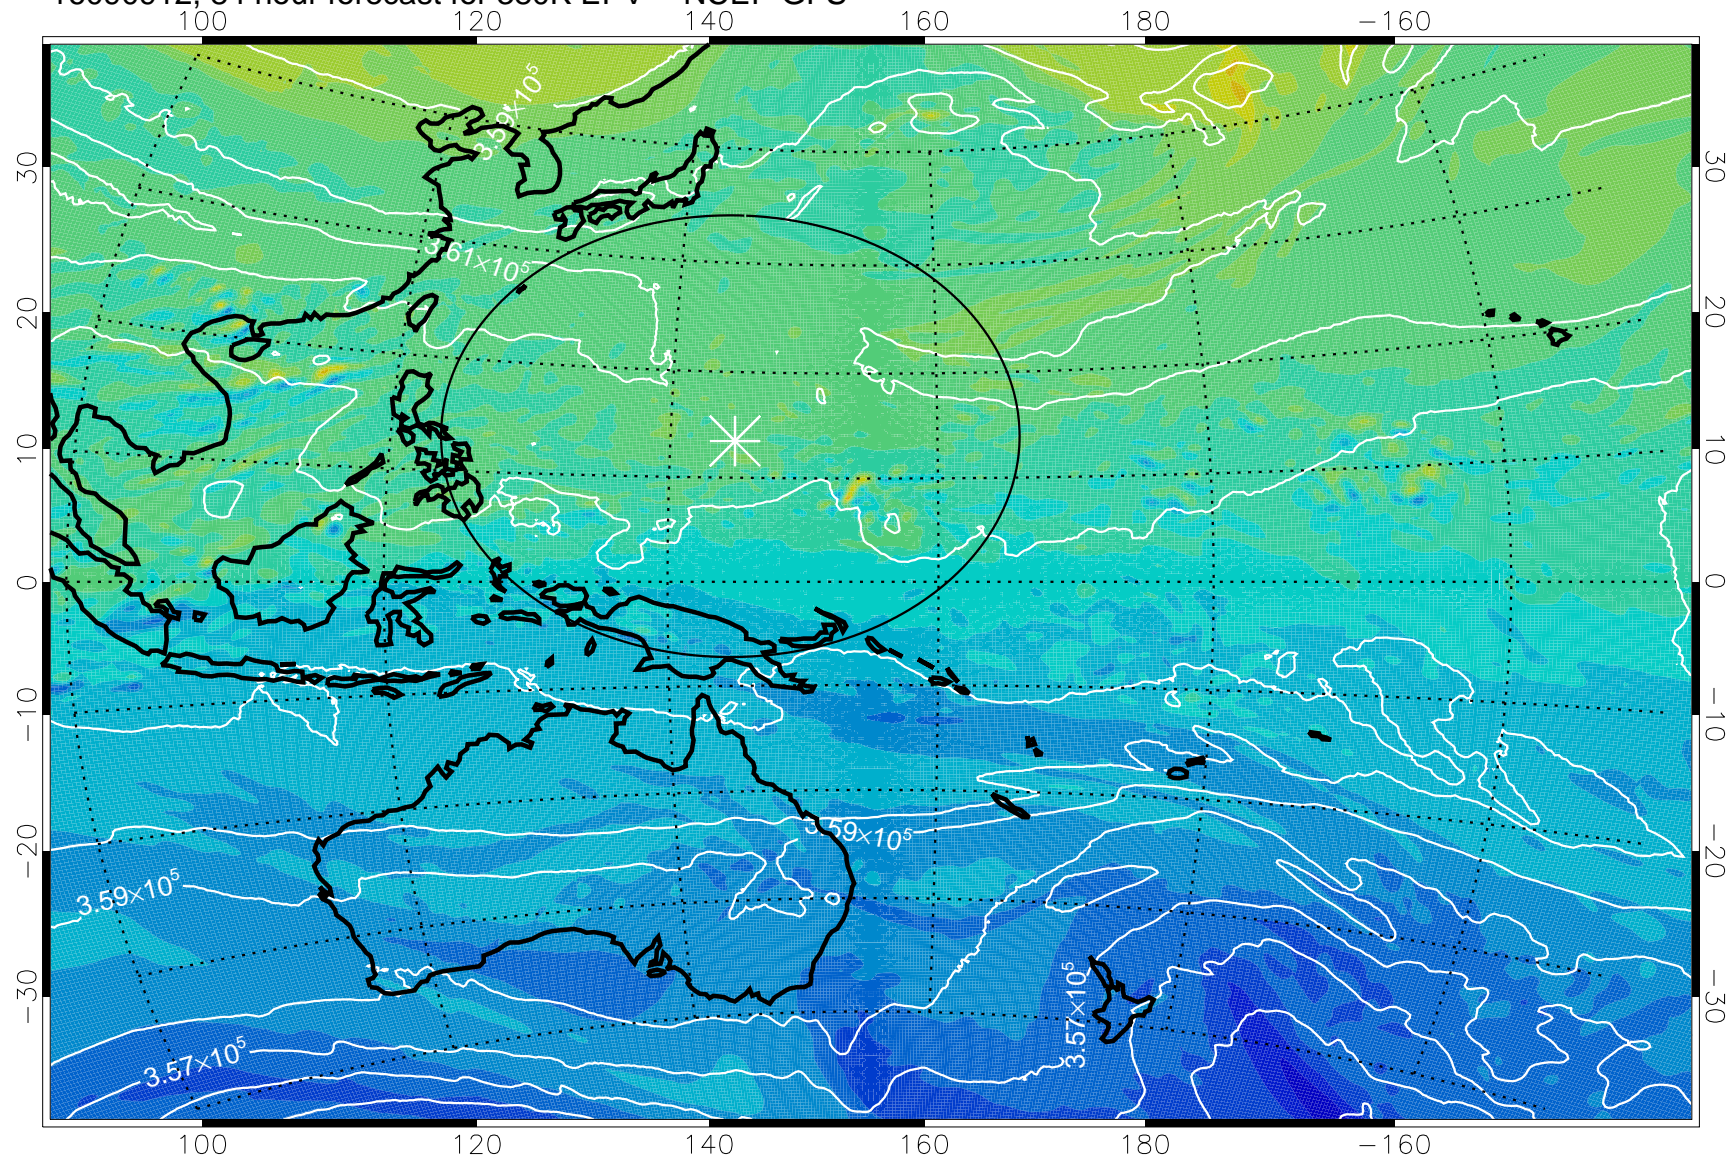

380K Montgomery Streamfunction, white

Range ring of 2304 km

16090812, 60 hour forecast for 380K EPV -- NCEP GFS

380K Montgomery Streamfunction, white

Range ring of 2304 km

16090818, 66 hour forecast for 380K EPV -- NCEP GFS

380K Montgomery Streamfunction, white

Range ring of 2304 km

16090900, 72 hour forecast for 380K EPV -- NCEP GFS

380K Montgomery Streamfunction, white

Range ring of 2304 km

16090906, 78 hour forecast for 380K EPV -- NCEP GFS

380K Montgomery Streamfunction, white

Range ring of 2304 km

16090912, 84 hour forecast for 380K EPV -- NCEP GFS

380K Montgomery Streamfunction, white

Range ring of 2304 km

16090918, 90 hour forecast for 380K EPV -- NCEP GFS

380K Montgomery Streamfunction, white

Range ring of 2304 km

16091000, 96 hour forecast for 380K EPV -- NCEP GFS

380K Montgomery Streamfunction, white

Range ring of 2304 km

16091006, 102 hour forecast for 380K EPV -- NCEP GFS