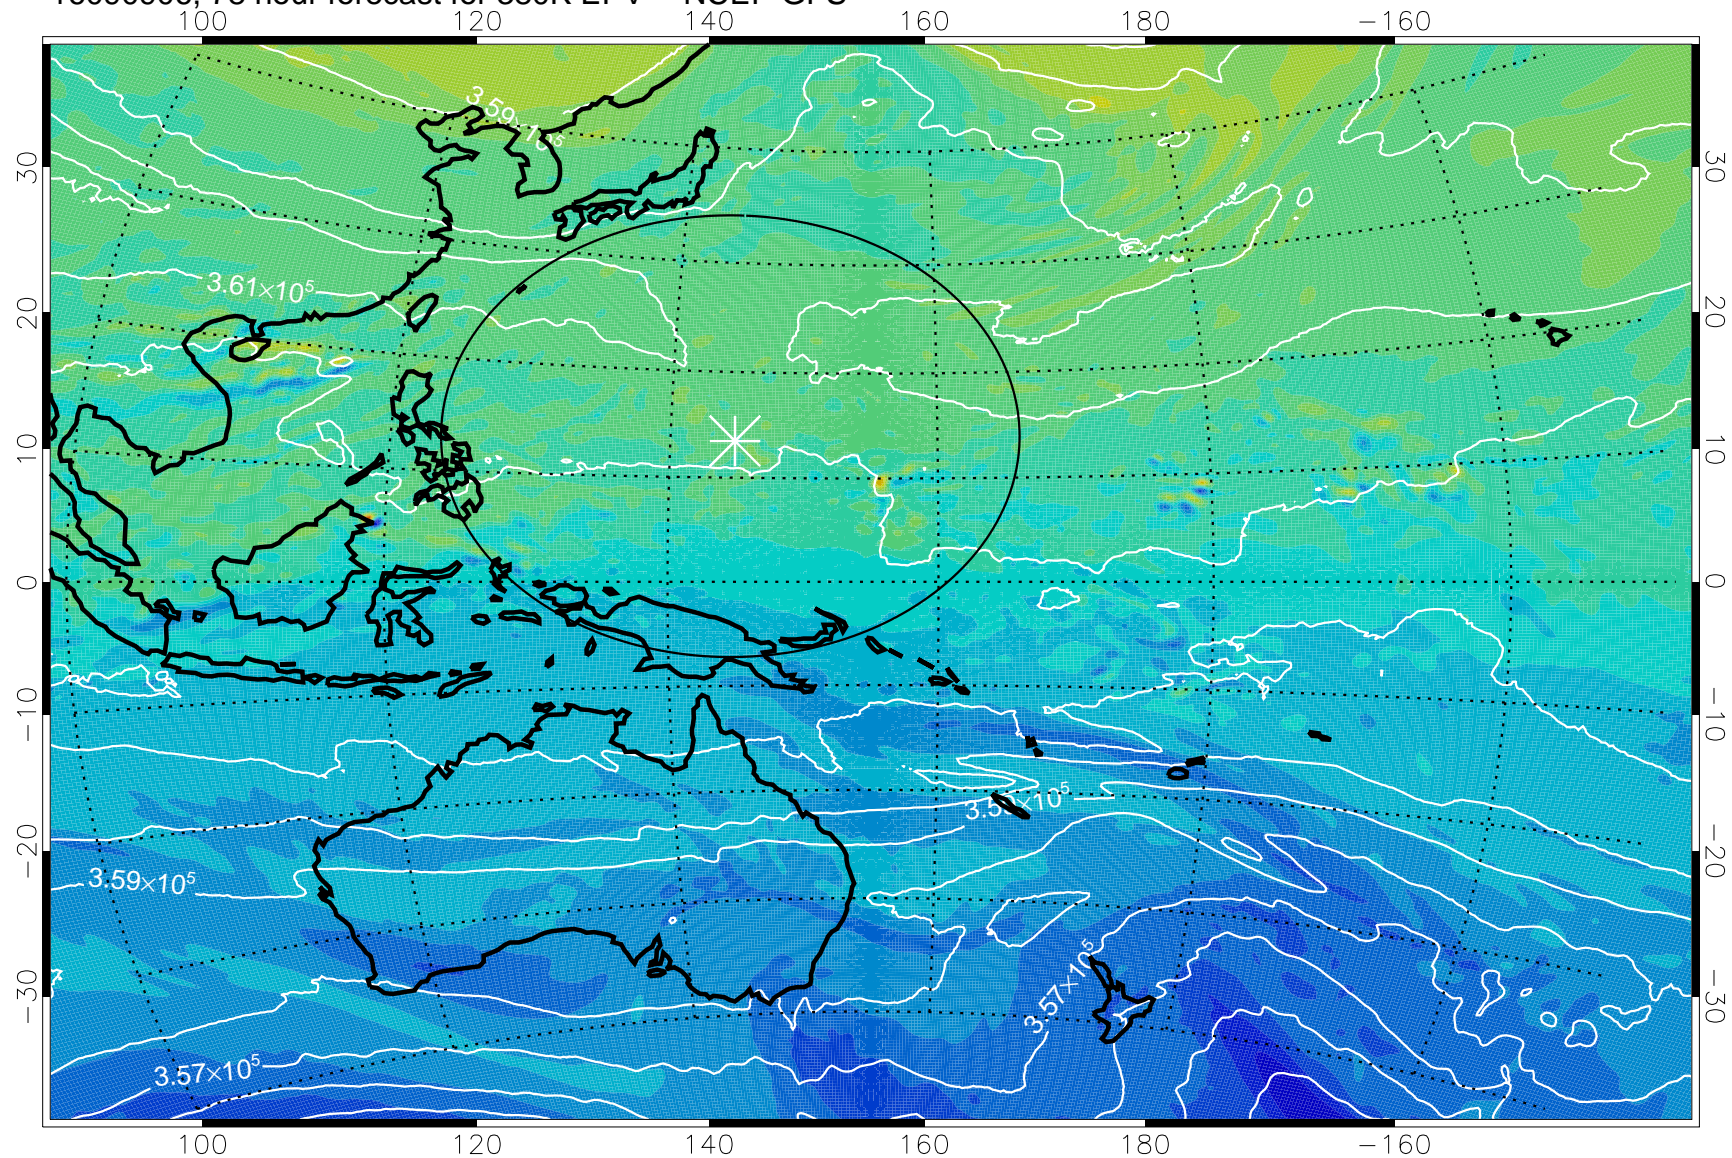

380K Montgomery Streamfunction, white

Range ring of 2304 km

16090812, 60 hour forecast for 380K EPV -- NCEP GFS

380K Montgomery Streamfunction, white

Range ring of 2304 km

16090818, 66 hour forecast for 380K EPV -- NCEP GFS

380K Montgomery Streamfunction, white

Range ring of 2304 km

16090900, 72 hour forecast for 380K EPV -- NCEP GFS

380K Montgomery Streamfunction, white

Range ring of 2304 km

16090906, 78 hour forecast for 380K EPV -- NCEP GFS

380K Montgomery Streamfunction, white

Range ring of 2304 km

16090912, 84 hour forecast for 380K EPV -- NCEP GFS

380K Montgomery Streamfunction, white

Range ring of 2304 km

16090918, 90 hour forecast for 380K EPV -- NCEP GFS

380K Montgomery Streamfunction, white

Range ring of 2304 km

16091000, 96 hour forecast for 380K EPV -- NCEP GFS

380K Montgomery Streamfunction, white

Range ring of 2304 km

16091006, 102 hour forecast for 380K EPV -- NCEP GFS