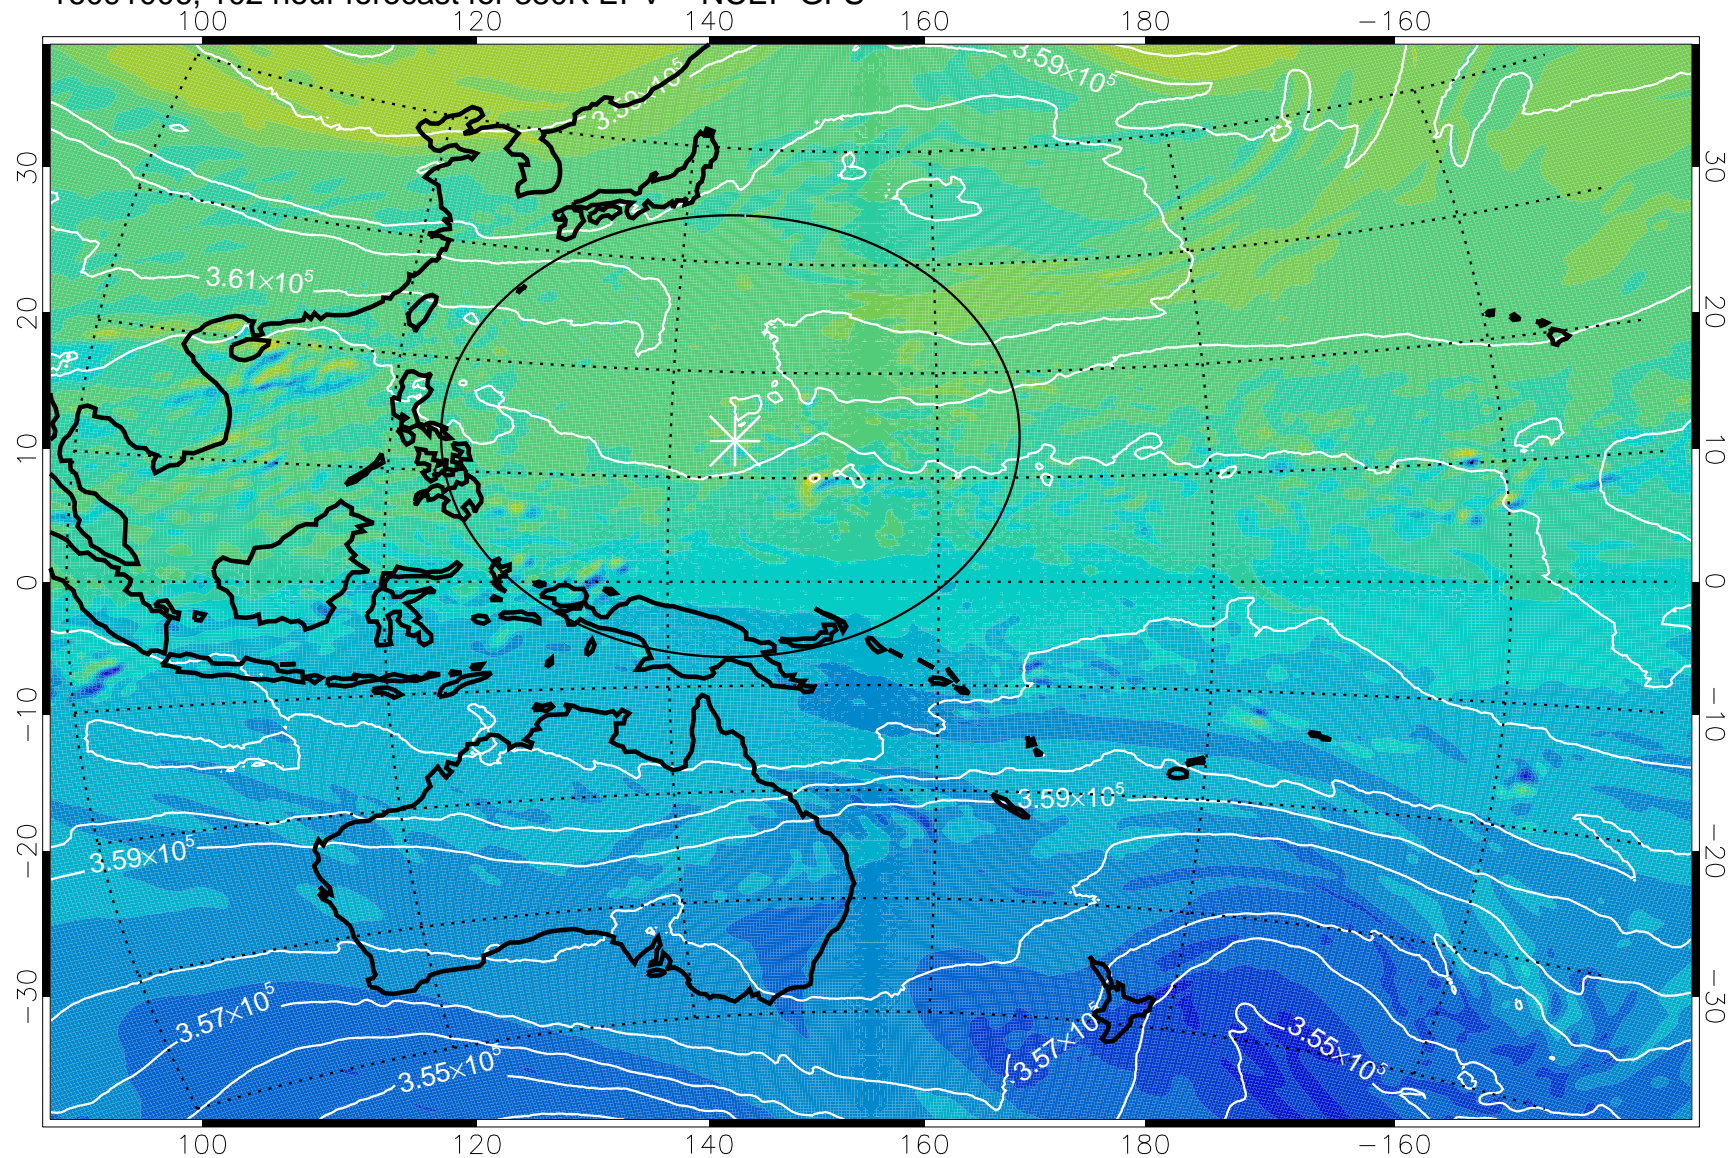

380K Montgomery Streamfunction, white

Range ring of 2304 km

16090912, 84 hour forecast for 380K EPV -- NCEP GFS

380K Montgomery Streamfunction, white

Range ring of 2304 km

16090918, 90 hour forecast for 380K EPV -- NCEP GFS

380K Montgomery Streamfunction, white

Range ring of 2304 km

16091000, 96 hour forecast for 380K EPV -- NCEP GFS

380K Montgomery Streamfunction, white

Range ring of 2304 km

16091006, 102 hour forecast for 380K EPV -- NCEP GFS

380K Montgomery Streamfunction, white

Range ring of 2304 km

16091012, 108 hour forecast for 380K EPV -- NCEP GFS

380K Montgomery Streamfunction, white

Range ring of 2304 km

16091018, 114 hour forecast for 380K EPV -- NCEP GFS

380K Montgomery Streamfunction, white

Range ring of 2304 km

16091100, 120 hour forecast for 380K EPV -- NCEP GFS

380K Montgomery Streamfunction, white

Range ring of 2304 km