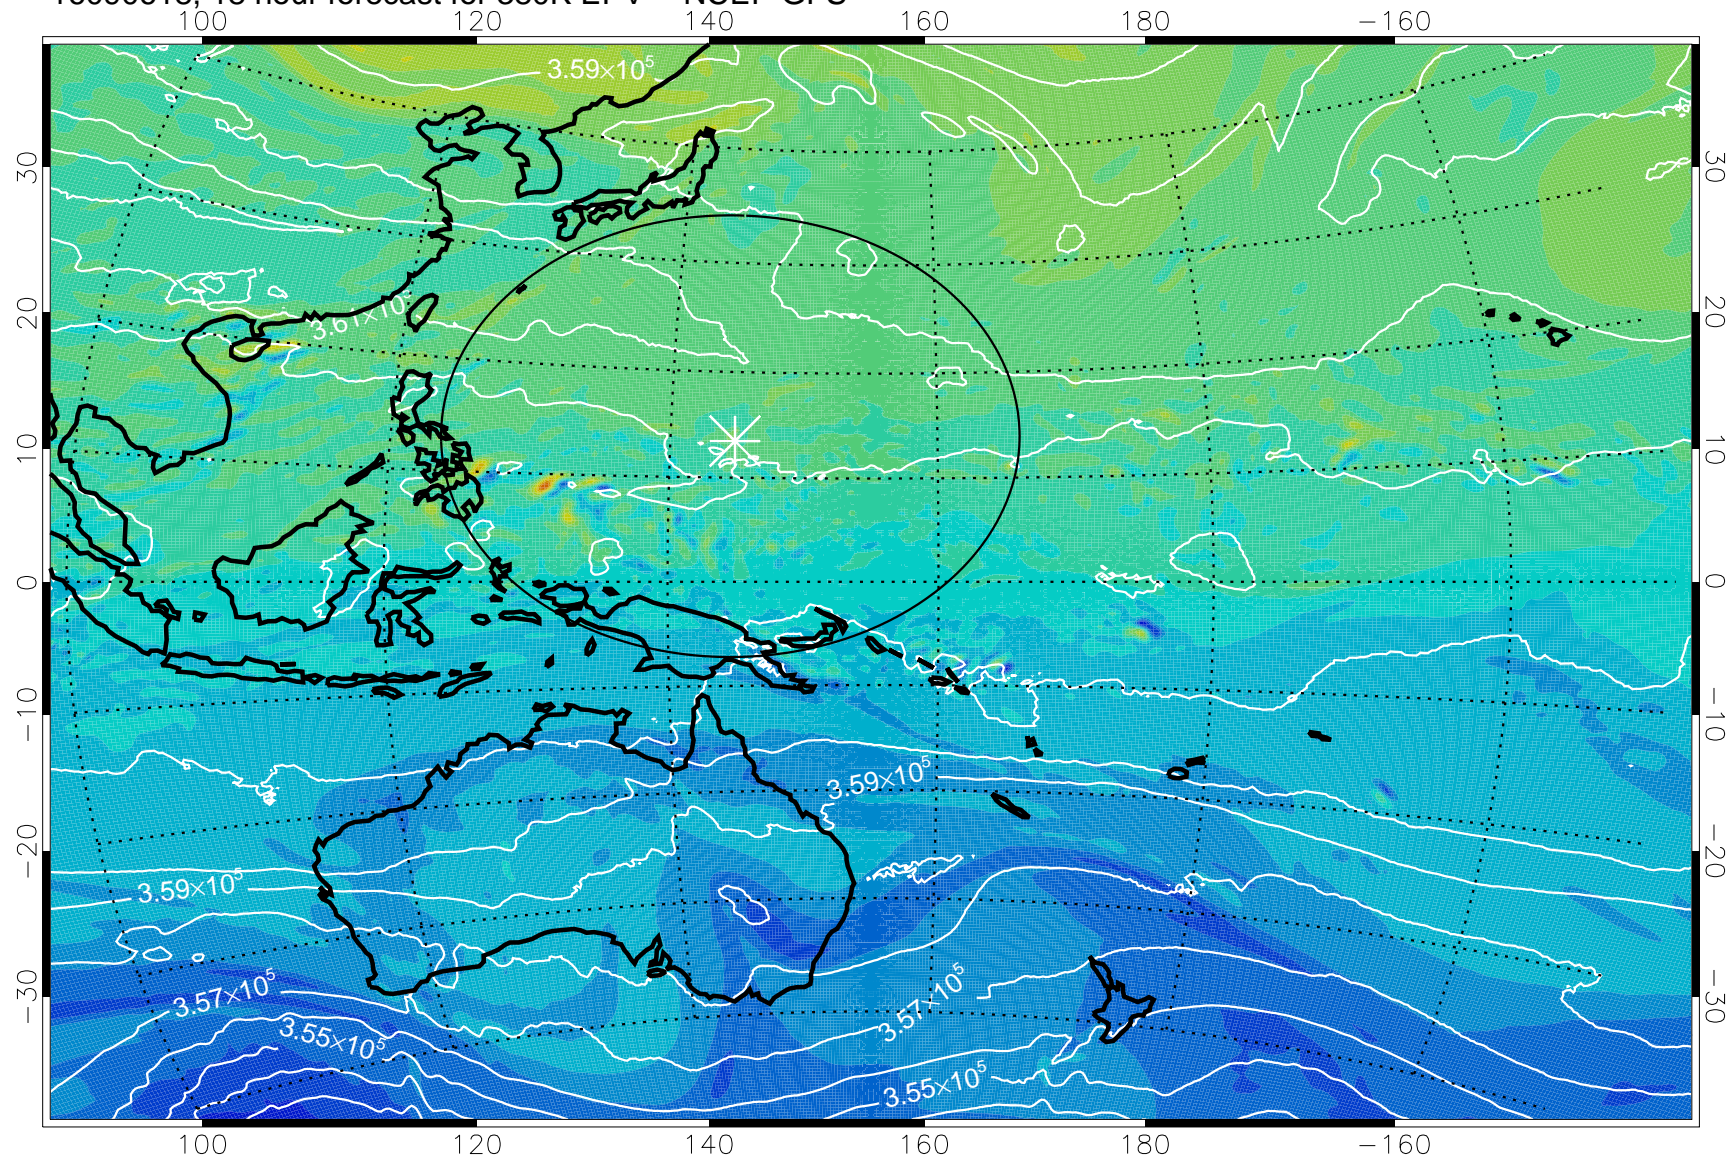

16090606, 6 hour forecast for 380K EPV -- NCEP GFS

380K Montgomery Streamfunction, white

Range ring of 2304 km

16090612, 12 hour forecast for 380K EPV -- NCEP GFS

380K Montgomery Streamfunction, white

Range ring of 2304 km

16090618, 18 hour forecast for 380K EPV -- NCEP GFS

16090700, 24 hour forecast for 380K EPV -- NCEP GFS

380K Montgomery Streamfunction, white

Range ring of 2304 km

16090706, 30 hour forecast for 380K EPV -- NCEP GFS

380K Montgomery Streamfunction, white

Range ring of 2304 km

16090712, 36 hour forecast for 380K EPV -- NCEP GFS

380K Montgomery Streamfunction, white

Range ring of 2304 km

16090718, 42 hour forecast for 380K EPV -- NCEP GFS

380K Montgomery Streamfunction, white

Range ring of 2304 km

16090800, 48 hour forecast for 380K EPV -- NCEP GFS

380K Montgomery Streamfunction, white

Range ring of 2304 km

16090806, 54 hour forecast for 380K EPV -- NCEP GFS