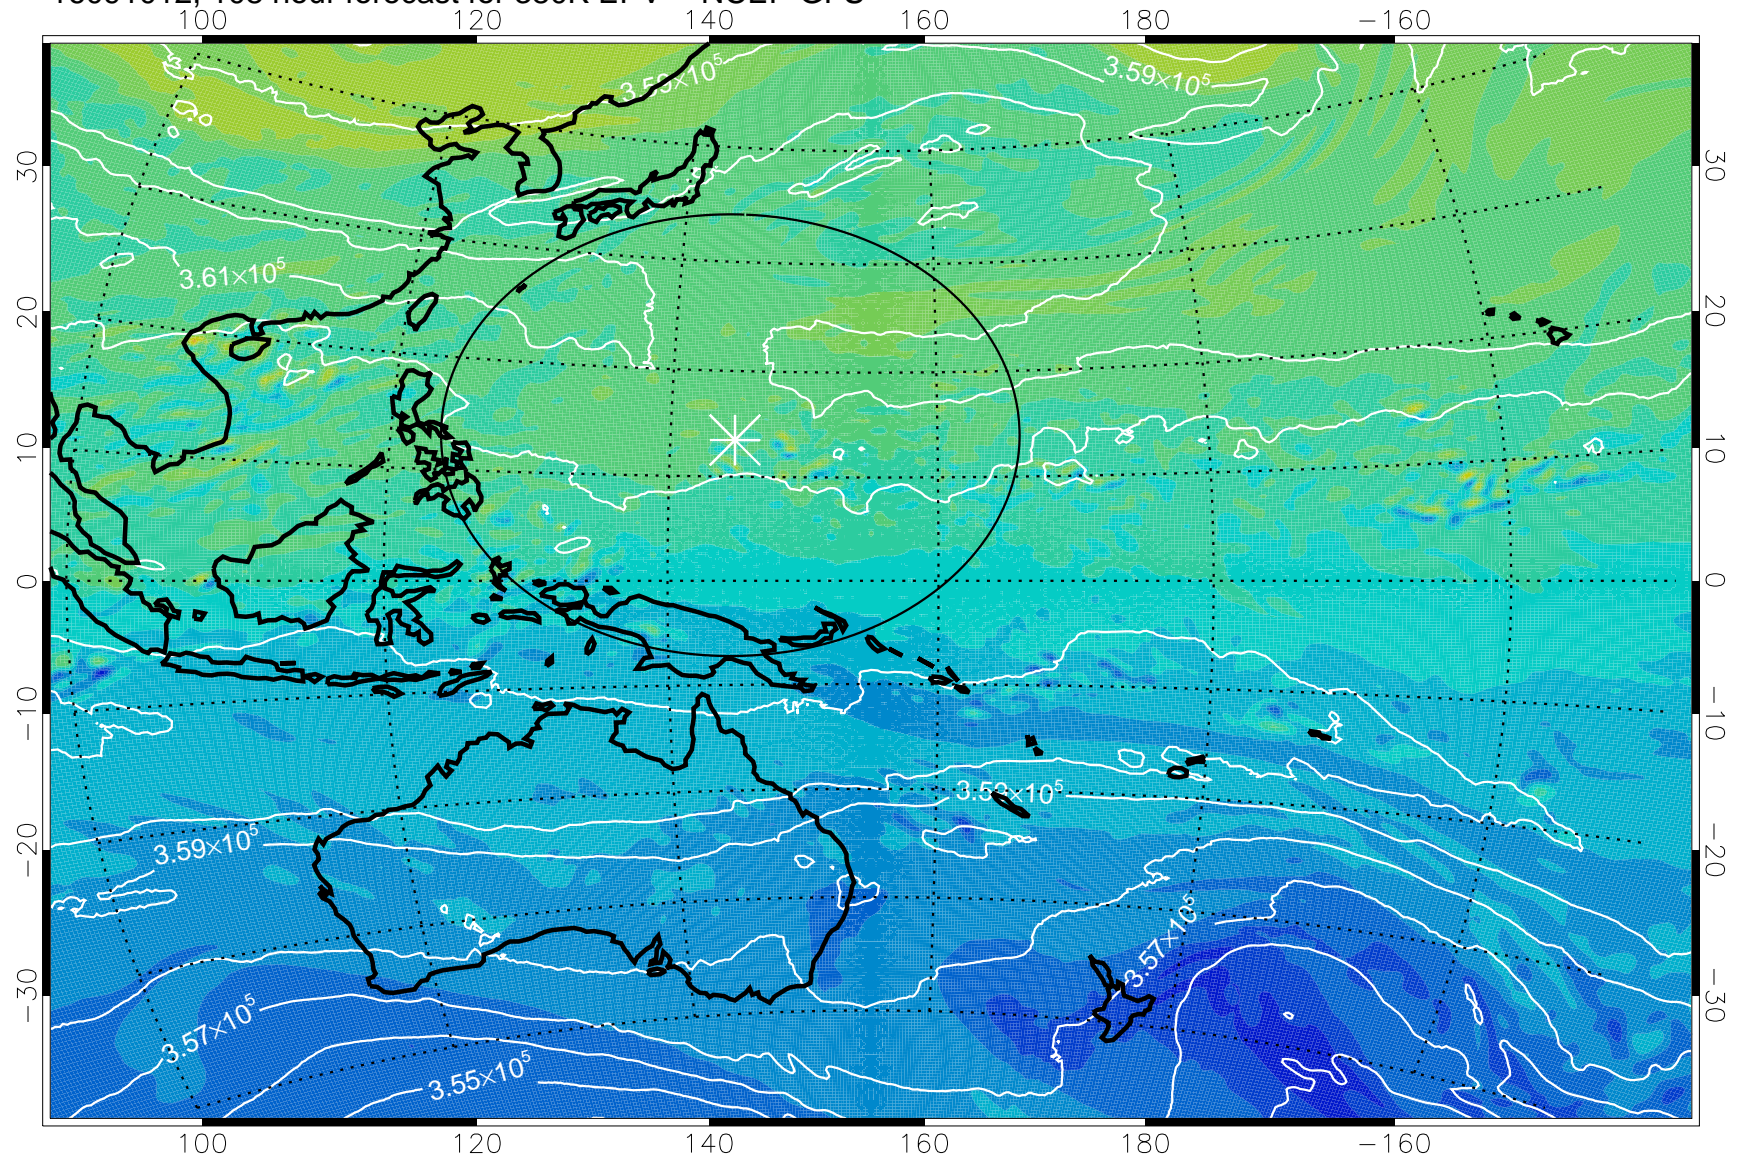

380K Montgomery Streamfunction, white

Range ring of 2304 km

16090912, 84 hour forecast for 380K EPV -- NCEP GFS

380K Montgomery Streamfunction, white

Range ring of 2304 km

16090918, 90 hour forecast for 380K EPV -- NCEP GFS

380K Montgomery Streamfunction, white

Range ring of 2304 km

16091000, 96 hour forecast for 380K EPV -- NCEP GFS

380K Montgomery Streamfunction, white

Range ring of 2304 km

16091006, 102 hour forecast for 380K EPV -- NCEP GFS

380K Montgomery Streamfunction, white

Range ring of 2304 km

16091012, 108 hour forecast for 380K EPV -- NCEP GFS

380K Montgomery Streamfunction, white

Range ring of 2304 km

16091018, 114 hour forecast for 380K EPV -- NCEP GFS

380K Montgomery Streamfunction, white

Range ring of 2304 km

16091100, 120 hour forecast for 380K EPV -- NCEP GFS

380K Montgomery Streamfunction, white

Range ring of 2304 km