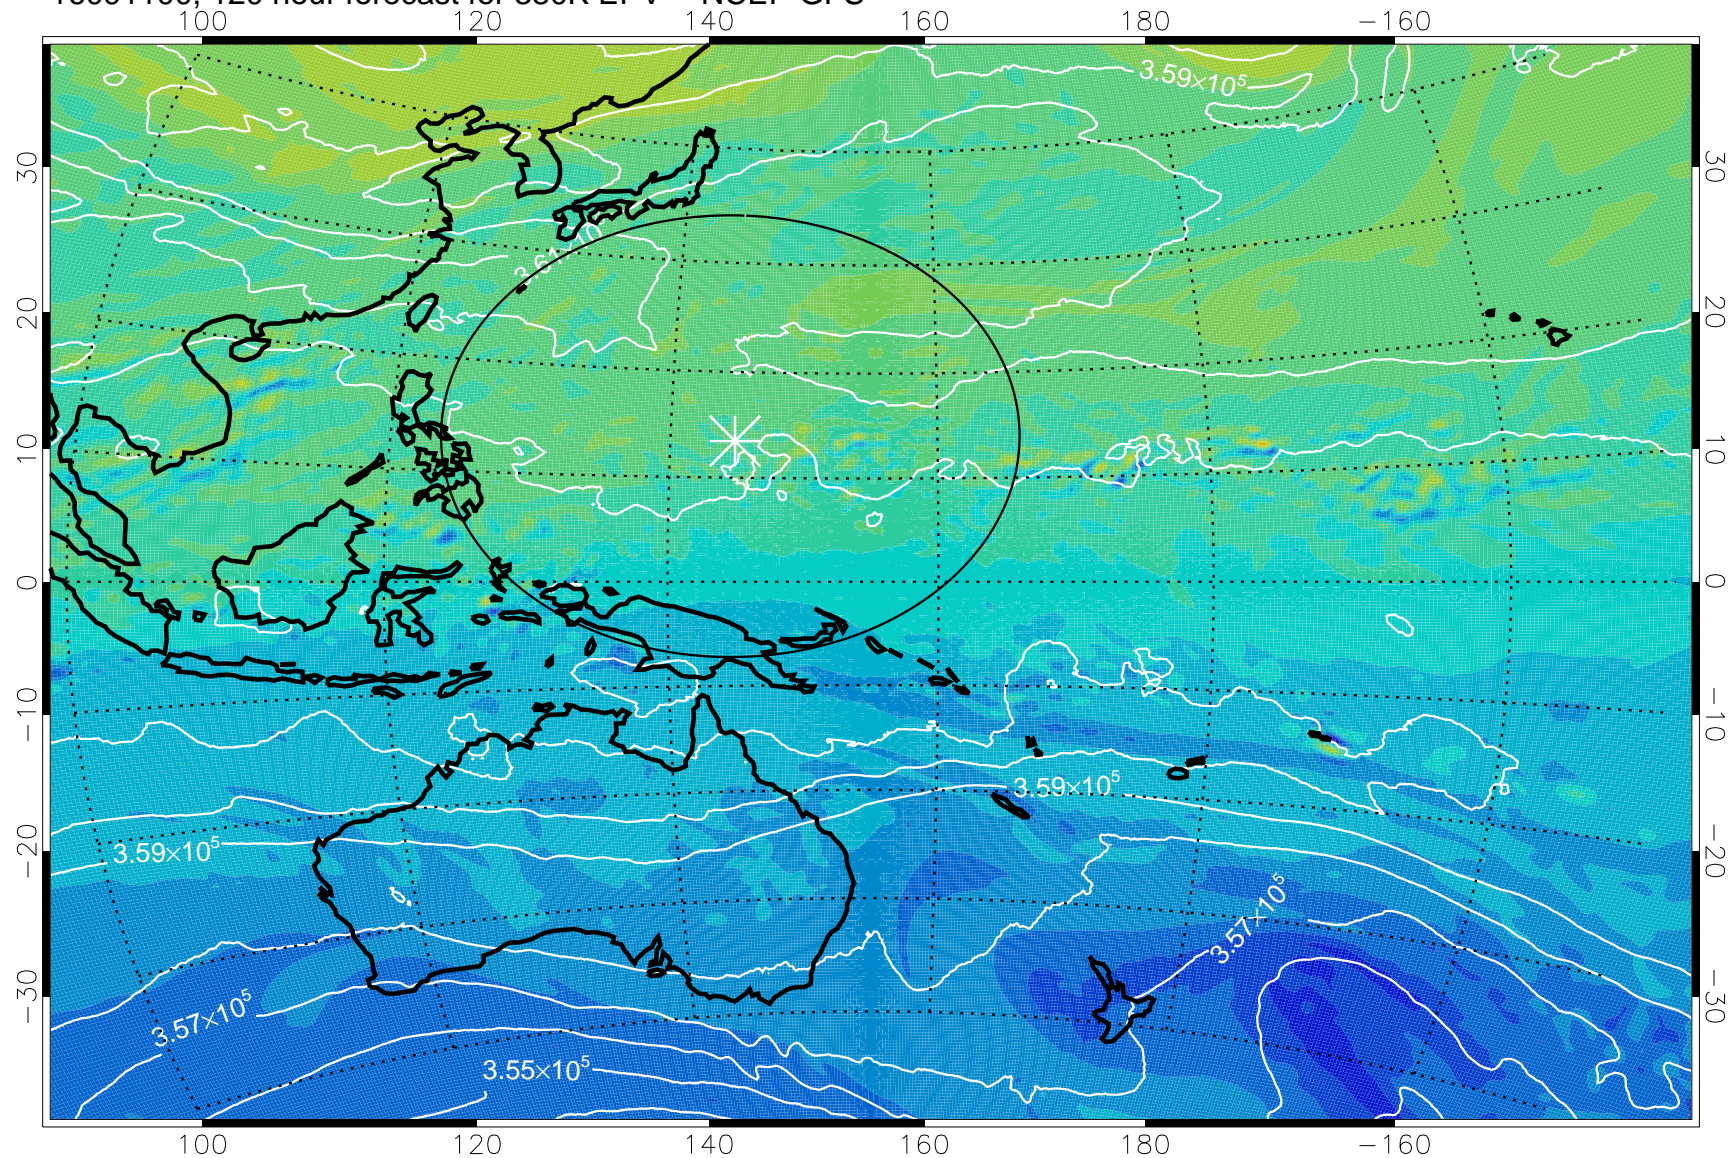

380K Montgomery Streamfunction, white

Range ring of 2304 km

16091000, 96 hour forecast for 380K EPV -- NCEP GFS

380K Montgomery Streamfunction, white

Range ring of 2304 km

16091006, 102 hour forecast for 380K EPV -- NCEP GFS

380K Montgomery Streamfunction, white

Range ring of 2304 km

16091012, 108 hour forecast for 380K EPV -- NCEP GFS

380K Montgomery Streamfunction, white

Range ring of 2304 km

16091018, 114 hour forecast for 380K EPV -- NCEP GFS

380K Montgomery Streamfunction, white

Range ring of 2304 km

16091100, 120 hour forecast for 380K EPV -- NCEP GFS

380K Montgomery Streamfunction, white

Range ring of 2304 km