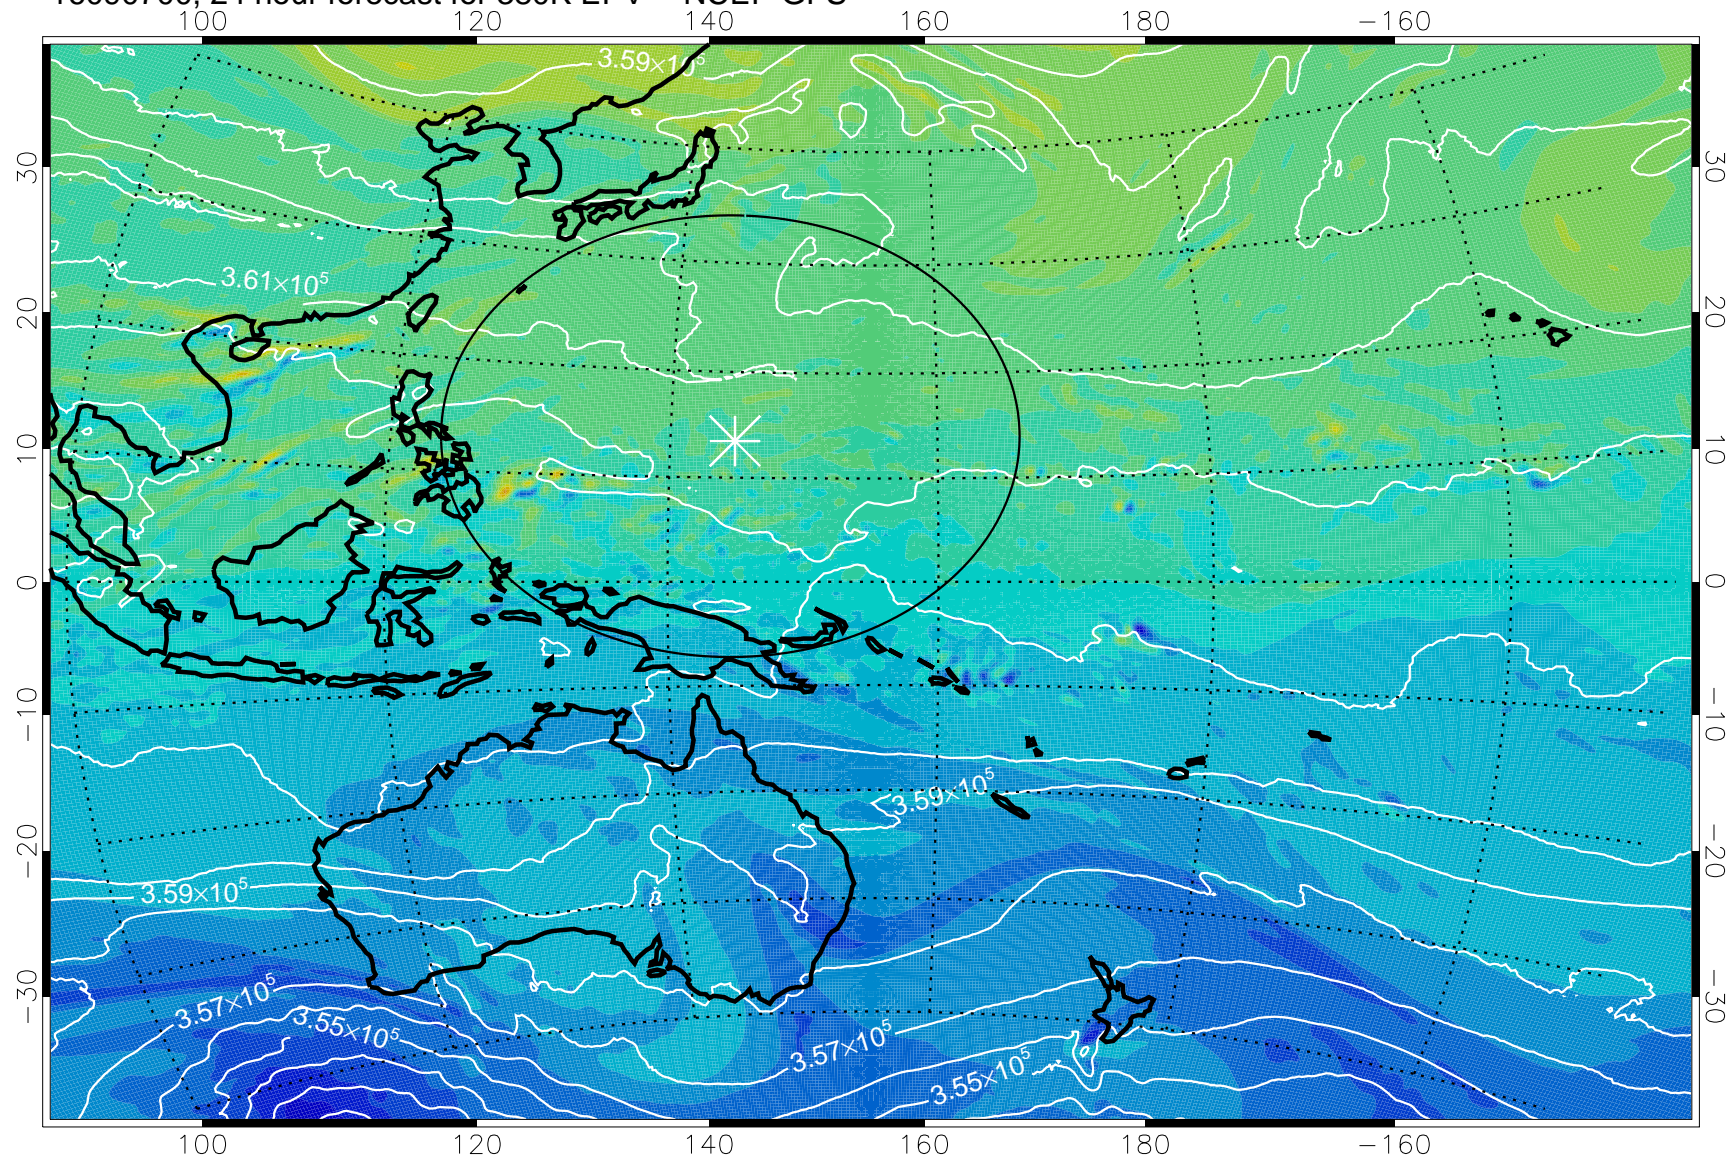

16090606, 6 hour forecast for 380K EPV -- NCEP GFS

380K Montgomery Streamfunction, white

Range ring of 2304 km

16090612, 12 hour forecast for 380K EPV -- NCEP GFS

380K Montgomery Streamfunction, white

Range ring of 2304 km

16090618, 18 hour forecast for 380K EPV -- NCEP GFS

16090700, 24 hour forecast for 380K EPV -- NCEP GFS

380K Montgomery Streamfunction, white

Range ring of 2304 km

16090706, 30 hour forecast for 380K EPV -- NCEP GFS

380K Montgomery Streamfunction, white

Range ring of 2304 km

16090712, 36 hour forecast for 380K EPV -- NCEP GFS

380K Montgomery Streamfunction, white

Range ring of 2304 km

16090718, 42 hour forecast for 380K EPV -- NCEP GFS

380K Montgomery Streamfunction, white

Range ring of 2304 km

16090800, 48 hour forecast for 380K EPV -- NCEP GFS

380K Montgomery Streamfunction, white

Range ring of 2304 km

16090806, 54 hour forecast for 380K EPV -- NCEP GFS