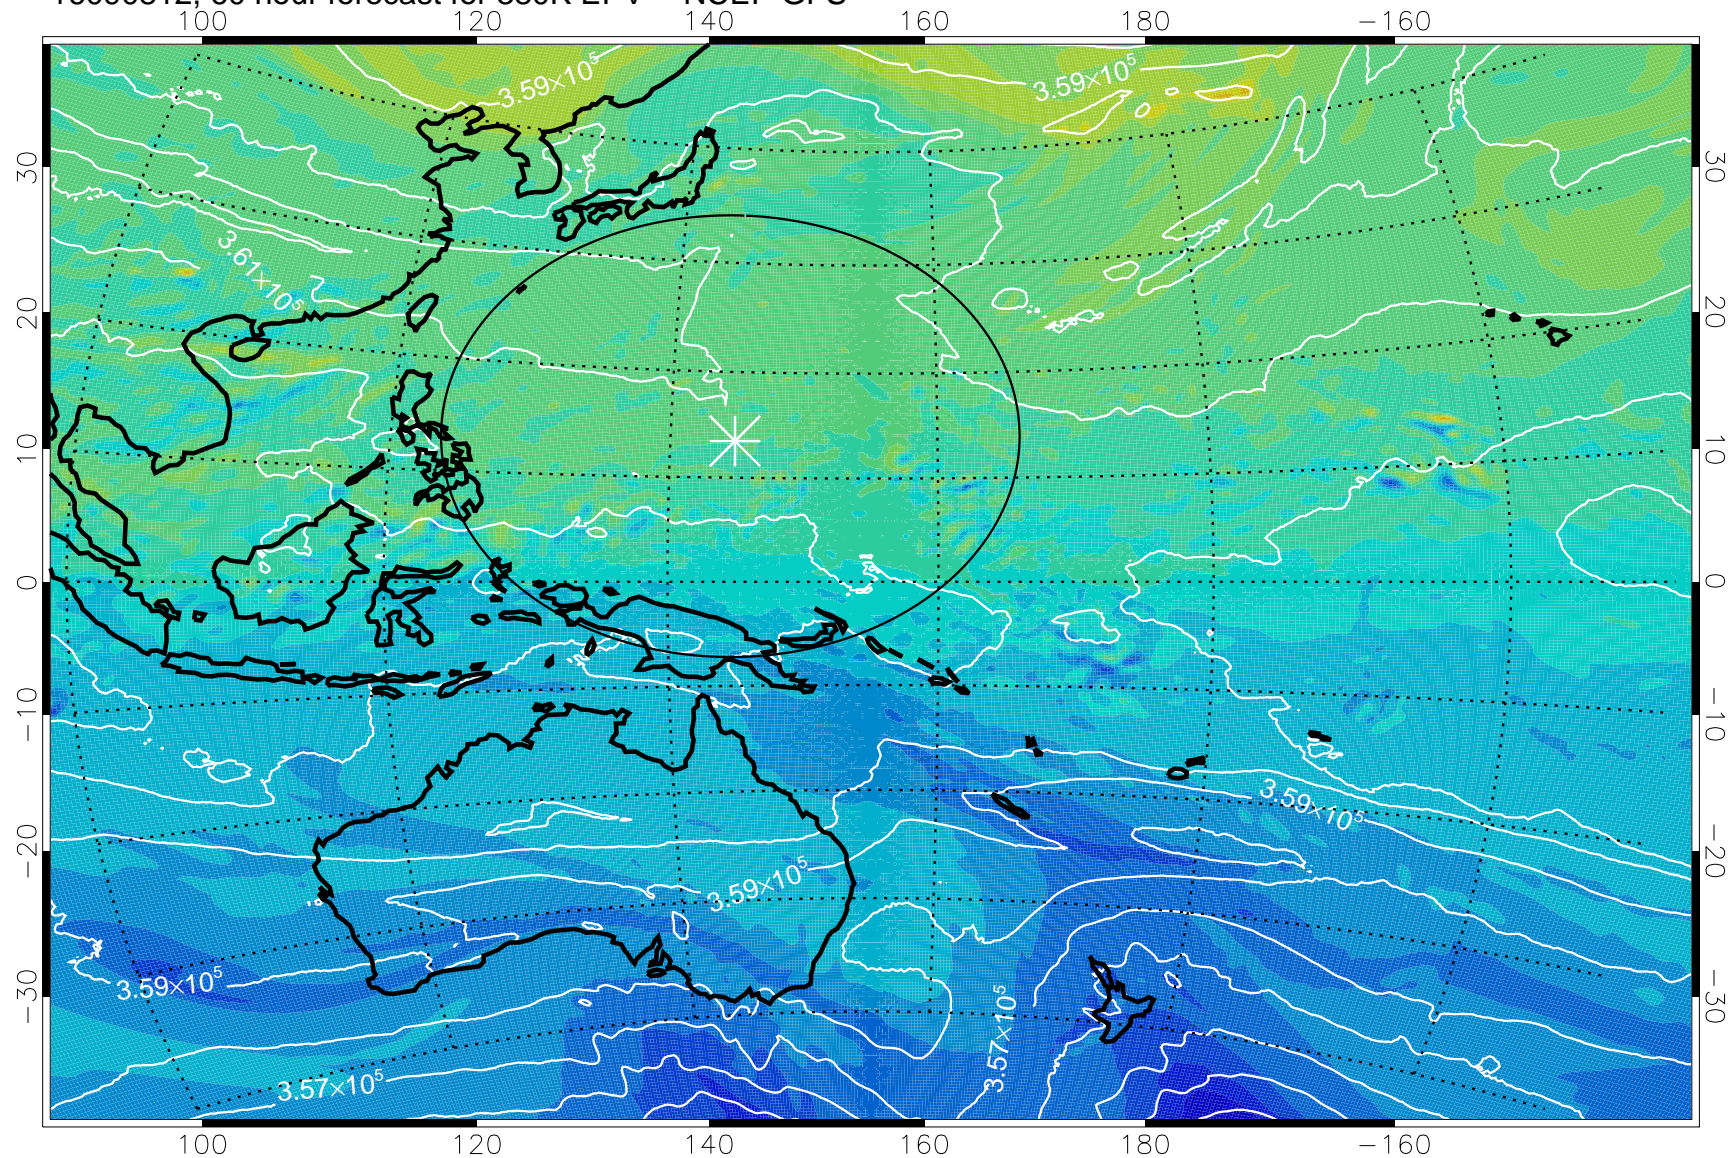

380K Montgomery Streamfunction, white

Range ring of 2304 km

16090712, 36 hour forecast for 380K EPV -- NCEP GFS

380K Montgomery Streamfunction, white

Range ring of 2304 km

16090718, 42 hour forecast for 380K EPV -- NCEP GFS

380K Montgomery Streamfunction, white

Range ring of 2304 km

16090800, 48 hour forecast for 380K EPV -- NCEP GFS

380K Montgomery Streamfunction, white

Range ring of 2304 km

16090806, 54 hour forecast for 380K EPV -- NCEP GFS

380K Montgomery Streamfunction, white

Range ring of 2304 km

16090812, 60 hour forecast for 380K EPV -- NCEP GFS

380K Montgomery Streamfunction, white

Range ring of 2304 km

16090818, 66 hour forecast for 380K EPV -- NCEP GFS

380K Montgomery Streamfunction, white

Range ring of 2304 km

16090900, 72 hour forecast for 380K EPV -- NCEP GFS

380K Montgomery Streamfunction, white

Range ring of 2304 km

16090906, 78 hour forecast for 380K EPV -- NCEP GFS