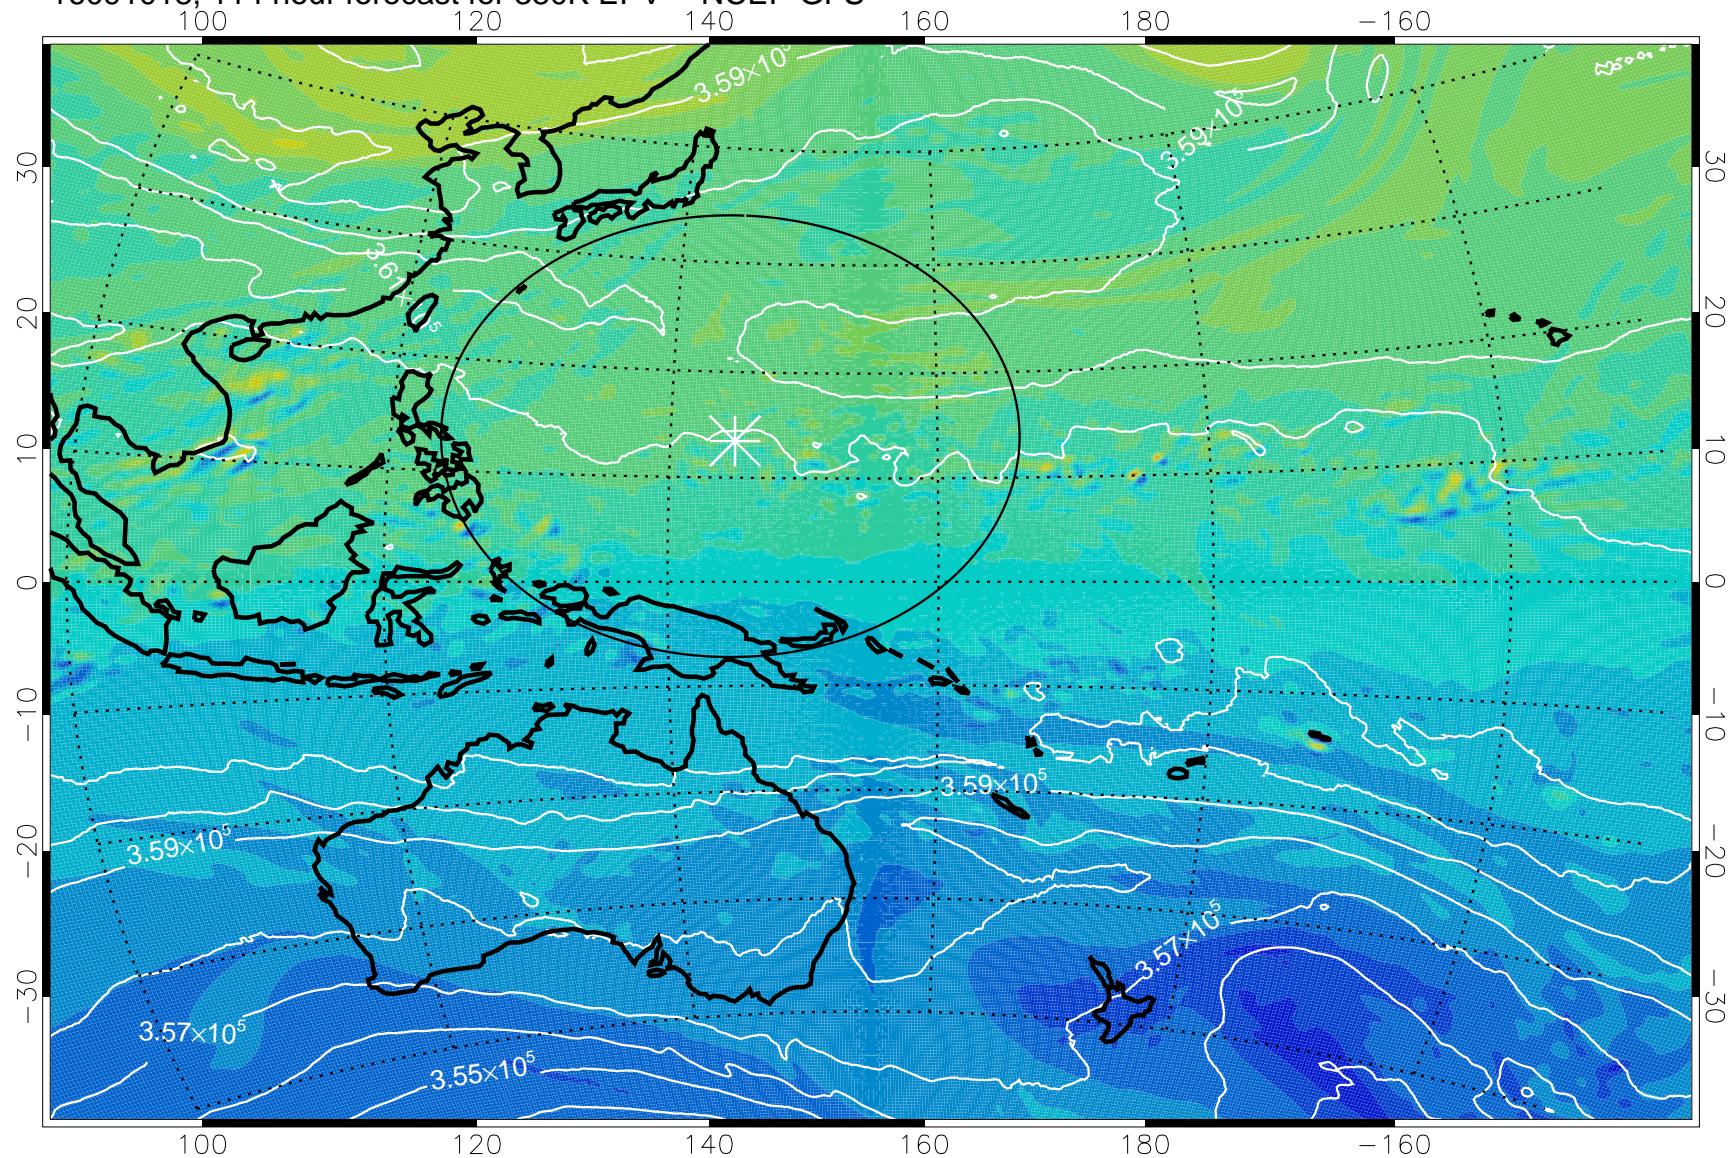

380K Montgomery Streamfunction, white

Range ring of 2304 km

16091000, 96 hour forecast for 380K EPV -- NCEP GFS

380K Montgomery Streamfunction, white

Range ring of 2304 km

16091006, 102 hour forecast for 380K EPV -- NCEP GFS

380K Montgomery Streamfunction, white

Range ring of 2304 km

16091012, 108 hour forecast for 380K EPV -- NCEP GFS

380K Montgomery Streamfunction, white

Range ring of 2304 km

16091018, 114 hour forecast for 380K EPV -- NCEP GFS

380K Montgomery Streamfunction, white

Range ring of 2304 km

16091100, 120 hour forecast for 380K EPV -- NCEP GFS

380K Montgomery Streamfunction, white

Range ring of 2304 km