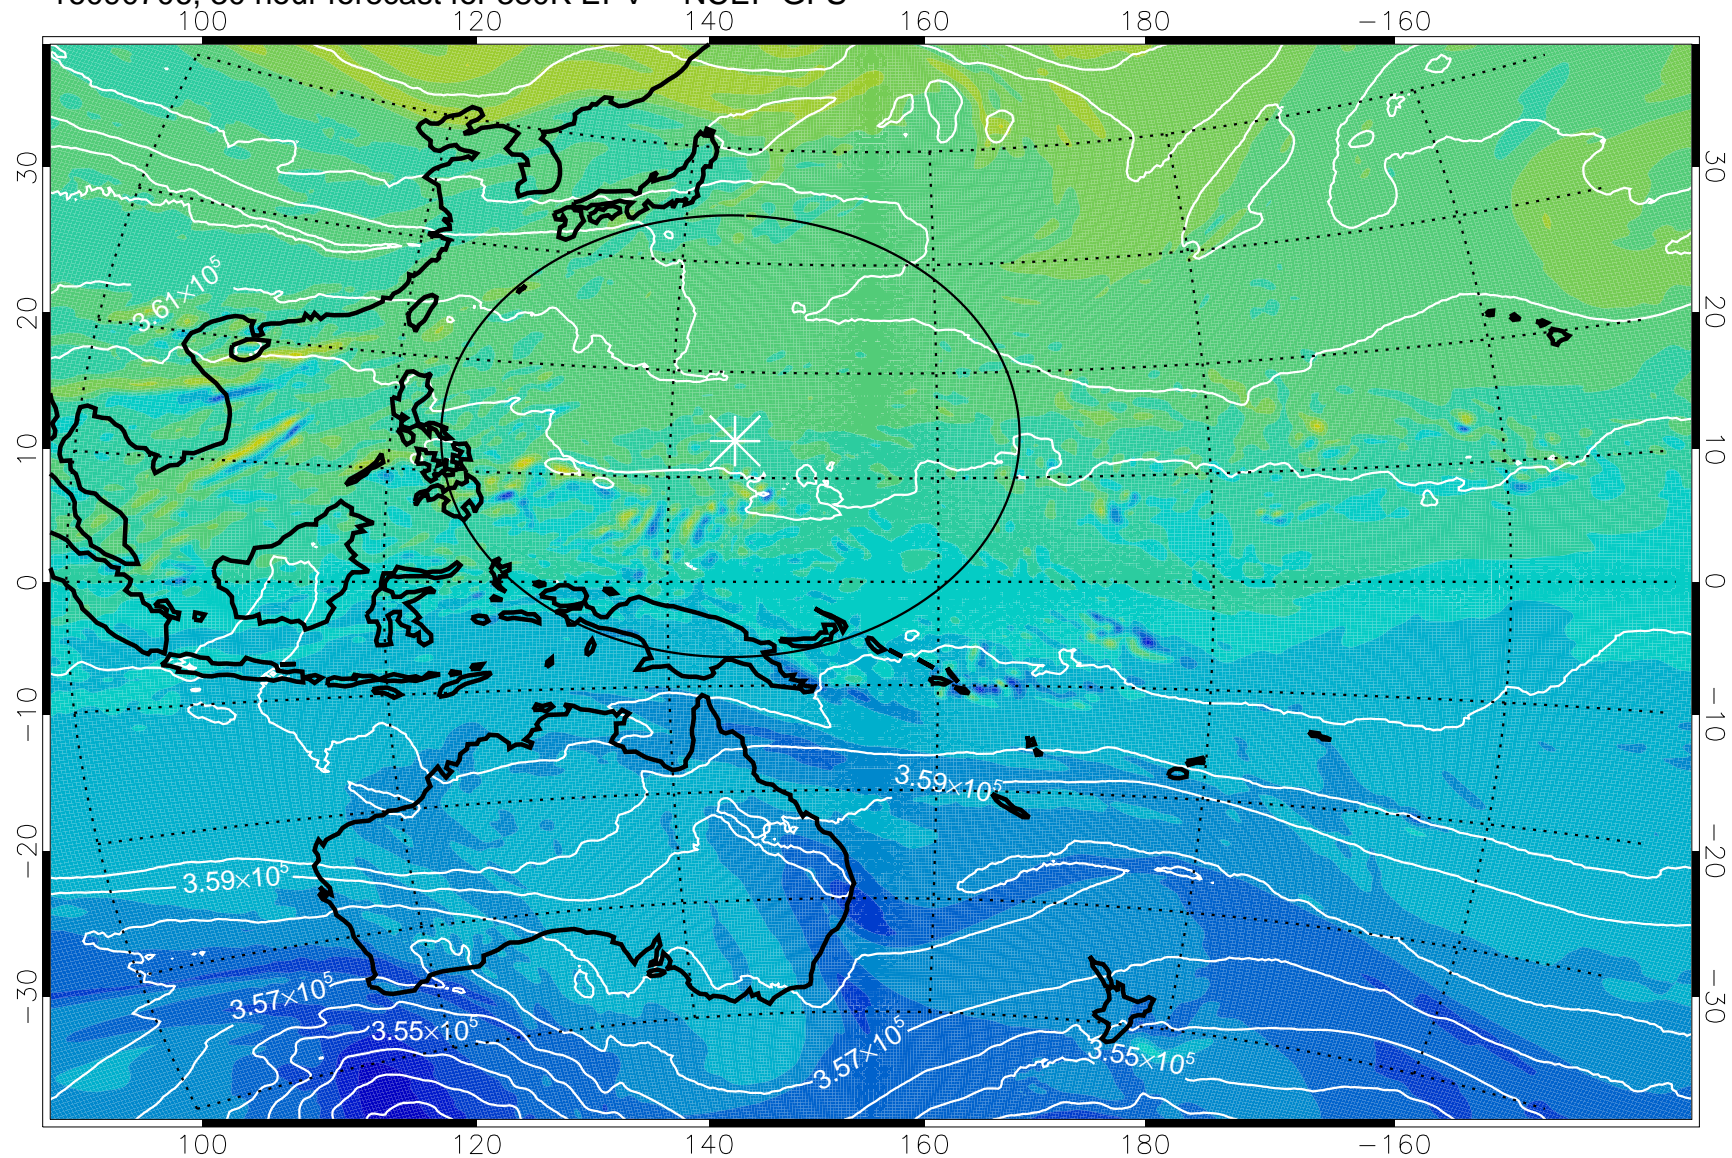

16090618, 18 hour forecast for 380K EPV -- NCEP GFS

16090700, 24 hour forecast for 380K EPV -- NCEP GFS

380K Montgomery Streamfunction, white

Range ring of 2304 km

16090706, 30 hour forecast for 380K EPV -- NCEP GFS

380K Montgomery Streamfunction, white

Range ring of 2304 km

16090712, 36 hour forecast for 380K EPV -- NCEP GFS

380K Montgomery Streamfunction, white

Range ring of 2304 km

16090718, 42 hour forecast for 380K EPV -- NCEP GFS

380K Montgomery Streamfunction, white

Range ring of 2304 km

16090800, 48 hour forecast for 380K EPV -- NCEP GFS

380K Montgomery Streamfunction, white

Range ring of 2304 km

16090806, 54 hour forecast for 380K EPV -- NCEP GFS

380K Montgomery Streamfunction, white

Range ring of 2304 km

16090812, 60 hour forecast for 380K EPV -- NCEP GFS

380K Montgomery Streamfunction, white

Range ring of 2304 km

16090818, 66 hour forecast for 380K EPV -- NCEP GFS