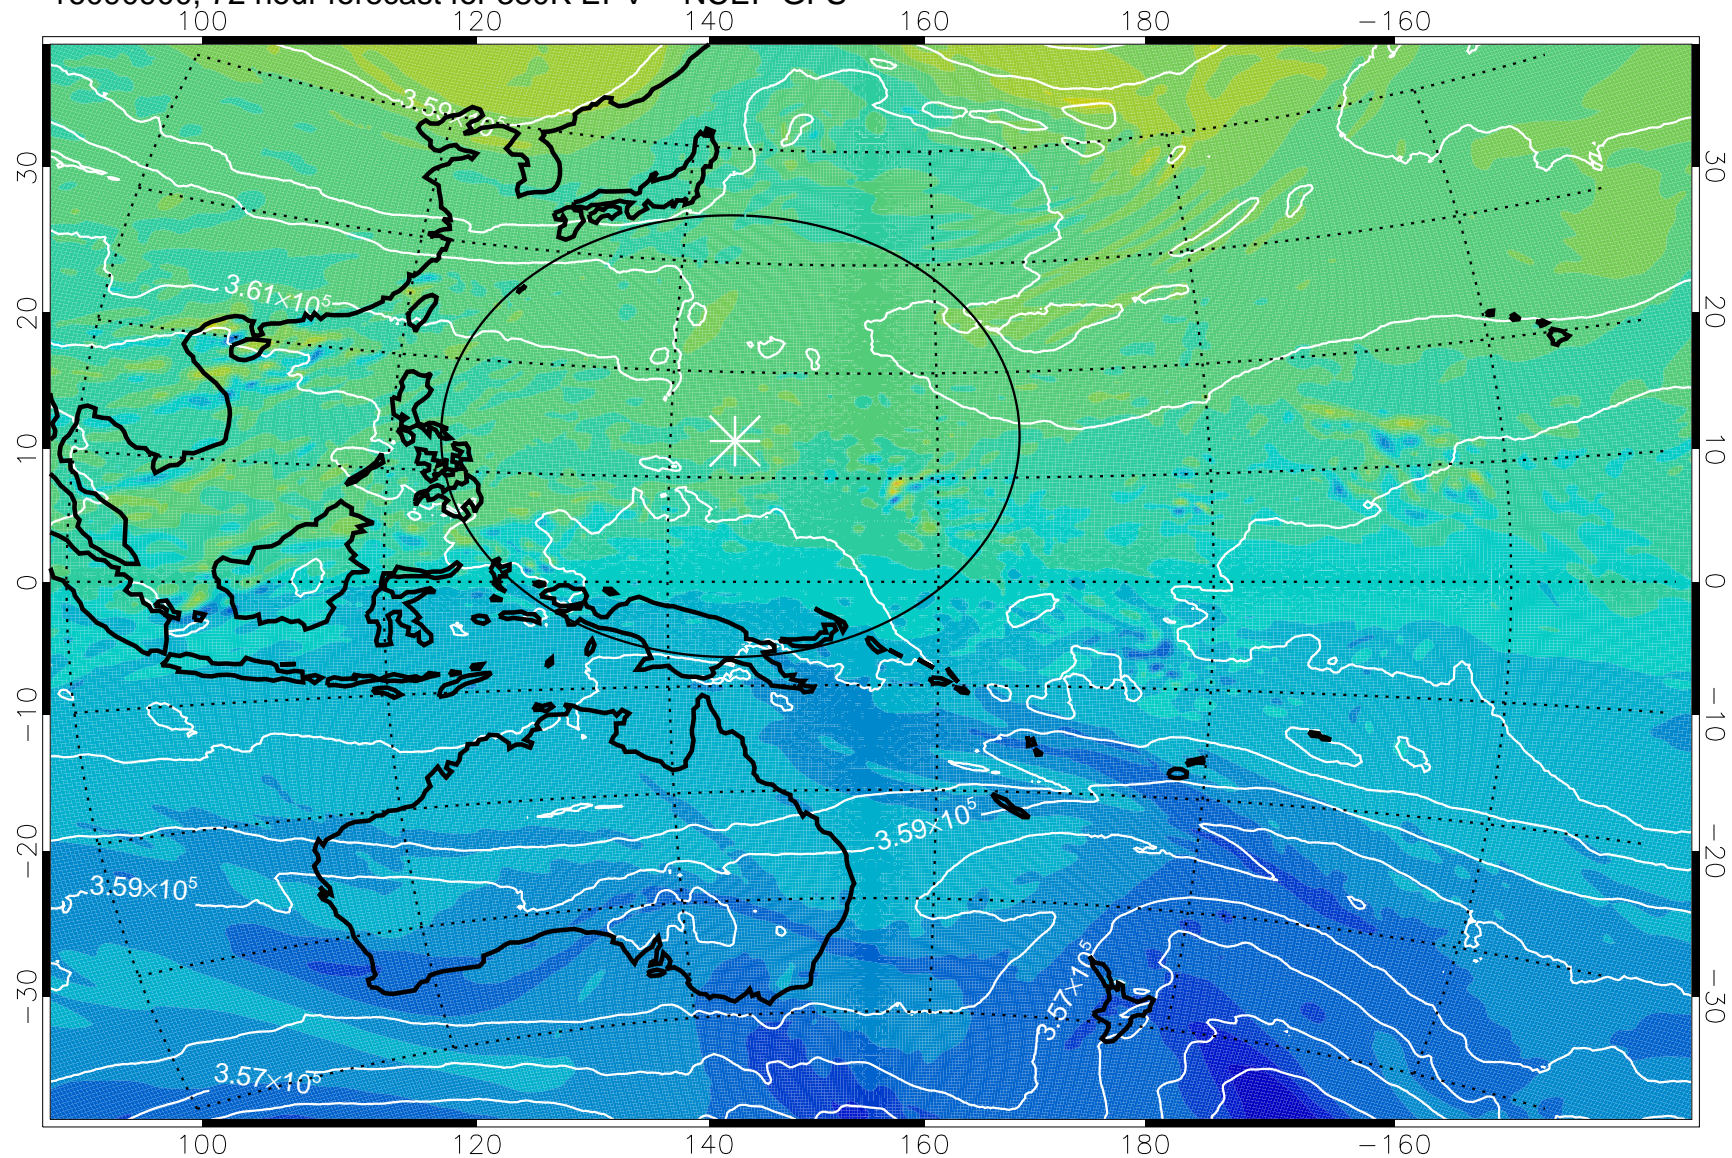

380K Montgomery Streamfunction, white

Range ring of 2304 km

16090800, 48 hour forecast for 380K EPV -- NCEP GFS

380K Montgomery Streamfunction, white

Range ring of 2304 km

16090806, 54 hour forecast for 380K EPV -- NCEP GFS

380K Montgomery Streamfunction, white

Range ring of 2304 km

16090812, 60 hour forecast for 380K EPV -- NCEP GFS

380K Montgomery Streamfunction, white

Range ring of 2304 km

16090818, 66 hour forecast for 380K EPV -- NCEP GFS

380K Montgomery Streamfunction, white

Range ring of 2304 km

16090900, 72 hour forecast for 380K EPV -- NCEP GFS

380K Montgomery Streamfunction, white

Range ring of 2304 km

16090906, 78 hour forecast for 380K EPV -- NCEP GFS

380K Montgomery Streamfunction, white

Range ring of 2304 km

16090912, 84 hour forecast for 380K EPV -- NCEP GFS

380K Montgomery Streamfunction, white

Range ring of 2304 km

16090918, 90 hour forecast for 380K EPV -- NCEP GFS