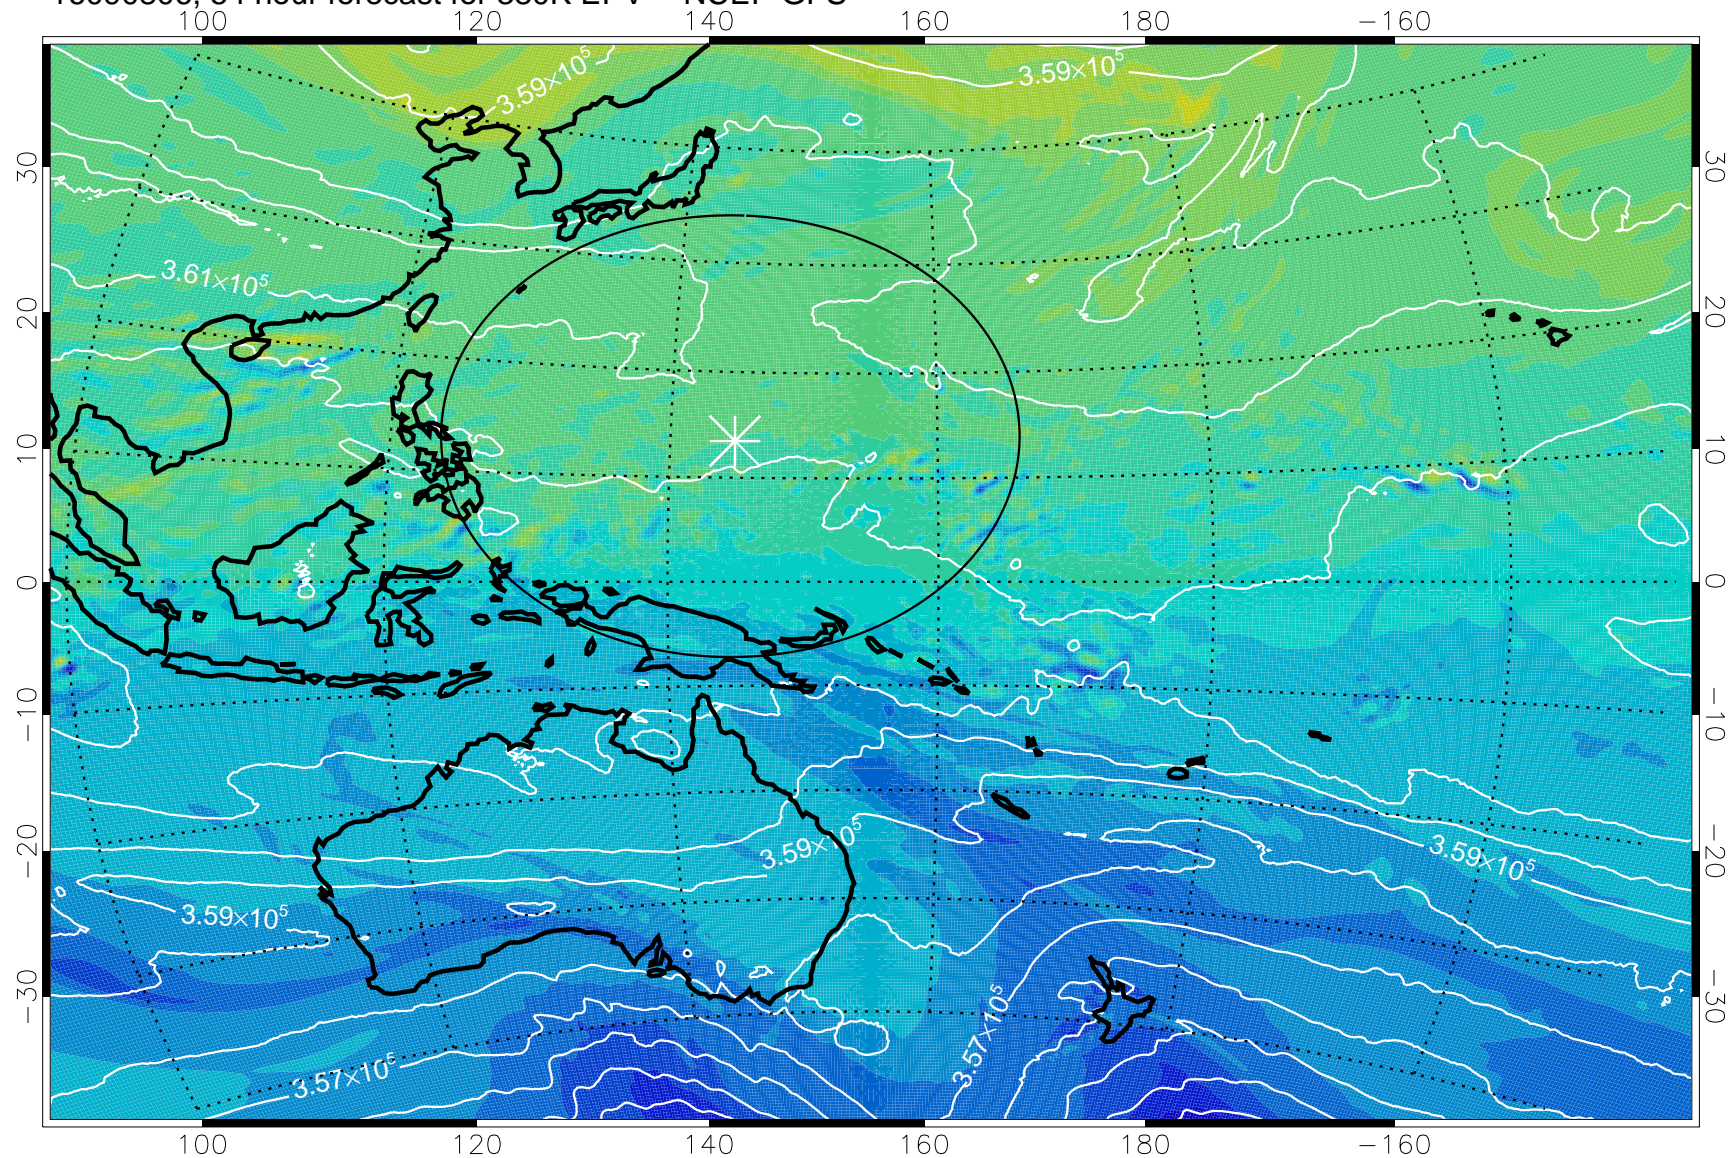

380K Montgomery Streamfunction, white

Range ring of 2304 km

16090712, 36 hour forecast for 380K EPV -- NCEP GFS

380K Montgomery Streamfunction, white

Range ring of 2304 km

16090718, 42 hour forecast for 380K EPV -- NCEP GFS

380K Montgomery Streamfunction, white

Range ring of 2304 km

16090800, 48 hour forecast for 380K EPV -- NCEP GFS

380K Montgomery Streamfunction, white

Range ring of 2304 km

16090806, 54 hour forecast for 380K EPV -- NCEP GFS

380K Montgomery Streamfunction, white

Range ring of 2304 km

16090812, 60 hour forecast for 380K EPV -- NCEP GFS

380K Montgomery Streamfunction, white

Range ring of 2304 km

16090818, 66 hour forecast for 380K EPV -- NCEP GFS

380K Montgomery Streamfunction, white

Range ring of 2304 km

16090900, 72 hour forecast for 380K EPV -- NCEP GFS

380K Montgomery Streamfunction, white

Range ring of 2304 km

16090906, 78 hour forecast for 380K EPV -- NCEP GFS