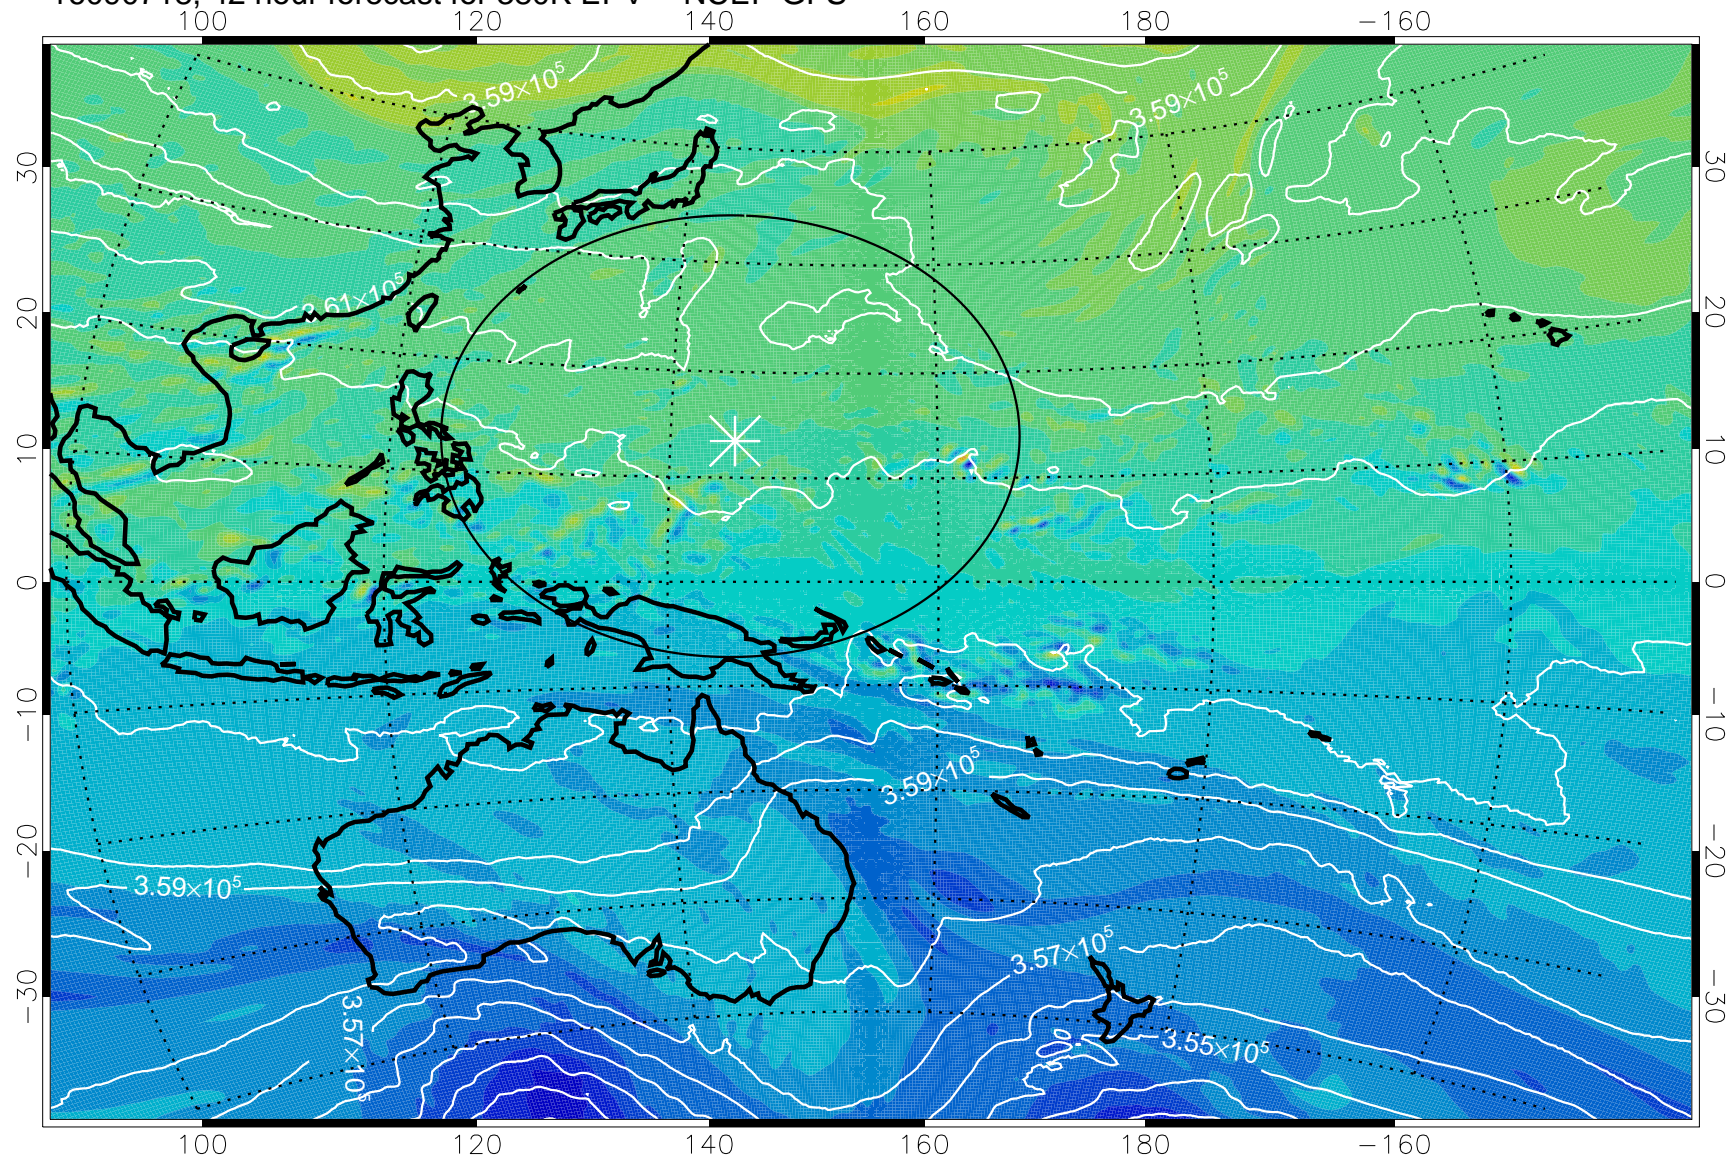

380K Montgomery Streamfunction, white

Range ring of 2304 km

16090712, 36 hour forecast for 380K EPV -- NCEP GFS

380K Montgomery Streamfunction, white

Range ring of 2304 km

16090718, 42 hour forecast for 380K EPV -- NCEP GFS

380K Montgomery Streamfunction, white

Range ring of 2304 km

16090800, 48 hour forecast for 380K EPV -- NCEP GFS

380K Montgomery Streamfunction, white

Range ring of 2304 km

16090806, 54 hour forecast for 380K EPV -- NCEP GFS

380K Montgomery Streamfunction, white

Range ring of 2304 km

16090812, 60 hour forecast for 380K EPV -- NCEP GFS

380K Montgomery Streamfunction, white

Range ring of 2304 km

16090818, 66 hour forecast for 380K EPV -- NCEP GFS

380K Montgomery Streamfunction, white

Range ring of 2304 km

16090900, 72 hour forecast for 380K EPV -- NCEP GFS

380K Montgomery Streamfunction, white

Range ring of 2304 km

16090906, 78 hour forecast for 380K EPV -- NCEP GFS