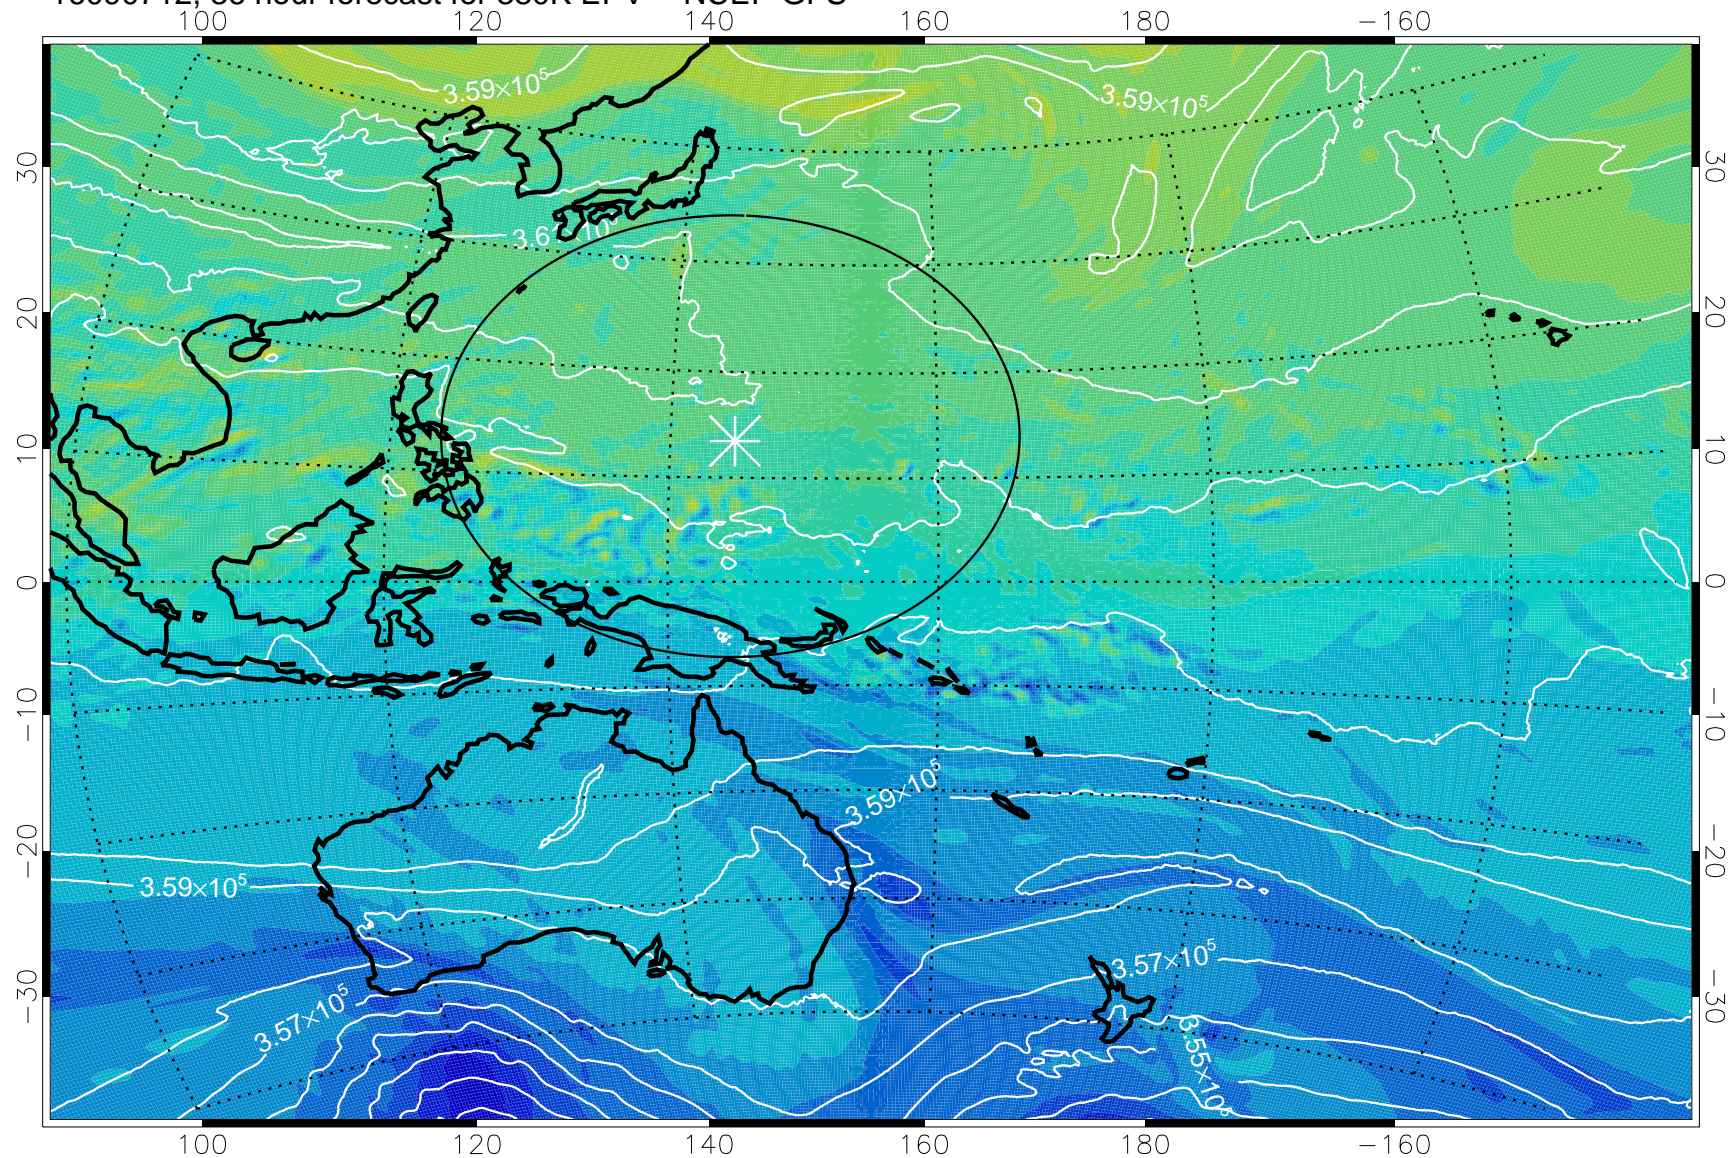

16090618, 18 hour forecast for 380K EPV -- NCEP GFS

16090700, 24 hour forecast for 380K EPV -- NCEP GFS

380K Montgomery Streamfunction, white

Range ring of 2304 km

16090706, 30 hour forecast for 380K EPV -- NCEP GFS

380K Montgomery Streamfunction, white

Range ring of 2304 km

16090712, 36 hour forecast for 380K EPV -- NCEP GFS

380K Montgomery Streamfunction, white

Range ring of 2304 km

16090718, 42 hour forecast for 380K EPV -- NCEP GFS

380K Montgomery Streamfunction, white

Range ring of 2304 km

16090800, 48 hour forecast for 380K EPV -- NCEP GFS

380K Montgomery Streamfunction, white

Range ring of 2304 km

16090806, 54 hour forecast for 380K EPV -- NCEP GFS

380K Montgomery Streamfunction, white

Range ring of 2304 km

16090812, 60 hour forecast for 380K EPV -- NCEP GFS

380K Montgomery Streamfunction, white

Range ring of 2304 km

16090818, 66 hour forecast for 380K EPV -- NCEP GFS