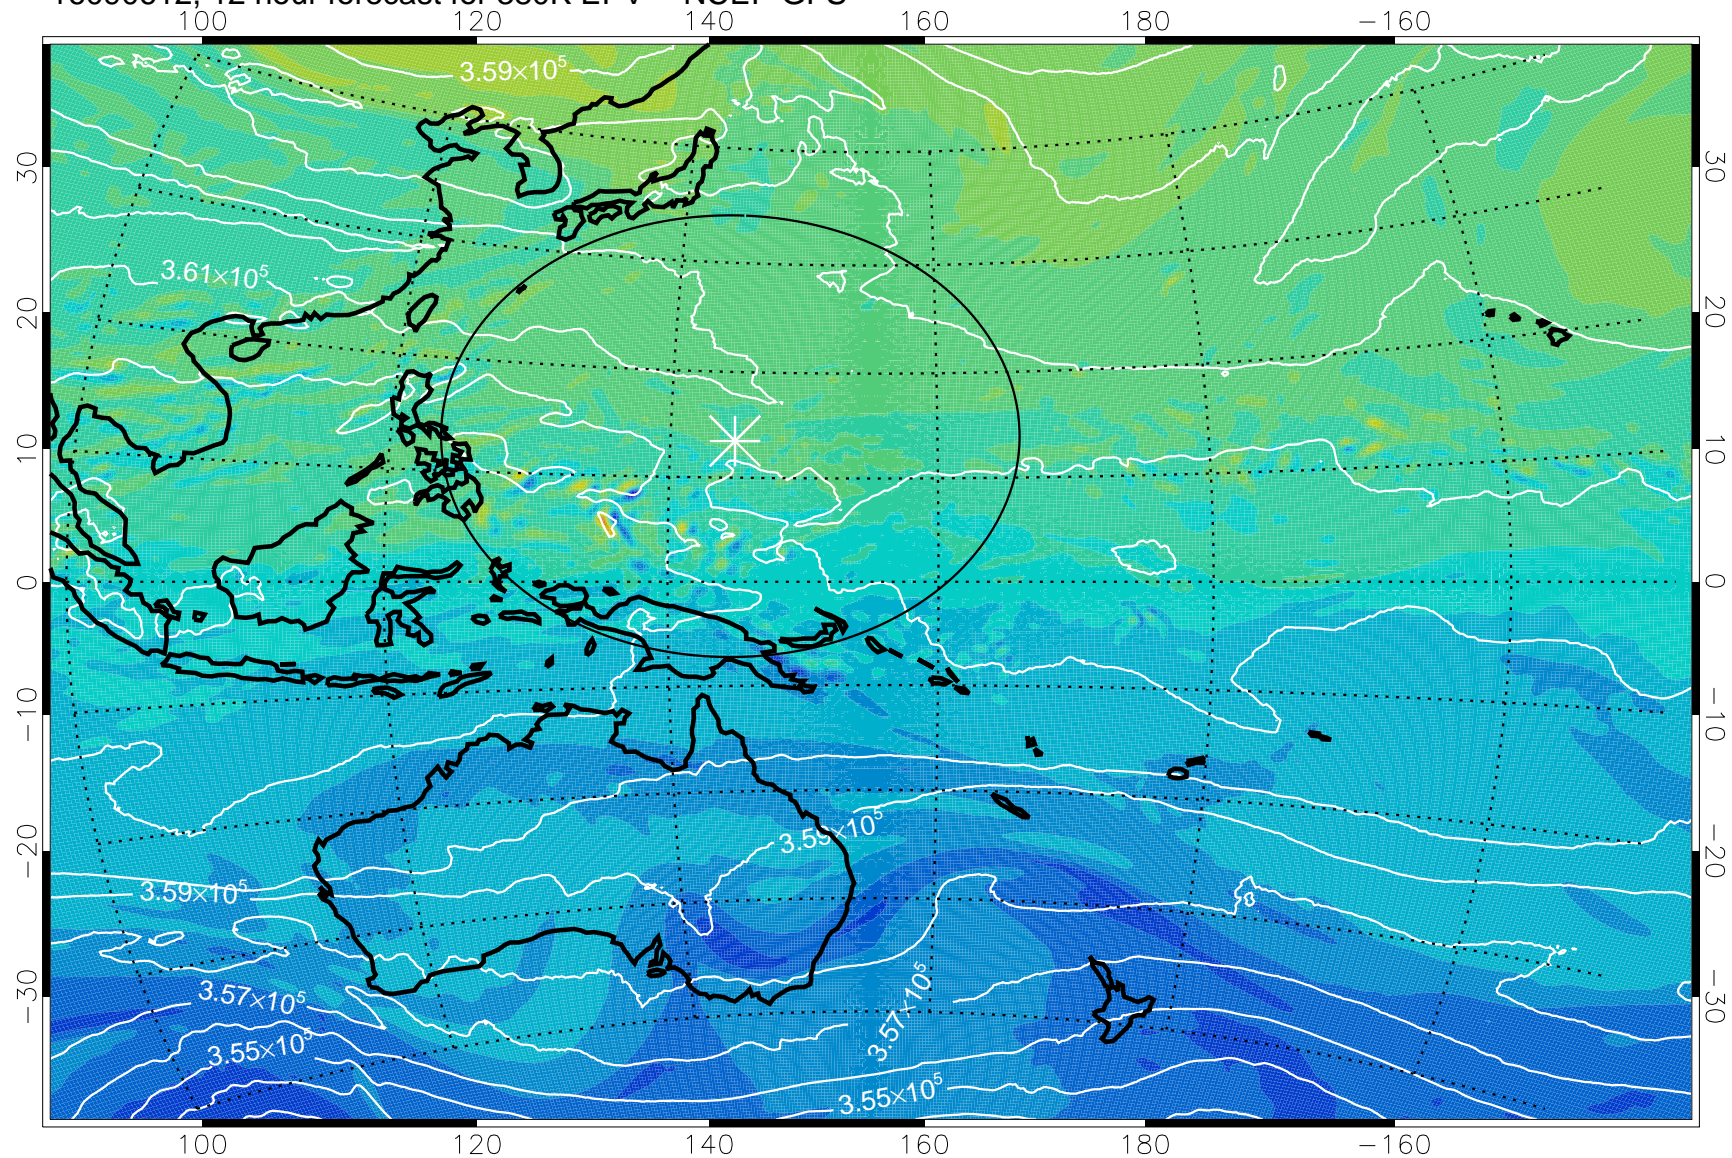

16090606, 6 hour forecast for 380K EPV -- NCEP GFS

380K Montgomery Streamfunction, white

Range ring of 2304 km

16090612, 12 hour forecast for 380K EPV -- NCEP GFS

380K Montgomery Streamfunction, white

Range ring of 2304 km

16090618, 18 hour forecast for 380K EPV -- NCEP GFS

16090700, 24 hour forecast for 380K EPV -- NCEP GFS

380K Montgomery Streamfunction, white

Range ring of 2304 km

16090706, 30 hour forecast for 380K EPV -- NCEP GFS

380K Montgomery Streamfunction, white

Range ring of 2304 km

16090712, 36 hour forecast for 380K EPV -- NCEP GFS

380K Montgomery Streamfunction, white

Range ring of 2304 km

16090718, 42 hour forecast for 380K EPV -- NCEP GFS

380K Montgomery Streamfunction, white

Range ring of 2304 km

16090800, 48 hour forecast for 380K EPV -- NCEP GFS

380K Montgomery Streamfunction, white

Range ring of 2304 km

16090806, 54 hour forecast for 380K EPV -- NCEP GFS