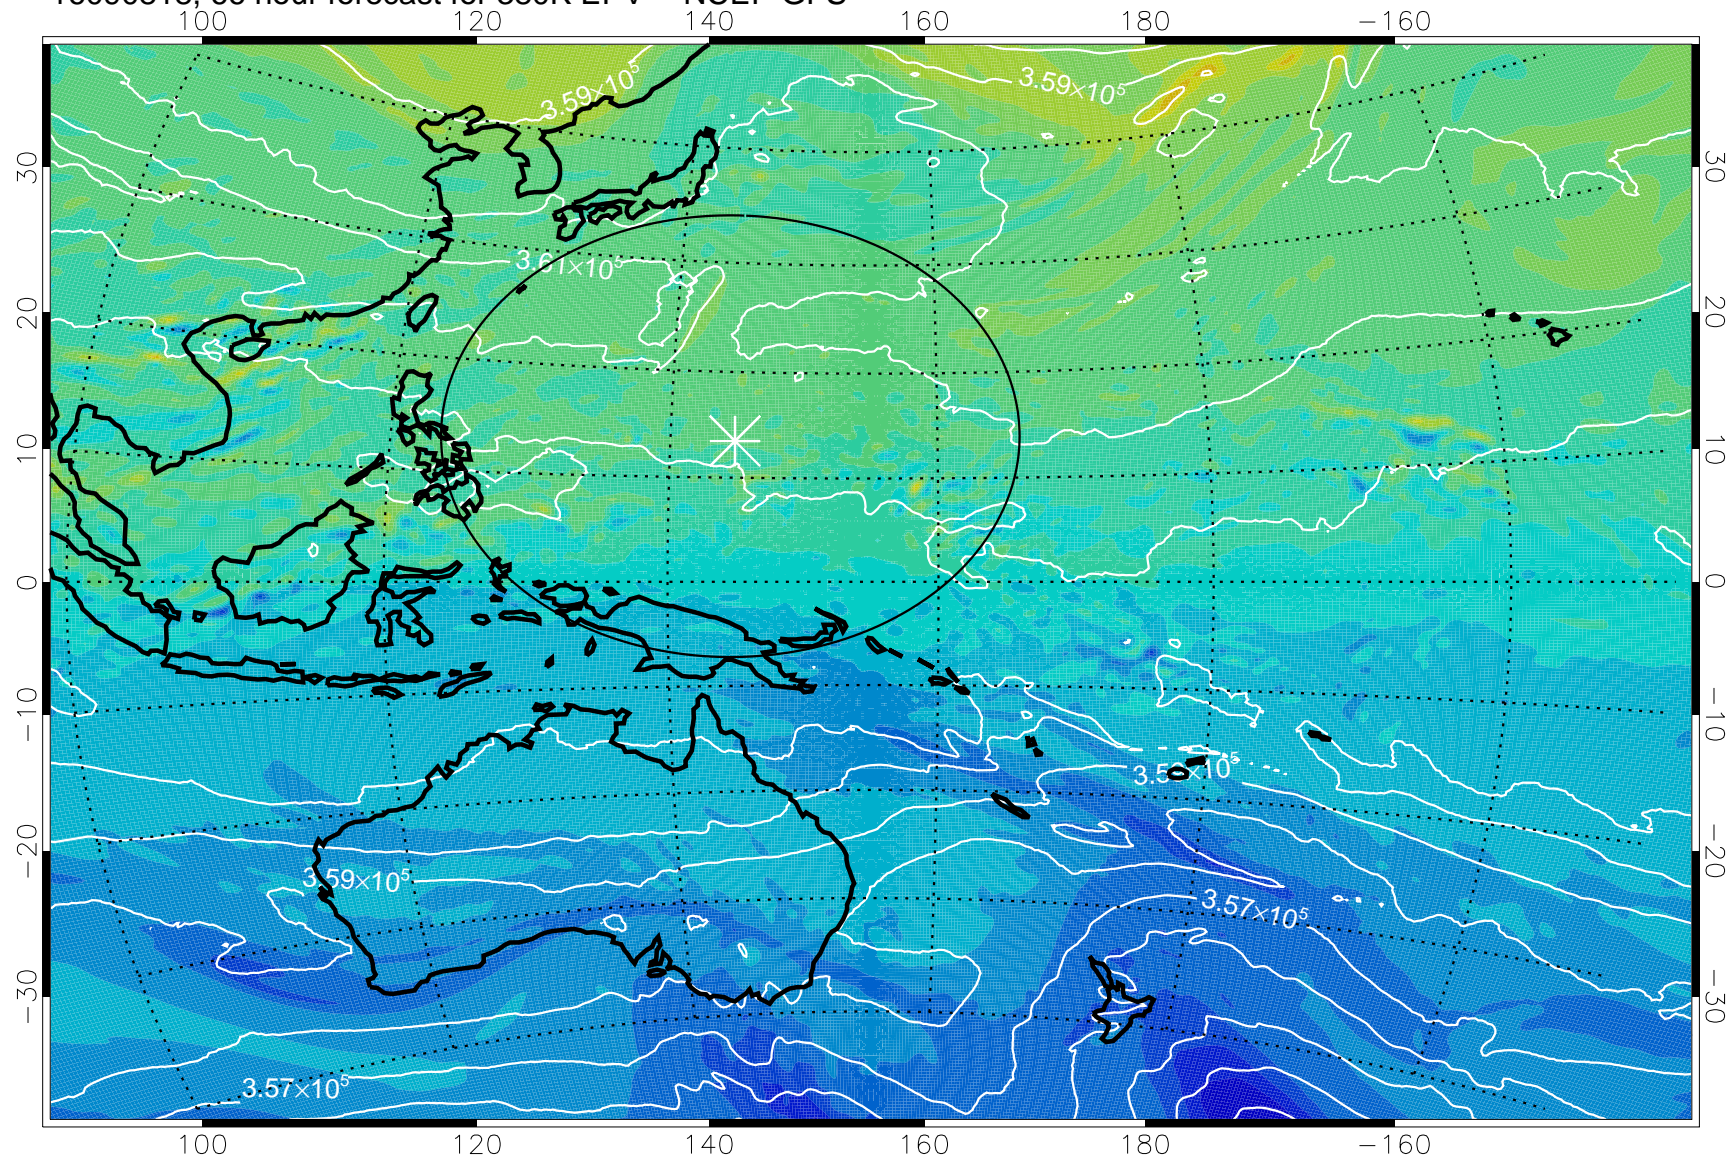

380K Montgomery Streamfunction, white

Range ring of 2304 km

16090800, 48 hour forecast for 380K EPV -- NCEP GFS

380K Montgomery Streamfunction, white

Range ring of 2304 km

16090806, 54 hour forecast for 380K EPV -- NCEP GFS

380K Montgomery Streamfunction, white

Range ring of 2304 km

16090812, 60 hour forecast for 380K EPV -- NCEP GFS

380K Montgomery Streamfunction, white

Range ring of 2304 km

16090818, 66 hour forecast for 380K EPV -- NCEP GFS

380K Montgomery Streamfunction, white

Range ring of 2304 km

16090900, 72 hour forecast for 380K EPV -- NCEP GFS

380K Montgomery Streamfunction, white

Range ring of 2304 km

16090906, 78 hour forecast for 380K EPV -- NCEP GFS

380K Montgomery Streamfunction, white

Range ring of 2304 km

16090912, 84 hour forecast for 380K EPV -- NCEP GFS

380K Montgomery Streamfunction, white

Range ring of 2304 km

16090918, 90 hour forecast for 380K EPV -- NCEP GFS