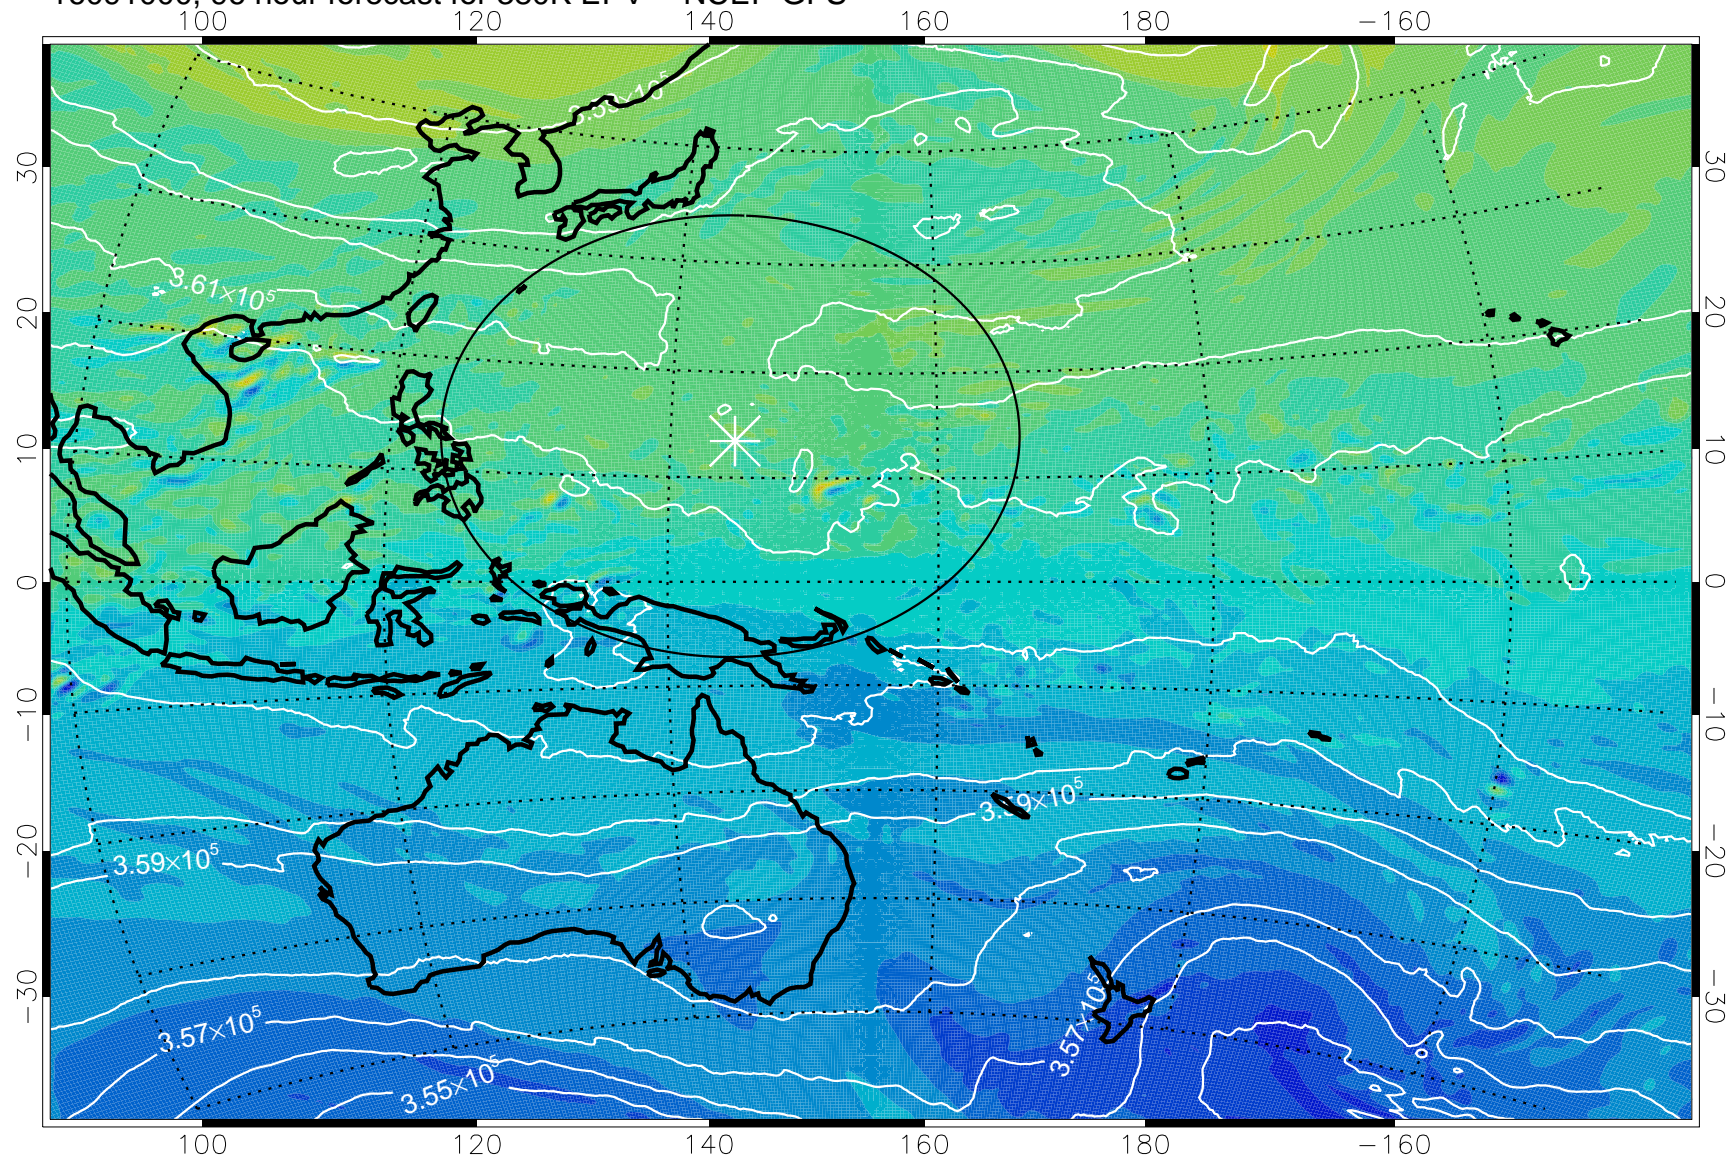

380K Montgomery Streamfunction, white

Range ring of 2304 km

16090900, 72 hour forecast for 380K EPV -- NCEP GFS

380K Montgomery Streamfunction, white

Range ring of 2304 km

16090906, 78 hour forecast for 380K EPV -- NCEP GFS

380K Montgomery Streamfunction, white

Range ring of 2304 km

16090912, 84 hour forecast for 380K EPV -- NCEP GFS

380K Montgomery Streamfunction, white

Range ring of 2304 km

16090918, 90 hour forecast for 380K EPV -- NCEP GFS

380K Montgomery Streamfunction, white

Range ring of 2304 km

16091000, 96 hour forecast for 380K EPV -- NCEP GFS

380K Montgomery Streamfunction, white

Range ring of 2304 km

16091006, 102 hour forecast for 380K EPV -- NCEP GFS

380K Montgomery Streamfunction, white

Range ring of 2304 km

16091012, 108 hour forecast for 380K EPV -- NCEP GFS

380K Montgomery Streamfunction, white

Range ring of 2304 km

16091018, 114 hour forecast for 380K EPV -- NCEP GFS