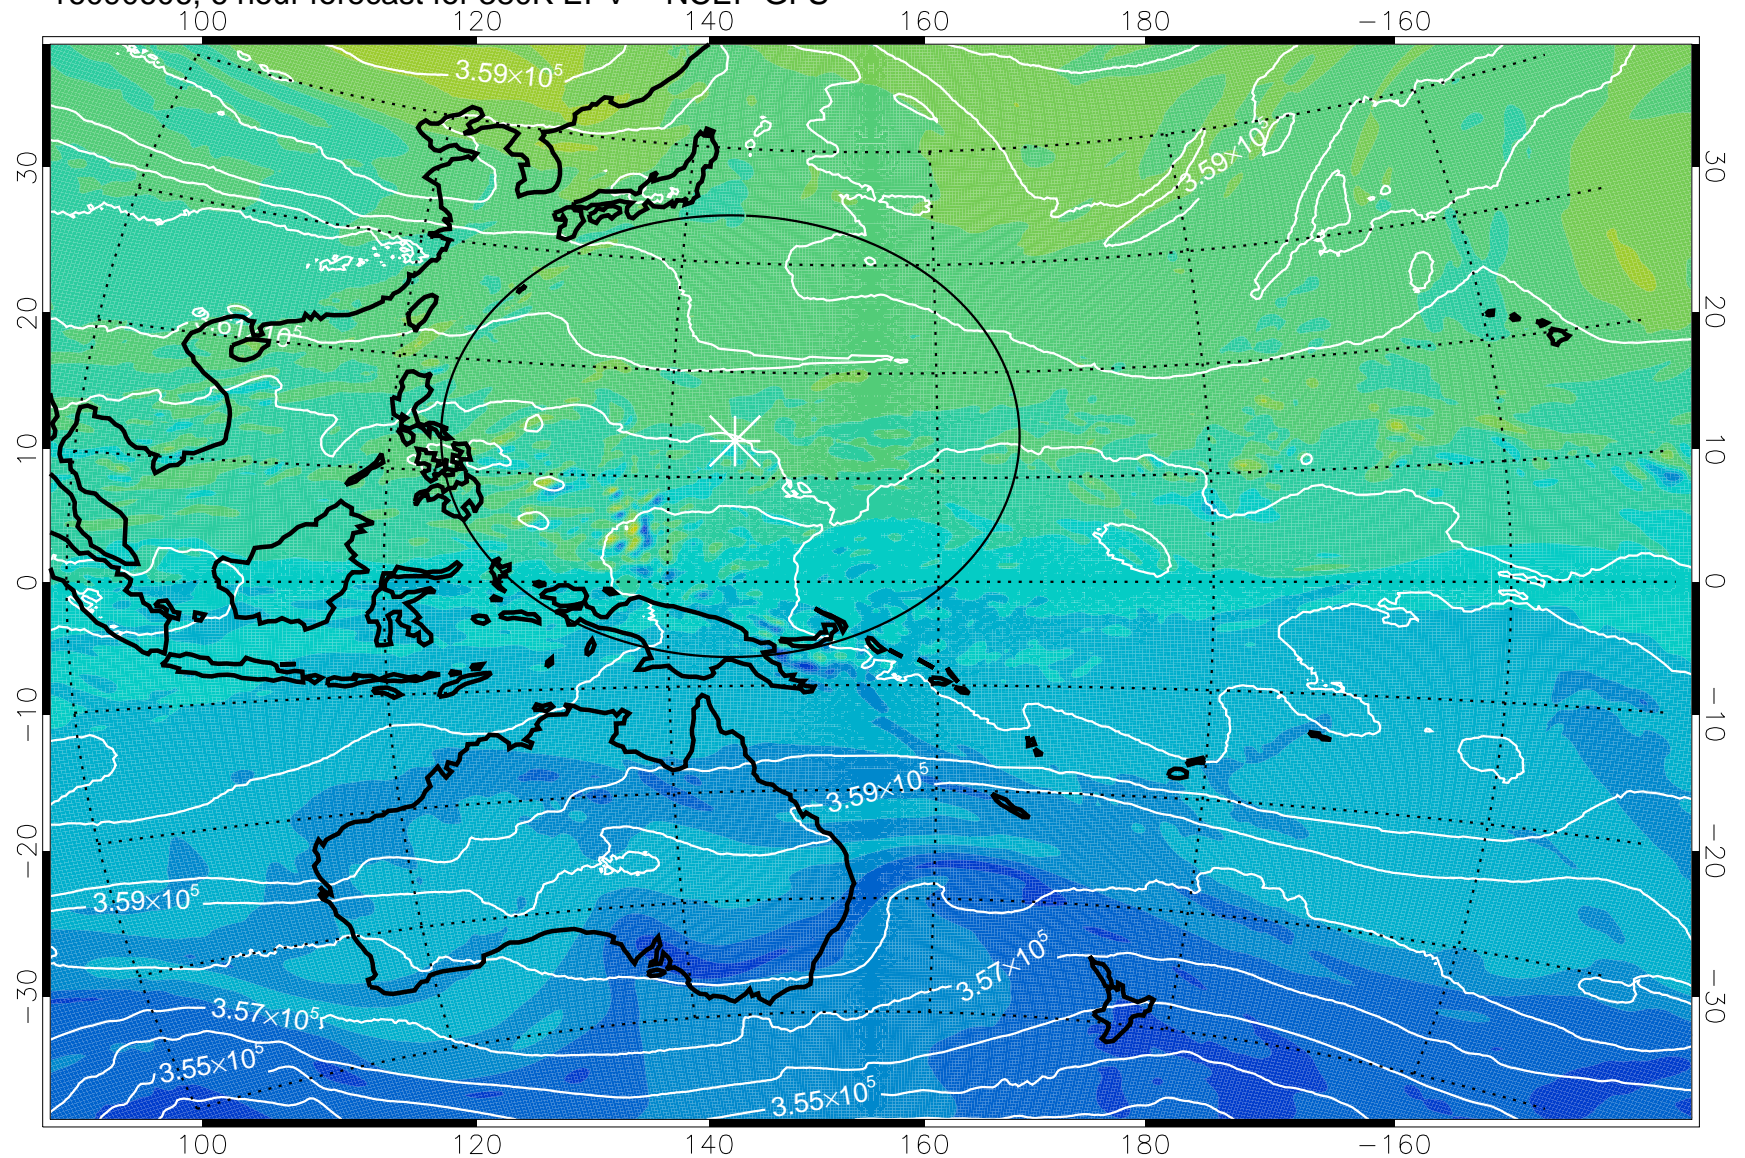

16090606, 6 hour forecast for 380K EPV -- NCEP GFS

380K Montgomery Streamfunction, white

Range ring of 2304 km

16090612, 12 hour forecast for 380K EPV -- NCEP GFS

380K Montgomery Streamfunction, white

Range ring of 2304 km

16090618, 18 hour forecast for 380K EPV -- NCEP GFS

16090700, 24 hour forecast for 380K EPV -- NCEP GFS

380K Montgomery Streamfunction, white

Range ring of 2304 km

16090706, 30 hour forecast for 380K EPV -- NCEP GFS

380K Montgomery Streamfunction, white

Range ring of 2304 km

16090712, 36 hour forecast for 380K EPV -- NCEP GFS

380K Montgomery Streamfunction, white

Range ring of 2304 km

16090718, 42 hour forecast for 380K EPV -- NCEP GFS

380K Montgomery Streamfunction, white

Range ring of 2304 km

16090800, 48 hour forecast for 380K EPV -- NCEP GFS

380K Montgomery Streamfunction, white

Range ring of 2304 km

16090806, 54 hour forecast for 380K EPV -- NCEP GFS