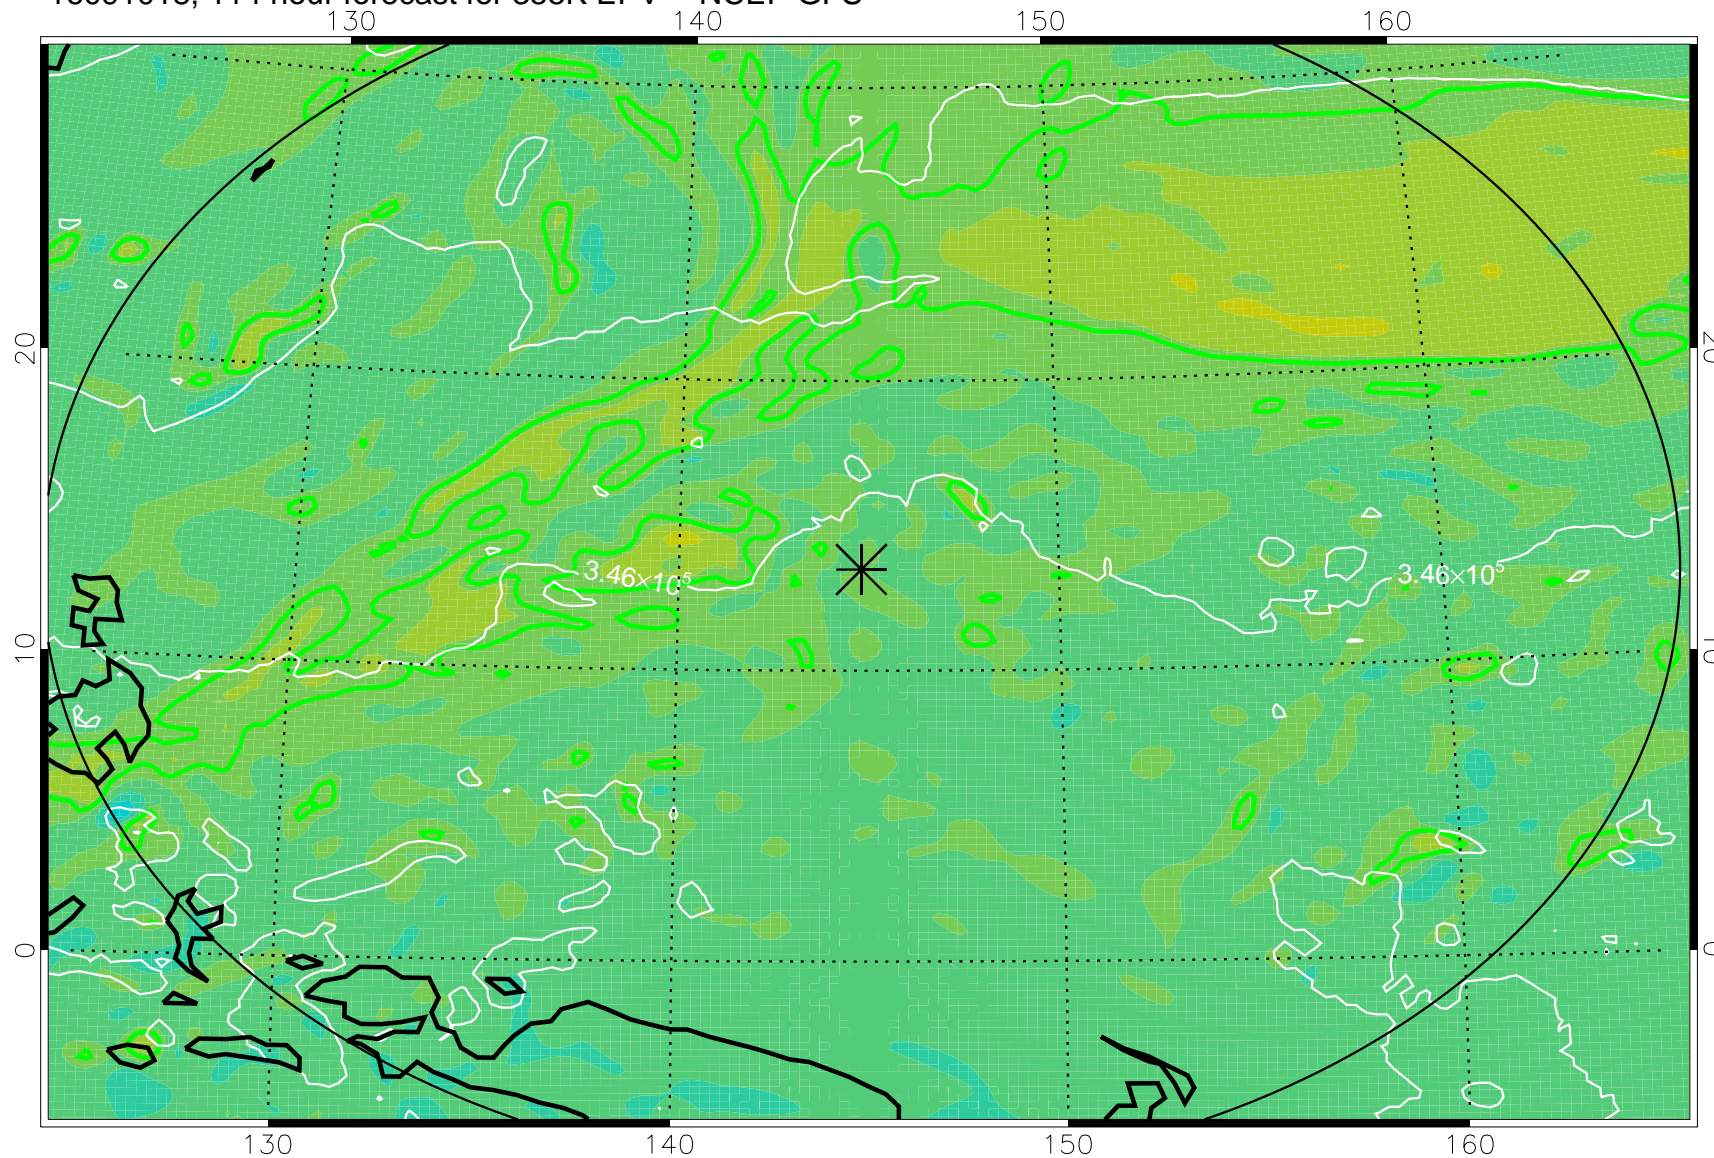

16090906, 78 hour forecast for 355K EPV -- NCEP GFS

355K Montgomery Streamfunction, white
EPV Tropopause (2 PVU) Position
Range ring of 2304 km

16090912, 84 hour forecast for 355K EPV -- NCEP GFS

355K Montgomery Streamfunction, white
EPV Tropopause (2 PVU) Position
Range ring of 2304 km

16090918, 90 hour forecast for 355K EPV -- NCEP GFS

355K Montgomery Streamfunction, white
EPV Tropopause (2 PVU) Position
Range ring of 2304 km

16091000, 96 hour forecast for 355K EPV -- NCEP GFS

355K Montgomery Streamfunction, white
EPV Tropopause (2 PVU) Position
Range ring of 2304 km

16091006, 102 hour forecast for 355K EPV -- NCEP GFS

355K Montgomery Streamfunction, white
EPV Tropopause (2 PVU) Position
Range ring of 2304 km

16091012, 108 hour forecast for 355K EPV -- NCEP GFS

355K Montgomery Streamfunction, white
EPV Tropopause (2 PVU) Position
Range ring of 2304 km

16091018, 114 hour forecast for 355K EPV -- NCEP GFS

355K Montgomery Streamfunction, white
EPV Tropopause (2 PVU) Position
Range ring of 2304 km

16091100, 120 hour forecast for 355K EPV -- NCEP GFS

355K Montgomery Streamfunction, white
EPV Tropopause (2 PVU) Position
Range ring of 2304 km