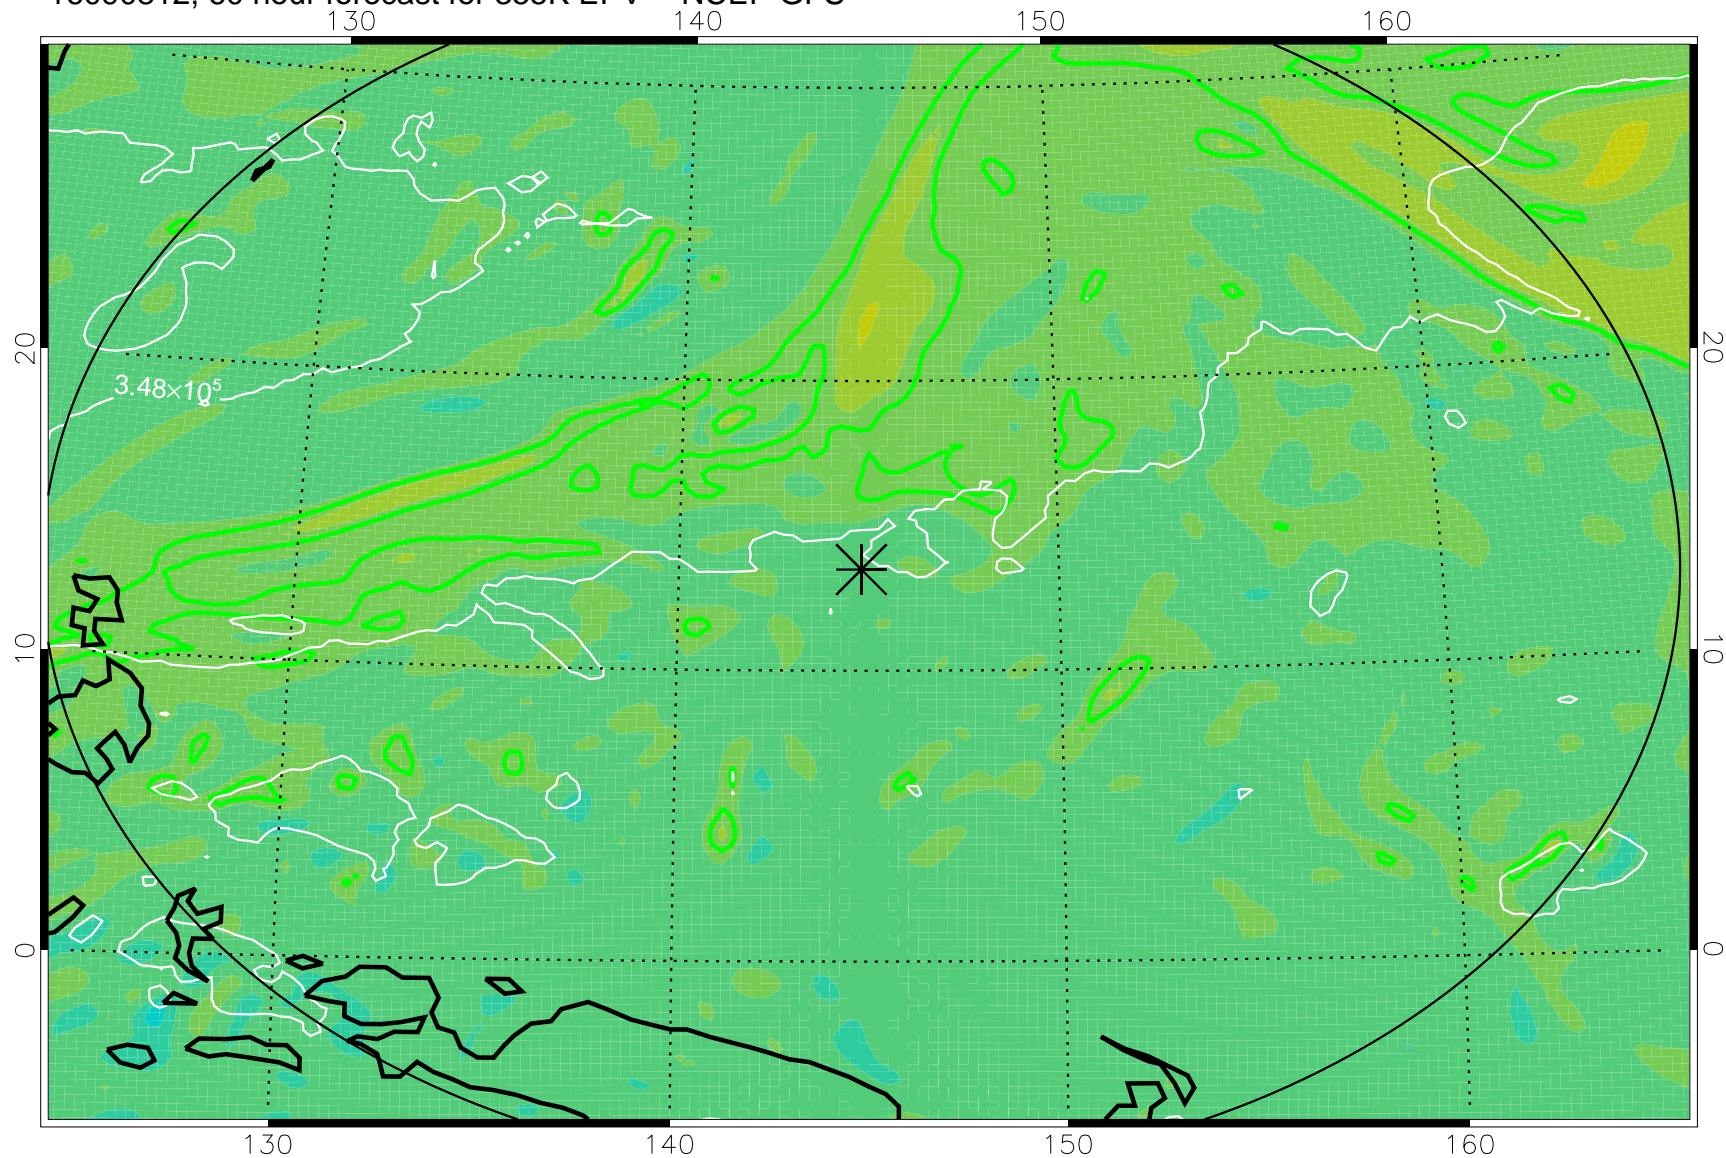

16090718, 42 hour forecast for 355K EPV -- NCEP GFS

355K Montgomery Streamfunction, white
EPV Tropopause (2 PVU) Position
Range ring of 2304 km

16090800, 48 hour forecast for 355K EPV -- NCEP GFS

355K Montgomery Streamfunction, white
EPV Tropopause (2 PVU) Position
Range ring of 2304 km

16090806, 54 hour forecast for 355K EPV -- NCEP GFS

355K Montgomery Streamfunction, white
EPV Tropopause (2 PVU) Position
Range ring of 2304 km

16090812, 60 hour forecast for 355K EPV -- NCEP GFS

355K Montgomery Streamfunction, white
EPV Tropopause (2 PVU) Position
Range ring of 2304 km

16090818, 66 hour forecast for 355K EPV -- NCEP GFS

355K Montgomery Streamfunction, white
EPV Tropopause (2 PVU) Position
Range ring of 2304 km

16090900, 72 hour forecast for 355K EPV -- NCEP GFS

355K Montgomery Streamfunction, white
EPV Tropopause (2 PVU) Position
Range ring of 2304 km

16090918, 90 hour forecast for 355K EPV -- NCEP GFS

355K Montgomery Streamfunction, white
EPV Tropopause (2 PVU) Position
Range ring of 2304 km

16091000, 96 hour forecast for 355K EPV -- NCEP GFS

355K Montgomery Streamfunction, white
EPV Tropopause (2 PVU) Position
Range ring of 2304 km