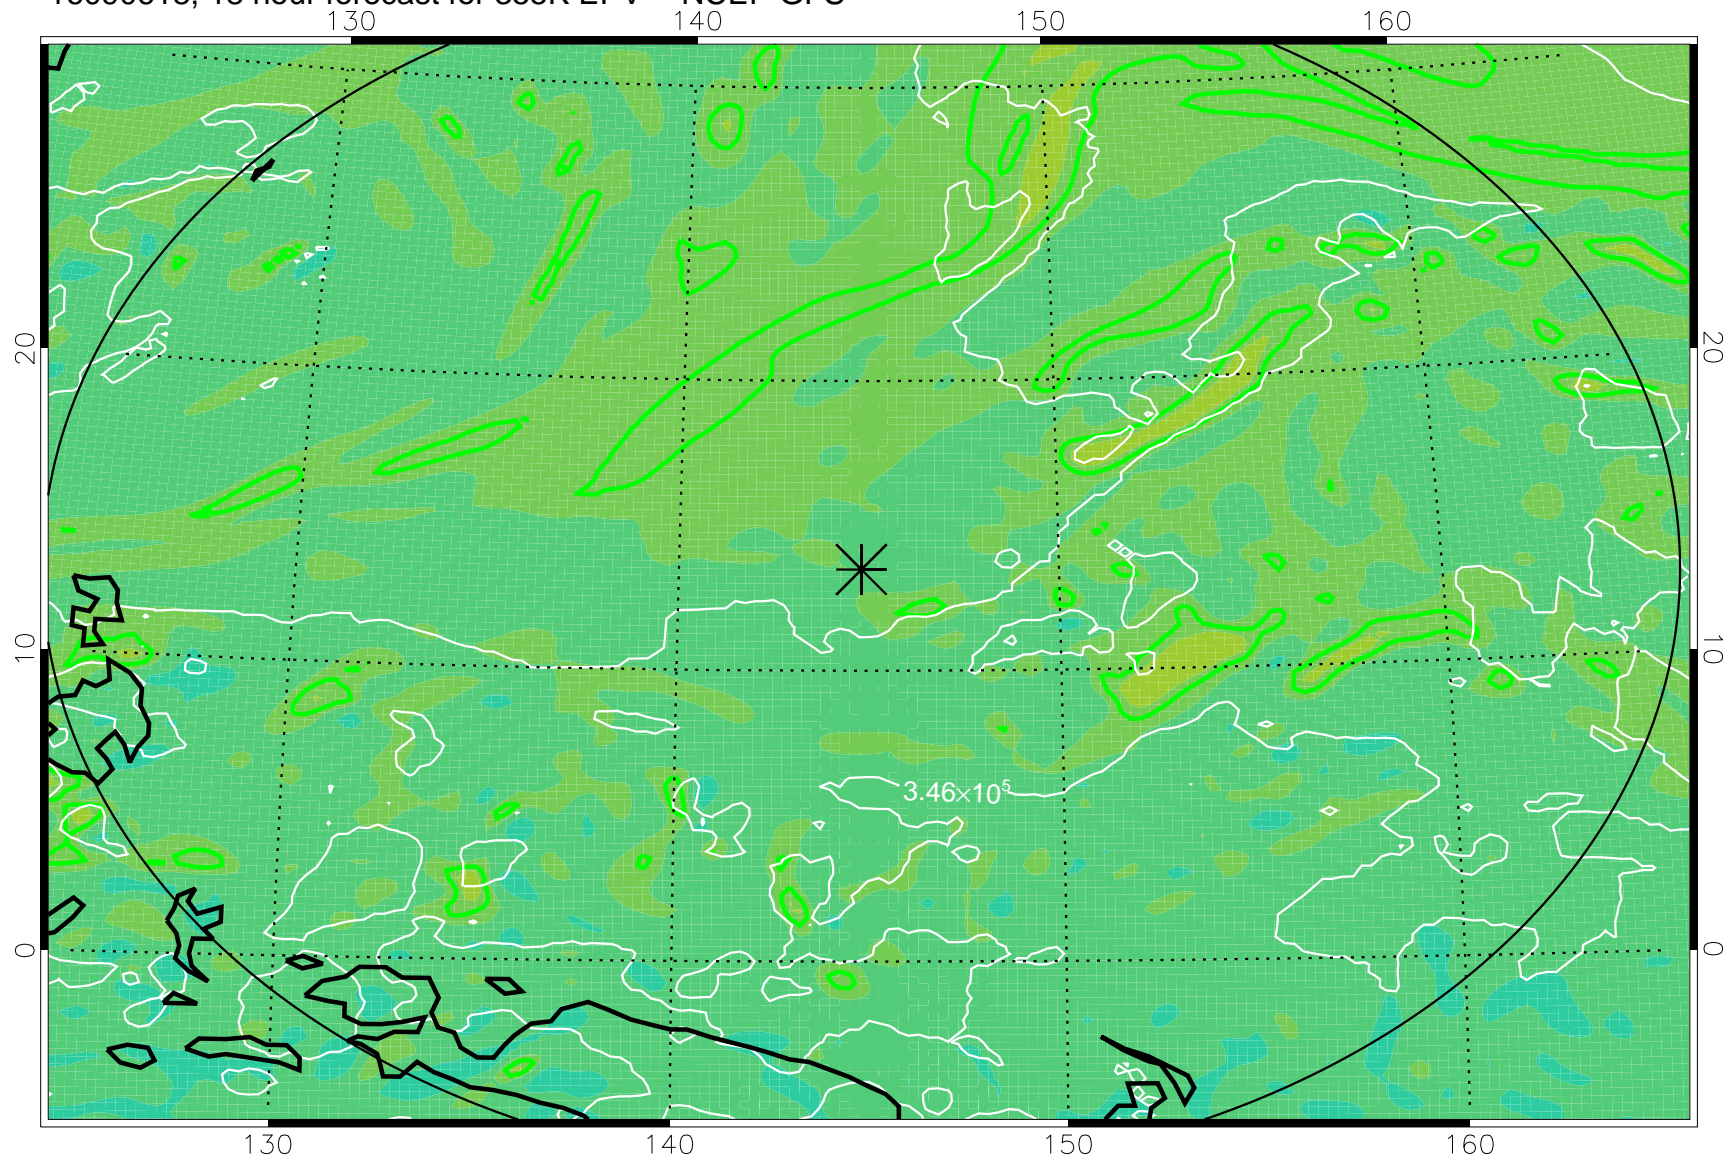

16090606, 6 hour forecast for 355K EPV -- NCEP GFS

355K Montgomery Streamfunction, white
EPV Tropopause (2 PVU) Position
Range ring of 2304 km

16090612, 12 hour forecast for 355K EPV -- NCEP GFS

355K Montgomery Streamfunction, white
EPV Tropopause (2 PVU) Position
Range ring of 2304 km

16090618, 18 hour forecast for 355K EPV -- NCEP GFS

355K Montgomery Streamfunction, white
EPV Tropopause (2 PVU) Position
Range ring of 2304 km

16090700, 24 hour forecast for 355K EPV -- NCEP GFS

355K Montgomery Streamfunction, white
EPV Tropopause (2 PVU) Position
Range ring of 2304 km

16090706, 30 hour forecast for 355K EPV -- NCEP GFS

355K Montgomery Streamfunction, white
EPV Tropopause (2 PVU) Position
Range ring of 2304 km

16090712, 36 hour forecast for 355K EPV -- NCEP GFS

355K Montgomery Streamfunction, white
EPV Tropopause (2 PVU) Position
Range ring of 2304 km

16090718, 42 hour forecast for 355K EPV -- NCEP GFS

355K Montgomery Streamfunction, white
EPV Tropopause (2 PVU) Position
Range ring of 2304 km

16090800, 48 hour forecast for 355K EPV -- NCEP GFS

355K Montgomery Streamfunction, white
EPV Tropopause (2 PVU) Position
Range ring of 2304 km