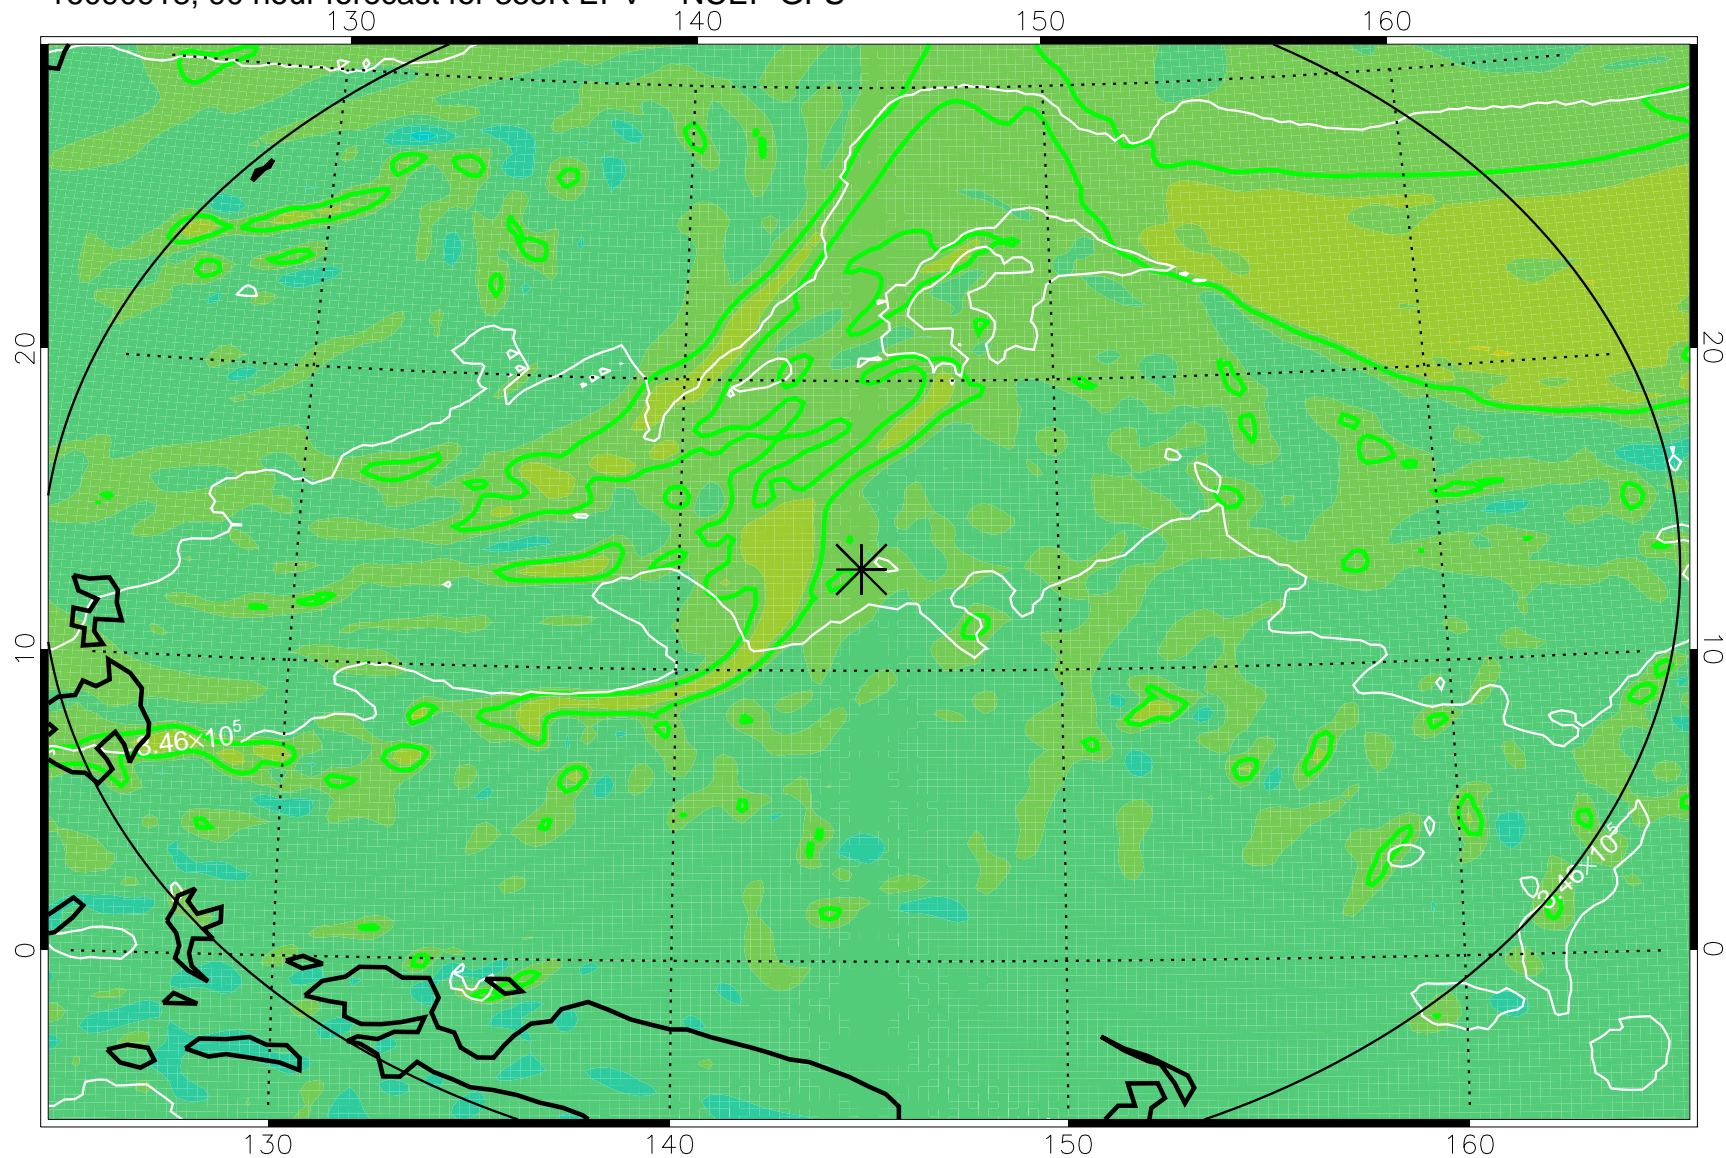

16090818, 66 hour forecast for 355K EPV -- NCEP GFS

355K Montgomery Streamfunction, white
EPV Tropopause (2 PVU) Position
Range ring of 2304 km

16090900, 72 hour forecast for 355K EPV -- NCEP GFS

355K Montgomery Streamfunction, white
EPV Tropopause (2 PVU) Position
Range ring of 2304 km

16090906, 78 hour forecast for 355K EPV -- NCEP GFS

355K Montgomery Streamfunction, white
EPV Tropopause (2 PVU) Position
Range ring of 2304 km

16090912, 84 hour forecast for 355K EPV -- NCEP GFS

355K Montgomery Streamfunction, white
EPV Tropopause (2 PVU) Position
Range ring of 2304 km

16090918, 90 hour forecast for 355K EPV -- NCEP GFS

355K Montgomery Streamfunction, white
EPV Tropopause (2 PVU) Position
Range ring of 2304 km

16091000, 96 hour forecast for 355K EPV -- NCEP GFS

355K Montgomery Streamfunction, white
EPV Tropopause (2 PVU) Position
Range ring of 2304 km

16091006, 102 hour forecast for 355K EPV -- NCEP GFS

355K Montgomery Streamfunction, white
EPV Tropopause (2 PVU) Position
Range ring of 2304 km

16091012, 108 hour forecast for 355K EPV -- NCEP GFS

355K Montgomery Streamfunction, white
EPV Tropopause (2 PVU) Position
Range ring of 2304 km