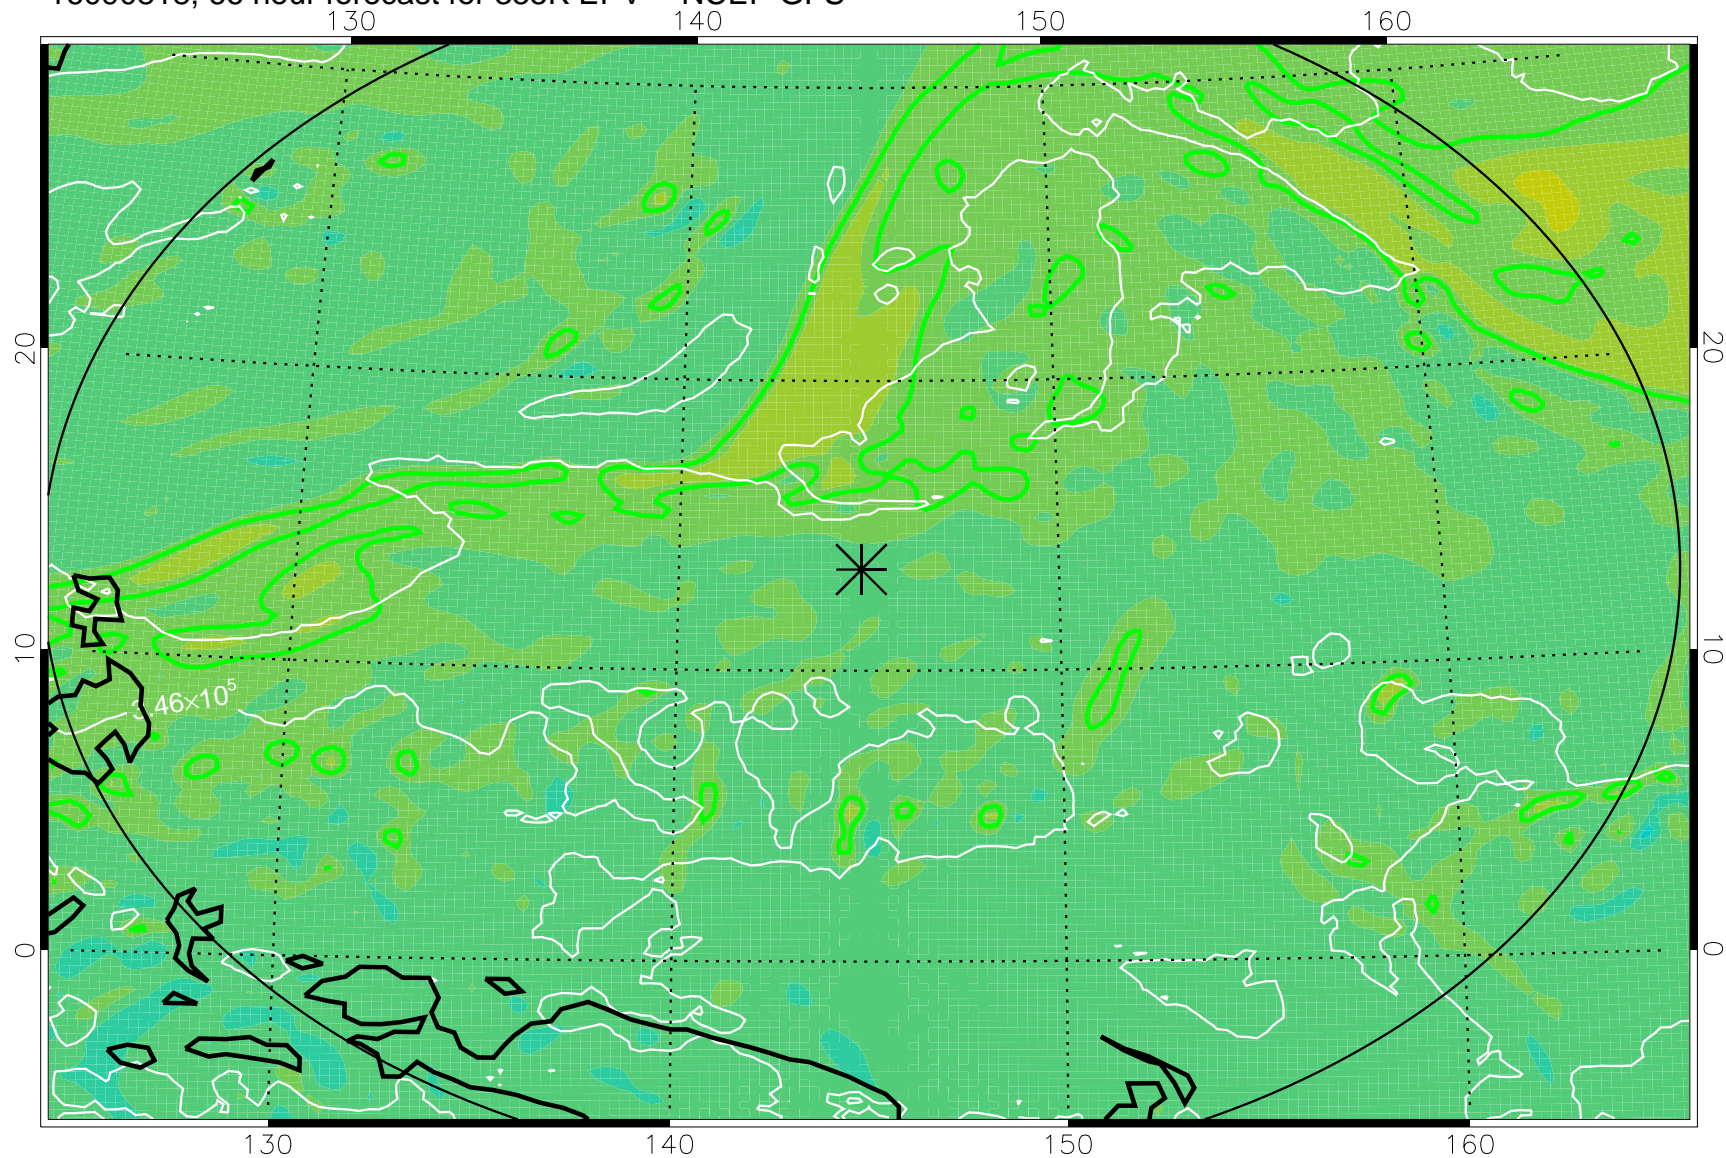

16090806, 54 hour forecast for 355K EPV -- NCEP GFS

355K Montgomery Streamfunction, white
EPV Tropopause (2 PVU) Position
Range ring of 2304 km

16090812, 60 hour forecast for 355K EPV -- NCEP GFS

355K Montgomery Streamfunction, white
EPV Tropopause (2 PVU) Position
Range ring of 2304 km

16090818, 66 hour forecast for 355K EPV -- NCEP GFS

355K Montgomery Streamfunction, white
EPV Tropopause (2 PVU) Position
Range ring of 2304 km

16090900, 72 hour forecast for 355K EPV -- NCEP GFS

355K Montgomery Streamfunction, white
EPV Tropopause (2 PVU) Position
Range ring of 2304 km

16090906, 78 hour forecast for 355K EPV -- NCEP GFS

355K Montgomery Streamfunction, white
EPV Tropopause (2 PVU) Position
Range ring of 2304 km

16090912, 84 hour forecast for 355K EPV -- NCEP GFS

355K Montgomery Streamfunction, white
EPV Tropopause (2 PVU) Position
Range ring of 2304 km

16090918, 90 hour forecast for 355K EPV -- NCEP GFS

355K Montgomery Streamfunction, white
EPV Tropopause (2 PVU) Position
Range ring of 2304 km

16091000, 96 hour forecast for 355K EPV -- NCEP GFS

355K Montgomery Streamfunction, white
EPV Tropopause (2 PVU) Position
Range ring of 2304 km