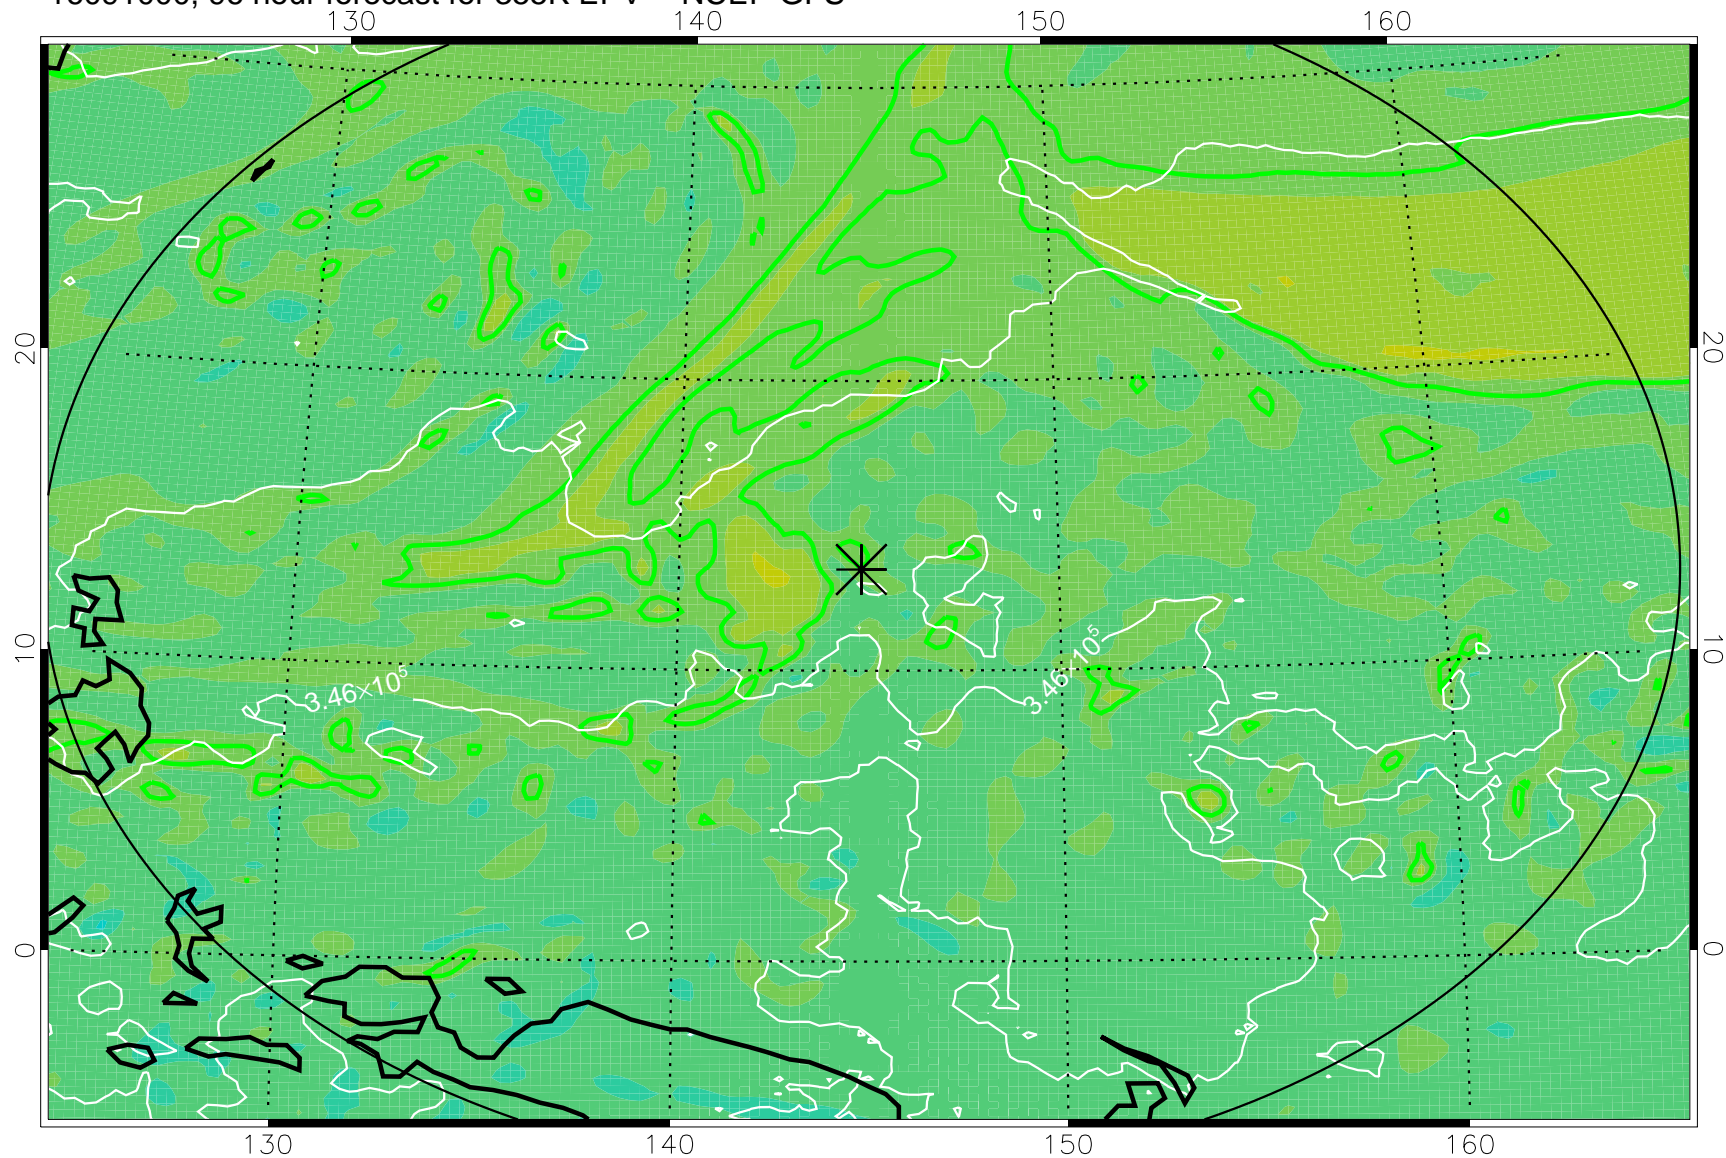

16090818, 66 hour forecast for 355K EPV -- NCEP GFS

355K Montgomery Streamfunction, white
EPV Tropopause (2 PVU) Position
Range ring of 2304 km

16090900, 72 hour forecast for 355K EPV -- NCEP GFS

355K Montgomery Streamfunction, white
EPV Tropopause (2 PVU) Position
Range ring of 2304 km

16090906, 78 hour forecast for 355K EPV -- NCEP GFS

355K Montgomery Streamfunction, white
EPV Tropopause (2 PVU) Position
Range ring of 2304 km

16090912, 84 hour forecast for 355K EPV -- NCEP GFS

355K Montgomery Streamfunction, white
EPV Tropopause (2 PVU) Position
Range ring of 2304 km

16090918, 90 hour forecast for 355K EPV -- NCEP GFS

355K Montgomery Streamfunction, white
EPV Tropopause (2 PVU) Position
Range ring of 2304 km

16091000, 96 hour forecast for 355K EPV -- NCEP GFS

355K Montgomery Streamfunction, white
EPV Tropopause (2 PVU) Position
Range ring of 2304 km

16091006, 102 hour forecast for 355K EPV -- NCEP GFS

355K Montgomery Streamfunction, white
EPV Tropopause (2 PVU) Position
Range ring of 2304 km

16091012, 108 hour forecast for 355K EPV -- NCEP GFS

355K Montgomery Streamfunction, white
EPV Tropopause (2 PVU) Position
Range ring of 2304 km