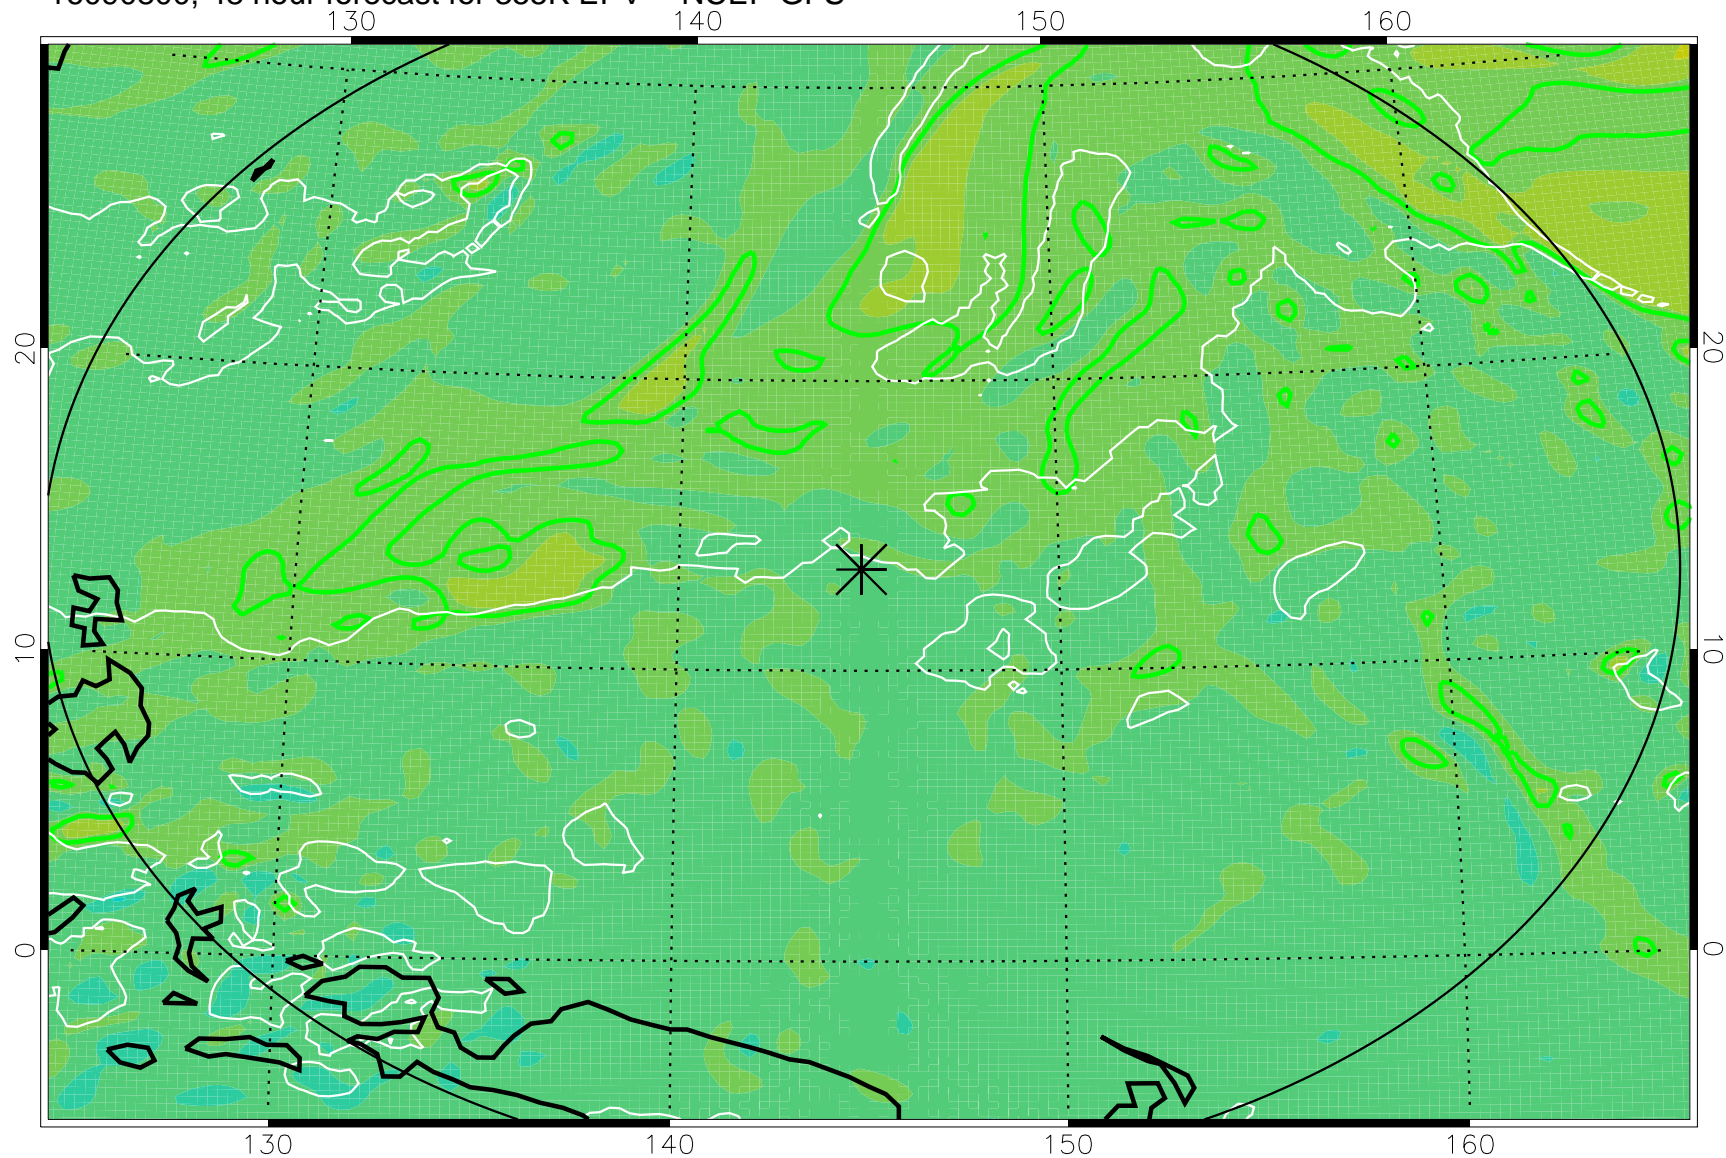

16090706, 30 hour forecast for 355K EPV -- NCEP GFS

355K Montgomery Streamfunction, white
EPV Tropopause (2 PVU) Position
Range ring of 2304 km

16090712, 36 hour forecast for 355K EPV -- NCEP GFS

355K Montgomery Streamfunction, white
EPV Tropopause (2 PVU) Position
Range ring of 2304 km

16090718, 42 hour forecast for 355K EPV -- NCEP GFS

355K Montgomery Streamfunction, white
EPV Tropopause (2 PVU) Position
Range ring of 2304 km

16090800, 48 hour forecast for 355K EPV -- NCEP GFS

355K Montgomery Streamfunction, white
EPV Tropopause (2 PVU) Position
Range ring of 2304 km

16090806, 54 hour forecast for 355K EPV -- NCEP GFS

355K Montgomery Streamfunction, white
EPV Tropopause (2 PVU) Position
Range ring of 2304 km

16090812, 60 hour forecast for 355K EPV -- NCEP GFS

355K Montgomery Streamfunction, white
EPV Tropopause (2 PVU) Position
Range ring of 2304 km

16090818, 66 hour forecast for 355K EPV -- NCEP GFS

355K Montgomery Streamfunction, white
EPV Tropopause (2 PVU) Position
Range ring of 2304 km

16090900, 72 hour forecast for 355K EPV -- NCEP GFS

355K Montgomery Streamfunction, white
EPV Tropopause (2 PVU) Position
Range ring of 2304 km