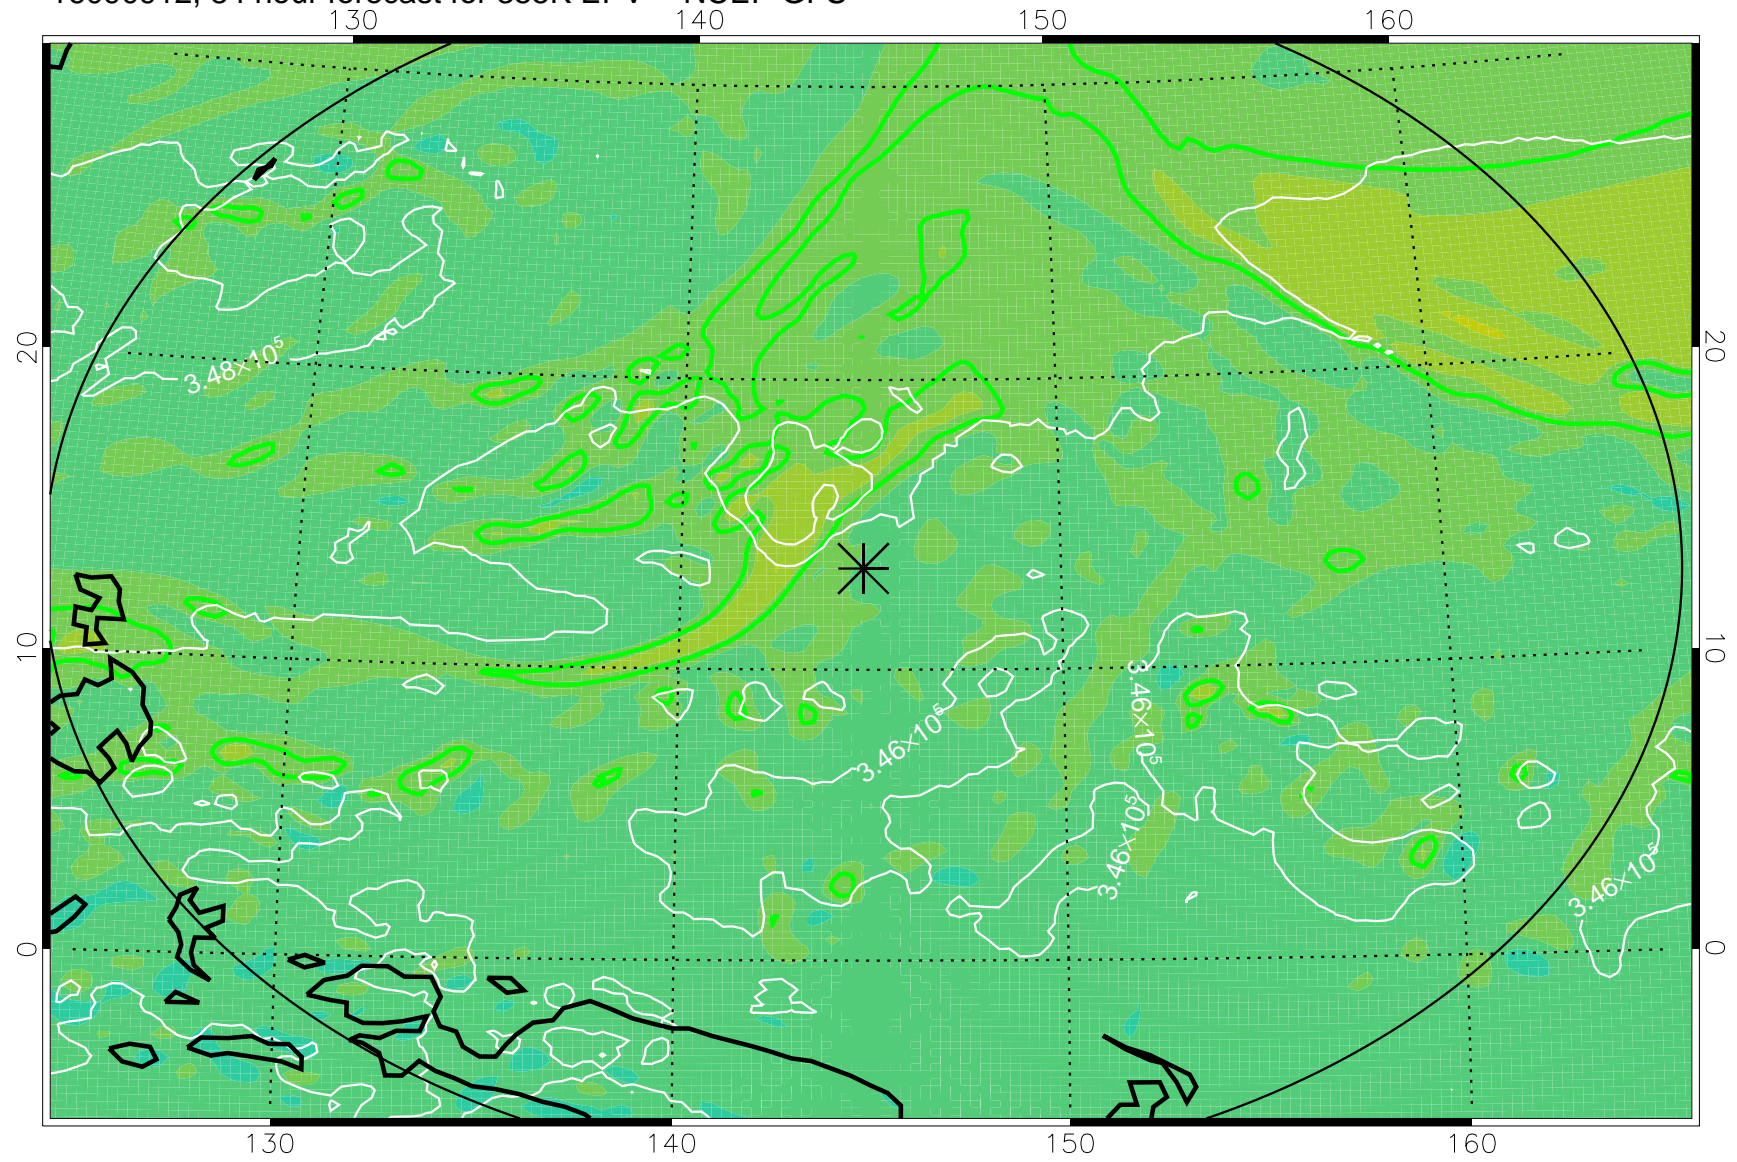

16090818, 66 hour forecast for 355K EPV -- NCEP GFS

355K Montgomery Streamfunction, white
EPV Tropopause (2 PVU) Position
Range ring of 2304 km

16090900, 72 hour forecast for 355K EPV -- NCEP GFS

355K Montgomery Streamfunction, white
EPV Tropopause (2 PVU) Position
Range ring of 2304 km

16090906, 78 hour forecast for 355K EPV -- NCEP GFS

355K Montgomery Streamfunction, white
EPV Tropopause (2 PVU) Position
Range ring of 2304 km

16090912, 84 hour forecast for 355K EPV -- NCEP GFS

355K Montgomery Streamfunction, white
EPV Tropopause (2 PVU) Position
Range ring of 2304 km

16090918, 90 hour forecast for 355K EPV -- NCEP GFS

355K Montgomery Streamfunction, white
EPV Tropopause (2 PVU) Position
Range ring of 2304 km

16091000, 96 hour forecast for 355K EPV -- NCEP GFS

355K Montgomery Streamfunction, white
EPV Tropopause (2 PVU) Position
Range ring of 2304 km

16091006, 102 hour forecast for 355K EPV -- NCEP GFS

355K Montgomery Streamfunction, white
EPV Tropopause (2 PVU) Position
Range ring of 2304 km

16091012, 108 hour forecast for 355K EPV -- NCEP GFS

355K Montgomery Streamfunction, white
EPV Tropopause (2 PVU) Position
Range ring of 2304 km