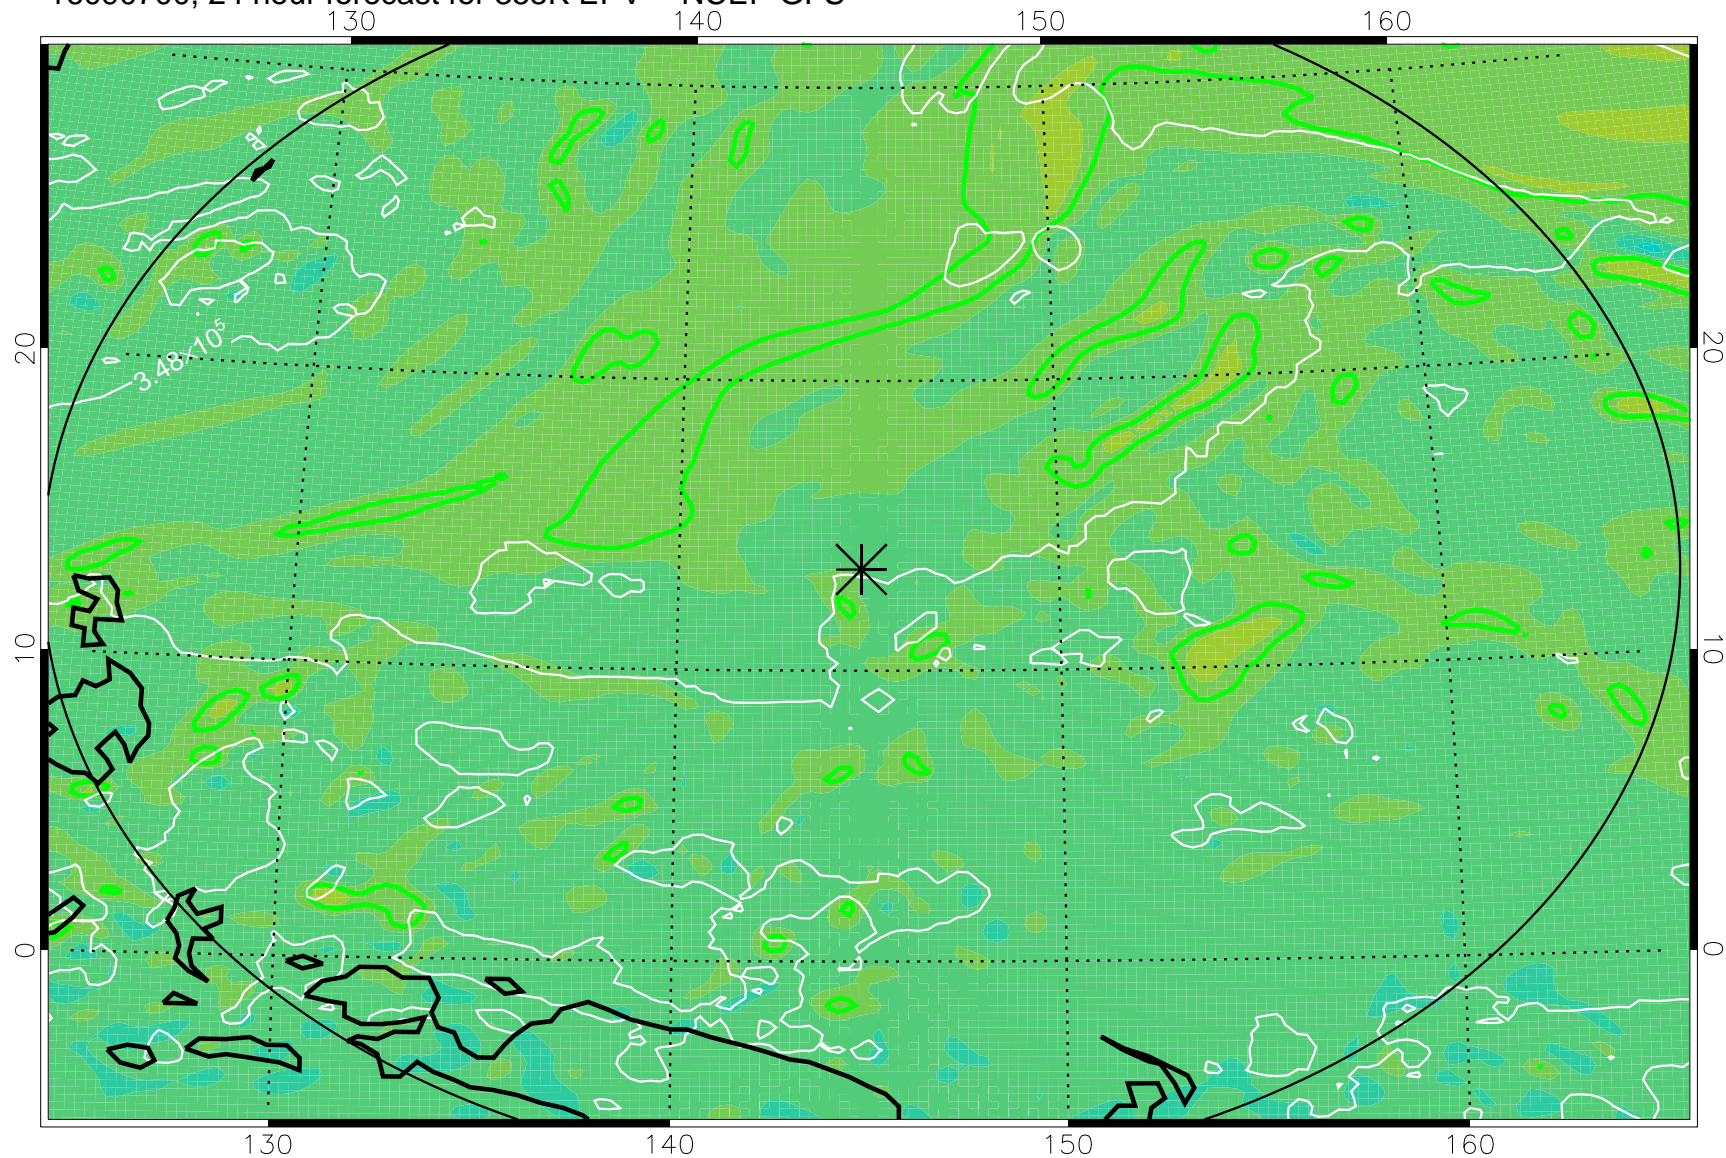

16090606, 6 hour forecast for 355K EPV -- NCEP GFS

355K Montgomery Streamfunction, white
EPV Tropopause (2 PVU) Position
Range ring of 2304 km

16090612, 12 hour forecast for 355K EPV -- NCEP GFS

355K Montgomery Streamfunction, white
EPV Tropopause (2 PVU) Position
Range ring of 2304 km

16090618, 18 hour forecast for 355K EPV -- NCEP GFS

355K Montgomery Streamfunction, white
EPV Tropopause (2 PVU) Position
Range ring of 2304 km

16090700, 24 hour forecast for 355K EPV -- NCEP GFS

355K Montgomery Streamfunction, white
EPV Tropopause (2 PVU) Position
Range ring of 2304 km

16090706, 30 hour forecast for 355K EPV -- NCEP GFS

355K Montgomery Streamfunction, white
EPV Tropopause (2 PVU) Position
Range ring of 2304 km

16090712, 36 hour forecast for 355K EPV -- NCEP GFS

355K Montgomery Streamfunction, white
EPV Tropopause (2 PVU) Position
Range ring of 2304 km

16090718, 42 hour forecast for 355K EPV -- NCEP GFS

355K Montgomery Streamfunction, white
EPV Tropopause (2 PVU) Position
Range ring of 2304 km

16090800, 48 hour forecast for 355K EPV -- NCEP GFS

355K Montgomery Streamfunction, white
EPV Tropopause (2 PVU) Position
Range ring of 2304 km