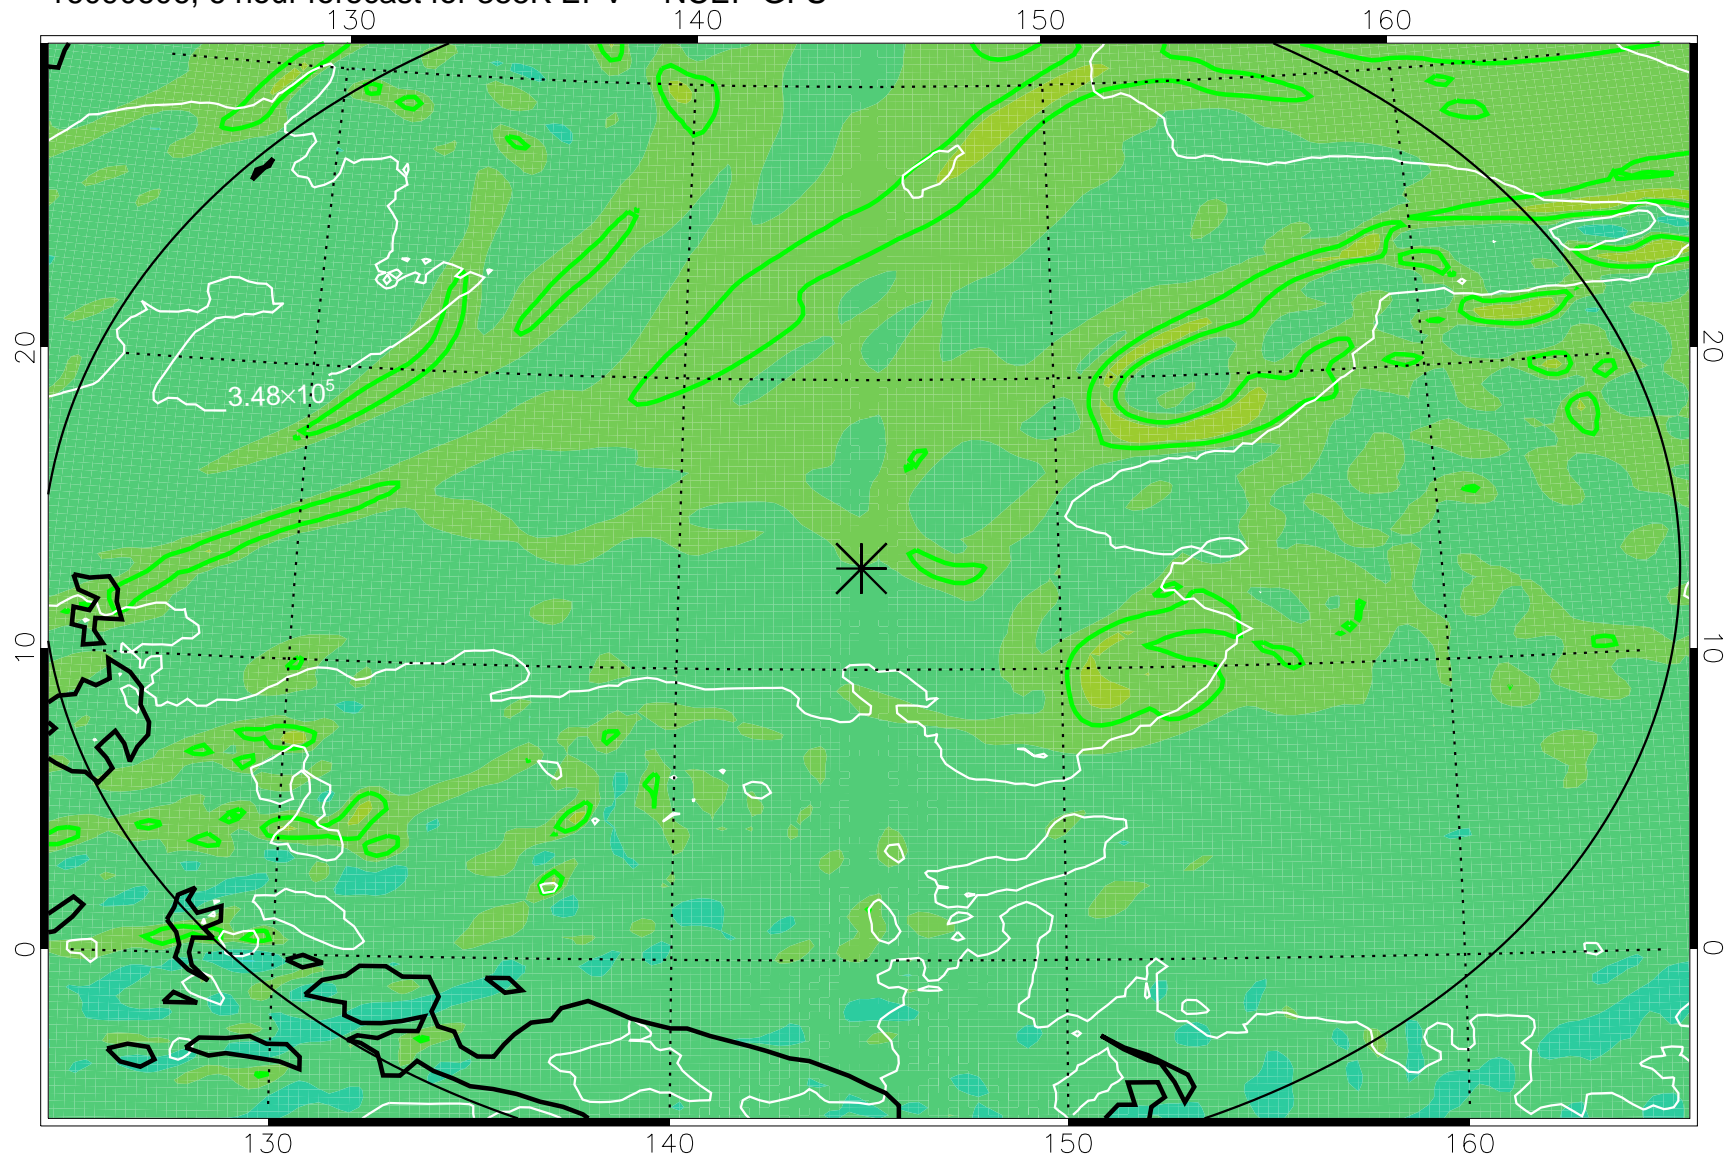

16090606, 6 hour forecast for 355K EPV -- NCEP GFS

355K Montgomery Streamfunction, white
EPV Tropopause (2 PVU) Position
Range ring of 2304 km

16090612, 12 hour forecast for 355K EPV -- NCEP GFS

355K Montgomery Streamfunction, white
EPV Tropopause (2 PVU) Position
Range ring of 2304 km

16090618, 18 hour forecast for 355K EPV -- NCEP GFS

355K Montgomery Streamfunction, white
EPV Tropopause (2 PVU) Position
Range ring of 2304 km

16090700, 24 hour forecast for 355K EPV -- NCEP GFS

355K Montgomery Streamfunction, white
EPV Tropopause (2 PVU) Position
Range ring of 2304 km

16090706, 30 hour forecast for 355K EPV -- NCEP GFS

355K Montgomery Streamfunction, white
EPV Tropopause (2 PVU) Position
Range ring of 2304 km

16090712, 36 hour forecast for 355K EPV -- NCEP GFS

355K Montgomery Streamfunction, white
EPV Tropopause (2 PVU) Position
Range ring of 2304 km

16090718, 42 hour forecast for 355K EPV -- NCEP GFS

355K Montgomery Streamfunction, white
EPV Tropopause (2 PVU) Position
Range ring of 2304 km

16090800, 48 hour forecast for 355K EPV -- NCEP GFS

355K Montgomery Streamfunction, white
EPV Tropopause (2 PVU) Position
Range ring of 2304 km