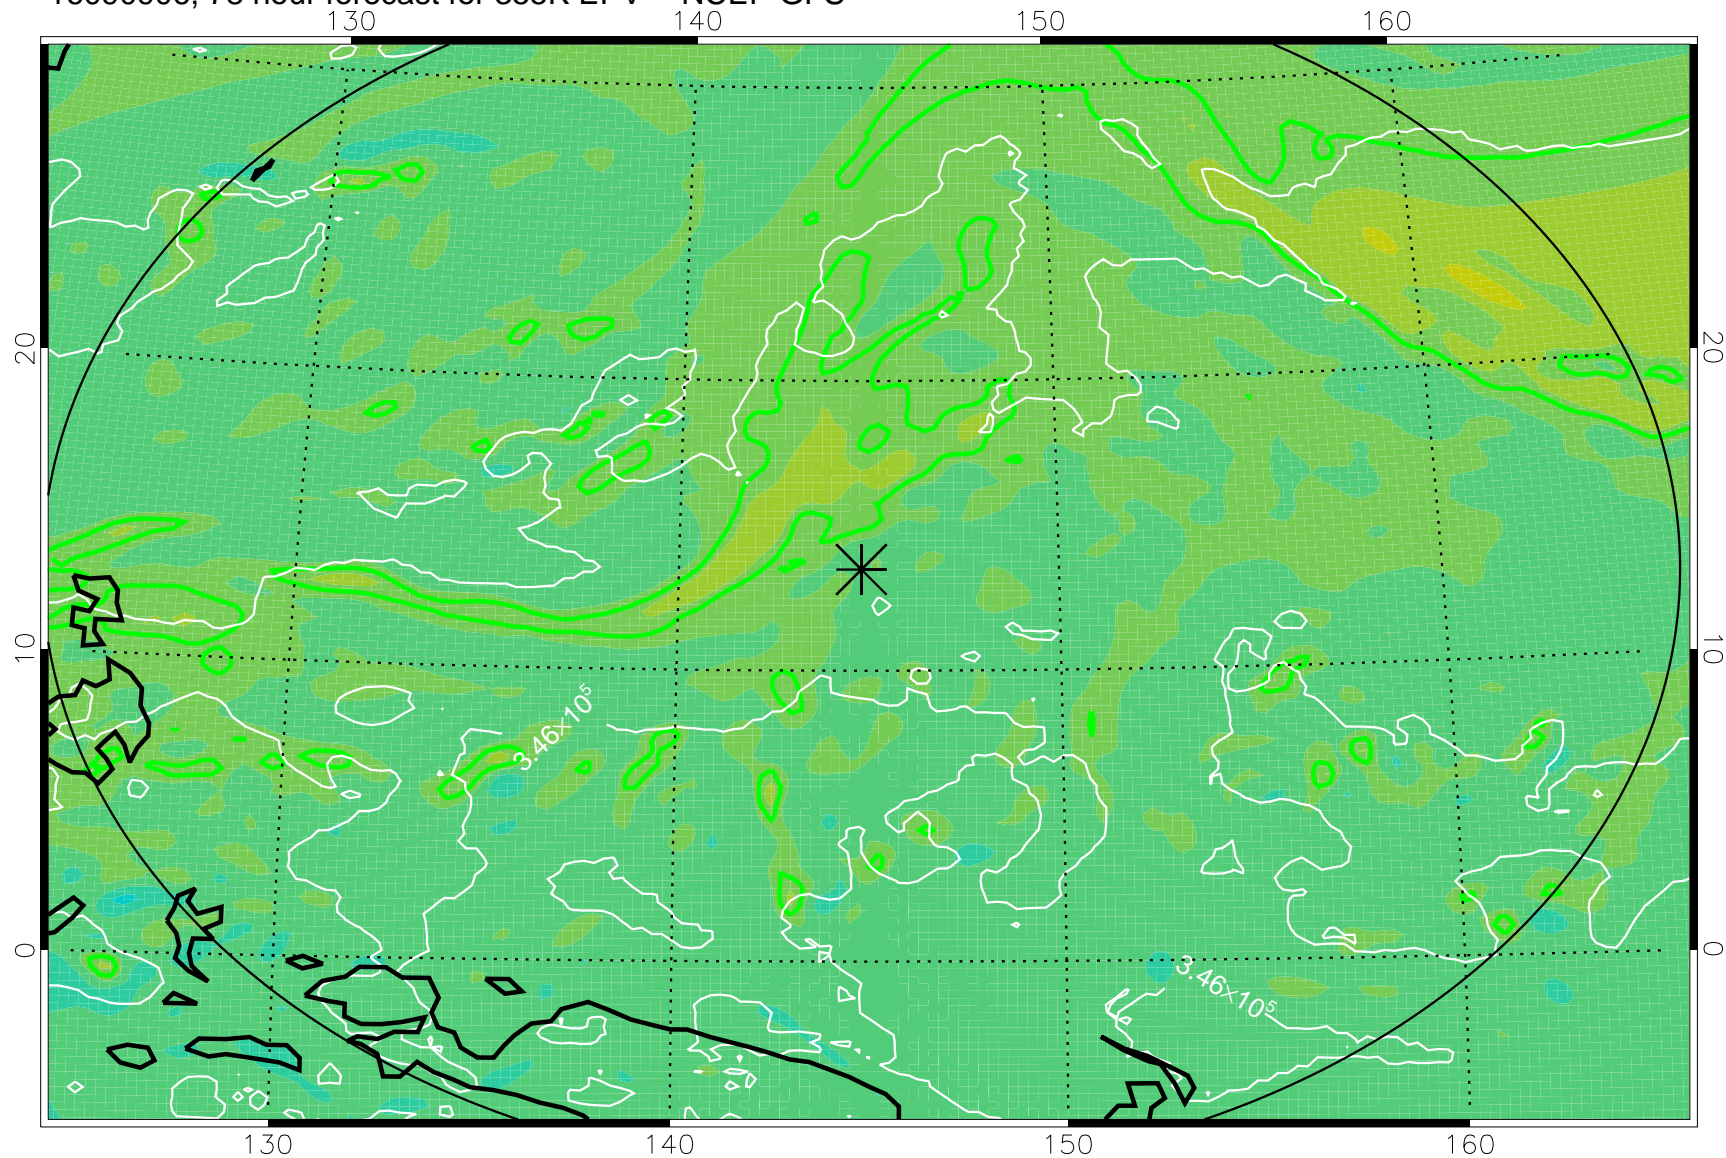

16090818, 66 hour forecast for 355K EPV -- NCEP GFS

355K Montgomery Streamfunction, white
EPV Tropopause (2 PVU) Position
Range ring of 2304 km

16090900, 72 hour forecast for 355K EPV -- NCEP GFS

355K Montgomery Streamfunction, white
EPV Tropopause (2 PVU) Position
Range ring of 2304 km

16090906, 78 hour forecast for 355K EPV -- NCEP GFS

355K Montgomery Streamfunction, white
EPV Tropopause (2 PVU) Position
Range ring of 2304 km

16090912, 84 hour forecast for 355K EPV -- NCEP GFS

355K Montgomery Streamfunction, white
EPV Tropopause (2 PVU) Position
Range ring of 2304 km

16090918, 90 hour forecast for 355K EPV -- NCEP GFS

355K Montgomery Streamfunction, white
EPV Tropopause (2 PVU) Position
Range ring of 2304 km

16091000, 96 hour forecast for 355K EPV -- NCEP GFS

355K Montgomery Streamfunction, white
EPV Tropopause (2 PVU) Position
Range ring of 2304 km

16091006, 102 hour forecast for 355K EPV -- NCEP GFS

355K Montgomery Streamfunction, white
EPV Tropopause (2 PVU) Position
Range ring of 2304 km

16091012, 108 hour forecast for 355K EPV -- NCEP GFS

355K Montgomery Streamfunction, white
EPV Tropopause (2 PVU) Position
Range ring of 2304 km