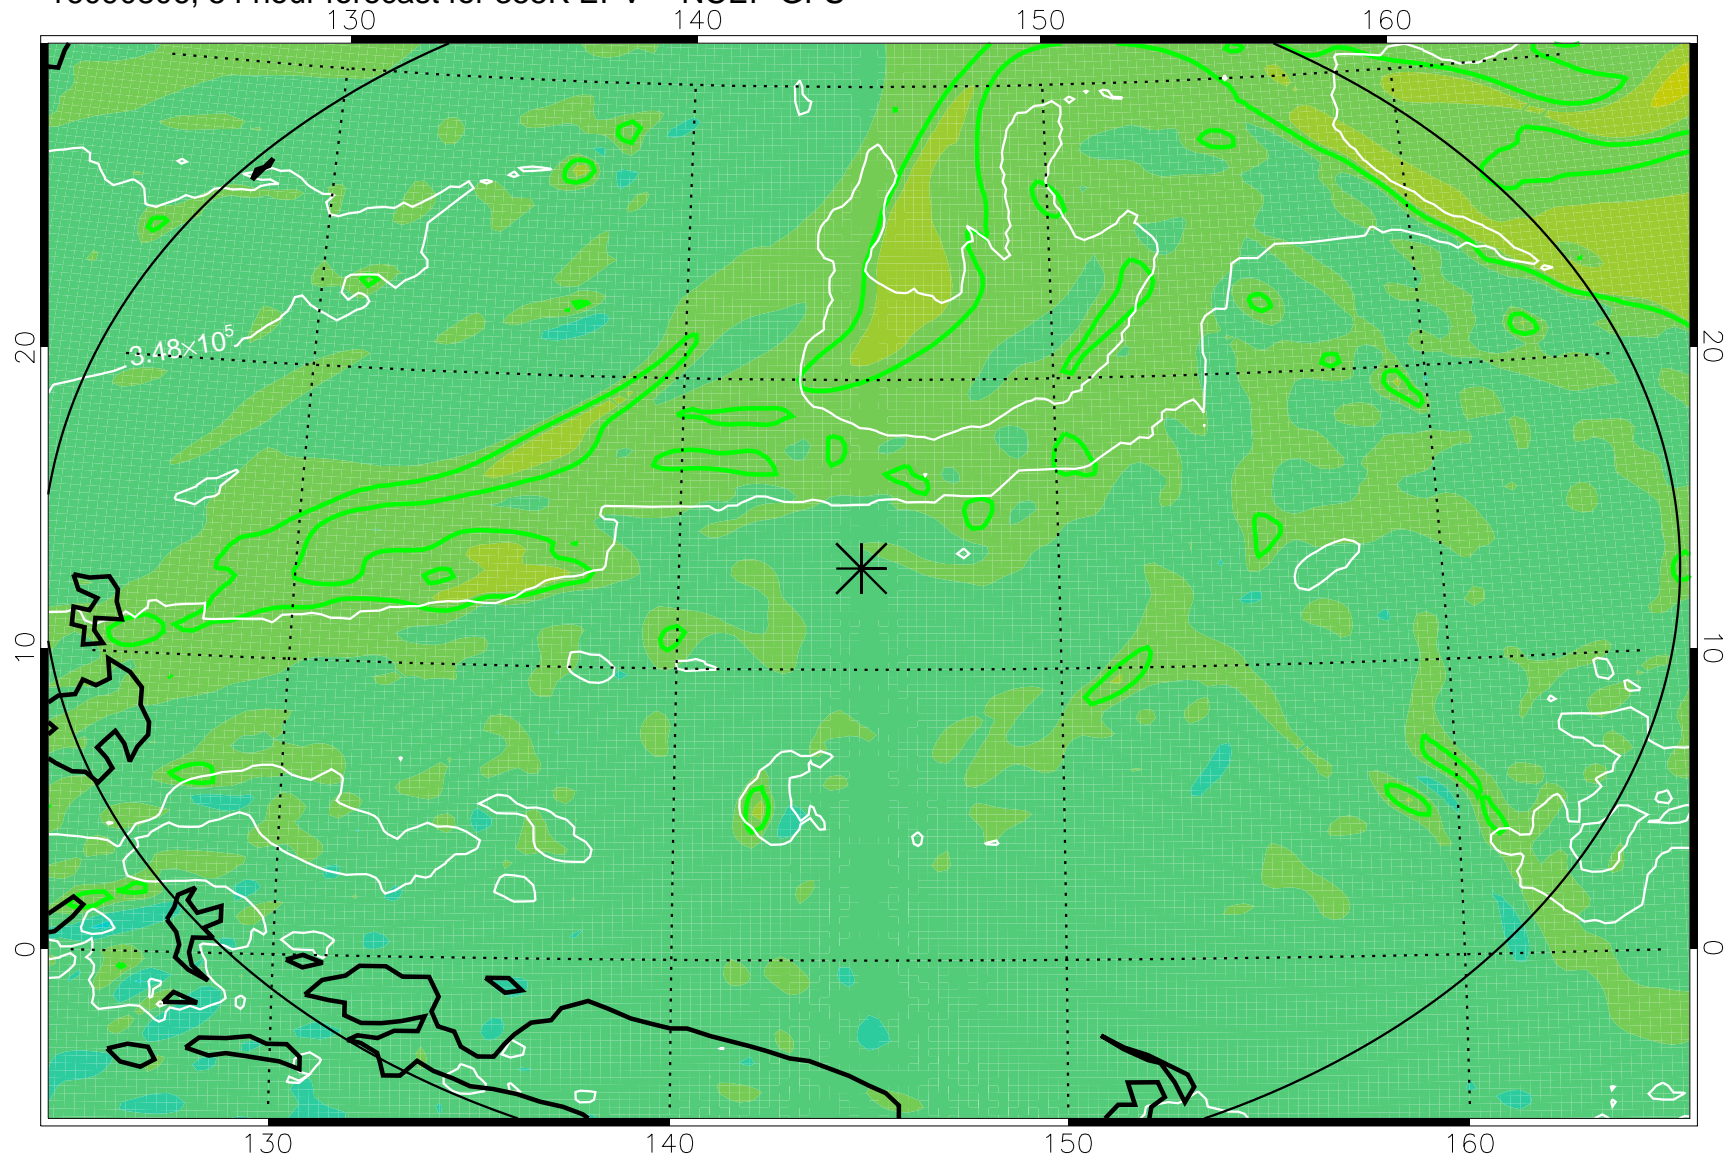

16090718, 42 hour forecast for 355K EPV -- NCEP GFS

355K Montgomery Streamfunction, white
EPV Tropopause (2 PVU) Position
Range ring of 2304 km

16090800, 48 hour forecast for 355K EPV -- NCEP GFS

355K Montgomery Streamfunction, white
EPV Tropopause (2 PVU) Position
Range ring of 2304 km

16090806, 54 hour forecast for 355K EPV -- NCEP GFS

355K Montgomery Streamfunction, white
EPV Tropopause (2 PVU) Position
Range ring of 2304 km

16090812, 60 hour forecast for 355K EPV -- NCEP GFS

355K Montgomery Streamfunction, white
EPV Tropopause (2 PVU) Position
Range ring of 2304 km

16090818, 66 hour forecast for 355K EPV -- NCEP GFS

355K Montgomery Streamfunction, white
EPV Tropopause (2 PVU) Position
Range ring of 2304 km

16090900, 72 hour forecast for 355K EPV -- NCEP GFS

355K Montgomery Streamfunction, white
EPV Tropopause (2 PVU) Position
Range ring of 2304 km

16090918, 90 hour forecast for 355K EPV -- NCEP GFS

355K Montgomery Streamfunction, white
EPV Tropopause (2 PVU) Position
Range ring of 2304 km

16091000, 96 hour forecast for 355K EPV -- NCEP GFS

355K Montgomery Streamfunction, white
EPV Tropopause (2 PVU) Position
Range ring of 2304 km