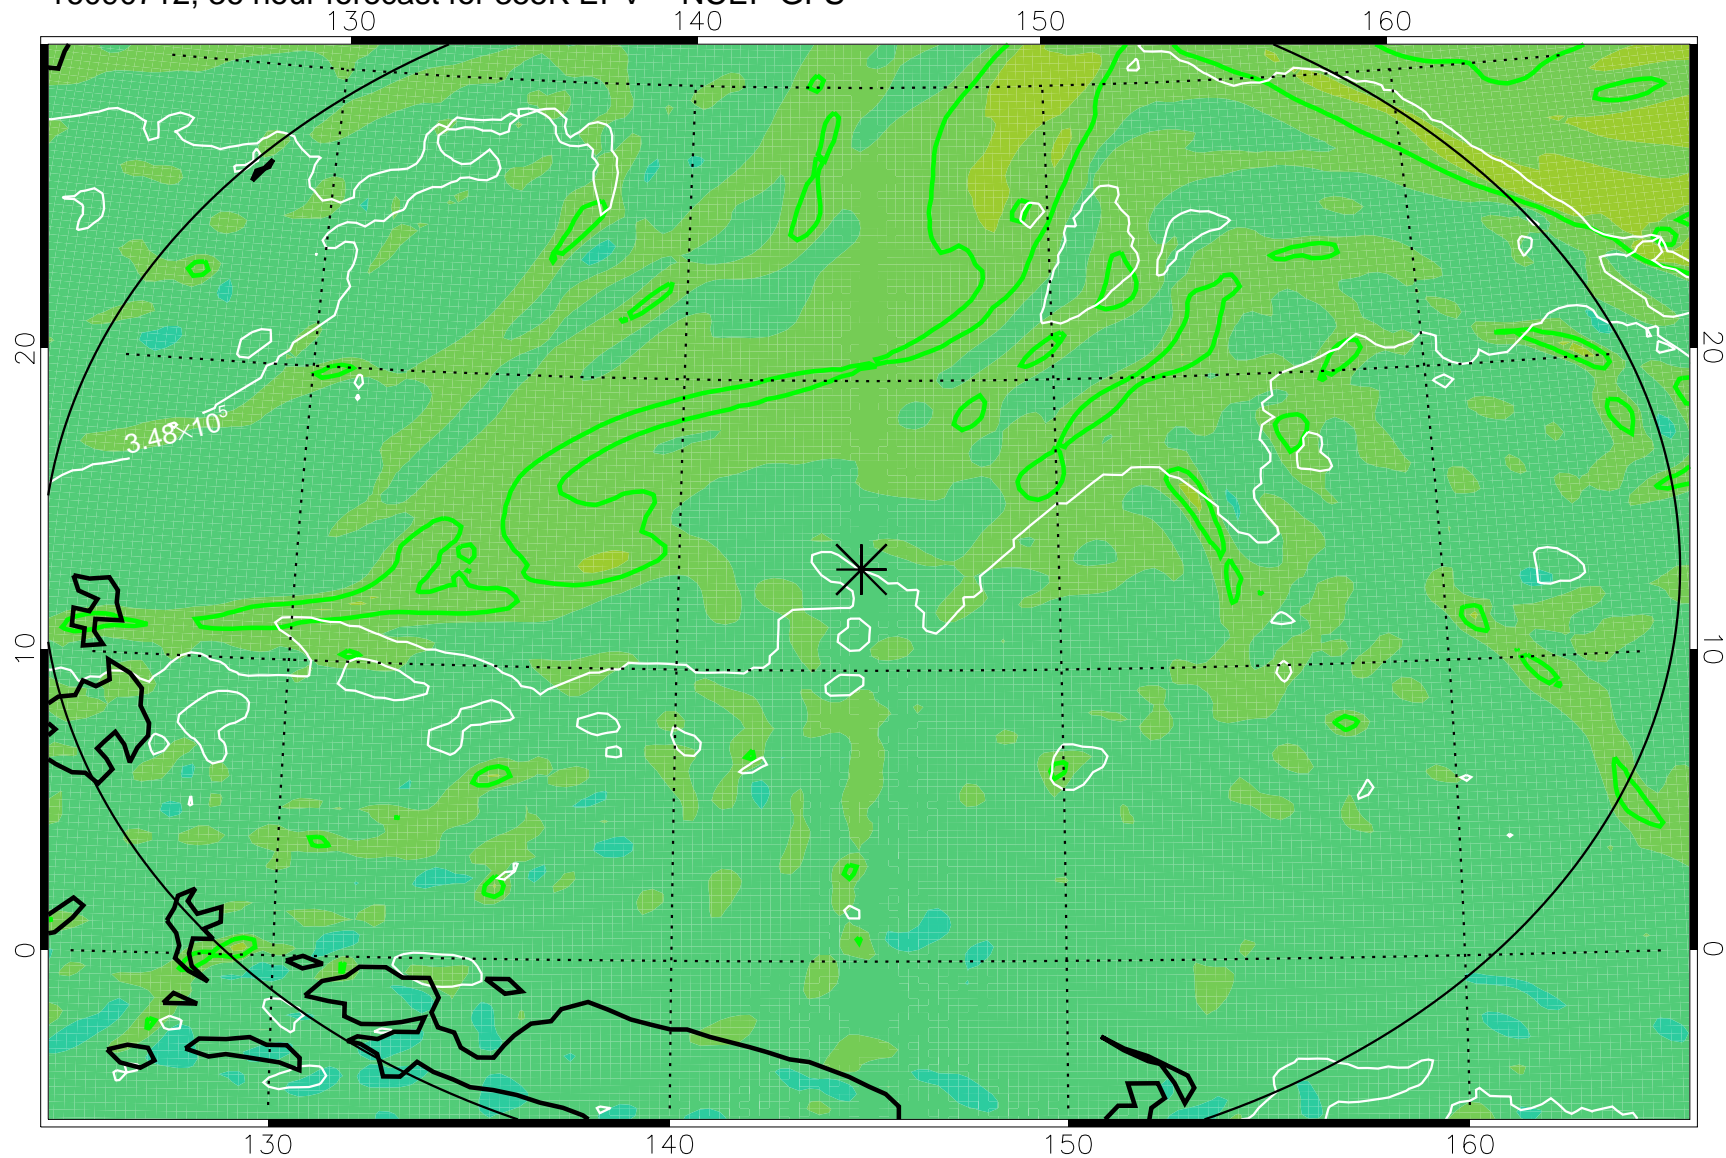

16090618, 18 hour forecast for 355K EPV -- NCEP GFS

355K Montgomery Streamfunction, white
EPV Tropopause (2 PVU) Position
Range ring of 2304 km

16090700, 24 hour forecast for 355K EPV -- NCEP GFS

355K Montgomery Streamfunction, white
EPV Tropopause (2 PVU) Position
Range ring of 2304 km

16090706, 30 hour forecast for 355K EPV -- NCEP GFS

355K Montgomery Streamfunction, white
EPV Tropopause (2 PVU) Position
Range ring of 2304 km

16090712, 36 hour forecast for 355K EPV -- NCEP GFS

355K Montgomery Streamfunction, white
EPV Tropopause (2 PVU) Position
Range ring of 2304 km

16090718, 42 hour forecast for 355K EPV -- NCEP GFS

355K Montgomery Streamfunction, white
EPV Tropopause (2 PVU) Position
Range ring of 2304 km

16090800, 48 hour forecast for 355K EPV -- NCEP GFS

355K Montgomery Streamfunction, white
EPV Tropopause (2 PVU) Position
Range ring of 2304 km

16090818, 66 hour forecast for 355K EPV -- NCEP GFS

355K Montgomery Streamfunction, white
EPV Tropopause (2 PVU) Position
Range ring of 2304 km

16090900, 72 hour forecast for 355K EPV -- NCEP GFS

355K Montgomery Streamfunction, white
EPV Tropopause (2 PVU) Position
Range ring of 2304 km