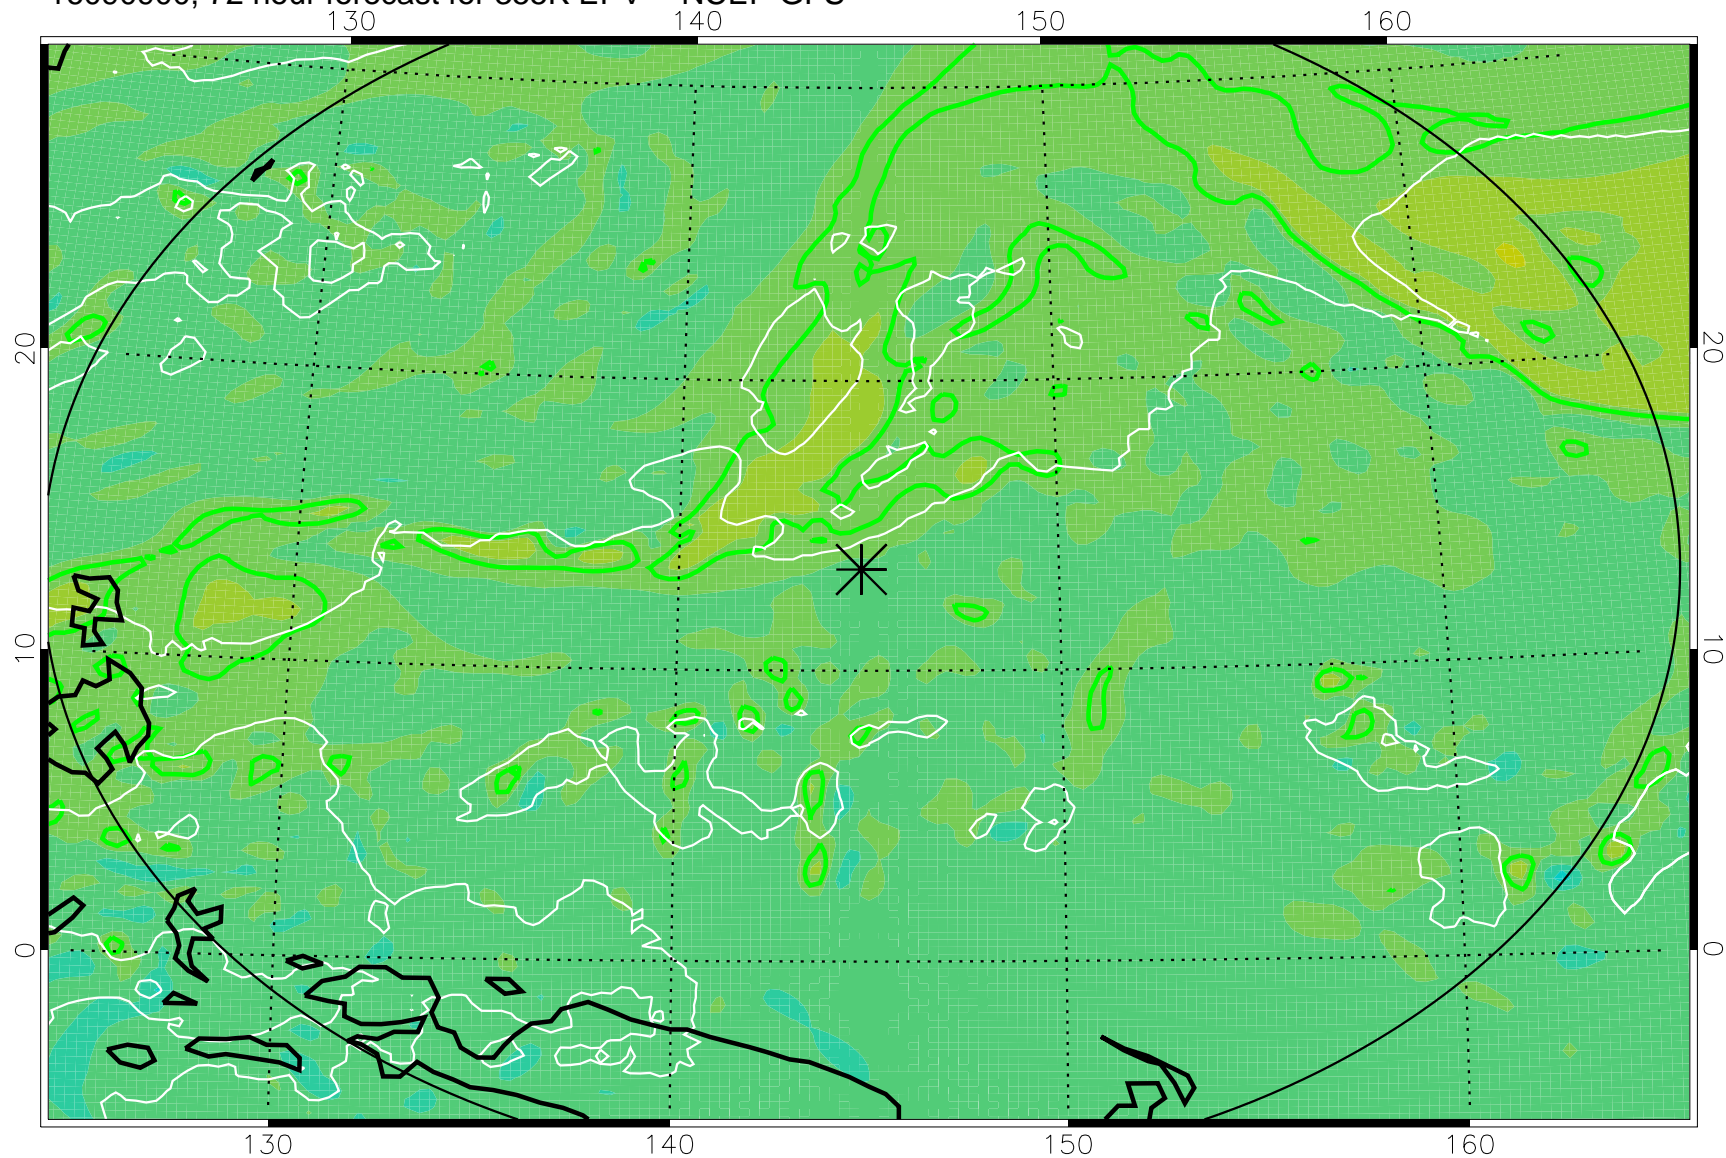

16090806, 54 hour forecast for 355K EPV -- NCEP GFS

355K Montgomery Streamfunction, white
EPV Tropopause (2 PVU) Position
Range ring of 2304 km

16090812, 60 hour forecast for 355K EPV -- NCEP GFS

355K Montgomery Streamfunction, white
EPV Tropopause (2 PVU) Position
Range ring of 2304 km

16090818, 66 hour forecast for 355K EPV -- NCEP GFS

355K Montgomery Streamfunction, white
EPV Tropopause (2 PVU) Position
Range ring of 2304 km

16090900, 72 hour forecast for 355K EPV -- NCEP GFS

355K Montgomery Streamfunction, white
EPV Tropopause (2 PVU) Position
Range ring of 2304 km

16090906, 78 hour forecast for 355K EPV -- NCEP GFS

355K Montgomery Streamfunction, white
EPV Tropopause (2 PVU) Position
Range ring of 2304 km

16090912, 84 hour forecast for 355K EPV -- NCEP GFS

355K Montgomery Streamfunction, white
EPV Tropopause (2 PVU) Position
Range ring of 2304 km

16090918, 90 hour forecast for 355K EPV -- NCEP GFS

355K Montgomery Streamfunction, white
EPV Tropopause (2 PVU) Position
Range ring of 2304 km

16091000, 96 hour forecast for 355K EPV -- NCEP GFS

355K Montgomery Streamfunction, white
EPV Tropopause (2 PVU) Position
Range ring of 2304 km