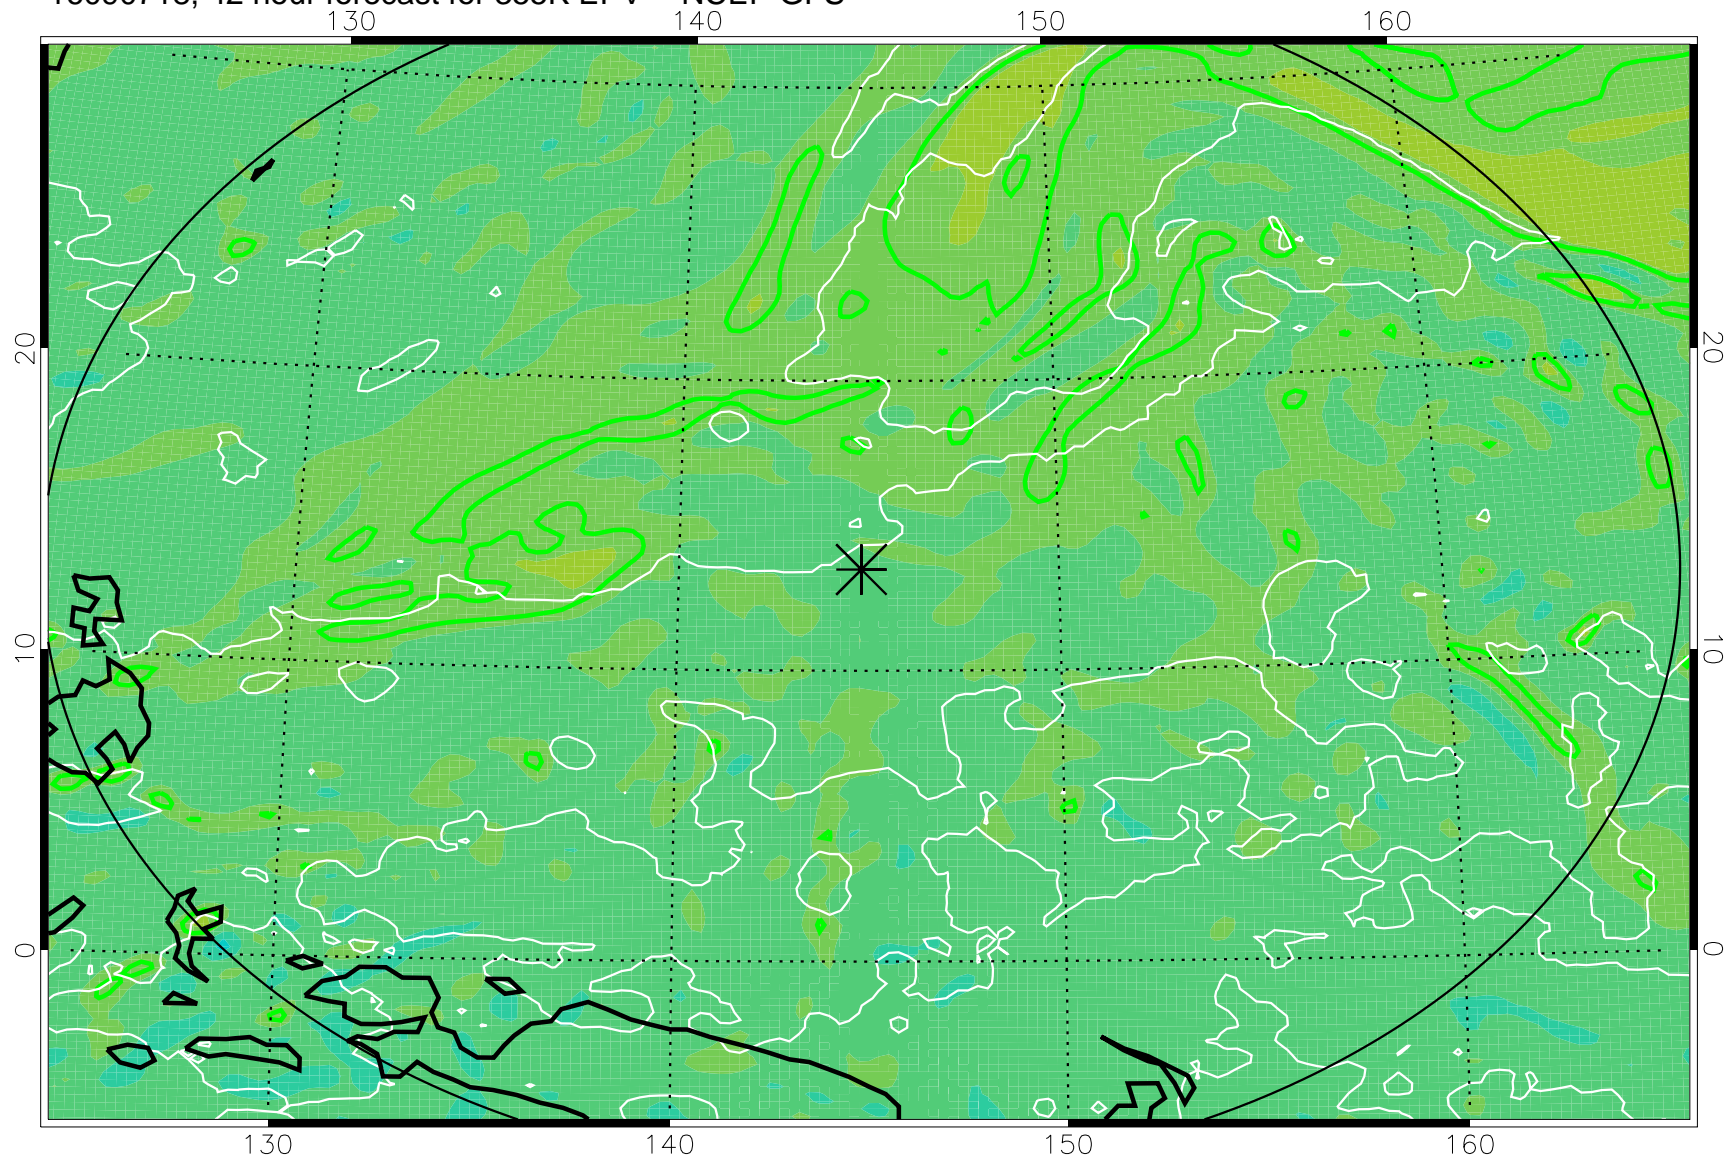

16090706, 30 hour forecast for 355K EPV -- NCEP GFS

355K Montgomery Streamfunction, white
EPV Tropopause (2 PVU) Position
Range ring of 2304 km

16090712, 36 hour forecast for 355K EPV -- NCEP GFS

355K Montgomery Streamfunction, white
EPV Tropopause (2 PVU) Position
Range ring of 2304 km

16090718, 42 hour forecast for 355K EPV -- NCEP GFS

355K Montgomery Streamfunction, white
EPV Tropopause (2 PVU) Position
Range ring of 2304 km

16090800, 48 hour forecast for 355K EPV -- NCEP GFS

355K Montgomery Streamfunction, white
EPV Tropopause (2 PVU) Position
Range ring of 2304 km

16090818, 66 hour forecast for 355K EPV -- NCEP GFS

355K Montgomery Streamfunction, white
EPV Tropopause (2 PVU) Position
Range ring of 2304 km

16090900, 72 hour forecast for 355K EPV -- NCEP GFS

355K Montgomery Streamfunction, white
EPV Tropopause (2 PVU) Position
Range ring of 2304 km

16090918, 90 hour forecast for 355K EPV -- NCEP GFS

355K Montgomery Streamfunction, white
EPV Tropopause (2 PVU) Position
Range ring of 2304 km

16091000, 96 hour forecast for 355K EPV -- NCEP GFS

355K Montgomery Streamfunction, white
EPV Tropopause (2 PVU) Position
Range ring of 2304 km