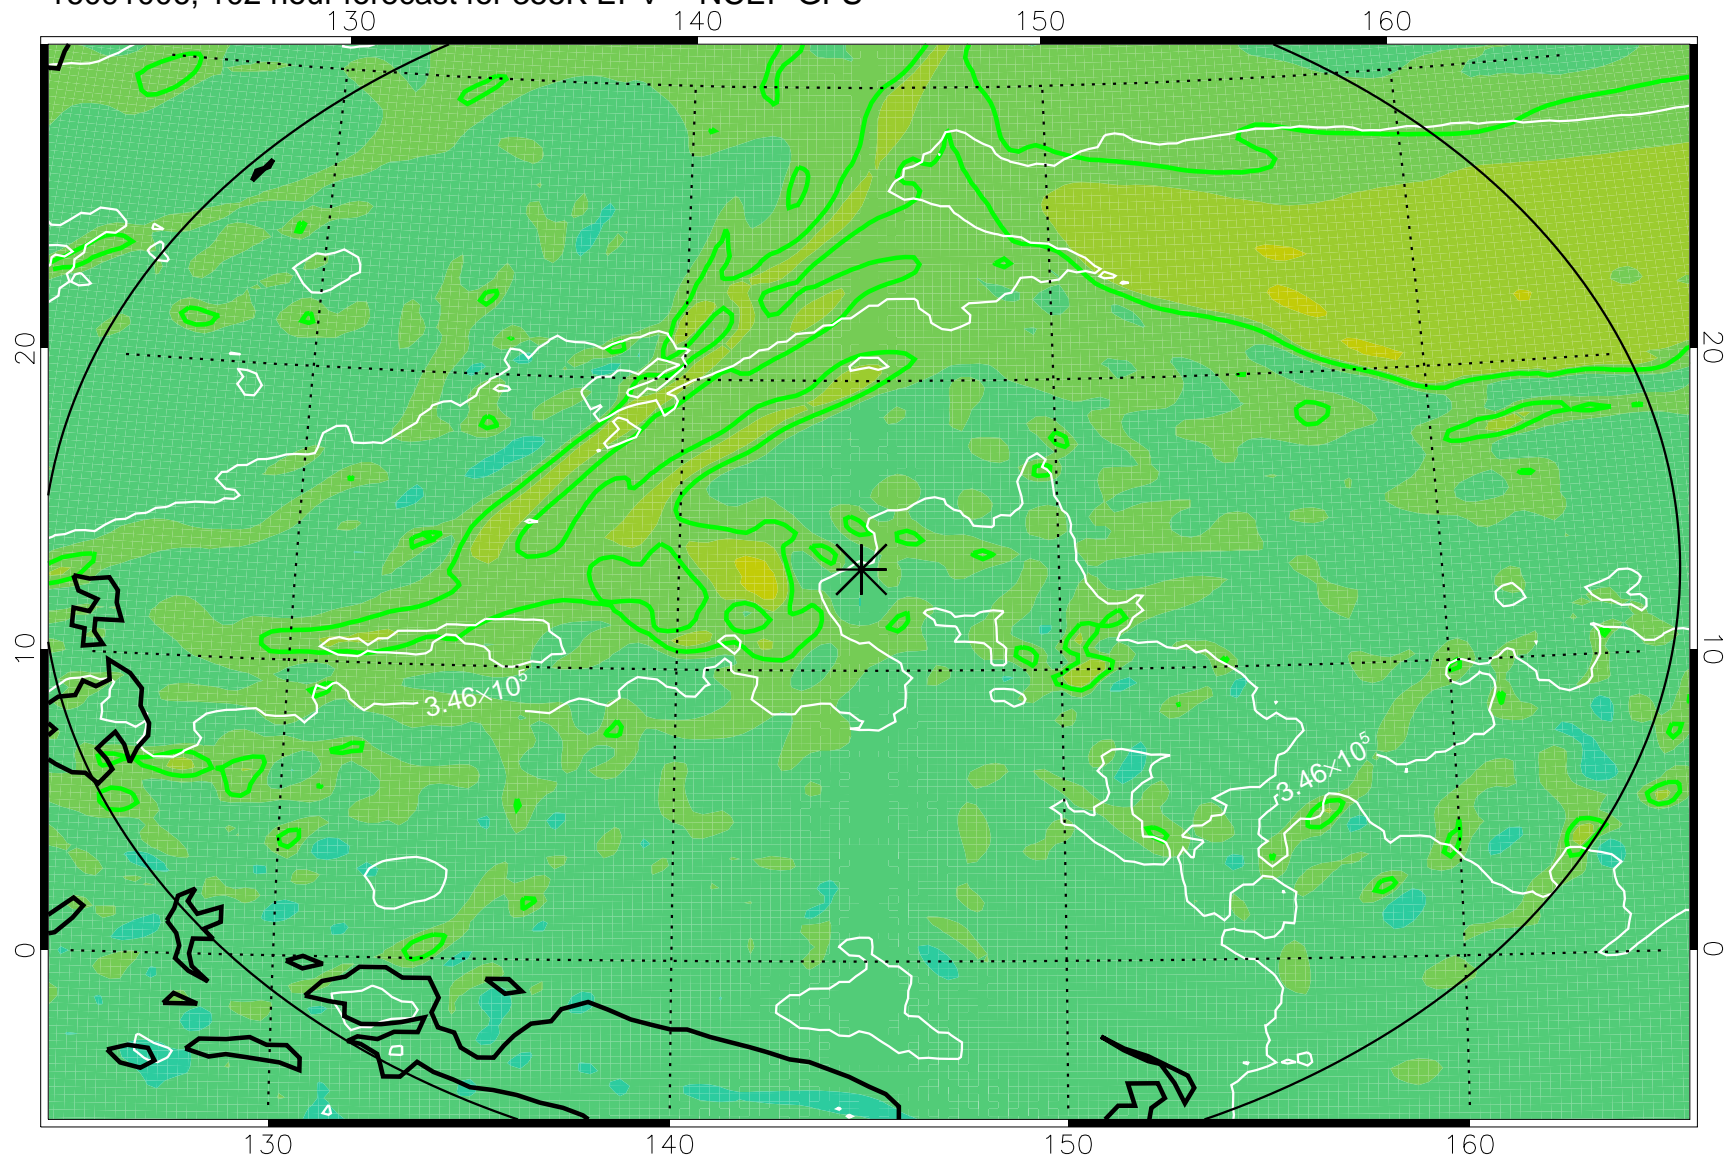

16090906, 78 hour forecast for 355K EPV -- NCEP GFS

355K Montgomery Streamfunction, white
EPV Tropopause (2 PVU) Position
Range ring of 2304 km

16090912, 84 hour forecast for 355K EPV -- NCEP GFS

355K Montgomery Streamfunction, white
EPV Tropopause (2 PVU) Position
Range ring of 2304 km

16090918, 90 hour forecast for 355K EPV -- NCEP GFS

355K Montgomery Streamfunction, white
EPV Tropopause (2 PVU) Position
Range ring of 2304 km

16091000, 96 hour forecast for 355K EPV -- NCEP GFS

355K Montgomery Streamfunction, white
EPV Tropopause (2 PVU) Position
Range ring of 2304 km

16091006, 102 hour forecast for 355K EPV -- NCEP GFS

355K Montgomery Streamfunction, white
EPV Tropopause (2 PVU) Position
Range ring of 2304 km

16091012, 108 hour forecast for 355K EPV -- NCEP GFS

355K Montgomery Streamfunction, white
EPV Tropopause (2 PVU) Position
Range ring of 2304 km

16091018, 114 hour forecast for 355K EPV -- NCEP GFS

355K Montgomery Streamfunction, white
EPV Tropopause (2 PVU) Position
Range ring of 2304 km

16091100, 120 hour forecast for 355K EPV -- NCEP GFS

355K Montgomery Streamfunction, white
EPV Tropopause (2 PVU) Position
Range ring of 2304 km