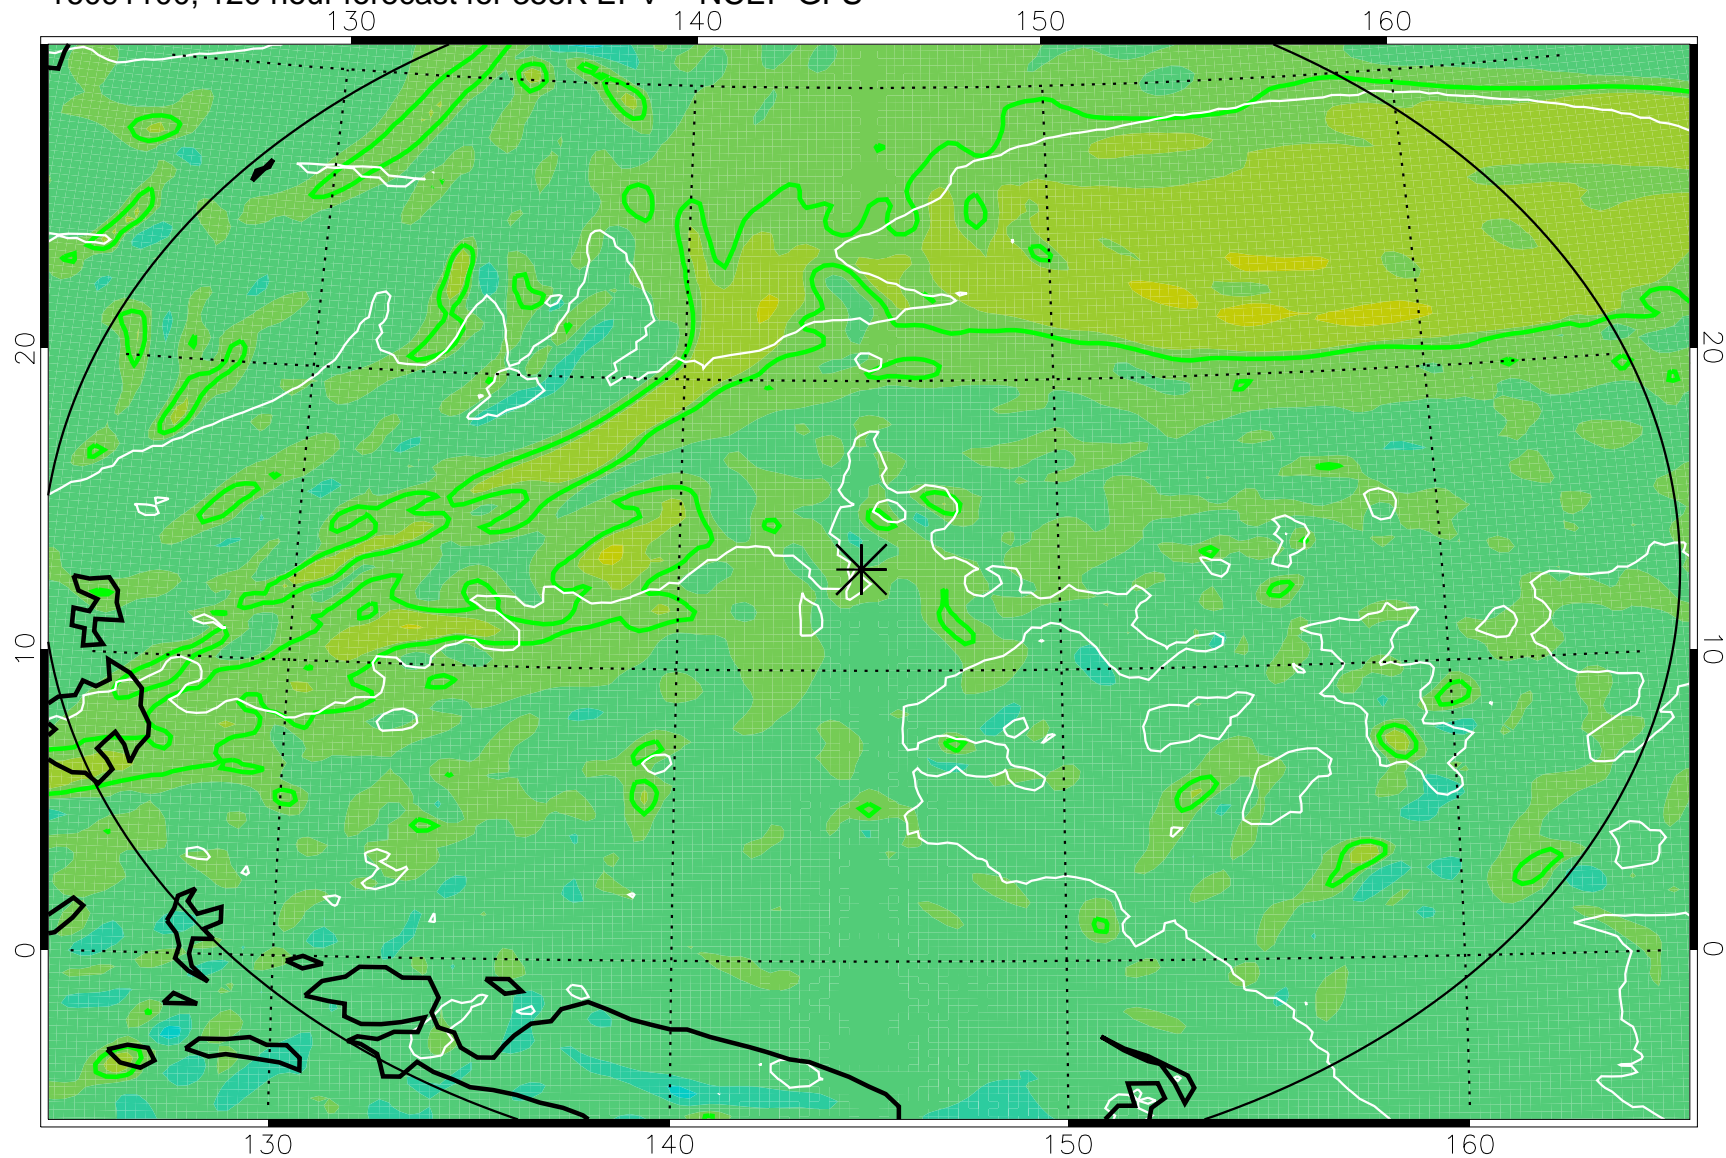

16090906, 78 hour forecast for 355K EPV -- NCEP GFS

355K Montgomery Streamfunction, white
EPV Tropopause (2 PVU) Position
Range ring of 2304 km

16090912, 84 hour forecast for 355K EPV -- NCEP GFS

355K Montgomery Streamfunction, white
EPV Tropopause (2 PVU) Position
Range ring of 2304 km

16090918, 90 hour forecast for 355K EPV -- NCEP GFS

355K Montgomery Streamfunction, white
EPV Tropopause (2 PVU) Position
Range ring of 2304 km

16091000, 96 hour forecast for 355K EPV -- NCEP GFS

355K Montgomery Streamfunction, white
EPV Tropopause (2 PVU) Position
Range ring of 2304 km

16091006, 102 hour forecast for 355K EPV -- NCEP GFS

355K Montgomery Streamfunction, white
EPV Tropopause (2 PVU) Position
Range ring of 2304 km

16091012, 108 hour forecast for 355K EPV -- NCEP GFS

355K Montgomery Streamfunction, white
EPV Tropopause (2 PVU) Position
Range ring of 2304 km

16091018, 114 hour forecast for 355K EPV -- NCEP GFS

355K Montgomery Streamfunction, white
EPV Tropopause (2 PVU) Position
Range ring of 2304 km

16091100, 120 hour forecast for 355K EPV -- NCEP GFS

355K Montgomery Streamfunction, white
EPV Tropopause (2 PVU) Position
Range ring of 2304 km