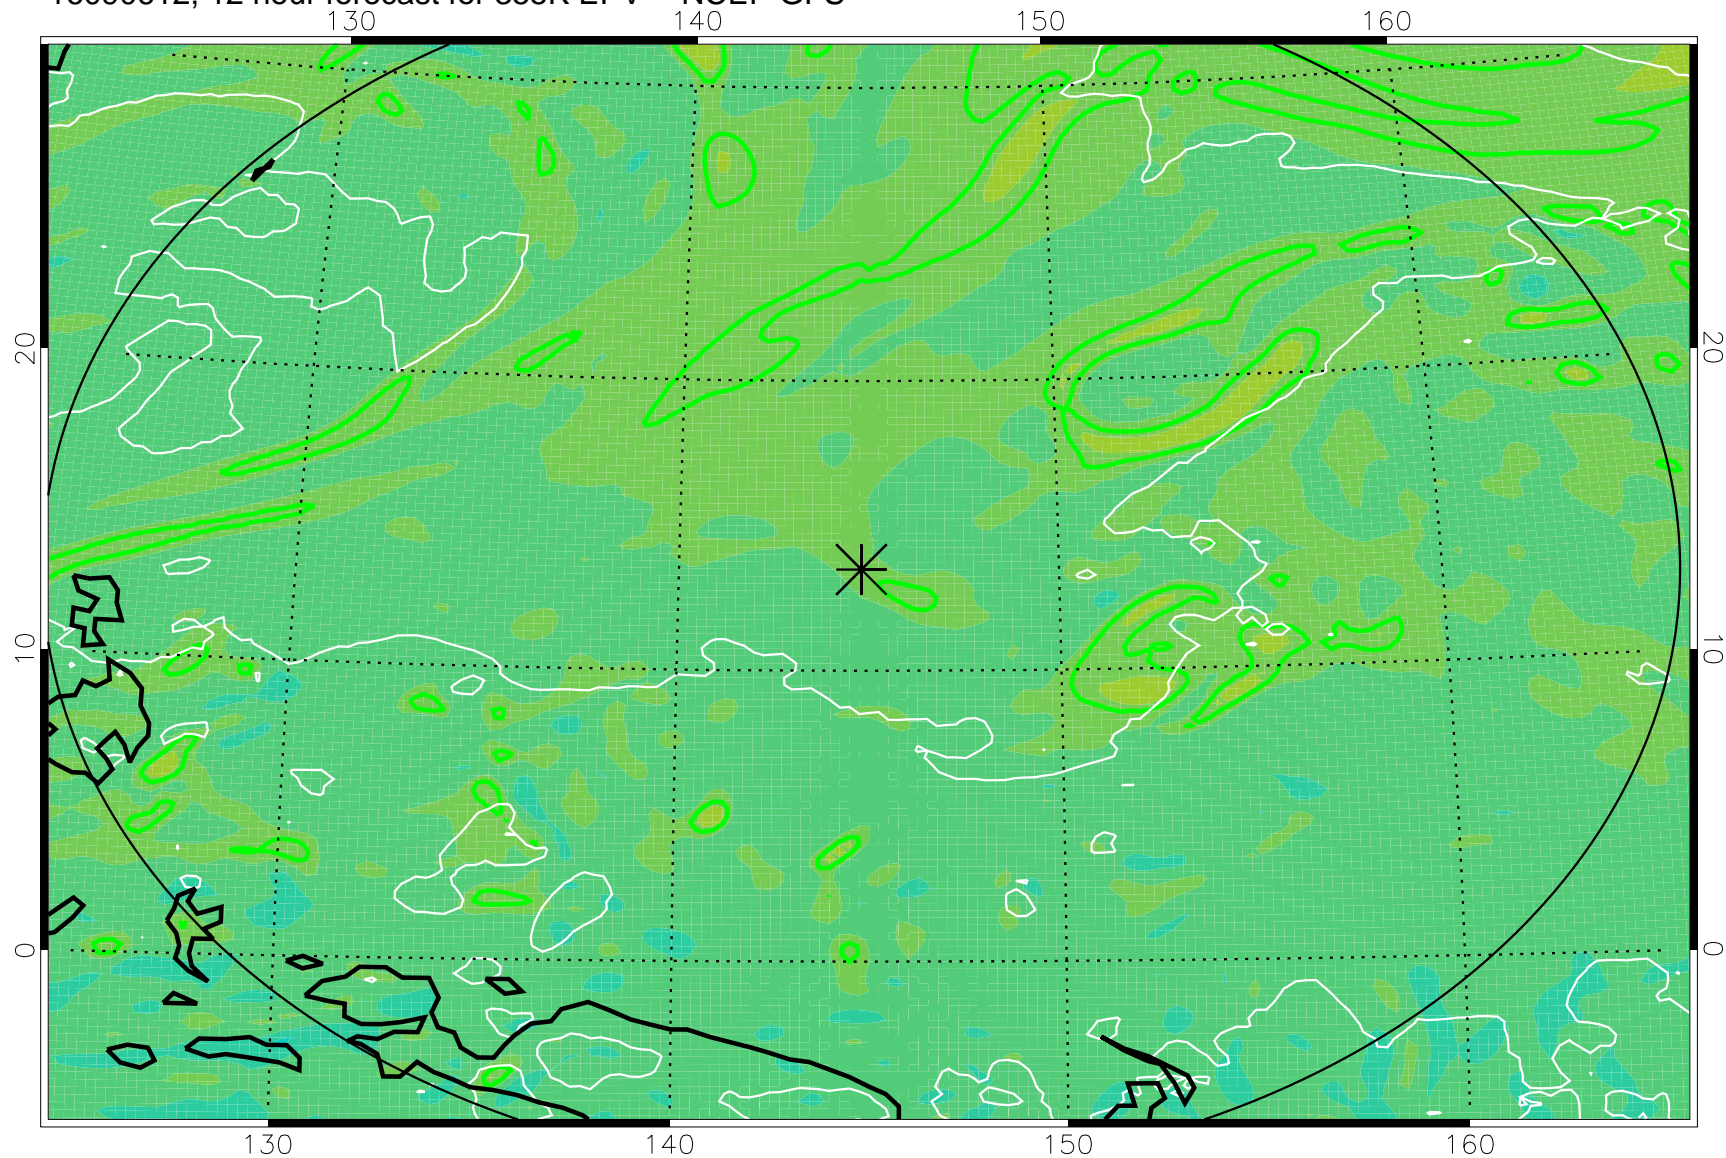

16090606, 6 hour forecast for 355K EPV -- NCEP GFS

355K Montgomery Streamfunction, white
EPV Tropopause (2 PVU) Position
Range ring of 2304 km

16090612, 12 hour forecast for 355K EPV -- NCEP GFS

355K Montgomery Streamfunction, white
EPV Tropopause (2 PVU) Position
Range ring of 2304 km

16090618, 18 hour forecast for 355K EPV -- NCEP GFS

355K Montgomery Streamfunction, white
EPV Tropopause (2 PVU) Position
Range ring of 2304 km

16090700, 24 hour forecast for 355K EPV -- NCEP GFS

355K Montgomery Streamfunction, white
EPV Tropopause (2 PVU) Position
Range ring of 2304 km

16090706, 30 hour forecast for 355K EPV -- NCEP GFS

355K Montgomery Streamfunction, white
EPV Tropopause (2 PVU) Position
Range ring of 2304 km

16090712, 36 hour forecast for 355K EPV -- NCEP GFS

355K Montgomery Streamfunction, white
EPV Tropopause (2 PVU) Position
Range ring of 2304 km

16090918, 90 hour forecast for 355K EPV -- NCEP GFS

355K Montgomery Streamfunction, white
EPV Tropopause (2 PVU) Position
Range ring of 2304 km

16091000, 96 hour forecast for 355K EPV -- NCEP GFS

355K Montgomery Streamfunction, white
EPV Tropopause (2 PVU) Position
Range ring of 2304 km