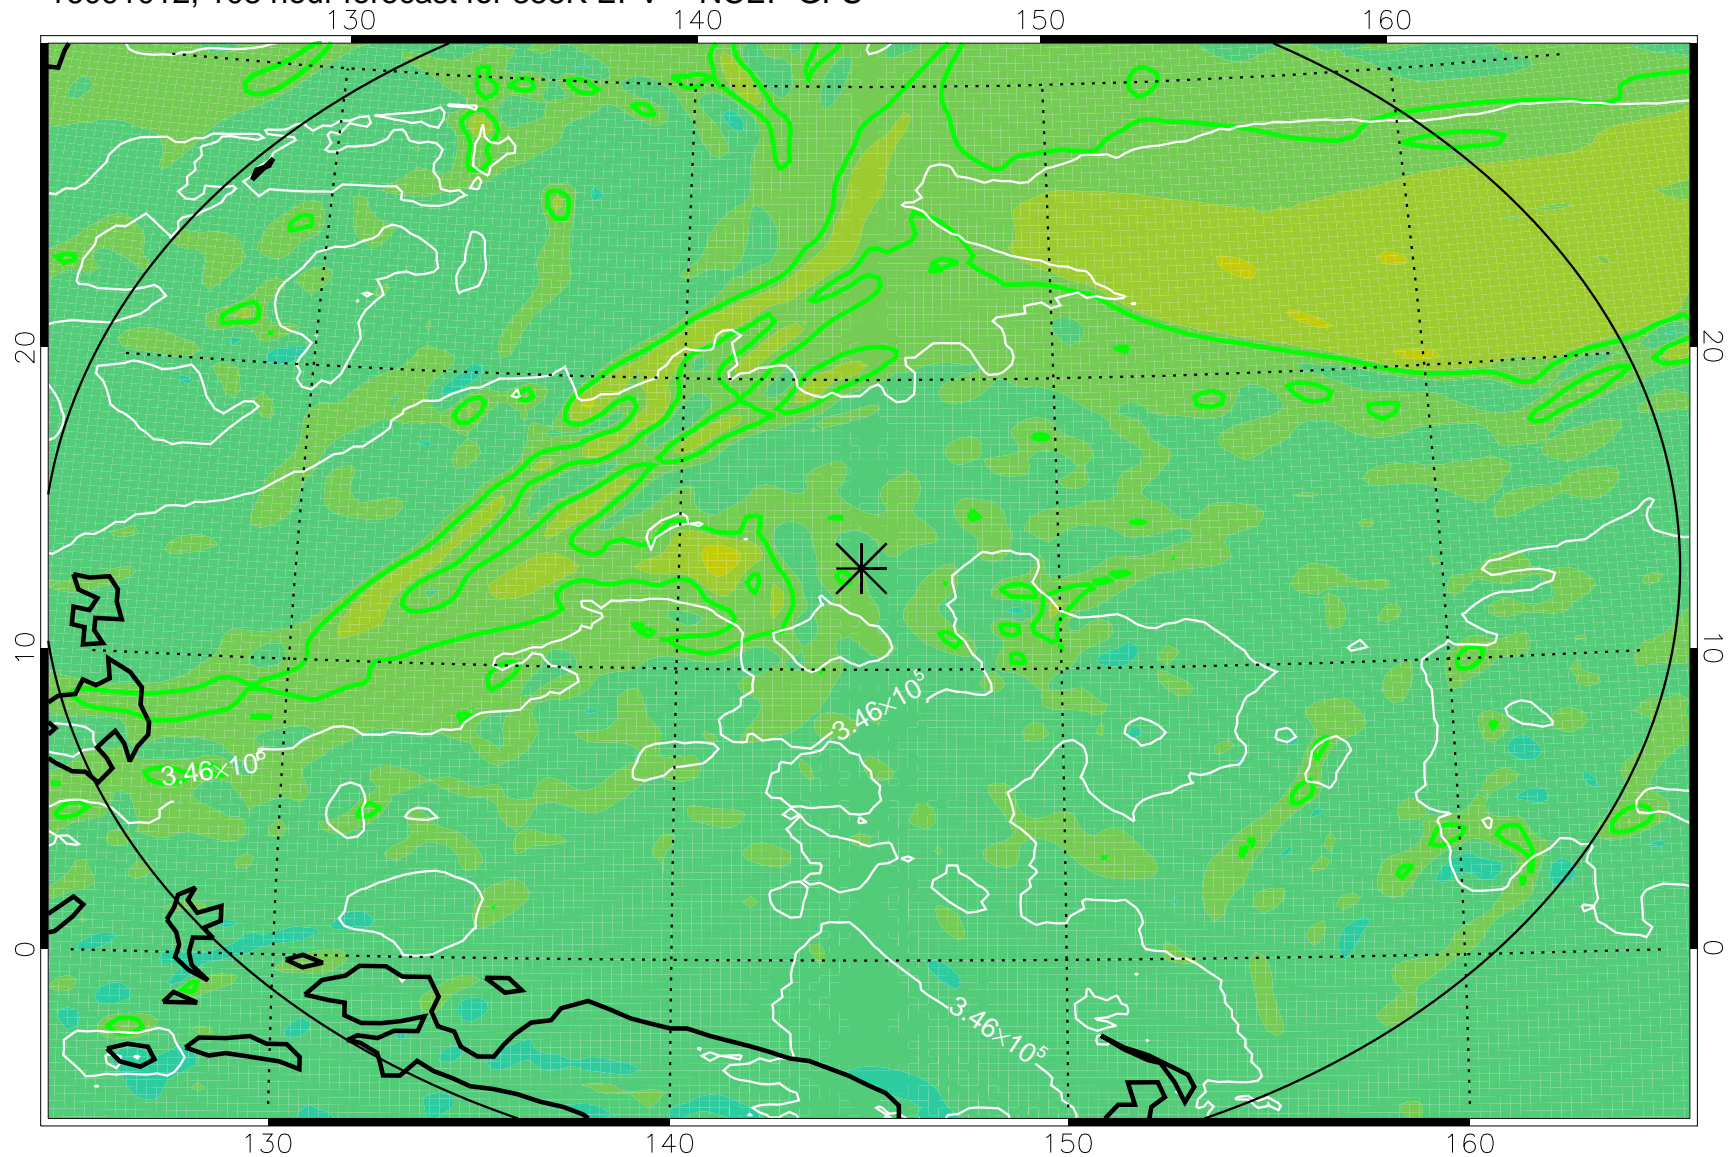

16090906, 78 hour forecast for 355K EPV -- NCEP GFS

355K Montgomery Streamfunction, white
EPV Tropopause (2 PVU) Position
Range ring of 2304 km

16090912, 84 hour forecast for 355K EPV -- NCEP GFS

355K Montgomery Streamfunction, white
EPV Tropopause (2 PVU) Position
Range ring of 2304 km

16090918, 90 hour forecast for 355K EPV -- NCEP GFS

355K Montgomery Streamfunction, white
EPV Tropopause (2 PVU) Position
Range ring of 2304 km

16091000, 96 hour forecast for 355K EPV -- NCEP GFS

355K Montgomery Streamfunction, white
EPV Tropopause (2 PVU) Position
Range ring of 2304 km

16091006, 102 hour forecast for 355K EPV -- NCEP GFS

355K Montgomery Streamfunction, white
EPV Tropopause (2 PVU) Position
Range ring of 2304 km

16091012, 108 hour forecast for 355K EPV -- NCEP GFS

355K Montgomery Streamfunction, white
EPV Tropopause (2 PVU) Position
Range ring of 2304 km

16091018, 114 hour forecast for 355K EPV -- NCEP GFS

355K Montgomery Streamfunction, white
EPV Tropopause (2 PVU) Position
Range ring of 2304 km

16091100, 120 hour forecast for 355K EPV -- NCEP GFS

355K Montgomery Streamfunction, white
EPV Tropopause (2 PVU) Position
Range ring of 2304 km