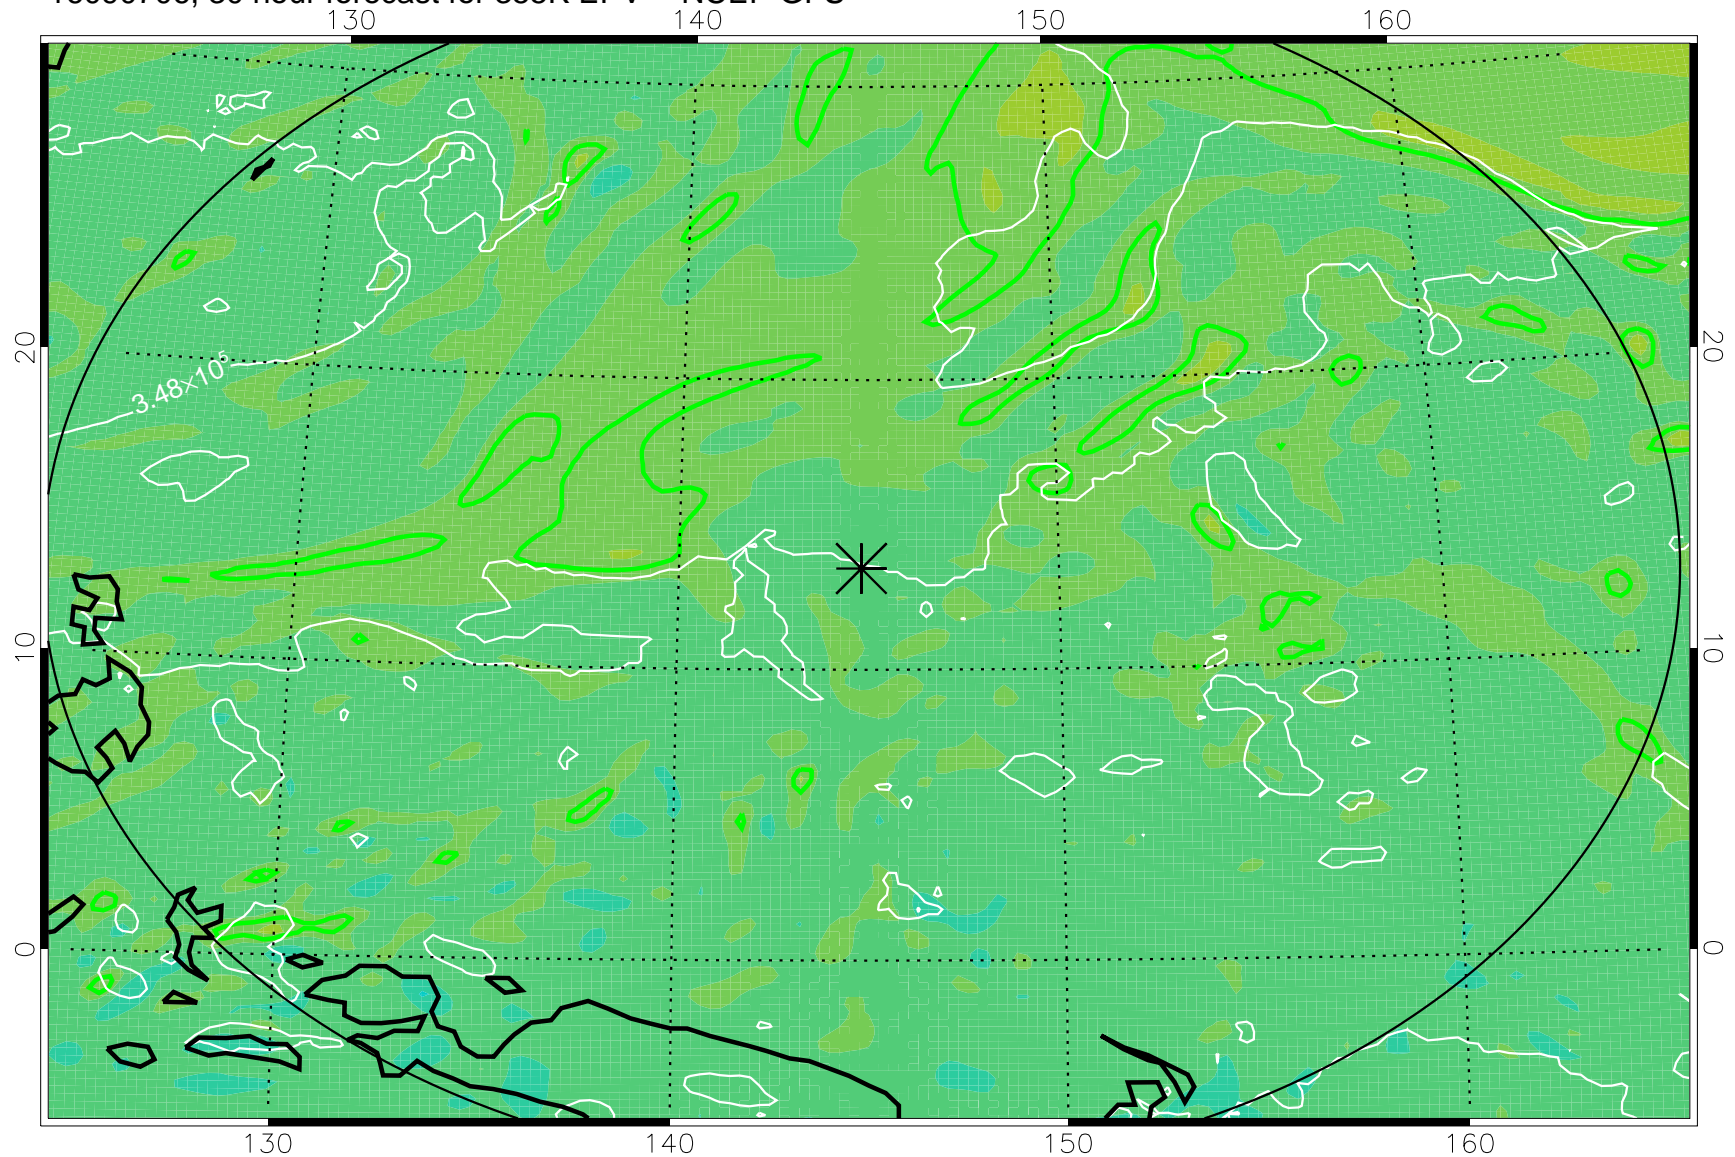

16090618, 18 hour forecast for 355K EPV -- NCEP GFS

355K Montgomery Streamfunction, white
EPV Tropopause (2 PVU) Position
Range ring of 2304 km

16090700, 24 hour forecast for 355K EPV -- NCEP GFS

355K Montgomery Streamfunction, white
EPV Tropopause (2 PVU) Position
Range ring of 2304 km

16090706, 30 hour forecast for 355K EPV -- NCEP GFS

355K Montgomery Streamfunction, white
EPV Tropopause (2 PVU) Position
Range ring of 2304 km

16090712, 36 hour forecast for 355K EPV -- NCEP GFS

355K Montgomery Streamfunction, white
EPV Tropopause (2 PVU) Position
Range ring of 2304 km

16090718, 42 hour forecast for 355K EPV -- NCEP GFS

355K Montgomery Streamfunction, white
EPV Tropopause (2 PVU) Position
Range ring of 2304 km

16090800, 48 hour forecast for 355K EPV -- NCEP GFS

355K Montgomery Streamfunction, white
EPV Tropopause (2 PVU) Position
Range ring of 2304 km

16090818, 66 hour forecast for 355K EPV -- NCEP GFS

355K Montgomery Streamfunction, white
EPV Tropopause (2 PVU) Position
Range ring of 2304 km

16090900, 72 hour forecast for 355K EPV -- NCEP GFS

355K Montgomery Streamfunction, white
EPV Tropopause (2 PVU) Position
Range ring of 2304 km