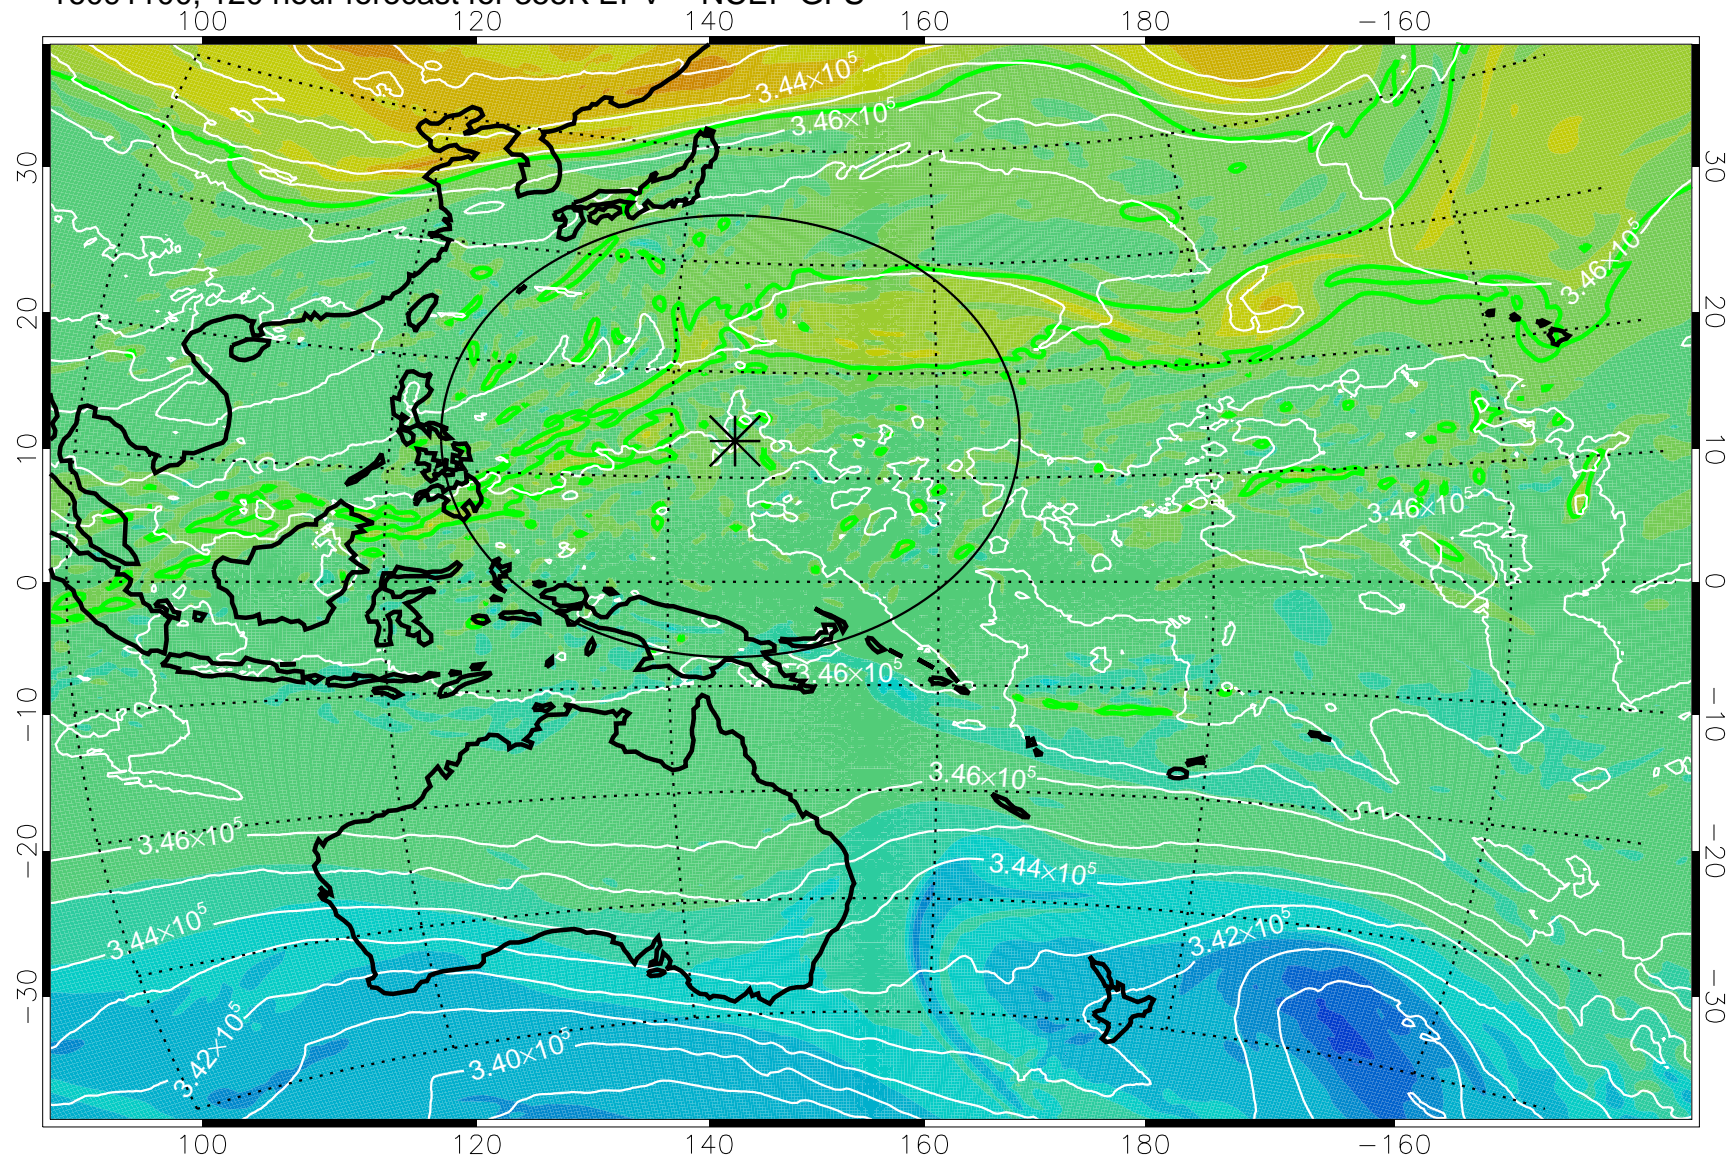

16090906, 78 hour forecast for 355K EPV -- NCEP GFS

355K Montgomery Streamfunction, white
EPV Tropopause (2 PVU) Position
Range ring of 2304 km

16090912, 84 hour forecast for 355K EPV -- NCEP GFS

355K Montgomery Streamfunction, white
EPV Tropopause (2 PVU) Position
Range ring of 2304 km

16090918, 90 hour forecast for 355K EPV -- NCEP GFS

355K Montgomery Streamfunction, white
EPV Tropopause (2 PVU) Position
Range ring of 2304 km

16091000, 96 hour forecast for 355K EPV -- NCEP GFS

355K Montgomery Streamfunction, white
EPV Tropopause (2 PVU) Position
Range ring of 2304 km

16091006, 102 hour forecast for 355K EPV -- NCEP GFS

355K Montgomery Streamfunction, white
EPV Tropopause (2 PVU) Position
Range ring of 2304 km

16091012, 108 hour forecast for 355K EPV -- NCEP GFS

355K Montgomery Streamfunction, white
EPV Tropopause (2 PVU) Position
Range ring of 2304 km

16091018, 114 hour forecast for 355K EPV -- NCEP GFS

355K Montgomery Streamfunction, white
EPV Tropopause (2 PVU) Position
Range ring of 2304 km

16091100, 120 hour forecast for 355K EPV -- NCEP GFS

355K Montgomery Streamfunction, white
EPV Tropopause (2 PVU) Position
Range ring of 2304 km