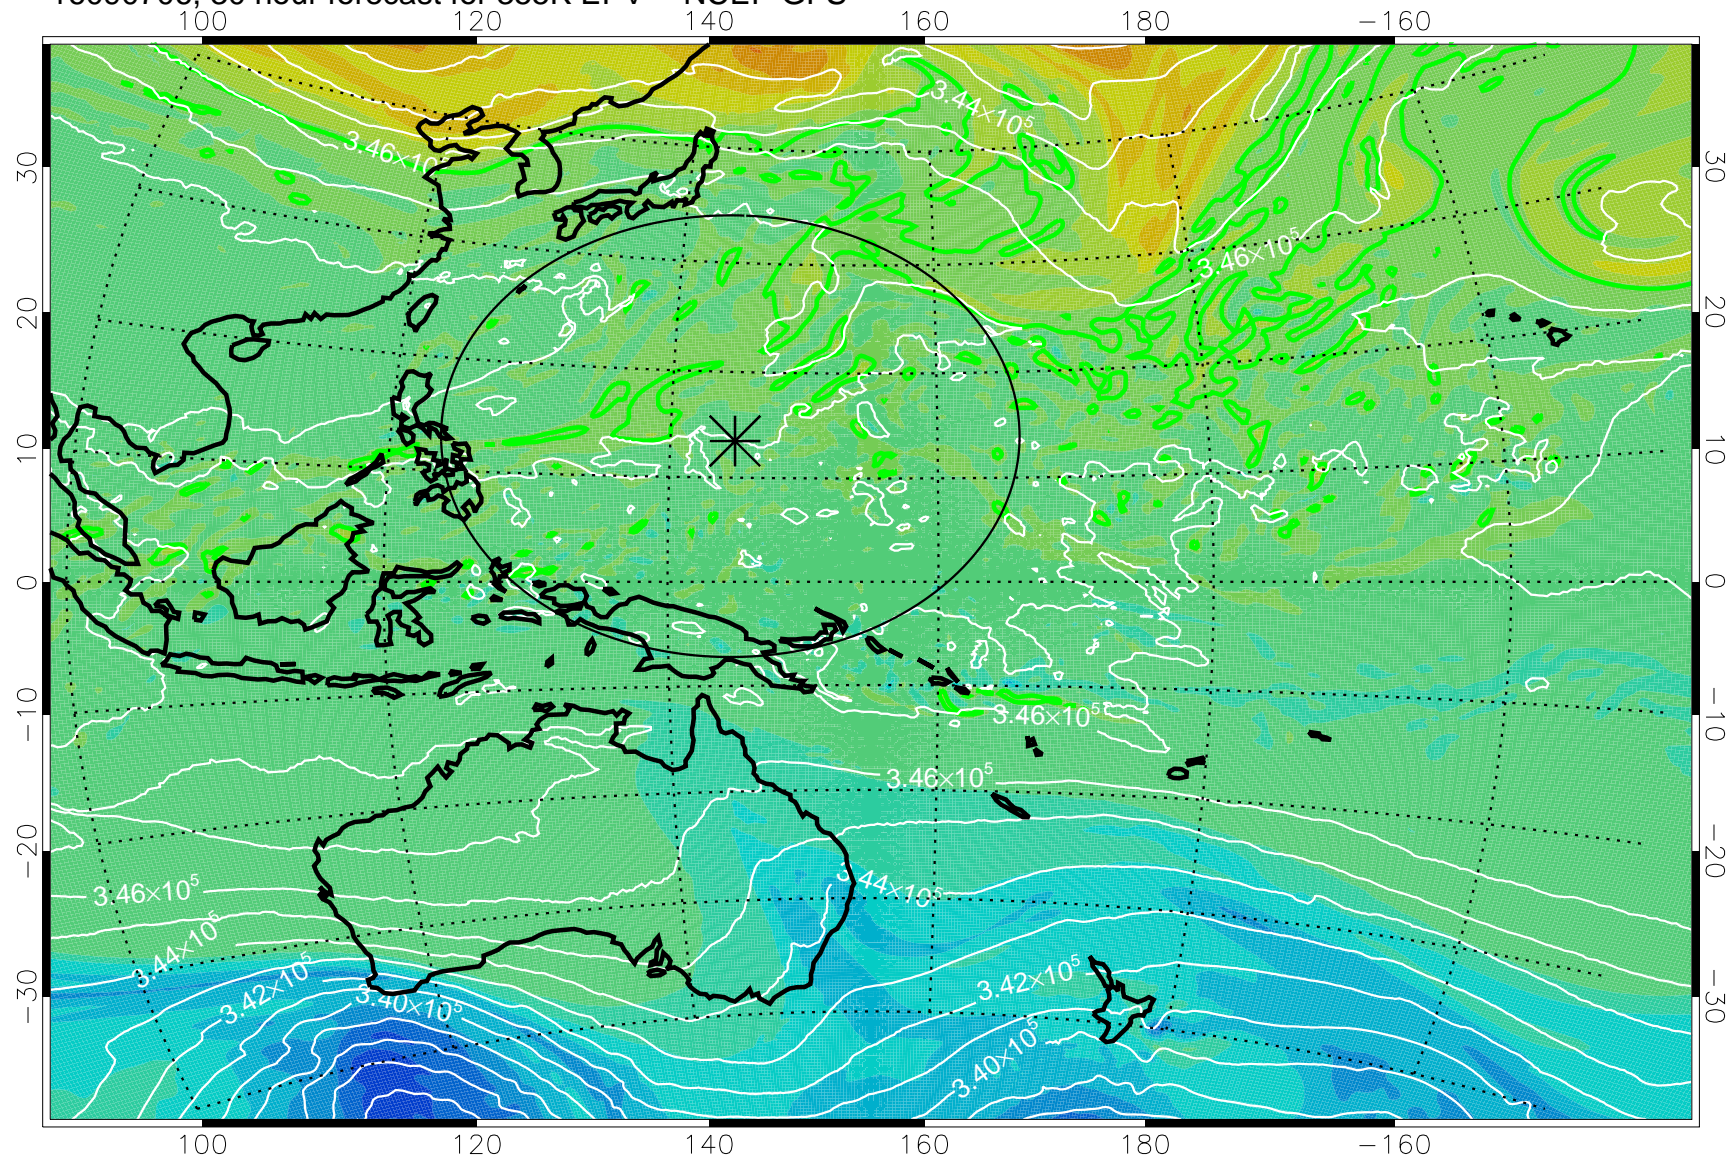

16090618, 18 hour forecast for 355K EPV -- NCEP GFS

355K Montgomery Streamfunction, white
EPV Tropopause (2 PVU) Position
Range ring of 2304 km

16090700, 24 hour forecast for 355K EPV -- NCEP GFS

355K Montgomery Streamfunction, white
EPV Tropopause (2 PVU) Position
Range ring of 2304 km

16090706, 30 hour forecast for 355K EPV -- NCEP GFS

355K Montgomery Streamfunction, white
EPV Tropopause (2 PVU) Position
Range ring of 2304 km

16090712, 36 hour forecast for 355K EPV -- NCEP GFS

355K Montgomery Streamfunction, white
EPV Tropopause (2 PVU) Position
Range ring of 2304 km

16090718, 42 hour forecast for 355K EPV -- NCEP GFS

355K Montgomery Streamfunction, white
EPV Tropopause (2 PVU) Position
Range ring of 2304 km

16090800, 48 hour forecast for 355K EPV -- NCEP GFS

355K Montgomery Streamfunction, white
EPV Tropopause (2 PVU) Position
Range ring of 2304 km

16090818, 66 hour forecast for 355K EPV -- NCEP GFS

355K Montgomery Streamfunction, white
EPV Tropopause (2 PVU) Position
Range ring of 2304 km

16090900, 72 hour forecast for 355K EPV -- NCEP GFS

355K Montgomery Streamfunction, white
EPV Tropopause (2 PVU) Position
Range ring of 2304 km