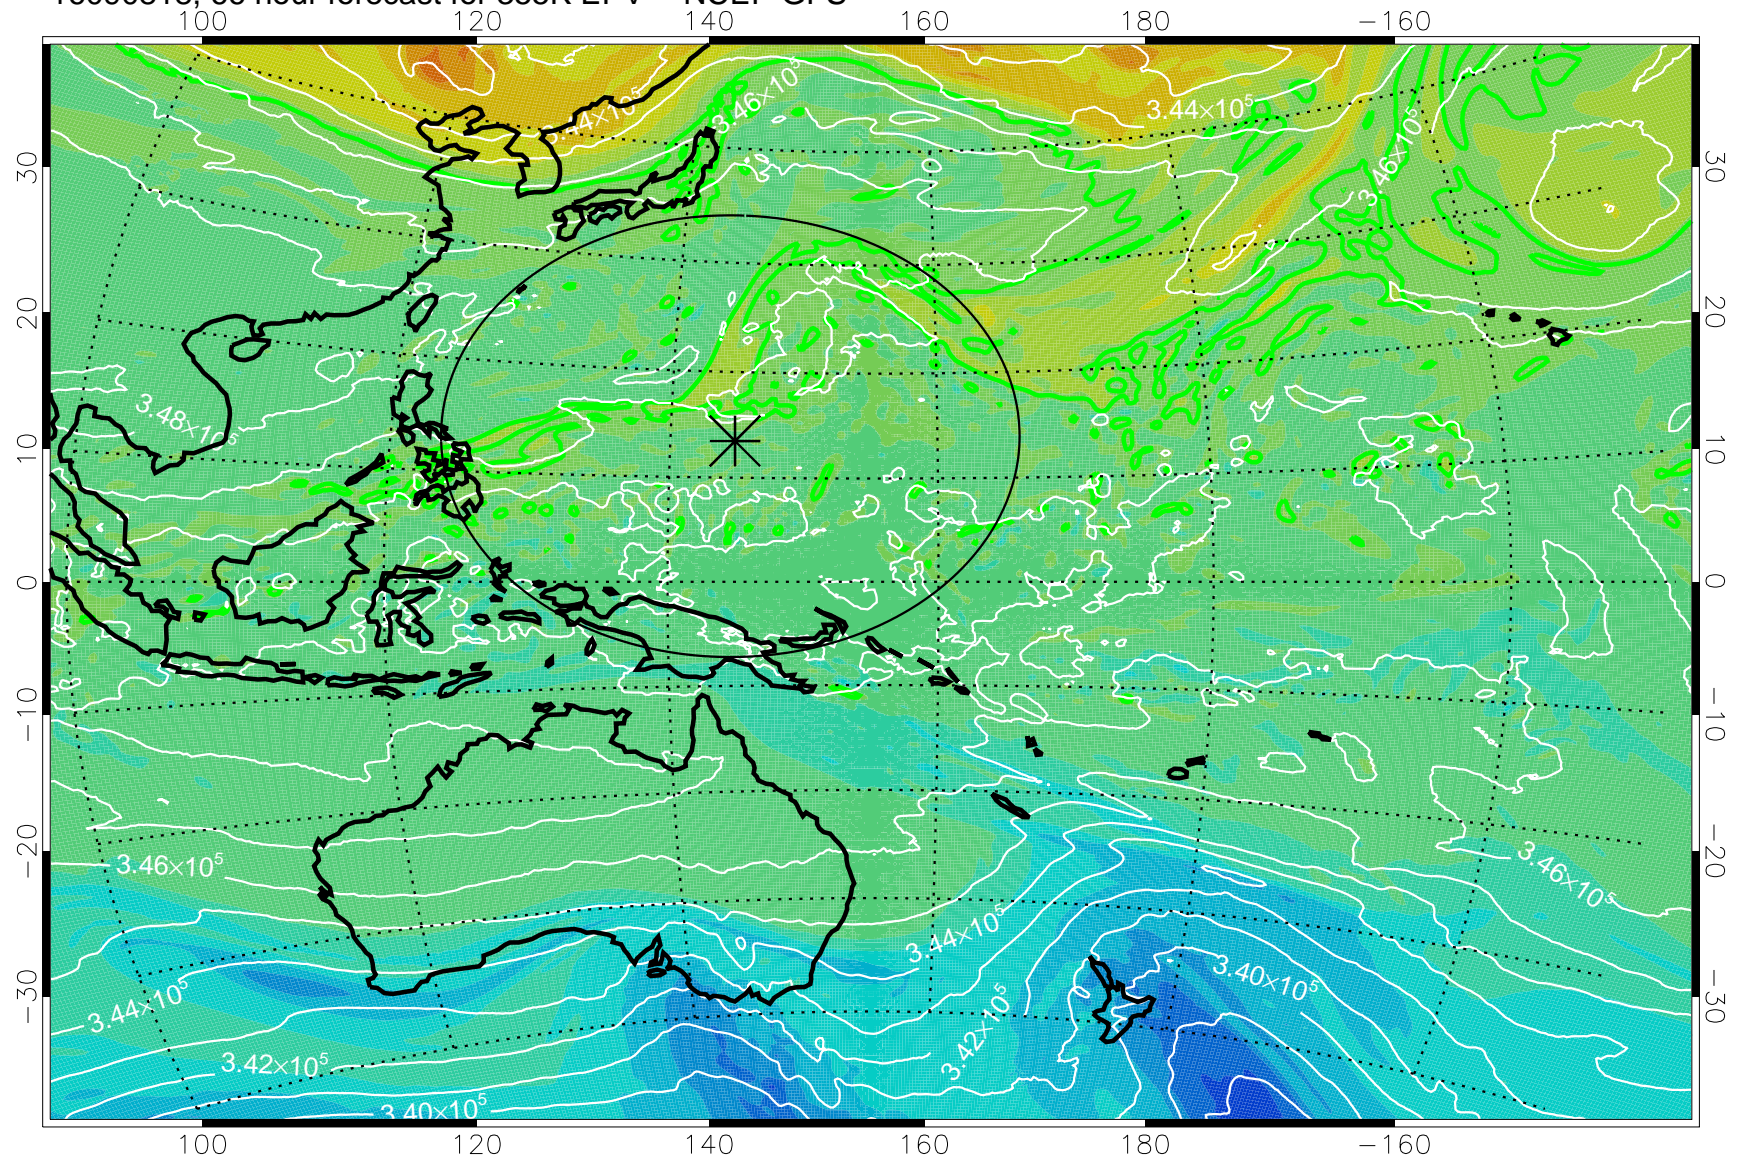

16090718, 42 hour forecast for 355K EPV -- NCEP GFS

355K Montgomery Streamfunction, white
EPV Tropopause (2 PVU) Position
Range ring of 2304 km

16090800, 48 hour forecast for 355K EPV -- NCEP GFS

355K Montgomery Streamfunction, white
EPV Tropopause (2 PVU) Position
Range ring of 2304 km

16090806, 54 hour forecast for 355K EPV -- NCEP GFS

355K Montgomery Streamfunction, white
EPV Tropopause (2 PVU) Position
Range ring of 2304 km

16090812, 60 hour forecast for 355K EPV -- NCEP GFS

355K Montgomery Streamfunction, white
EPV Tropopause (2 PVU) Position
Range ring of 2304 km

16090818, 66 hour forecast for 355K EPV -- NCEP GFS

355K Montgomery Streamfunction, white
EPV Tropopause (2 PVU) Position
Range ring of 2304 km

16090900, 72 hour forecast for 355K EPV -- NCEP GFS

355K Montgomery Streamfunction, white
EPV Tropopause (2 PVU) Position
Range ring of 2304 km

16090906, 78 hour forecast for 355K EPV -- NCEP GFS

355K Montgomery Streamfunction, white
EPV Tropopause (2 PVU) Position
Range ring of 2304 km

16090912, 84 hour forecast for 355K EPV -- NCEP GFS

355K Montgomery Streamfunction, white
EPV Tropopause (2 PVU) Position
Range ring of 2304 km