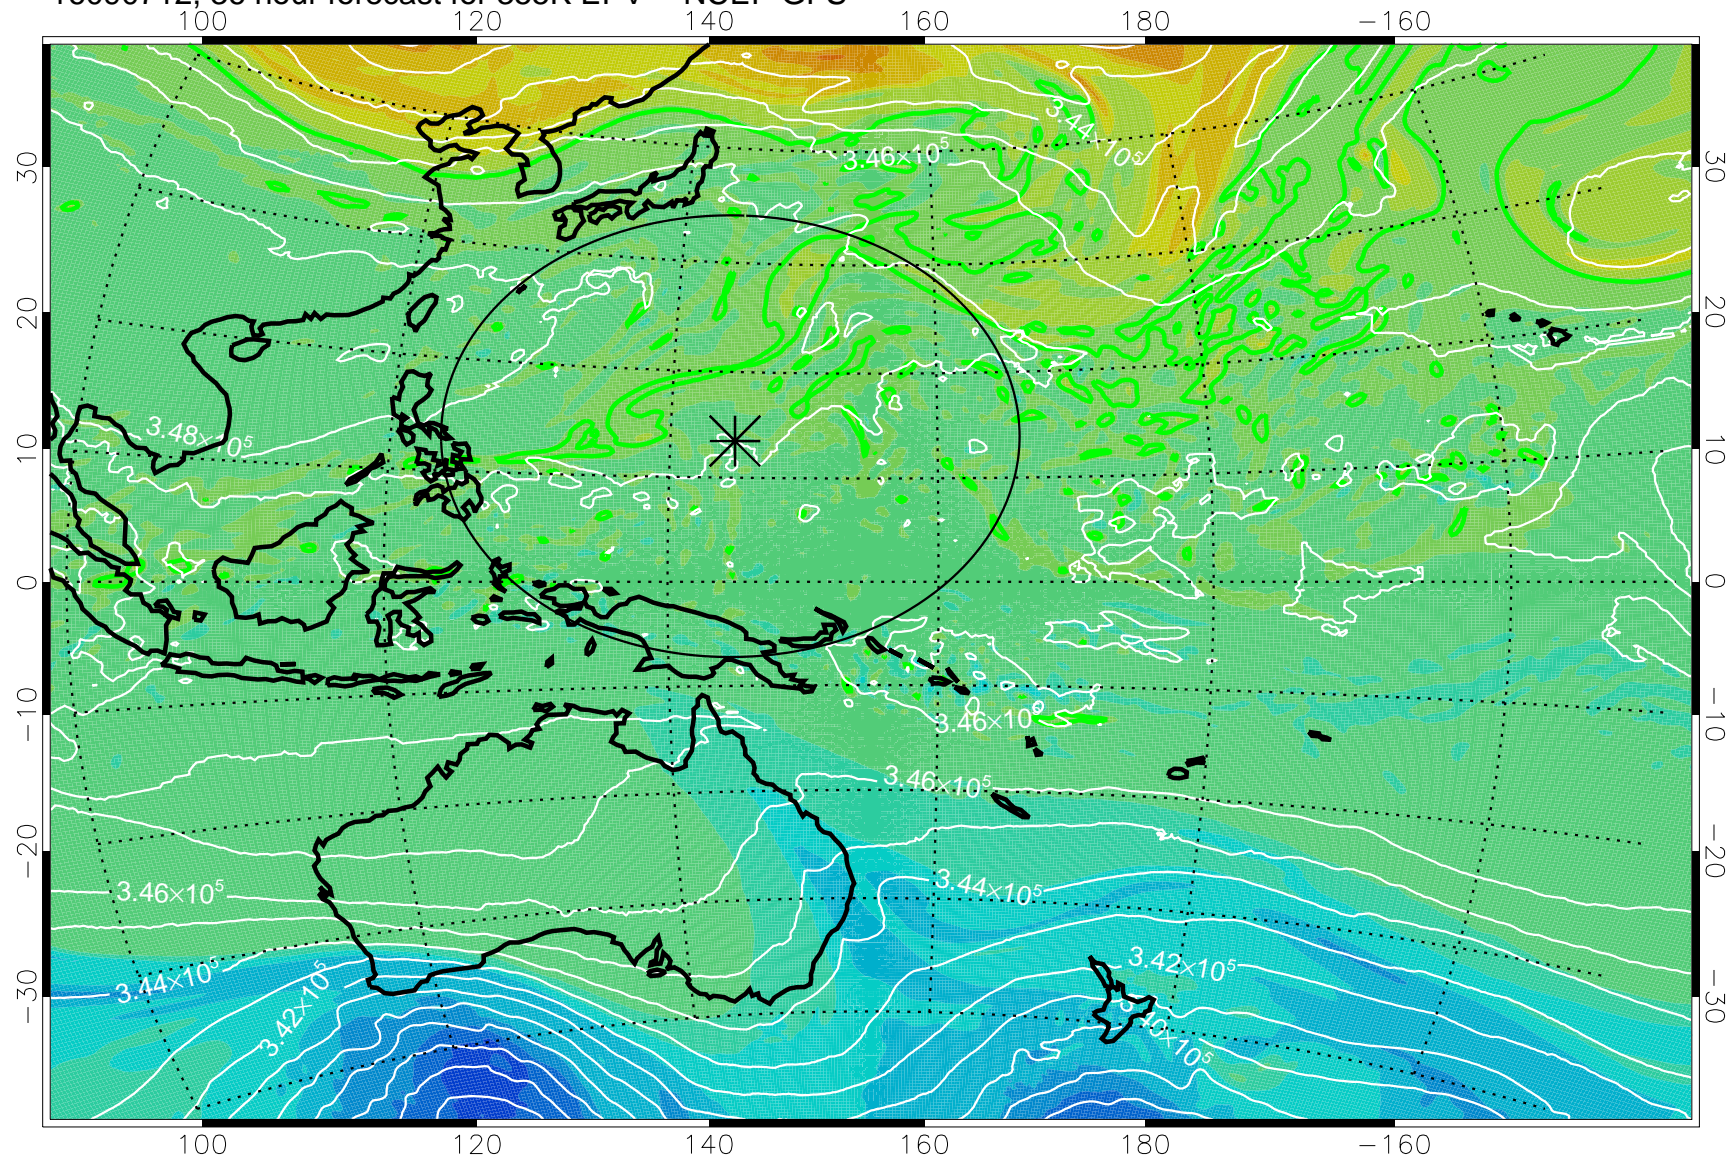

16090618, 18 hour forecast for 355K EPV -- NCEP GFS

355K Montgomery Streamfunction, white
EPV Tropopause (2 PVU) Position
Range ring of 2304 km

16090700, 24 hour forecast for 355K EPV -- NCEP GFS

355K Montgomery Streamfunction, white
EPV Tropopause (2 PVU) Position
Range ring of 2304 km

16090706, 30 hour forecast for 355K EPV -- NCEP GFS

355K Montgomery Streamfunction, white
EPV Tropopause (2 PVU) Position
Range ring of 2304 km

16090712, 36 hour forecast for 355K EPV -- NCEP GFS

355K Montgomery Streamfunction, white
EPV Tropopause (2 PVU) Position
Range ring of 2304 km

16090718, 42 hour forecast for 355K EPV -- NCEP GFS

355K Montgomery Streamfunction, white
EPV Tropopause (2 PVU) Position
Range ring of 2304 km

16090800, 48 hour forecast for 355K EPV -- NCEP GFS

355K Montgomery Streamfunction, white
EPV Tropopause (2 PVU) Position
Range ring of 2304 km

16090818, 66 hour forecast for 355K EPV -- NCEP GFS

355K Montgomery Streamfunction, white
EPV Tropopause (2 PVU) Position
Range ring of 2304 km

16090900, 72 hour forecast for 355K EPV -- NCEP GFS

355K Montgomery Streamfunction, white
EPV Tropopause (2 PVU) Position
Range ring of 2304 km