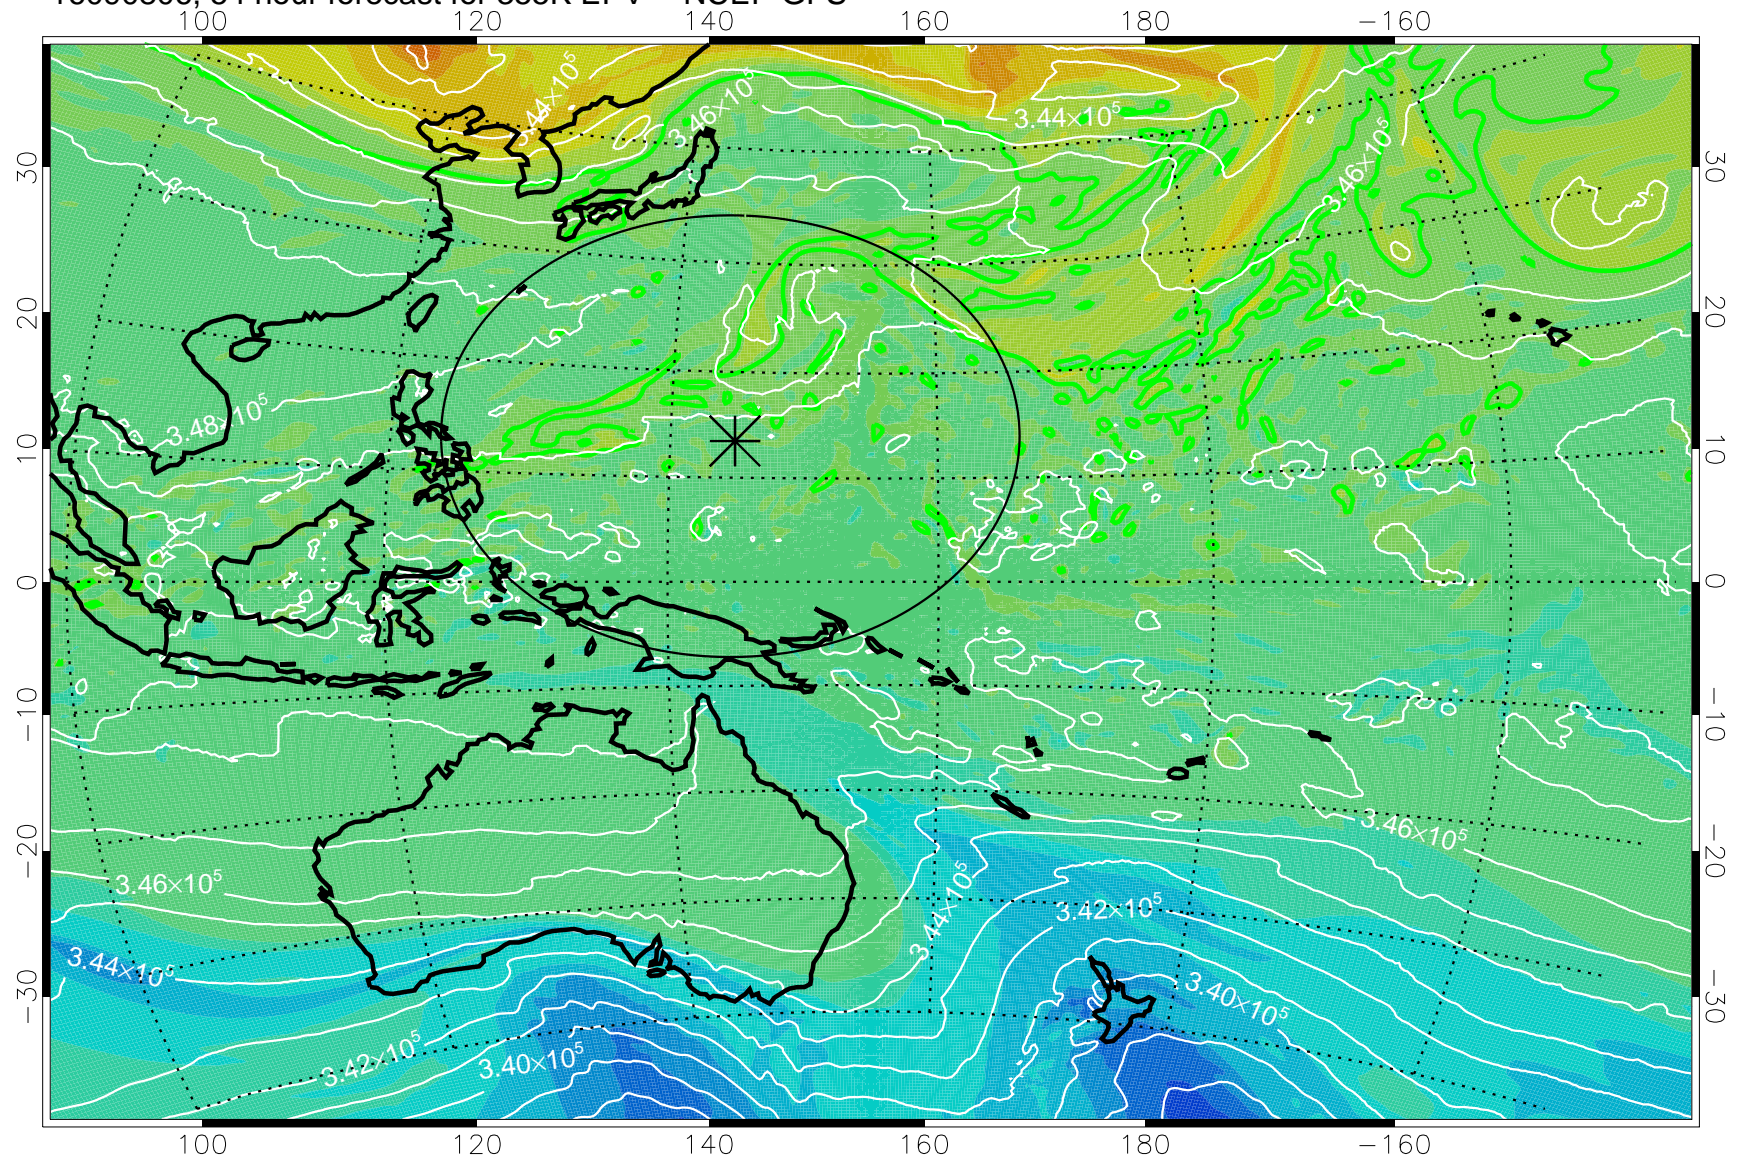

16090706, 30 hour forecast for 355K EPV -- NCEP GFS

355K Montgomery Streamfunction, white
EPV Tropopause (2 PVU) Position
Range ring of 2304 km

16090712, 36 hour forecast for 355K EPV -- NCEP GFS

355K Montgomery Streamfunction, white
EPV Tropopause (2 PVU) Position
Range ring of 2304 km

16090718, 42 hour forecast for 355K EPV -- NCEP GFS

355K Montgomery Streamfunction, white
EPV Tropopause (2 PVU) Position
Range ring of 2304 km

16090800, 48 hour forecast for 355K EPV -- NCEP GFS

355K Montgomery Streamfunction, white
EPV Tropopause (2 PVU) Position
Range ring of 2304 km

16090806, 54 hour forecast for 355K EPV -- NCEP GFS

355K Montgomery Streamfunction, white
EPV Tropopause (2 PVU) Position
Range ring of 2304 km

16090812, 60 hour forecast for 355K EPV -- NCEP GFS

355K Montgomery Streamfunction, white
EPV Tropopause (2 PVU) Position
Range ring of 2304 km

16090818, 66 hour forecast for 355K EPV -- NCEP GFS

355K Montgomery Streamfunction, white
EPV Tropopause (2 PVU) Position
Range ring of 2304 km

16090900, 72 hour forecast for 355K EPV -- NCEP GFS

355K Montgomery Streamfunction, white
EPV Tropopause (2 PVU) Position
Range ring of 2304 km