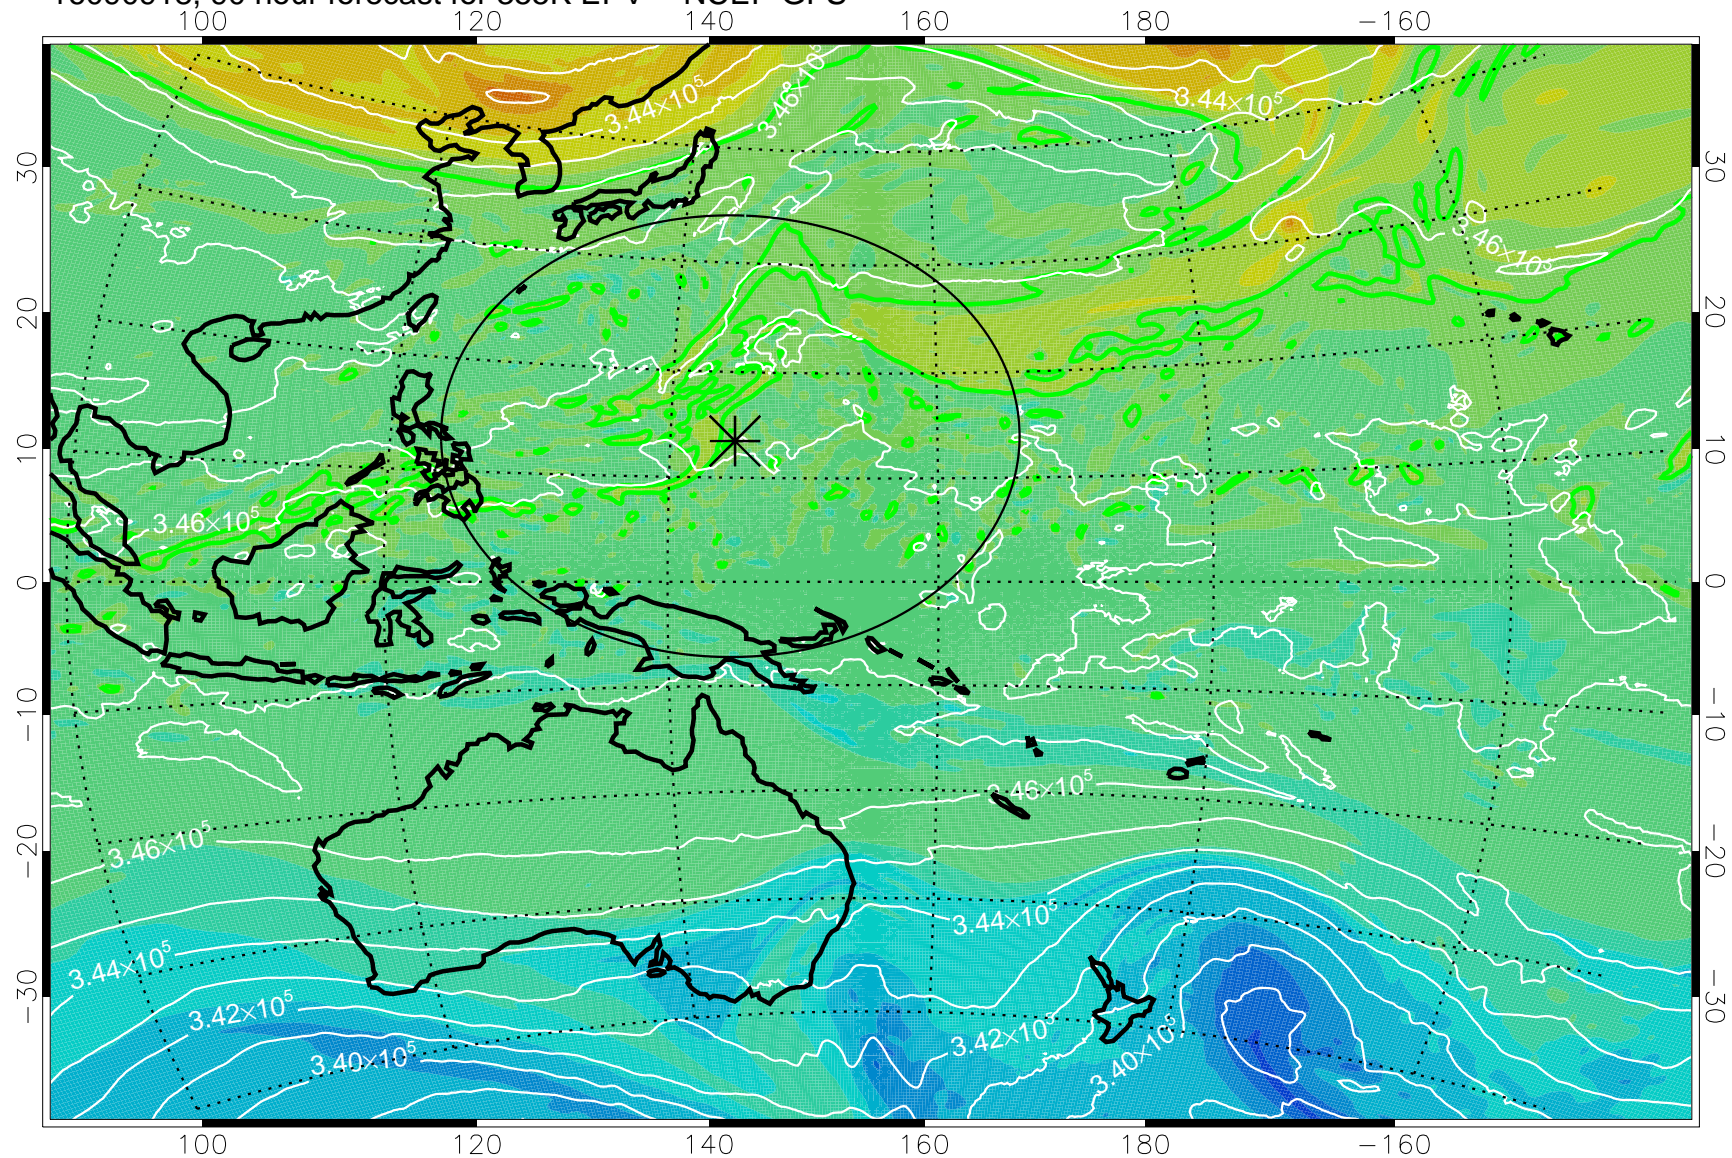

16090818, 66 hour forecast for 355K EPV -- NCEP GFS

355K Montgomery Streamfunction, white
EPV Tropopause (2 PVU) Position
Range ring of 2304 km

16090900, 72 hour forecast for 355K EPV -- NCEP GFS

355K Montgomery Streamfunction, white
EPV Tropopause (2 PVU) Position
Range ring of 2304 km

16090906, 78 hour forecast for 355K EPV -- NCEP GFS

355K Montgomery Streamfunction, white
EPV Tropopause (2 PVU) Position
Range ring of 2304 km

16090912, 84 hour forecast for 355K EPV -- NCEP GFS

355K Montgomery Streamfunction, white
EPV Tropopause (2 PVU) Position
Range ring of 2304 km

16090918, 90 hour forecast for 355K EPV -- NCEP GFS

355K Montgomery Streamfunction, white
EPV Tropopause (2 PVU) Position
Range ring of 2304 km

16091000, 96 hour forecast for 355K EPV -- NCEP GFS

355K Montgomery Streamfunction, white
EPV Tropopause (2 PVU) Position
Range ring of 2304 km

16091006, 102 hour forecast for 355K EPV -- NCEP GFS

355K Montgomery Streamfunction, white
EPV Tropopause (2 PVU) Position
Range ring of 2304 km

16091012, 108 hour forecast for 355K EPV -- NCEP GFS

355K Montgomery Streamfunction, white
EPV Tropopause (2 PVU) Position
Range ring of 2304 km