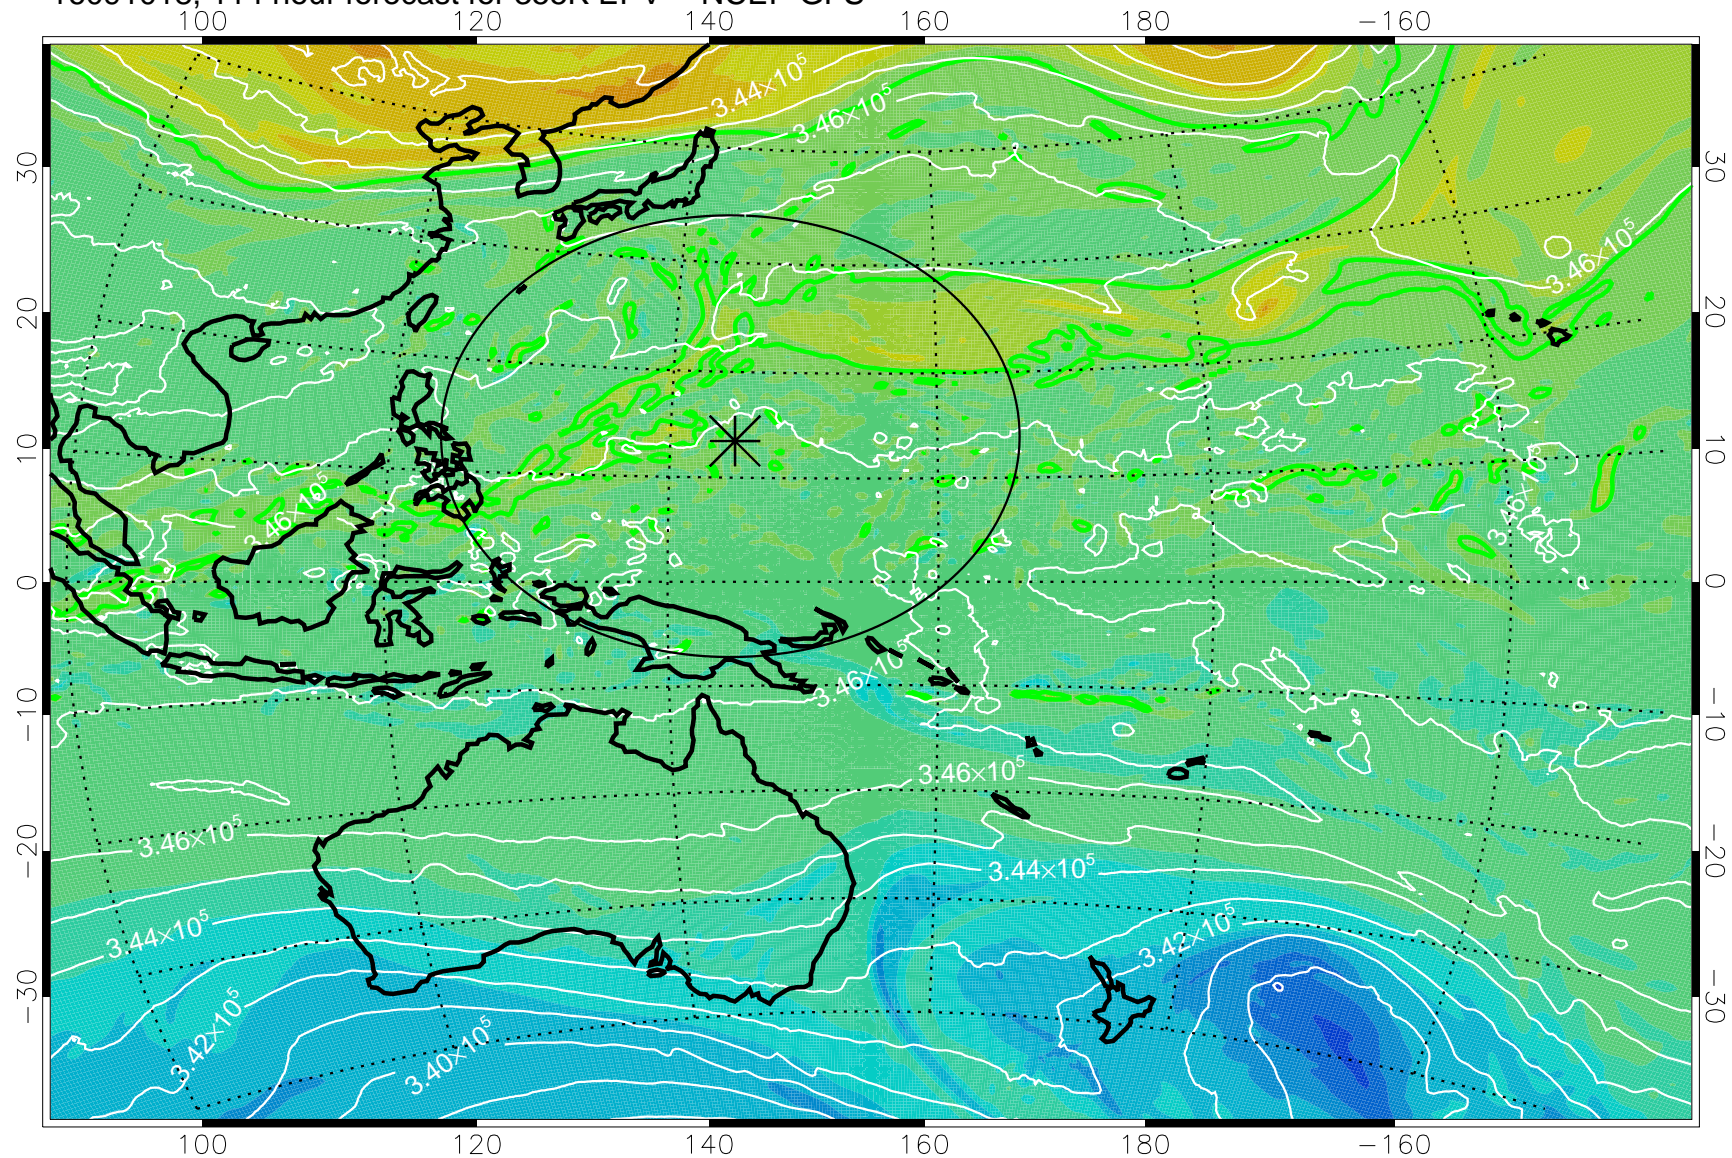

16090906, 78 hour forecast for 355K EPV -- NCEP GFS

355K Montgomery Streamfunction, white
EPV Tropopause (2 PVU) Position
Range ring of 2304 km

16090912, 84 hour forecast for 355K EPV -- NCEP GFS

355K Montgomery Streamfunction, white
EPV Tropopause (2 PVU) Position
Range ring of 2304 km

16090918, 90 hour forecast for 355K EPV -- NCEP GFS

355K Montgomery Streamfunction, white
EPV Tropopause (2 PVU) Position
Range ring of 2304 km

16091000, 96 hour forecast for 355K EPV -- NCEP GFS

355K Montgomery Streamfunction, white
EPV Tropopause (2 PVU) Position
Range ring of 2304 km

16091006, 102 hour forecast for 355K EPV -- NCEP GFS

355K Montgomery Streamfunction, white
EPV Tropopause (2 PVU) Position
Range ring of 2304 km

16091012, 108 hour forecast for 355K EPV -- NCEP GFS

355K Montgomery Streamfunction, white
EPV Tropopause (2 PVU) Position
Range ring of 2304 km

16091018, 114 hour forecast for 355K EPV -- NCEP GFS

355K Montgomery Streamfunction, white
EPV Tropopause (2 PVU) Position
Range ring of 2304 km

16091100, 120 hour forecast for 355K EPV -- NCEP GFS

355K Montgomery Streamfunction, white
EPV Tropopause (2 PVU) Position
Range ring of 2304 km