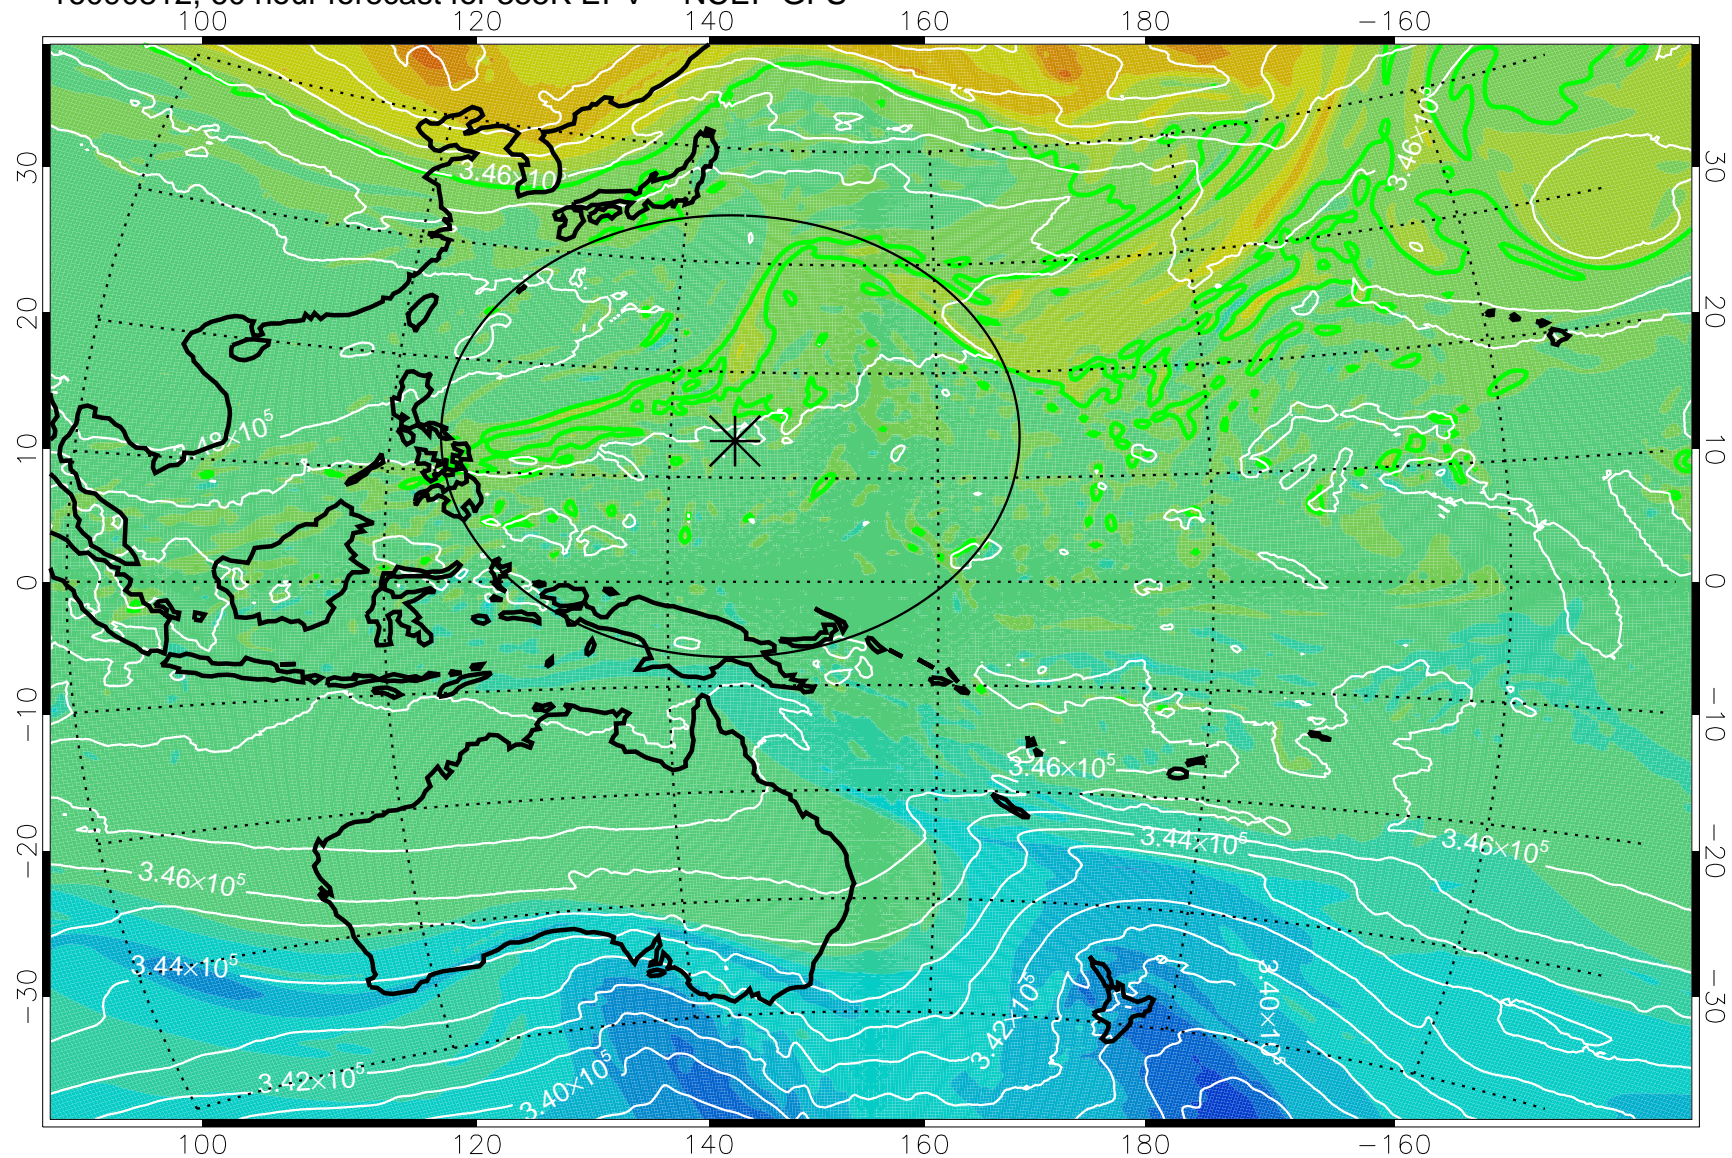

16090706, 30 hour forecast for 355K EPV -- NCEP GFS

355K Montgomery Streamfunction, white
EPV Tropopause (2 PVU) Position
Range ring of 2304 km

16090712, 36 hour forecast for 355K EPV -- NCEP GFS

355K Montgomery Streamfunction, white
EPV Tropopause (2 PVU) Position
Range ring of 2304 km

16090718, 42 hour forecast for 355K EPV -- NCEP GFS

355K Montgomery Streamfunction, white
EPV Tropopause (2 PVU) Position
Range ring of 2304 km

16090800, 48 hour forecast for 355K EPV -- NCEP GFS

355K Montgomery Streamfunction, white
EPV Tropopause (2 PVU) Position
Range ring of 2304 km

16090806, 54 hour forecast for 355K EPV -- NCEP GFS

355K Montgomery Streamfunction, white
EPV Tropopause (2 PVU) Position
Range ring of 2304 km

16090812, 60 hour forecast for 355K EPV -- NCEP GFS

355K Montgomery Streamfunction, white
EPV Tropopause (2 PVU) Position
Range ring of 2304 km

16090818, 66 hour forecast for 355K EPV -- NCEP GFS

355K Montgomery Streamfunction, white
EPV Tropopause (2 PVU) Position
Range ring of 2304 km

16090900, 72 hour forecast for 355K EPV -- NCEP GFS

355K Montgomery Streamfunction, white
EPV Tropopause (2 PVU) Position
Range ring of 2304 km