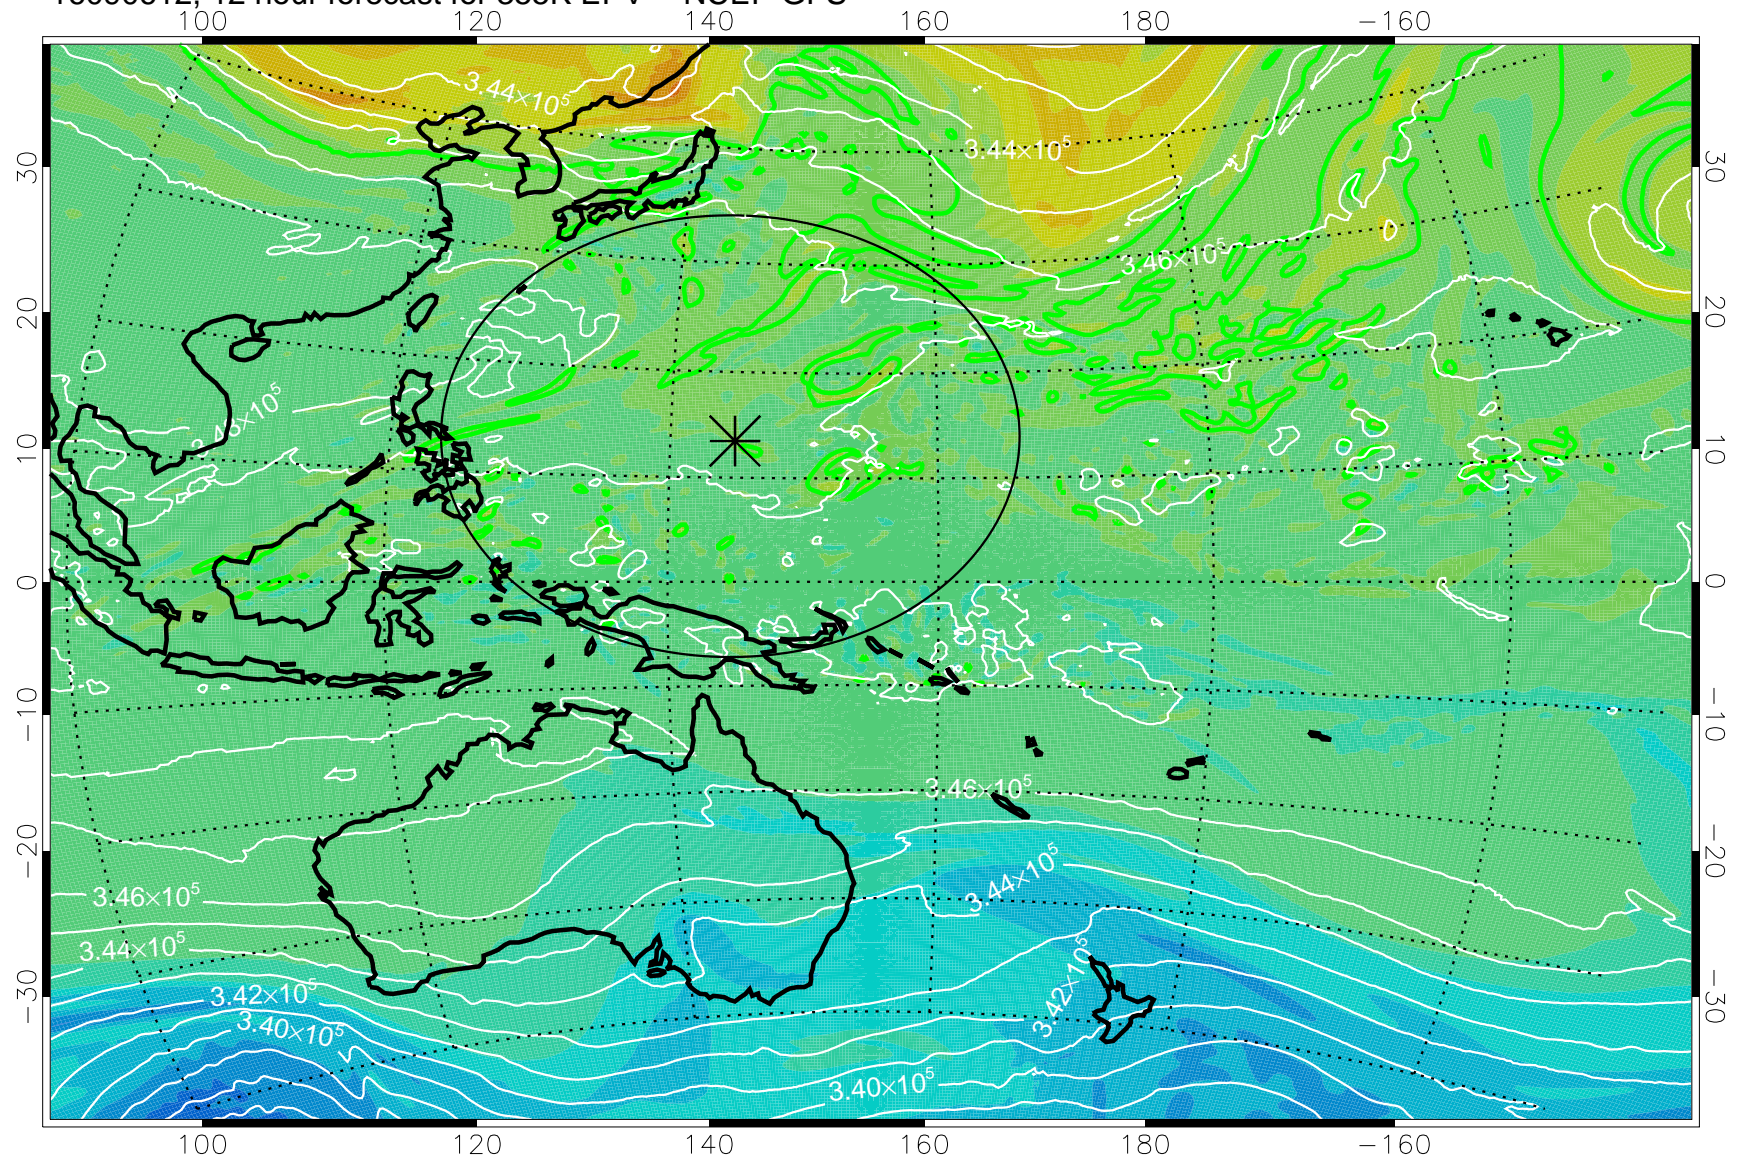

16090606, 6 hour forecast for 355K EPV -- NCEP GFS

355K Montgomery Streamfunction, white
EPV Tropopause (2 PVU) Position
Range ring of 2304 km

16090612, 12 hour forecast for 355K EPV -- NCEP GFS

355K Montgomery Streamfunction, white
EPV Tropopause (2 PVU) Position
Range ring of 2304 km

16090618, 18 hour forecast for 355K EPV -- NCEP GFS

355K Montgomery Streamfunction, white
EPV Tropopause (2 PVU) Position
Range ring of 2304 km

16090700, 24 hour forecast for 355K EPV -- NCEP GFS

355K Montgomery Streamfunction, white
EPV Tropopause (2 PVU) Position
Range ring of 2304 km

16090706, 30 hour forecast for 355K EPV -- NCEP GFS

355K Montgomery Streamfunction, white
EPV Tropopause (2 PVU) Position
Range ring of 2304 km

16090712, 36 hour forecast for 355K EPV -- NCEP GFS

355K Montgomery Streamfunction, white
EPV Tropopause (2 PVU) Position
Range ring of 2304 km

16090718, 42 hour forecast for 355K EPV -- NCEP GFS

355K Montgomery Streamfunction, white
EPV Tropopause (2 PVU) Position
Range ring of 2304 km

16090800, 48 hour forecast for 355K EPV -- NCEP GFS

355K Montgomery Streamfunction, white
EPV Tropopause (2 PVU) Position
Range ring of 2304 km