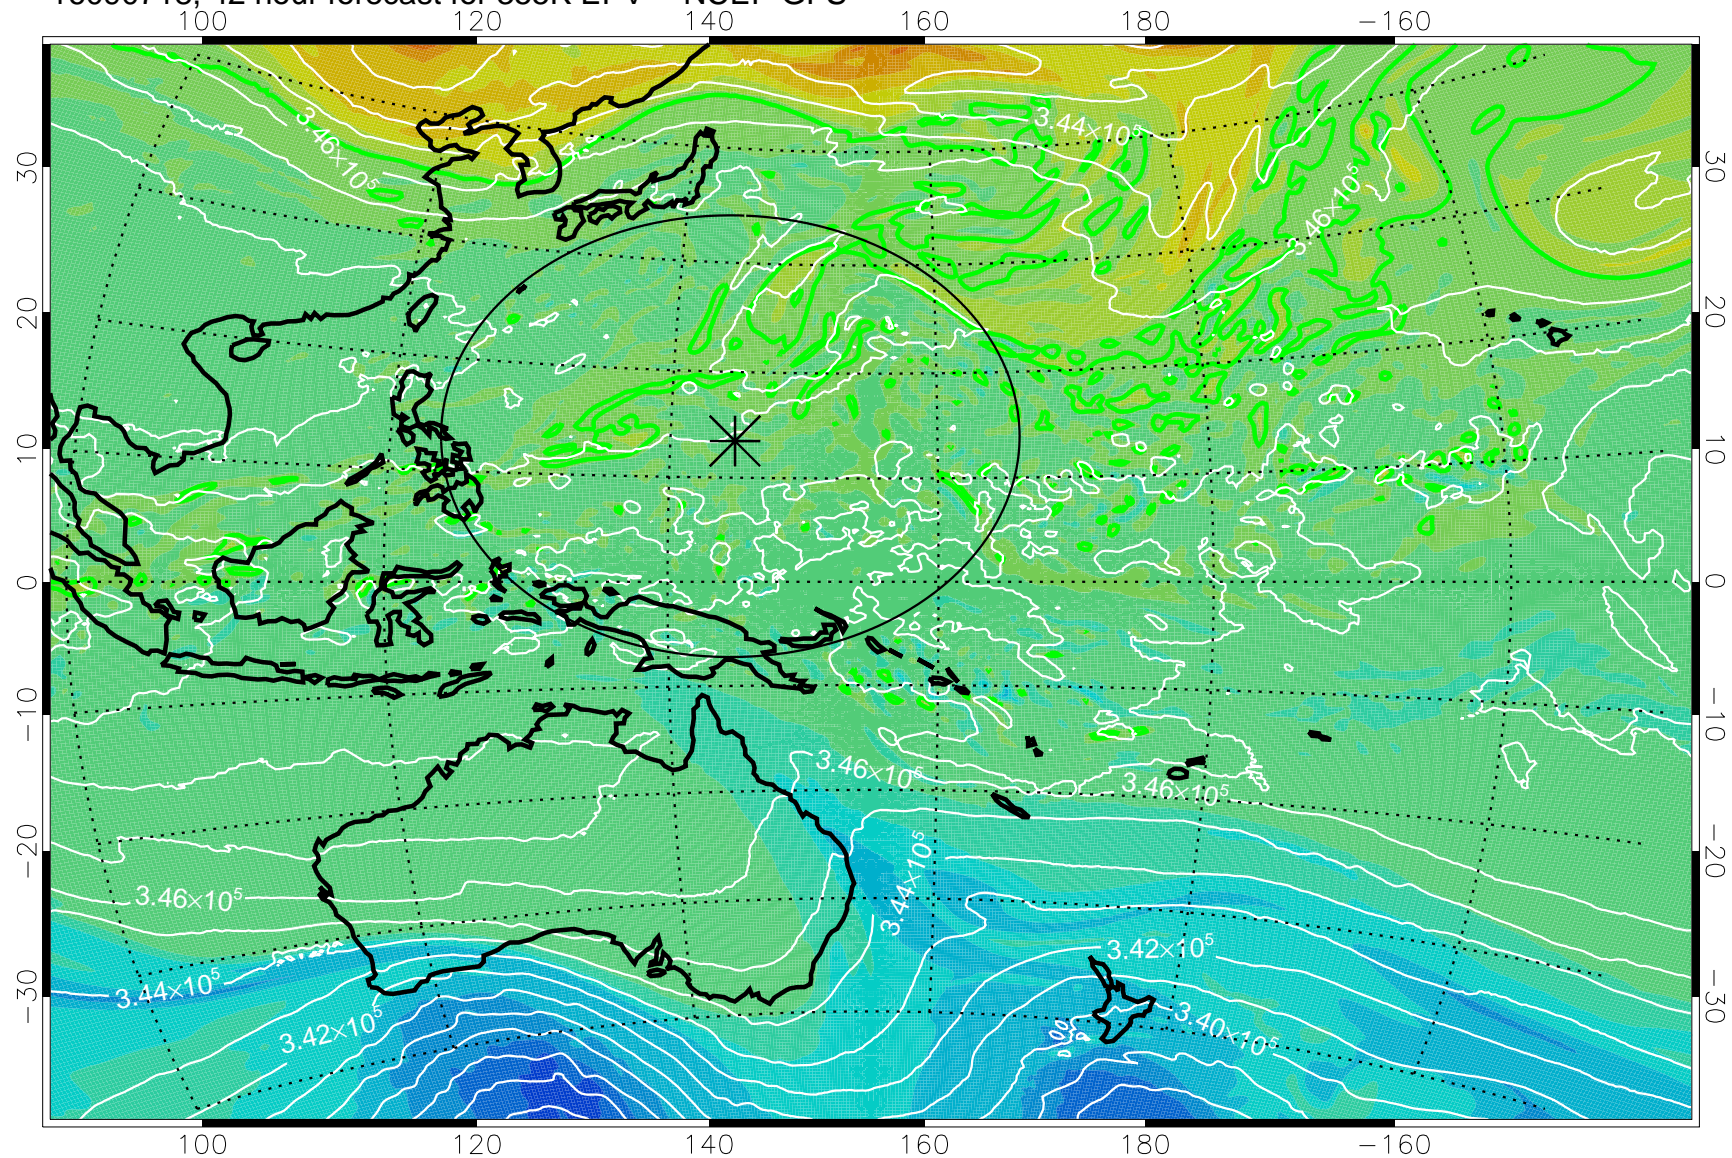

16090706, 30 hour forecast for 355K EPV -- NCEP GFS

355K Montgomery Streamfunction, white
EPV Tropopause (2 PVU) Position
Range ring of 2304 km

16090712, 36 hour forecast for 355K EPV -- NCEP GFS

355K Montgomery Streamfunction, white
EPV Tropopause (2 PVU) Position
Range ring of 2304 km

16090718, 42 hour forecast for 355K EPV -- NCEP GFS

355K Montgomery Streamfunction, white
EPV Tropopause (2 PVU) Position
Range ring of 2304 km

16090800, 48 hour forecast for 355K EPV -- NCEP GFS

355K Montgomery Streamfunction, white
EPV Tropopause (2 PVU) Position
Range ring of 2304 km

16090806, 54 hour forecast for 355K EPV -- NCEP GFS

355K Montgomery Streamfunction, white
EPV Tropopause (2 PVU) Position
Range ring of 2304 km

16090812, 60 hour forecast for 355K EPV -- NCEP GFS

355K Montgomery Streamfunction, white
EPV Tropopause (2 PVU) Position
Range ring of 2304 km

16090818, 66 hour forecast for 355K EPV -- NCEP GFS

355K Montgomery Streamfunction, white
EPV Tropopause (2 PVU) Position
Range ring of 2304 km

16090900, 72 hour forecast for 355K EPV -- NCEP GFS

355K Montgomery Streamfunction, white
EPV Tropopause (2 PVU) Position
Range ring of 2304 km