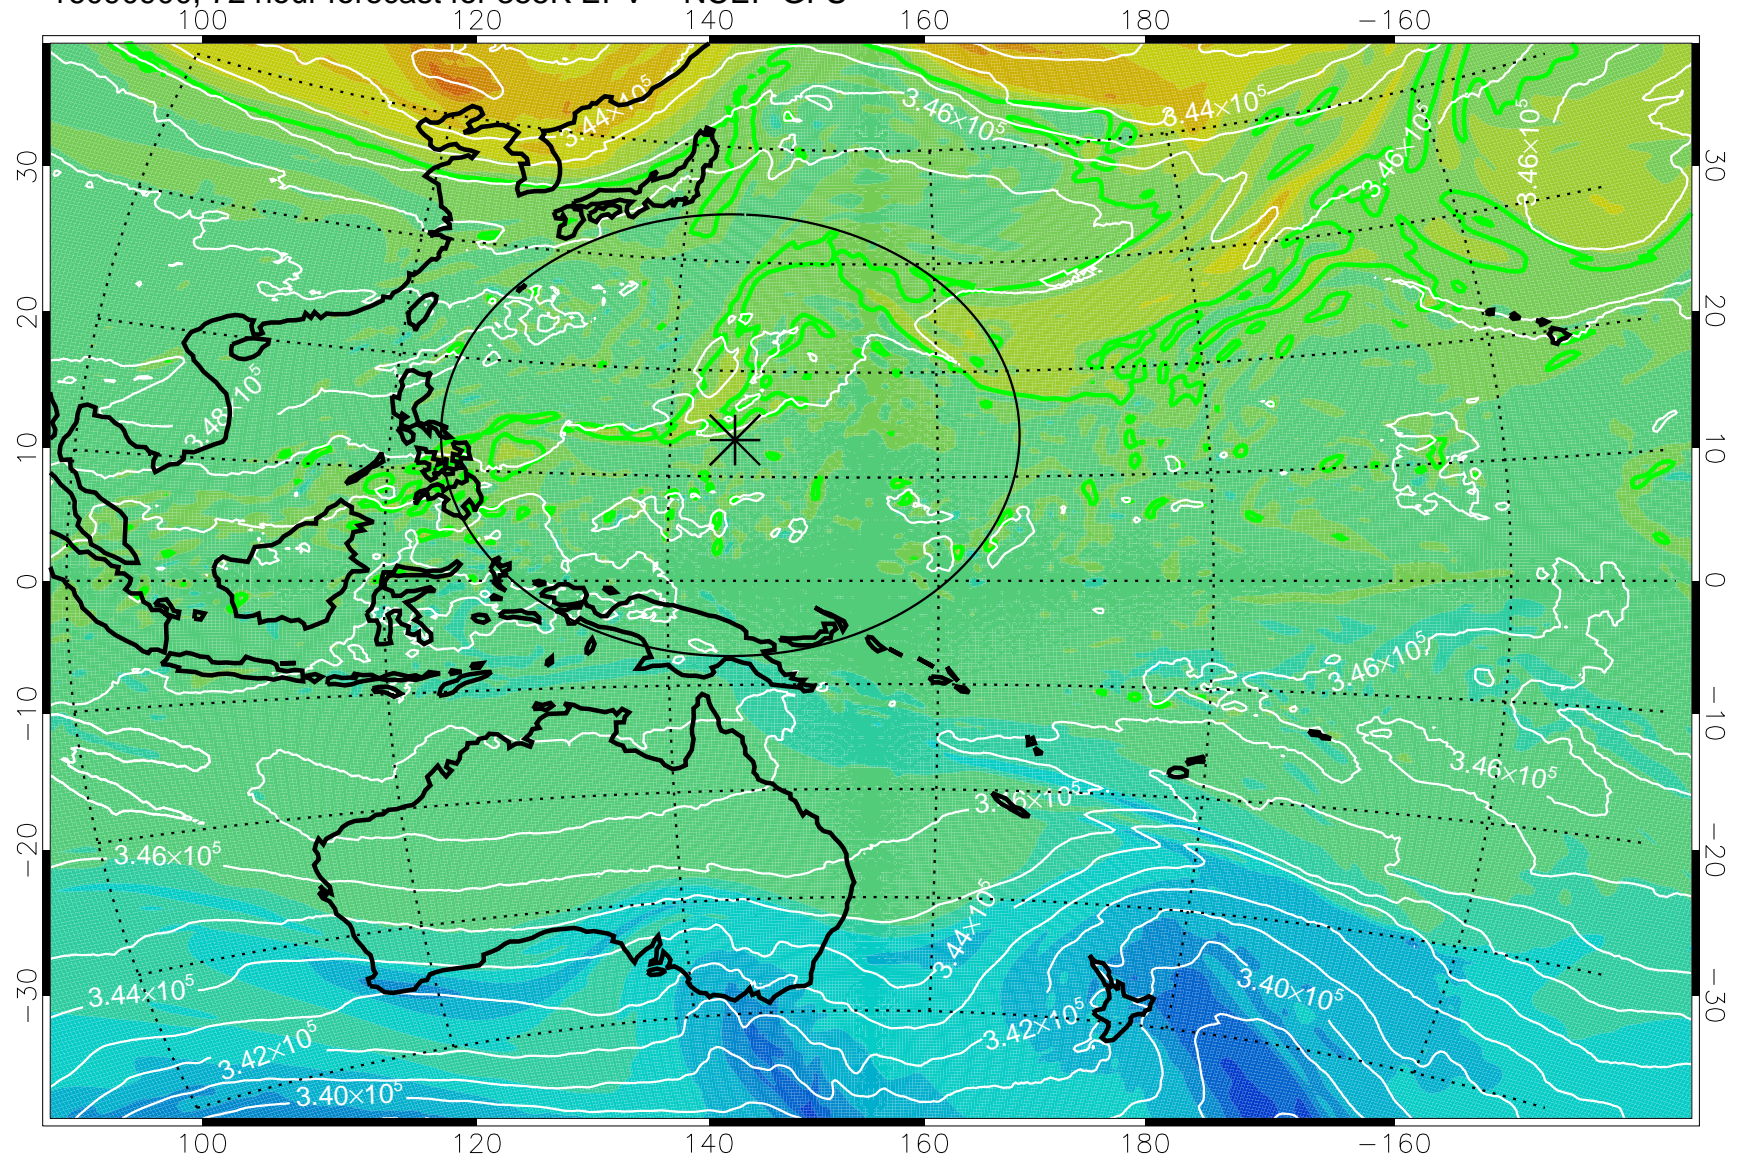

16090718, 42 hour forecast for 355K EPV -- NCEP GFS

355K Montgomery Streamfunction, white
EPV Tropopause (2 PVU) Position
Range ring of 2304 km

16090800, 48 hour forecast for 355K EPV -- NCEP GFS

355K Montgomery Streamfunction, white
EPV Tropopause (2 PVU) Position
Range ring of 2304 km

16090806, 54 hour forecast for 355K EPV -- NCEP GFS

355K Montgomery Streamfunction, white
EPV Tropopause (2 PVU) Position
Range ring of 2304 km

16090812, 60 hour forecast for 355K EPV -- NCEP GFS

355K Montgomery Streamfunction, white
EPV Tropopause (2 PVU) Position
Range ring of 2304 km

16090818, 66 hour forecast for 355K EPV -- NCEP GFS

355K Montgomery Streamfunction, white
EPV Tropopause (2 PVU) Position
Range ring of 2304 km

16090900, 72 hour forecast for 355K EPV -- NCEP GFS

355K Montgomery Streamfunction, white
EPV Tropopause (2 PVU) Position
Range ring of 2304 km

16090906, 78 hour forecast for 355K EPV -- NCEP GFS

355K Montgomery Streamfunction, white
EPV Tropopause (2 PVU) Position
Range ring of 2304 km

16090912, 84 hour forecast for 355K EPV -- NCEP GFS

355K Montgomery Streamfunction, white
EPV Tropopause (2 PVU) Position
Range ring of 2304 km