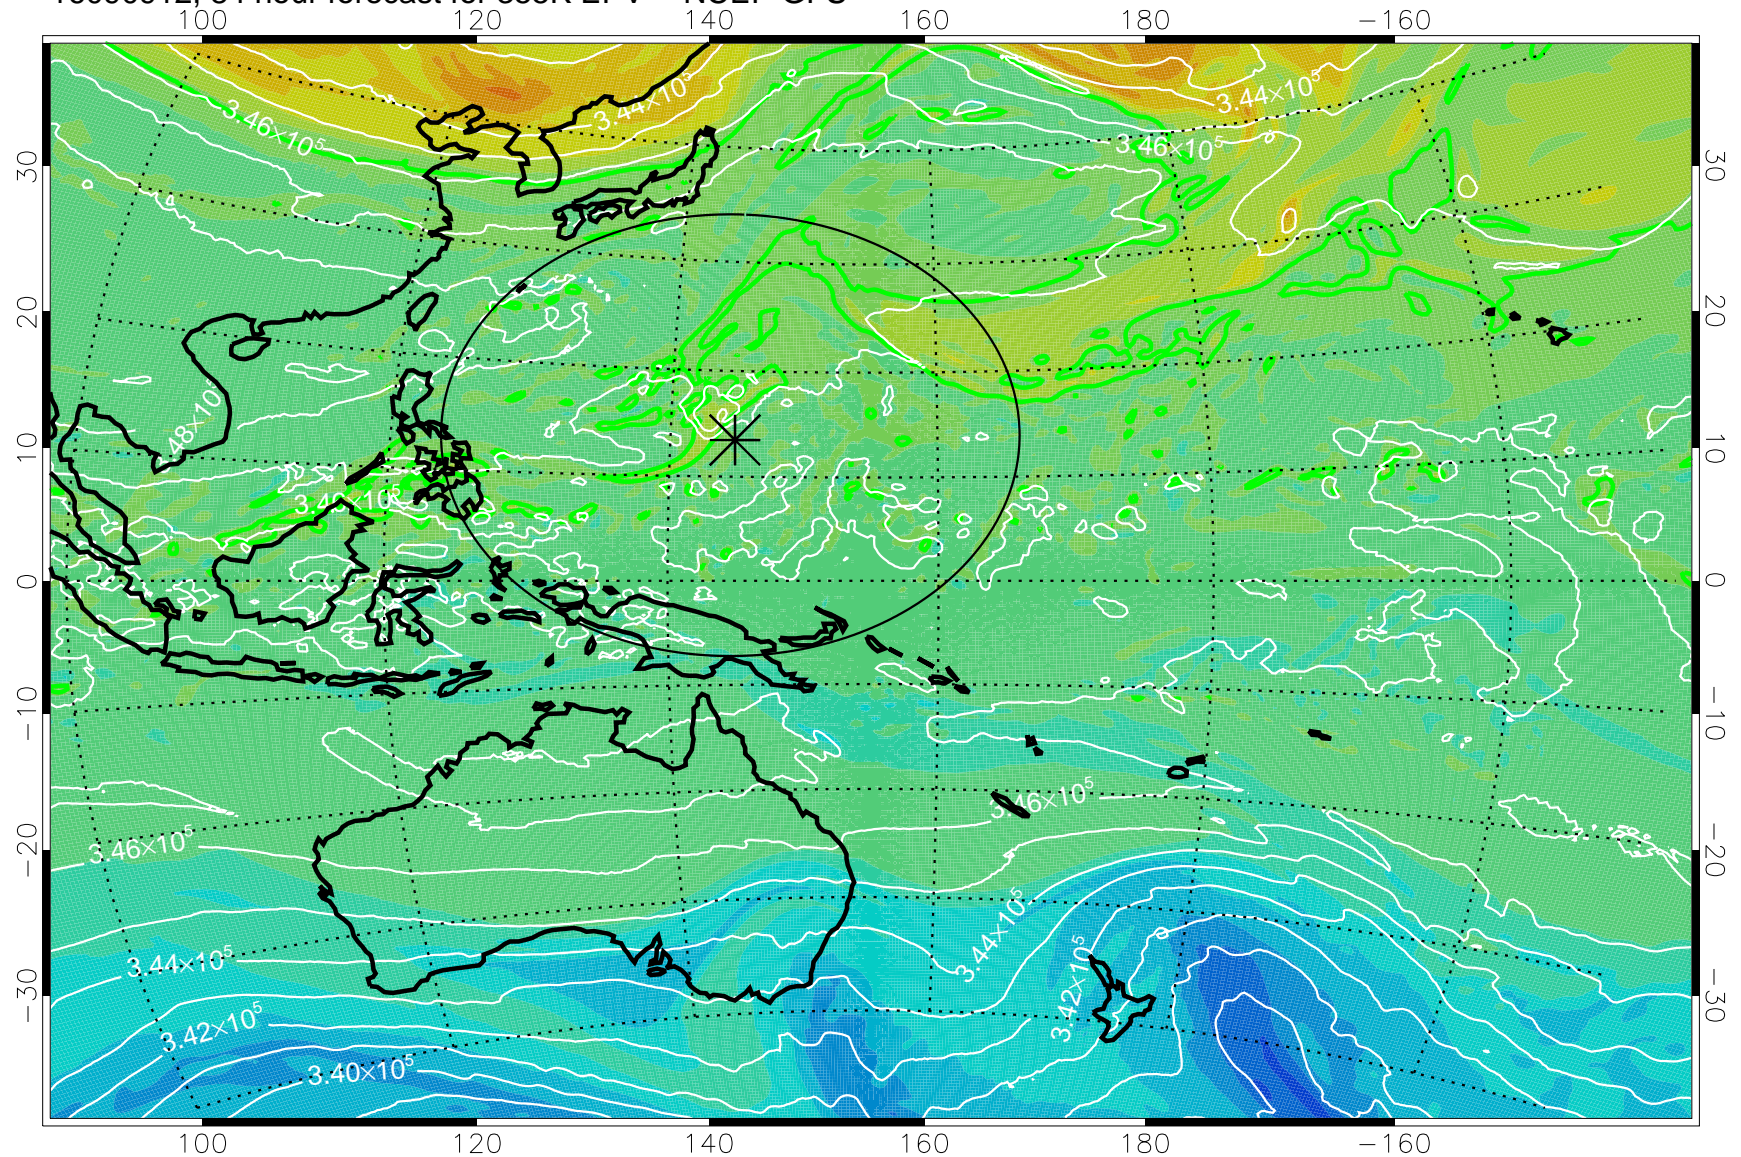

16090806, 54 hour forecast for 355K EPV -- NCEP GFS

355K Montgomery Streamfunction, white
EPV Tropopause (2 PVU) Position
Range ring of 2304 km

16090812, 60 hour forecast for 355K EPV -- NCEP GFS

355K Montgomery Streamfunction, white
EPV Tropopause (2 PVU) Position
Range ring of 2304 km

16090818, 66 hour forecast for 355K EPV -- NCEP GFS

355K Montgomery Streamfunction, white
EPV Tropopause (2 PVU) Position
Range ring of 2304 km

16090900, 72 hour forecast for 355K EPV -- NCEP GFS

355K Montgomery Streamfunction, white
EPV Tropopause (2 PVU) Position
Range ring of 2304 km

16090906, 78 hour forecast for 355K EPV -- NCEP GFS

355K Montgomery Streamfunction, white
EPV Tropopause (2 PVU) Position
Range ring of 2304 km

16090912, 84 hour forecast for 355K EPV -- NCEP GFS

355K Montgomery Streamfunction, white
EPV Tropopause (2 PVU) Position
Range ring of 2304 km

16090918, 90 hour forecast for 355K EPV -- NCEP GFS

355K Montgomery Streamfunction, white
EPV Tropopause (2 PVU) Position
Range ring of 2304 km

16091000, 96 hour forecast for 355K EPV -- NCEP GFS

355K Montgomery Streamfunction, white
EPV Tropopause (2 PVU) Position
Range ring of 2304 km