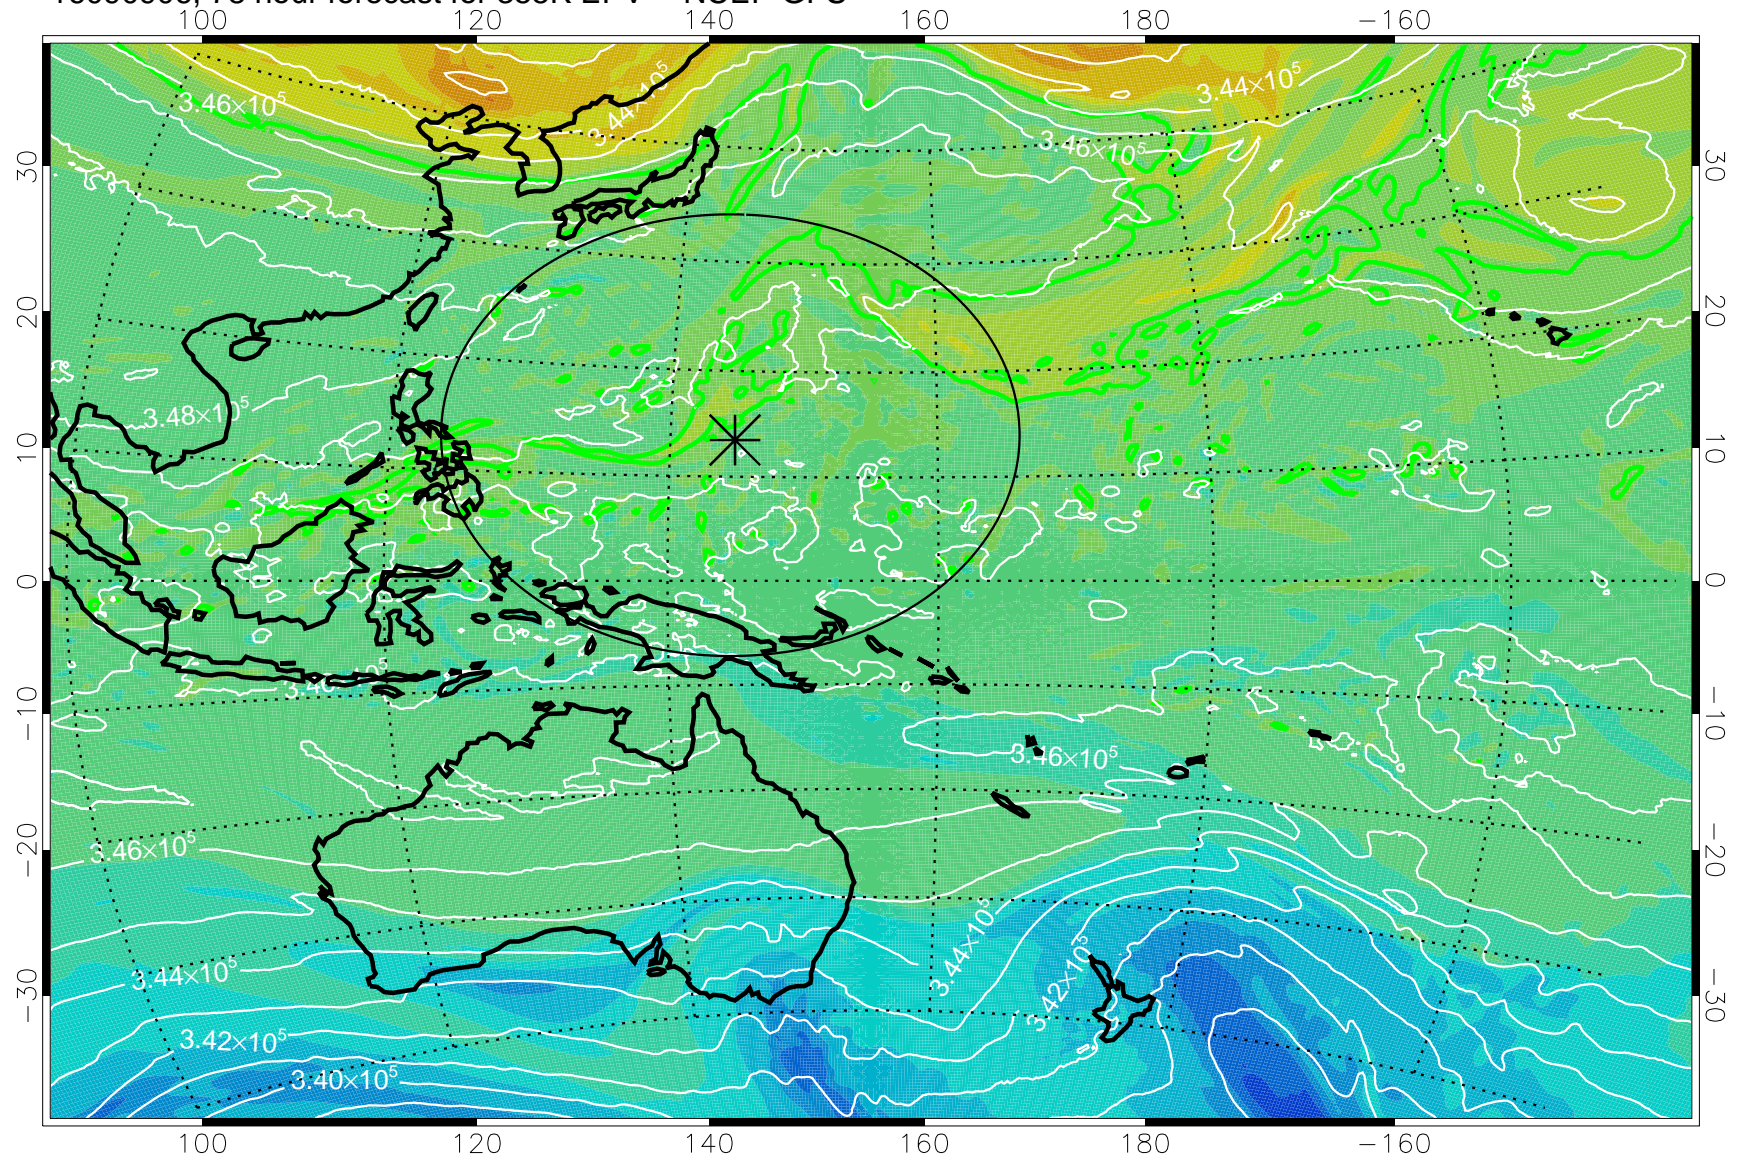

16090806, 54 hour forecast for 355K EPV -- NCEP GFS

355K Montgomery Streamfunction, white
EPV Tropopause (2 PVU) Position
Range ring of 2304 km

16090812, 60 hour forecast for 355K EPV -- NCEP GFS

355K Montgomery Streamfunction, white
EPV Tropopause (2 PVU) Position
Range ring of 2304 km

16090818, 66 hour forecast for 355K EPV -- NCEP GFS

355K Montgomery Streamfunction, white
EPV Tropopause (2 PVU) Position
Range ring of 2304 km

16090900, 72 hour forecast for 355K EPV -- NCEP GFS

355K Montgomery Streamfunction, white
EPV Tropopause (2 PVU) Position
Range ring of 2304 km

16090906, 78 hour forecast for 355K EPV -- NCEP GFS

355K Montgomery Streamfunction, white
EPV Tropopause (2 PVU) Position
Range ring of 2304 km

16090912, 84 hour forecast for 355K EPV -- NCEP GFS

355K Montgomery Streamfunction, white
EPV Tropopause (2 PVU) Position
Range ring of 2304 km

16090918, 90 hour forecast for 355K EPV -- NCEP GFS

355K Montgomery Streamfunction, white
EPV Tropopause (2 PVU) Position
Range ring of 2304 km

16091000, 96 hour forecast for 355K EPV -- NCEP GFS

355K Montgomery Streamfunction, white
EPV Tropopause (2 PVU) Position
Range ring of 2304 km