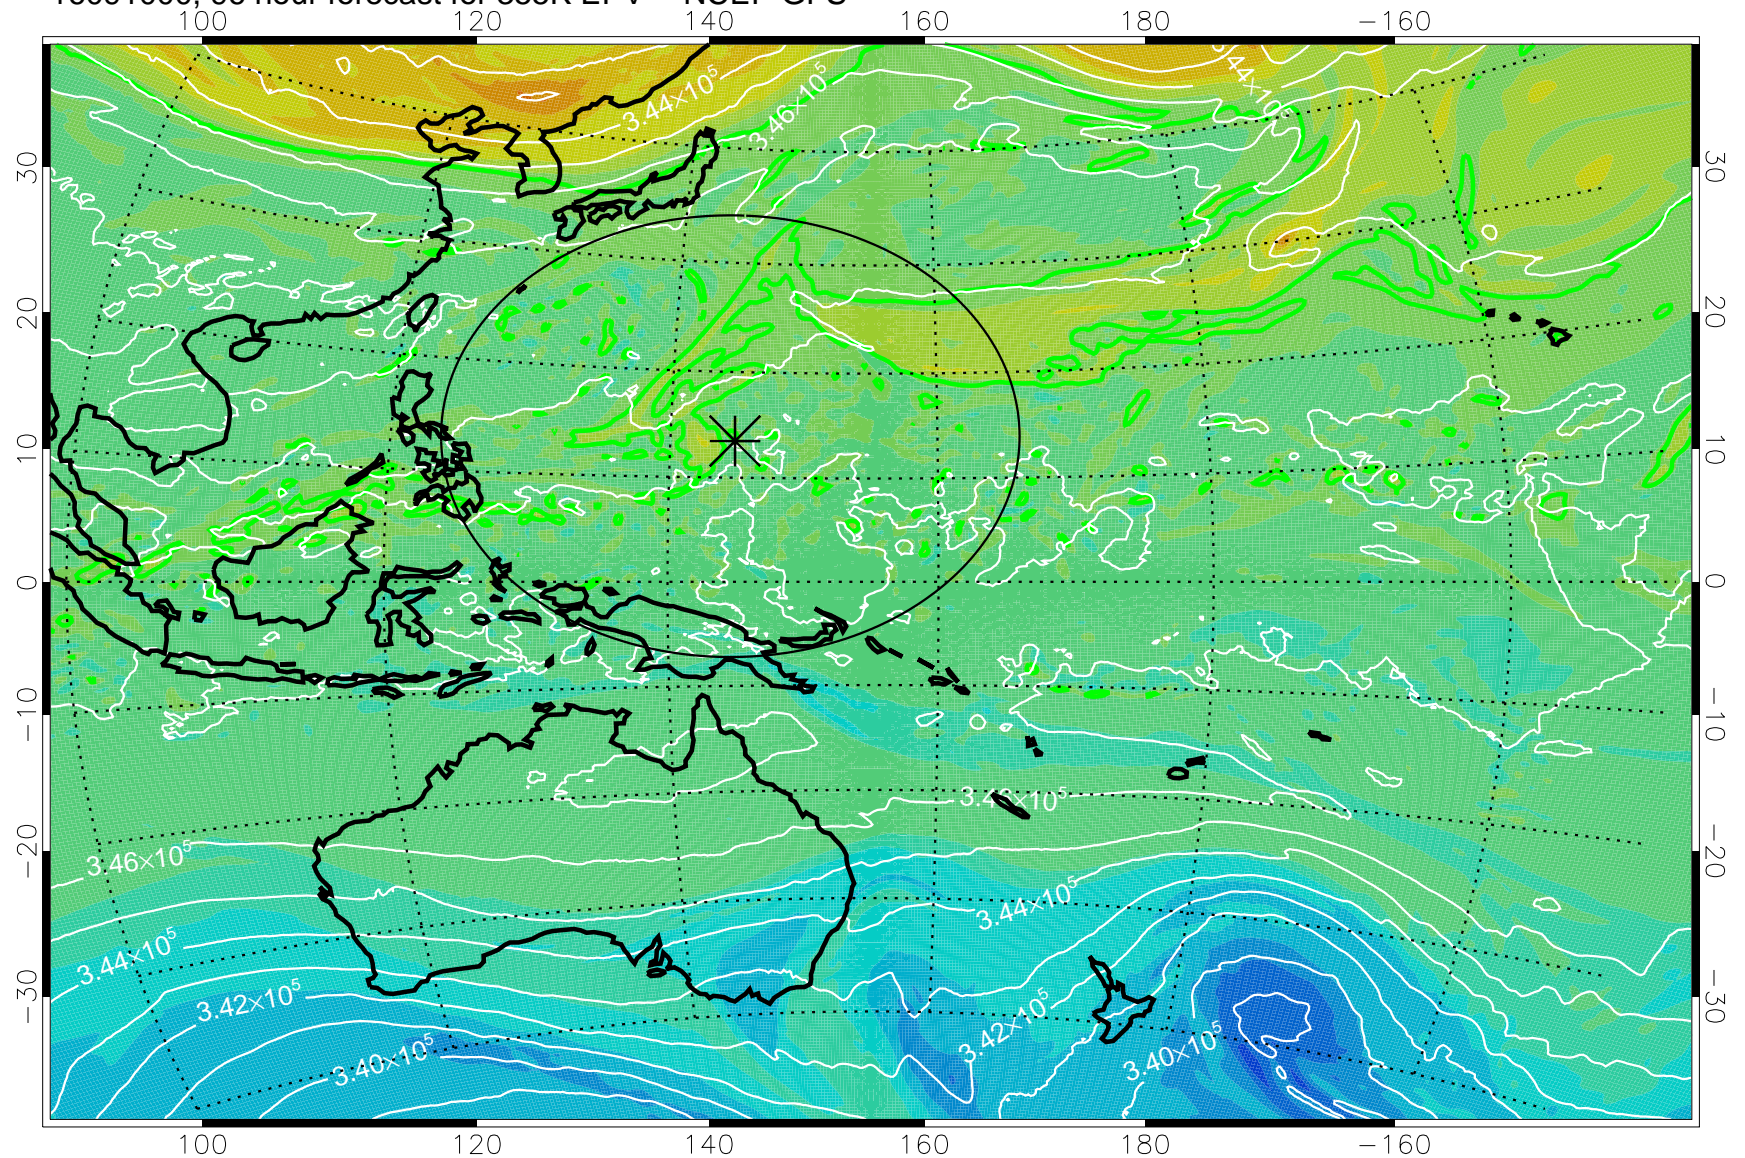

16090818, 66 hour forecast for 355K EPV -- NCEP GFS

355K Montgomery Streamfunction, white
EPV Tropopause (2 PVU) Position
Range ring of 2304 km

16090900, 72 hour forecast for 355K EPV -- NCEP GFS

355K Montgomery Streamfunction, white
EPV Tropopause (2 PVU) Position
Range ring of 2304 km

16090906, 78 hour forecast for 355K EPV -- NCEP GFS

355K Montgomery Streamfunction, white
EPV Tropopause (2 PVU) Position
Range ring of 2304 km

16090912, 84 hour forecast for 355K EPV -- NCEP GFS

355K Montgomery Streamfunction, white
EPV Tropopause (2 PVU) Position
Range ring of 2304 km

16090918, 90 hour forecast for 355K EPV -- NCEP GFS

355K Montgomery Streamfunction, white
EPV Tropopause (2 PVU) Position
Range ring of 2304 km

16091000, 96 hour forecast for 355K EPV -- NCEP GFS

355K Montgomery Streamfunction, white
EPV Tropopause (2 PVU) Position
Range ring of 2304 km

16091006, 102 hour forecast for 355K EPV -- NCEP GFS

355K Montgomery Streamfunction, white
EPV Tropopause (2 PVU) Position
Range ring of 2304 km

16091012, 108 hour forecast for 355K EPV -- NCEP GFS

355K Montgomery Streamfunction, white
EPV Tropopause (2 PVU) Position
Range ring of 2304 km