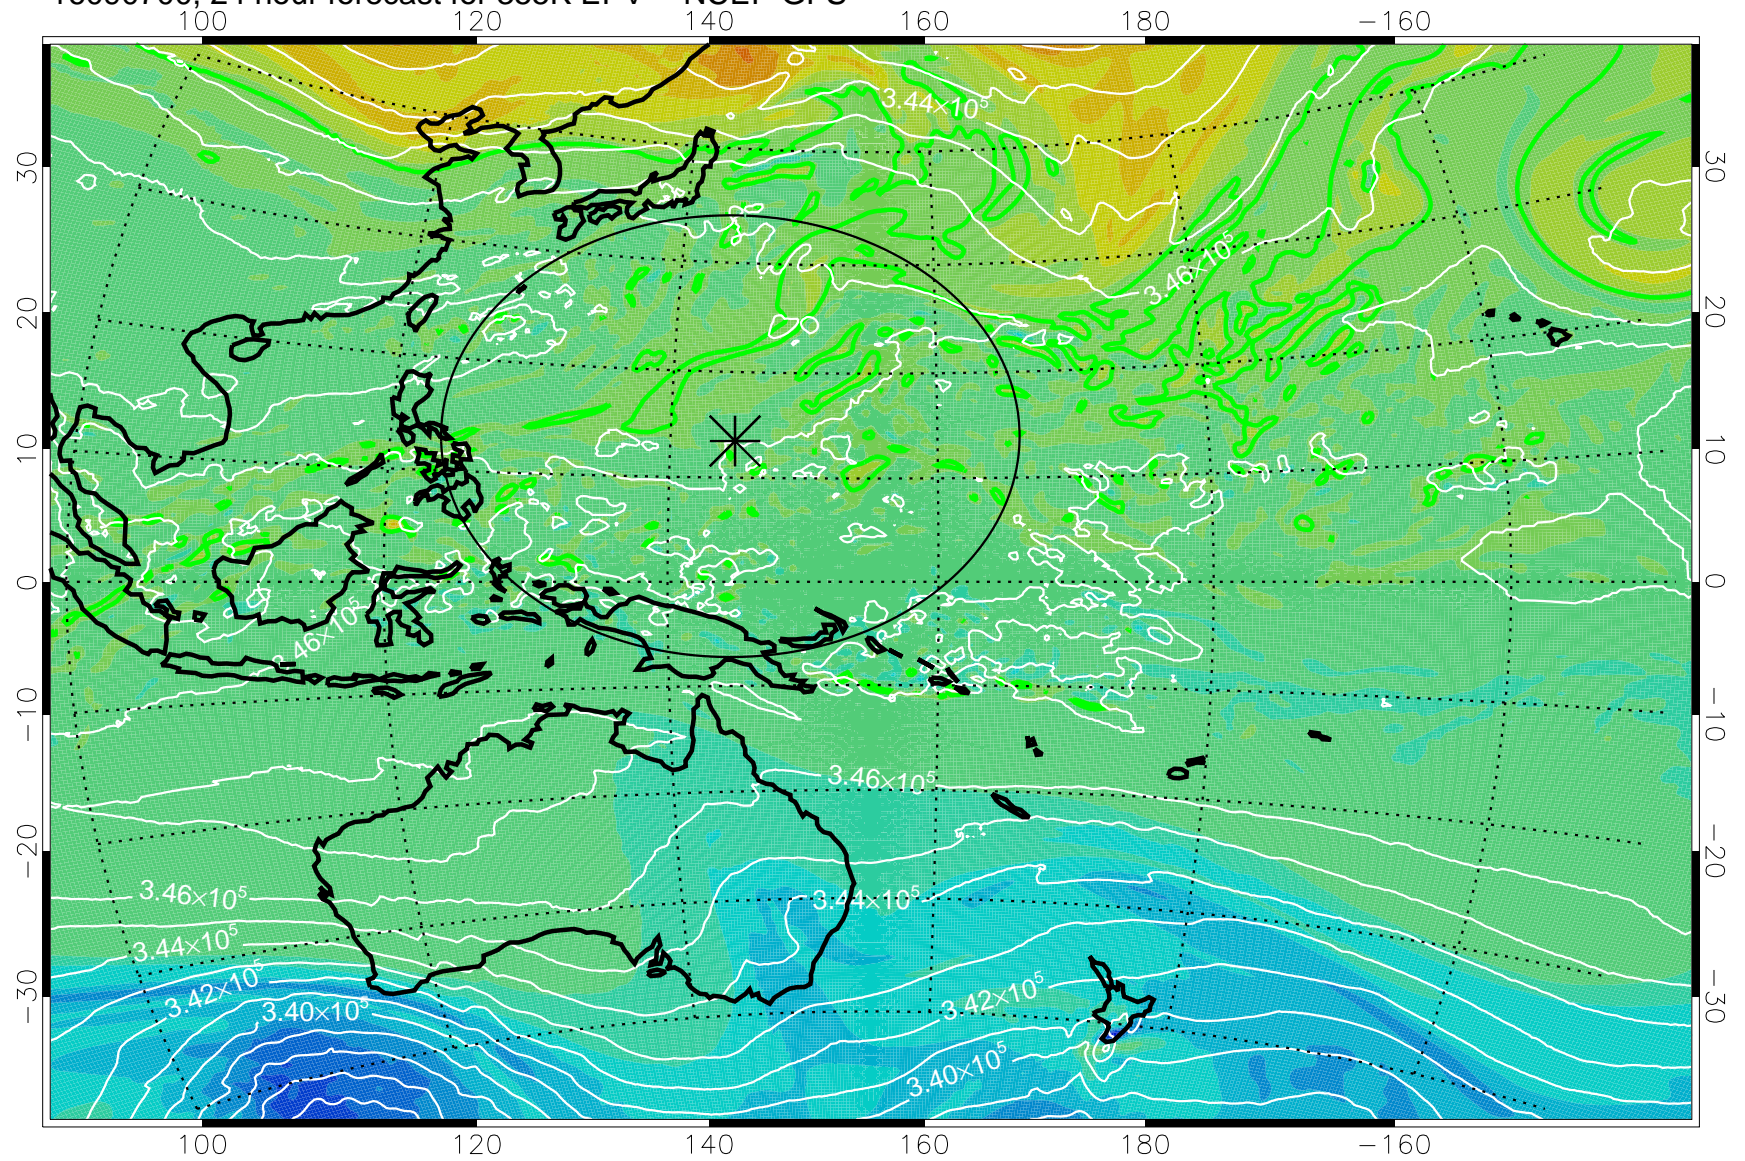

16090606, 6 hour forecast for 355K EPV -- NCEP GFS

355K Montgomery Streamfunction, white
EPV Tropopause (2 PVU) Position
Range ring of 2304 km

16090612, 12 hour forecast for 355K EPV -- NCEP GFS

355K Montgomery Streamfunction, white
EPV Tropopause (2 PVU) Position
Range ring of 2304 km

16090618, 18 hour forecast for 355K EPV -- NCEP GFS

355K Montgomery Streamfunction, white
EPV Tropopause (2 PVU) Position
Range ring of 2304 km

16090700, 24 hour forecast for 355K EPV -- NCEP GFS

355K Montgomery Streamfunction, white
EPV Tropopause (2 PVU) Position
Range ring of 2304 km

16090706, 30 hour forecast for 355K EPV -- NCEP GFS

355K Montgomery Streamfunction, white
EPV Tropopause (2 PVU) Position
Range ring of 2304 km

16090712, 36 hour forecast for 355K EPV -- NCEP GFS

355K Montgomery Streamfunction, white
EPV Tropopause (2 PVU) Position
Range ring of 2304 km

16090718, 42 hour forecast for 355K EPV -- NCEP GFS

355K Montgomery Streamfunction, white
EPV Tropopause (2 PVU) Position
Range ring of 2304 km

16090800, 48 hour forecast for 355K EPV -- NCEP GFS

355K Montgomery Streamfunction, white
EPV Tropopause (2 PVU) Position
Range ring of 2304 km