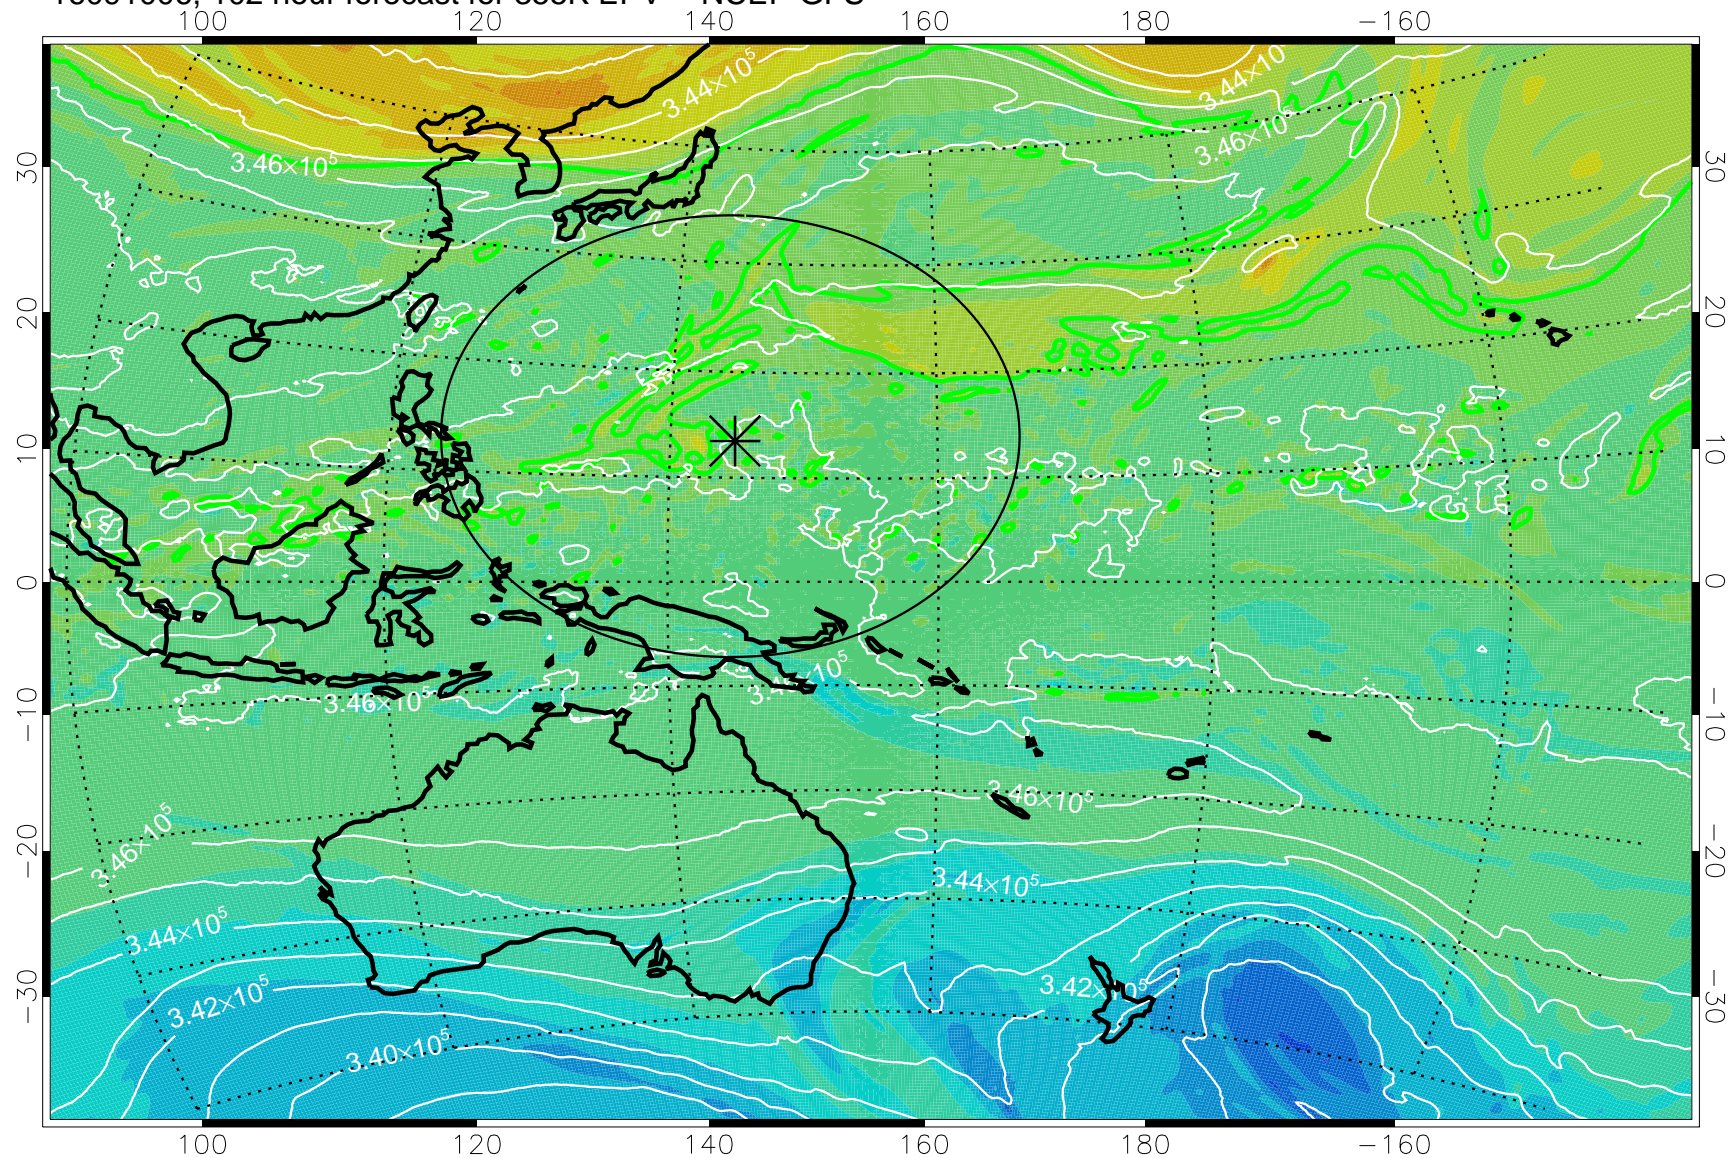

16090906, 78 hour forecast for 355K EPV -- NCEP GFS

355K Montgomery Streamfunction, white
EPV Tropopause (2 PVU) Position
Range ring of 2304 km

16090912, 84 hour forecast for 355K EPV -- NCEP GFS

355K Montgomery Streamfunction, white
EPV Tropopause (2 PVU) Position
Range ring of 2304 km

16090918, 90 hour forecast for 355K EPV -- NCEP GFS

355K Montgomery Streamfunction, white
EPV Tropopause (2 PVU) Position
Range ring of 2304 km

16091000, 96 hour forecast for 355K EPV -- NCEP GFS

355K Montgomery Streamfunction, white
EPV Tropopause (2 PVU) Position
Range ring of 2304 km

16091006, 102 hour forecast for 355K EPV -- NCEP GFS

355K Montgomery Streamfunction, white
EPV Tropopause (2 PVU) Position
Range ring of 2304 km

16091012, 108 hour forecast for 355K EPV -- NCEP GFS

355K Montgomery Streamfunction, white
EPV Tropopause (2 PVU) Position
Range ring of 2304 km

16091018, 114 hour forecast for 355K EPV -- NCEP GFS

355K Montgomery Streamfunction, white
EPV Tropopause (2 PVU) Position
Range ring of 2304 km

16091100, 120 hour forecast for 355K EPV -- NCEP GFS

355K Montgomery Streamfunction, white
EPV Tropopause (2 PVU) Position
Range ring of 2304 km