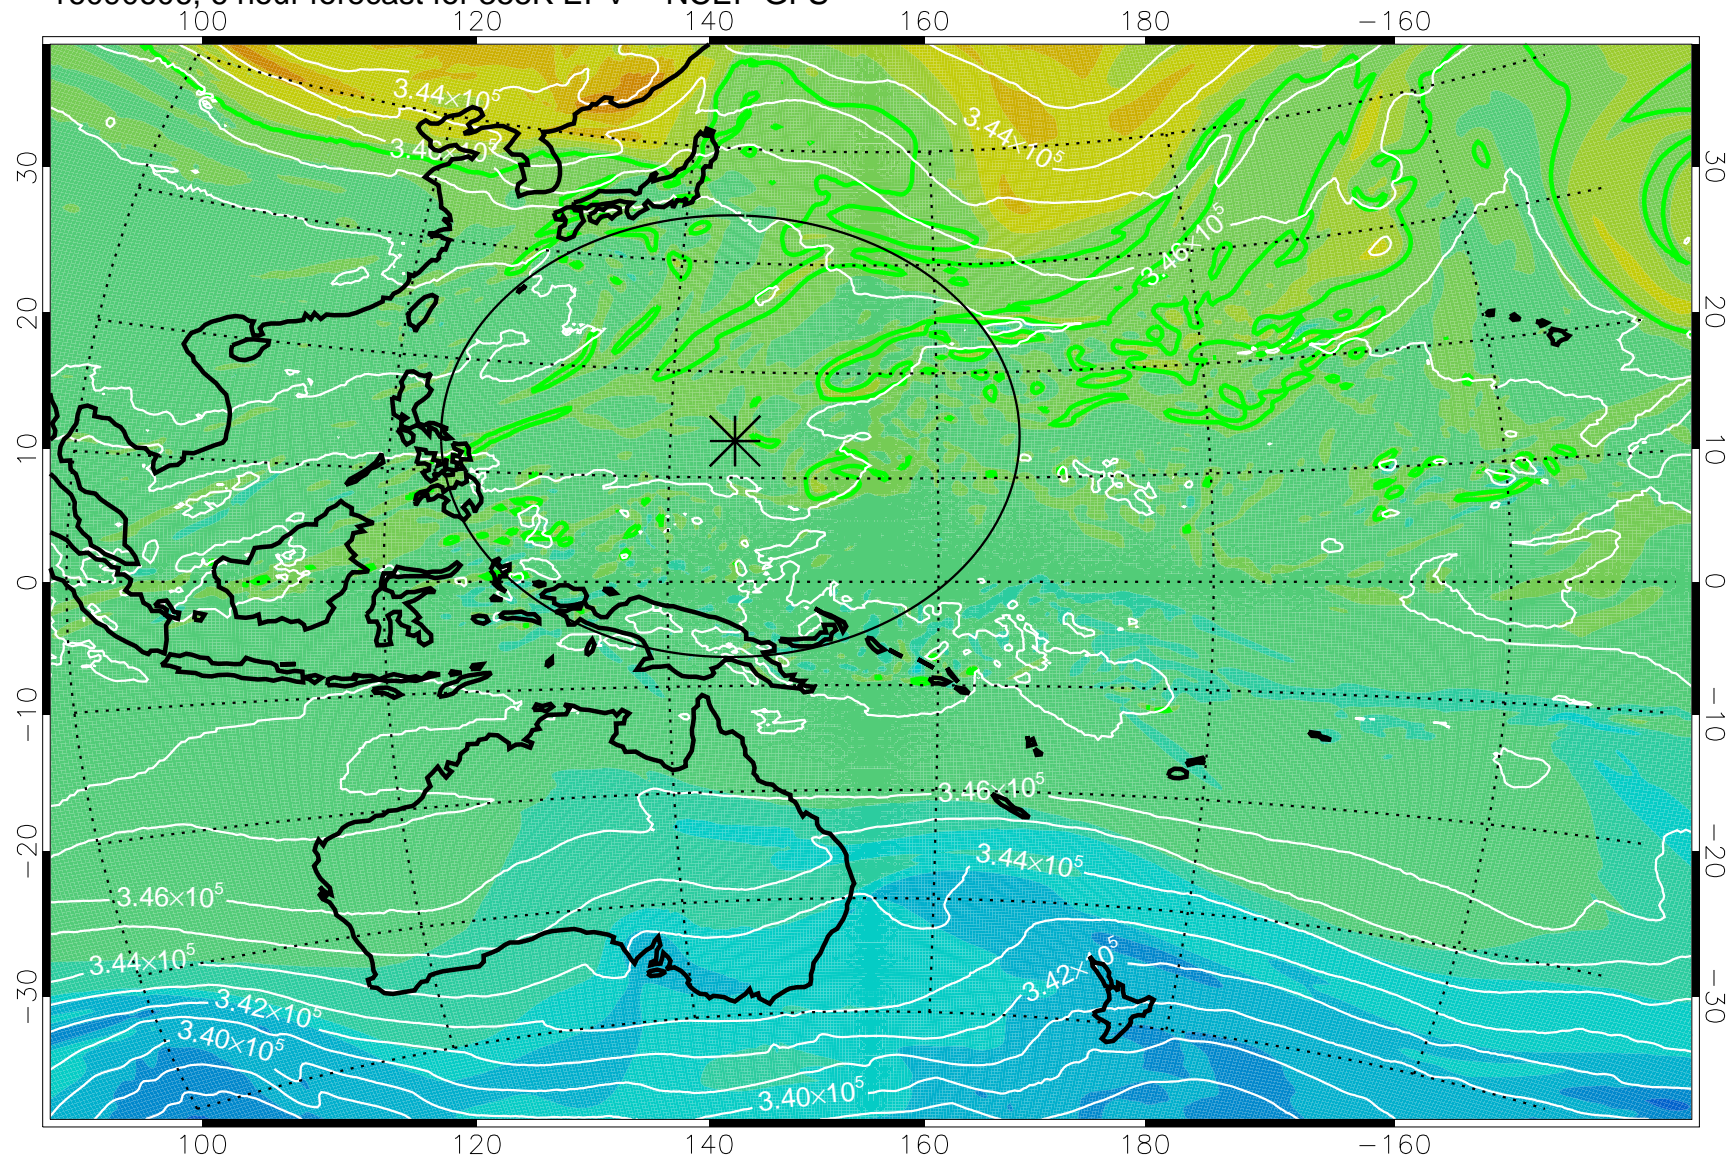

16090606, 6 hour forecast for 355K EPV -- NCEP GFS

355K Montgomery Streamfunction, white
EPV Tropopause (2 PVU) Position
Range ring of 2304 km

16090612, 12 hour forecast for 355K EPV -- NCEP GFS

355K Montgomery Streamfunction, white
EPV Tropopause (2 PVU) Position
Range ring of 2304 km

16090618, 18 hour forecast for 355K EPV -- NCEP GFS

355K Montgomery Streamfunction, white
EPV Tropopause (2 PVU) Position
Range ring of 2304 km

16090700, 24 hour forecast for 355K EPV -- NCEP GFS

355K Montgomery Streamfunction, white
EPV Tropopause (2 PVU) Position
Range ring of 2304 km

16090706, 30 hour forecast for 355K EPV -- NCEP GFS

355K Montgomery Streamfunction, white
EPV Tropopause (2 PVU) Position
Range ring of 2304 km

16090712, 36 hour forecast for 355K EPV -- NCEP GFS

355K Montgomery Streamfunction, white
EPV Tropopause (2 PVU) Position
Range ring of 2304 km

16090718, 42 hour forecast for 355K EPV -- NCEP GFS

355K Montgomery Streamfunction, white
EPV Tropopause (2 PVU) Position
Range ring of 2304 km

16090800, 48 hour forecast for 355K EPV -- NCEP GFS

355K Montgomery Streamfunction, white
EPV Tropopause (2 PVU) Position
Range ring of 2304 km