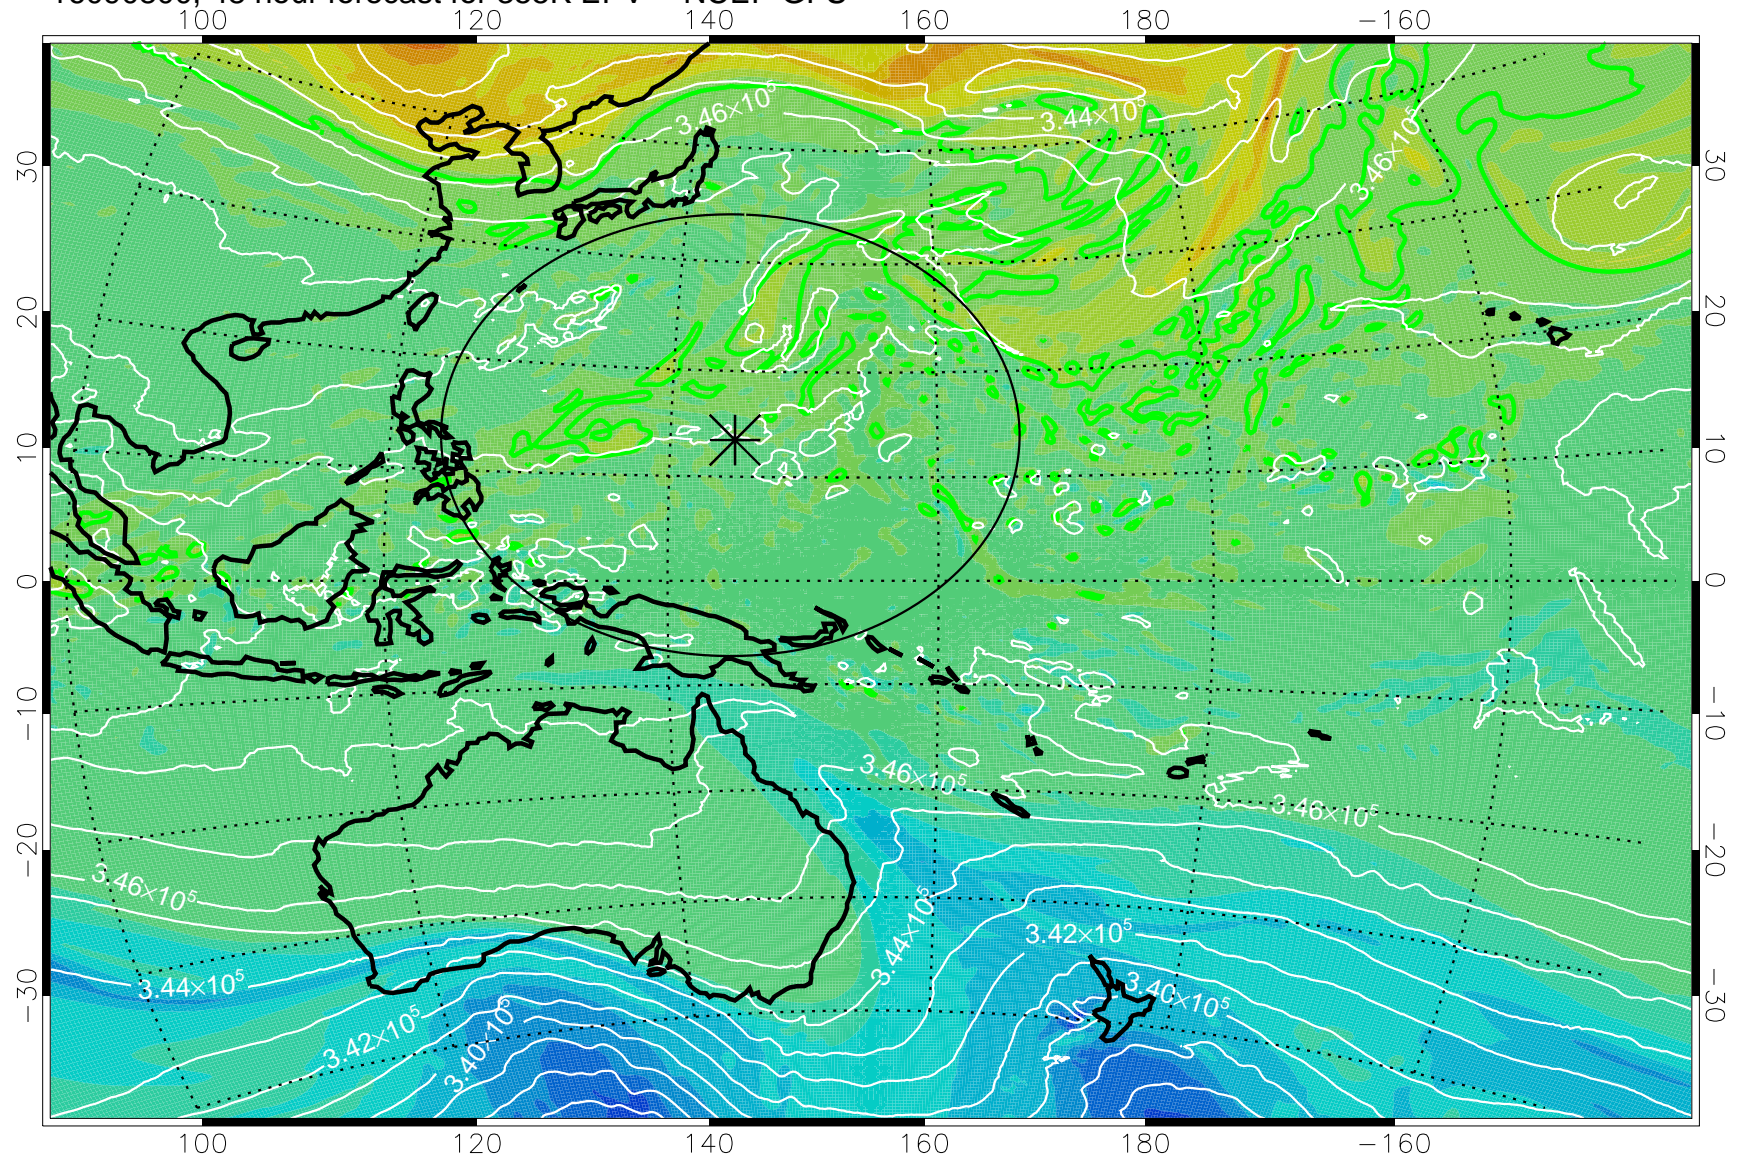

16090706, 30 hour forecast for 355K EPV -- NCEP GFS

355K Montgomery Streamfunction, white
EPV Tropopause (2 PVU) Position
Range ring of 2304 km

16090712, 36 hour forecast for 355K EPV -- NCEP GFS

355K Montgomery Streamfunction, white
EPV Tropopause (2 PVU) Position
Range ring of 2304 km

16090718, 42 hour forecast for 355K EPV -- NCEP GFS

355K Montgomery Streamfunction, white
EPV Tropopause (2 PVU) Position
Range ring of 2304 km

16090800, 48 hour forecast for 355K EPV -- NCEP GFS

355K Montgomery Streamfunction, white
EPV Tropopause (2 PVU) Position
Range ring of 2304 km

16090806, 54 hour forecast for 355K EPV -- NCEP GFS

355K Montgomery Streamfunction, white
EPV Tropopause (2 PVU) Position
Range ring of 2304 km

16090812, 60 hour forecast for 355K EPV -- NCEP GFS

355K Montgomery Streamfunction, white
EPV Tropopause (2 PVU) Position
Range ring of 2304 km

16090818, 66 hour forecast for 355K EPV -- NCEP GFS

355K Montgomery Streamfunction, white
EPV Tropopause (2 PVU) Position
Range ring of 2304 km

16090900, 72 hour forecast for 355K EPV -- NCEP GFS

355K Montgomery Streamfunction, white
EPV Tropopause (2 PVU) Position
Range ring of 2304 km