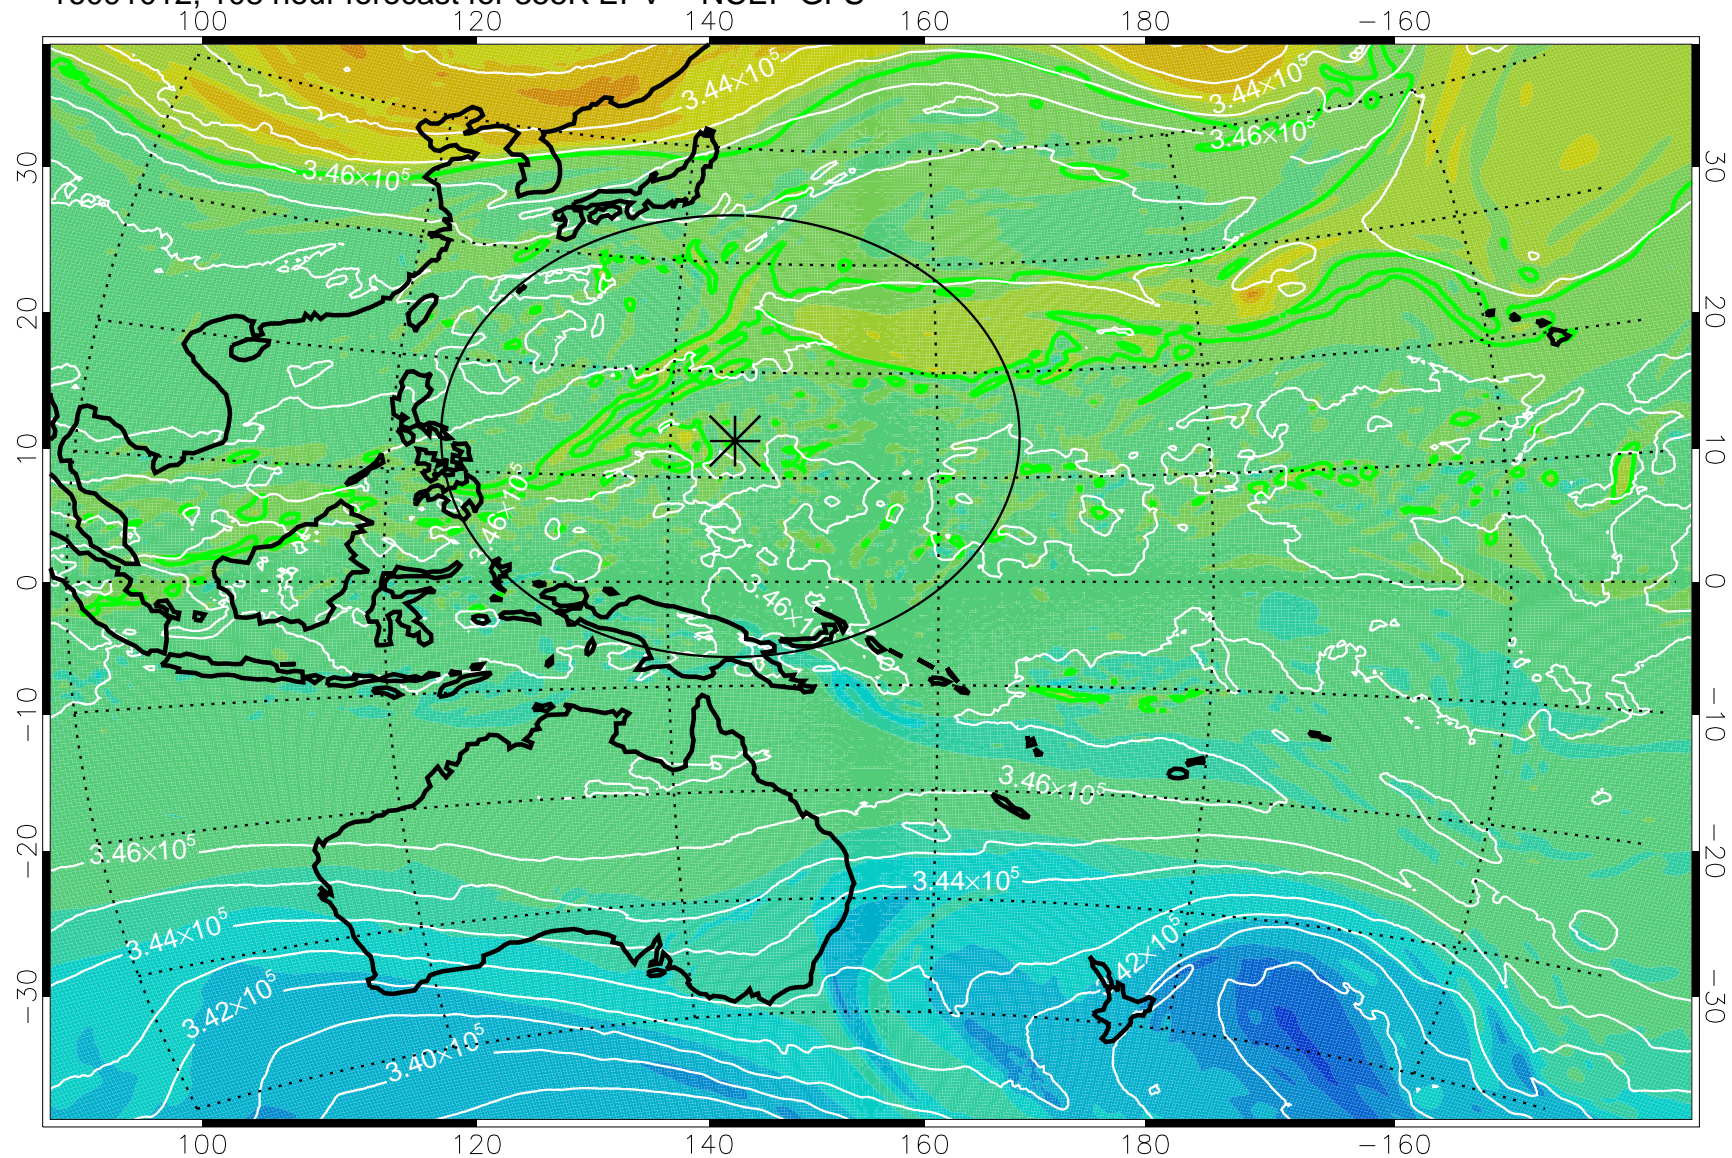

16090906, 78 hour forecast for 355K EPV -- NCEP GFS

355K Montgomery Streamfunction, white
EPV Tropopause (2 PVU) Position
Range ring of 2304 km

16090912, 84 hour forecast for 355K EPV -- NCEP GFS

355K Montgomery Streamfunction, white
EPV Tropopause (2 PVU) Position
Range ring of 2304 km

16090918, 90 hour forecast for 355K EPV -- NCEP GFS

355K Montgomery Streamfunction, white
EPV Tropopause (2 PVU) Position
Range ring of 2304 km

16091000, 96 hour forecast for 355K EPV -- NCEP GFS

355K Montgomery Streamfunction, white
EPV Tropopause (2 PVU) Position
Range ring of 2304 km

16091006, 102 hour forecast for 355K EPV -- NCEP GFS

355K Montgomery Streamfunction, white
EPV Tropopause (2 PVU) Position
Range ring of 2304 km

16091012, 108 hour forecast for 355K EPV -- NCEP GFS

355K Montgomery Streamfunction, white
EPV Tropopause (2 PVU) Position
Range ring of 2304 km

16091018, 114 hour forecast for 355K EPV -- NCEP GFS

355K Montgomery Streamfunction, white
EPV Tropopause (2 PVU) Position
Range ring of 2304 km

16091100, 120 hour forecast for 355K EPV -- NCEP GFS

355K Montgomery Streamfunction, white
EPV Tropopause (2 PVU) Position
Range ring of 2304 km