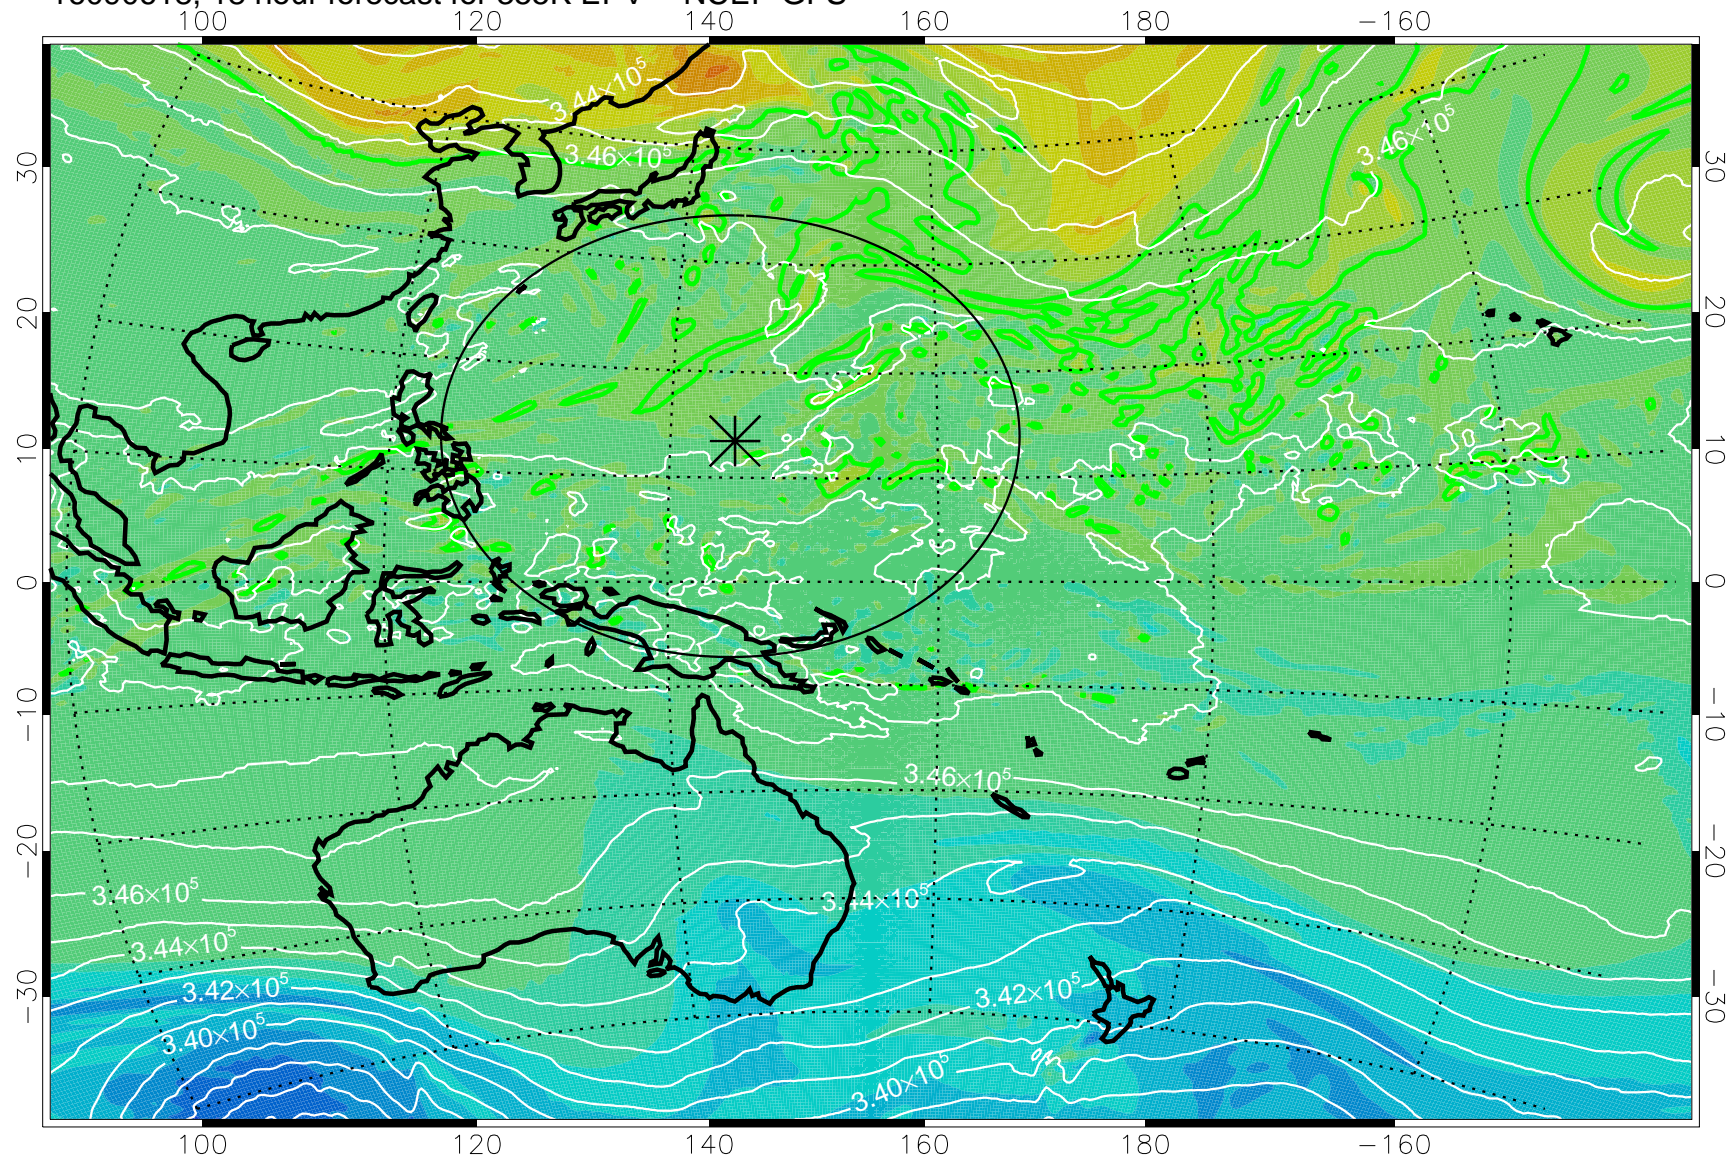

16090606, 6 hour forecast for 355K EPV -- NCEP GFS

355K Montgomery Streamfunction, white
EPV Tropopause (2 PVU) Position
Range ring of 2304 km

16090612, 12 hour forecast for 355K EPV -- NCEP GFS

355K Montgomery Streamfunction, white
EPV Tropopause (2 PVU) Position
Range ring of 2304 km

16090618, 18 hour forecast for 355K EPV -- NCEP GFS

355K Montgomery Streamfunction, white
EPV Tropopause (2 PVU) Position
Range ring of 2304 km

16090700, 24 hour forecast for 355K EPV -- NCEP GFS

355K Montgomery Streamfunction, white
EPV Tropopause (2 PVU) Position
Range ring of 2304 km

16090706, 30 hour forecast for 355K EPV -- NCEP GFS

355K Montgomery Streamfunction, white
EPV Tropopause (2 PVU) Position
Range ring of 2304 km

16090712, 36 hour forecast for 355K EPV -- NCEP GFS

355K Montgomery Streamfunction, white
EPV Tropopause (2 PVU) Position
Range ring of 2304 km

16090718, 42 hour forecast for 355K EPV -- NCEP GFS

355K Montgomery Streamfunction, white
EPV Tropopause (2 PVU) Position
Range ring of 2304 km

16090800, 48 hour forecast for 355K EPV -- NCEP GFS

355K Montgomery Streamfunction, white
EPV Tropopause (2 PVU) Position
Range ring of 2304 km