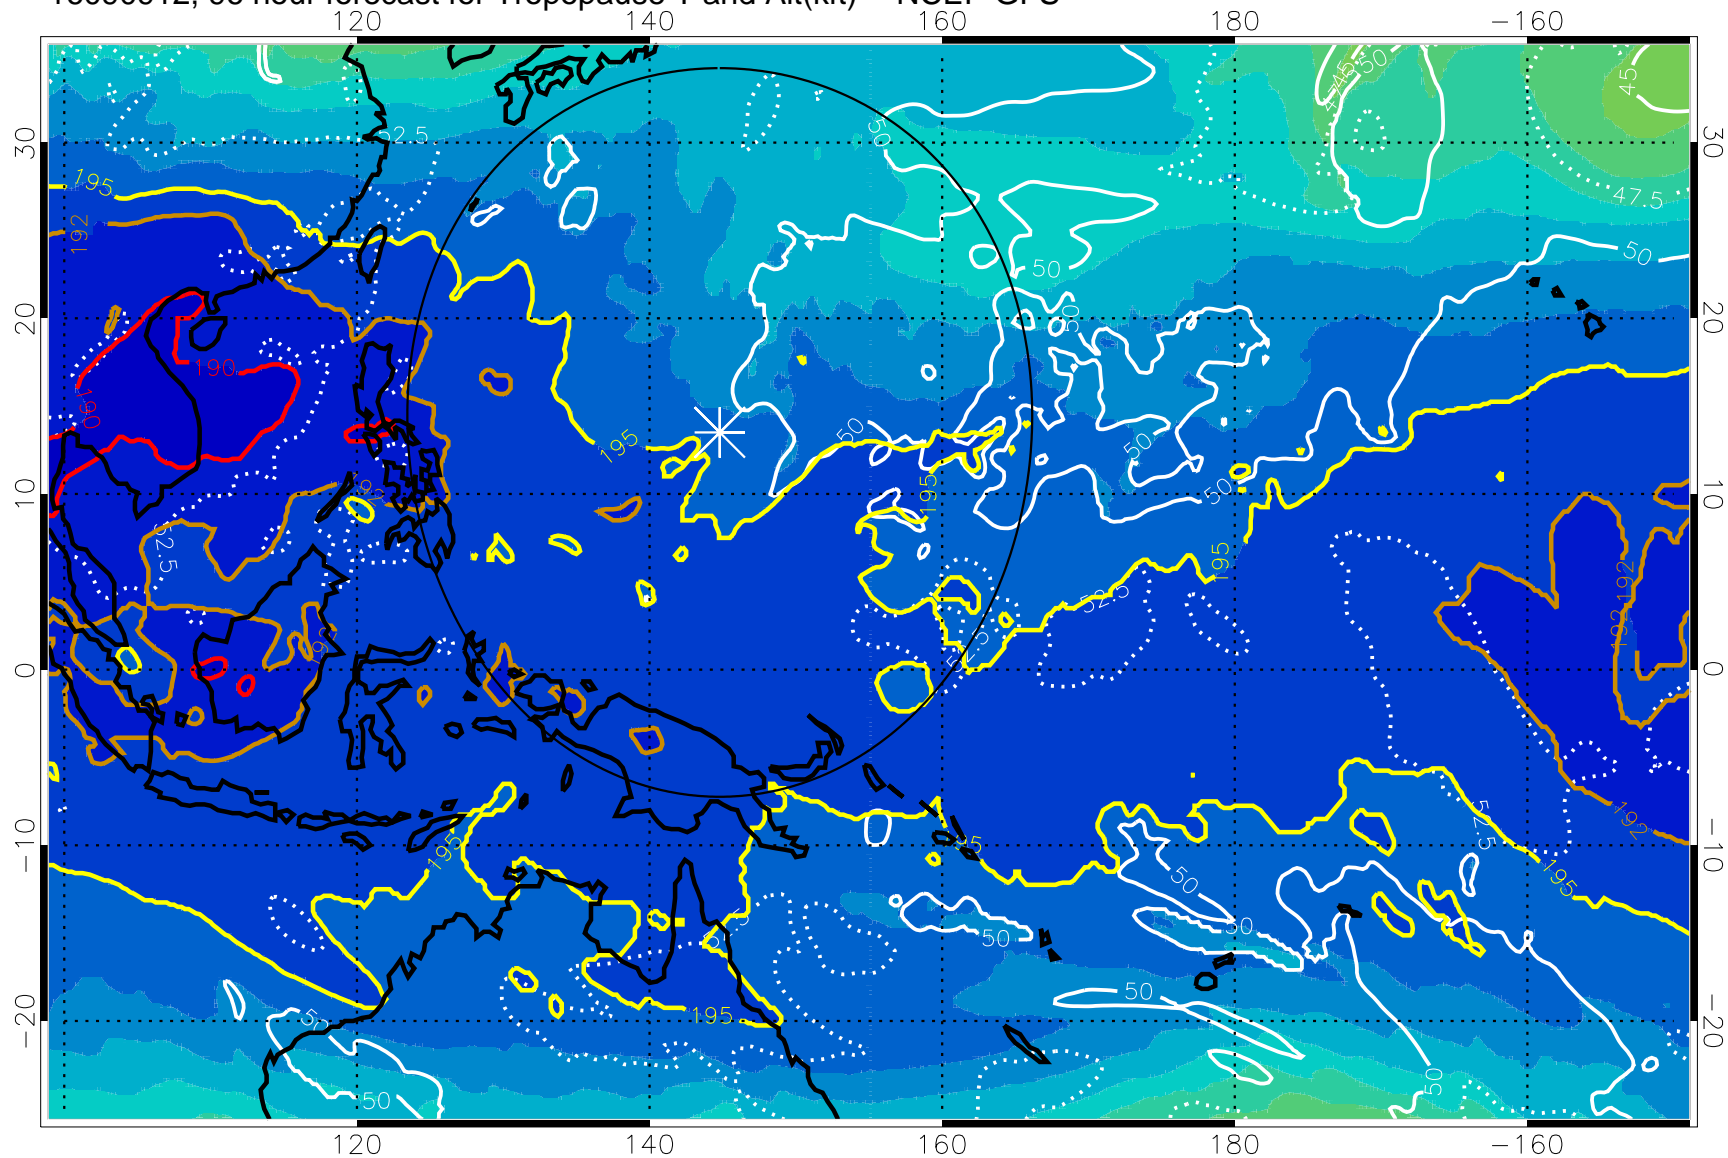

16090912, 96 hour forecast for Tropopause T and Alt(kft) -- NCEP GFS

190 200 210 220 230

Tropopause T, K

Tropopause Altitude in kft (white)

192.5K Isotherm 195K Isotherm
187.5K Isotherm 190K Isotherm

Range ring of 2304 km