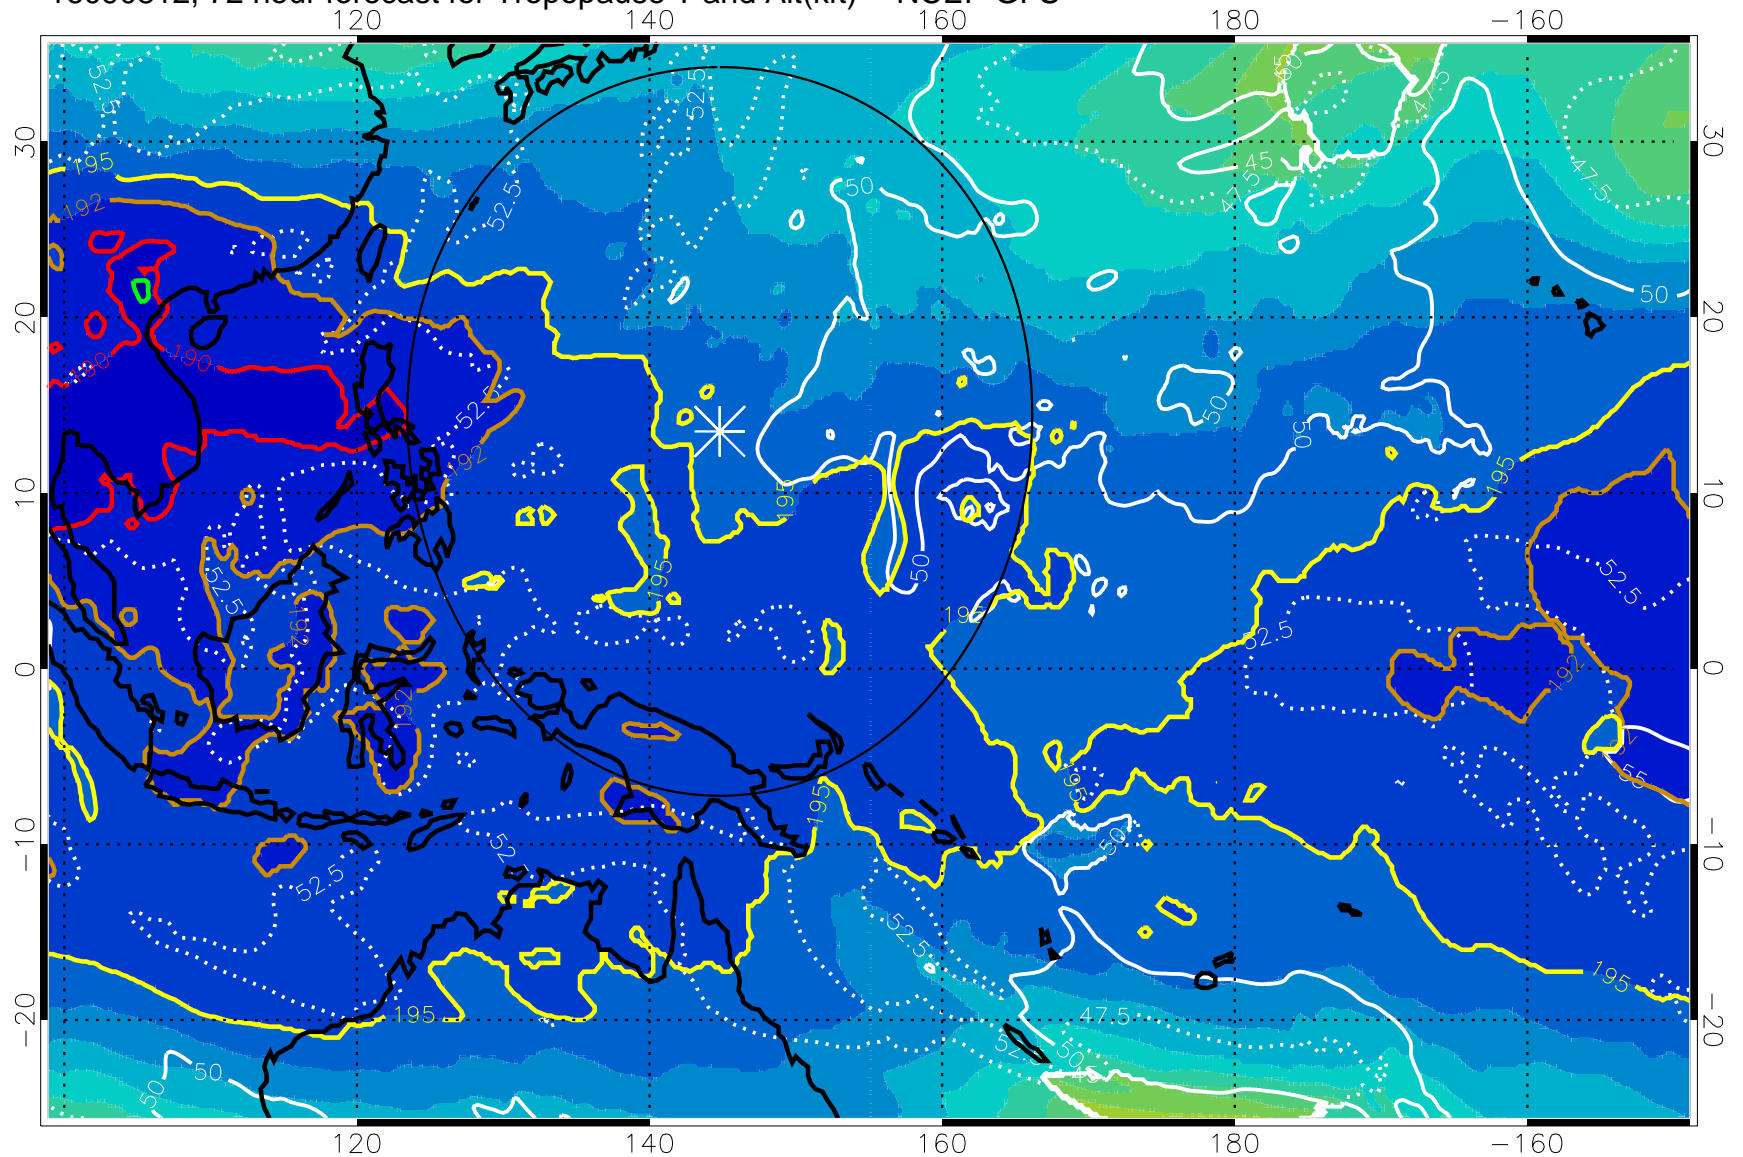

16090812, 72 hour forecast for Tropopause T and Alt(kft) -- NCEP GFS

Tropopause T, K

Tropopause Altitude in kft (white)

192.5K Isotherm 195K Isotherm
187.5K Isotherm 190K Isotherm

Range ring of 2304 km