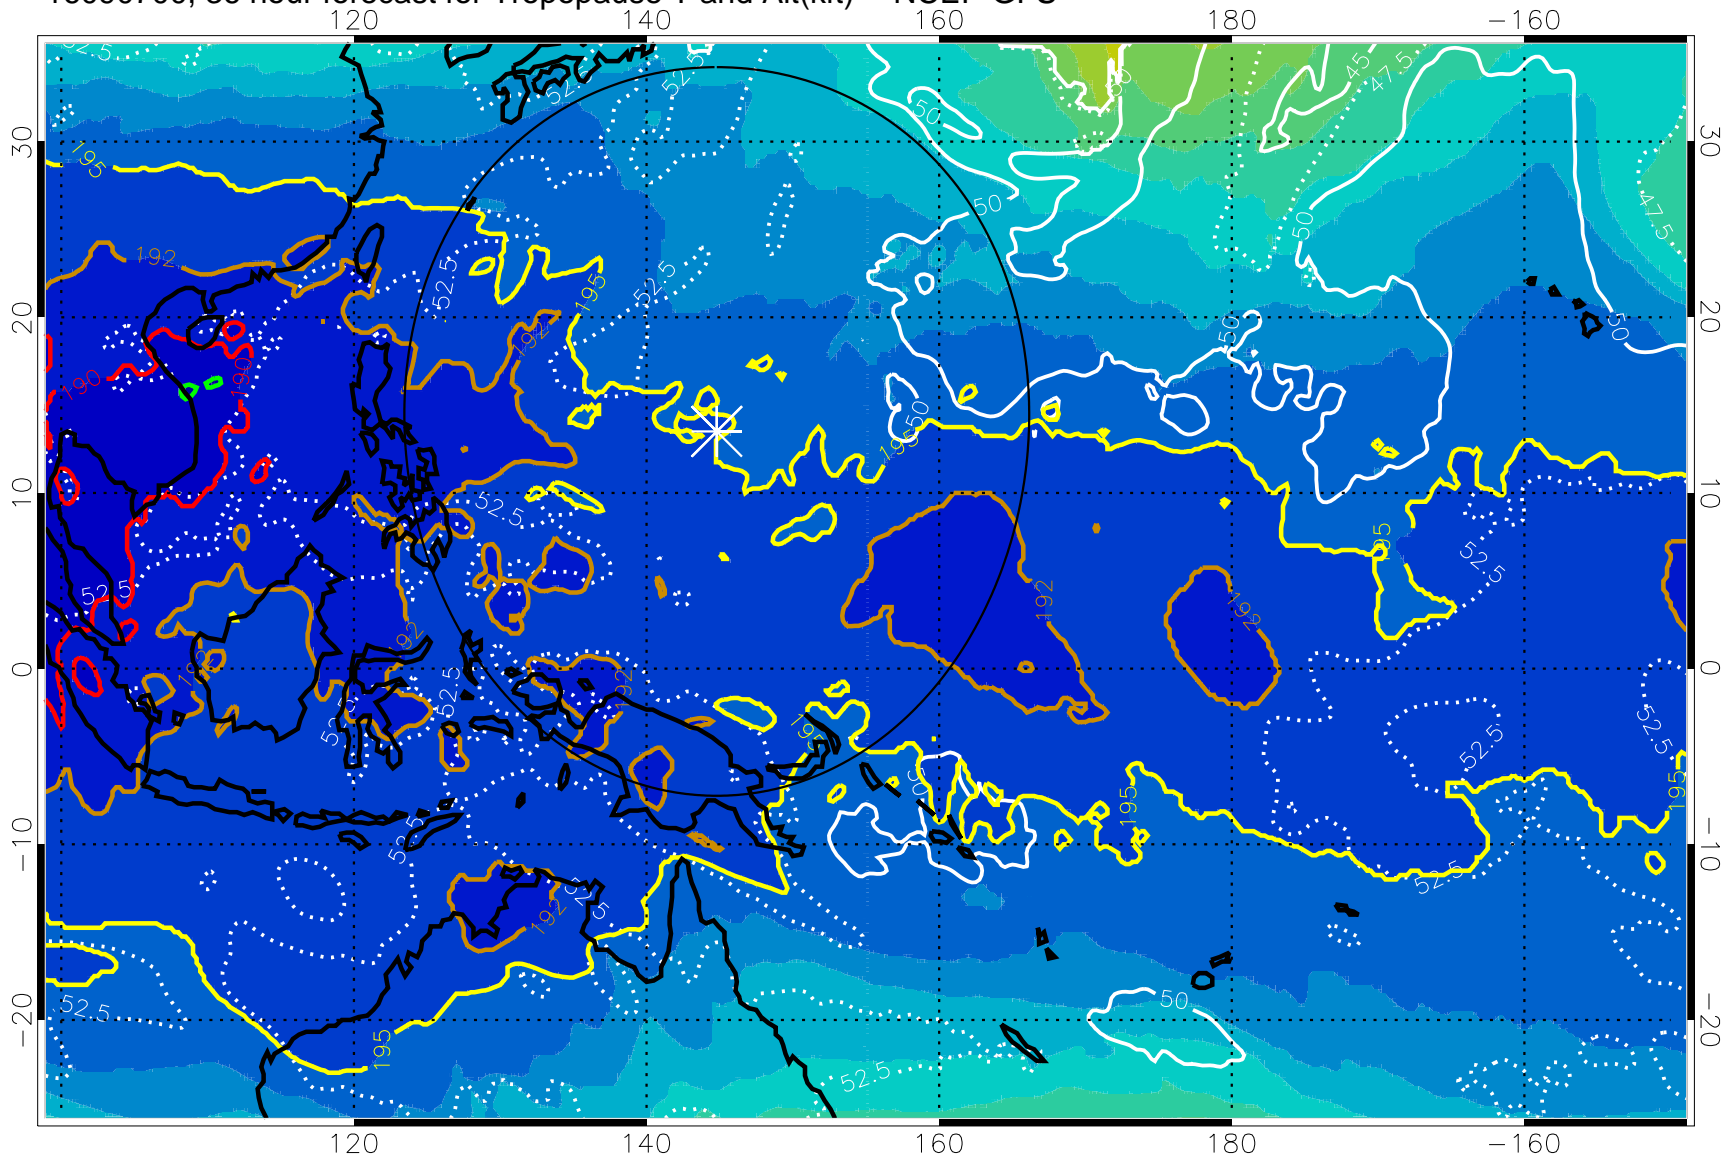

16090700, 36 hour forecast for Tropopause T and Alt(kft) -- NCEP GFS

190 200 210 220 230
Tropopause T, K

Tropopause Altitude in kft (white)

192.5K Isotherm 195K Isotherm
187.5K Isotherm 190K Isotherm

Range ring of 2304 km