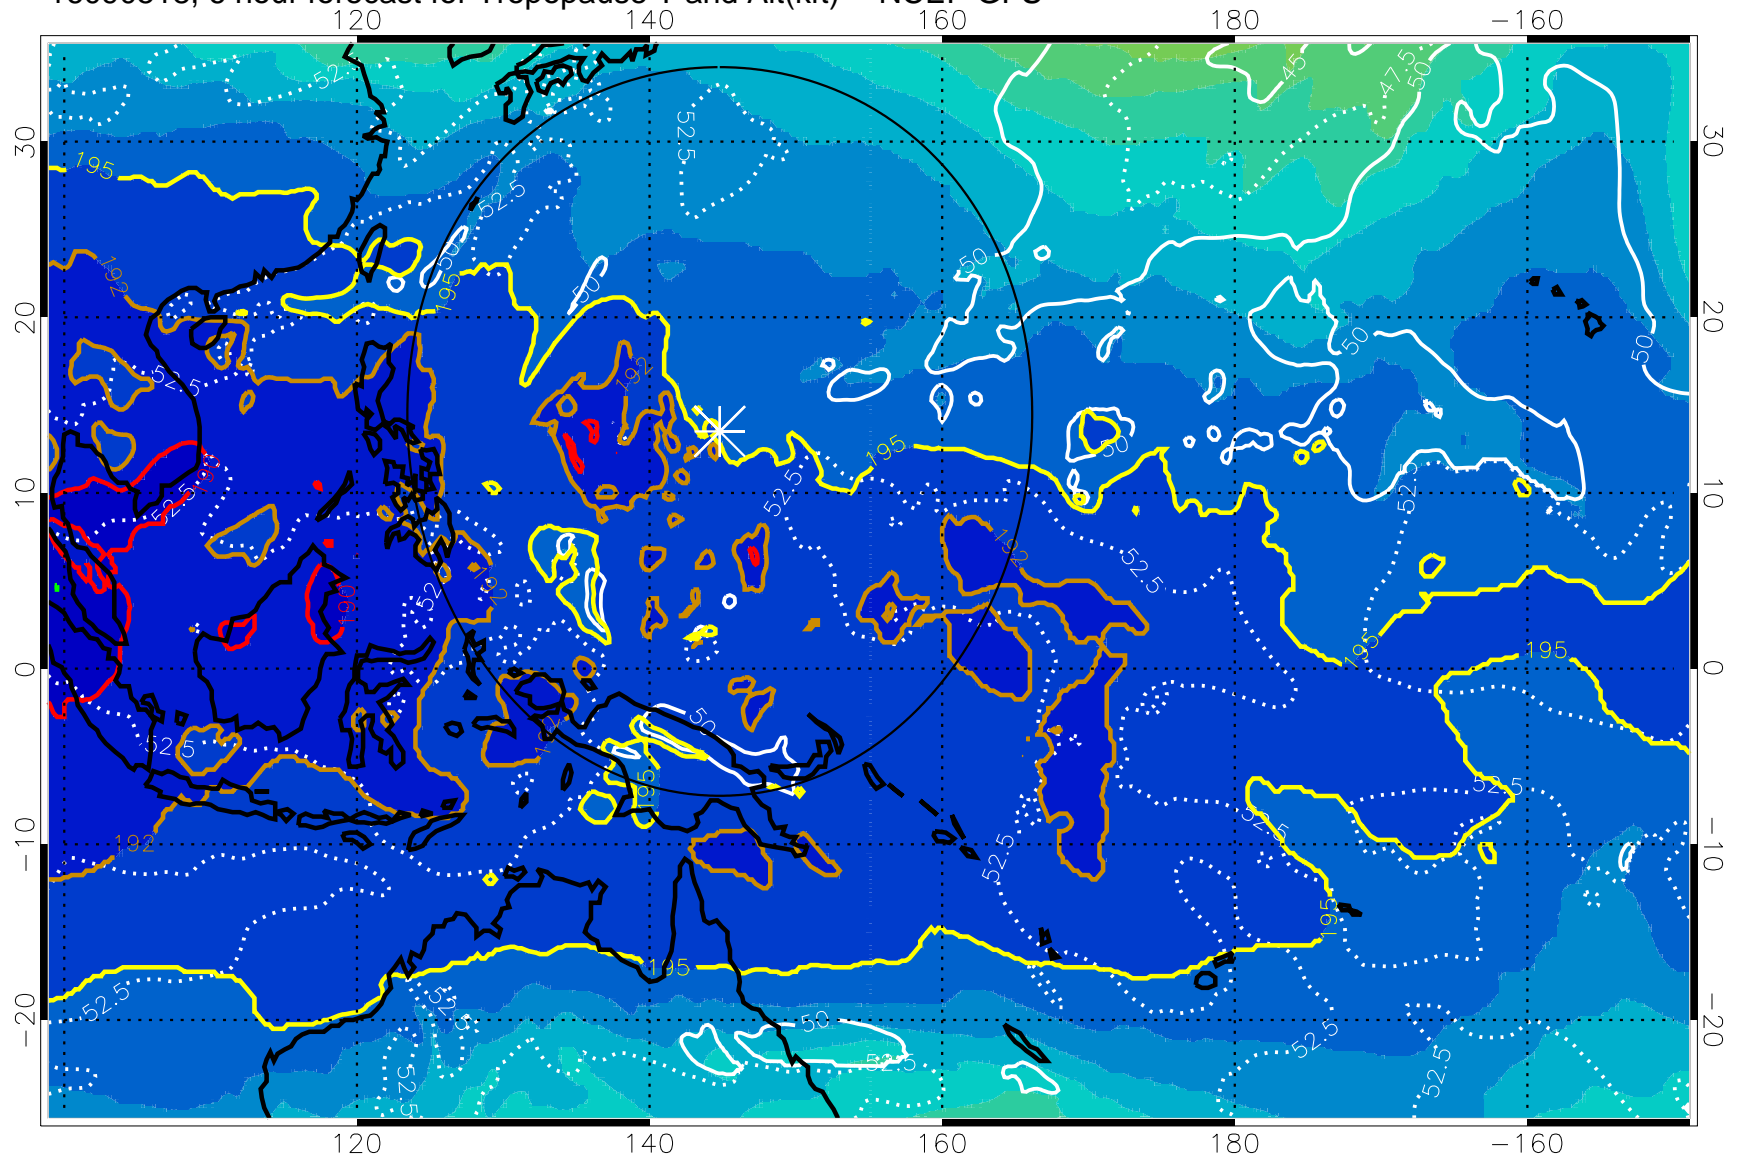

16090518, 6 hour forecast for Tropopause T and Alt(kft) -- NCEP GFS

190 200 210 220 230  
Tropopause T, K

Tropopause Altitude in kft (white)

192.5K Isotherm 195K Isotherm  
187.5K Isotherm 190K Isotherm

Range ring of 2304 km

16090600, 12 hour forecast for Tropopause T and Alt(kft) -- NCEP GFS

190 200 210 220 230  
Tropopause T, K

Tropopause Altitude in kft (white)

192.5K Isotherm 195K Isotherm  
187.5K Isotherm 190K Isotherm