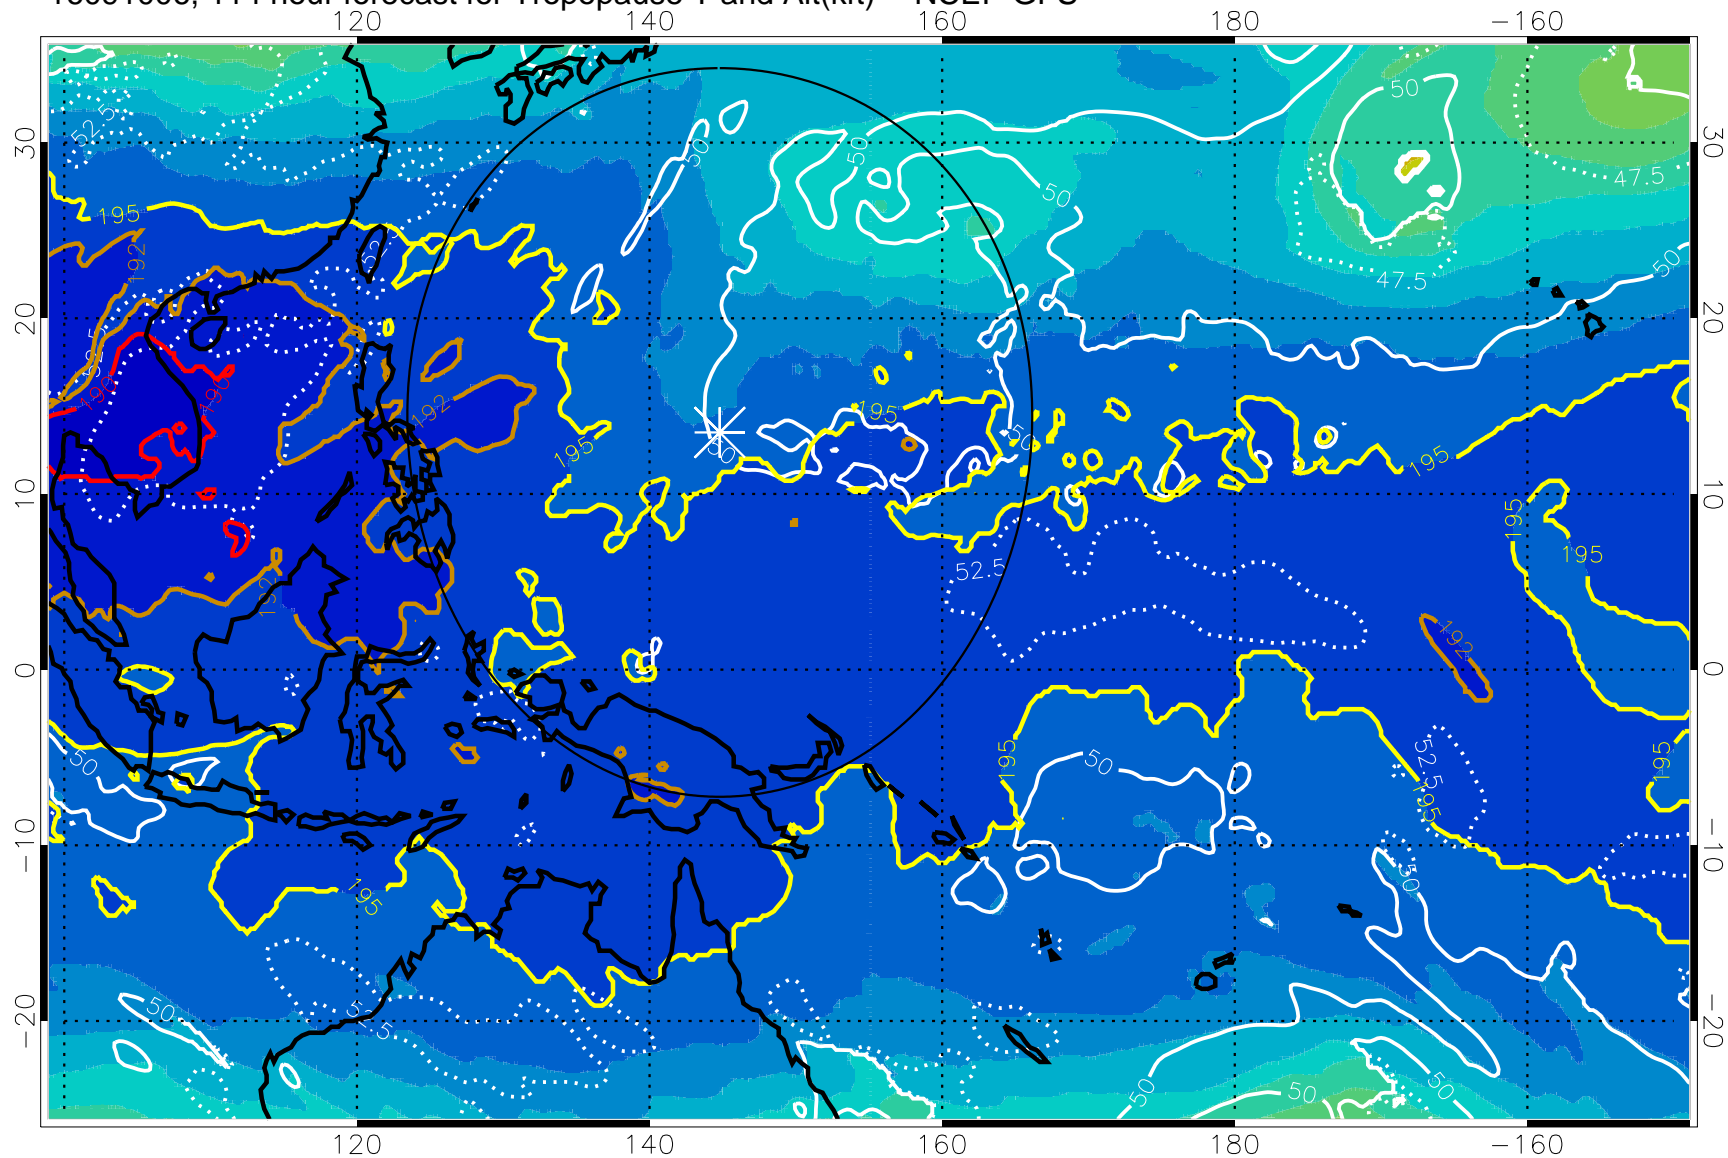

Range ring of 2304 km

16091000, 108 hour forecast for Tropopause T and Alt(kft) -- NCEP GFS

190 200 210 220 230

Tropopause T, K

Tropopause Altitude in kft (white)

192.5K Isotherm 195K Isotherm

187.5K Isotherm 190K Isotherm

Range ring of 2304 km

16091006, 114 hour forecast for Tropopause T and Alt(kft) -- NCEP GFS

190 200 210 220 230

Tropopause T, K

Tropopause Altitude in kft (white)

192.5K Isotherm 195K Isotherm  
187.5K Isotherm 190K Isotherm