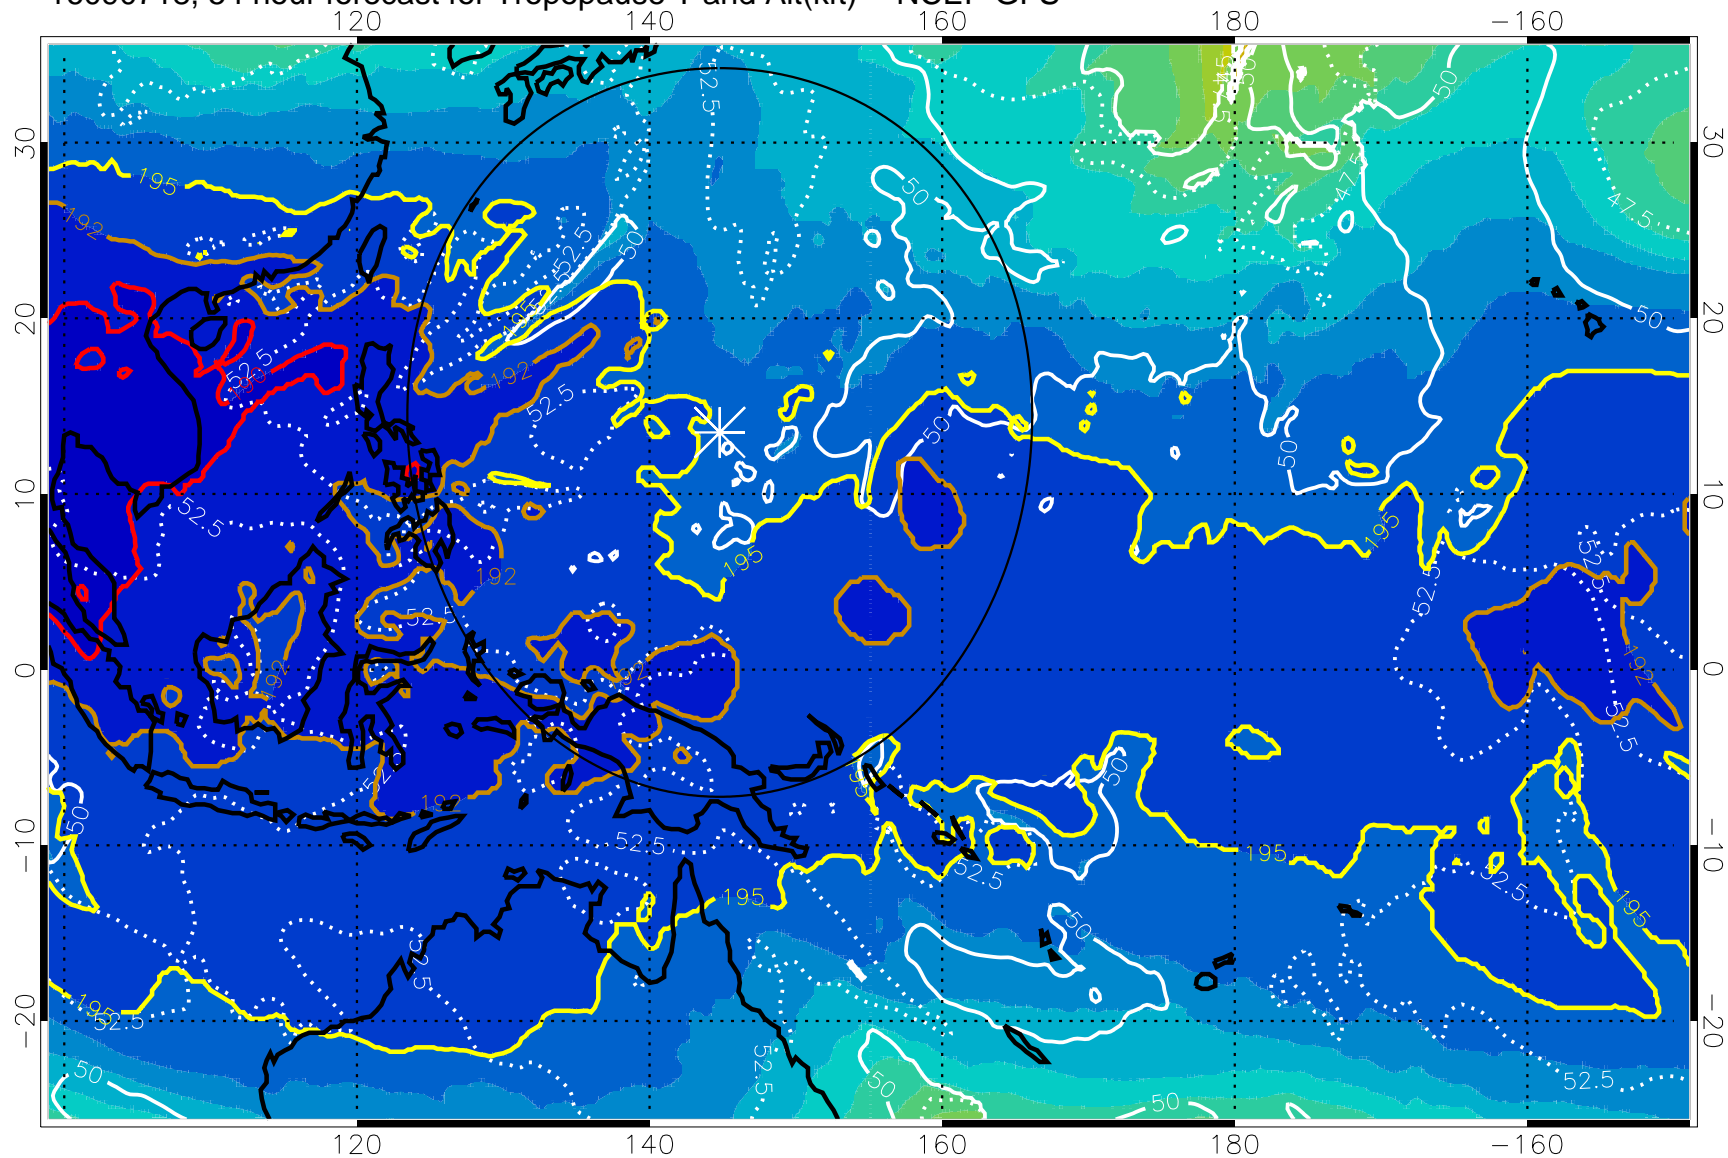

16090718, 54 hour forecast for Tropopause T and Alt(kft) -- NCEP GFS

190 200 210 220 230

Tropopause T, K

Tropopause Altitude in kft (white)

192.5K Isotherm 195K Isotherm

187.5K Isotherm 190K Isotherm

Range ring of 2304 km