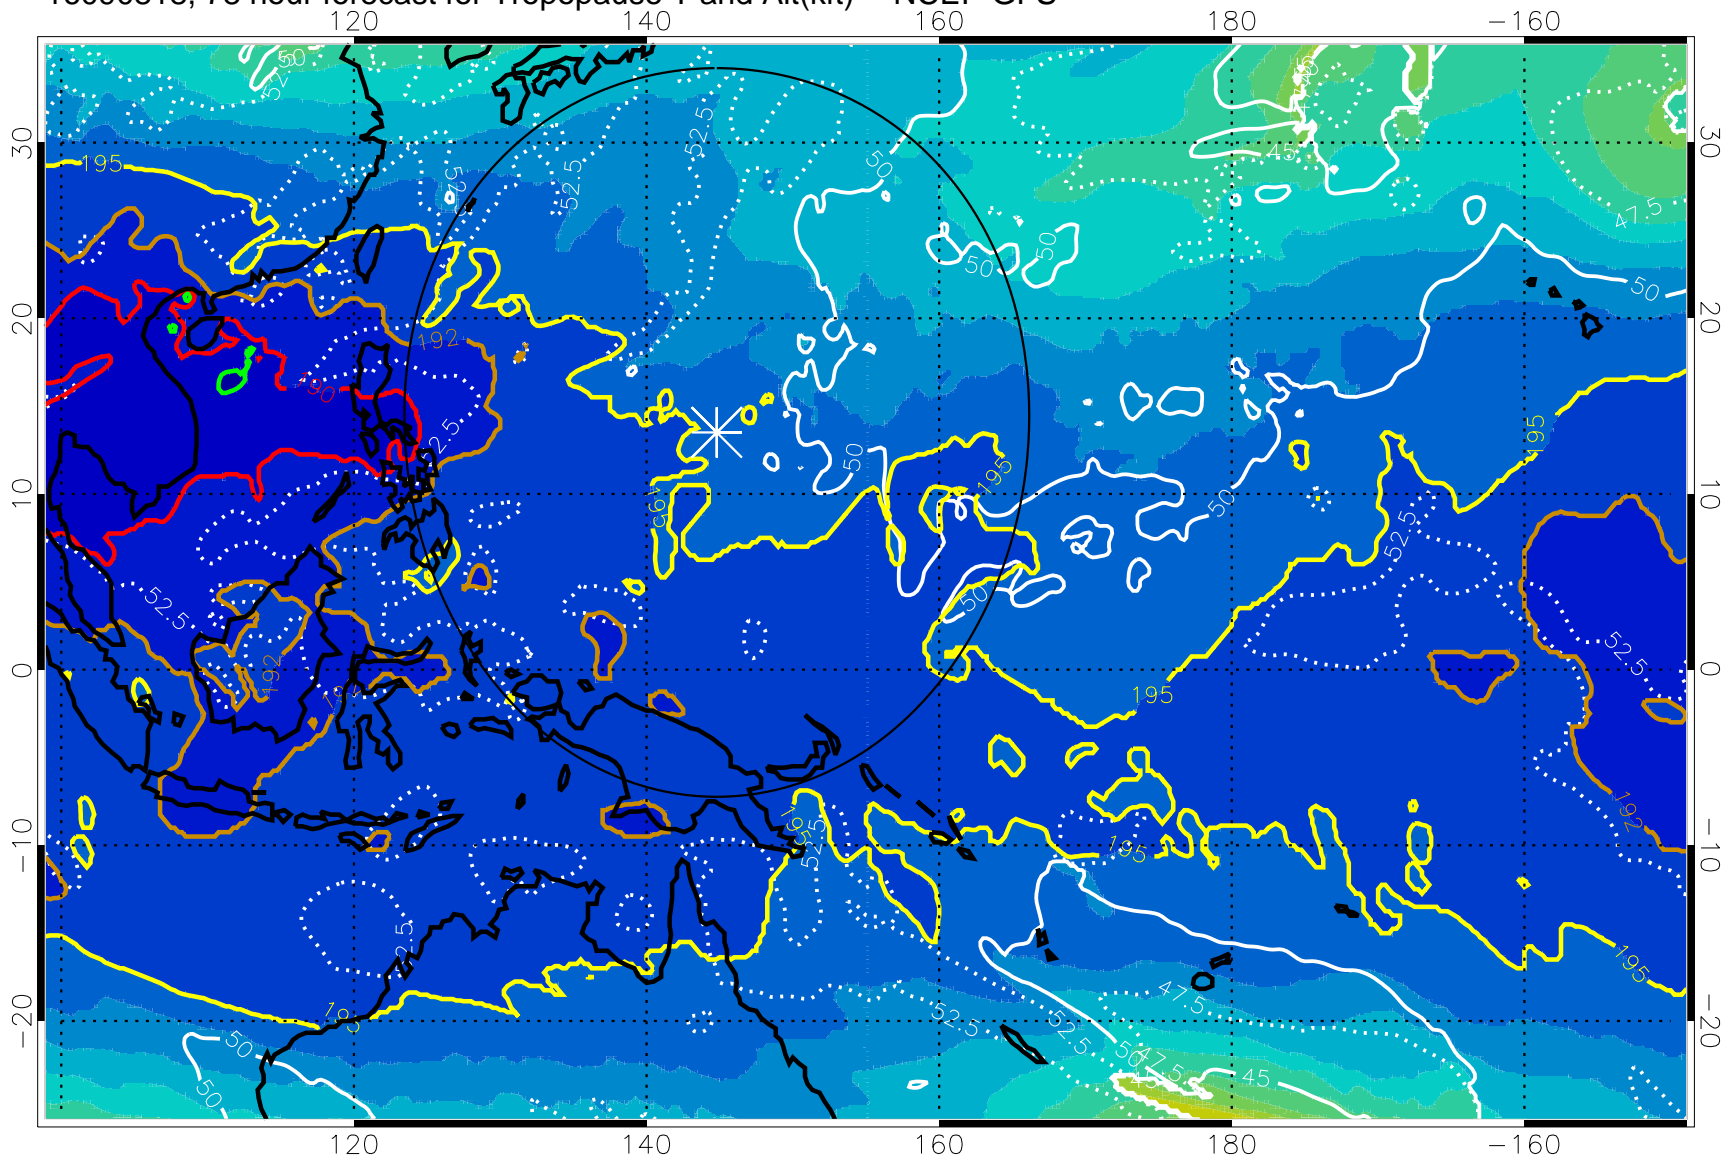

16090818, 78 hour forecast for Tropopause T and Alt(kft) -- NCEP GFS

190 200 210 220 230
Tropopause T, K

Tropopause Altitude in kft (white)

192.5K Isotherm 195K Isotherm
187.5K Isotherm 190K Isotherm

Range ring of 2304 km