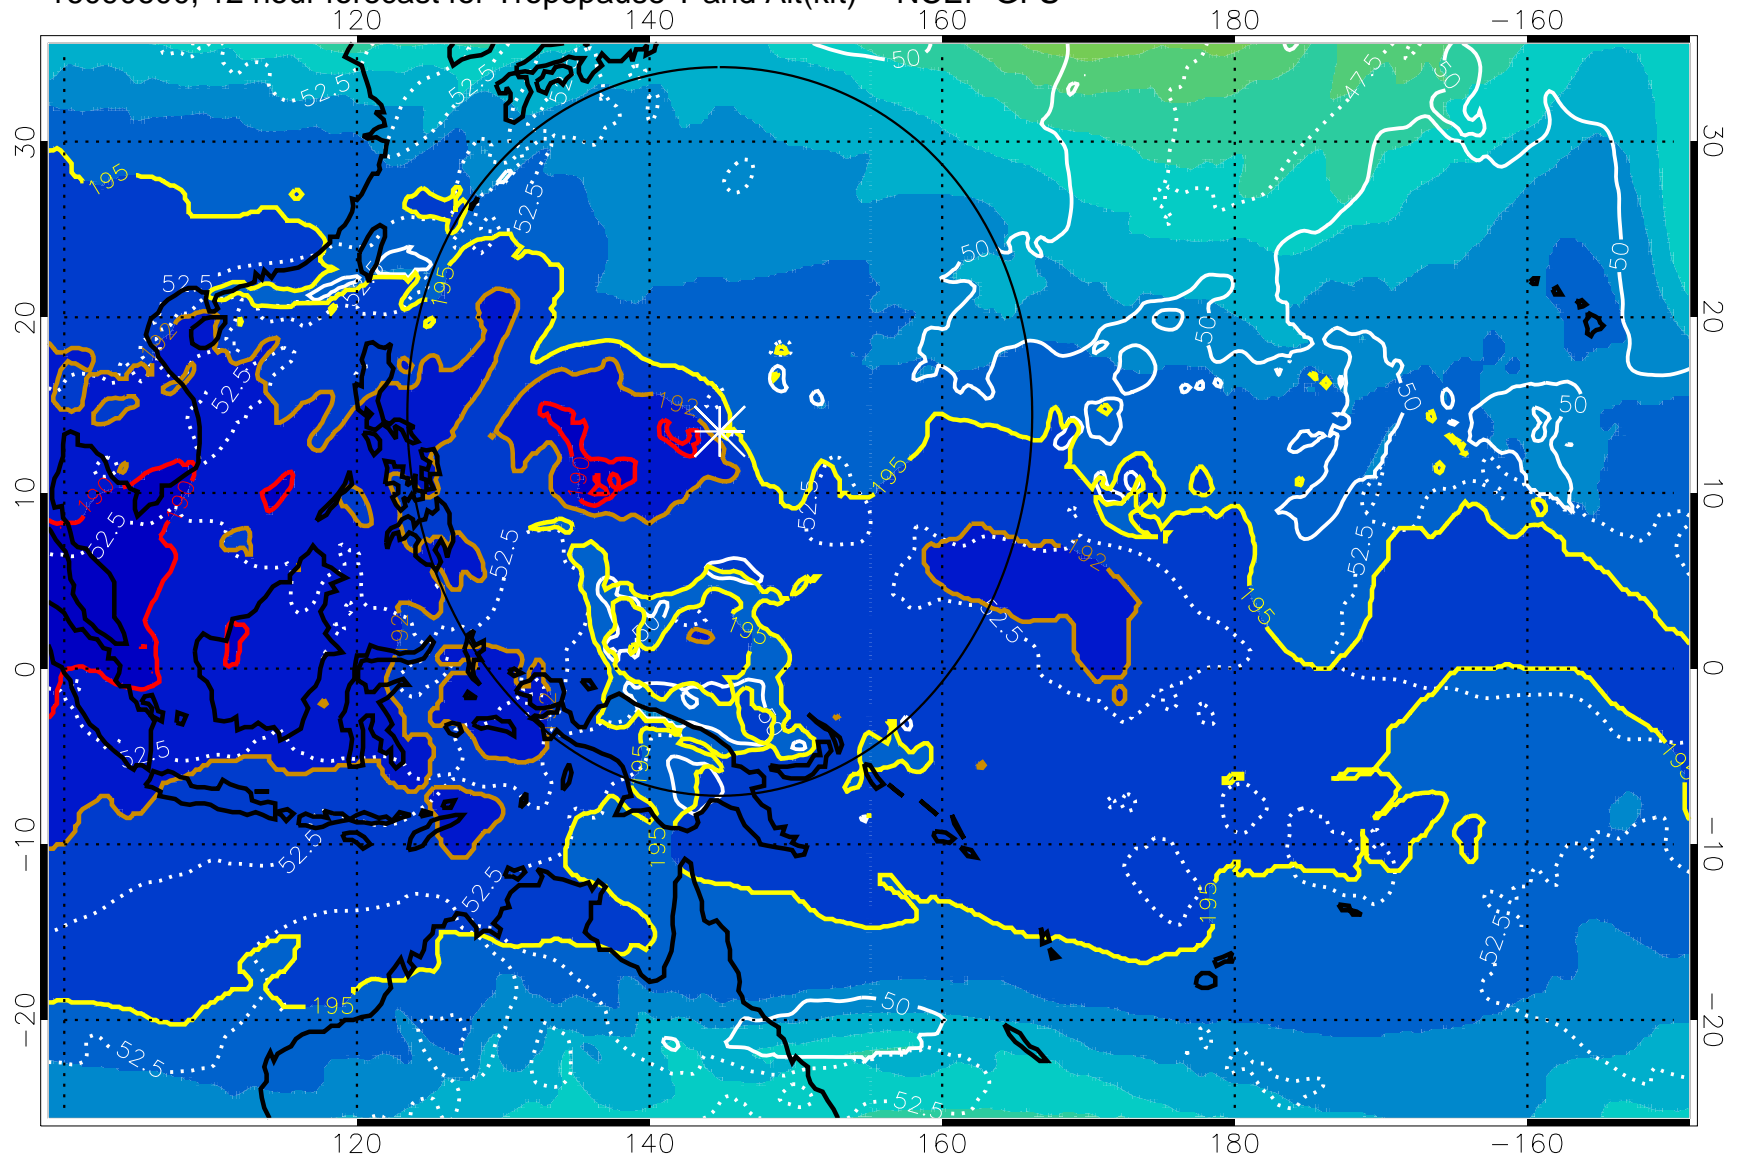

16090600, 12 hour forecast for Tropopause T and Alt(kft) -- NCEP GFS

190 200 210 220 230
Tropopause T, K

Tropopause Altitude in kft (white)

192.5K Isotherm 195K Isotherm
187.5K Isotherm 190K Isotherm

Range ring of 2304 km