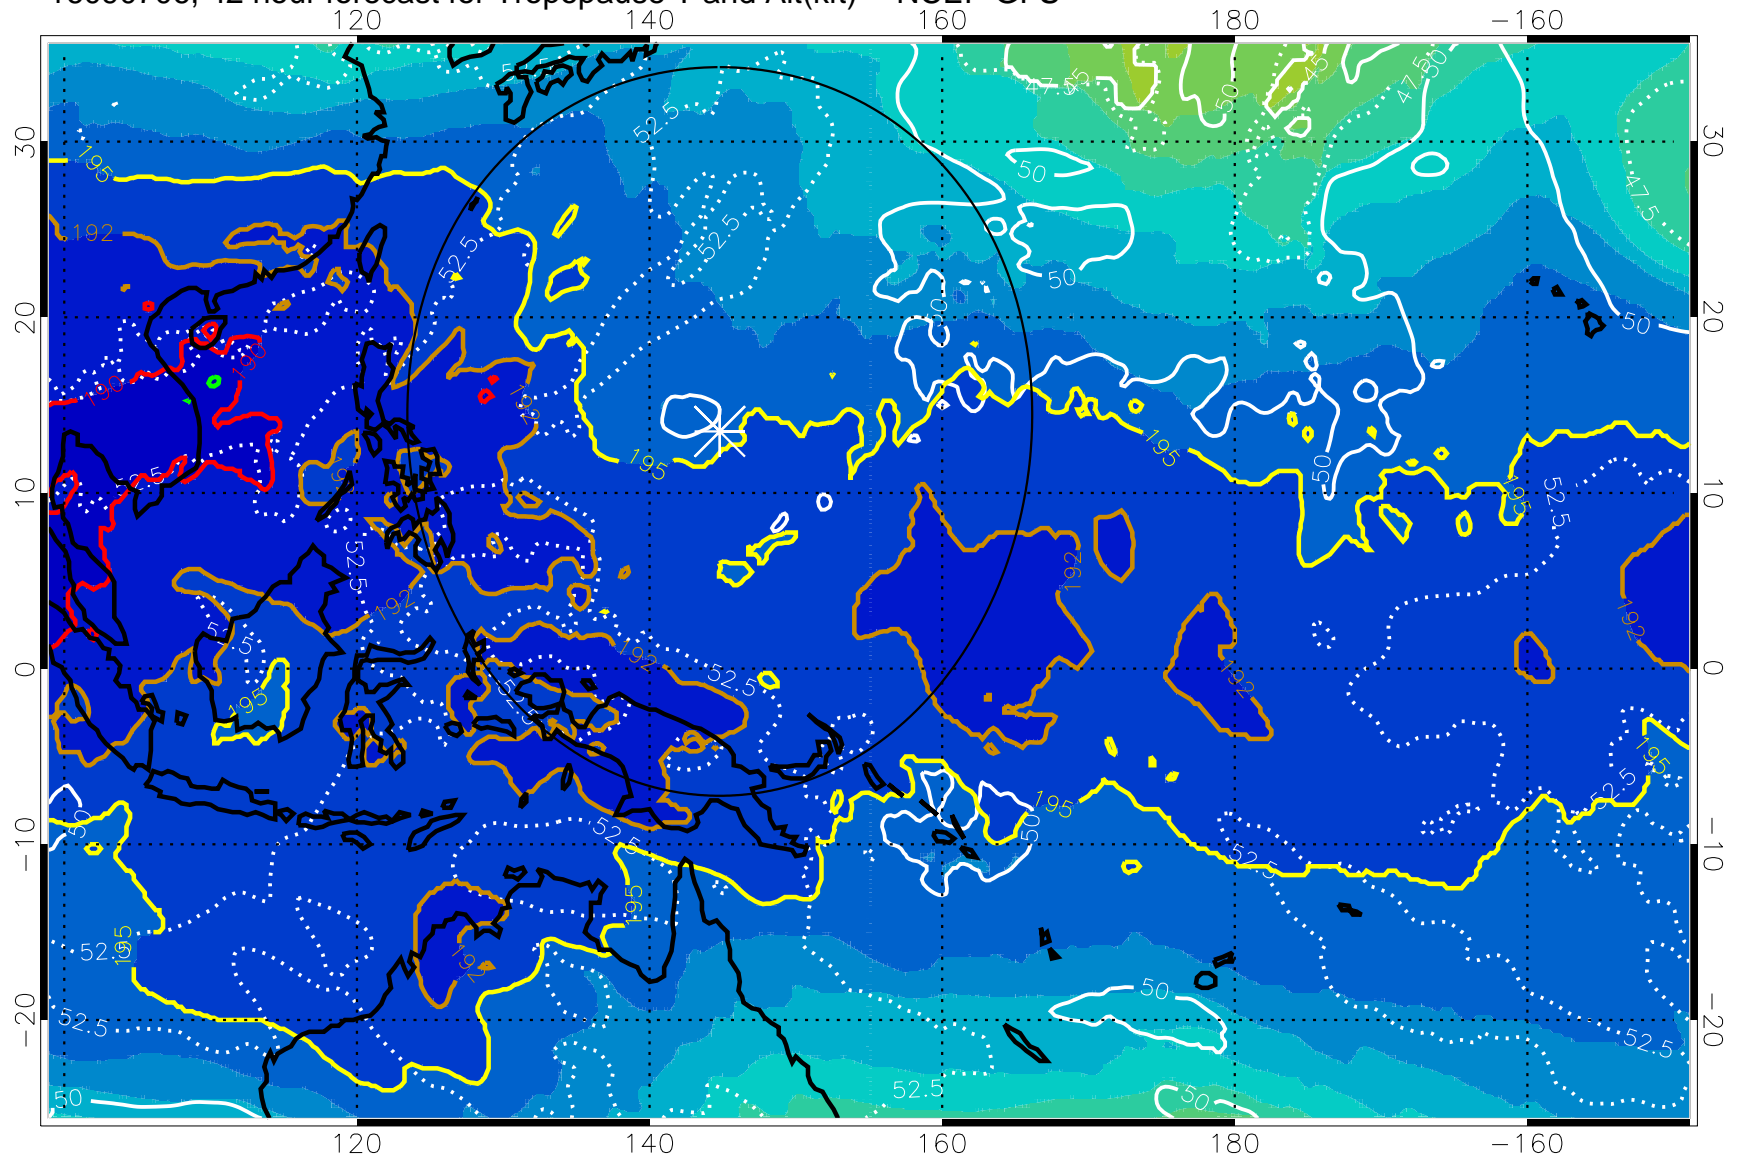

16090706, 42 hour forecast for Tropopause T and Alt(kft) -- NCEP GFS

190 200 210 220 230

Tropopause T, K

Tropopause Altitude in kft (white)

192.5K Isotherm 195K Isotherm

187.5K Isotherm 190K Isotherm

Range ring of 2304 km