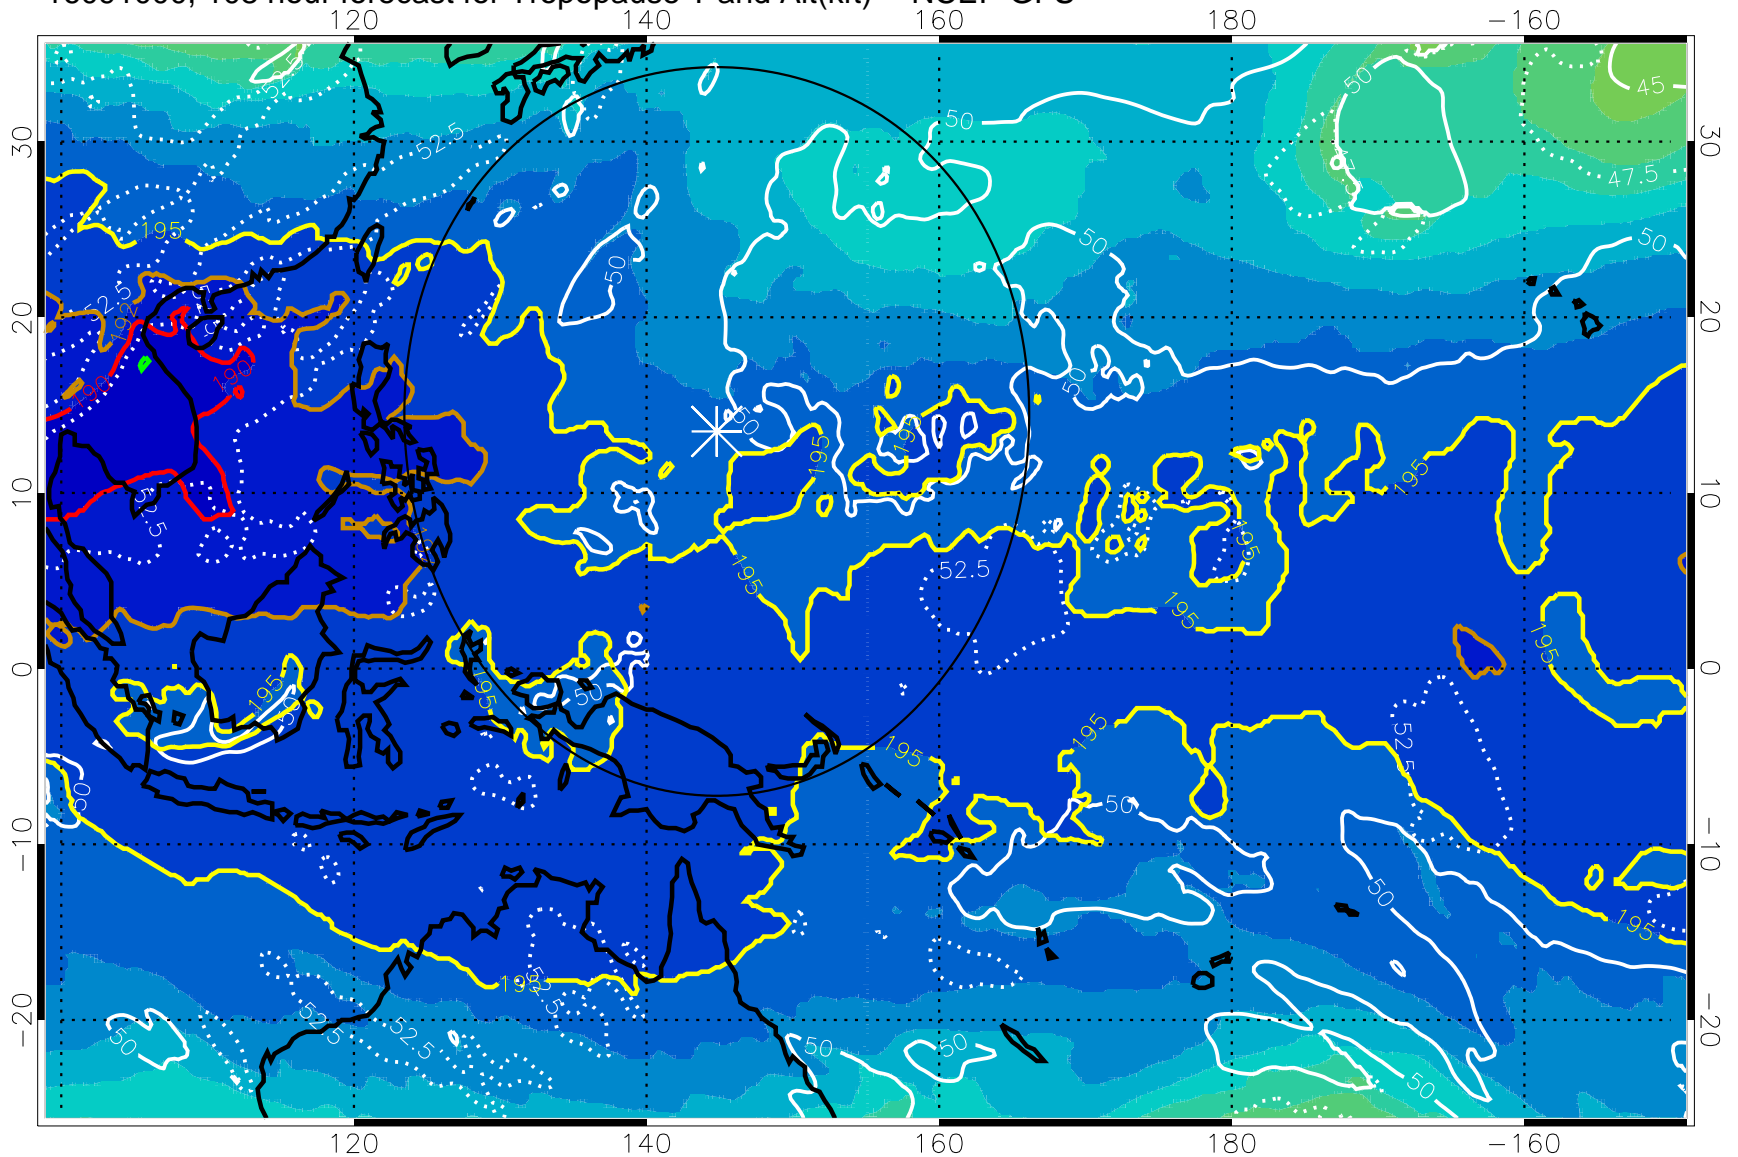

16091000, 108 hour forecast for Tropopause T and Alt(kft) -- NCEP GFS

190 200 210 220 230

Tropopause T, K

Tropopause Altitude in kft (white)

192.5K Isotherm 195K Isotherm

187.5K Isotherm 190K Isotherm

Range ring of 2304 km