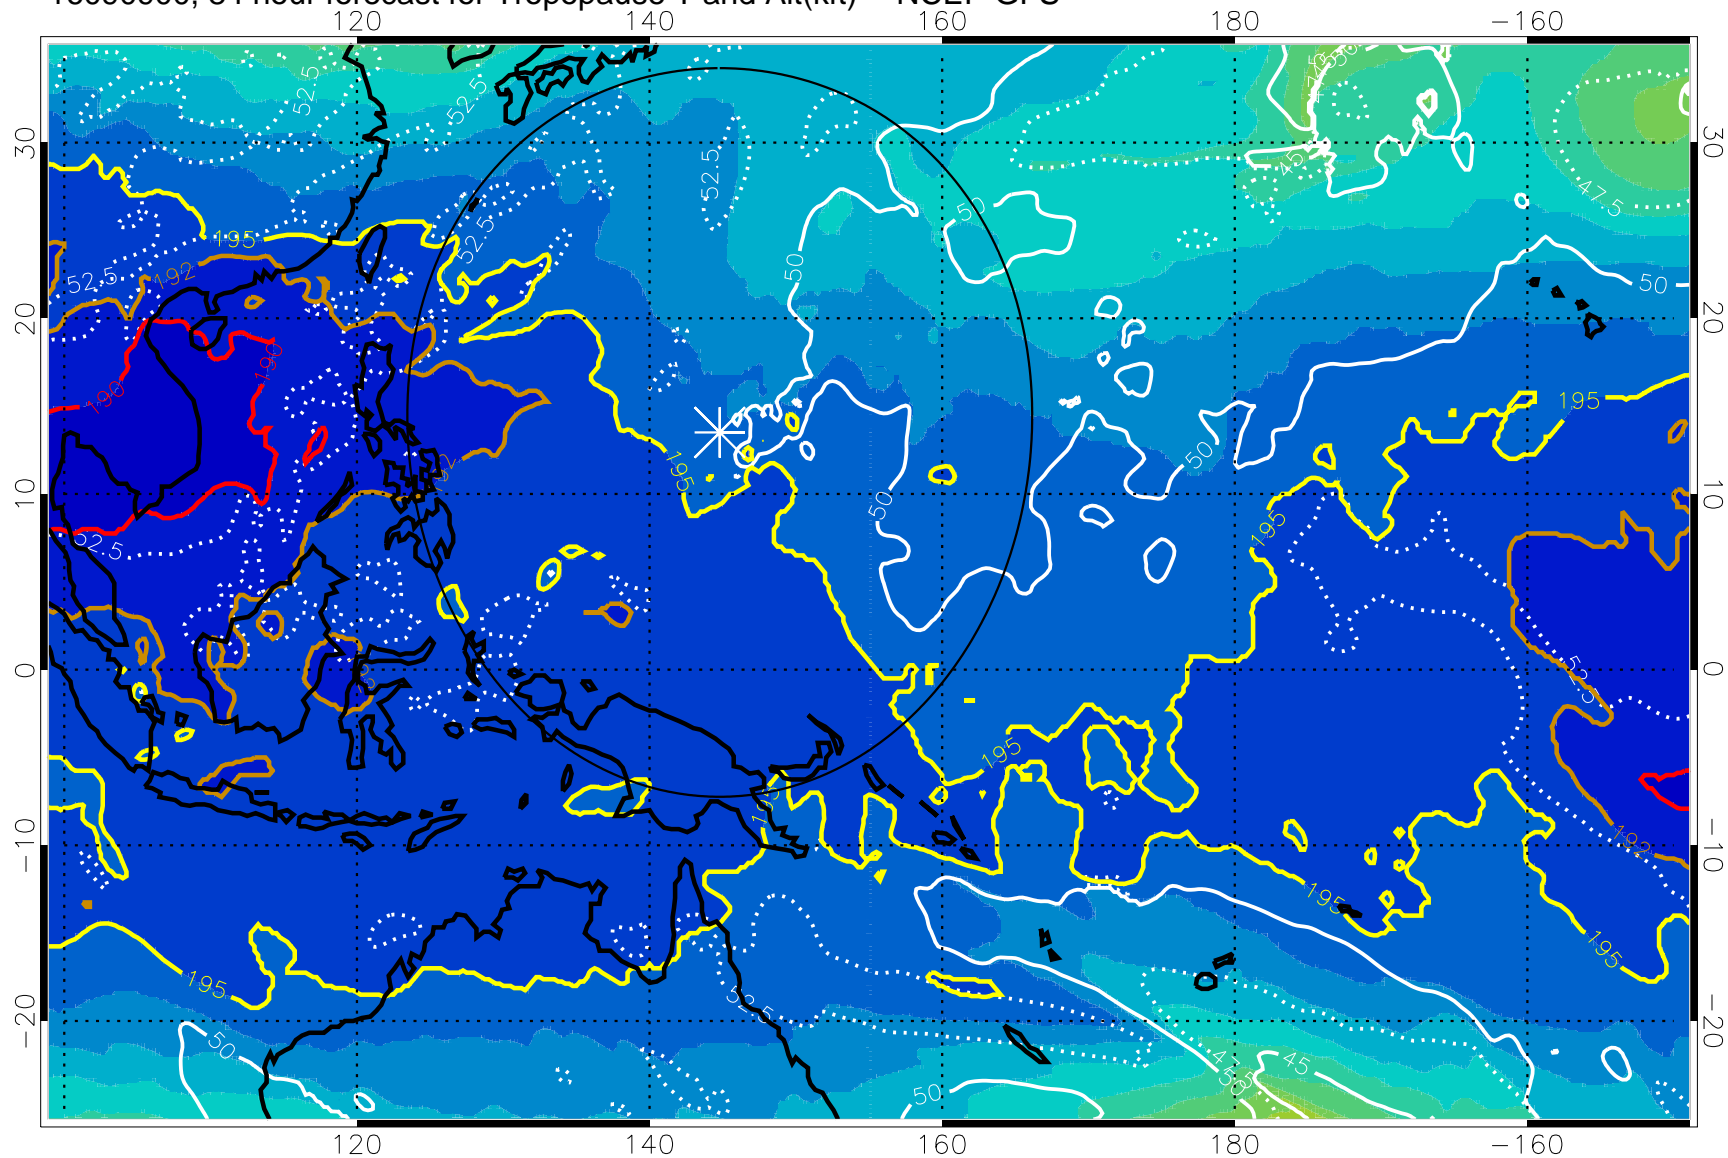

16090900, 84 hour forecast for Tropopause T and Alt(kft) -- NCEP GFS

190 200 210 220 230
Tropopause T, K

Tropopause Altitude in kft (white)

192.5K Isotherm 195K Isotherm
187.5K Isotherm 190K Isotherm

Range ring of 2304 km