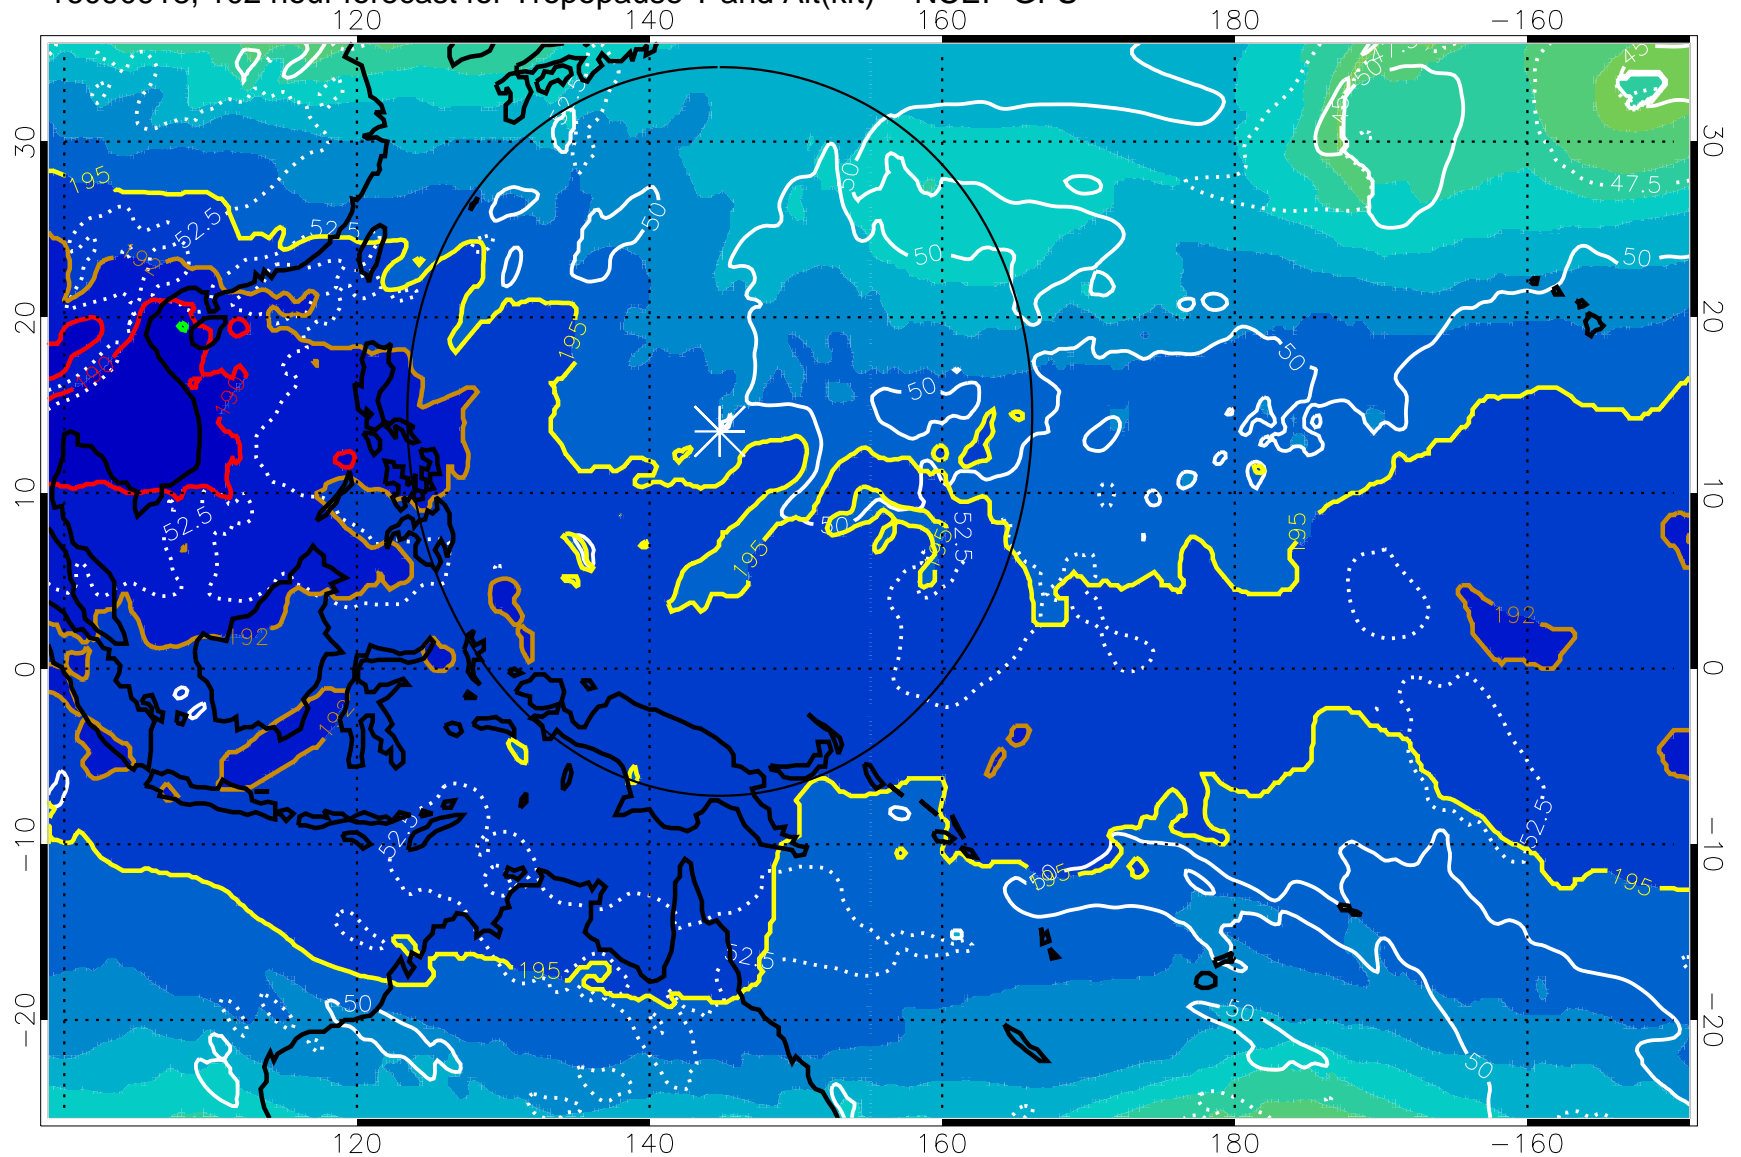

16090918, 102 hour forecast for Tropopause T and Alt(kft) -- NCEP GFS

190 200 210 220 230
Tropopause T, K

Tropopause Altitude in kft (white)

192.5K Isotherm 195K Isotherm
187.5K Isotherm 190K Isotherm

Range ring of 2304 km