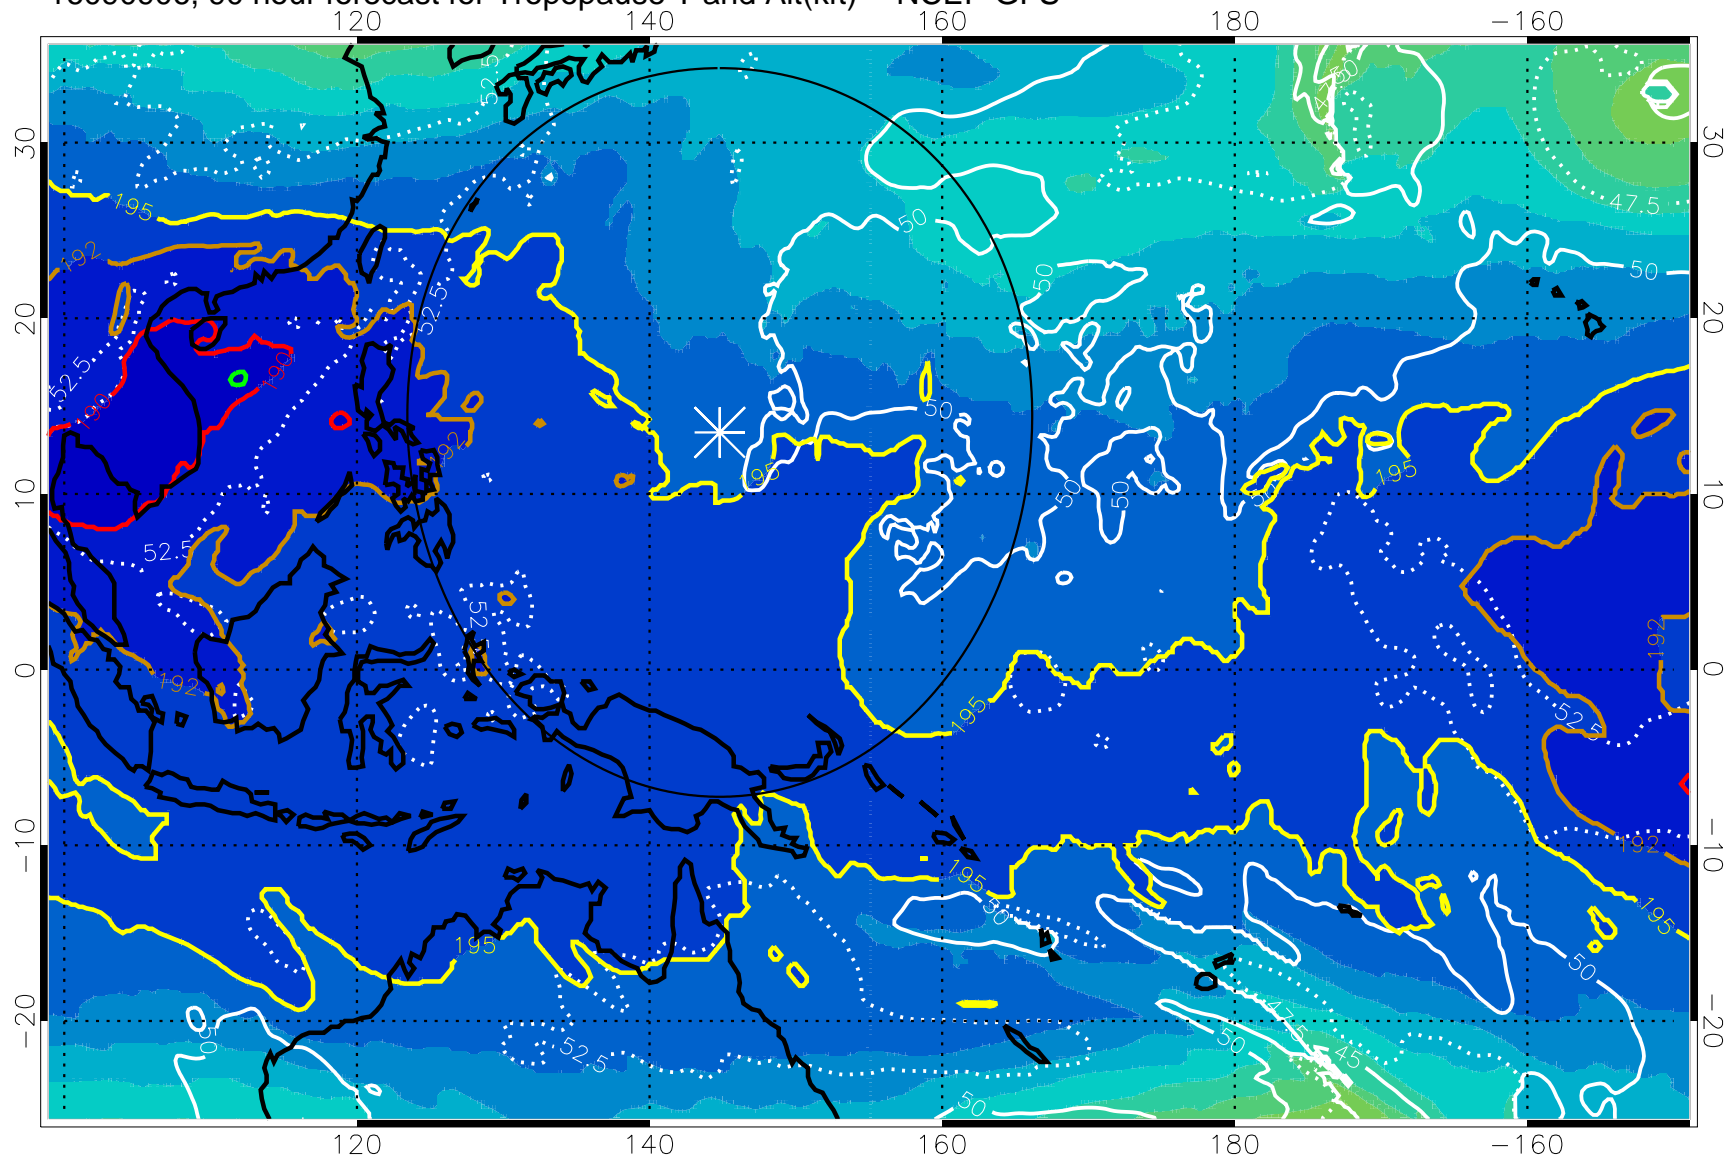

16090906, 90 hour forecast for Tropopause T and Alt(kft) -- NCEP GFS

190 200 210 220 230

Tropopause T, K

Tropopause Altitude in kft (white)

192.5K Isotherm 195K Isotherm
187.5K Isotherm 190K Isotherm

Range ring of 2304 km