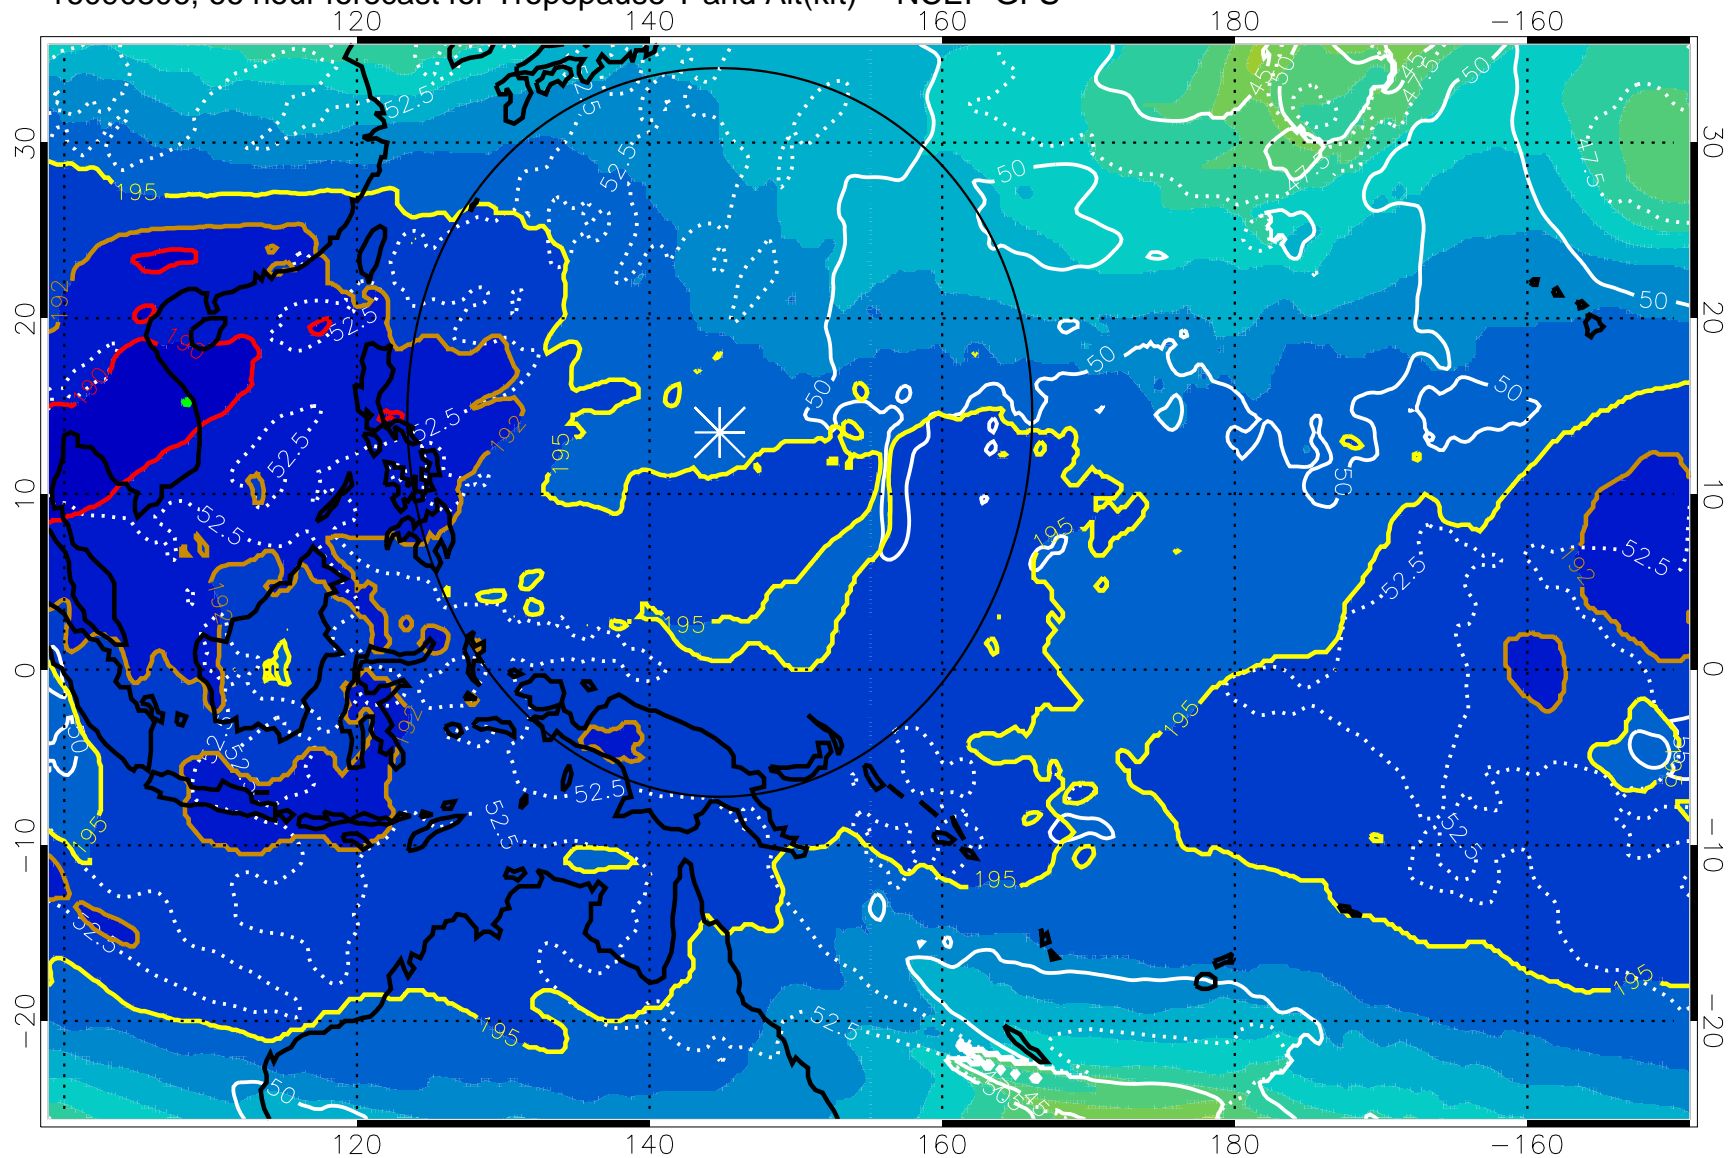

16090806, 66 hour forecast for Tropopause T and Alt(kft) -- NCEP GFS

190   200   210   220   230
Tropopause T, K

Tropopause Altitude in kft (white)

192.5K Isotherm   195K Isotherm
187.5K Isotherm   190K Isotherm

Range ring of 2304 km