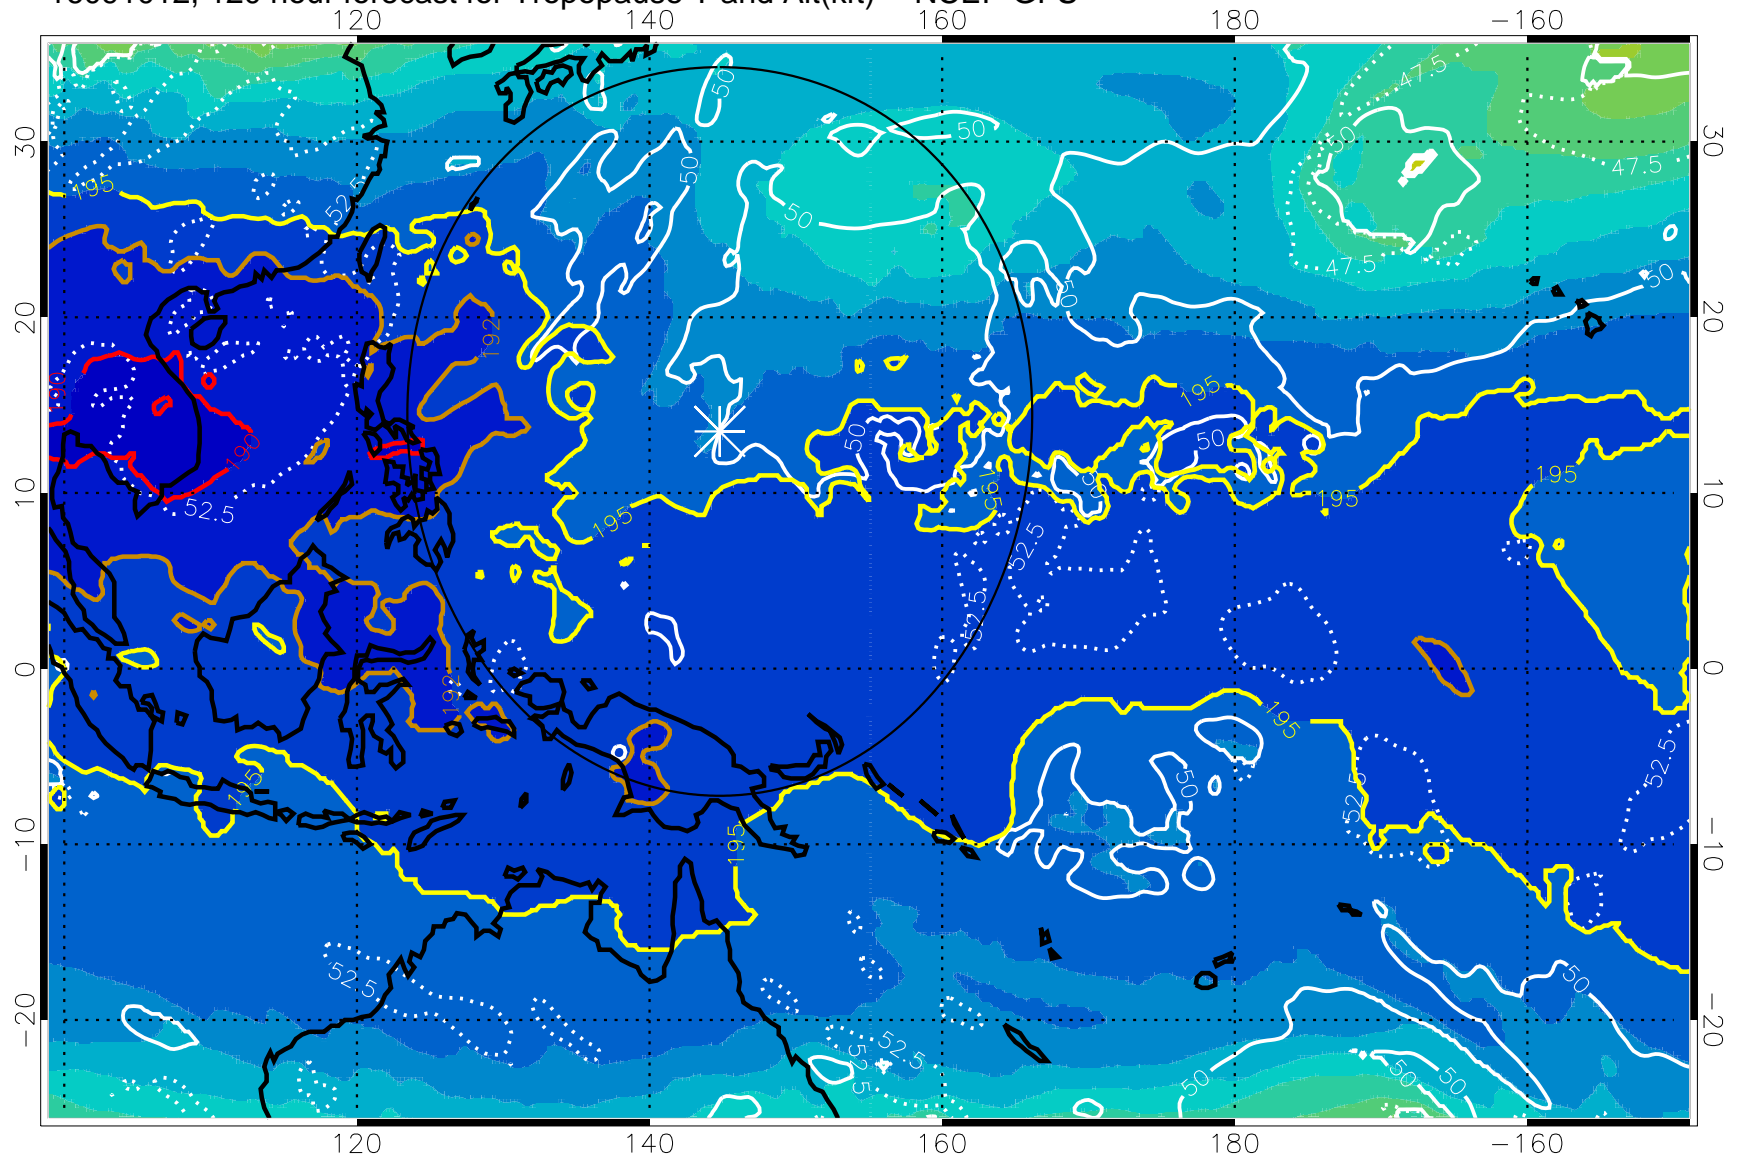

16091012, 120 hour forecast for Tropopause T and Alt(kft) -- NCEP GFS

190 200 210 220 230

Tropopause T, K

Tropopause Altitude in kft (white)

192.5K Isotherm 195K Isotherm

187.5K Isotherm 190K Isotherm

Range ring of 2304 km