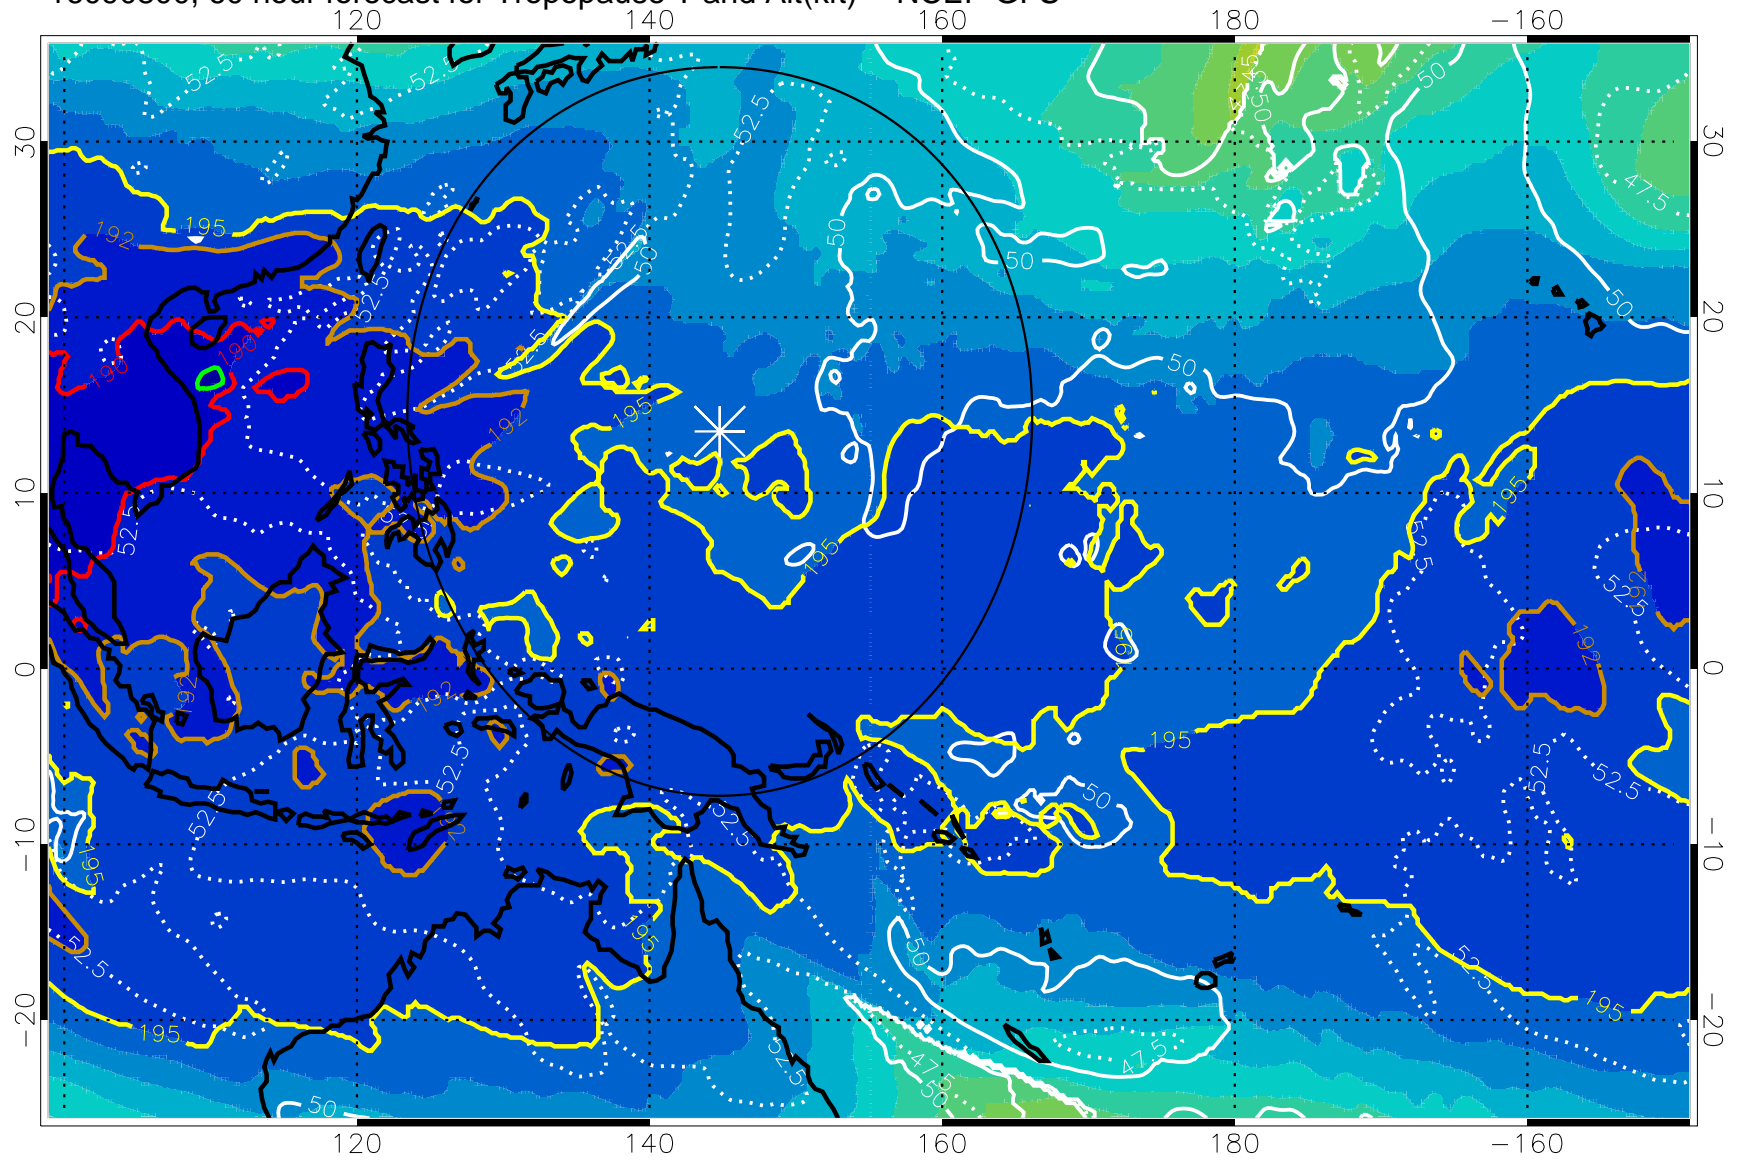

16090800, 60 hour forecast for Tropopause T and Alt(kft) -- NCEP GFS

190 200 210 220 230
Tropopause T, K

Tropopause Altitude in kft (white)

192.5K Isotherm 195K Isotherm
187.5K Isotherm 190K Isotherm

Range ring of 2304 km