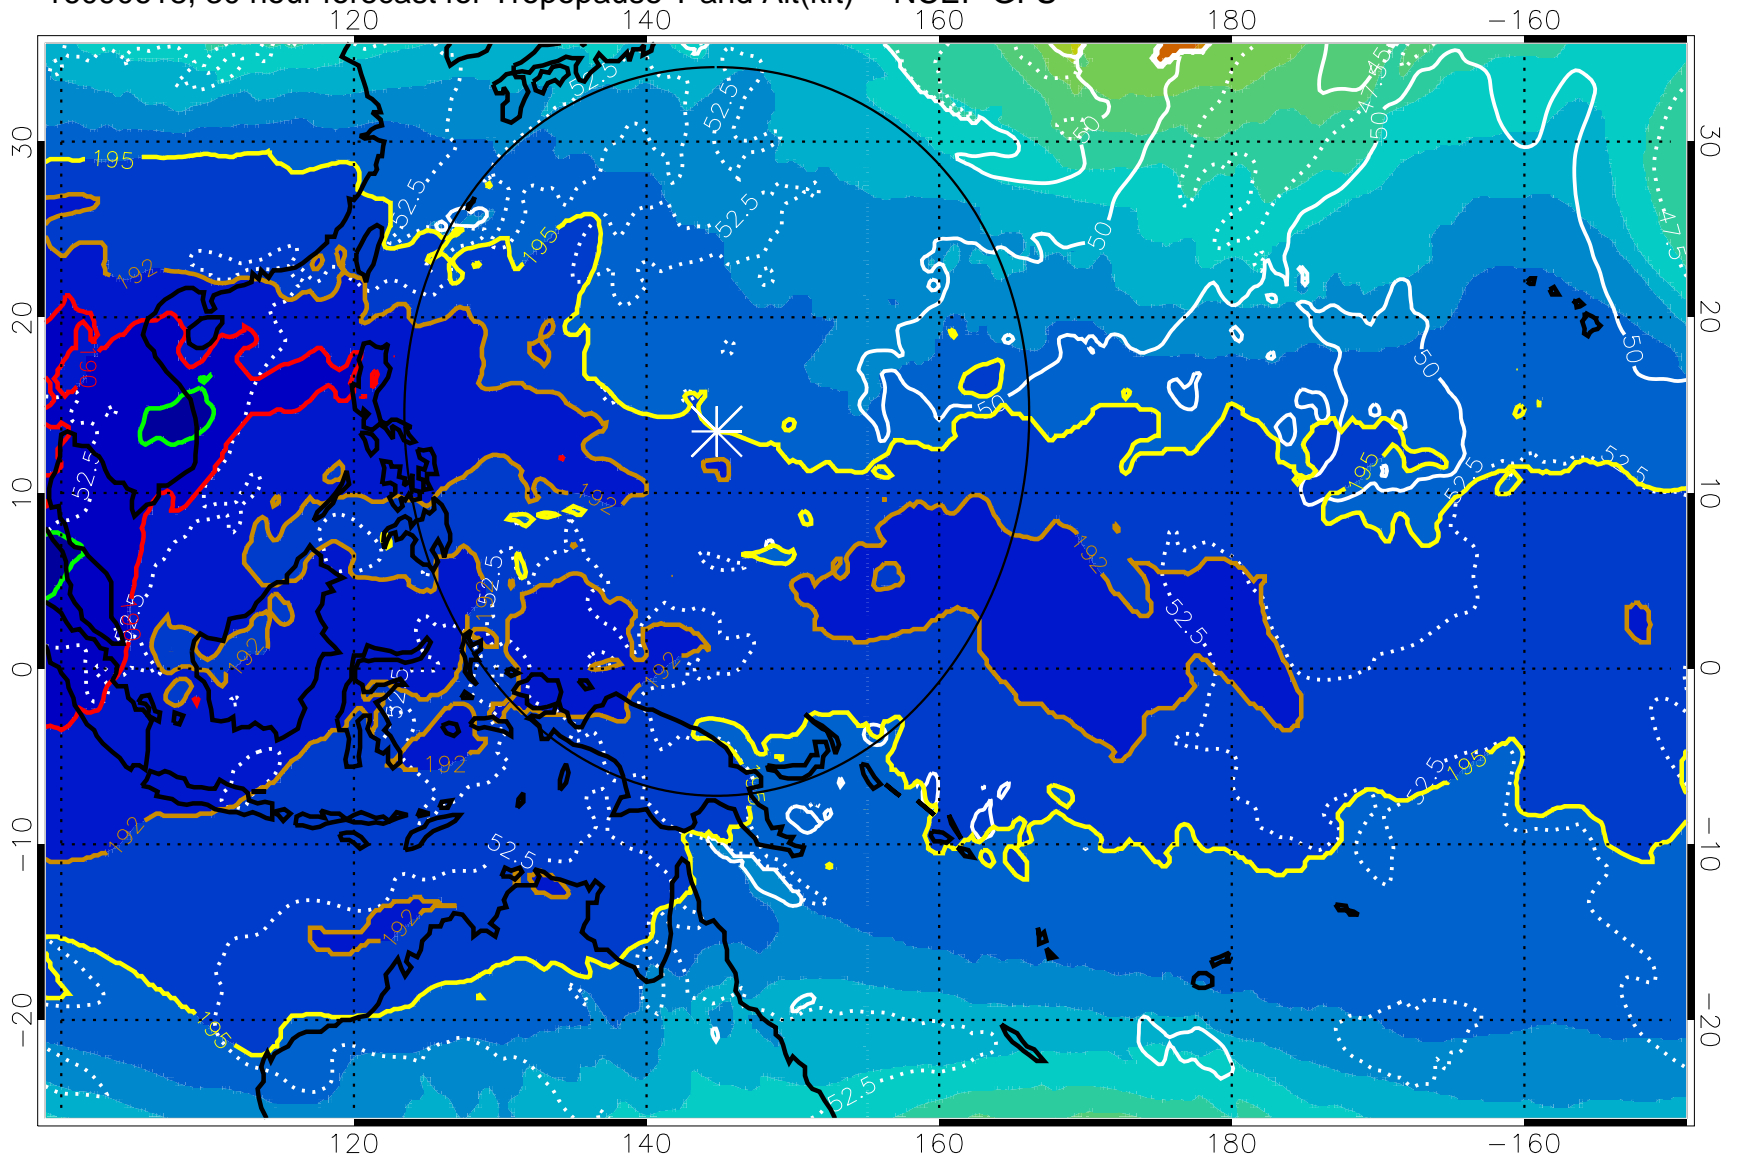

16090618, 30 hour forecast for Tropopause T and Alt(kft) -- NCEP GFS

190 200 210 220 230

Tropopause T, K

Tropopause Altitude in kft (white)

192.5K Isotherm 195K Isotherm

187.5K Isotherm 190K Isotherm

Range ring of 2304 km